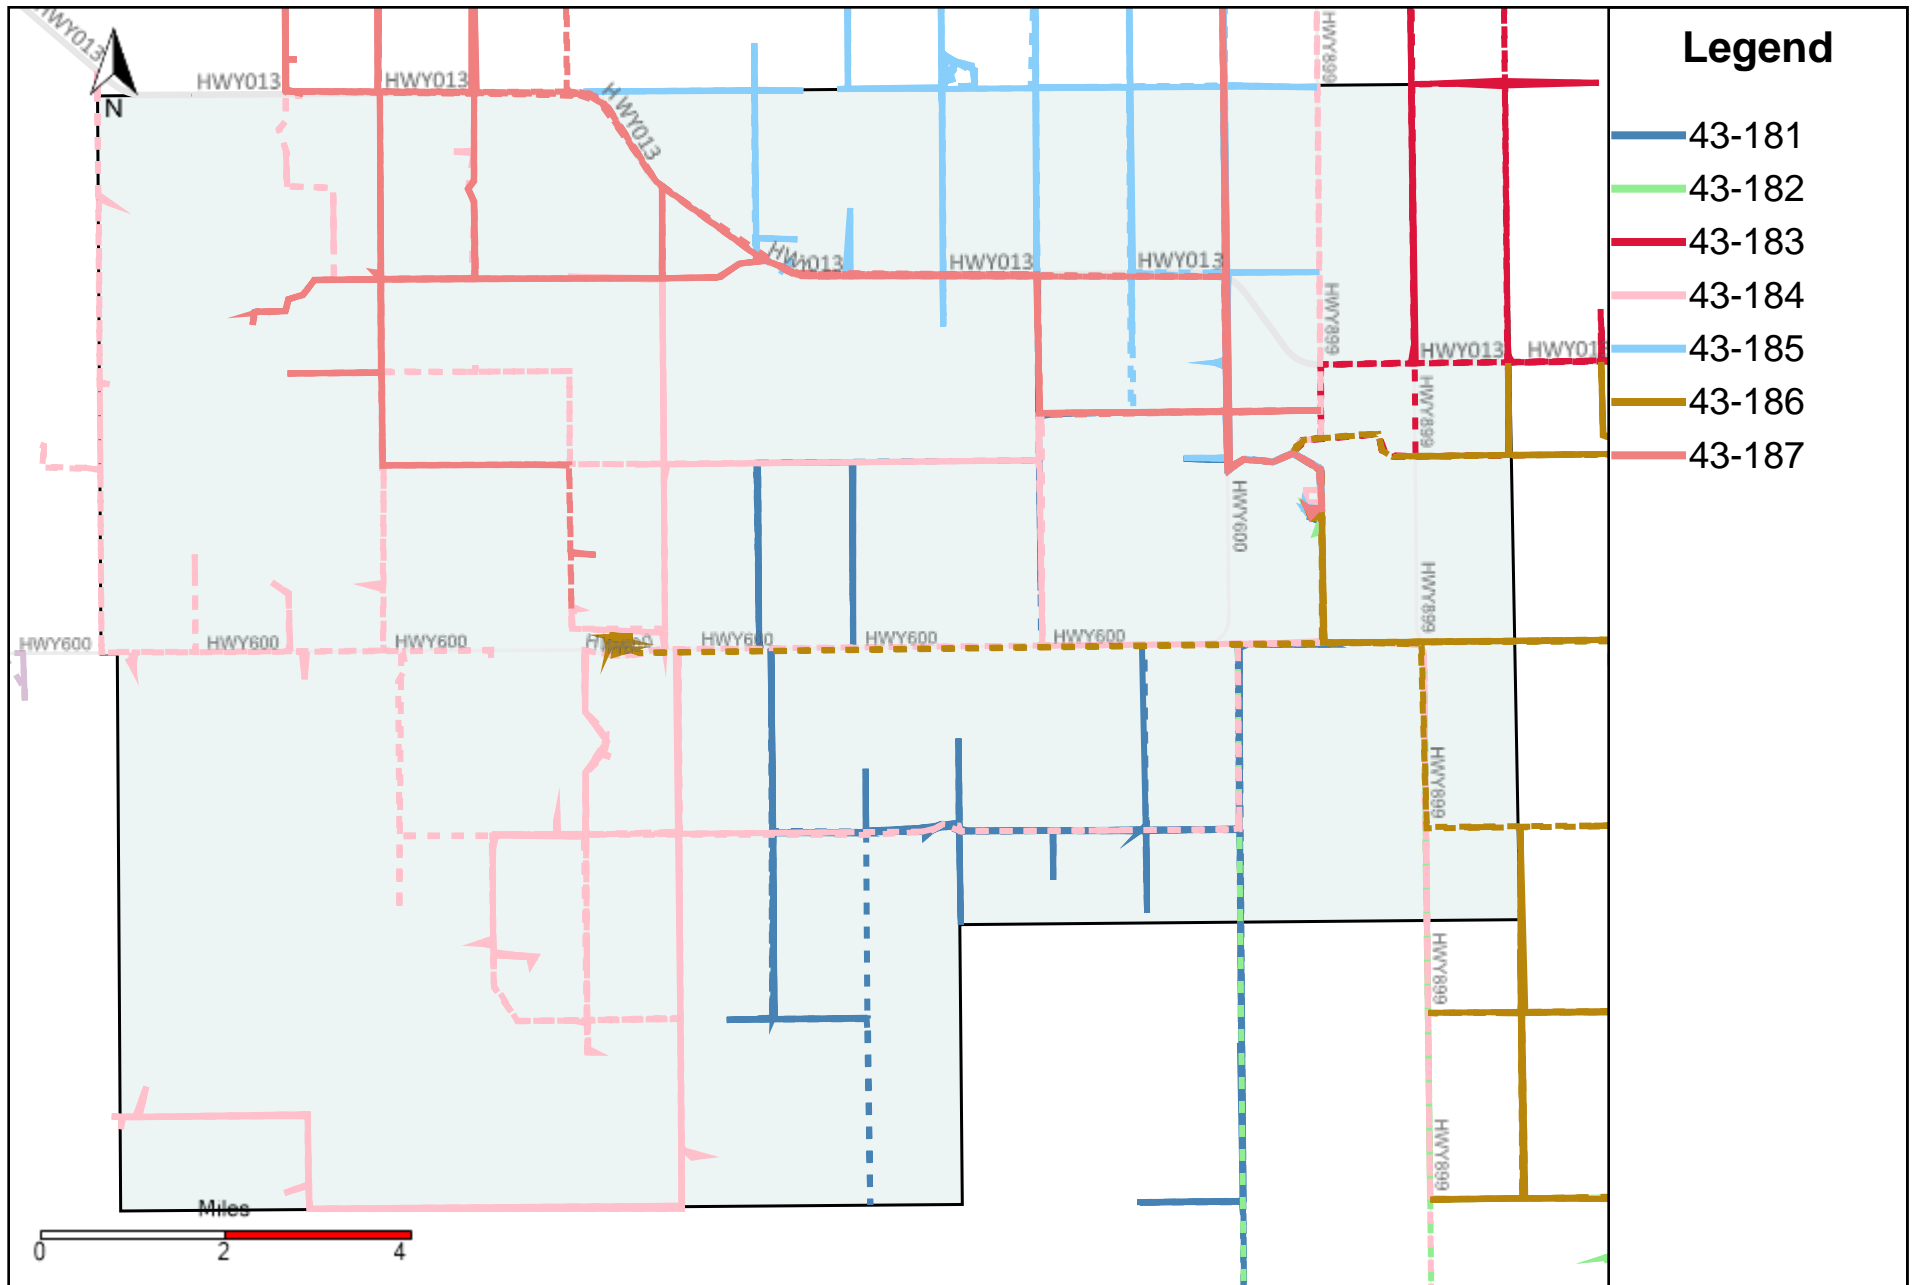

Division: 1 Grader Report(2025-01-26 ~ 2025-02-01)

Vehicle Name List	Total Distance(km)	Total Hours
43-181, 43-182, 43-184, 43-186	2059.21	140 hrs 58 min 33 sec

Division: 2 Grader Report(2025-01-26 ~ 2025-02-01)

Vehicle Name List	Total Distance(km)	Total Hours
43-182, 43-183, 43-186	1624.03	105 hrs 30 min 35 sec

Division: 3 Grader Report(2025-01-26 ~ 2025-02-01)

Vehicle Name List	Total Distance(km)	Total Hours
43-181, 43-182, 43-183, 43-184, 43-185, 43-186, 43-187	4071.91	276 hrs 6 min 10 sec