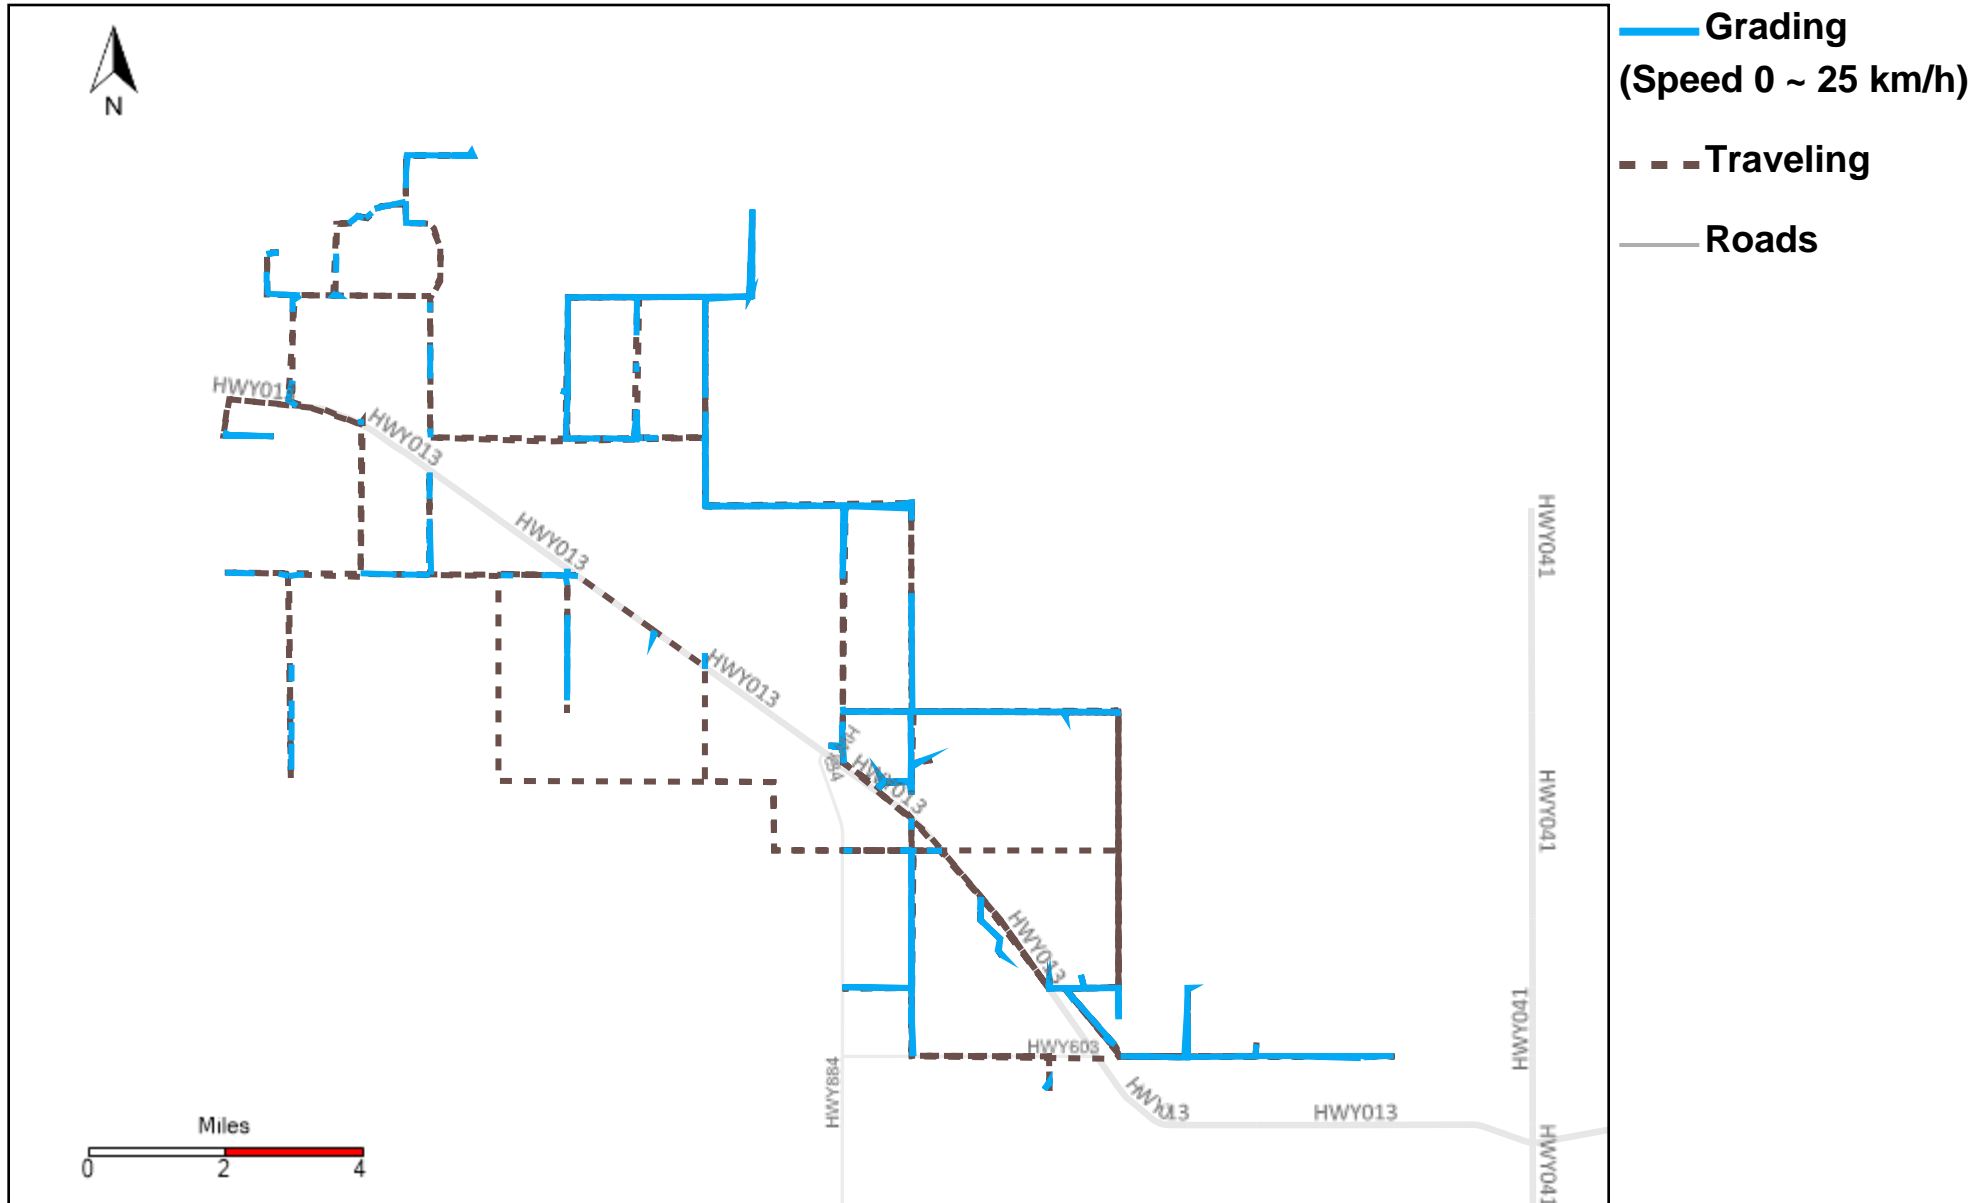

43-219_2025-01-26 ~ 2025-02-01 Tracking

Total Distance(km)	Total Hours	Work Distance(km)	Work Hours
323.38	20 hrs 13 min 59 sec	109.23	9 hrs 21 min 34 sec

43-220_2025-01-26 ~ 2025-02-01 Tracking

Total Distance(km)	Total Hours	Work Distance(km)	Work Hours
415.04	20 hrs 16 min 57 sec	174.6	11 hrs 43 min 27 sec

43-221_2025-01-26 ~ 2025-02-01 Tracking

Total Distance(km)	Total Hours	Work Distance(km)	Work Hours
581.88	39 hrs 20 min 4 sec	229.06	24 hrs 21 min 53 sec