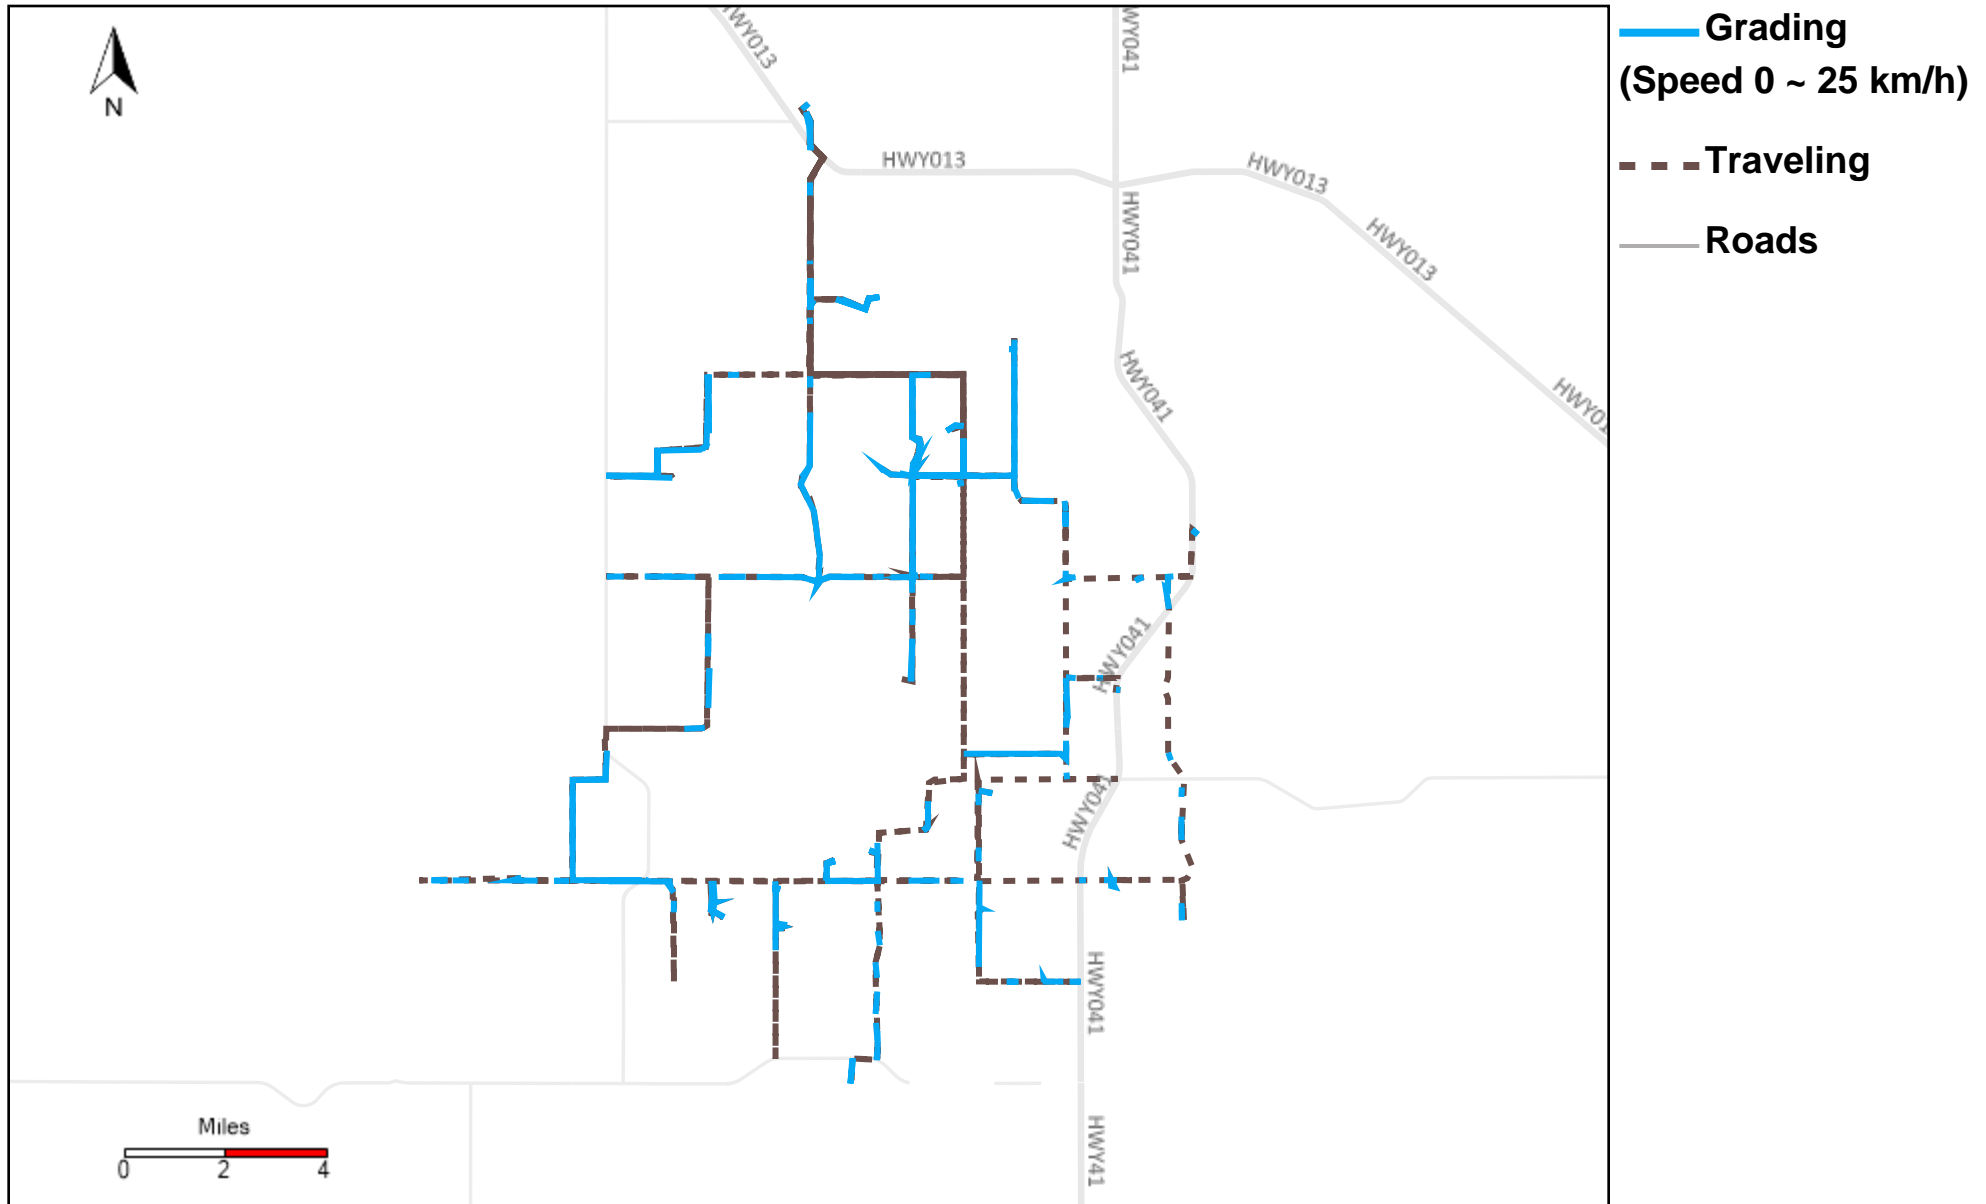

43-216_2025-01-26 ~ 2025-02-01 Tracking

Total Distance(km)	Total Hours	Work Distance(km)	Work Hours
682.85	41 hrs 8 min 39 sec	277.72	25 hrs 38 min 33 sec