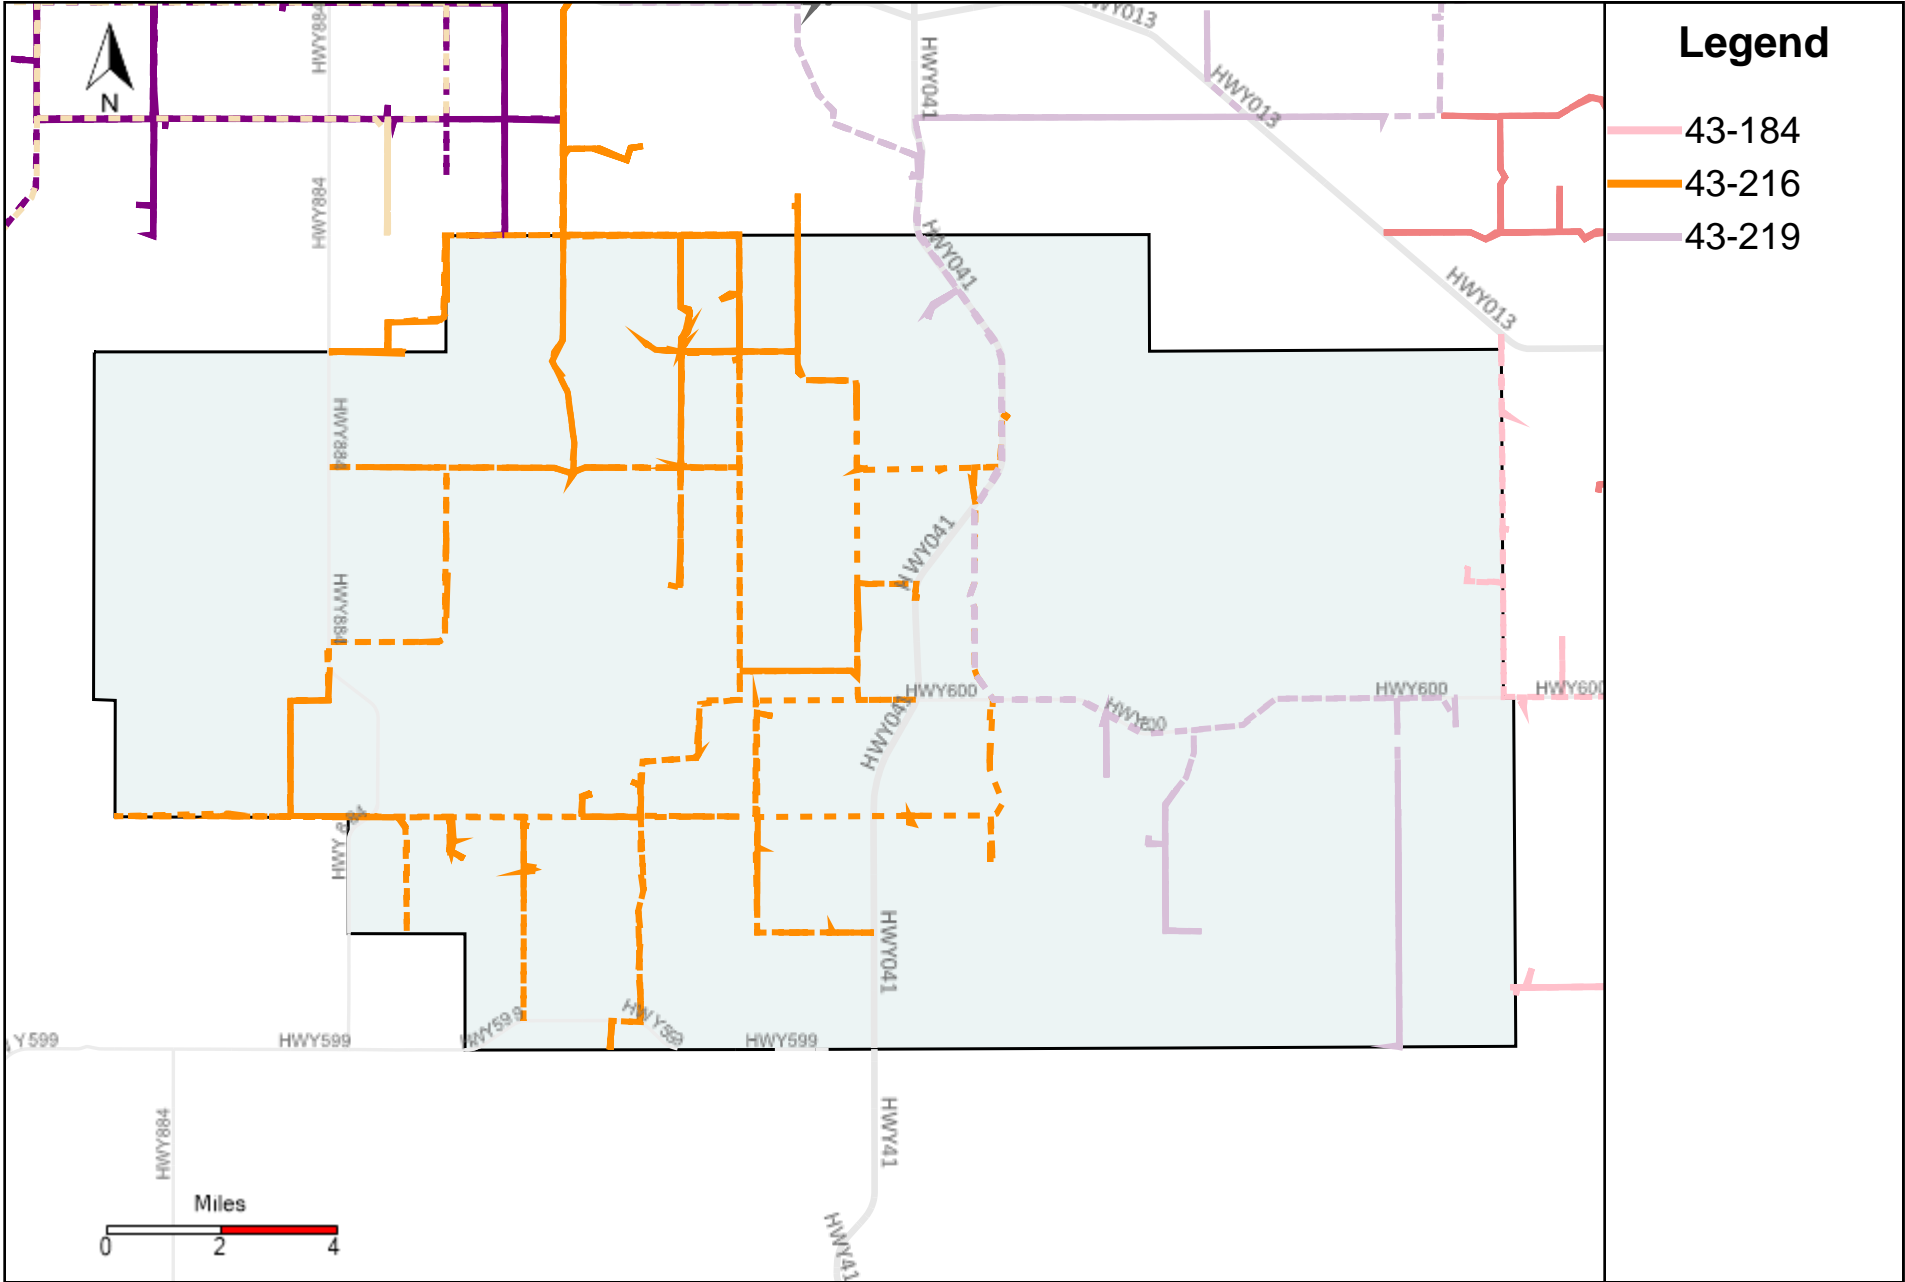

Division: 5 Grader Report(2025-01-26 ~ 2025-02-01)

Vehicle Name List	Total Distance(km)	Total Hours
43-184, 43-216, 43-219	1677.31	98 hrs 58 min 56 sec