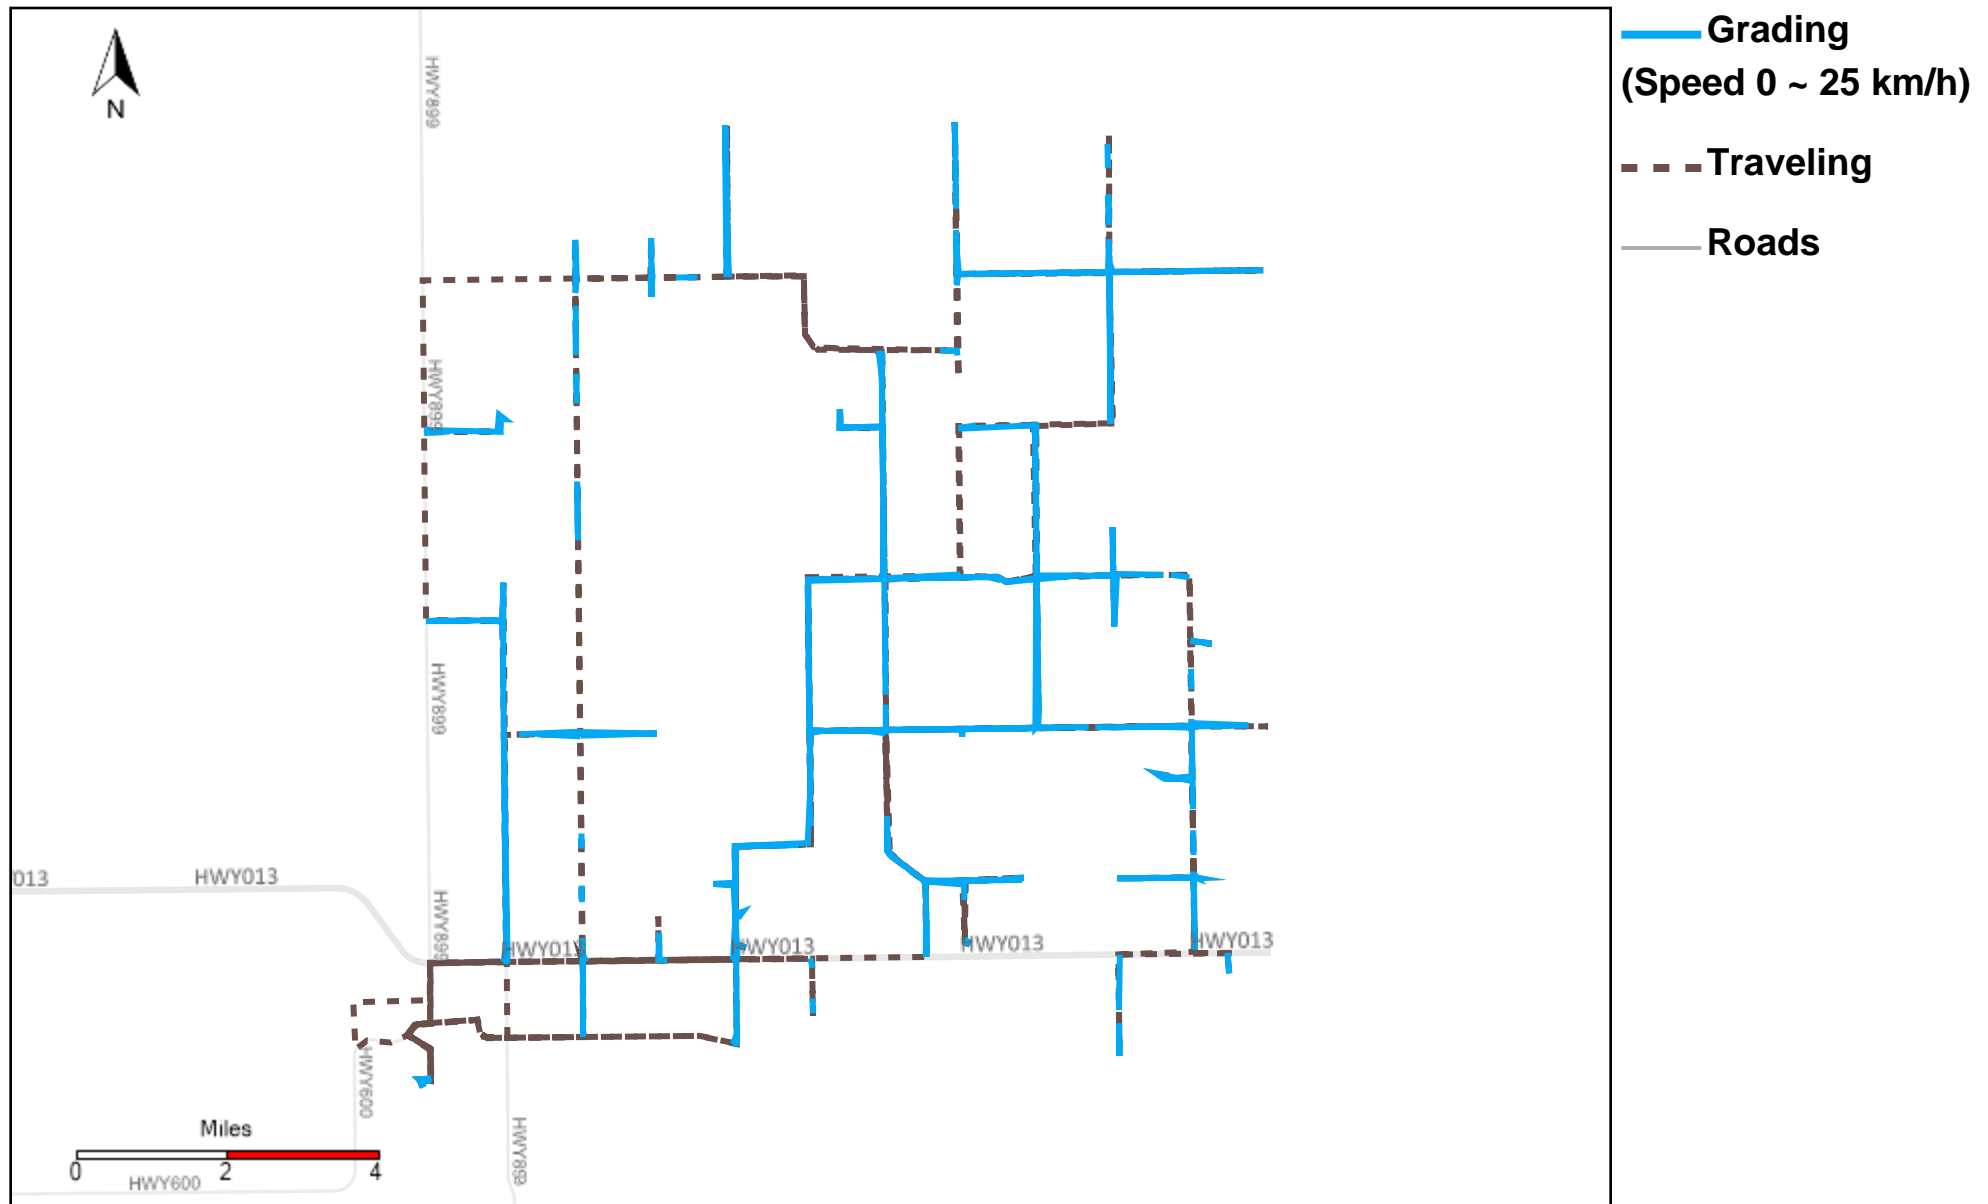

43-182_2025-01-26 ~ 2025-02-01 Tracking

Total Distance(km)	Total Hours	Work Distance(km)	Work Hours
398.52	22 hrs 19 min 57 sec	178.9	14 hrs 37 min 31 sec

43-183_2025-01-26 ~ 2025-02-01 Tracking

Total Distance(km)	Total Hours	Work Distance(km)	Work Hours
670.36	40 hrs 2 min 16 sec	314.06	27 hrs 31 min 37 sec