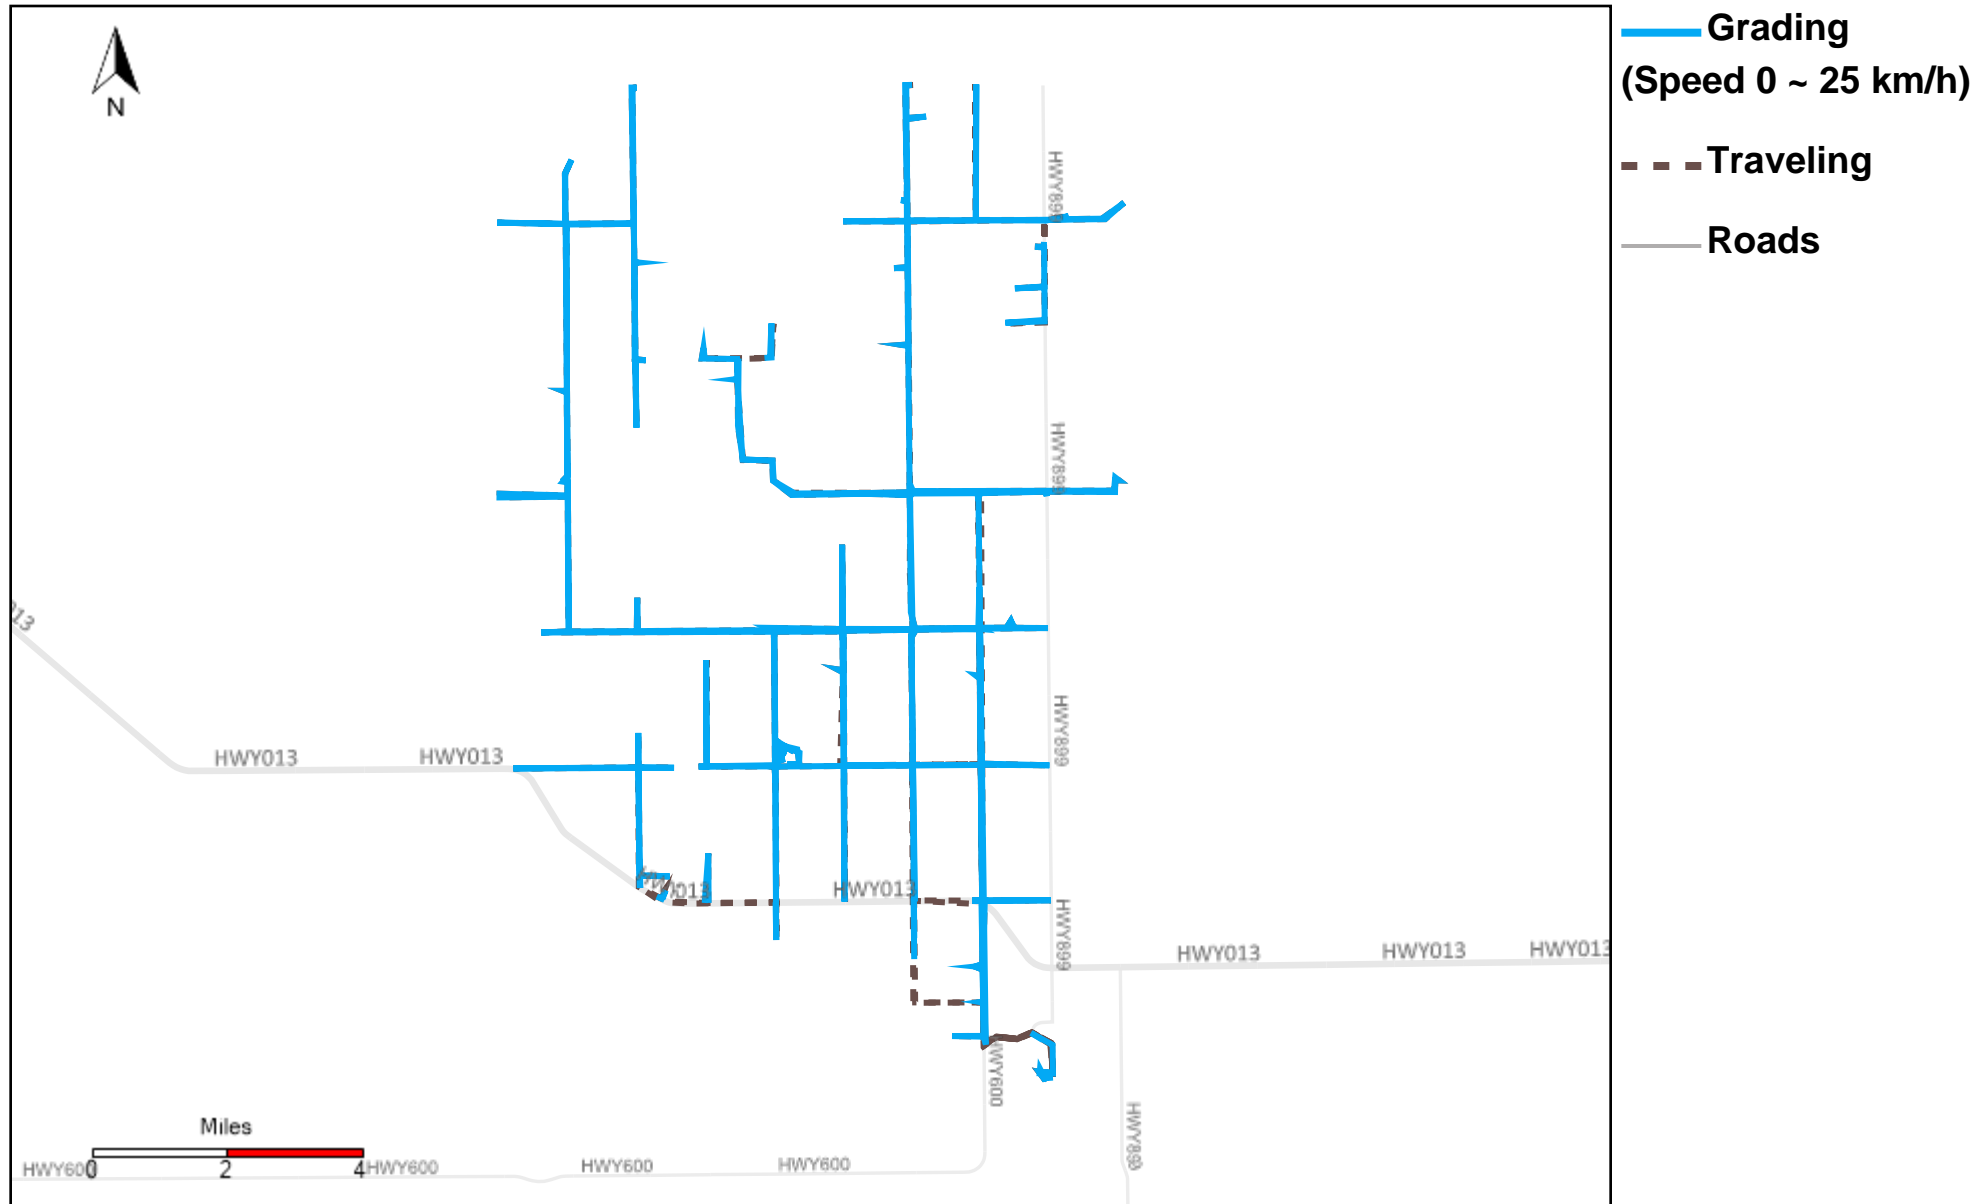

43-185_2025-01-26 ~ 2025-02-01 Tracking

Total Distance(km)	Total Hours	Work Distance(km)	Work Hours
557.46	48 hrs 59 min 39 sec	461.1	45 hrs 59 min 54 sec