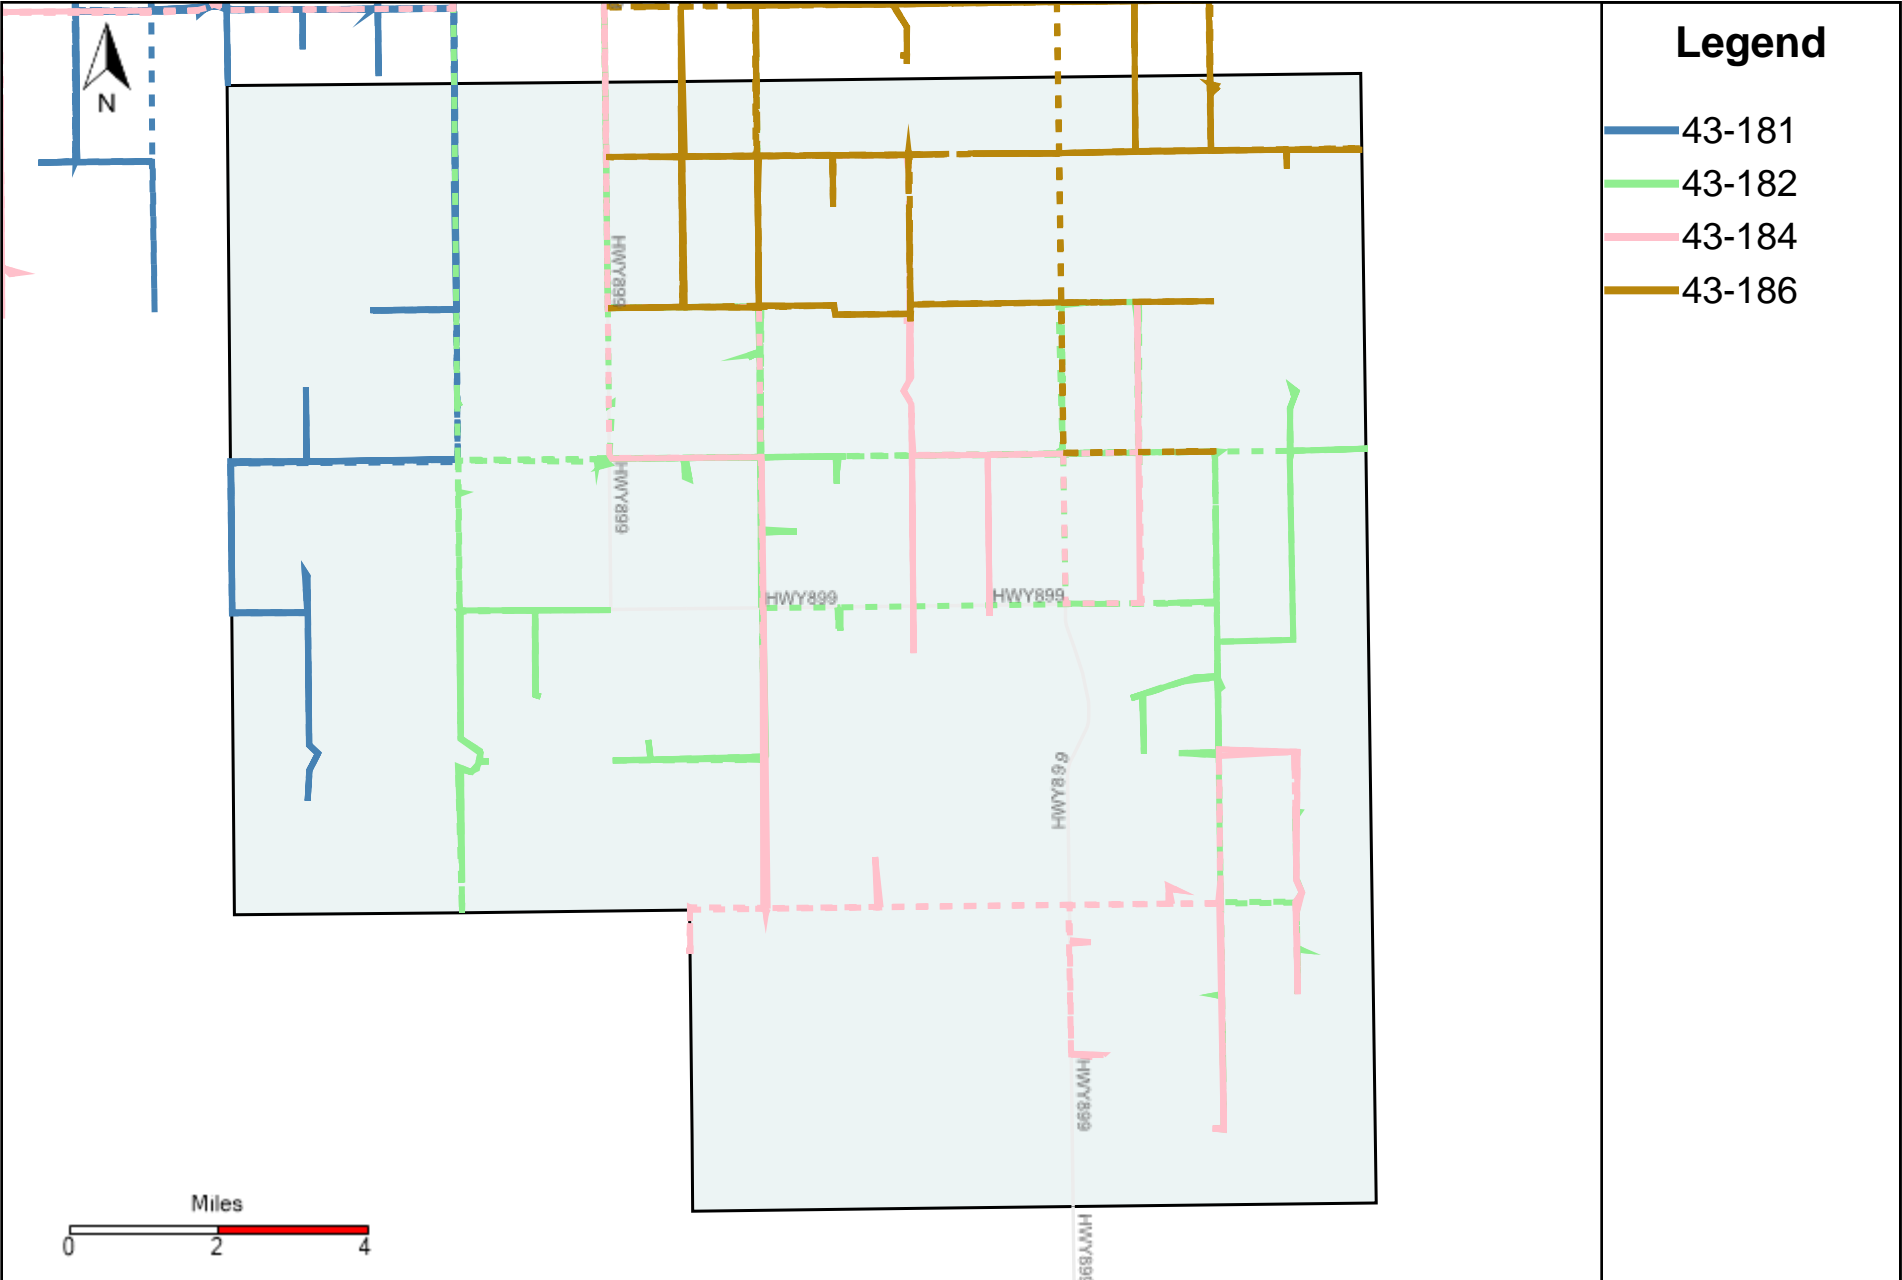

Division: 1 Grader Report(2025-01-26 ~ 2025-02-01)

Vehicle Name List	Total Distance(km)	Total Hours
43-181, 43-182, 43-184, 43-186	2059.21	140 hrs 58 min 33 sec

Division: 2 Grader Report(2025-01-26 ~ 2025-02-01)

Vehicle Name List	Total Distance(km)	Total Hours
43-182, 43-183, 43-186	1624.03	105 hrs 30 min 35 sec

Division: 3 Grader Report(2025-01-26 ~ 2025-02-01)

Vehicle Name List	Total Distance(km)	Total Hours
43-181, 43-182, 43-183, 43-184, 43-185, 43-186, 43-187	4071.91	276 hrs 6 min 10 sec

Vehicle Name List	Total Distance(km)	Total Hours
43-184, 43-216, 43-219	1677.31	98 hrs 58 min 56 sec

Division: 6 Grader Report(2025-01-26 ~ 2025-02-01)

Vehicle Name List	Total Distance(km)	Total Hours
43-215, 43-216, 43-217, 43-218, 43-219, 43-220, 43-221	2932.08	187 hrs 13 min 7 sec