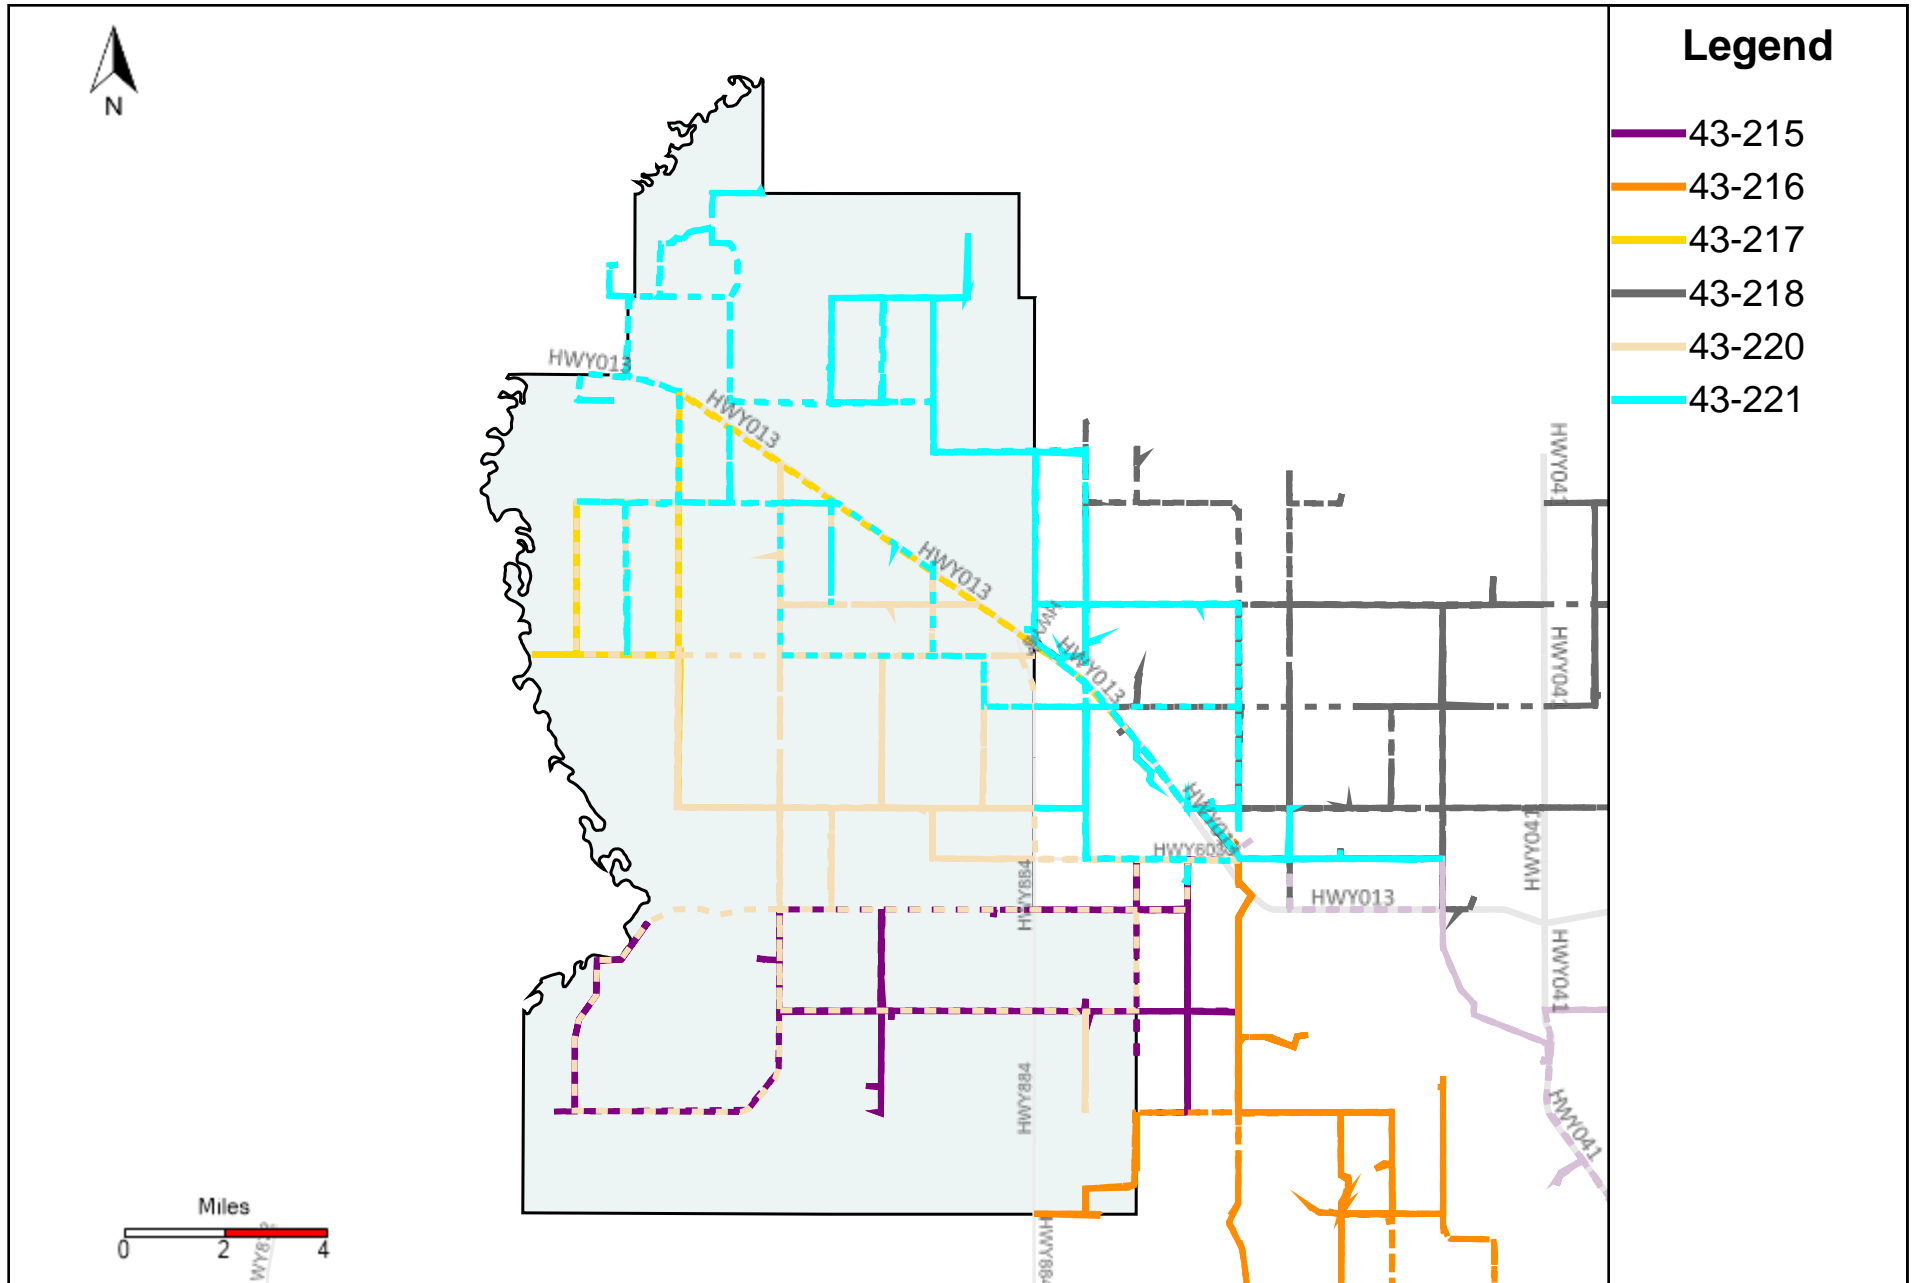

Division: 7 Grader Report(2025-01-26 ~ 2025-02-01)

Vehicle Name List	Total Distance(km)	Total Hours
43-215, 43-216, 43-217, 43-218, 43-220, 43-221	2608.7	166 hrs 59 min 8 sec