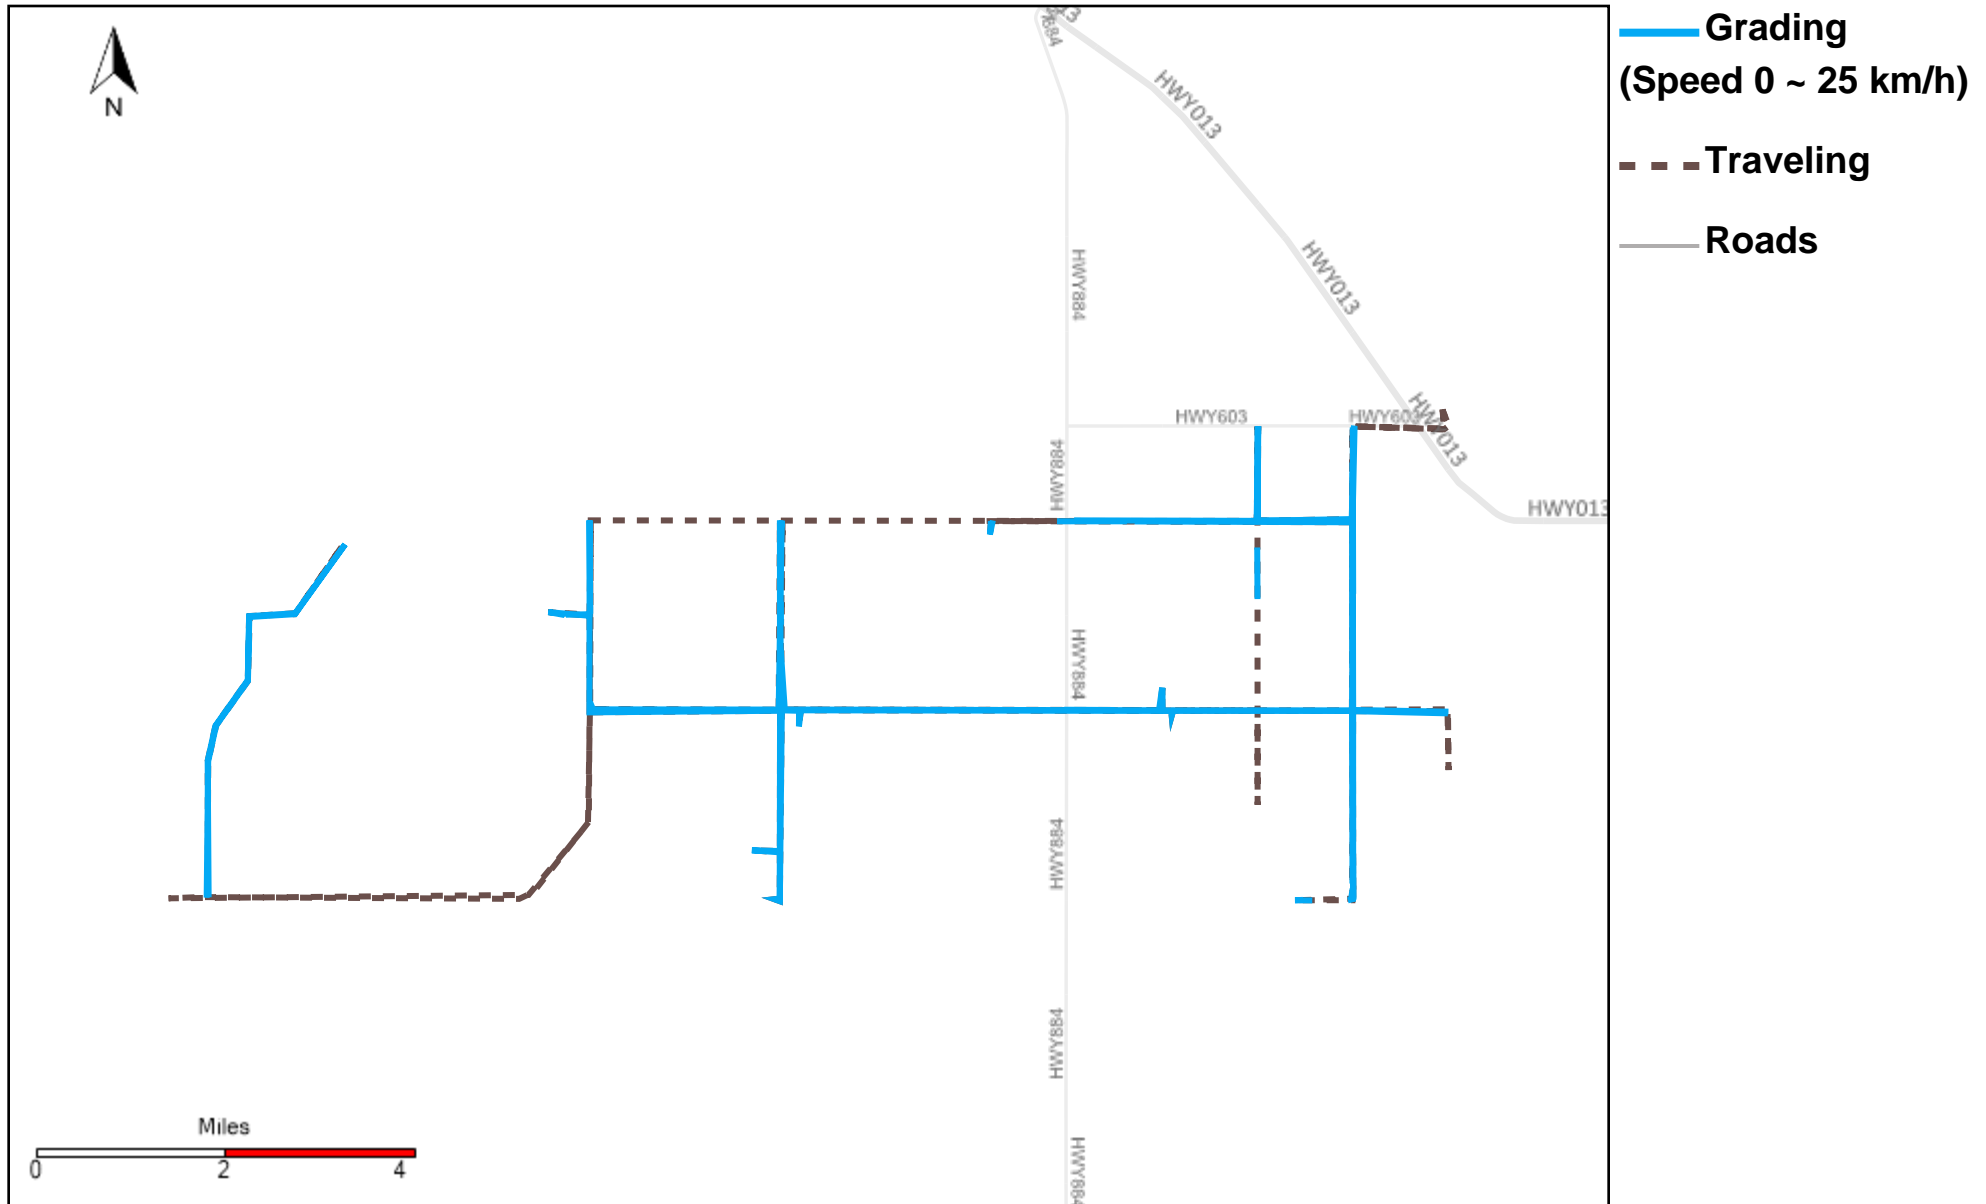

43-215_2025-01-26 ~ 2025-02-01 Tracking

Total Distance(km)	Total Hours	Work Distance(km)	Work Hours
218.08	17 hrs 13 min 13 sec	147.33	12 hrs 34 min 23 sec