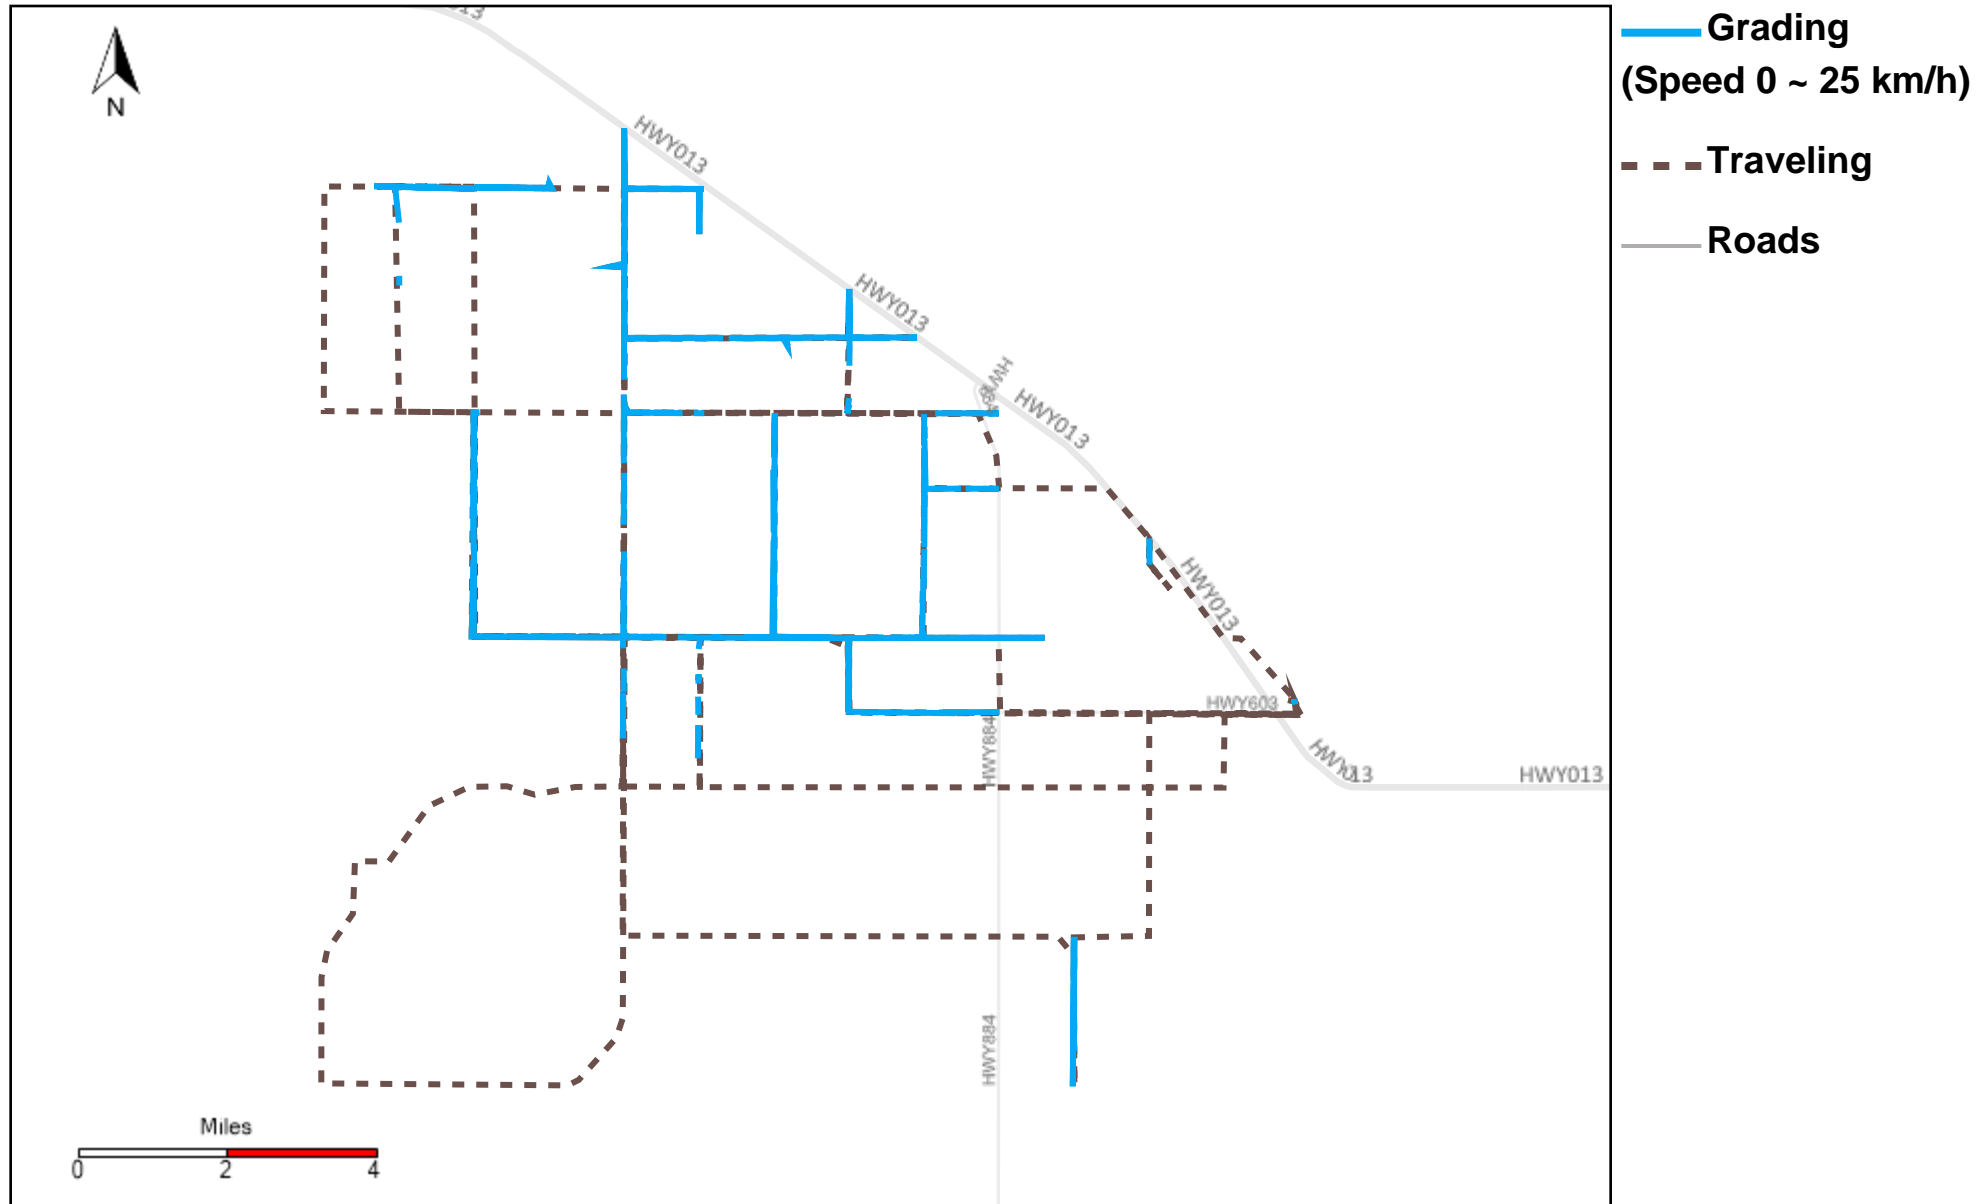

43-220_2025-01-26 ~ 2025-02-01 Tracking

Total Distance(km)	Total Hours	Work Distance(km)	Work Hours
415.04	20 hrs 16 min 57 sec	174.6	11 hrs 43 min 27 sec