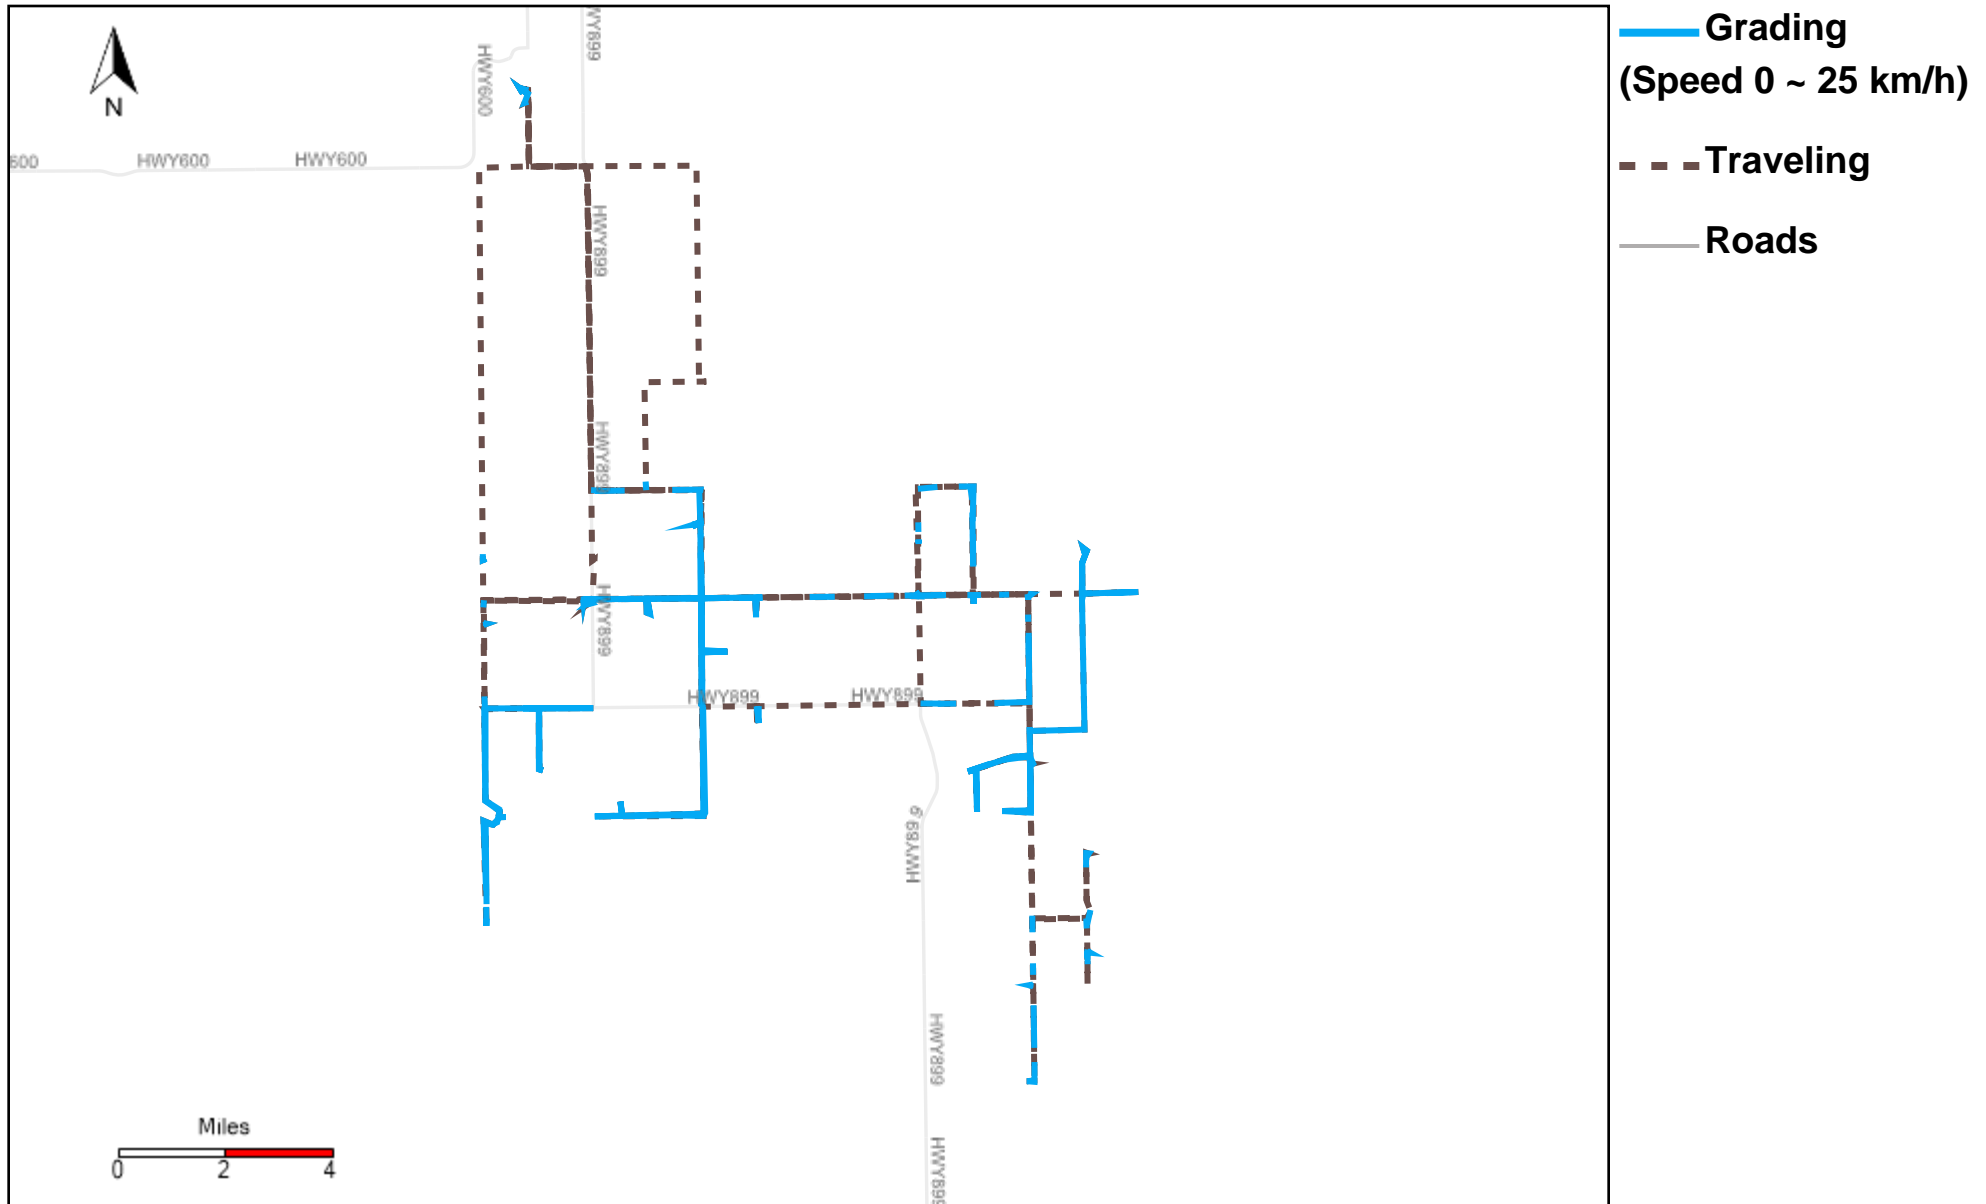

43-182_2025-01-26 ~ 2025-02-01 Tracking

Total Distance(km)	Total Hours	Work Distance(km)	Work Hours
398.52	22 hrs 19 min 57 sec	178.9	14 hrs 37 min 31 sec

43-183_2025-01-26 ~ 2025-02-01 Tracking

Total Distance(km)	Total Hours	Work Distance(km)	Work Hours
670.36	40 hrs 2 min 16 sec	314.06	27 hrs 31 min 37 sec