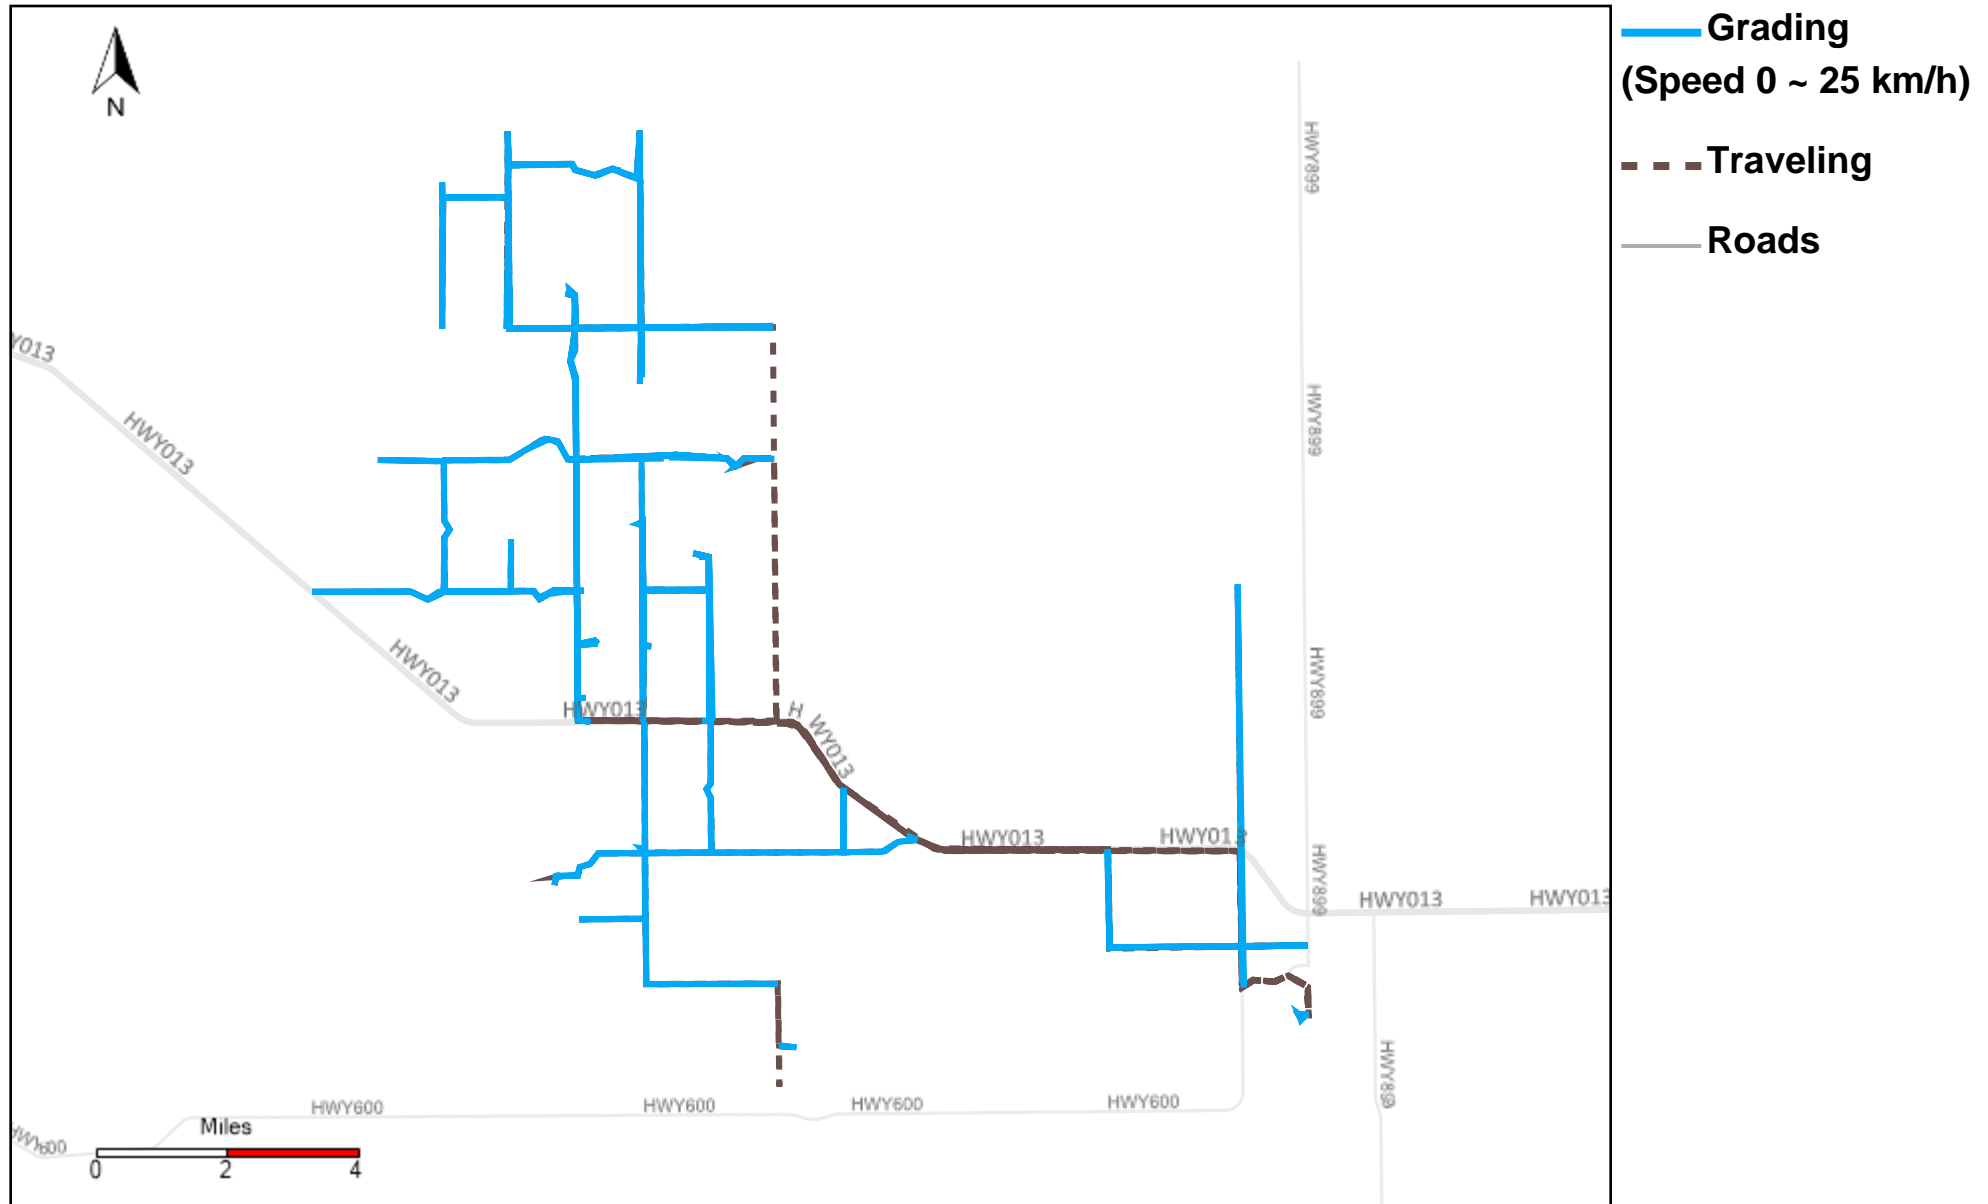

43-187_2025-01-26 ~ 2025-02-01 Tracking

Total Distance(km)	Total Hours	Work Distance(km)	Work Hours
784.87	46 hrs 5 min 41 sec	508.98	39 hrs 1 min 42 sec