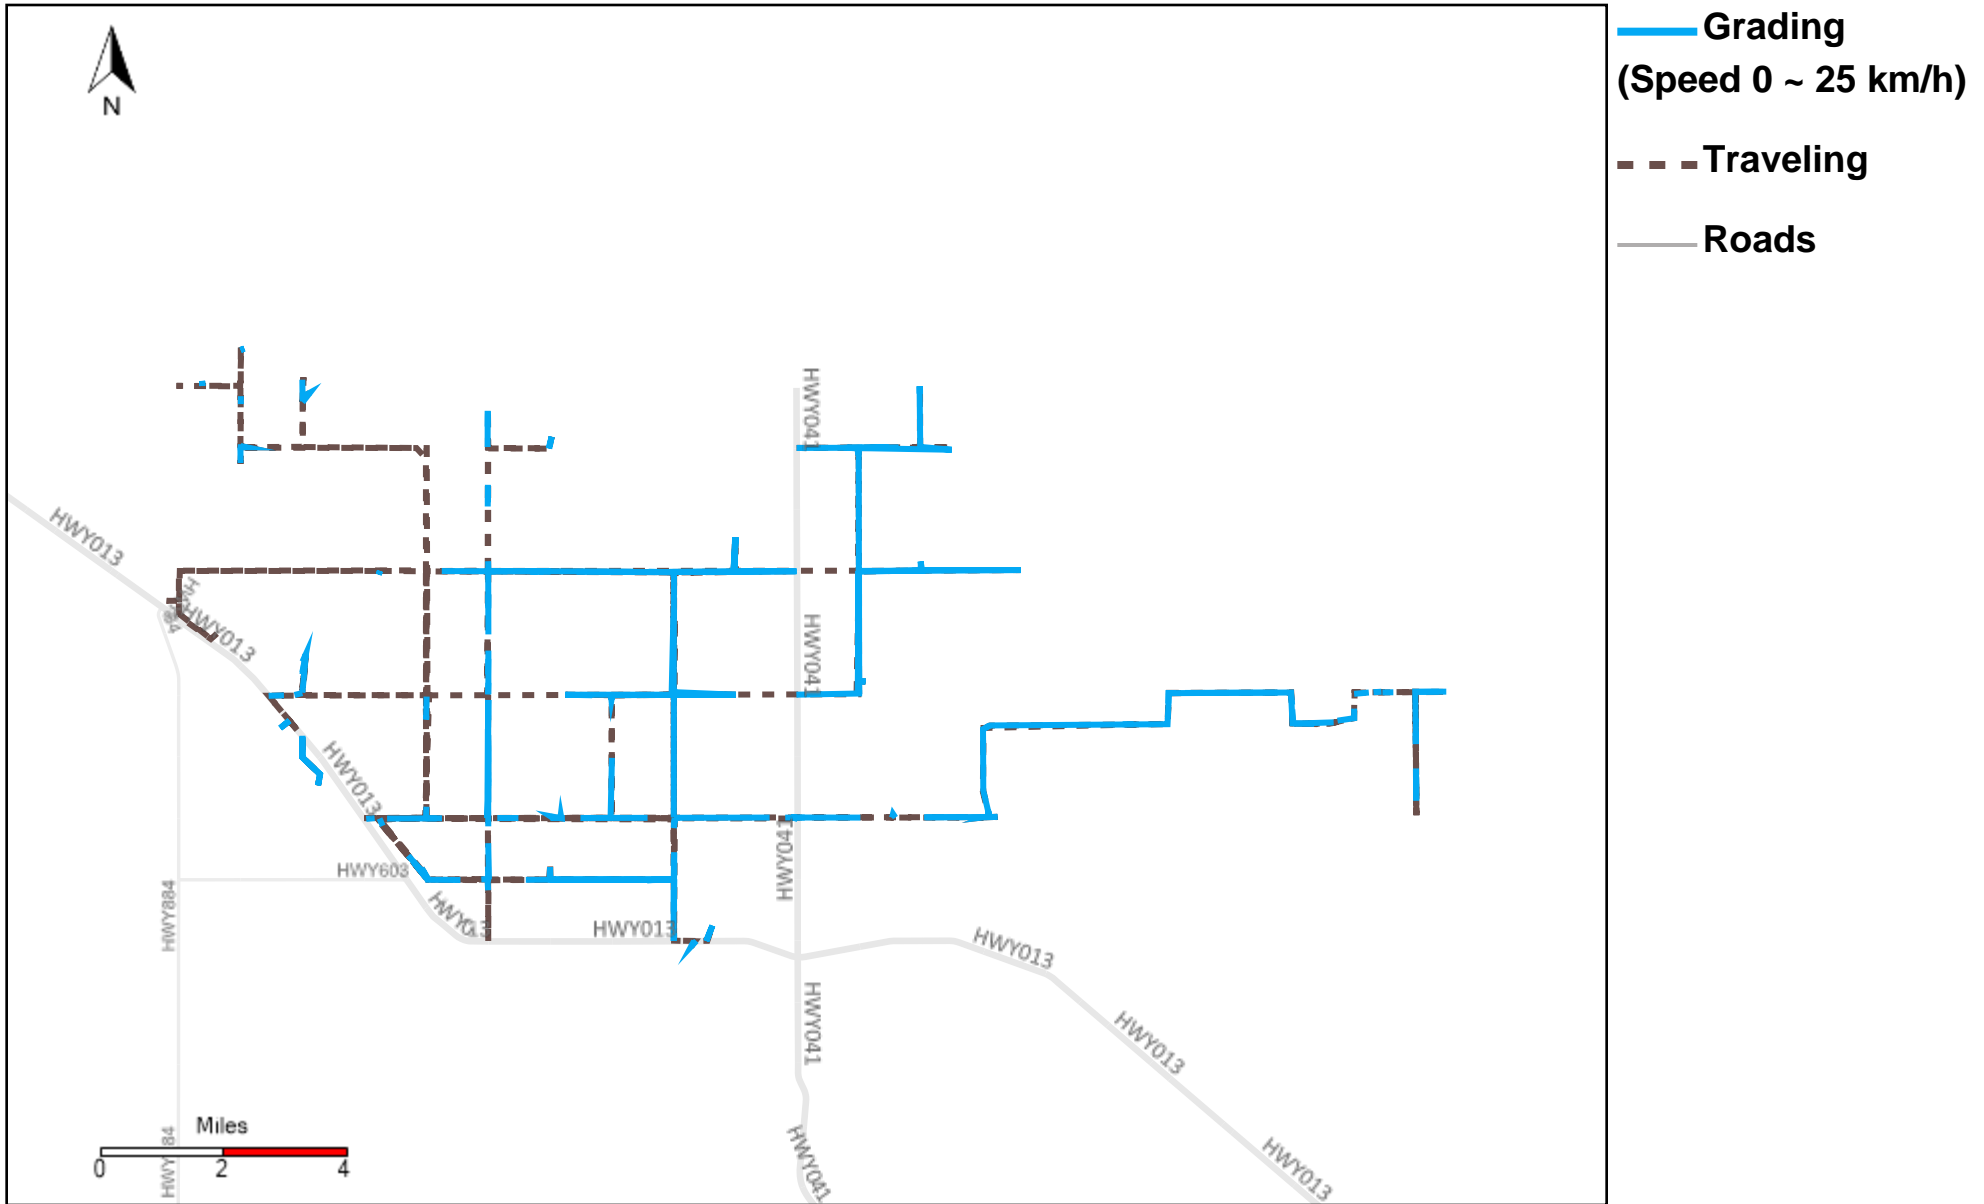

43-218_2025-01-26 ~ 2025-02-01 Tracking

Total Distance(km)	Total Hours	Work Distance(km)	Work Hours
586.56	40 hrs 15 min 52 sec	244.46	27 hrs 1 min 3 sec