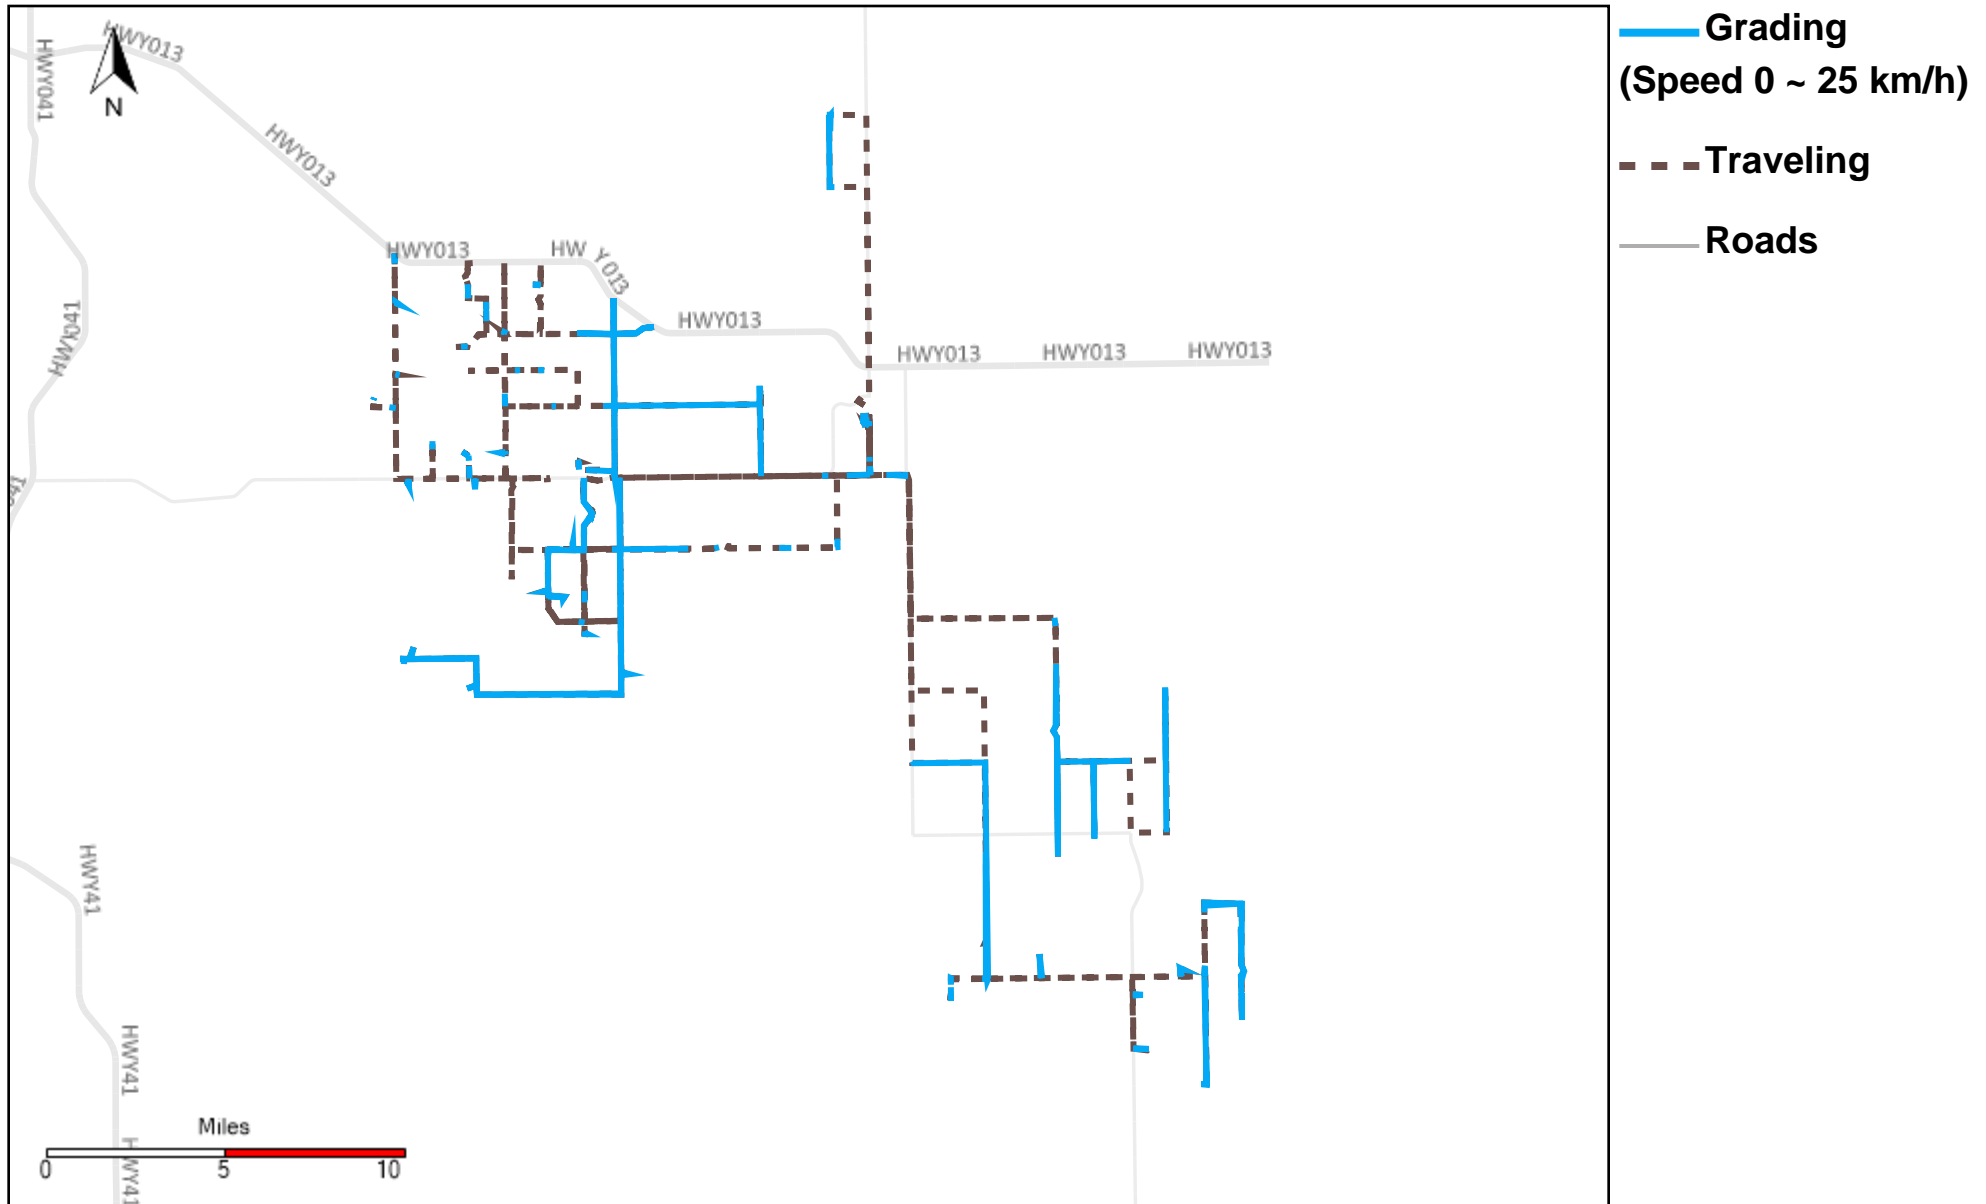

43-182_2025-01-26 ~ 2025-02-01 Tracking

Total Distance(km)	Total Hours	Work Distance(km)	Work Hours
398.52	22 hrs 19 min 57 sec	178.9	14 hrs 37 min 31 sec

43-183_2025-01-26 ~ 2025-02-01 Tracking

Total Distance(km)	Total Hours	Work Distance(km)	Work Hours
670.36	40 hrs 2 min 16 sec	314.06	27 hrs 31 min 37 sec

43-184_2025-01-26 ~ 2025-02-01 Tracking

Total Distance(km)	Total Hours	Work Distance(km)	Work Hours
671.07	37 hrs 36 min 18 sec	255.21	22 hrs 5 min 30 sec

43-185_2025-01-26 ~ 2025-02-01 Tracking

Total Distance(km)	Total Hours	Work Distance(km)	Work Hours
557.46	48 hrs 59 min 39 sec	461.1	45 hrs 59 min 54 sec