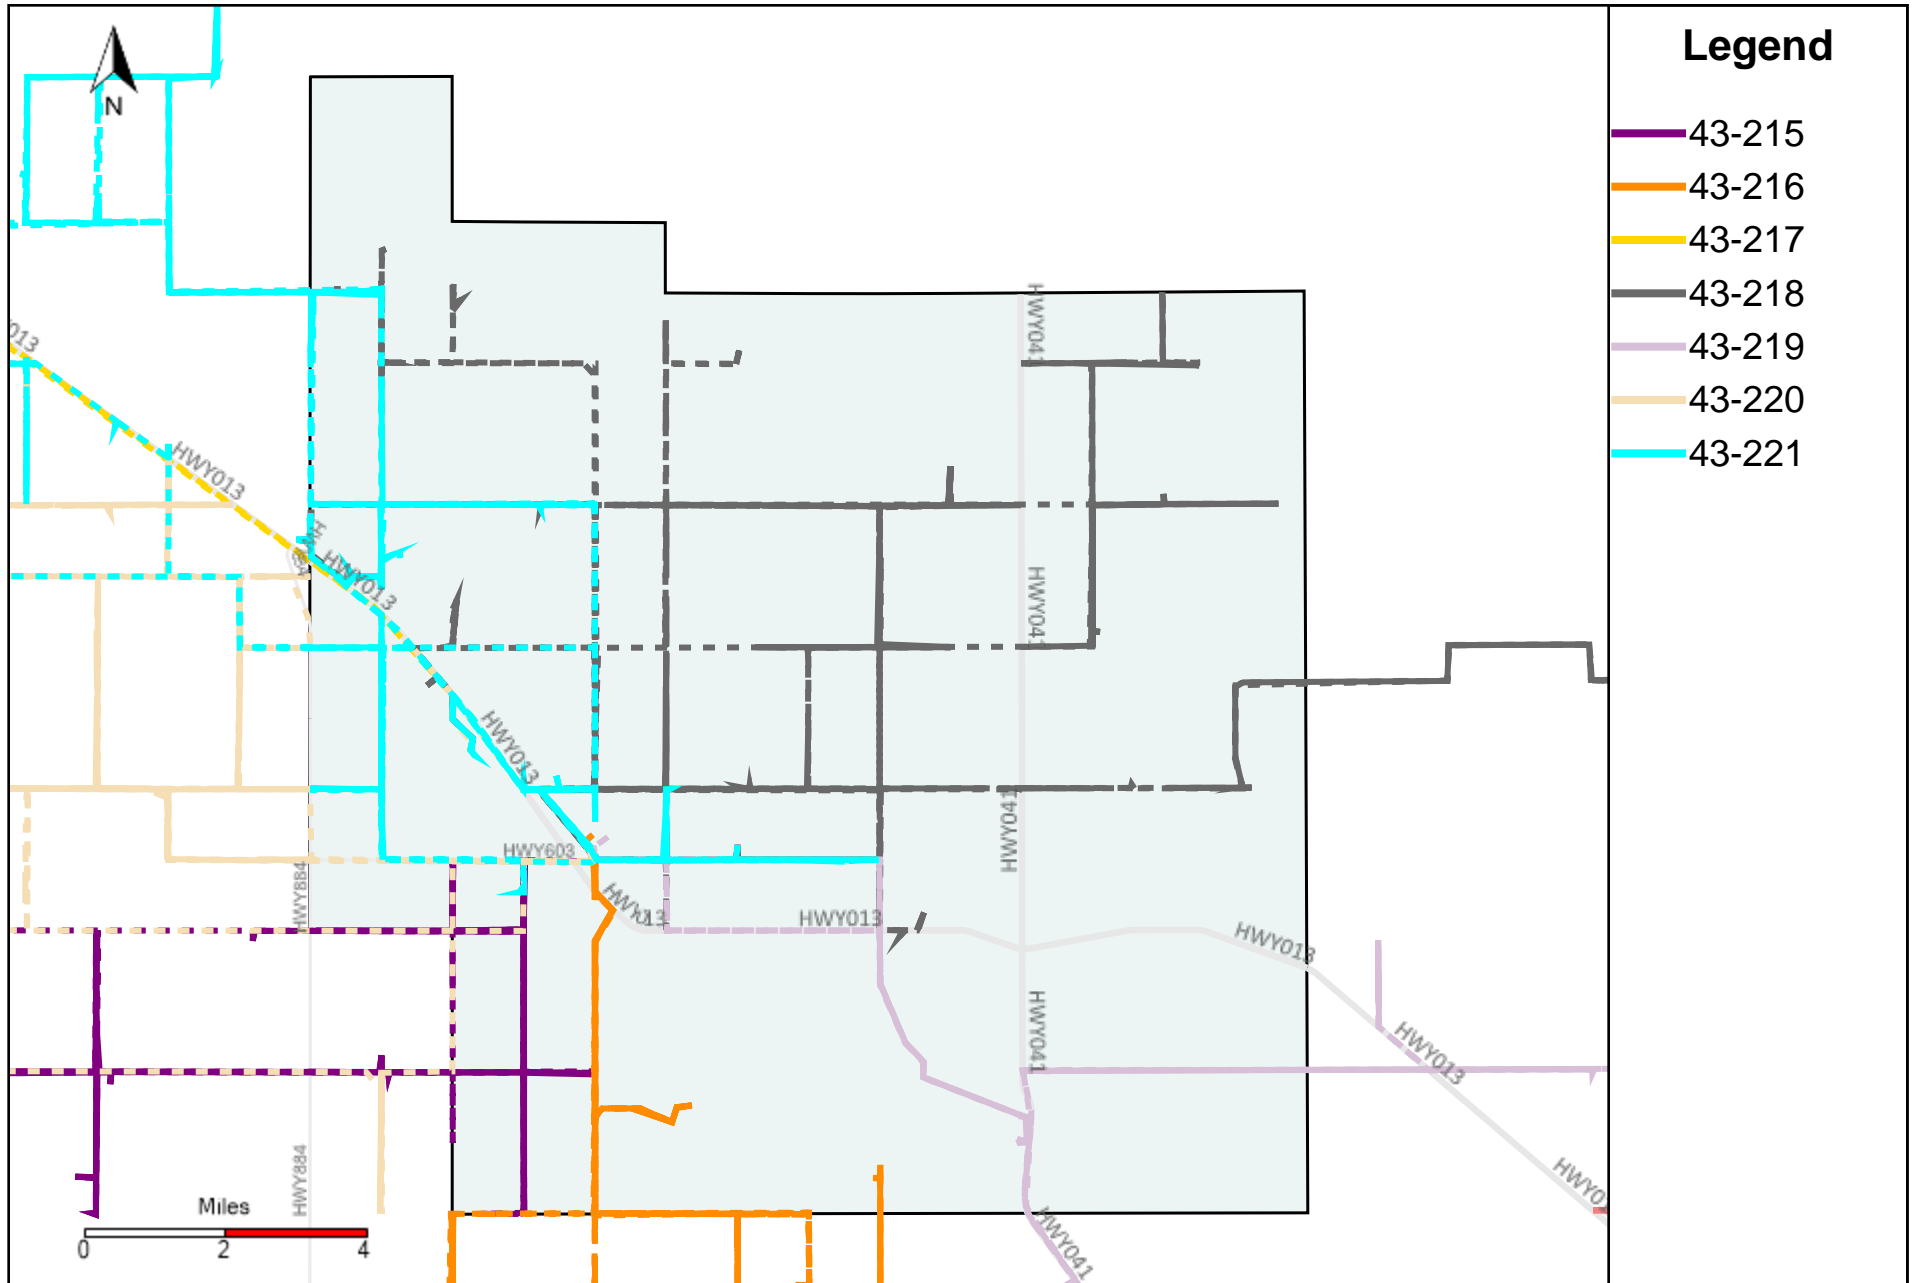

Vehicle Name List	Total Distance(km)	Total Hours
43-182, 43-183, 43-186	1624.03	105 hrs 30 min 35 sec

Division: 3 Grader Report(2025-01-26 ~ 2025-02-01)

Vehicle Name List	Total Distance(km)	Total Hours
43-181, 43-182, 43-183, 43-184, 43-185, 43-186, 43-187	4071.91	276 hrs 6 min 10 sec

Division: 4 Grader Report(2025-01-26 ~ 2025-02-01)

Vehicle Name List	Total Distance(km)	Total Hours
43-181, 43-183, 43-184, 43-185, 43-187, 43-218, 43-219	4028.18	271 hrs 7 min 42 sec

Division: 5 Grader Report(2025-01-26 ~ 2025-02-01)

Vehicle Name List	Total Distance(km)	Total Hours
43-184, 43-216, 43-219	1677.31	98 hrs 58 min 56 sec

Division: 6 Grader Report(2025-01-26 ~ 2025-02-01)

Vehicle Name List	Total Distance(km)	Total Hours
43-215, 43-216, 43-217, 43-218, 43-219, 43-220, 43-221	2932.08	187 hrs 13 min 7 sec