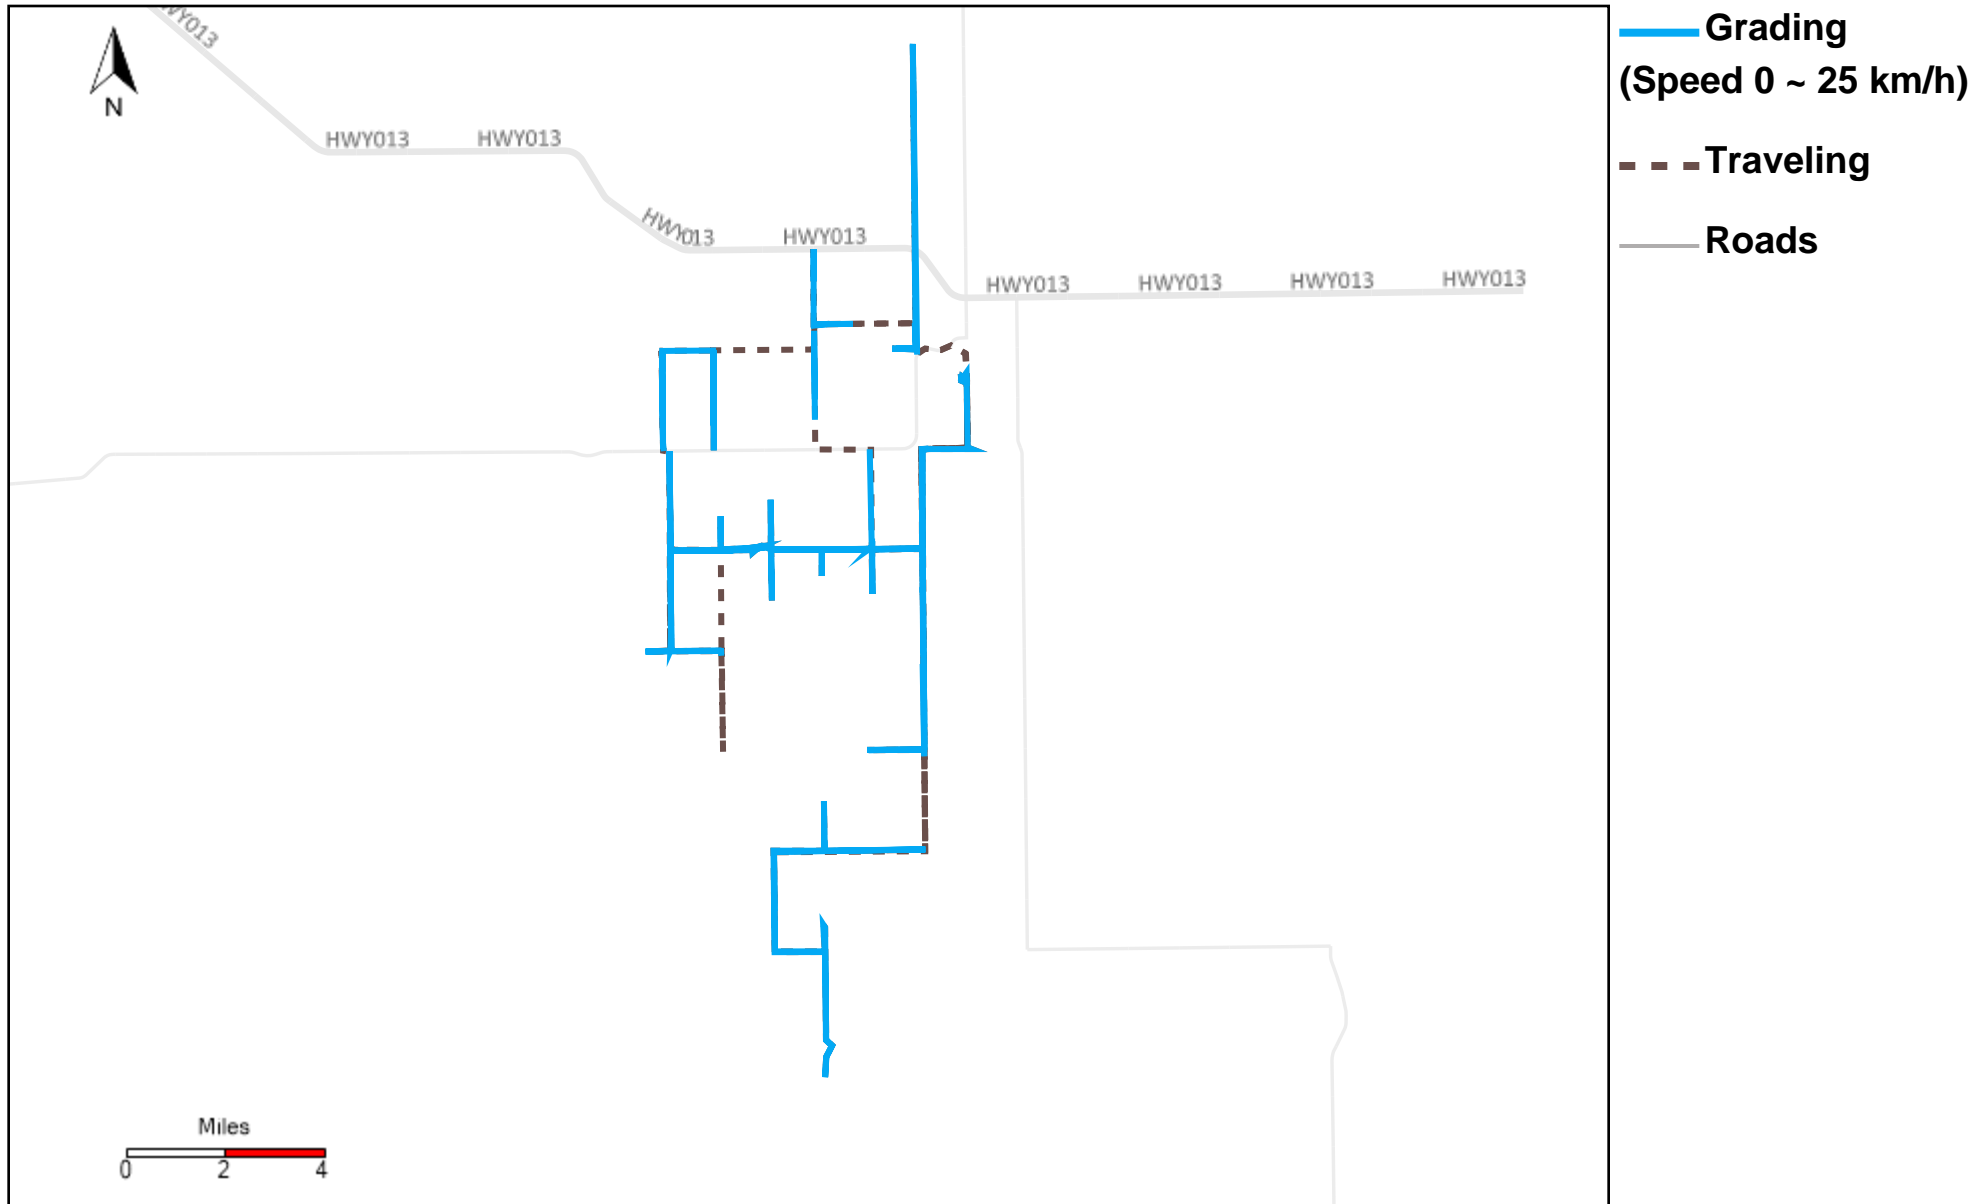

43-181_2025-01-26 ~ 2025-02-01 Tracking

Total Distance(km)	Total Hours	Work Distance(km)	Work Hours
434.47	37 hrs 53 min 56 sec	322.39	32 hrs 59 min 28 sec