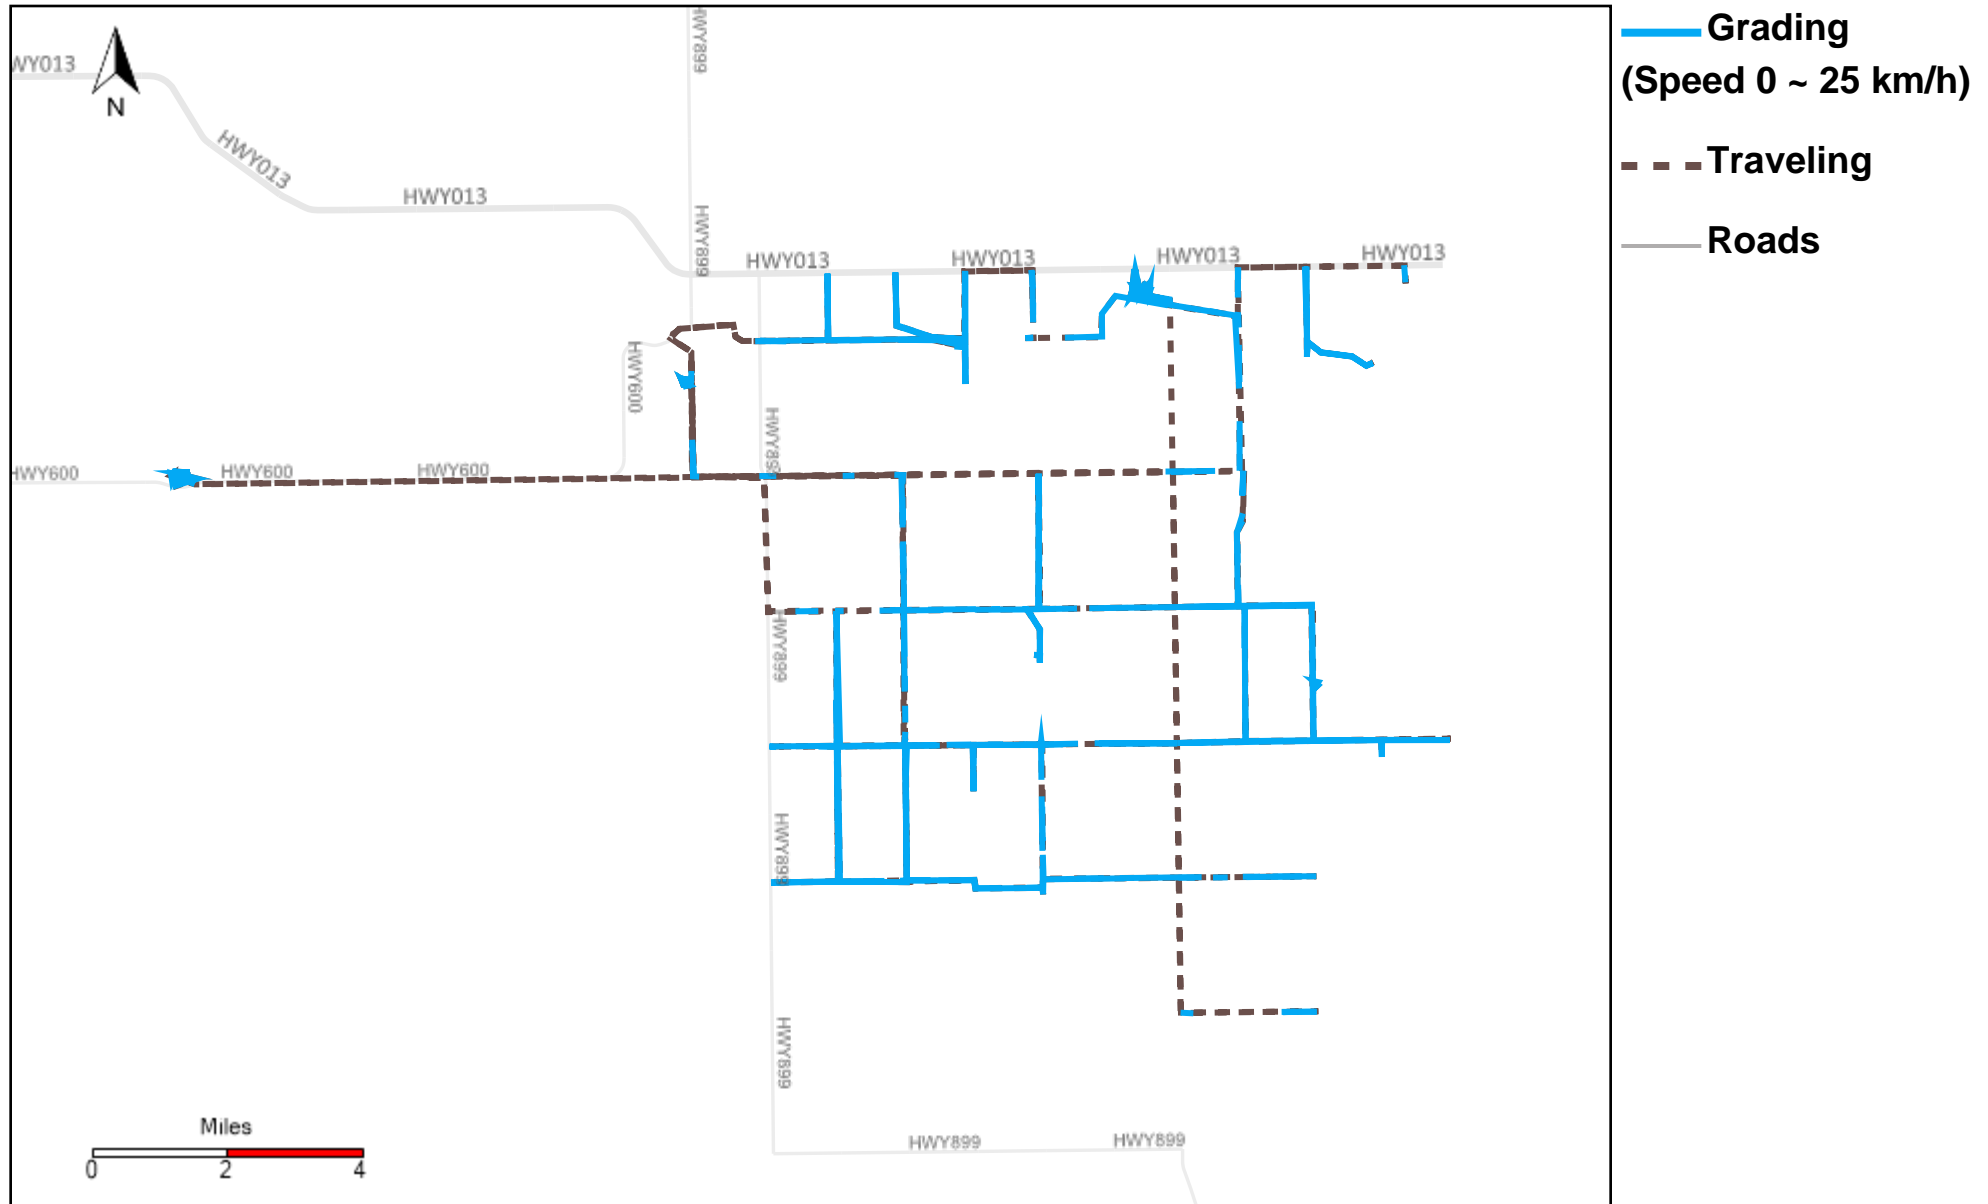

43-186_2025-01-26 ~ 2025-02-01 Tracking

Total Distance(km)	Total Hours	Work Distance(km)	Work Hours
555.14	43 hrs 8 min 22 sec	312.88	36 hrs 16 min 14 sec