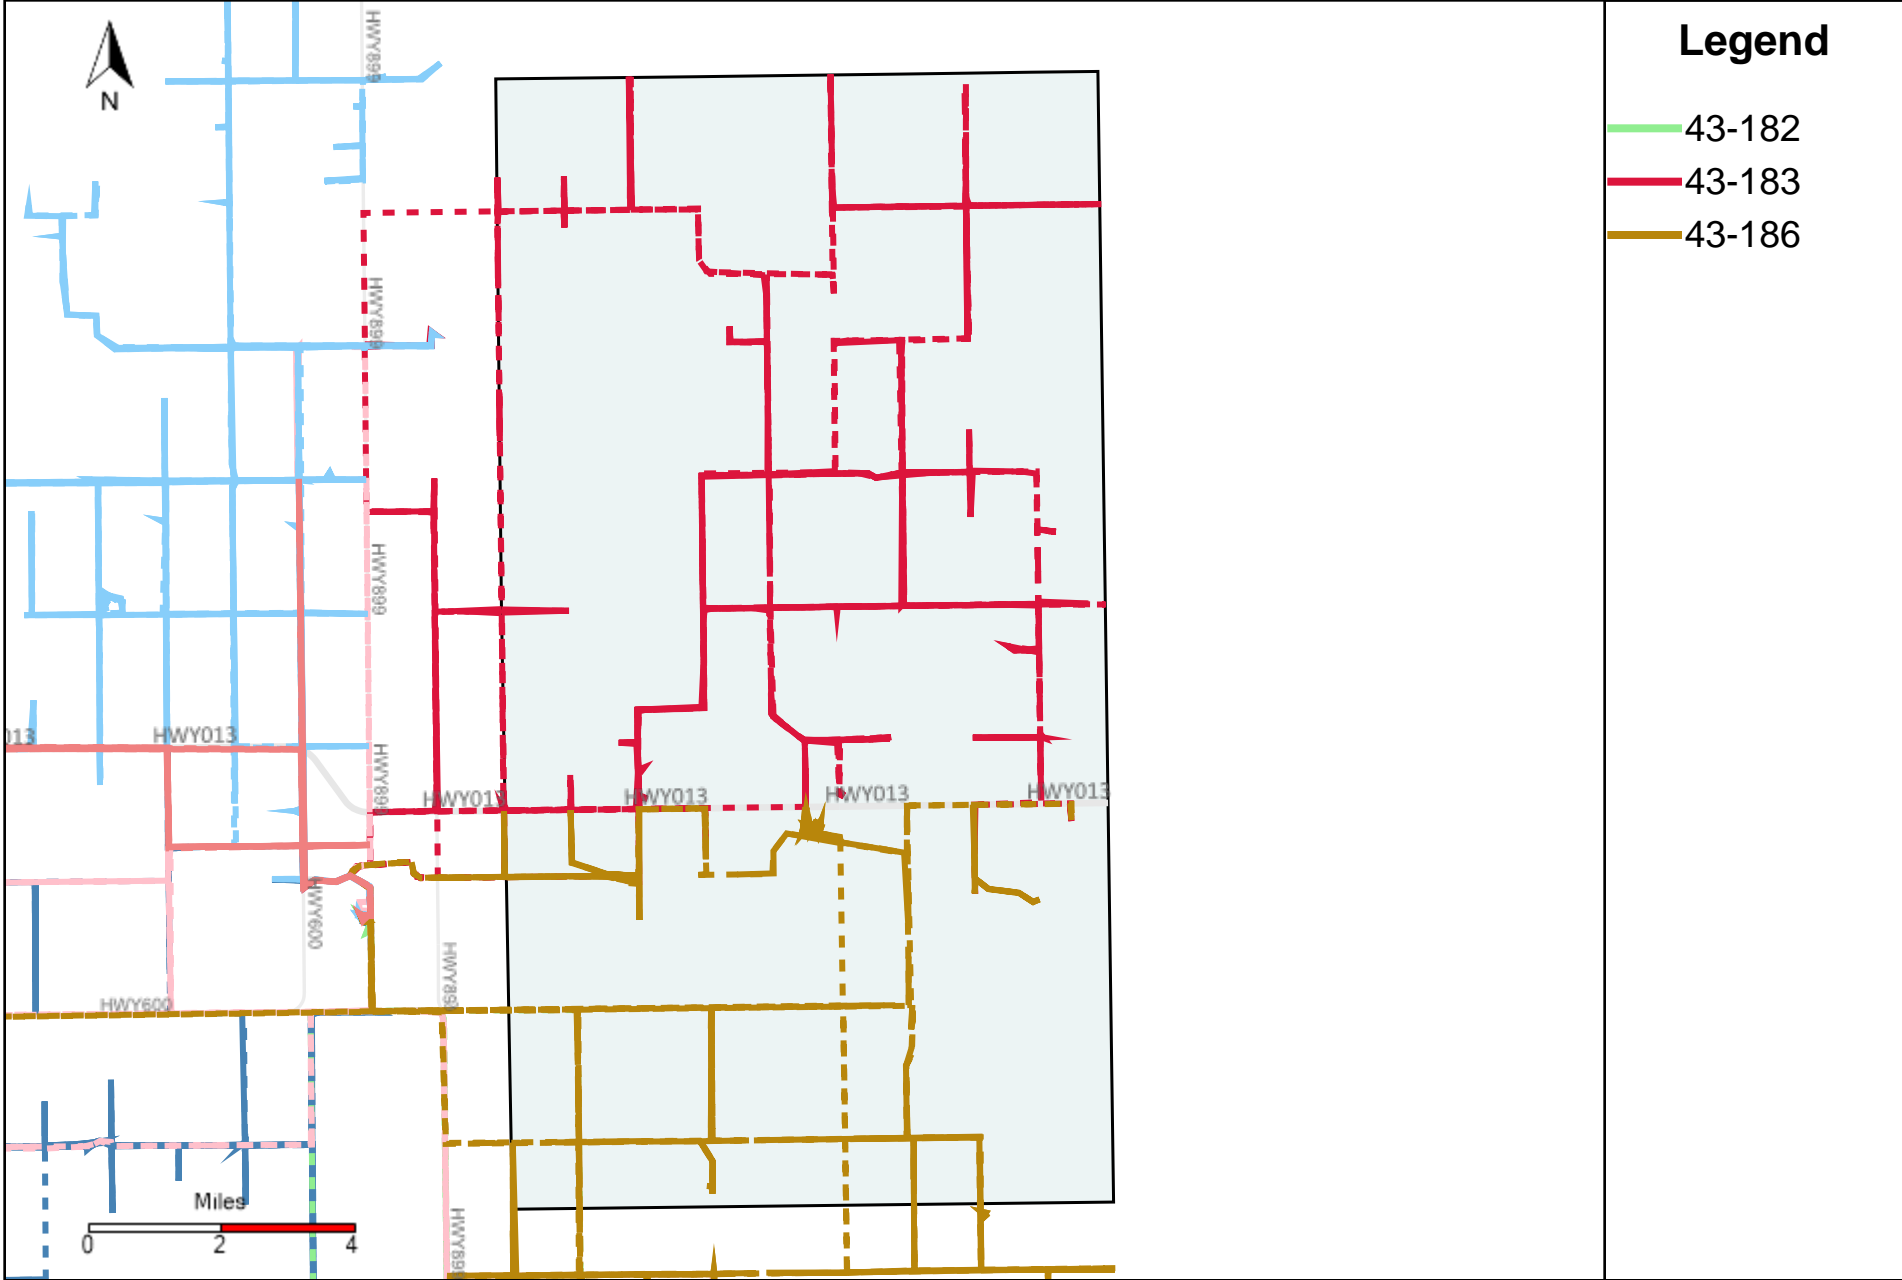

Division: 1 Grader Report(2025-01-26 ~ 2025-02-01)

Vehicle Name List	Total Distance(km)	Total Hours
43-181, 43-182, 43-184, 43-186	2059.21	140 hrs 58 min 33 sec

Division: 2 Grader Report(2025-01-26 ~ 2025-02-01)

Vehicle Name List	Total Distance(km)	Total Hours
43-182, 43-183, 43-186	1624.03	105 hrs 30 min 35 sec

Division: 3 Grader Report(2025-01-26 ~ 2025-02-01)

Vehicle Name List	Total Distance(km)	Total Hours
43-181, 43-182, 43-183, 43-184, 43-185, 43-186, 43-187	4071.91	276 hrs 6 min 10 sec