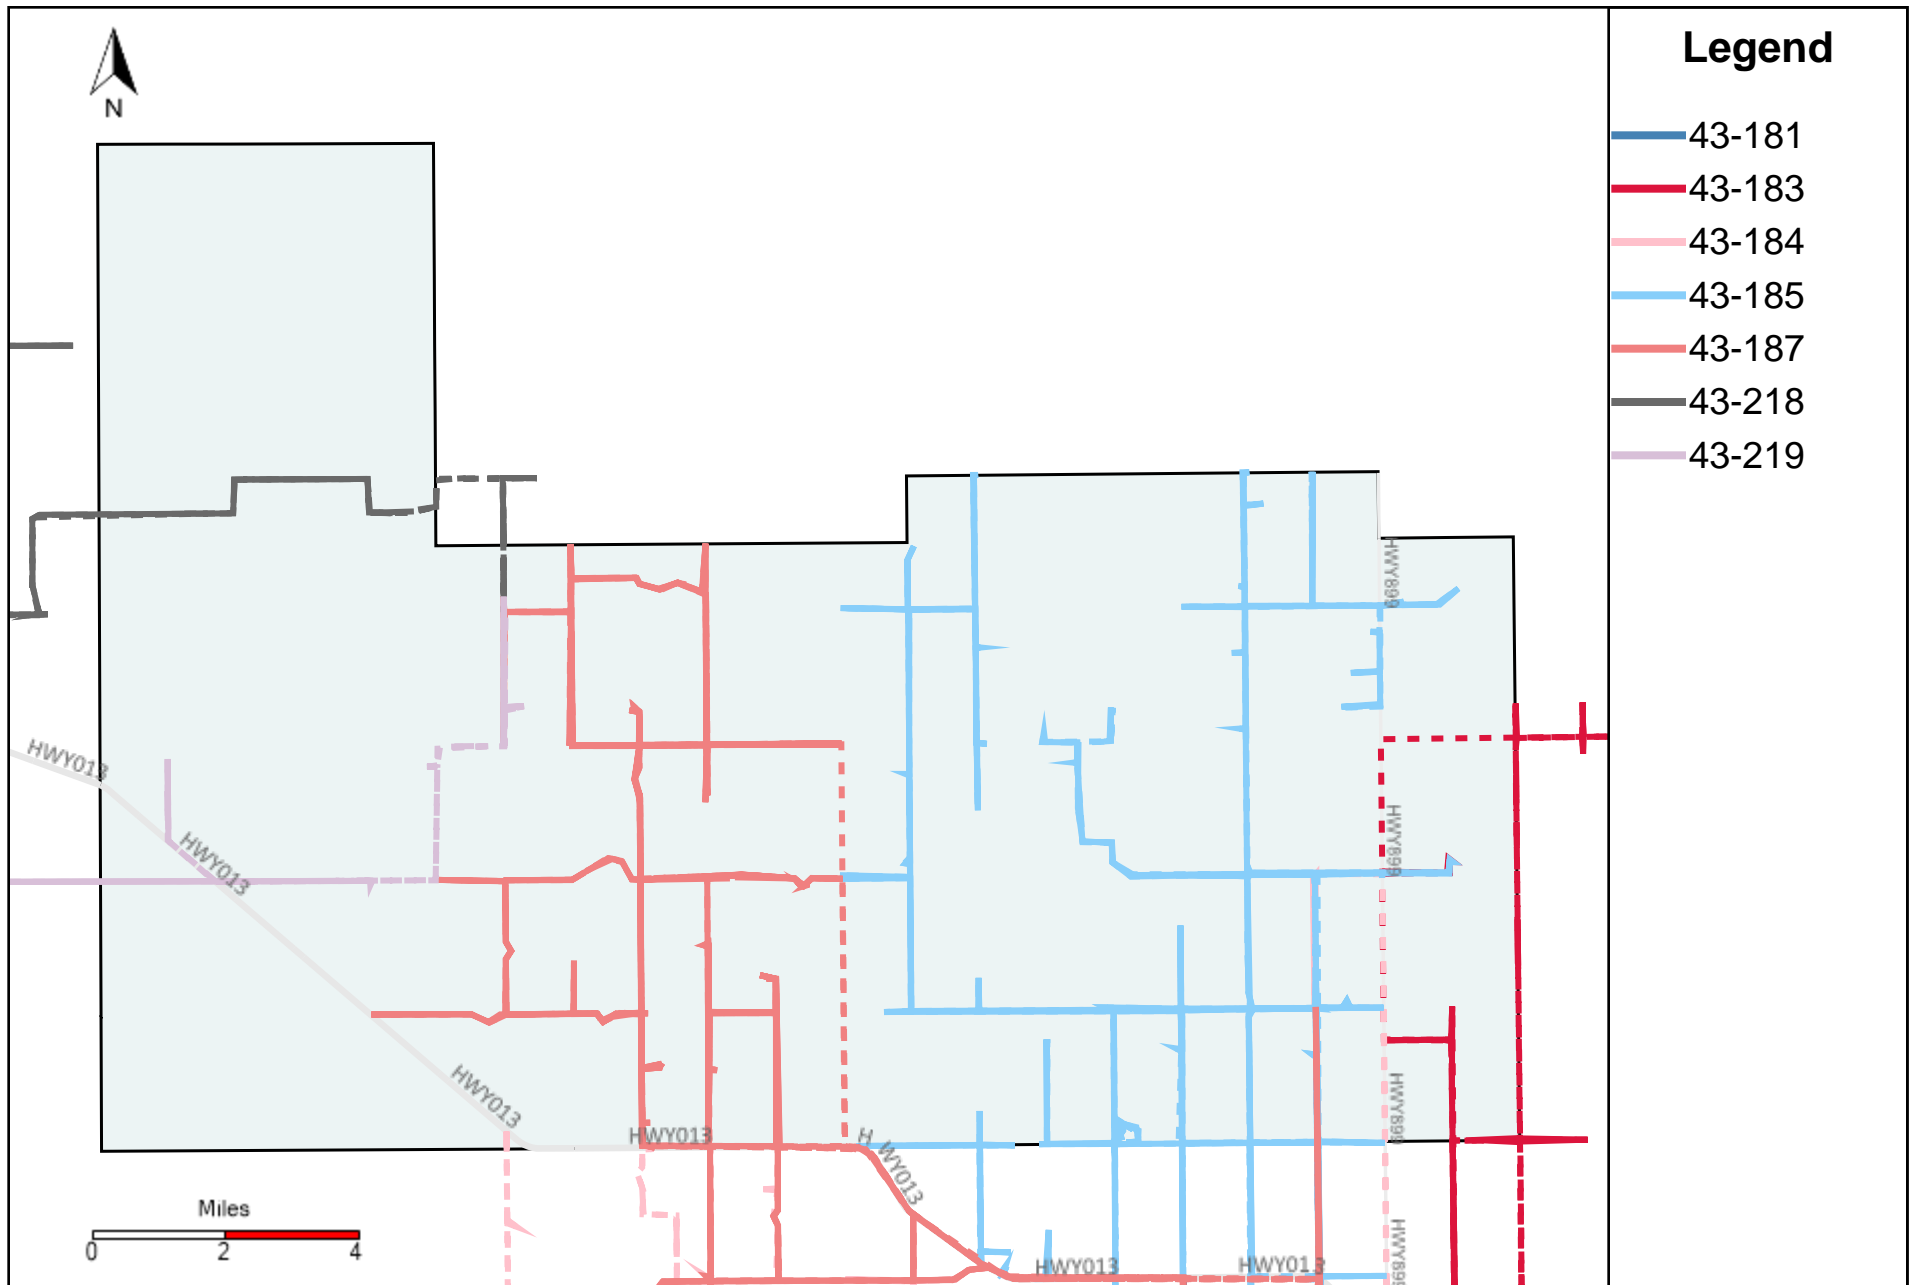

Division: 4 Grader Report(2025-01-26 ~ 2025-02-01)

Vehicle Name List	Total Distance(km)	Total Hours
43-181, 43-183, 43-184, 43-185, 43-187, 43-218, 43-219	4028.18	271 hrs 7 min 42 sec