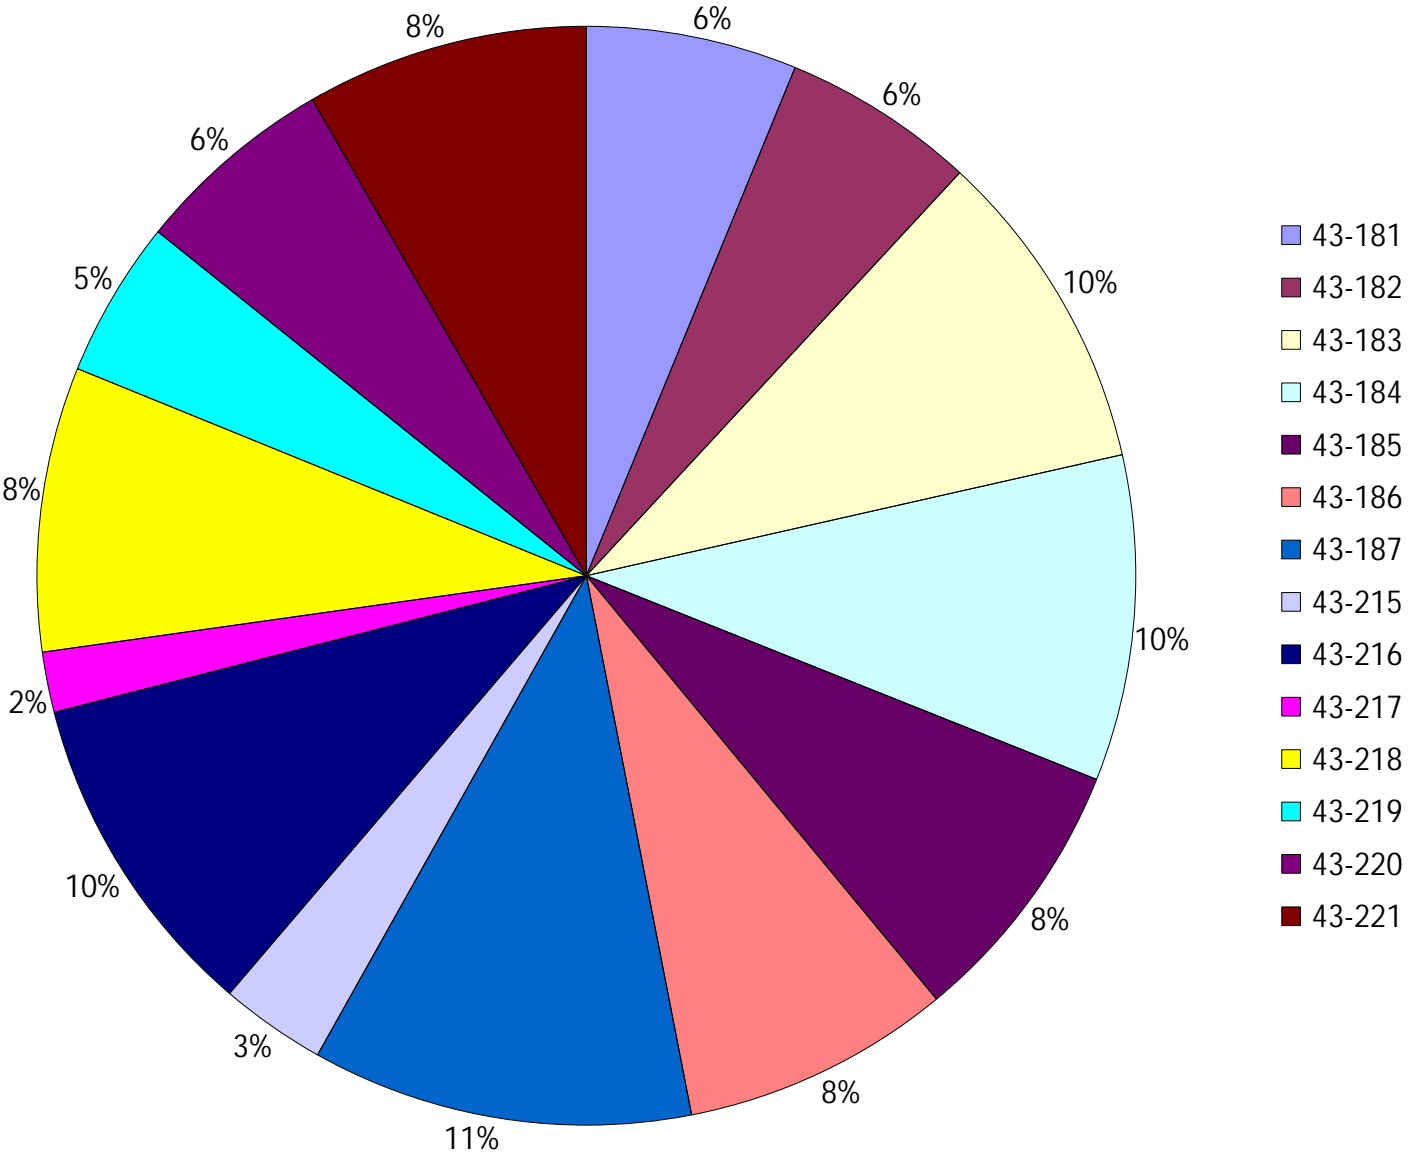

Provost Weekly Grader Report

From 1/26/2025 To 2/1/2025

2/1/2025

Vehicle	Total Distance(km)	Total Hours	Work Distance(km)	Work Hours
43-181	434.47	37 hrs 53 min 56 sec	322.39	32 hrs 59 min 28 sec
43-182	398.52	22 hrs 19 min 57 sec	178.9	14 hrs 37 min 31 sec
43-183	670.36	40 hrs 2 min 16 sec	314.06	27 hrs 31 min 37 sec
43-184	671.07	37 hrs 36 min 18 sec	255.21	22 hrs 5 min 30 sec
43-185	557.46	48 hrs 59 min 39 sec	461.1	45 hrs 59 min 54 sec
43-186	555.14	43 hrs 8 min 22 sec	312.88	36 hrs 16 min 14 sec
43-187	784.87	46 hrs 5 min 41 sec	508.98	39 hrs 1 min 42 sec
43-215	218.08	17 hrs 13 min 13 sec	147.33	12 hrs 34 min 23 sec
43-216	682.85	41 hrs 8 min 39 sec	277.72	25 hrs 38 min 33 sec
43-217	124.29	8 hrs 44 min 23 sec	68.09	6 hrs 24 min 57 sec
43-218	586.56	40 hrs 15 min 52 sec	244.46	27 hrs 1 min 3 sec
43-219	323.38	20 hrs 13 min 59 sec	109.23	9 hrs 21 min 34 sec
43-220	415.04	20 hrs 16 min 57 sec	174.6	11 hrs 43 min 27 sec
43-221	581.88	39 hrs 20 min 4 sec	229.06	24 hrs 21 min 53 sec
Total:	7003.99	463 hrs 19 min 17 sec	3603.99	335 hrs 37 min 46 sec

Vehicle Distance Vs Total Distance (%) From 1/26/2025 To 2/1/2025

Provost Weekly Grader Report