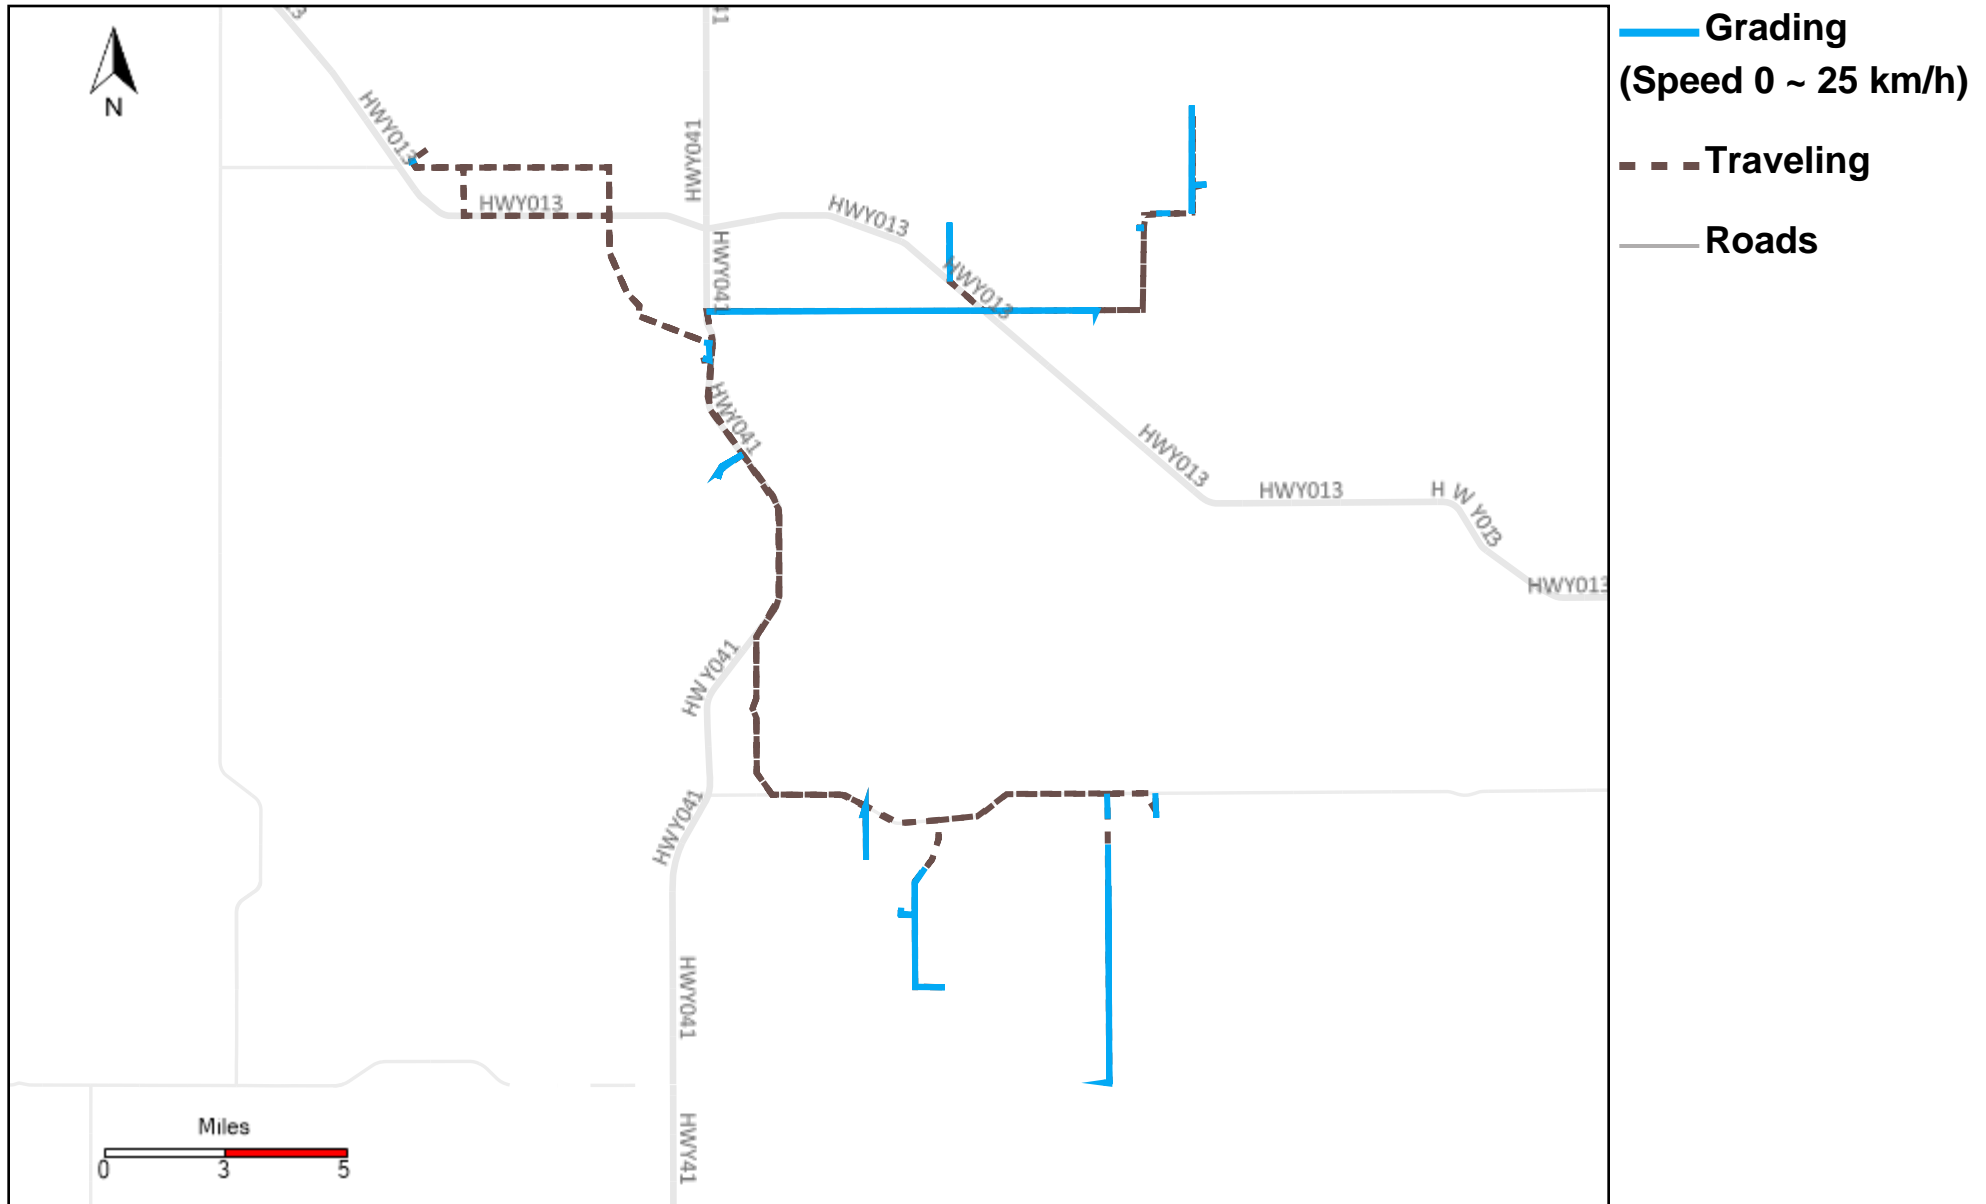

43-219_2025-01-26 ~ 2025-02-01 Tracking

Total Distance(km)	Total Hours	Work Distance(km)	Work Hours
323.38	20 hrs 13 min 59 sec	109.23	9 hrs 21 min 34 sec