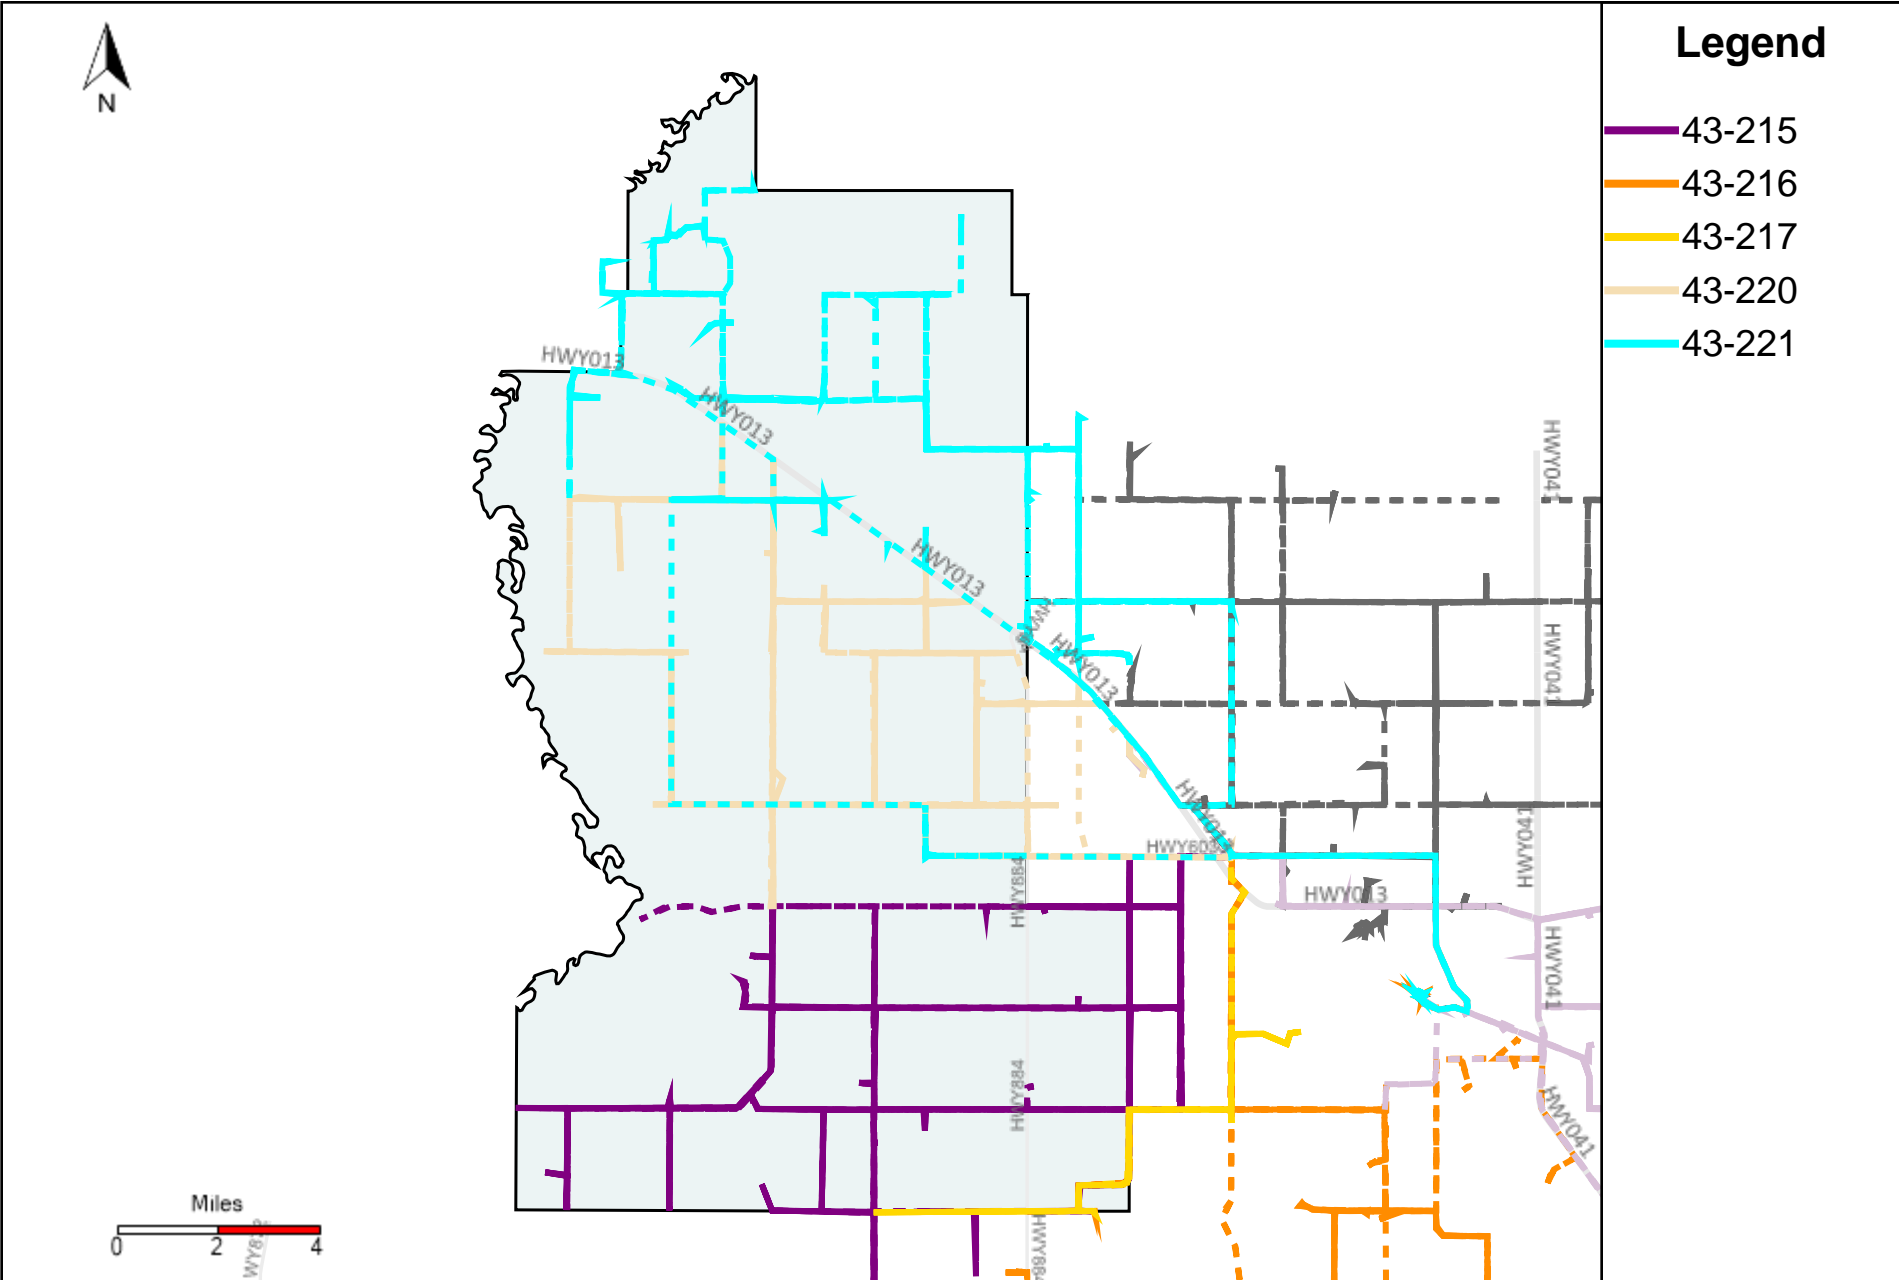

Division: 7 Grader Report(2025-01-19 ~ 2025-01-25)

Vehicle Name List	Total Distance(km)	Total Hours
43-215, 43-216, 43-217, 43-220, 43-221	2502.38	177 hrs 11 min 30 sec