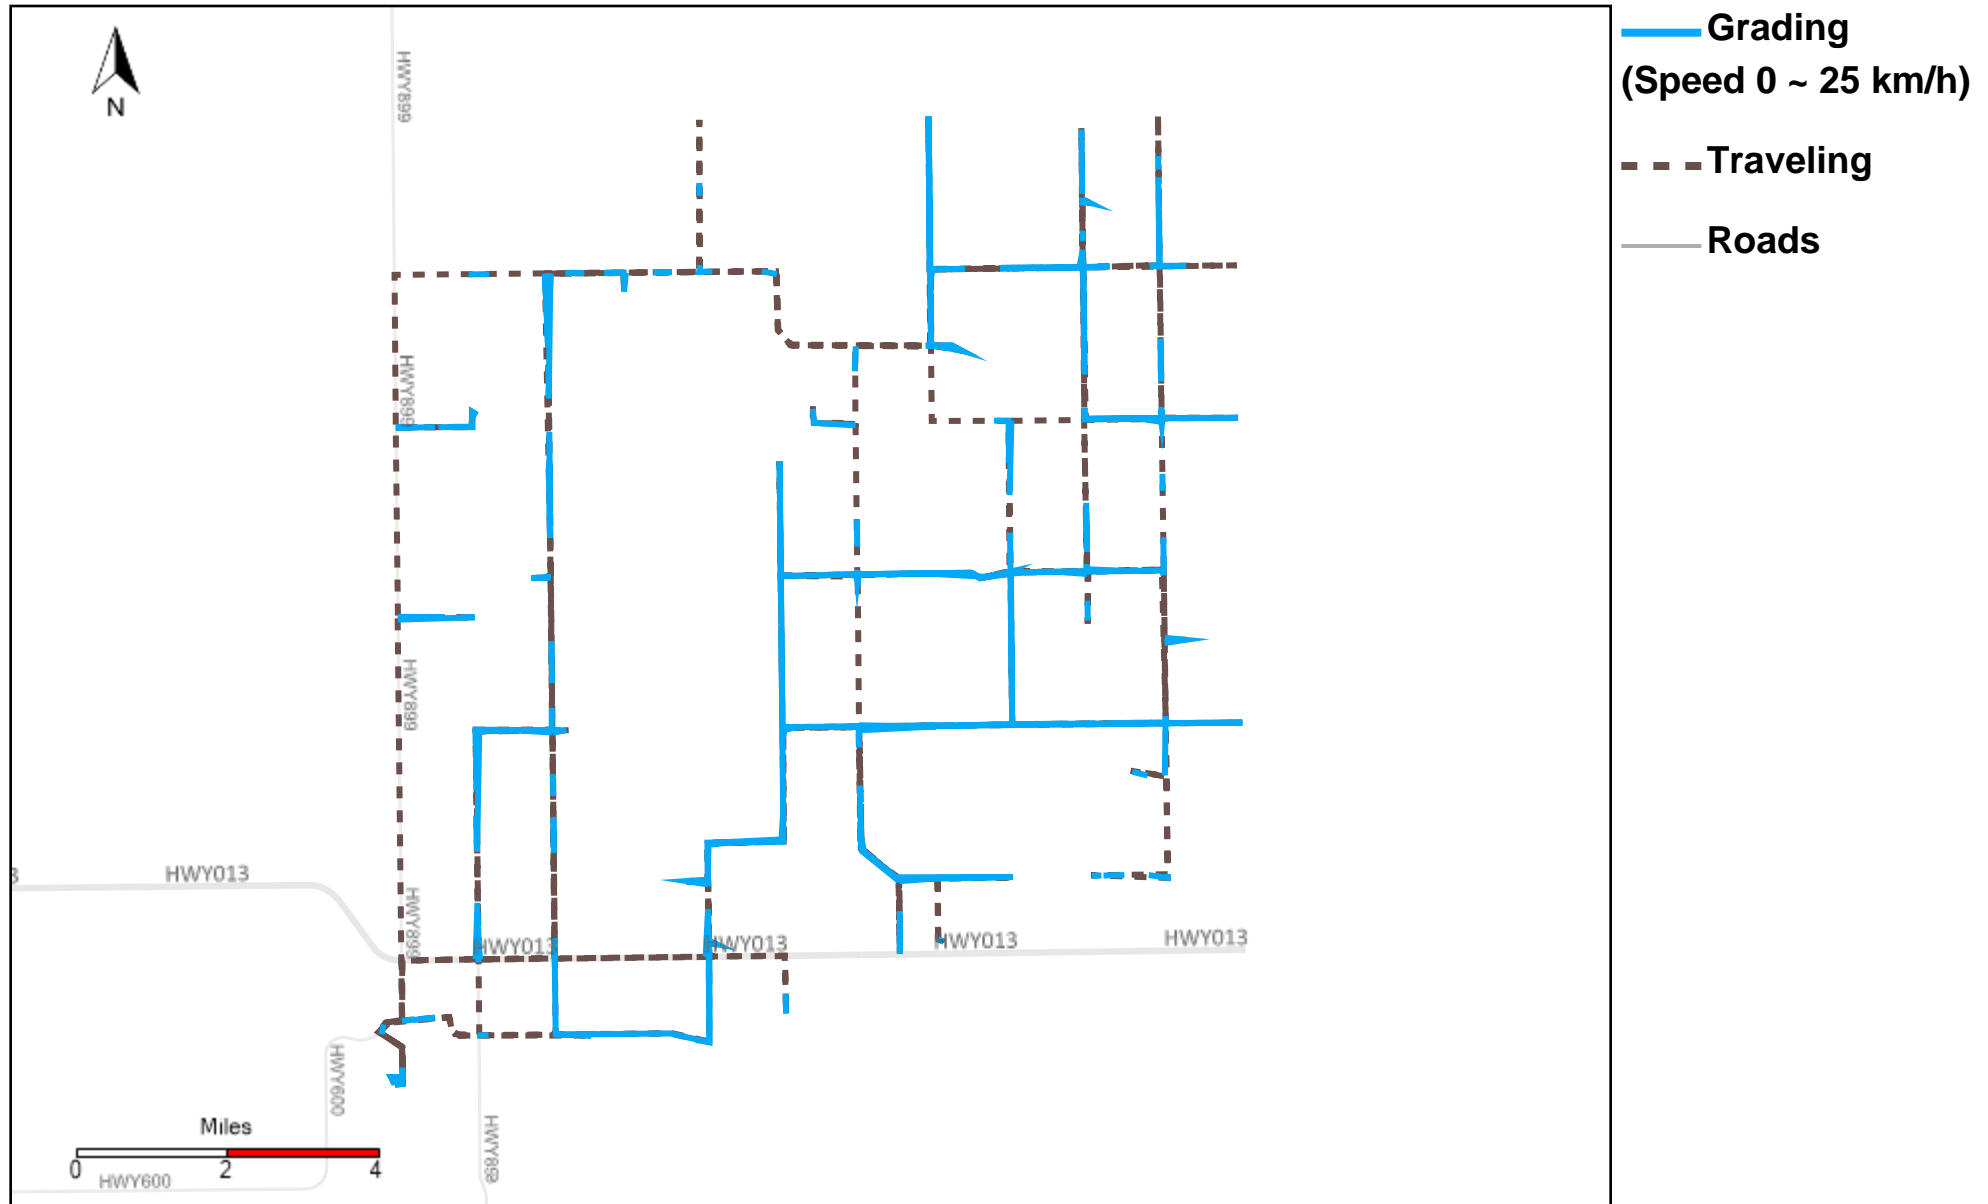

43-182_2025-01-19 ~ 2025-01-25 Tracking

Total Distance(km)	Total Hours	Work Distance(km)	Work Hours
612.08	35 hrs 57 min 46 sec	253.04	23 hrs 22 min 8 sec

43-183_2025-01-19 ~ 2025-01-25 Tracking

Total Distance(km)	Total Hours	Work Distance(km)	Work Hours
543.14	31 hrs 22 min 12 sec	265.62	21 hrs 22 min 7 sec