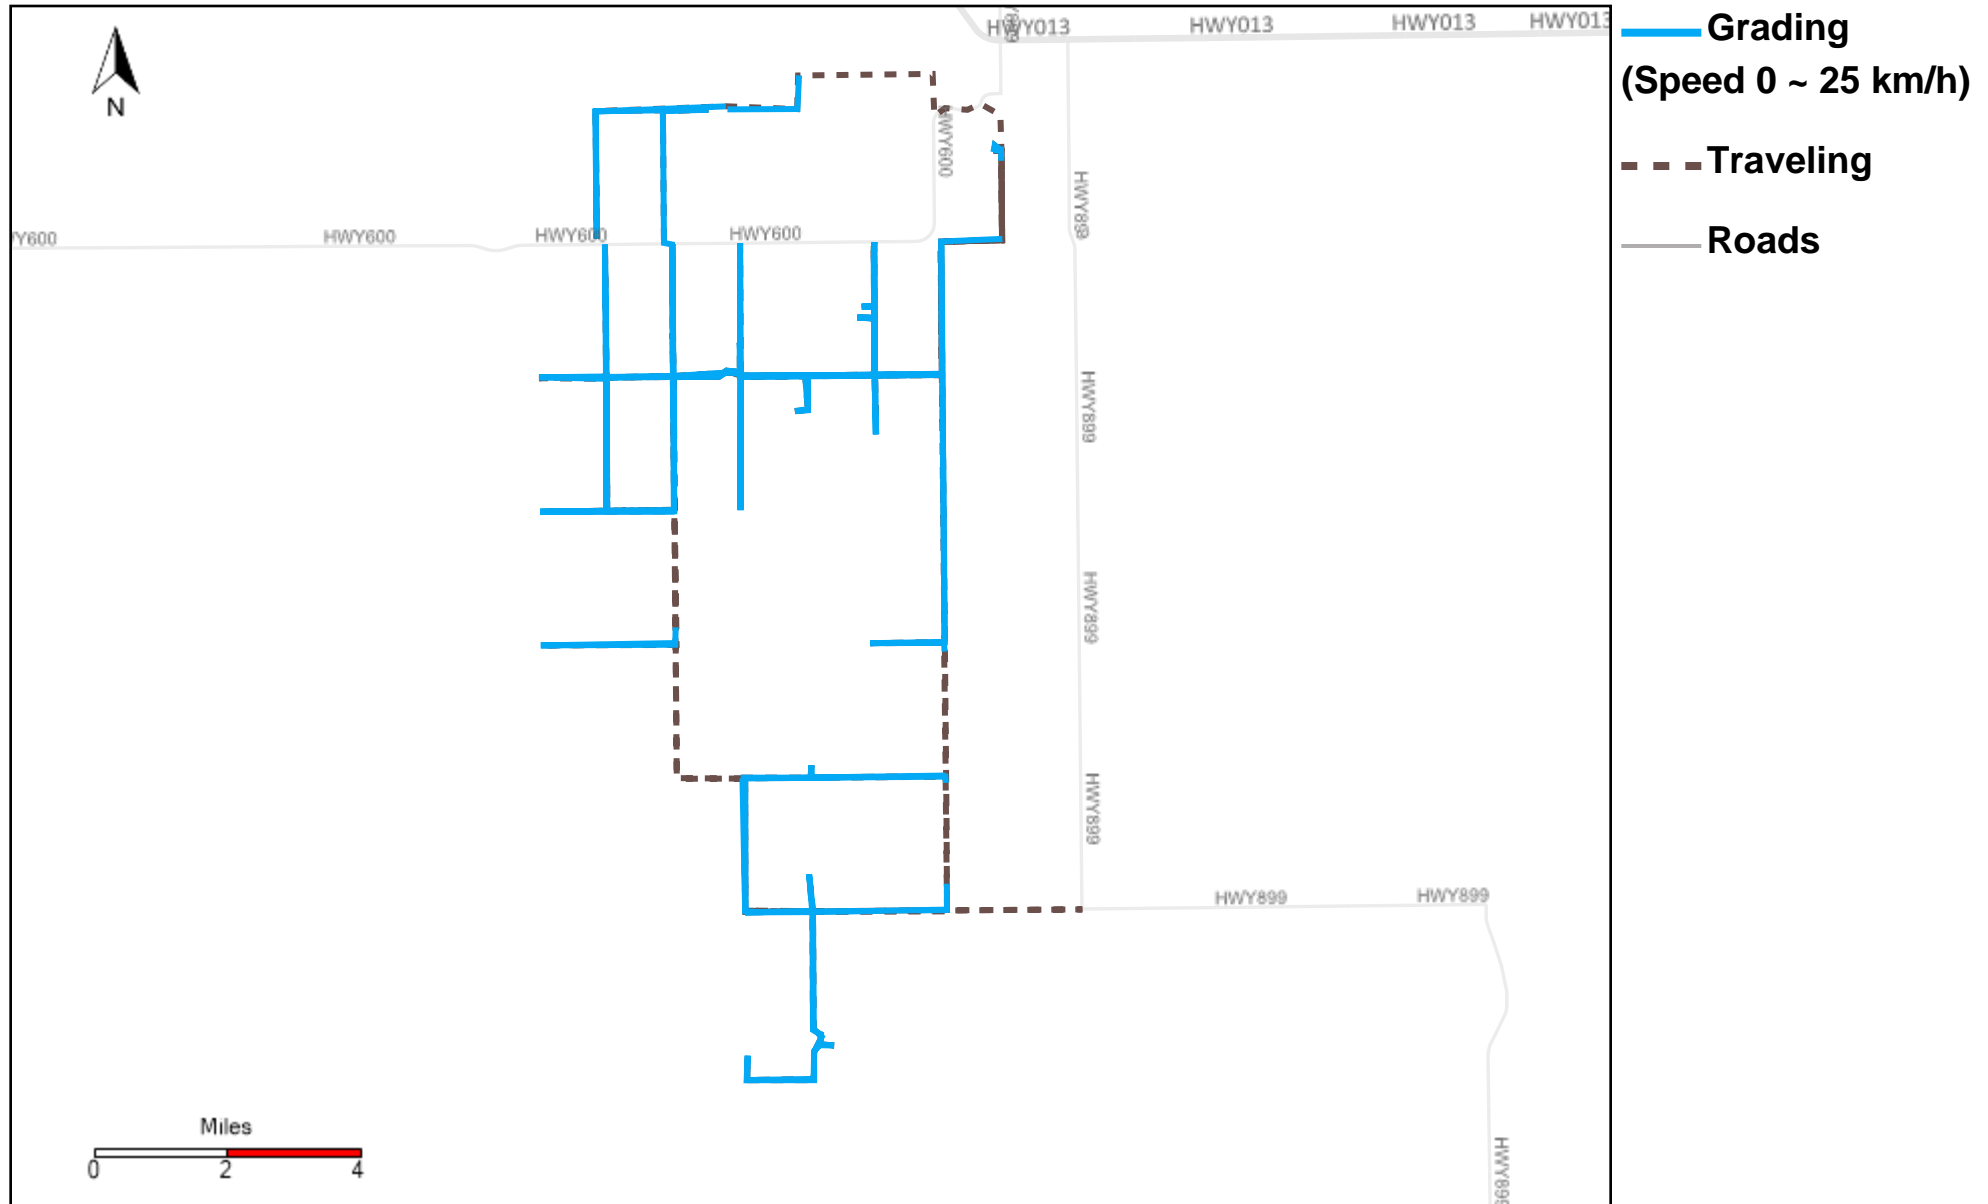

43-181_2025-01-19 ~ 2025-01-25 Tracking

Total Distance(km)	Total Hours	Work Distance(km)	Work Hours
392.19	31 hrs 10 min 59 sec	266.81	25 hrs 11 min 32 sec