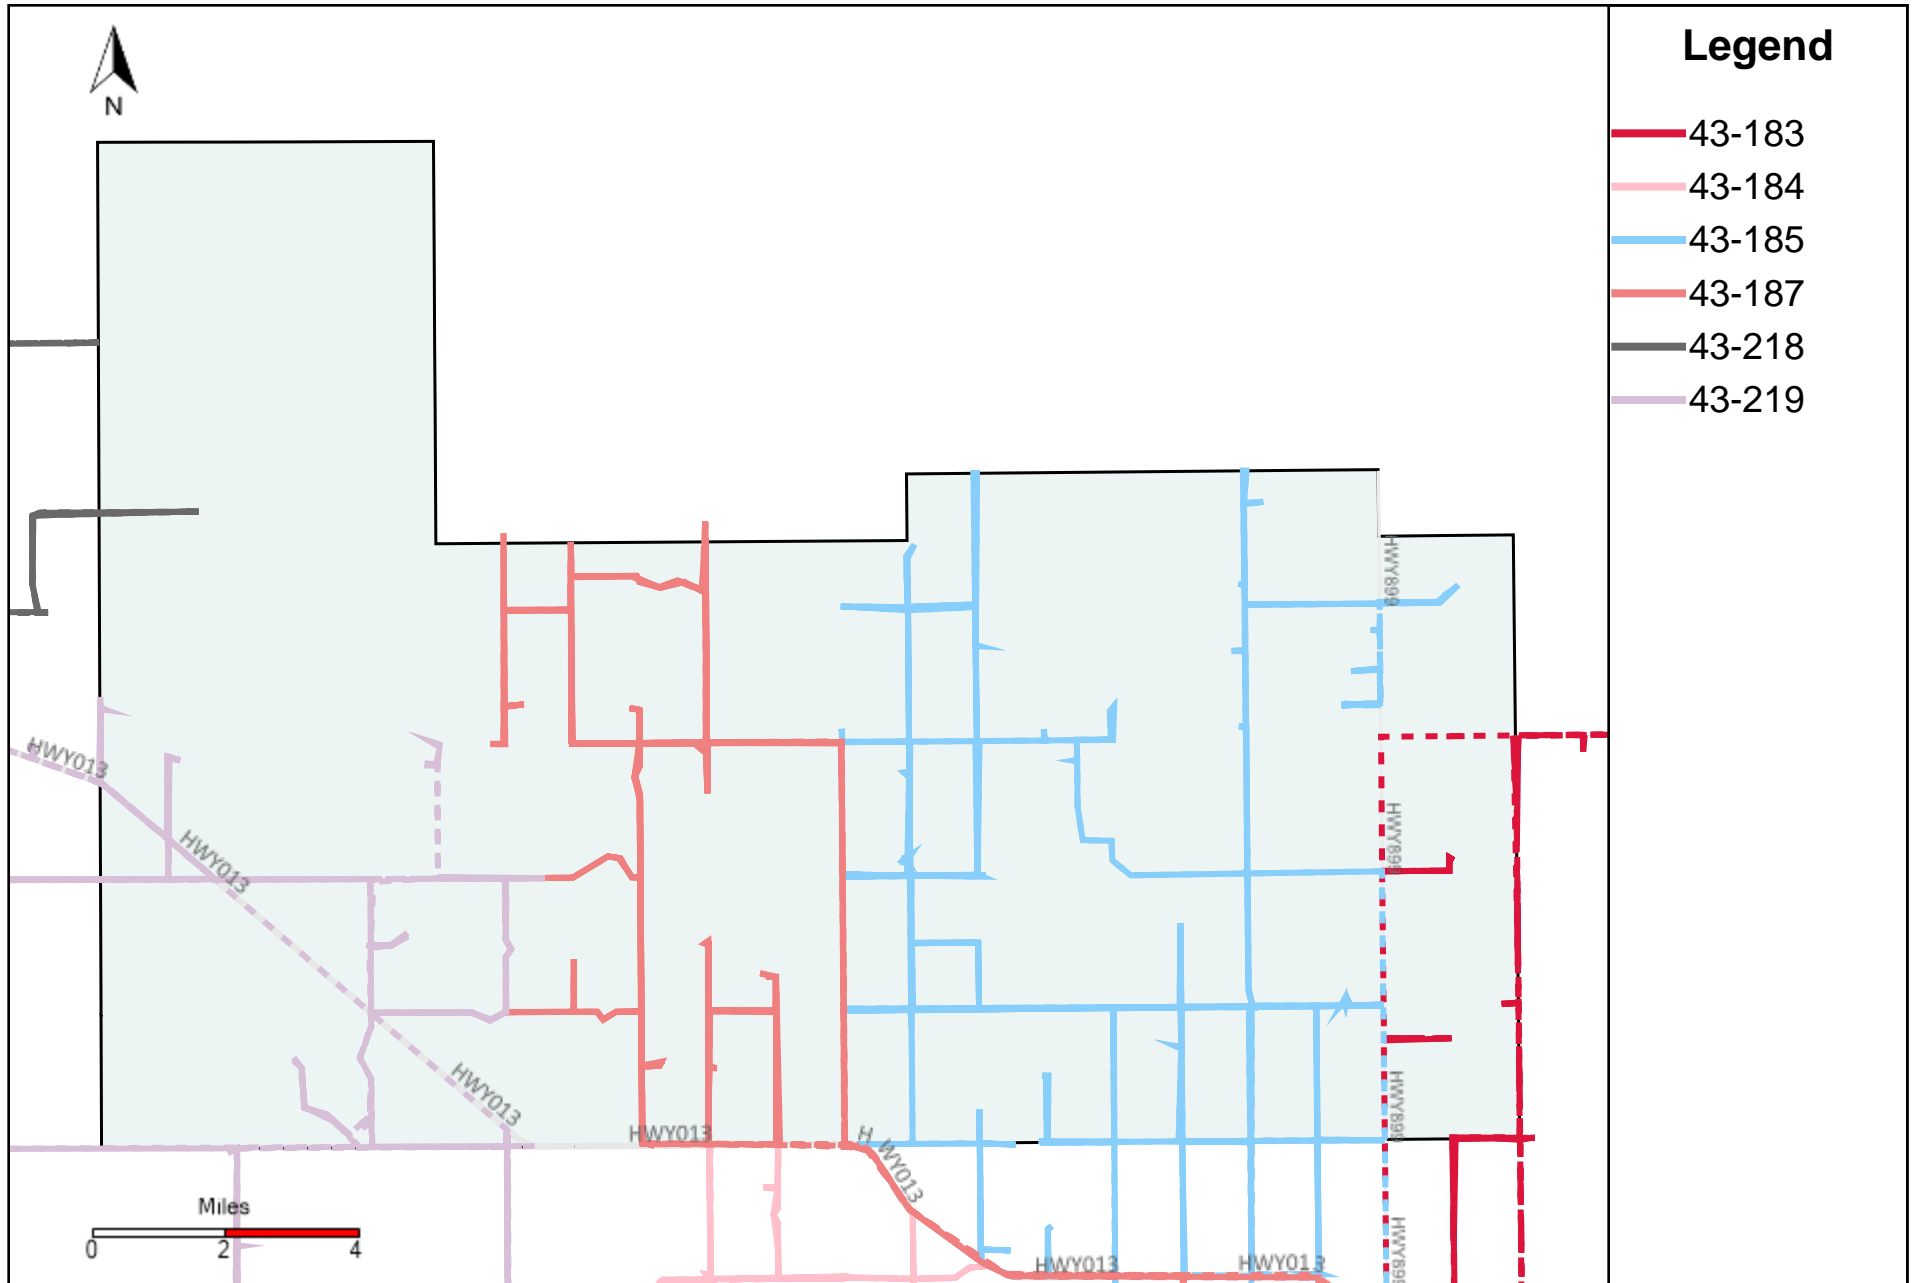

Division: 4 Grader Report(2025-01-19 ~ 2025-01-25)

Vehicle Name List	Total Distance(km)	Total Hours
43-183, 43-184, 43-185, 43-187, 43-218, 43-219	3486.91	210 hrs 8 min 11 sec