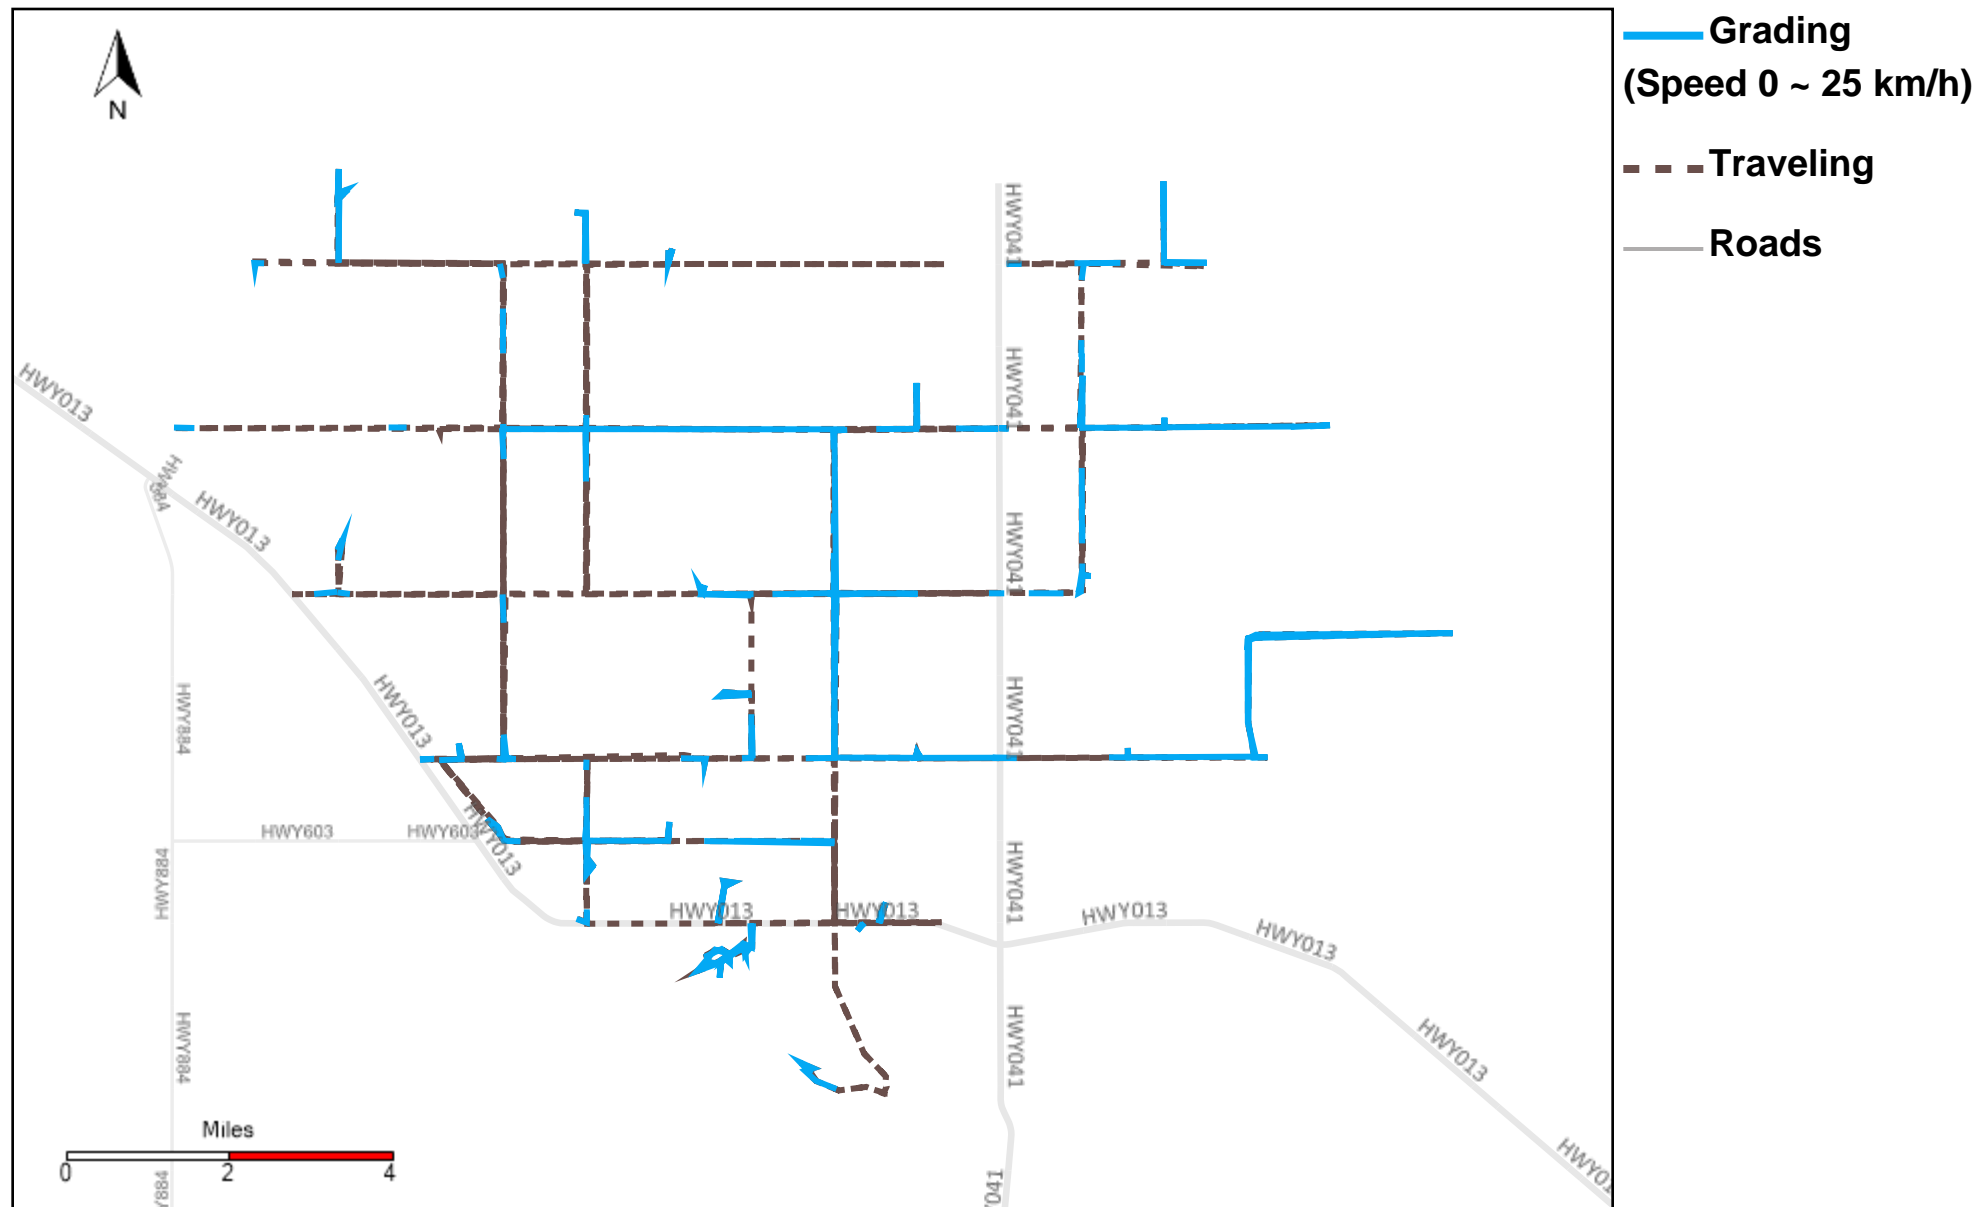

43-218_2025-01-19 ~ 2025-01-25 Tracking

Total Distance(km)	Total Hours	Work Distance(km)	Work Hours
561.05	35 hrs 46 min 2 sec	186.61	21 hrs 20 min 14 sec