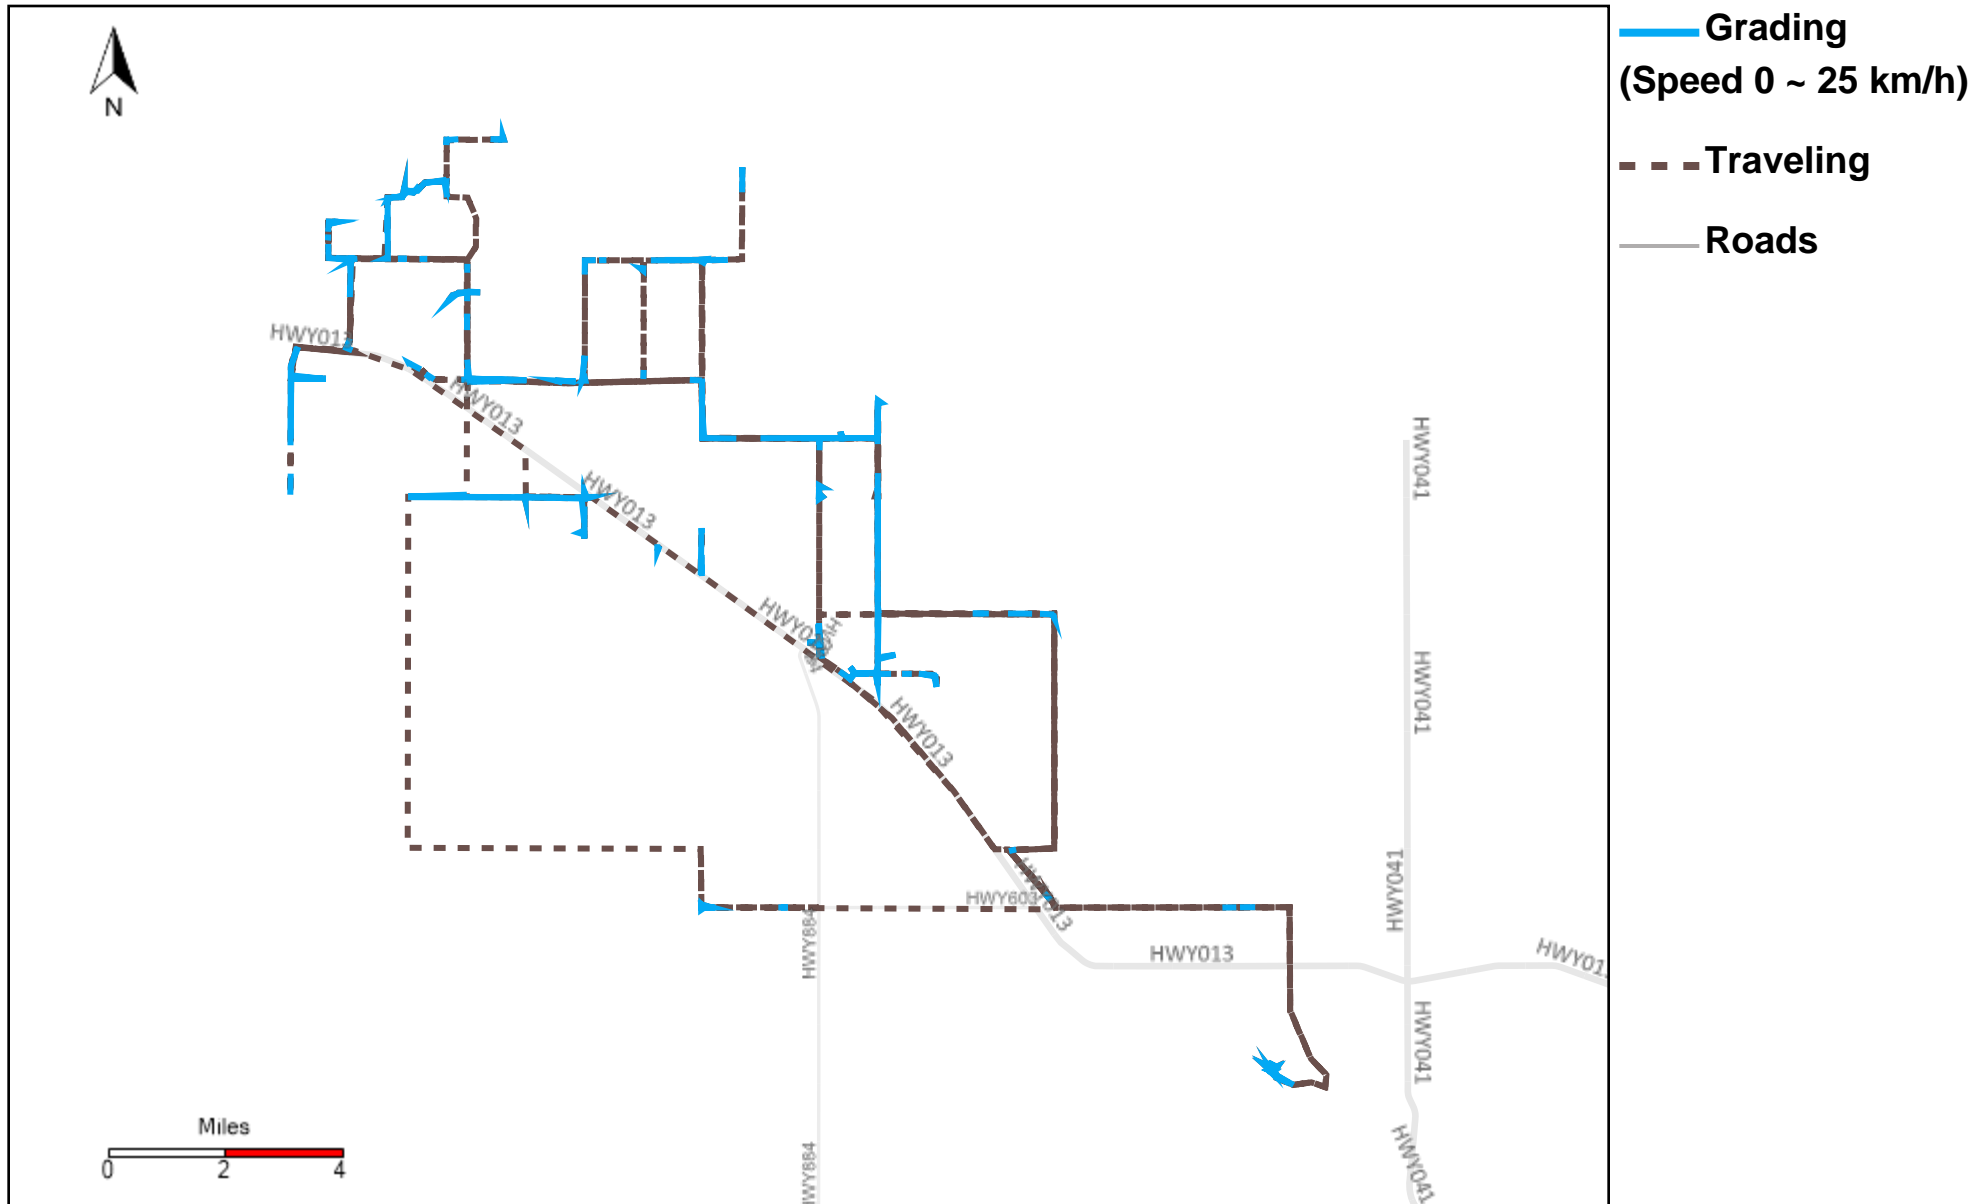

43-221_2025-01-19 ~ 2025-01-25 Tracking

Total Distance(km)	Total Hours	Work Distance(km)	Work Hours
711.17	46 hrs 45 min 19 sec	259.48	27 hrs 40 min 25 sec