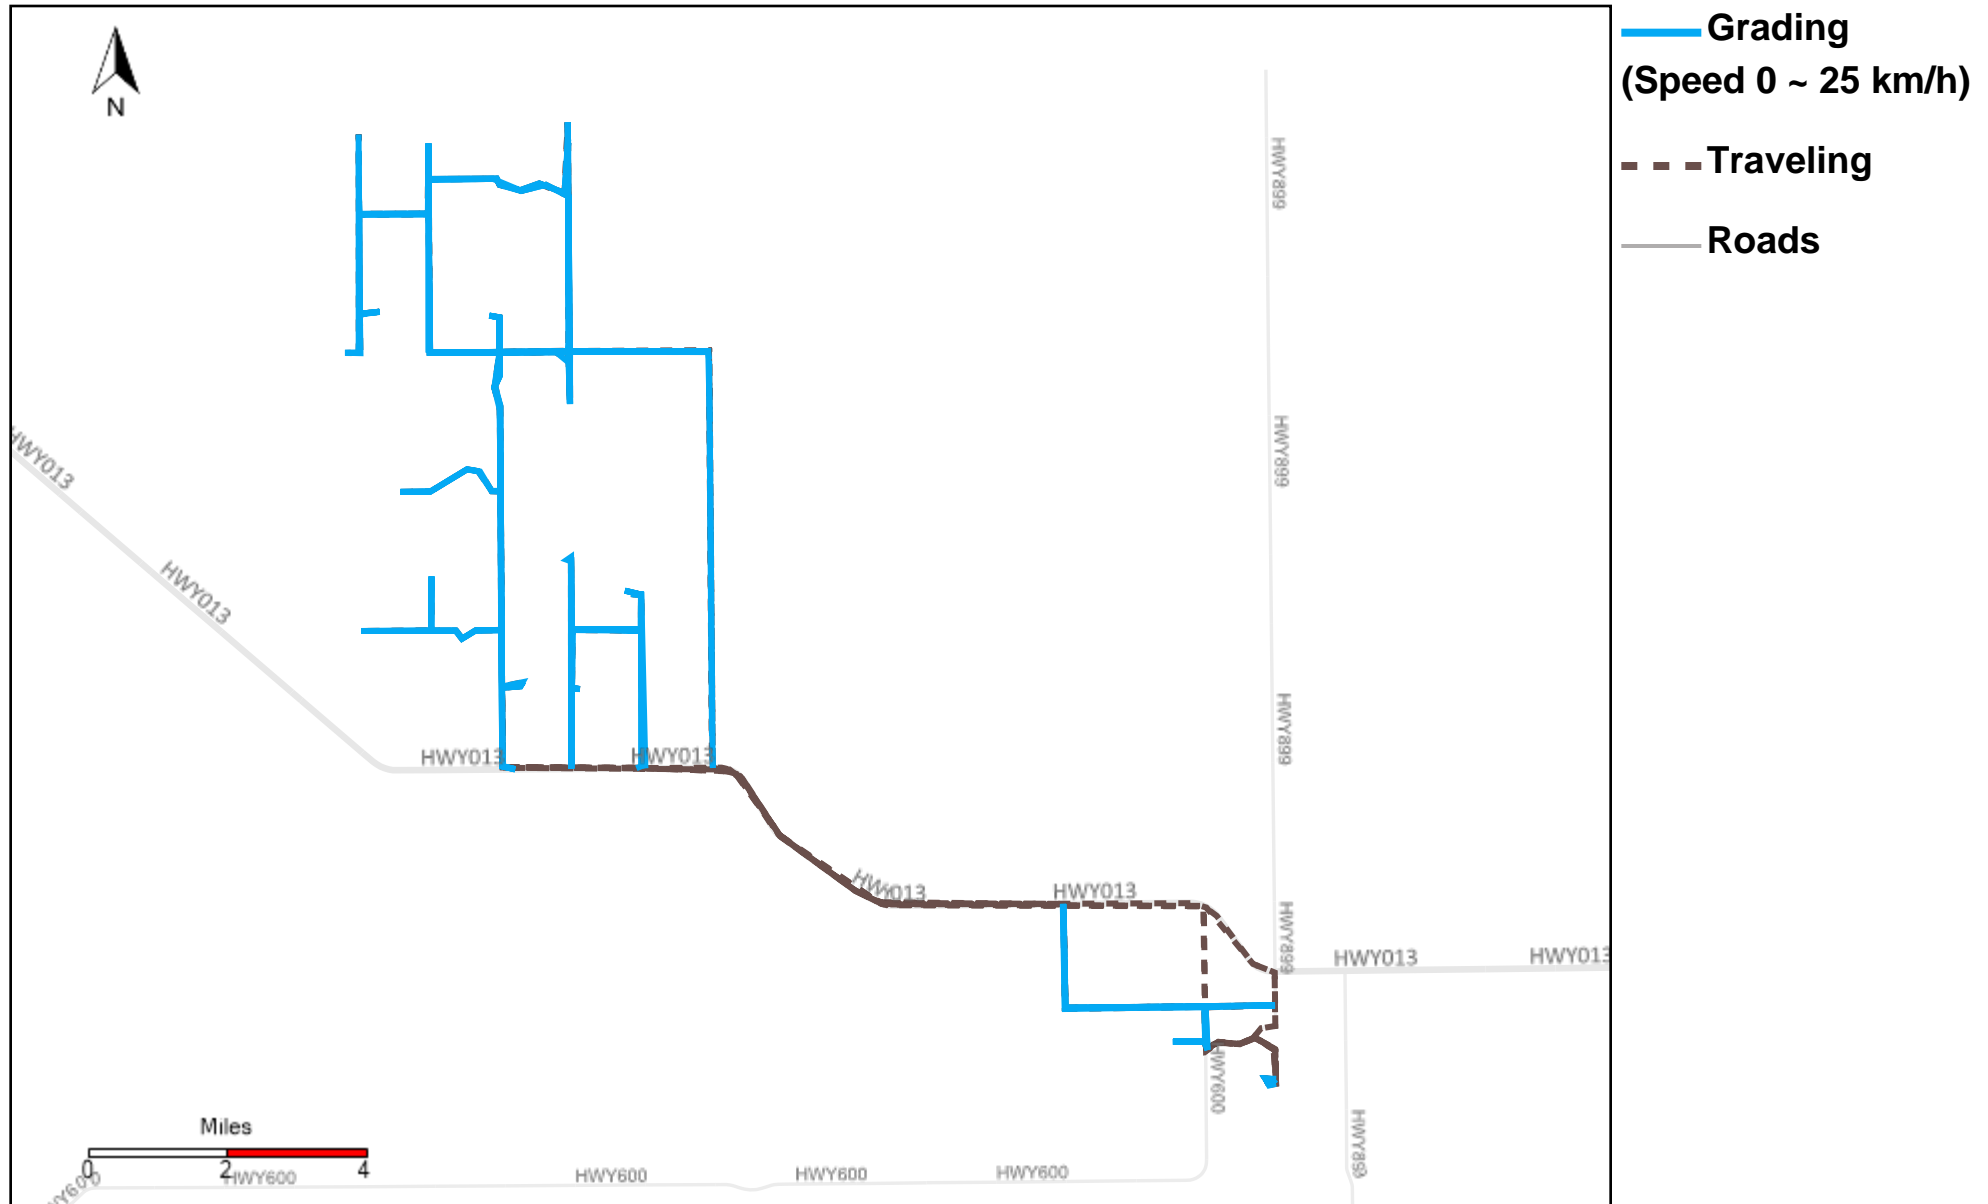

43-187_2025-01-19 ~ 2025-01-25 Tracking

Total Distance(km)	Total Hours	Work Distance(km)	Work Hours
639.2	37 hrs 57 min 50 sec	446.48	32 hrs 36 min 26 sec