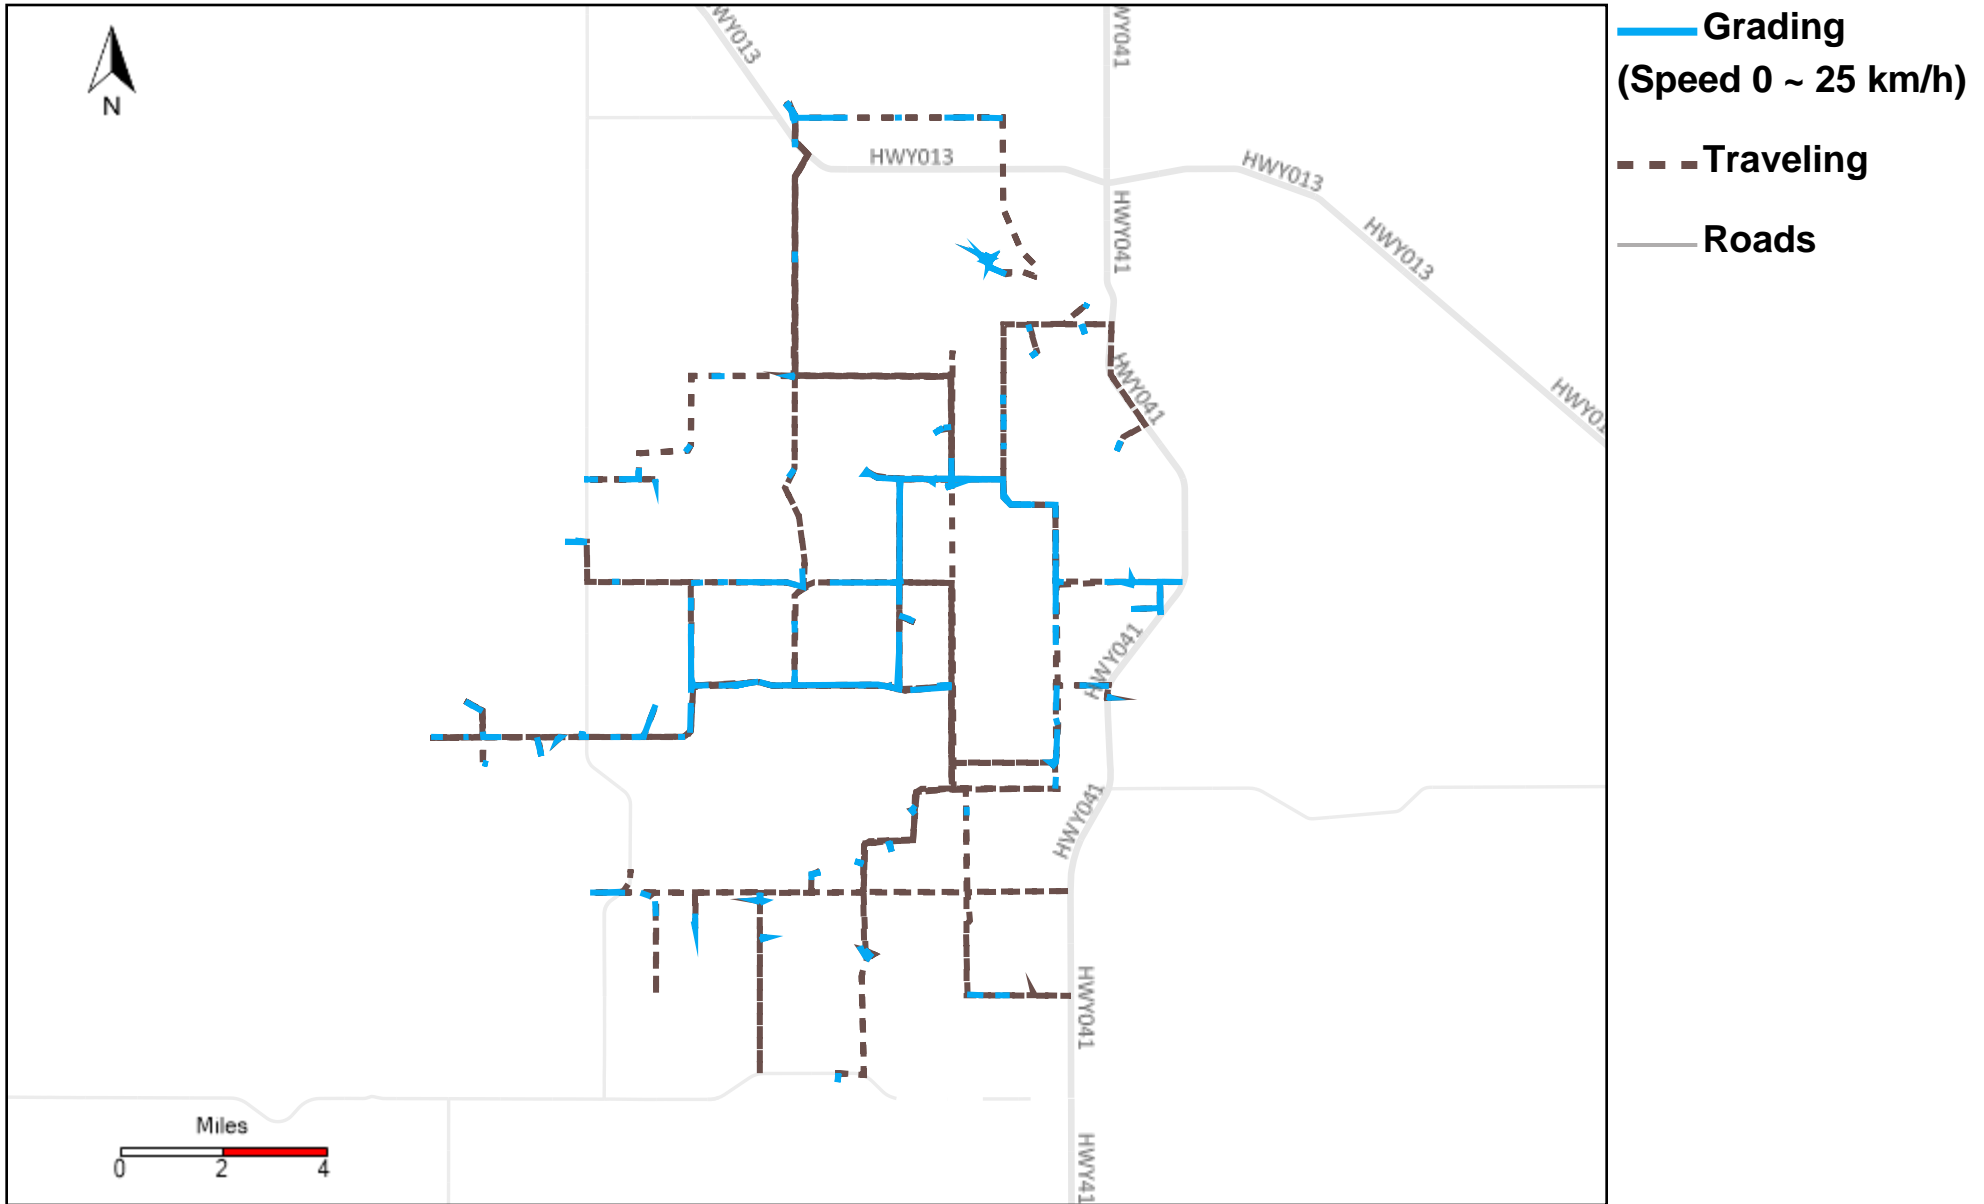

43-216_2025-01-19 ~ 2025-01-25 Tracking

Total Distance(km)	Total Hours	Work Distance(km)	Work Hours
718.56	40 hrs 33 min 10 sec	192.02	22 hrs 0 min 10 sec