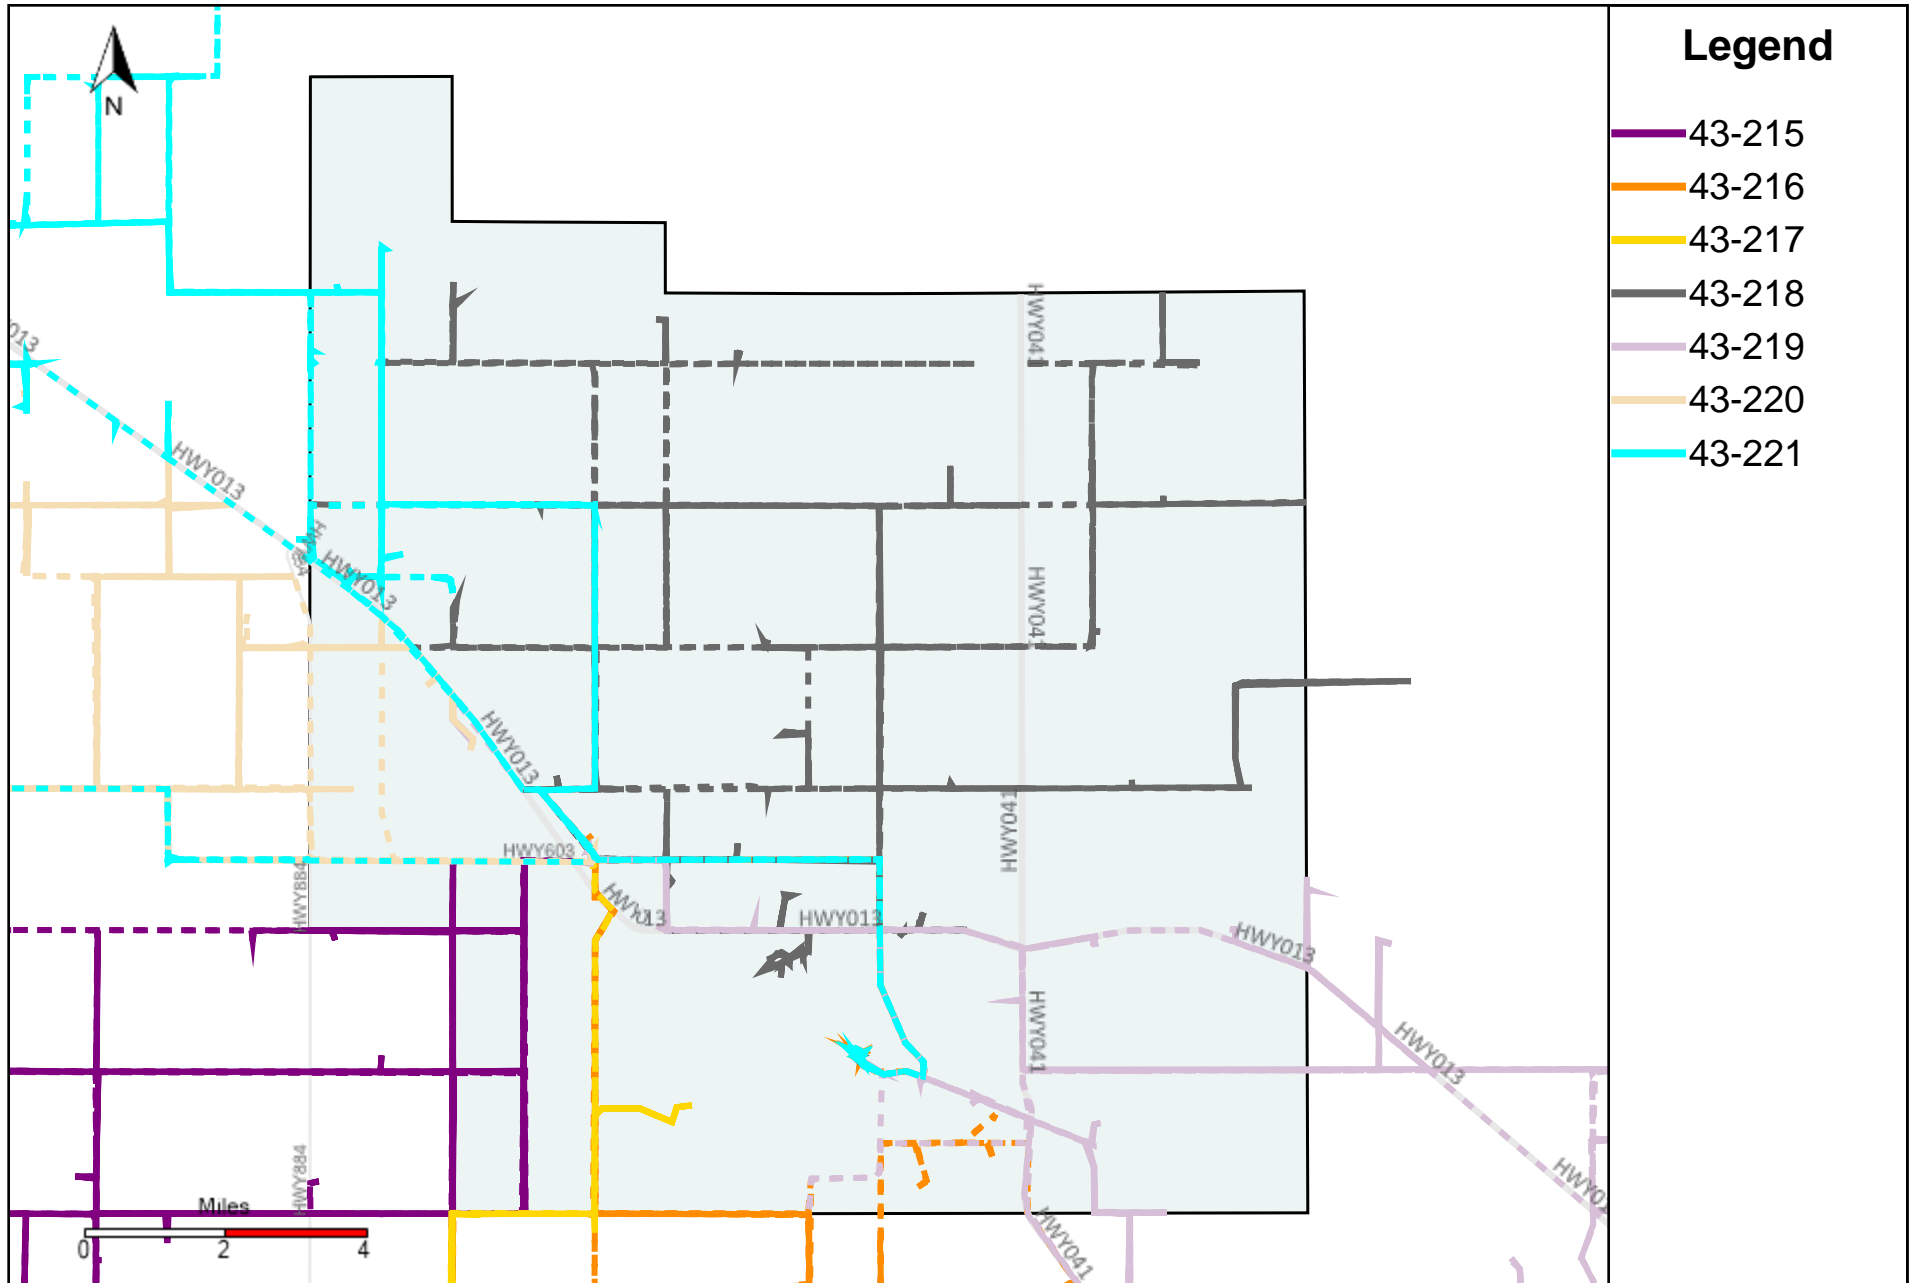

Division: 6 Grader Report(2025-01-19 ~ 2025-01-25)

Vehicle Name List	Total Distance(km)	Total Hours
43-215, 43-216, 43-217, 43-218, 43-219, 43-220, 43-221	3864.73	252 hrs 13 min 37 sec