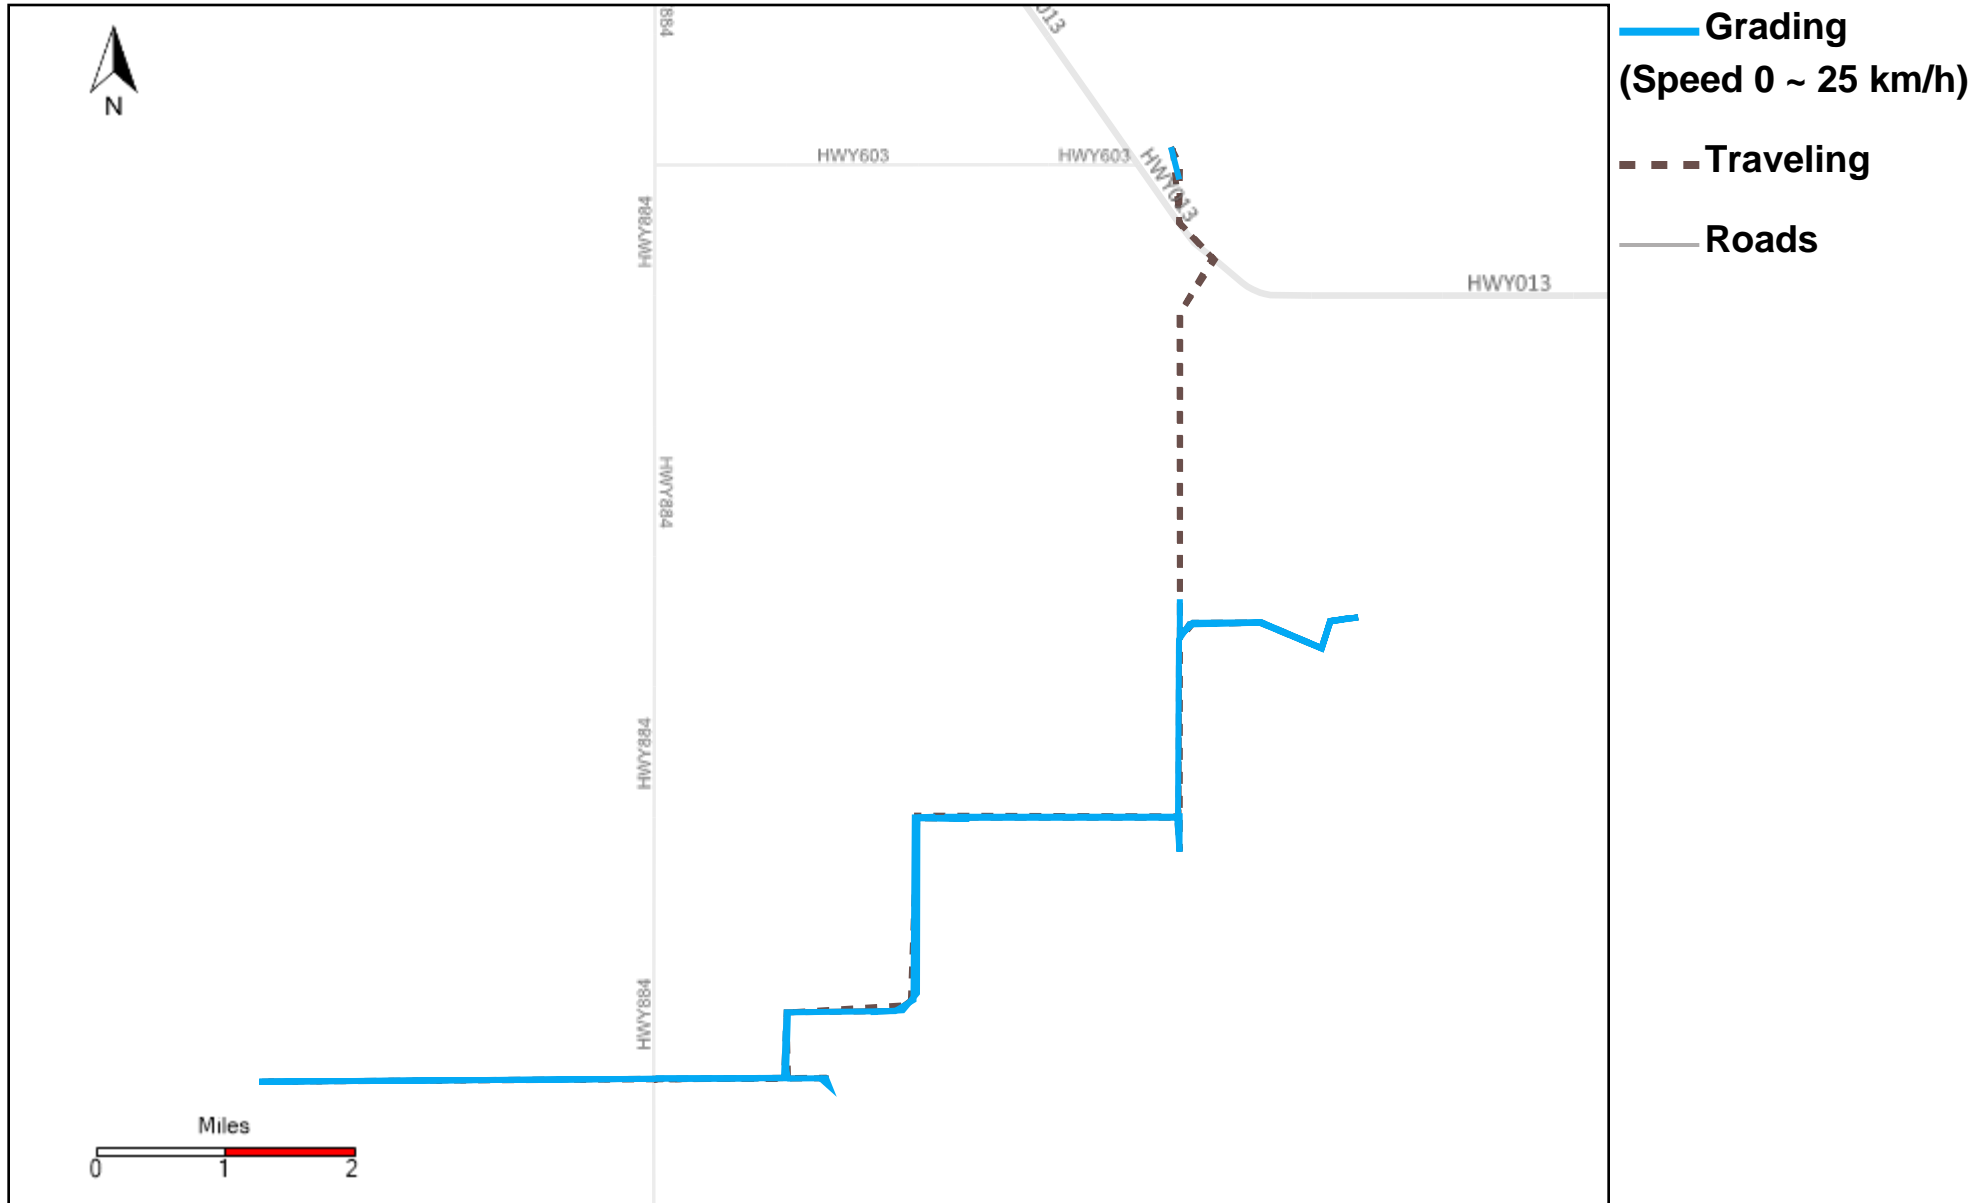

43-217_2025-01-19 ~ 2025-01-25 Tracking

Total Distance(km)	Total Hours	Work Distance(km)	Work Hours
70.69	5 hrs 5 min 18 sec	51.73	3 hrs 56 min 58 sec