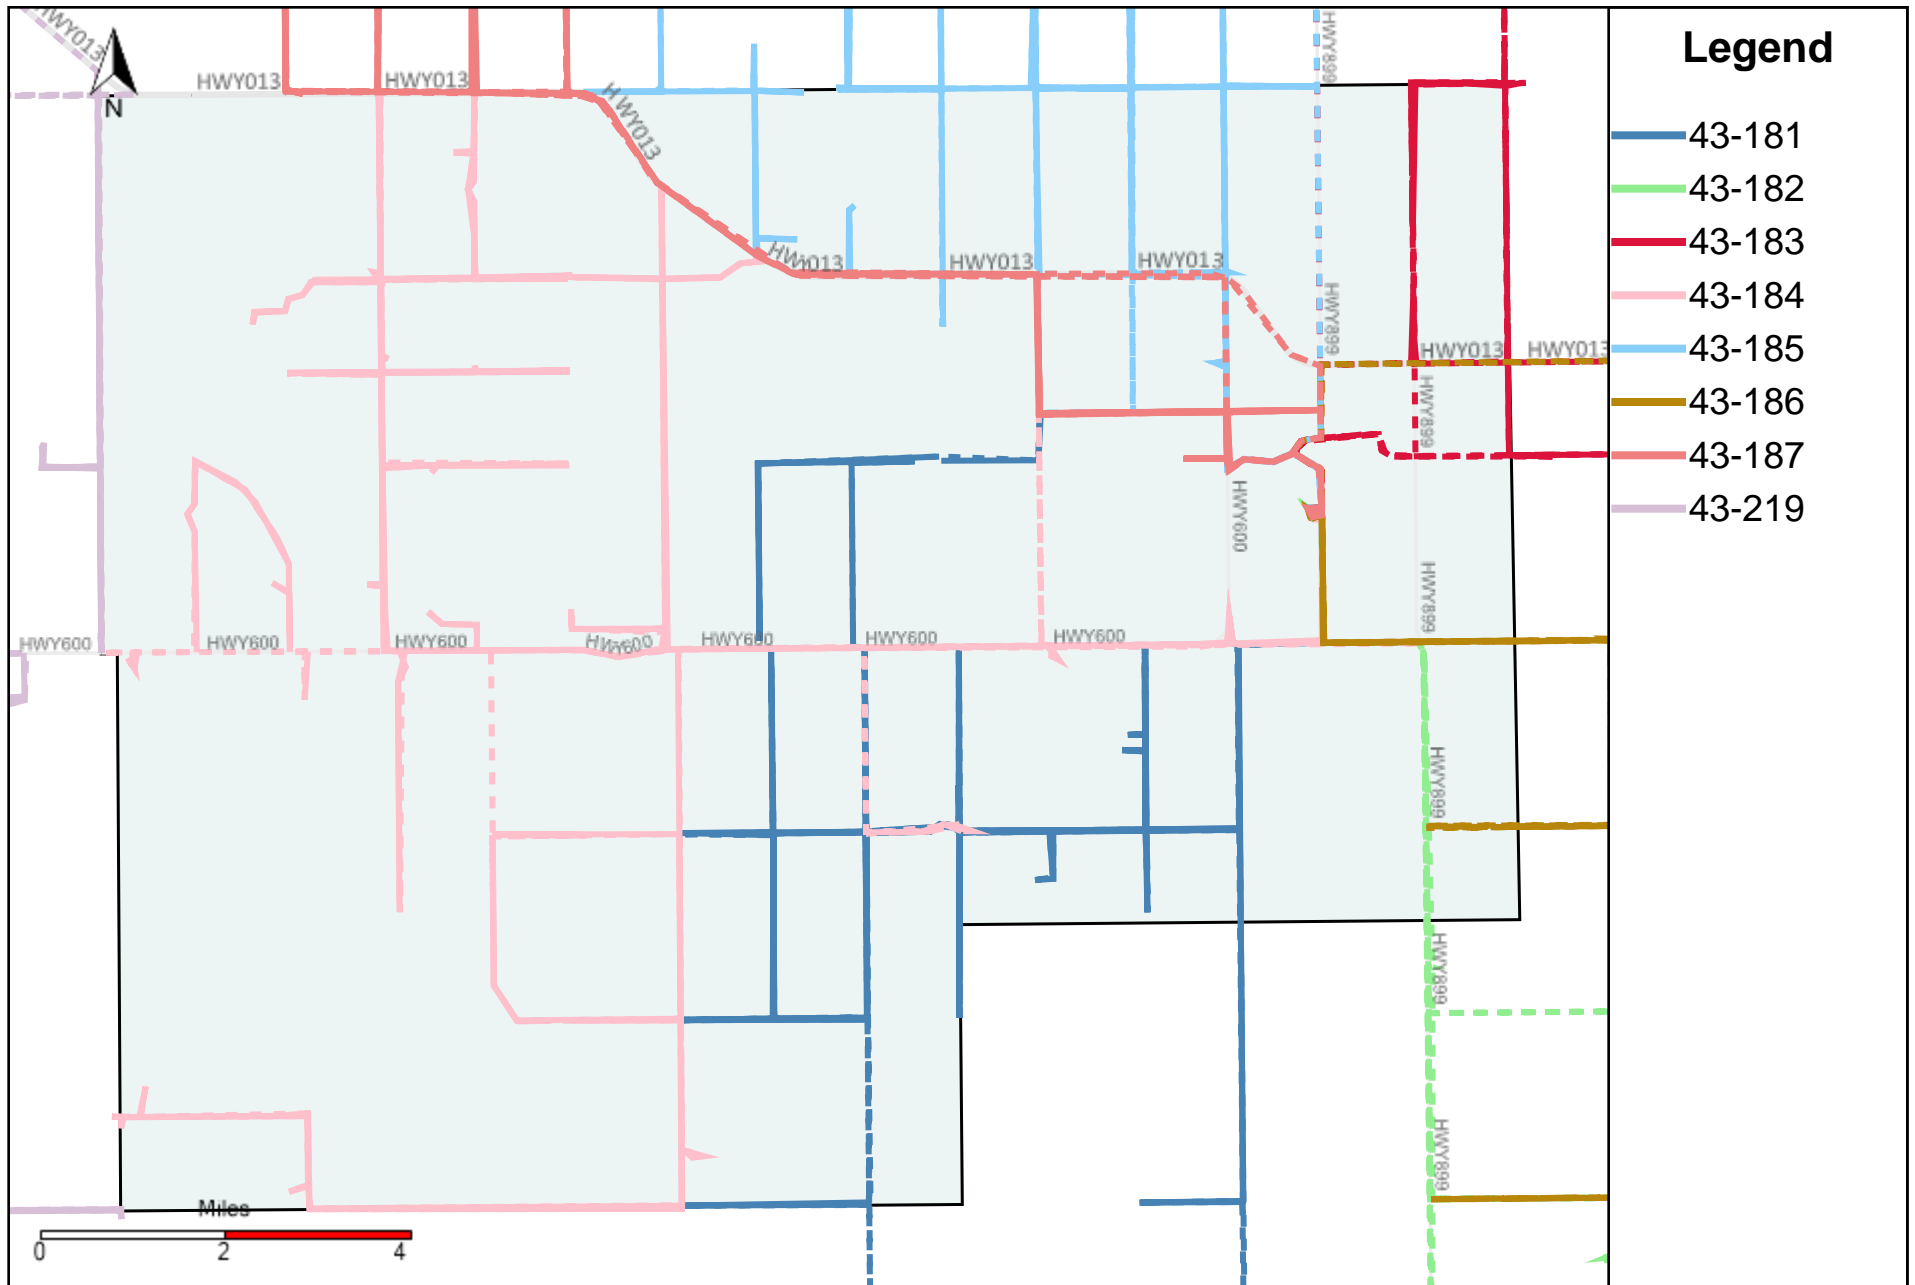

Division: 3 Grader Report(2025-01-19 ~ 2025-01-25)

Vehicle Name List	Total Distance(km)	Total Hours
43-181, 43-182, 43-183, 43-184, 43-185, 43-186, 43-187, 43-219	4327.76	266 hrs 21 min 46 sec