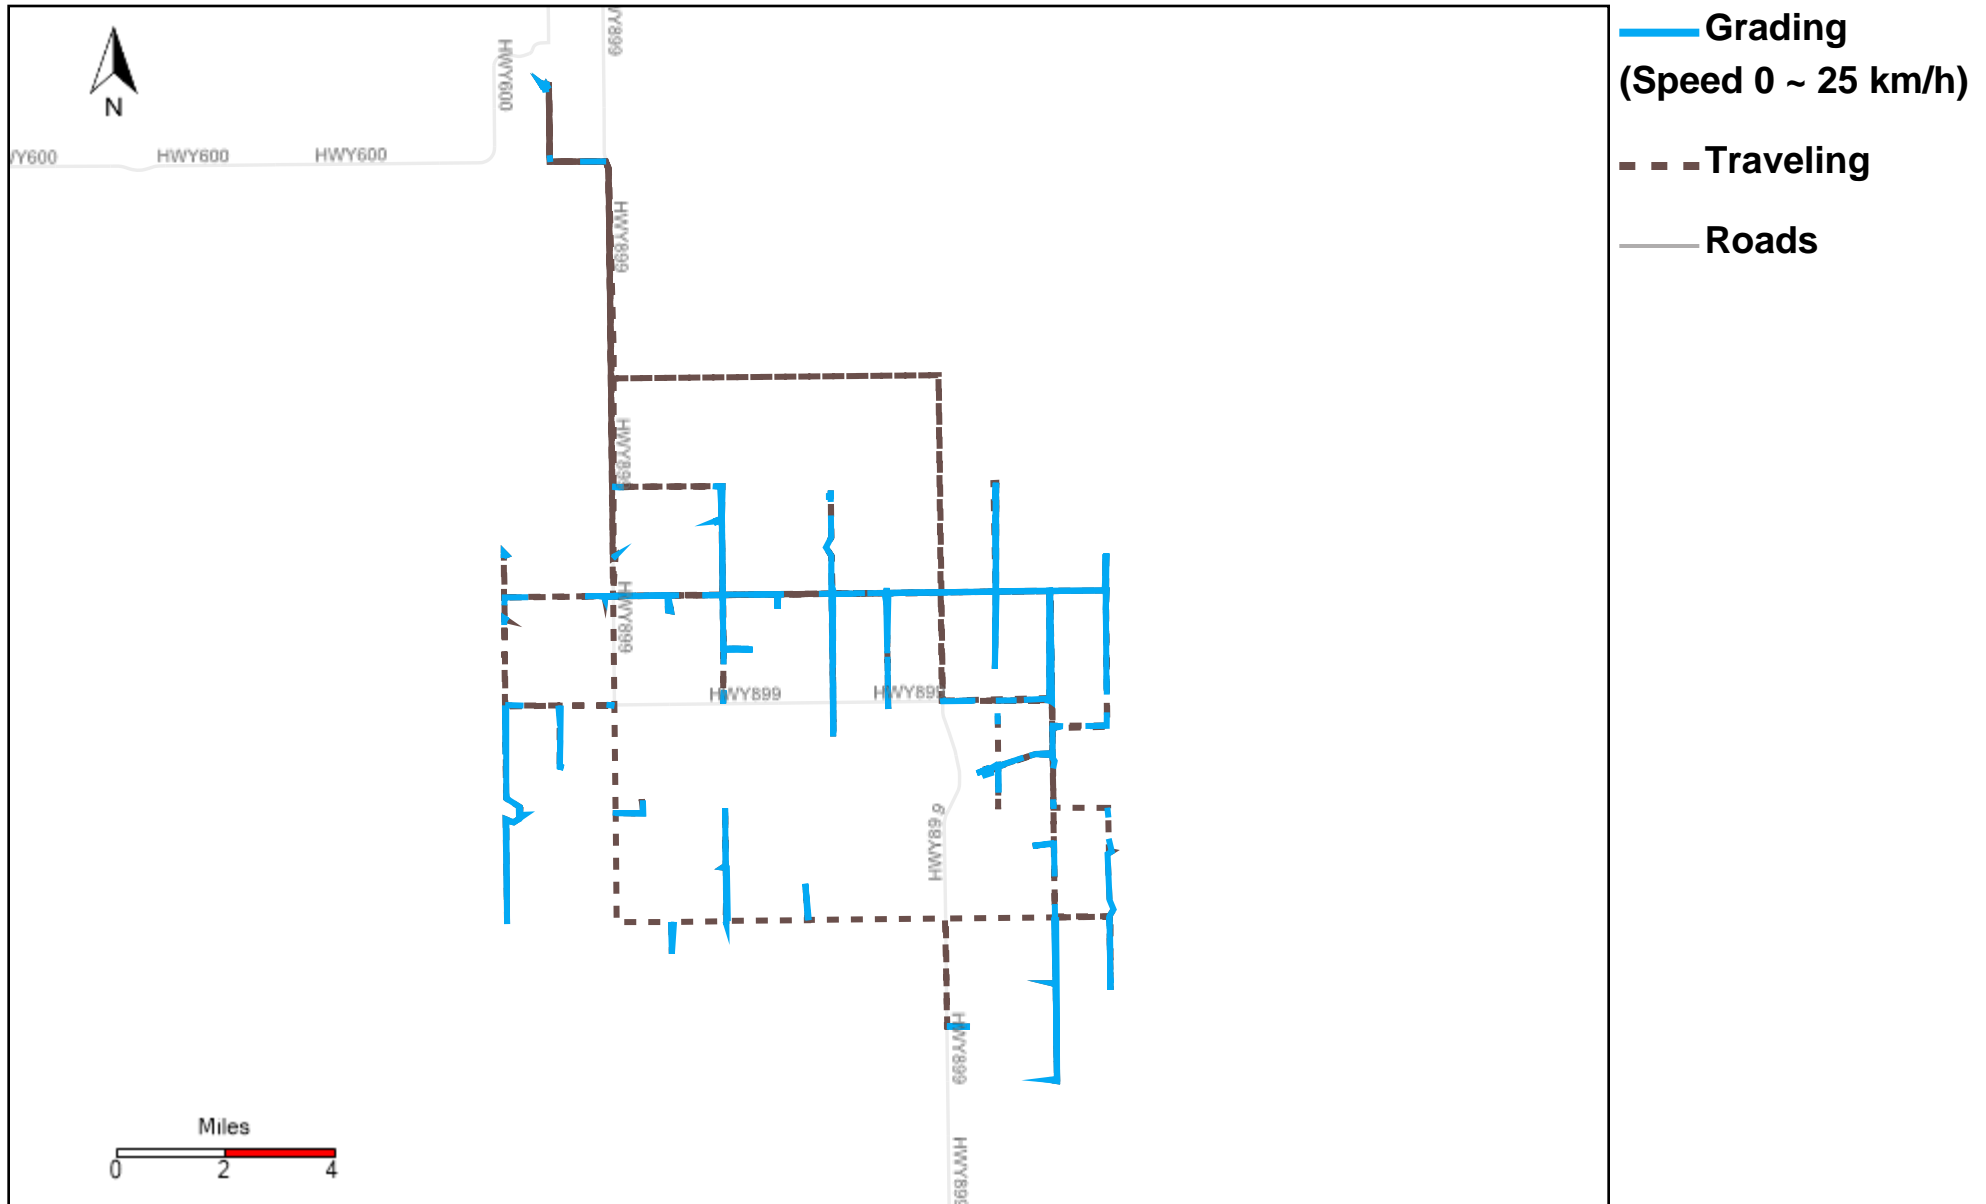

43-182_2025-01-19 ~ 2025-01-25 Tracking

Total Distance(km)	Total Hours	Work Distance(km)	Work Hours
612.08	35 hrs 57 min 46 sec	253.04	23 hrs 22 min 8 sec

43-183_2025-01-19 ~ 2025-01-25 Tracking

Total Distance(km)	Total Hours	Work Distance(km)	Work Hours
543.14	31 hrs 22 min 12 sec	265.62	21 hrs 22 min 7 sec