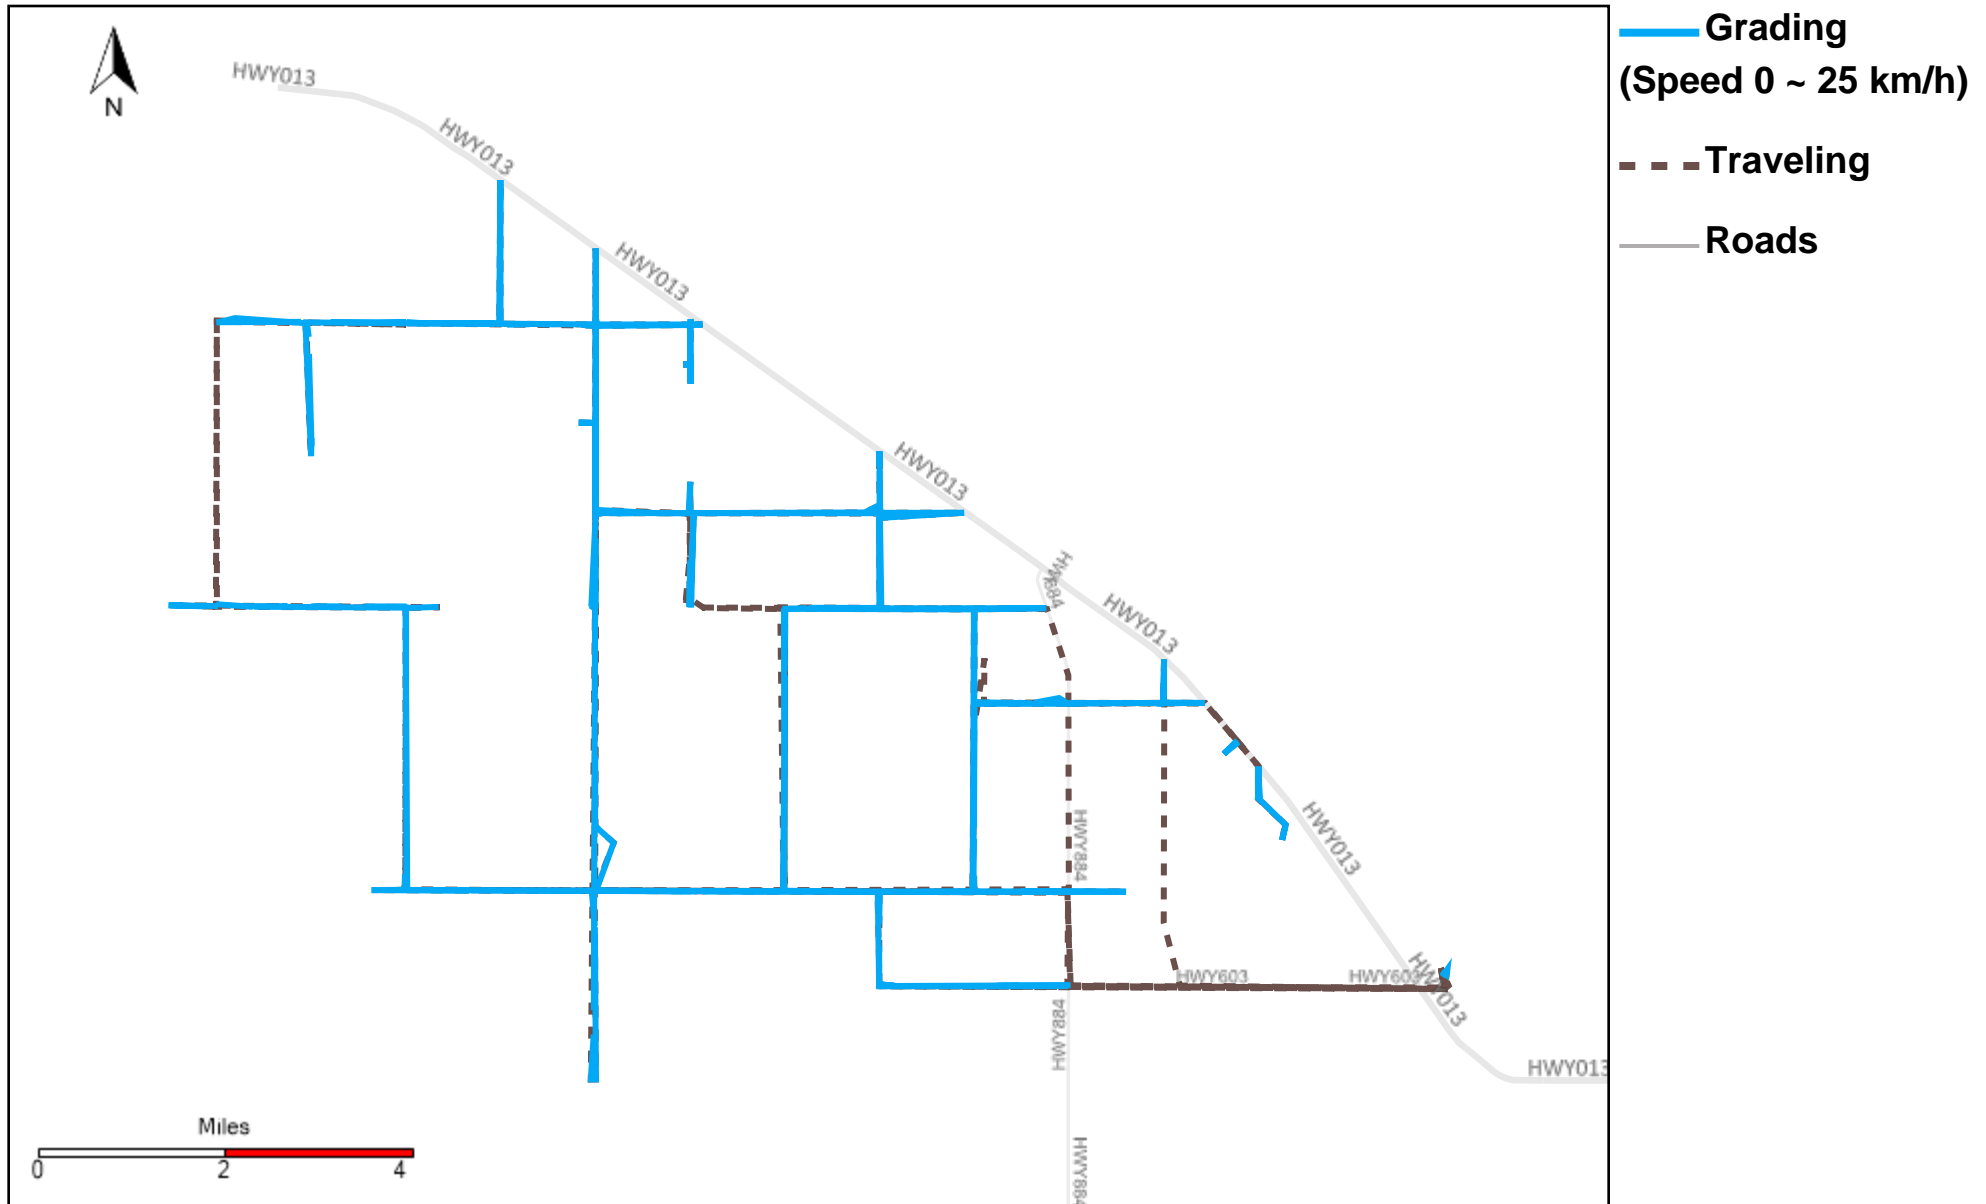

43-220_2025-01-19 ~ 2025-01-25 Tracking

Total Distance(km)	Total Hours	Work Distance(km)	Work Hours
411.82	25 hrs 18 min 58 sec	245.18	19 hrs 48 min 4 sec