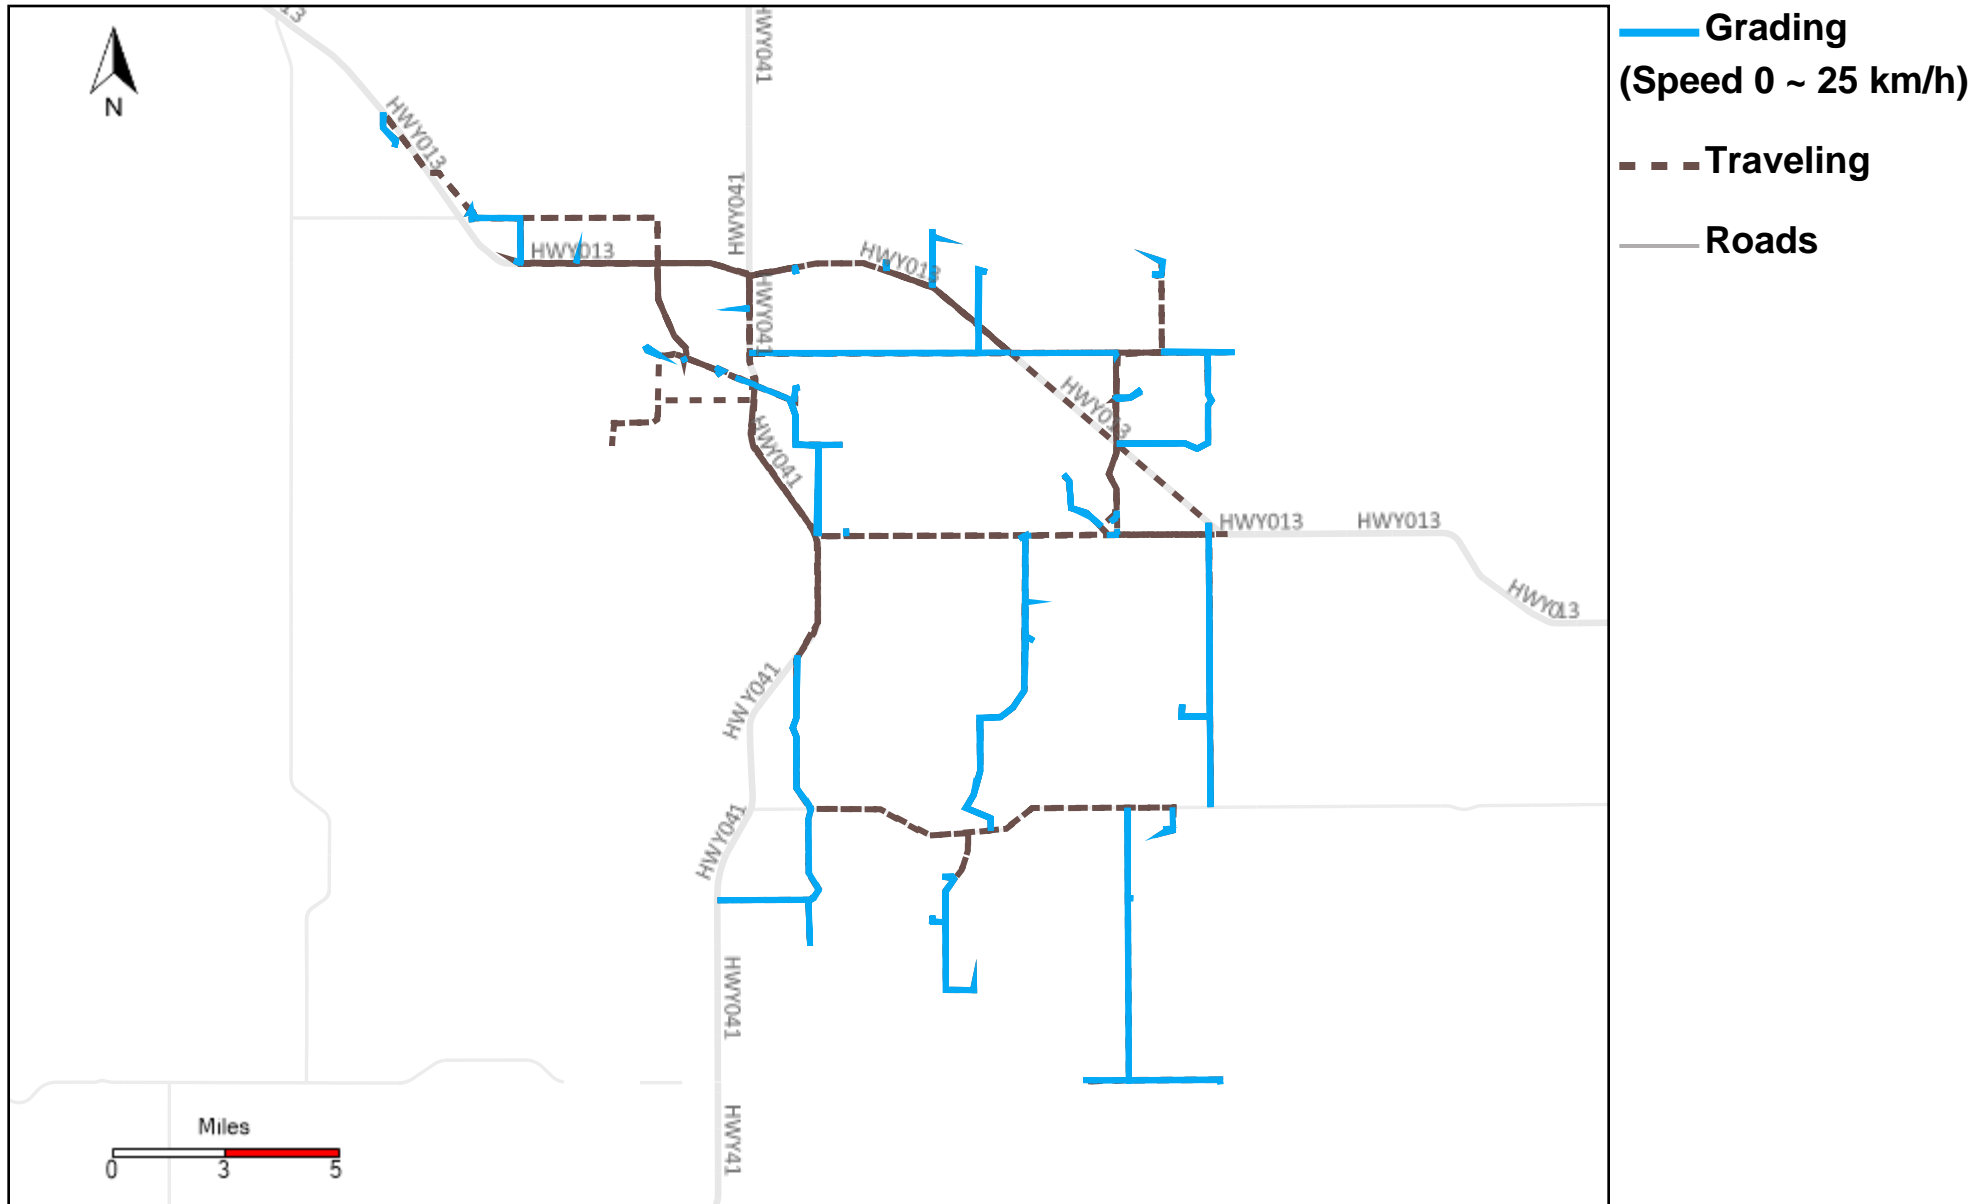

43-219_2025-01-19 ~ 2025-01-25 Tracking

Total Distance(km)	Total Hours	Work Distance(km)	Work Hours
801.3	39 hrs 16 min 5 sec	352.81	25 hrs 50 min 17 sec