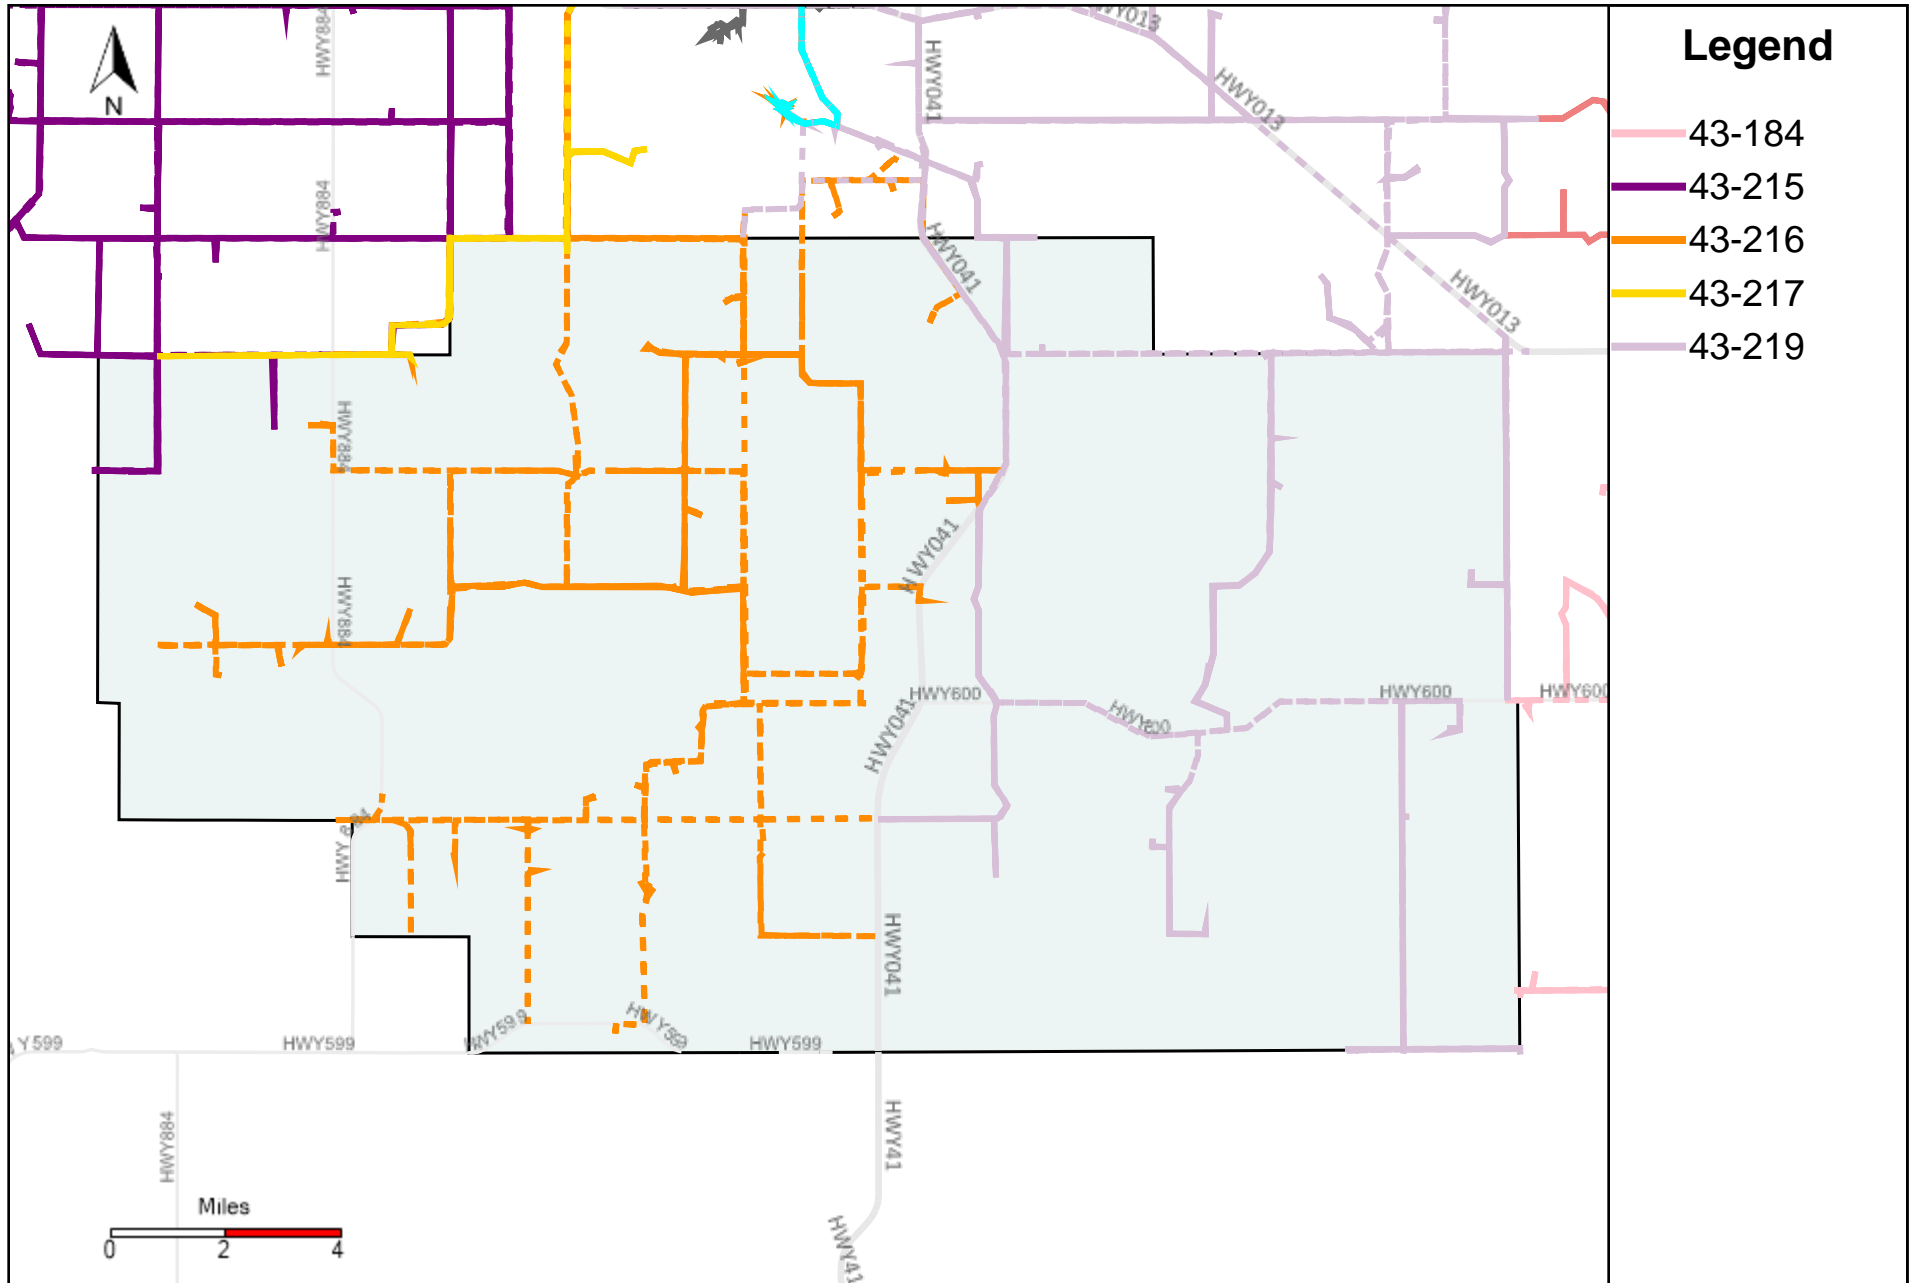

Provost Weekly Grader Report (2025-01-19 ~ 2025-01-25)

Division: 1 Grader Report(2025-01-19 ~ 2025-01-25)

Vehicle Name List	Total Distance(km)	Total Hours
43-181, 43-182, 43-186	1401.91	91 hrs 59 min 37 sec

Division: 2 Grader Report(2025-01-19 ~ 2025-01-25)

Vehicle Name List	Total Distance(km)	Total Hours
43-183, 43-186	940.78	56 hrs 13 min 4 sec

Division: 3 Grader Report(2025-01-19 ~ 2025-01-25)

Vehicle Name List	Total Distance(km)	Total Hours
43-181, 43-182, 43-183, 43-184, 43-185, 43-186, 43-187, 43-219	4327.76	266 hrs 21 min 46 sec

Division: 4 Grader Report(2025-01-19 ~ 2025-01-25)

Vehicle Name List	Total Distance(km)	Total Hours
43-183, 43-184, 43-185, 43-187, 43-218, 43-219	3486.91	210 hrs 8 min 11 sec

Division: 5 Grader Report(2025-01-19 ~ 2025-01-25)