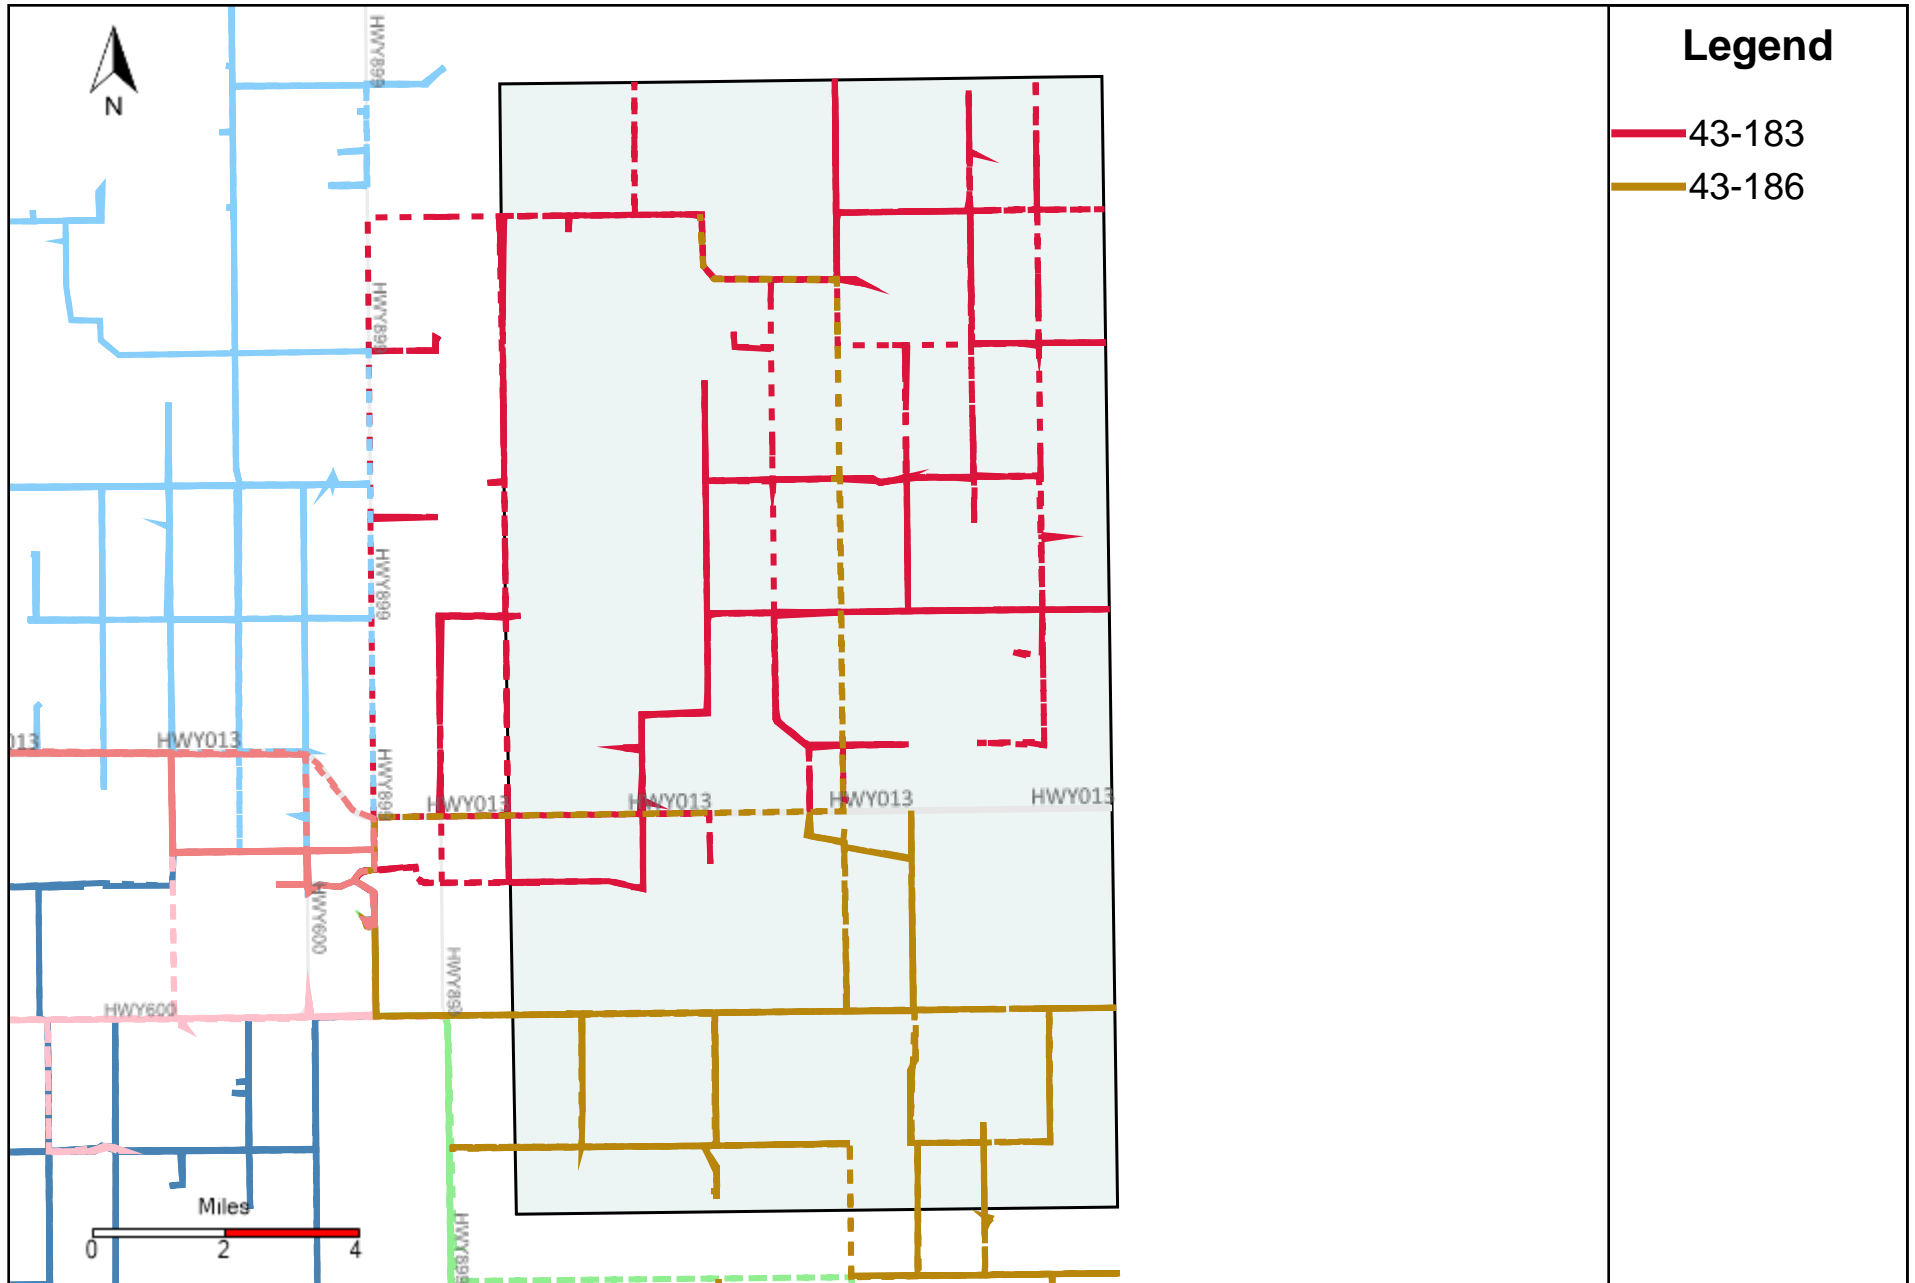

Division: 2 Grader Report(2025-01-19 ~ 2025-01-25)

Vehicle Name List	Total Distance(km)	Total Hours
43-183, 43-186	940.78	56 hrs 13 min 4 sec