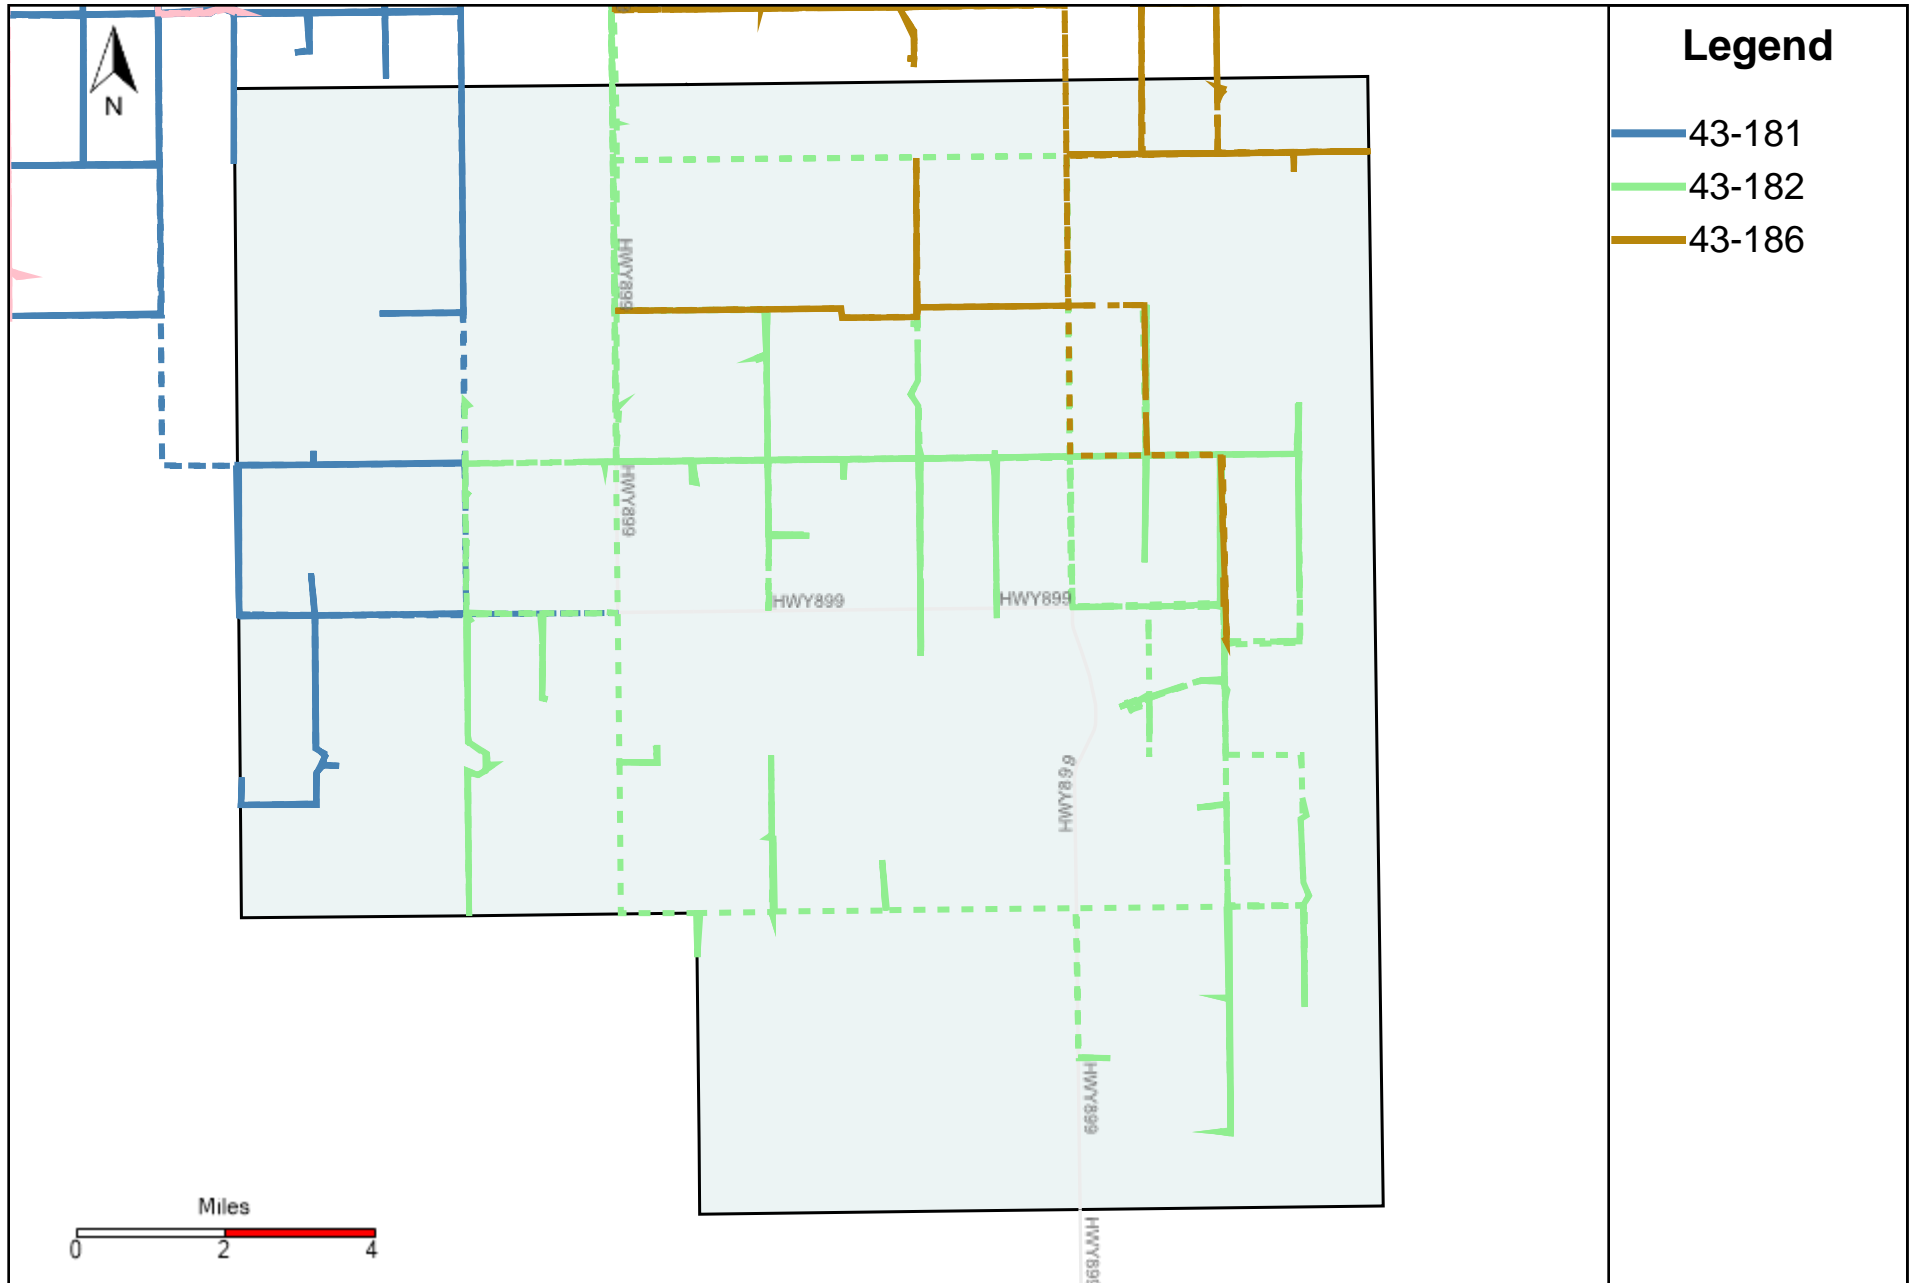

Provost Weekly Grader Report (2025-01-19 ~ 2025-01-25)

Division: 1 Grader Report(2025-01-19 ~ 2025-01-25)

Vehicle Name List	Total Distance(km)	Total Hours
43-181, 43-182, 43-186	1401.91	91 hrs 59 min 37 sec