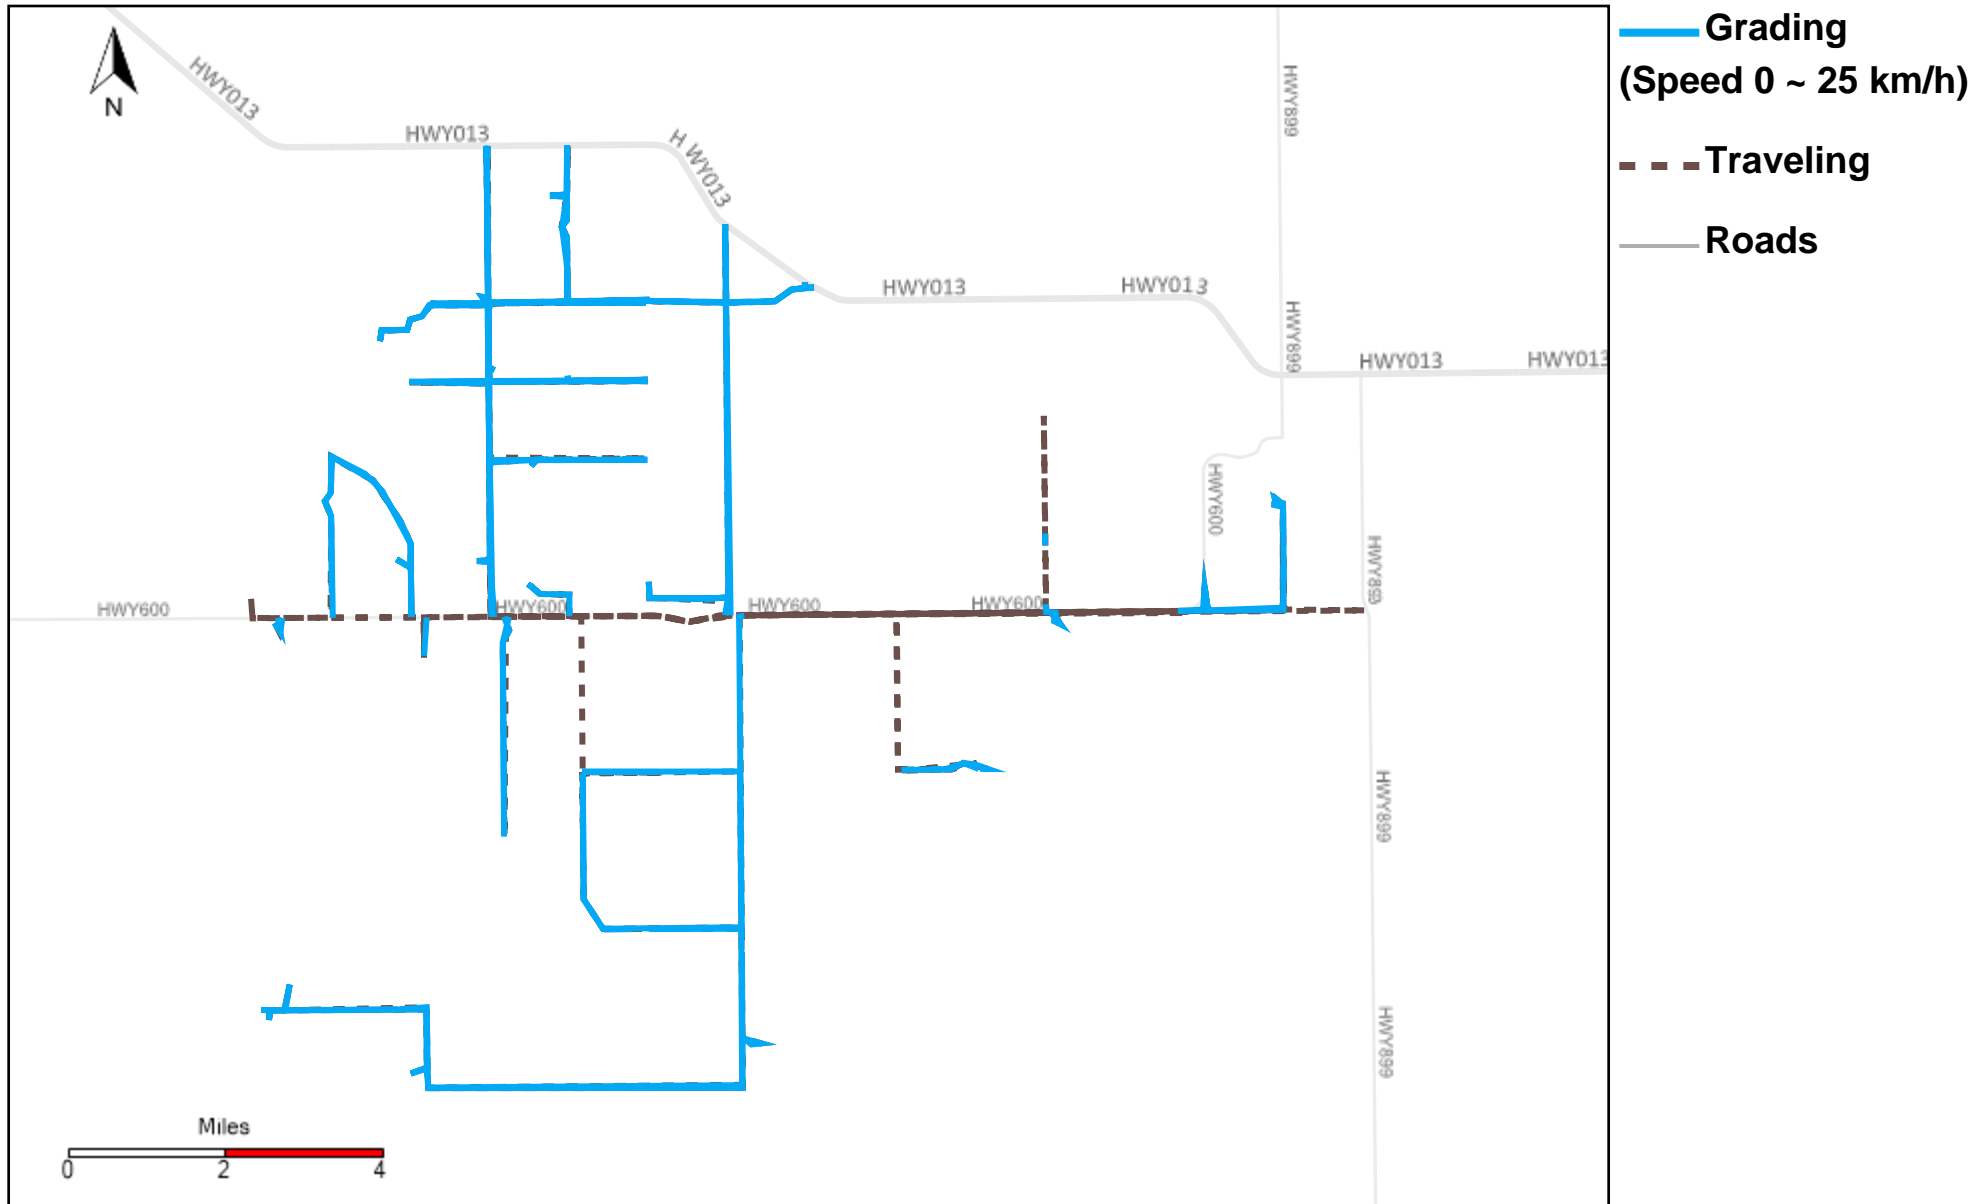

43-184_2025-01-19 ~ 2025-01-25 Tracking

Total Distance(km)	Total Hours	Work Distance(km)	Work Hours
449.16	27 hrs 0 min 51 sec	257.35	20 hrs 53 min 3 sec