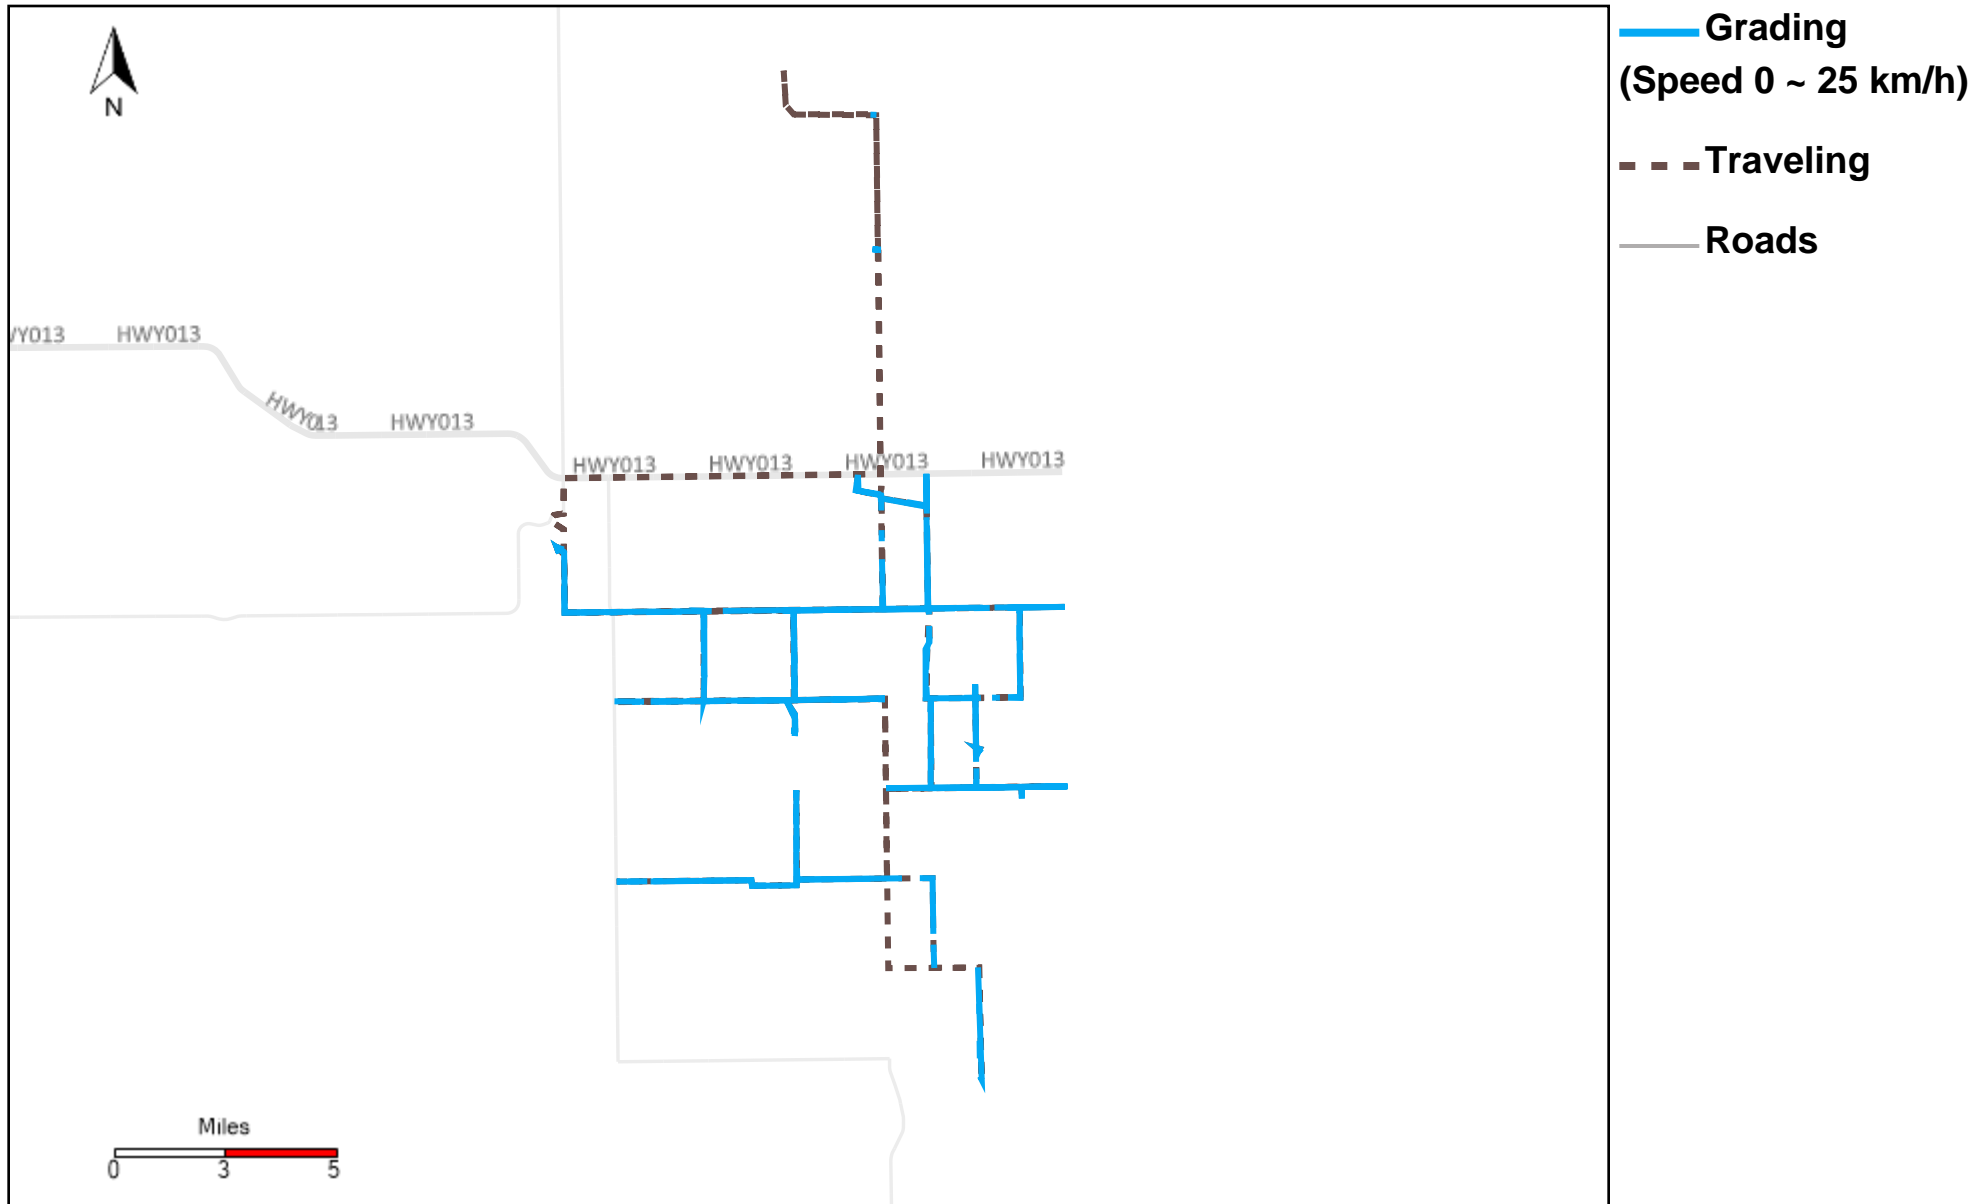

43-186_2025-01-19 ~ 2025-01-25 Tracking

Total Distance(km)	Total Hours	Work Distance(km)	Work Hours
397.64	24 hrs 50 min 52 sec	216.94	18 hrs 16 min 41 sec