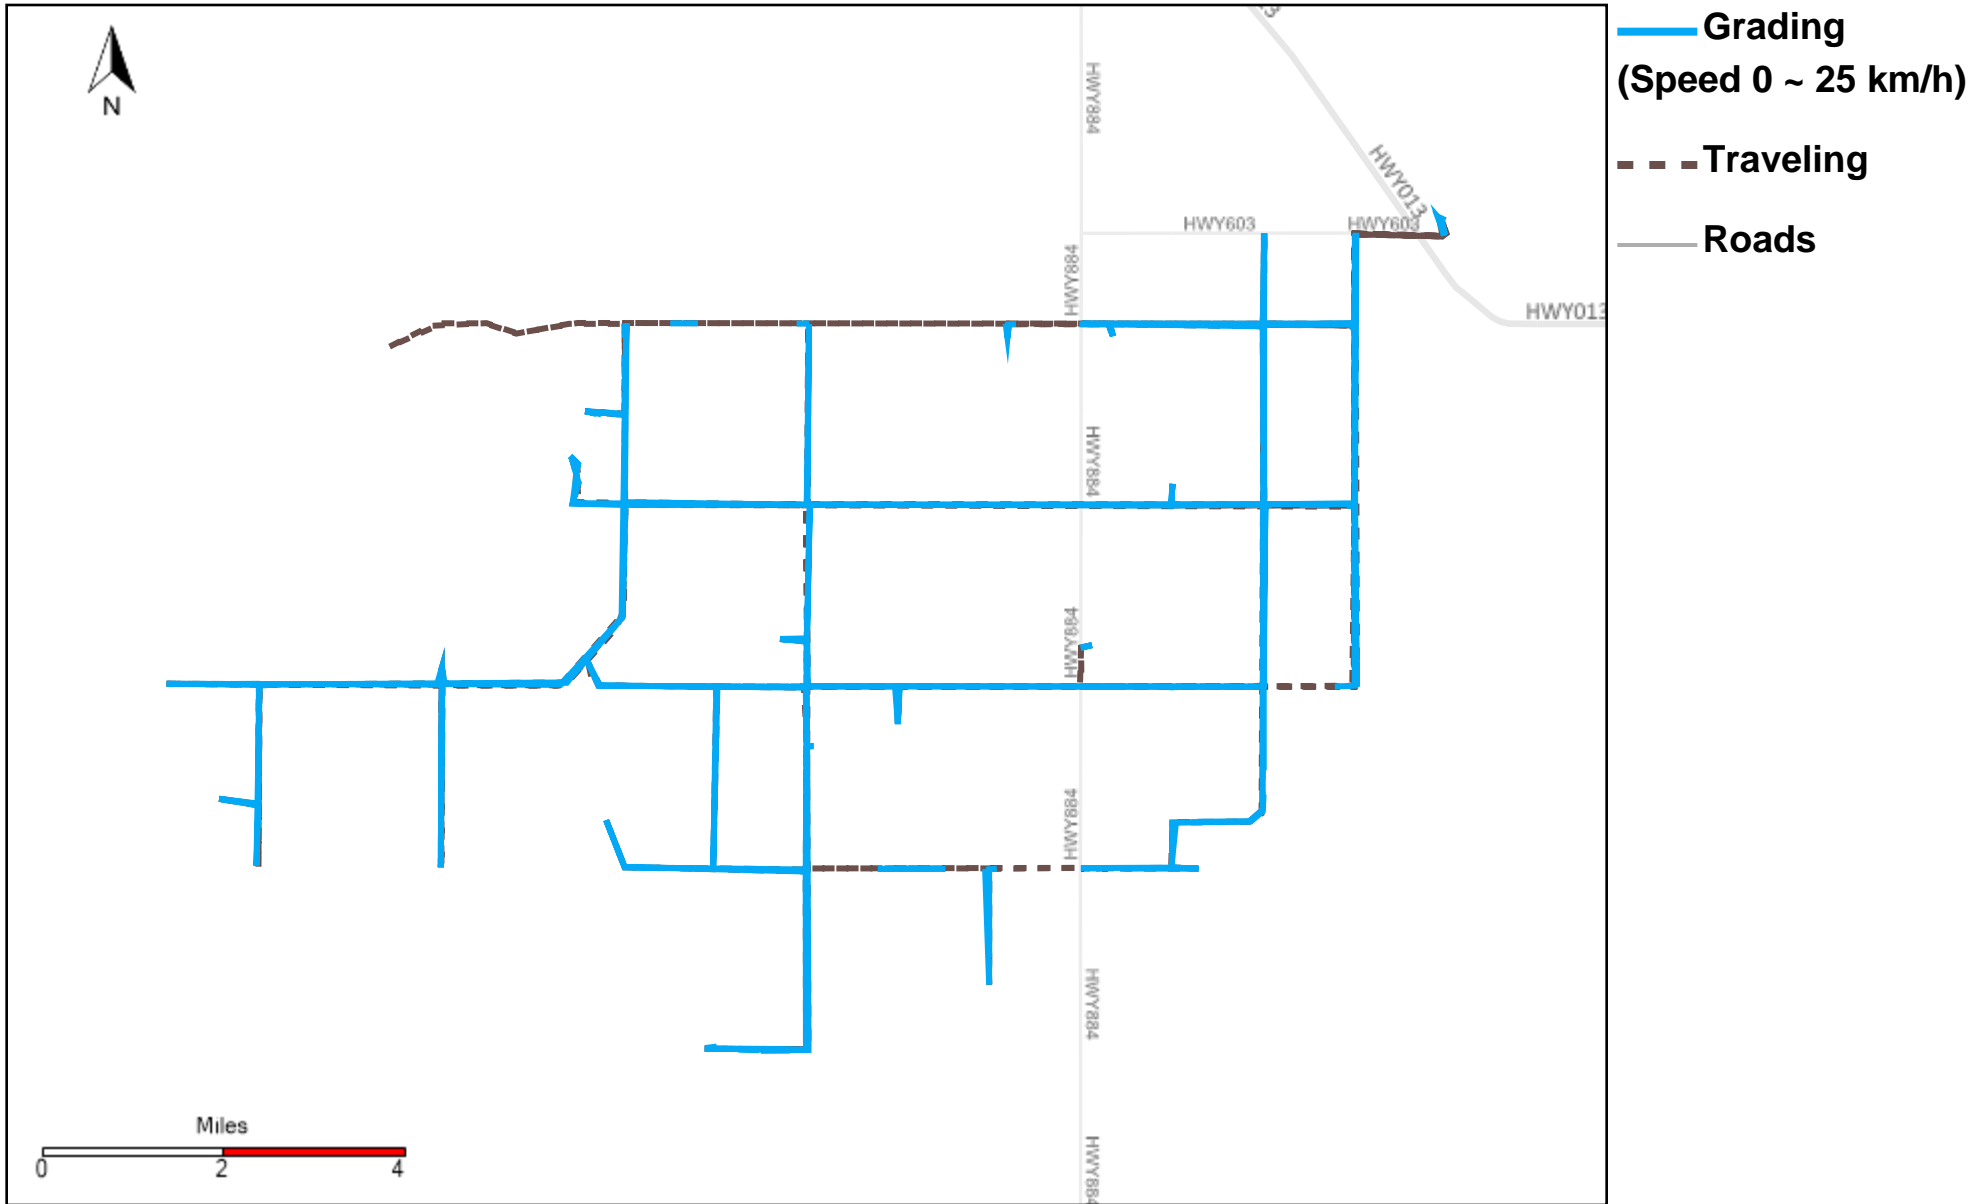

43-215_2025-01-19 ~ 2025-01-25 Tracking

Total Distance(km)	Total Hours	Work Distance(km)	Work Hours
590.14	59 hrs 28 min 45 sec	350.45	48 hrs 48 min 57 sec