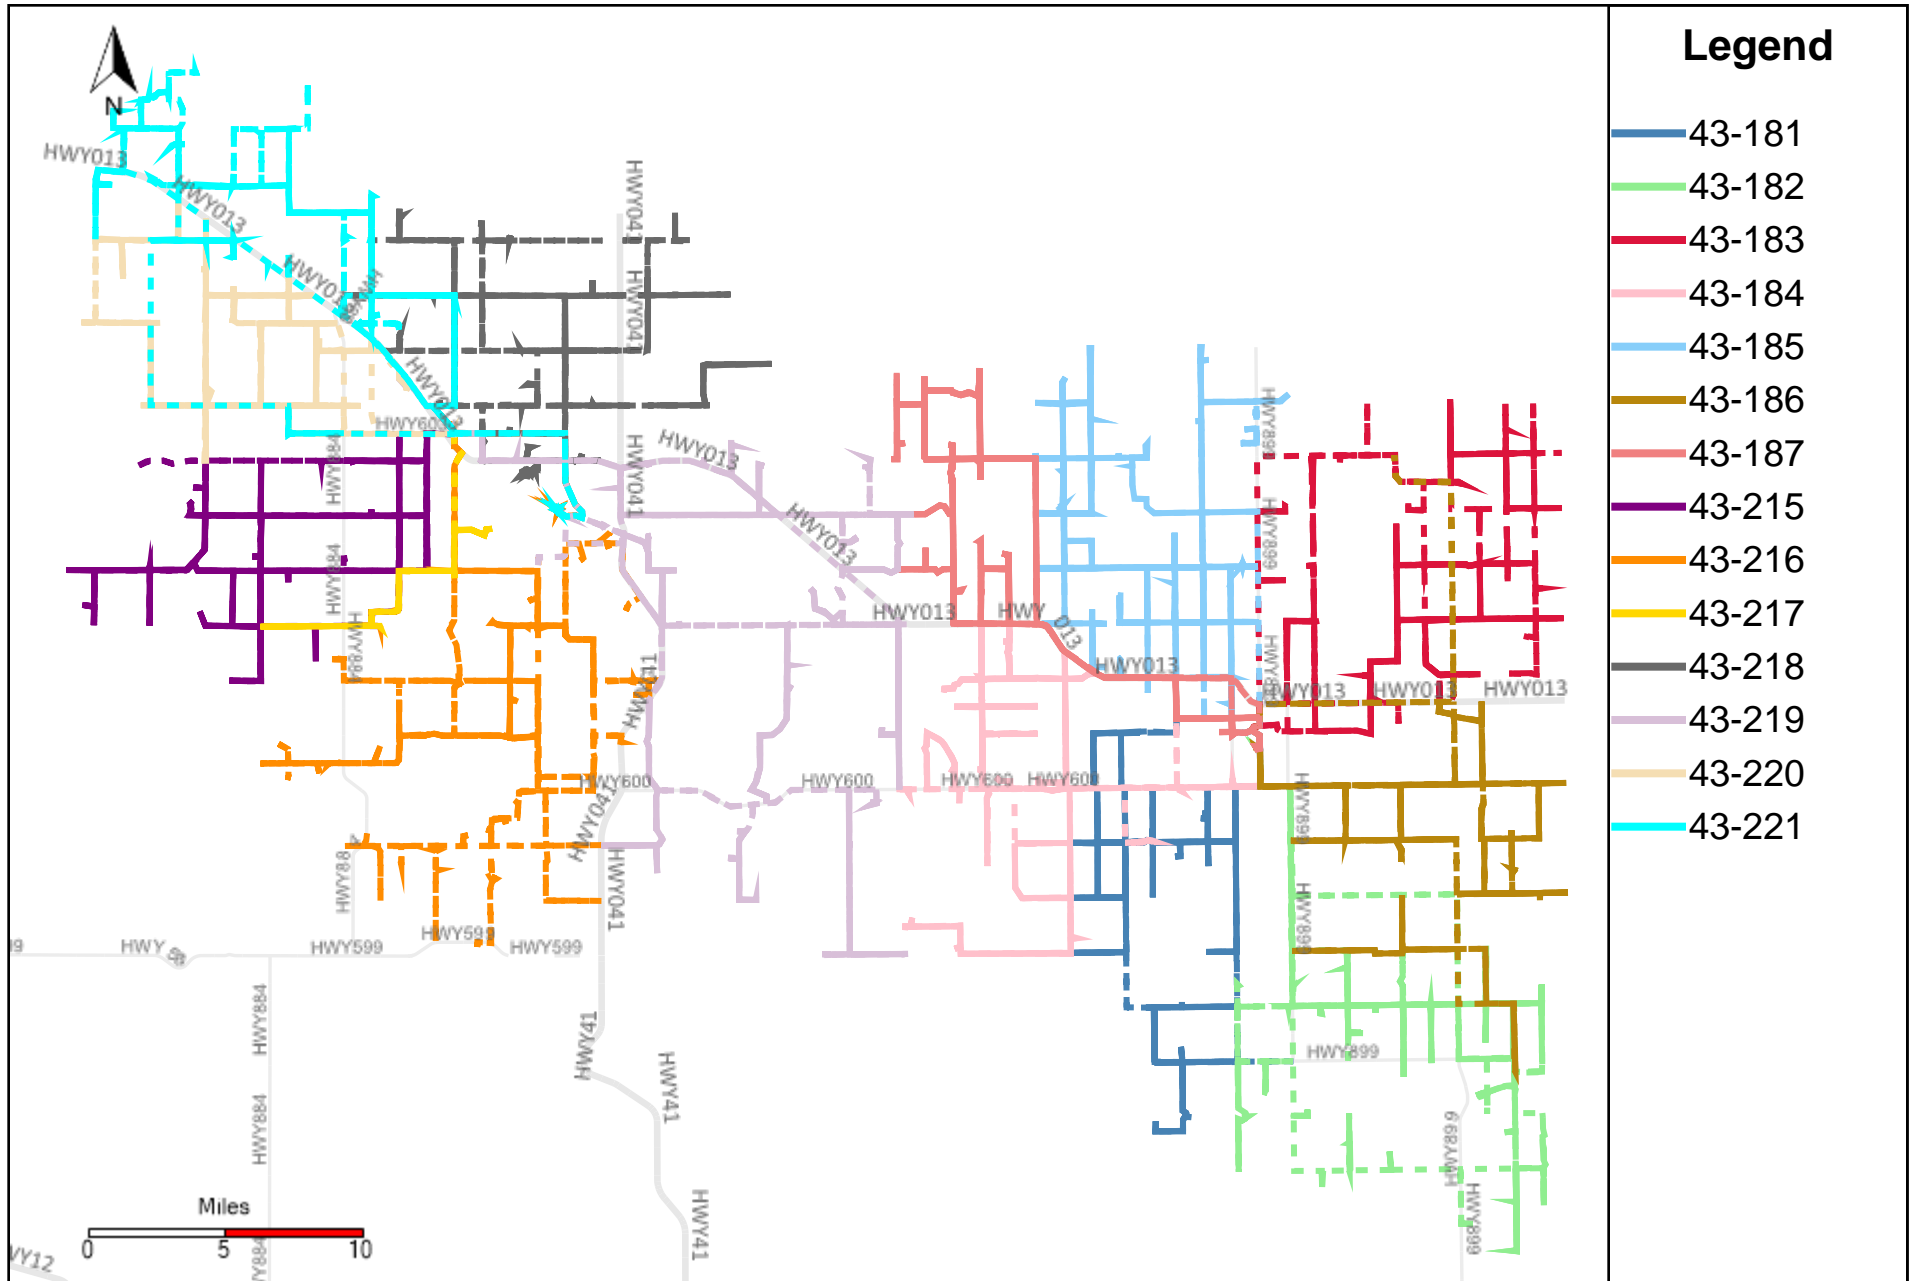

Provost Weekly Grader Report (2025-01-19 ~ 2025-01-25)

Division: 1 Grader Report(2025-01-19 ~ 2025-01-25)

Vehicle Name List	Total Distance(km)	Total Hours
43-181, 43-182, 43-186	1401.91	91 hrs 59 min 37 sec

Division: 2 Grader Report(2025-01-19 ~ 2025-01-25)

Vehicle Name List	Total Distance(km)	Total Hours
43-183, 43-186	940.78	56 hrs 13 min 4 sec

Division: 3 Grader Report(2025-01-19 ~ 2025-01-25)

Vehicle Name List	Total Distance(km)	Total Hours
43-181, 43-182, 43-183, 43-184, 43-185, 43-186, 43-187, 43-219	4327.76	266 hrs 21 min 46 sec

Division: 4 Grader Report(2025-01-19 ~ 2025-01-25)

Vehicle Name List	Total Distance(km)	Total Hours
43-183, 43-184, 43-185, 43-187, 43-218, 43-219	3486.91	210 hrs 8 min 11 sec

Division: 5 Grader Report(2025-01-19 ~ 2025-01-25)

Vehicle Name List	Total Distance(km)	Total Hours
43-184, 43-215, 43-216, 43-217, 43-219	2629.85	171 hrs 24 min 9 sec

Division: 6 Grader Report(2025-01-19 ~ 2025-01-25)

Vehicle Name List	Total Distance(km)	Total Hours
43-215, 43-216, 43-217, 43-218, 43-219, 43-220, 43-221	3864.73	252 hrs 13 min 37 sec