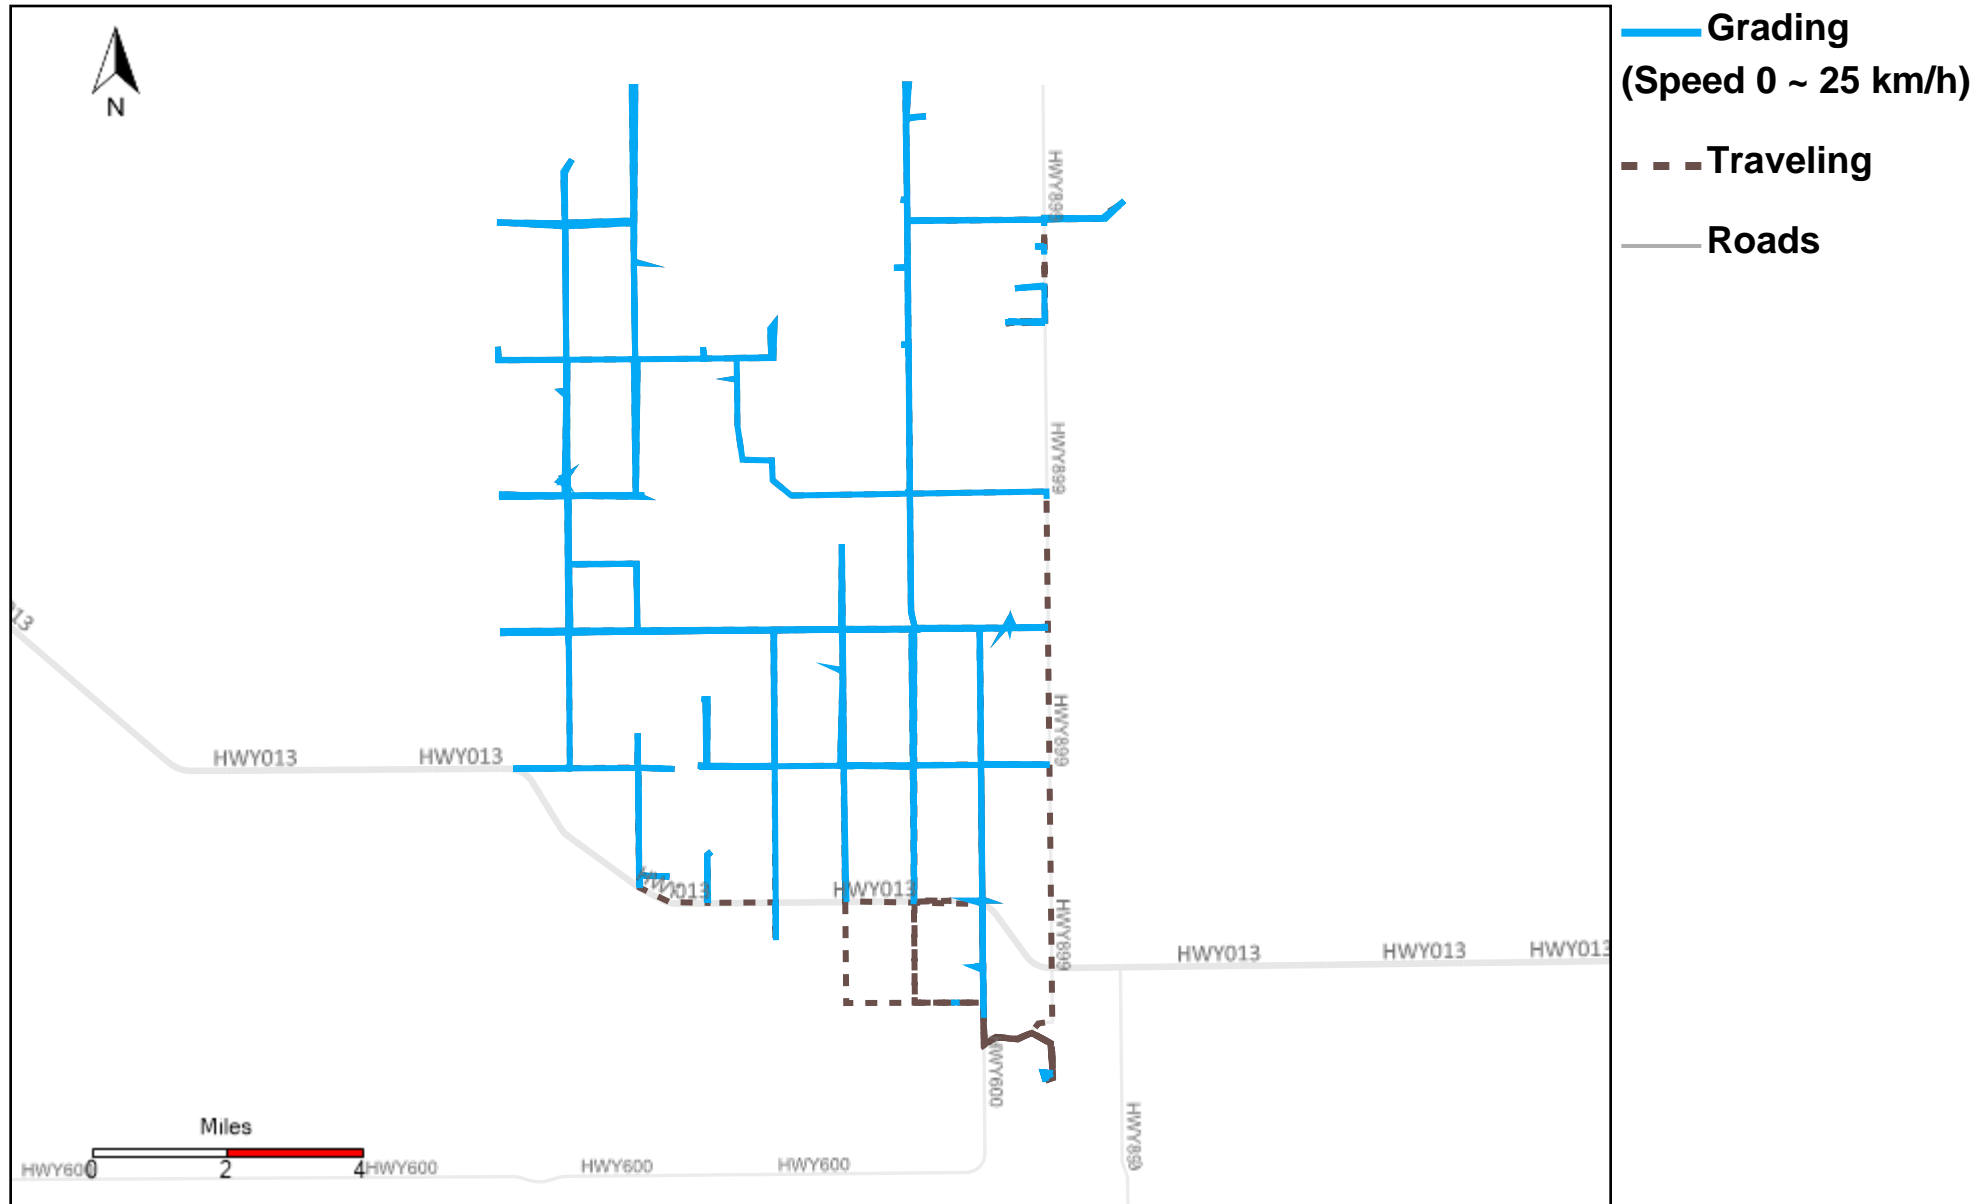

43-185_2025-01-19 ~ 2025-01-25 Tracking

Total Distance(km)	Total Hours	Work Distance(km)	Work Hours
493.06	38 hrs 45 min 11 sec	402.88	35 hrs 32 min 54 sec