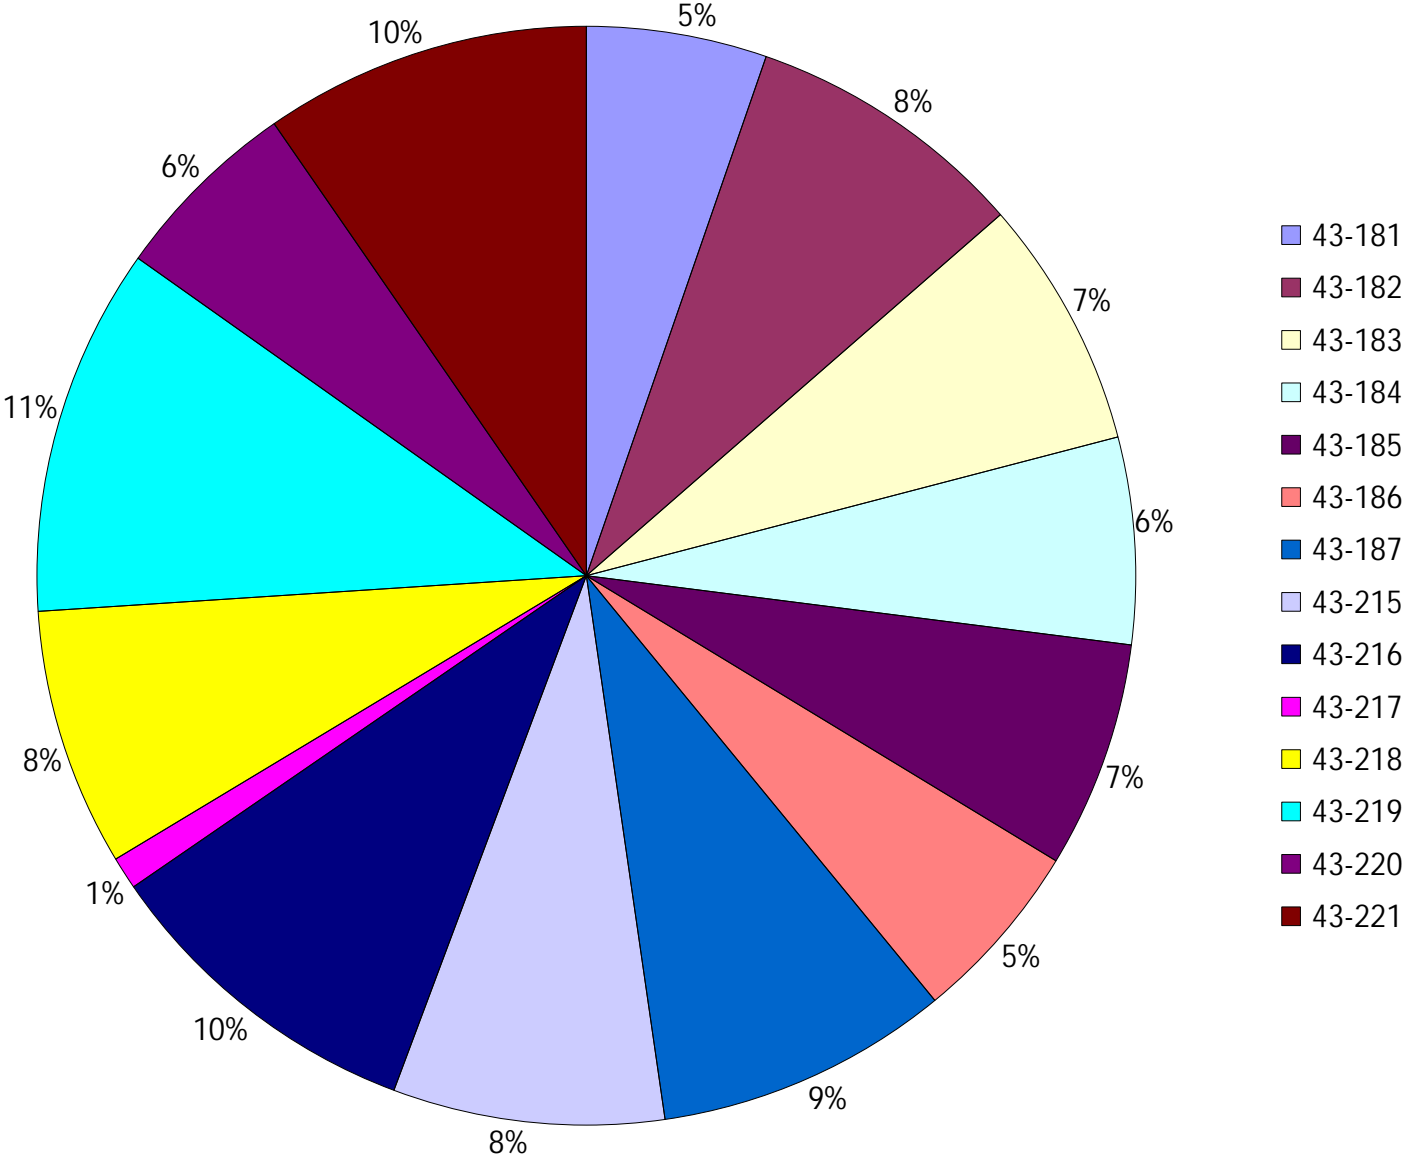

Provost Weekly Grader Report

From 1/19/2025 To 1/25/2025

1/25/2025

Vehicle	Total Distance(km)	Total Hours	Work Distance(km)	Work Hours
43-181	392.19	31 hrs 10 min 59 sec	266.81	25 hrs 11 min 32 sec
43-182	612.08	35 hrs 57 min 46 sec	253.04	23 hrs 22 min 8 sec
43-183	543.14	31 hrs 22 min 12 sec	265.62	21 hrs 22 min 7 sec
43-184	449.16	27 hrs 0 min 51 sec	257.35	20 hrs 53 min 3 sec
43-185	493.06	38 hrs 45 min 11 sec	402.88	35 hrs 32 min 54 sec
43-186	397.64	24 hrs 50 min 52 sec	216.94	18 hrs 16 min 41 sec
43-187	639.2	37 hrs 57 min 50 sec	446.48	32 hrs 36 min 26 sec
43-215	590.14	59 hrs 28 min 45 sec	350.45	48 hrs 48 min 57 sec
43-216	718.56	40 hrs 33 min 10 sec	192.02	22 hrs 0 min 10 sec
43-217	70.69	5 hrs 5 min 18 sec	51.73	3 hrs 56 min 58 sec
43-218	561.05	35 hrs 46 min 2 sec	186.61	21 hrs 20 min 14 sec
43-219	801.3	39 hrs 16 min 5 sec	352.81	25 hrs 50 min 17 sec
43-220	411.82	25 hrs 18 min 58 sec	245.18	19 hrs 48 min 4 sec
43-221	711.17	46 hrs 45 min 19 sec	259.48	27 hrs 40 min 25 sec
Total:	7391.2	479 hrs 19 min 19 sec	3747.4	346 hrs 39 min 57 sec

Vehicle Distance Vs Total Distance (%) From 1/19/2025 To 1/25/2025

Provost Weekly Grader Report