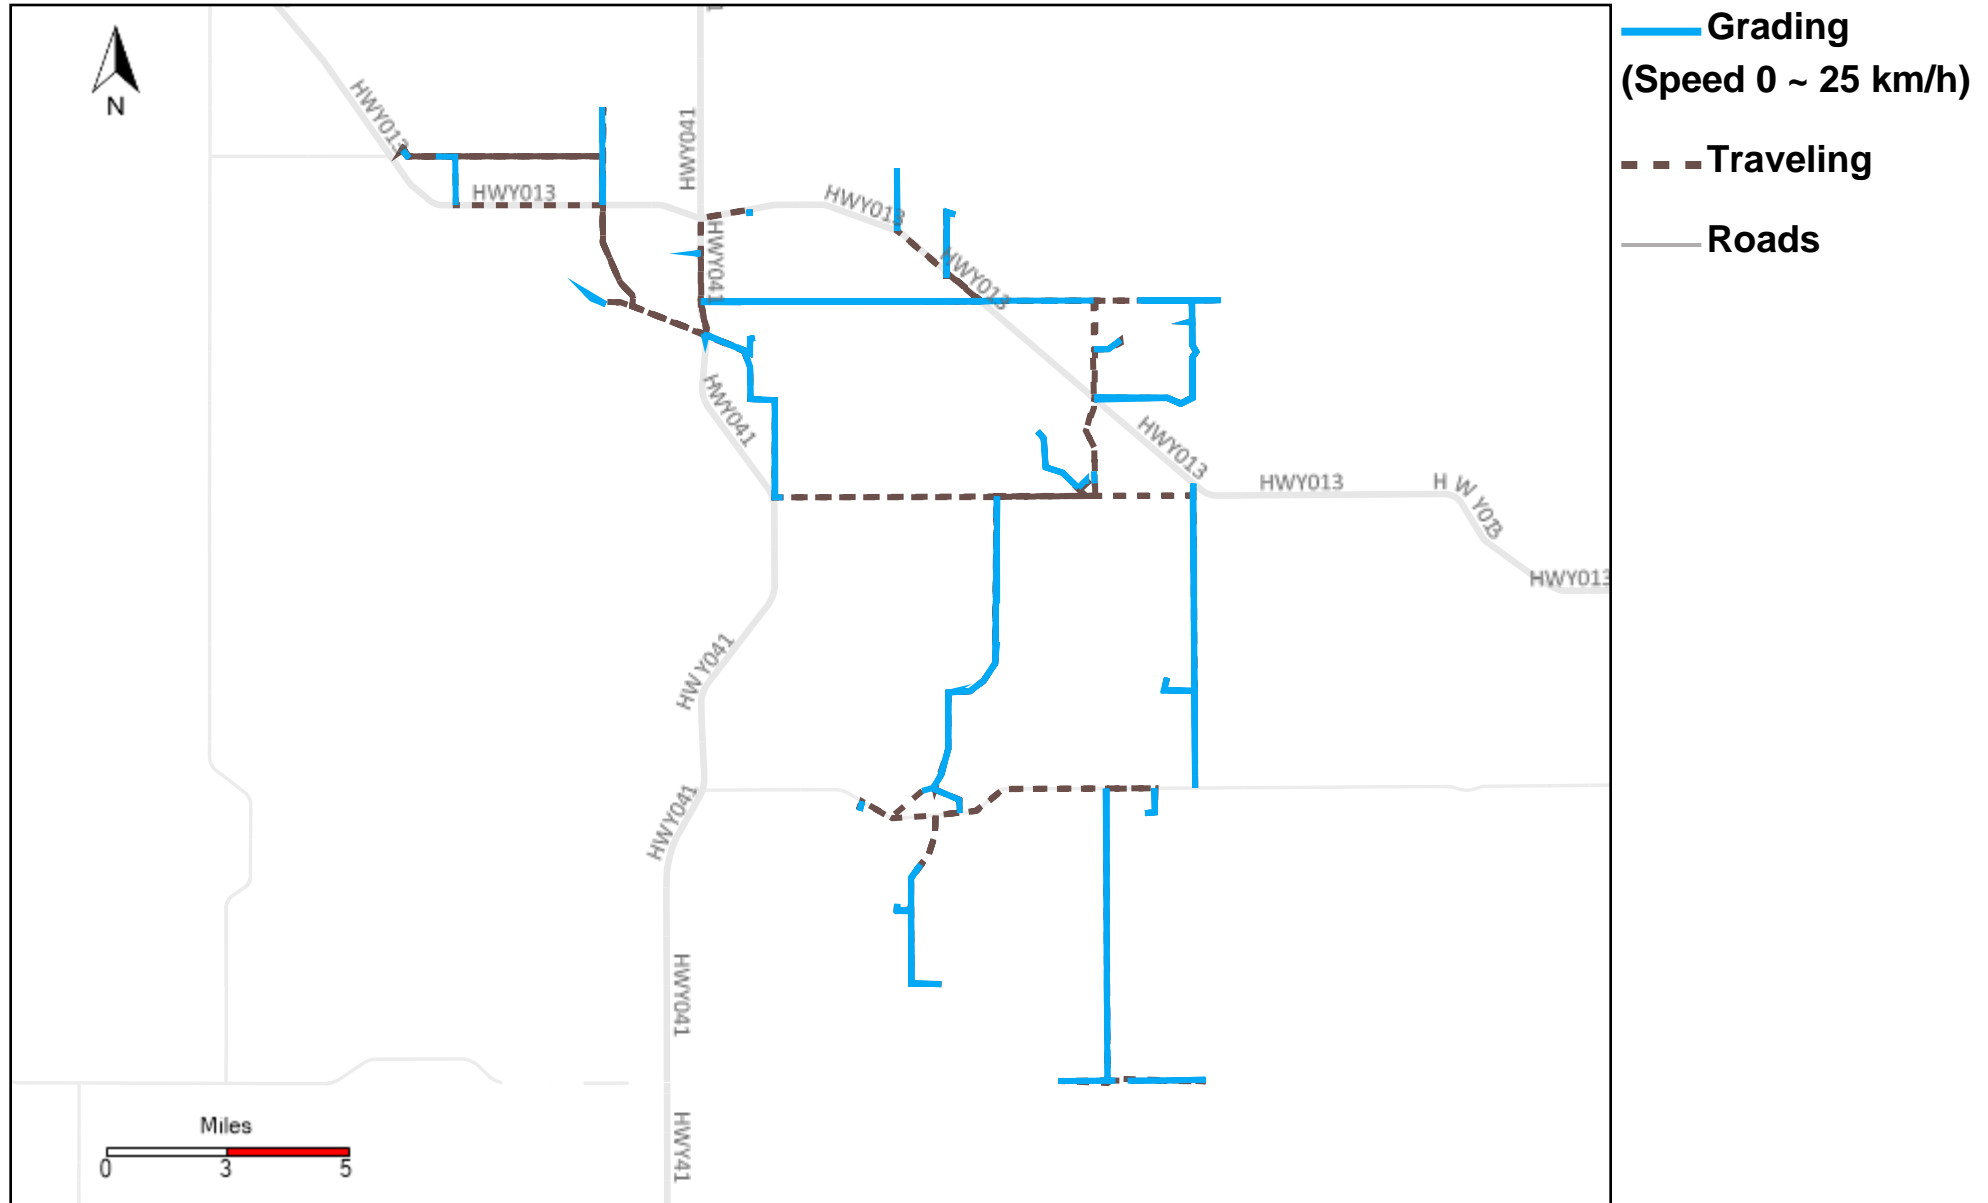

43-219_2025-01-12 ~ 2025-01-18 Tracking

Total Distance(km)	Total Hours	Work Distance(km)	Work Hours
487.01	27 hrs 23 min 35 sec	250.58	16 hrs 50 min 44 sec