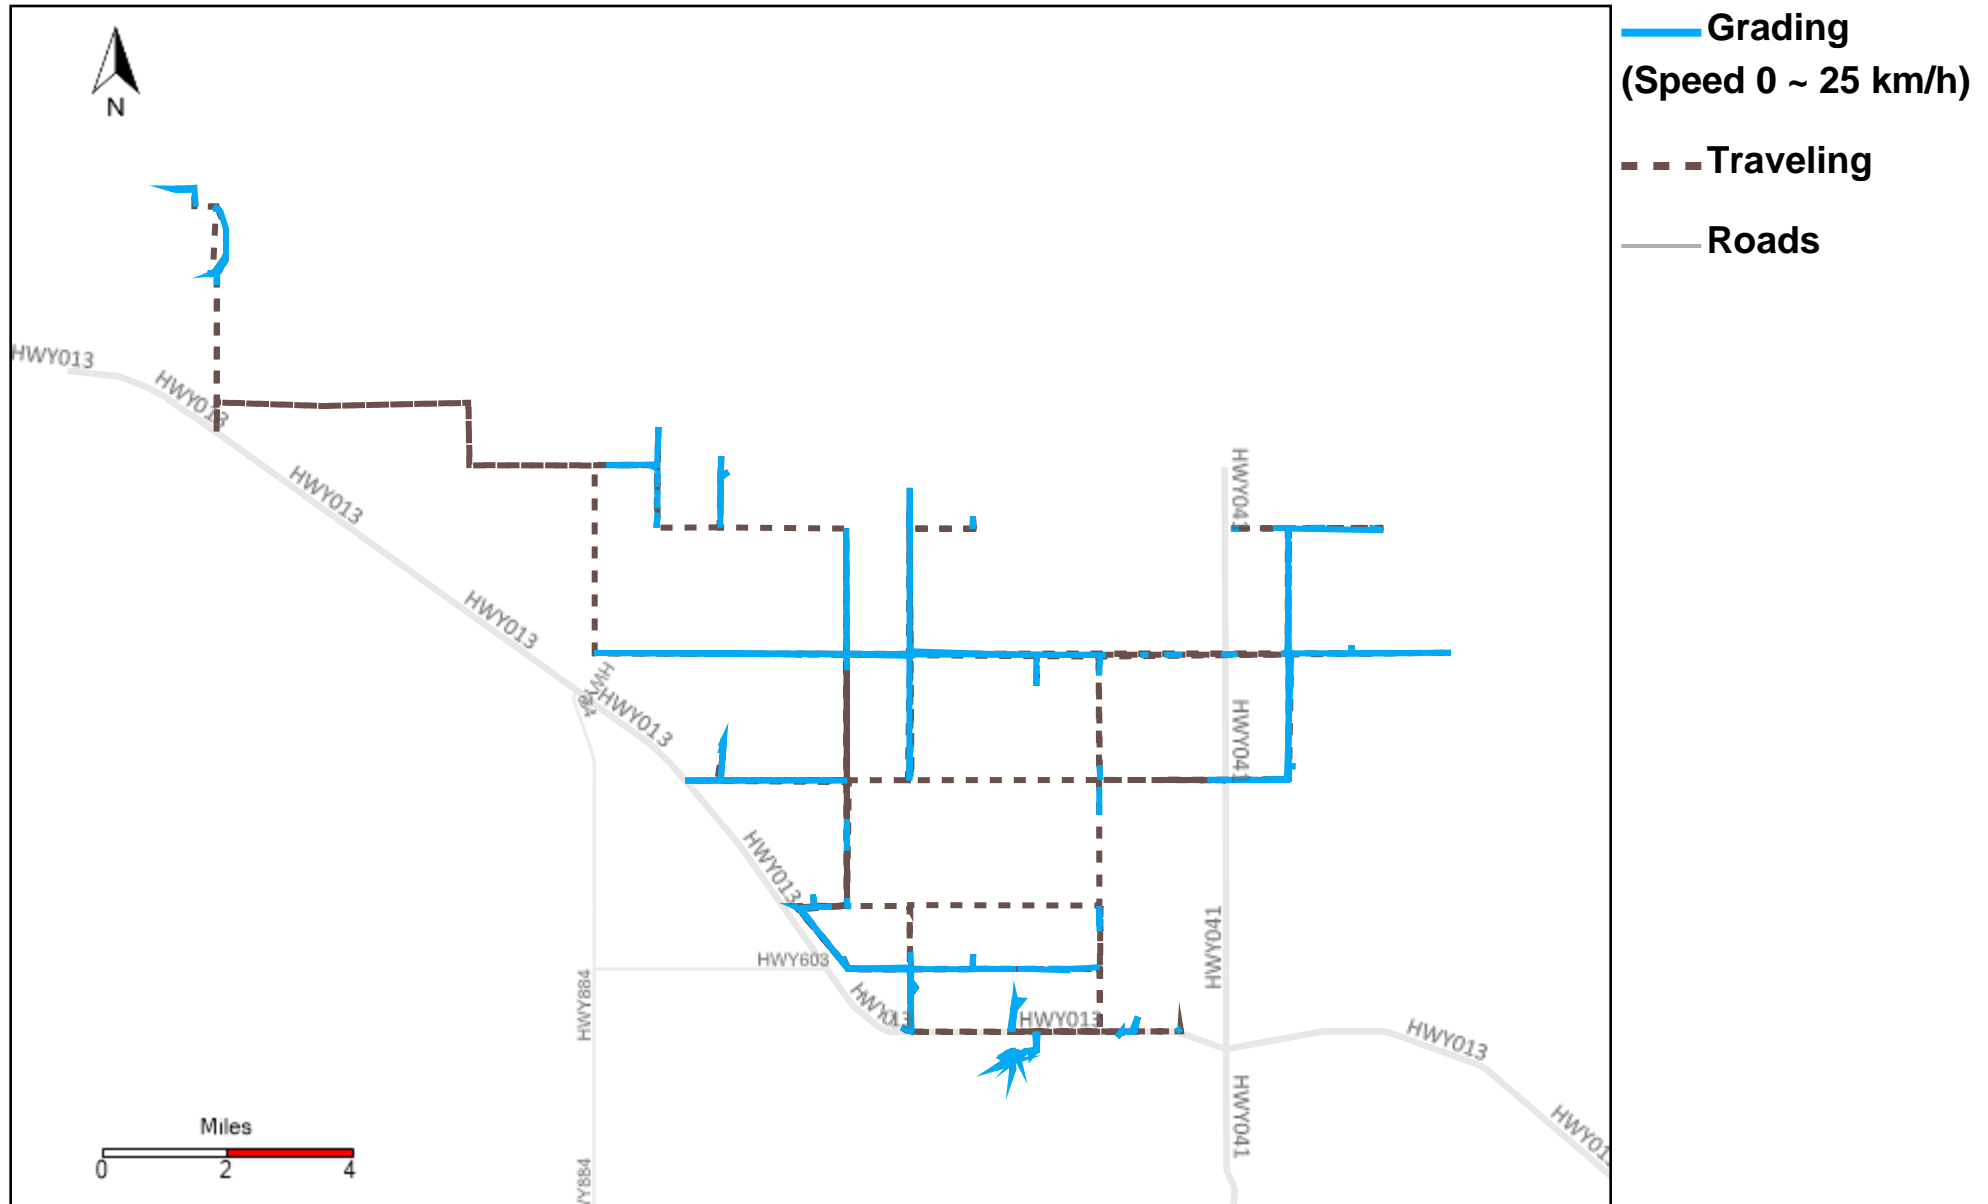

43-218_2025-01-12 ~ 2025-01-18 Tracking

Total Distance(km)	Total Hours	Work Distance(km)	Work Hours
464.54	30 hrs 34 min 14 sec	196.8	21 hrs 3 min 49 sec