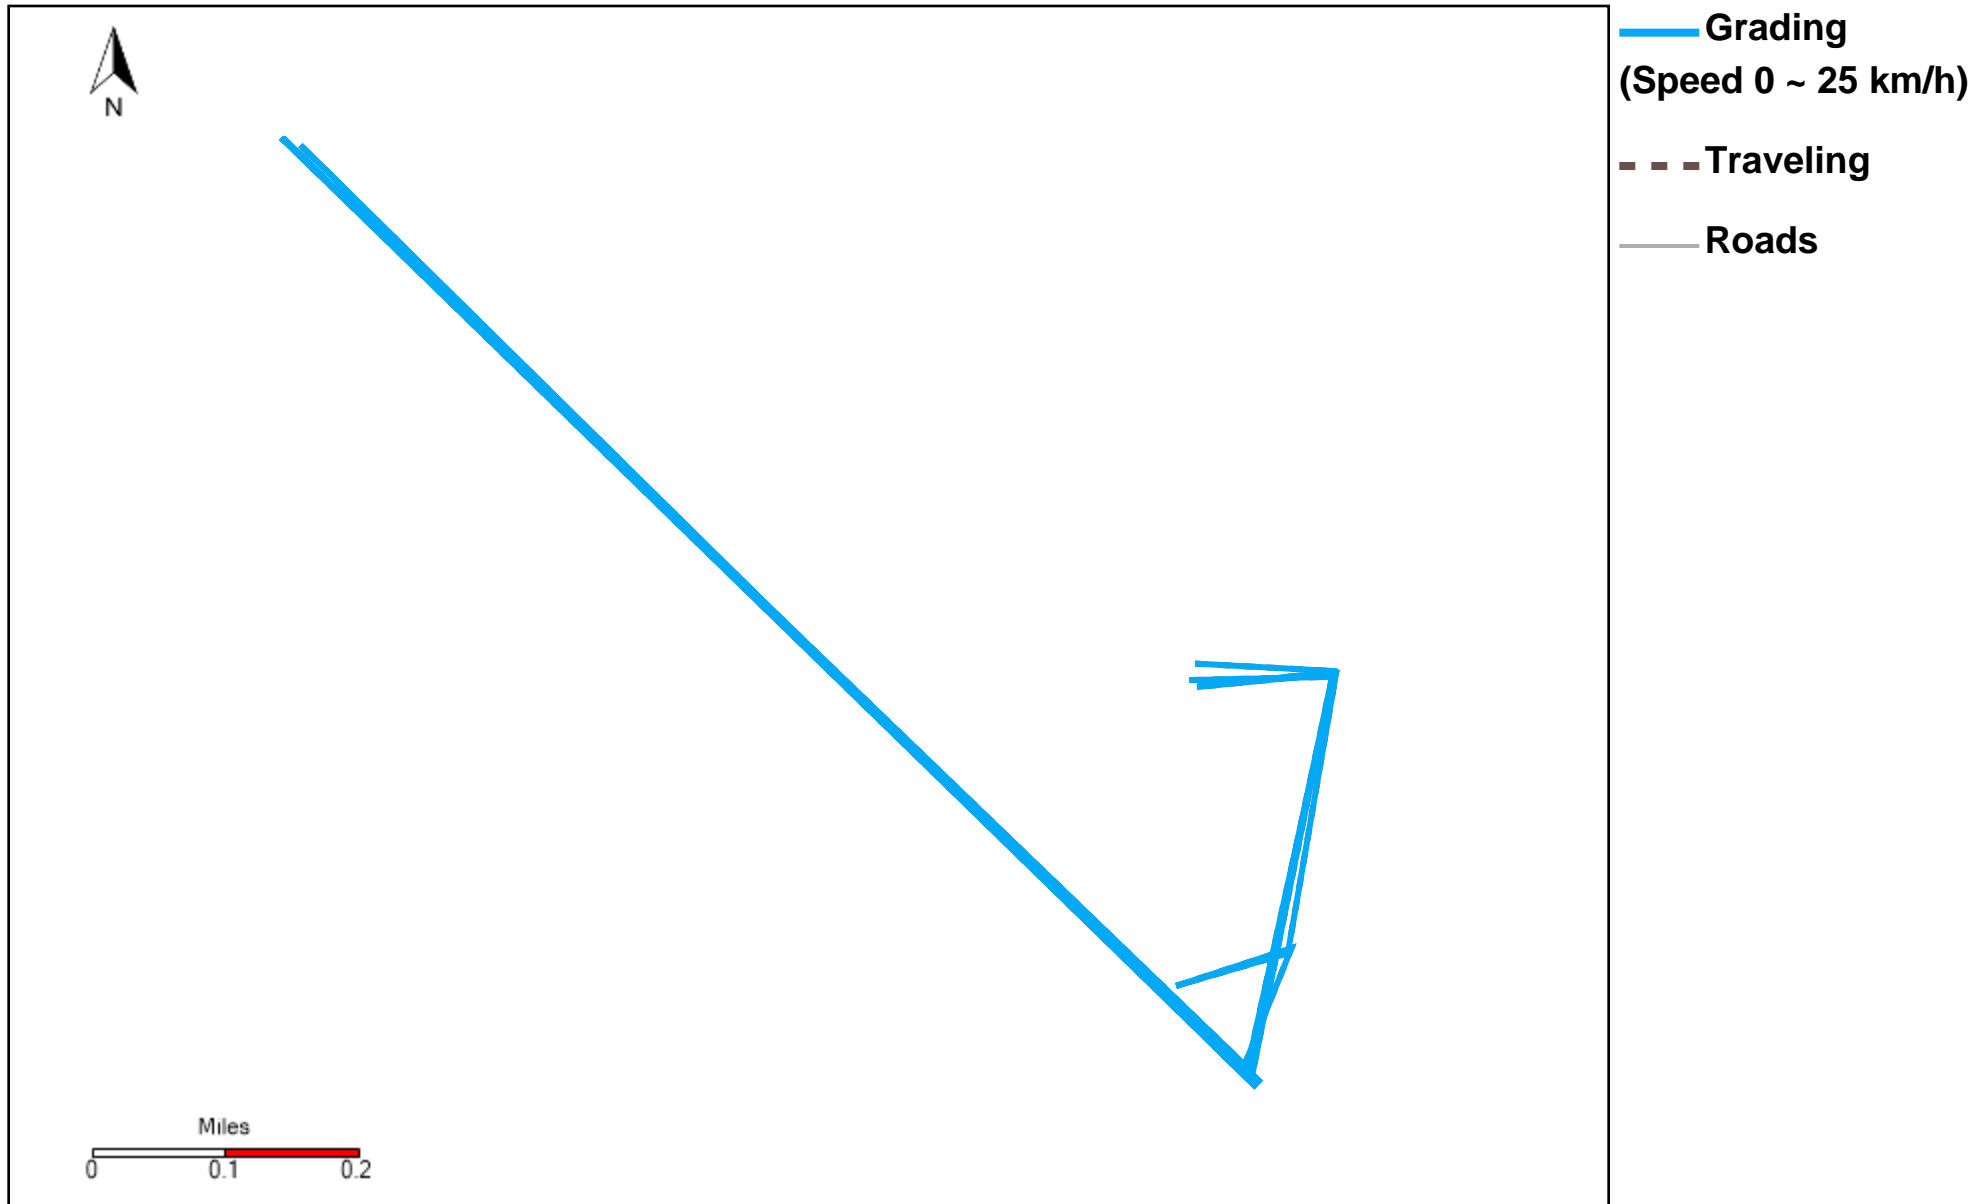

43-186_2025-01-12 ~ 2025-01-18 Tracking

Total Distance(km)	Total Hours	Work Distance(km)	Work Hours
32.53	3 hrs 21 min 30 sec	32.3	3 hrs 21 min 43 sec