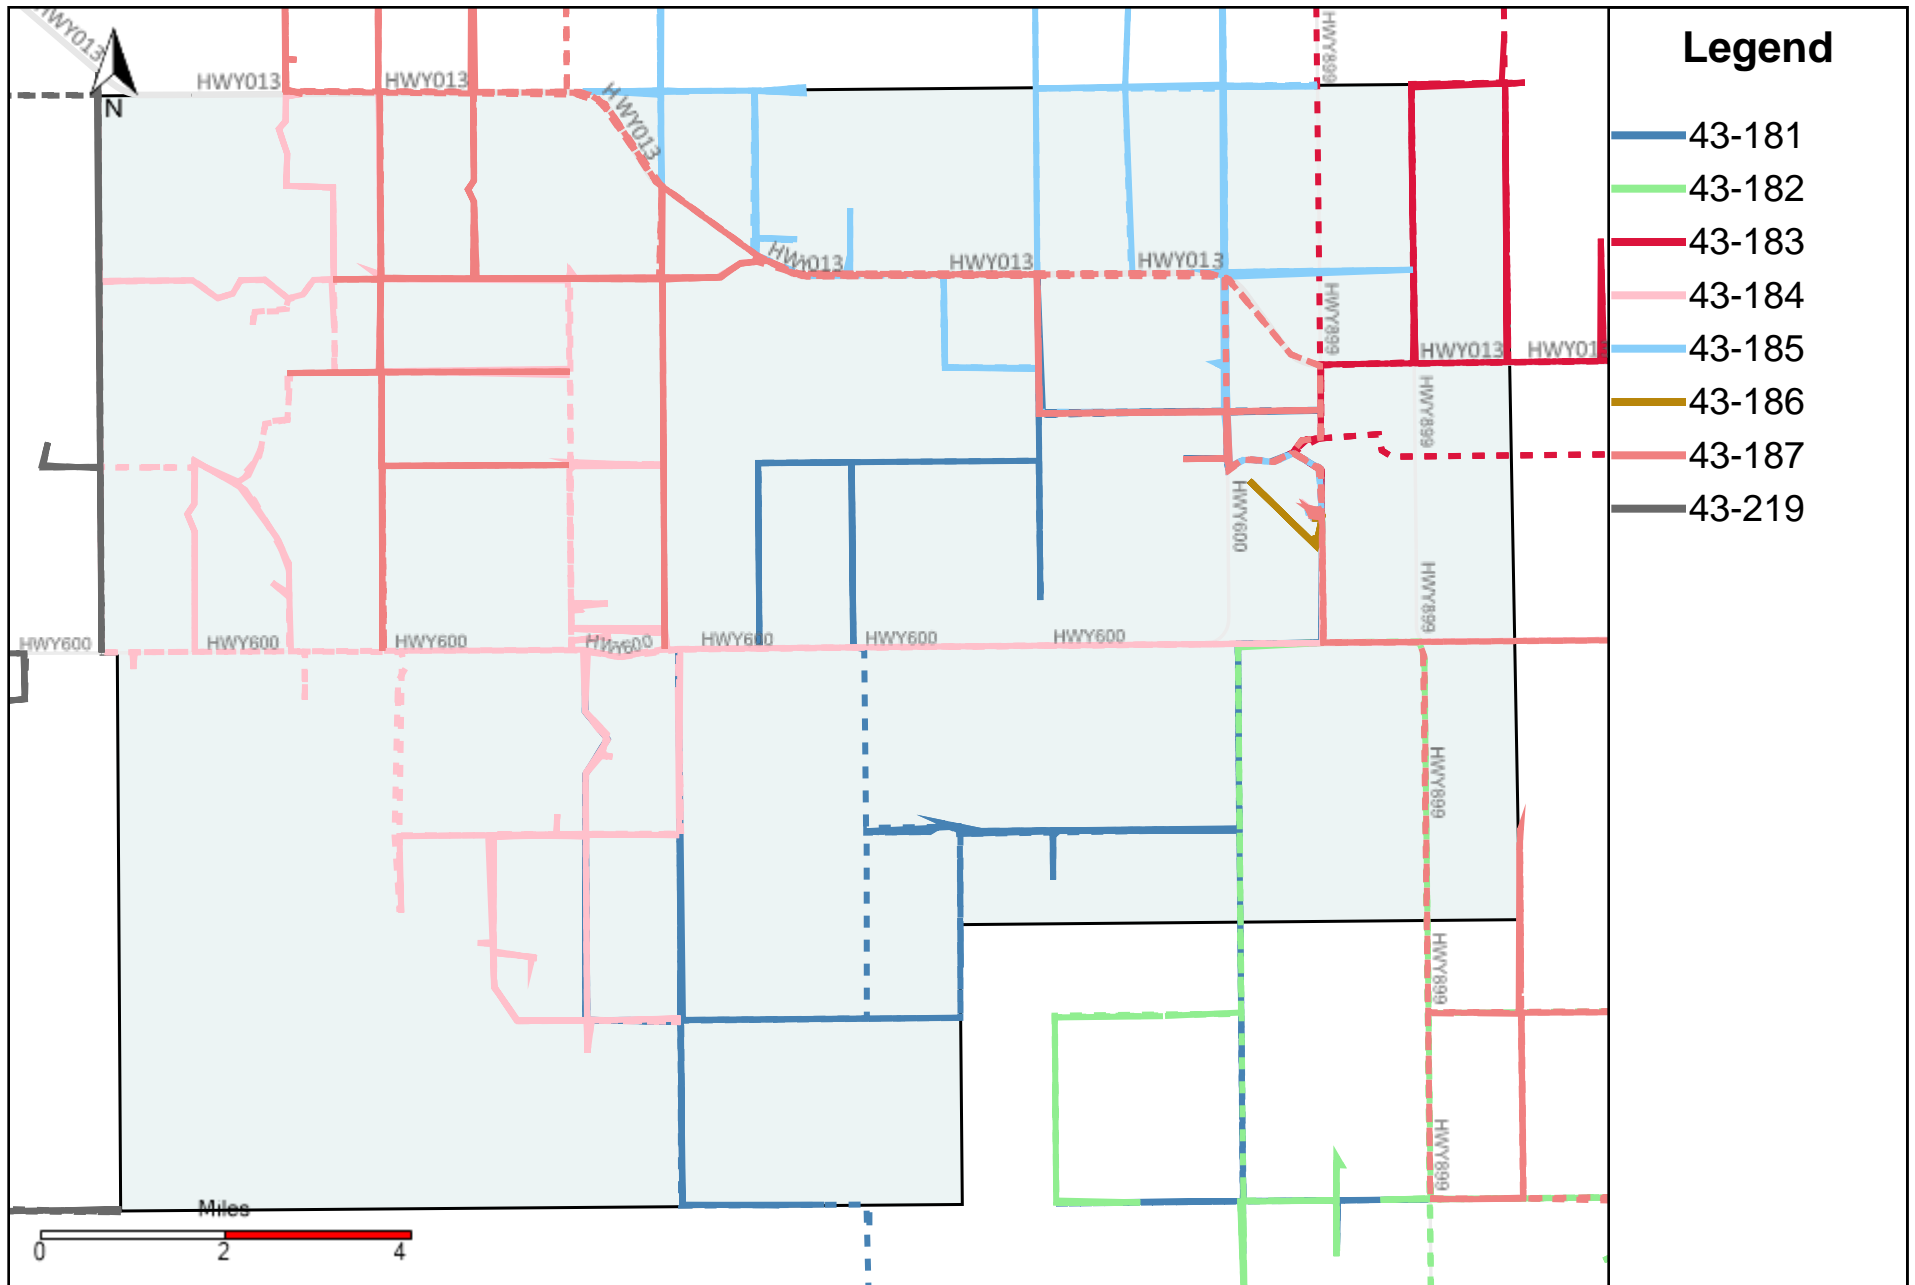

Provost Weekly Grader Report (2025-01-12 ~ 2025-01-18)

Division: 1 Grader Report(2025-01-12 ~ 2025-01-18)

Vehicle Name List	Total Distance(km)	Total Hours
43-181, 43-182, 43-184, 43-187	1891.26	130 hrs 56 min 37 sec

Division: 2 Grader Report(2025-01-12 ~ 2025-01-18)

Vehicle Name List	Total Distance(km)	Total Hours
43-182, 43-183, 43-184, 43-187	2149.81	138 hrs 28 min 22 sec

Division: 3 Grader Report(2025-01-12 ~ 2025-01-18)

Vehicle Name List	Total Distance(km)	Total Hours
43-181, 43-182, 43-183, 43-184, 43-185, 43-186, 43-187, 43-219	3379.74	230 hrs 15 min 52 sec

Division: 4 Grader Report(2025-01-12 ~ 2025-01-18)

Vehicle Name List	Total Distance(km)	Total Hours
43-183, 43-184, 43-185, 43-187, 43-219	2543.2	165 hrs 26 min 1 sec

Vehicle Name List	Total Distance(km)	Total Hours
43-215, 43-216, 43-218, 43-219, 43-220, 43-221	3248.41	229 hrs 45 min 3 sec

Division: 7 Grader Report(2025-01-12 ~ 2025-01-18)

Vehicle Name List	Total Distance(km)	Total Hours
43-215, 43-218, 43-220, 43-221	1969.28	154 hrs 15 min 3 sec