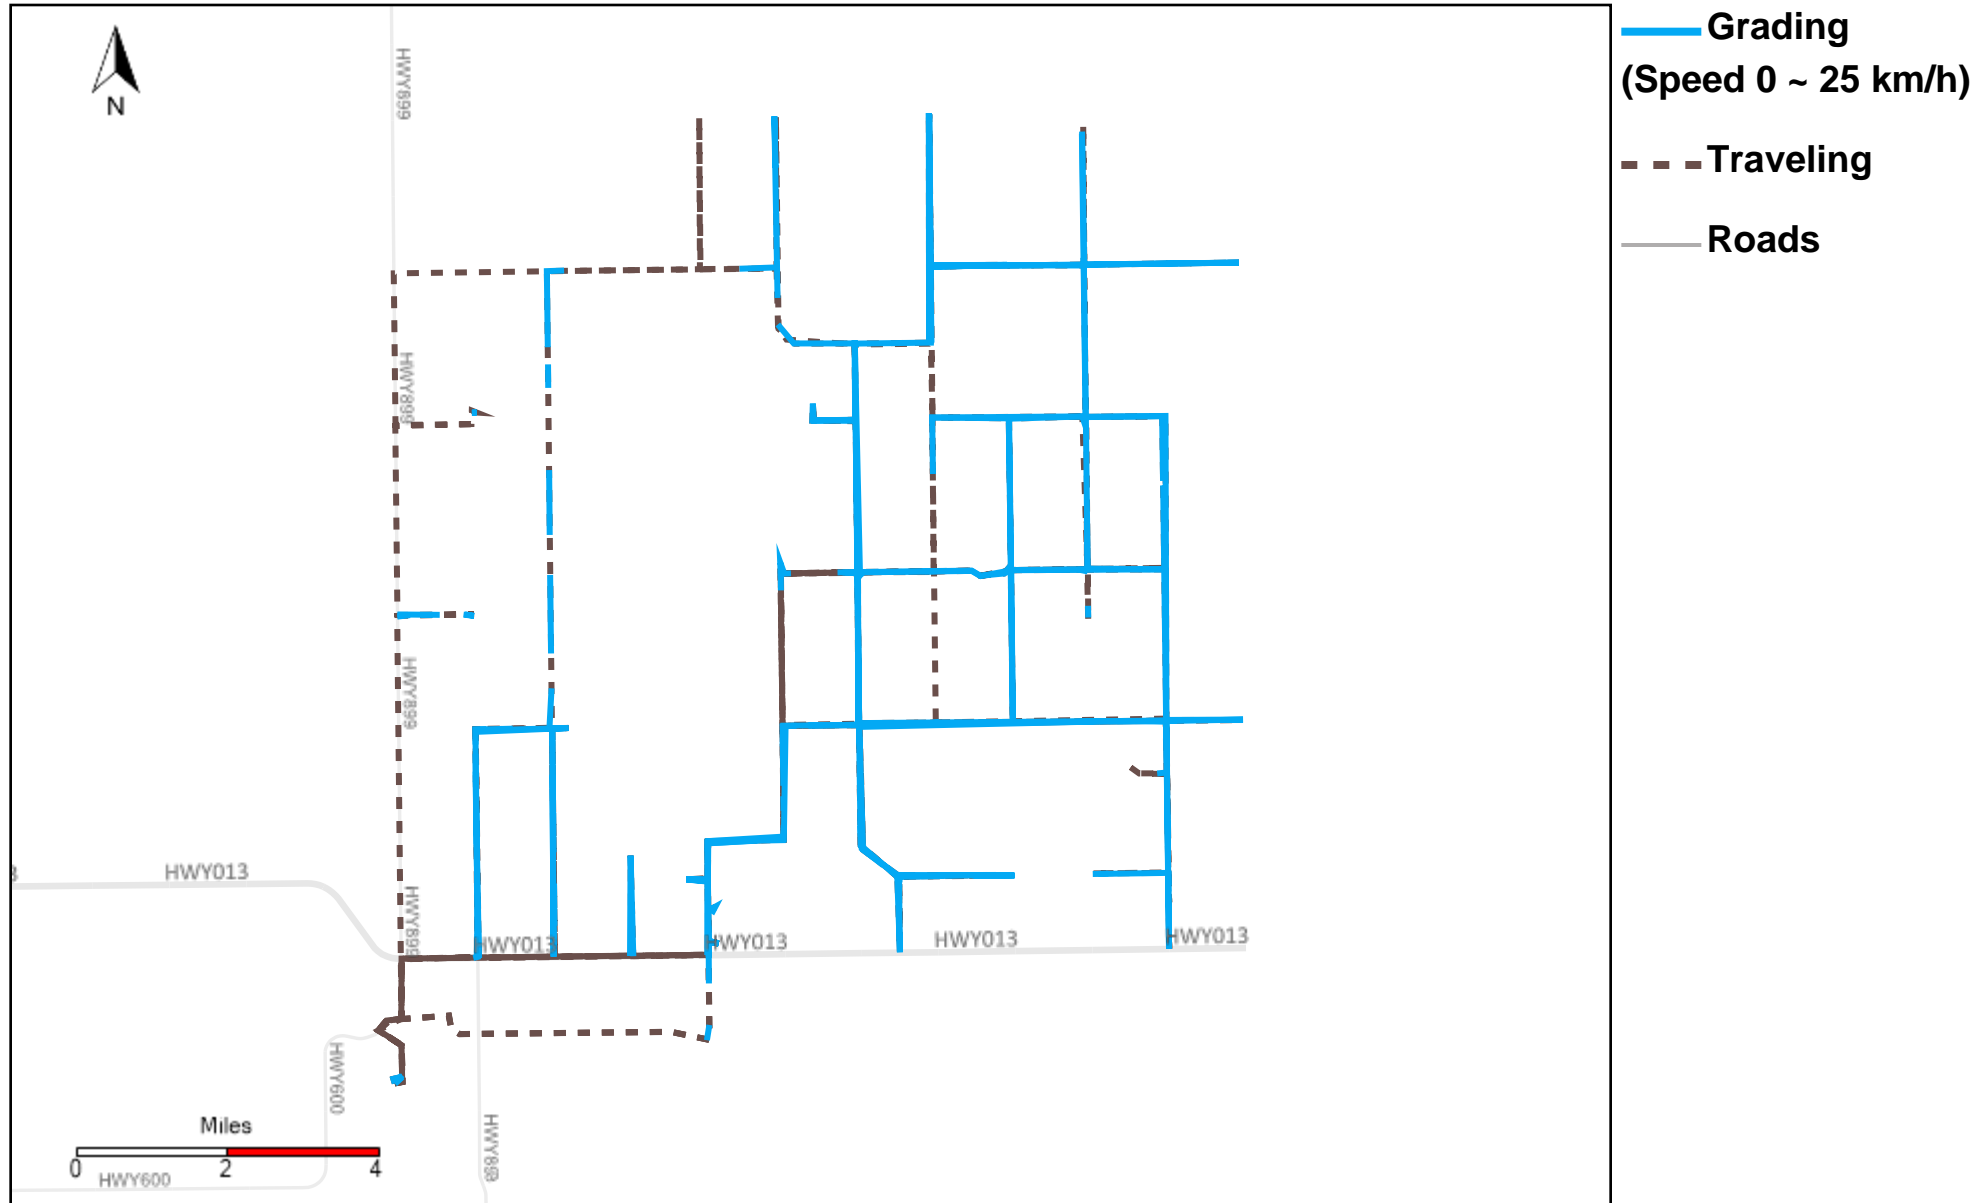

43-182_2025-01-12 ~ 2025-01-18 Tracking

Total Distance(km)	Total Hours	Work Distance(km)	Work Hours
471.15	29 hrs 40 min 39 sec	271.74	23 hrs 47 min 44 sec

43-183_2025-01-12 ~ 2025-01-18 Tracking

Total Distance(km)	Total Hours	Work Distance(km)	Work Hours
591.42	39 hrs 19 min 27 sec	320.43	30 hrs 13 min 23 sec