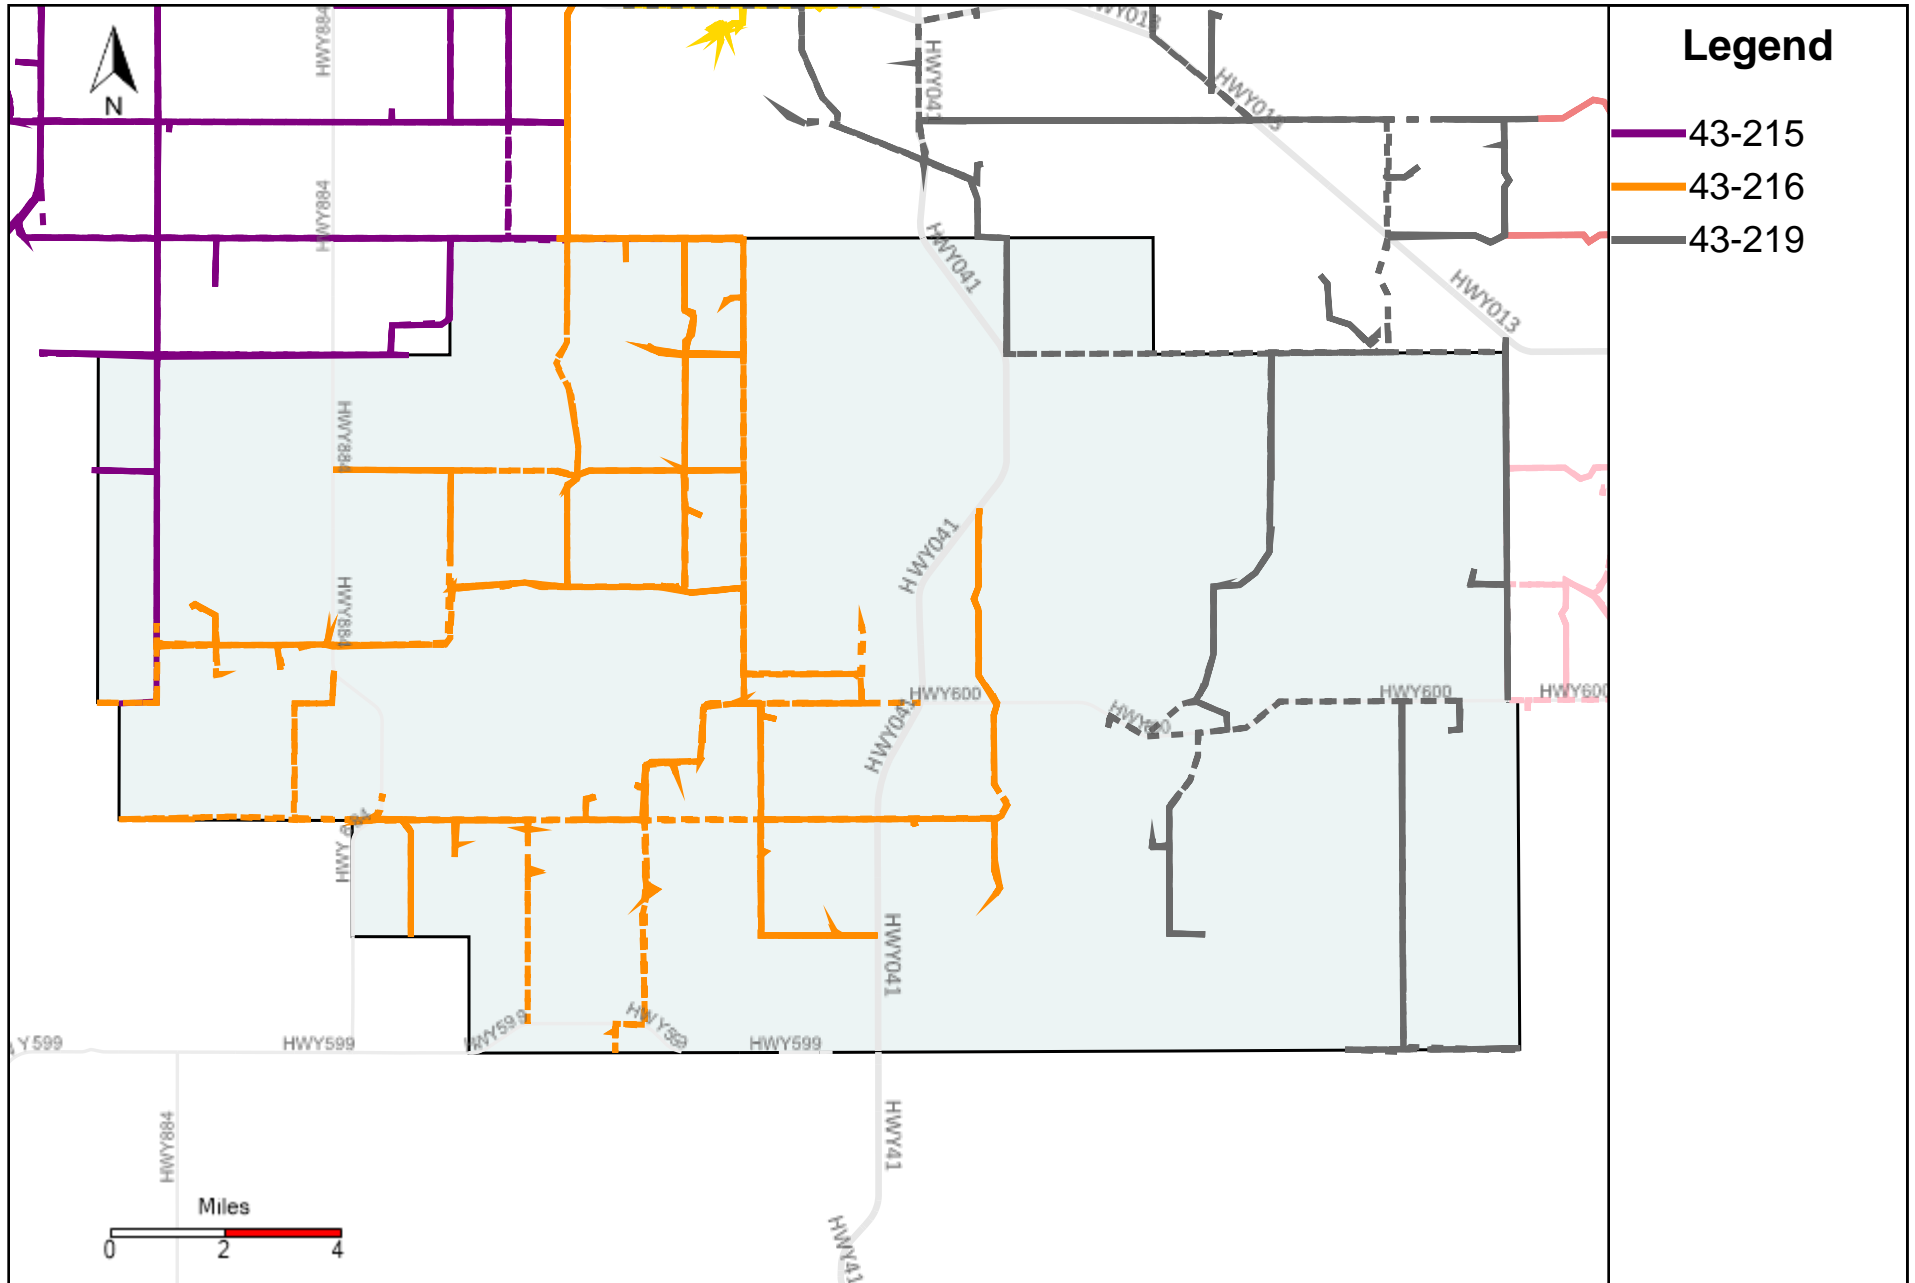

Division: 5 Grader Report(2025-01-12 ~ 2025-01-18)

Vehicle Name List	Total Distance(km)	Total Hours
43-215, 43-216, 43-219	1748.15	131 hrs 52 min 8 sec