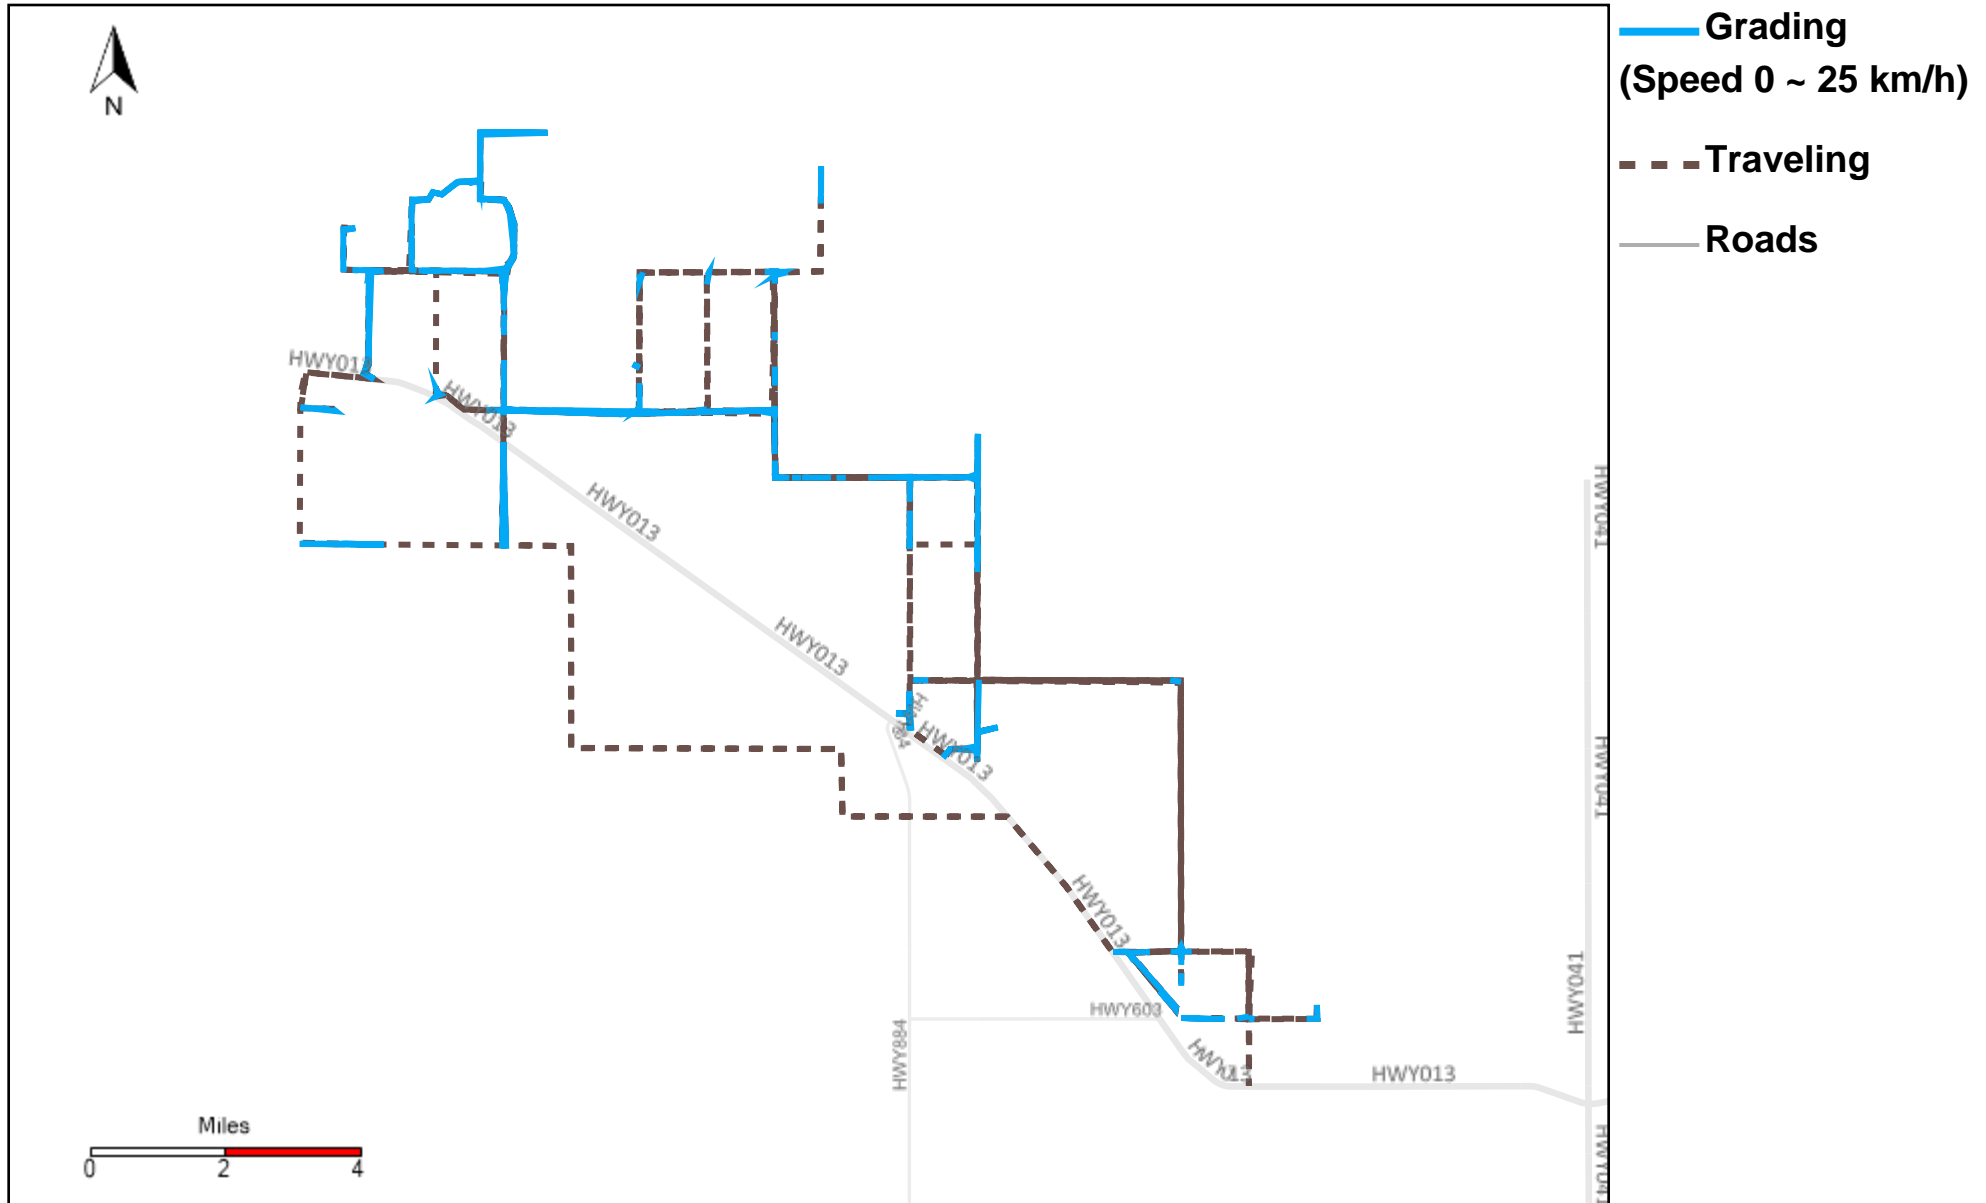

43-221_2025-01-12 ~ 2025-01-18 Tracking

Total Distance(km)	Total Hours	Work Distance(km)	Work Hours
621.03	40 hrs 30 min 50 sec	209.63	23 hrs 31 min 40 sec