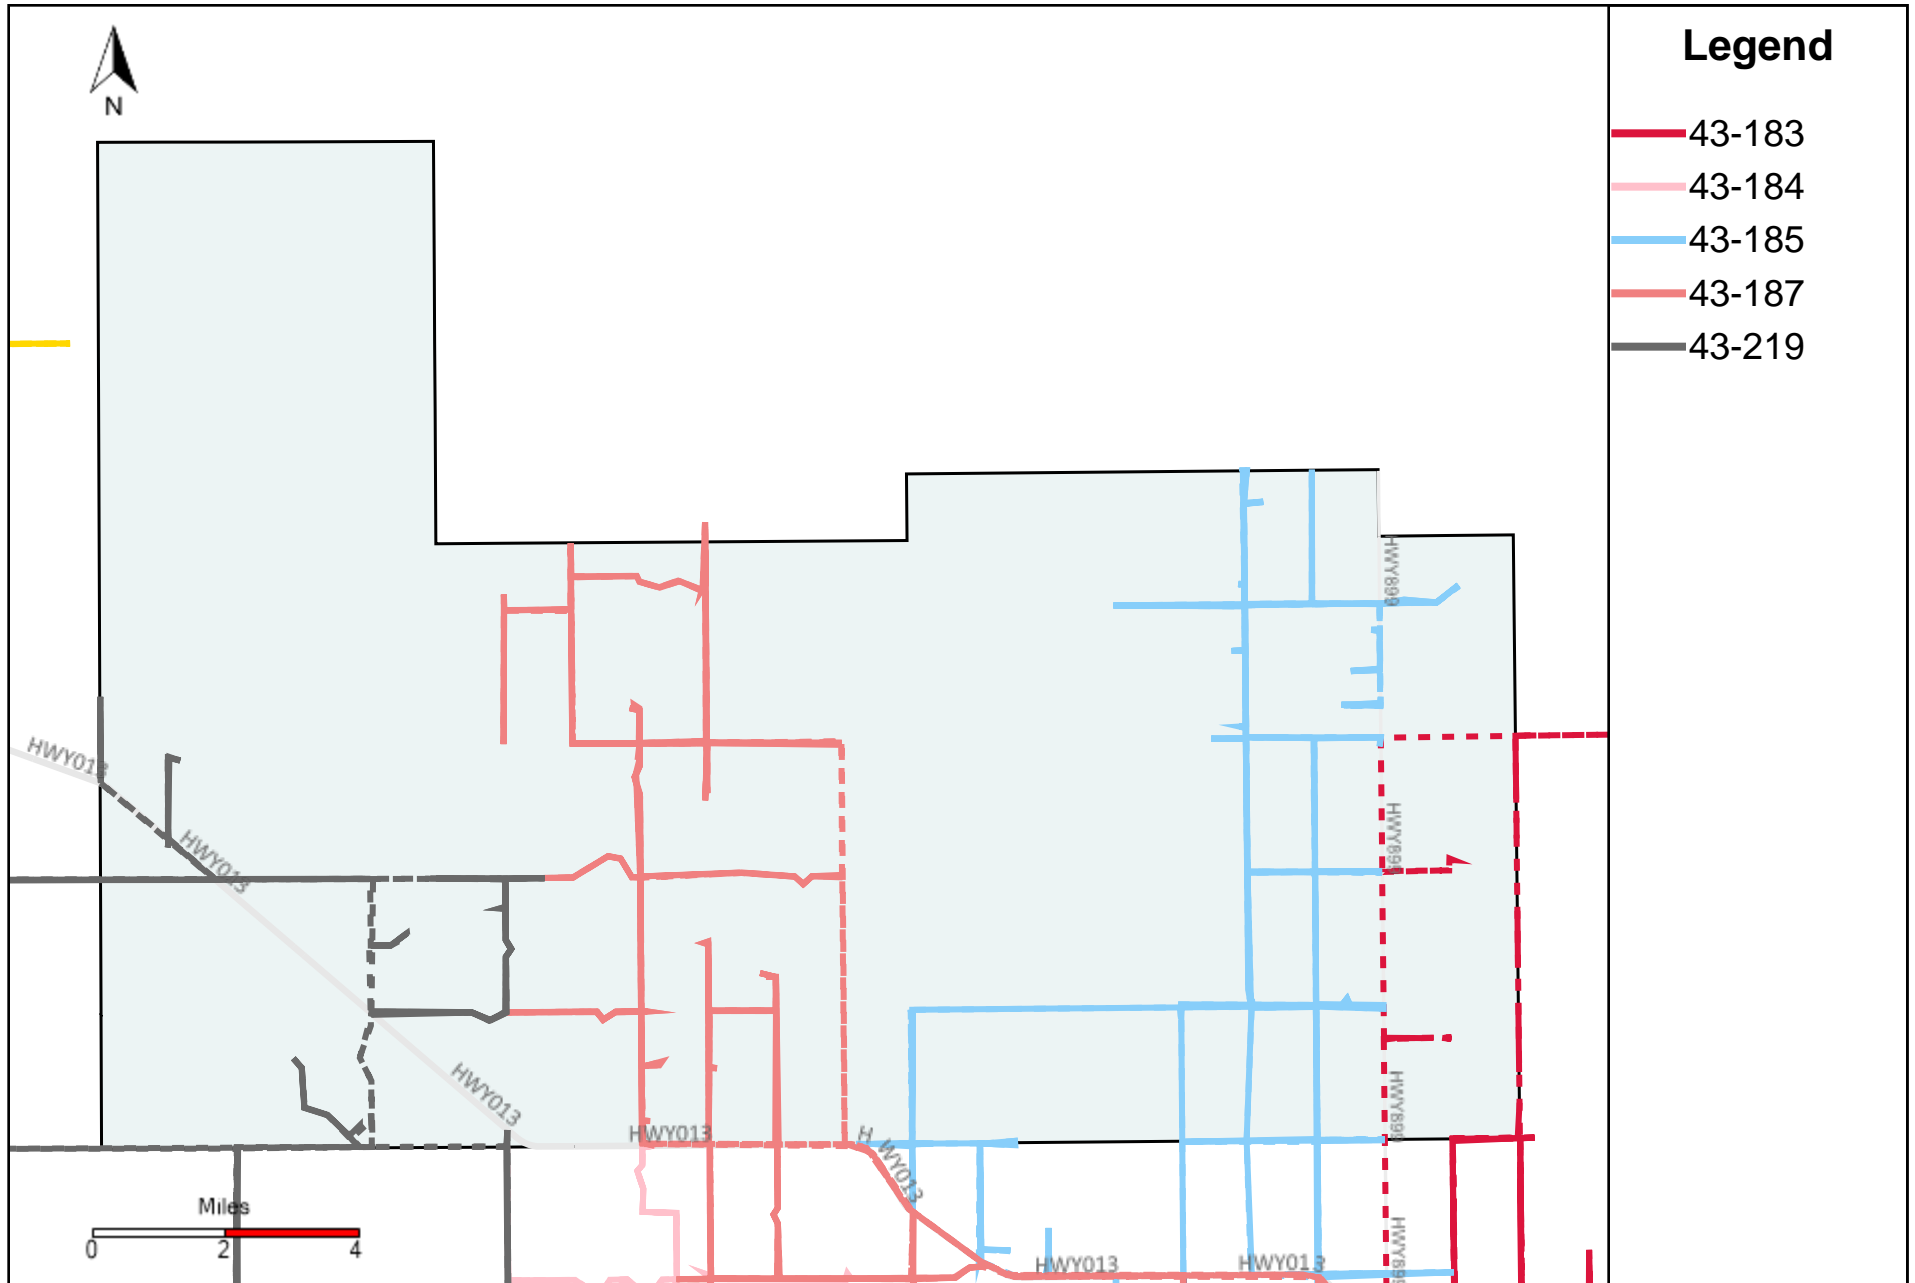

Vehicle Name List	Total Distance(km)	Total Hours
43-181, 43-182, 43-183, 43-184, 43-185, 43-186, 43-187, 43-219	3379.74	230 hrs 15 min 52 sec

Division: 4 Grader Report(2025-01-12 ~ 2025-01-18)

Vehicle Name List	Total Distance(km)	Total Hours
43-183, 43-184, 43-185, 43-187, 43-219	2543.2	165 hrs 26 min 1 sec