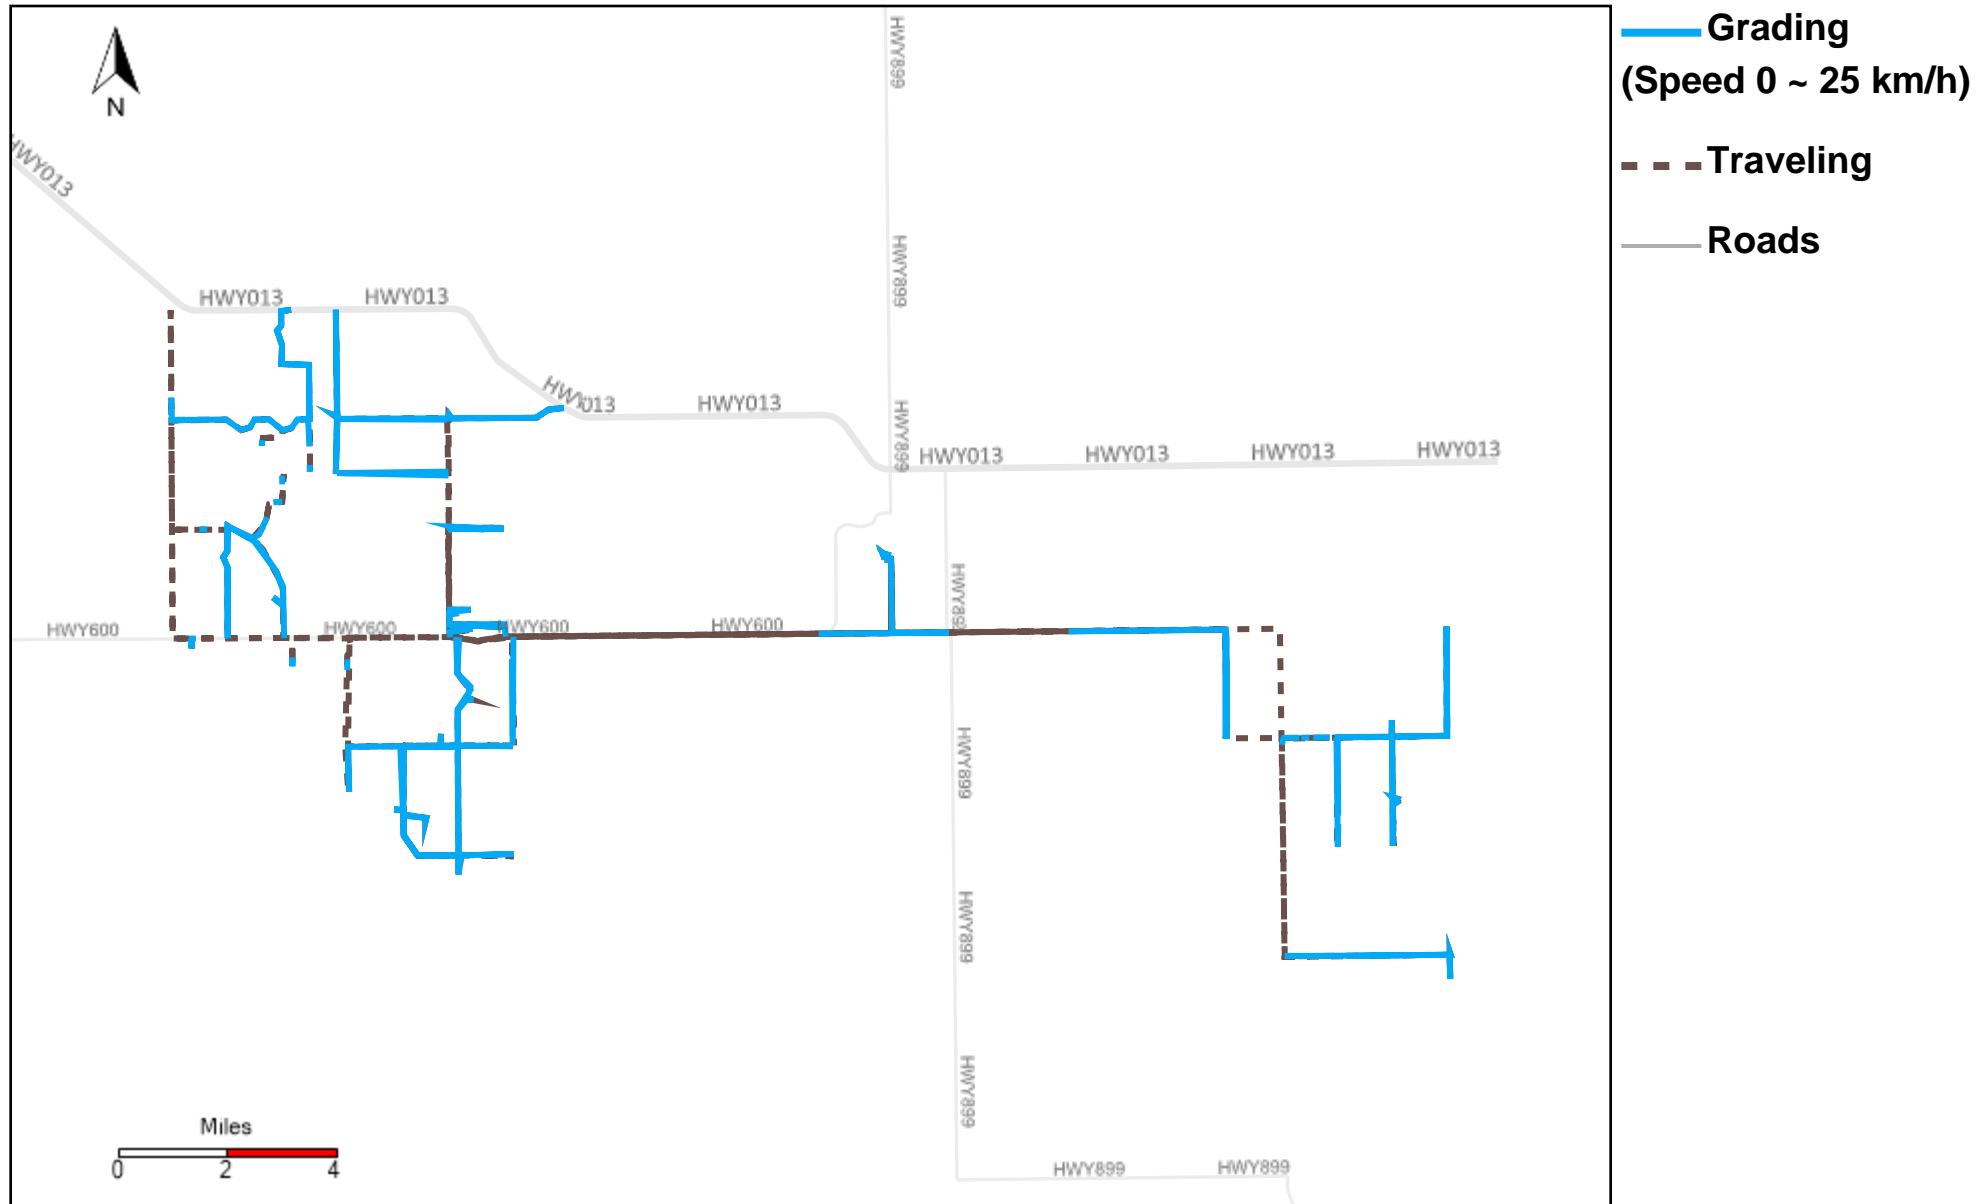

43-184_2025-01-12 ~ 2025-01-18 Tracking

Total Distance(km)	Total Hours	Work Distance(km)	Work Hours
471.84	31 hrs 33 min 4 sec	240.44	24 hrs 48 min 46 sec