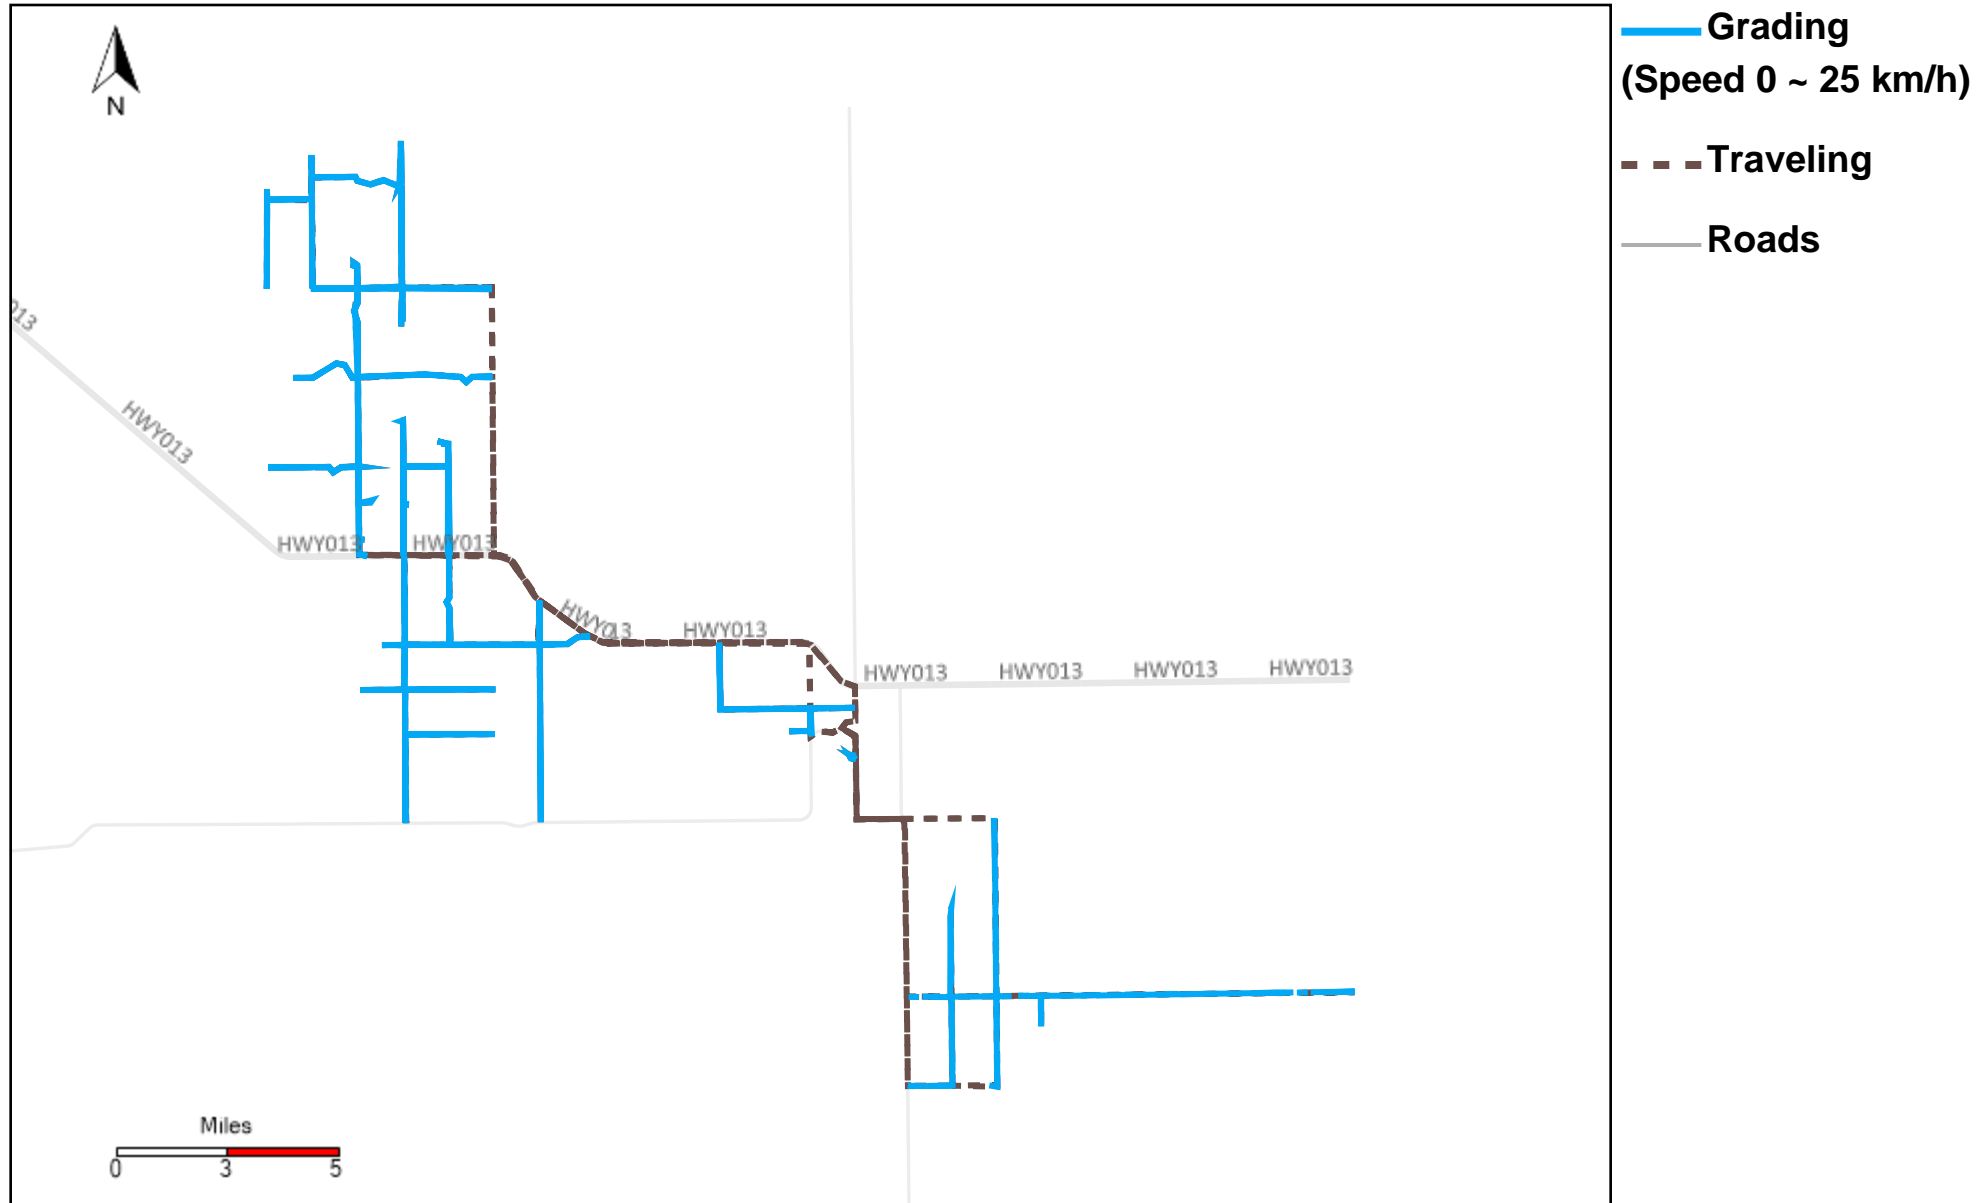

43-187_2025-01-12 ~ 2025-01-18 Tracking

Total Distance(km)	Total Hours	Work Distance(km)	Work Hours
615.41	37 hrs 55 min 12 sec	396.51	31 hrs 18 min 46 sec