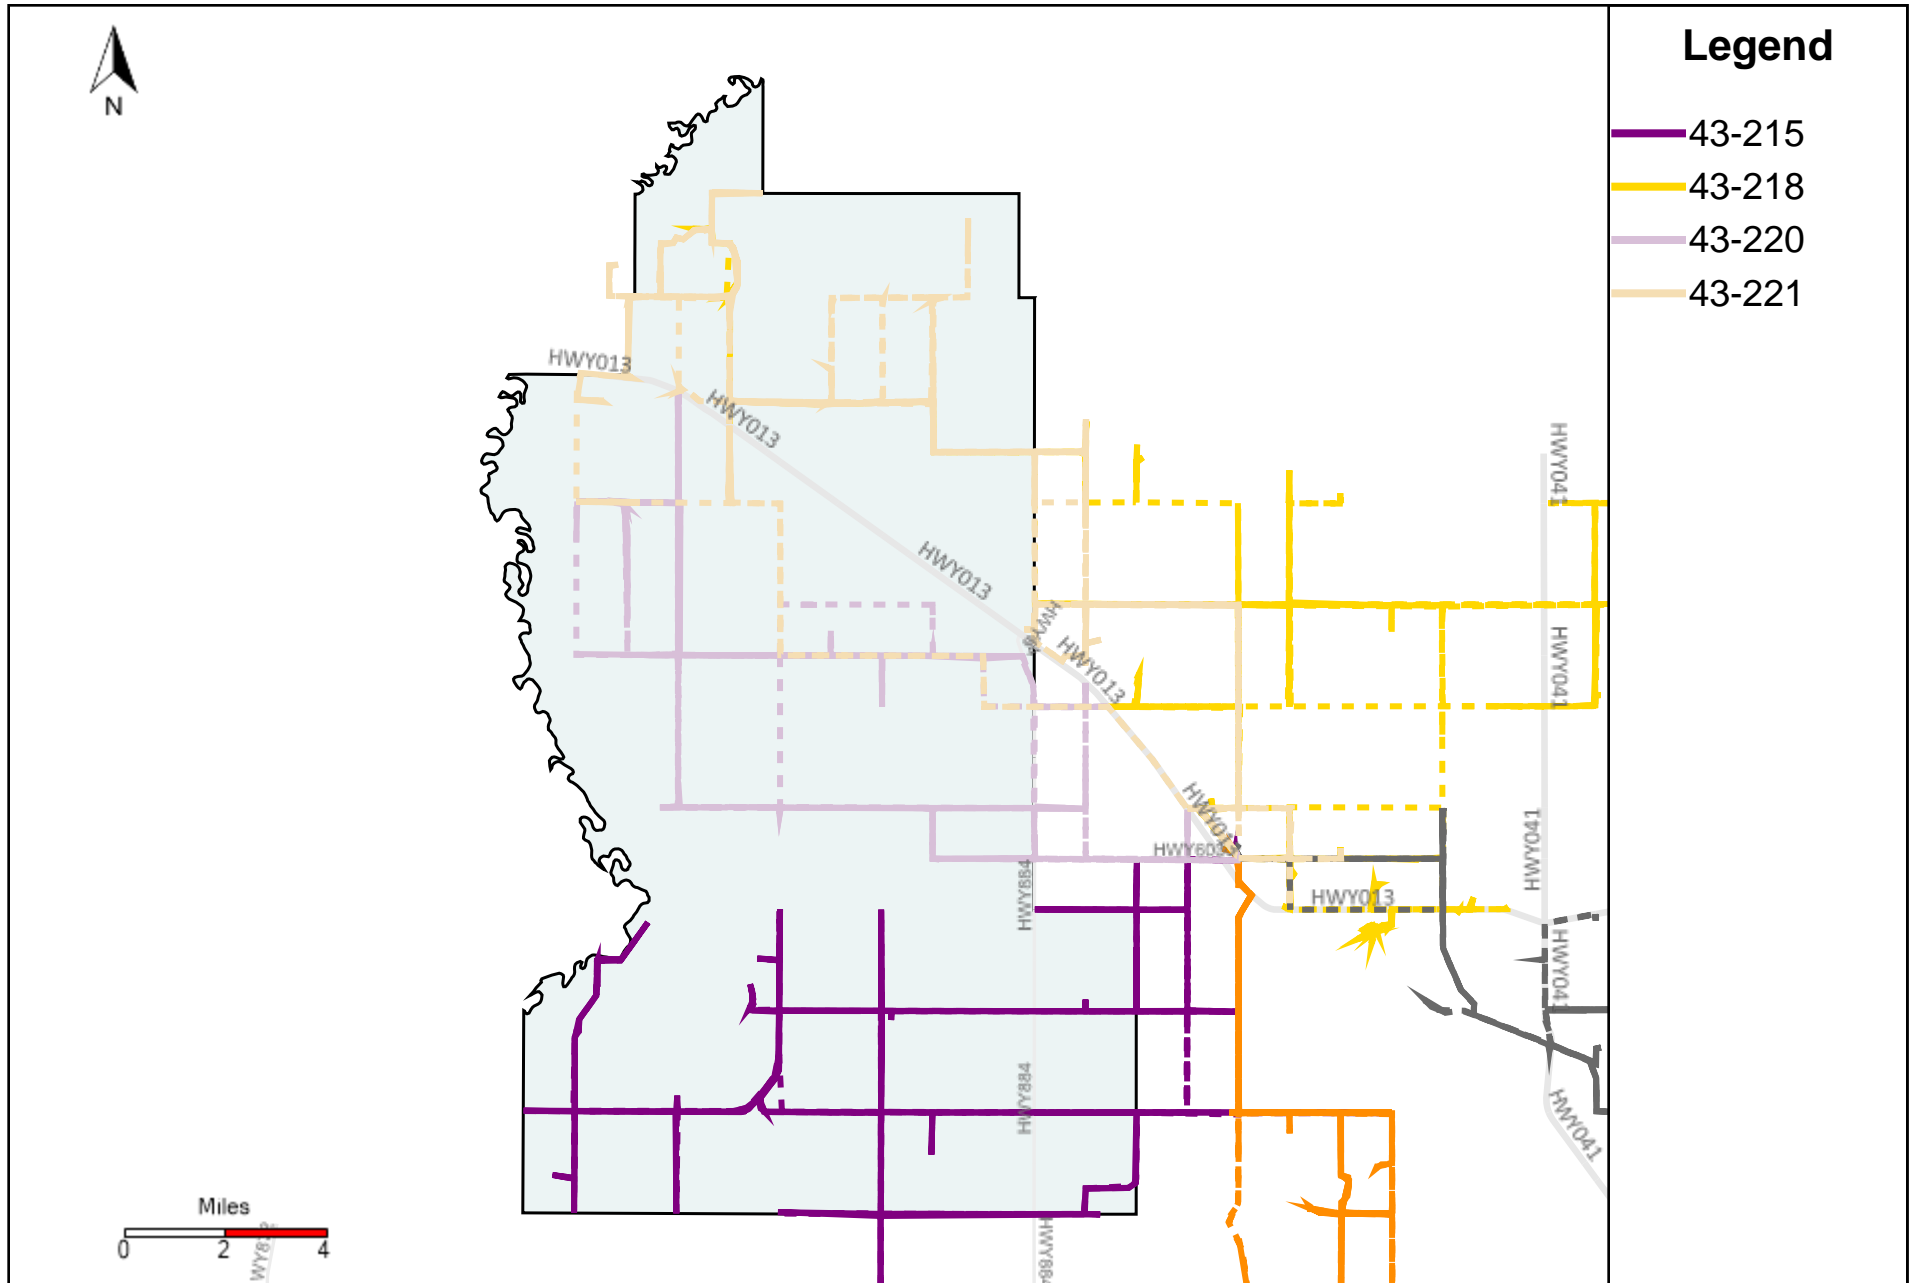

Division: 5 Grader Report(2025-01-12 ~ 2025-01-18)

Vehicle Name List	Total Distance(km)	Total Hours
43-215, 43-216, 43-219	1748.15	131 hrs 52 min 8 sec

Division: 6 Grader Report(2025-01-12 ~ 2025-01-18)

Vehicle Name List	Total Distance(km)	Total Hours
43-215, 43-216, 43-218, 43-219, 43-220, 43-221	3248.41	229 hrs 45 min 3 sec

Division: 7 Grader Report(2025-01-12 ~ 2025-01-18)

Vehicle Name List	Total Distance(km)	Total Hours
43-215, 43-218, 43-220, 43-221	1969.28	154 hrs 15 min 3 sec