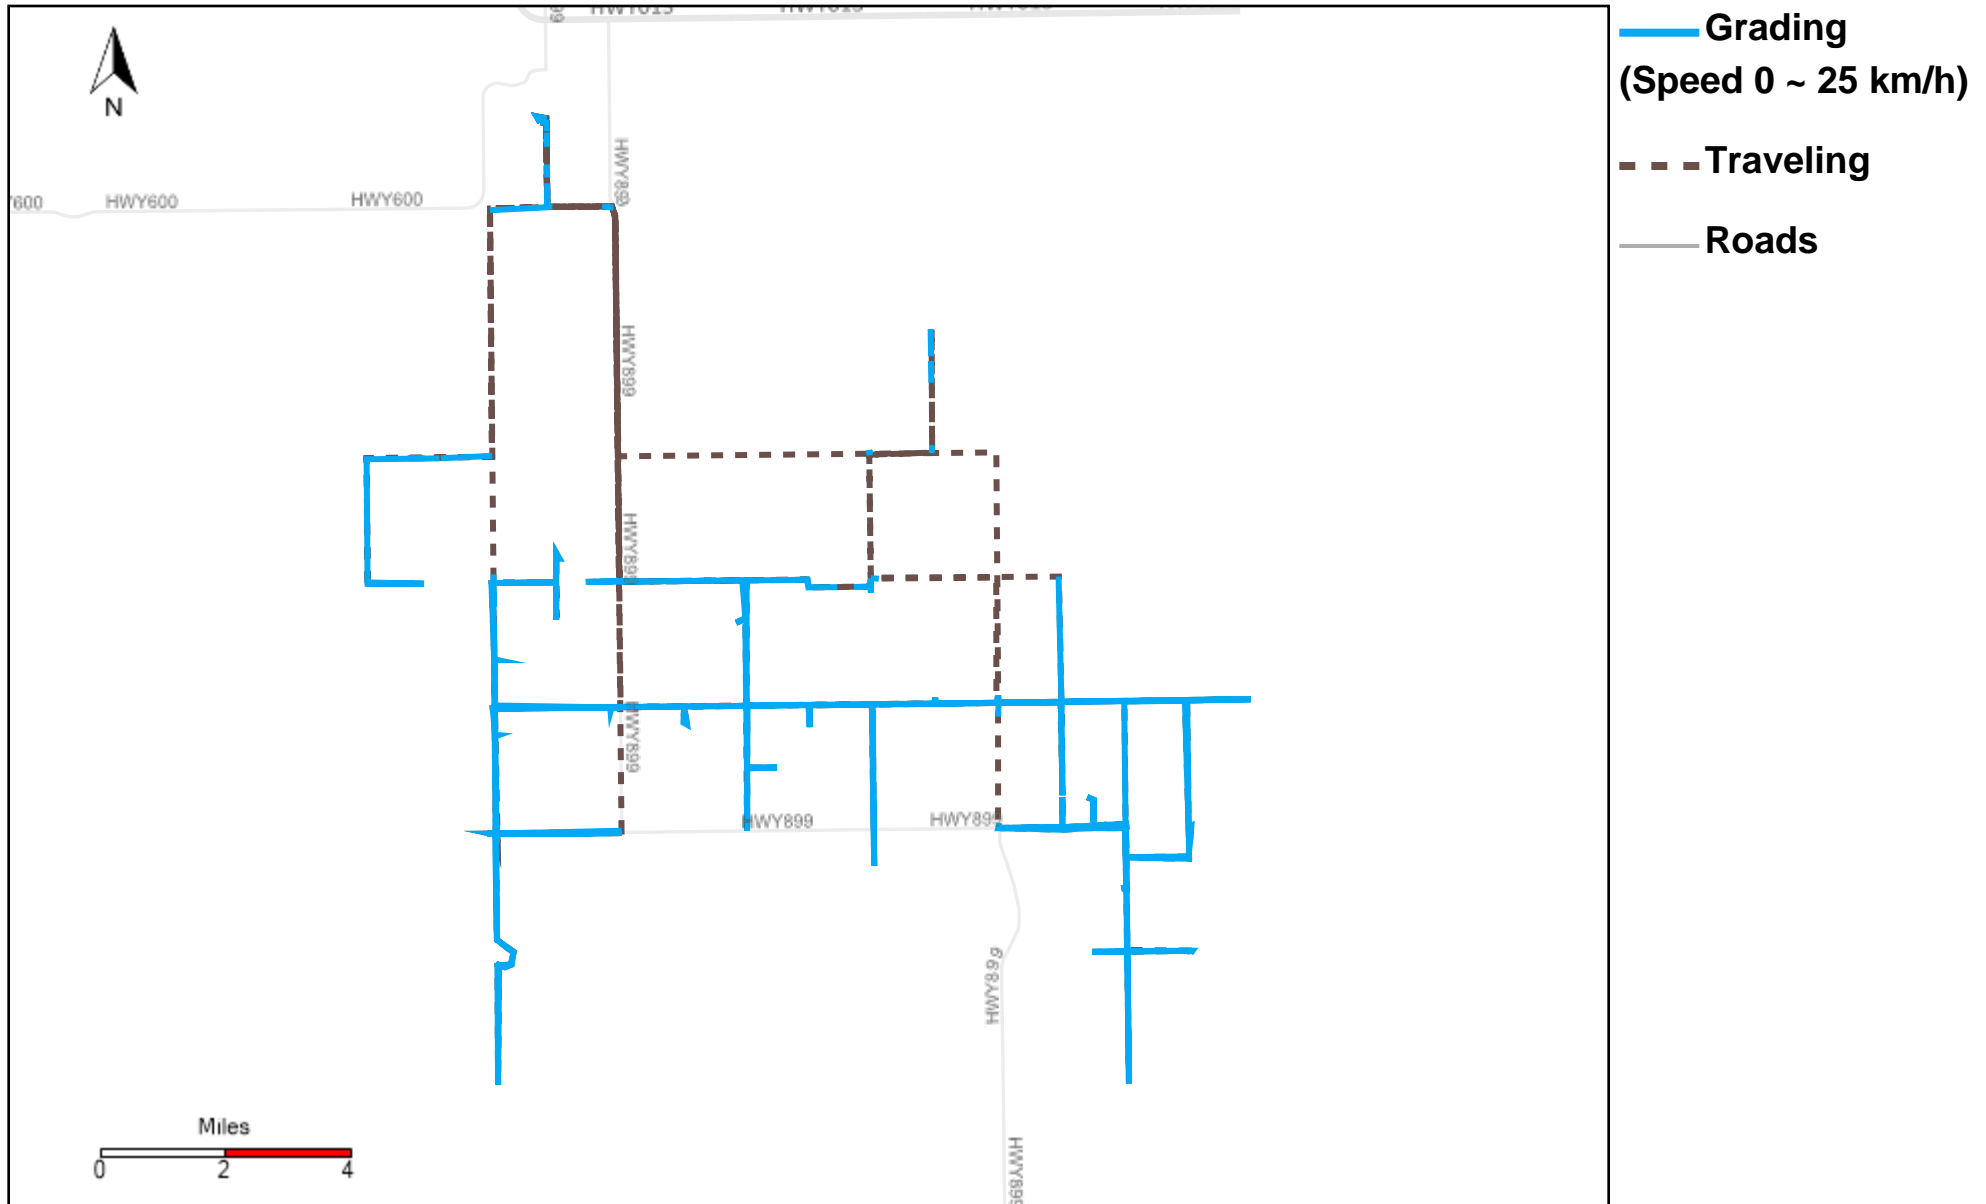

43-182_2025-01-12 ~ 2025-01-18 Tracking

Total Distance(km)	Total Hours	Work Distance(km)	Work Hours
471.15	29 hrs 40 min 39 sec	271.74	23 hrs 47 min 44 sec

43-183_2025-01-12 ~ 2025-01-18 Tracking

Total Distance(km)	Total Hours	Work Distance(km)	Work Hours
591.42	39 hrs 19 min 27 sec	320.43	30 hrs 13 min 23 sec