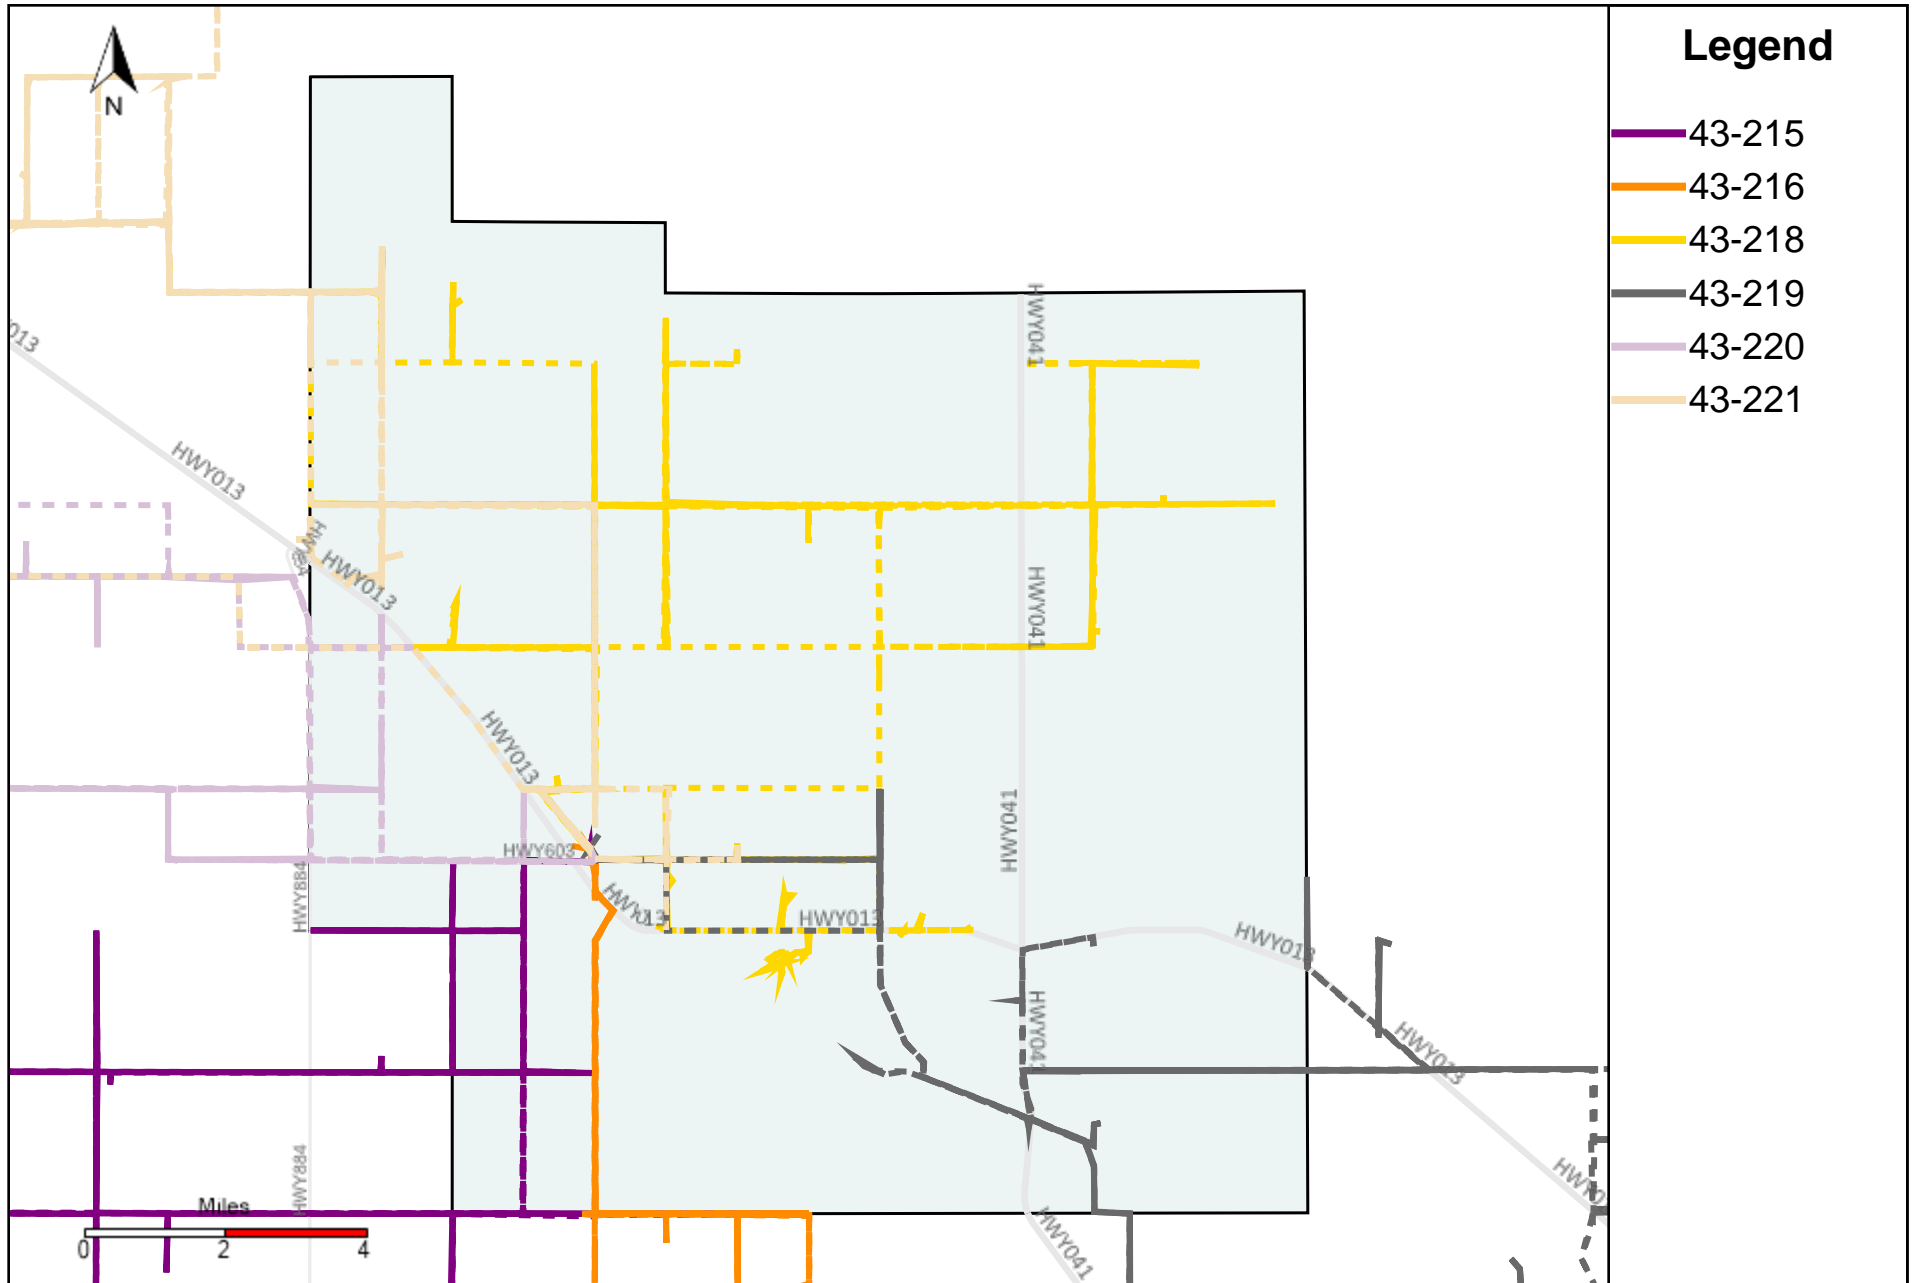

Vehicle Name List	Total Distance(km)	Total Hours
43-181, 43-182, 43-183, 43-184, 43-185, 43-186, 43-187, 43-219	3379.74	230 hrs 15 min 52 sec

Division: 4 Grader Report(2025-01-12 ~ 2025-01-18)

Vehicle Name List	Total Distance(km)	Total Hours
43-183, 43-184, 43-185, 43-187, 43-219	2543.2	165 hrs 26 min 1 sec

Division: 5 Grader Report(2025-01-12 ~ 2025-01-18)

Vehicle Name List	Total Distance(km)	Total Hours
43-215, 43-216, 43-219	1748.15	131 hrs 52 min 8 sec

Division: 6 Grader Report(2025-01-12 ~ 2025-01-18)

Vehicle Name List	Total Distance(km)	Total Hours
43-215, 43-216, 43-218, 43-219, 43-220, 43-221	3248.41	229 hrs 45 min 3 sec

Division: 7 Grader Report(2025-01-12 ~ 2025-01-18)

Vehicle Name List	Total Distance(km)	Total Hours
43-215, 43-218, 43-220, 43-221	1969.28	154 hrs 15 min 3 sec