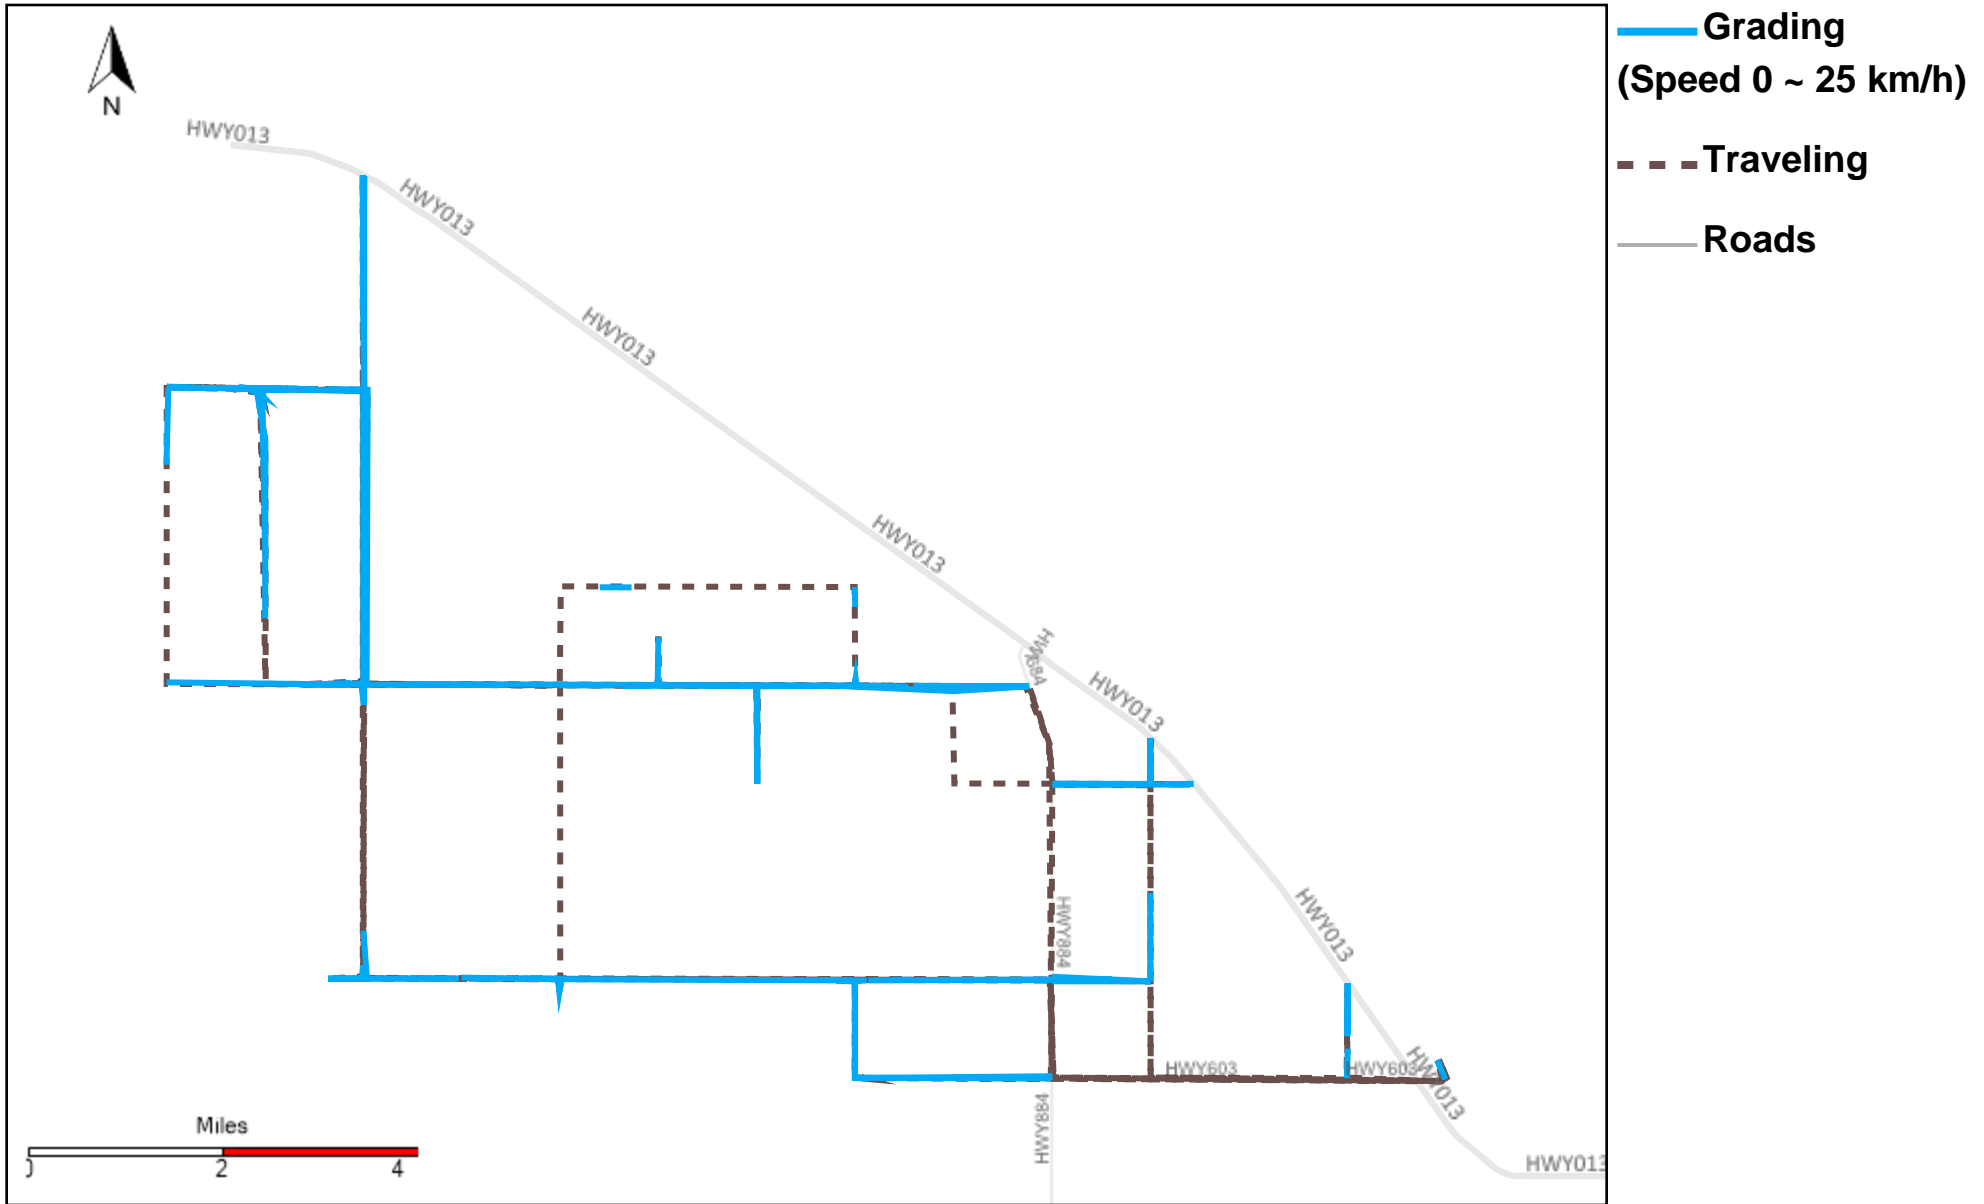

43-220_2025-01-12 ~ 2025-01-18 Tracking

Total Distance(km)	Total Hours	Work Distance(km)	Work Hours
414.69	26 hrs 47 min 51 sec	195.72	17 hrs 55 min 3 sec