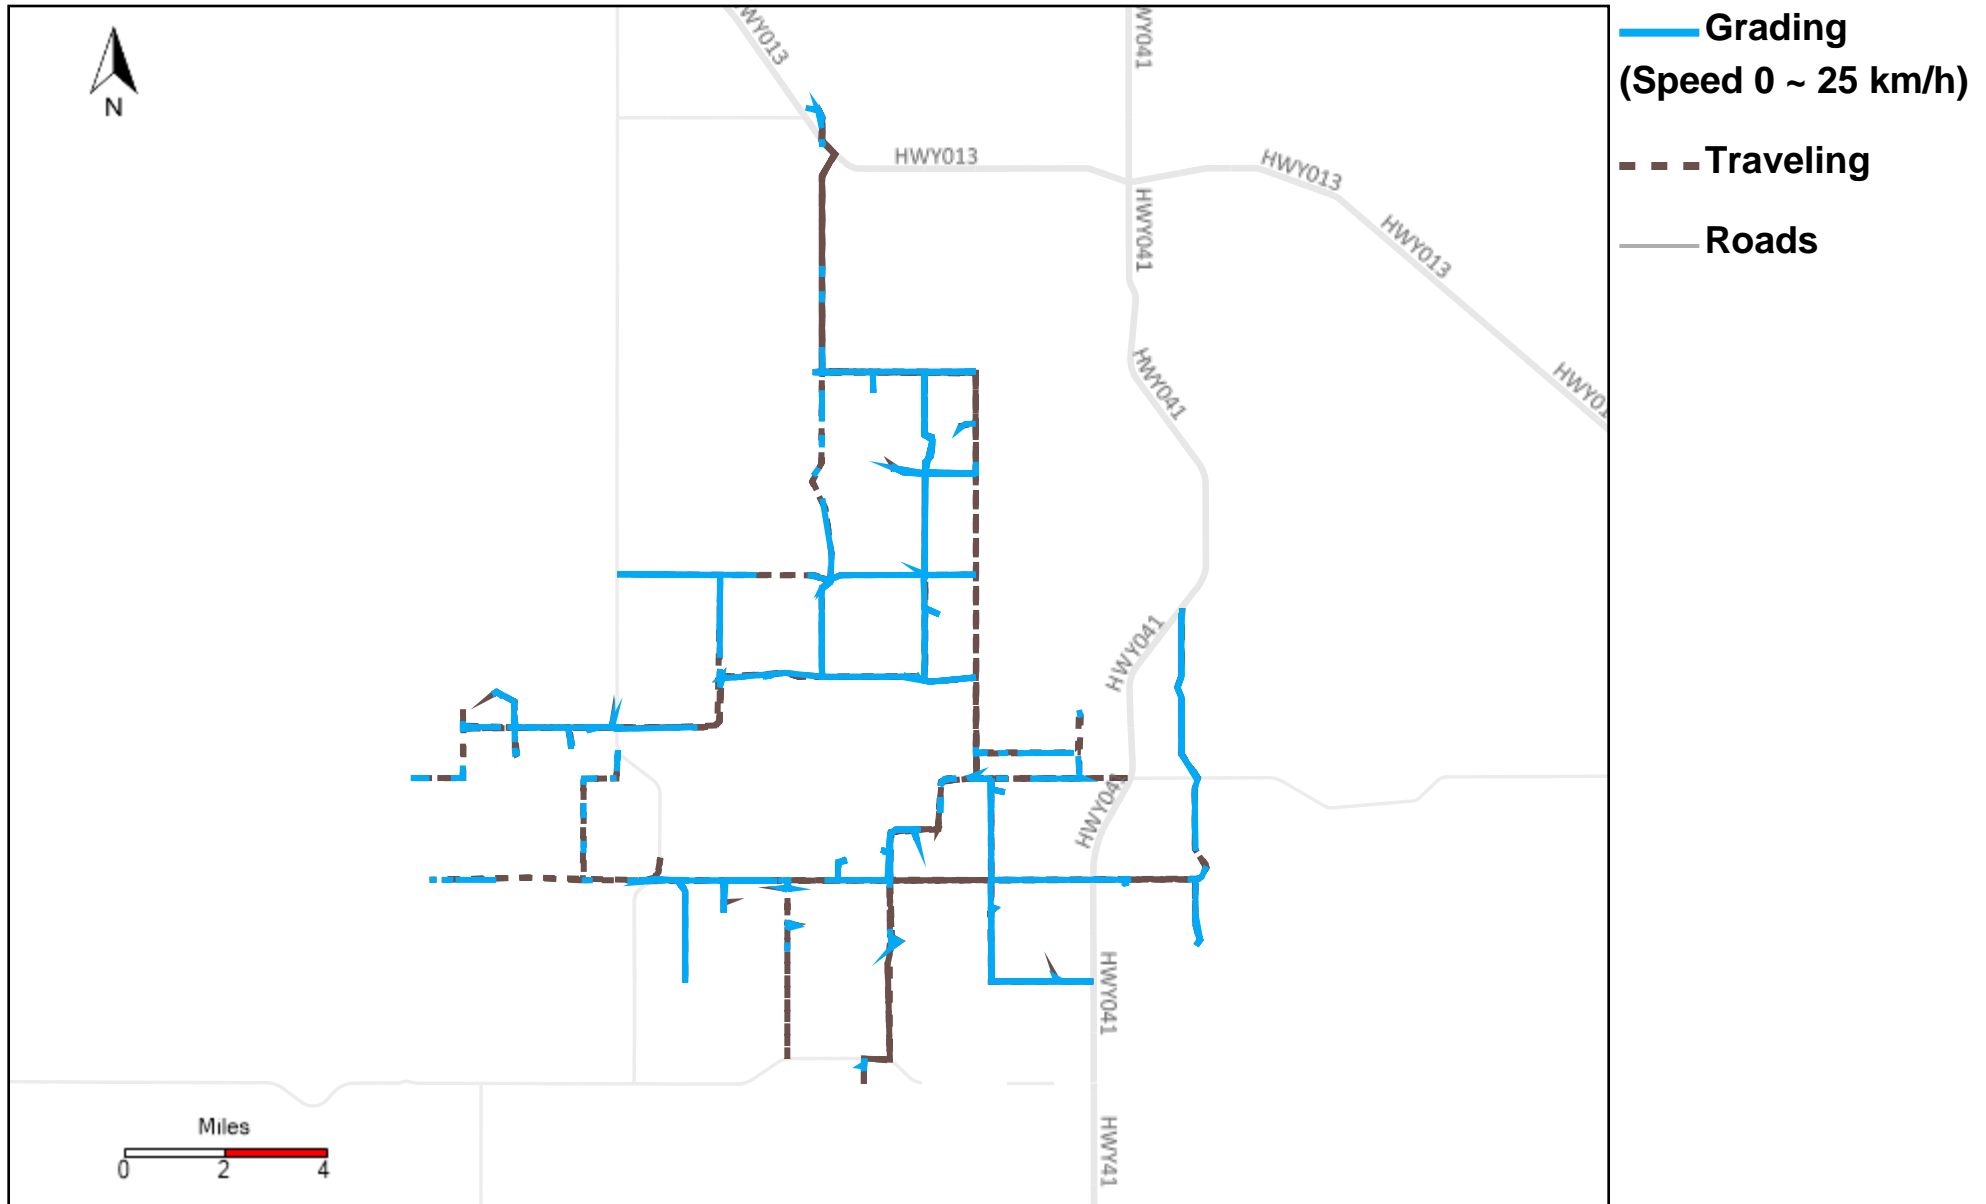

43-216_2025-01-12 ~ 2025-01-18 Tracking

Total Distance(km)	Total Hours	Work Distance(km)	Work Hours
792.12	48 hrs 6 min 25 sec	304.45	28 hrs 28 min 32 sec