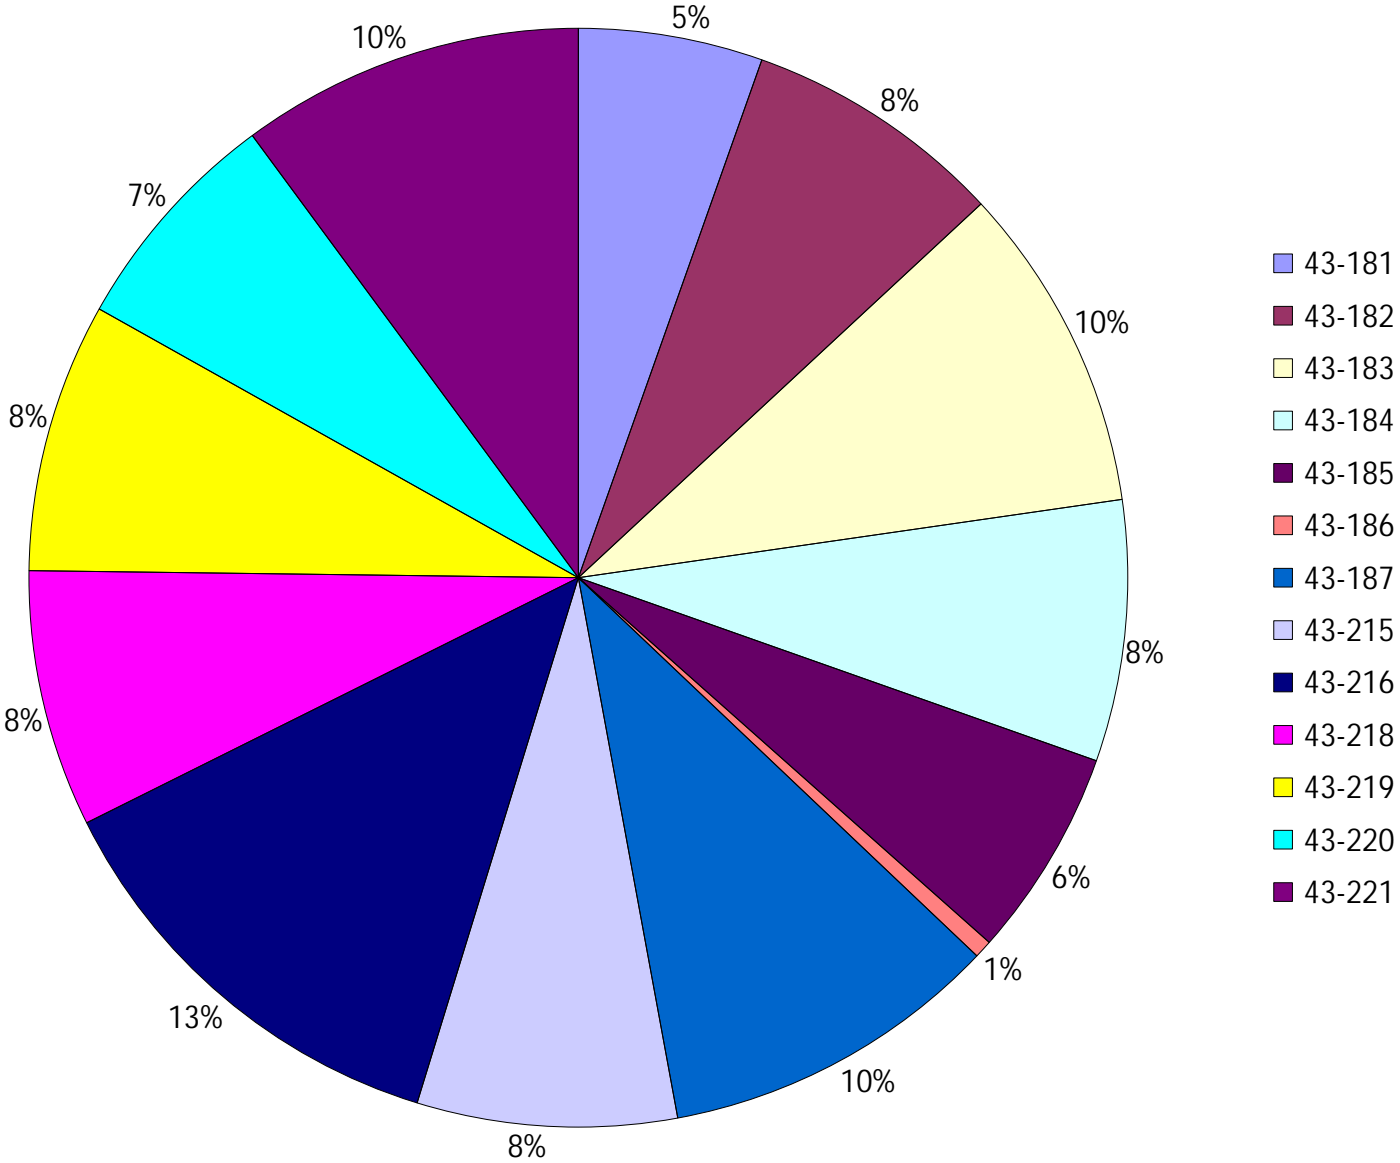

Provost Weekly Grader Report

From 1/12/2025 To 1/18/2025

1/18/2025

Vehicle	Total Distance(km)	Total Hours	Work Distance(km)	Work Hours
43-181	332.86	31 hrs 47 min 42 sec	223.25	27 hrs 35 min 13 sec
43-182	471.15	29 hrs 40 min 39 sec	271.74	23 hrs 47 min 44 sec
43-183	591.42	39 hrs 19 min 27 sec	320.43	30 hrs 13 min 23 sec
43-184	471.84	31 hrs 33 min 4 sec	240.44	24 hrs 48 min 46 sec
43-185	377.52	29 hrs 14 min 43 sec	299.71	26 hrs 16 min 44 sec
43-186	32.53	3 hrs 21 min 30 sec	32.3	3 hrs 21 min 43 sec
43-187	615.41	37 hrs 55 min 12 sec	396.51	31 hrs 18 min 46 sec
43-215	469.02	56 hrs 22 min 8 sec	271.59	34 hrs 8 min 8 sec
43-216	792.12	48 hrs 6 min 25 sec	304.45	28 hrs 28 min 32 sec
43-218	464.54	30 hrs 34 min 14 sec	196.8	21 hrs 3 min 49 sec
43-219	487.01	27 hrs 23 min 35 sec	250.58	16 hrs 50 min 44 sec
43-220	414.69	26 hrs 47 min 51 sec	195.72	17 hrs 55 min 3 sec
43-221	621.03	40 hrs 30 min 50 sec	209.63	23 hrs 31 min 40 sec
Total:	6141.14	432 hrs 37 min 20 sec	3213.15	309 hrs 20 min 15 sec

Vehicle Distance Vs Total Distance (%) From 1/12/2025 To 1/18/2025

Provost Weekly Grader Report