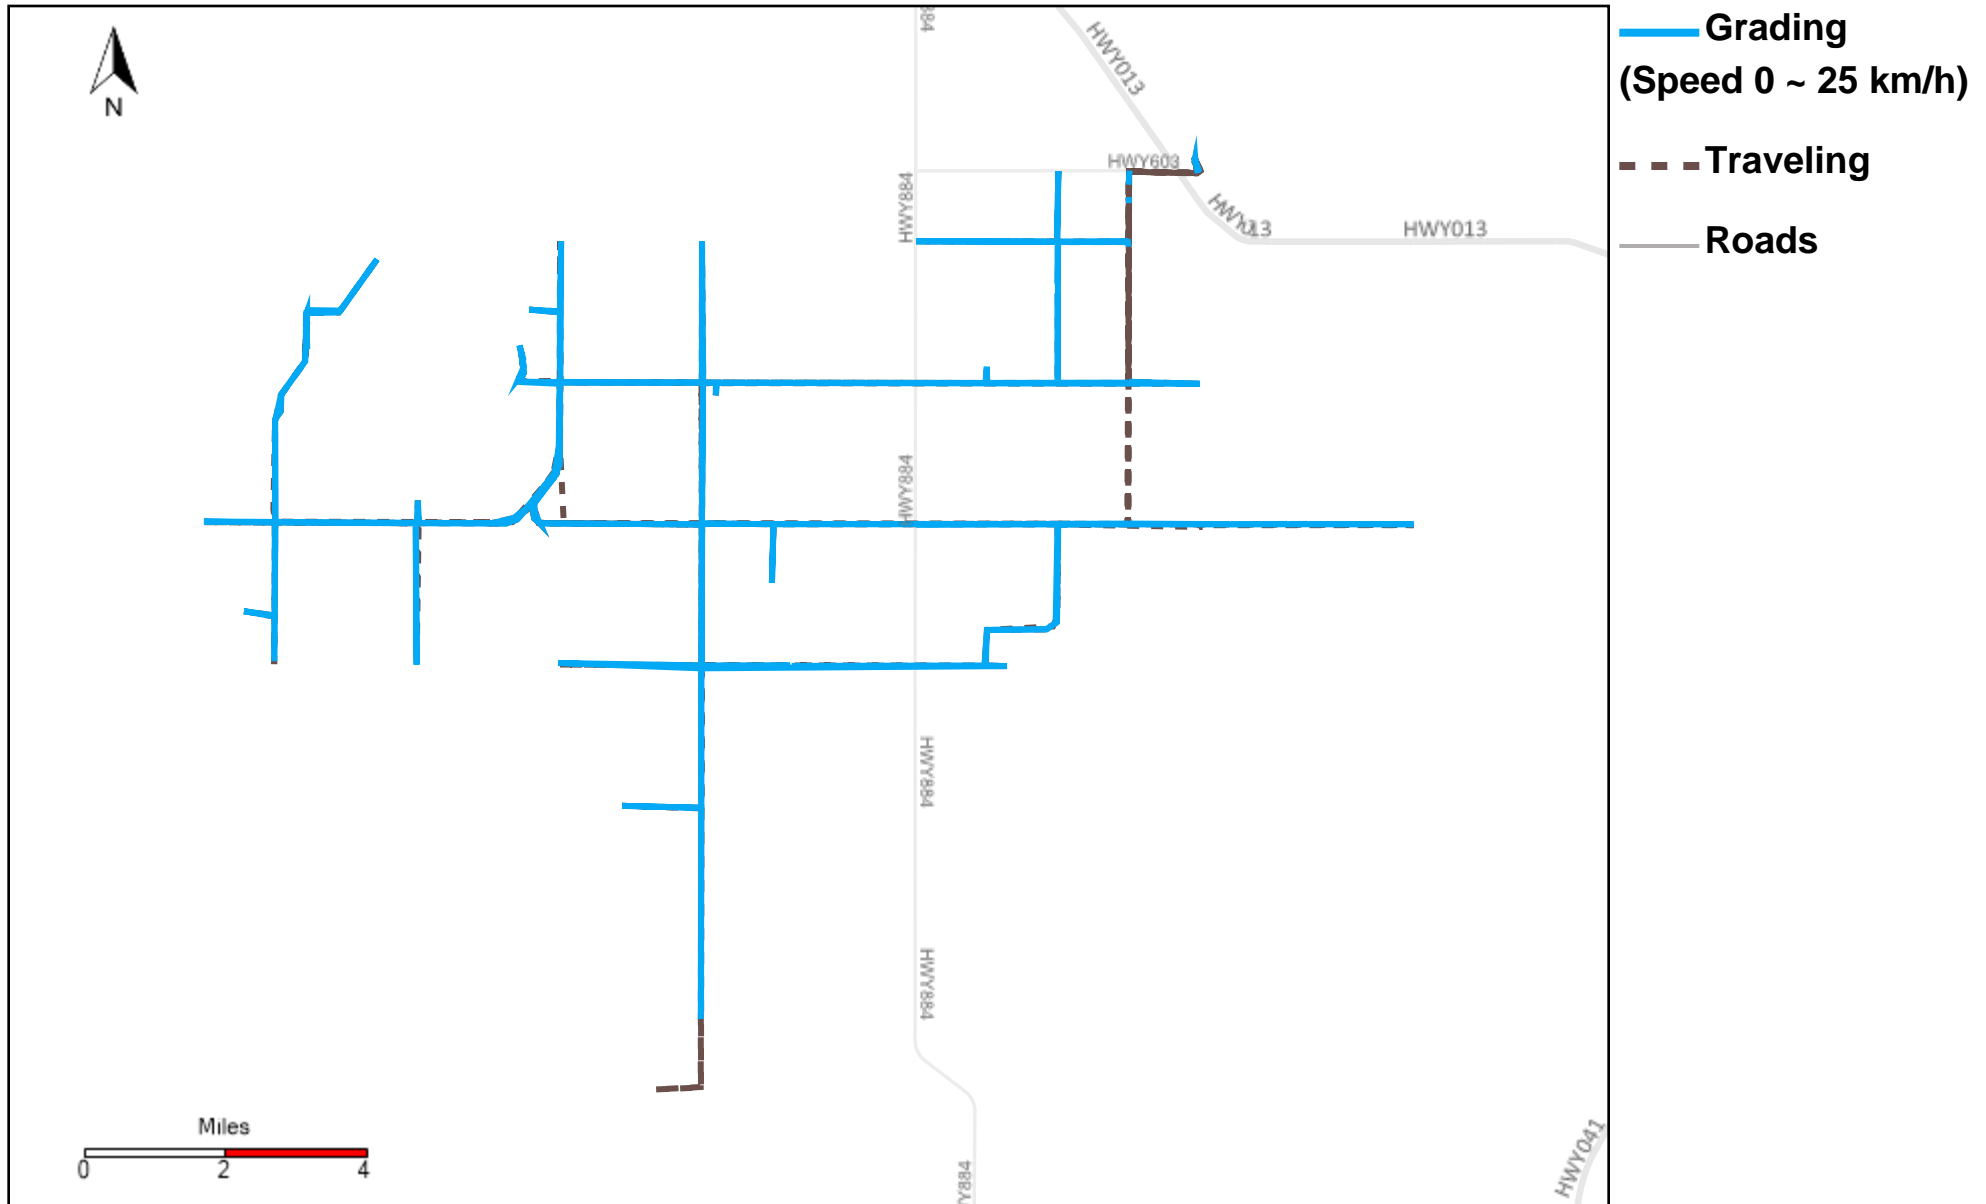

43-215_2025-01-12 ~ 2025-01-18 Tracking

Total Distance(km)	Total Hours	Work Distance(km)	Work Hours
469.02	56 hrs 22 min 8 sec	271.59	34 hrs 8 min 8 sec