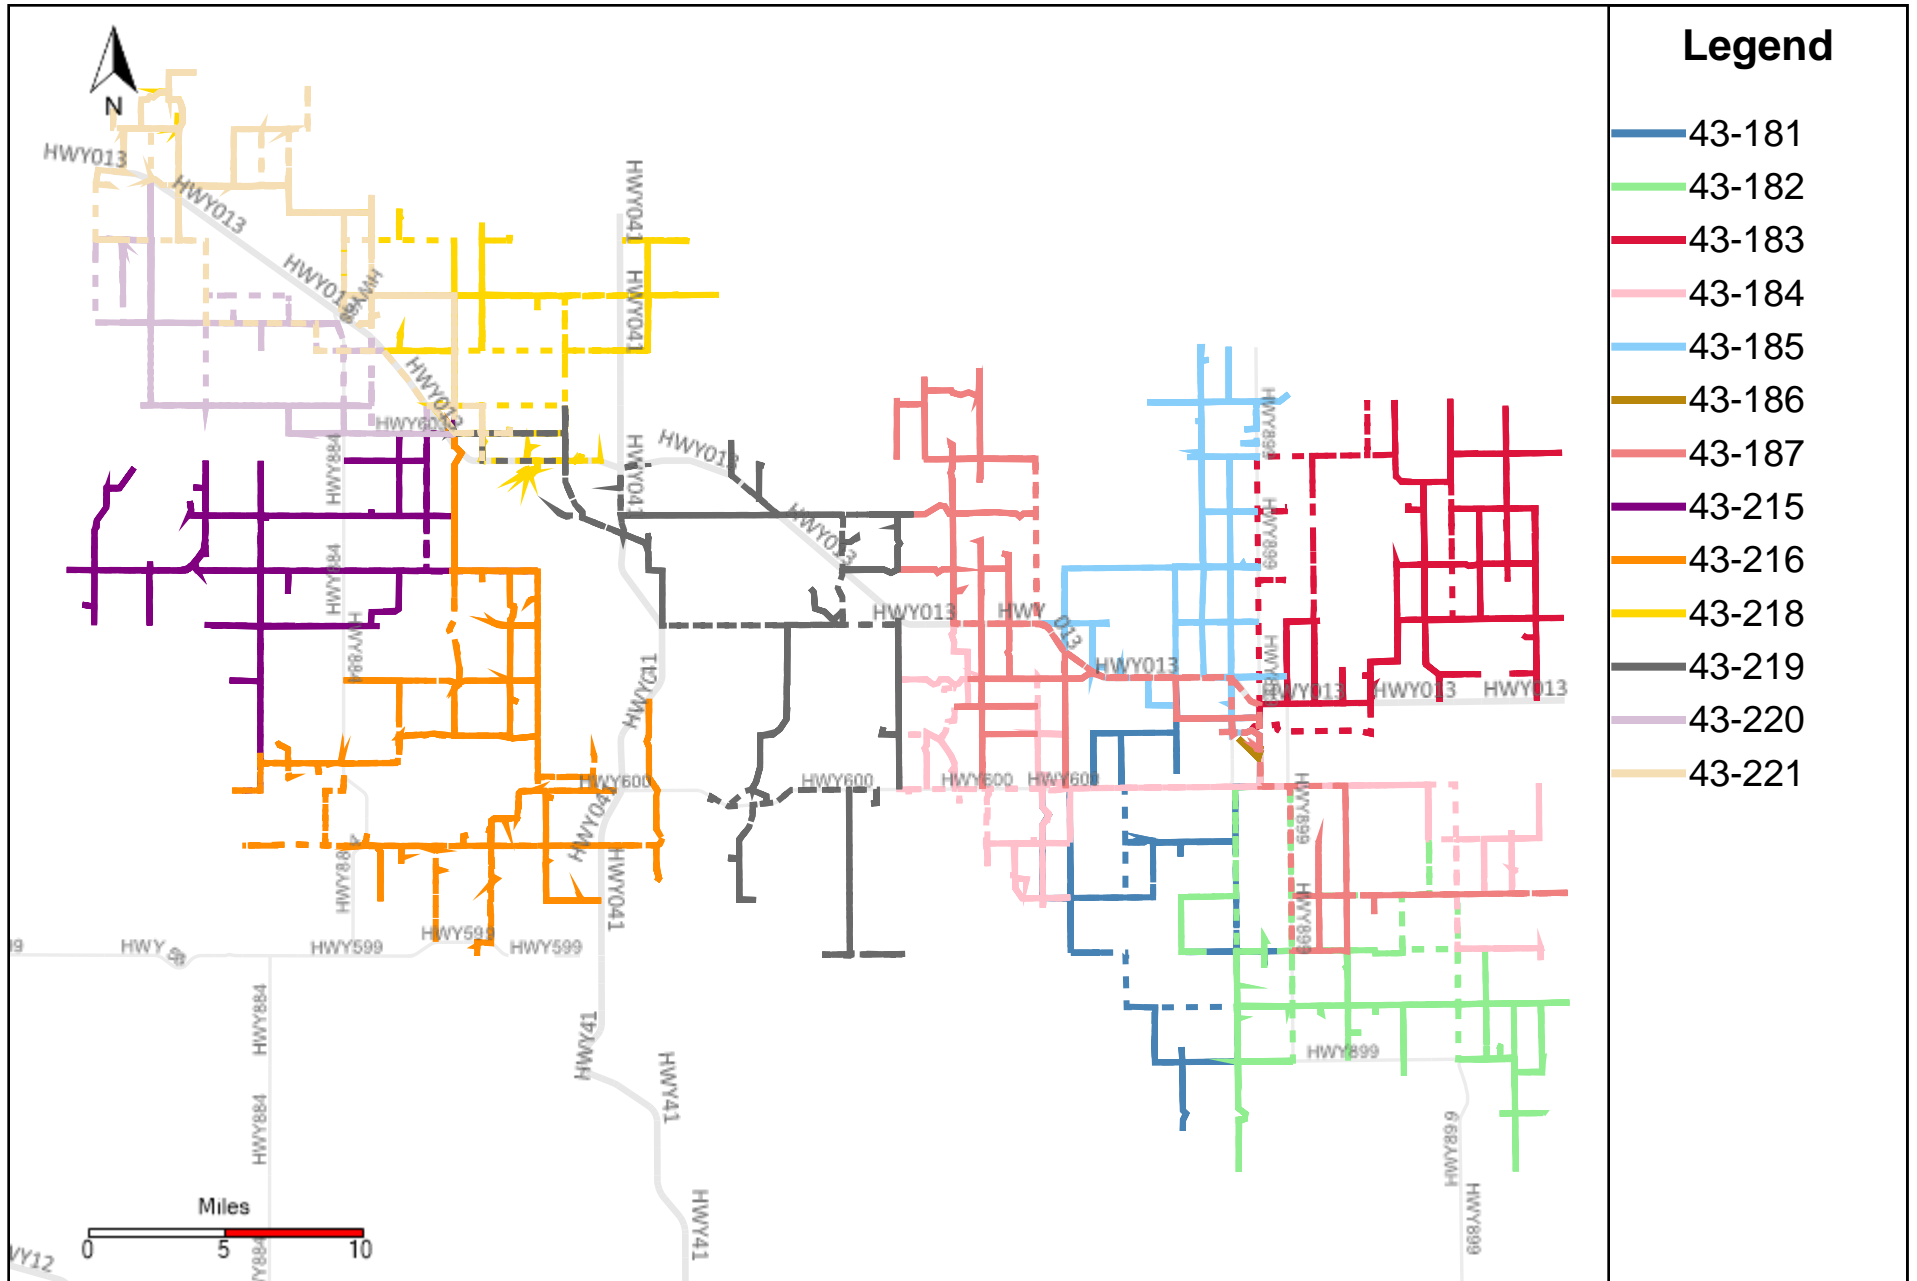

Provost Weekly Grader Report (2025-01-12 ~ 2025-01-18)

Division: 1 Grader Report(2025-01-12 ~ 2025-01-18)

Vehicle Name List	Total Distance(km)	Total Hours
43-181, 43-182, 43-184, 43-187	1891.26	130 hrs 56 min 37 sec

Division: 2 Grader Report(2025-01-12 ~ 2025-01-18)

Vehicle Name List	Total Distance(km)	Total Hours
43-182, 43-183, 43-184, 43-187	2149.81	138 hrs 28 min 22 sec

Division: 3 Grader Report(2025-01-12 ~ 2025-01-18)

Vehicle Name List	Total Distance(km)	Total Hours
43-181, 43-182, 43-183, 43-184, 43-185, 43-186, 43-187, 43-219	3379.74	230 hrs 15 min 52 sec

Division: 4 Grader Report(2025-01-12 ~ 2025-01-18)

Vehicle Name List	Total Distance(km)	Total Hours
43-183, 43-184, 43-185, 43-187, 43-219	2543.2	165 hrs 26 min 1 sec

Vehicle Name List	Total Distance(km)	Total Hours
43-215, 43-216, 43-218, 43-219, 43-220, 43-221	3248.41	229 hrs 45 min 3 sec

Division: 7 Grader Report(2025-01-12 ~ 2025-01-18)

Vehicle Name List	Total Distance(km)	Total Hours
43-215, 43-218, 43-220, 43-221	1969.28	154 hrs 15 min 3 sec