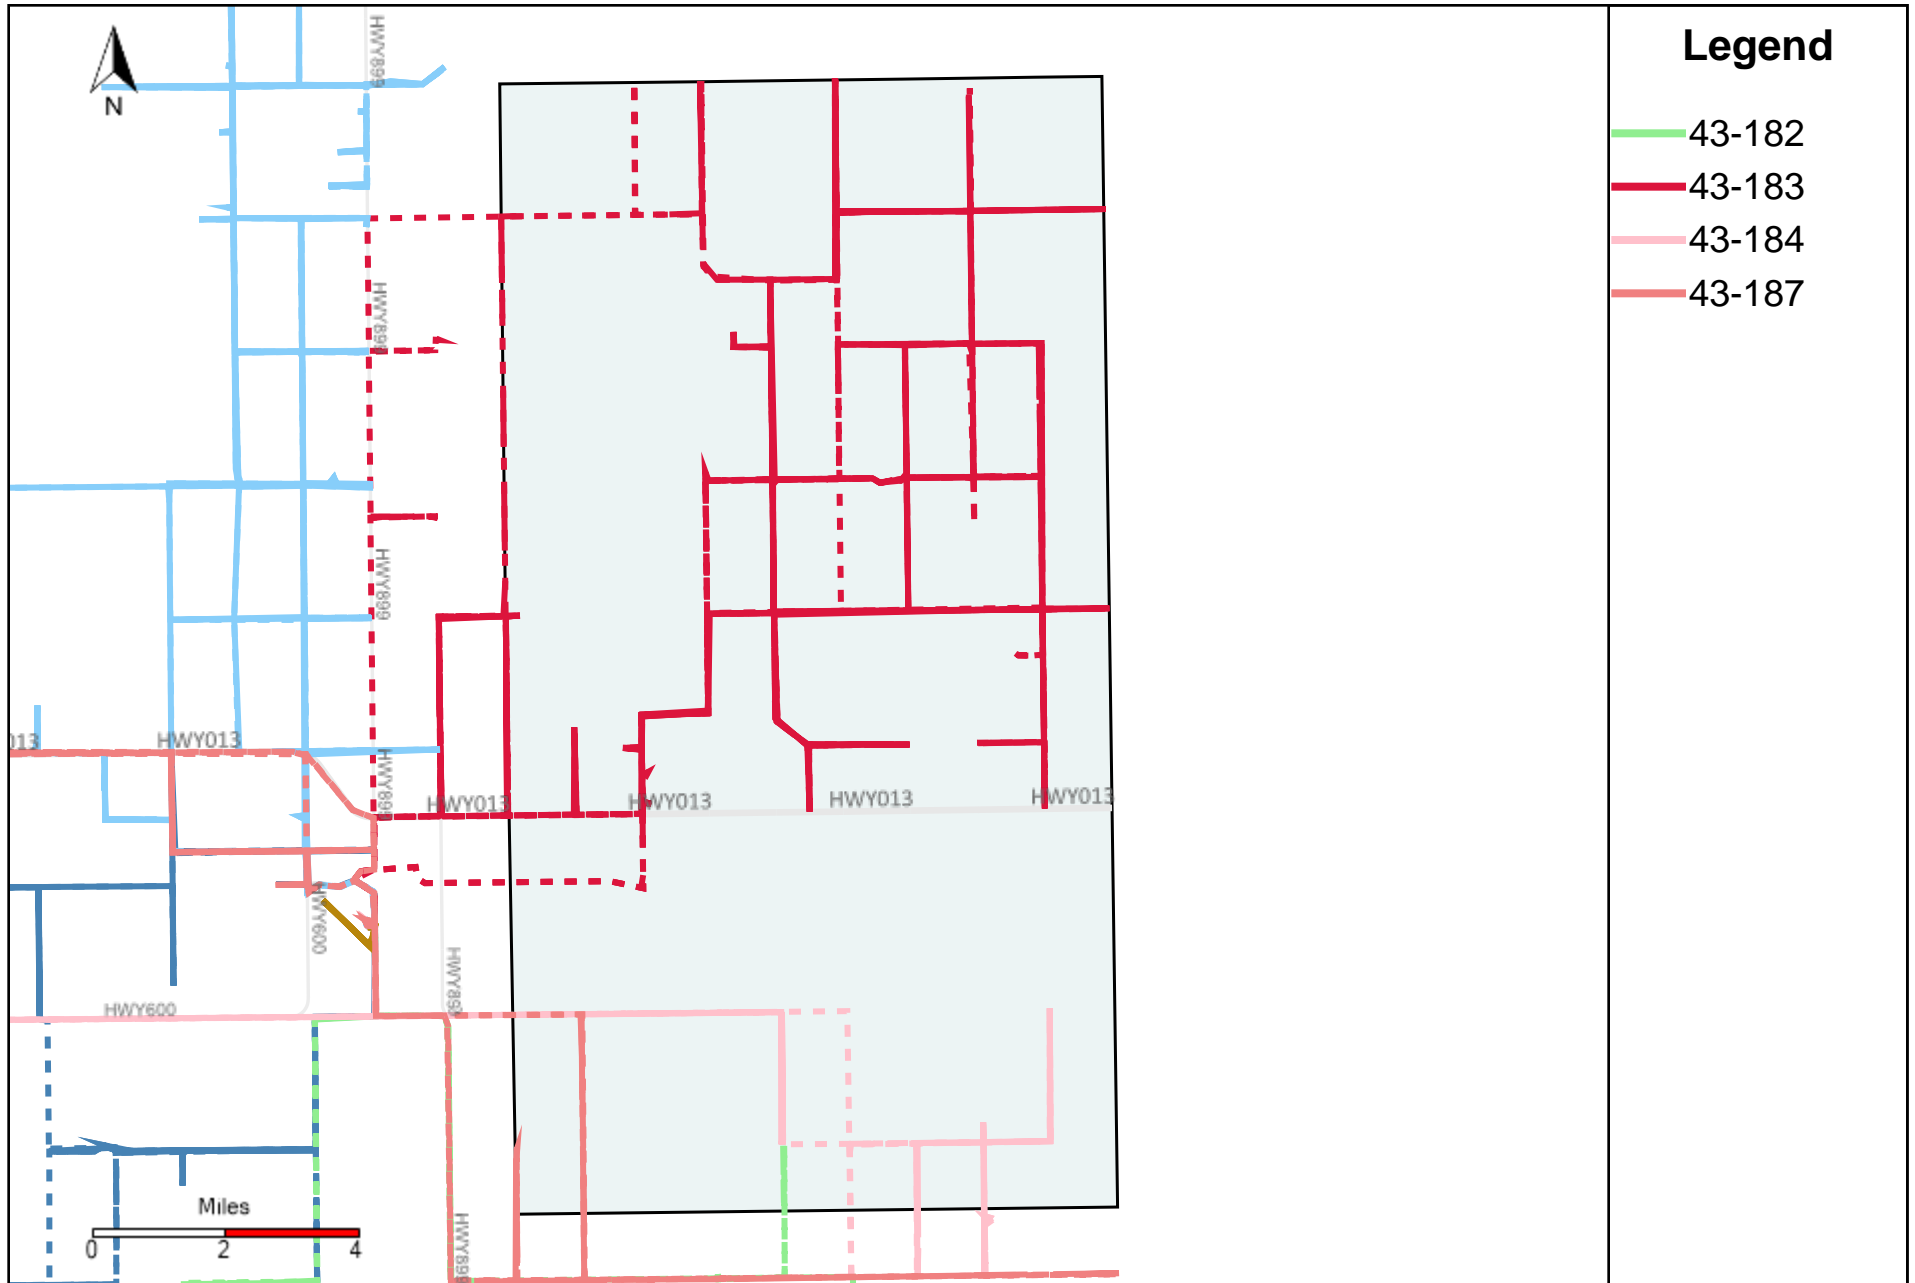

Division: 2 Grader Report(2025-01-12 ~ 2025-01-18)

Vehicle Name List	Total Distance(km)	Total Hours
43-182, 43-183, 43-184, 43-187	2149.81	138 hrs 28 min 22 sec