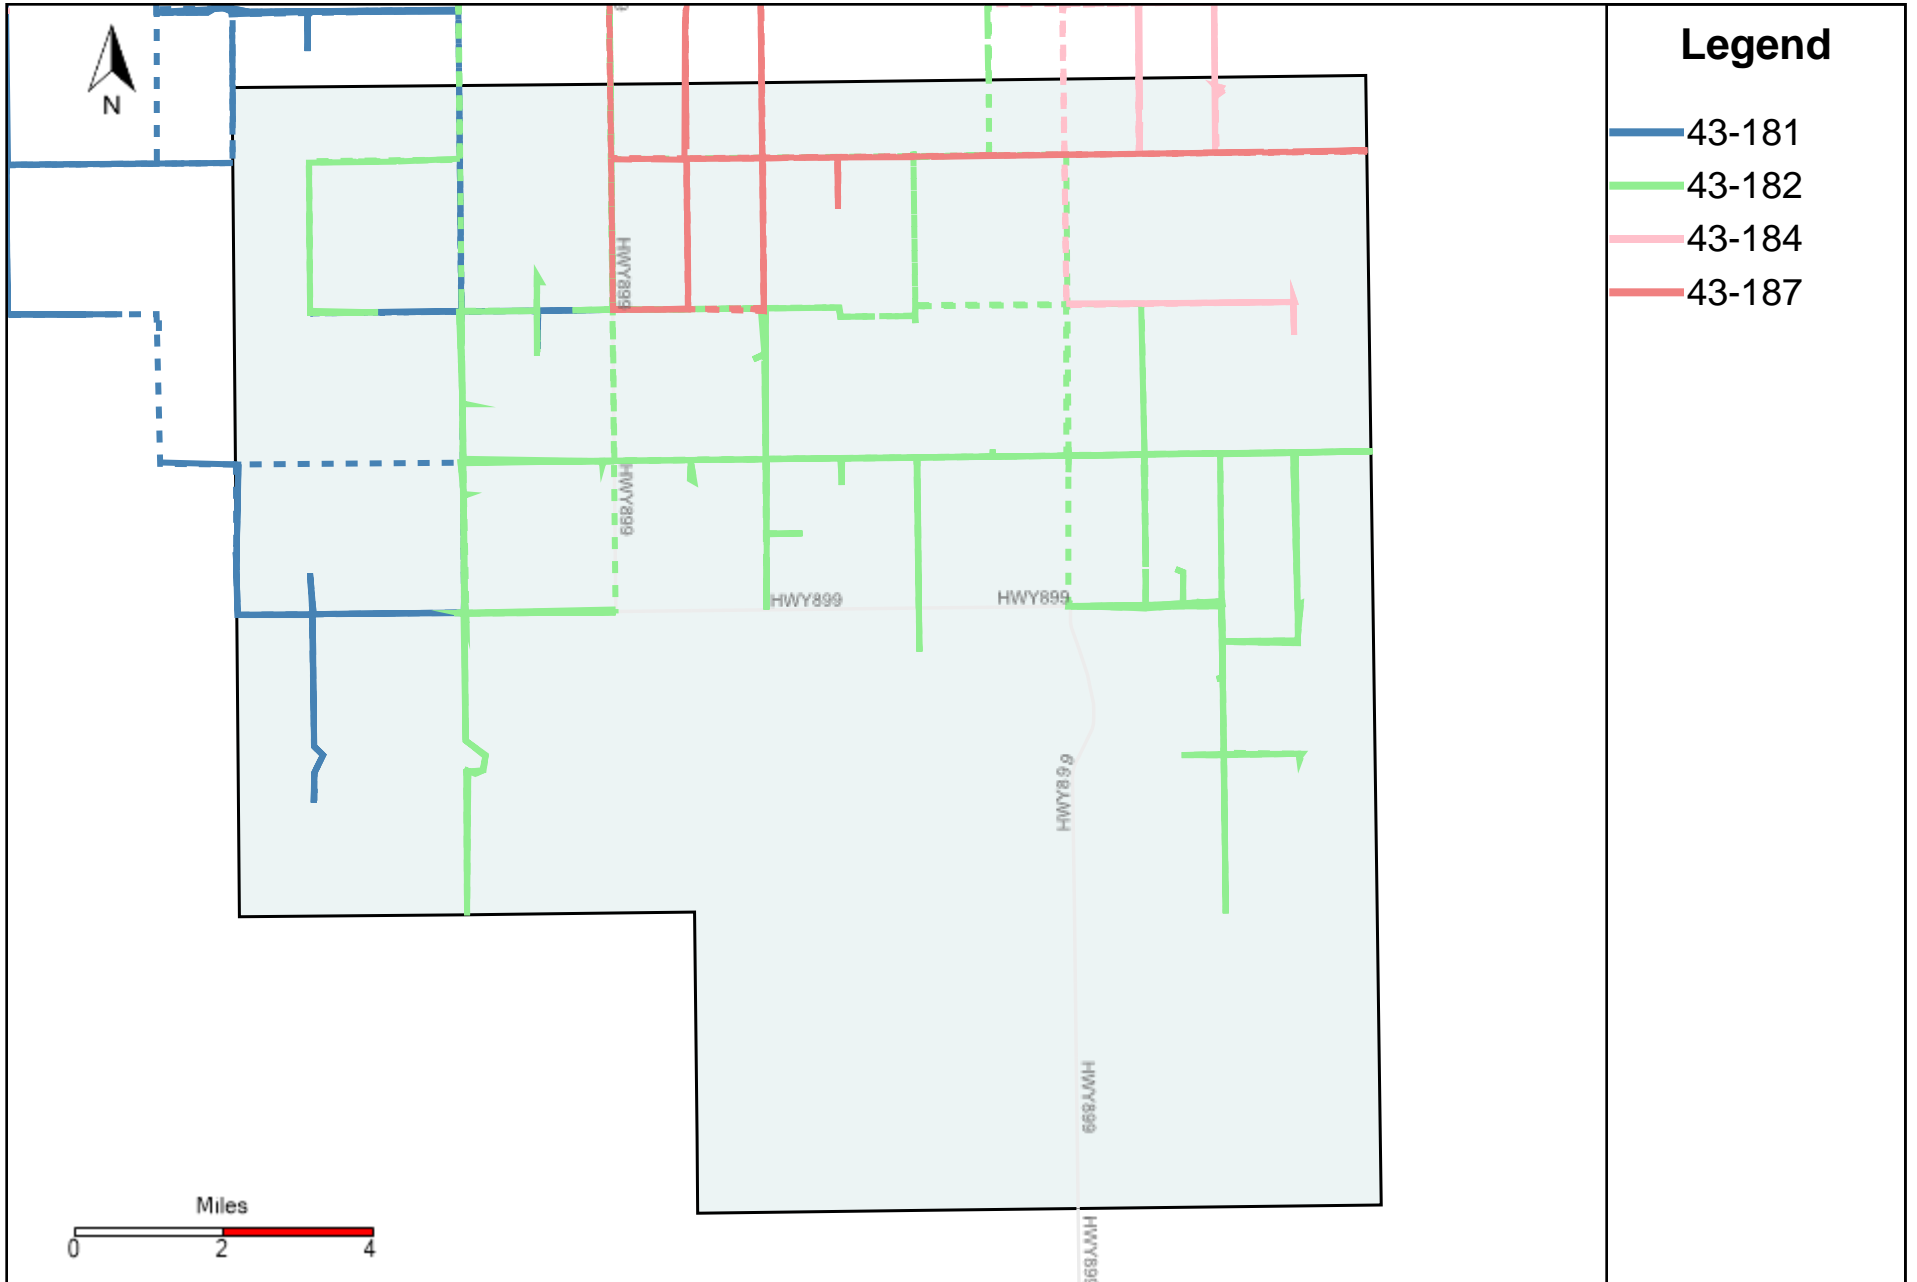

Provost Weekly Grader Report (2025-01-12 ~ 2025-01-18)

Division: 1 Grader Report(2025-01-12 ~ 2025-01-18)

Vehicle Name List	Total Distance(km)	Total Hours
43-181, 43-182, 43-184, 43-187	1891.26	130 hrs 56 min 37 sec

Division: 2 Grader Report(2025-01-12 ~ 2025-01-18)

Vehicle Name List	Total Distance(km)	Total Hours
43-182, 43-183, 43-184, 43-187	2149.81	138 hrs 28 min 22 sec

Division: 3 Grader Report(2025-01-12 ~ 2025-01-18)

Vehicle Name List	Total Distance(km)	Total Hours
43-181, 43-182, 43-183, 43-184, 43-185, 43-186, 43-187, 43-219	3379.74	230 hrs 15 min 52 sec

Division: 4 Grader Report(2025-01-12 ~ 2025-01-18)

Vehicle Name List	Total Distance(km)	Total Hours
43-183, 43-184, 43-185, 43-187, 43-219	2543.2	165 hrs 26 min 1 sec

Vehicle Name List	Total Distance(km)	Total Hours
43-215, 43-216, 43-218, 43-219, 43-220, 43-221	3248.41	229 hrs 45 min 3 sec

Division: 7 Grader Report(2025-01-12 ~ 2025-01-18)

Vehicle Name List	Total Distance(km)	Total Hours
43-215, 43-218, 43-220, 43-221	1969.28	154 hrs 15 min 3 sec