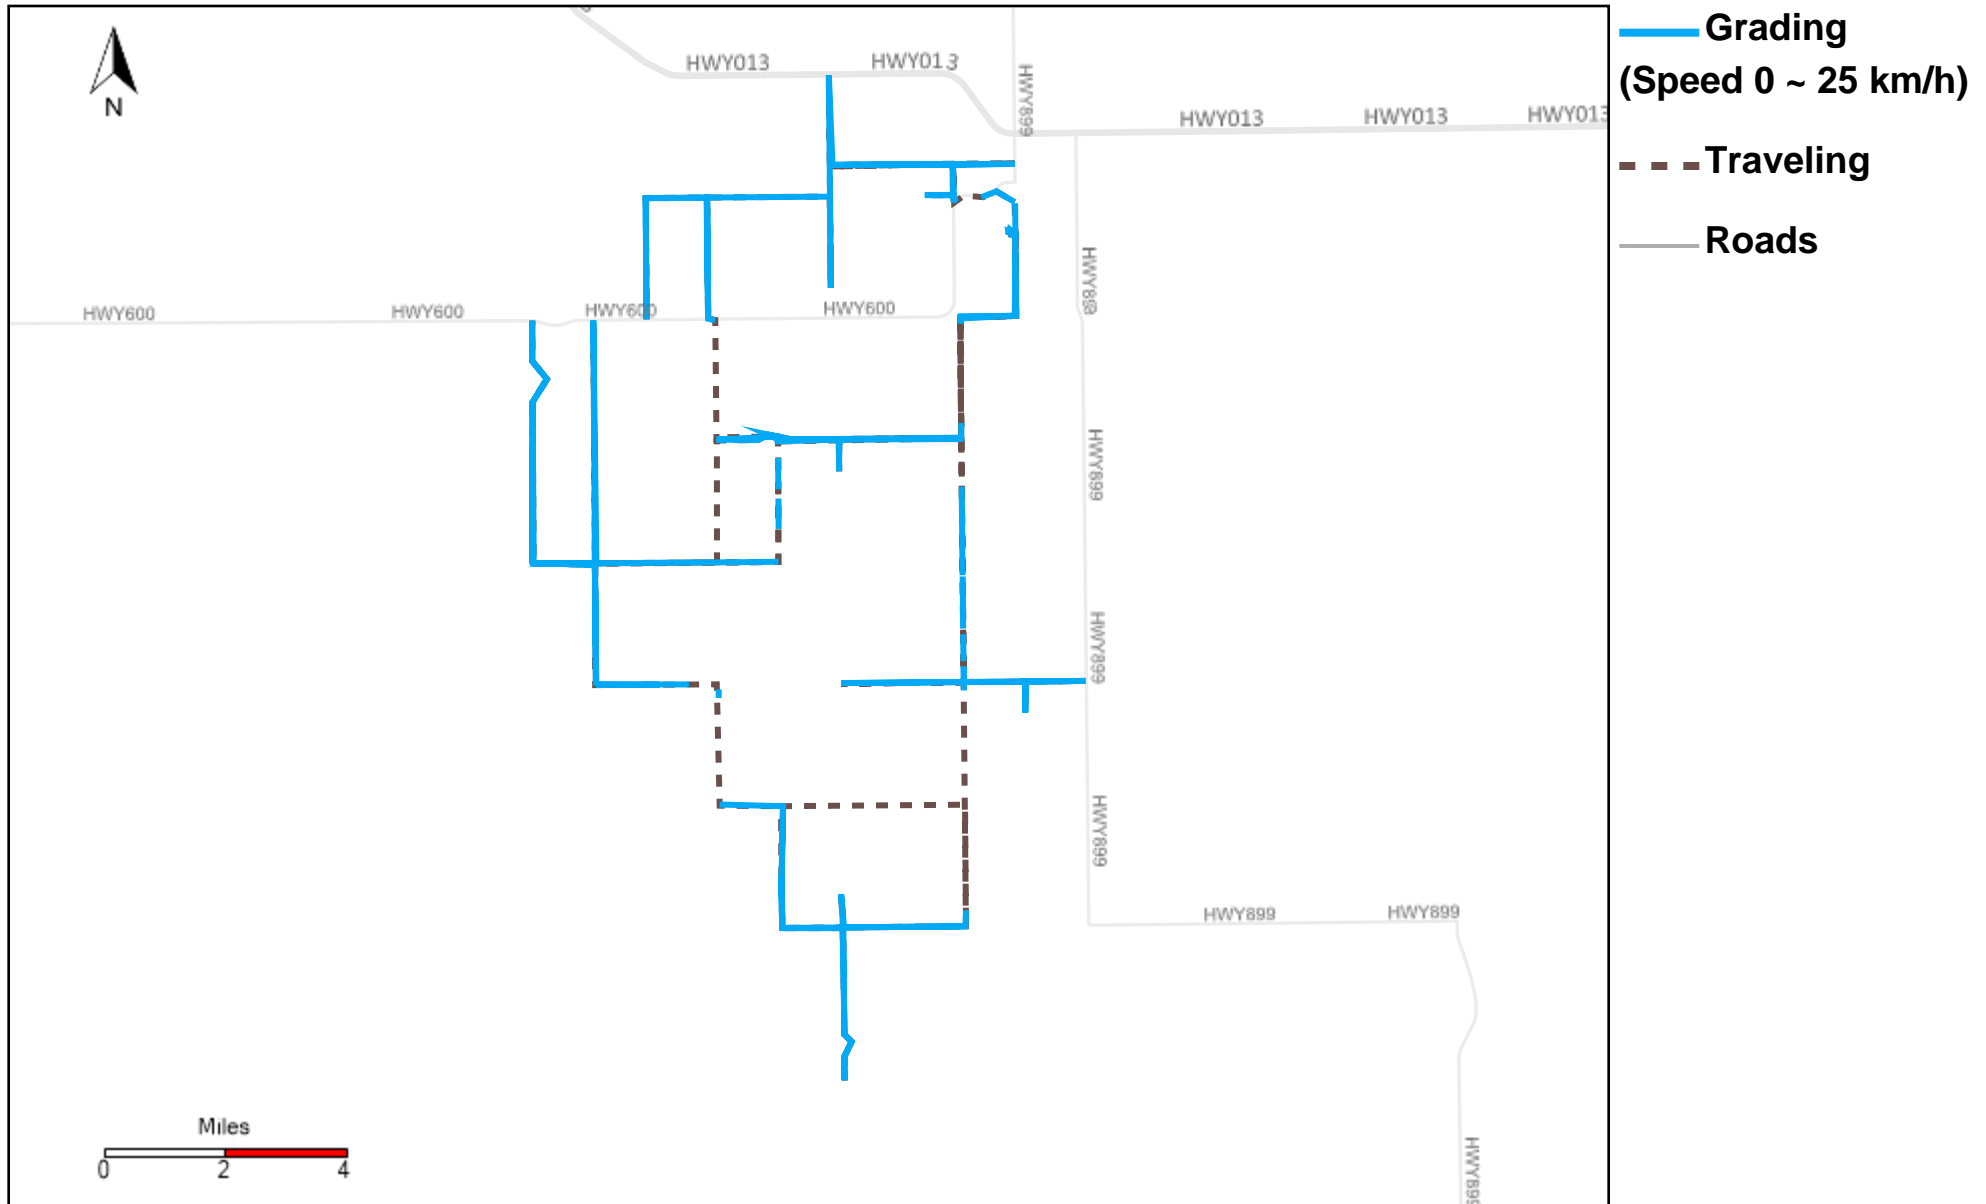

43-181_2025-01-12 ~ 2025-01-18 Tracking

Total Distance(km)	Total Hours	Work Distance(km)	Work Hours
332.86	31 hrs 47 min 42 sec	223.25	27 hrs 35 min 13 sec