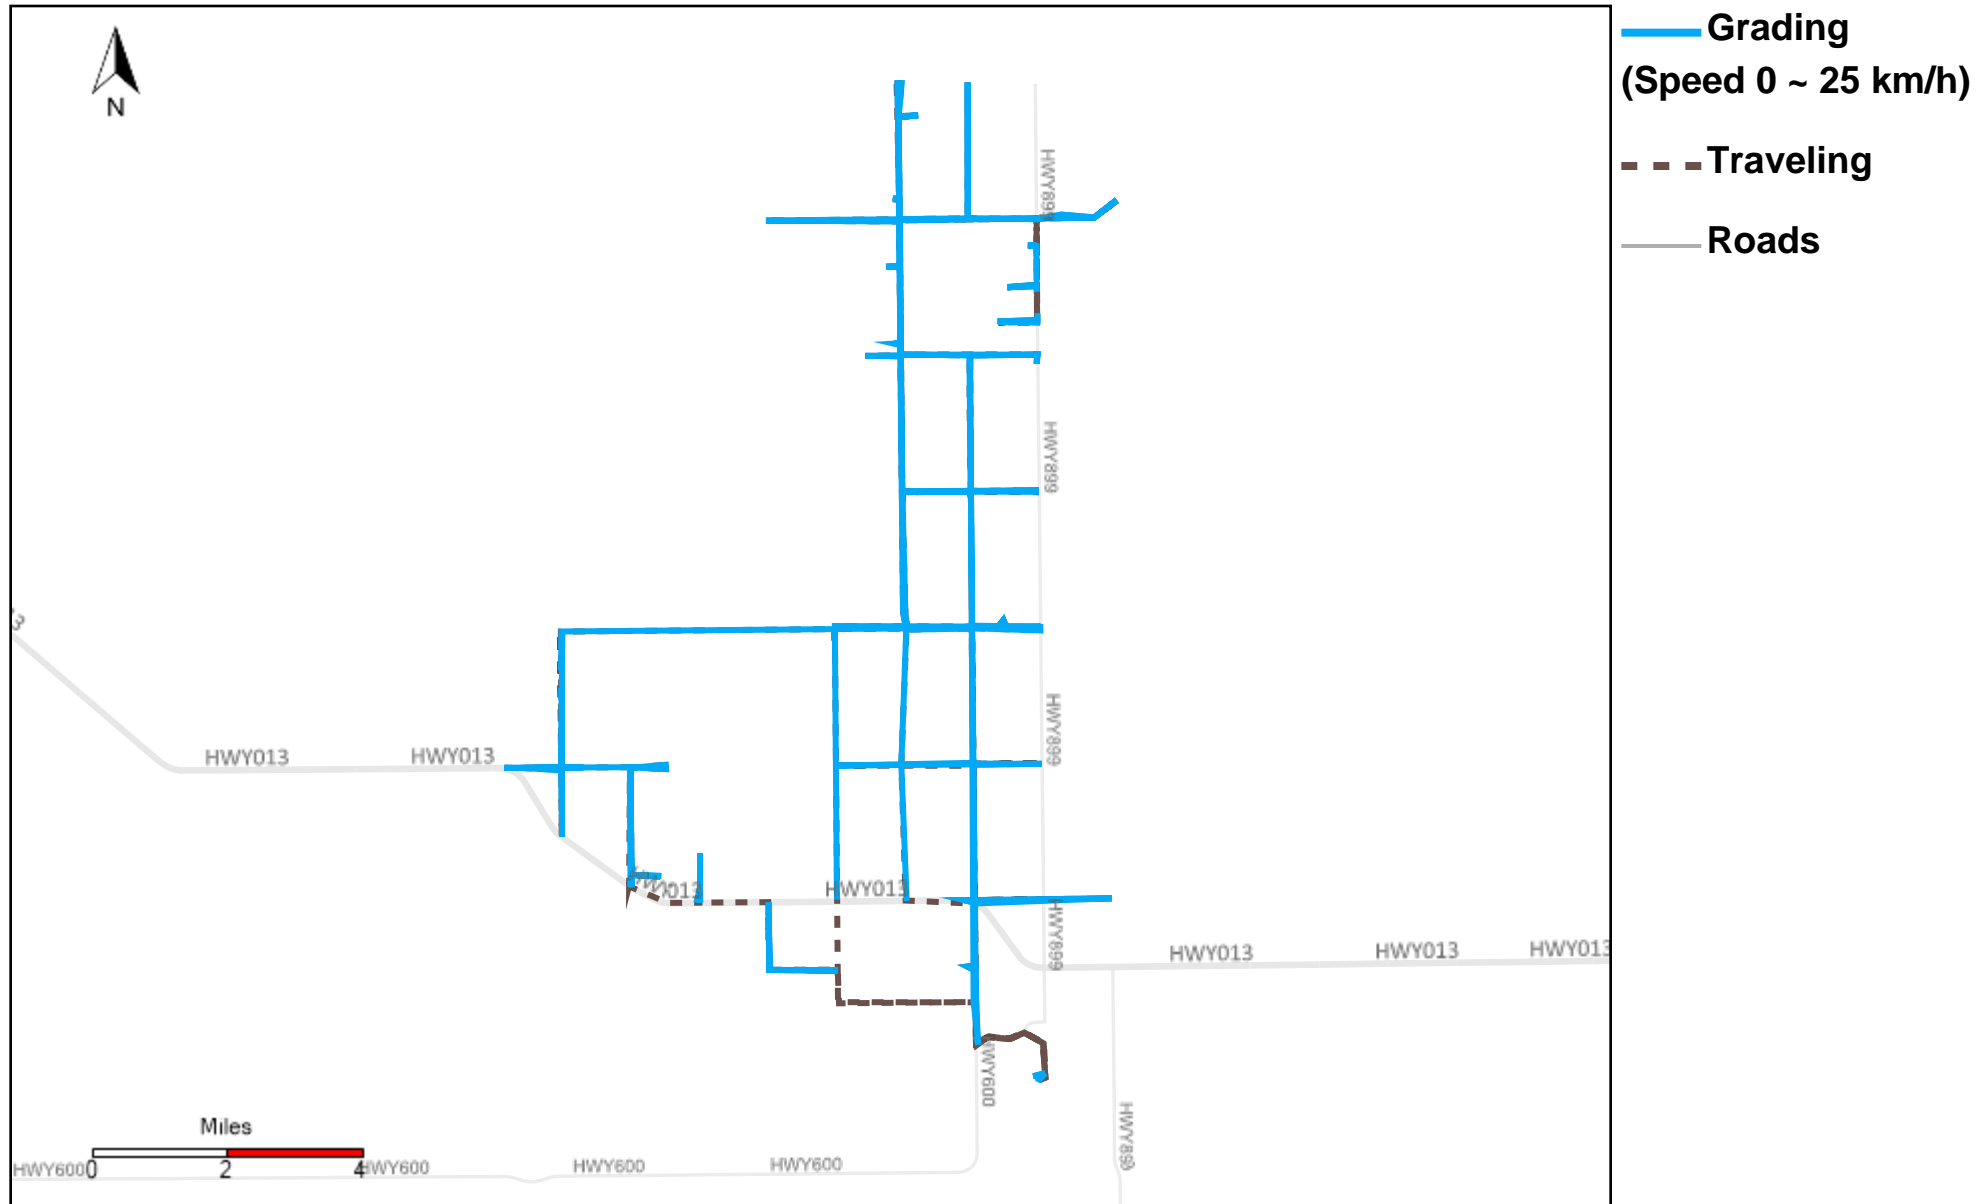

43-185_2025-01-12 ~ 2025-01-18 Tracking

Total Distance(km)	Total Hours	Work Distance(km)	Work Hours
377.52	29 hrs 14 min 43 sec	299.71	26 hrs 16 min 44 sec