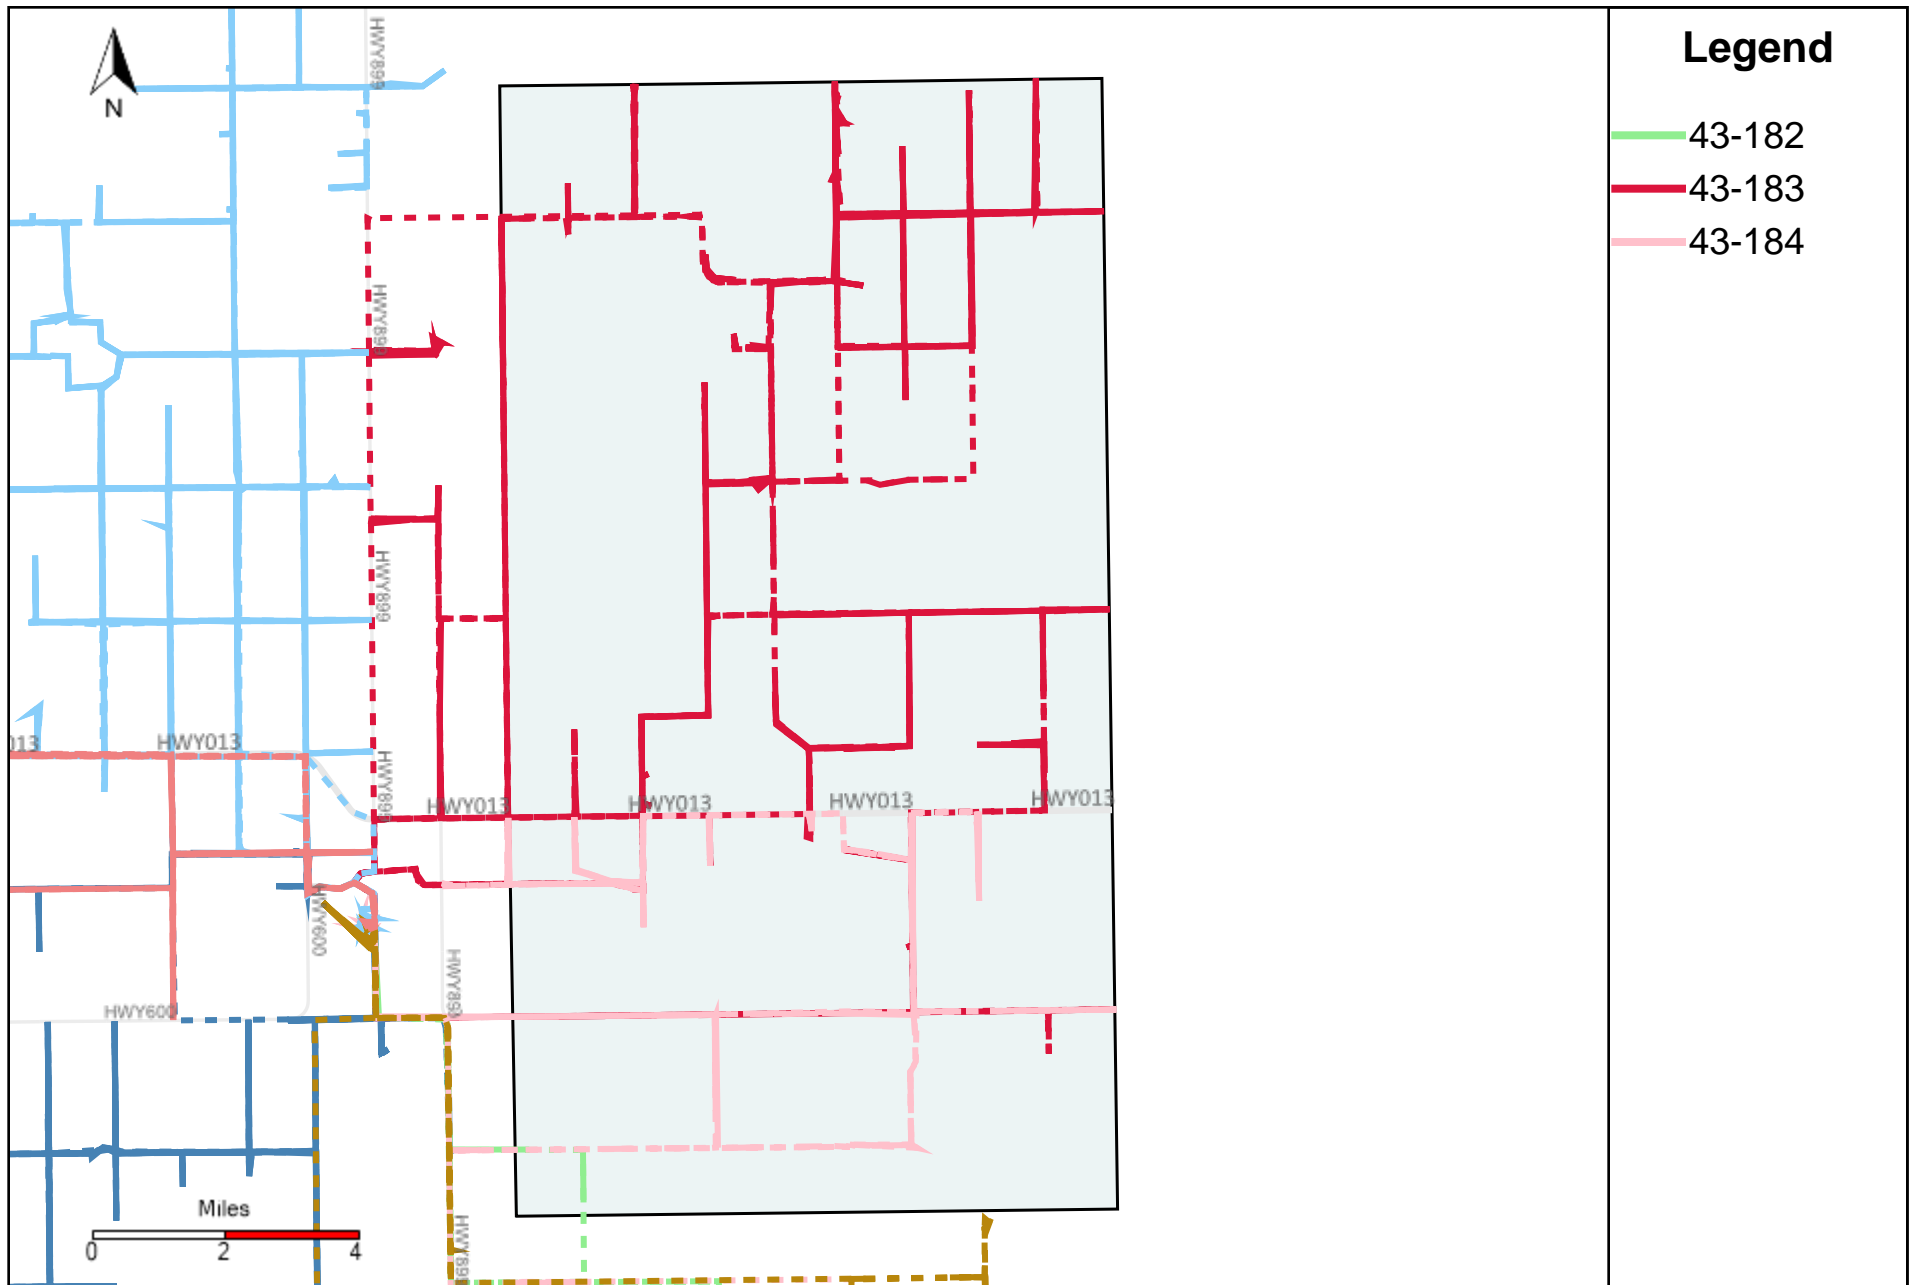

Division: 2 Grader Report(2025-01-05 ~ 2025-01-11)

Vehicle Name List	Total Distance(km)	Total Hours
43-182, 43-183, 43-184	1196.47	86 hrs 59 min 50 sec