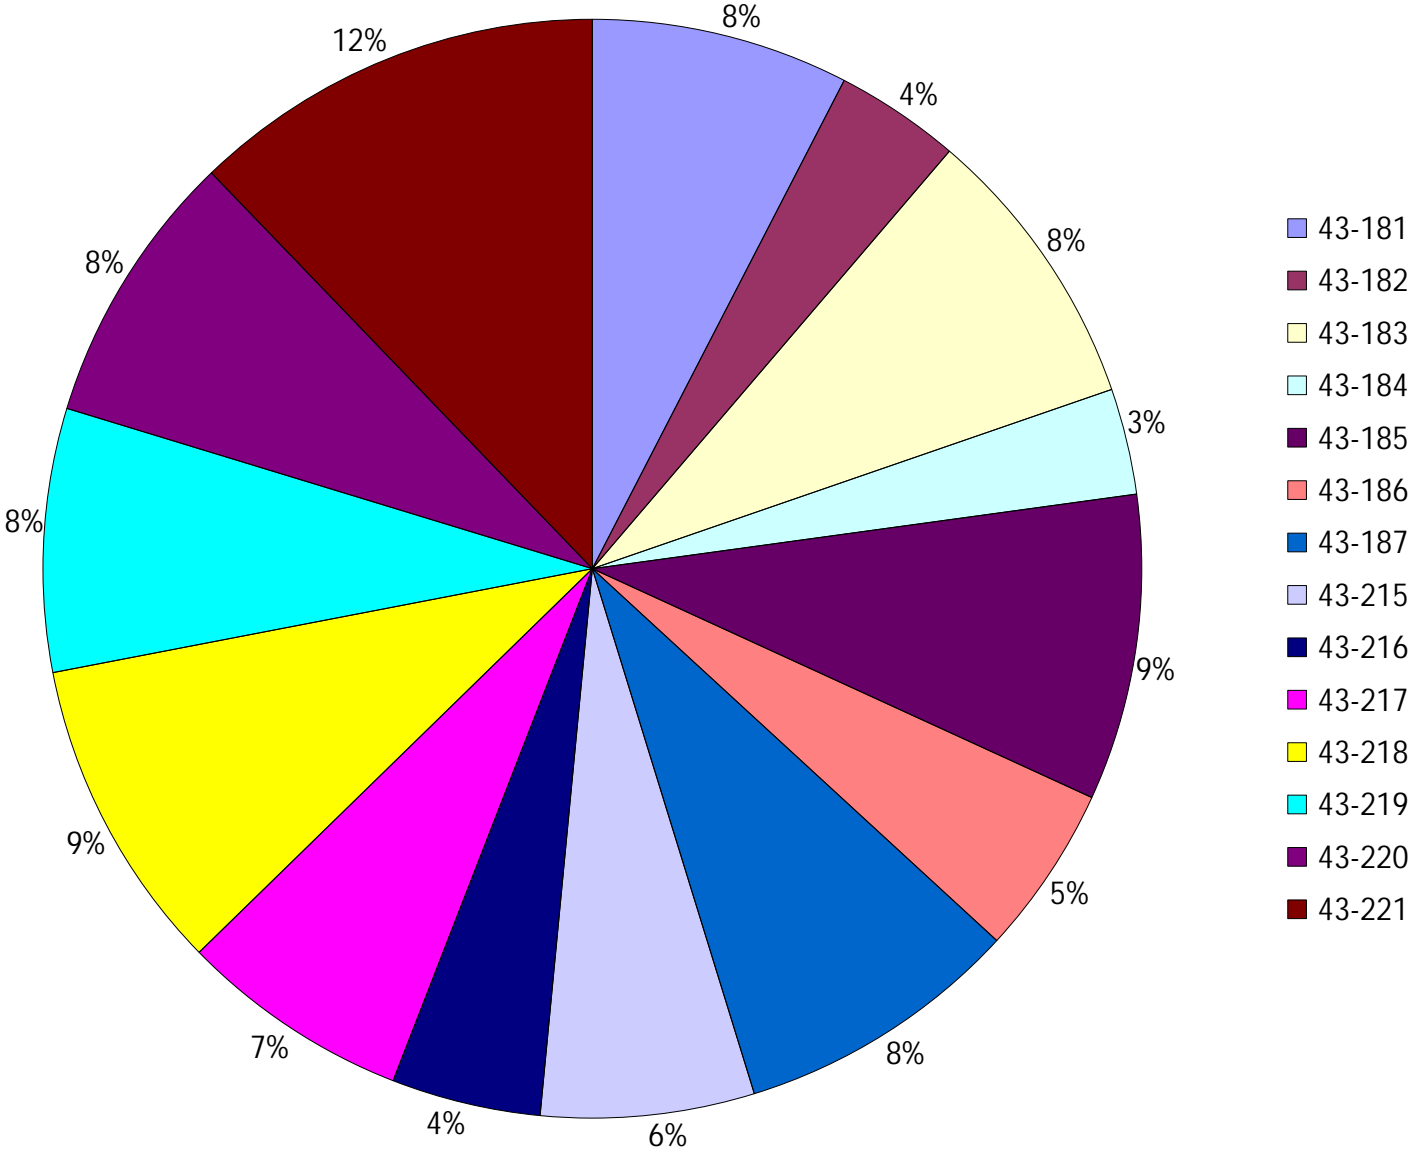

Provost Weekly Grader Report

From 1/5/2025 To 1/11/2025

1/11/2025

Vehicle	Total Distance(km)	Total Hours	Work Distance(km)	Work Hours
43-181	594.45	52 hrs 13 min 40 sec	447.97	44 hrs 55 min 8 sec
43-182	288.82	20 hrs 19 min 46 sec	147.95	15 hrs 25 min 53 sec
43-183	662.84	49 hrs 43 min 48 sec	387.97	40 hrs 5 min 11 sec
43-184	244.81	16 hrs 56 min 16 sec	123.83	12 hrs 44 min 2 sec
43-185	706.57	50 hrs 18 min 40 sec	503.59	43 hrs 58 min 59 sec
43-186	391.82	23 hrs 31 min 2 sec	166.7	16 hrs 31 min 56 sec
43-187	659.25	41 hrs 22 min 42 sec	480.29	36 hrs 33 min 1 sec
43-215	492.65	44 hrs 8 min 21 sec	236.88	31 hrs 30 min 19 sec
43-216	344.35	22 hrs 56 min 1 sec	212.7	18 hrs 23 min 0 sec
43-217	532.63	40 hrs 8 min 26 sec	274.76	31 hrs 1 min 10 sec
43-218	727.42	48 hrs 40 min 59 sec	368.67	34 hrs 57 min 13 sec
43-219	607.29	37 hrs 4 min 2 sec	279.93	25 hrs 23 min 48 sec
43-220	634.77	41 hrs 45 min 38 sec	335.07	28 hrs 44 min 18 sec
43-221	956.67	54 hrs 43 min 36 sec	300.7	30 hrs 48 min 25 sec
Total:	7844.35	543 hrs 52 min 58 sec	4267	411 hrs 2 min 24 sec

Vehicle Distance Vs Total Distance (%) From 1/5/2025 To 1/11/2025

Provost Weekly Grader Report