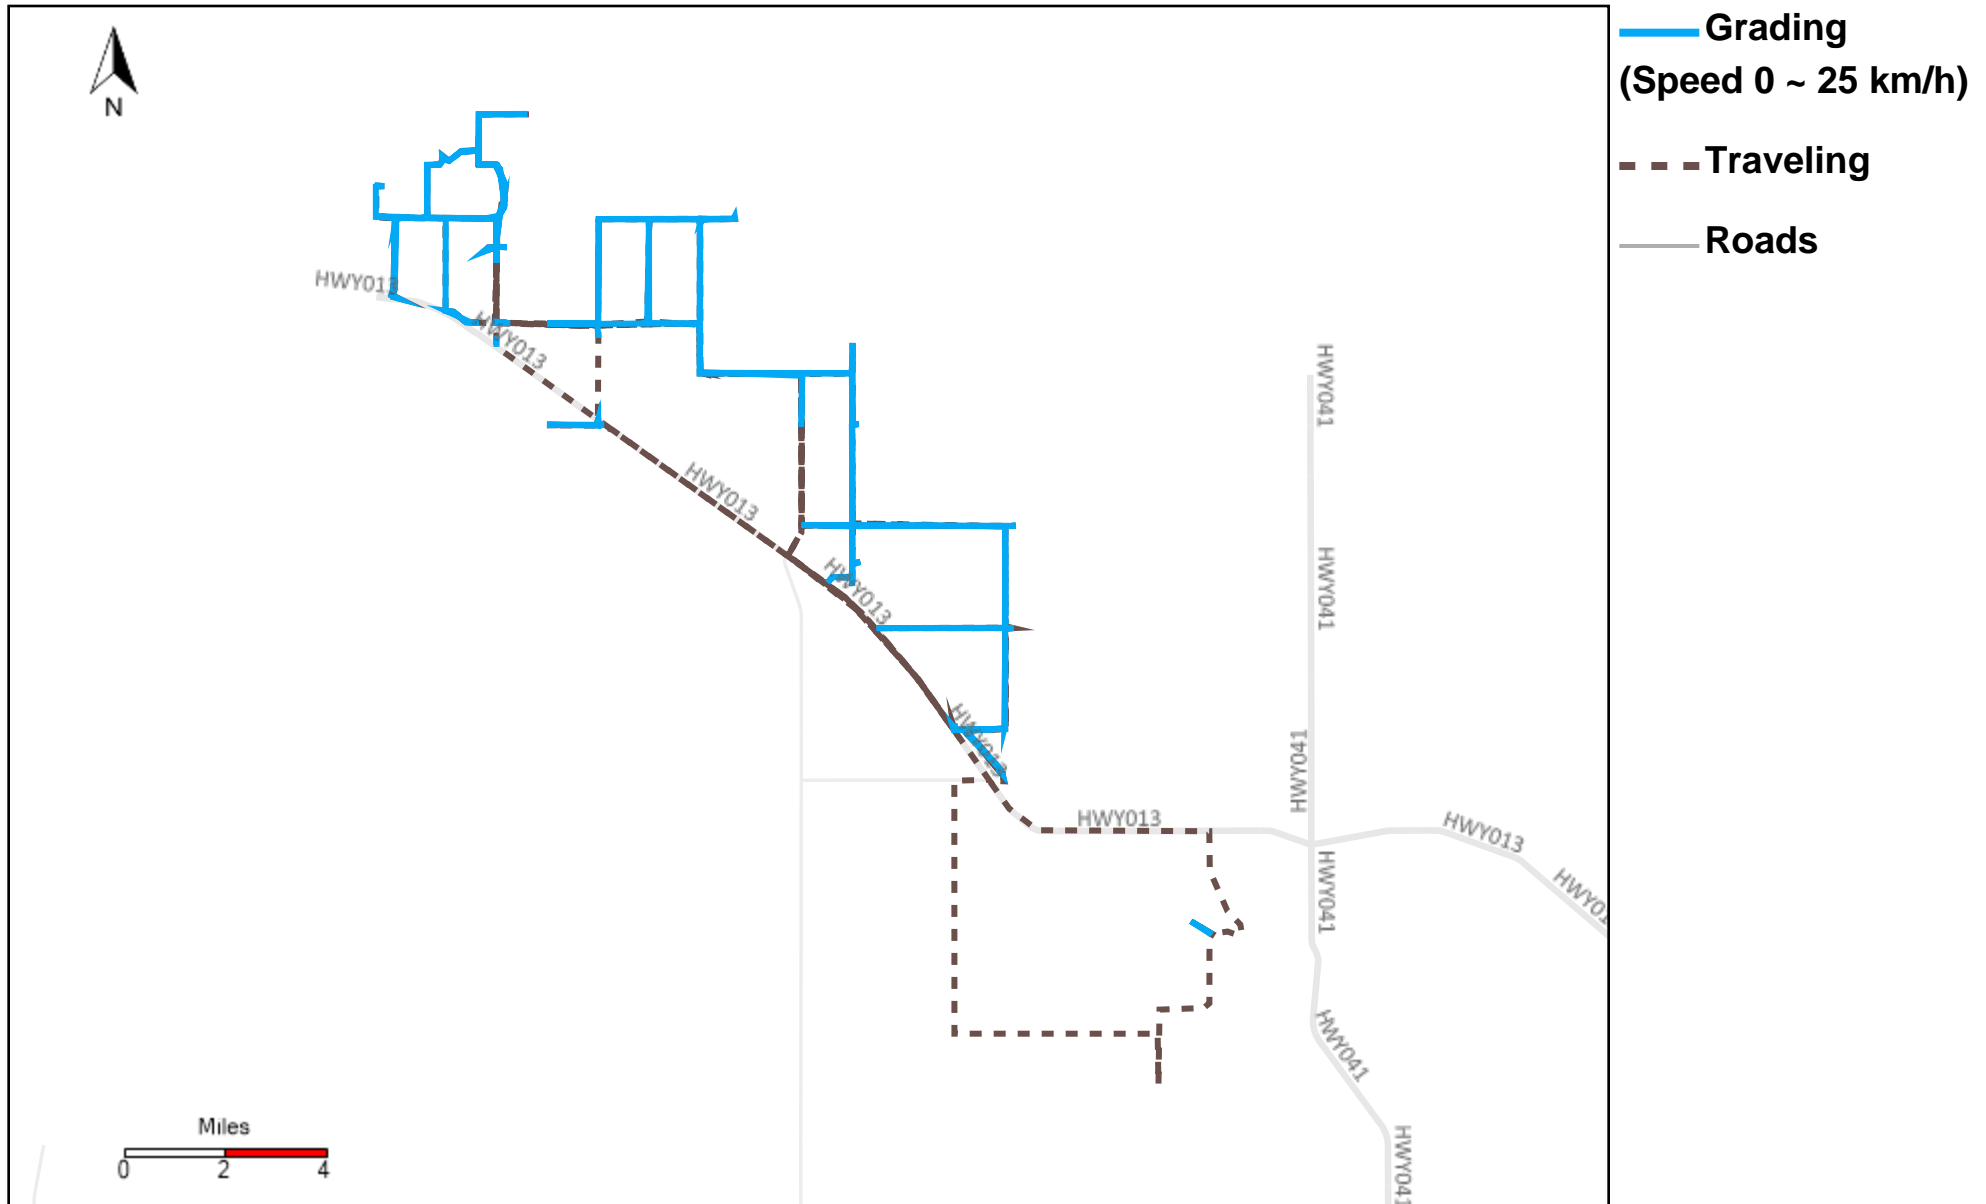

43-217_2025-01-05 ~ 2025-01-11 Tracking

Total Distance(km)	Total Hours	Work Distance(km)	Work Hours
532.63	40 hrs 8 min 26 sec	274.76	31 hrs 1 min 10 sec