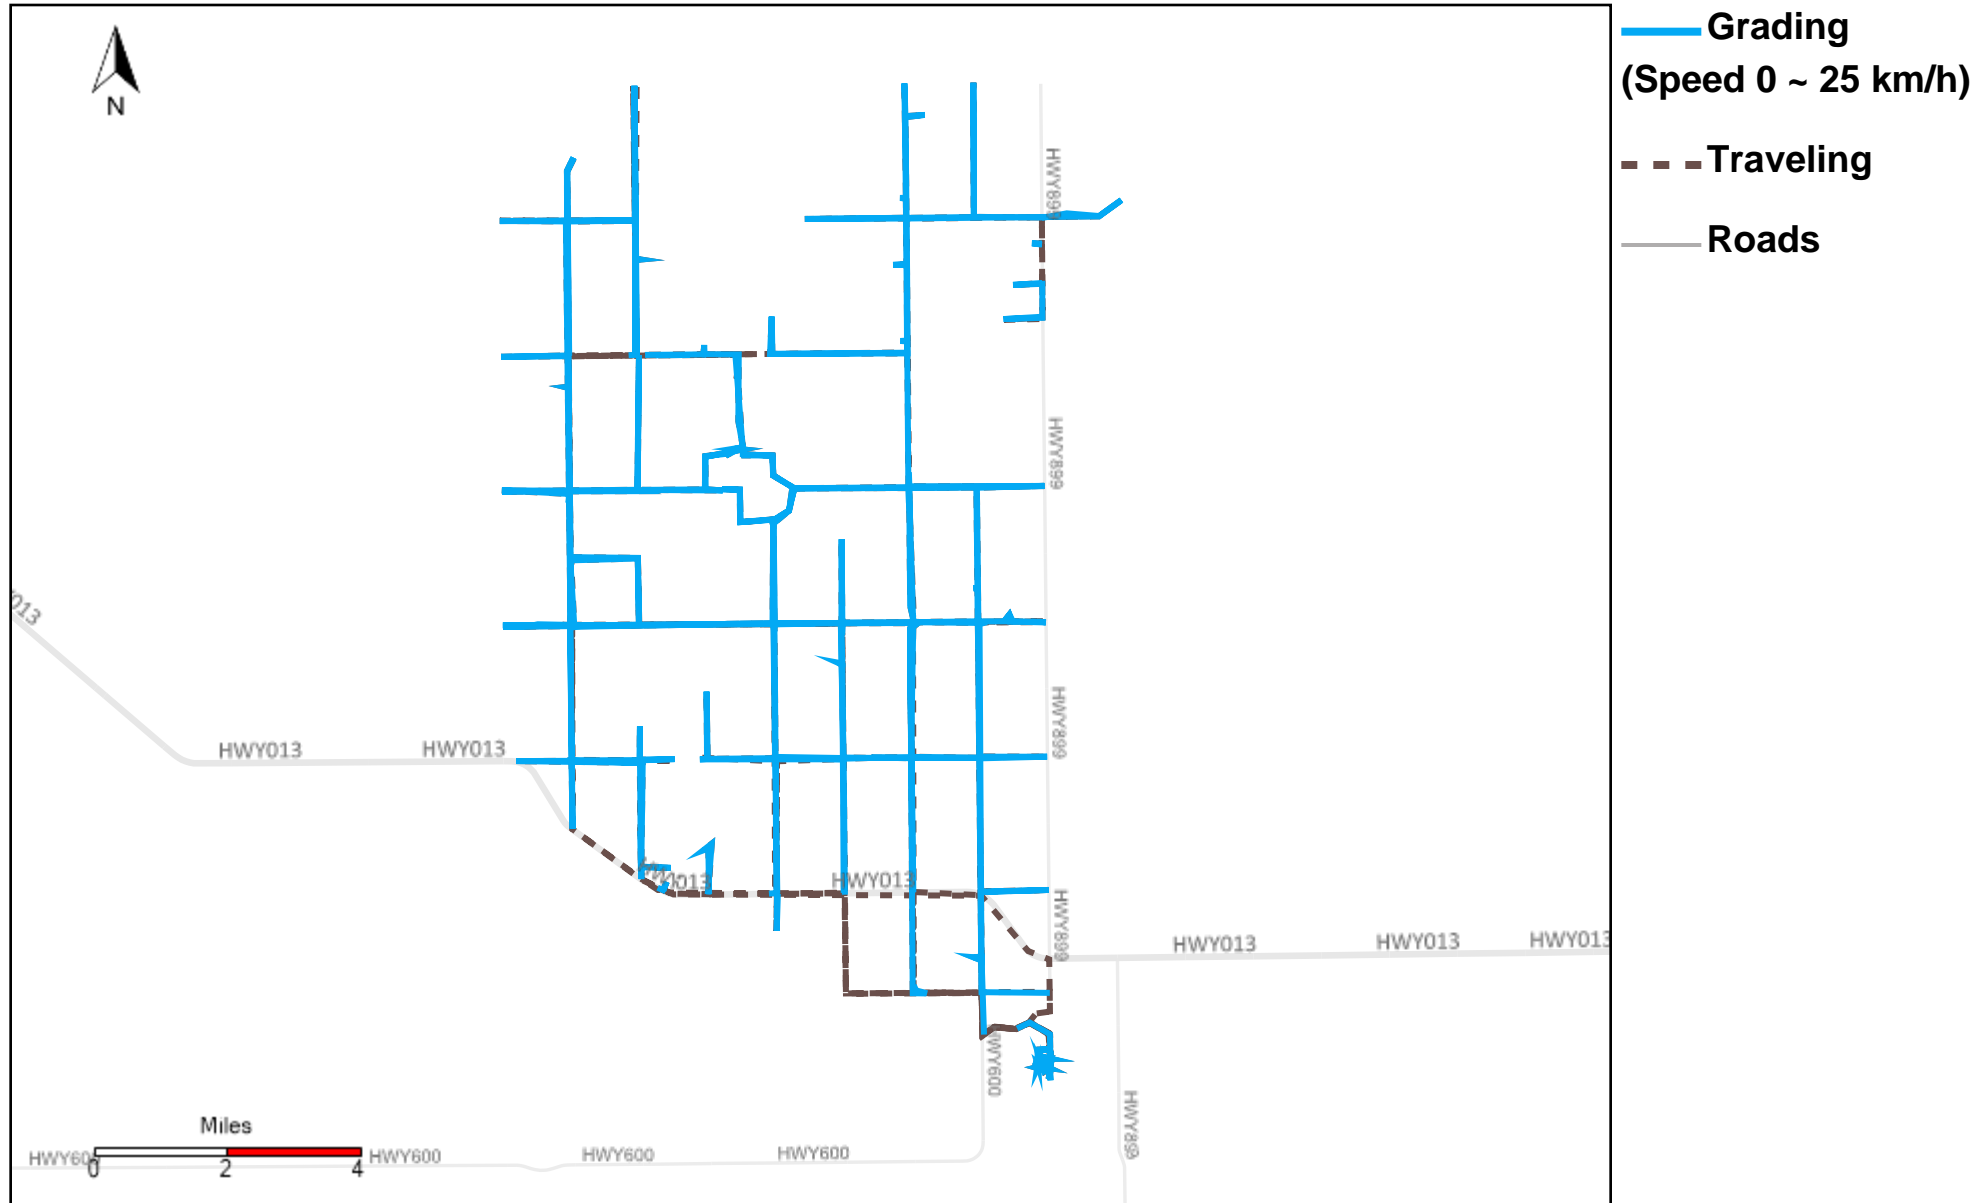

43-185_2025-01-05 ~ 2025-01-11 Tracking

Total Distance(km)	Total Hours	Work Distance(km)	Work Hours
706.57	50 hrs 18 min 40 sec	503.59	43 hrs 58 min 59 sec