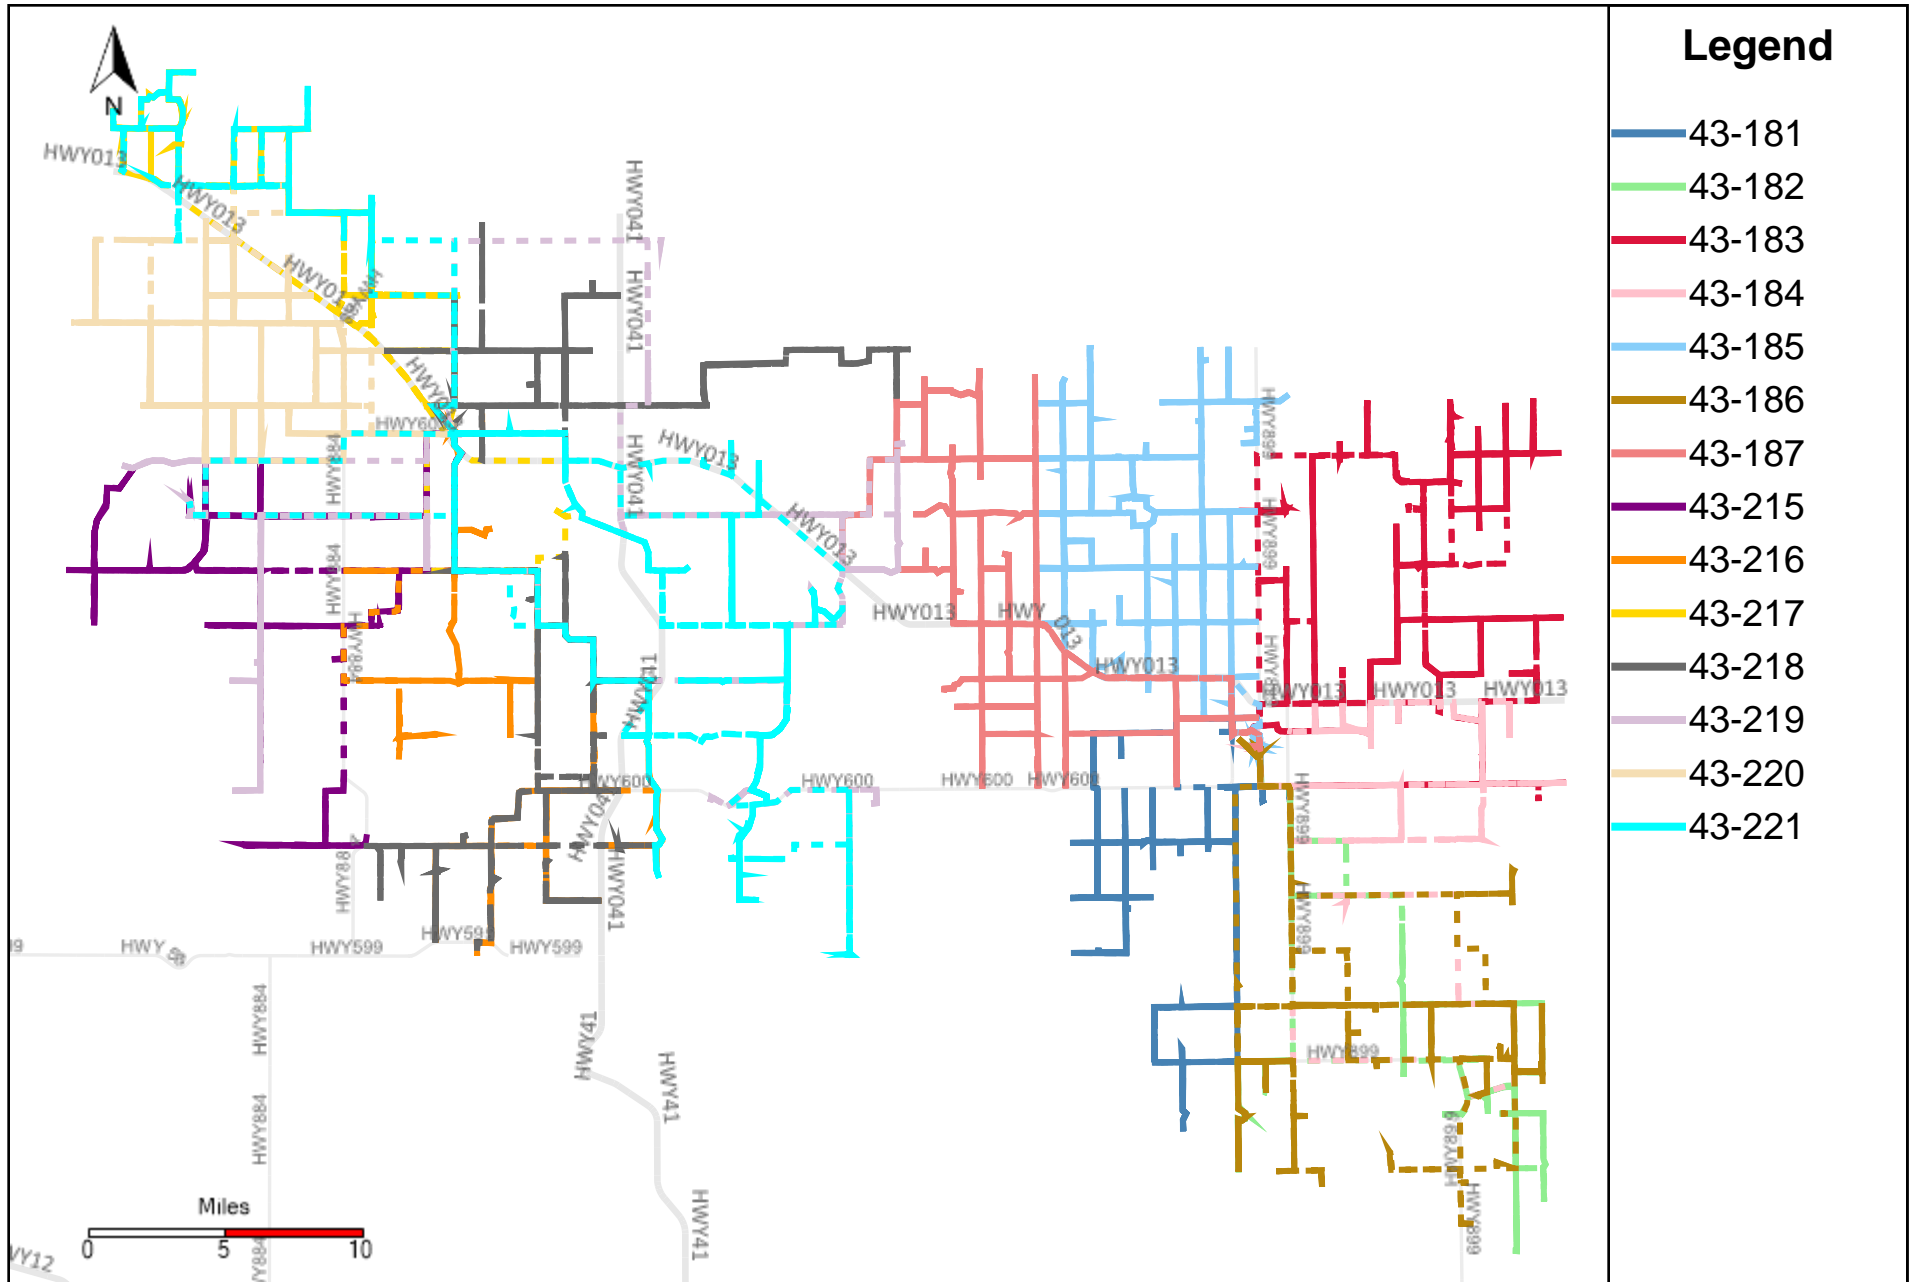

Provost Weekly Grader Report (2025-01-05 ~ 2025-01-11)

Division: 1 Grader Report(2025-01-05 ~ 2025-01-11)

Vehicle Name List	Total Distance(km)	Total Hours
43-181, 43-182, 43-184, 43-186	1519.9	113 hrs 0 min 44 sec

Division: 2 Grader Report(2025-01-05 ~ 2025-01-11)

Vehicle Name List	Total Distance(km)	Total Hours
43-182, 43-183, 43-184	1196.47	86 hrs 59 min 50 sec

Division: 3 Grader Report(2025-01-05 ~ 2025-01-11)

Vehicle Name List	Total Distance(km)	Total Hours
43-181, 43-182, 43-183, 43-184, 43-185, 43-186, 43-187	3548.56	254 hrs 25 min 54 sec

Division: 4 Grader Report(2025-01-05 ~ 2025-01-11)

Vehicle Name List	Total Distance(km)	Total Hours
43-183, 43-185, 43-187, 43-218, 43-219, 43-221	4320.05	281 hrs 53 min 47 sec

Division: 5 Grader Report(2025-01-05 ~ 2025-01-11)

Vehicle Name List	Total Distance(km)	Total Hours
43-215, 43-216, 43-217, 43-218, 43-219, 43-221	3661.02	247 hrs 41 min 25 sec

Division: 6 Grader Report(2025-01-05 ~ 2025-01-11)