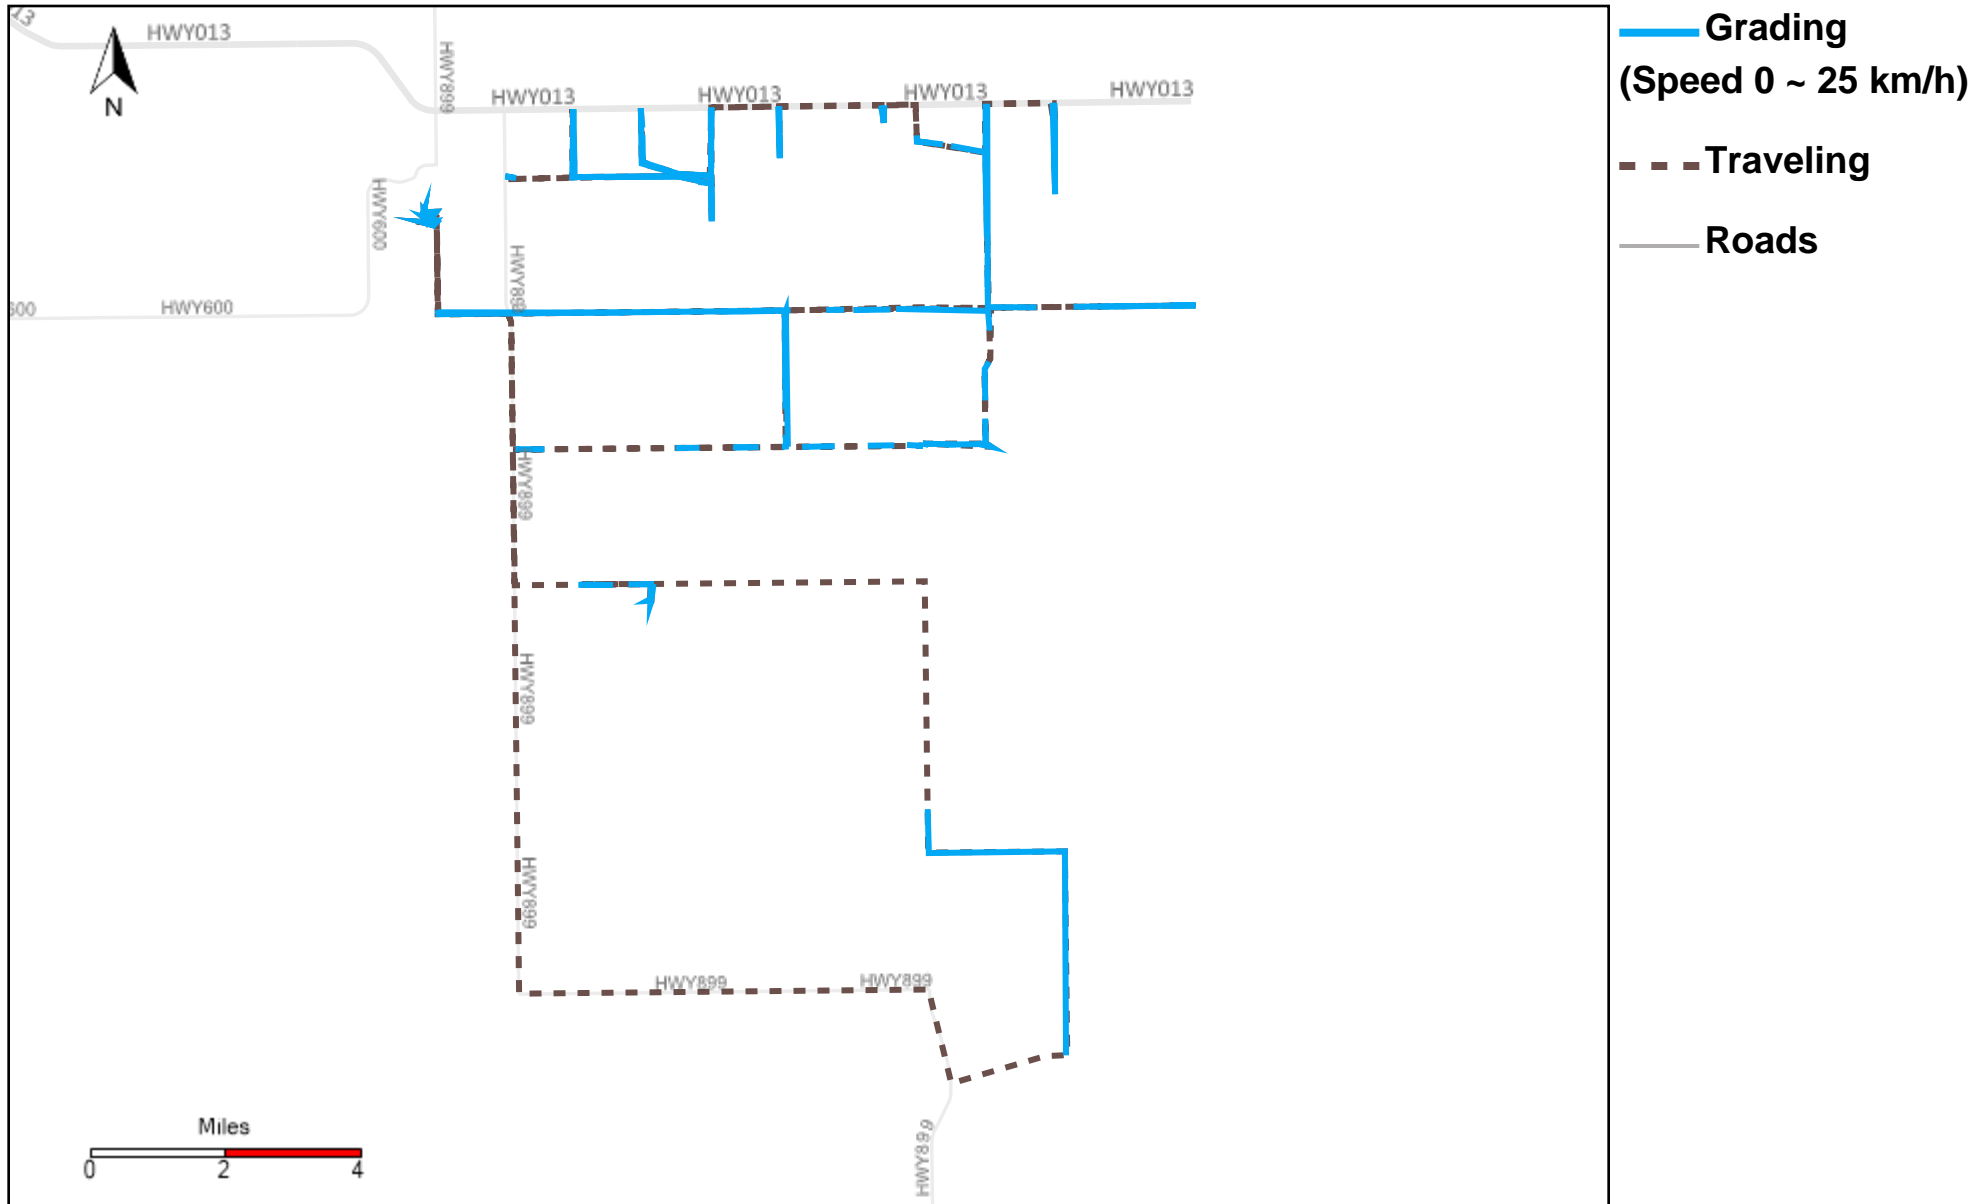

43-184_2025-01-05 ~ 2025-01-11 Tracking

Total Distance(km)	Total Hours	Work Distance(km)	Work Hours
244.81	16 hrs 56 min 16 sec	123.83	12 hrs 44 min 2 sec