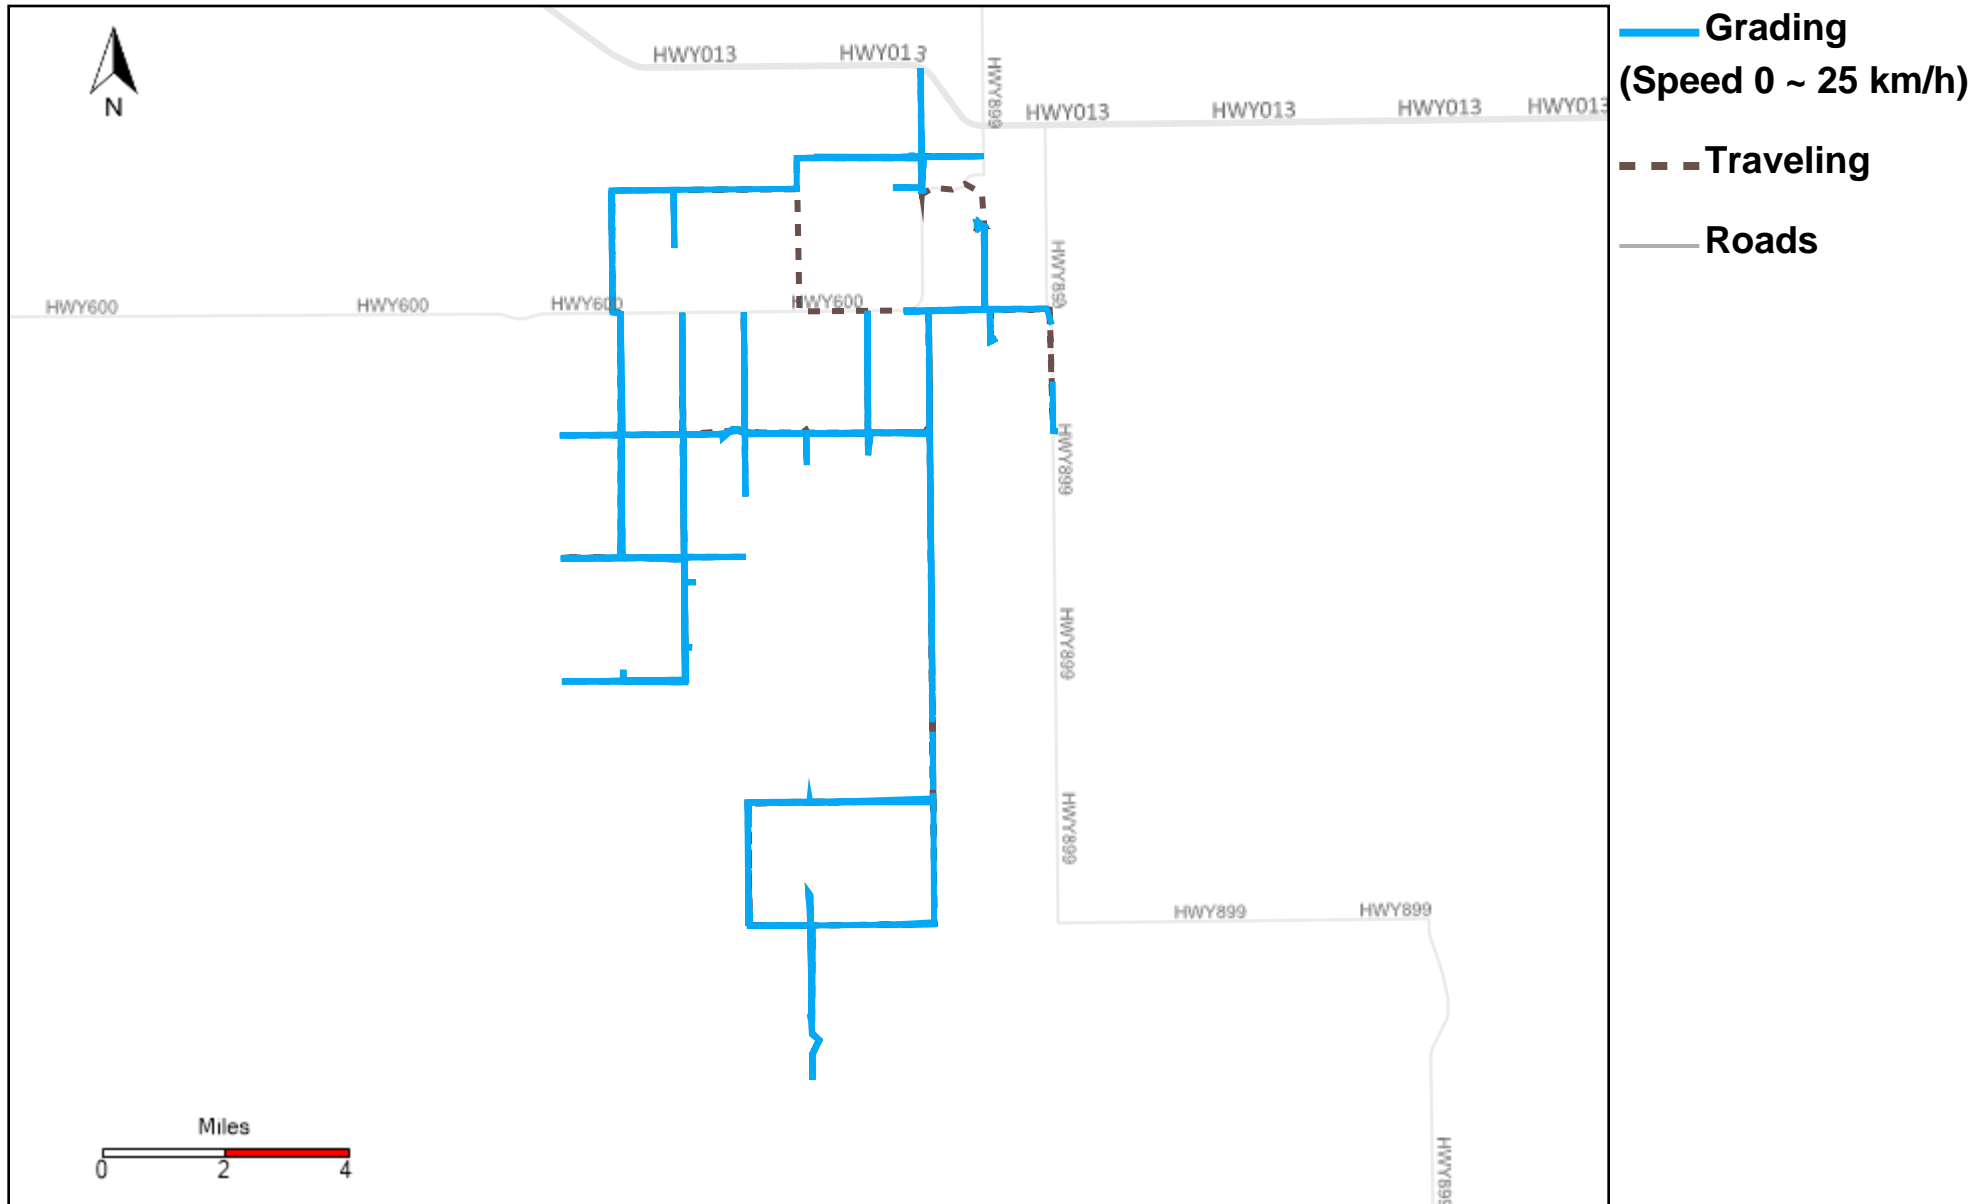

43-181_2025-01-05 ~ 2025-01-11 Tracking

Total Distance(km)	Total Hours	Work Distance(km)	Work Hours
594.45	52 hrs 13 min 40 sec	447.97	44 hrs 55 min 8 sec