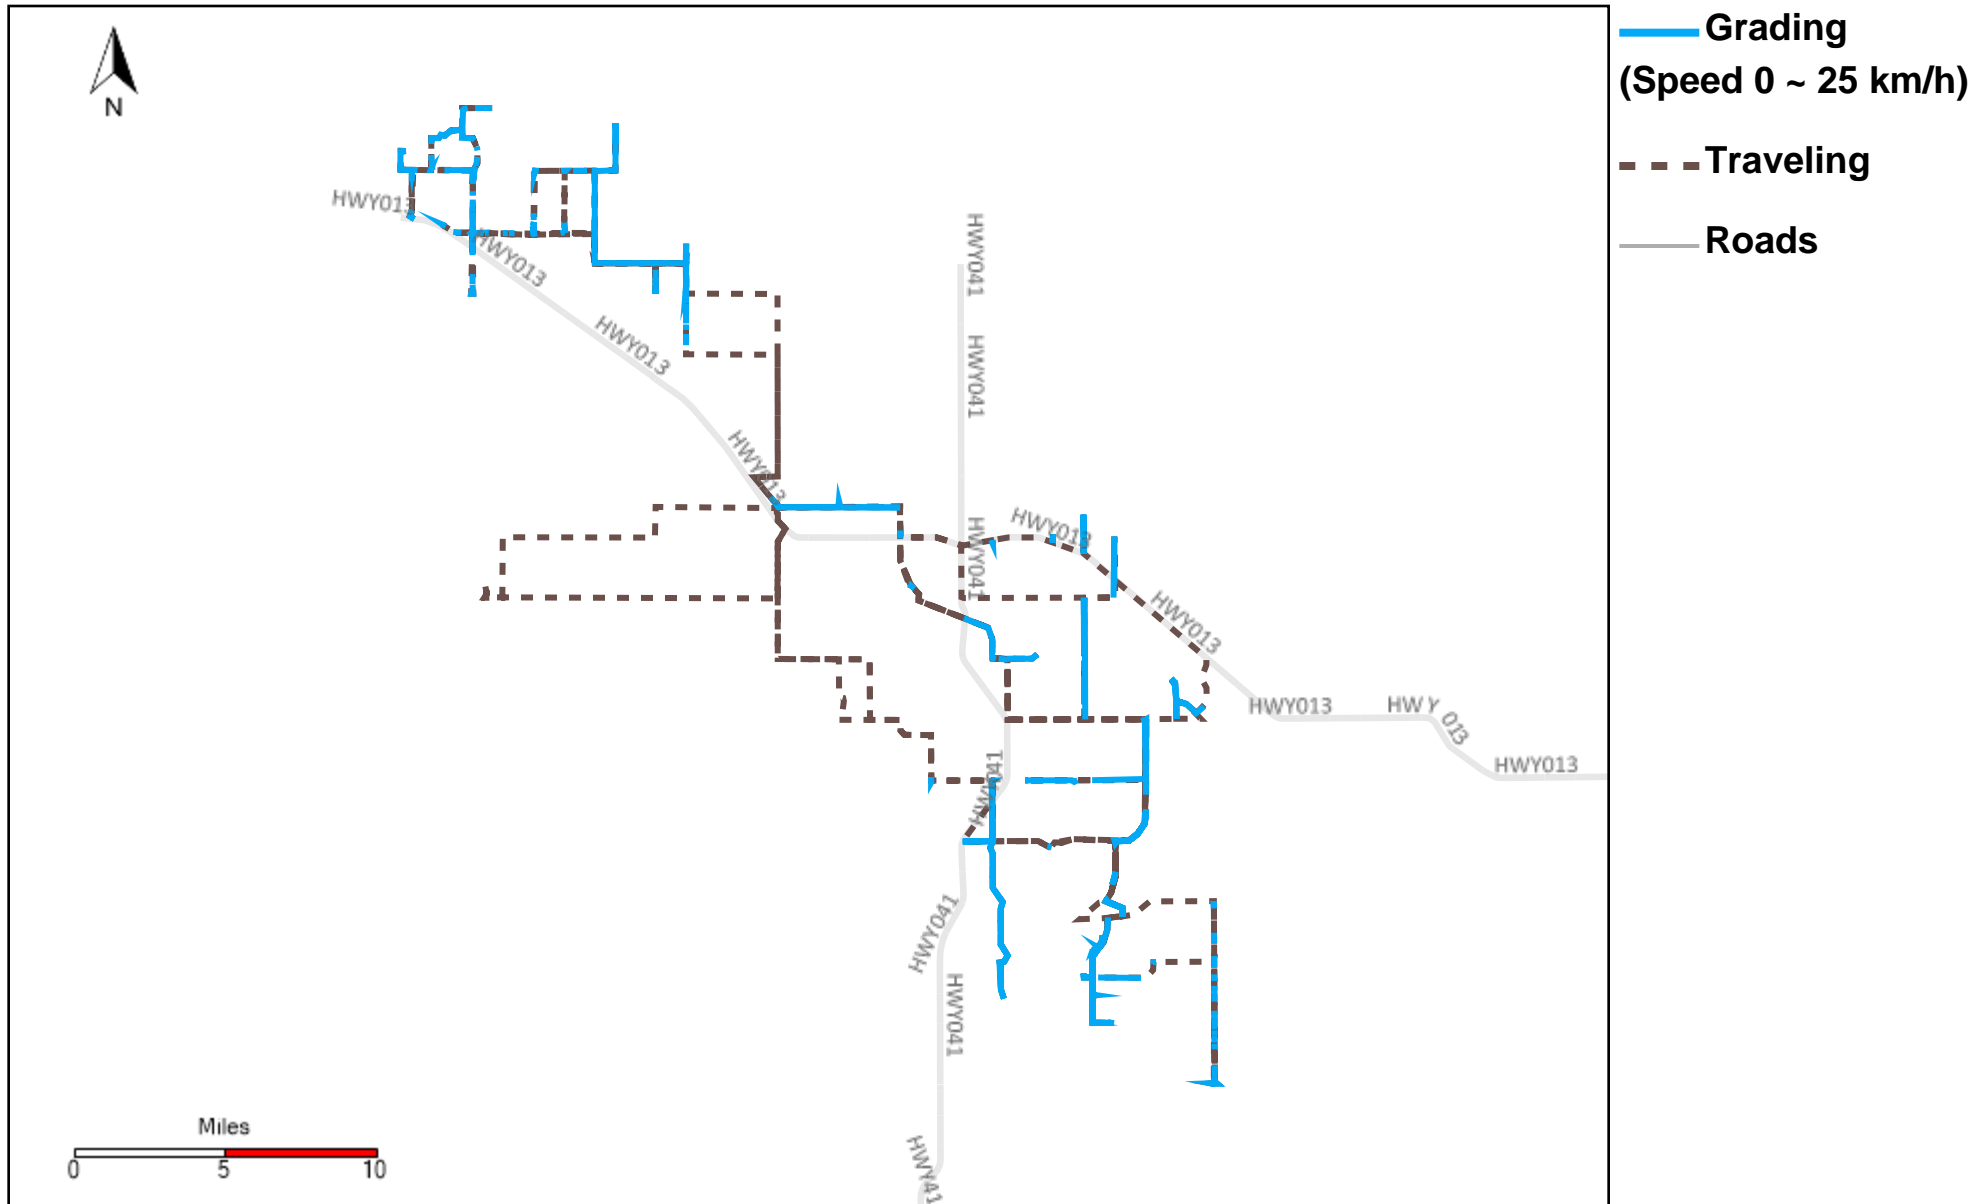

43-219_2025-01-05 ~ 2025-01-11 Tracking

Total Distance(km)	Total Hours	Work Distance(km)	Work Hours
607.29	37 hrs 4 min 2 sec	279.93	25 hrs 23 min 48 sec

43-220_2025-01-05 ~ 2025-01-11 Tracking

Total Distance(km)	Total Hours	Work Distance(km)	Work Hours
634.77	41 hrs 45 min 38 sec	335.07	28 hrs 44 min 18 sec

43-221_2025-01-05 ~ 2025-01-11 Tracking

Total Distance(km)	Total Hours	Work Distance(km)	Work Hours
956.67	54 hrs 43 min 36 sec	300.7	30 hrs 48 min 25 sec