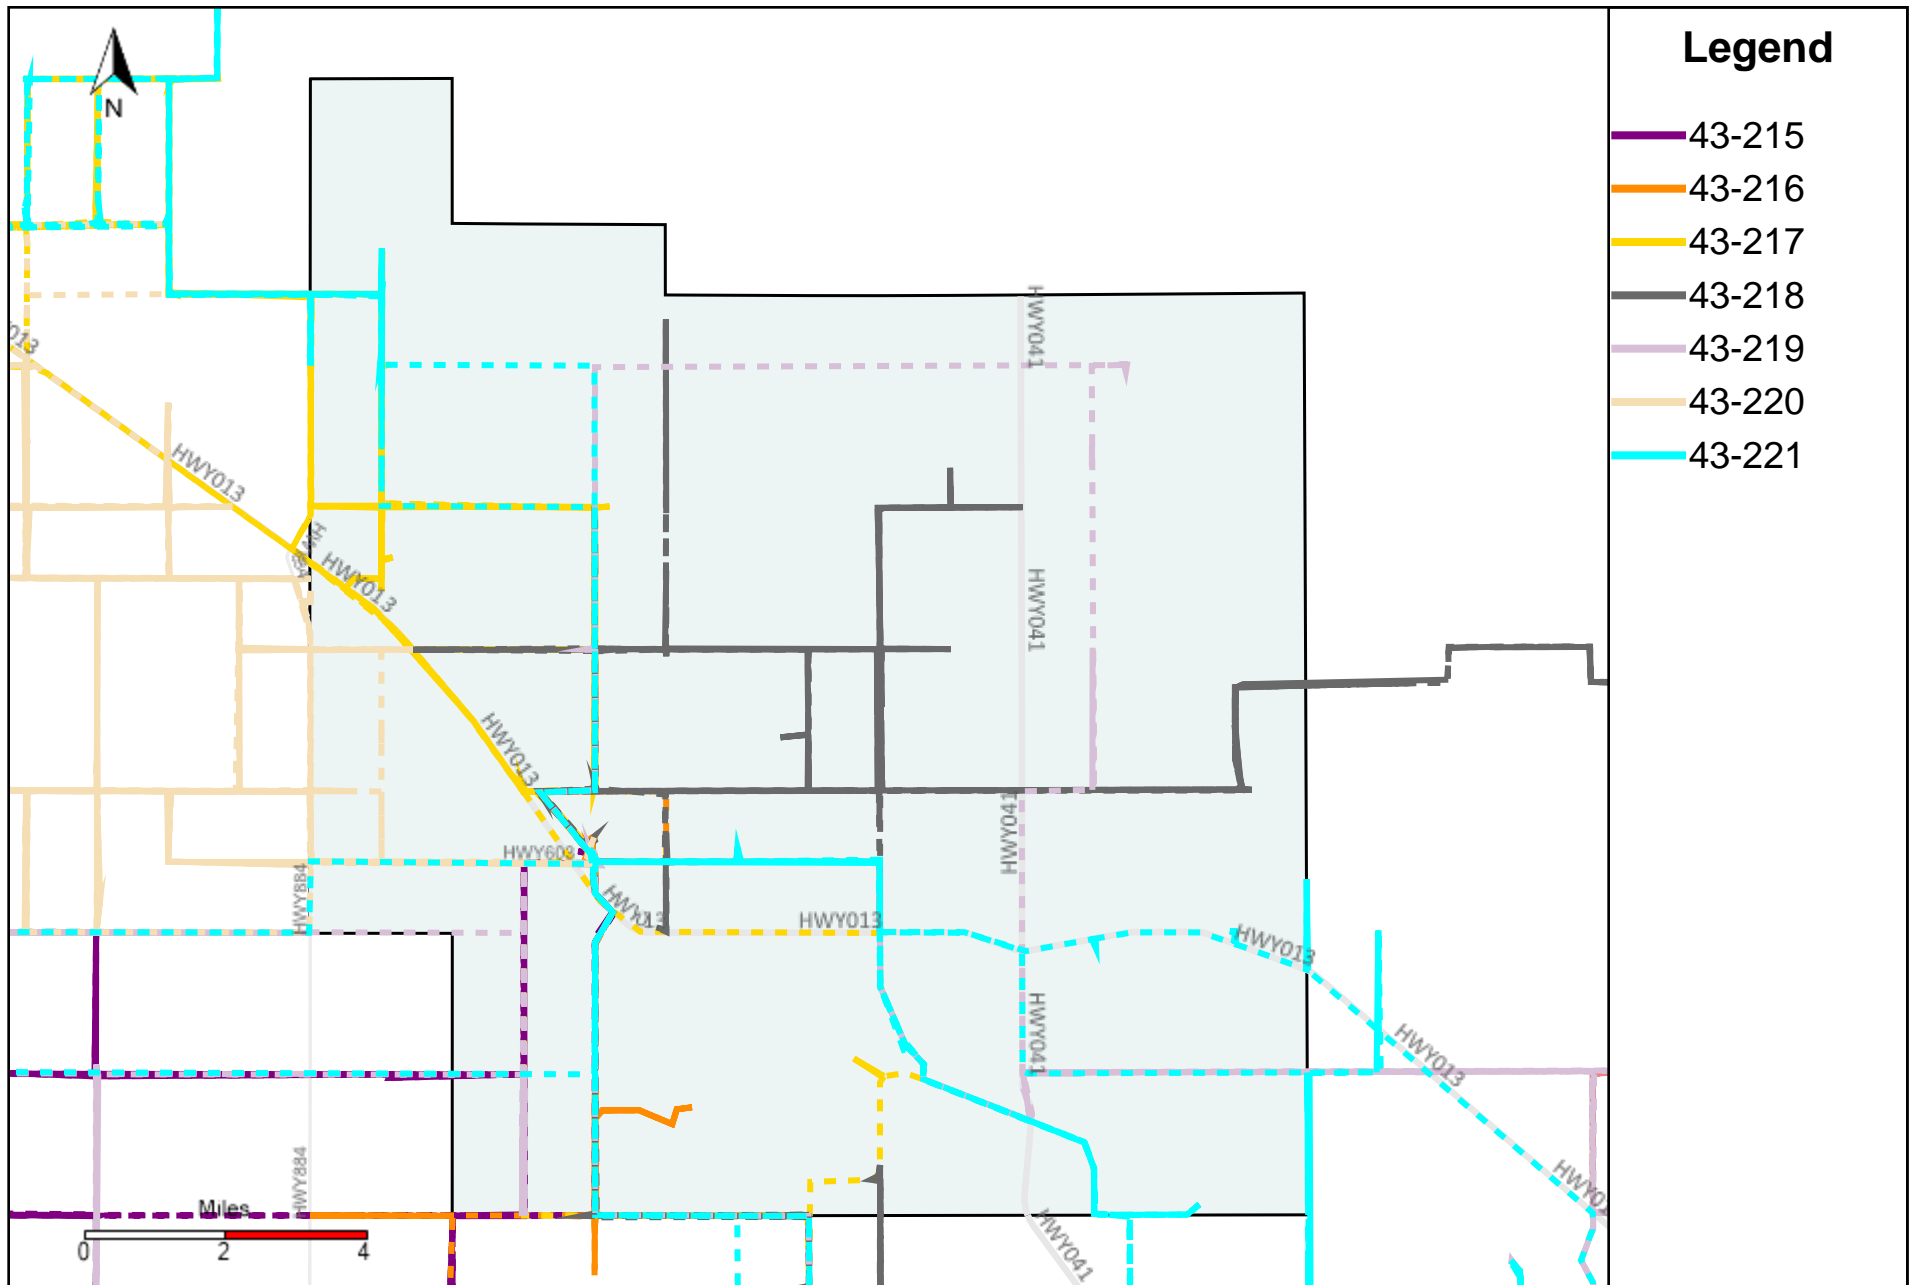

Division: 6 Grader Report(2025-01-05 ~ 2025-01-11)

Vehicle Name List	Total Distance(km)	Total Hours
43-215, 43-216, 43-217, 43-218, 43-219, 43-220, 43-221	4295.79	289 hrs 27 min 3 sec