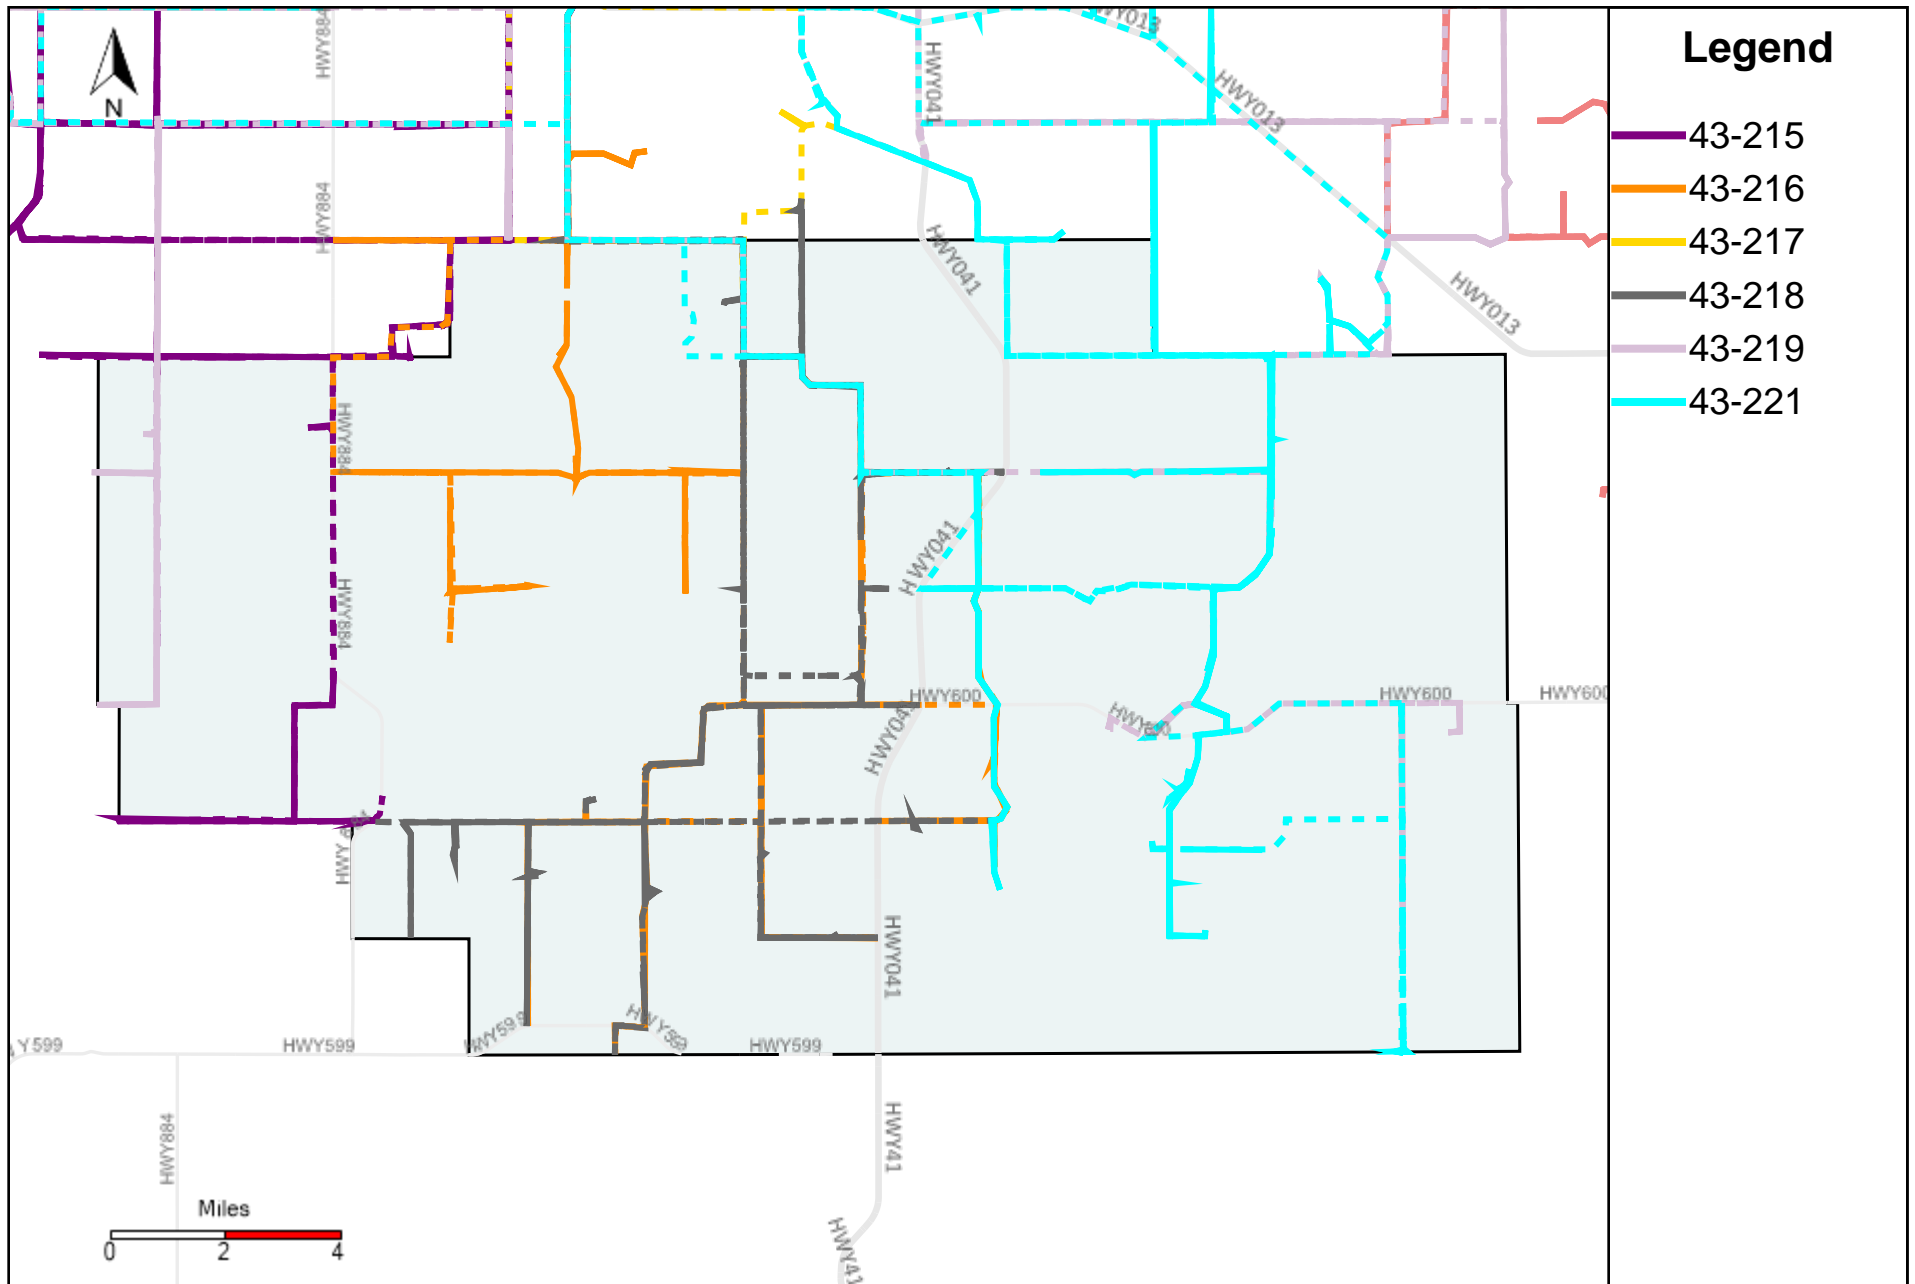

Division: 5 Grader Report(2025-01-05 ~ 2025-01-11)

Vehicle Name List	Total Distance(km)	Total Hours
43-215, 43-216, 43-217, 43-218, 43-219, 43-221	3661.02	247 hrs 41 min 25 sec