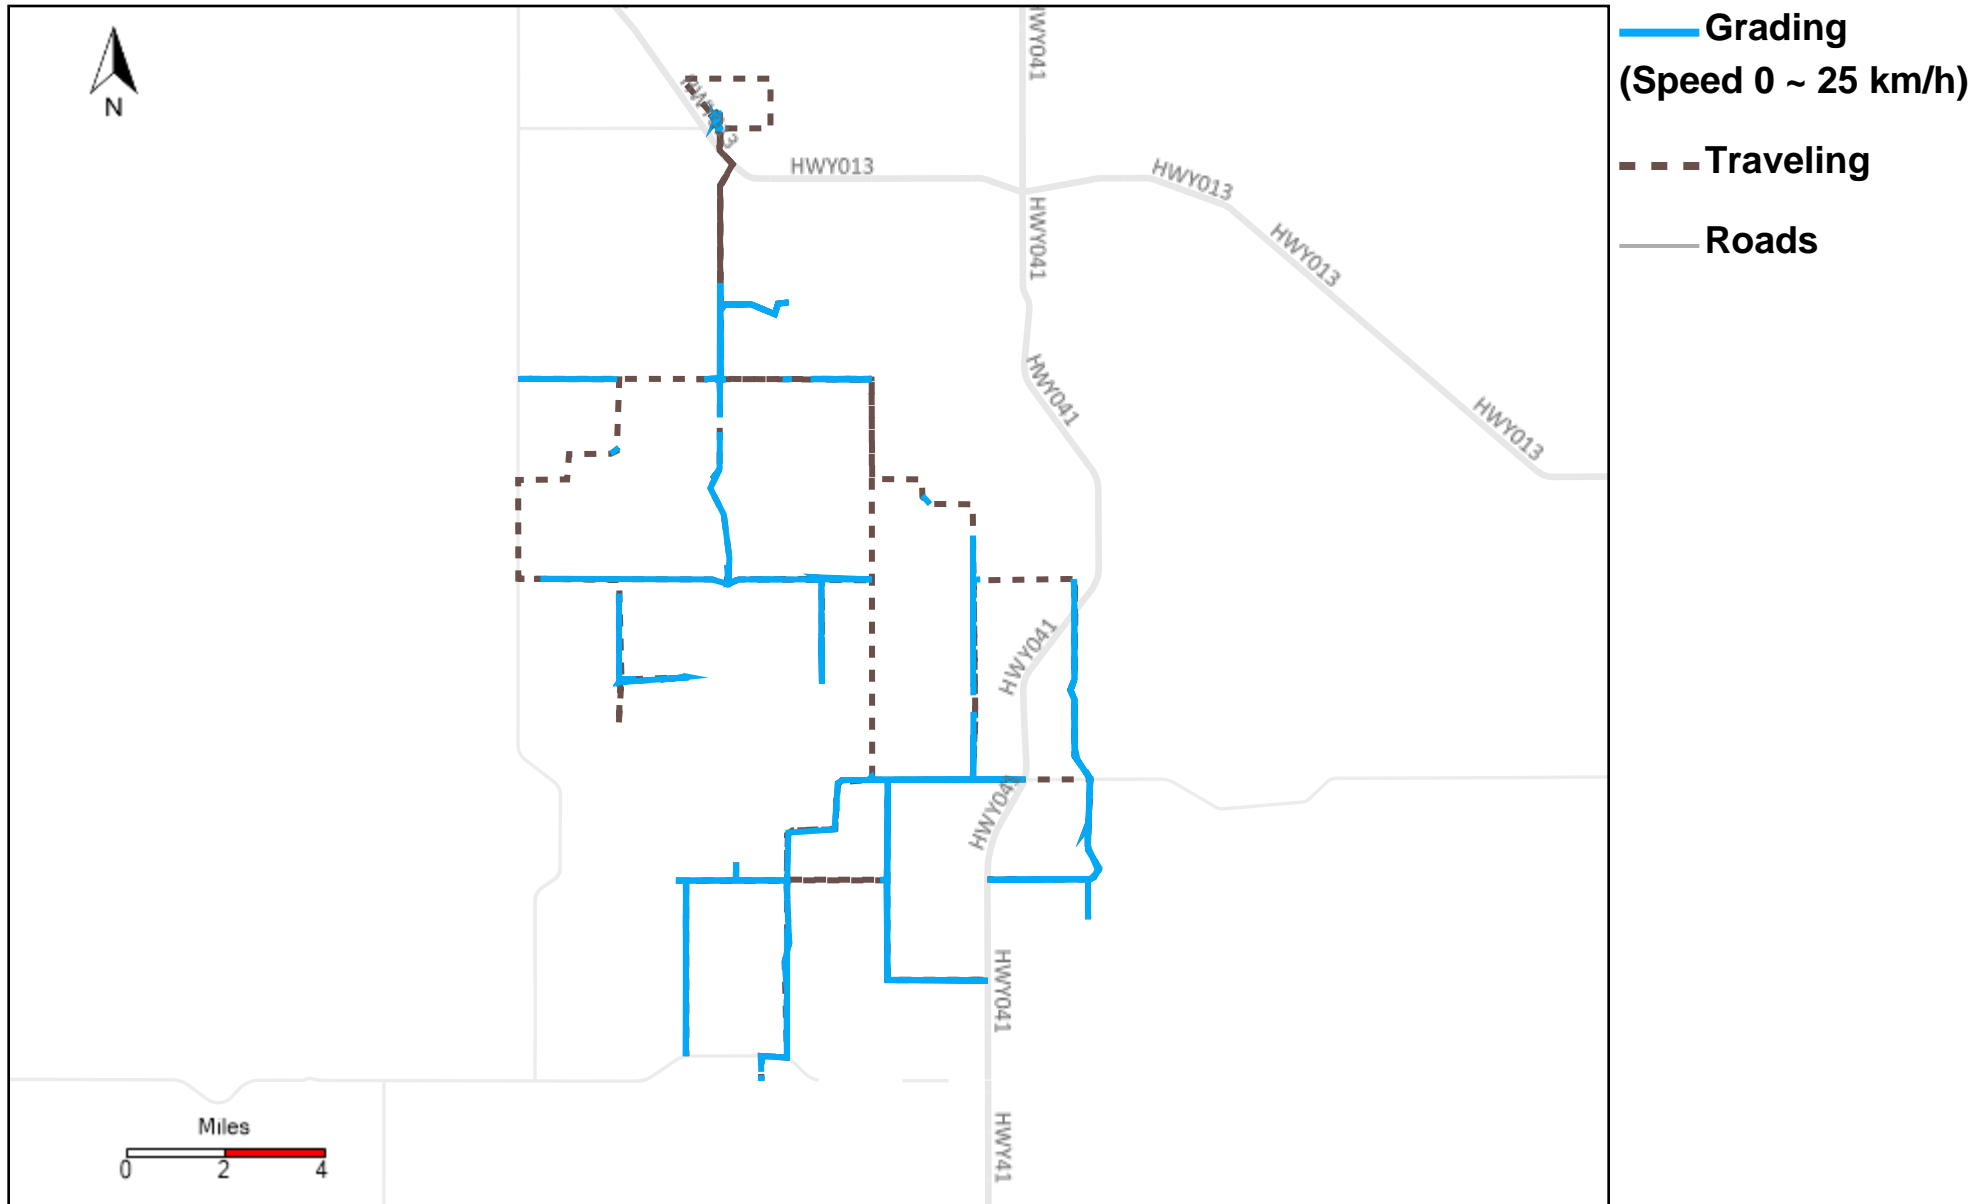

43-216_2025-01-05 ~ 2025-01-11 Tracking

Total Distance(km)	Total Hours	Work Distance(km)	Work Hours
344.35	22 hrs 56 min 1 sec	212.7	18 hrs 23 min 0 sec