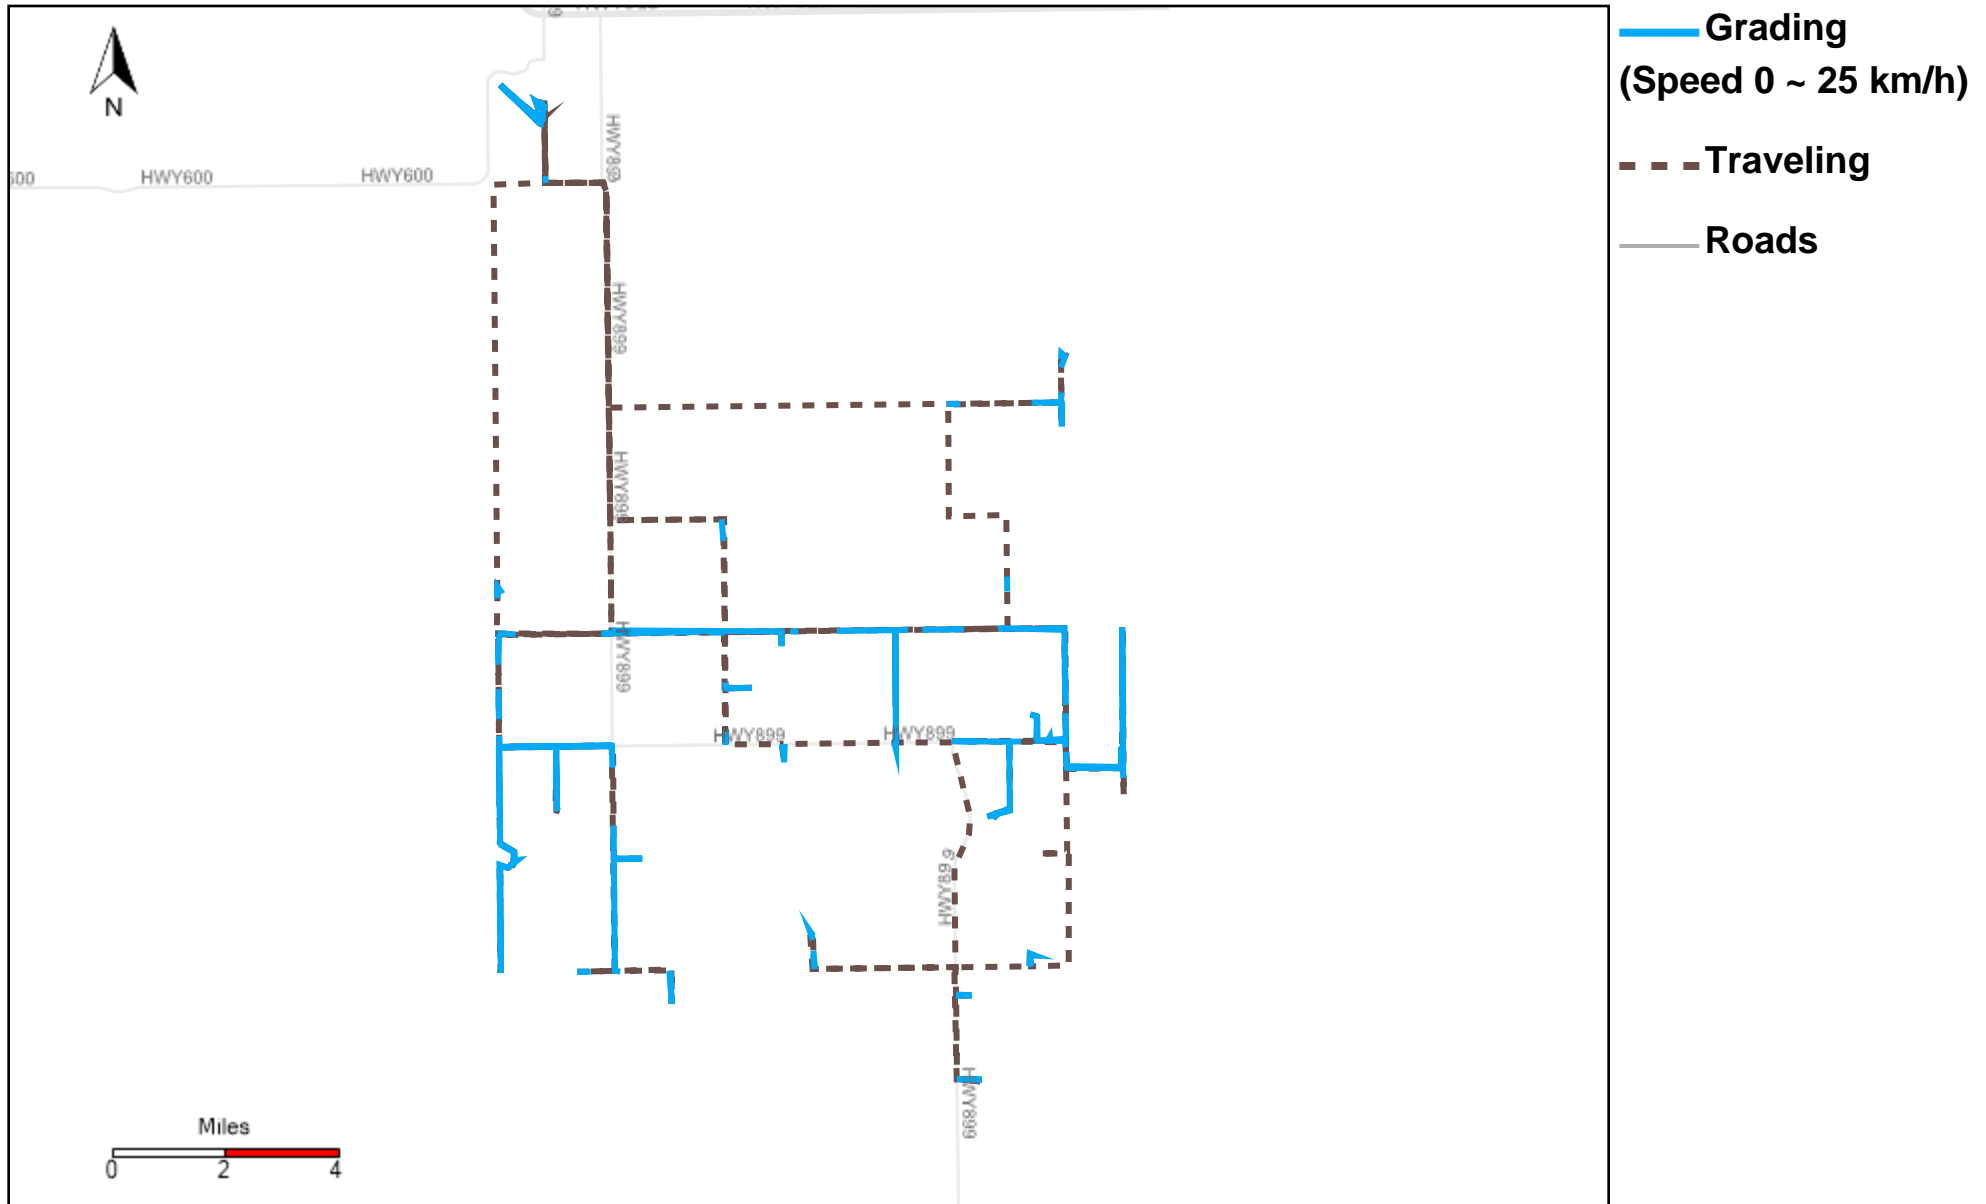

43-186_2025-01-05 ~ 2025-01-11 Tracking

Total Distance(km)	Total Hours	Work Distance(km)	Work Hours
391.82	23 hrs 31 min 2 sec	166.7	16 hrs 31 min 56 sec