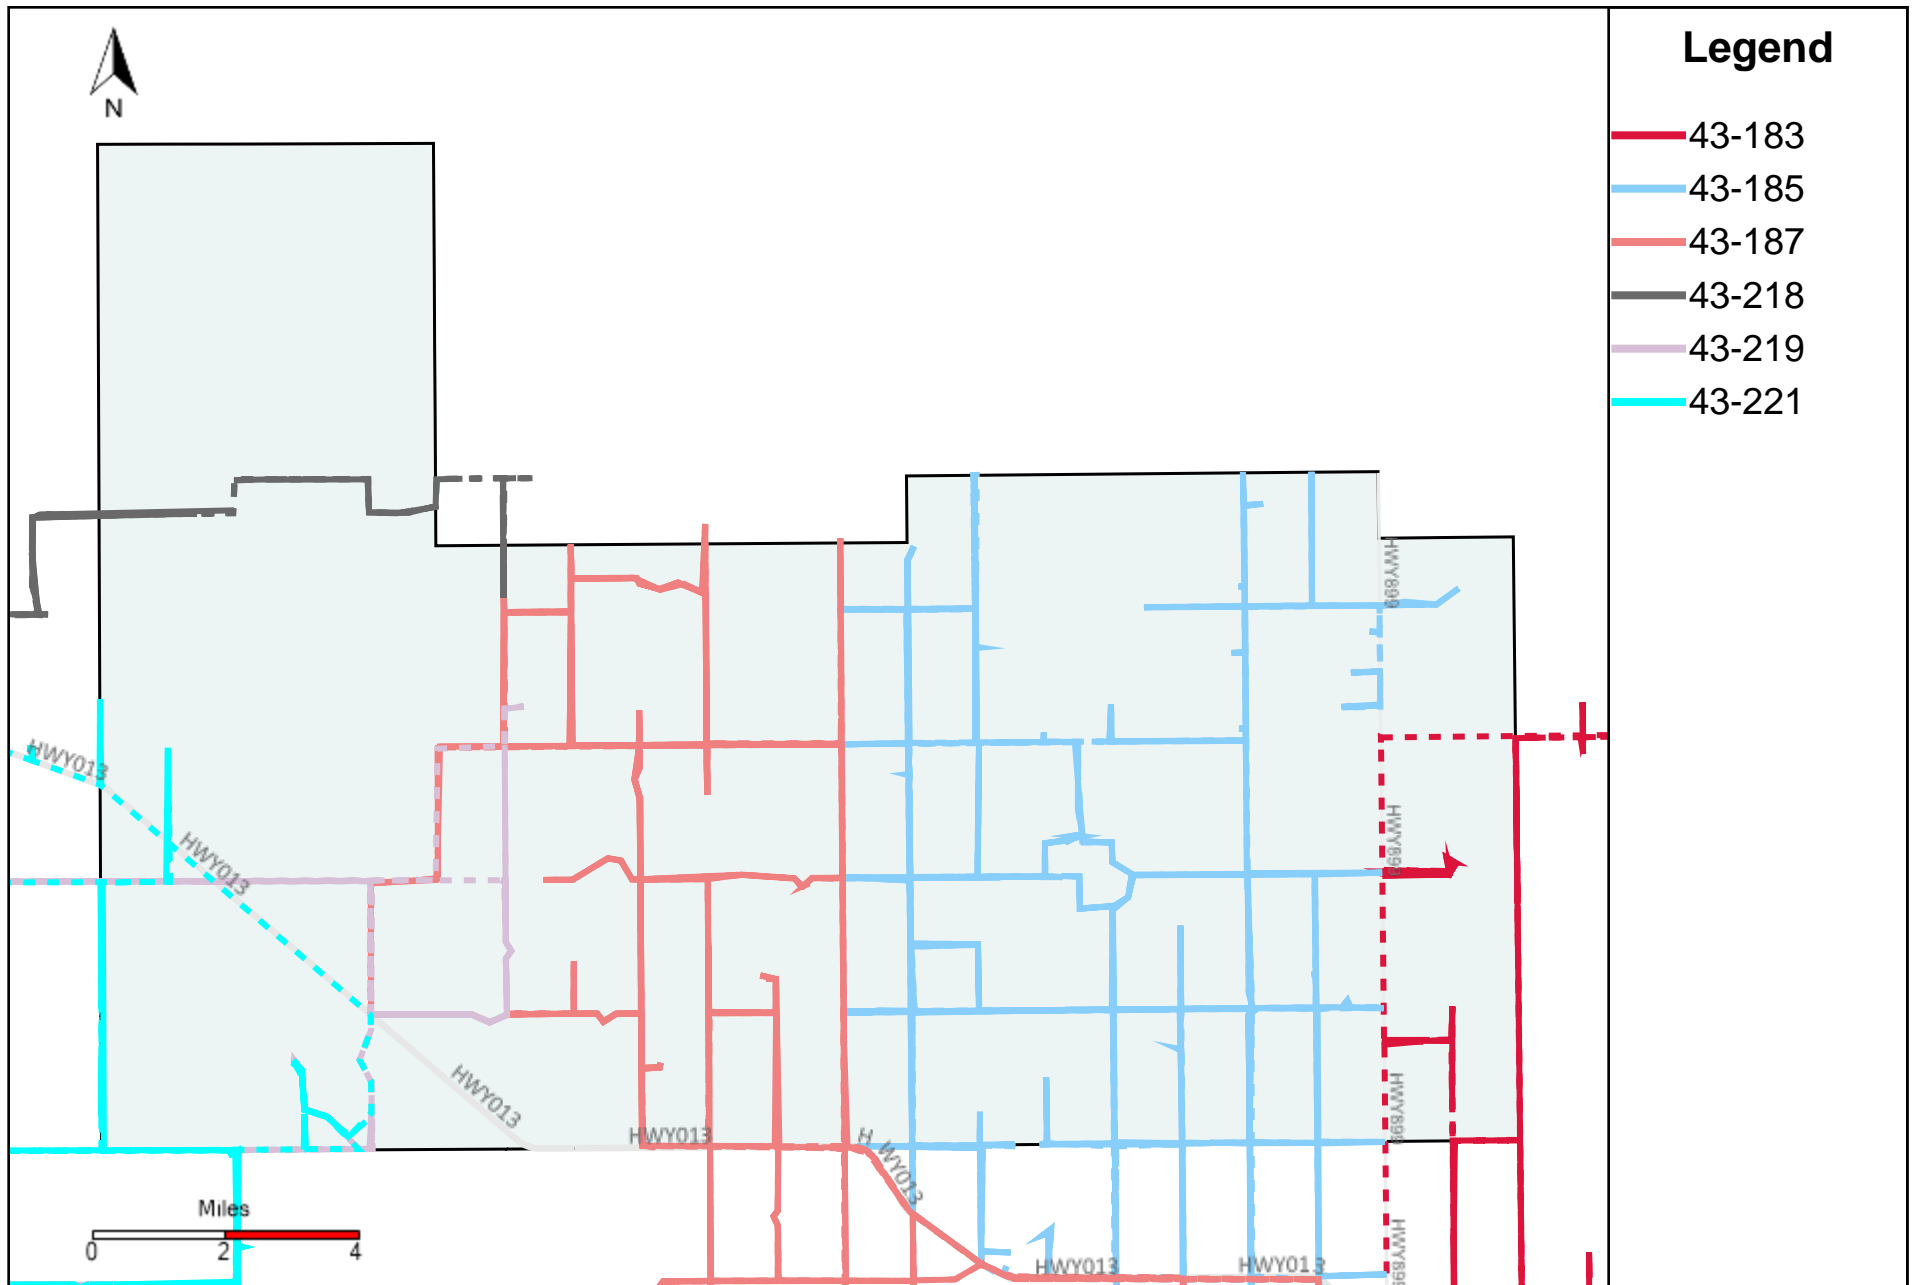

Division: 4 Grader Report(2025-01-05 ~ 2025-01-11)

Vehicle Name List	Total Distance(km)	Total Hours
43-183, 43-185, 43-187, 43-218, 43-219, 43-221	4320.05	281 hrs 53 min 47 sec