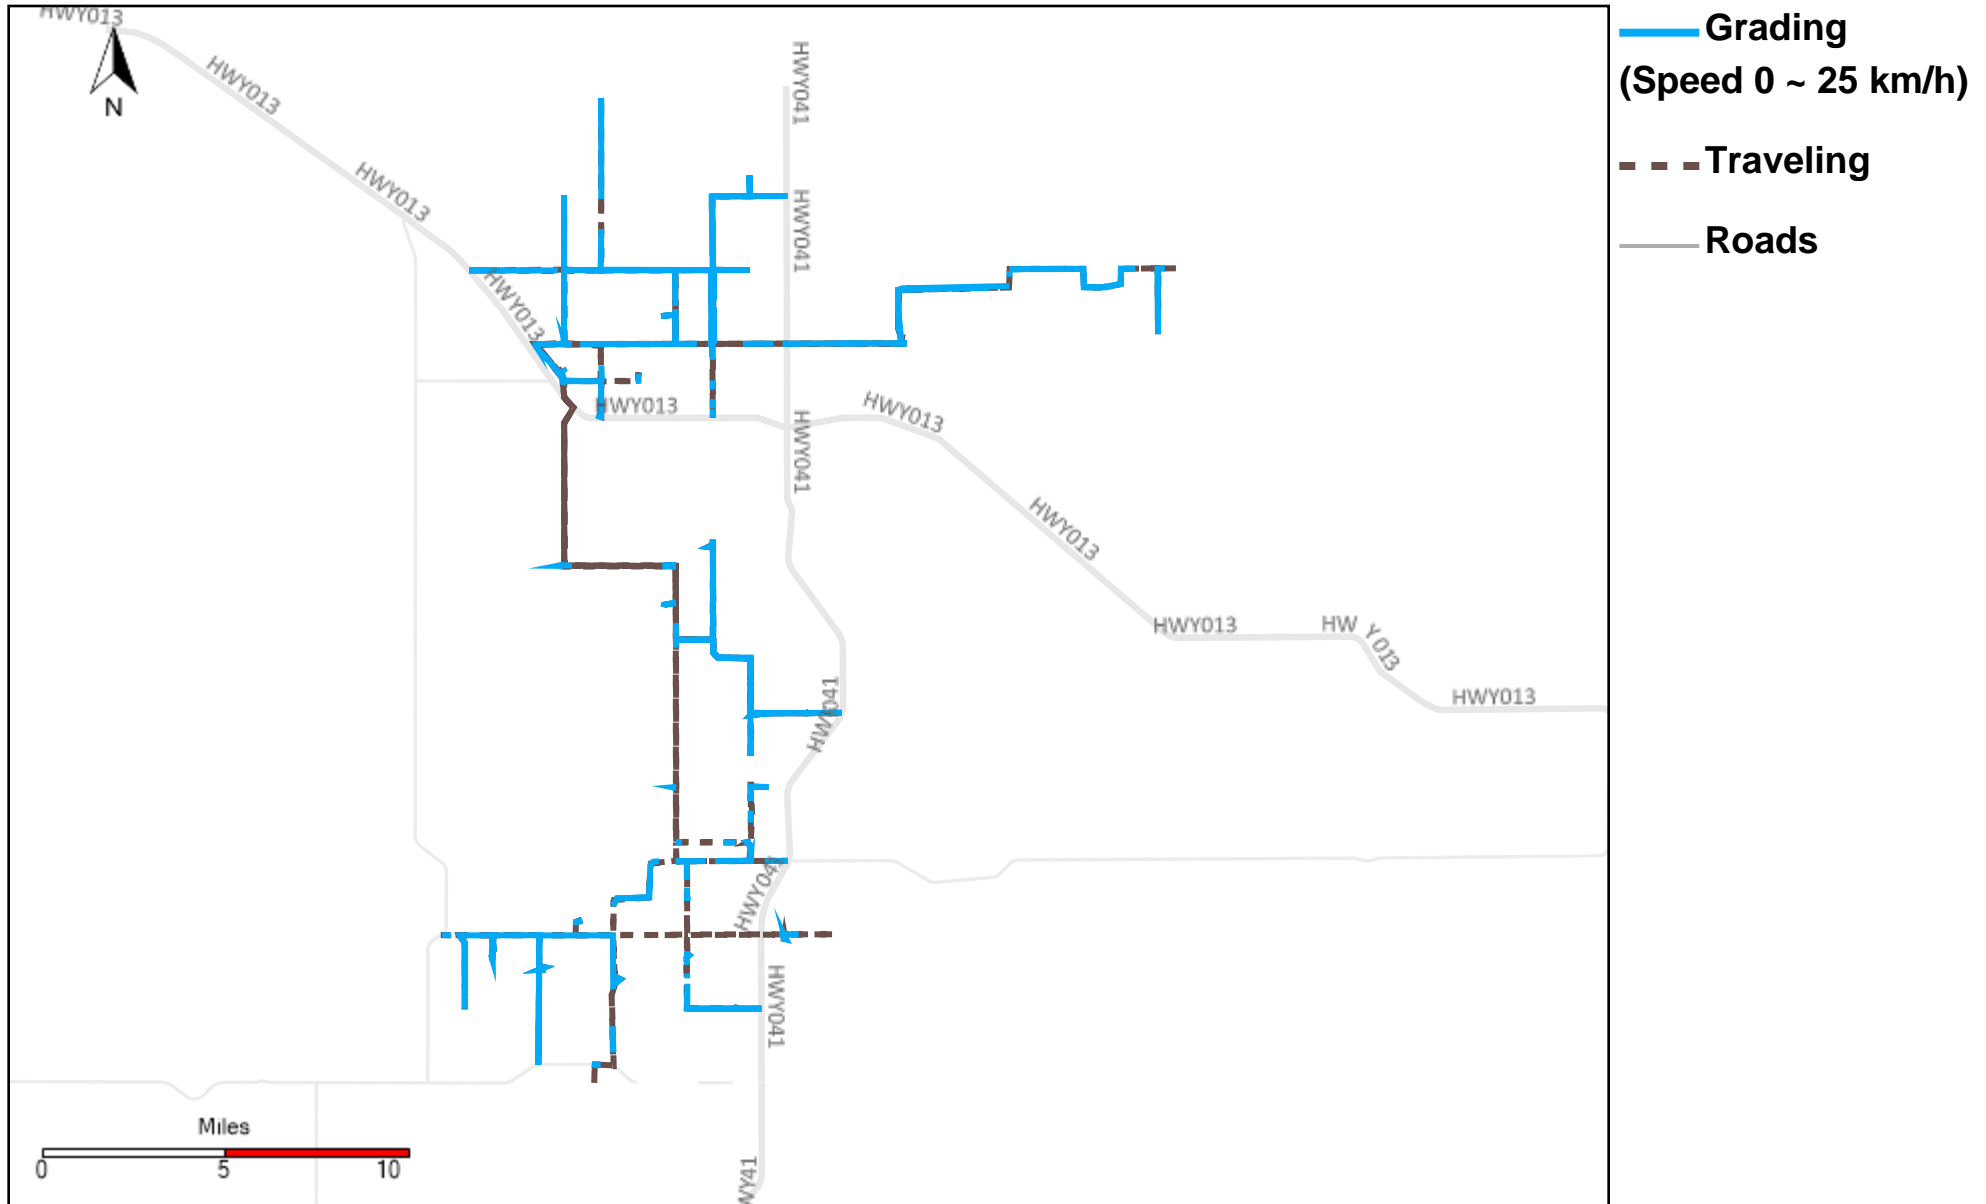

43-218_2025-01-05 ~ 2025-01-11 Tracking

Total Distance(km)	Total Hours	Work Distance(km)	Work Hours
727.42	48 hrs 40 min 59 sec	368.67	34 hrs 57 min 13 sec