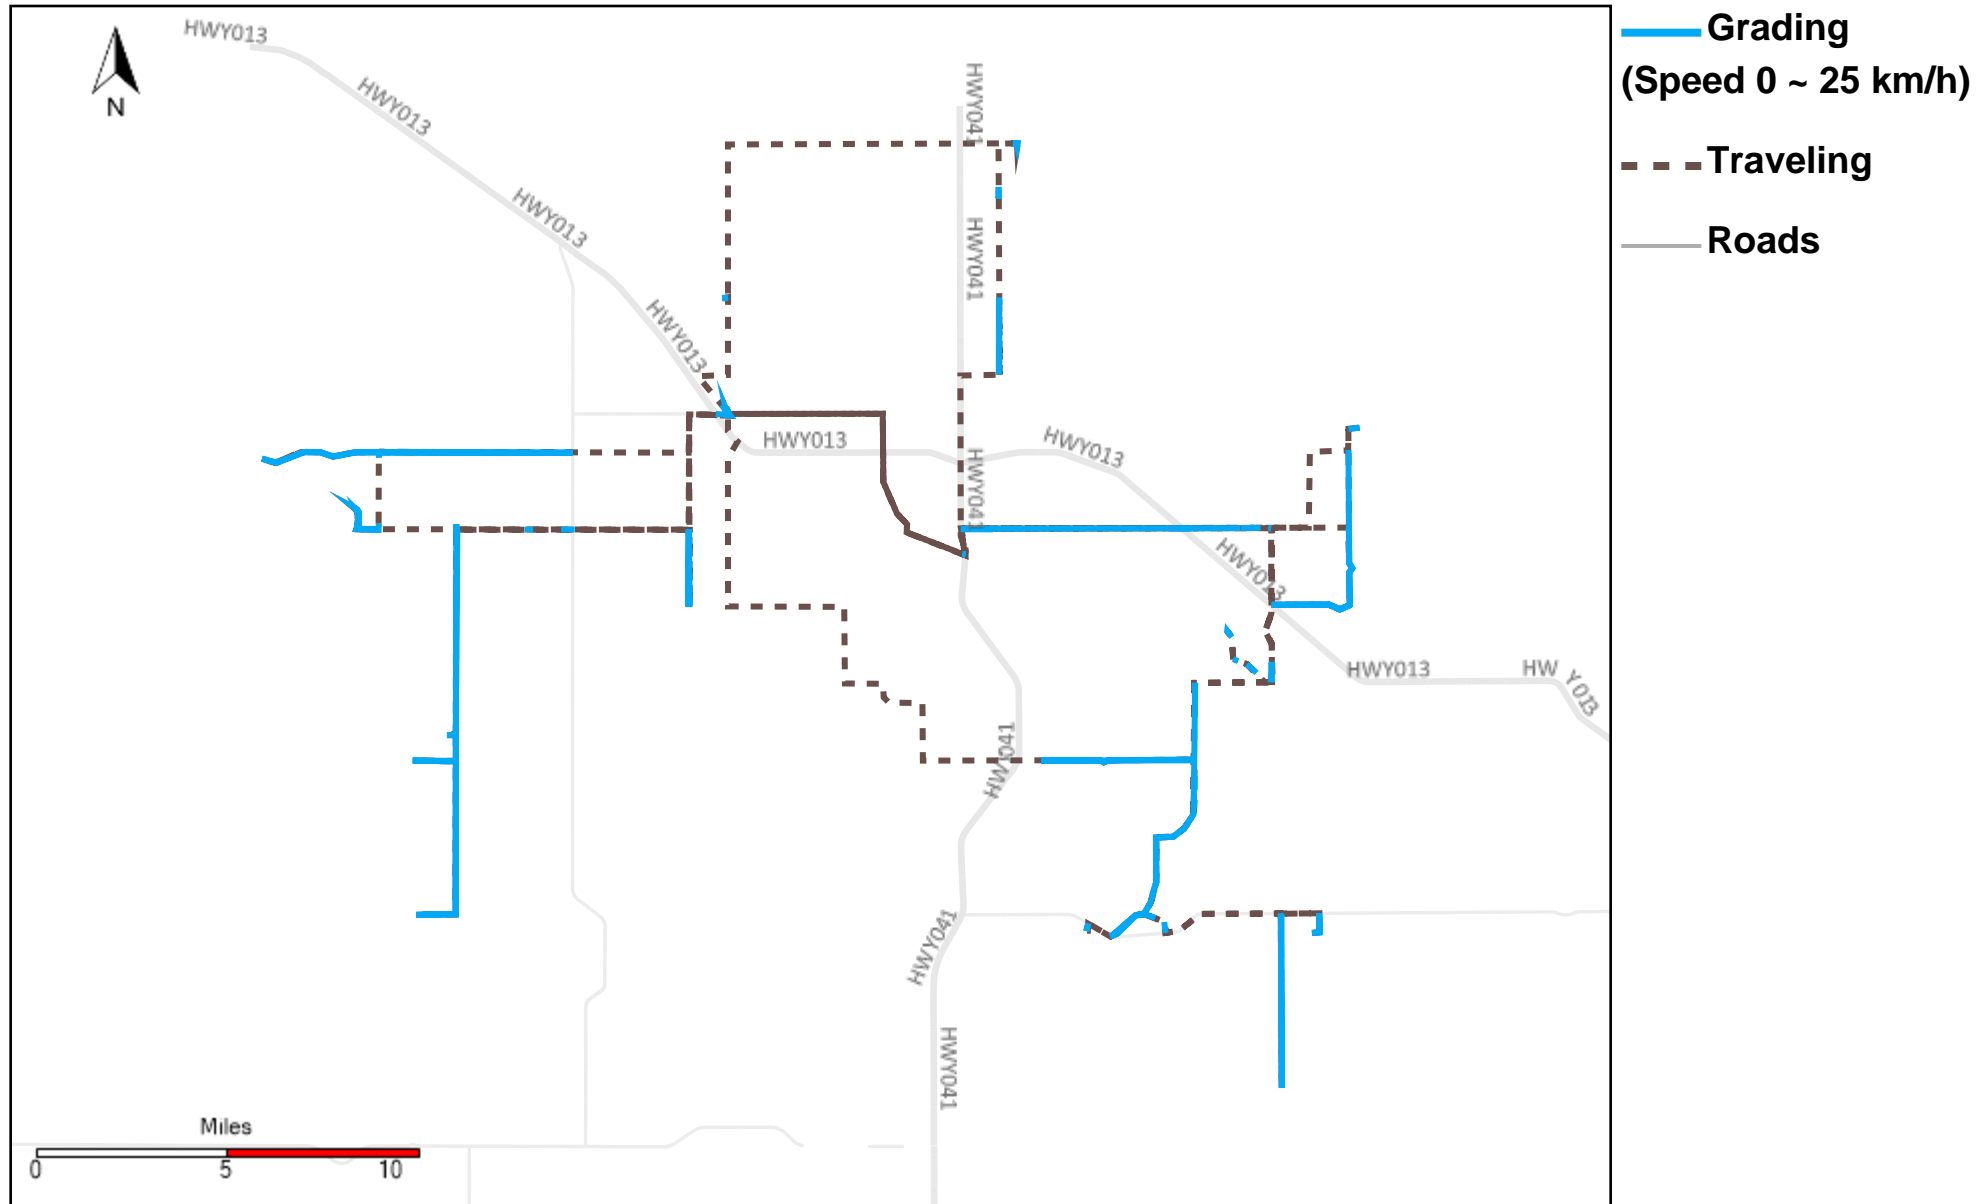

43-219_2025-01-05 ~ 2025-01-11 Tracking

Total Distance(km)	Total Hours	Work Distance(km)	Work Hours
607.29	37 hrs 4 min 2 sec	279.93	25 hrs 23 min 48 sec