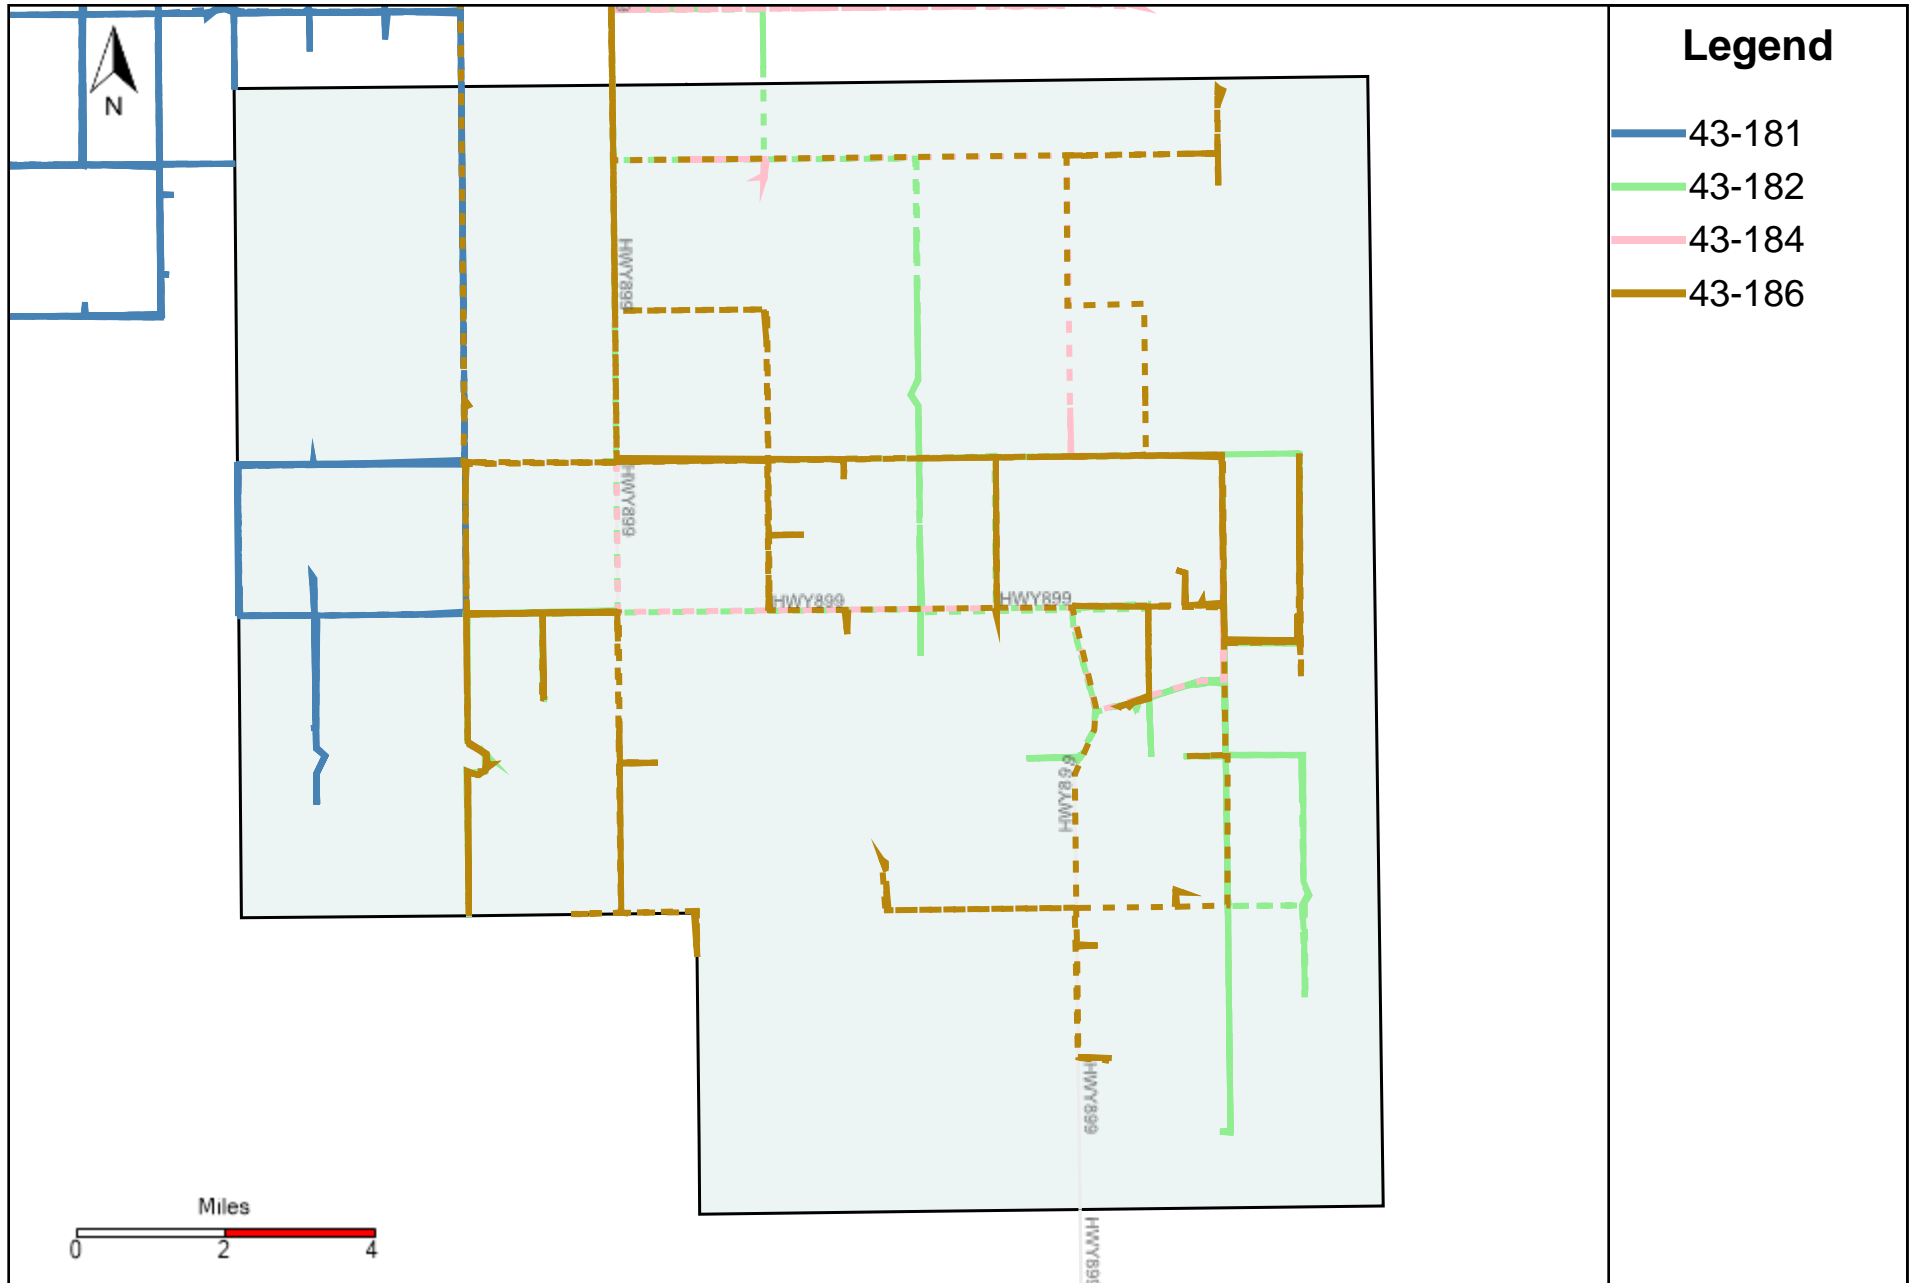

Provost Weekly Grader Report (2025-01-05 ~ 2025-01-11)

Division: 1 Grader Report(2025-01-05 ~ 2025-01-11)

Vehicle Name List	Total Distance(km)	Total Hours
43-181, 43-182, 43-184, 43-186	1519.9	113 hrs 0 min 44 sec

Division: 2 Grader Report(2025-01-05 ~ 2025-01-11)

Vehicle Name List	Total Distance(km)	Total Hours
43-182, 43-183, 43-184	1196.47	86 hrs 59 min 50 sec

Division: 3 Grader Report(2025-01-05 ~ 2025-01-11)

Vehicle Name List	Total Distance(km)	Total Hours
43-181, 43-182, 43-183, 43-184, 43-185, 43-186, 43-187	3548.56	254 hrs 25 min 54 sec

Division: 4 Grader Report(2025-01-05 ~ 2025-01-11)

Vehicle Name List	Total Distance(km)	Total Hours
43-183, 43-185, 43-187, 43-218, 43-219, 43-221	4320.05	281 hrs 53 min 47 sec