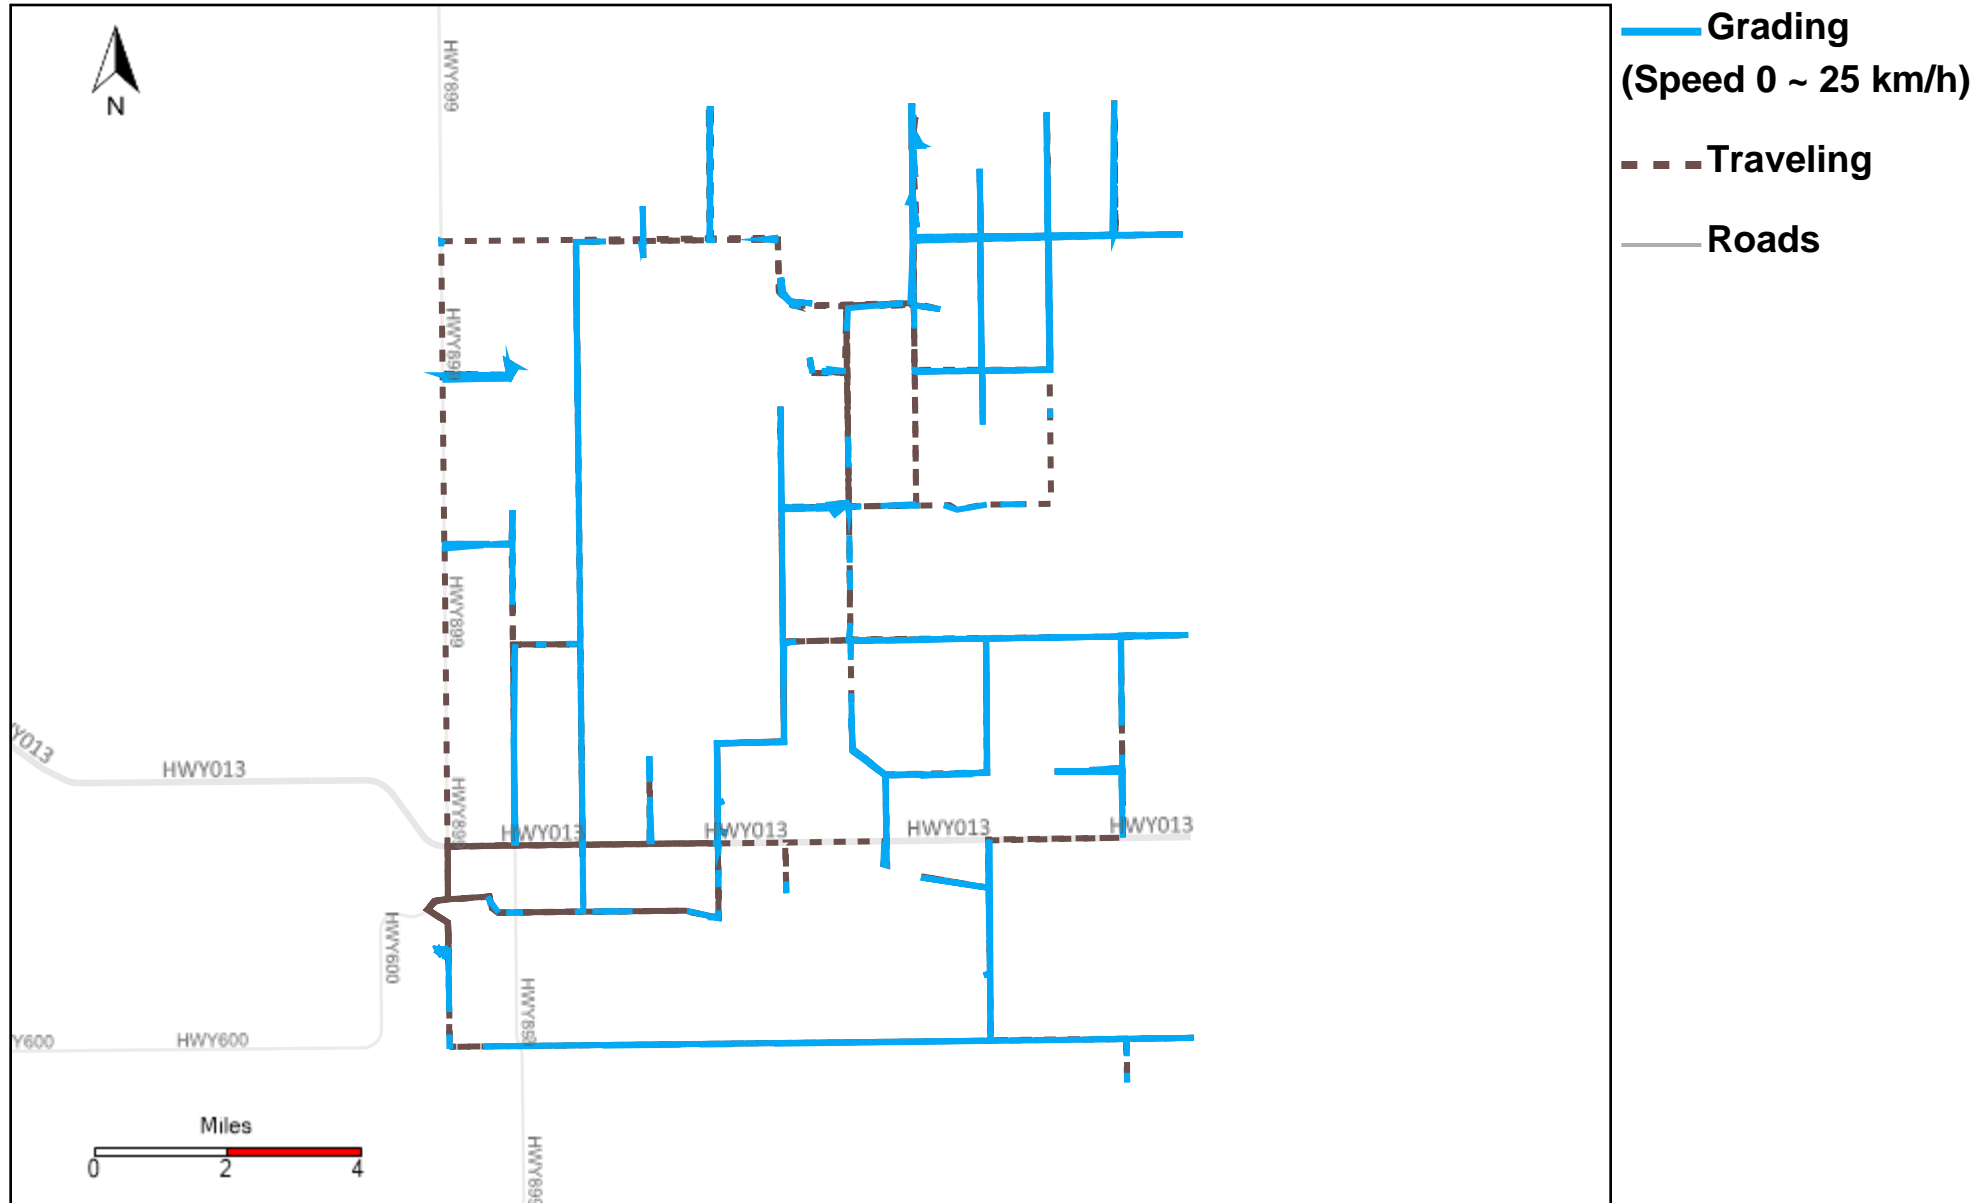

43-182_2025-01-05 ~ 2025-01-11 Tracking

Total Distance(km)	Total Hours	Work Distance(km)	Work Hours
288.82	20 hrs 19 min 46 sec	147.95	15 hrs 25 min 53 sec

43-183_2025-01-05 ~ 2025-01-11 Tracking

Total Distance(km)	Total Hours	Work Distance(km)	Work Hours
662.84	49 hrs 43 min 48 sec	387.97	40 hrs 5 min 11 sec