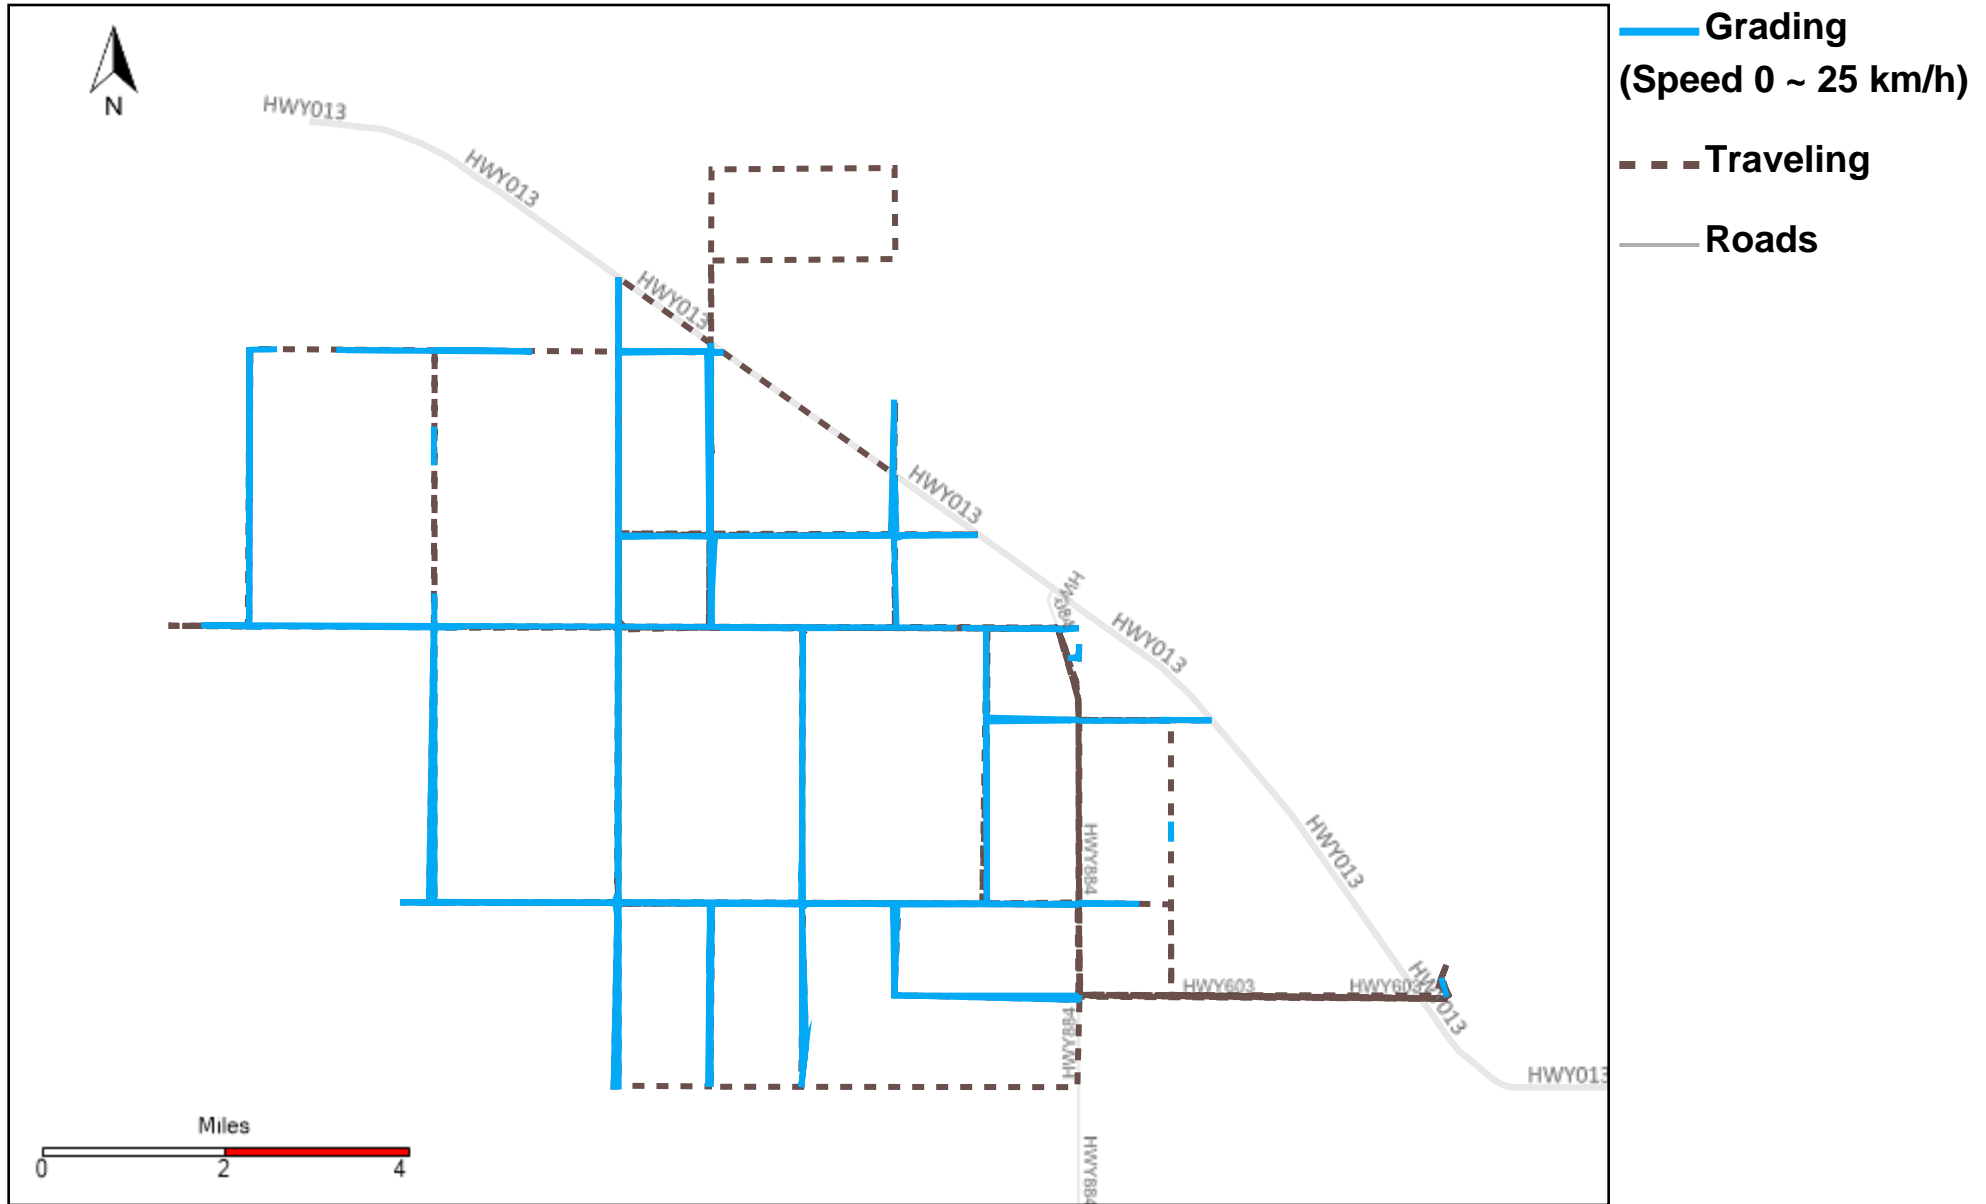

43-220_2025-01-05 ~ 2025-01-11 Tracking

Total Distance(km)	Total Hours	Work Distance(km)	Work Hours
634.77	41 hrs 45 min 38 sec	335.07	28 hrs 44 min 18 sec