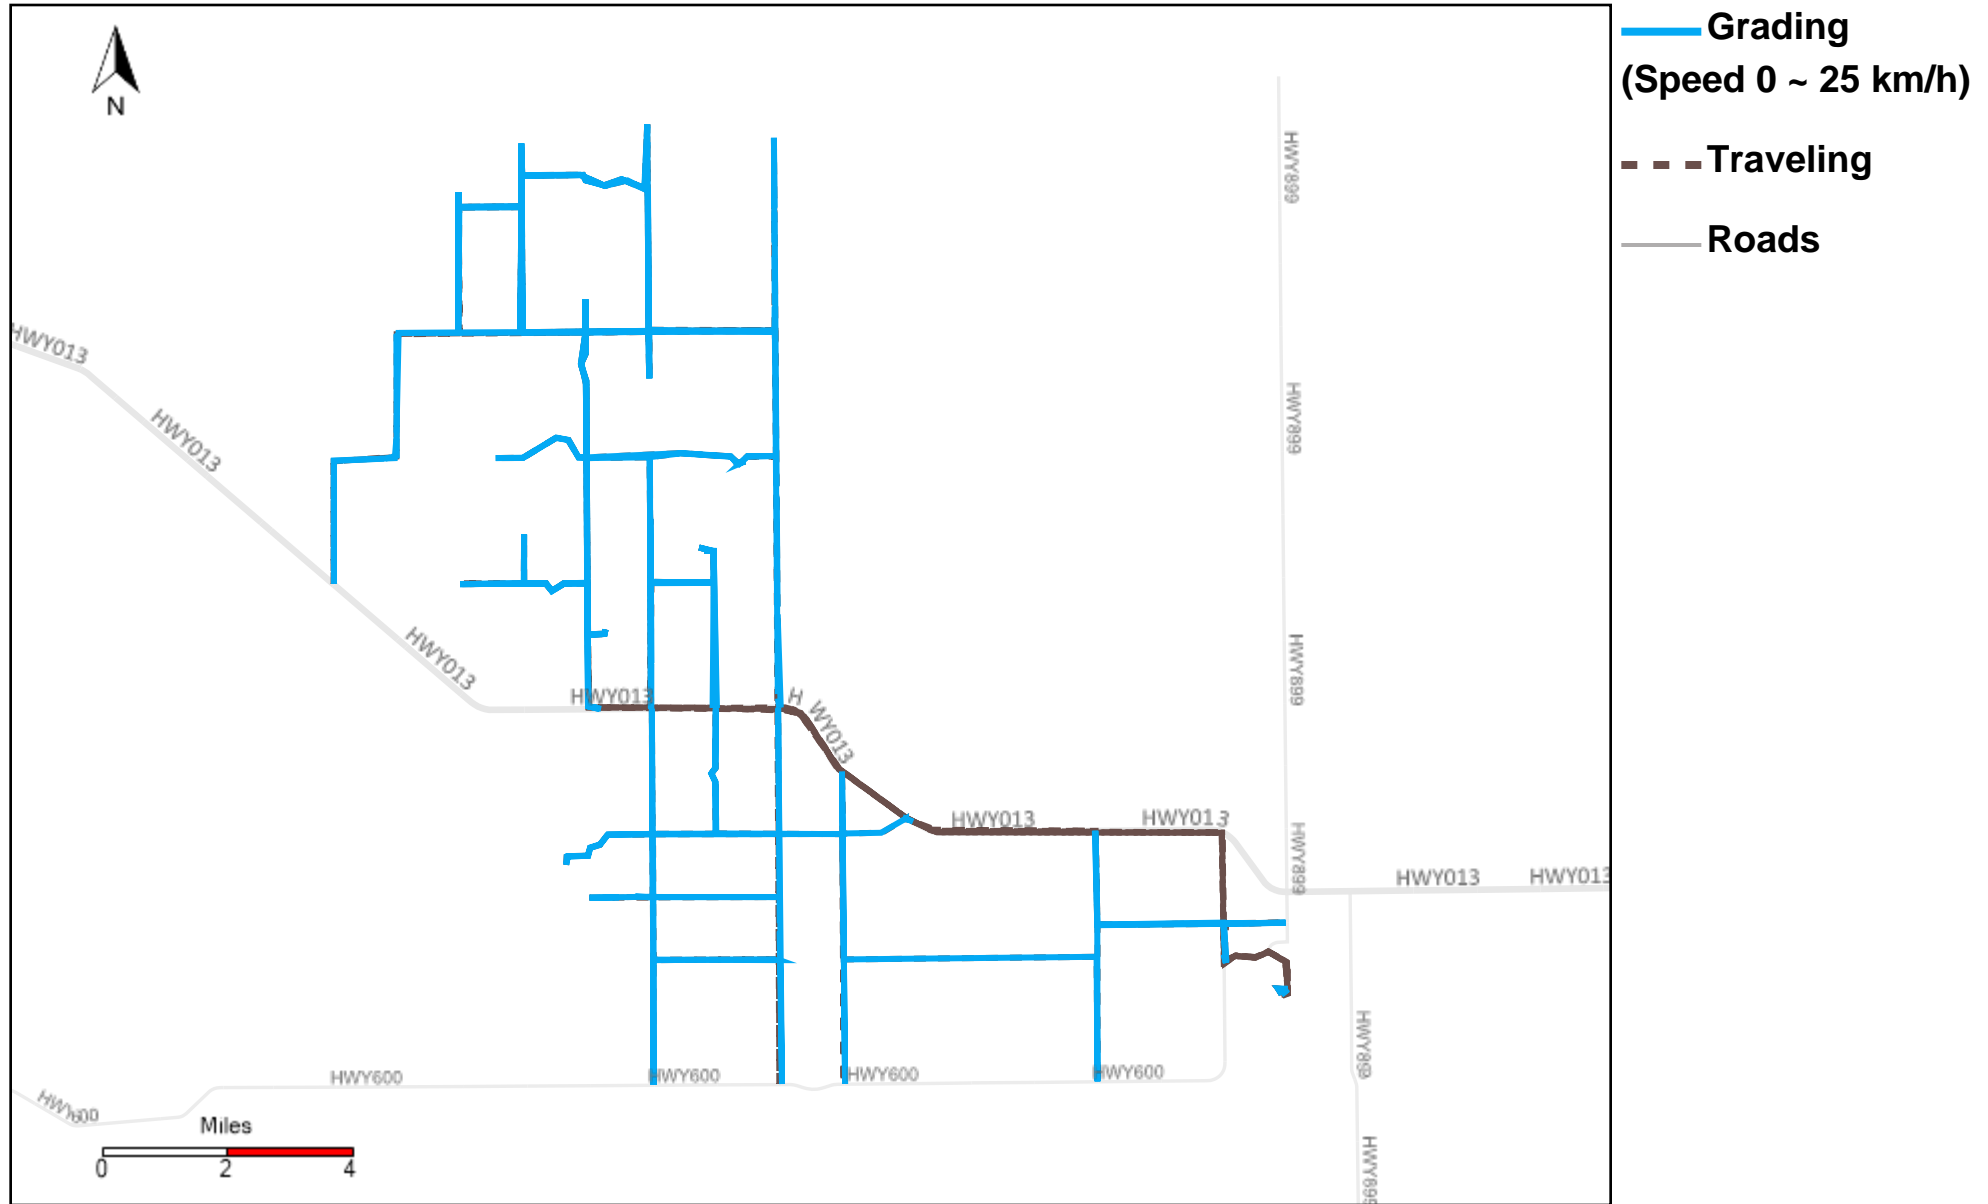

43-187_2025-01-05 ~ 2025-01-11 Tracking

Total Distance(km)	Total Hours	Work Distance(km)	Work Hours
659.25	41 hrs 22 min 42 sec	480.29	36 hrs 33 min 1 sec