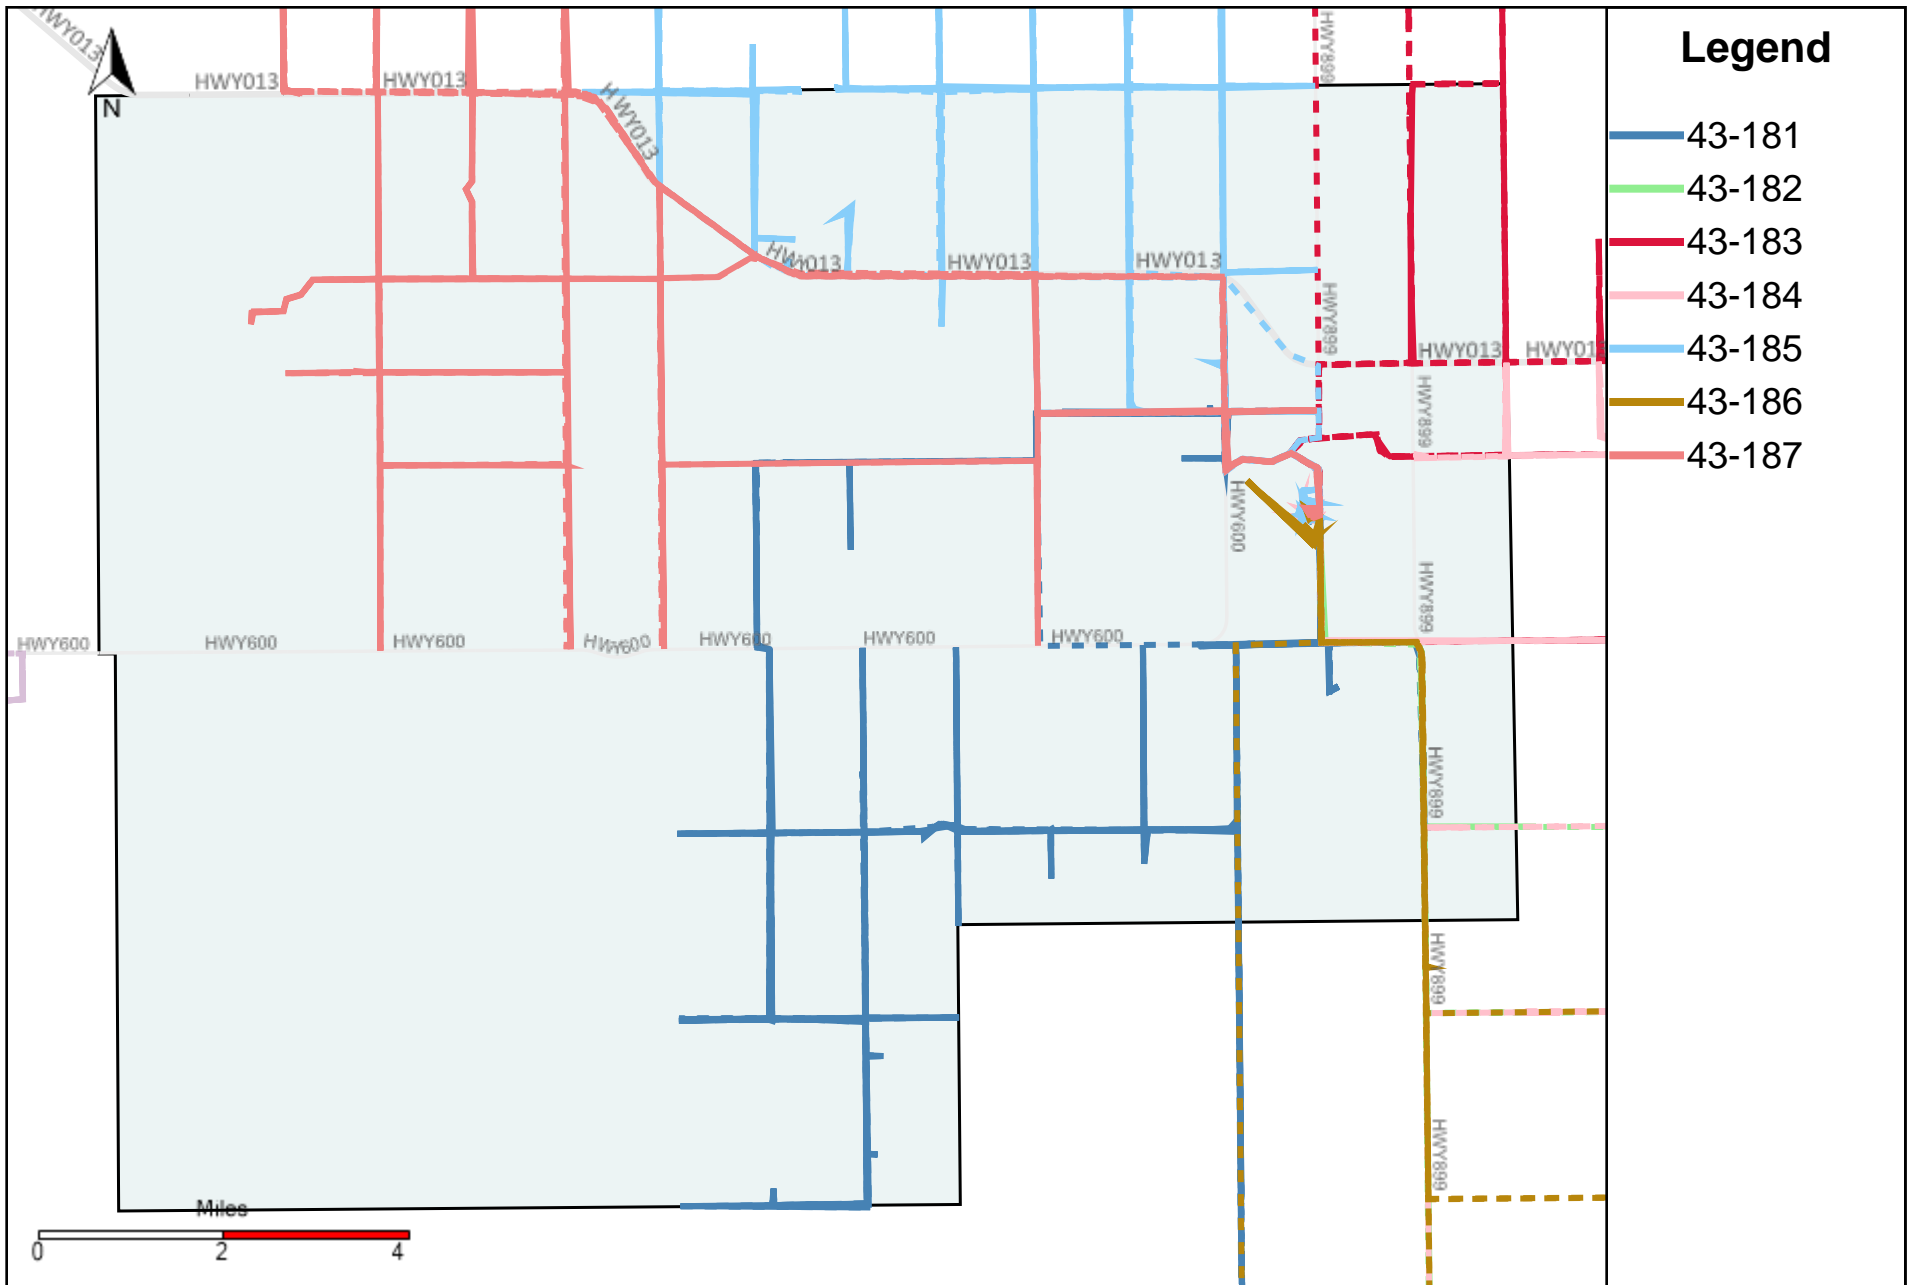

Provost Weekly Grader Report (2025-01-05 ~ 2025-01-11)

Division: 1 Grader Report(2025-01-05 ~ 2025-01-11)

Vehicle Name List	Total Distance(km)	Total Hours
43-181, 43-182, 43-184, 43-186	1519.9	113 hrs 0 min 44 sec

Vehicle Name List	Total Distance(km)	Total Hours
43-181, 43-182, 43-183, 43-184, 43-185, 43-186, 43-187	3548.56	254 hrs 25 min 54 sec

Division: 4 Grader Report(2025-01-05 ~ 2025-01-11)

Vehicle Name List	Total Distance(km)	Total Hours
43-183, 43-185, 43-187, 43-218, 43-219, 43-221	4320.05	281 hrs 53 min 47 sec