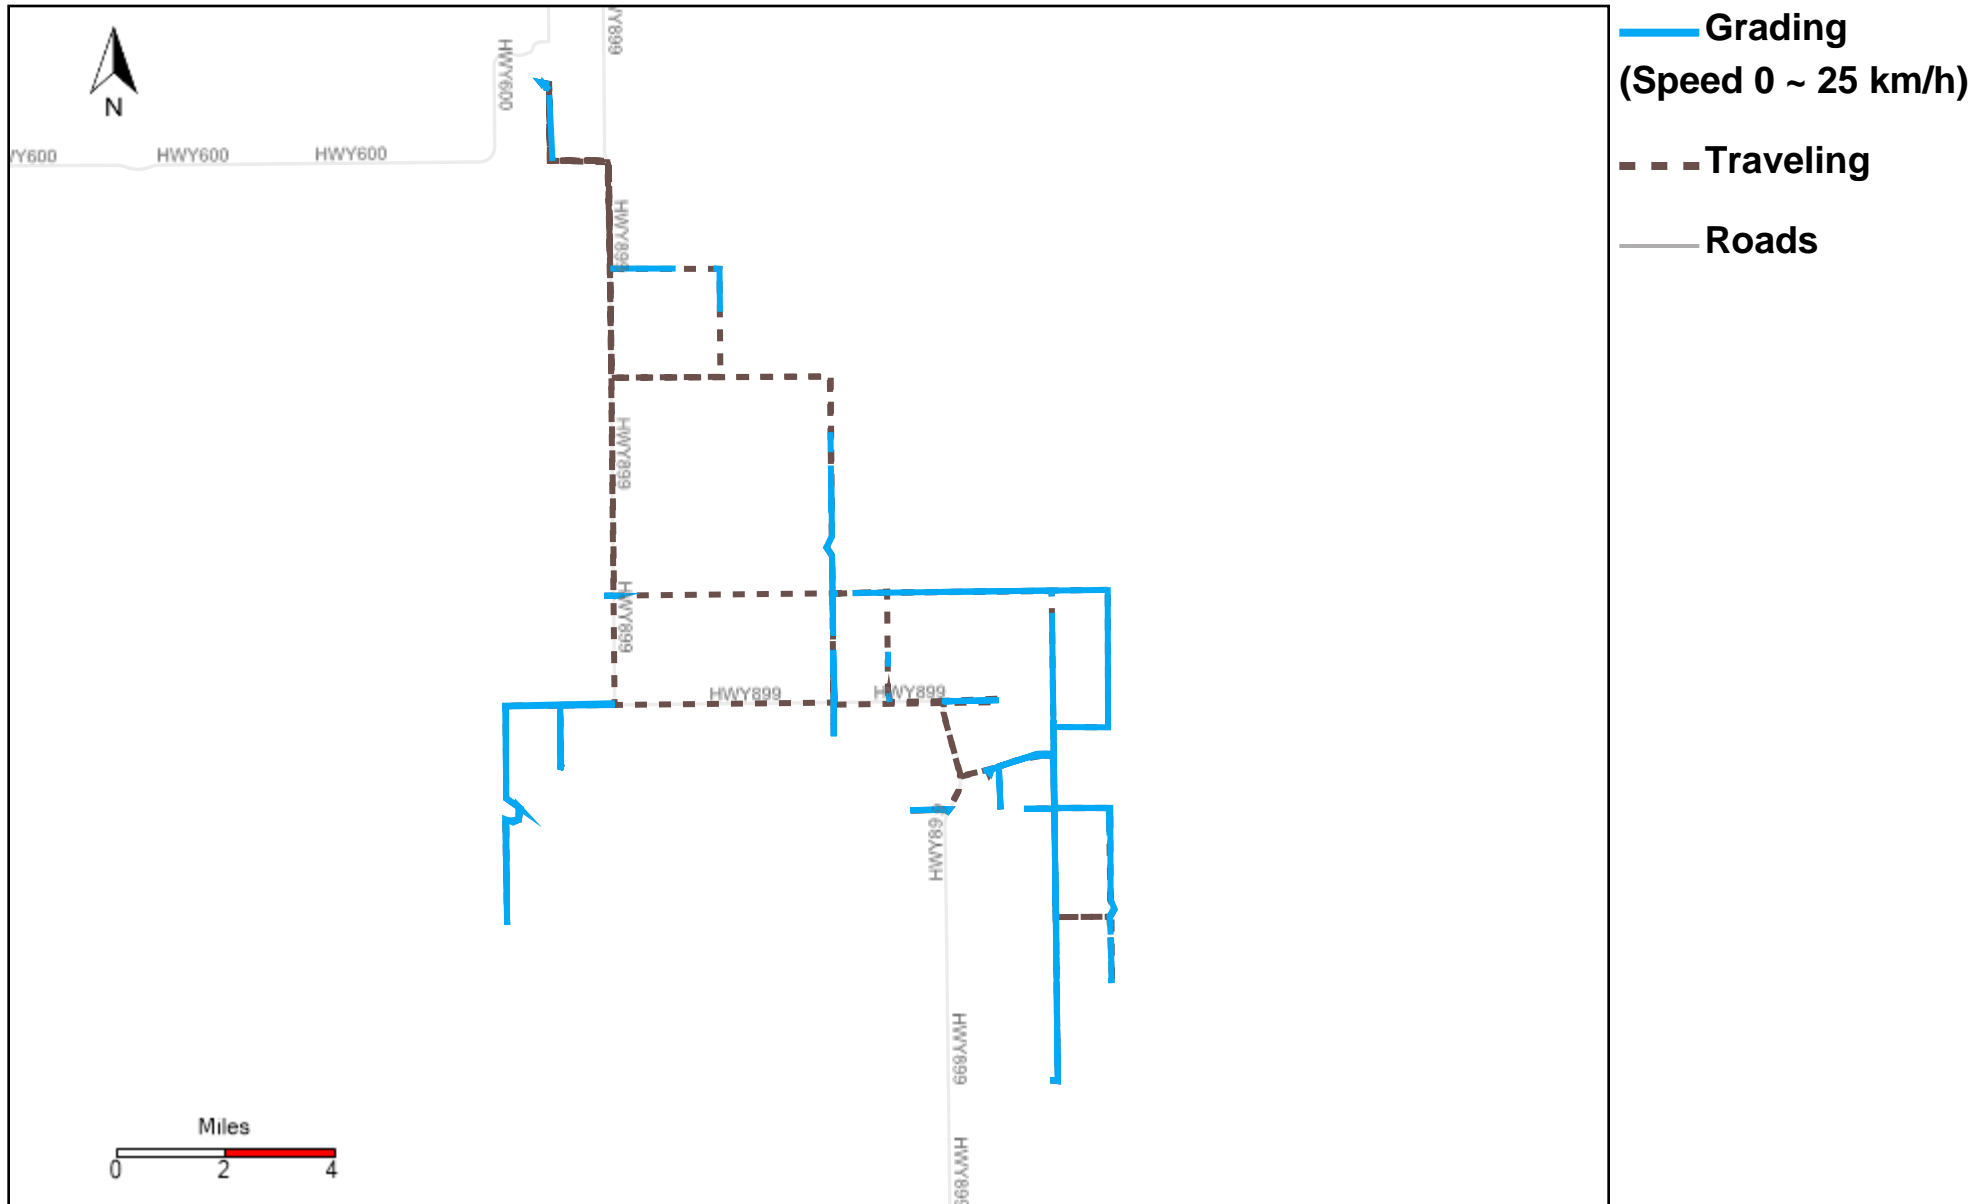

43-182_2025-01-05 ~ 2025-01-11 Tracking

Total Distance(km)	Total Hours	Work Distance(km)	Work Hours
288.82	20 hrs 19 min 46 sec	147.95	15 hrs 25 min 53 sec

43-183_2025-01-05 ~ 2025-01-11 Tracking

Total Distance(km)	Total Hours	Work Distance(km)	Work Hours
662.84	49 hrs 43 min 48 sec	387.97	40 hrs 5 min 11 sec