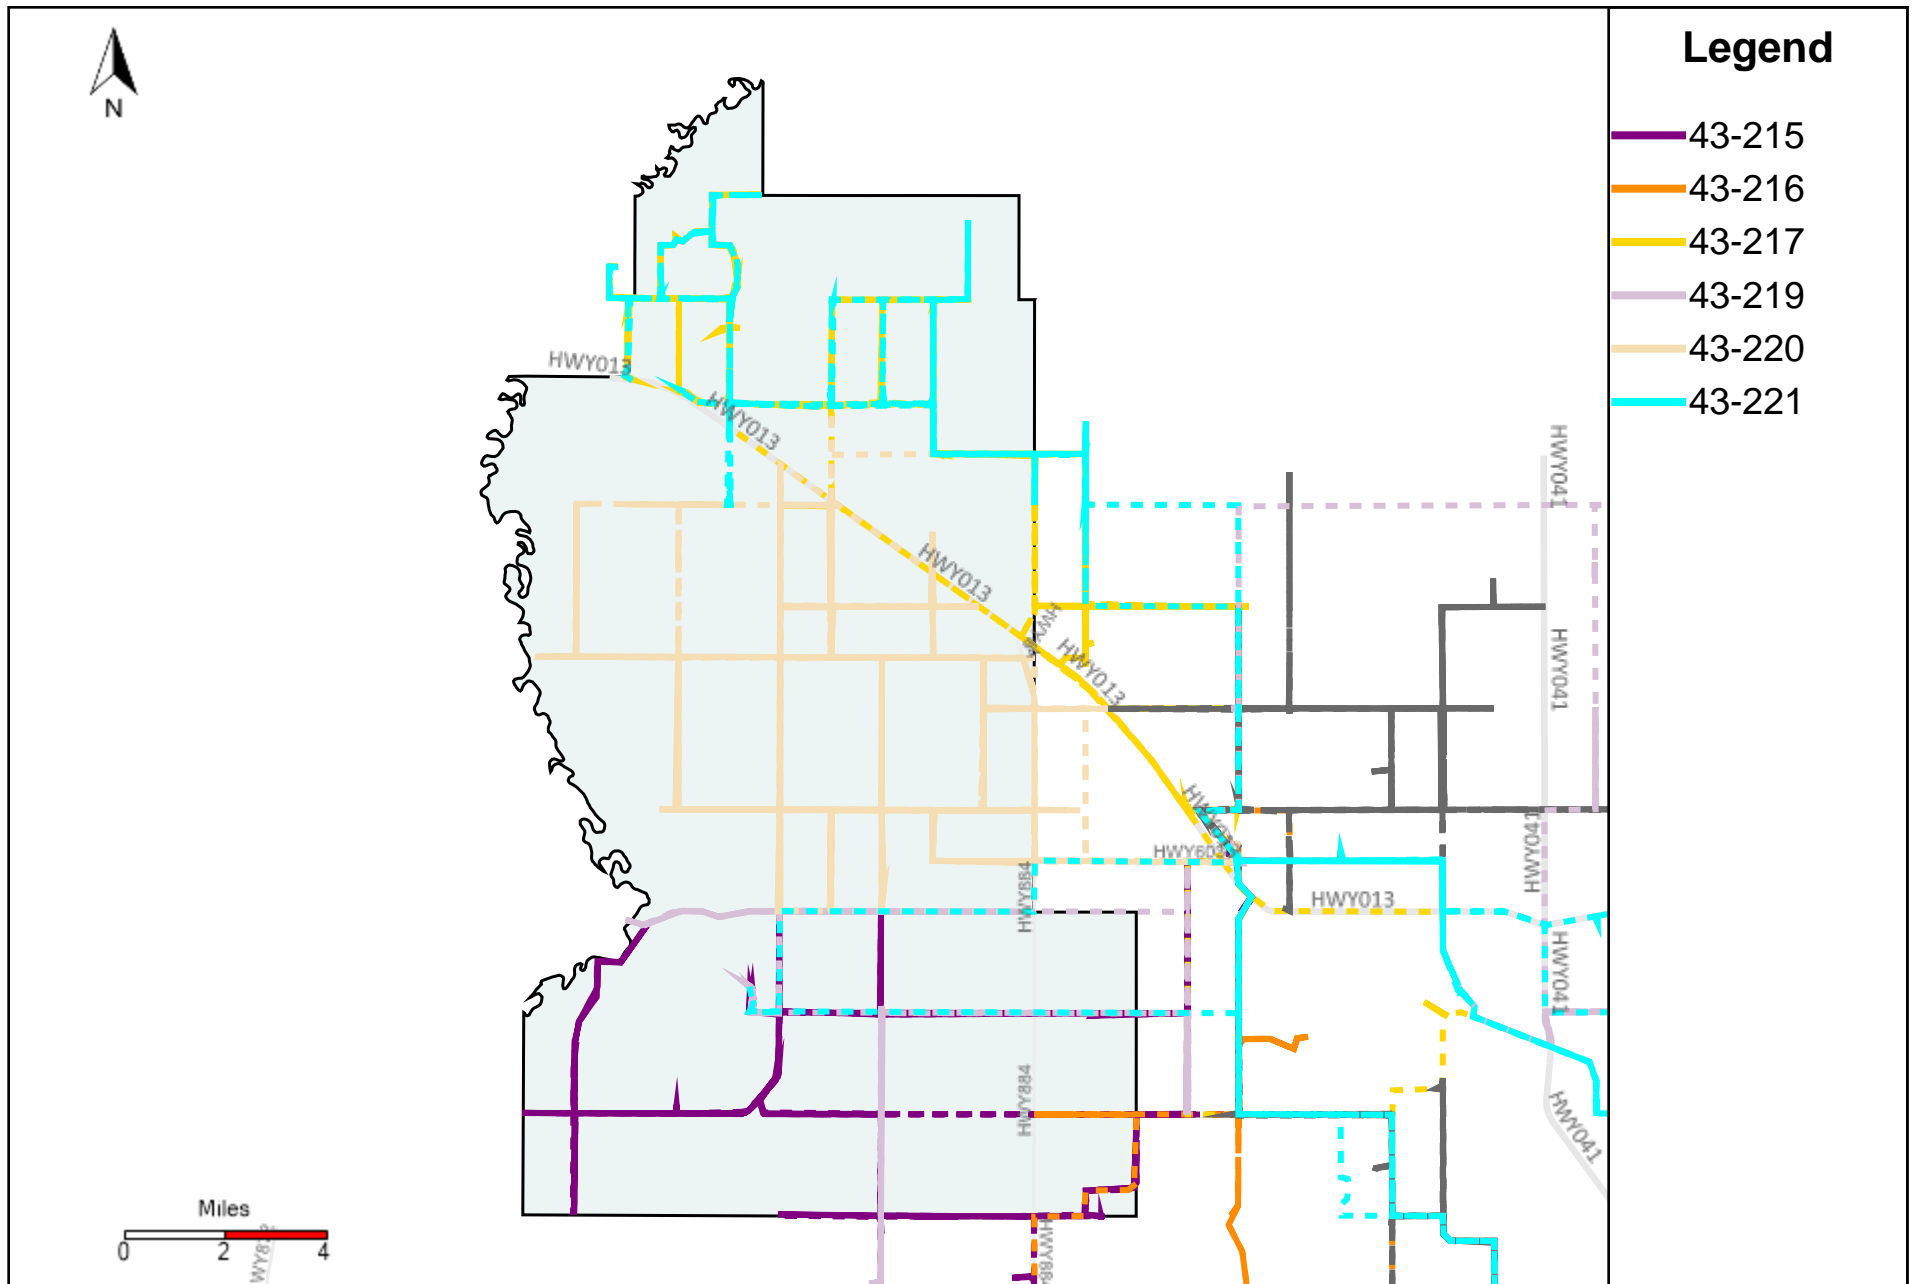

Vehicle Name List	Total Distance(km)	Total Hours
43-181, 43-182, 43-183, 43-184, 43-185, 43-186, 43-187	3548.56	254 hrs 25 min 54 sec

Division: 4 Grader Report(2025-01-05 ~ 2025-01-11)

Vehicle Name List	Total Distance(km)	Total Hours
43-183, 43-185, 43-187, 43-218, 43-219, 43-221	4320.05	281 hrs 53 min 47 sec

Division: 5 Grader Report(2025-01-05 ~ 2025-01-11)

Vehicle Name List	Total Distance(km)	Total Hours
43-215, 43-216, 43-217, 43-218, 43-219, 43-221	3661.02	247 hrs 41 min 25 sec

Division: 6 Grader Report(2025-01-05 ~ 2025-01-11)

Vehicle Name List	Total Distance(km)	Total Hours
43-215, 43-216, 43-217, 43-218, 43-219, 43-220, 43-221	4295.79	289 hrs 27 min 3 sec

Division: 7 Grader Report(2025-01-05 ~ 2025-01-11)

Vehicle Name List	Total Distance(km)	Total Hours
43-215, 43-216, 43-217, 43-219, 43-220, 43-221	3568.36	240 hrs 46 min 4 sec