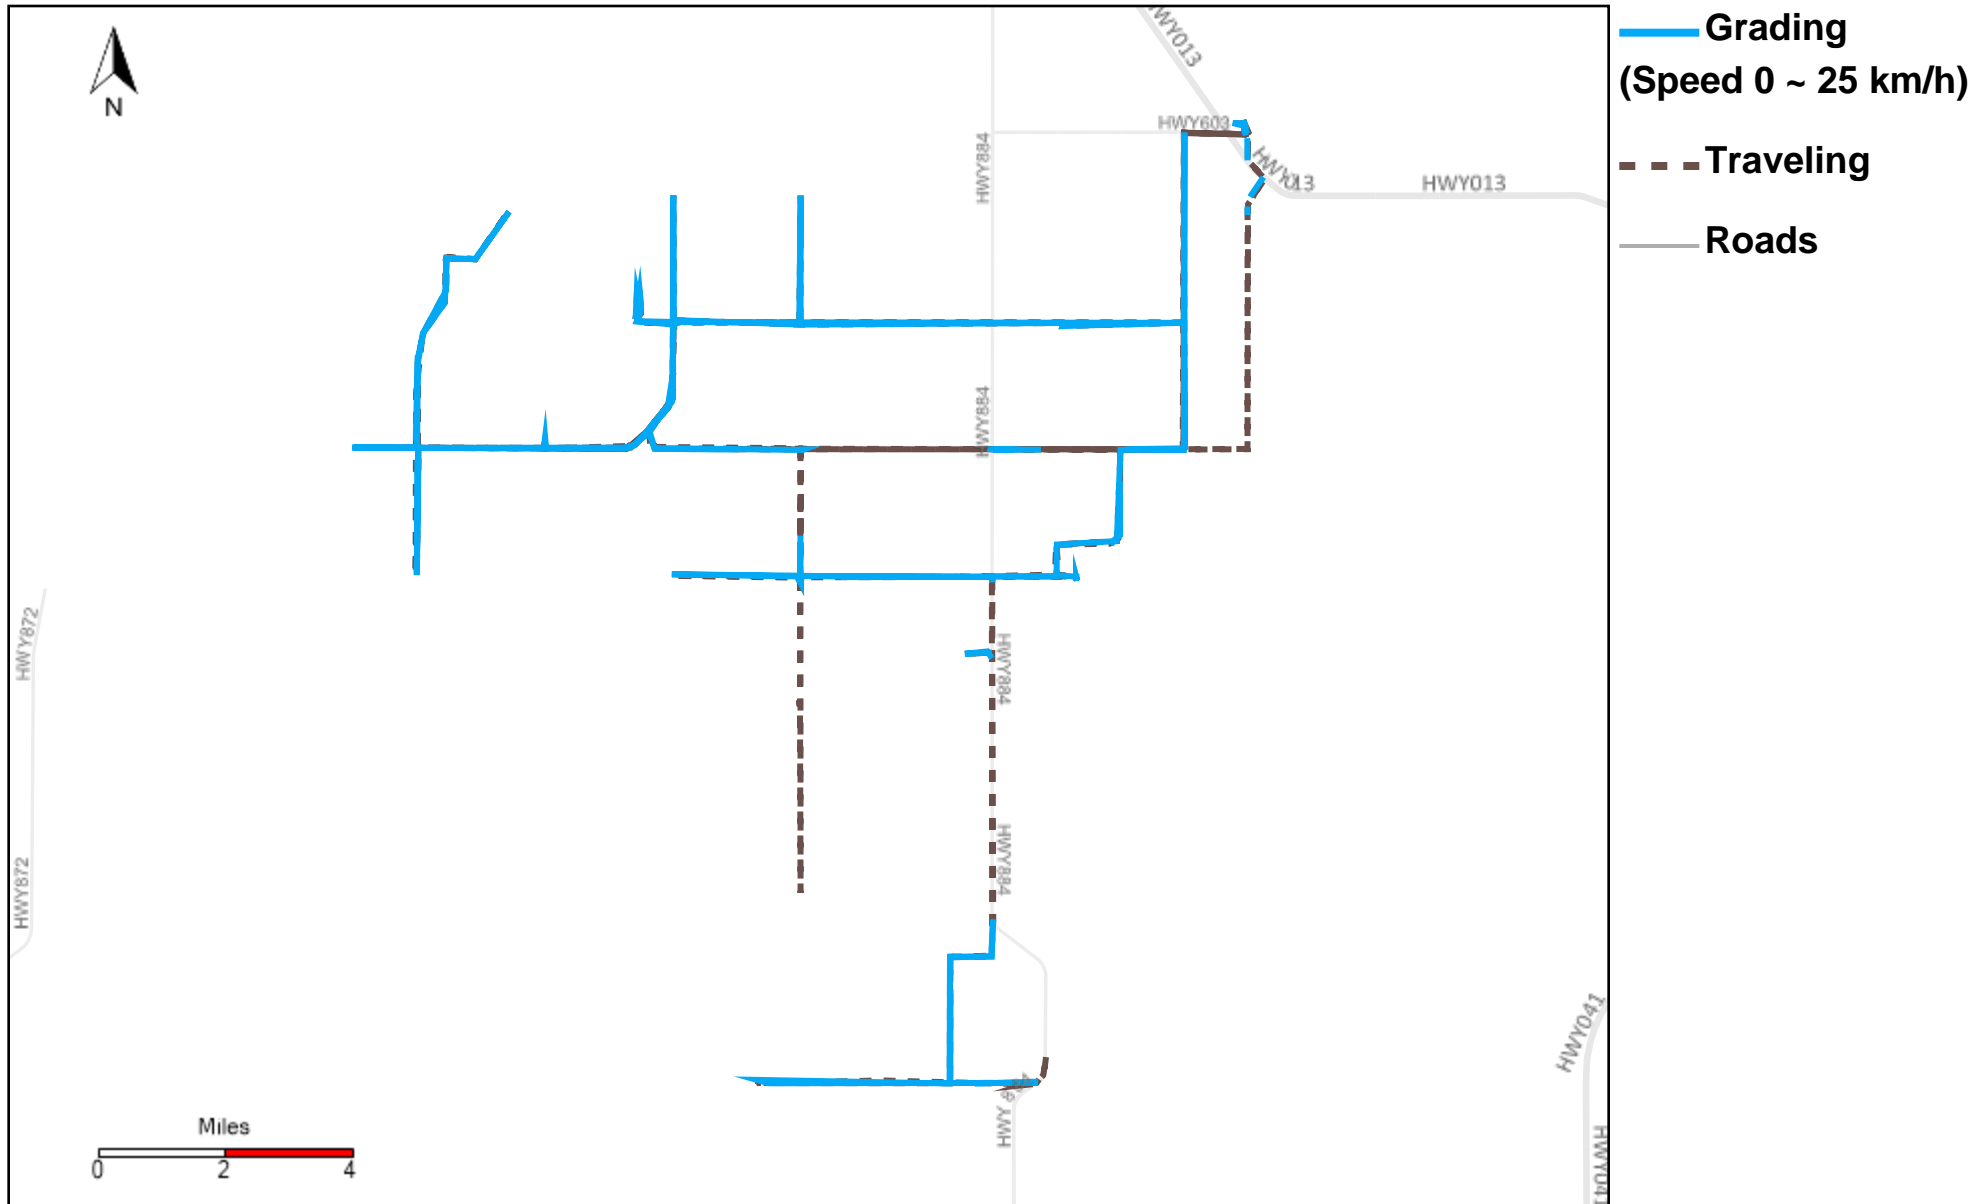

43-215_2025-01-05 ~ 2025-01-11 Tracking

Total Distance(km)	Total Hours	Work Distance(km)	Work Hours
492.65	44 hrs 8 min 21 sec	236.88	31 hrs 30 min 19 sec