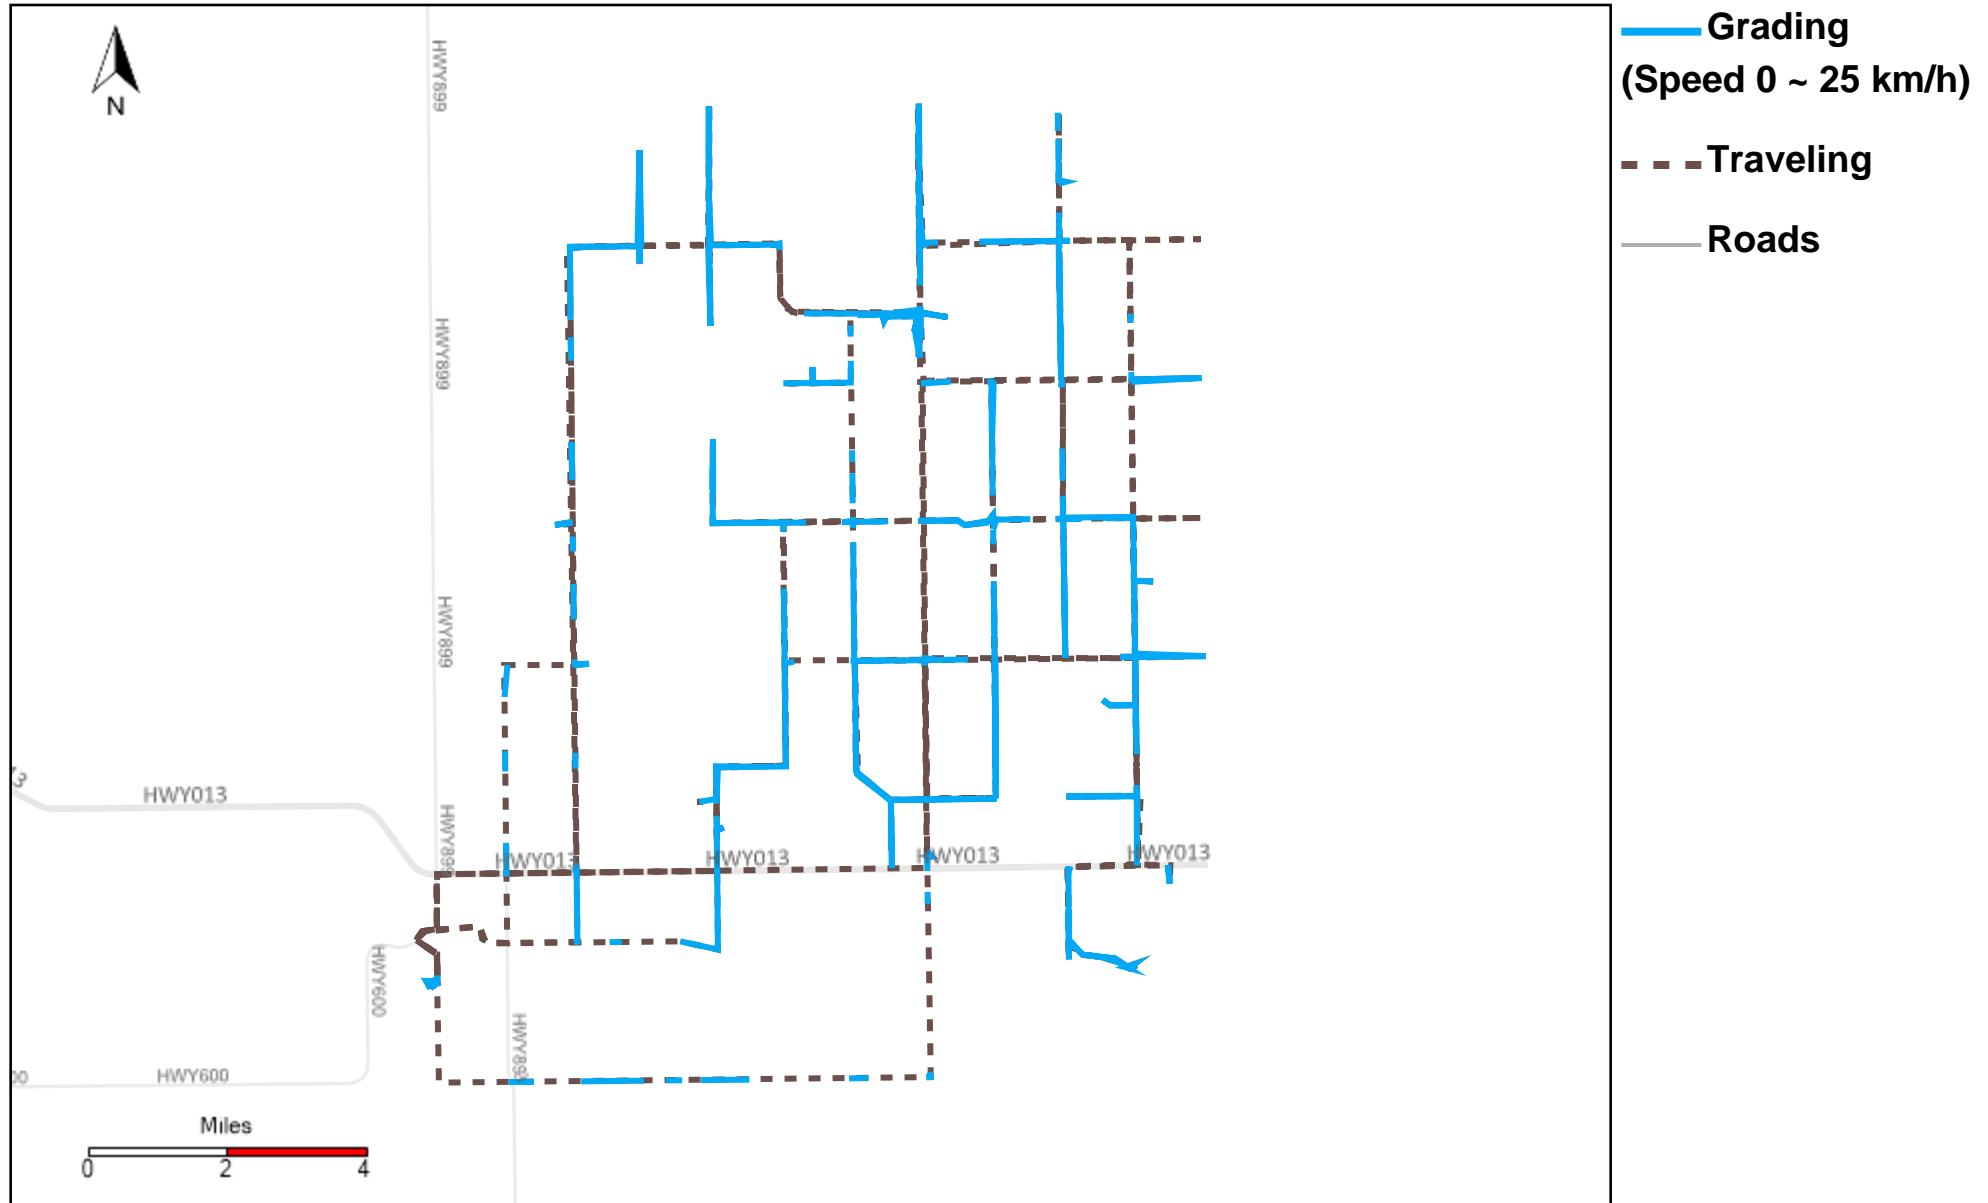

43-183_2024-12-29 ~ 2025-01-04 Tracking

Total Distance(km)	Total Hours	Work Distance(km)	Work Hours
517.77	30 hrs 47 min 16 sec	234.43	21 hrs 3 min 8 sec

43-184_2024-12-29 ~ 2025-01-04 Tracking

Total Distance(km)	Total Hours	Work Distance(km)	Work Hours
411.77	26 hrs 44 min 36 sec	249.94	21 hrs 7 min 48 sec