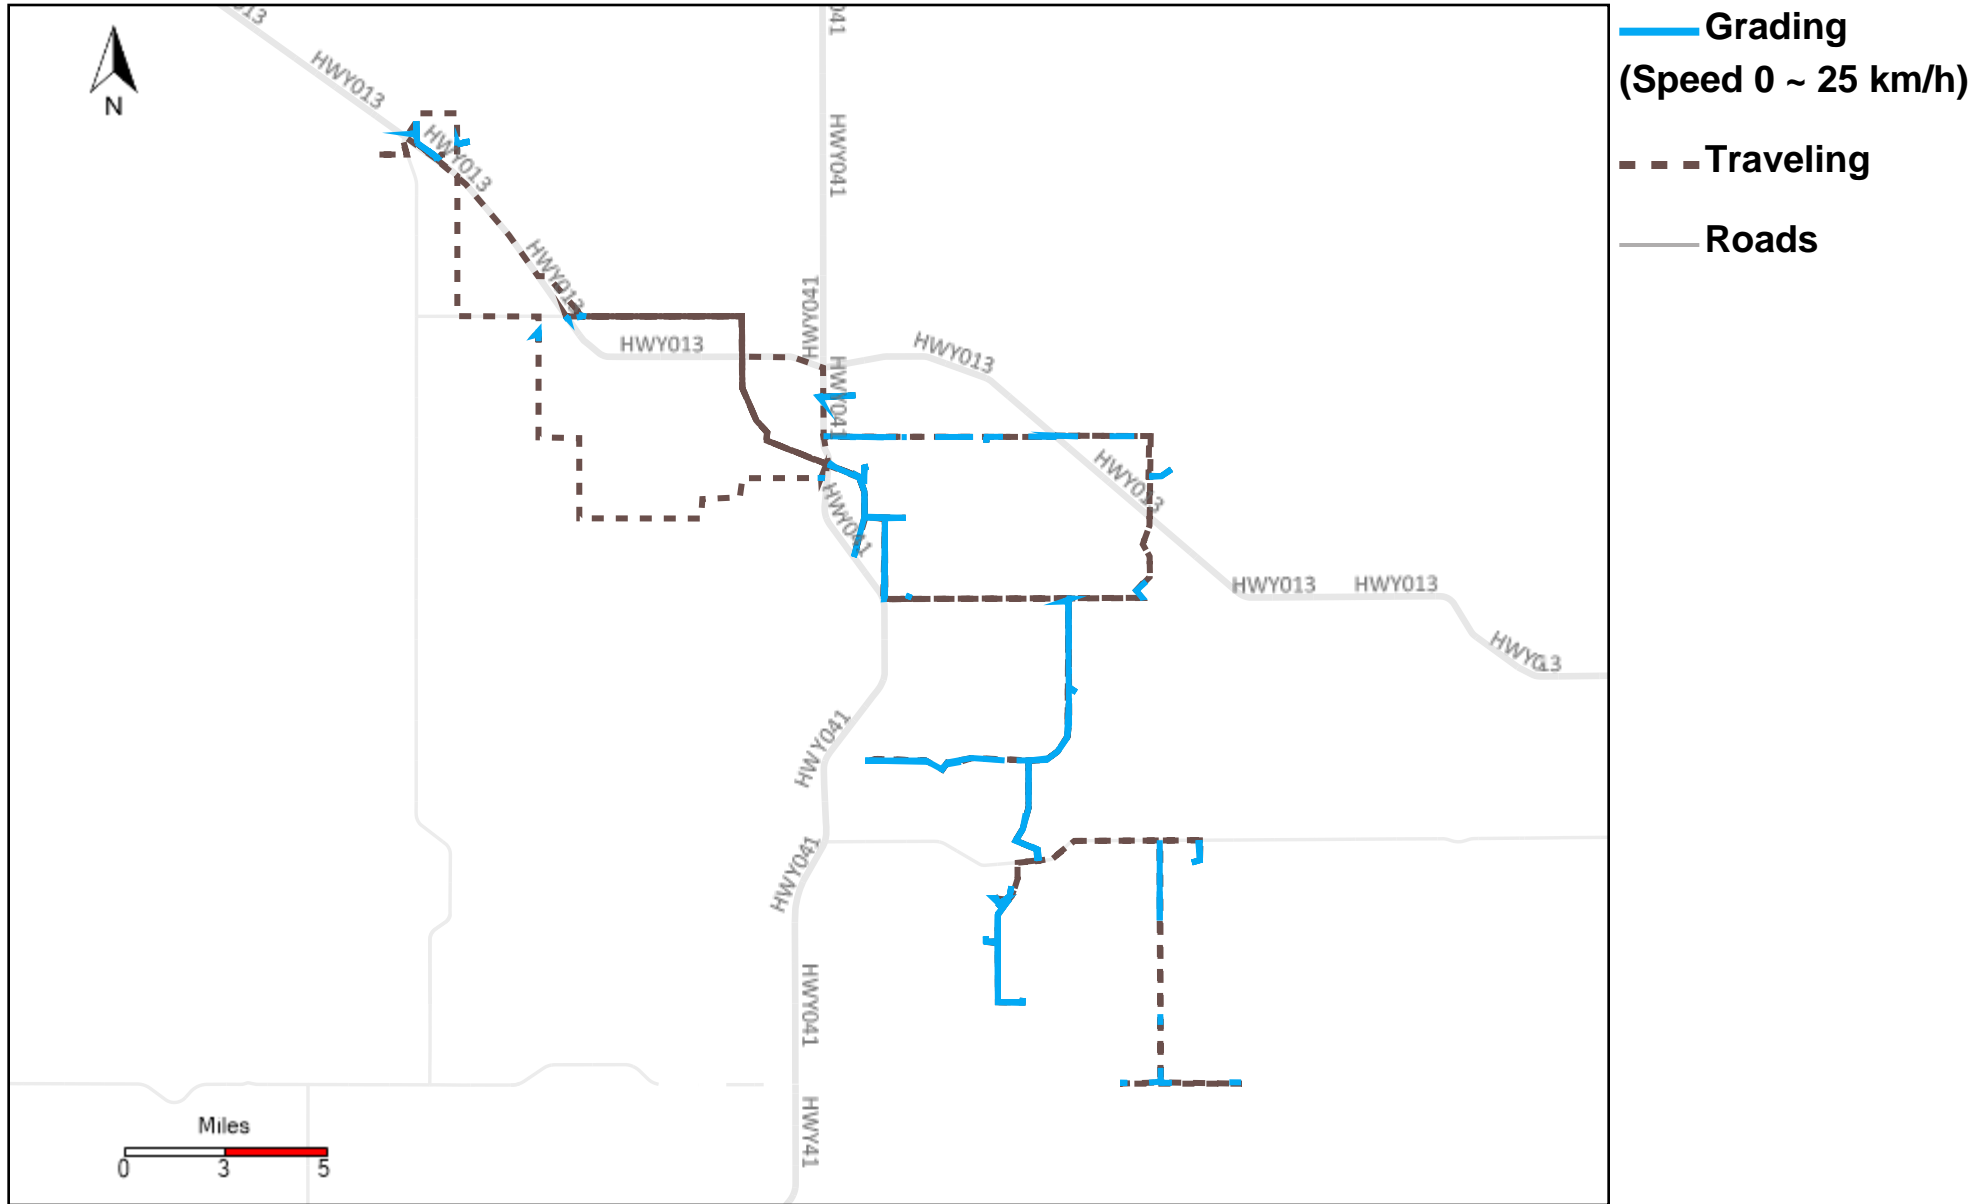

43-221_2024-12-29 ~ 2025-01-04 Tracking

Total Distance(km)	Total Hours	Work Distance(km)	Work Hours
472.73	31 hrs 0 min 8 sec	155.47	18 hrs 2 min 35 sec