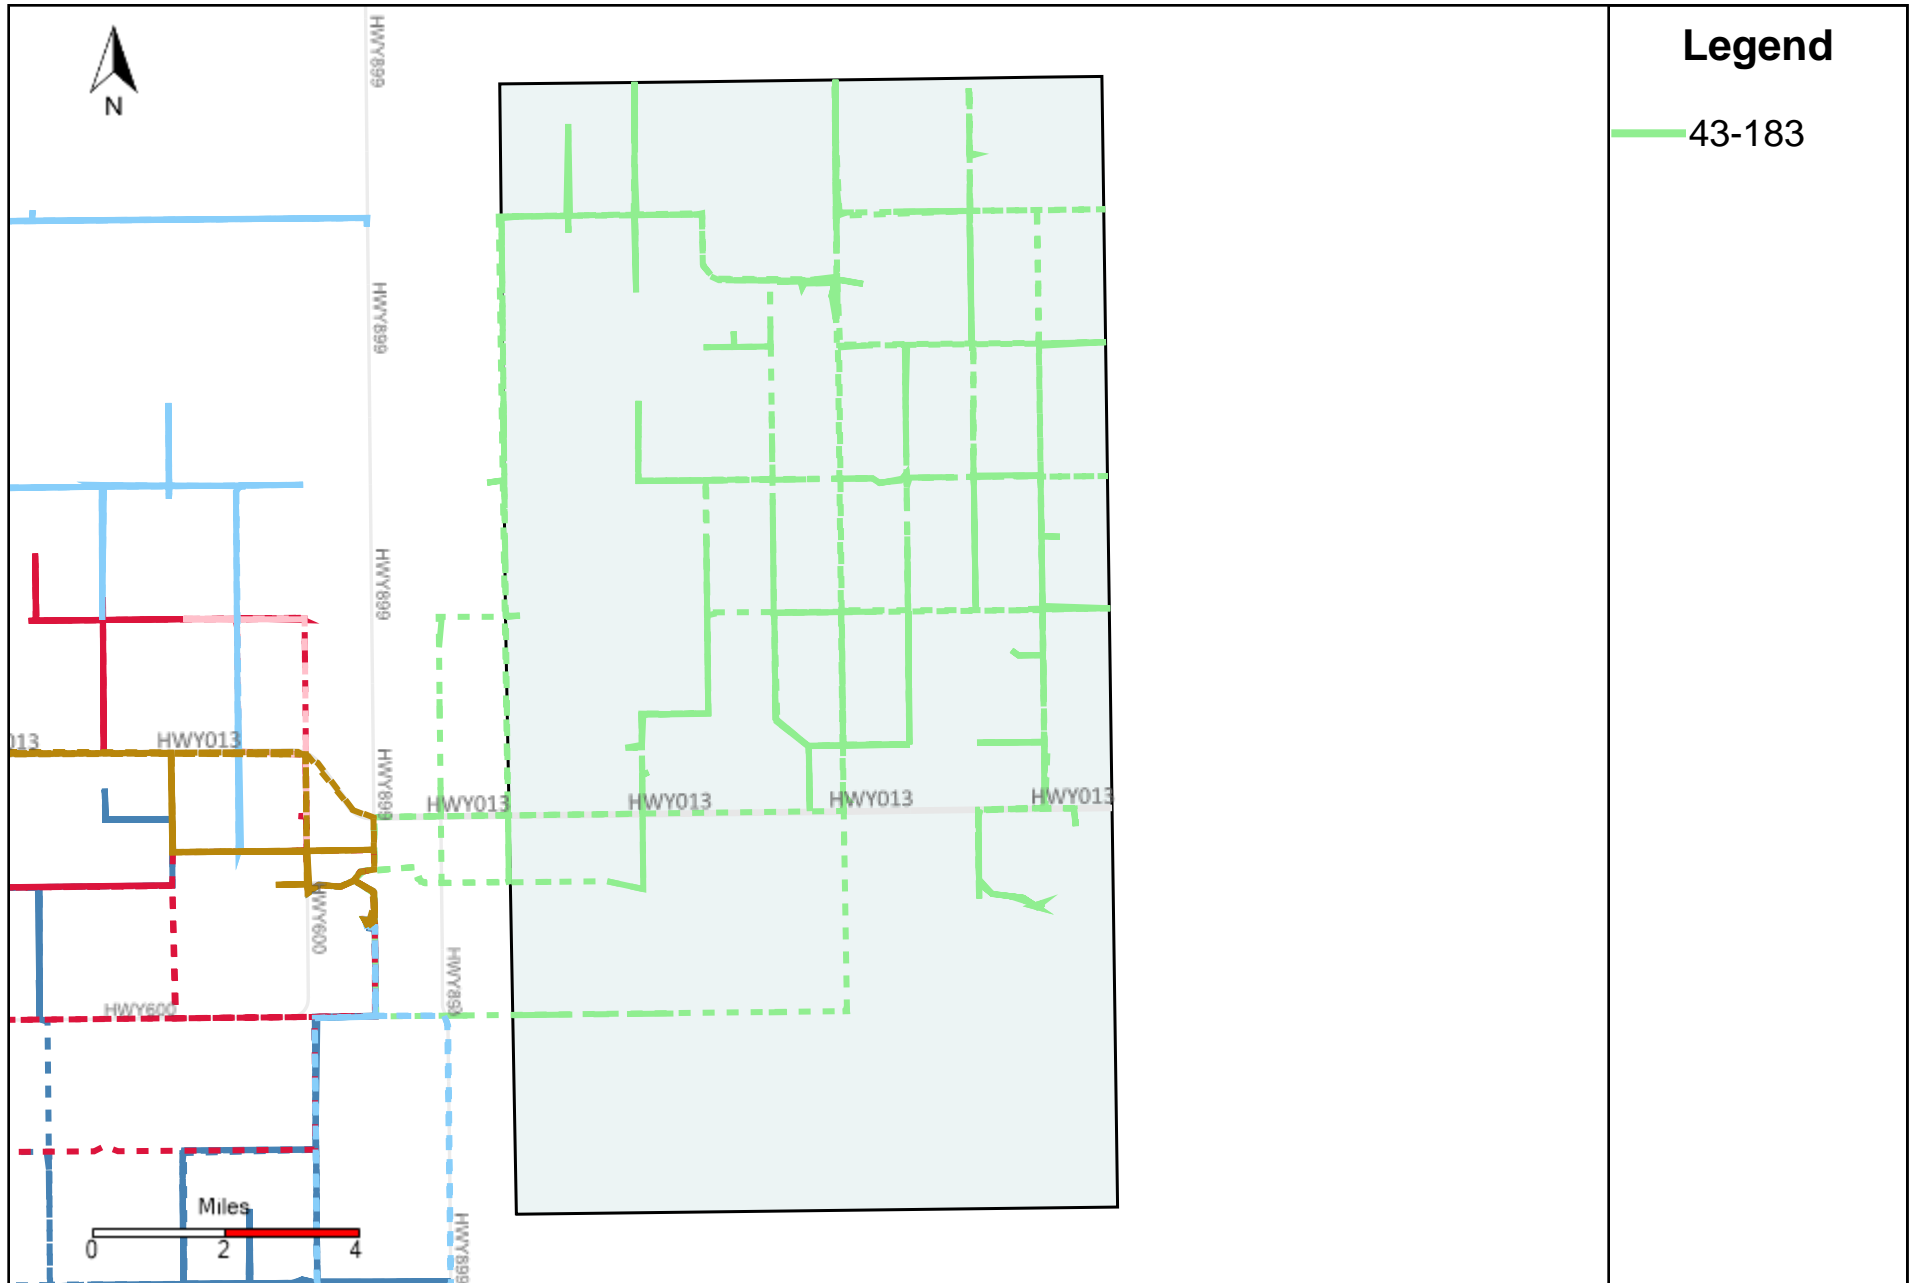

Provost Weekly Grader Report (2024-12-29 ~ 2025-01-04)

Division: 1 Grader Report(2024-12-29 ~ 2025-01-04)

Vehicle Name List	Total Distance(km)	Total Hours
43-181, 43-186	728.04	51 hrs 52 min 32 sec

Division: 2 Grader Report(2024-12-29 ~ 2025-01-04)

Vehicle Name List	Total Distance(km)	Total Hours
43-183	517.77	30 hrs 47 min 16 sec

Division: 3 Grader Report(2024-12-29 ~ 2025-01-04)

Vehicle Name List	Total Distance(km)	Total Hours
43-181, 43-183, 43-184, 43-185, 43-186, 43-187	2212.02	144 hrs 0 min 51 sec

Division: 4 Grader Report(2024-12-29 ~ 2025-01-04)

Vehicle Name List	Total Distance(km)	Total Hours
43-183, 43-184, 43-185, 43-186, 43-187, 43-218, 43-221	2804.81	176 hrs 56 min 36 sec

Division: 5 Grader Report(2024-12-29 ~ 2025-01-04)