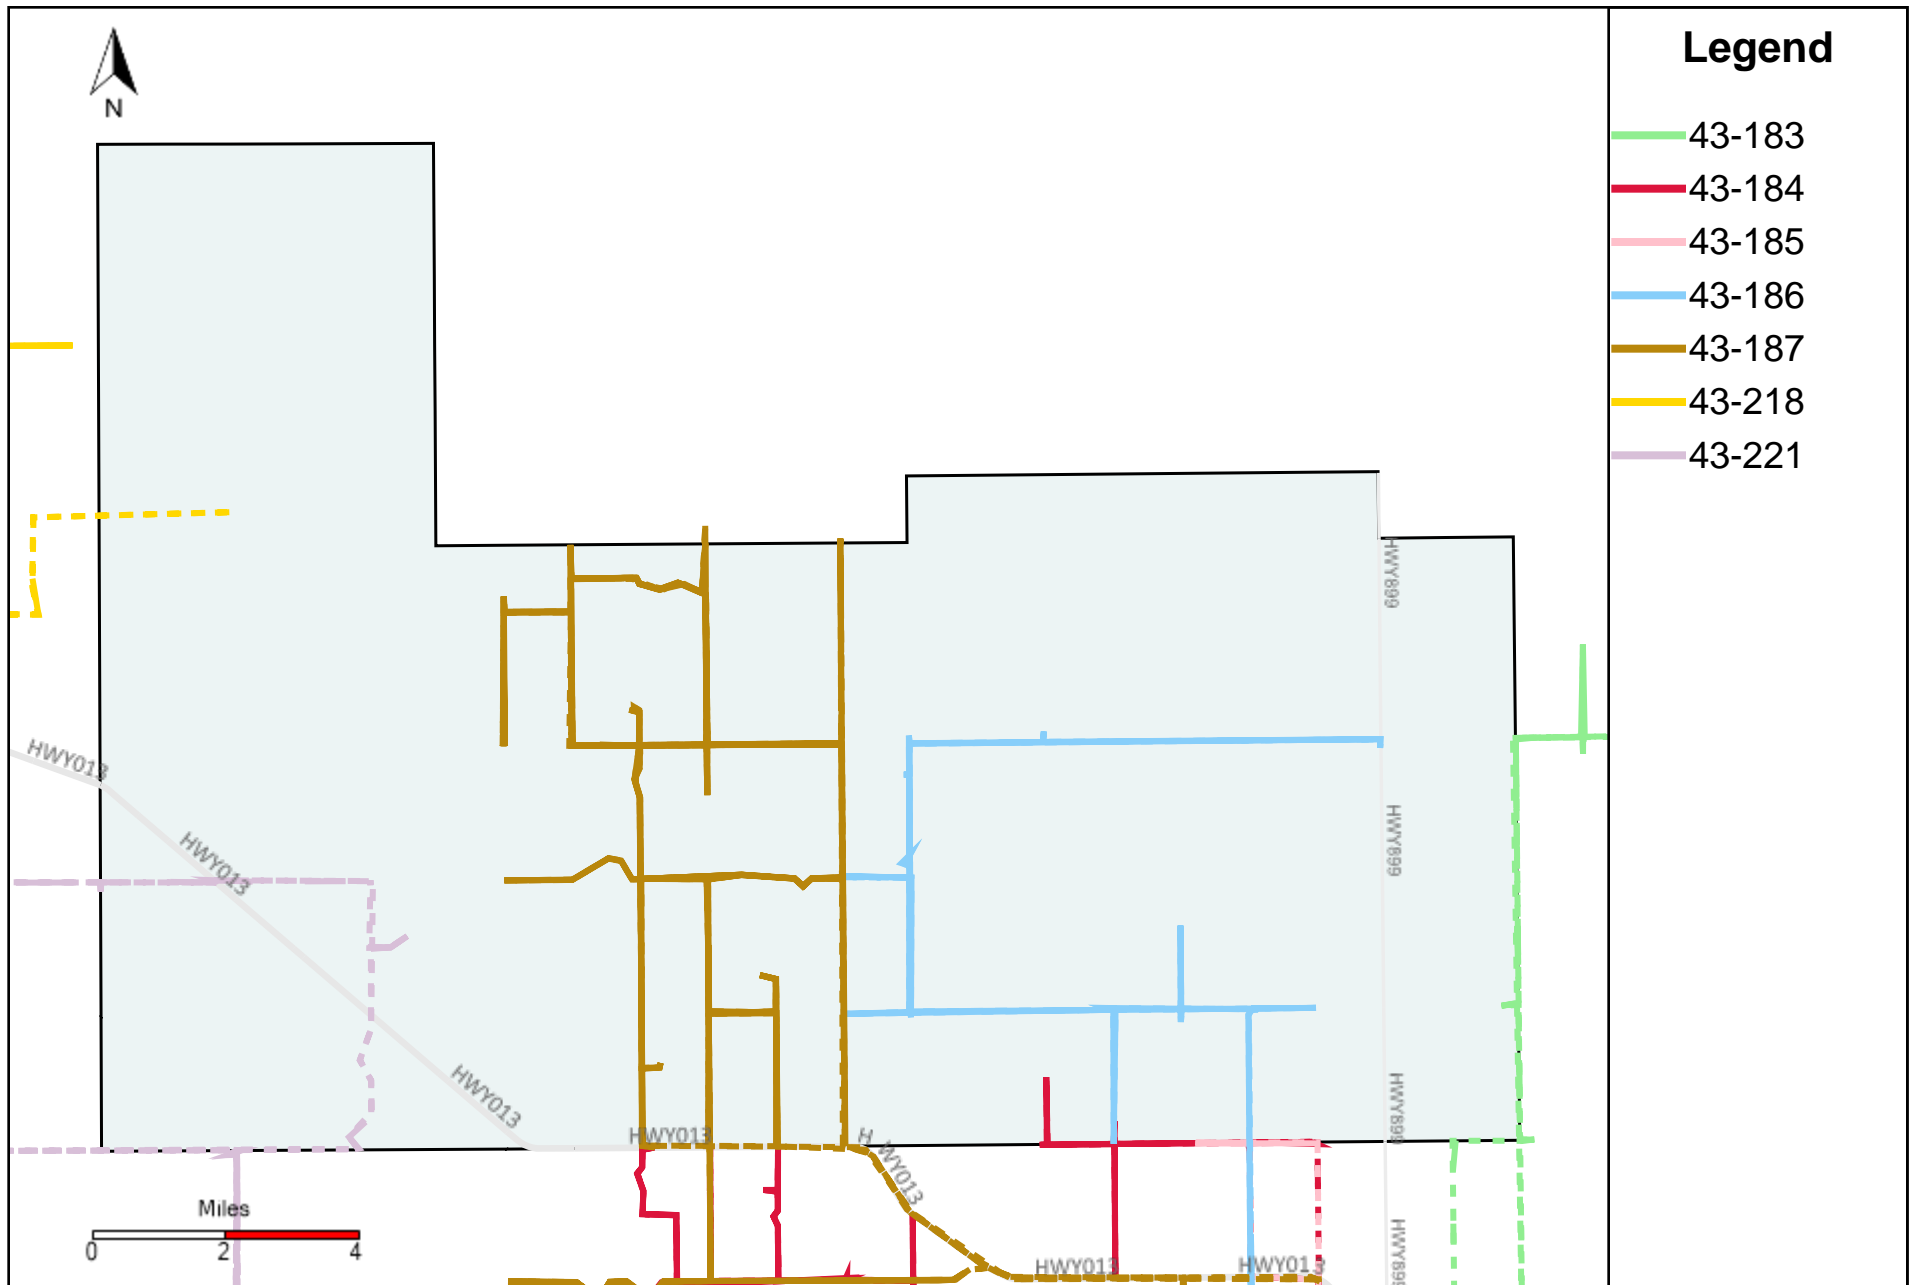

Provost Weekly Grader Report (2024-12-29 ~ 2025-01-04)

Division: 1 Grader Report(2024-12-29 ~ 2025-01-04)

Vehicle Name List	Total Distance(km)	Total Hours
43-181, 43-186	728.04	51 hrs 52 min 32 sec

Division: 2 Grader Report(2024-12-29 ~ 2025-01-04)

Vehicle Name List	Total Distance(km)	Total Hours
43-183	517.77	30 hrs 47 min 16 sec

Division: 3 Grader Report(2024-12-29 ~ 2025-01-04)

Vehicle Name List	Total Distance(km)	Total Hours
43-181, 43-183, 43-184, 43-185, 43-186, 43-187	2212.02	144 hrs 0 min 51 sec

Division: 4 Grader Report(2024-12-29 ~ 2025-01-04)

Vehicle Name List	Total Distance(km)	Total Hours
43-183, 43-184, 43-185, 43-186, 43-187, 43-218, 43-221	2804.81	176 hrs 56 min 36 sec

Division: 5 Grader Report(2024-12-29 ~ 2025-01-04)

Division: 7 Grader Report(2024-12-29 ~ 2025-01-04)

Vehicle Name List	Total Distance(km)	Total Hours
43-215, 43-217, 43-220, 43-221	1532.35	118 hrs 34 min 6 sec

Provost Weekly Grader Report

From 12/29/2024 To 1/4/2025