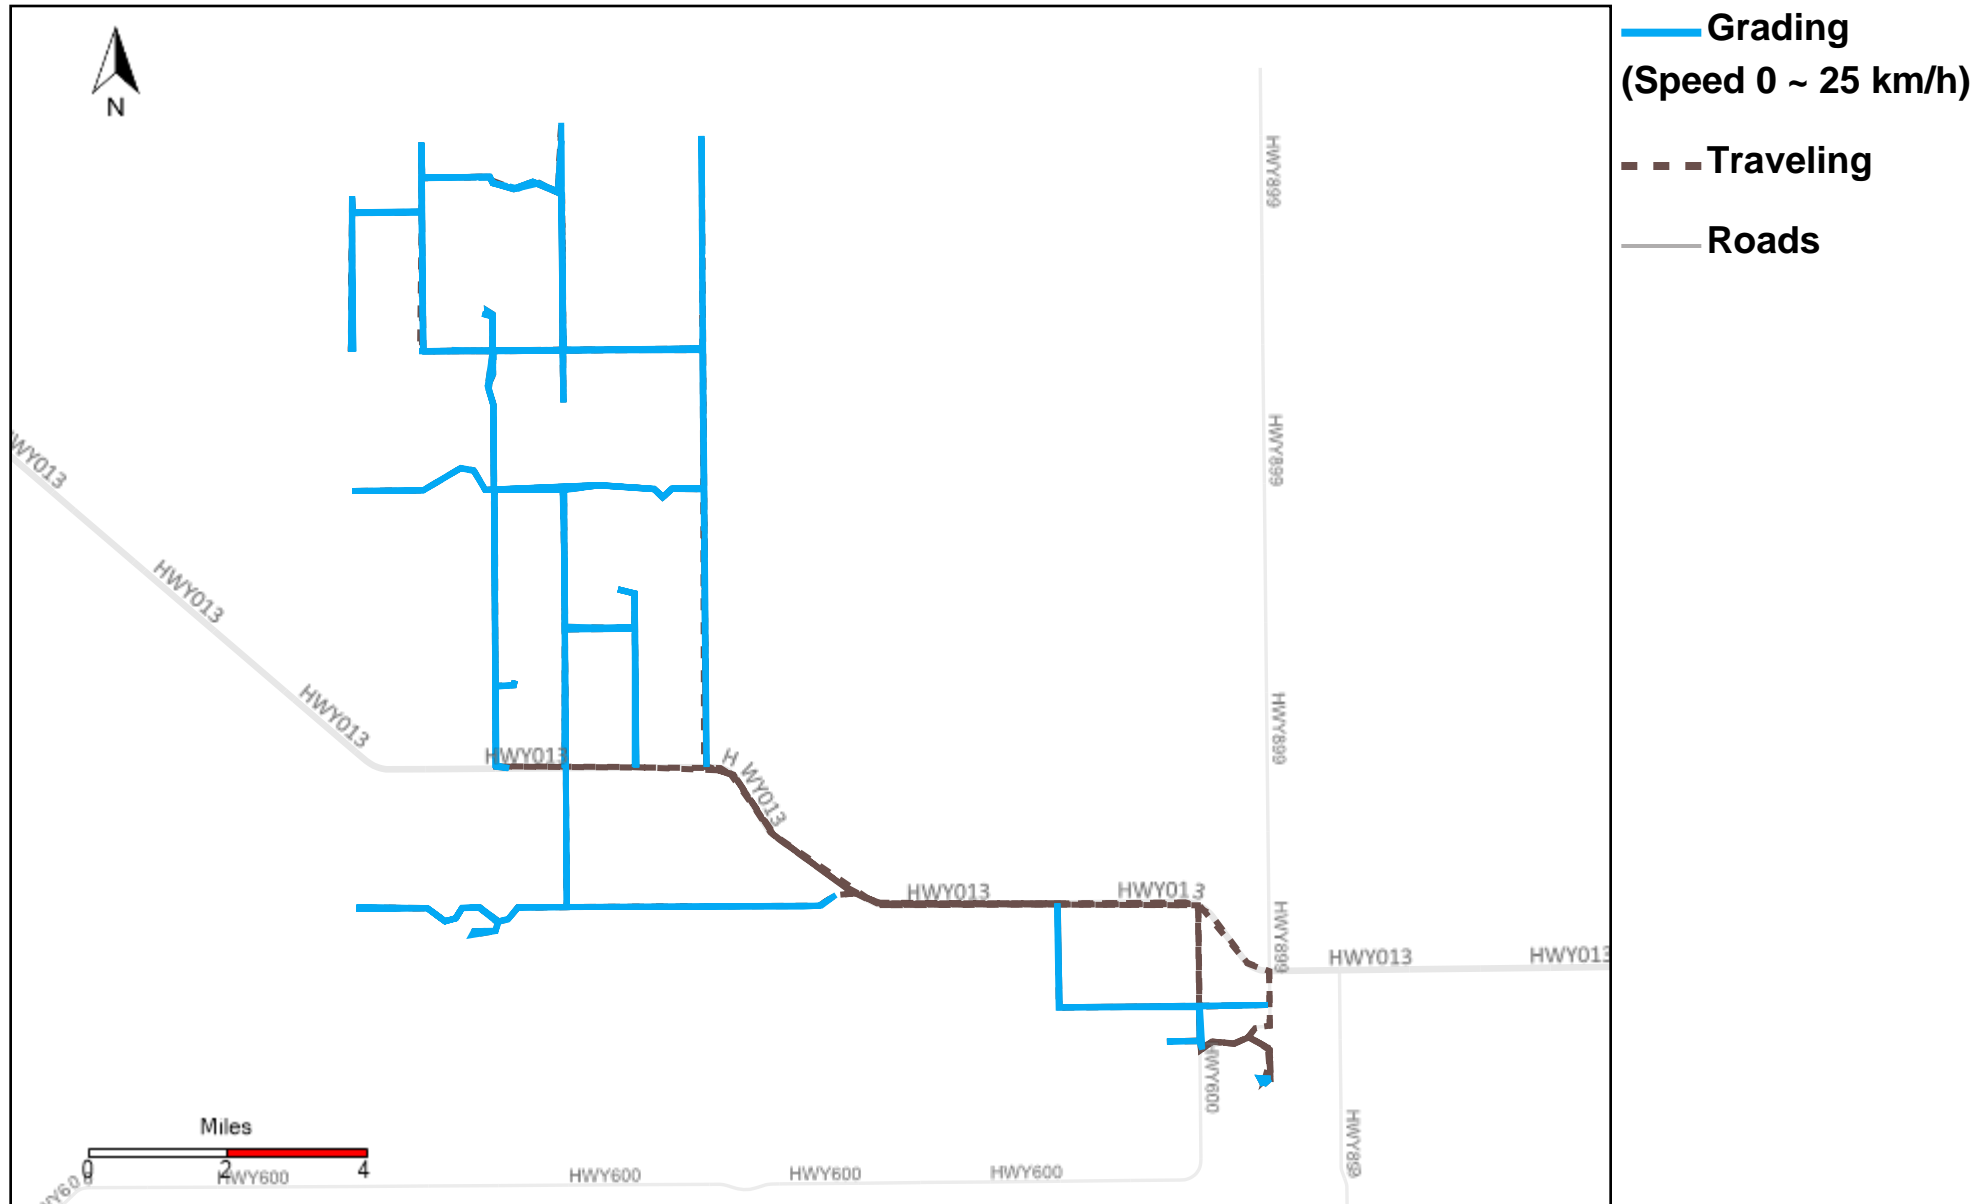

43-187_2024-12-29 ~ 2025-01-04 Tracking

Total Distance(km)	Total Hours	Work Distance(km)	Work Hours
520.91	30 hrs 56 min 19 sec	373.38	27 hrs 8 min 24 sec