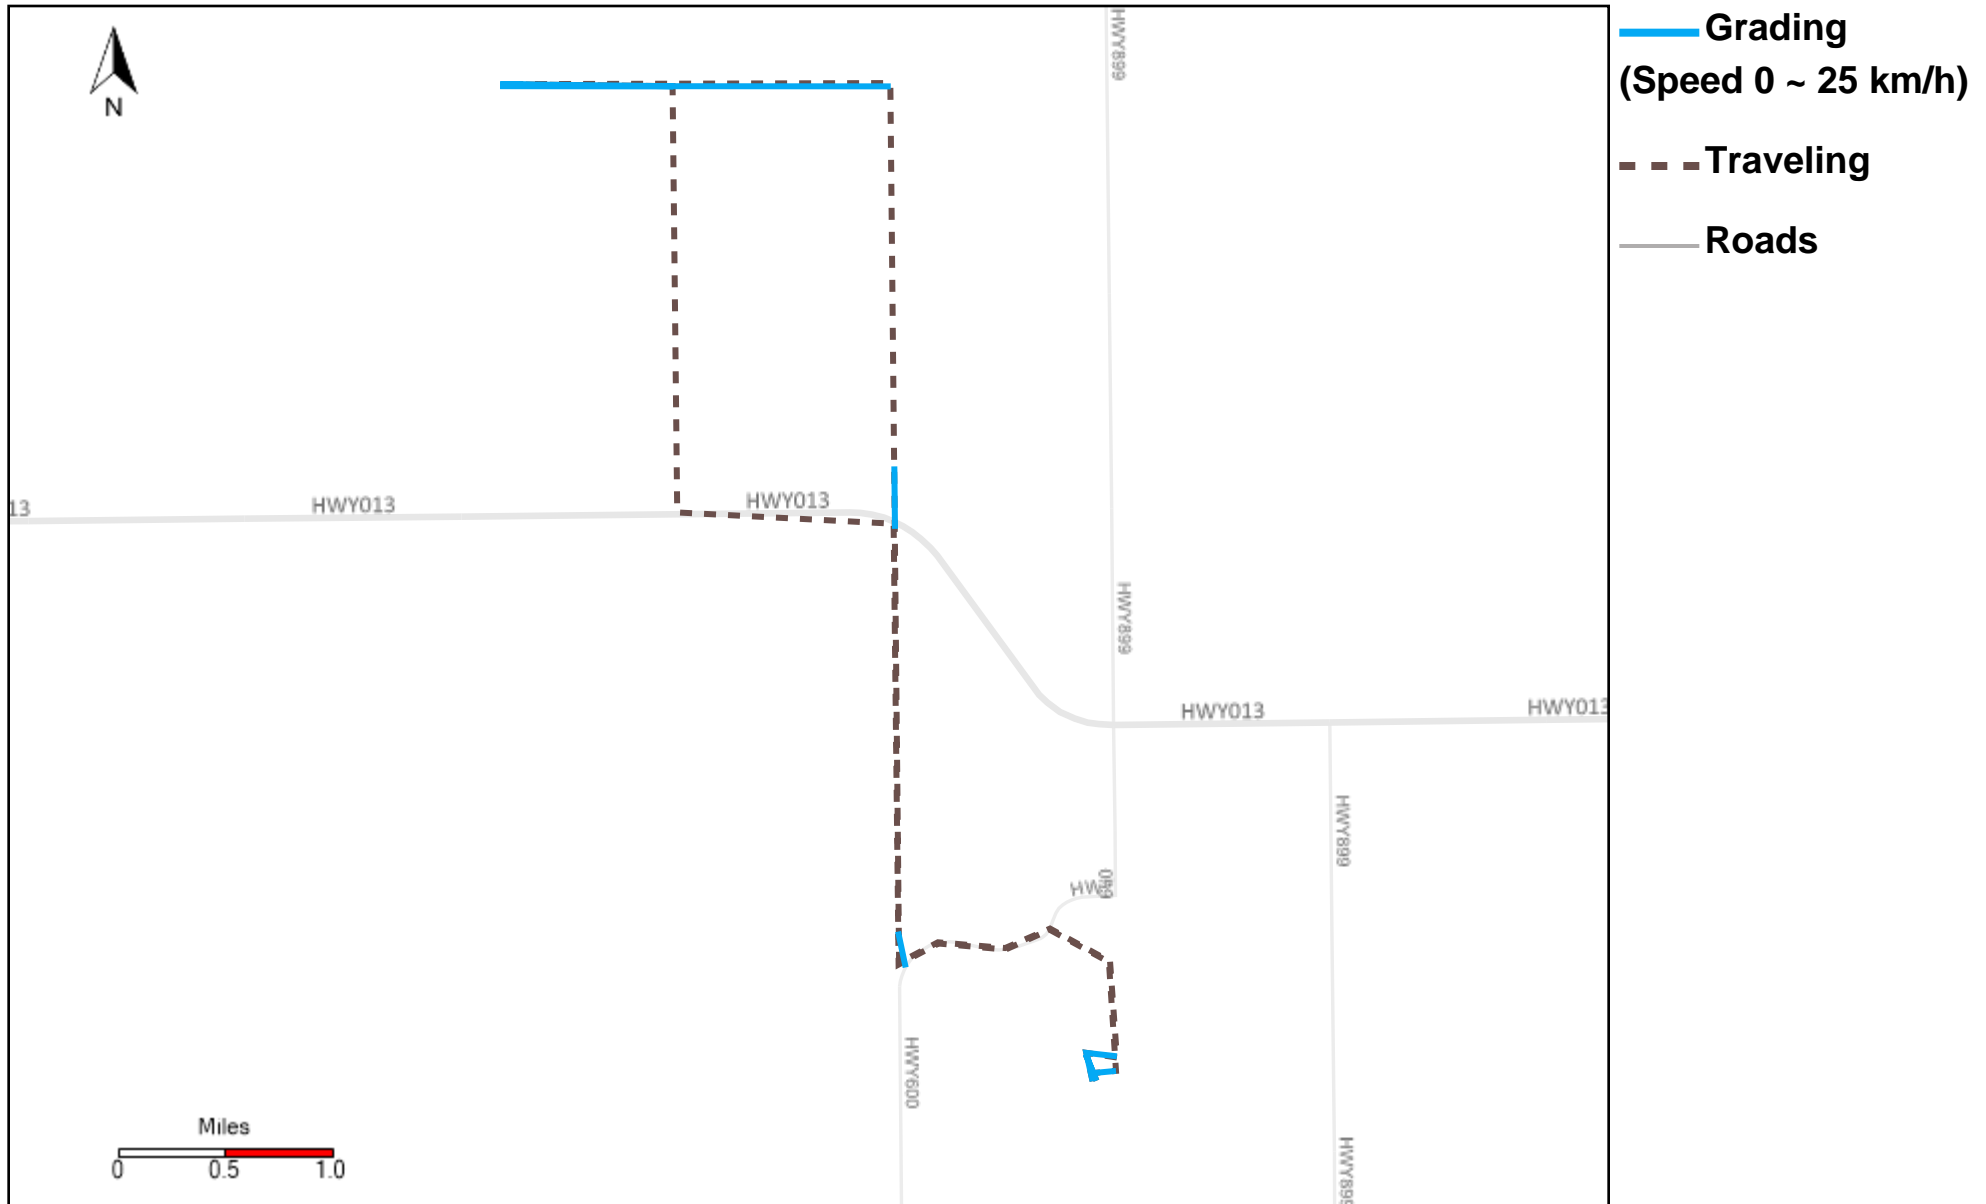

43-185_2024-12-29 ~ 2025-01-04 Tracking

Total Distance(km)	Total Hours	Work Distance(km)	Work Hours
33.53	3 hrs 40 min 7 sec	14.18	3 hrs 34 min 24 sec