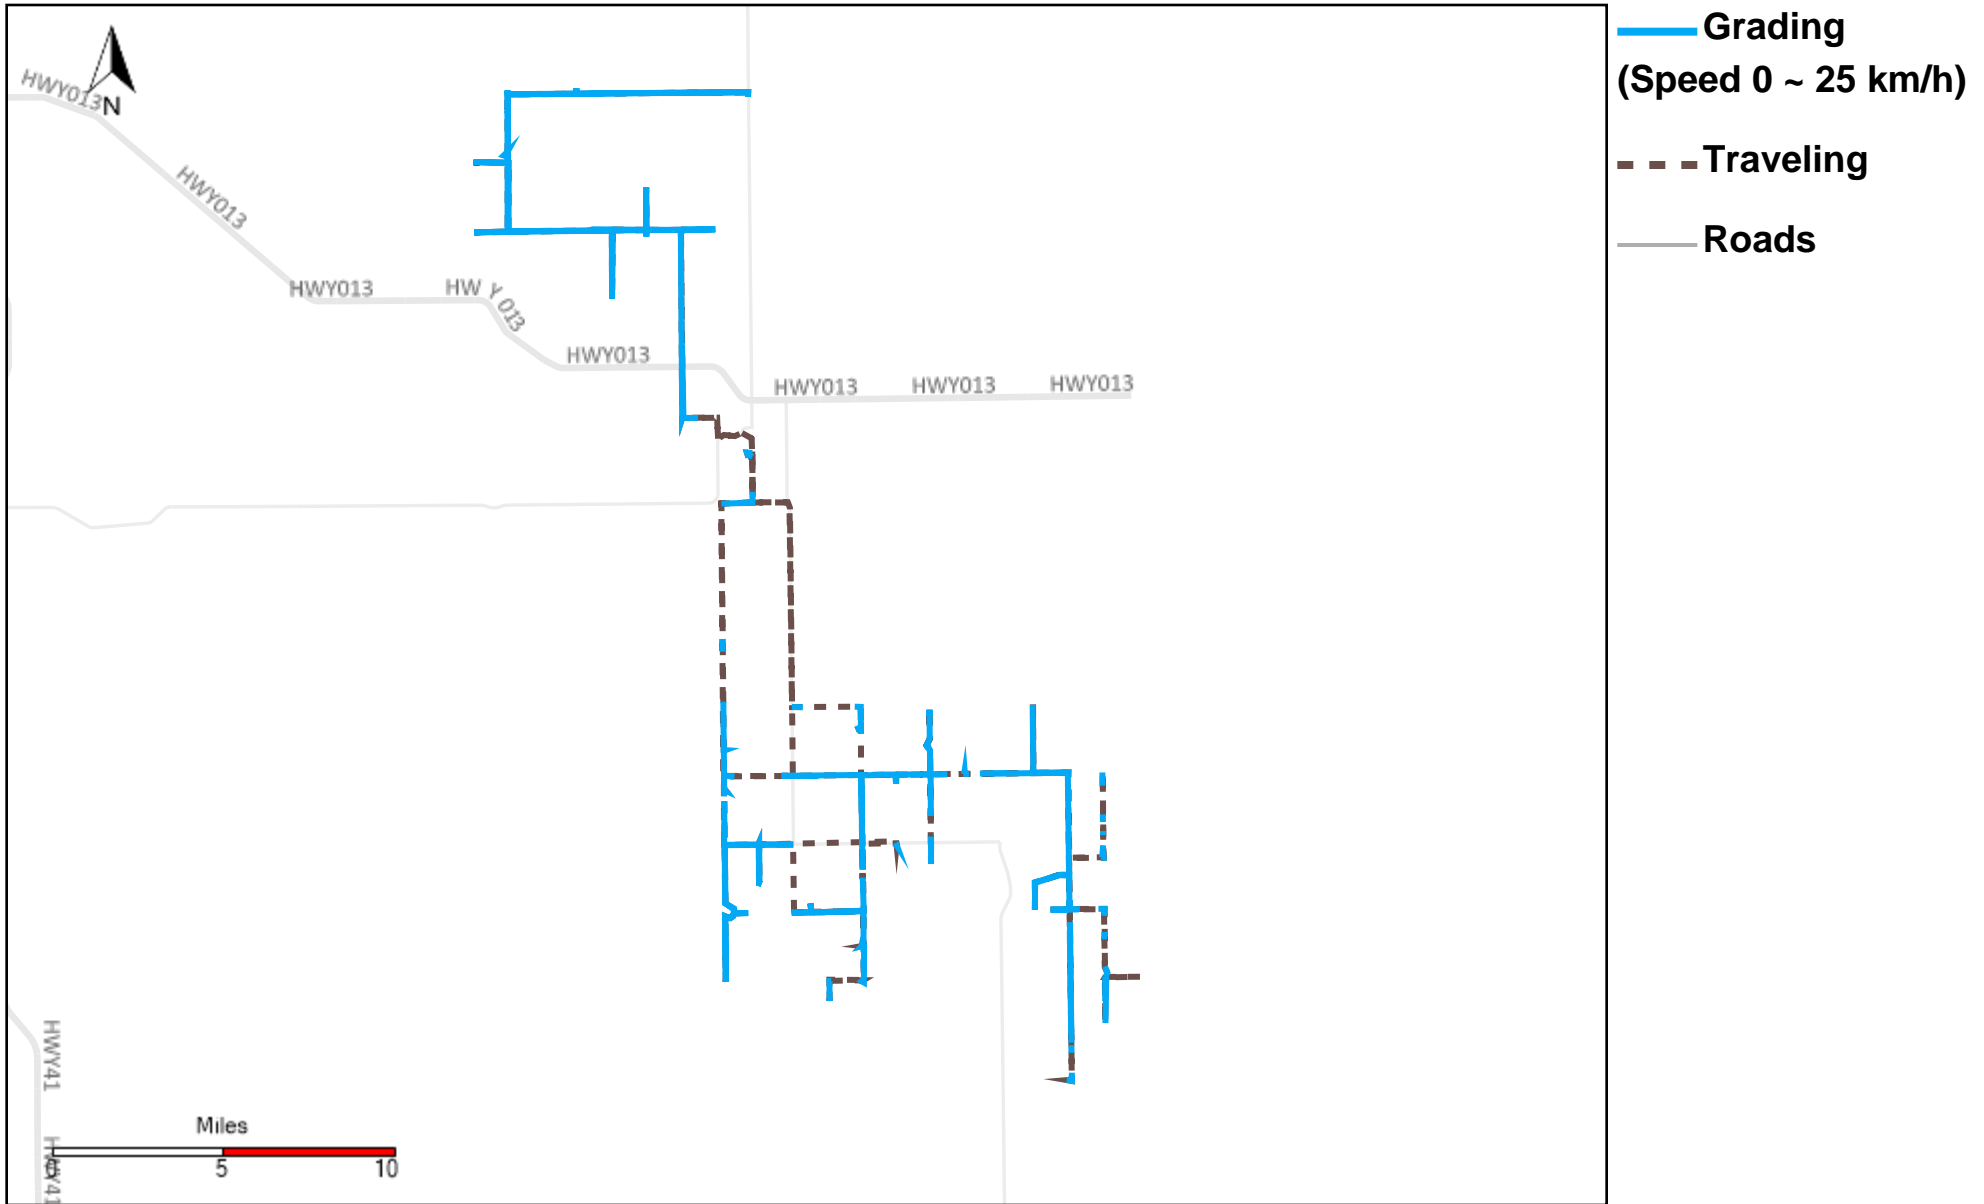

43-183_2024-12-29 ~ 2025-01-04 Tracking

Total Distance(km)	Total Hours	Work Distance(km)	Work Hours
517.77	30 hrs 47 min 16 sec	234.43	21 hrs 3 min 8 sec

43-184_2024-12-29 ~ 2025-01-04 Tracking

Total Distance(km)	Total Hours	Work Distance(km)	Work Hours
411.77	26 hrs 44 min 36 sec	249.94	21 hrs 7 min 48 sec

43-185_2024-12-29 ~ 2025-01-04 Tracking

Total Distance(km)	Total Hours	Work Distance(km)	Work Hours
33.53	3 hrs 40 min 7 sec	14.18	3 hrs 34 min 24 sec

43-186_2024-12-29 ~ 2025-01-04 Tracking

Total Distance(km)	Total Hours	Work Distance(km)	Work Hours
389.26	23 hrs 9 min 6 sec	246.9	17 hrs 55 min 20 sec