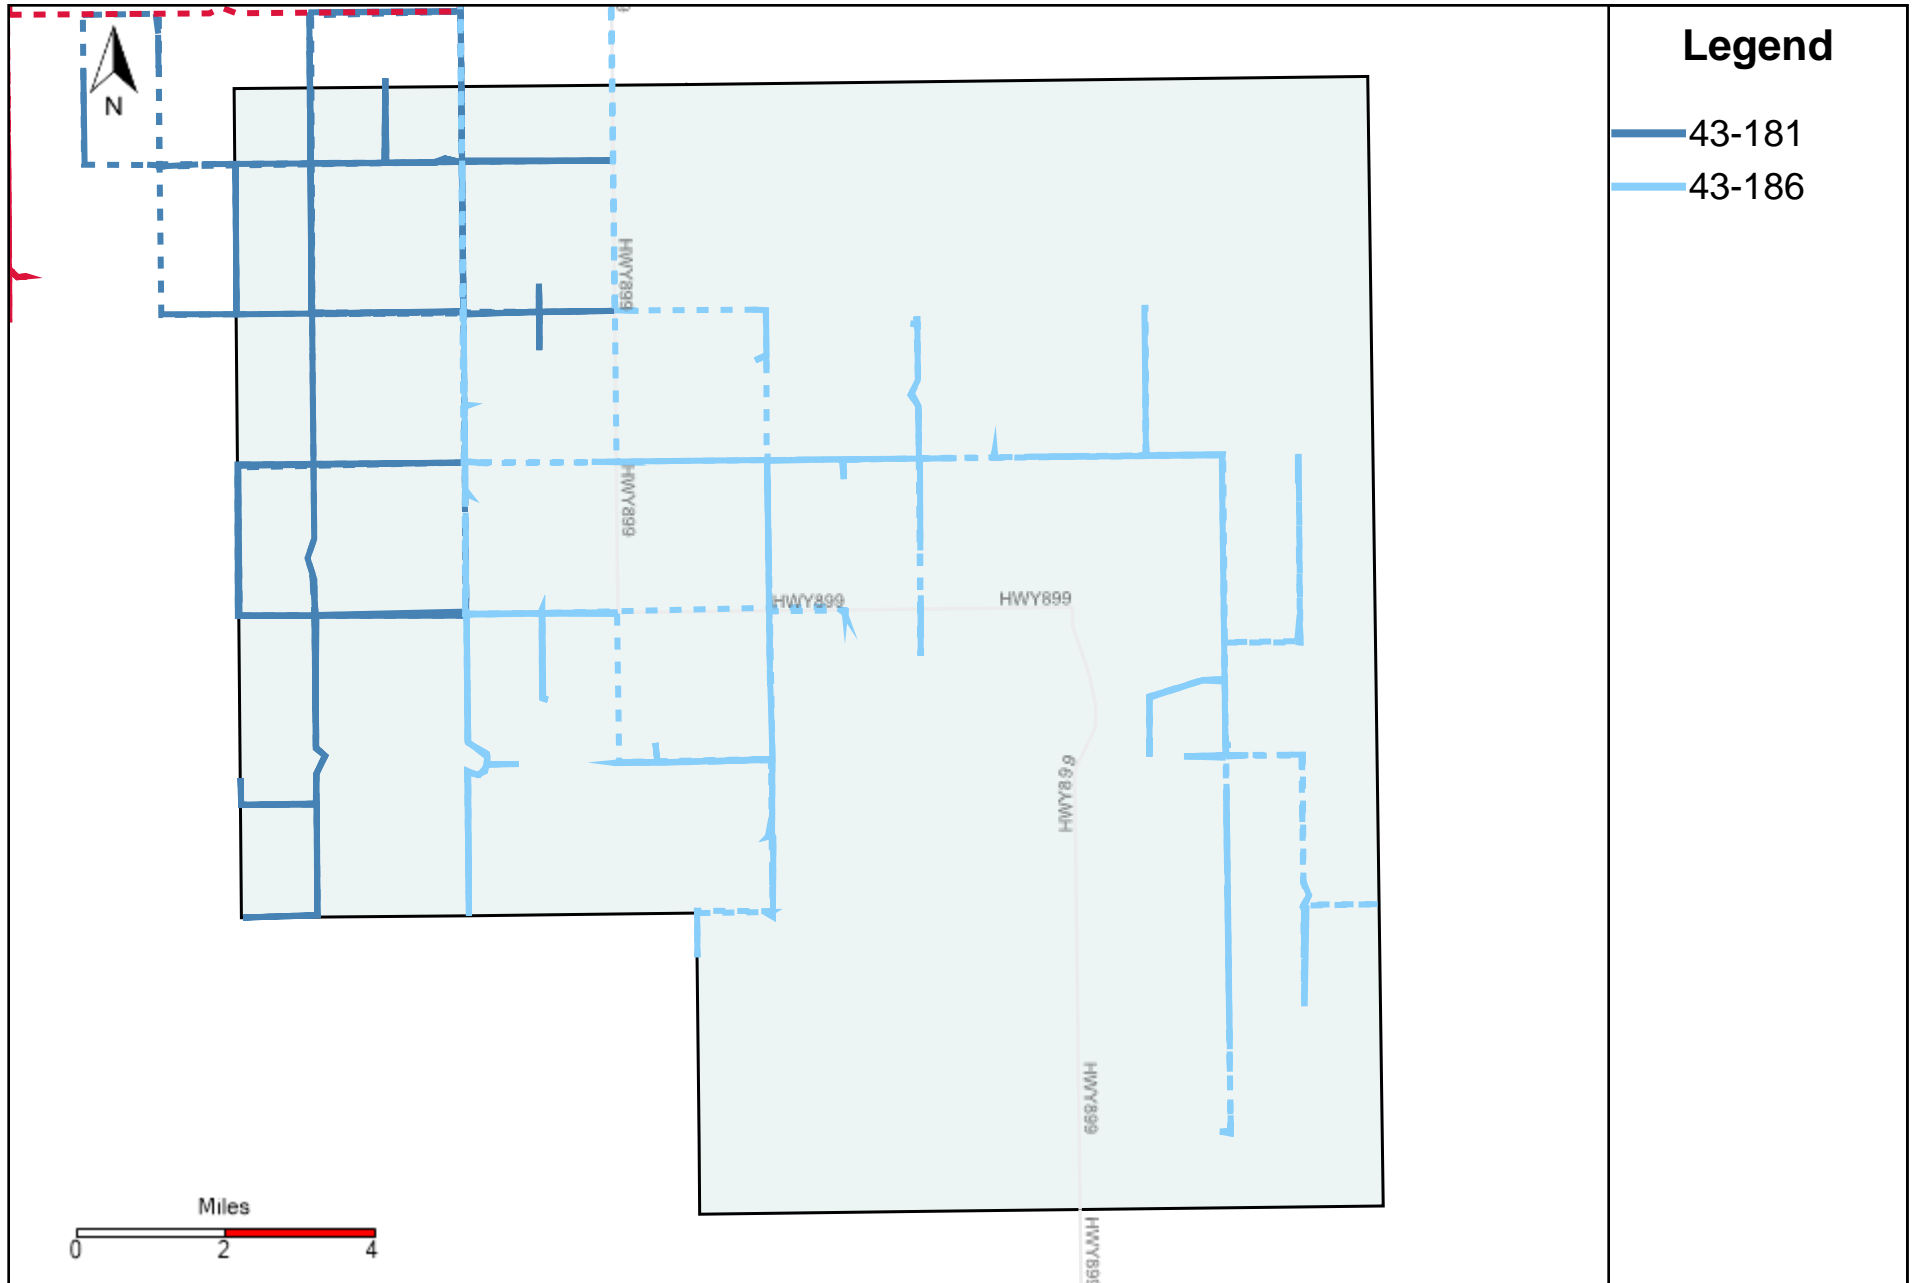

Provost Weekly Grader Report (2024-12-29 ~ 2025-01-04)

Division: 1 Grader Report(2024-12-29 ~ 2025-01-04)

Vehicle Name List	Total Distance(km)	Total Hours
43-181, 43-186	728.04	51 hrs 52 min 32 sec

Division: 2 Grader Report(2024-12-29 ~ 2025-01-04)