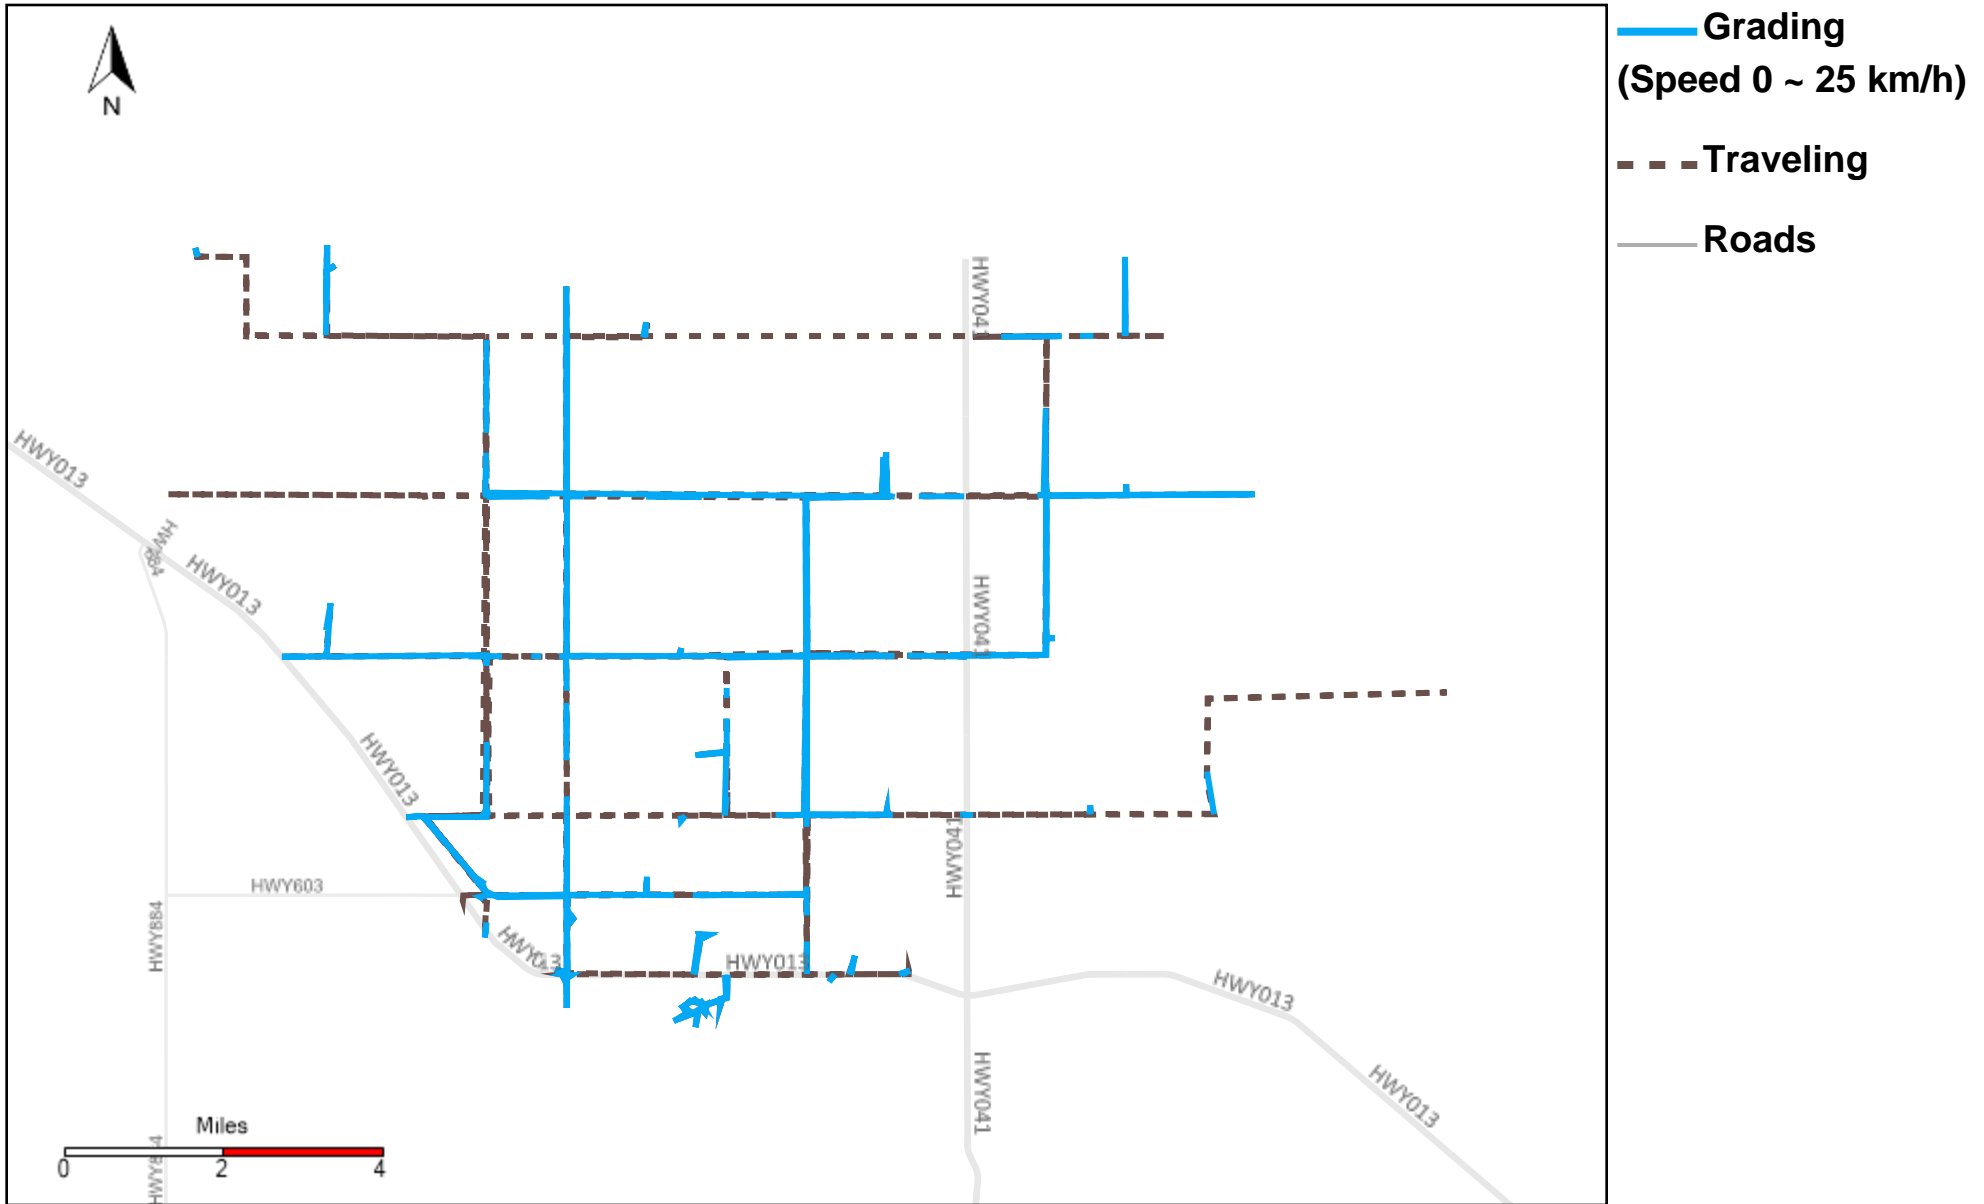

43-218_2024-12-29 ~ 2025-01-04 Tracking

Total Distance(km)	Total Hours	Work Distance(km)	Work Hours
458.83	30 hrs 39 min 3 sec	217.15	21 hrs 43 min 48 sec