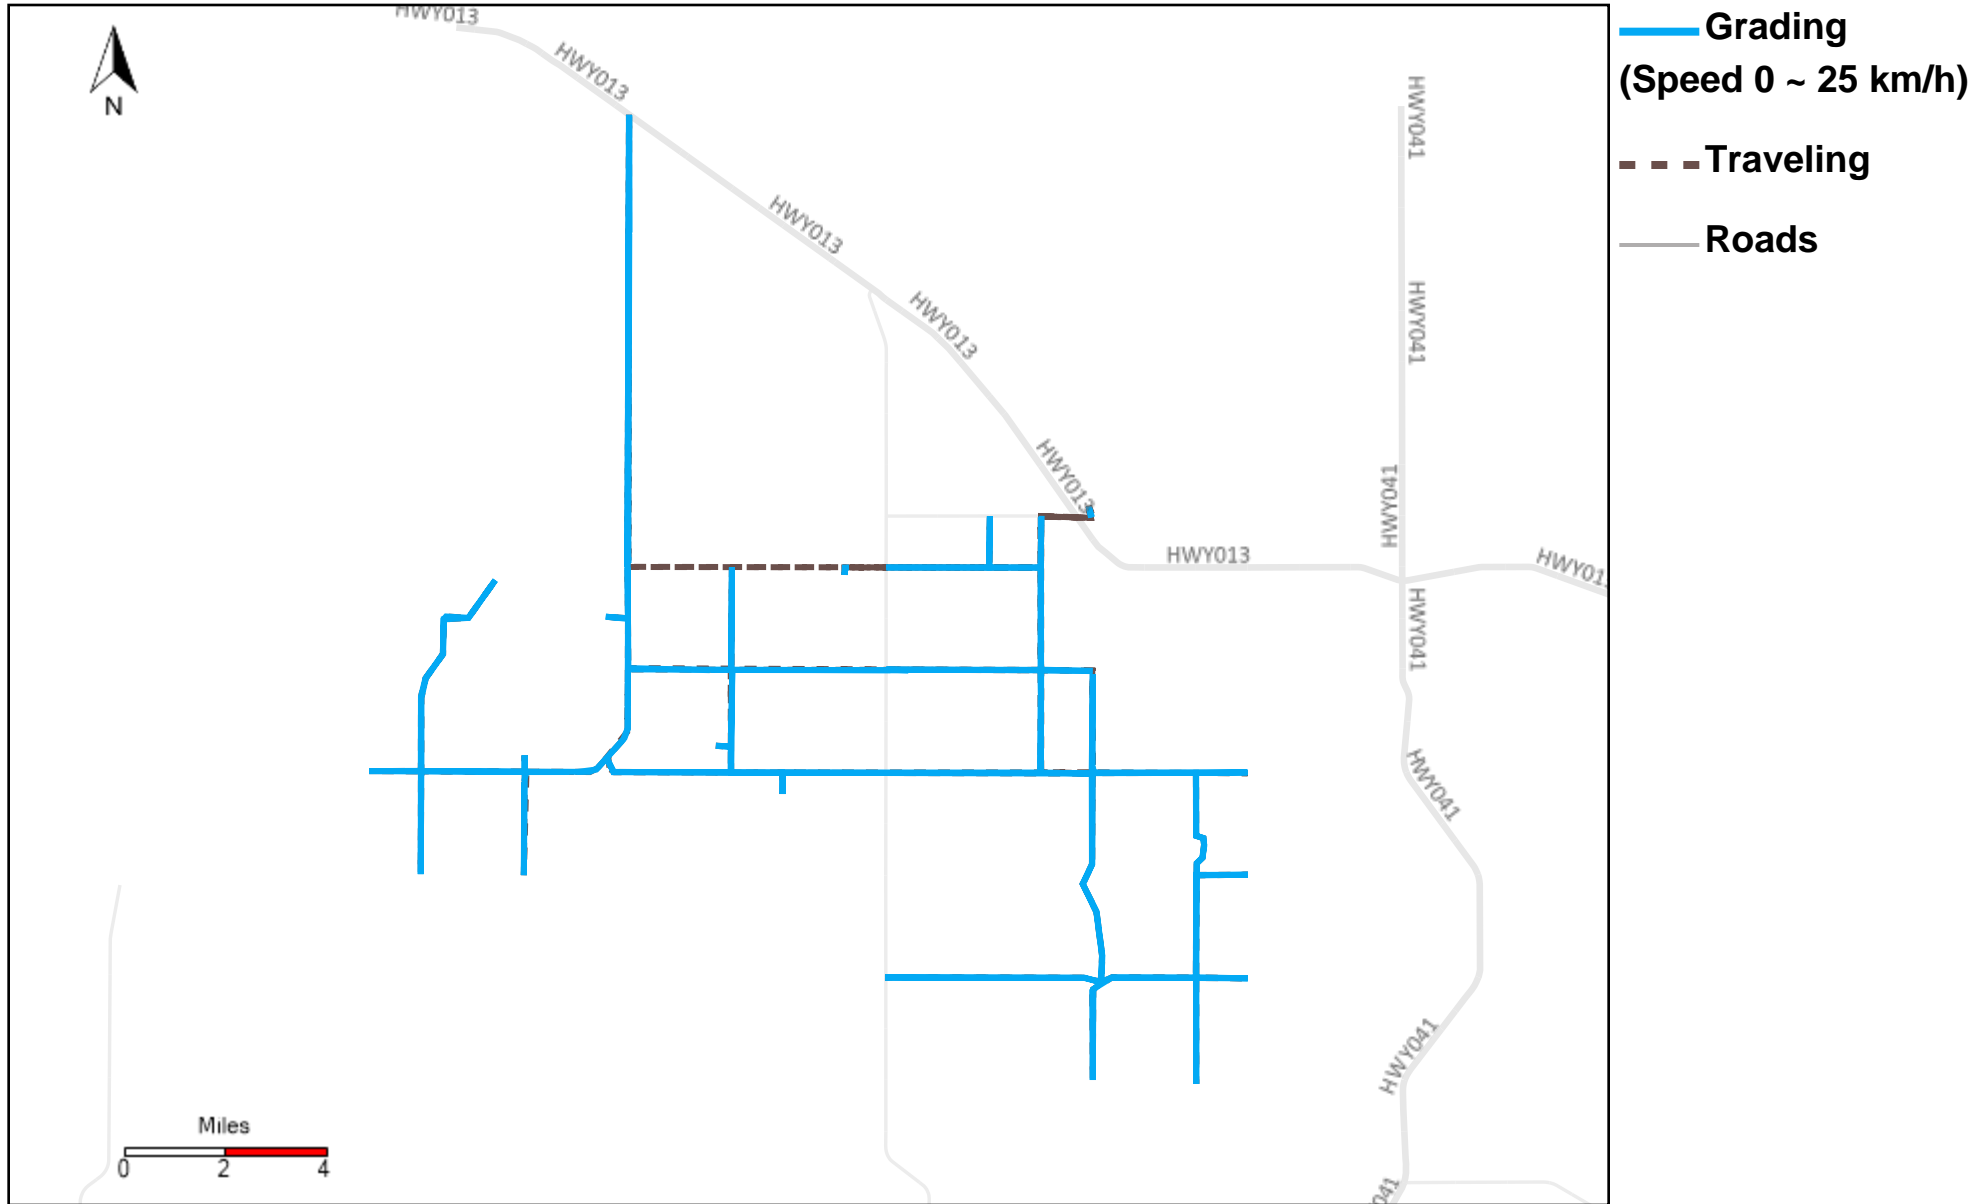

43-215_2024-12-29 ~ 2025-01-04 Tracking

Total Distance(km)	Total Hours	Work Distance(km)	Work Hours
411.62	49 hrs 24 min 33 sec	310.1	27 hrs 28 min 43 sec