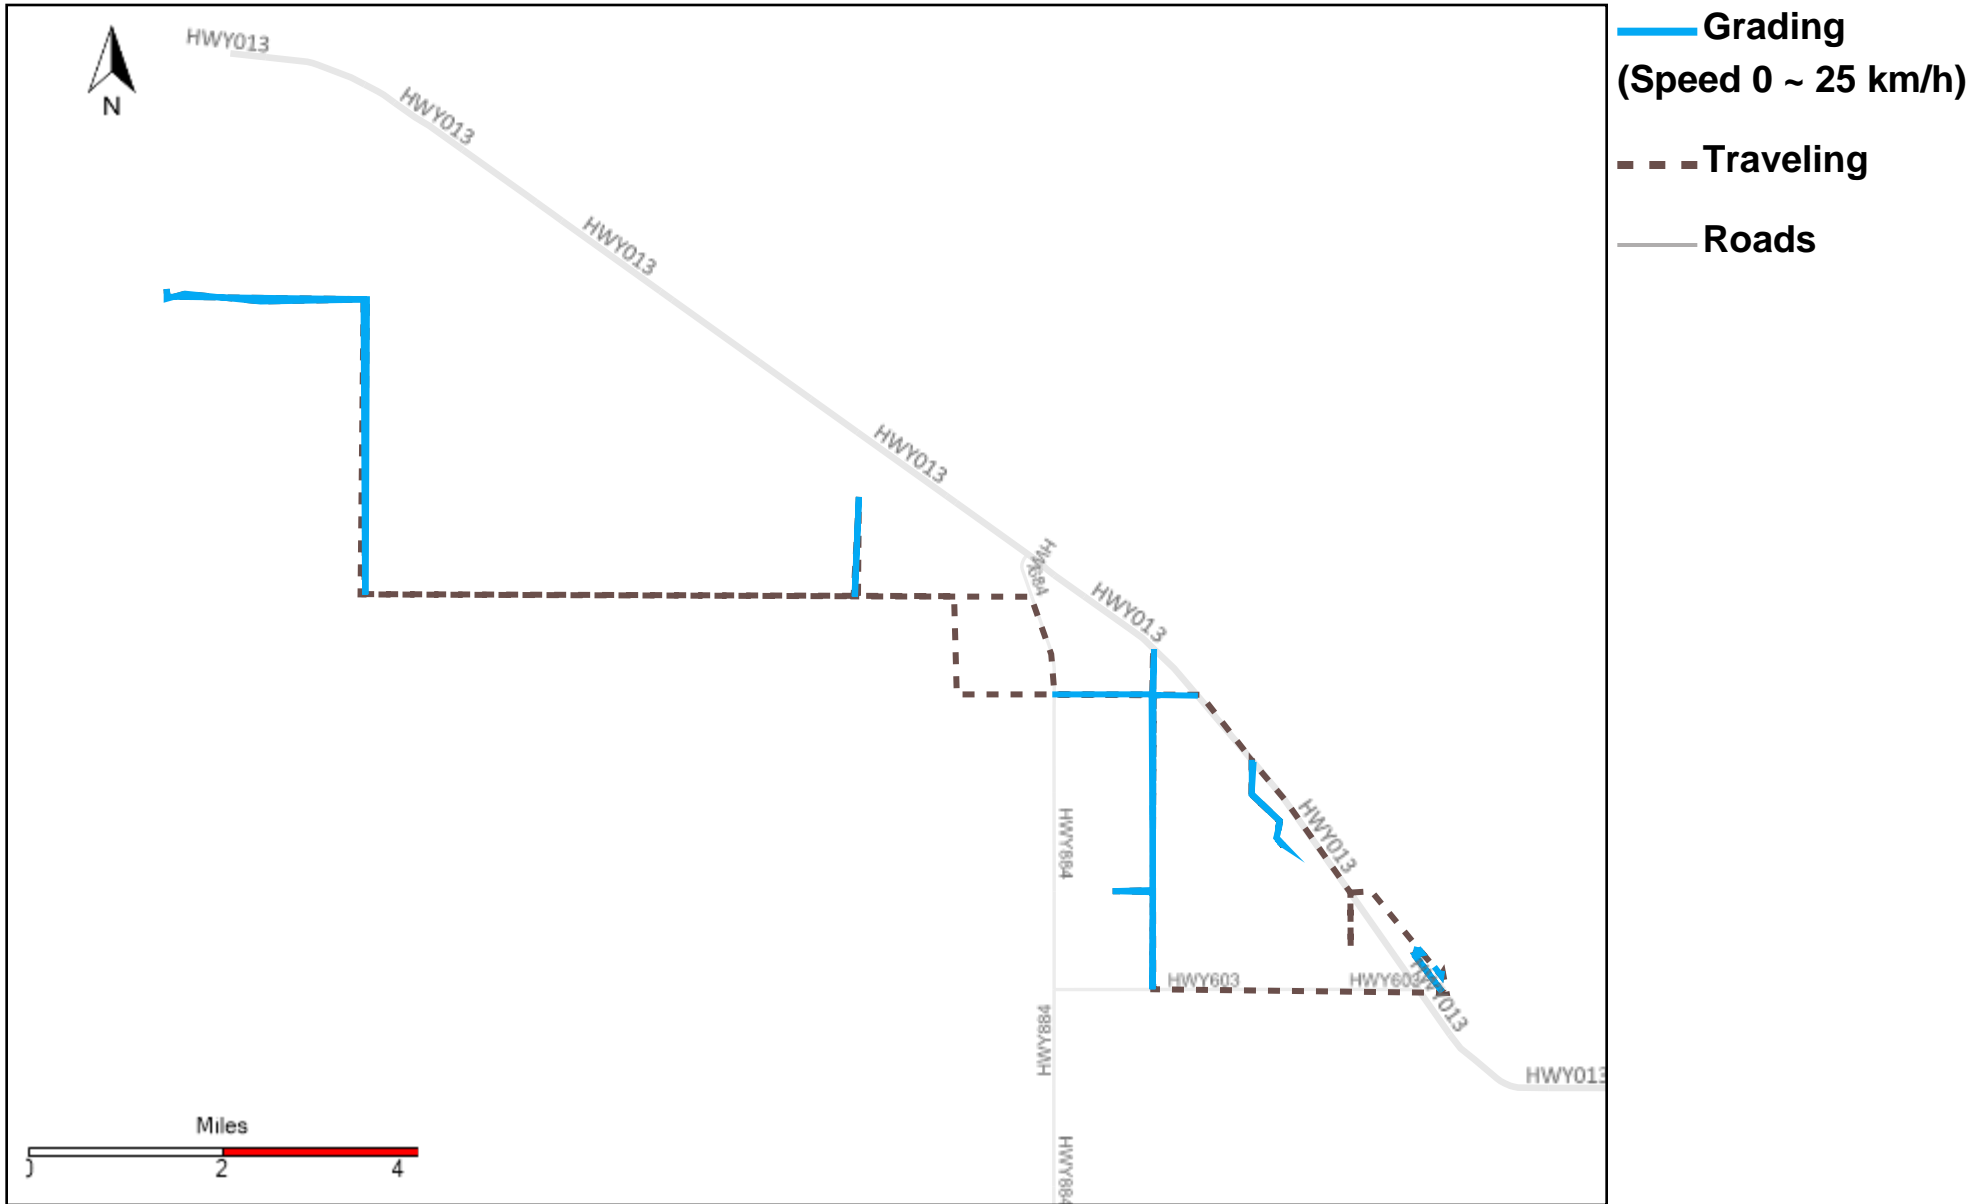

43-220_2024-12-29 ~ 2025-01-04 Tracking

Total Distance(km)	Total Hours	Work Distance(km)	Work Hours
94.13	6 hrs 28 min 49 sec	48.72	4 hrs 48 min 36 sec