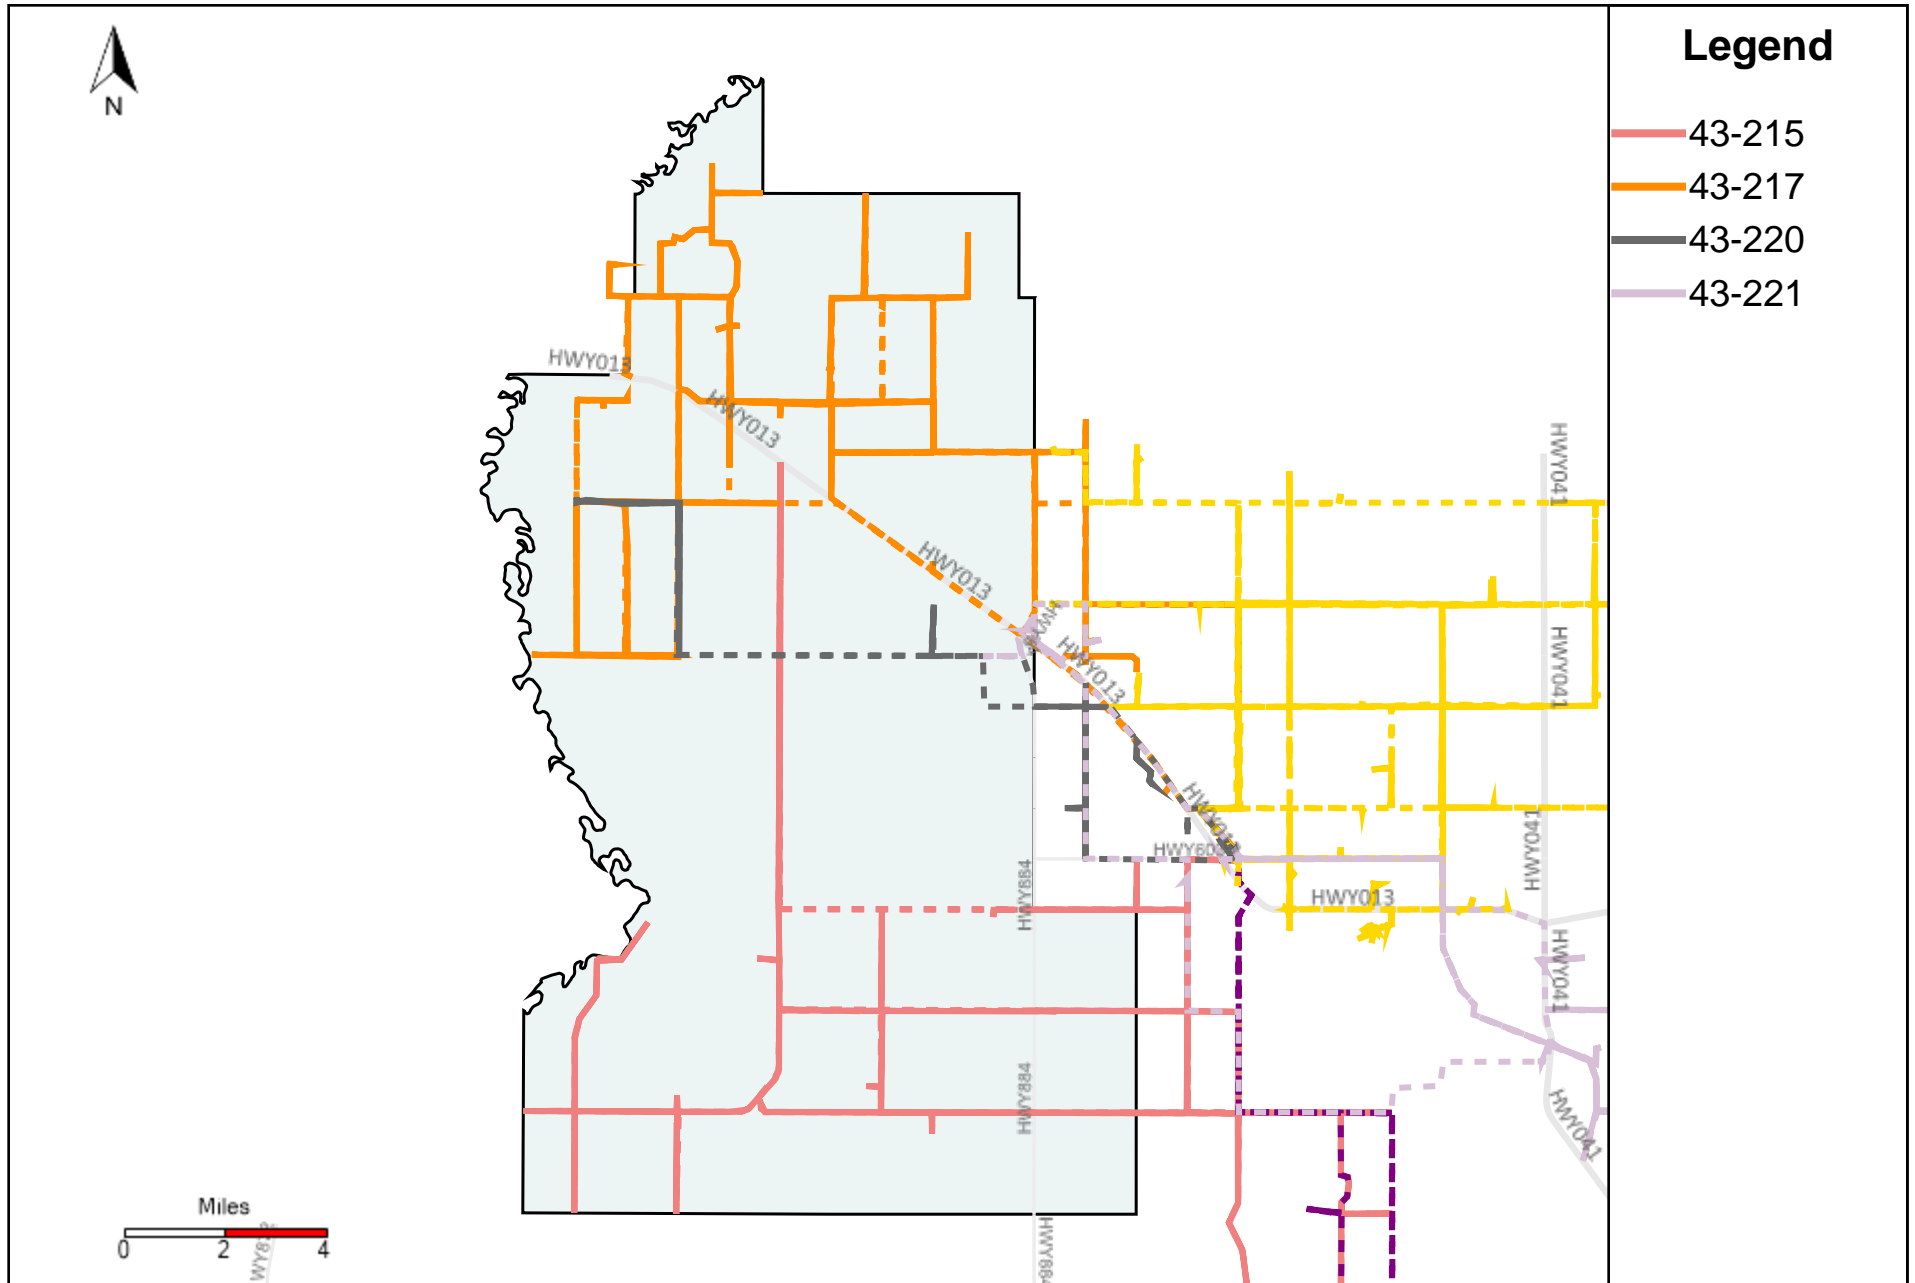

Division: 7 Grader Report(2024-12-29 ~ 2025-01-04)

Vehicle Name List	Total Distance(km)	Total Hours
43-215, 43-217, 43-220, 43-221	1532.35	118 hrs 34 min 6 sec