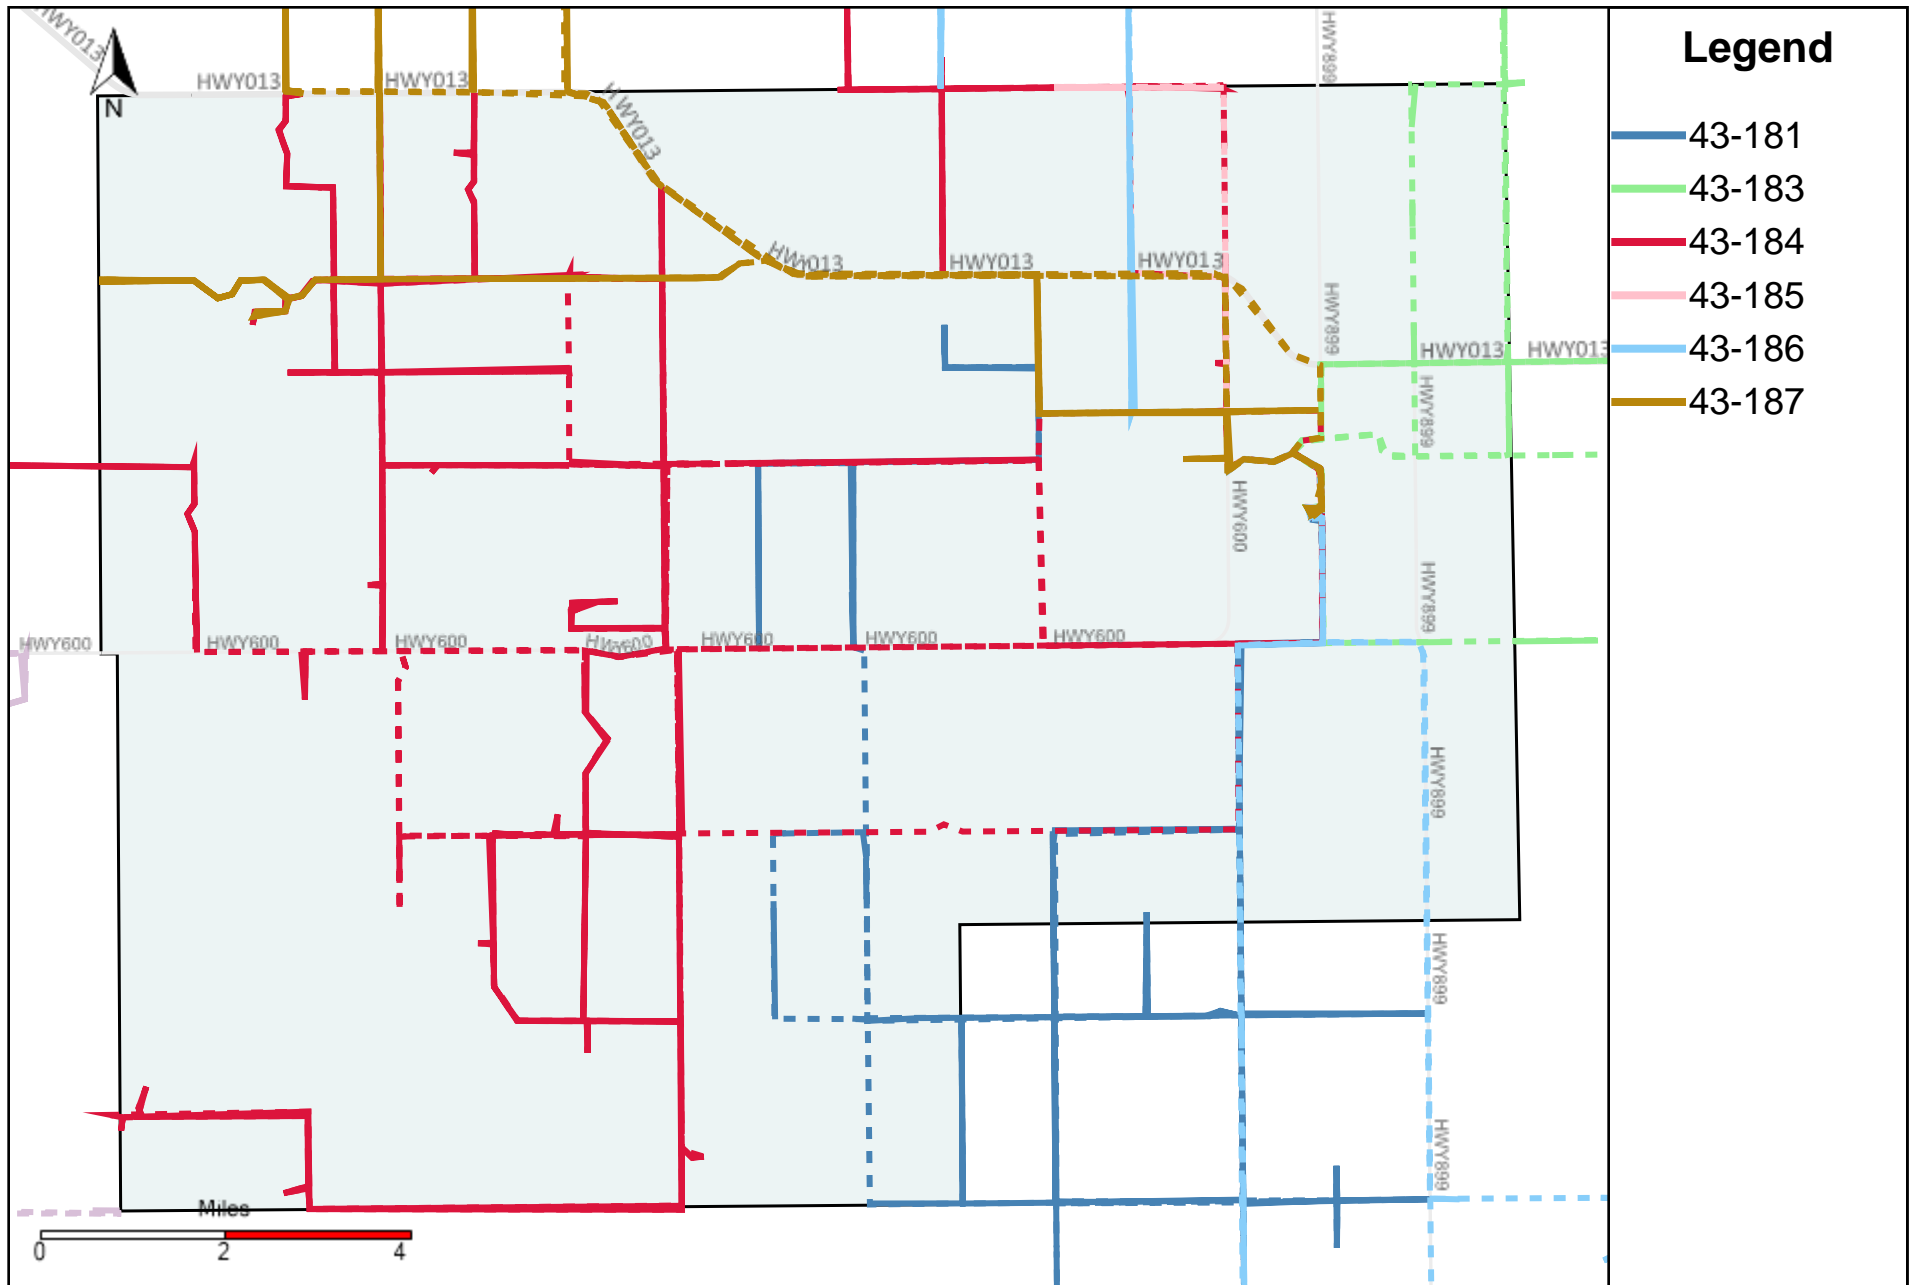

Provost Weekly Grader Report (2024-12-29 ~ 2025-01-04)

Division: 1 Grader Report(2024-12-29 ~ 2025-01-04)

Vehicle Name List	Total Distance(km)	Total Hours
43-181, 43-186	728.04	51 hrs 52 min 32 sec

Division: 2 Grader Report(2024-12-29 ~ 2025-01-04)

Vehicle Name List	Total Distance(km)	Total Hours
43-183	517.77	30 hrs 47 min 16 sec

Division: 3 Grader Report(2024-12-29 ~ 2025-01-04)

Vehicle Name List	Total Distance(km)	Total Hours
43-181, 43-183, 43-184, 43-185, 43-186, 43-187	2212.02	144 hrs 0 min 51 sec

Division: 4 Grader Report(2024-12-29 ~ 2025-01-04)

Vehicle Name List	Total Distance(km)	Total Hours
43-183, 43-184, 43-185, 43-186, 43-187, 43-218, 43-221	2804.81	176 hrs 56 min 36 sec

Division: 5 Grader Report(2024-12-29 ~ 2025-01-04)

Division: 7 Grader Report(2024-12-29 ~ 2025-01-04)

Vehicle Name List	Total Distance(km)	Total Hours
43-215, 43-217, 43-220, 43-221	1532.35	118 hrs 34 min 6 sec

Provost Weekly Grader Report

From 12/29/2024 To 1/4/2025