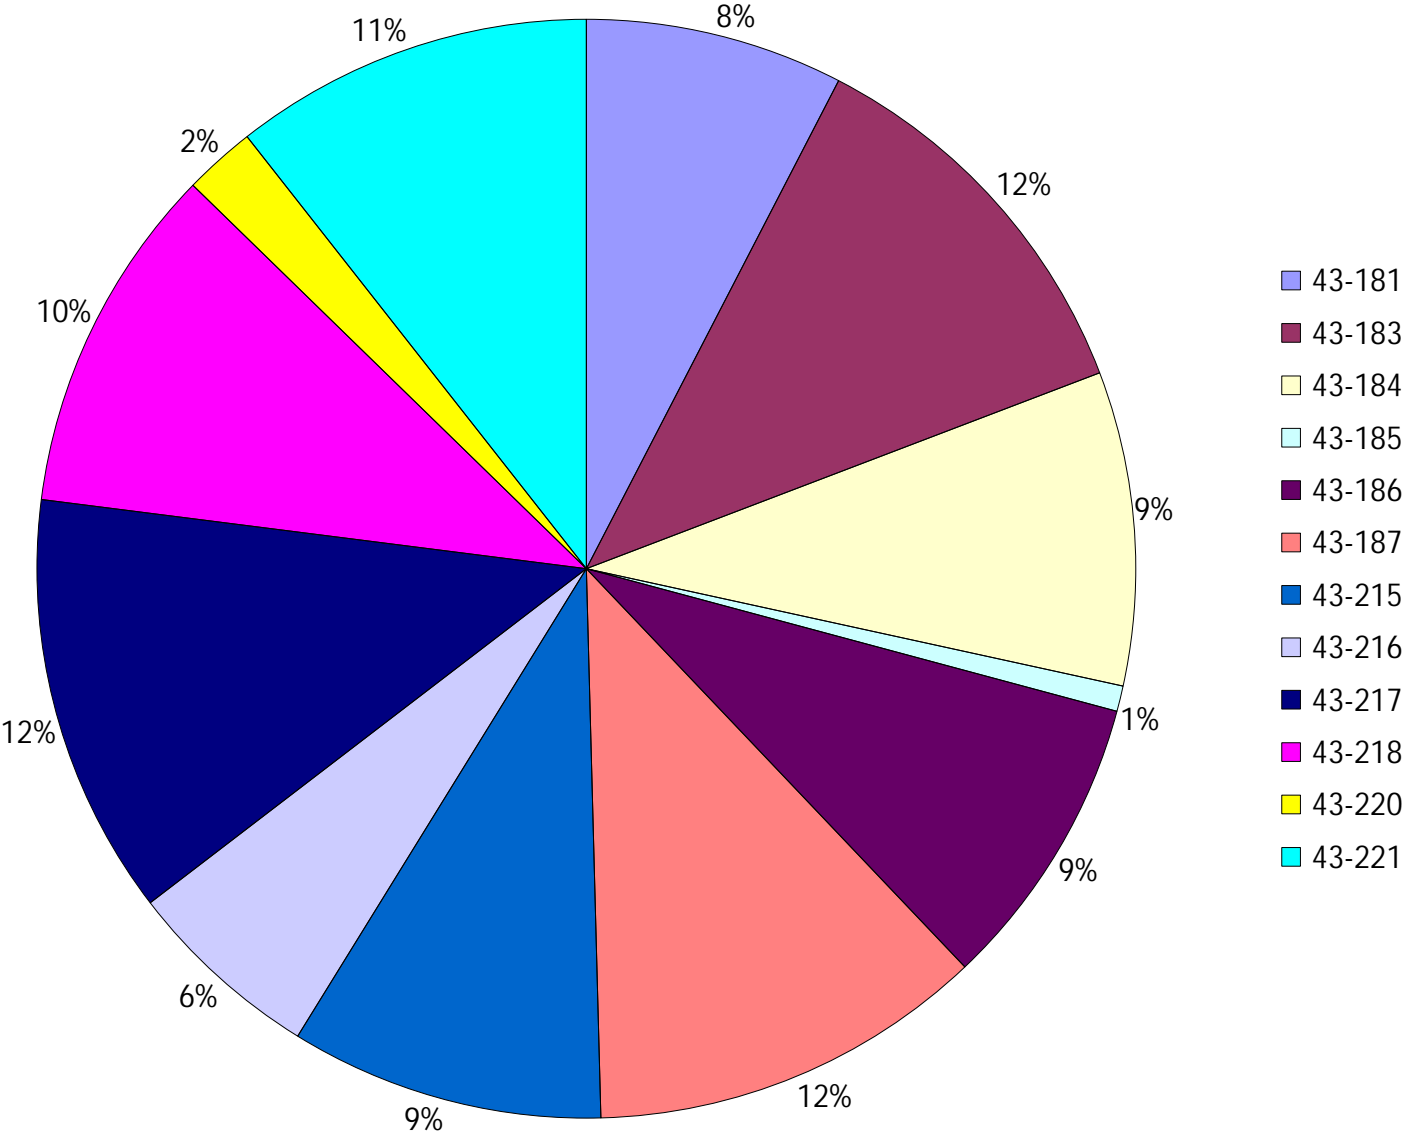

Provost Weekly Grader Report

From 12/29/2024 To 1/4/2025

1/4/2025

Vehicle	Total Distance(km)	Total Hours	Work Distance(km)	Work Hours
43-181	338.78	28 hrs 43 min 26 sec	216.99	23 hrs 44 min 16 sec
43-183	517.77	30 hrs 47 min 16 sec	234.43	21 hrs 3 min 8 sec
43-184	411.77	26 hrs 44 min 36 sec	249.94	21 hrs 7 min 48 sec
43-185	33.53	3 hrs 40 min 7 sec	14.18	3 hrs 34 min 24 sec
43-186	389.26	23 hrs 9 min 6 sec	246.9	17 hrs 55 min 20 sec
43-187	520.91	30 hrs 56 min 19 sec	373.38	27 hrs 8 min 24 sec
43-215	411.62	49 hrs 24 min 33 sec	310.1	27 hrs 28 min 43 sec
43-216	258.4	14 hrs 28 min 42 sec	111.76	8 hrs 39 min 33 sec
43-217	553.87	31 hrs 40 min 36 sec	289.48	21 hrs 54 min 8 sec
43-218	458.83	30 hrs 39 min 3 sec	217.15	21 hrs 43 min 48 sec
43-220	94.13	6 hrs 28 min 49 sec	48.72	4 hrs 48 min 36 sec
43-221	472.73	31 hrs 0 min 8 sec	155.47	18 hrs 2 min 35 sec
Total:	4461.6	307 hrs 42 min 42 sec	2468.48	217 hrs 10 min 44 sec

Vehicle Distance Vs Total Distance (%) From 12/29/2024 To 1/4/2025

Provost Weekly Grader Report