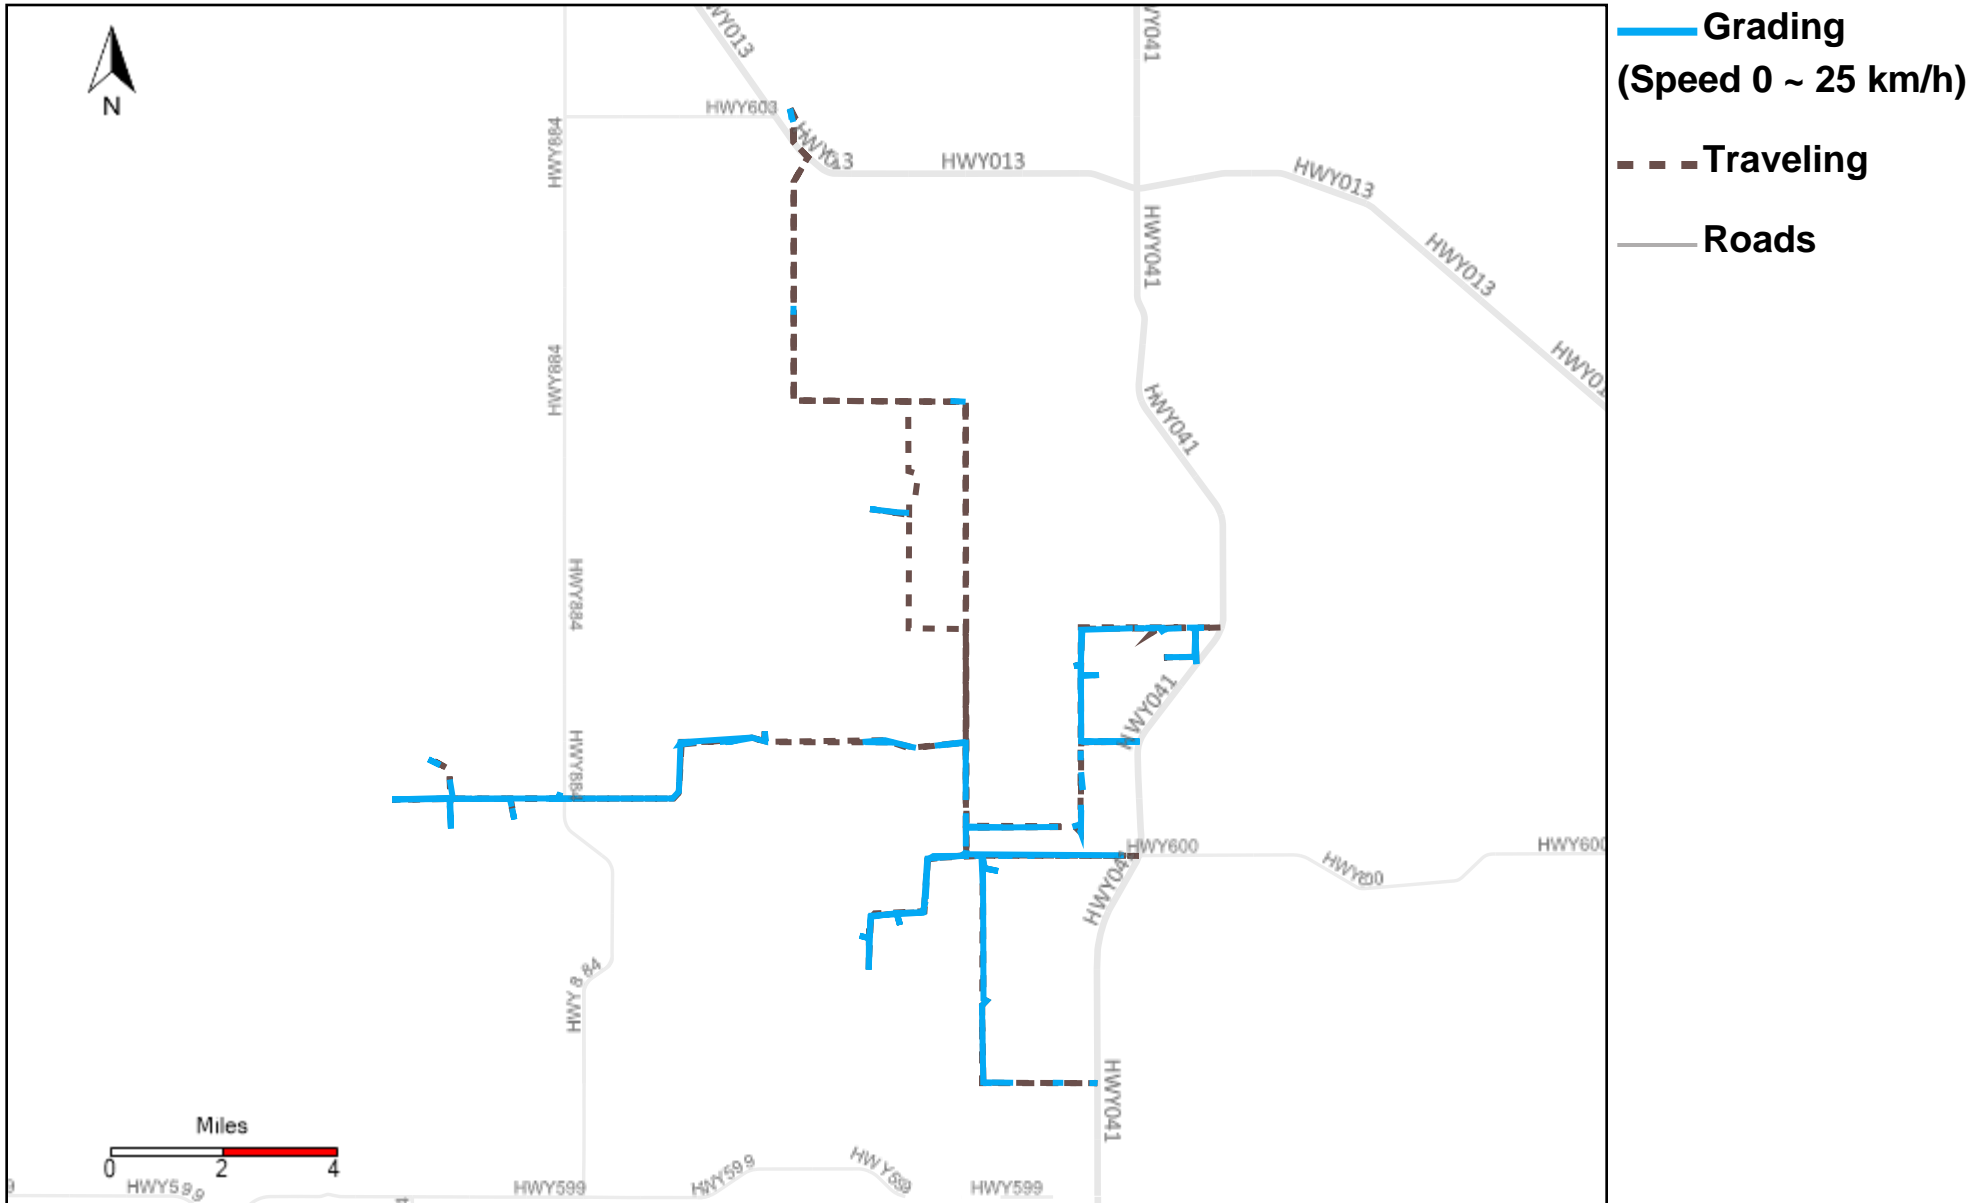

43-216_2024-12-29 ~ 2025-01-04 Tracking

Total Distance(km)	Total Hours	Work Distance(km)	Work Hours
258.4	14 hrs 28 min 42 sec	111.76	8 hrs 39 min 33 sec