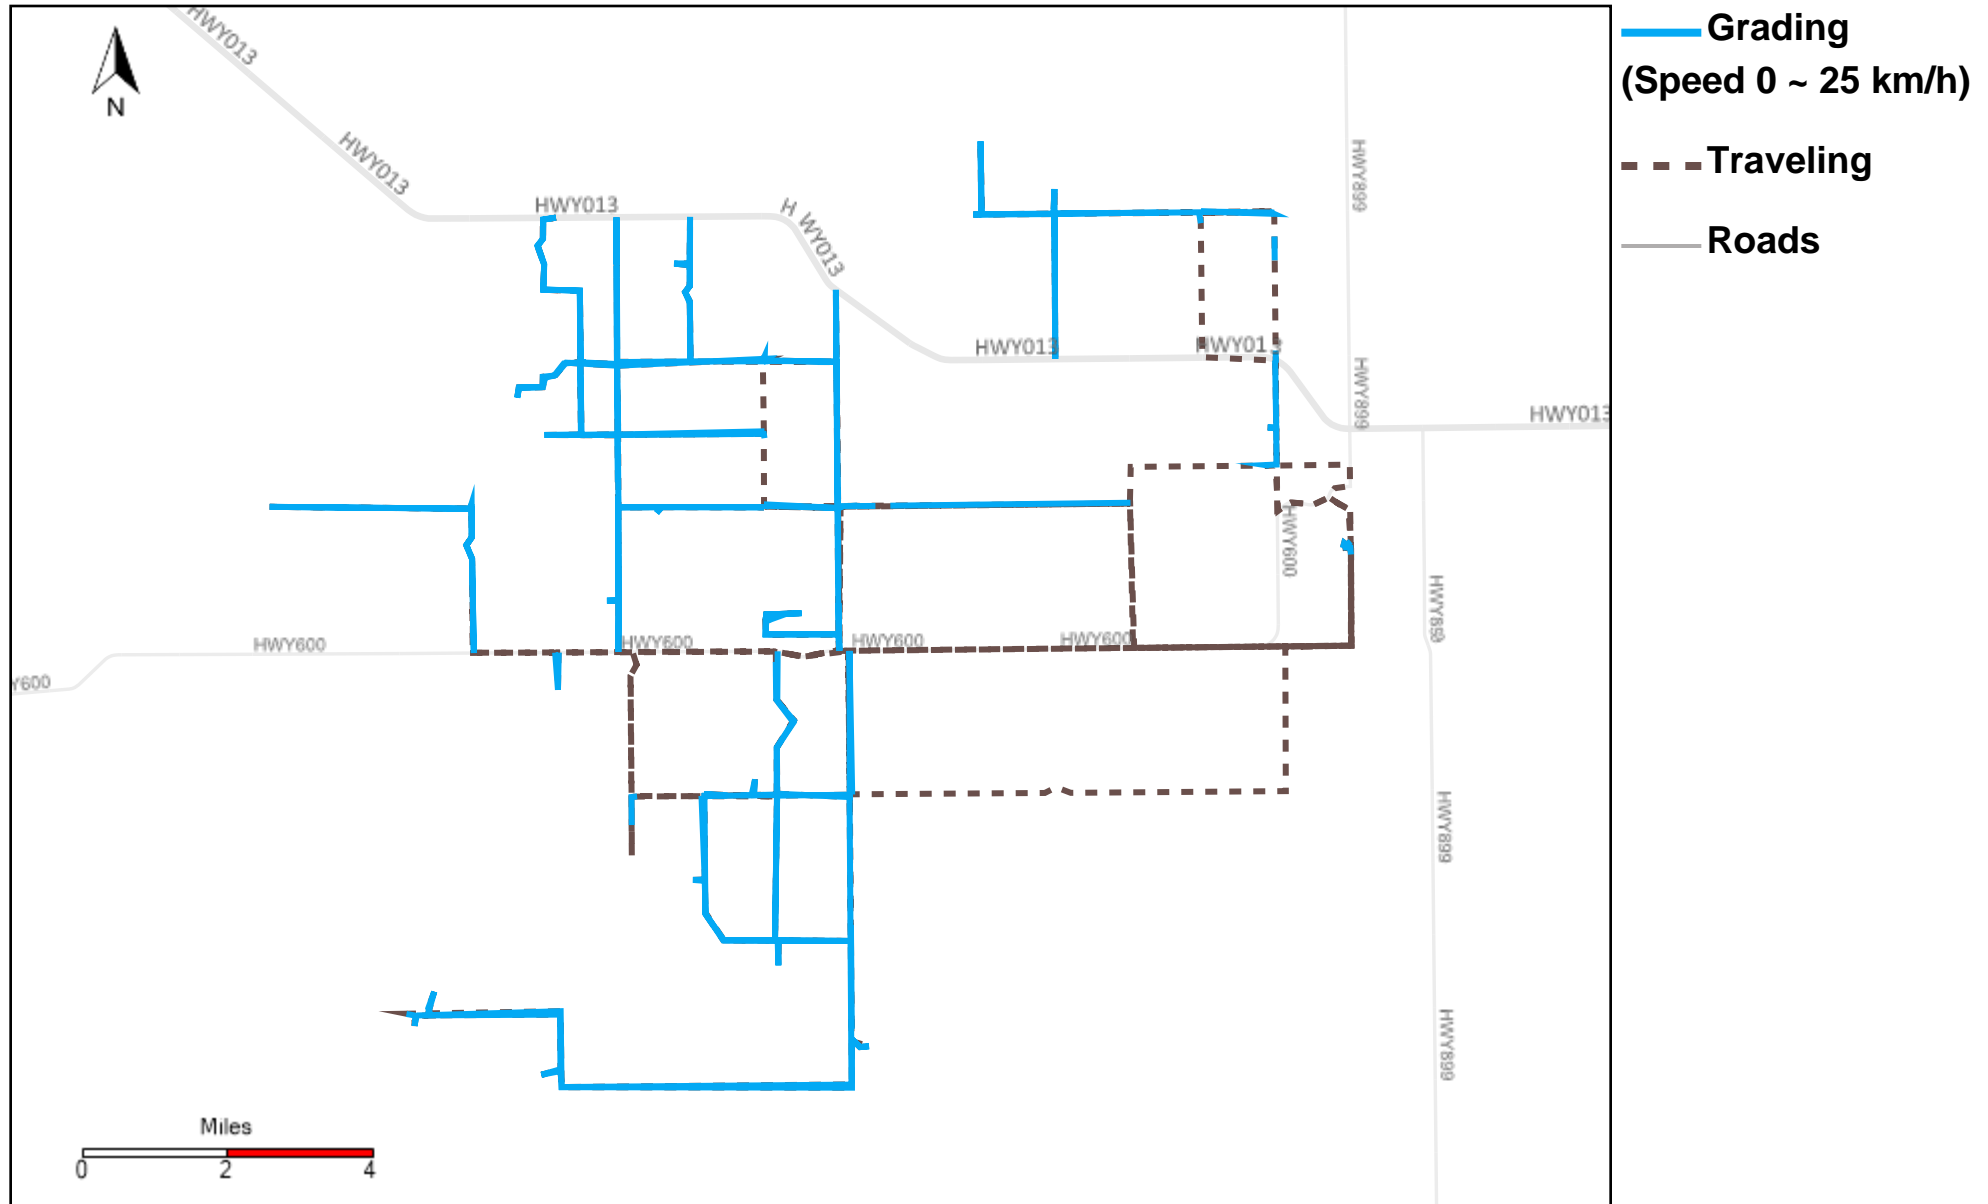

43-183_2024-12-29 ~ 2025-01-04 Tracking

Total Distance(km)	Total Hours	Work Distance(km)	Work Hours
517.77	30 hrs 47 min 16 sec	234.43	21 hrs 3 min 8 sec

43-184_2024-12-29 ~ 2025-01-04 Tracking

Total Distance(km)	Total Hours	Work Distance(km)	Work Hours
411.77	26 hrs 44 min 36 sec	249.94	21 hrs 7 min 48 sec