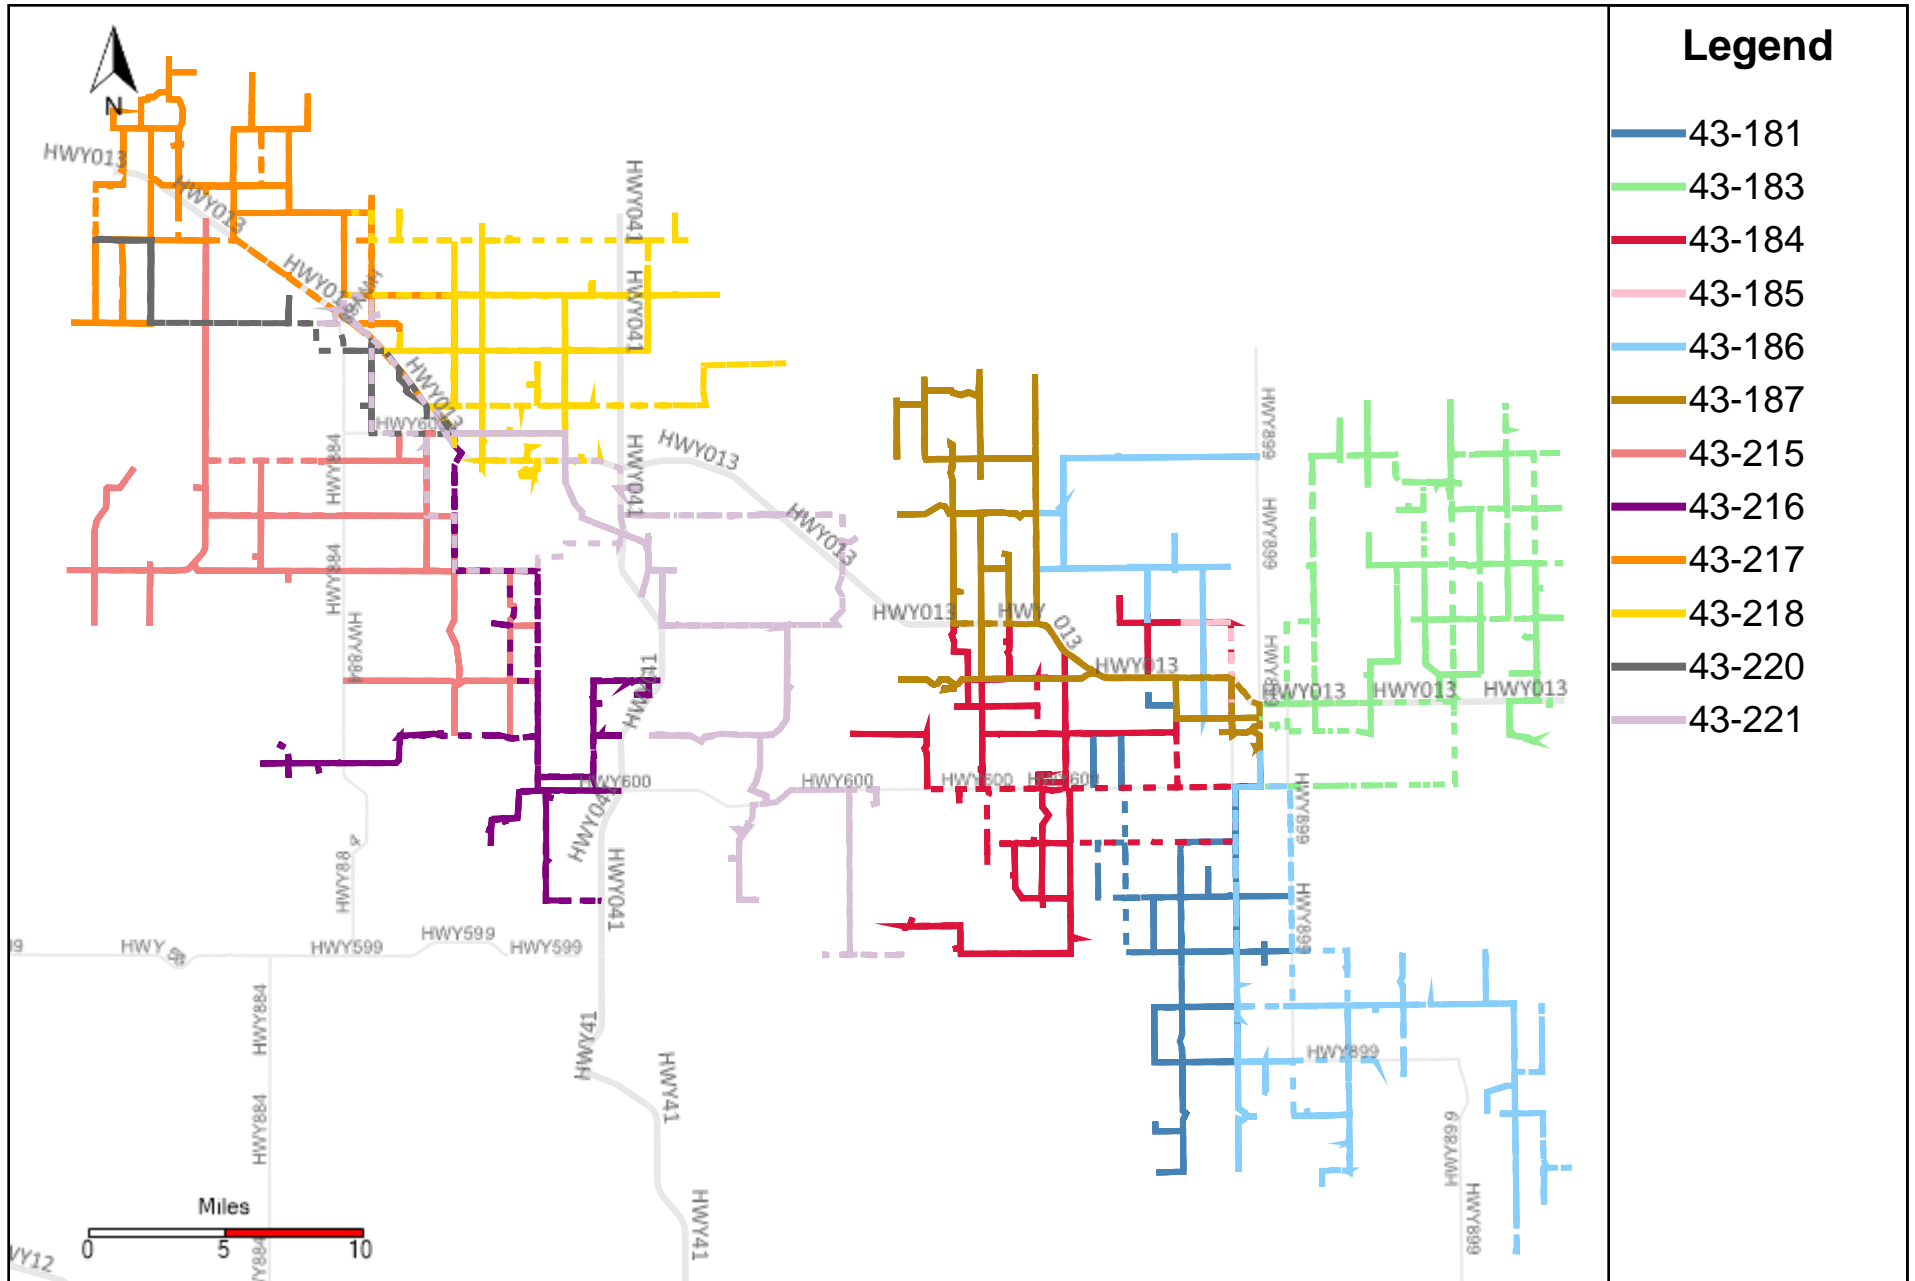

Provost Weekly Grader Report (2024-12-29 ~ 2025-01-04)

Division: 1 Grader Report(2024-12-29 ~ 2025-01-04)

Vehicle Name List	Total Distance(km)	Total Hours
43-181, 43-186	728.04	51 hrs 52 min 32 sec

Division: 2 Grader Report(2024-12-29 ~ 2025-01-04)

Vehicle Name List	Total Distance(km)	Total Hours
43-183	517.77	30 hrs 47 min 16 sec

Division: 3 Grader Report(2024-12-29 ~ 2025-01-04)

Vehicle Name List	Total Distance(km)	Total Hours
43-181, 43-183, 43-184, 43-185, 43-186, 43-187	2212.02	144 hrs 0 min 51 sec

Division: 4 Grader Report(2024-12-29 ~ 2025-01-04)

Vehicle Name List	Total Distance(km)	Total Hours
43-183, 43-184, 43-185, 43-186, 43-187, 43-218, 43-221	2804.81	176 hrs 56 min 36 sec

Division: 5 Grader Report(2024-12-29 ~ 2025-01-04)

Vehicle Name List	Total Distance(km)	Total Hours
43-184, 43-215, 43-216, 43-221	1554.53	121 hrs 38 min 0 sec

Division: 6 Grader Report(2024-12-29 ~ 2025-01-04)

Vehicle Name List	Total Distance(km)	Total Hours
43-215, 43-216, 43-217, 43-218, 43-220, 43-221	2249.58	163 hrs 41 min 51 sec