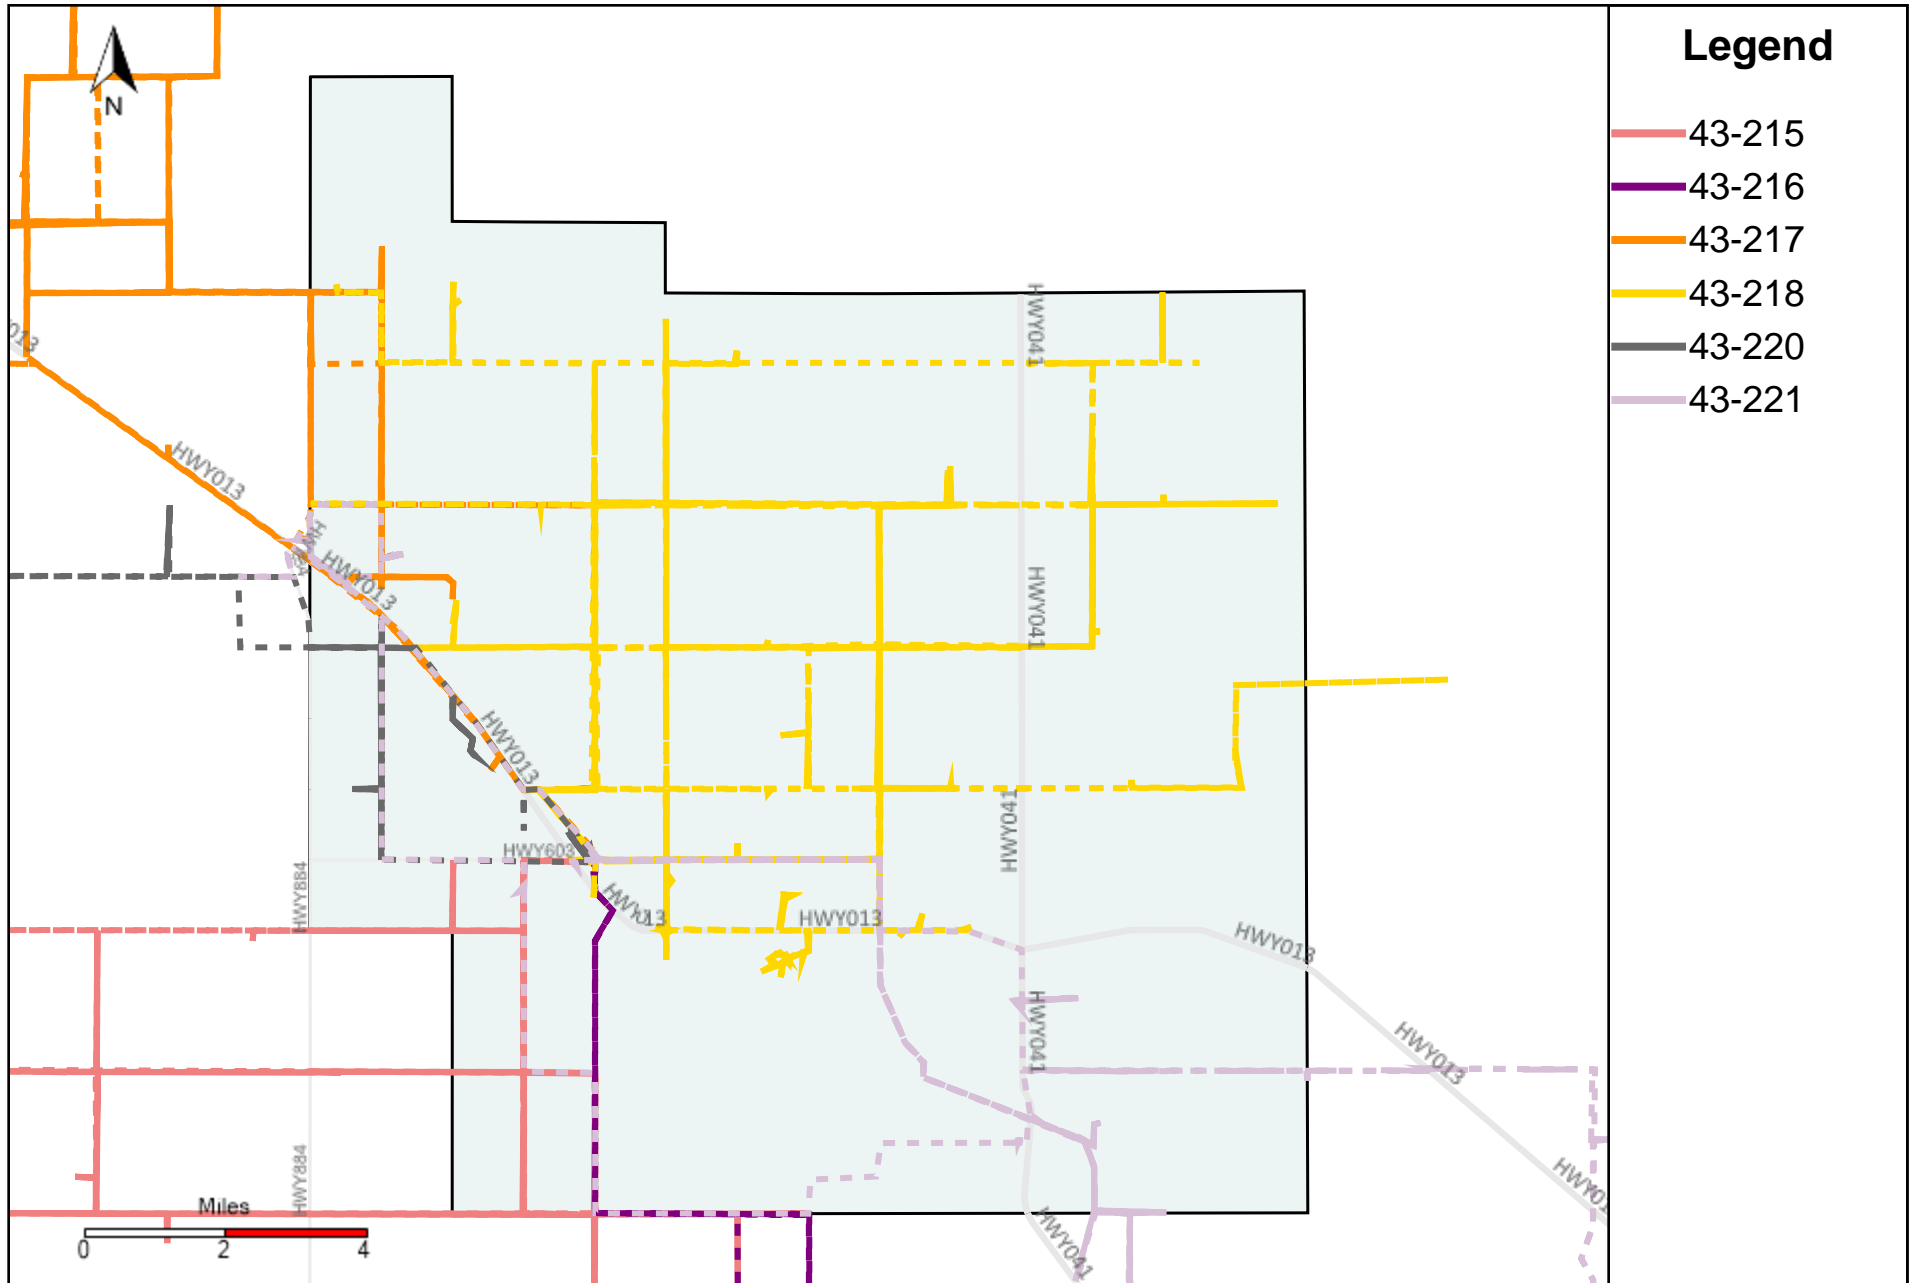

Vehicle Name List	Total Distance(km)	Total Hours
43-183	517.77	30 hrs 47 min 16 sec

Division: 3 Grader Report(2024-12-29 ~ 2025-01-04)

Vehicle Name List	Total Distance(km)	Total Hours
43-181, 43-183, 43-184, 43-185, 43-186, 43-187	2212.02	144 hrs 0 min 51 sec

Division: 4 Grader Report(2024-12-29 ~ 2025-01-04)

Vehicle Name List	Total Distance(km)	Total Hours
43-183, 43-184, 43-185, 43-186, 43-187, 43-218, 43-221	2804.81	176 hrs 56 min 36 sec

Division: 5 Grader Report(2024-12-29 ~ 2025-01-04)

Vehicle Name List	Total Distance(km)	Total Hours
43-184, 43-215, 43-216, 43-221	1554.53	121 hrs 38 min 0 sec

Division: 6 Grader Report(2024-12-29 ~ 2025-01-04)

Vehicle Name List	Total Distance(km)	Total Hours
43-215, 43-216, 43-217, 43-218, 43-220, 43-221	2249.58	163 hrs 41 min 51 sec