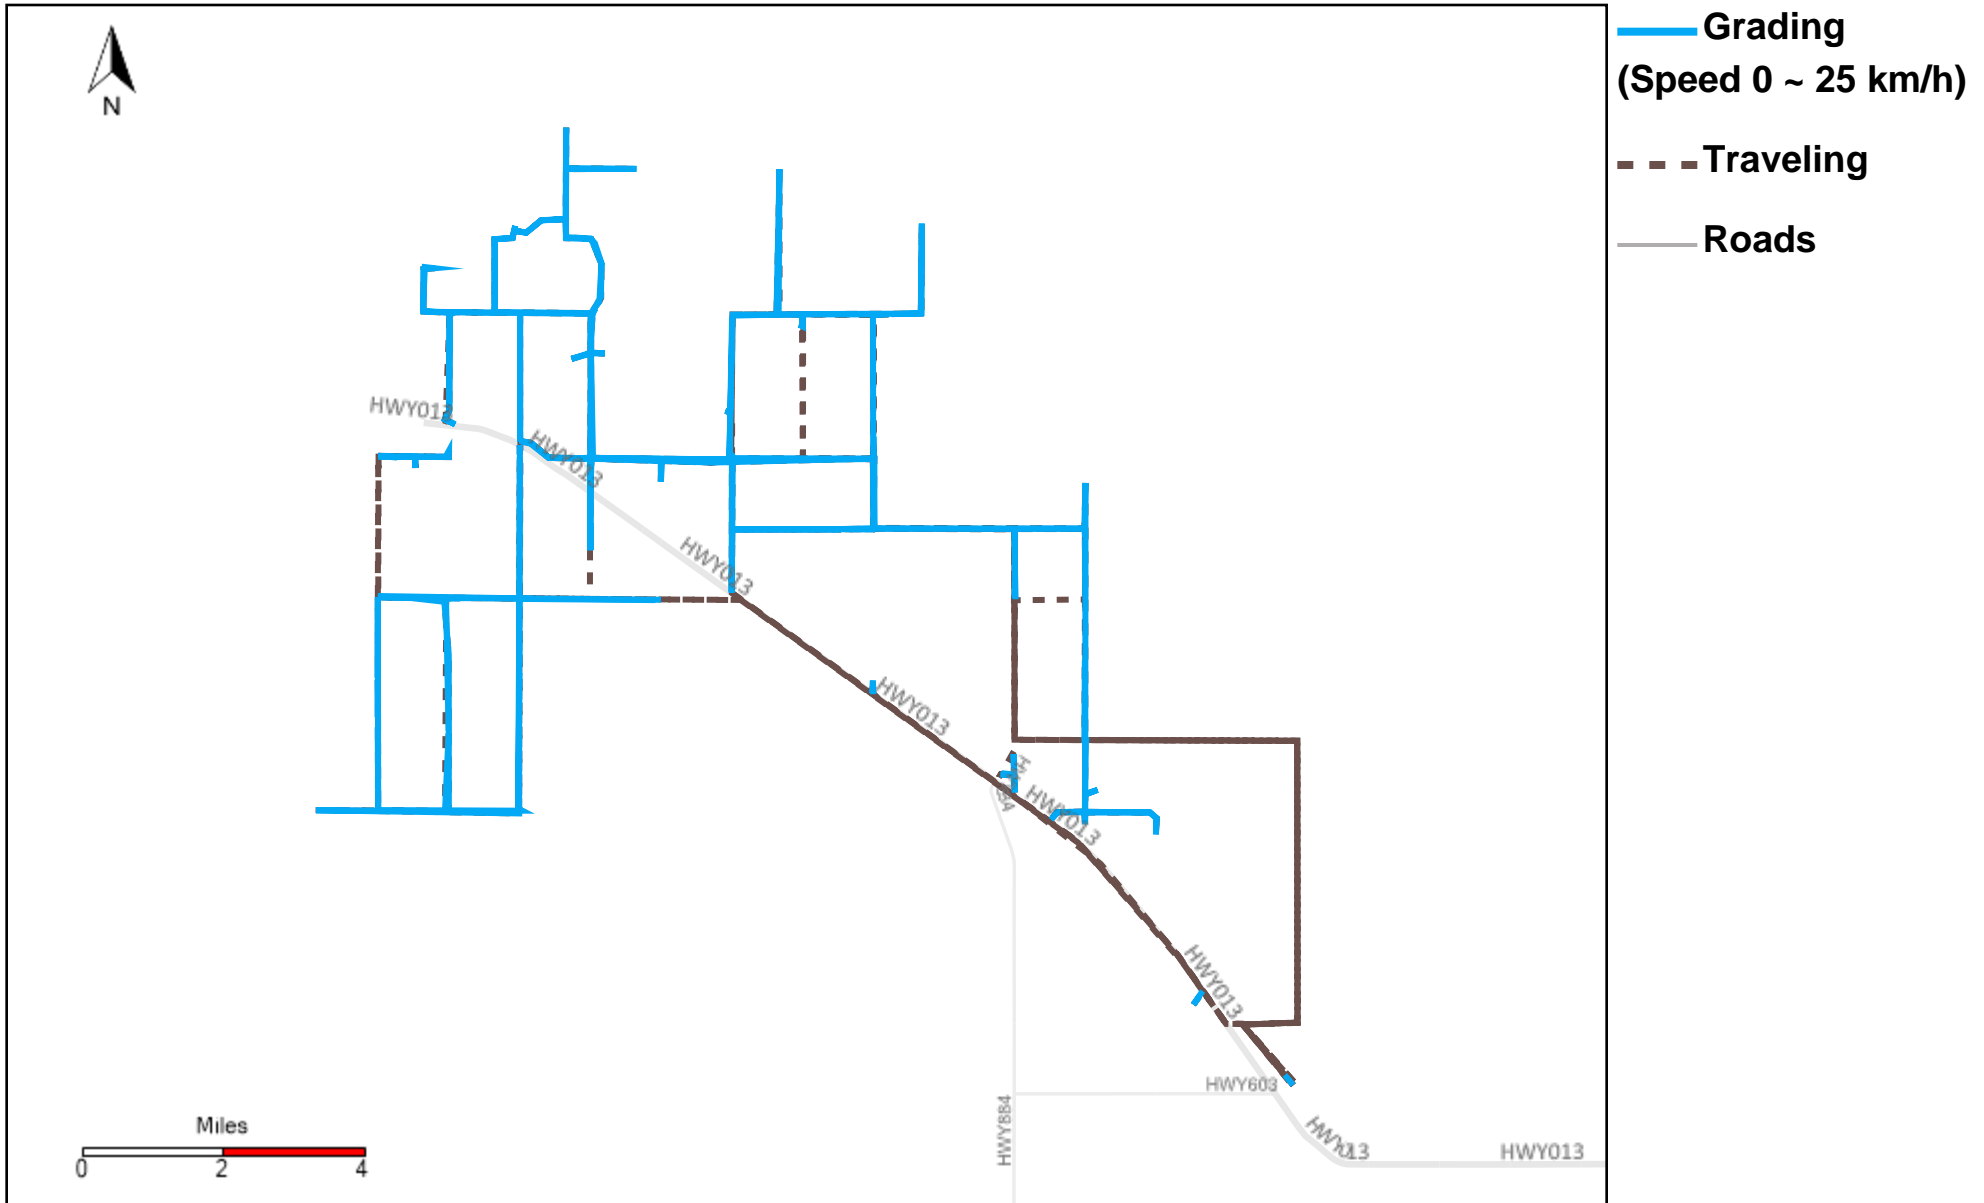

43-217_2024-12-29 ~ 2025-01-04 Tracking

Total Distance(km)	Total Hours	Work Distance(km)	Work Hours
553.87	31 hrs 40 min 36 sec	289.48	21 hrs 54 min 8 sec