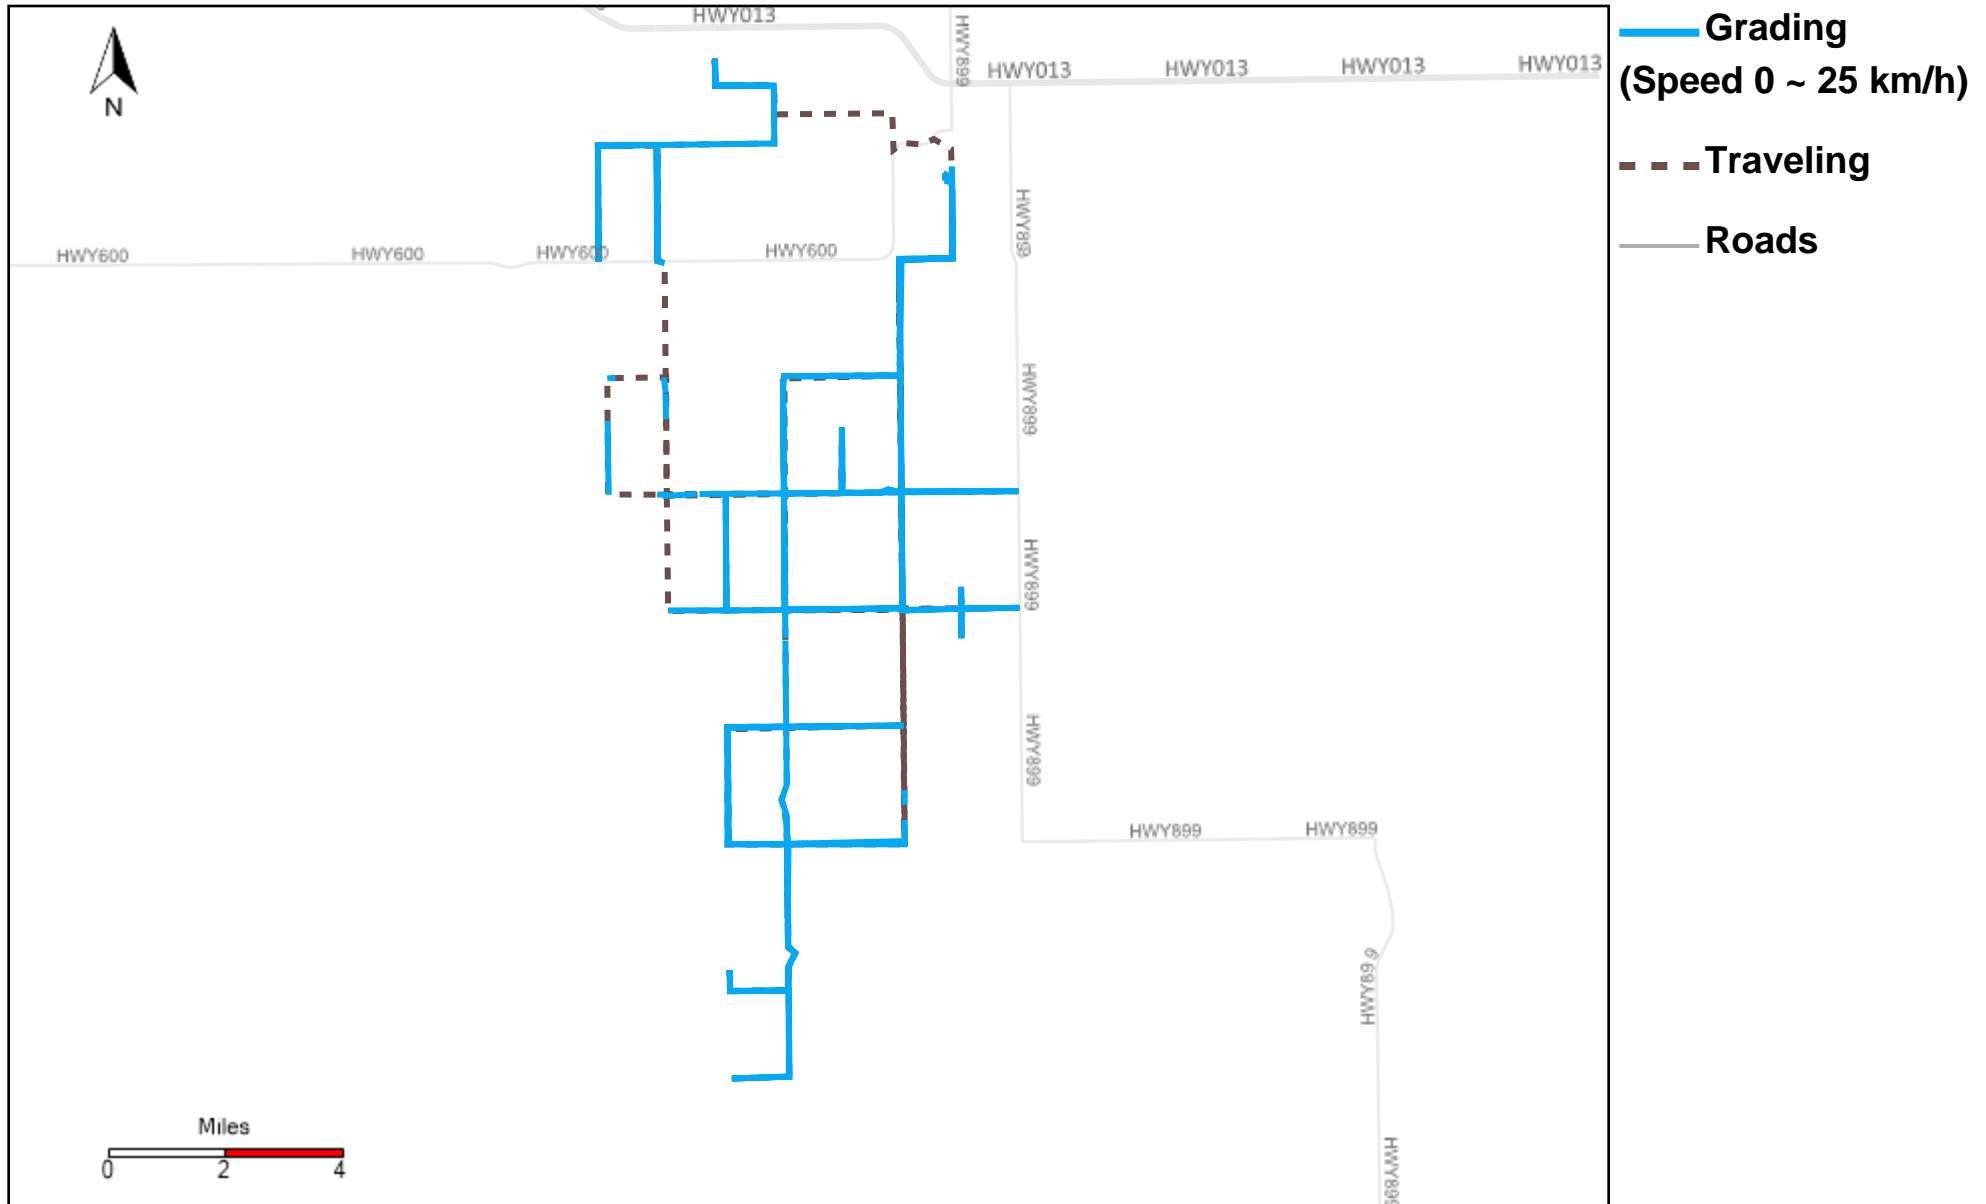

43-181_2024-12-29 ~ 2025-01-04 Tracking

Total Distance(km)	Total Hours	Work Distance(km)	Work Hours
338.78	28 hrs 43 min 26 sec	216.99	23 hrs 44 min 16 sec