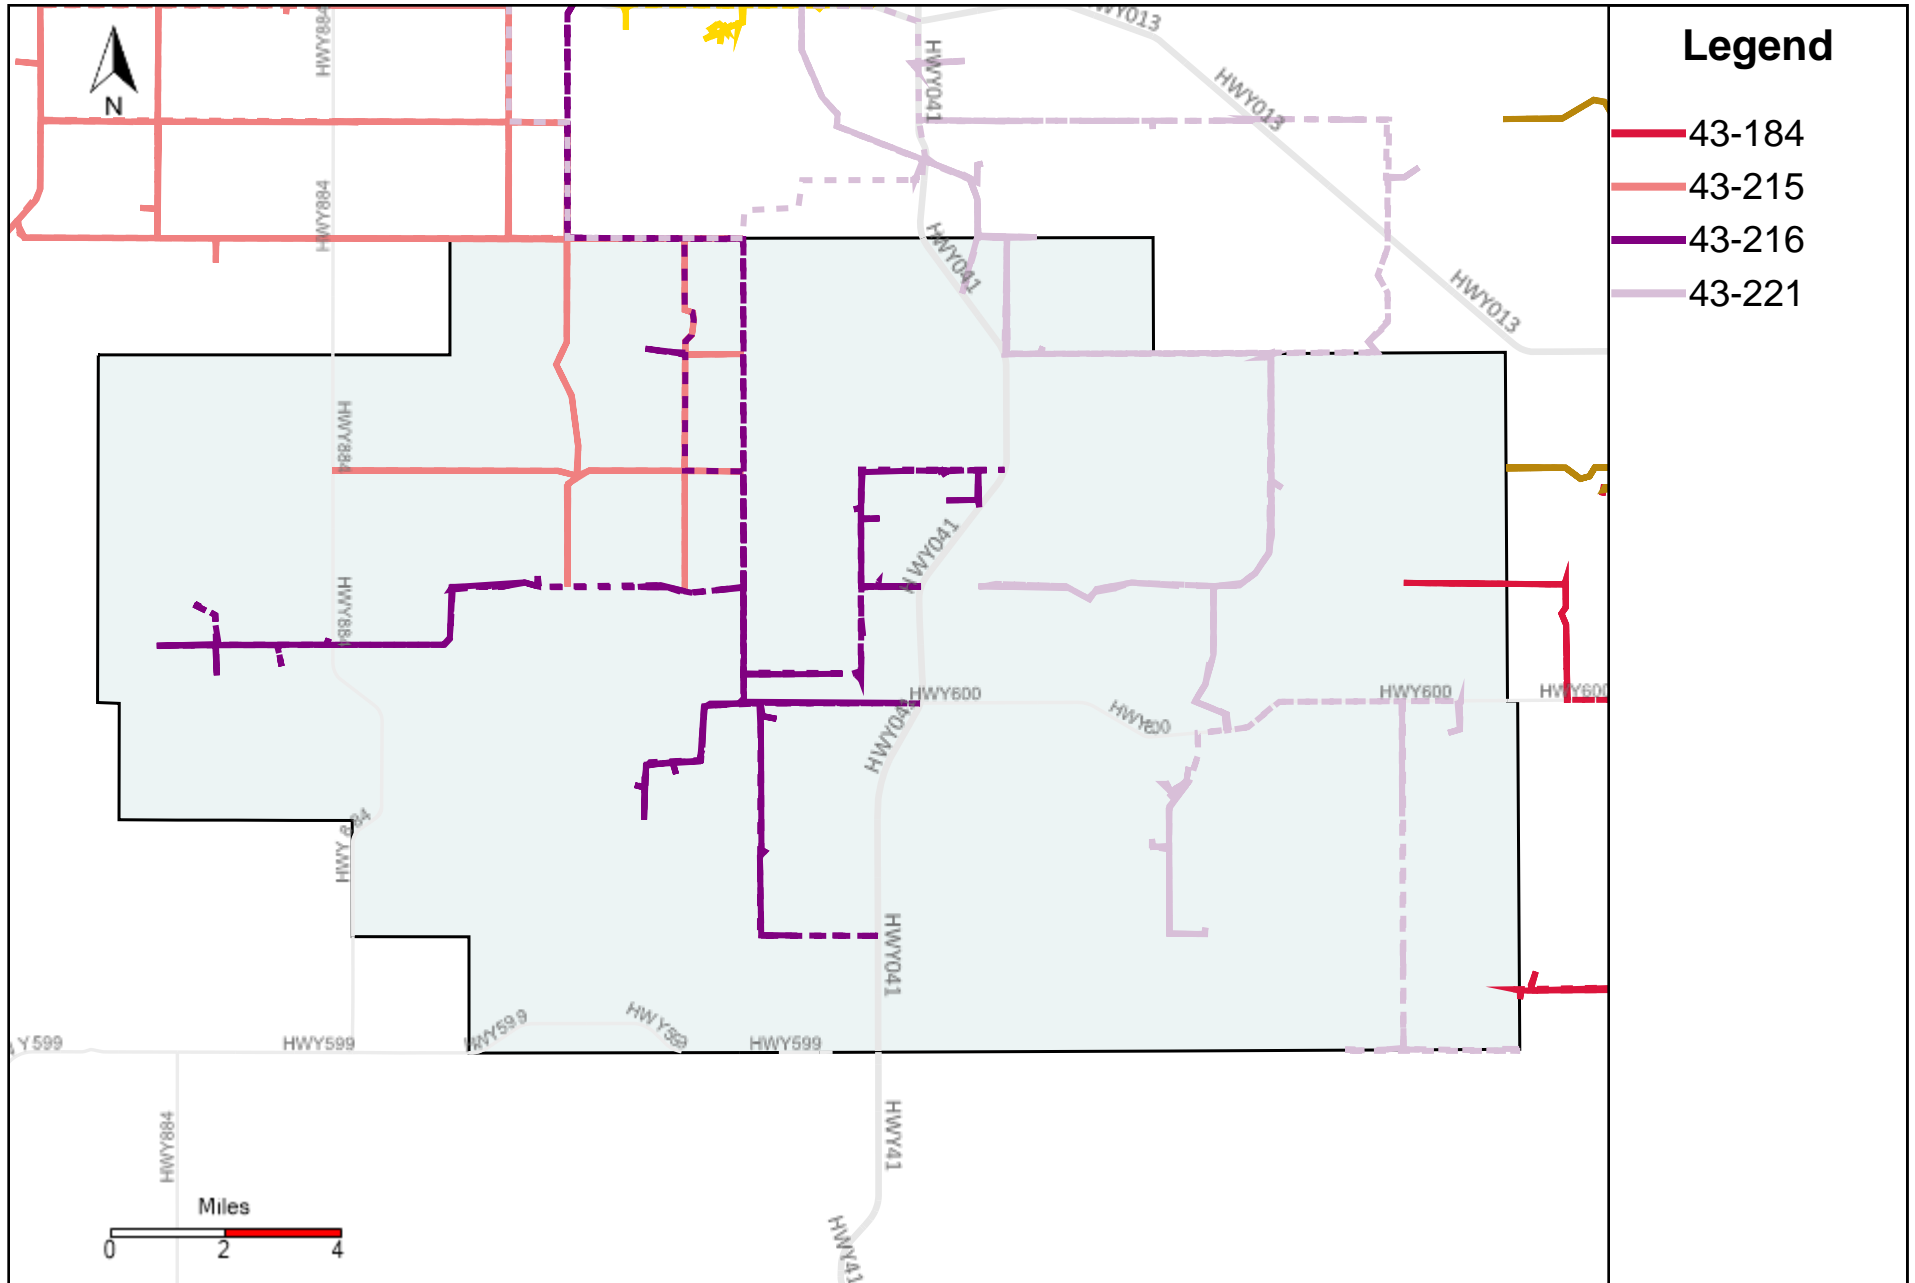

Division: 5 Grader Report(2024-12-29 ~ 2025-01-04)

Vehicle Name List	Total Distance(km)	Total Hours
43-184, 43-215, 43-216, 43-221	1554.53	121 hrs 38 min 0 sec