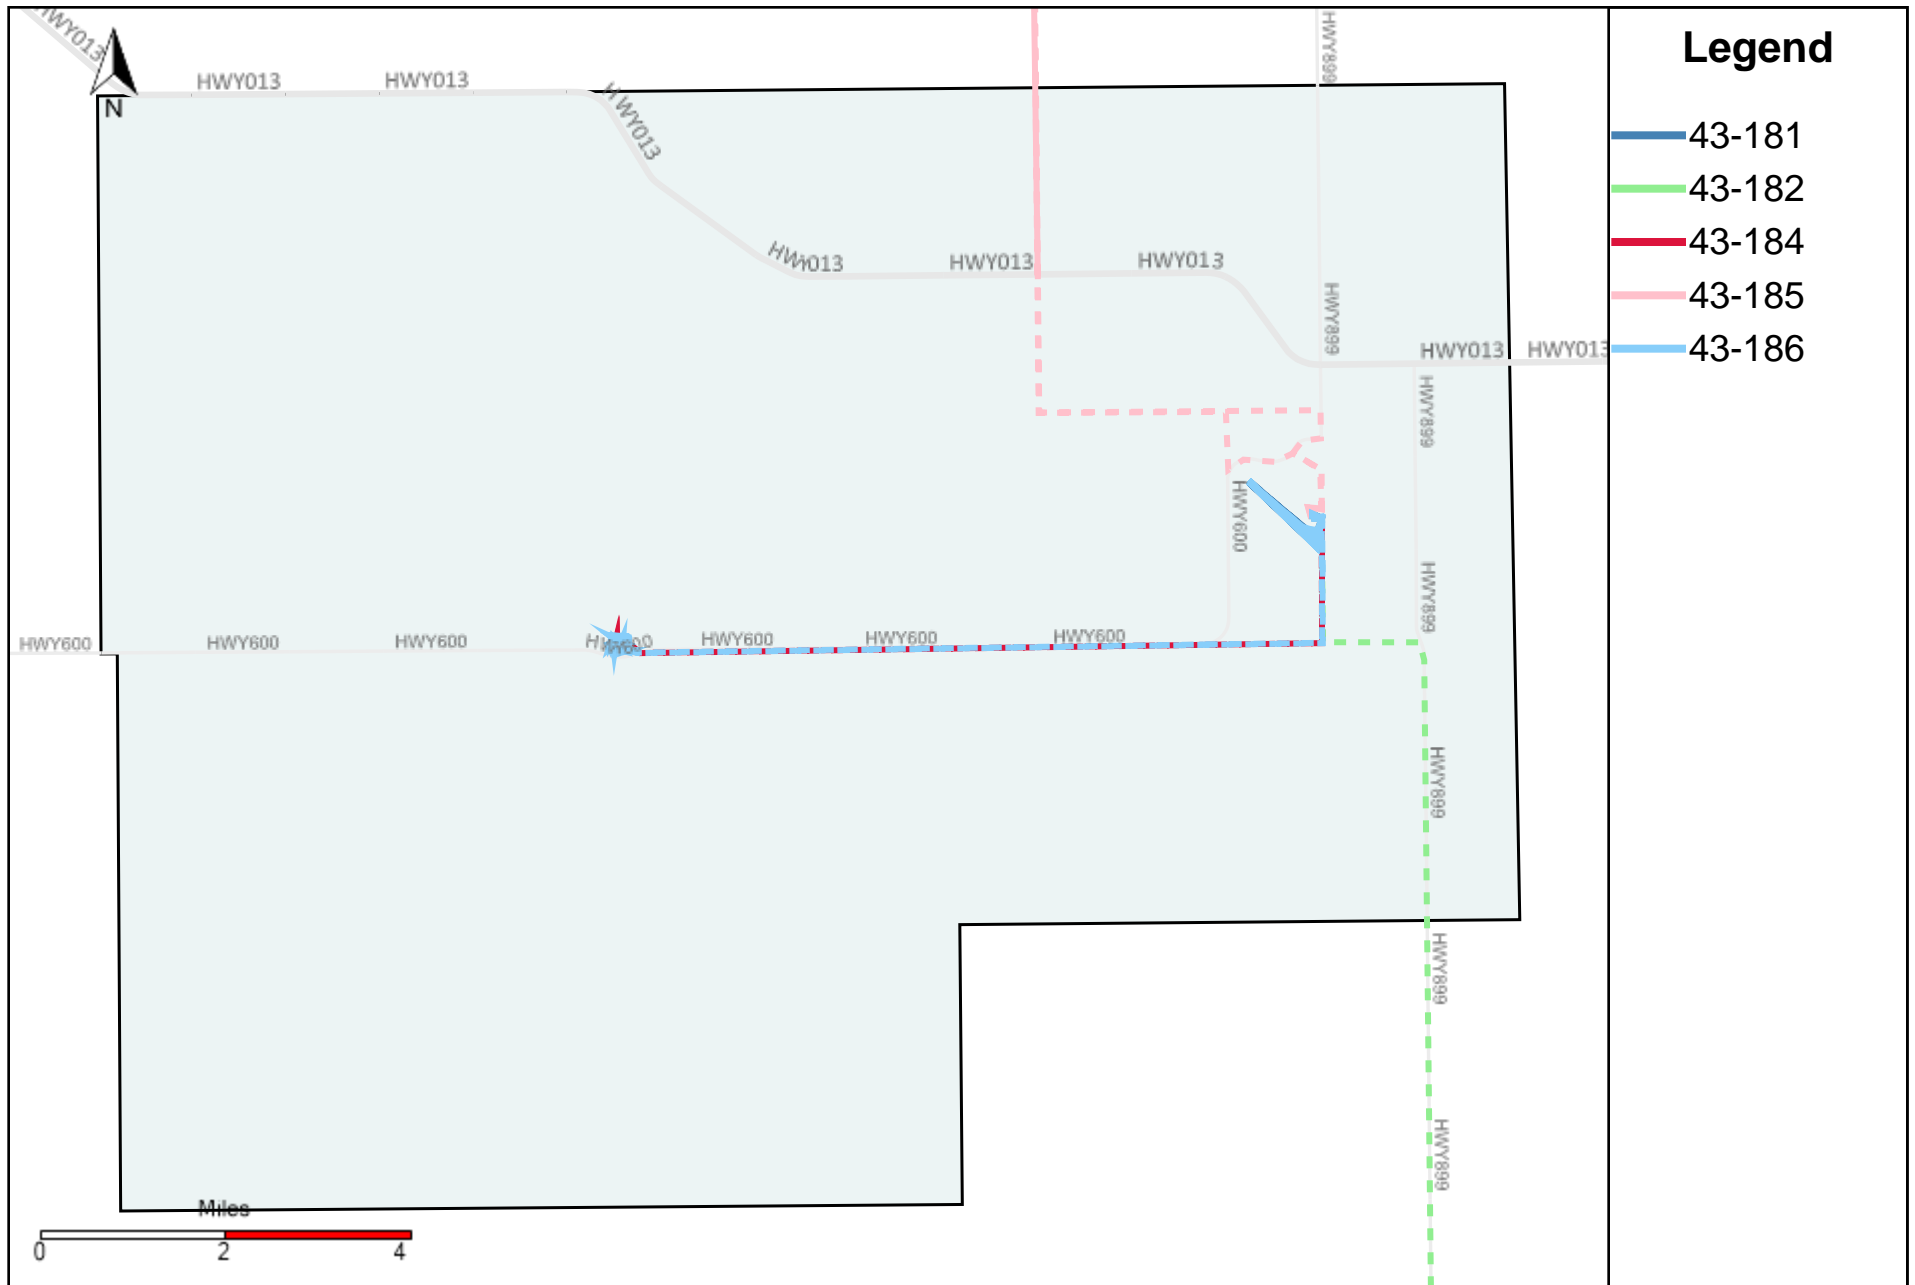

Division: 3 Grader Report(2024-12-22 ~ 2024-12-28)

Vehicle Name List	Total Distance(km)	Total Hours
43-181, 43-182, 43-184, 43-185, 43-186	306.73	27 hrs 45 min 21 sec