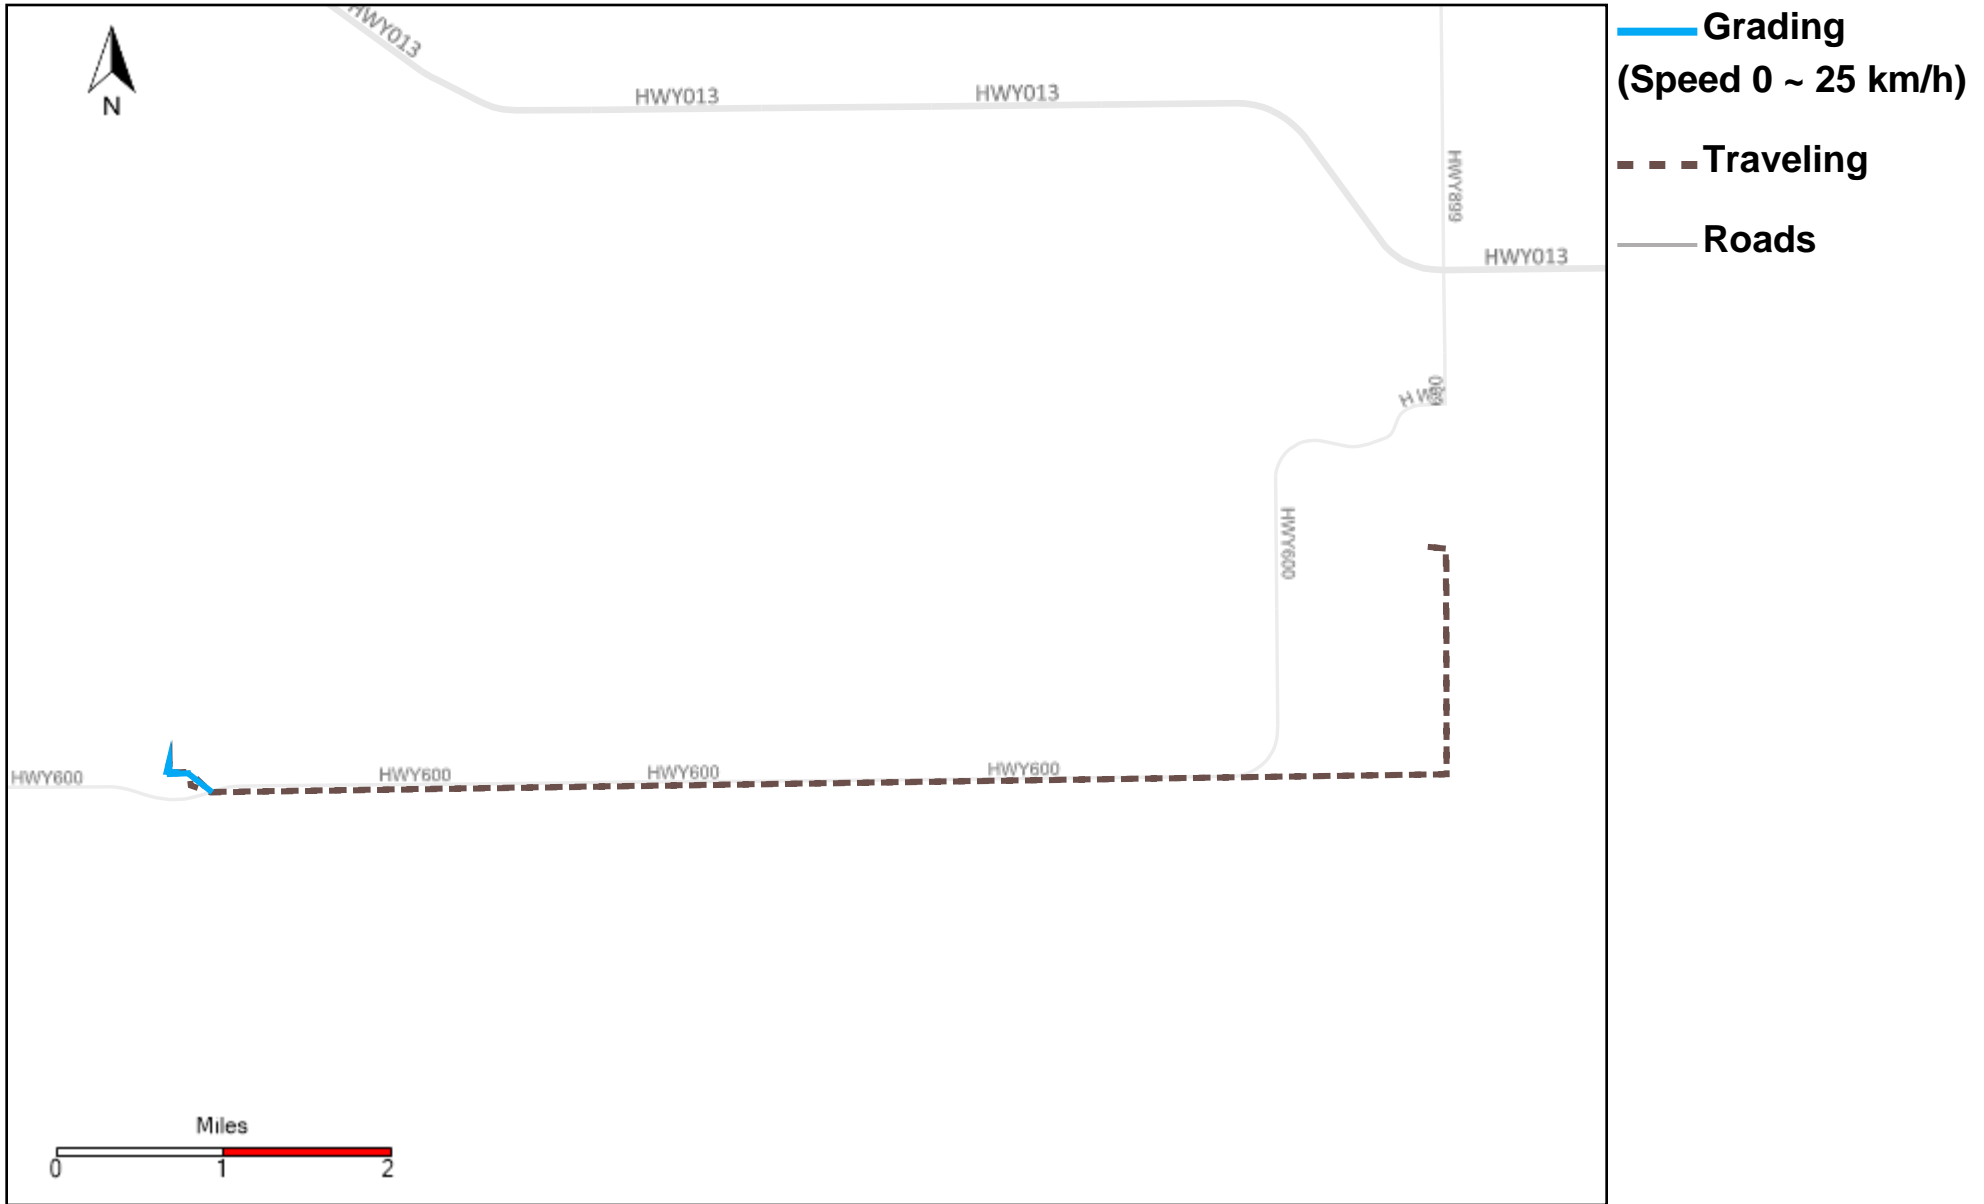

43-184_2024-12-22 ~ 2024-12-28 Tracking

Total Distance(km)	Total Hours	Work Distance(km)	Work Hours
31.88	2 hrs 31 min 42 sec	2.93	0 hrs 20 min 33 sec