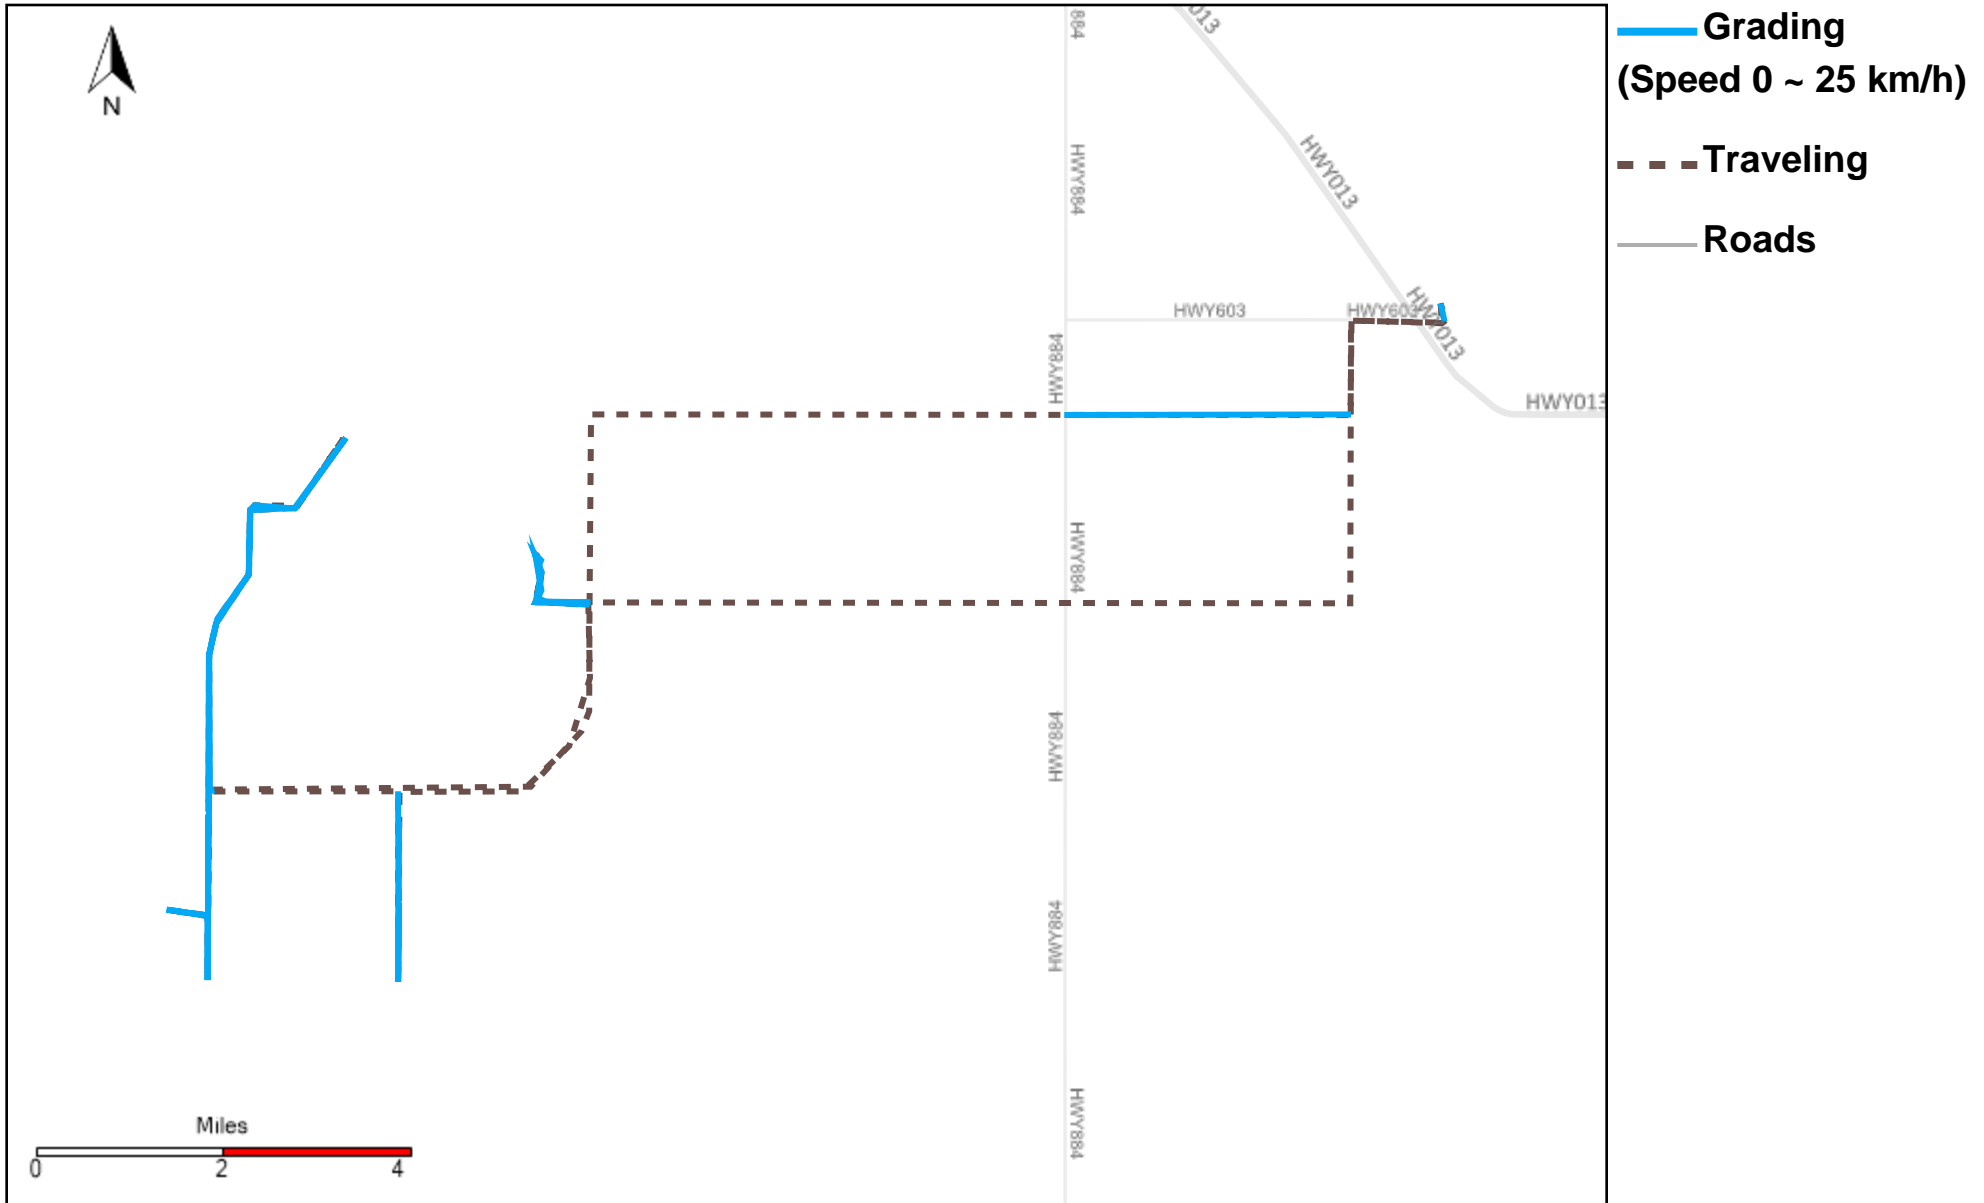

43-217_2024-12-22 ~ 2024-12-28 Tracking

Total Distance(km)	Total Hours	Work Distance(km)	Work Hours
100.35	7 hrs 41 min 55 sec	46.64	4 hrs 57 min 21 sec