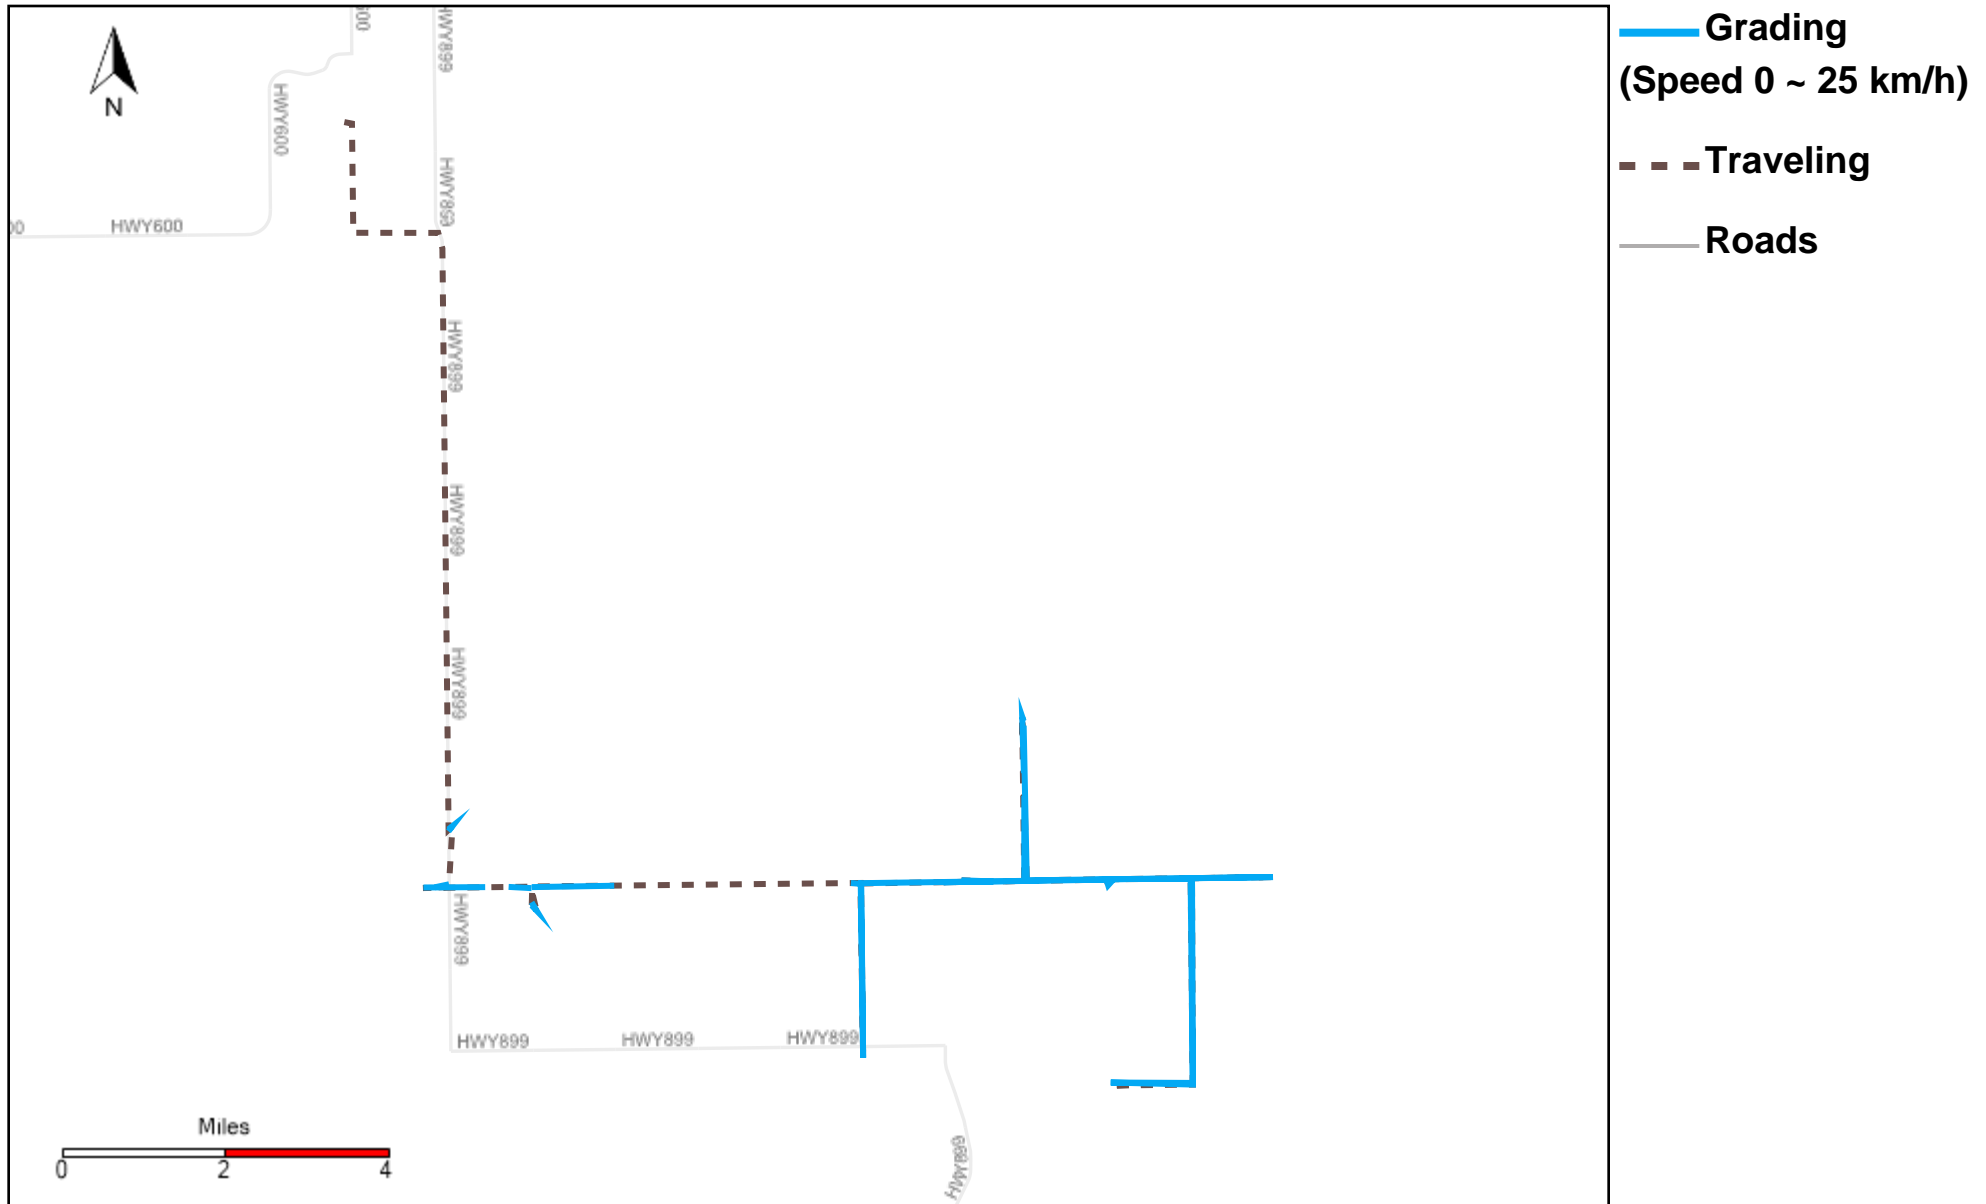

43-182_2024-12-22 ~ 2024-12-28 Tracking

Total Distance(km)	Total Hours	Work Distance(km)	Work Hours
74.33	6 hrs 59 min 27 sec	51.68	4 hrs 42 min 35 sec