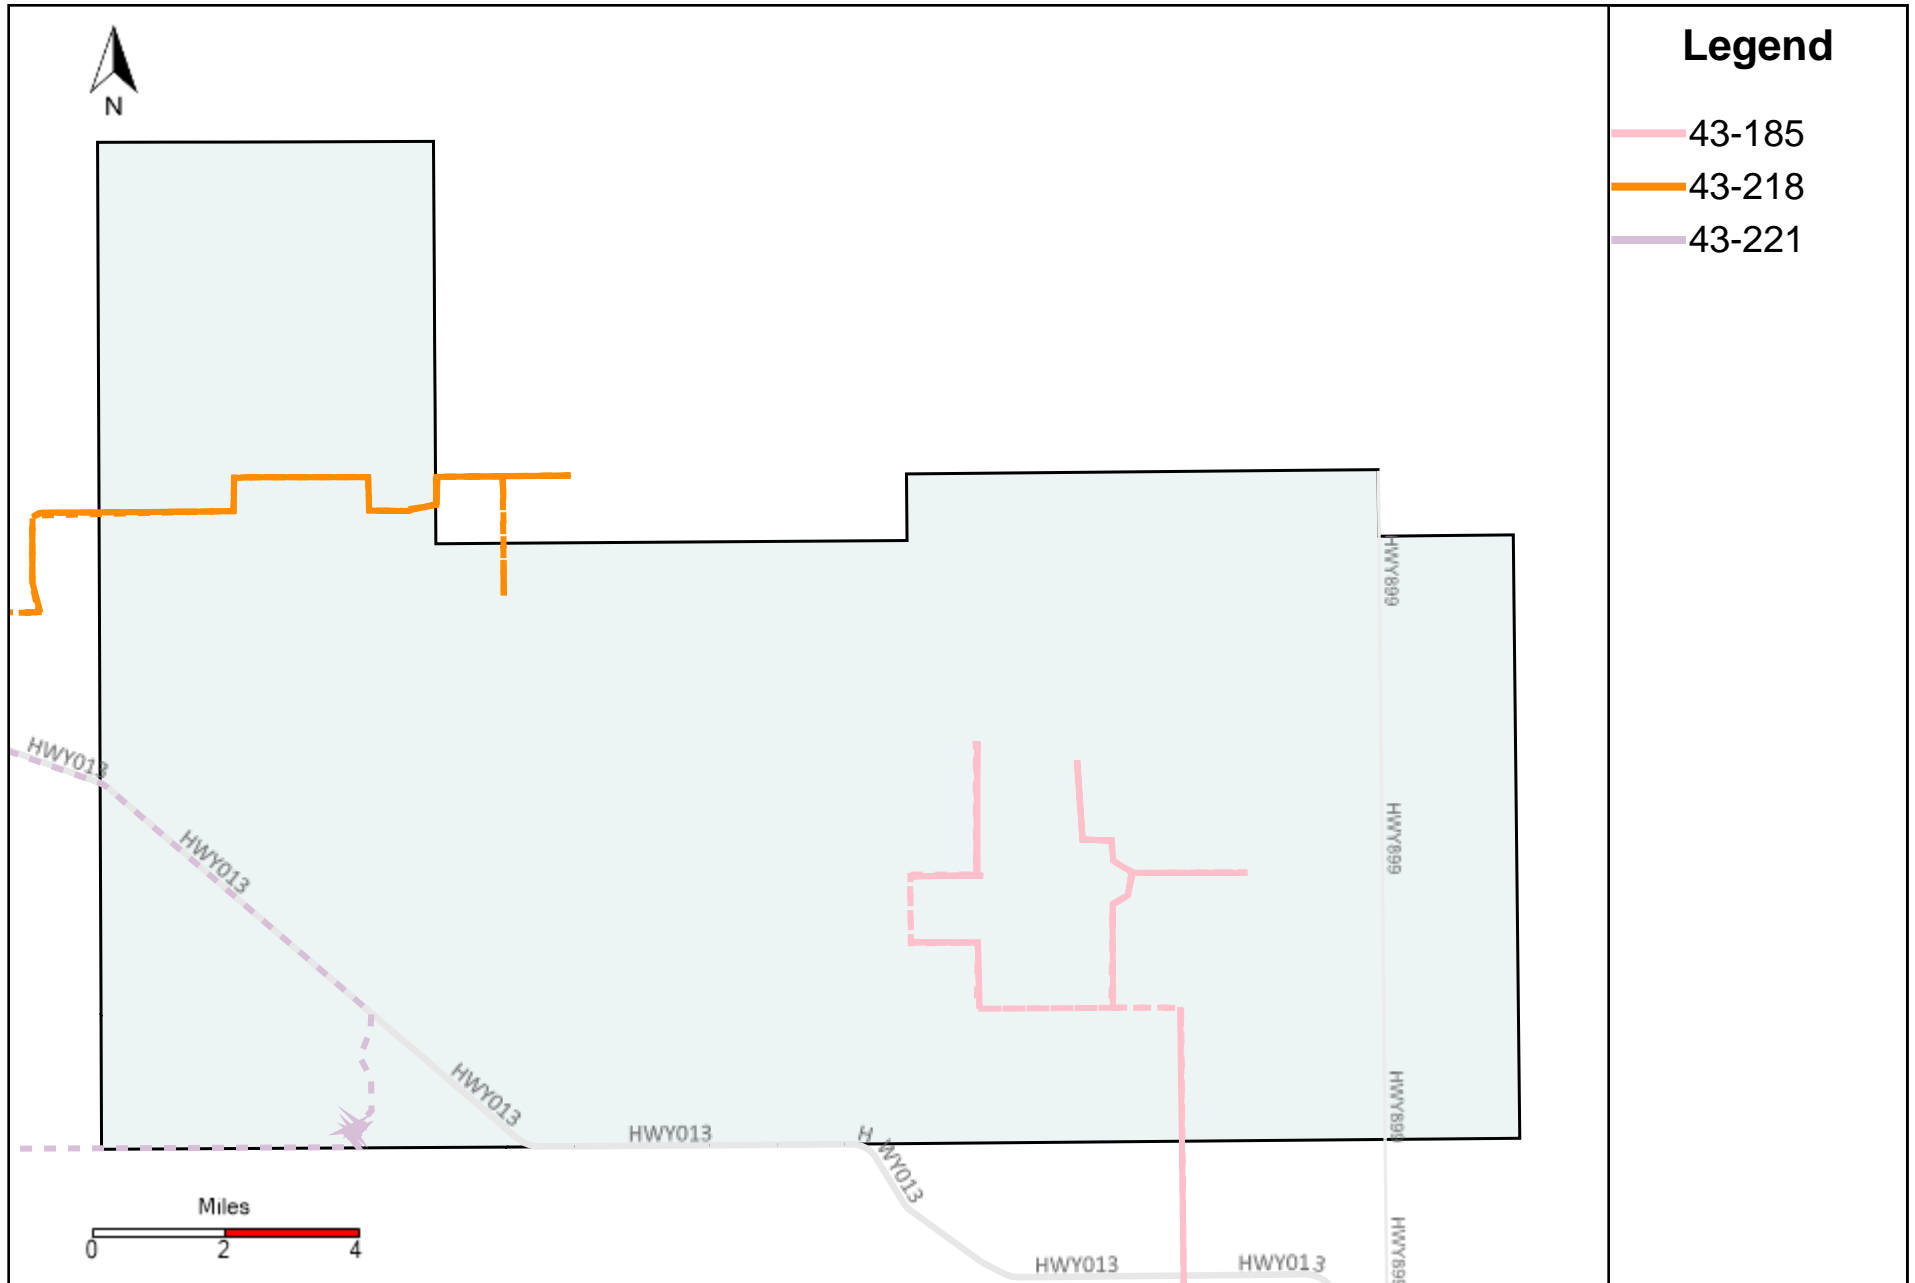

Division: 4 Grader Report(2024-12-22 ~ 2024-12-28)

Vehicle Name List	Total Distance(km)	Total Hours
43-185, 43-218, 43-221	359.81	23 hrs 16 min 22 sec