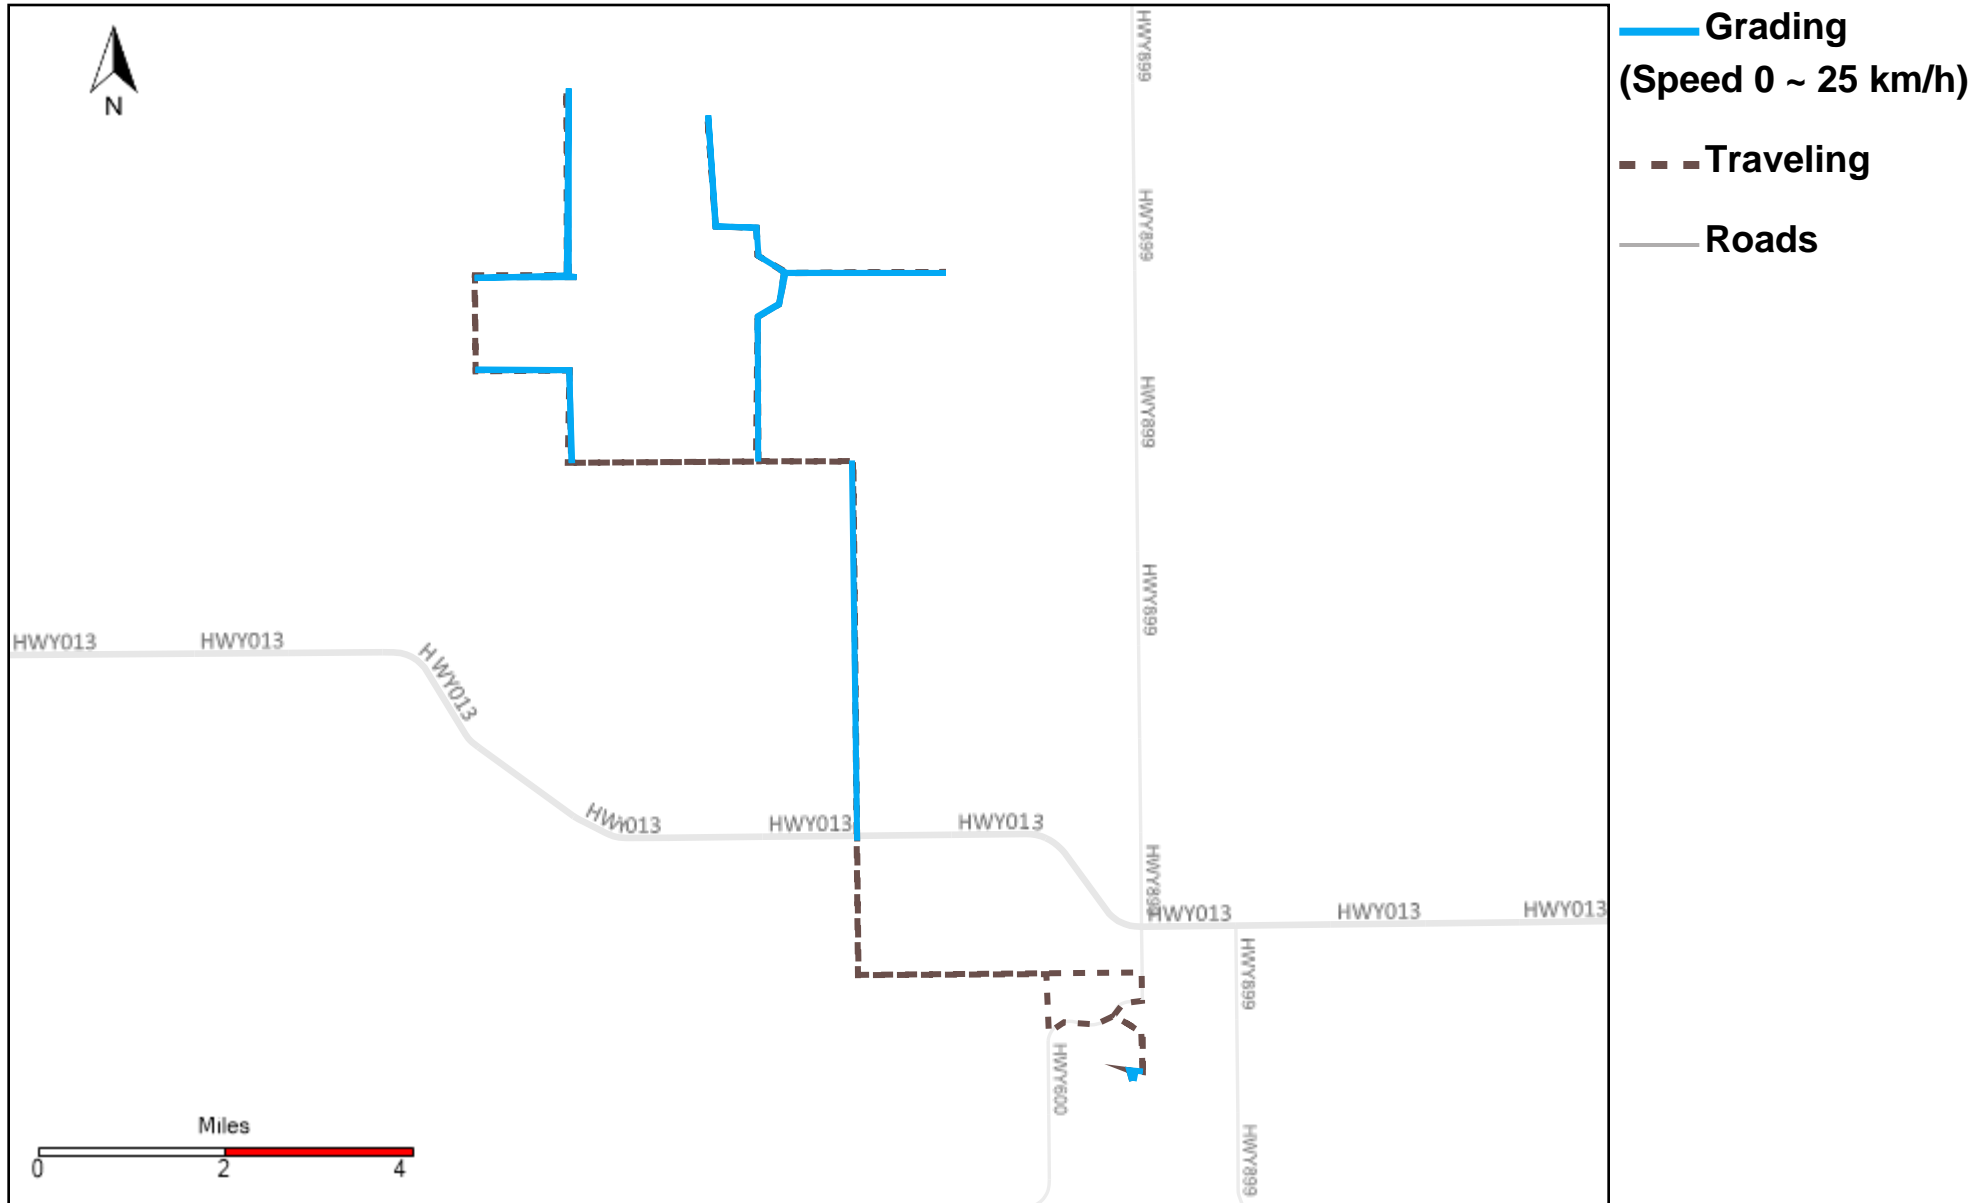

43-182_2024-12-22 ~ 2024-12-28 Tracking

Total Distance(km)	Total Hours	Work Distance(km)	Work Hours
74.33	6 hrs 59 min 27 sec	51.68	4 hrs 42 min 35 sec

43-184_2024-12-22 ~ 2024-12-28 Tracking

Total Distance(km)	Total Hours	Work Distance(km)	Work Hours
31.88	2 hrs 31 min 42 sec	2.93	0 hrs 20 min 33 sec

43-185_2024-12-22 ~ 2024-12-28 Tracking

Total Distance(km)	Total Hours	Work Distance(km)	Work Hours
84.04	5 hrs 41 min 6 sec	43.44	2 hrs 58 min 8 sec

43-186_2024-12-22 ~ 2024-12-28 Tracking

Total Distance(km)	Total Hours	Work Distance(km)	Work Hours
86.39	8 hrs 18 min 38 sec	58.63	7 hrs 36 min 24 sec

43-221_2024-12-22 ~ 2024-12-28 Tracking

Total Distance(km)	Total Hours	Work Distance(km)	Work Hours
177.67	11 hrs 11 min 31 sec	43.41	7 hrs 0 min 7 sec