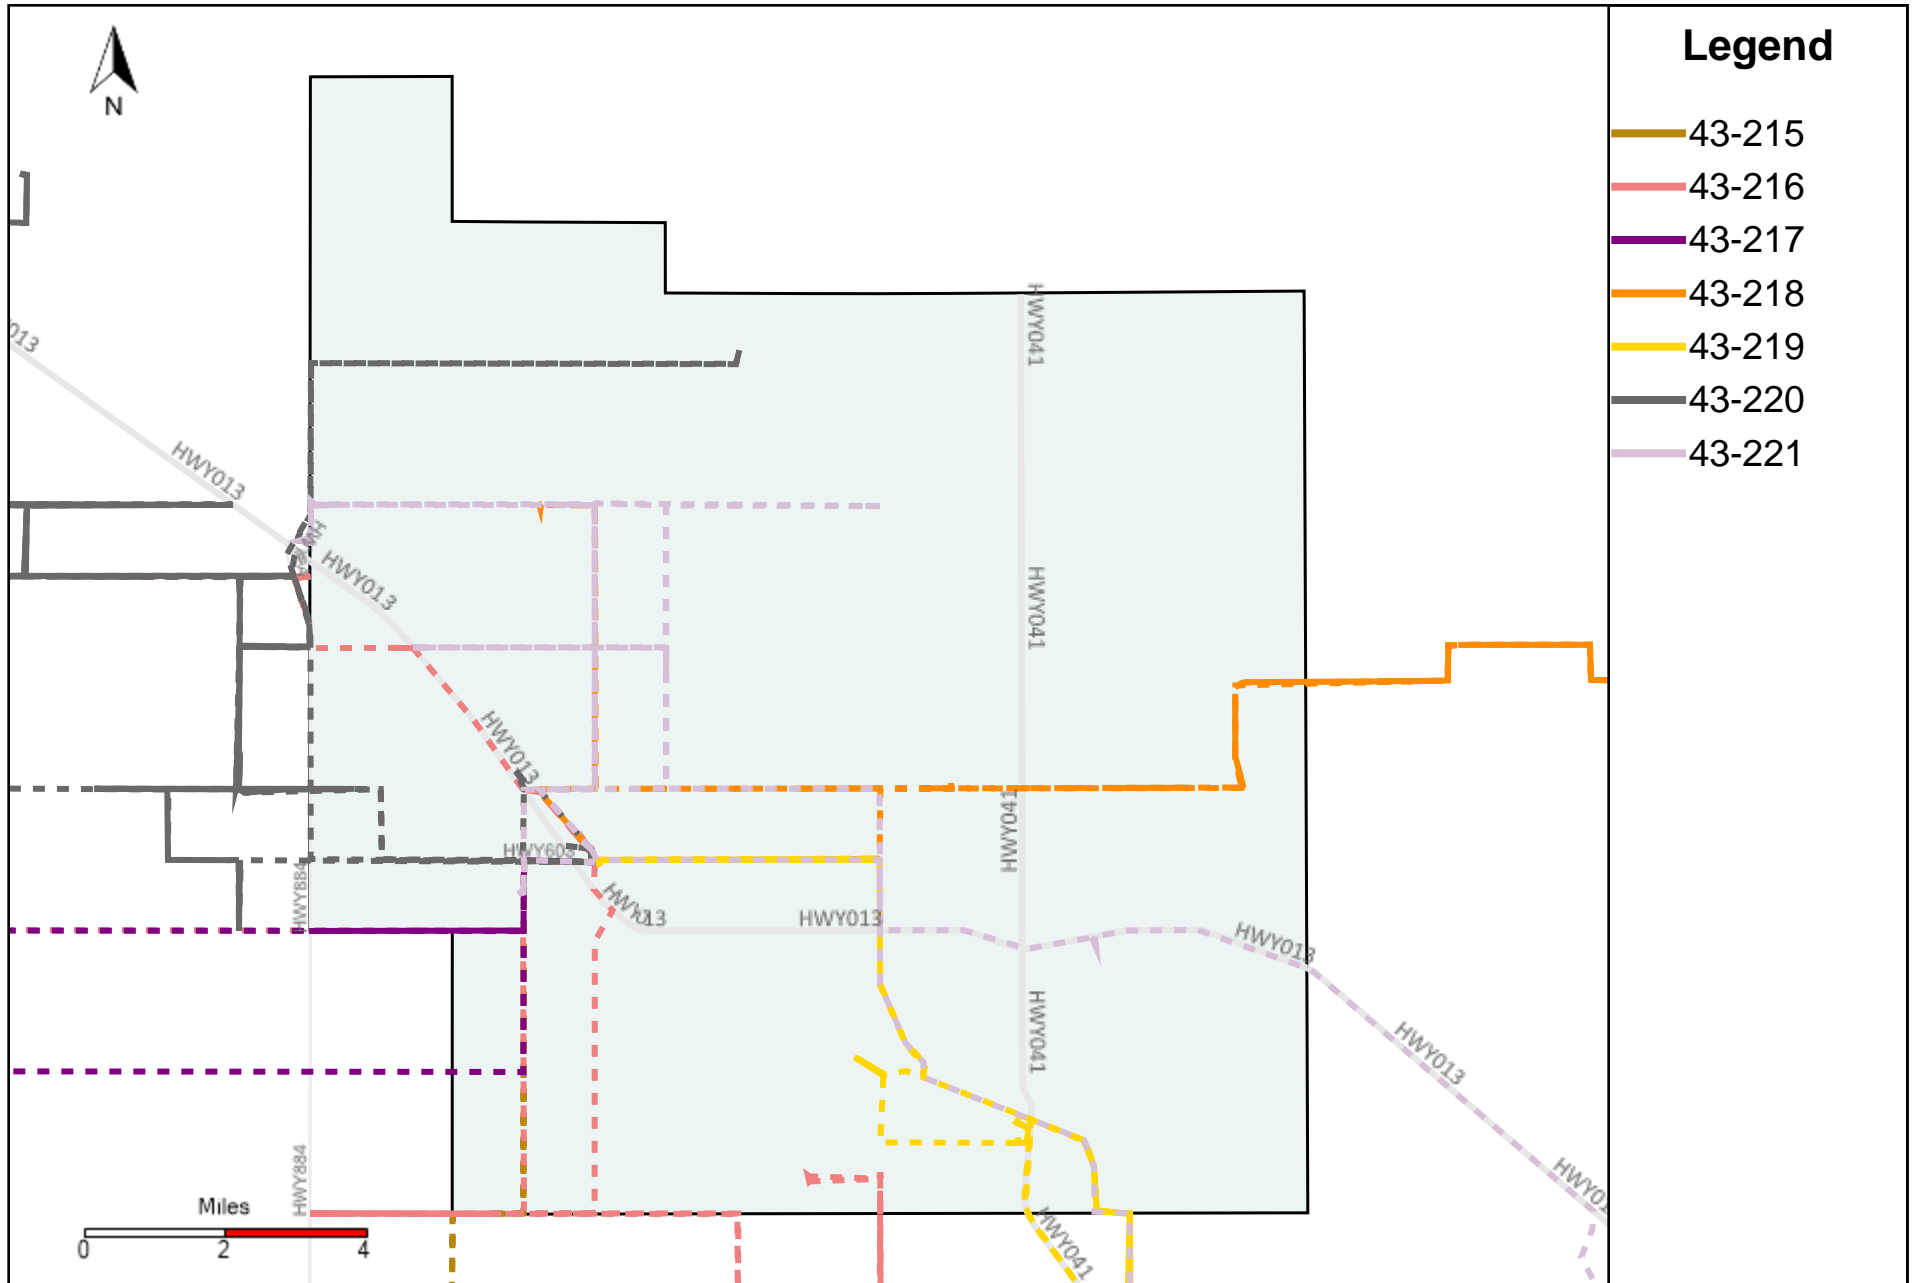

Division: 6 Grader Report(2024-12-22 ~ 2024-12-28)

Vehicle Name List	Total Distance(km)	Total Hours
43-215, 43-216, 43-217, 43-218, 43-219, 43-220, 43-221	885.96	70 hrs 3 min 1 sec