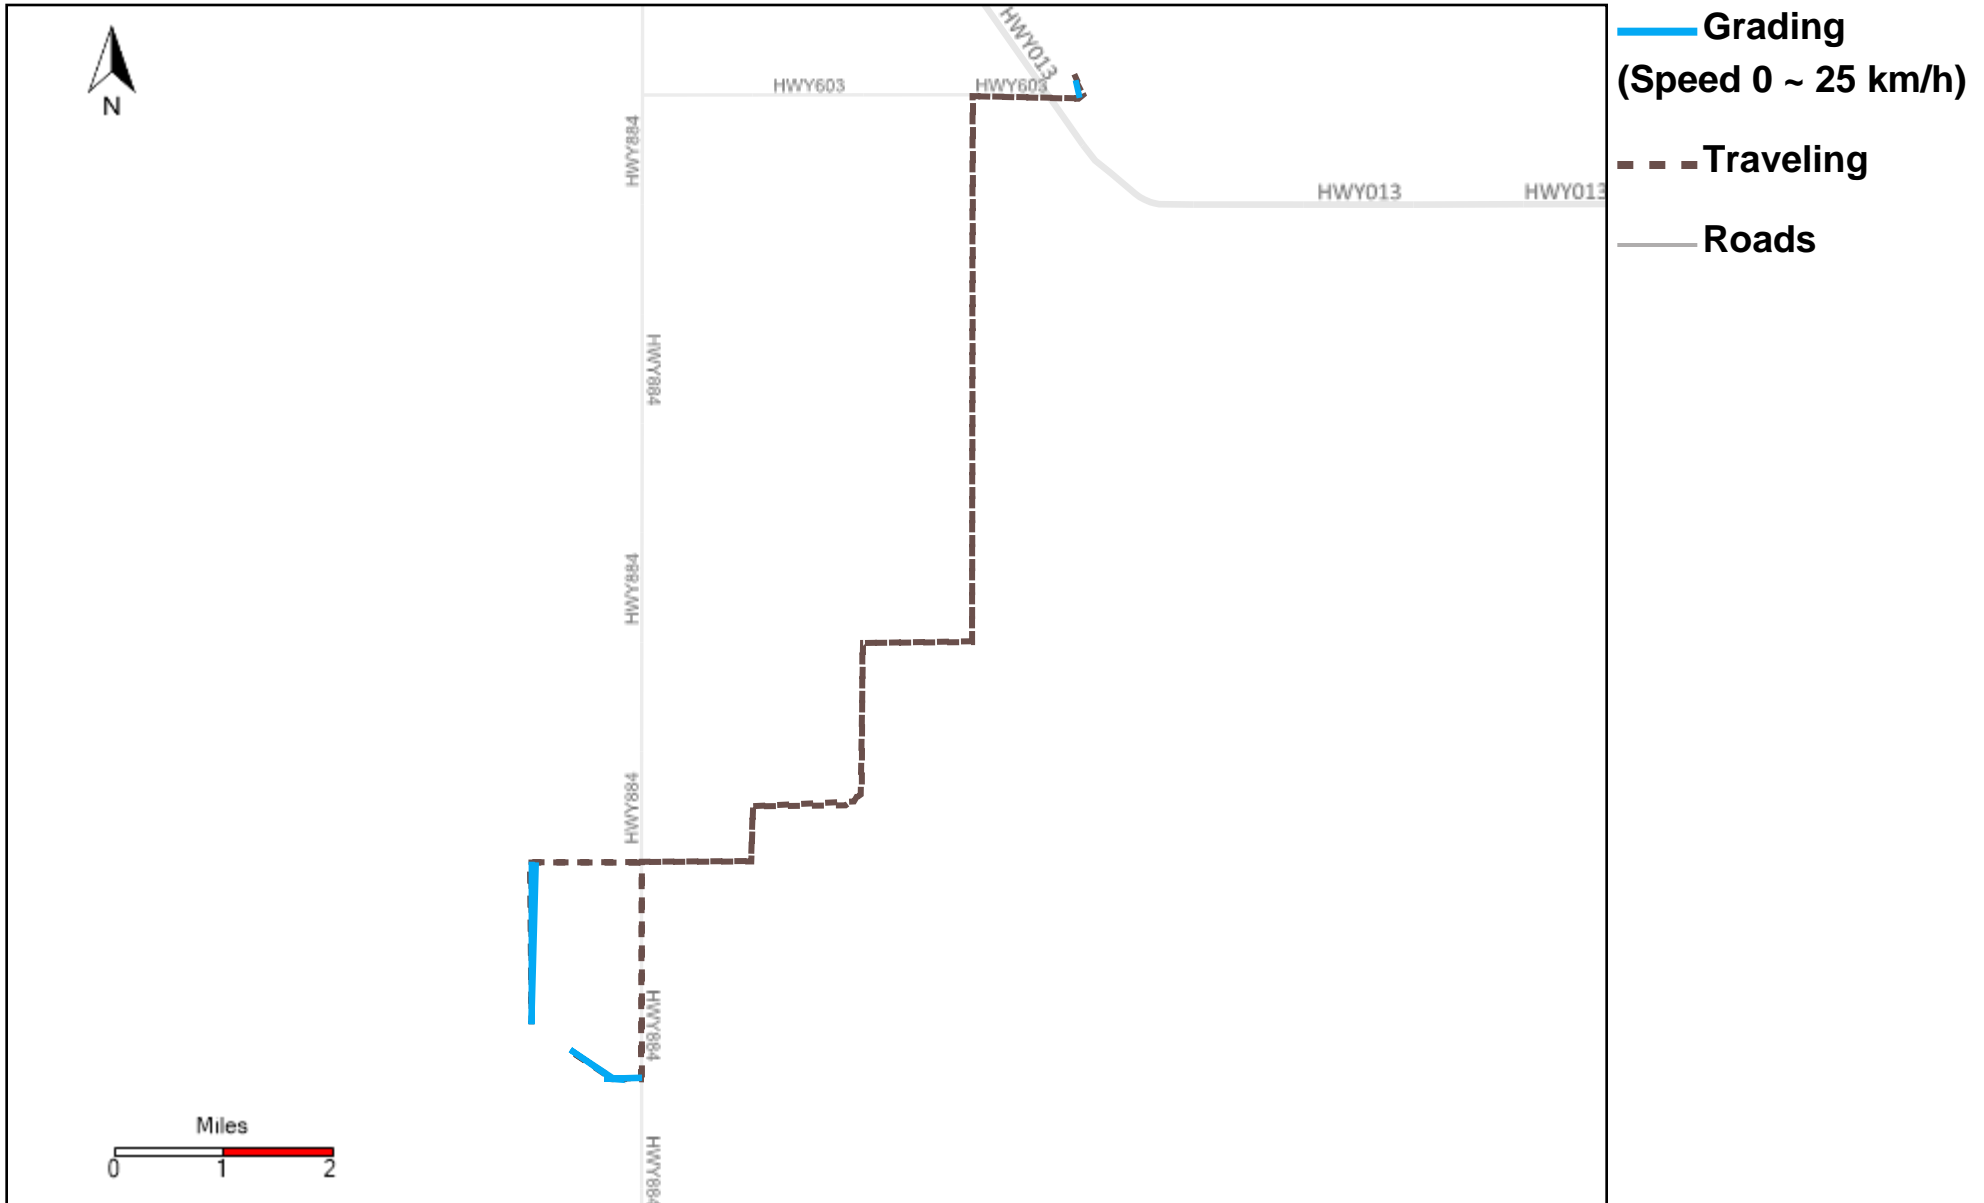

43-215_2024-12-22 ~ 2024-12-28 Tracking

Total Distance(km)	Total Hours	Work Distance(km)	Work Hours
60.64	19 hrs 55 min 46 sec	13.45	2 hrs 33 min 5 sec