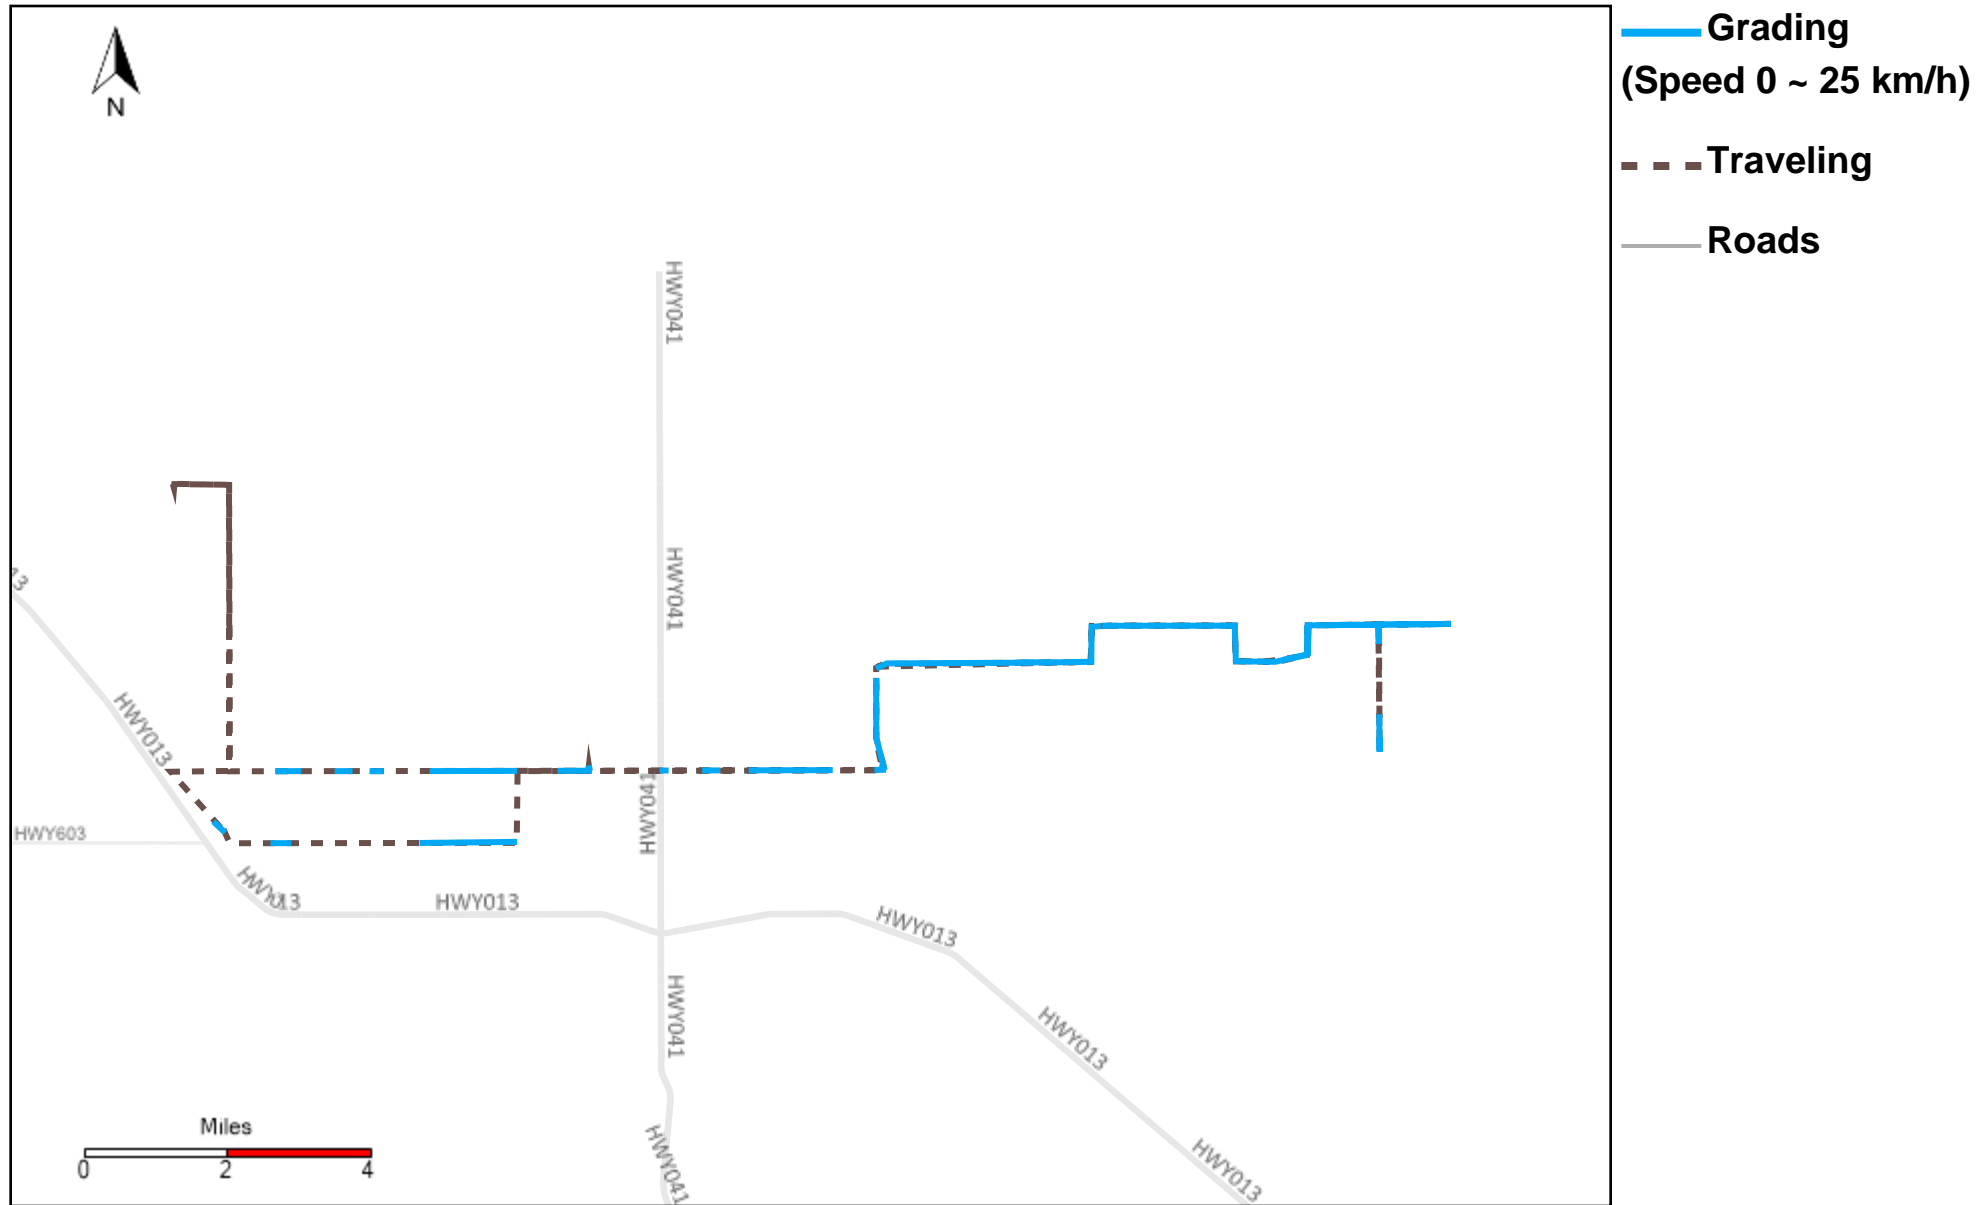

43-218_2024-12-22 ~ 2024-12-28 Tracking

Total Distance(km)	Total Hours	Work Distance(km)	Work Hours
98.1	6 hrs 23 min 45 sec	41.23	3 hrs 35 min 42 sec