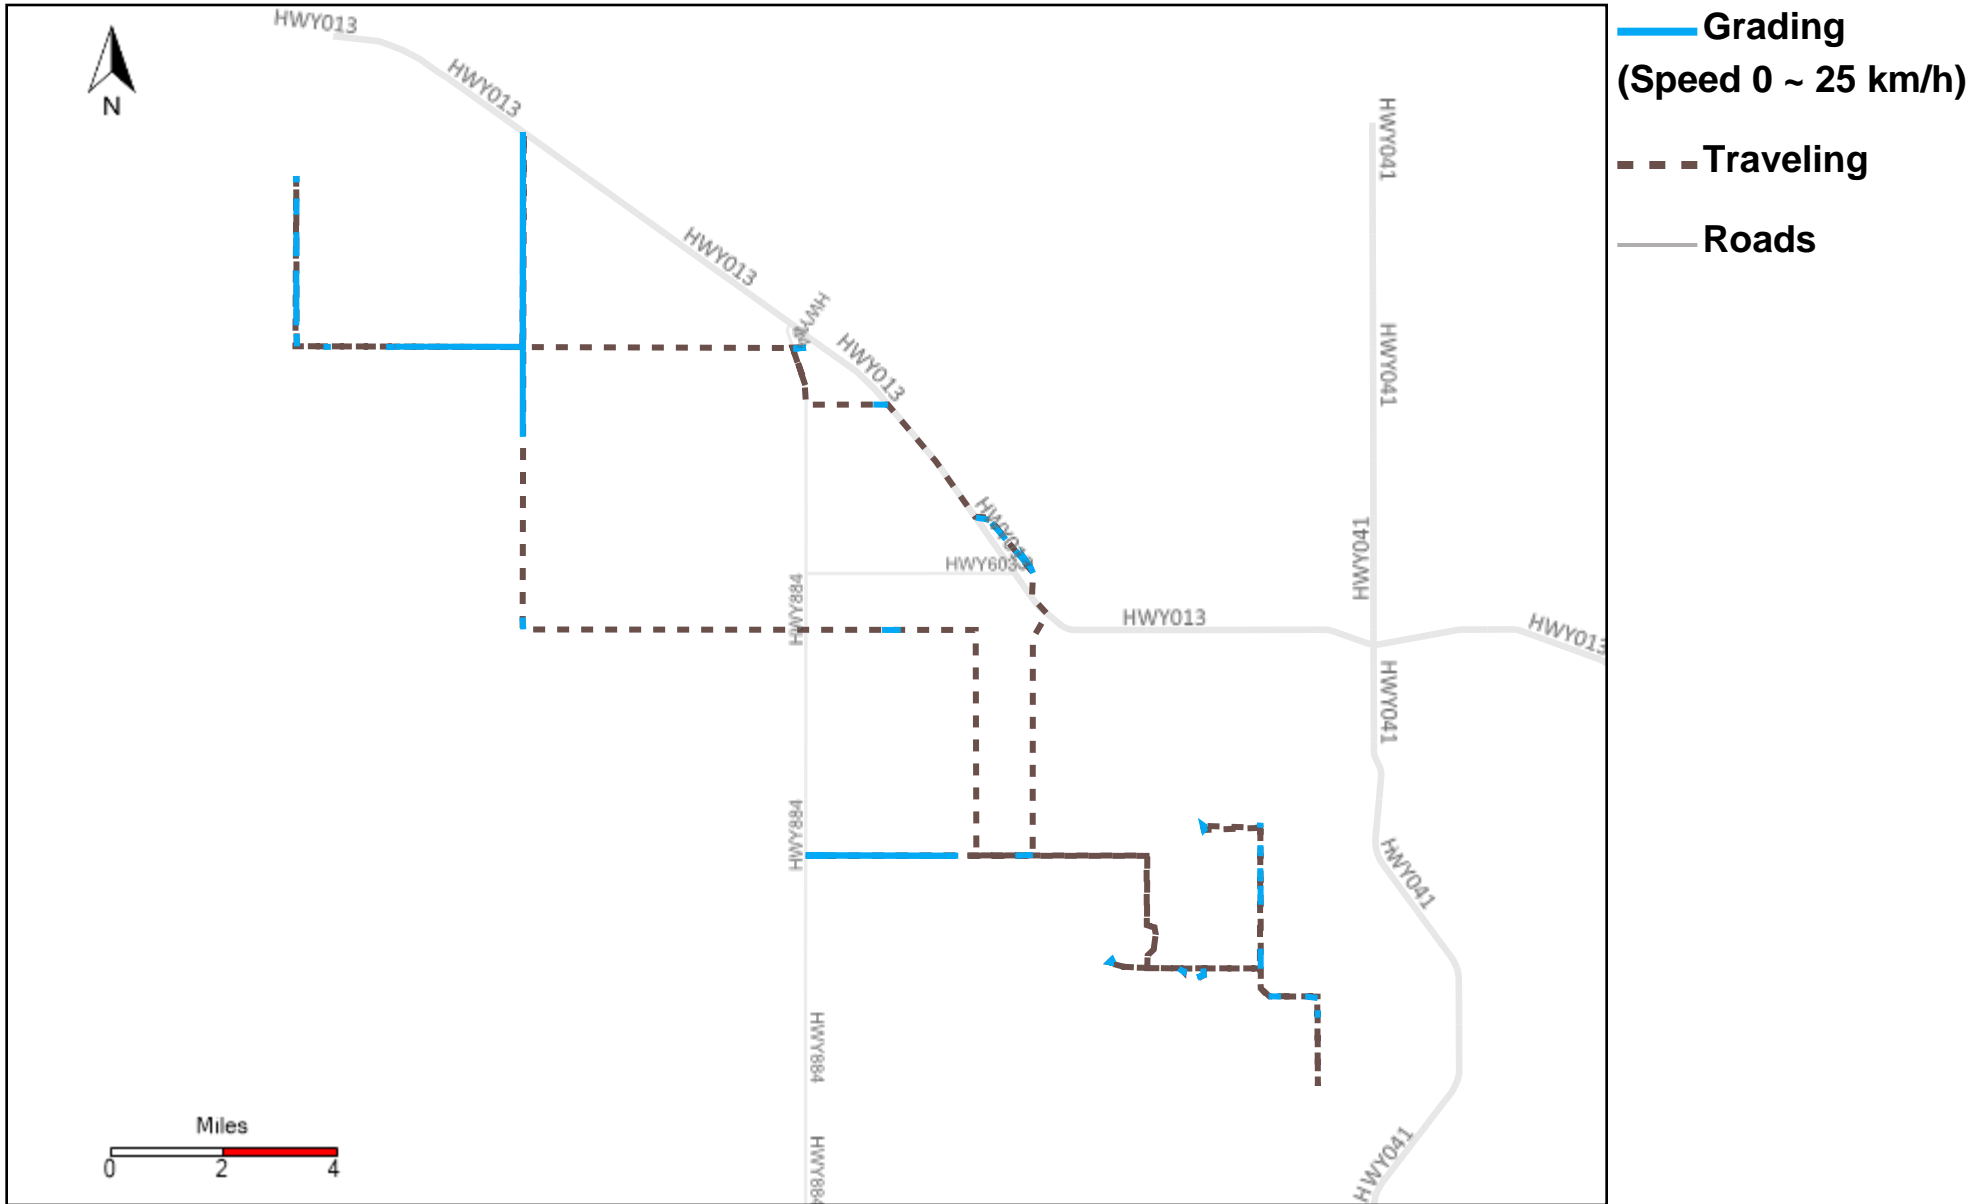

43-185_2024-12-22 ~ 2024-12-28 Tracking

Total Distance(km)	Total Hours	Work Distance(km)	Work Hours
84.04	5 hrs 41 min 6 sec	43.44	2 hrs 58 min 8 sec

43-186_2024-12-22 ~ 2024-12-28 Tracking

Total Distance(km)	Total Hours	Work Distance(km)	Work Hours
86.39	8 hrs 18 min 38 sec	58.63	7 hrs 36 min 24 sec

43-215_2024-12-22 ~ 2024-12-28 Tracking

Total Distance(km)	Total Hours	Work Distance(km)	Work Hours
60.64	19 hrs 55 min 46 sec	13.45	2 hrs 33 min 5 sec

43-216_2024-12-22 ~ 2024-12-28 Tracking

Total Distance(km)	Total Hours	Work Distance(km)	Work Hours
162.72	7 hrs 58 min 55 sec	53.93	3 hrs 56 min 55 sec

43-221_2024-12-22 ~ 2024-12-28 Tracking

Total Distance(km)	Total Hours	Work Distance(km)	Work Hours
177.67	11 hrs 11 min 31 sec	43.41	7 hrs 0 min 7 sec