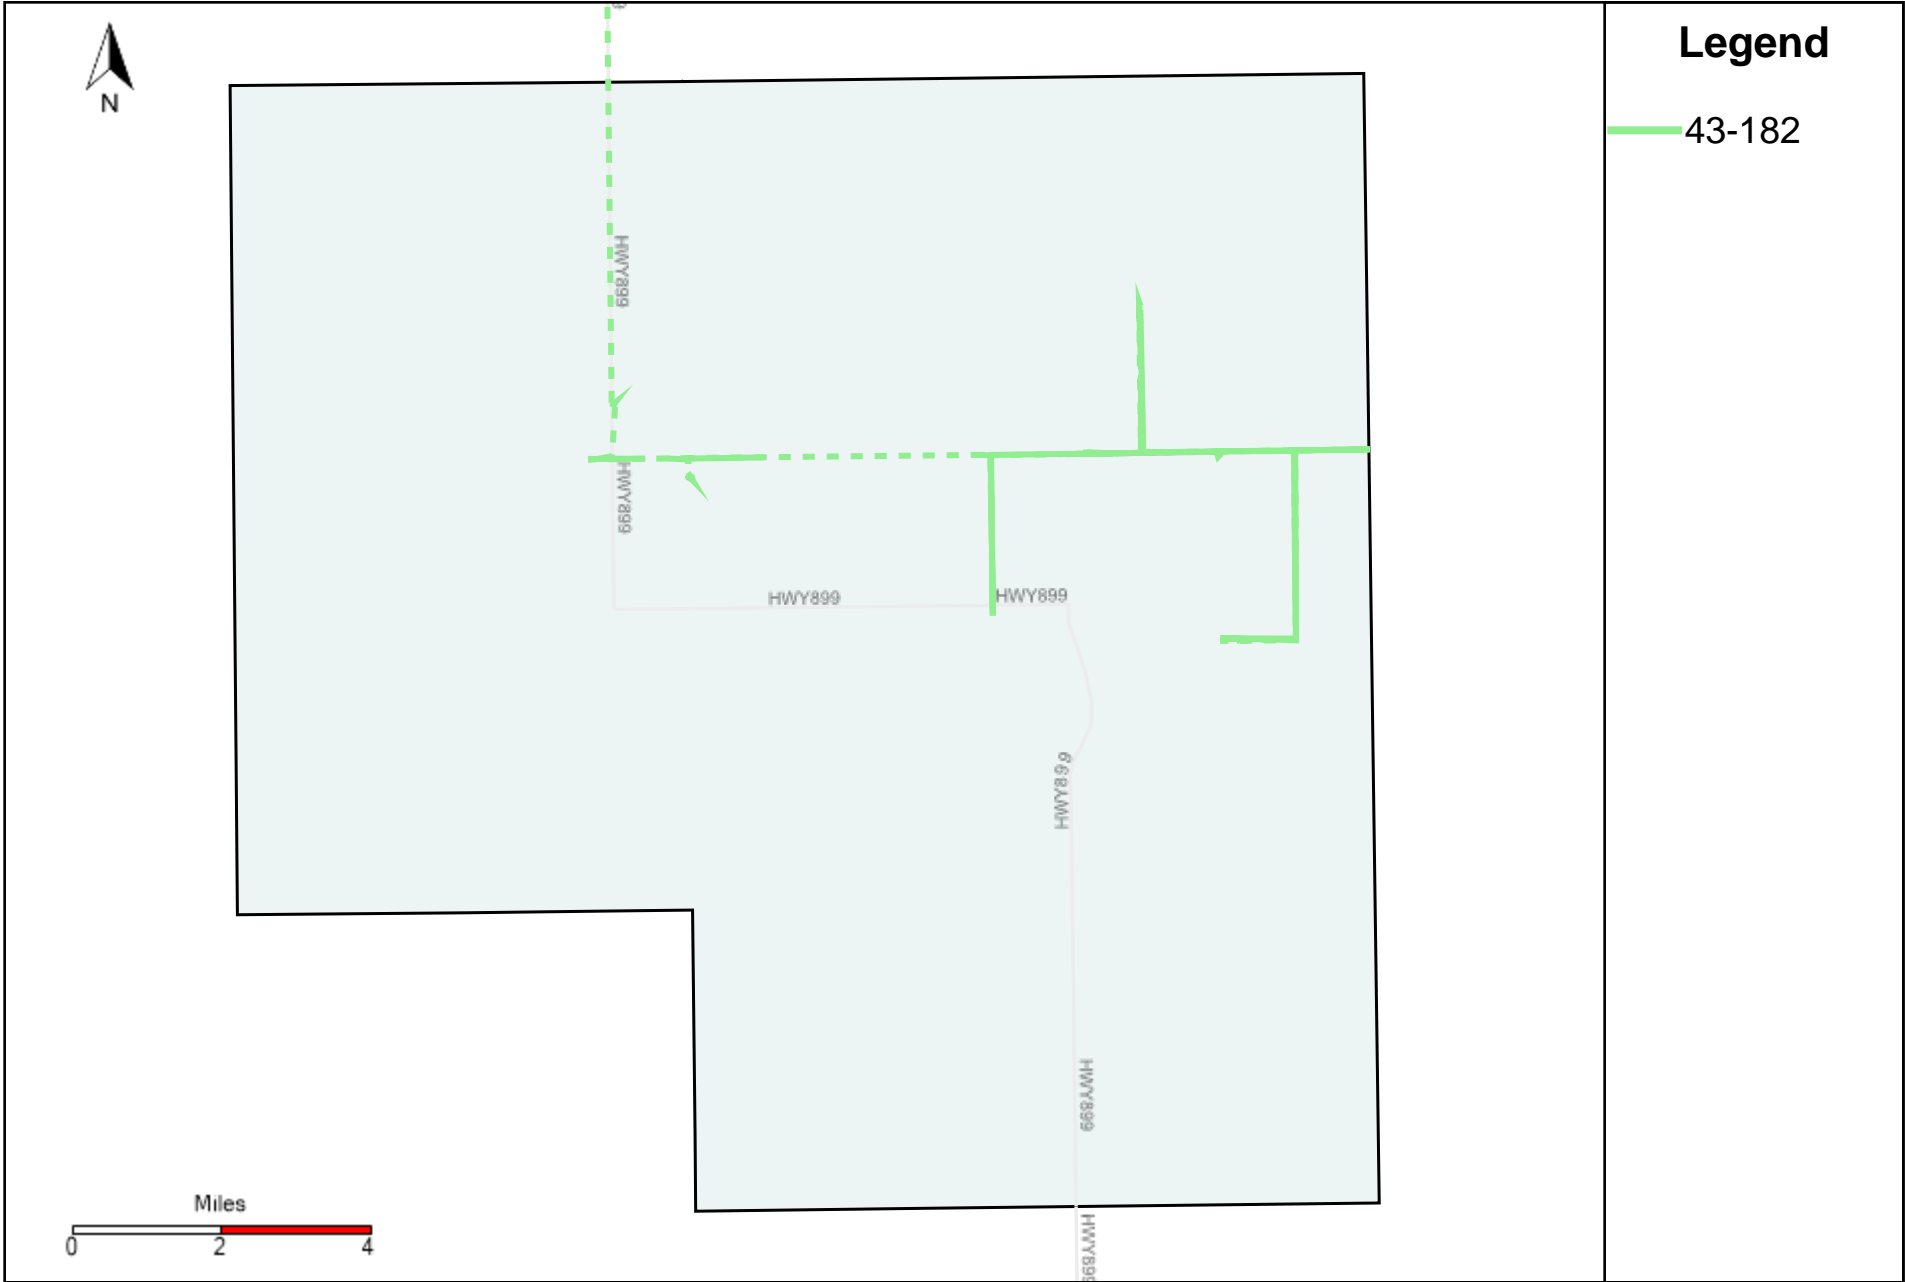

Provost Weekly Grader Report (2024-12-22 ~ 2024-12-28)

Division: 1 Grader Report(2024-12-22 ~ 2024-12-28)

Vehicle Name List	Total Distance(km)	Total Hours
43-182	74.33	6 hrs 59 min 27 sec

Division: 2 Grader Report(2024-12-22 ~ 2024-12-28)