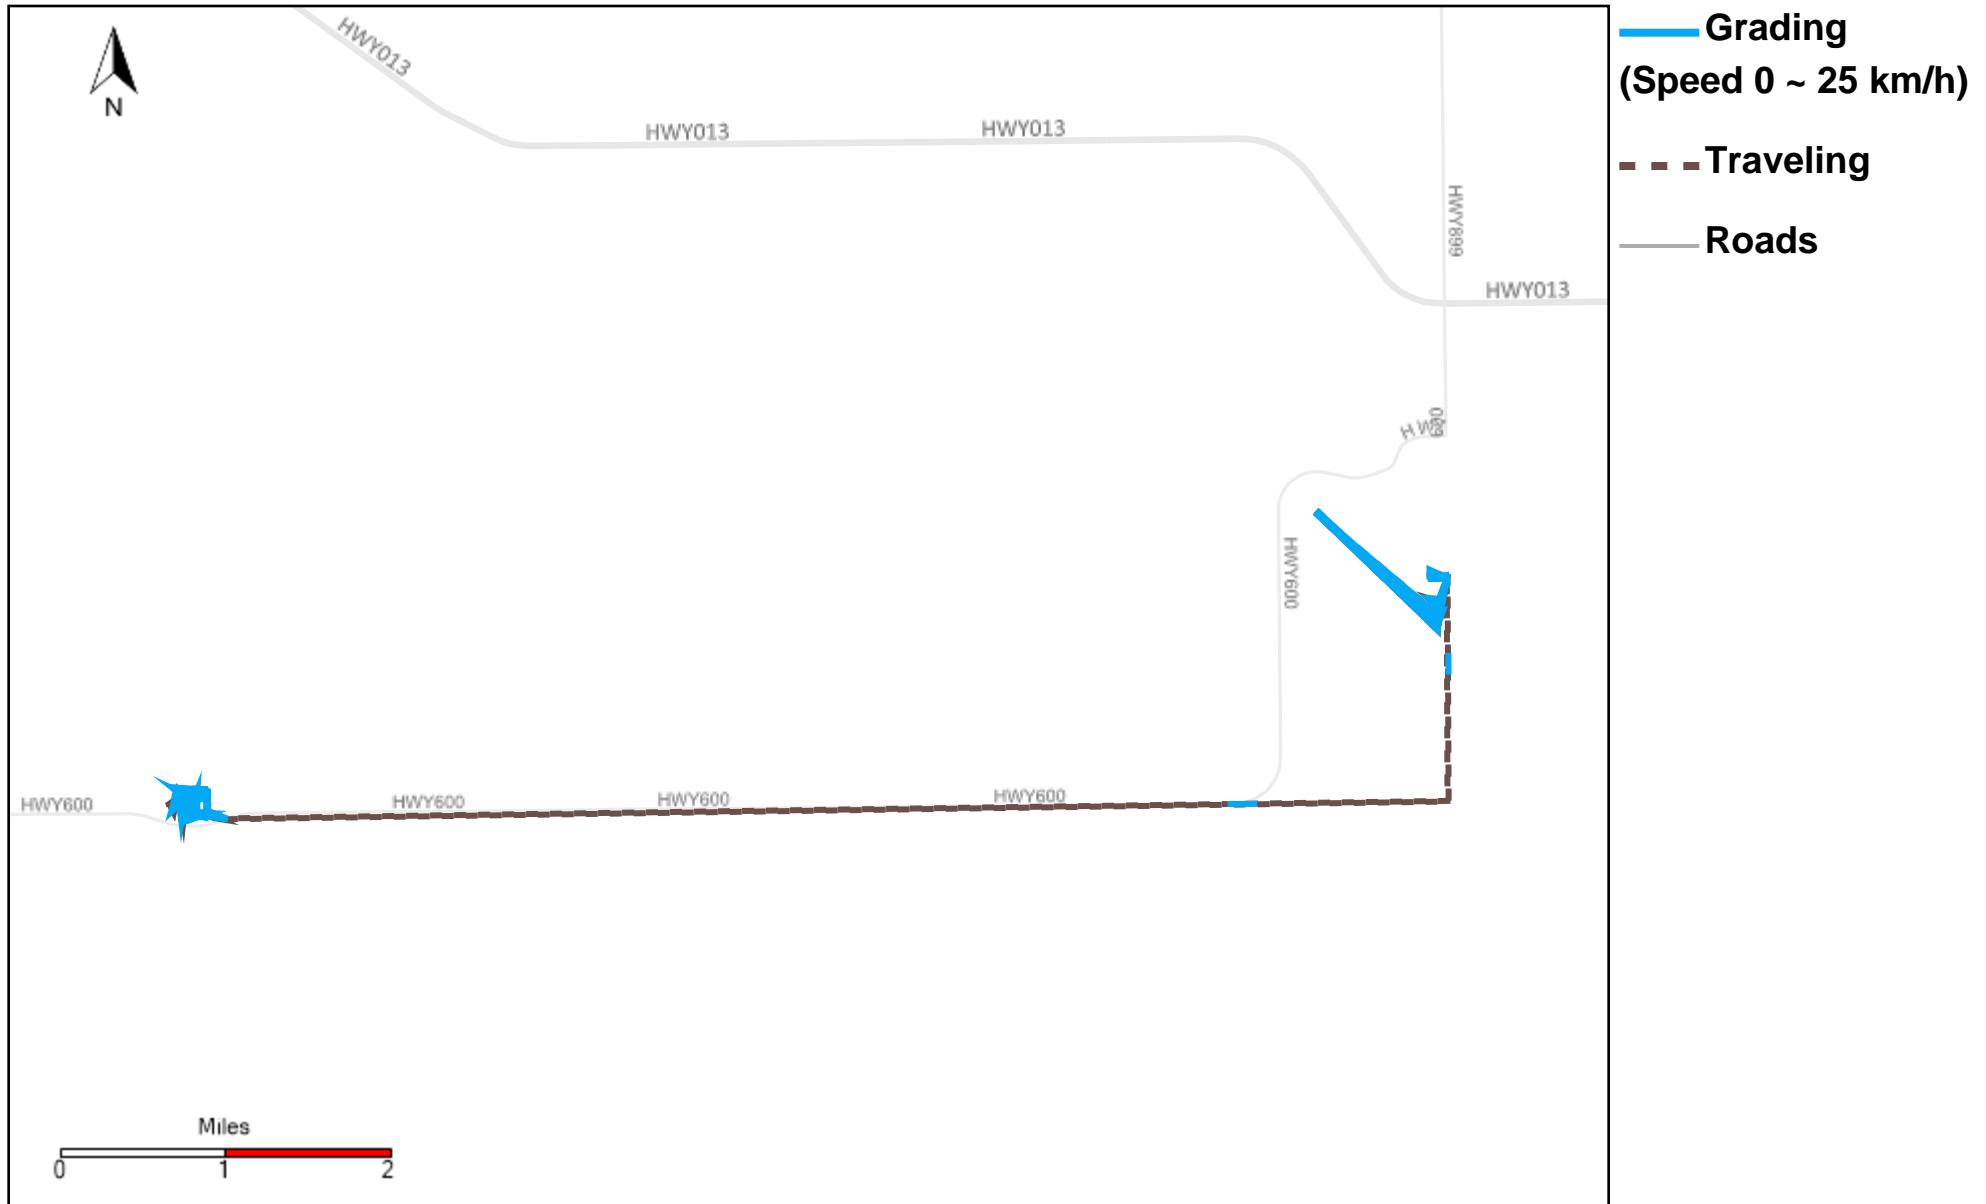

43-182_2024-12-22 ~ 2024-12-28 Tracking

Total Distance(km)	Total Hours	Work Distance(km)	Work Hours
74.33	6 hrs 59 min 27 sec	51.68	4 hrs 42 min 35 sec

43-184_2024-12-22 ~ 2024-12-28 Tracking

Total Distance(km)	Total Hours	Work Distance(km)	Work Hours
31.88	2 hrs 31 min 42 sec	2.93	0 hrs 20 min 33 sec

43-185_2024-12-22 ~ 2024-12-28 Tracking

Total Distance(km)	Total Hours	Work Distance(km)	Work Hours
84.04	5 hrs 41 min 6 sec	43.44	2 hrs 58 min 8 sec

43-186_2024-12-22 ~ 2024-12-28 Tracking

Total Distance(km)	Total Hours	Work Distance(km)	Work Hours
86.39	8 hrs 18 min 38 sec	58.63	7 hrs 36 min 24 sec