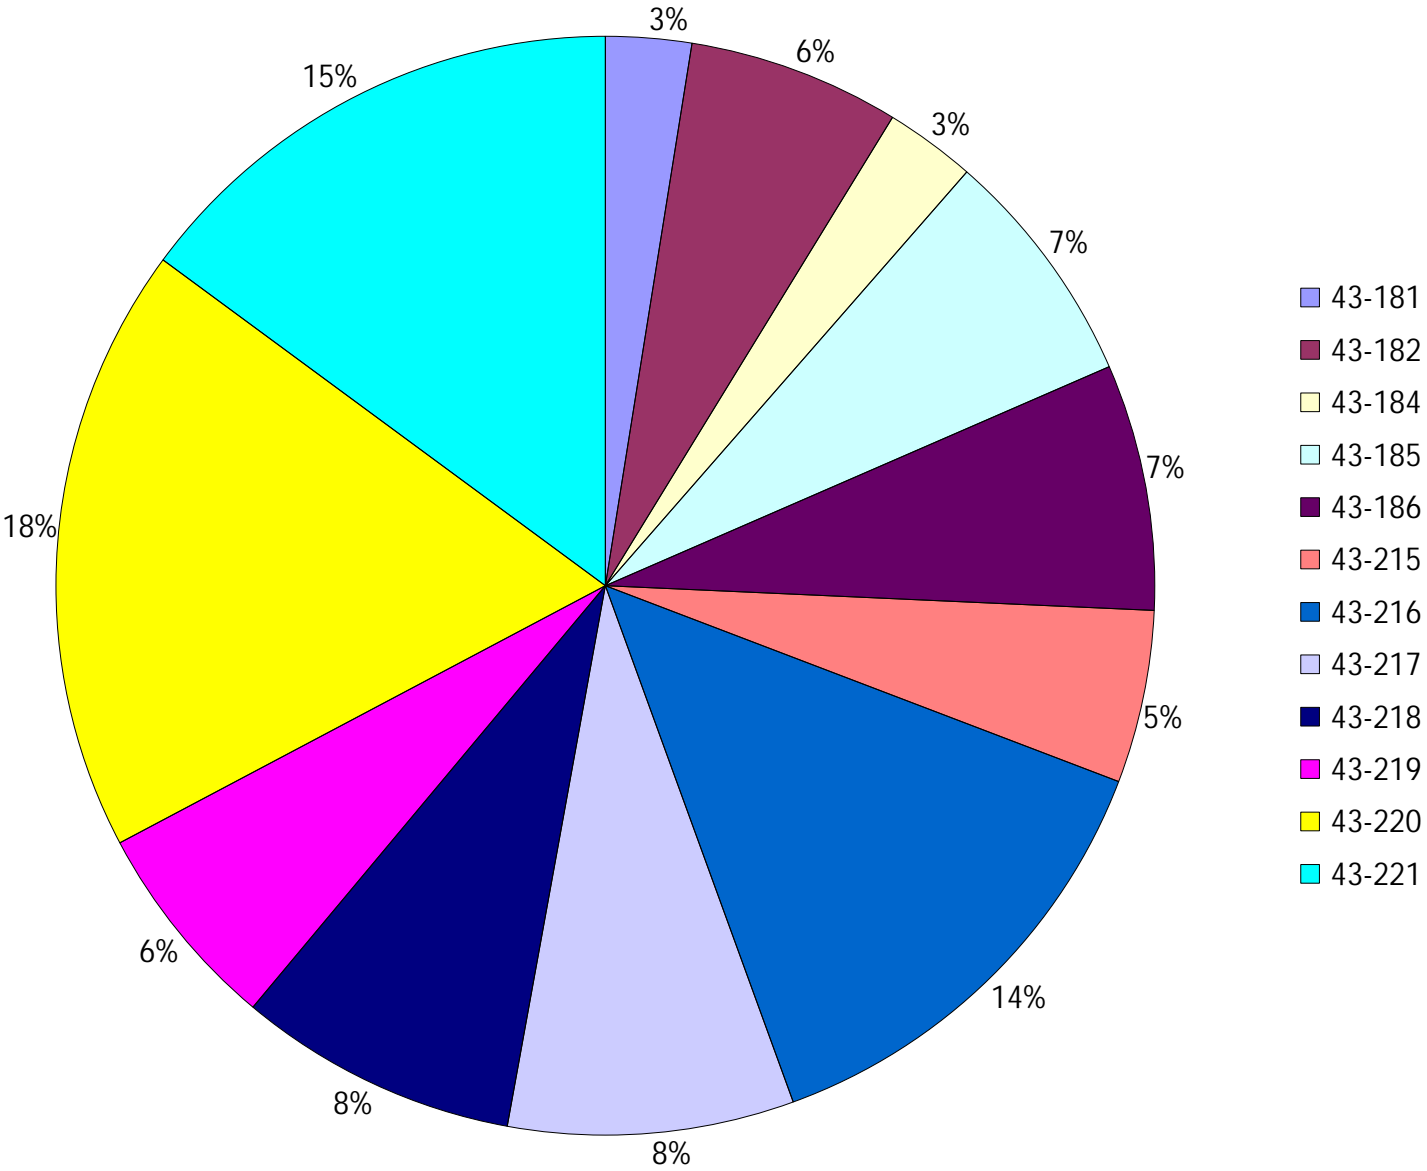

Provost Weekly Grader Report

From 12/22/2024 To 12/28/2024

12/28/2024

Vehicle	Total Distance(km)	Total Hours	Work Distance(km)	Work Hours
43-181	30.08	4 hrs 14 min 28 sec	30.03	3 hrs 26 min 28 sec
43-182	74.33	6 hrs 59 min 27 sec	51.68	4 hrs 42 min 35 sec
43-184	31.88	2 hrs 31 min 42 sec	2.93	0 hrs 20 min 33 sec
43-185	84.04	5 hrs 41 min 6 sec	43.44	2 hrs 58 min 8 sec
43-186	86.39	8 hrs 18 min 38 sec	58.63	7 hrs 36 min 24 sec
43-215	60.64	19 hrs 55 min 46 sec	13.45	2 hrs 33 min 5 sec
43-216	162.72	7 hrs 58 min 55 sec	53.93	3 hrs 56 min 55 sec
43-217	100.35	7 hrs 41 min 55 sec	46.64	4 hrs 57 min 21 sec
43-218	98.1	6 hrs 23 min 45 sec	41.23	3 hrs 35 min 42 sec
43-219	73.52	4 hrs 32 min 20 sec	33.2	2 hrs 52 min 19 sec
43-220	212.96	12 hrs 18 min 49 sec	92.28	7 hrs 44 min 2 sec
43-221	177.67	11 hrs 11 min 31 sec	43.41	7 hrs 0 min 7 sec
Total:	1192.69	97 hrs 48 min 22 sec	510.83	51 hrs 43 min 39 sec

Vehicle Distance Vs Total Distance (%) From 12/22/2024 To 12/28/2024

Provost Weekly Grader Report