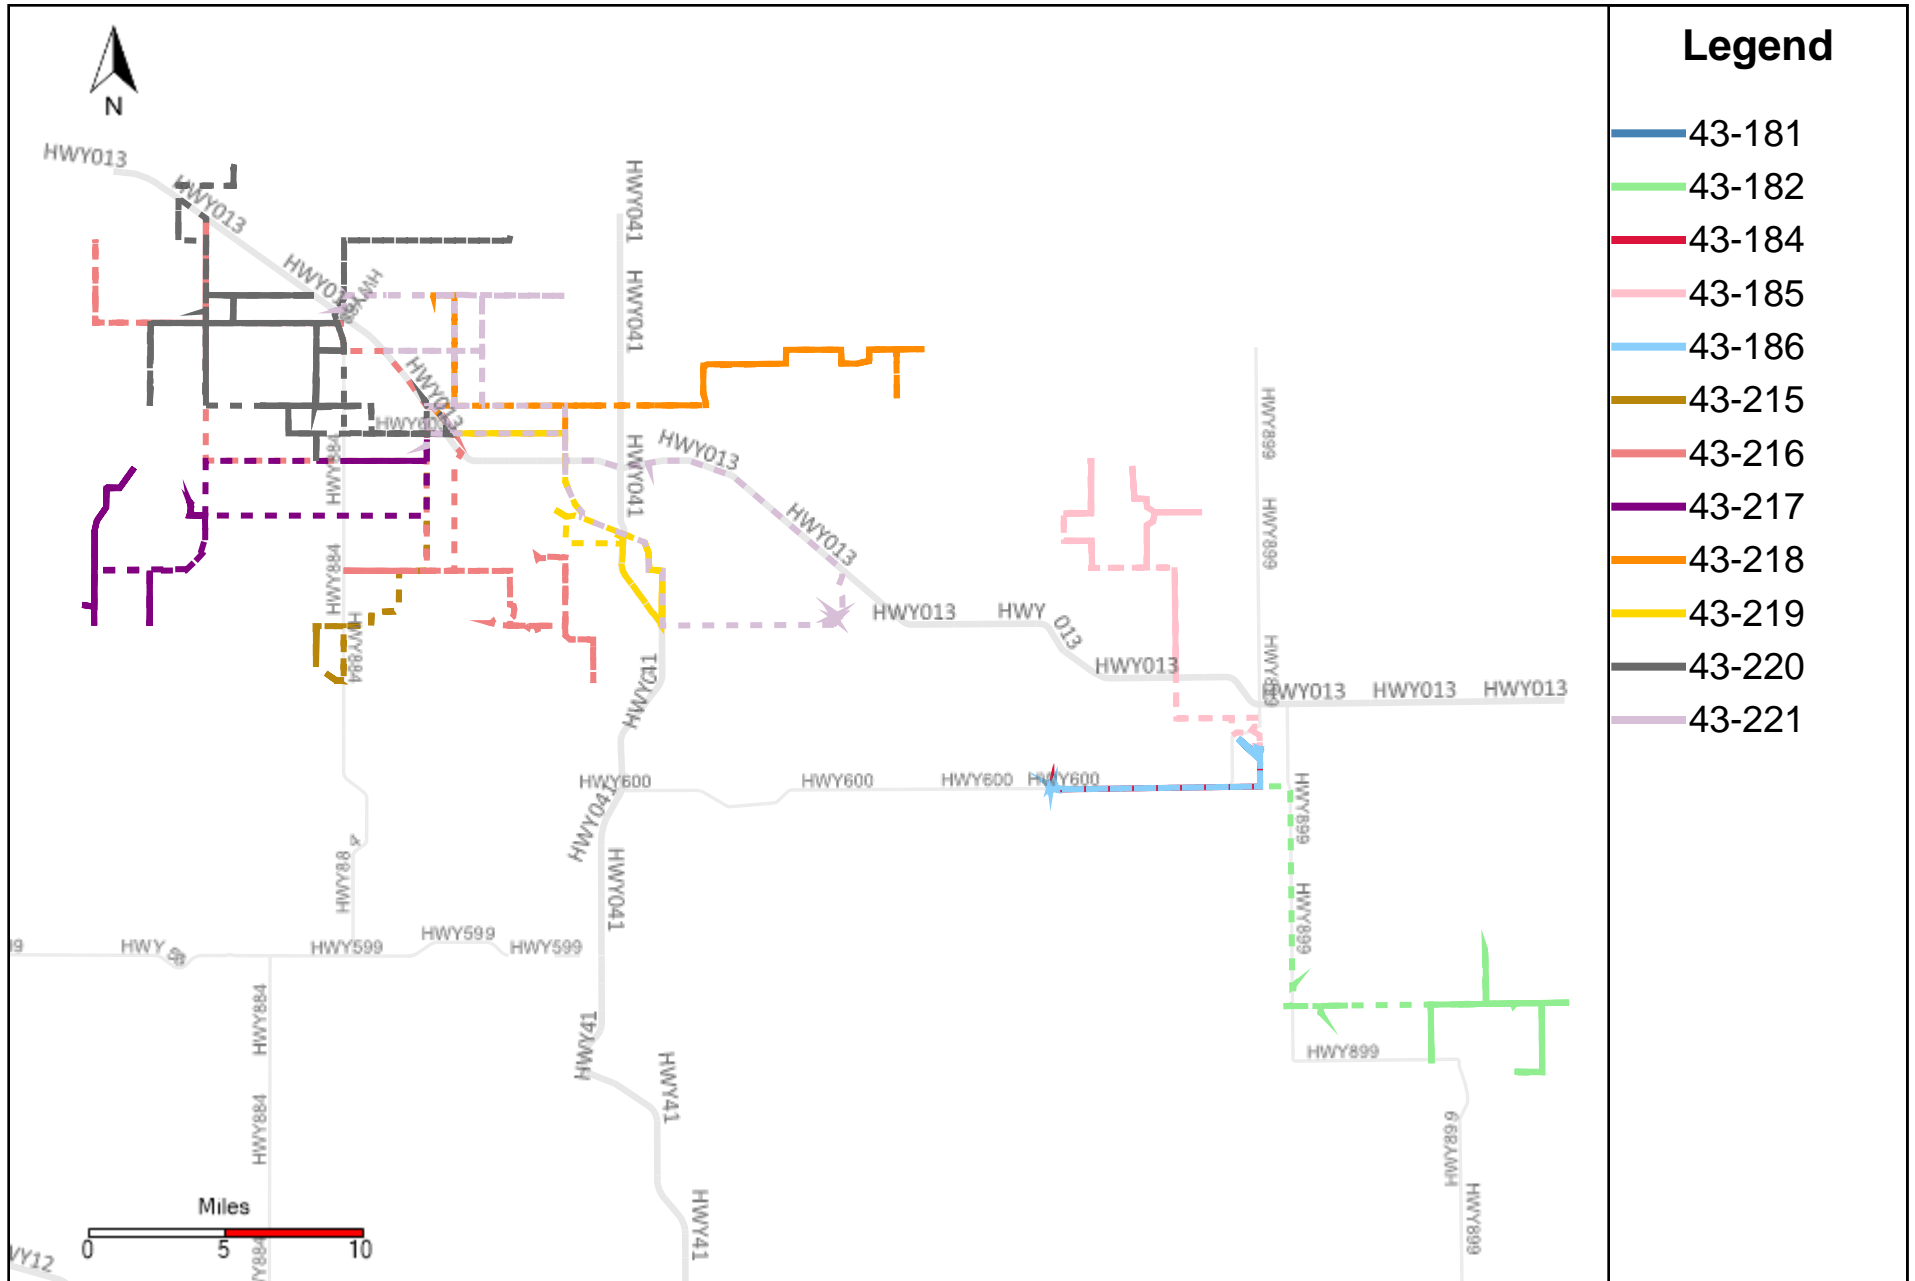

Provost Weekly Grader Report (2024-12-22 ~ 2024-12-28)

Division: 1 Grader Report(2024-12-22 ~ 2024-12-28)

Vehicle Name List	Total Distance(km)	Total Hours
43-182	74.33	6 hrs 59 min 27 sec

Division: 2 Grader Report(2024-12-22 ~ 2024-12-28)

Vehicle Name List	Total Distance(km)	Total Hours
	0	0 hrs 0 min 0 sec

Division: 3 Grader Report(2024-12-22 ~ 2024-12-28)

Vehicle Name List	Total Distance(km)	Total Hours
43-181, 43-182, 43-184, 43-185, 43-186	306.73	27 hrs 45 min 21 sec

Division: 4 Grader Report(2024-12-22 ~ 2024-12-28)

Vehicle Name List	Total Distance(km)	Total Hours
43-185, 43-218, 43-221	359.81	23 hrs 16 min 22 sec

Division: 5 Grader Report(2024-12-22 ~ 2024-12-28)

Vehicle Name List	Total Distance(km)	Total Hours
43-215, 43-216, 43-219, 43-221	474.55	43 hrs 38 min 32 sec

Vehicle Name List	Total Distance(km)	Total Hours
43-215, 43-216, 43-217, 43-220, 43-221	714.34	59 hrs 6 min 56 sec

Provost Weekly Grader Report

From 12/22/2024 To 12/28/2024

12/28/2024

Vehicle	Total Distance(km)	Total Hours	Work Distance(km)	Work Hours
43-181	30.08	4 hrs 14 min 28 sec	30.03	3 hrs 26 min 28 sec
43-182	74.33	6 hrs 59 min 27 sec	51.68	4 hrs 42 min 35 sec
43-184	31.88	2 hrs 31 min 42 sec	2.93	0 hrs 20 min 33 sec
43-185	84.04	5 hrs 41 min 6 sec	43.44	2 hrs 58 min 8 sec
43-186	86.39	8 hrs 18 min 38 sec	58.63	7 hrs 36 min 24 sec
43-215	60.64	19 hrs 55 min 46 sec	13.45	2 hrs 33 min 5 sec
43-216	162.72	7 hrs 58 min 55 sec	53.93	3 hrs 56 min 55 sec
43-217	100.35	7 hrs 41 min 55 sec	46.64	4 hrs 57 min 21 sec
43-218	98.1	6 hrs 23 min 45 sec	41.23	3 hrs 35 min 42 sec
43-219	73.52	4 hrs 32 min 20 sec	33.2	2 hrs 52 min 19 sec
43-220	212.96	12 hrs 18 min 49 sec	92.28	7 hrs 44 min 2 sec
43-221	177.67	11 hrs 11 min 31 sec	43.41	7 hrs 0 min 7 sec
Total:	1192.69	97 hrs 48 min 22 sec	510.83	51 hrs 43 min 39 sec