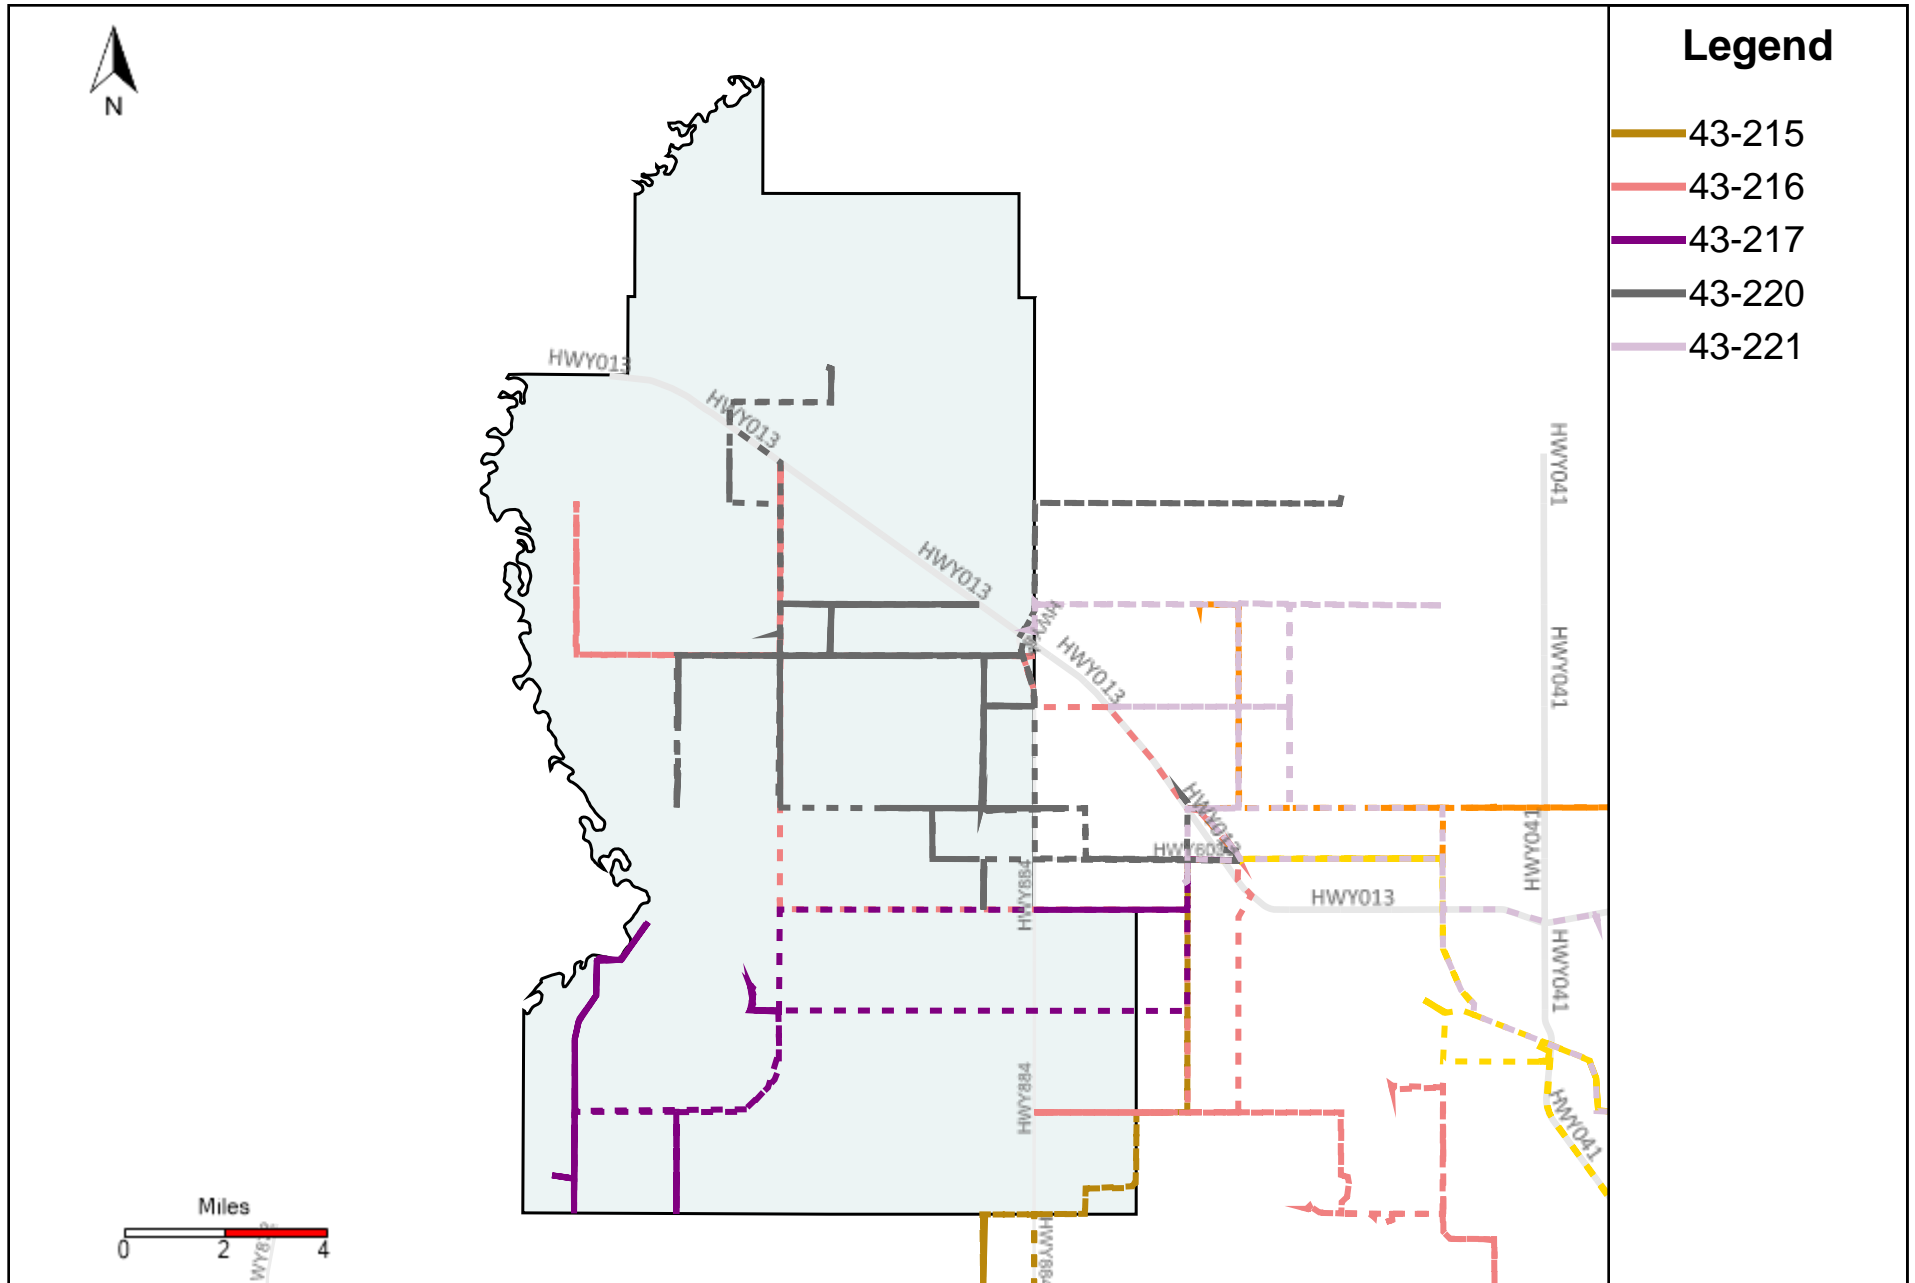

Division: 4 Grader Report(2024-12-22 ~ 2024-12-28)

Vehicle Name List	Total Distance(km)	Total Hours
43-185, 43-218, 43-221	359.81	23 hrs 16 min 22 sec

Division: 5 Grader Report(2024-12-22 ~ 2024-12-28)

Vehicle Name List	Total Distance(km)	Total Hours
43-215, 43-216, 43-219, 43-221	474.55	43 hrs 38 min 32 sec

Vehicle Name List	Total Distance(km)	Total Hours
43-215, 43-216, 43-217, 43-220, 43-221	714.34	59 hrs 6 min 56 sec

Provost Weekly Grader Report

From 12/22/2024 To 12/28/2024

12/28/2024

Vehicle	Total Distance(km)	Total Hours	Work Distance(km)	Work Hours
43-181	30.08	4 hrs 14 min 28 sec	30.03	3 hrs 26 min 28 sec
43-182	74.33	6 hrs 59 min 27 sec	51.68	4 hrs 42 min 35 sec
43-184	31.88	2 hrs 31 min 42 sec	2.93	0 hrs 20 min 33 sec
43-185	84.04	5 hrs 41 min 6 sec	43.44	2 hrs 58 min 8 sec
43-186	86.39	8 hrs 18 min 38 sec	58.63	7 hrs 36 min 24 sec
43-215	60.64	19 hrs 55 min 46 sec	13.45	2 hrs 33 min 5 sec
43-216	162.72	7 hrs 58 min 55 sec	53.93	3 hrs 56 min 55 sec
43-217	100.35	7 hrs 41 min 55 sec	46.64	4 hrs 57 min 21 sec
43-218	98.1	6 hrs 23 min 45 sec	41.23	3 hrs 35 min 42 sec
43-219	73.52	4 hrs 32 min 20 sec	33.2	2 hrs 52 min 19 sec
43-220	212.96	12 hrs 18 min 49 sec	92.28	7 hrs 44 min 2 sec
43-221	177.67	11 hrs 11 min 31 sec	43.41	7 hrs 0 min 7 sec
Total:	1192.69	97 hrs 48 min 22 sec	510.83	51 hrs 43 min 39 sec

43-185_2024-12-22 ~ 2024-12-28 Tracking

Total Distance(km)	Total Hours	Work Distance(km)	Work Hours
84.04	5 hrs 41 min 6 sec	43.44	2 hrs 58 min 8 sec

43-186_2024-12-22 ~ 2024-12-28 Tracking

Total Distance(km)	Total Hours	Work Distance(km)	Work Hours
86.39	8 hrs 18 min 38 sec	58.63	7 hrs 36 min 24 sec

43-221_2024-12-22 ~ 2024-12-28 Tracking

Total Distance(km)	Total Hours	Work Distance(km)	Work Hours
177.67	11 hrs 11 min 31 sec	43.41	7 hrs 0 min 7 sec