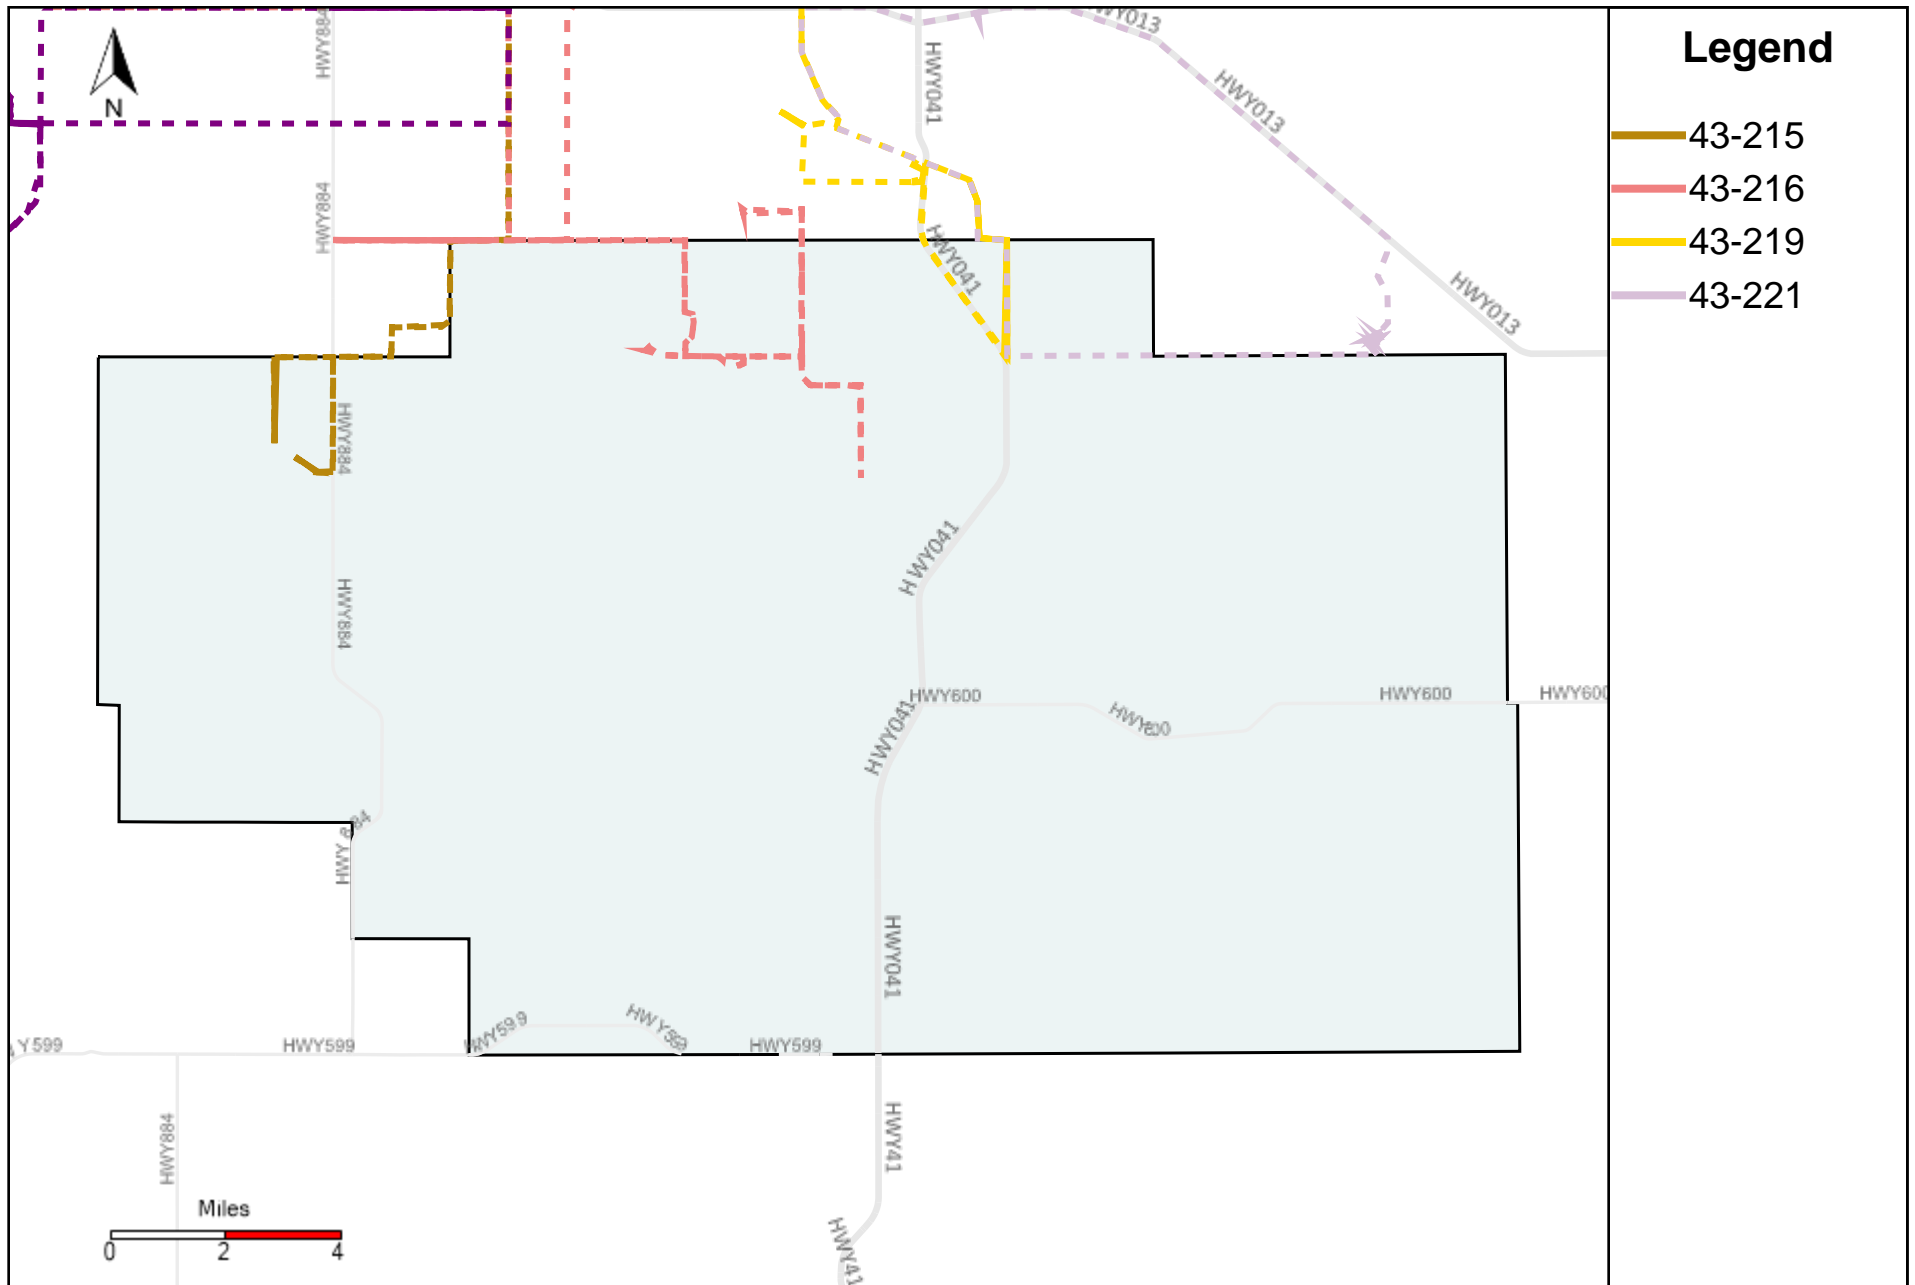

Provost Weekly Grader Report (2024-12-22 ~ 2024-12-28)

Division: 1 Grader Report(2024-12-22 ~ 2024-12-28)

Vehicle Name List	Total Distance(km)	Total Hours
43-182	74.33	6 hrs 59 min 27 sec

Division: 2 Grader Report(2024-12-22 ~ 2024-12-28)

Vehicle Name List	Total Distance(km)	Total Hours
	0	0 hrs 0 min 0 sec

Division: 3 Grader Report(2024-12-22 ~ 2024-12-28)

Vehicle Name List	Total Distance(km)	Total Hours
43-181, 43-182, 43-184, 43-185, 43-186	306.73	27 hrs 45 min 21 sec

Division: 4 Grader Report(2024-12-22 ~ 2024-12-28)

Vehicle Name List	Total Distance(km)	Total Hours
43-185, 43-218, 43-221	359.81	23 hrs 16 min 22 sec

Division: 5 Grader Report(2024-12-22 ~ 2024-12-28)

Vehicle Name List	Total Distance(km)	Total Hours
43-215, 43-216, 43-219, 43-221	474.55	43 hrs 38 min 32 sec