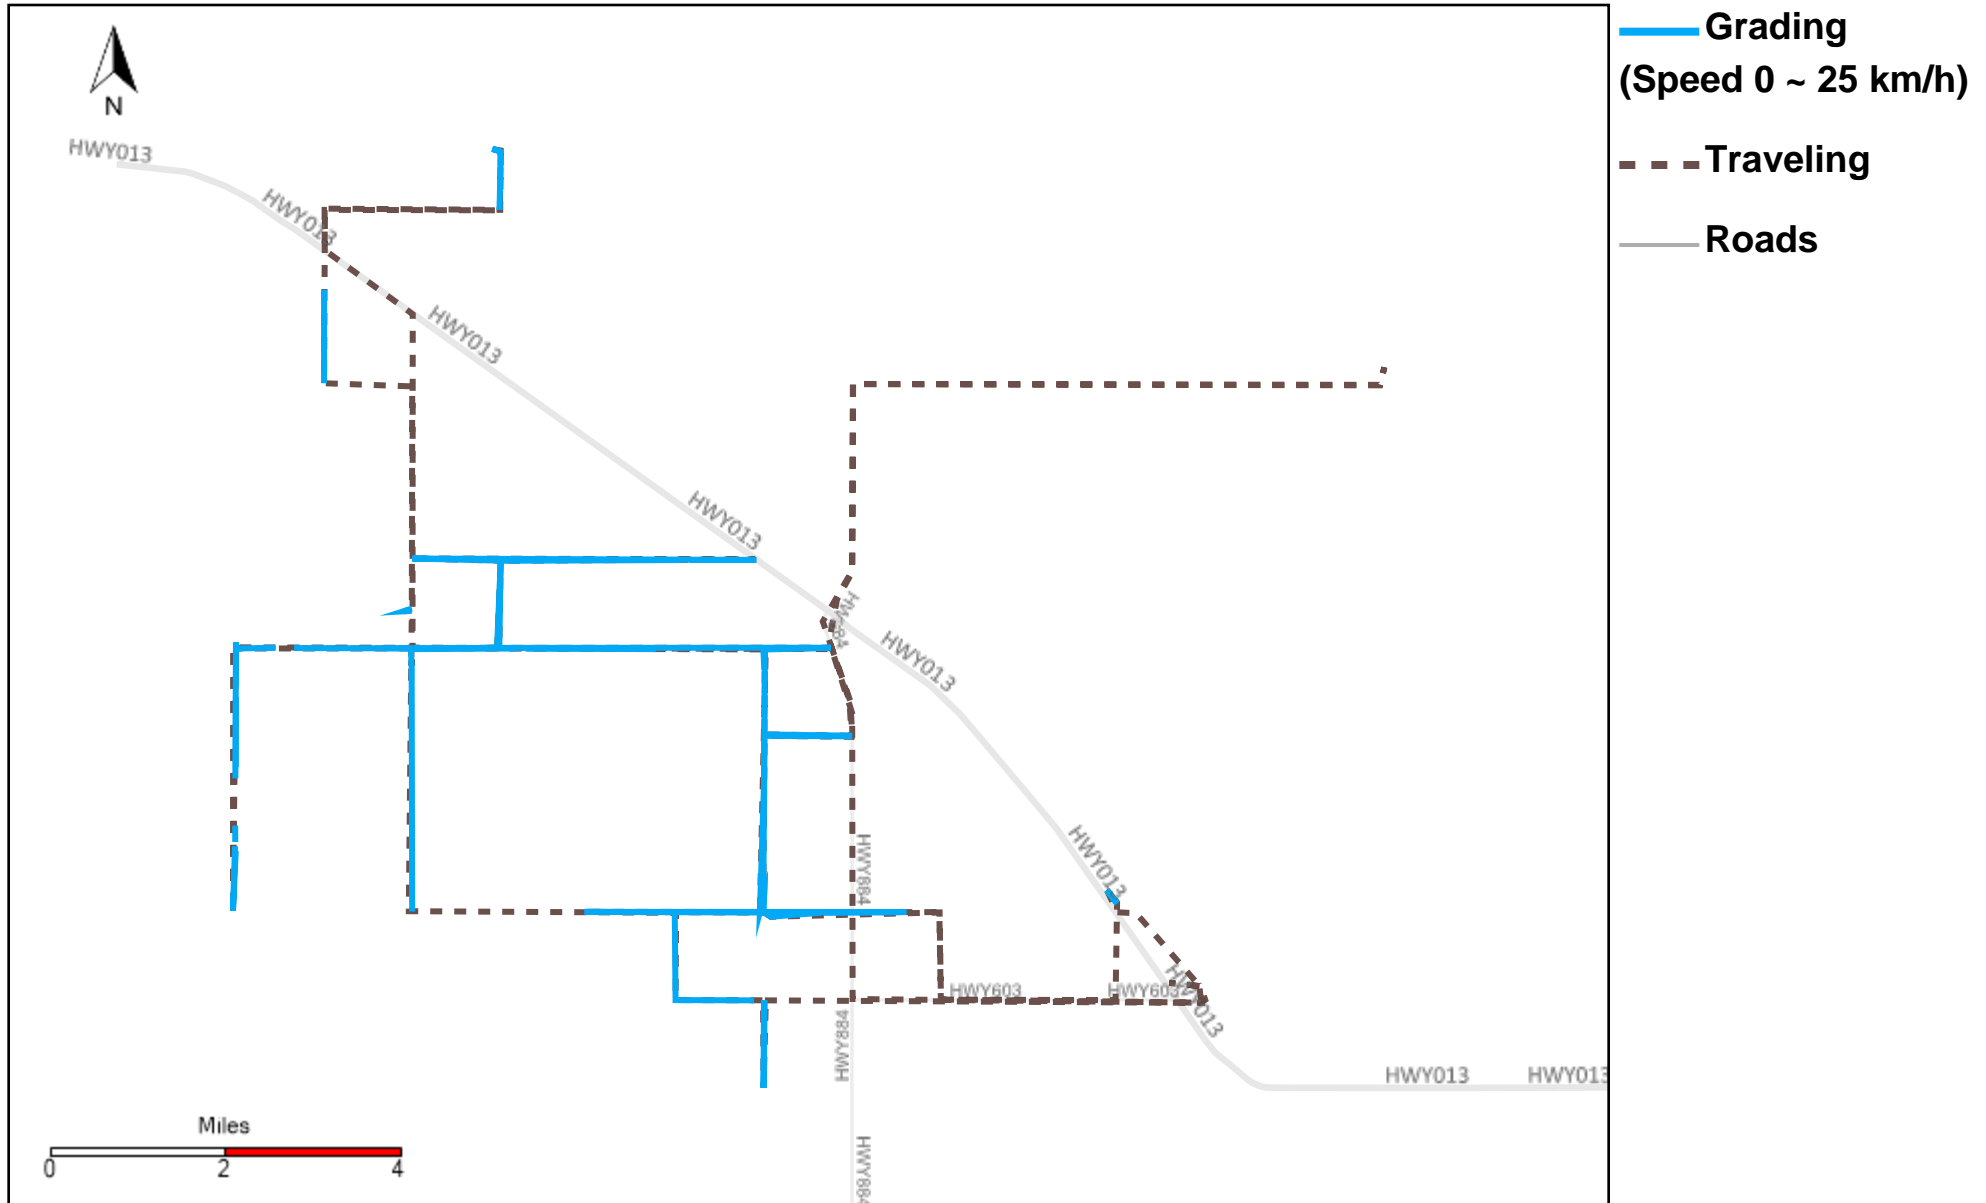

43-217_2024-12-22 ~ 2024-12-28 Tracking

Total Distance(km)	Total Hours	Work Distance(km)	Work Hours
100.35	7 hrs 41 min 55 sec	46.64	4 hrs 57 min 21 sec

43-218_2024-12-22 ~ 2024-12-28 Tracking

Total Distance(km)	Total Hours	Work Distance(km)	Work Hours
98.1	6 hrs 23 min 45 sec	41.23	3 hrs 35 min 42 sec

43-219_2024-12-22 ~ 2024-12-28 Tracking

Total Distance(km)	Total Hours	Work Distance(km)	Work Hours
73.52	4 hrs 32 min 20 sec	33.2	2 hrs 52 min 19 sec

43-220_2024-12-22 ~ 2024-12-28 Tracking

Total Distance(km)	Total Hours	Work Distance(km)	Work Hours
212.96	12 hrs 18 min 49 sec	92.28	7 hrs 44 min 2 sec

43-221_2024-12-22 ~ 2024-12-28 Tracking

Total Distance(km)	Total Hours	Work Distance(km)	Work Hours
177.67	11 hrs 11 min 31 sec	43.41	7 hrs 0 min 7 sec