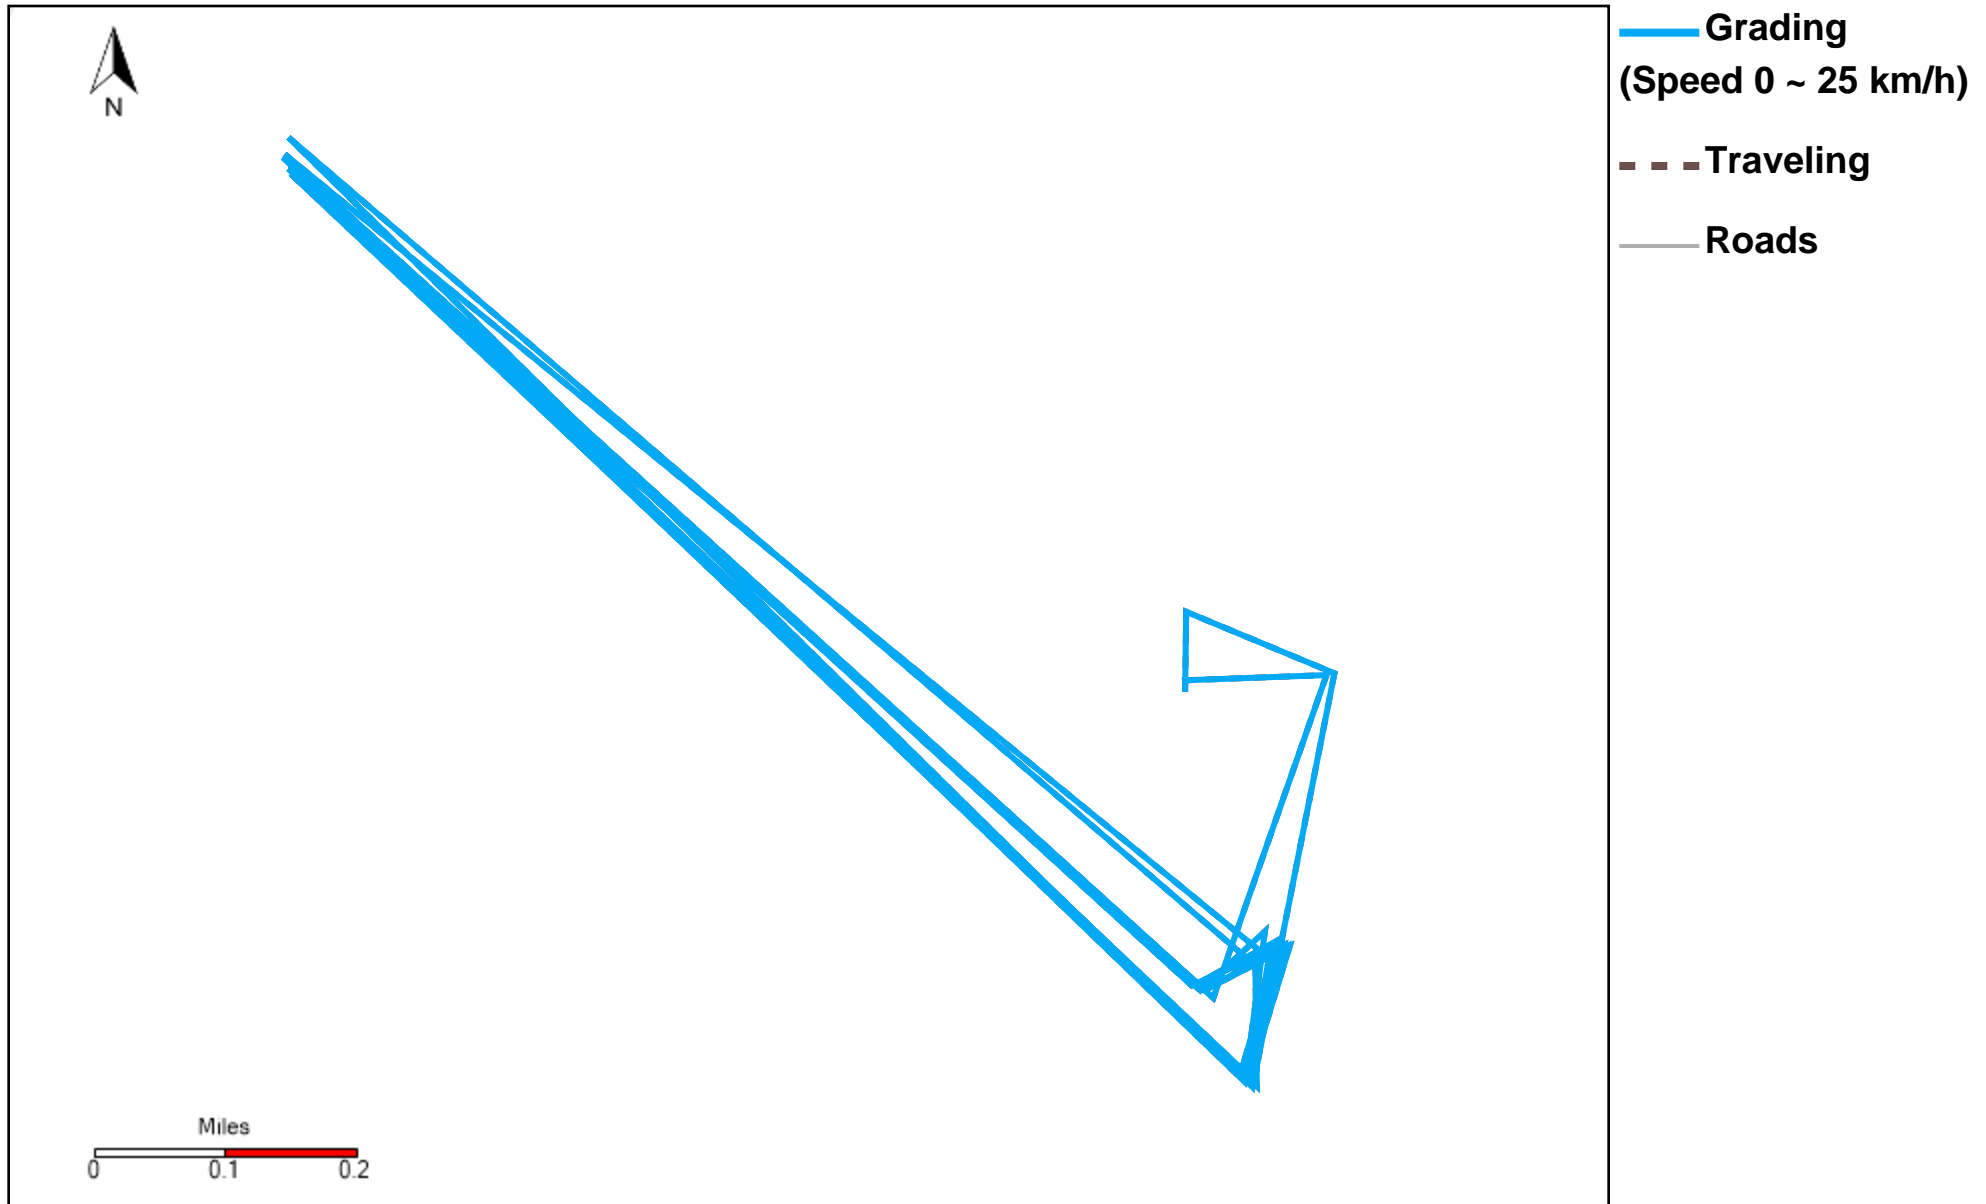

43-181_2024-12-22 ~ 2024-12-28 Tracking

Total Distance(km)	Total Hours	Work Distance(km)	Work Hours
30.08	4 hrs 14 min 28 sec	30.03	3 hrs 26 min 28 sec