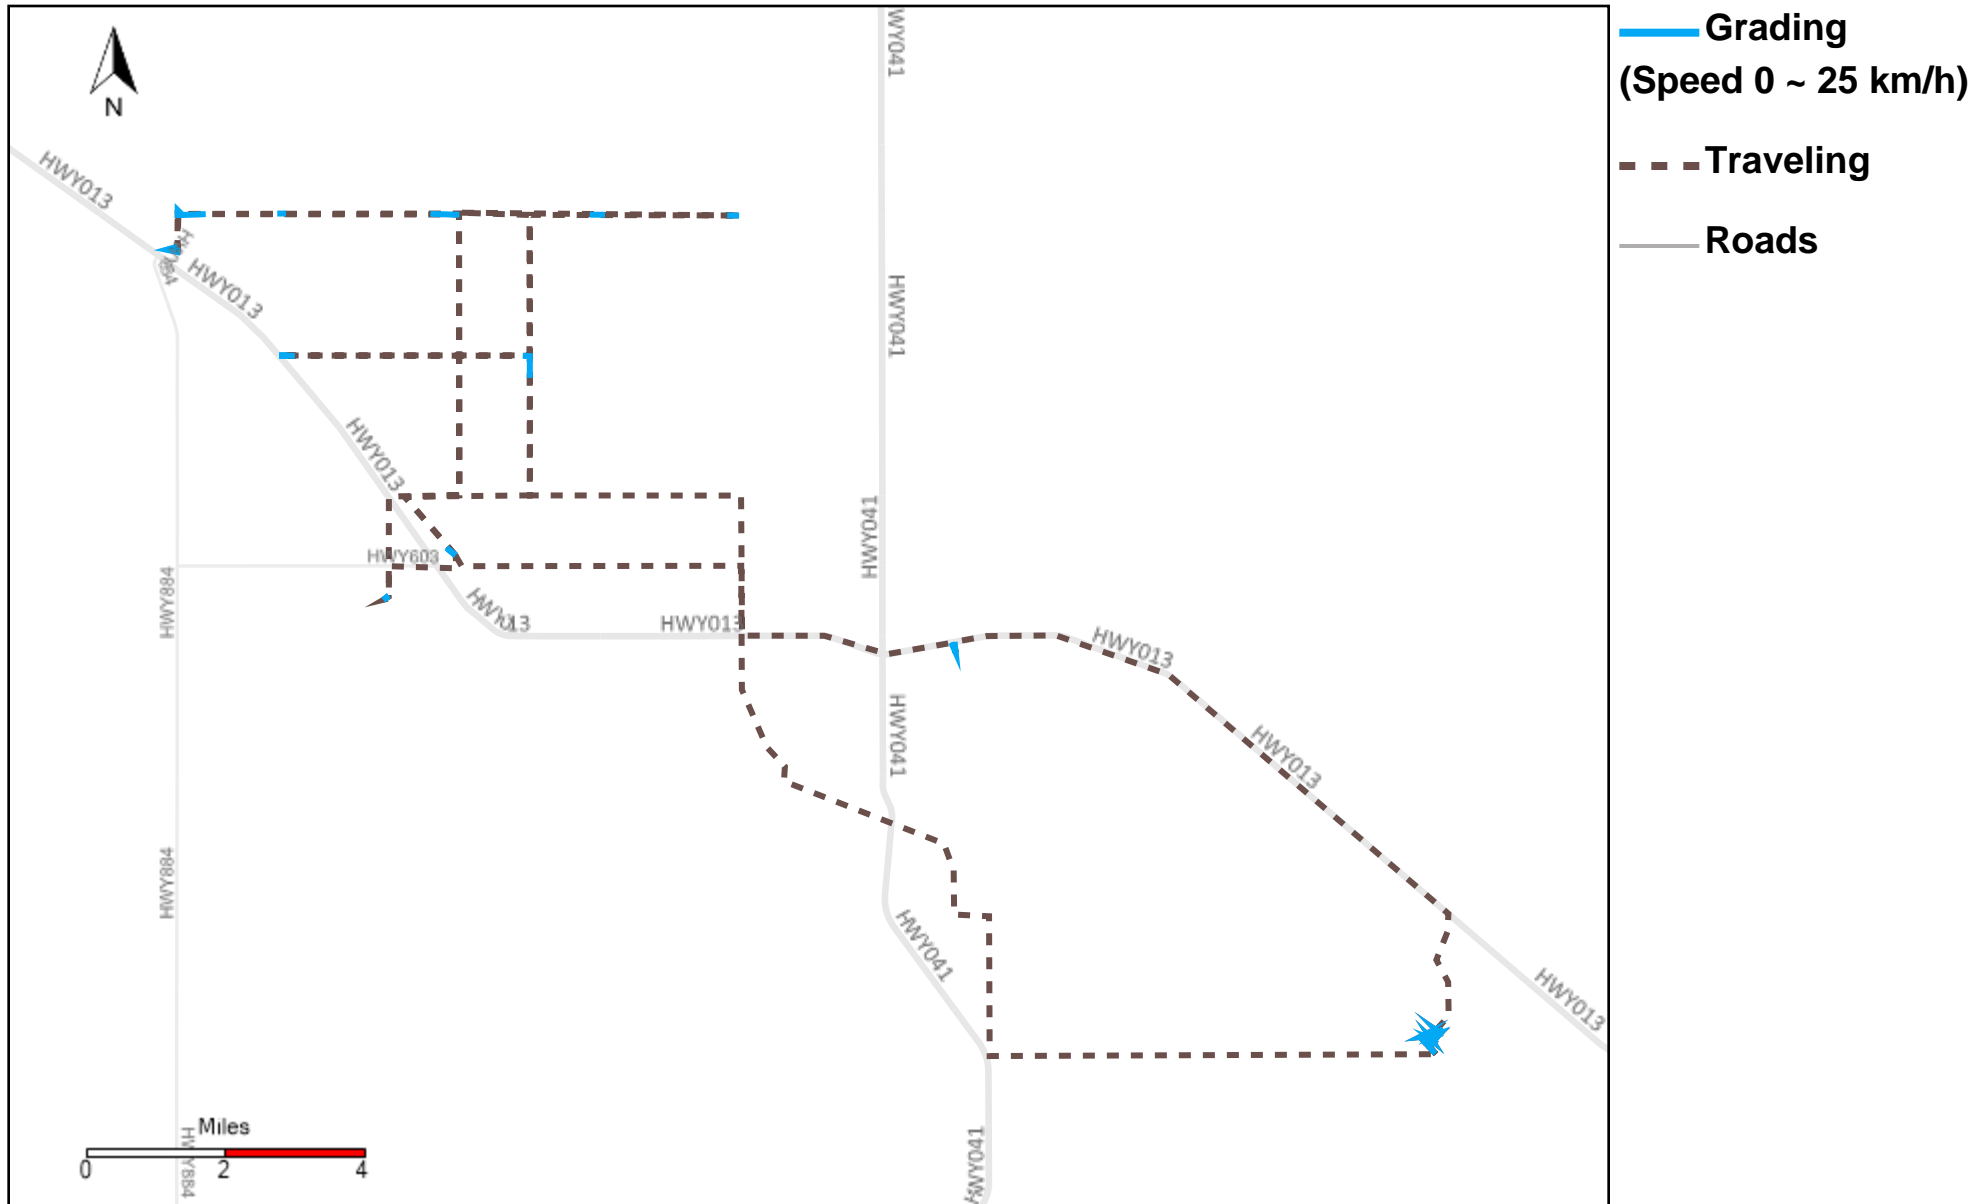

43-219_2024-12-22 ~ 2024-12-28 Tracking

Total Distance(km)	Total Hours	Work Distance(km)	Work Hours
73.52	4 hrs 32 min 20 sec	33.2	2 hrs 52 min 19 sec

43-220_2024-12-22 ~ 2024-12-28 Tracking

Total Distance(km)	Total Hours	Work Distance(km)	Work Hours
212.96	12 hrs 18 min 49 sec	92.28	7 hrs 44 min 2 sec

43-221_2024-12-22 ~ 2024-12-28 Tracking

Total Distance(km)	Total Hours	Work Distance(km)	Work Hours
177.67	11 hrs 11 min 31 sec	43.41	7 hrs 0 min 7 sec