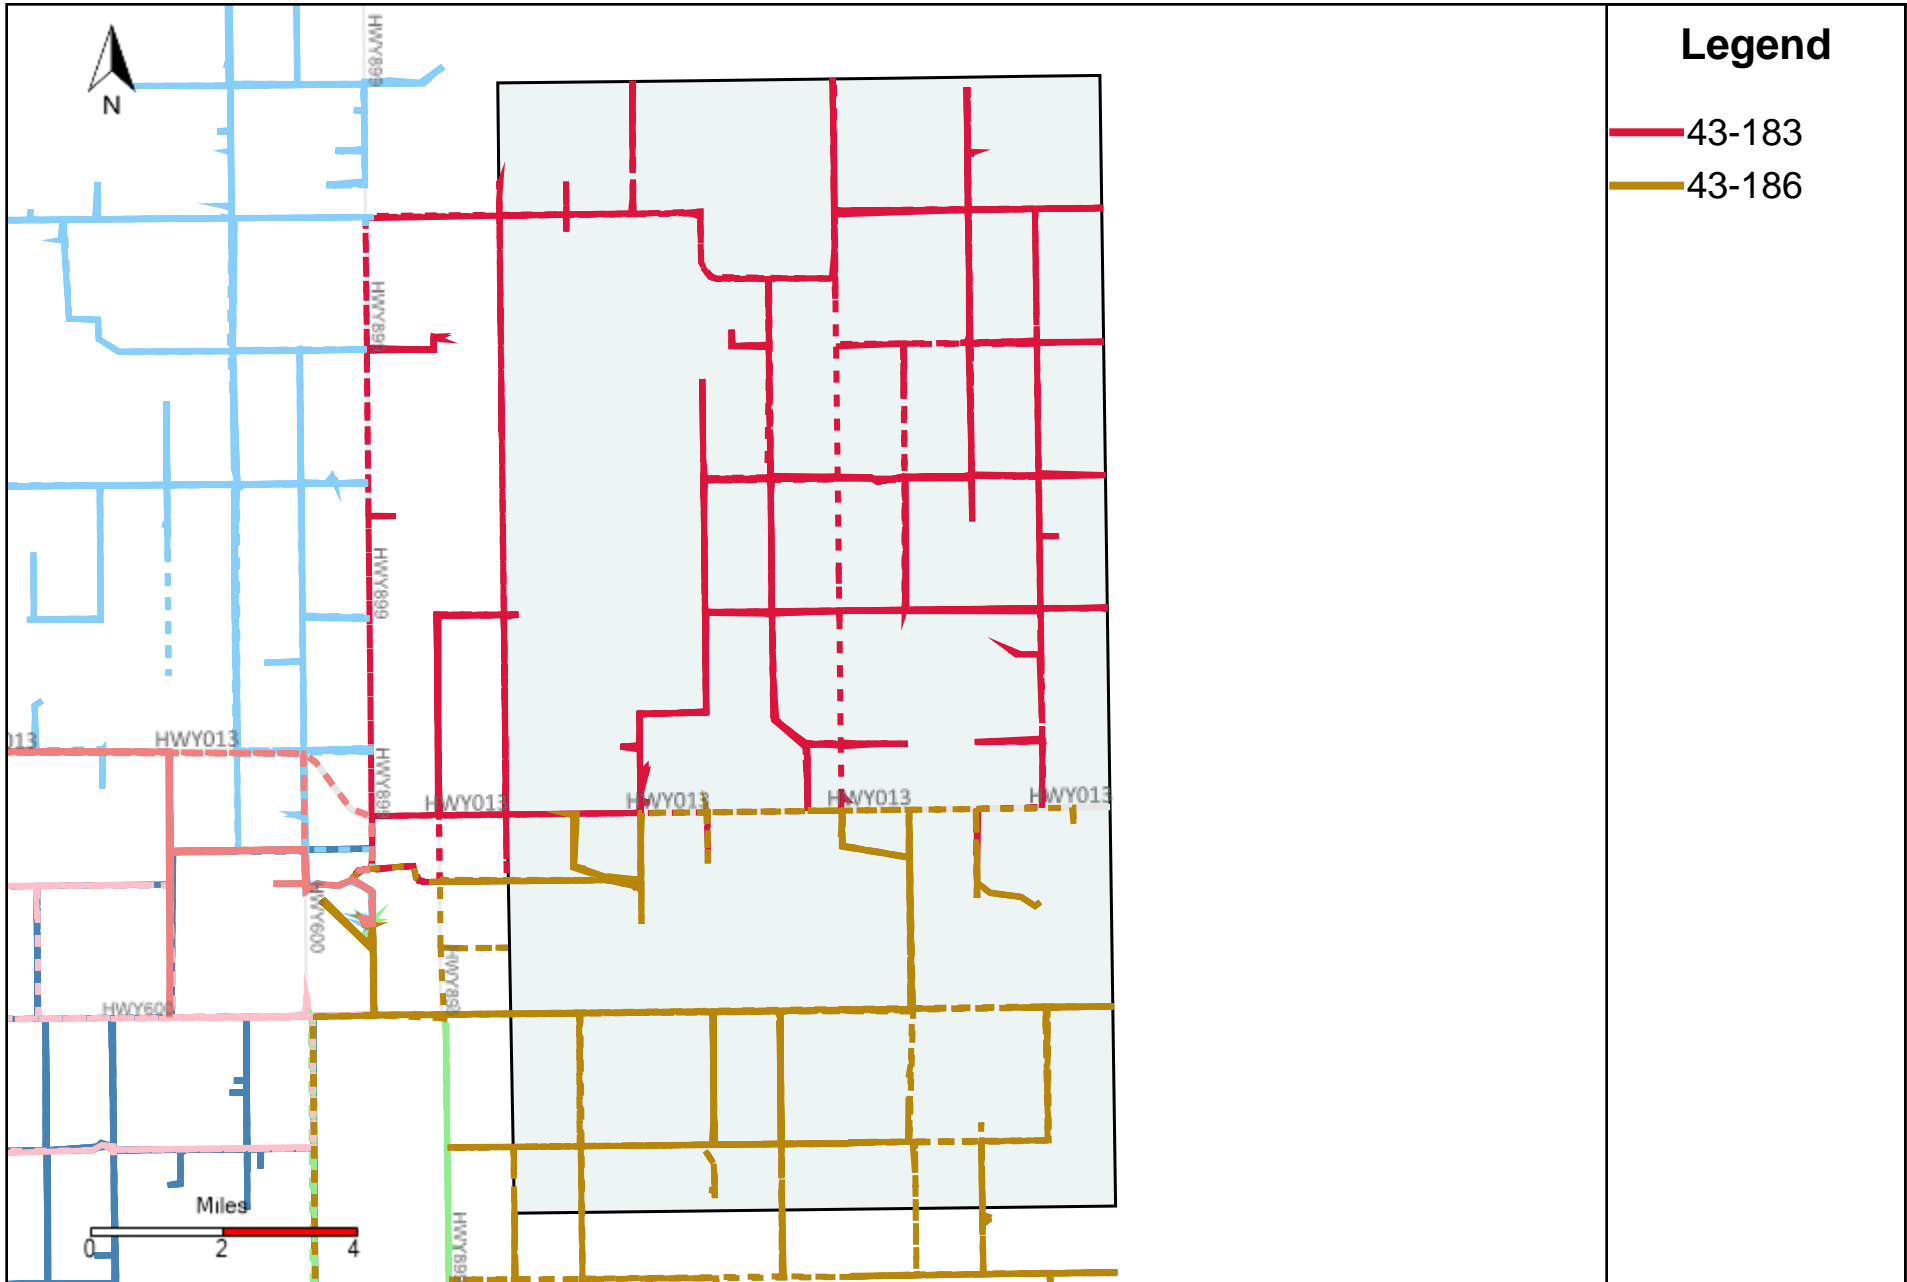

Division: 2 Grader Report(2024-12-15 ~ 2024-12-21)

Vehicle Name List	Total Distance(km)	Total Hours
43-183, 43-186	1477.64	89 hrs 42 min 22 sec