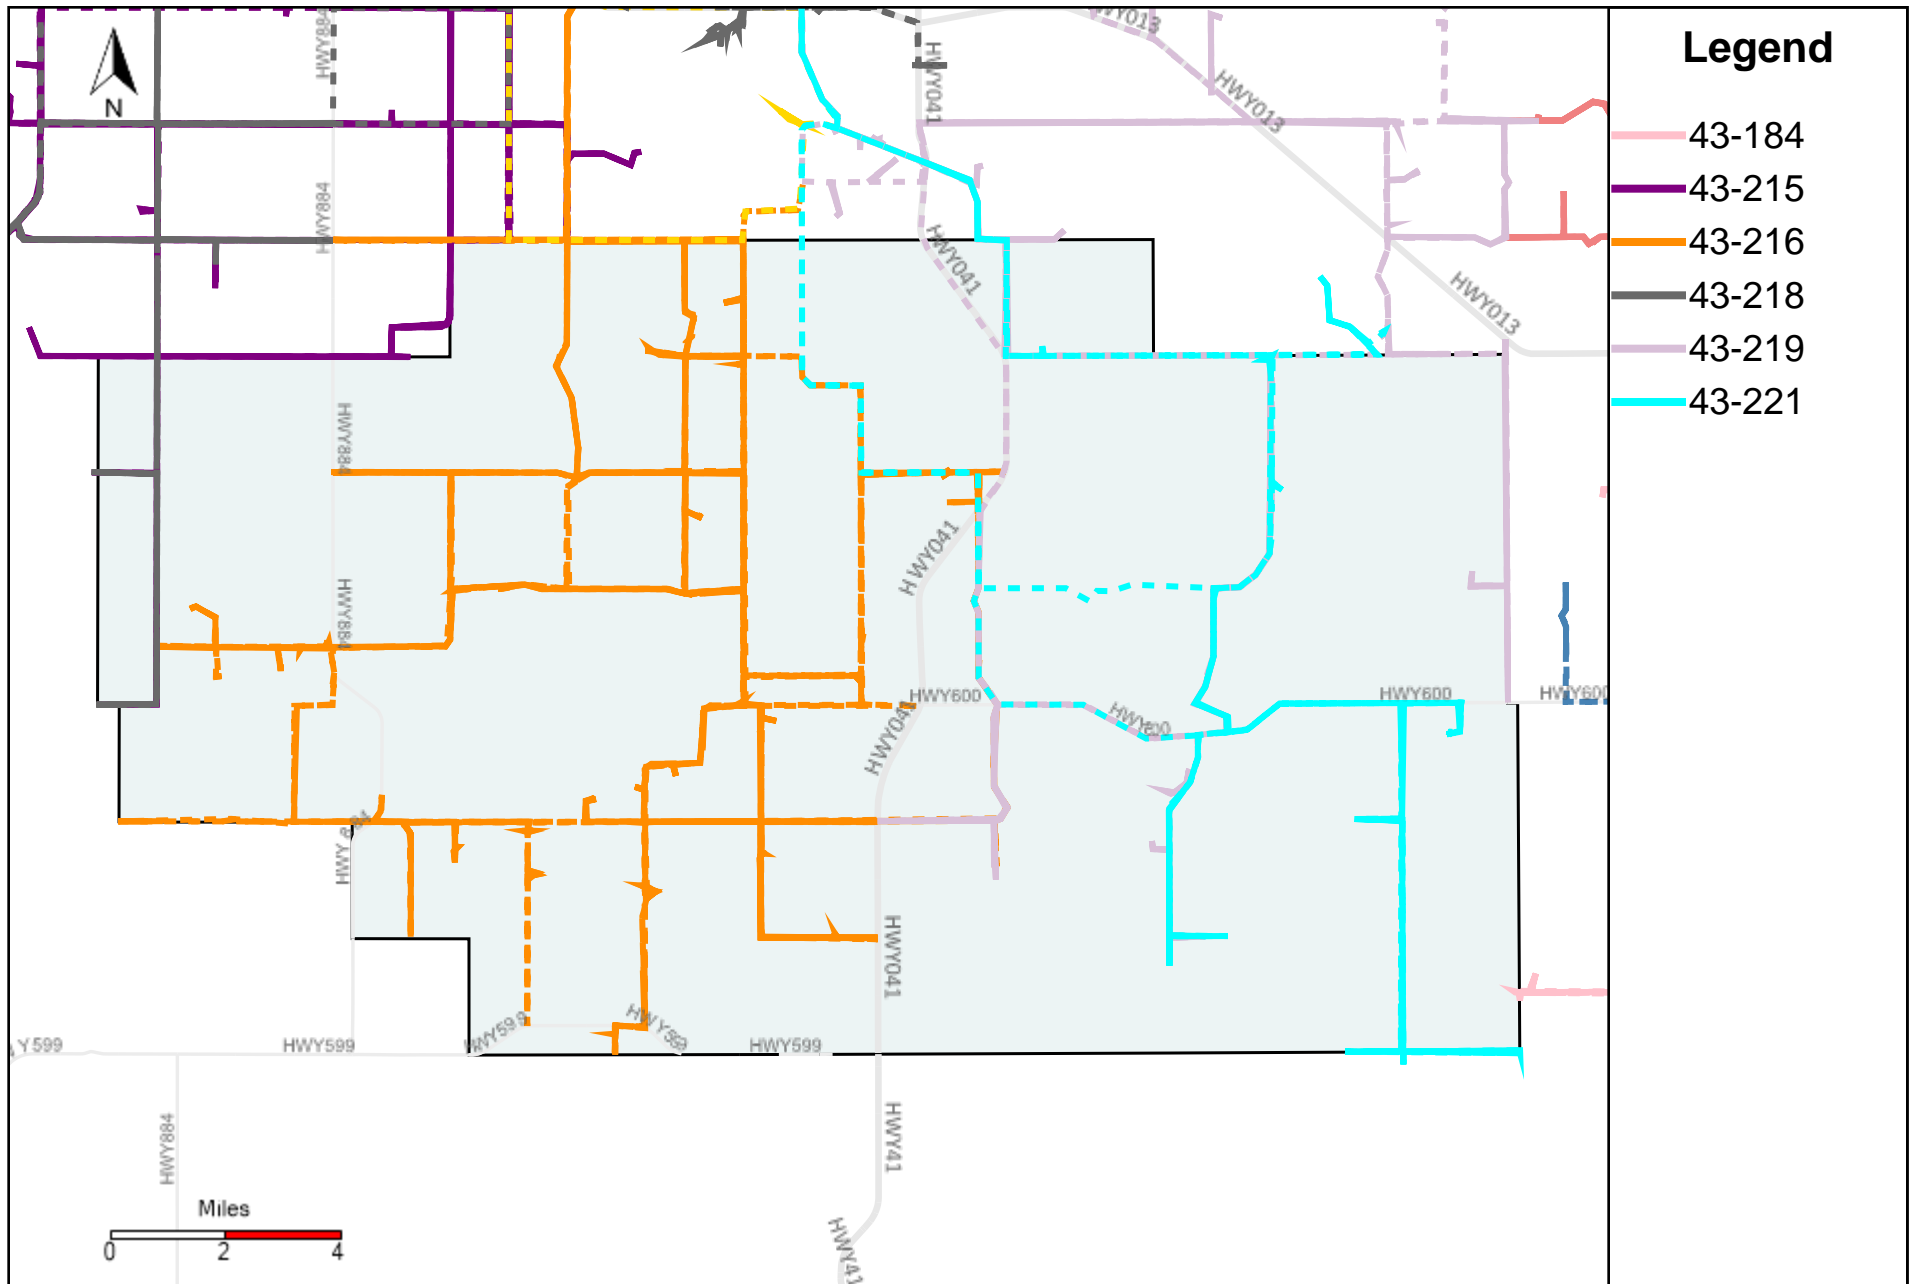

Division: 5 Grader Report(2024-12-15 ~ 2024-12-21)

Vehicle Name List	Total Distance(km)	Total Hours
43-184, 43-215, 43-216, 43-218, 43-219, 43-221	4028.02	262 hrs 53 min 38 sec