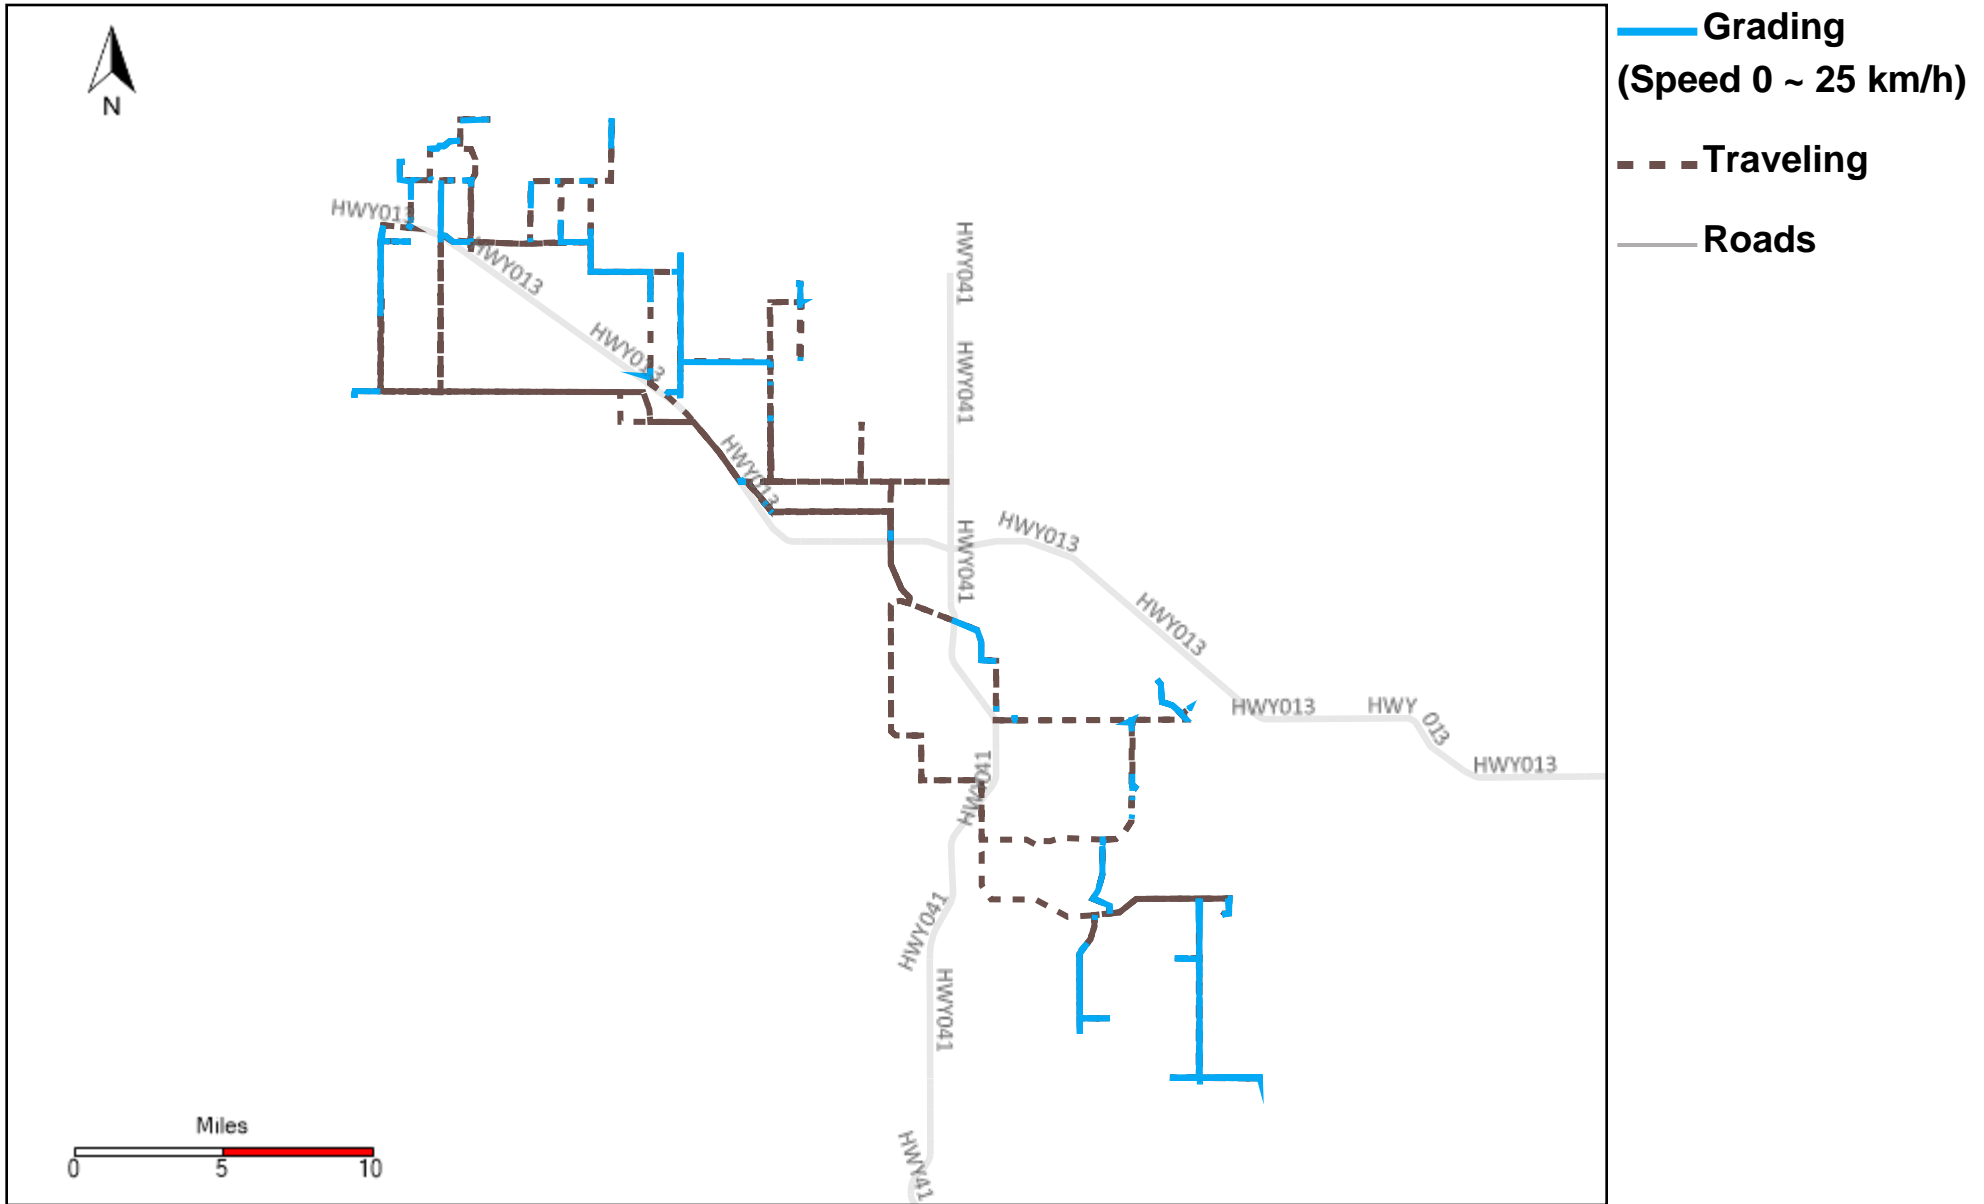

43-221_2024-12-15 ~ 2024-12-21 Tracking

Total Distance(km)	Total Hours	Work Distance(km)	Work Hours
760.33	39 hrs 56 min 8 sec	184.6	17 hrs 24 min 11 sec