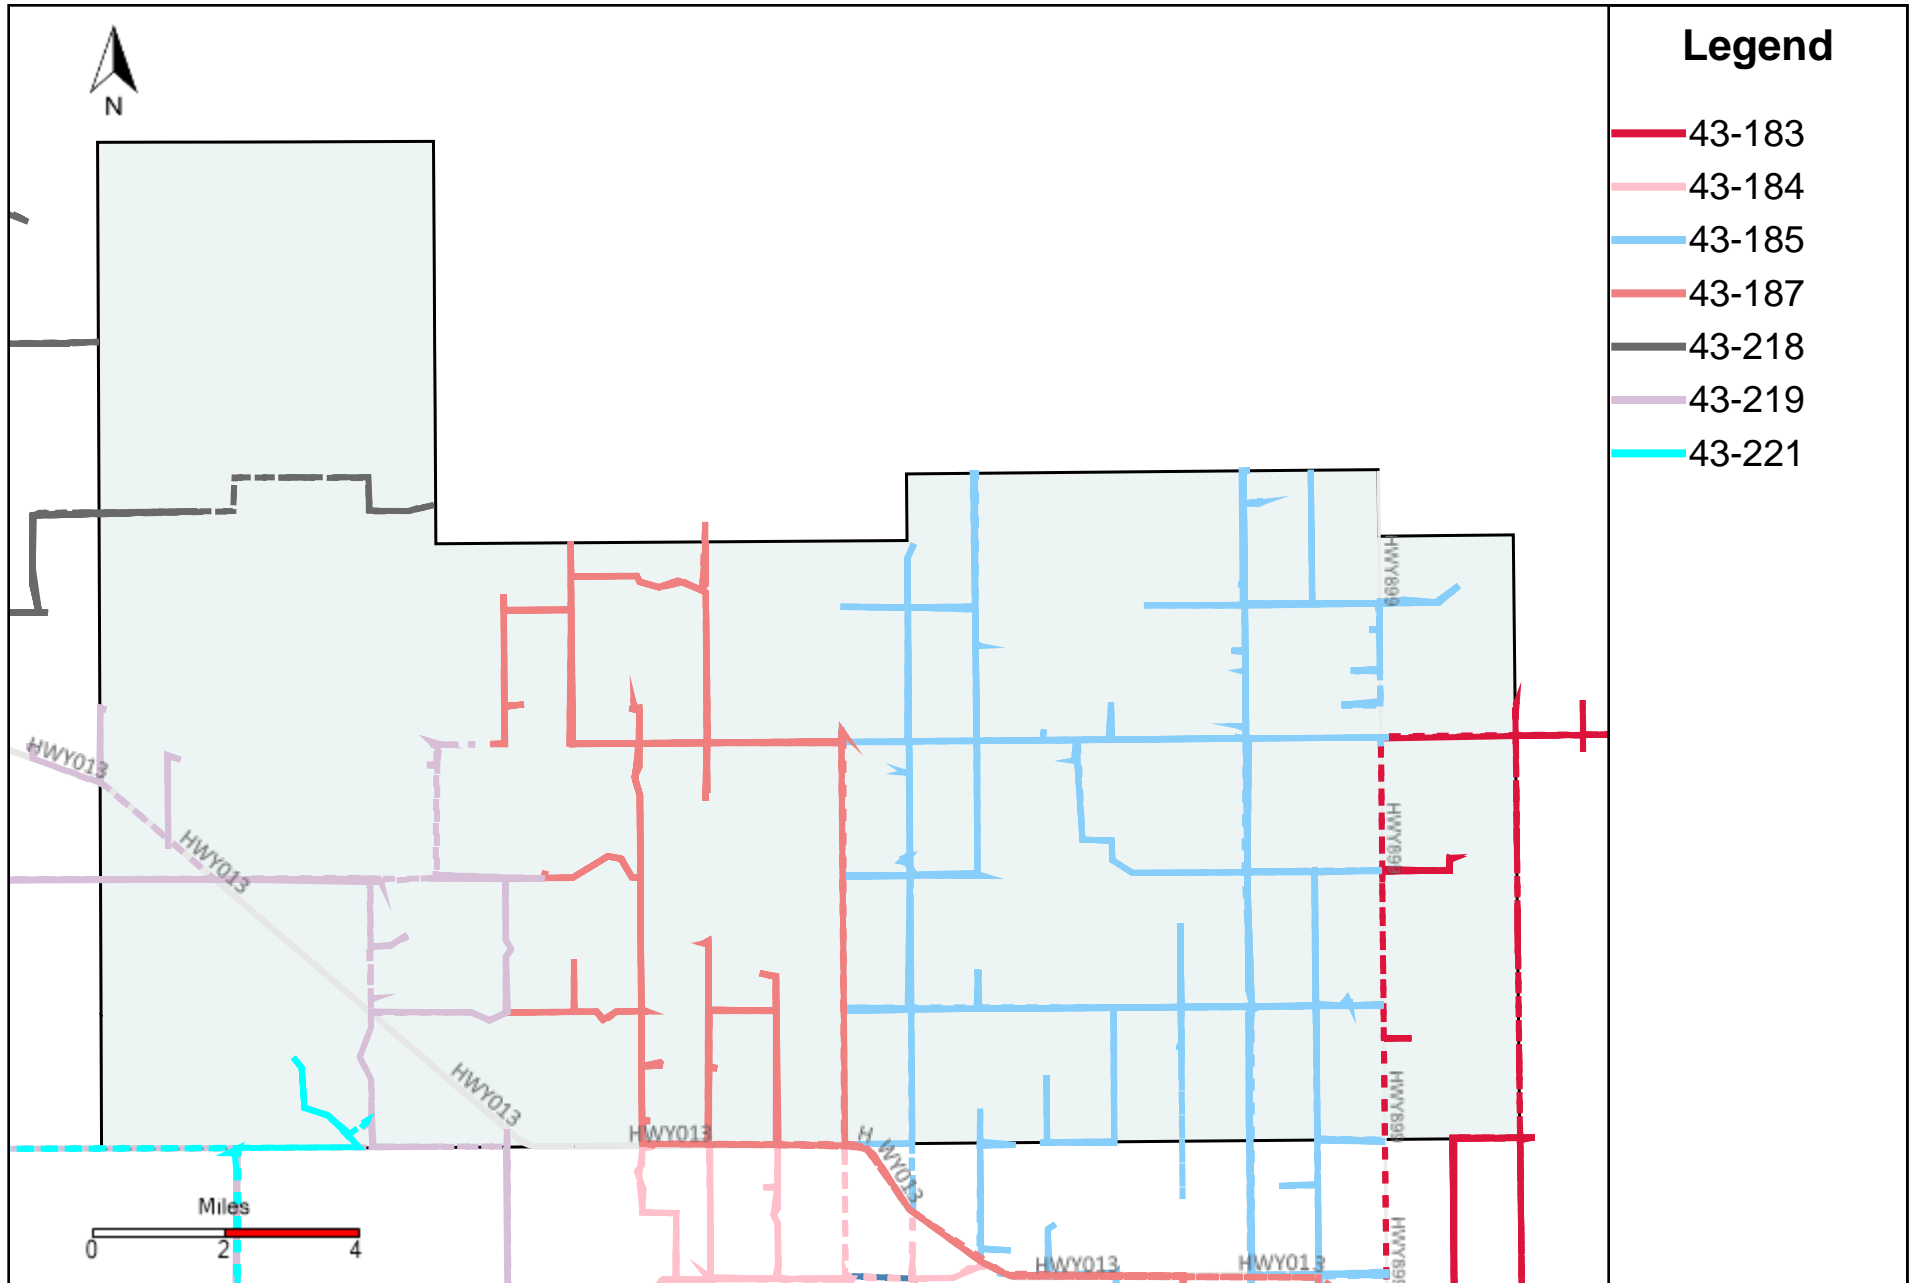

Division: 4 Grader Report(2024-12-15 ~ 2024-12-21)

Vehicle Name List	Total Distance(km)	Total Hours
43-183, 43-184, 43-185, 43-187, 43-218, 43-219, 43-221	4829.95	297 hrs 59 min 55 sec