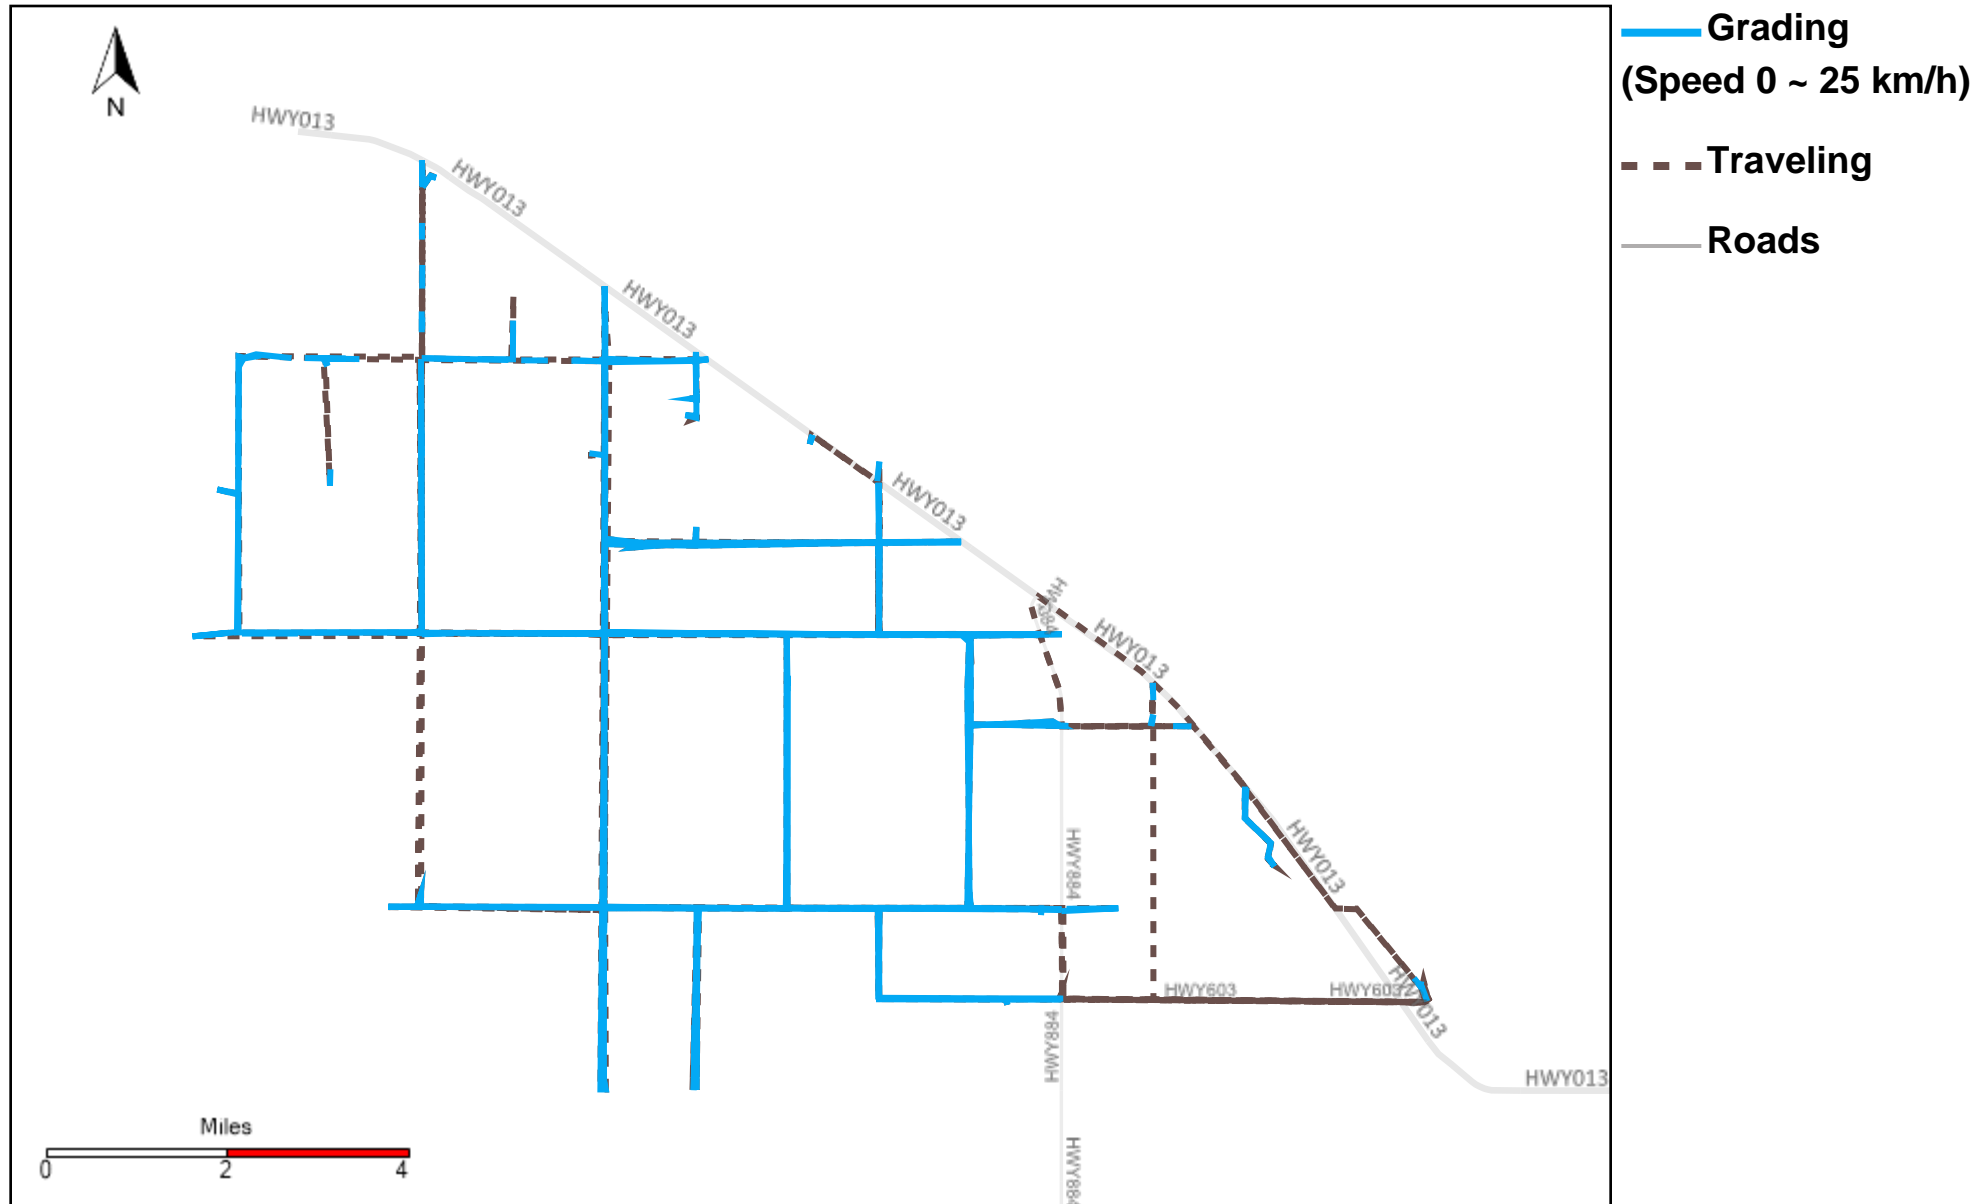

43-220_2024-12-15 ~ 2024-12-21 Tracking

Total Distance(km)	Total Hours	Work Distance(km)	Work Hours
579.9	39 hrs 7 min 52 sec	316.45	28 hrs 42 min 18 sec