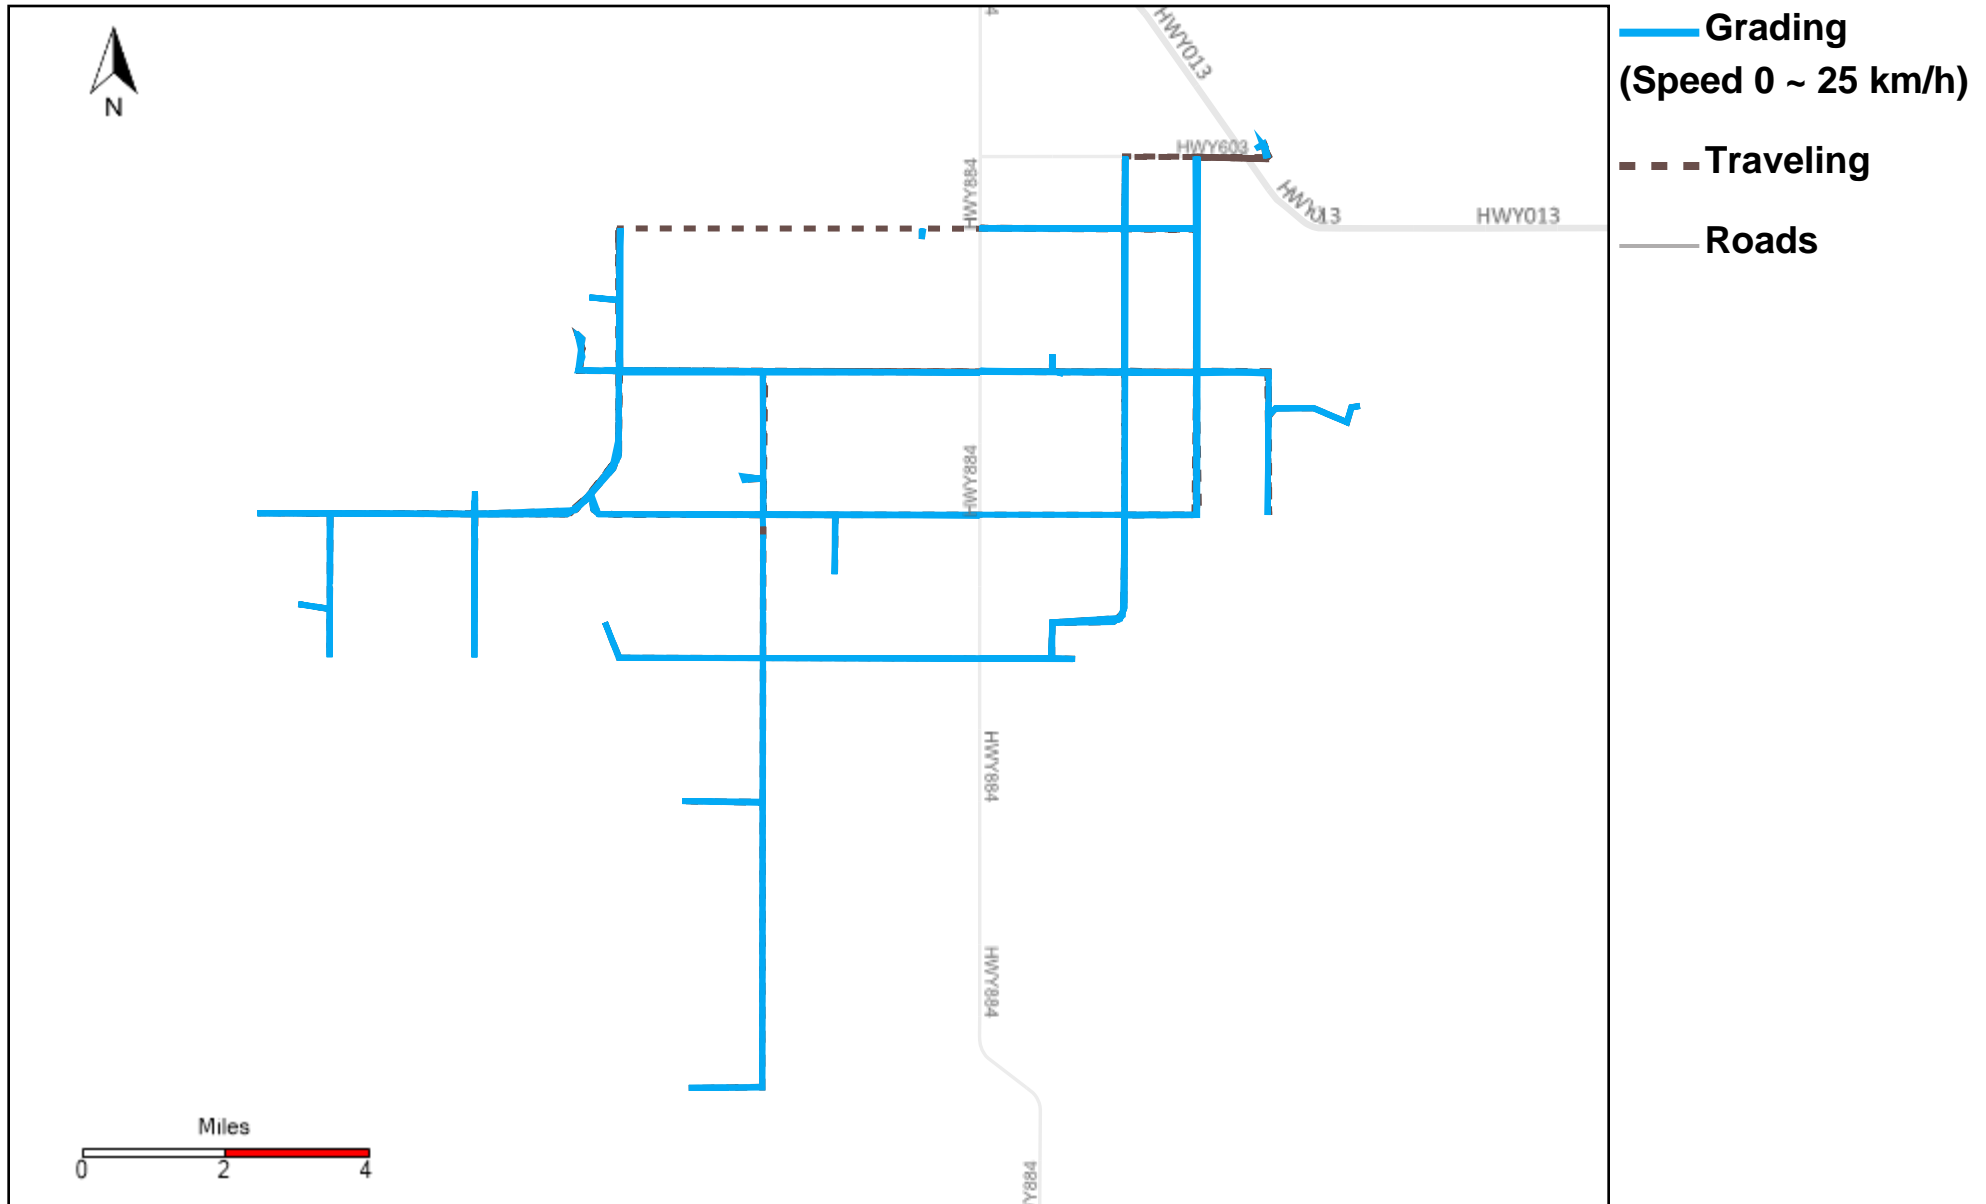

# 43-186\_2024-12-15 ~ 2024-12-21 Tracking

Total Distance(km)	Total Hours	Work Distance(km)	Work Hours
687.68	43 hrs 15 min 39 sec	310.48	26 hrs 51 min 34 sec

# 43-215\_2024-12-15 ~ 2024-12-21 Tracking

Total Distance(km)	Total Hours	Work Distance(km)	Work Hours
521.24	52 hrs 49 min 40 sec	371.09	41 hrs 58 min 47 sec