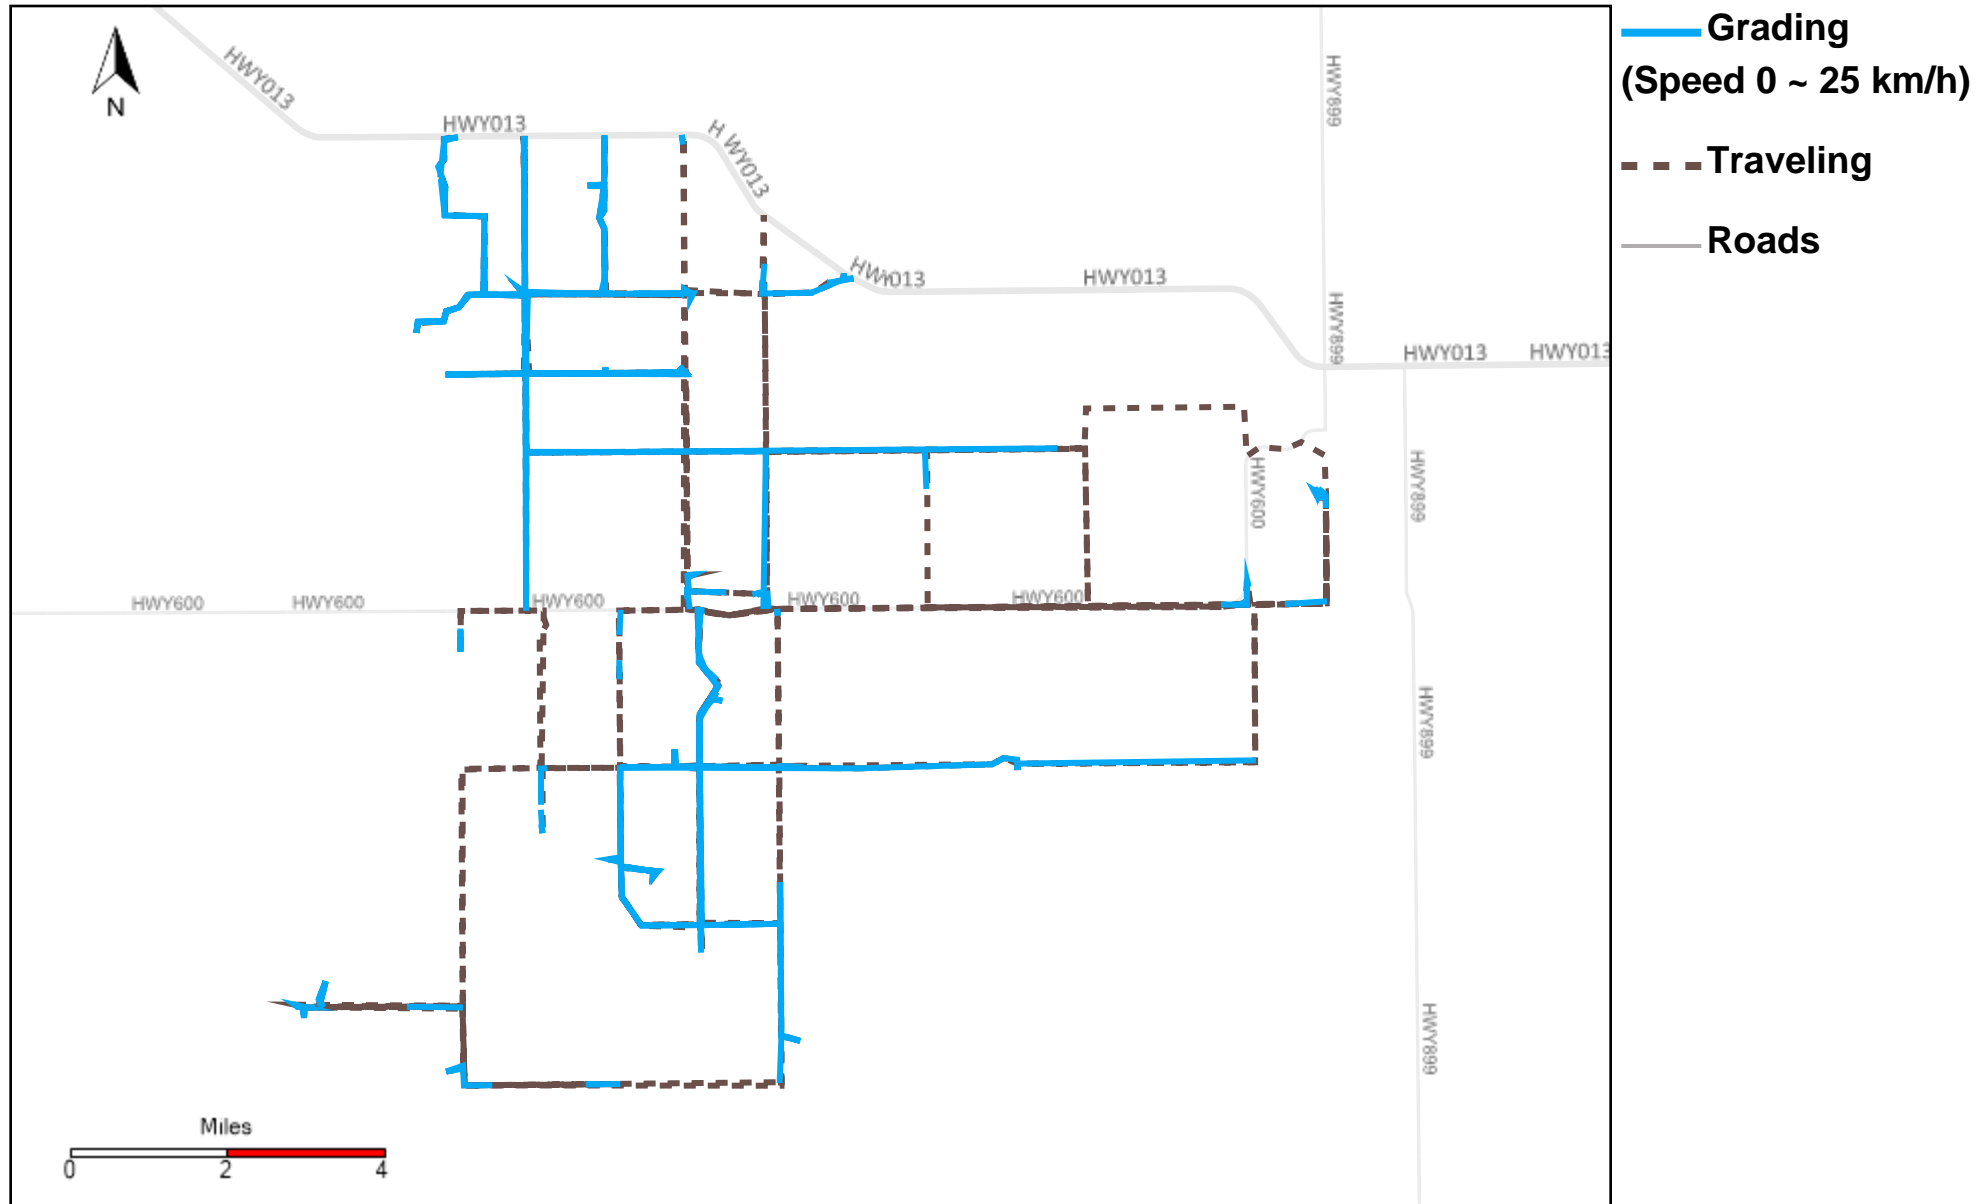

43-184_2024-12-15 ~ 2024-12-21 Tracking

Total Distance(km)	Total Hours	Work Distance(km)	Work Hours
587.75	34 hrs 31 min 26 sec	227.3	21 hrs 48 min 54 sec