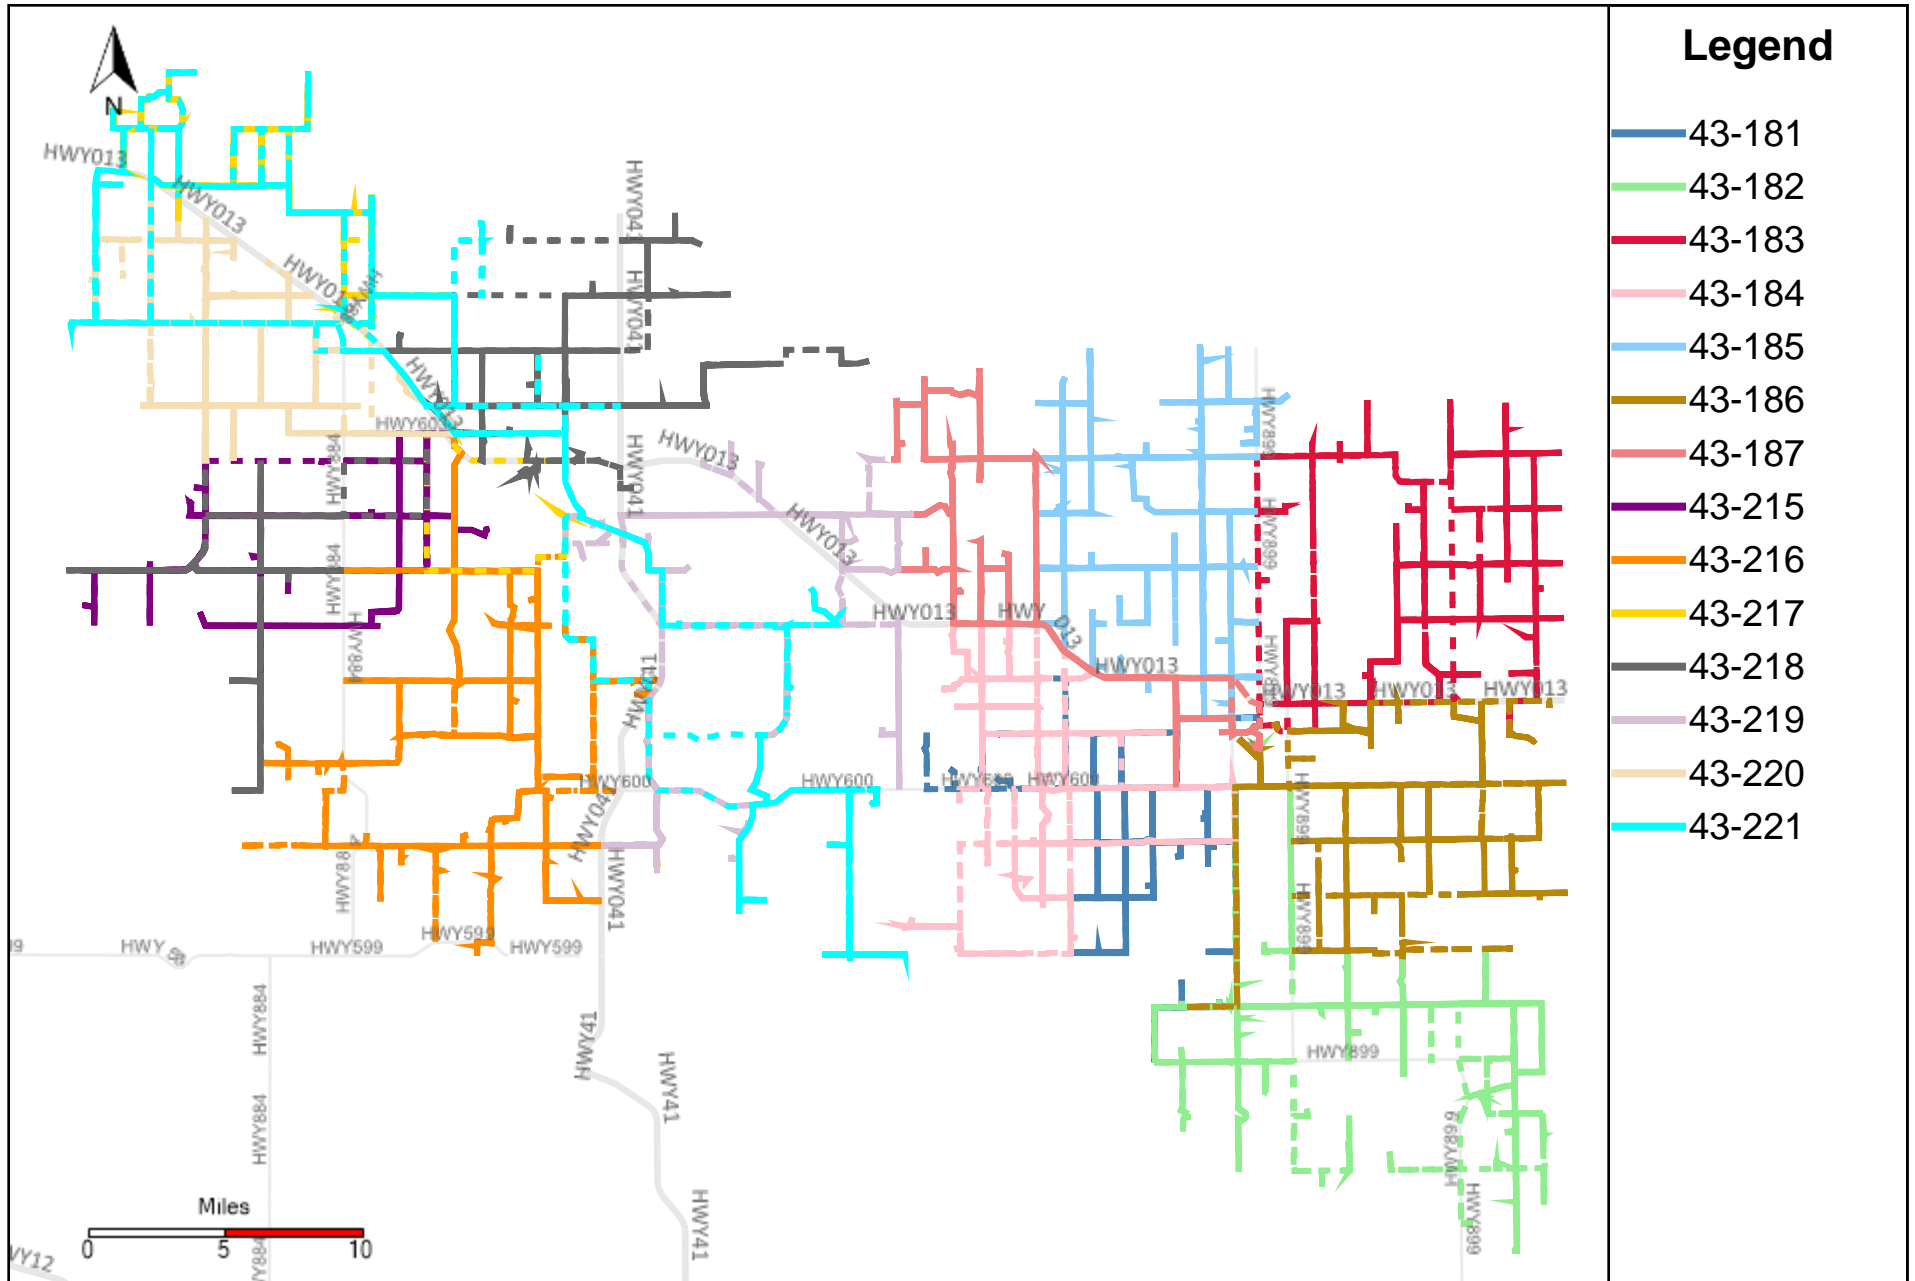

# Provost Weekly Grader Report (2024-12-15 ~ 2024-12-21)

# Division: 1 Grader Report(2024-12-15 ~ 2024-12-21)

Vehicle Name List	Total Distance(km)	Total Hours
43-181, 43-182, 43-186	2038.08	132 hrs 4 min 8 sec

# Division: 2 Grader Report(2024-12-15 ~ 2024-12-21)

Vehicle Name List	Total Distance(km)	Total Hours
43-183, 43-186	1477.64	89 hrs 42 min 22 sec

# Division: 3 Grader Report(2024-12-15 ~ 2024-12-21)

Vehicle Name List	Total Distance(km)	Total Hours
43-181, 43-182, 43-183, 43-184, 43-185, 43-186, 43-187, 43-219, 43-221	6196.72	379 hrs 41 min 30 sec