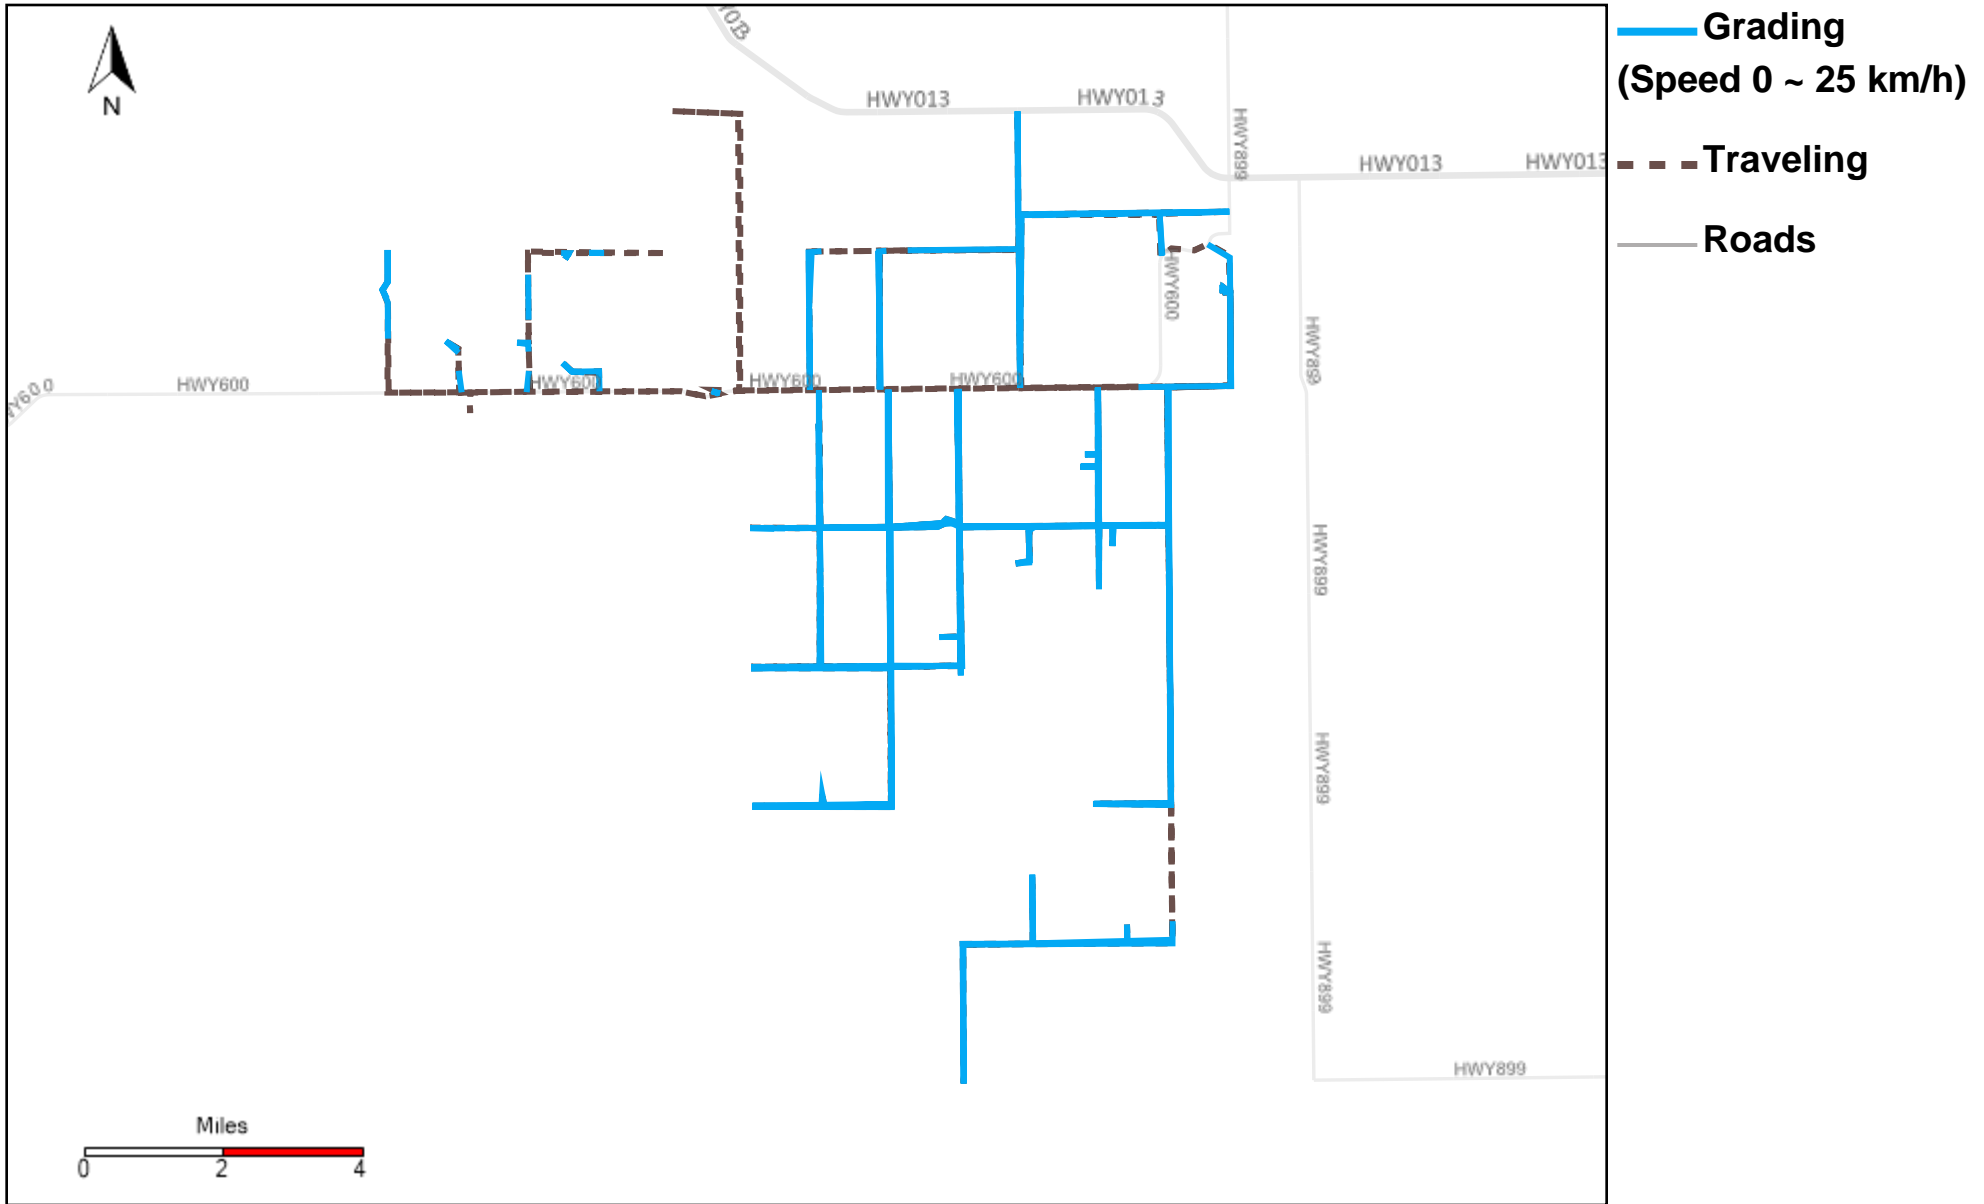

43-181_2024-12-15 ~ 2024-12-21 Tracking

Total Distance(km)	Total Hours	Work Distance(km)	Work Hours
601.07	45 hrs 15 min 29 sec	427.52	38 hrs 5 min 14 sec