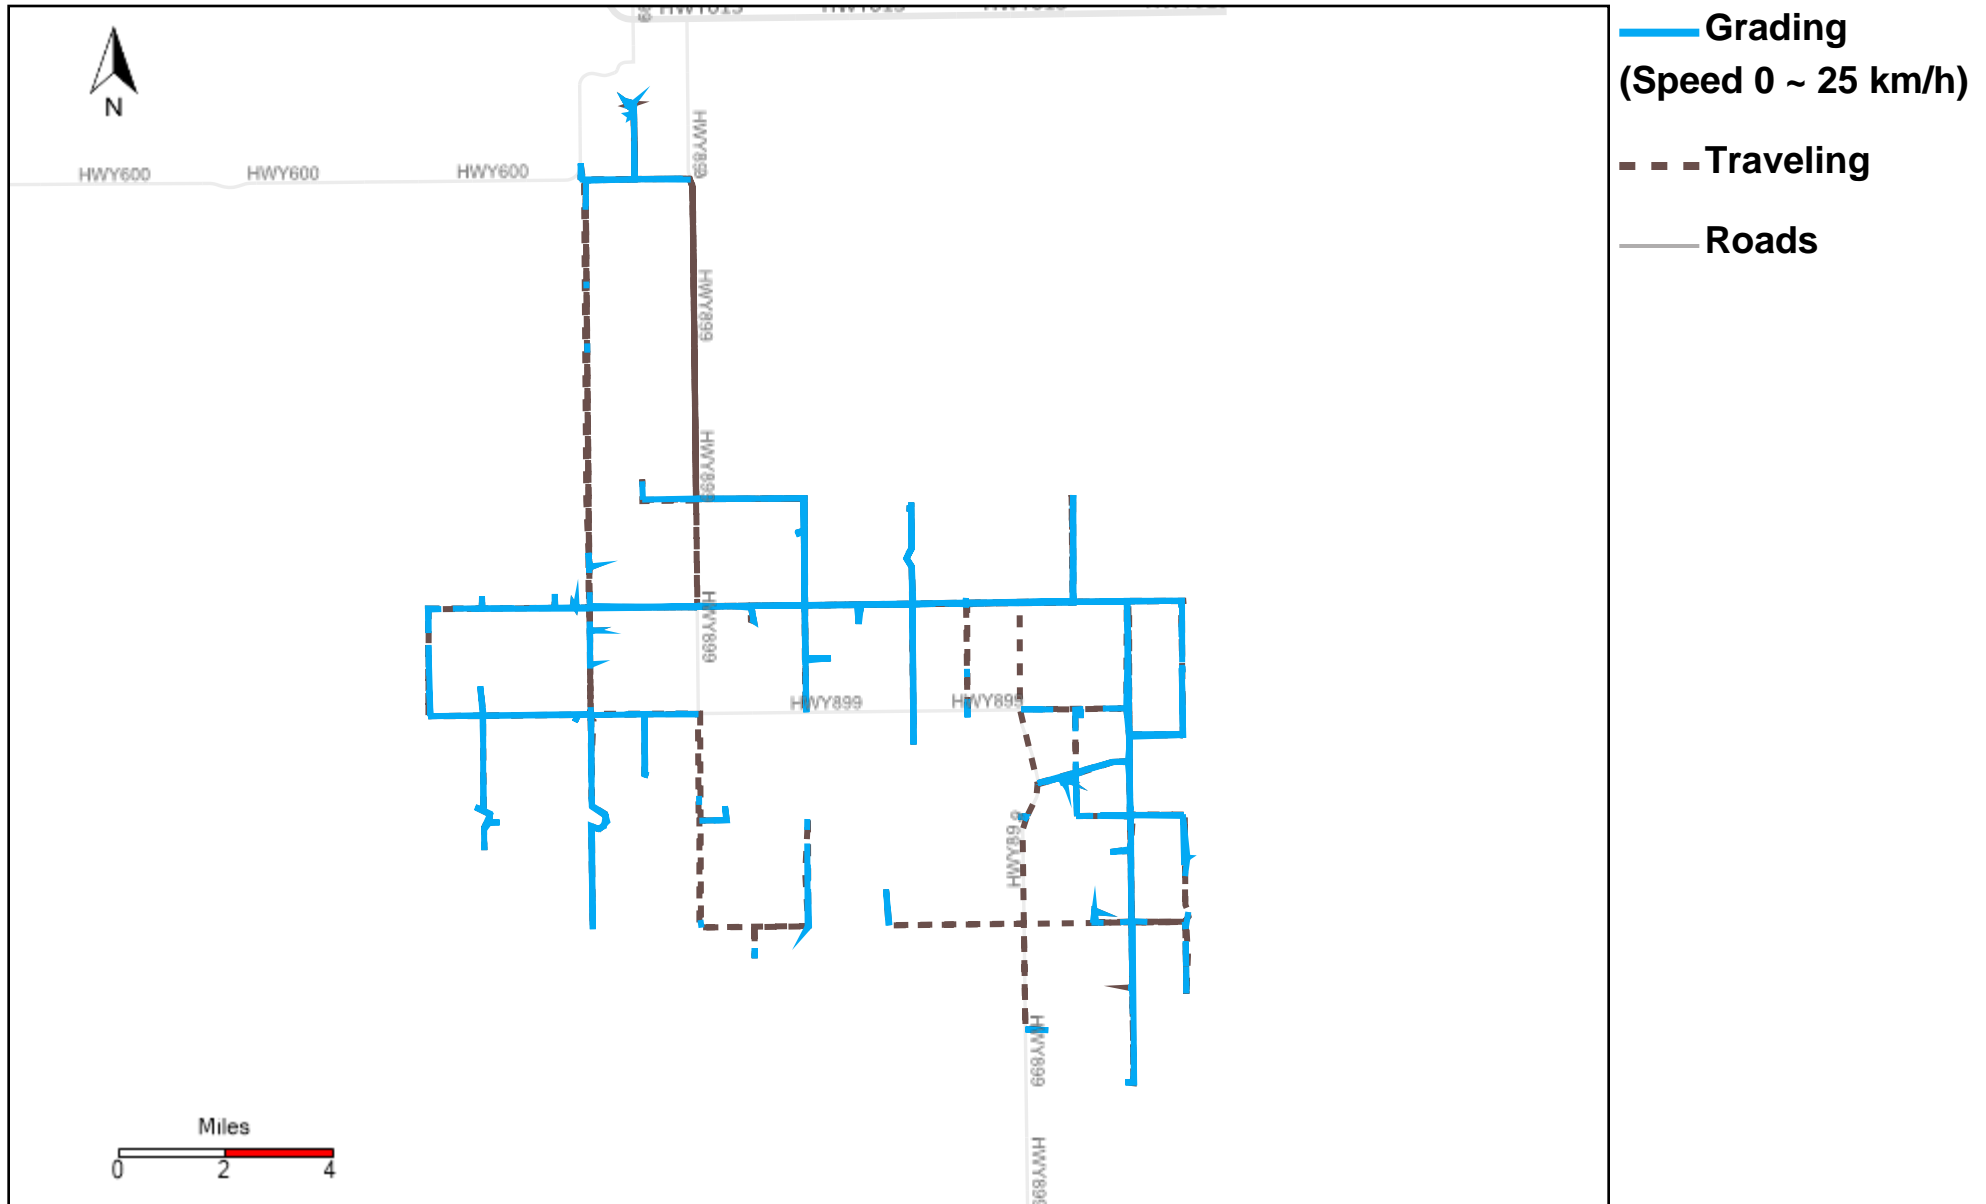

43-182_2024-12-15 ~ 2024-12-21 Tracking

Total Distance(km)	Total Hours	Work Distance(km)	Work Hours
749.34	43 hrs 33 min 0 sec	418.12	32 hrs 14 min 14 sec