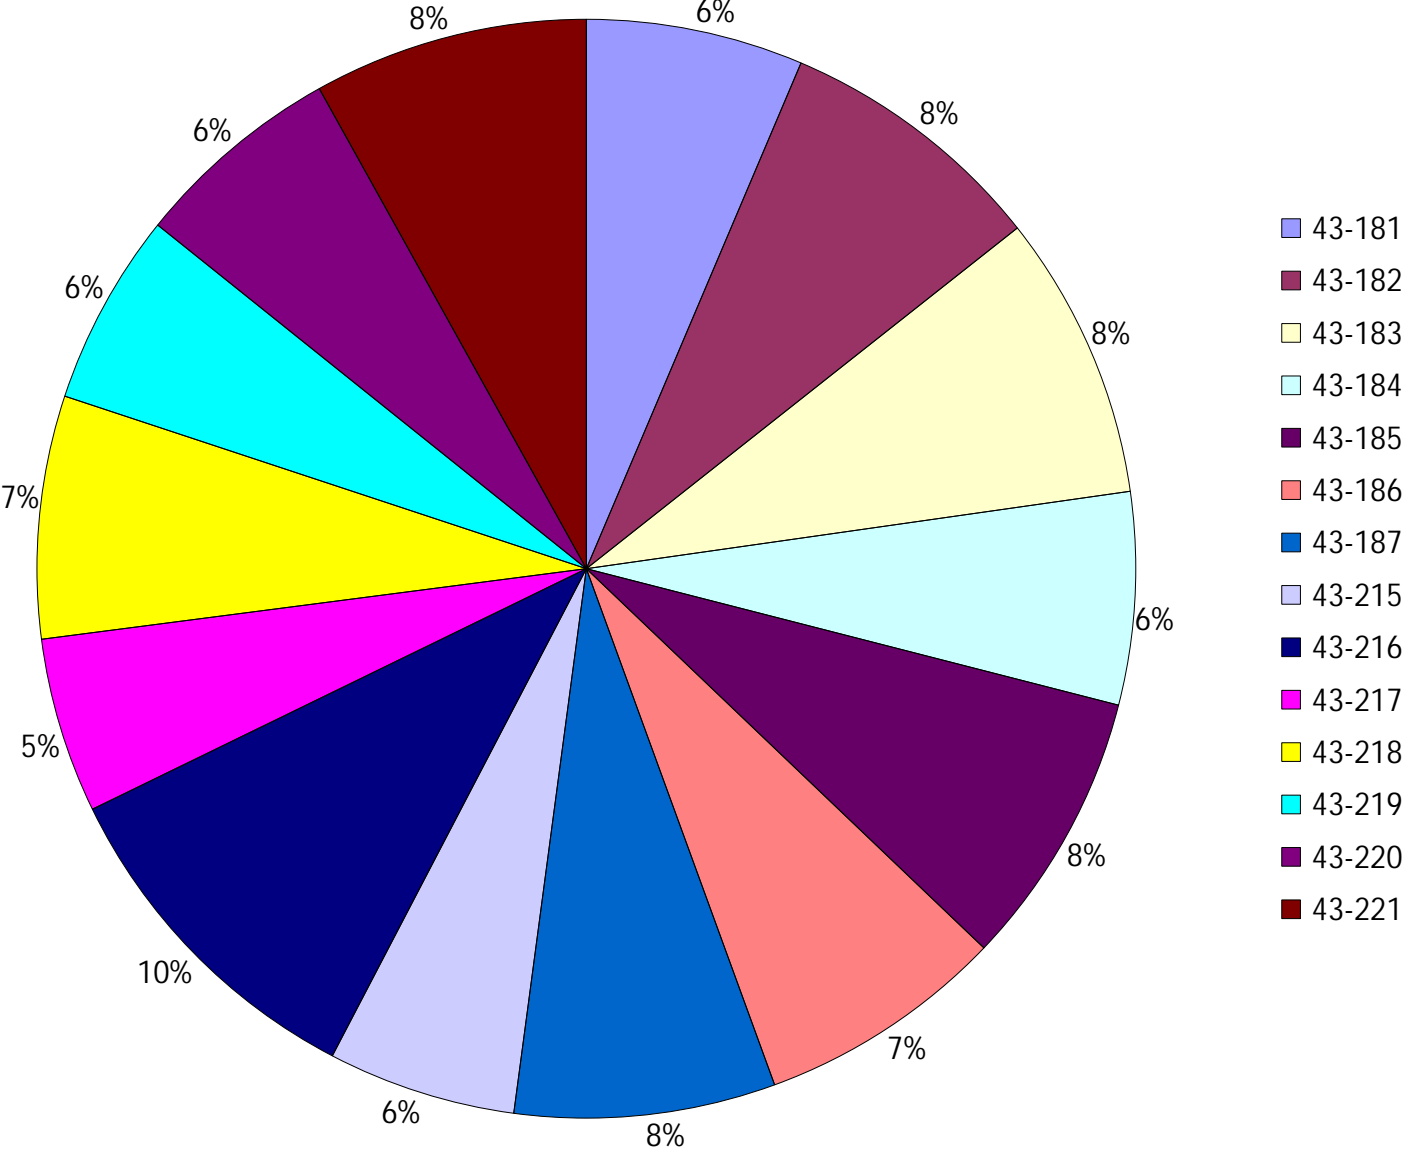

Provost Weekly Grader Report

From 12/15/2024 To 12/21/2024

12/21/2024

Vehicle	Total Distance(km)	Total Hours	Work Distance(km)	Work Hours
43-181	601.07	45 hrs 15 min 29 sec	427.52	38 hrs 5 min 14 sec
43-182	749.34	43 hrs 33 min 0 sec	418.12	32 hrs 14 min 14 sec
43-183	789.96	46 hrs 26 min 43 sec	421.68	32 hrs 27 min 13 sec
43-184	587.75	34 hrs 31 min 26 sec	227.3	21 hrs 48 min 54 sec
43-185	764.78	51 hrs 22 min 27 sec	617.86	47 hrs 2 min 56 sec
43-186	687.68	43 hrs 15 min 39 sec	310.48	26 hrs 51 min 34 sec
43-187	722.3	44 hrs 24 min 20 sec	477.95	37 hrs 27 min 49 sec
43-215	521.24	52 hrs 49 min 40 sec	371.09	41 hrs 58 min 47 sec
43-216	953.86	54 hrs 17 min 33 sec	402.42	33 hrs 11 min 40 sec
43-217	485.59	27 hrs 51 min 8 sec	321.99	22 hrs 27 min 11 sec
43-218	671.31	50 hrs 22 min 33 sec	408.76	38 hrs 30 min 27 sec
43-219	533.53	30 hrs 56 min 17 sec	288.18	19 hrs 58 min 58 sec
43-220	579.9	39 hrs 7 min 52 sec	316.45	28 hrs 42 min 18 sec
43-221	760.33	39 hrs 56 min 8 sec	184.6	17 hrs 24 min 11 sec
Total:	9408.63	604 hrs 10 min 16 sec	5194.4	438 hrs 11 min 28 sec

Vehicle Distance Vs Total Distance (%) From 12/15/2024 To 12/21/2024

Provost Weekly Grader Report