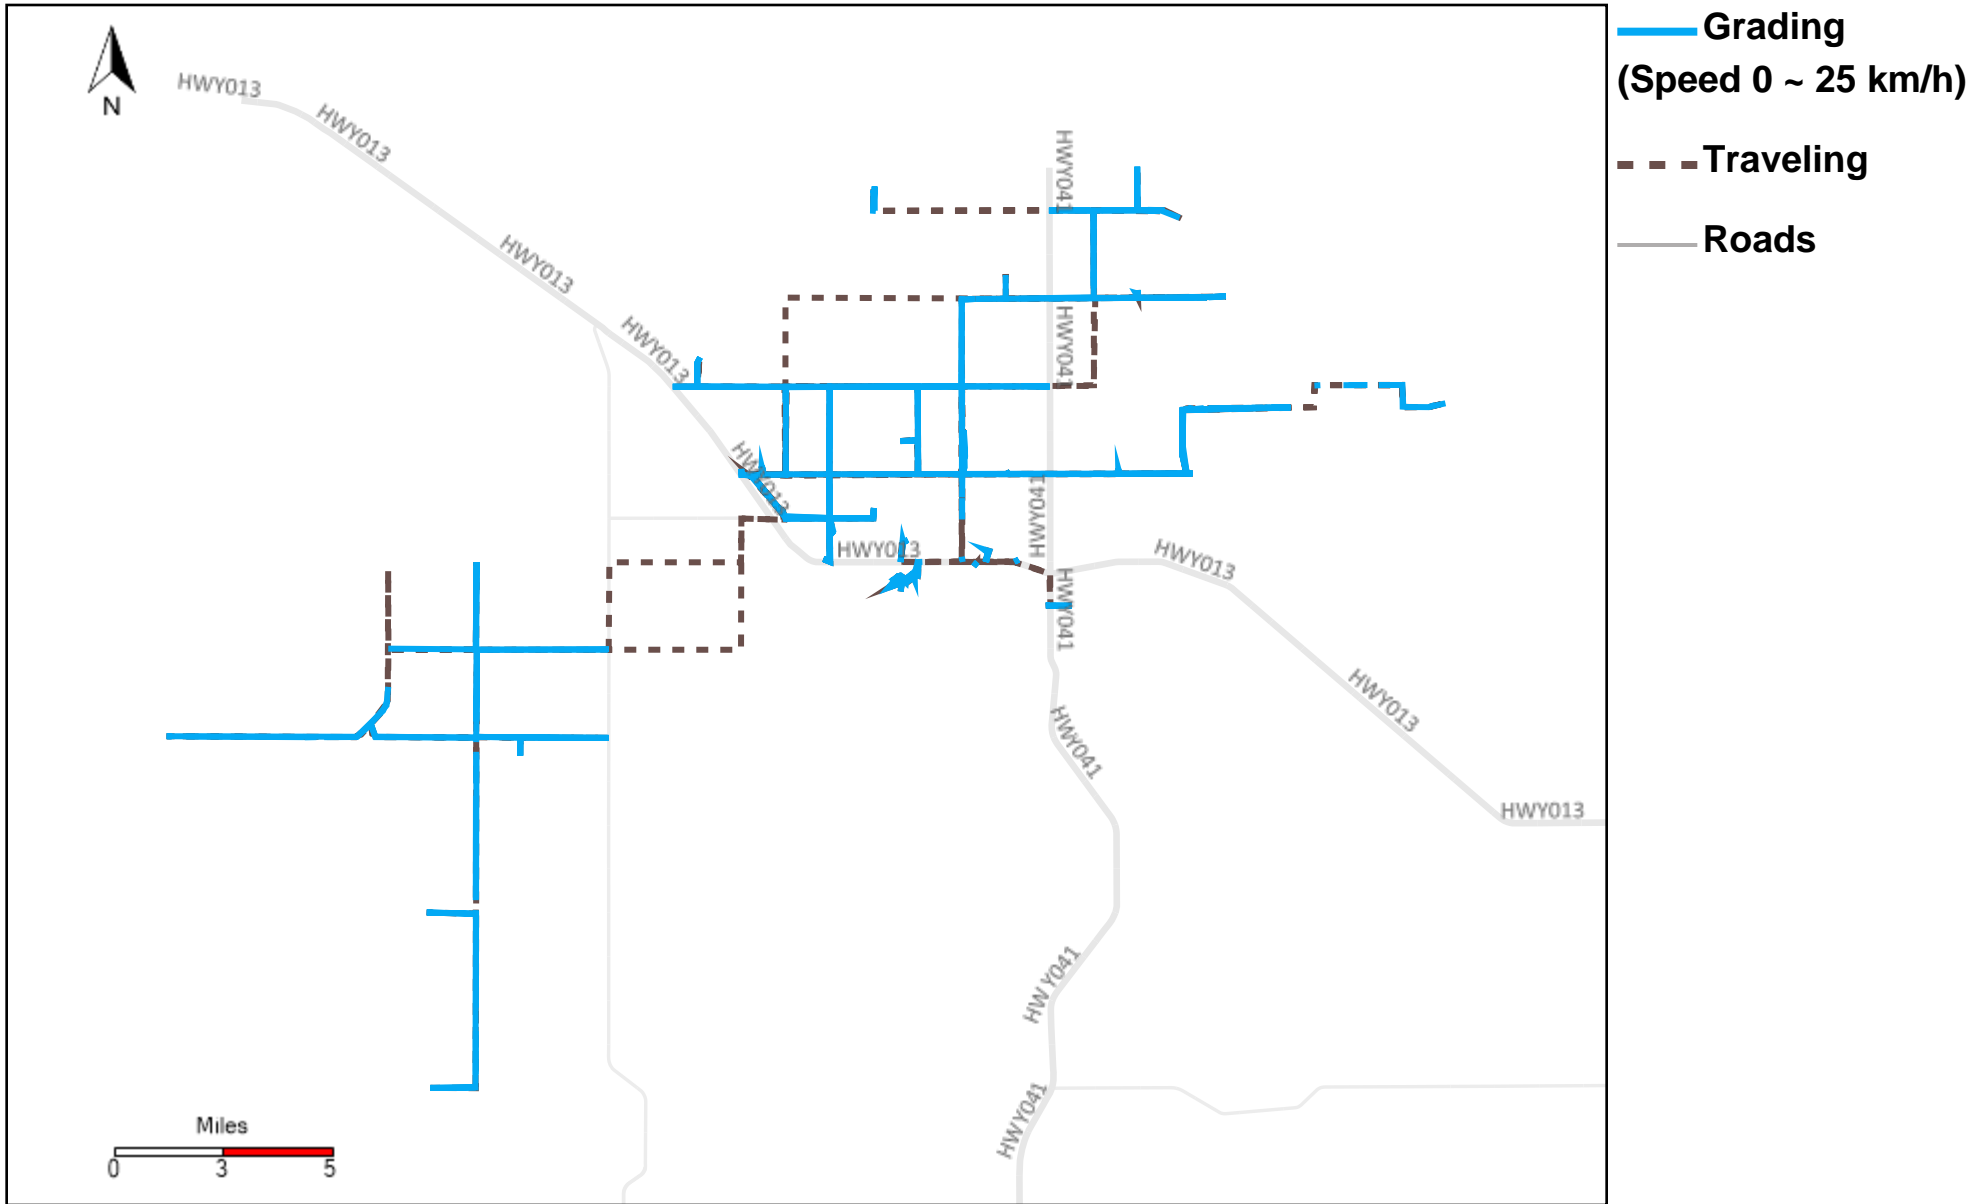

43-218_2024-12-15 ~ 2024-12-21 Tracking

Total Distance(km)	Total Hours	Work Distance(km)	Work Hours
671.31	50 hrs 22 min 33 sec	408.76	38 hrs 30 min 27 sec