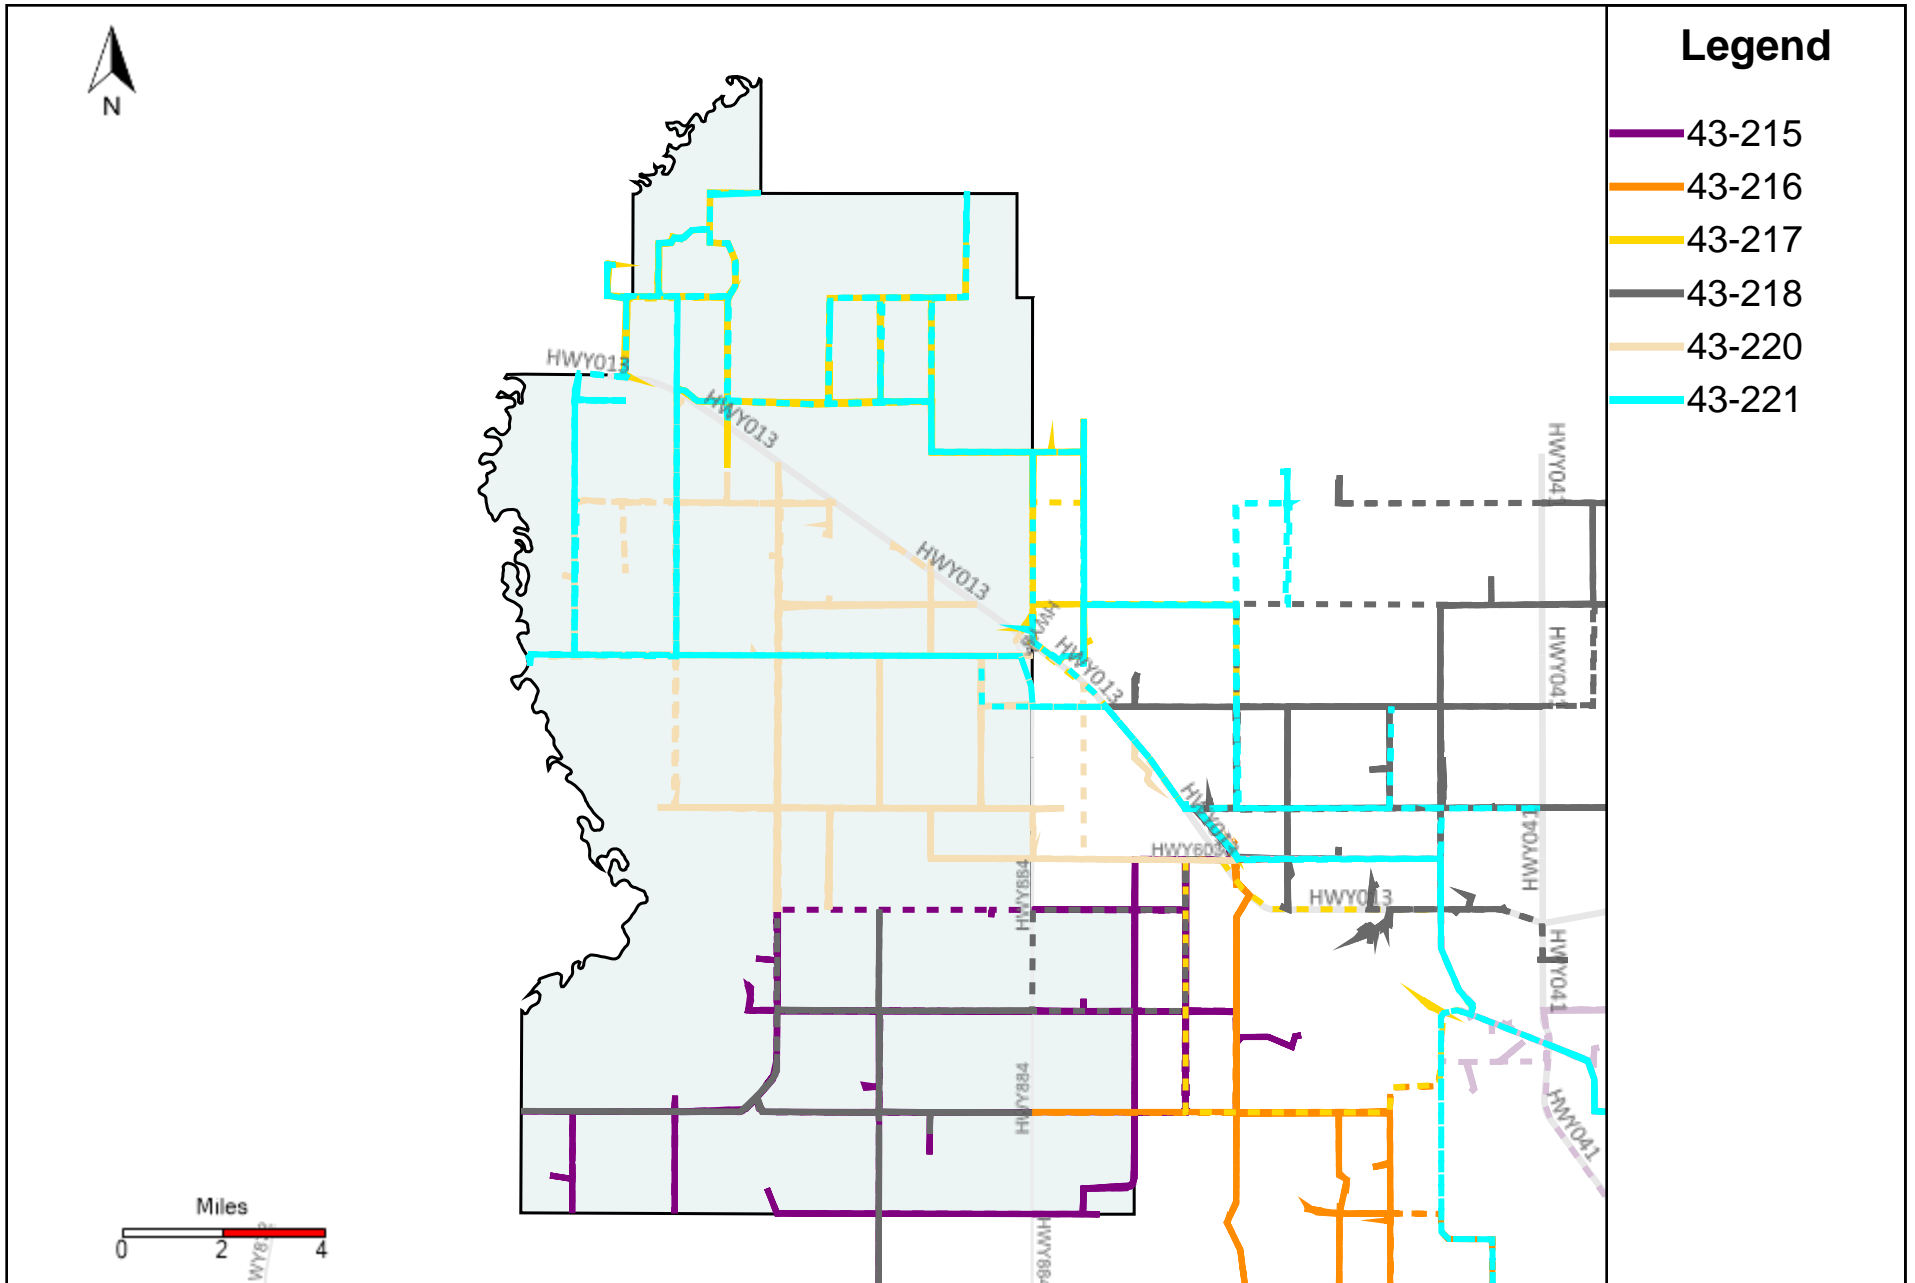

Division: 7 Grader Report(2024-12-15 ~ 2024-12-21)

Vehicle Name List	Total Distance(km)	Total Hours
43-215, 43-216, 43-217, 43-218, 43-220, 43-221	3972.24	264 hrs 24 min 54 sec