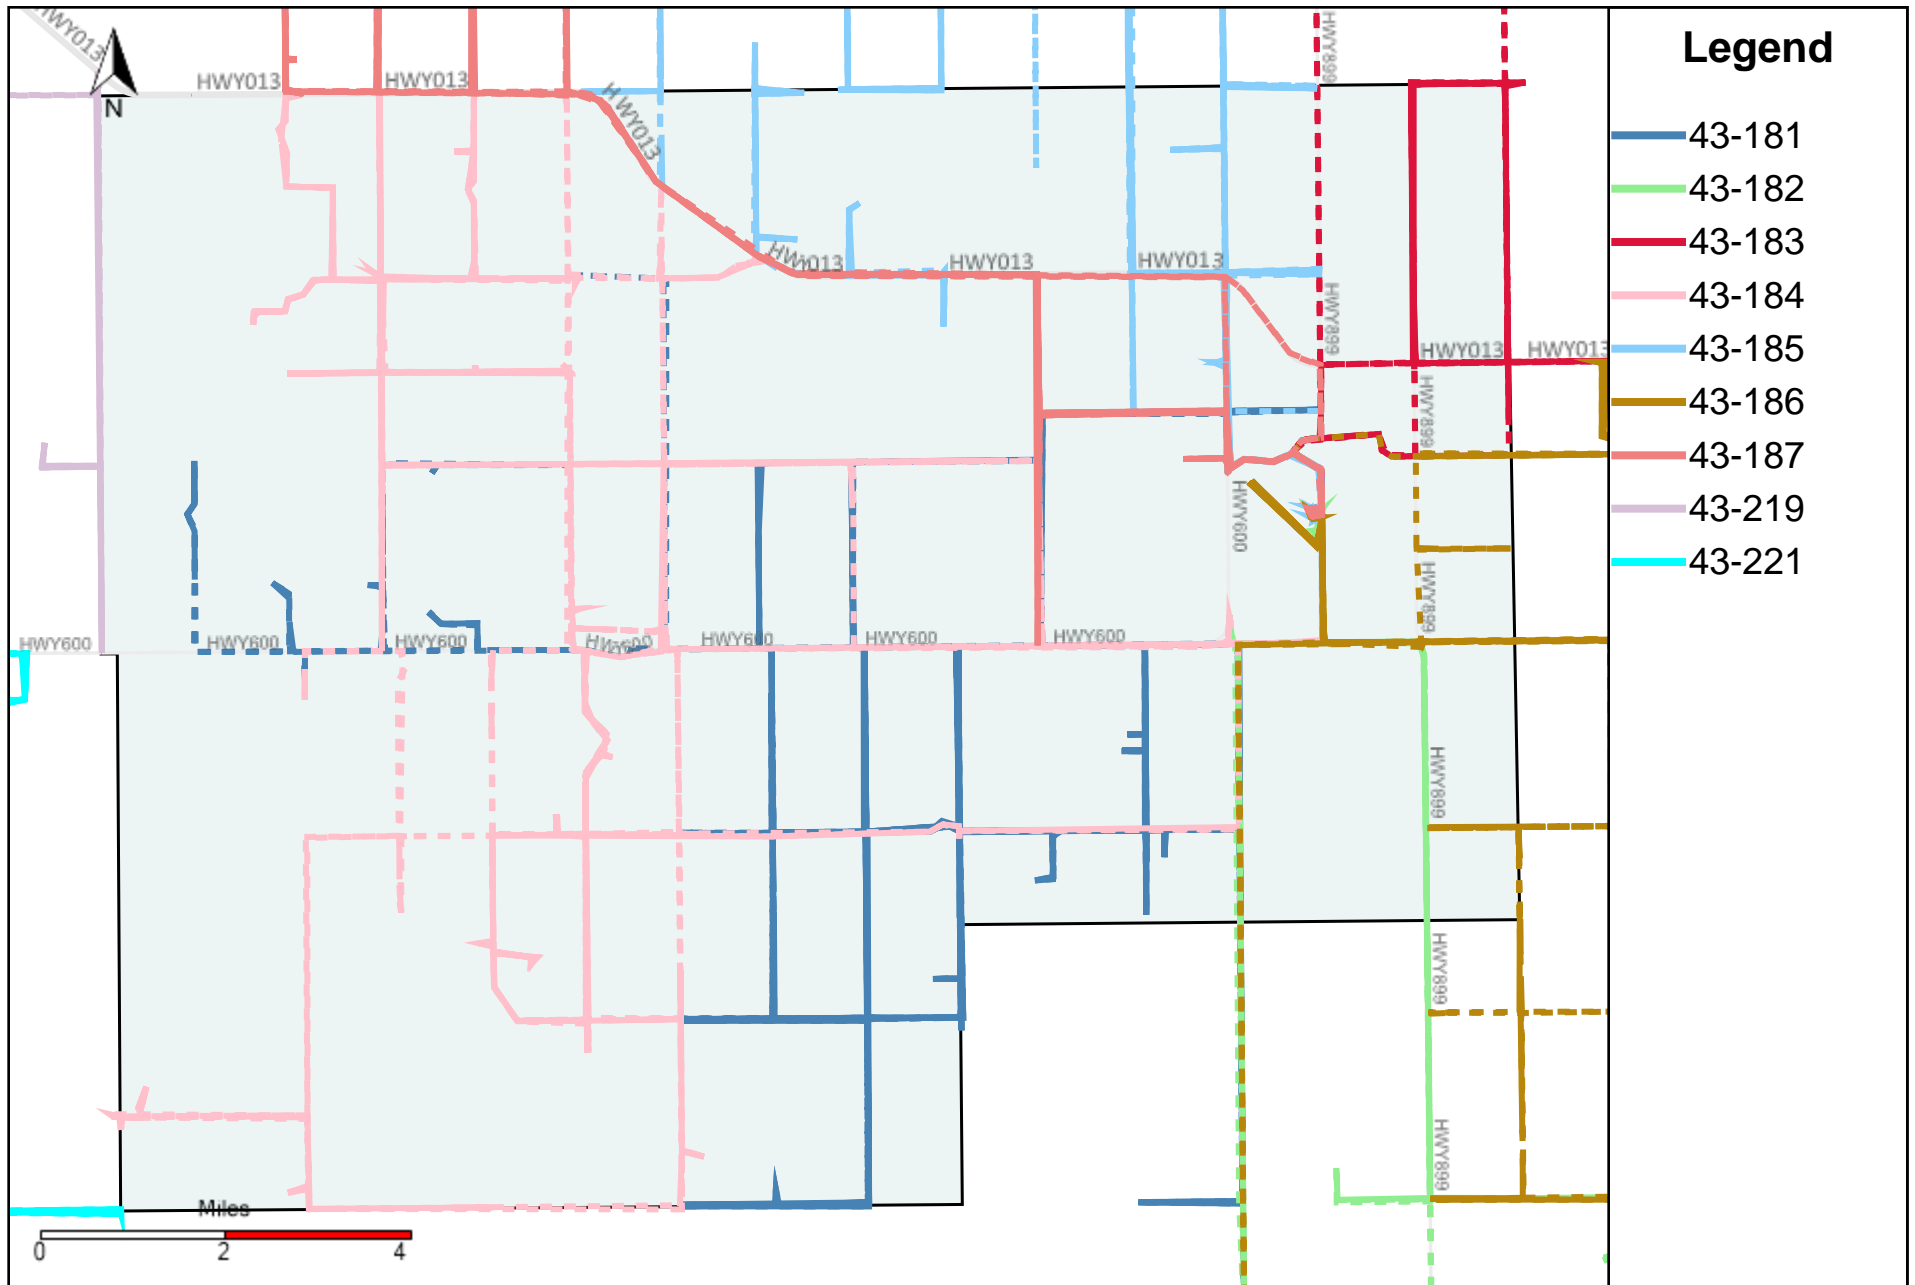

# Division: 1 Grader Report(2024-12-15 ~ 2024-12-21)

Vehicle Name List	Total Distance(km)	Total Hours
43-181, 43-182, 43-186	2038.08	132 hrs 4 min 8 sec

# Division: 2 Grader Report(2024-12-15 ~ 2024-12-21)

Vehicle Name List	Total Distance(km)	Total Hours
43-183, 43-186	1477.64	89 hrs 42 min 22 sec

# Division: 3 Grader Report(2024-12-15 ~ 2024-12-21)

Vehicle Name List	Total Distance(km)	Total Hours
43-181, 43-182, 43-183, 43-184, 43-185, 43-186, 43-187, 43-219, 43-221	6196.72	379 hrs 41 min 30 sec