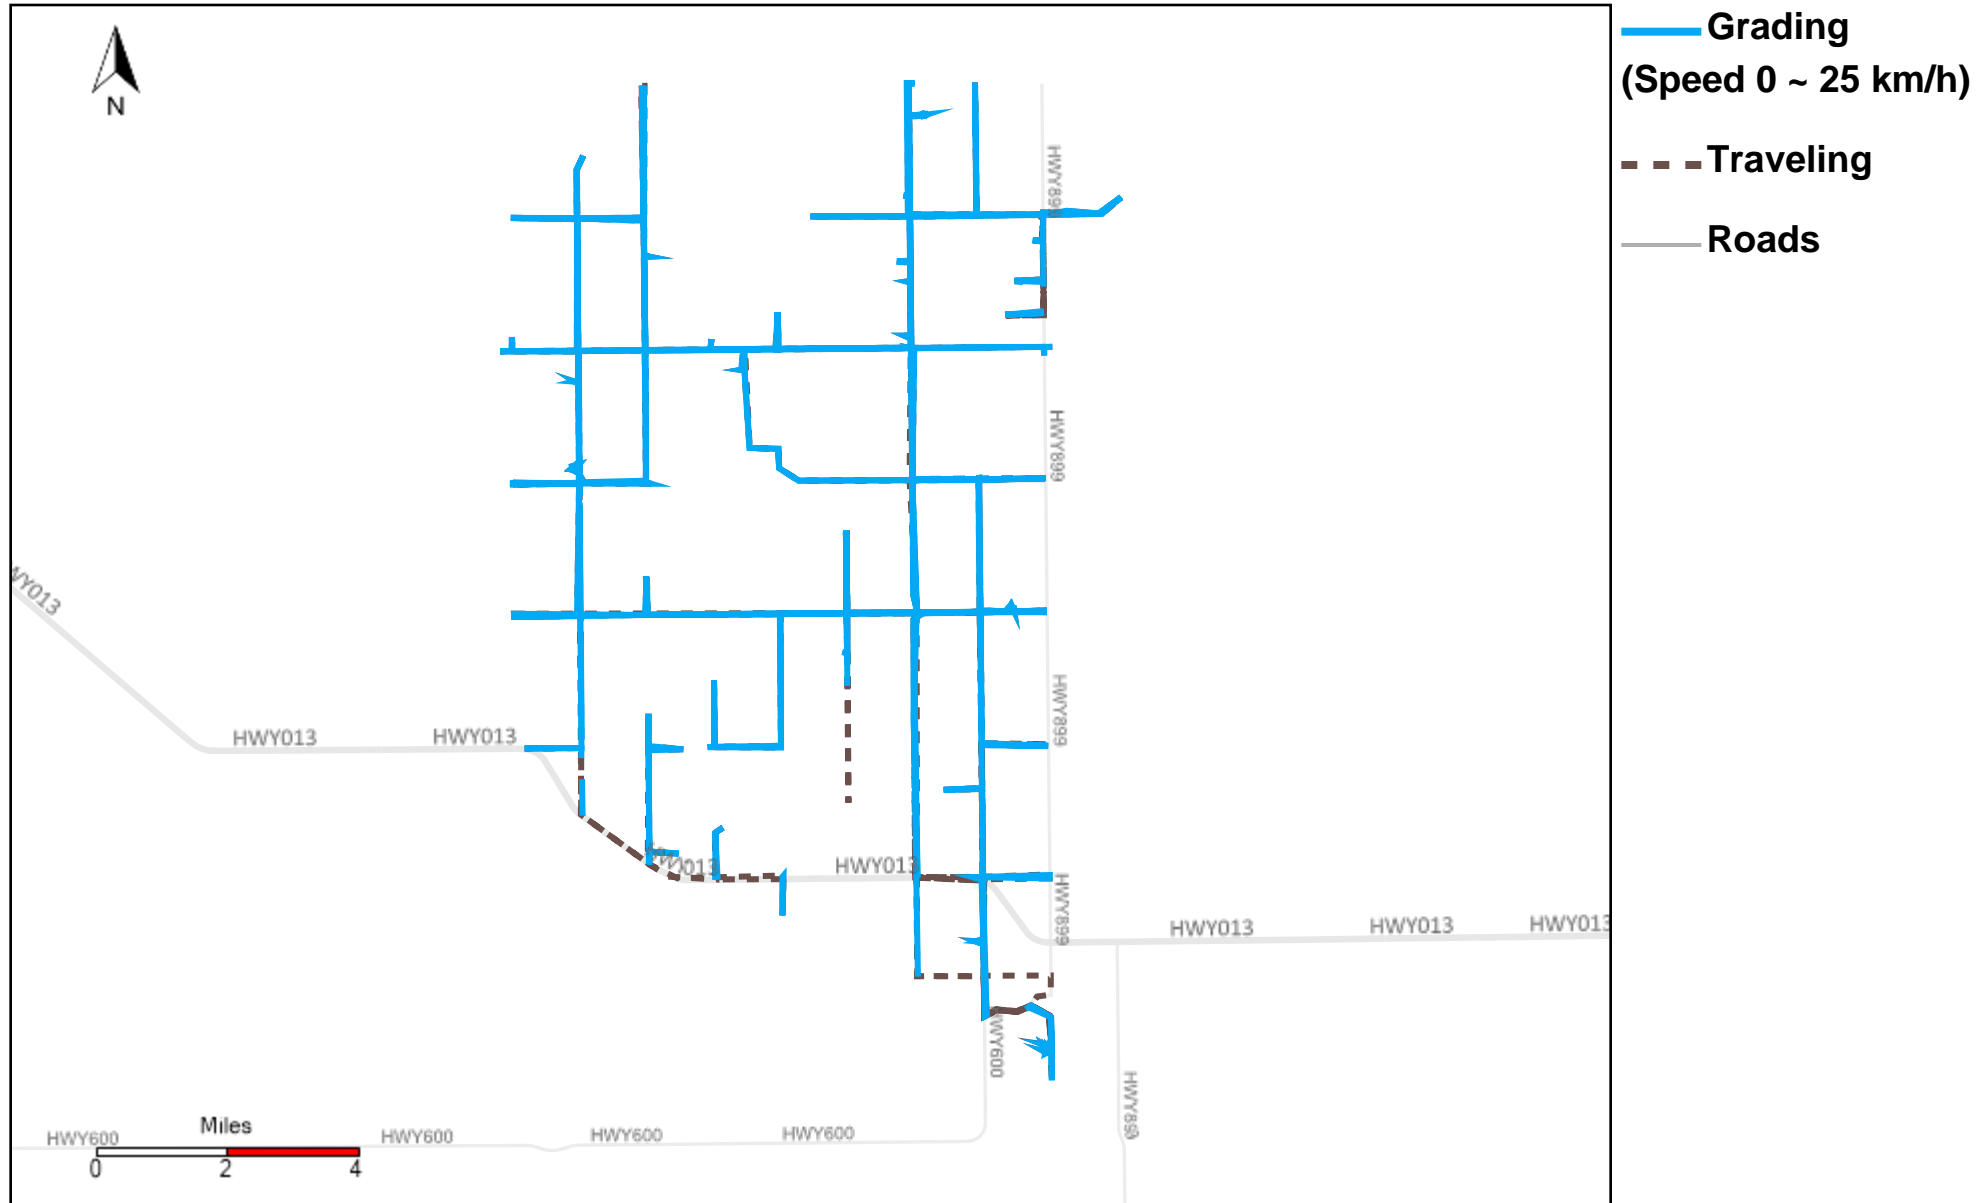

43-185_2024-12-15 ~ 2024-12-21 Tracking

Total Distance(km)	Total Hours	Work Distance(km)	Work Hours
764.78	51 hrs 22 min 27 sec	617.86	47 hrs 2 min 56 sec