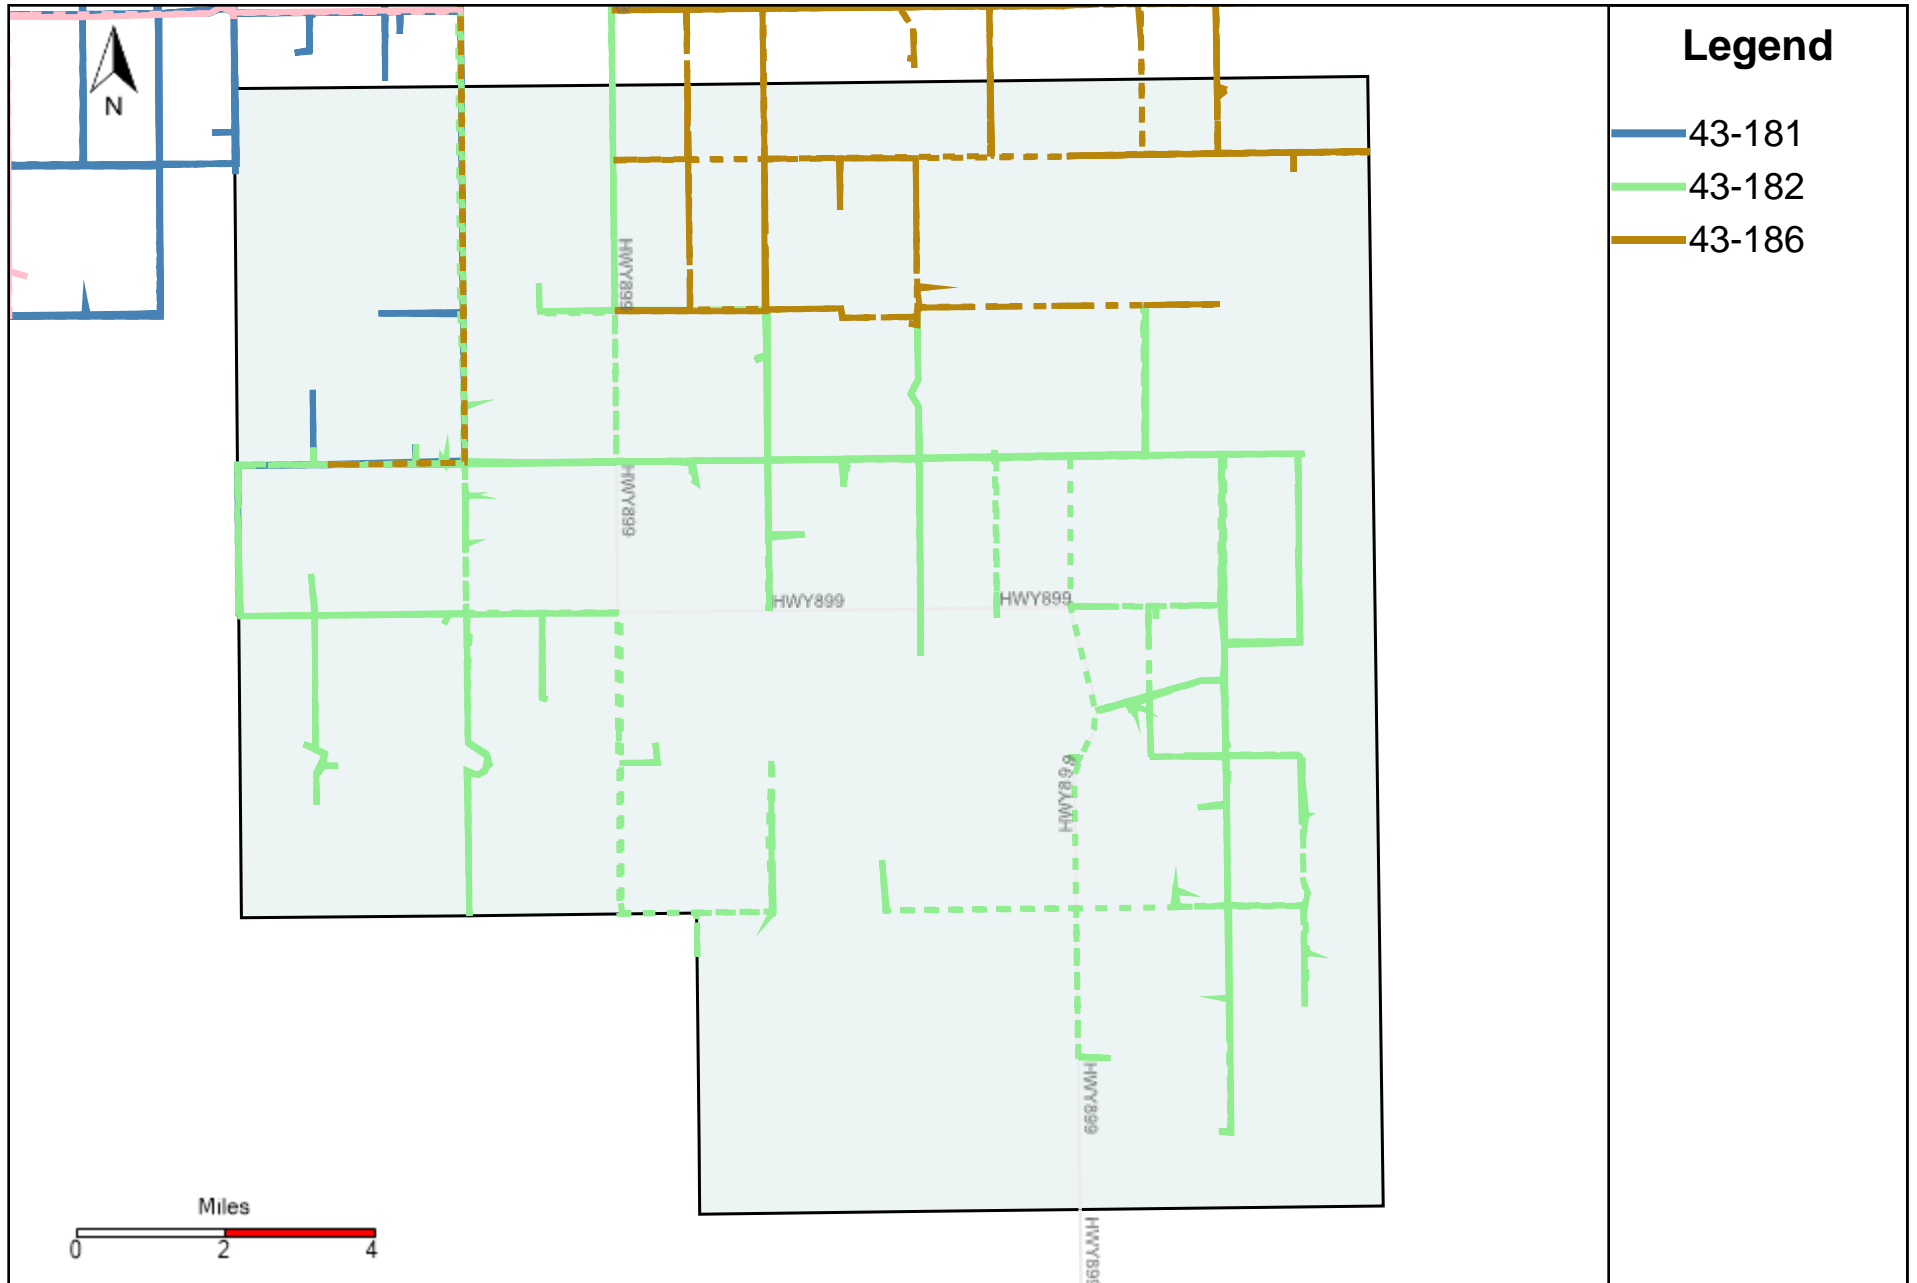

Division: 1 Grader Report(2024-12-15 ~ 2024-12-21)

Vehicle Name List	Total Distance(km)	Total Hours
43-181, 43-182, 43-186	2038.08	132 hrs 4 min 8 sec