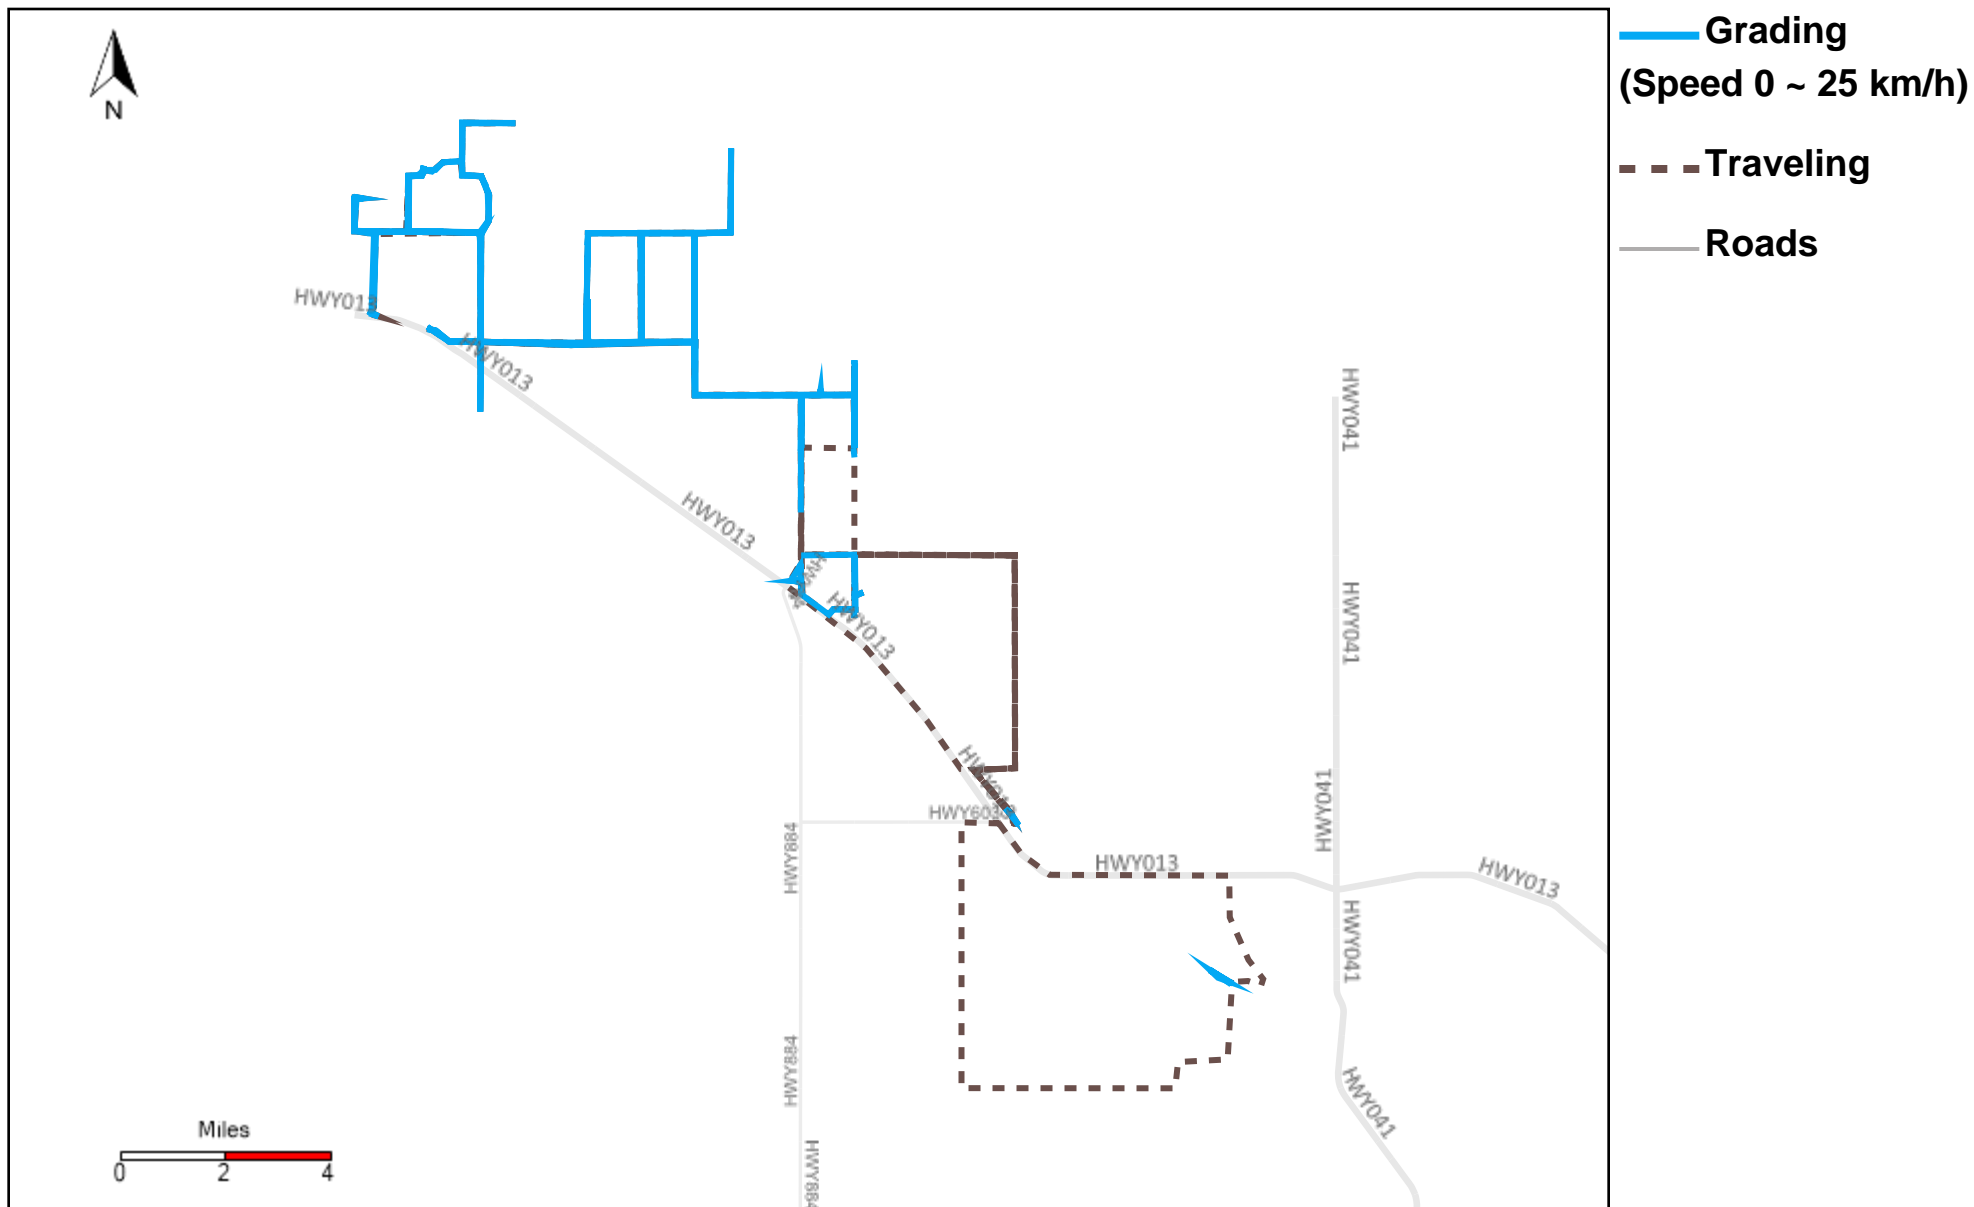

43-217_2024-12-15 ~ 2024-12-21 Tracking

Total Distance(km)	Total Hours	Work Distance(km)	Work Hours
485.59	27 hrs 51 min 8 sec	321.99	22 hrs 27 min 11 sec