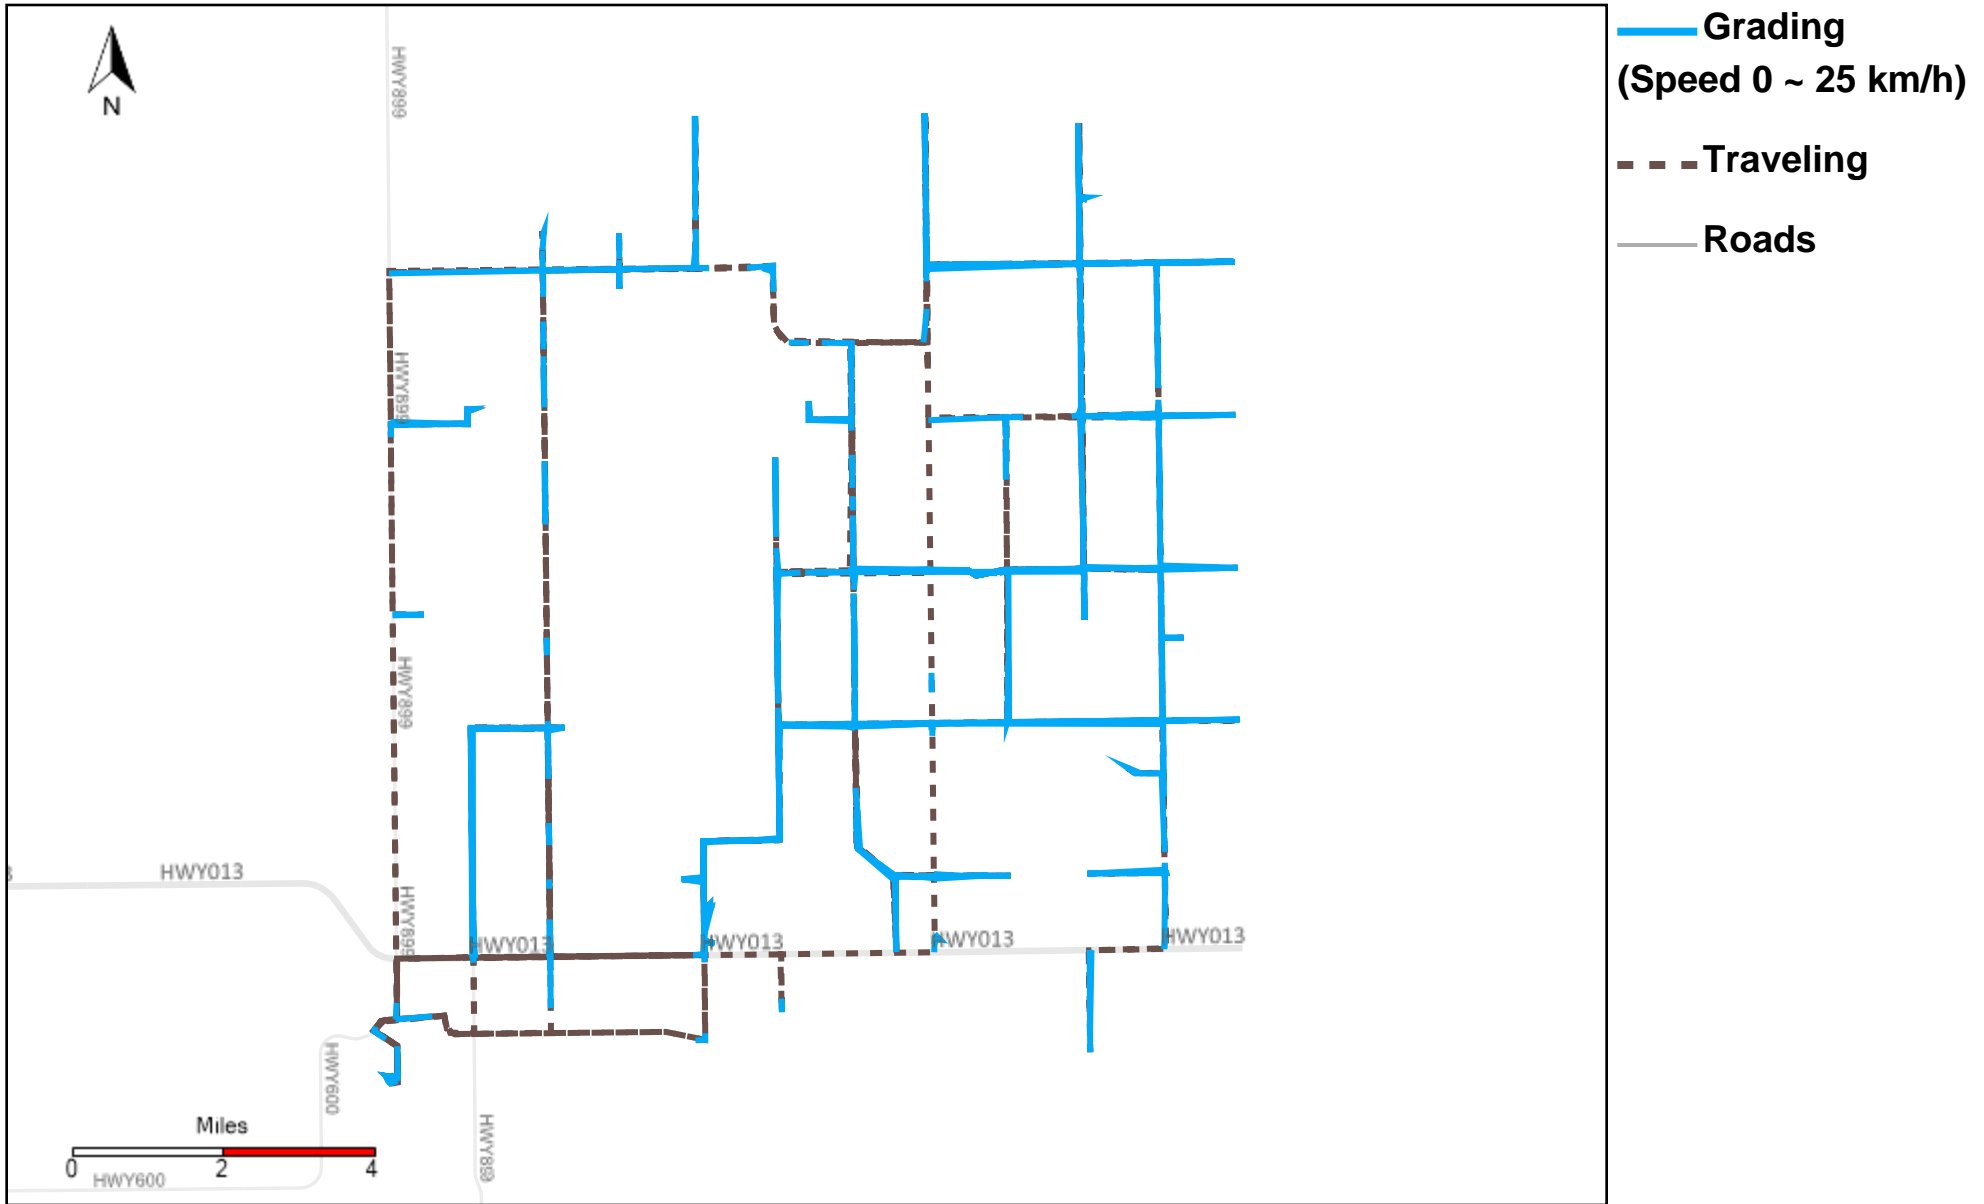

43-183_2024-12-15 ~ 2024-12-21 Tracking

Total Distance(km)	Total Hours	Work Distance(km)	Work Hours
789.96	46 hrs 26 min 43 sec	421.68	32 hrs 27 min 13 sec