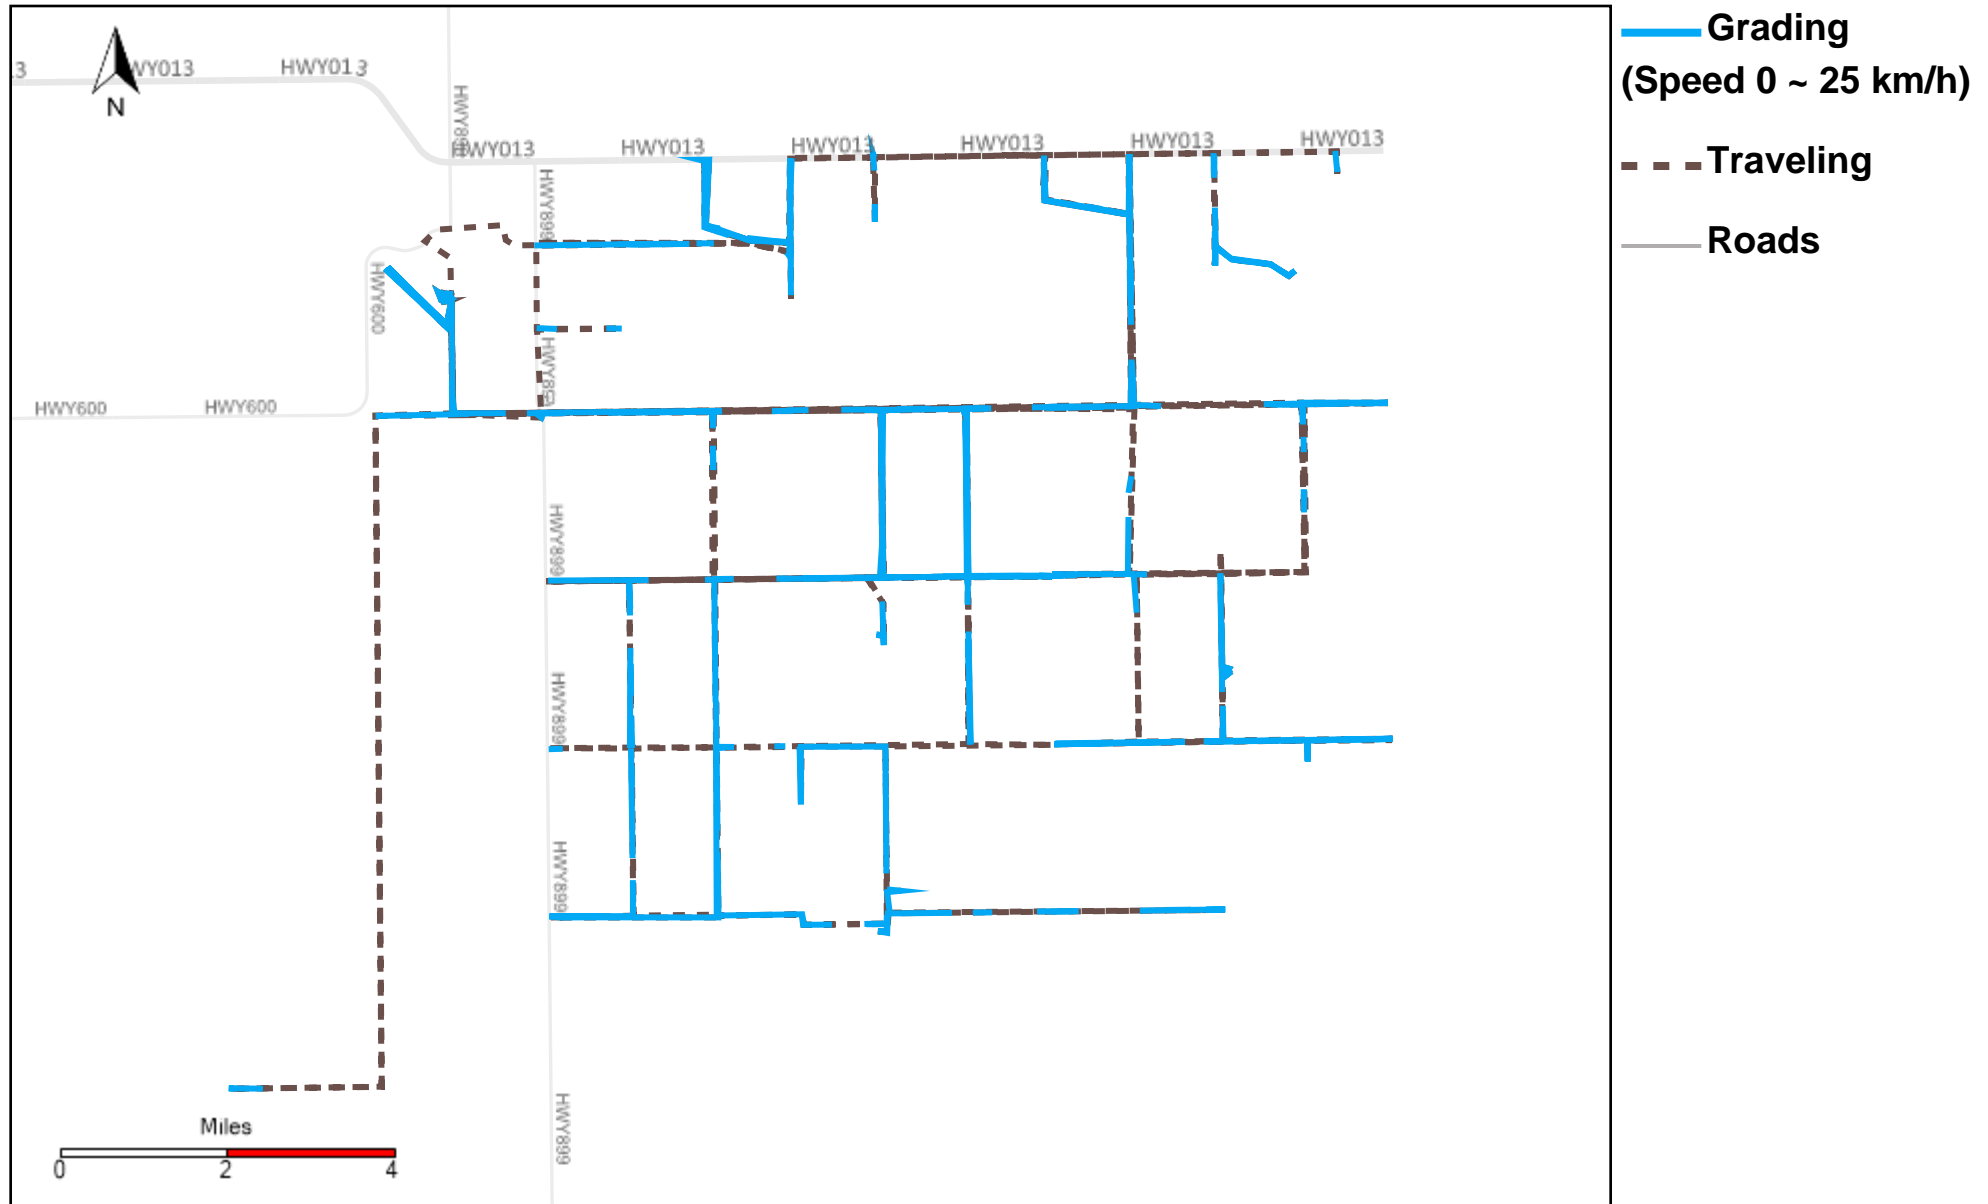

43-186_2024-12-15 ~ 2024-12-21 Tracking

Total Distance(km)	Total Hours	Work Distance(km)	Work Hours
687.68	43 hrs 15 min 39 sec	310.48	26 hrs 51 min 34 sec