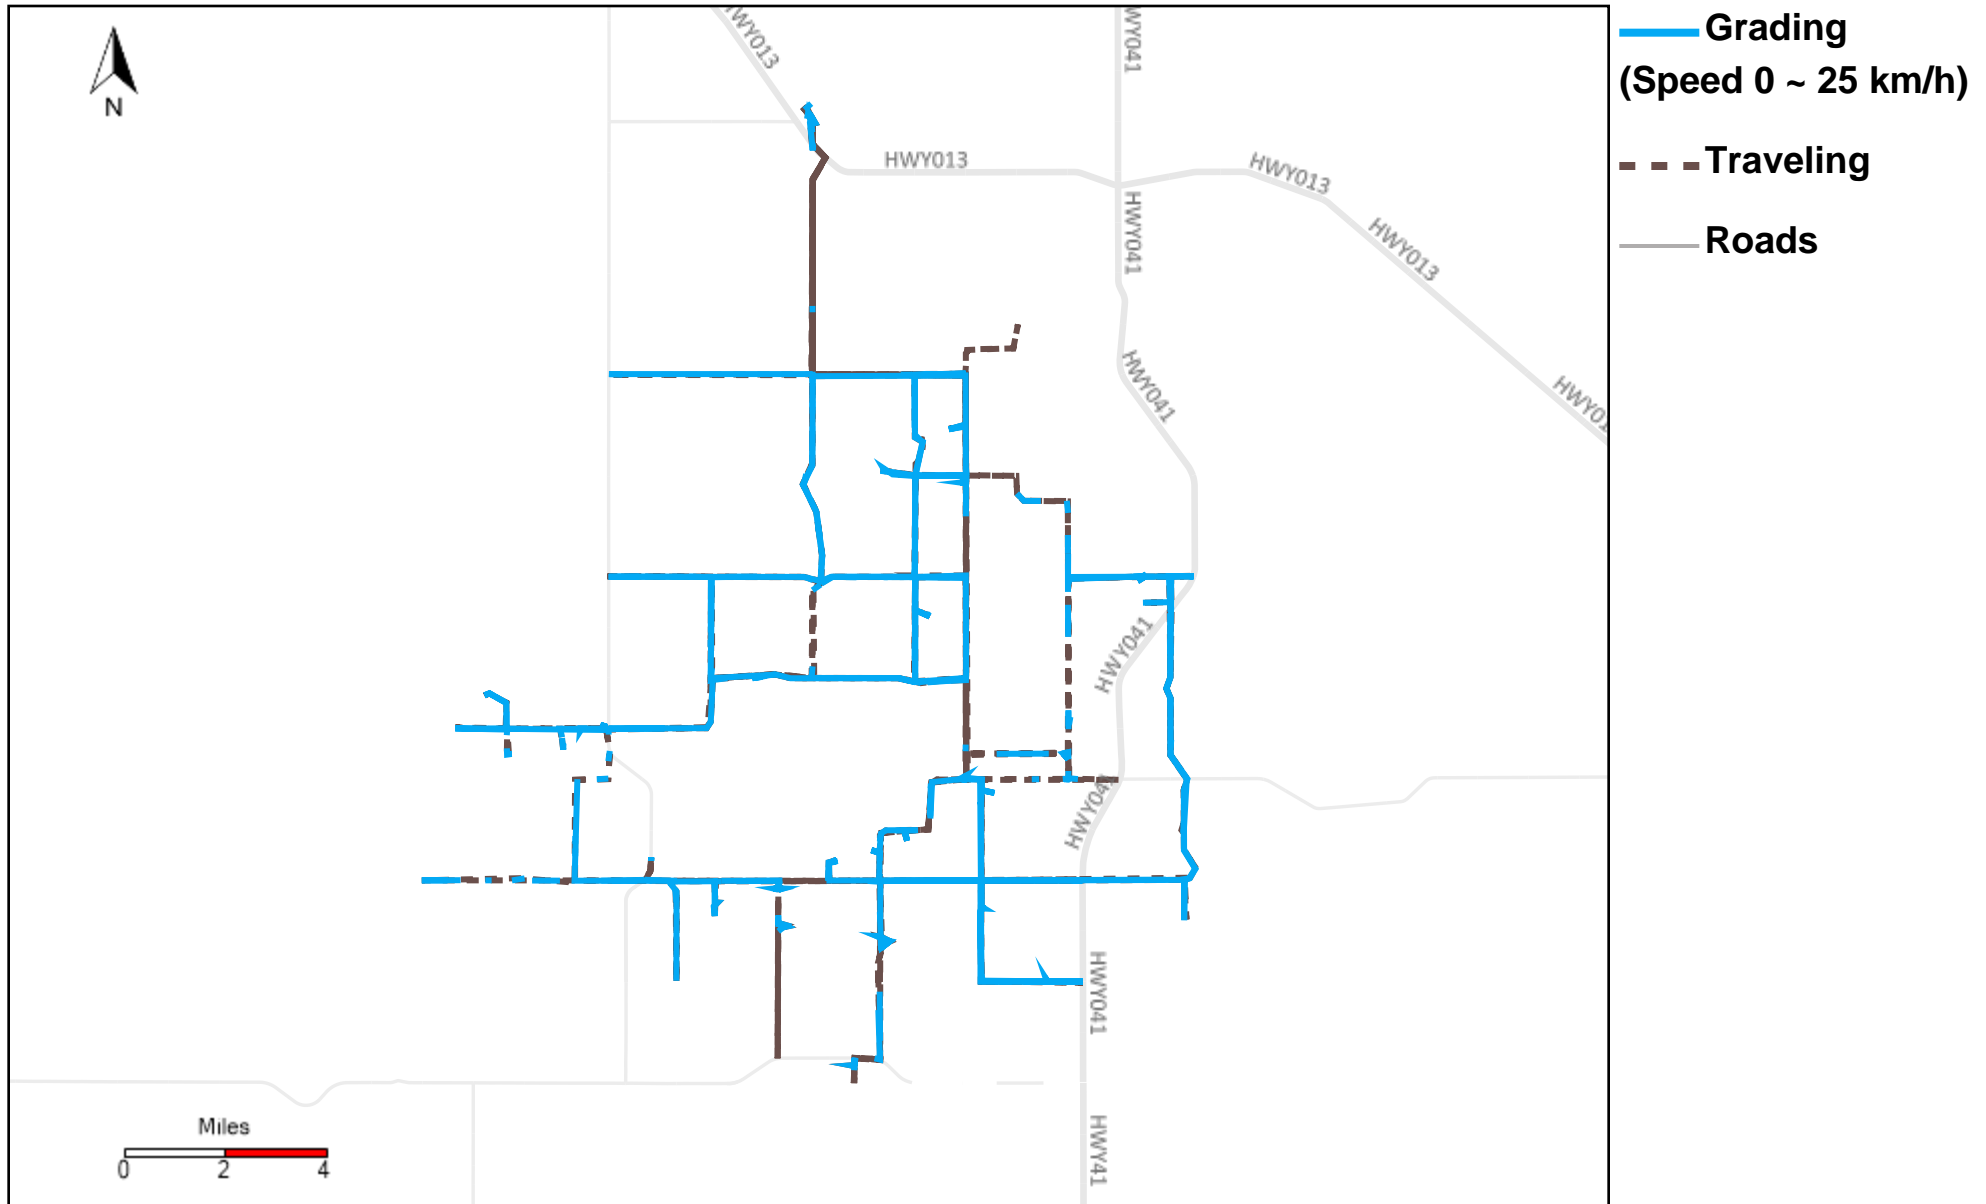

43-216_2024-12-15 ~ 2024-12-21 Tracking

Total Distance(km)	Total Hours	Work Distance(km)	Work Hours
953.86	54 hrs 17 min 33 sec	402.42	33 hrs 11 min 40 sec