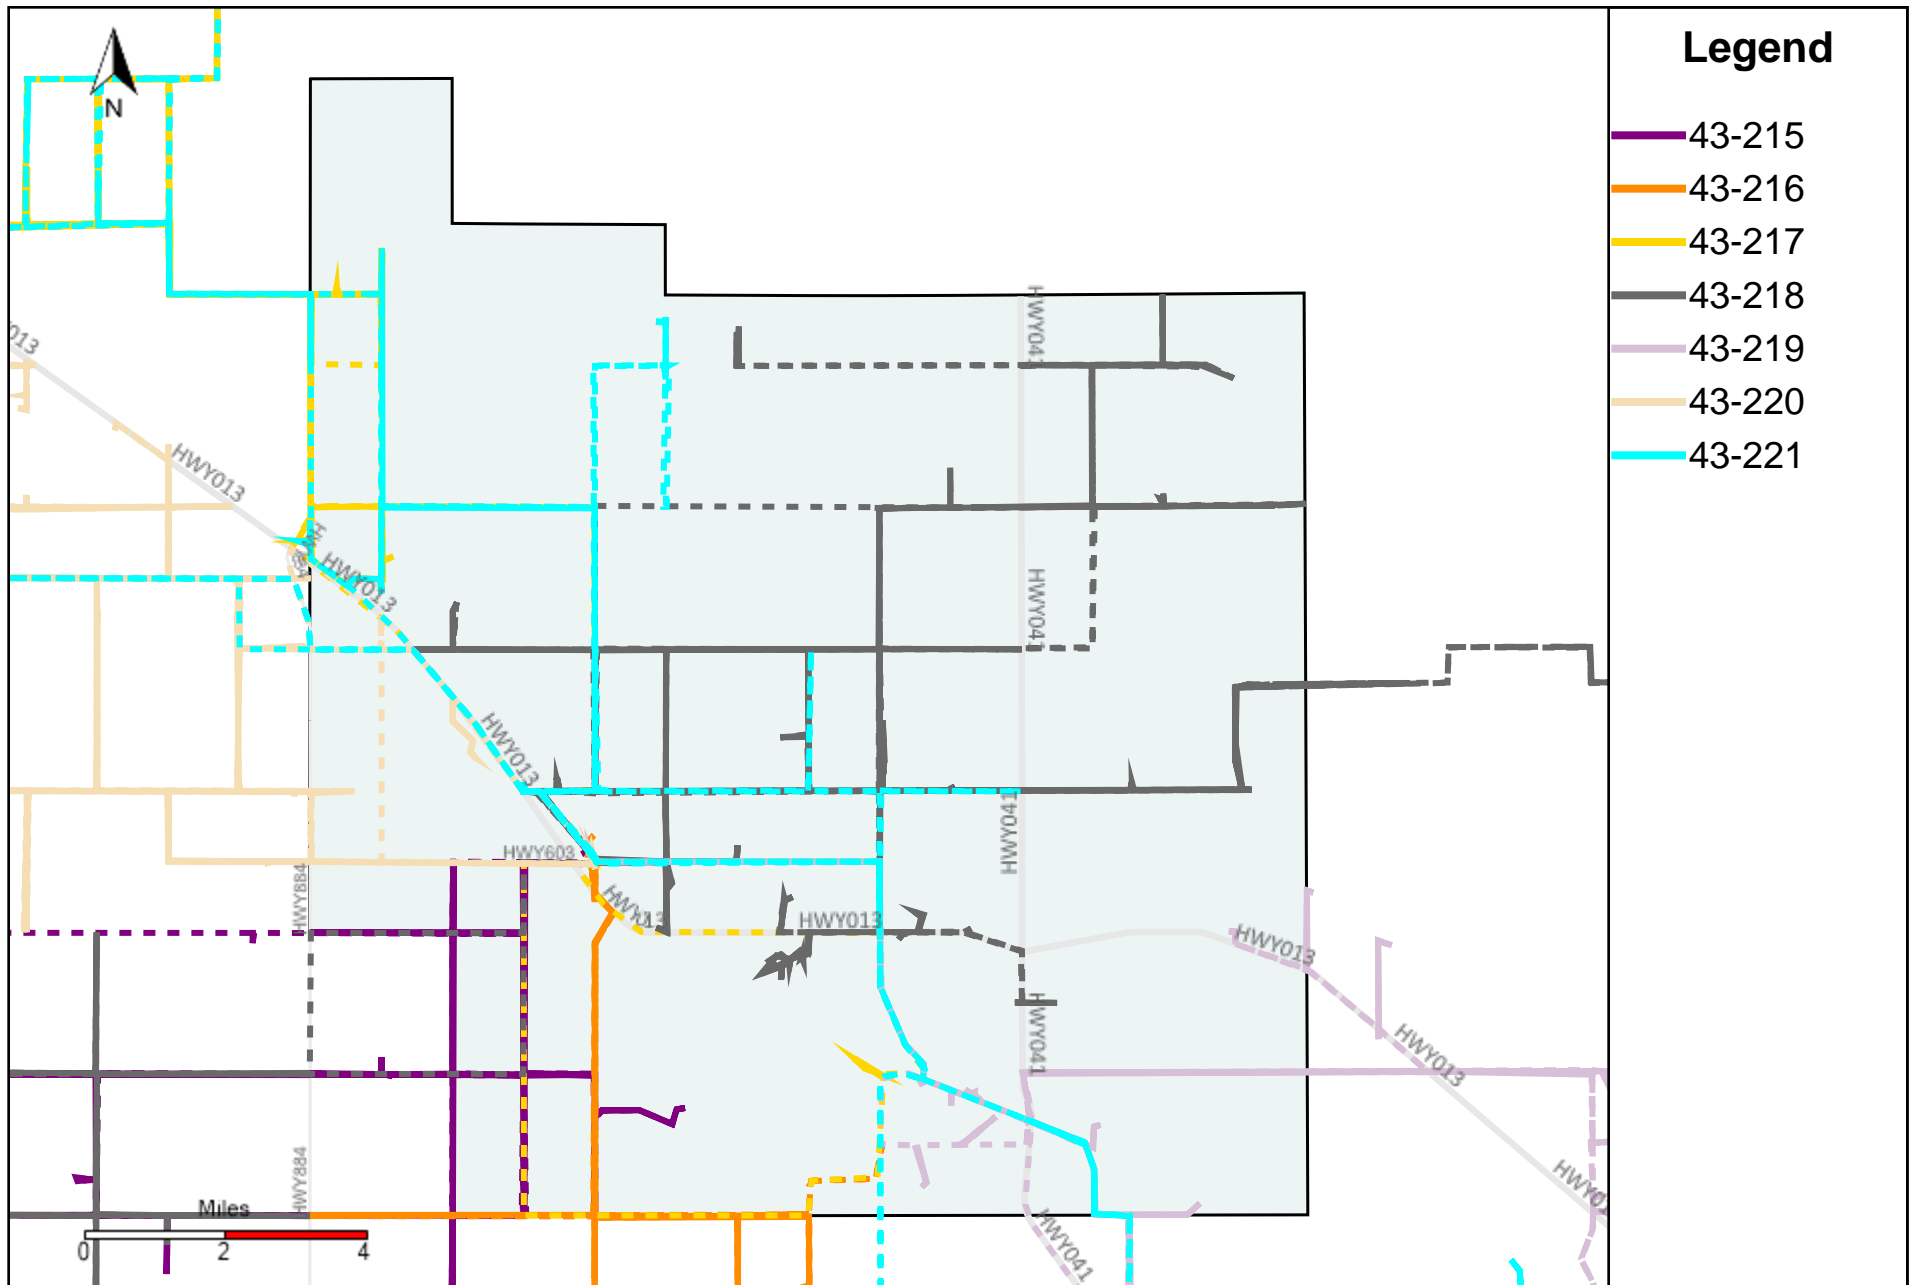

Division: 6 Grader Report(2024-12-15 ~ 2024-12-21)

Vehicle Name List	Total Distance(km)	Total Hours
43-215, 43-216, 43-217, 43-218, 43-219, 43-220, 43-221	4505.77	295 hrs 21 min 11 sec