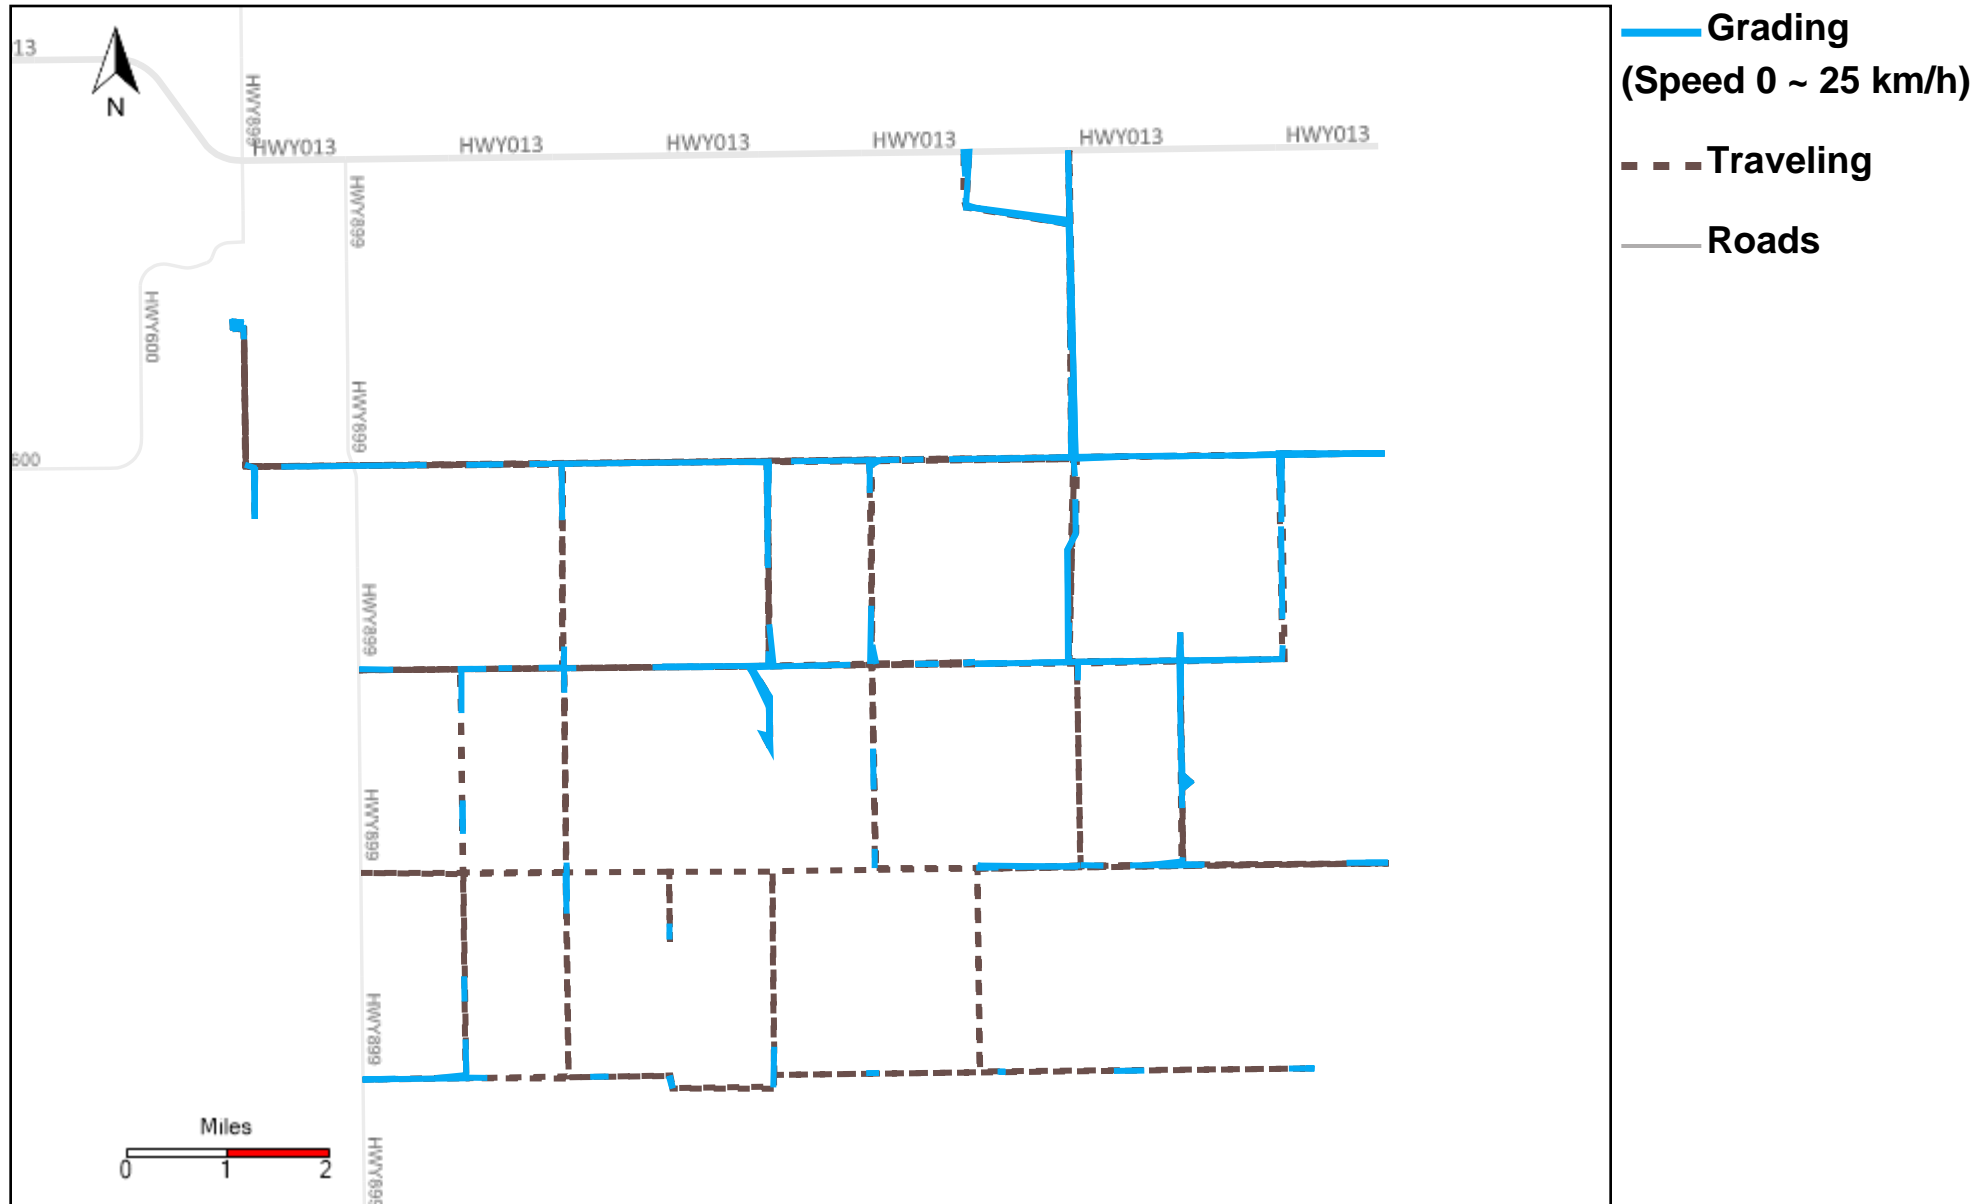

43-184_2024-12-08 ~ 2024-12-14 Tracking

Total Distance(km)	Total Hours	Work Distance(km)	Work Hours
527.03	35 hrs 3 min 35 sec	273.03	26 hrs 27 min 1 sec

43-185_2024-12-08 ~ 2024-12-14 Tracking

Total Distance(km)	Total Hours	Work Distance(km)	Work Hours
608.44	39 hrs 25 min 28 sec	408.96	32 hrs 45 min 5 sec

43-186_2024-12-08 ~ 2024-12-14 Tracking

Total Distance(km)	Total Hours	Work Distance(km)	Work Hours
397.54	24 hrs 1 min 32 sec	140.86	13 hrs 37 min 24 sec

43-187_2024-12-08 ~ 2024-12-14 Tracking

Total Distance(km)	Total Hours	Work Distance(km)	Work Hours
729.3	44 hrs 53 min 41 sec	474.07	37 hrs 38 min 50 sec