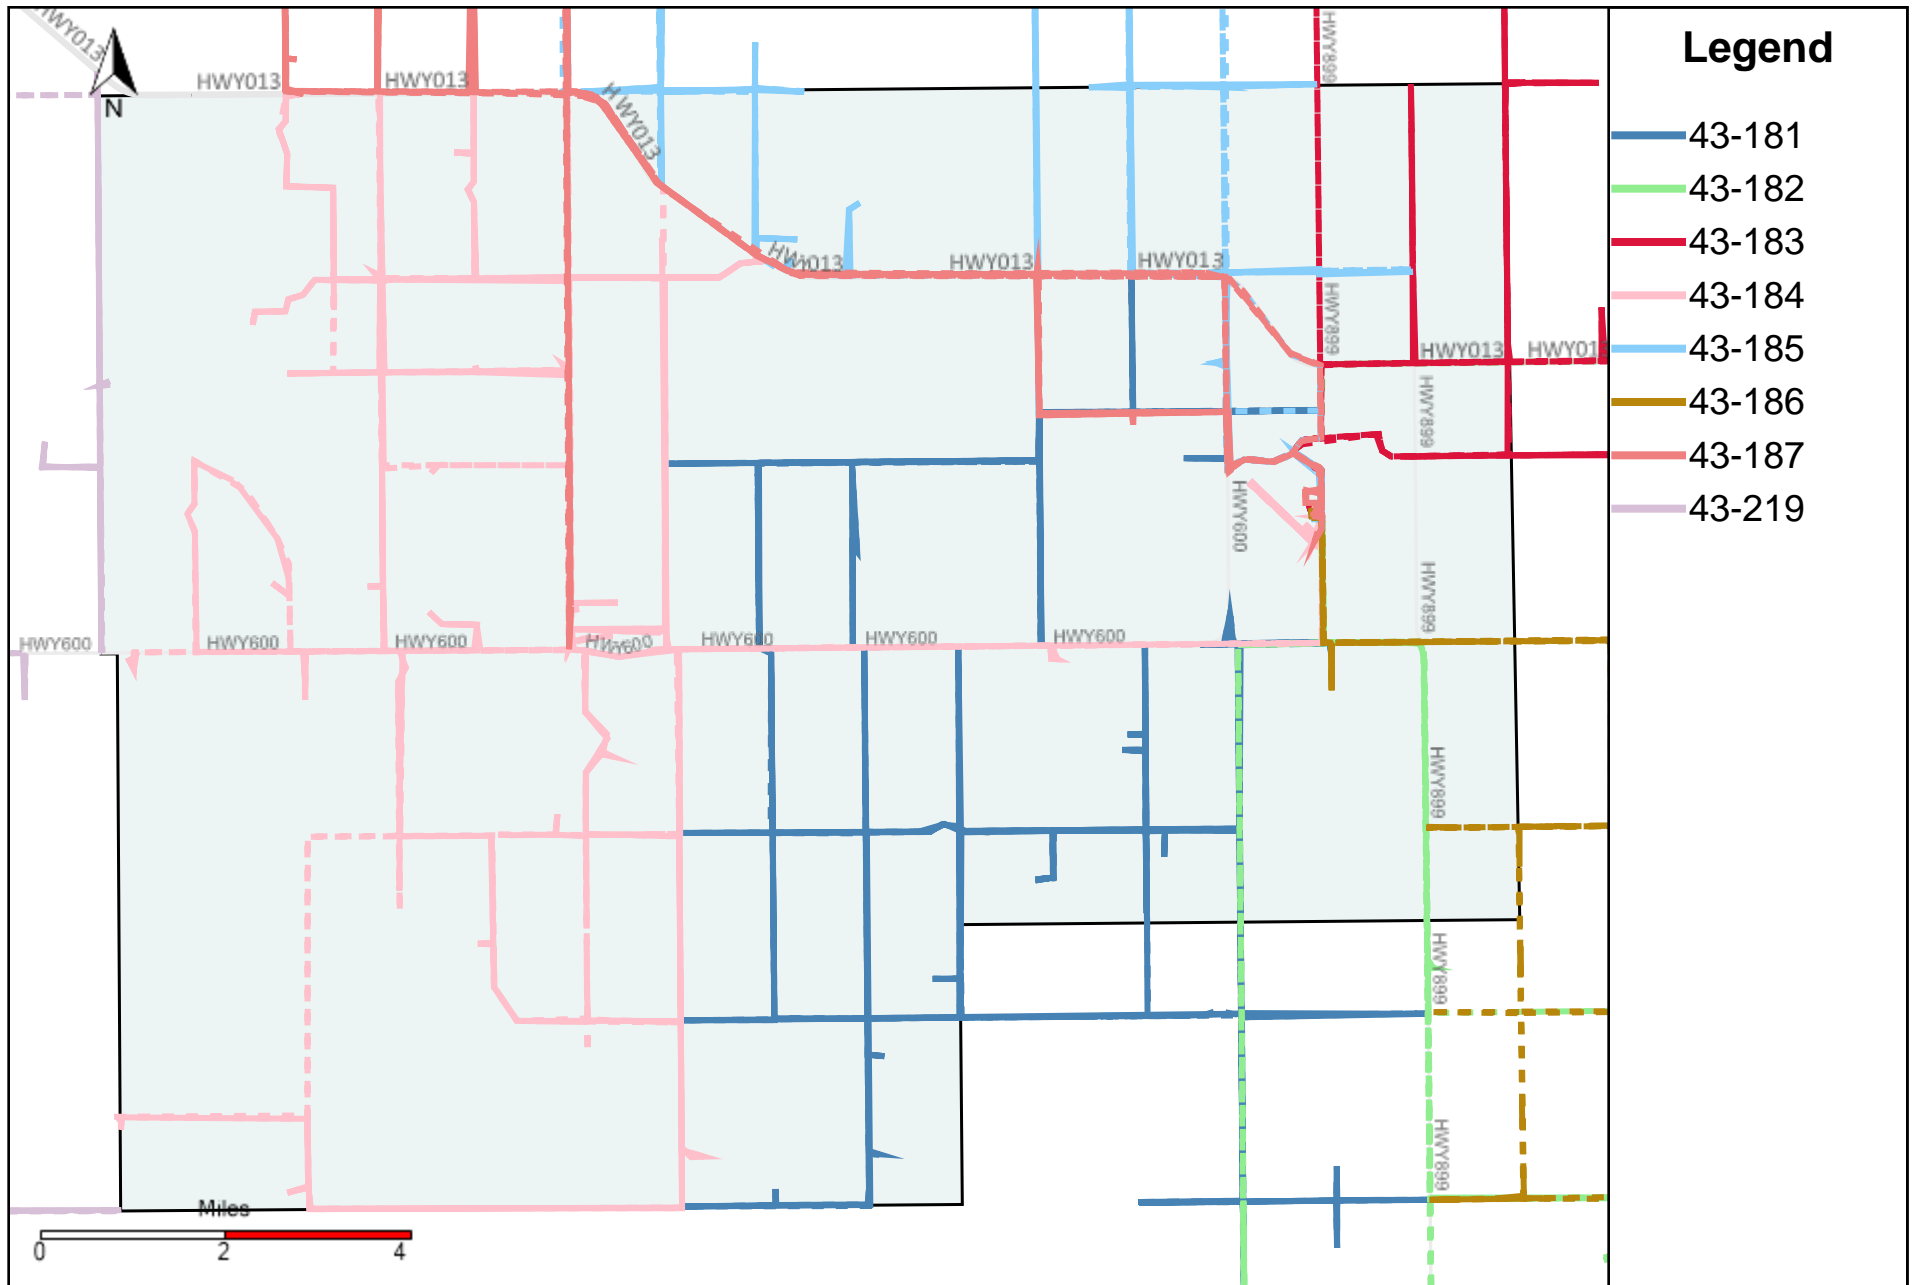

Division: 1 Grader Report(2024-12-08 ~ 2024-12-14)

Vehicle Name List	Total Distance(km)	Total Hours
43-181, 43-182, 43-186	1598.97	108 hrs 37 min 49 sec

Division: 2 Grader Report(2024-12-08 ~ 2024-12-14)

Vehicle Name List	Total Distance(km)	Total Hours
43-182, 43-183, 43-186	1813.54	115 hrs 57 min 32 sec

Division: 3 Grader Report(2024-12-08 ~ 2024-12-14)

Vehicle Name List	Total Distance(km)	Total Hours
43-181, 43-182, 43-183, 43-184, 43-185, 43-186, 43-187, 43-219	4851.86	317 hrs 11 min 4 sec

Division: 4 Grader Report(2024-12-08 ~ 2024-12-14)

Vehicle Name List	Total Distance(km)	Total Hours
43-183, 43-184, 43-185, 43-187, 43-218, 43-219	3938.37	255 hrs 8 min 13 sec

Division: 5 Grader Report(2024-12-08 ~ 2024-12-14)

Division: 7 Grader Report(2024-12-08 ~ 2024-12-14)

Vehicle Name List	Total Distance(km)	Total Hours
43-215, 43-216, 43-217, 43-221	2297.44	163 hrs 24 min 0 sec

Provost Weekly Grader Report

From 12/8/2024 To 12/14/2024