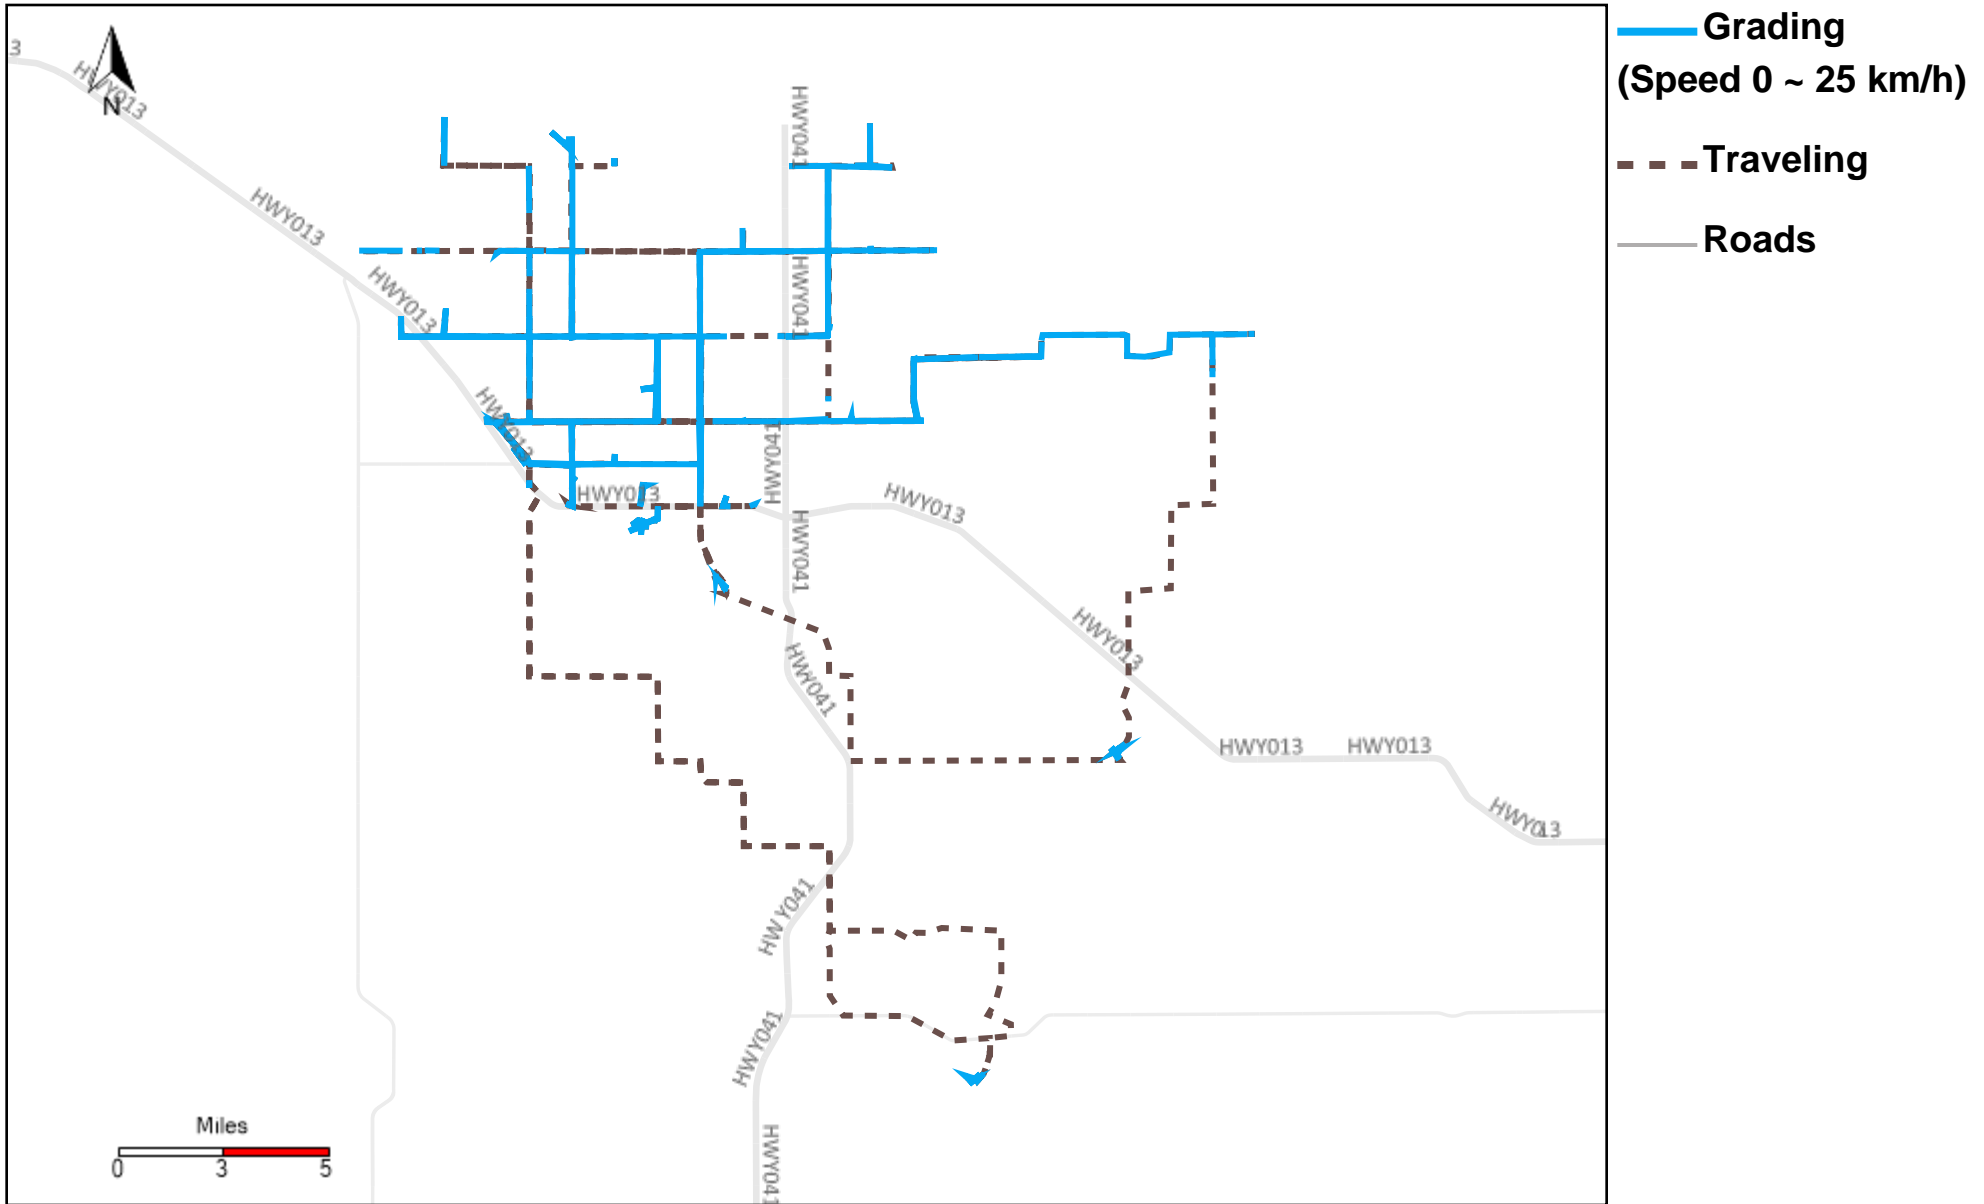

43-218_2024-12-08 ~ 2024-12-14 Tracking

Total Distance(km)	Total Hours	Work Distance(km)	Work Hours
685.48	46 hrs 34 min 58 sec	341.9	34 hrs 43 min 44 sec