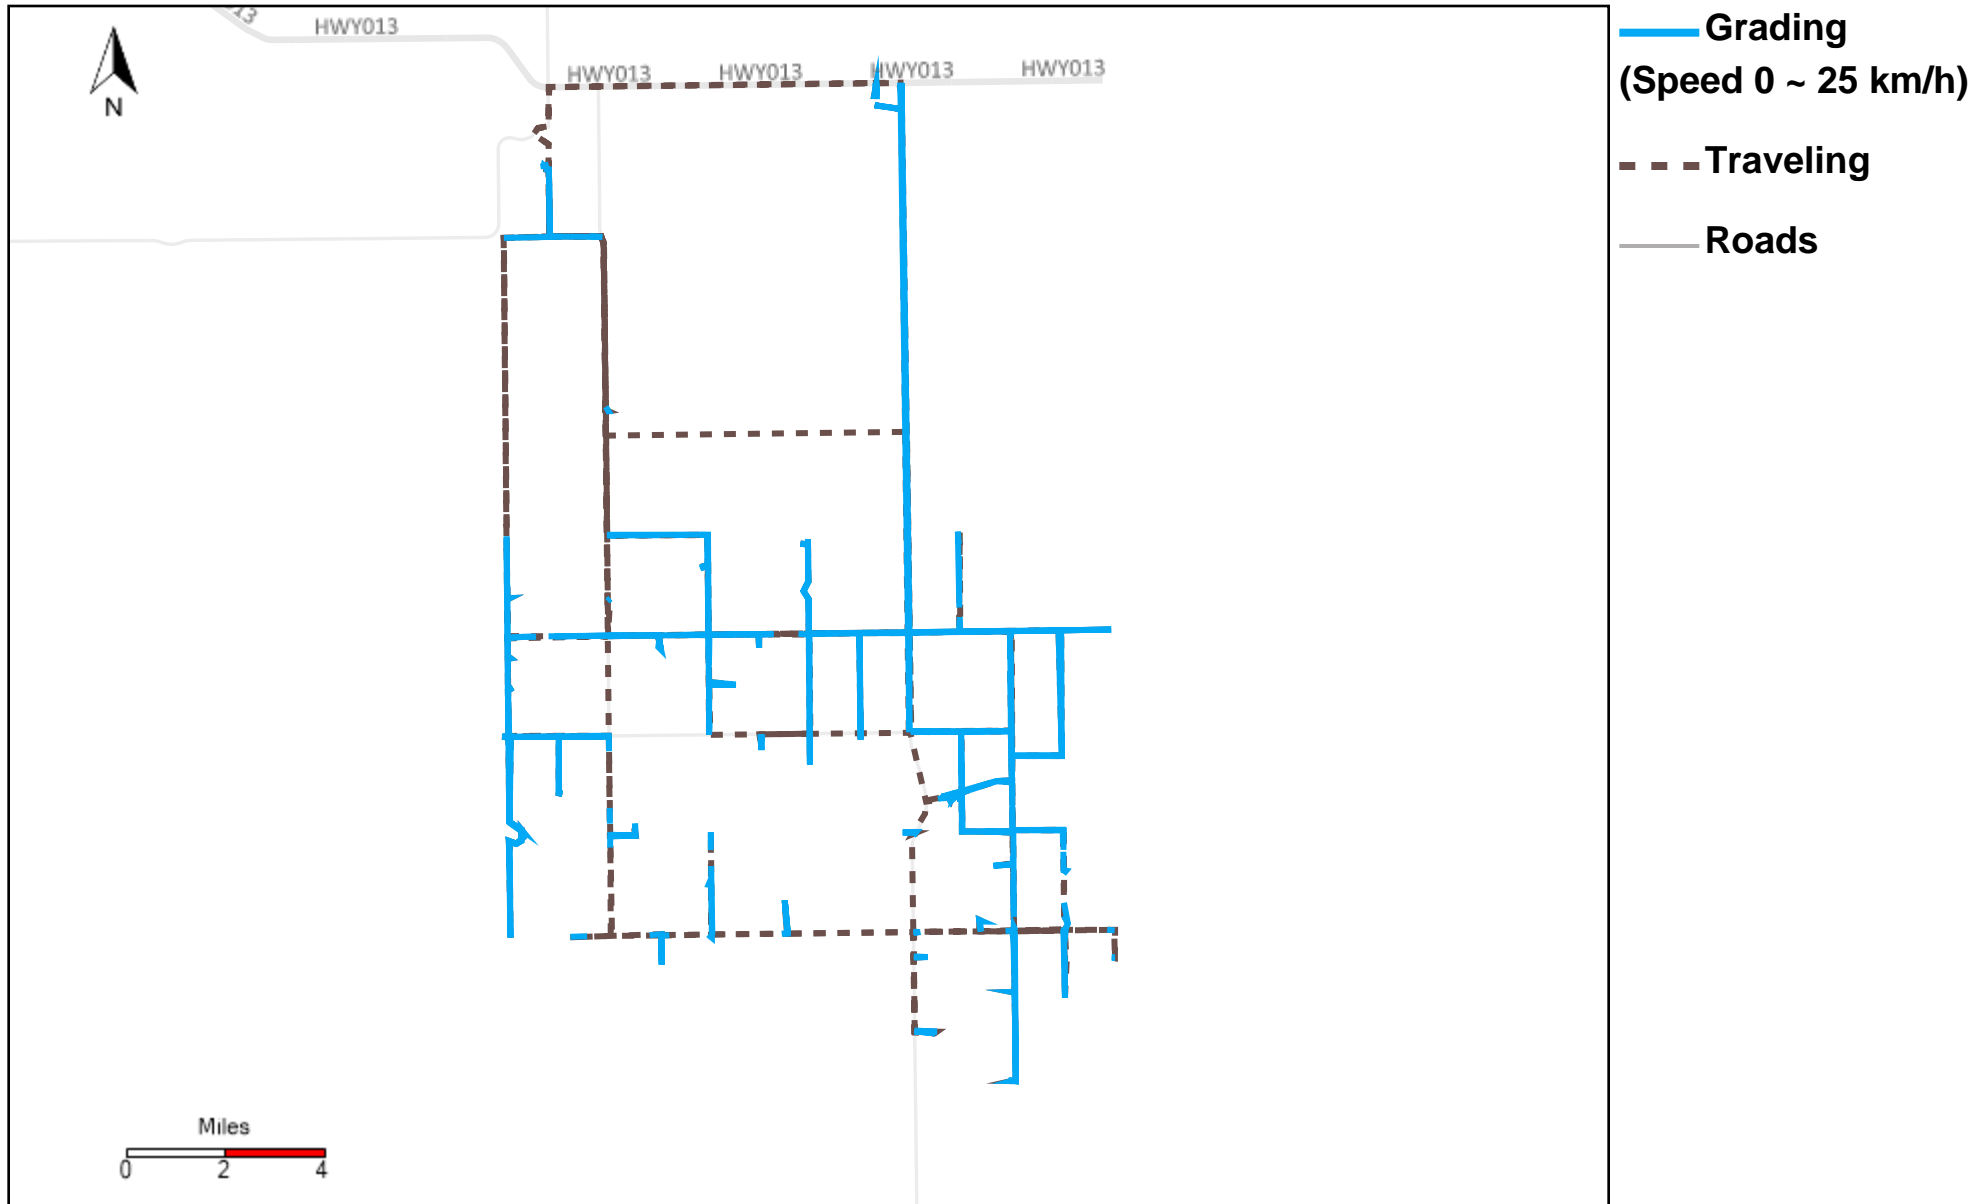

Vehicle Distance Vs Total Distance (%) From 12/8/2024 To 12/14/2024

Provost Weekly Grader Report

43-181_2024-12-08 ~ 2024-12-14 Tracking

Total Distance(km)	Total Hours	Work Distance(km)	Work Hours
495.07	40 hrs 38 min 44 sec	353.61	33 hrs 52 min 3 sec

43-182_2024-12-08 ~ 2024-12-14 Tracking

Total Distance(km)	Total Hours	Work Distance(km)	Work Hours
706.36	43 hrs 57 min 33 sec	385.7	33 hrs 13 min 6 sec

43-183_2024-12-08 ~ 2024-12-14 Tracking

Total Distance(km)	Total Hours	Work Distance(km)	Work Hours
709.64	47 hrs 58 min 27 sec	419.79	37 hrs 49 min 37 sec

43-184_2024-12-08 ~ 2024-12-14 Tracking

Total Distance(km)	Total Hours	Work Distance(km)	Work Hours
527.03	35 hrs 3 min 35 sec	273.03	26 hrs 27 min 1 sec

43-185_2024-12-08 ~ 2024-12-14 Tracking

Total Distance(km)	Total Hours	Work Distance(km)	Work Hours
608.44	39 hrs 25 min 28 sec	408.96	32 hrs 45 min 5 sec

43-186_2024-12-08 ~ 2024-12-14 Tracking

Total Distance(km)	Total Hours	Work Distance(km)	Work Hours
397.54	24 hrs 1 min 32 sec	140.86	13 hrs 37 min 24 sec

43-187_2024-12-08 ~ 2024-12-14 Tracking

Total Distance(km)	Total Hours	Work Distance(km)	Work Hours
729.3	44 hrs 53 min 41 sec	474.07	37 hrs 38 min 50 sec