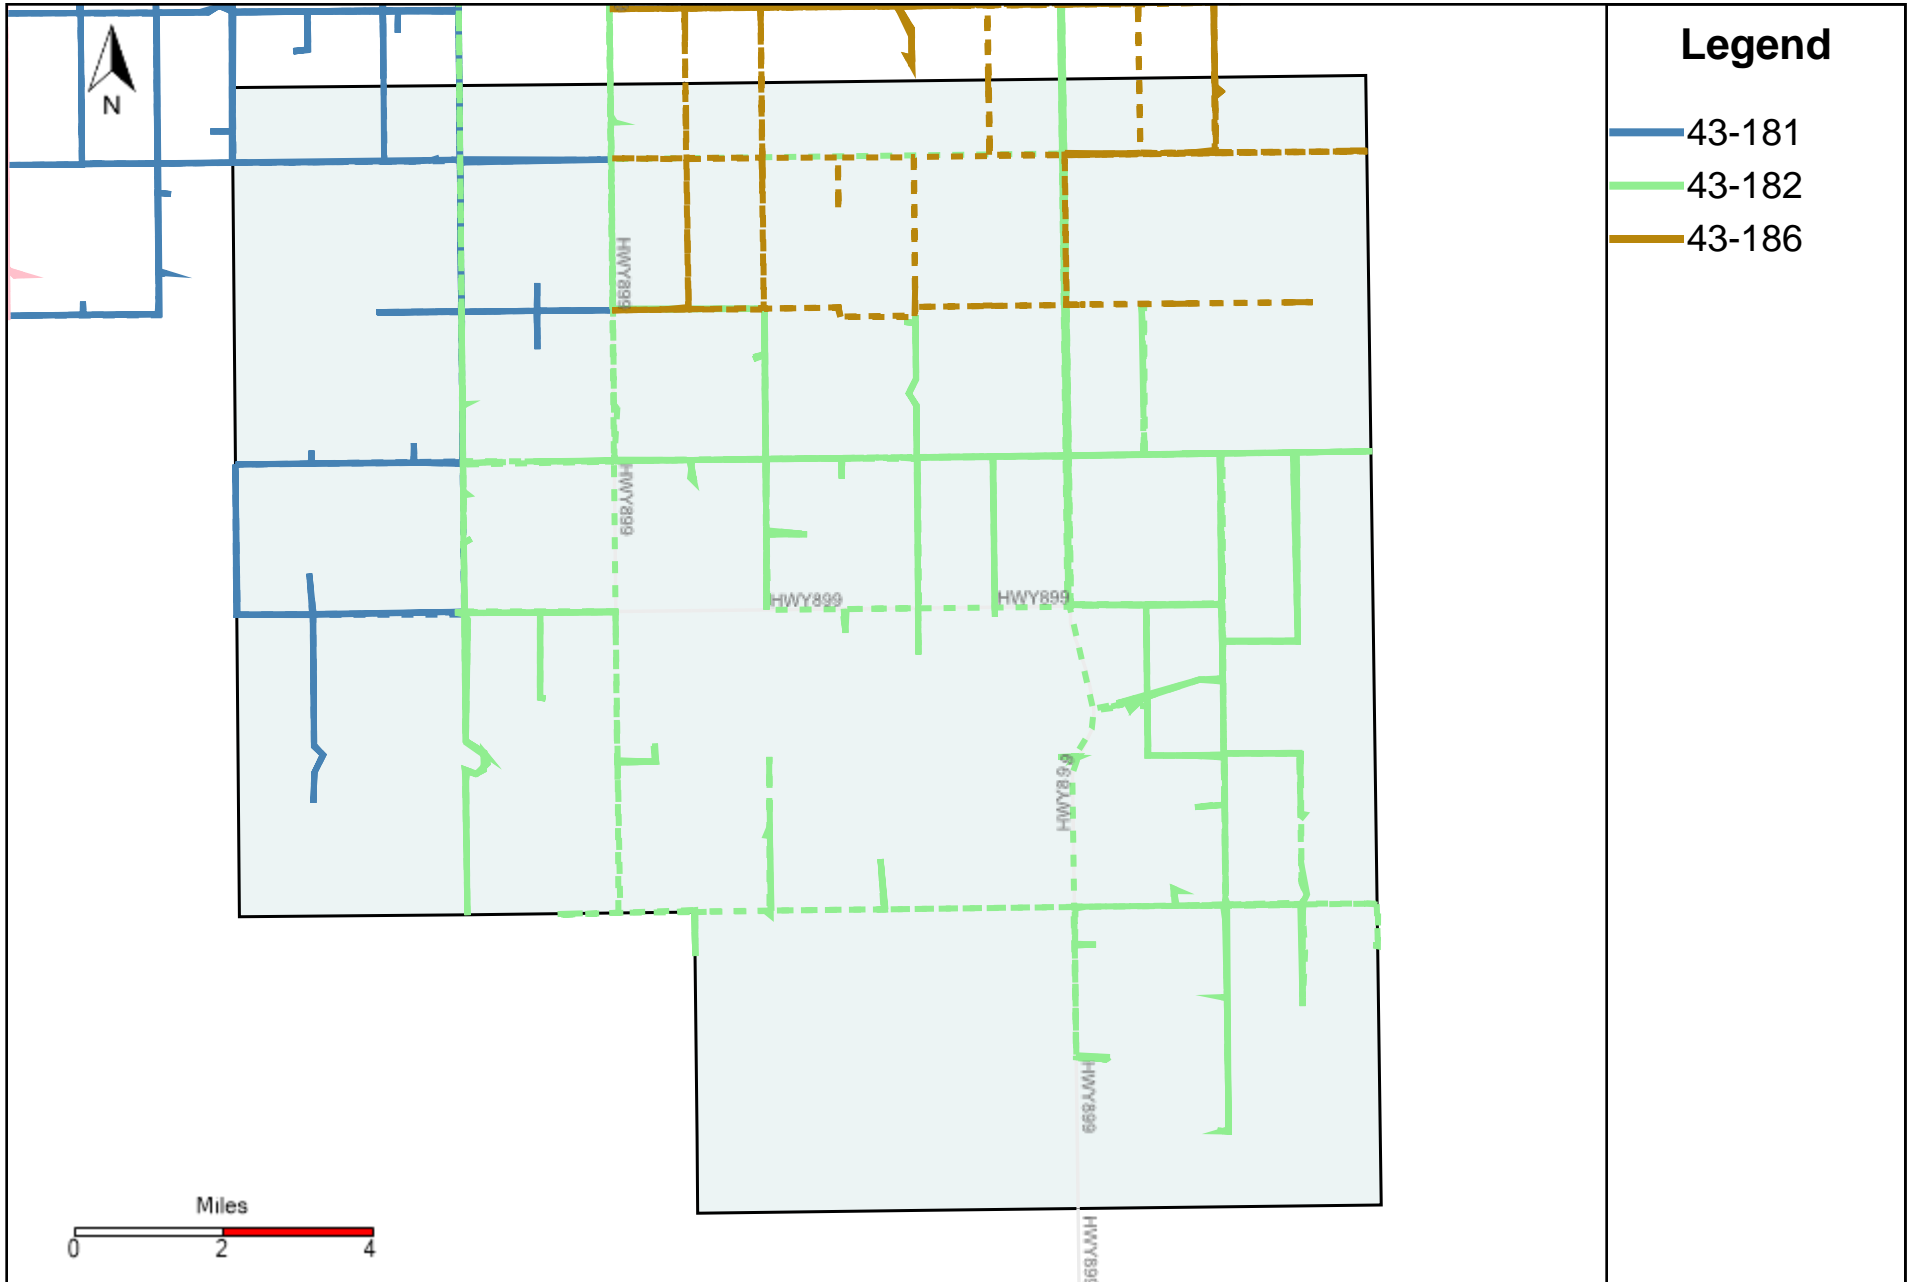

Division: 1 Grader Report(2024-12-08 ~ 2024-12-14)

Vehicle Name List	Total Distance(km)	Total Hours
43-181, 43-182, 43-186	1598.97	108 hrs 37 min 49 sec

Division: 2 Grader Report(2024-12-08 ~ 2024-12-14)

Vehicle Name List	Total Distance(km)	Total Hours
43-182, 43-183, 43-186	1813.54	115 hrs 57 min 32 sec

Division: 3 Grader Report(2024-12-08 ~ 2024-12-14)

Vehicle Name List	Total Distance(km)	Total Hours
43-181, 43-182, 43-183, 43-184, 43-185, 43-186, 43-187, 43-219	4851.86	317 hrs 11 min 4 sec

Division: 4 Grader Report(2024-12-08 ~ 2024-12-14)

Vehicle Name List	Total Distance(km)	Total Hours
43-183, 43-184, 43-185, 43-187, 43-218, 43-219	3938.37	255 hrs 8 min 13 sec

Division: 5 Grader Report(2024-12-08 ~ 2024-12-14)