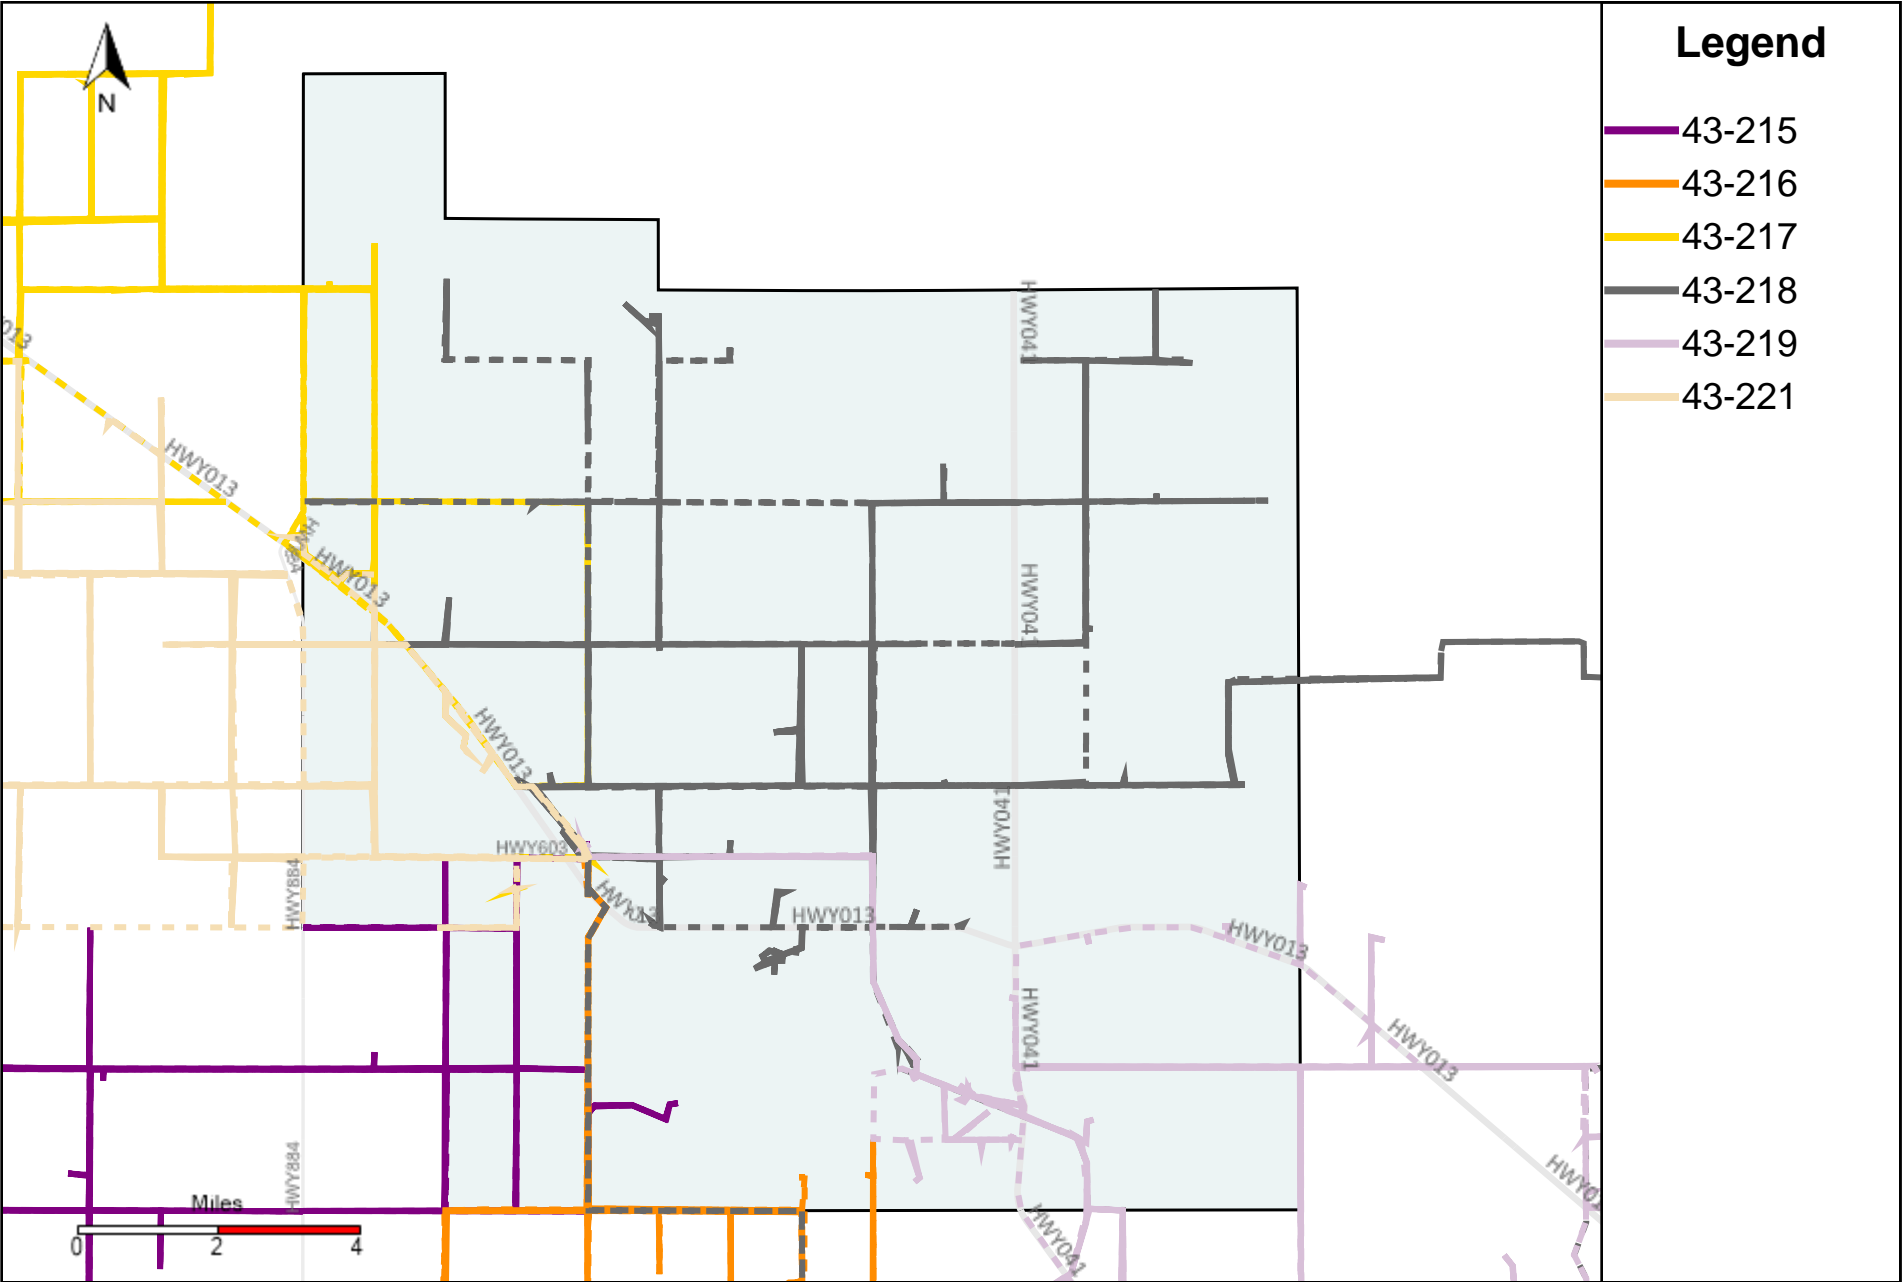

Division: 4 Grader Report(2024-12-08 ~ 2024-12-14)

Vehicle Name List	Total Distance(km)	Total Hours
43-183, 43-184, 43-185, 43-187, 43-218, 43-219	3938.37	255 hrs 8 min 13 sec

Division: 5 Grader Report(2024-12-08 ~ 2024-12-14)

Vehicle Name List	Total Distance(km)	Total Hours
43-184, 43-215, 43-216, 43-218, 43-219	3074.43	211 hrs 33 min 22 sec

Division: 6 Grader Report(2024-12-08 ~ 2024-12-14)

Vehicle Name List	Total Distance(km)	Total Hours
43-215, 43-216, 43-217, 43-218, 43-219, 43-221	3661.39	251 hrs 11 min 1 sec