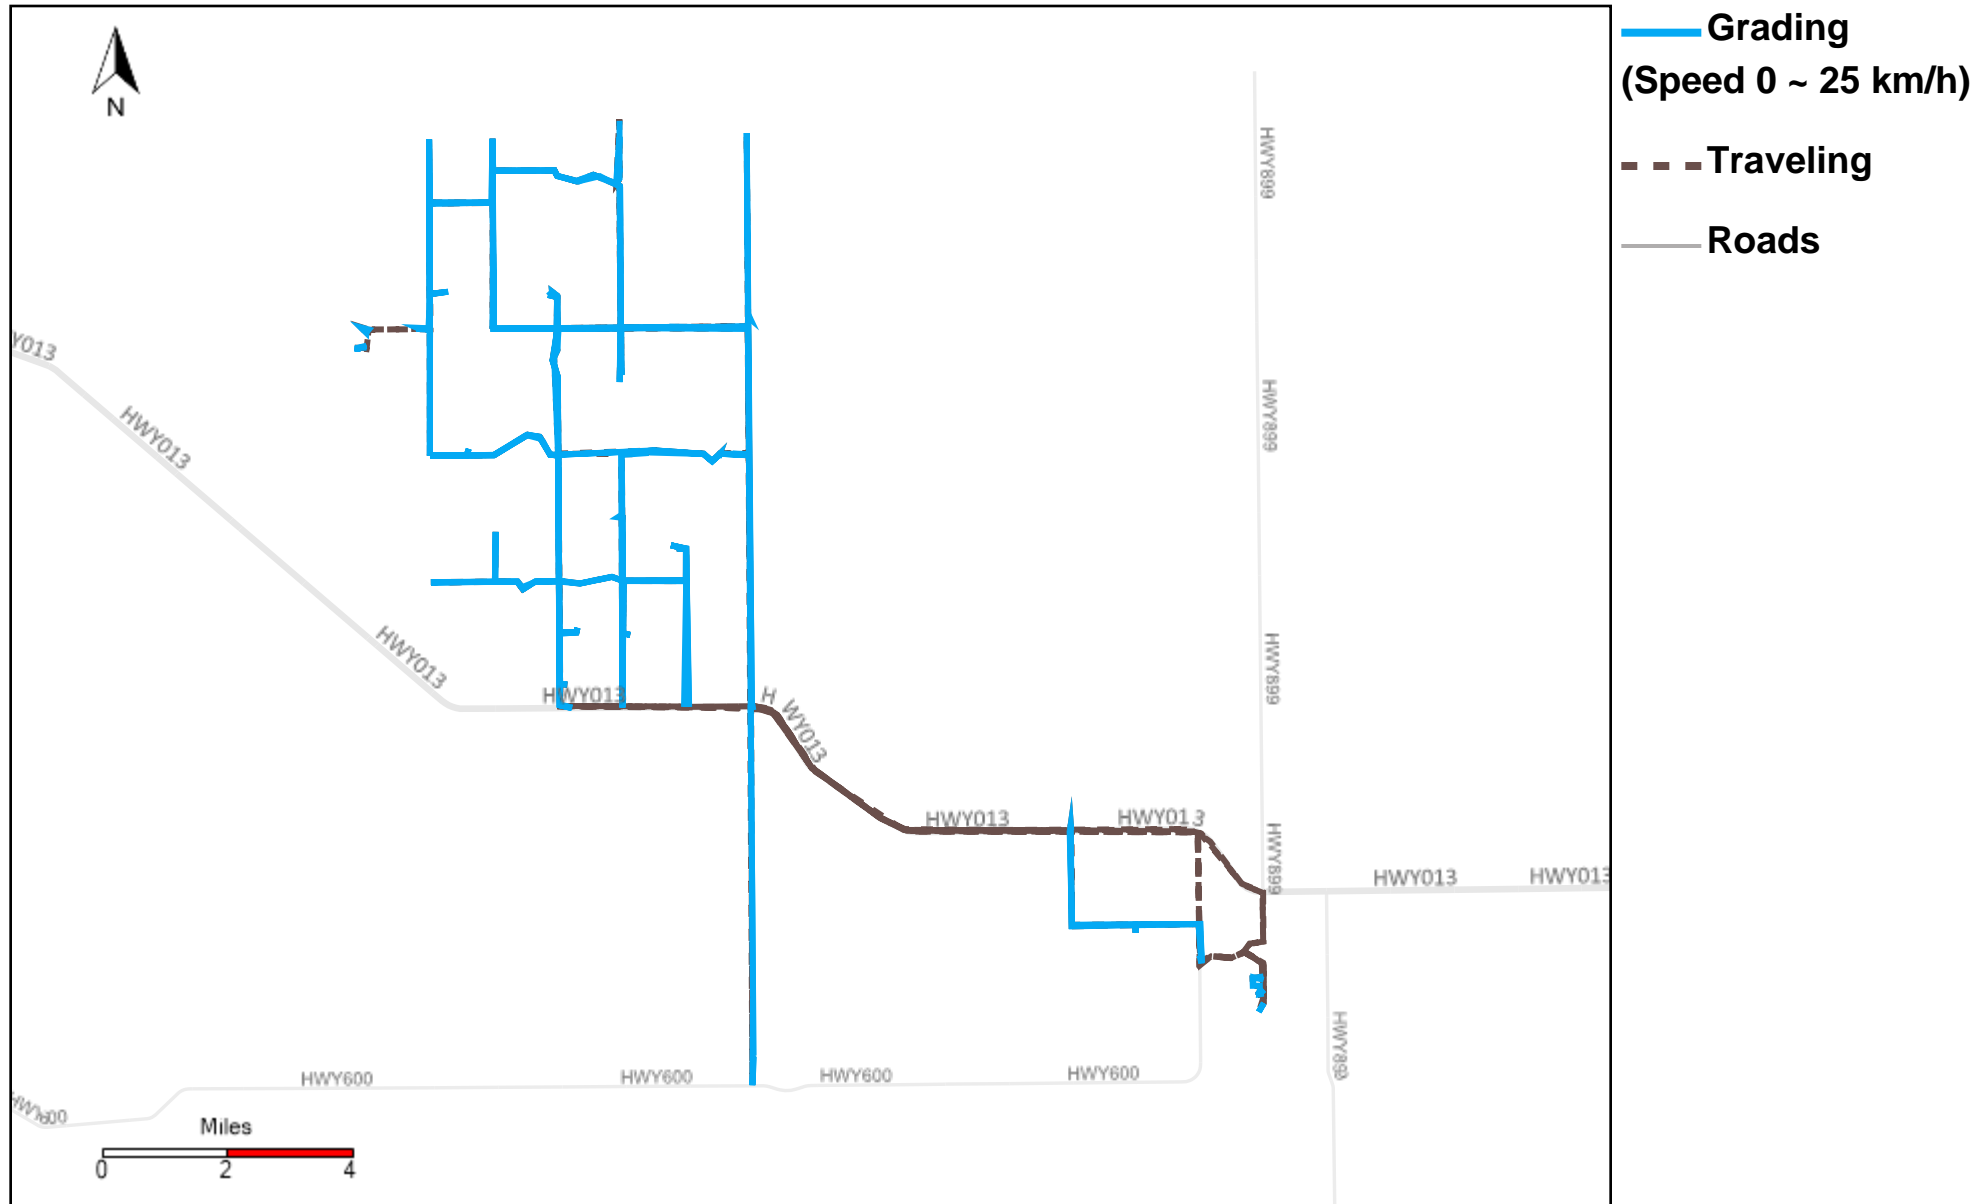

43-184_2024-12-08 ~ 2024-12-14 Tracking

Total Distance(km)	Total Hours	Work Distance(km)	Work Hours
527.03	35 hrs 3 min 35 sec	273.03	26 hrs 27 min 1 sec

43-185_2024-12-08 ~ 2024-12-14 Tracking

Total Distance(km)	Total Hours	Work Distance(km)	Work Hours
608.44	39 hrs 25 min 28 sec	408.96	32 hrs 45 min 5 sec

43-186_2024-12-08 ~ 2024-12-14 Tracking

Total Distance(km)	Total Hours	Work Distance(km)	Work Hours
397.54	24 hrs 1 min 32 sec	140.86	13 hrs 37 min 24 sec

43-187_2024-12-08 ~ 2024-12-14 Tracking

Total Distance(km)	Total Hours	Work Distance(km)	Work Hours
729.3	44 hrs 53 min 41 sec	474.07	37 hrs 38 min 50 sec