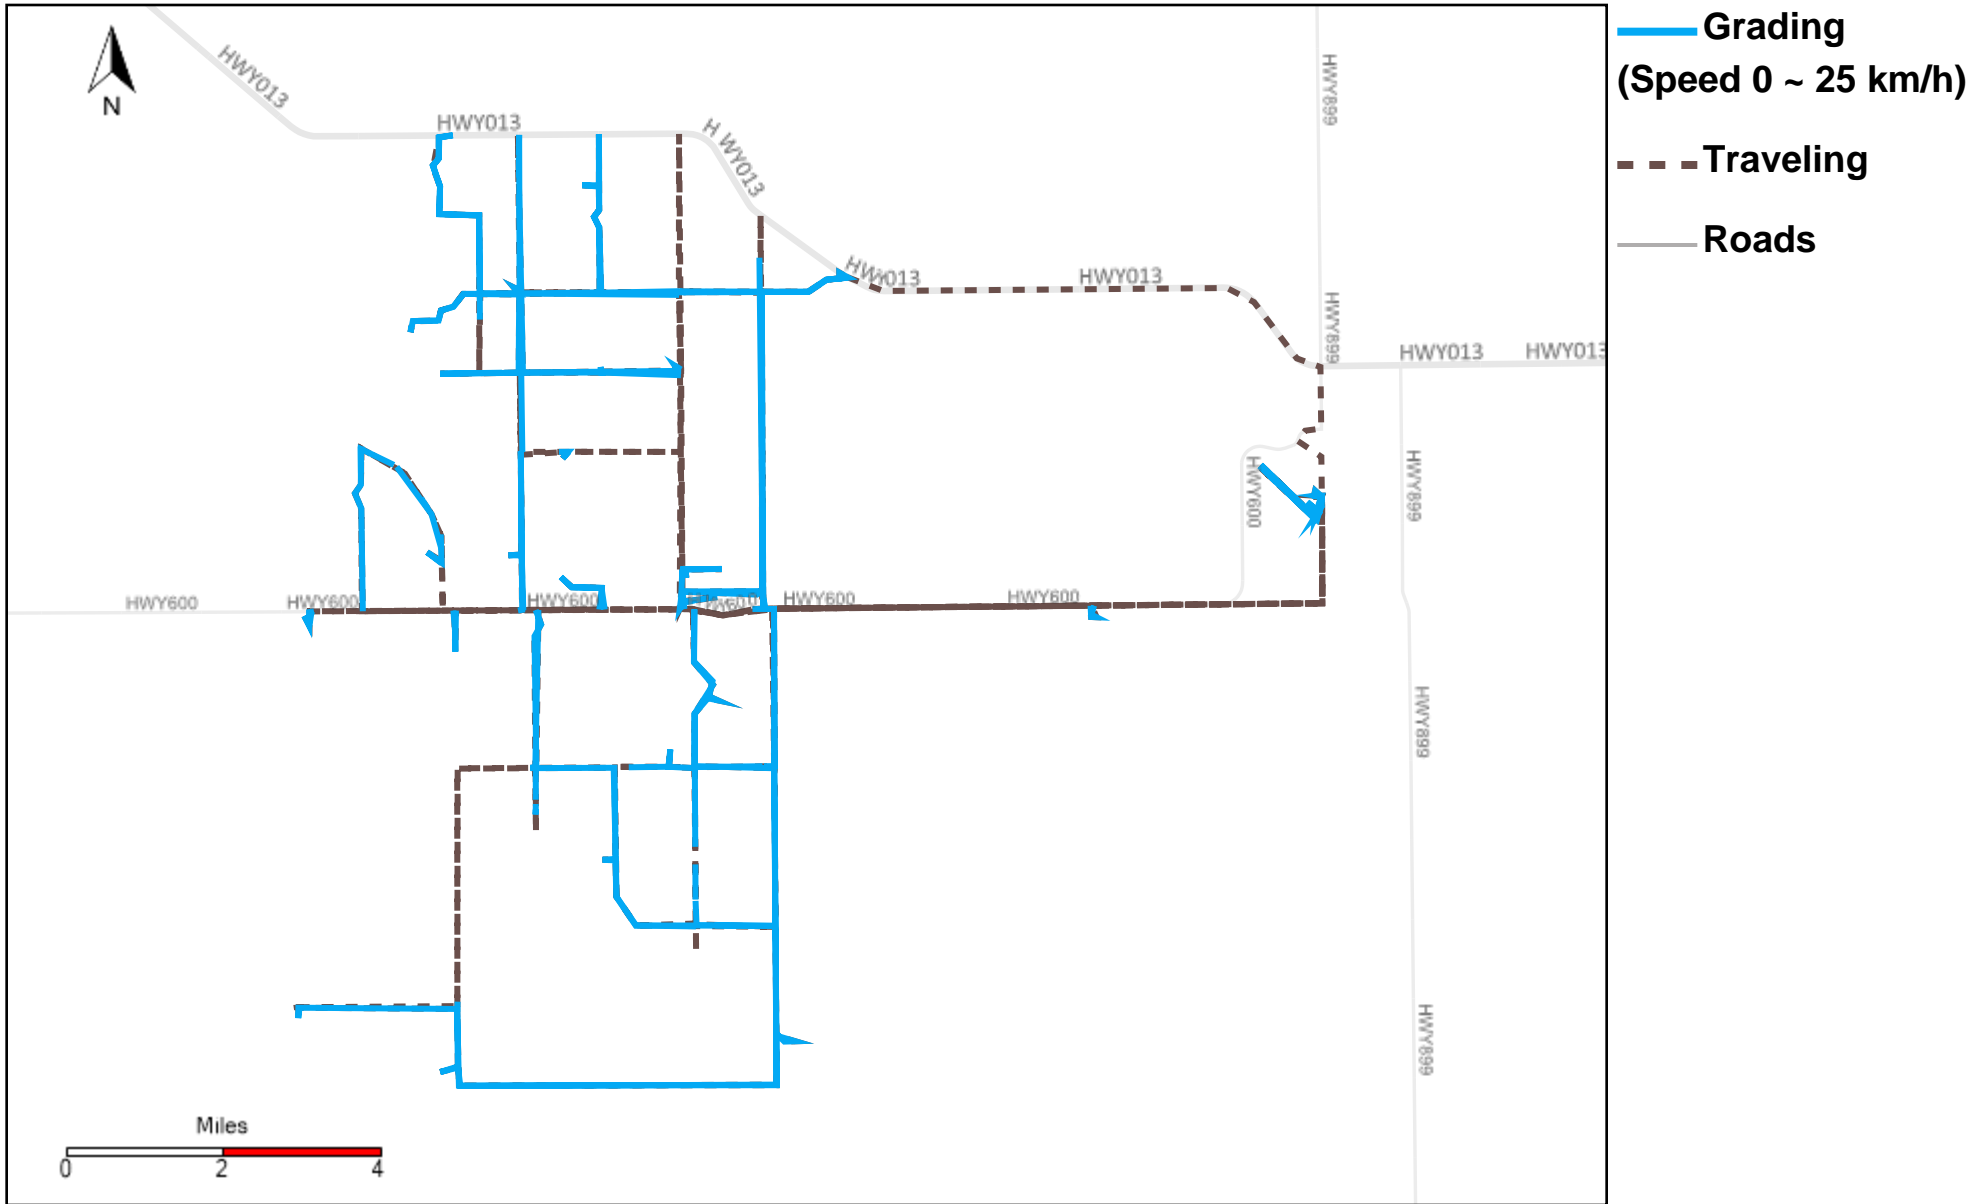

43-184_2024-12-08 ~ 2024-12-14 Tracking

Total Distance(km)	Total Hours	Work Distance(km)	Work Hours
527.03	35 hrs 3 min 35 sec	273.03	26 hrs 27 min 1 sec