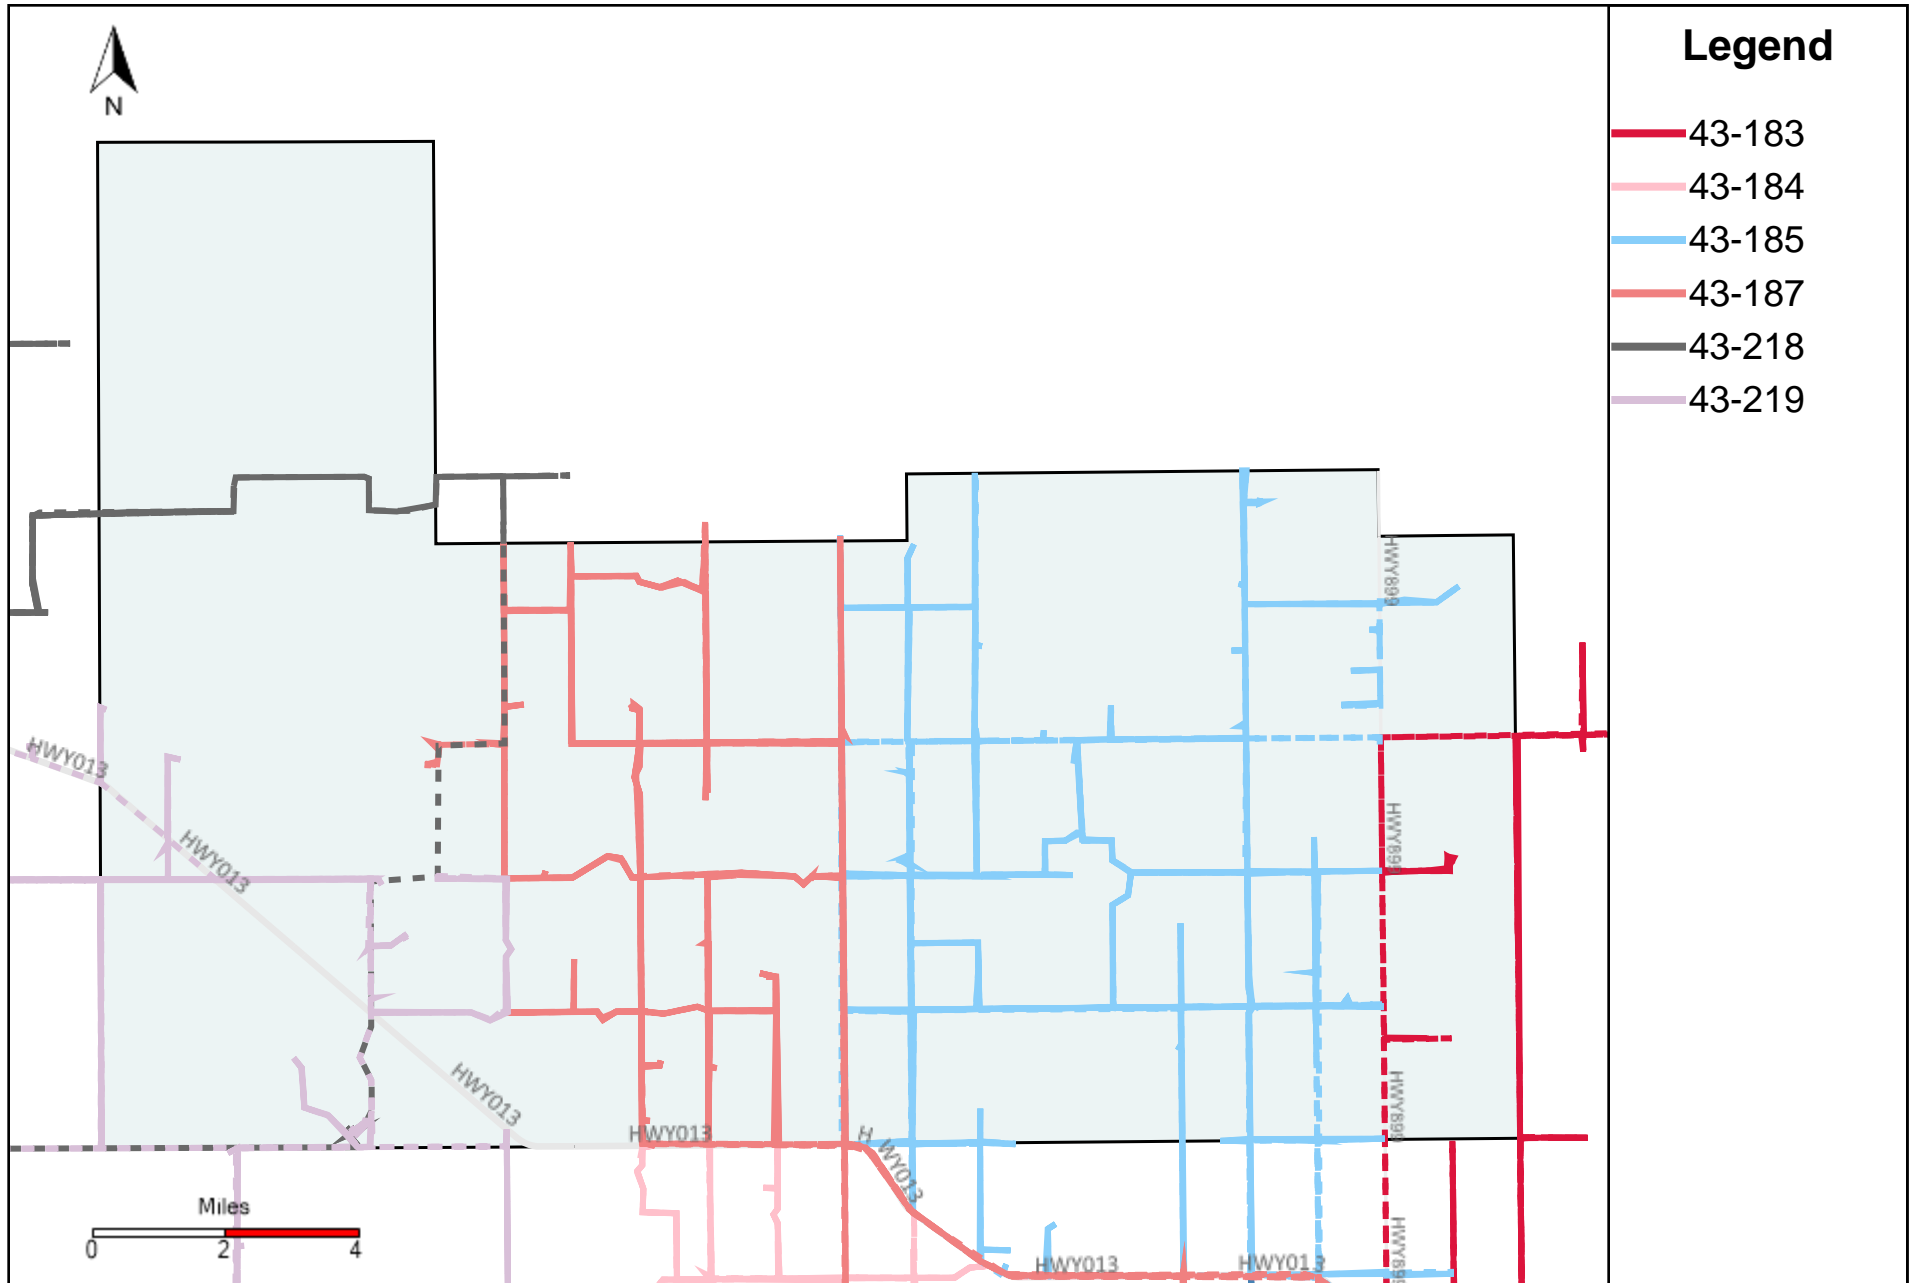

Division: 4 Grader Report(2024-12-08 ~ 2024-12-14)

Vehicle Name List	Total Distance(km)	Total Hours
43-183, 43-184, 43-185, 43-187, 43-218, 43-219	3938.37	255 hrs 8 min 13 sec