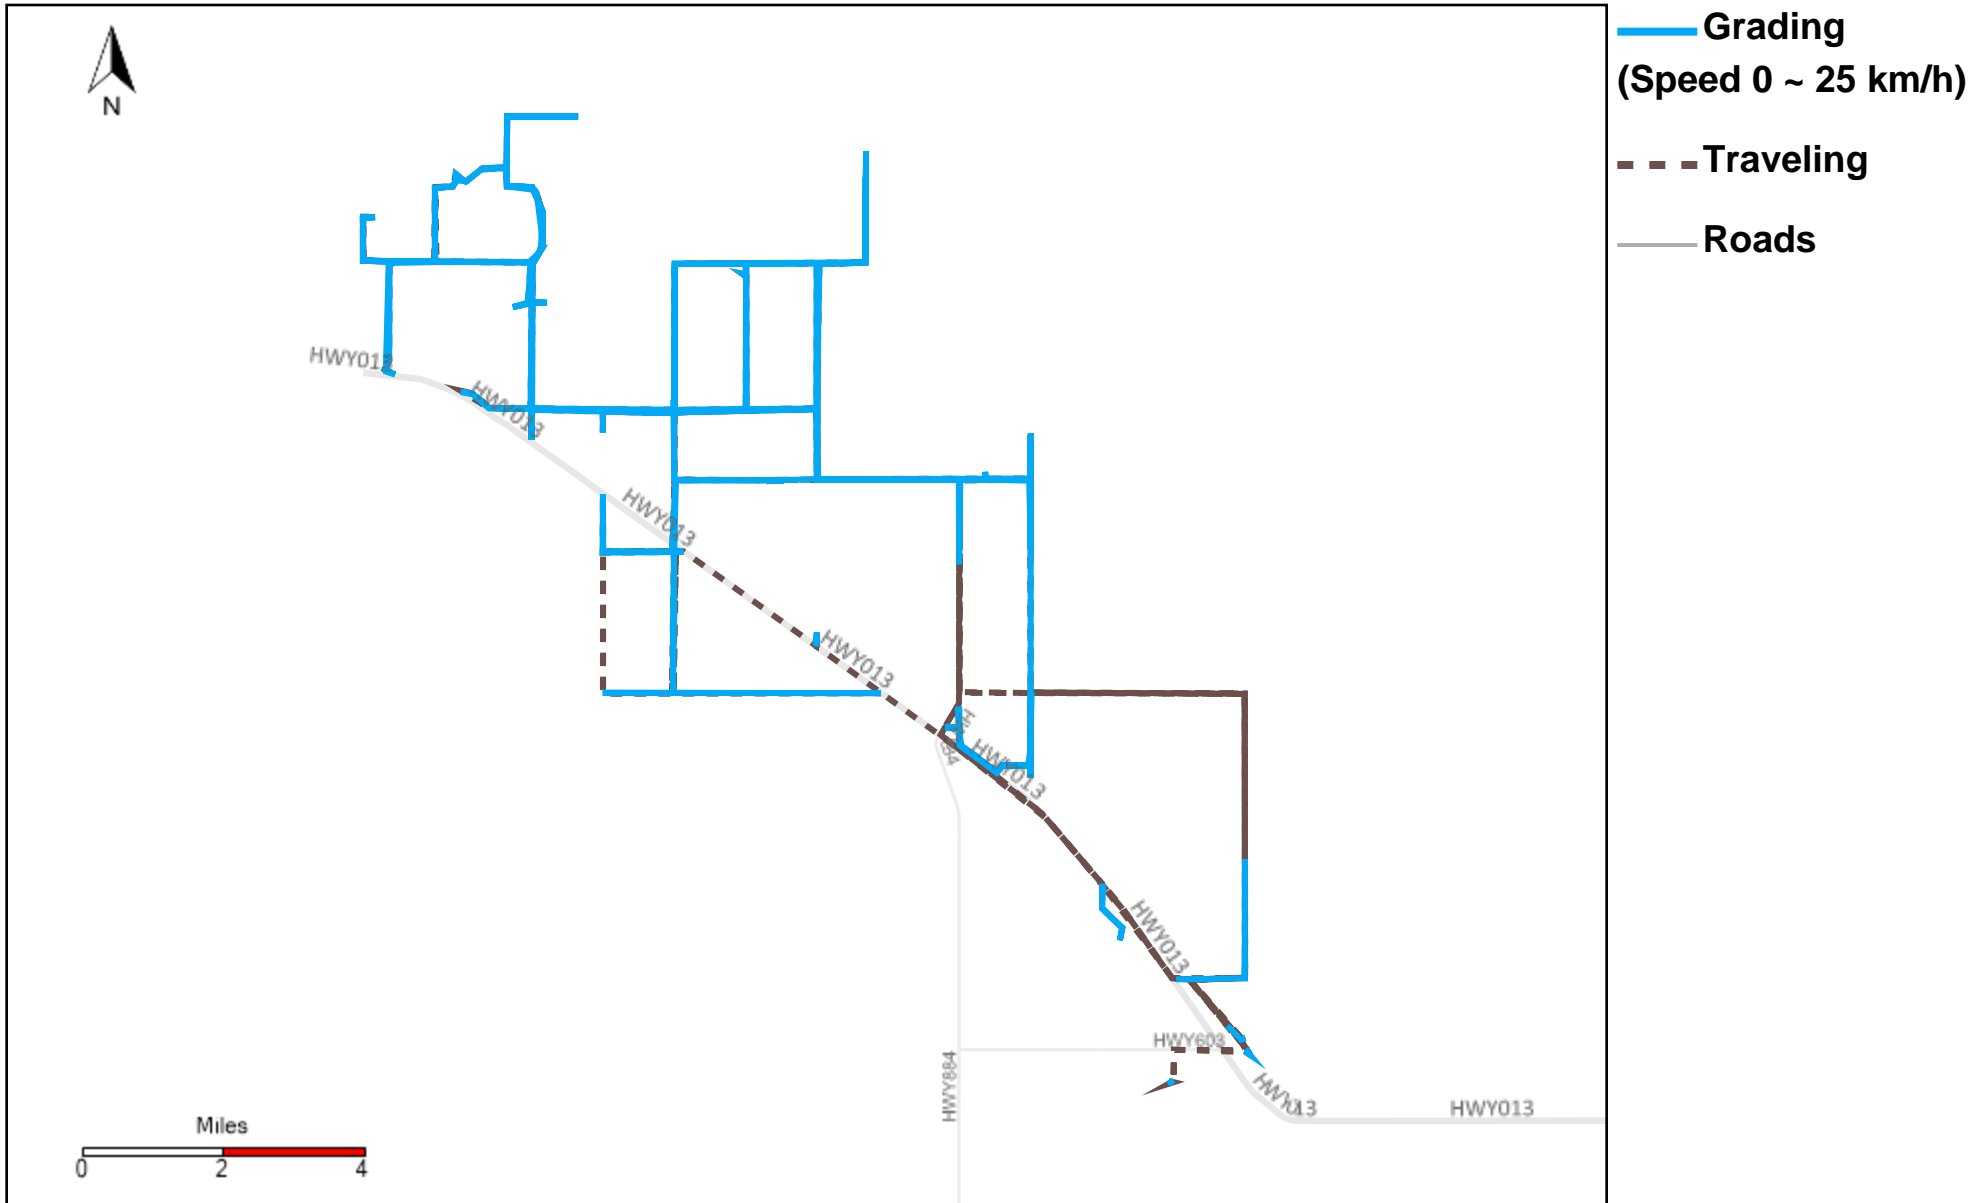

43-215_2024-12-08 ~ 2024-12-14 Tracking

Total Distance(km)	Total Hours	Work Distance(km)	Work Hours
474.9	41 hrs 17 min 34 sec	357.7	36 hrs 42 min 30 sec

43-216_2024-12-08 ~ 2024-12-14 Tracking

Total Distance(km)	Total Hours	Work Distance(km)	Work Hours
708.55	47 hrs 25 min 12 sec	447.13	36 hrs 0 min 59 sec

43-217_2024-12-08 ~ 2024-12-14 Tracking

Total Distance(km)	Total Hours	Work Distance(km)	Work Hours
540.69	32 hrs 48 min 33 sec	353.57	25 hrs 29 min 0 sec

43-218_2024-12-08 ~ 2024-12-14 Tracking

Total Distance(km)	Total Hours	Work Distance(km)	Work Hours
685.48	46 hrs 34 min 58 sec	341.9	34 hrs 43 min 44 sec