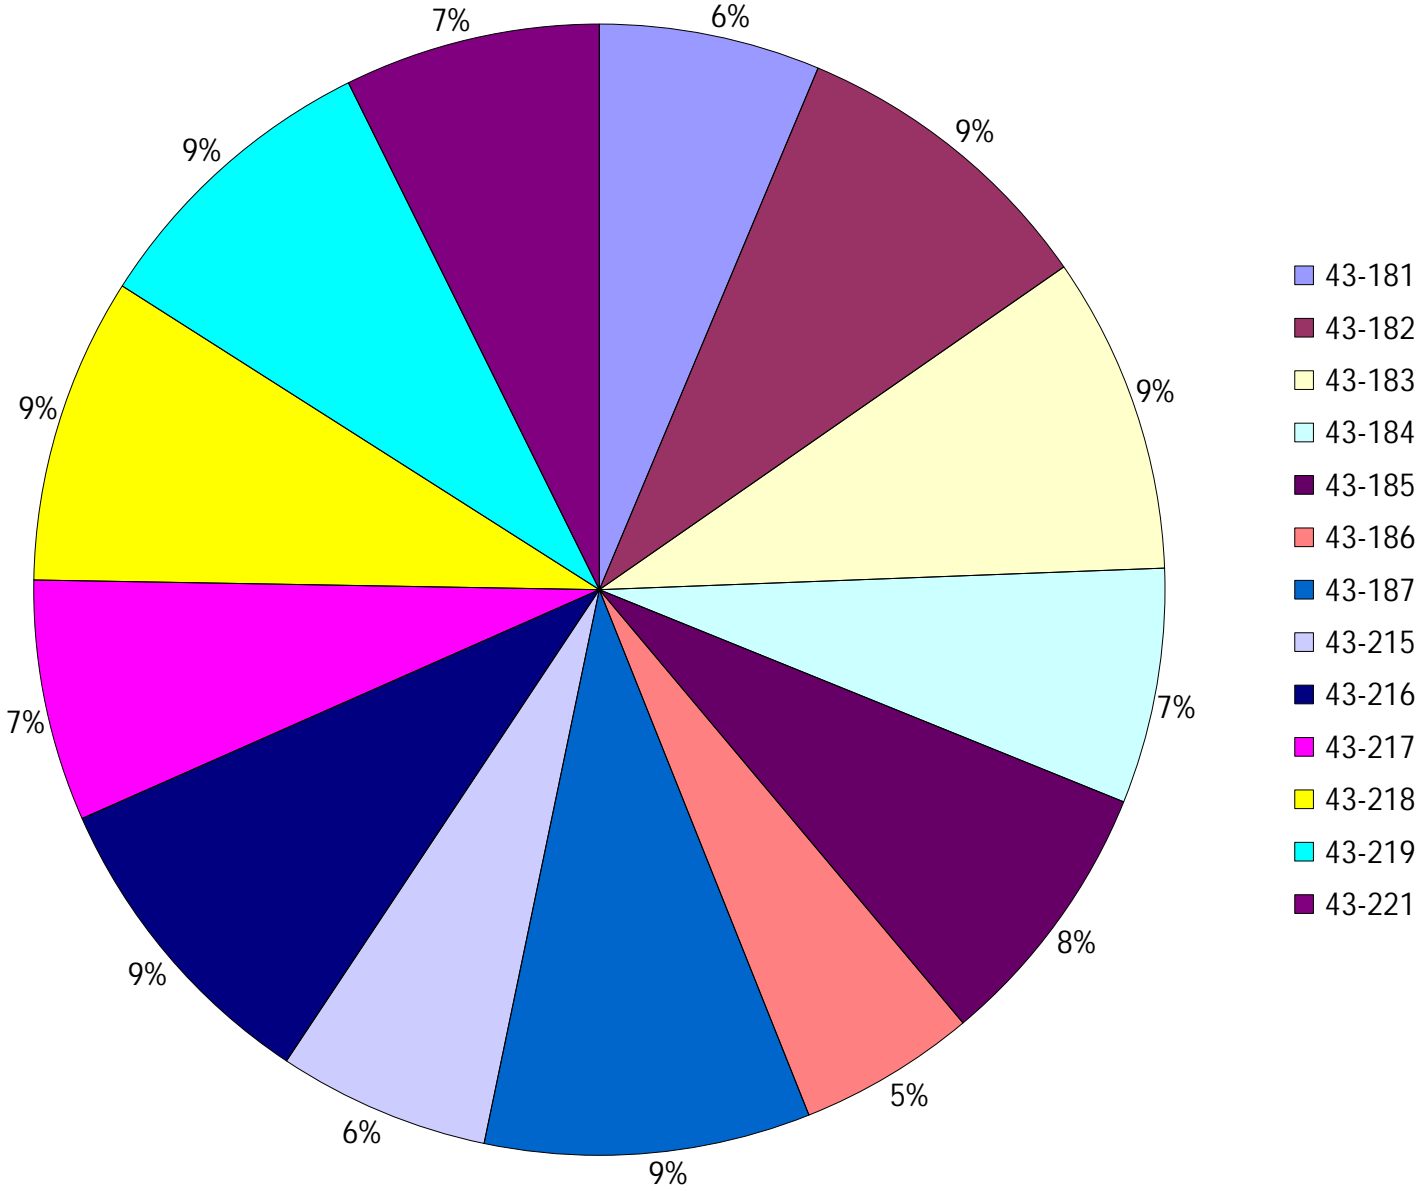

Provost Weekly Grader Report

From 12/8/2024 To 12/14/2024

12/14/2024

Vehicle	Total Distance(km)	Total Hours	Work Distance(km)	Work Hours
43-181	495.07	40 hrs 38 min 44 sec	353.61	33 hrs 52 min 3 sec
43-182	706.36	43 hrs 57 min 33 sec	385.7	33 hrs 13 min 6 sec
43-183	709.64	47 hrs 58 min 27 sec	419.79	37 hrs 49 min 37 sec
43-184	527.03	35 hrs 3 min 35 sec	273.03	26 hrs 27 min 1 sec
43-185	608.44	39 hrs 25 min 28 sec	408.96	32 hrs 45 min 5 sec
43-186	397.54	24 hrs 1 min 32 sec	140.86	13 hrs 37 min 24 sec
43-187	729.3	44 hrs 53 min 41 sec	474.07	37 hrs 38 min 50 sec
43-215	474.9	41 hrs 17 min 34 sec	357.7	36 hrs 42 min 30 sec
43-216	708.55	47 hrs 25 min 12 sec	447.13	36 hrs 0 min 59 sec
43-217	540.69	32 hrs 48 min 33 sec	353.57	25 hrs 29 min 0 sec
43-218	685.48	46 hrs 34 min 58 sec	341.9	34 hrs 43 min 44 sec
43-219	678.48	41 hrs 12 min 3 sec	339.1	29 hrs 58 min 6 sec
43-221	573.3	41 hrs 52 min 41 sec	354.06	33 hrs 51 min 1 sec
Total:	7834.77	527 hrs 10 min 3 sec	4649.48	412 hrs 8 min 26 sec

Vehicle Distance Vs Total Distance (%) From 12/8/2024 To 12/14/2024

Provost Weekly Grader Report