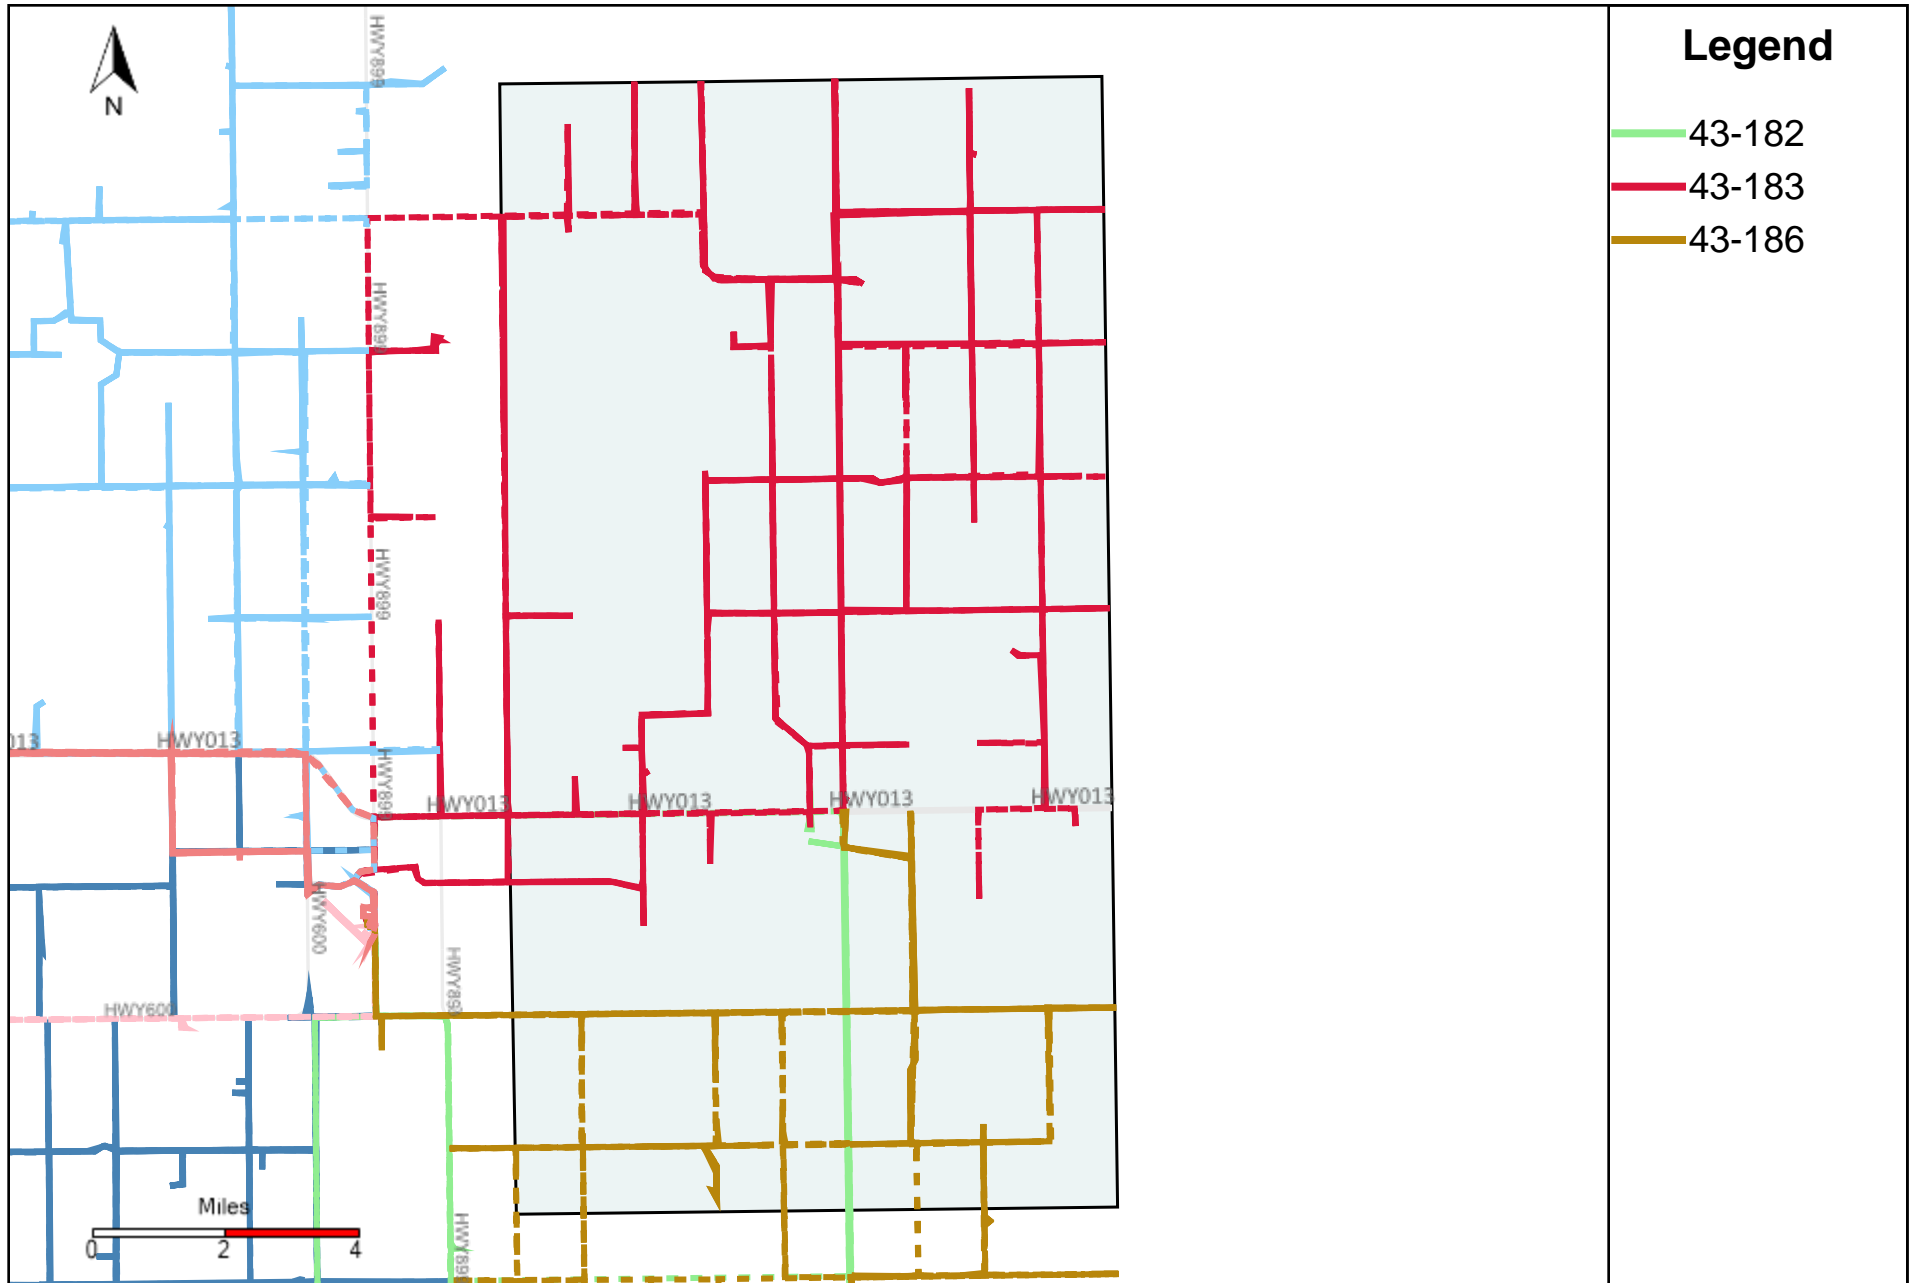

Division: 1 Grader Report(2024-12-08 ~ 2024-12-14)

Vehicle Name List	Total Distance(km)	Total Hours
43-181, 43-182, 43-186	1598.97	108 hrs 37 min 49 sec

Division: 2 Grader Report(2024-12-08 ~ 2024-12-14)

Vehicle Name List	Total Distance(km)	Total Hours
43-182, 43-183, 43-186	1813.54	115 hrs 57 min 32 sec

Division: 3 Grader Report(2024-12-08 ~ 2024-12-14)

Vehicle Name List	Total Distance(km)	Total Hours
43-181, 43-182, 43-183, 43-184, 43-185, 43-186, 43-187, 43-219	4851.86	317 hrs 11 min 4 sec