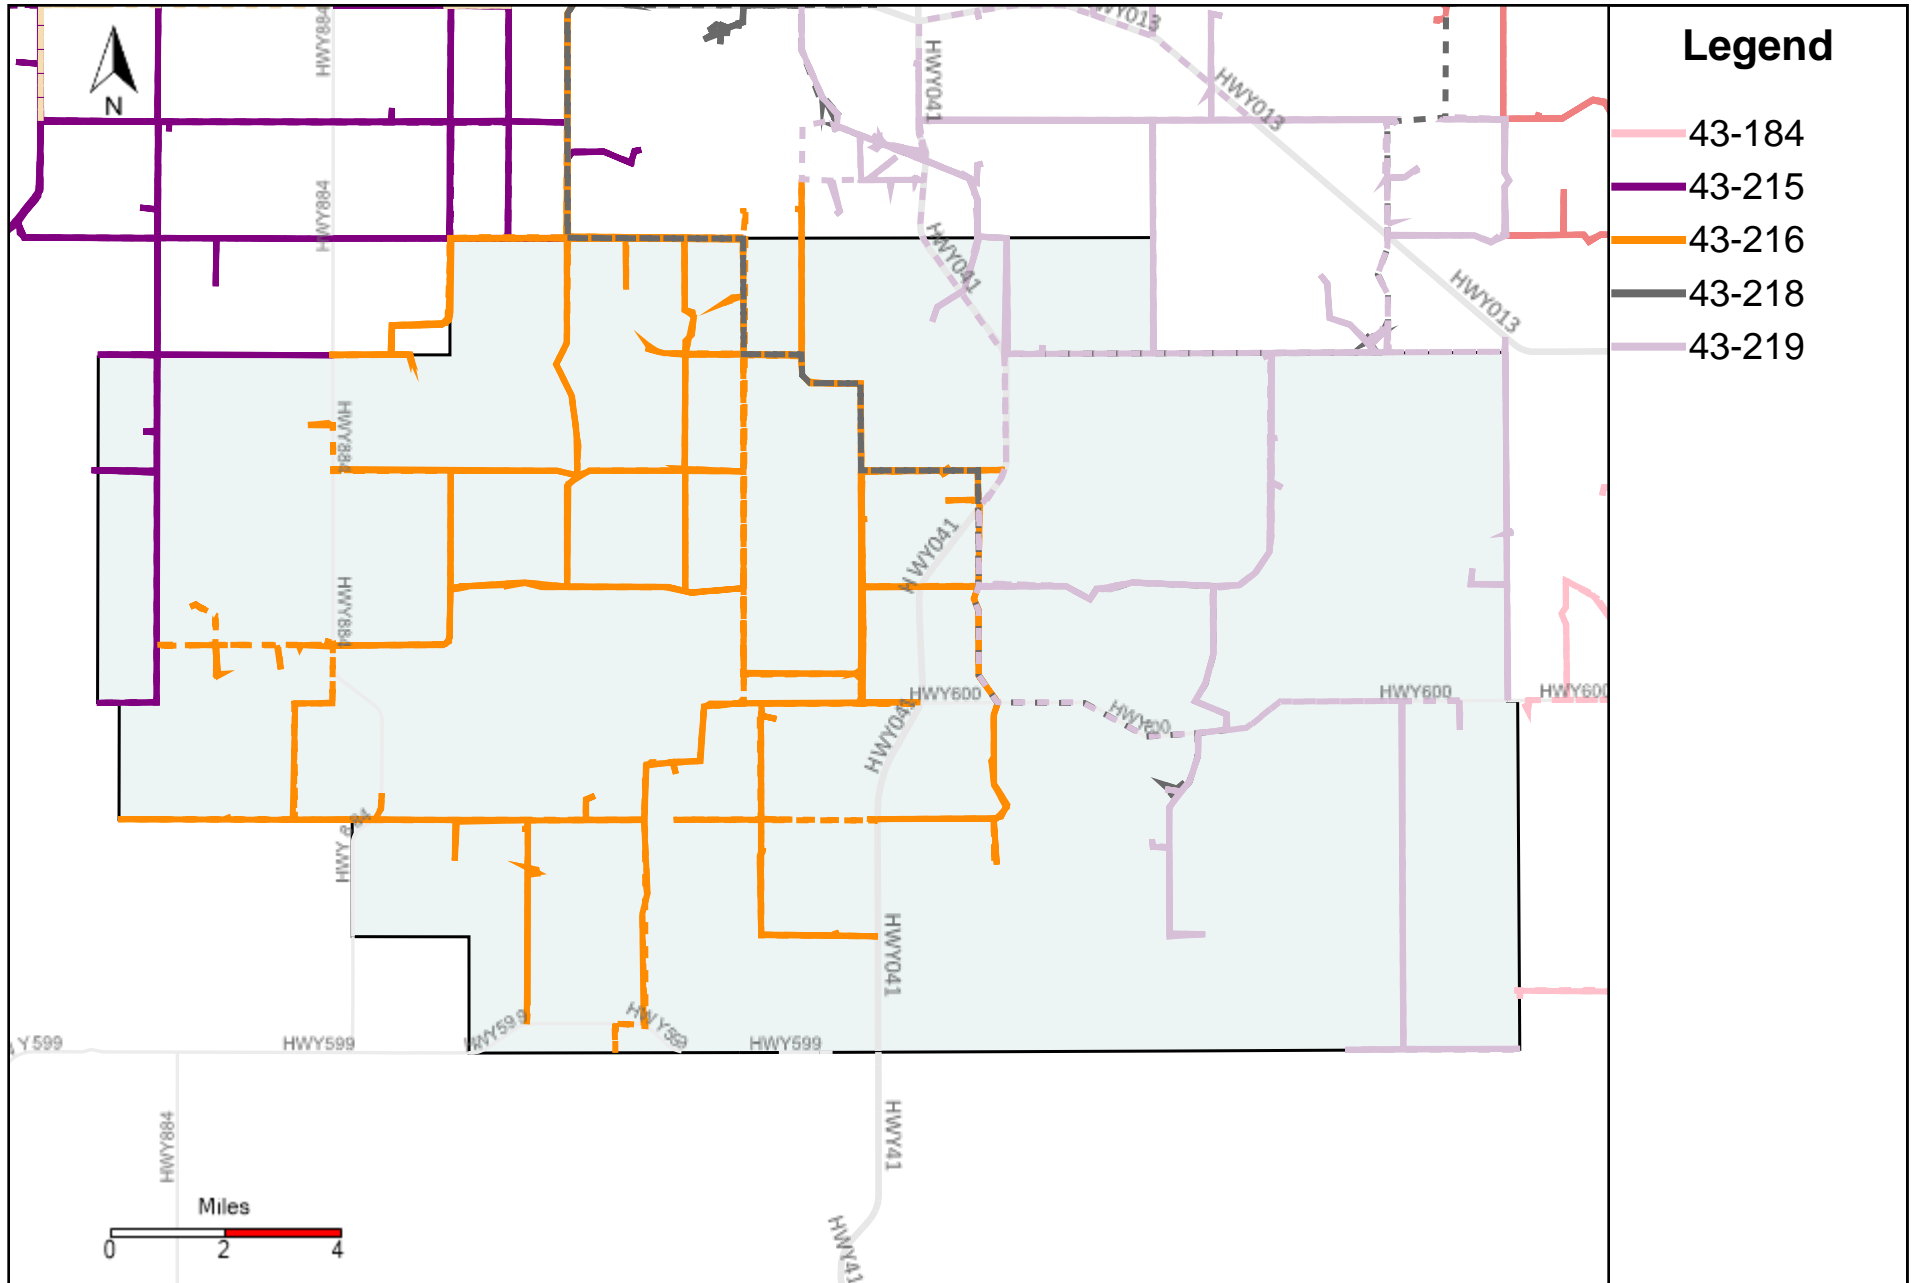

Division: 1 Grader Report(2024-12-08 ~ 2024-12-14)

Vehicle Name List	Total Distance(km)	Total Hours
43-181, 43-182, 43-186	1598.97	108 hrs 37 min 49 sec

Division: 2 Grader Report(2024-12-08 ~ 2024-12-14)

Vehicle Name List	Total Distance(km)	Total Hours
43-182, 43-183, 43-186	1813.54	115 hrs 57 min 32 sec

Division: 3 Grader Report(2024-12-08 ~ 2024-12-14)

Vehicle Name List	Total Distance(km)	Total Hours
43-181, 43-182, 43-183, 43-184, 43-185, 43-186, 43-187, 43-219	4851.86	317 hrs 11 min 4 sec

Division: 4 Grader Report(2024-12-08 ~ 2024-12-14)

Vehicle Name List	Total Distance(km)	Total Hours
43-183, 43-184, 43-185, 43-187, 43-218, 43-219	3938.37	255 hrs 8 min 13 sec

Division: 5 Grader Report(2024-12-08 ~ 2024-12-14)

Division: 7 Grader Report(2024-12-08 ~ 2024-12-14)

Vehicle Name List	Total Distance(km)	Total Hours
43-215, 43-216, 43-217, 43-221	2297.44	163 hrs 24 min 0 sec

Provost Weekly Grader Report

From 12/8/2024 To 12/14/2024