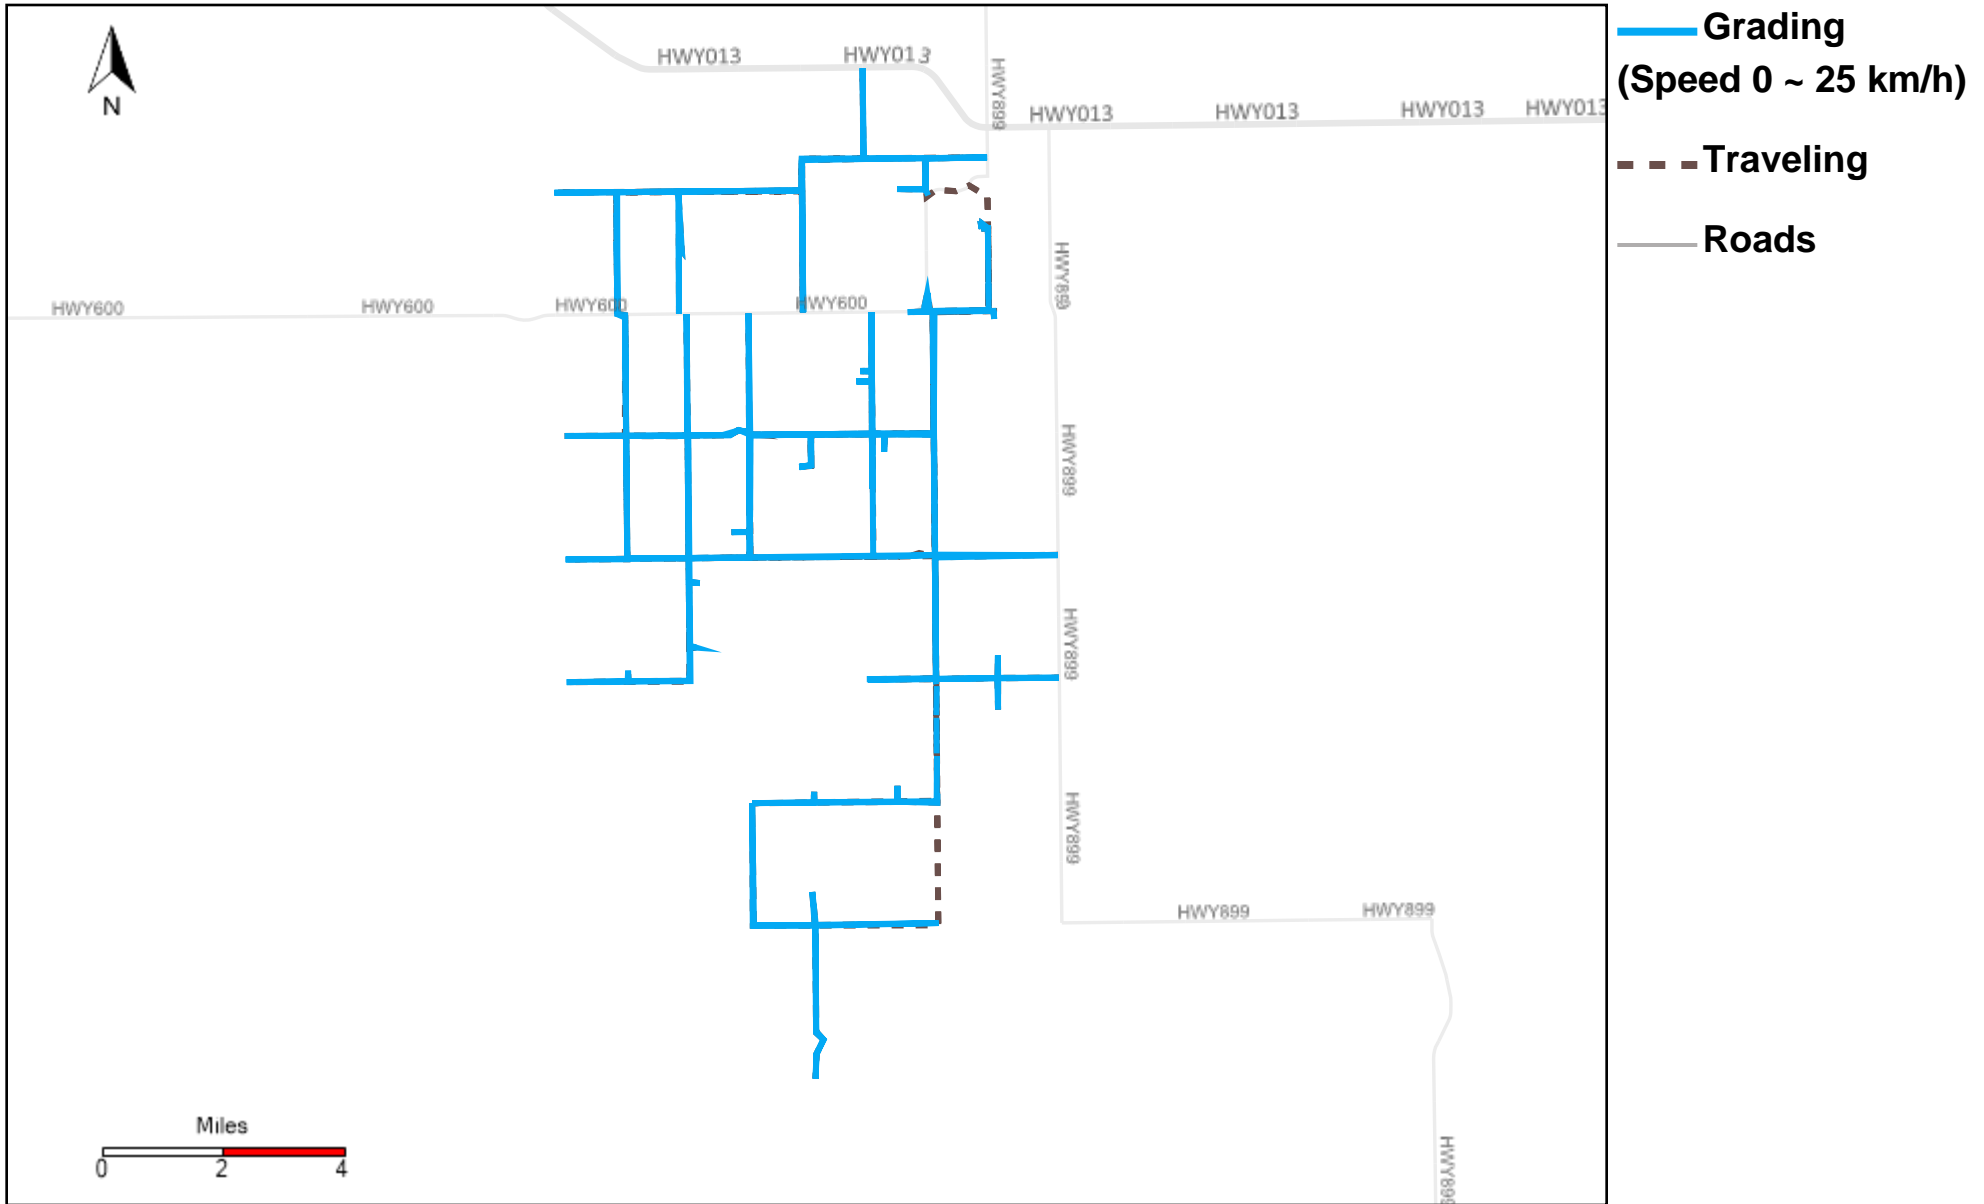

43-181_2024-12-08 ~ 2024-12-14 Tracking

Total Distance(km)	Total Hours	Work Distance(km)	Work Hours
495.07	40 hrs 38 min 44 sec	353.61	33 hrs 52 min 3 sec