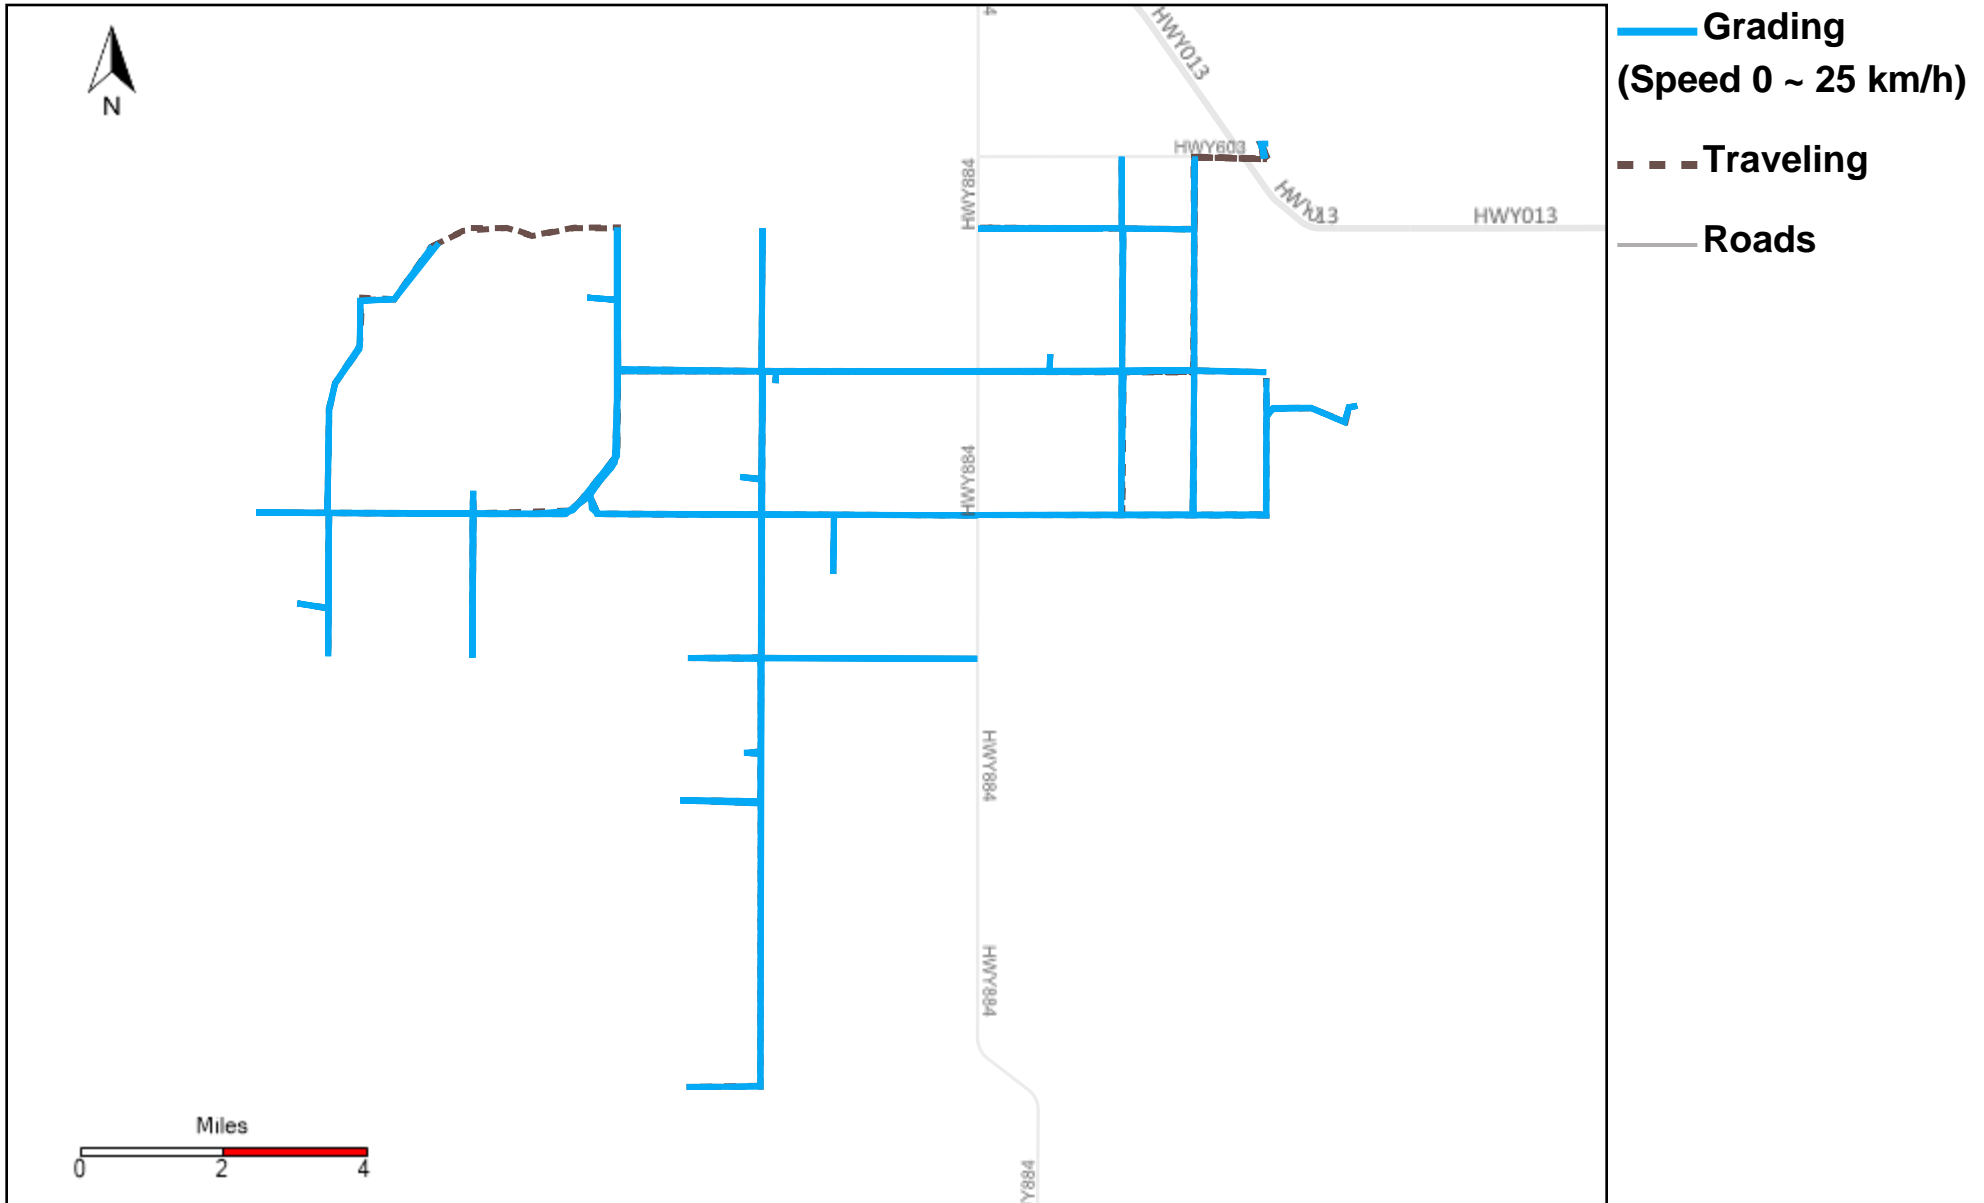

43-186_2024-12-08 ~ 2024-12-14 Tracking

Total Distance(km)	Total Hours	Work Distance(km)	Work Hours
397.54	24 hrs 1 min 32 sec	140.86	13 hrs 37 min 24 sec

43-187_2024-12-08 ~ 2024-12-14 Tracking

Total Distance(km)	Total Hours	Work Distance(km)	Work Hours
729.3	44 hrs 53 min 41 sec	474.07	37 hrs 38 min 50 sec

43-215_2024-12-08 ~ 2024-12-14 Tracking

Total Distance(km)	Total Hours	Work Distance(km)	Work Hours
474.9	41 hrs 17 min 34 sec	357.7	36 hrs 42 min 30 sec

43-216_2024-12-08 ~ 2024-12-14 Tracking

Total Distance(km)	Total Hours	Work Distance(km)	Work Hours
708.55	47 hrs 25 min 12 sec	447.13	36 hrs 0 min 59 sec