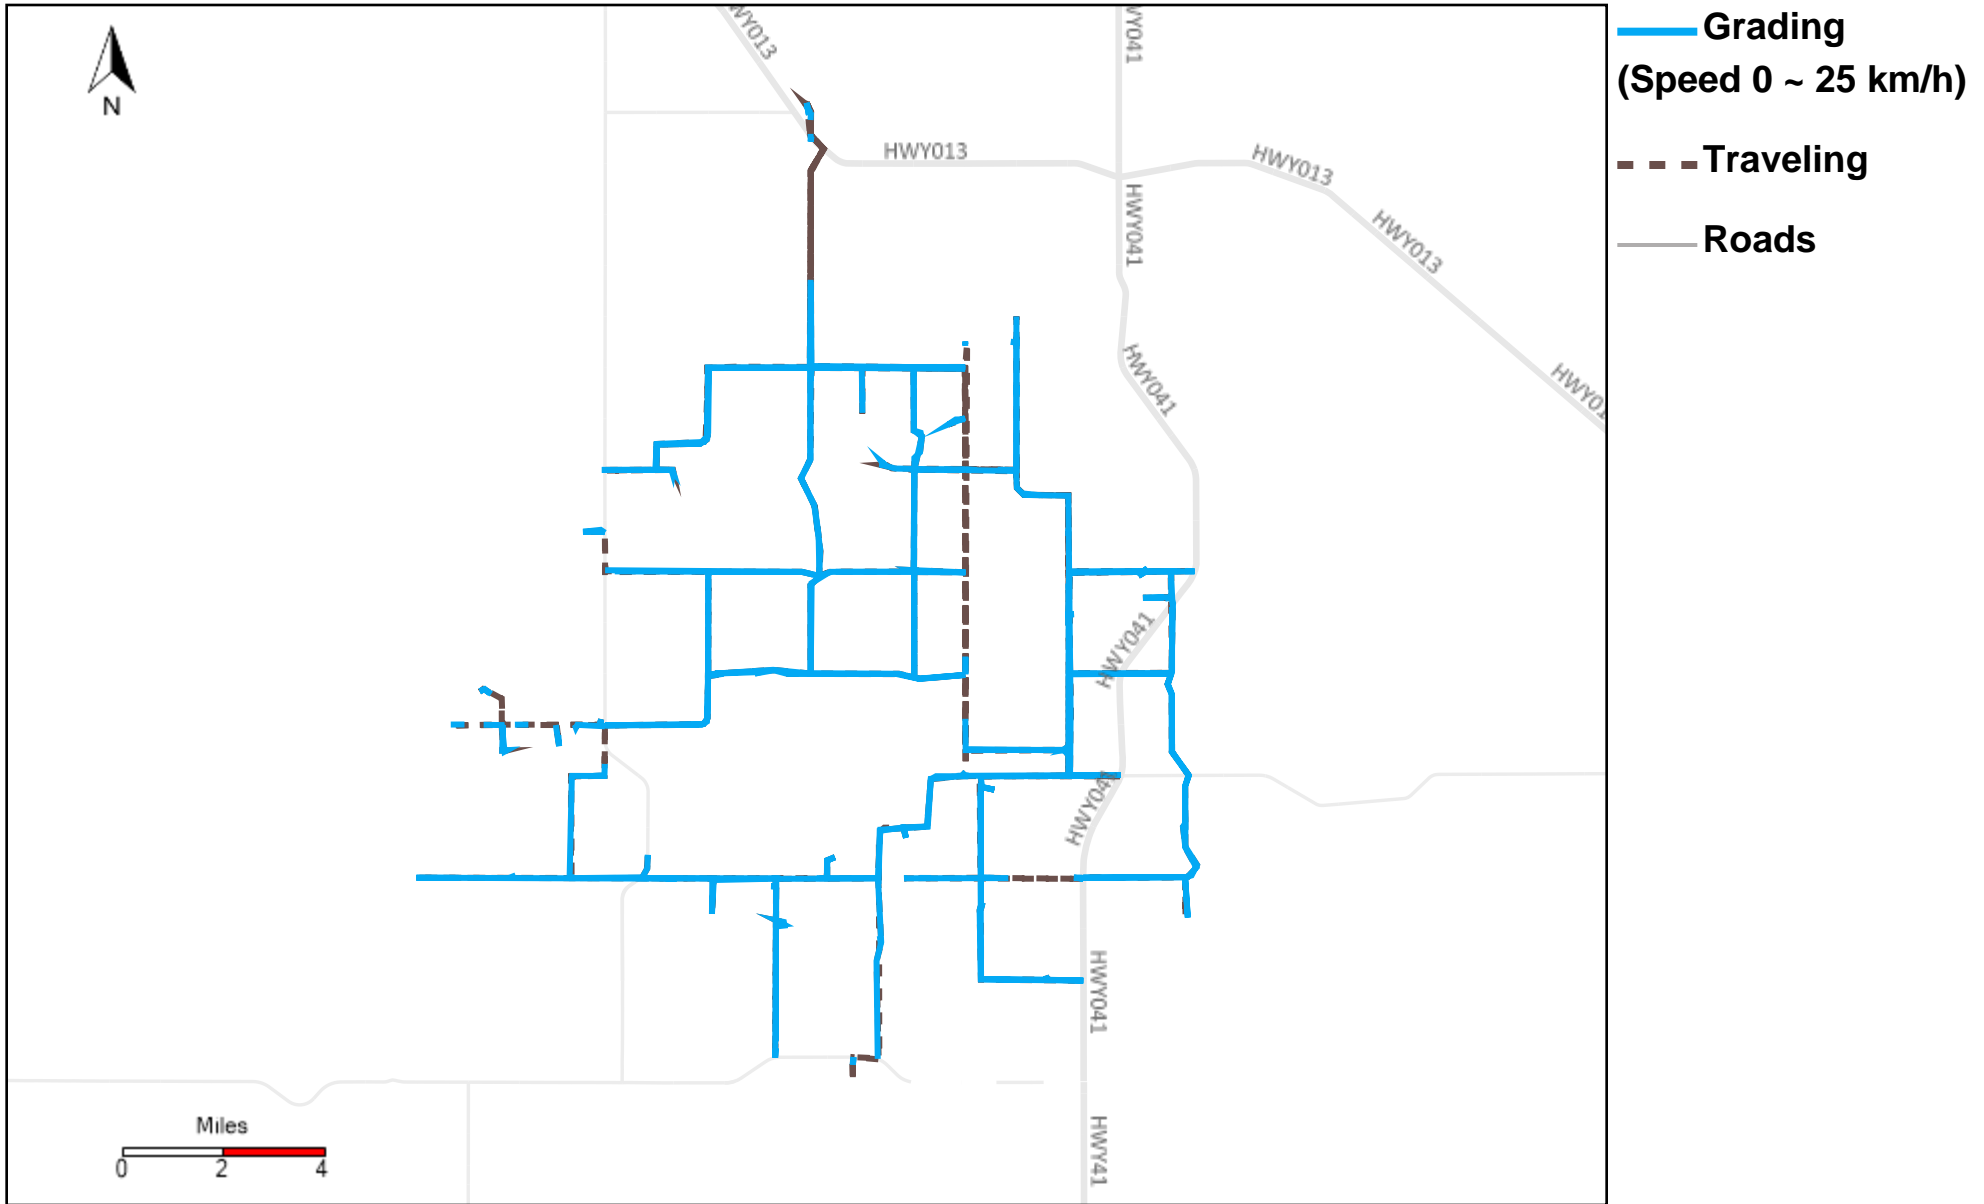

43-186_2024-12-08 ~ 2024-12-14 Tracking

Total Distance(km)	Total Hours	Work Distance(km)	Work Hours
397.54	24 hrs 1 min 32 sec	140.86	13 hrs 37 min 24 sec

43-187_2024-12-08 ~ 2024-12-14 Tracking

Total Distance(km)	Total Hours	Work Distance(km)	Work Hours
729.3	44 hrs 53 min 41 sec	474.07	37 hrs 38 min 50 sec

43-215_2024-12-08 ~ 2024-12-14 Tracking

Total Distance(km)	Total Hours	Work Distance(km)	Work Hours
474.9	41 hrs 17 min 34 sec	357.7	36 hrs 42 min 30 sec

43-216_2024-12-08 ~ 2024-12-14 Tracking

Total Distance(km)	Total Hours	Work Distance(km)	Work Hours
708.55	47 hrs 25 min 12 sec	447.13	36 hrs 0 min 59 sec