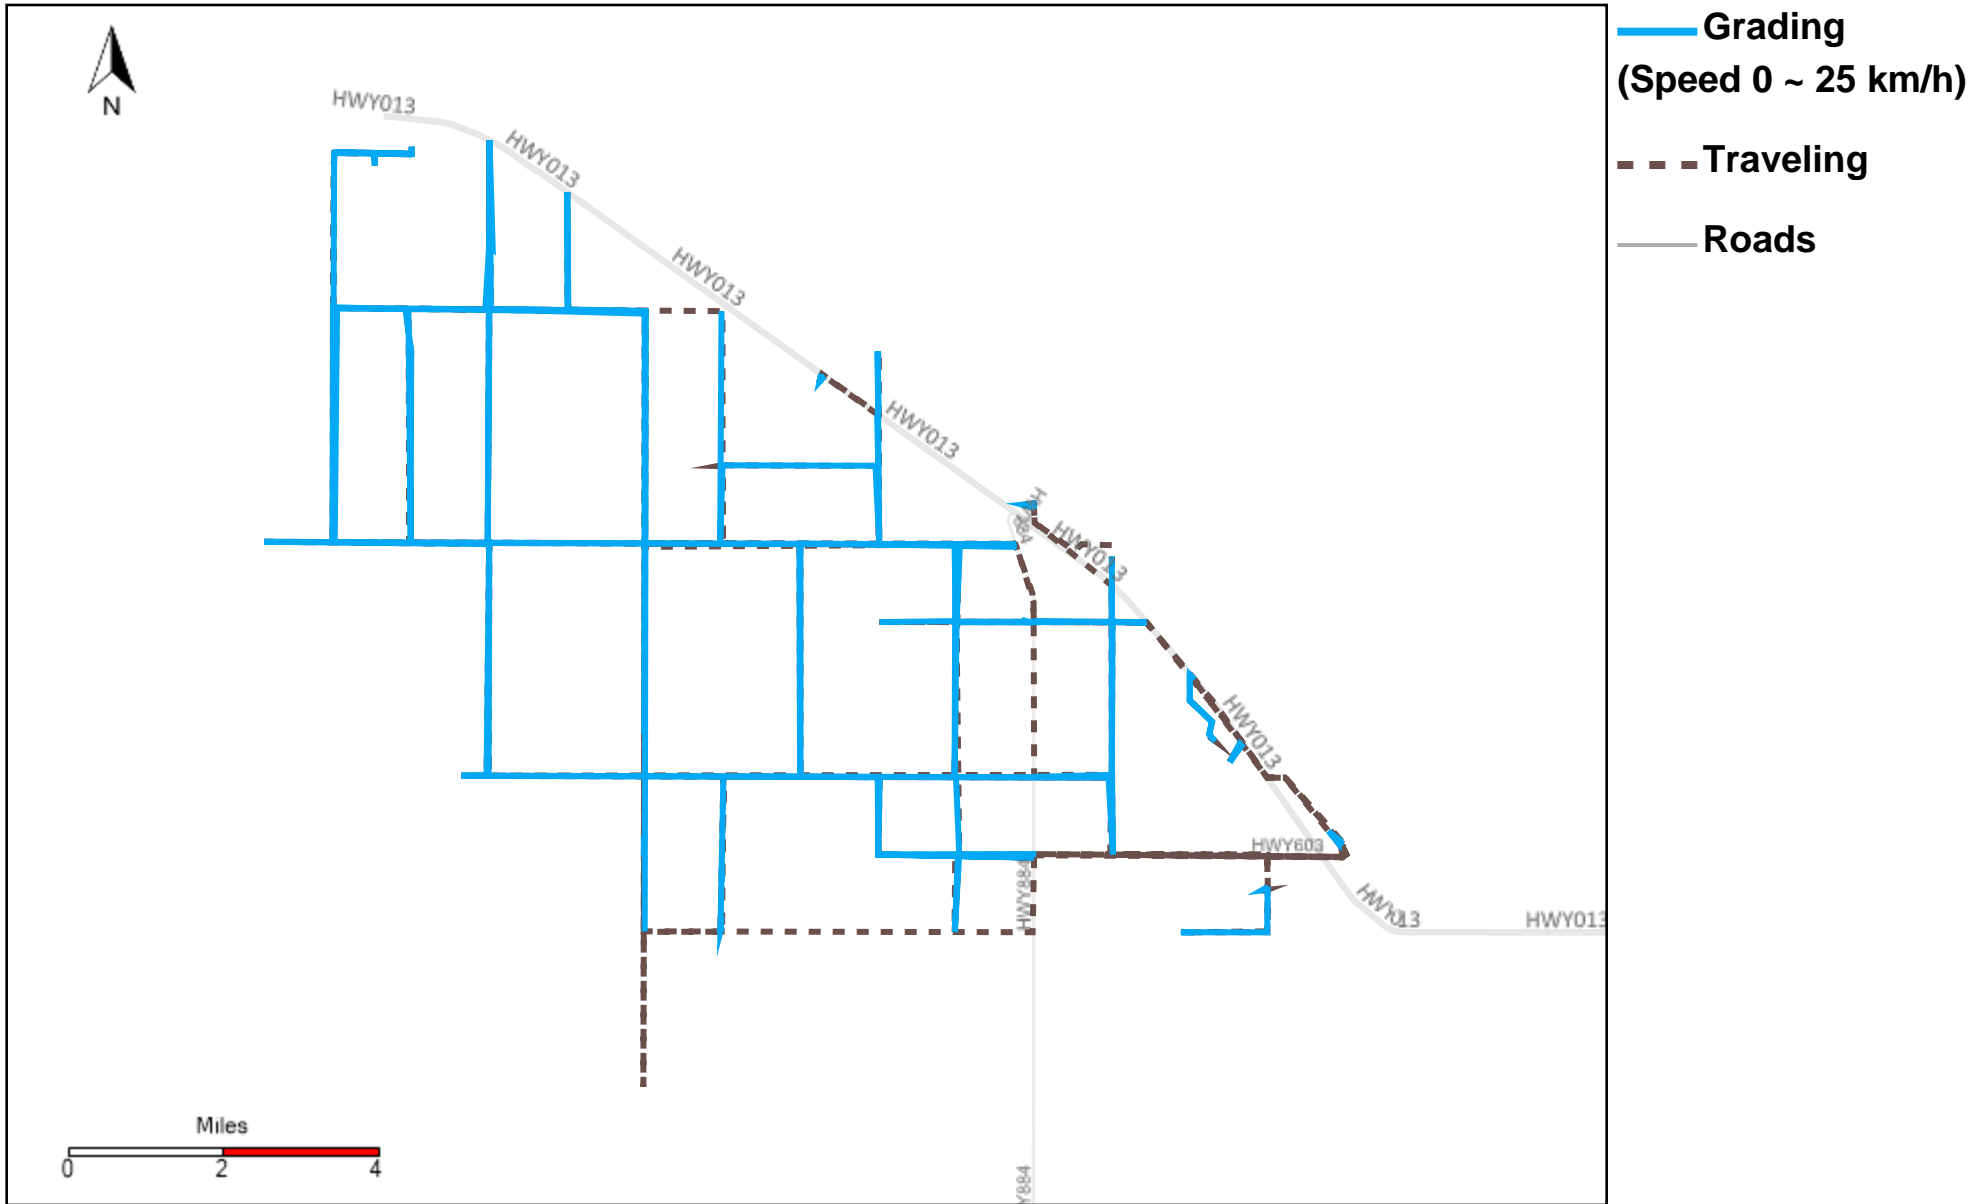

43-217_2024-12-08 ~ 2024-12-14 Tracking

Total Distance(km)	Total Hours	Work Distance(km)	Work Hours
540.69	32 hrs 48 min 33 sec	353.57	25 hrs 29 min 0 sec

43-218_2024-12-08 ~ 2024-12-14 Tracking

Total Distance(km)	Total Hours	Work Distance(km)	Work Hours
685.48	46 hrs 34 min 58 sec	341.9	34 hrs 43 min 44 sec

43-219_2024-12-08 ~ 2024-12-14 Tracking

Total Distance(km)	Total Hours	Work Distance(km)	Work Hours
678.48	41 hrs 12 min 3 sec	339.1	29 hrs 58 min 6 sec

43-221_2024-12-08 ~ 2024-12-14 Tracking

Total Distance(km)	Total Hours	Work Distance(km)	Work Hours
573.3	41 hrs 52 min 41 sec	354.06	33 hrs 51 min 1 sec