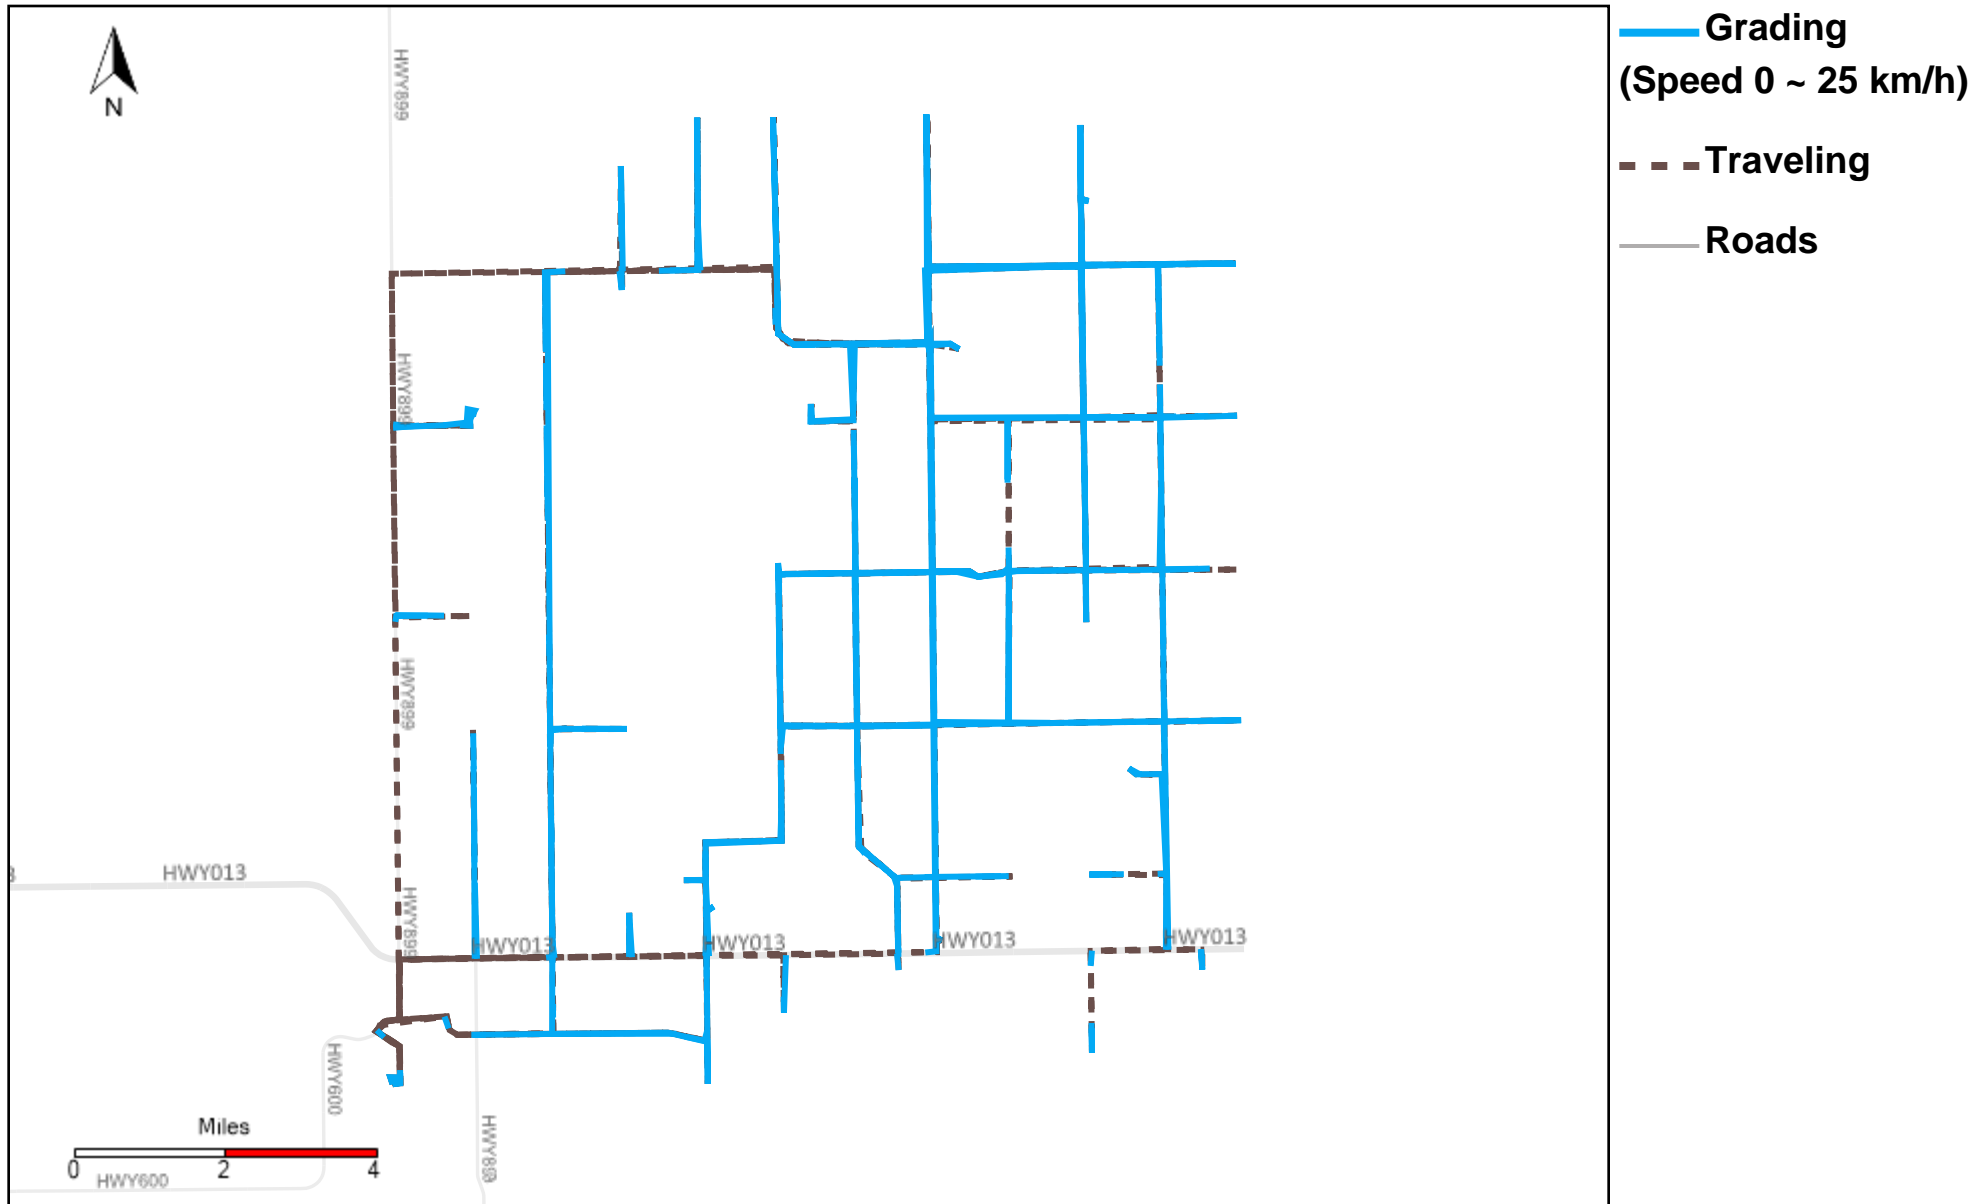

Vehicle Distance Vs Total Distance (%) From 12/8/2024 To 12/14/2024

Provost Weekly Grader Report

43-181_2024-12-08 ~ 2024-12-14 Tracking

Total Distance(km)	Total Hours	Work Distance(km)	Work Hours
495.07	40 hrs 38 min 44 sec	353.61	33 hrs 52 min 3 sec

43-182_2024-12-08 ~ 2024-12-14 Tracking

Total Distance(km)	Total Hours	Work Distance(km)	Work Hours
706.36	43 hrs 57 min 33 sec	385.7	33 hrs 13 min 6 sec

43-183_2024-12-08 ~ 2024-12-14 Tracking

Total Distance(km)	Total Hours	Work Distance(km)	Work Hours
709.64	47 hrs 58 min 27 sec	419.79	37 hrs 49 min 37 sec

43-184_2024-12-08 ~ 2024-12-14 Tracking

Total Distance(km)	Total Hours	Work Distance(km)	Work Hours
527.03	35 hrs 3 min 35 sec	273.03	26 hrs 27 min 1 sec

43-185_2024-12-08 ~ 2024-12-14 Tracking

Total Distance(km)	Total Hours	Work Distance(km)	Work Hours
608.44	39 hrs 25 min 28 sec	408.96	32 hrs 45 min 5 sec