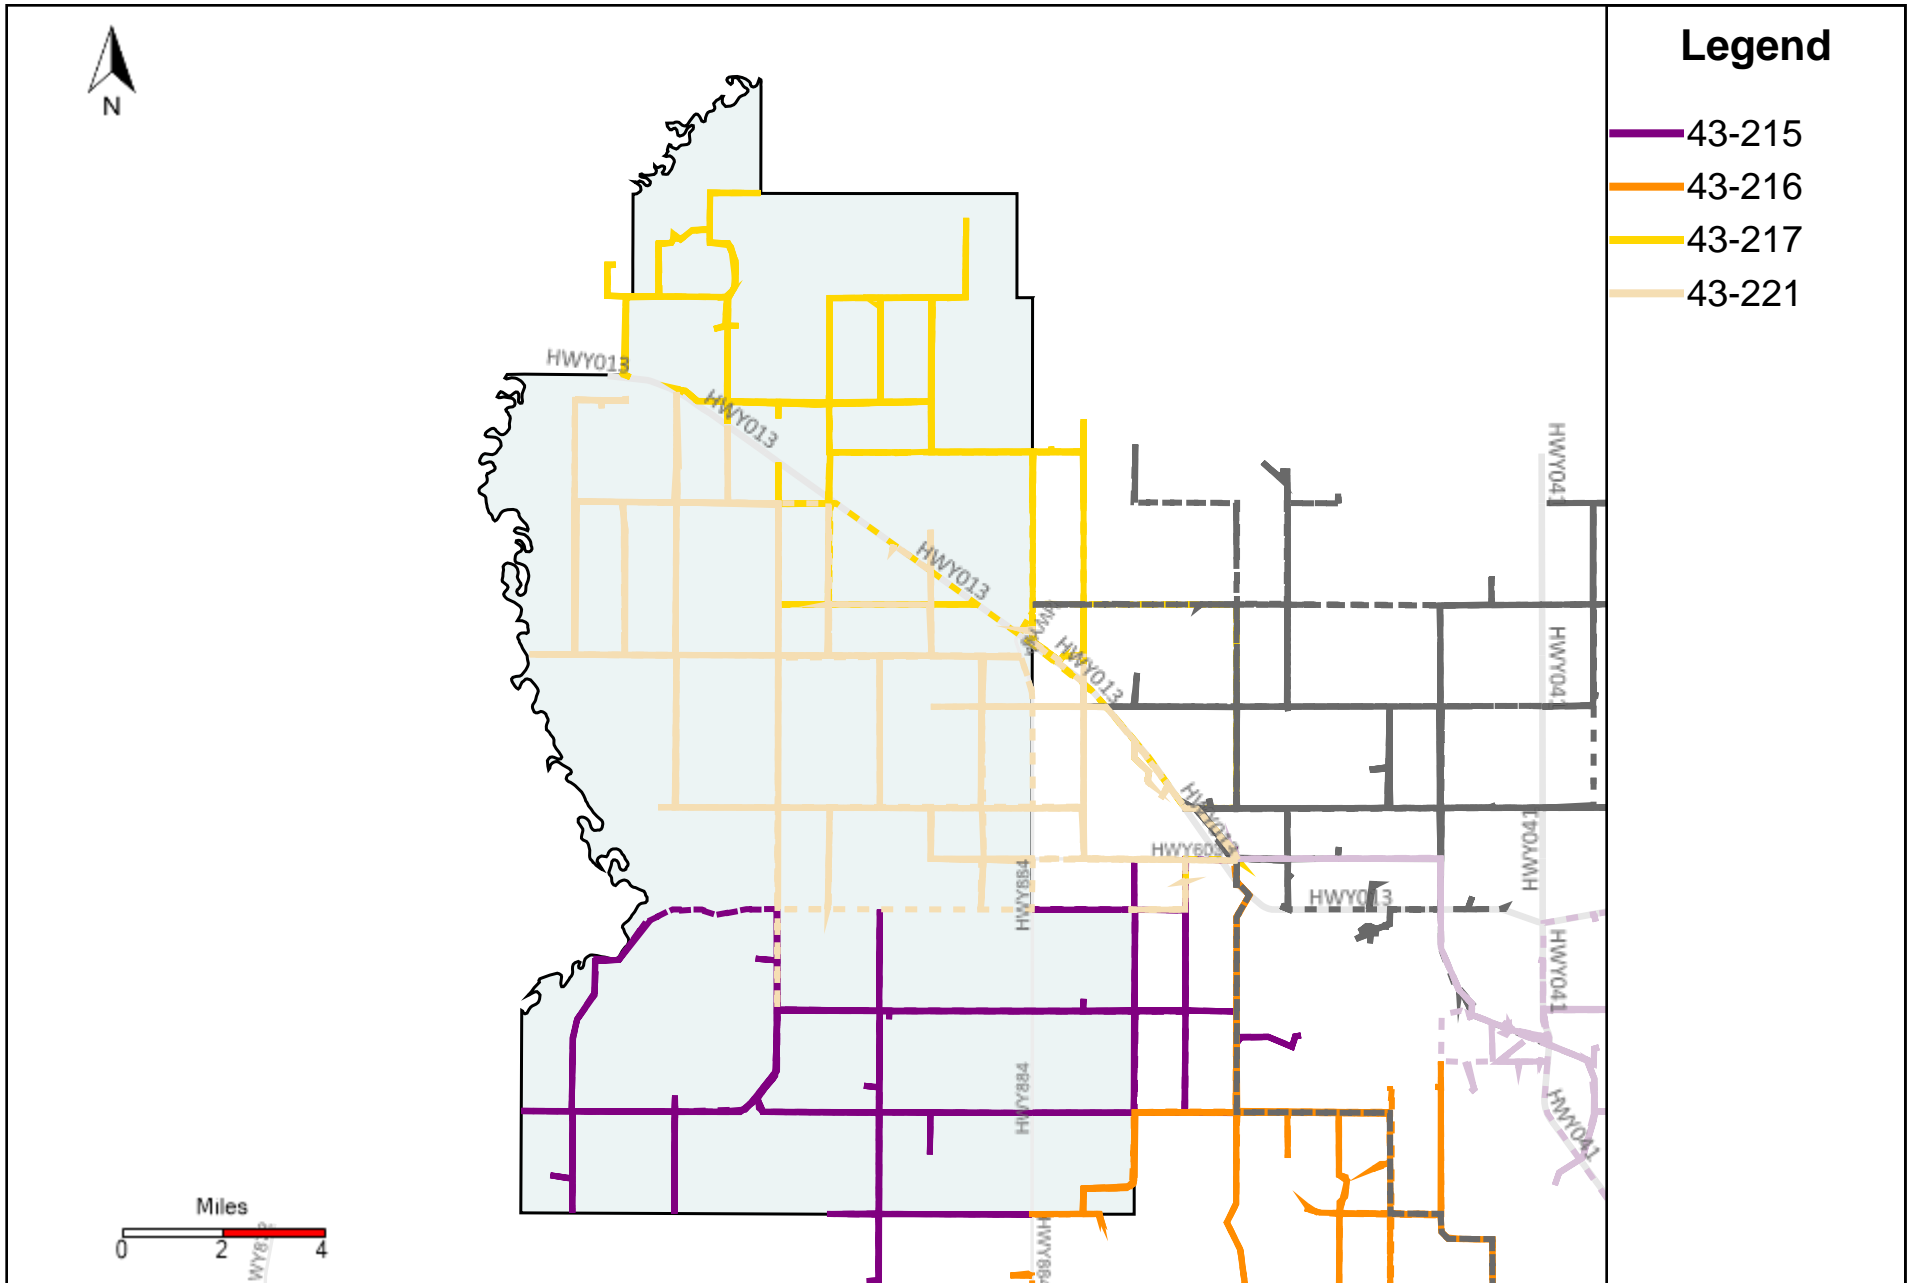

Division: 7 Grader Report(2024-12-08 ~ 2024-12-14)

Vehicle Name List	Total Distance(km)	Total Hours
43-215, 43-216, 43-217, 43-221	2297.44	163 hrs 24 min 0 sec