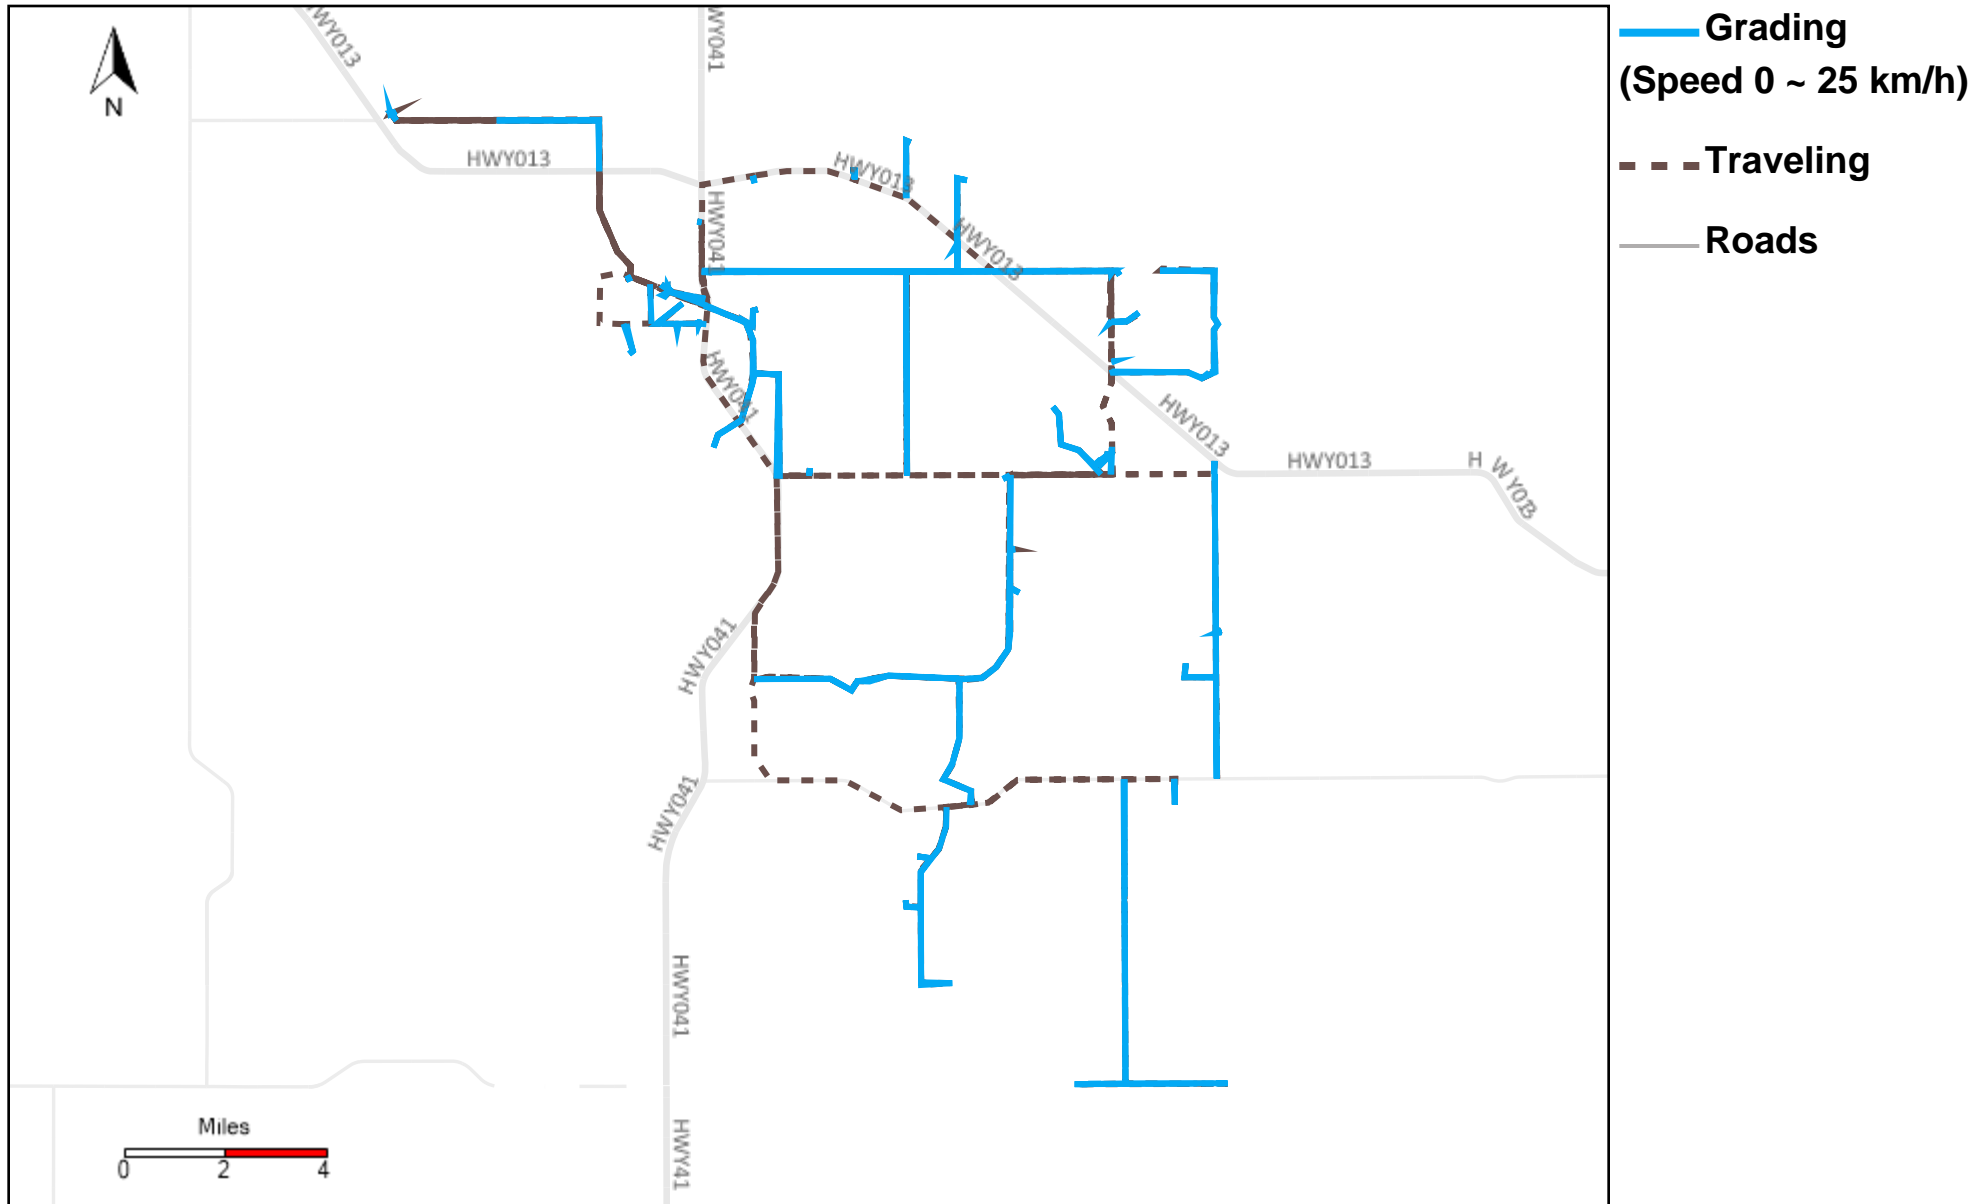

43-219_2024-12-08 ~ 2024-12-14 Tracking

Total Distance(km)	Total Hours	Work Distance(km)	Work Hours
678.48	41 hrs 12 min 3 sec	339.1	29 hrs 58 min 6 sec