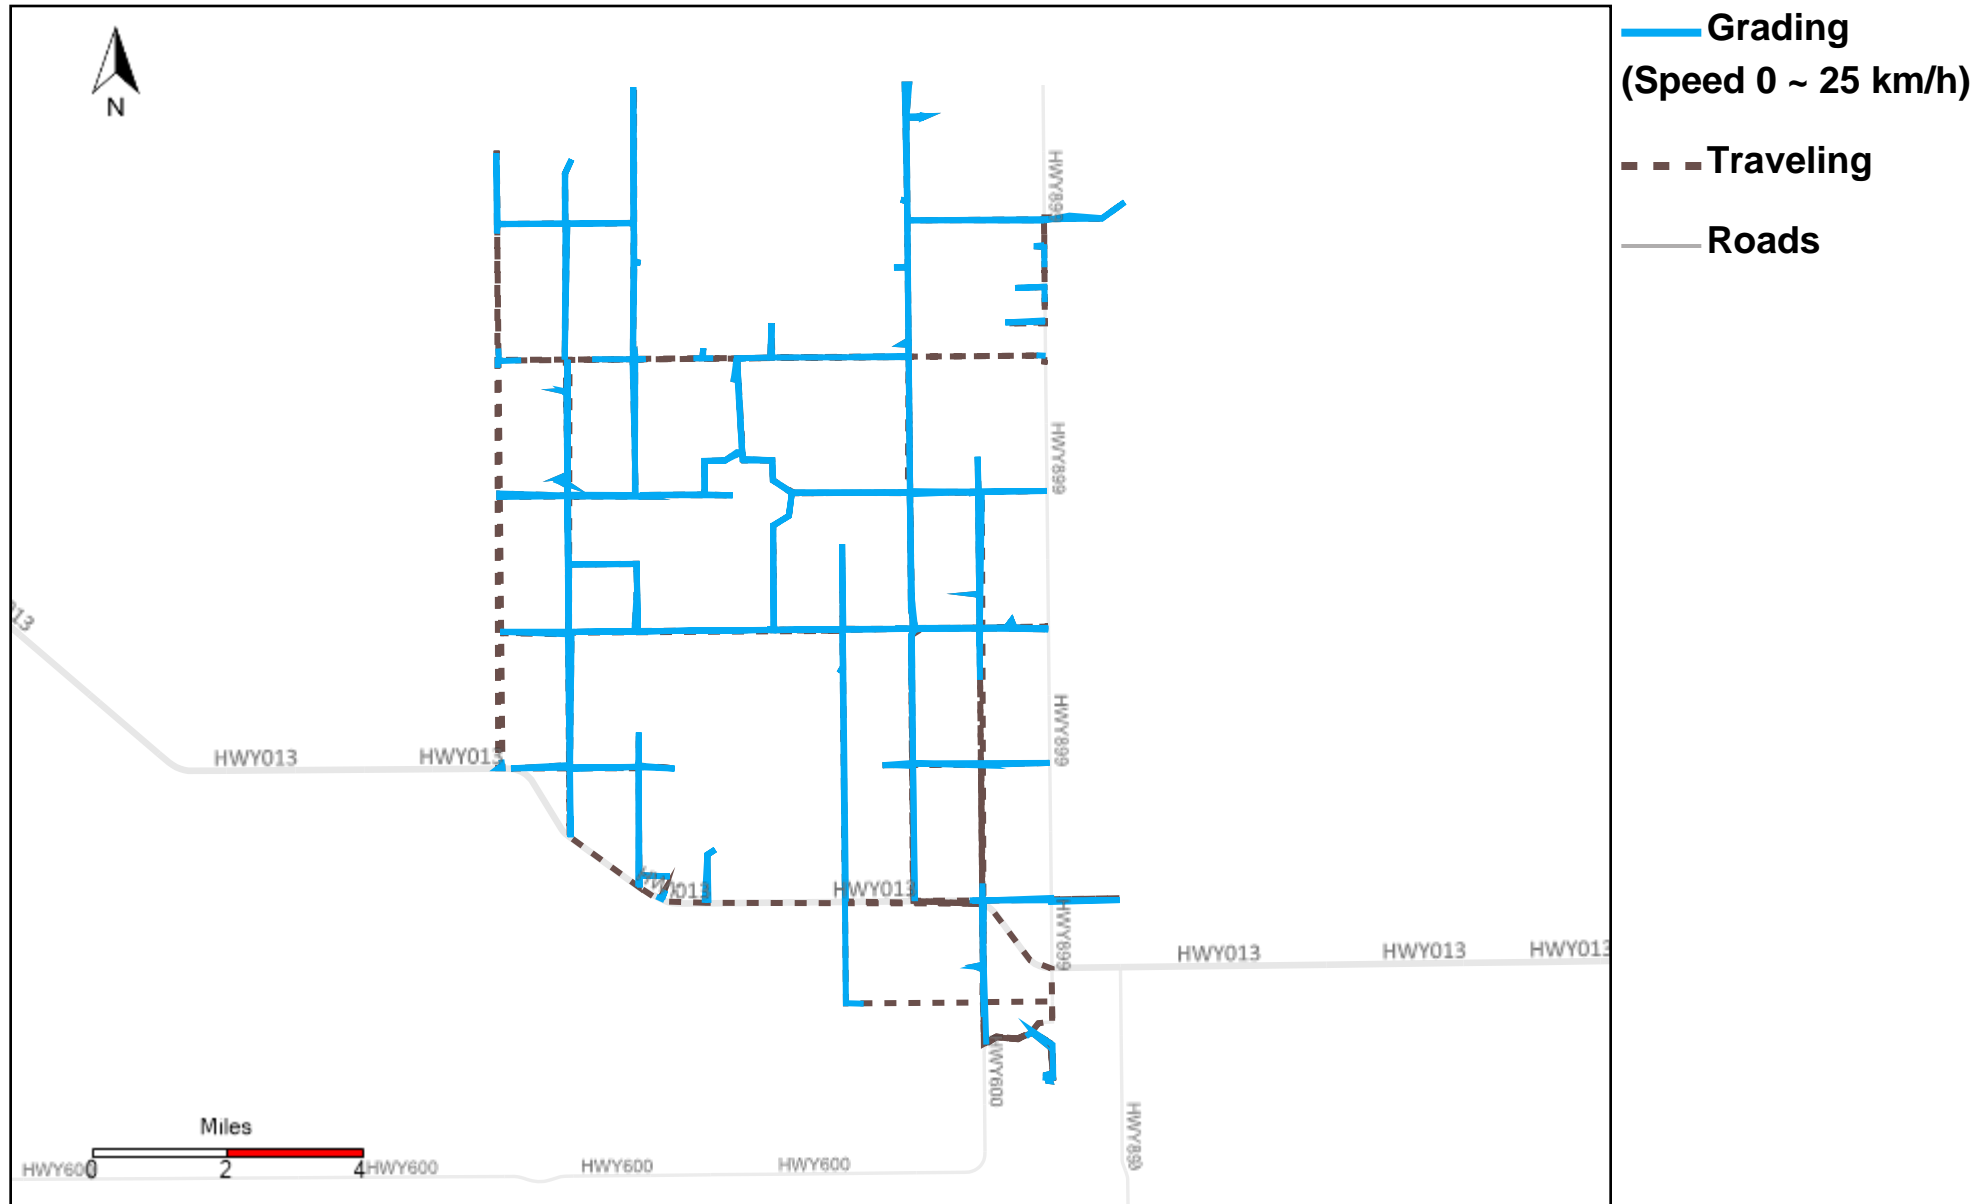

43-182_2024-12-08 ~ 2024-12-14 Tracking

Total Distance(km)	Total Hours	Work Distance(km)	Work Hours
706.36	43 hrs 57 min 33 sec	385.7	33 hrs 13 min 6 sec

43-183_2024-12-08 ~ 2024-12-14 Tracking

Total Distance(km)	Total Hours	Work Distance(km)	Work Hours
709.64	47 hrs 58 min 27 sec	419.79	37 hrs 49 min 37 sec

43-184_2024-12-08 ~ 2024-12-14 Tracking

Total Distance(km)	Total Hours	Work Distance(km)	Work Hours
527.03	35 hrs 3 min 35 sec	273.03	26 hrs 27 min 1 sec

43-185_2024-12-08 ~ 2024-12-14 Tracking

Total Distance(km)	Total Hours	Work Distance(km)	Work Hours
608.44	39 hrs 25 min 28 sec	408.96	32 hrs 45 min 5 sec