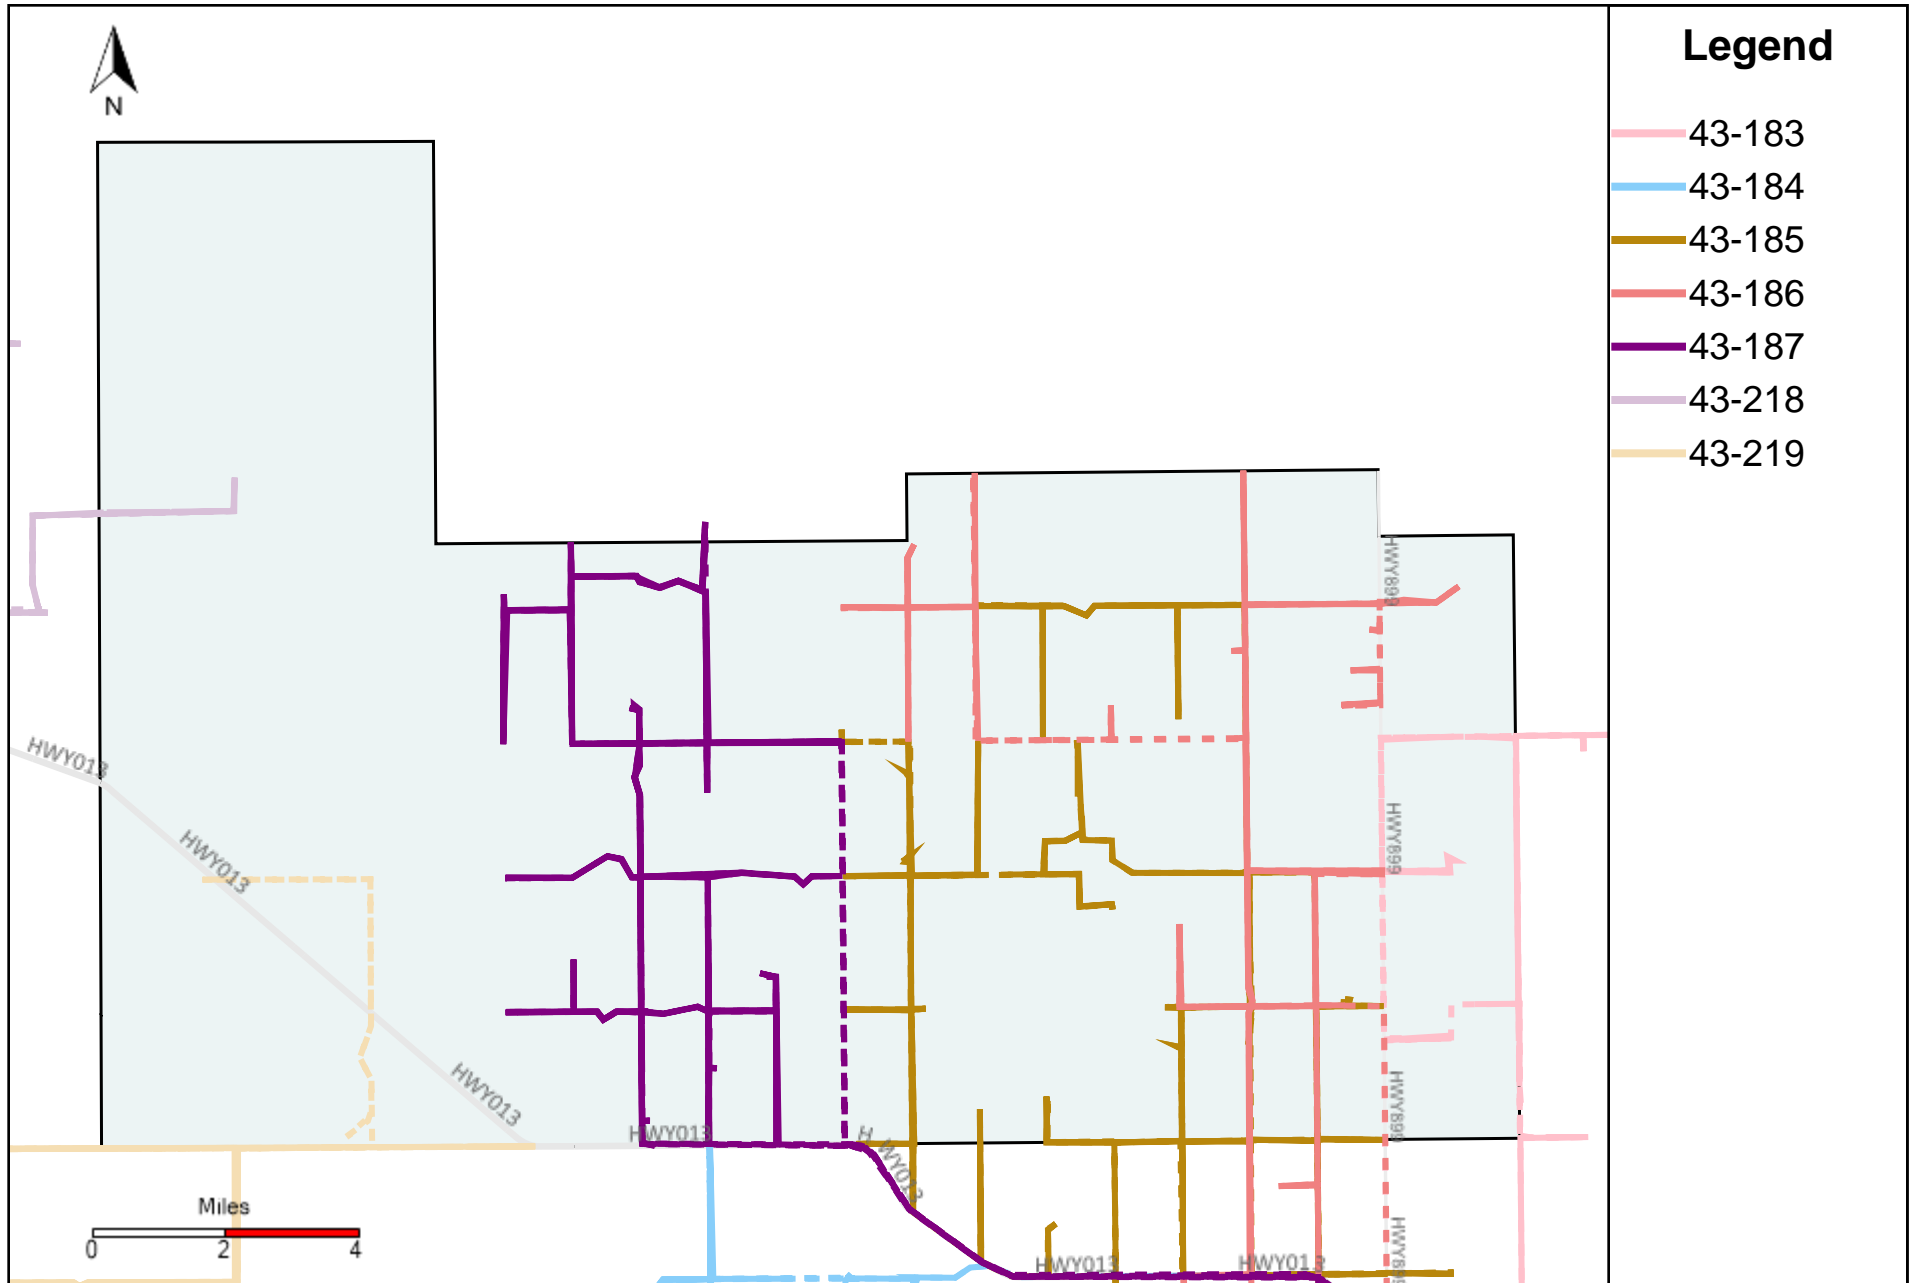

Provost Weekly Grader Report (2024-12-01 ~ 2024-12-07)

Division: 1 Grader Report(2024-12-01 ~ 2024-12-07)

Vehicle Name List	Total Distance(km)	Total Hours
43-181, 43-182, 43-183	1311.6	90 hrs 43 min 59 sec

Division: 2 Grader Report(2024-12-01 ~ 2024-12-07)

Vehicle Name List	Total Distance(km)	Total Hours
43-183	555.22	37 hrs 39 min 36 sec

Division: 3 Grader Report(2024-12-01 ~ 2024-12-07)

Vehicle Name List	Total Distance(km)	Total Hours
43-181, 43-182, 43-183, 43-184, 43-185, 43-186, 43-187	2797.84	197 hrs 33 min 35 sec

Division: 4 Grader Report(2024-12-01 ~ 2024-12-07)

Vehicle Name List	Total Distance(km)	Total Hours
43-183, 43-184, 43-185, 43-186, 43-187, 43-218, 43-219	2677.57	190 hrs 22 min 58 sec

Division: 5 Grader Report(2024-12-01 ~ 2024-12-07)

Division: 7 Grader Report(2024-12-01 ~ 2024-12-07)

Vehicle Name List	Total Distance(km)	Total Hours
43-215, 43-217, 43-218, 43-220, 43-221	1889.48	149 hrs 34 min 19 sec

Provost Weekly Grader Report

From 12/1/2024 To 12/7/2024