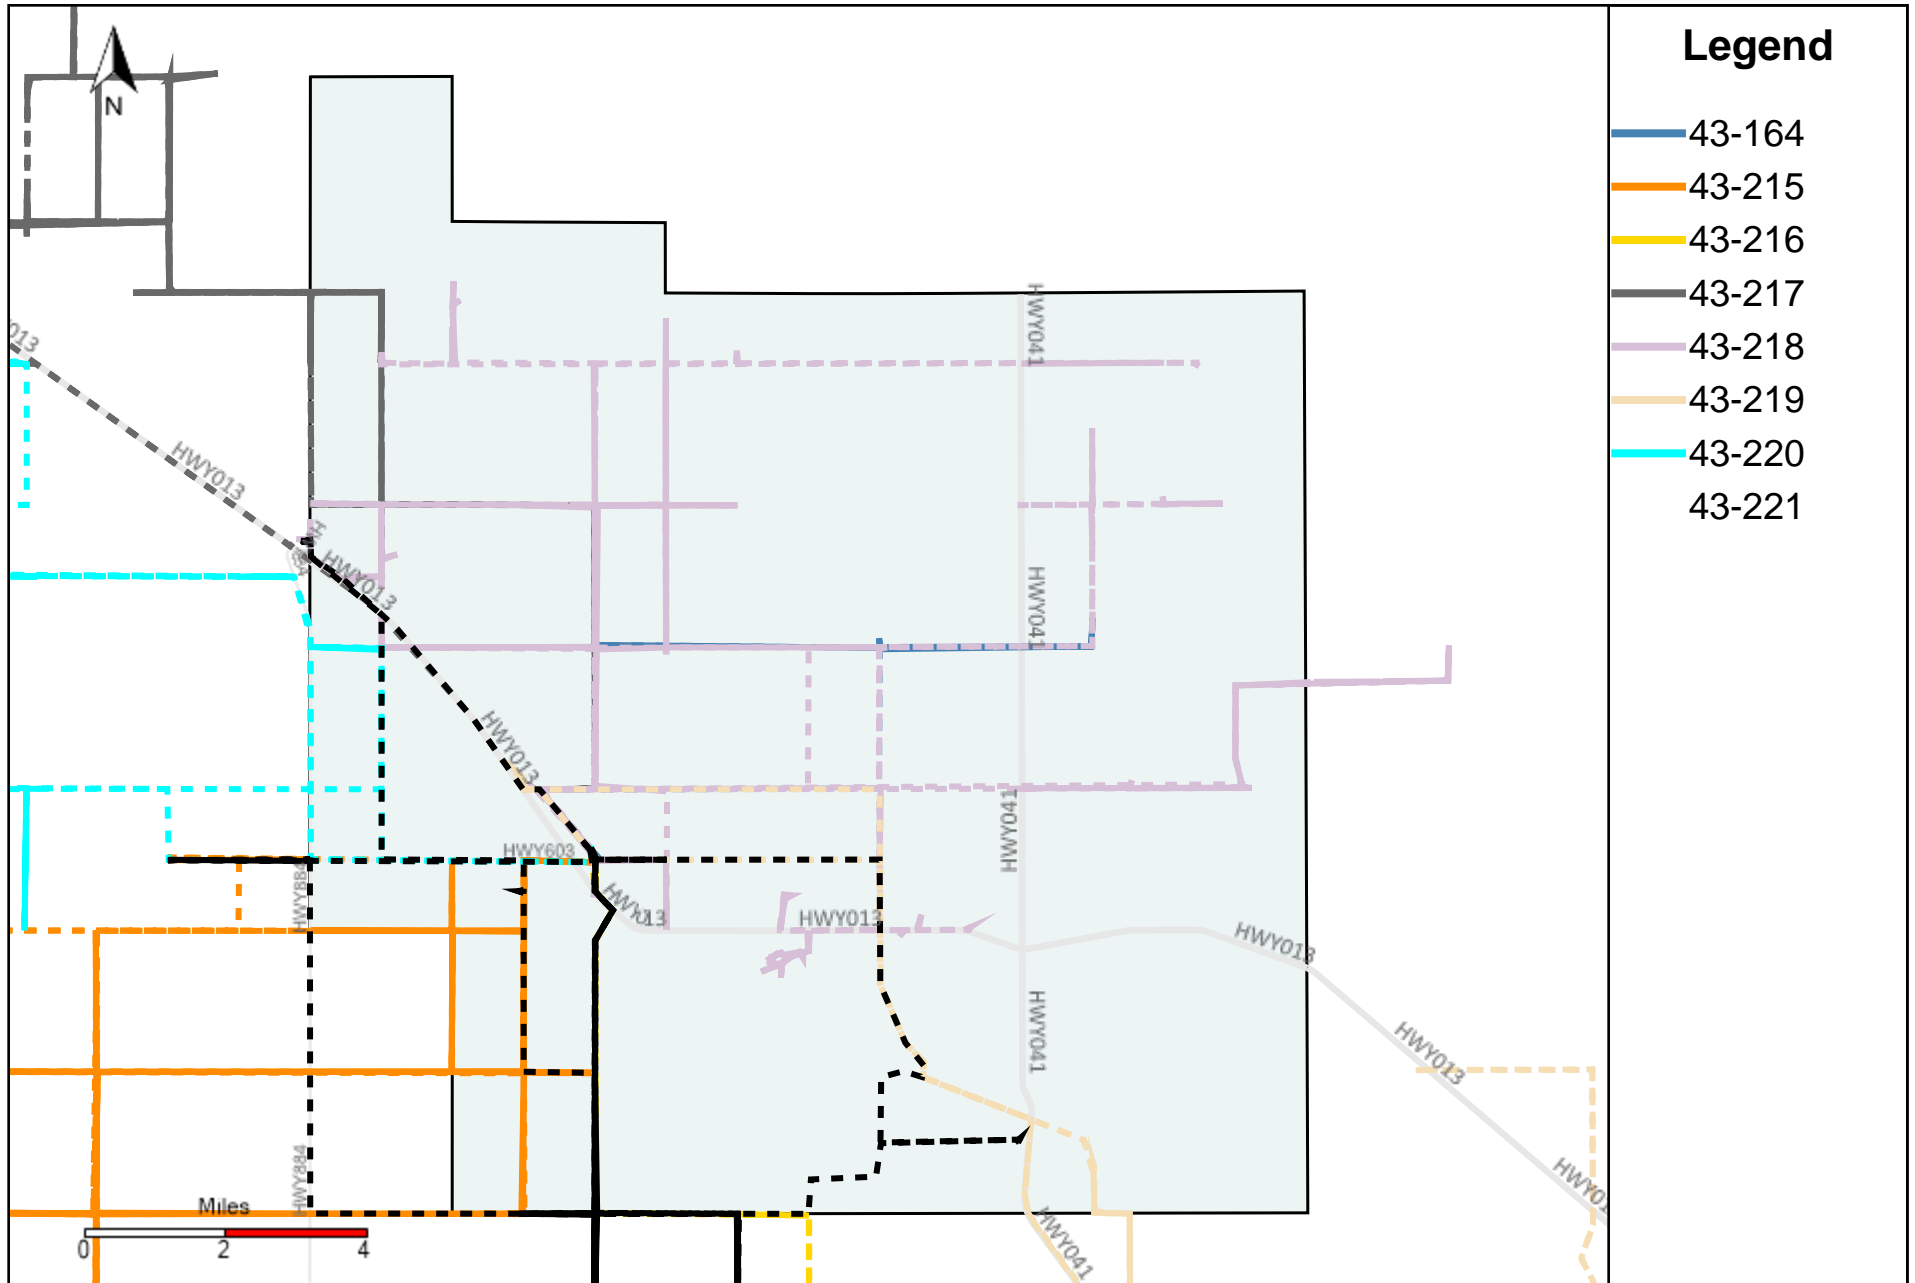

Division: 6 Grader Report(2024-12-01 ~ 2024-12-07)

Vehicle Name List	Total Distance(km)	Total Hours
43-164, 43-215, 43-216, 43-217, 43-218, 43-219, 43-220, 43-221	2422.69	187 hrs 49 min 12 sec