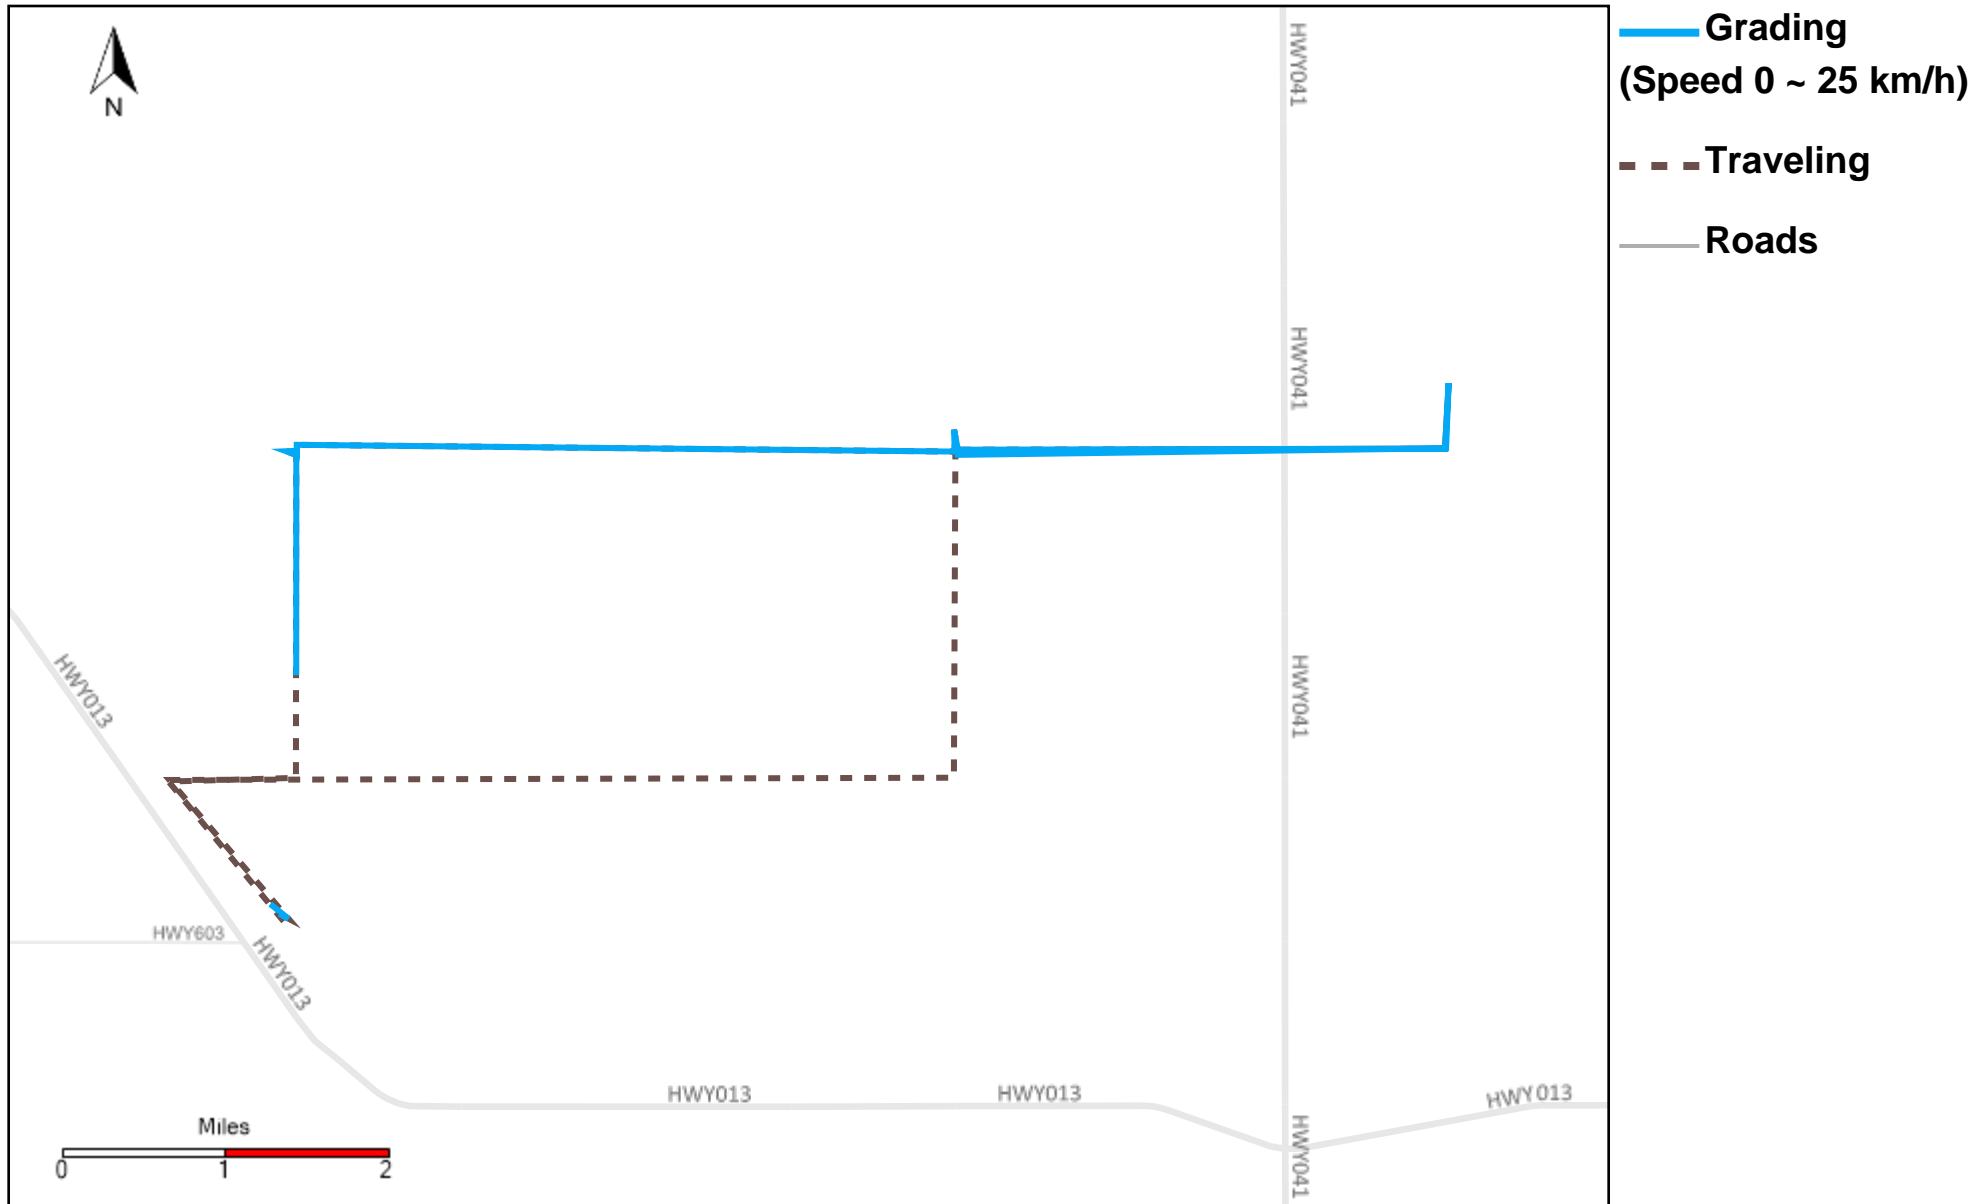

43-164_2024-12-01 ~ 2024-12-07 Tracking

Total Distance(km)	Total Hours	Work Distance(km)	Work Hours
41.23	7 hrs 1 min 1 sec	24.59	5 hrs 27 min 27 sec