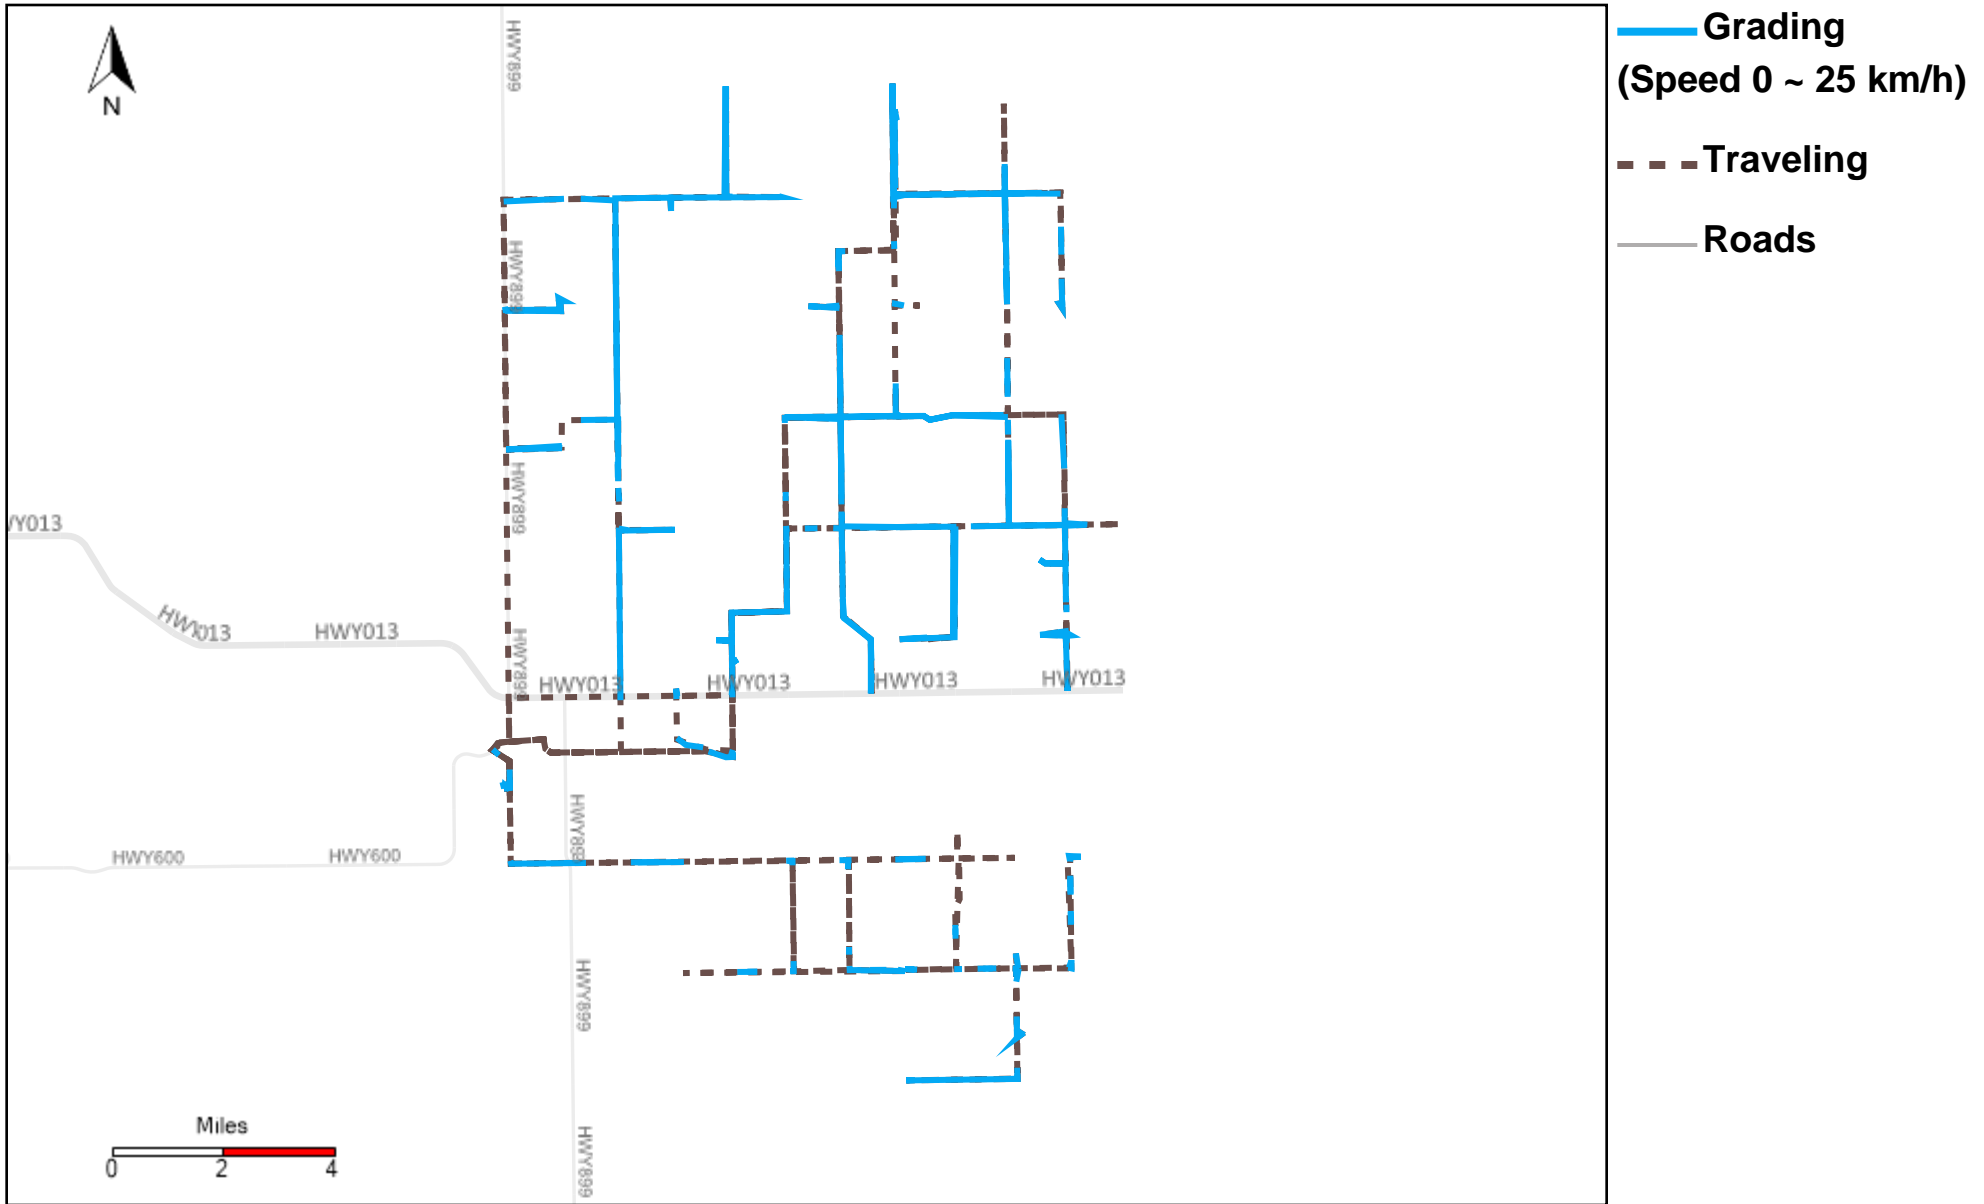

43-181_2024-12-01 ~ 2024-12-07 Tracking

Total Distance(km)	Total Hours	Work Distance(km)	Work Hours
206.71	19 hrs 18 min 3 sec	161.94	15 hrs 50 min 17 sec

43-182_2024-12-01 ~ 2024-12-07 Tracking

Total Distance(km)	Total Hours	Work Distance(km)	Work Hours
549.67	33 hrs 46 min 20 sec	223.6	22 hrs 24 min 54 sec

43-183_2024-12-01 ~ 2024-12-07 Tracking

Total Distance(km)	Total Hours	Work Distance(km)	Work Hours
555.22	37 hrs 39 min 36 sec	246.08	27 hrs 3 min 4 sec

43-184_2024-12-01 ~ 2024-12-07 Tracking

Total Distance(km)	Total Hours	Work Distance(km)	Work Hours
438.1	33 hrs 49 min 54 sec	221.21	27 hrs 47 min 30 sec