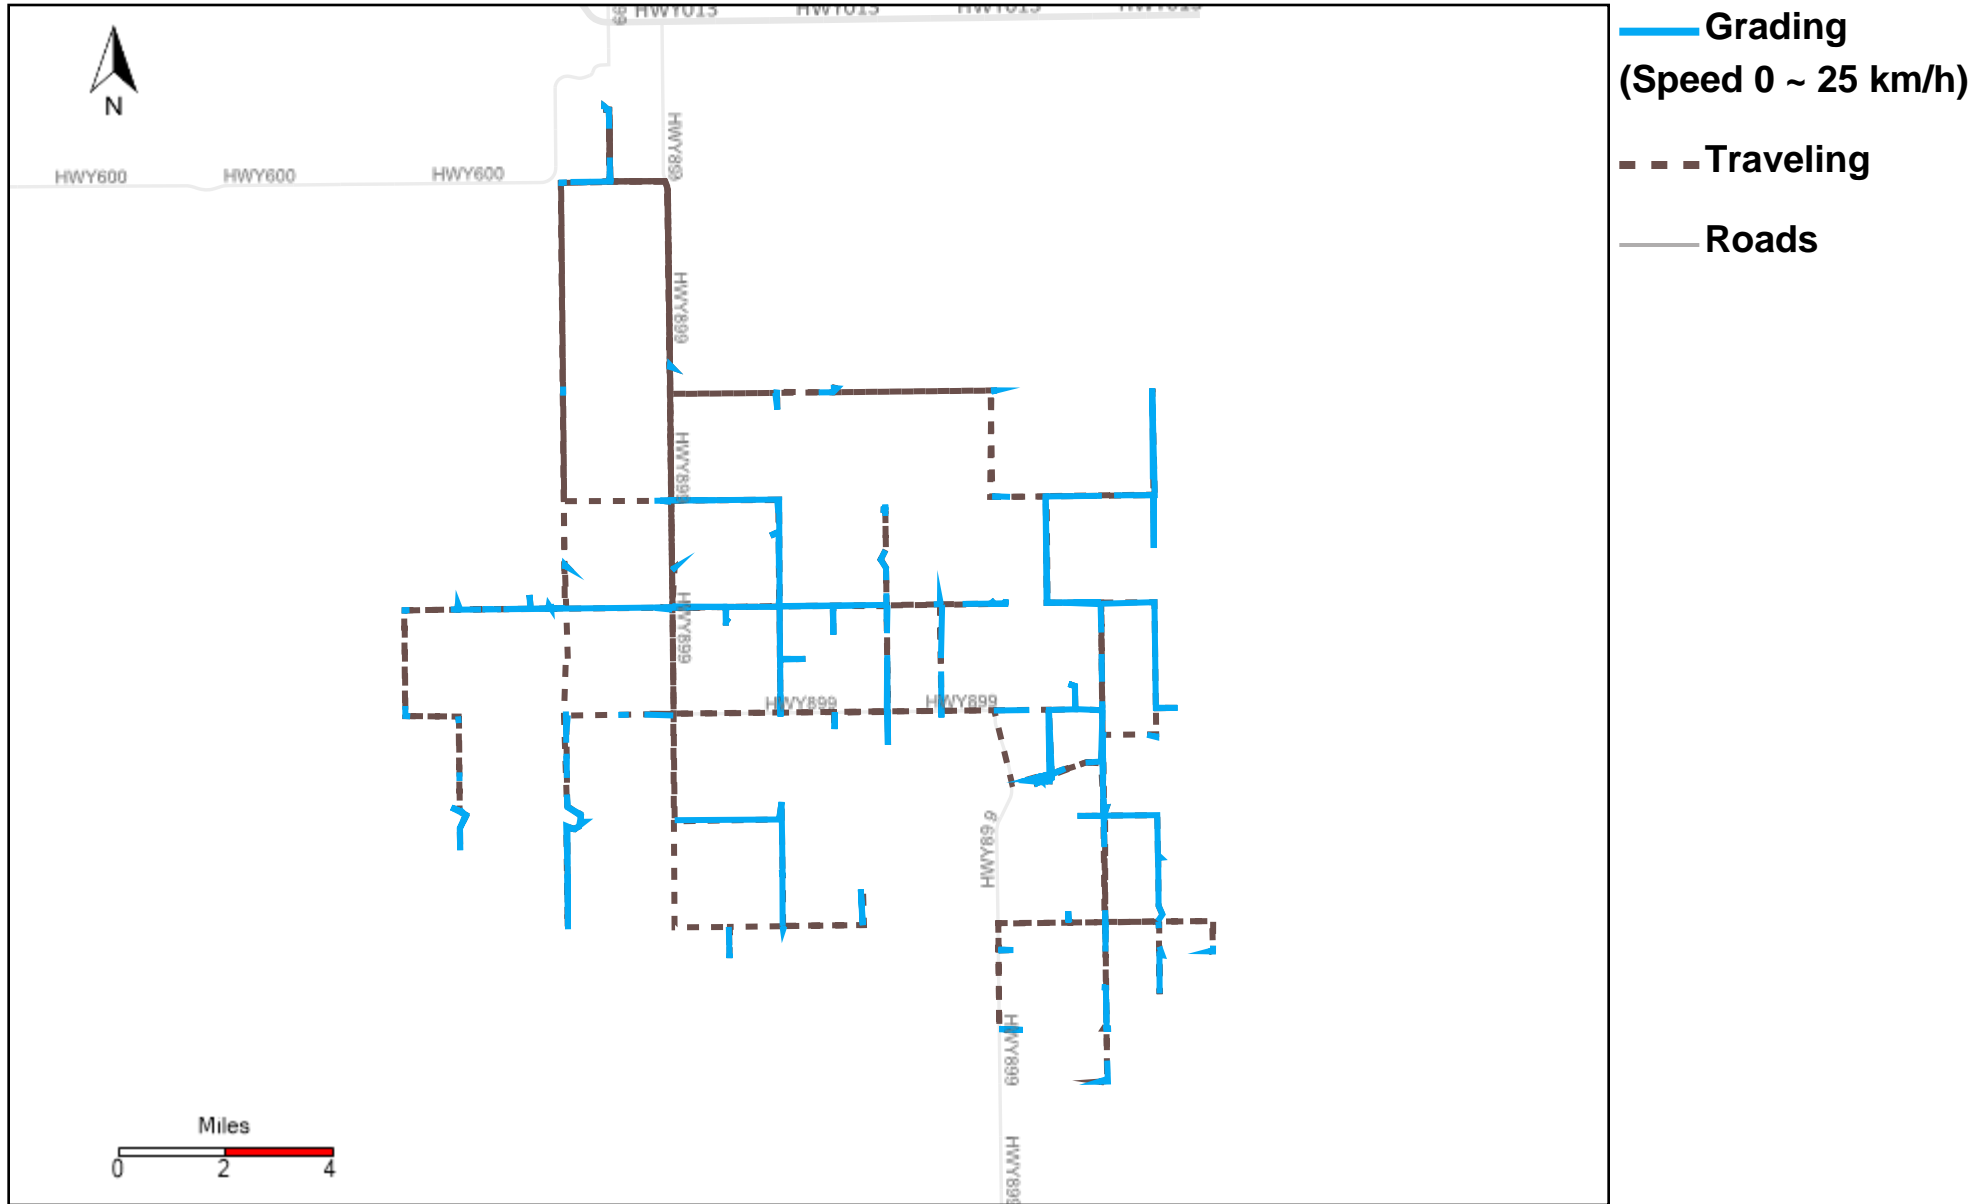

Vehicle Distance Vs Total Distance (%) From 12/1/2024 To 12/7/2024

Provost Weekly Grader Report

43-164_2024-12-01 ~ 2024-12-07 Tracking

Total Distance(km)	Total Hours	Work Distance(km)	Work Hours
41.23	7 hrs 1 min 1 sec	24.59	5 hrs 27 min 27 sec

43-181_2024-12-01 ~ 2024-12-07 Tracking

Total Distance(km)	Total Hours	Work Distance(km)	Work Hours
206.71	19 hrs 18 min 3 sec	161.94	15 hrs 50 min 17 sec

43-182_2024-12-01 ~ 2024-12-07 Tracking

Total Distance(km)	Total Hours	Work Distance(km)	Work Hours
549.67	33 hrs 46 min 20 sec	223.6	22 hrs 24 min 54 sec

43-183_2024-12-01 ~ 2024-12-07 Tracking

Total Distance(km)	Total Hours	Work Distance(km)	Work Hours
555.22	37 hrs 39 min 36 sec	246.08	27 hrs 3 min 4 sec

43-184_2024-12-01 ~ 2024-12-07 Tracking

Total Distance(km)	Total Hours	Work Distance(km)	Work Hours
438.1	33 hrs 49 min 54 sec	221.21	27 hrs 47 min 30 sec

43-185_2024-12-01 ~ 2024-12-07 Tracking

Total Distance(km)	Total Hours	Work Distance(km)	Work Hours
336.24	23 hrs 30 min 55 sec	214.07	18 hrs 15 min 36 sec

43-186_2024-12-01 ~ 2024-12-07 Tracking

Total Distance(km)	Total Hours	Work Distance(km)	Work Hours
255.17	19 hrs 47 min 18 sec	195.22	16 hrs 54 min 22 sec