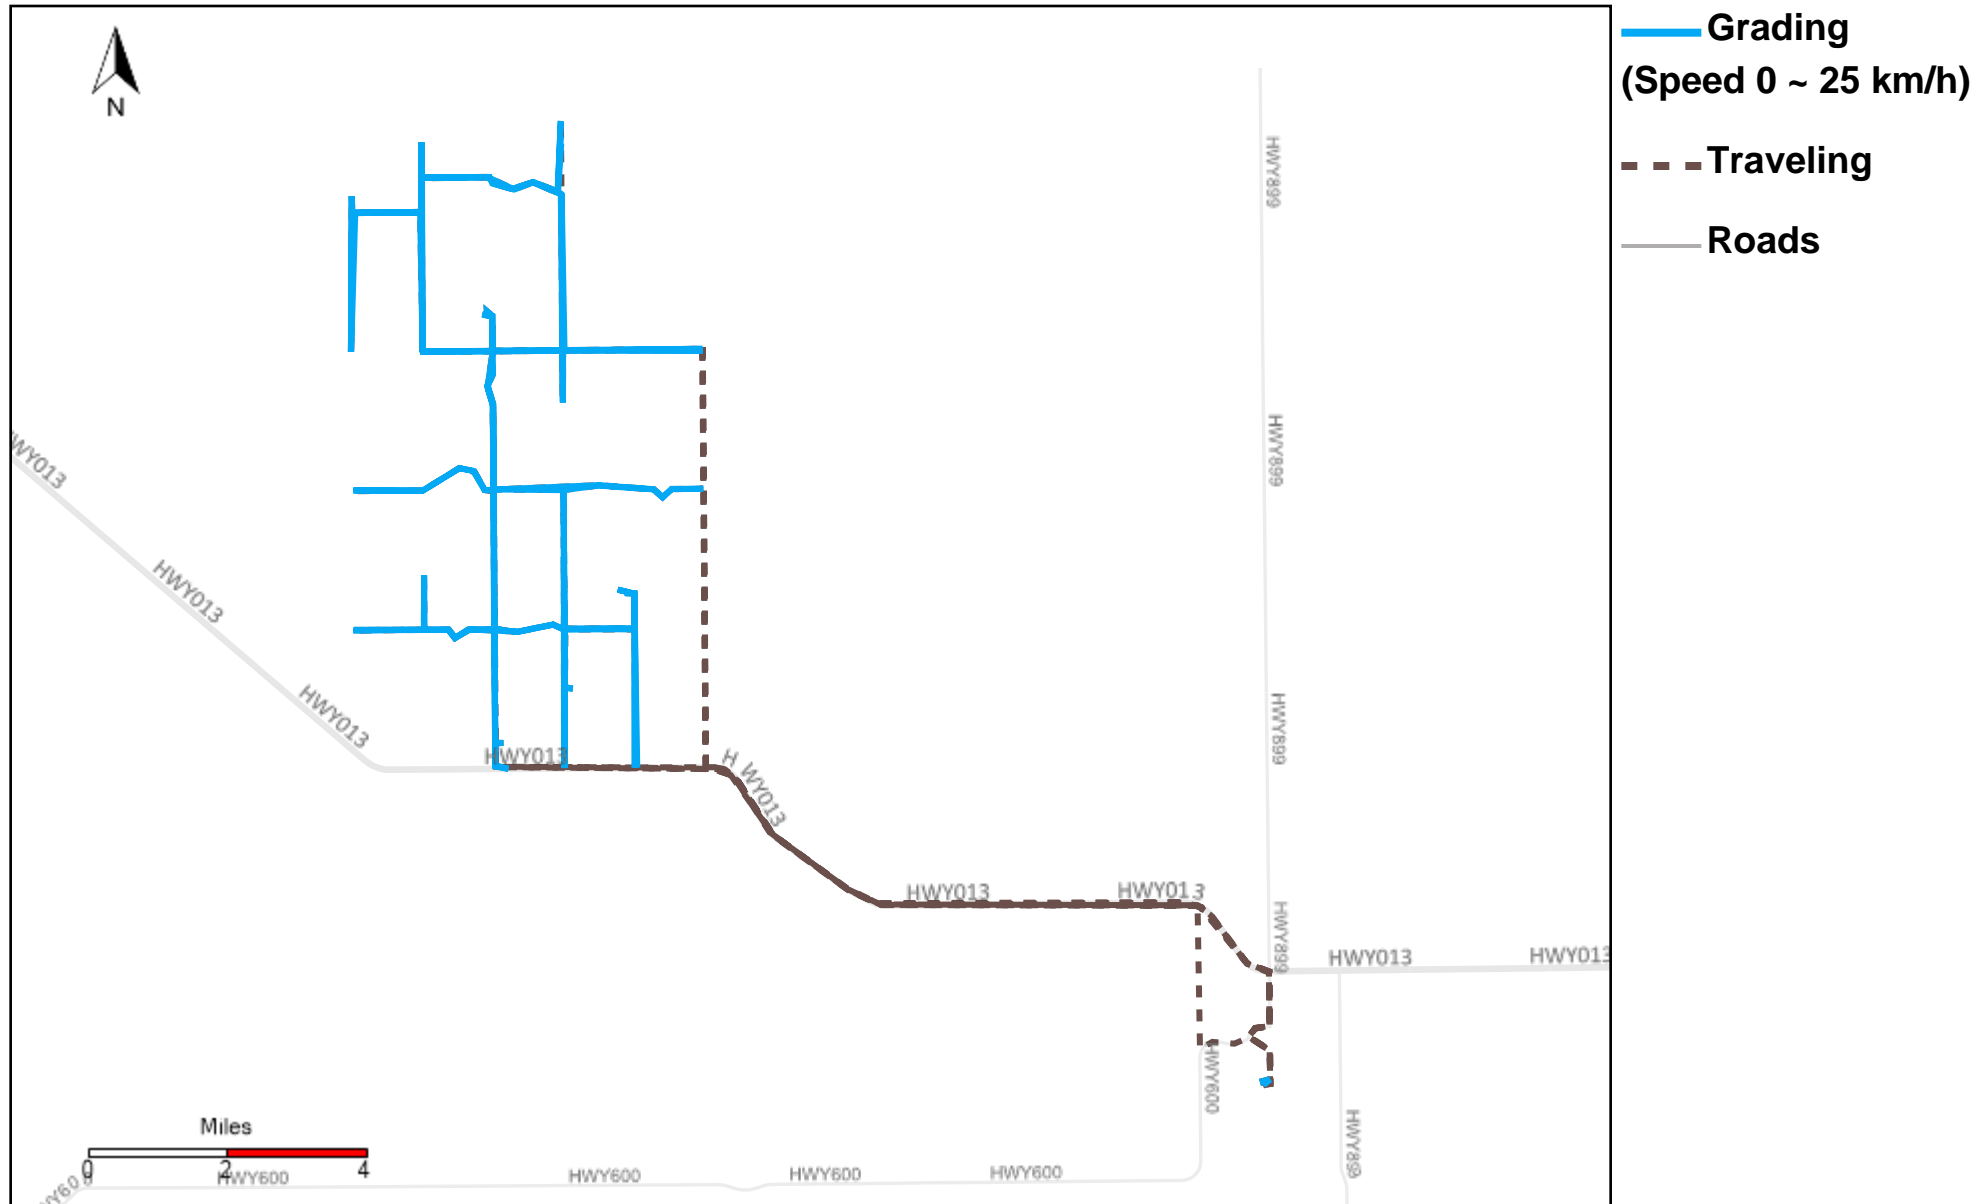

43-187_2024-12-01 ~ 2024-12-07 Tracking

Total Distance(km)	Total Hours	Work Distance(km)	Work Hours
456.73	29 hrs 41 min 28 sec	245.49	23 hrs 49 min 45 sec