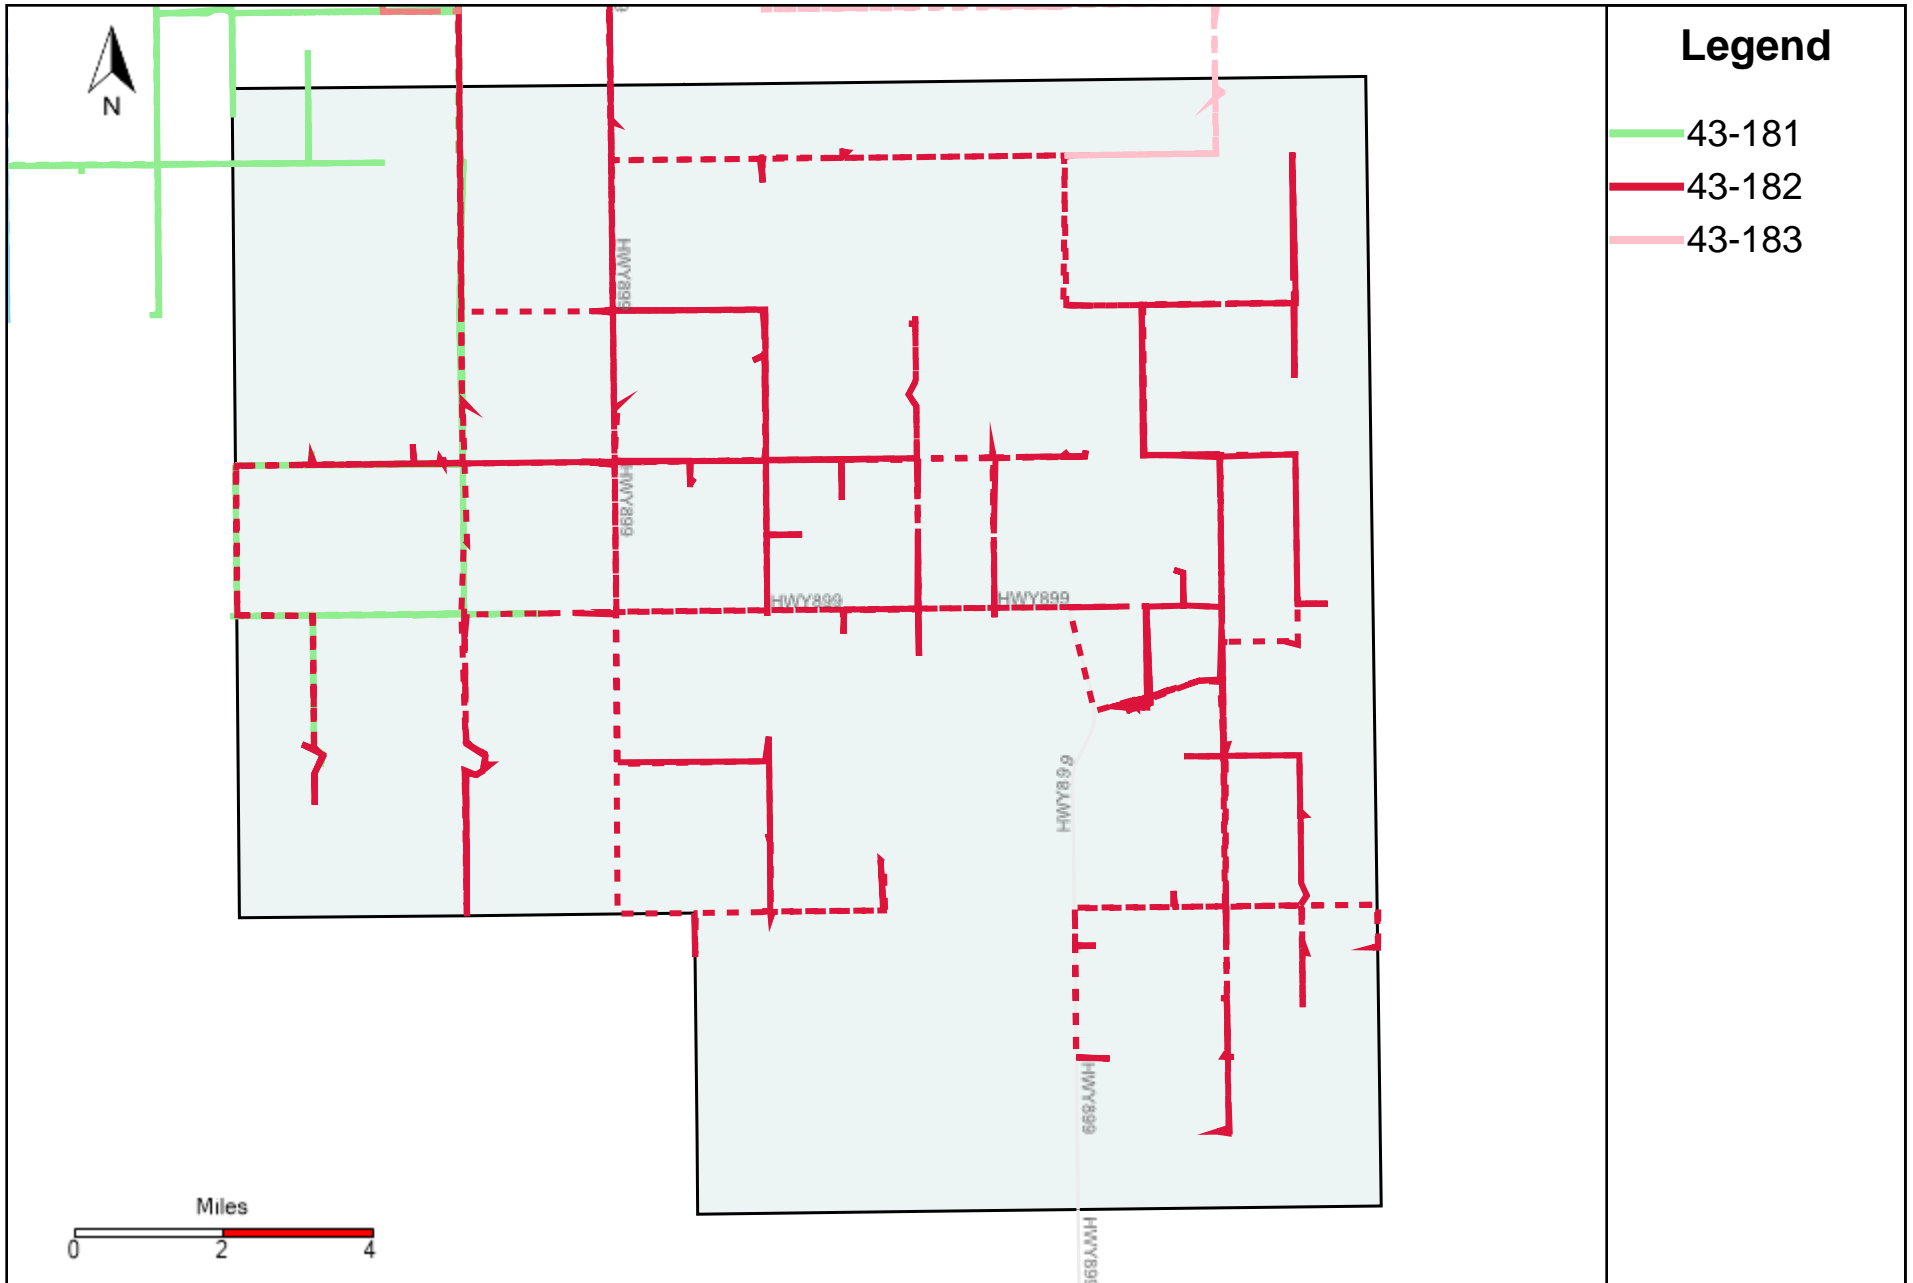

Provost Weekly Grader Report (2024-12-01 ~ 2024-12-07)

Division: 1 Grader Report(2024-12-01 ~ 2024-12-07)

Vehicle Name List	Total Distance(km)	Total Hours
43-181, 43-182, 43-183	1311.6	90 hrs 43 min 59 sec