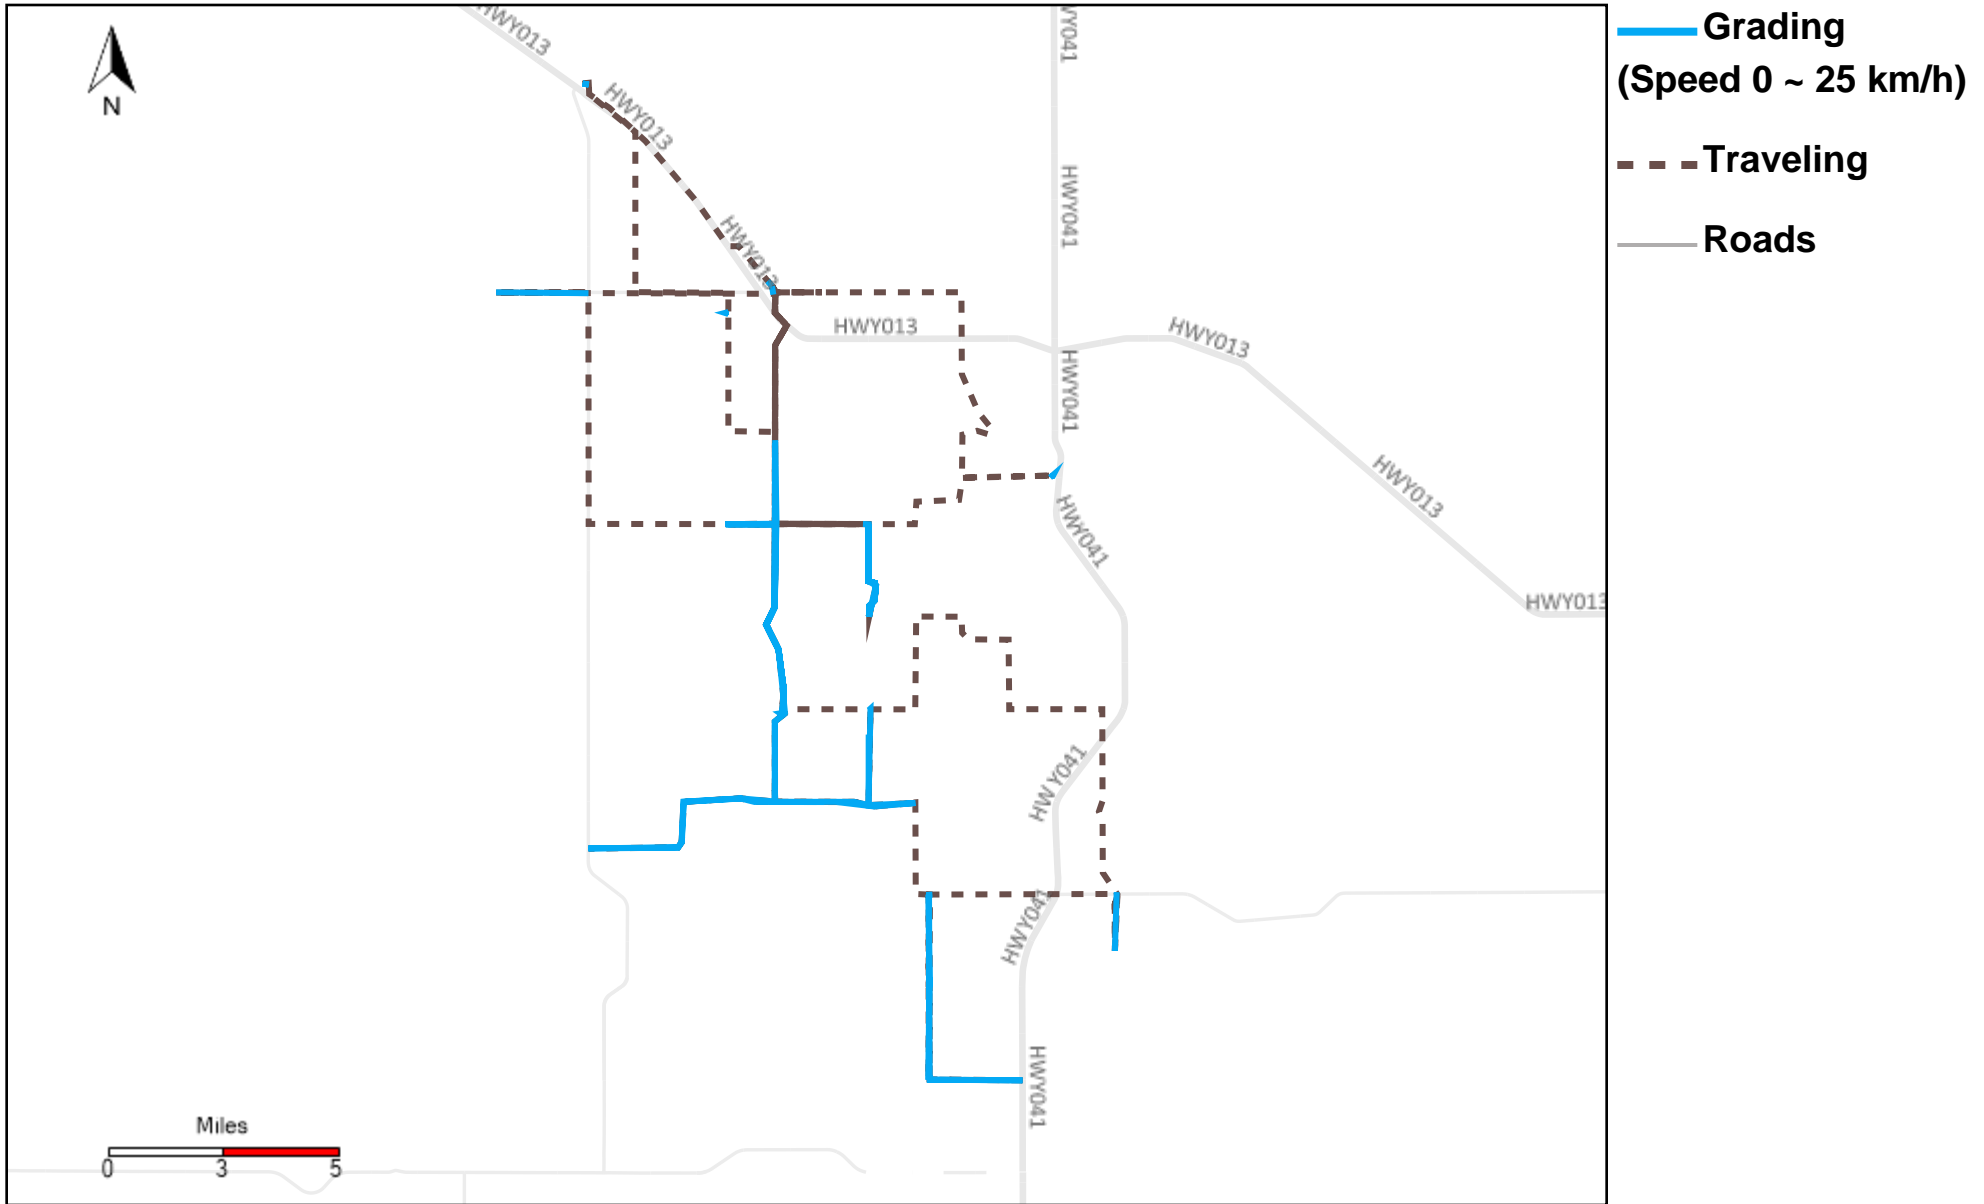

43-221_2024-12-01 ~ 2024-12-07 Tracking

Total Distance(km)	Total Hours	Work Distance(km)	Work Hours
433.8	34 hrs 28 min 49 sec	211.38	26 hrs 39 min 47 sec