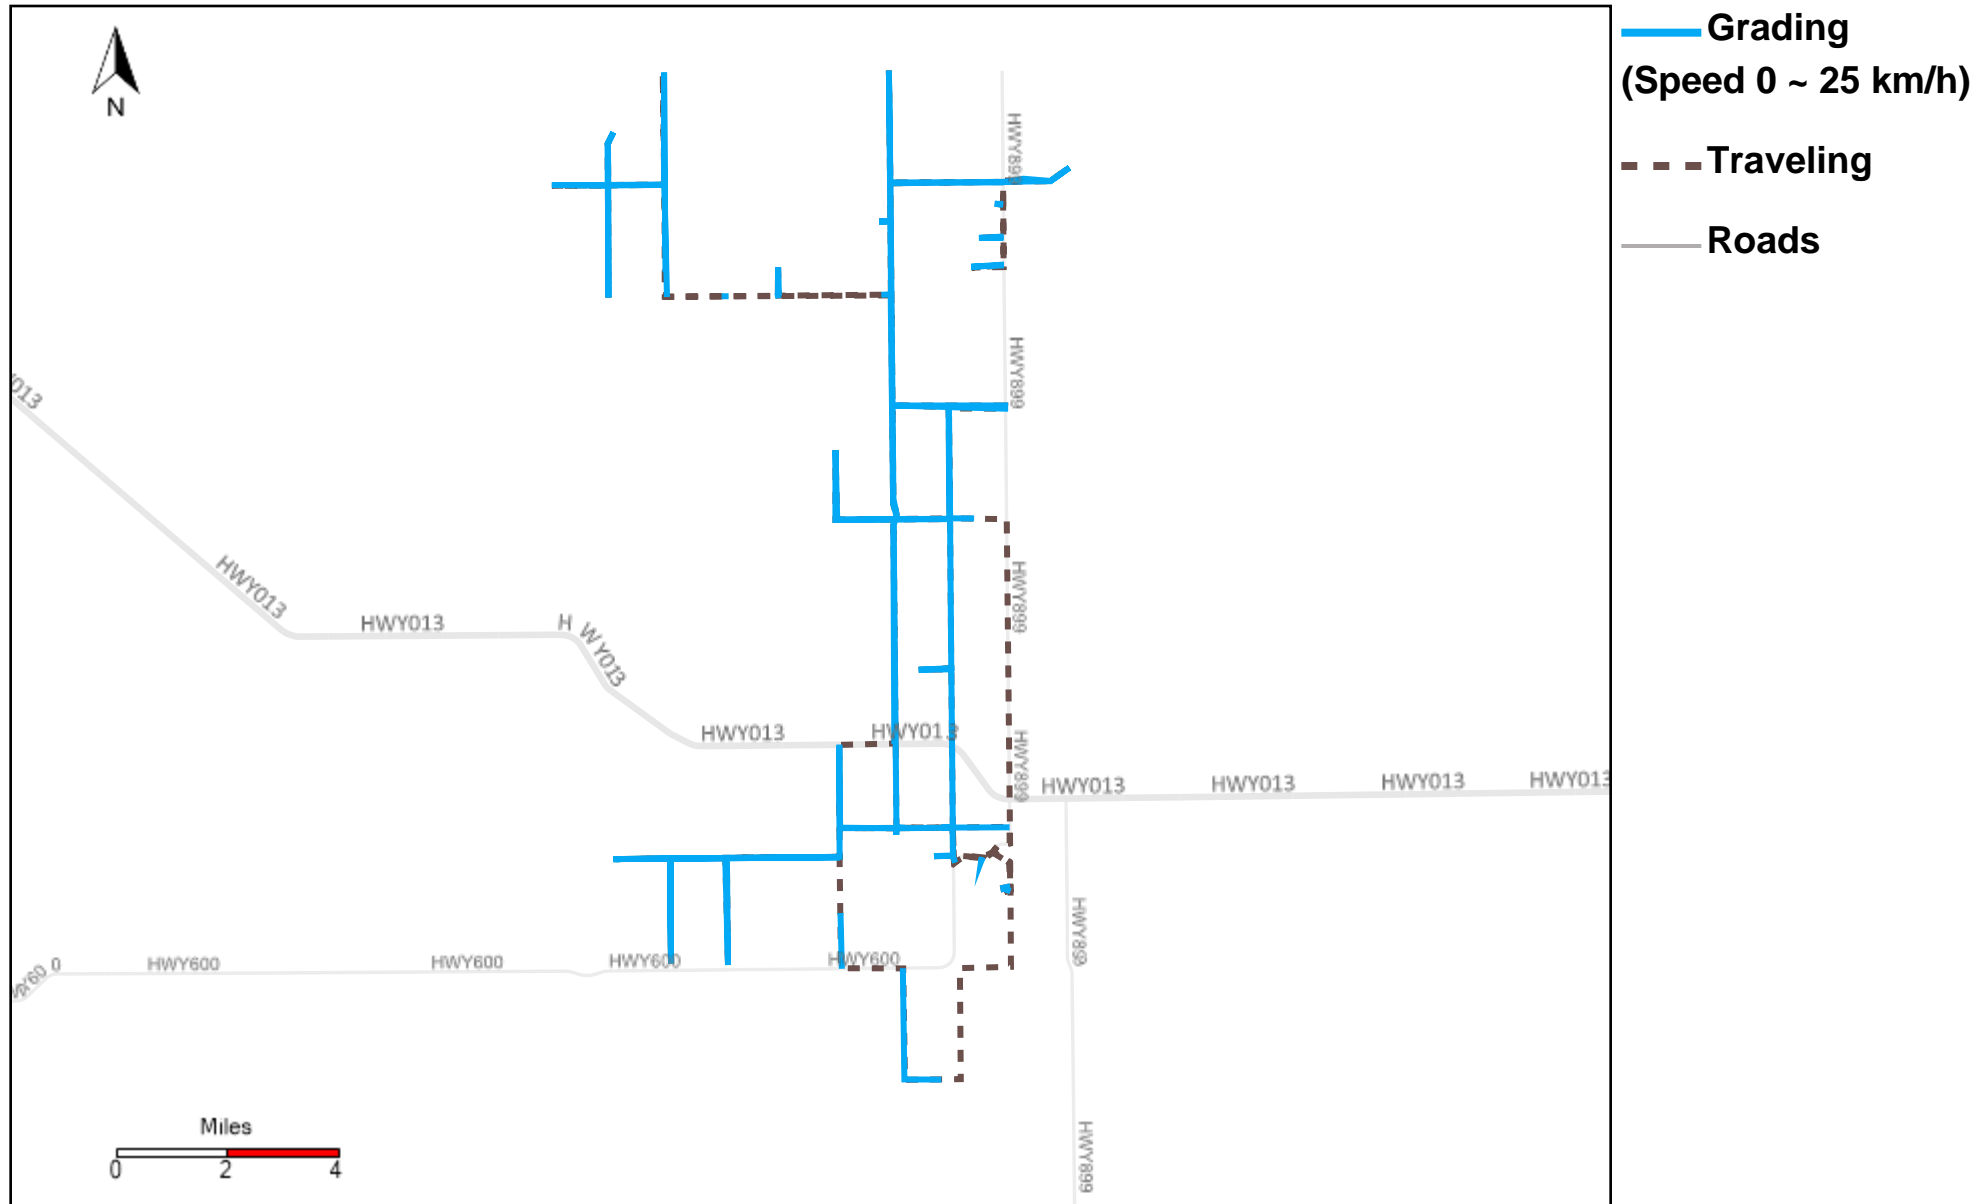

43-183_2024-12-01 ~ 2024-12-07 Tracking

Total Distance(km)	Total Hours	Work Distance(km)	Work Hours
555.22	37 hrs 39 min 36 sec	246.08	27 hrs 3 min 4 sec

43-184_2024-12-01 ~ 2024-12-07 Tracking

Total Distance(km)	Total Hours	Work Distance(km)	Work Hours
438.1	33 hrs 49 min 54 sec	221.21	27 hrs 47 min 30 sec

43-185_2024-12-01 ~ 2024-12-07 Tracking

Total Distance(km)	Total Hours	Work Distance(km)	Work Hours
336.24	23 hrs 30 min 55 sec	214.07	18 hrs 15 min 36 sec

43-186_2024-12-01 ~ 2024-12-07 Tracking

Total Distance(km)	Total Hours	Work Distance(km)	Work Hours
255.17	19 hrs 47 min 18 sec	195.22	16 hrs 54 min 22 sec