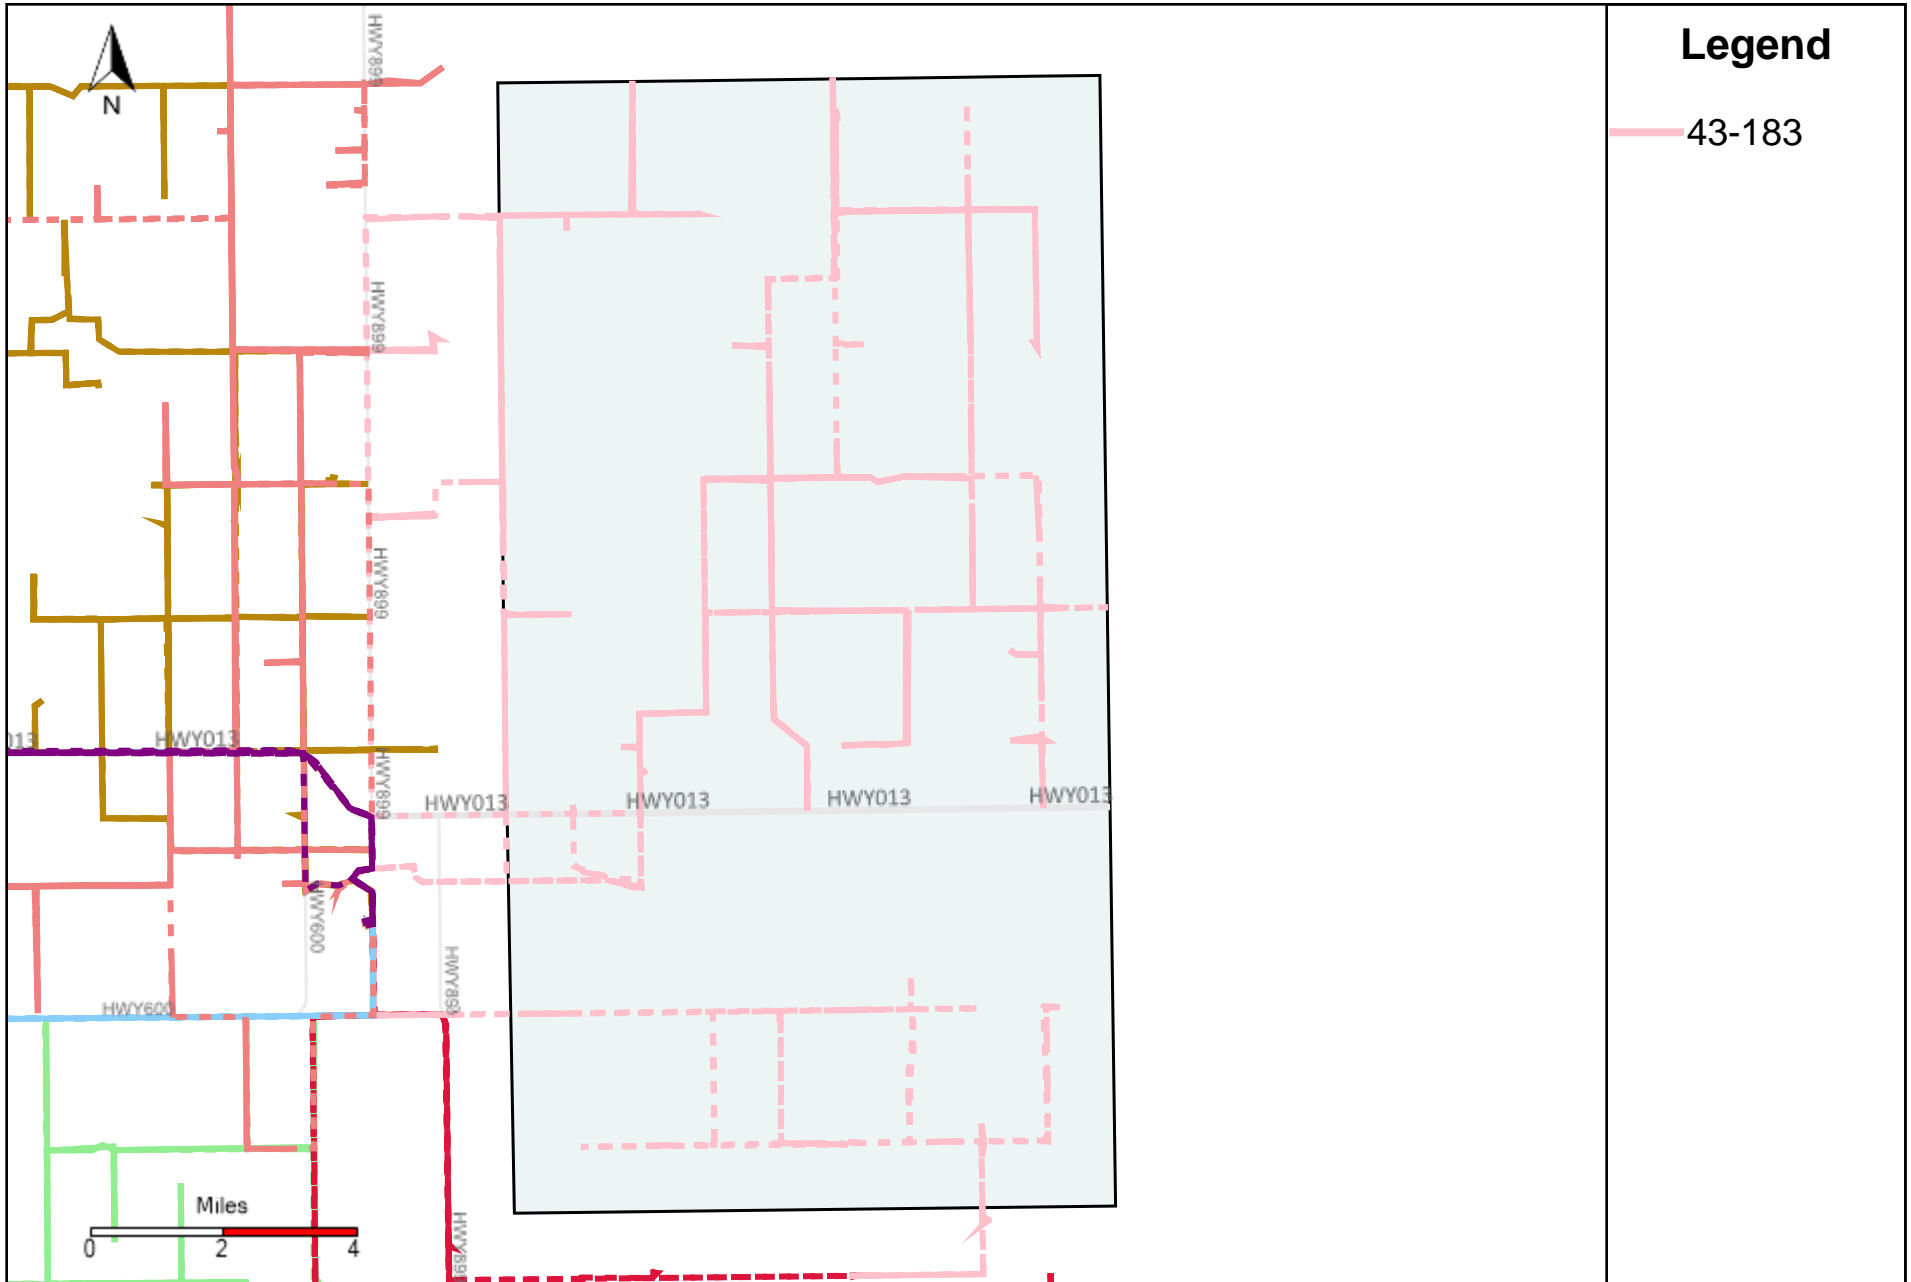

Division: 2 Grader Report(2024-12-01 ~ 2024-12-07)

Vehicle Name List	Total Distance(km)	Total Hours
43-183	555.22	37 hrs 39 min 36 sec