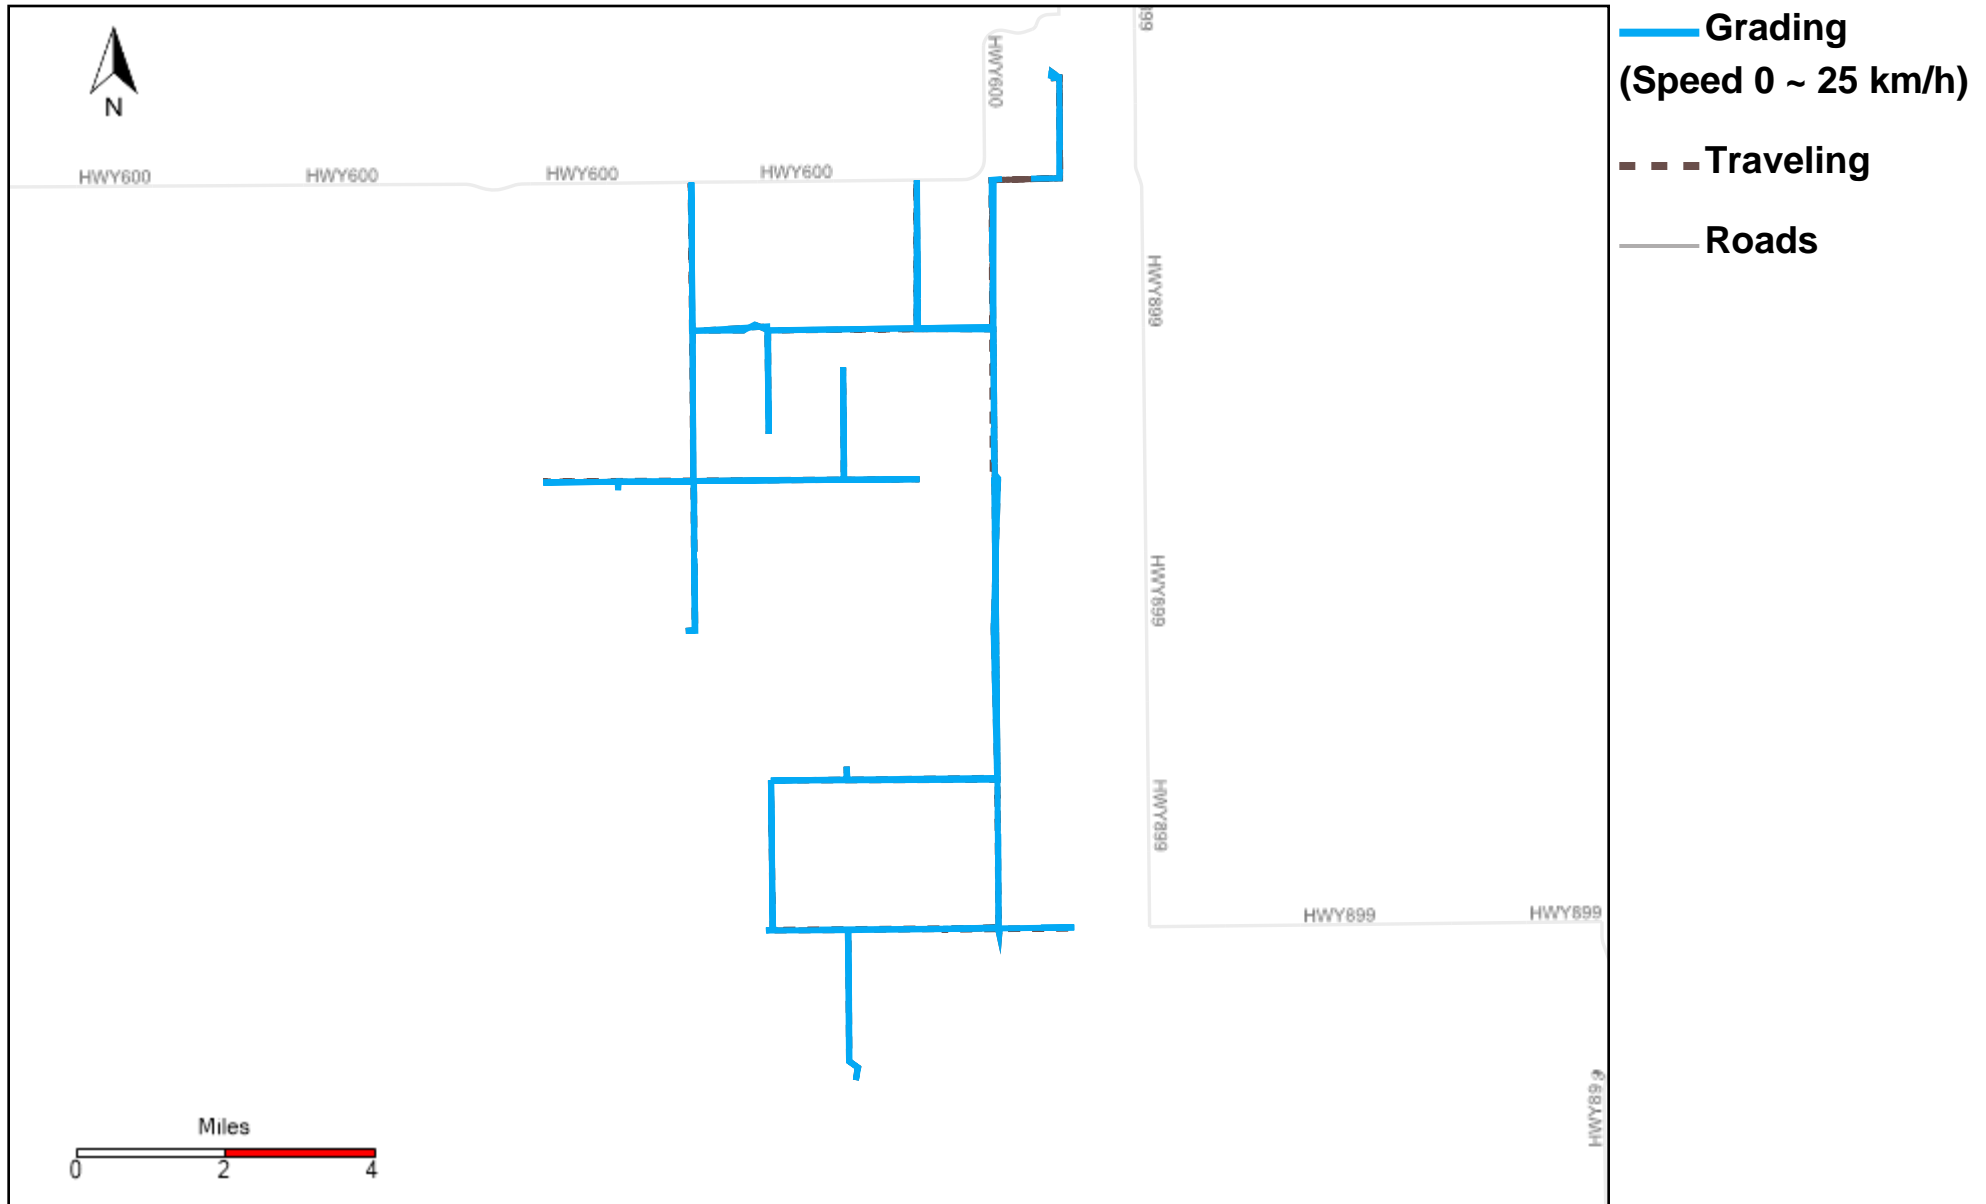

43-181_2024-12-01 ~ 2024-12-07 Tracking

Total Distance(km)	Total Hours	Work Distance(km)	Work Hours
206.71	19 hrs 18 min 3 sec	161.94	15 hrs 50 min 17 sec

43-182_2024-12-01 ~ 2024-12-07 Tracking

Total Distance(km)	Total Hours	Work Distance(km)	Work Hours
549.67	33 hrs 46 min 20 sec	223.6	22 hrs 24 min 54 sec