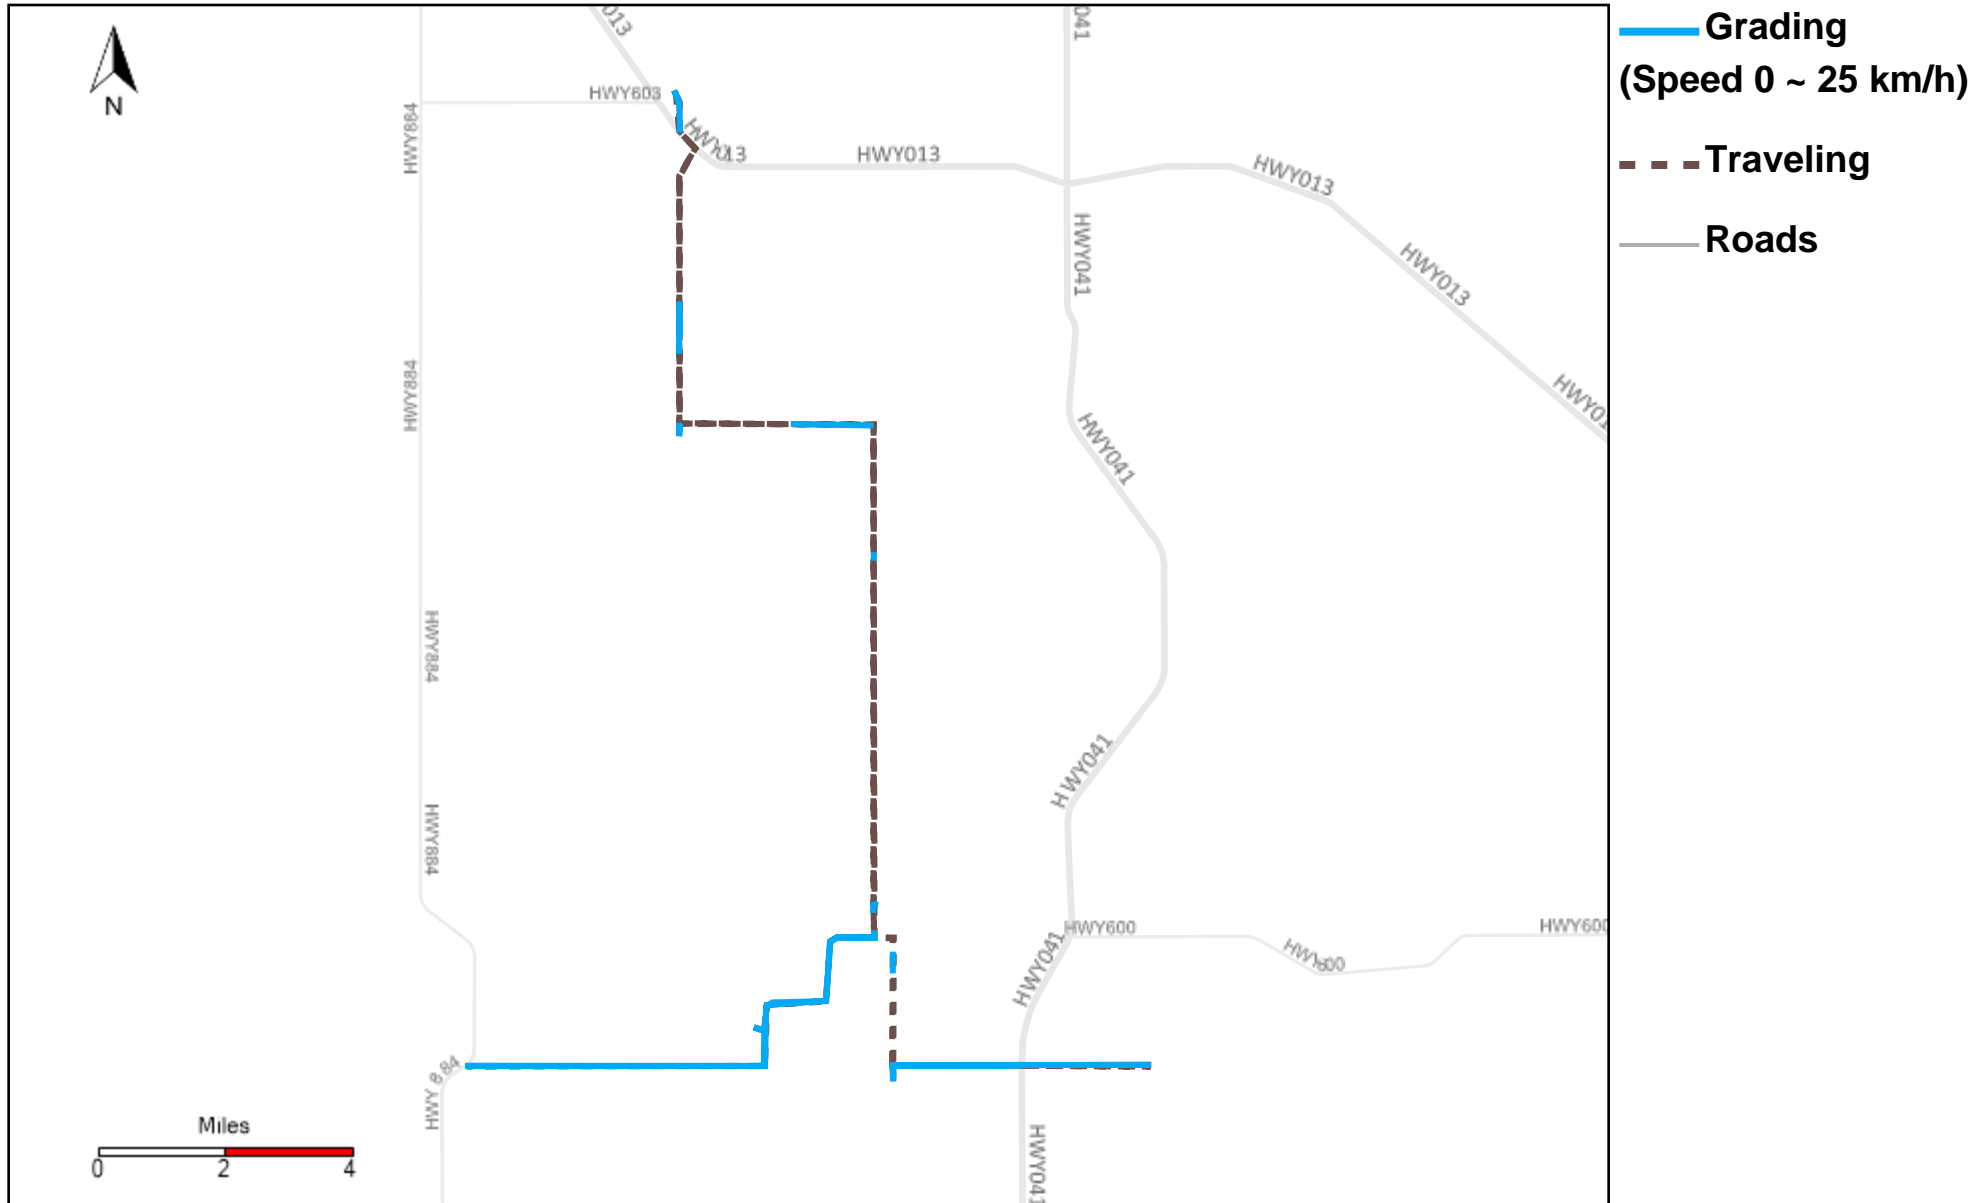

43-216_2024-12-01 ~ 2024-12-07 Tracking

Total Distance(km)	Total Hours	Work Distance(km)	Work Hours
201.29	15 hrs 55 min 4 sec	92.21	13 hrs 44 min 43 sec