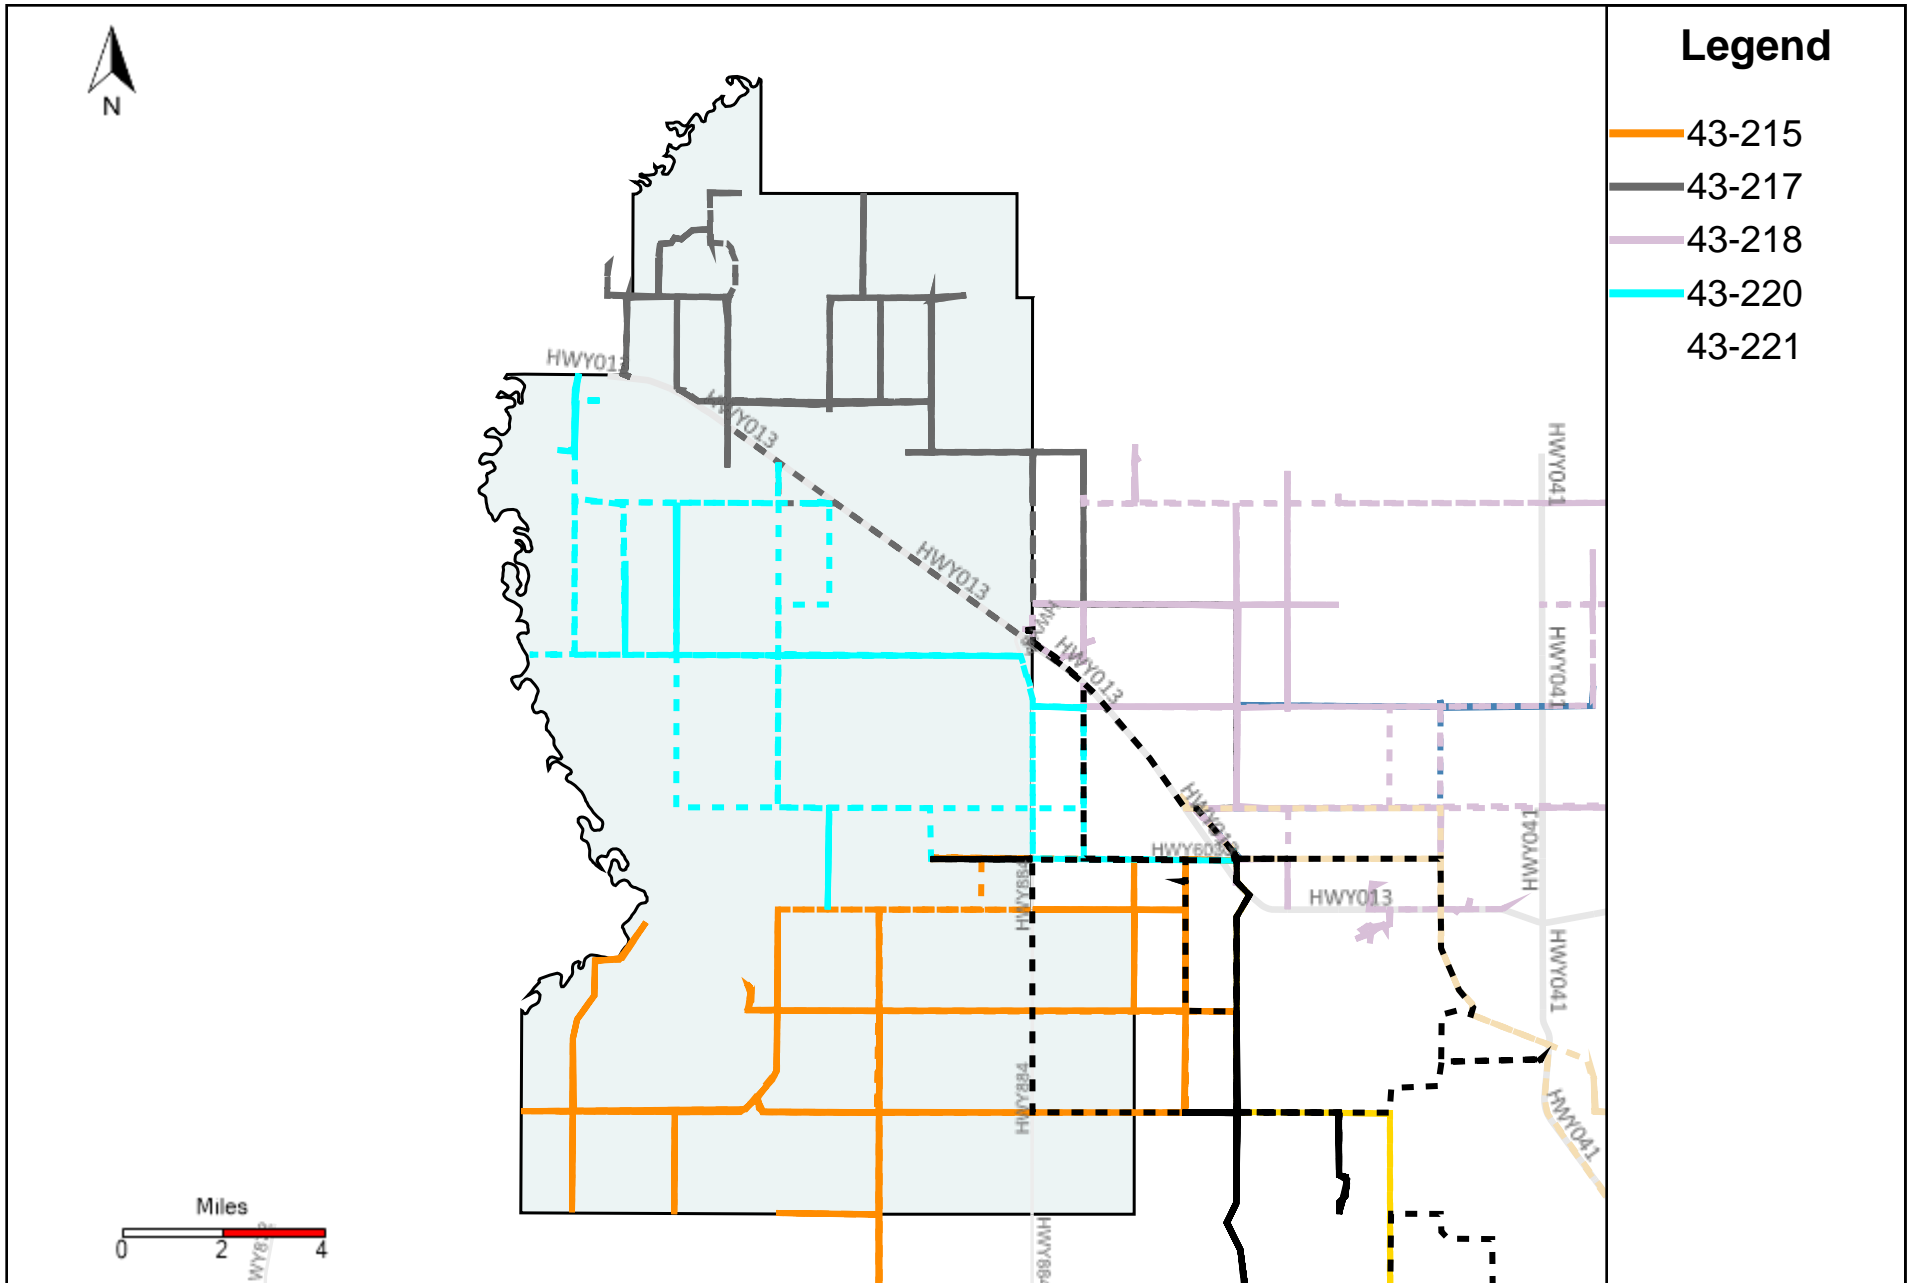

Division: 2 Grader Report(2024-12-01 ~ 2024-12-07)

Vehicle Name List	Total Distance(km)	Total Hours
43-183	555.22	37 hrs 39 min 36 sec

Division: 3 Grader Report(2024-12-01 ~ 2024-12-07)

Vehicle Name List	Total Distance(km)	Total Hours
43-181, 43-182, 43-183, 43-184, 43-185, 43-186, 43-187	2797.84	197 hrs 33 min 35 sec

Division: 4 Grader Report(2024-12-01 ~ 2024-12-07)

Vehicle Name List	Total Distance(km)	Total Hours
43-183, 43-184, 43-185, 43-186, 43-187, 43-218, 43-219	2677.57	190 hrs 22 min 58 sec

Division: 5 Grader Report(2024-12-01 ~ 2024-12-07)

Vehicle Name List	Total Distance(km)	Total Hours
43-184, 43-215, 43-216, 43-219, 43-221	1783.96	139 hrs 20 min 53 sec

Division: 6 Grader Report(2024-12-01 ~ 2024-12-07)

Vehicle Name List	Total Distance(km)	Total Hours
43-164, 43-215, 43-216, 43-217, 43-218, 43-219, 43-220, 43-221	2422.69	187 hrs 49 min 12 sec

Division: 7 Grader Report(2024-12-01 ~ 2024-12-07)

Vehicle Name List	Total Distance(km)	Total Hours
43-215, 43-217, 43-218, 43-220, 43-221	1889.48	149 hrs 34 min 19 sec

Provost Weekly Grader Report

From 12/1/2024 To 12/7/2024