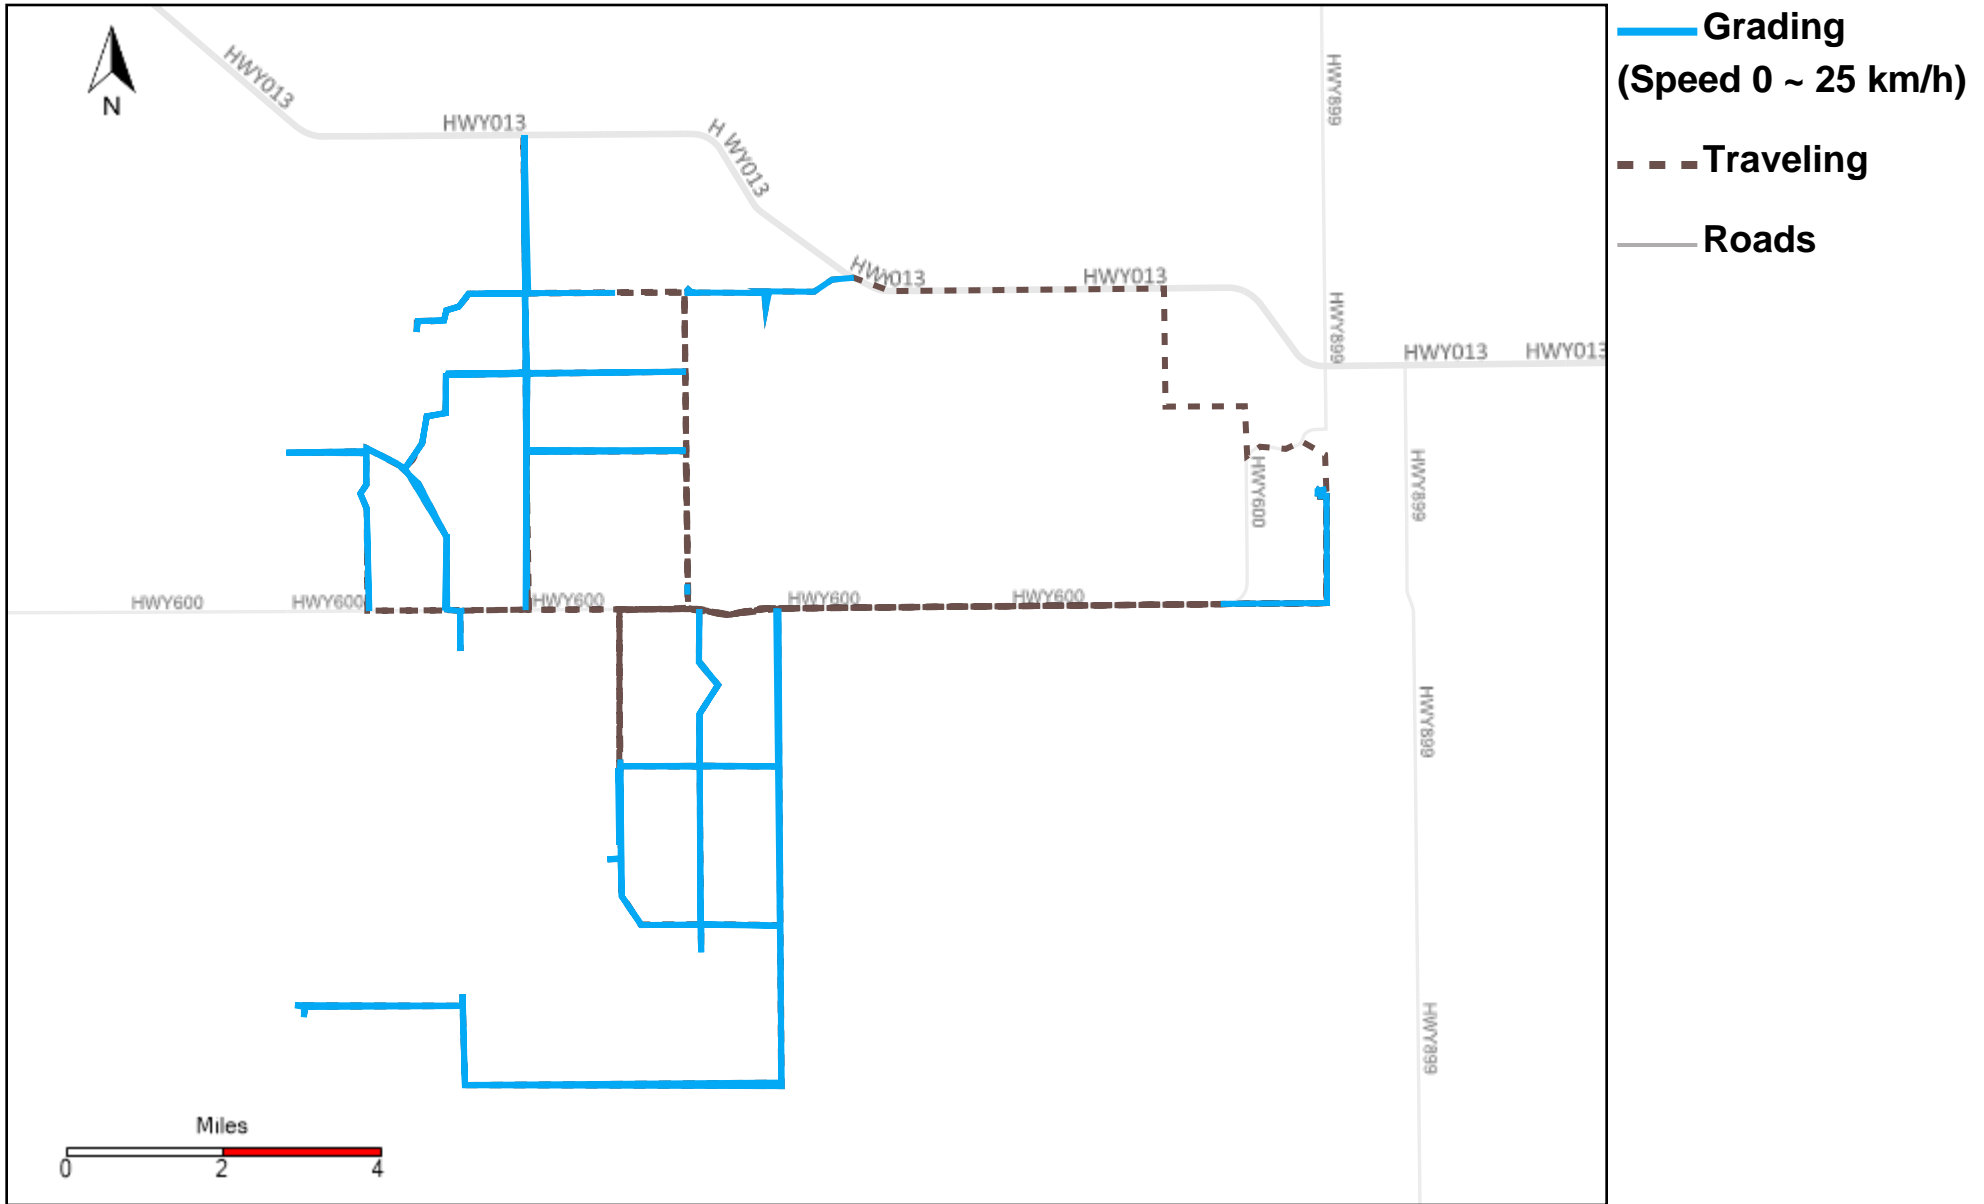

43-184_2024-12-01 ~ 2024-12-07 Tracking

Total Distance(km)	Total Hours	Work Distance(km)	Work Hours
438.1	33 hrs 49 min 54 sec	221.21	27 hrs 47 min 30 sec