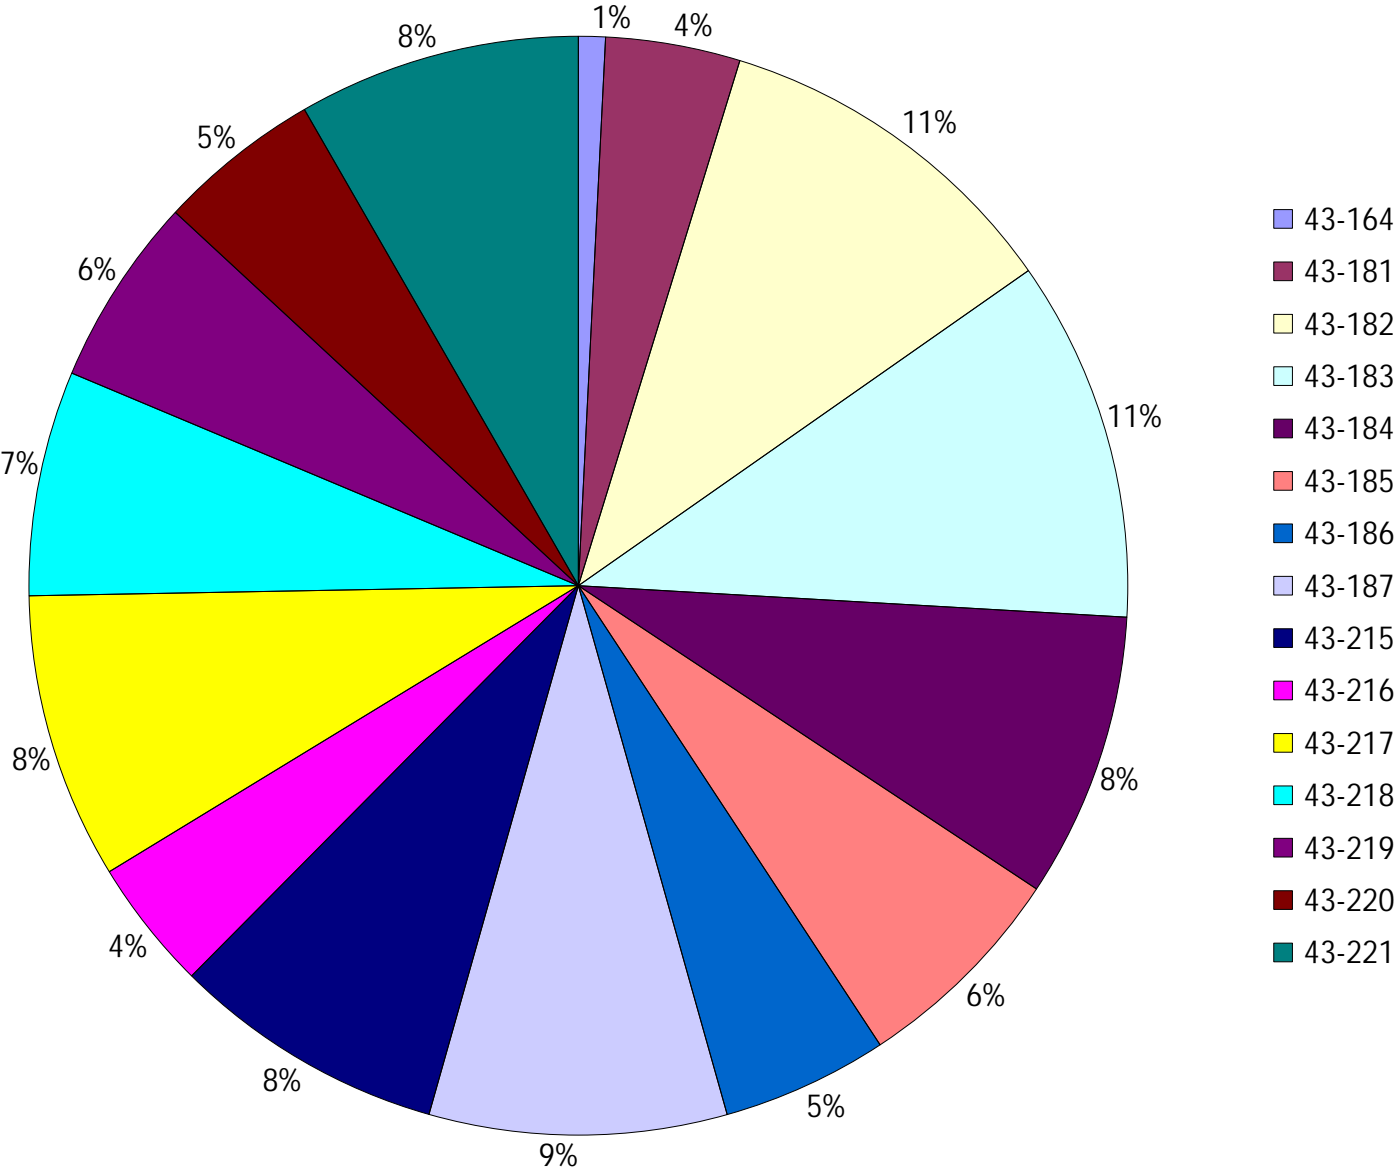

Provost Weekly Grader Report

From 12/1/2024 To 12/7/2024

12/7/2024

Vehicle	Total Distance(km)	Total Hours	Work Distance(km)	Work Hours
43-164	41.23	7 hrs 1 min 1 sec	24.59	5 hrs 27 min 27 sec
43-181	206.71	19 hrs 18 min 3 sec	161.94	15 hrs 50 min 17 sec
43-182	549.67	33 hrs 46 min 20 sec	223.6	22 hrs 24 min 54 sec
43-183	555.22	37 hrs 39 min 36 sec	246.08	27 hrs 3 min 4 sec
43-184	438.1	33 hrs 49 min 54 sec	221.21	27 hrs 47 min 30 sec
43-185	336.24	23 hrs 30 min 55 sec	214.07	18 hrs 15 min 36 sec
43-186	255.17	19 hrs 47 min 18 sec	195.22	16 hrs 54 min 22 sec
43-187	456.73	29 hrs 41 min 28 sec	245.49	23 hrs 49 min 45 sec
43-215	420.07	39 hrs 48 min 18 sec	251.5	32 hrs 59 min 46 sec
43-216	201.29	15 hrs 55 min 4 sec	92.21	13 hrs 44 min 43 sec
43-217	439.66	29 hrs 41 min 14 sec	180.19	21 hrs 56 min 12 sec
43-218	345.41	30 hrs 34 min 58 sec	182.68	27 hrs 8 min 58 sec
43-219	290.69	15 hrs 18 min 48 sec	121.91	9 hrs 25 min 25 sec
43-220	250.53	15 hrs 1 min 0 sec	63.44	7 hrs 39 min 10 sec
43-221	433.8	34 hrs 28 min 49 sec	211.38	26 hrs 39 min 47 sec
Total:	5220.53	385 hrs 22 min 47 sec	2635.51	297 hrs 6 min 58 sec

Vehicle Distance Vs Total Distance (%) From 12/1/2024 To 12/7/2024

Provost Weekly Grader Report