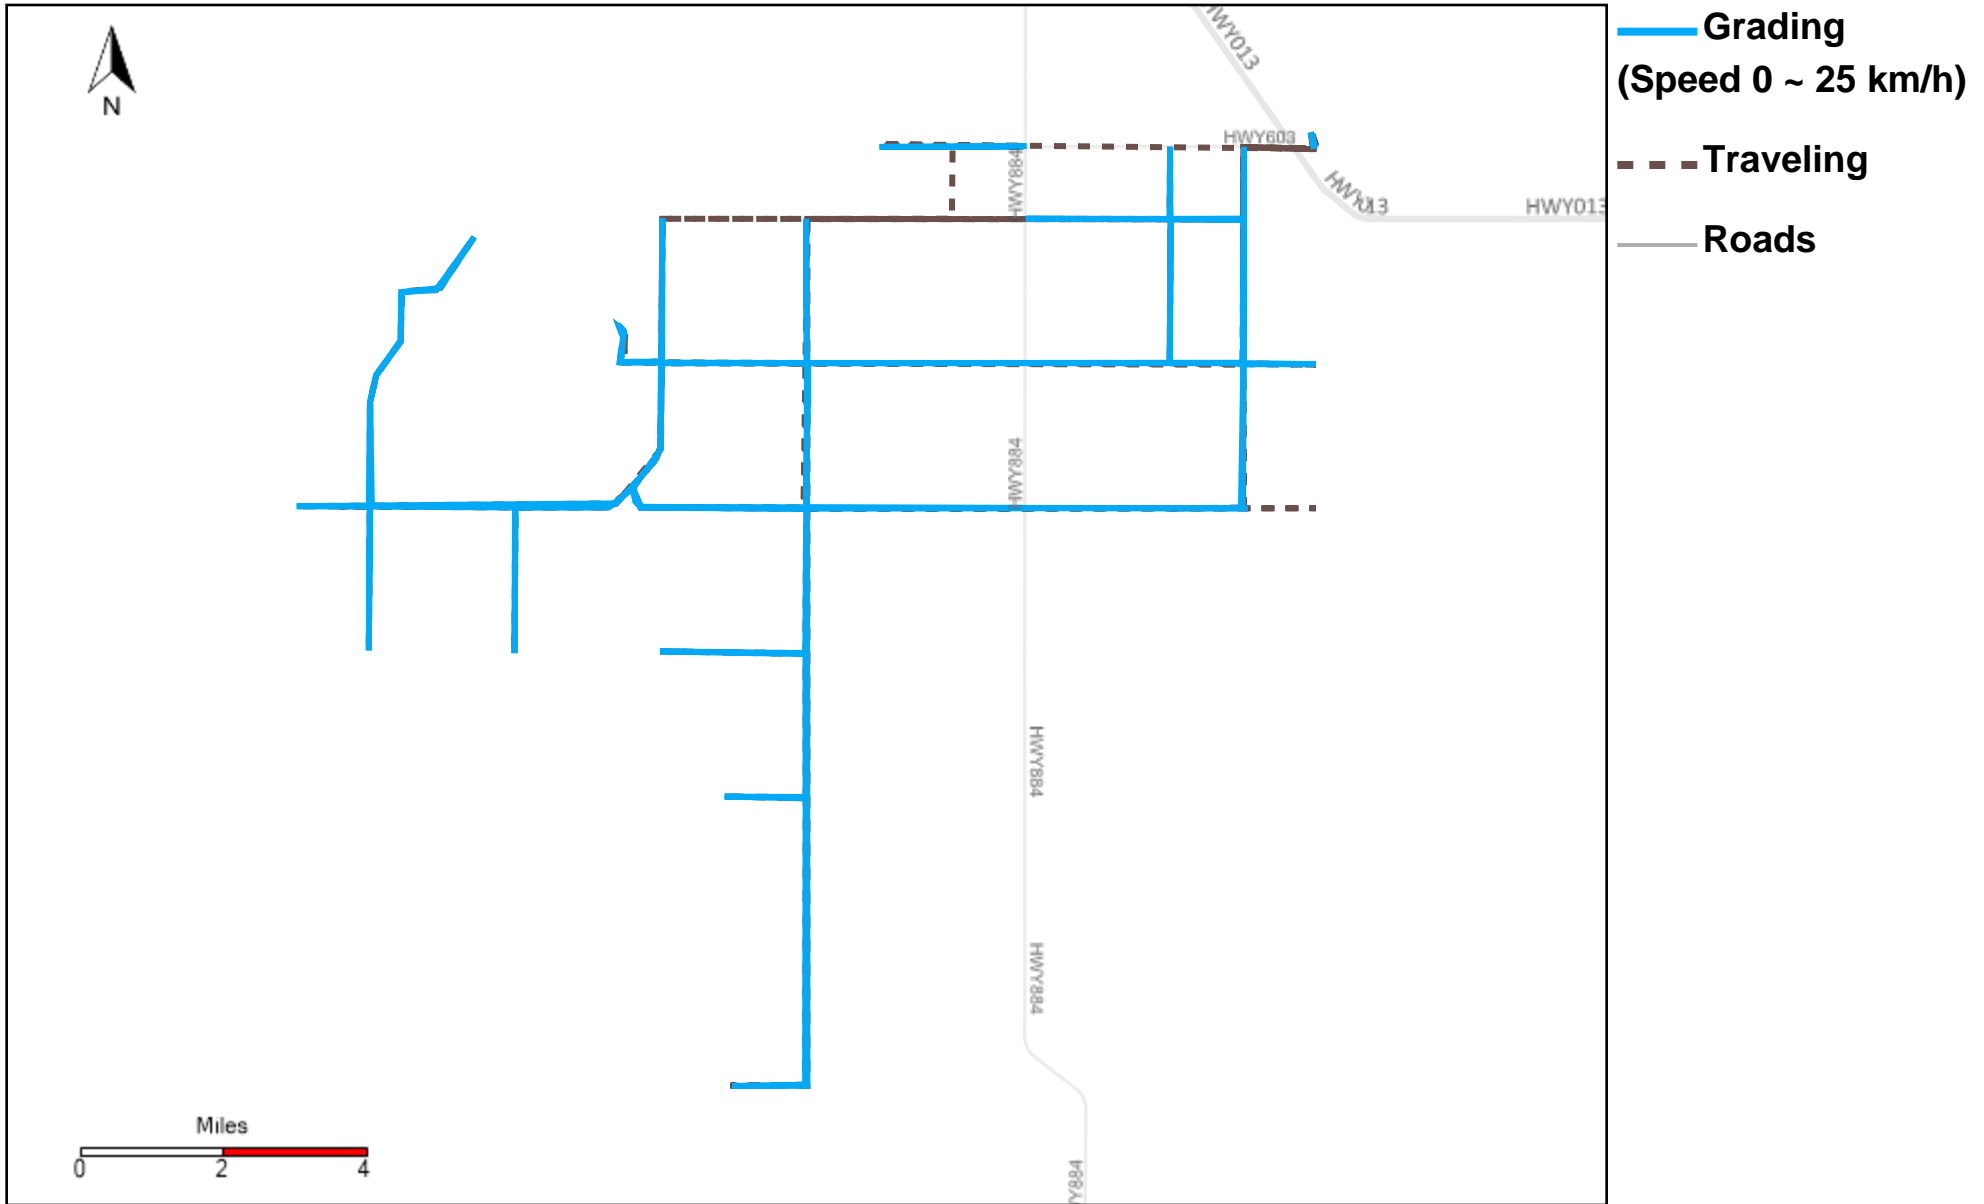

43-215_2024-12-01 ~ 2024-12-07 Tracking

Total Distance(km)	Total Hours	Work Distance(km)	Work Hours
420.07	39 hrs 48 min 18 sec	251.5	32 hrs 59 min 46 sec