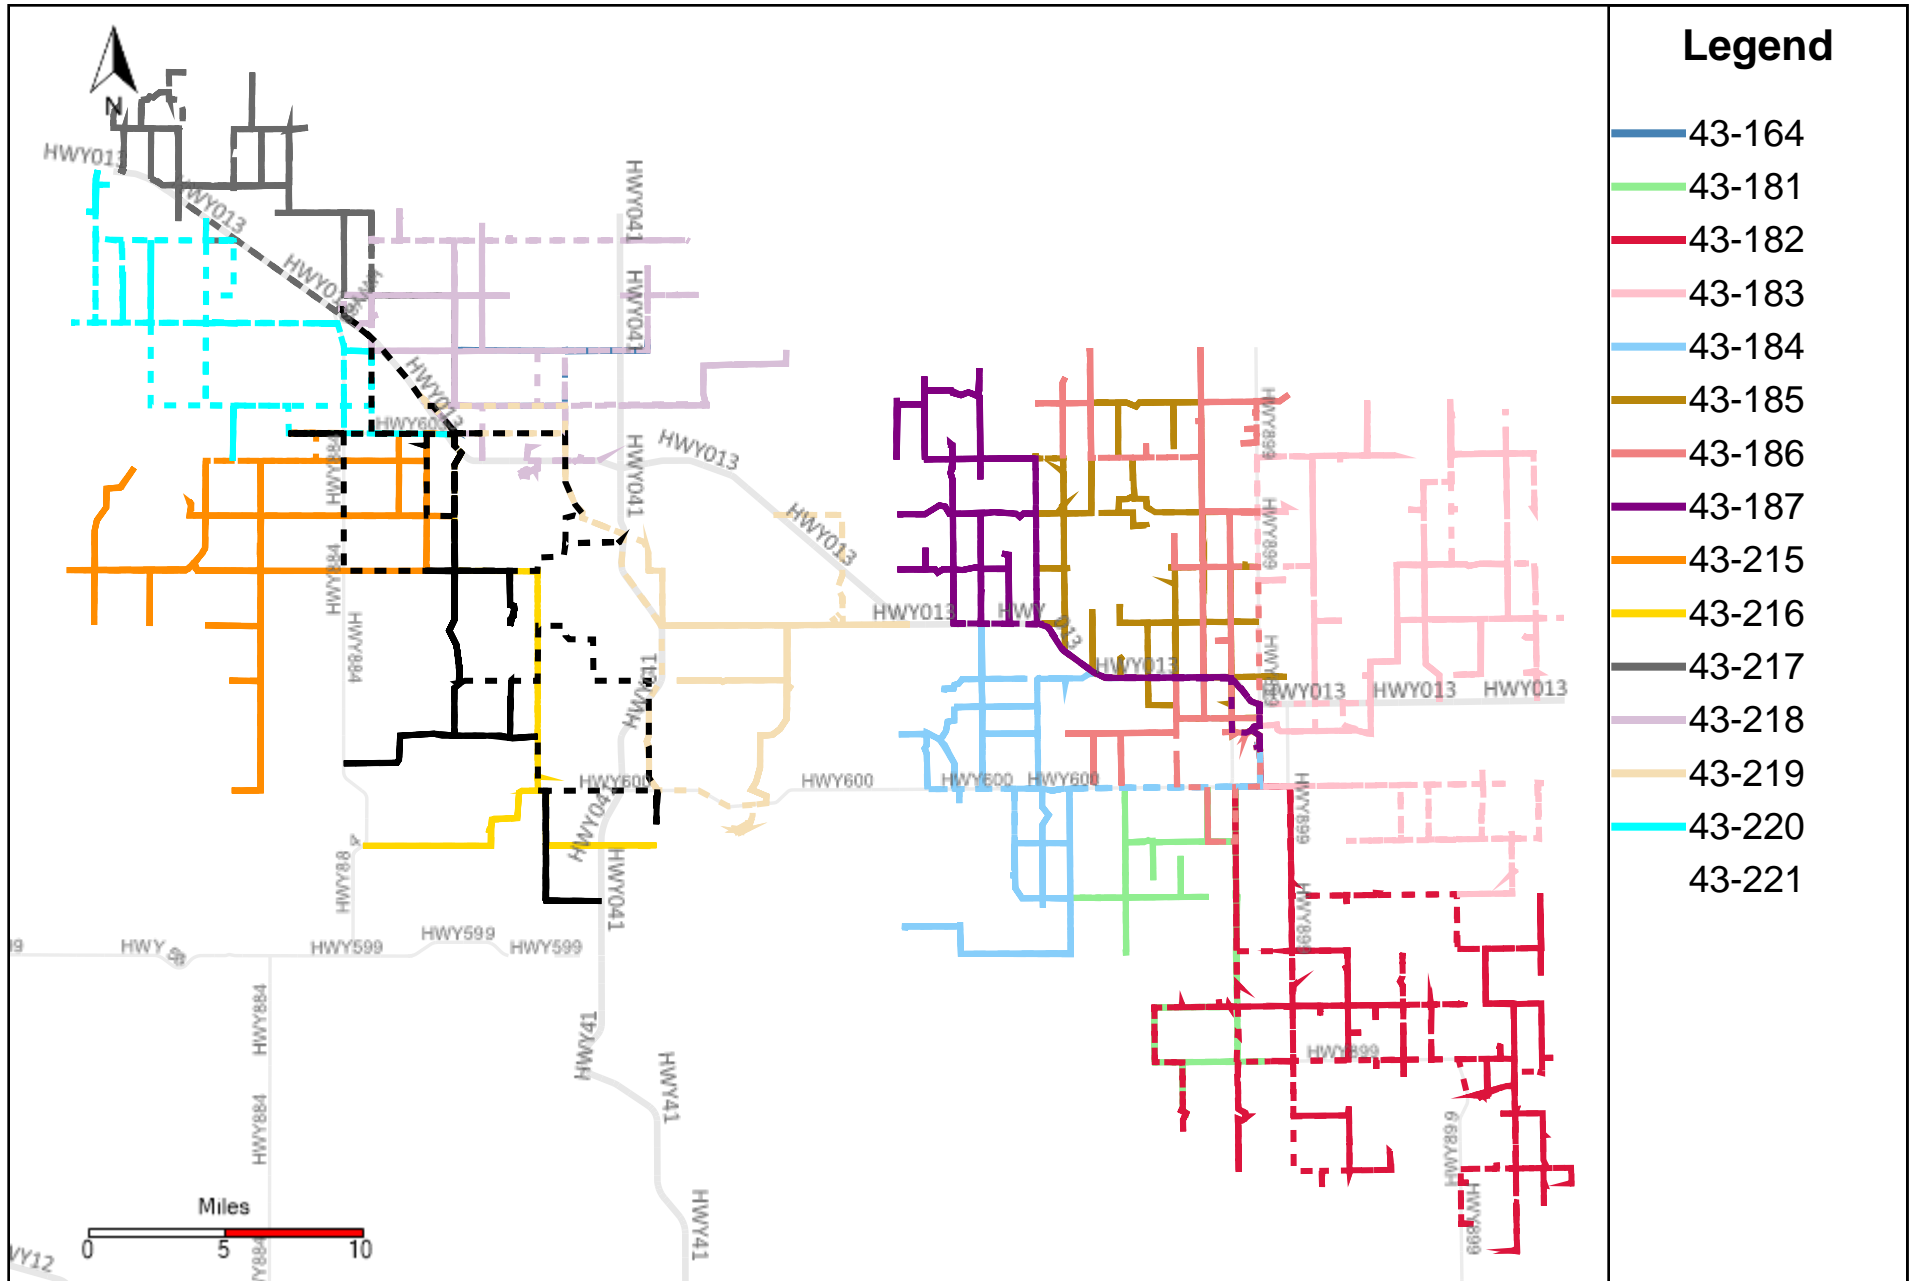

Provost Weekly Grader Report (2024-12-01 ~ 2024-12-07)

Division: 1 Grader Report(2024-12-01 ~ 2024-12-07)

Vehicle Name List	Total Distance(km)	Total Hours
43-181, 43-182, 43-183	1311.6	90 hrs 43 min 59 sec

Division: 2 Grader Report(2024-12-01 ~ 2024-12-07)

Vehicle Name List	Total Distance(km)	Total Hours
43-183	555.22	37 hrs 39 min 36 sec

Division: 3 Grader Report(2024-12-01 ~ 2024-12-07)

Vehicle Name List	Total Distance(km)	Total Hours
43-181, 43-182, 43-183, 43-184, 43-185, 43-186, 43-187	2797.84	197 hrs 33 min 35 sec

Division: 4 Grader Report(2024-12-01 ~ 2024-12-07)

Vehicle Name List	Total Distance(km)	Total Hours
43-183, 43-184, 43-185, 43-186, 43-187, 43-218, 43-219	2677.57	190 hrs 22 min 58 sec

Division: 5 Grader Report(2024-12-01 ~ 2024-12-07)

Division: 7 Grader Report(2024-12-01 ~ 2024-12-07)

Vehicle Name List	Total Distance(km)	Total Hours
43-215, 43-217, 43-218, 43-220, 43-221	1889.48	149 hrs 34 min 19 sec

Provost Weekly Grader Report

From 12/1/2024 To 12/7/2024