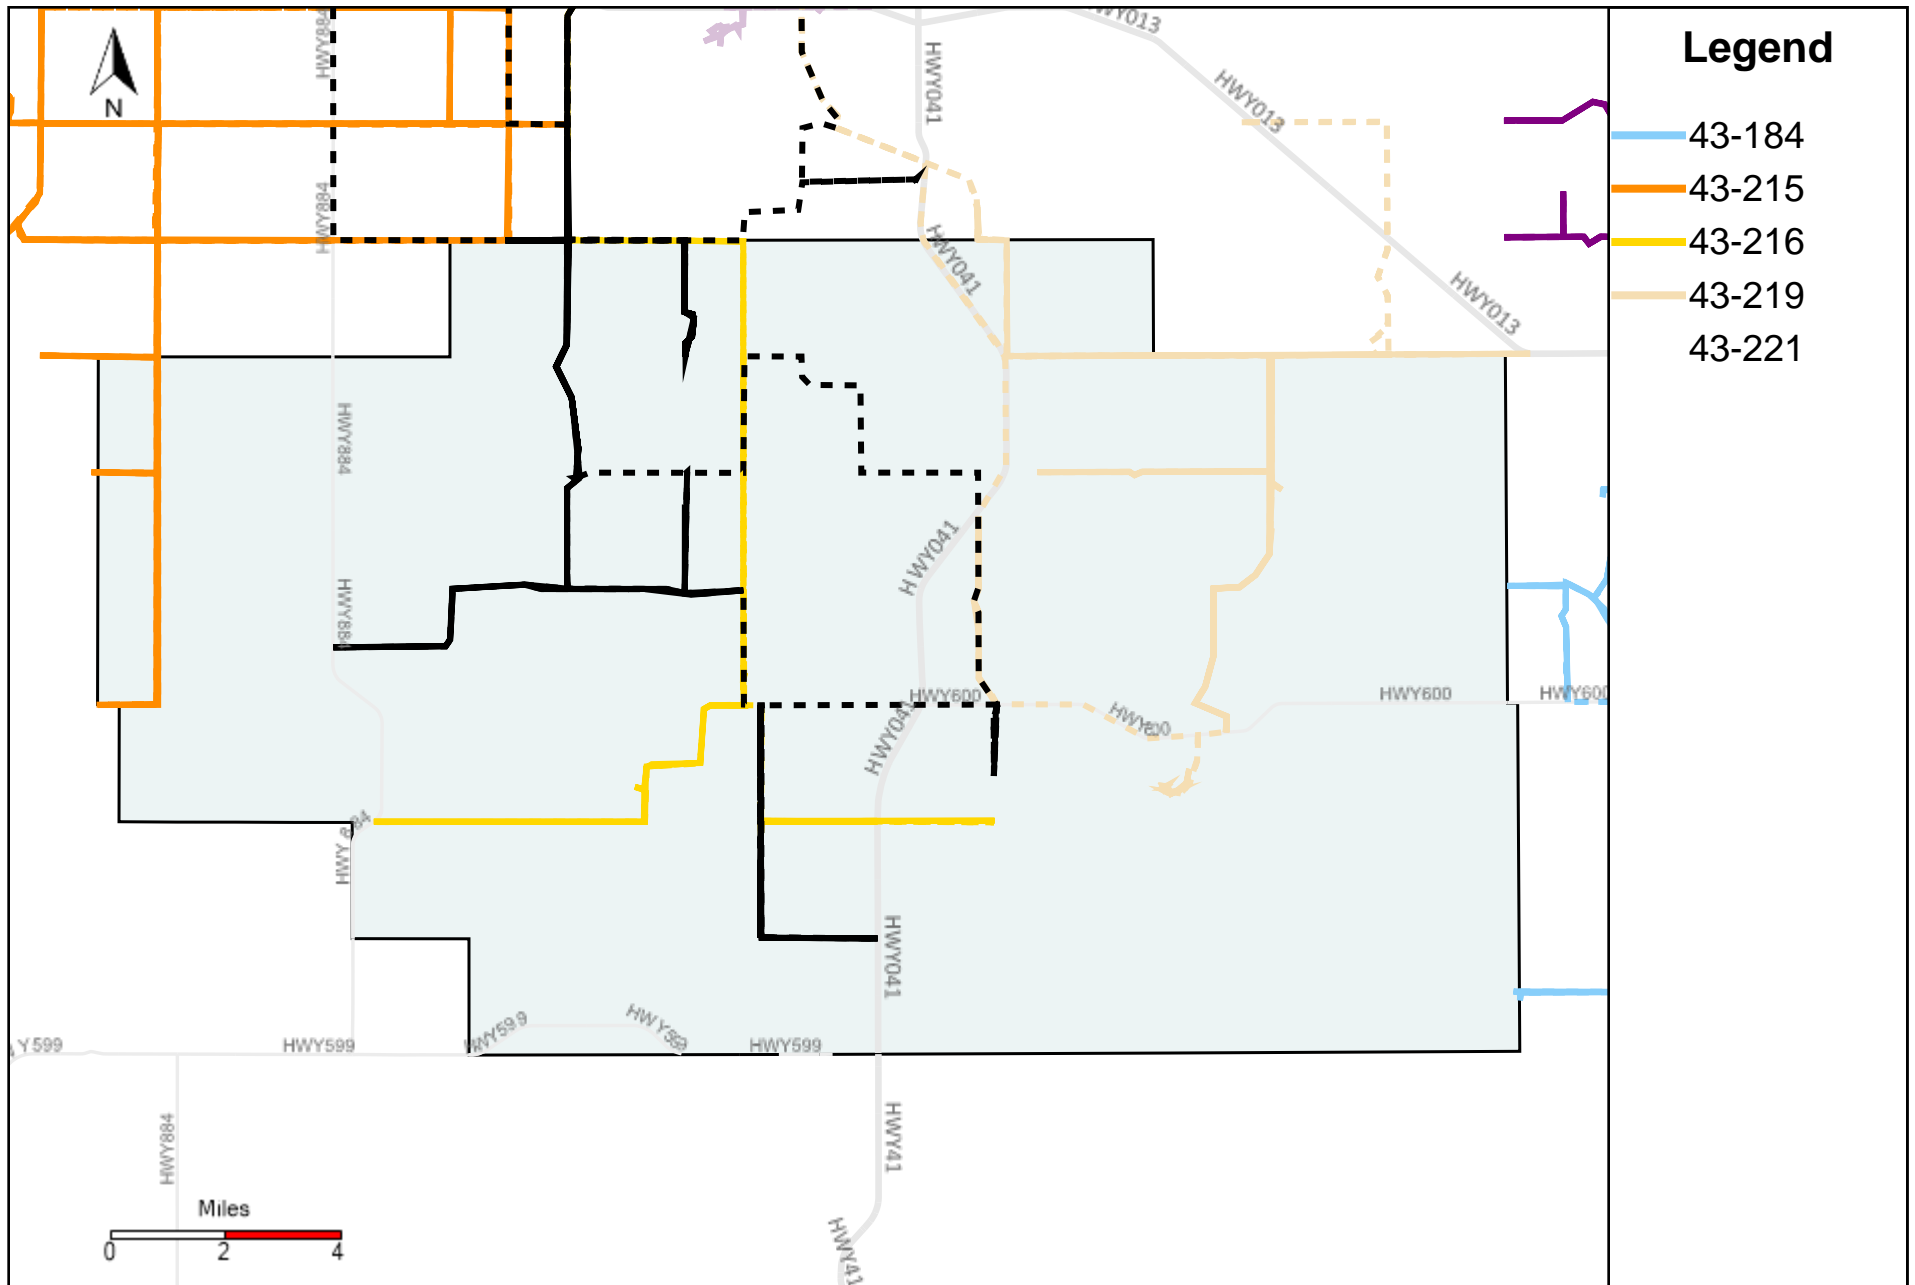

Provost Weekly Grader Report (2024-12-01 ~ 2024-12-07)

Division: 1 Grader Report(2024-12-01 ~ 2024-12-07)

Vehicle Name List	Total Distance(km)	Total Hours
43-181, 43-182, 43-183	1311.6	90 hrs 43 min 59 sec

Division: 2 Grader Report(2024-12-01 ~ 2024-12-07)

Vehicle Name List	Total Distance(km)	Total Hours
43-183	555.22	37 hrs 39 min 36 sec

Division: 3 Grader Report(2024-12-01 ~ 2024-12-07)

Vehicle Name List	Total Distance(km)	Total Hours
43-181, 43-182, 43-183, 43-184, 43-185, 43-186, 43-187	2797.84	197 hrs 33 min 35 sec

Division: 4 Grader Report(2024-12-01 ~ 2024-12-07)

Vehicle Name List	Total Distance(km)	Total Hours
43-183, 43-184, 43-185, 43-186, 43-187, 43-218, 43-219	2677.57	190 hrs 22 min 58 sec

Division: 5 Grader Report(2024-12-01 ~ 2024-12-07)

Division: 7 Grader Report(2024-12-01 ~ 2024-12-07)

Vehicle Name List	Total Distance(km)	Total Hours
43-215, 43-217, 43-218, 43-220, 43-221	1889.48	149 hrs 34 min 19 sec

Provost Weekly Grader Report

From 12/1/2024 To 12/7/2024