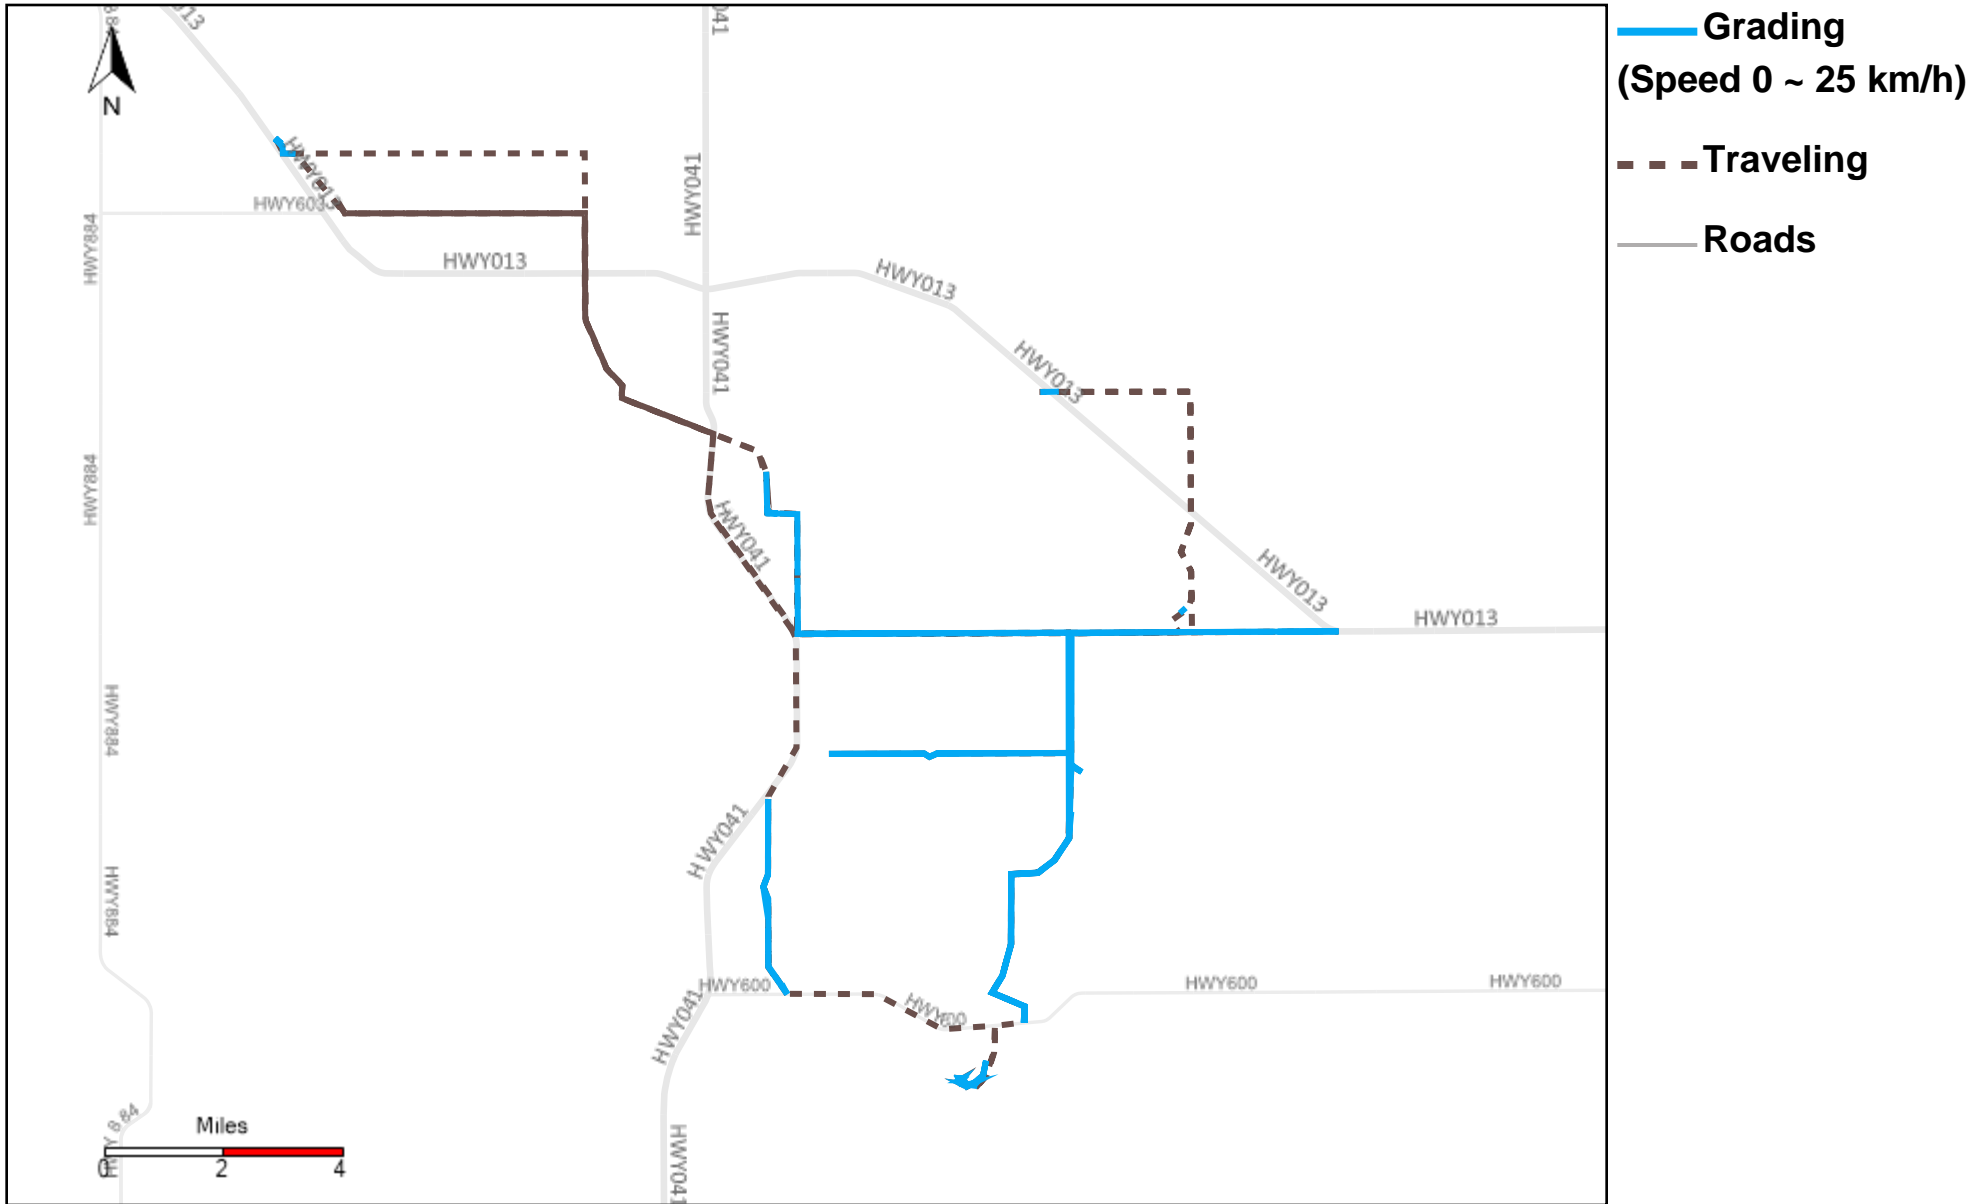

43-219_2024-12-01 ~ 2024-12-07 Tracking

Total Distance(km)	Total Hours	Work Distance(km)	Work Hours
290.69	15 hrs 18 min 48 sec	121.91	9 hrs 25 min 25 sec