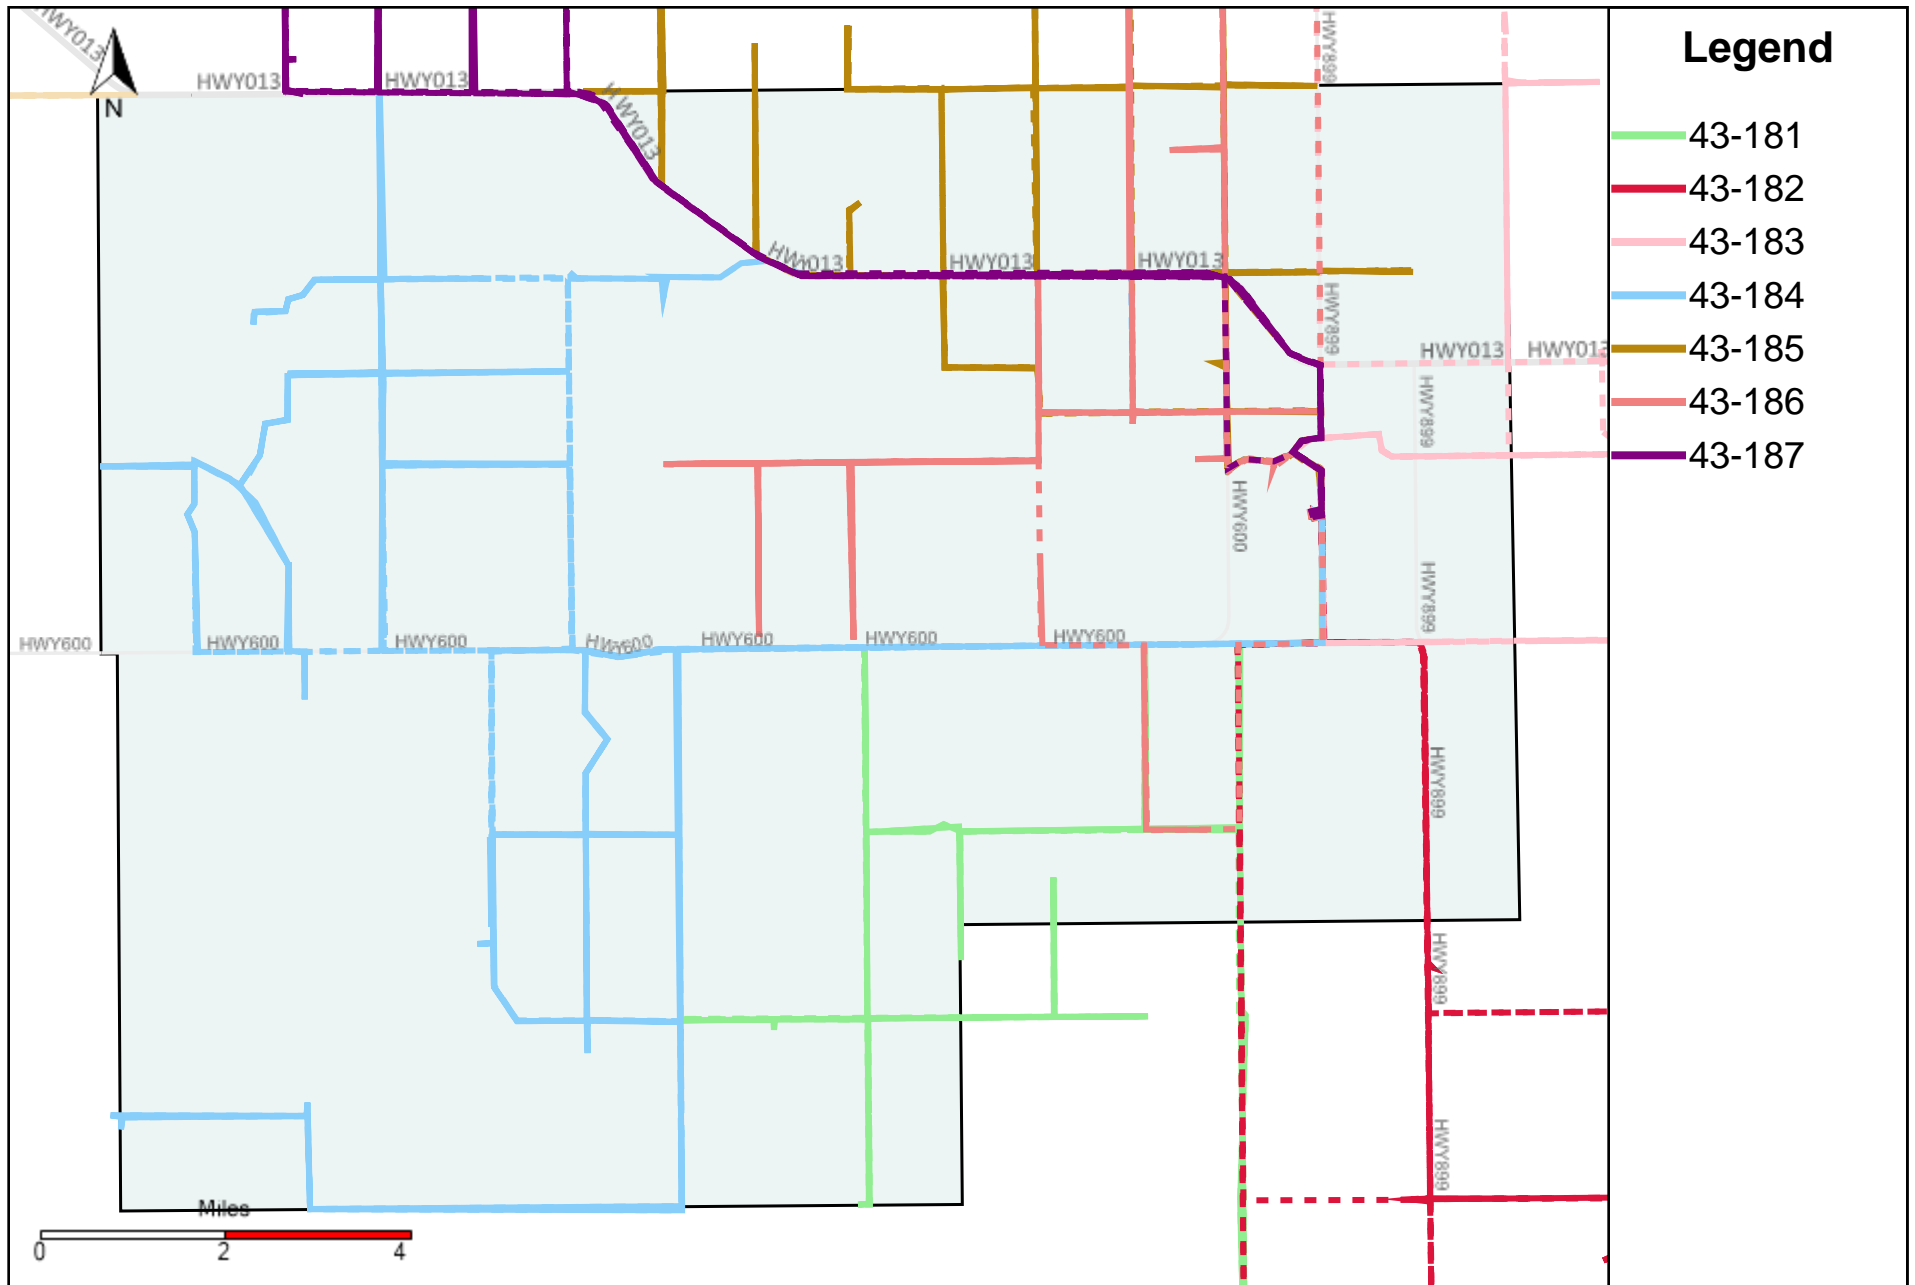

Provost Weekly Grader Report (2024-12-01 ~ 2024-12-07)

Division: 1 Grader Report(2024-12-01 ~ 2024-12-07)

Vehicle Name List	Total Distance(km)	Total Hours
43-181, 43-182, 43-183	1311.6	90 hrs 43 min 59 sec

Division: 2 Grader Report(2024-12-01 ~ 2024-12-07)

Vehicle Name List	Total Distance(km)	Total Hours
43-183	555.22	37 hrs 39 min 36 sec

Division: 3 Grader Report(2024-12-01 ~ 2024-12-07)

Vehicle Name List	Total Distance(km)	Total Hours
43-181, 43-182, 43-183, 43-184, 43-185, 43-186, 43-187	2797.84	197 hrs 33 min 35 sec

Division: 4 Grader Report(2024-12-01 ~ 2024-12-07)

Vehicle Name List	Total Distance(km)	Total Hours
43-183, 43-184, 43-185, 43-186, 43-187, 43-218, 43-219	2677.57	190 hrs 22 min 58 sec

Division: 5 Grader Report(2024-12-01 ~ 2024-12-07)

Division: 7 Grader Report(2024-12-01 ~ 2024-12-07)

Vehicle Name List	Total Distance(km)	Total Hours
43-215, 43-217, 43-218, 43-220, 43-221	1889.48	149 hrs 34 min 19 sec

Provost Weekly Grader Report

From 12/1/2024 To 12/7/2024