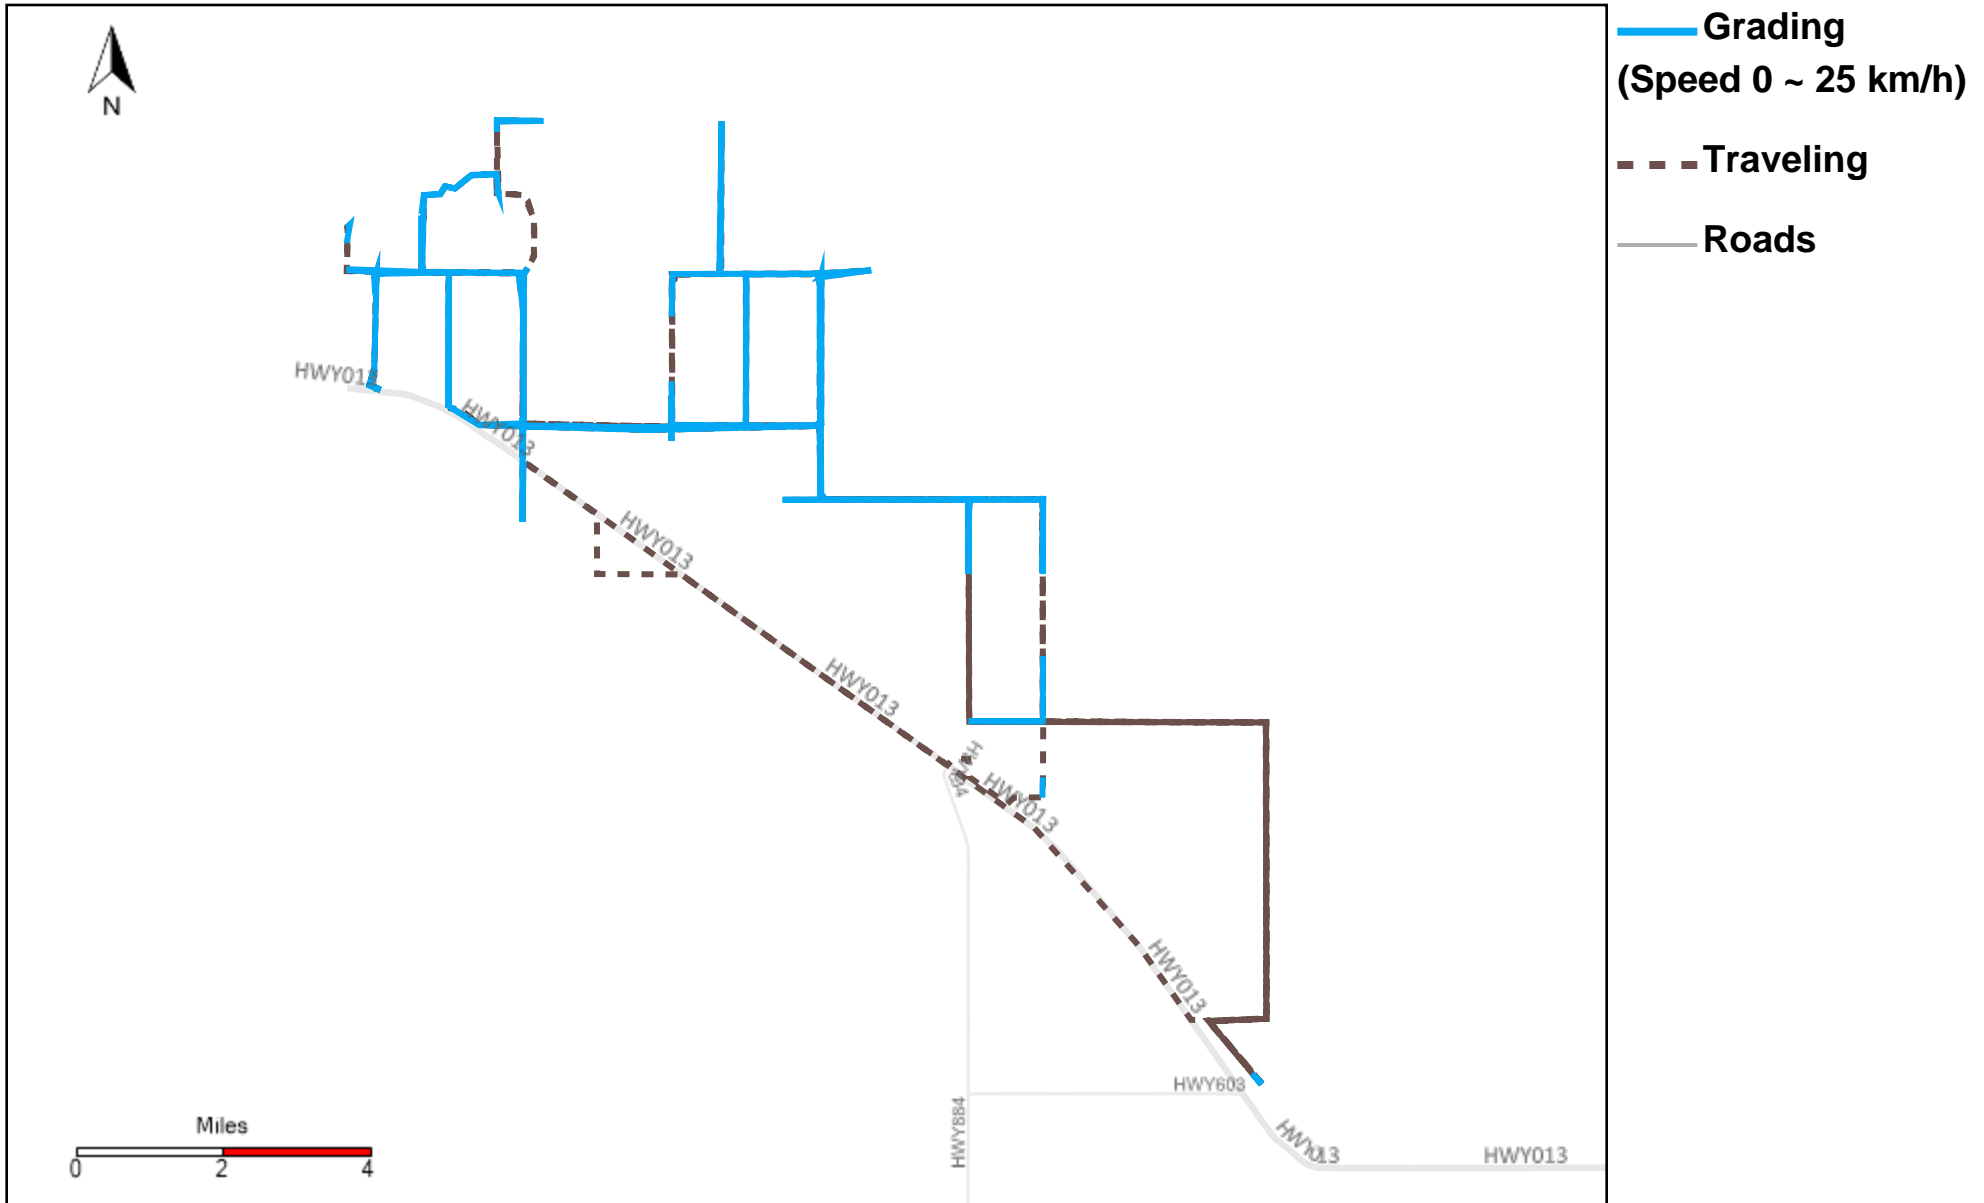

43-217_2024-12-01 ~ 2024-12-07 Tracking

Total Distance(km)	Total Hours	Work Distance(km)	Work Hours
439.66	29 hrs 41 min 14 sec	180.19	21 hrs 56 min 12 sec