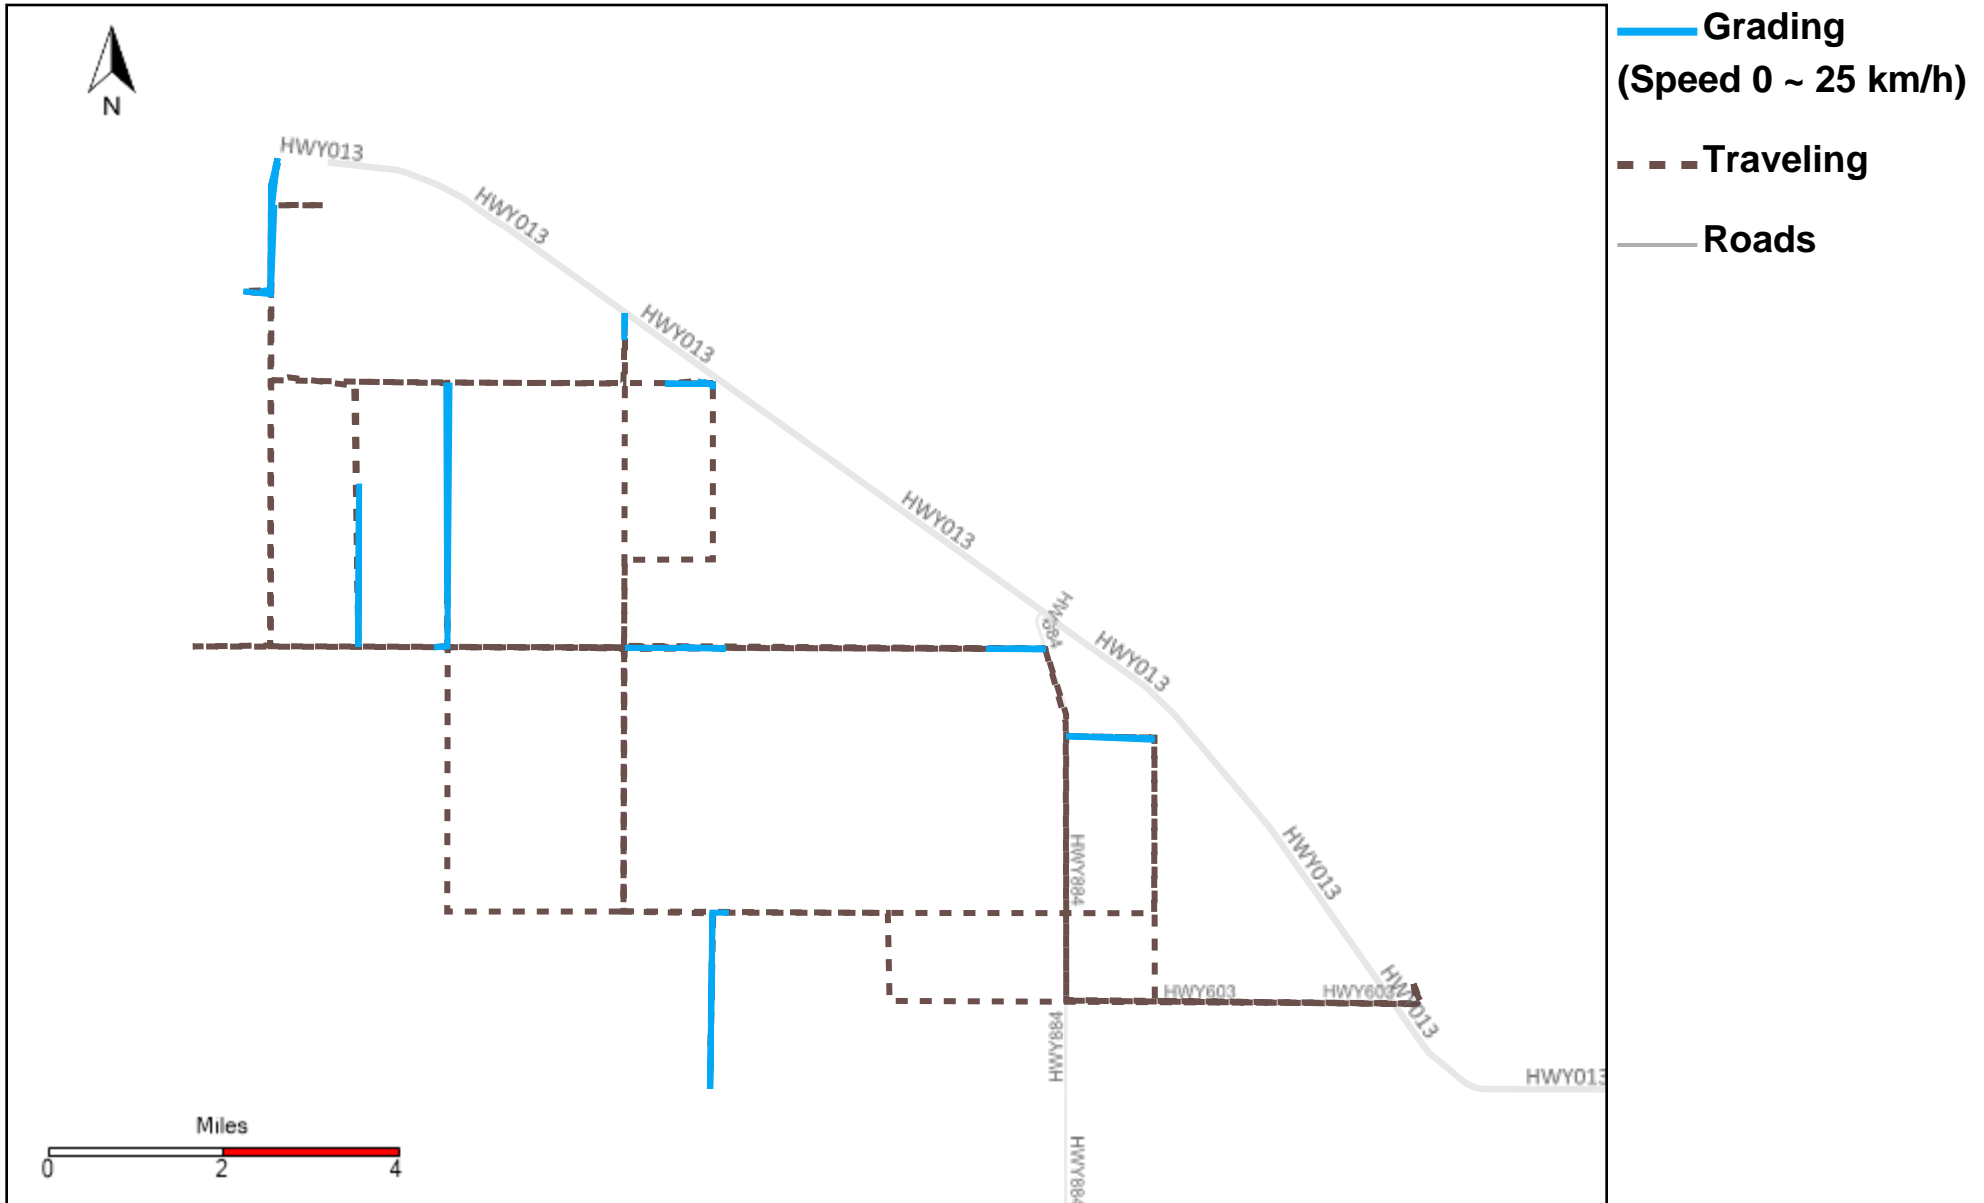

43-220_2024-12-01 ~ 2024-12-07 Tracking

Total Distance(km)	Total Hours	Work Distance(km)	Work Hours
250.53	15 hrs 1 min 0 sec	63.44	7 hrs 39 min 10 sec