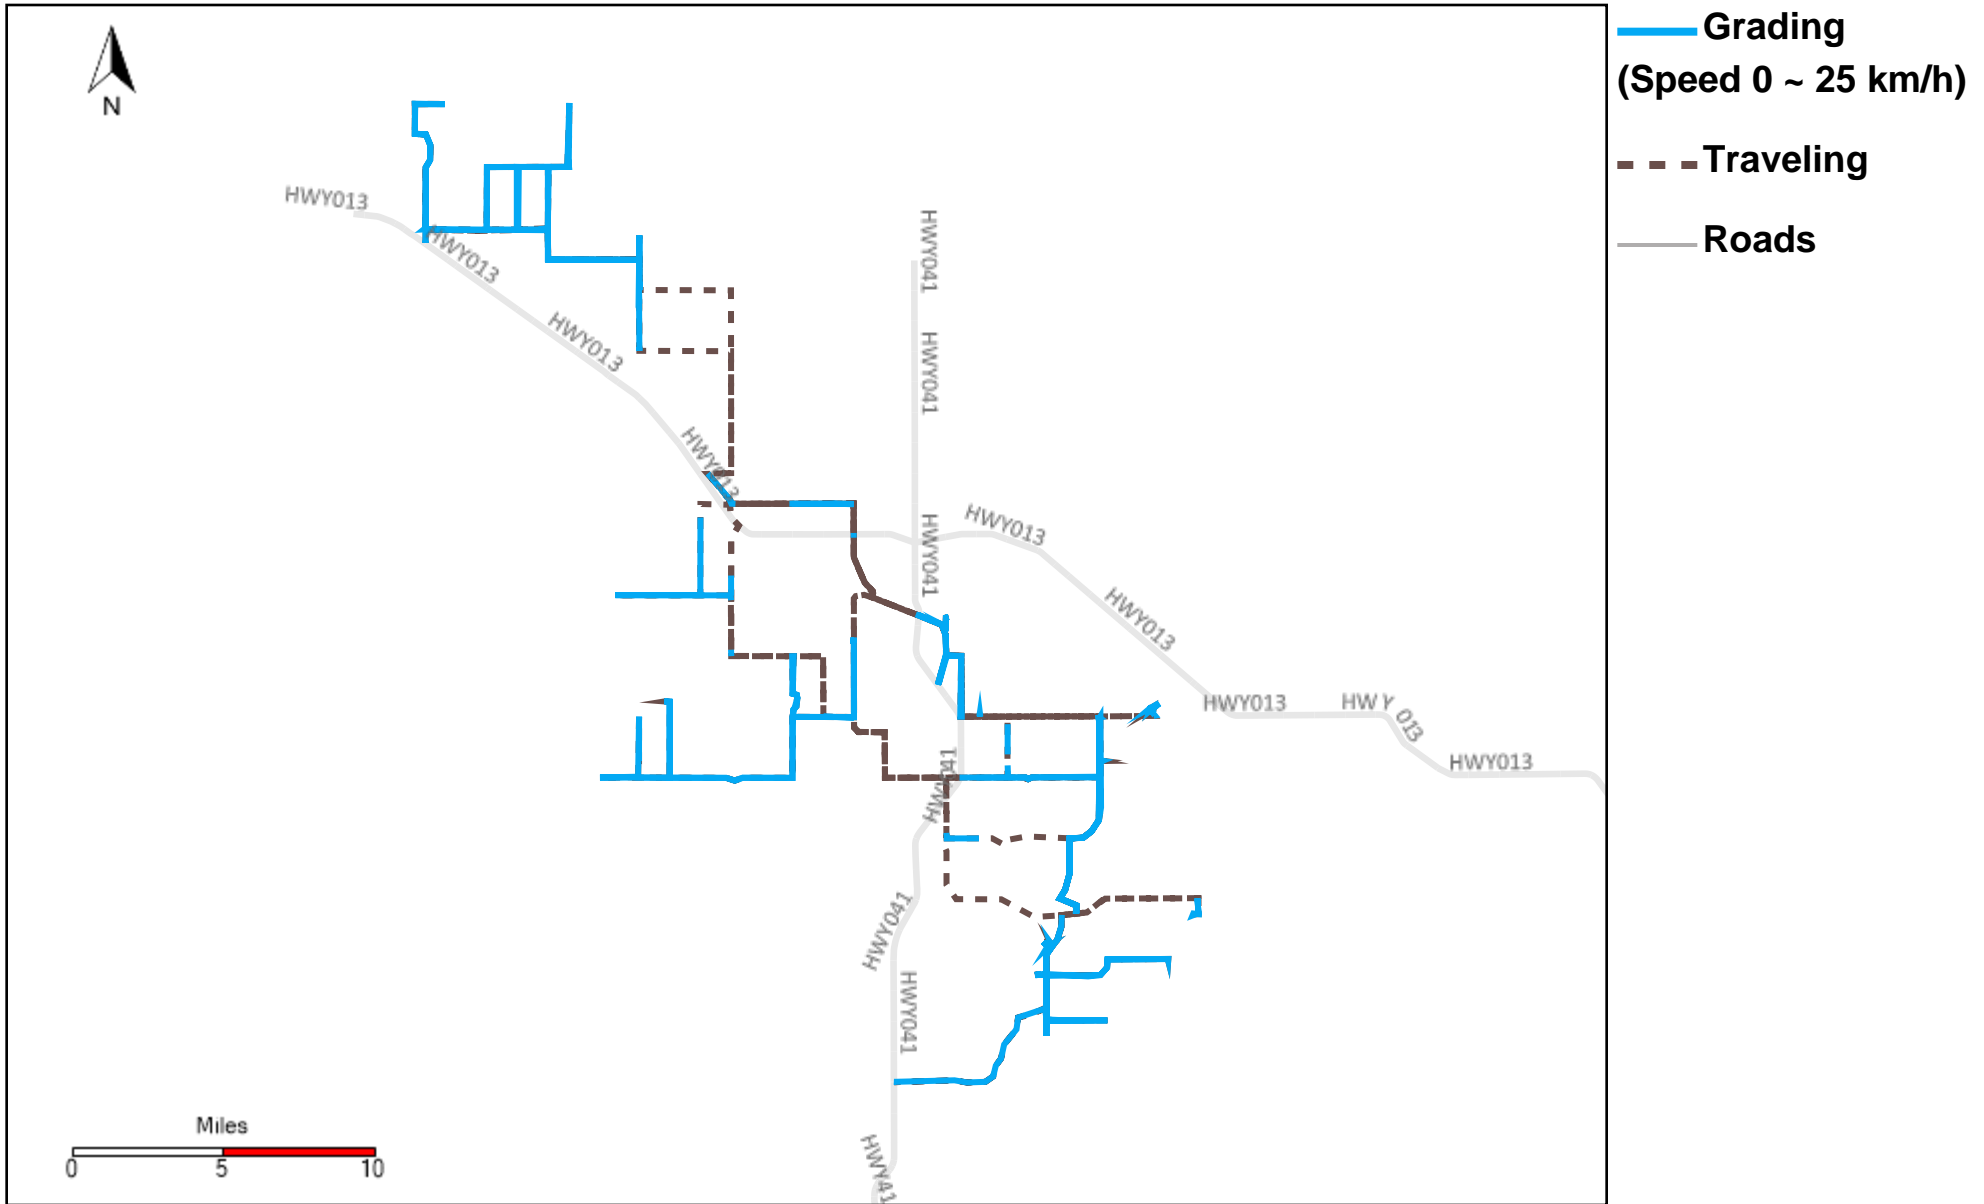

43-221_2024-11-24 ~ 2024-11-30 Tracking

Total Distance(km)	Total Hours	Work Distance(km)	Work Hours
895.1	52 hrs 53 min 21 sec	418.34	37 hrs 56 min 10 sec