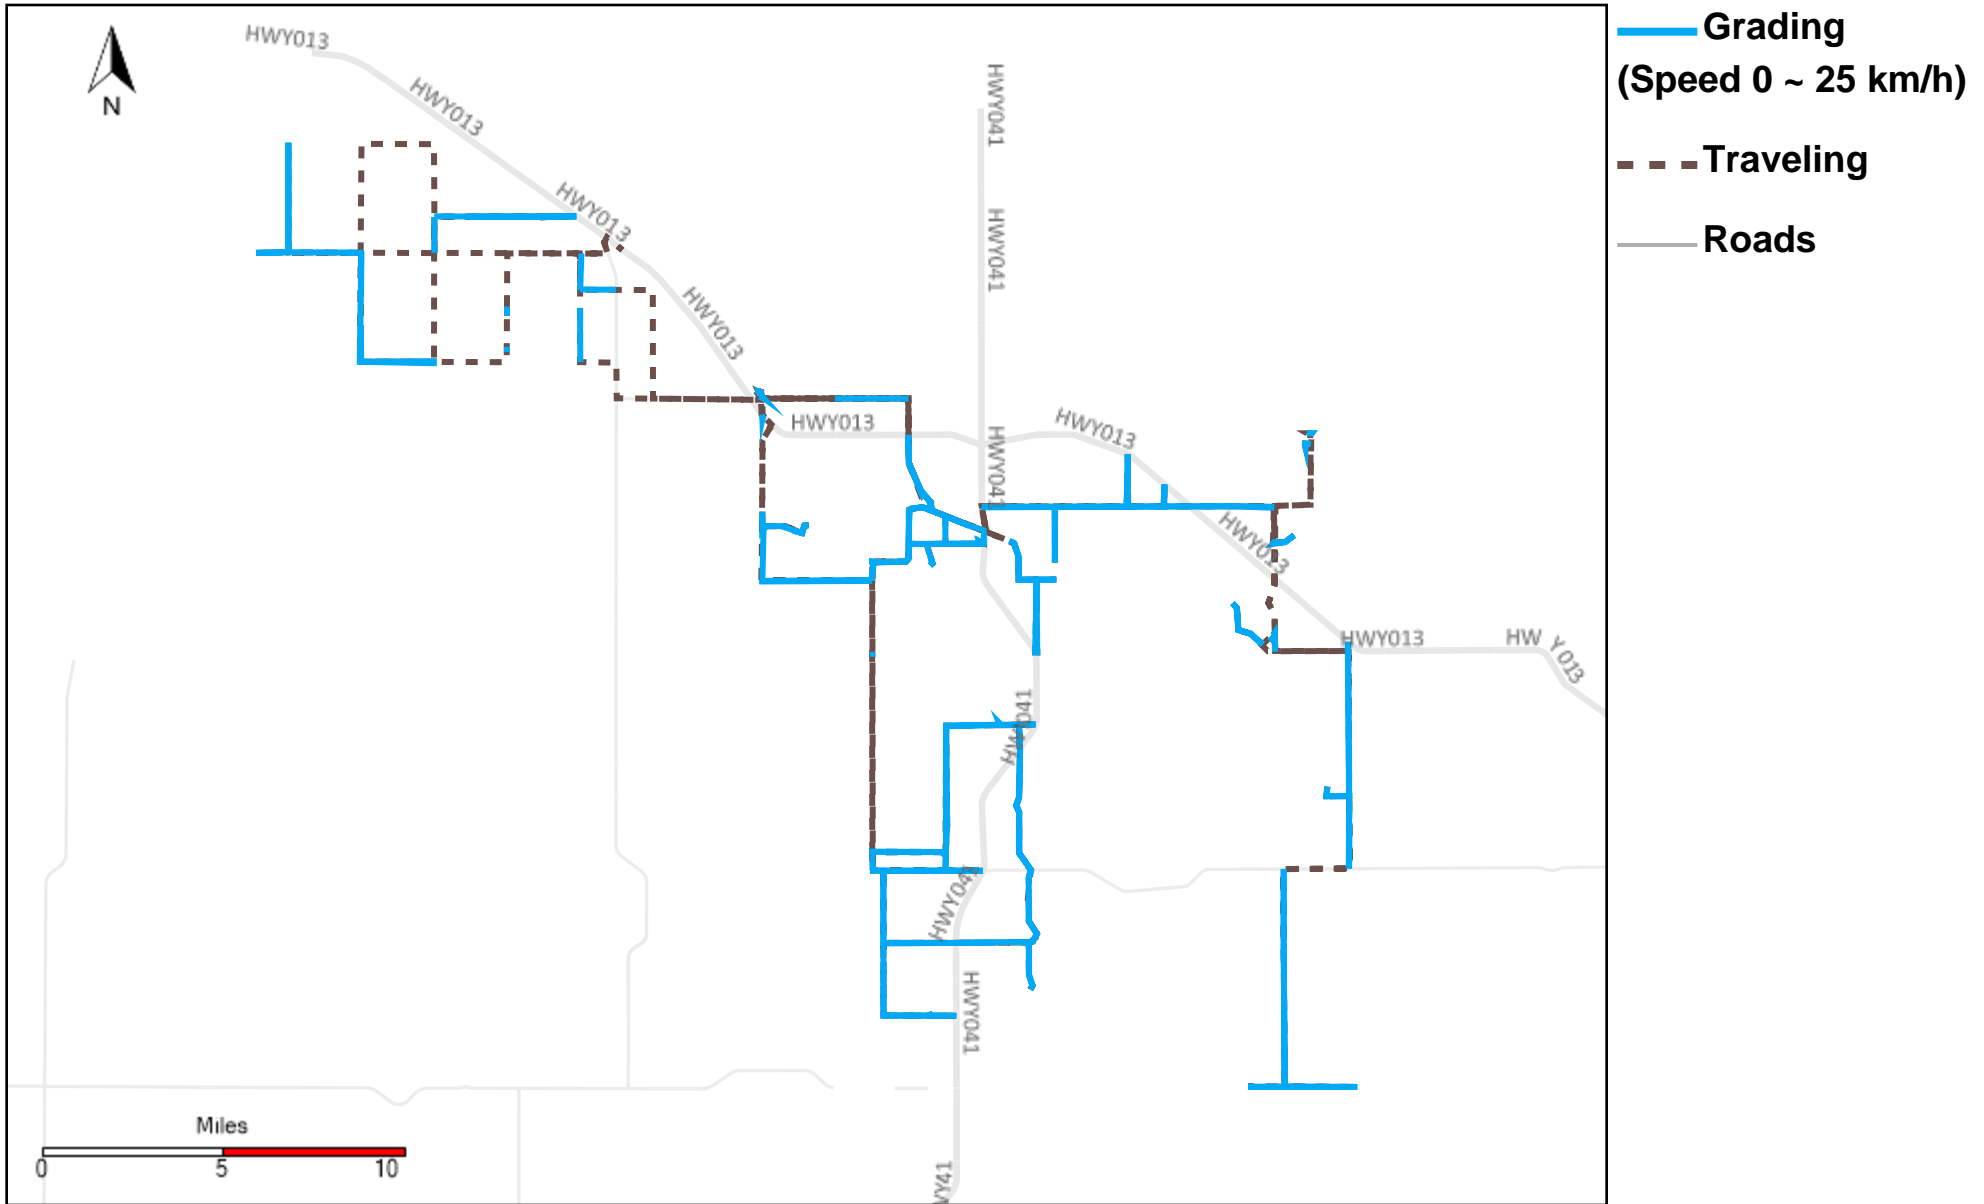

43-219_2024-11-24 ~ 2024-11-30 Tracking

Total Distance(km)	Total Hours	Work Distance(km)	Work Hours
599.7	35 hrs 5 min 40 sec	352.74	26 hrs 56 min 1 sec