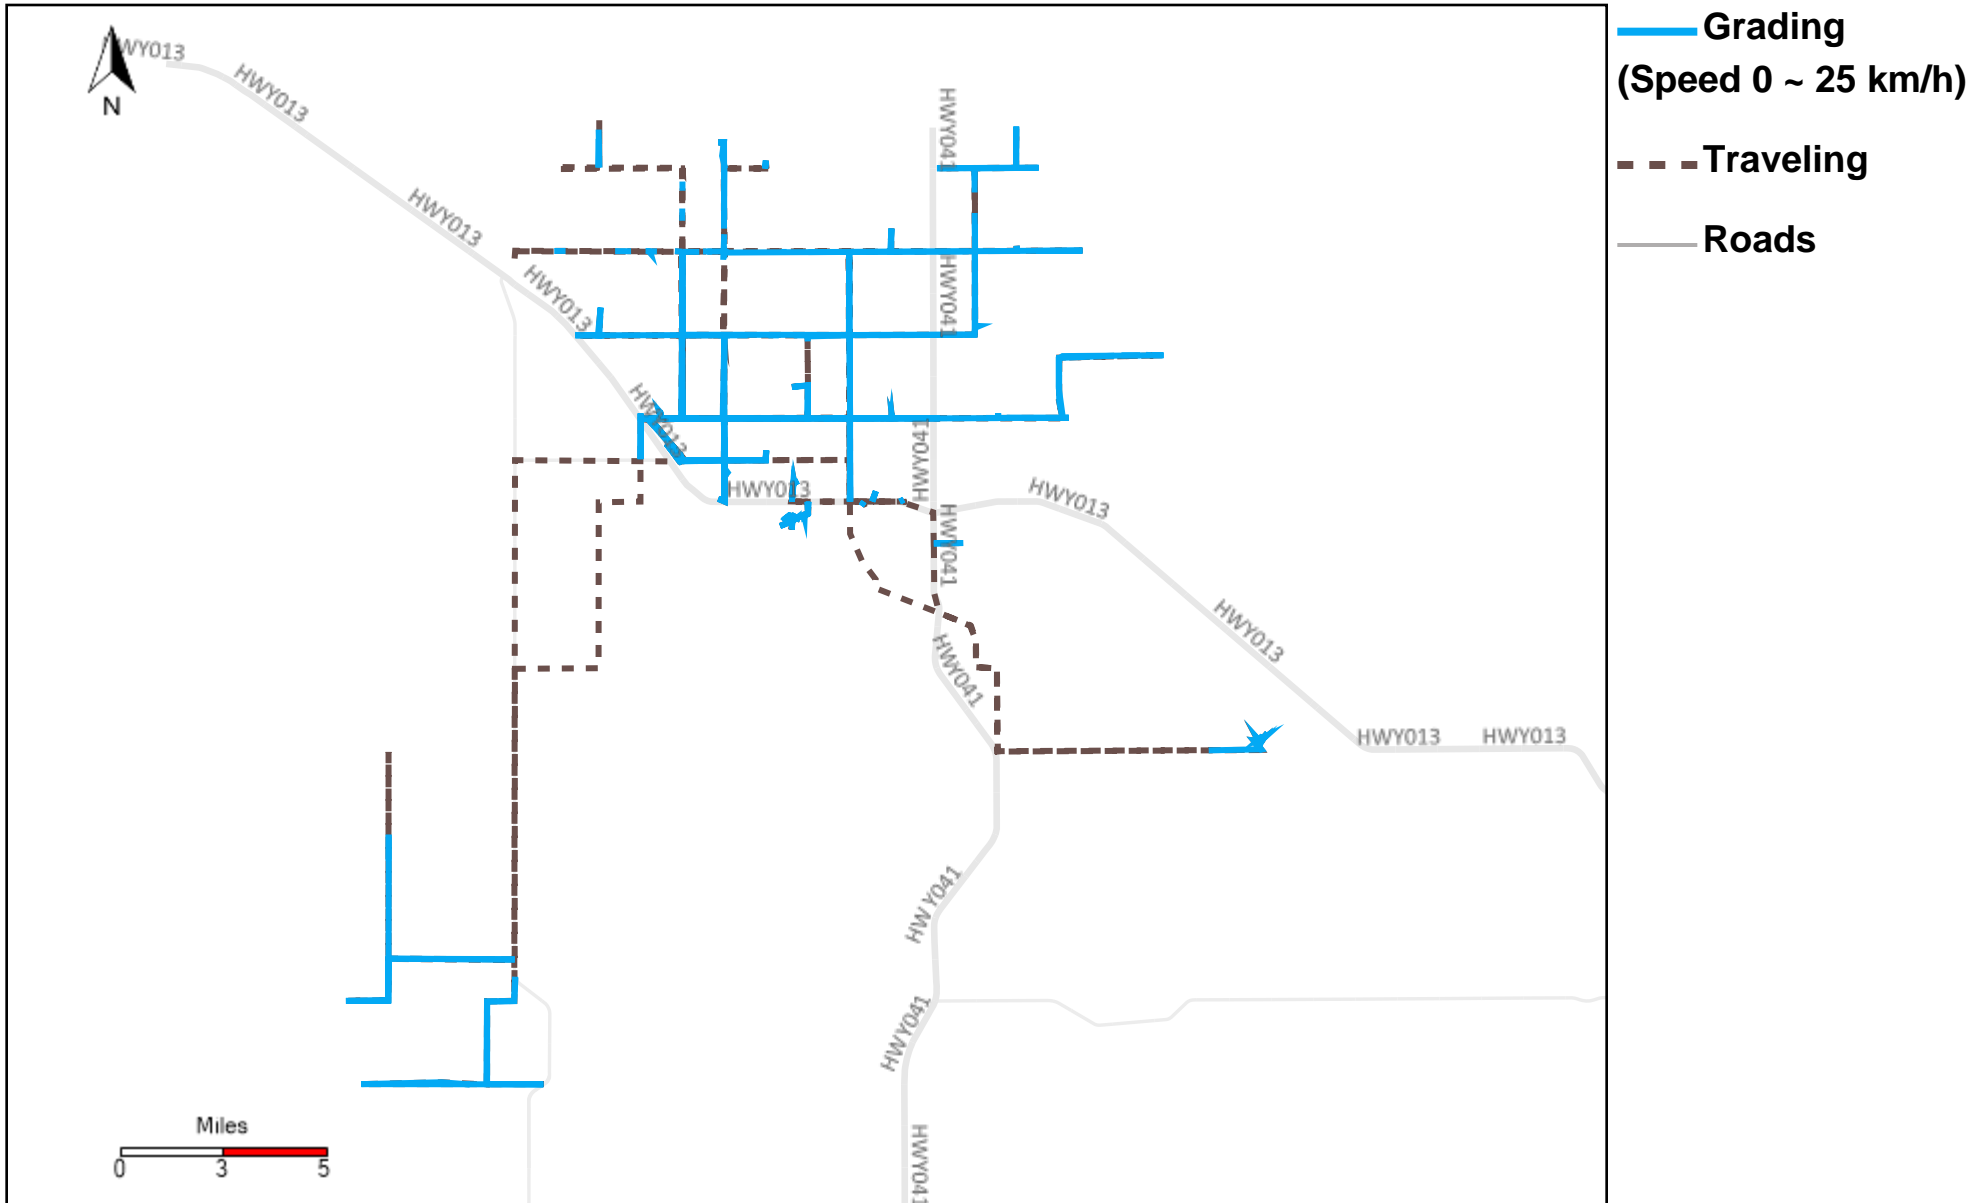

43-218_2024-11-24 ~ 2024-11-30 Tracking

Total Distance(km)	Total Hours	Work Distance(km)	Work Hours
664.04	51 hrs 3 min 38 sec	383.48	41 hrs 16 min 1 sec