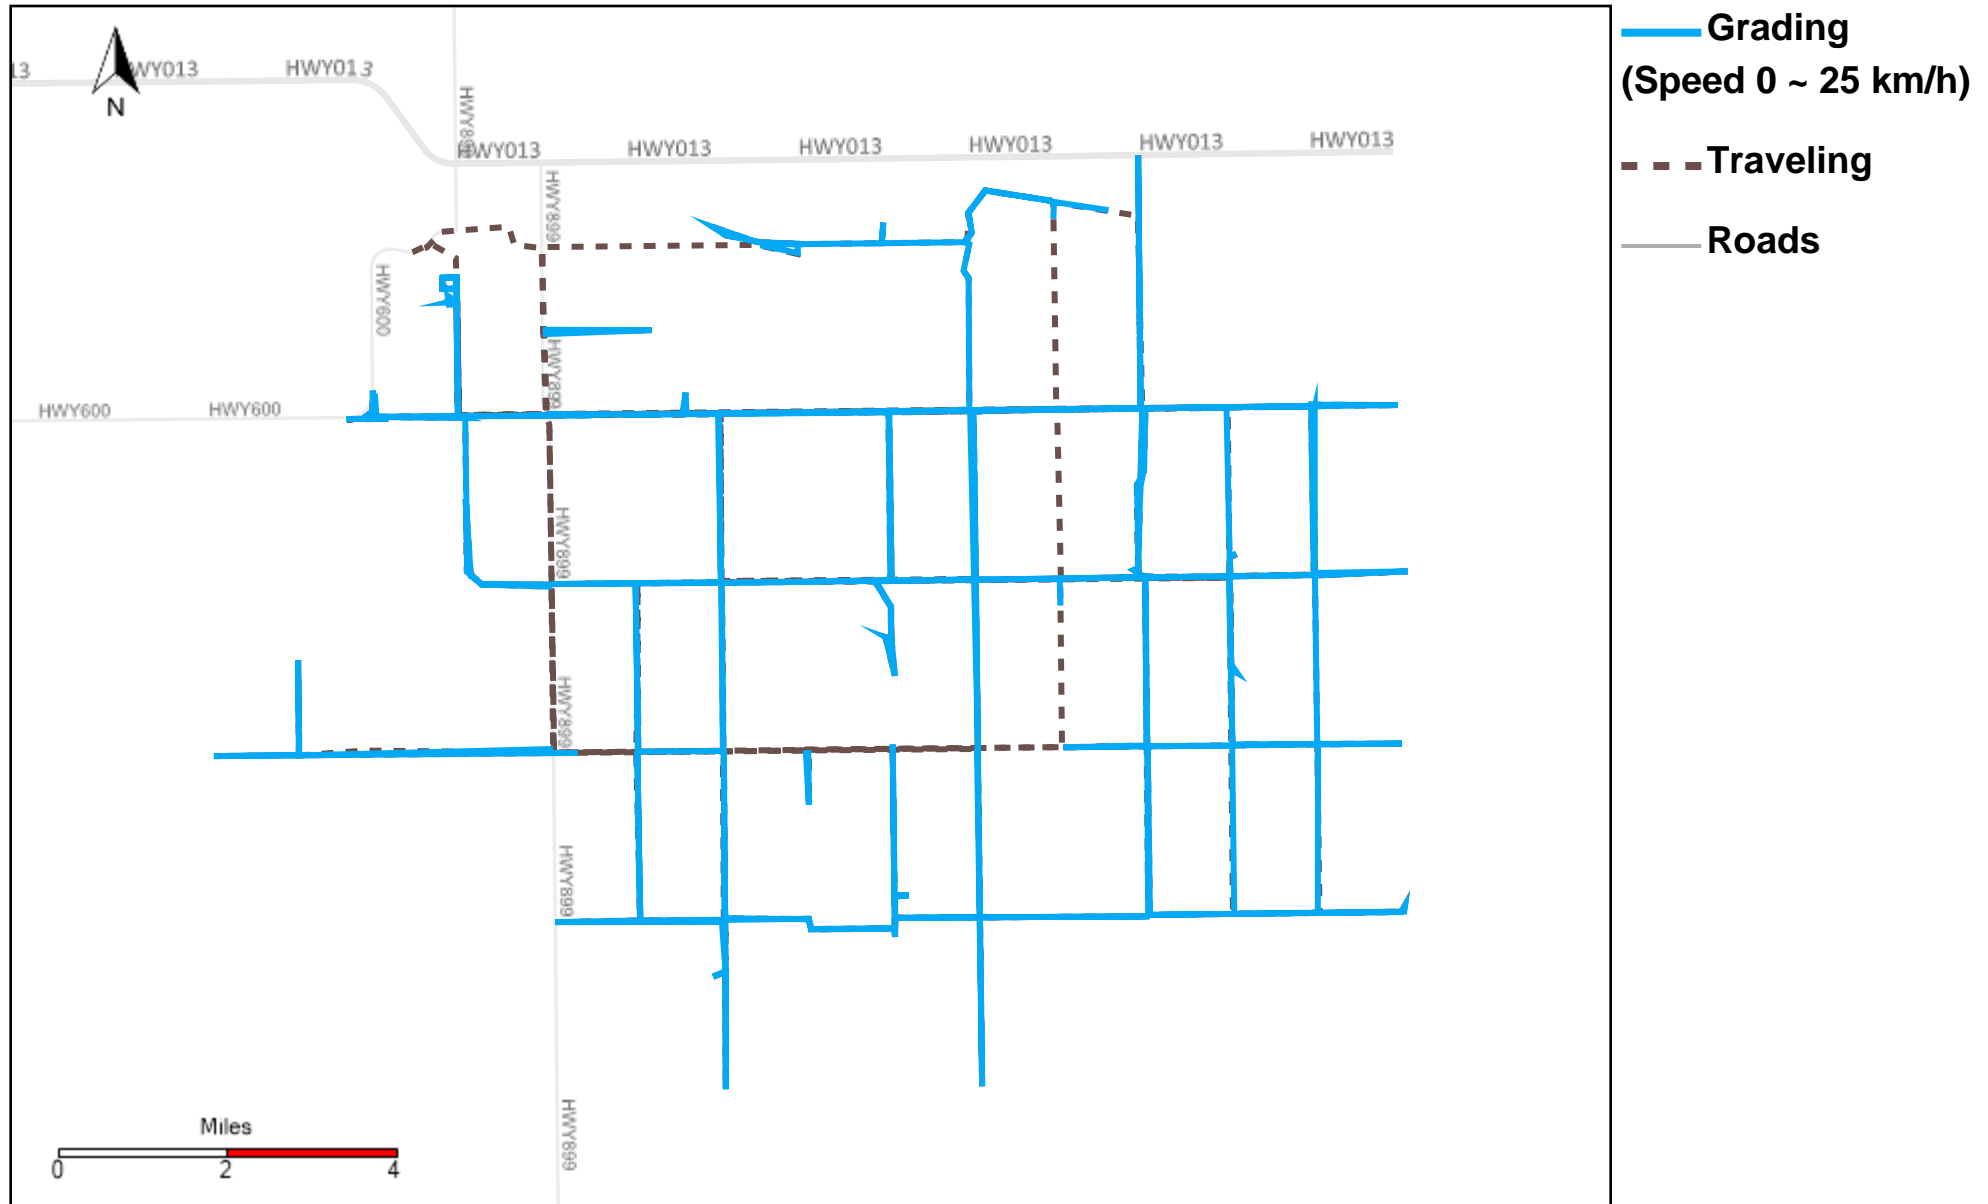

43-186_2024-11-24 ~ 2024-11-30 Tracking

Total Distance(km)	Total Hours	Work Distance(km)	Work Hours
623.18	47 hrs 43 min 14 sec	386.76	39 hrs 46 min 56 sec