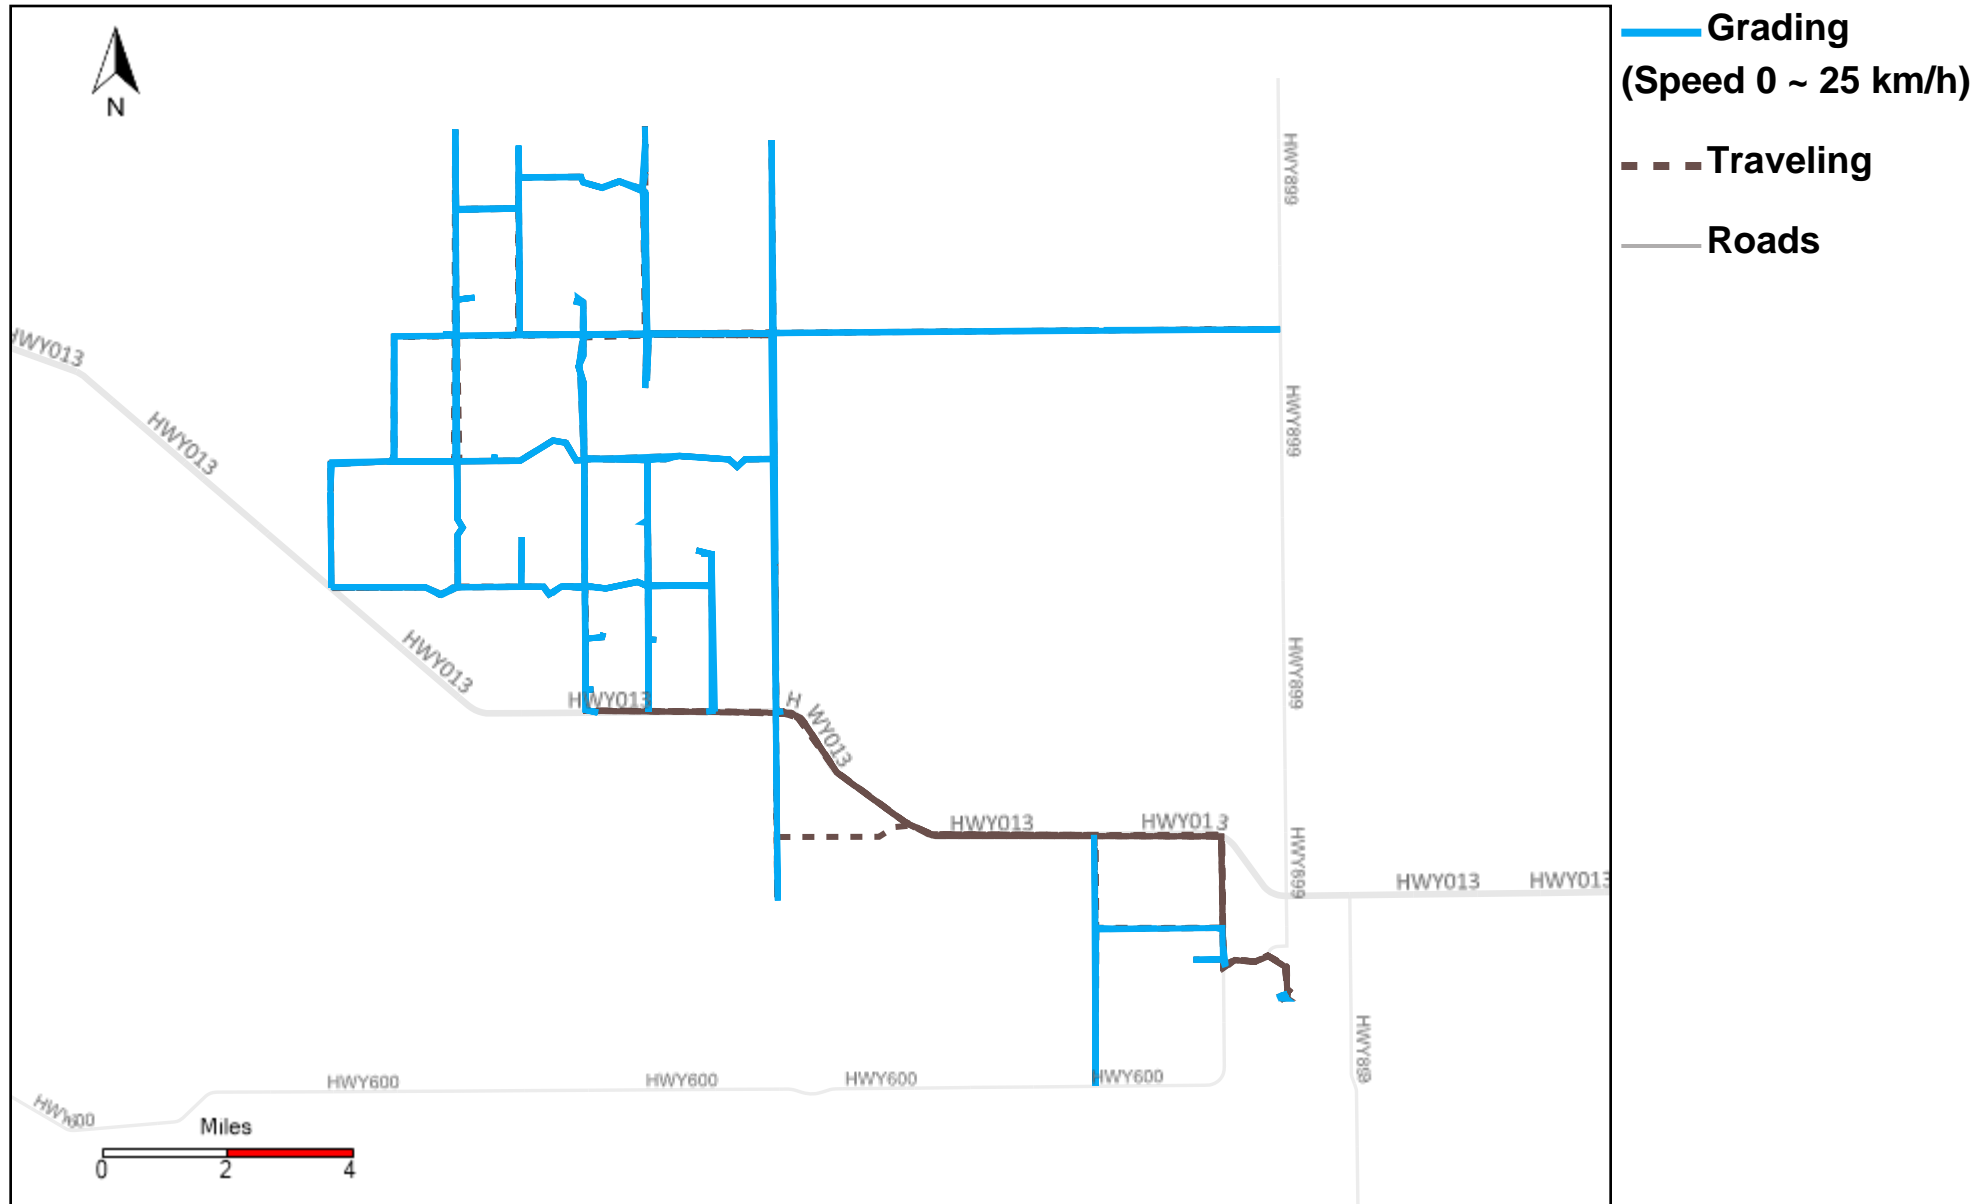

43-187_2024-11-24 ~ 2024-11-30 Tracking

Total Distance(km)	Total Hours	Work Distance(km)	Work Hours
829.28	48 hrs 44 min 27 sec	527.88	38 hrs 30 min 18 sec