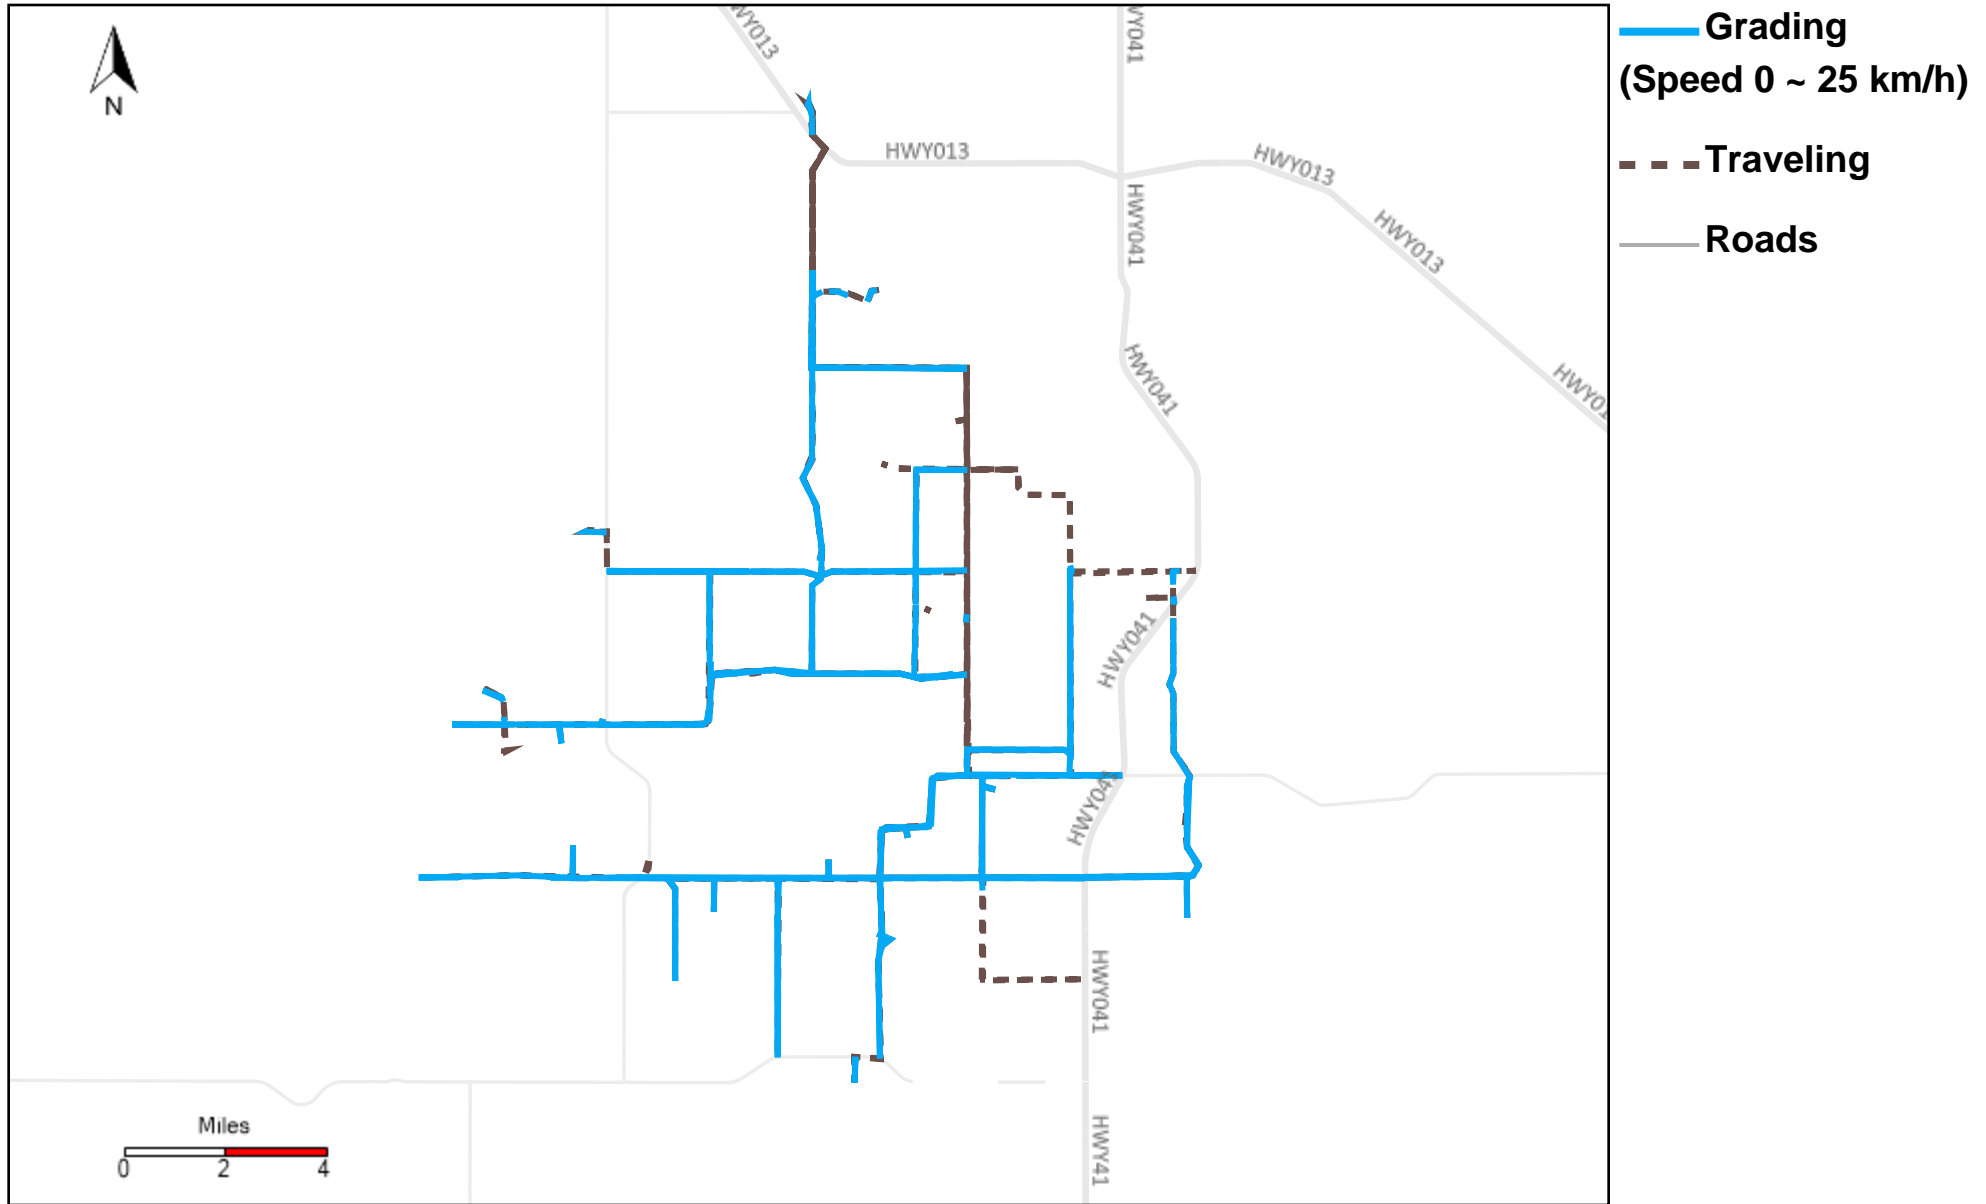

43-216_2024-11-24 ~ 2024-11-30 Tracking

Total Distance(km)	Total Hours	Work Distance(km)	Work Hours
726.41	40 hrs 21 min 27 sec	366.05	27 hrs 13 min 37 sec