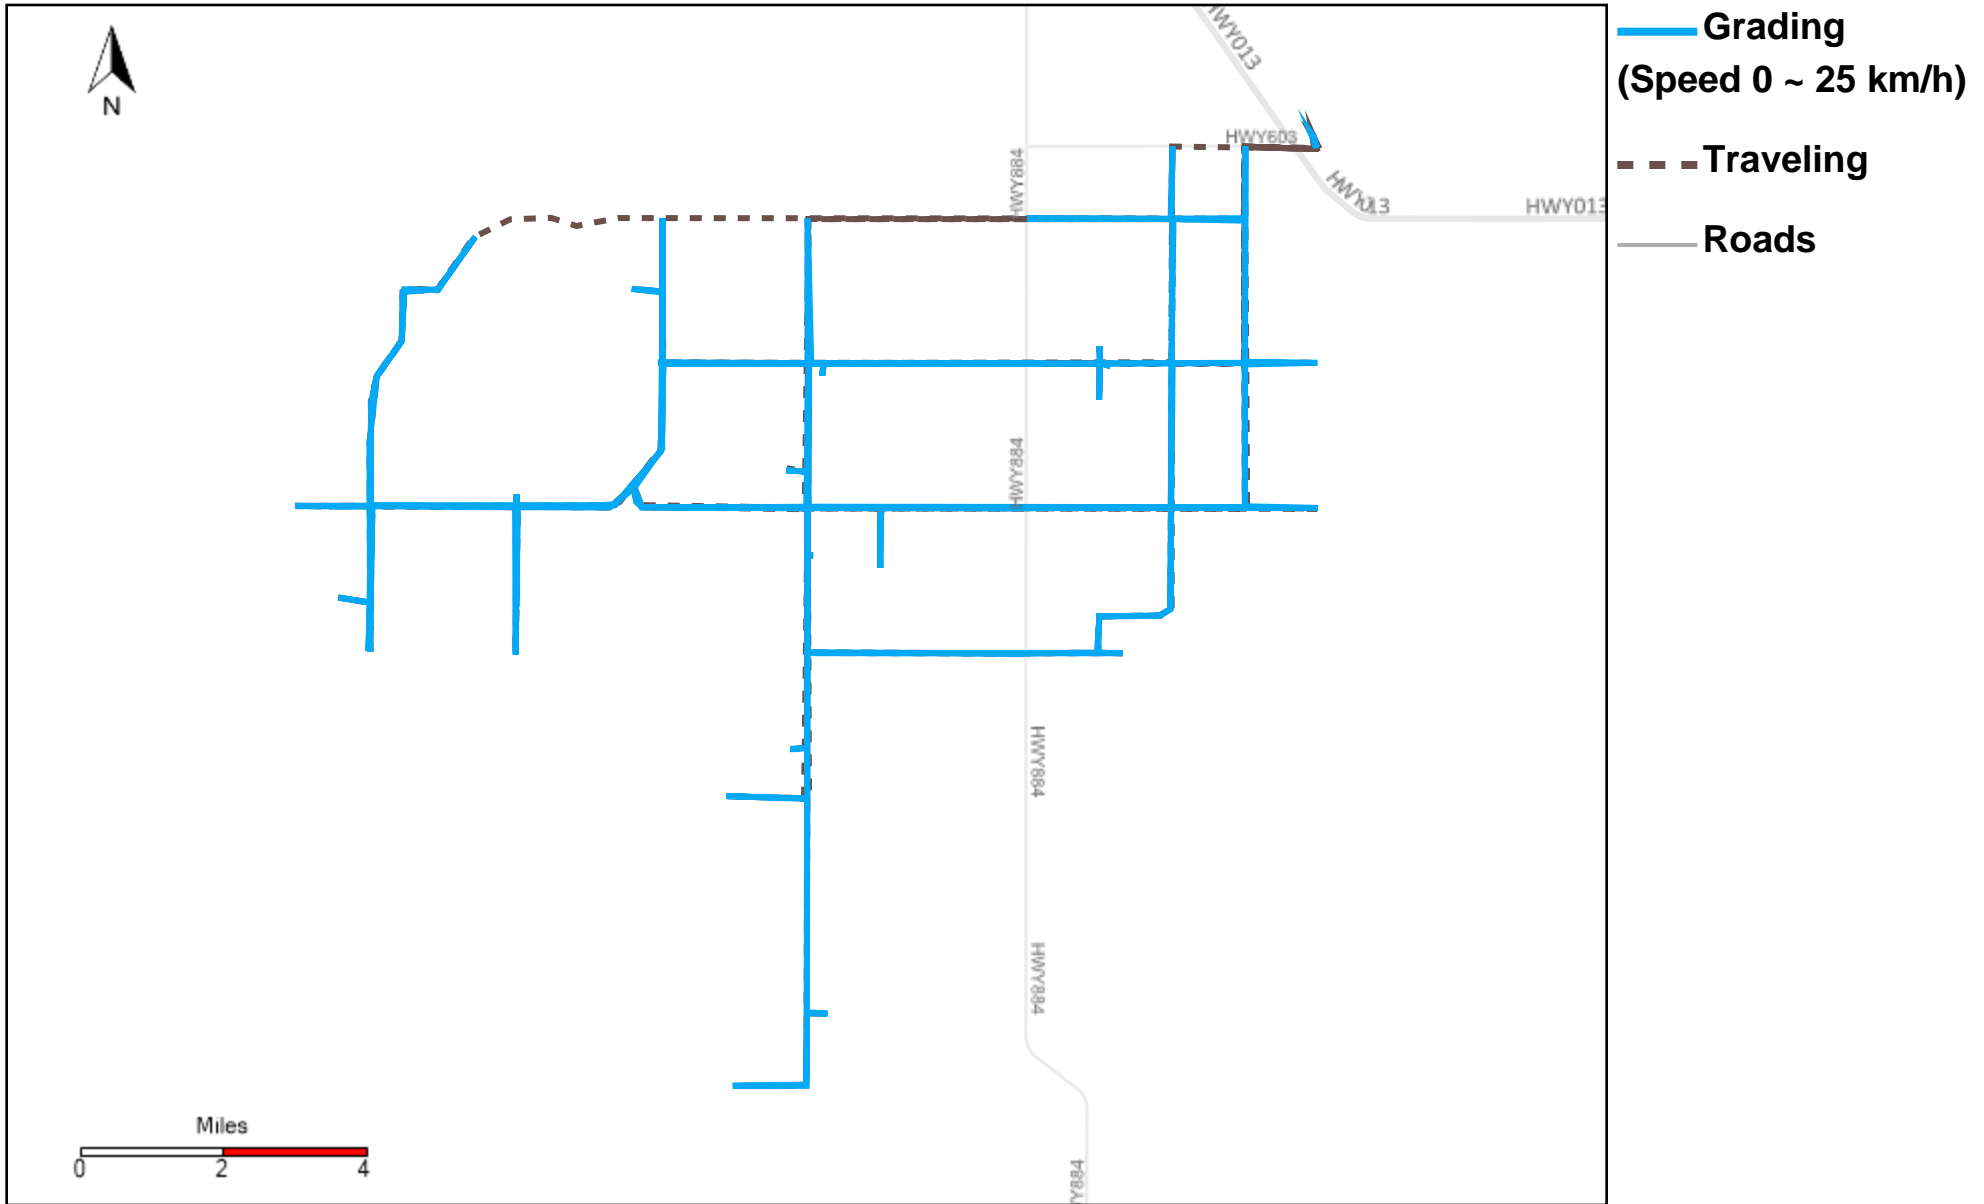

43-215_2024-11-24 ~ 2024-11-30 Tracking

Total Distance(km)	Total Hours	Work Distance(km)	Work Hours
596.86	47 hrs 57 min 45 sec	374.49	39 hrs 3 min 31 sec