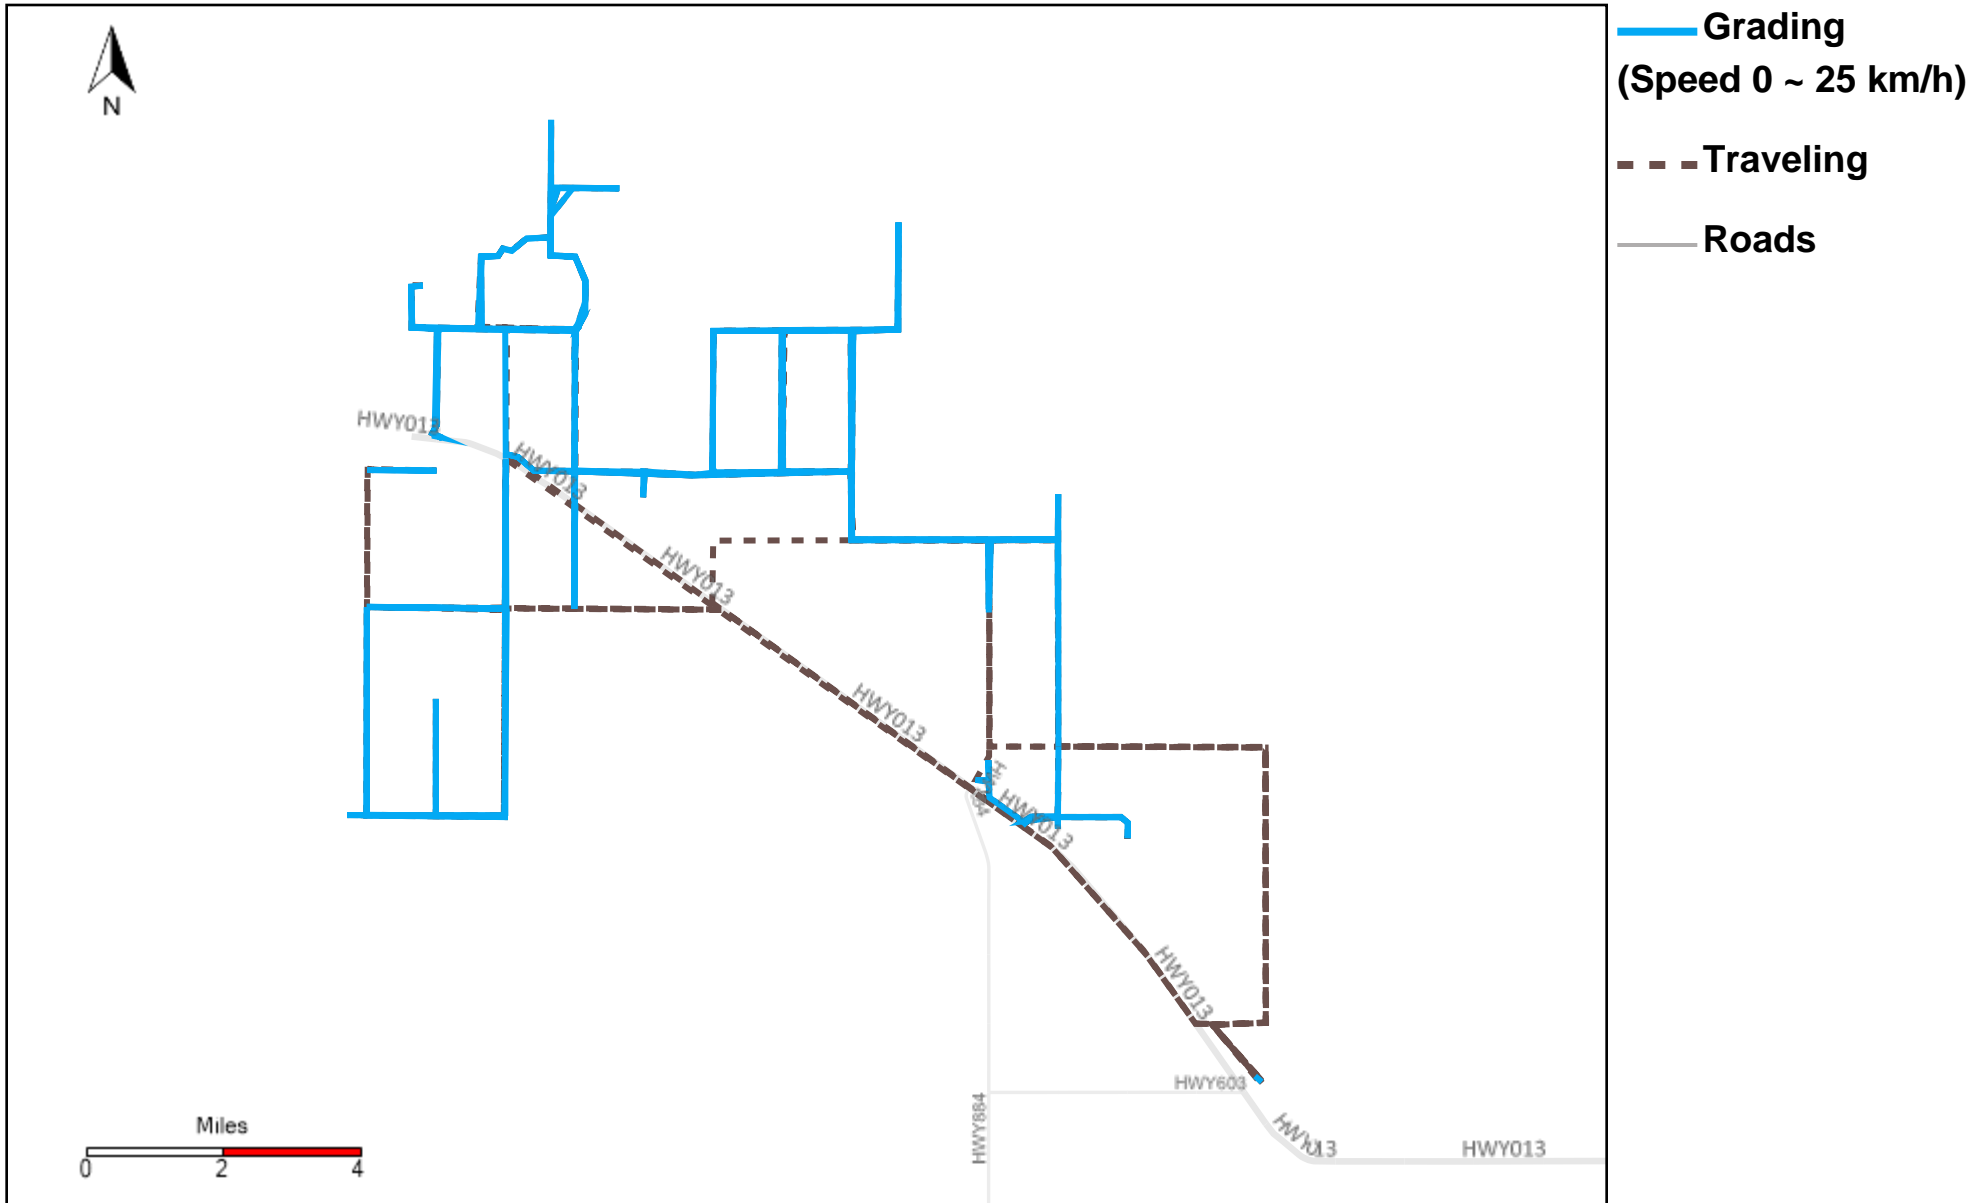

43-217_2024-11-24 ~ 2024-11-30 Tracking

Total Distance(km)	Total Hours	Work Distance(km)	Work Hours
611.67	38 hrs 8 min 55 sec	348.44	29 hrs 22 min 24 sec