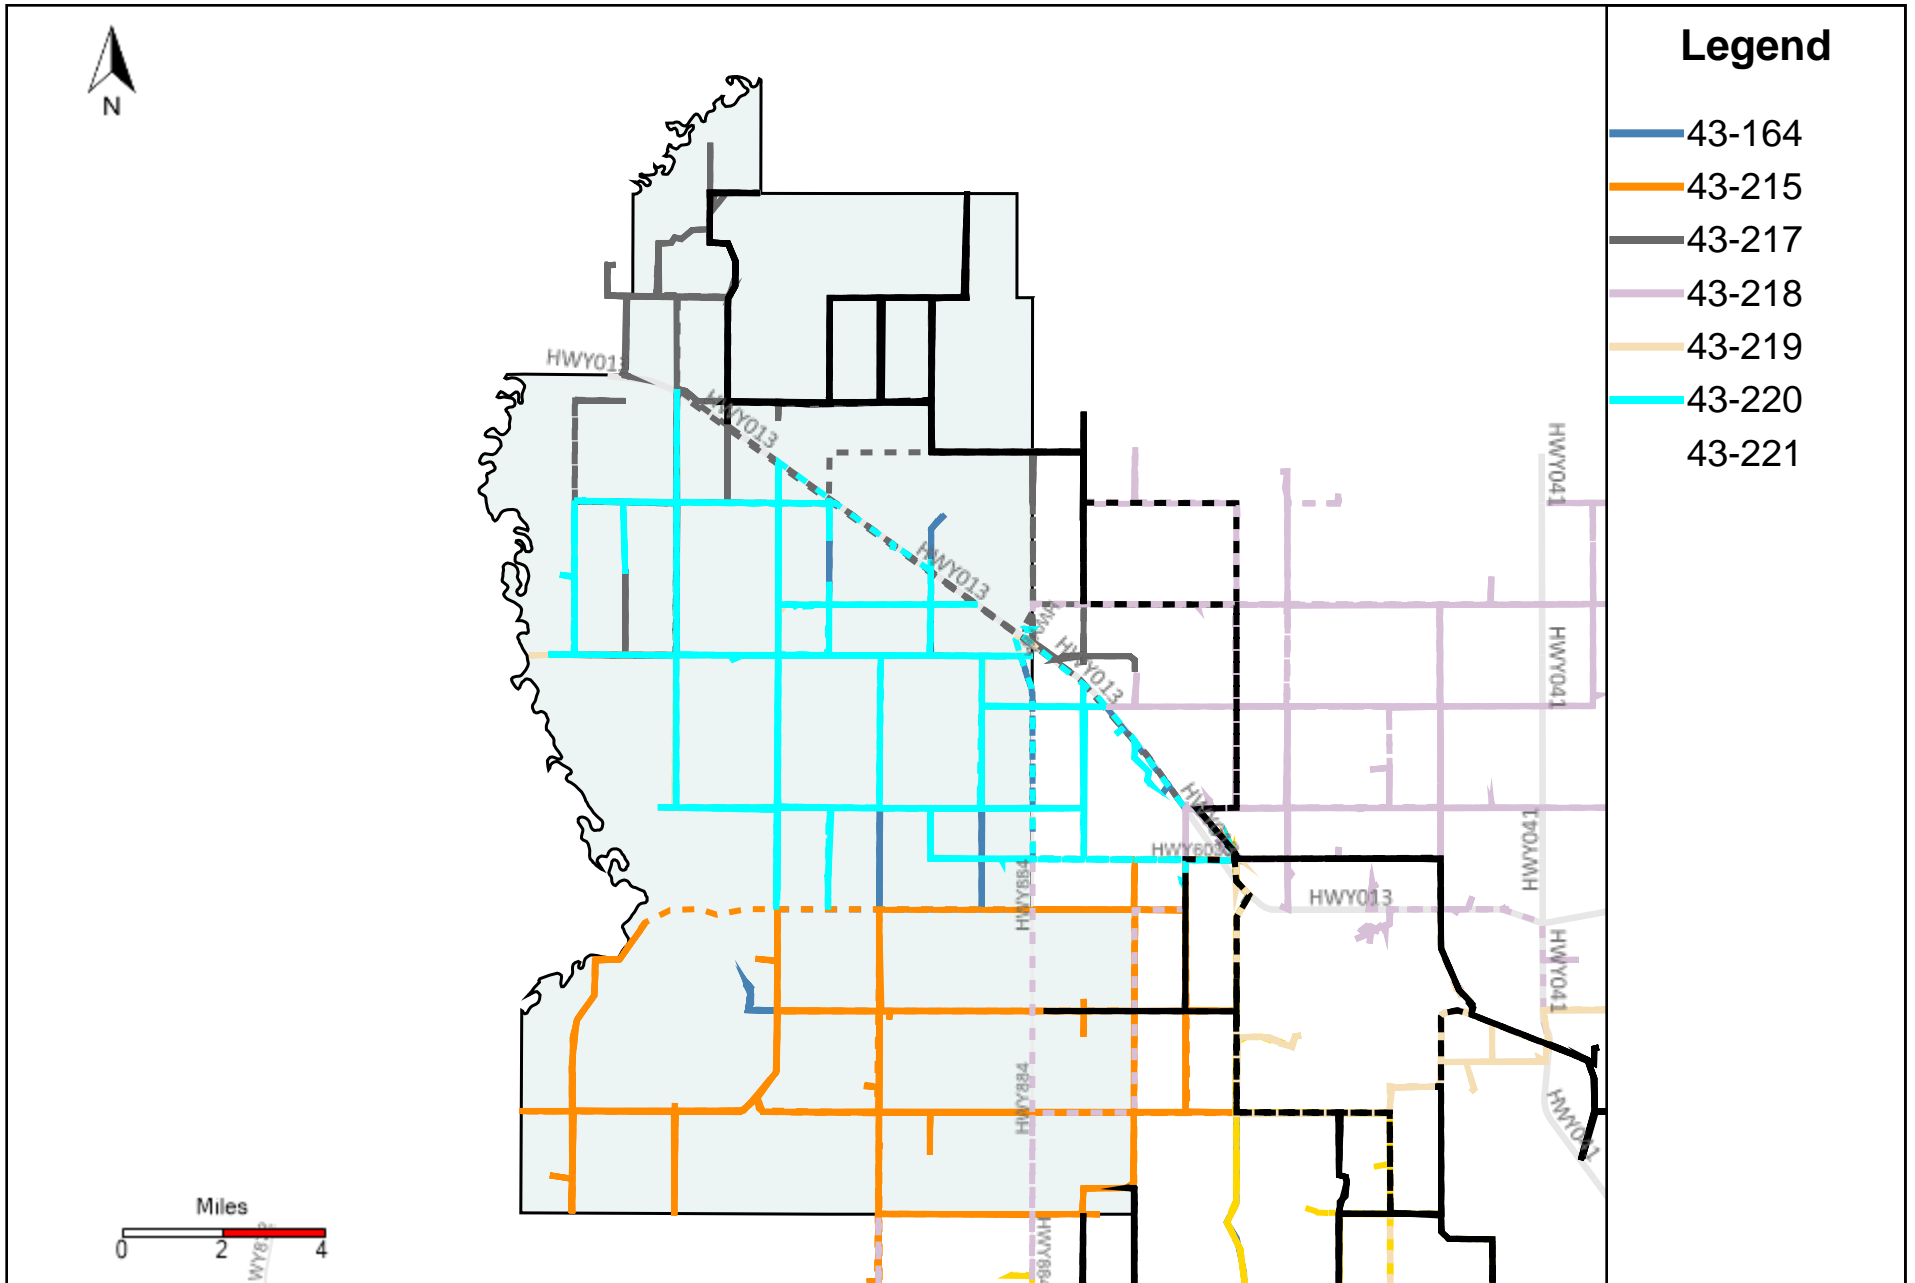

Division: 7 Grader Report(2024-11-24 ~ 2024-11-30)

Vehicle Name List	Total Distance(km)	Total Hours
43-164, 43-215, 43-217, 43-218, 43-219, 43-220, 43-221	4083.32	287 hrs 49 min 51 sec