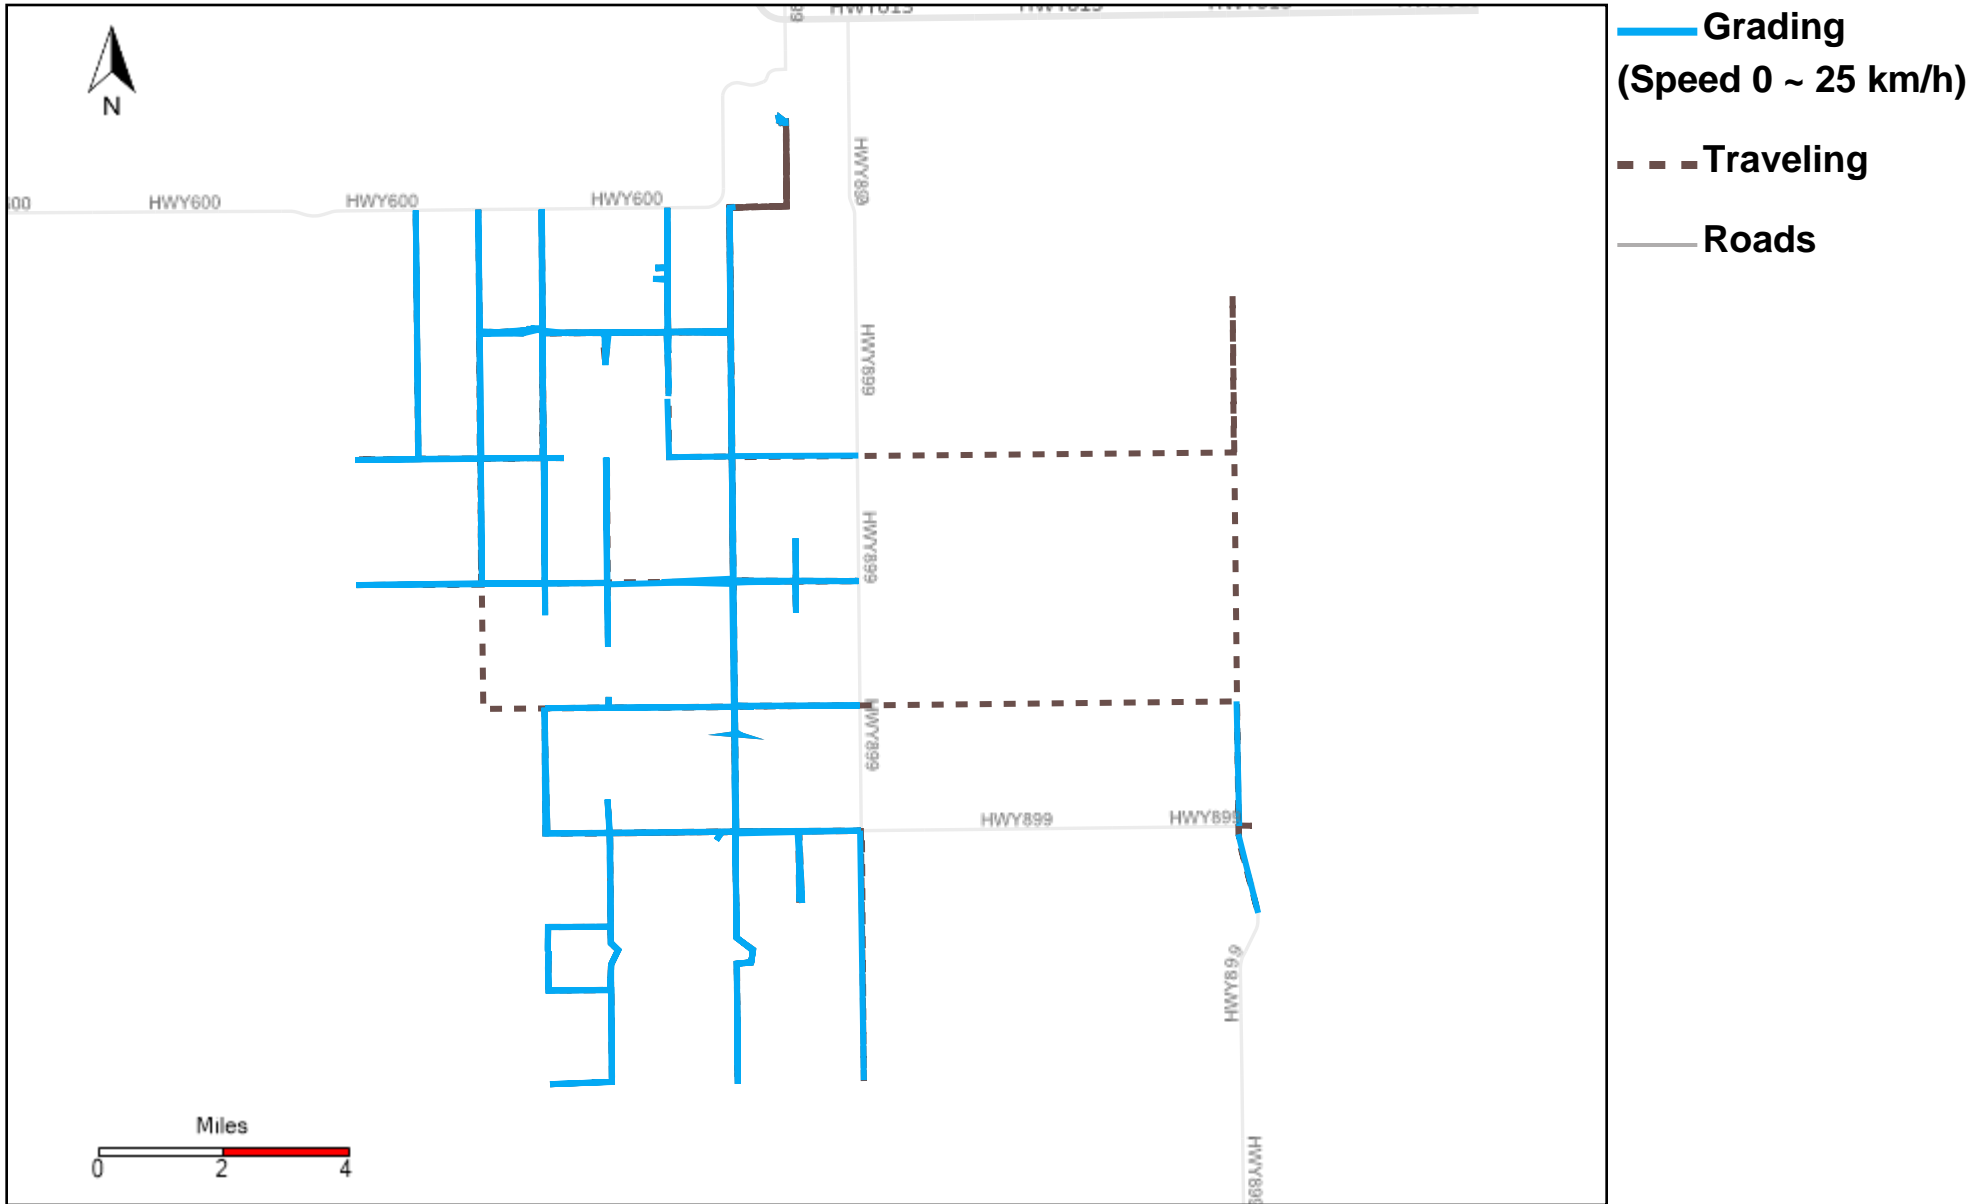

# 43-181\_2024-11-24 ~ 2024-11-30 Tracking

Total Distance(km)	Total Hours	Work Distance(km)	Work Hours
636.19	48 hrs 8 min 29 sec	376.48	37 hrs 22 min 37 sec