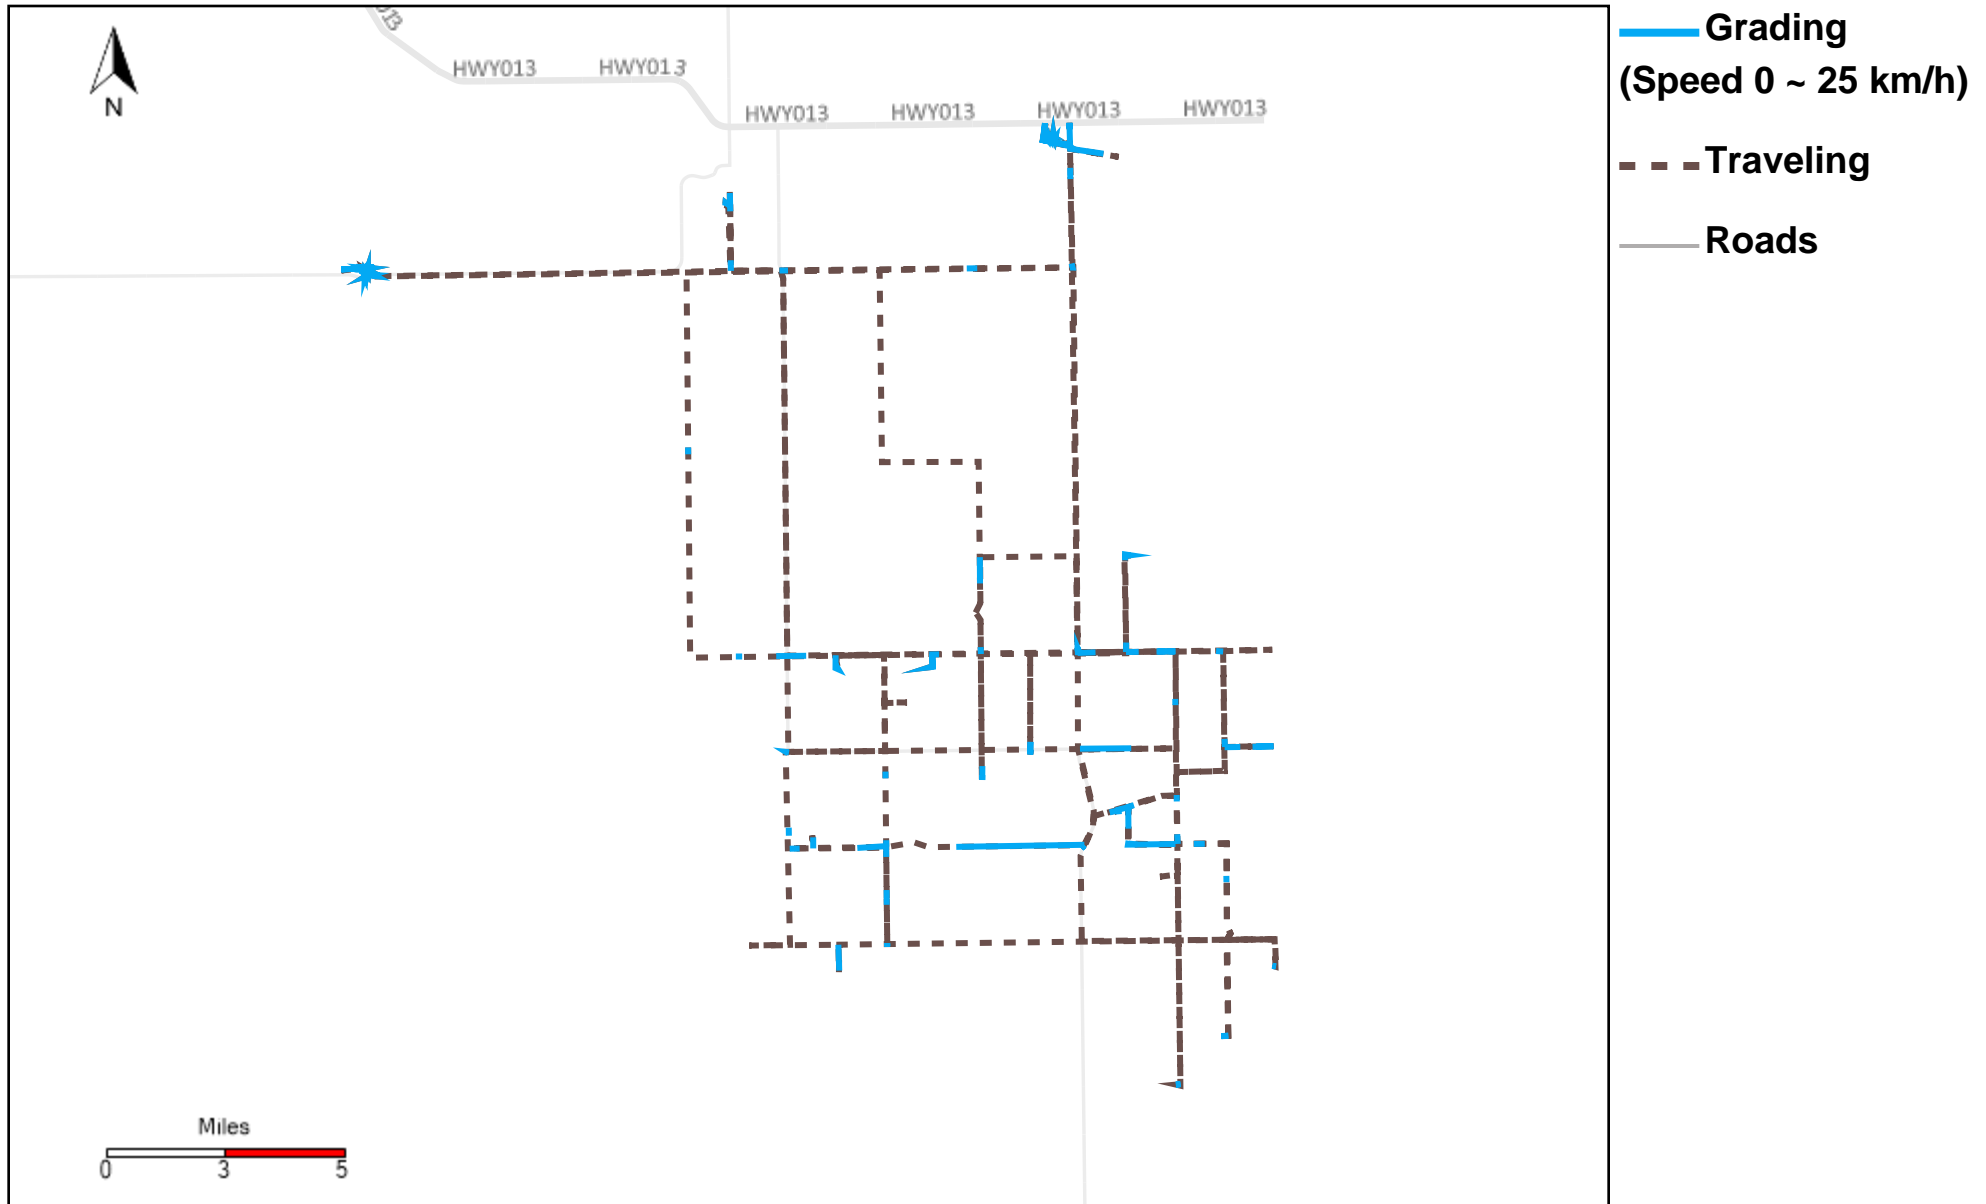

43-182_2024-11-24 ~ 2024-11-30 Tracking

Total Distance(km)	Total Hours	Work Distance(km)	Work Hours
475.01	24 hrs 46 min 31 sec	82.47	9 hrs 3 min 56 sec