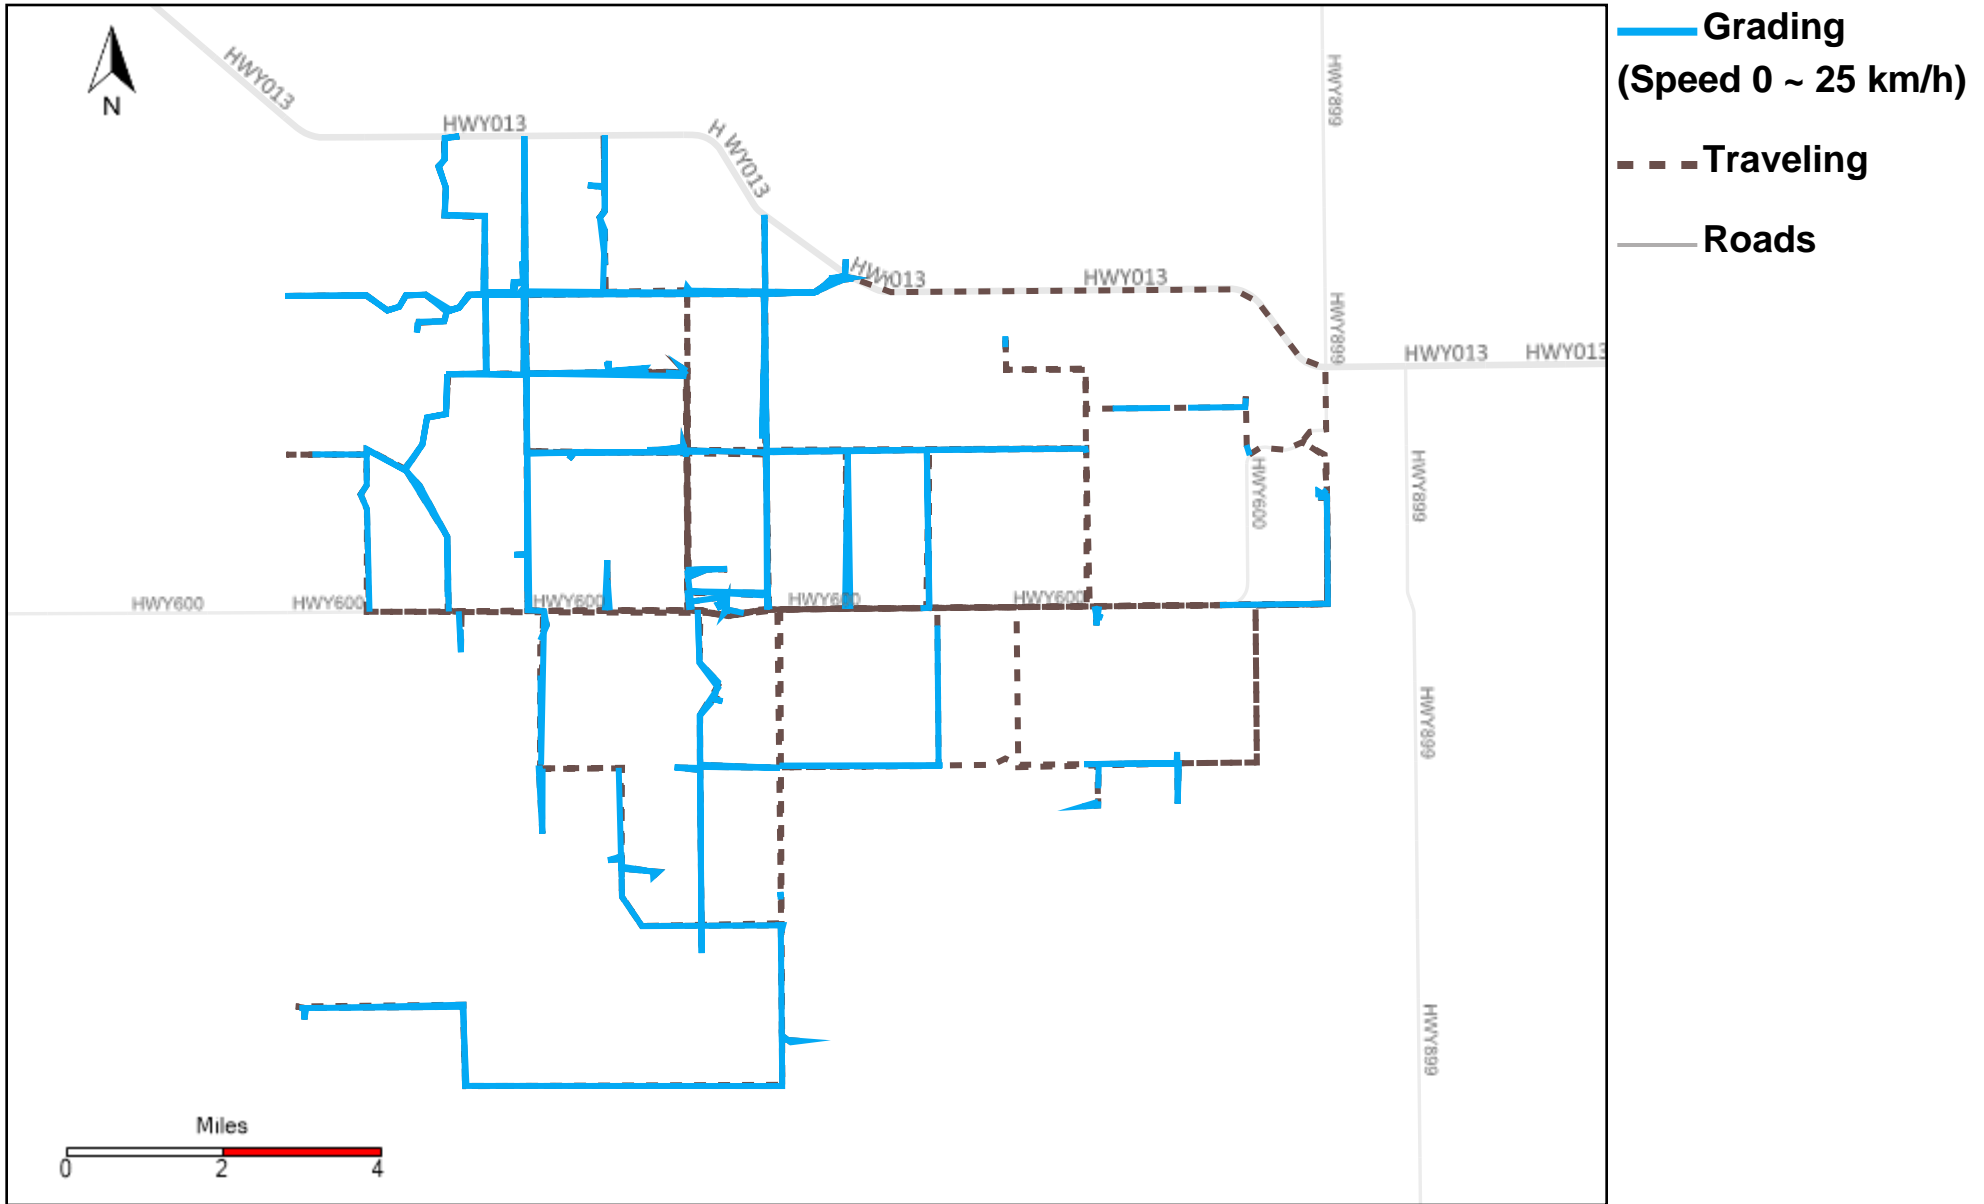

43-184_2024-11-24 ~ 2024-11-30 Tracking

Total Distance(km)	Total Hours	Work Distance(km)	Work Hours
657.8	47 hrs 4 min 59 sec	350.35	36 hrs 14 min 16 sec