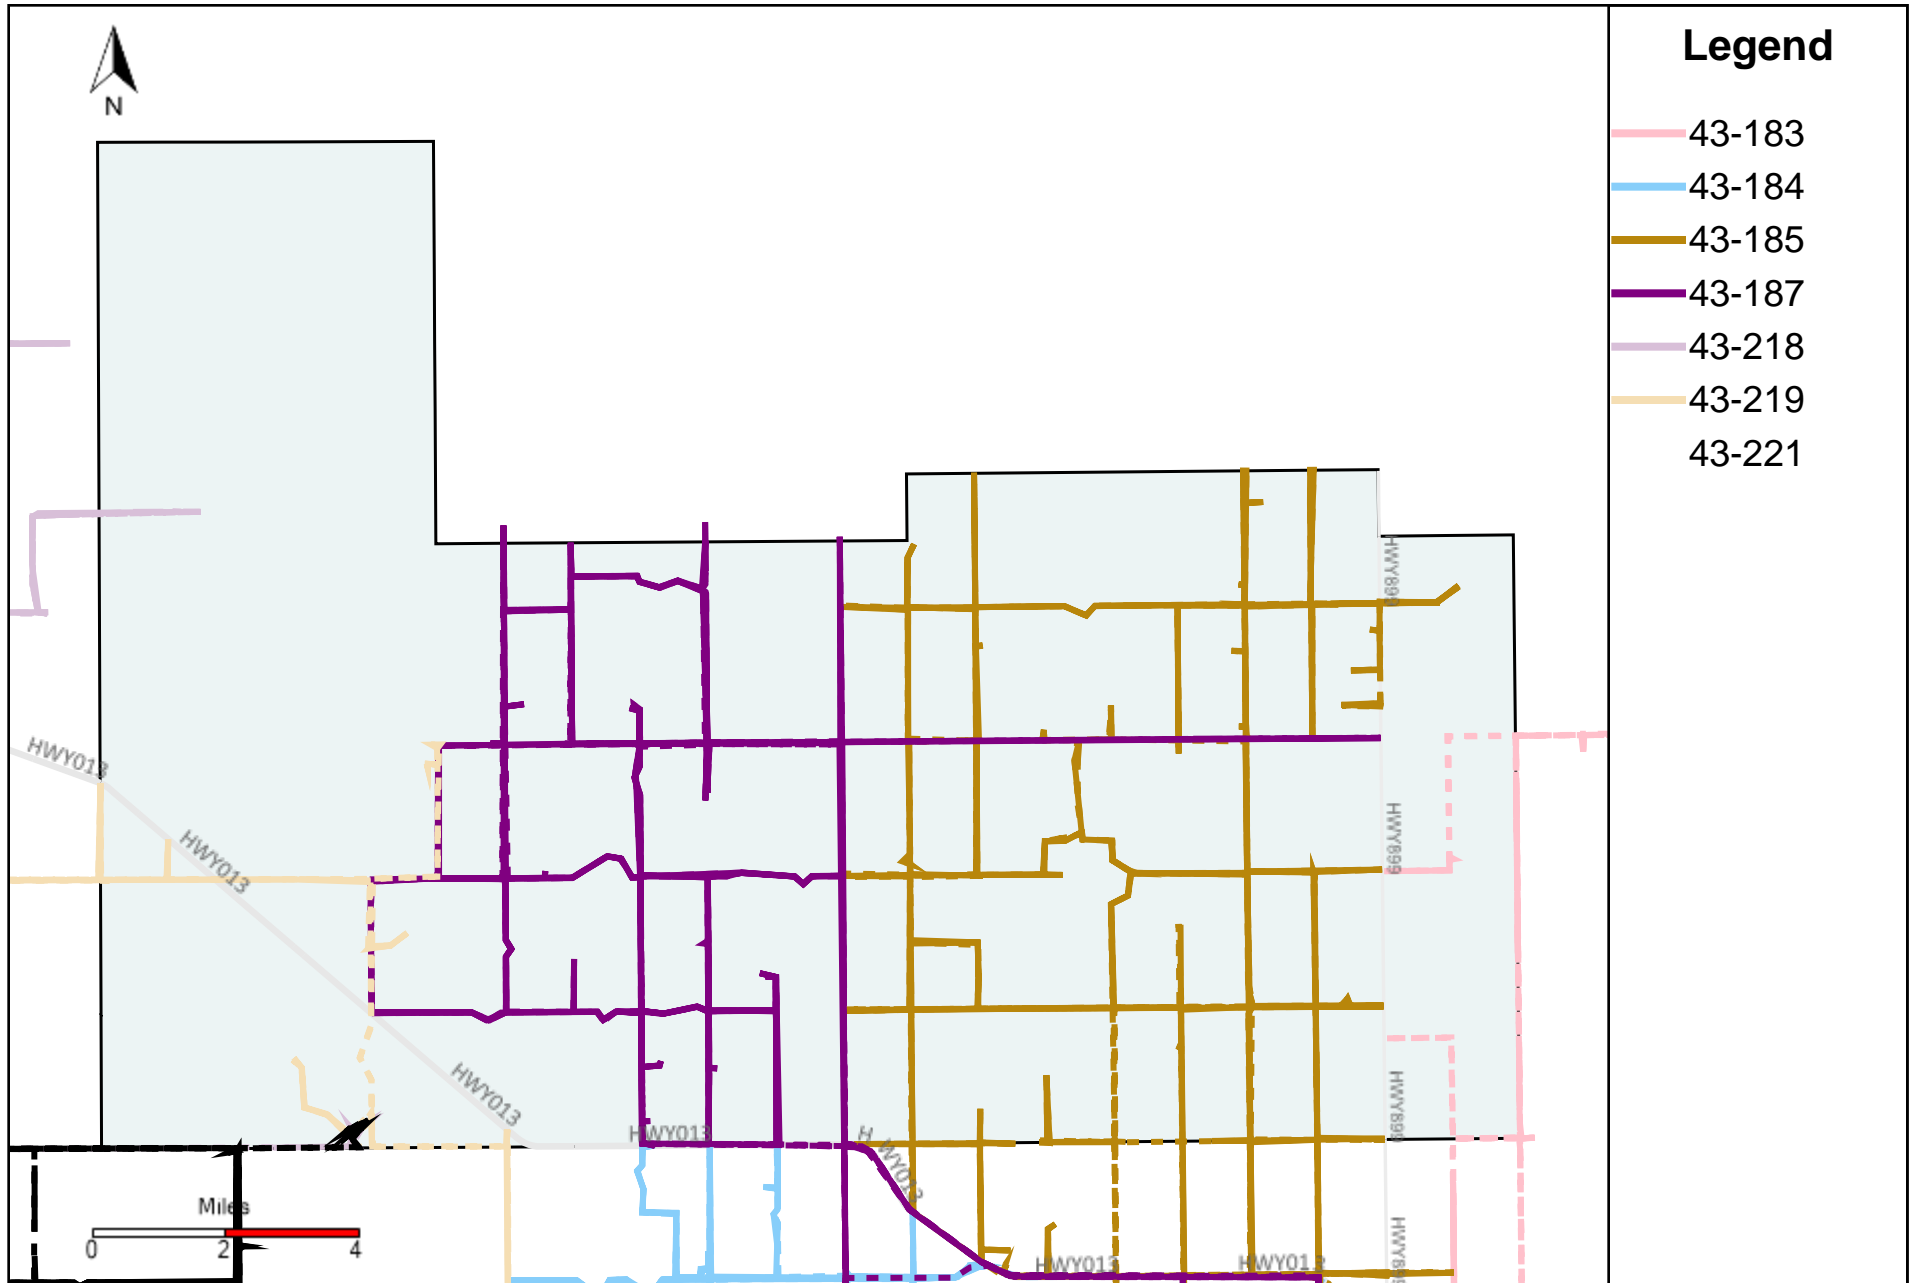

Division: 4 Grader Report(2024-11-24 ~ 2024-11-30)

Vehicle Name List	Total Distance(km)	Total Hours
43-183, 43-184, 43-185, 43-187, 43-218, 43-219, 43-221	5072.47	327 hrs 18 min 7 sec