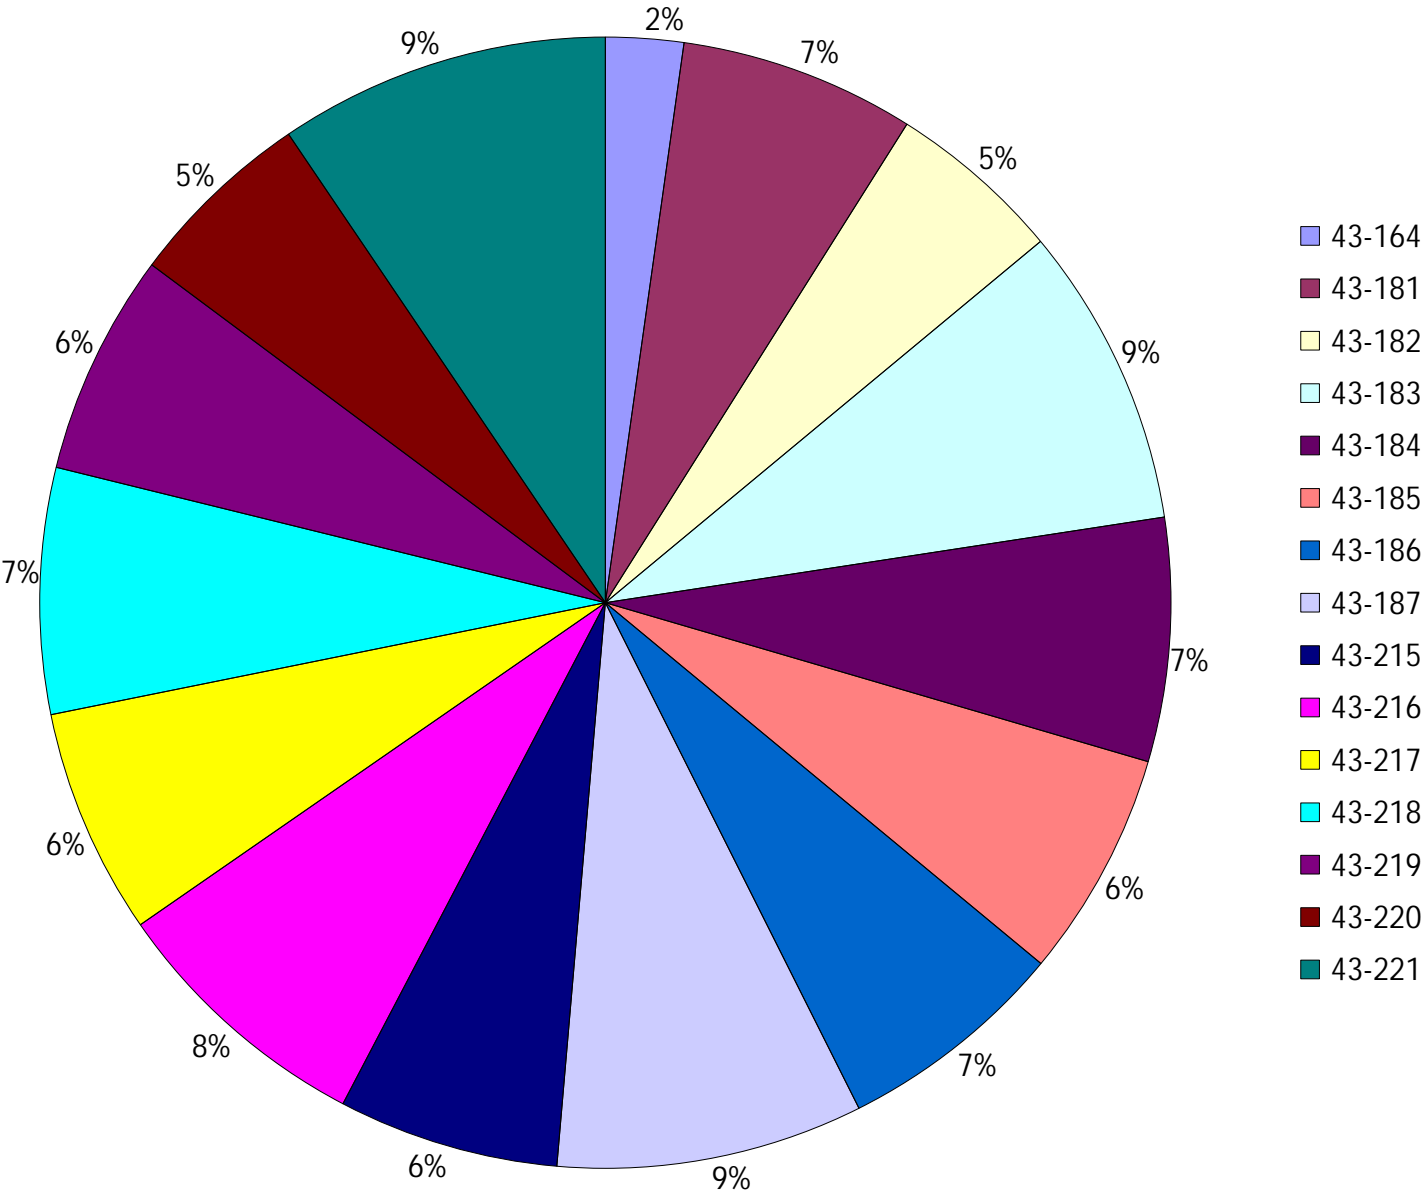

Provost Weekly Grader Report

From 11/24/2024 To 11/30/2024

11/30/2024

Vehicle	Total Distance(km)	Total Hours	Work Distance(km)	Work Hours
43-164	210.23	20 hrs 33 min 11 sec	61.32	12 hrs 42 min 51 sec
43-181	636.19	48 hrs 8 min 29 sec	376.48	37 hrs 22 min 37 sec
43-182	475.01	24 hrs 46 min 31 sec	82.47	9 hrs 3 min 56 sec
43-183	814.07	48 hrs 44 min 45 sec	337.39	30 hrs 28 min 20 sec
43-184	657.8	47 hrs 4 min 59 sec	350.35	36 hrs 14 min 16 sec
43-185	612.48	43 hrs 41 min 16 sec	435.58	38 hrs 5 min 8 sec
43-186	623.18	47 hrs 43 min 14 sec	386.76	39 hrs 46 min 56 sec
43-187	829.28	48 hrs 44 min 27 sec	527.88	38 hrs 30 min 18 sec
43-215	596.86	47 hrs 57 min 45 sec	374.49	39 hrs 3 min 31 sec
43-216	726.41	40 hrs 21 min 27 sec	366.05	27 hrs 13 min 37 sec
43-217	611.67	38 hrs 8 min 55 sec	348.44	29 hrs 22 min 24 sec
43-218	664.04	51 hrs 3 min 38 sec	383.48	41 hrs 16 min 1 sec
43-219	599.7	35 hrs 5 min 40 sec	352.74	26 hrs 56 min 1 sec
43-220	505.71	42 hrs 7 min 21 sec	346.52	29 hrs 29 min 47 sec
43-221	895.1	52 hrs 53 min 21 sec	418.34	37 hrs 56 min 10 sec
Total:	9457.74	637 hrs 5 min 0 sec	5148.29	473 hrs 31 min 53 sec

Vehicle Distance Vs Total Distance (%) From 11/24/2024 To 11/30/2024

Provost Weekly Grader Report