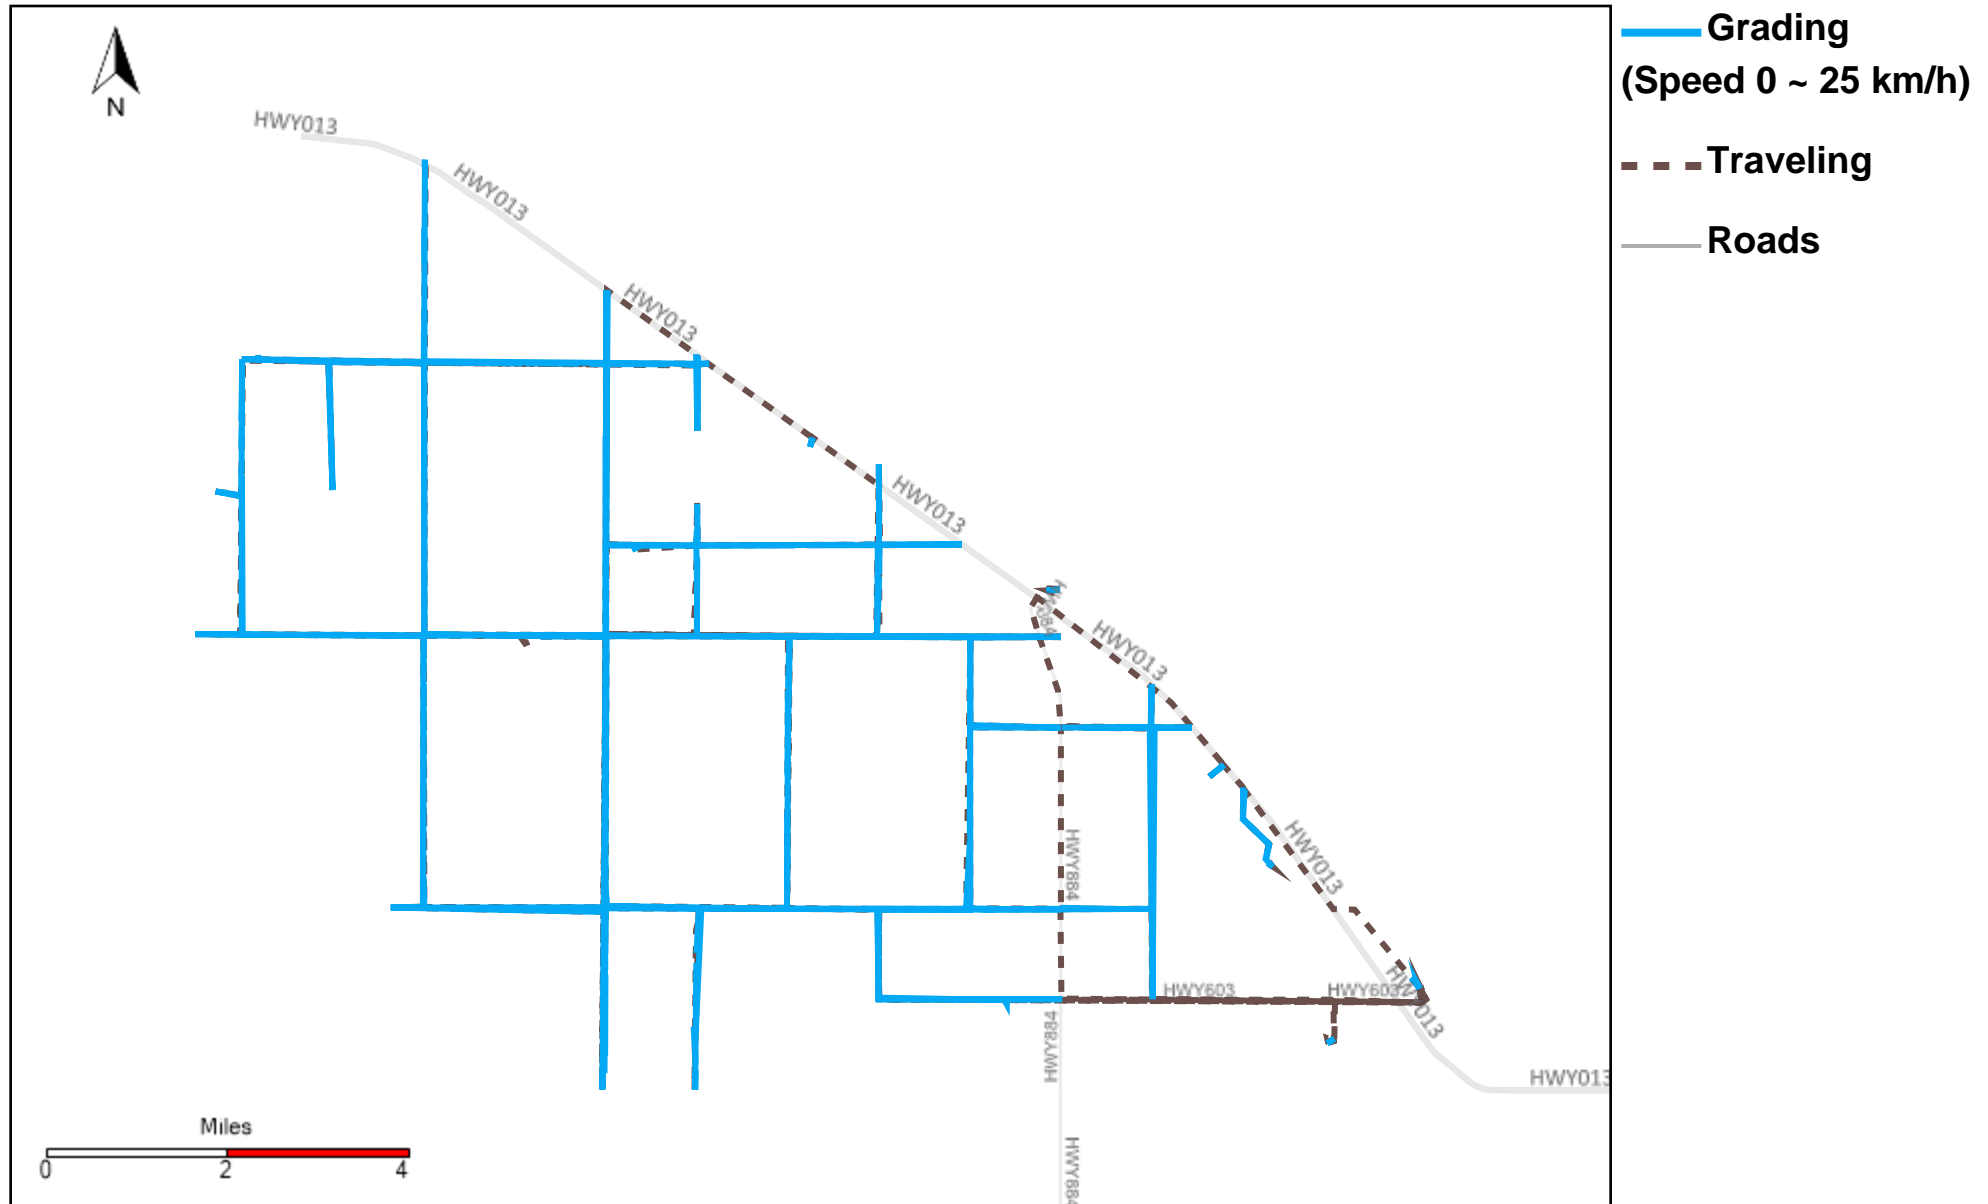

43-220_2024-11-24 ~ 2024-11-30 Tracking

Total Distance(km)	Total Hours	Work Distance(km)	Work Hours
505.71	42 hrs 7 min 21 sec	346.52	29 hrs 29 min 47 sec