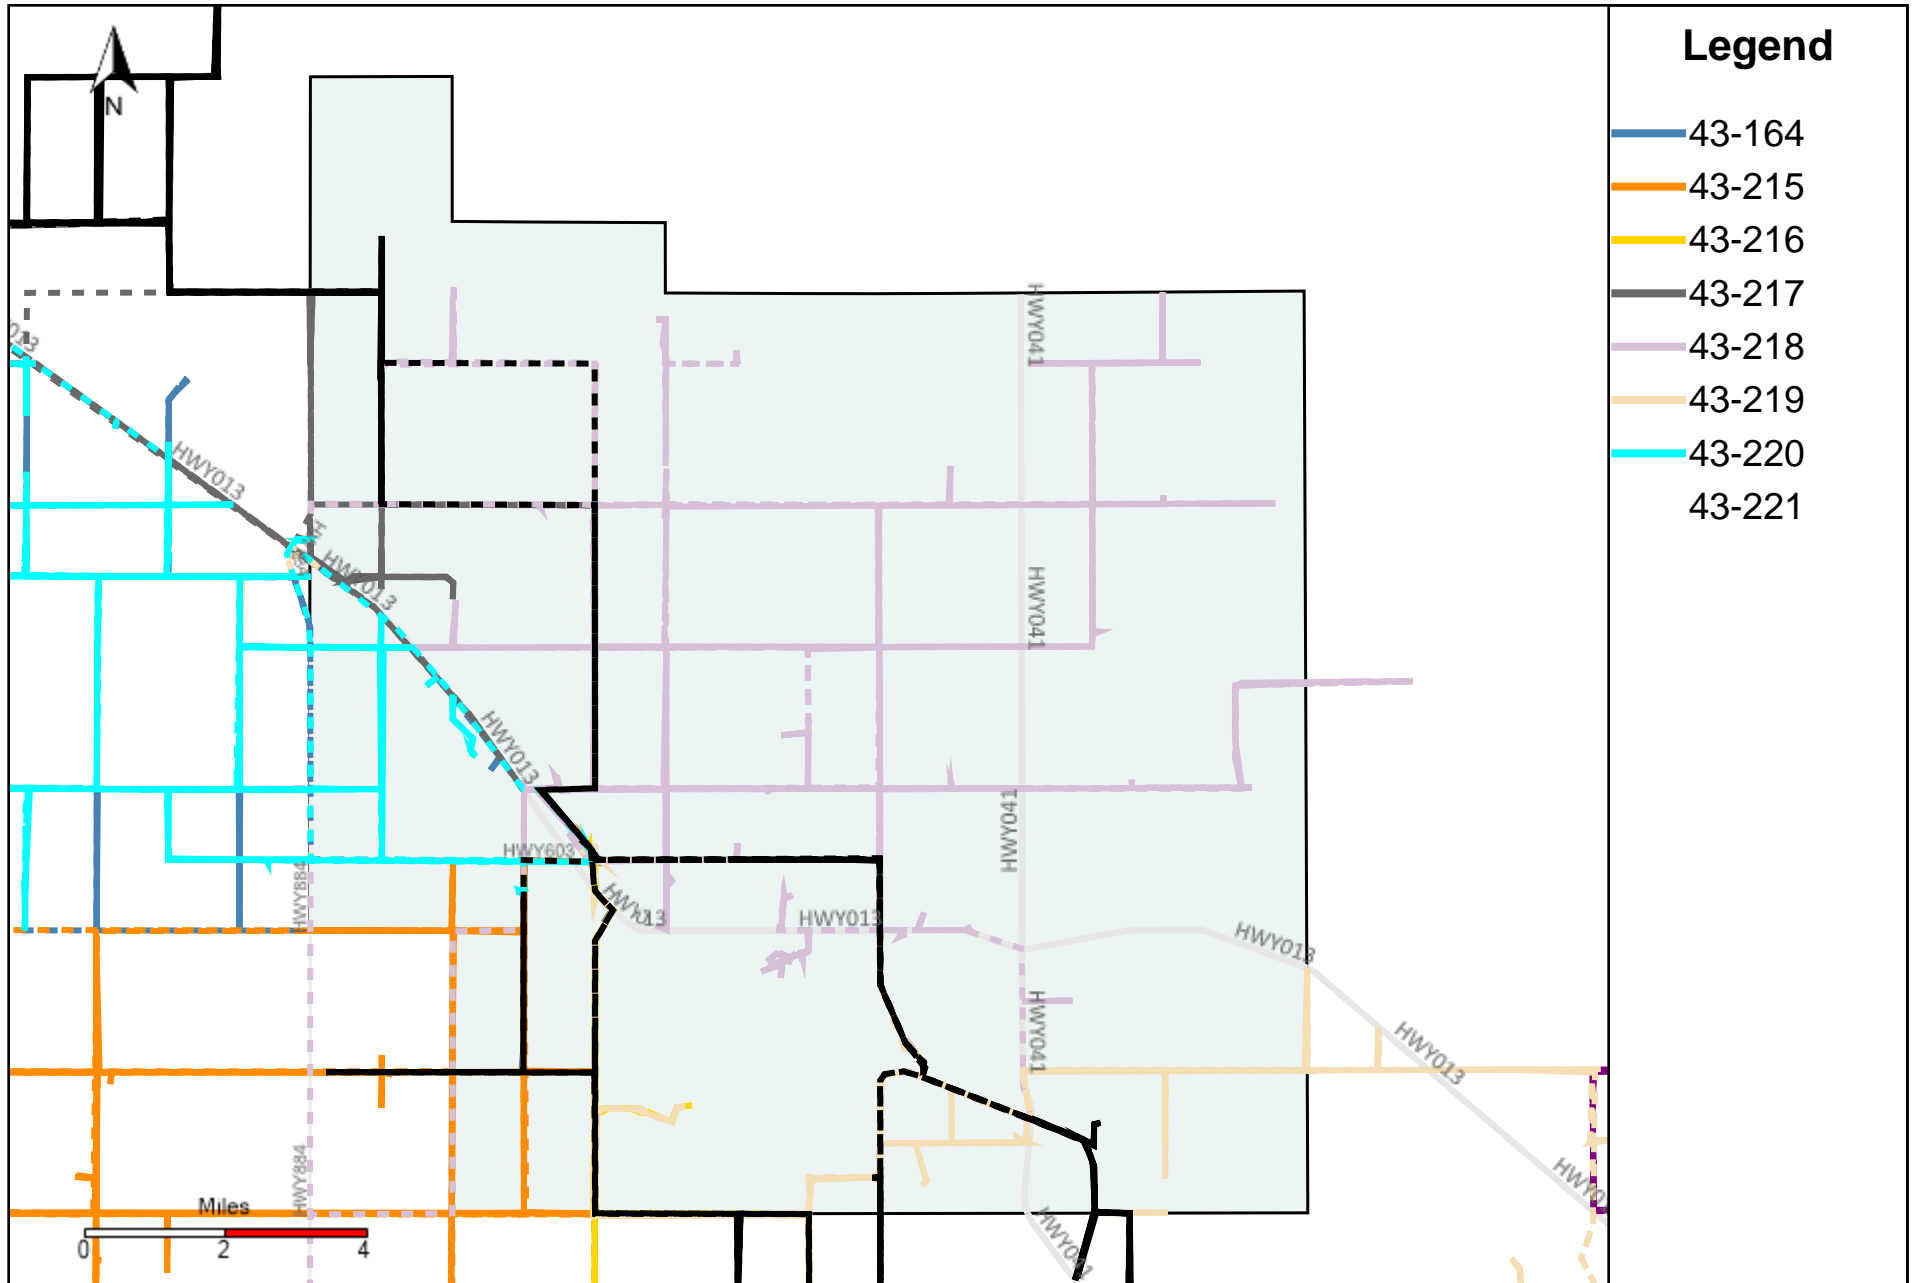

Division: 6 Grader Report(2024-11-24 ~ 2024-11-30)

Vehicle Name List	Total Distance(km)	Total Hours
43-164, 43-215, 43-216, 43-217, 43-218, 43-219, 43-220, 43-221	4809.73	328 hrs 11 min 18 sec