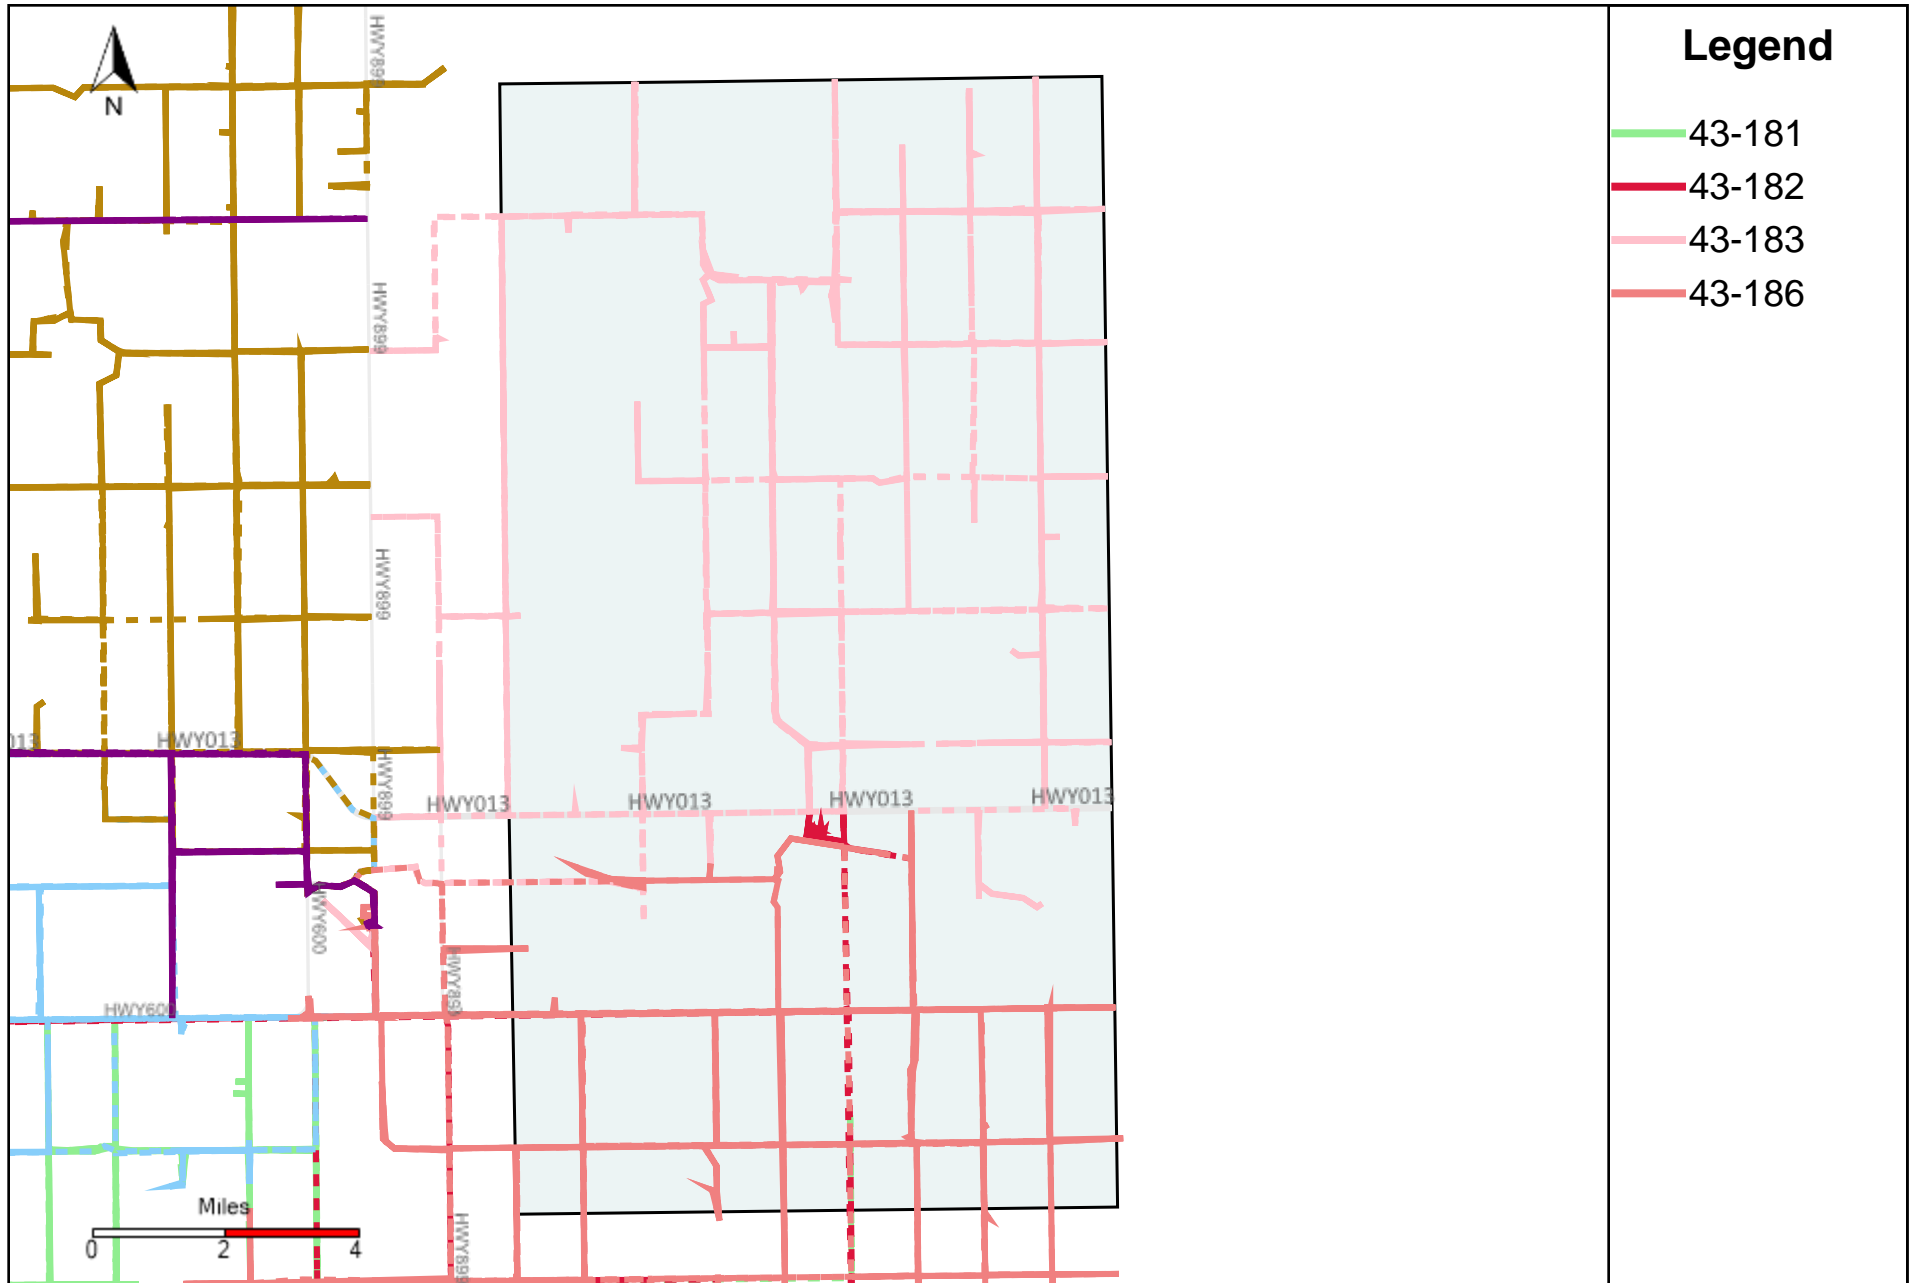

# Division: 1 Grader Report(2024-11-24 ~ 2024-11-30)

Vehicle Name List	Total Distance(km)	Total Hours
43-181, 43-182, 43-186	1734.38	120 hrs 38 min 14 sec

# Division: 2 Grader Report(2024-11-24 ~ 2024-11-30)

Vehicle Name List	Total Distance(km)	Total Hours
43-181, 43-182, 43-183, 43-186	2548.45	169 hrs 22 min 59 sec