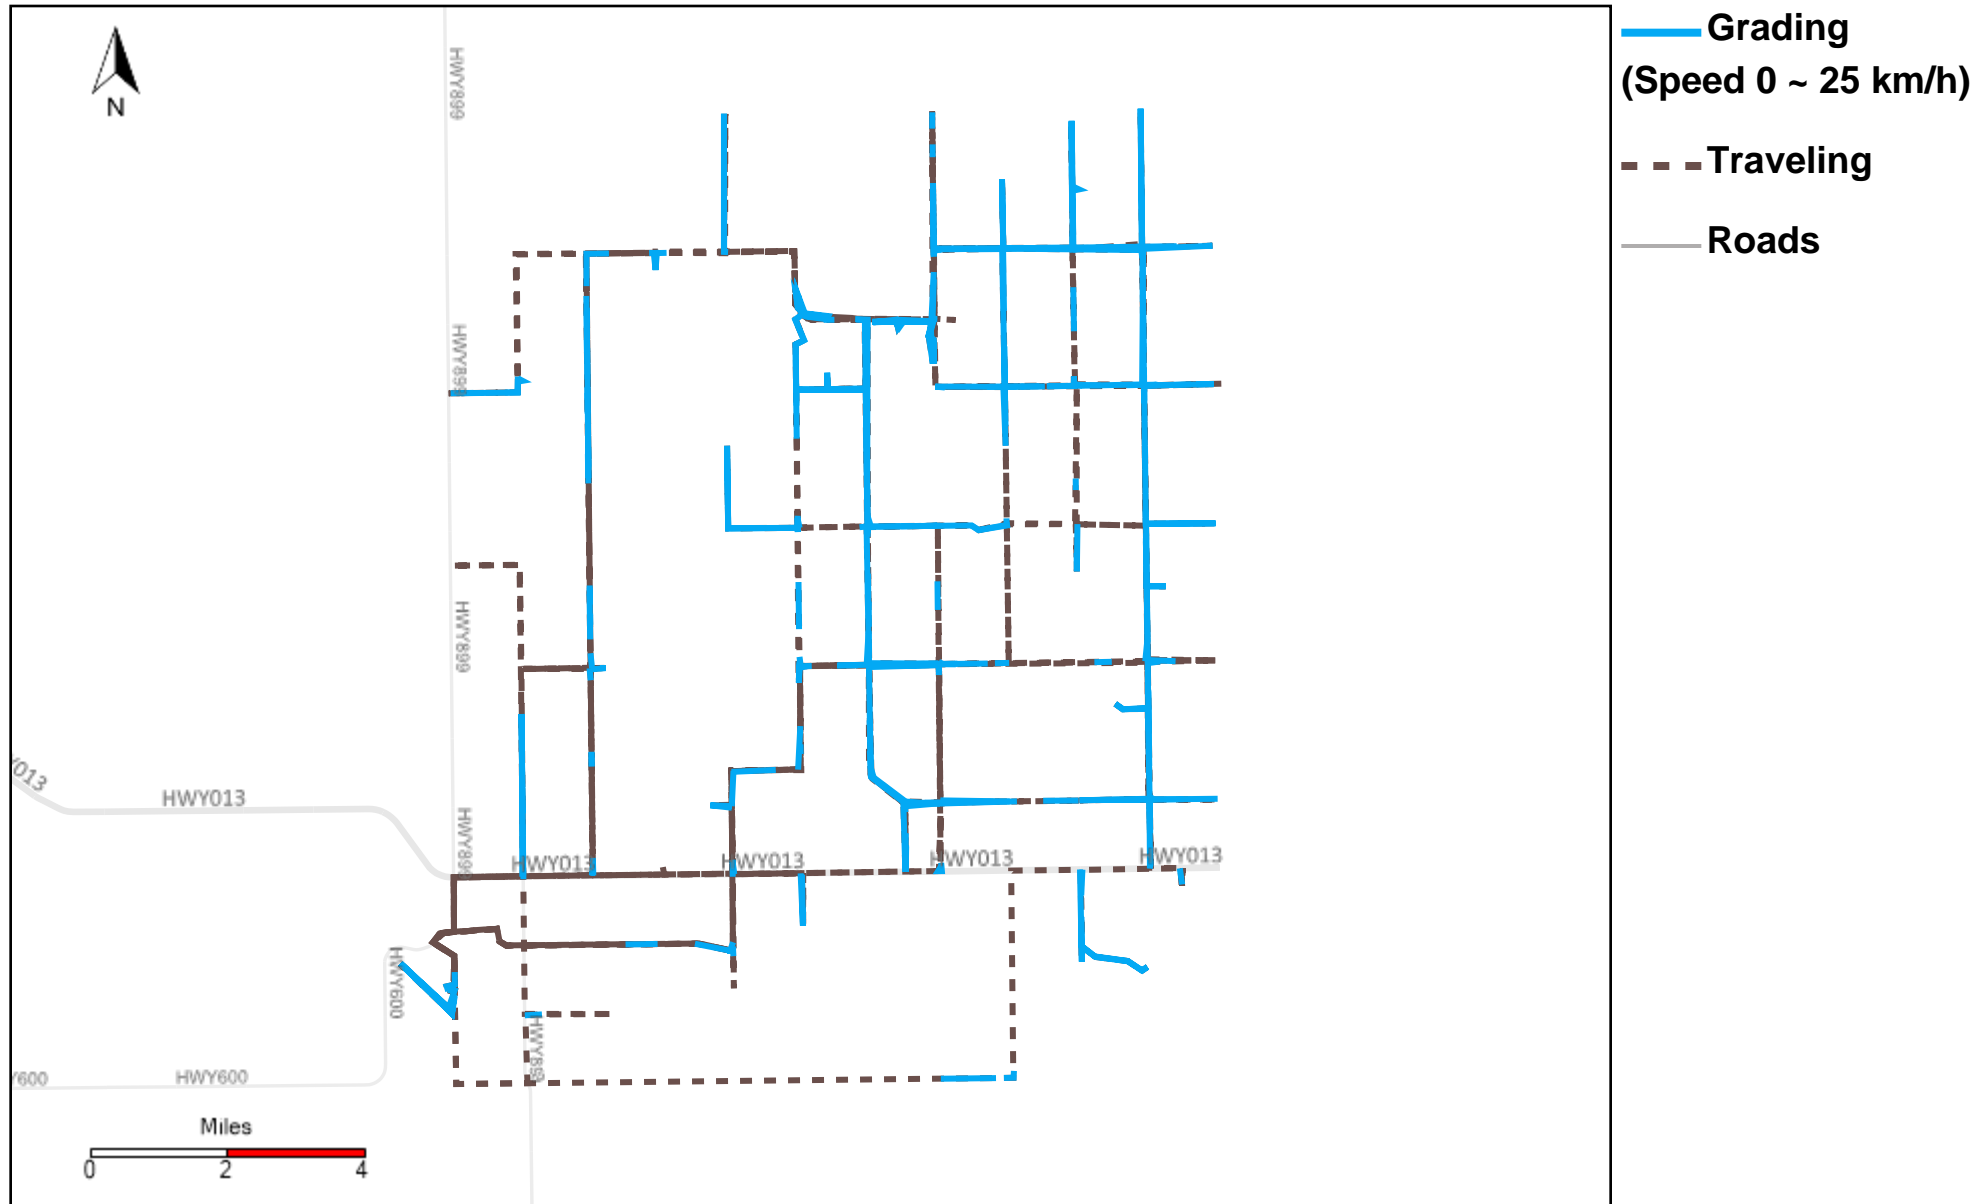

43-183_2024-11-24 ~ 2024-11-30 Tracking

Total Distance(km)	Total Hours	Work Distance(km)	Work Hours
814.07	48 hrs 44 min 45 sec	337.39	30 hrs 28 min 20 sec