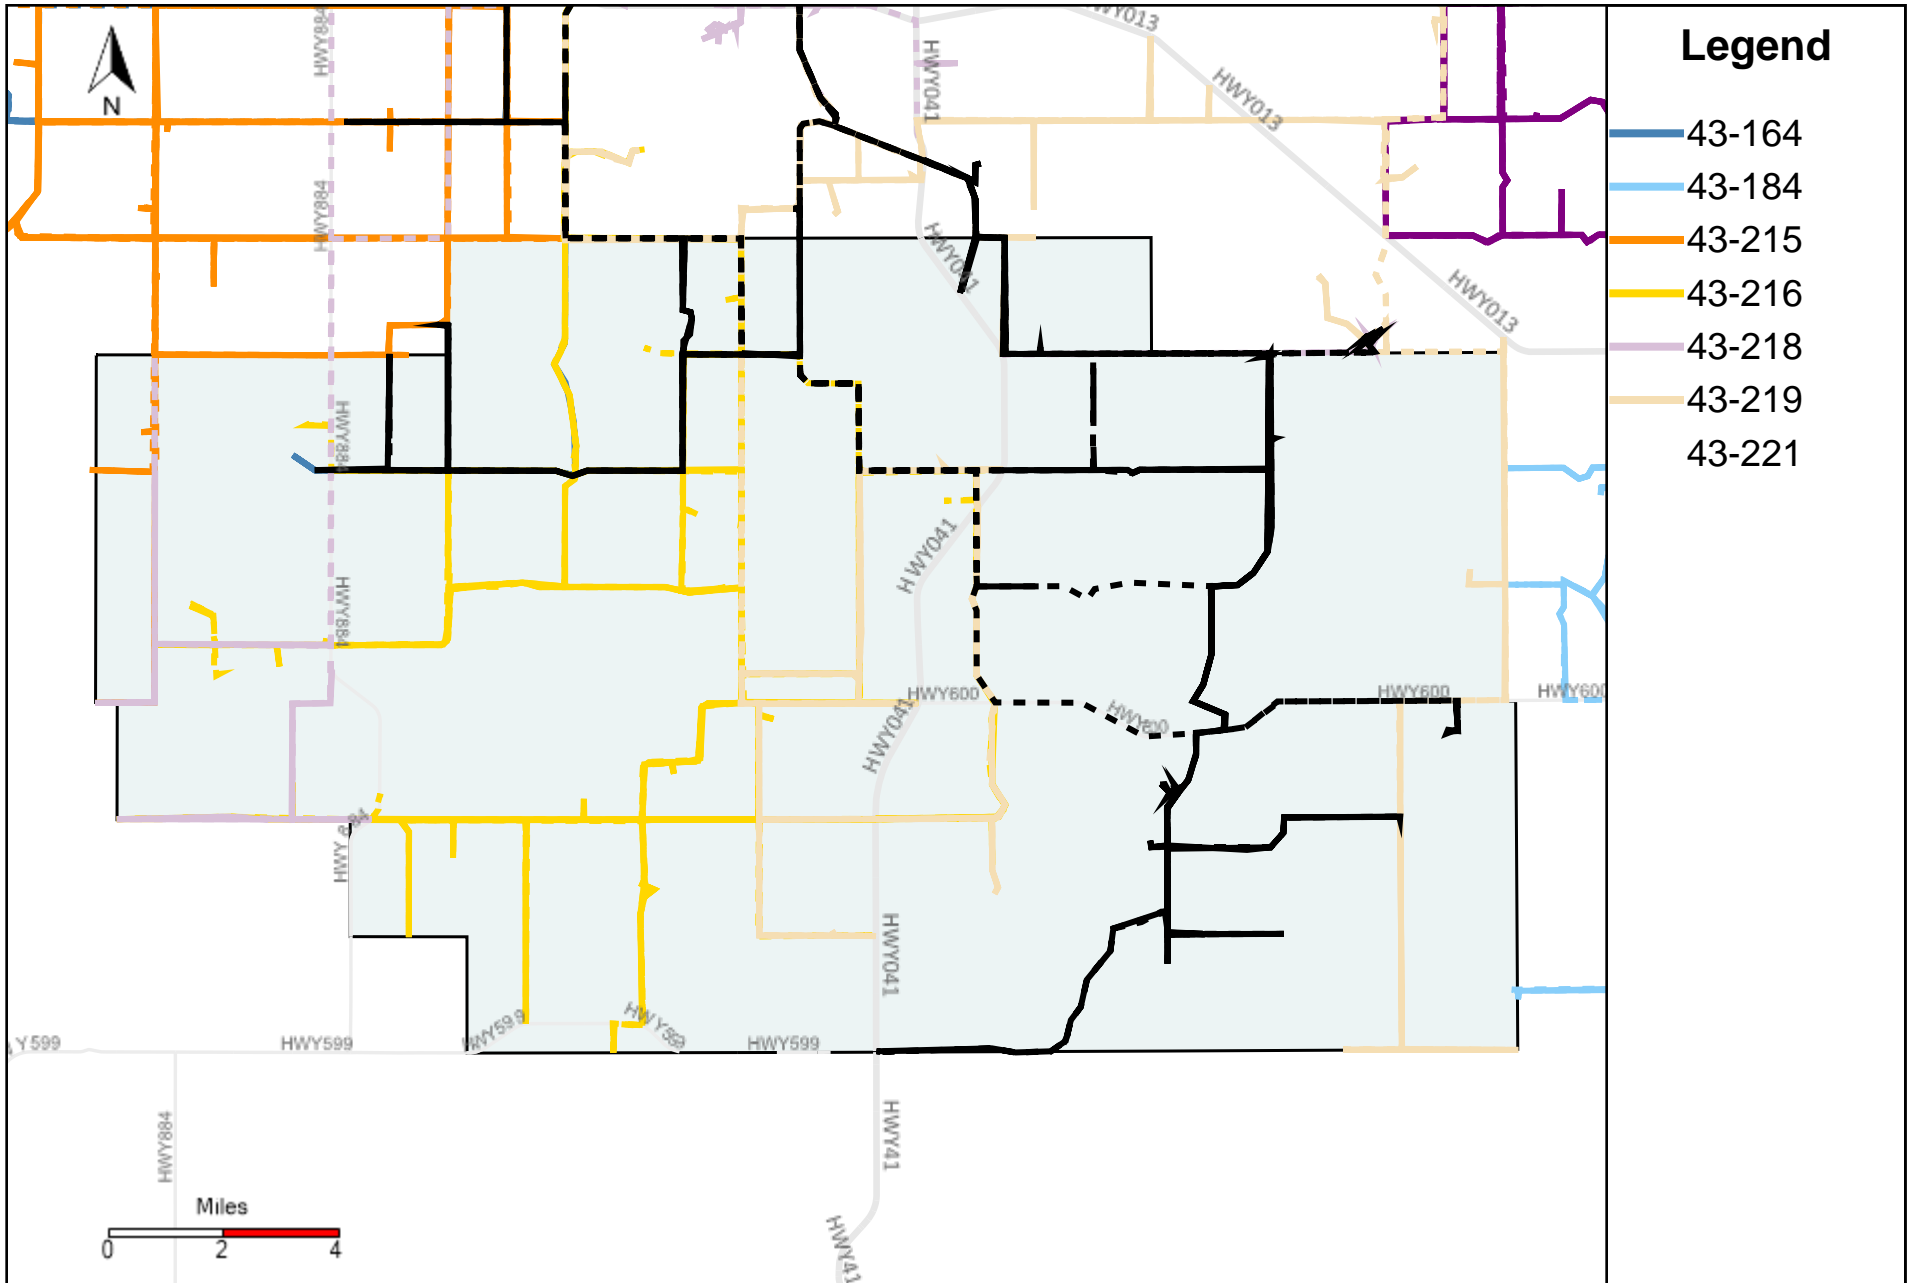

Division: 5 Grader Report(2024-11-24 ~ 2024-11-30)

Vehicle Name List	Total Distance(km)	Total Hours
43-164, 43-184, 43-215, 43-216, 43-218, 43-219, 43-221	4350.14	295 hrs 0 min 2 sec