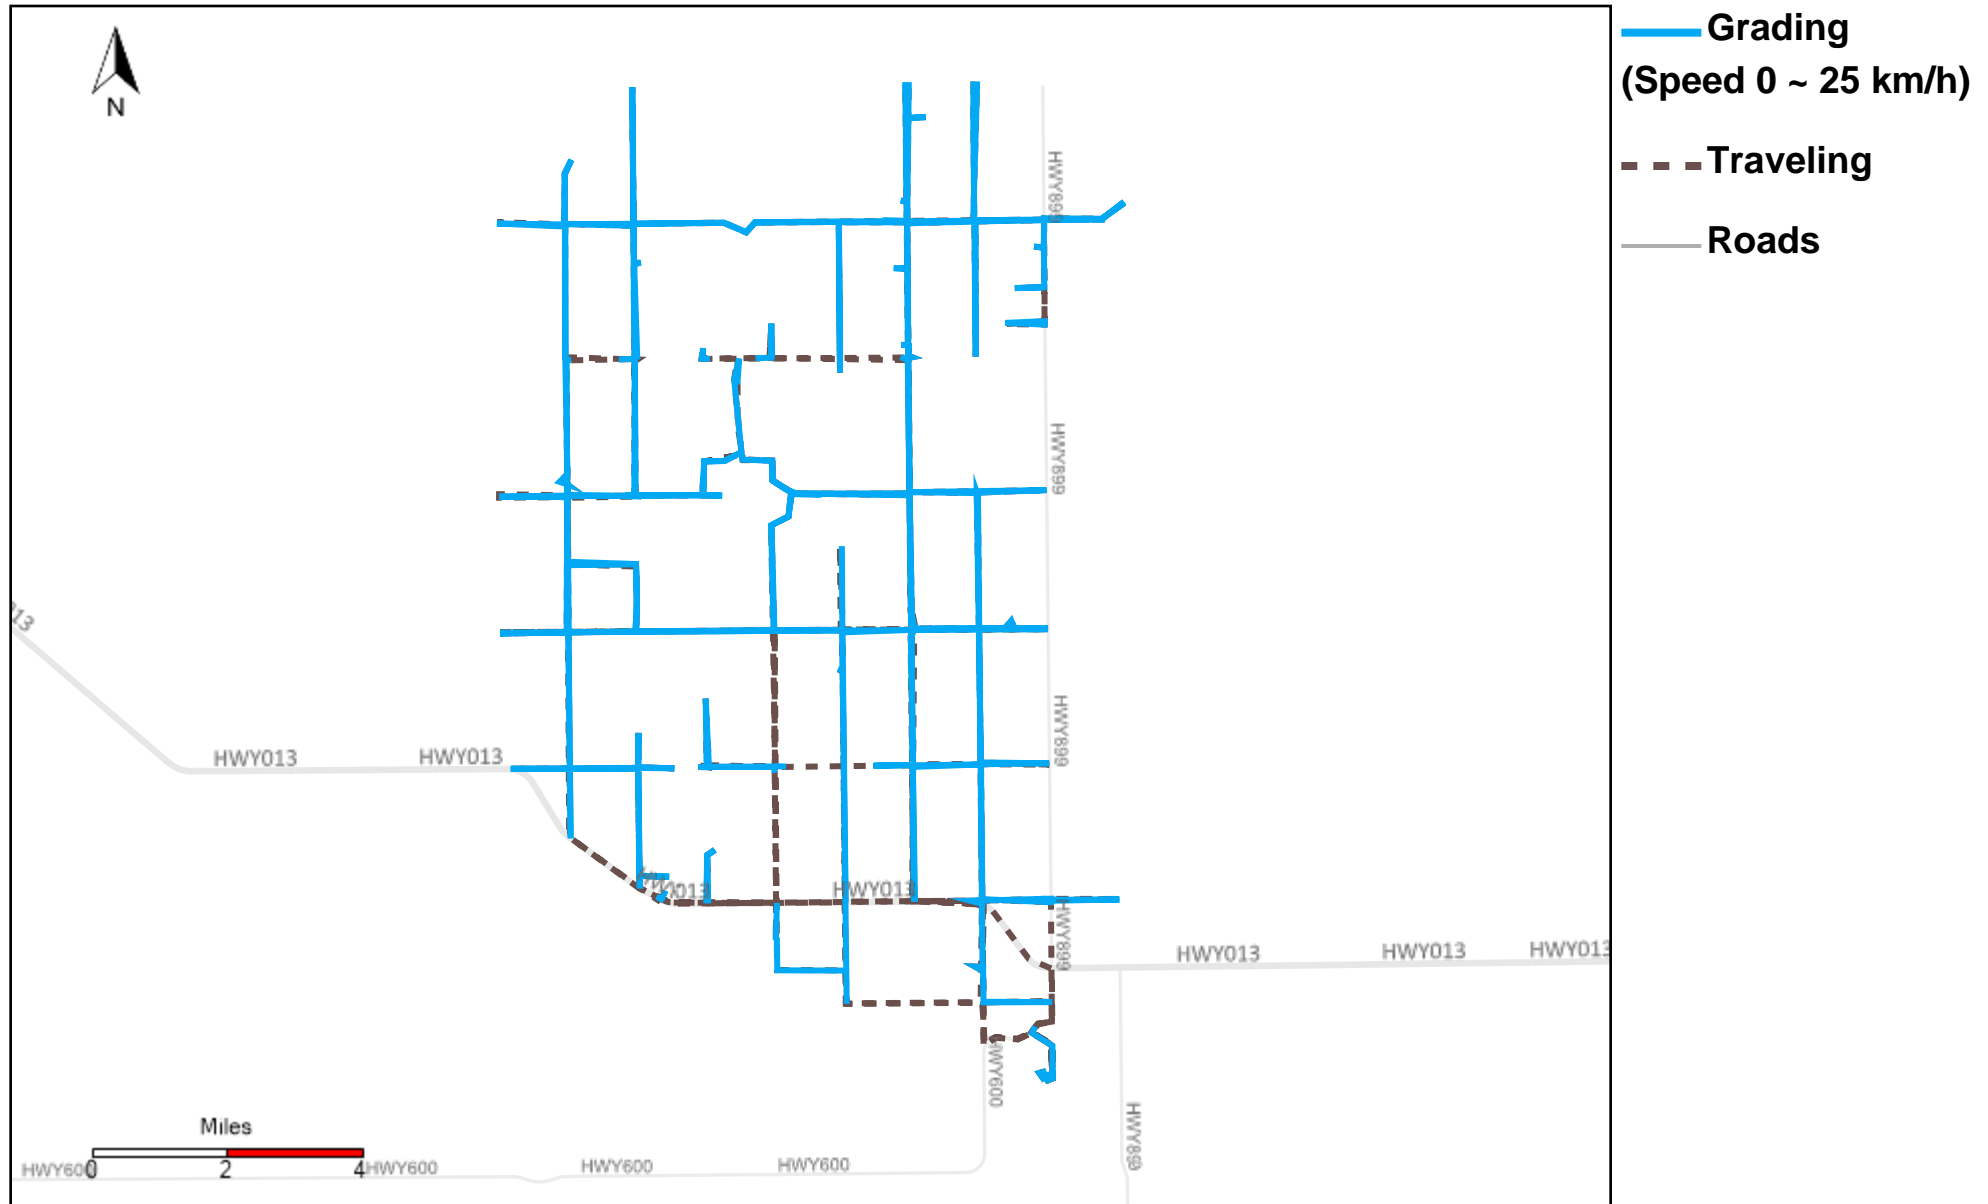

43-185_2024-11-24 ~ 2024-11-30 Tracking

Total Distance(km)	Total Hours	Work Distance(km)	Work Hours
612.48	43 hrs 41 min 16 sec	435.58	38 hrs 5 min 8 sec