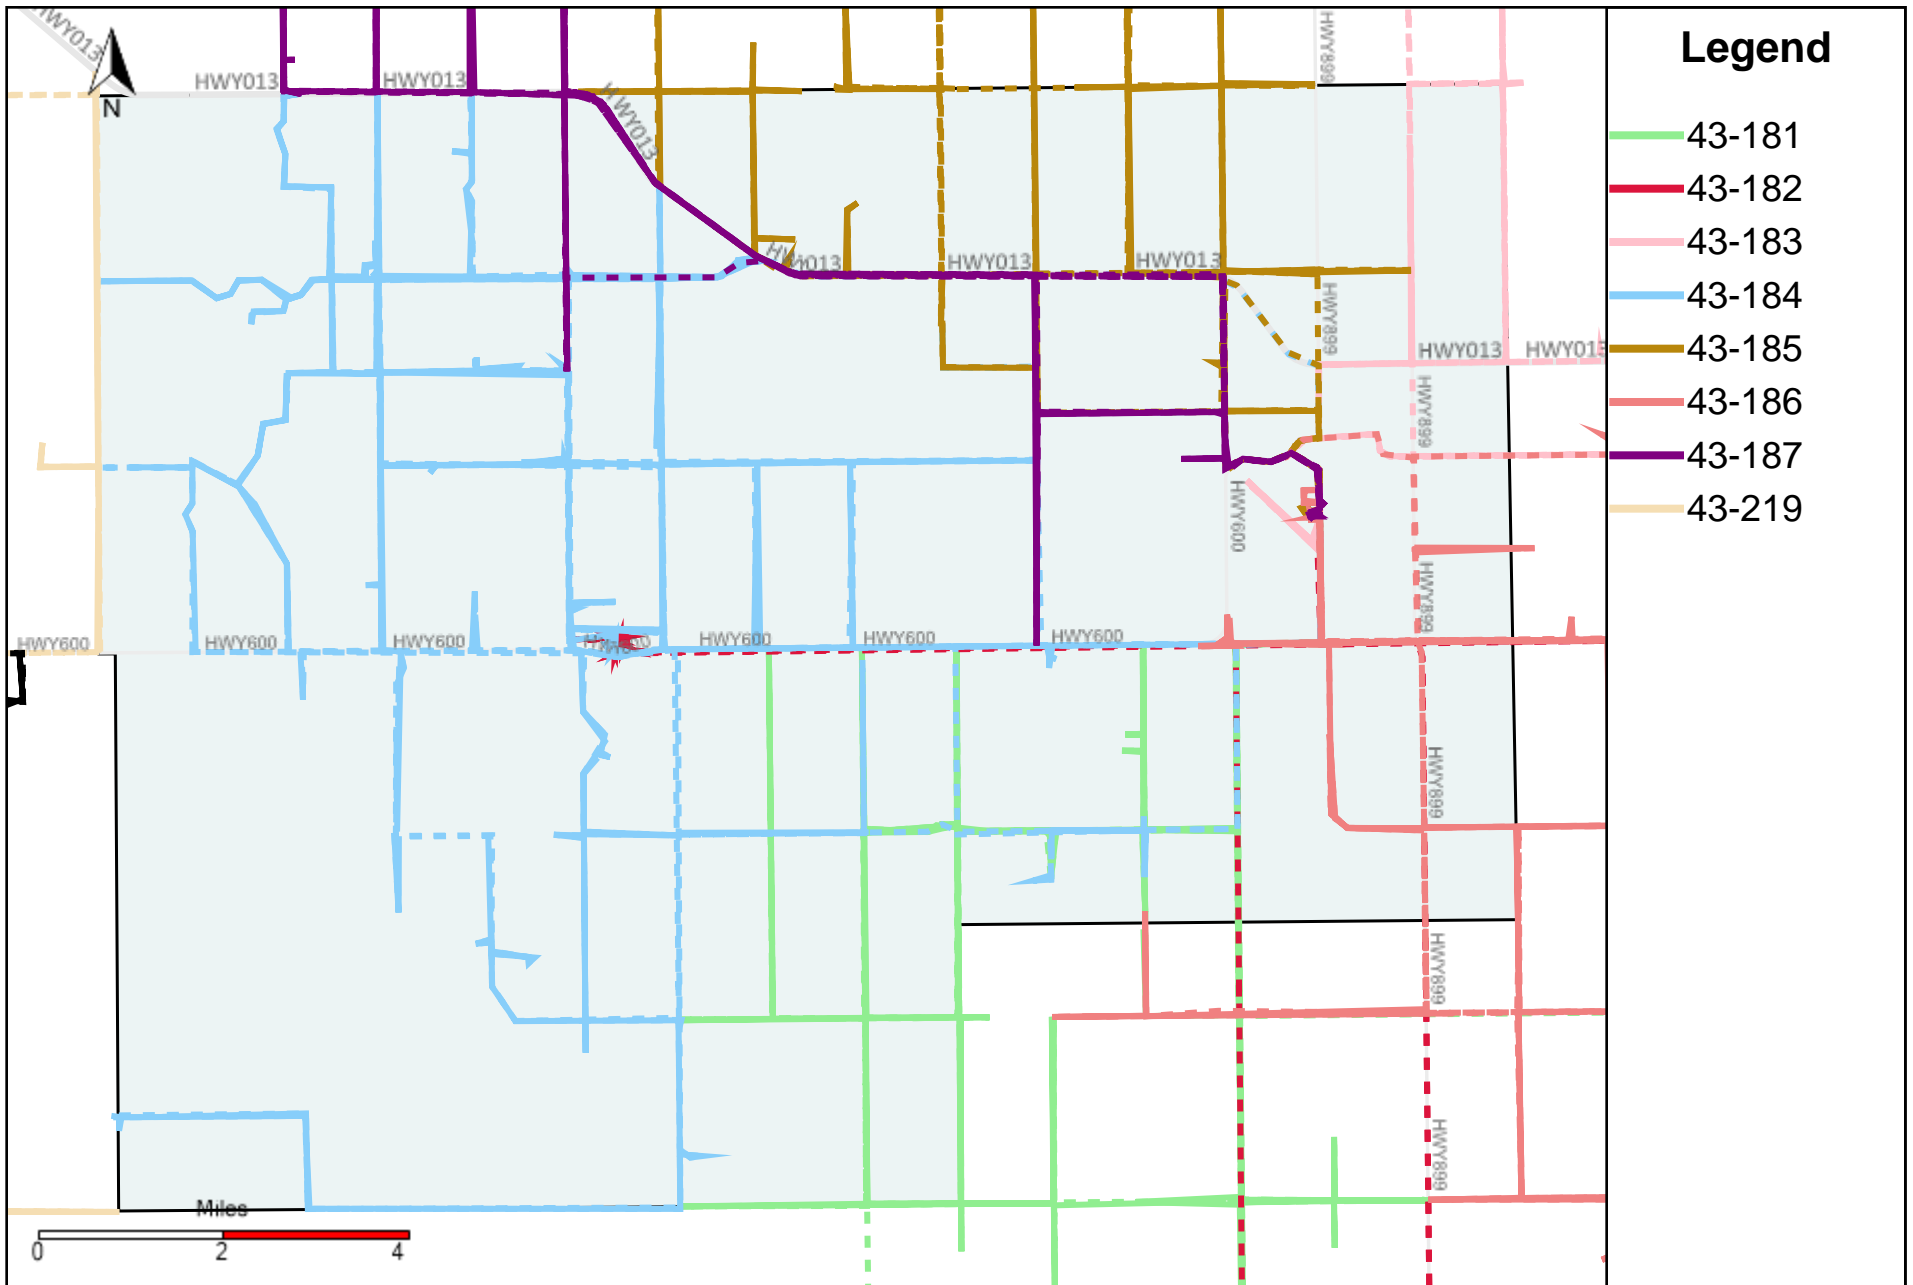

Division: 3 Grader Report(2024-11-24 ~ 2024-11-30)

Vehicle Name List	Total Distance(km)	Total Hours
43-181, 43-182, 43-183, 43-184, 43-185, 43-186, 43-187, 43-219	5247.71	343 hrs 59 min 22 sec