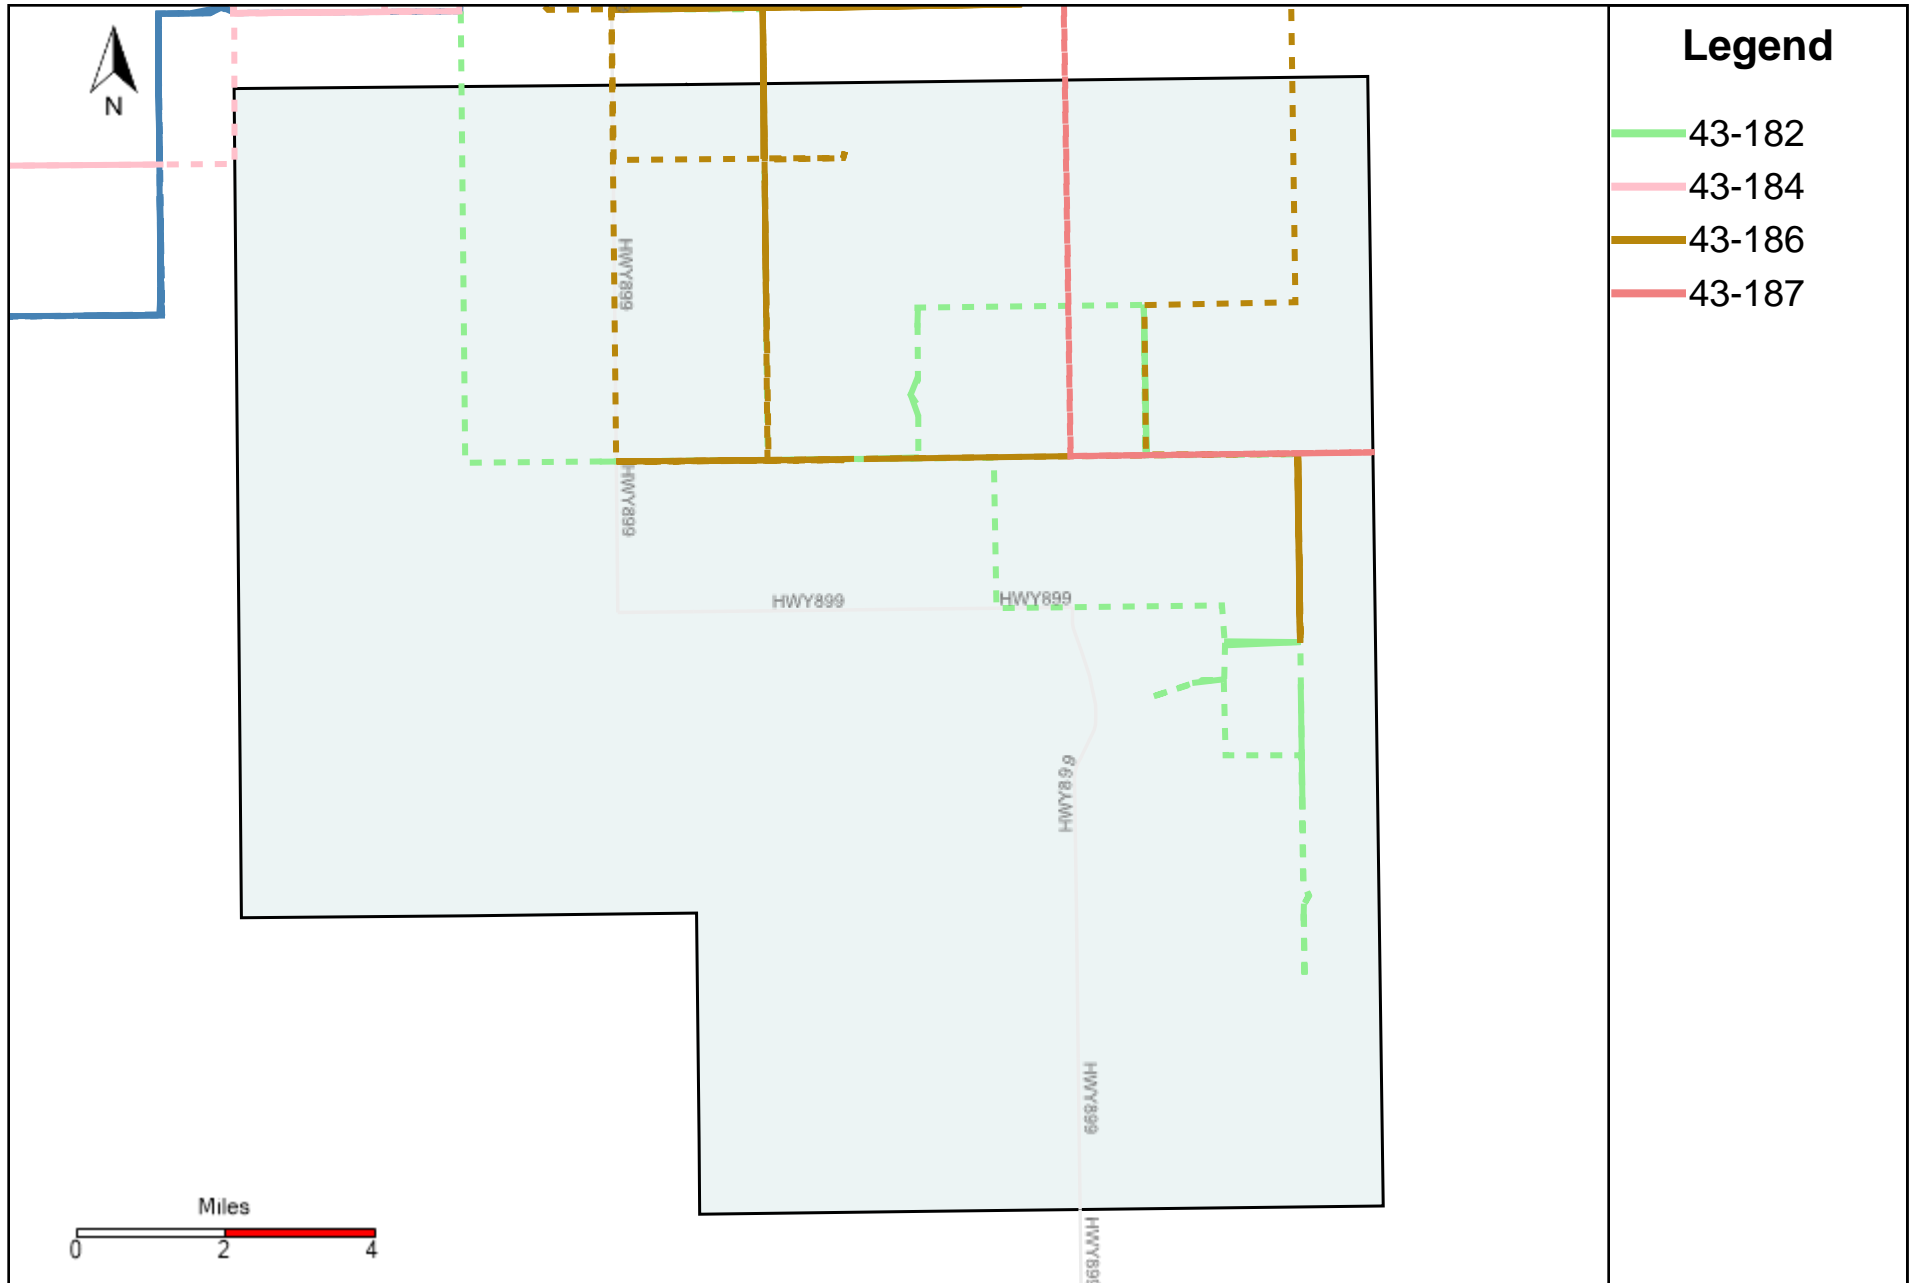

Provost Weekly Grader Report (2024-11-17 ~ 2024-11-23)

Division: 1 Grader Report(2024-11-17 ~ 2024-11-23)

Vehicle Name List	Total Distance(km)	Total Hours
43-182, 43-184, 43-186, 43-187	1004.82	91 hrs 1 min 16 sec