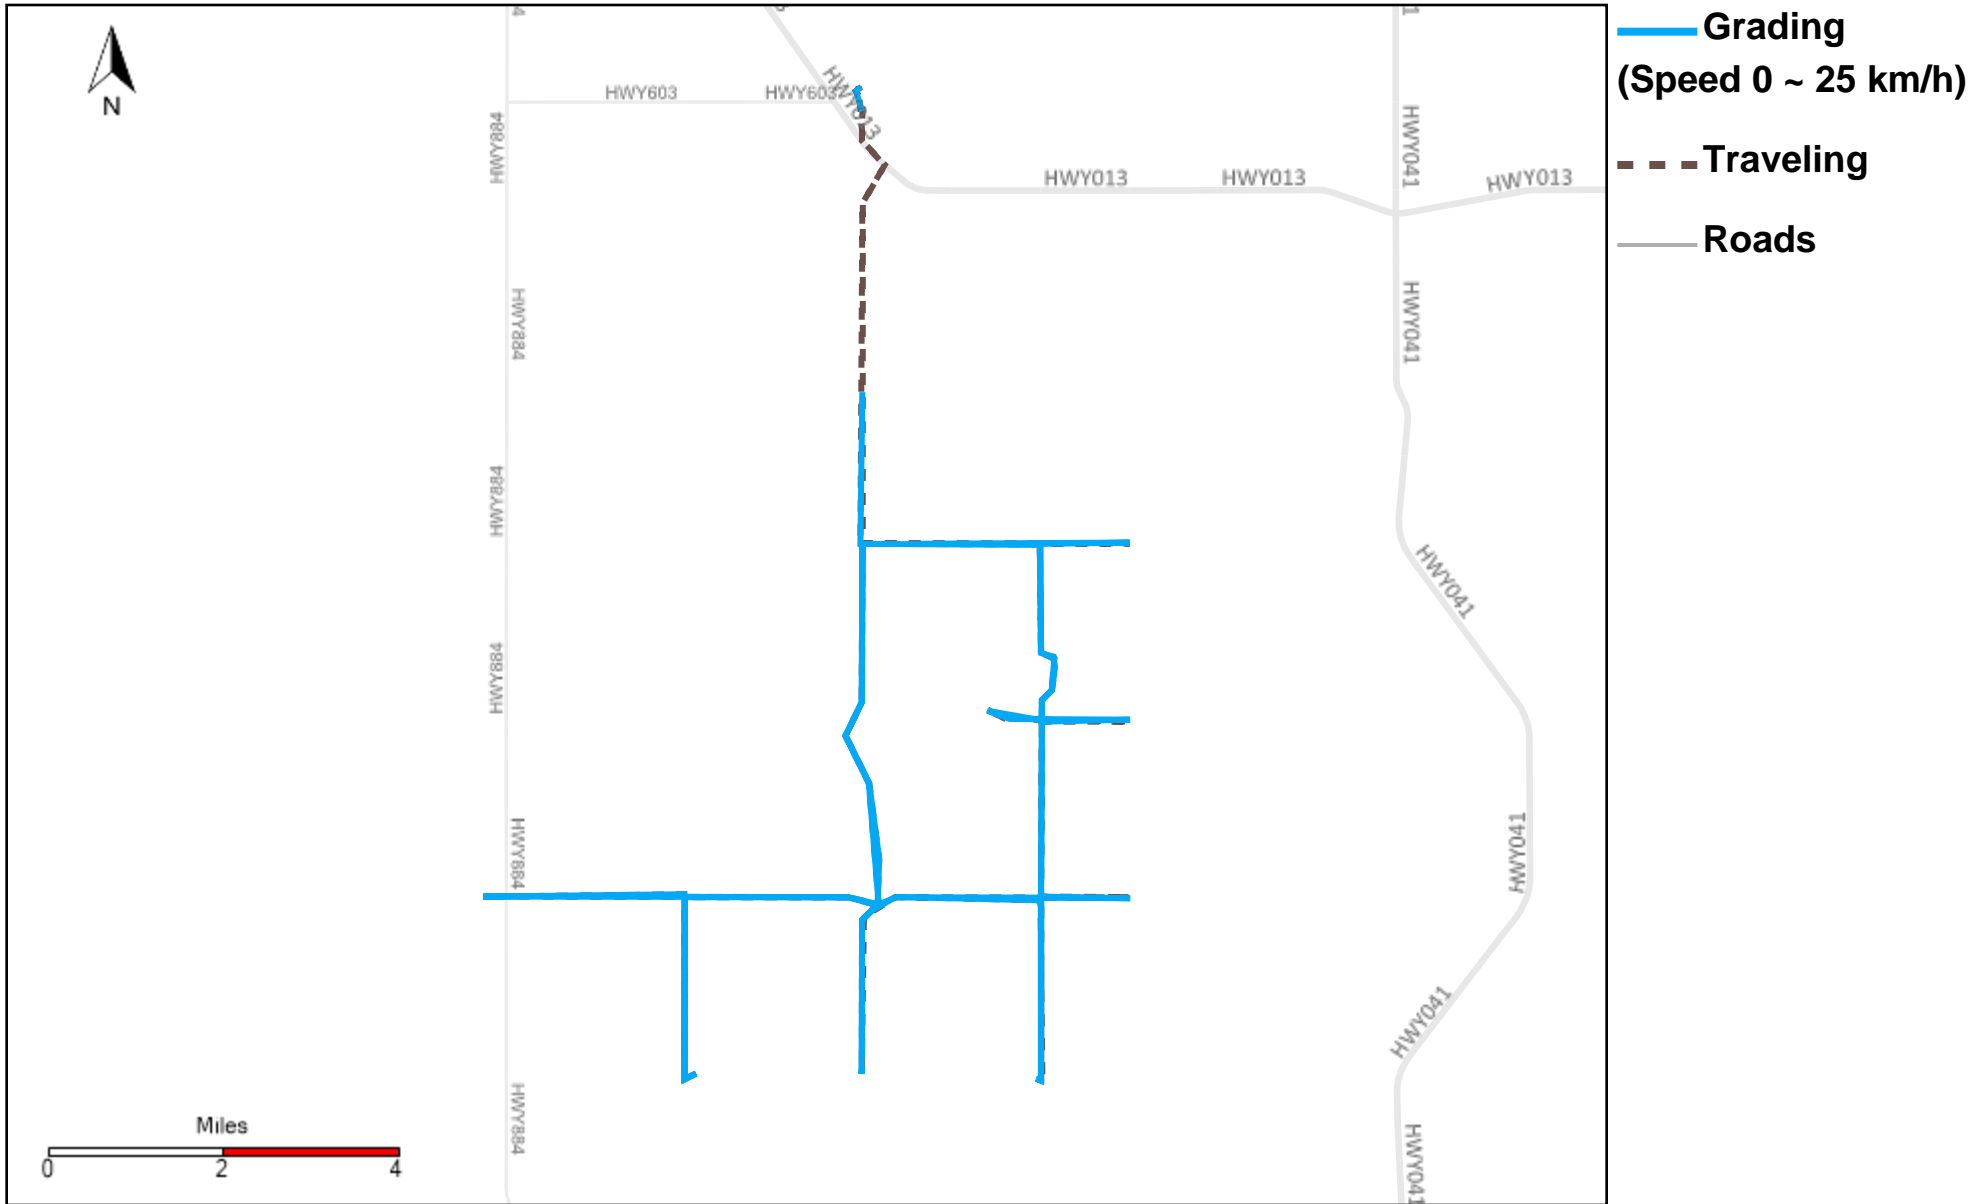

43-219_2024-11-17 ~ 2024-11-23 Tracking

Total Distance(km)	Total Hours	Work Distance(km)	Work Hours
111.58	8 hrs 48 min 5 sec	96.1	7 hrs 44 min 1 sec