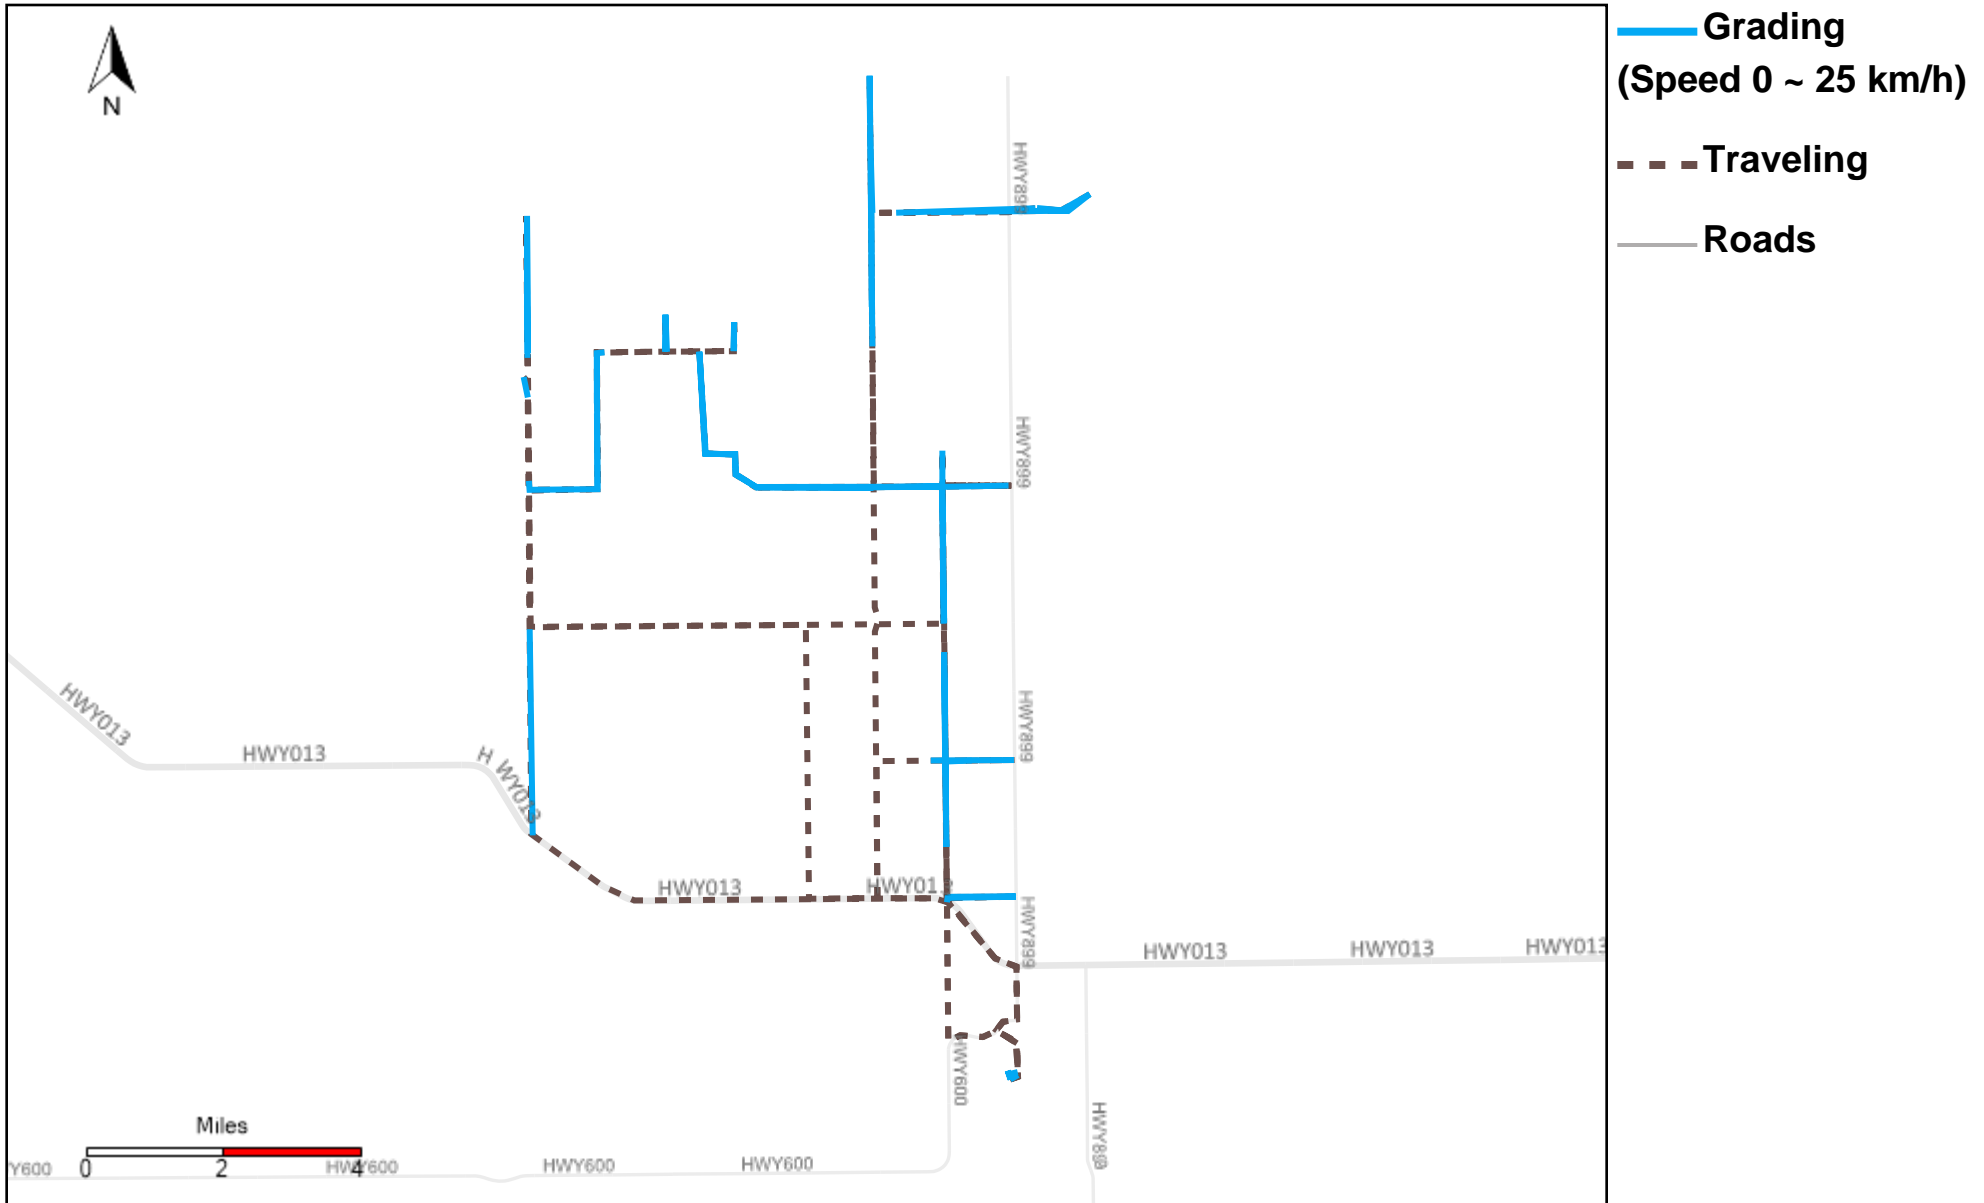

43-185_2024-11-17 ~ 2024-11-23 Tracking

Total Distance(km)	Total Hours	Work Distance(km)	Work Hours
252.62	18 hrs 14 min 40 sec	106.99	14 hrs 11 min 12 sec