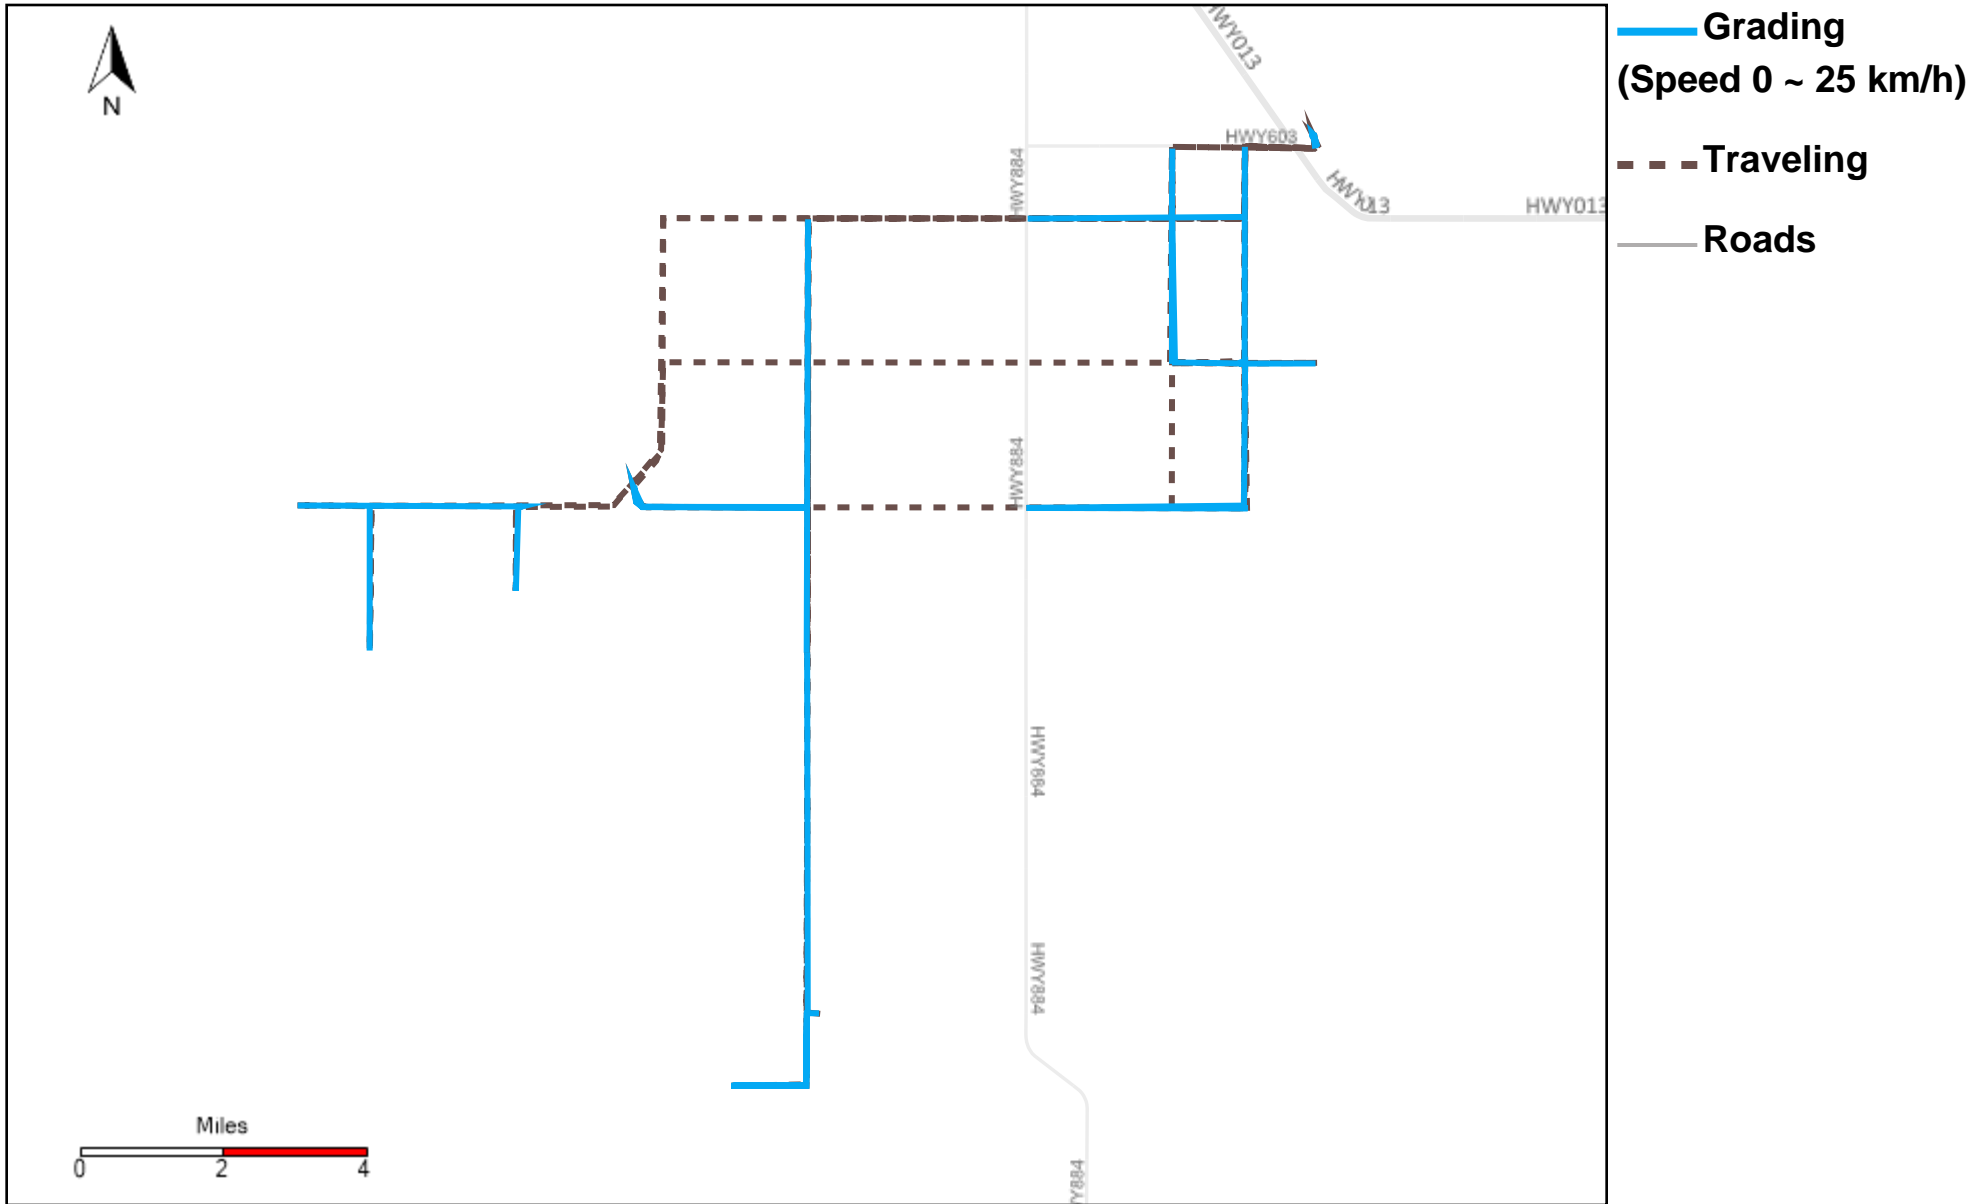

43-215_2024-11-17 ~ 2024-11-23 Tracking

Total Distance(km)	Total Hours	Work Distance(km)	Work Hours
424.39	40 hrs 9 min 30 sec	196.53	31 hrs 21 min 31 sec