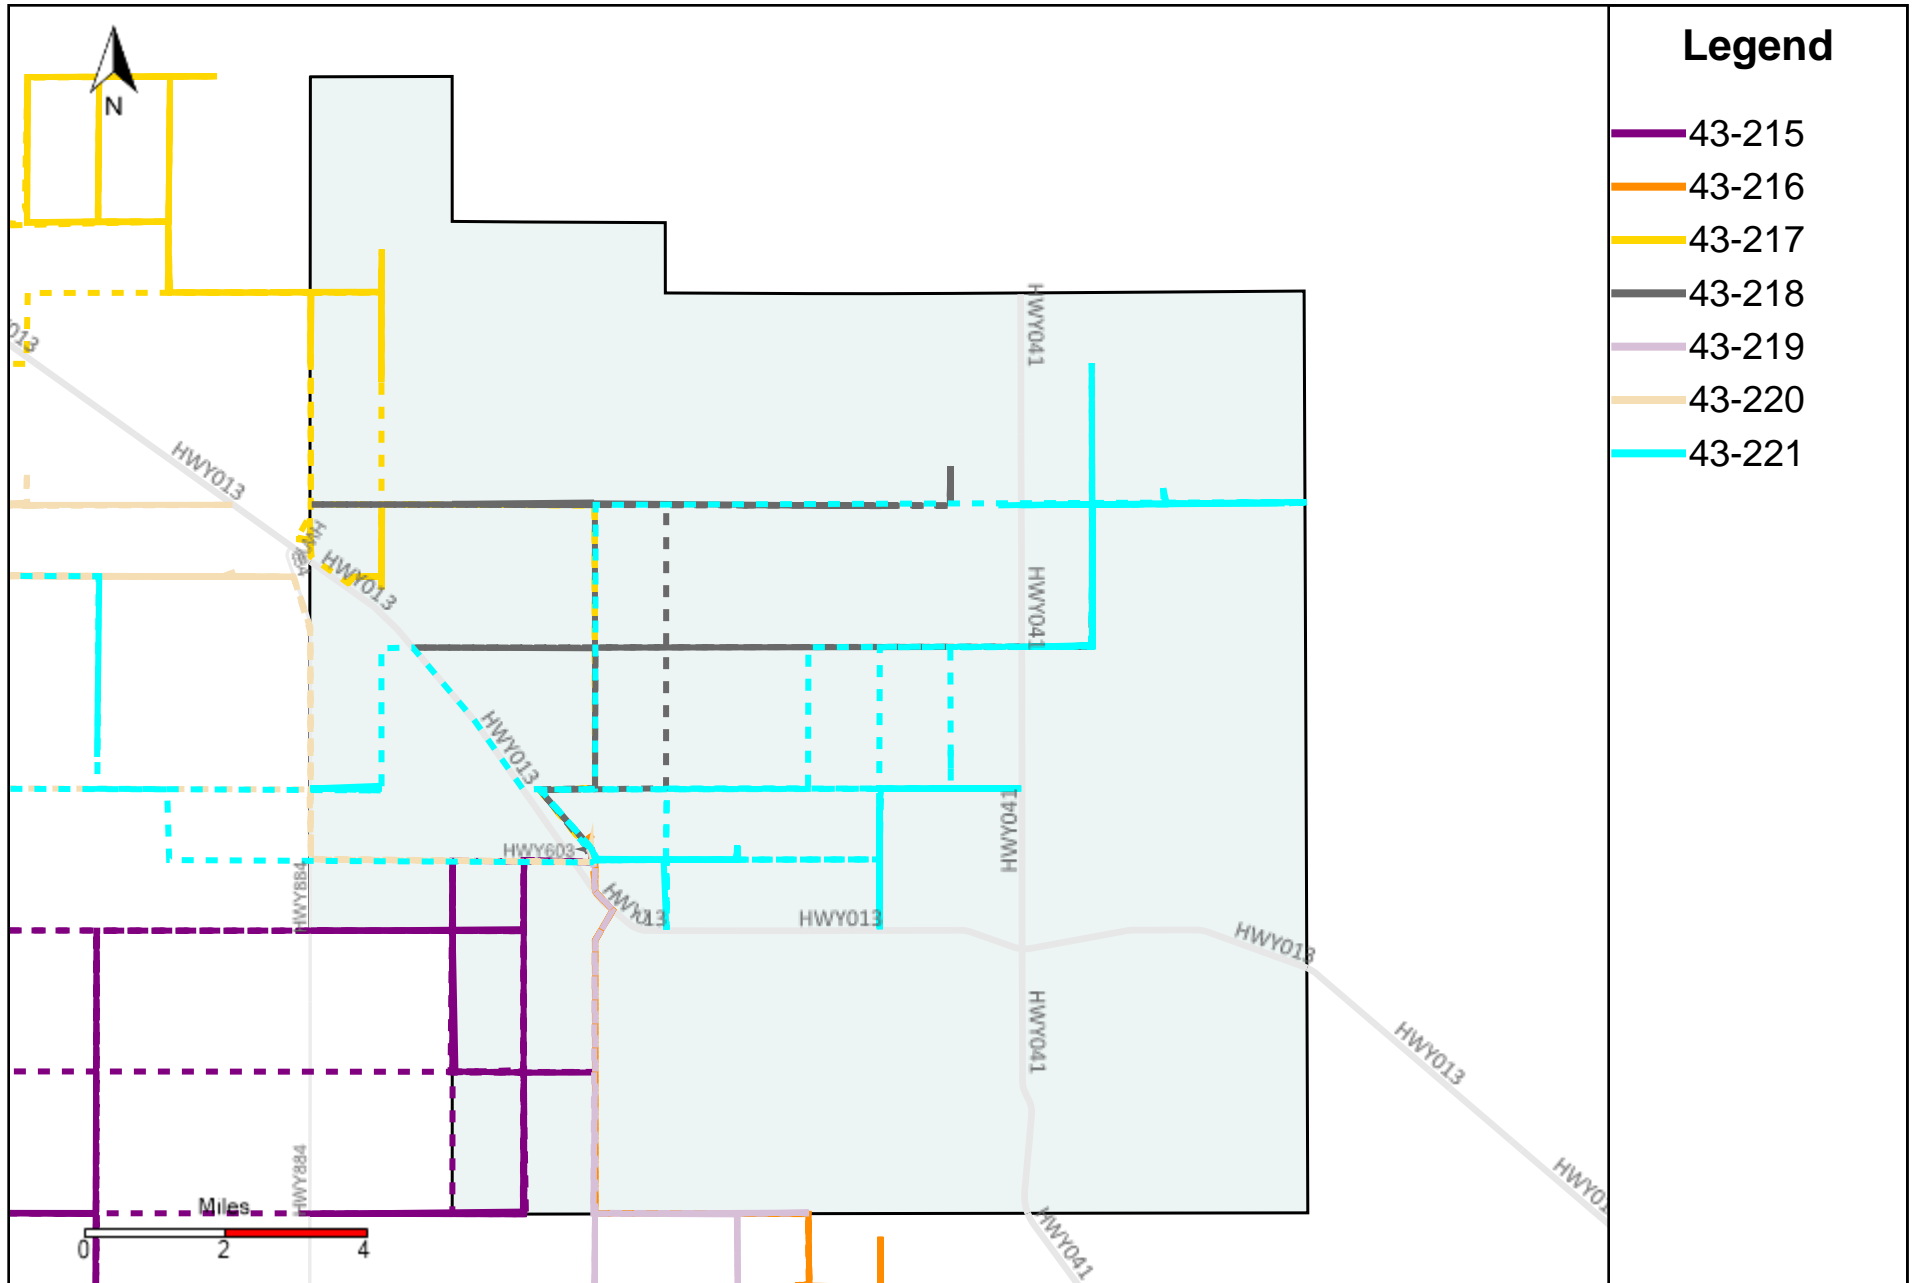

Vehicle Name List	Total Distance(km)	Total Hours
43-181, 43-182, 43-183, 43-184, 43-185, 43-186, 43-187	1569.47	141 hrs 54 min 58 sec

Division: 4 Grader Report(2024-11-17 ~ 2024-11-23)

Vehicle Name List	Total Distance(km)	Total Hours
43-185, 43-187, 43-221	925.88	82 hrs 1 min 1 sec

Division: 5 Grader Report(2024-11-17 ~ 2024-11-23)

Vehicle Name List	Total Distance(km)	Total Hours
43-215, 43-216, 43-219	906.15	80 hrs 42 min 9 sec

Division: 6 Grader Report(2024-11-17 ~ 2024-11-23)

Vehicle Name List	Total Distance(km)	Total Hours
43-215, 43-216, 43-217, 43-218, 43-219, 43-220, 43-221	1819.63	161 hrs 55 min 33 sec

Division: 7 Grader Report(2024-11-17 ~ 2024-11-23)

Vehicle Name List	Total Distance(km)	Total Hours
43-215, 43-217, 43-220, 43-221	1172.06	104 hrs 24 min 55 sec

Provost Weekly Grader Report

From 11/17/2024 To 11/23/2024