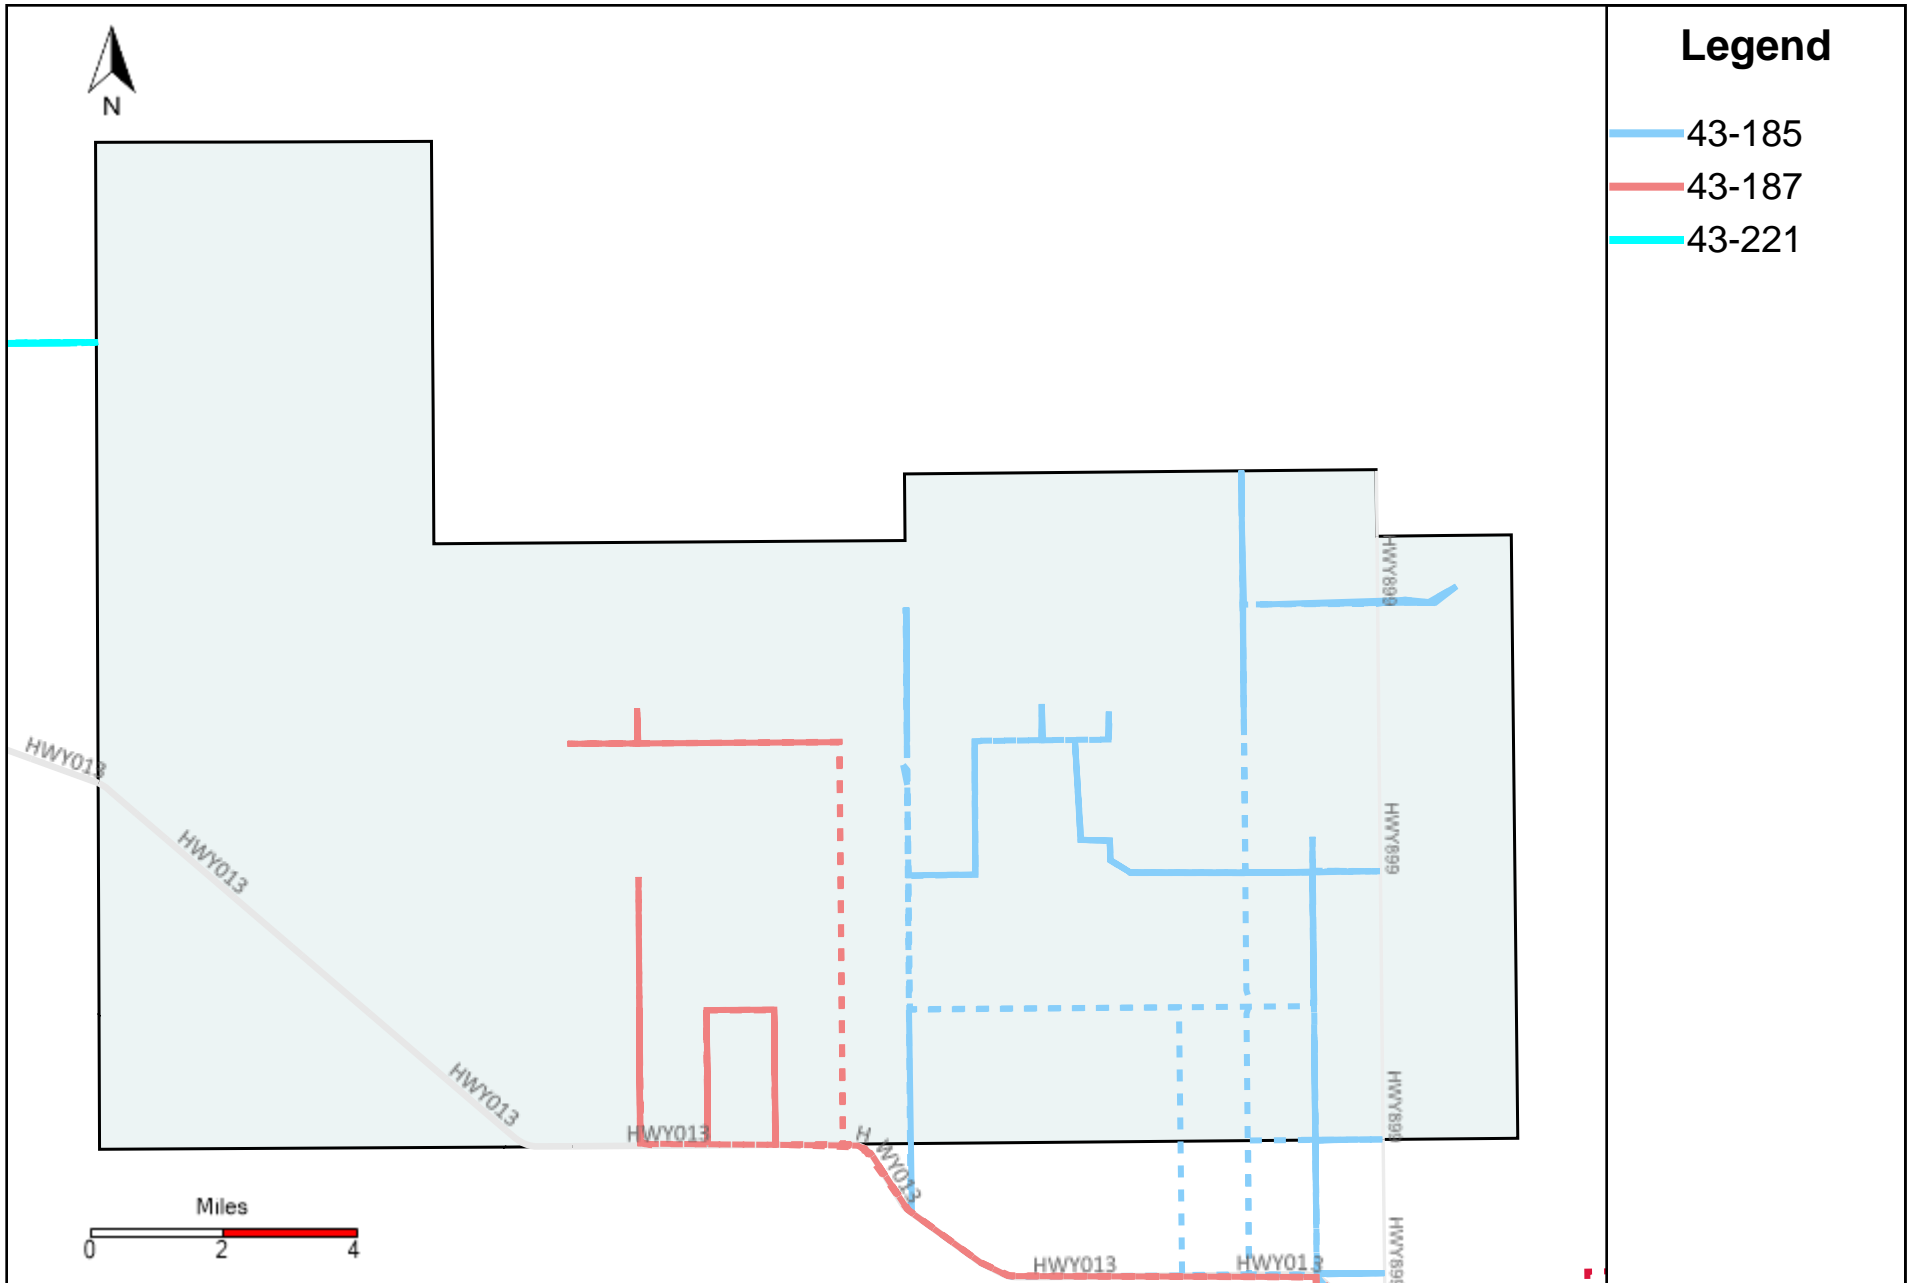

Vehicle Name List	Total Distance(km)	Total Hours
43-181, 43-182, 43-183, 43-184, 43-185, 43-186, 43-187	1569.47	141 hrs 54 min 58 sec

Division: 4 Grader Report(2024-11-17 ~ 2024-11-23)

Vehicle Name List	Total Distance(km)	Total Hours
43-185, 43-187, 43-221	925.88	82 hrs 1 min 1 sec