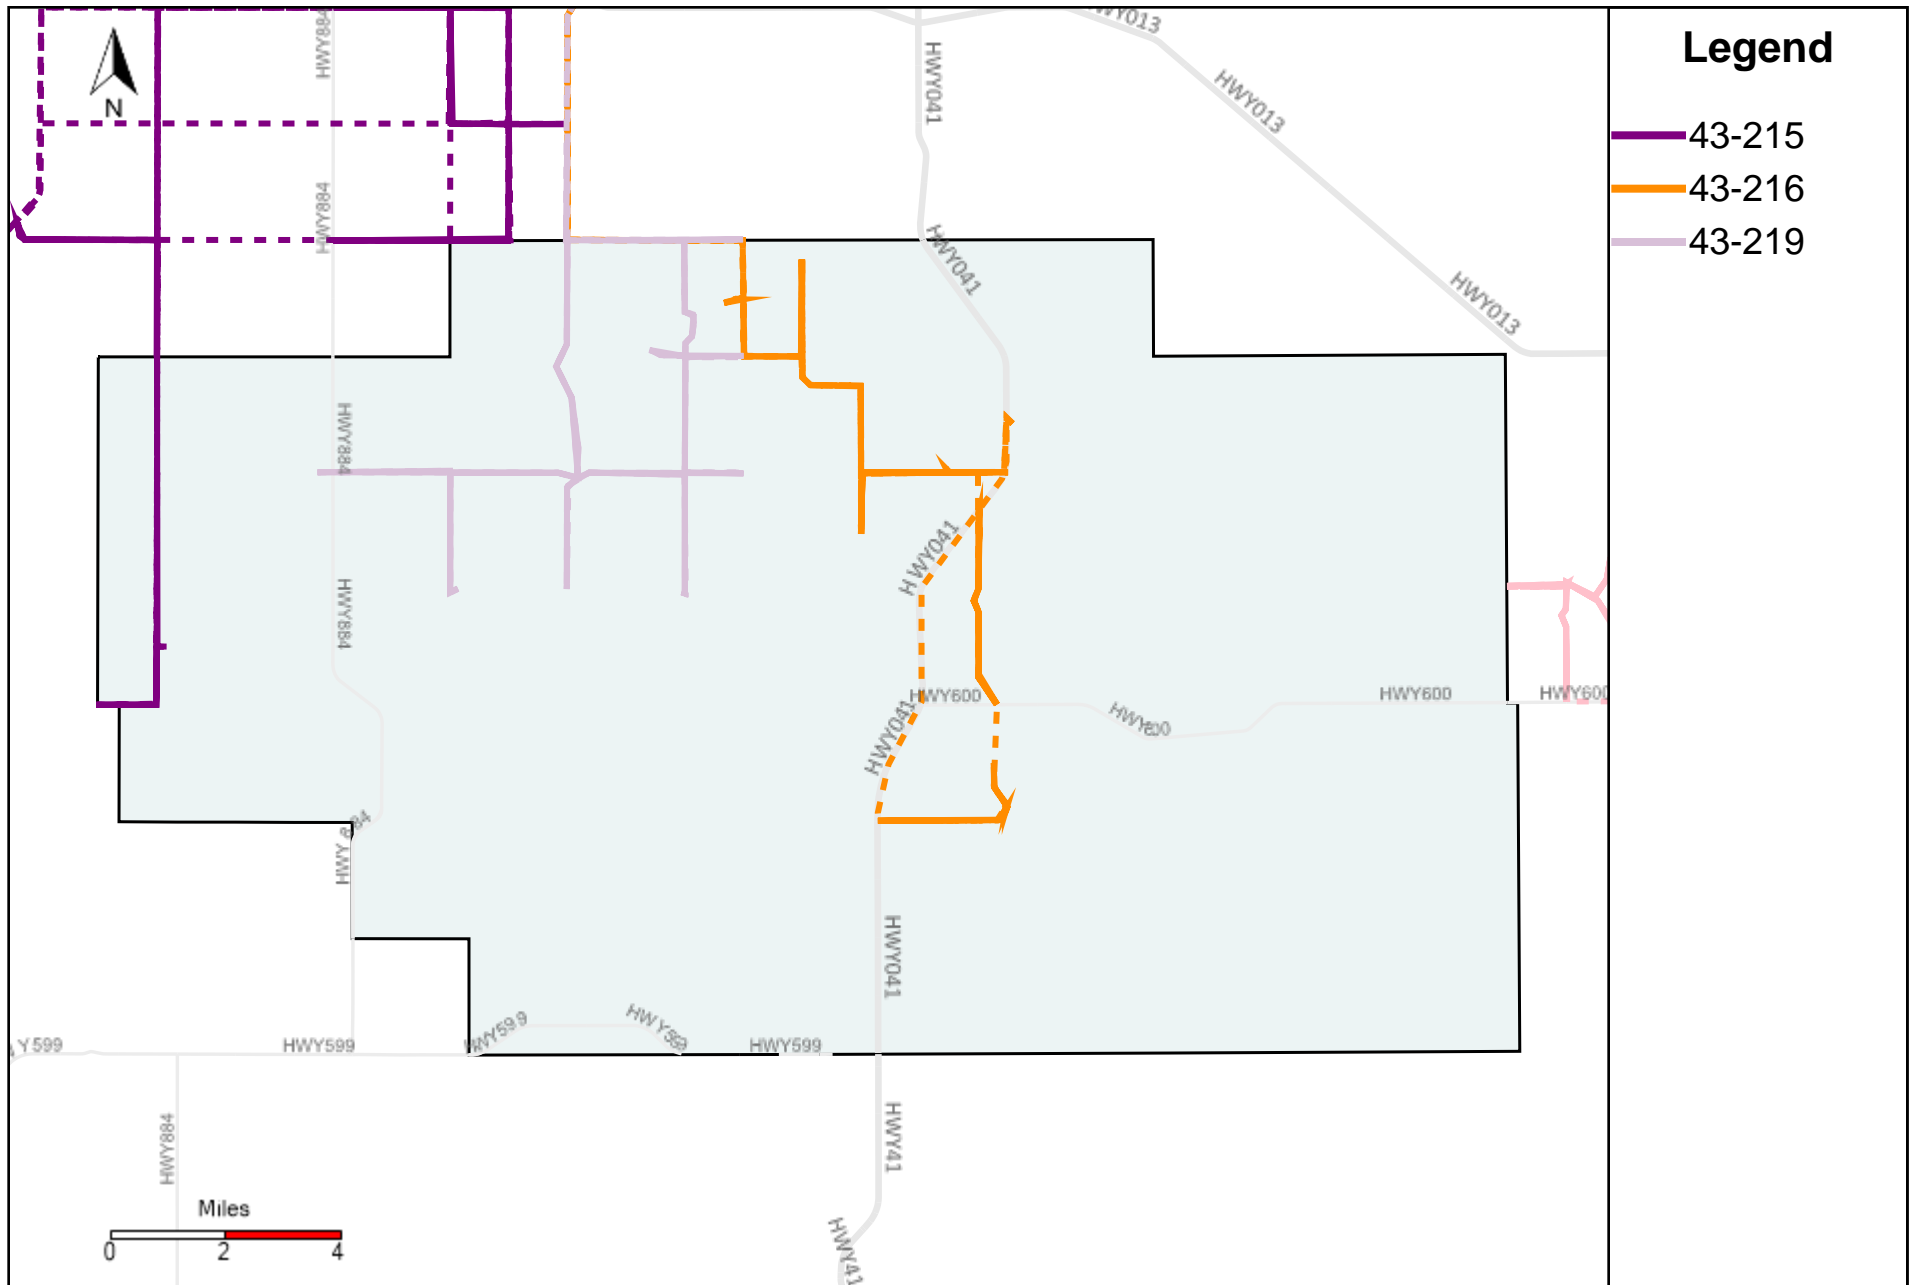

Division: 5 Grader Report(2024-11-17 ~ 2024-11-23)

Vehicle Name List	Total Distance(km)	Total Hours
43-215, 43-216, 43-219	906.15	80 hrs 42 min 9 sec