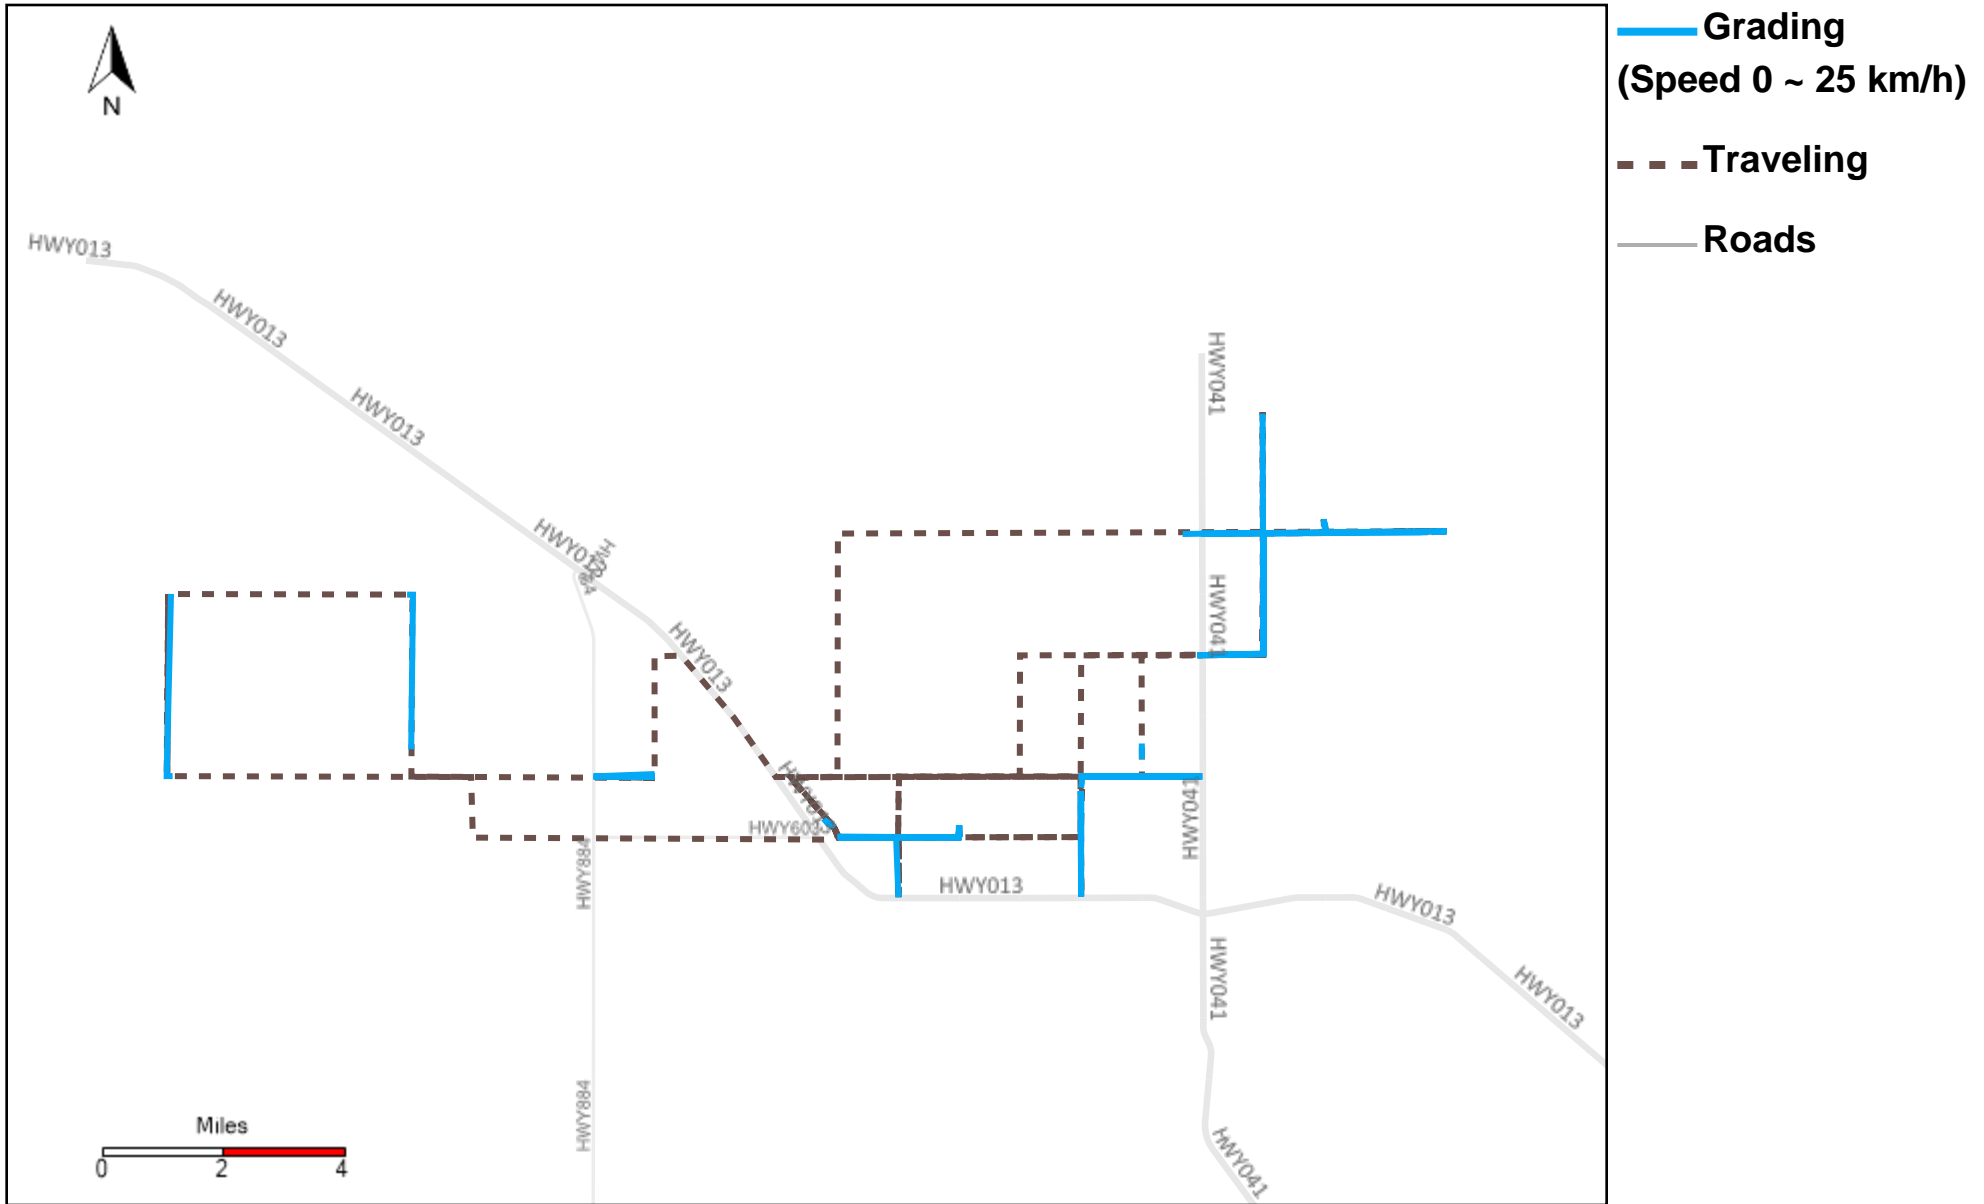

43-219_2024-11-17 ~ 2024-11-23 Tracking

Total Distance(km)	Total Hours	Work Distance(km)	Work Hours
111.58	8 hrs 48 min 5 sec	96.1	7 hrs 44 min 1 sec

43-220_2024-11-17 ~ 2024-11-23 Tracking

Total Distance(km)	Total Hours	Work Distance(km)	Work Hours
229.34	15 hrs 56 min 36 sec	82	10 hrs 21 min 9 sec

43-221_2024-11-17 ~ 2024-11-23 Tracking

Total Distance(km)	Total Hours	Work Distance(km)	Work Hours
301.39	32 hrs 31 min 41 sec	131.4	25 hrs 23 min 39 sec