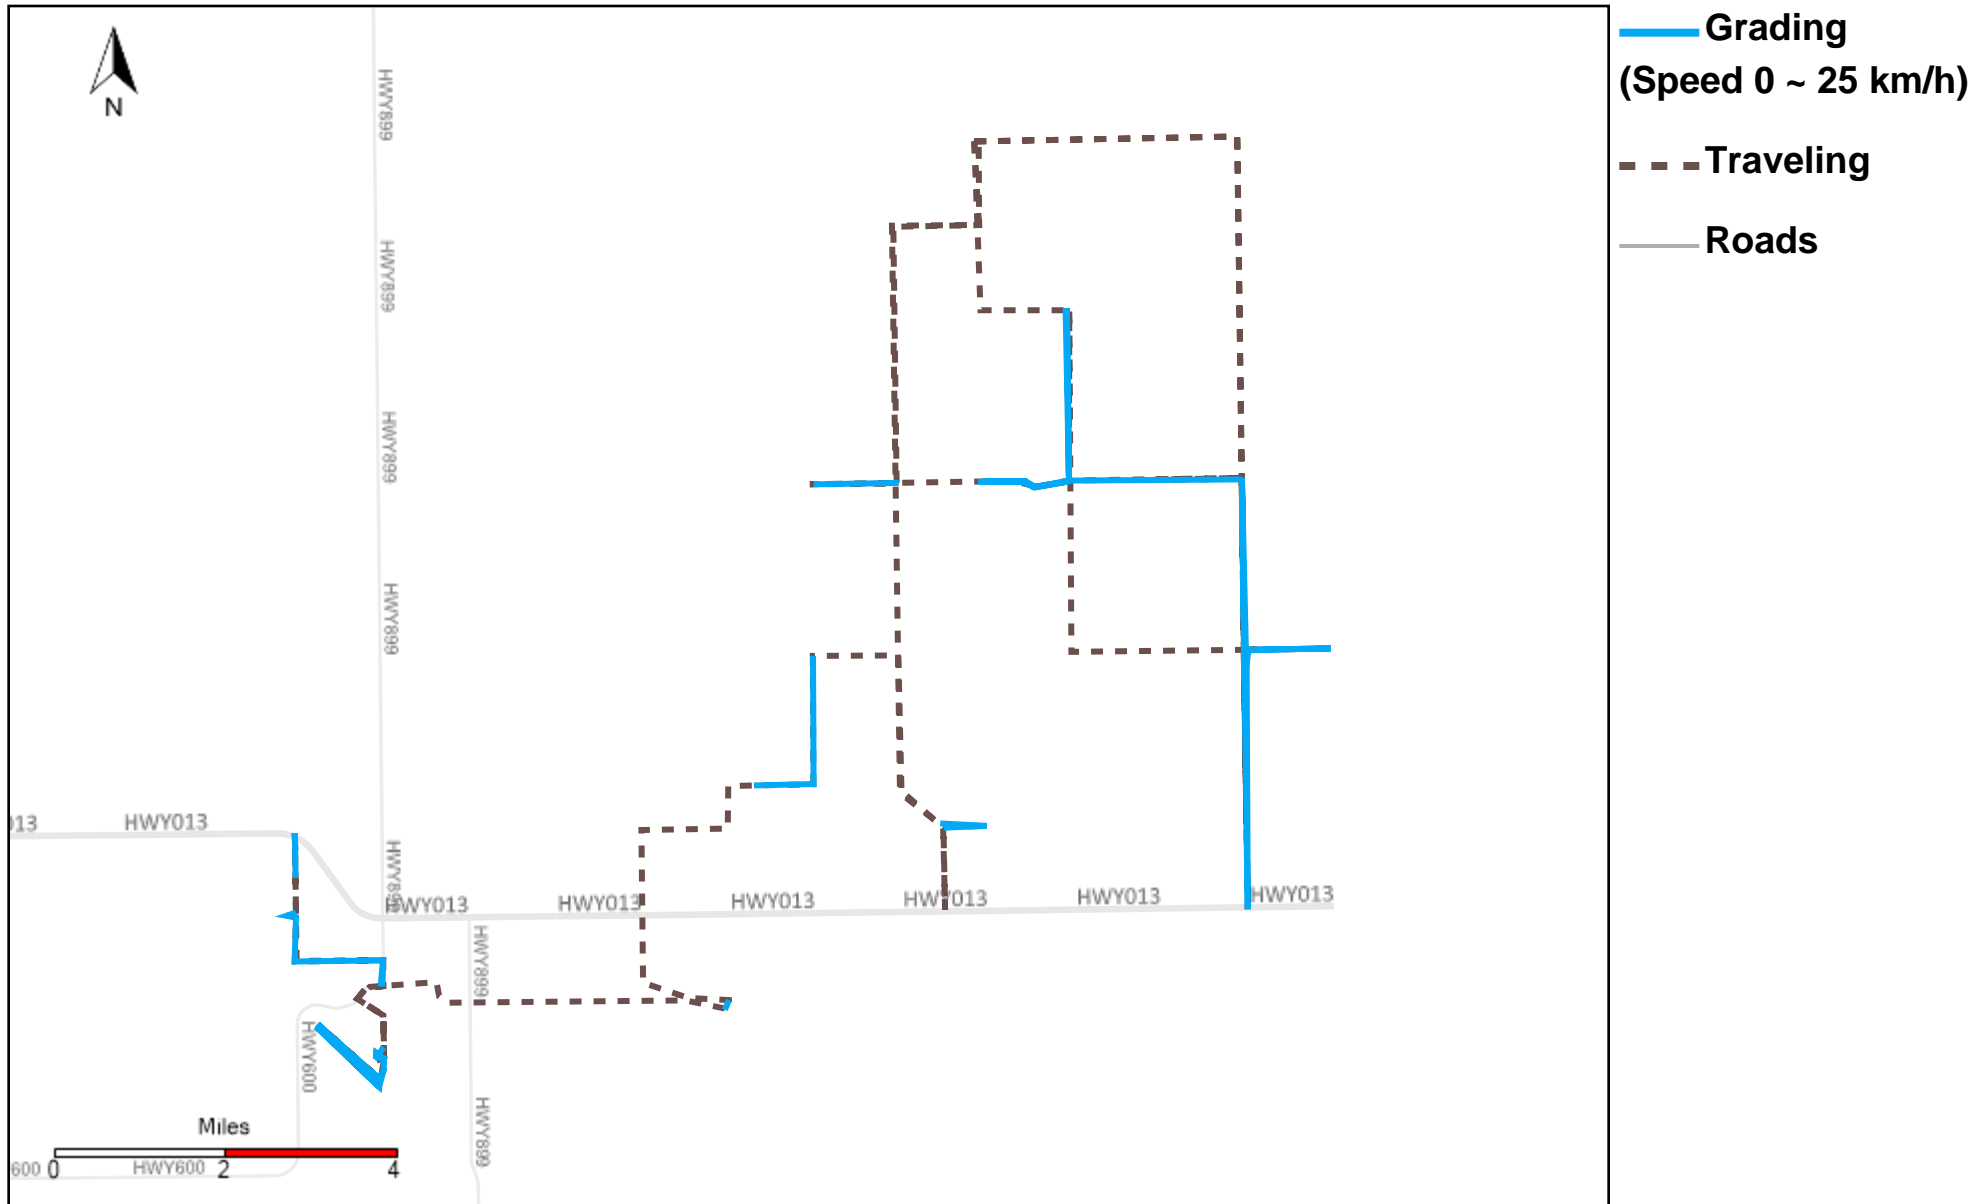

Vehicle Distance Vs Total Distance (%) From 11/17/2024 To 11/23/2024

Provost Weekly Grader Report

43-181_2024-11-17 ~ 2024-11-23 Tracking

Total Distance(km)	Total Hours	Work Distance(km)	Work Hours
78.55	8 hrs 21 min 41 sec	43.95	6 hrs 47 min 53 sec

43-182_2024-11-17 ~ 2024-11-23 Tracking

Total Distance(km)	Total Hours	Work Distance(km)	Work Hours
109.42	7 hrs 52 min 44 sec	18.55	3 hrs 18 min 6 sec

43-183_2024-11-17 ~ 2024-11-23 Tracking

Total Distance(km)	Total Hours	Work Distance(km)	Work Hours
233.48	24 hrs 17 min 20 sec	117.17	19 hrs 7 min 45 sec