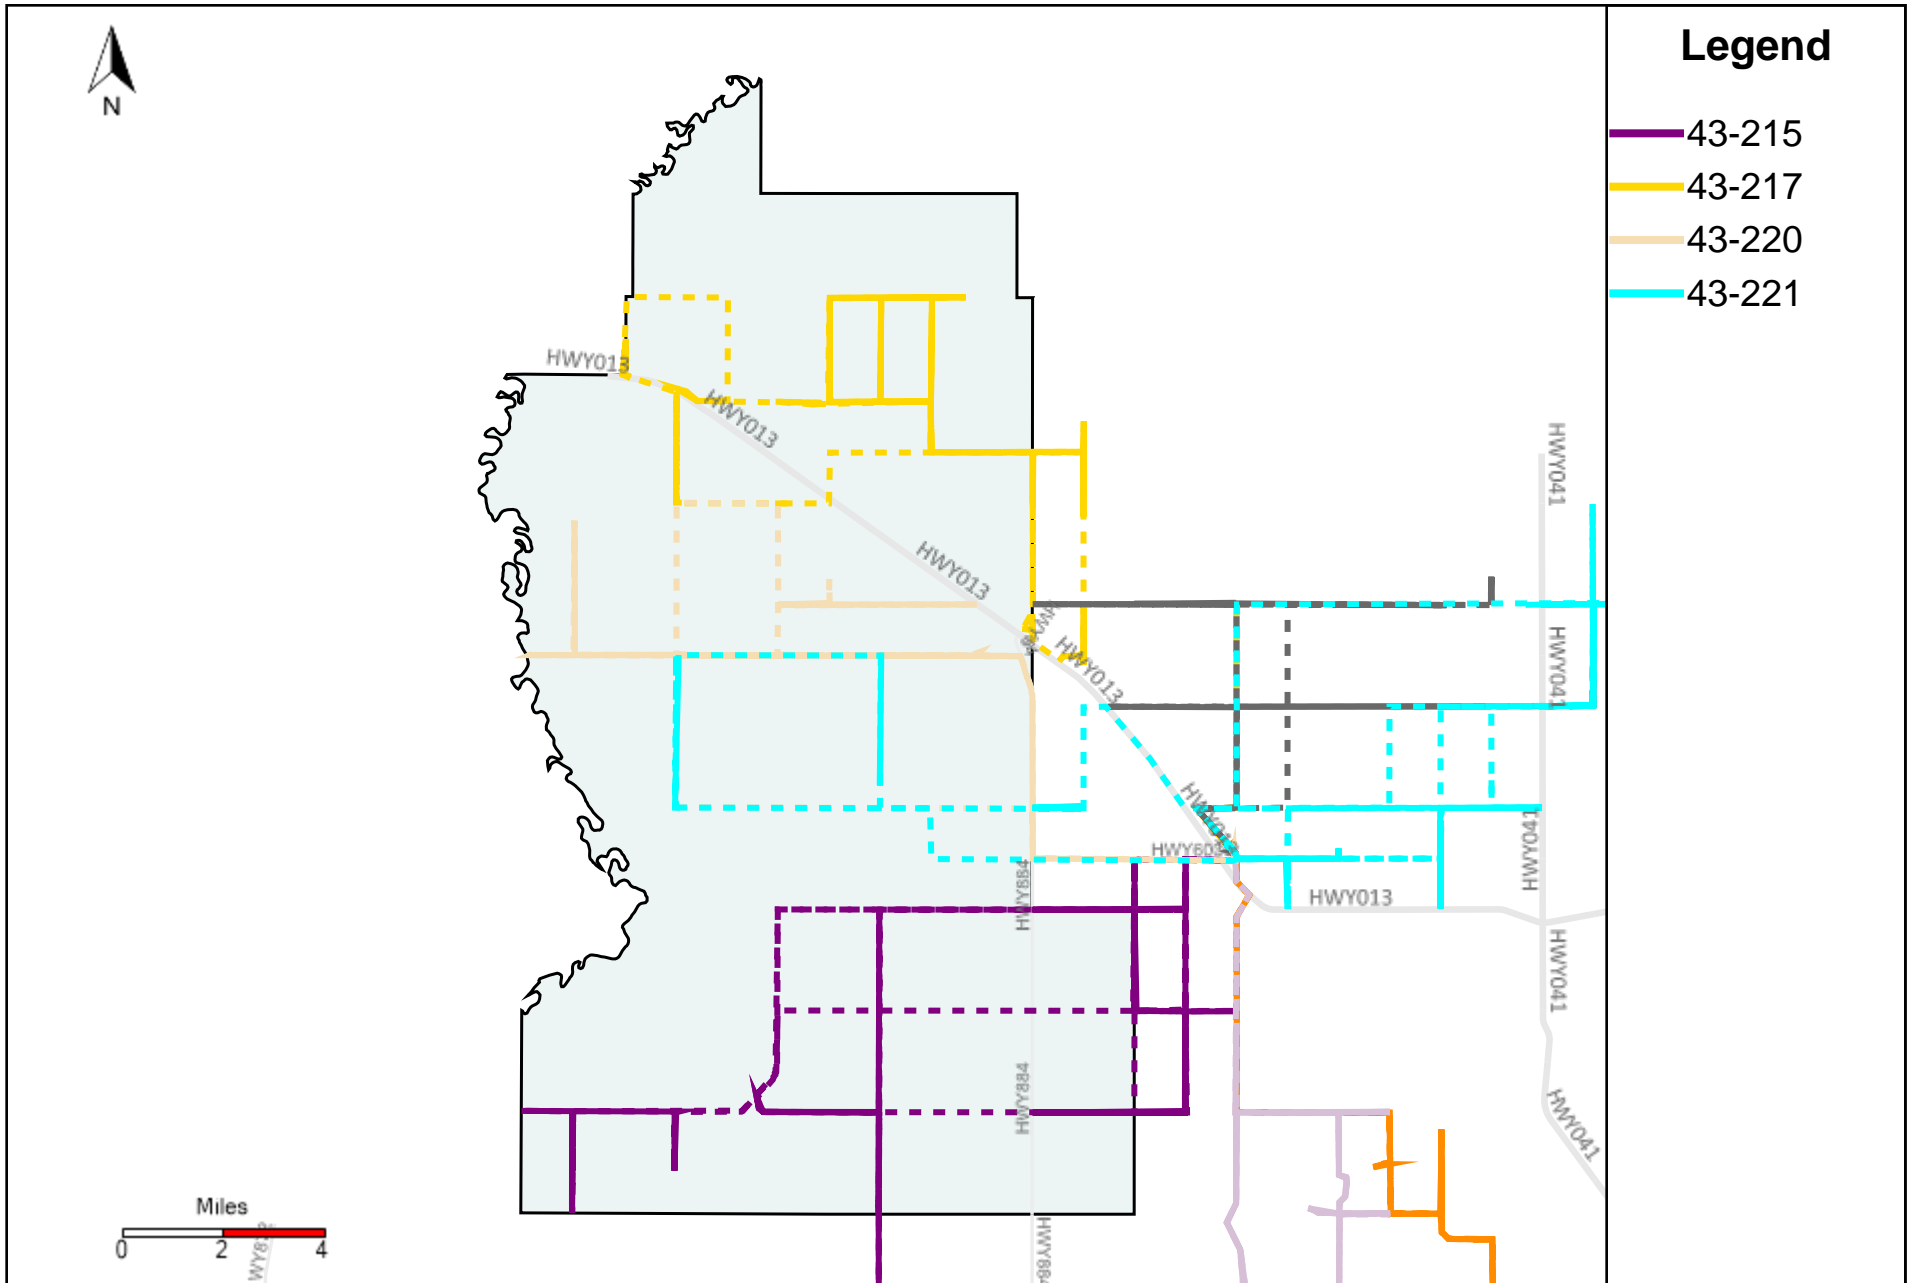

Vehicle Name List	Total Distance(km)	Total Hours
43-181, 43-182, 43-183, 43-184, 43-185, 43-186, 43-187	1569.47	141 hrs 54 min 58 sec

Division: 4 Grader Report(2024-11-17 ~ 2024-11-23)

Vehicle Name List	Total Distance(km)	Total Hours
43-185, 43-187, 43-221	925.88	82 hrs 1 min 1 sec

Division: 5 Grader Report(2024-11-17 ~ 2024-11-23)

Vehicle Name List	Total Distance(km)	Total Hours
43-215, 43-216, 43-219	906.15	80 hrs 42 min 9 sec

Division: 6 Grader Report(2024-11-17 ~ 2024-11-23)

Vehicle Name List	Total Distance(km)	Total Hours
43-215, 43-216, 43-217, 43-218, 43-219, 43-220, 43-221	1819.63	161 hrs 55 min 33 sec

Division: 7 Grader Report(2024-11-17 ~ 2024-11-23)

Vehicle Name List	Total Distance(km)	Total Hours
43-215, 43-217, 43-220, 43-221	1172.06	104 hrs 24 min 55 sec

Provost Weekly Grader Report

From 11/17/2024 To 11/23/2024

11/23/2024

Vehicle	Total Distance(km)	Total Hours	Work Distance(km)	Work Hours
43-181	78.55	8 hrs 21 min 41 sec	43.95	6 hrs 47 min 53 sec
43-182	109.42	7 hrs 52 min 44 sec	18.55	3 hrs 18 min 6 sec
43-183	233.48	24 hrs 17 min 20 sec	117.17	19 hrs 7 min 45 sec
43-184	264.25	27 hrs 48 min 30 sec	145.01	24 hrs 30 min 47 sec
43-185	252.62	18 hrs 14 min 40 sec	106.99	14 hrs 11 min 12 sec
43-186	259.28	24 hrs 5 min 22 sec	128.47	18 hrs 40 min 37 sec
43-187	371.87	31 hrs 14 min 40 sec	148.13	24 hrs 7 min 47 sec
43-215	424.39	40 hrs 9 min 30 sec	196.53	31 hrs 21 min 31 sec
43-216	370.18	31 hrs 44 min 34 sec	126.42	23 hrs 25 min 50 sec
43-217	216.94	15 hrs 47 min 8 sec	102.01	11 hrs 53 min 44 sec
43-218	165.8	16 hrs 57 min 59 sec	96.9	13 hrs 19 min 7 sec
43-219	111.58	8 hrs 48 min 5 sec	96.1	7 hrs 44 min 1 sec
43-220	229.34	15 hrs 56 min 36 sec	82	10 hrs 21 min 9 sec
43-221	301.39	32 hrs 31 min 41 sec	131.4	25 hrs 23 min 39 sec
Total:	3389.09	303 hrs 50 min 31 sec	1539.64	234 hrs 13 min 9 sec