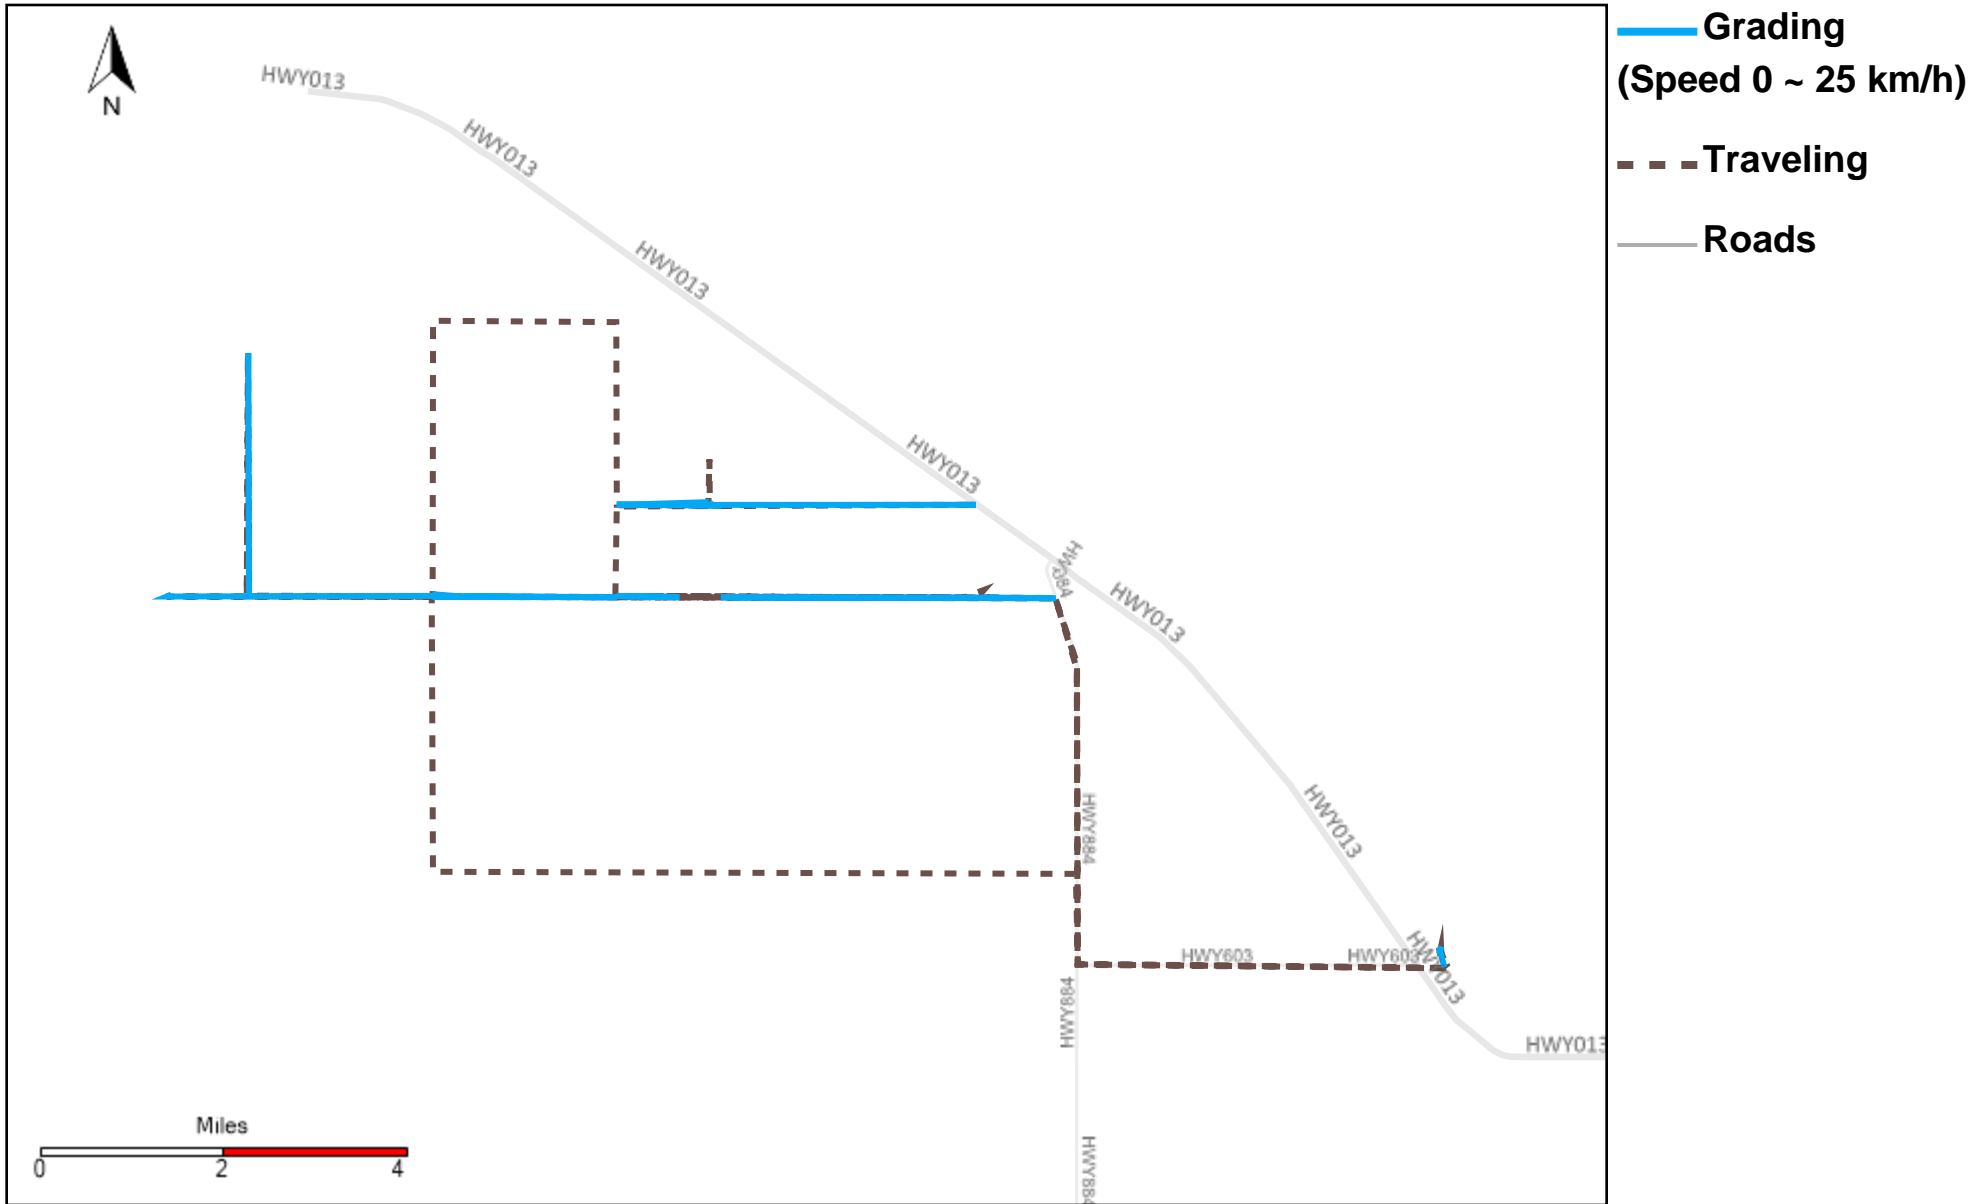

43-220_2024-11-17 ~ 2024-11-23 Tracking

Total Distance(km)	Total Hours	Work Distance(km)	Work Hours
229.34	15 hrs 56 min 36 sec	82	10 hrs 21 min 9 sec