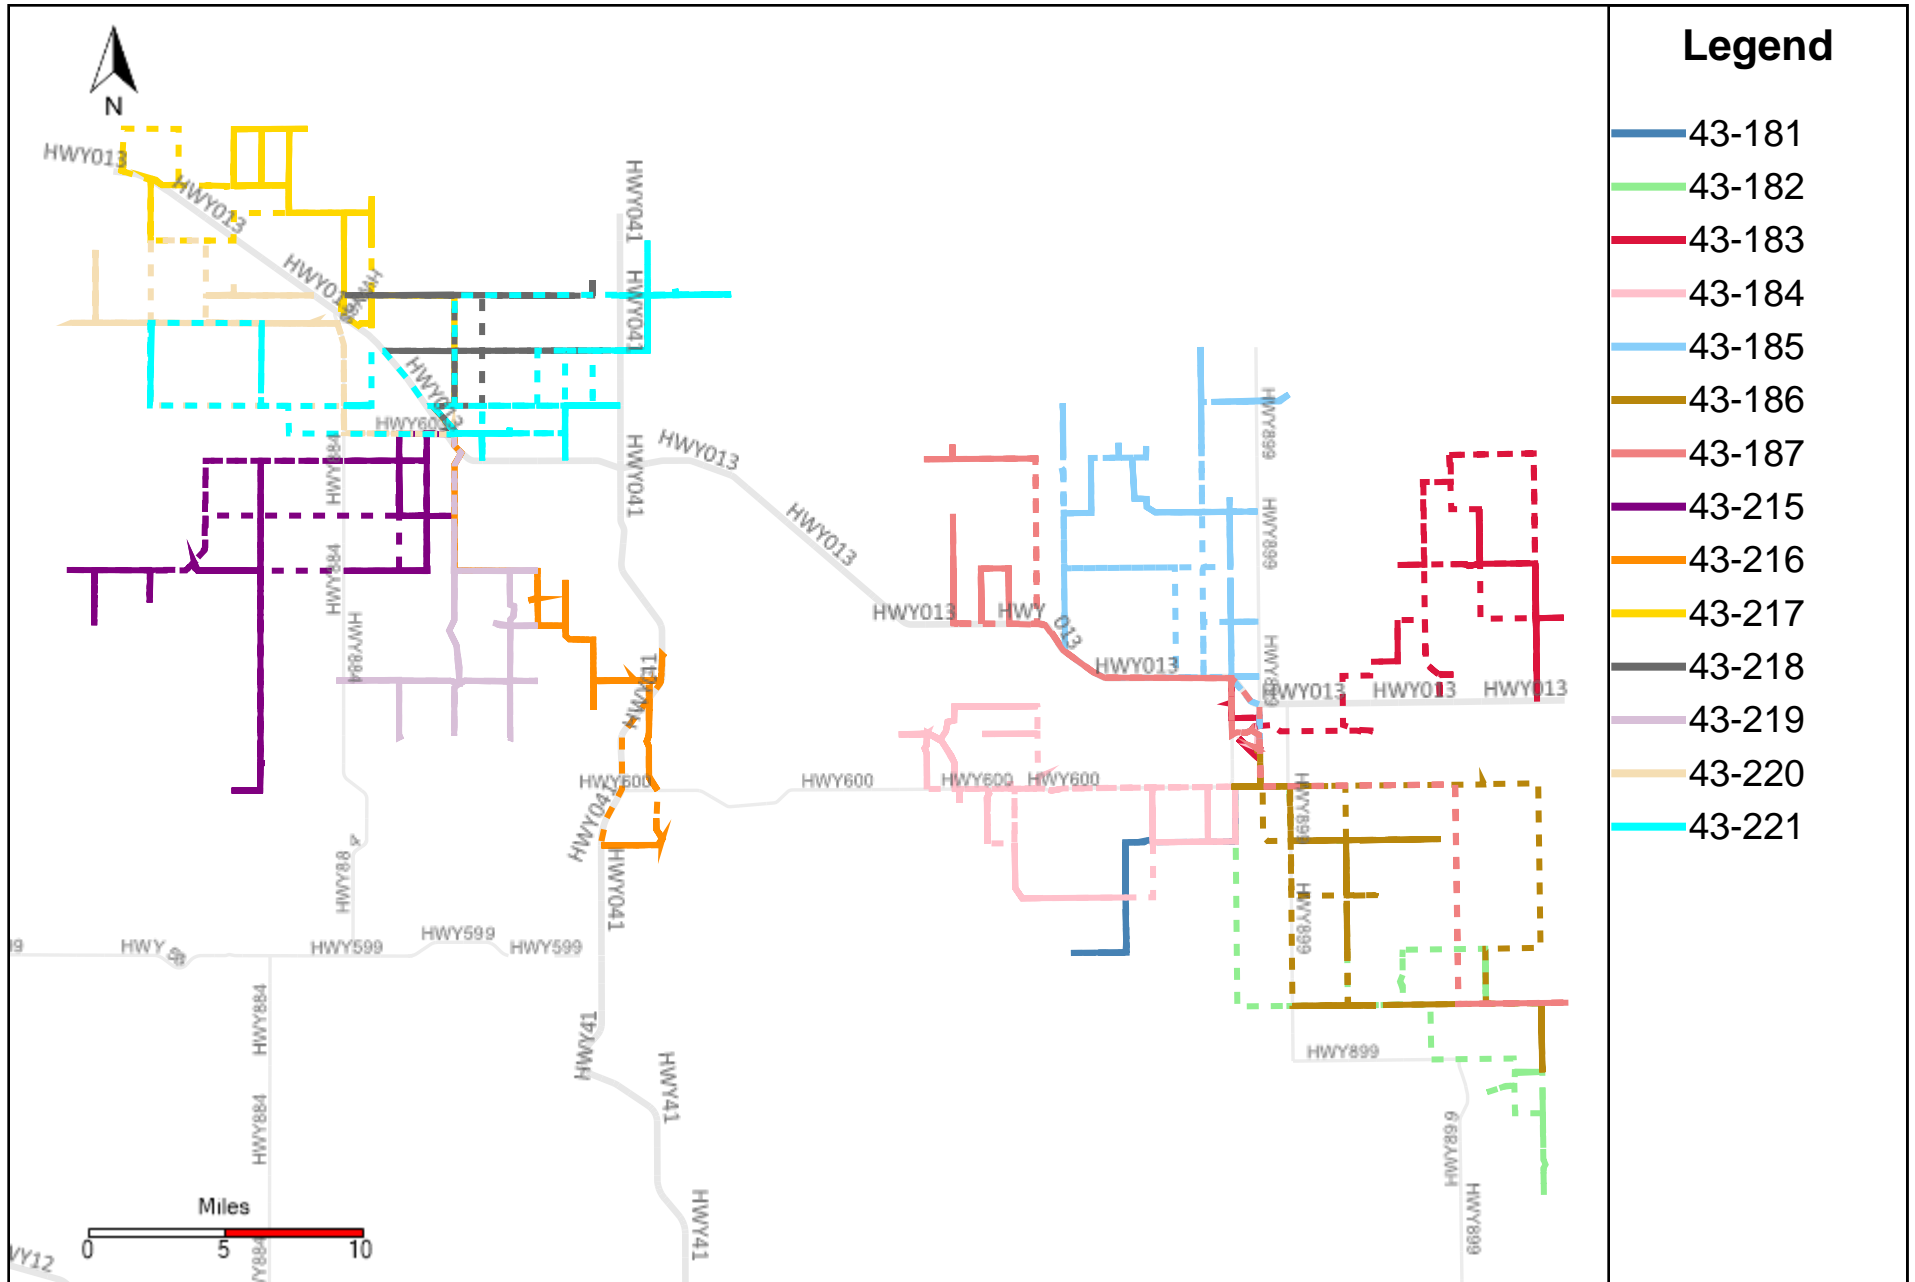

Provost Weekly Grader Report (2024-11-17 ~ 2024-11-23)

Division: 1 Grader Report(2024-11-17 ~ 2024-11-23)

Vehicle Name List	Total Distance(km)	Total Hours
43-182, 43-184, 43-186, 43-187	1004.82	91 hrs 1 min 16 sec

Division: 2 Grader Report(2024-11-17 ~ 2024-11-23)

Vehicle Name List	Total Distance(km)	Total Hours
43-182, 43-183, 43-186, 43-187	974.05	87 hrs 30 min 6 sec

Division: 3 Grader Report(2024-11-17 ~ 2024-11-23)

Vehicle Name List	Total Distance(km)	Total Hours
43-181, 43-182, 43-183, 43-184, 43-185, 43-186, 43-187	1569.47	141 hrs 54 min 58 sec

Division: 4 Grader Report(2024-11-17 ~ 2024-11-23)

Vehicle Name List	Total Distance(km)	Total Hours
43-185, 43-187, 43-221	925.88	82 hrs 1 min 1 sec

Division: 7 Grader Report(2024-11-17 ~ 2024-11-23)

Vehicle Name List	Total Distance(km)	Total Hours
43-215, 43-217, 43-220, 43-221	1172.06	104 hrs 24 min 55 sec

Provost Weekly Grader Report

From 11/17/2024 To 11/23/2024