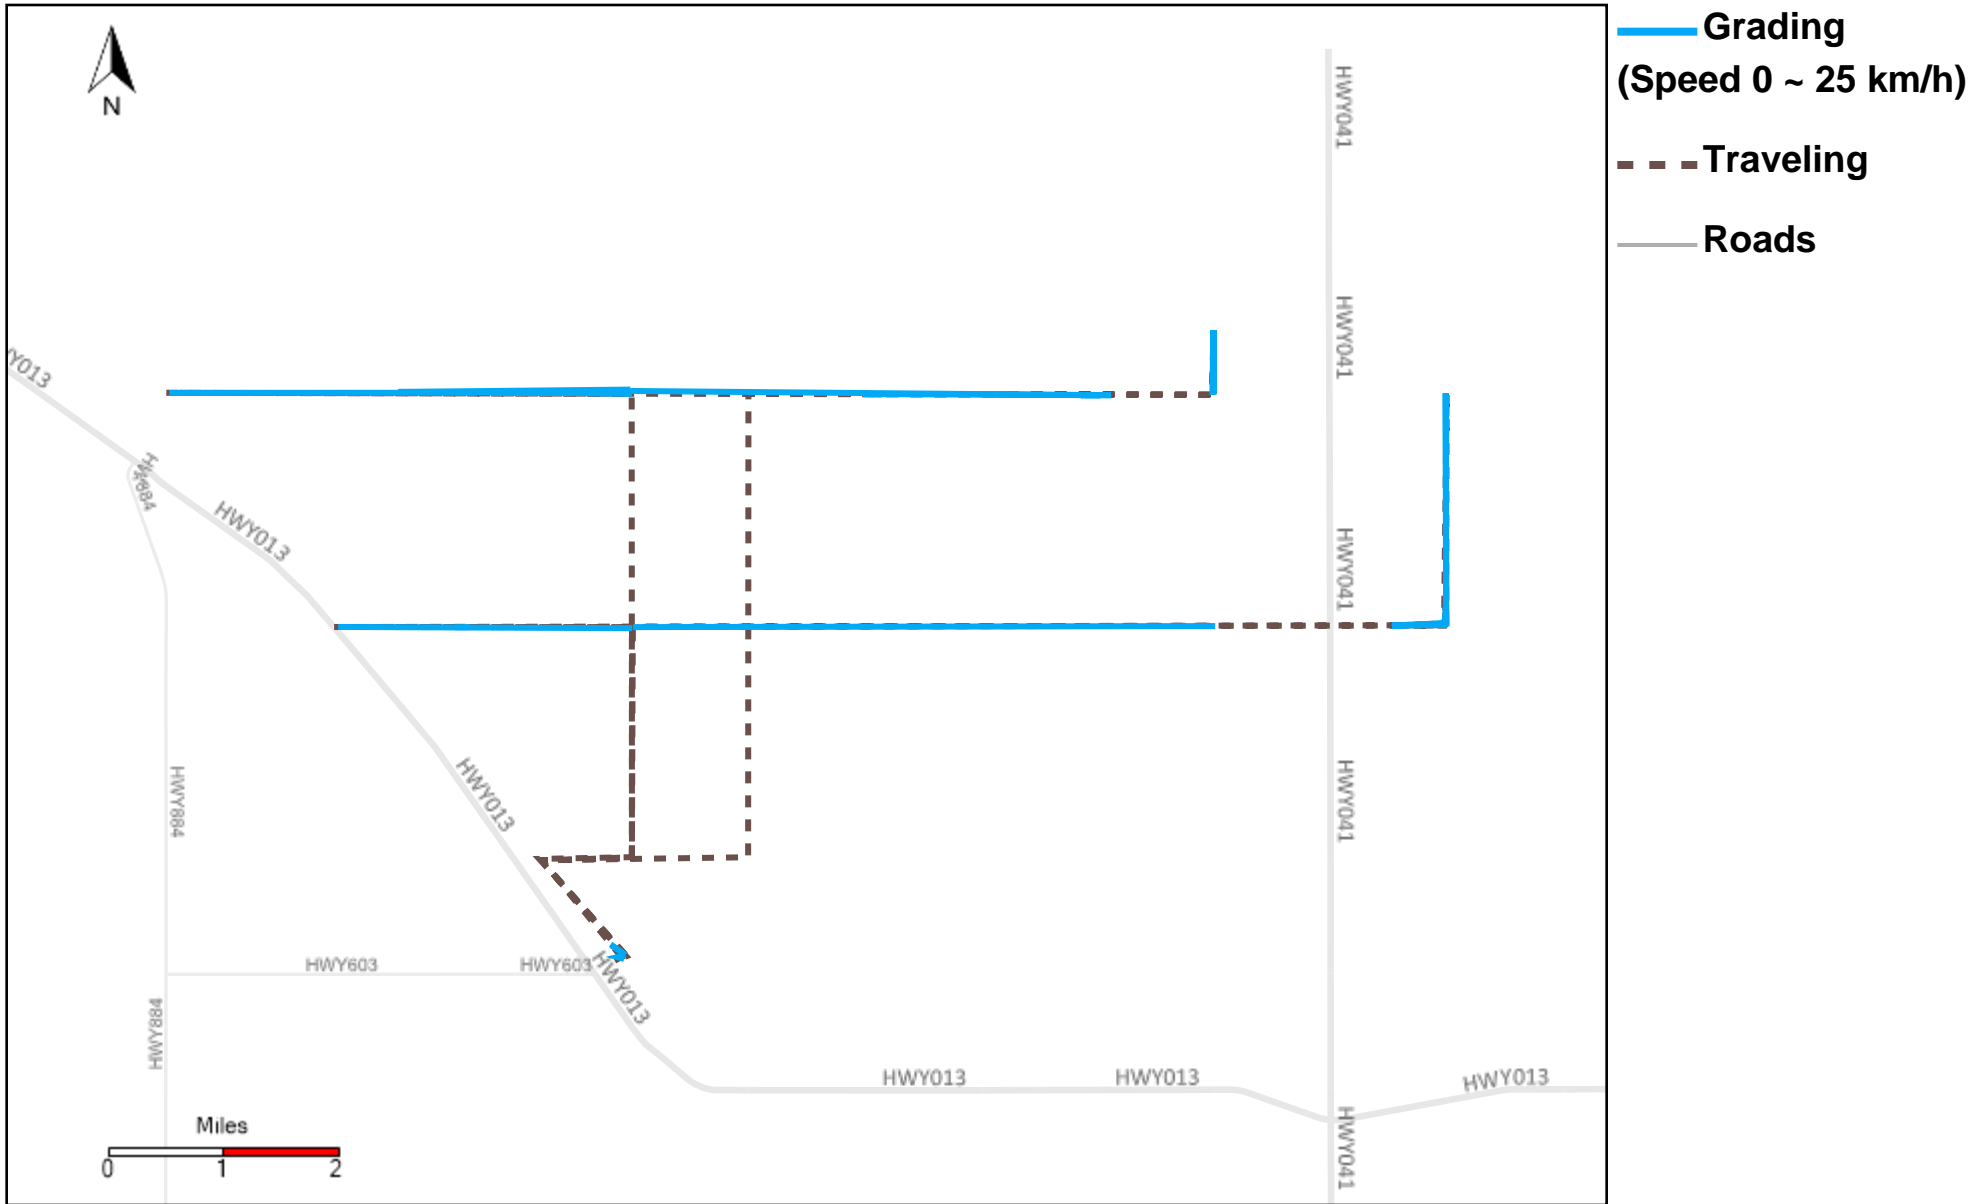

43-218_2024-11-17 ~ 2024-11-23 Tracking

Total Distance(km)	Total Hours	Work Distance(km)	Work Hours
165.8	16 hrs 57 min 59 sec	96.9	13 hrs 19 min 7 sec