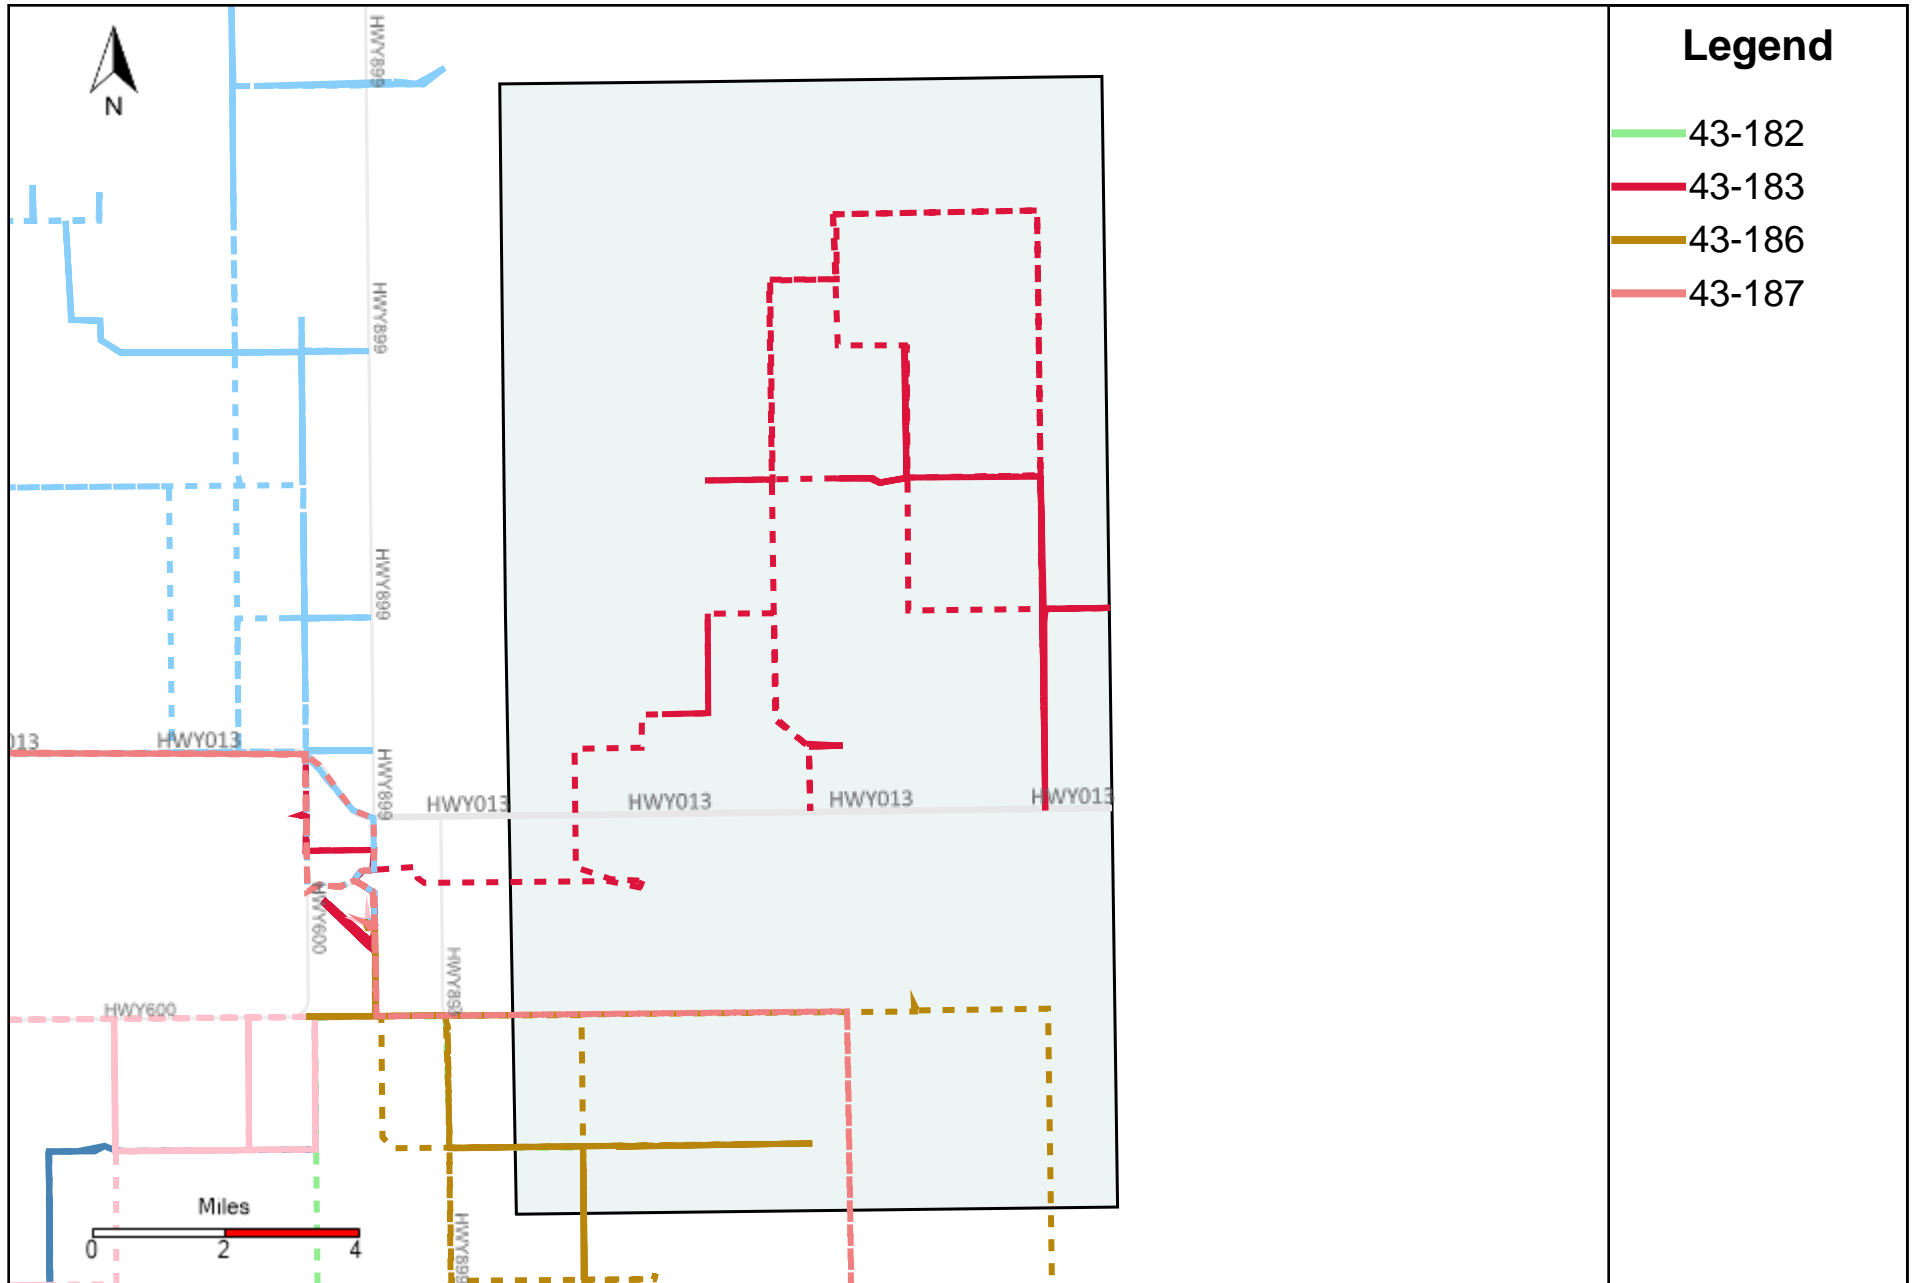

Division: 2 Grader Report(2024-11-17 ~ 2024-11-23)

Vehicle Name List	Total Distance(km)	Total Hours
43-182, 43-183, 43-186, 43-187	974.05	87 hrs 30 min 6 sec