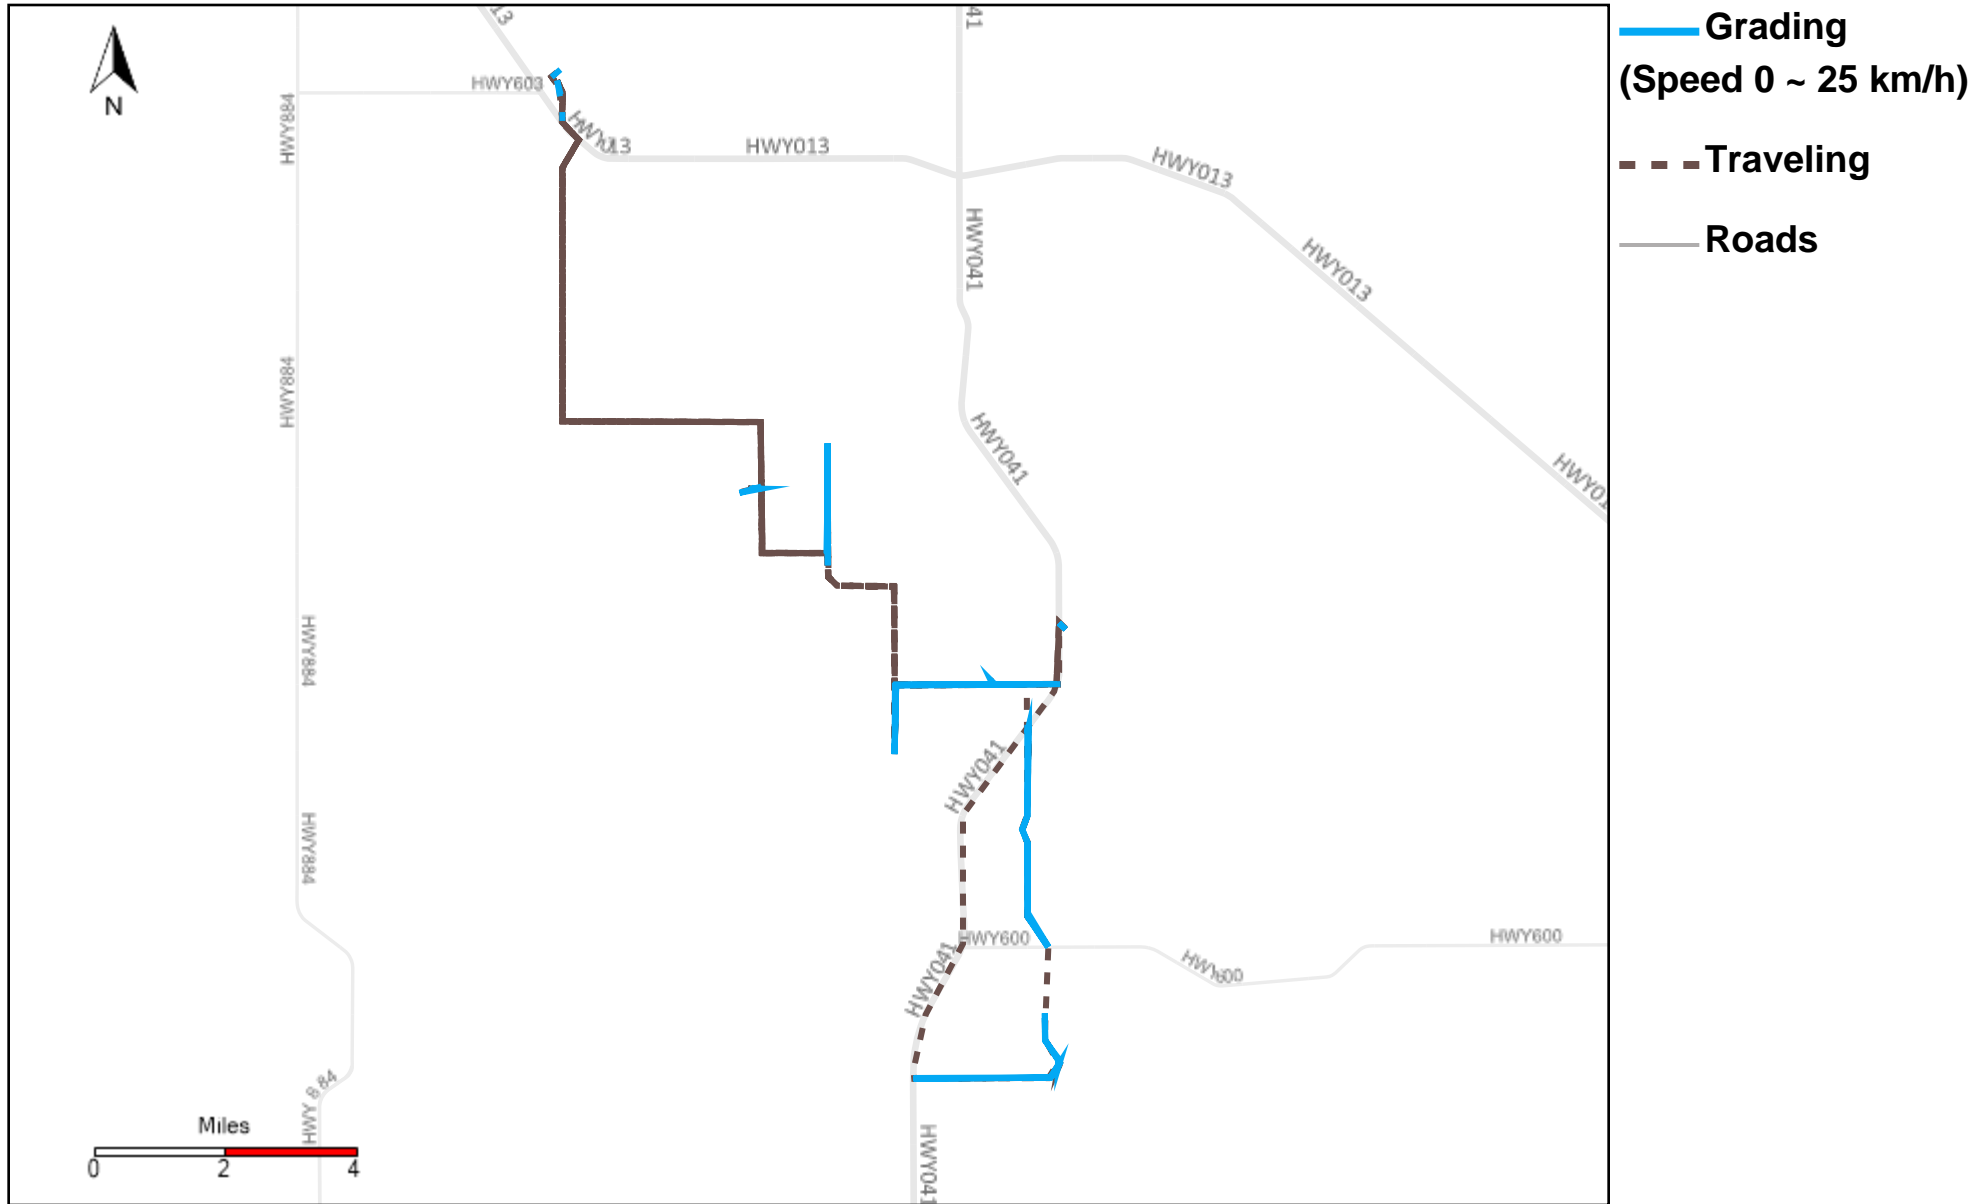

43-216_2024-11-17 ~ 2024-11-23 Tracking

Total Distance(km)	Total Hours	Work Distance(km)	Work Hours
370.18	31 hrs 44 min 34 sec	126.42	23 hrs 25 min 50 sec