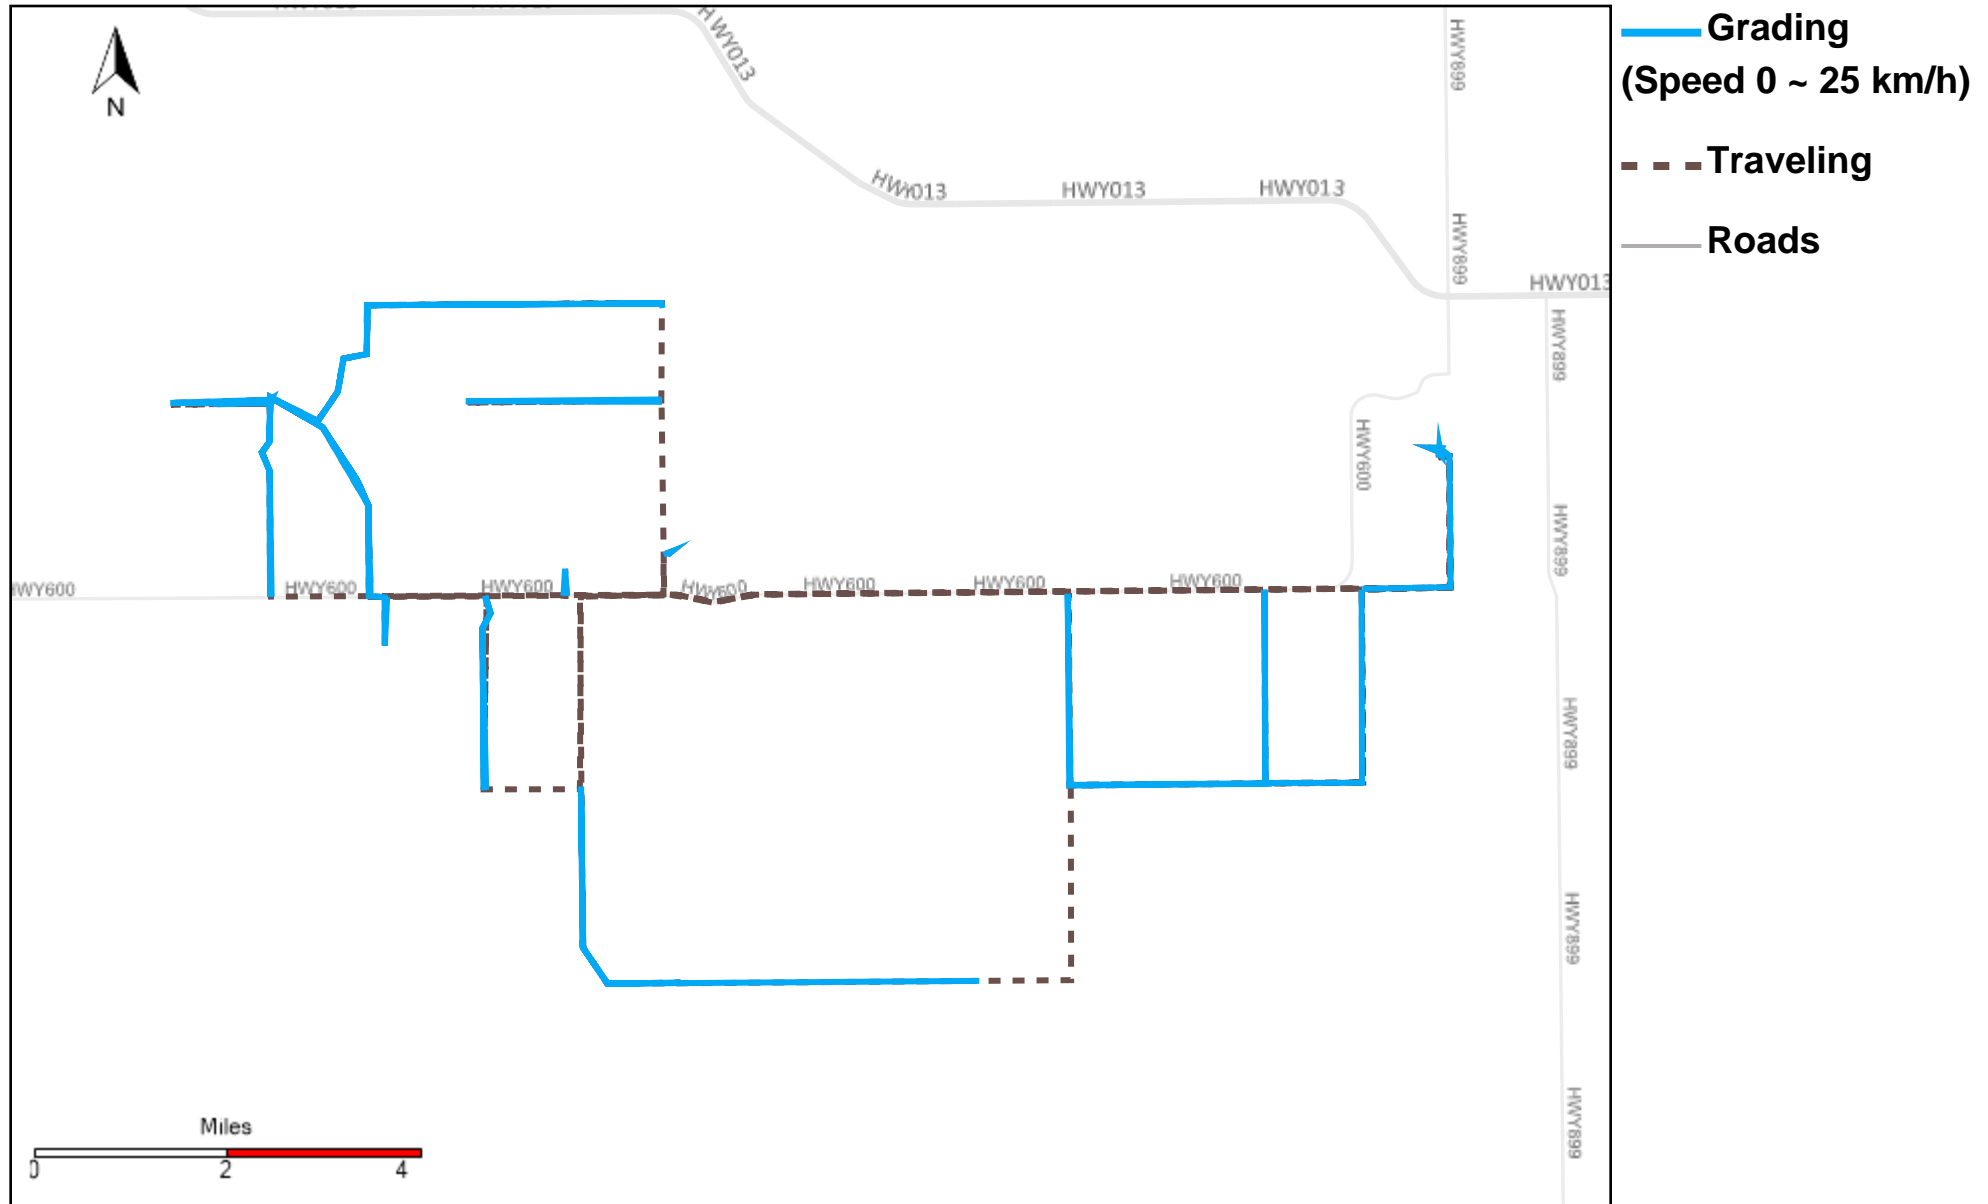

43-184_2024-11-17 ~ 2024-11-23 Tracking

Total Distance(km)	Total Hours	Work Distance(km)	Work Hours
264.25	27 hrs 48 min 30 sec	145.01	24 hrs 30 min 47 sec