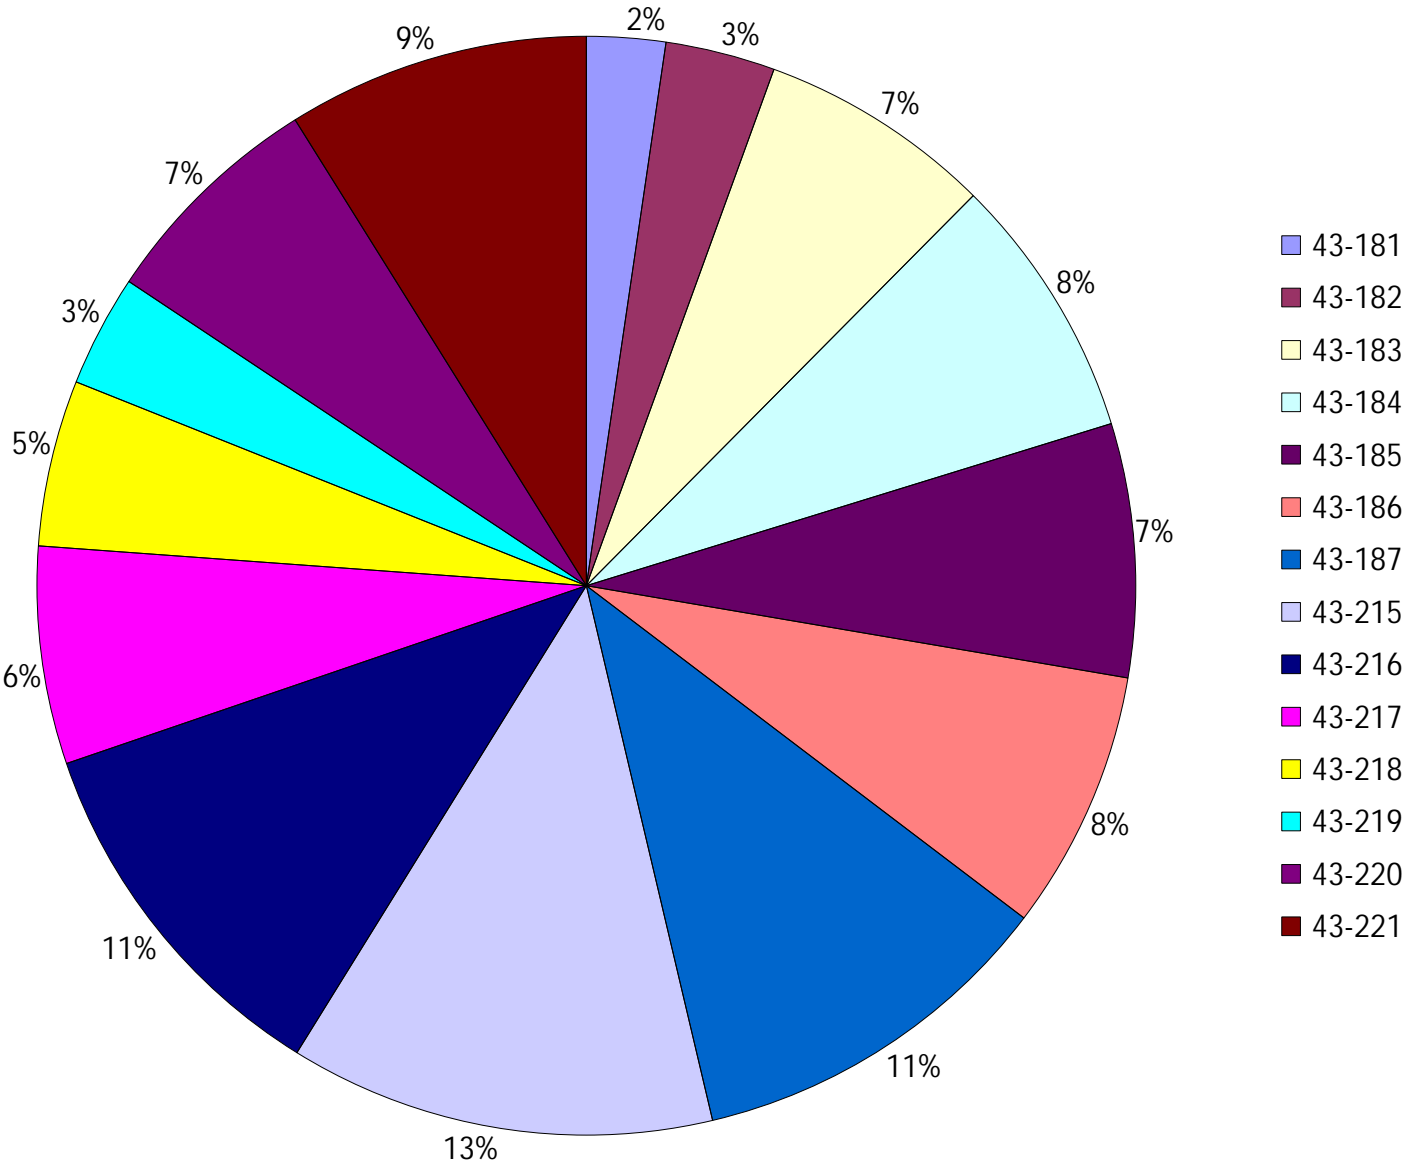

Provost Weekly Grader Report

From 11/17/2024 To 11/23/2024

11/23/2024

Vehicle	Total Distance(km)	Total Hours	Work Distance(km)	Work Hours
43-181	78.55	8 hrs 21 min 41 sec	43.95	6 hrs 47 min 53 sec
43-182	109.42	7 hrs 52 min 44 sec	18.55	3 hrs 18 min 6 sec
43-183	233.48	24 hrs 17 min 20 sec	117.17	19 hrs 7 min 45 sec
43-184	264.25	27 hrs 48 min 30 sec	145.01	24 hrs 30 min 47 sec
43-185	252.62	18 hrs 14 min 40 sec	106.99	14 hrs 11 min 12 sec
43-186	259.28	24 hrs 5 min 22 sec	128.47	18 hrs 40 min 37 sec
43-187	371.87	31 hrs 14 min 40 sec	148.13	24 hrs 7 min 47 sec
43-215	424.39	40 hrs 9 min 30 sec	196.53	31 hrs 21 min 31 sec
43-216	370.18	31 hrs 44 min 34 sec	126.42	23 hrs 25 min 50 sec
43-217	216.94	15 hrs 47 min 8 sec	102.01	11 hrs 53 min 44 sec
43-218	165.8	16 hrs 57 min 59 sec	96.9	13 hrs 19 min 7 sec
43-219	111.58	8 hrs 48 min 5 sec	96.1	7 hrs 44 min 1 sec
43-220	229.34	15 hrs 56 min 36 sec	82	10 hrs 21 min 9 sec
43-221	301.39	32 hrs 31 min 41 sec	131.4	25 hrs 23 min 39 sec
Total:	3389.09	303 hrs 50 min 31 sec	1539.64	234 hrs 13 min 9 sec

Vehicle Distance Vs Total Distance (%) From 11/17/2024 To 11/23/2024

Provost Weekly Grader Report