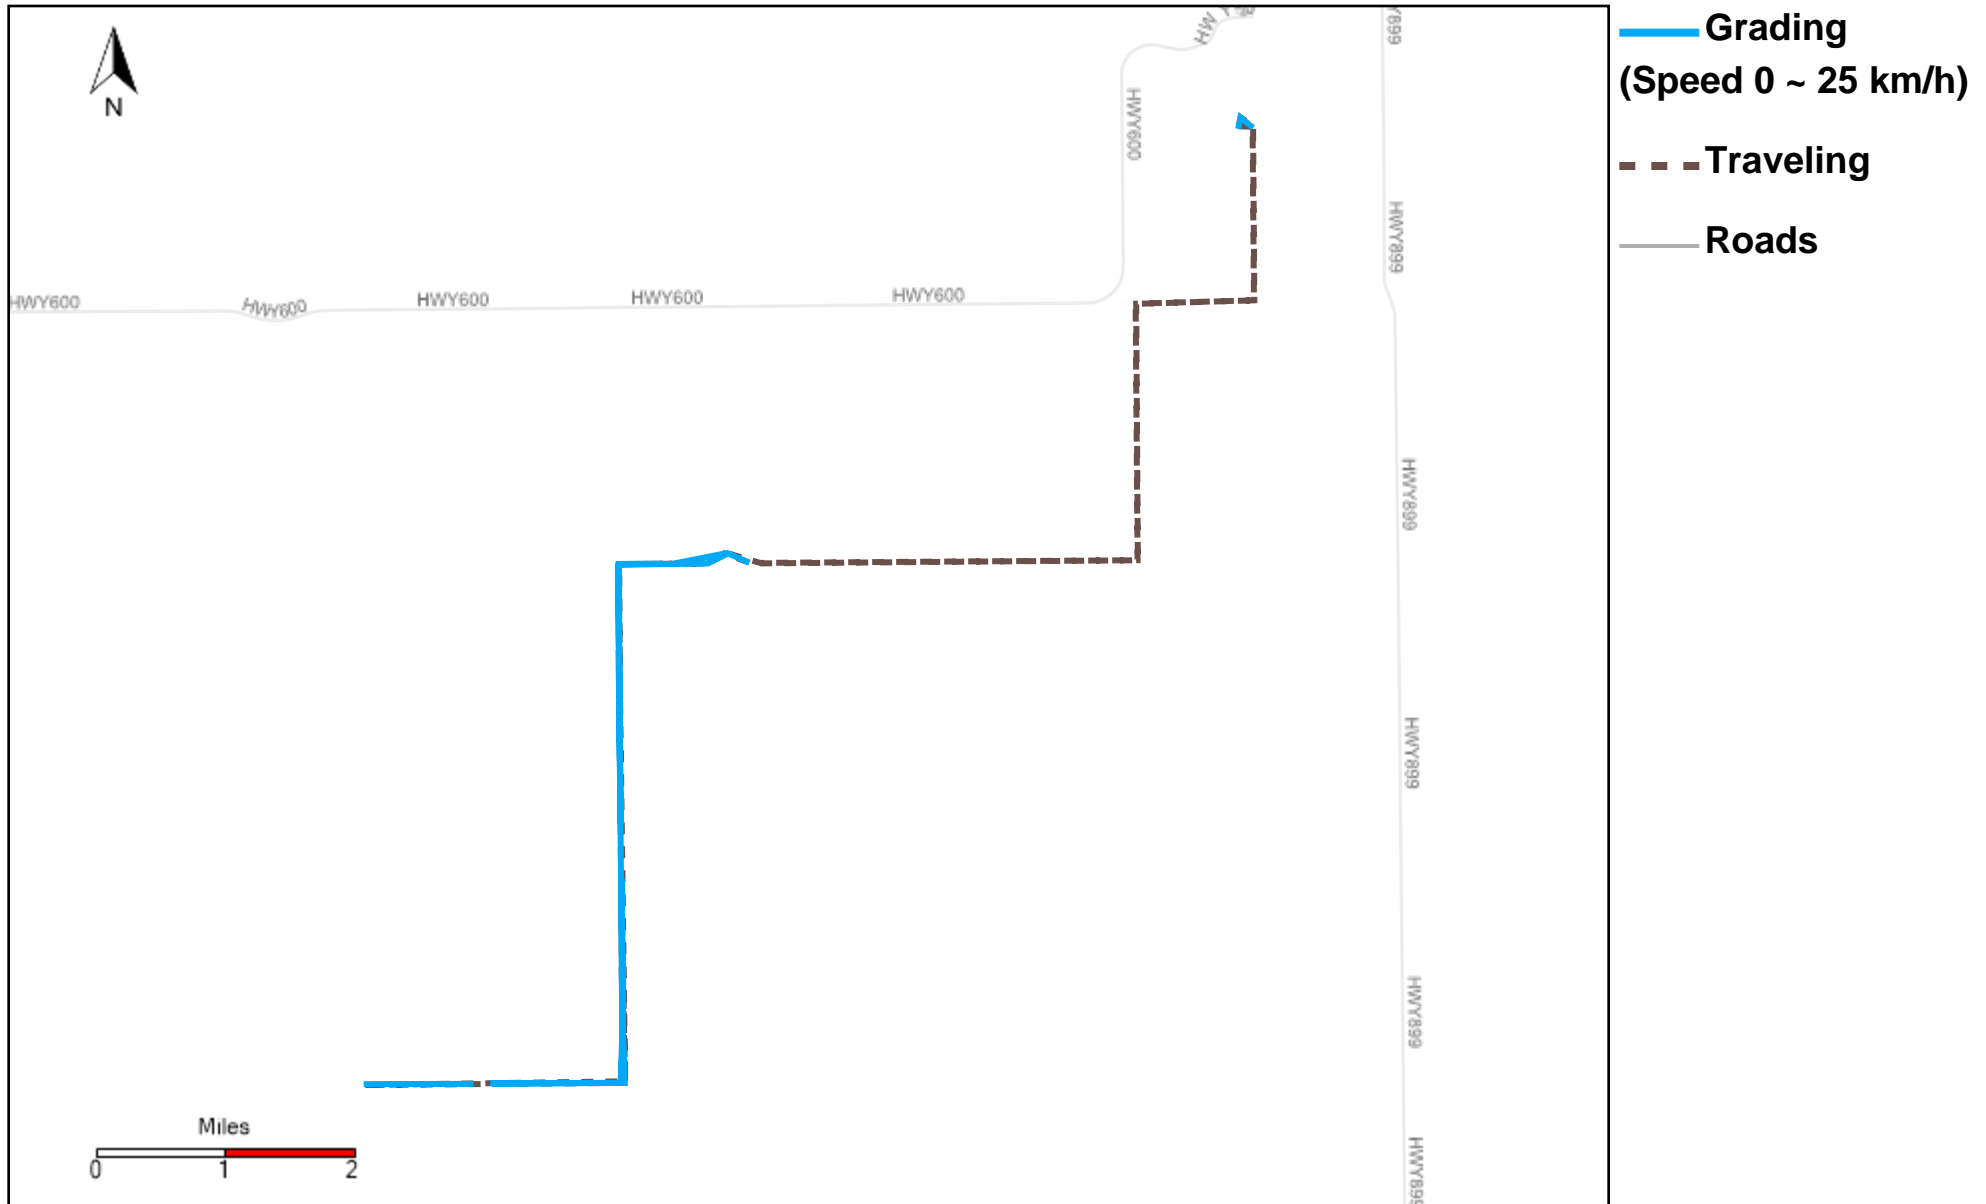

43-181_2024-11-17 ~ 2024-11-23 Tracking

Total Distance(km)	Total Hours	Work Distance(km)	Work Hours
78.55	8 hrs 21 min 41 sec	43.95	6 hrs 47 min 53 sec