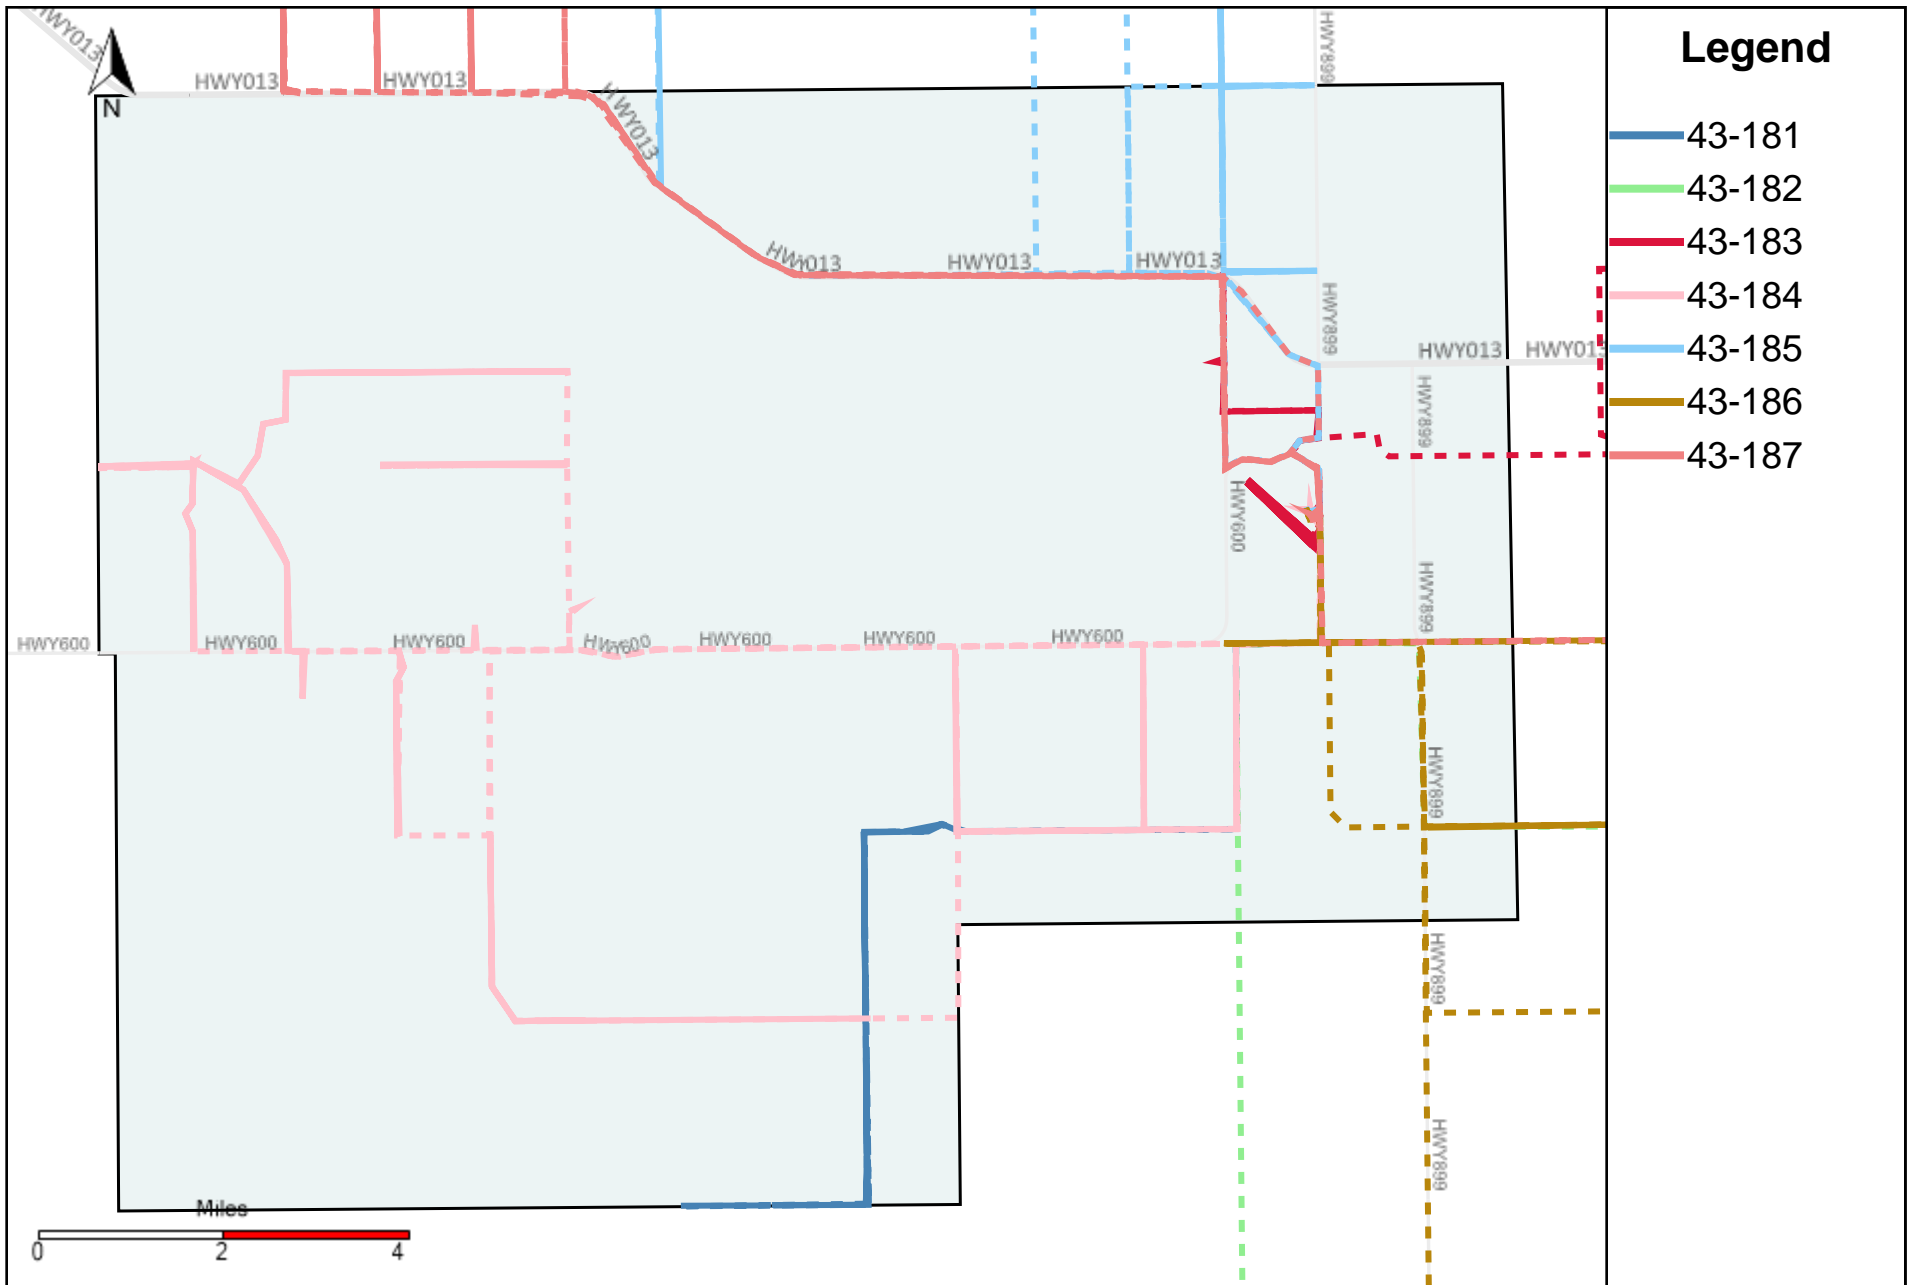

Provost Weekly Grader Report (2024-11-17 ~ 2024-11-23)

Division: 1 Grader Report(2024-11-17 ~ 2024-11-23)

Vehicle Name List	Total Distance(km)	Total Hours
43-182, 43-184, 43-186, 43-187	1004.82	91 hrs 1 min 16 sec

Vehicle Name List	Total Distance(km)	Total Hours
43-181, 43-182, 43-183, 43-184, 43-185, 43-186, 43-187	1569.47	141 hrs 54 min 58 sec

Division: 4 Grader Report(2024-11-17 ~ 2024-11-23)

Vehicle Name List	Total Distance(km)	Total Hours
43-185, 43-187, 43-221	925.88	82 hrs 1 min 1 sec

Division: 7 Grader Report(2024-11-17 ~ 2024-11-23)

Vehicle Name List	Total Distance(km)	Total Hours
43-215, 43-217, 43-220, 43-221	1172.06	104 hrs 24 min 55 sec

Provost Weekly Grader Report

From 11/17/2024 To 11/23/2024