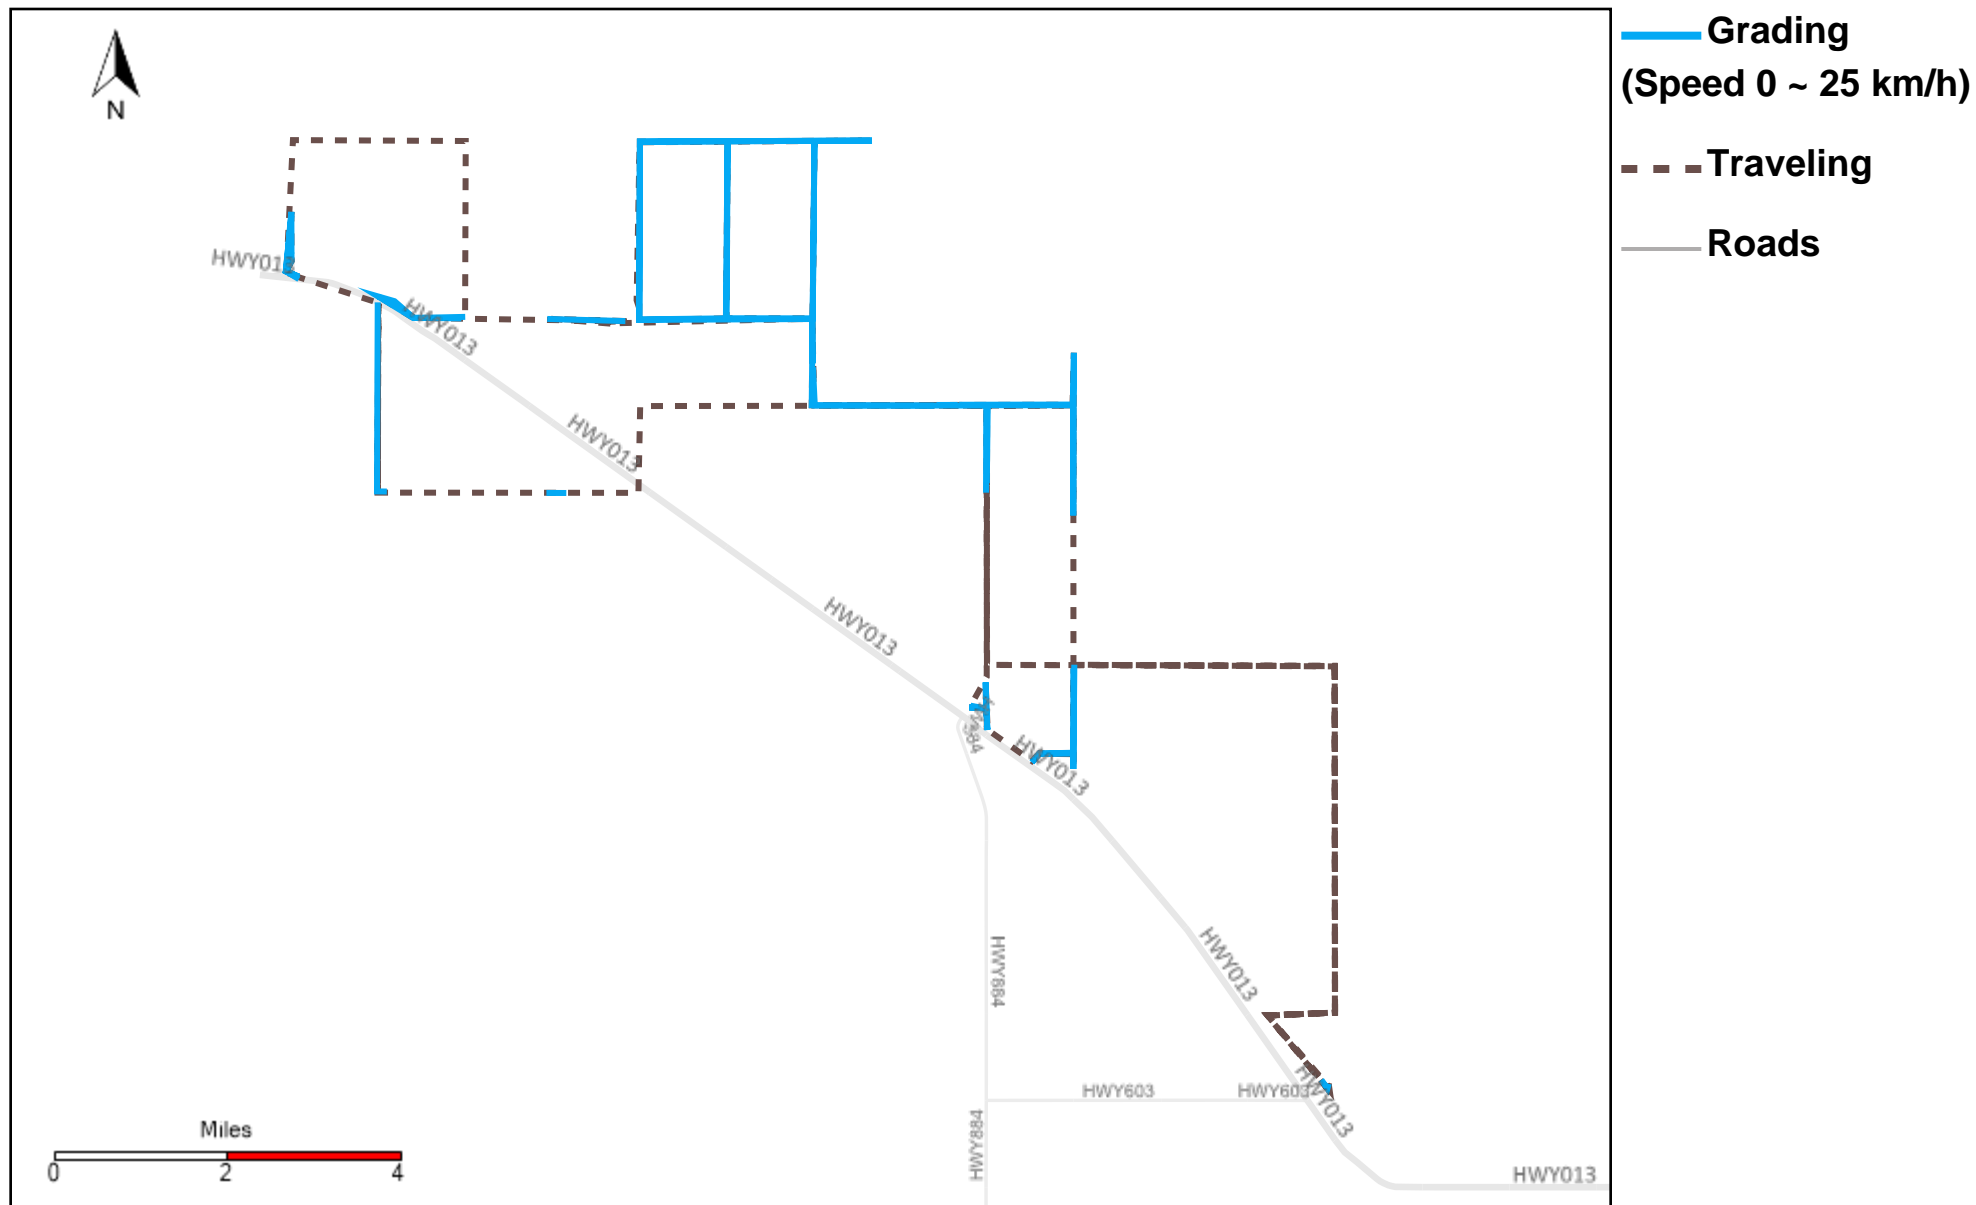

43-217_2024-11-17 ~ 2024-11-23 Tracking

Total Distance(km)	Total Hours	Work Distance(km)	Work Hours
216.94	15 hrs 47 min 8 sec	102.01	11 hrs 53 min 44 sec