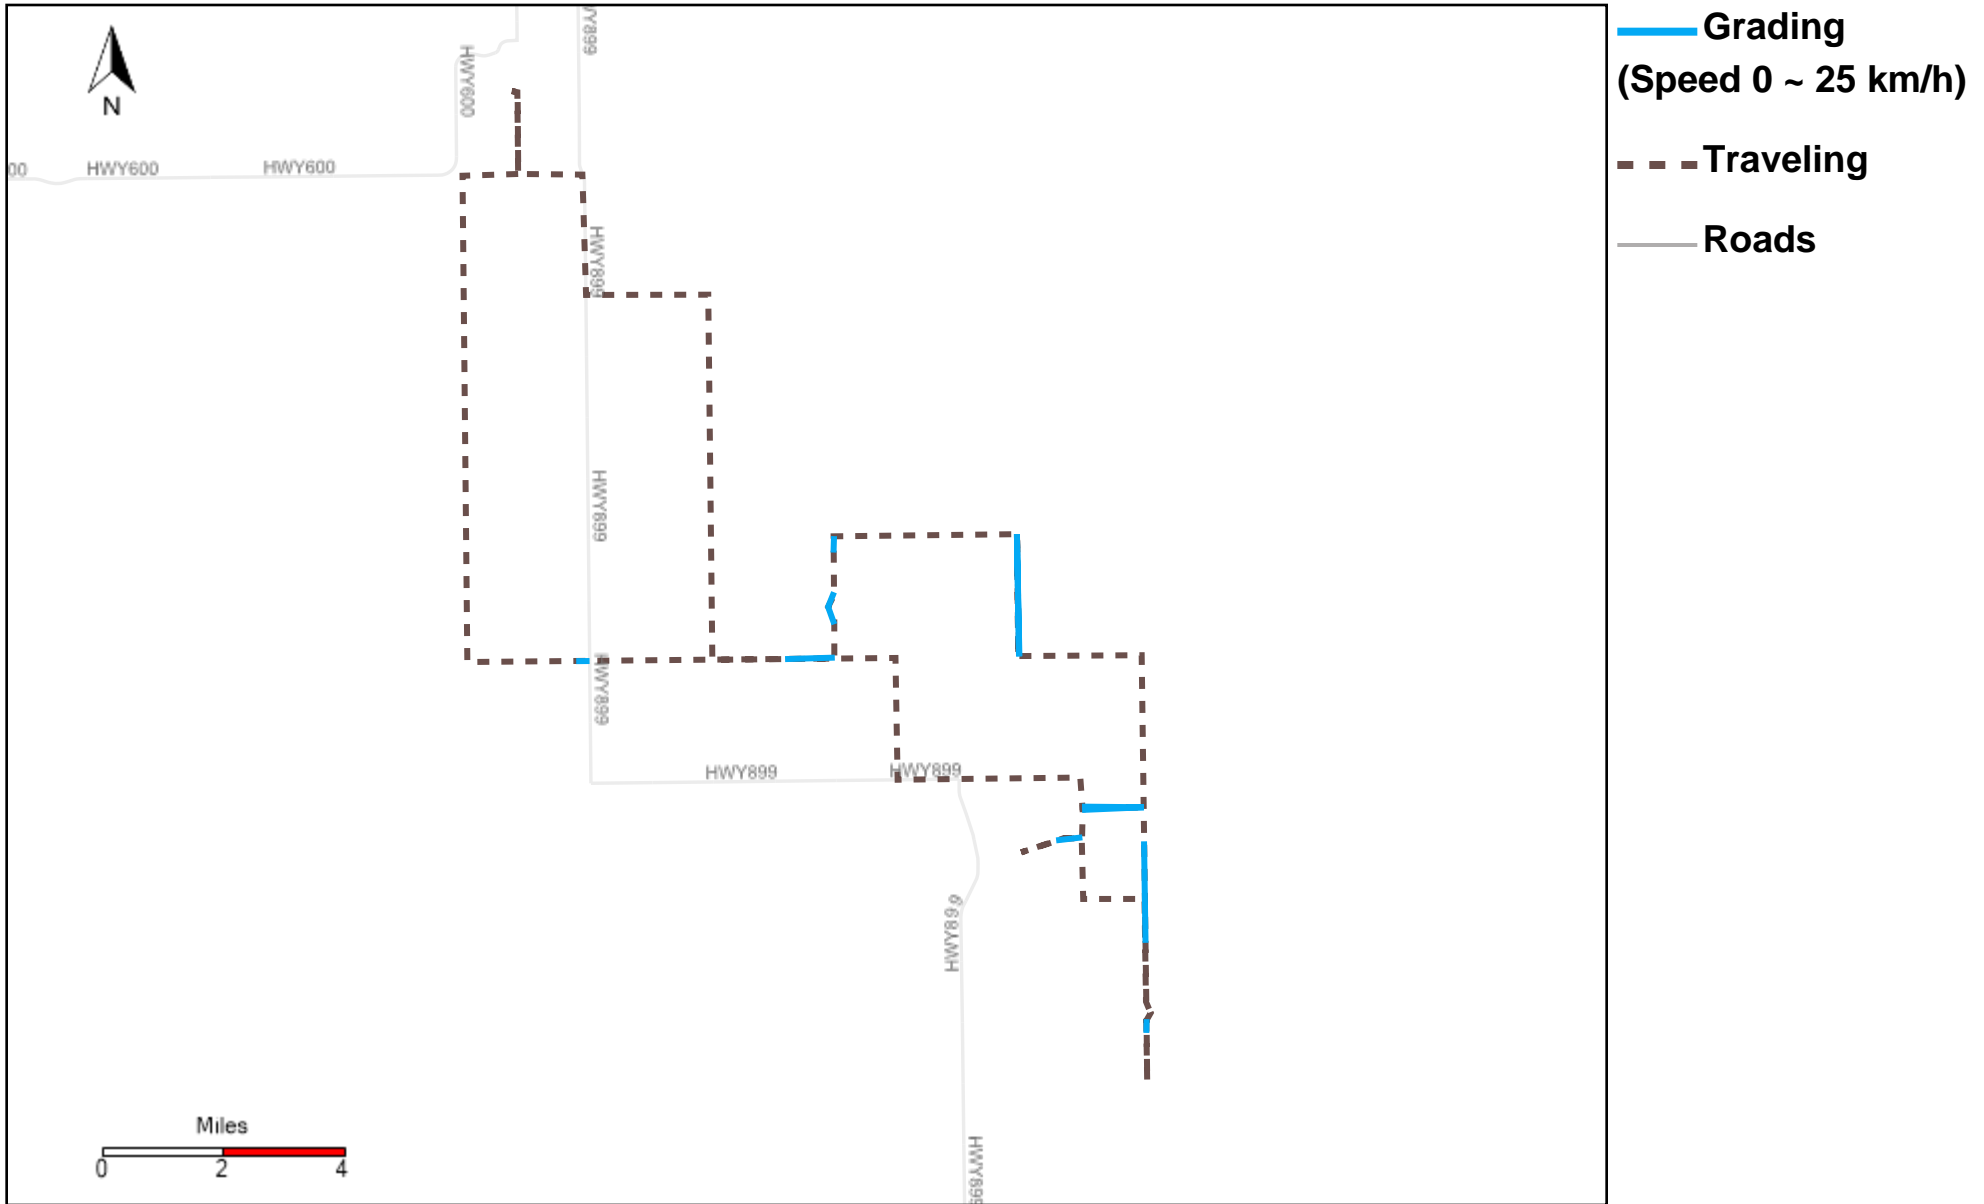

43-182_2024-11-17 ~ 2024-11-23 Tracking

Total Distance(km)	Total Hours	Work Distance(km)	Work Hours
109.42	7 hrs 52 min 44 sec	18.55	3 hrs 18 min 6 sec

43-183_2024-11-17 ~ 2024-11-23 Tracking

Total Distance(km)	Total Hours	Work Distance(km)	Work Hours
233.48	24 hrs 17 min 20 sec	117.17	19 hrs 7 min 45 sec