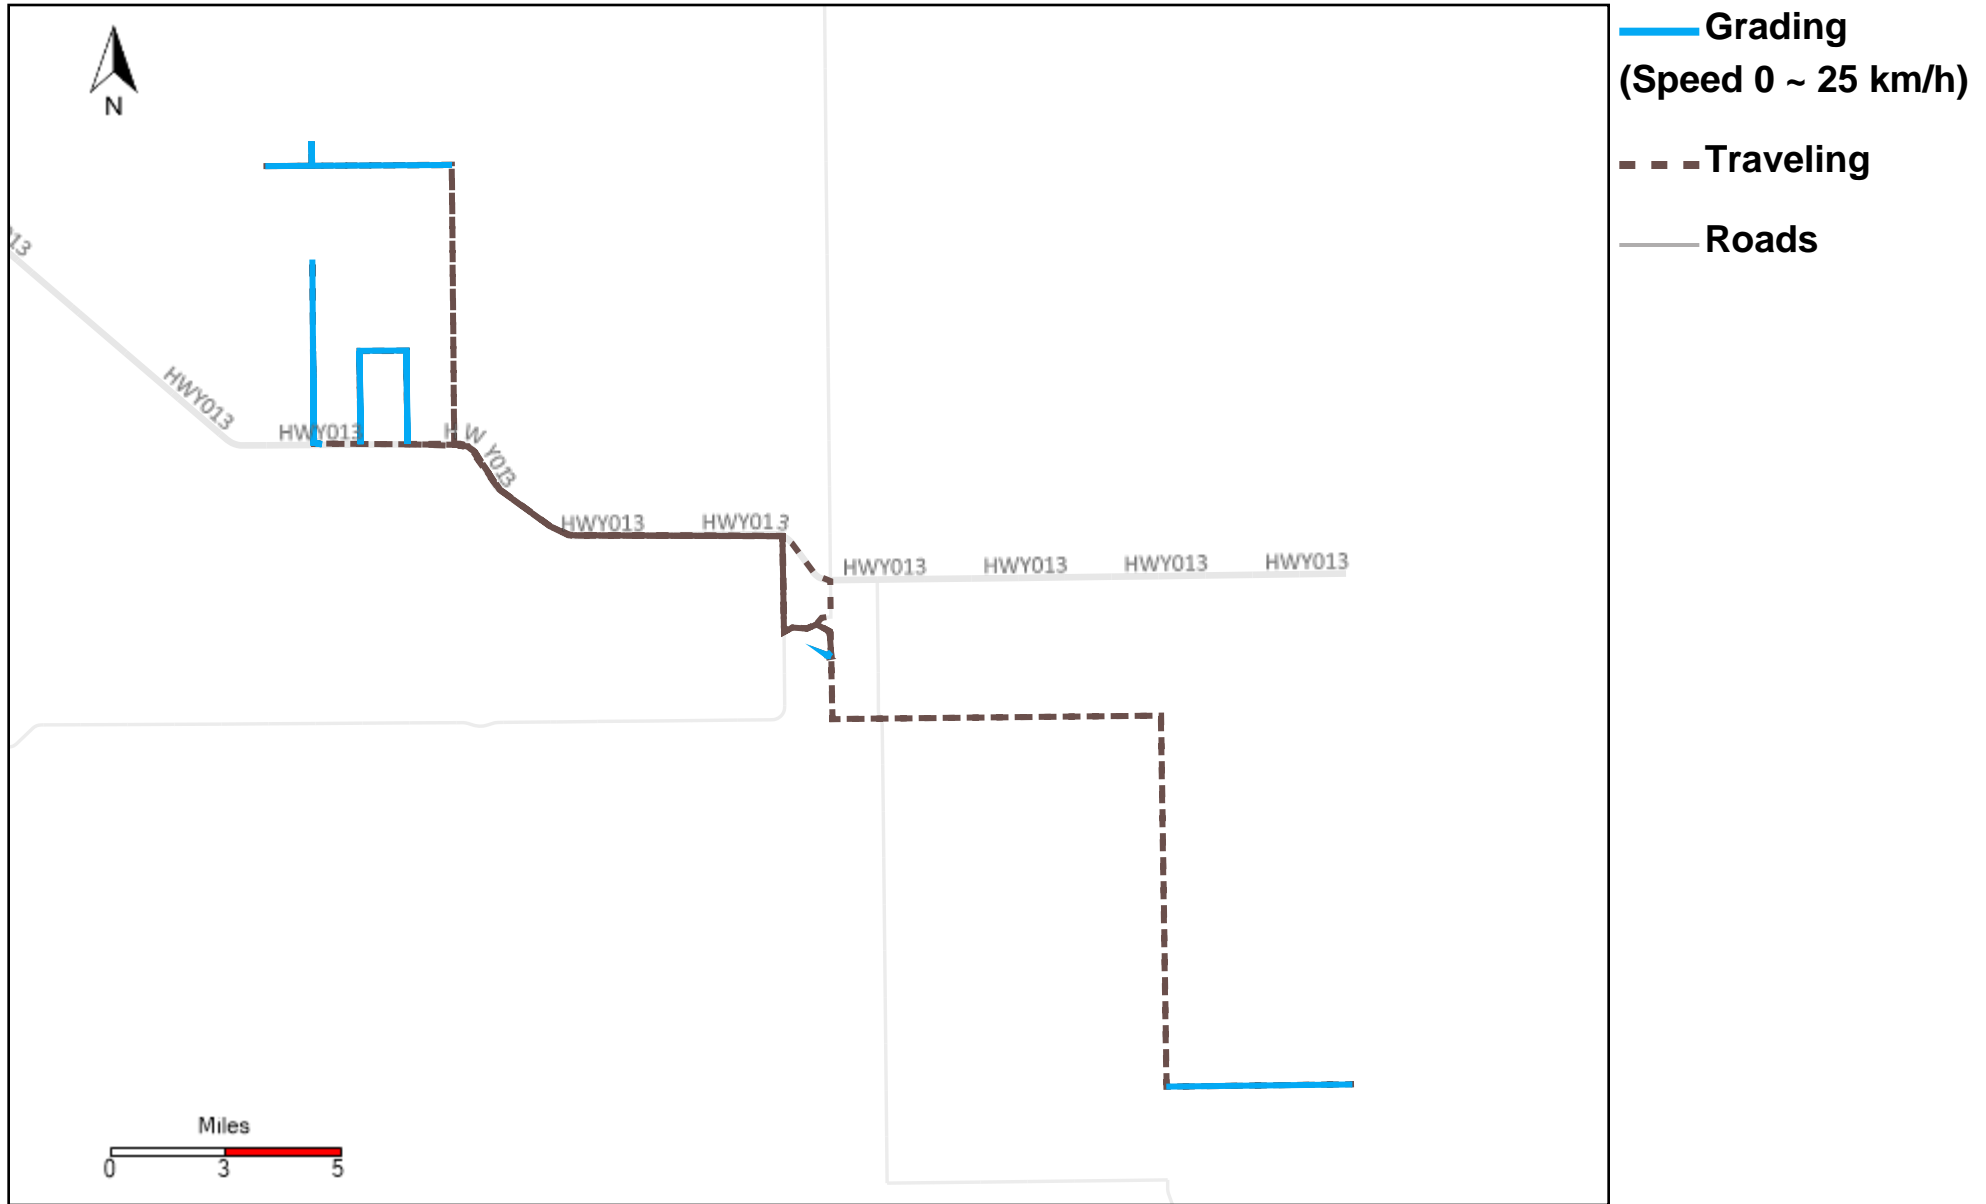

43-187_2024-11-17 ~ 2024-11-23 Tracking

Total Distance(km)	Total Hours	Work Distance(km)	Work Hours
371.87	31 hrs 14 min 40 sec	148.13	24 hrs 7 min 47 sec