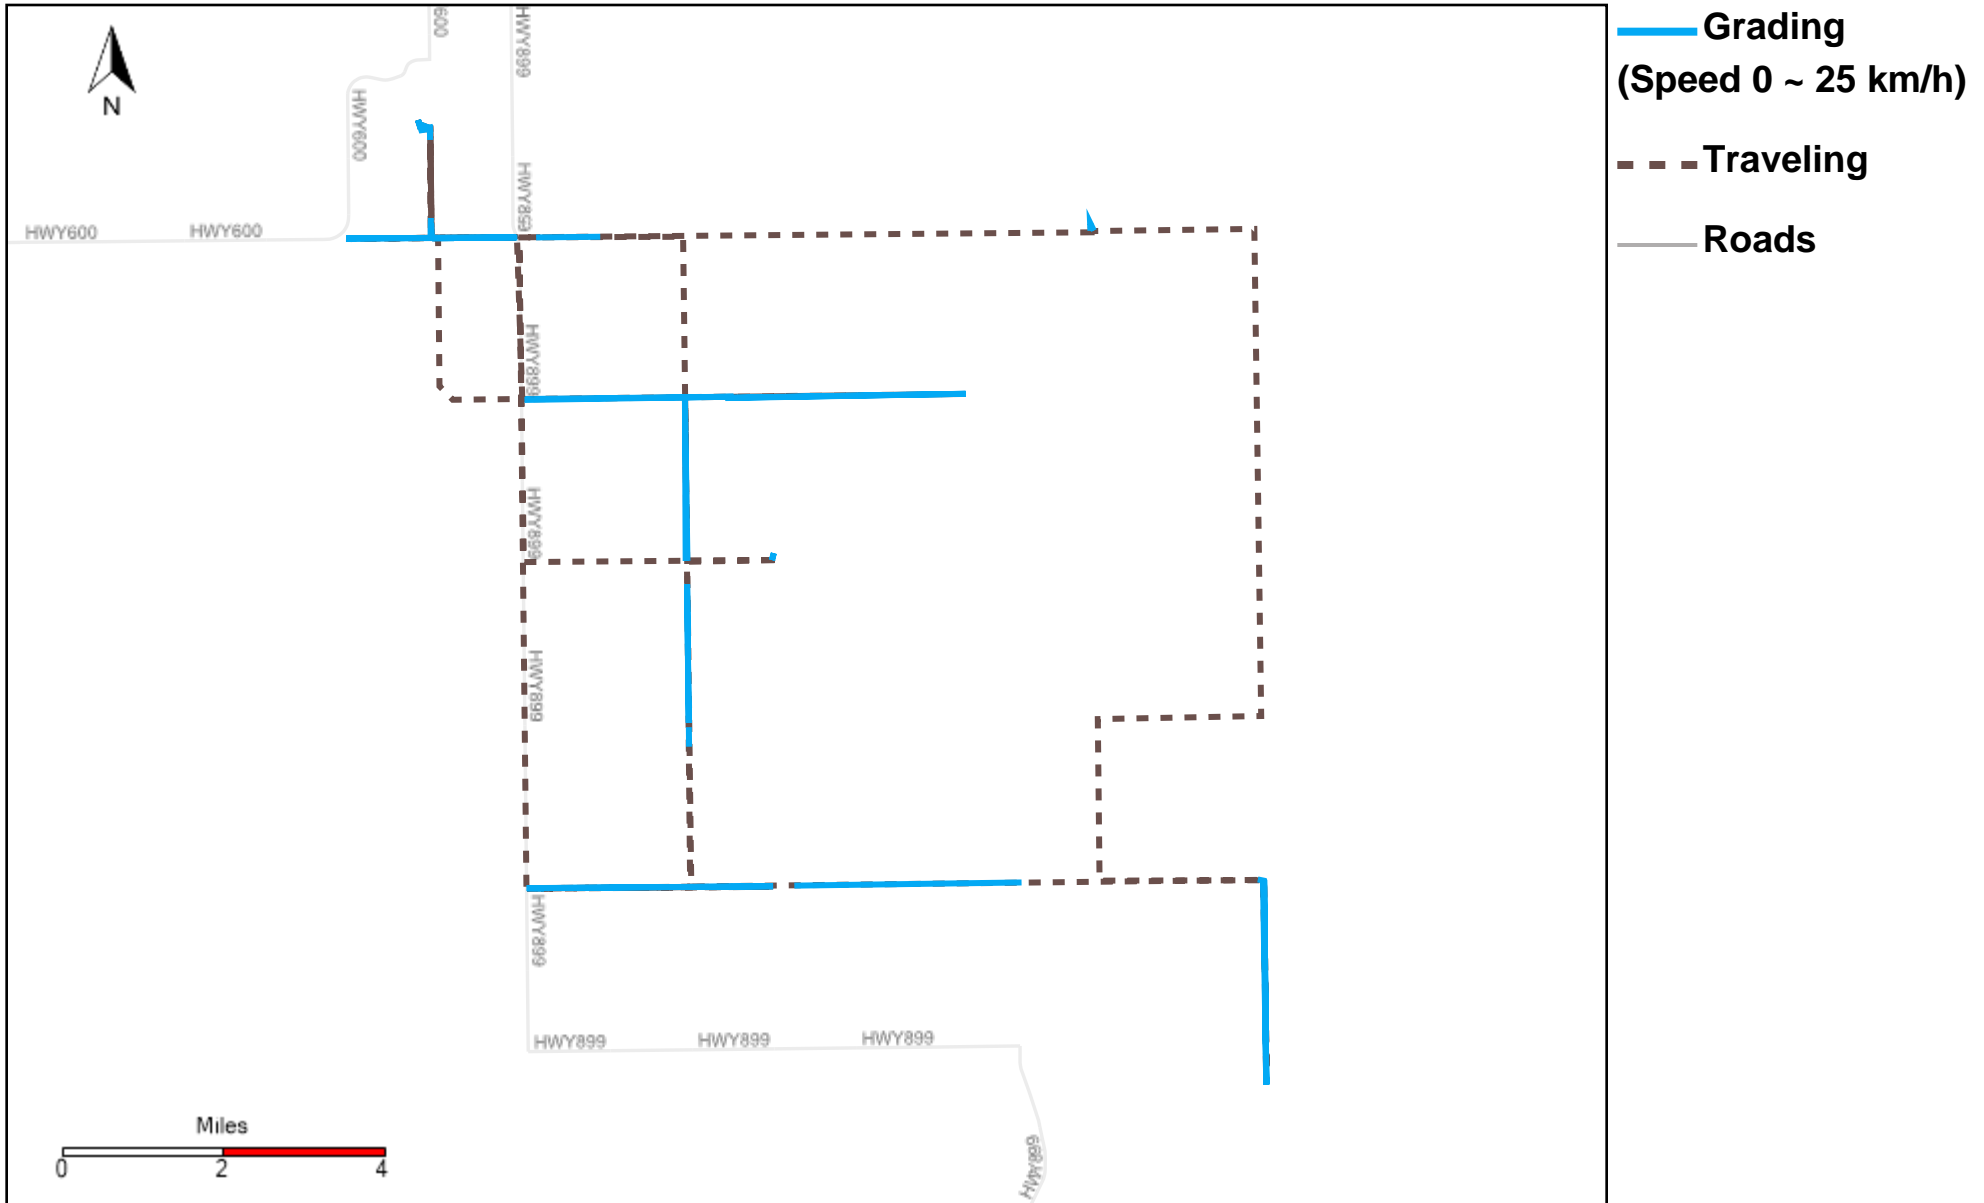

43-184_2024-11-17 ~ 2024-11-23 Tracking

Total Distance(km)	Total Hours	Work Distance(km)	Work Hours
264.25	27 hrs 48 min 30 sec	145.01	24 hrs 30 min 47 sec

43-185_2024-11-17 ~ 2024-11-23 Tracking

Total Distance(km)	Total Hours	Work Distance(km)	Work Hours
252.62	18 hrs 14 min 40 sec	106.99	14 hrs 11 min 12 sec

43-186_2024-11-17 ~ 2024-11-23 Tracking

Total Distance(km)	Total Hours	Work Distance(km)	Work Hours
259.28	24 hrs 5 min 22 sec	128.47	18 hrs 40 min 37 sec

43-187_2024-11-17 ~ 2024-11-23 Tracking

Total Distance(km)	Total Hours	Work Distance(km)	Work Hours
371.87	31 hrs 14 min 40 sec	148.13	24 hrs 7 min 47 sec