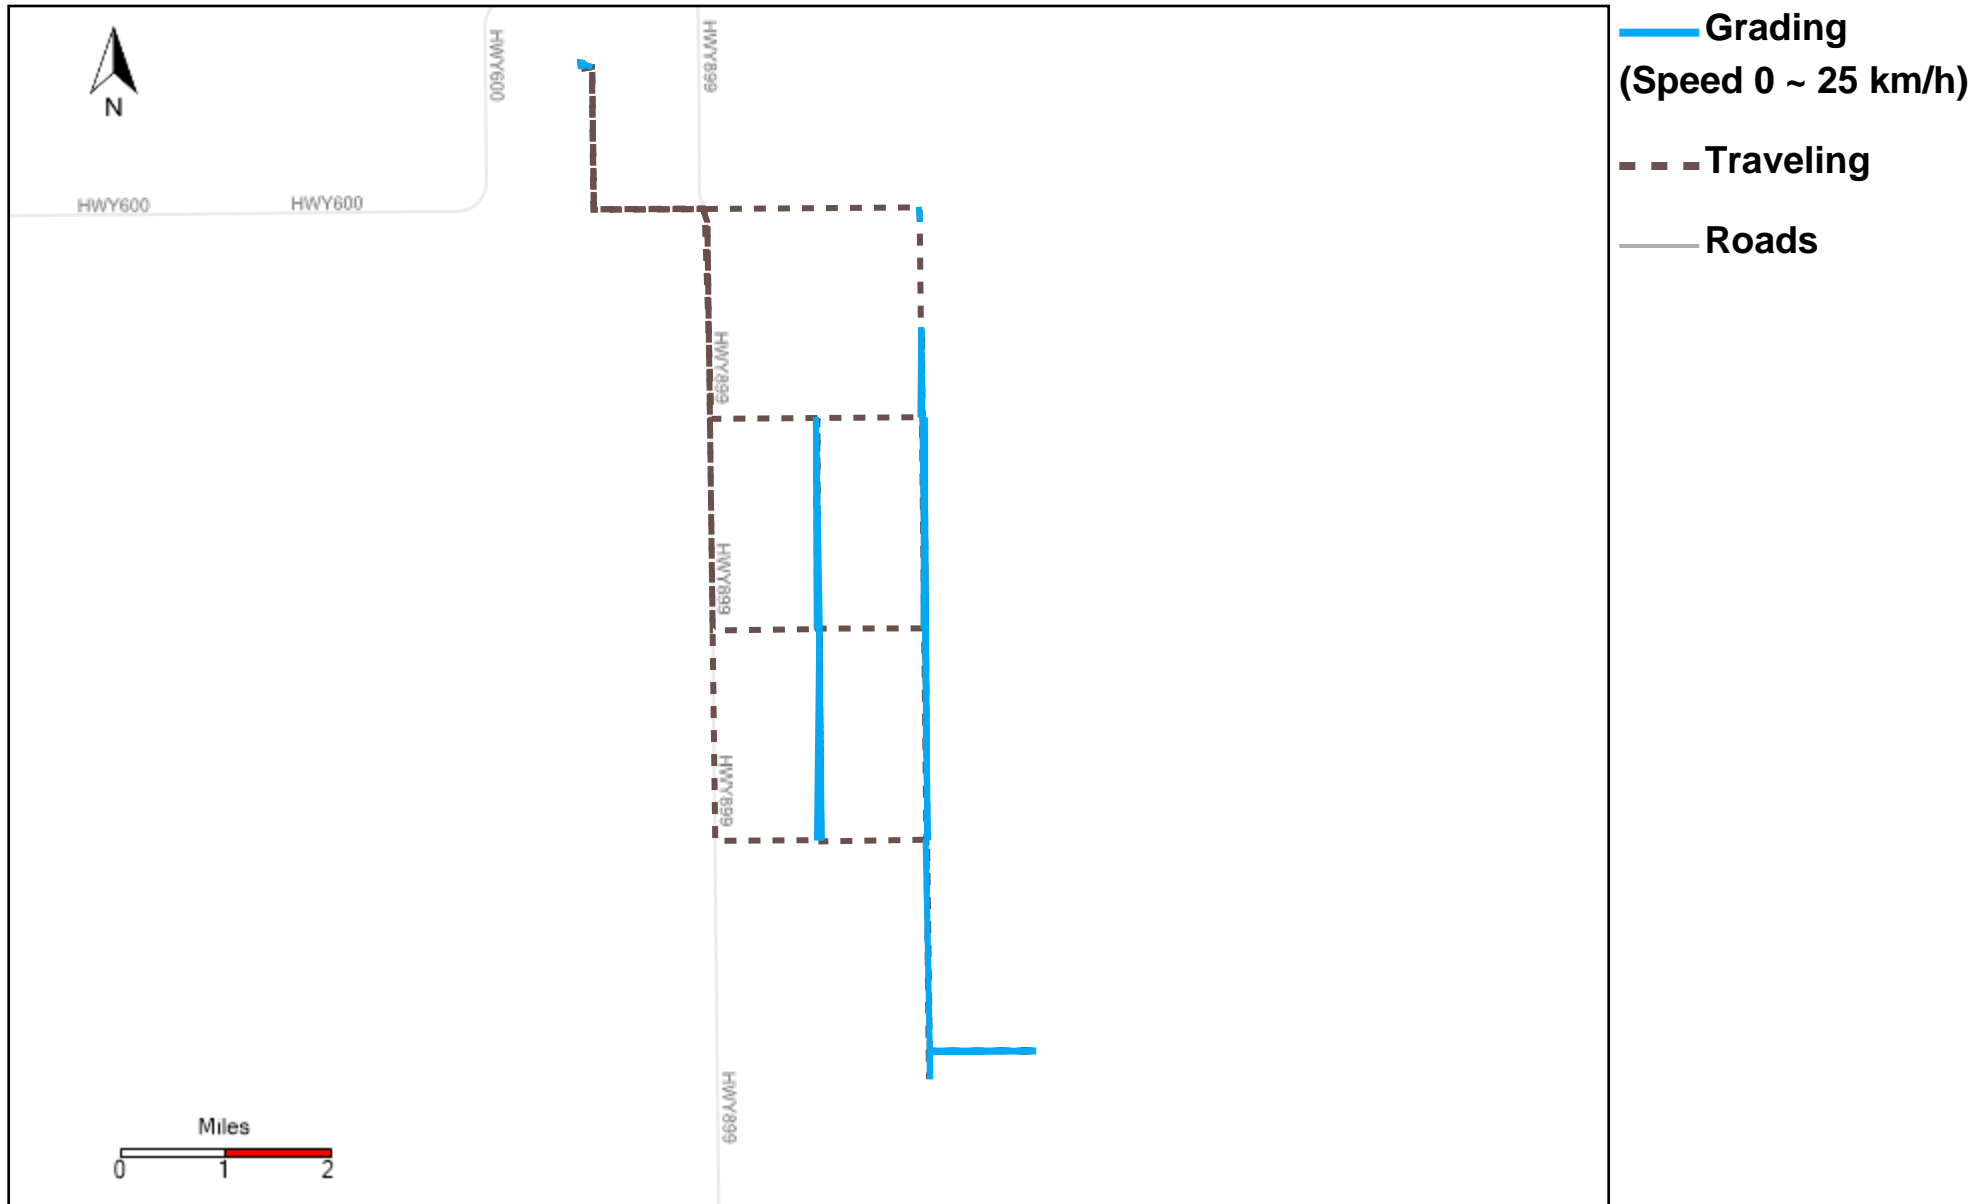

43-186_2024-11-10 ~ 2024-11-16 Tracking

Total Distance(km)	Total Hours	Work Distance(km)	Work Hours
134.12	12 hrs 47 min 0 sec	72.86	10 hrs 36 min 22 sec