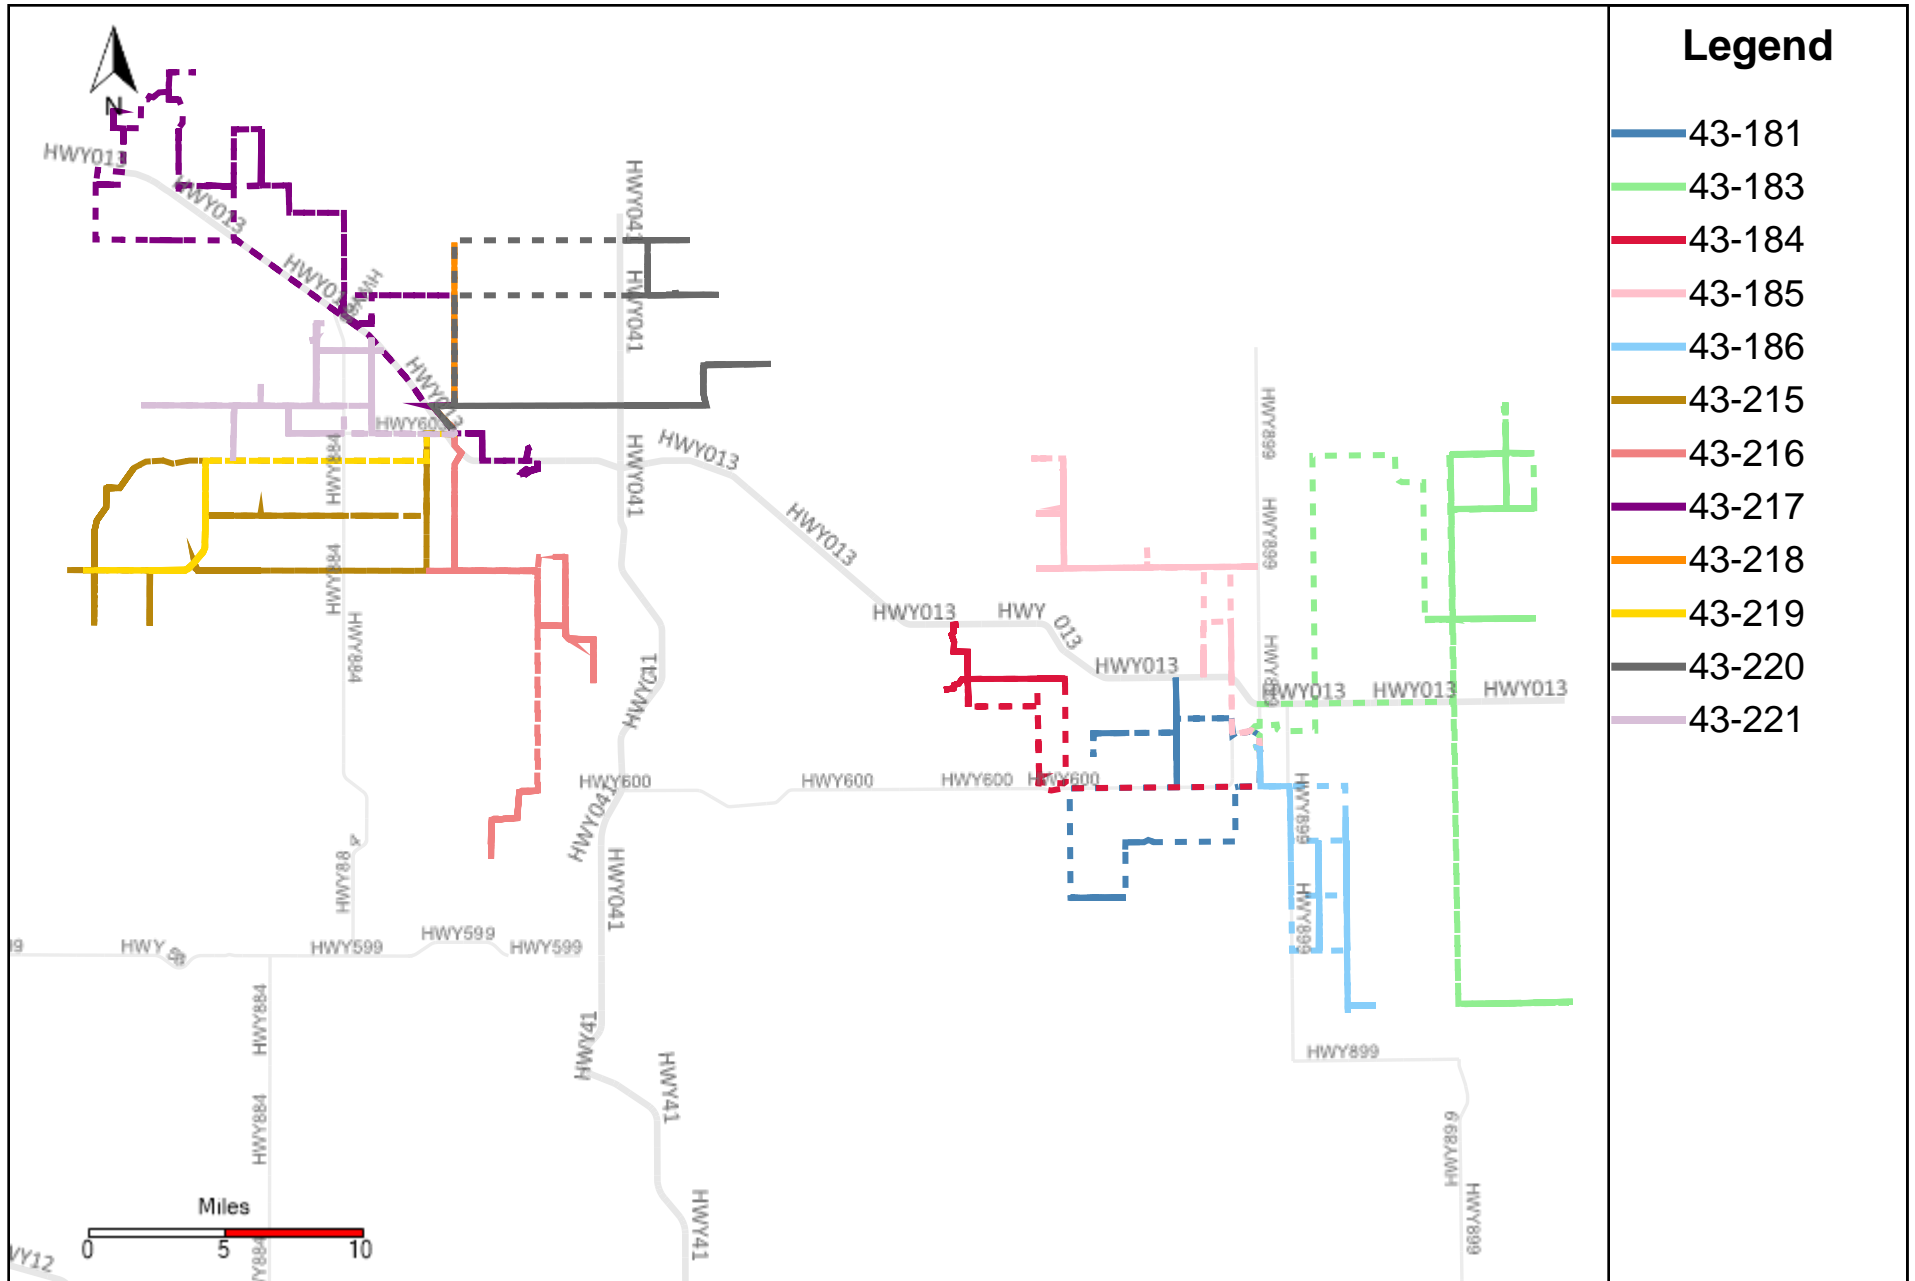

Provost Weekly Grader Report (2024-11-10 ~ 2024-11-16)

Division: 1 Grader Report(2024-11-10 ~ 2024-11-16)

Vehicle Name List	Total Distance(km)	Total Hours
43-183, 43-186	420.83	34 hrs 7 min 48 sec

Division: 2 Grader Report(2024-11-10 ~ 2024-11-16)

Vehicle Name List	Total Distance(km)	Total Hours
43-183, 43-186	420.83	34 hrs 7 min 48 sec

Division: 3 Grader Report(2024-11-10 ~ 2024-11-16)

Vehicle Name List	Total Distance(km)	Total Hours
43-181, 43-183, 43-184, 43-185, 43-186	828.49	75 hrs 46 min 38 sec

Division: 4 Grader Report(2024-11-10 ~ 2024-11-16)

Vehicle Name List	Total Distance(km)	Total Hours
43-185, 43-220	362.4	32 hrs 59 min 8 sec

Division: 5 Grader Report(2024-11-10 ~ 2024-11-16)

Vehicle Name List	Total Distance(km)	Total Hours
43-216	394.73	35 hrs 28 min 8 sec

Division: 6 Grader Report(2024-11-10 ~ 2024-11-16)

Vehicle Name List	Total Distance(km)	Total Hours
43-215, 43-216, 43-217, 43-218, 43-219, 43-220, 43-221	1462.58	135 hrs 48 min 22 sec

Division: 7 Grader Report(2024-11-10 ~ 2024-11-16)