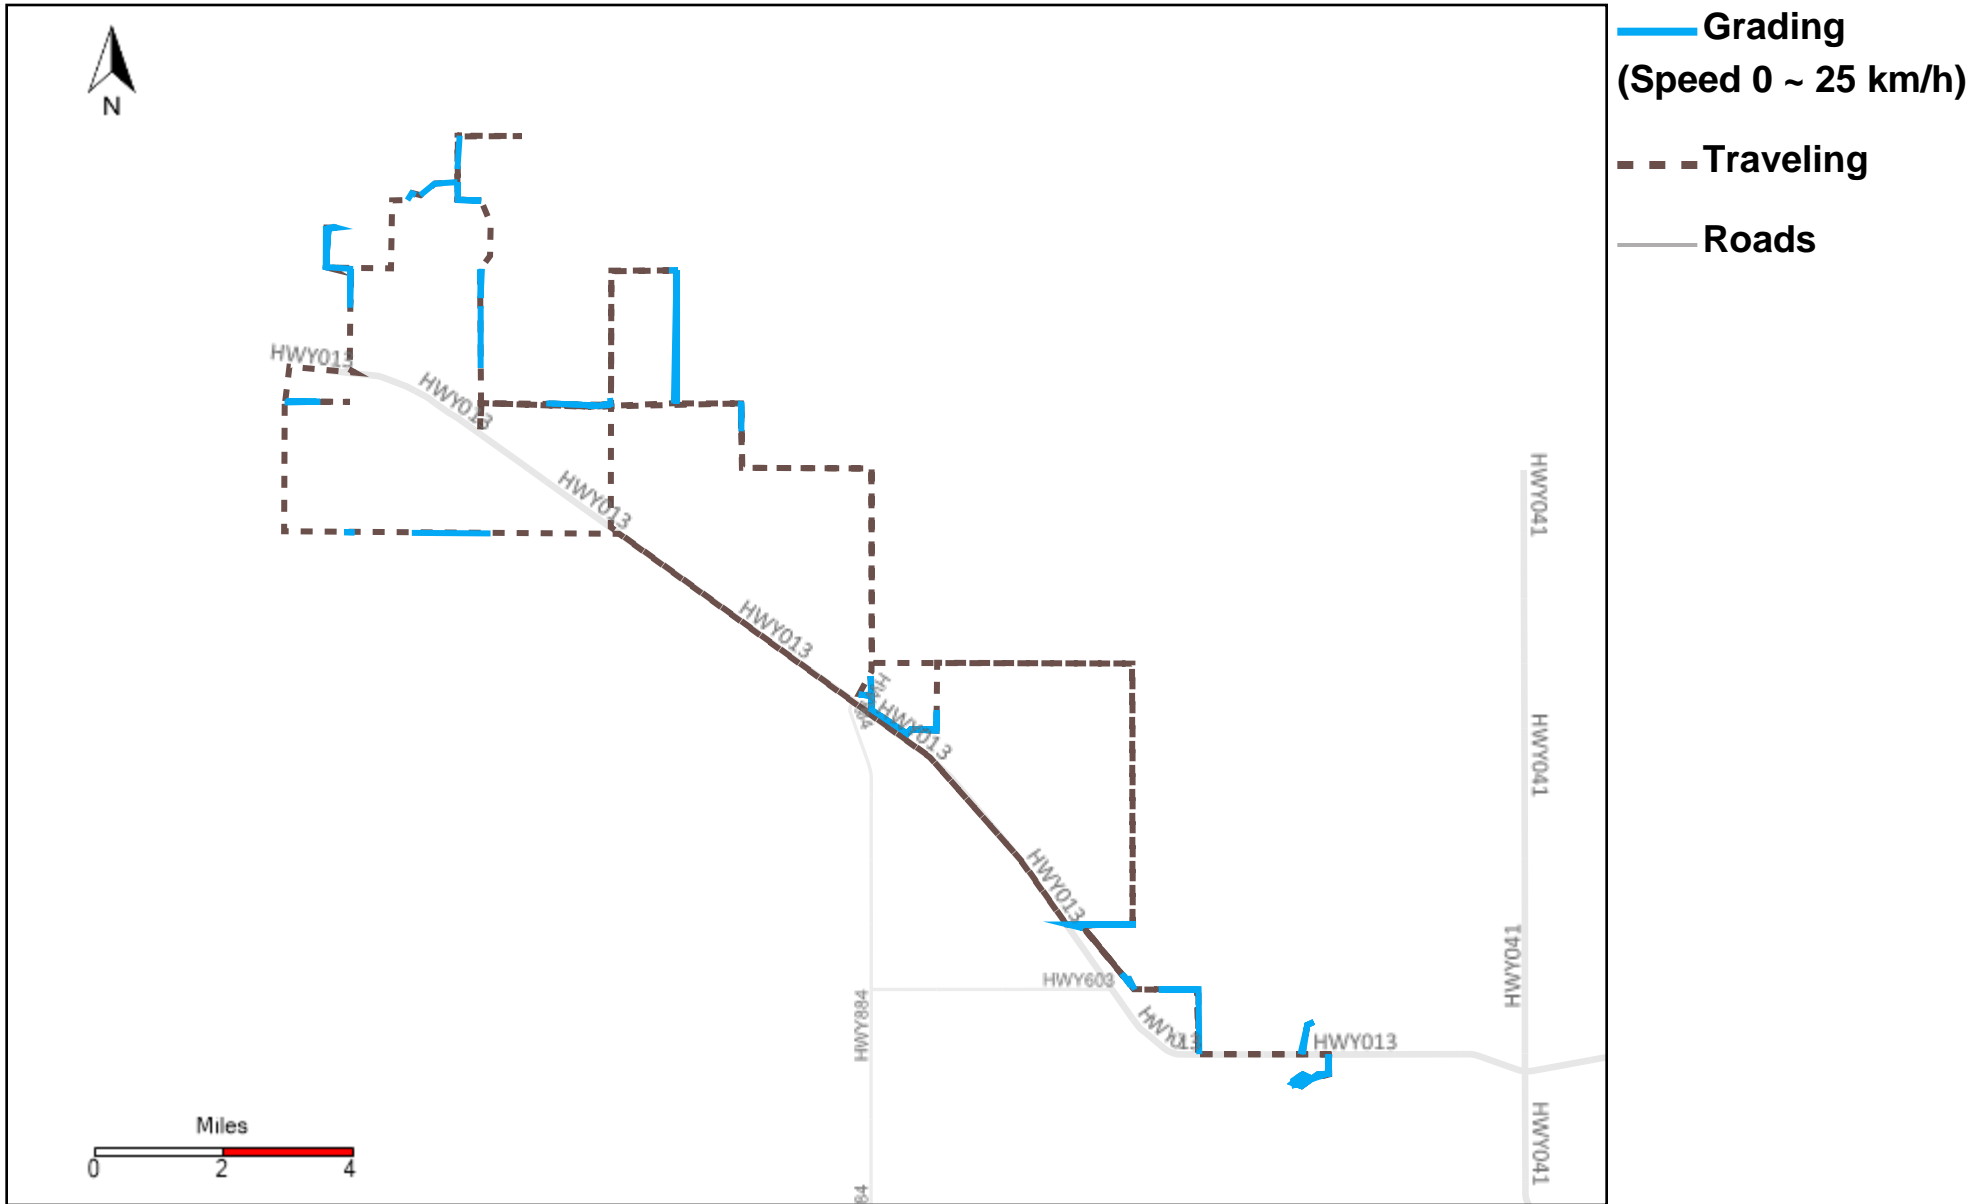

43-217_2024-11-10 ~ 2024-11-16 Tracking

Total Distance(km)	Total Hours	Work Distance(km)	Work Hours
254.1	19 hrs 42 min 21 sec	94.44	13 hrs 53 min 37 sec