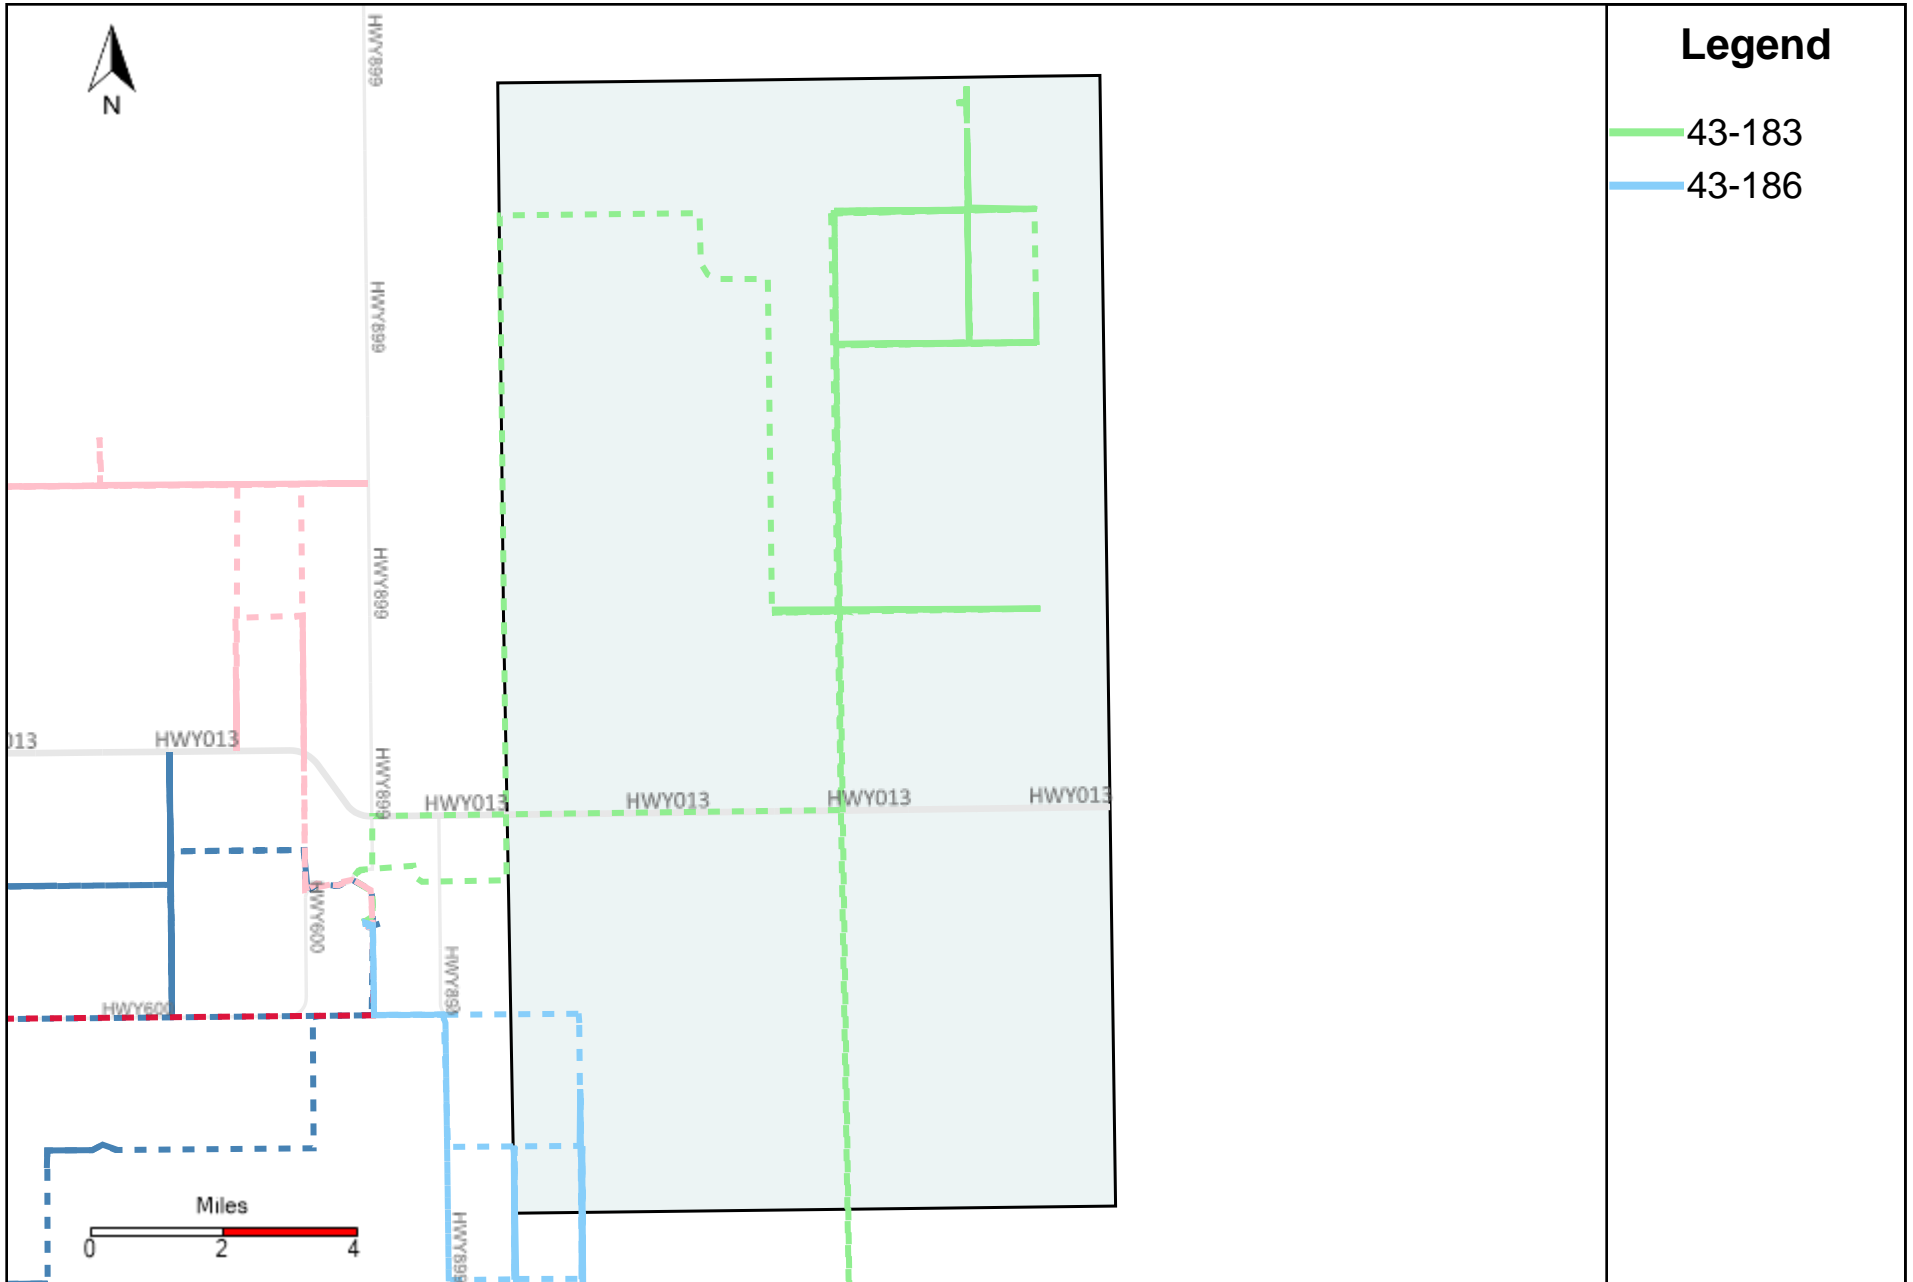

Provost Weekly Grader Report (2024-11-10 ~ 2024-11-16)

Division: 1 Grader Report(2024-11-10 ~ 2024-11-16)

Vehicle Name List	Total Distance(km)	Total Hours
43-183, 43-186	420.83	34 hrs 7 min 48 sec

Division: 2 Grader Report(2024-11-10 ~ 2024-11-16)

Vehicle Name List	Total Distance(km)	Total Hours
43-183, 43-186	420.83	34 hrs 7 min 48 sec

Division: 3 Grader Report(2024-11-10 ~ 2024-11-16)

Vehicle Name List	Total Distance(km)	Total Hours
43-181, 43-183, 43-184, 43-185, 43-186	828.49	75 hrs 46 min 38 sec