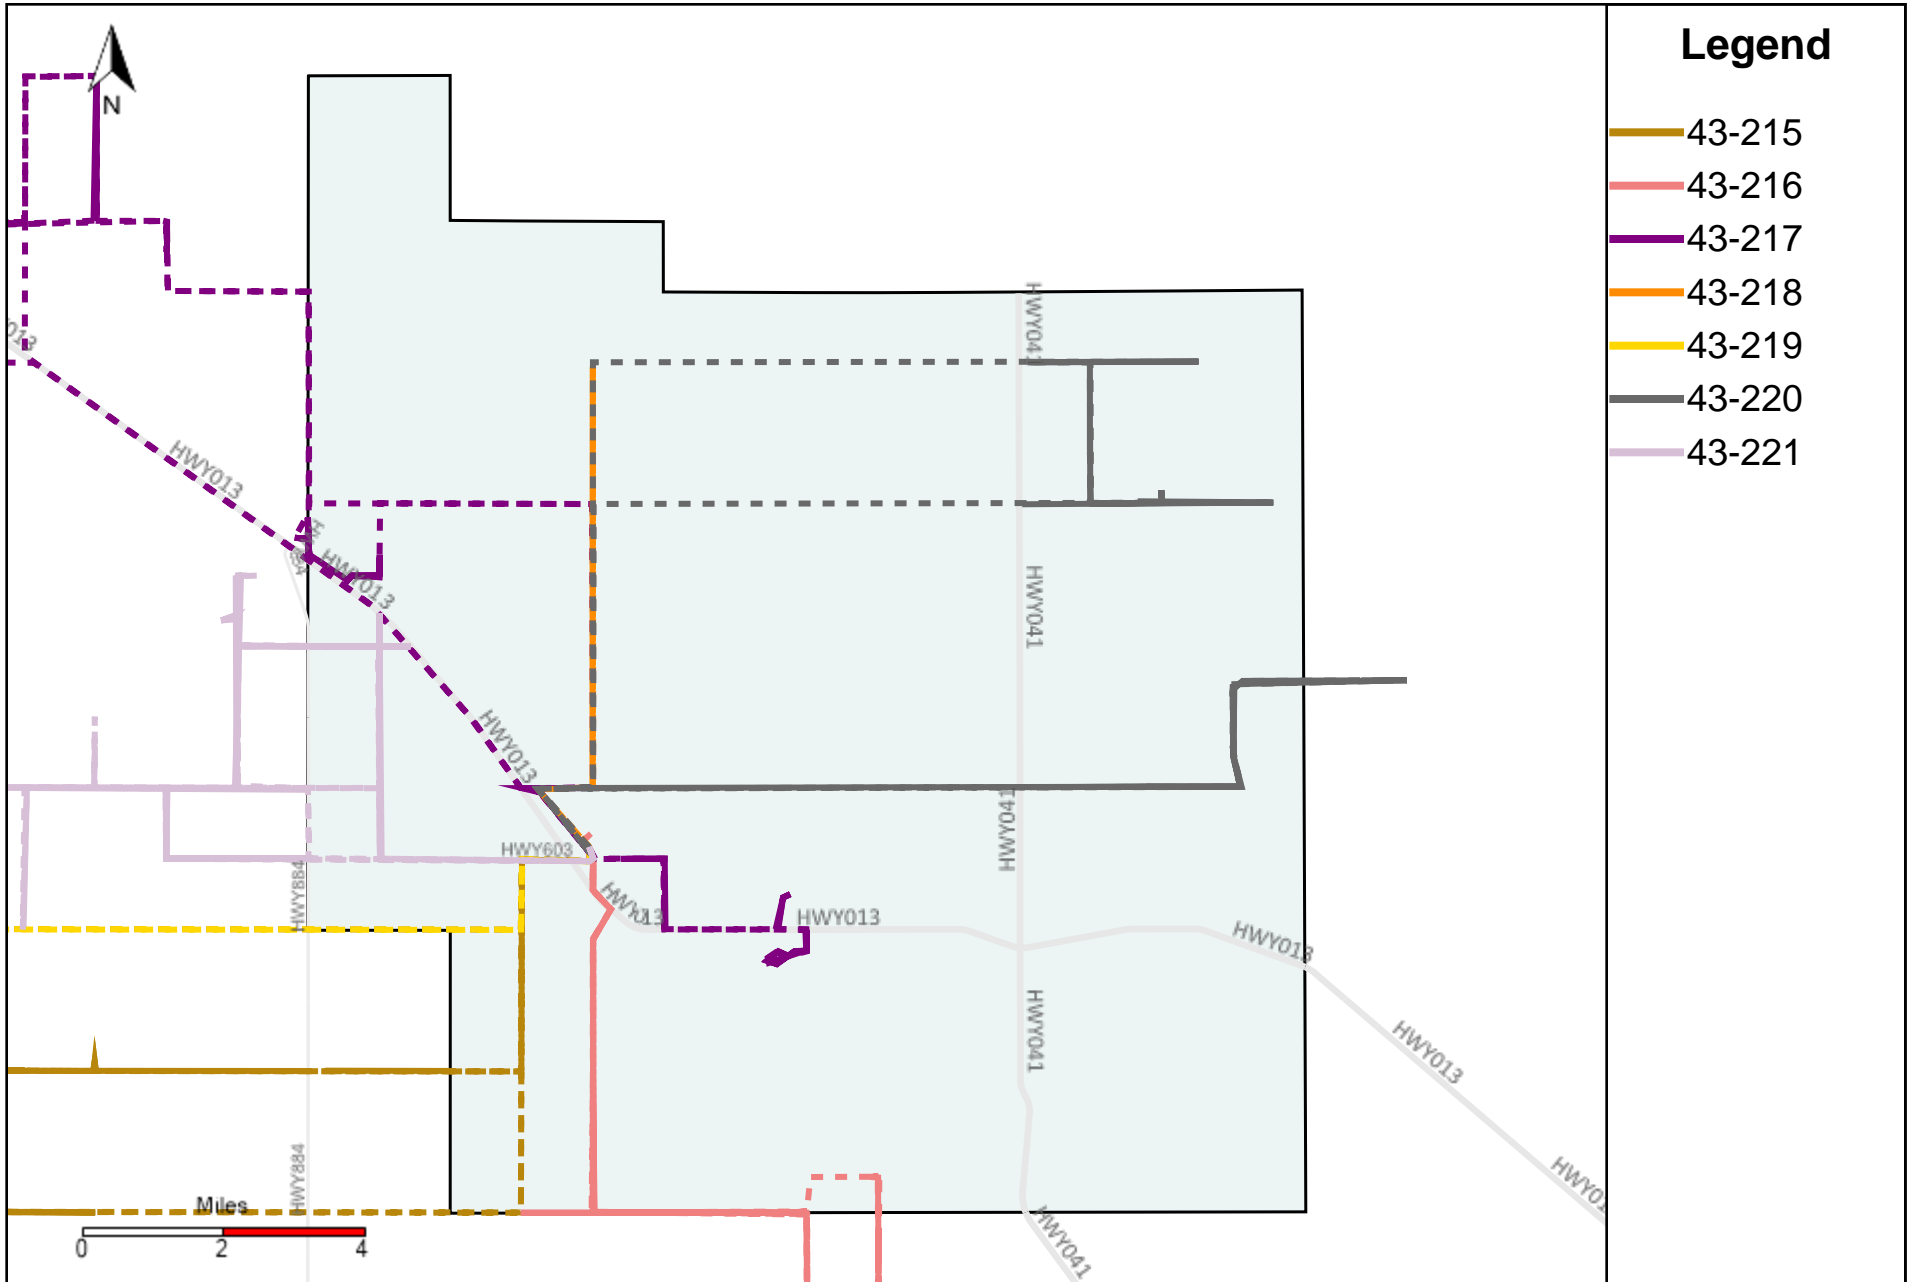

Division: 6 Grader Report(2024-11-10 ~ 2024-11-16)

Vehicle Name List	Total Distance(km)	Total Hours
43-215, 43-216, 43-217, 43-218, 43-219, 43-220, 43-221	1462.58	135 hrs 48 min 22 sec