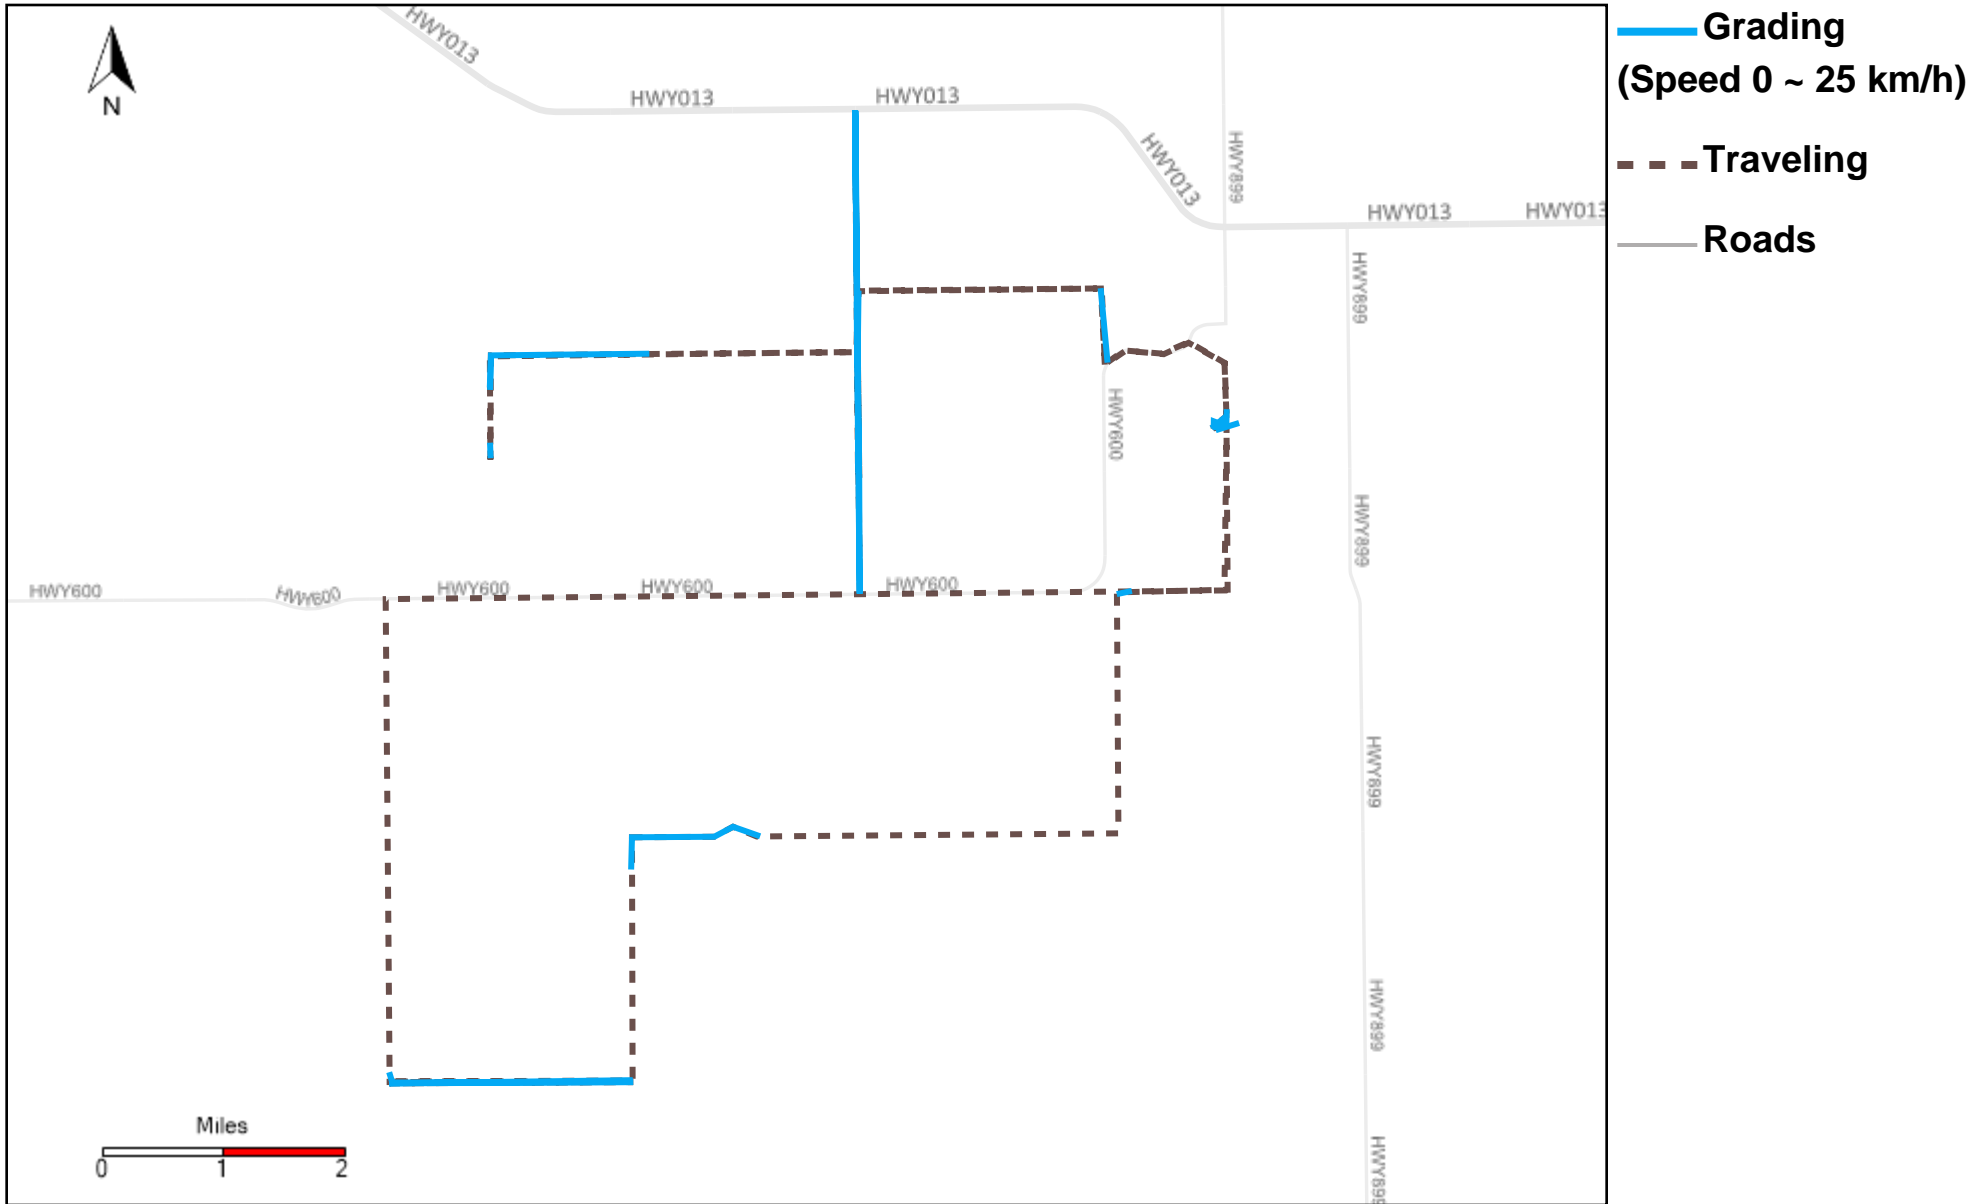

43-181_2024-11-10 ~ 2024-11-16 Tracking

Total Distance(km)	Total Hours	Work Distance(km)	Work Hours
125.29	13 hrs 19 min 22 sec	66.93	10 hrs 17 min 34 sec