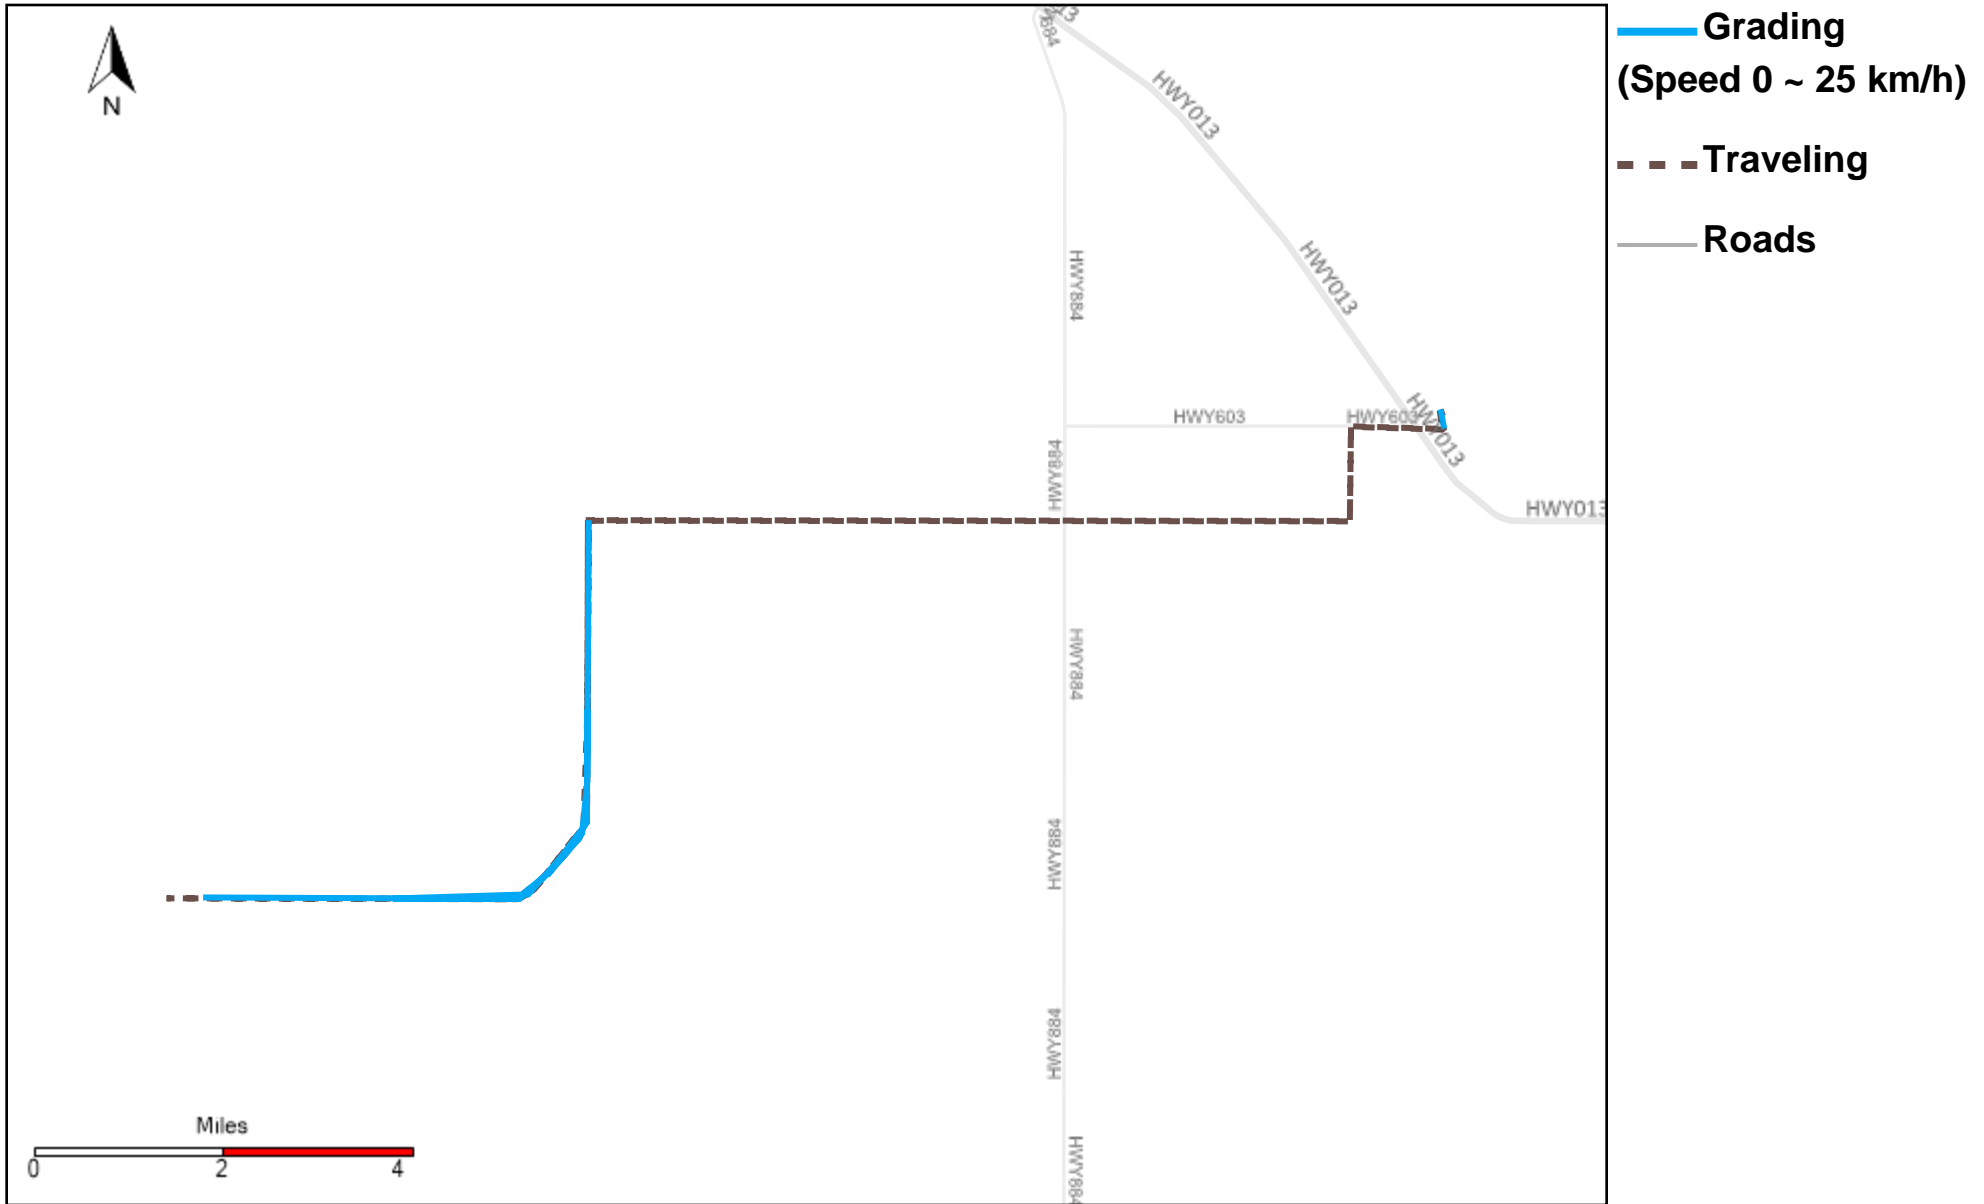

43-219_2024-11-10 ~ 2024-11-16 Tracking

Total Distance(km)	Total Hours	Work Distance(km)	Work Hours
86.36	8 hrs 14 min 55 sec	39.99	6 hrs 16 min 4 sec