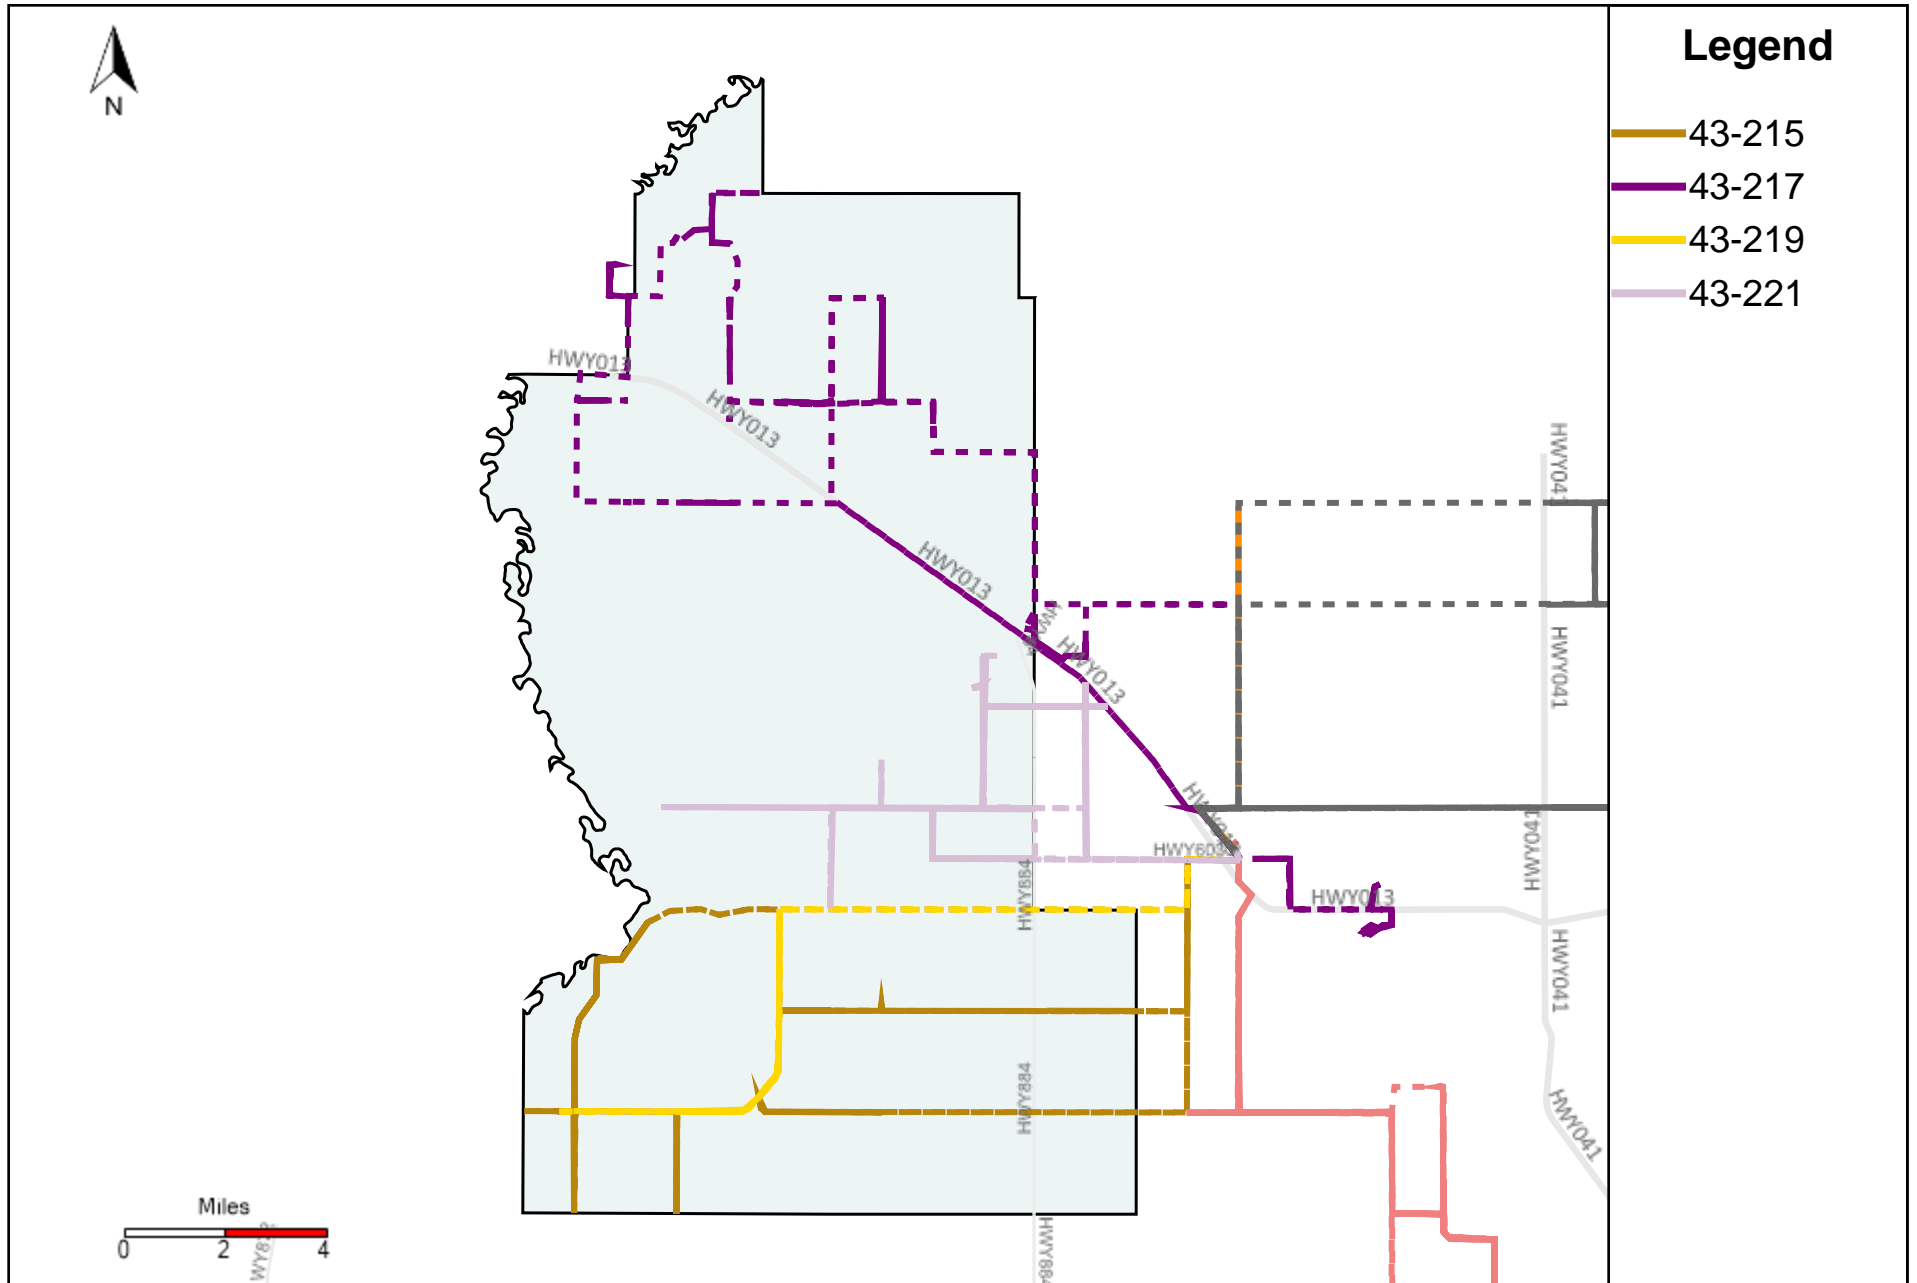

Vehicle Name List	Total Distance(km)	Total Hours
43-183, 43-186	420.83	34 hrs 7 min 48 sec

Division: 3 Grader Report(2024-11-10 ~ 2024-11-16)

Vehicle Name List	Total Distance(km)	Total Hours
43-181, 43-183, 43-184, 43-185, 43-186	828.49	75 hrs 46 min 38 sec

Division: 4 Grader Report(2024-11-10 ~ 2024-11-16)

Vehicle Name List	Total Distance(km)	Total Hours
43-185, 43-220	362.4	32 hrs 59 min 8 sec

Division: 5 Grader Report(2024-11-10 ~ 2024-11-16)

Vehicle Name List	Total Distance(km)	Total Hours
43-216	394.73	35 hrs 28 min 8 sec

Vehicle Name List	Total Distance(km)	Total Hours
43-215, 43-217, 43-219, 43-221	827.7	78 hrs 35 min 5 sec

Provost Weekly Grader Report

From 11/10/2024 To 11/16/2024

11/16/2024

Vehicle	Total Distance(km)	Total Hours	Work Distance(km)	Work Hours
43-181	125.29	13 hrs 19 min 22 sec	66.93	10 hrs 17 min 34 sec
43-183	286.7	21 hrs 20 min 48 sec	116.97	15 hrs 25 min 32 sec
43-184	113.89	12 hrs 23 min 26 sec	64.47	10 hrs 24 min 24 sec
43-185	168.49	15 hrs 56 min 2 sec	87.34	12 hrs 48 min 17 sec
43-186	134.12	12 hrs 47 min 0 sec	72.86	10 hrs 36 min 22 sec
43-215	270.62	24 hrs 32 min 18 sec	122.14	17 hrs 2 min 14 sec
43-216	394.73	35 hrs 28 min 8 sec	184.46	24 hrs 23 min 21 sec
43-217	254.1	19 hrs 42 min 21 sec	94.44	13 hrs 53 min 37 sec
43-218	46.23	4 hrs 42 min 3 sec	30.55	3 hrs 45 min 53 sec
43-219	86.36	8 hrs 14 min 55 sec	39.99	6 hrs 16 min 4 sec
43-220	193.91	17 hrs 3 min 6 sec	117.52	14 hrs 34 min 26 sec
43-221	216.63	26 hrs 5 min 31 sec	126.12	21 hrs 29 min 8 sec
Total:	2291.07	211 hrs 35 min 0 sec	1123.79	160 hrs 56 min 52 sec

43-221_2024-11-10 ~ 2024-11-16 Tracking

Total Distance(km)	Total Hours	Work Distance(km)	Work Hours
216.63	26 hrs 5 min 31 sec	126.12	21 hrs 29 min 8 sec