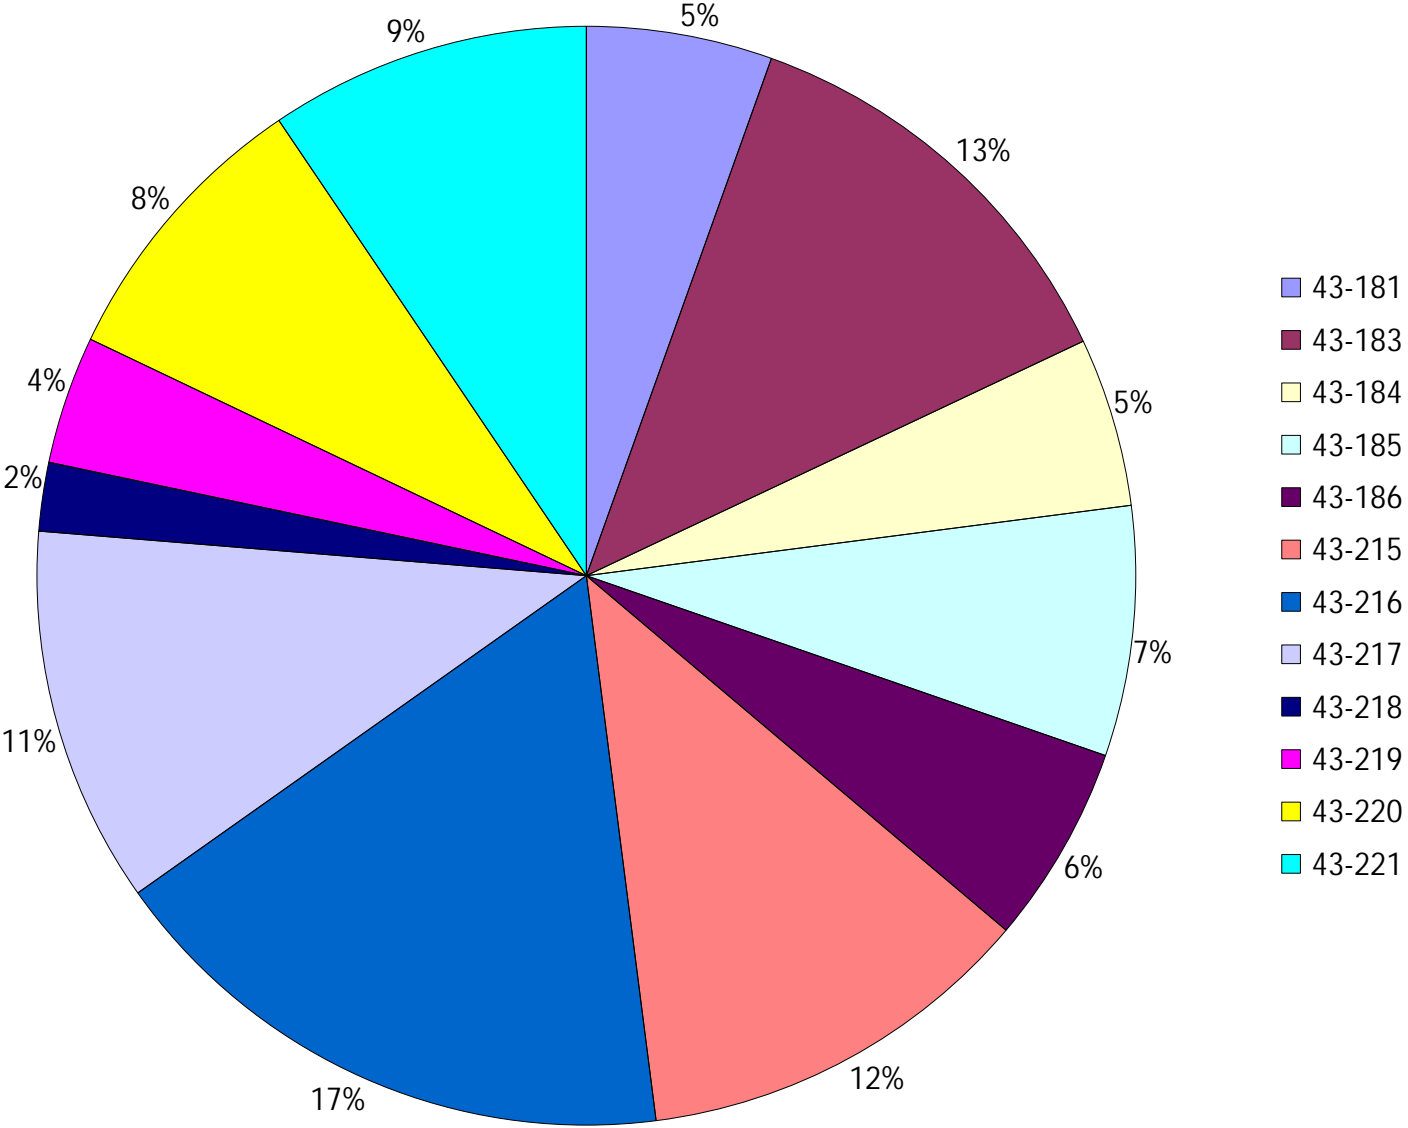

Provost Weekly Grader Report

From 11/10/2024 To 11/16/2024

11/16/2024

Vehicle	Total Distance(km)	Total Hours	Work Distance(km)	Work Hours
43-181	125.29	13 hrs 19 min 22 sec	66.93	10 hrs 17 min 34 sec
43-183	286.7	21 hrs 20 min 48 sec	116.97	15 hrs 25 min 32 sec
43-184	113.89	12 hrs 23 min 26 sec	64.47	10 hrs 24 min 24 sec
43-185	168.49	15 hrs 56 min 2 sec	87.34	12 hrs 48 min 17 sec
43-186	134.12	12 hrs 47 min 0 sec	72.86	10 hrs 36 min 22 sec
43-215	270.62	24 hrs 32 min 18 sec	122.14	17 hrs 2 min 14 sec
43-216	394.73	35 hrs 28 min 8 sec	184.46	24 hrs 23 min 21 sec
43-217	254.1	19 hrs 42 min 21 sec	94.44	13 hrs 53 min 37 sec
43-218	46.23	4 hrs 42 min 3 sec	30.55	3 hrs 45 min 53 sec
43-219	86.36	8 hrs 14 min 55 sec	39.99	6 hrs 16 min 4 sec
43-220	193.91	17 hrs 3 min 6 sec	117.52	14 hrs 34 min 26 sec
43-221	216.63	26 hrs 5 min 31 sec	126.12	21 hrs 29 min 8 sec
Total:	2291.07	211 hrs 35 min 0 sec	1123.79	160 hrs 56 min 52 sec

Vehicle Distance Vs Total Distance (%) From 11/10/2024 To 11/16/2024

Provost Weekly Grader Report