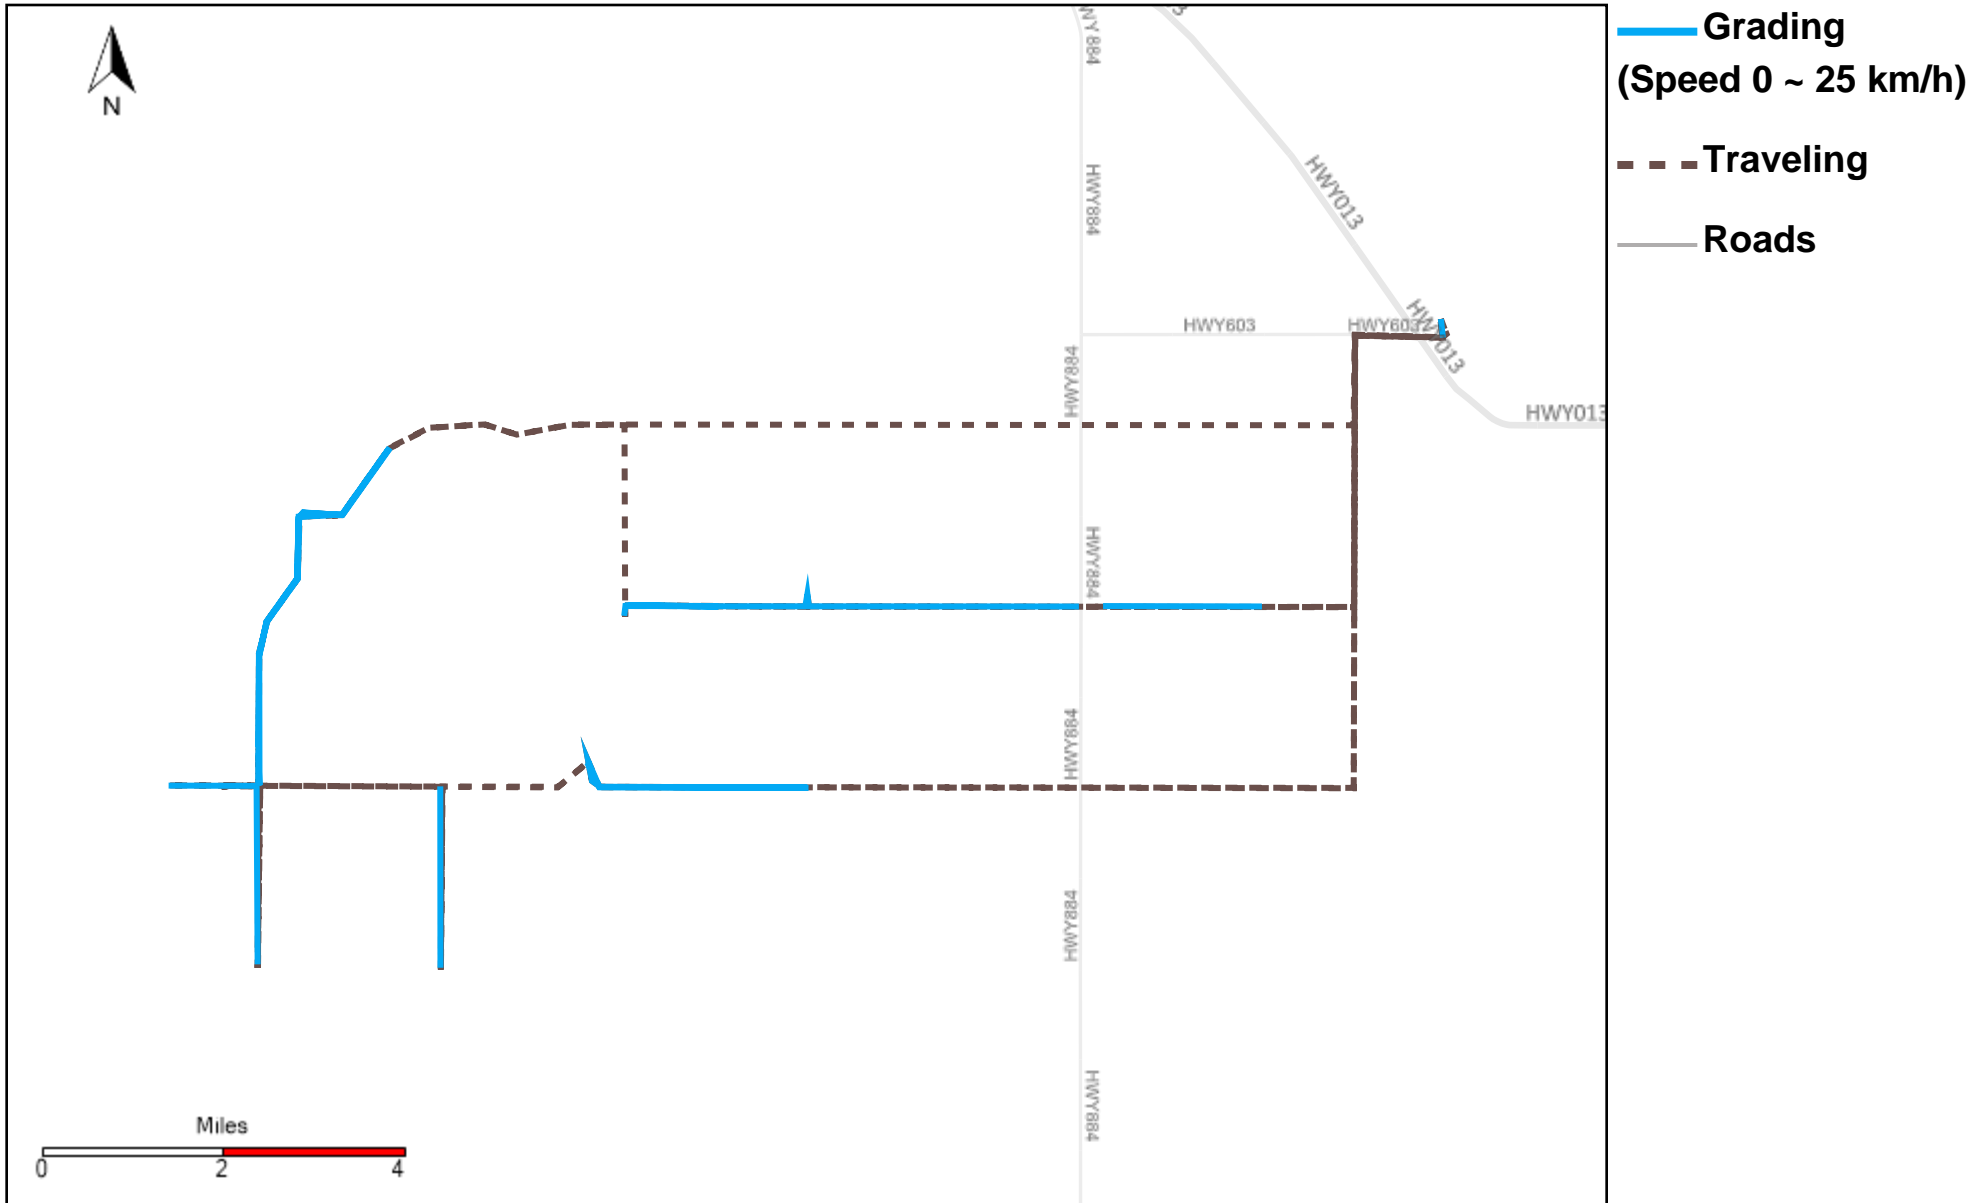

43-215_2024-11-10 ~ 2024-11-16 Tracking

Total Distance(km)	Total Hours	Work Distance(km)	Work Hours
270.62	24 hrs 32 min 18 sec	122.14	17 hrs 2 min 14 sec