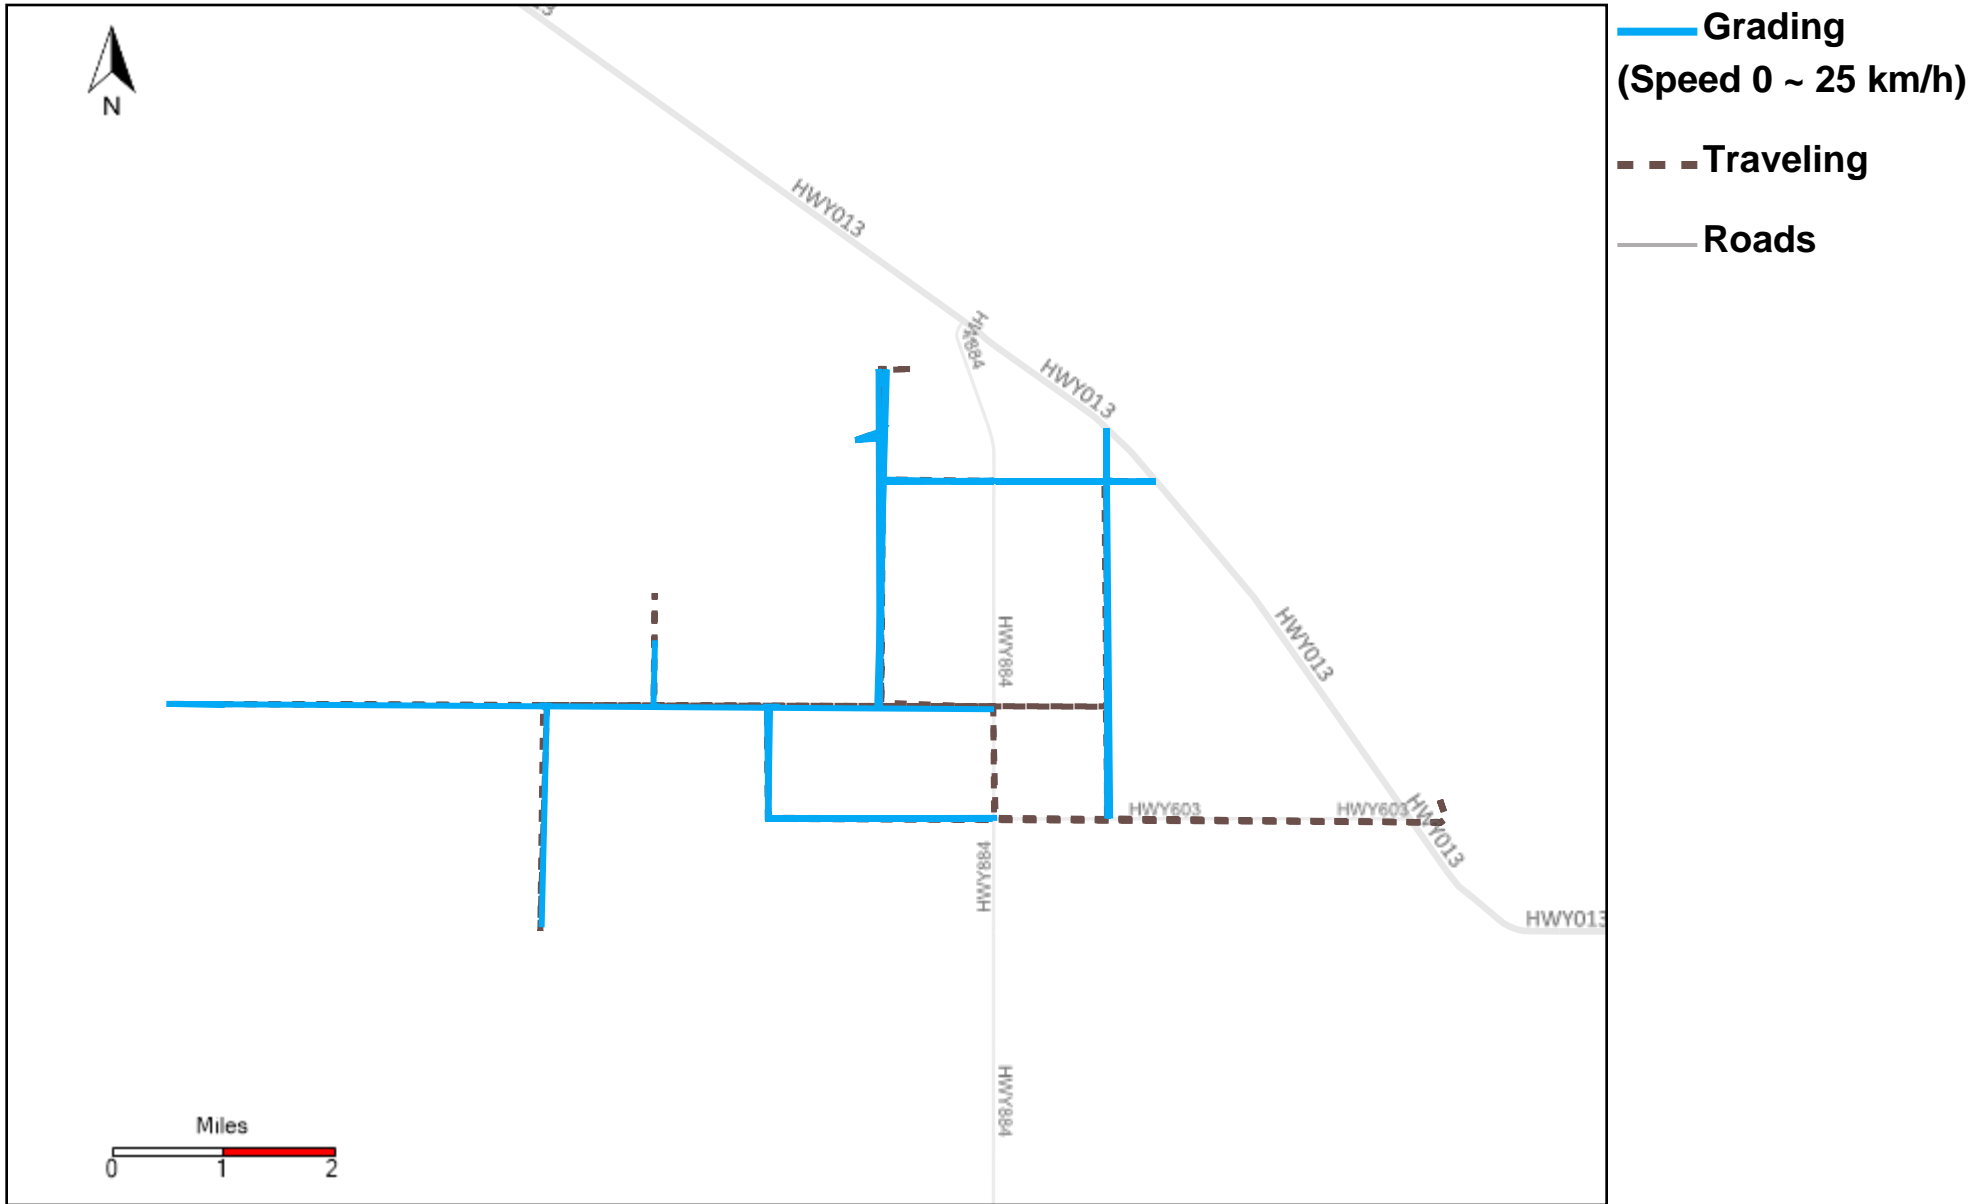

43-221_2024-11-10 ~ 2024-11-16 Tracking

Total Distance(km)	Total Hours	Work Distance(km)	Work Hours
216.63	26 hrs 5 min 31 sec	126.12	21 hrs 29 min 8 sec