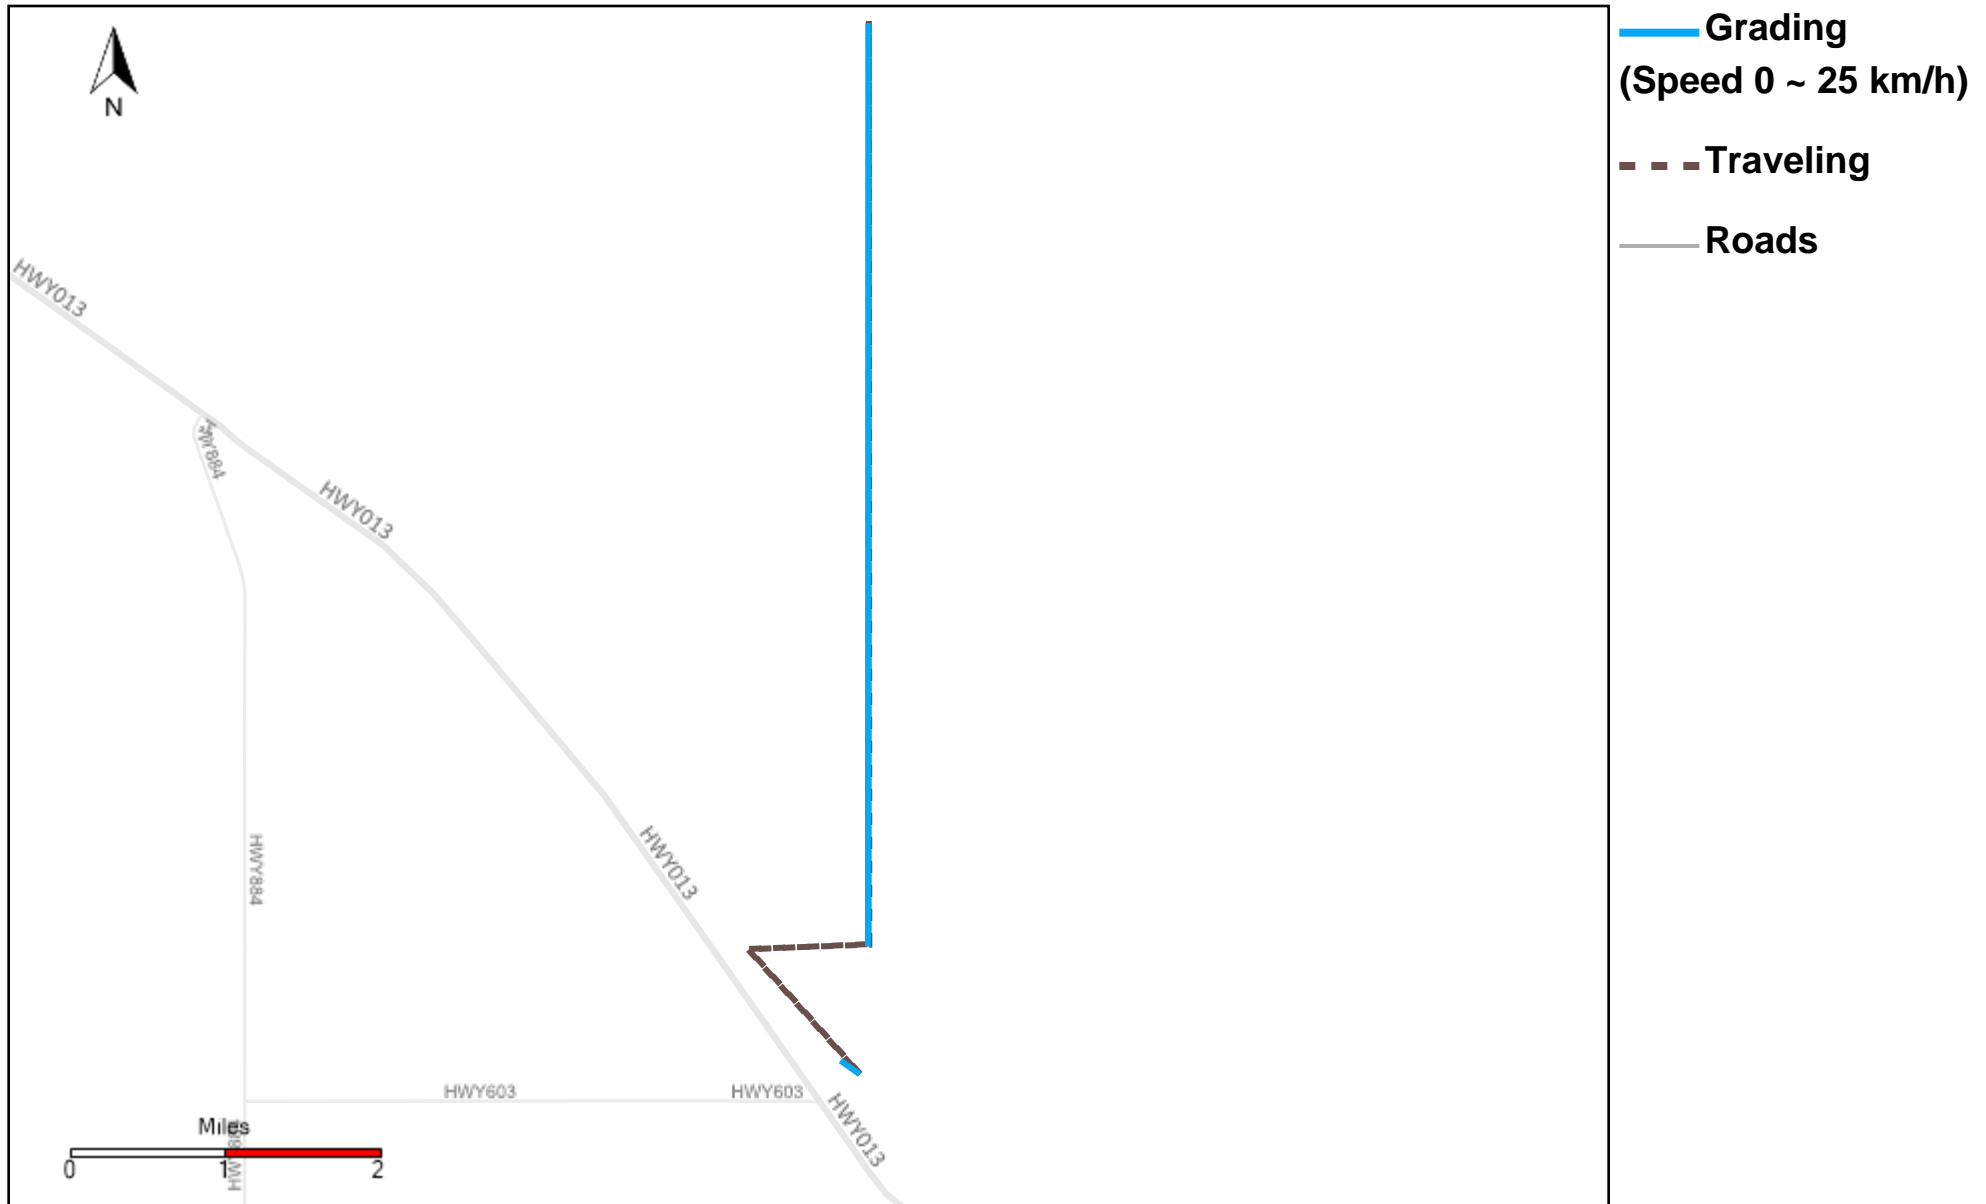

43-218_2024-11-10 ~ 2024-11-16 Tracking

Total Distance(km)	Total Hours	Work Distance(km)	Work Hours
46.23	4 hrs 42 min 3 sec	30.55	3 hrs 45 min 53 sec