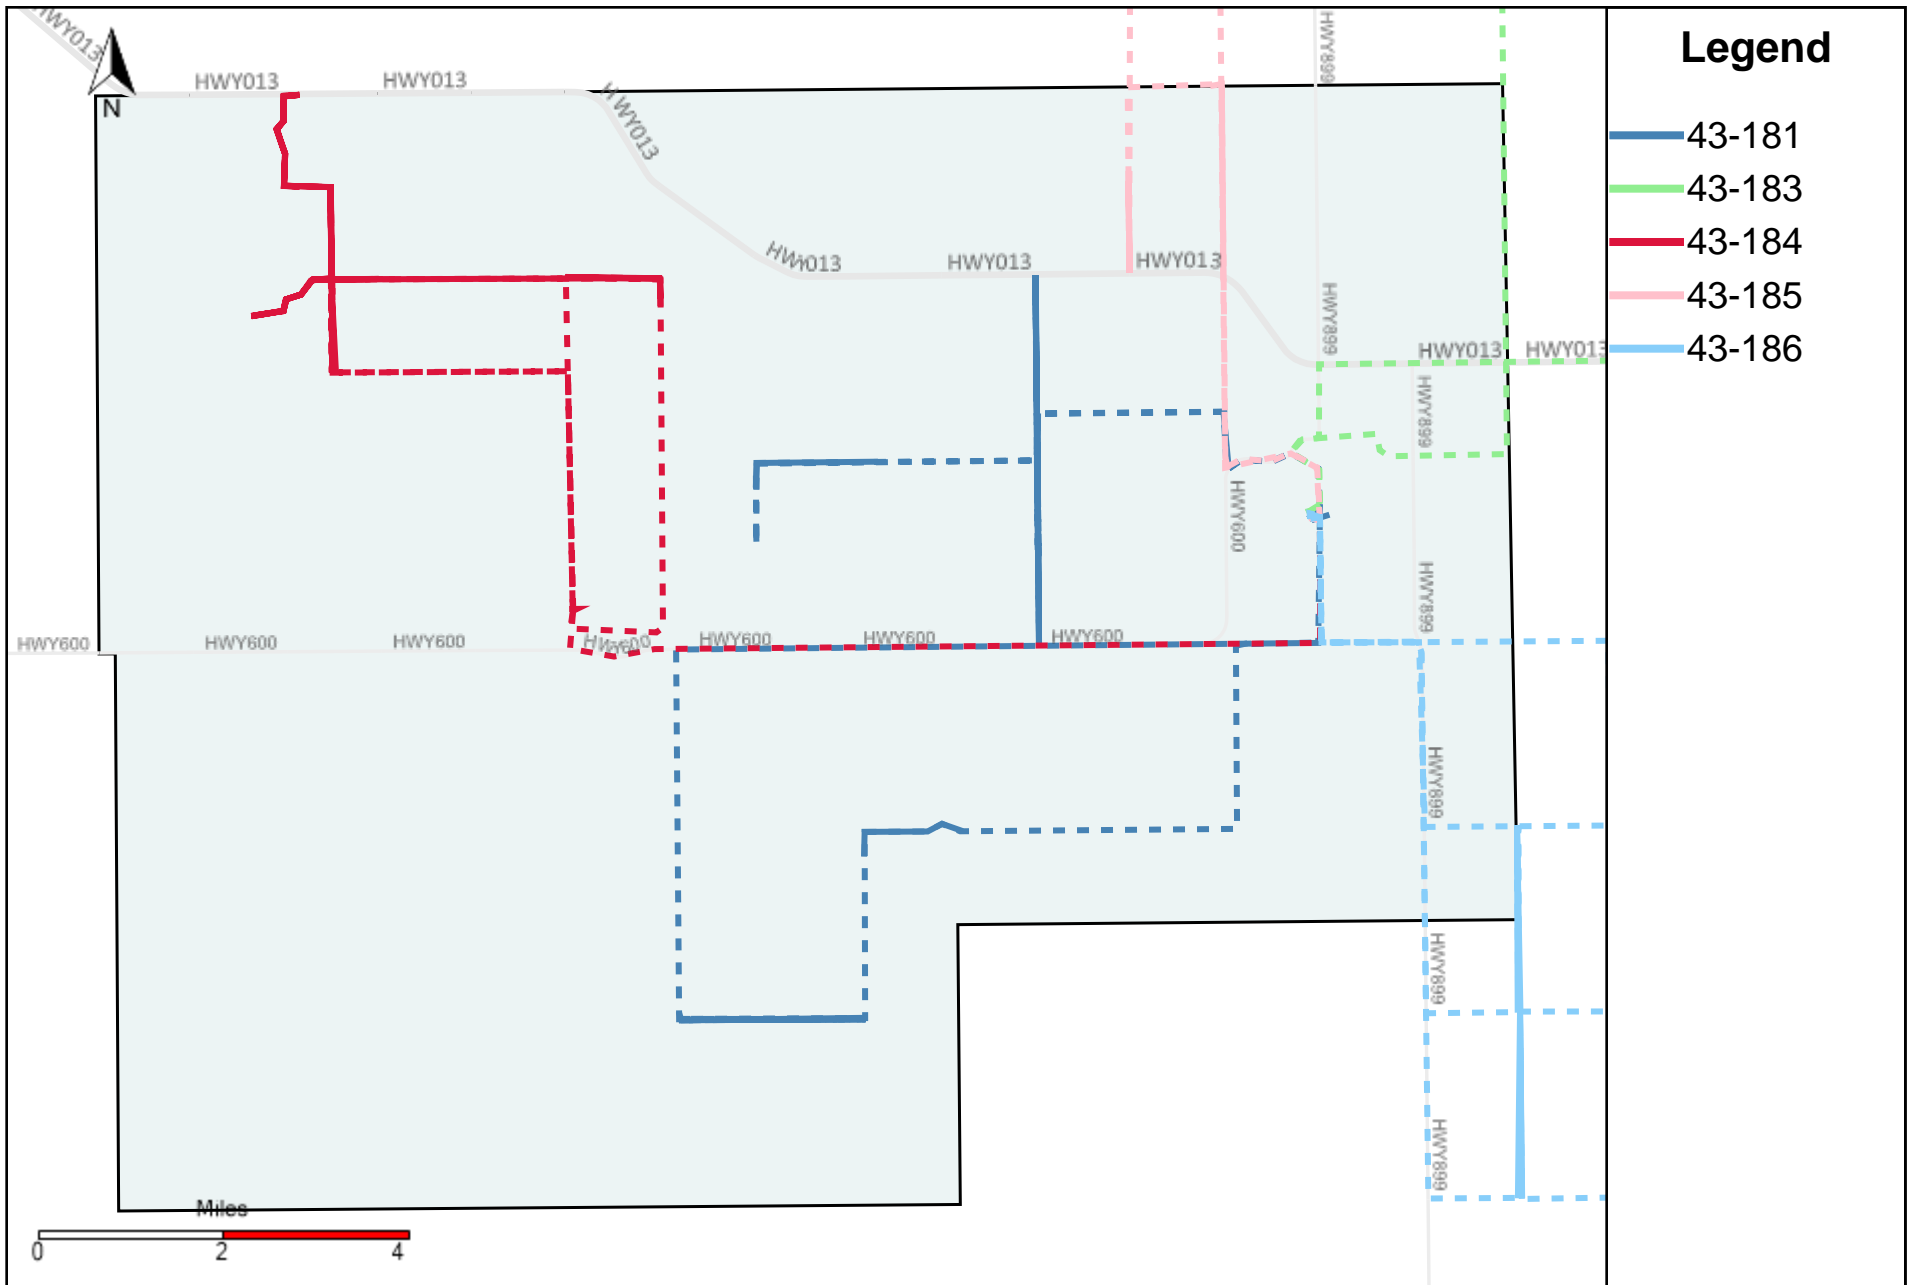

Provost Weekly Grader Report (2024-11-10 ~ 2024-11-16)

Division: 1 Grader Report(2024-11-10 ~ 2024-11-16)

Vehicle Name List	Total Distance(km)	Total Hours
43-183, 43-186	420.83	34 hrs 7 min 48 sec

Division: 2 Grader Report(2024-11-10 ~ 2024-11-16)

Vehicle Name List	Total Distance(km)	Total Hours
43-183, 43-186	420.83	34 hrs 7 min 48 sec

Division: 3 Grader Report(2024-11-10 ~ 2024-11-16)

Vehicle Name List	Total Distance(km)	Total Hours
43-181, 43-183, 43-184, 43-185, 43-186	828.49	75 hrs 46 min 38 sec

Division: 4 Grader Report(2024-11-10 ~ 2024-11-16)

Vehicle Name List	Total Distance(km)	Total Hours
43-185, 43-220	362.4	32 hrs 59 min 8 sec

Division: 5 Grader Report(2024-11-10 ~ 2024-11-16)

Vehicle Name List	Total Distance(km)	Total Hours
43-216	394.73	35 hrs 28 min 8 sec

43-221_2024-11-10 ~ 2024-11-16 Tracking

Total Distance(km)	Total Hours	Work Distance(km)	Work Hours
216.63	26 hrs 5 min 31 sec	126.12	21 hrs 29 min 8 sec