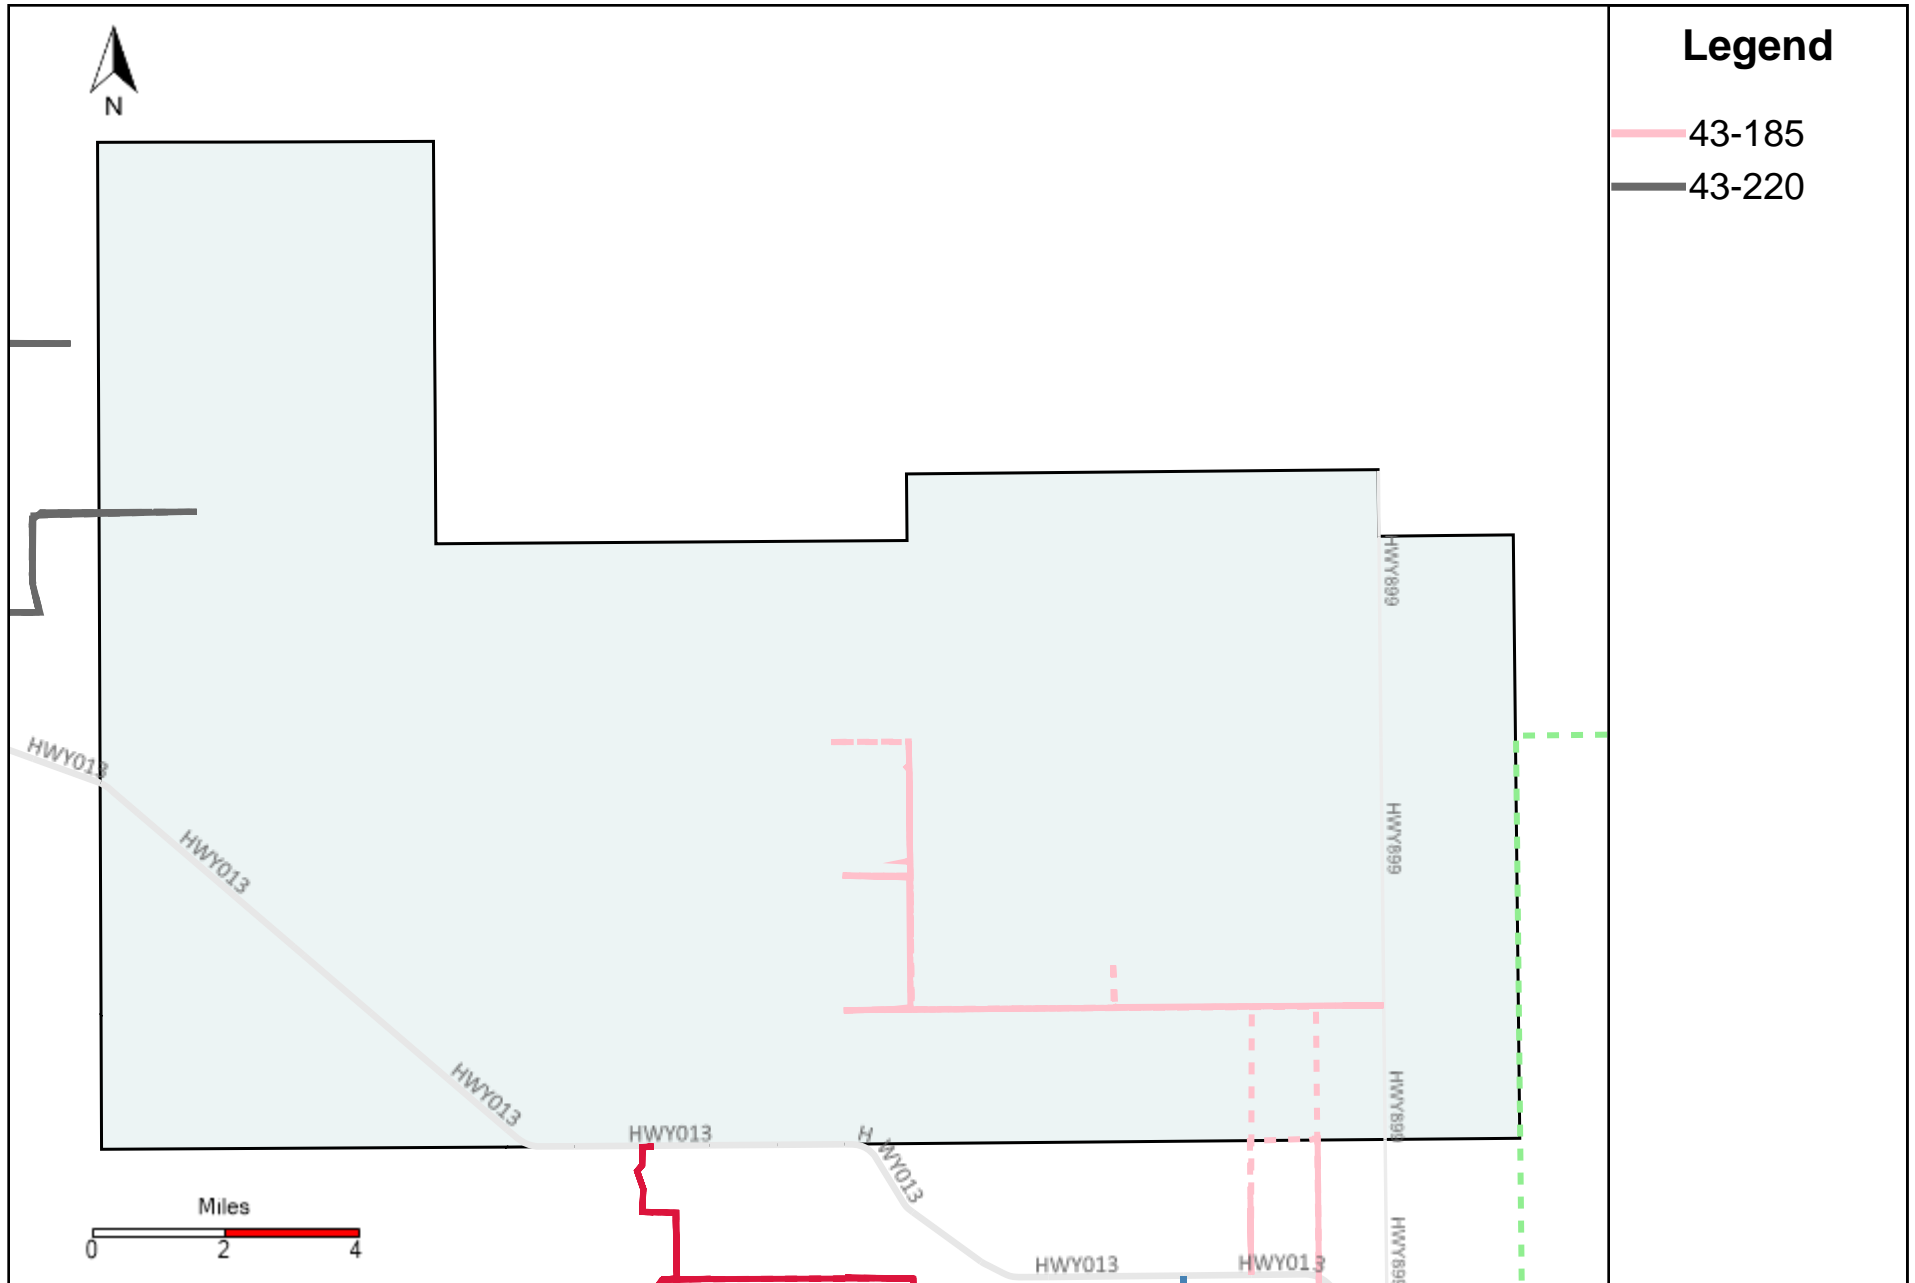

Division: 4 Grader Report(2024-11-10 ~ 2024-11-16)

Vehicle Name List	Total Distance(km)	Total Hours
43-185, 43-220	362.4	32 hrs 59 min 8 sec