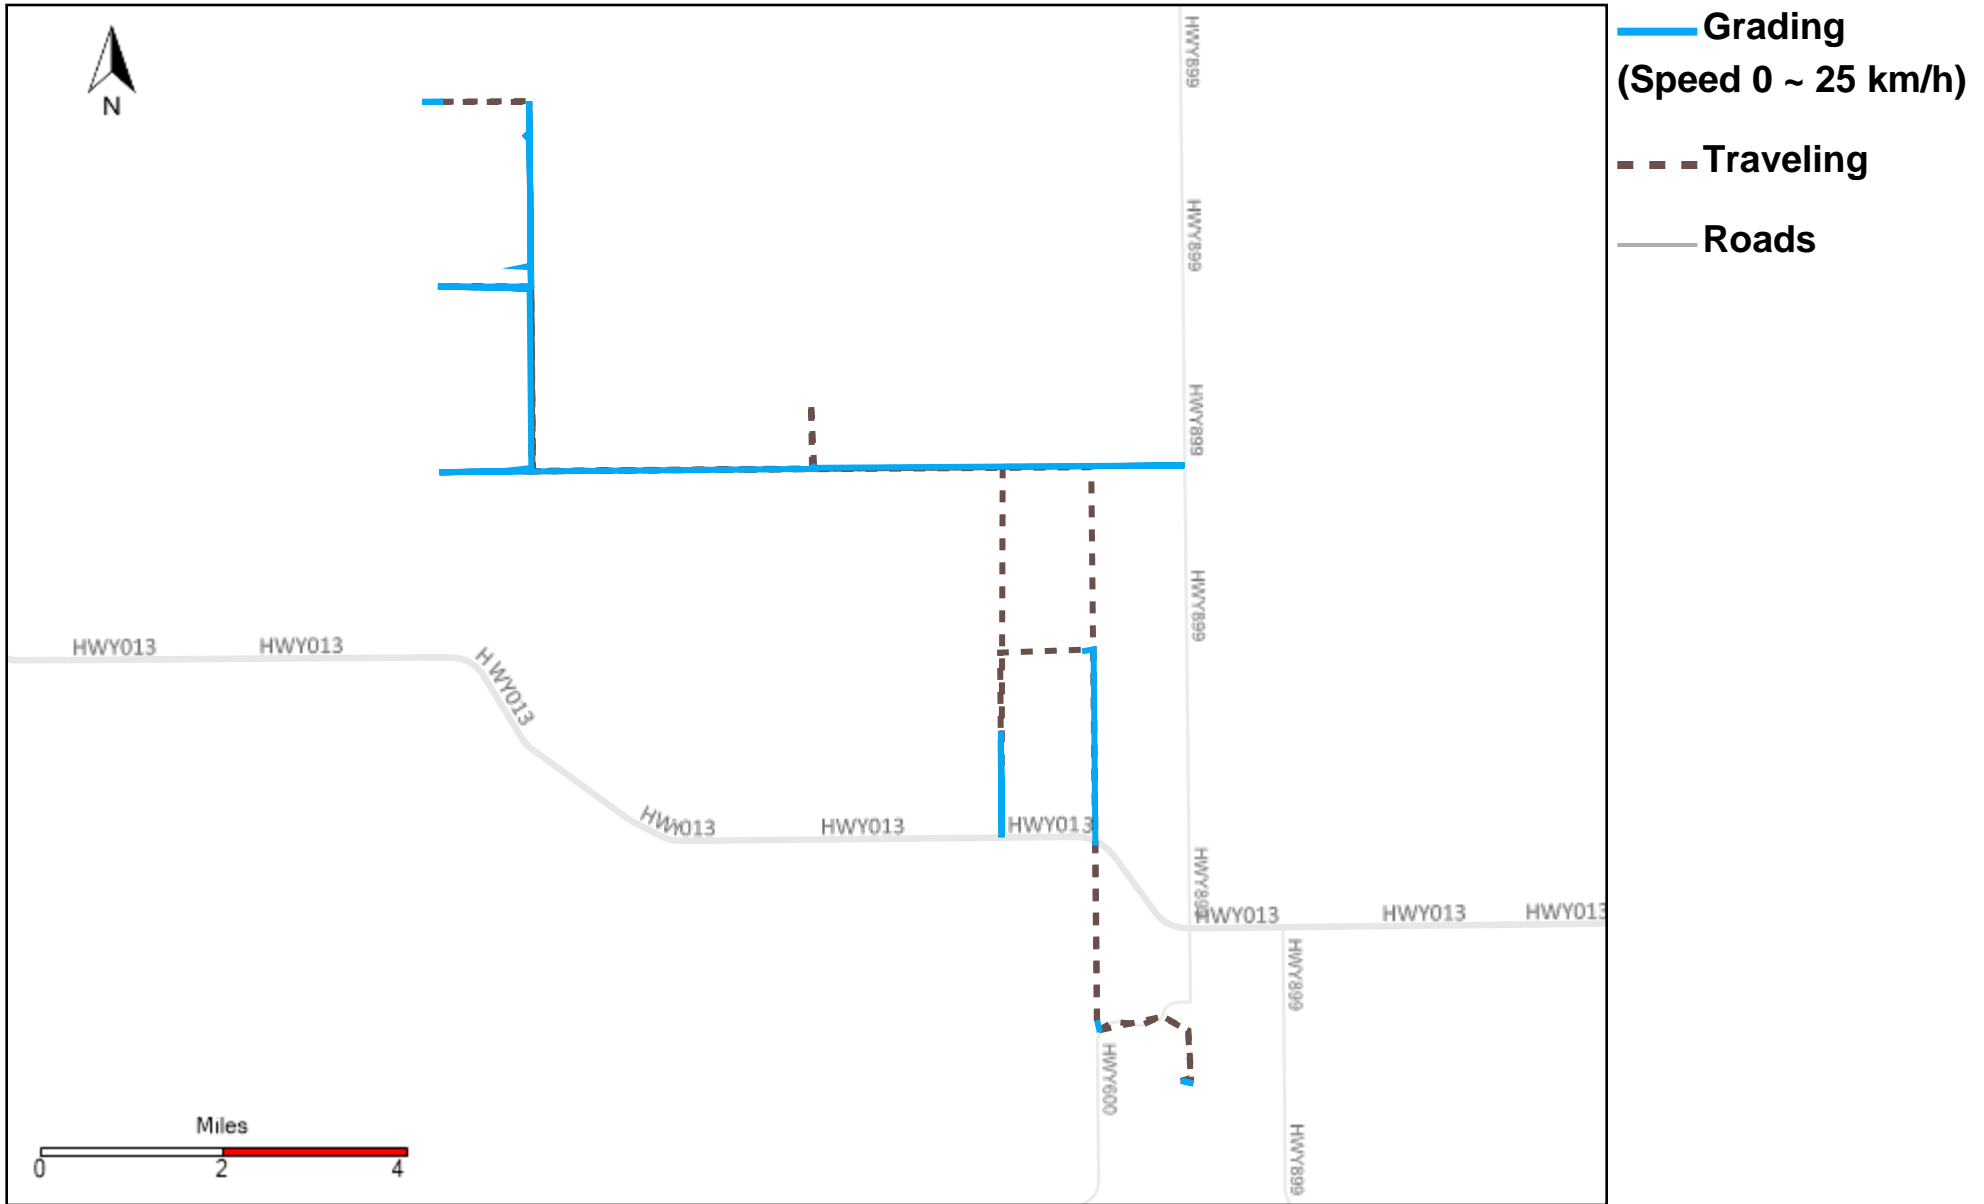

43-185_2024-11-10 ~ 2024-11-16 Tracking

Total Distance(km)	Total Hours	Work Distance(km)	Work Hours
168.49	15 hrs 56 min 2 sec	87.34	12 hrs 48 min 17 sec