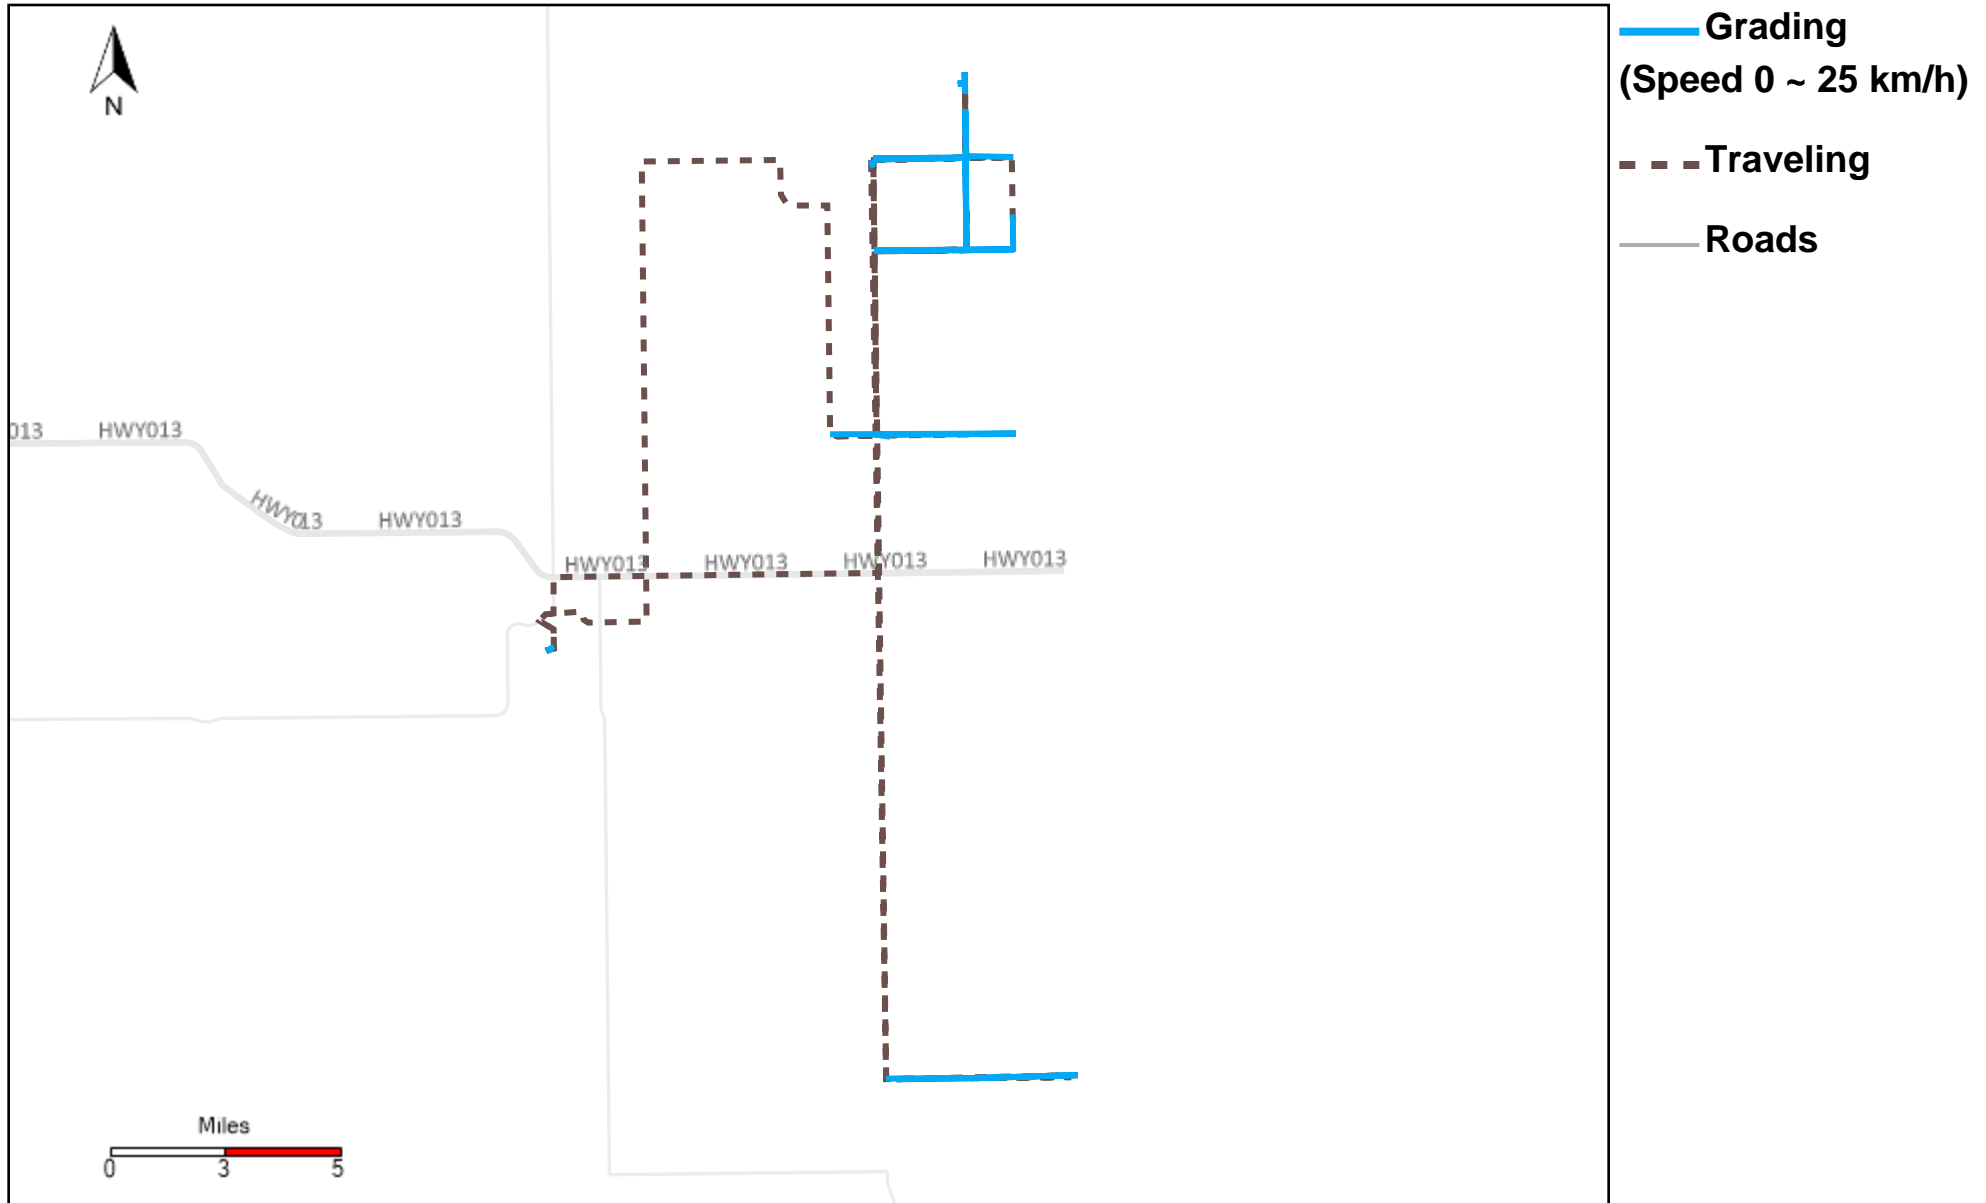

43-183_2024-11-10 ~ 2024-11-16 Tracking

Total Distance(km)	Total Hours	Work Distance(km)	Work Hours
286.7	21 hrs 20 min 48 sec	116.97	15 hrs 25 min 32 sec

43-184_2024-11-10 ~ 2024-11-16 Tracking

Total Distance(km)	Total Hours	Work Distance(km)	Work Hours
113.89	12 hrs 23 min 26 sec	64.47	10 hrs 24 min 24 sec