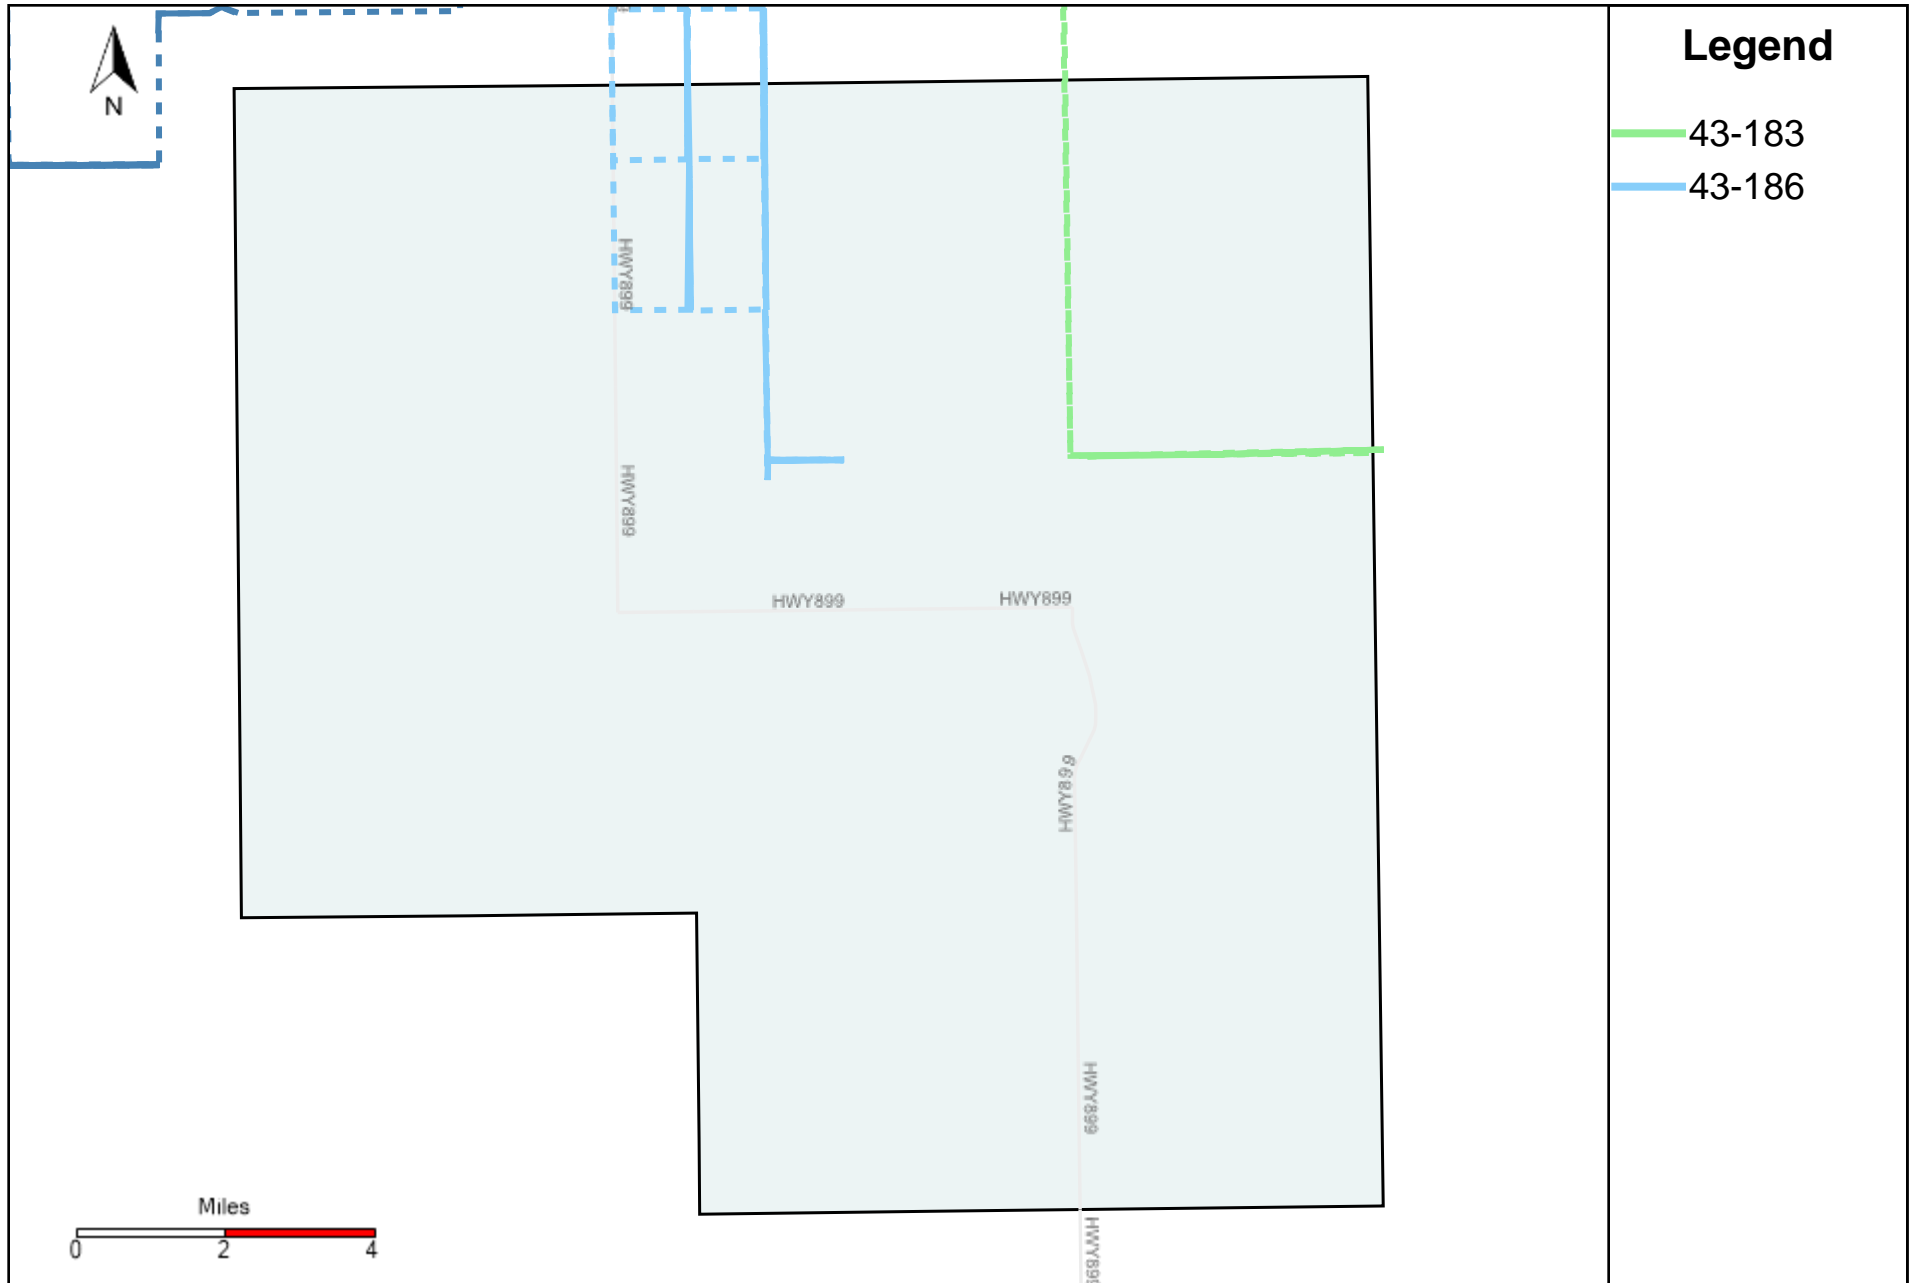

Provost Weekly Grader Report (2024-11-10 ~ 2024-11-16)

Division: 1 Grader Report(2024-11-10 ~ 2024-11-16)

Vehicle Name List	Total Distance(km)	Total Hours
43-183, 43-186	420.83	34 hrs 7 min 48 sec

Division: 2 Grader Report(2024-11-10 ~ 2024-11-16)