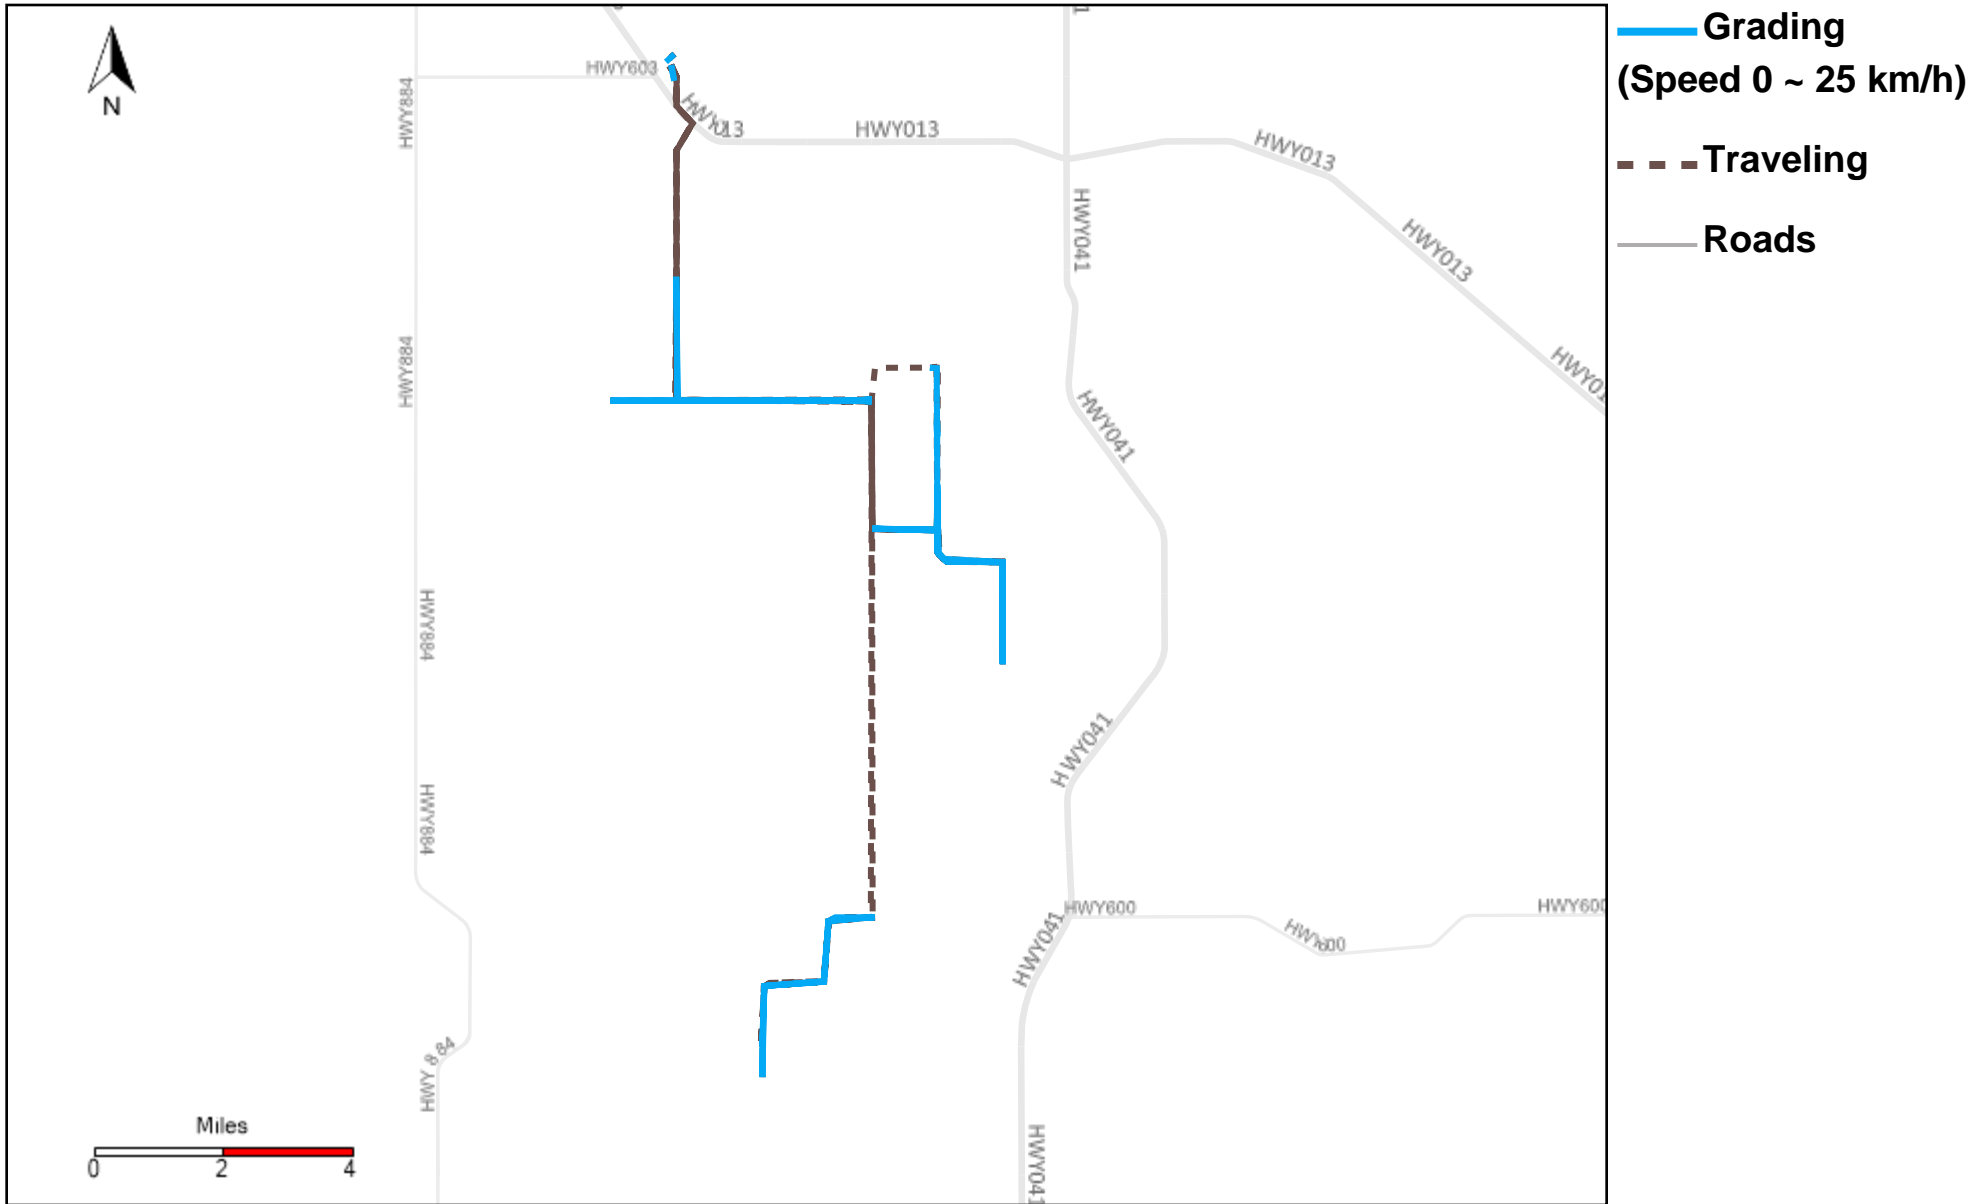

43-216_2024-11-10 ~ 2024-11-16 Tracking

Total Distance(km)	Total Hours	Work Distance(km)	Work Hours
394.73	35 hrs 28 min 8 sec	184.46	24 hrs 23 min 21 sec