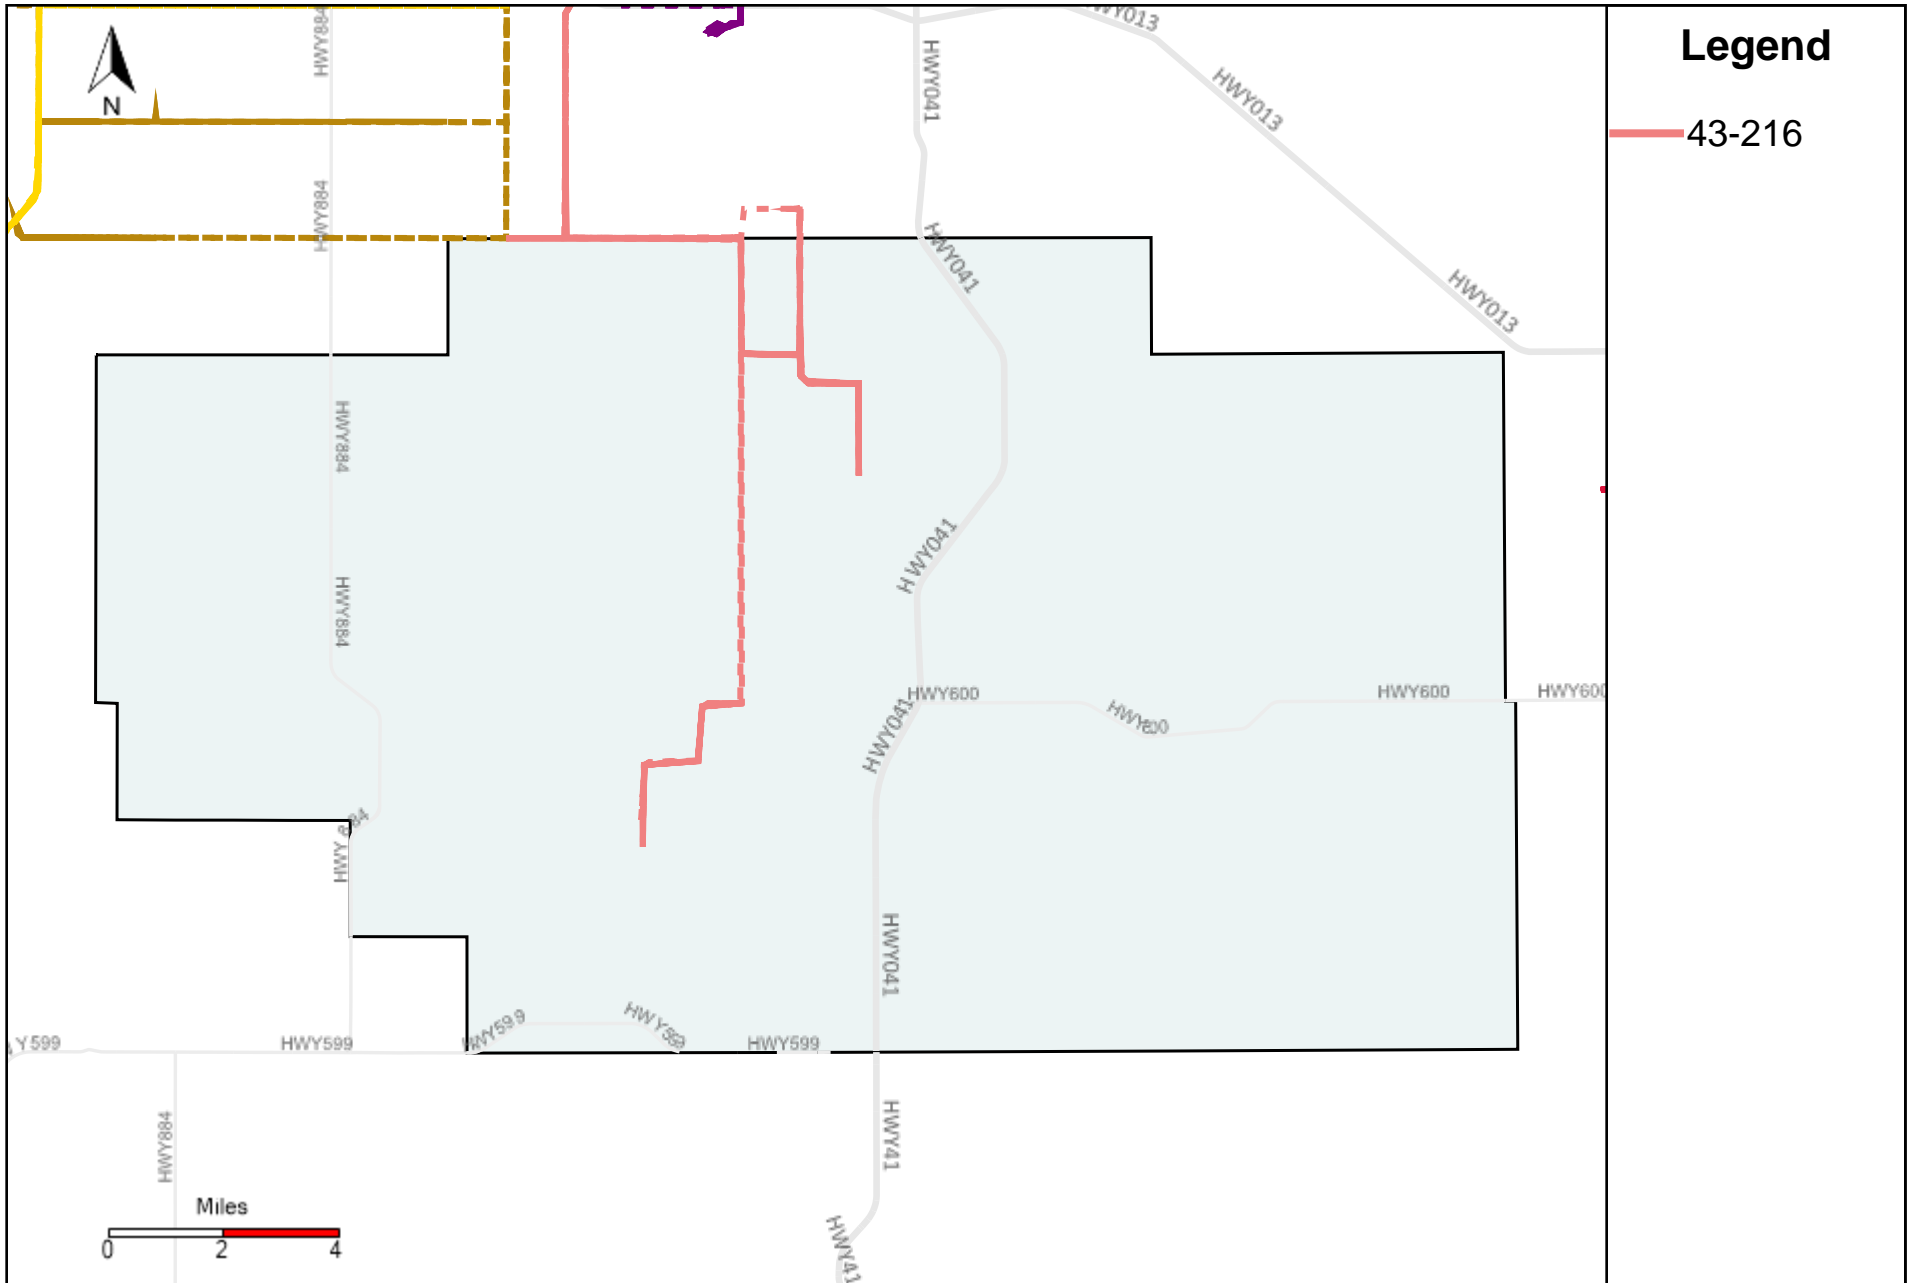

Division: 5 Grader Report(2024-11-10 ~ 2024-11-16)

Vehicle Name List	Total Distance(km)	Total Hours
43-216	394.73	35 hrs 28 min 8 sec