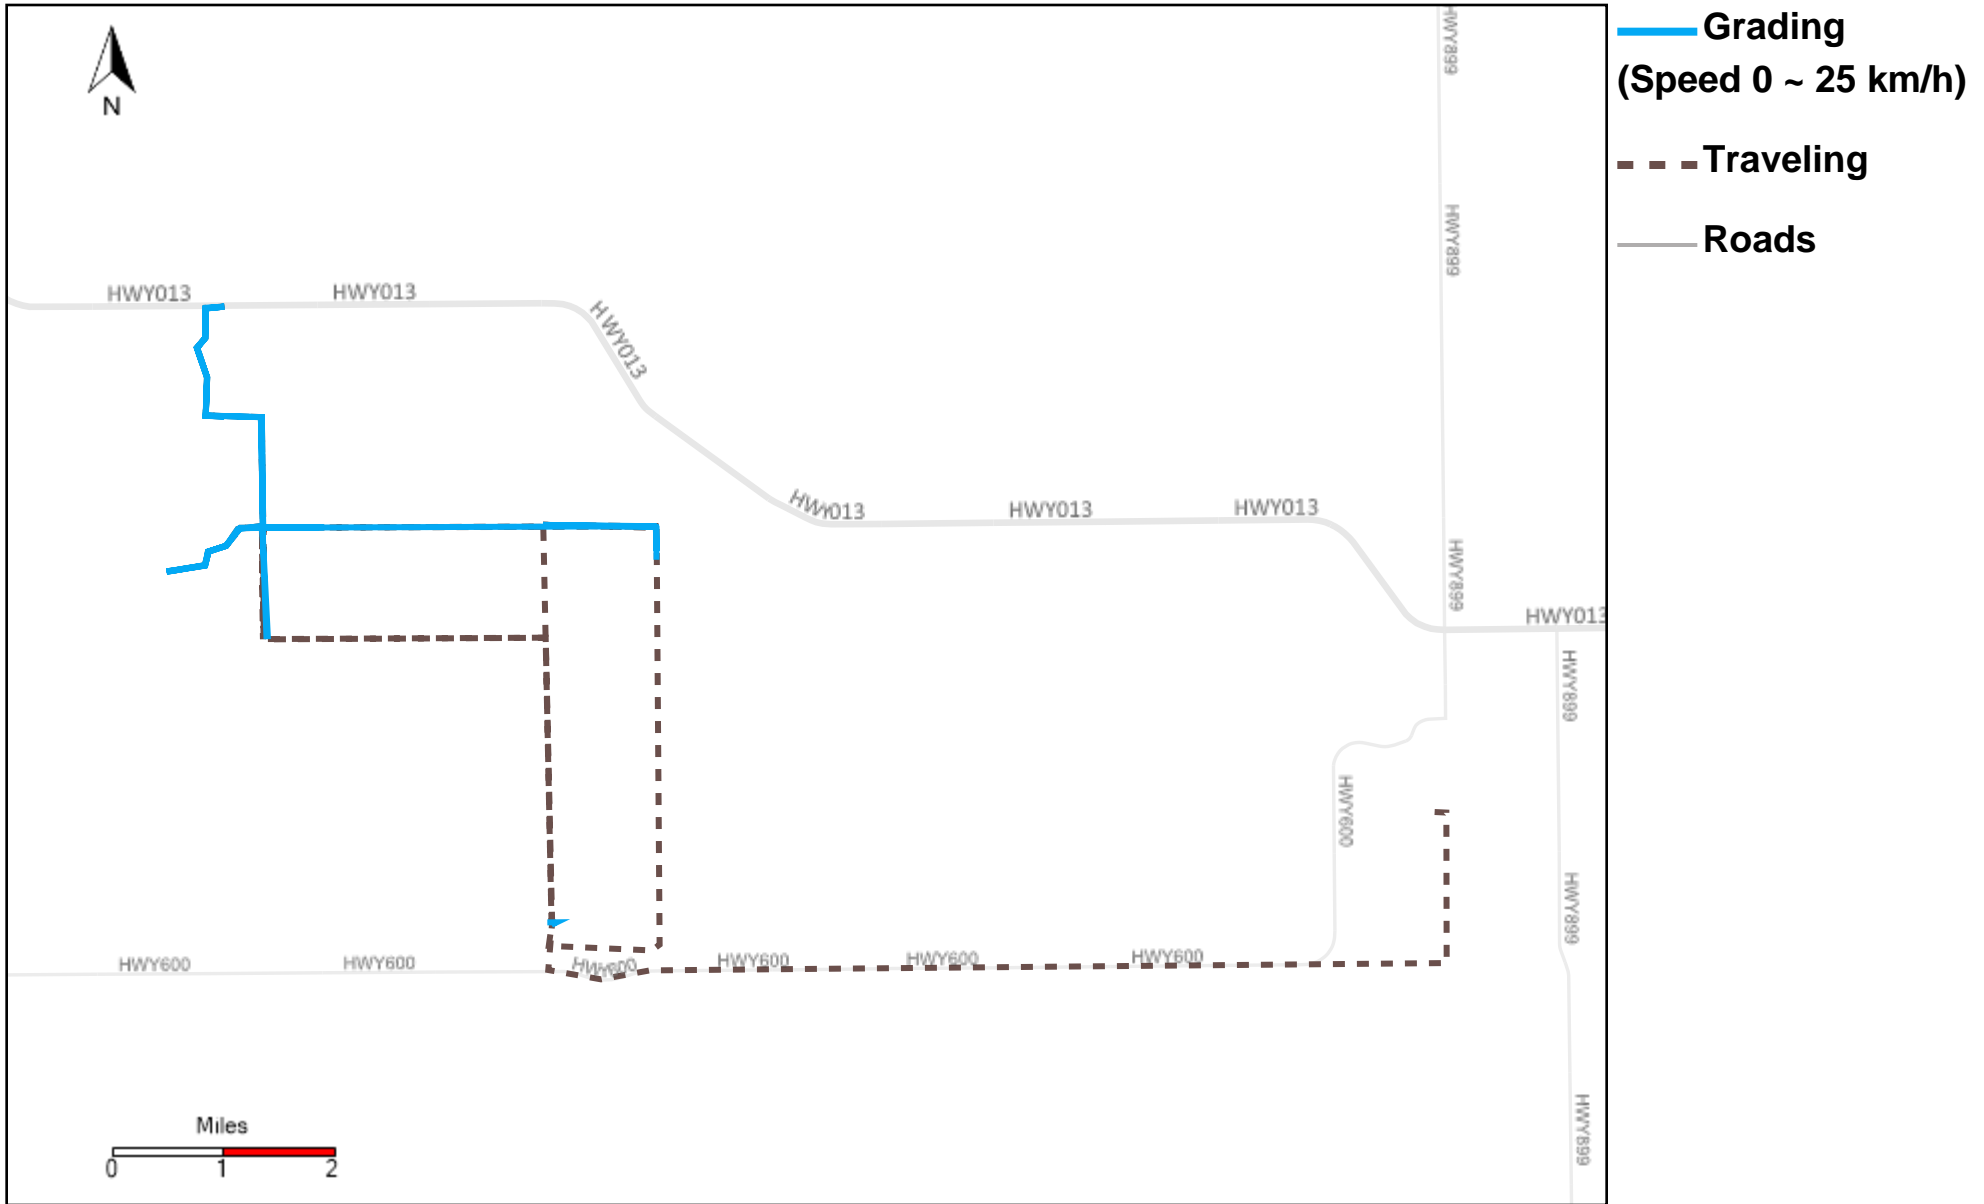

43-183_2024-11-10 ~ 2024-11-16 Tracking

Total Distance(km)	Total Hours	Work Distance(km)	Work Hours
286.7	21 hrs 20 min 48 sec	116.97	15 hrs 25 min 32 sec

43-184_2024-11-10 ~ 2024-11-16 Tracking

Total Distance(km)	Total Hours	Work Distance(km)	Work Hours
113.89	12 hrs 23 min 26 sec	64.47	10 hrs 24 min 24 sec