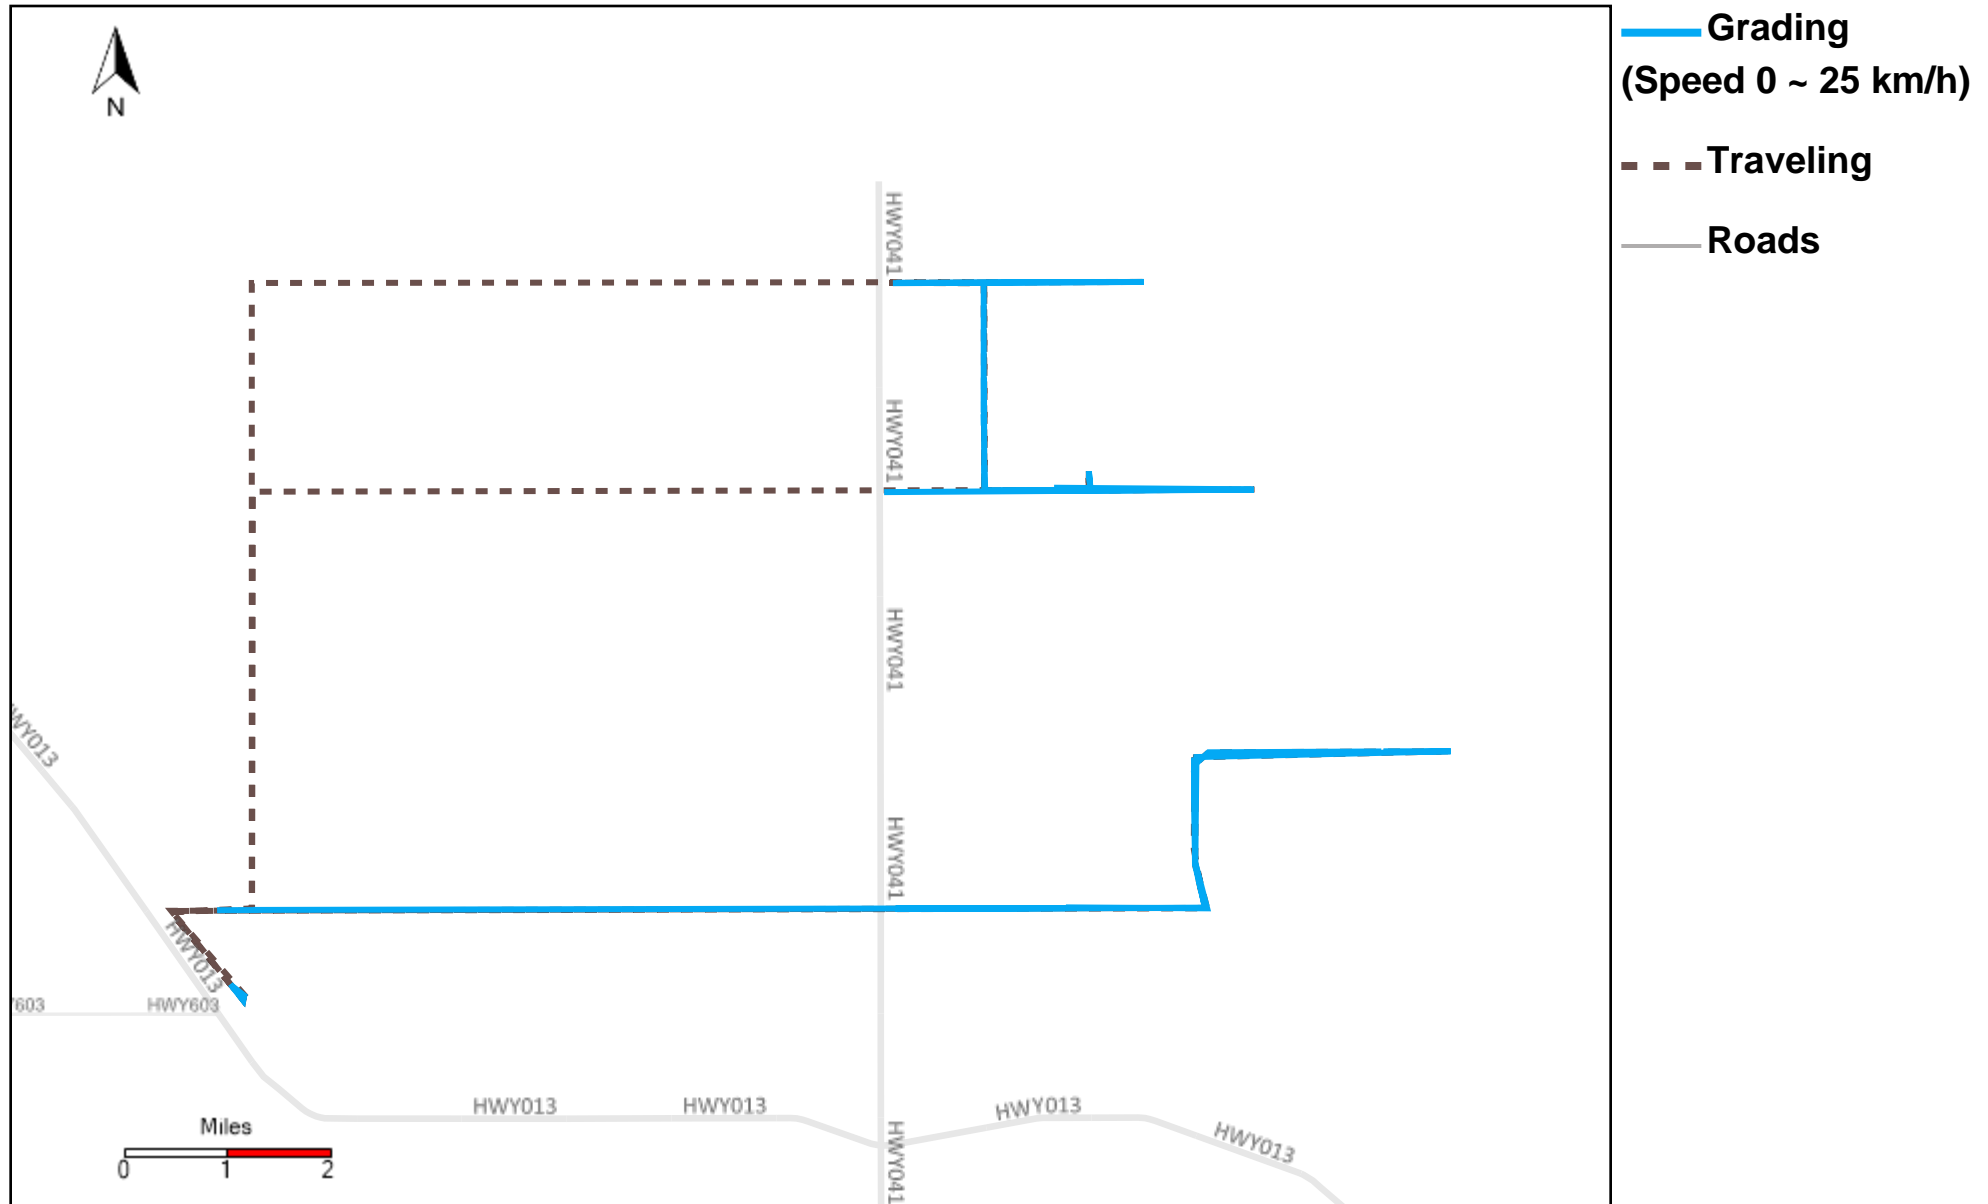

43-220_2024-11-10 ~ 2024-11-16 Tracking

Total Distance(km)	Total Hours	Work Distance(km)	Work Hours
193.91	17 hrs 3 min 6 sec	117.52	14 hrs 34 min 26 sec