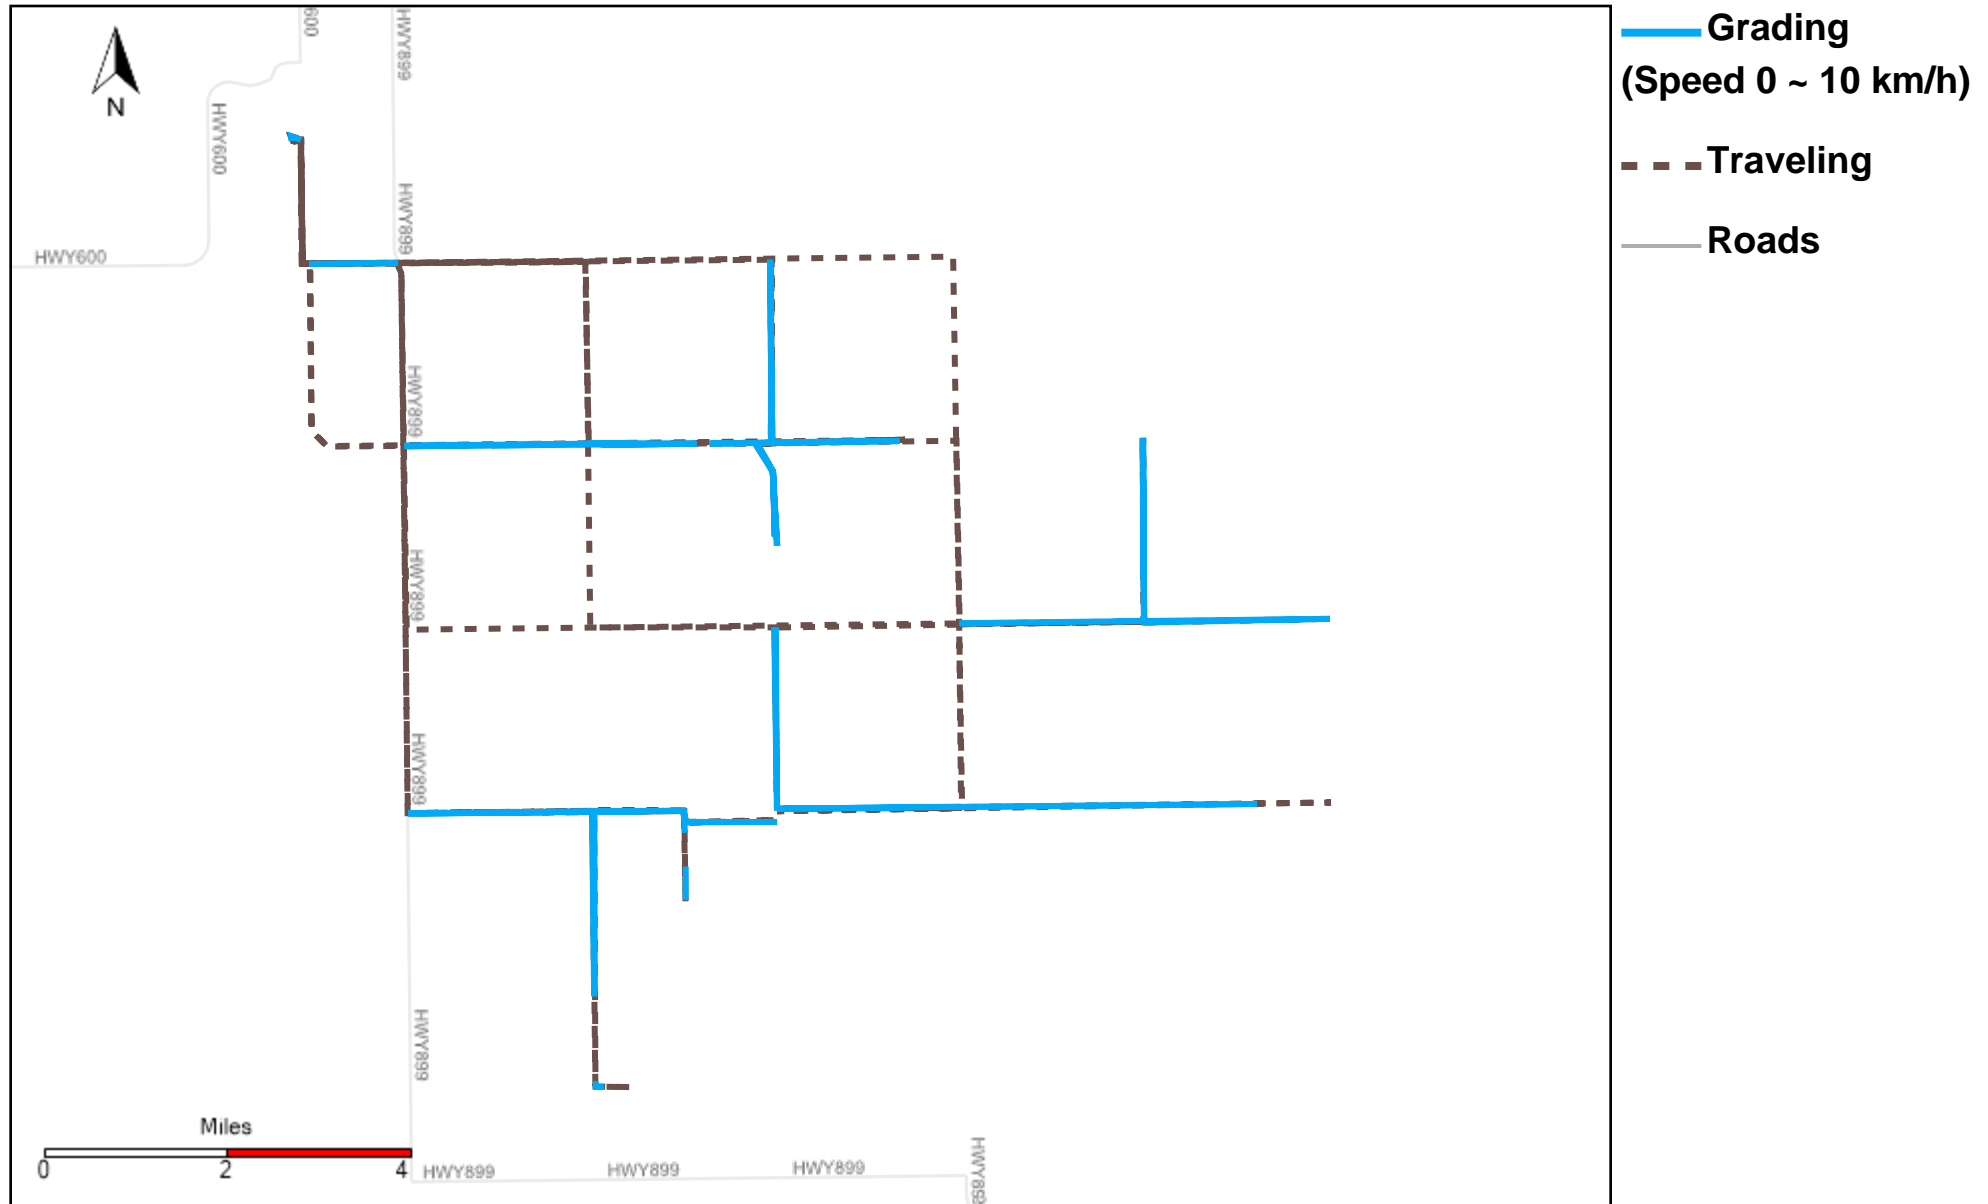

43-186_2024-10-27 ~ 2024-11-02 Tracking

Total Distance(km)	Total Hours	Work Distance(km)	Work Hours
393.34	40 hrs 16 min 15 sec	204.63	31 hrs 9 min 1 sec