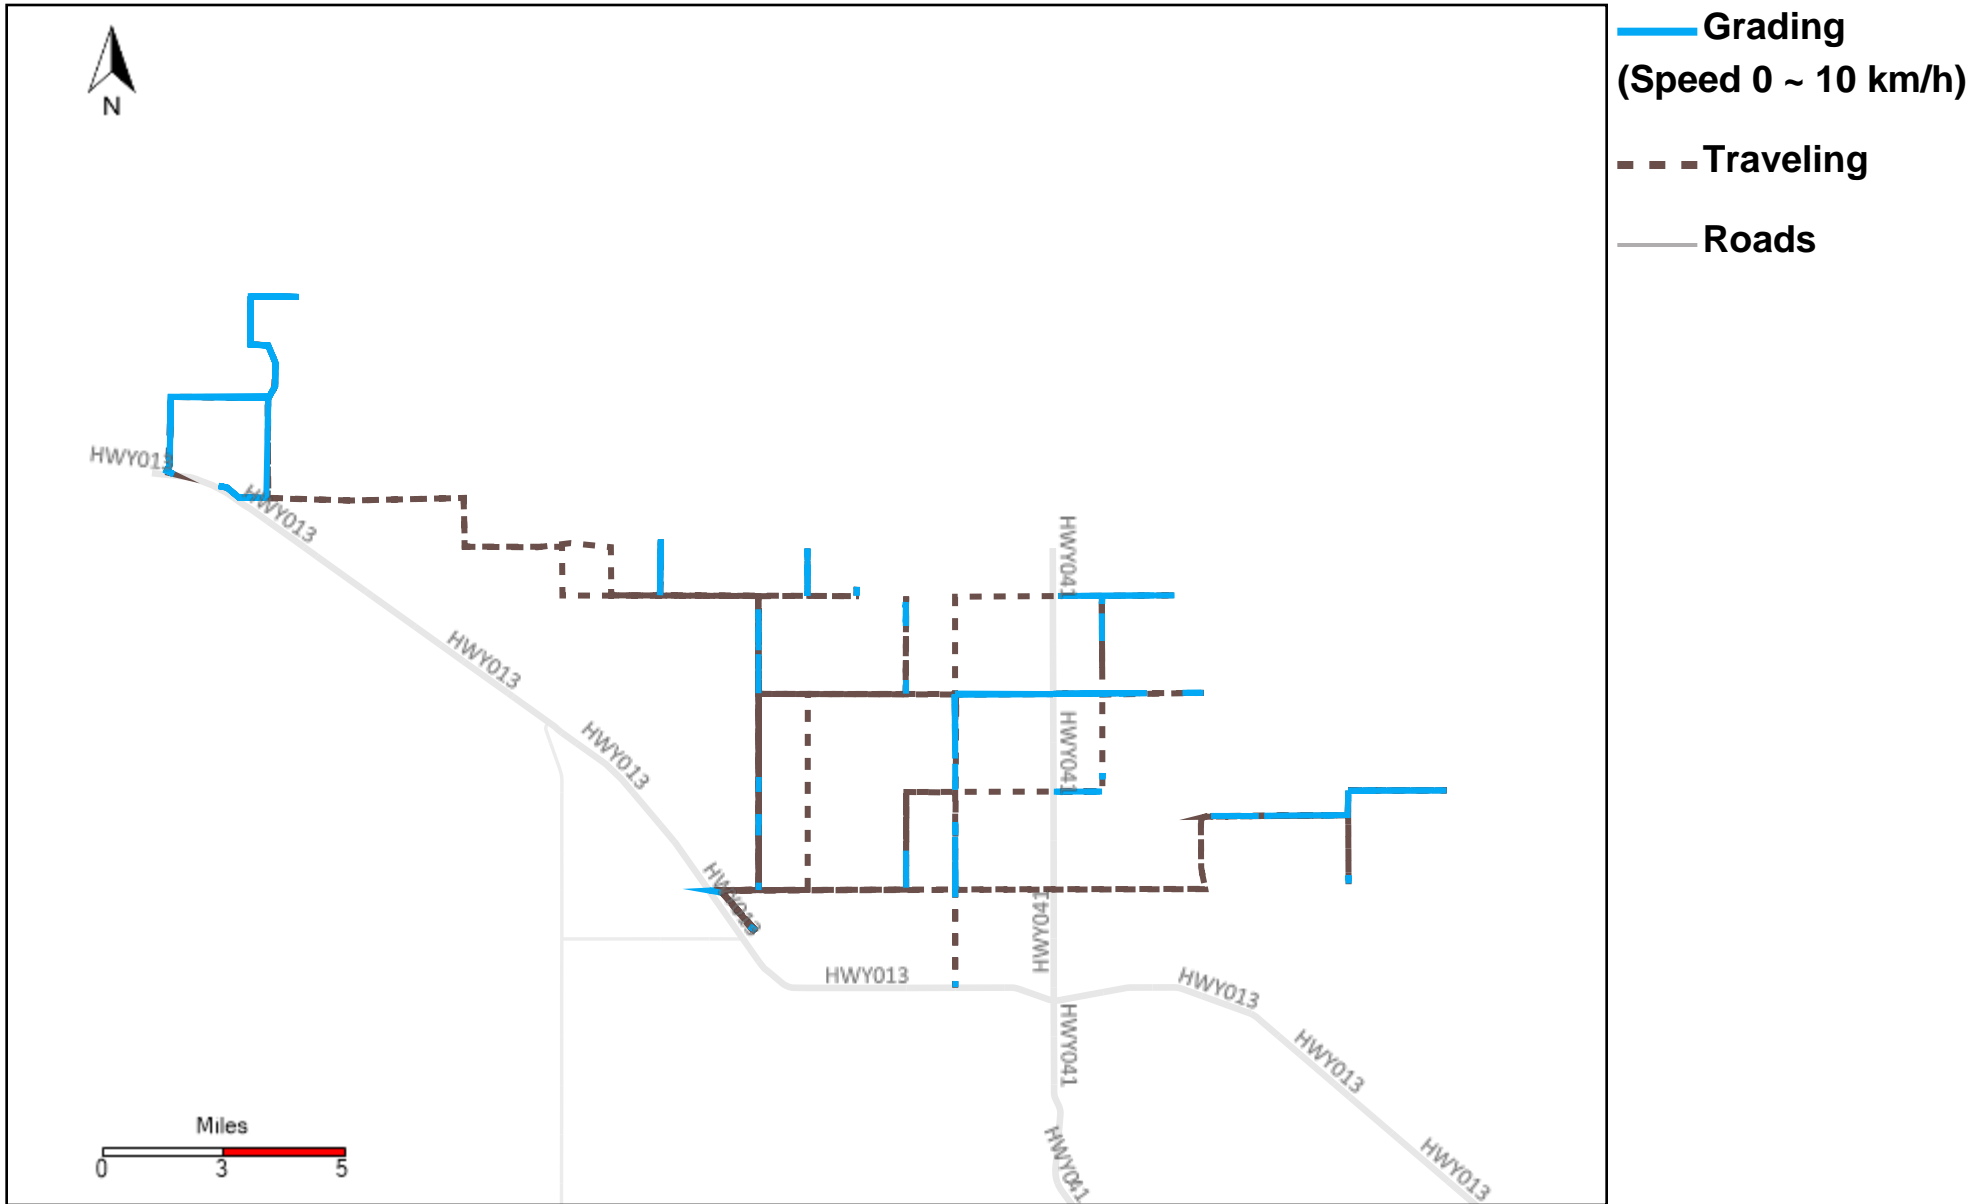

43-218_2024-10-27 ~ 2024-11-02 Tracking

Total Distance(km)	Total Hours	Work Distance(km)	Work Hours
565.06	49 hrs 19 min 14 sec	145.91	22 hrs 29 min 2 sec