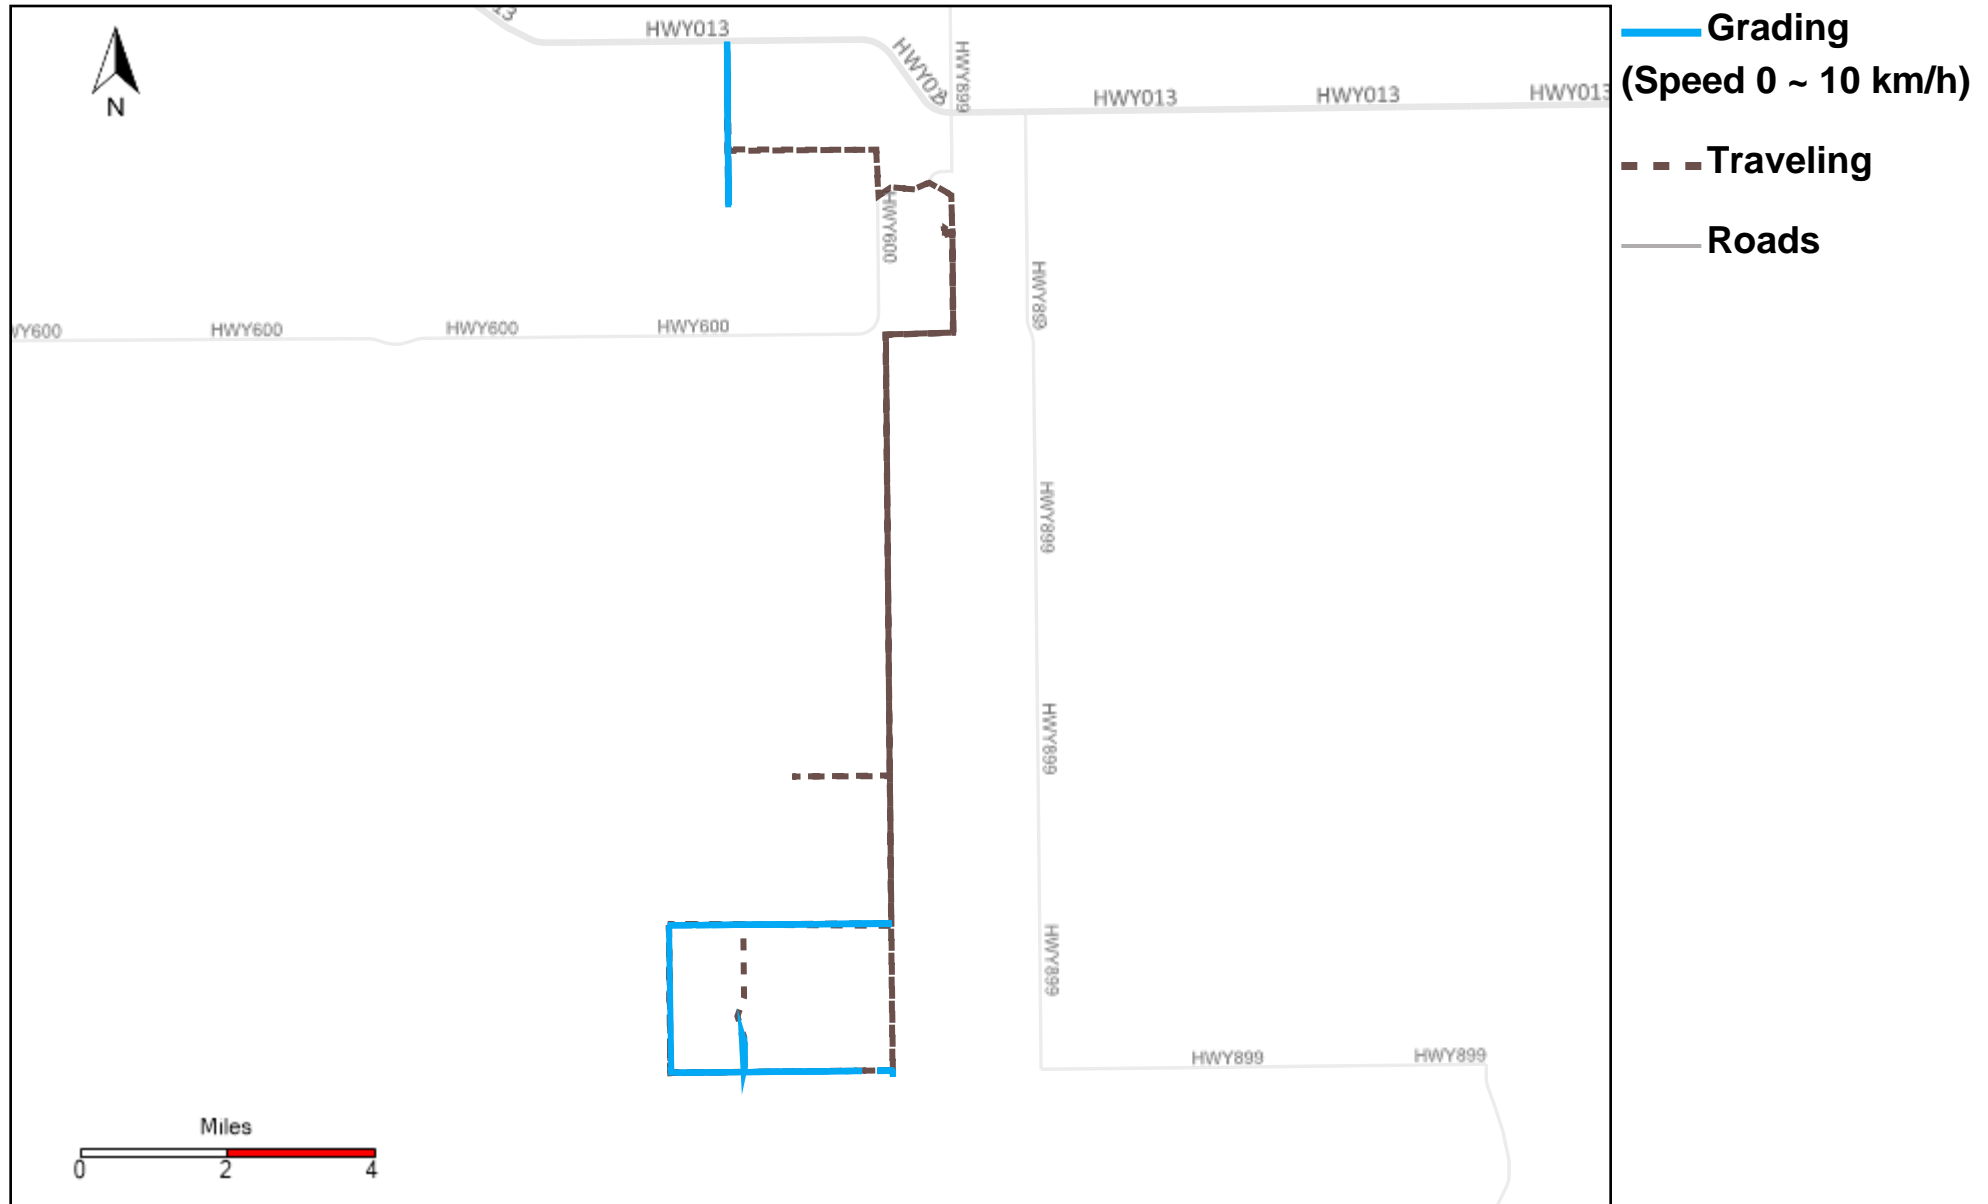

43-181_2024-10-27 ~ 2024-11-02 Tracking

Total Distance(km)	Total Hours	Work Distance(km)	Work Hours
220.23	23 hrs 37 min 33 sec	84.76	13 hrs 9 min 42 sec

43-182_2024-10-27 ~ 2024-11-02 Tracking

Total Distance(km)	Total Hours	Work Distance(km)	Work Hours
83.87	12 hrs 5 min 40 sec	46.04	8 hrs 22 min 59 sec