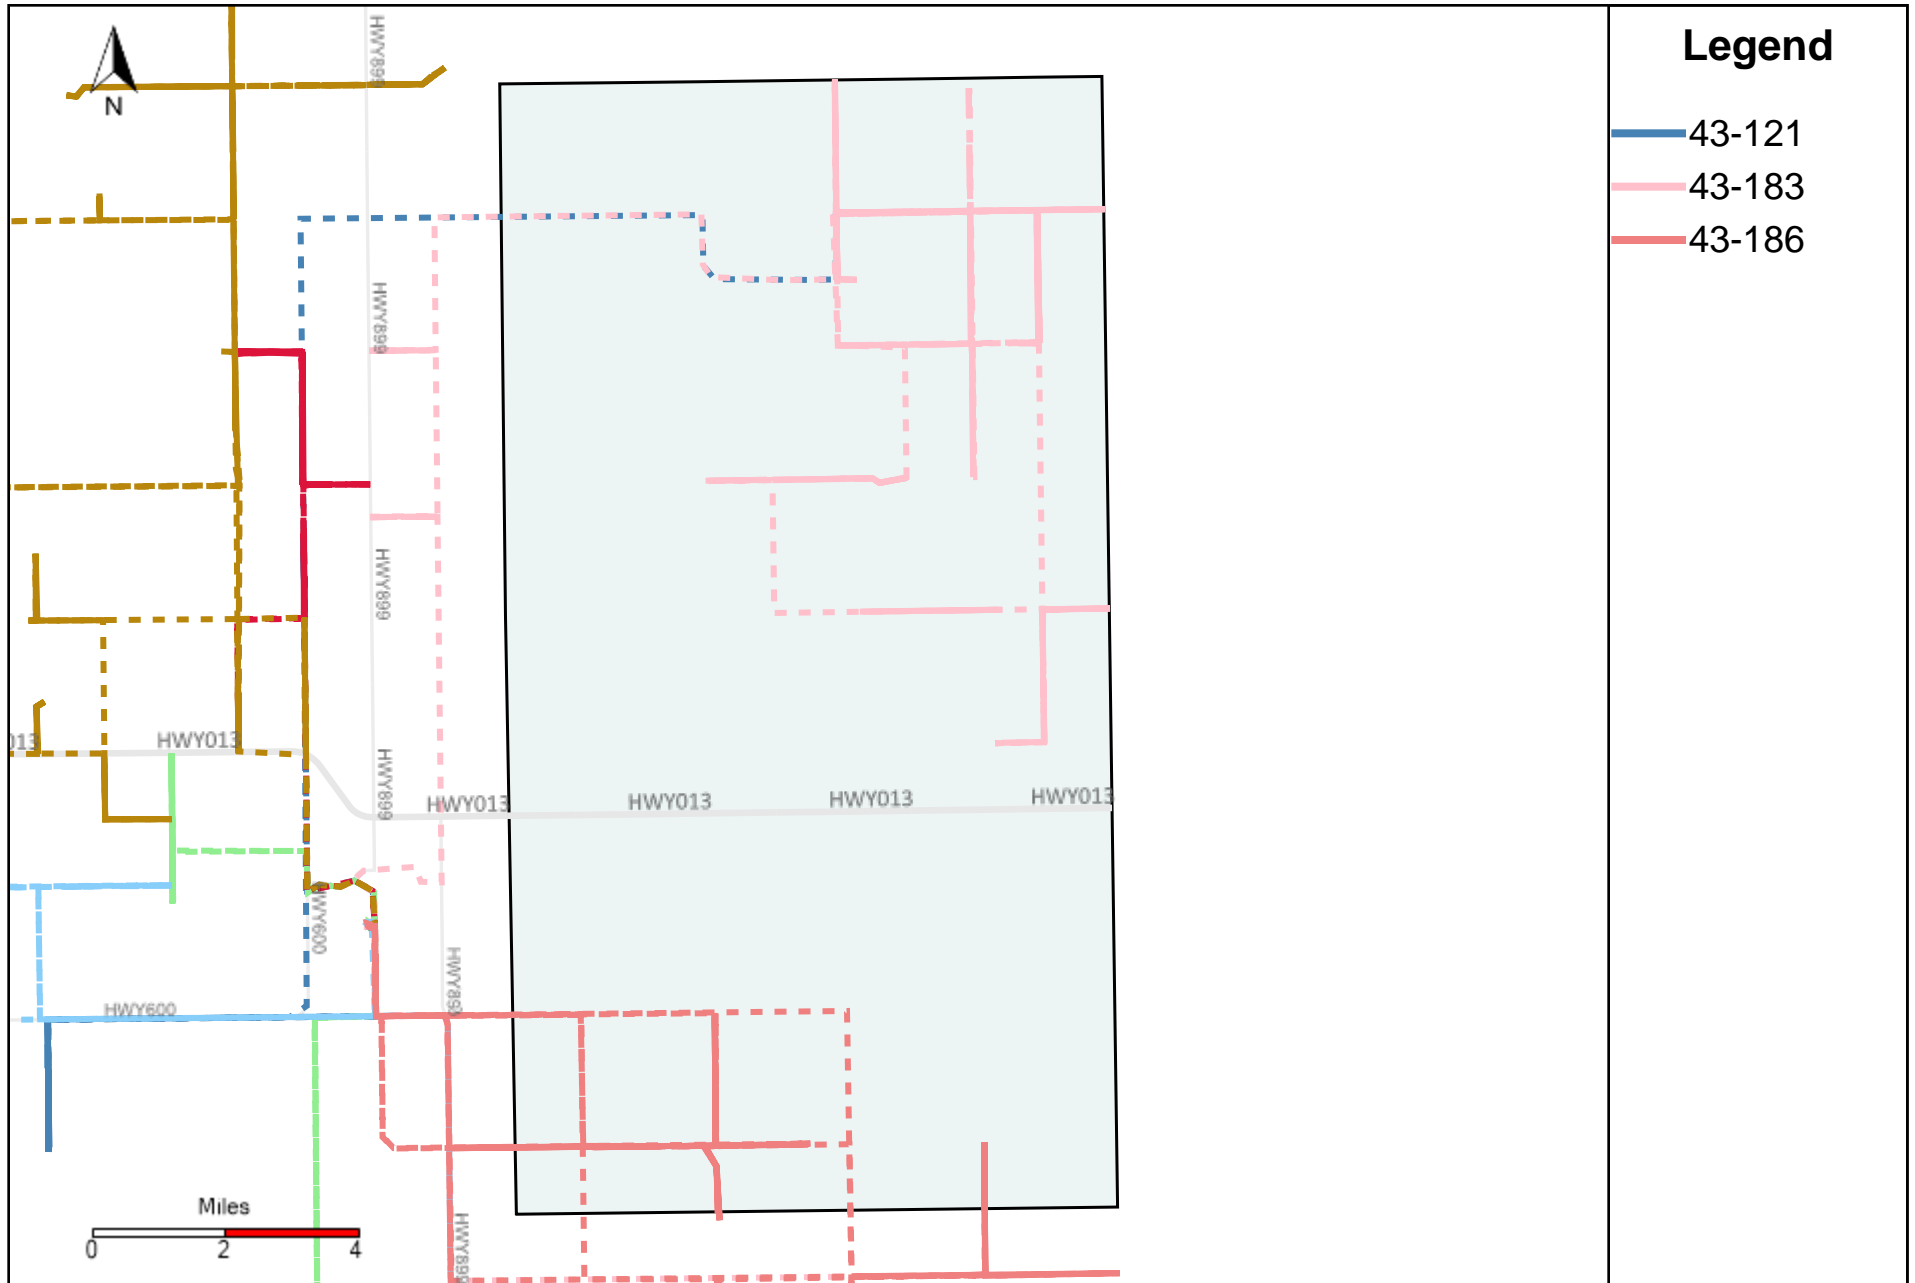

Division: 2 Grader Report(2024-10-27 ~ 2024-11-02)

Vehicle Name List	Total Distance(km)	Total Hours
43-121, 43-183, 43-186	960.09	110 hrs 5 min 23 sec