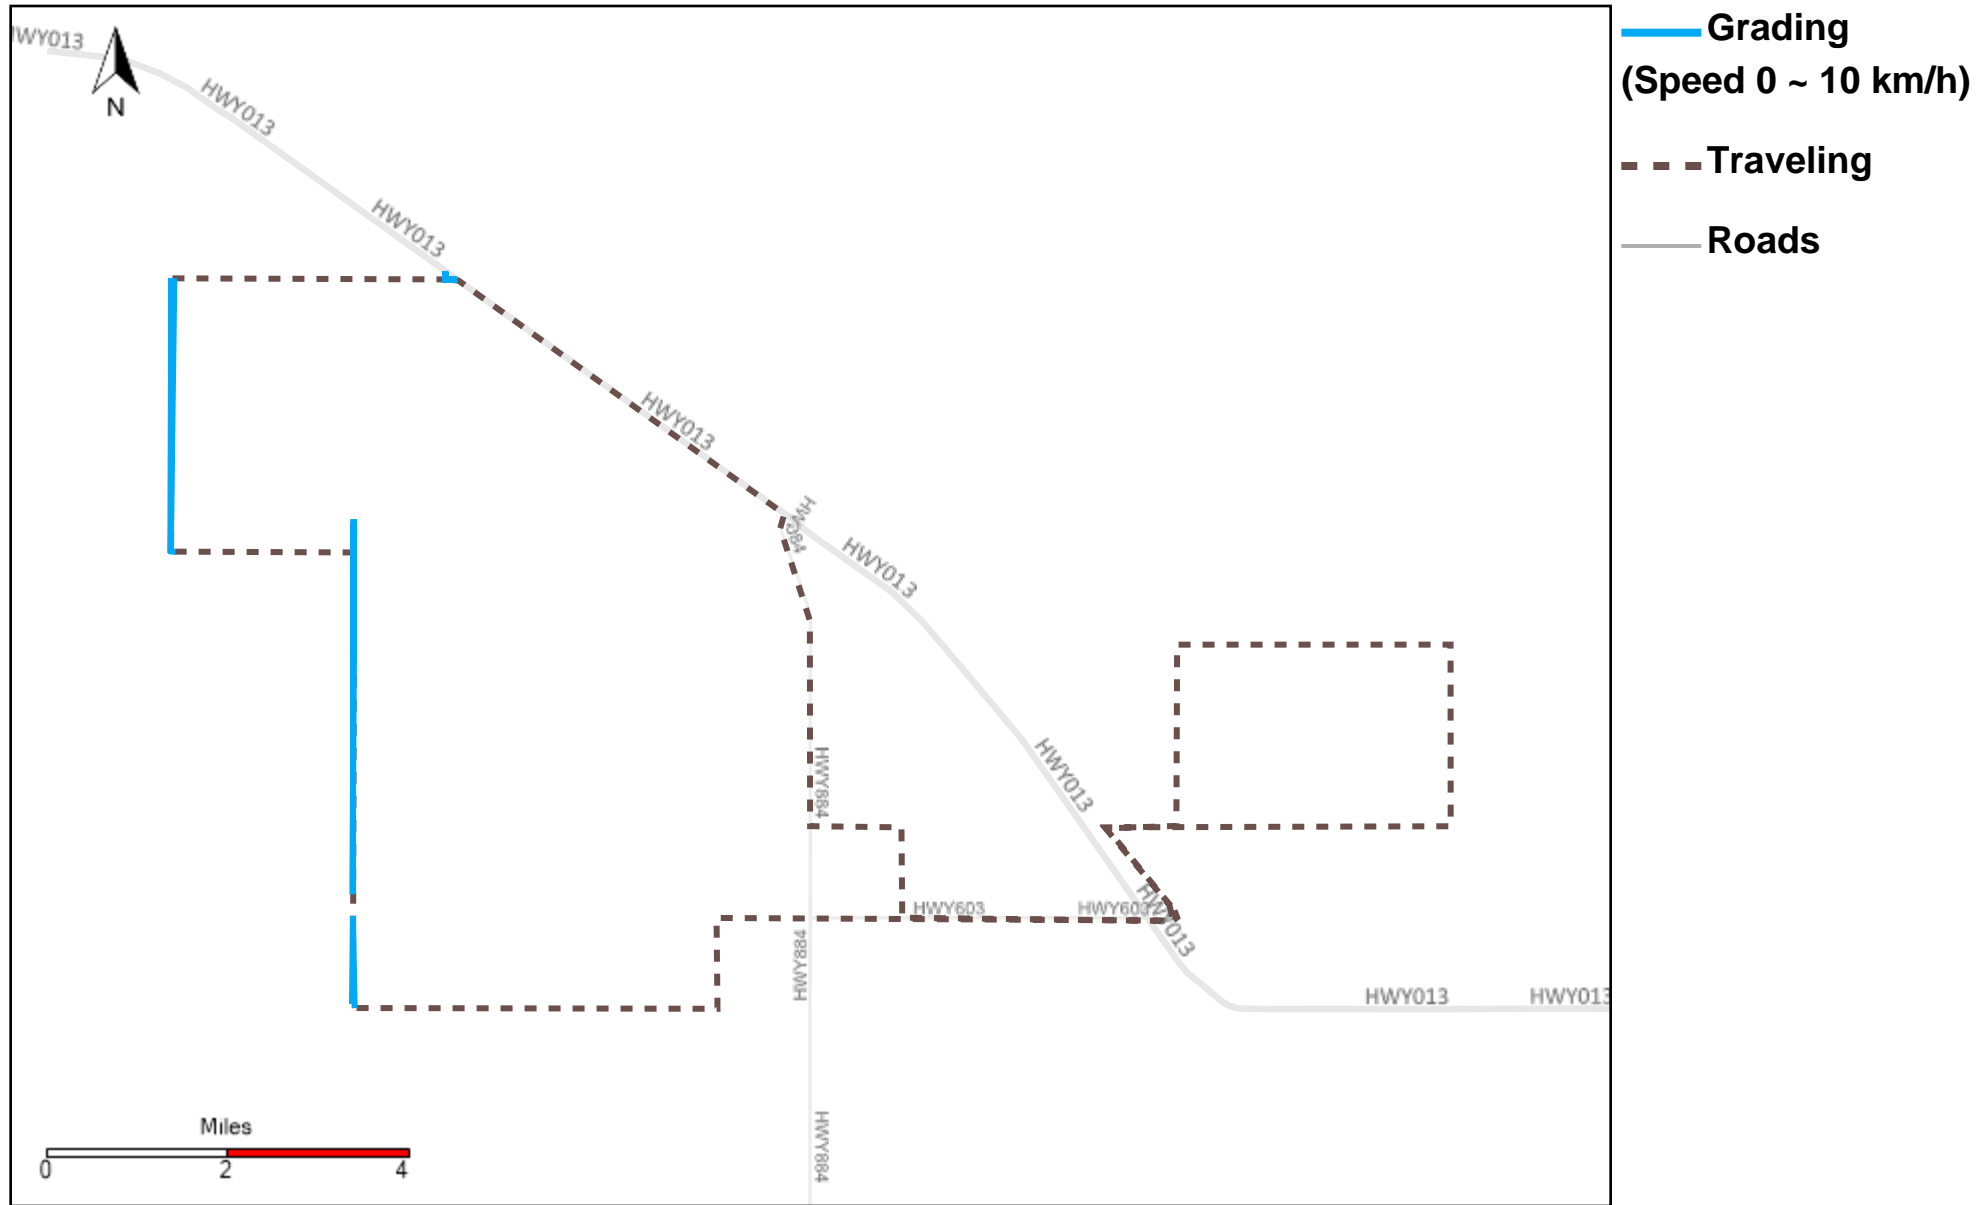

43-221_2024-10-27 ~ 2024-11-02 Tracking

Total Distance(km)	Total Hours	Work Distance(km)	Work Hours
120.63	11 hrs 31 min 48 sec	48.64	8 hrs 27 min 5 sec