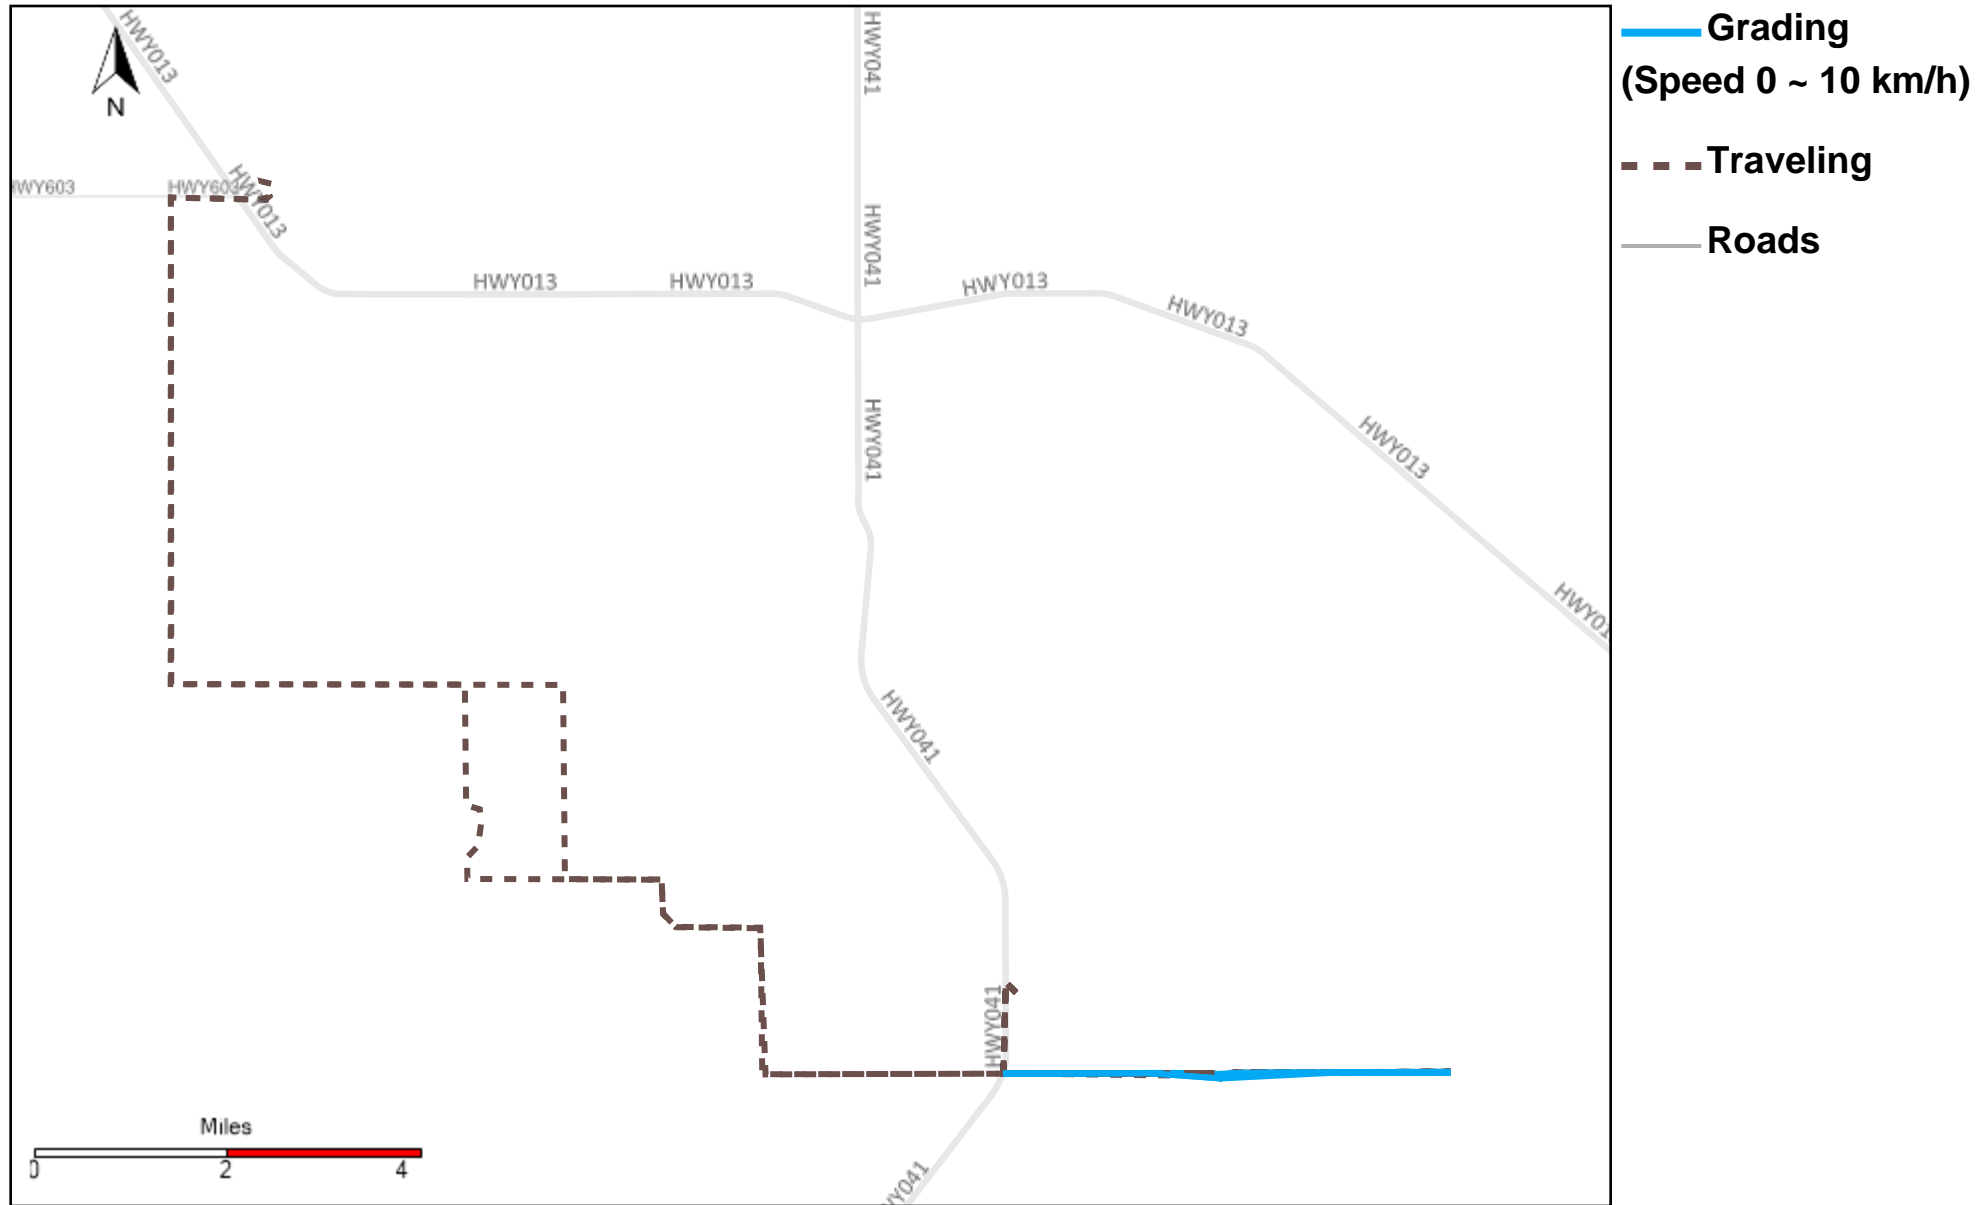

43-217_2024-10-27 ~ 2024-11-02 Tracking

Total Distance(km)	Total Hours	Work Distance(km)	Work Hours
219.21	35 hrs 1 min 16 sec	50.39	18 hrs 43 min 24 sec