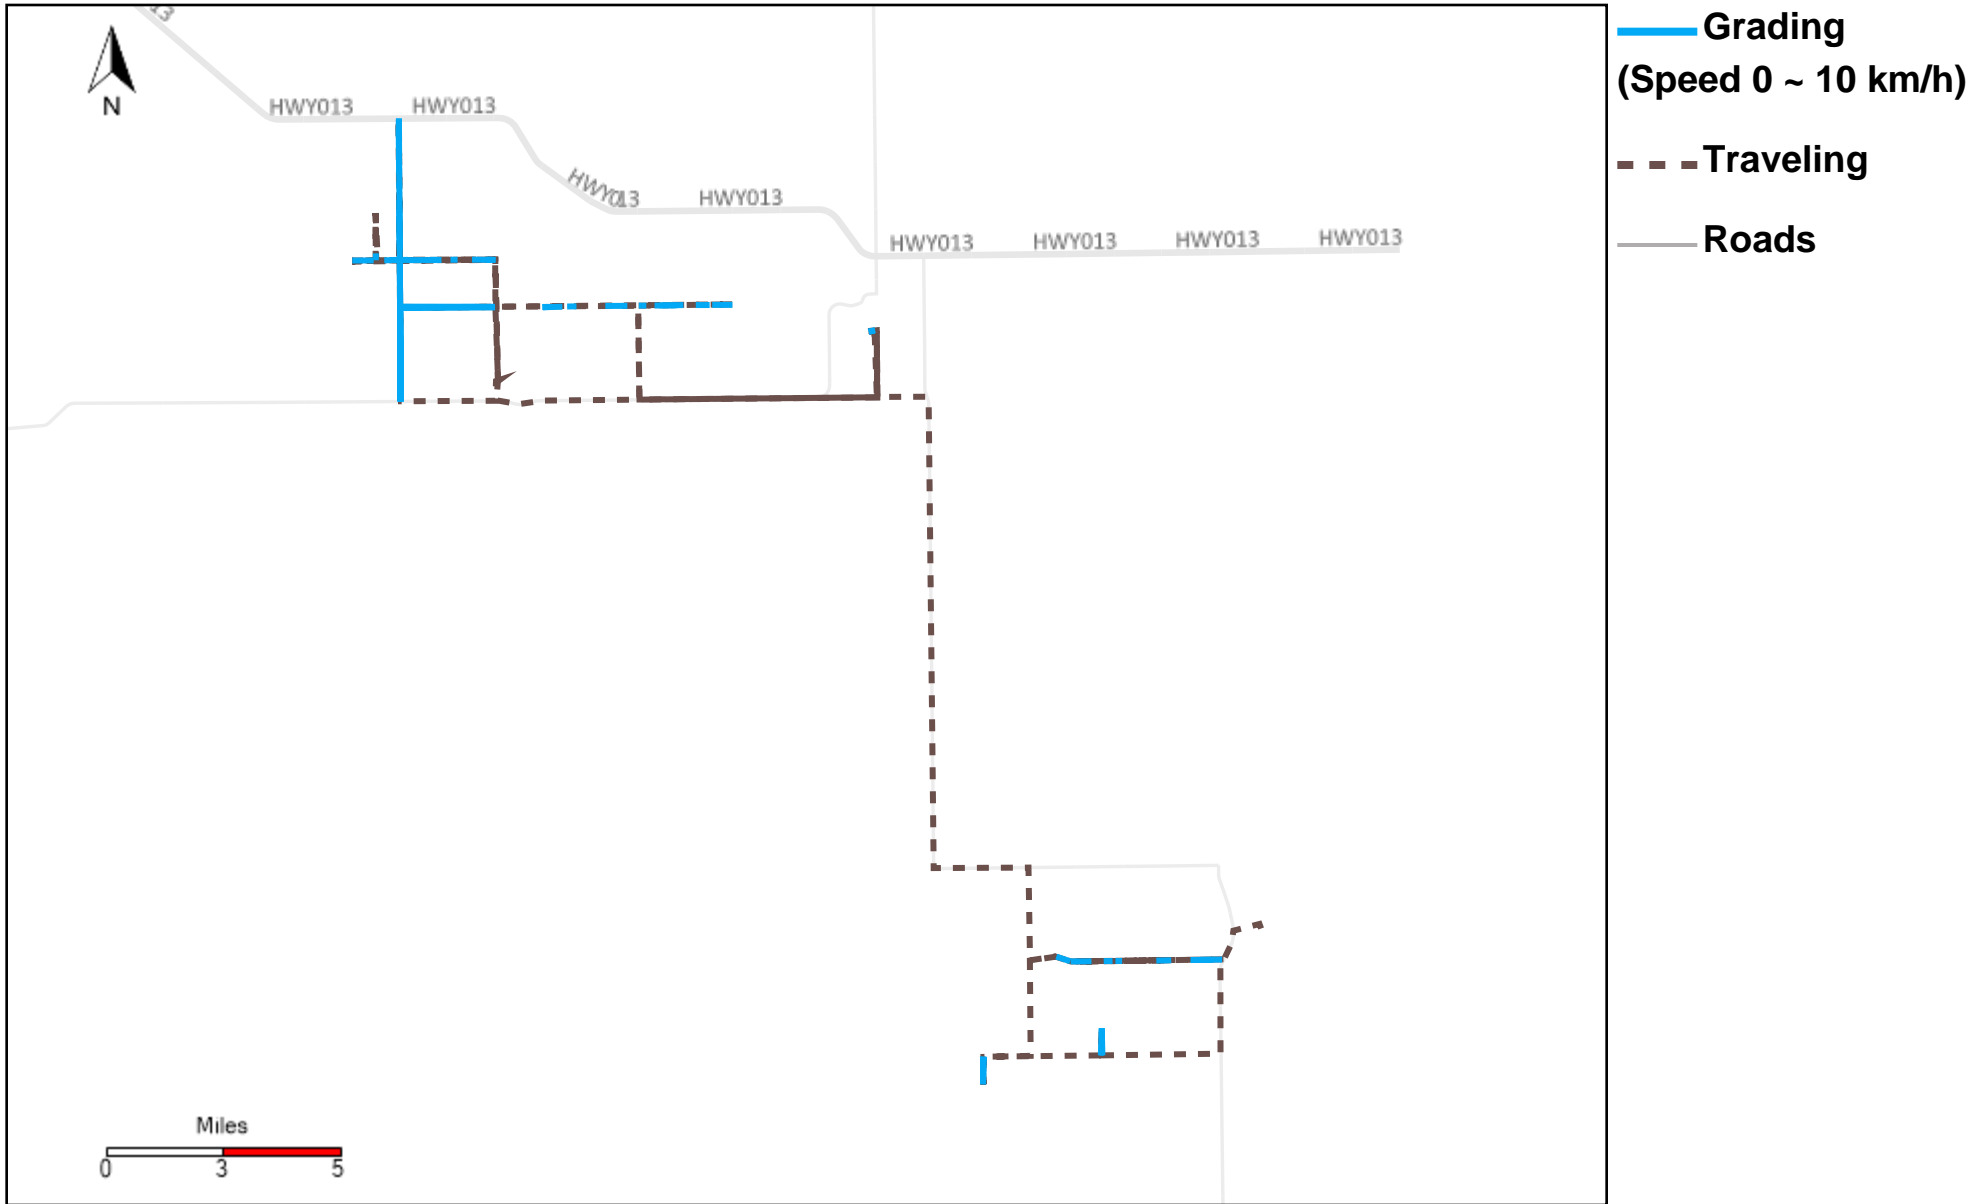

43-184_2024-10-27 ~ 2024-11-02 Tracking

Total Distance(km)	Total Hours	Work Distance(km)	Work Hours
261.11	25 hrs 17 min 23 sec	63.66	9 hrs 46 min 21 sec