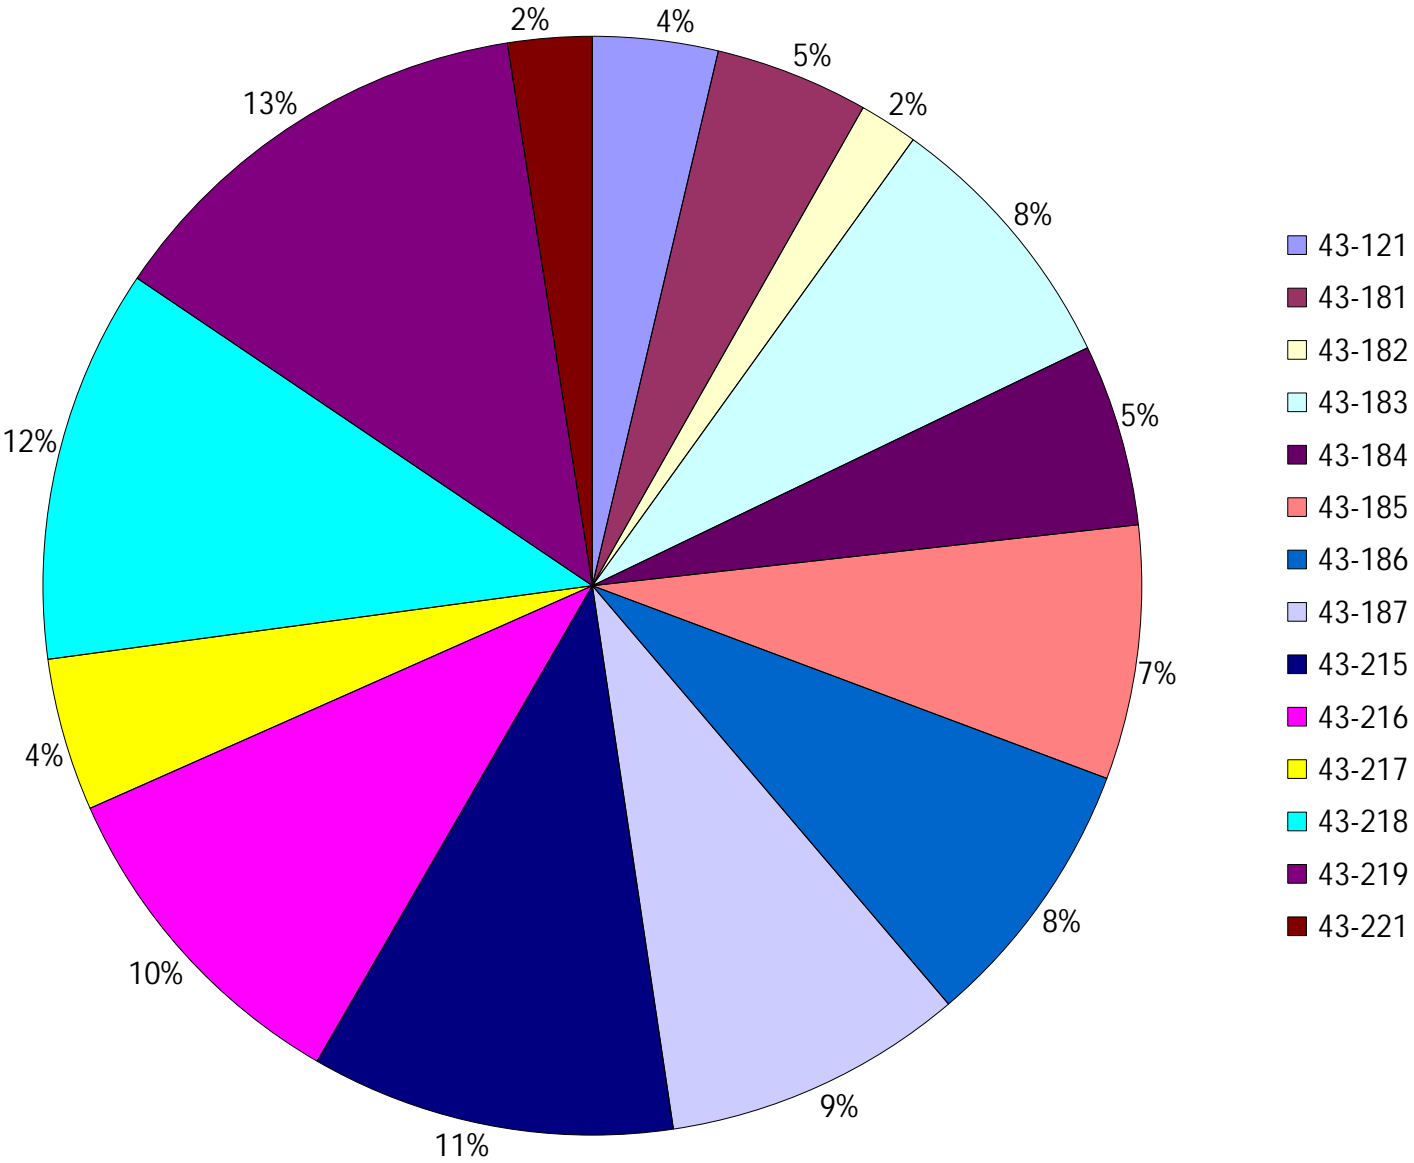

Provost Weekly Grader Report

From 10/27/2024 To 11/2/2024

11/2/2024

Vehicle	Total Distance(km)	Total Hours	Work Distance(km)	Work Hours
43-121	179.48	29 hrs 51 min 54 sec	47.33	19 hrs 44 min 17 sec
43-181	220.23	23 hrs 37 min 33 sec	84.76	13 hrs 9 min 42 sec
43-182	83.87	12 hrs 5 min 40 sec	46.04	8 hrs 22 min 59 sec
43-183	387.28	39 hrs 57 min 14 sec	177.66	24 hrs 44 min 47 sec
43-184	261.11	25 hrs 17 min 23 sec	63.66	9 hrs 46 min 21 sec
43-185	364.18	38 hrs 48 min 36 sec	204.31	29 hrs 7 min 33 sec
43-186	393.34	40 hrs 16 min 15 sec	204.63	31 hrs 9 min 1 sec
43-187	432.09	50 hrs 41 min 7 sec	257.33	41 hrs 44 min 25 sec
43-215	521.81	50 hrs 41 min 3 sec	241.74	33 hrs 57 min 30 sec
43-216	487.78	47 hrs 42 min 16 sec	227.48	33 hrs 27 min 33 sec
43-217	219.21	35 hrs 1 min 16 sec	50.39	18 hrs 43 min 24 sec
43-218	565.06	49 hrs 19 min 14 sec	145.91	22 hrs 29 min 2 sec
43-219	636.83	53 hrs 22 min 2 sec	236.22	35 hrs 56 min 45 sec
43-221	120.63	11 hrs 31 min 48 sec	48.64	8 hrs 27 min 5 sec
Total:	4872.88	508 hrs 13 min 22 sec	2036.11	330 hrs 50 min 26 sec

Vehicle Distance Vs Total Distance (%) From 10/27/2024 To 11/2/2024

Provost Weekly Grader Report