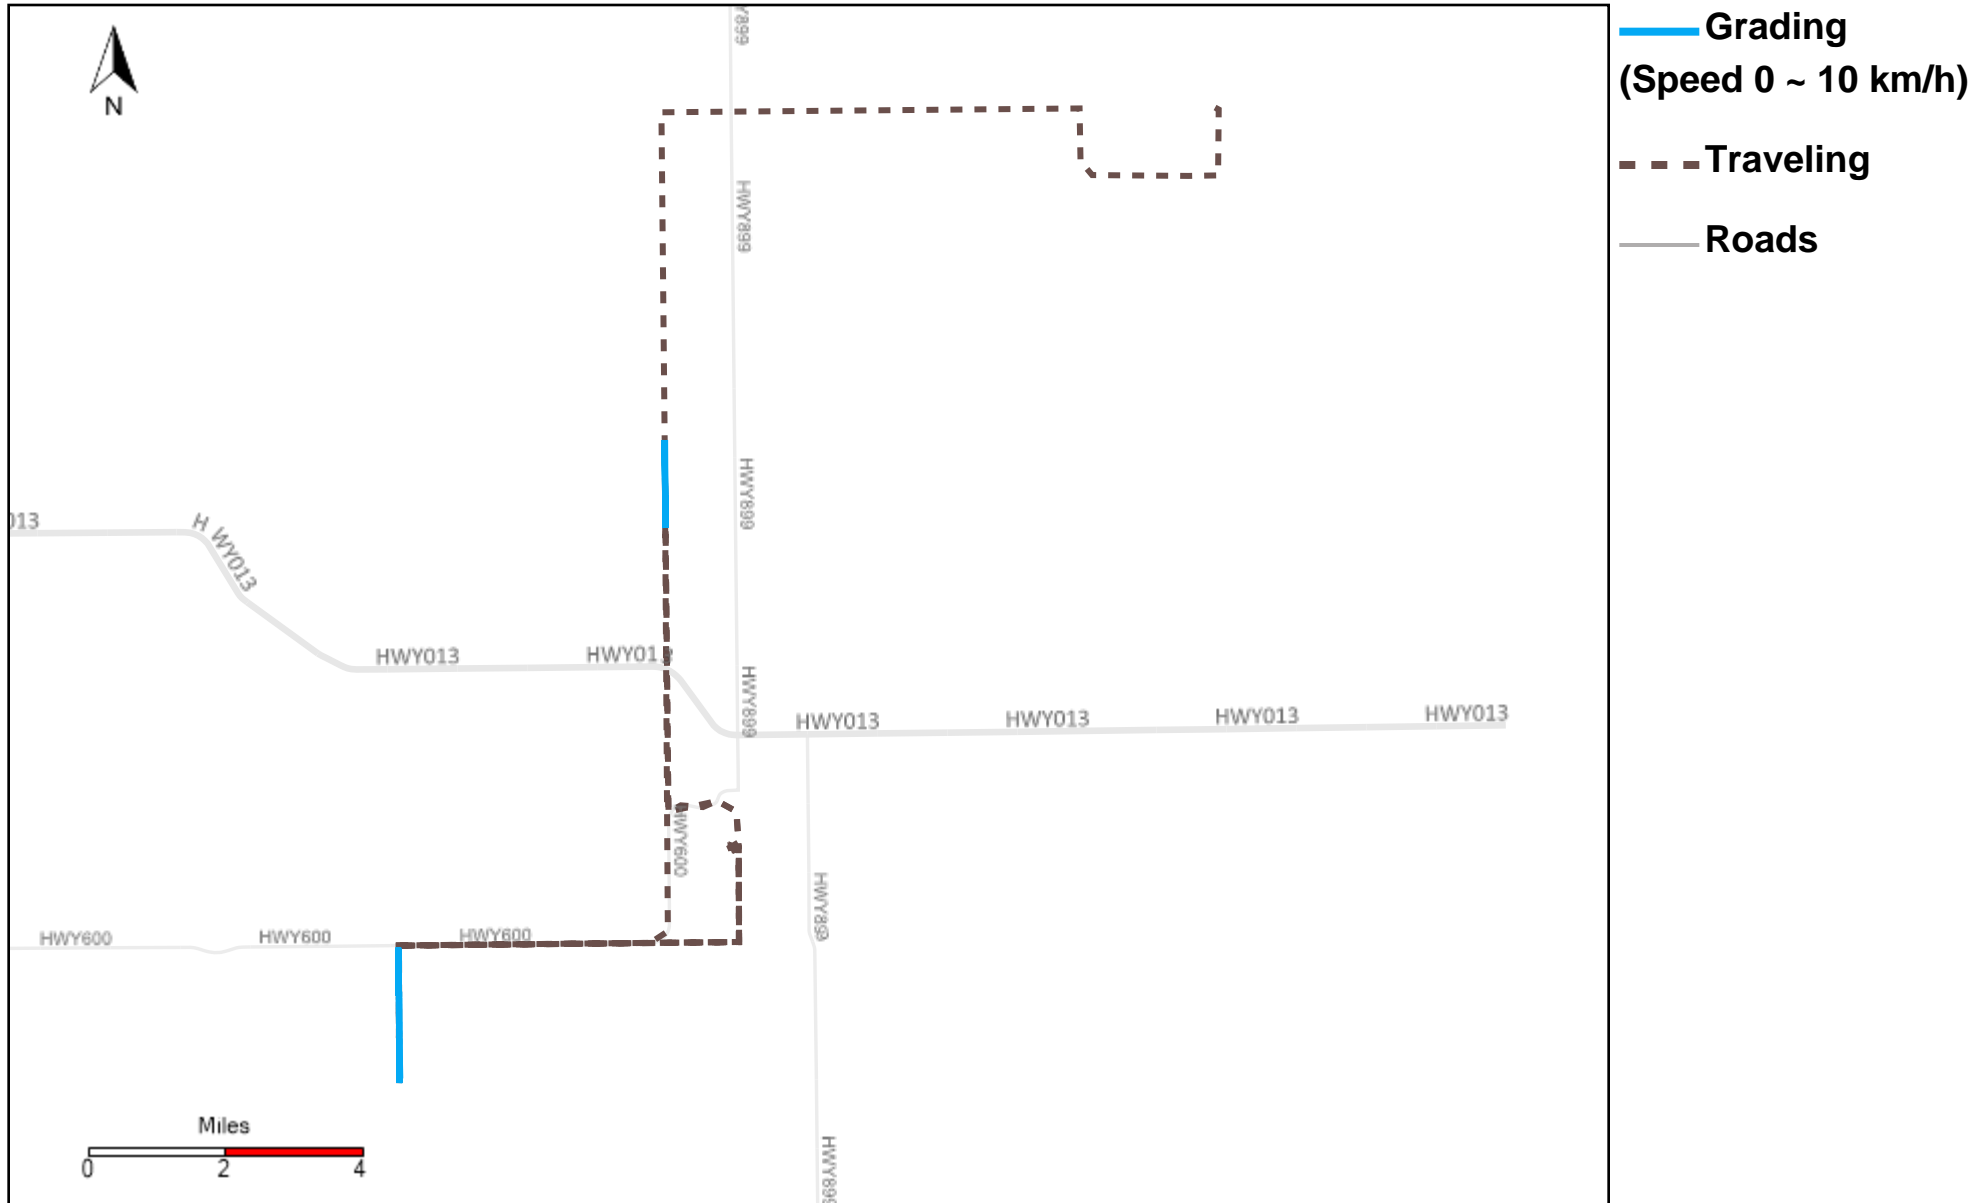

43-121_2024-10-27 ~ 2024-11-02 Tracking

Total Distance(km)	Total Hours	Work Distance(km)	Work Hours
179.48	29 hrs 51 min 54 sec	47.33	19 hrs 44 min 17 sec