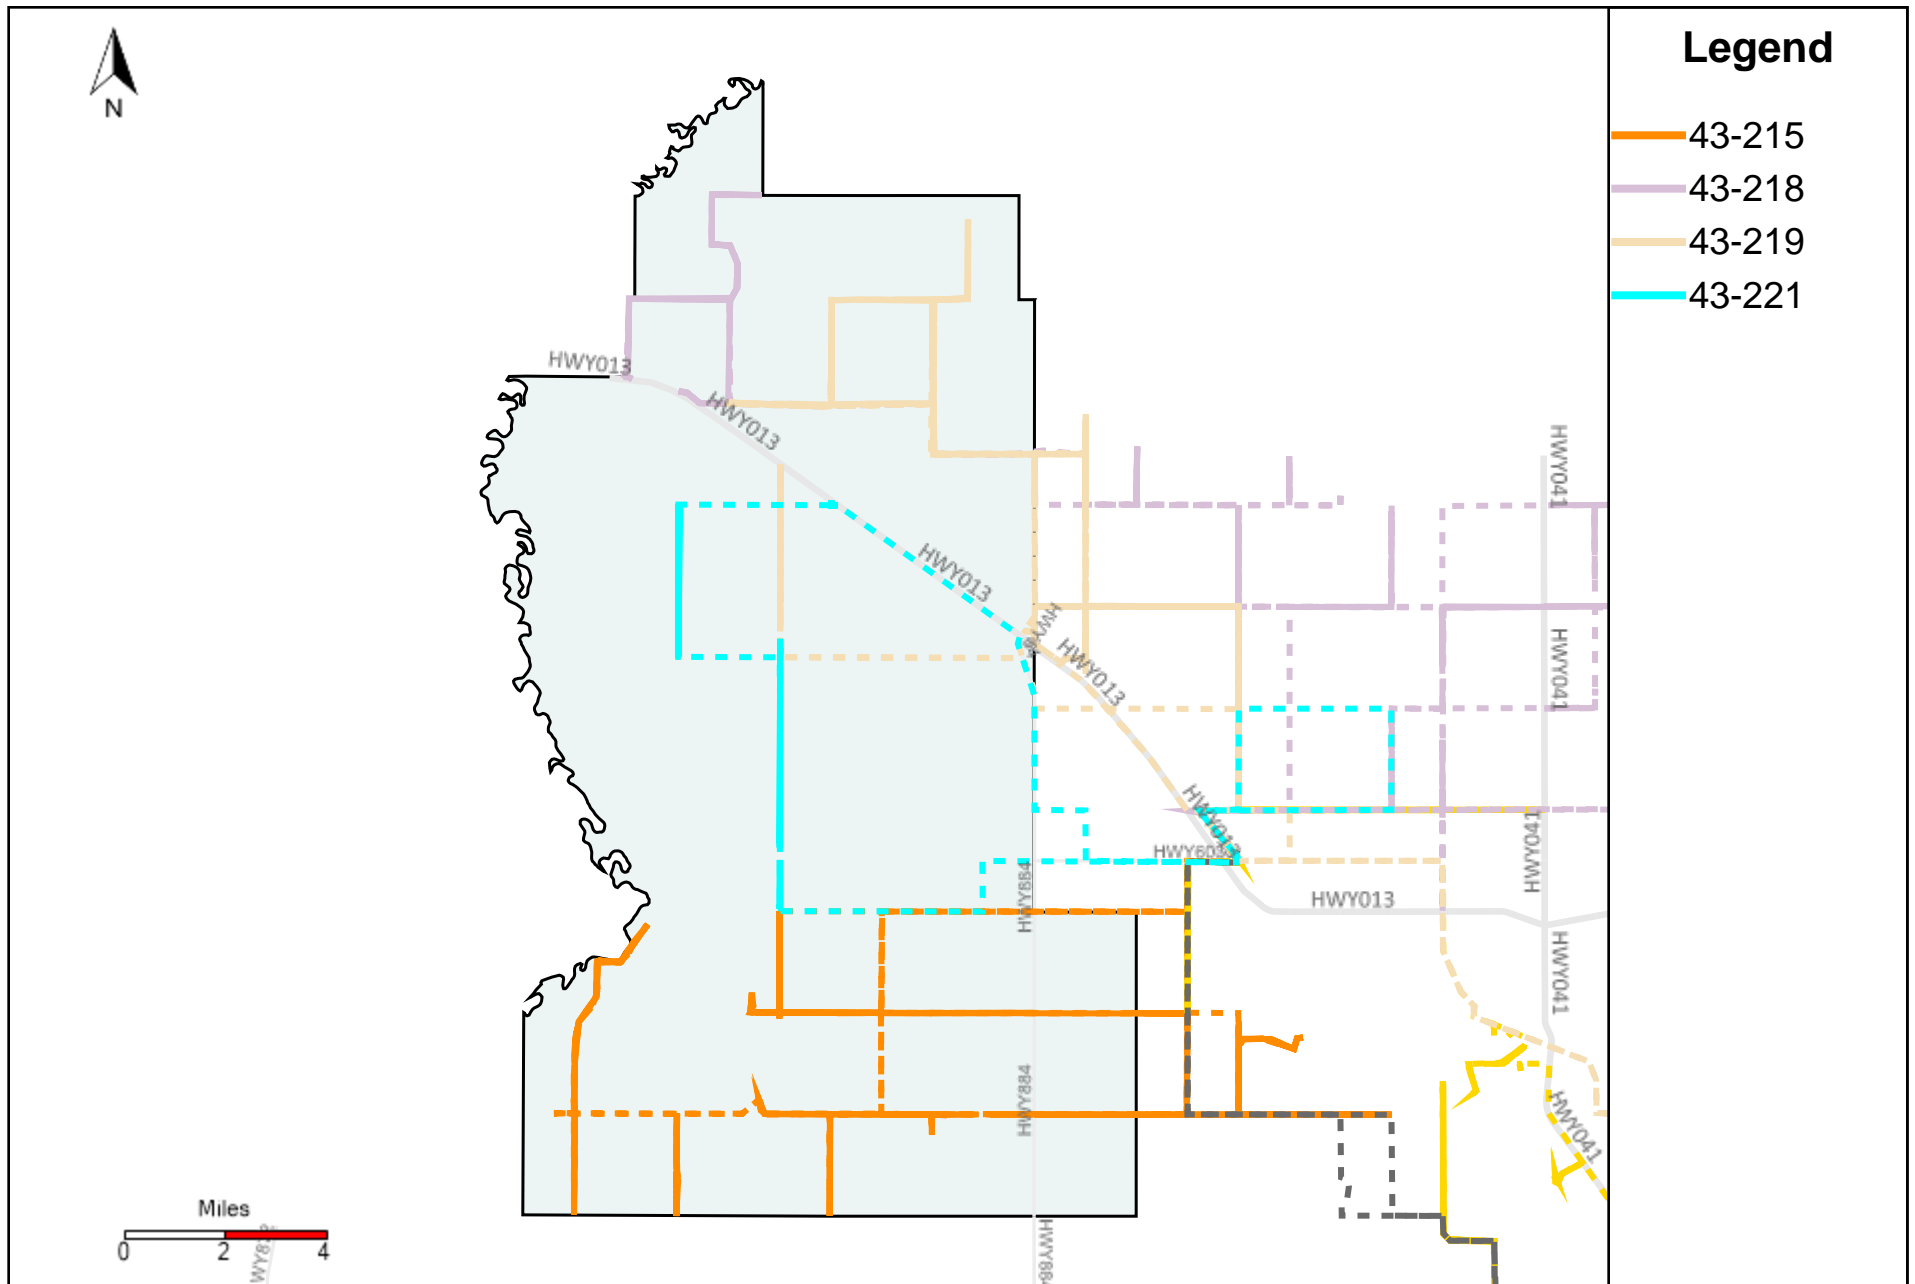

Division: 7 Grader Report(2024-10-27 ~ 2024-11-02)

Vehicle Name List	Total Distance(km)	Total Hours
43-215, 43-218, 43-219, 43-221	1844.33	164 hrs 54 min 7 sec