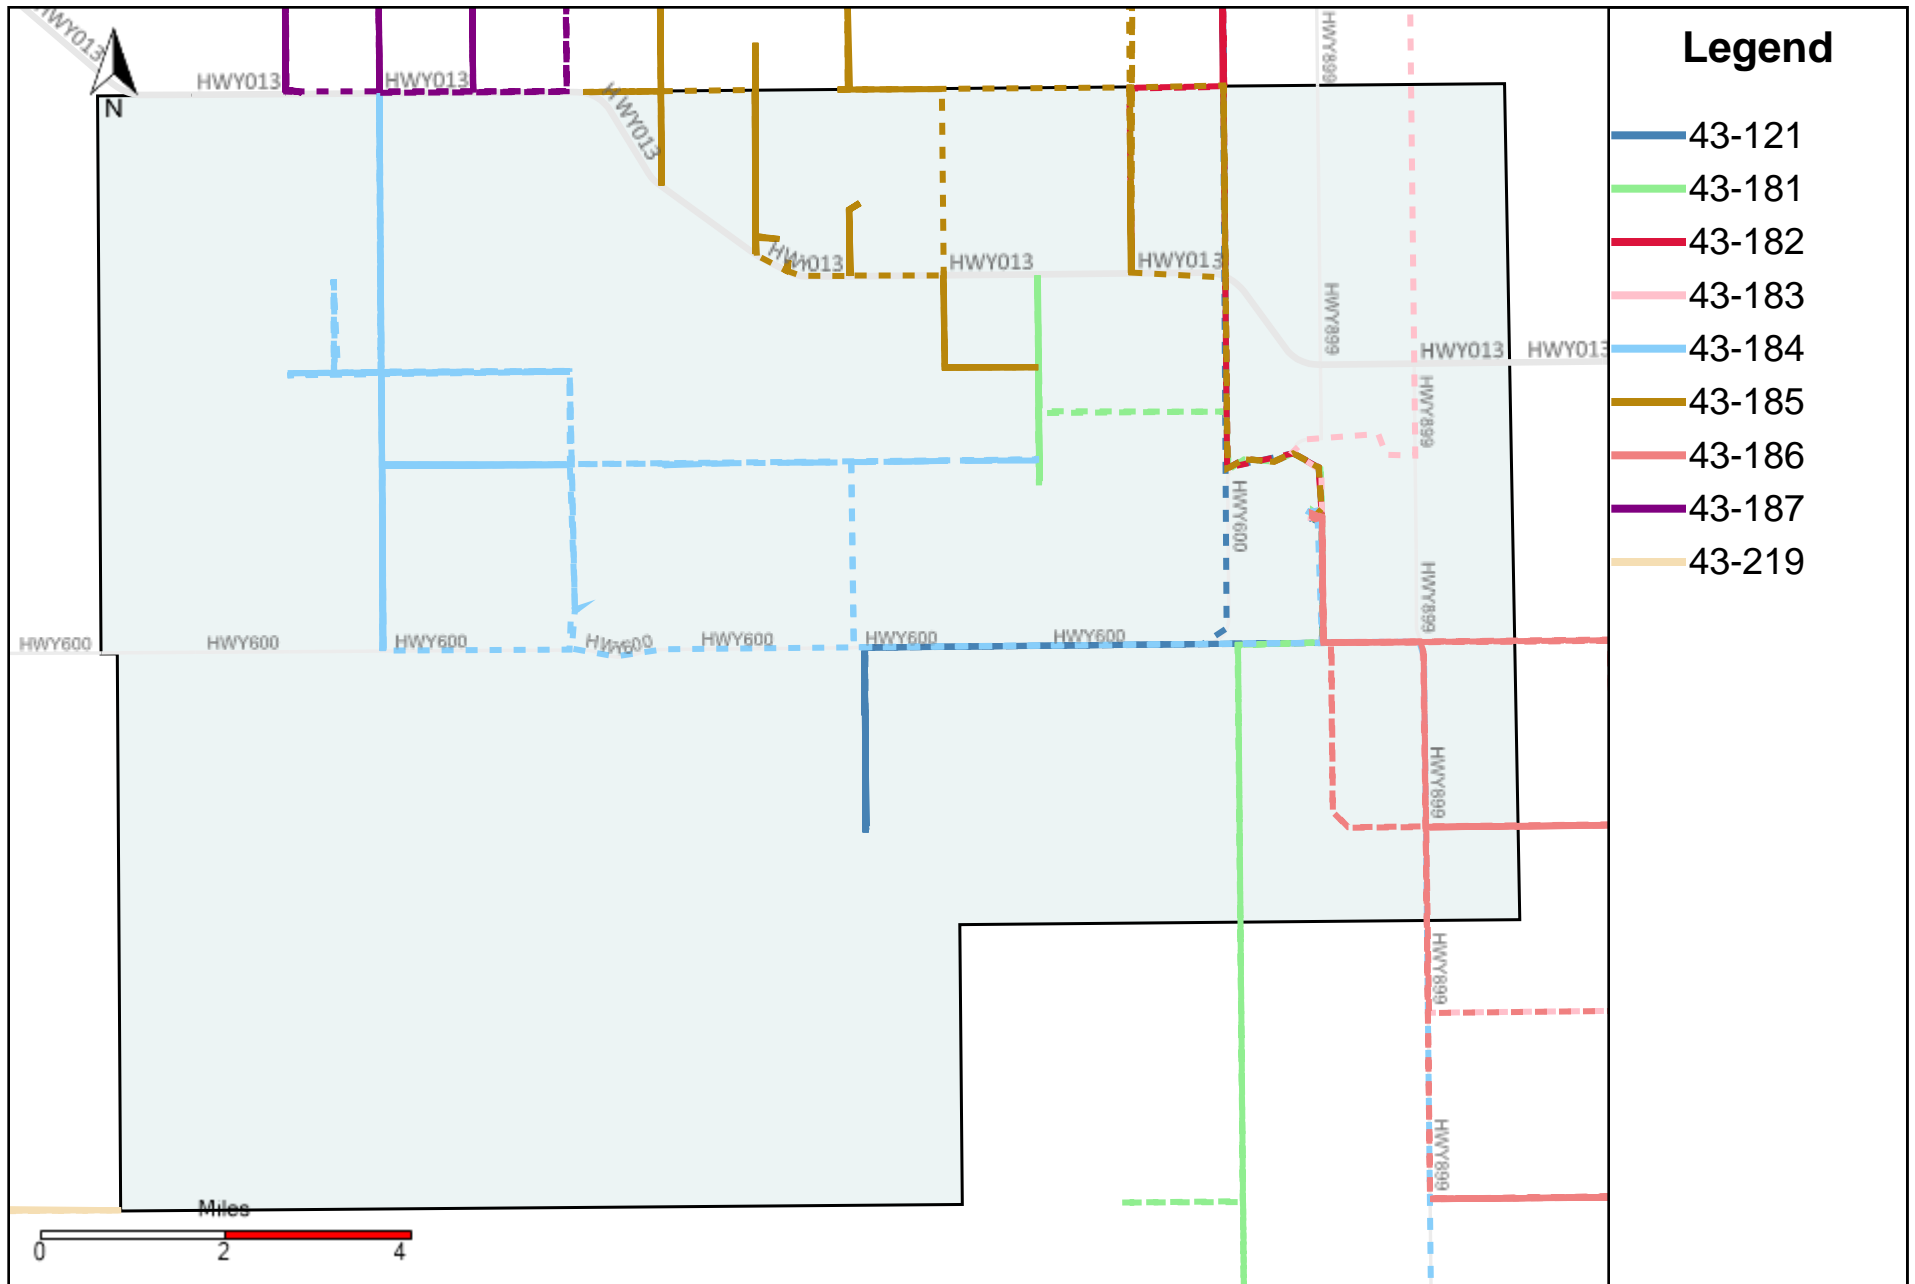

Division: 3 Grader Report(2024-10-27 ~ 2024-11-02)

Vehicle Name List	Total Distance(km)	Total Hours
43-121, 43-181, 43-182, 43-183, 43-184, 43-185, 43-186, 43-187, 43-219	2958.4	313 hrs 57 min 45 sec