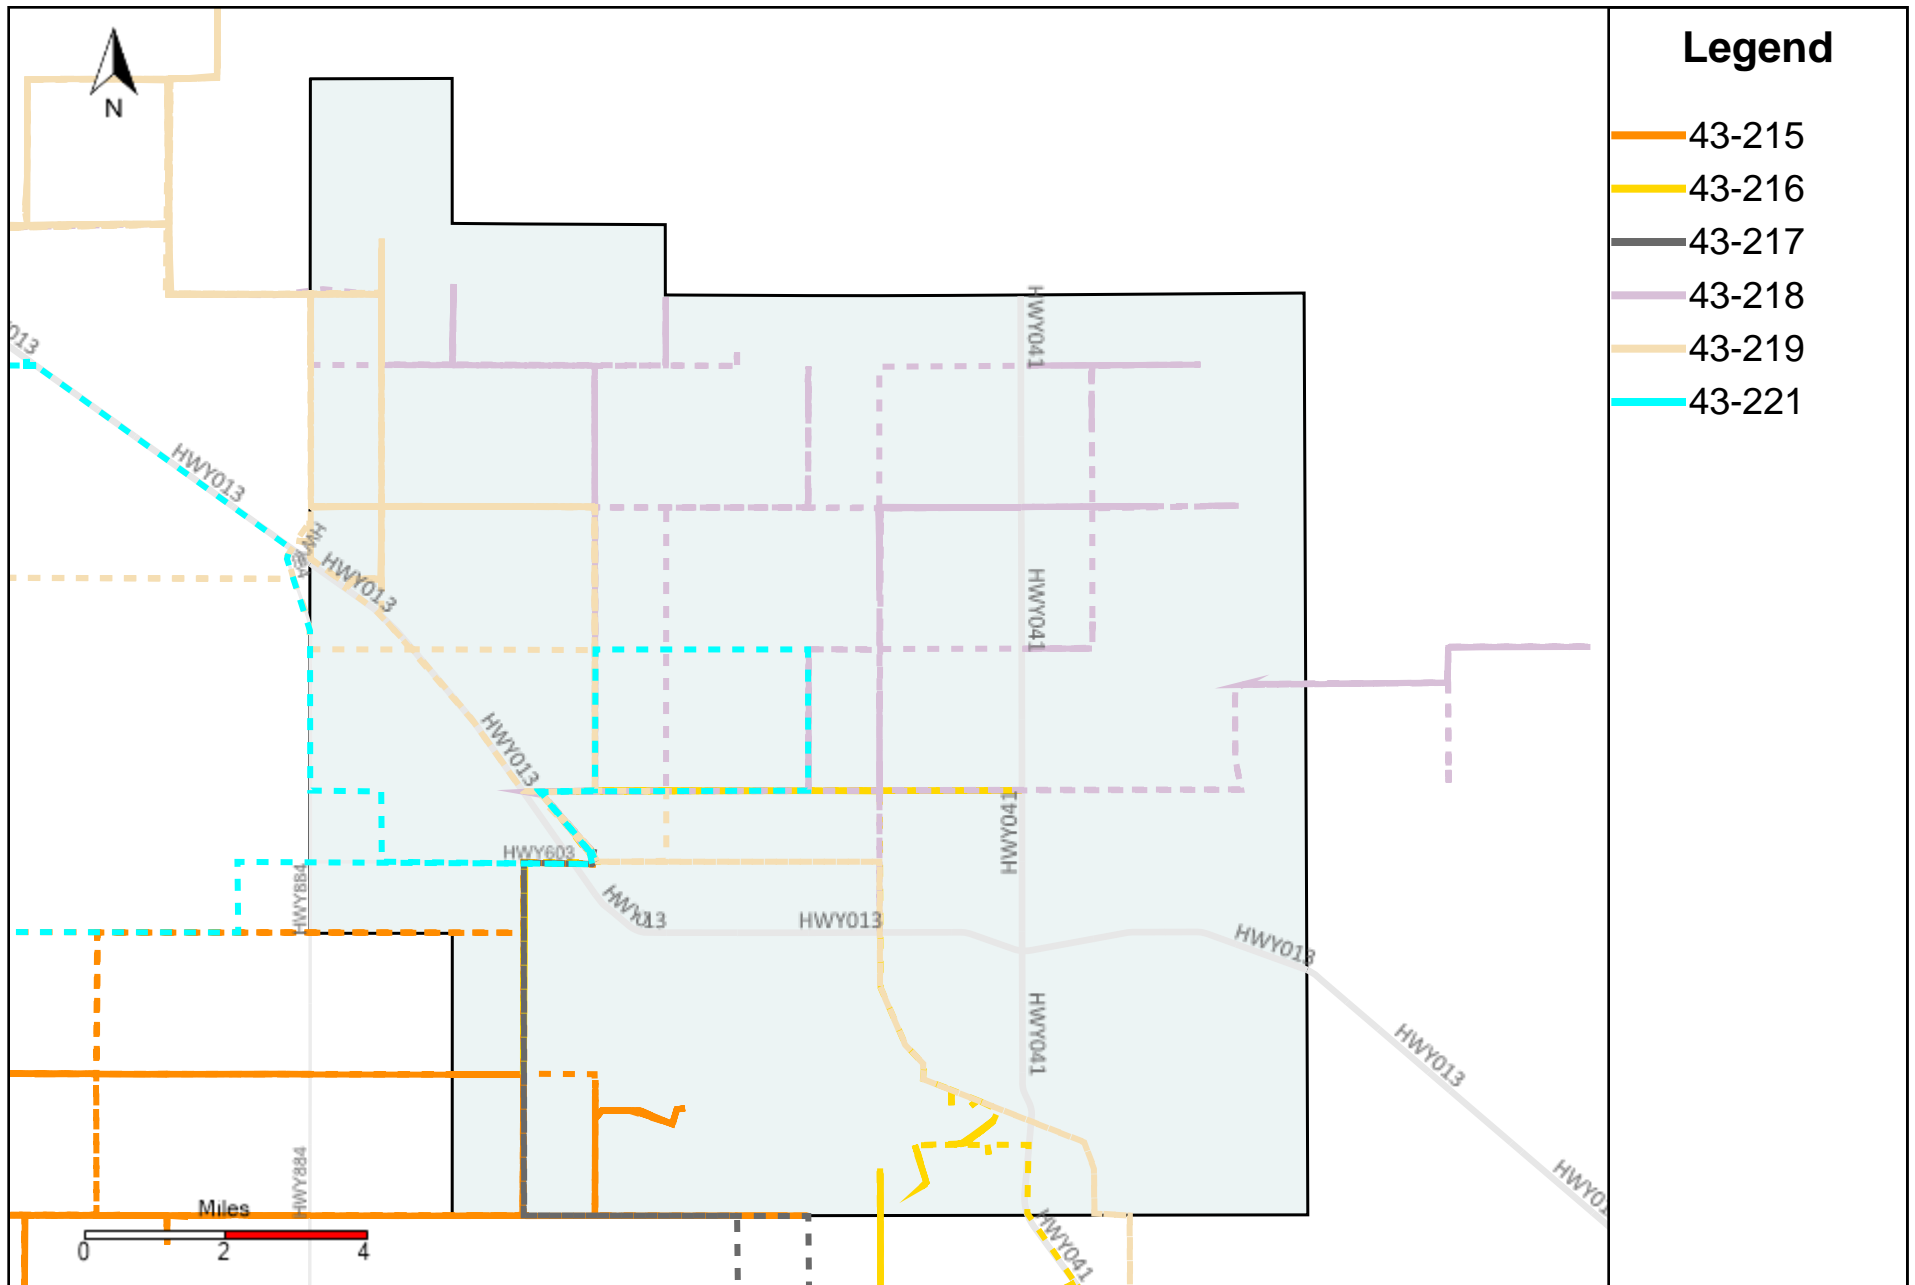

Division: 6 Grader Report(2024-10-27 ~ 2024-11-02)

Vehicle Name List	Total Distance(km)	Total Hours
43-215, 43-216, 43-217, 43-218, 43-219, 43-221	2551.31	247 hrs 37 min 39 sec