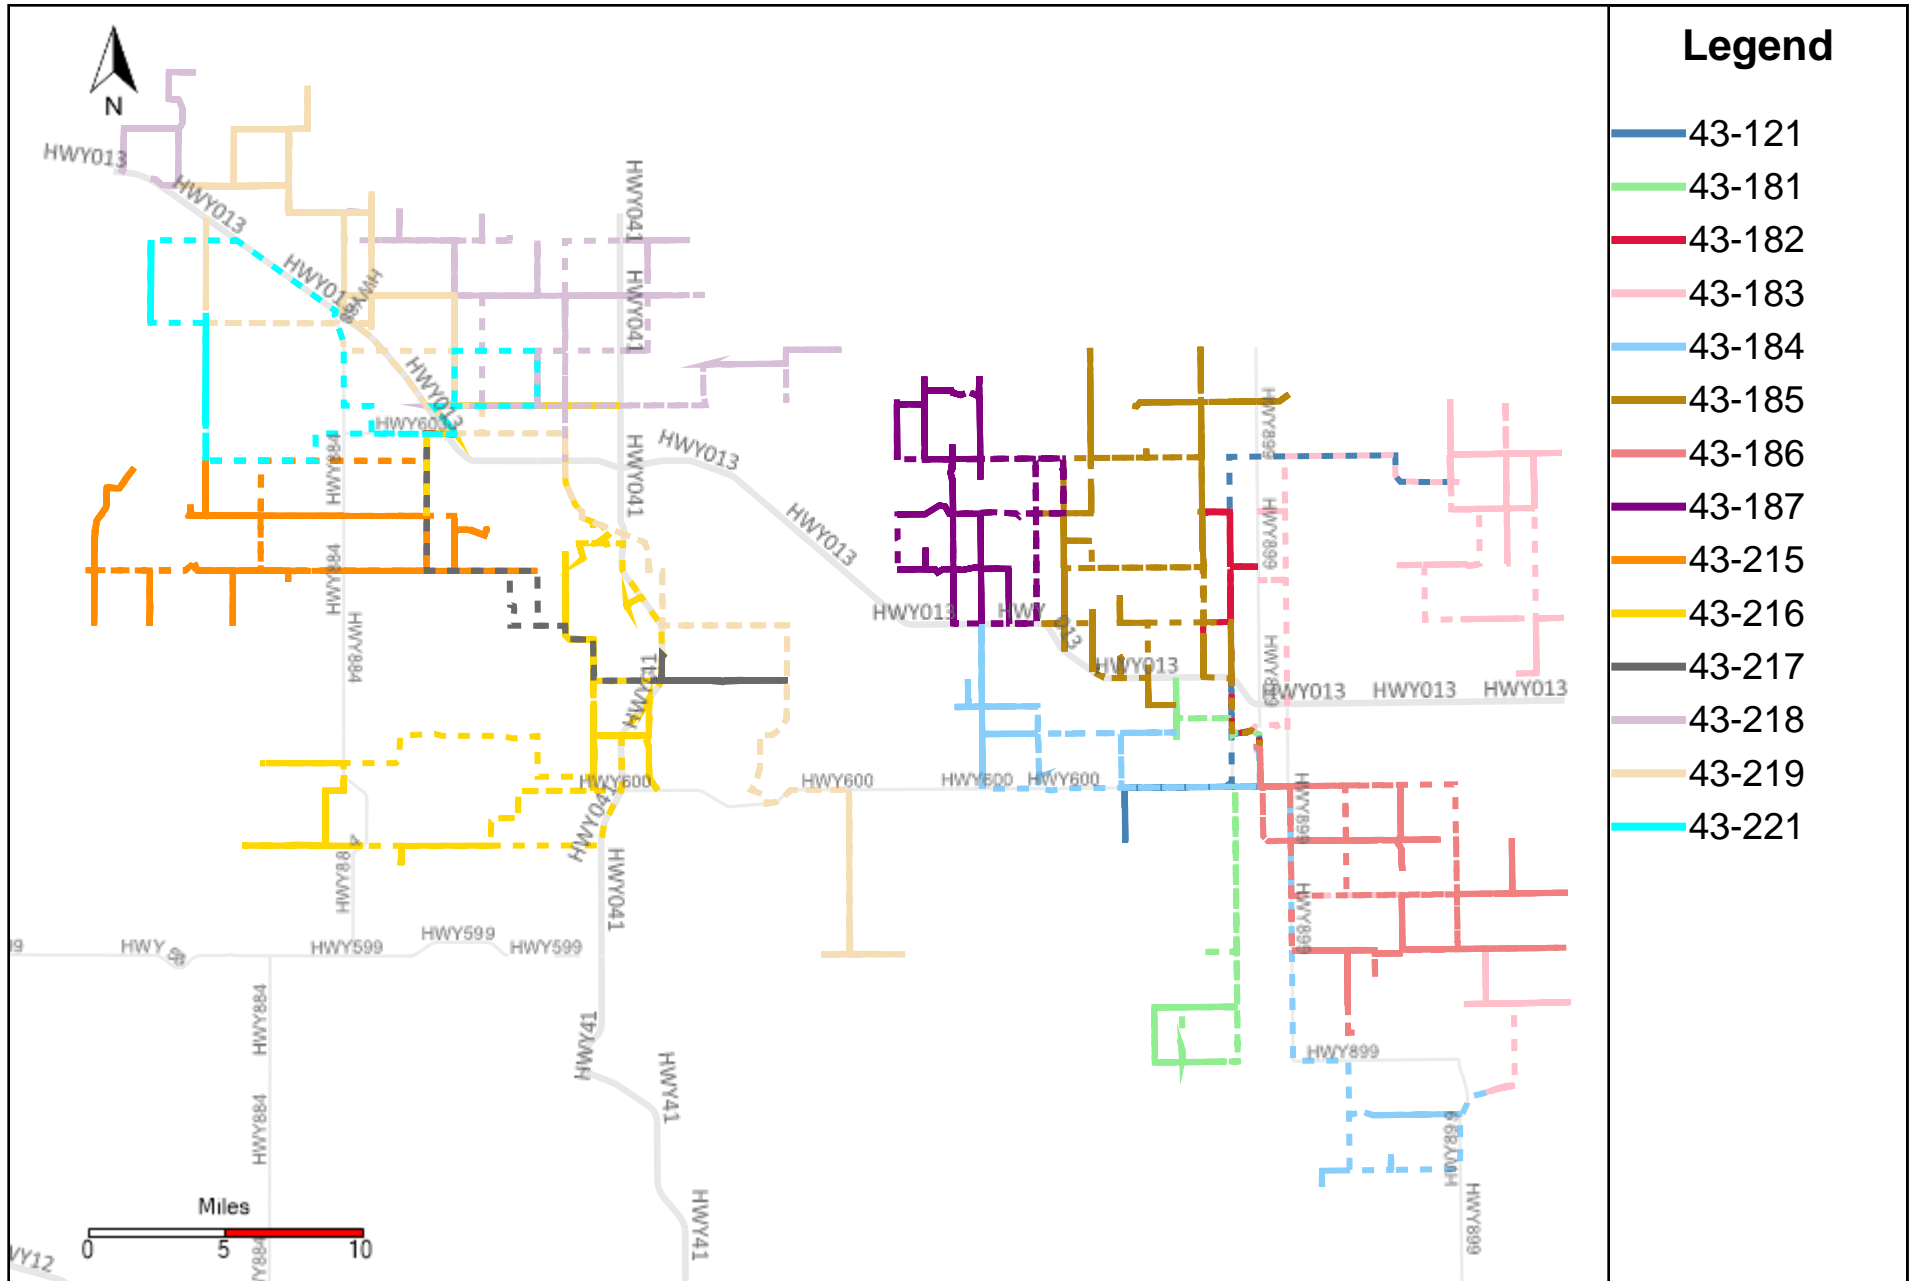

Provost Weekly Grader Report (2024-10-27 ~ 2024-11-02)

Division: 1 Grader Report(2024-10-27 ~ 2024-11-02)

Vehicle Name List	Total Distance(km)	Total Hours
43-181, 43-183, 43-184, 43-186	1261.96	129 hrs 8 min 26 sec

Division: 2 Grader Report(2024-10-27 ~ 2024-11-02)

Vehicle Name List	Total Distance(km)	Total Hours
43-121, 43-183, 43-186	960.09	110 hrs 5 min 23 sec

Division: 3 Grader Report(2024-10-27 ~ 2024-11-02)

Vehicle Name List	Total Distance(km)	Total Hours
43-121, 43-181, 43-182, 43-183, 43-184, 43-185, 43-186, 43-187, 43-219	2958.4	313 hrs 57 min 45 sec

Division: 4 Grader Report(2024-10-27 ~ 2024-11-02)

Vehicle Name List	Total Distance(km)	Total Hours
43-121, 43-182, 43-183, 43-184, 43-185, 43-187, 43-218, 43-219	2909.89	299 hrs 23 min 11 sec

Division: 5 Grader Report(2024-10-27 ~ 2024-11-02)

Vehicle Name List	Total Distance(km)	Total Hours
43-215, 43-216, 43-217, 43-219	1865.62	186 hrs 46 min 37 sec

Division: 6 Grader Report(2024-10-27 ~ 2024-11-02)

Vehicle Name List	Total Distance(km)	Total Hours
43-215, 43-216, 43-217, 43-218, 43-219, 43-221	2551.31	247 hrs 37 min 39 sec