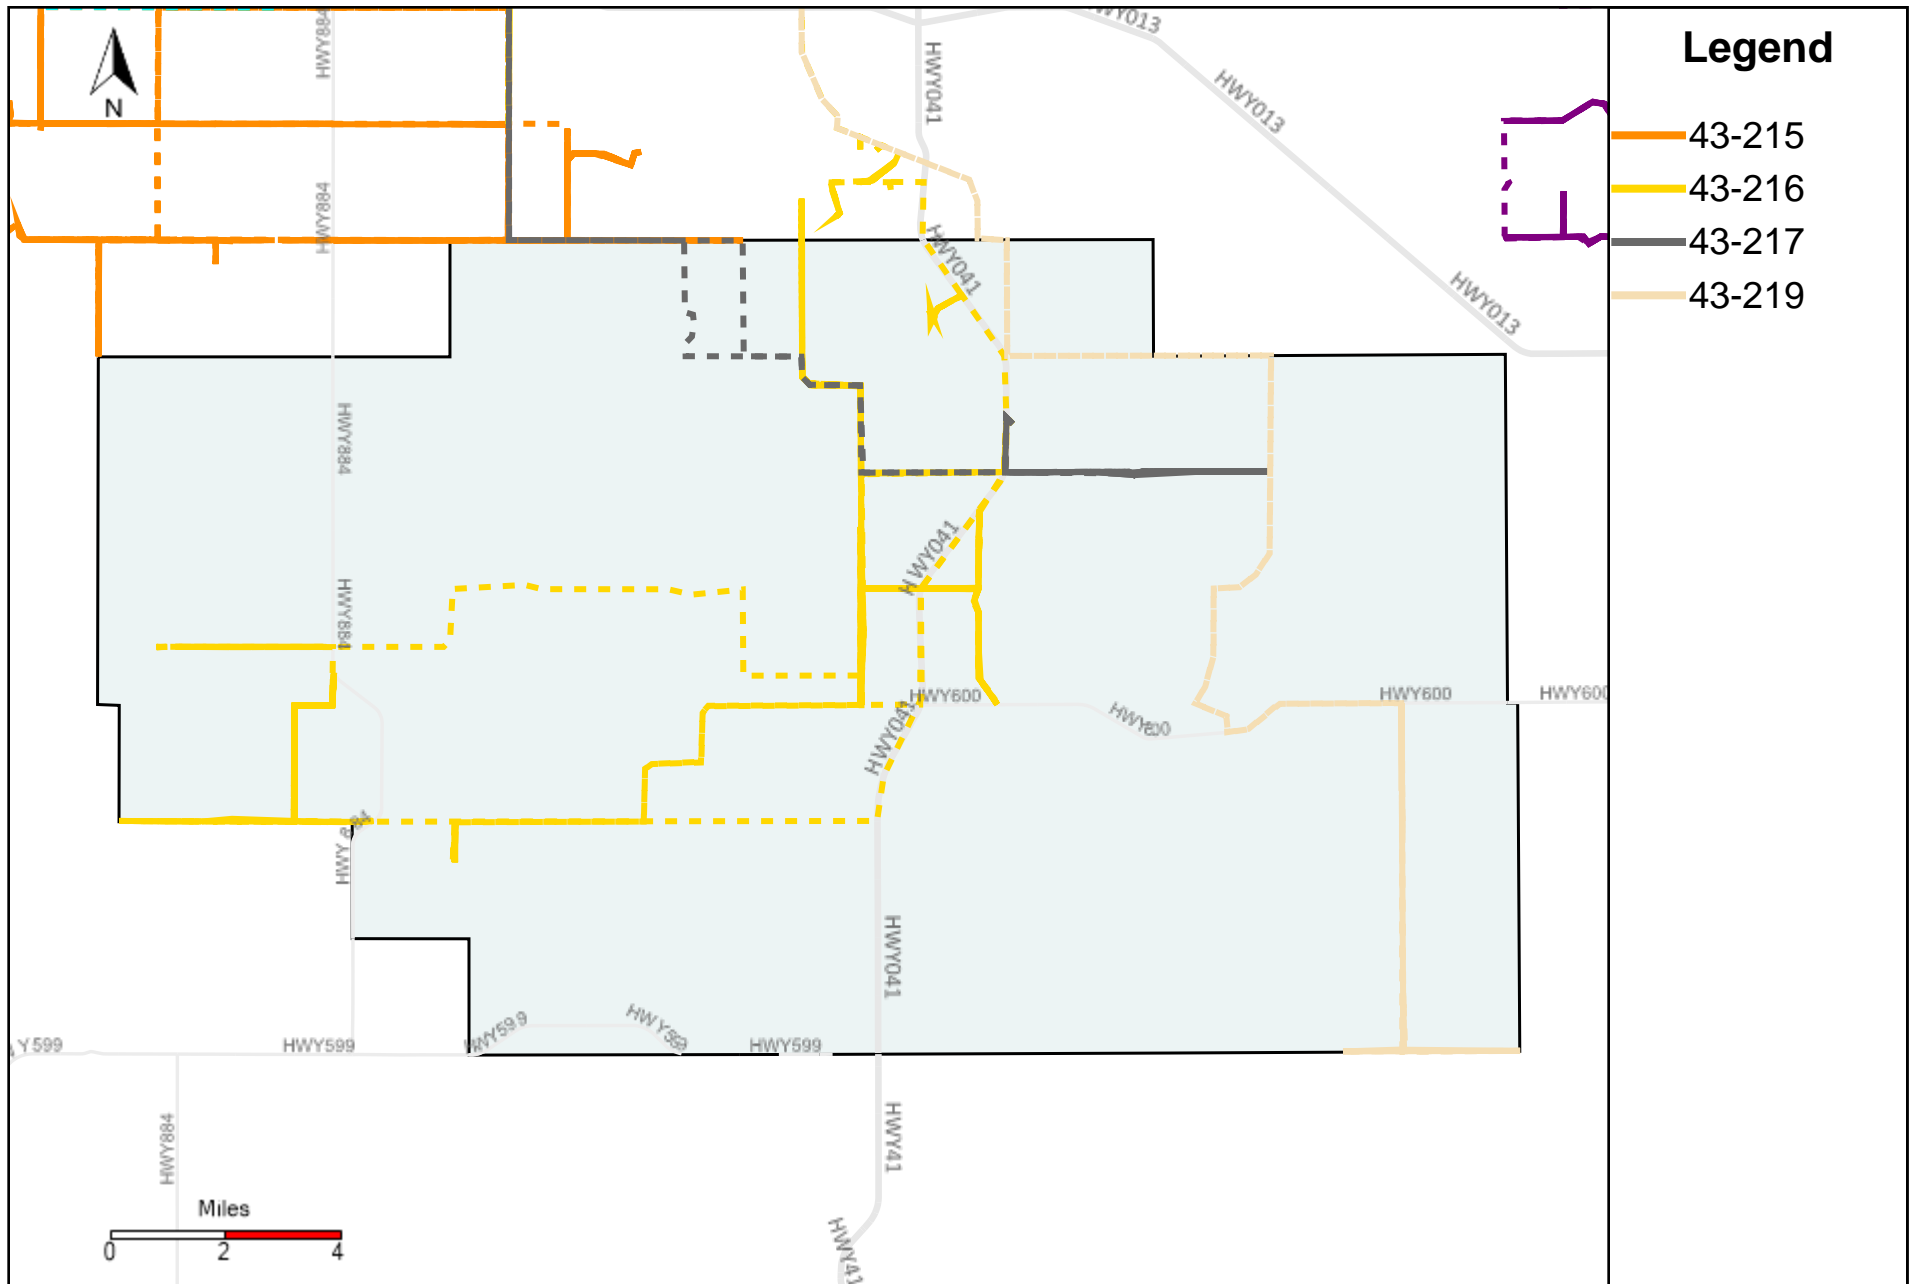

Provost Weekly Grader Report (2024-10-27 ~ 2024-11-02)

Division: 1 Grader Report(2024-10-27 ~ 2024-11-02)

Vehicle Name List	Total Distance(km)	Total Hours
43-181, 43-183, 43-184, 43-186	1261.96	129 hrs 8 min 26 sec

Division: 2 Grader Report(2024-10-27 ~ 2024-11-02)

Vehicle Name List	Total Distance(km)	Total Hours
43-121, 43-183, 43-186	960.09	110 hrs 5 min 23 sec

Division: 3 Grader Report(2024-10-27 ~ 2024-11-02)

Vehicle Name List	Total Distance(km)	Total Hours
43-121, 43-181, 43-182, 43-183, 43-184, 43-185, 43-186, 43-187, 43-219	2958.4	313 hrs 57 min 45 sec

Division: 4 Grader Report(2024-10-27 ~ 2024-11-02)

Vehicle Name List	Total Distance(km)	Total Hours
43-121, 43-182, 43-183, 43-184, 43-185, 43-187, 43-218, 43-219	2909.89	299 hrs 23 min 11 sec

Division: 5 Grader Report(2024-10-27 ~ 2024-11-02)