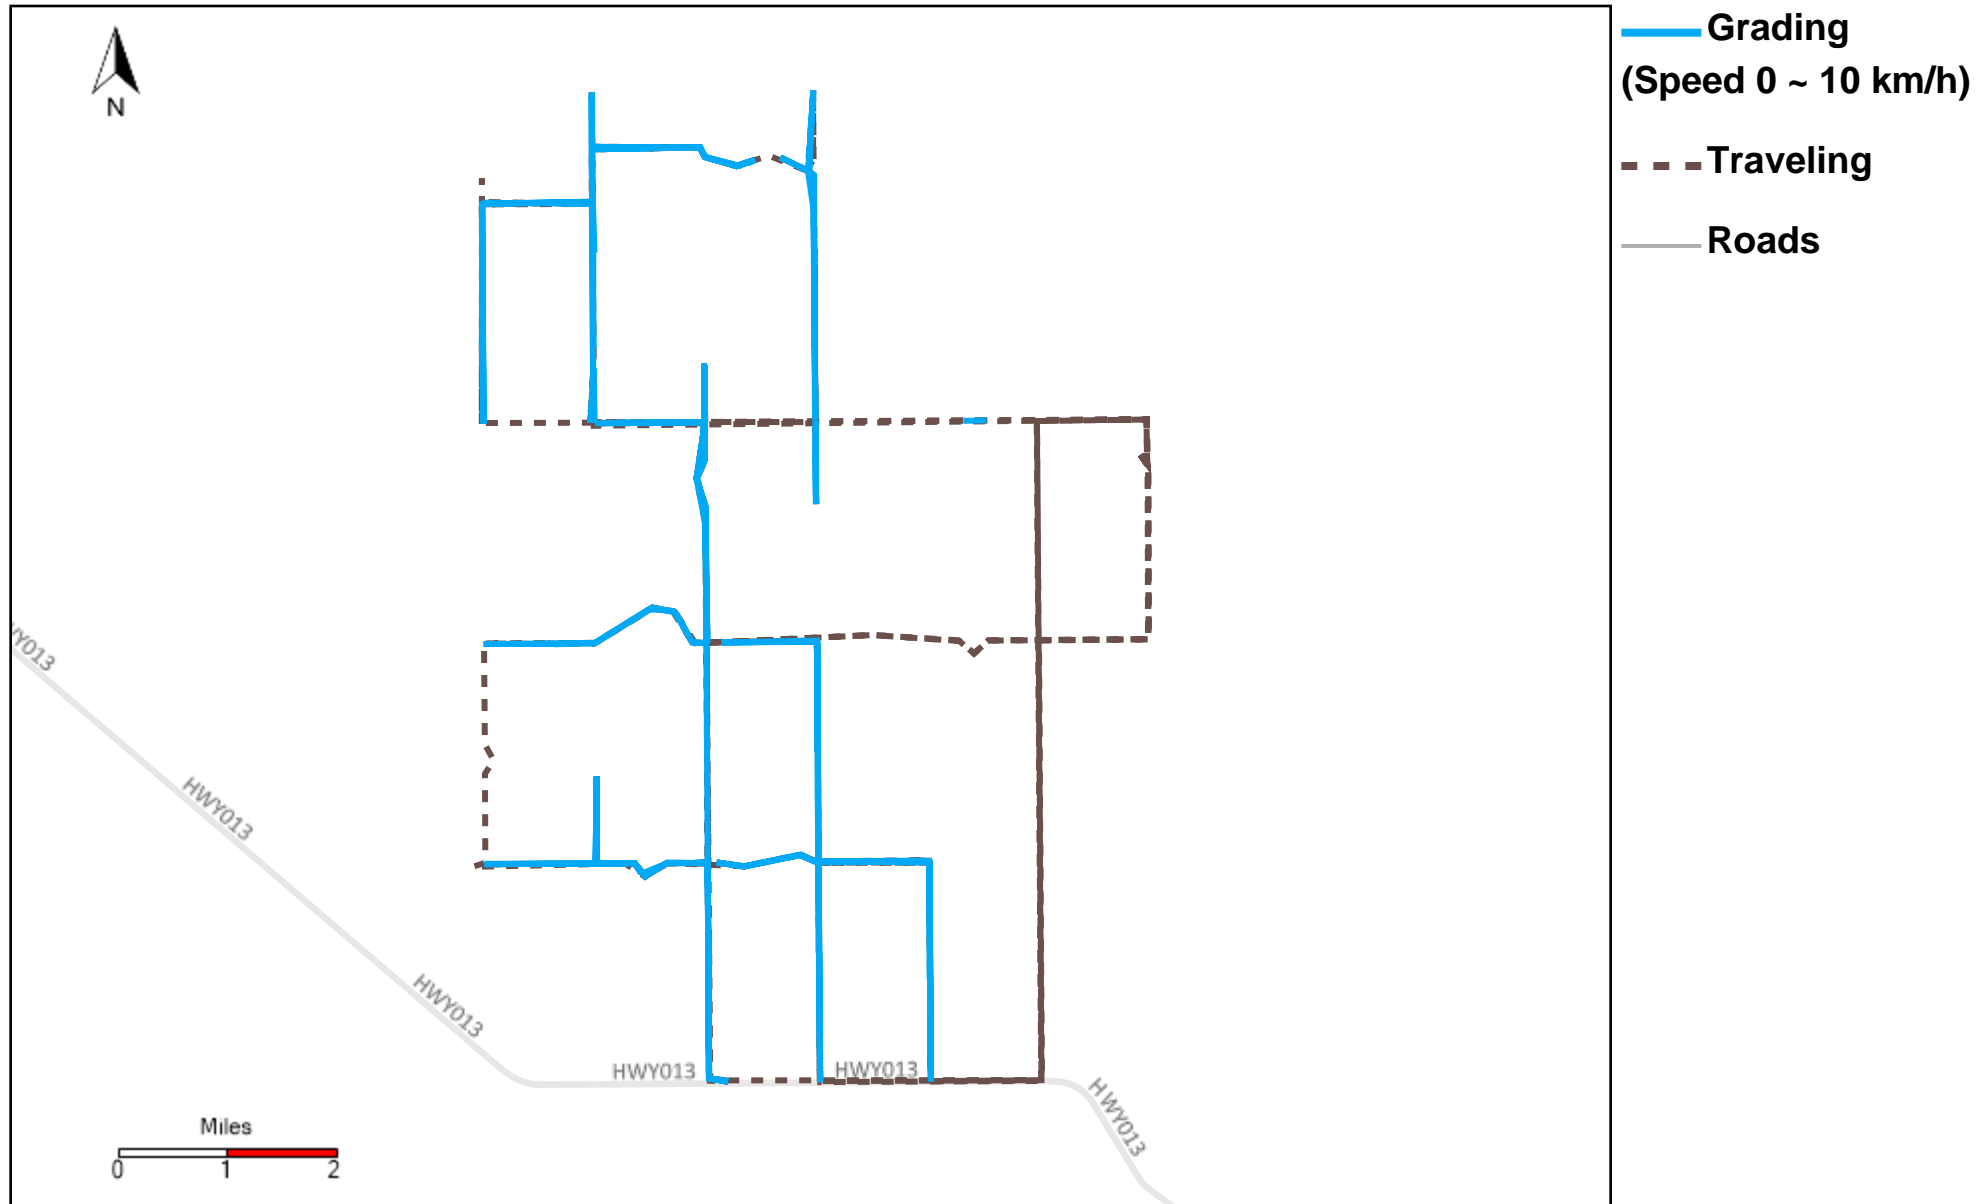

43-187_2024-10-27 ~ 2024-11-02 Tracking

Total Distance(km)	Total Hours	Work Distance(km)	Work Hours
432.09	50 hrs 41 min 7 sec	257.33	41 hrs 44 min 25 sec