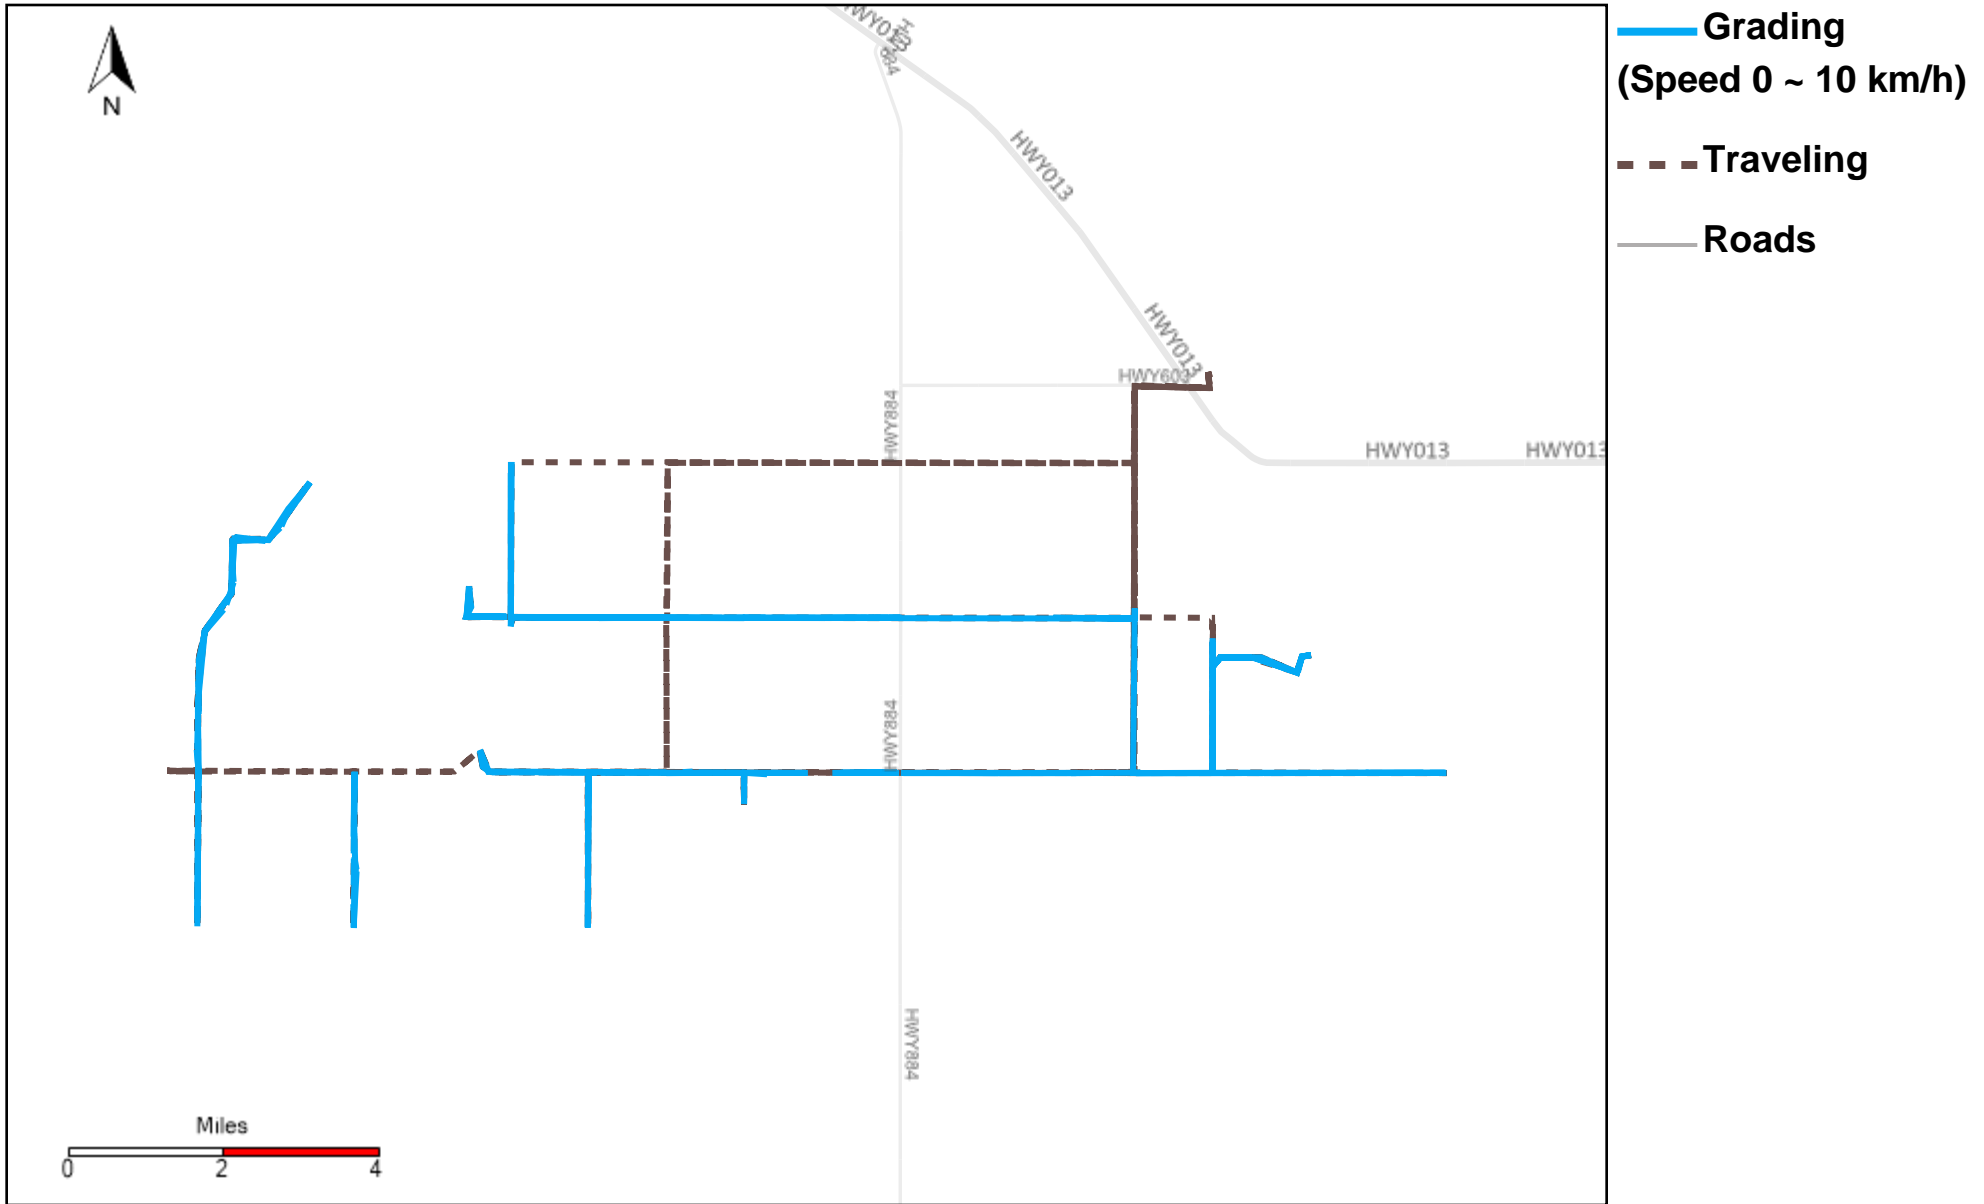

43-215_2024-10-27 ~ 2024-11-02 Tracking

Total Distance(km)	Total Hours	Work Distance(km)	Work Hours
521.81	50 hrs 41 min 3 sec	241.74	33 hrs 57 min 30 sec