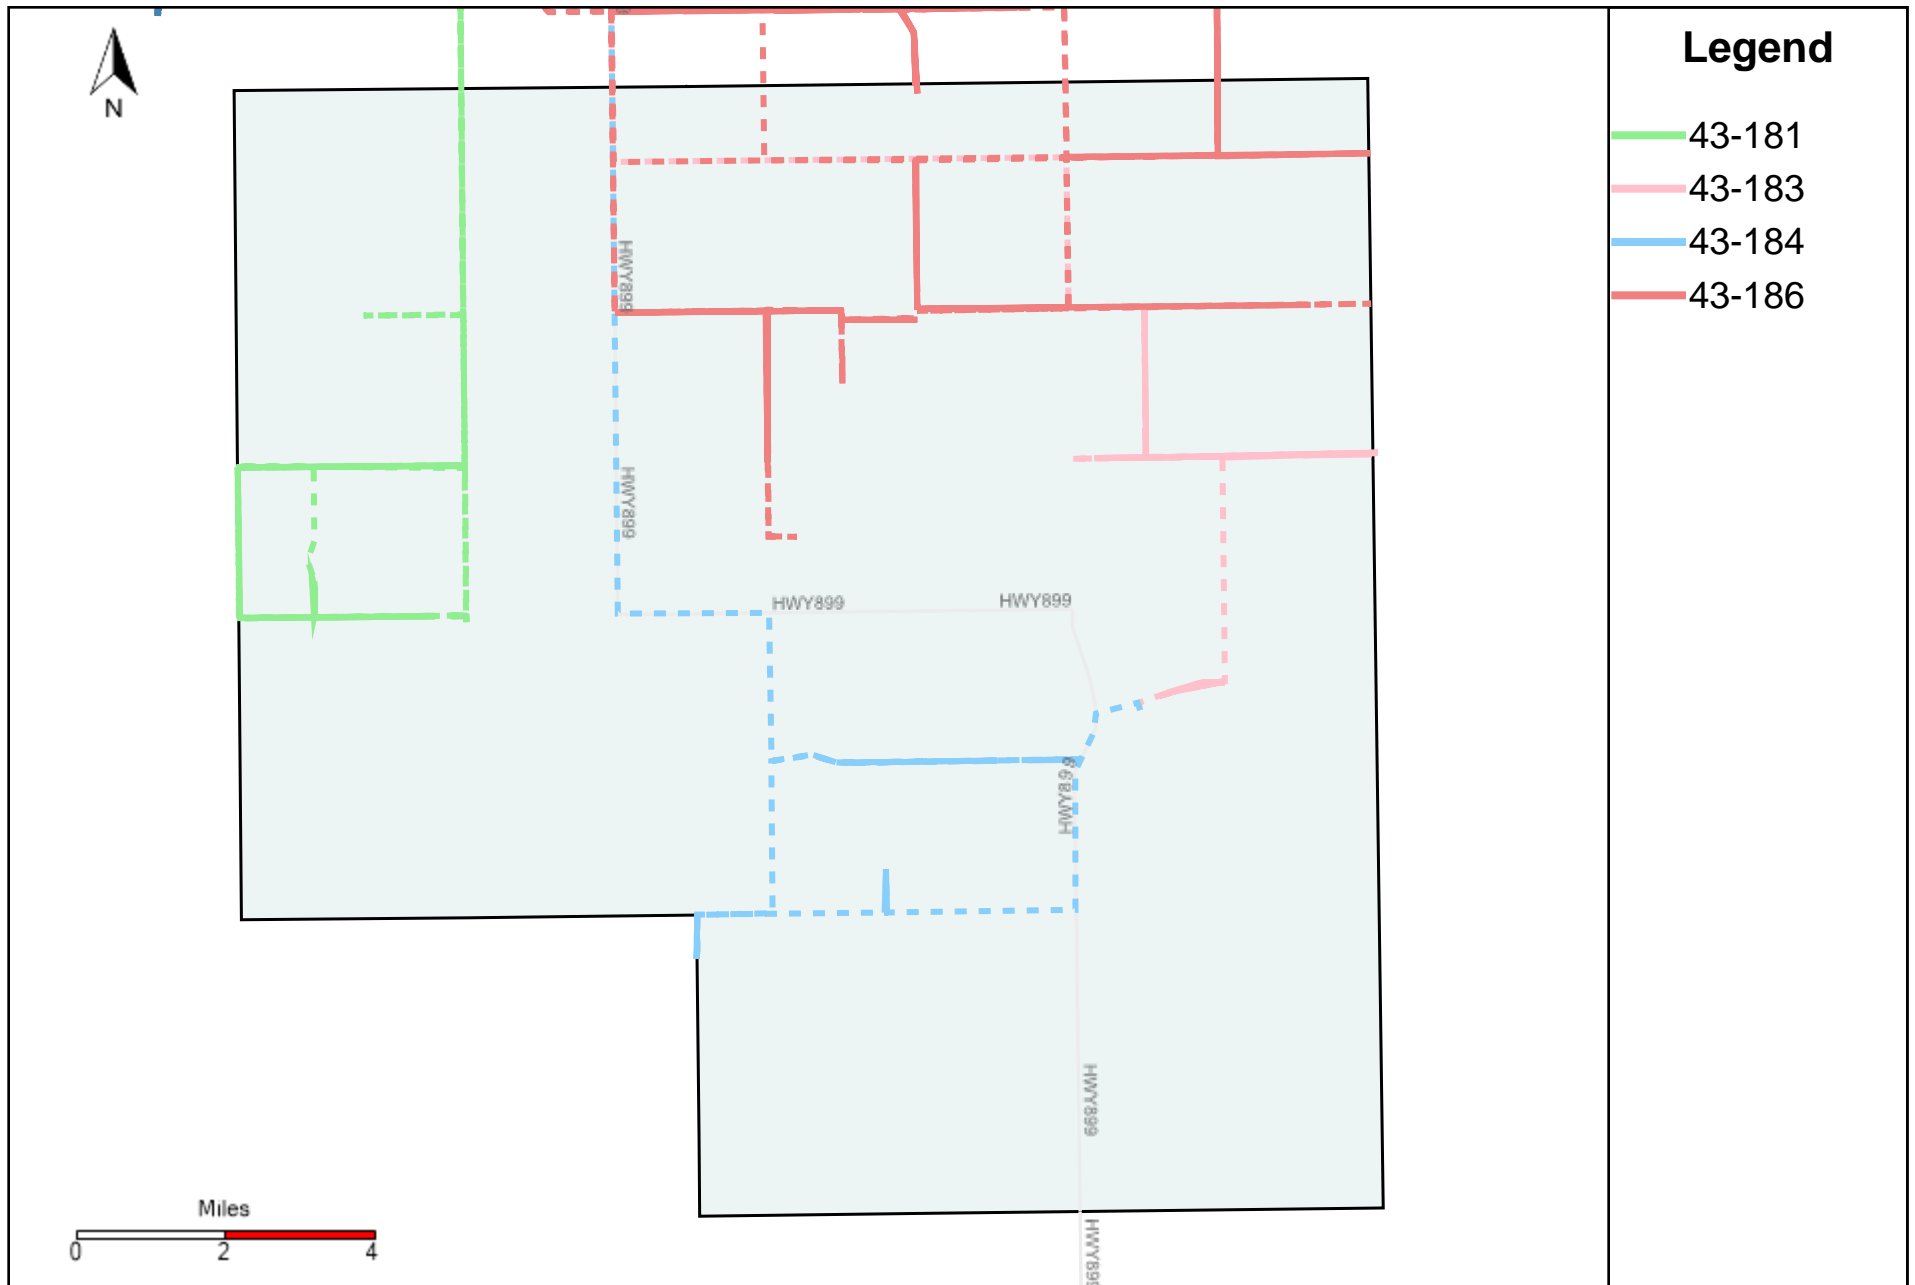

Provost Weekly Grader Report (2024-10-27 ~ 2024-11-02)

Division: 1 Grader Report(2024-10-27 ~ 2024-11-02)

Vehicle Name List	Total Distance(km)	Total Hours
43-181, 43-183, 43-184, 43-186	1261.96	129 hrs 8 min 26 sec

Division: 2 Grader Report(2024-10-27 ~ 2024-11-02)

Vehicle Name List	Total Distance(km)	Total Hours
43-121, 43-183, 43-186	960.09	110 hrs 5 min 23 sec

Division: 3 Grader Report(2024-10-27 ~ 2024-11-02)

Vehicle Name List	Total Distance(km)	Total Hours
43-121, 43-181, 43-182, 43-183, 43-184, 43-185, 43-186, 43-187, 43-219	2958.4	313 hrs 57 min 45 sec