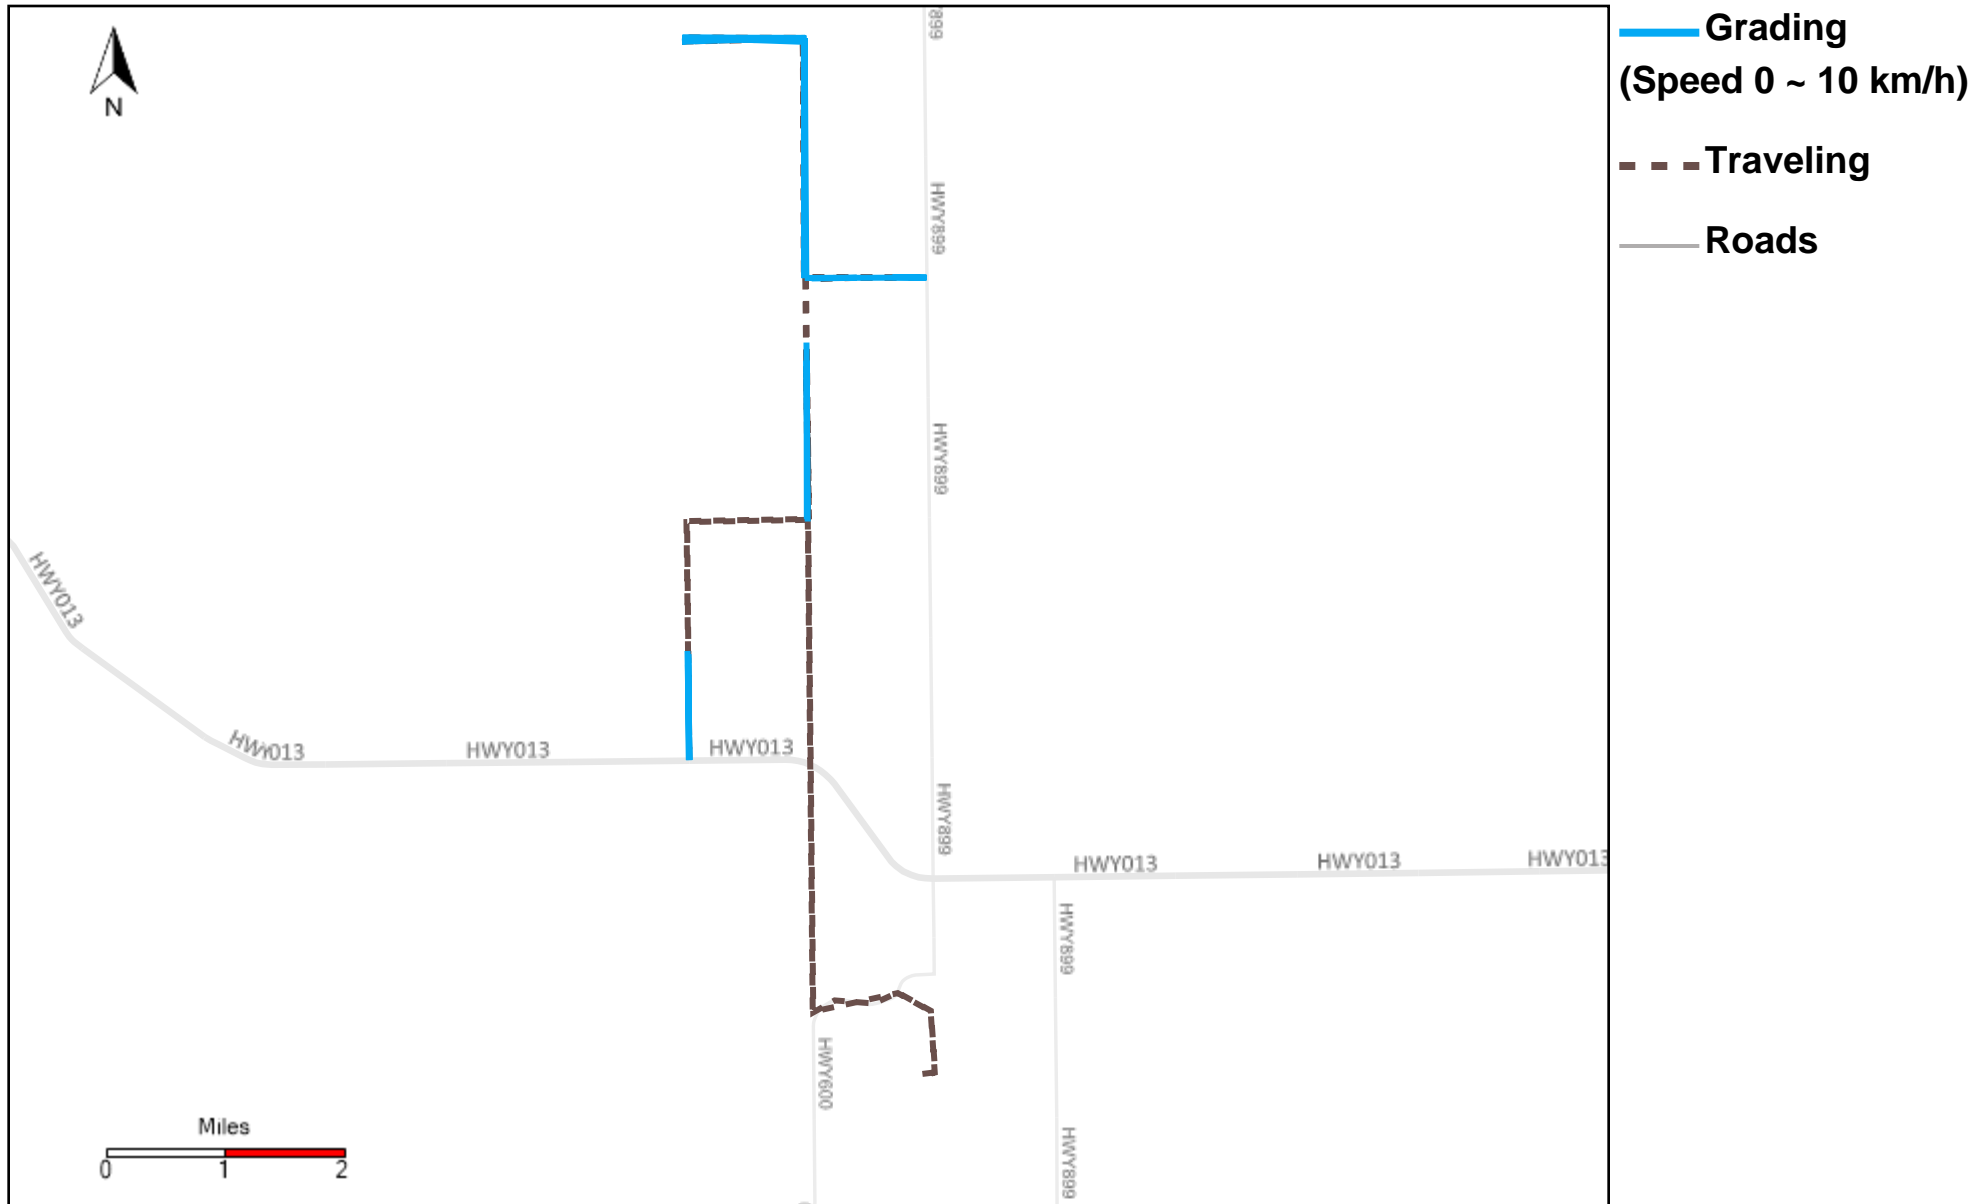

43-182_2024-10-27 ~ 2024-11-02 Tracking

Total Distance(km)	Total Hours	Work Distance(km)	Work Hours
83.87	12 hrs 5 min 40 sec	46.04	8 hrs 22 min 59 sec