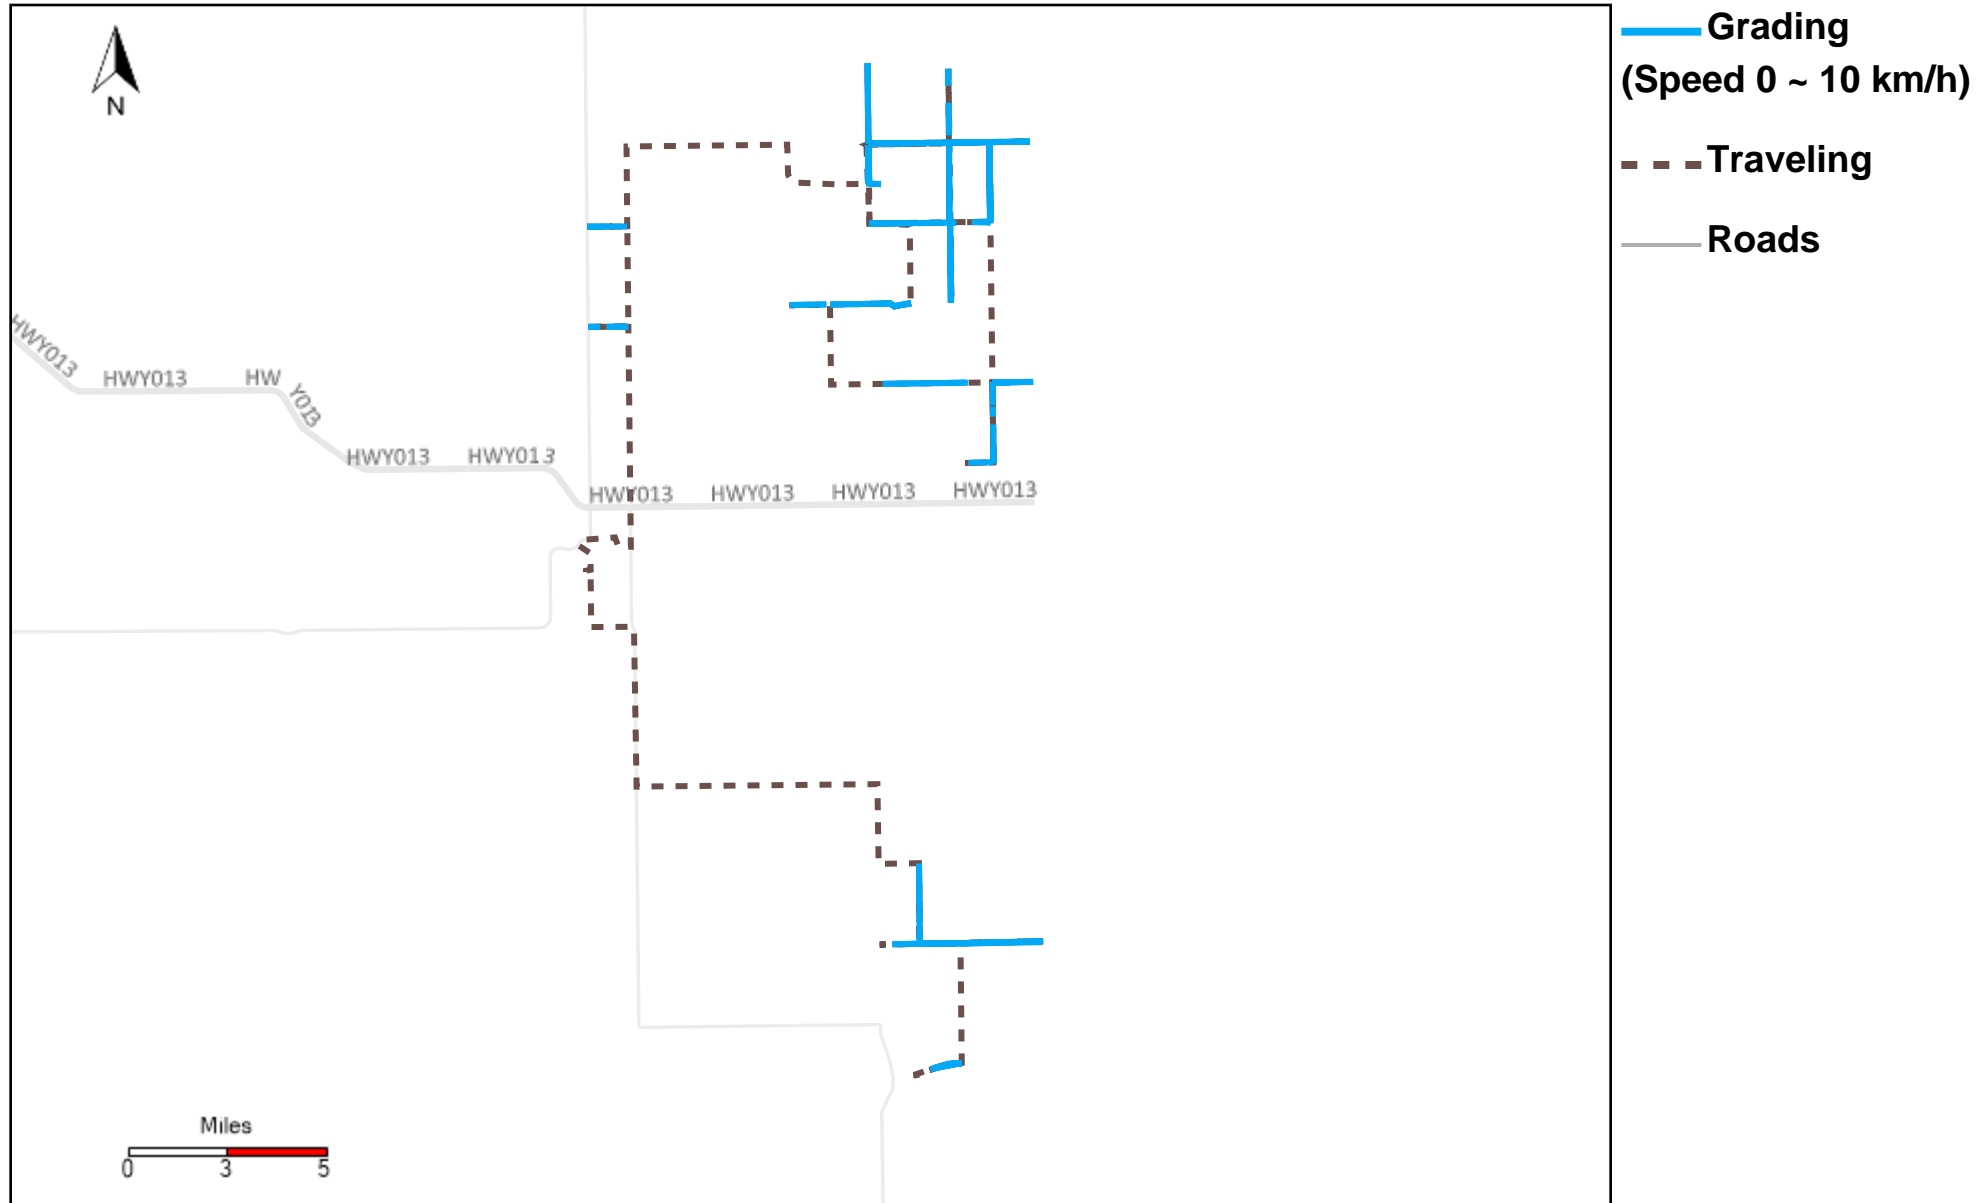

43-181_2024-10-27 ~ 2024-11-02 Tracking

Total Distance(km)	Total Hours	Work Distance(km)	Work Hours
220.23	23 hrs 37 min 33 sec	84.76	13 hrs 9 min 42 sec

43-182_2024-10-27 ~ 2024-11-02 Tracking

Total Distance(km)	Total Hours	Work Distance(km)	Work Hours
83.87	12 hrs 5 min 40 sec	46.04	8 hrs 22 min 59 sec

43-183_2024-10-27 ~ 2024-11-02 Tracking

Total Distance(km)	Total Hours	Work Distance(km)	Work Hours
387.28	39 hrs 57 min 14 sec	177.66	24 hrs 44 min 47 sec

43-184_2024-10-27 ~ 2024-11-02 Tracking

Total Distance(km)	Total Hours	Work Distance(km)	Work Hours
261.11	25 hrs 17 min 23 sec	63.66	9 hrs 46 min 21 sec