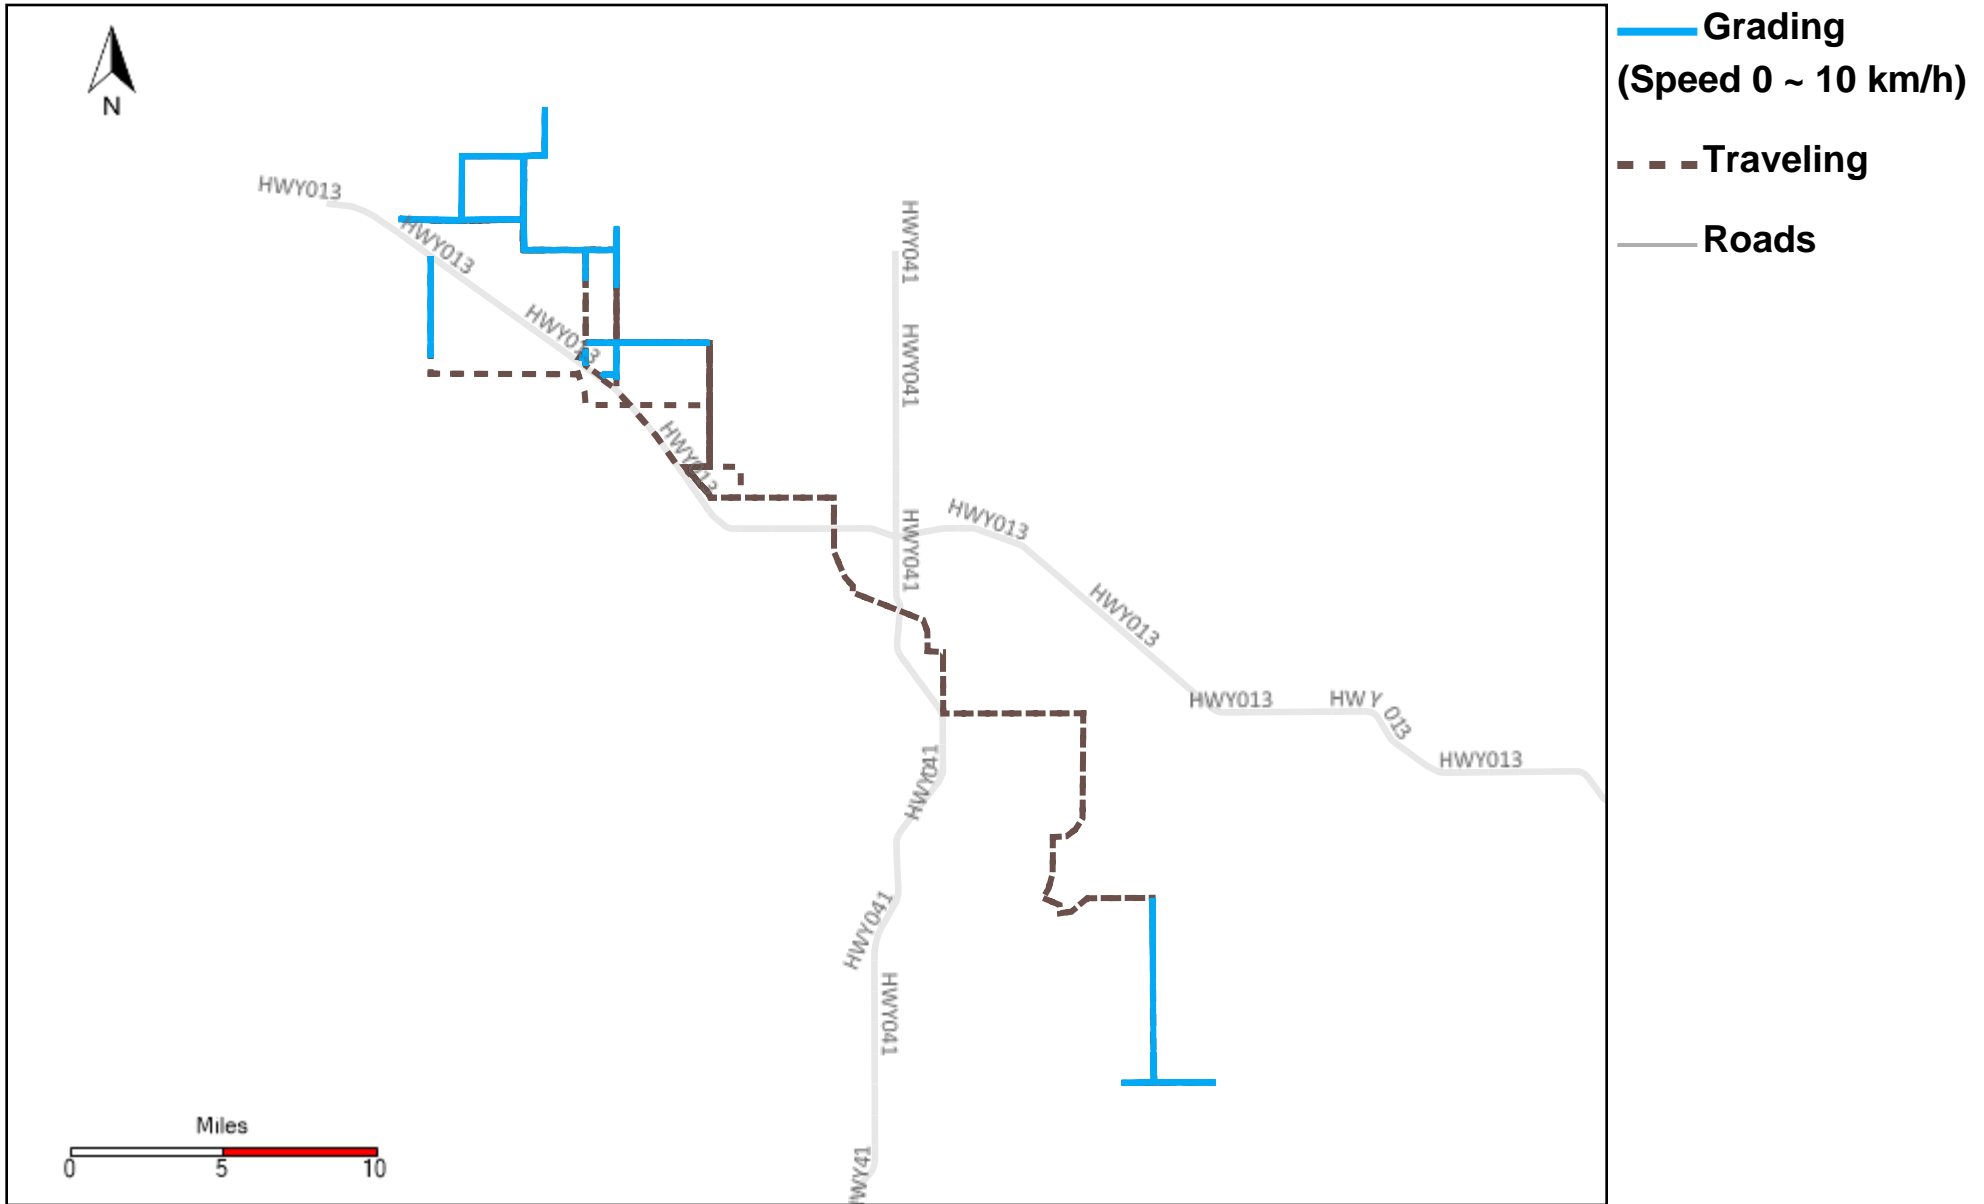

43-219_2024-10-27 ~ 2024-11-02 Tracking

Total Distance(km)	Total Hours	Work Distance(km)	Work Hours
636.83	53 hrs 22 min 2 sec	236.22	35 hrs 56 min 45 sec