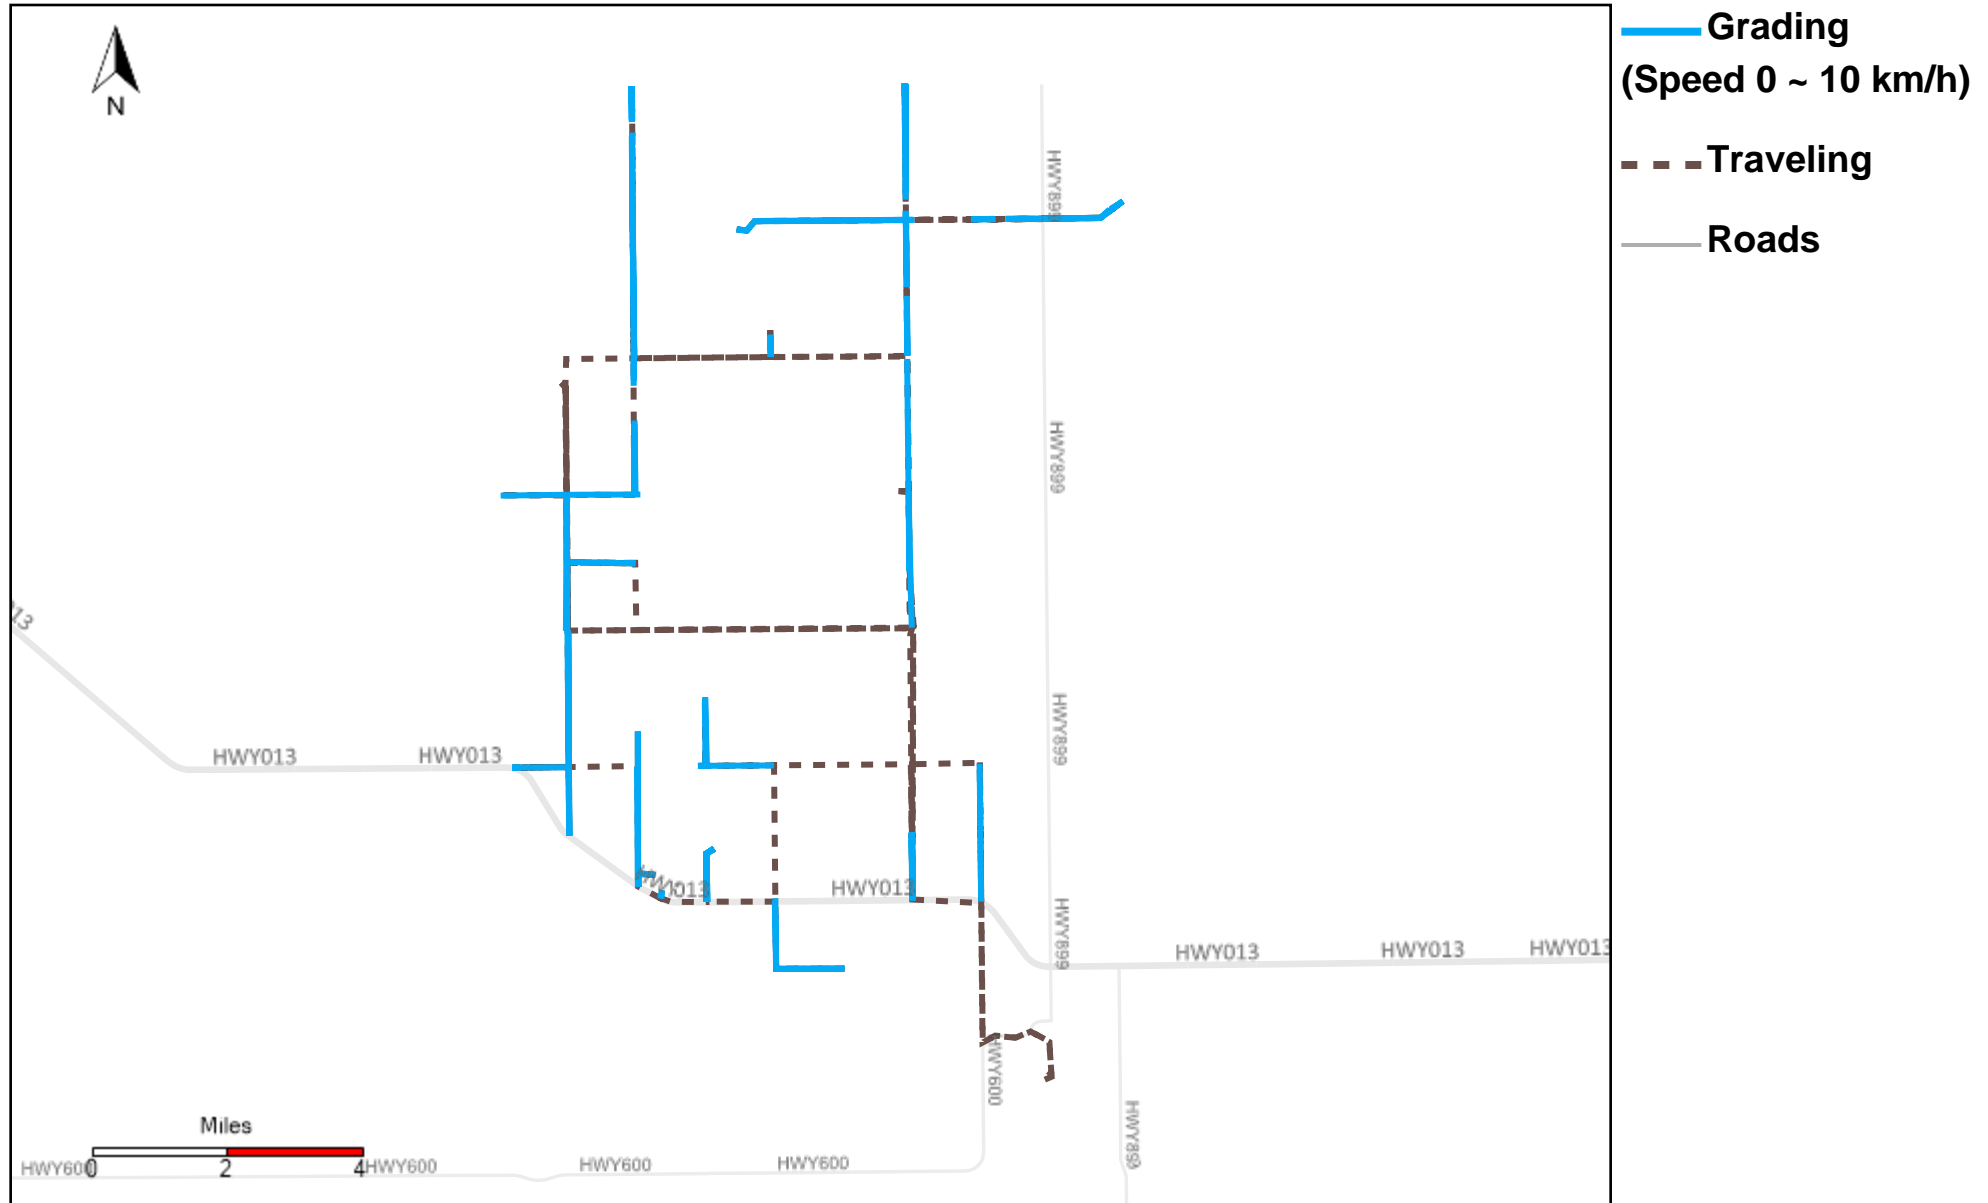

43-185_2024-10-27 ~ 2024-11-02 Tracking

Total Distance(km)	Total Hours	Work Distance(km)	Work Hours
364.18	38 hrs 48 min 36 sec	204.31	29 hrs 7 min 33 sec