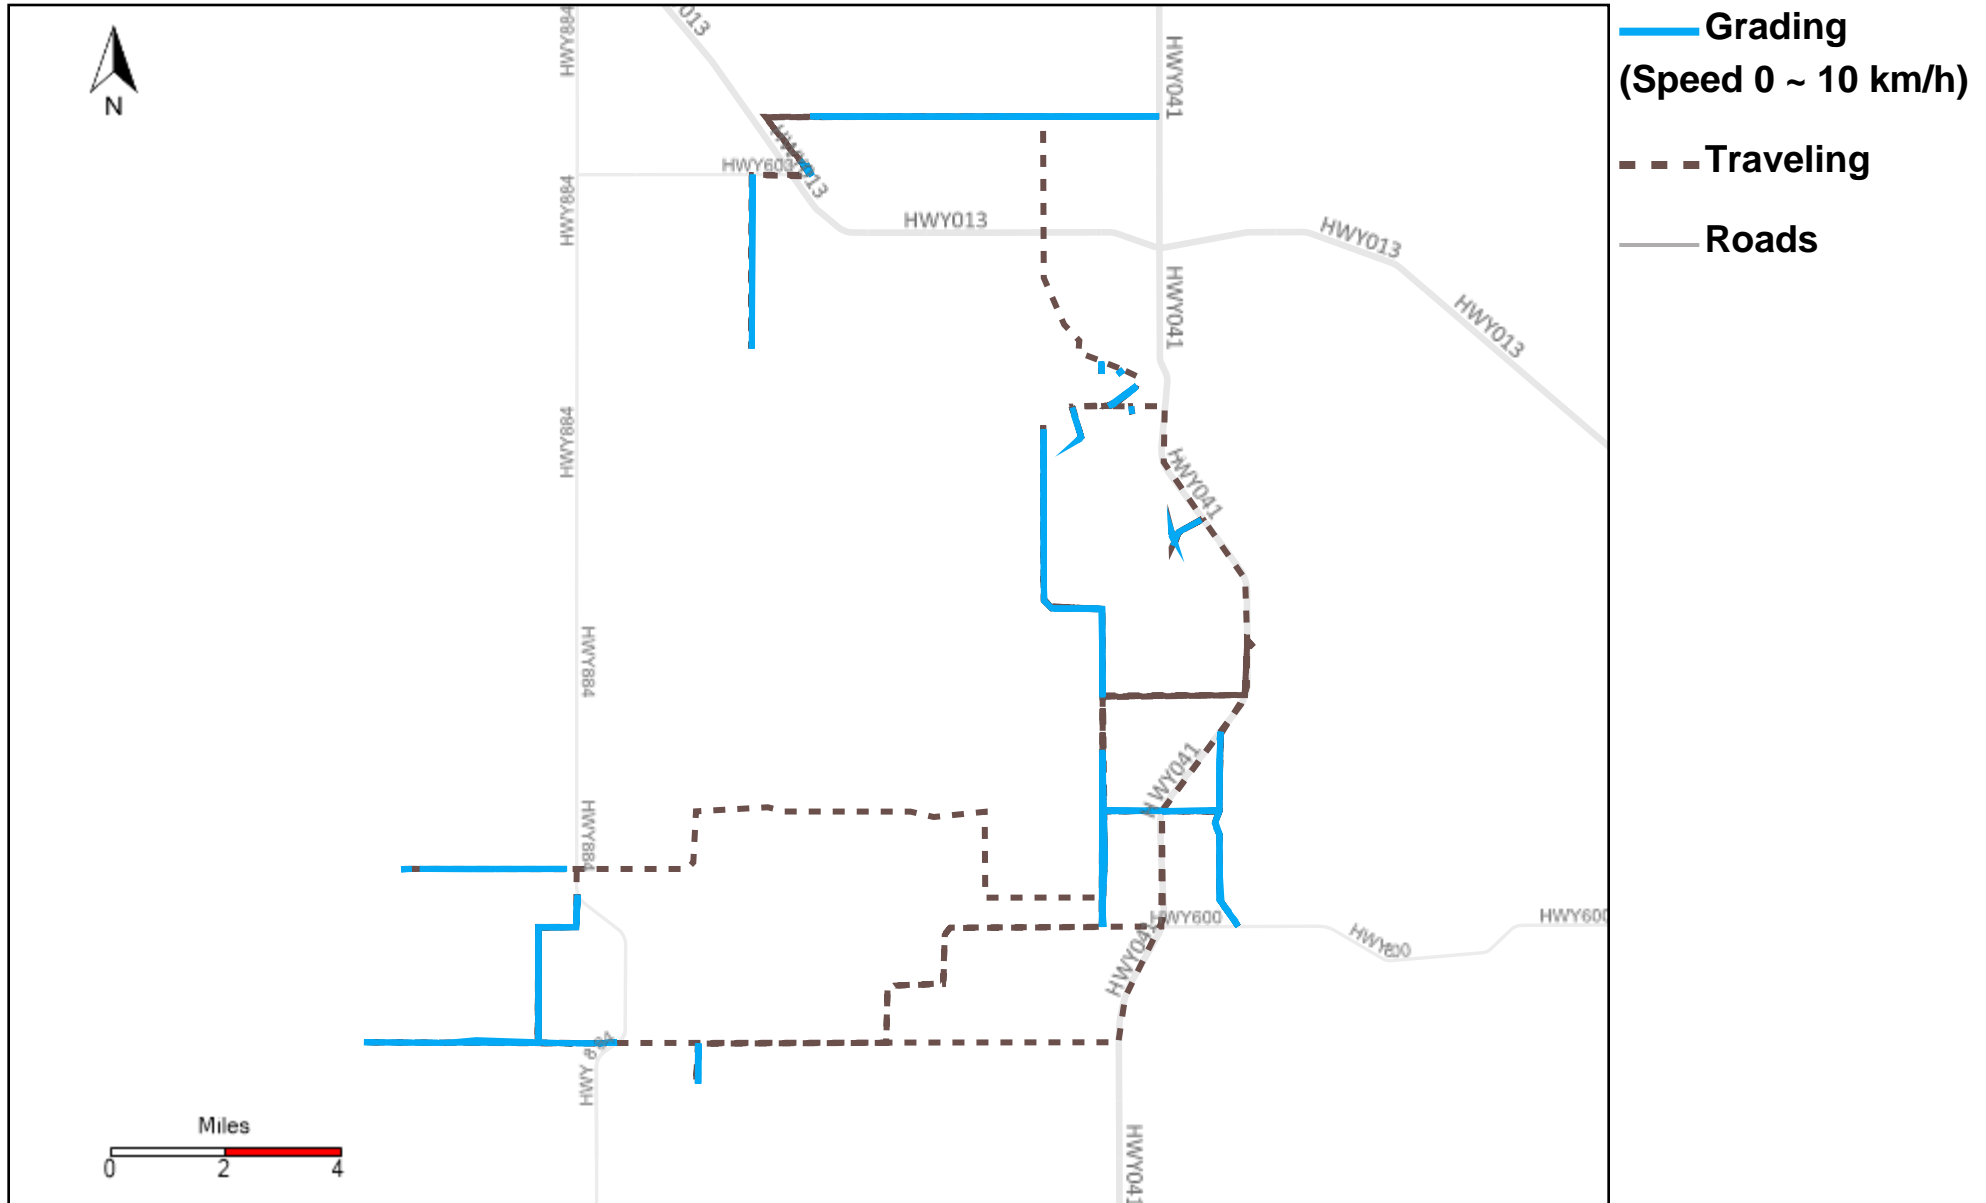

43-216_2024-10-27 ~ 2024-11-02 Tracking

Total Distance(km)	Total Hours	Work Distance(km)	Work Hours
487.78	47 hrs 42 min 16 sec	227.48	33 hrs 27 min 33 sec