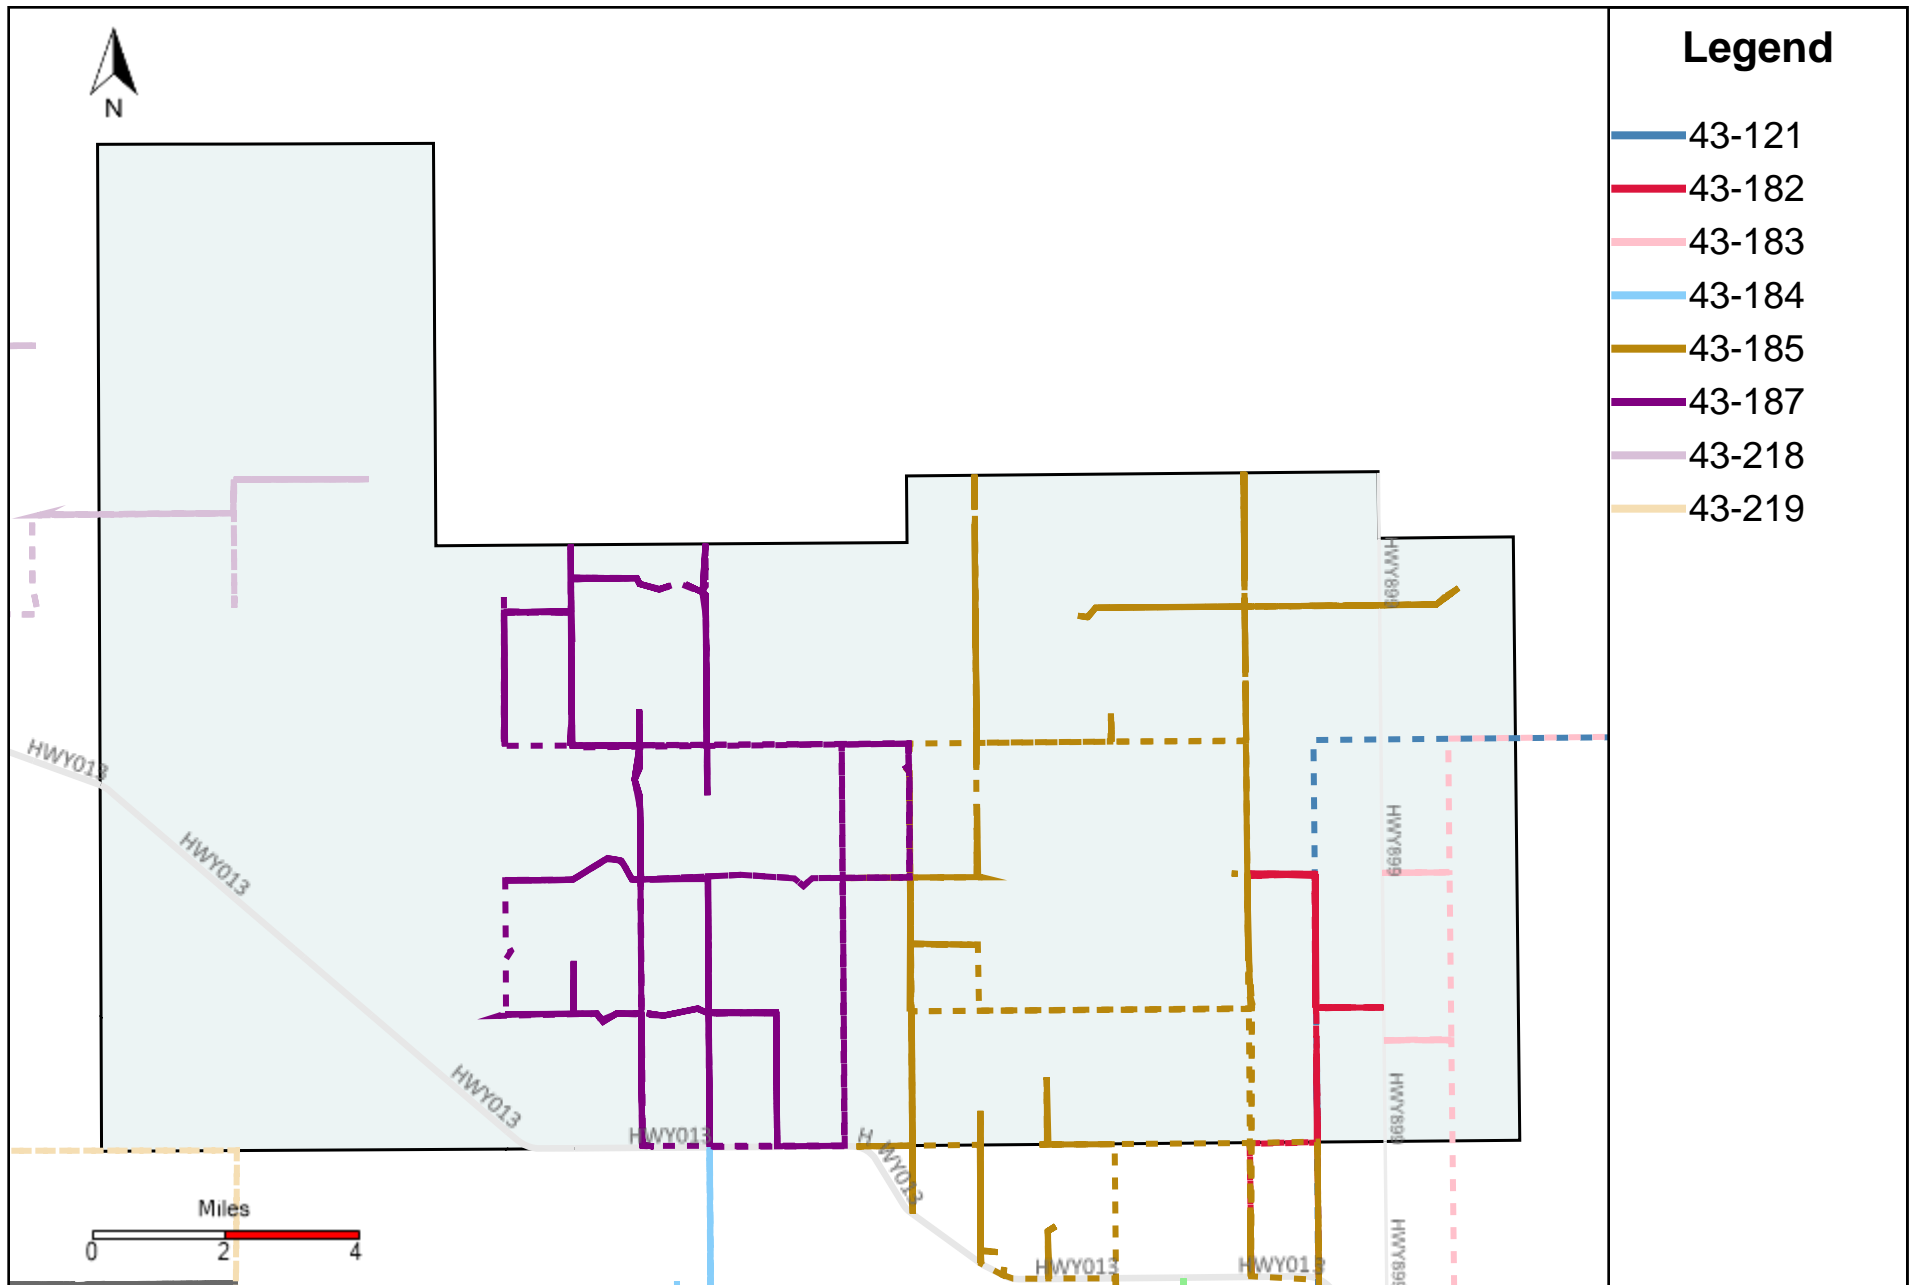

Provost Weekly Grader Report (2024-10-27 ~ 2024-11-02)

Division: 1 Grader Report(2024-10-27 ~ 2024-11-02)

Vehicle Name List	Total Distance(km)	Total Hours
43-181, 43-183, 43-184, 43-186	1261.96	129 hrs 8 min 26 sec

Division: 2 Grader Report(2024-10-27 ~ 2024-11-02)

Vehicle Name List	Total Distance(km)	Total Hours
43-121, 43-183, 43-186	960.09	110 hrs 5 min 23 sec

Division: 3 Grader Report(2024-10-27 ~ 2024-11-02)

Vehicle Name List	Total Distance(km)	Total Hours
43-121, 43-181, 43-182, 43-183, 43-184, 43-185, 43-186, 43-187, 43-219	2958.4	313 hrs 57 min 45 sec

Division: 4 Grader Report(2024-10-27 ~ 2024-11-02)

Vehicle Name List	Total Distance(km)	Total Hours
43-121, 43-182, 43-183, 43-184, 43-185, 43-187, 43-218, 43-219	2909.89	299 hrs 23 min 11 sec

Division: 5 Grader Report(2024-10-27 ~ 2024-11-02)

Vehicle Name List	Total Distance(km)	Total Hours
43-215, 43-216, 43-217, 43-219	1865.62	186 hrs 46 min 37 sec

Division: 6 Grader Report(2024-10-27 ~ 2024-11-02)

Vehicle Name List	Total Distance(km)	Total Hours
43-215, 43-216, 43-217, 43-218, 43-219, 43-221	2551.31	247 hrs 37 min 39 sec