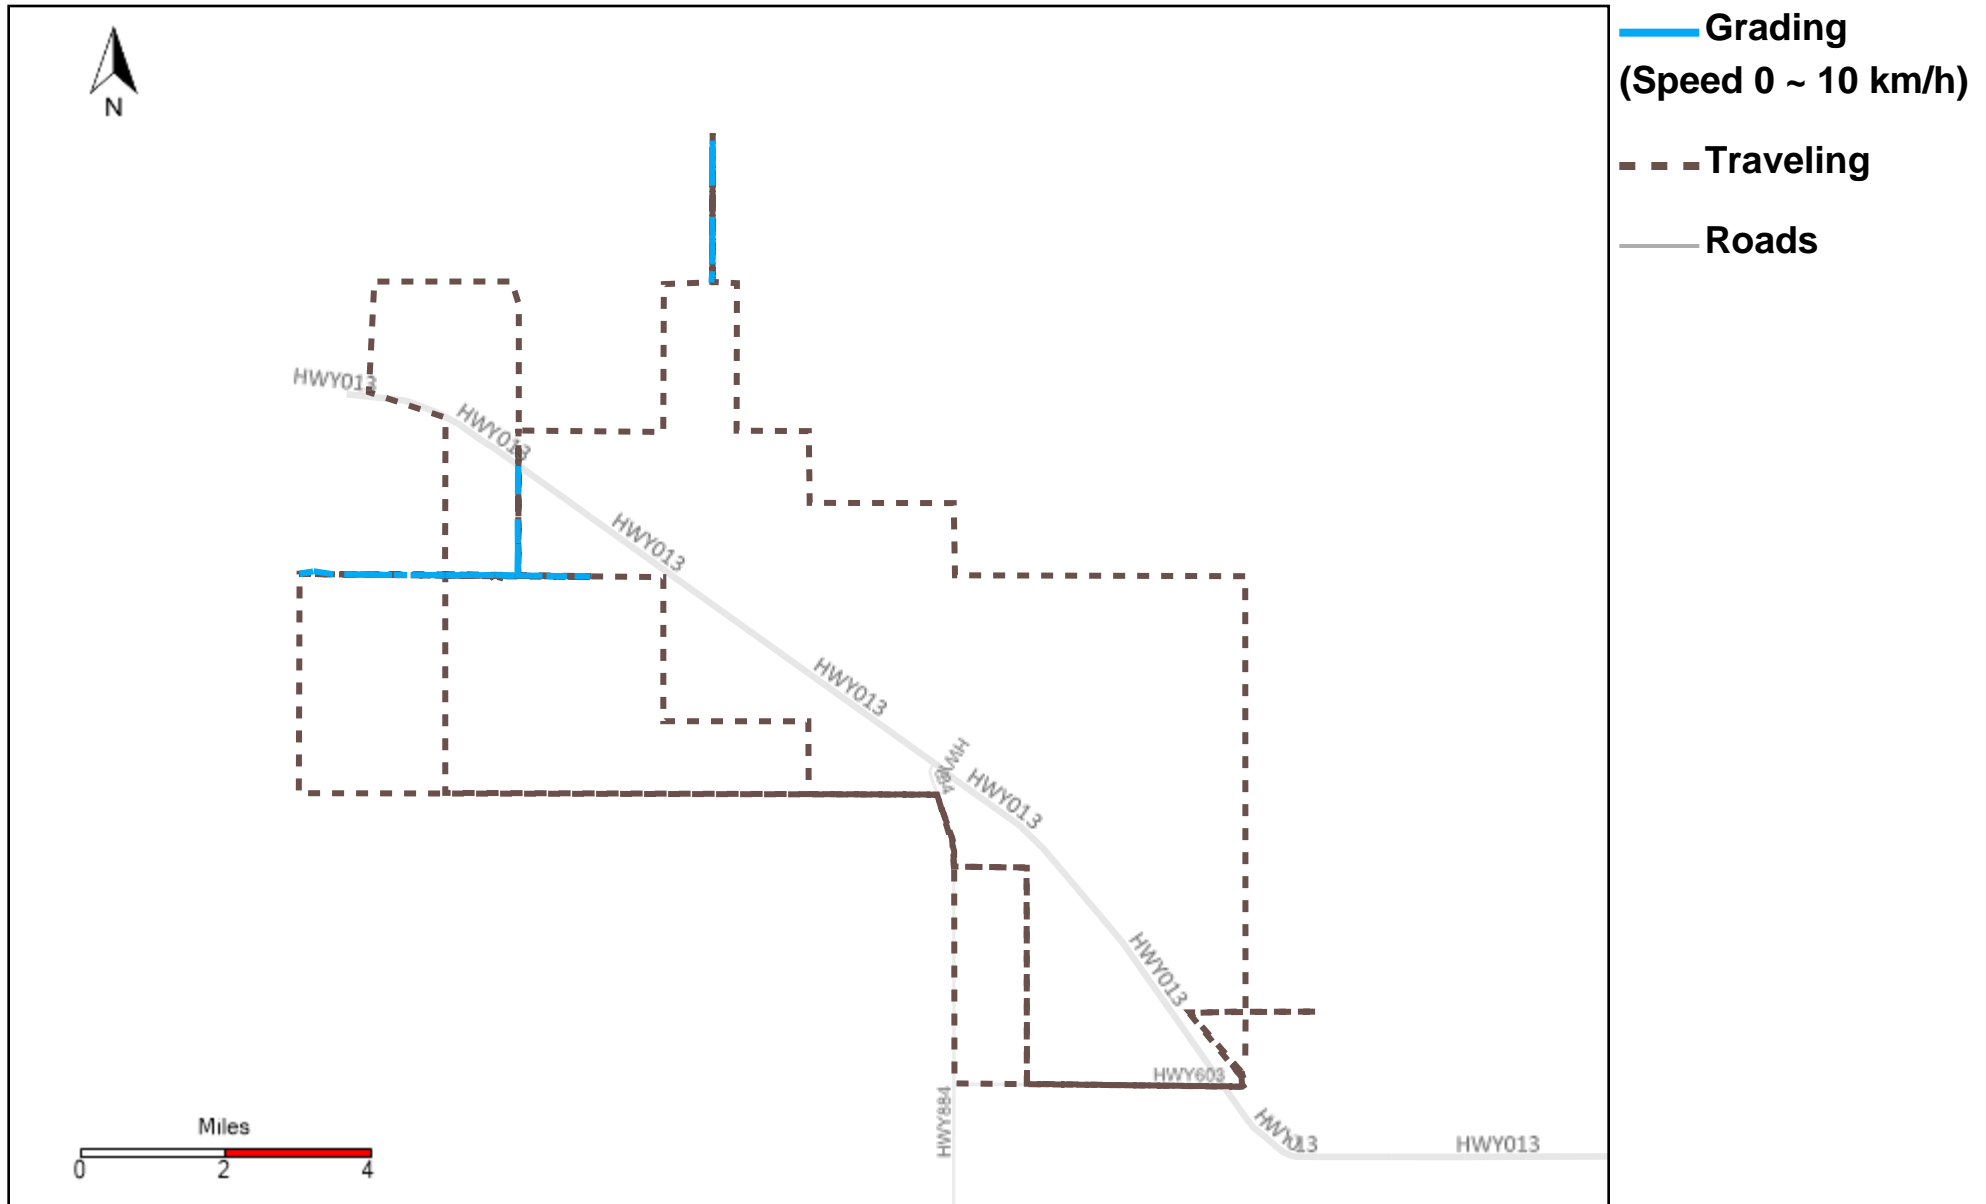

43-220_2024-10-20 ~ 2024-10-26 Tracking

Total Distance(km)	Total Hours	Work Distance(km)	Work Hours
212.37	11 hrs 37 min 9 sec	15.43	1 hrs 50 min 52 sec