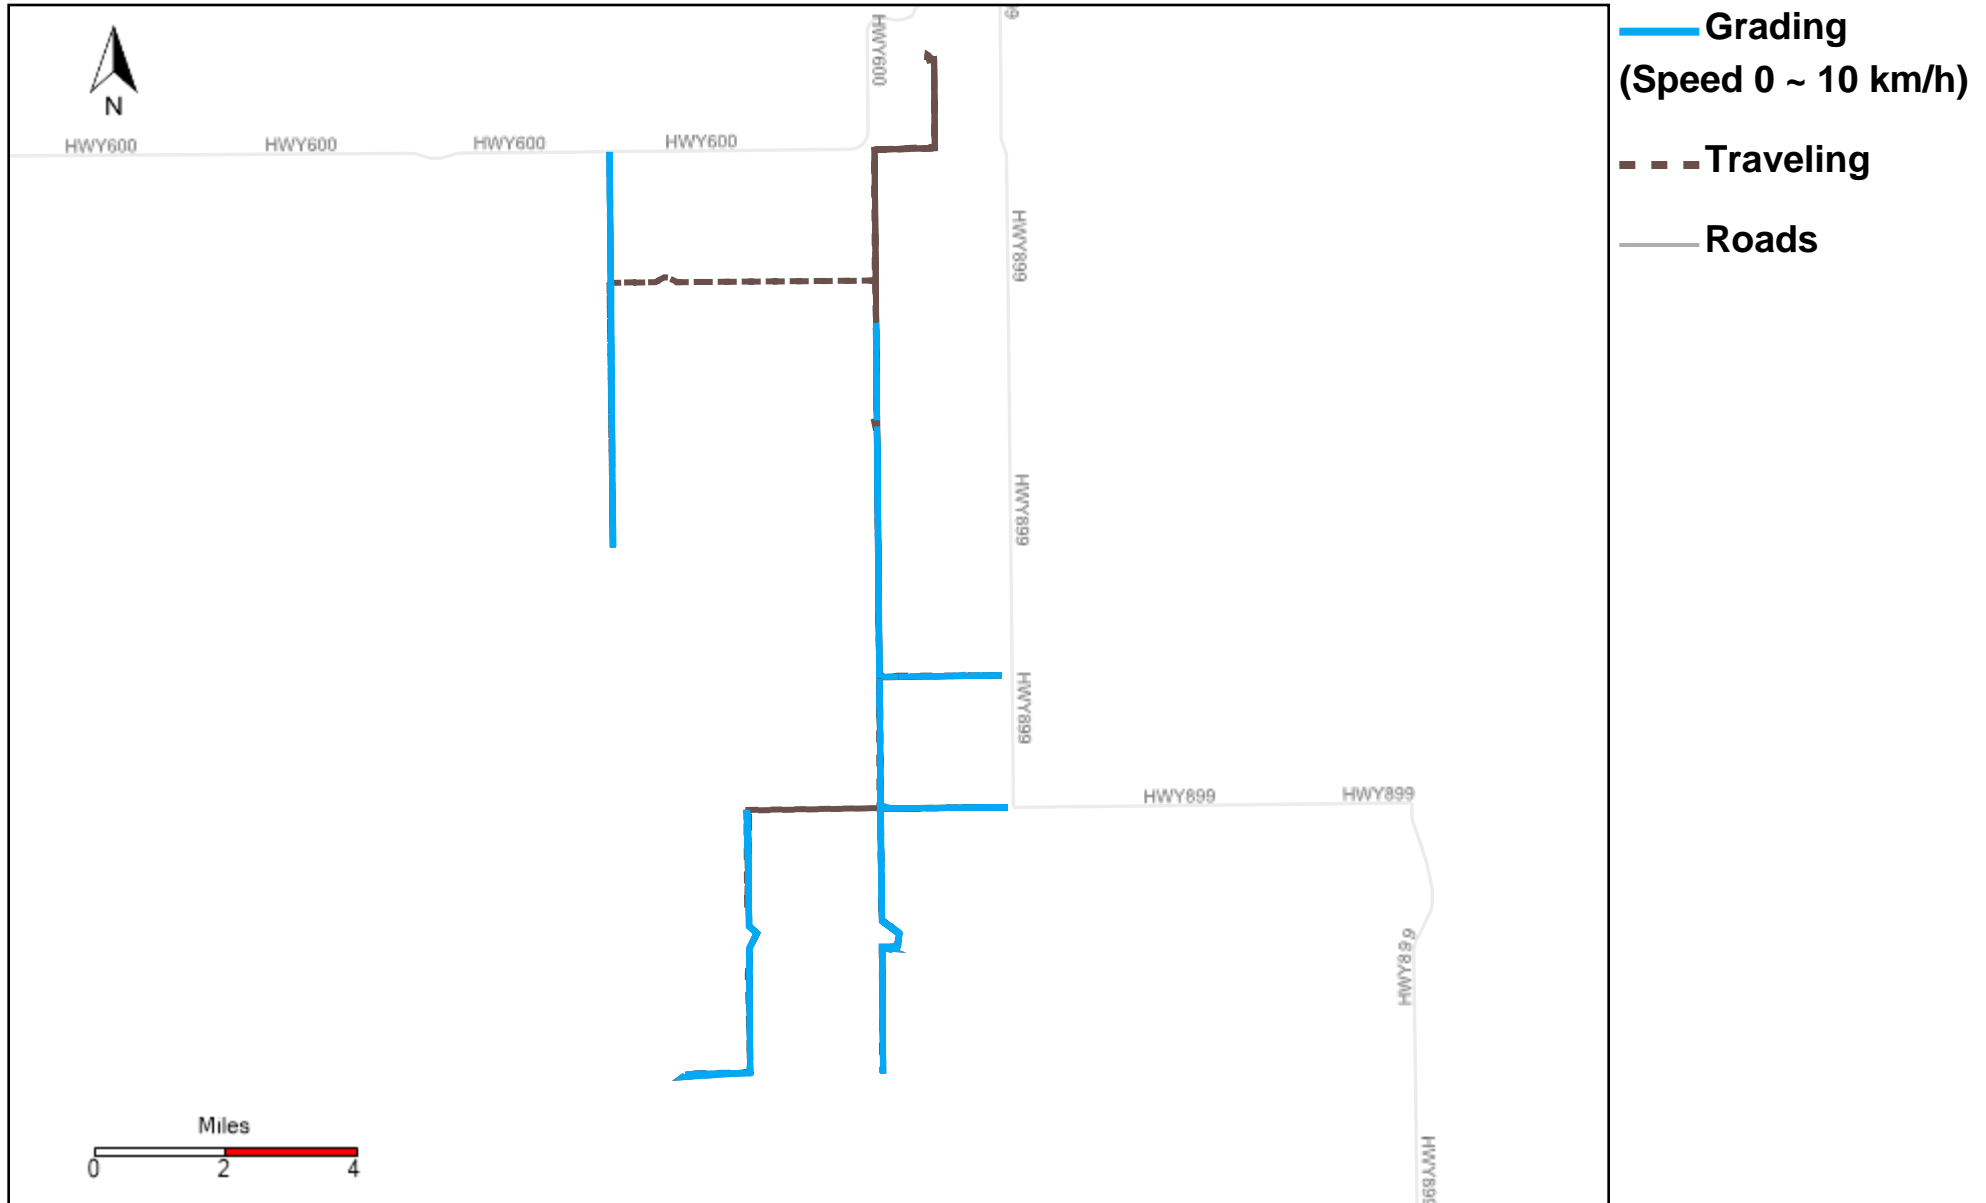

43-181_2024-10-20 ~ 2024-10-26 Tracking

Total Distance(km)	Total Hours	Work Distance(km)	Work Hours
480.09	49 hrs 46 min 38 sec	173.94	27 hrs 23 min 26 sec