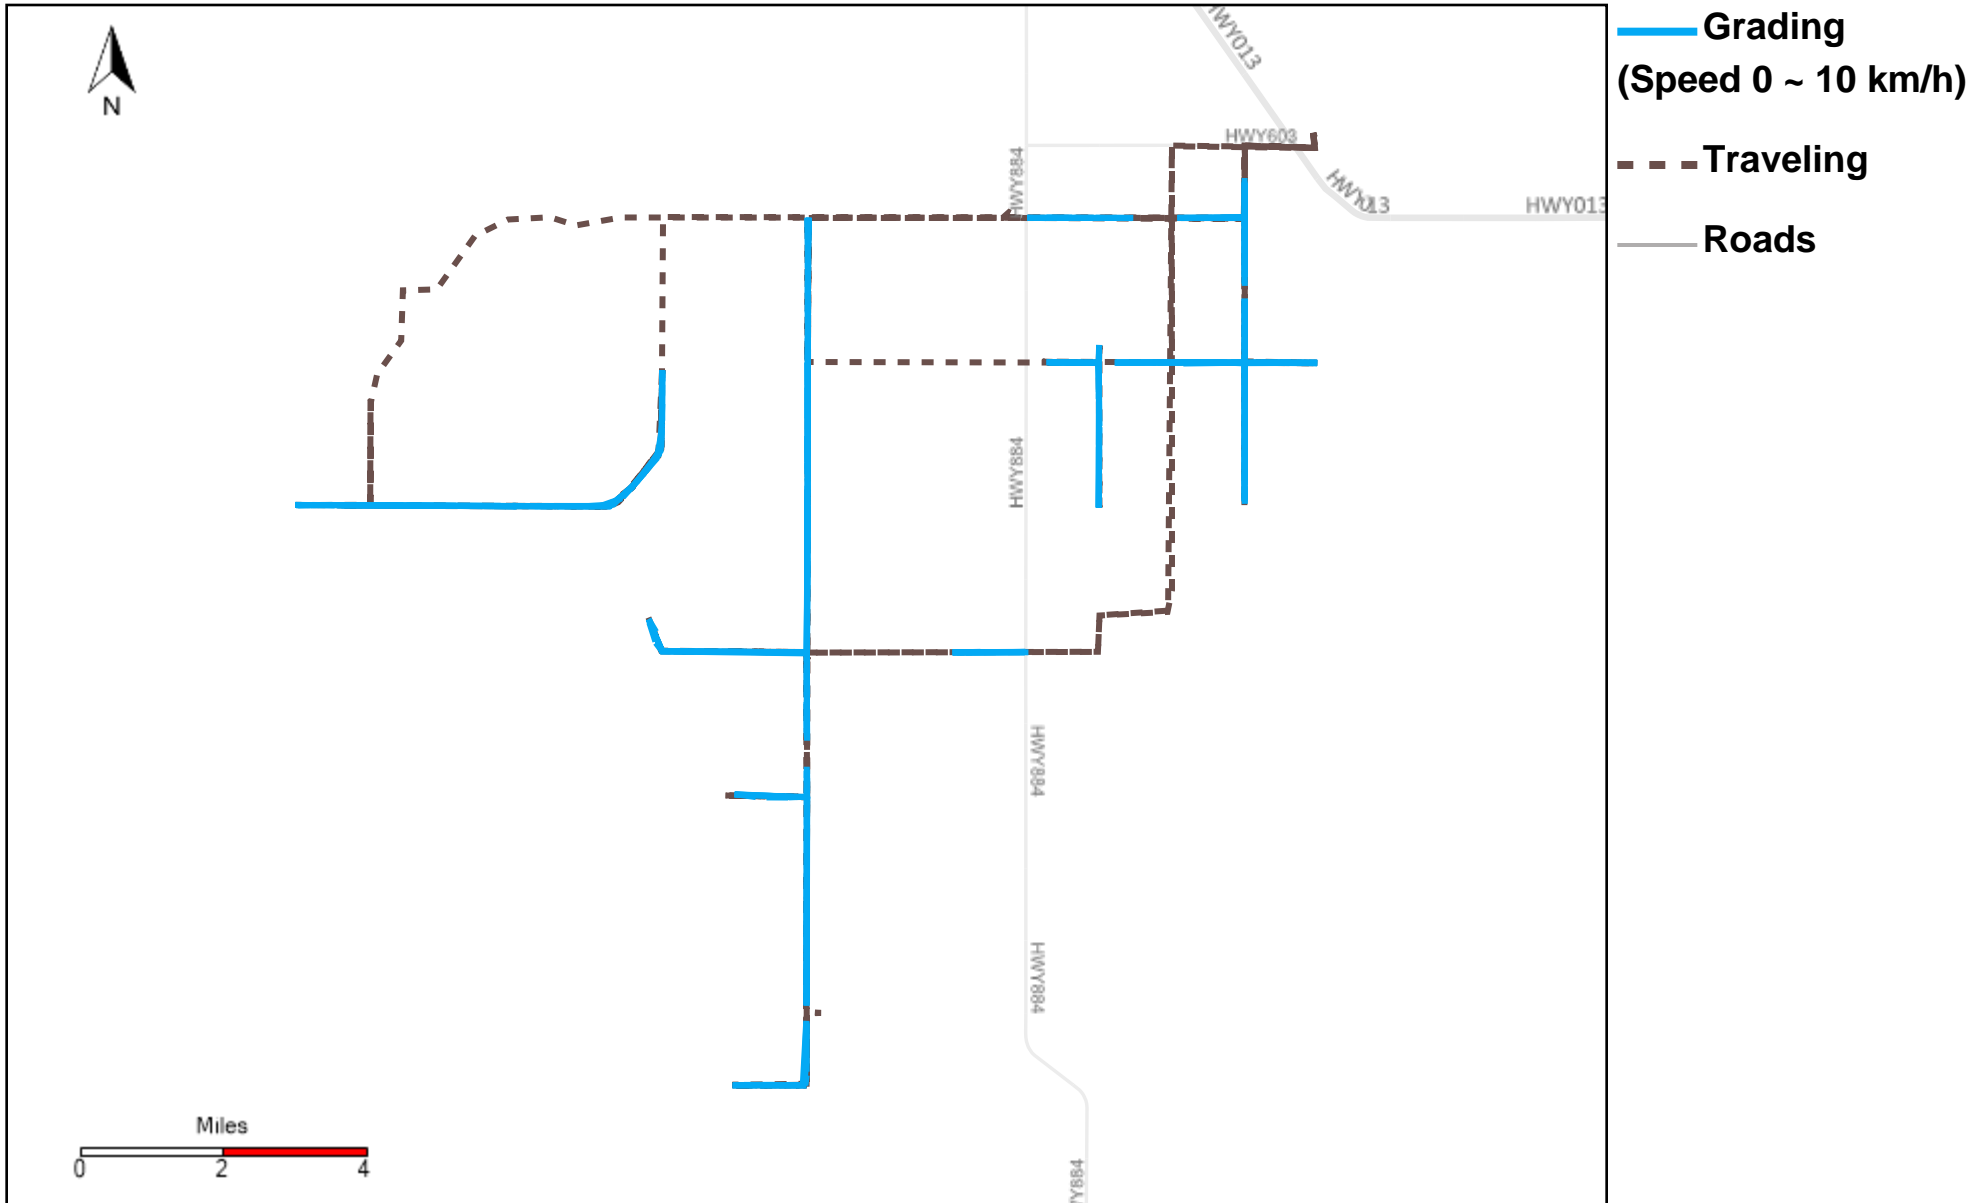

43-215_2024-10-20 ~ 2024-10-26 Tracking

Total Distance(km)	Total Hours	Work Distance(km)	Work Hours
522.73	51 hrs 32 min 45 sec	278.26	34 hrs 30 min 30 sec