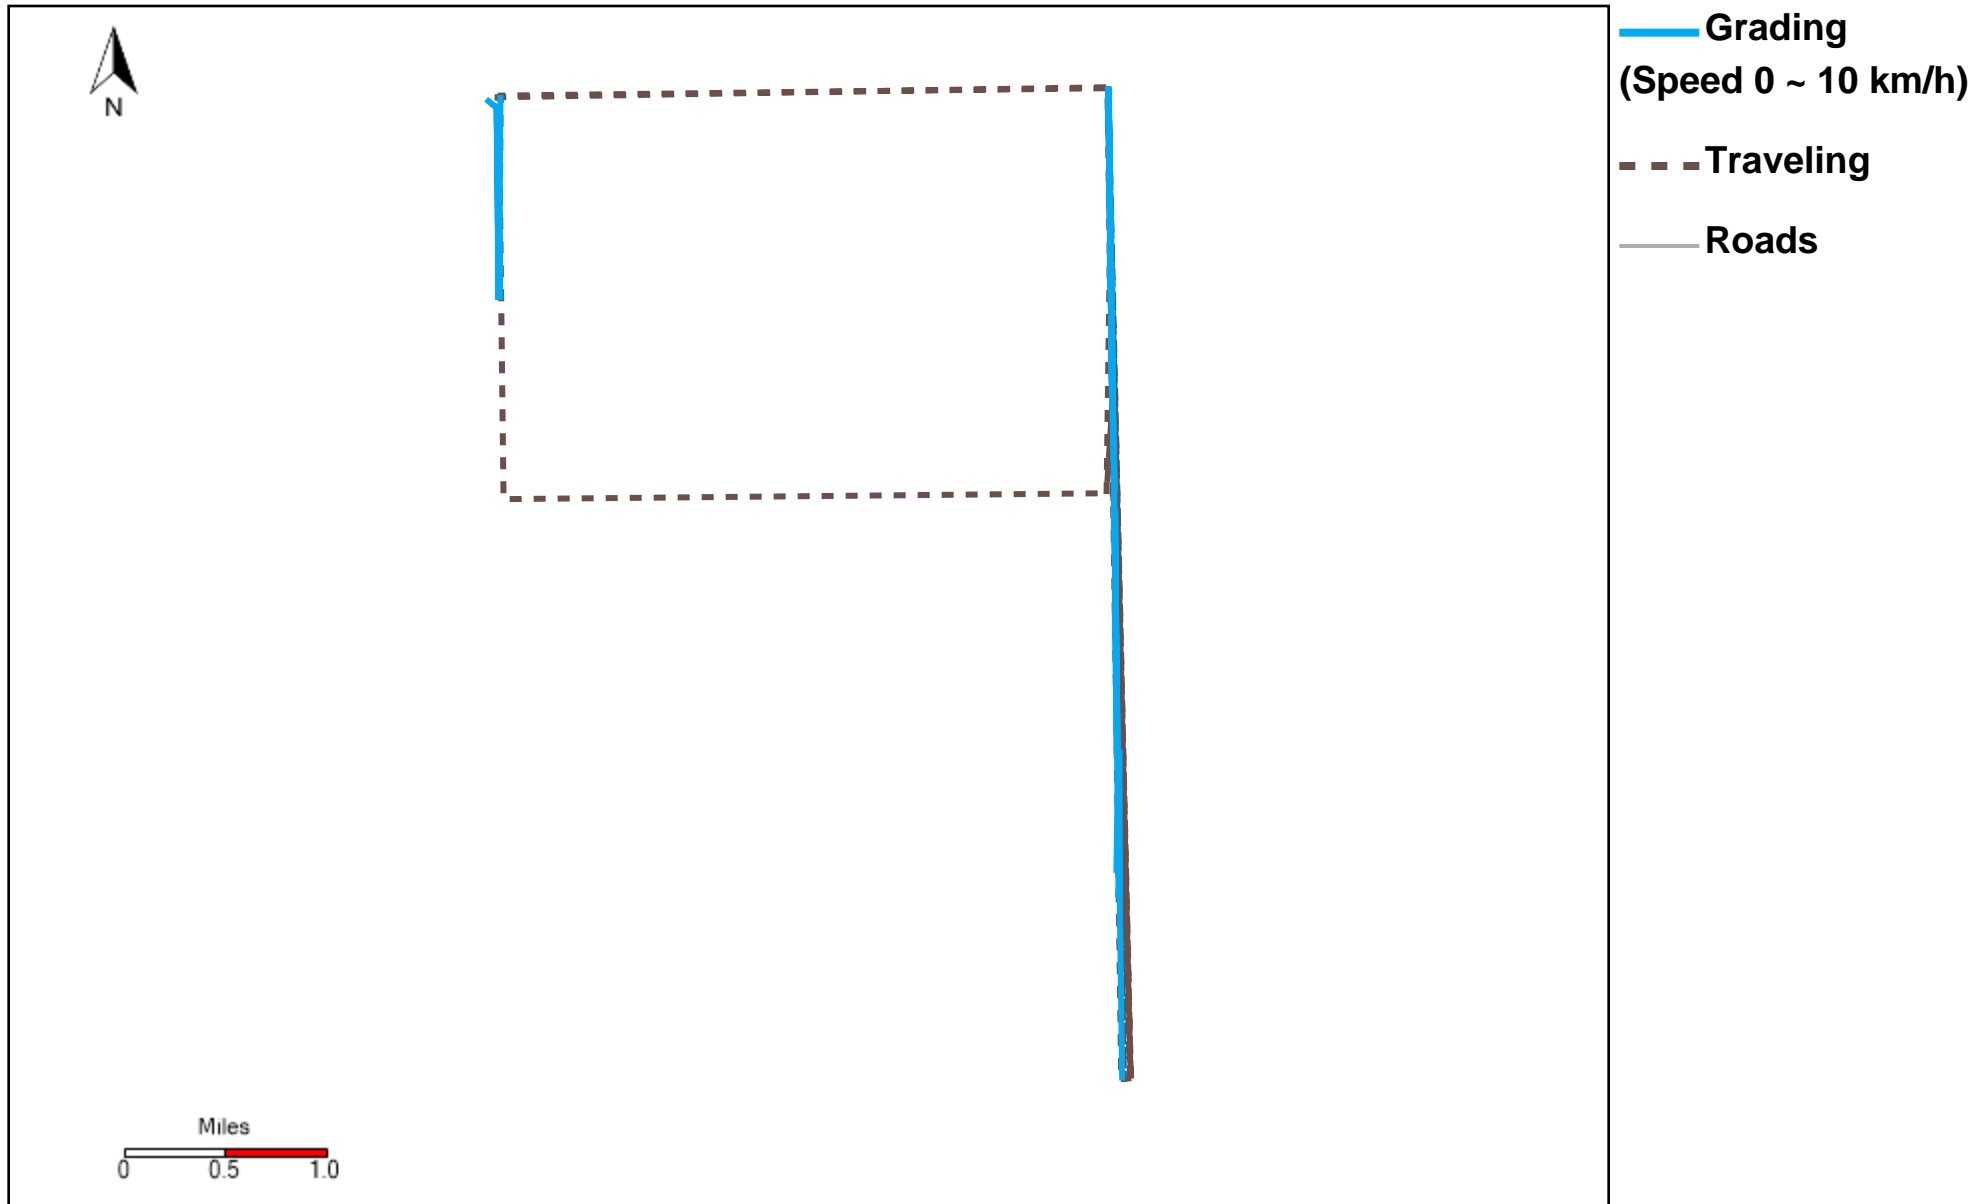

43-121_2024-10-20 ~ 2024-10-26 Tracking

Total Distance(km)	Total Hours	Work Distance(km)	Work Hours
162.46	38 hrs 50 min 28 sec	91.32	30 hrs 26 min 52 sec