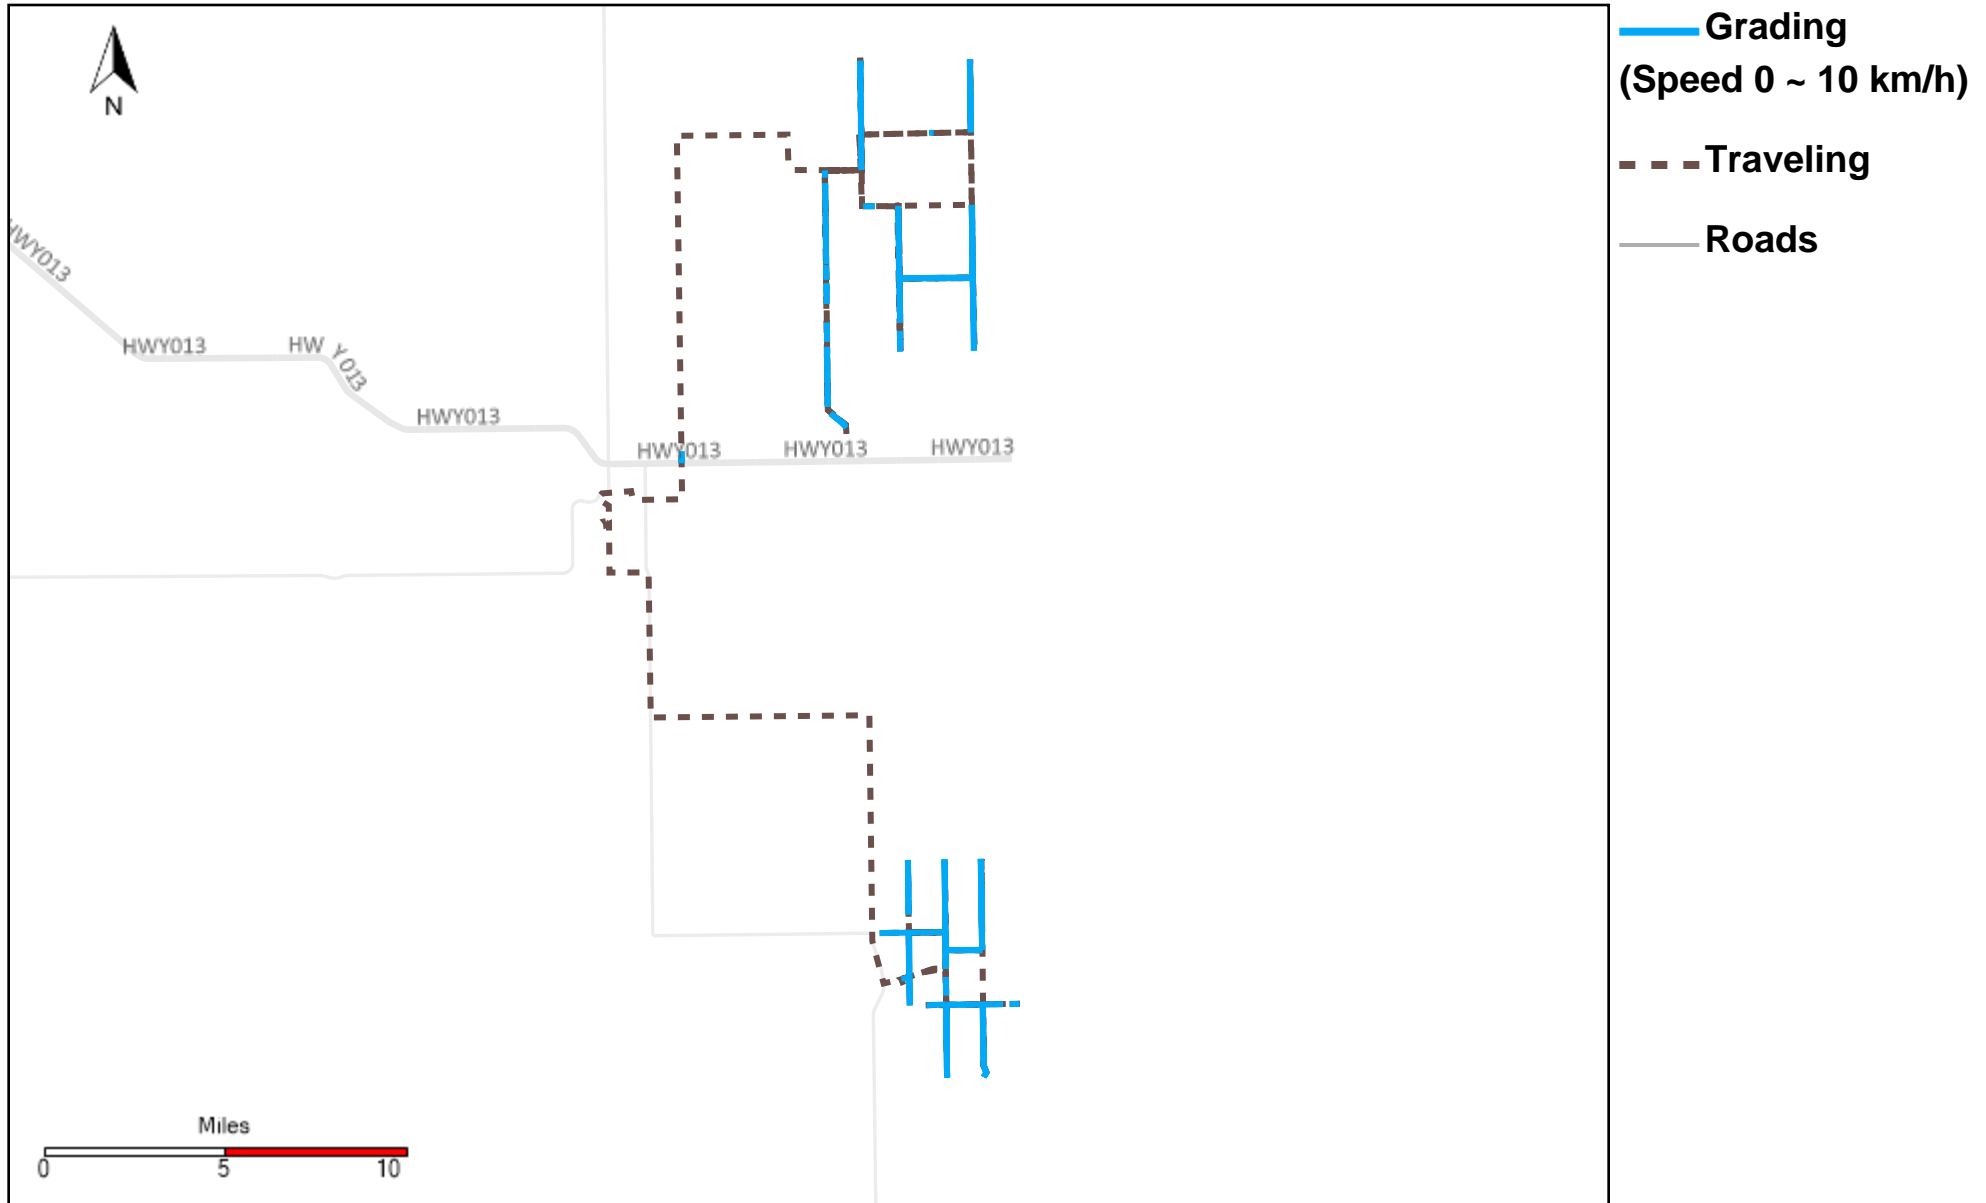

43-181_2024-10-20 ~ 2024-10-26 Tracking

Total Distance(km)	Total Hours	Work Distance(km)	Work Hours
480.09	49 hrs 46 min 38 sec	173.94	27 hrs 23 min 26 sec

43-183_2024-10-20 ~ 2024-10-26 Tracking

Total Distance(km)	Total Hours	Work Distance(km)	Work Hours
474.2	47 hrs 26 min 8 sec	175.87	24 hrs 42 min 27 sec