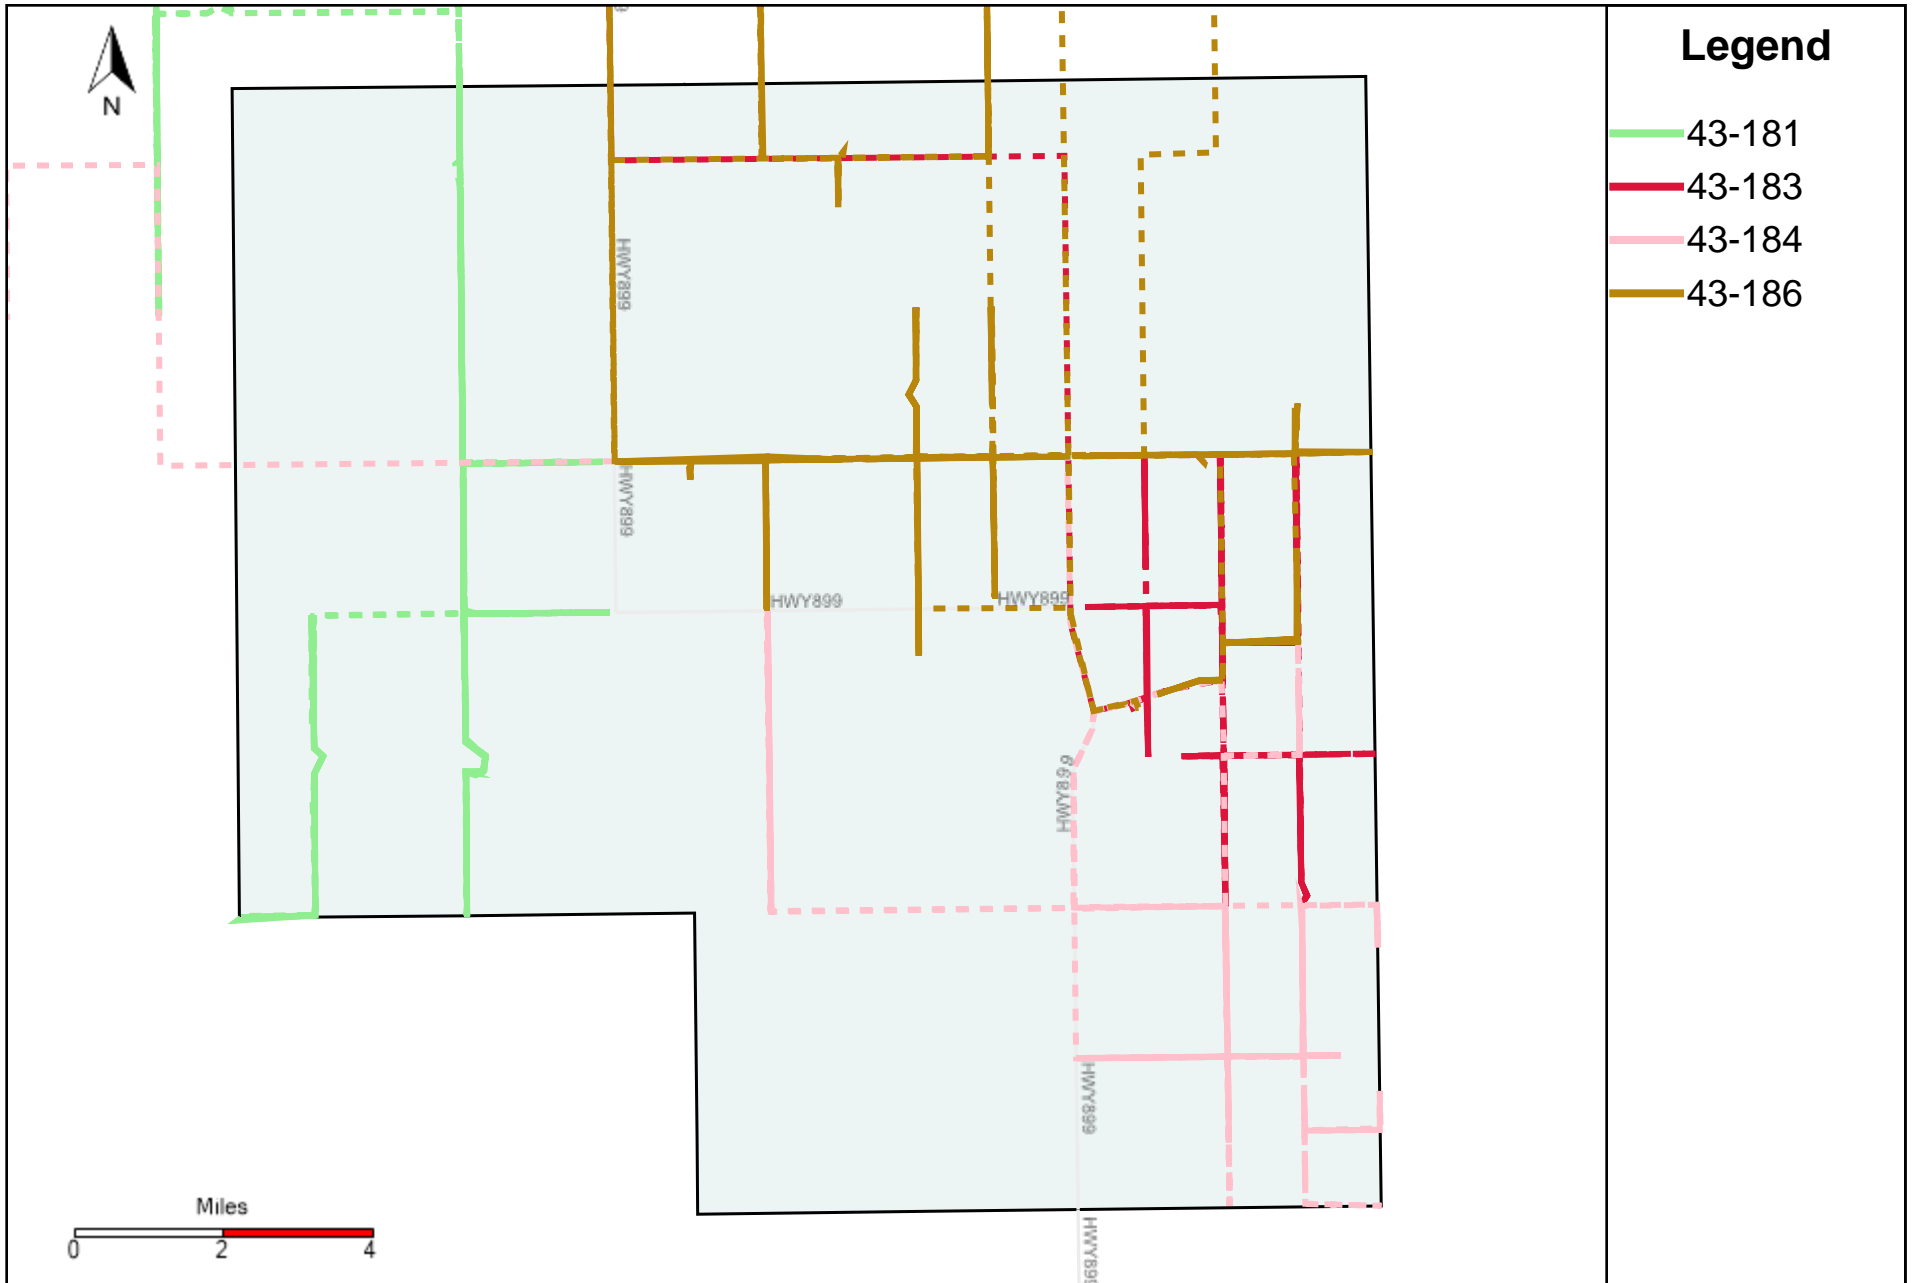

Provost Weekly Grader Report (2024-10-20 ~ 2024-10-26)

Division: 1 Grader Report(2024-10-20 ~ 2024-10-26)

Vehicle Name List	Total Distance(km)	Total Hours
43-181, 43-183, 43-184, 43-186	1873.65	193 hrs 13 min 44 sec

Division: 2 Grader Report(2024-10-20 ~ 2024-10-26)

Vehicle Name List	Total Distance(km)	Total Hours
43-121, 43-183, 43-186	1127.18	135 hrs 22 min 28 sec

Division: 3 Grader Report(2024-10-20 ~ 2024-10-26)

Vehicle Name List	Total Distance(km)	Total Hours
43-181, 43-183, 43-184, 43-185, 43-186, 43-219	2923.44	291 hrs 27 min 31 sec

Division: 4 Grader Report(2024-10-20 ~ 2024-10-26)

Vehicle Name List	Total Distance(km)	Total Hours
43-183, 43-185, 43-187, 43-218, 43-219, 43-221	2334.35	234 hrs 33 min 19 sec

Division: 5 Grader Report(2024-10-20 ~ 2024-10-26)

Vehicle Name List	Total Distance(km)	Total Hours
43-184, 43-215, 43-216, 43-217, 43-219, 43-221	2686.62	257 hrs 35 min 23 sec

Division: 6 Grader Report(2024-10-20 ~ 2024-10-26)