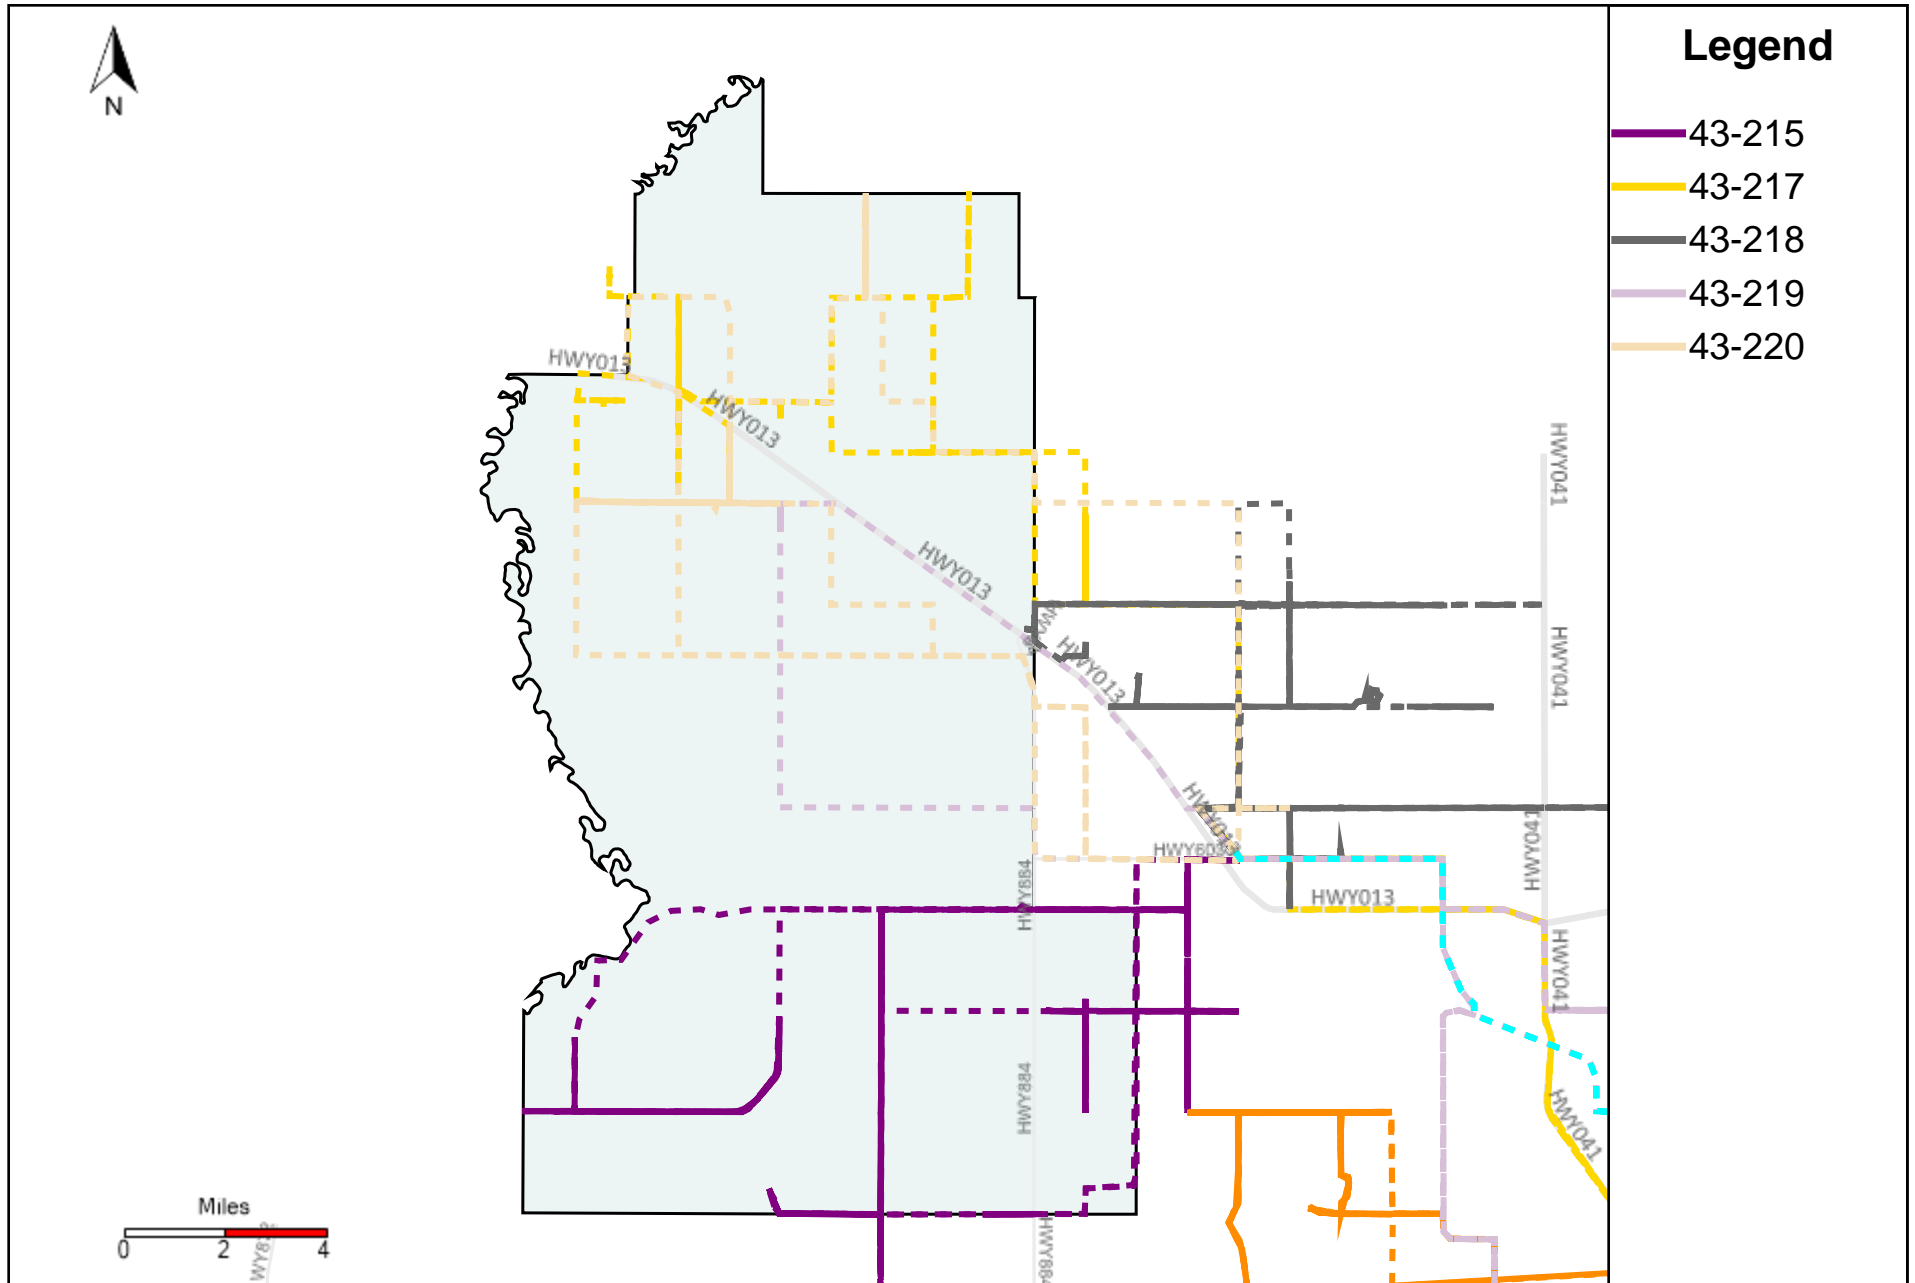

Division: 7 Grader Report(2024-10-20 ~ 2024-10-26)

Vehicle Name List	Total Distance(km)	Total Hours
43-215, 43-217, 43-218, 43-219, 43-220	2237.63	208 hrs 6 min 2 sec