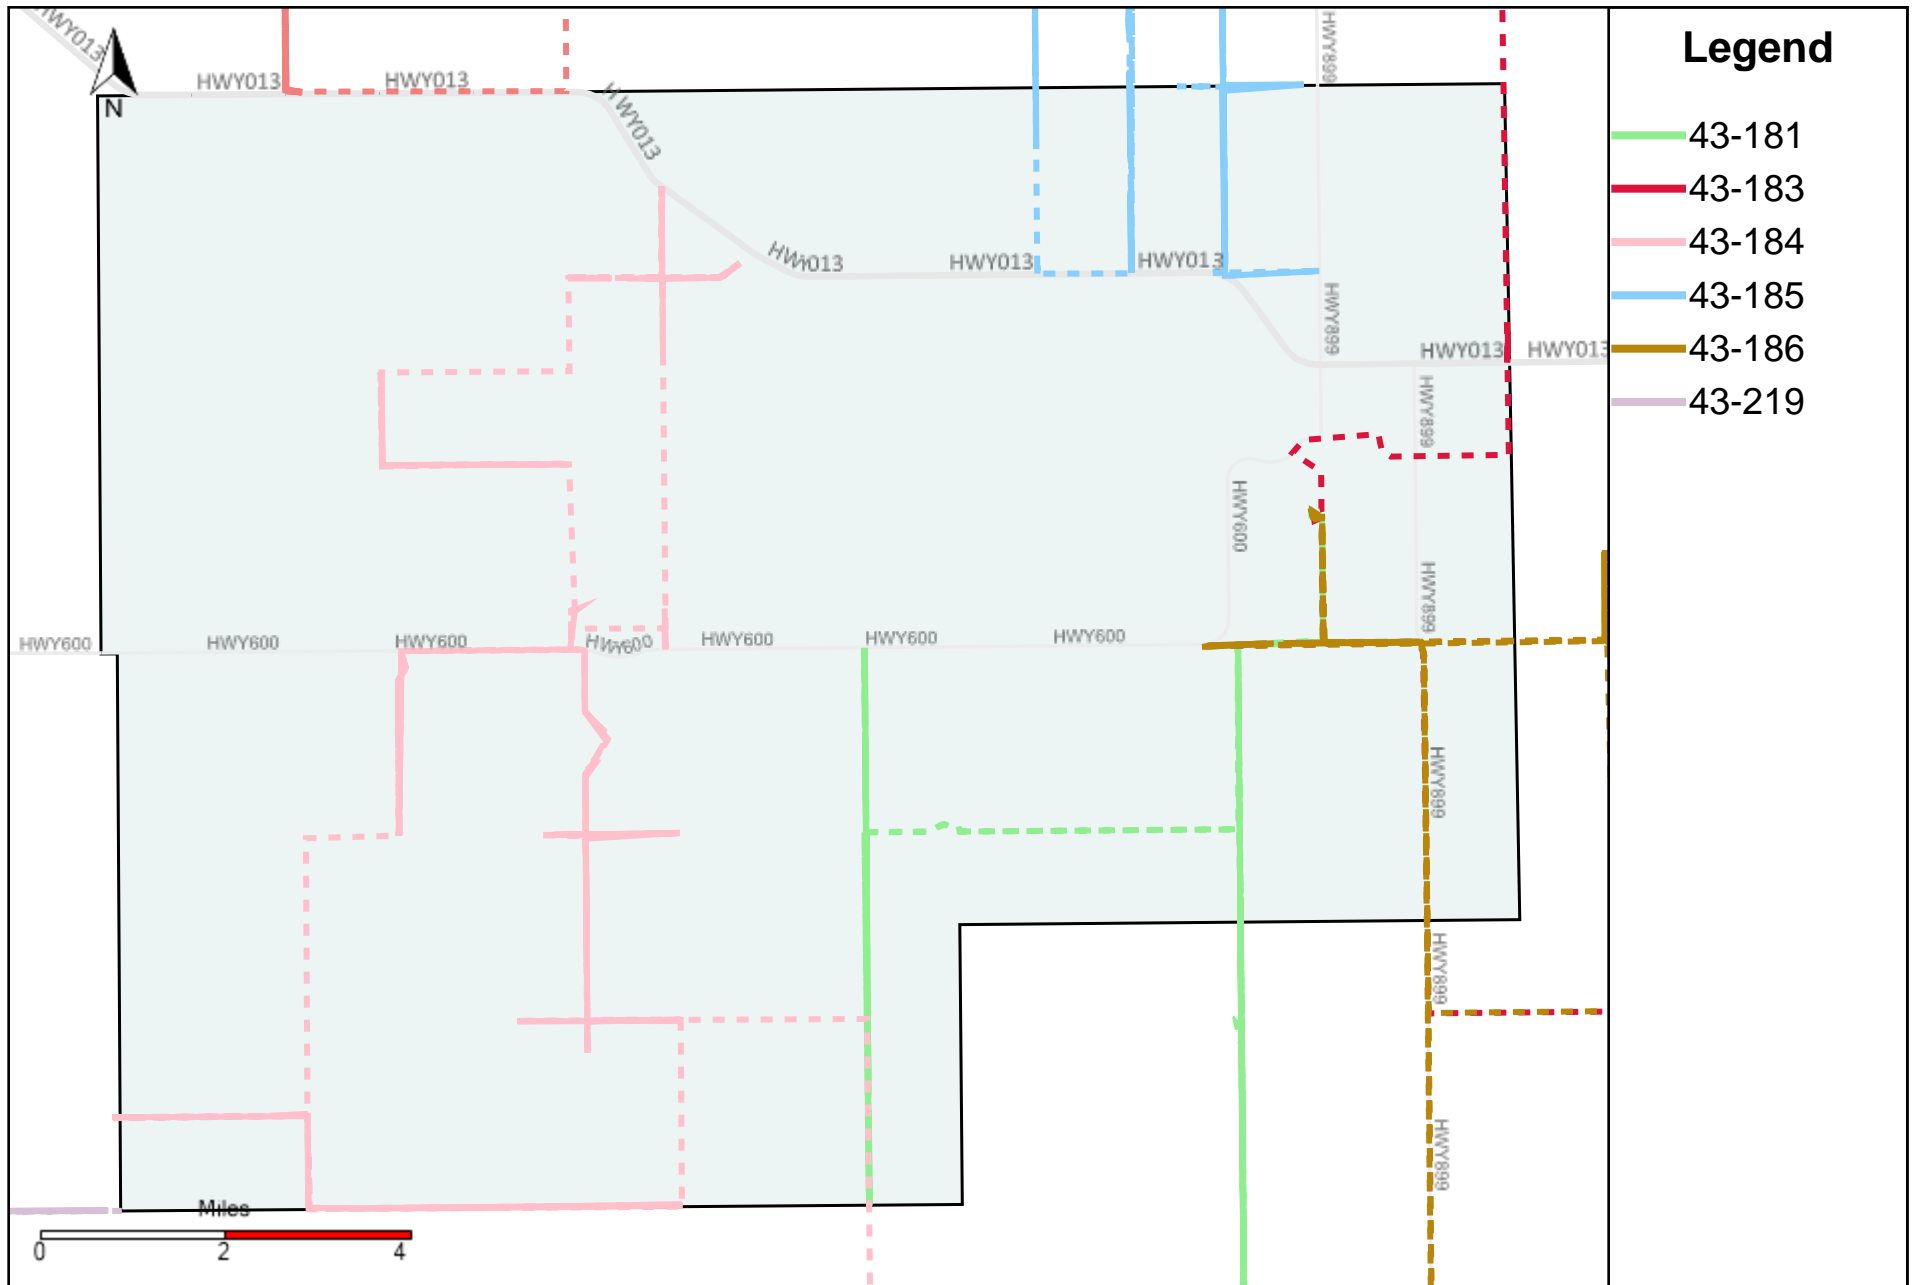

Provost Weekly Grader Report (2024-10-20 ~ 2024-10-26)

Division: 1 Grader Report(2024-10-20 ~ 2024-10-26)

Vehicle Name List	Total Distance(km)	Total Hours
43-181, 43-183, 43-184, 43-186	1873.65	193 hrs 13 min 44 sec

Vehicle Name List	Total Distance(km)	Total Hours
43-181, 43-183, 43-184, 43-185, 43-186, 43-219	2923.44	291 hrs 27 min 31 sec

Division: 4 Grader Report(2024-10-20 ~ 2024-10-26)

Vehicle Name List	Total Distance(km)	Total Hours
43-183, 43-185, 43-187, 43-218, 43-219, 43-221	2334.35	234 hrs 33 min 19 sec

Division: 5 Grader Report(2024-10-20 ~ 2024-10-26)

Vehicle Name List	Total Distance(km)	Total Hours
43-184, 43-215, 43-216, 43-217, 43-219, 43-221	2686.62	257 hrs 35 min 23 sec

Division: 6 Grader Report(2024-10-20 ~ 2024-10-26)

Vehicle Name List	Total Distance(km)	Total Hours
43-215, 43-216, 43-217, 43-218, 43-219, 43-220, 43-221	2909.89	270 hrs 7 min 57 sec

Division: 7 Grader Report(2024-10-20 ~ 2024-10-26)

Vehicle Name List	Total Distance(km)	Total Hours
43-215, 43-217, 43-218, 43-219, 43-220	2237.63	208 hrs 6 min 2 sec