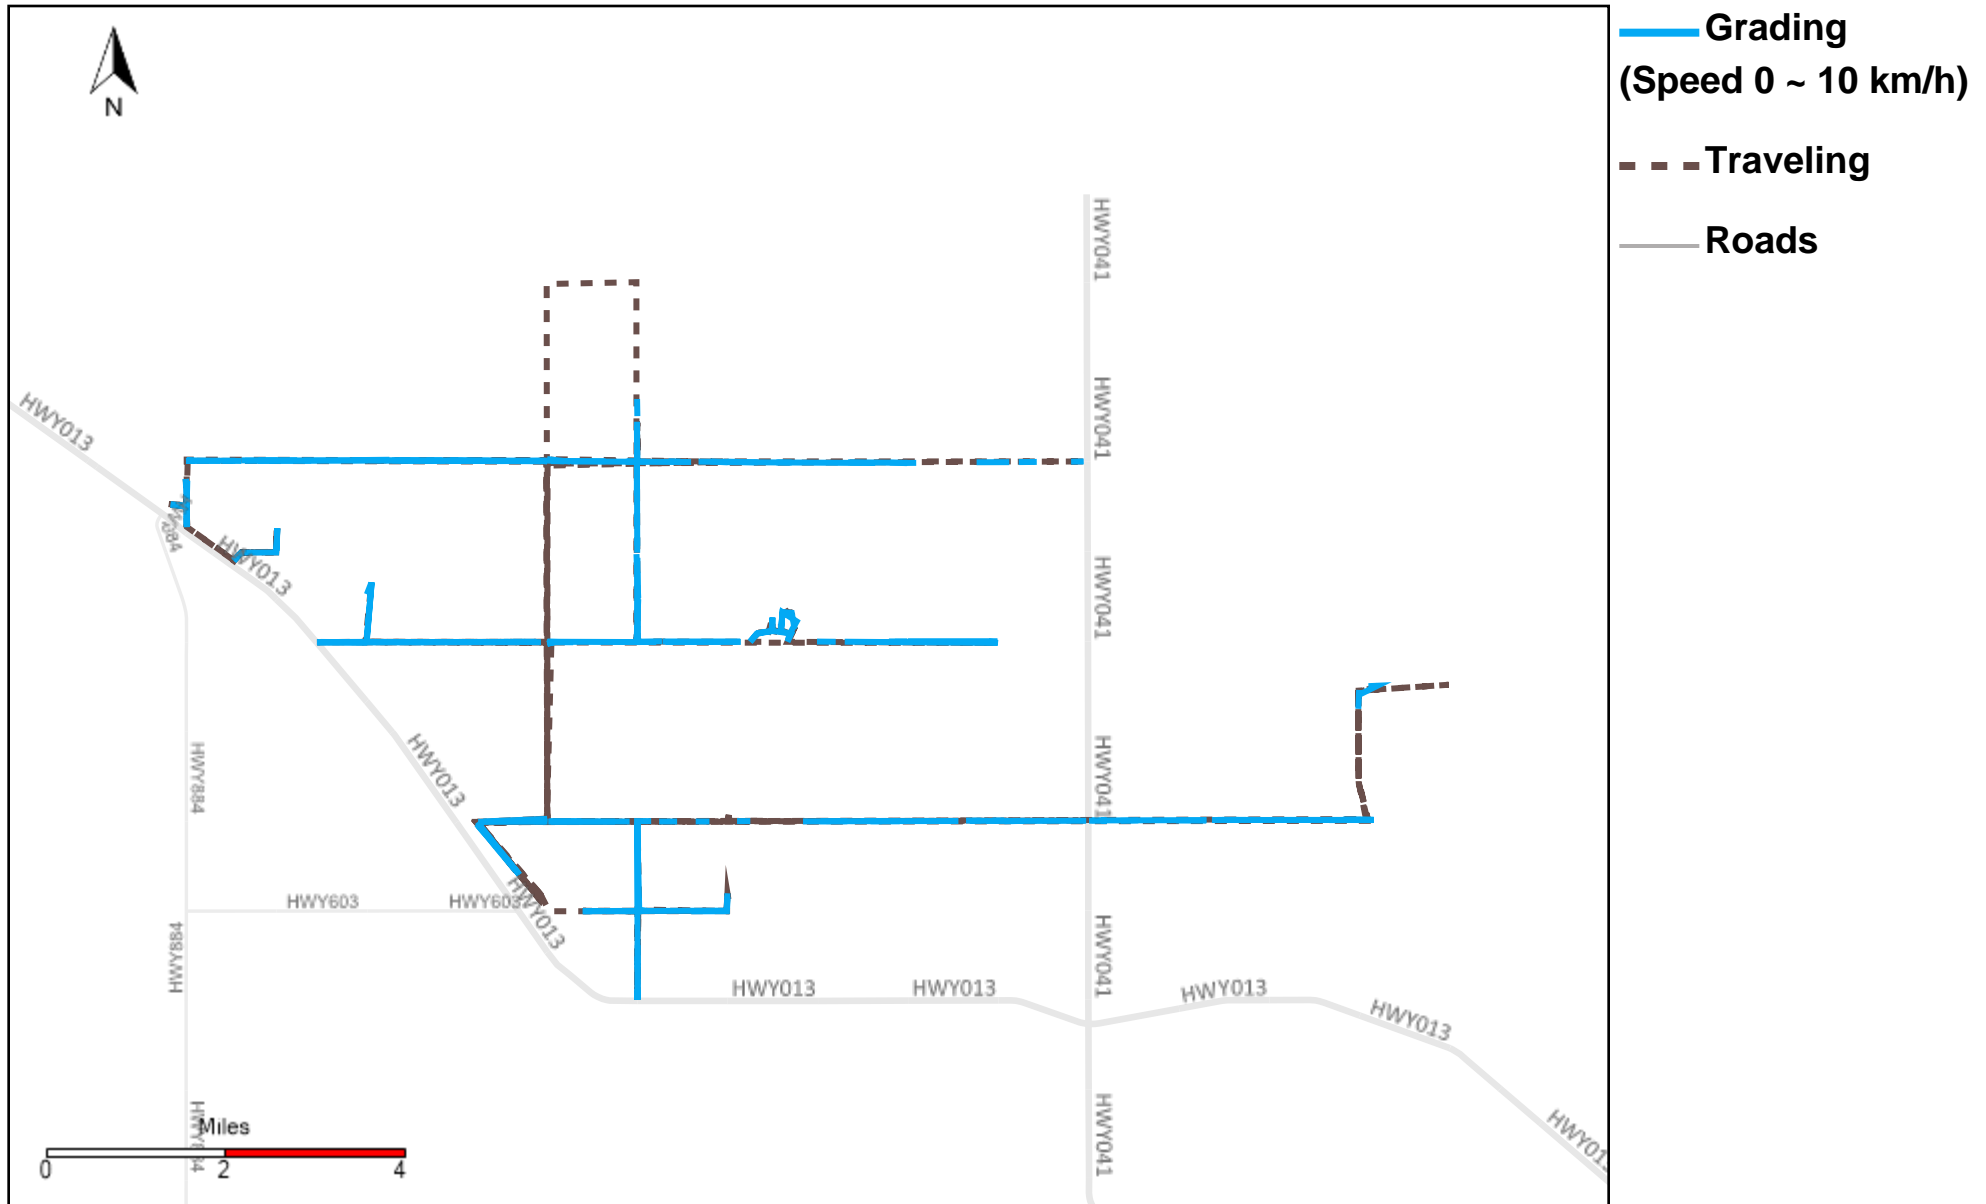

43-218_2024-10-20 ~ 2024-10-26 Tracking

Total Distance(km)	Total Hours	Work Distance(km)	Work Hours
439.73	47 hrs 50 min 31 sec	134.68	19 hrs 18 min 50 sec