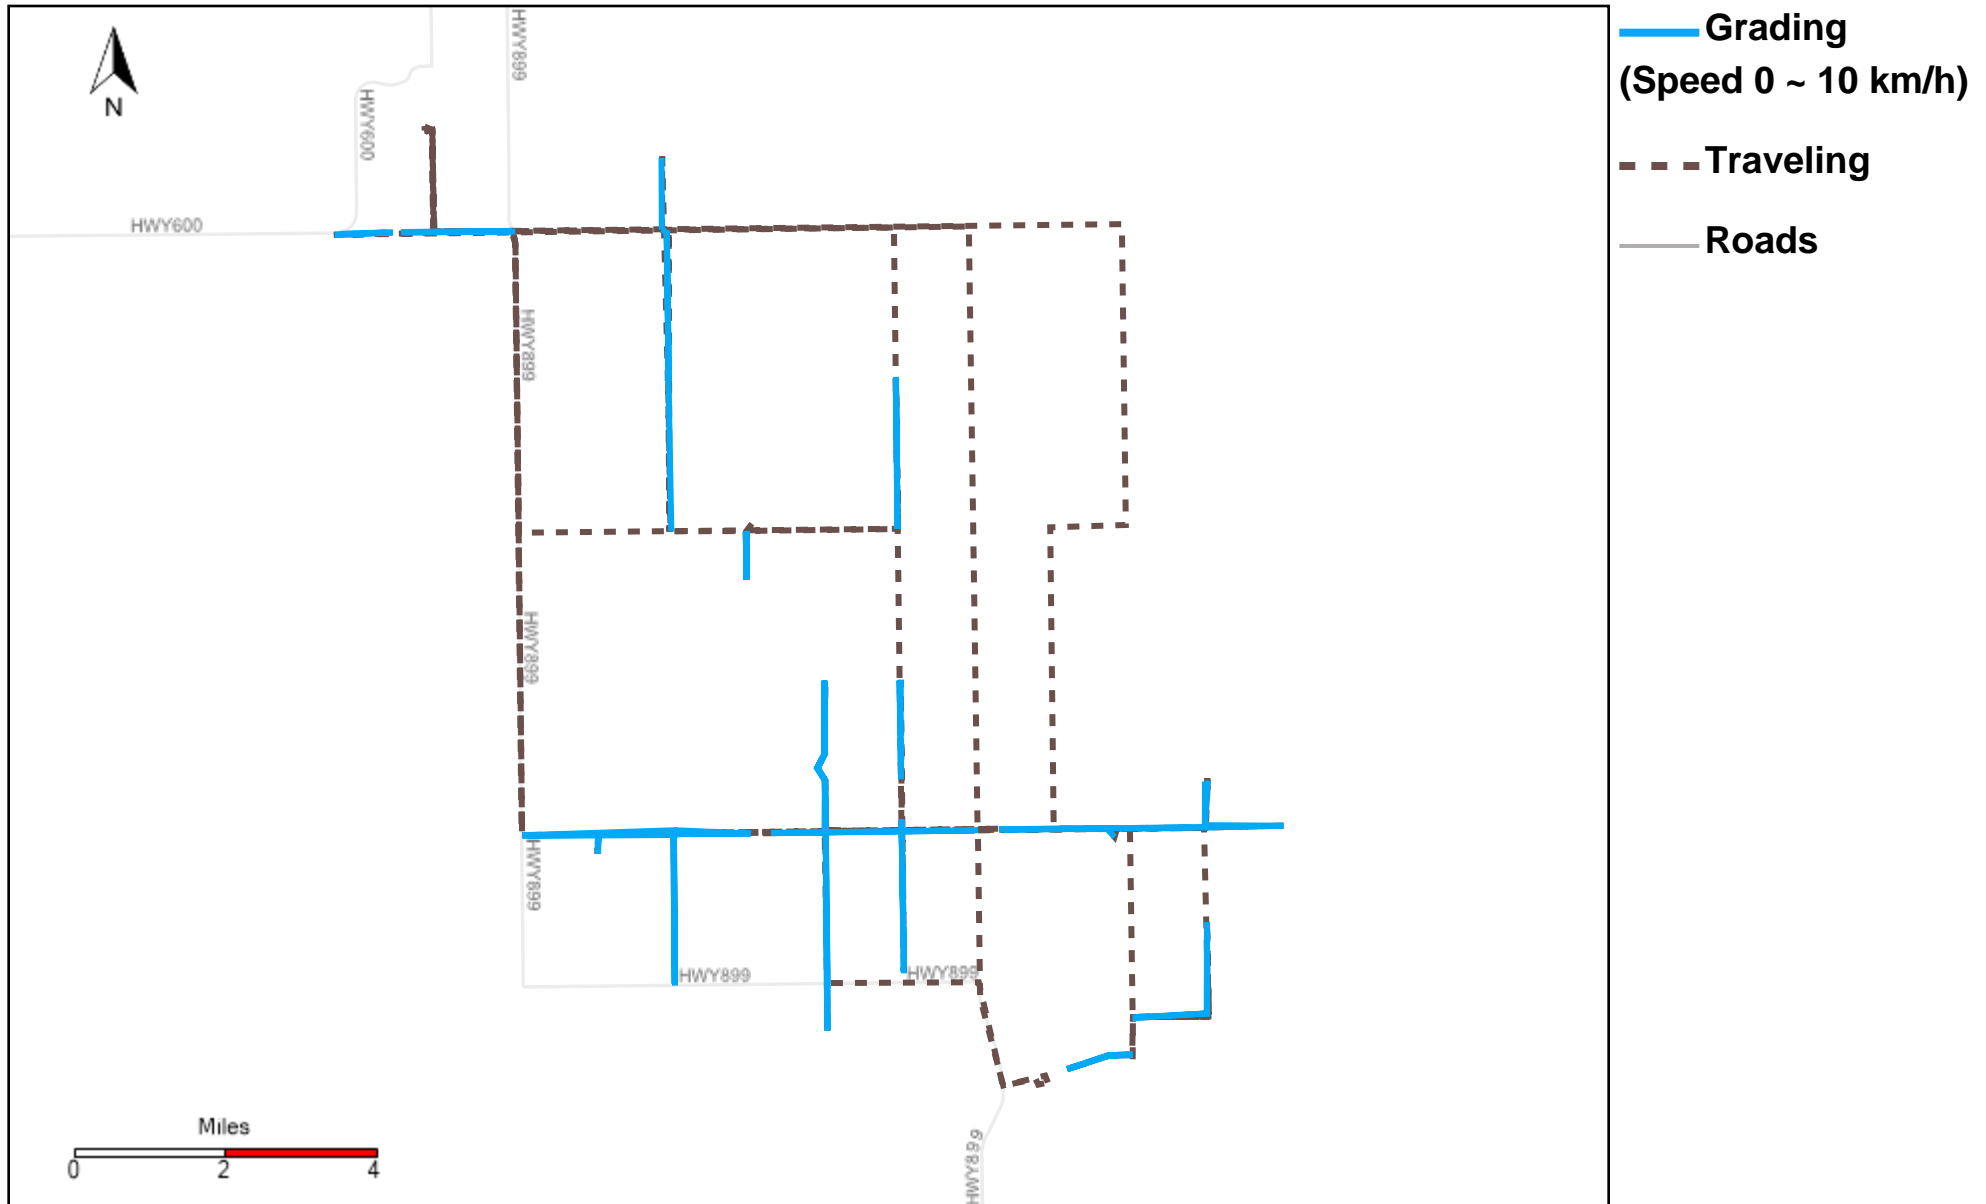

43-184_2024-10-20 ~ 2024-10-26 Tracking

Total Distance(km)	Total Hours	Work Distance(km)	Work Hours
428.83	46 hrs 55 min 6 sec	160.93	26 hrs 23 min 34 sec

43-185_2024-10-20 ~ 2024-10-26 Tracking

Total Distance(km)	Total Hours	Work Distance(km)	Work Hours
465.73	54 hrs 52 min 23 sec	284.18	42 hrs 41 min 38 sec

43-186_2024-10-20 ~ 2024-10-26 Tracking

Total Distance(km)	Total Hours	Work Distance(km)	Work Hours
490.53	49 hrs 5 min 52 sec	206.38	32 hrs 36 min 9 sec

43-187_2024-10-20 ~ 2024-10-26 Tracking

Total Distance(km)	Total Hours	Work Distance(km)	Work Hours
240.23	30 hrs 24 min 36 sec	159.6	24 hrs 46 min 15 sec