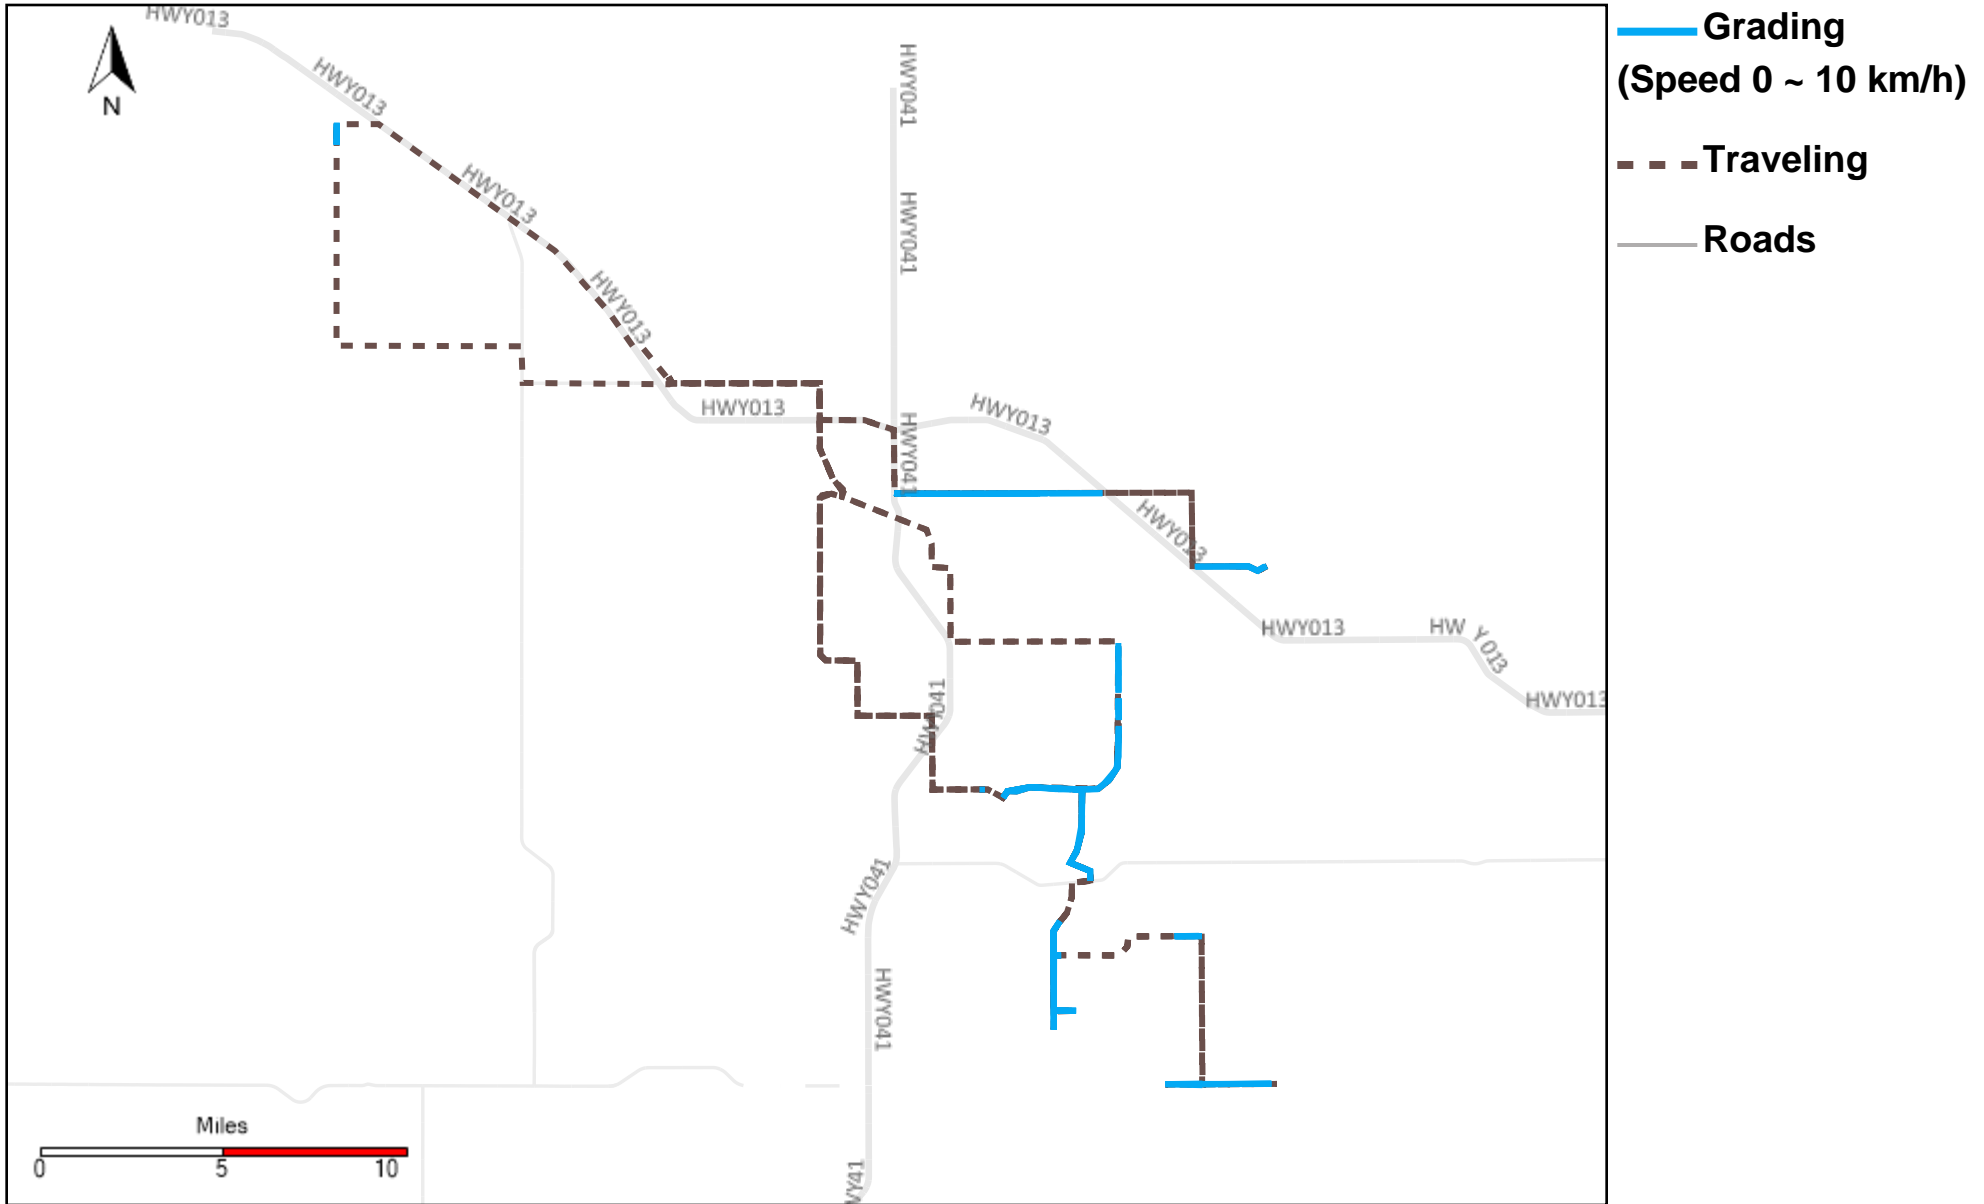

43-219_2024-10-20 ~ 2024-10-26 Tracking

Total Distance(km)	Total Hours	Work Distance(km)	Work Hours
584.07	43 hrs 21 min 24 sec	161.25	24 hrs 29 min 23 sec