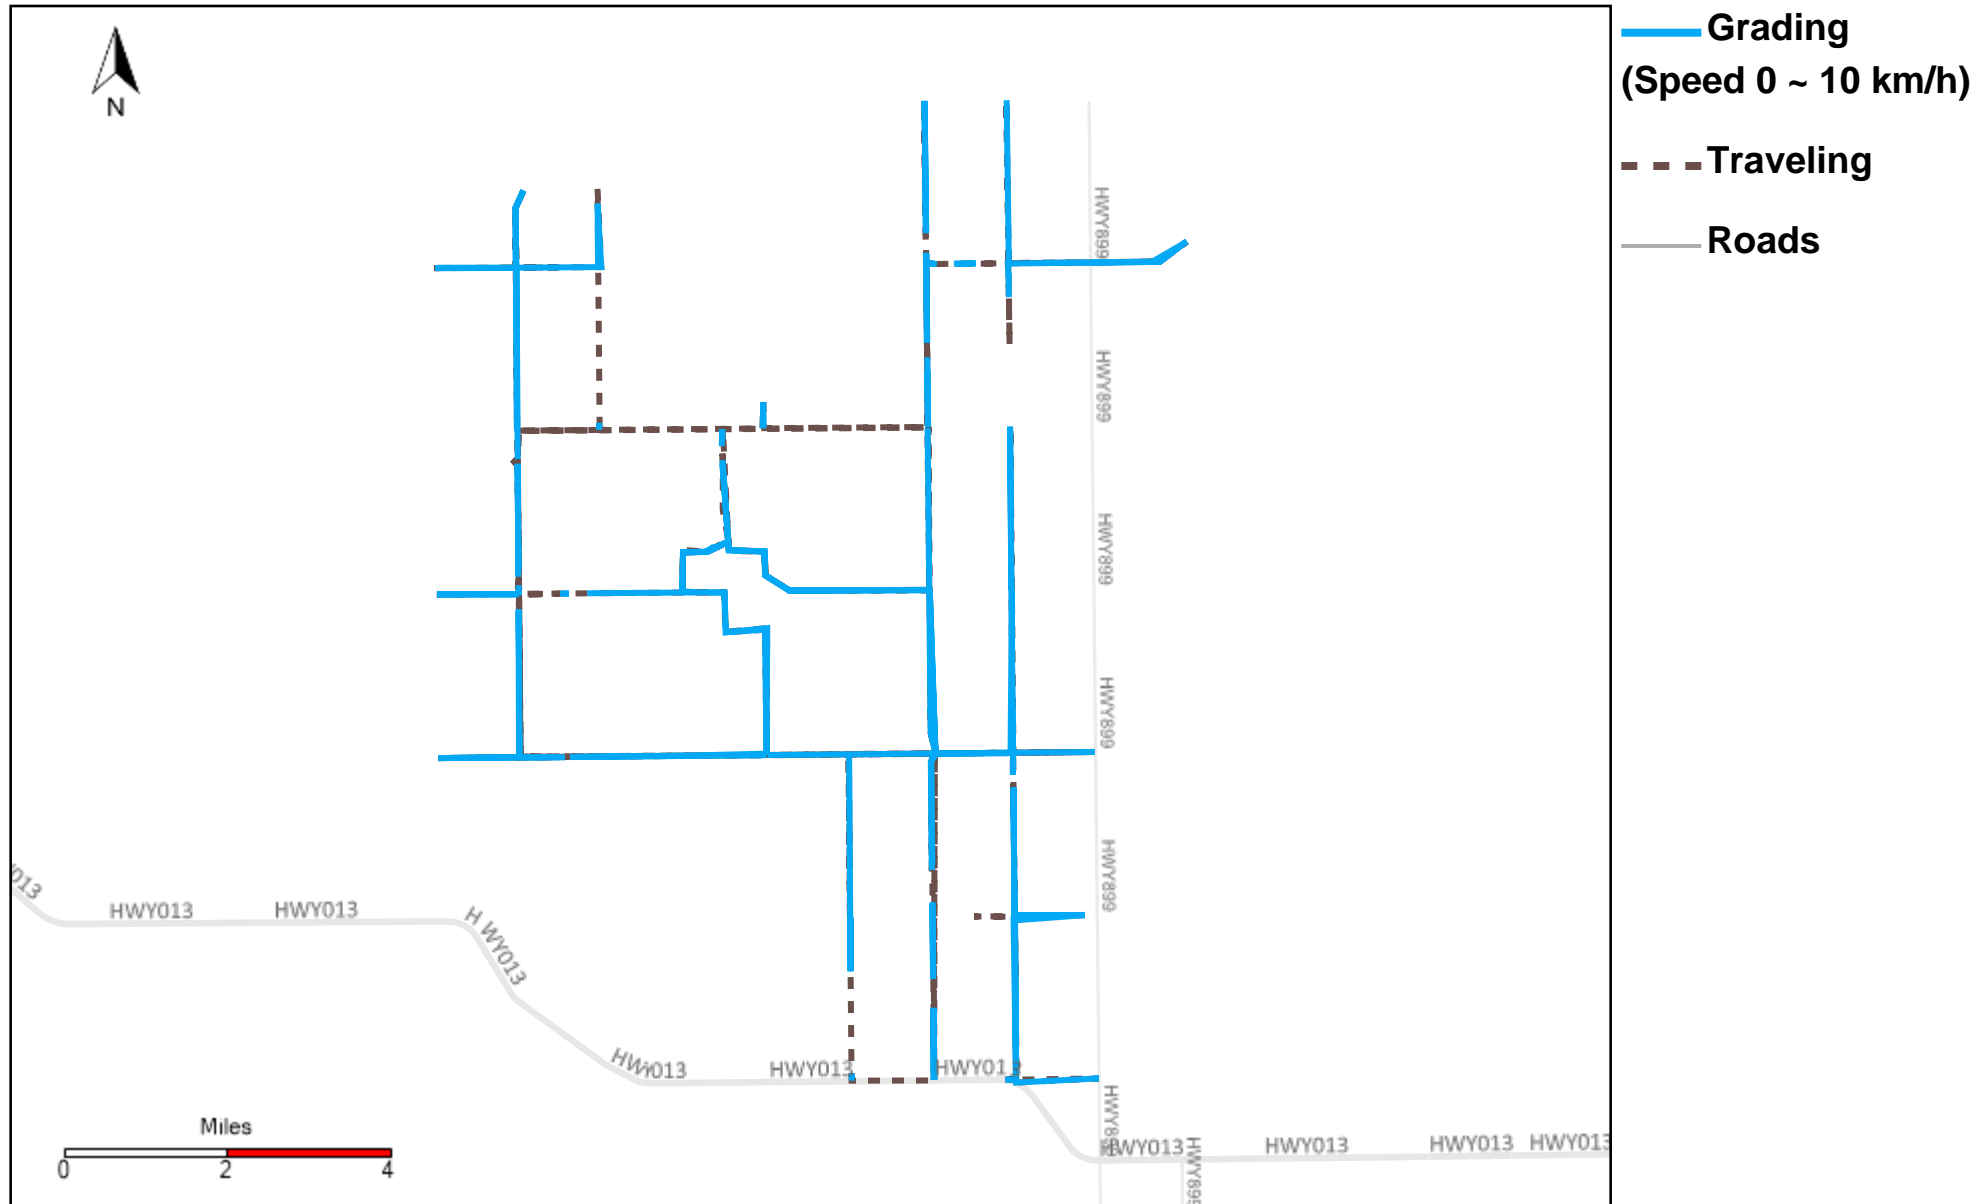

43-185_2024-10-20 ~ 2024-10-26 Tracking

Total Distance(km)	Total Hours	Work Distance(km)	Work Hours
465.73	54 hrs 52 min 23 sec	284.18	42 hrs 41 min 38 sec