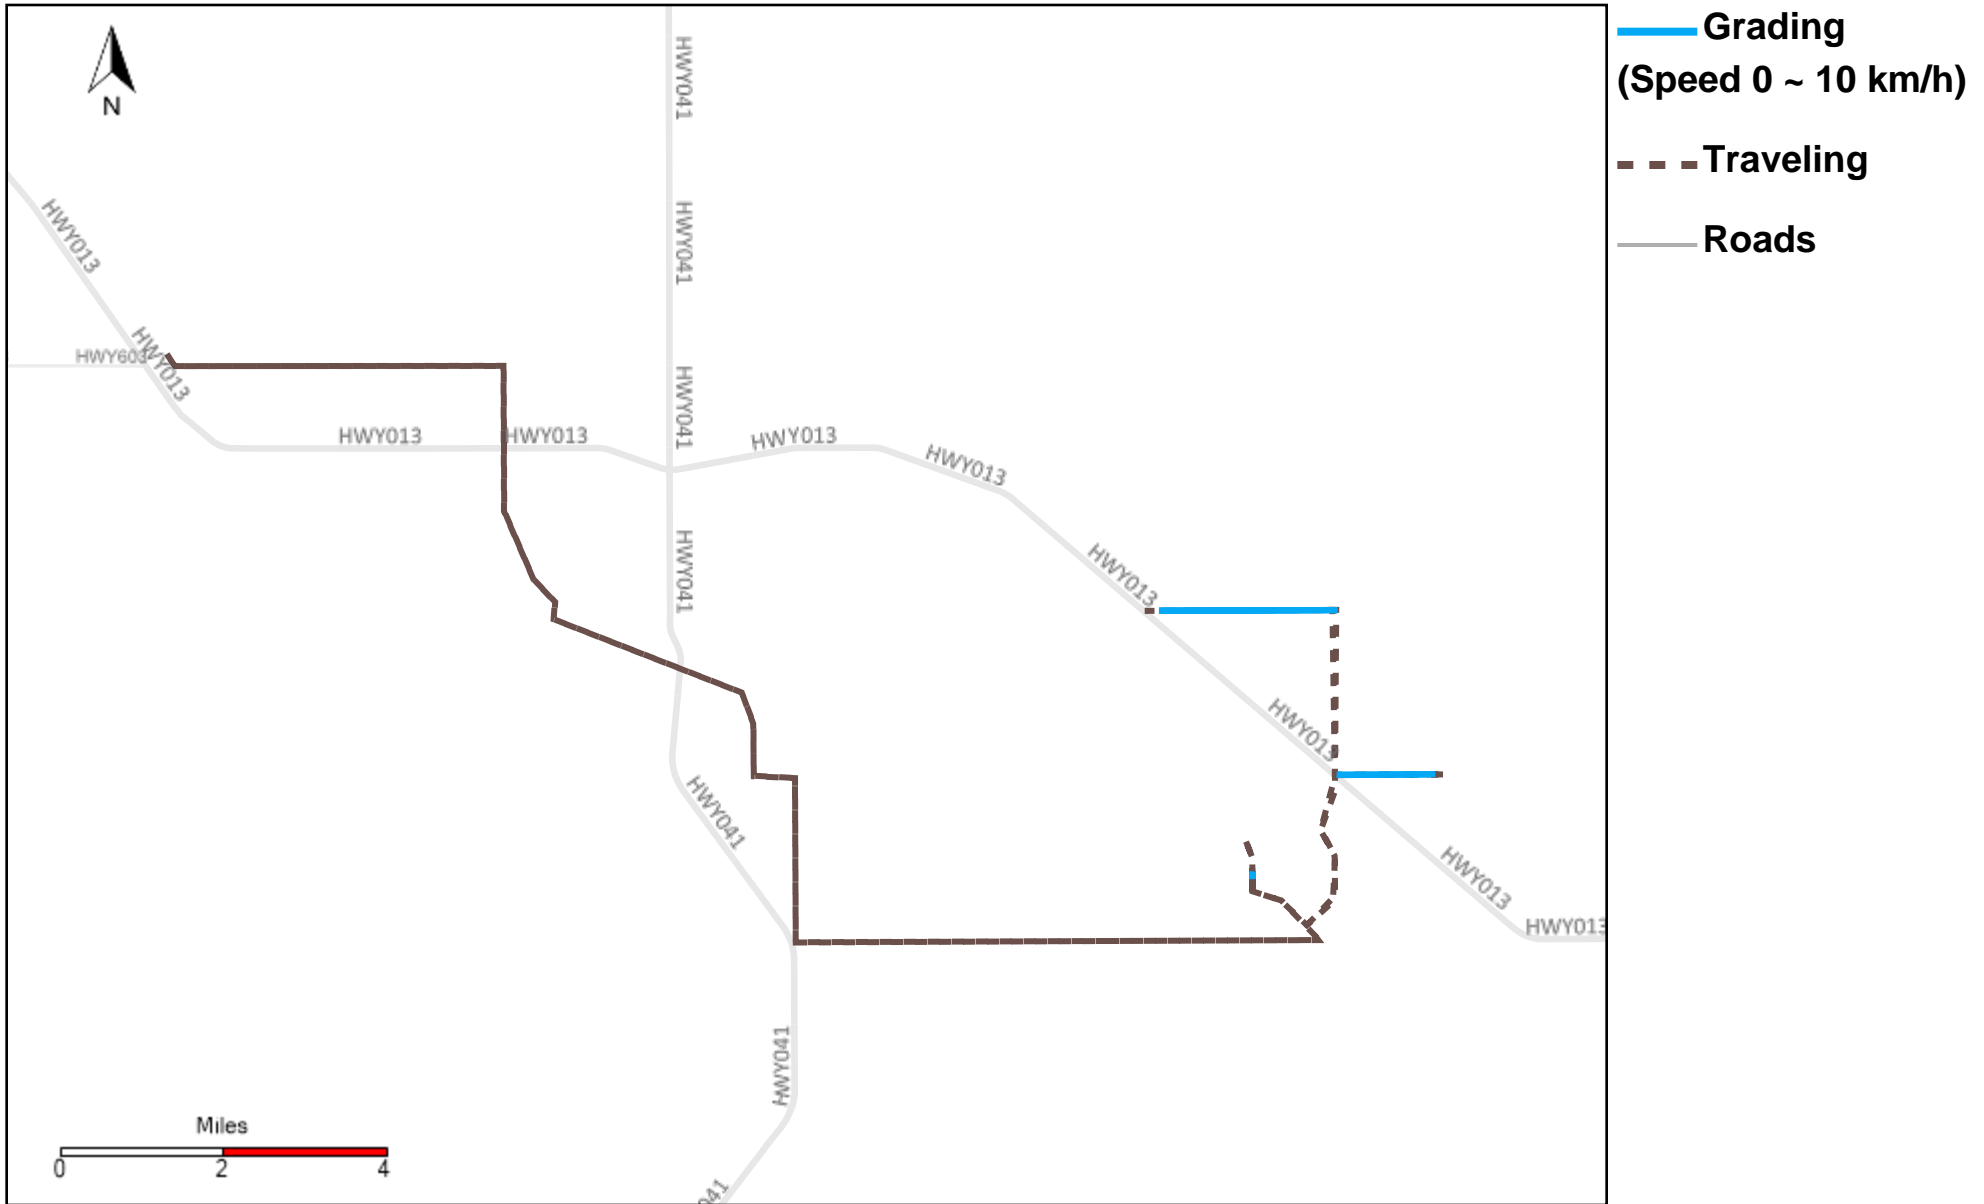

43-221_2024-10-20 ~ 2024-10-26 Tracking

Total Distance(km)	Total Hours	Work Distance(km)	Work Hours
130.39	10 hrs 38 min 17 sec	31.14	5 hrs 25 min 27 sec