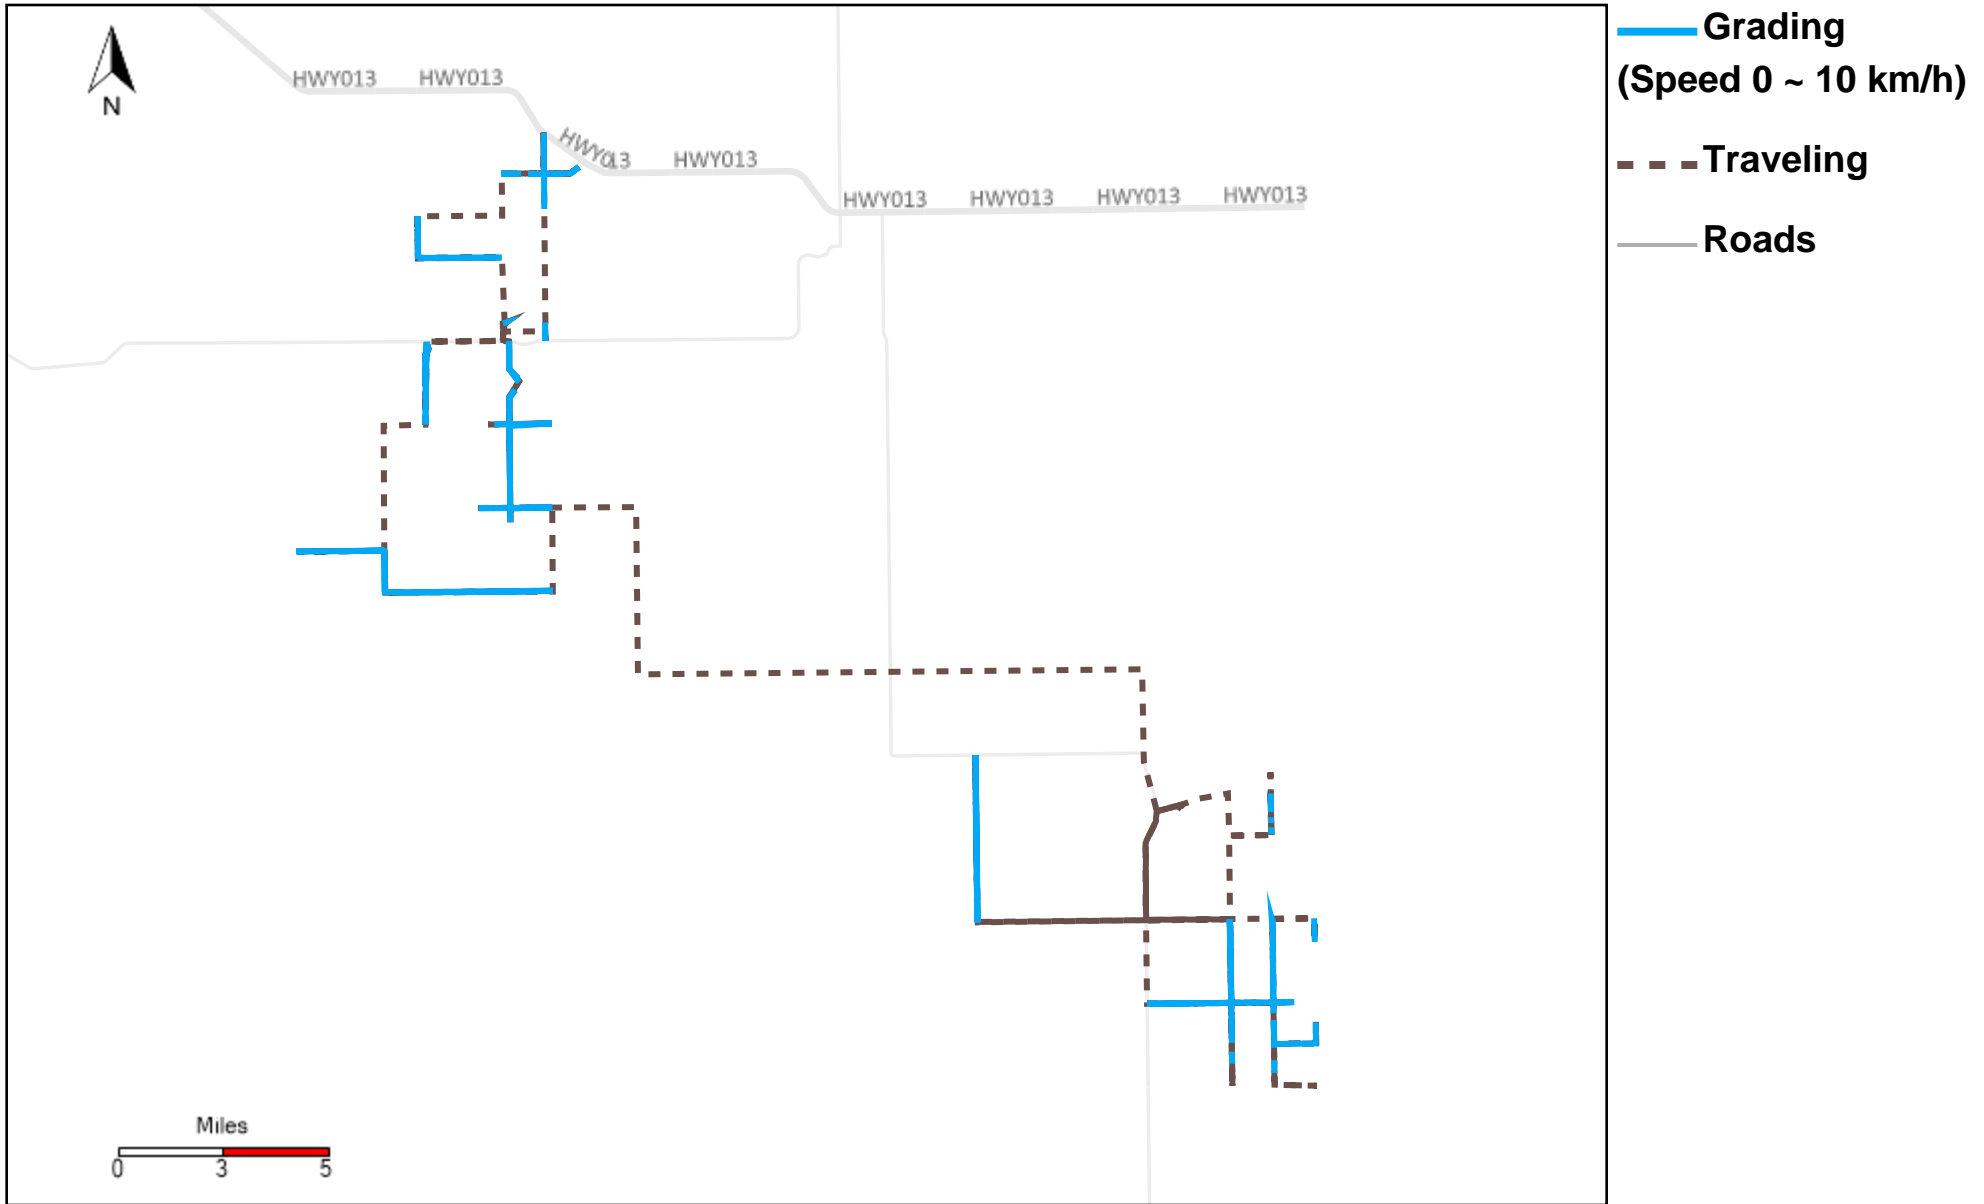

43-184_2024-10-20 ~ 2024-10-26 Tracking

Total Distance(km)	Total Hours	Work Distance(km)	Work Hours
428.83	46 hrs 55 min 6 sec	160.93	26 hrs 23 min 34 sec