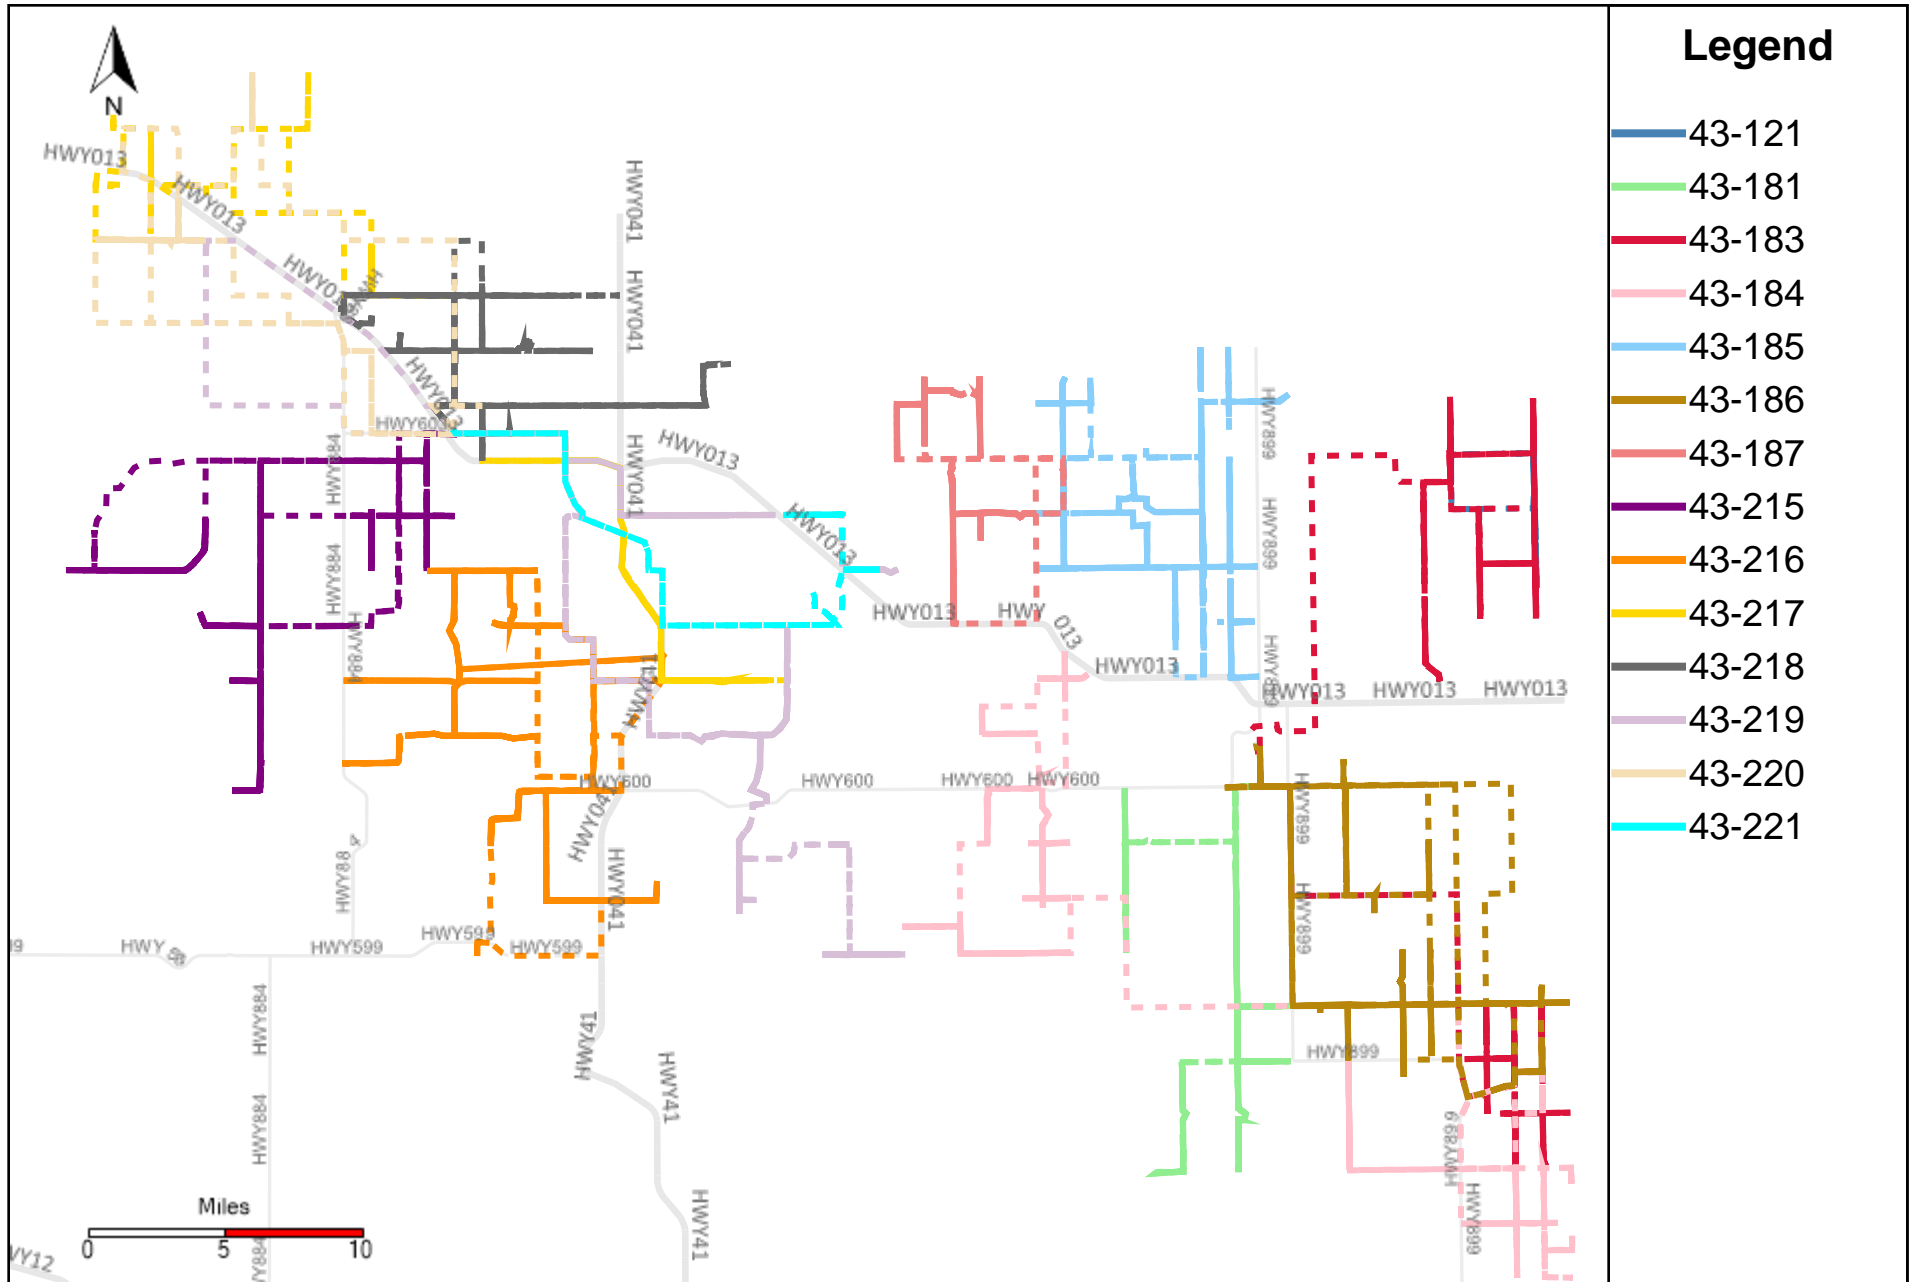

Provost Weekly Grader Report (2024-10-20 ~ 2024-10-26)

Division: 1 Grader Report(2024-10-20 ~ 2024-10-26)

Vehicle Name List	Total Distance(km)	Total Hours
43-181, 43-183, 43-184, 43-186	1873.65	193 hrs 13 min 44 sec

Division: 2 Grader Report(2024-10-20 ~ 2024-10-26)

Vehicle Name List	Total Distance(km)	Total Hours
43-121, 43-183, 43-186	1127.18	135 hrs 22 min 28 sec

Division: 3 Grader Report(2024-10-20 ~ 2024-10-26)

Vehicle Name List	Total Distance(km)	Total Hours
43-181, 43-183, 43-184, 43-185, 43-186, 43-219	2923.44	291 hrs 27 min 31 sec

Division: 4 Grader Report(2024-10-20 ~ 2024-10-26)

Vehicle Name List	Total Distance(km)	Total Hours
43-183, 43-185, 43-187, 43-218, 43-219, 43-221	2334.35	234 hrs 33 min 19 sec

Division: 5 Grader Report(2024-10-20 ~ 2024-10-26)

Vehicle Name List	Total Distance(km)	Total Hours
43-184, 43-215, 43-216, 43-217, 43-219, 43-221	2686.62	257 hrs 35 min 23 sec

Division: 6 Grader Report(2024-10-20 ~ 2024-10-26)