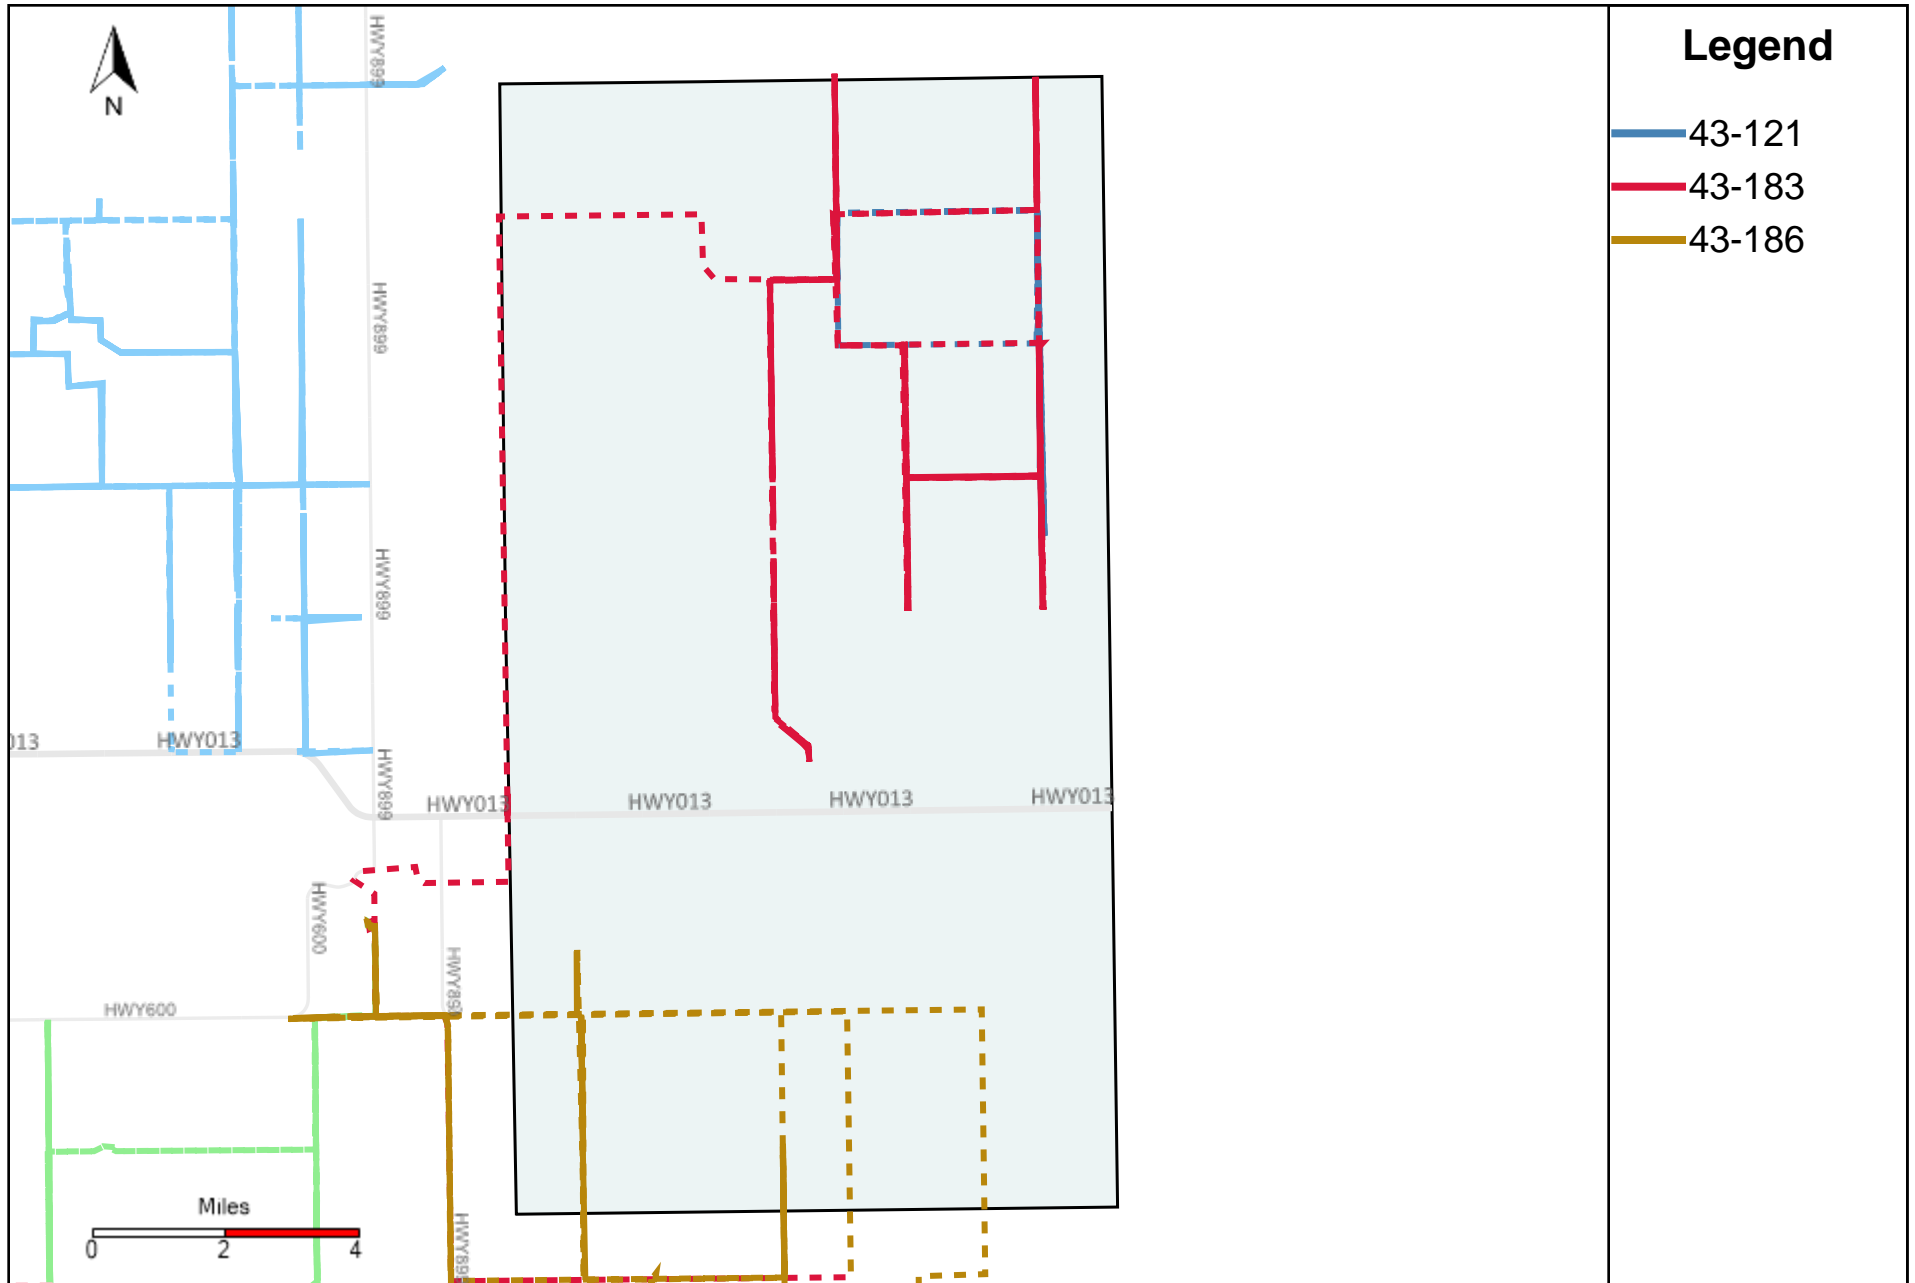

Division: 2 Grader Report(2024-10-20 ~ 2024-10-26)

Vehicle Name List	Total Distance(km)	Total Hours
43-121, 43-183, 43-186	1127.18	135 hrs 22 min 28 sec