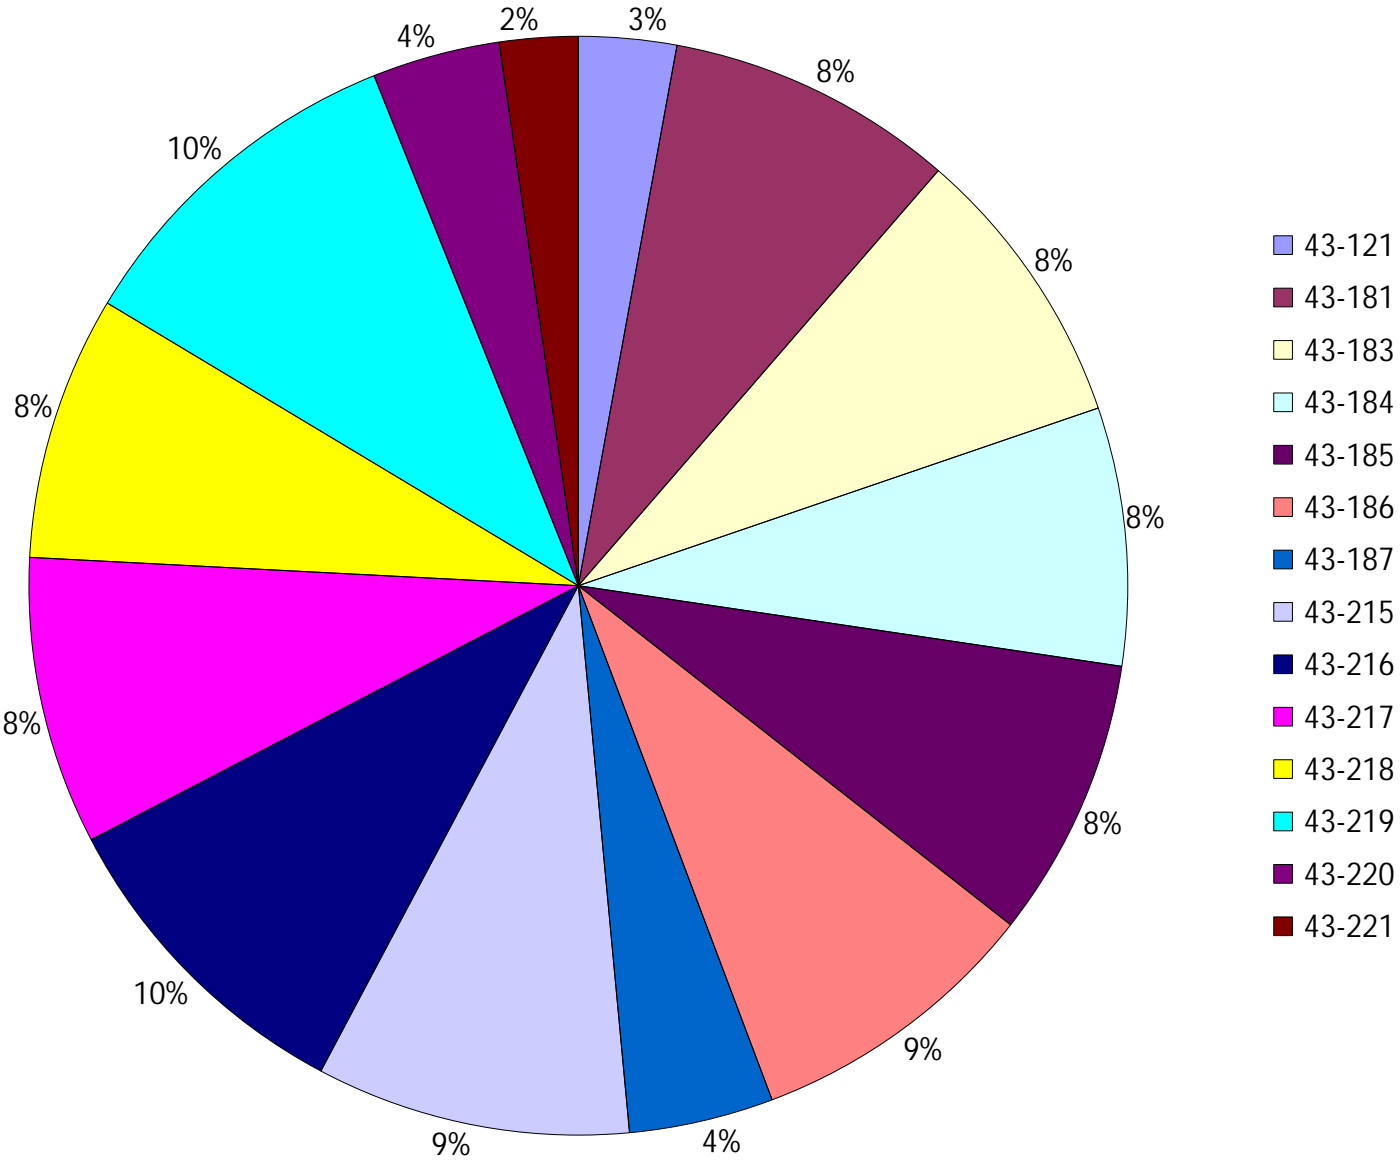

Provost Weekly Grader Report

From 10/20/2024 To 10/26/2024

10/26/2024

Vehicle	Total Distance(km)	Total Hours	Work Distance(km)	Work Hours
43-121	162.46	38 hrs 50 min 28 sec	91.32	30 hrs 26 min 52 sec
43-181	480.09	49 hrs 46 min 38 sec	173.94	27 hrs 23 min 26 sec
43-183	474.2	47 hrs 26 min 8 sec	175.87	24 hrs 42 min 27 sec
43-184	428.83	46 hrs 55 min 6 sec	160.93	26 hrs 23 min 34 sec
43-185	465.73	54 hrs 52 min 23 sec	284.18	42 hrs 41 min 38 sec
43-186	490.53	49 hrs 5 min 52 sec	206.38	32 hrs 36 min 9 sec
43-187	240.23	30 hrs 24 min 36 sec	159.6	24 hrs 46 min 15 sec
43-215	522.73	51 hrs 32 min 45 sec	278.26	34 hrs 30 min 30 sec
43-216	541.87	51 hrs 23 min 38 sec	303.46	39 hrs 4 min 55 sec
43-217	478.73	53 hrs 44 min 13 sec	67.2	18 hrs 50 min 31 sec
43-218	439.73	47 hrs 50 min 31 sec	134.68	19 hrs 18 min 50 sec
43-219	584.07	43 hrs 21 min 24 sec	161.25	24 hrs 29 min 23 sec
43-220	212.37	11 hrs 37 min 9 sec	15.43	1 hrs 50 min 52 sec
43-221	130.39	10 hrs 38 min 17 sec	31.14	5 hrs 25 min 27 sec
Total:	5651.95	587 hrs 29 min 9 sec	2243.63	352 hrs 30 min 50 sec

Vehicle Distance Vs Total Distance (%) From 10/20/2024 To 10/26/2024

Provost Weekly Grader Report