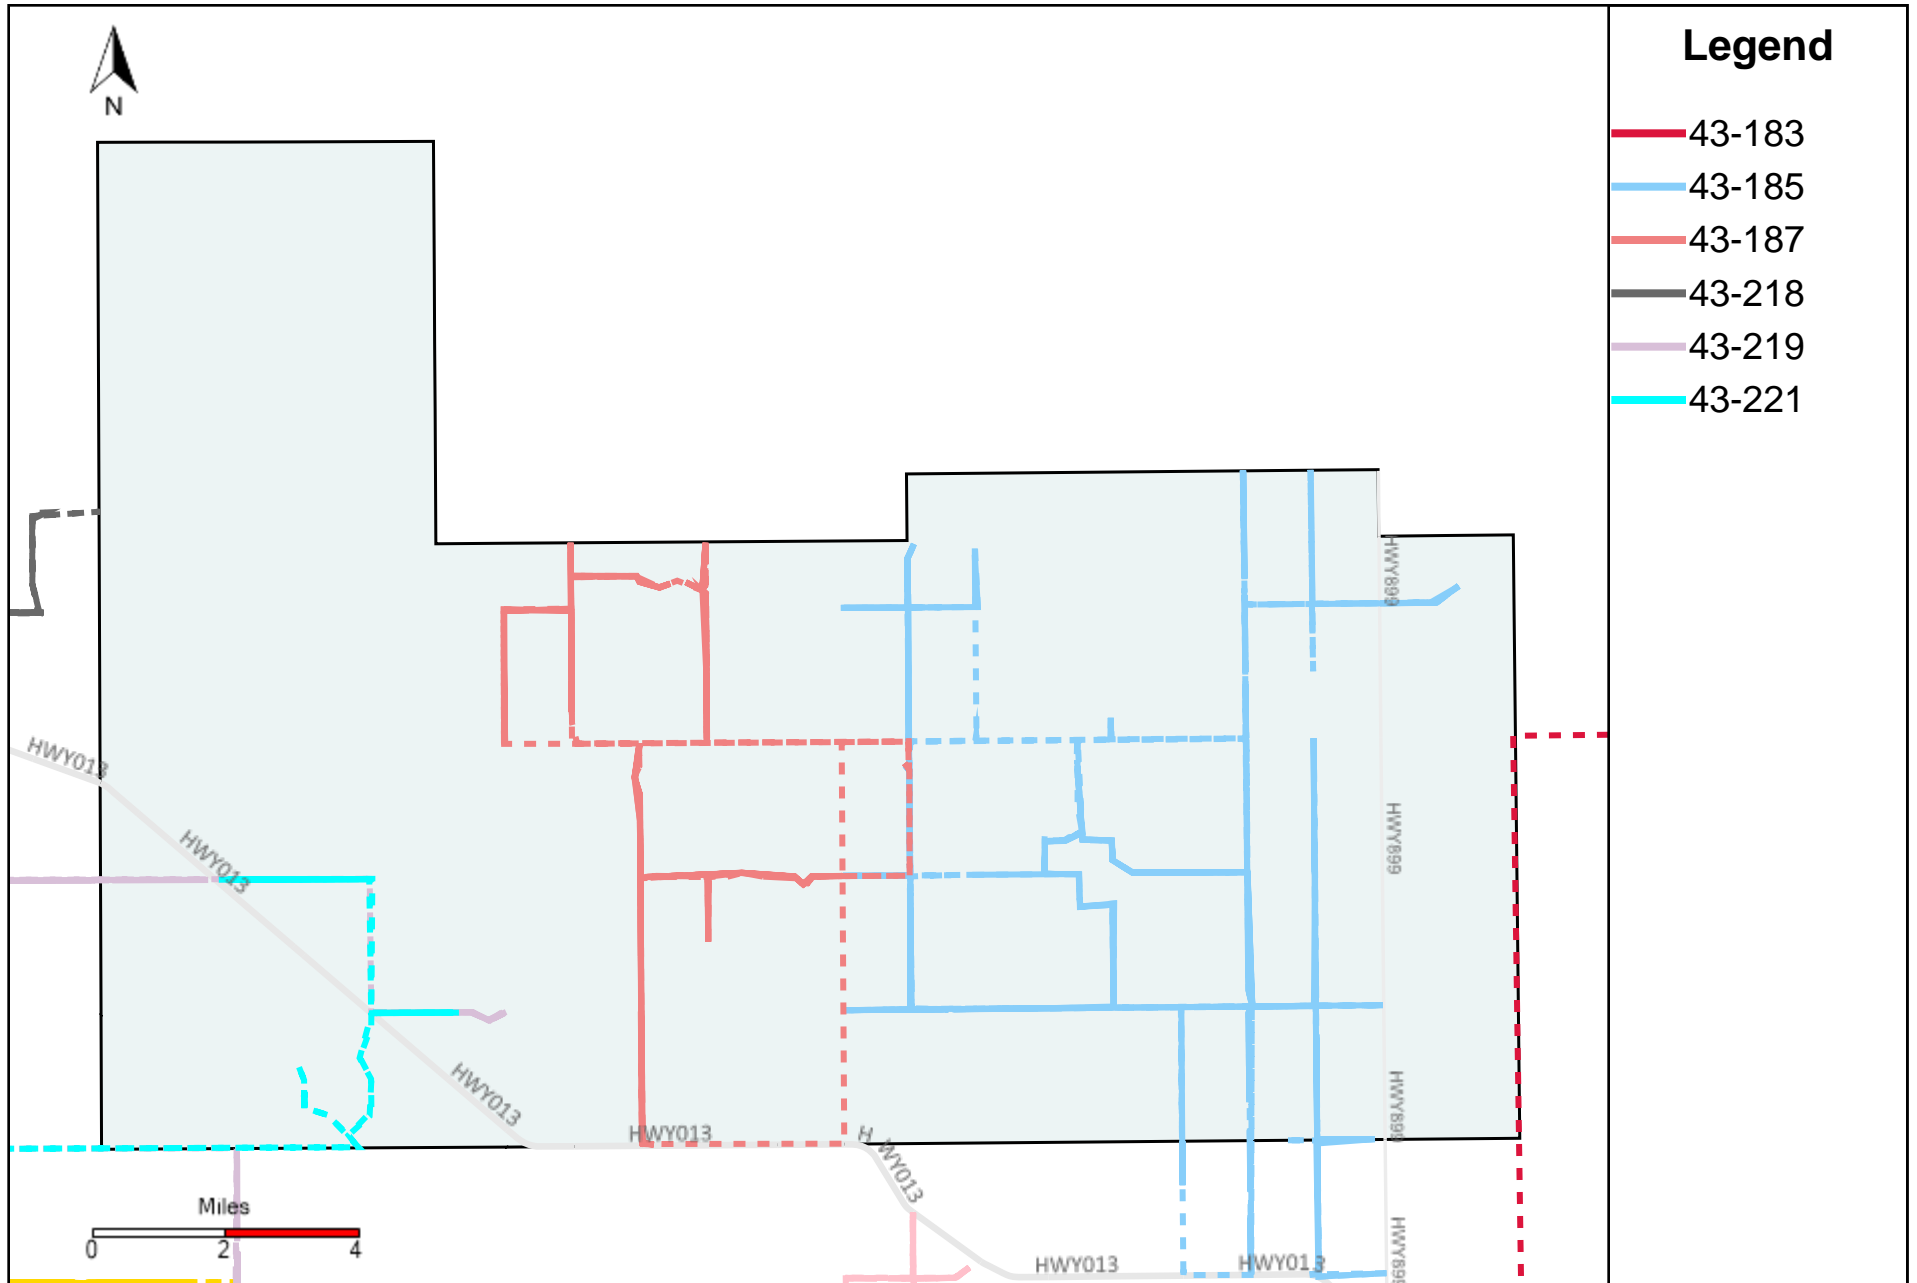

Provost Weekly Grader Report (2024-10-20 ~ 2024-10-26)

Division: 1 Grader Report(2024-10-20 ~ 2024-10-26)

Vehicle Name List	Total Distance(km)	Total Hours
43-181, 43-183, 43-184, 43-186	1873.65	193 hrs 13 min 44 sec

Division: 2 Grader Report(2024-10-20 ~ 2024-10-26)

Vehicle Name List	Total Distance(km)	Total Hours
43-121, 43-183, 43-186	1127.18	135 hrs 22 min 28 sec

Division: 3 Grader Report(2024-10-20 ~ 2024-10-26)

Vehicle Name List	Total Distance(km)	Total Hours
43-181, 43-183, 43-184, 43-185, 43-186, 43-219	2923.44	291 hrs 27 min 31 sec

Division: 4 Grader Report(2024-10-20 ~ 2024-10-26)

Vehicle Name List	Total Distance(km)	Total Hours
43-183, 43-185, 43-187, 43-218, 43-219, 43-221	2334.35	234 hrs 33 min 19 sec