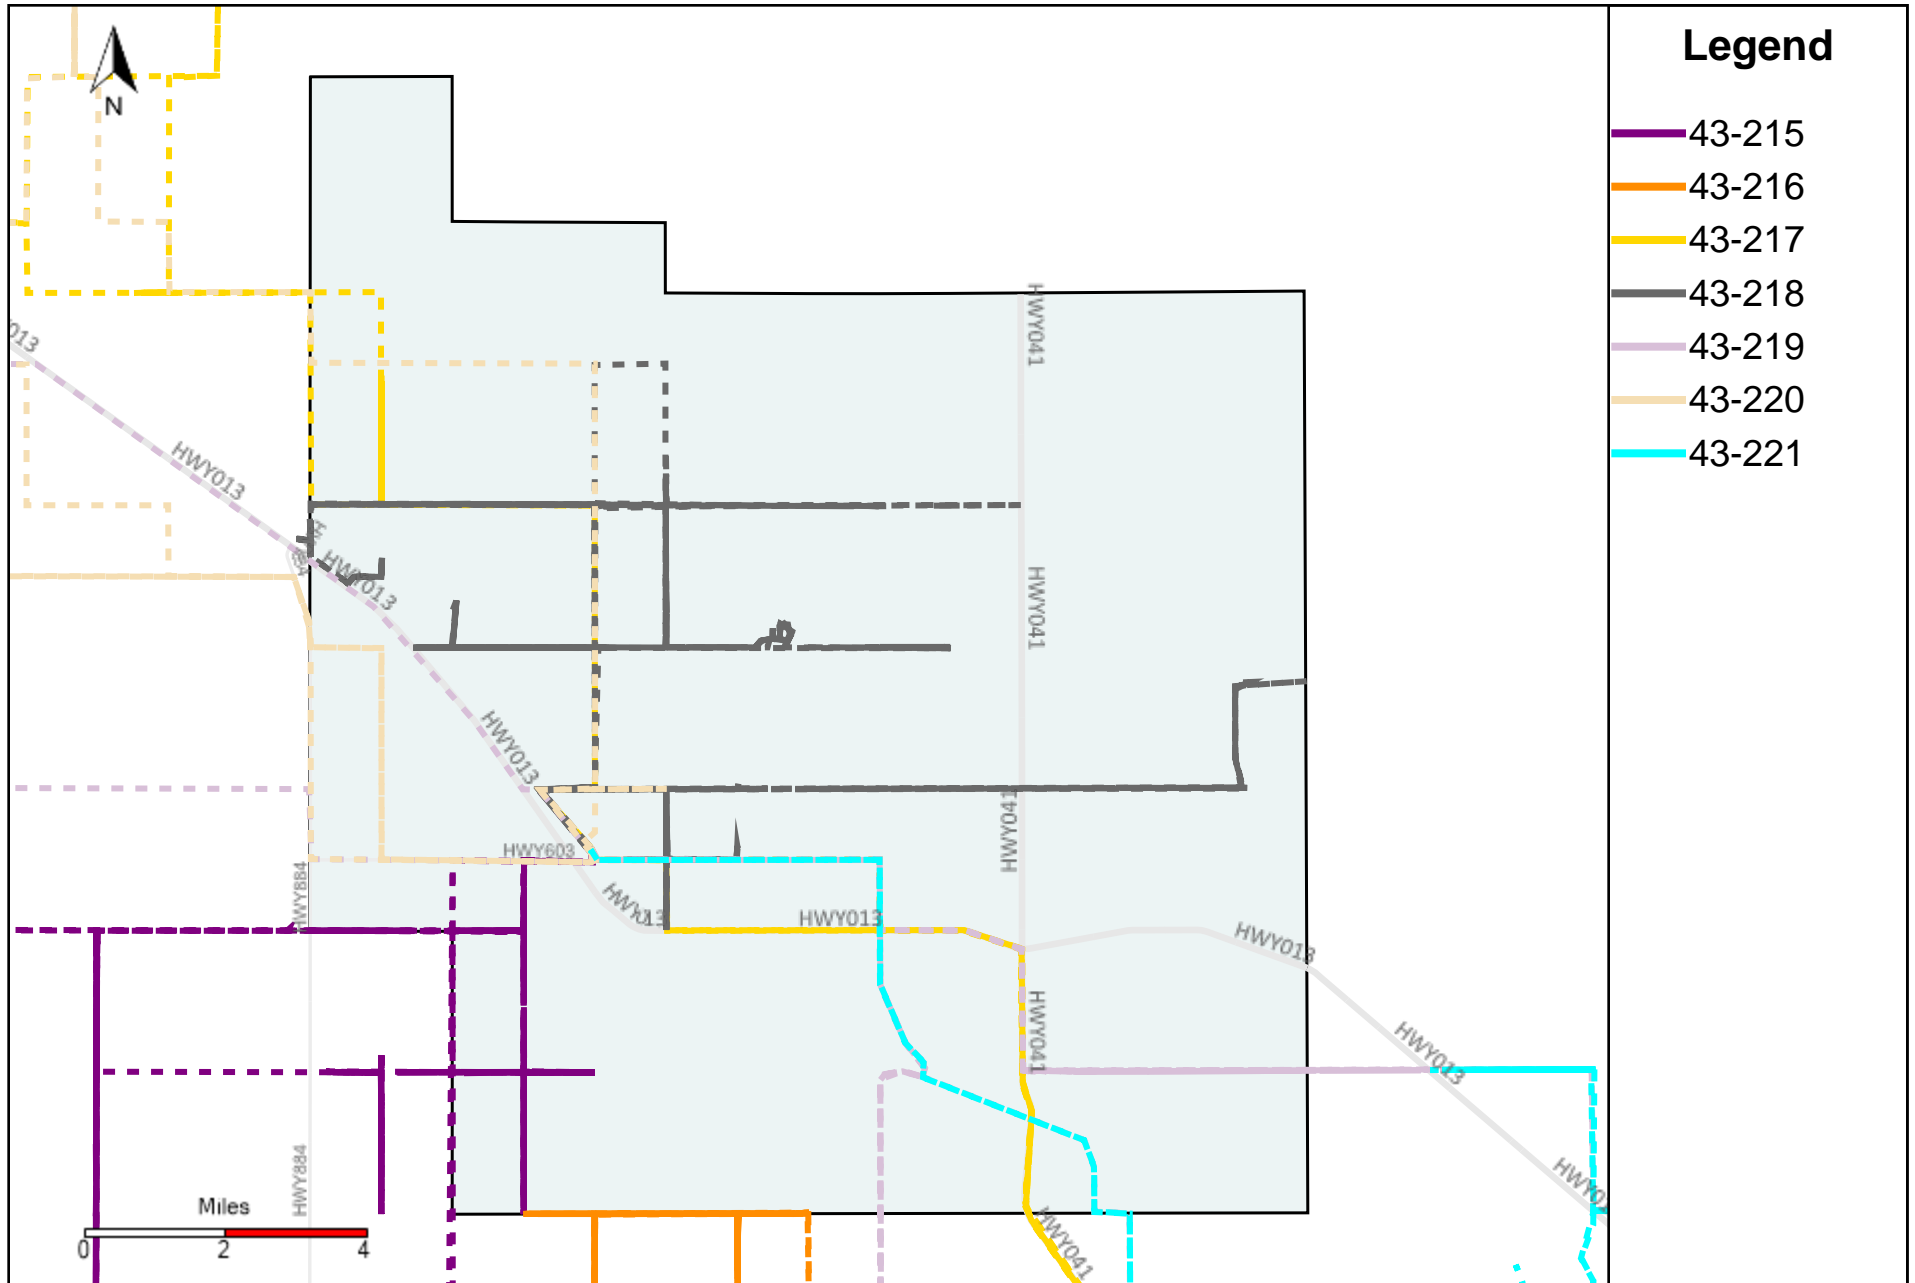

Division: 6 Grader Report(2024-10-20 ~ 2024-10-26)

Vehicle Name List	Total Distance(km)	Total Hours
43-215, 43-216, 43-217, 43-218, 43-219, 43-220, 43-221	2909.89	270 hrs 7 min 57 sec