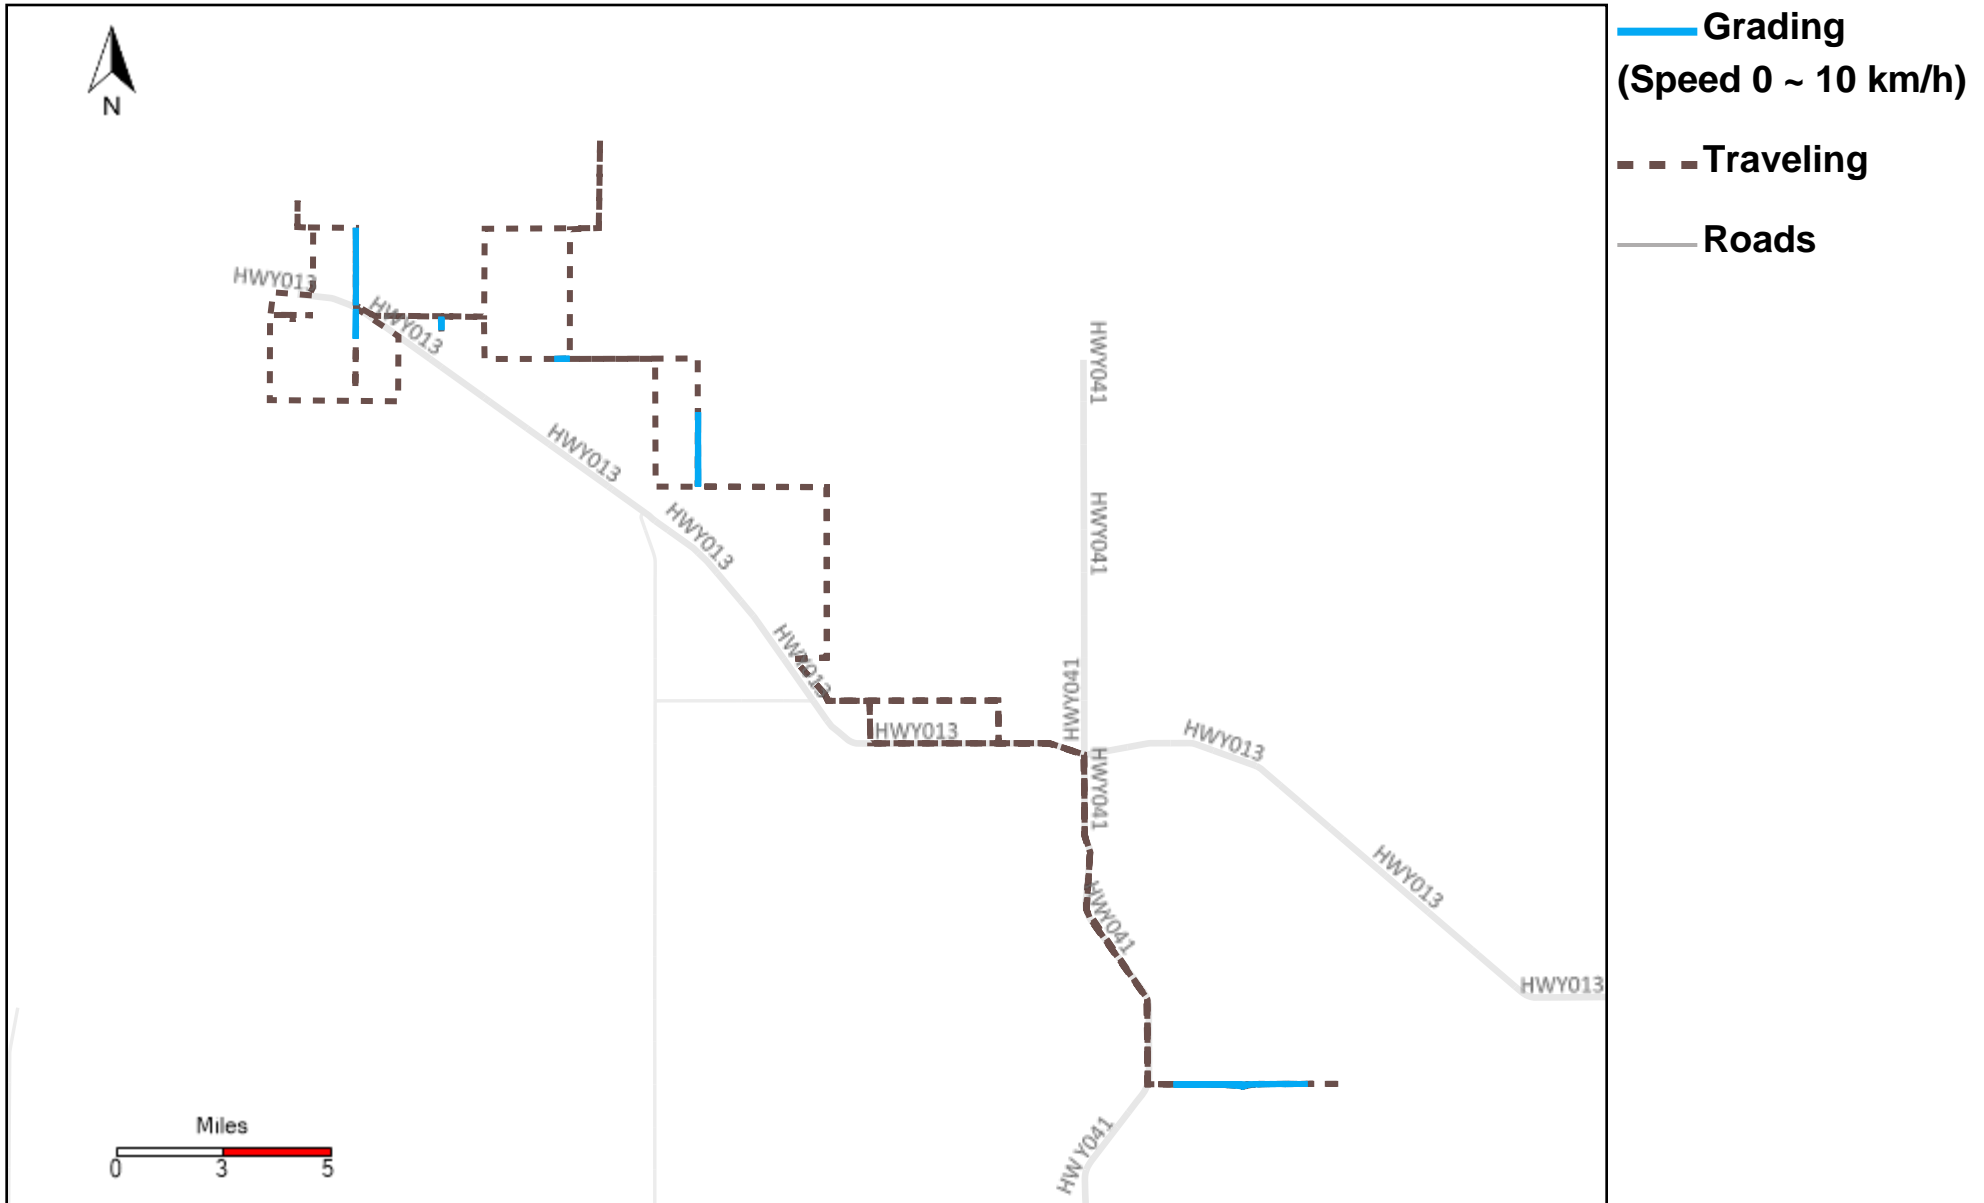

43-217_2024-10-20 ~ 2024-10-26 Tracking

Total Distance(km)	Total Hours	Work Distance(km)	Work Hours
478.73	53 hrs 44 min 13 sec	67.2	18 hrs 50 min 31 sec