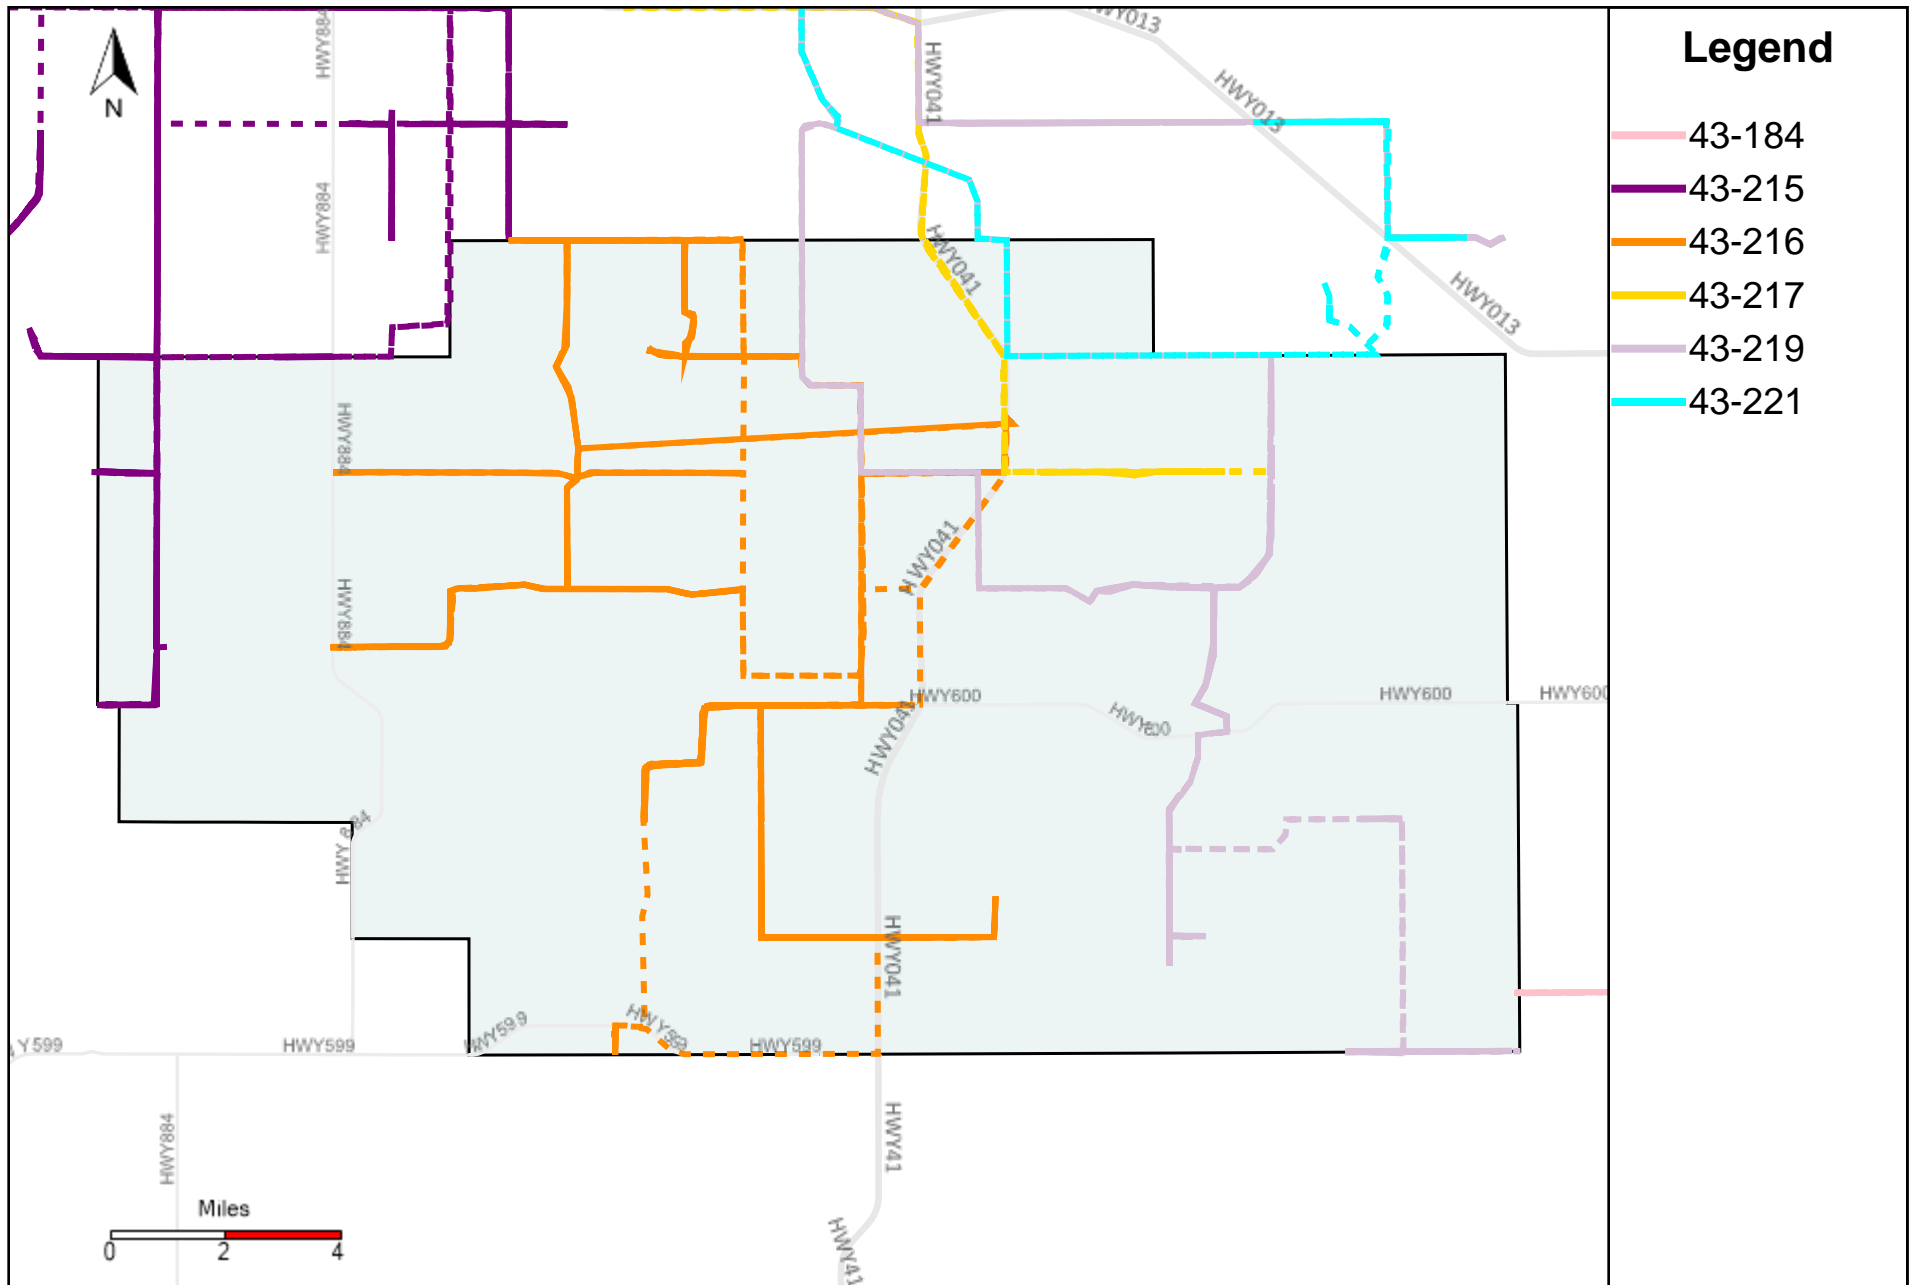

Provost Weekly Grader Report (2024-10-20 ~ 2024-10-26)

Division: 1 Grader Report(2024-10-20 ~ 2024-10-26)

Vehicle Name List	Total Distance(km)	Total Hours
43-181, 43-183, 43-184, 43-186	1873.65	193 hrs 13 min 44 sec

Division: 2 Grader Report(2024-10-20 ~ 2024-10-26)

Vehicle Name List	Total Distance(km)	Total Hours
43-121, 43-183, 43-186	1127.18	135 hrs 22 min 28 sec

Division: 3 Grader Report(2024-10-20 ~ 2024-10-26)

Vehicle Name List	Total Distance(km)	Total Hours
43-181, 43-183, 43-184, 43-185, 43-186, 43-219	2923.44	291 hrs 27 min 31 sec

Division: 4 Grader Report(2024-10-20 ~ 2024-10-26)

Vehicle Name List	Total Distance(km)	Total Hours
43-183, 43-185, 43-187, 43-218, 43-219, 43-221	2334.35	234 hrs 33 min 19 sec

Division: 5 Grader Report(2024-10-20 ~ 2024-10-26)

Vehicle Name List	Total Distance(km)	Total Hours
43-184, 43-215, 43-216, 43-217, 43-219, 43-221	2686.62	257 hrs 35 min 23 sec

Division: 6 Grader Report(2024-10-20 ~ 2024-10-26)