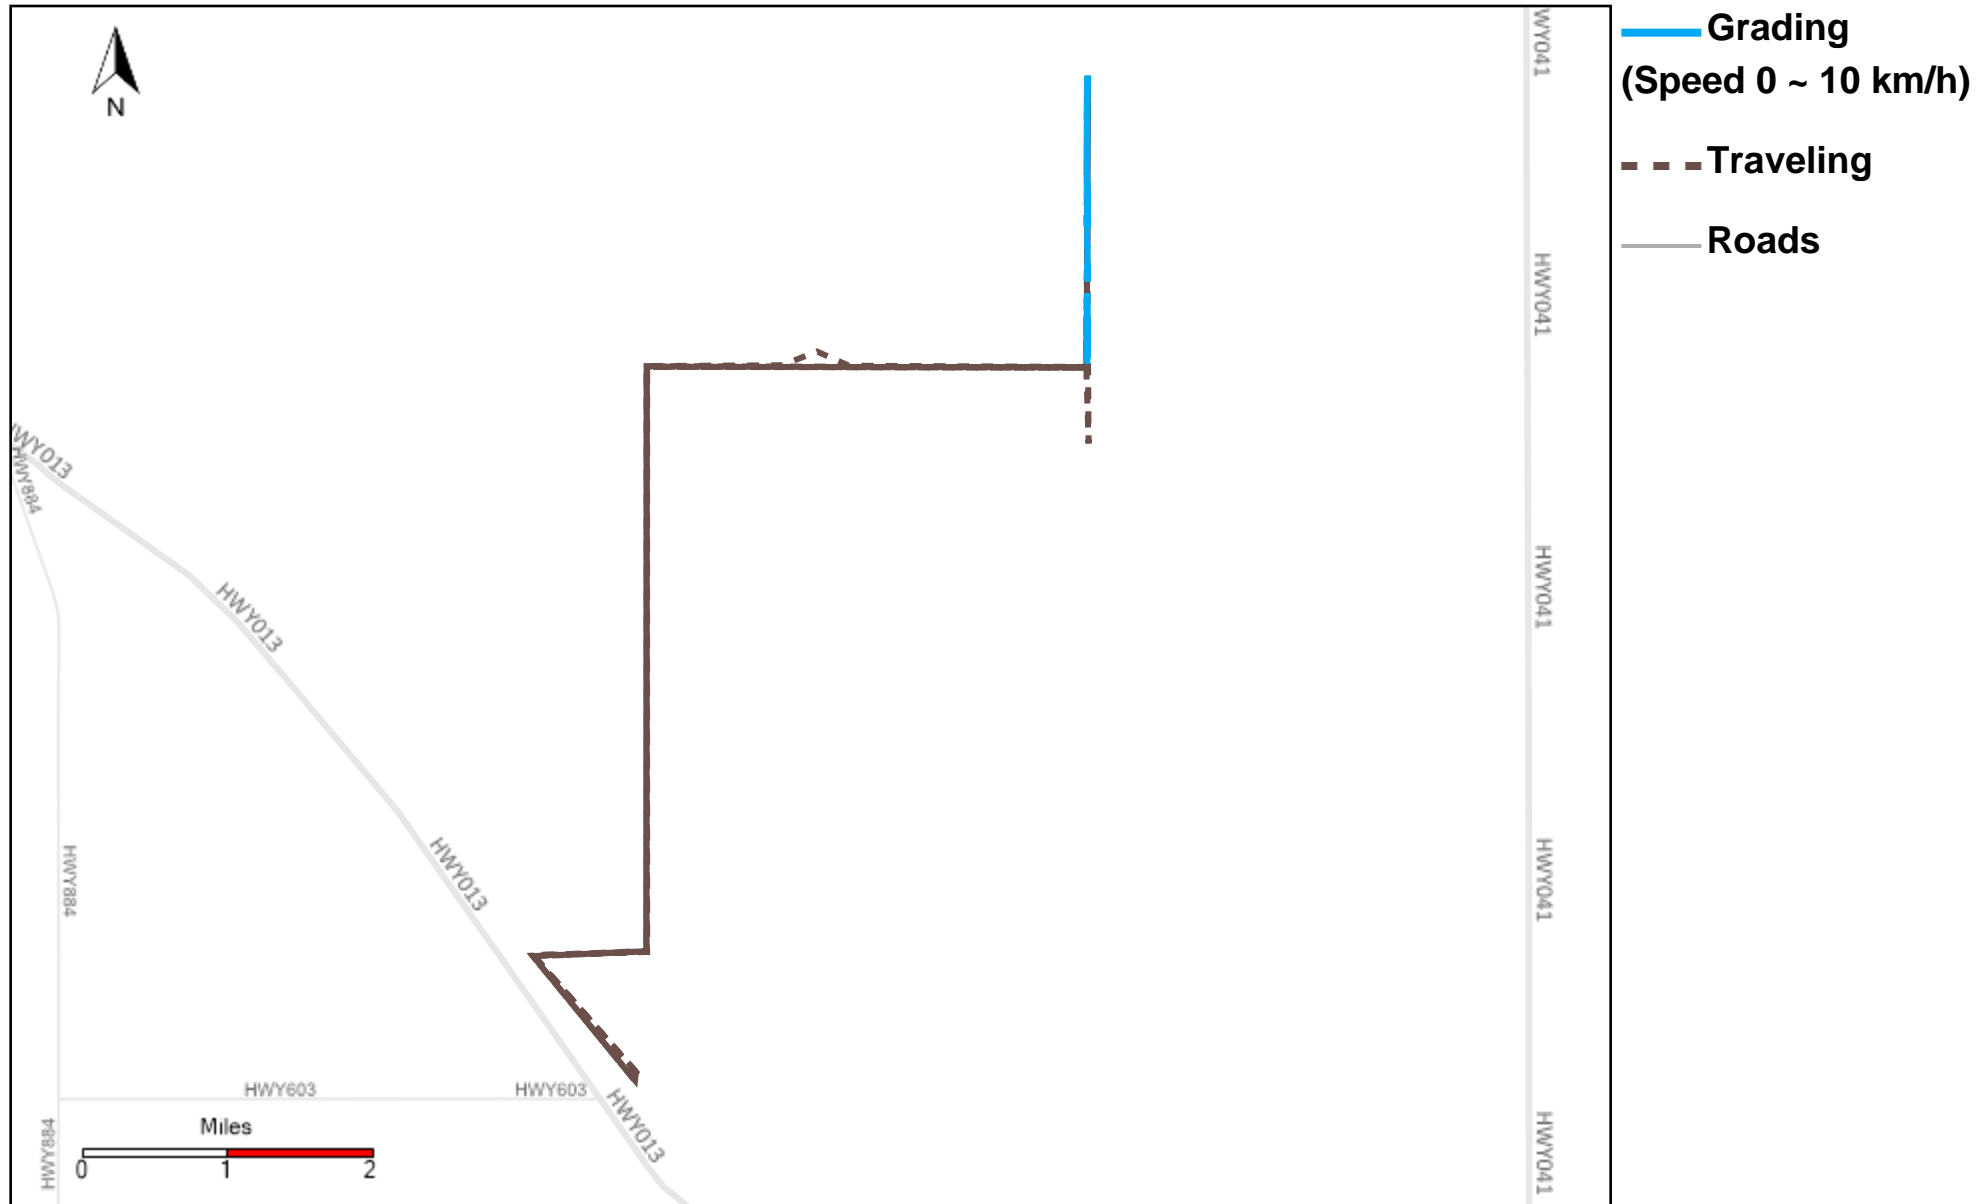

43-218_2024-10-13 ~ 2024-10-19 Tracking

Total Distance(km)	Total Hours	Work Distance(km)	Work Hours
208.77	31 hrs 28 min 47 sec	42.41	11 hrs 47 min 24 sec