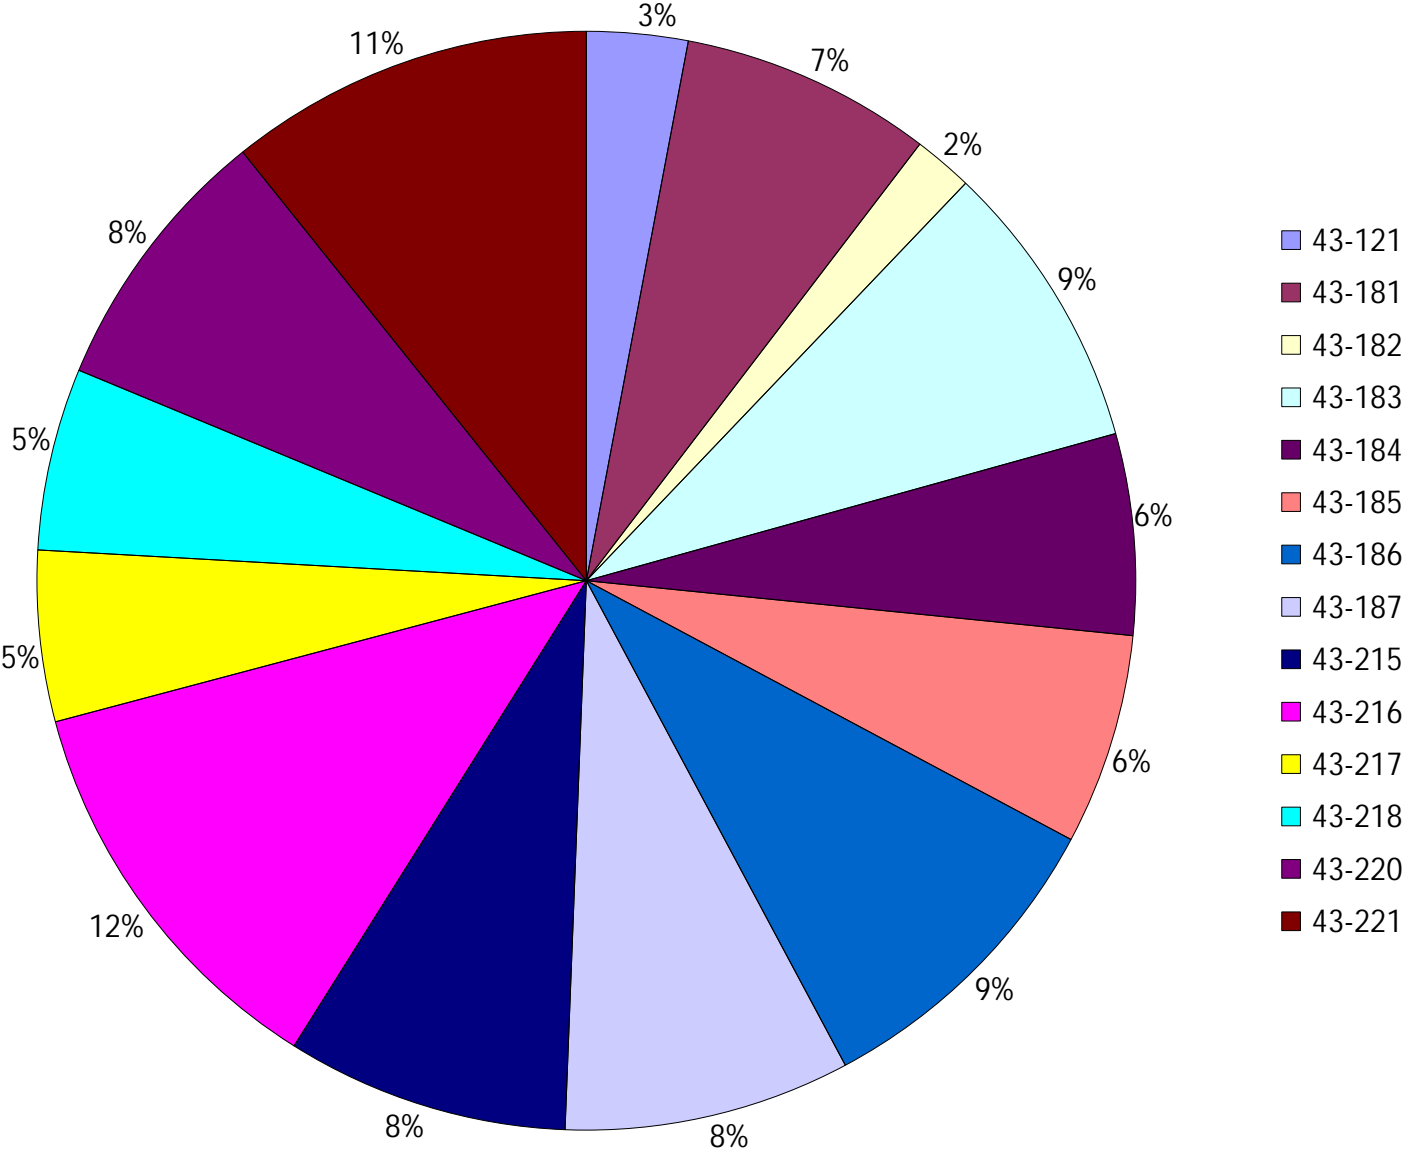

Provost Weekly Grader Report

From 10/13/2024 To 10/19/2024

10/19/2024

Vehicle	Total Distance(km)	Total Hours	Work Distance(km)	Work Hours
43-121	115.75	36 hrs 52 min 28 sec	72.31	31 hrs 35 min 11 sec
43-181	288.38	28 hrs 27 min 12 sec	86.71	14 hrs 57 min 45 sec
43-182	67.95	5 hrs 3 min 26 sec	10.35	1 hrs 54 min 35 sec
43-183	333.05	35 hrs 54 min 50 sec	148.61	22 hrs 9 min 27 sec
43-184	230.14	25 hrs 36 min 34 sec	78.1	13 hrs 7 min 47 sec
43-185	241.76	27 hrs 43 min 4 sec	154.48	22 hrs 0 min 30 sec
43-186	365.16	39 hrs 47 min 39 sec	169.96	26 hrs 23 min 24 sec
43-187	328.17	36 hrs 47 min 2 sec	191.05	30 hrs 20 min 34 sec
43-215	323.48	30 hrs 58 min 46 sec	156.68	20 hrs 33 min 55 sec
43-216	464.63	41 hrs 1 min 18 sec	254.73	29 hrs 4 min 42 sec
43-217	195.71	31 hrs 43 min 44 sec	13.95	9 hrs 45 min 52 sec
43-218	208.77	31 hrs 28 min 47 sec	42.41	11 hrs 47 min 24 sec
43-220	310.95	19 hrs 31 min 46 sec	36.35	4 hrs 23 min 29 sec
43-221	418.7	41 hrs 47 min 52 sec	181.06	28 hrs 54 min 13 sec
Total:	3892.6	432 hrs 44 min 29 sec	1596.75	266 hrs 58 min 49 sec

Vehicle Distance Vs Total Distance (%) From 10/13/2024 To 10/19/2024

Provost Weekly Grader Report