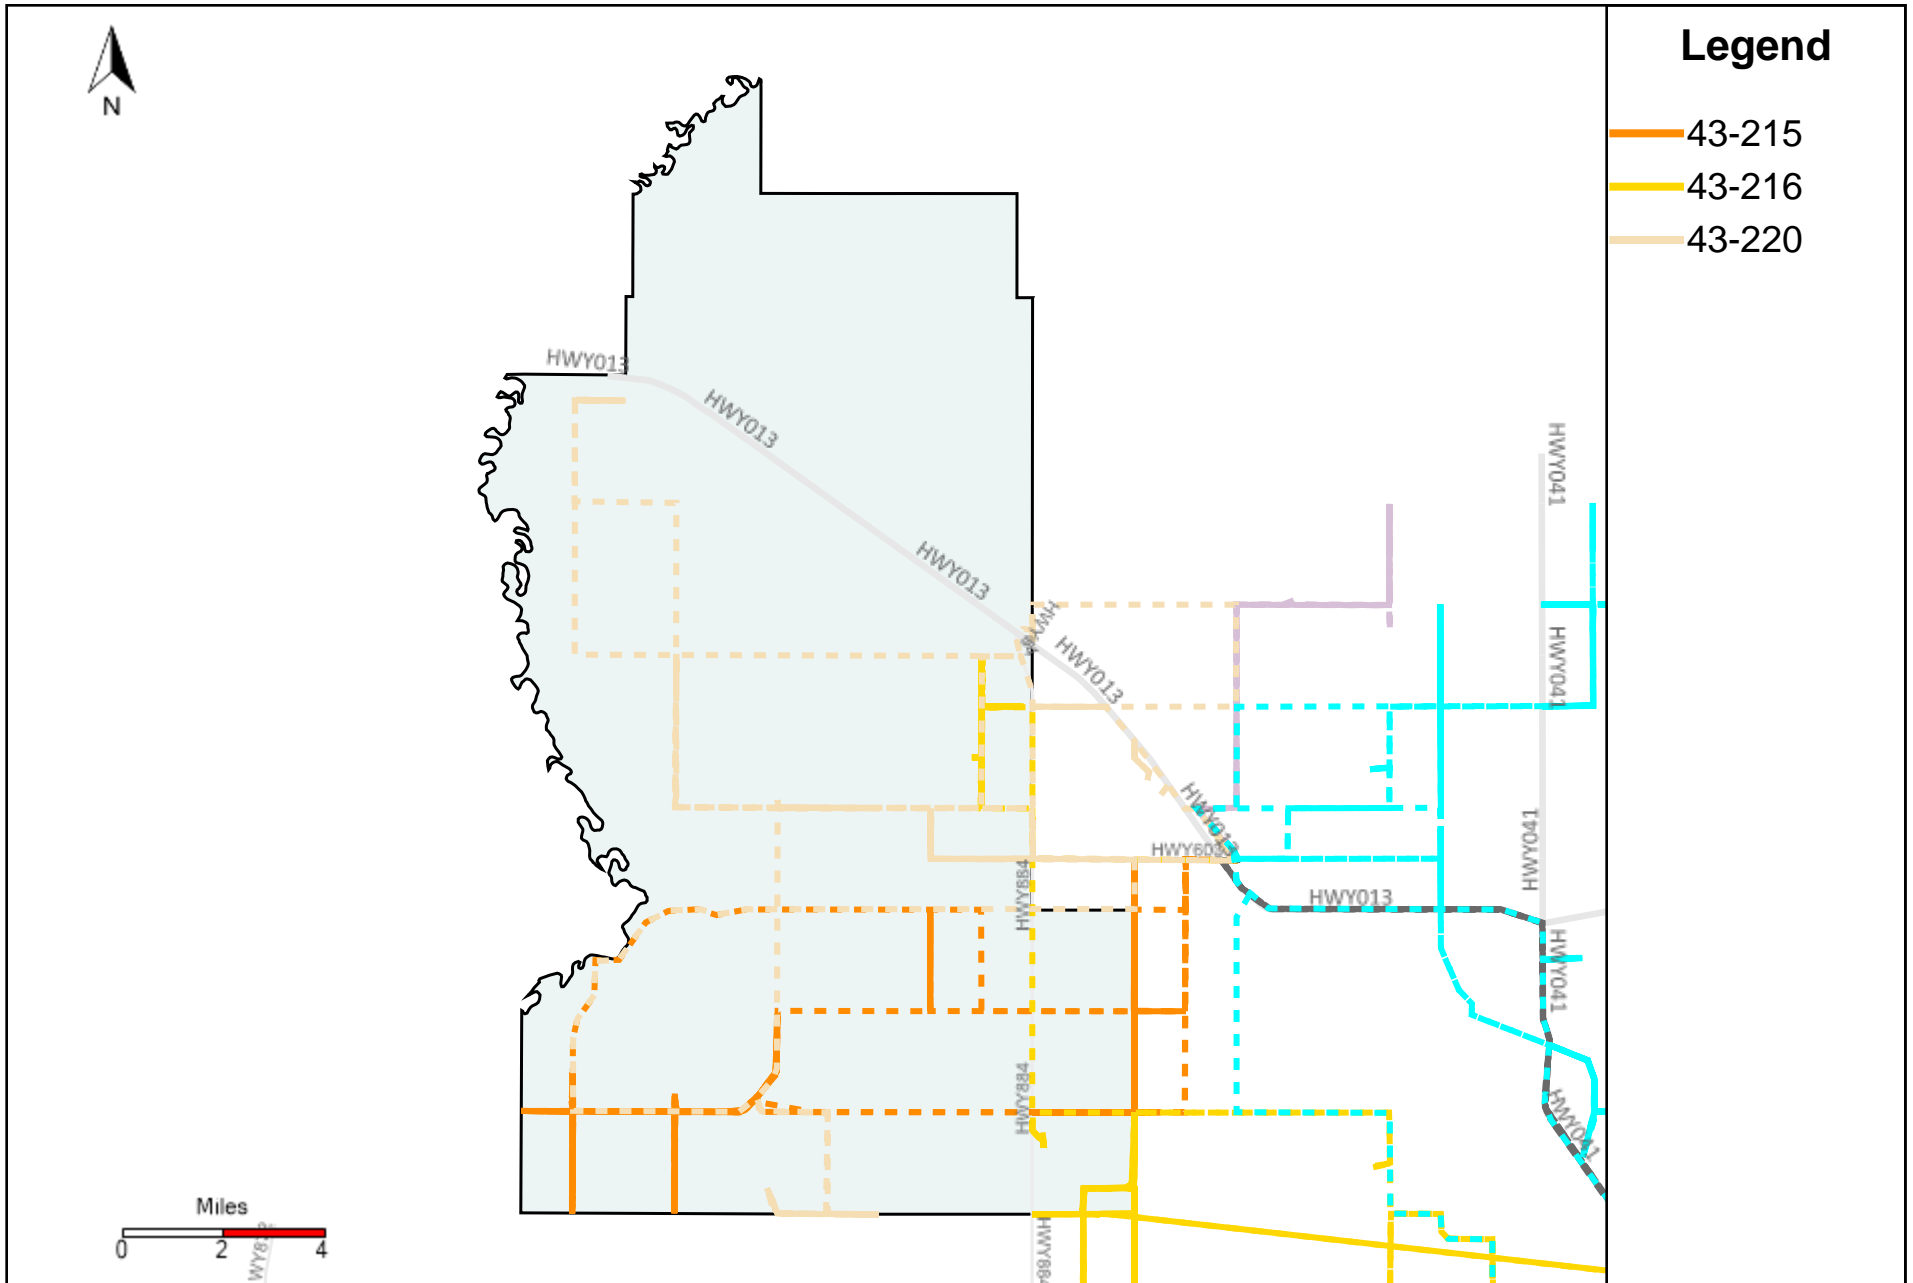

Legend

- 43-121
- 43-181
- 43-182
- 43-183
- 43-186

Vehicle Name List	Total Distance(km)	Total Hours
43-121, 43-181, 43-182, 43-183, 43-186	1170.28	146 hrs 5 min 35 sec

Division: 3 Grader Report(2024-10-13 ~ 2024-10-19)

Division: 5 Grader Report(2024-10-13 ~ 2024-10-19)

Vehicle Name List	Total Distance(km)	Total Hours
43-184, 43-216, 43-217, 43-220, 43-221	1620.13	159 hrs 41 min 15 sec

Division: 6 Grader Report(2024-10-13 ~ 2024-10-19)

Vehicle Name List	Total Distance(km)	Total Hours
43-215, 43-216, 43-217, 43-218, 43-220, 43-221	1922.25	196 hrs 32 min 13 sec

Division: 7 Grader Report(2024-10-13 ~ 2024-10-19)

Vehicle Name List	Total Distance(km)	Total Hours
43-215, 43-216, 43-220	1099.07	91 hrs 31 min 50 sec