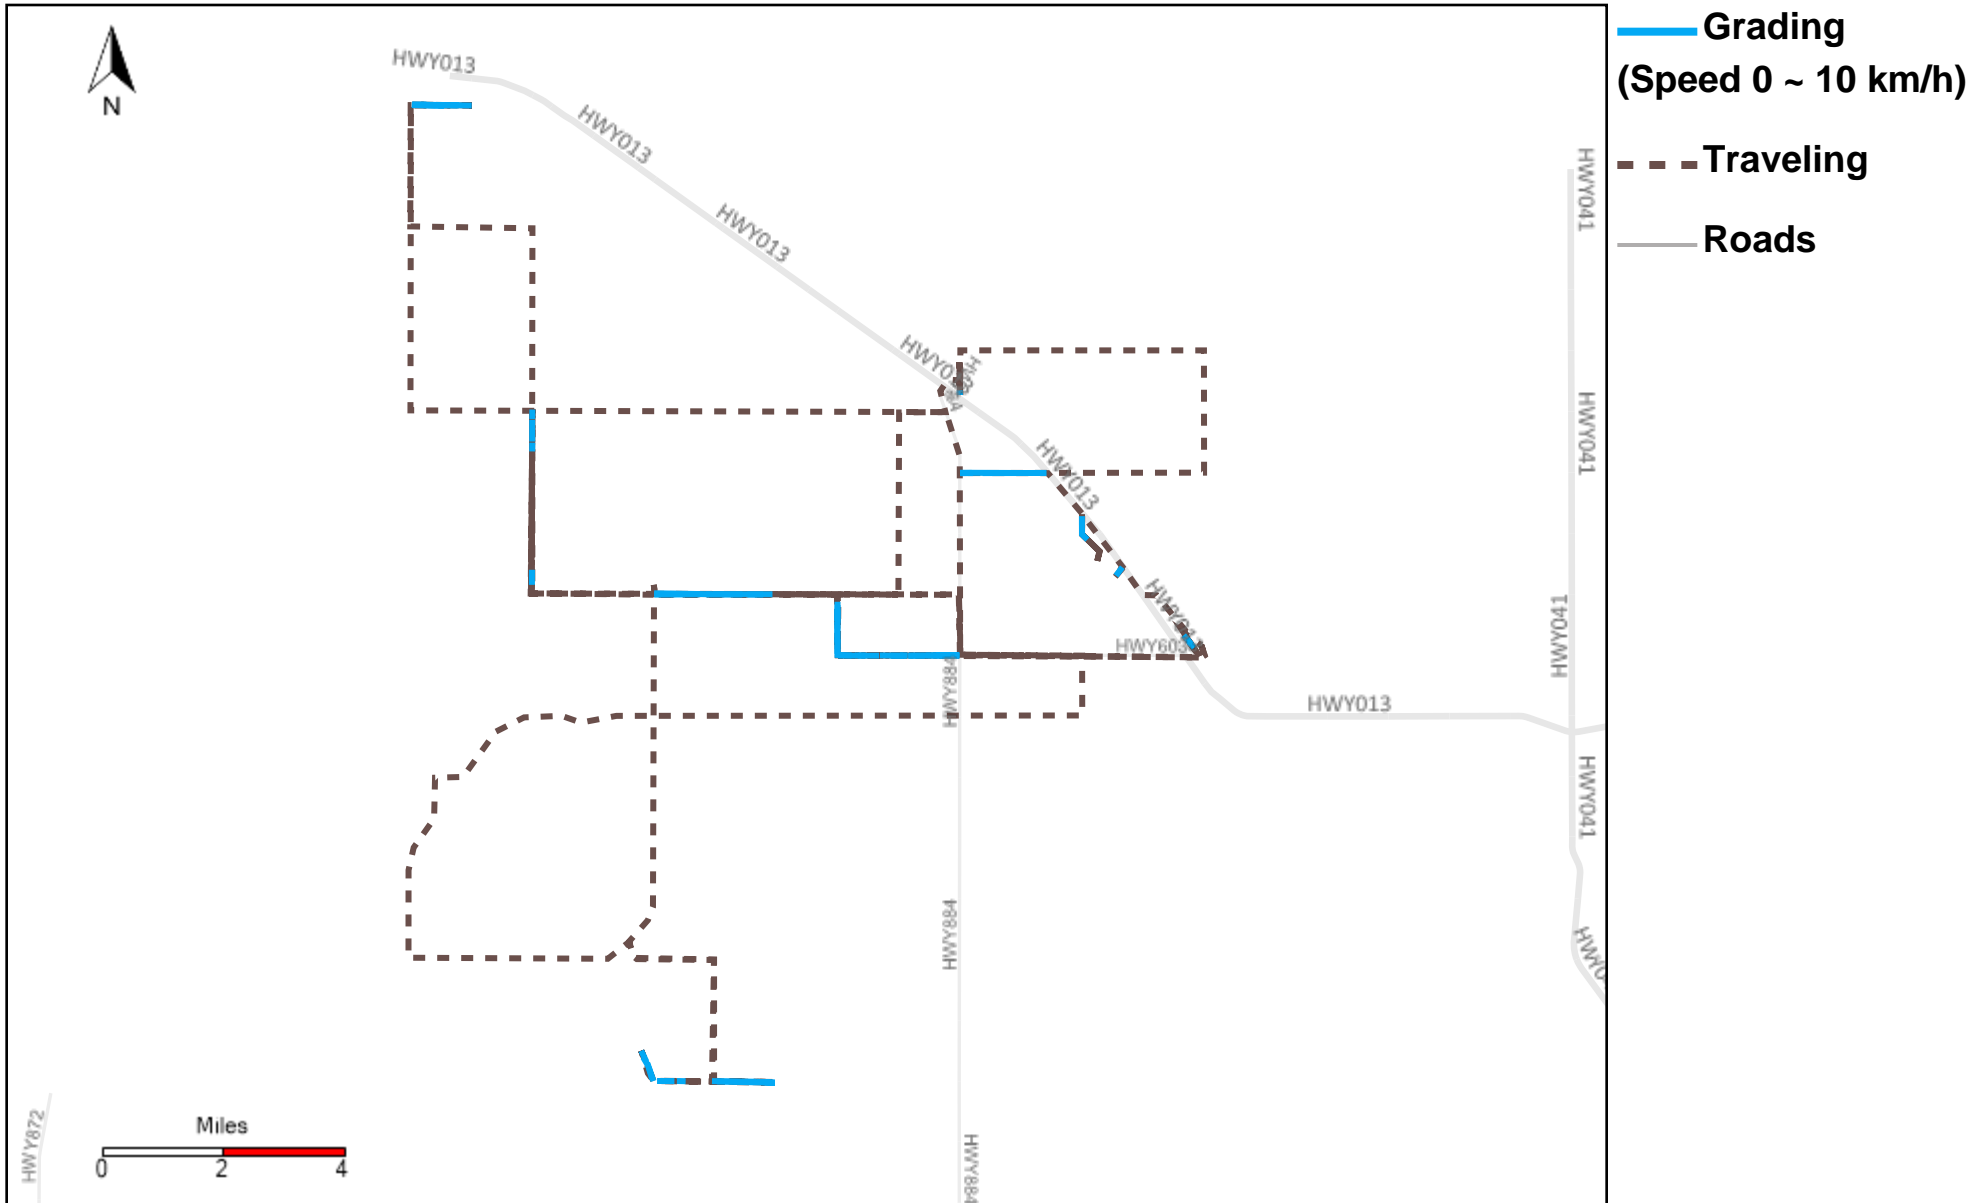

43-220_2024-10-13 ~ 2024-10-19 Tracking

Total Distance(km)	Total Hours	Work Distance(km)	Work Hours
310.95	19 hrs 31 min 46 sec	36.35	4 hrs 23 min 29 sec