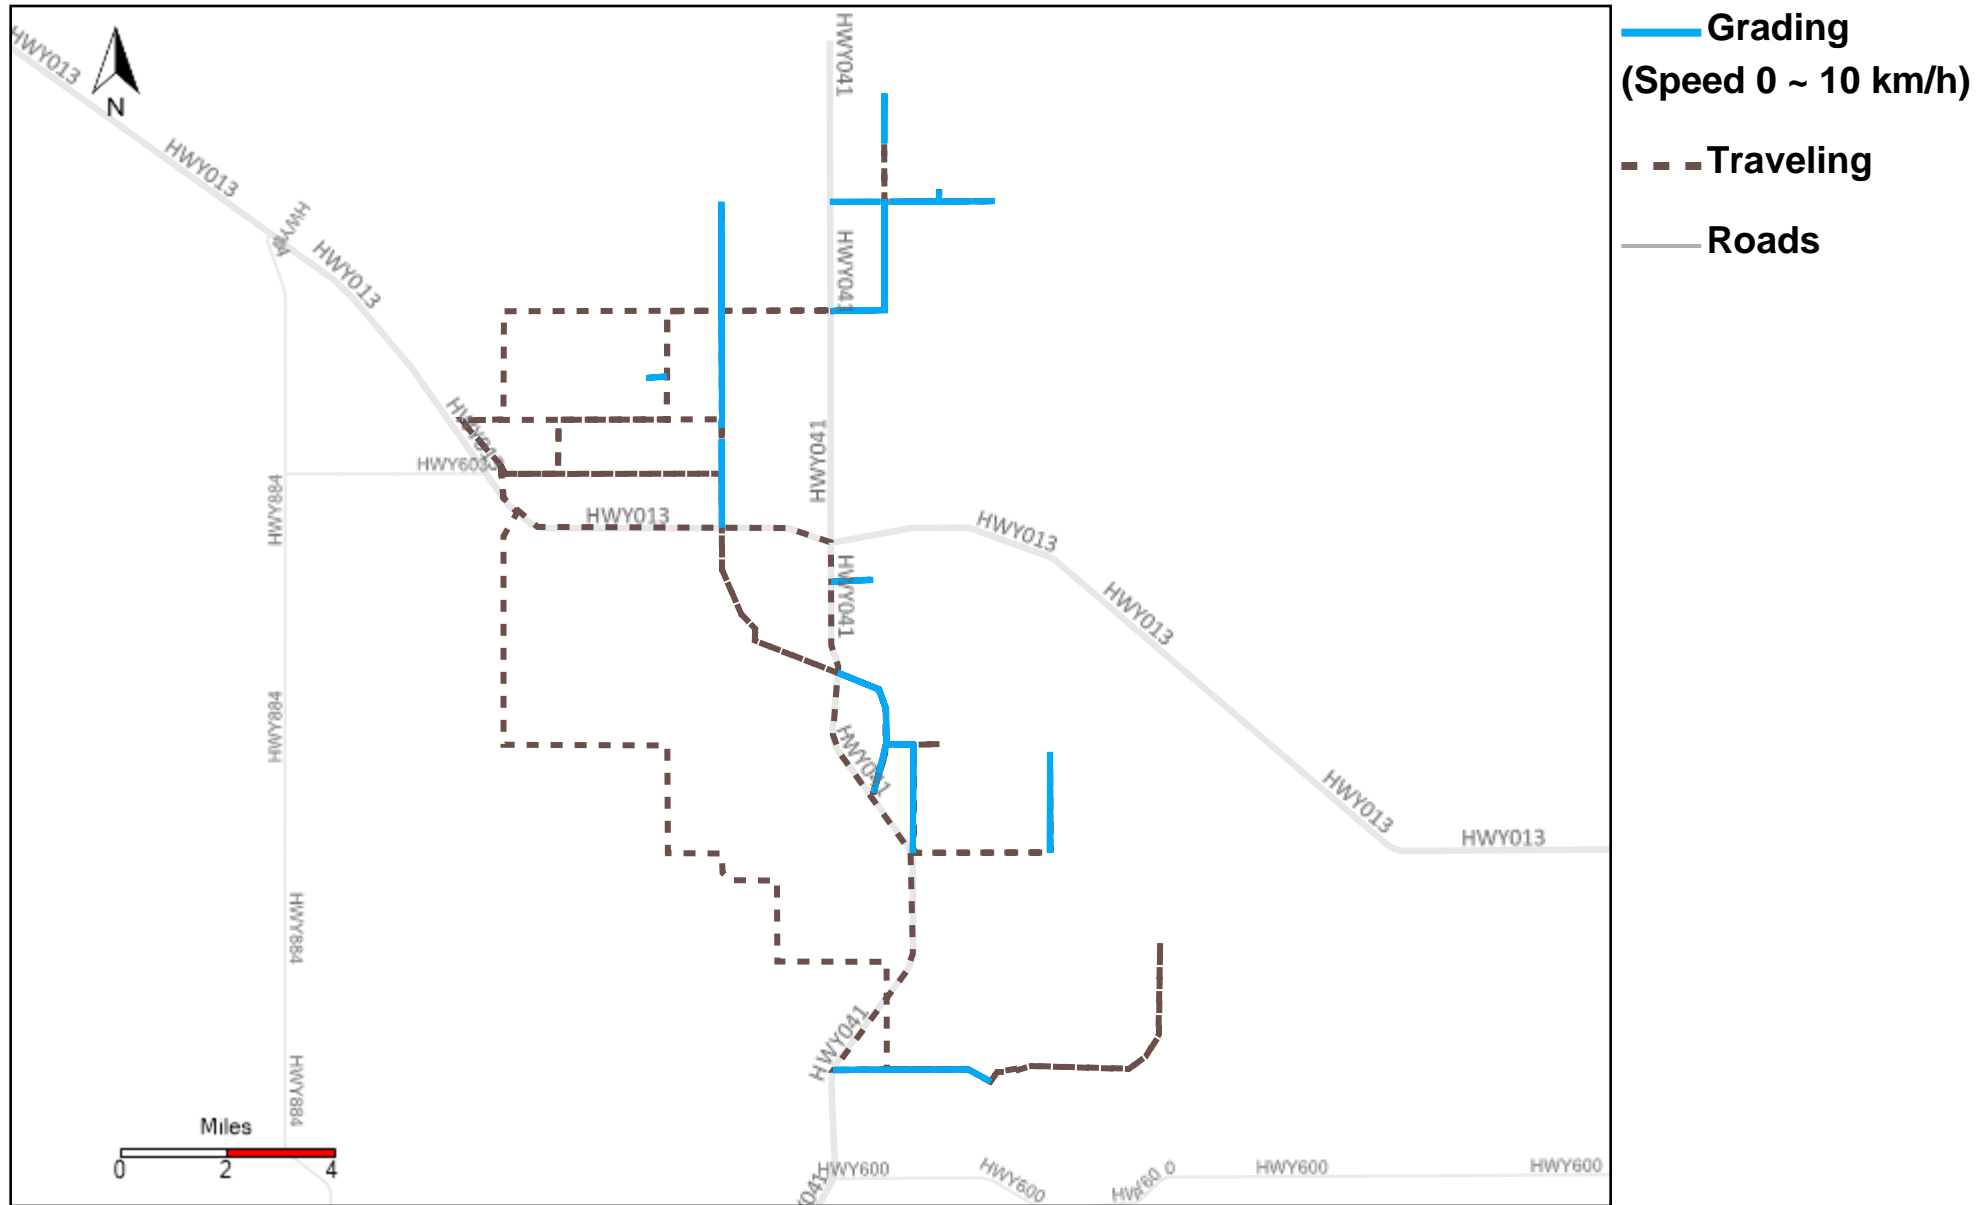

43-218_2024-10-13 ~ 2024-10-19 Tracking

Total Distance(km)	Total Hours	Work Distance(km)	Work Hours
208.77	31 hrs 28 min 47 sec	42.41	11 hrs 47 min 24 sec

43-220_2024-10-13 ~ 2024-10-19 Tracking

Total Distance(km)	Total Hours	Work Distance(km)	Work Hours
310.95	19 hrs 31 min 46 sec	36.35	4 hrs 23 min 29 sec

43-221_2024-10-13 ~ 2024-10-19 Tracking

Total Distance(km)	Total Hours	Work Distance(km)	Work Hours
418.7	41 hrs 47 min 52 sec	181.06	28 hrs 54 min 13 sec