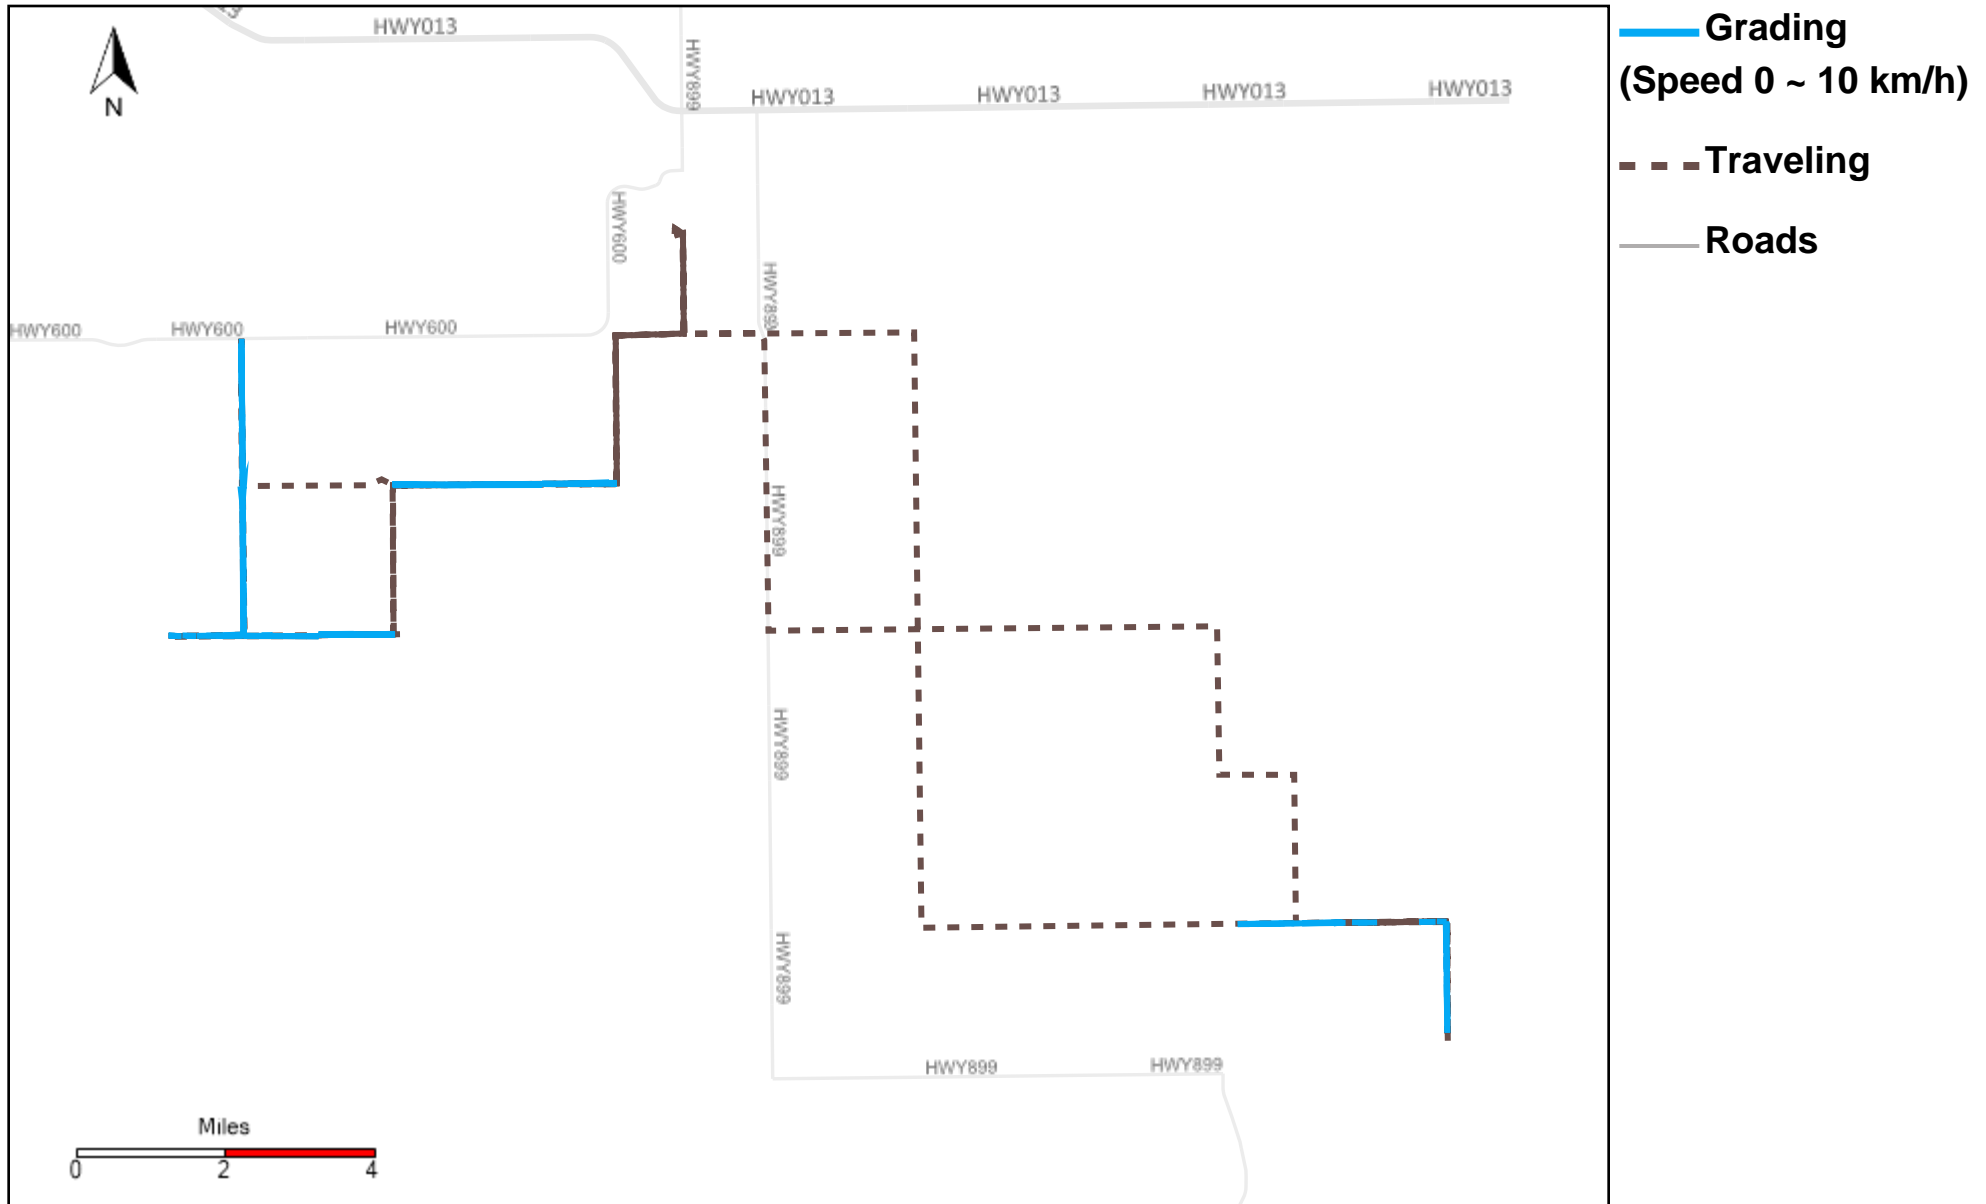

43-181_2024-10-13 ~ 2024-10-19 Tracking

Total Distance(km)	Total Hours	Work Distance(km)	Work Hours
288.38	28 hrs 27 min 12 sec	86.71	14 hrs 57 min 45 sec

43-182_2024-10-13 ~ 2024-10-19 Tracking

Total Distance(km)	Total Hours	Work Distance(km)	Work Hours
67.95	5 hrs 3 min 26 sec	10.35	1 hrs 54 min 35 sec