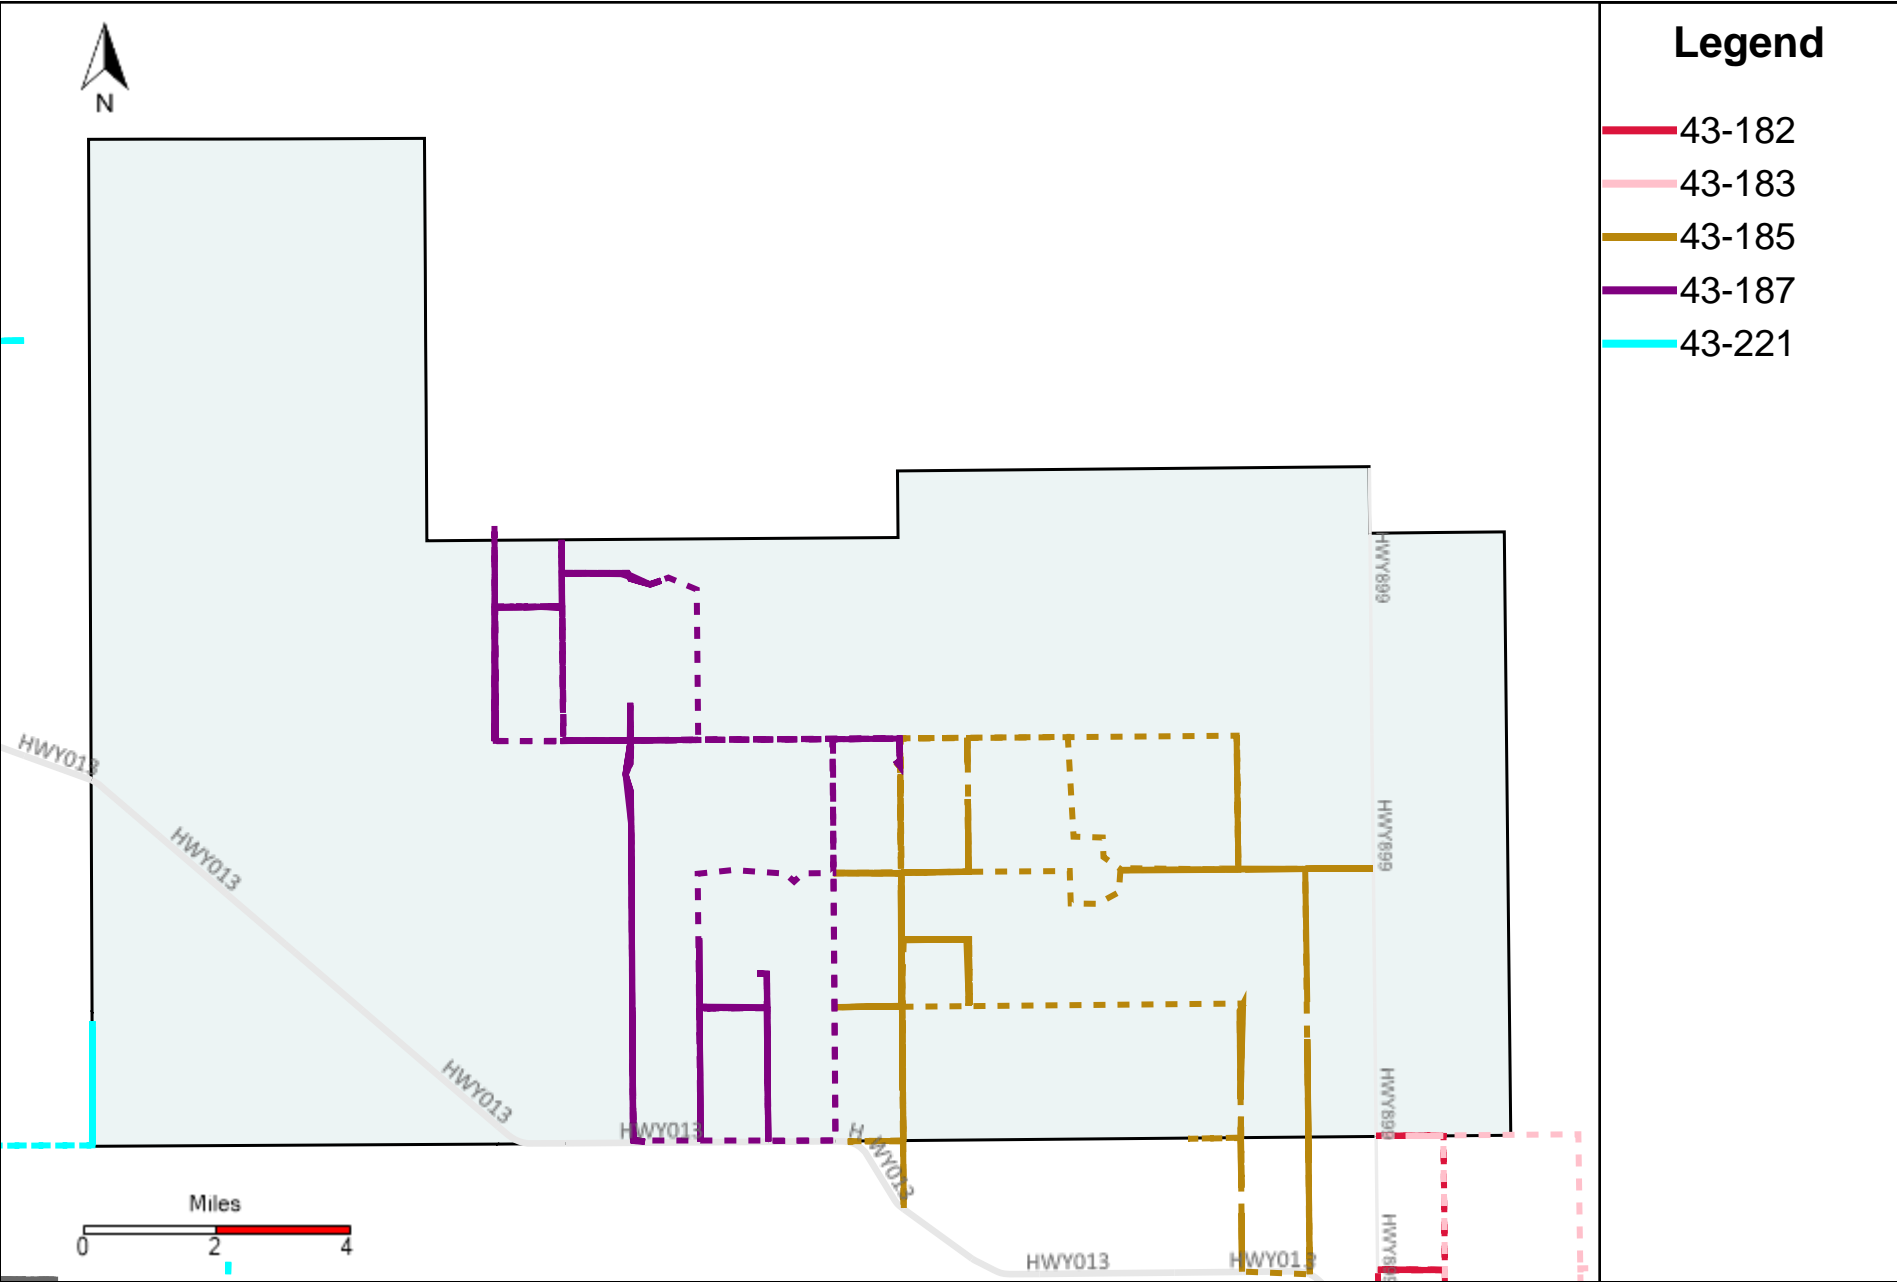

Provost Weekly Grader Report (2024-10-13 ~ 2024-10-19)

Division: 1 Grader Report(2024-10-13 ~ 2024-10-19)

Vehicle Name List	Total Distance(km)	Total Hours
43-181, 43-186	653.53	68 hrs 14 min 51 sec

Division: 2 Grader Report(2024-10-13 ~ 2024-10-19)

Legend

- 43-121
- 43-181
- 43-182
- 43-183
- 43-186

Vehicle Name List	Total Distance(km)	Total Hours
43-121, 43-181, 43-182, 43-183, 43-186	1170.28	146 hrs 5 min 35 sec

Division: 3 Grader Report(2024-10-13 ~ 2024-10-19)

Vehicle Name List	Total Distance(km)	Total Hours
43-181, 43-182, 43-183, 43-184, 43-185, 43-186	1526.44	162 hrs 32 min 45 sec

Division: 4 Grader Report(2024-10-13 ~ 2024-10-19)

Vehicle Name List	Total Distance(km)	Total Hours
43-182, 43-183, 43-185, 43-187, 43-221	1389.64	147 hrs 16 min 14 sec

Vehicle Name List	Total Distance(km)	Total Hours
43-215, 43-216, 43-217, 43-218, 43-220, 43-221	1922.25	196 hrs 32 min 13 sec

Division: 7 Grader Report(2024-10-13 ~ 2024-10-19)

Vehicle Name List	Total Distance(km)	Total Hours
43-215, 43-216, 43-220	1099.07	91 hrs 31 min 50 sec