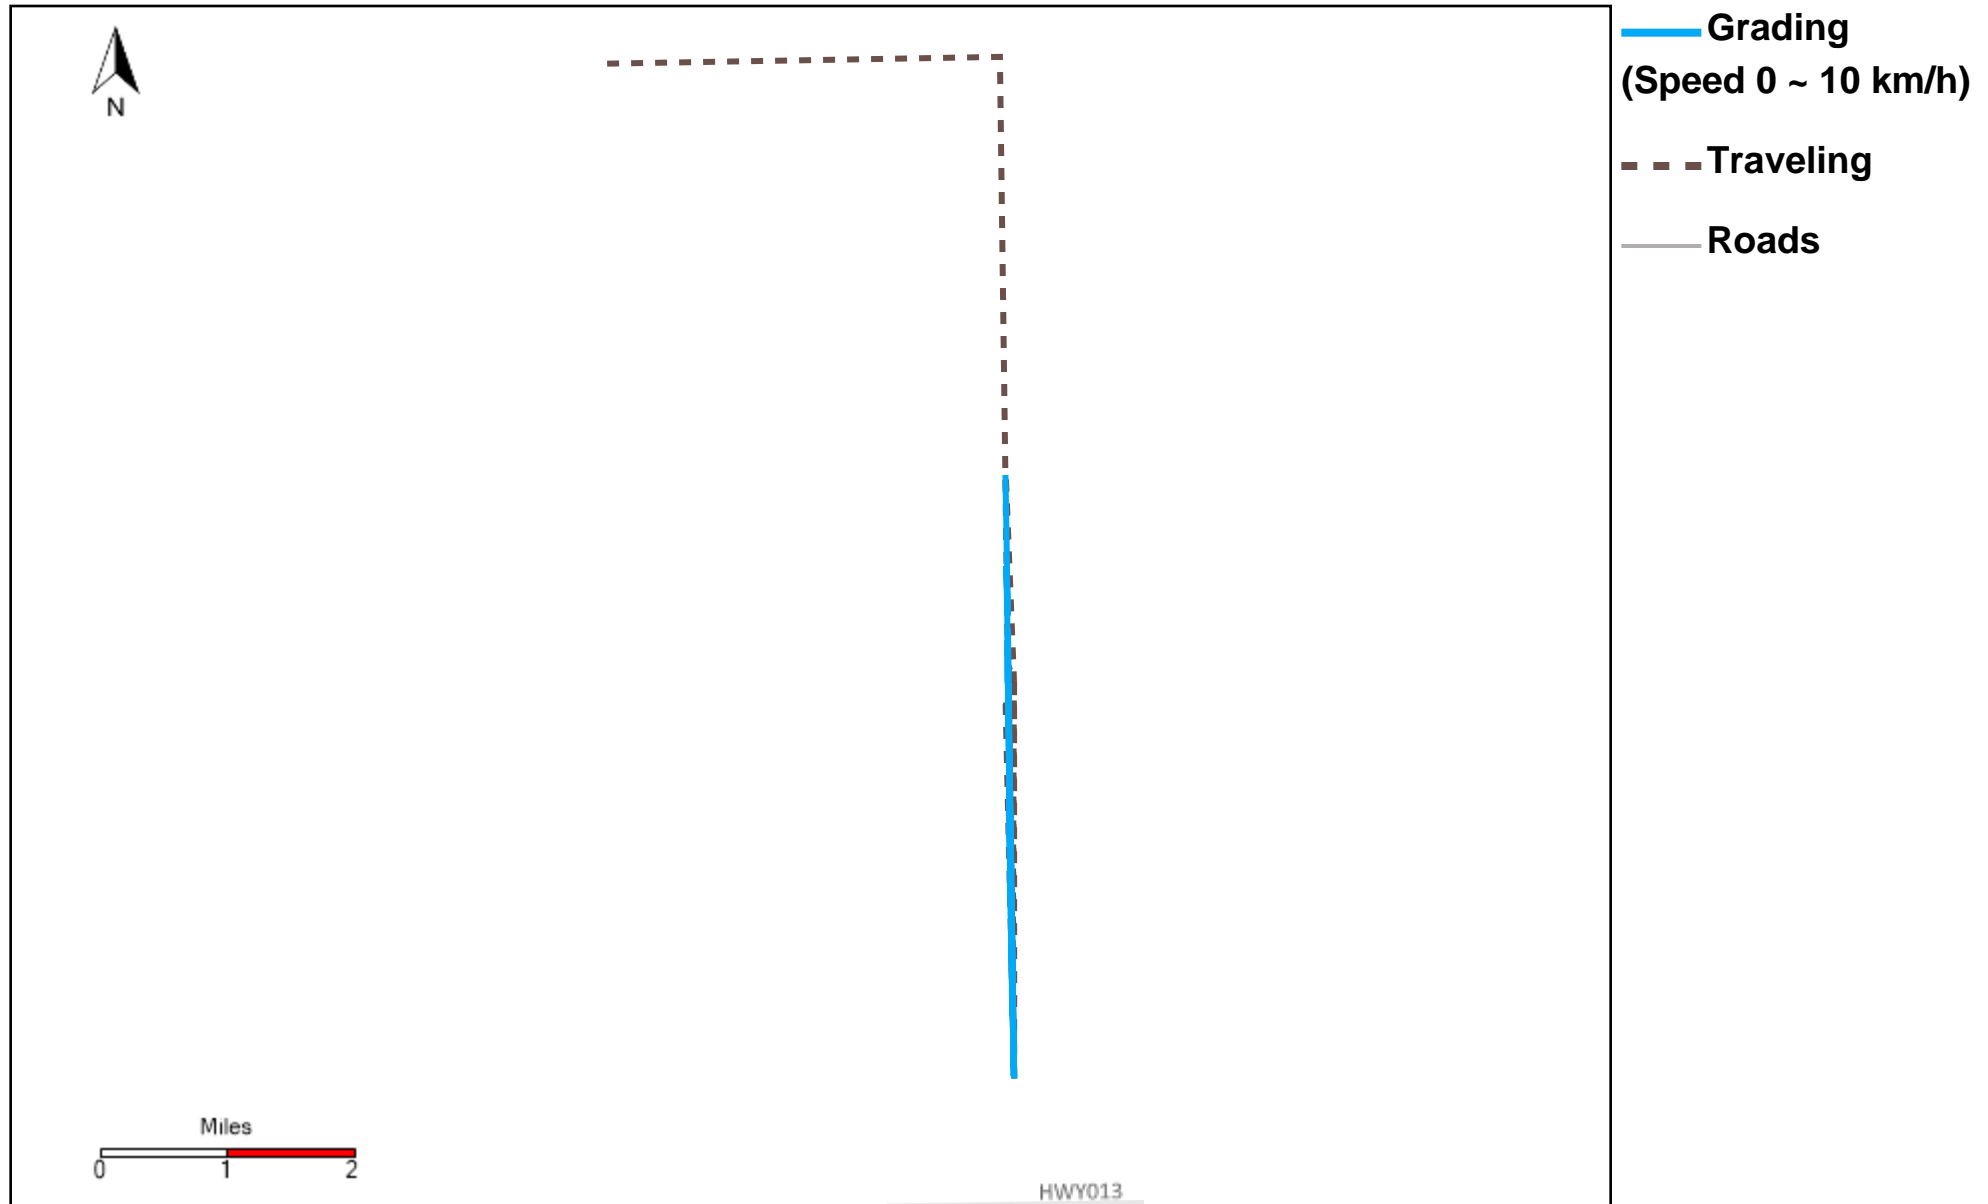

43-121_2024-10-13 ~ 2024-10-19 Tracking

Total Distance(km)	Total Hours	Work Distance(km)	Work Hours
115.75	36 hrs 52 min 28 sec	72.31	31 hrs 35 min 11 sec