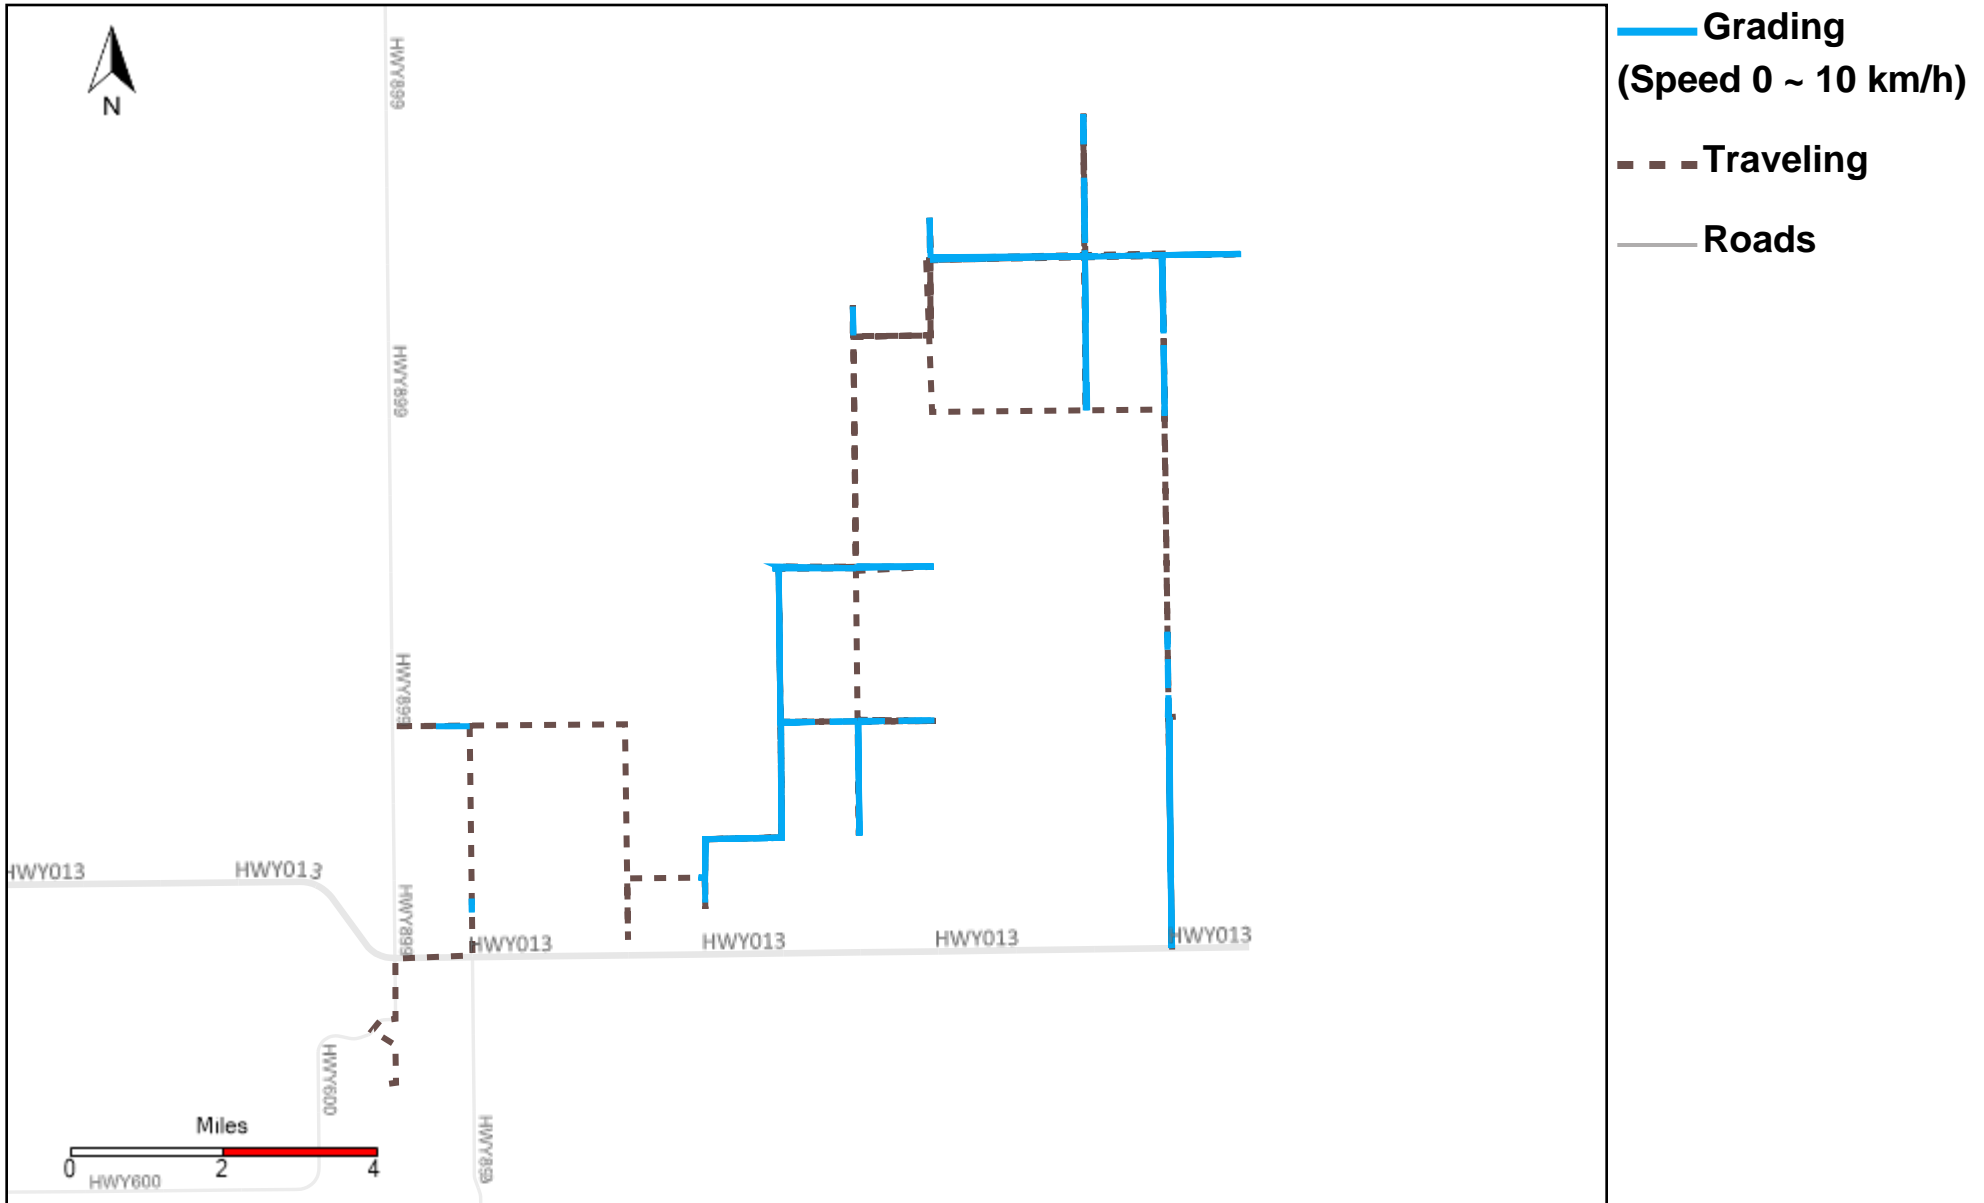

43-183_2024-10-13 ~ 2024-10-19 Tracking

Total Distance(km)	Total Hours	Work Distance(km)	Work Hours
333.05	35 hrs 54 min 50 sec	148.61	22 hrs 9 min 27 sec