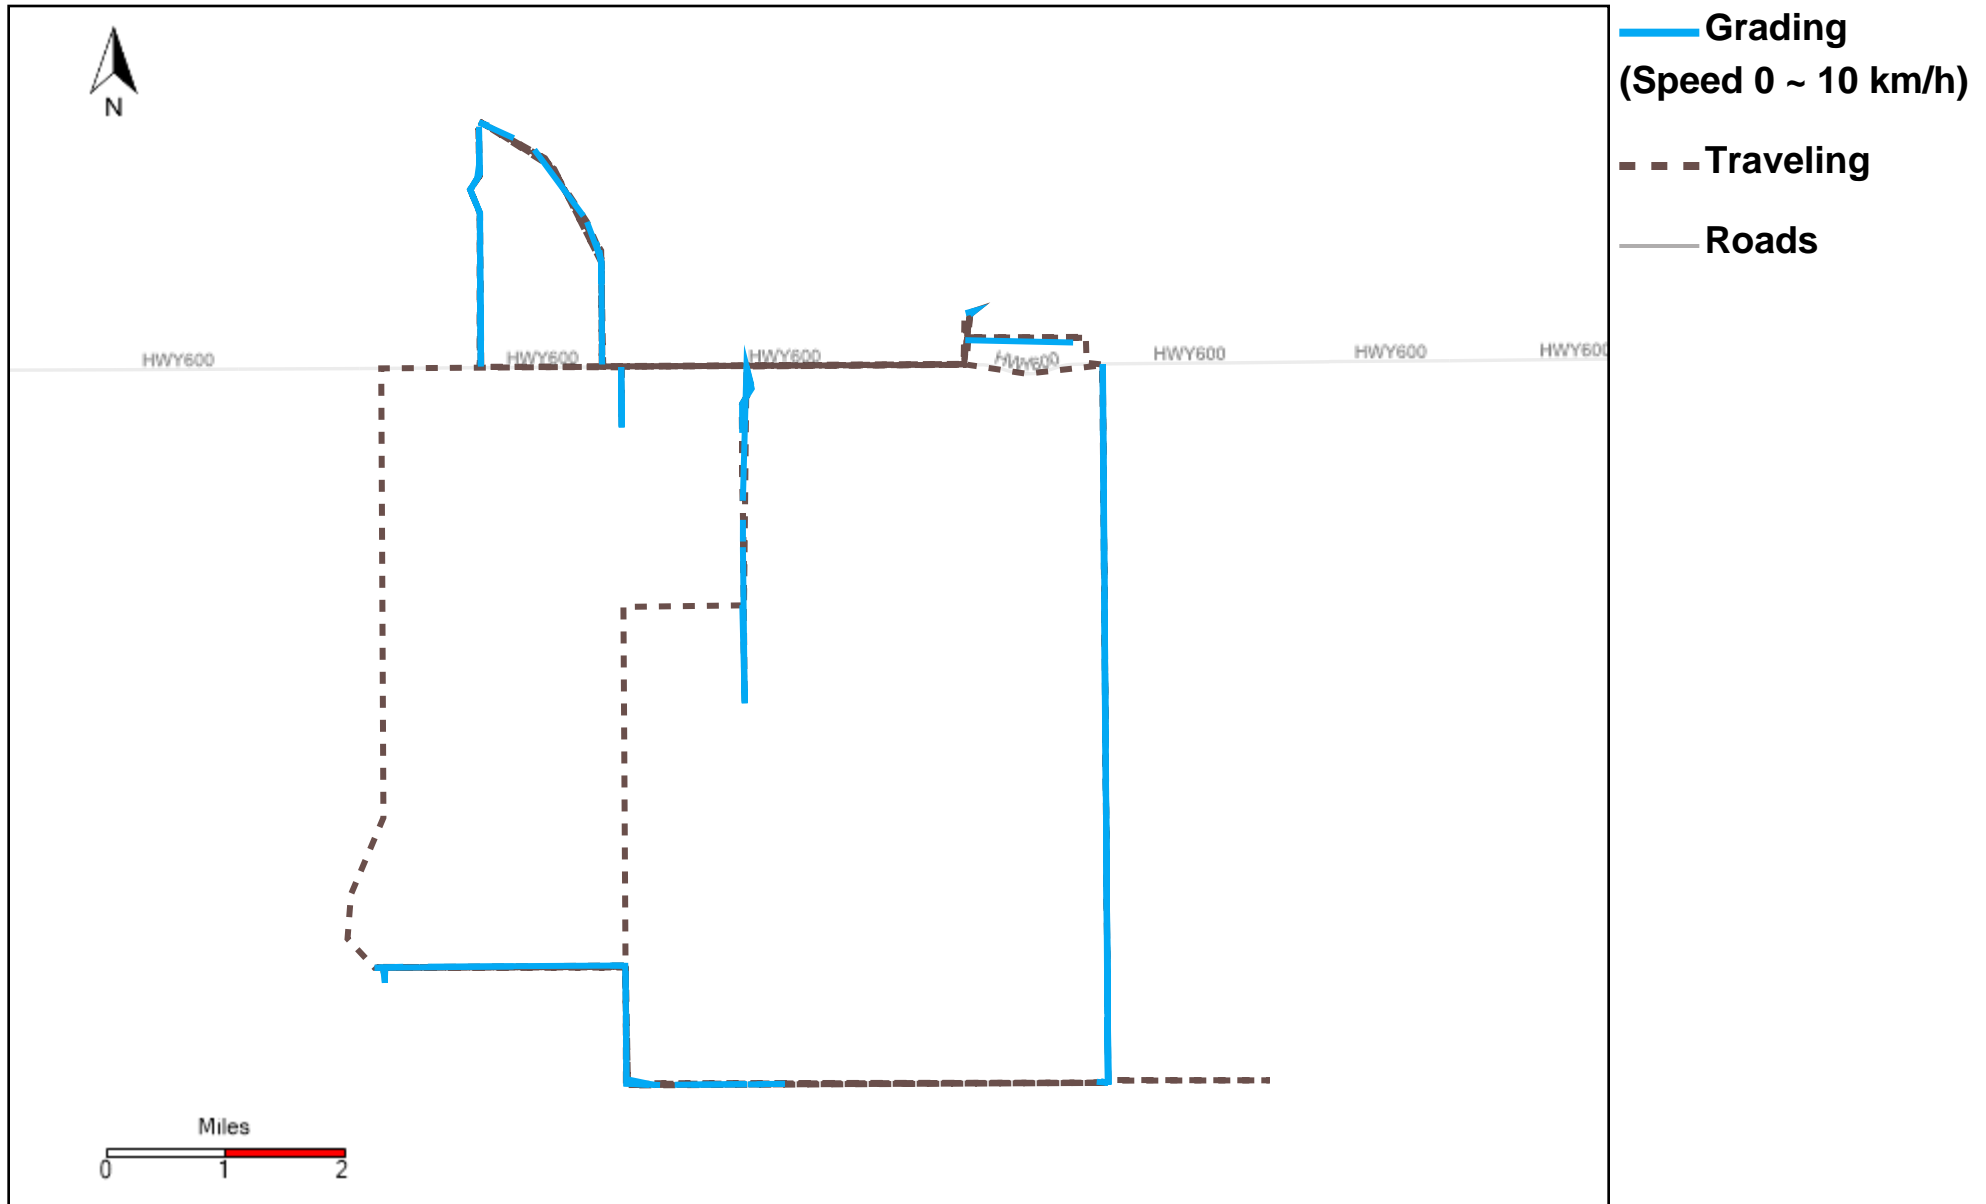

43-184_2024-10-13 ~ 2024-10-19 Tracking

Total Distance(km)	Total Hours	Work Distance(km)	Work Hours
230.14	25 hrs 36 min 34 sec	78.1	13 hrs 7 min 47 sec