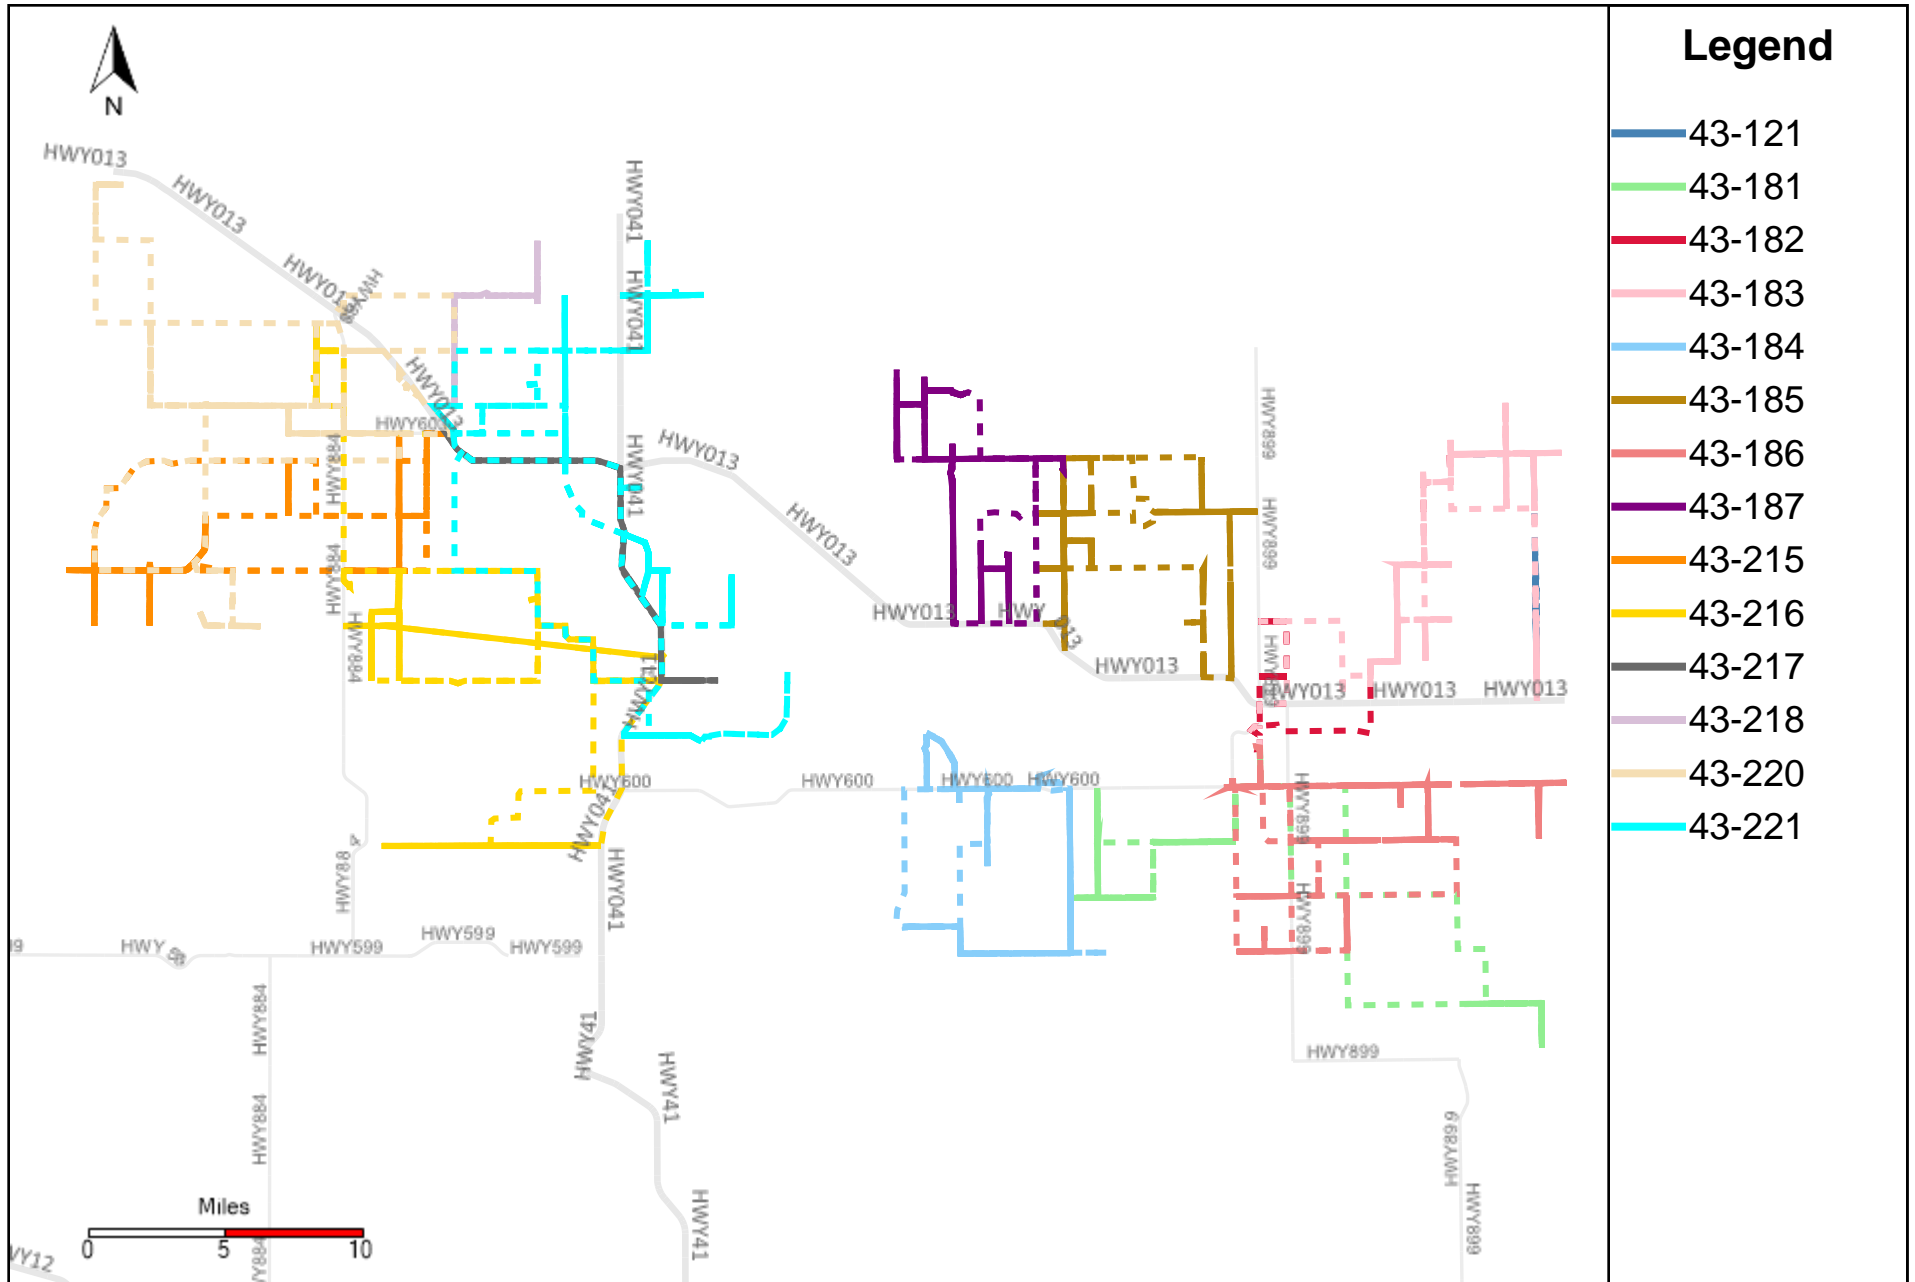

Provost Weekly Grader Report (2024-10-13 ~ 2024-10-19)

Division: 1 Grader Report(2024-10-13 ~ 2024-10-19)

Vehicle Name List	Total Distance(km)	Total Hours
43-181, 43-186	653.53	68 hrs 14 min 51 sec

Division: 2 Grader Report(2024-10-13 ~ 2024-10-19)

Legend

- 43-121
- 43-181
- 43-182
- 43-183
- 43-186

Vehicle Name List	Total Distance(km)	Total Hours
43-121, 43-181, 43-182, 43-183, 43-186	1170.28	146 hrs 5 min 35 sec

Division: 3 Grader Report(2024-10-13 ~ 2024-10-19)

Vehicle Name List	Total Distance(km)	Total Hours
43-181, 43-182, 43-183, 43-184, 43-185, 43-186	1526.44	162 hrs 32 min 45 sec

Division: 4 Grader Report(2024-10-13 ~ 2024-10-19)

Vehicle Name List	Total Distance(km)	Total Hours
43-182, 43-183, 43-185, 43-187, 43-221	1389.64	147 hrs 16 min 14 sec

Vehicle Name List	Total Distance(km)	Total Hours
43-215, 43-216, 43-217, 43-218, 43-220, 43-221	1922.25	196 hrs 32 min 13 sec

Division: 7 Grader Report(2024-10-13 ~ 2024-10-19)

Vehicle Name List	Total Distance(km)	Total Hours
43-215, 43-216, 43-220	1099.07	91 hrs 31 min 50 sec