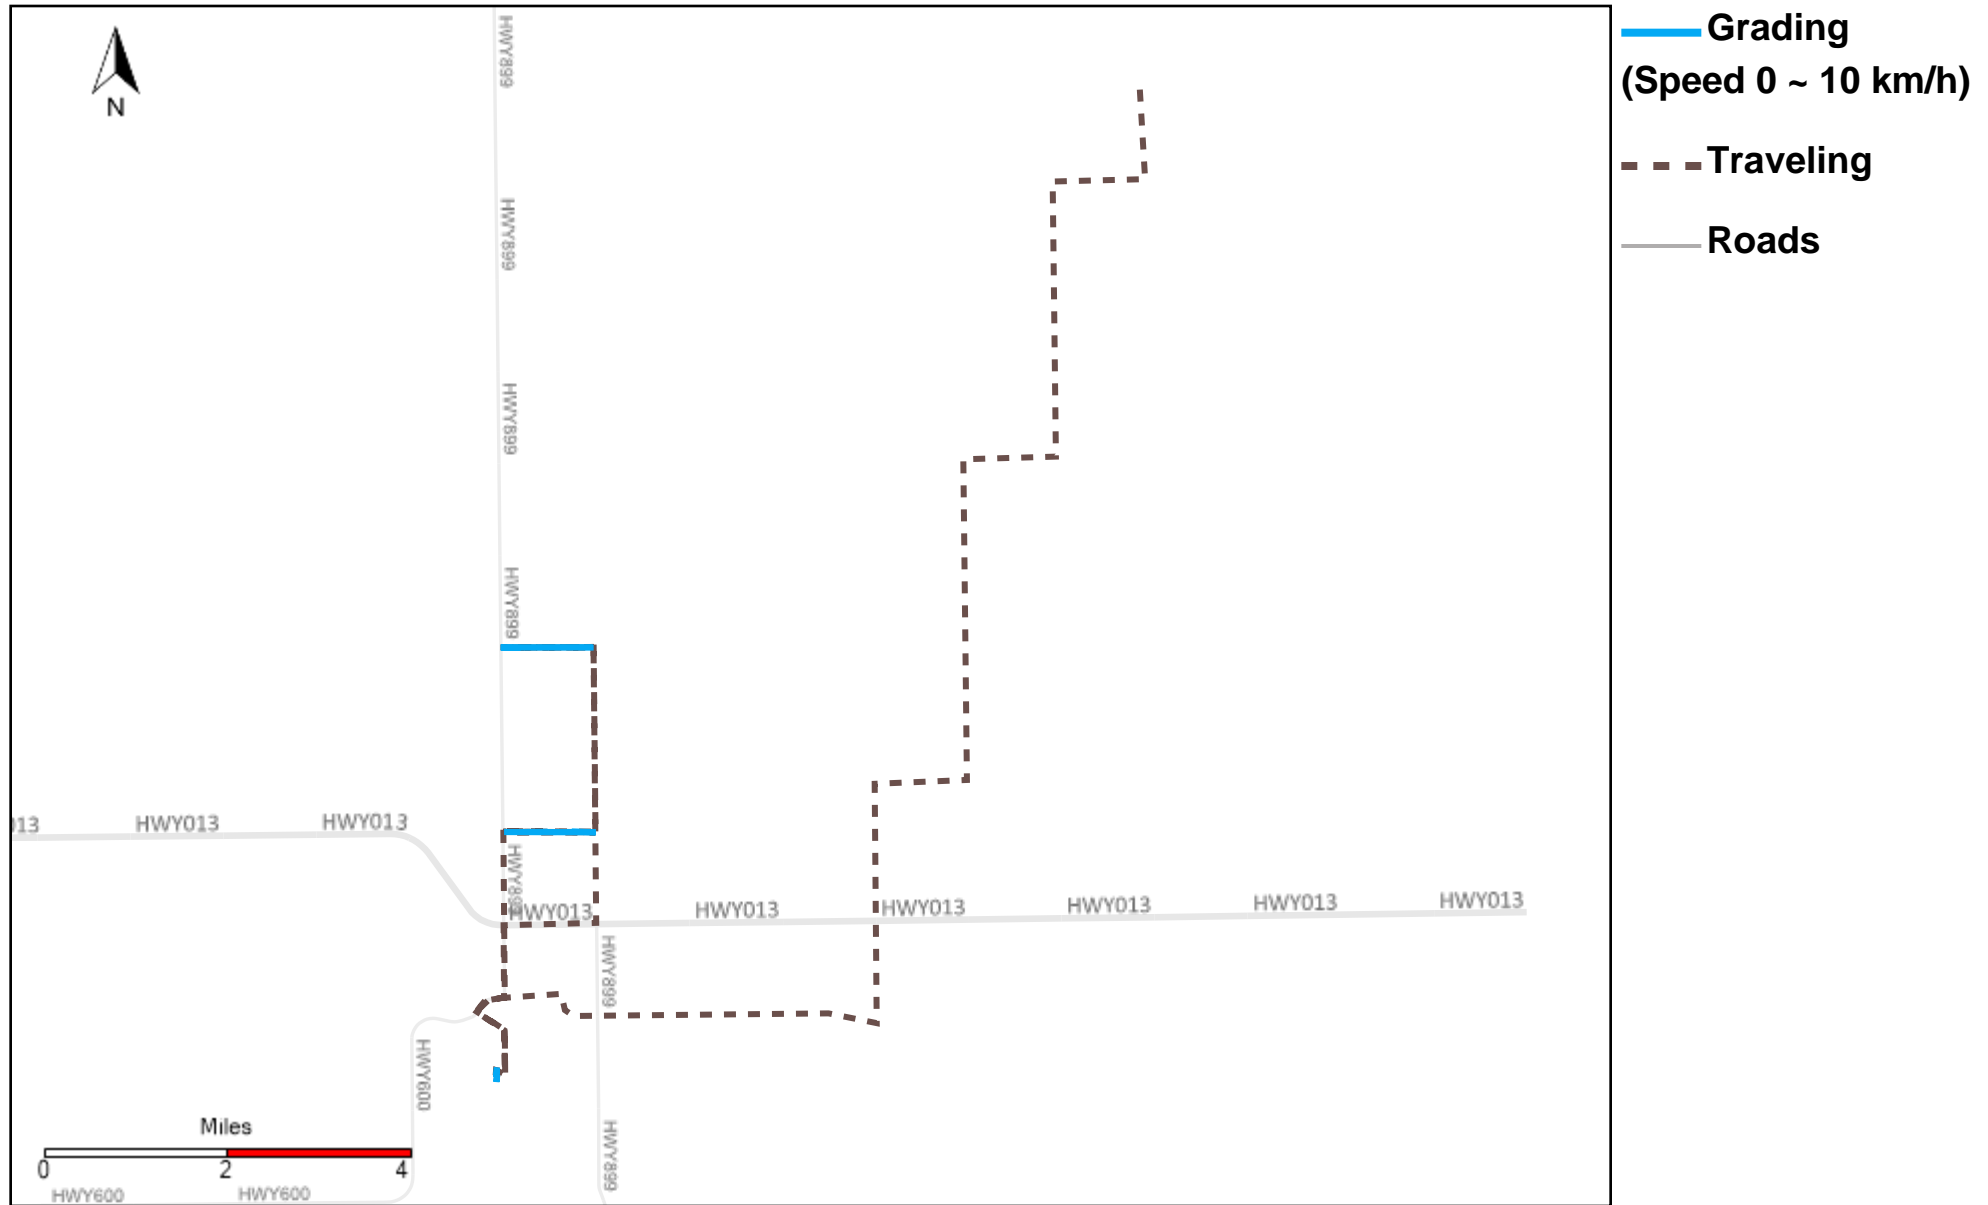

Vehicle Distance Vs Total Distance (%) From 10/13/2024 To 10/19/2024

Provost Weekly Grader Report

43-121_2024-10-13 ~ 2024-10-19 Tracking

Total Distance(km)	Total Hours	Work Distance(km)	Work Hours
115.75	36 hrs 52 min 28 sec	72.31	31 hrs 35 min 11 sec

43-181_2024-10-13 ~ 2024-10-19 Tracking

Total Distance(km)	Total Hours	Work Distance(km)	Work Hours
288.38	28 hrs 27 min 12 sec	86.71	14 hrs 57 min 45 sec

43-182_2024-10-13 ~ 2024-10-19 Tracking

Total Distance(km)	Total Hours	Work Distance(km)	Work Hours
67.95	5 hrs 3 min 26 sec	10.35	1 hrs 54 min 35 sec