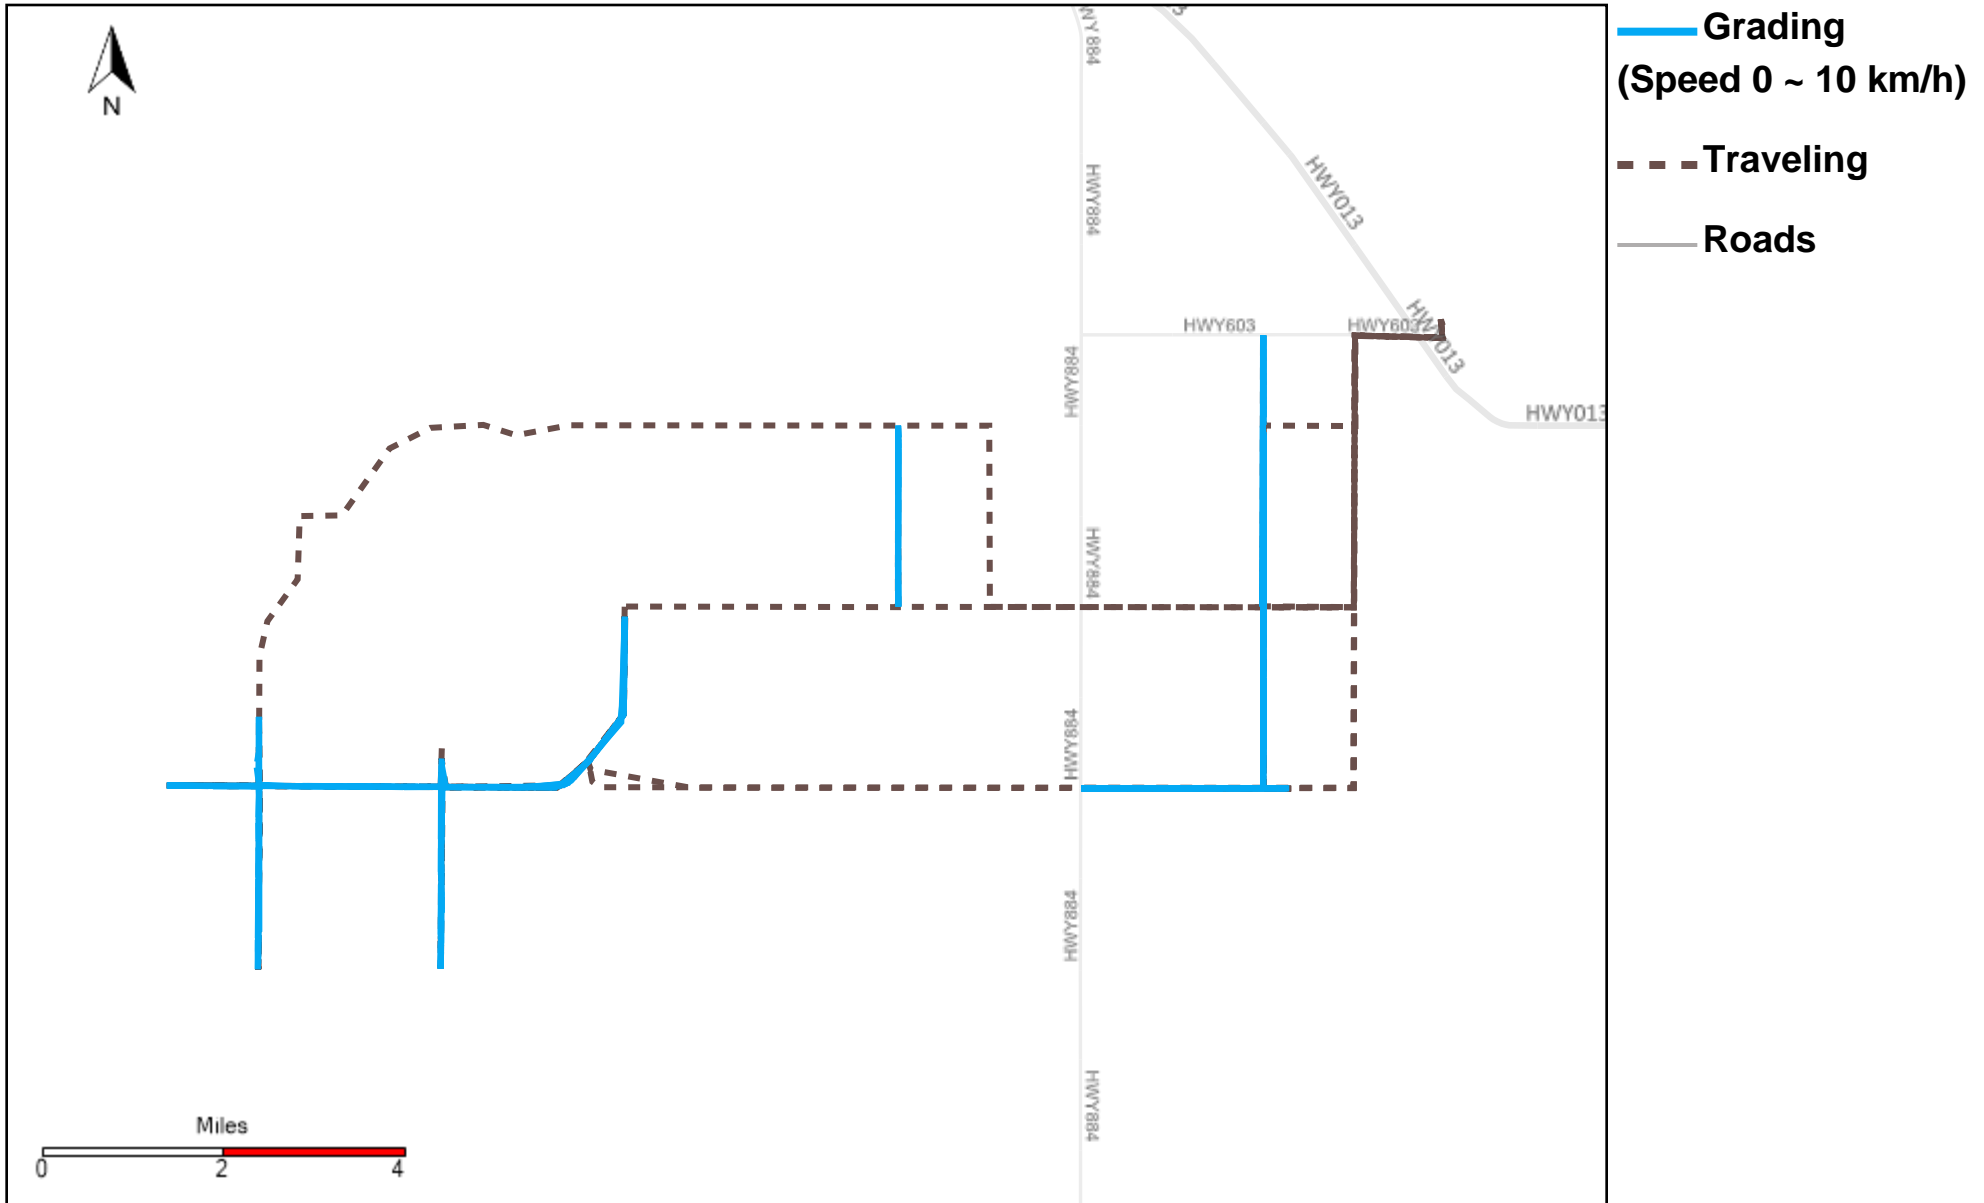

43-215_2024-10-13 ~ 2024-10-19 Tracking

Total Distance(km)	Total Hours	Work Distance(km)	Work Hours
323.48	30 hrs 58 min 46 sec	156.68	20 hrs 33 min 55 sec