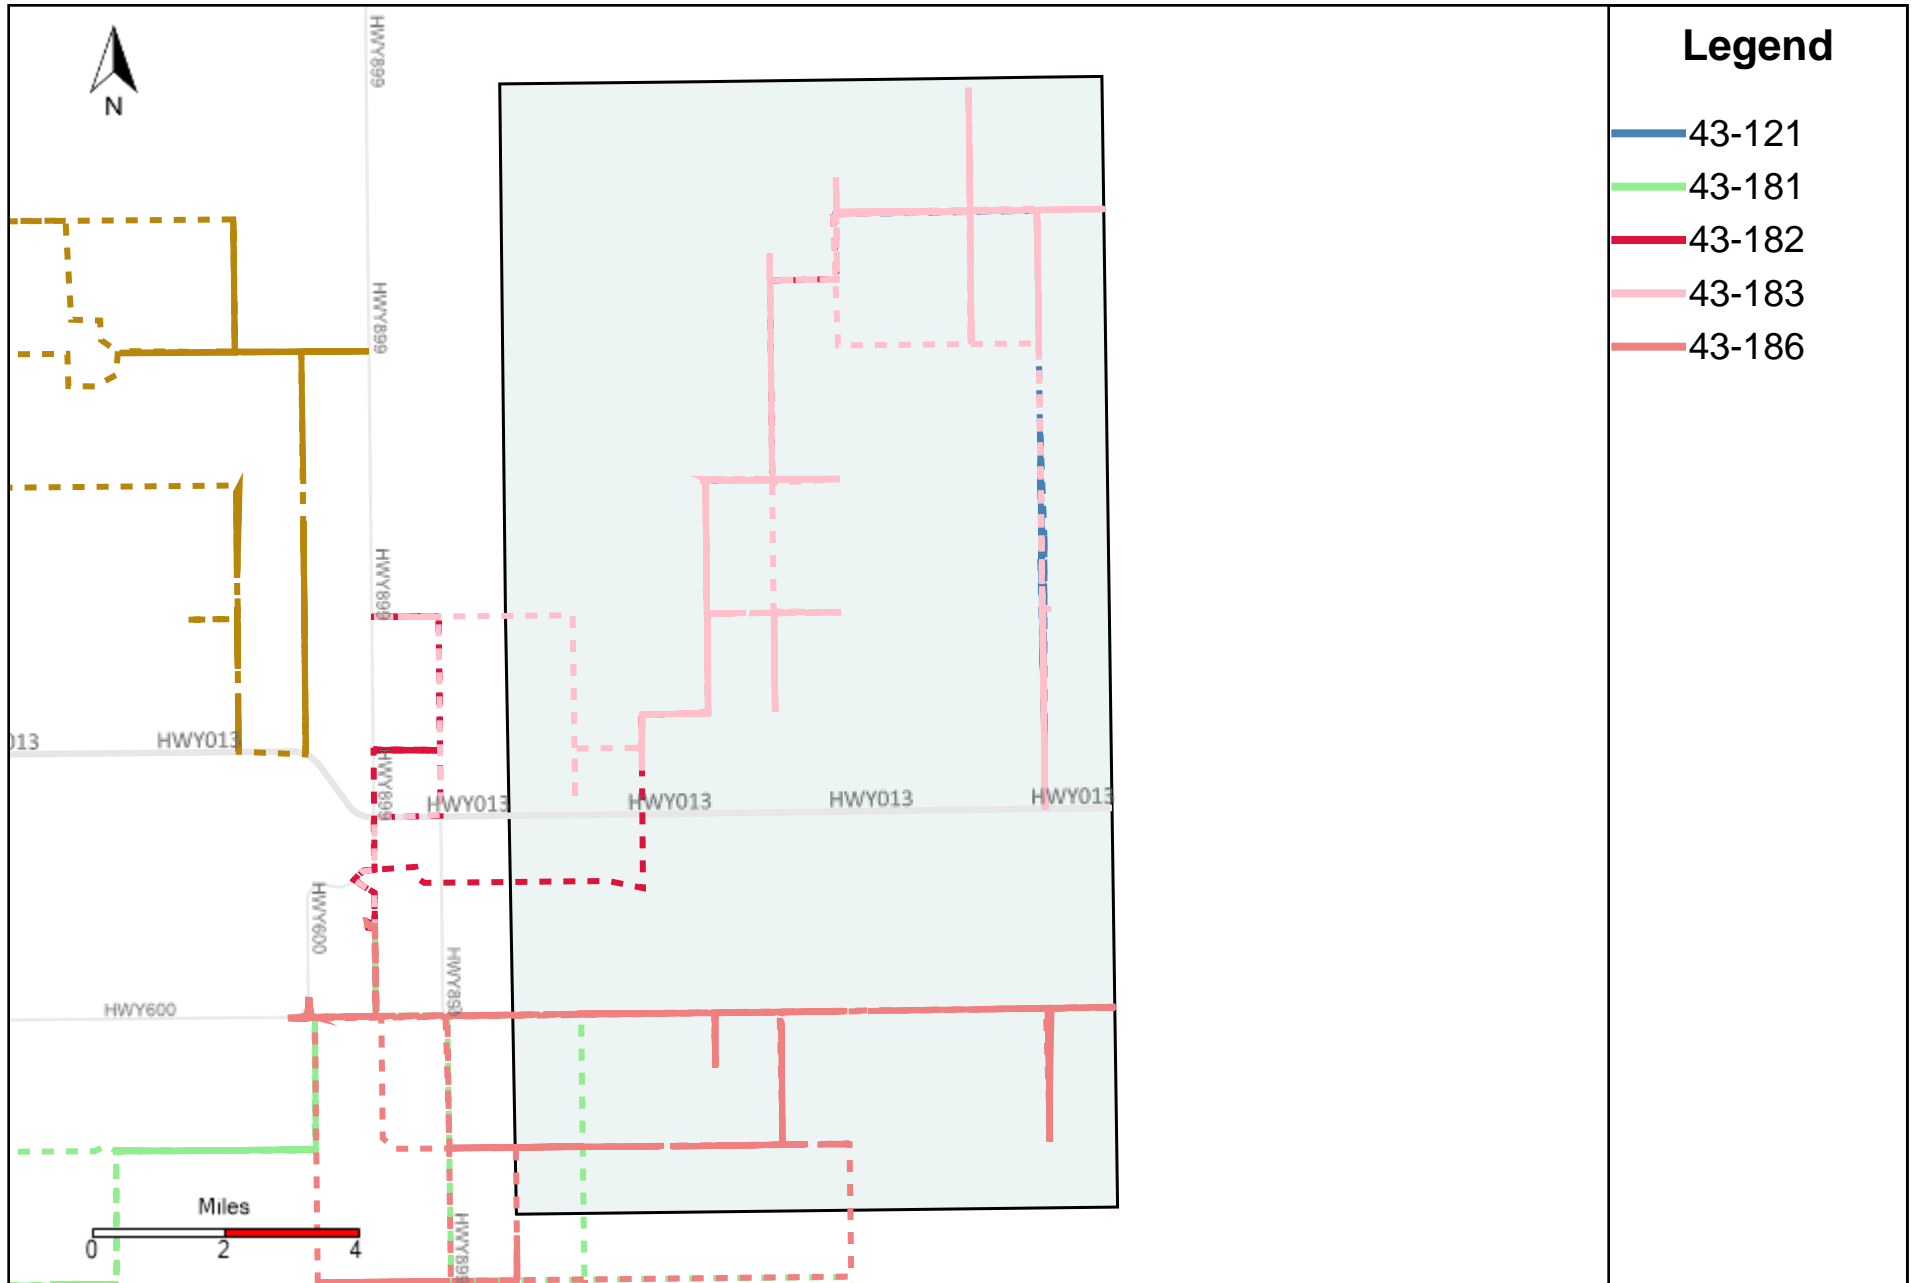

Provost Weekly Grader Report (2024-10-13 ~ 2024-10-19)

Division: 1 Grader Report(2024-10-13 ~ 2024-10-19)

Vehicle Name List	Total Distance(km)	Total Hours
43-181, 43-186	653.53	68 hrs 14 min 51 sec

Division: 2 Grader Report(2024-10-13 ~ 2024-10-19)

Legend

- 43-121
- 43-181
- 43-182
- 43-183
- 43-186

Vehicle Name List	Total Distance(km)	Total Hours
43-121, 43-181, 43-182, 43-183, 43-186	1170.28	146 hrs 5 min 35 sec

Division: 3 Grader Report(2024-10-13 ~ 2024-10-19)

Vehicle Name List	Total Distance(km)	Total Hours
43-181, 43-182, 43-183, 43-184, 43-185, 43-186	1526.44	162 hrs 32 min 45 sec

Division: 4 Grader Report(2024-10-13 ~ 2024-10-19)

Vehicle Name List	Total Distance(km)	Total Hours
43-182, 43-183, 43-185, 43-187, 43-221	1389.64	147 hrs 16 min 14 sec