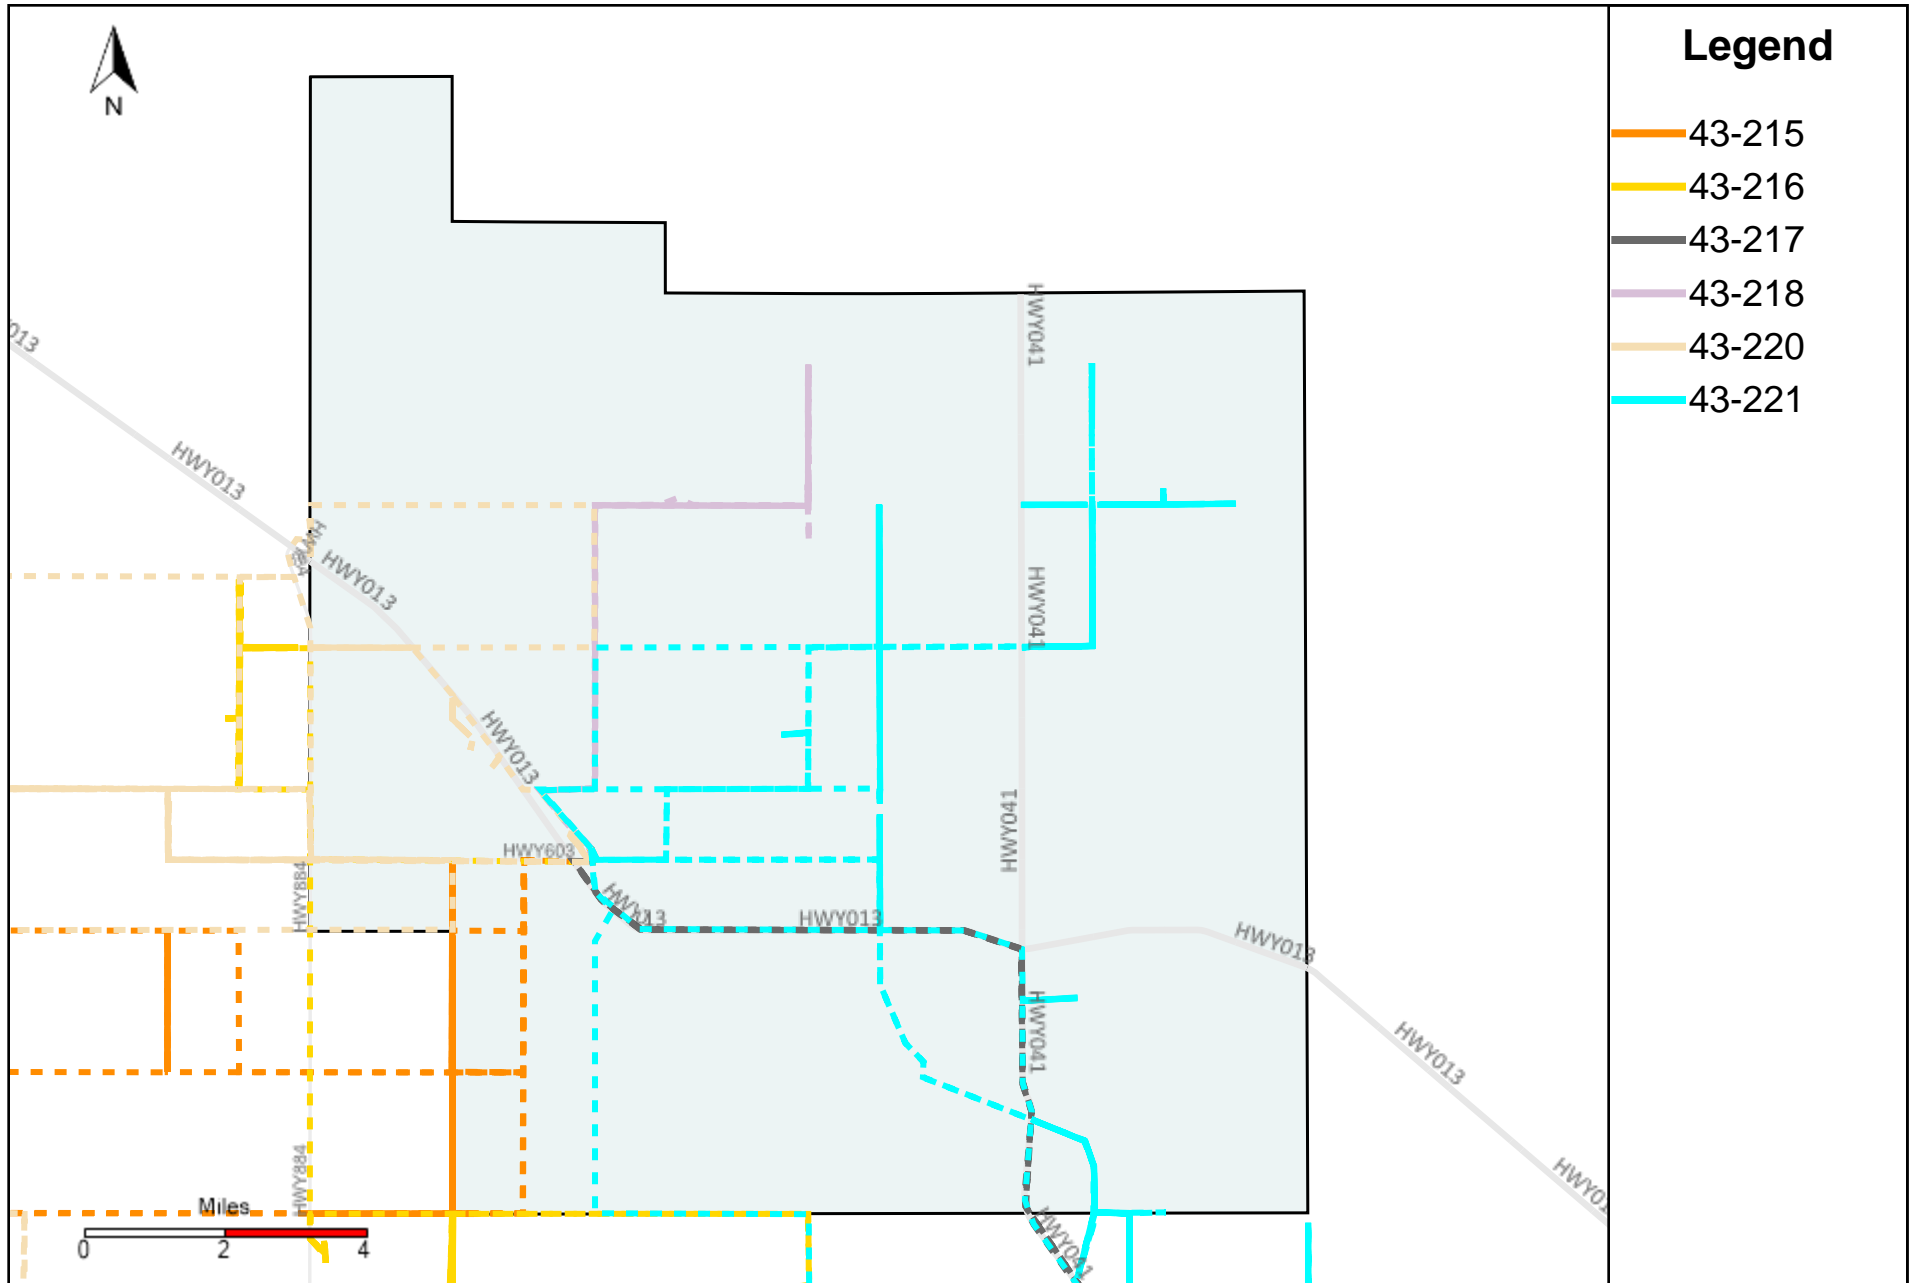

Division: 6 Grader Report(2024-10-13 ~ 2024-10-19)

Vehicle Name List	Total Distance(km)	Total Hours
43-215, 43-216, 43-217, 43-218, 43-220, 43-221	1922.25	196 hrs 32 min 13 sec