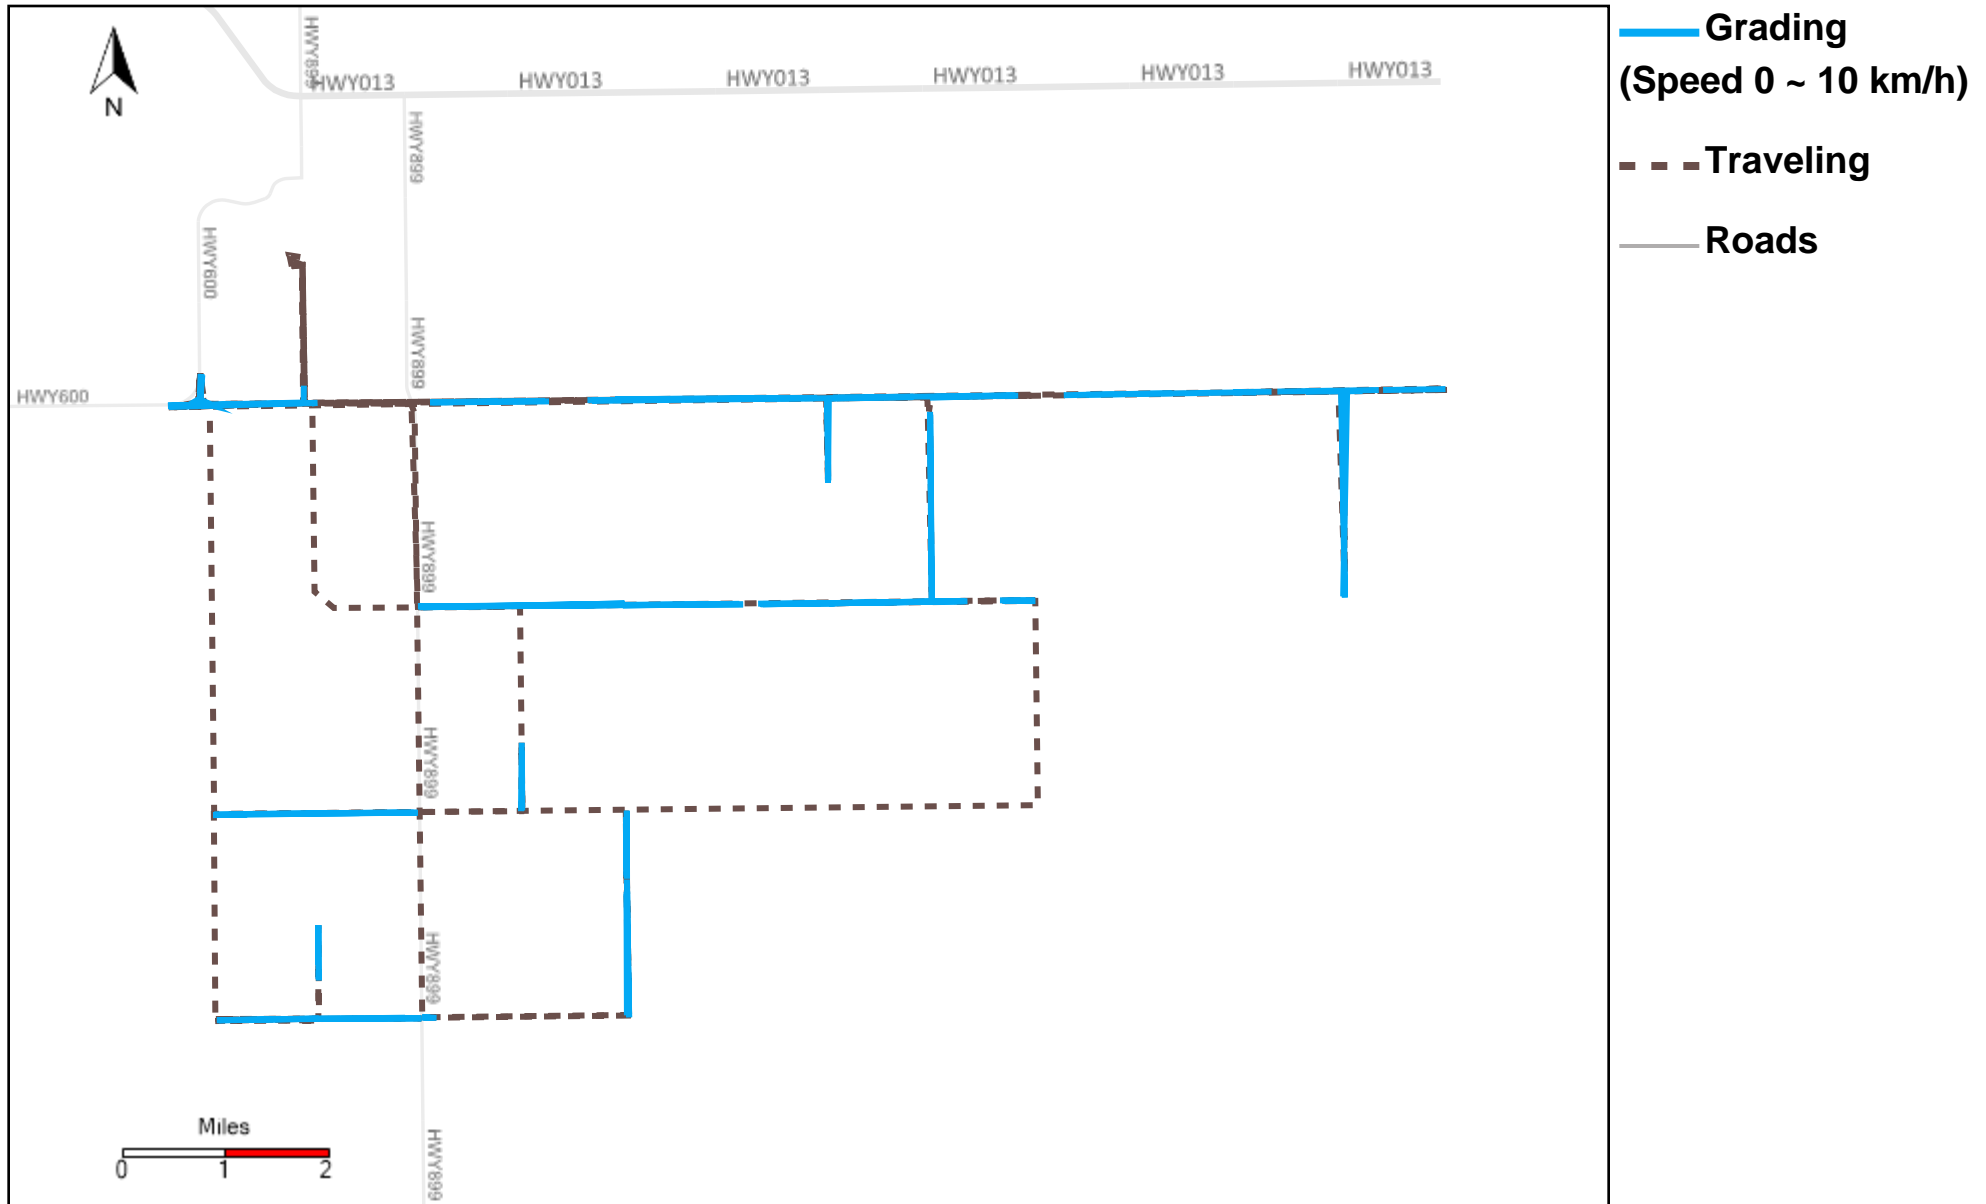

43-186_2024-10-13 ~ 2024-10-19 Tracking

Total Distance(km)	Total Hours	Work Distance(km)	Work Hours
365.16	39 hrs 47 min 39 sec	169.96	26 hrs 23 min 24 sec