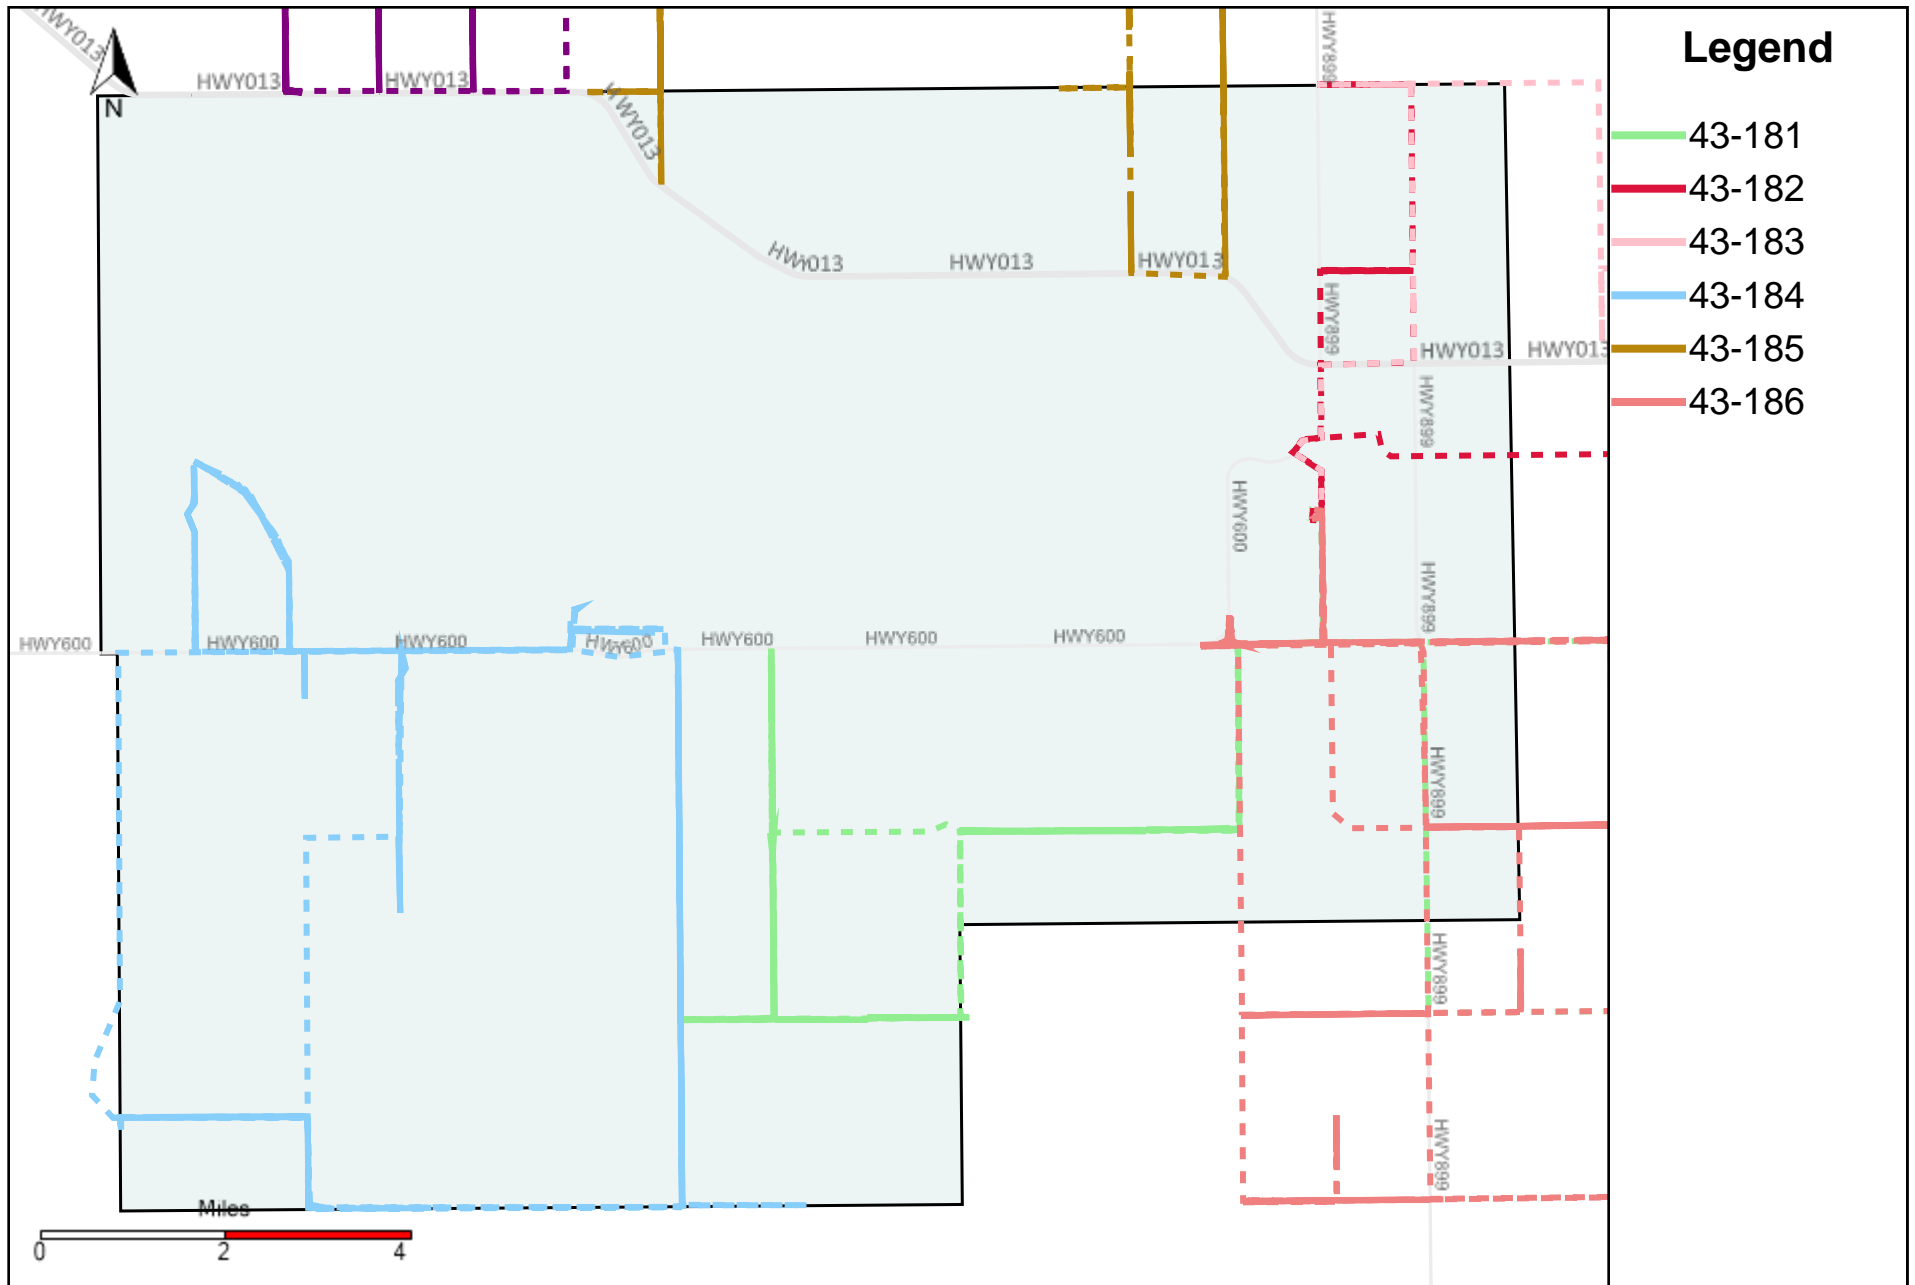

Provost Weekly Grader Report (2024-10-13 ~ 2024-10-19)

Division: 1 Grader Report(2024-10-13 ~ 2024-10-19)

Vehicle Name List	Total Distance(km)	Total Hours
43-181, 43-186	653.53	68 hrs 14 min 51 sec

Division: 2 Grader Report(2024-10-13 ~ 2024-10-19)

Legend

- 43-121
- 43-181
- 43-182
- 43-183
- 43-186

Vehicle Name List	Total Distance(km)	Total Hours
43-121, 43-181, 43-182, 43-183, 43-186	1170.28	146 hrs 5 min 35 sec

Division: 3 Grader Report(2024-10-13 ~ 2024-10-19)

Vehicle Name List	Total Distance(km)	Total Hours
43-181, 43-182, 43-183, 43-184, 43-185, 43-186	1526.44	162 hrs 32 min 45 sec

Division: 4 Grader Report(2024-10-13 ~ 2024-10-19)

Vehicle Name List	Total Distance(km)	Total Hours
43-182, 43-183, 43-185, 43-187, 43-221	1389.64	147 hrs 16 min 14 sec

Vehicle Name List	Total Distance(km)	Total Hours
43-215, 43-216, 43-217, 43-218, 43-220, 43-221	1922.25	196 hrs 32 min 13 sec

Division: 7 Grader Report(2024-10-13 ~ 2024-10-19)

Vehicle Name List	Total Distance(km)	Total Hours
43-215, 43-216, 43-220	1099.07	91 hrs 31 min 50 sec