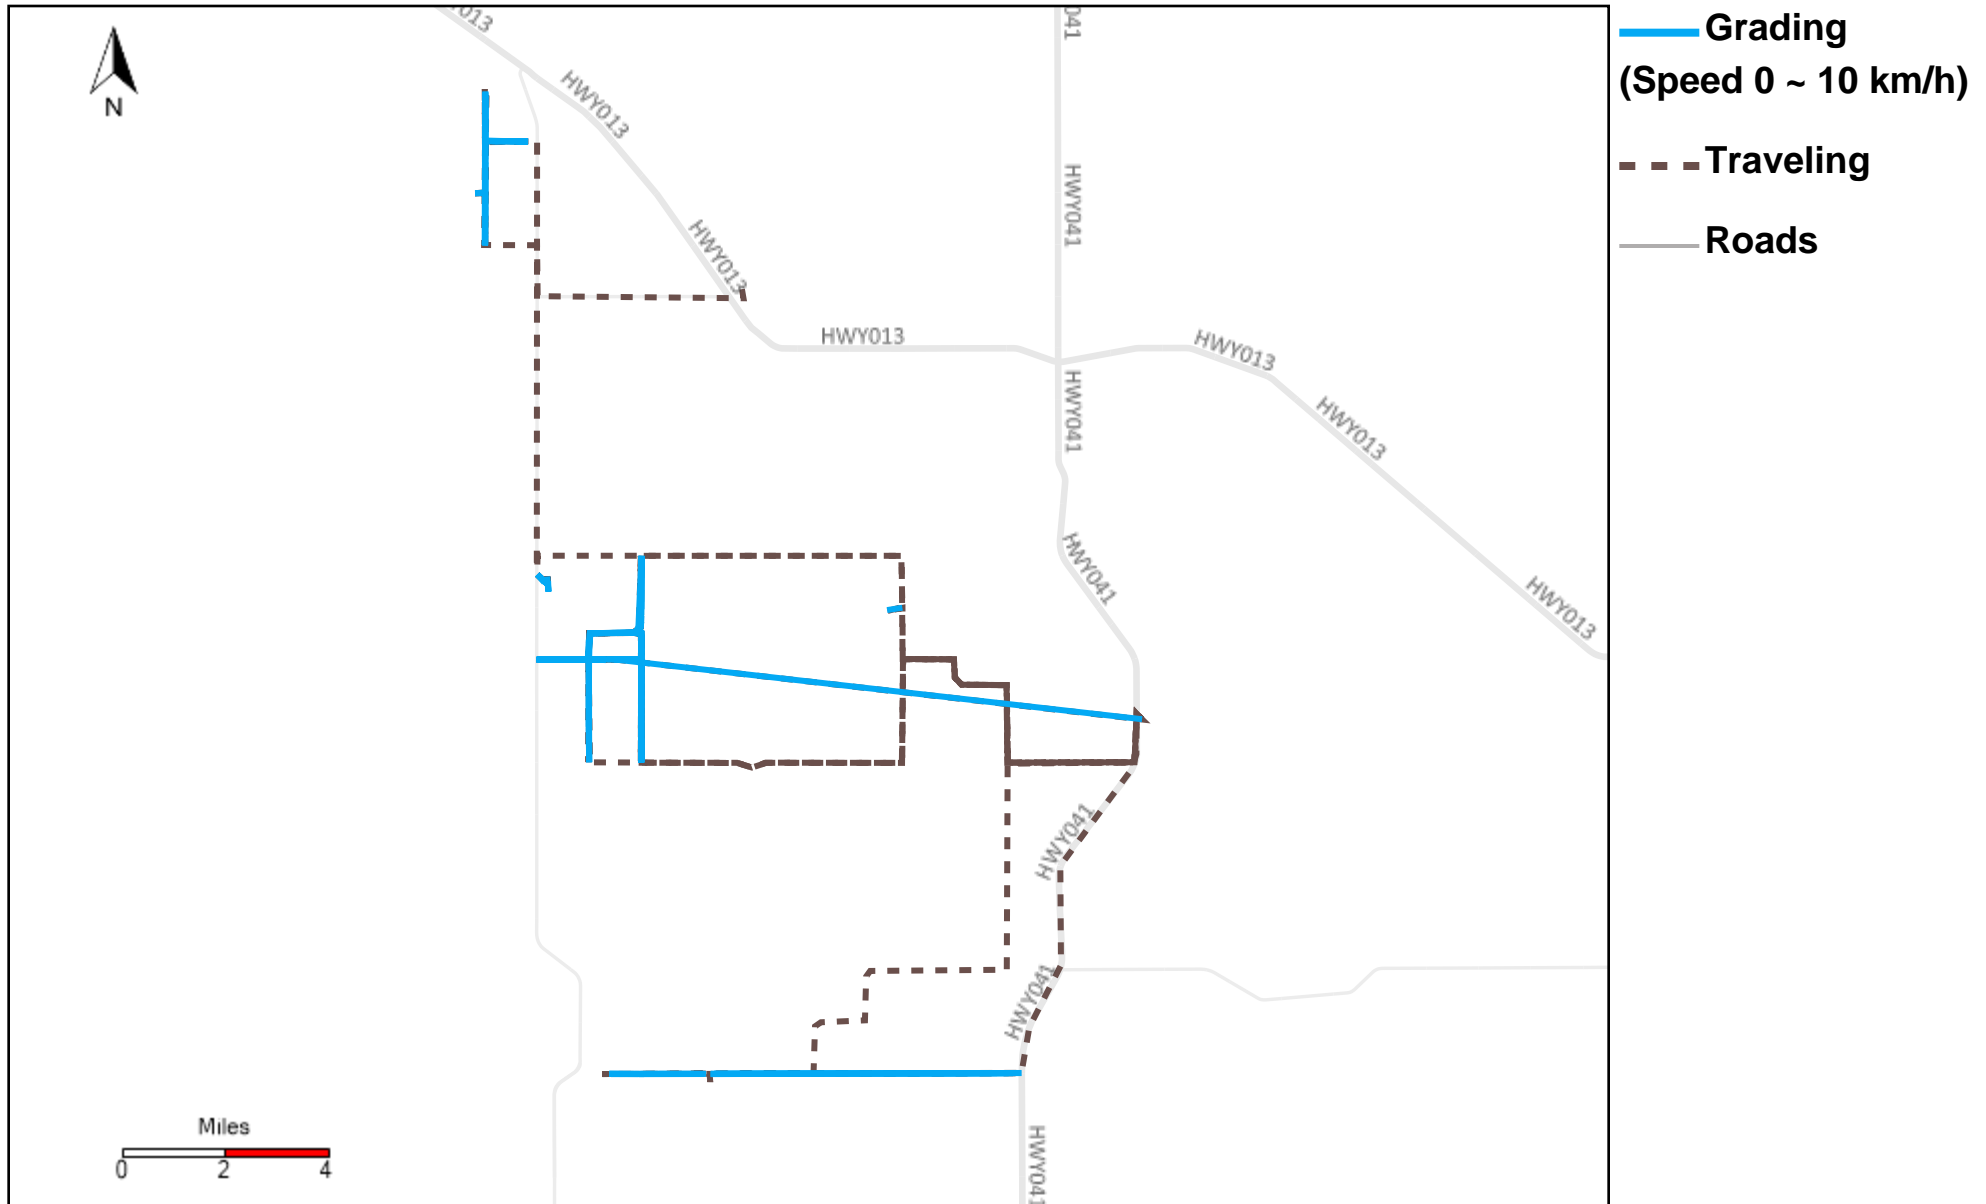

43-216_2024-10-13 ~ 2024-10-19 Tracking

Total Distance(km)	Total Hours	Work Distance(km)	Work Hours
464.63	41 hrs 1 min 18 sec	254.73	29 hrs 4 min 42 sec