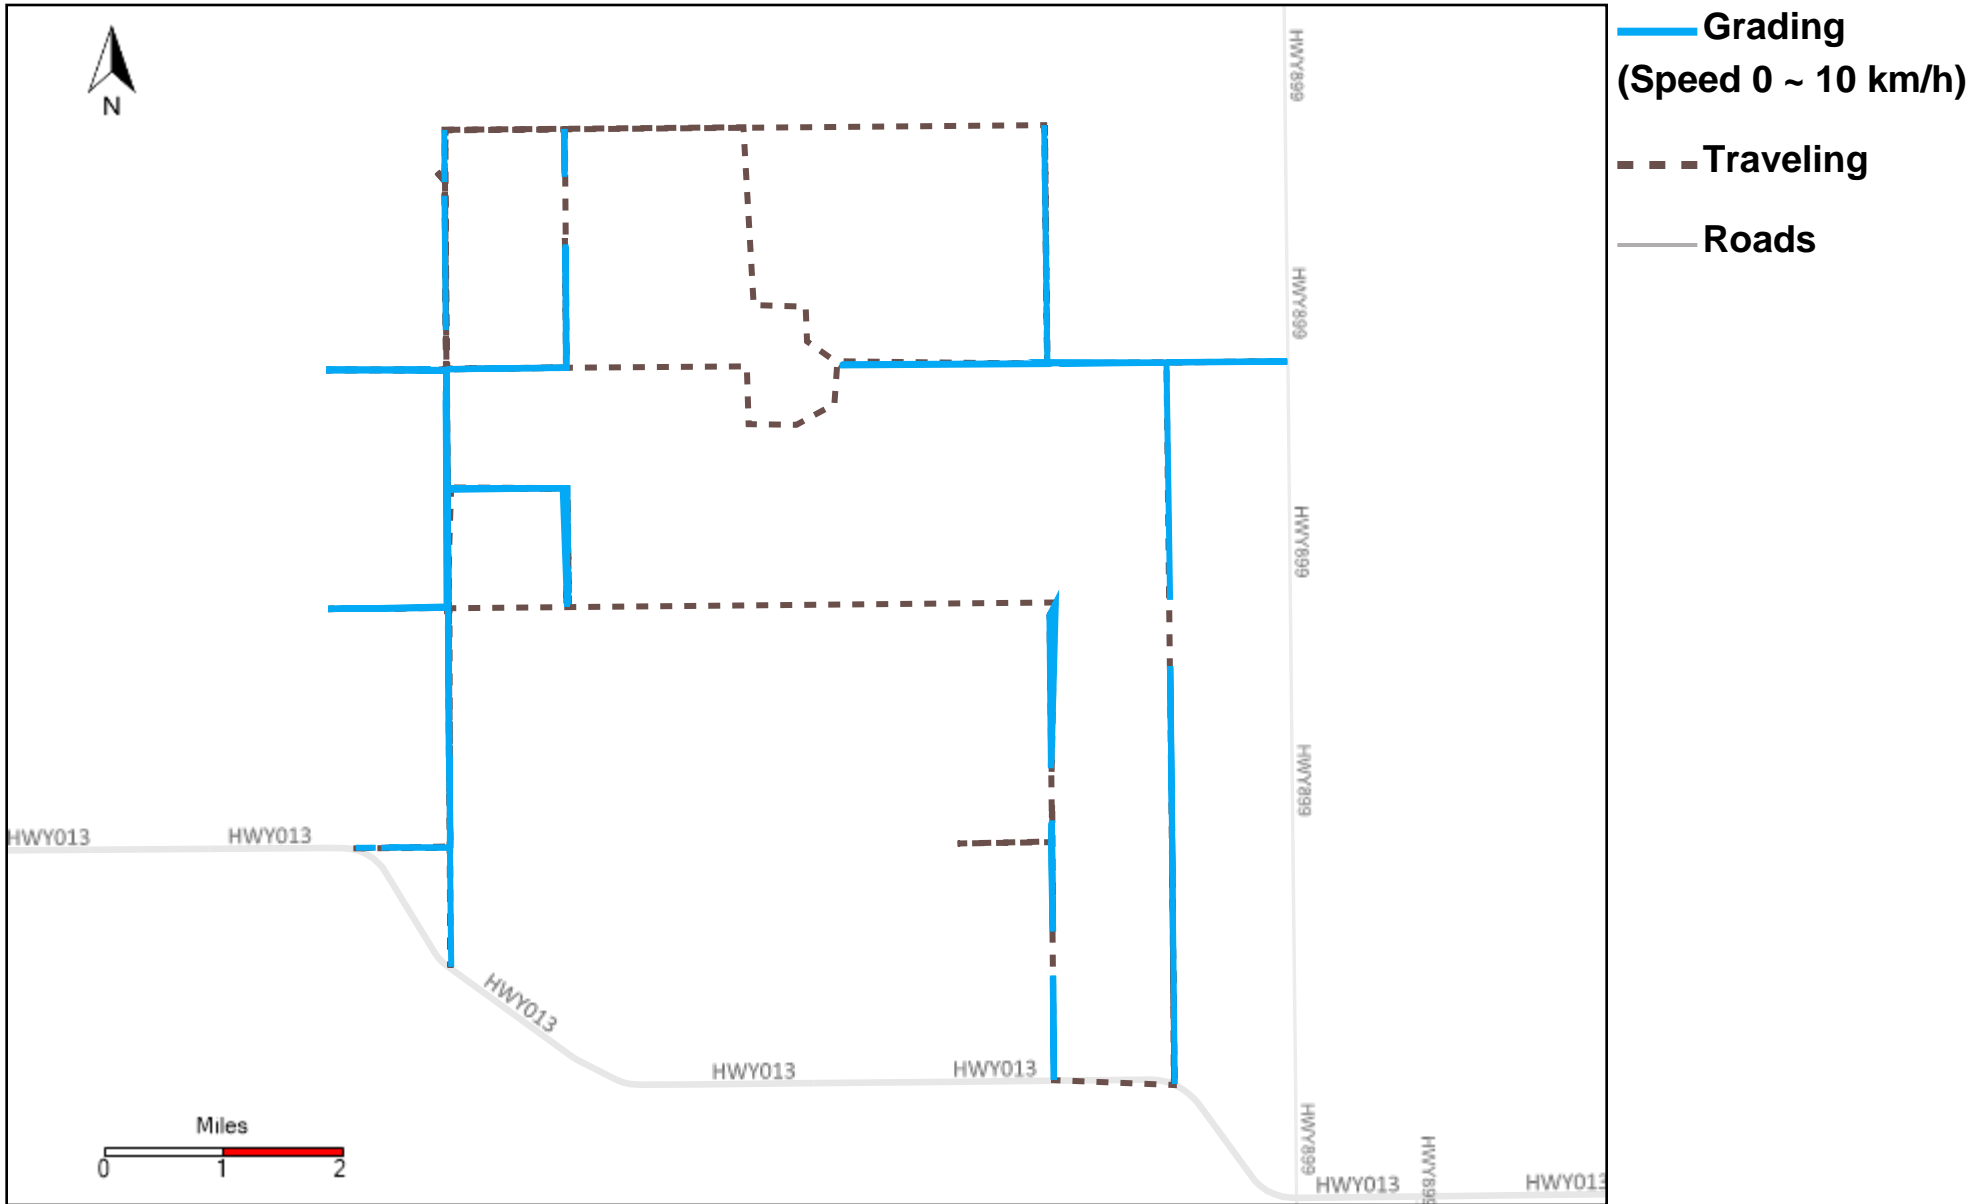

43-185_2024-10-13 ~ 2024-10-19 Tracking

Total Distance(km)	Total Hours	Work Distance(km)	Work Hours
241.76	27 hrs 43 min 4 sec	154.48	22 hrs 0 min 30 sec