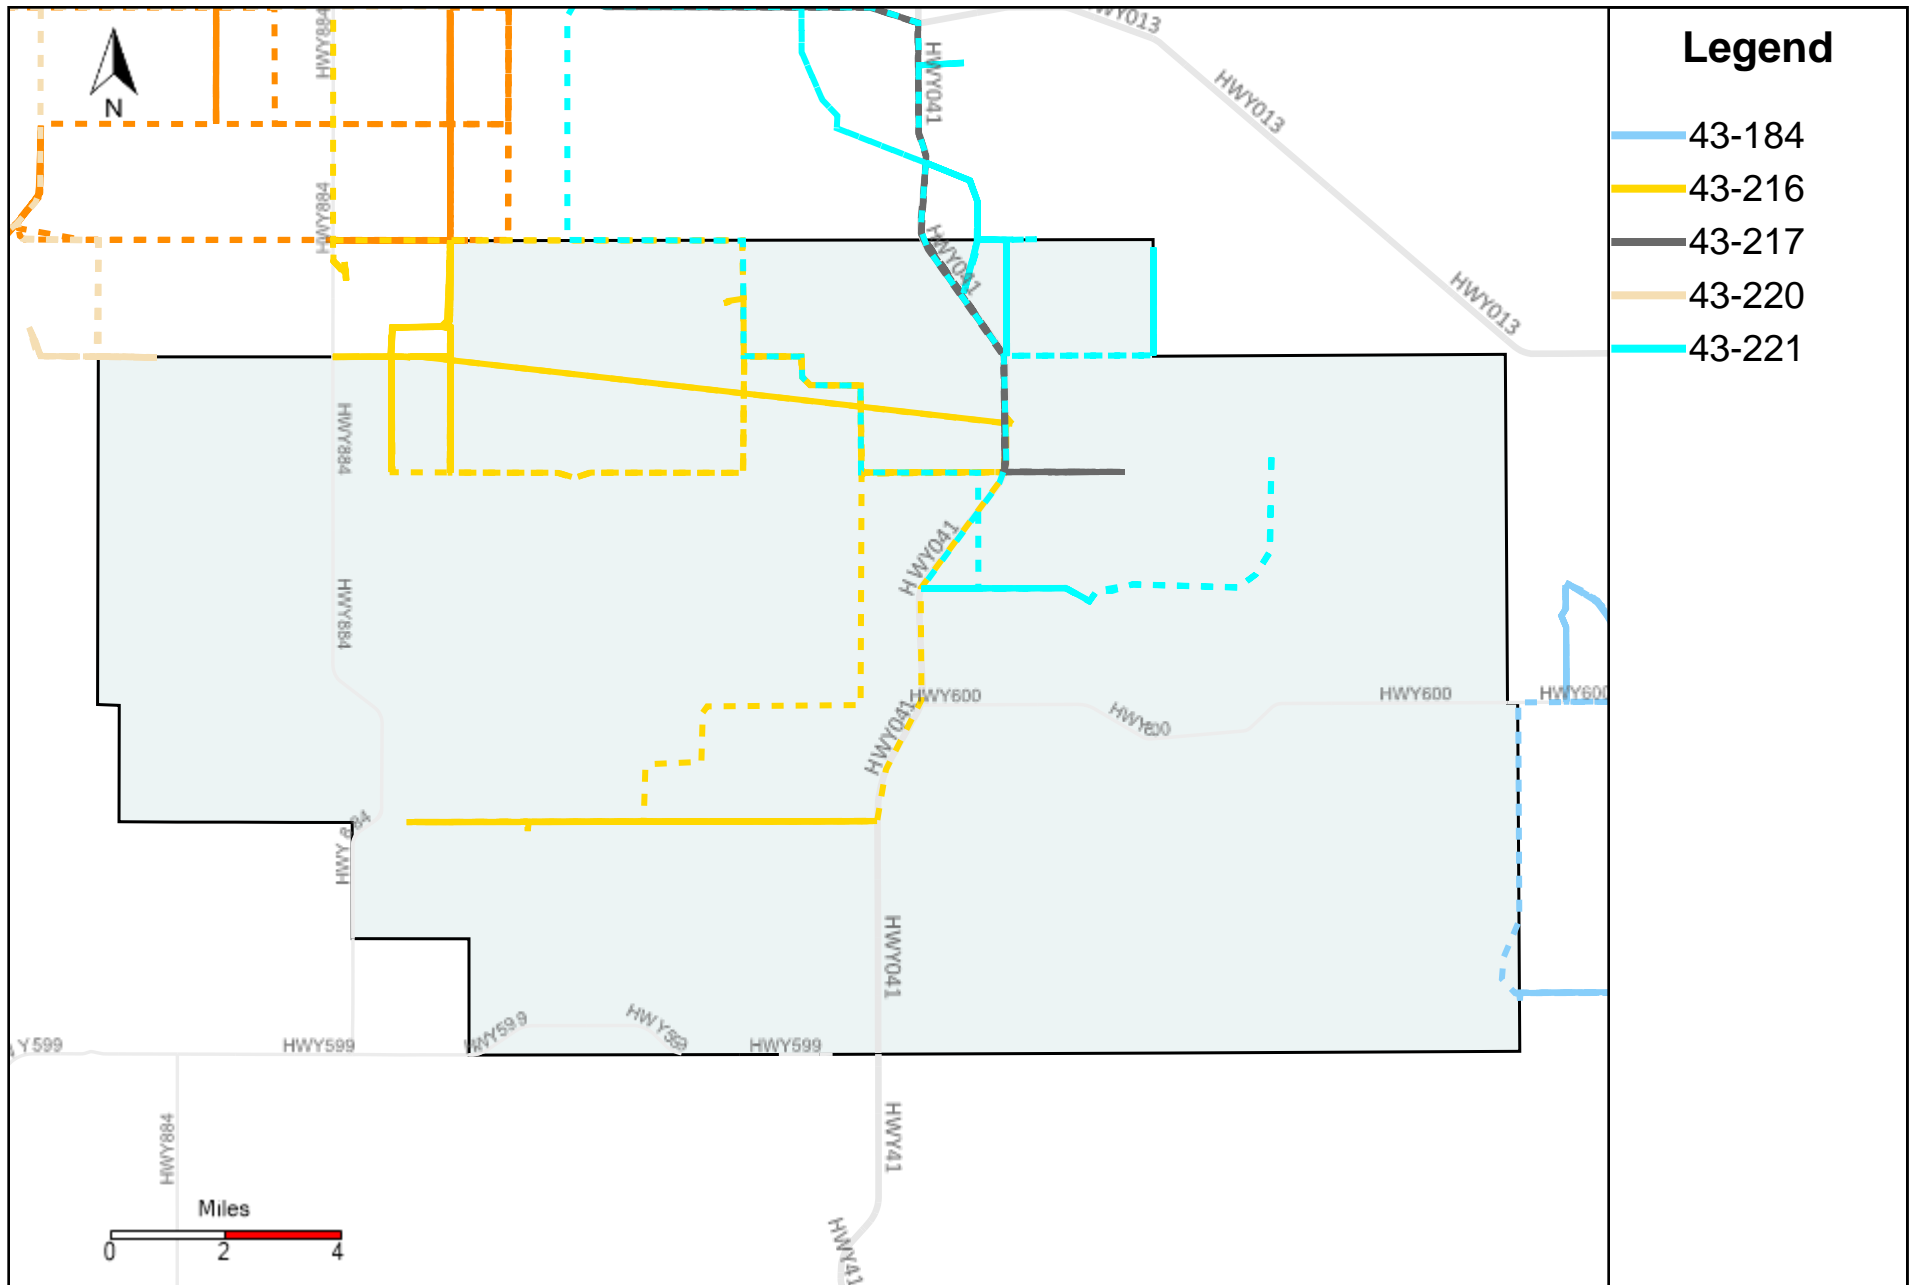

Provost Weekly Grader Report (2024-10-13 ~ 2024-10-19)

Division: 1 Grader Report(2024-10-13 ~ 2024-10-19)

Vehicle Name List	Total Distance(km)	Total Hours
43-181, 43-186	653.53	68 hrs 14 min 51 sec

Division: 2 Grader Report(2024-10-13 ~ 2024-10-19)

Legend

- 43-121
- 43-181
- 43-182
- 43-183
- 43-186

Vehicle Name List	Total Distance(km)	Total Hours
43-121, 43-181, 43-182, 43-183, 43-186	1170.28	146 hrs 5 min 35 sec

Division: 3 Grader Report(2024-10-13 ~ 2024-10-19)

Vehicle Name List	Total Distance(km)	Total Hours
43-181, 43-182, 43-183, 43-184, 43-185, 43-186	1526.44	162 hrs 32 min 45 sec

Division: 4 Grader Report(2024-10-13 ~ 2024-10-19)

Vehicle Name List	Total Distance(km)	Total Hours
43-182, 43-183, 43-185, 43-187, 43-221	1389.64	147 hrs 16 min 14 sec

Division: 5 Grader Report(2024-10-13 ~ 2024-10-19)

Vehicle Name List	Total Distance(km)	Total Hours
43-184, 43-216, 43-217, 43-220, 43-221	1620.13	159 hrs 41 min 15 sec

Division: 6 Grader Report(2024-10-13 ~ 2024-10-19)