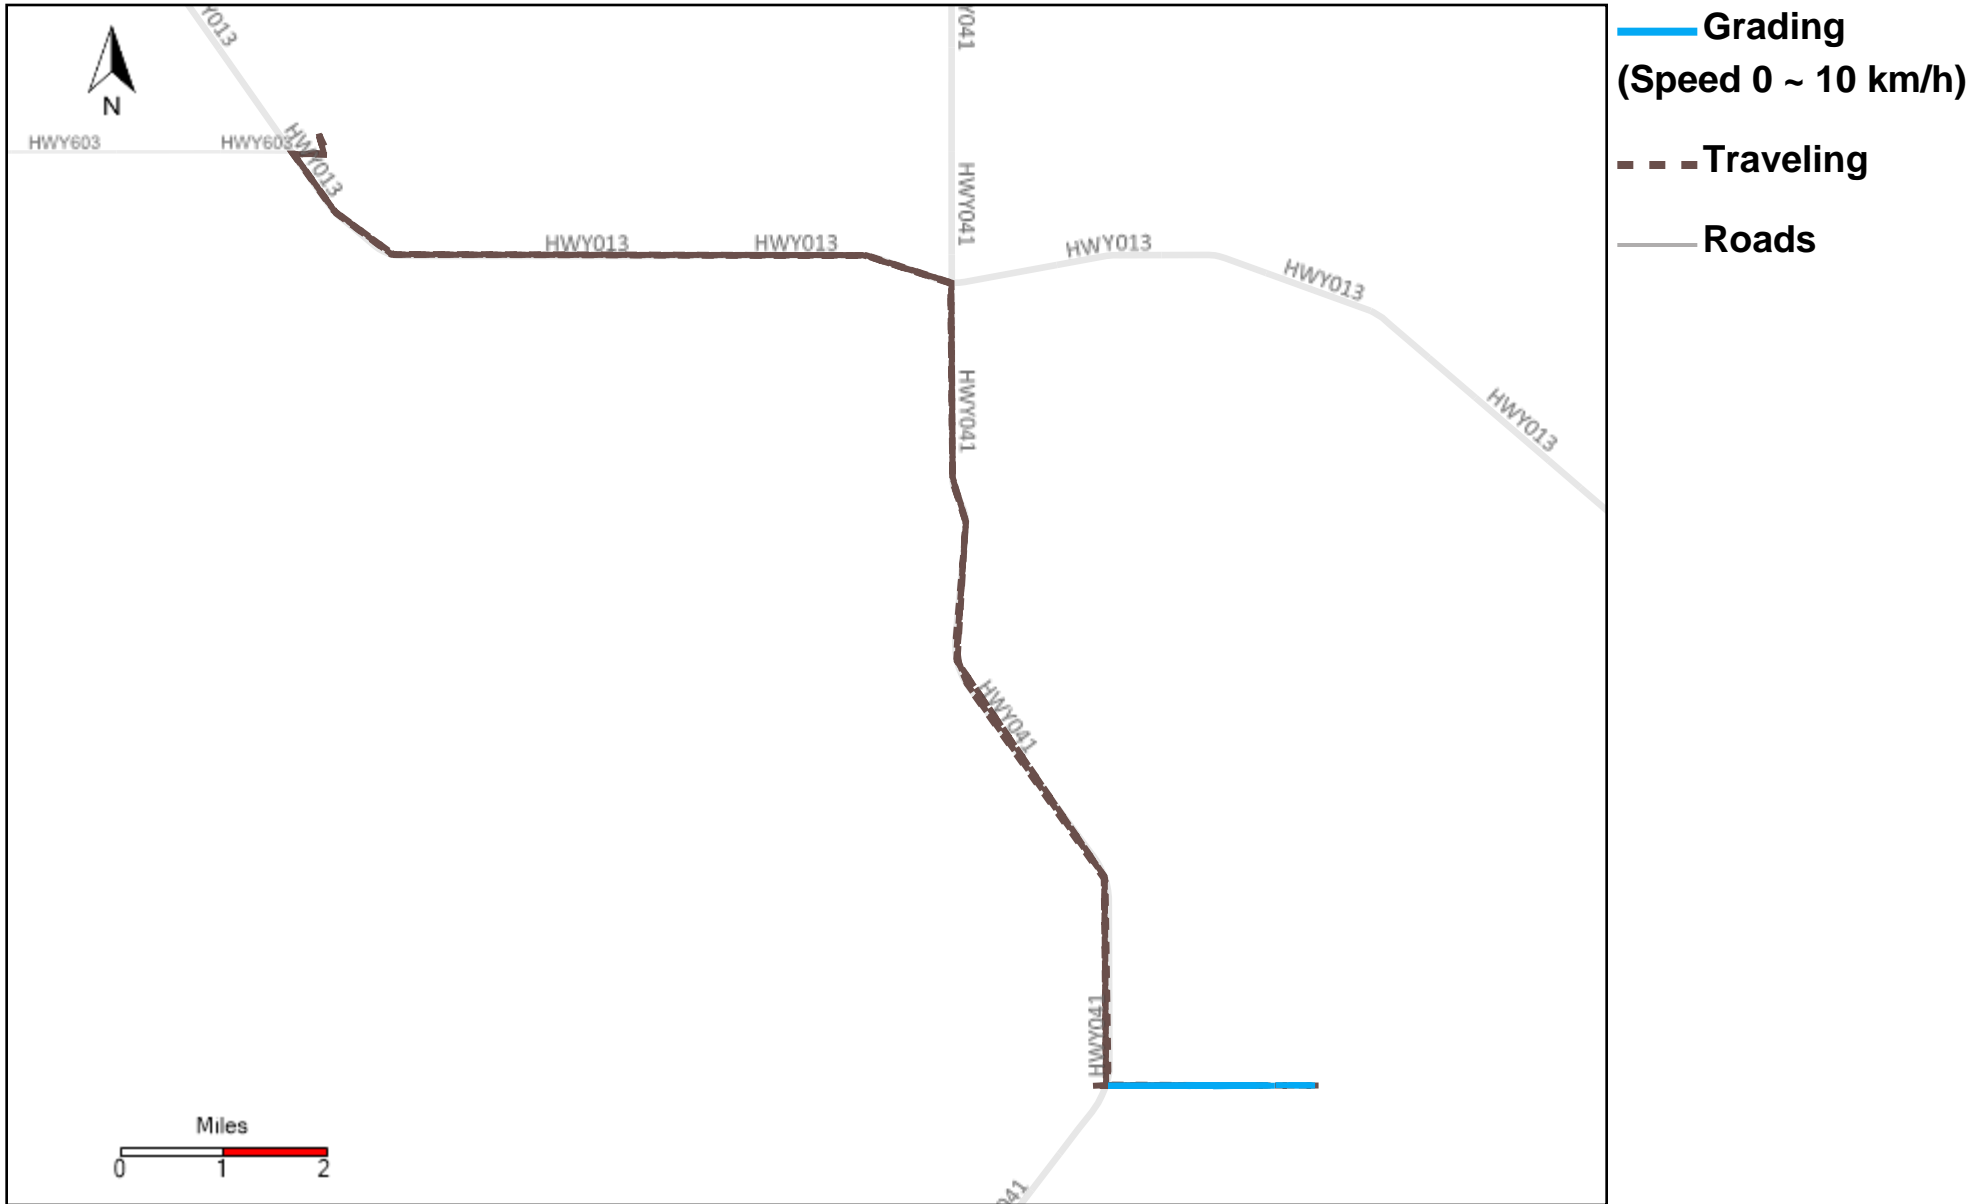

43-217_2024-10-13 ~ 2024-10-19 Tracking

Total Distance(km)	Total Hours	Work Distance(km)	Work Hours
195.71	31 hrs 43 min 44 sec	13.95	9 hrs 45 min 52 sec