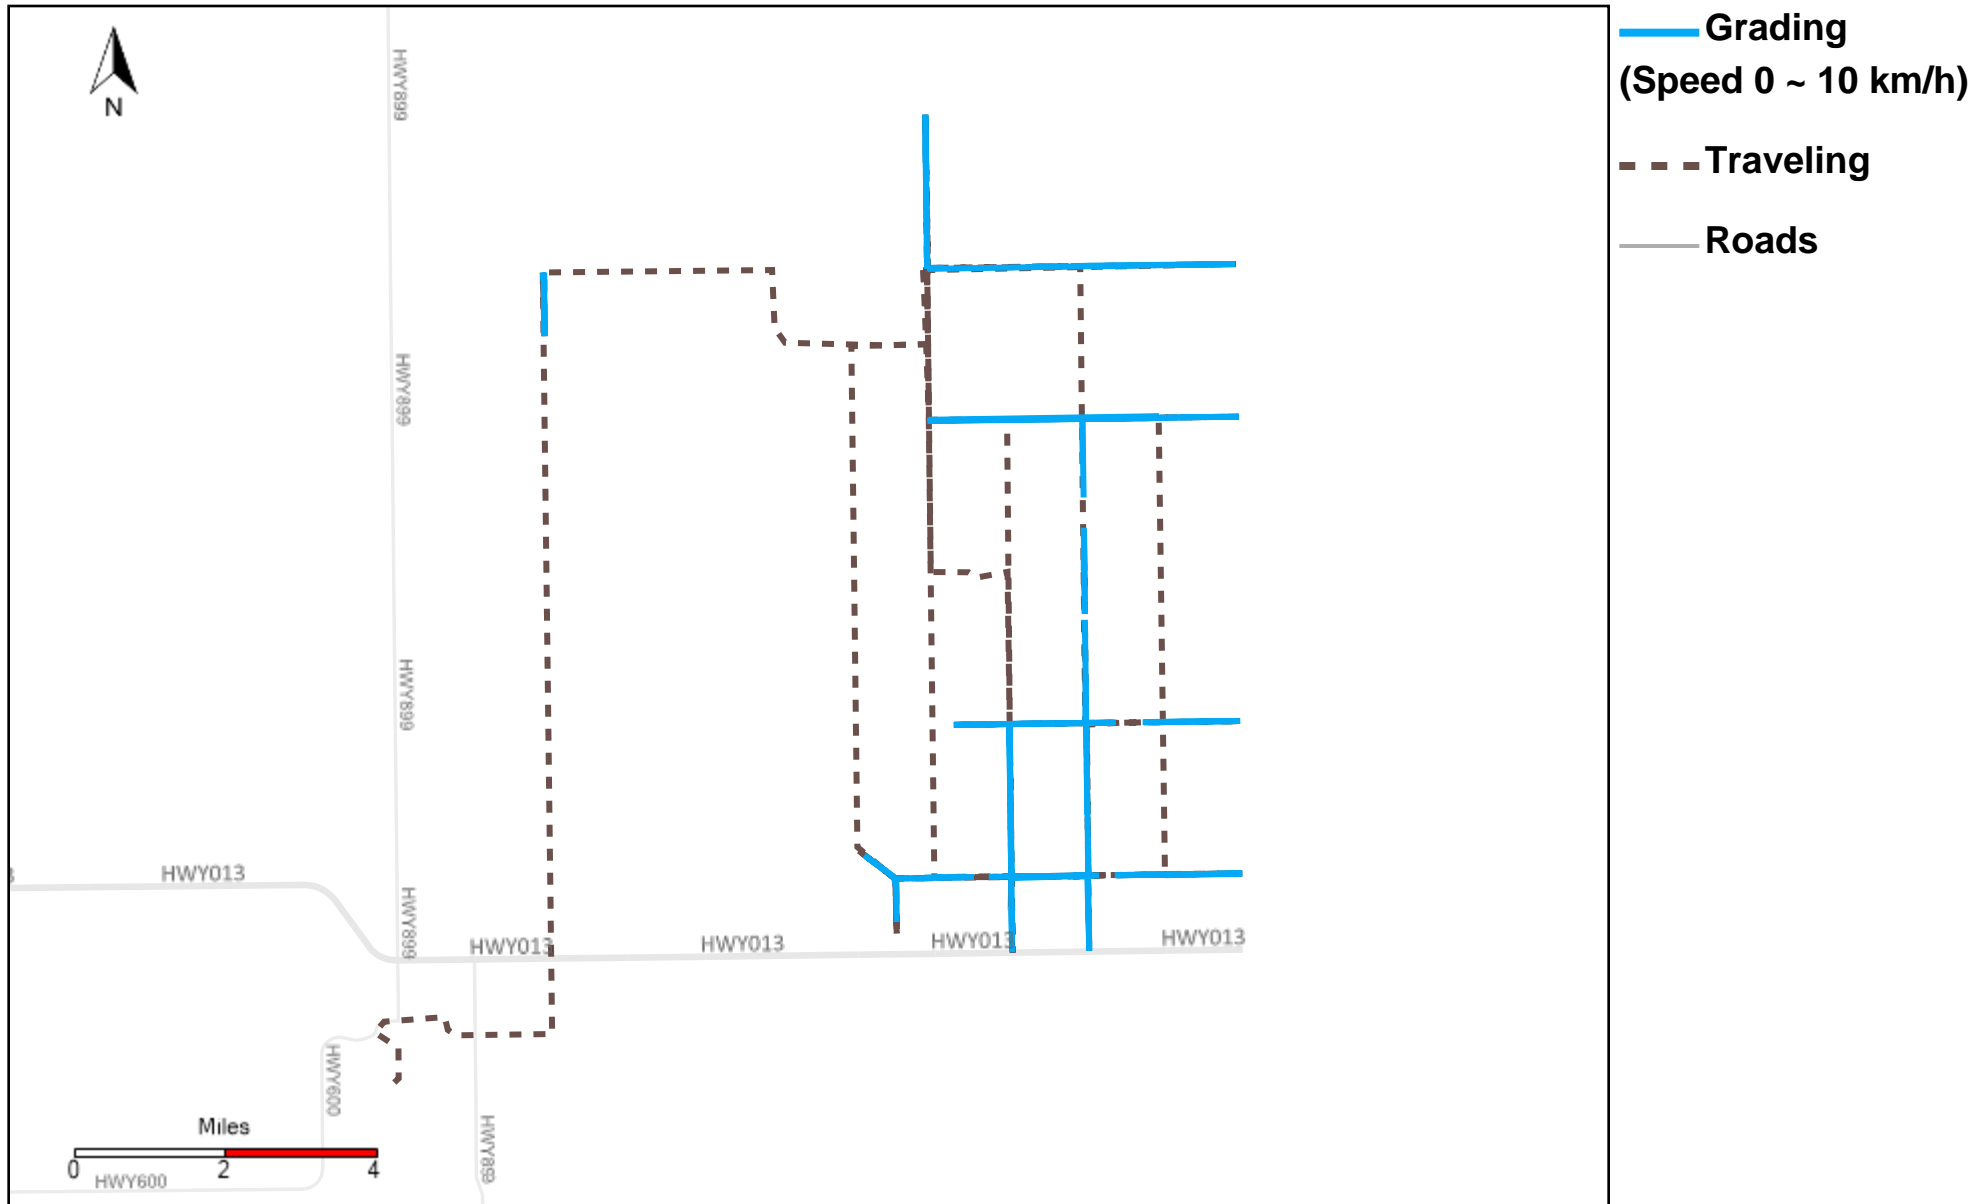

43-181_2024-10-06 ~ 2024-10-12 Tracking

Total Distance(km)	Total Hours	Work Distance(km)	Work Hours
446.23	49 hrs 49 min 47 sec	160.95	26 hrs 30 min 21 sec

43-182_2024-10-06 ~ 2024-10-12 Tracking

Total Distance(km)	Total Hours	Work Distance(km)	Work Hours
319.43	43 hrs 43 min 19 sec	192.74	29 hrs 31 min 24 sec

43-183_2024-10-06 ~ 2024-10-12 Tracking

Total Distance(km)	Total Hours	Work Distance(km)	Work Hours
331.75	33 hrs 17 min 58 sec	148.37	20 hrs 37 min 3 sec

43-184_2024-10-06 ~ 2024-10-12 Tracking

Total Distance(km)	Total Hours	Work Distance(km)	Work Hours
160.83	18 hrs 49 min 10 sec	69.2	12 hrs 12 min 14 sec