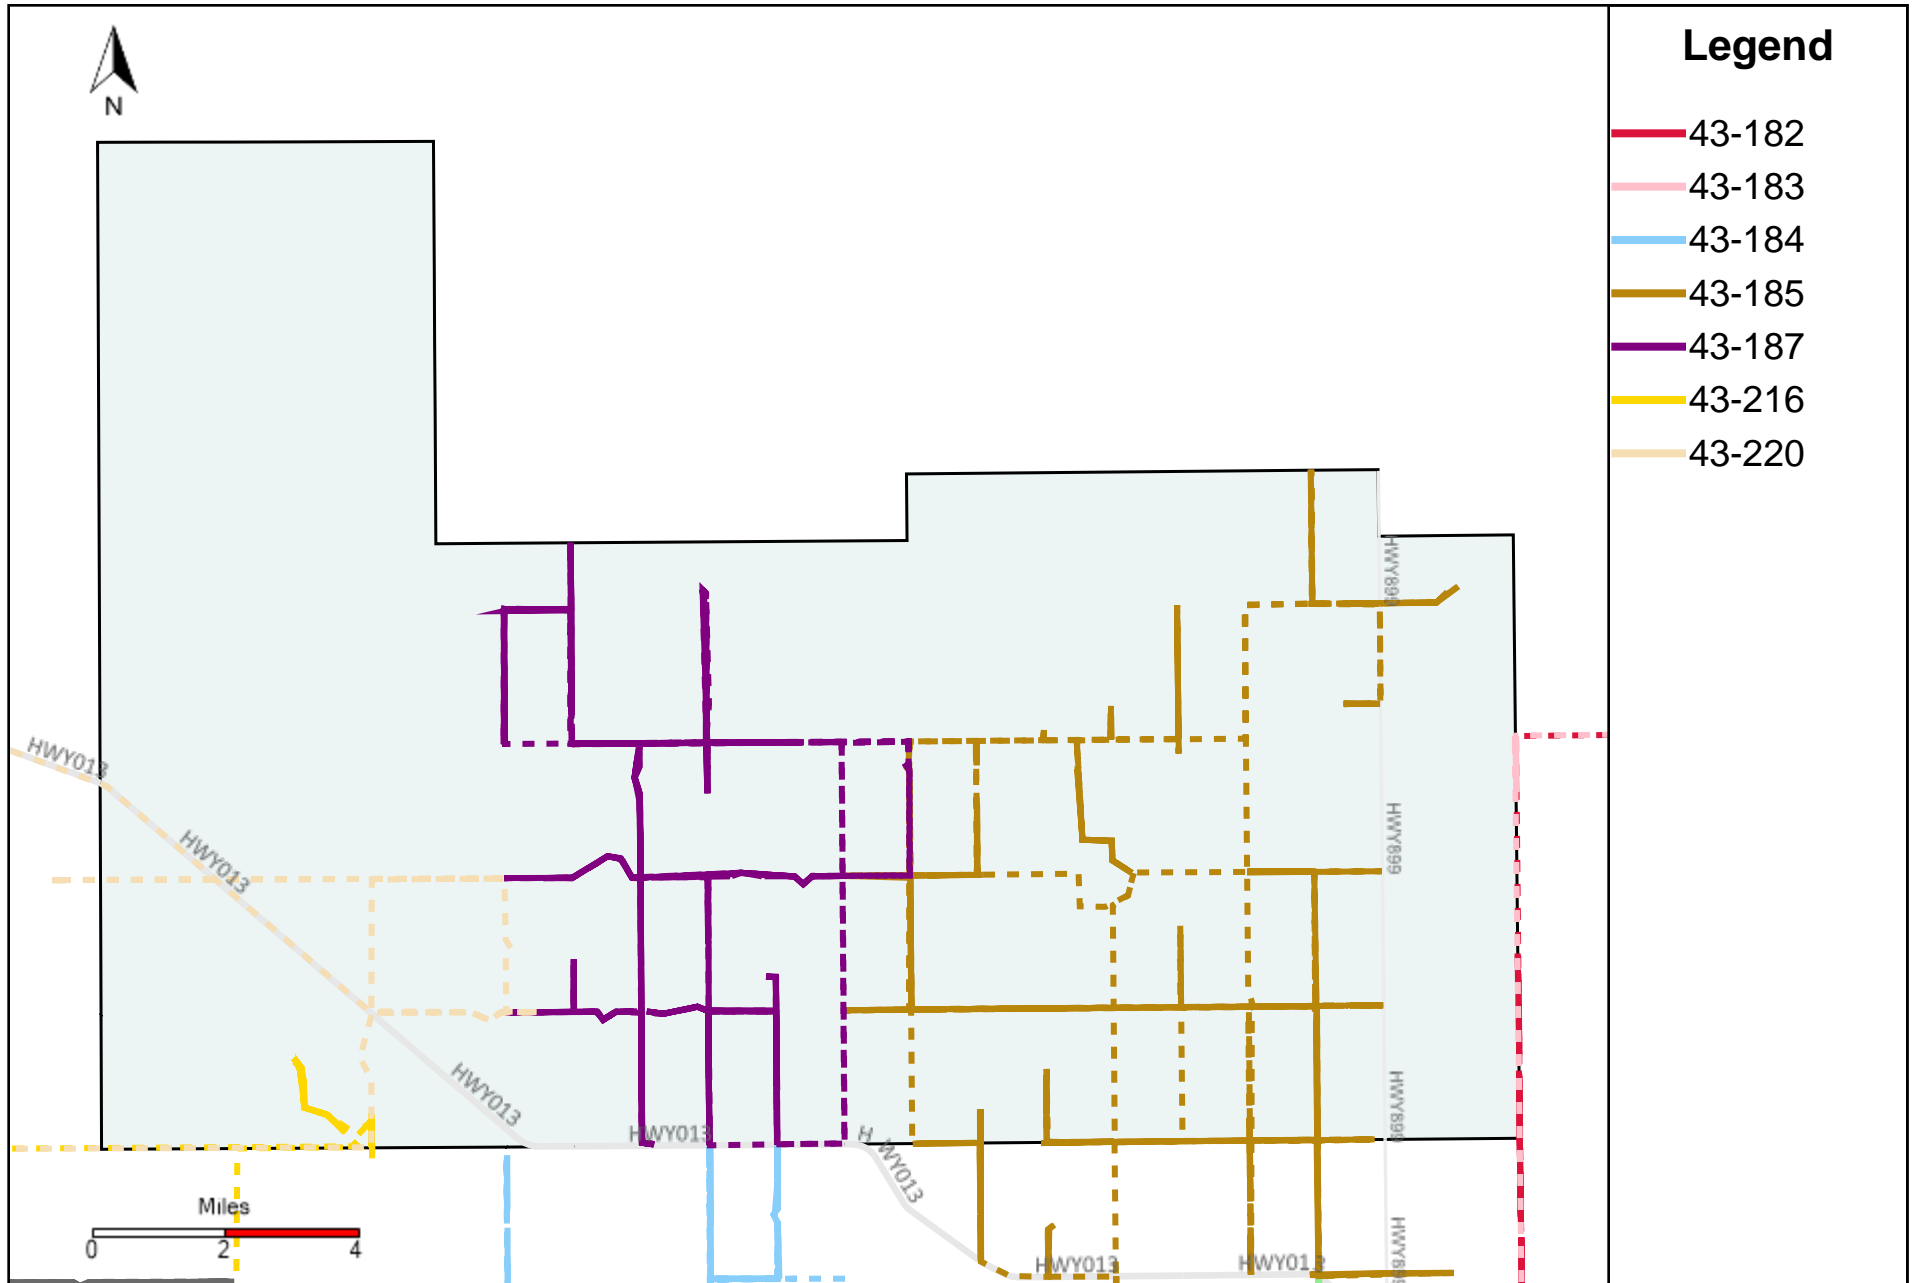

Provost Weekly Grader Report (2024-10-06 ~ 2024-10-12)

Division: 1 Grader Report(2024-10-06 ~ 2024-10-12)

Vehicle Name List	Total Distance(km)	Total Hours
43-181, 43-182, 43-186	1084.21	123 hrs 57 min 3 sec

Division: 2 Grader Report(2024-10-06 ~ 2024-10-12)

Vehicle Name List	Total Distance(km)	Total Hours
43-121, 43-182, 43-183	703.81	90 hrs 45 min 30 sec

Division: 3 Grader Report(2024-10-06 ~ 2024-10-12)

Vehicle Name List	Total Distance(km)	Total Hours
43-121, 43-181, 43-182, 43-183, 43-184, 43-185, 43-186, 43-216	2601.31	286 hrs 18 min 33 sec

Division: 4 Grader Report(2024-10-06 ~ 2024-10-12)

Vehicle Name List	Total Distance(km)	Total Hours
43-182, 43-183, 43-184, 43-185, 43-187, 43-216, 43-220	2913.38	290 hrs 13 min 33 sec

Division: 5 Grader Report(2024-10-06 ~ 2024-10-12)

Vehicle Name List	Total Distance(km)	Total Hours
43-184, 43-215, 43-216, 43-217, 43-220	2377.58	204 hrs 55 min 30 sec

Division: 6 Grader Report(2024-10-06 ~ 2024-10-12)

Vehicle Name List	Total Distance(km)	Total Hours
43-215, 43-216, 43-217, 43-218, 43-220, 43-221	2797.72	253 hrs 14 min 16 sec