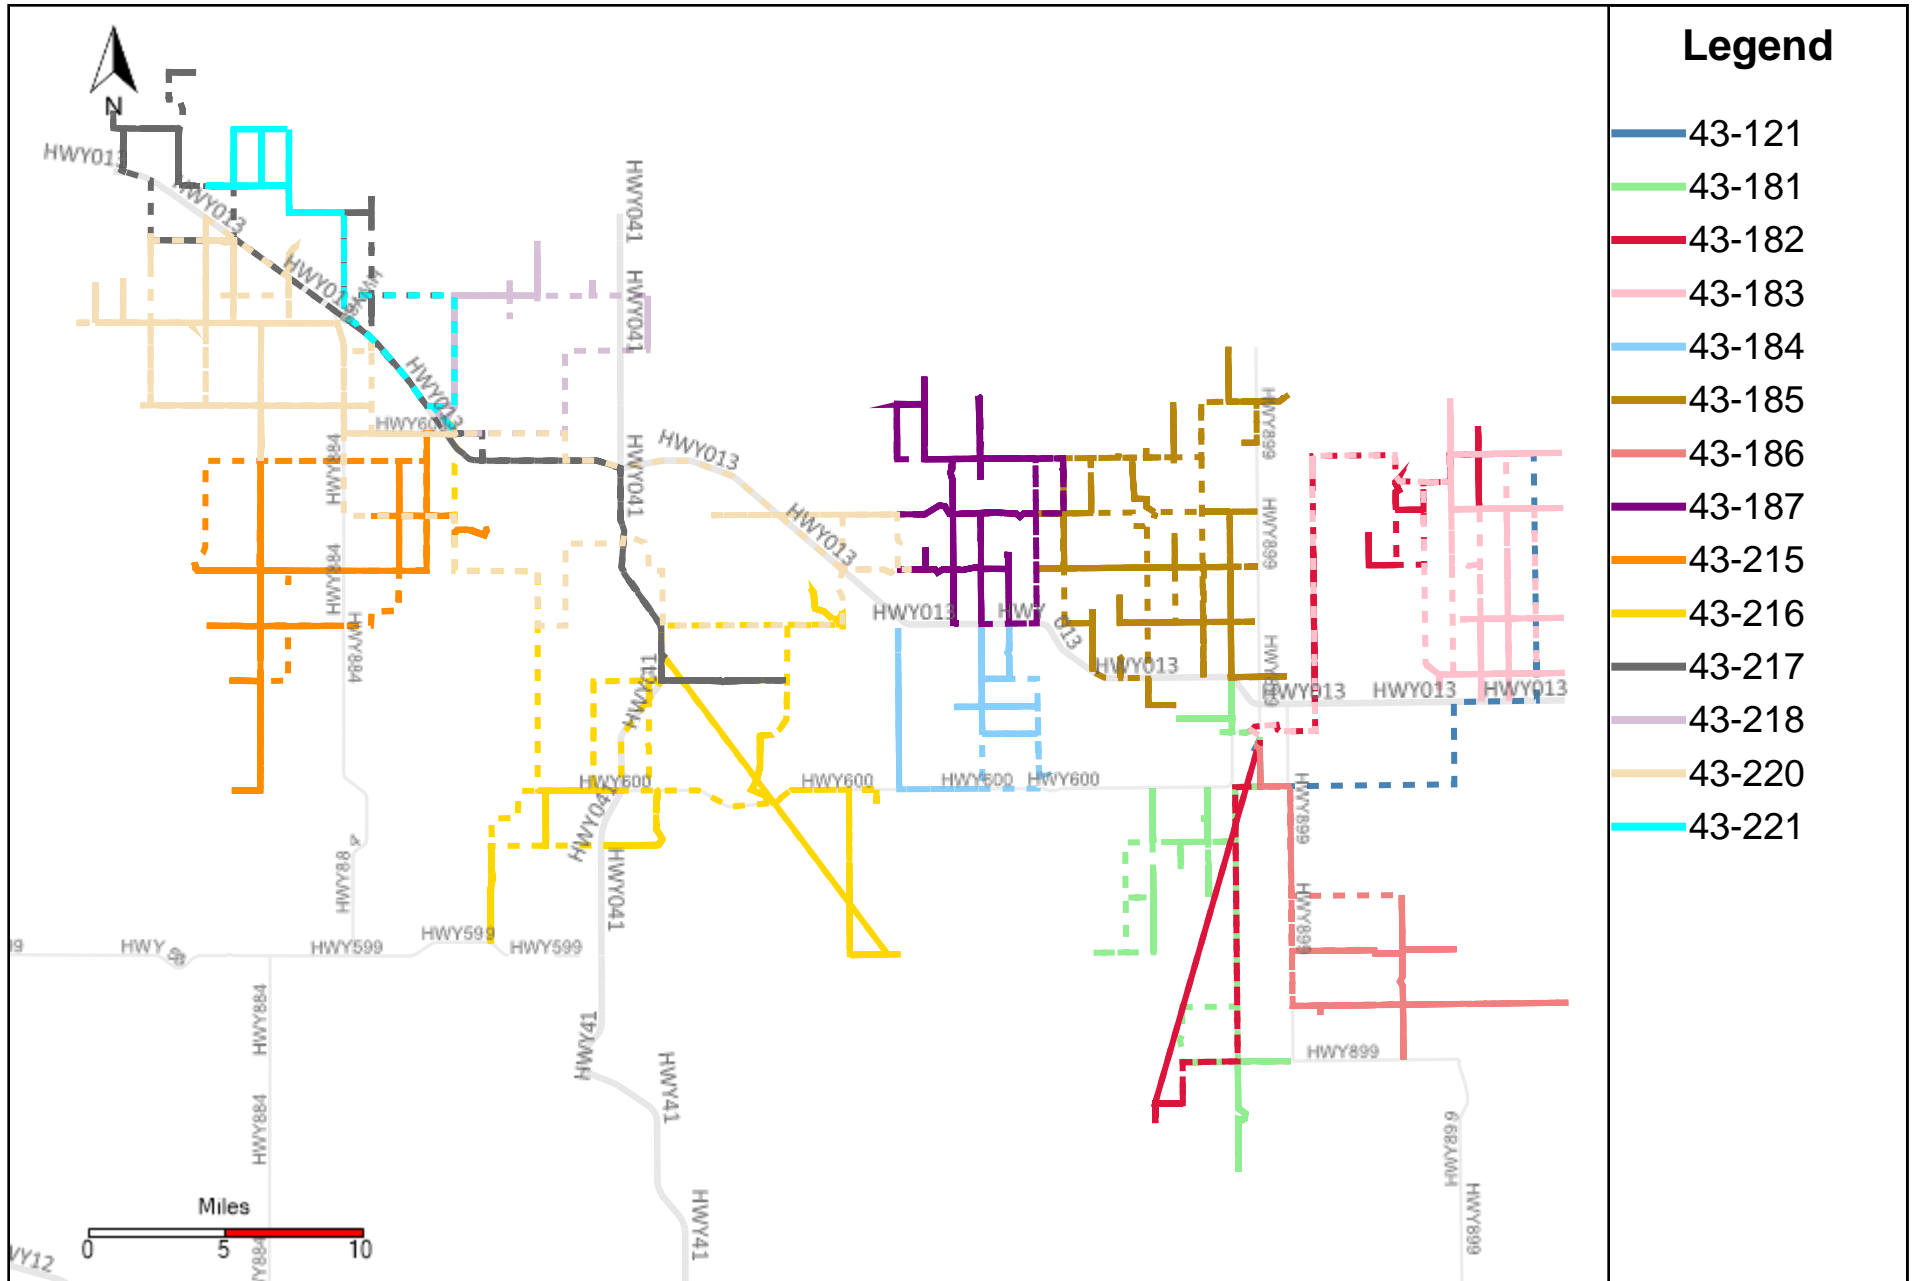

Provost Weekly Grader Report (2024-10-06 ~ 2024-10-12)

Division: 1 Grader Report(2024-10-06 ~ 2024-10-12)

Vehicle Name List	Total Distance(km)	Total Hours
43-181, 43-182, 43-186	1084.21	123 hrs 57 min 3 sec

Division: 2 Grader Report(2024-10-06 ~ 2024-10-12)

Vehicle Name List	Total Distance(km)	Total Hours
43-121, 43-182, 43-183	703.81	90 hrs 45 min 30 sec

Division: 3 Grader Report(2024-10-06 ~ 2024-10-12)

Vehicle Name List	Total Distance(km)	Total Hours
43-121, 43-181, 43-182, 43-183, 43-184, 43-185, 43-186, 43-216	2601.31	286 hrs 18 min 33 sec

Division: 4 Grader Report(2024-10-06 ~ 2024-10-12)

Vehicle Name List	Total Distance(km)	Total Hours
43-182, 43-183, 43-184, 43-185, 43-187, 43-216, 43-220	2913.38	290 hrs 13 min 33 sec

Division: 5 Grader Report(2024-10-06 ~ 2024-10-12)

Vehicle Name List	Total Distance(km)	Total Hours
43-184, 43-215, 43-216, 43-217, 43-220	2377.58	204 hrs 55 min 30 sec

Division: 6 Grader Report(2024-10-06 ~ 2024-10-12)

Vehicle Name List	Total Distance(km)	Total Hours
43-215, 43-216, 43-217, 43-218, 43-220, 43-221	2797.72	253 hrs 14 min 16 sec