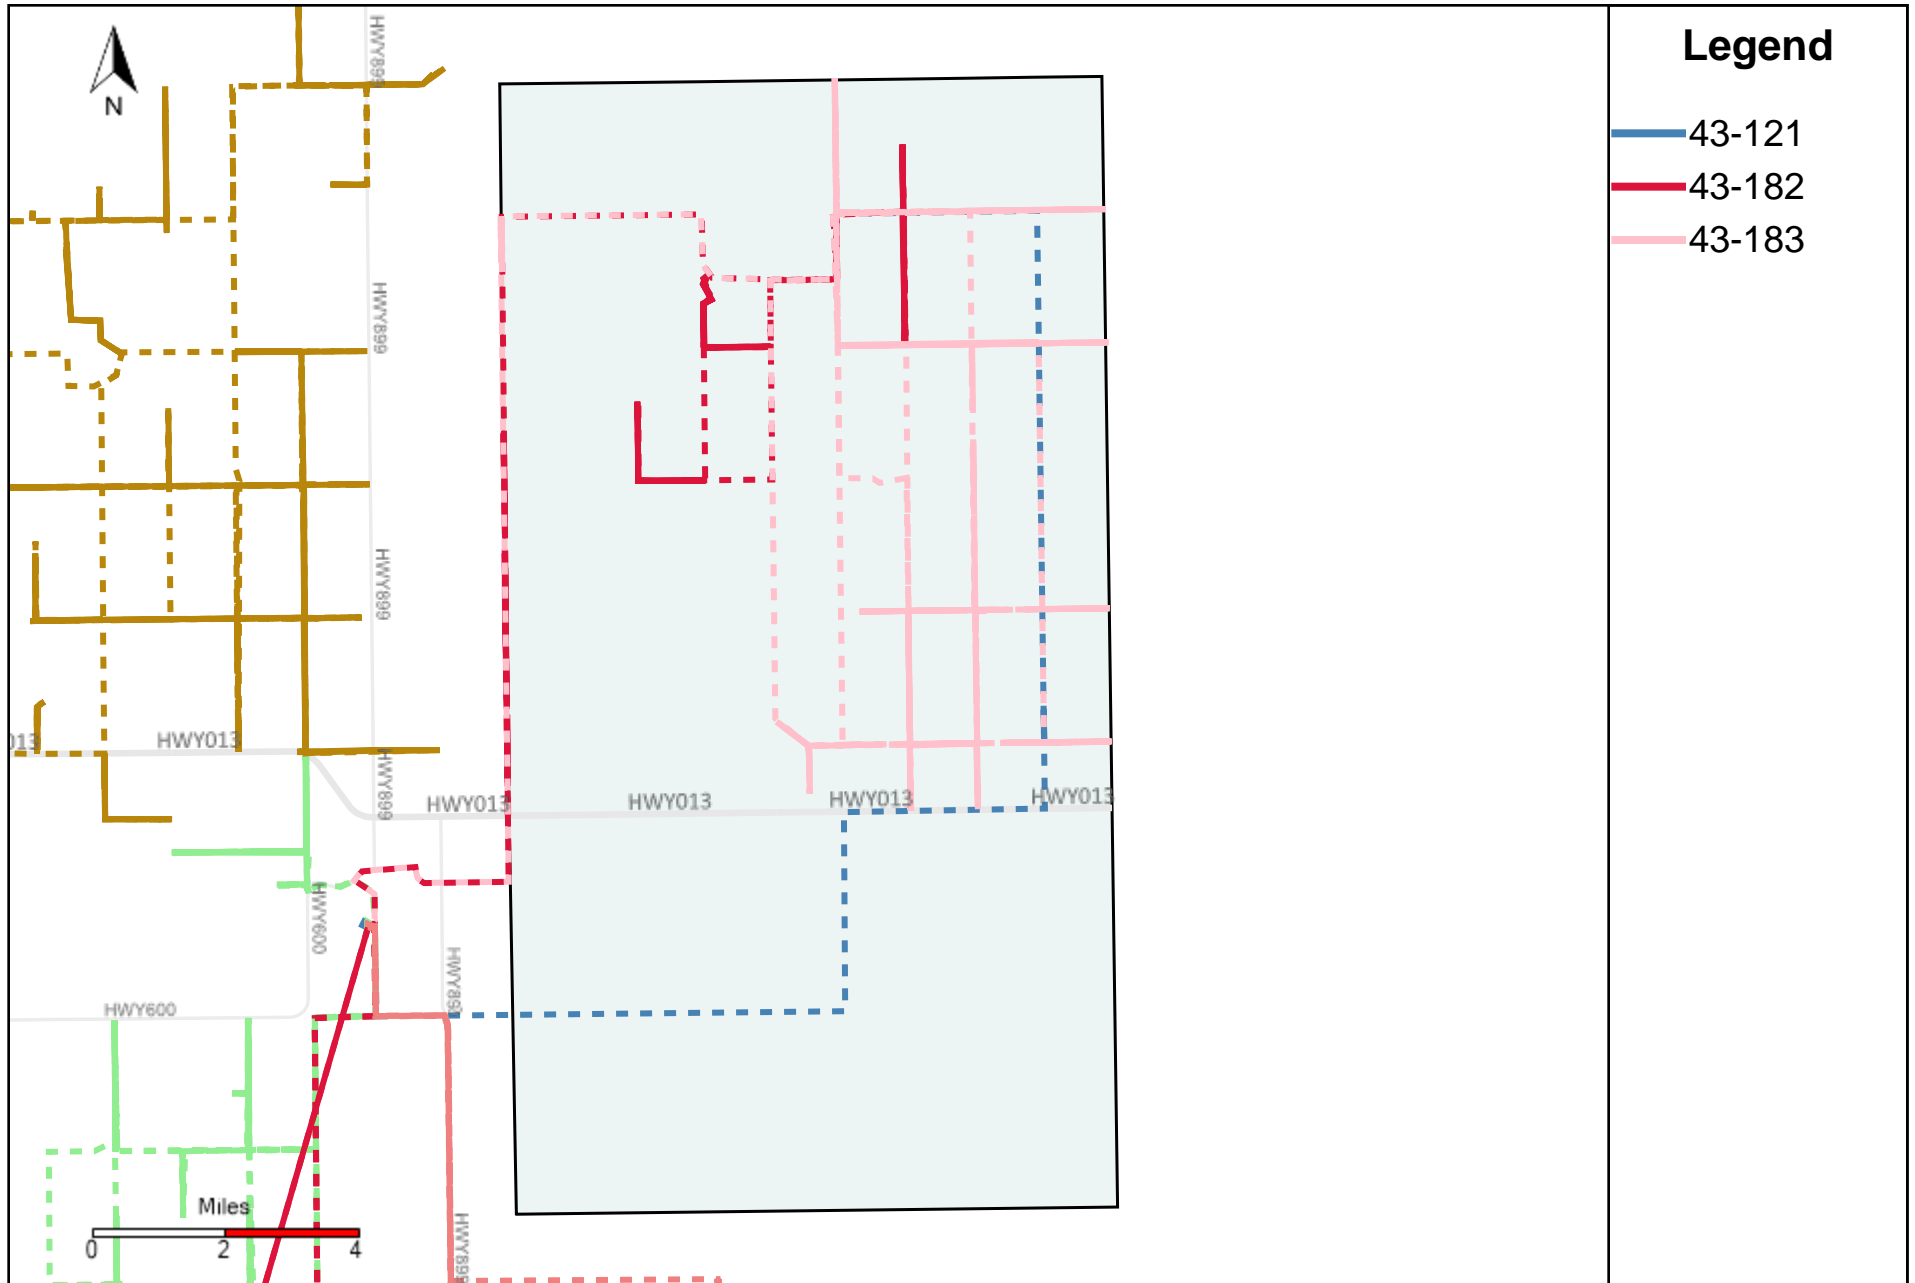

Division: 2 Grader Report(2024-10-06 ~ 2024-10-12)

Vehicle Name List	Total Distance(km)	Total Hours
43-121, 43-182, 43-183	703.81	90 hrs 45 min 30 sec