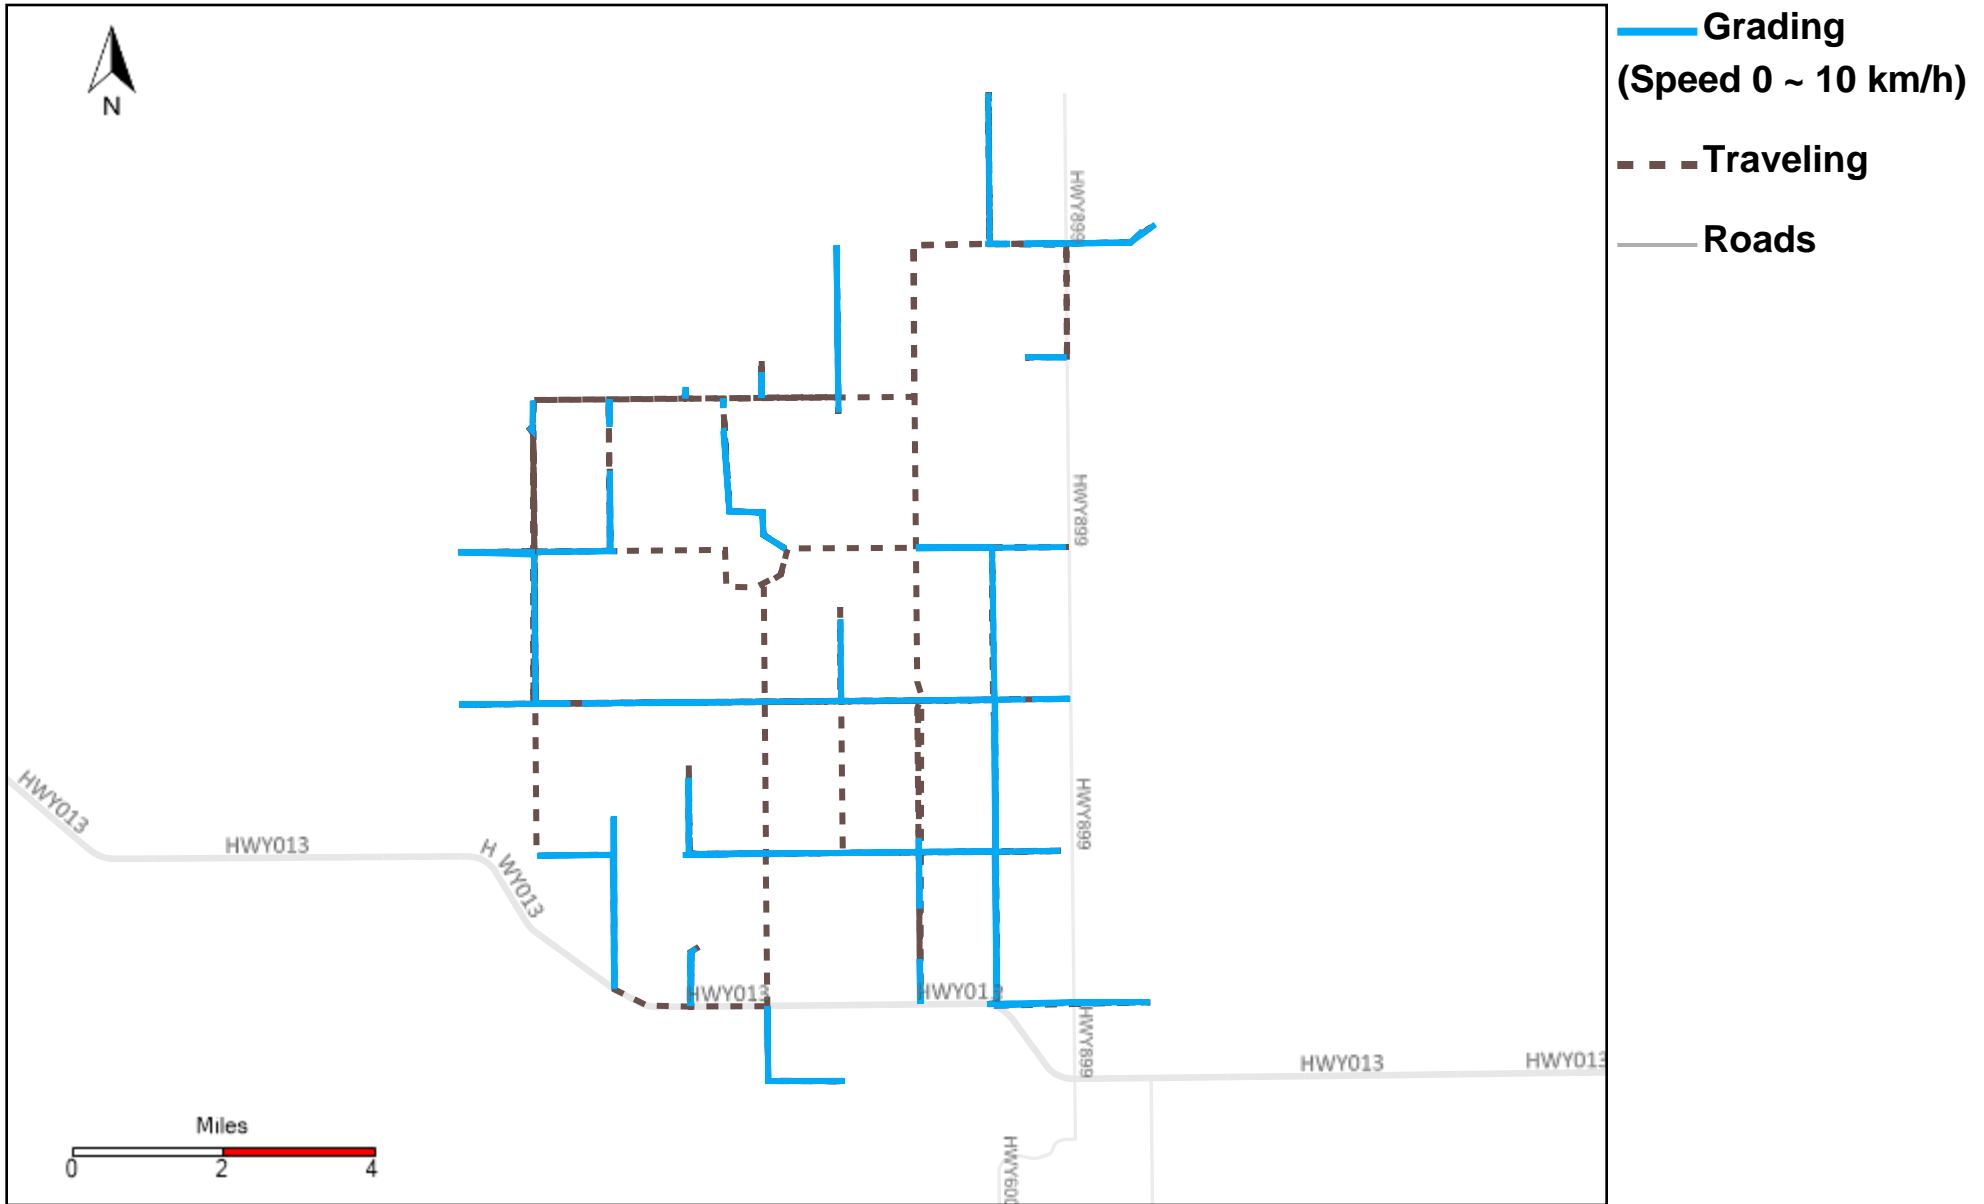

43-185_2024-10-06 ~ 2024-10-12 Tracking

Total Distance(km)	Total Hours	Work Distance(km)	Work Hours
513.53	55 hrs 14 min 15 sec	271.12	42 hrs 14 min 38 sec