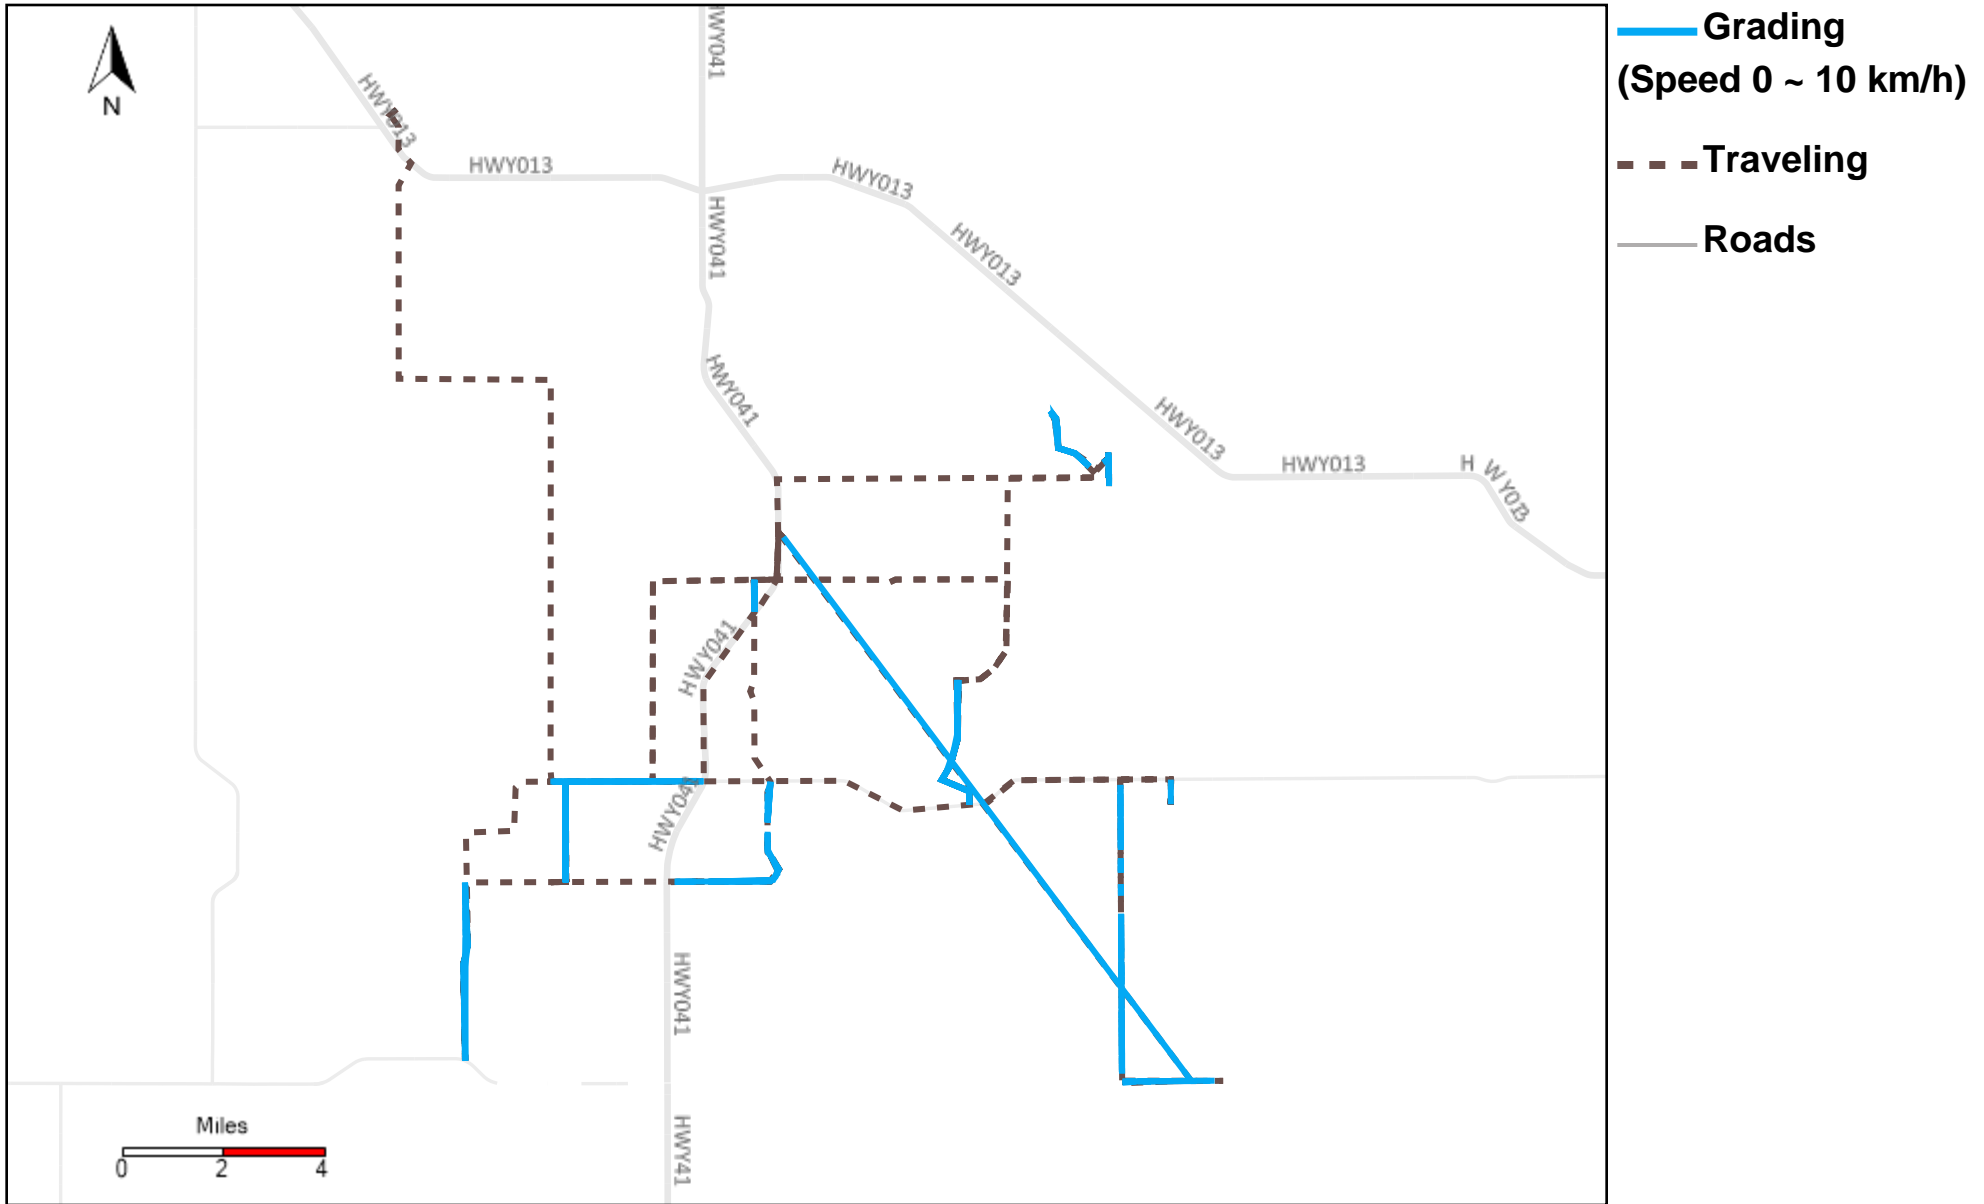

43-216_2024-10-06 ~ 2024-10-12 Tracking

Total Distance(km)	Total Hours	Work Distance(km)	Work Hours
458.36	41 hrs 15 min 54 sec	324.79	25 hrs 56 min 43 sec