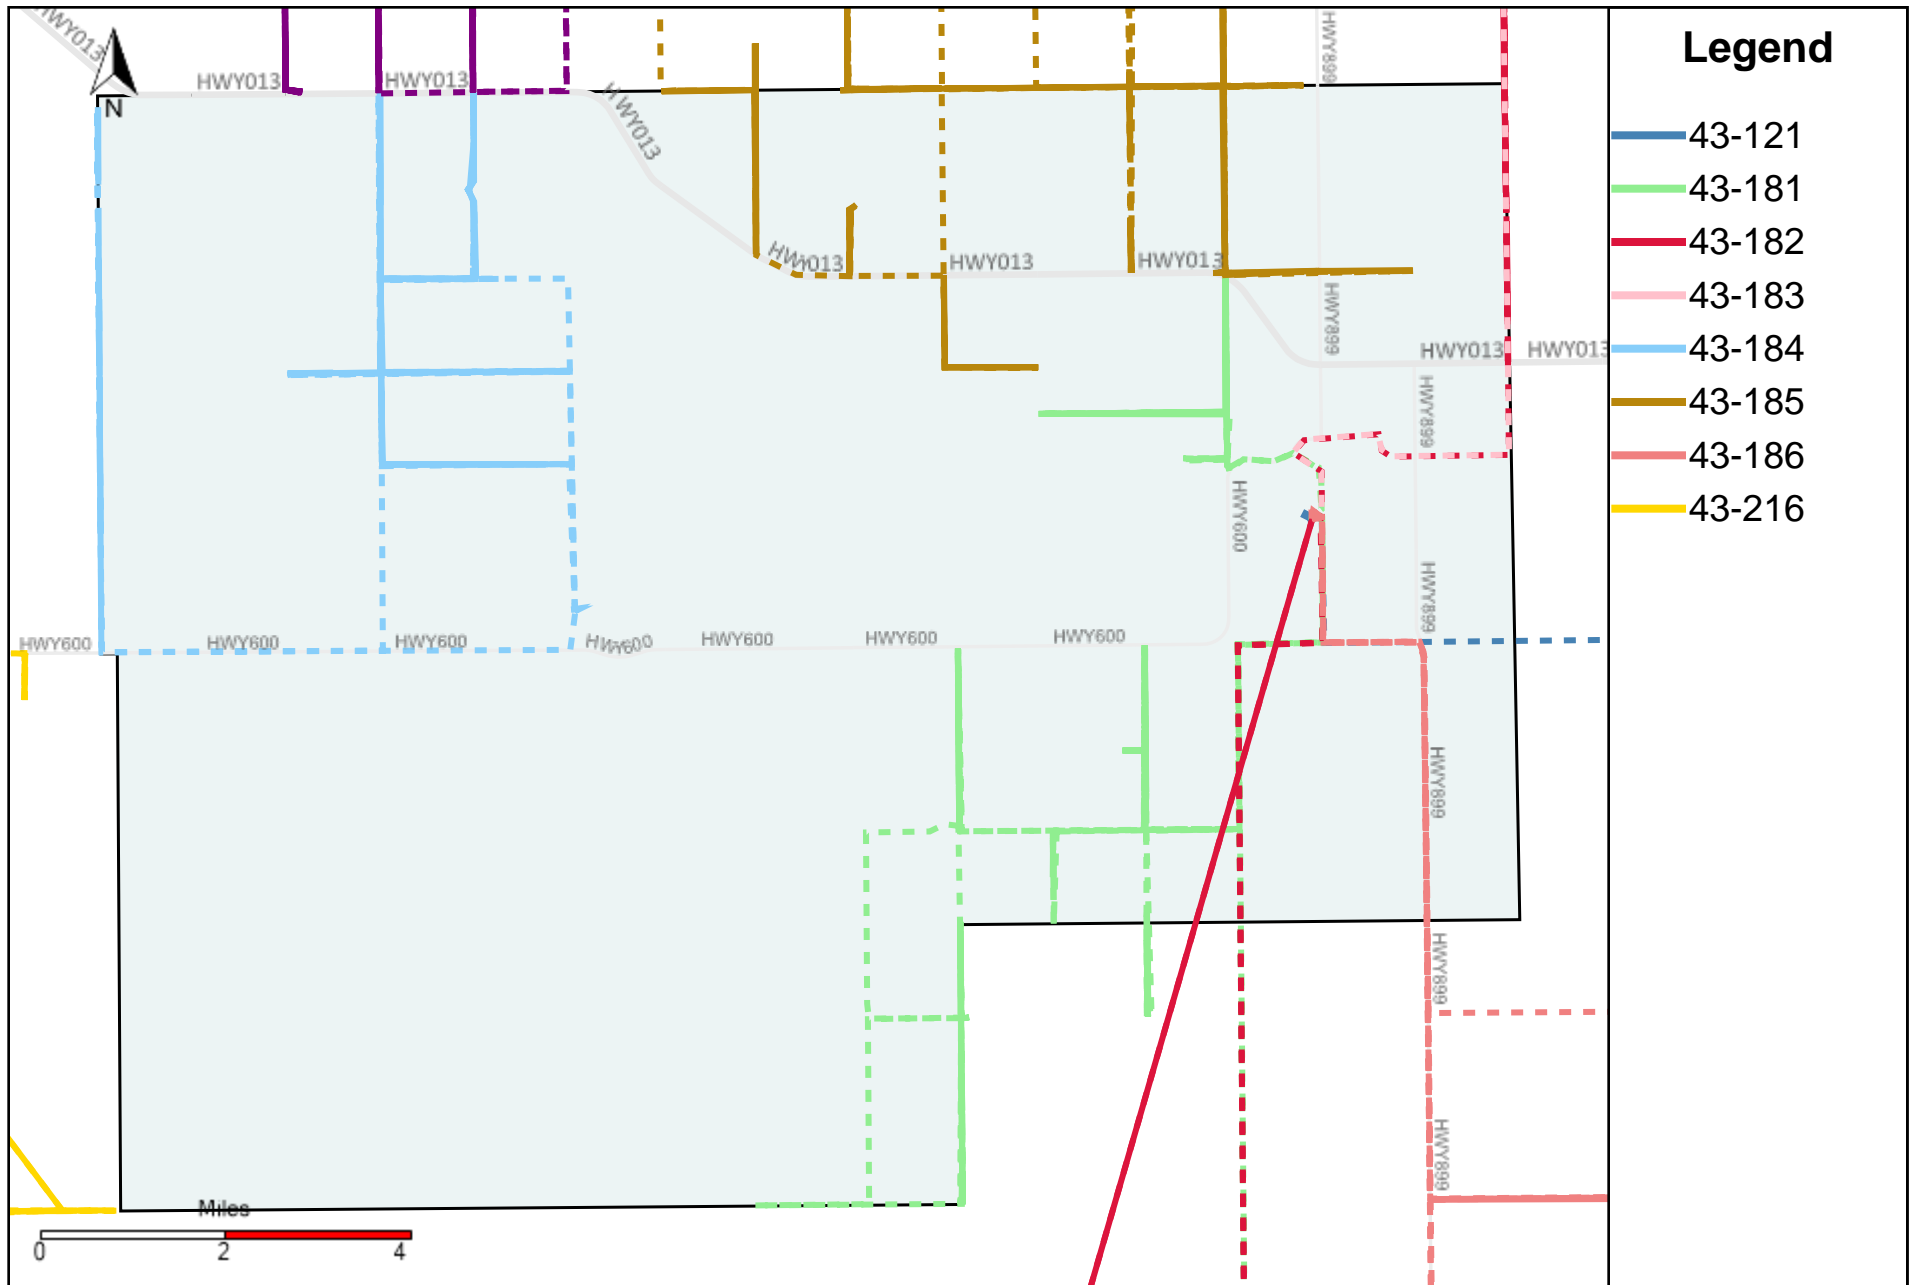

Provost Weekly Grader Report (2024-10-06 ~ 2024-10-12)

Division: 1 Grader Report(2024-10-06 ~ 2024-10-12)

Vehicle Name List	Total Distance(km)	Total Hours
43-181, 43-182, 43-186	1084.21	123 hrs 57 min 3 sec

Division: 2 Grader Report(2024-10-06 ~ 2024-10-12)

Vehicle Name List	Total Distance(km)	Total Hours
43-121, 43-182, 43-183	703.81	90 hrs 45 min 30 sec

Division: 3 Grader Report(2024-10-06 ~ 2024-10-12)

Vehicle Name List	Total Distance(km)	Total Hours
43-121, 43-181, 43-182, 43-183, 43-184, 43-185, 43-186, 43-216	2601.31	286 hrs 18 min 33 sec

Division: 4 Grader Report(2024-10-06 ~ 2024-10-12)

Vehicle Name List	Total Distance(km)	Total Hours
43-182, 43-183, 43-184, 43-185, 43-187, 43-216, 43-220	2913.38	290 hrs 13 min 33 sec

Division: 5 Grader Report(2024-10-06 ~ 2024-10-12)

Vehicle Name List	Total Distance(km)	Total Hours
43-184, 43-215, 43-216, 43-217, 43-220	2377.58	204 hrs 55 min 30 sec

Division: 6 Grader Report(2024-10-06 ~ 2024-10-12)

Vehicle Name List	Total Distance(km)	Total Hours
43-215, 43-216, 43-217, 43-218, 43-220, 43-221	2797.72	253 hrs 14 min 16 sec