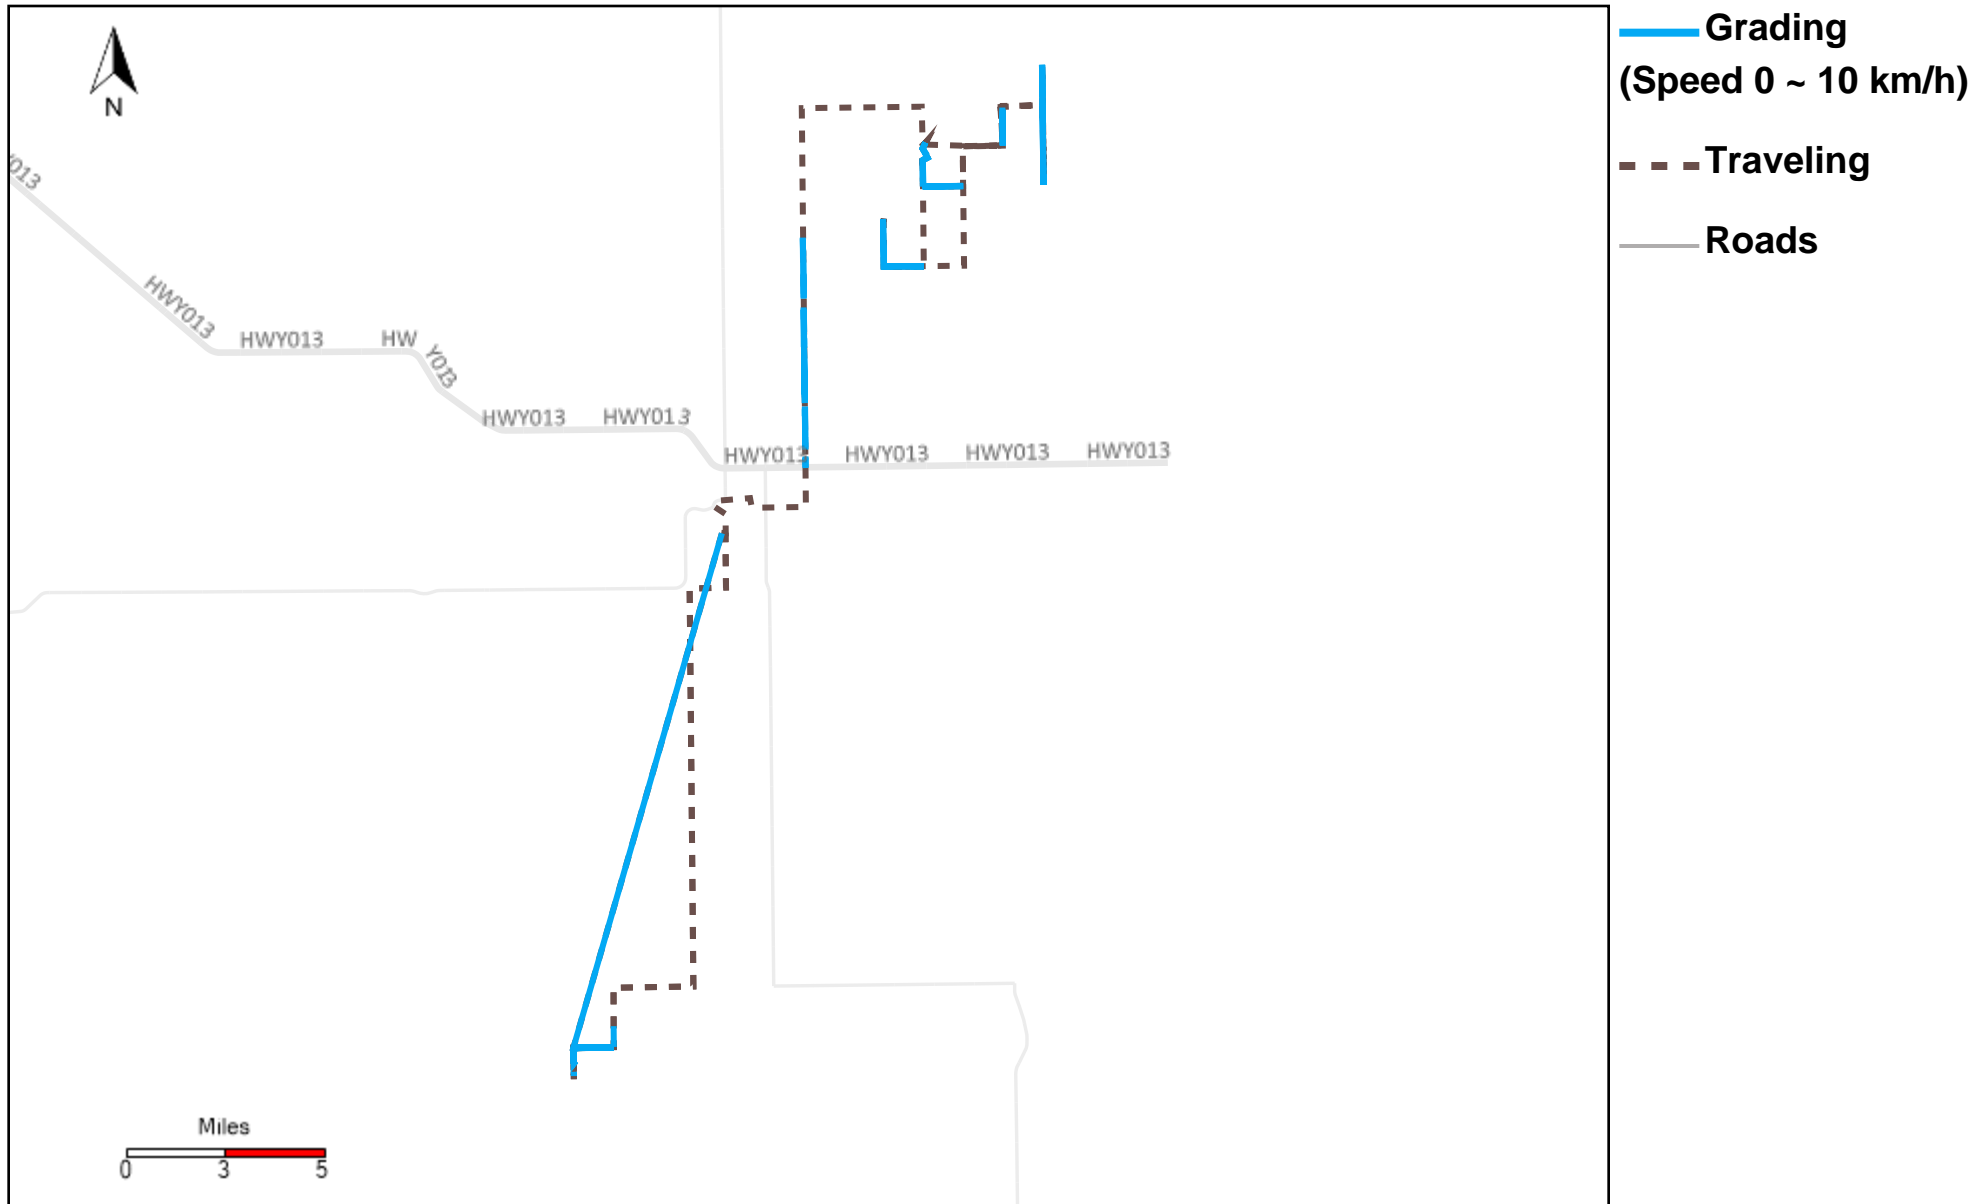

43-182_2024-10-06 ~ 2024-10-12 Tracking

Total Distance(km)	Total Hours	Work Distance(km)	Work Hours
319.43	43 hrs 43 min 19 sec	192.74	29 hrs 31 min 24 sec