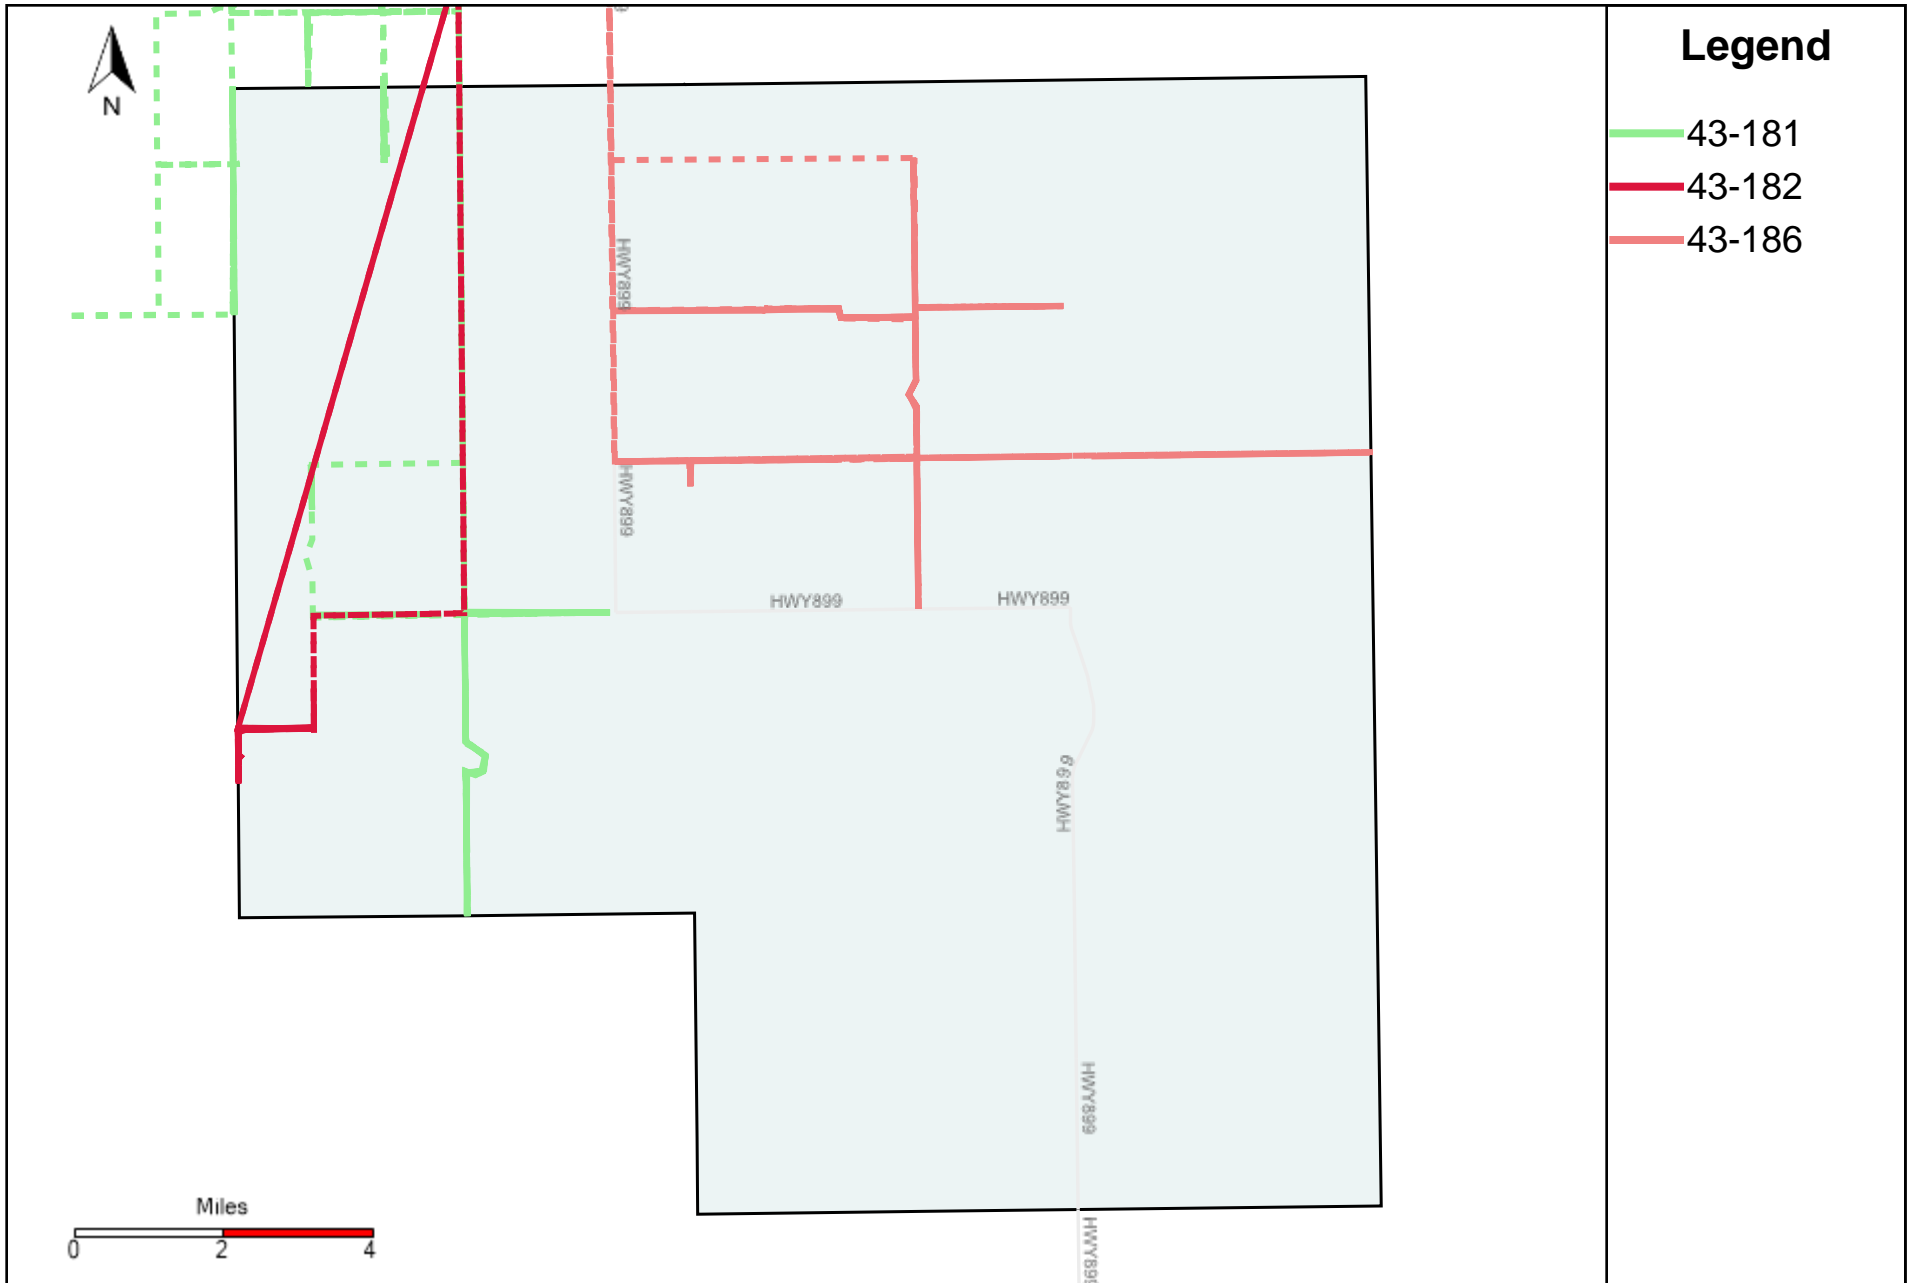

Provost Weekly Grader Report (2024-10-06 ~ 2024-10-12)

Division: 1 Grader Report(2024-10-06 ~ 2024-10-12)

Vehicle Name List	Total Distance(km)	Total Hours
43-181, 43-182, 43-186	1084.21	123 hrs 57 min 3 sec