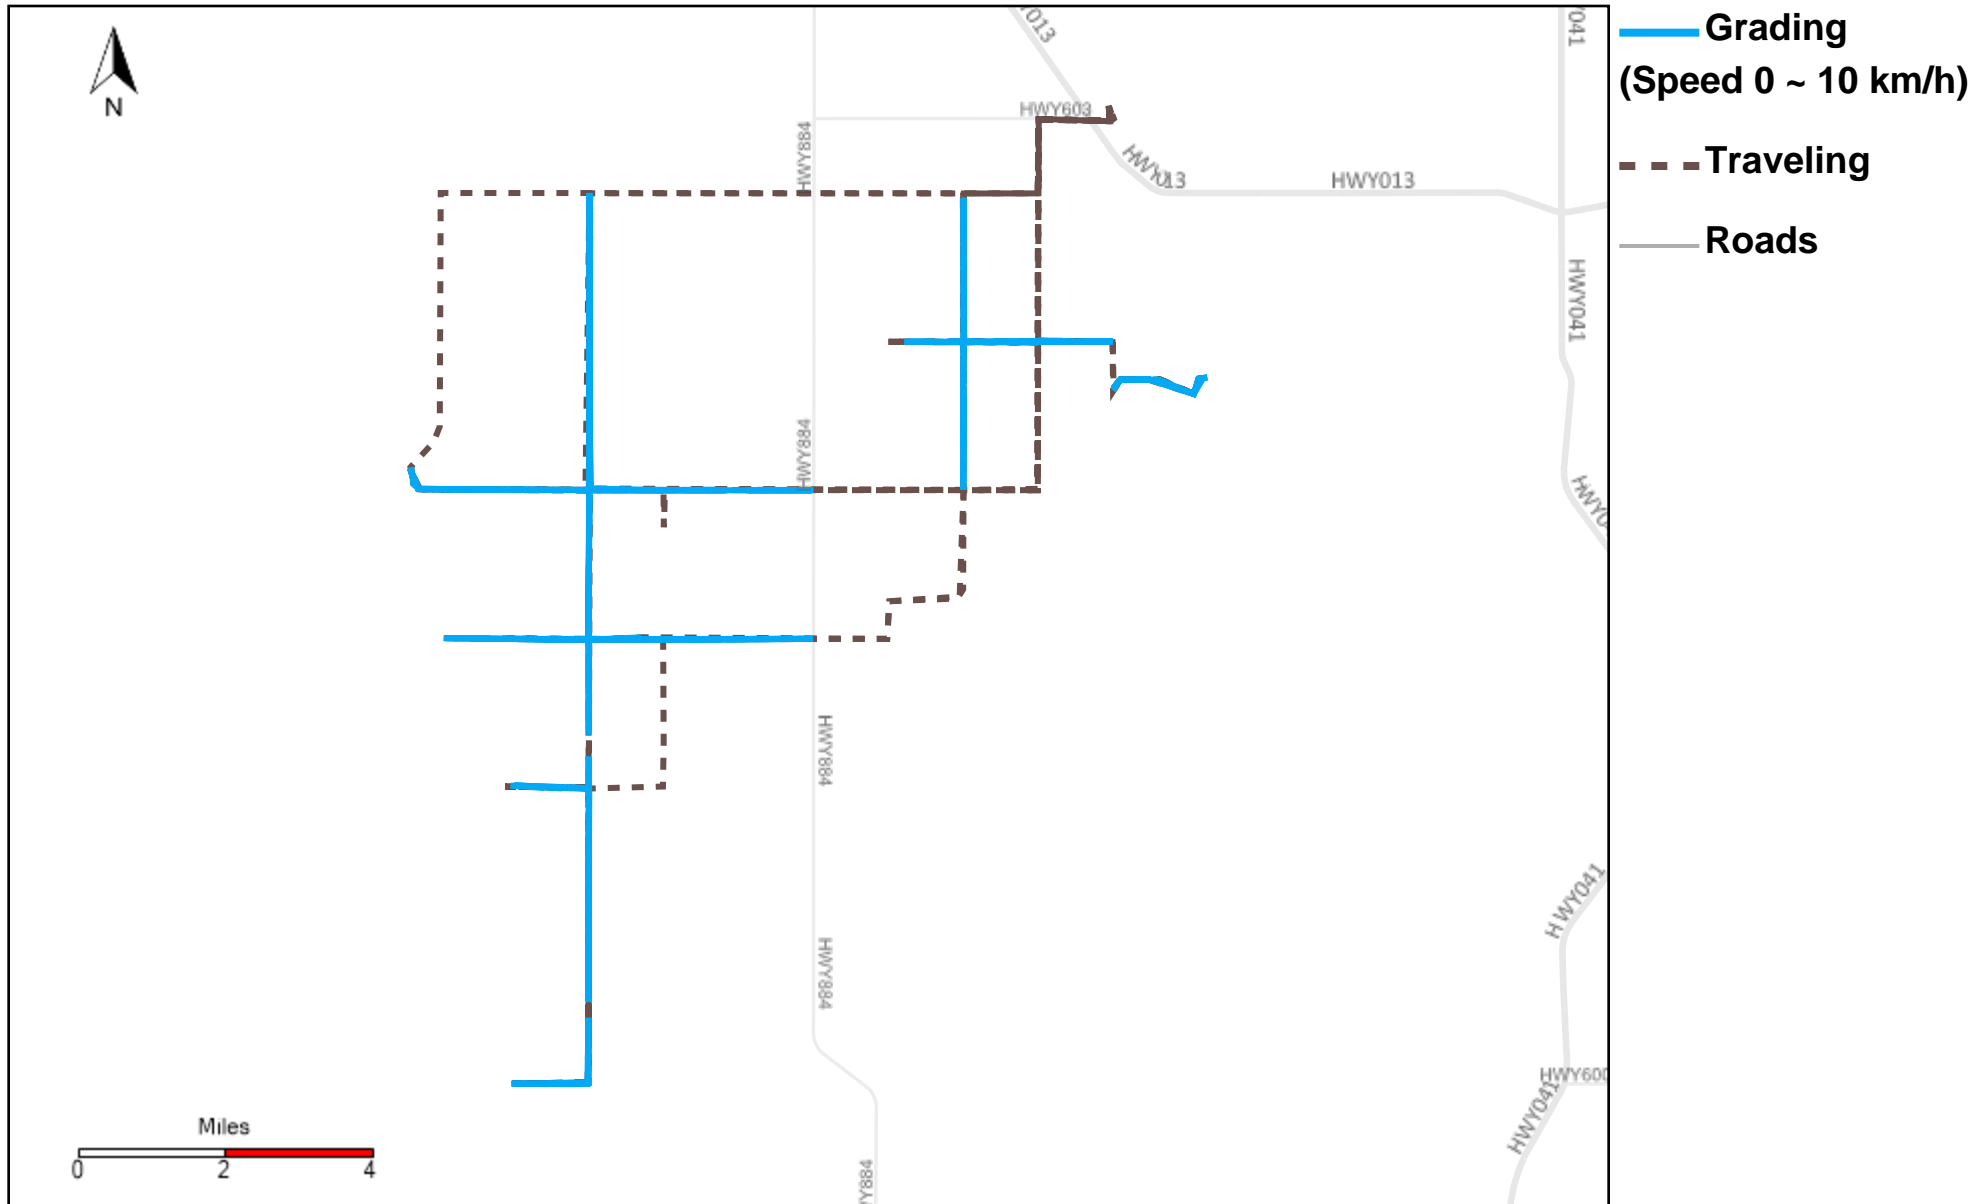

43-215_2024-10-06 ~ 2024-10-12 Tracking

Total Distance(km)	Total Hours	Work Distance(km)	Work Hours
521.96	47 hrs 47 min 13 sec	260.16	32 hrs 28 min 14 sec