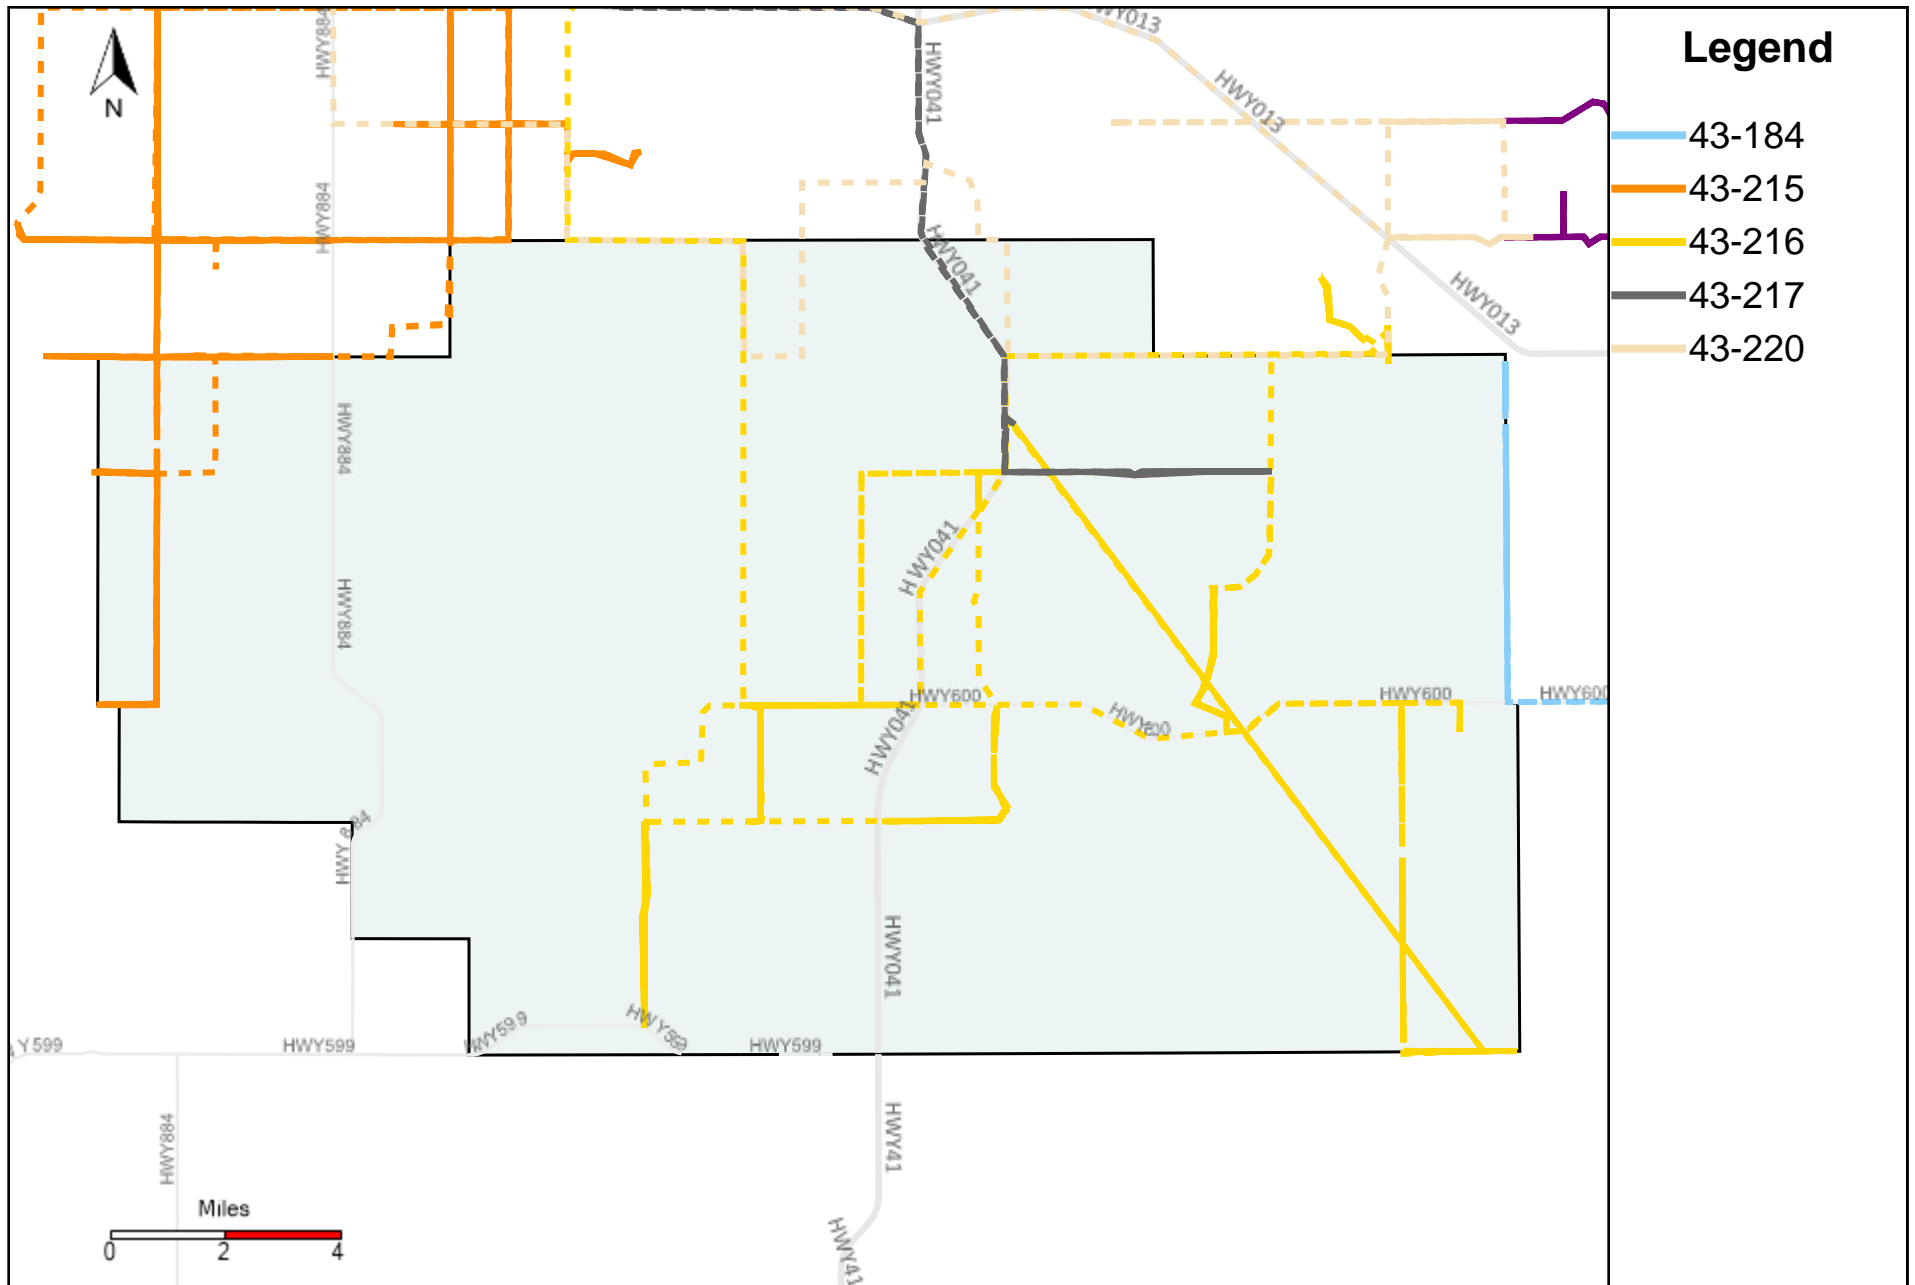

Provost Weekly Grader Report (2024-10-06 ~ 2024-10-12)

Division: 1 Grader Report(2024-10-06 ~ 2024-10-12)

Vehicle Name List	Total Distance(km)	Total Hours
43-181, 43-182, 43-186	1084.21	123 hrs 57 min 3 sec

Division: 2 Grader Report(2024-10-06 ~ 2024-10-12)

Vehicle Name List	Total Distance(km)	Total Hours
43-121, 43-182, 43-183	703.81	90 hrs 45 min 30 sec

Division: 3 Grader Report(2024-10-06 ~ 2024-10-12)

Vehicle Name List	Total Distance(km)	Total Hours
43-121, 43-181, 43-182, 43-183, 43-184, 43-185, 43-186, 43-216	2601.31	286 hrs 18 min 33 sec

Division: 4 Grader Report(2024-10-06 ~ 2024-10-12)

Vehicle Name List	Total Distance(km)	Total Hours
43-182, 43-183, 43-184, 43-185, 43-187, 43-216, 43-220	2913.38	290 hrs 13 min 33 sec

Division: 5 Grader Report(2024-10-06 ~ 2024-10-12)