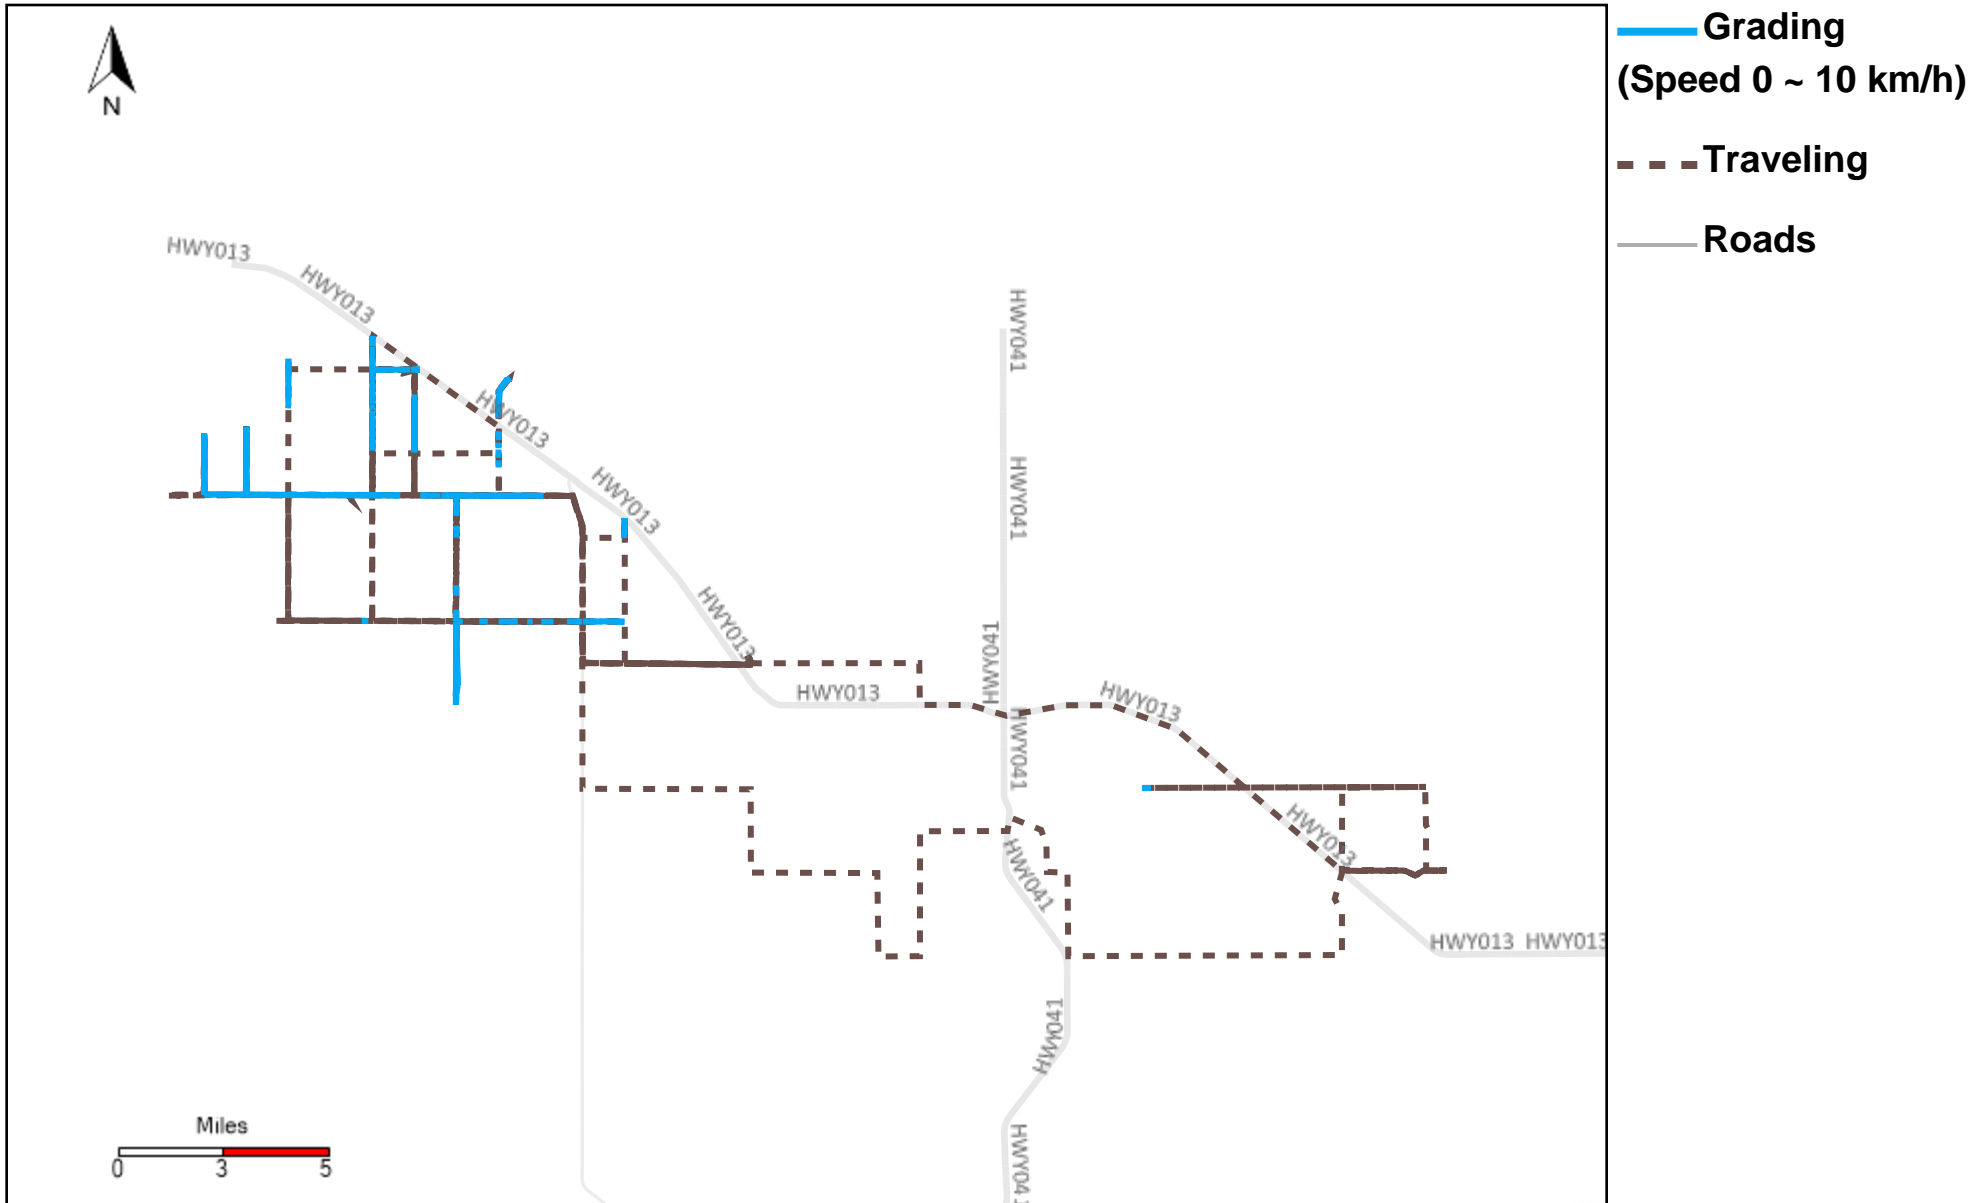

43-220_2024-10-06 ~ 2024-10-12 Tracking

Total Distance(km)	Total Hours	Work Distance(km)	Work Hours
705.68	46 hrs 57 min 7 sec	103.14	12 hrs 37 min 52 sec