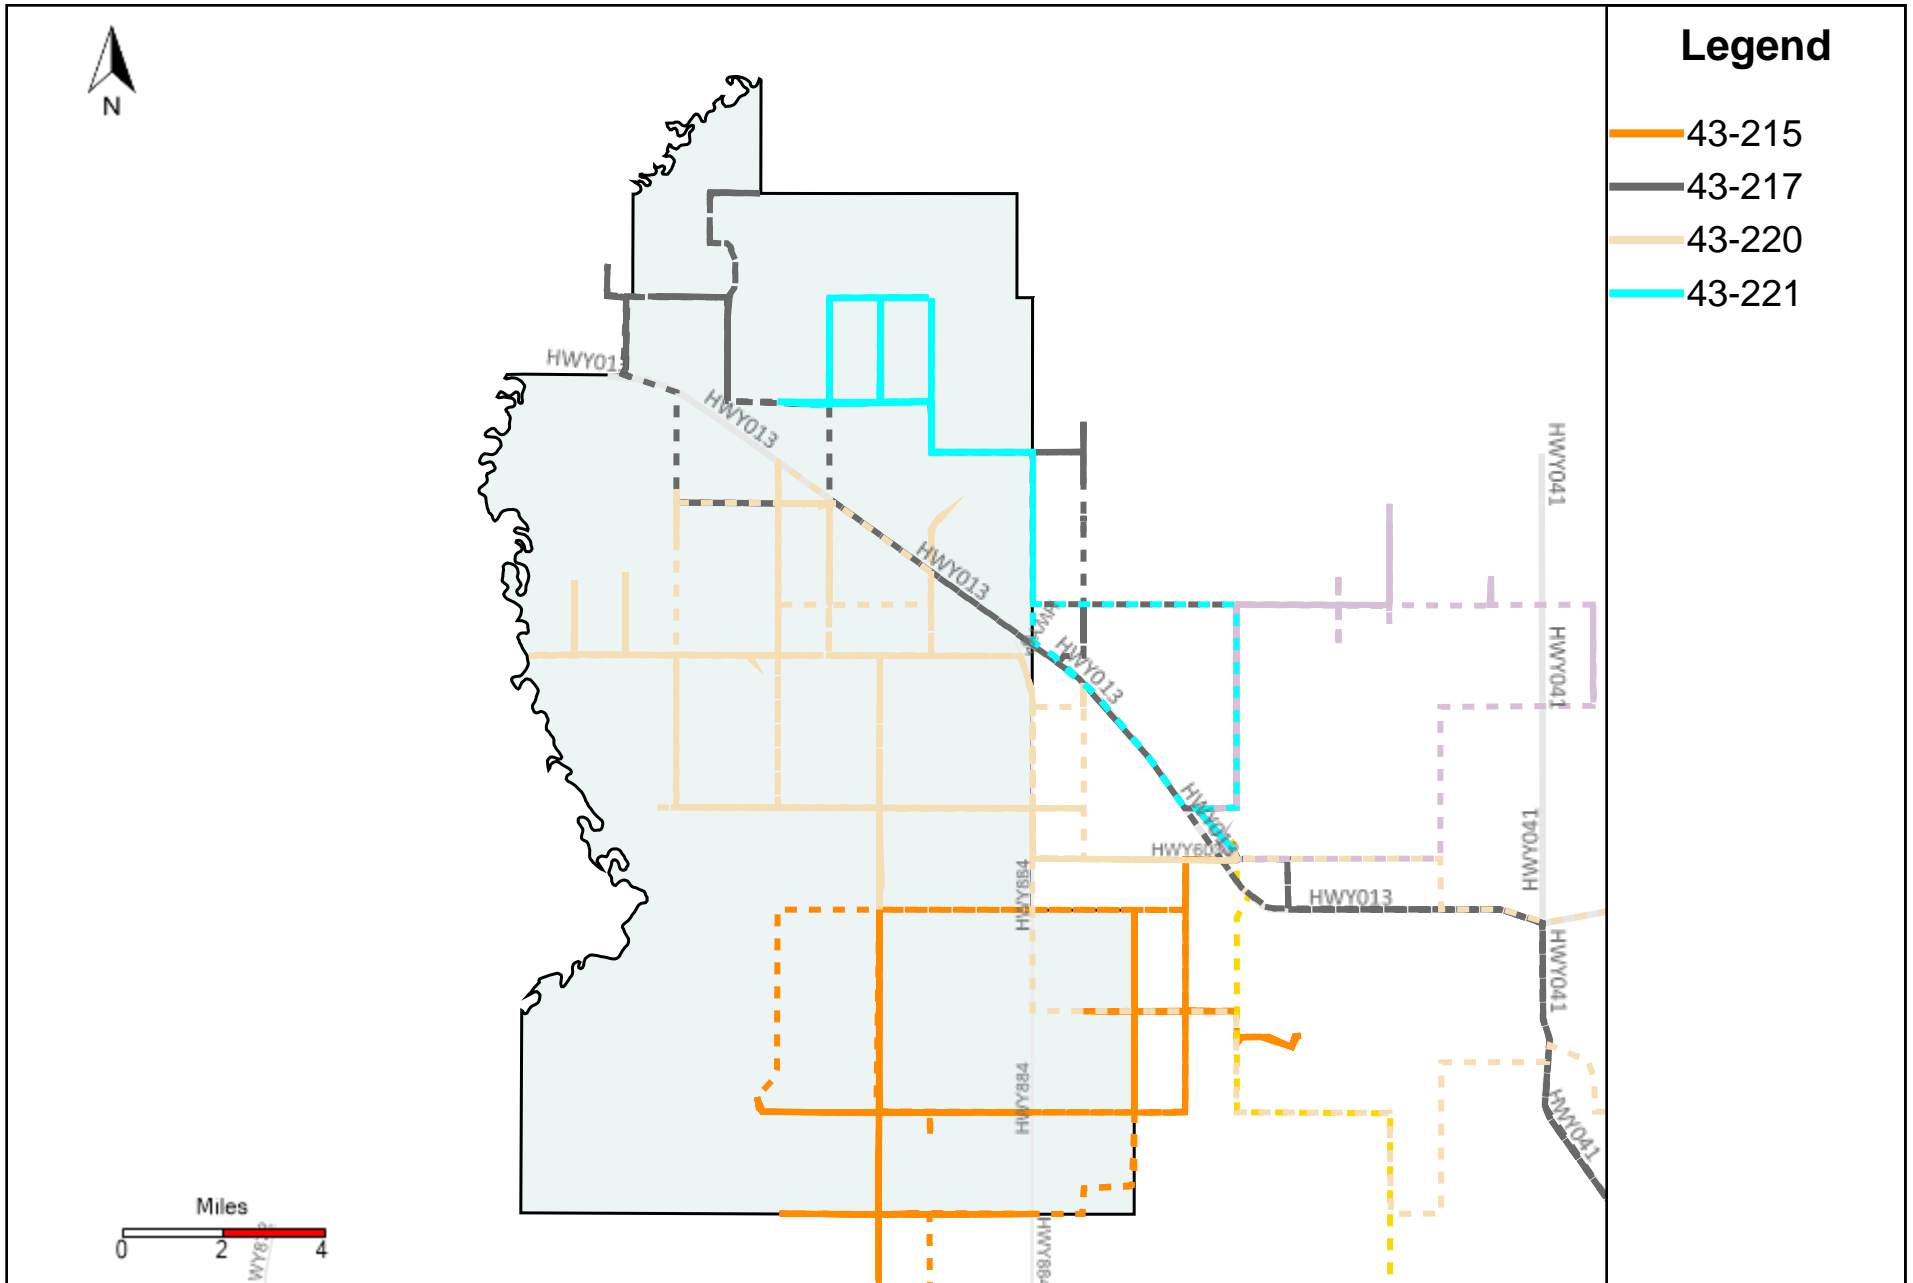

Division: 7 Grader Report(2024-10-06 ~ 2024-10-12)

Vehicle Name List	Total Distance(km)	Total Hours
43-215, 43-217, 43-220, 43-221	1968.23	165 hrs 2 min 27 sec