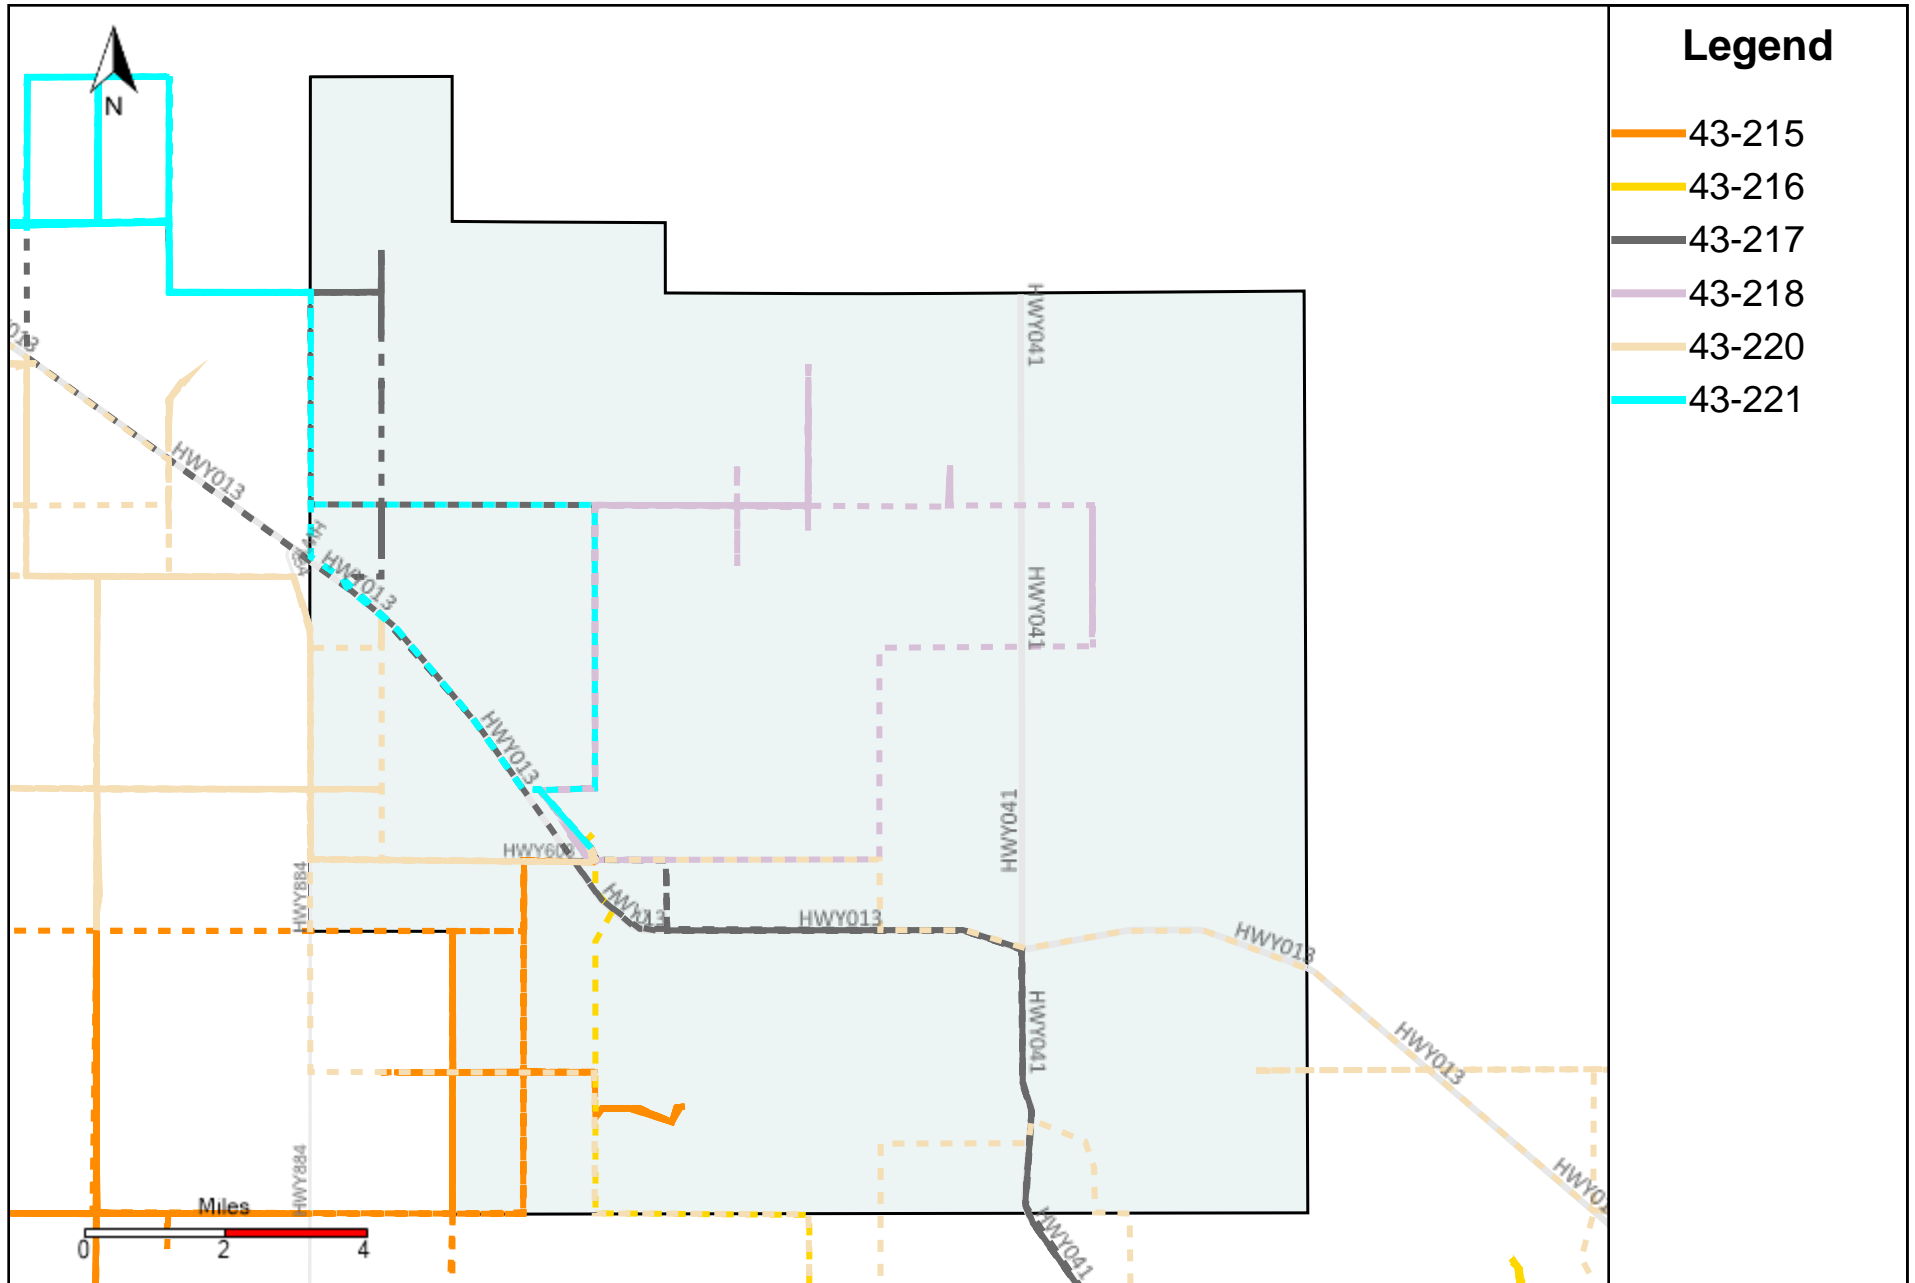

Division: 6 Grader Report(2024-10-06 ~ 2024-10-12)

Vehicle Name List	Total Distance(km)	Total Hours
43-215, 43-216, 43-217, 43-218, 43-220, 43-221	2797.72	253 hrs 14 min 16 sec