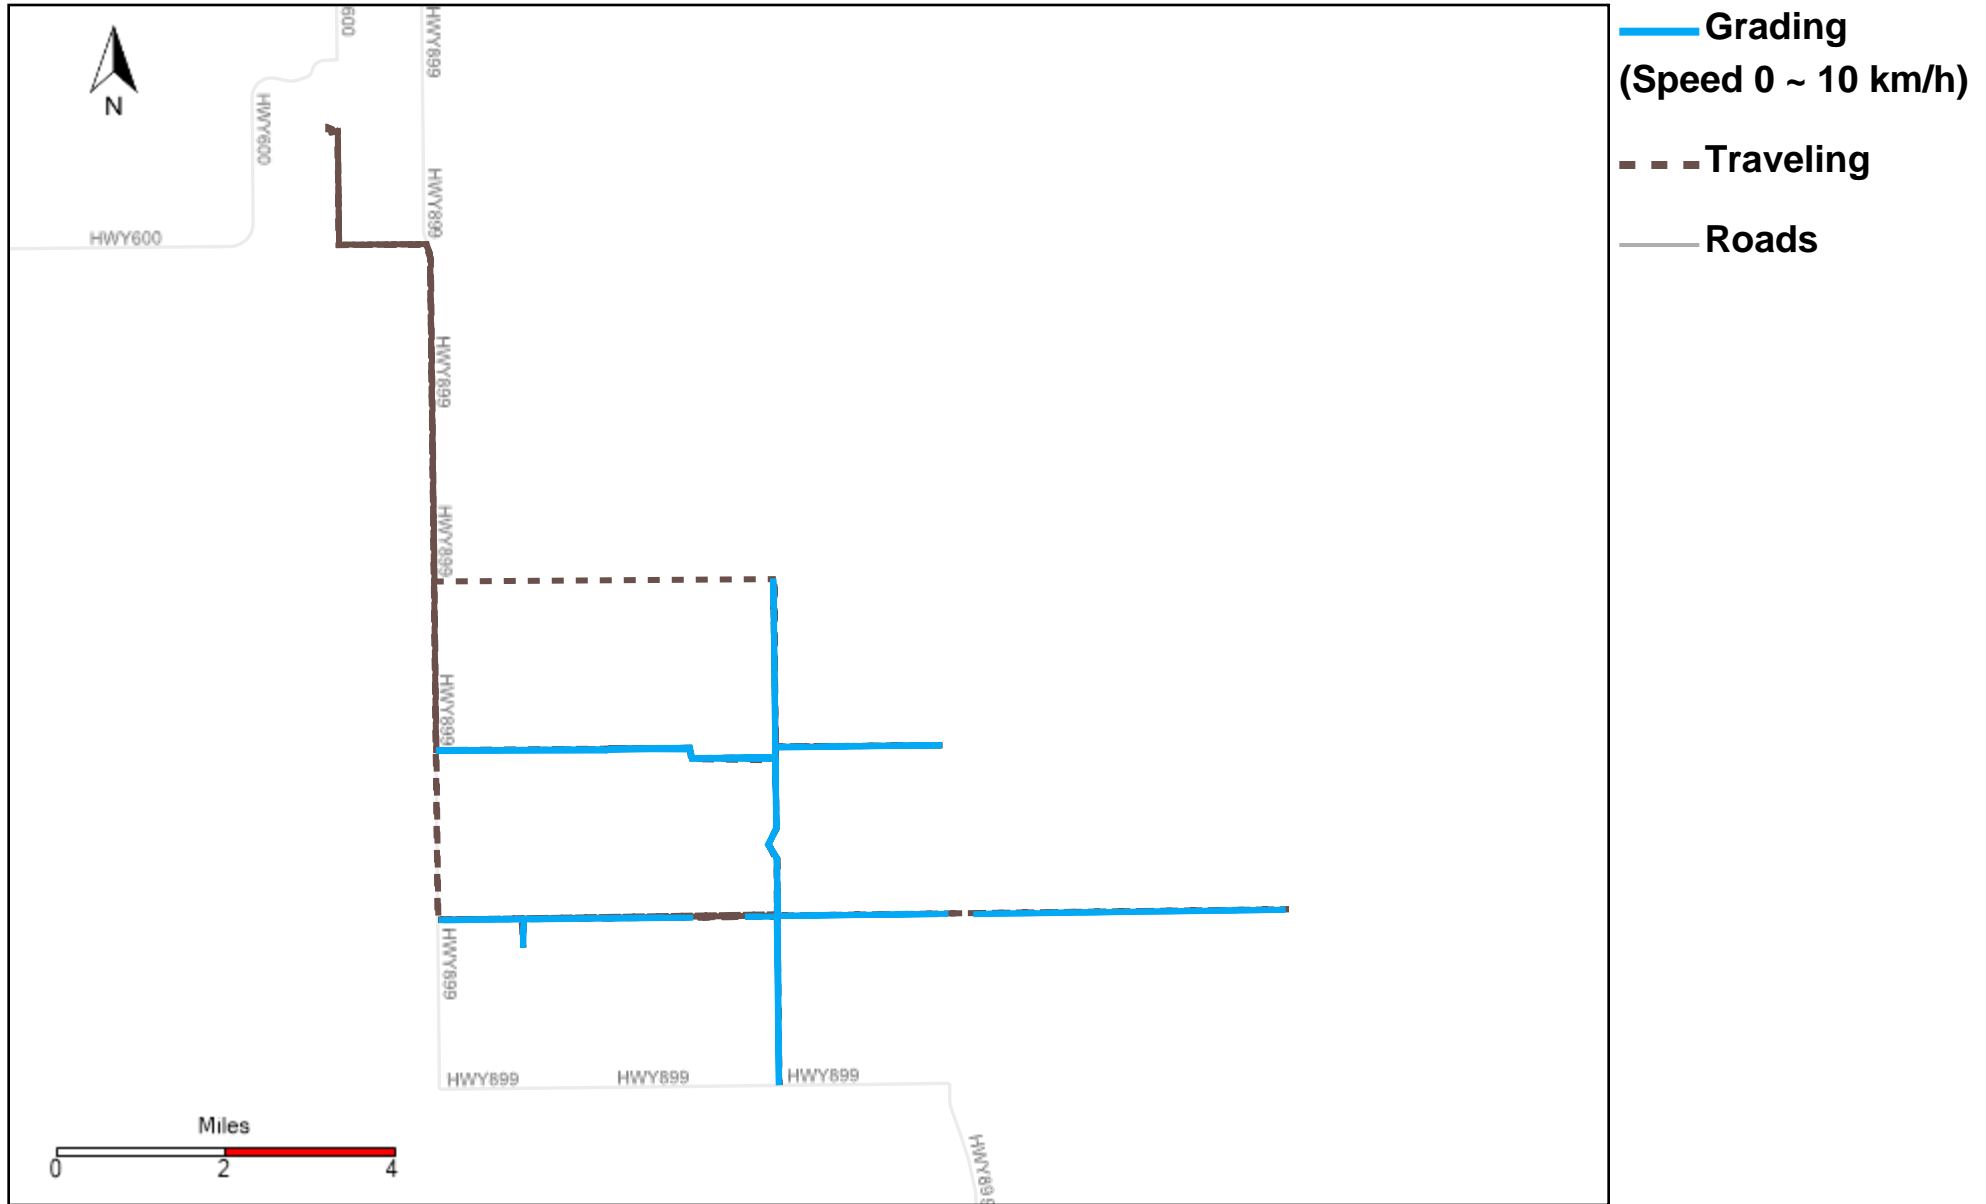

43-186_2024-10-06 ~ 2024-10-12 Tracking

Total Distance(km)	Total Hours	Work Distance(km)	Work Hours
318.55	30 hrs 23 min 57 sec	107.3	15 hrs 32 min 7 sec