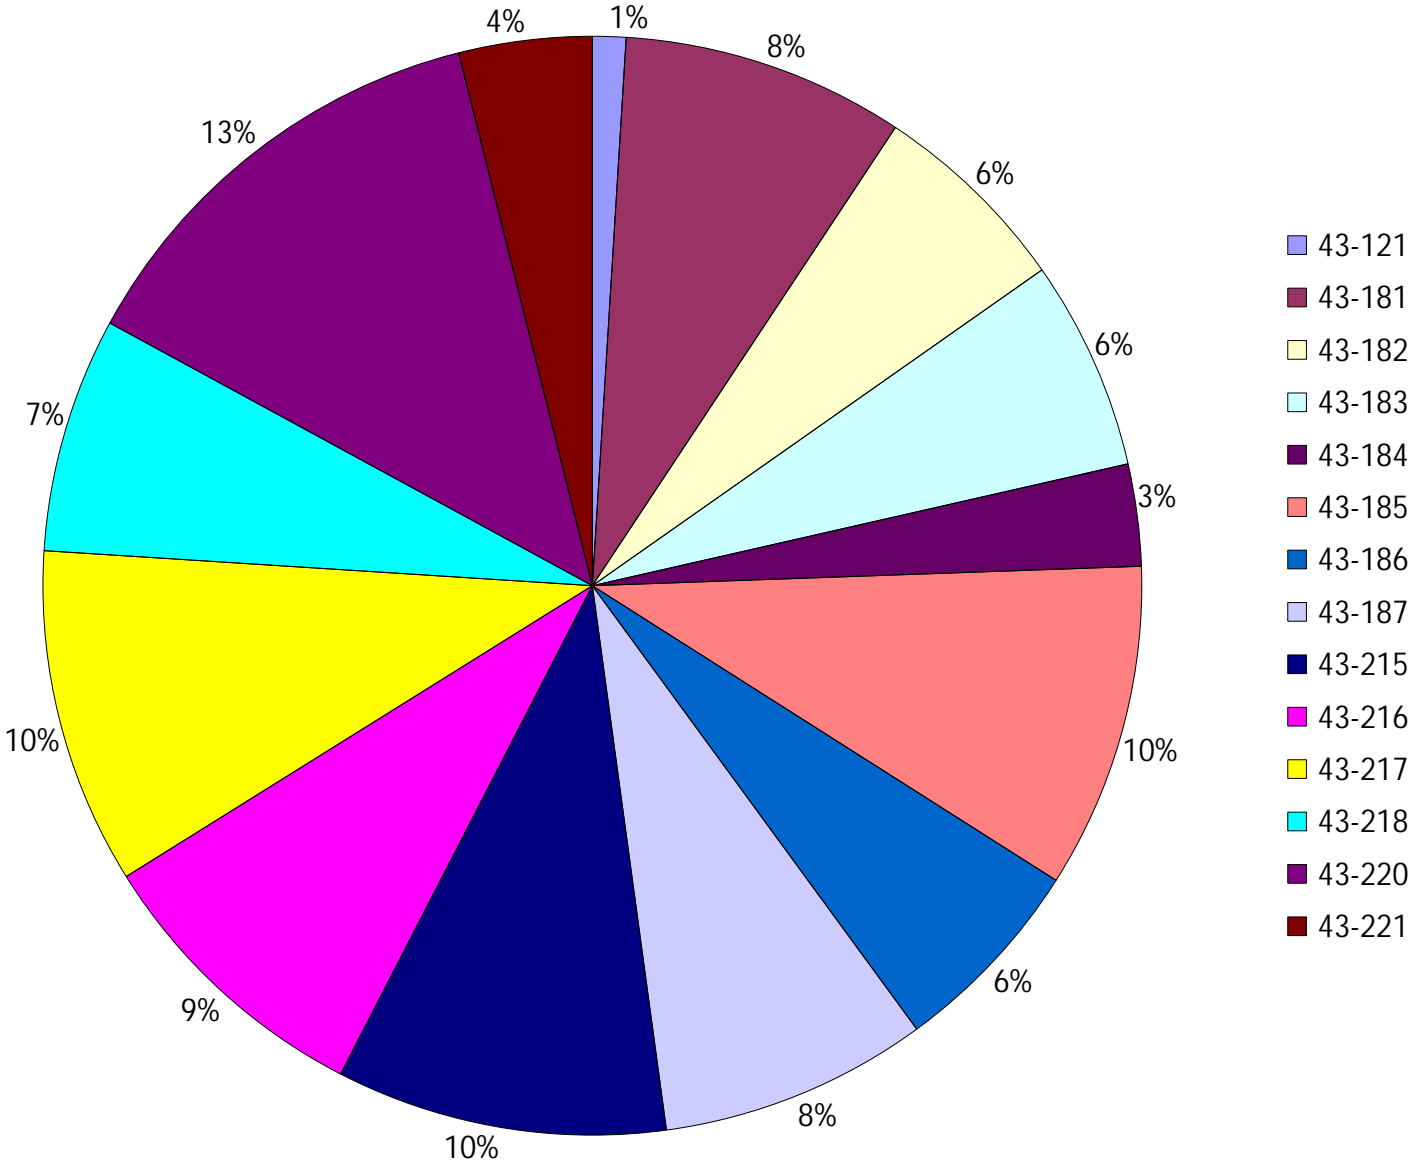

Provost Weekly Grader Report

From 10/6/2024 To 10/12/2024

10/12/2024

Vehicle	Total Distance(km)	Total Hours	Work Distance(km)	Work Hours
43-121	52.63	13 hrs 44 min 13 sec	8.66	5 hrs 50 min 29 sec
43-181	446.23	49 hrs 49 min 47 sec	160.95	26 hrs 30 min 21 sec
43-182	319.43	43 hrs 43 min 19 sec	192.74	29 hrs 31 min 24 sec
43-183	331.75	33 hrs 17 min 58 sec	148.37	20 hrs 37 min 3 sec
43-184	160.83	18 hrs 49 min 10 sec	69.2	12 hrs 12 min 14 sec
43-185	513.53	55 hrs 14 min 15 sec	271.12	42 hrs 14 min 38 sec
43-186	318.55	30 hrs 23 min 57 sec	107.3	15 hrs 32 min 7 sec
43-187	423.8	50 hrs 55 min 50 sec	268.78	42 hrs 46 min 8 sec
43-215	521.96	47 hrs 47 min 13 sec	260.16	32 hrs 28 min 14 sec
43-216	458.36	41 hrs 15 min 54 sec	324.79	25 hrs 56 min 43 sec
43-217	530.75	50 hrs 6 min 6 sec	89	12 hrs 42 min 3 sec
43-218	371.13	46 hrs 55 min 55 sec	55.56	10 hrs 32 min 44 sec
43-220	705.68	46 hrs 57 min 7 sec	103.14	12 hrs 37 min 52 sec
43-221	209.84	20 hrs 12 min 1 sec	130.4	15 hrs 44 min 3 sec
Total:	5364.47	549 hrs 12 min 46 sec	2190.18	305 hrs 16 min 3 sec

Vehicle Distance Vs Total Distance (%) From 10/6/2024 To 10/12/2024

Provost Weekly Grader Report