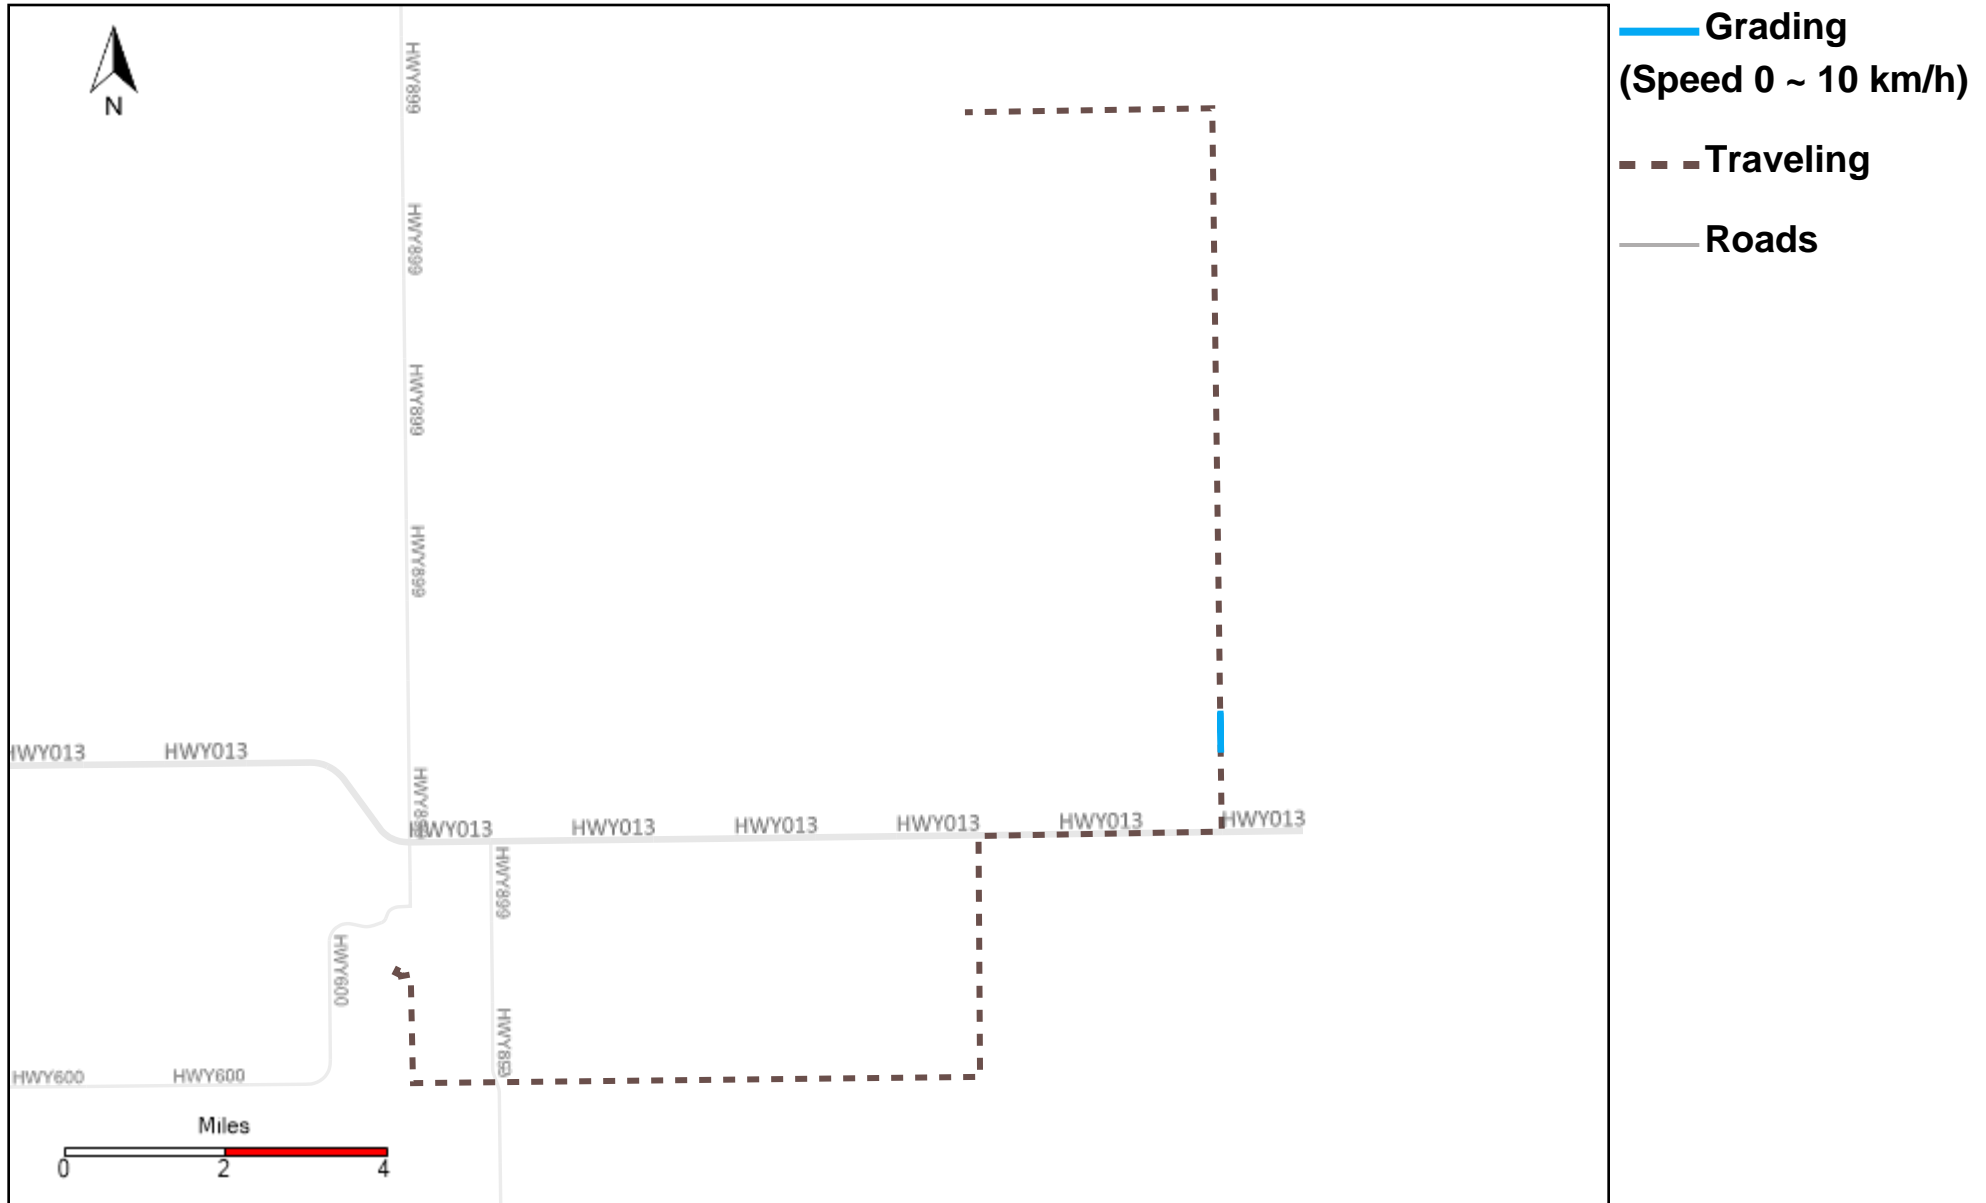

43-121_2024-10-06 ~ 2024-10-12 Tracking

Total Distance(km)	Total Hours	Work Distance(km)	Work Hours
52.63	13 hrs 44 min 13 sec	8.66	5 hrs 50 min 29 sec