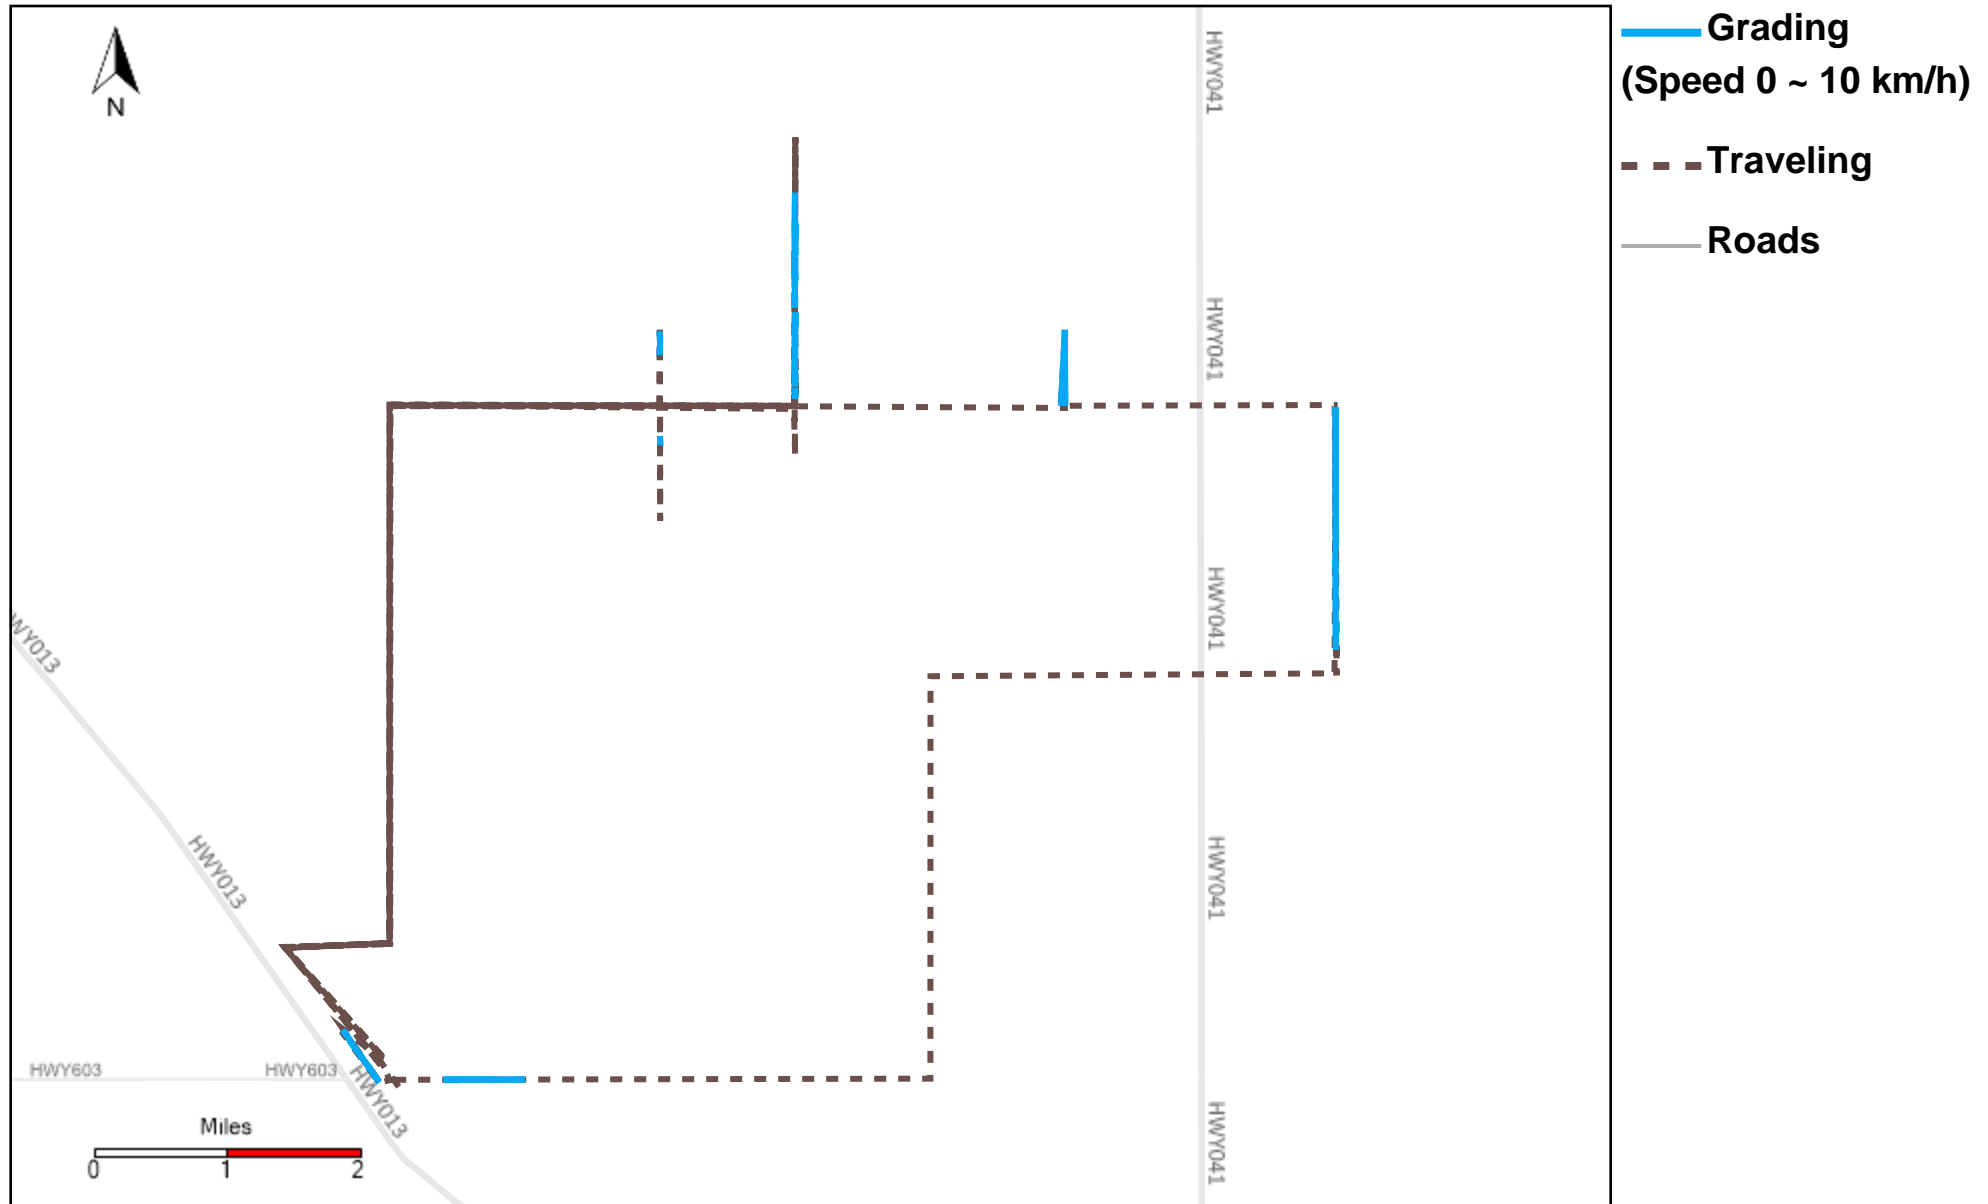

43-218_2024-10-06 ~ 2024-10-12 Tracking

Total Distance(km)	Total Hours	Work Distance(km)	Work Hours
371.13	46 hrs 55 min 55 sec	55.56	10 hrs 32 min 44 sec