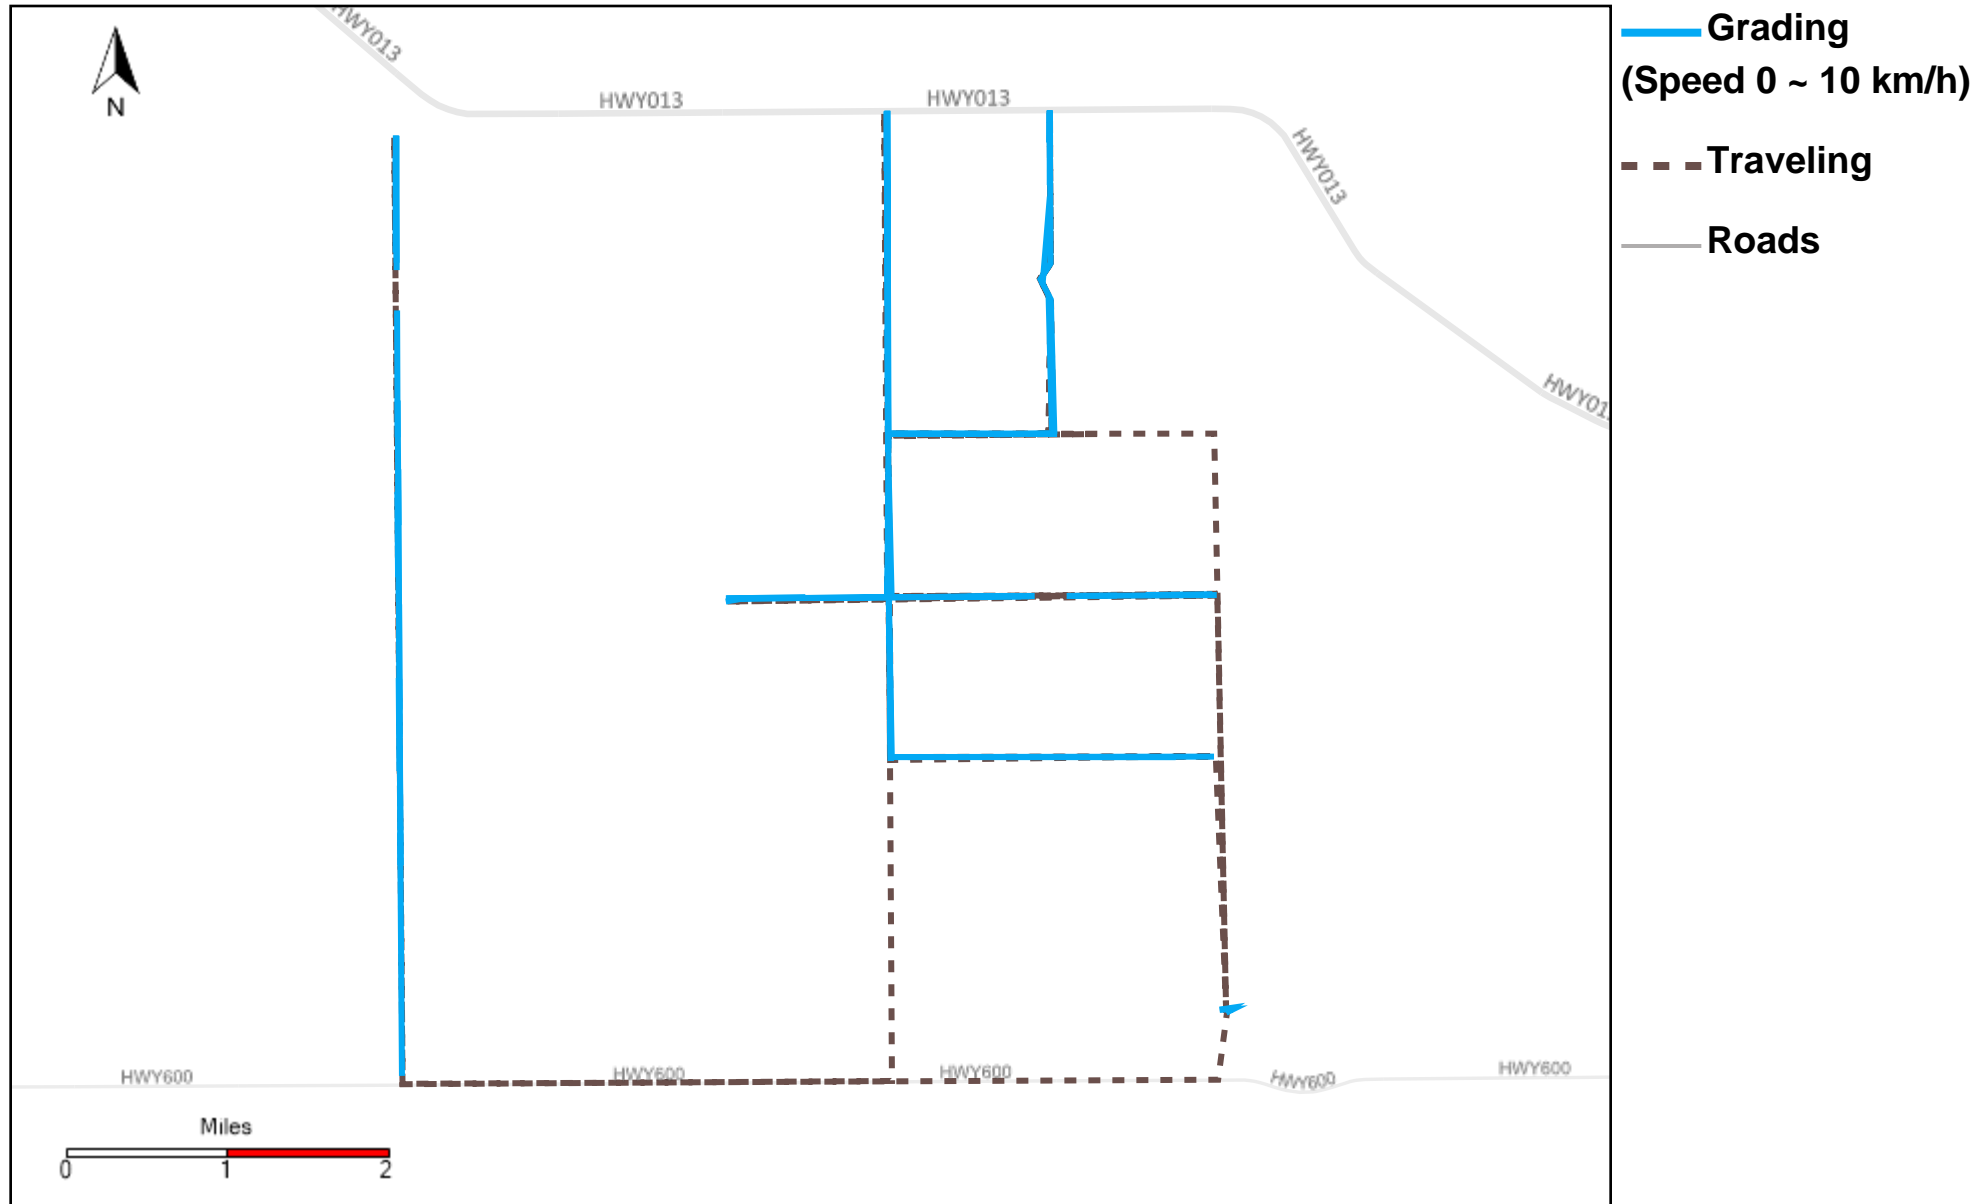

43-181_2024-10-06 ~ 2024-10-12 Tracking

Total Distance(km)	Total Hours	Work Distance(km)	Work Hours
446.23	49 hrs 49 min 47 sec	160.95	26 hrs 30 min 21 sec

43-182_2024-10-06 ~ 2024-10-12 Tracking

Total Distance(km)	Total Hours	Work Distance(km)	Work Hours
319.43	43 hrs 43 min 19 sec	192.74	29 hrs 31 min 24 sec

43-183_2024-10-06 ~ 2024-10-12 Tracking

Total Distance(km)	Total Hours	Work Distance(km)	Work Hours
331.75	33 hrs 17 min 58 sec	148.37	20 hrs 37 min 3 sec

43-184_2024-10-06 ~ 2024-10-12 Tracking

Total Distance(km)	Total Hours	Work Distance(km)	Work Hours
160.83	18 hrs 49 min 10 sec	69.2	12 hrs 12 min 14 sec