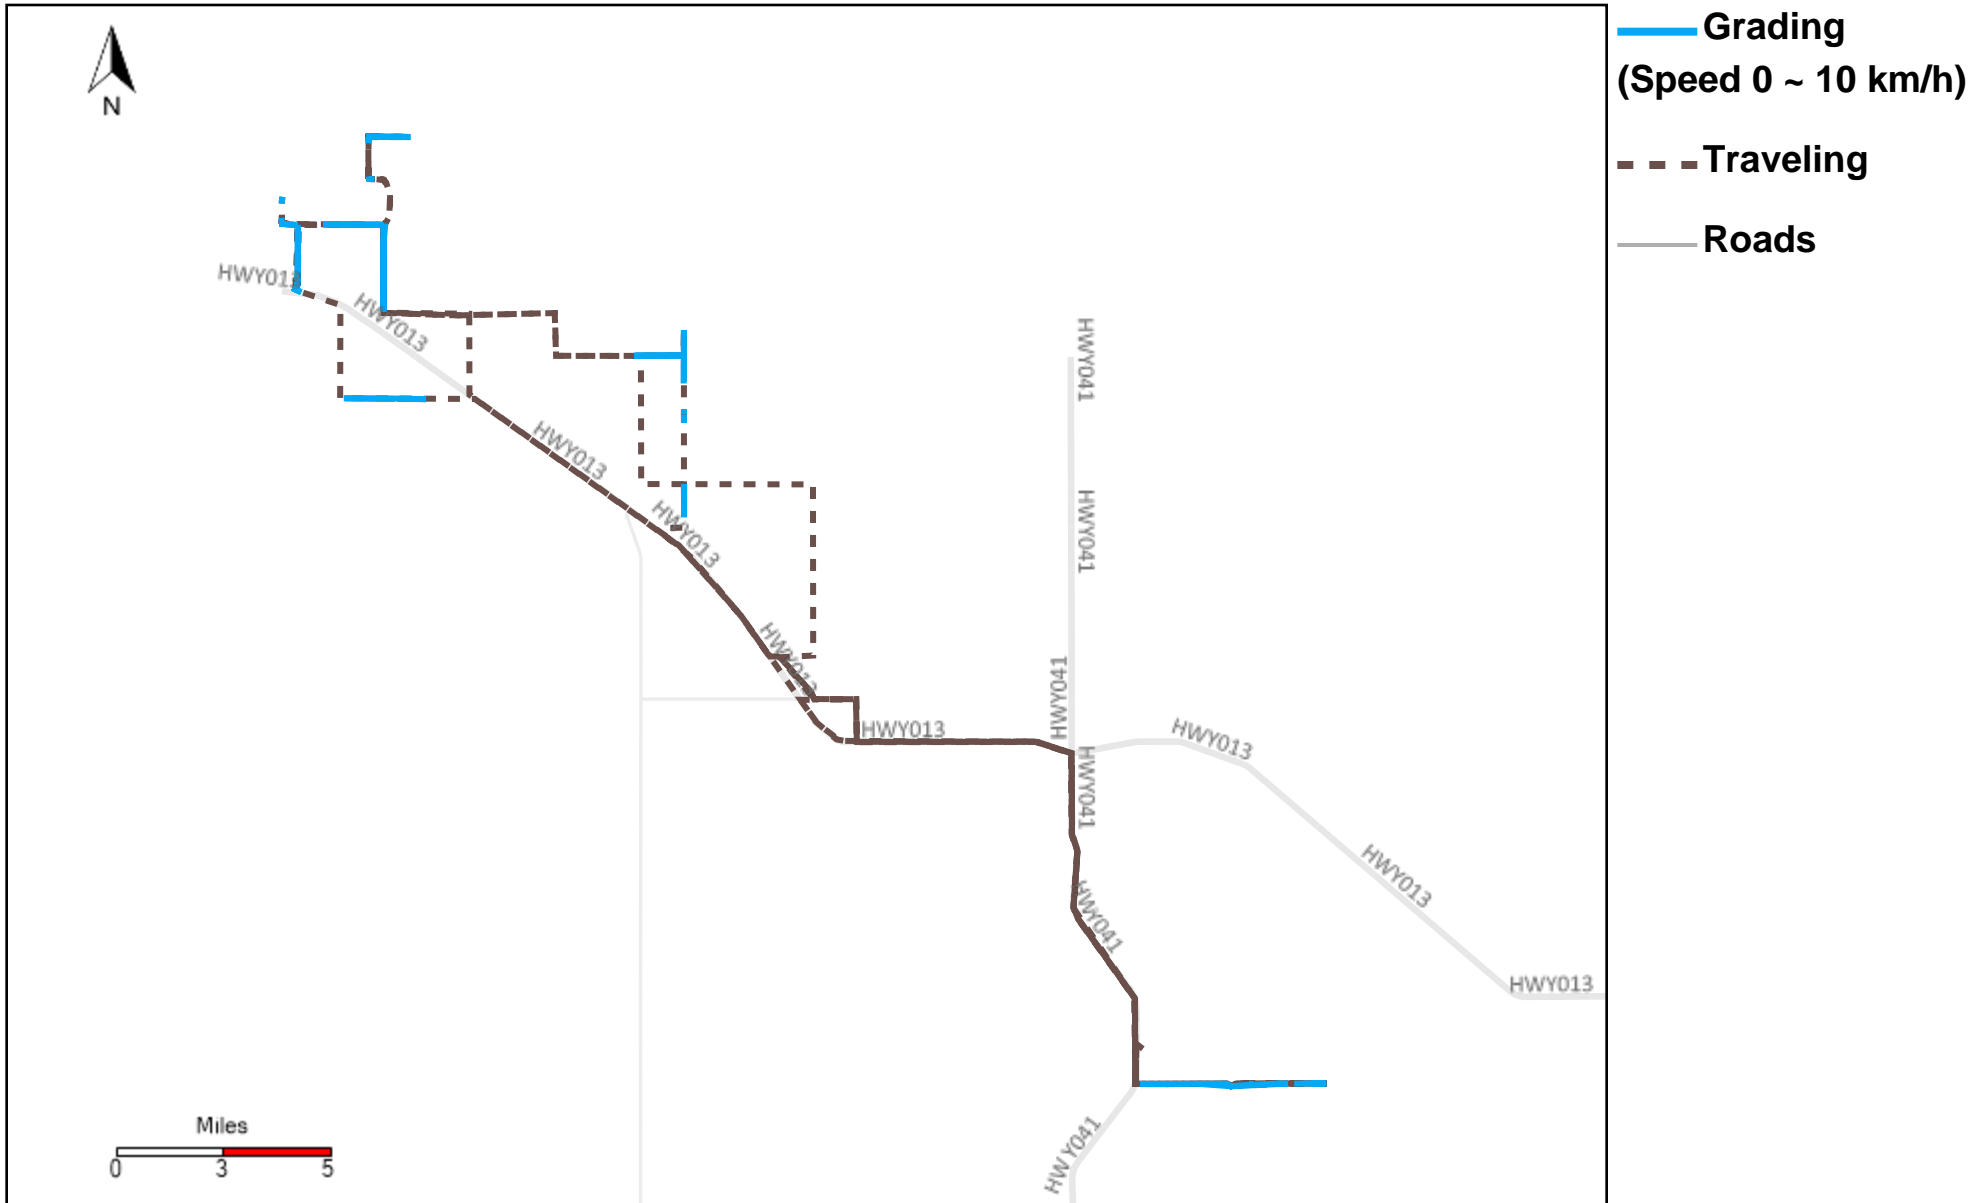

43-217_2024-10-06 ~ 2024-10-12 Tracking

Total Distance(km)	Total Hours	Work Distance(km)	Work Hours
530.75	50 hrs 6 min 6 sec	89	12 hrs 42 min 3 sec