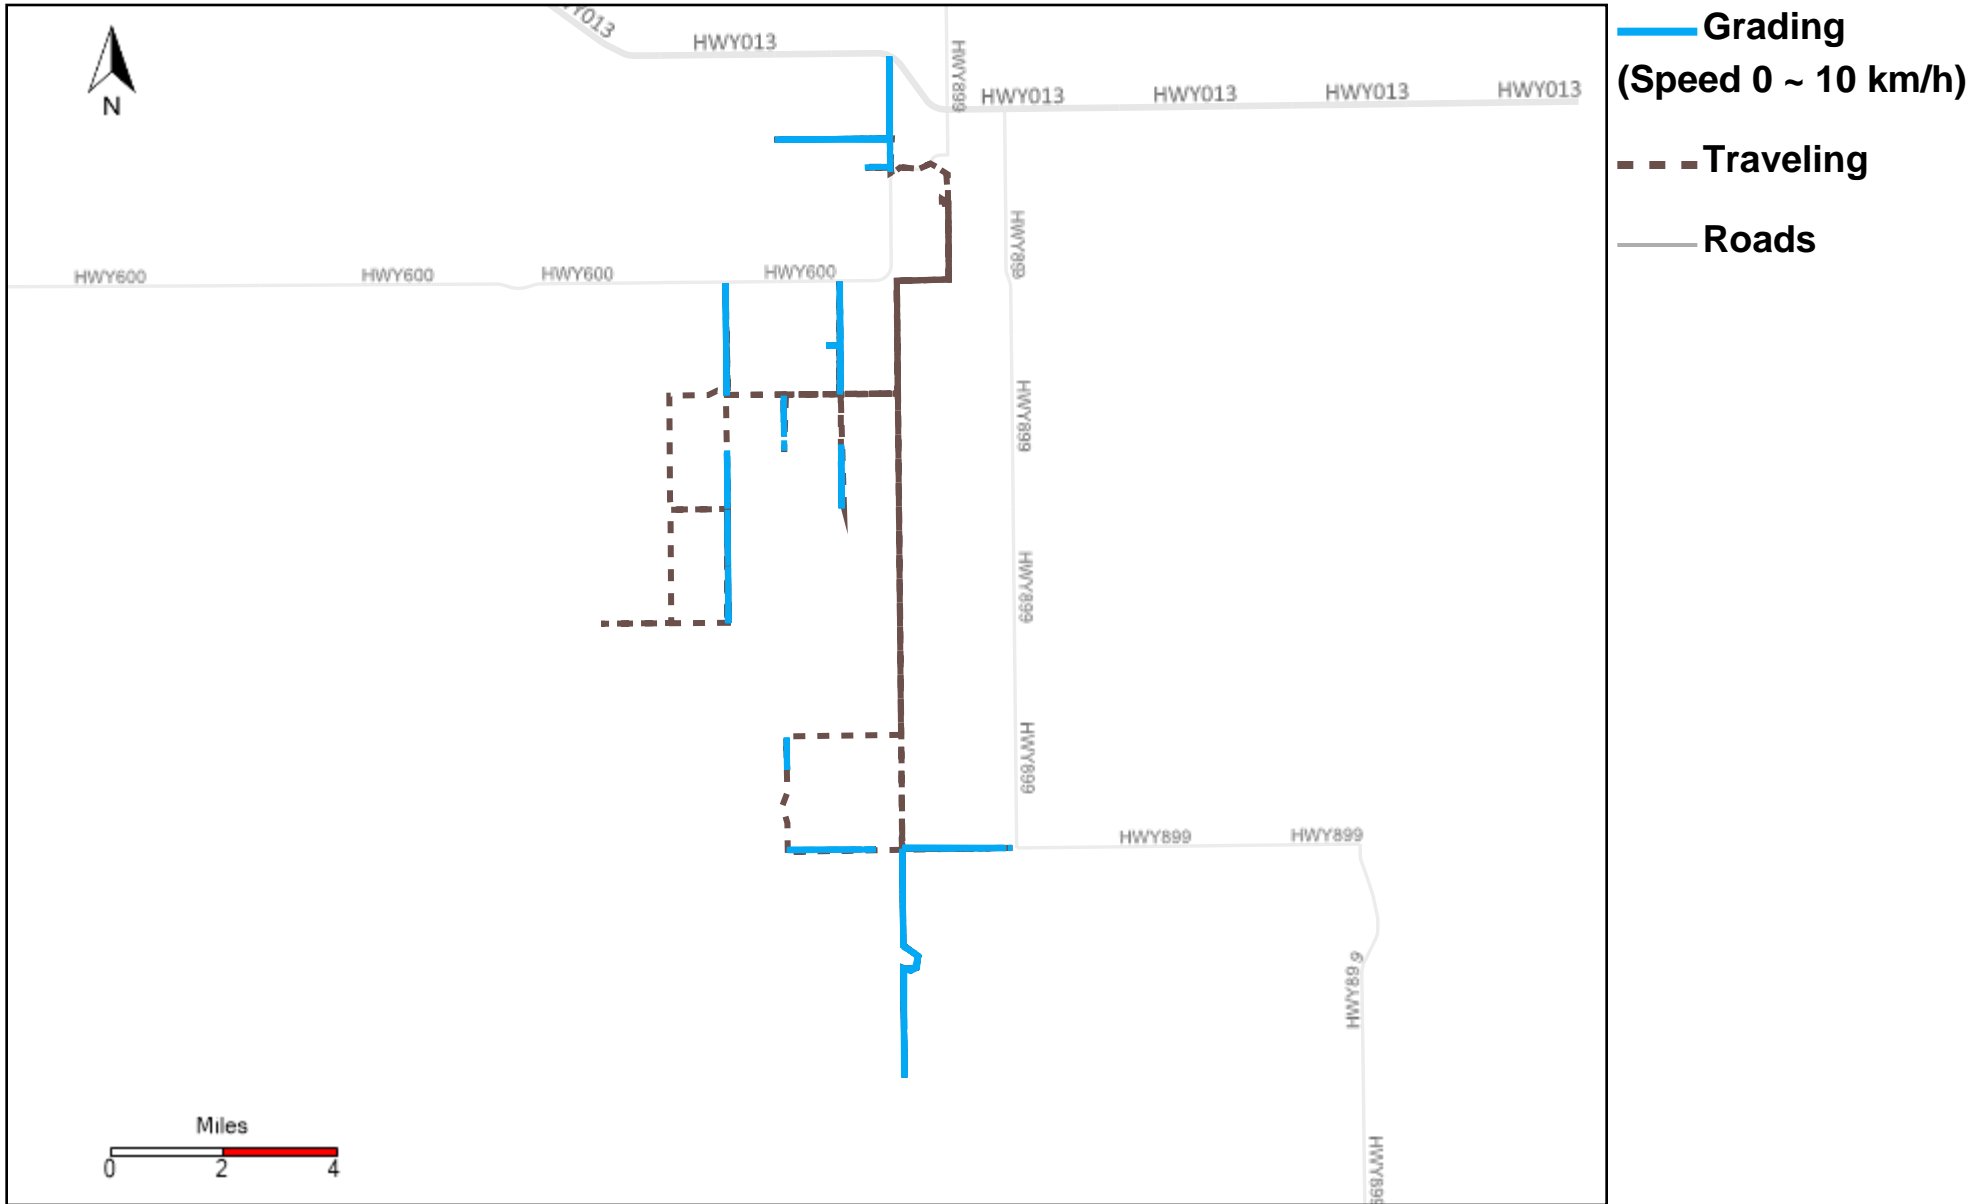

43-181_2024-10-06 ~ 2024-10-12 Tracking

Total Distance(km)	Total Hours	Work Distance(km)	Work Hours
446.23	49 hrs 49 min 47 sec	160.95	26 hrs 30 min 21 sec

43-182_2024-10-06 ~ 2024-10-12 Tracking

Total Distance(km)	Total Hours	Work Distance(km)	Work Hours
319.43	43 hrs 43 min 19 sec	192.74	29 hrs 31 min 24 sec