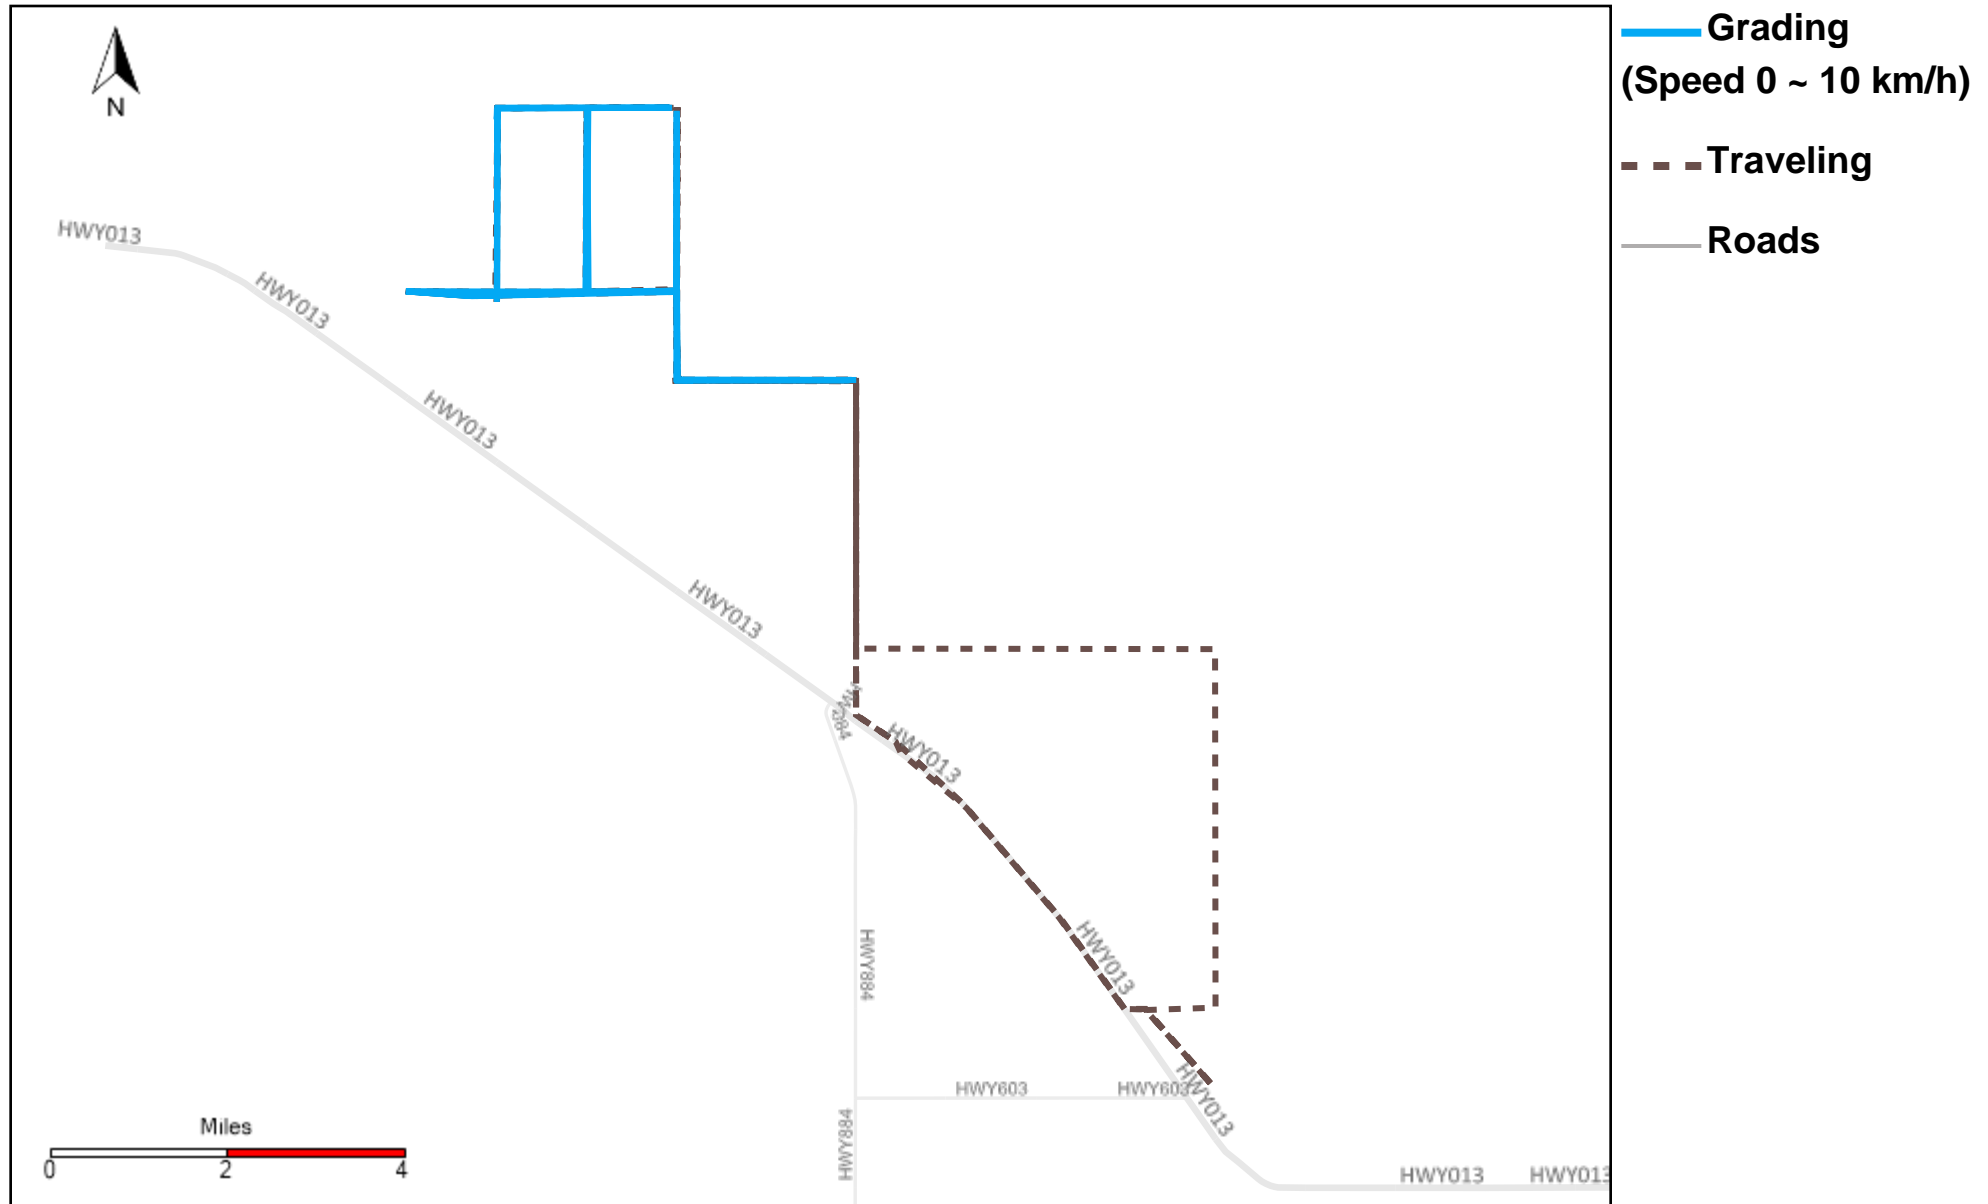

43-218_2024-10-06 ~ 2024-10-12 Tracking

Total Distance(km)	Total Hours	Work Distance(km)	Work Hours
371.13	46 hrs 55 min 55 sec	55.56	10 hrs 32 min 44 sec

43-220_2024-10-06 ~ 2024-10-12 Tracking

Total Distance(km)	Total Hours	Work Distance(km)	Work Hours
705.68	46 hrs 57 min 7 sec	103.14	12 hrs 37 min 52 sec

43-221_2024-10-06 ~ 2024-10-12 Tracking

Total Distance(km)	Total Hours	Work Distance(km)	Work Hours
209.84	20 hrs 12 min 1 sec	130.4	15 hrs 44 min 3 sec