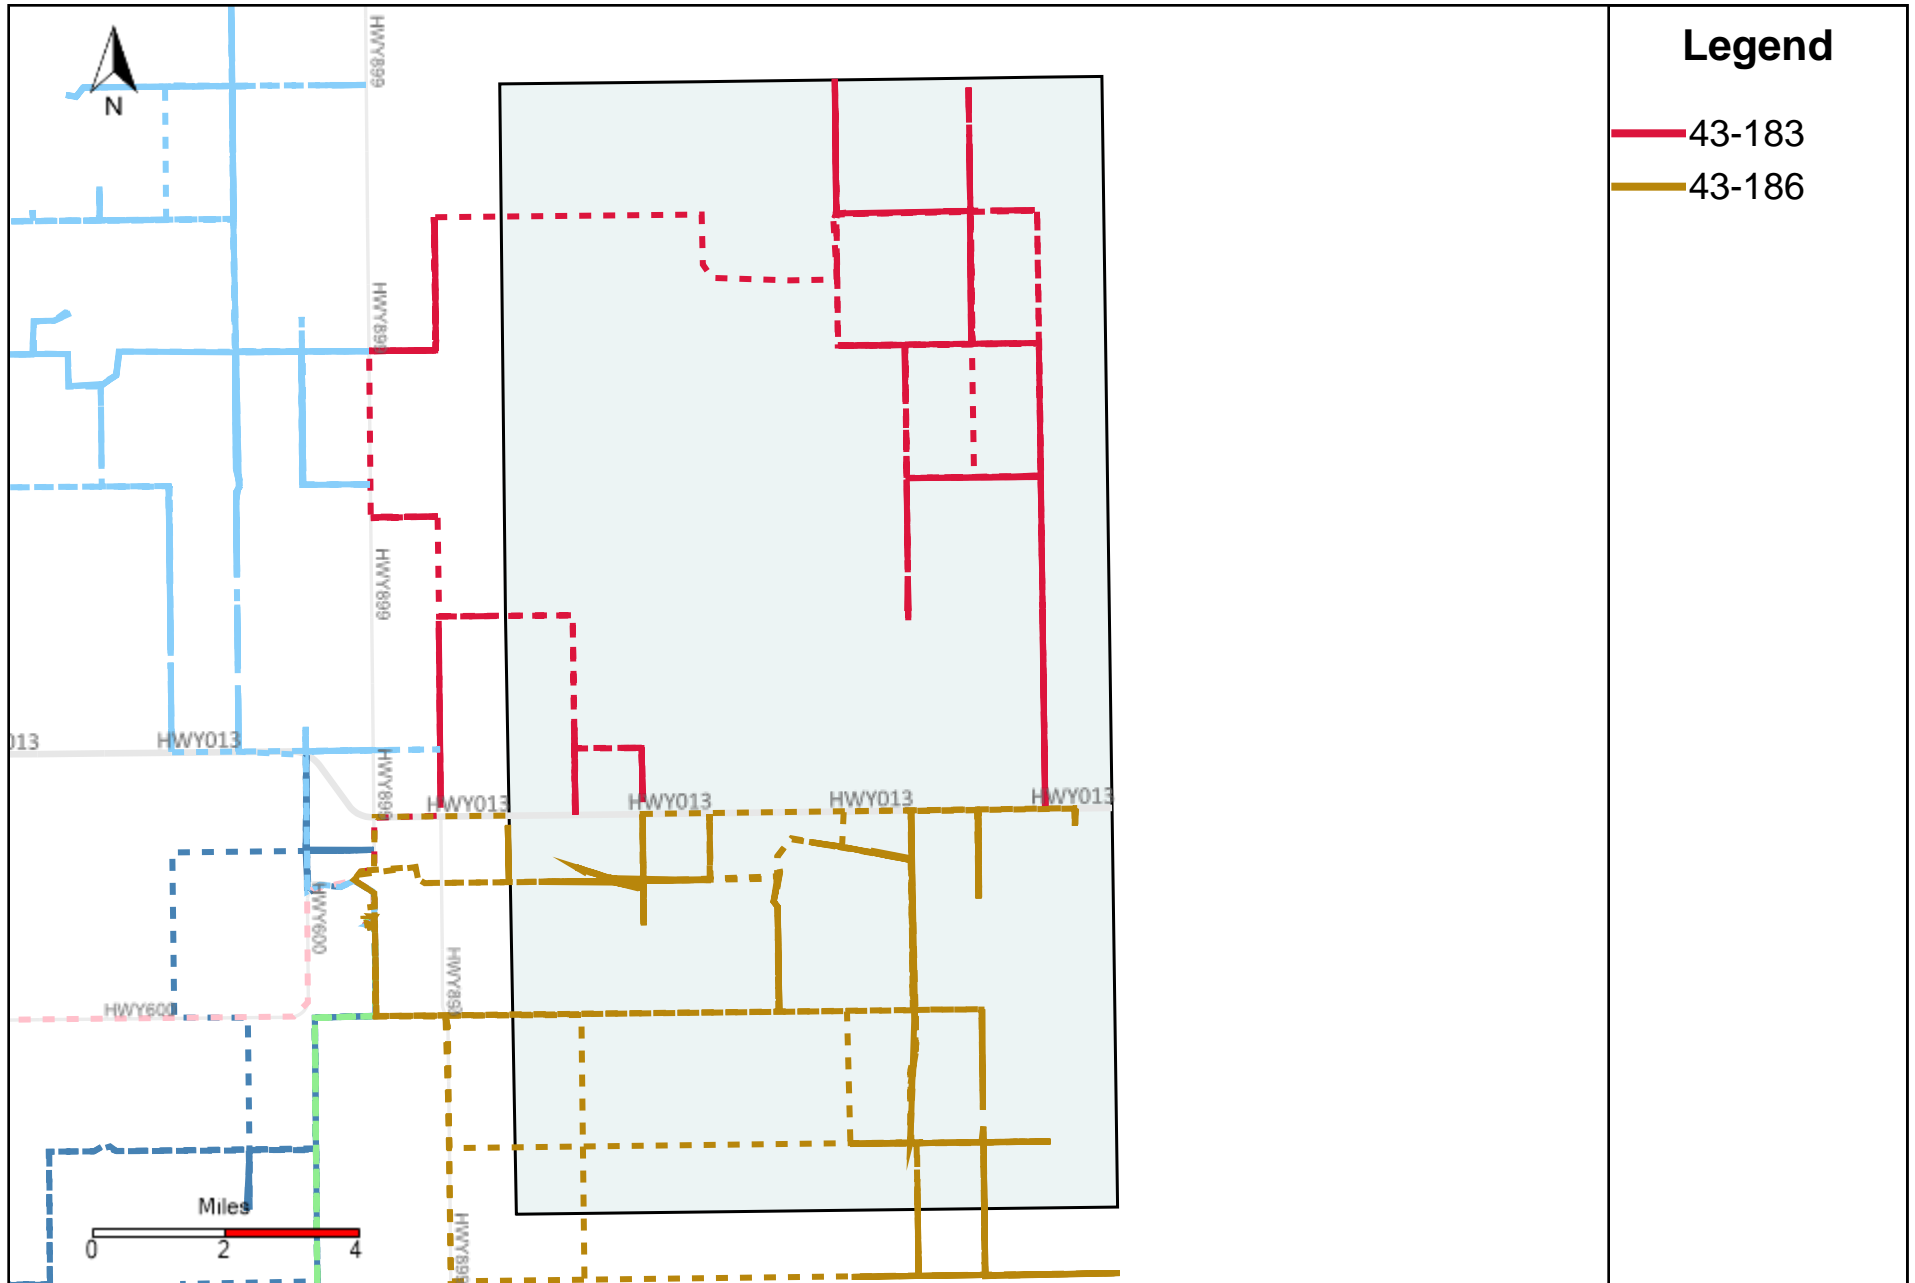

Division: 2 Grader Report(2024-09-29 ~ 2024-10-05)

Vehicle Name List	Total Distance(km)	Total Hours
43-183, 43-186	808.3	80 hrs 27 min 0 sec