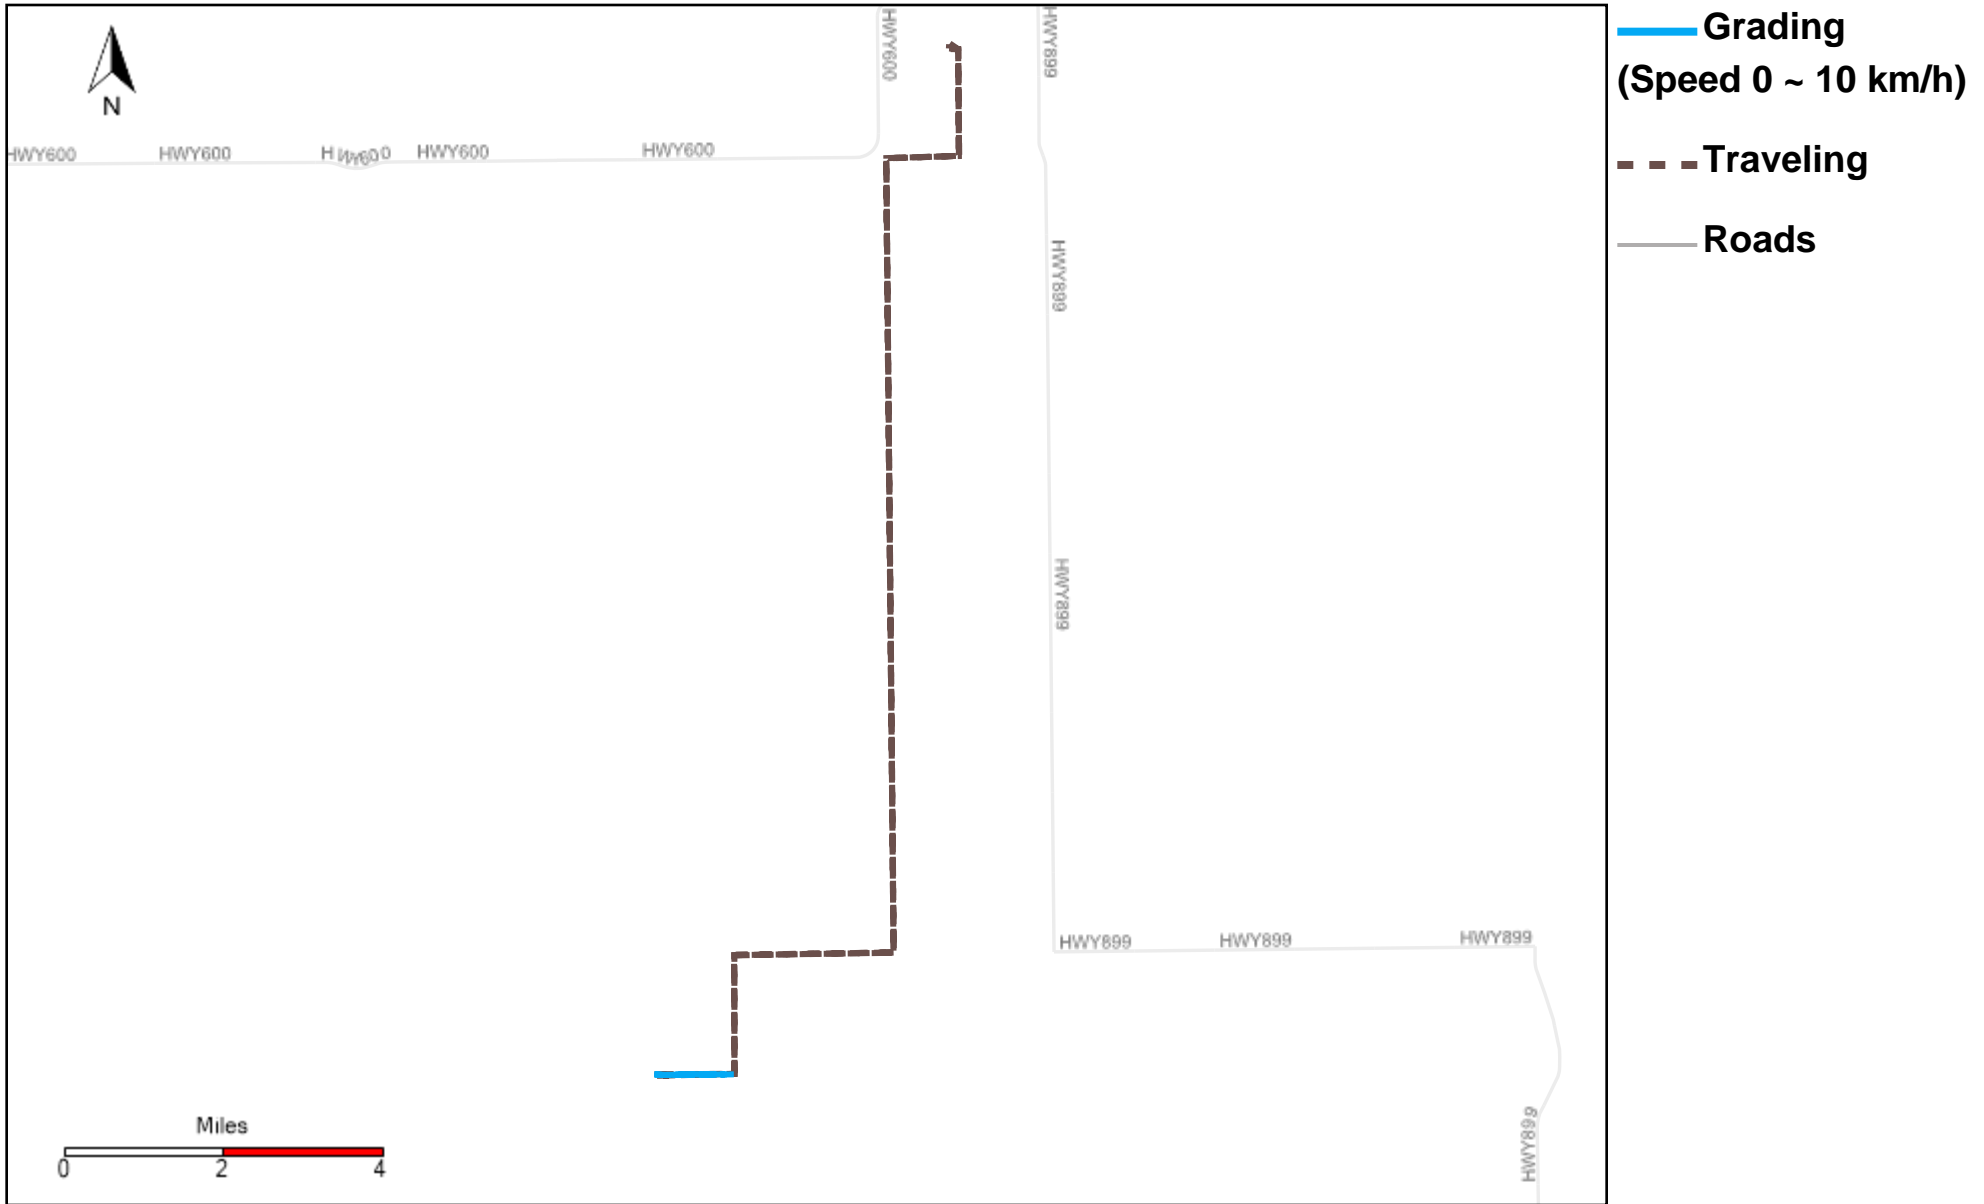

43-182_2024-09-29 ~ 2024-10-05 Tracking

Total Distance(km)	Total Hours	Work Distance(km)	Work Hours
192.04	23 hrs 45 min 48 sec	19.56	12 hrs 35 min 32 sec