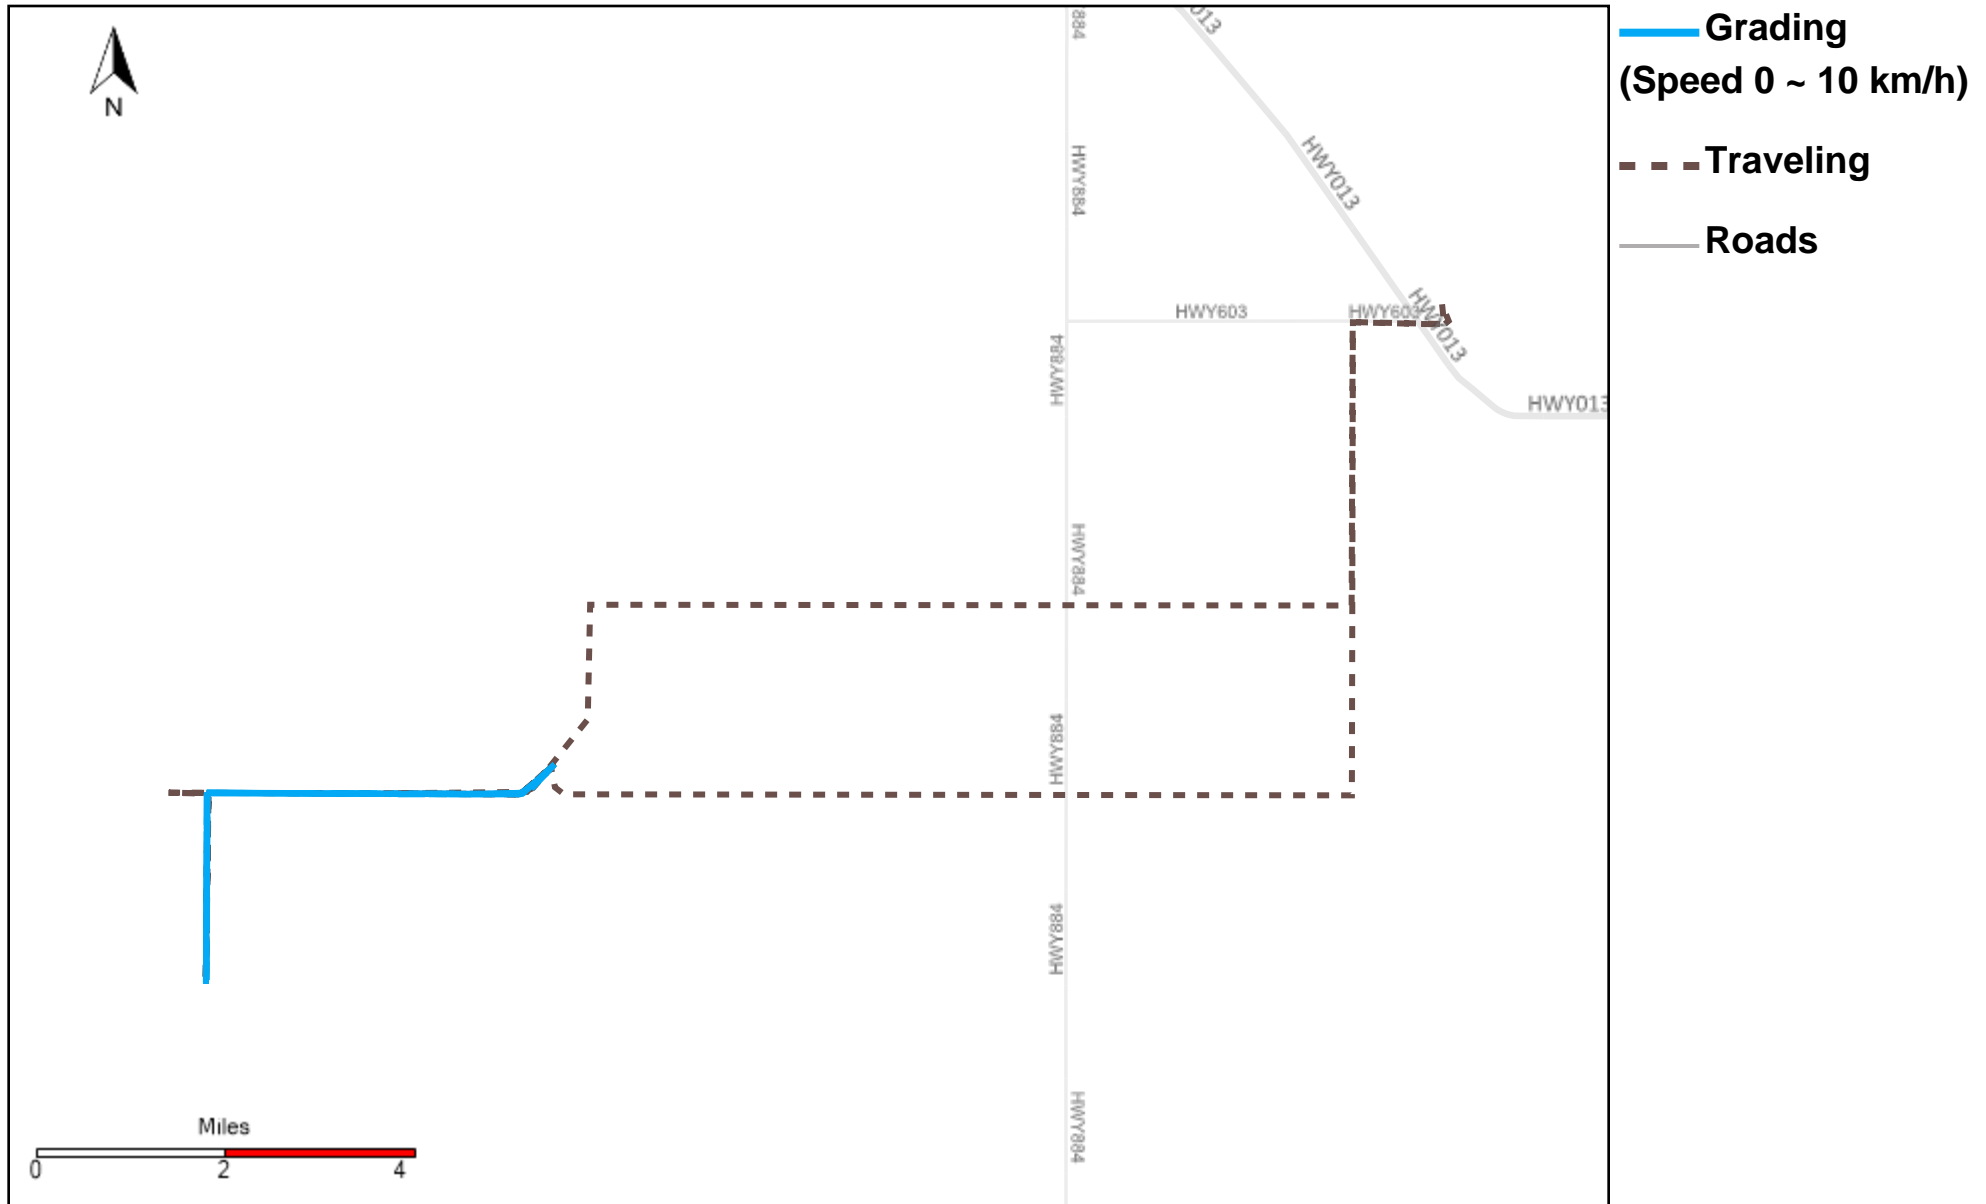

43-219_2024-09-29 ~ 2024-10-05 Tracking

Total Distance(km)	Total Hours	Work Distance(km)	Work Hours
109.87	10 hrs 28 min 40 sec	44.83	5 hrs 11 min 2 sec