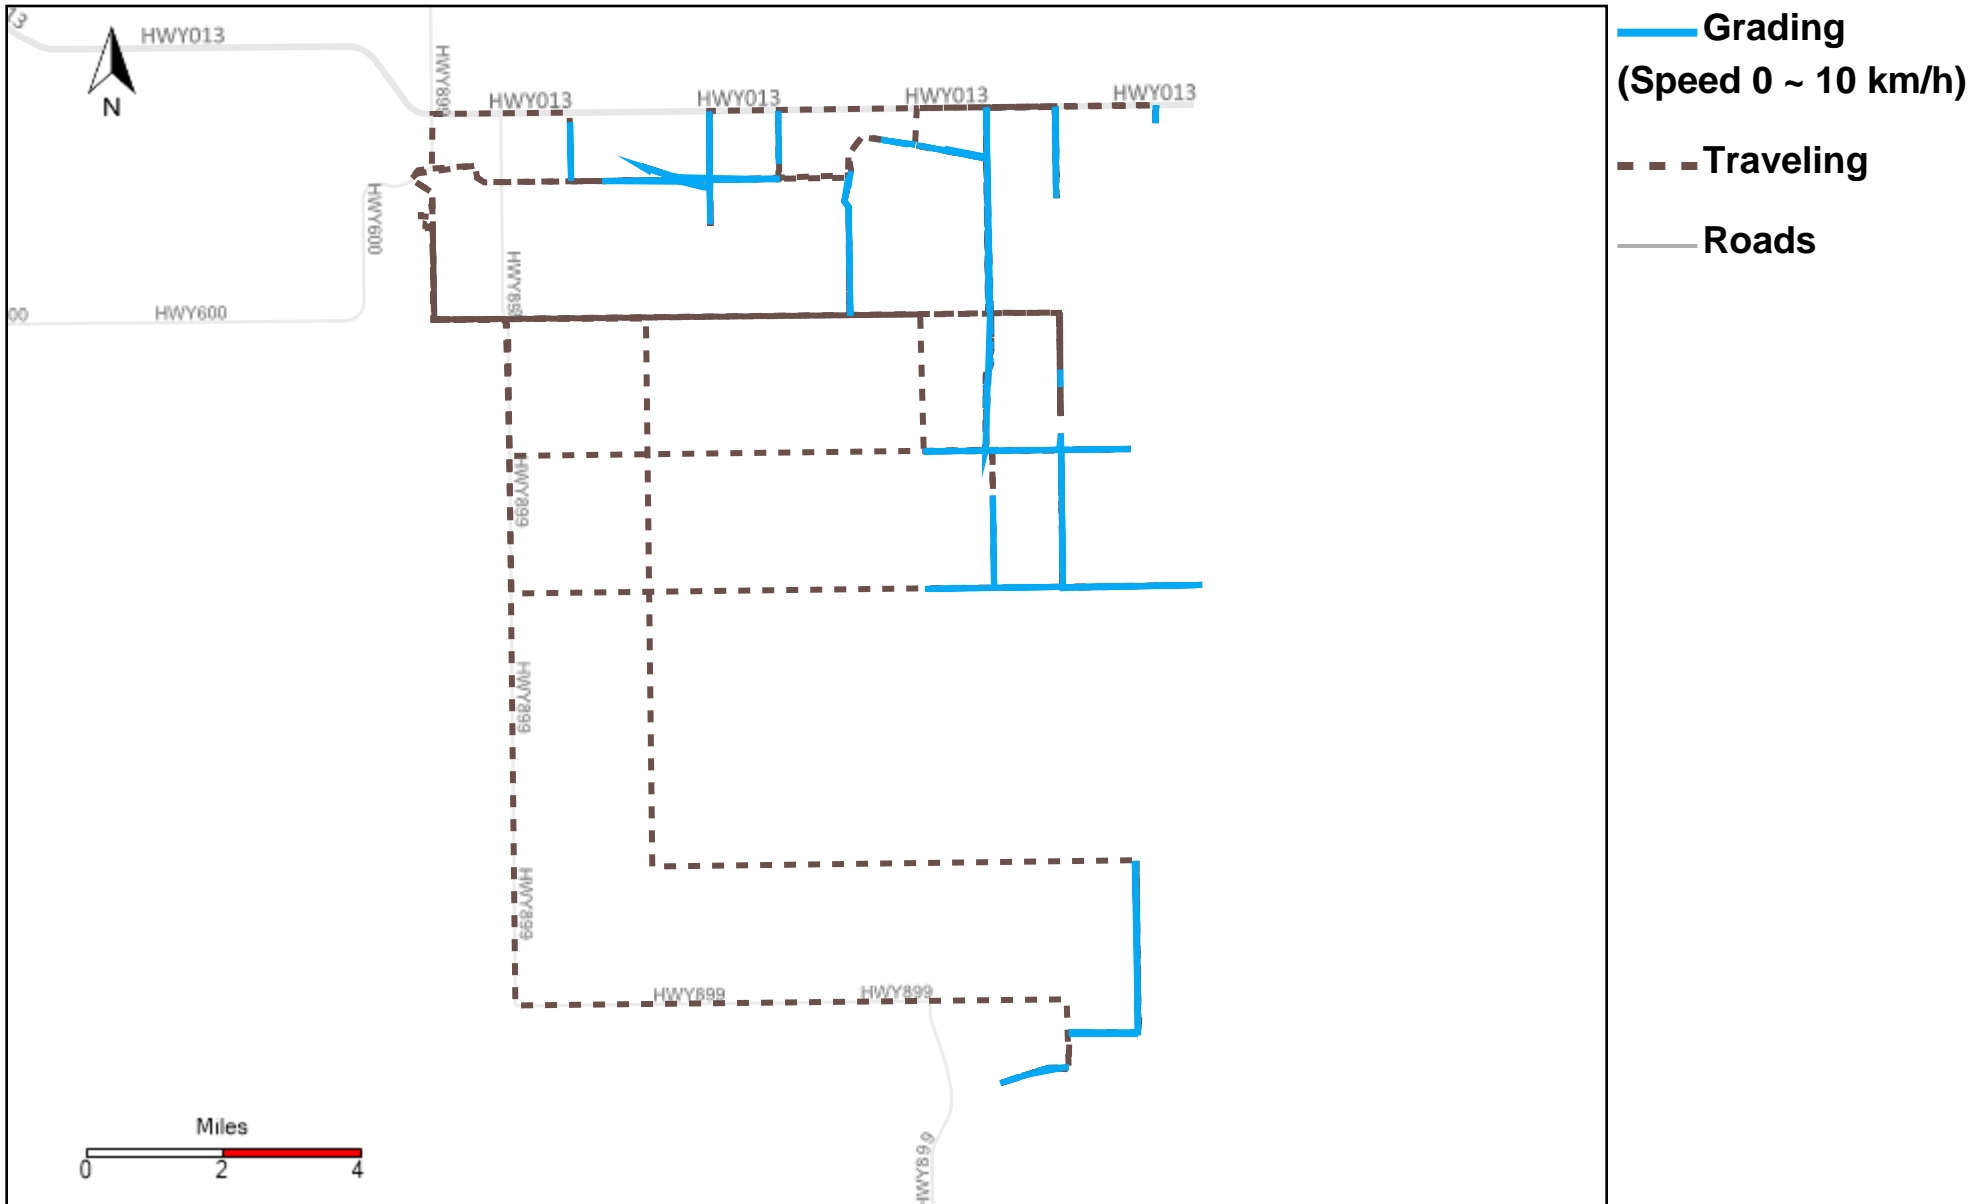

43-186_2024-09-29 ~ 2024-10-05 Tracking

Total Distance(km)	Total Hours	Work Distance(km)	Work Hours
506.39	50 hrs 6 min 6 sec	181.4	27 hrs 47 min 58 sec