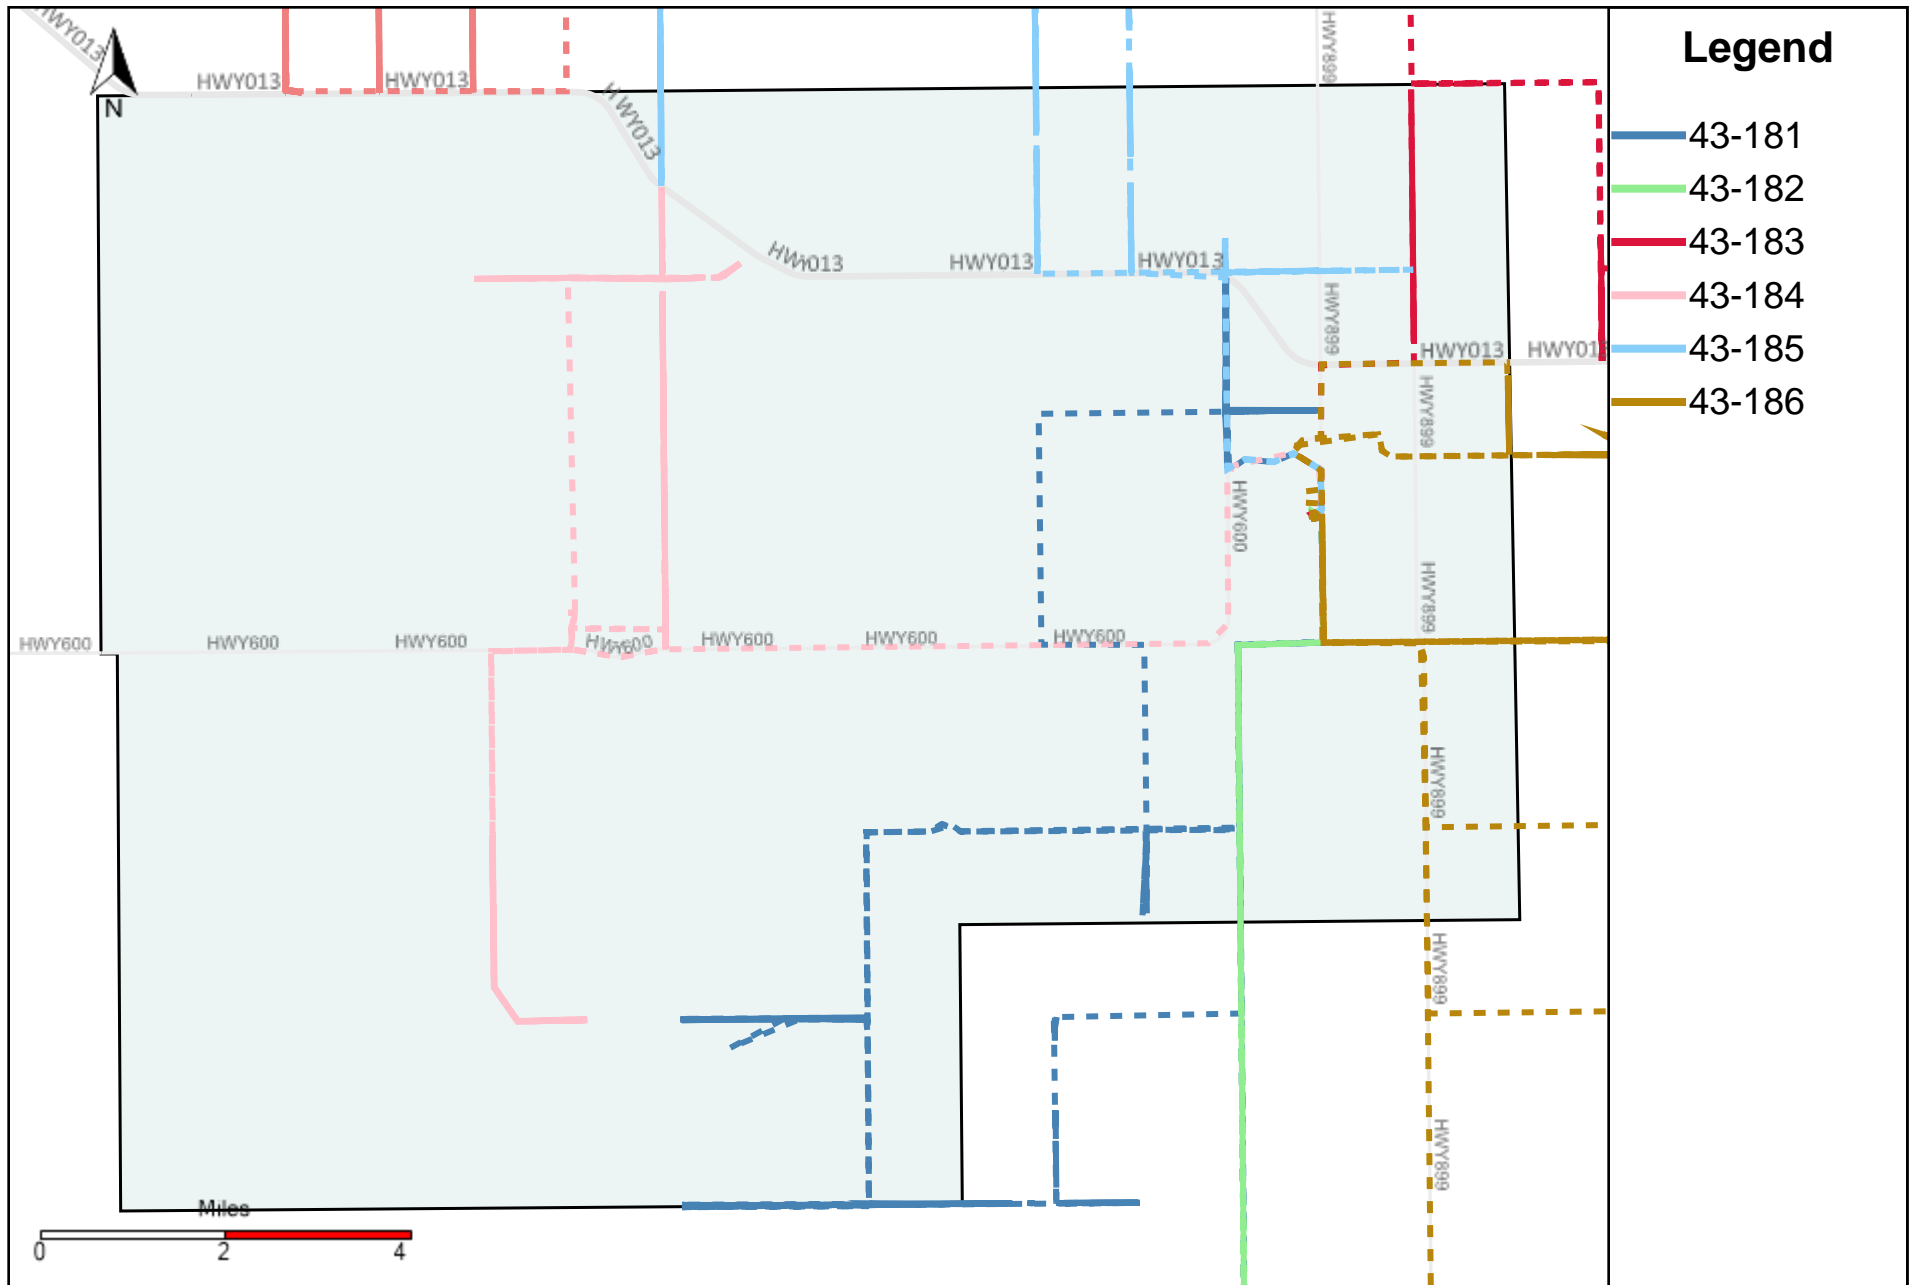

Division: 3 Grader Report(2024-09-29 ~ 2024-10-05)

Vehicle Name List	Total Distance(km)	Total Hours
43-181, 43-182, 43-183, 43-184, 43-185, 43-186	2071.86	220 hrs 11 min 11 sec