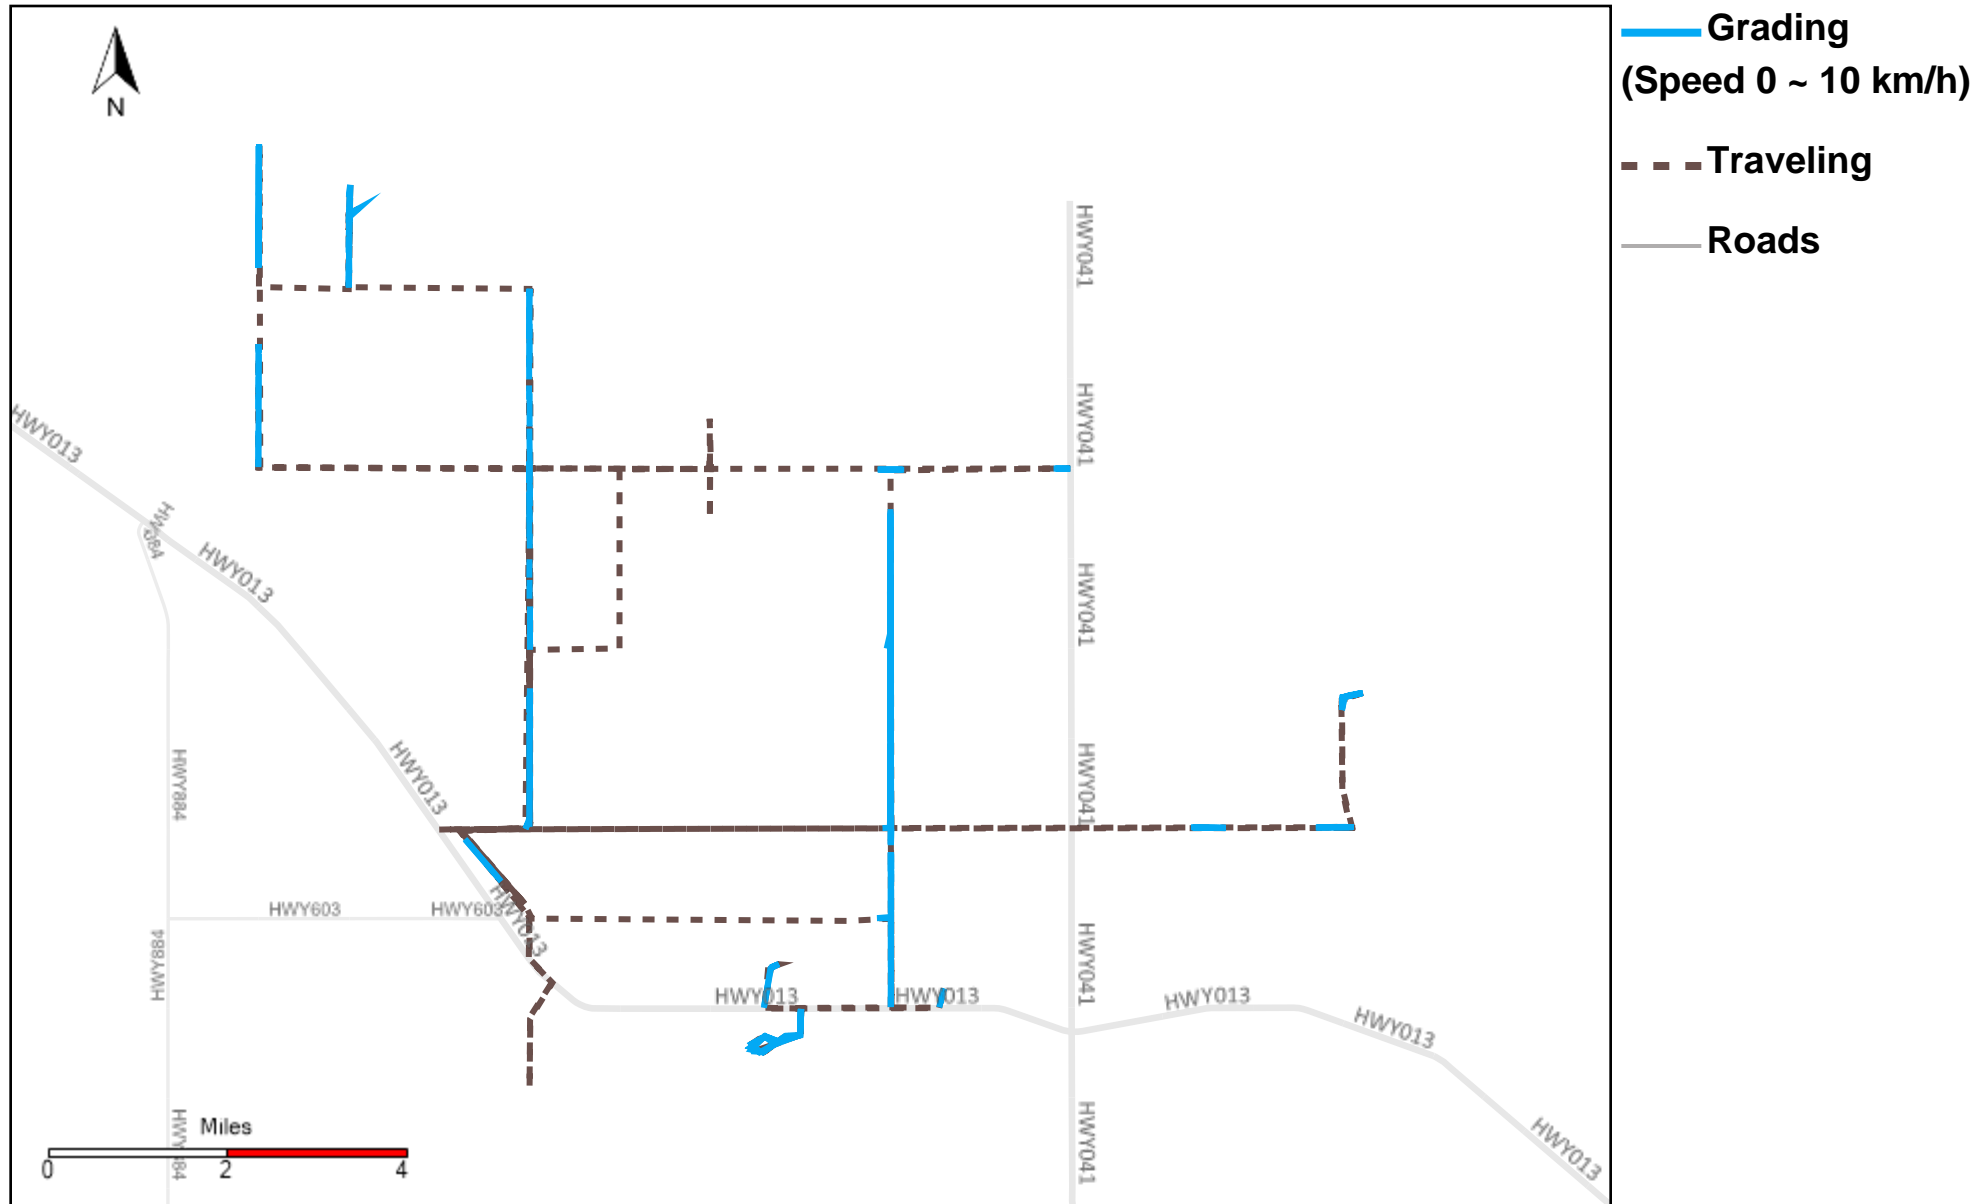

43-218_2024-09-29 ~ 2024-10-05 Tracking

Total Distance(km)	Total Hours	Work Distance(km)	Work Hours
376.68	38 hrs 28 min 54 sec	115.68	17 hrs 8 min 55 sec