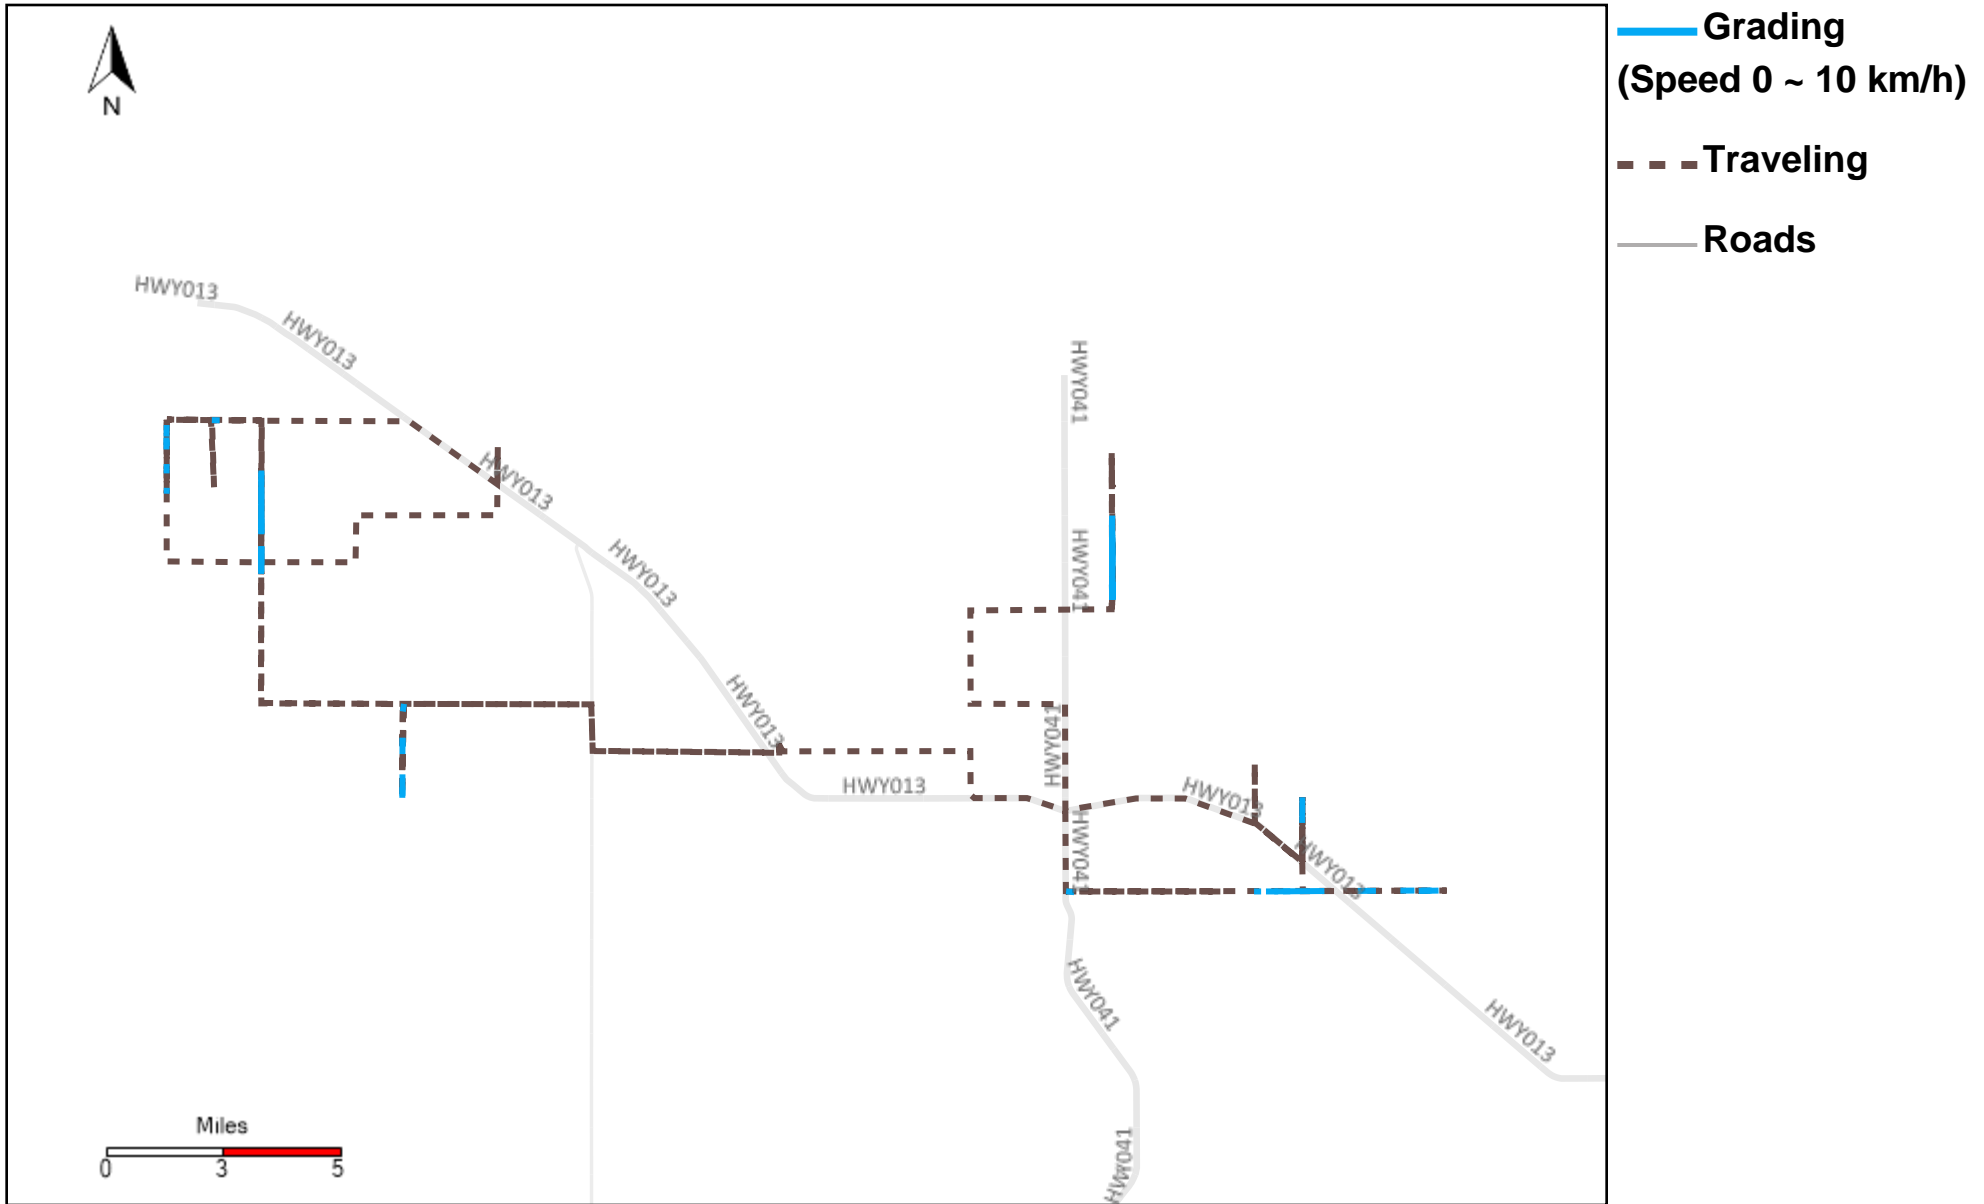

43-220_2024-09-29 ~ 2024-10-05 Tracking

Total Distance(km)	Total Hours	Work Distance(km)	Work Hours
365.36	28 hrs 45 min 8 sec	39.23	5 hrs 9 min 8 sec