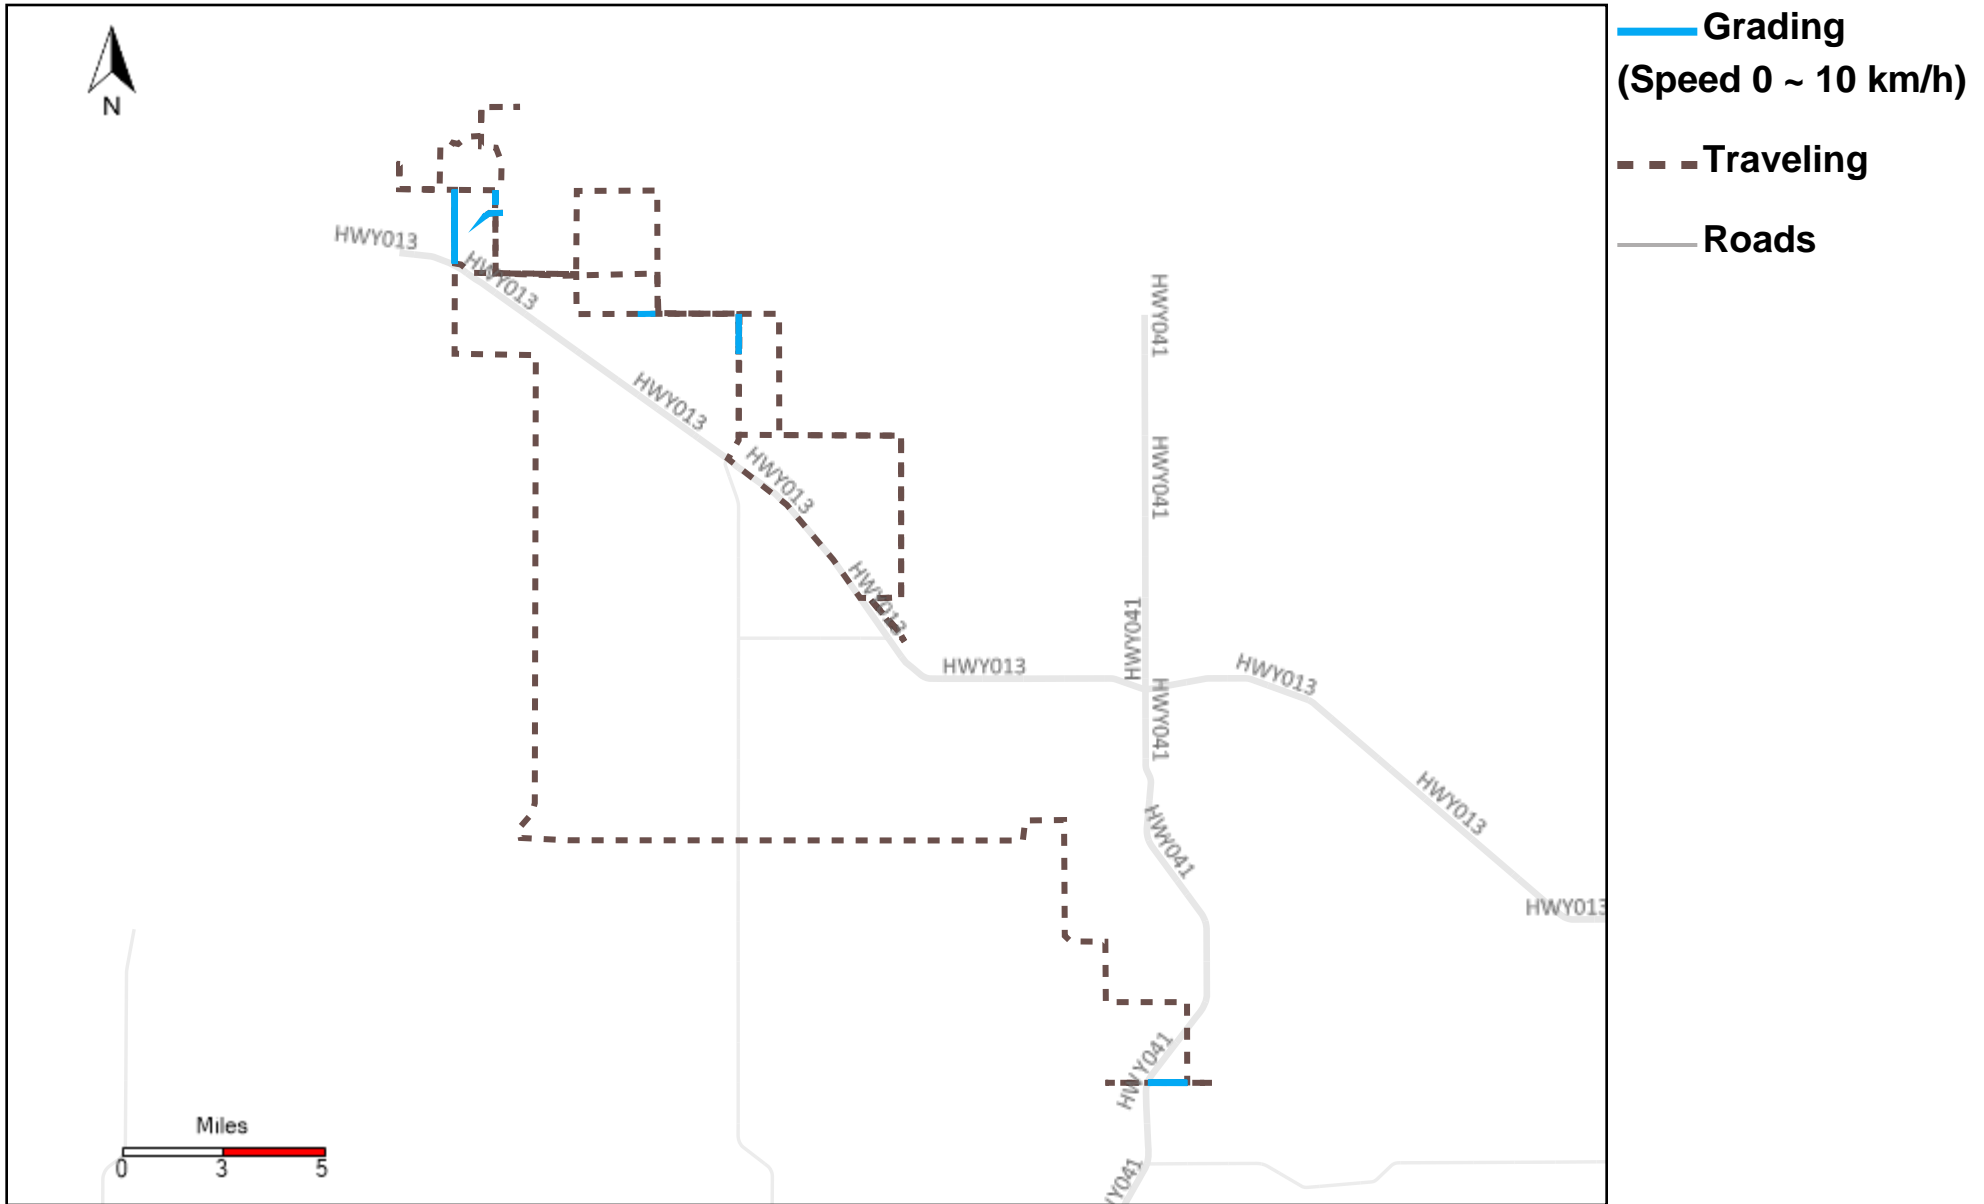

43-217_2024-09-29 ~ 2024-10-05 Tracking

Total Distance(km)	Total Hours	Work Distance(km)	Work Hours
368.25	42 hrs 35 min 23 sec	90.12	16 hrs 1 min 13 sec