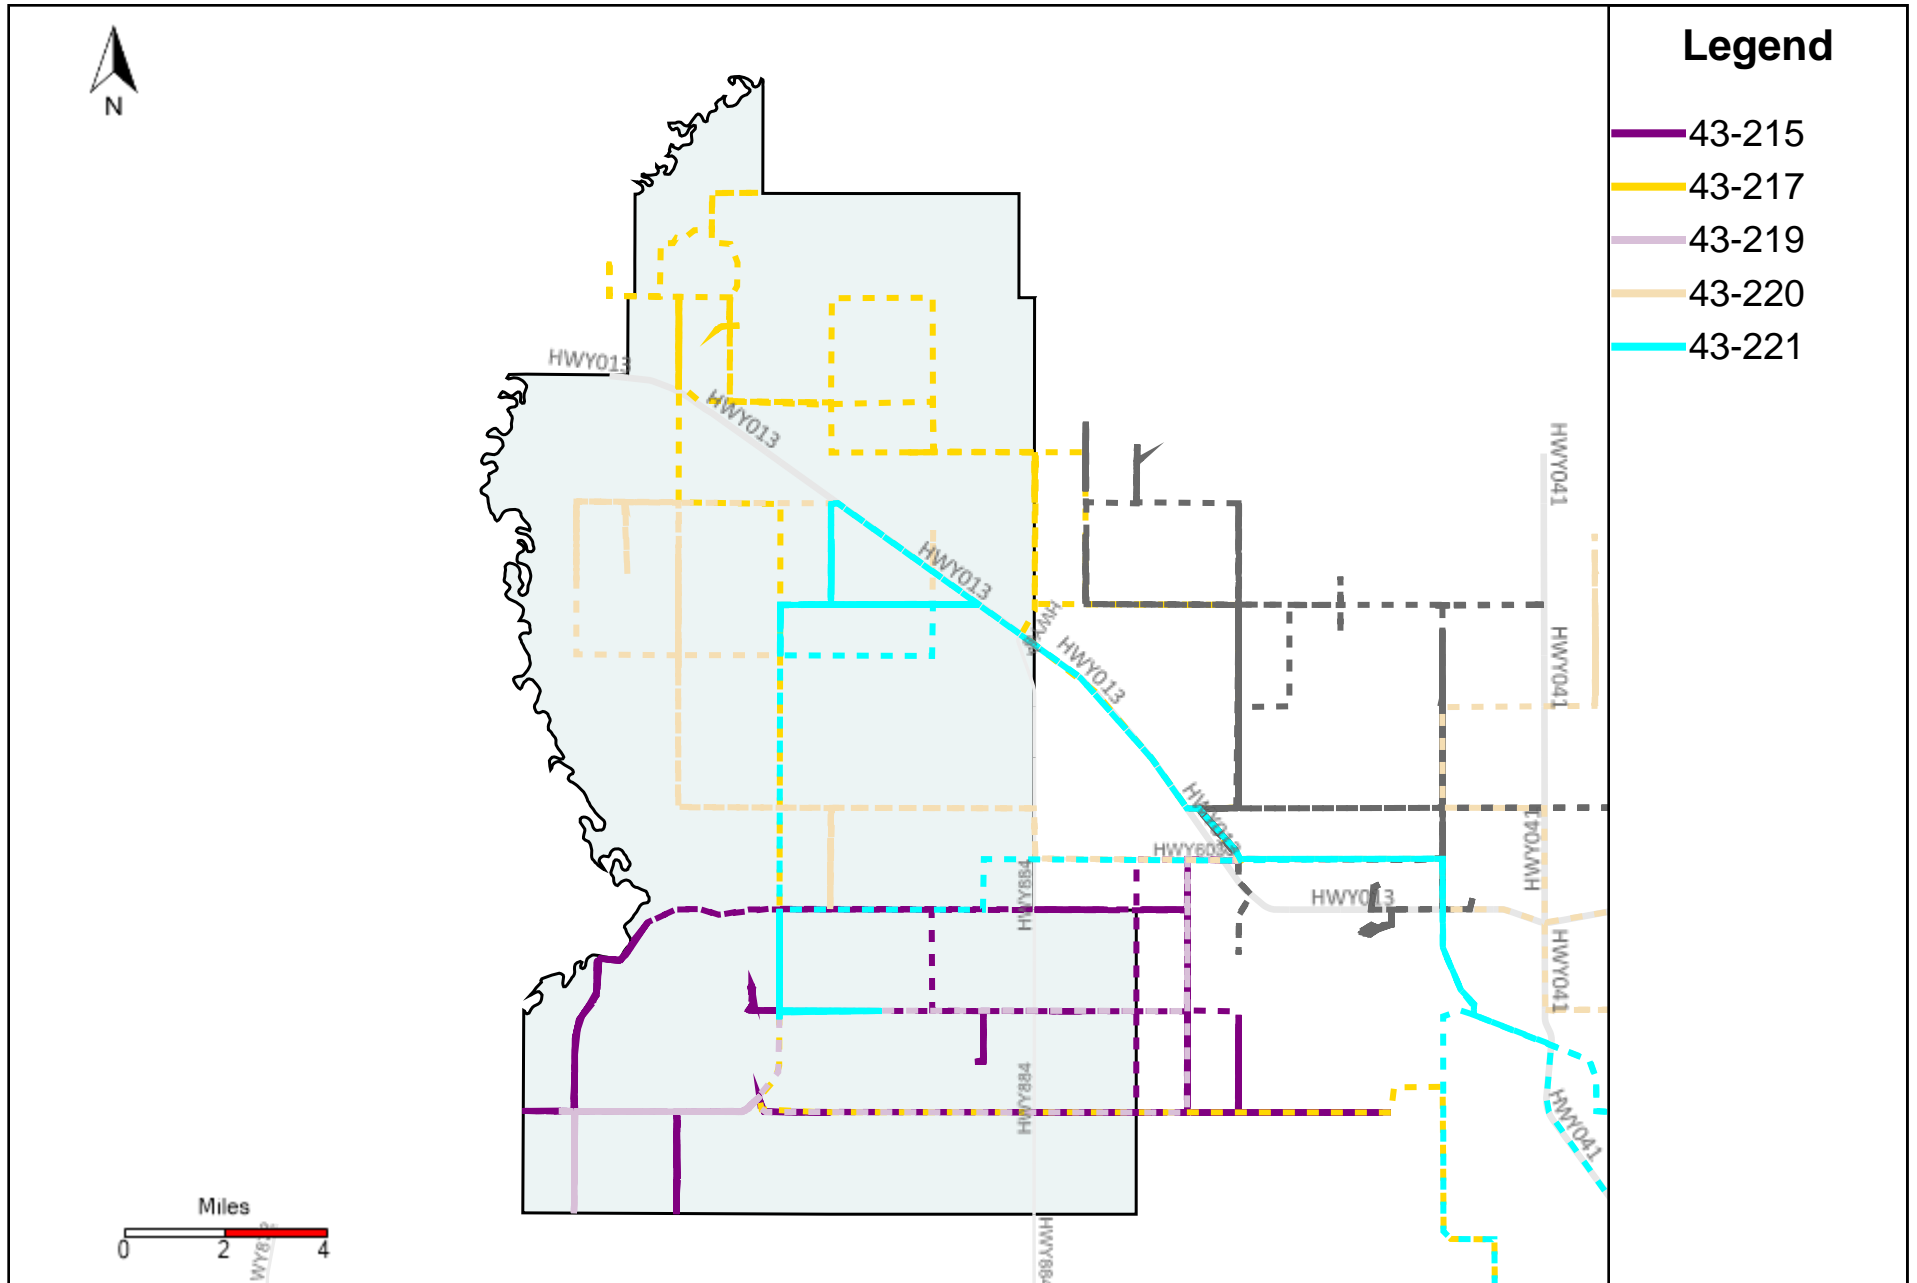

Division: 7 Grader Report(2024-09-29 ~ 2024-10-05)

Vehicle Name List	Total Distance(km)	Total Hours
43-215, 43-217, 43-219, 43-220, 43-221	1721.43	164 hrs 8 min 53 sec