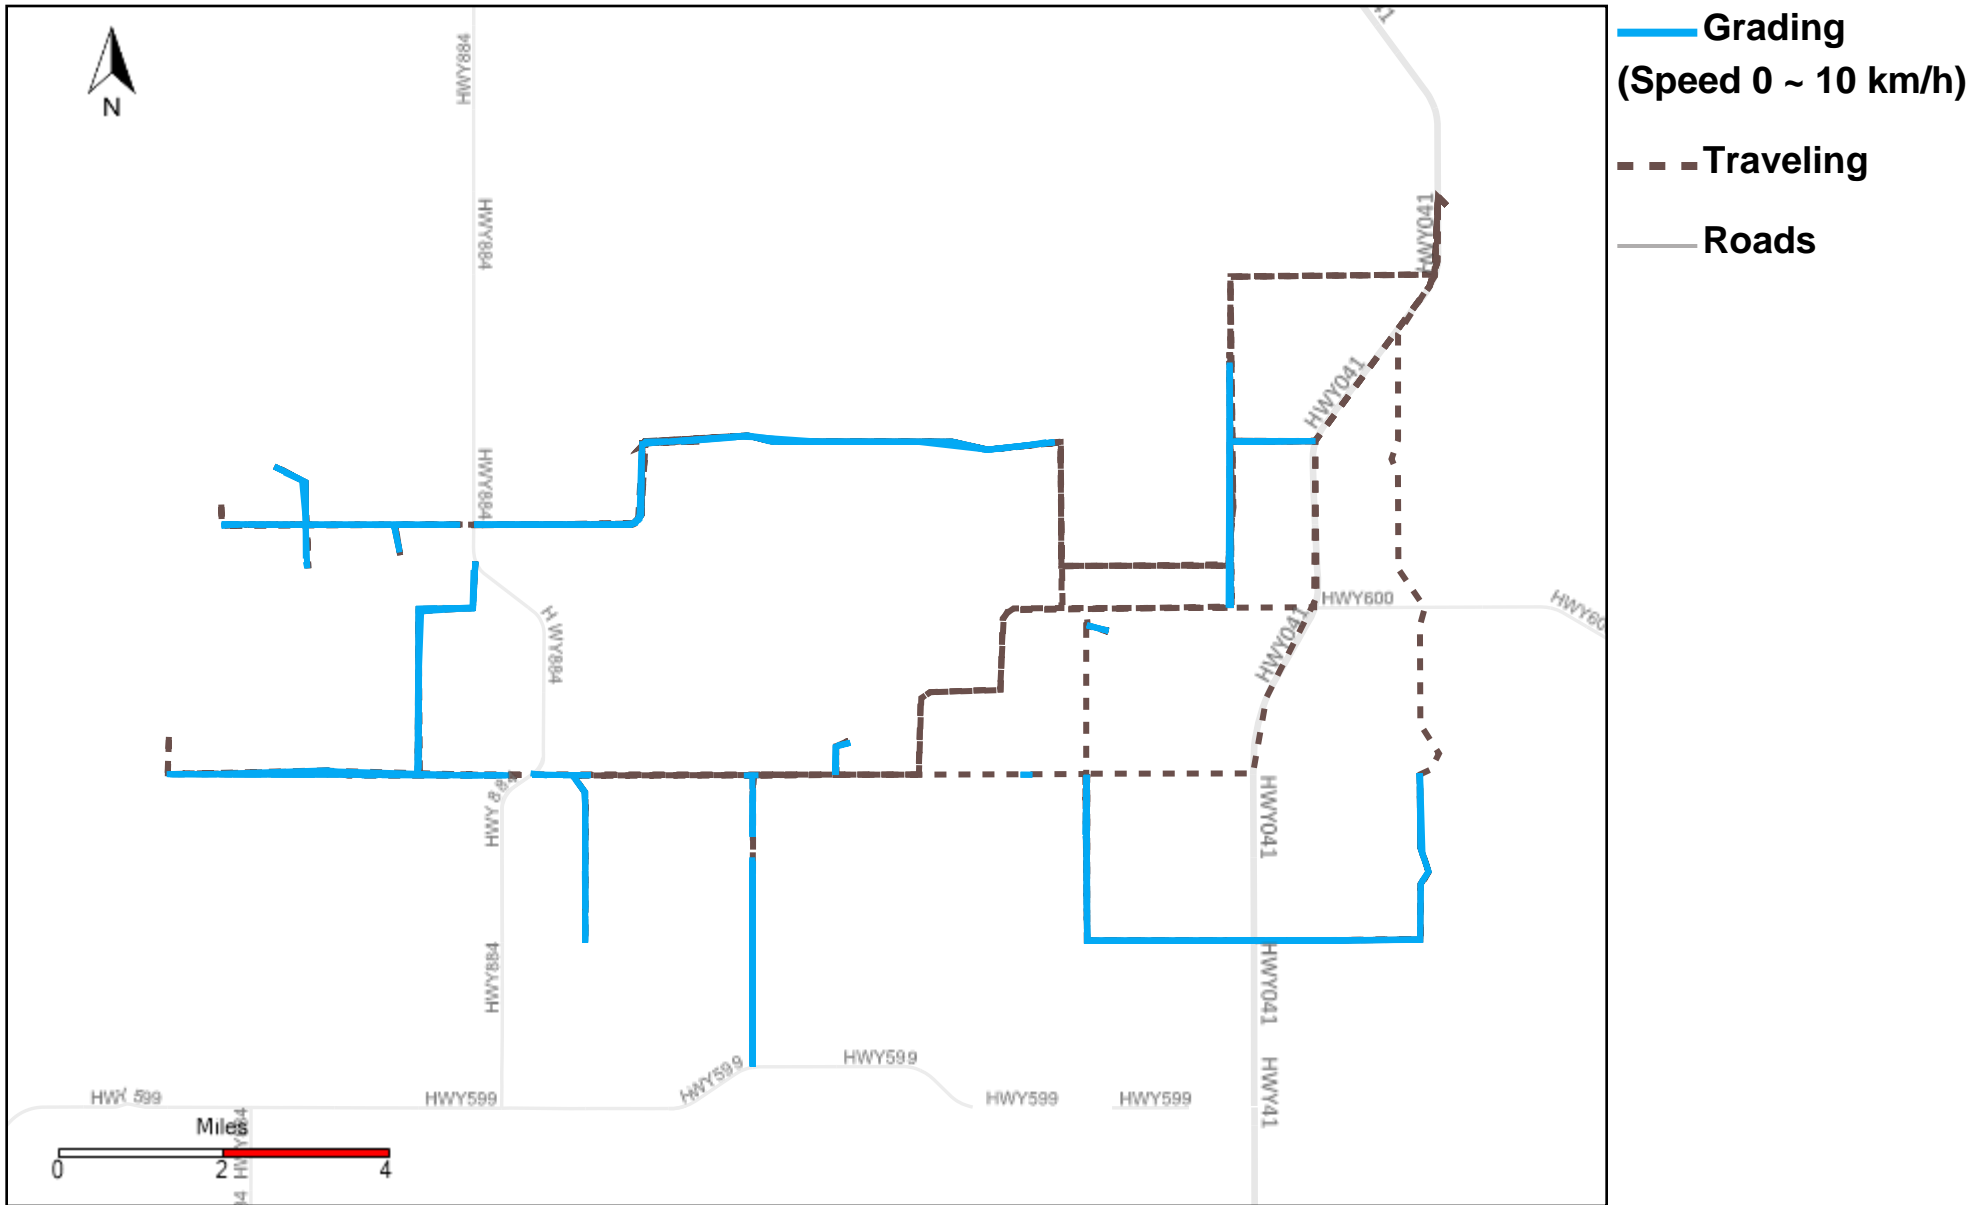

43-216_2024-09-29 ~ 2024-10-05 Tracking

Total Distance(km)	Total Hours	Work Distance(km)	Work Hours
598.82	52 hrs 2 min 0 sec	253.06	33 hrs 20 min 5 sec