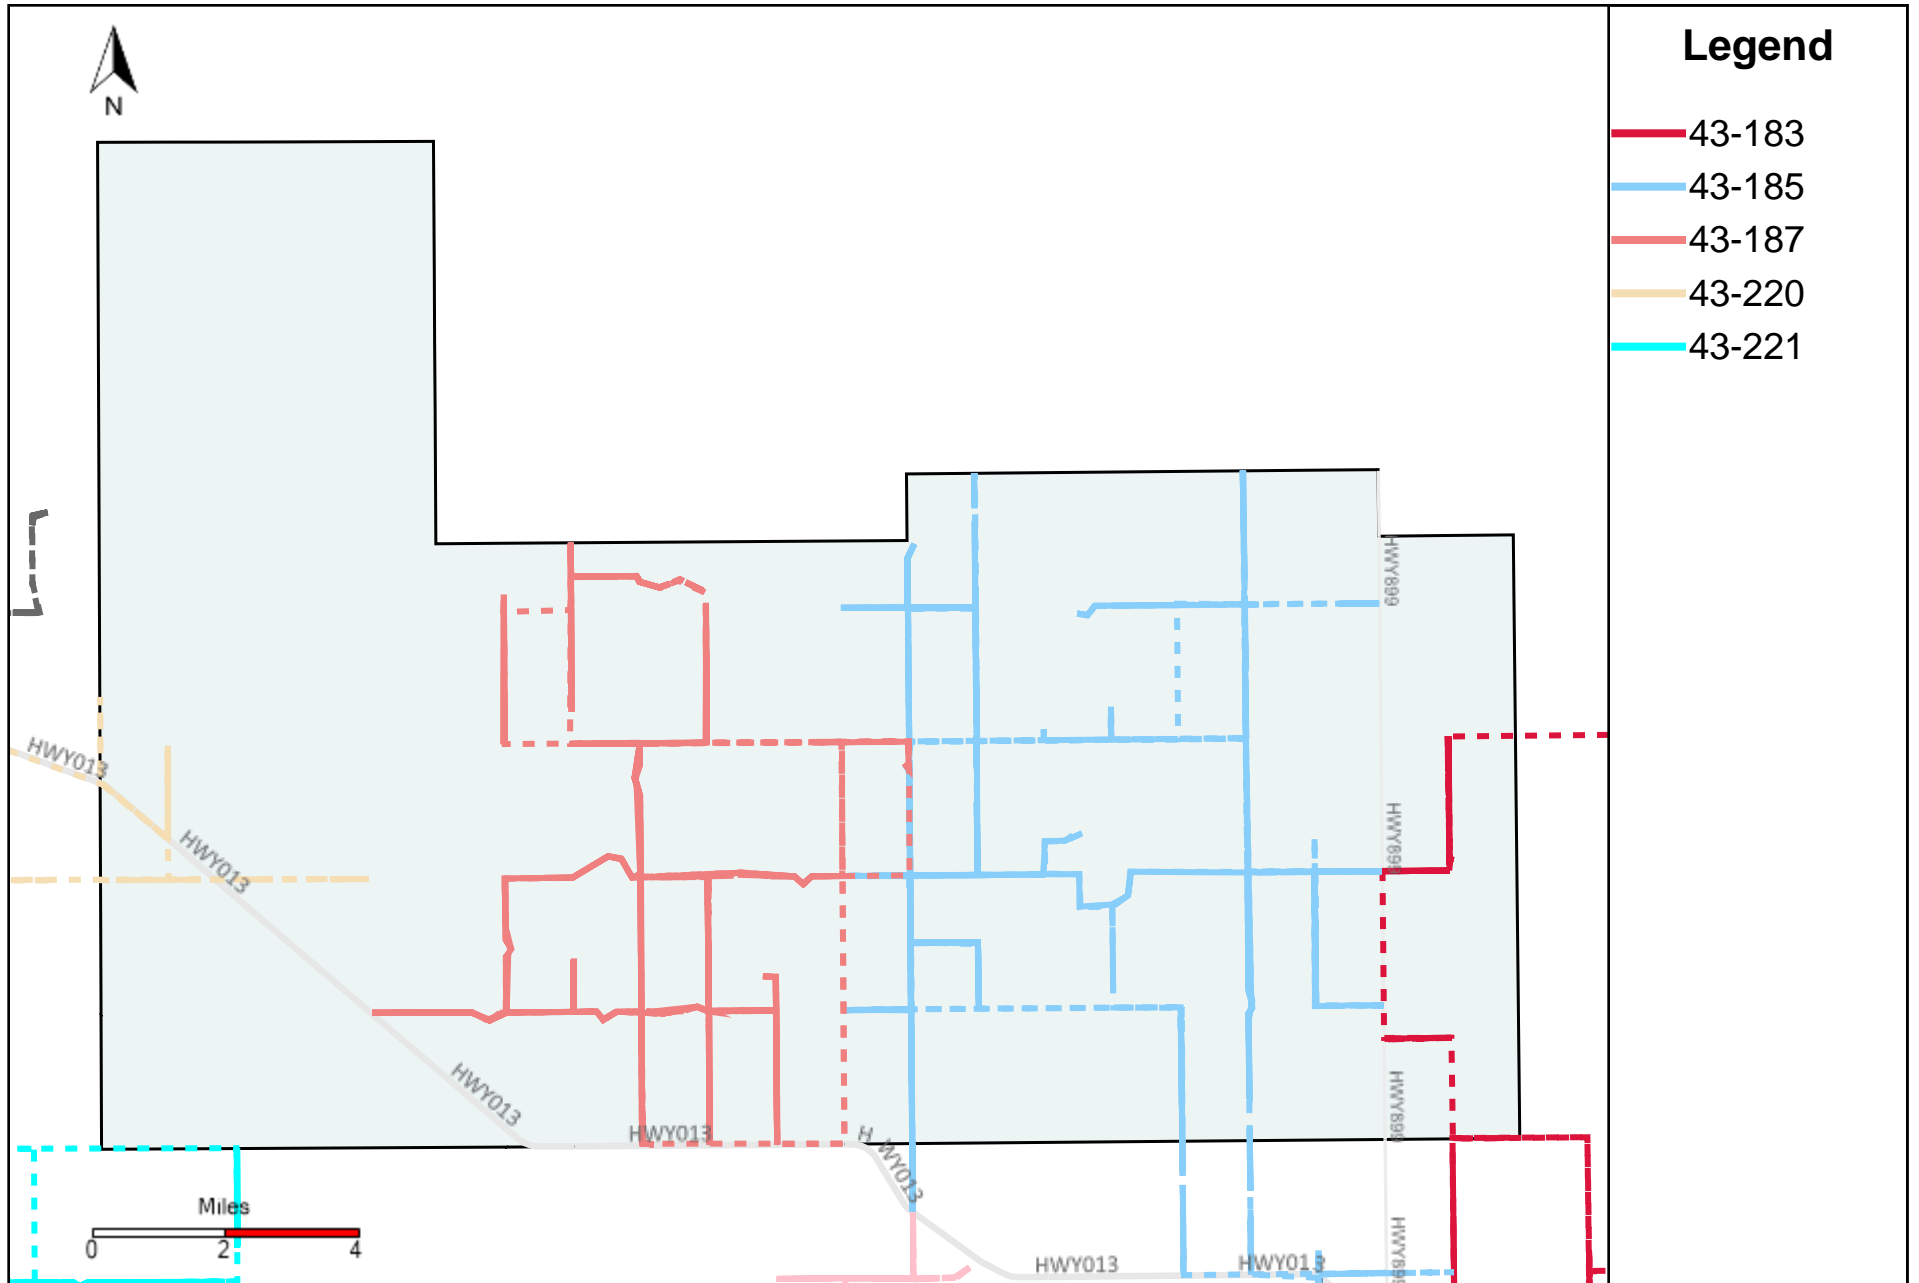

Division: 4 Grader Report(2024-09-29 ~ 2024-10-05)

Vehicle Name List	Total Distance(km)	Total Hours
43-183, 43-185, 43-187, 43-220, 43-221	2050.61	201 hrs 37 min 14 sec