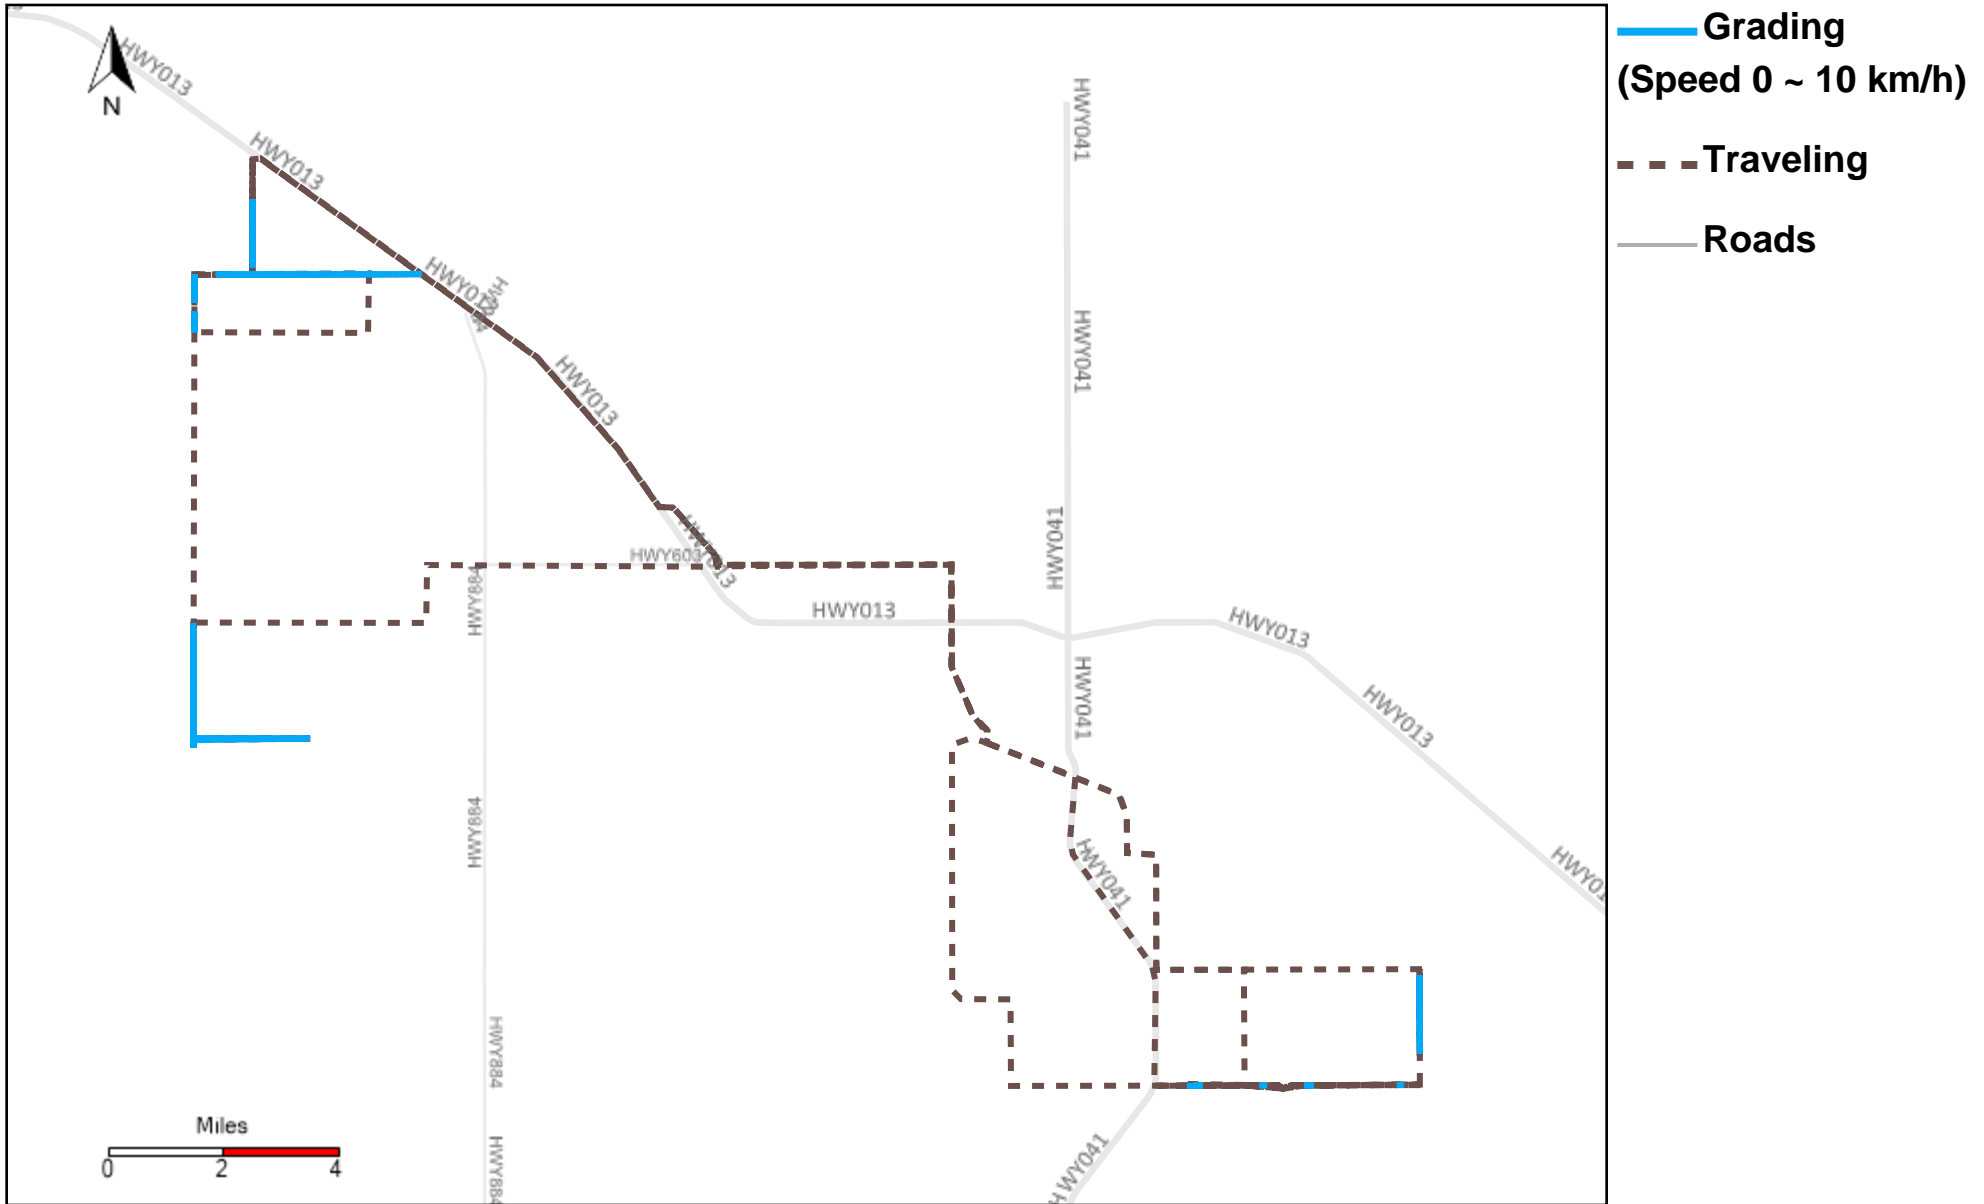

43-221_2024-09-29 ~ 2024-10-05 Tracking

Total Distance(km)	Total Hours	Work Distance(km)	Work Hours
458.84	40 hrs 24 min 13 sec	129.64	19 hrs 46 min 17 sec