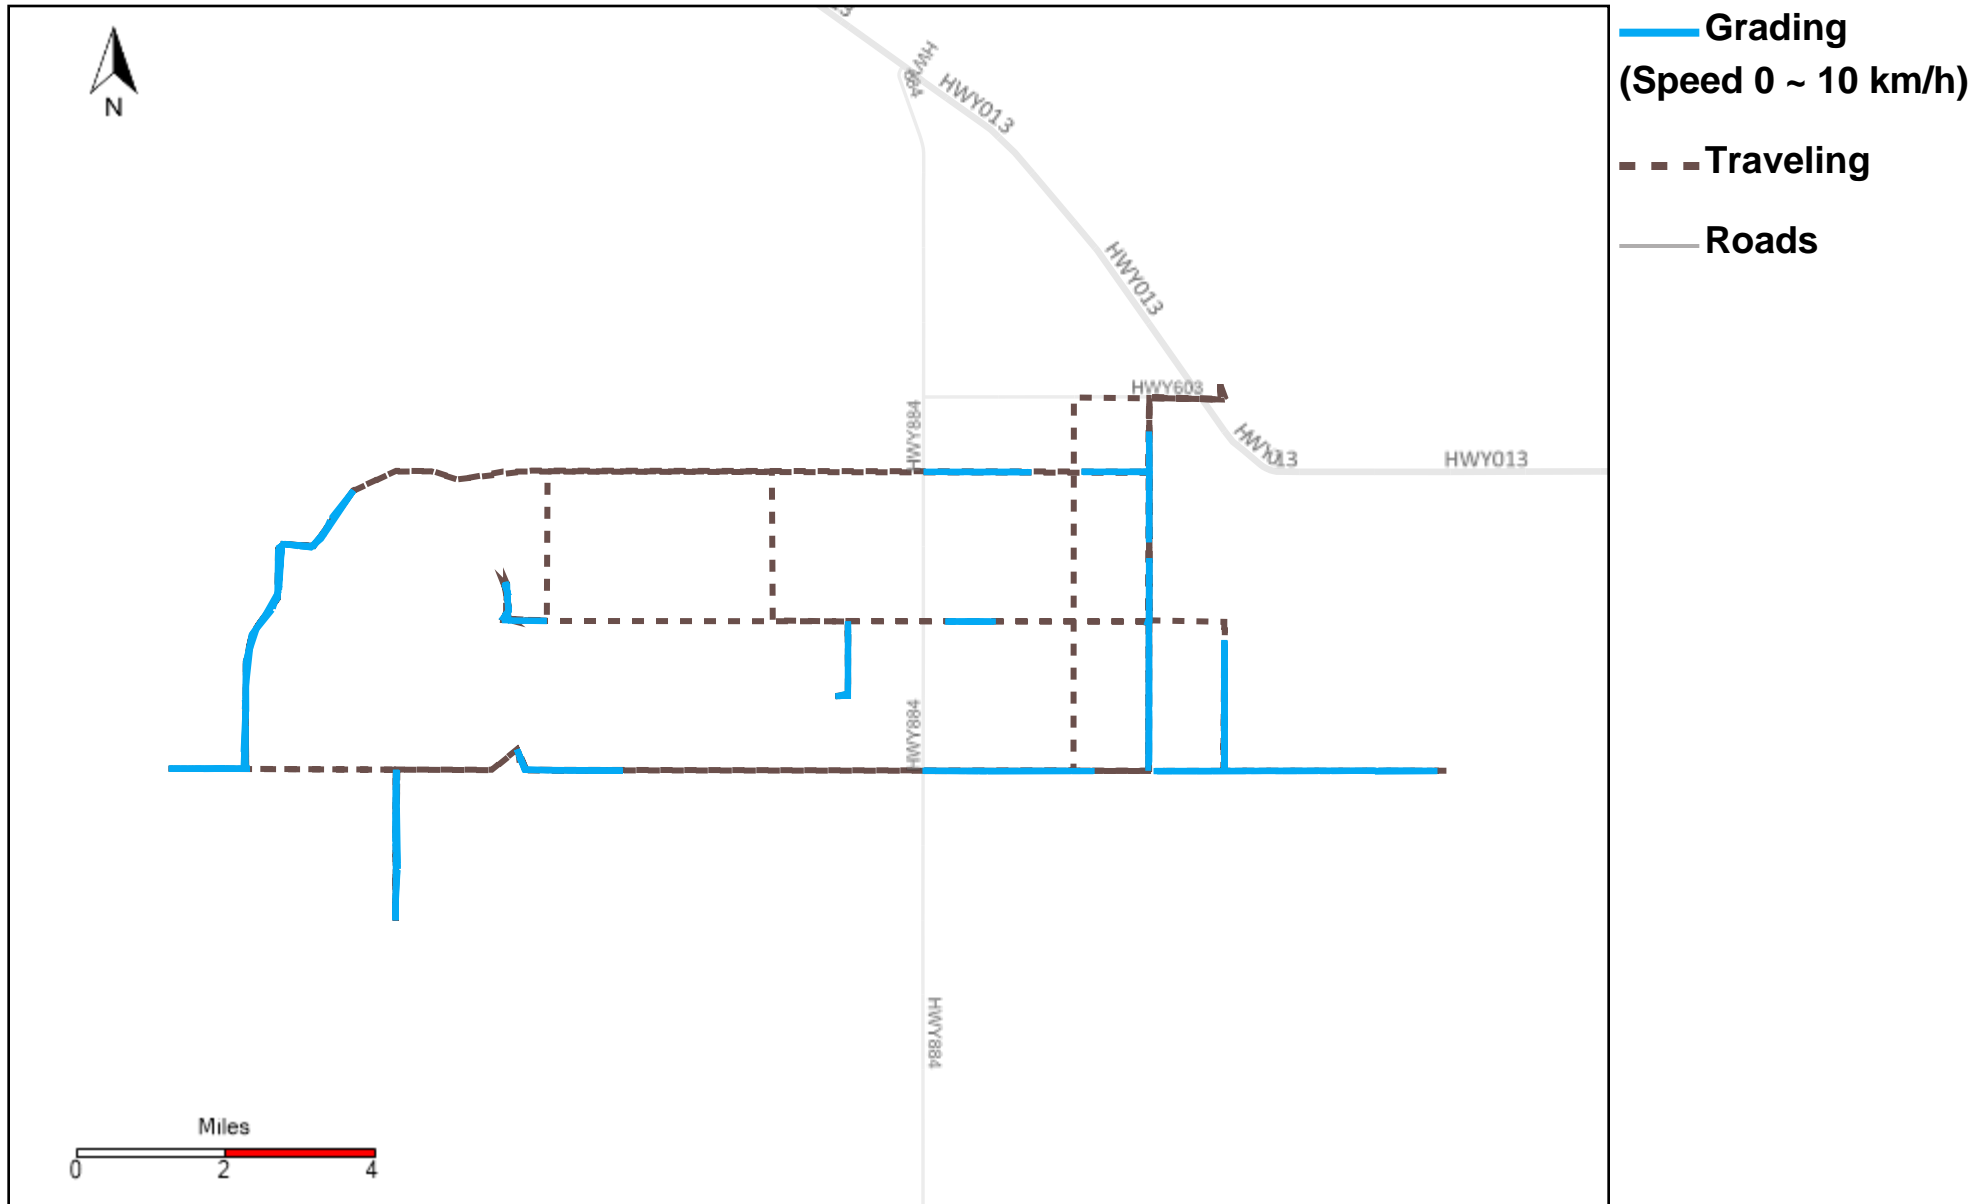

43-215_2024-09-29 ~ 2024-10-05 Tracking

Total Distance(km)	Total Hours	Work Distance(km)	Work Hours
419.11	41 hrs 55 min 29 sec	206.52	28 hrs 0 min 23 sec