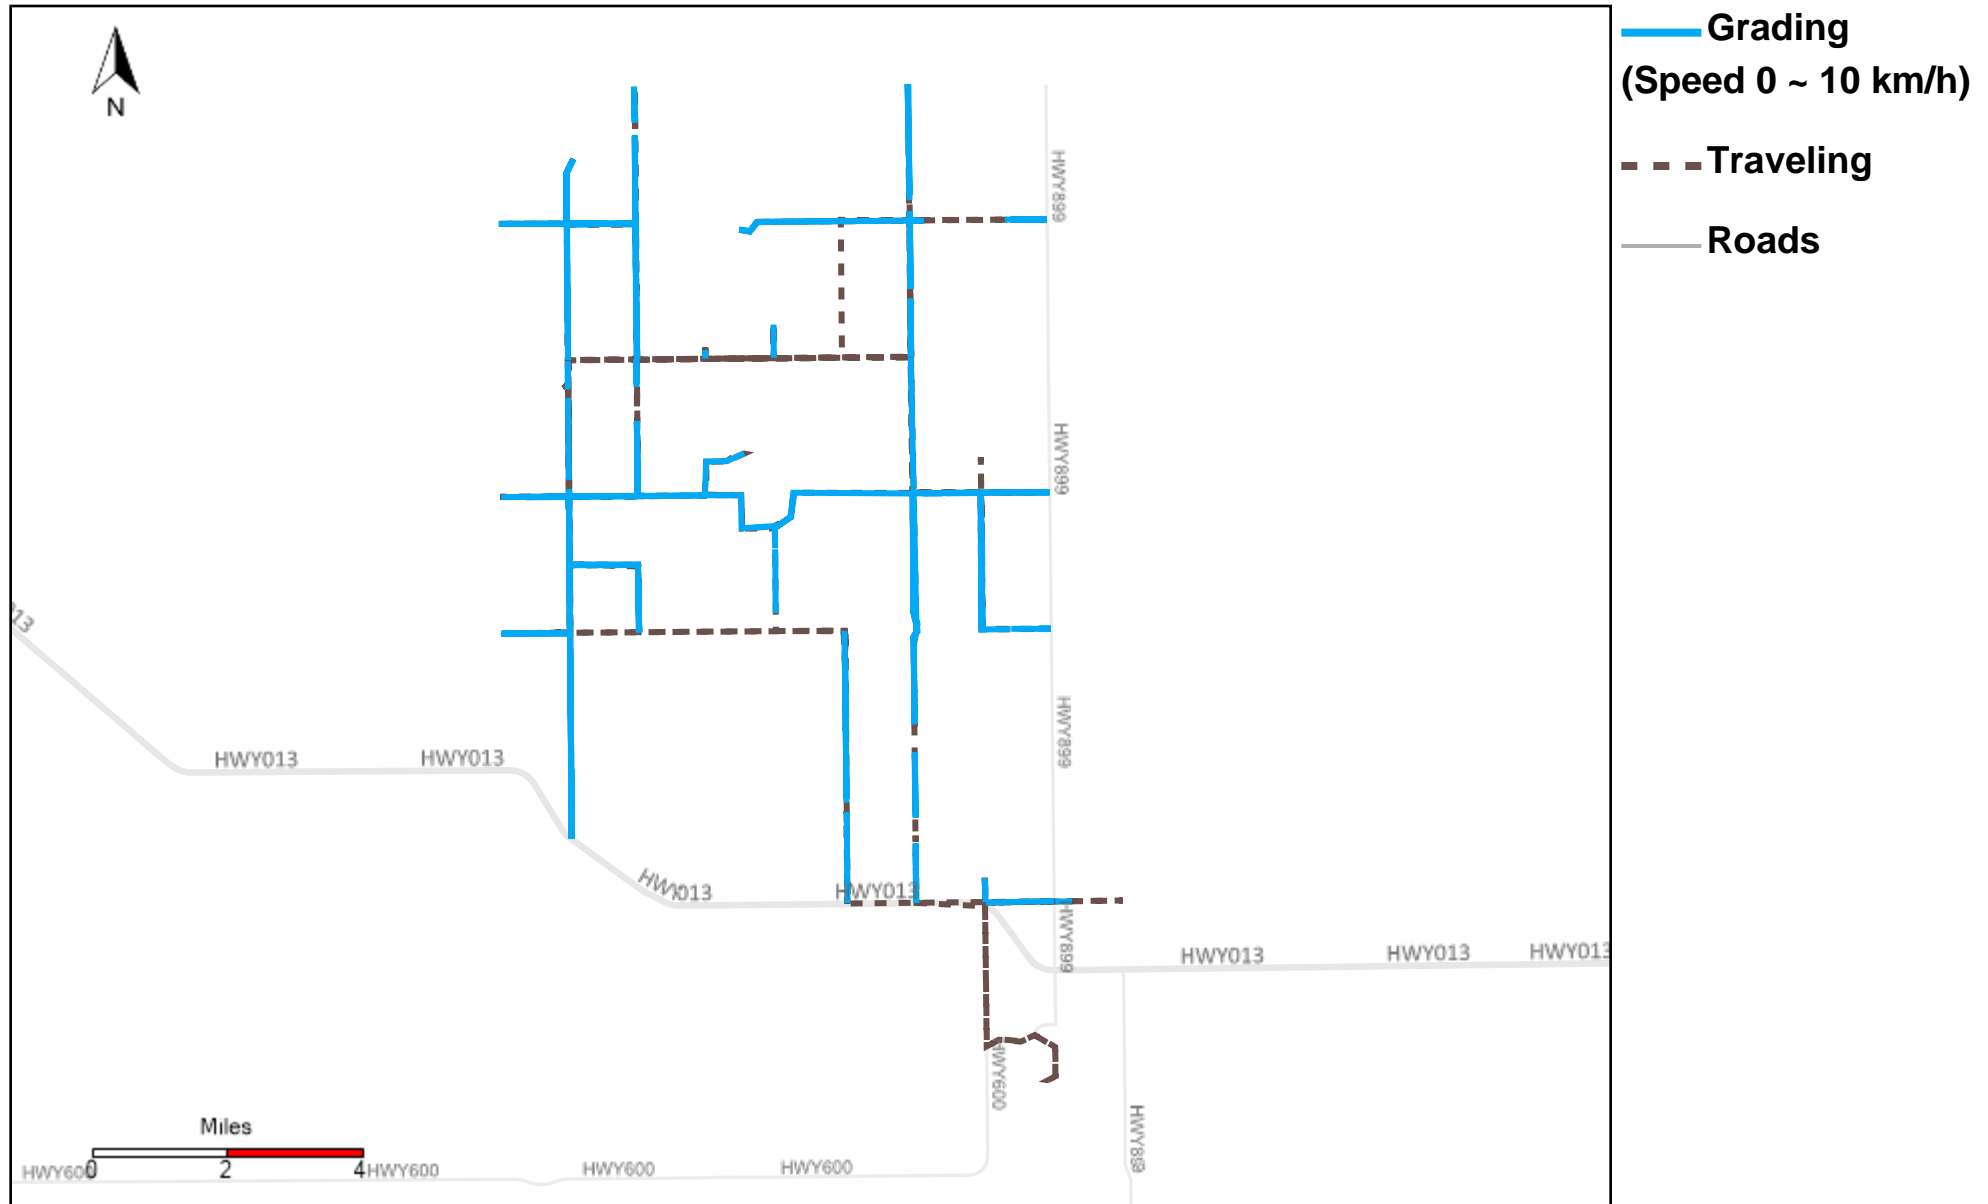

43-185_2024-09-29 ~ 2024-10-05 Tracking

Total Distance(km)	Total Hours	Work Distance(km)	Work Hours
480.68	51 hrs 43 min 25 sec	274.56	39 hrs 11 min 33 sec