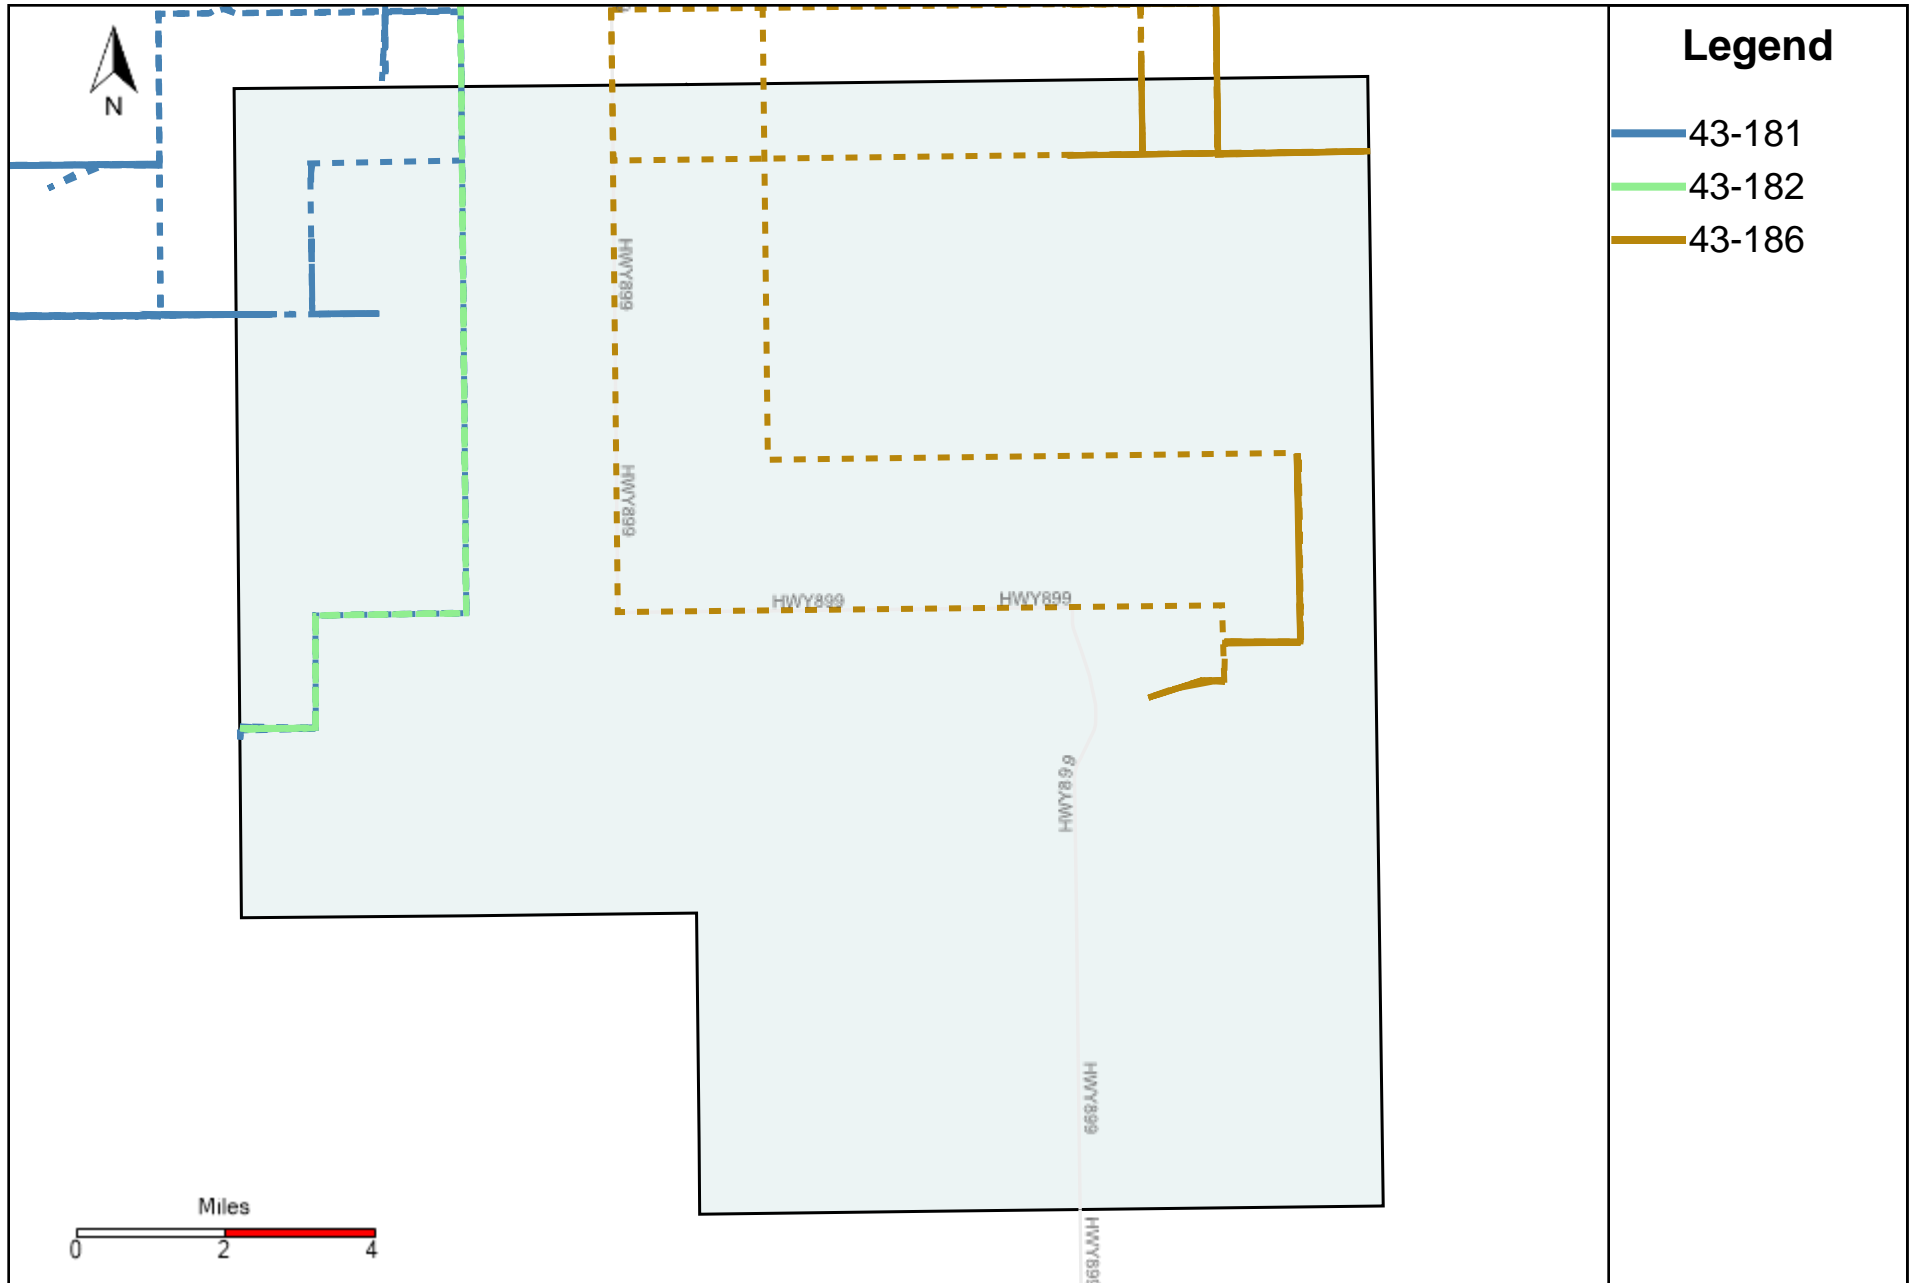

## Legend

- 43-181
- 43-182
- 43-186

Vehicle Name List	Total Distance(km)	Total Hours
43-181, 43-182, 43-186	1166.68	124 hrs 11 min 16 sec