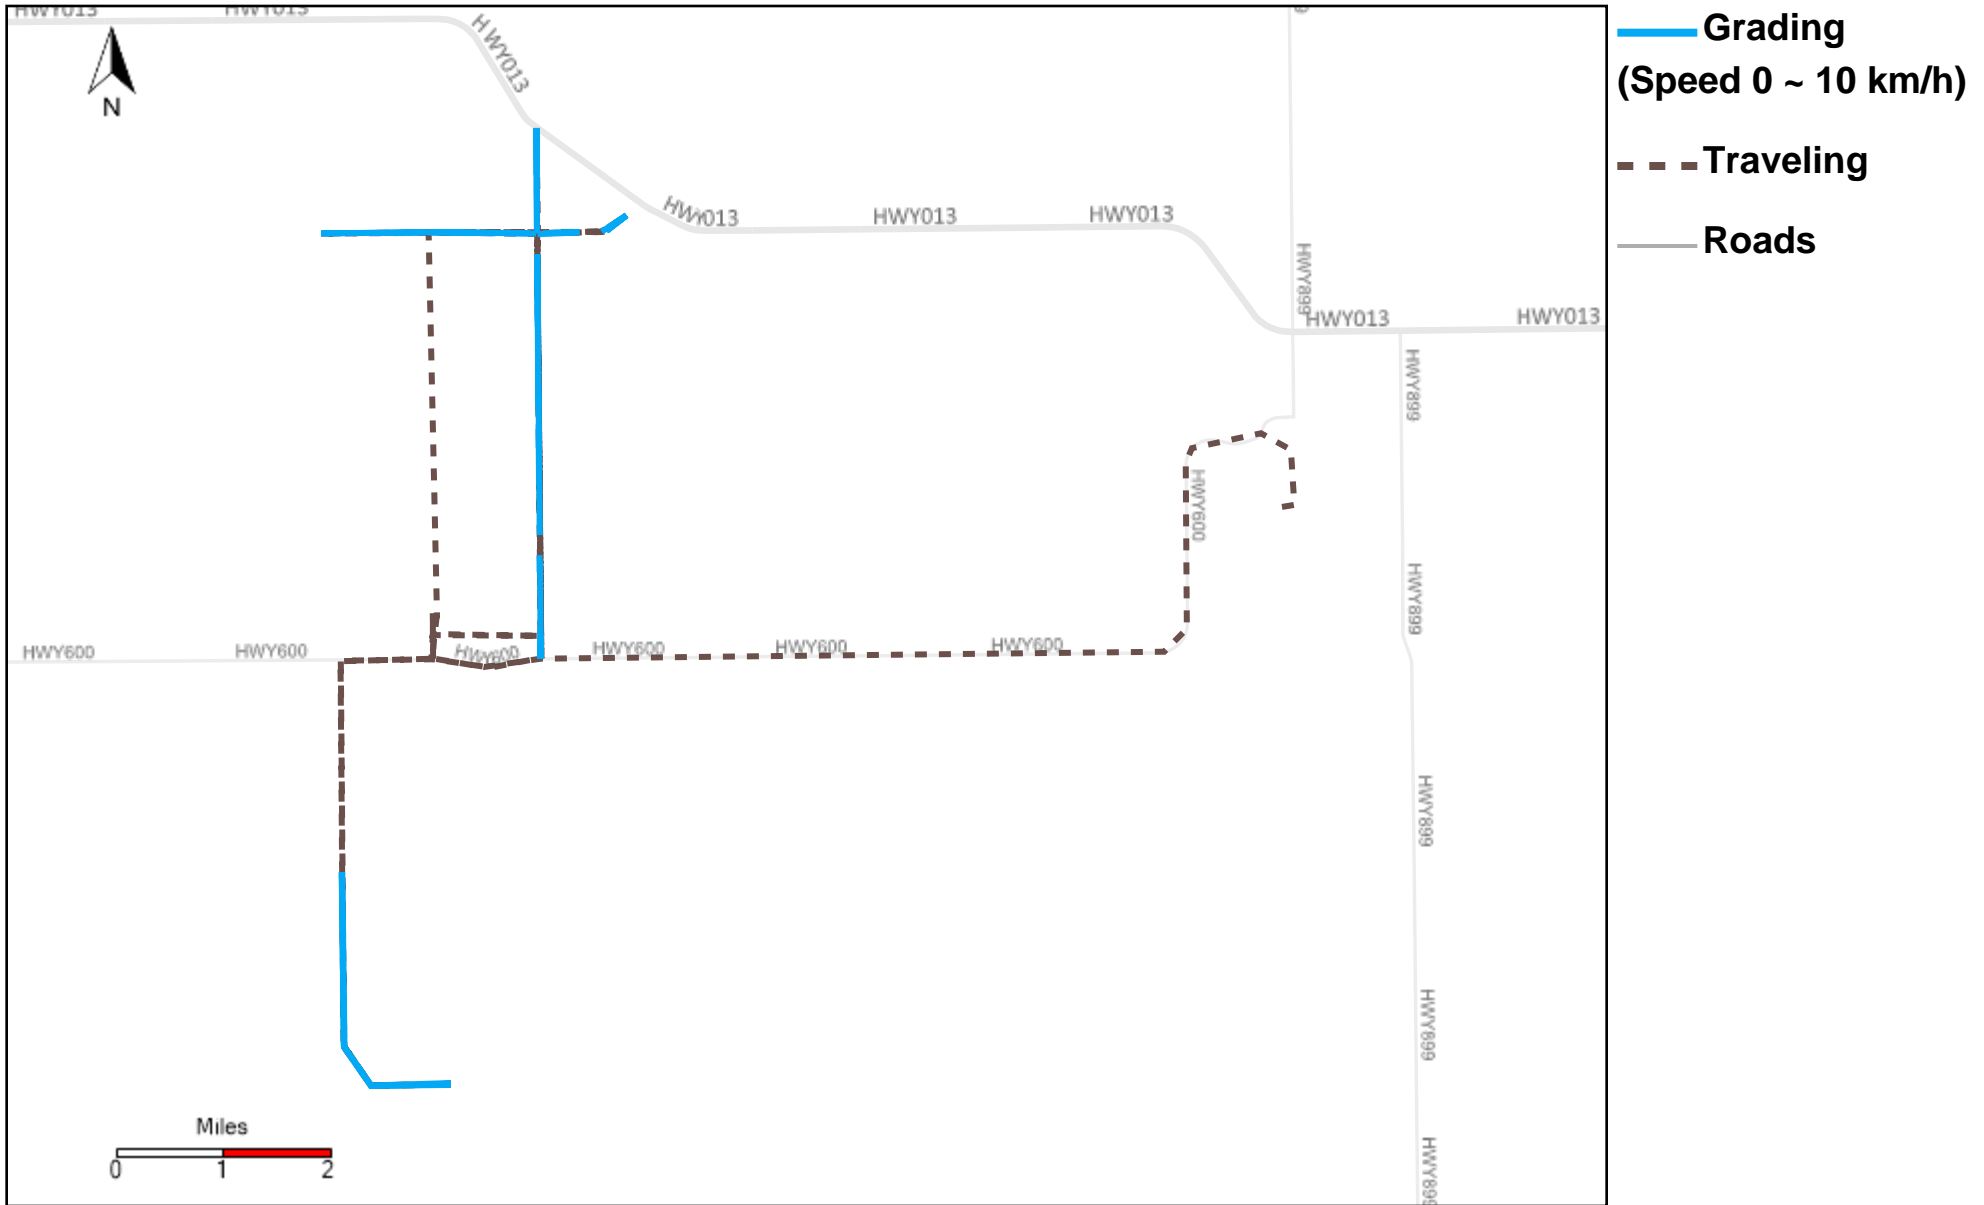

43-184_2024-09-29 ~ 2024-10-05 Tracking

Total Distance(km)	Total Hours	Work Distance(km)	Work Hours
122.59	13 hrs 55 min 36 sec	44.95	7 hrs 16 min 46 sec