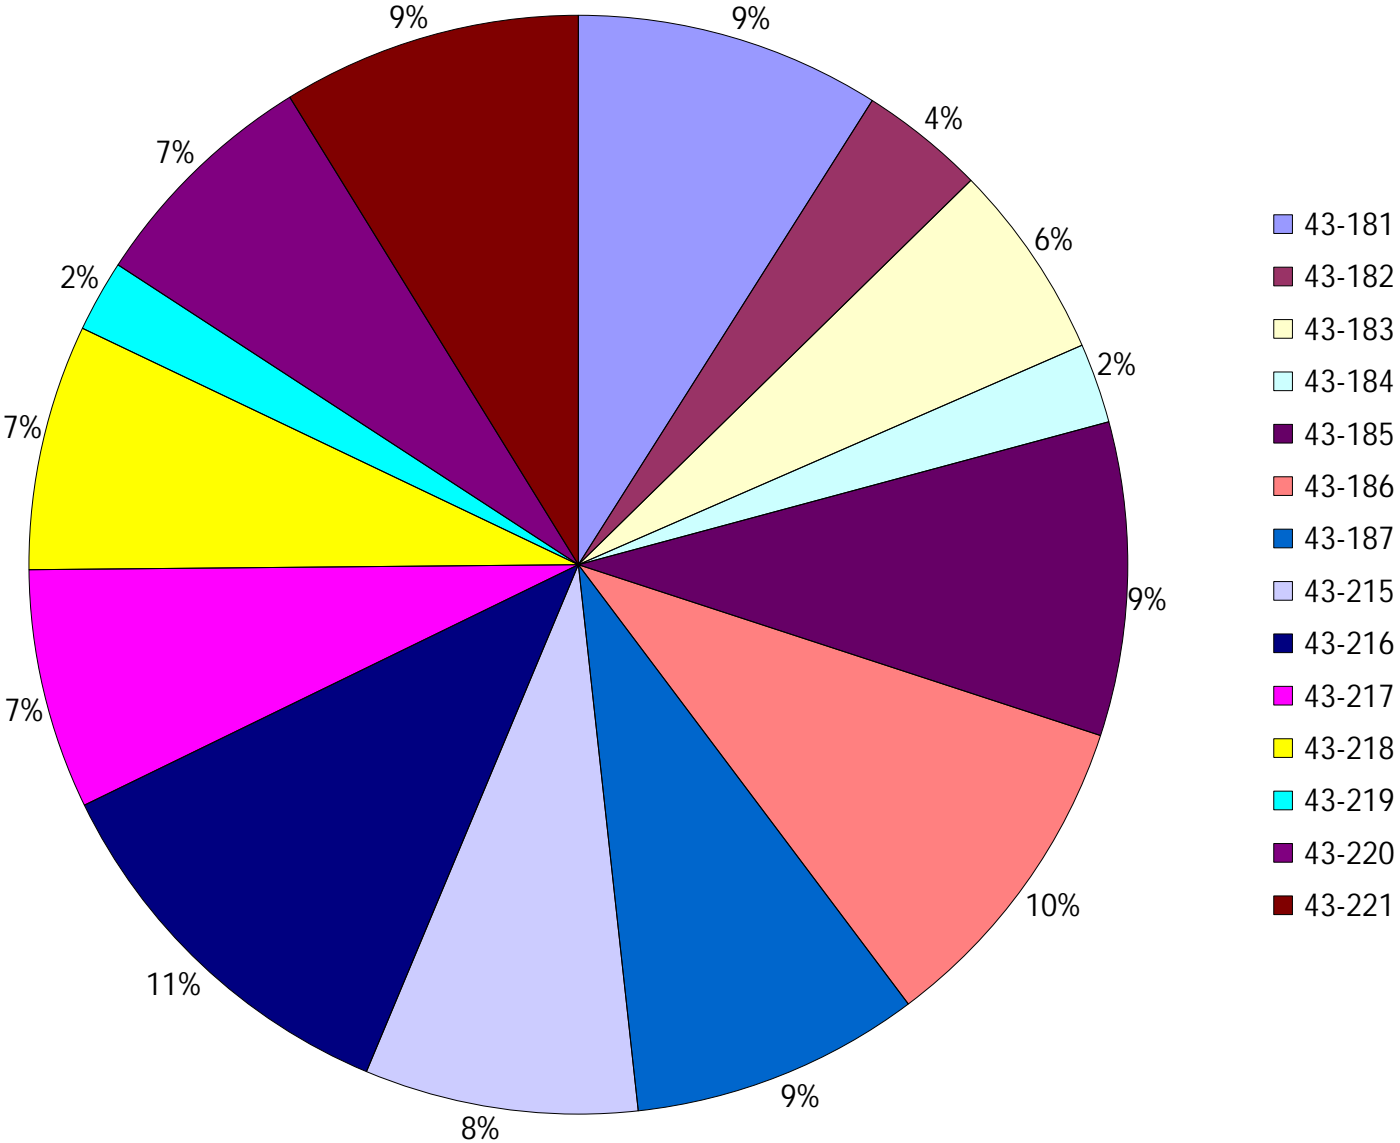

Provost Weekly Grader Report

From 9/29/2024 To 10/5/2024

10/5/2024

Vehicle	Total Distance(km)	Total Hours	Work Distance(km)	Work Hours
43-181	468.26	50 hrs 19 min 22 sec	139.8	25 hrs 6 min 20 sec
43-182	192.04	23 hrs 45 min 48 sec	19.56	12 hrs 35 min 32 sec
43-183	301.91	30 hrs 20 min 54 sec	102.51	13 hrs 52 min 35 sec
43-184	122.59	13 hrs 55 min 36 sec	44.95	7 hrs 16 min 46 sec
43-185	480.68	51 hrs 43 min 25 sec	274.56	39 hrs 11 min 33 sec
43-186	506.39	50 hrs 6 min 6 sec	181.4	27 hrs 47 min 58 sec
43-187	443.81	50 hrs 23 min 34 sec	271.88	41 hrs 57 min 21 sec
43-215	419.11	41 hrs 55 min 29 sec	206.52	28 hrs 0 min 23 sec
43-216	598.82	52 hrs 2 min 0 sec	253.06	33 hrs 20 min 5 sec
43-217	368.25	42 hrs 35 min 23 sec	90.12	16 hrs 1 min 13 sec
43-218	376.68	38 hrs 28 min 54 sec	115.68	17 hrs 8 min 55 sec
43-219	109.87	10 hrs 28 min 40 sec	44.83	5 hrs 11 min 2 sec
43-220	365.36	28 hrs 45 min 8 sec	39.23	5 hrs 9 min 8 sec
43-221	458.84	40 hrs 24 min 13 sec	129.64	19 hrs 46 min 17 sec
Total:	5212.6	525 hrs 14 min 33 sec	1913.72	292 hrs 25 min 10 sec

Vehicle Distance Vs Total Distance (%) From 9/29/2024 To 10/5/2024

Provost Weekly Grader Report