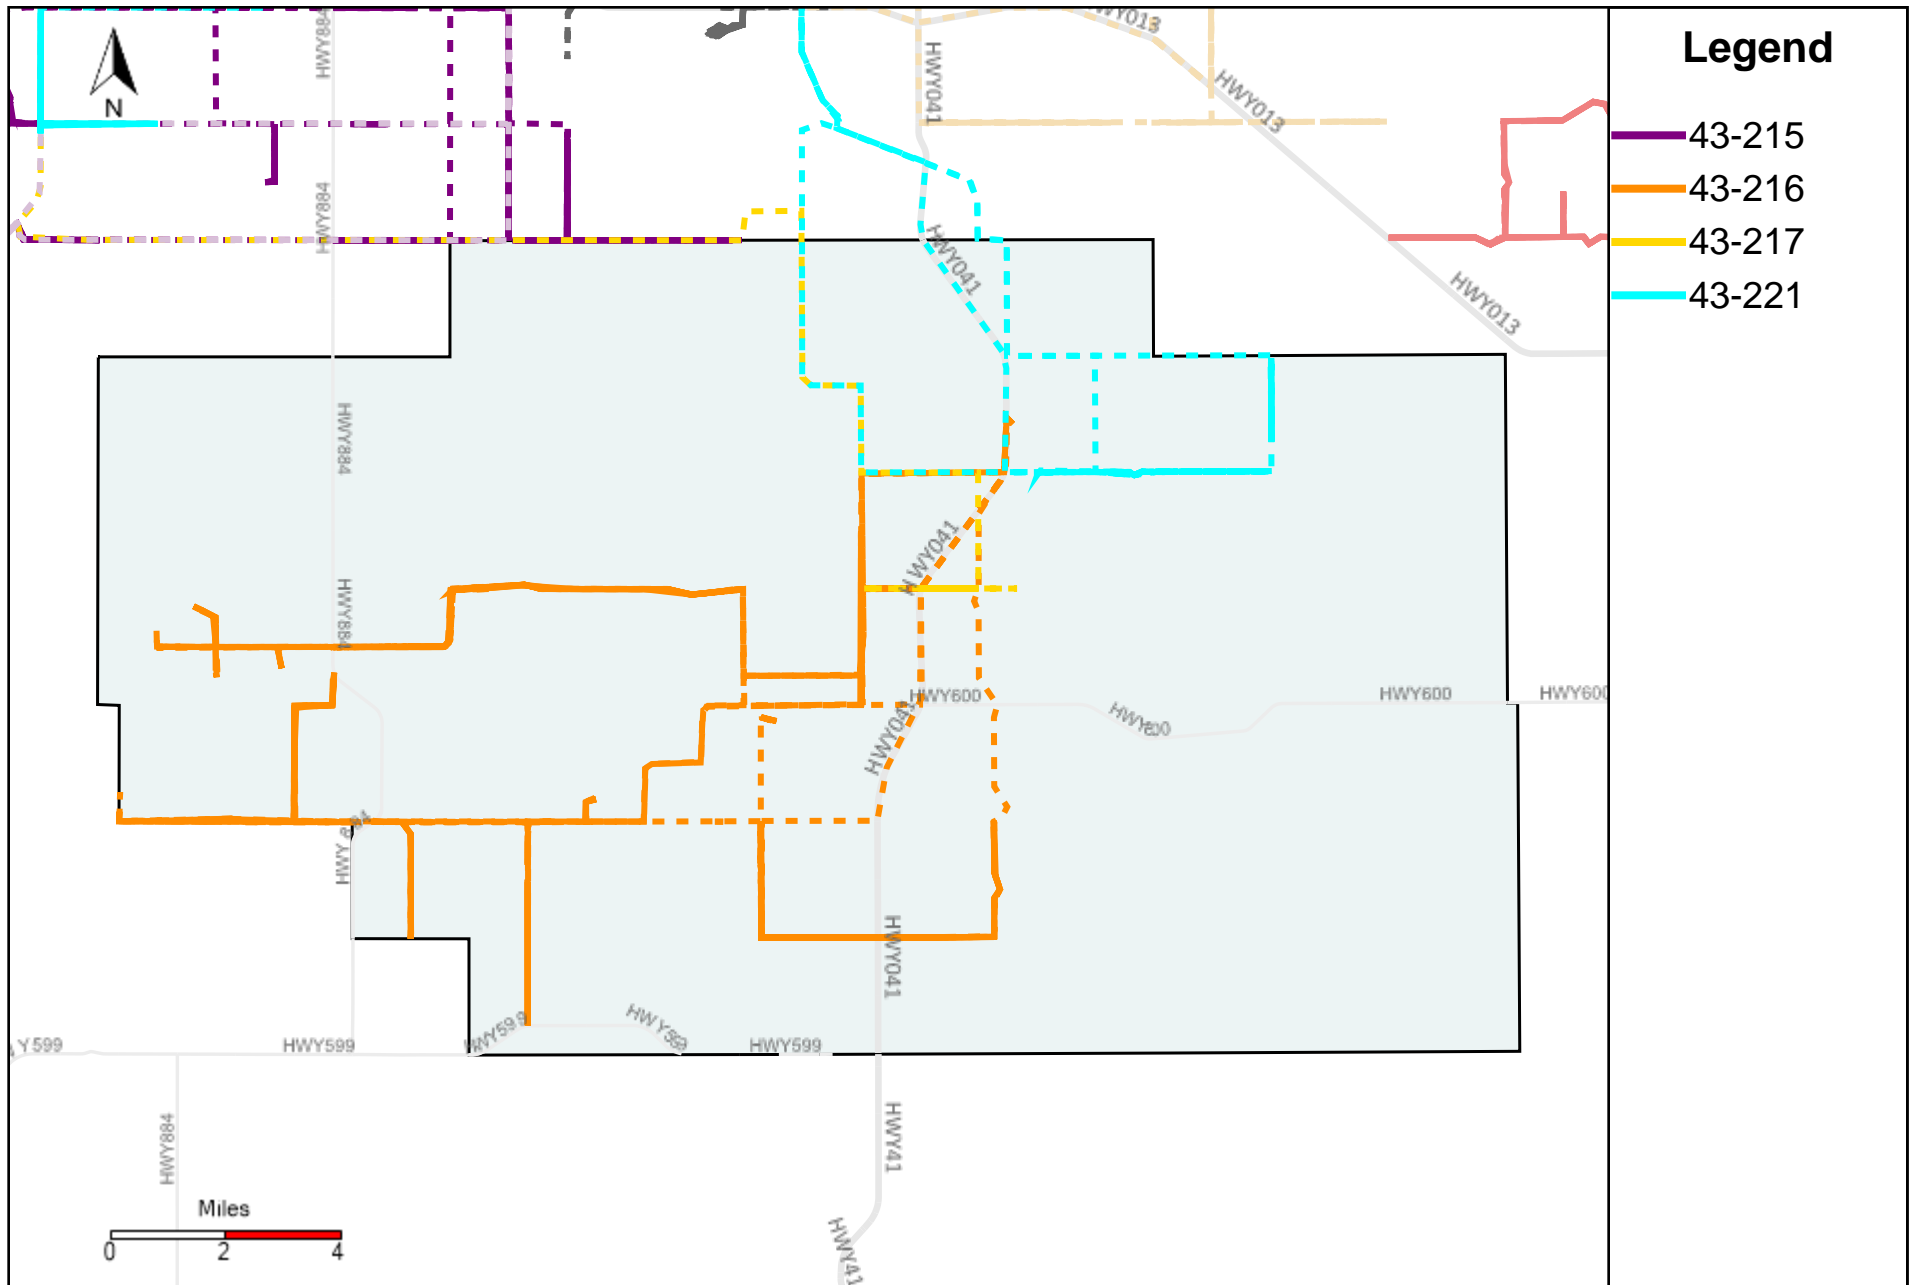

Division: 5 Grader Report(2024-09-29 ~ 2024-10-05)

Vehicle Name List	Total Distance(km)	Total Hours
43-215, 43-216, 43-217, 43-221	1845.02	176 hrs 57 min 5 sec