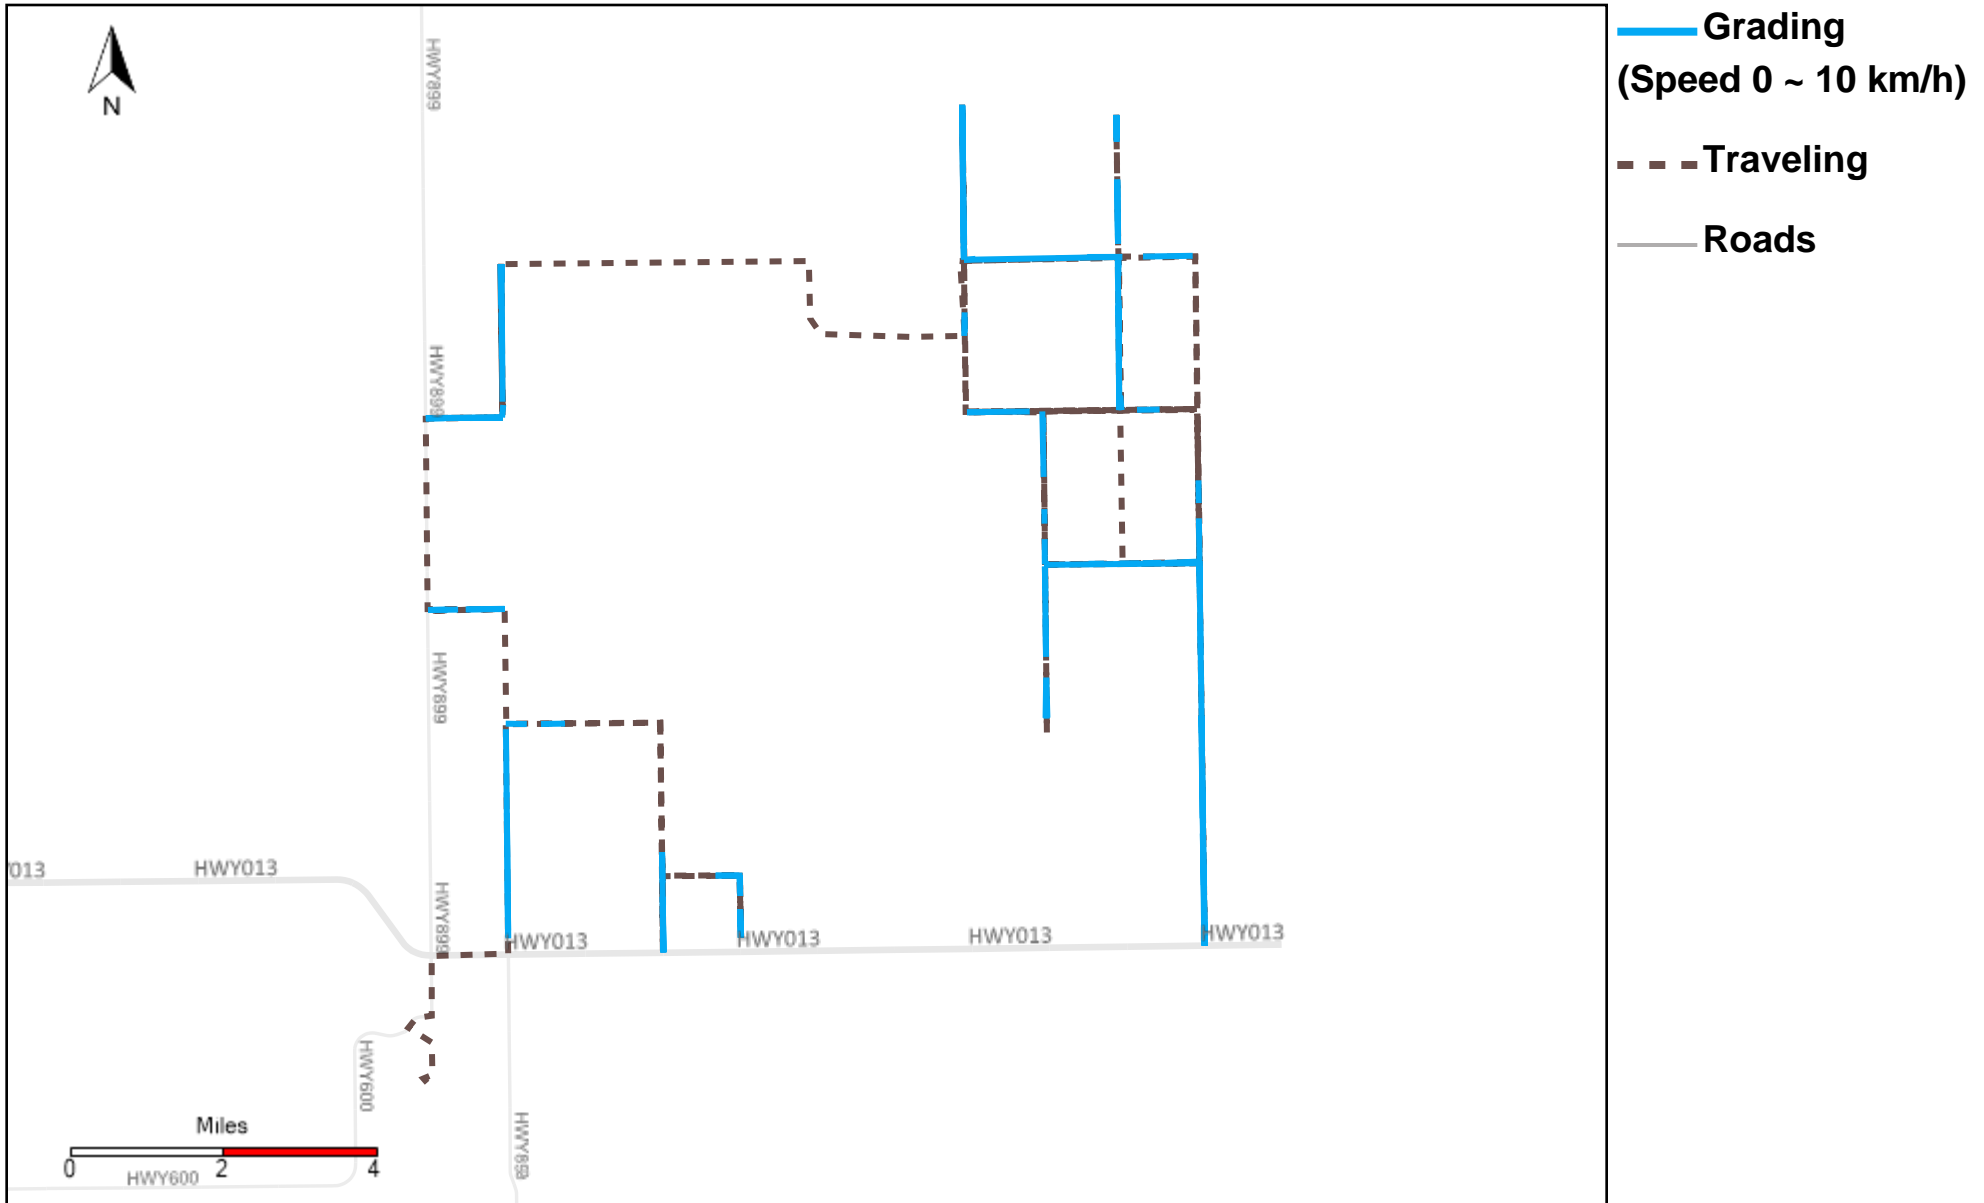

43-183_2024-09-29 ~ 2024-10-05 Tracking

Total Distance(km)	Total Hours	Work Distance(km)	Work Hours
301.91	30 hrs 20 min 54 sec	102.51	13 hrs 52 min 35 sec