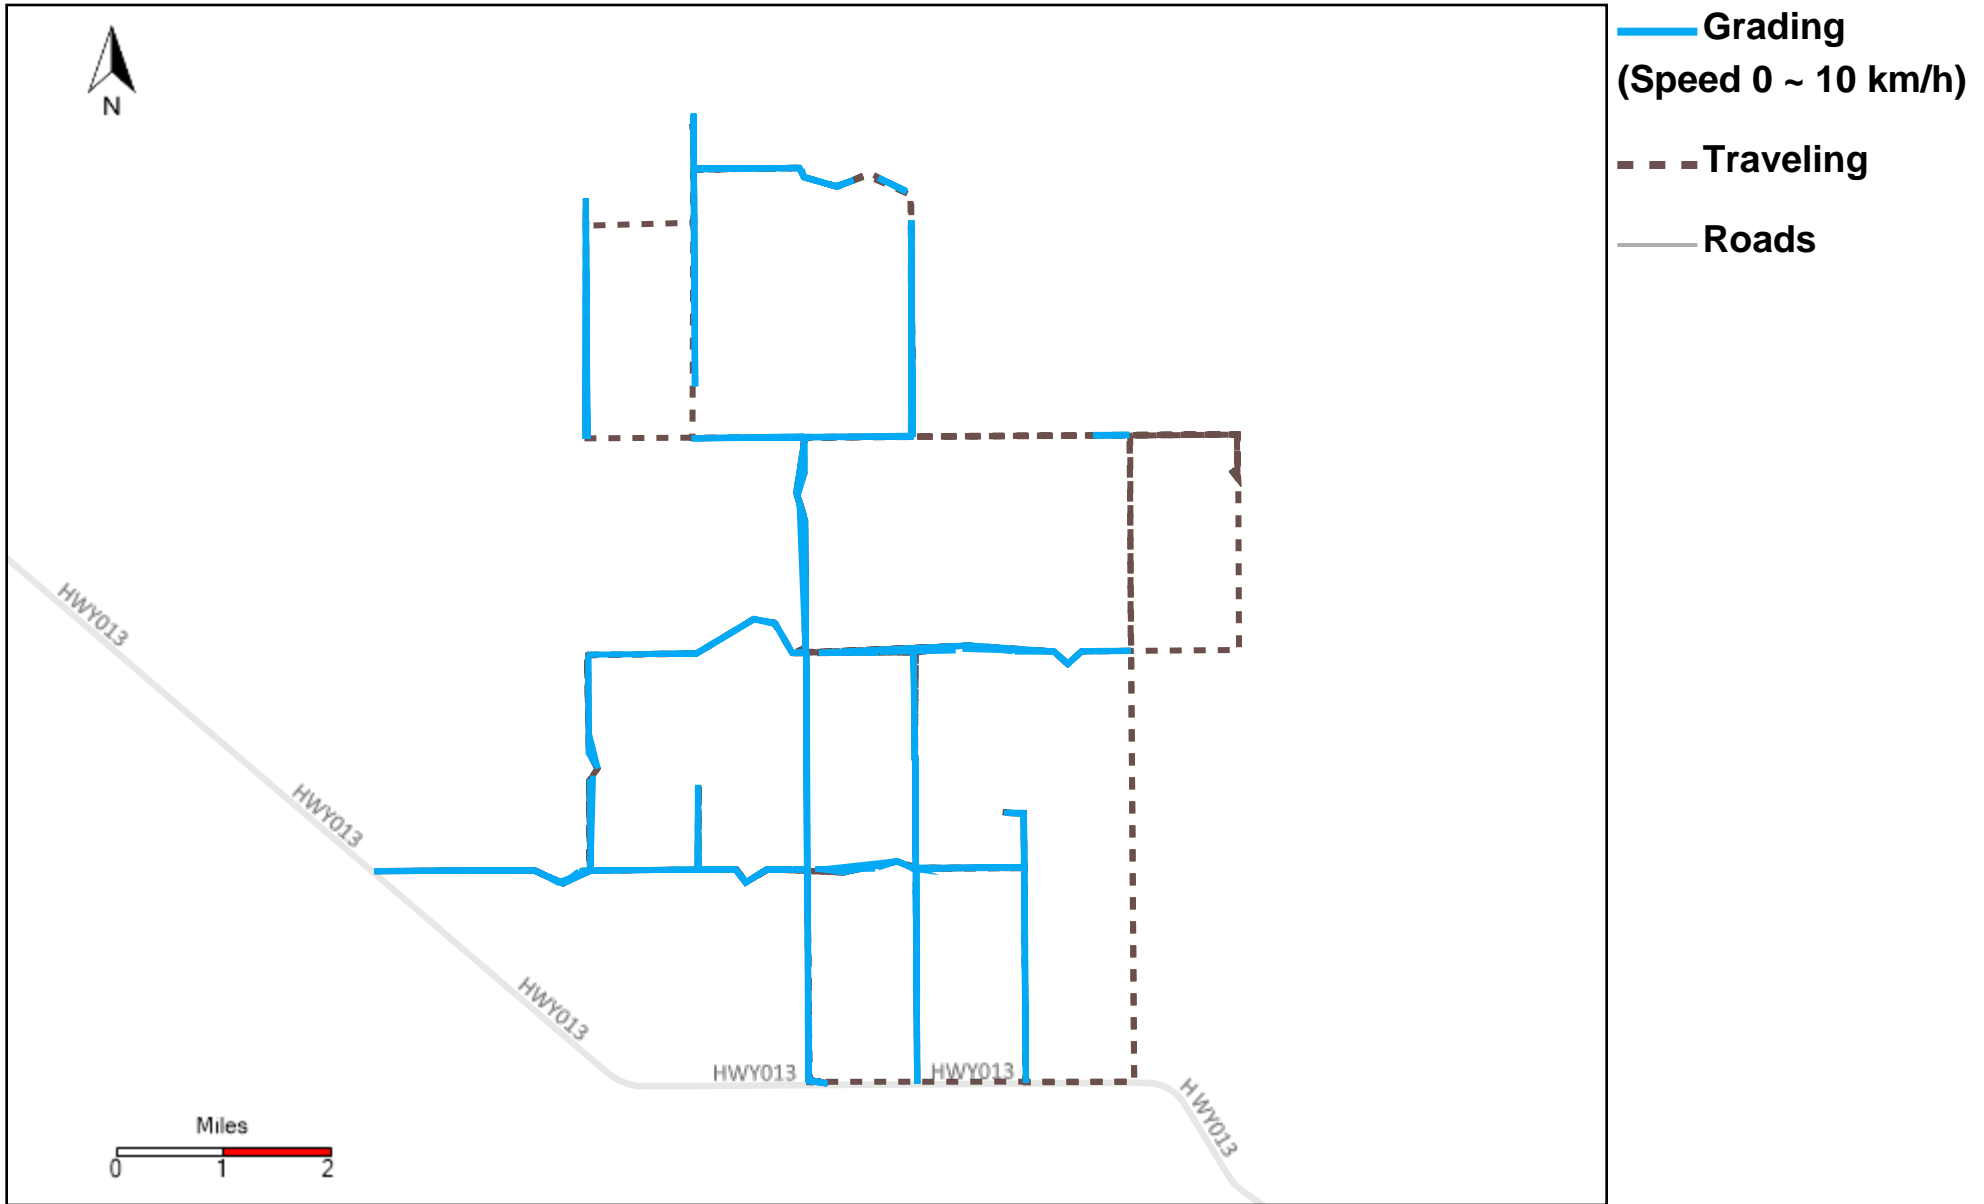

43-187_2024-09-29 ~ 2024-10-05 Tracking

Total Distance(km)	Total Hours	Work Distance(km)	Work Hours
443.81	50 hrs 23 min 34 sec	271.88	41 hrs 57 min 21 sec