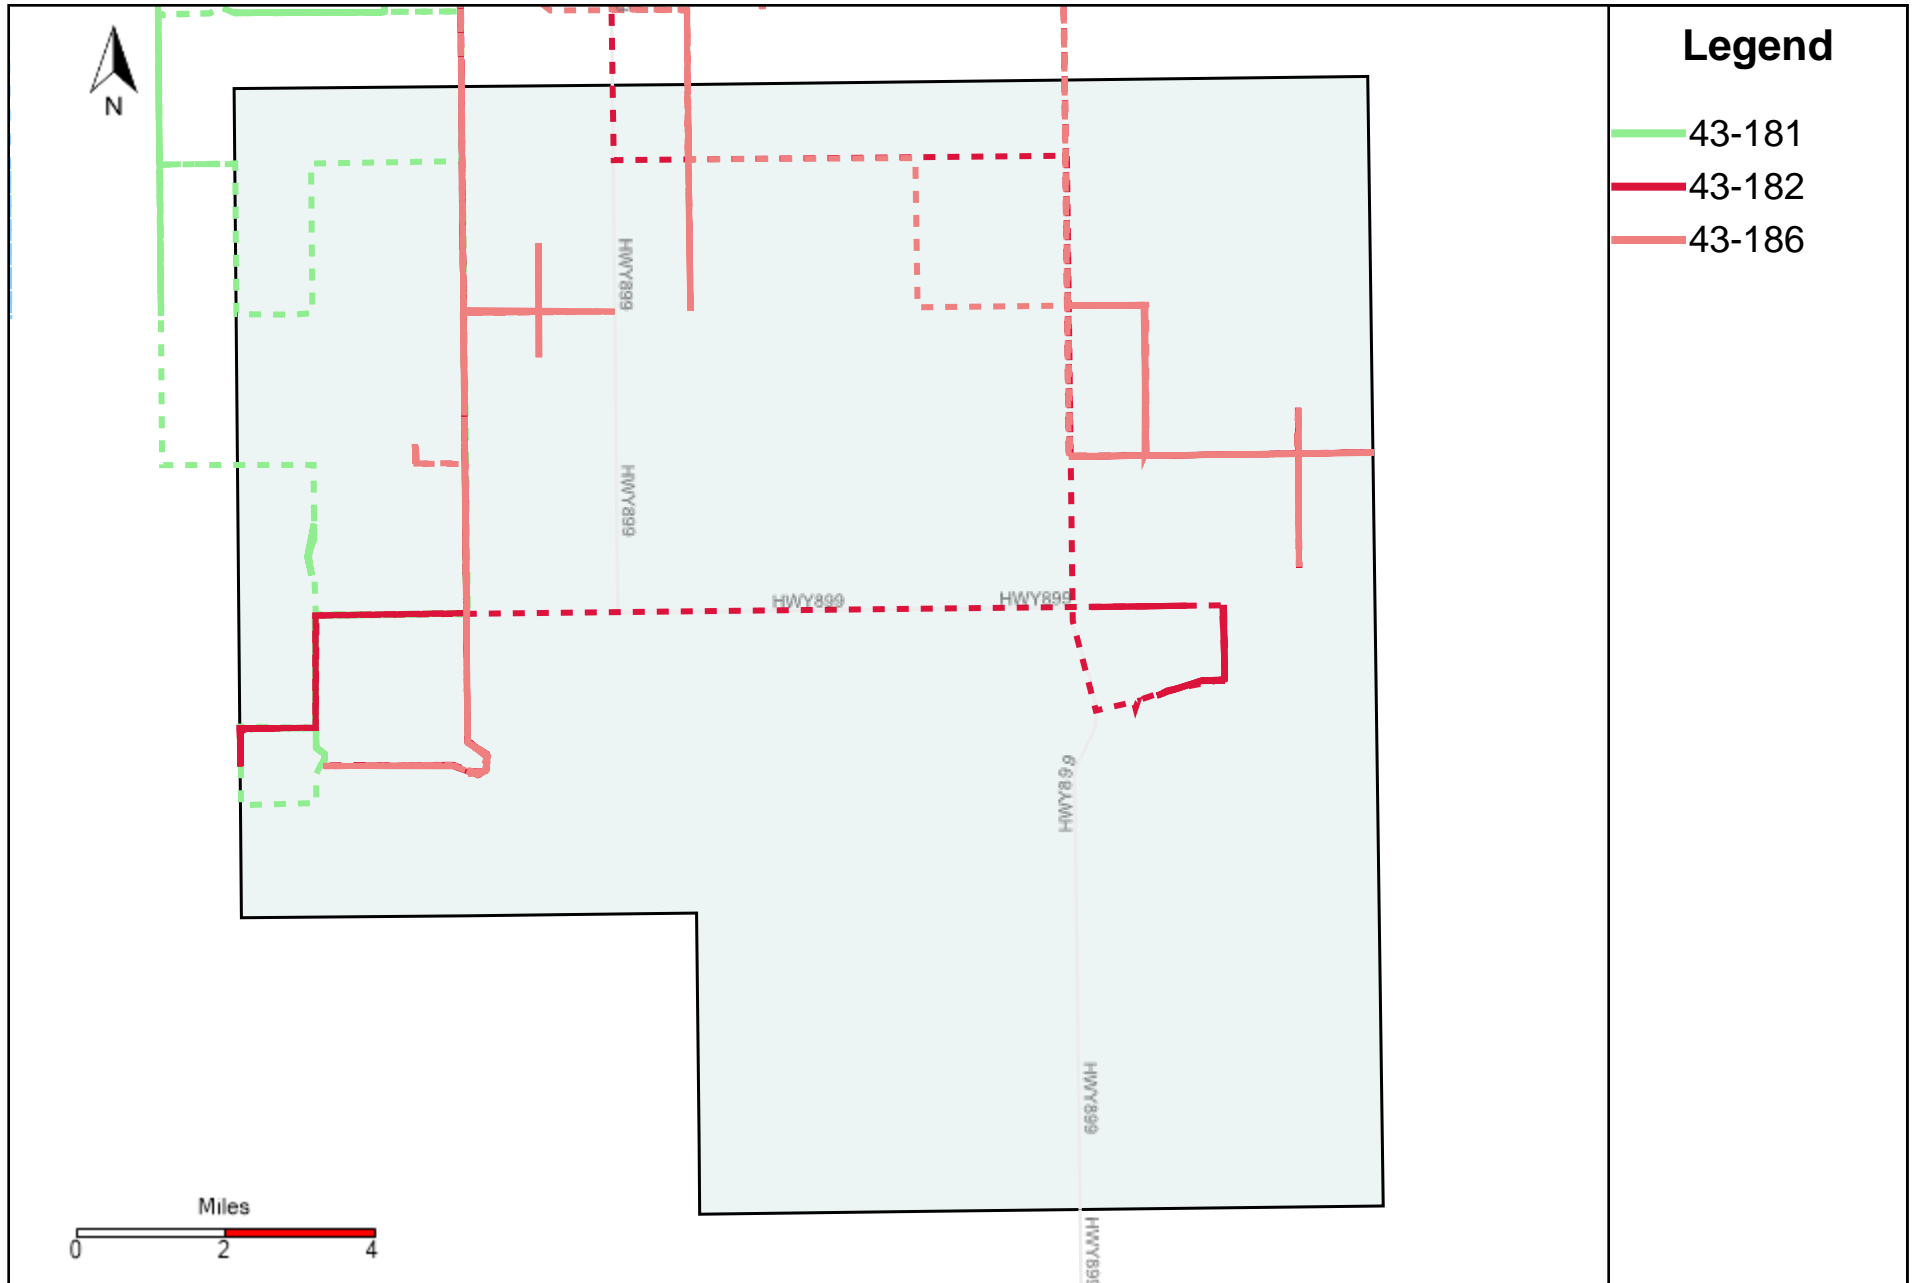

Division: 1 Grader Report(2024-09-22 ~ 2024-09-28)

Vehicle Name List	Total Distance(km)	Total Hours
43-181, 43-182, 43-186	1437	145 hrs 46 min 26 sec