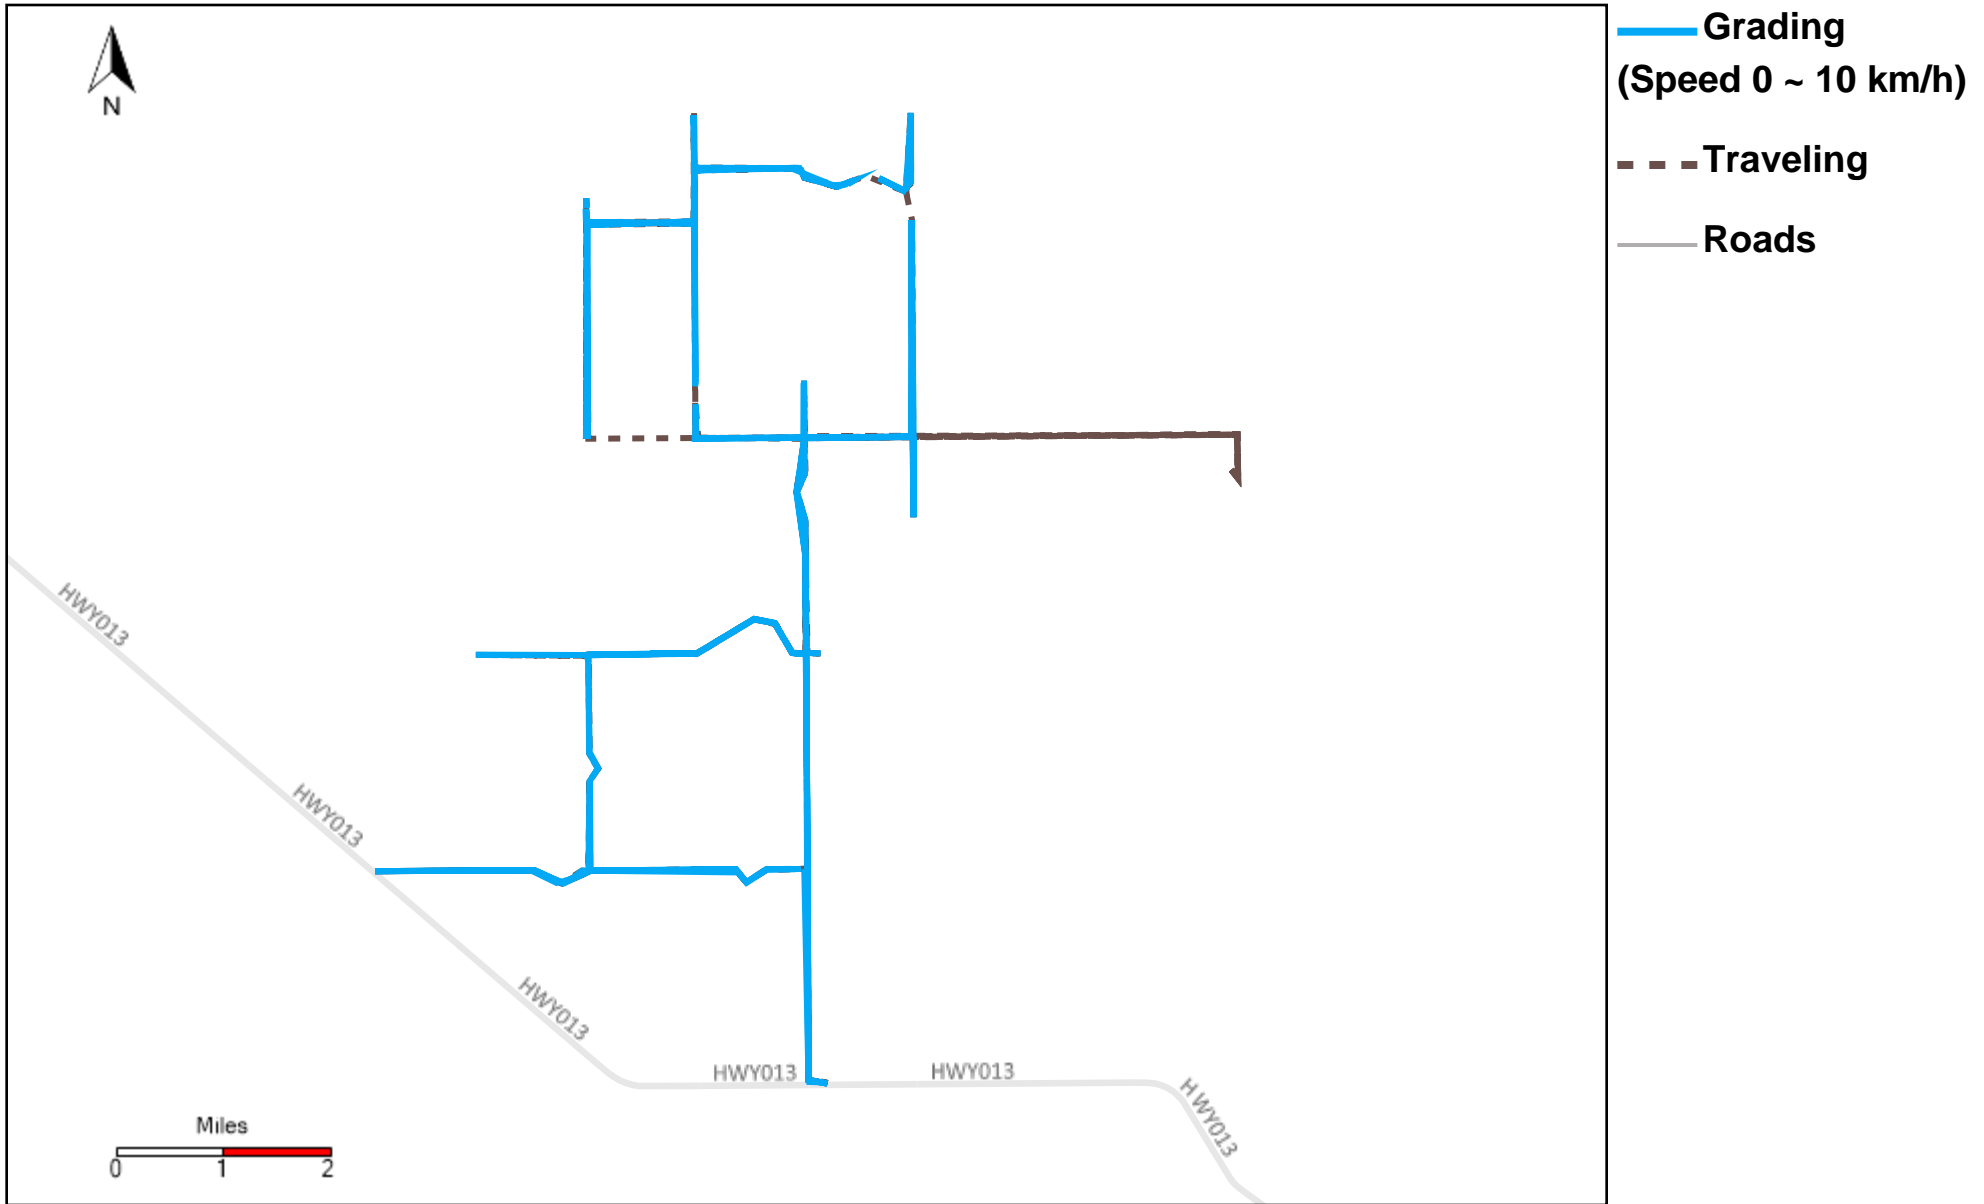

43-187_2024-09-22 ~ 2024-09-28 Tracking

Total Distance(km)	Total Hours	Work Distance(km)	Work Hours
342.43	41 hrs 23 min 5 sec	220.56	35 hrs 1 min 28 sec