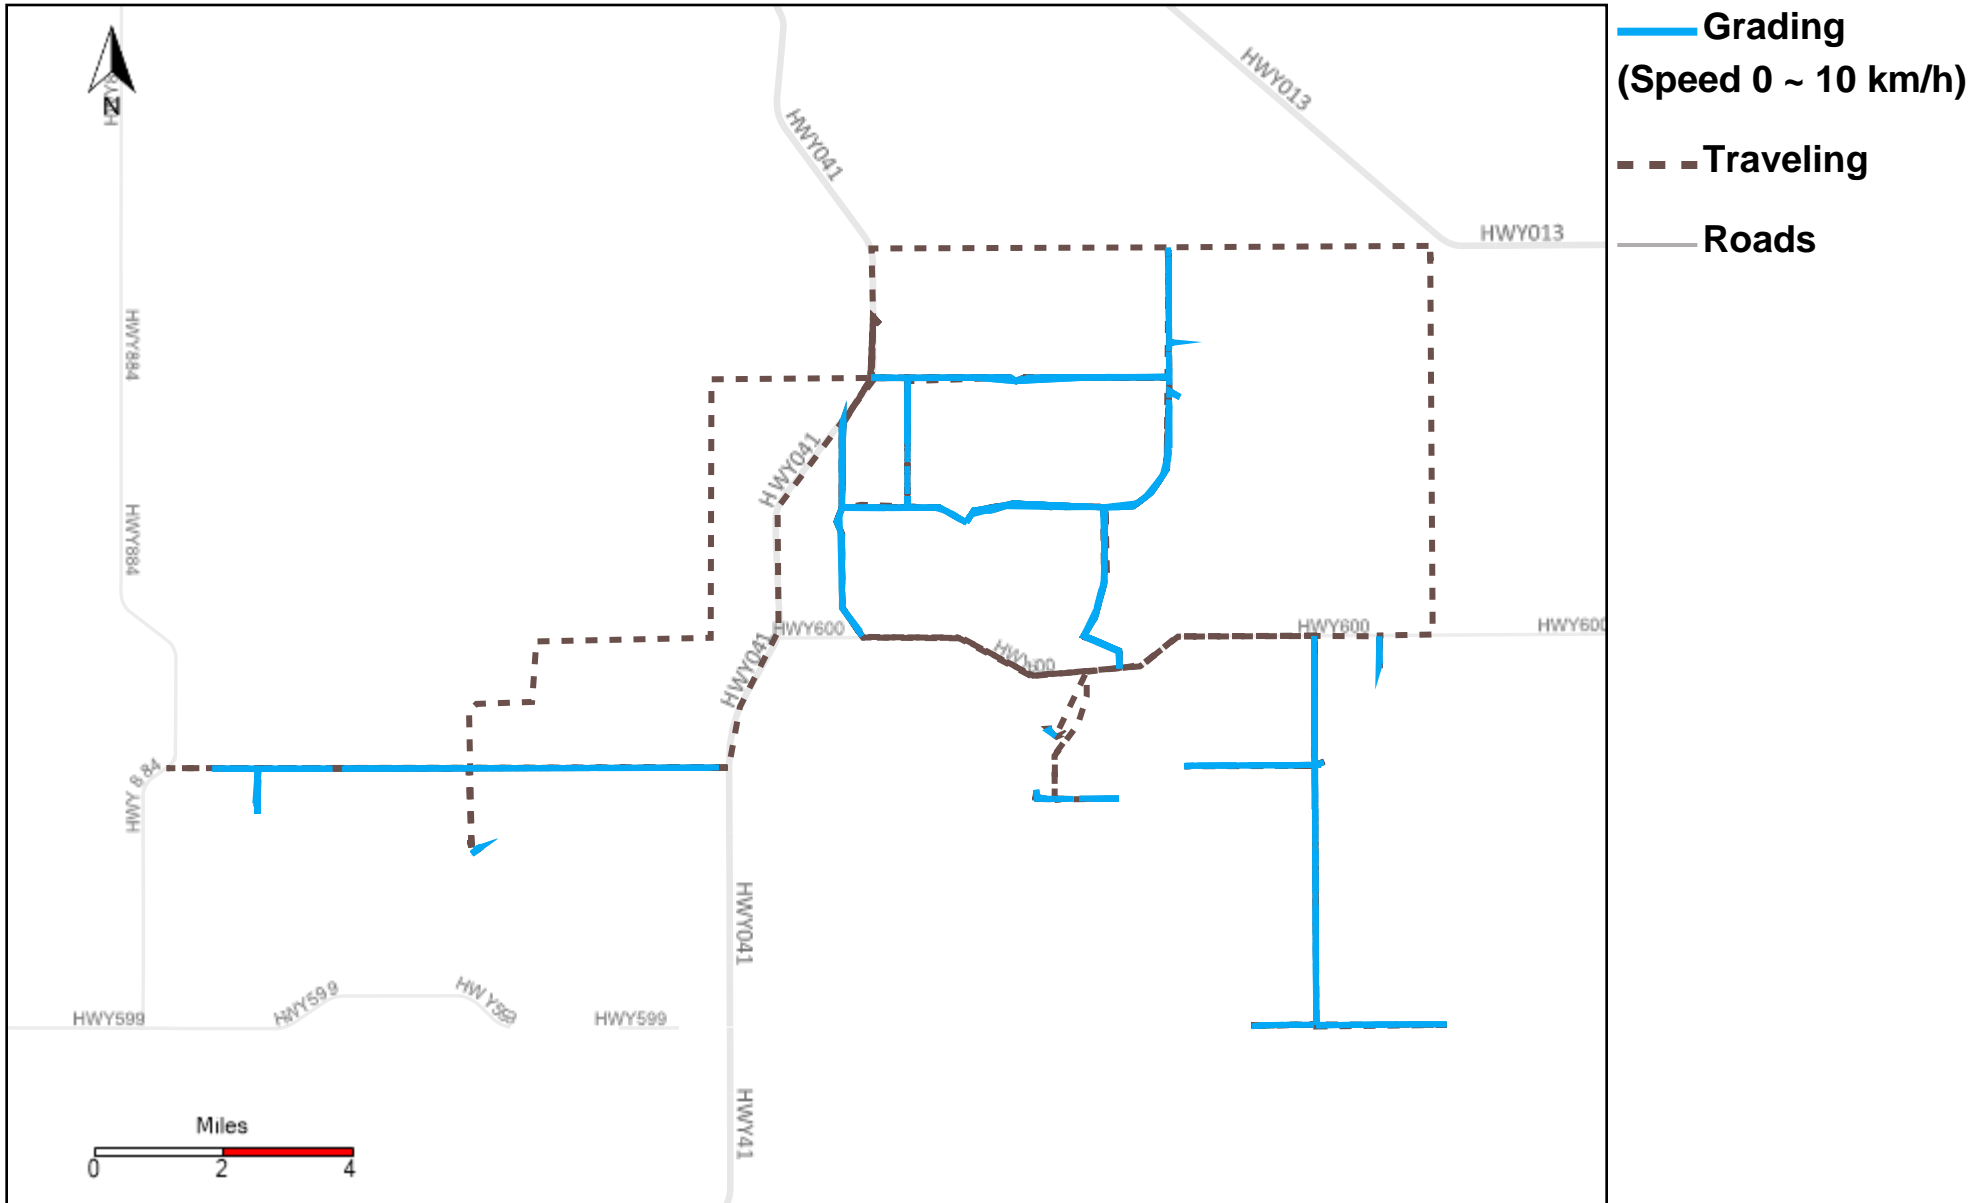

43-216_2024-09-22 ~ 2024-09-28 Tracking

Total Distance(km)	Total Hours	Work Distance(km)	Work Hours
630.67	53 hrs 10 min 25 sec	272.02	32 hrs 53 min 18 sec