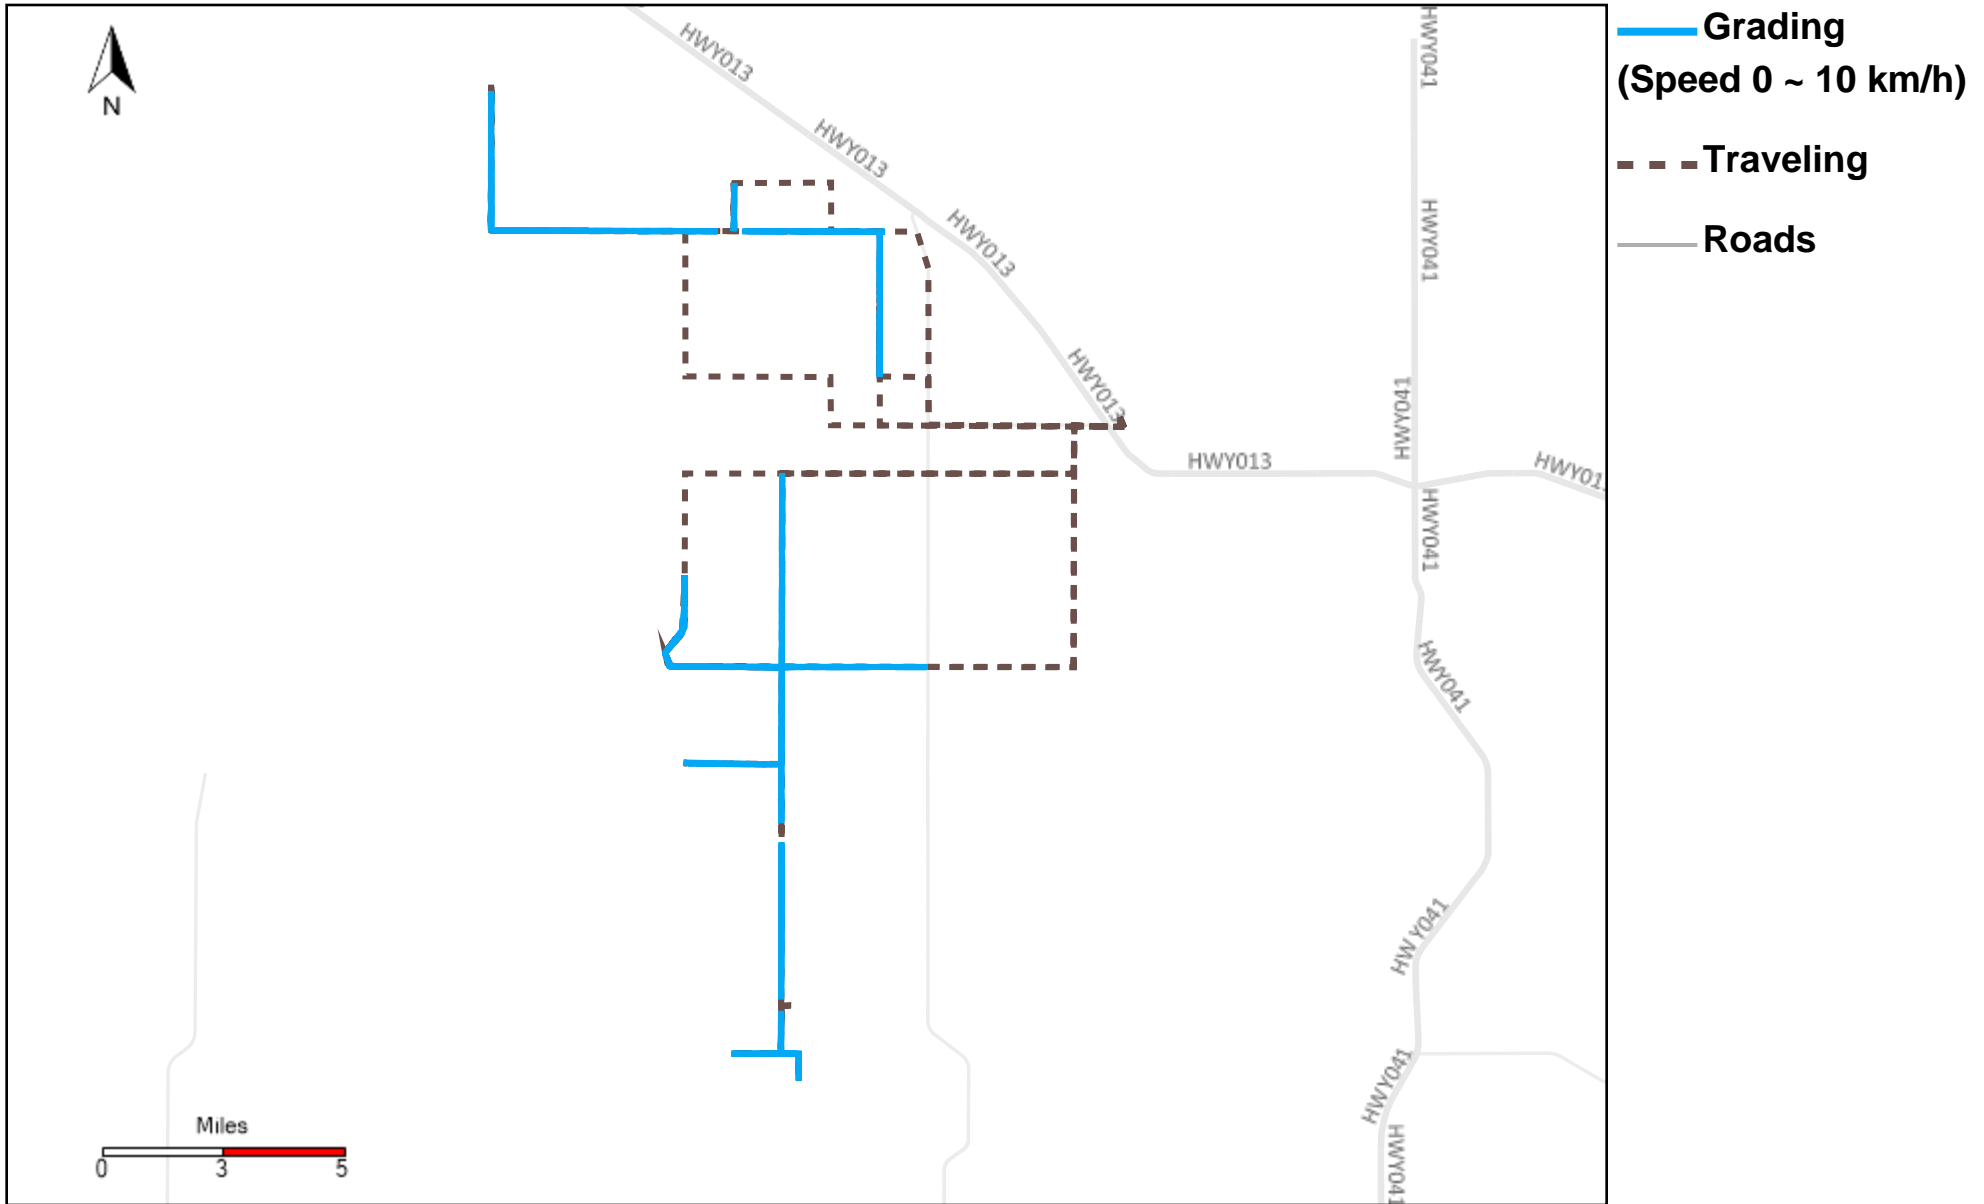

43-215_2024-09-22 ~ 2024-09-28 Tracking

Total Distance(km)	Total Hours	Work Distance(km)	Work Hours
548.89	51 hrs 47 min 50 sec	277.97	33 hrs 30 min 55 sec