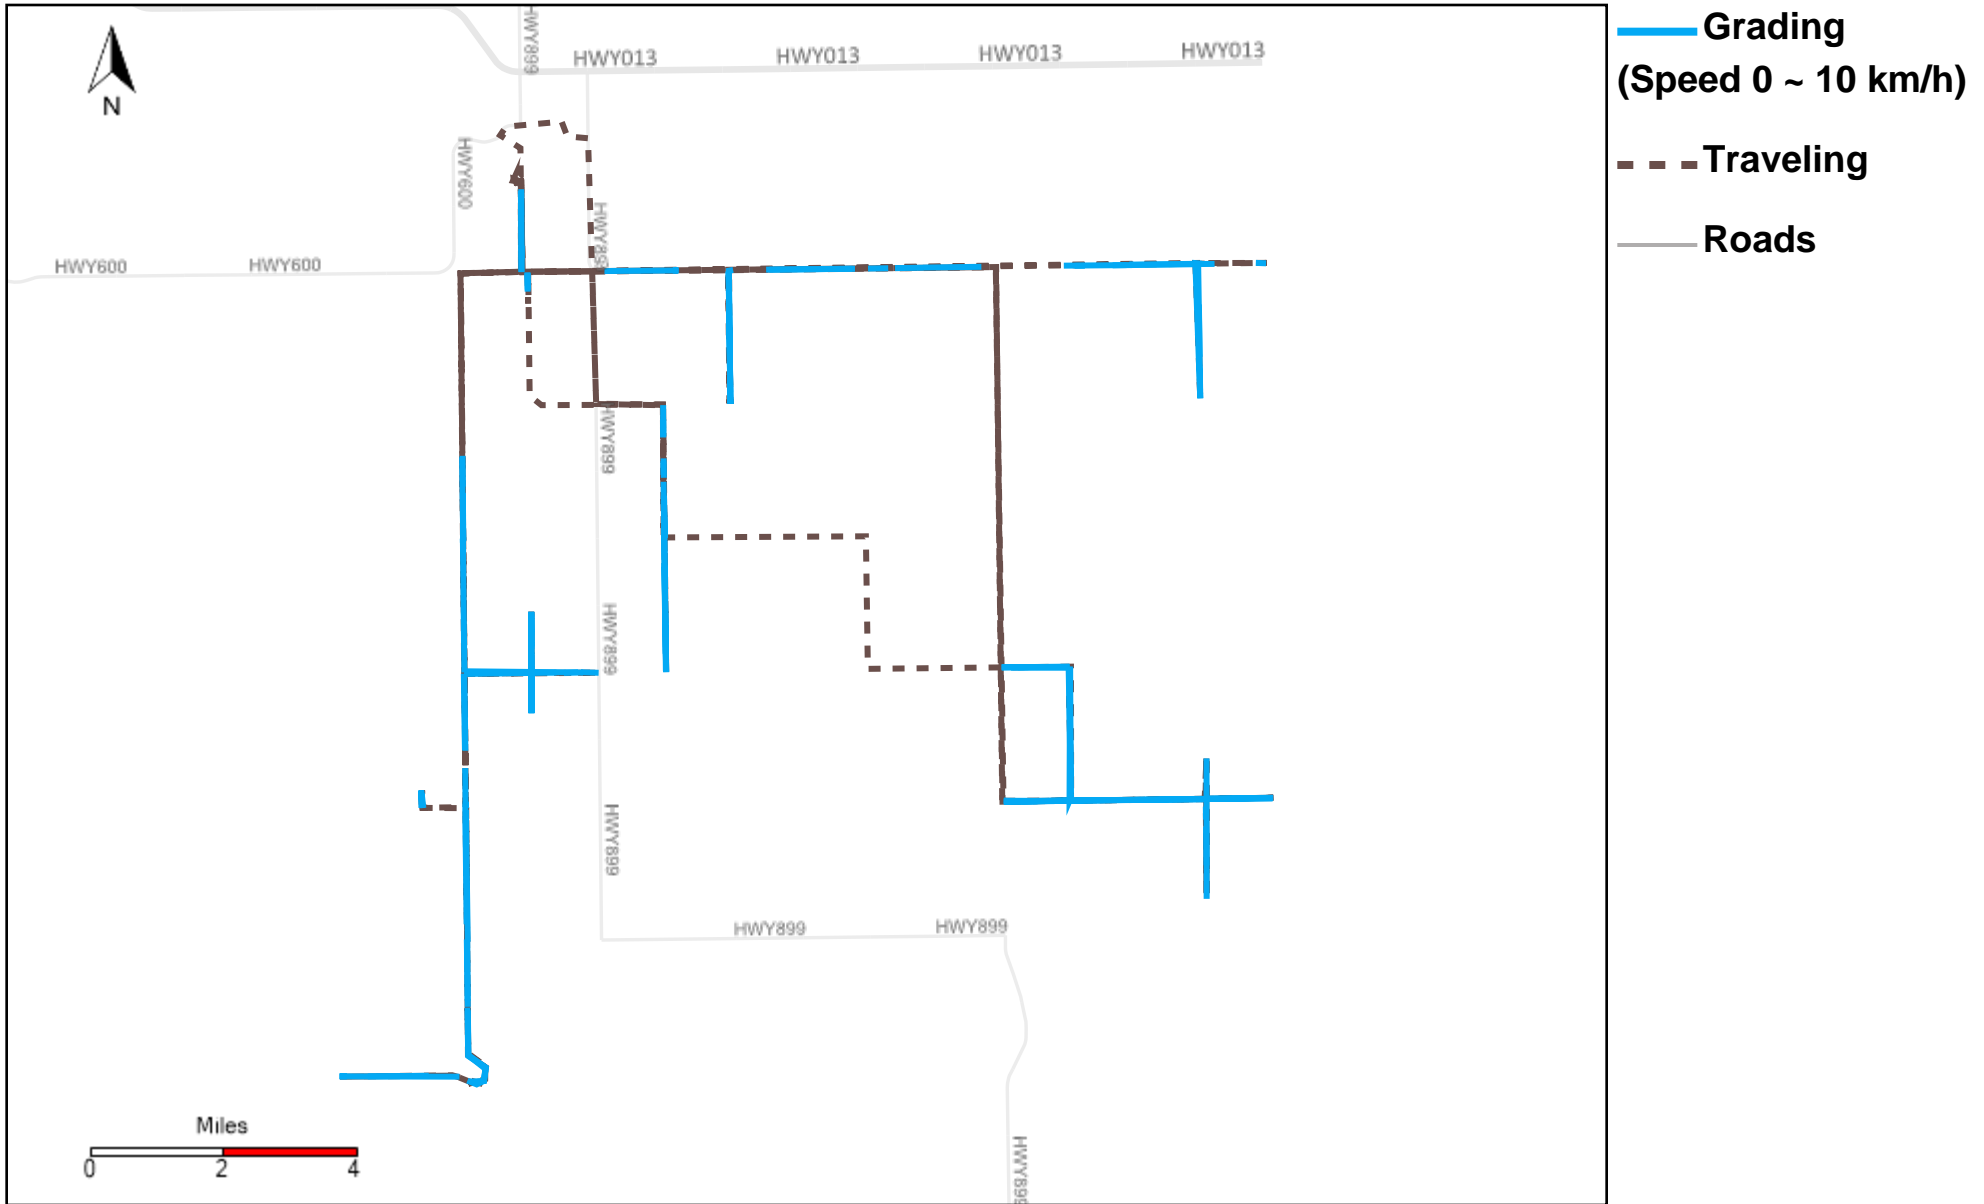

43-186_2024-09-22 ~ 2024-09-28 Tracking

Total Distance(km)	Total Hours	Work Distance(km)	Work Hours
524.54	49 hrs 8 min 58 sec	174.37	26 hrs 19 min 27 sec