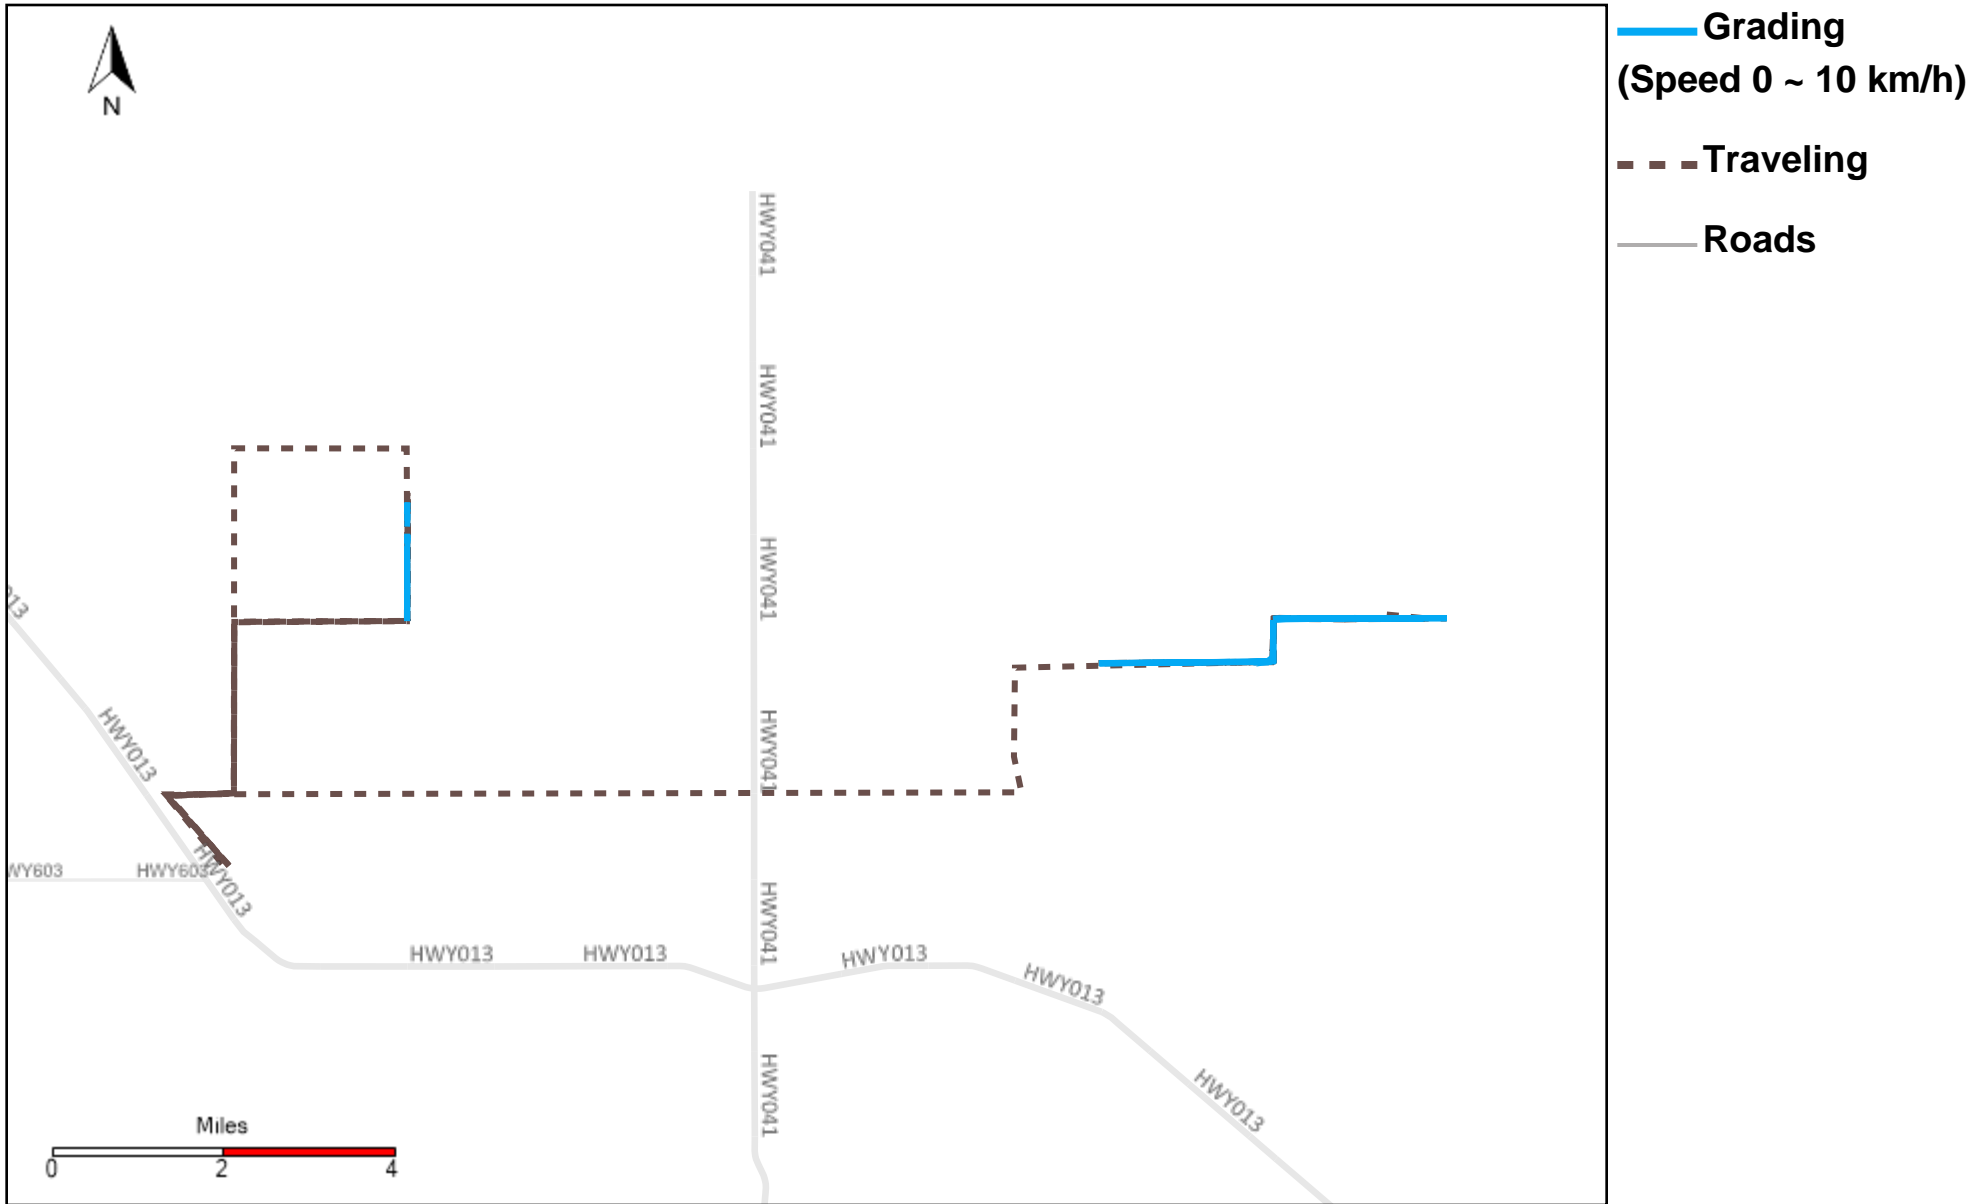

43-218_2024-09-22 ~ 2024-09-28 Tracking

Total Distance(km)	Total Hours	Work Distance(km)	Work Hours
204.32	32 hrs 16 min 3 sec	63.61	13 hrs 26 min 33 sec