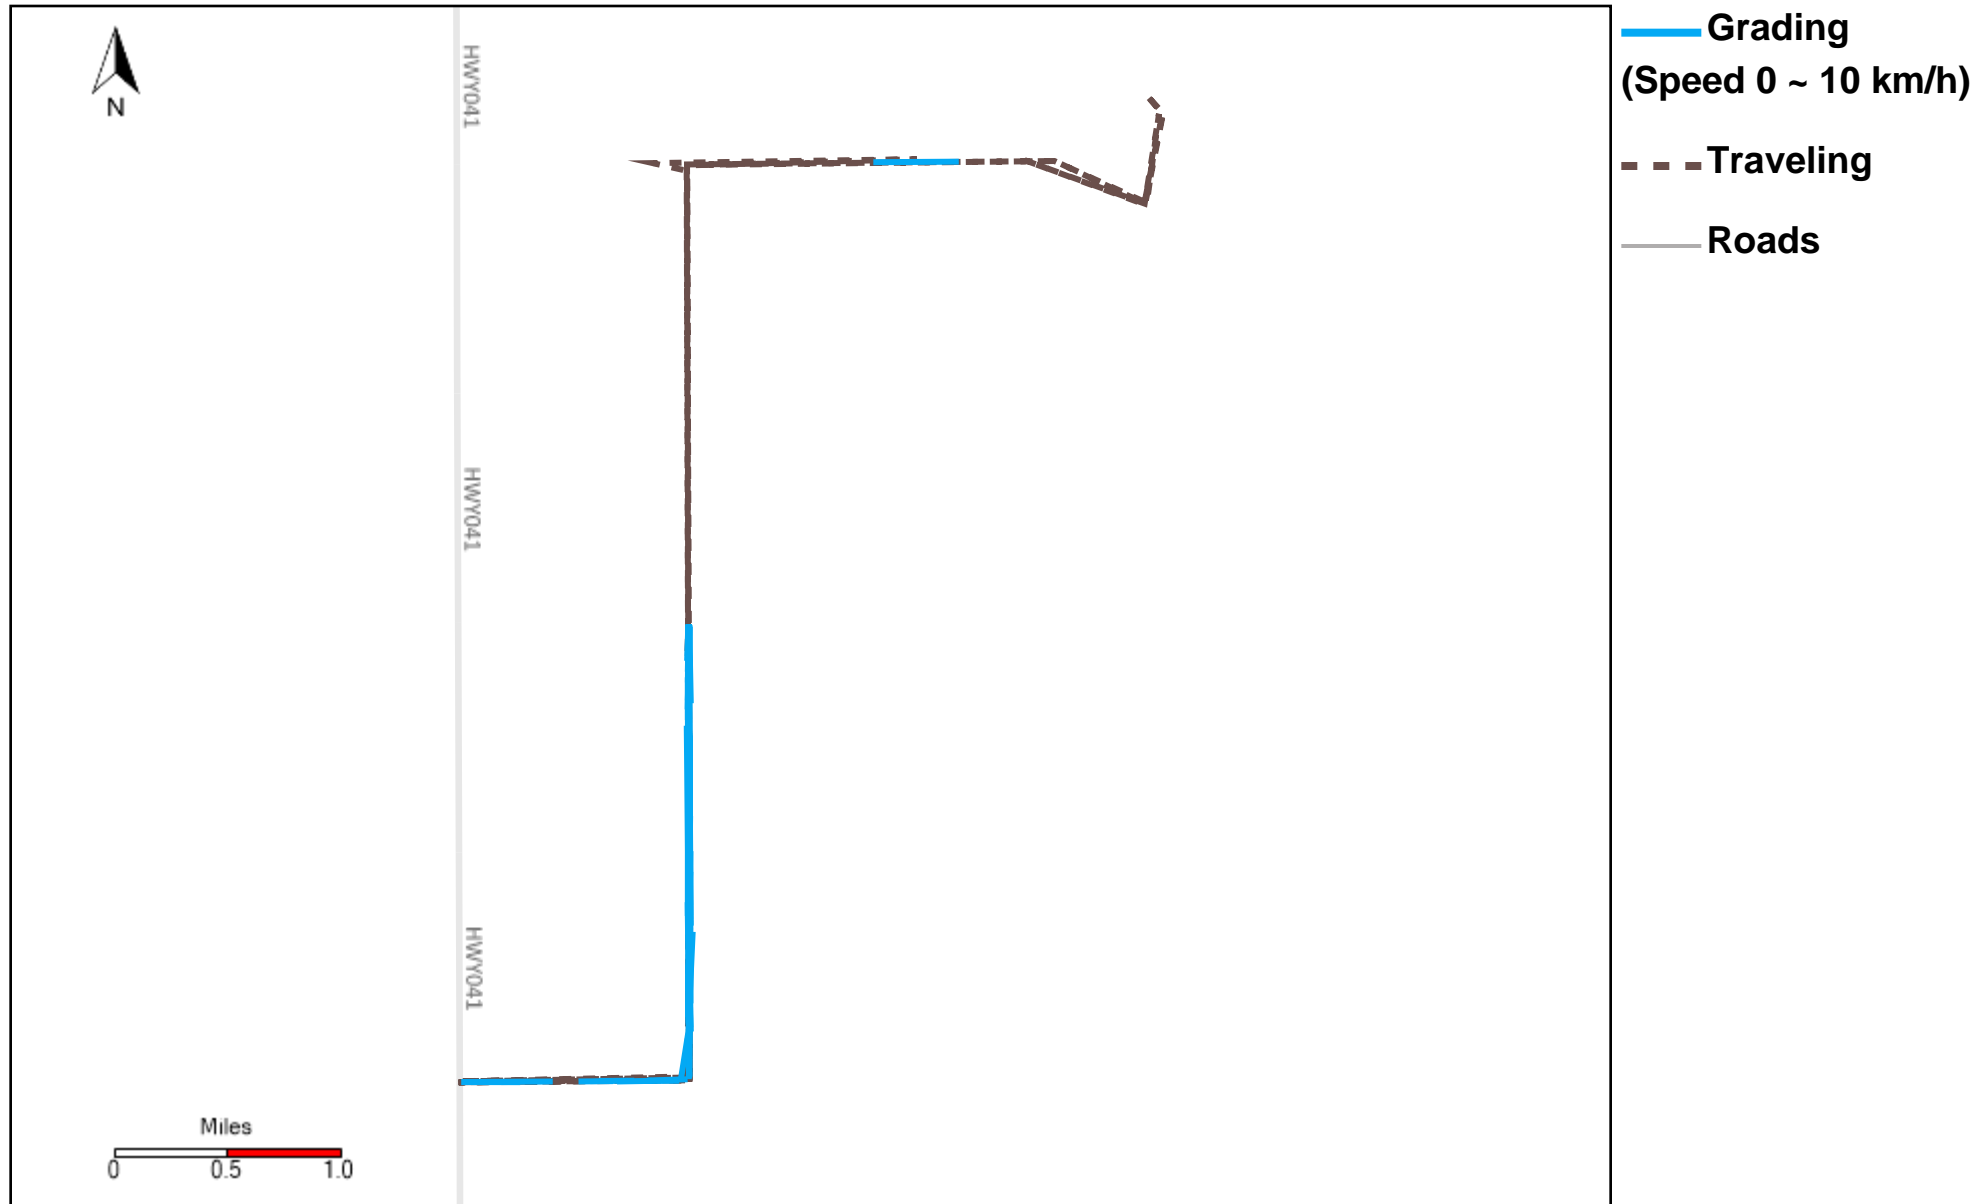

43-220_2024-09-22 ~ 2024-09-28 Tracking

Total Distance(km)	Total Hours	Work Distance(km)	Work Hours
238.35	45 hrs 24 min 55 sec	136.99	30 hrs 7 min 56 sec