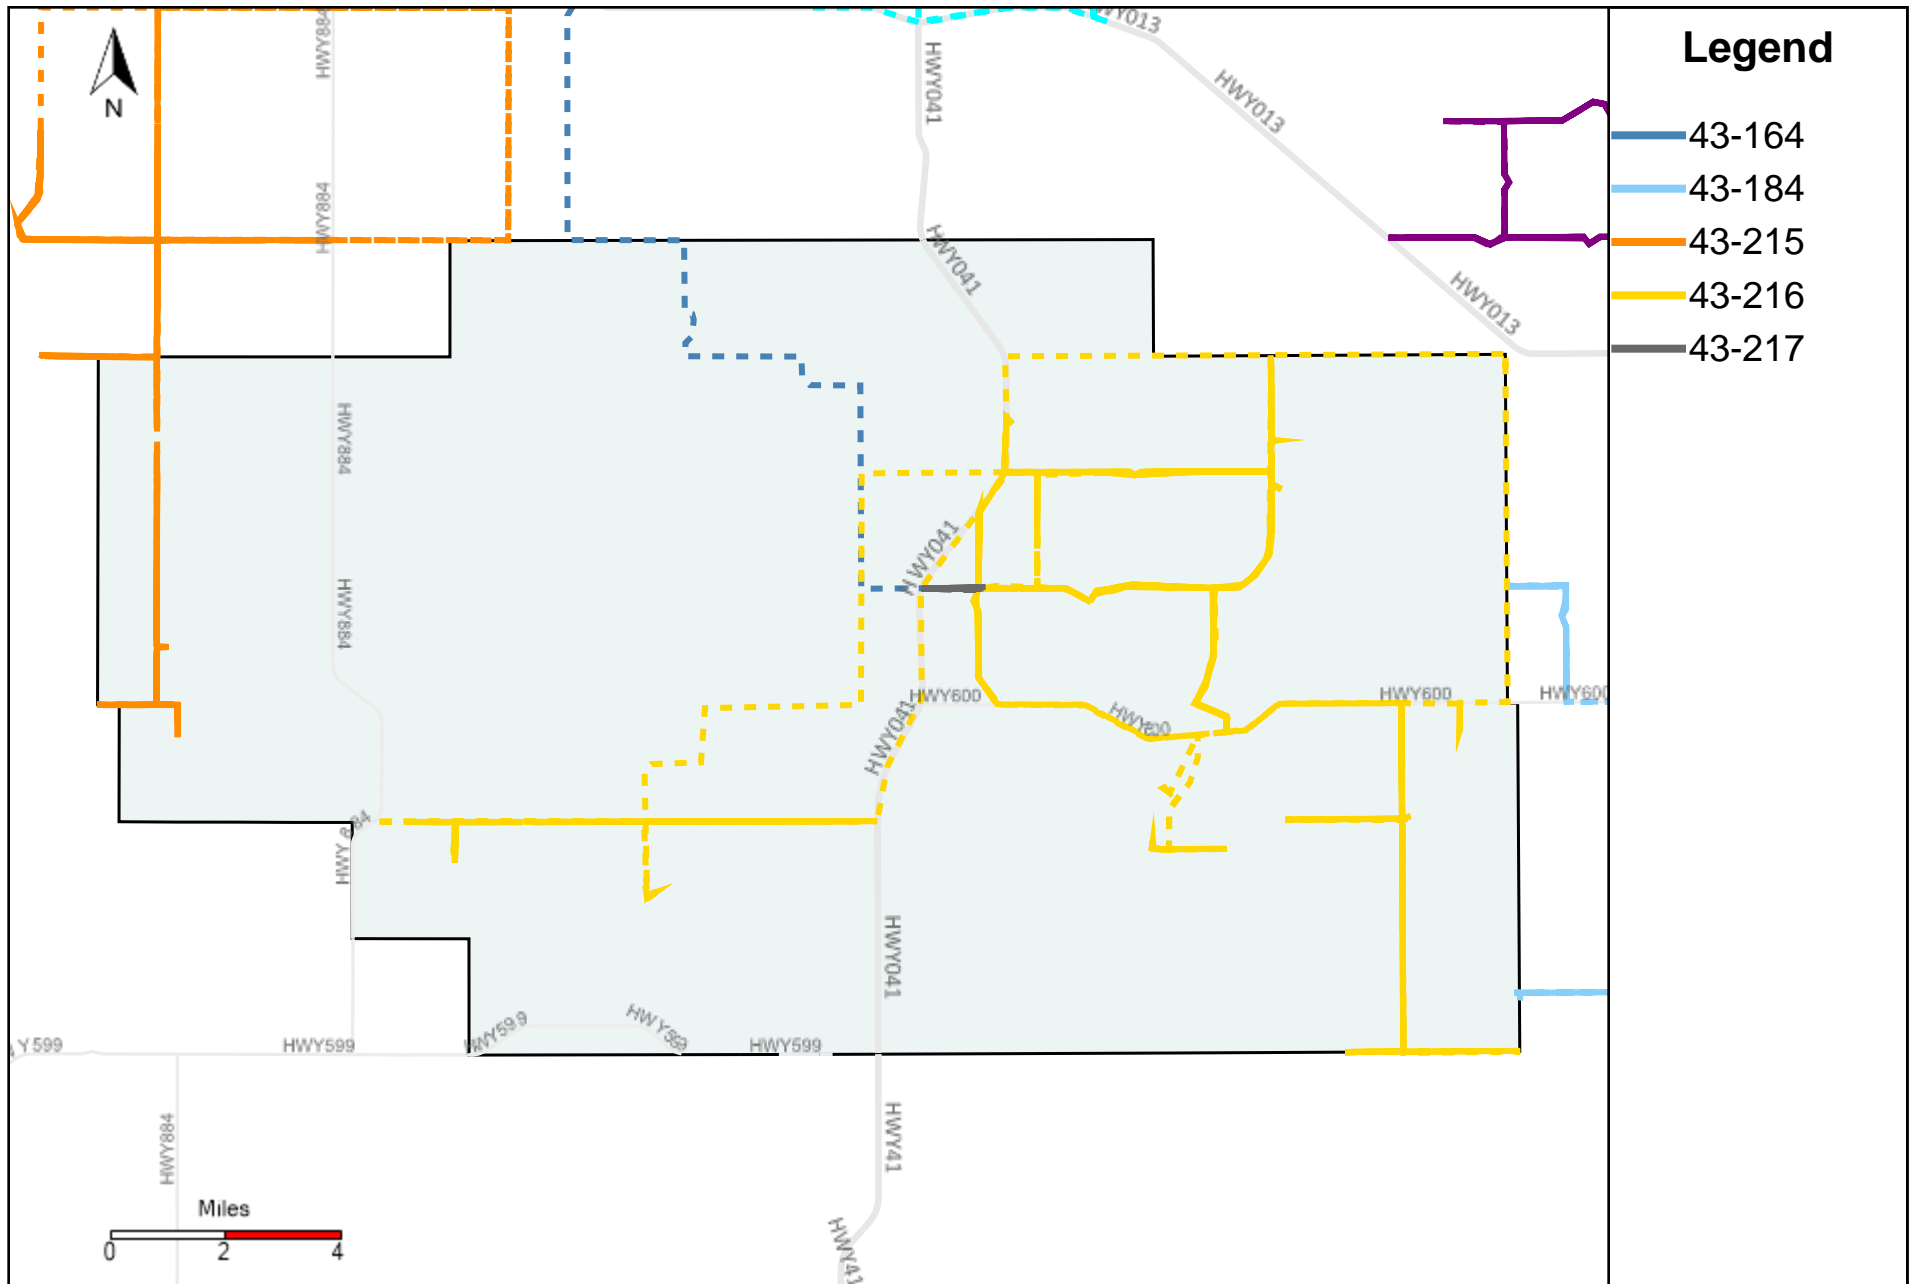

Division: 5 Grader Report(2024-09-22 ~ 2024-09-28)

Vehicle Name List	Total Distance(km)	Total Hours
43-164, 43-184, 43-215, 43-216, 43-217	1711.05	202 hrs 10 min 23 sec