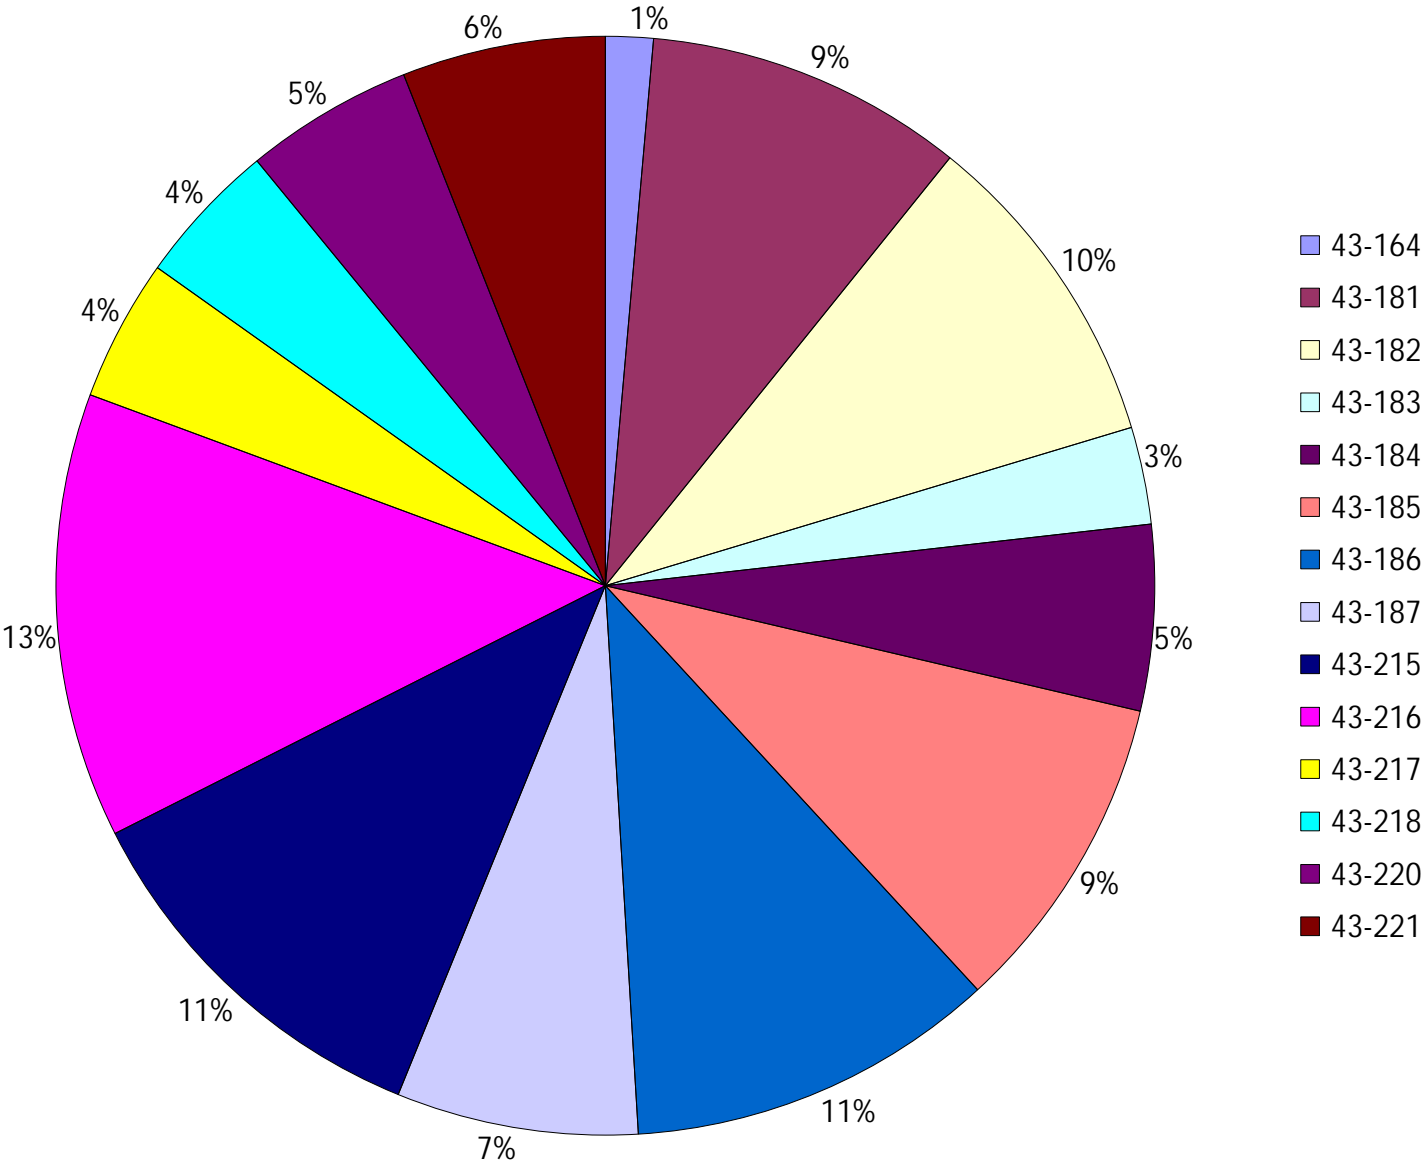

Provost Weekly Grader Report

From 9/22/2024 To 9/28/2024

9/28/2024

Vehicle	Total Distance(km)	Total Hours	Work Distance(km)	Work Hours
43-164	67.45	22 hrs 29 min 20 sec	34.76	20 hrs 42 min 50 sec
43-181	452.12	47 hrs 9 min 38 sec	145.71	24 hrs 3 min 48 sec
43-182	460.34	49 hrs 27 min 50 sec	115.58	27 hrs 30 min 15 sec
43-183	137.74	14 hrs 7 min 11 sec	60.11	7 hrs 24 min 0 sec
43-184	262.88	29 hrs 47 min 36 sec	101.13	16 hrs 32 min 41 sec
43-185	456.69	53 hrs 26 min 20 sec	270.02	42 hrs 50 min 36 sec
43-186	524.54	49 hrs 8 min 58 sec	174.37	26 hrs 19 min 27 sec
43-187	342.43	41 hrs 23 min 5 sec	220.56	35 hrs 1 min 28 sec
43-215	548.89	51 hrs 47 min 50 sec	277.97	33 hrs 30 min 55 sec
43-216	630.67	53 hrs 10 min 25 sec	272.02	32 hrs 53 min 18 sec
43-217	201.17	44 hrs 55 min 12 sec	166.49	34 hrs 23 min 2 sec
43-218	204.32	32 hrs 16 min 3 sec	63.61	13 hrs 26 min 33 sec
43-220	238.35	45 hrs 24 min 55 sec	136.99	30 hrs 7 min 56 sec
43-221	288.1	29 hrs 4 min 51 sec	129.88	21 hrs 23 min 22 sec
Total:	4815.68	563 hrs 39 min 14 sec	2169.2	366 hrs 10 min 12 sec

Vehicle Distance Vs Total Distance (%) From 9/22/2024 To 9/28/2024

Provost Weekly Grader Report