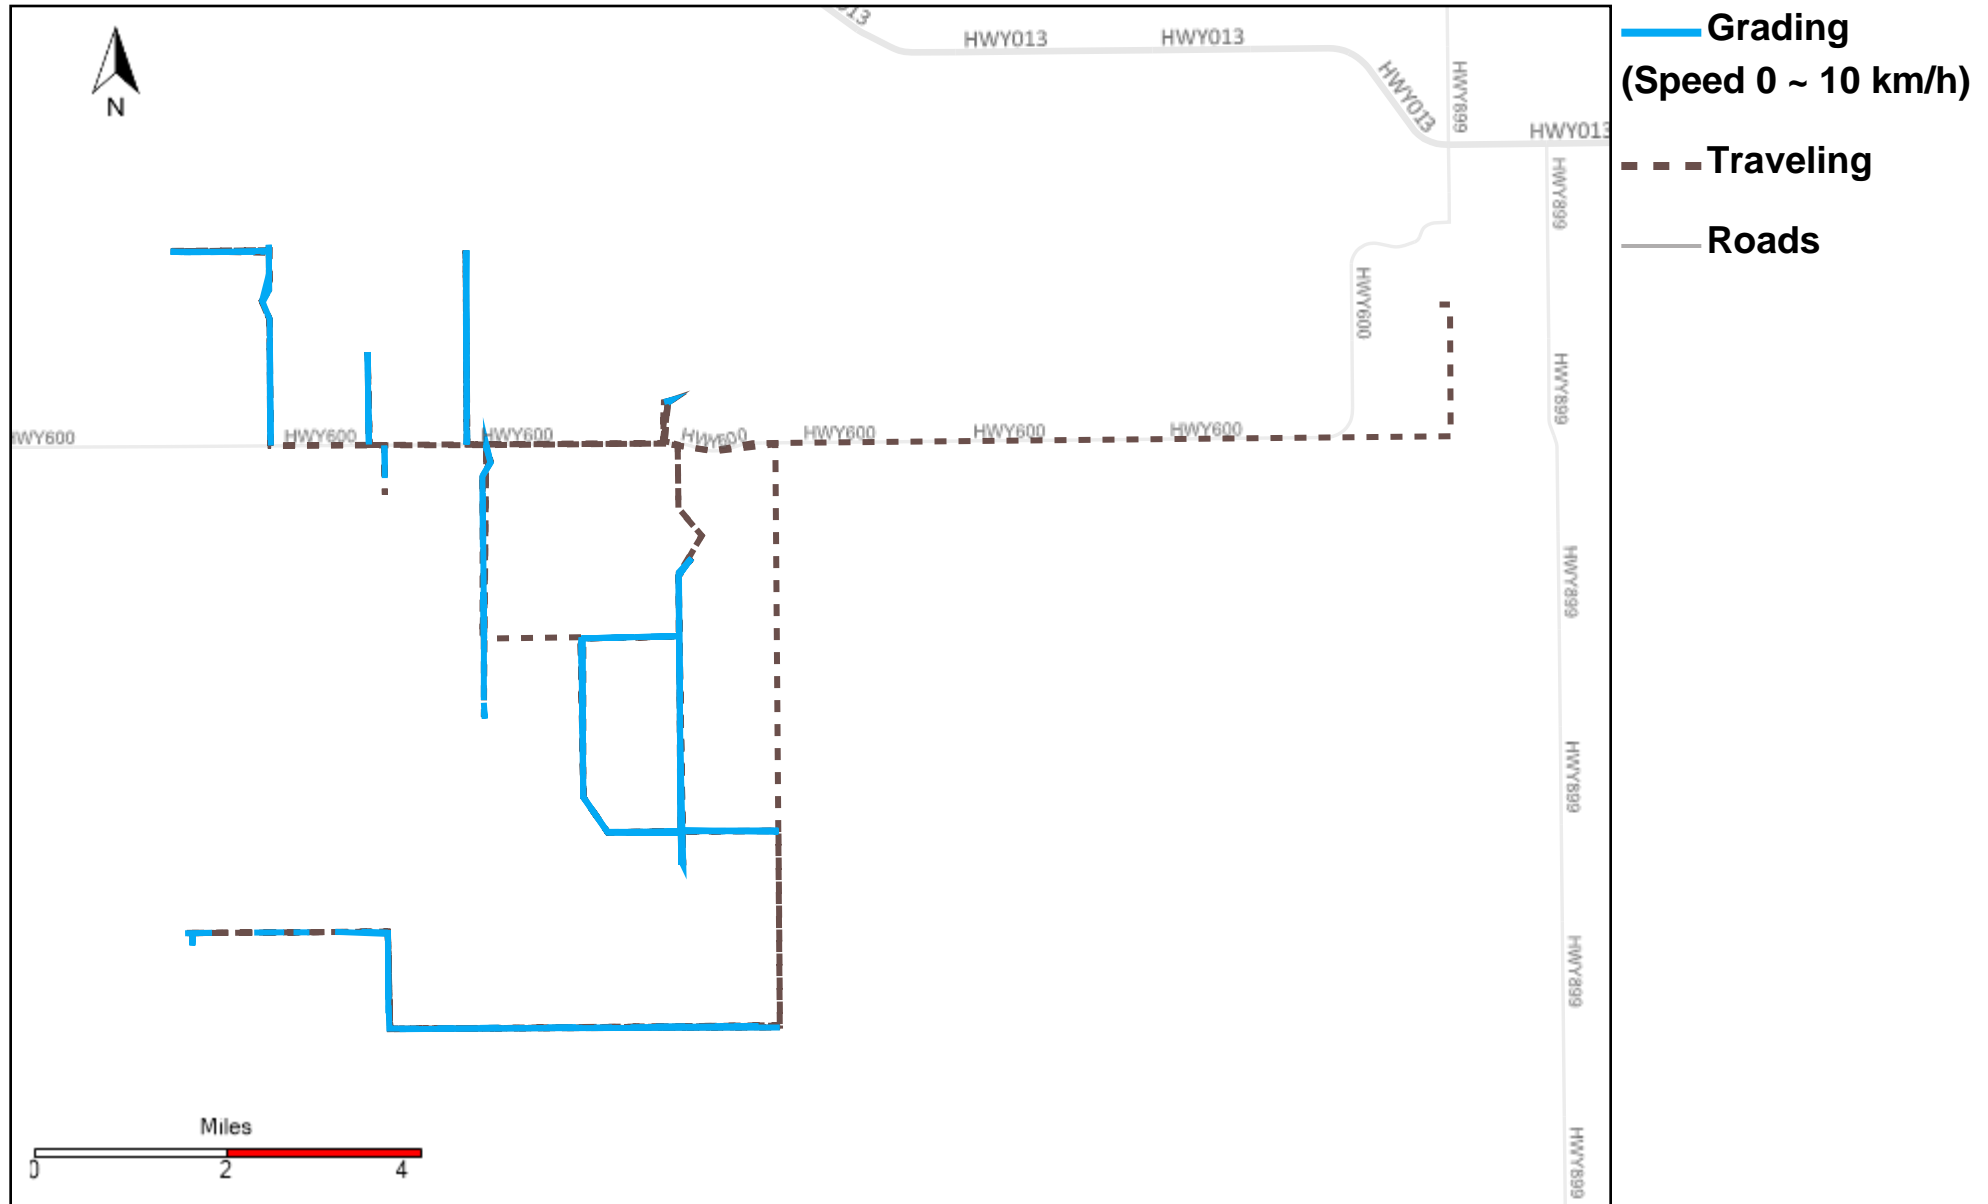

43-184_2024-09-22 ~ 2024-09-28 Tracking

Total Distance(km)	Total Hours	Work Distance(km)	Work Hours
262.88	29 hrs 47 min 36 sec	101.13	16 hrs 32 min 41 sec