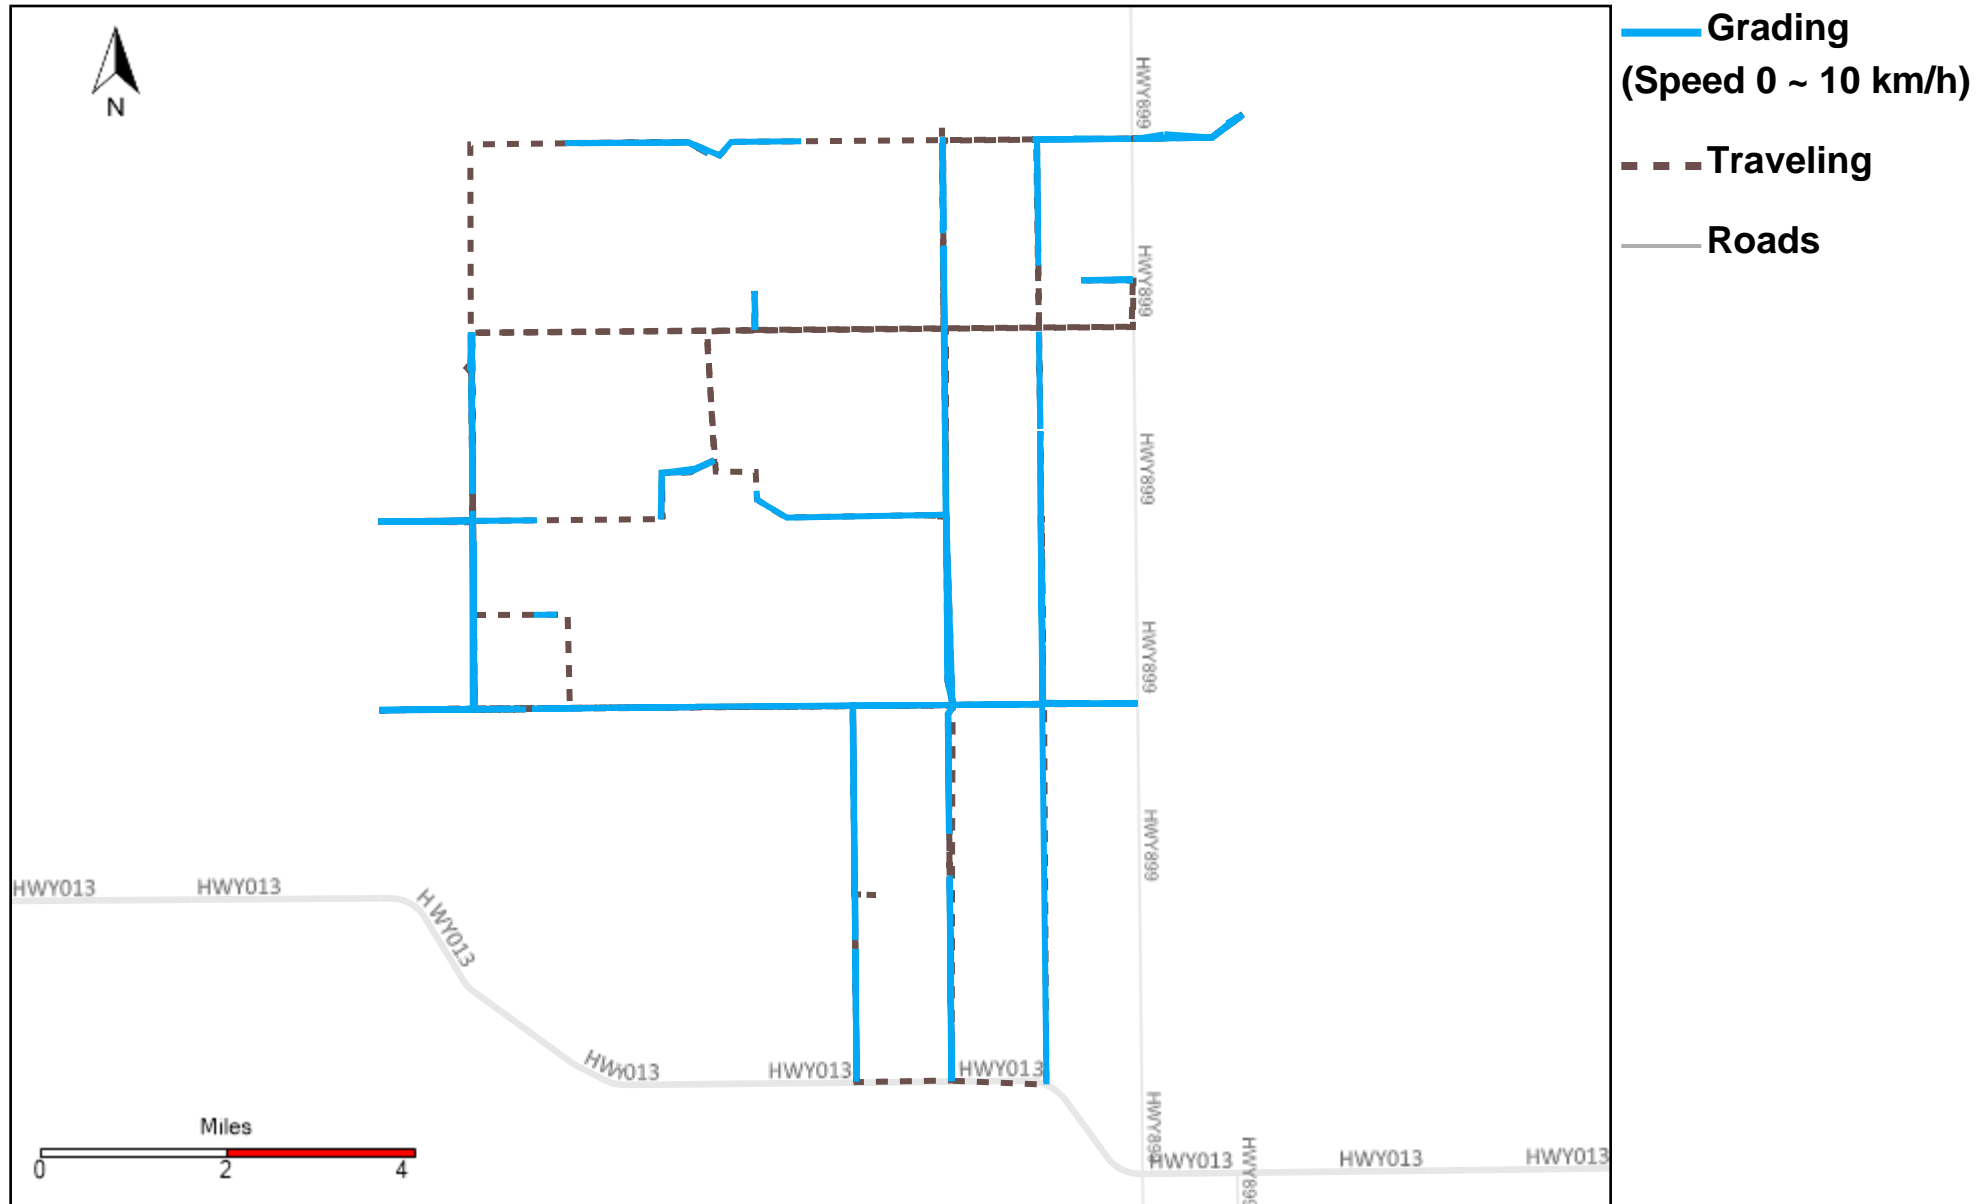

43-185_2024-09-22 ~ 2024-09-28 Tracking

Total Distance(km)	Total Hours	Work Distance(km)	Work Hours
456.69	53 hrs 26 min 20 sec	270.02	42 hrs 50 min 36 sec