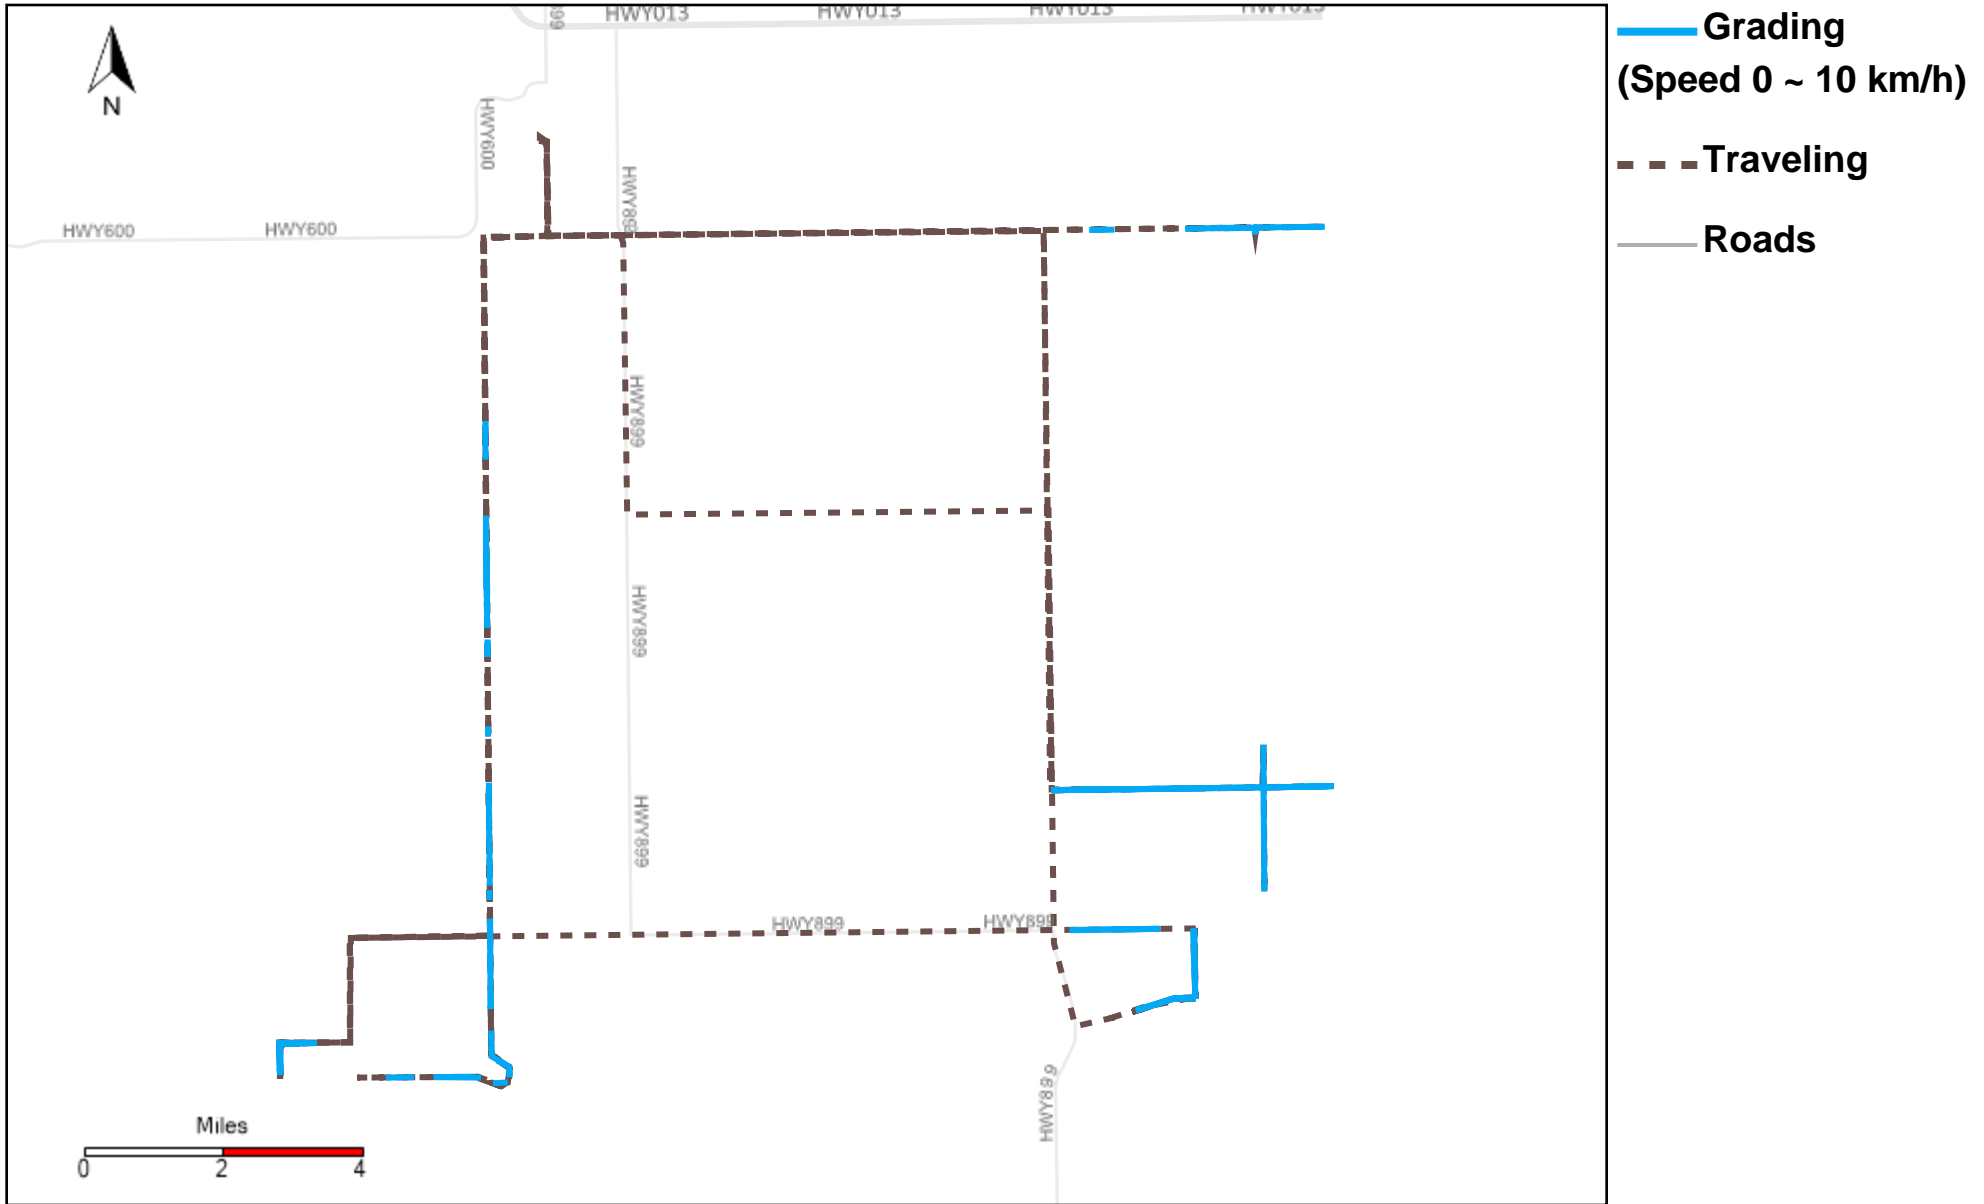

43-182_2024-09-22 ~ 2024-09-28 Tracking

Total Distance(km)	Total Hours	Work Distance(km)	Work Hours
460.34	49 hrs 27 min 50 sec	115.58	27 hrs 30 min 15 sec