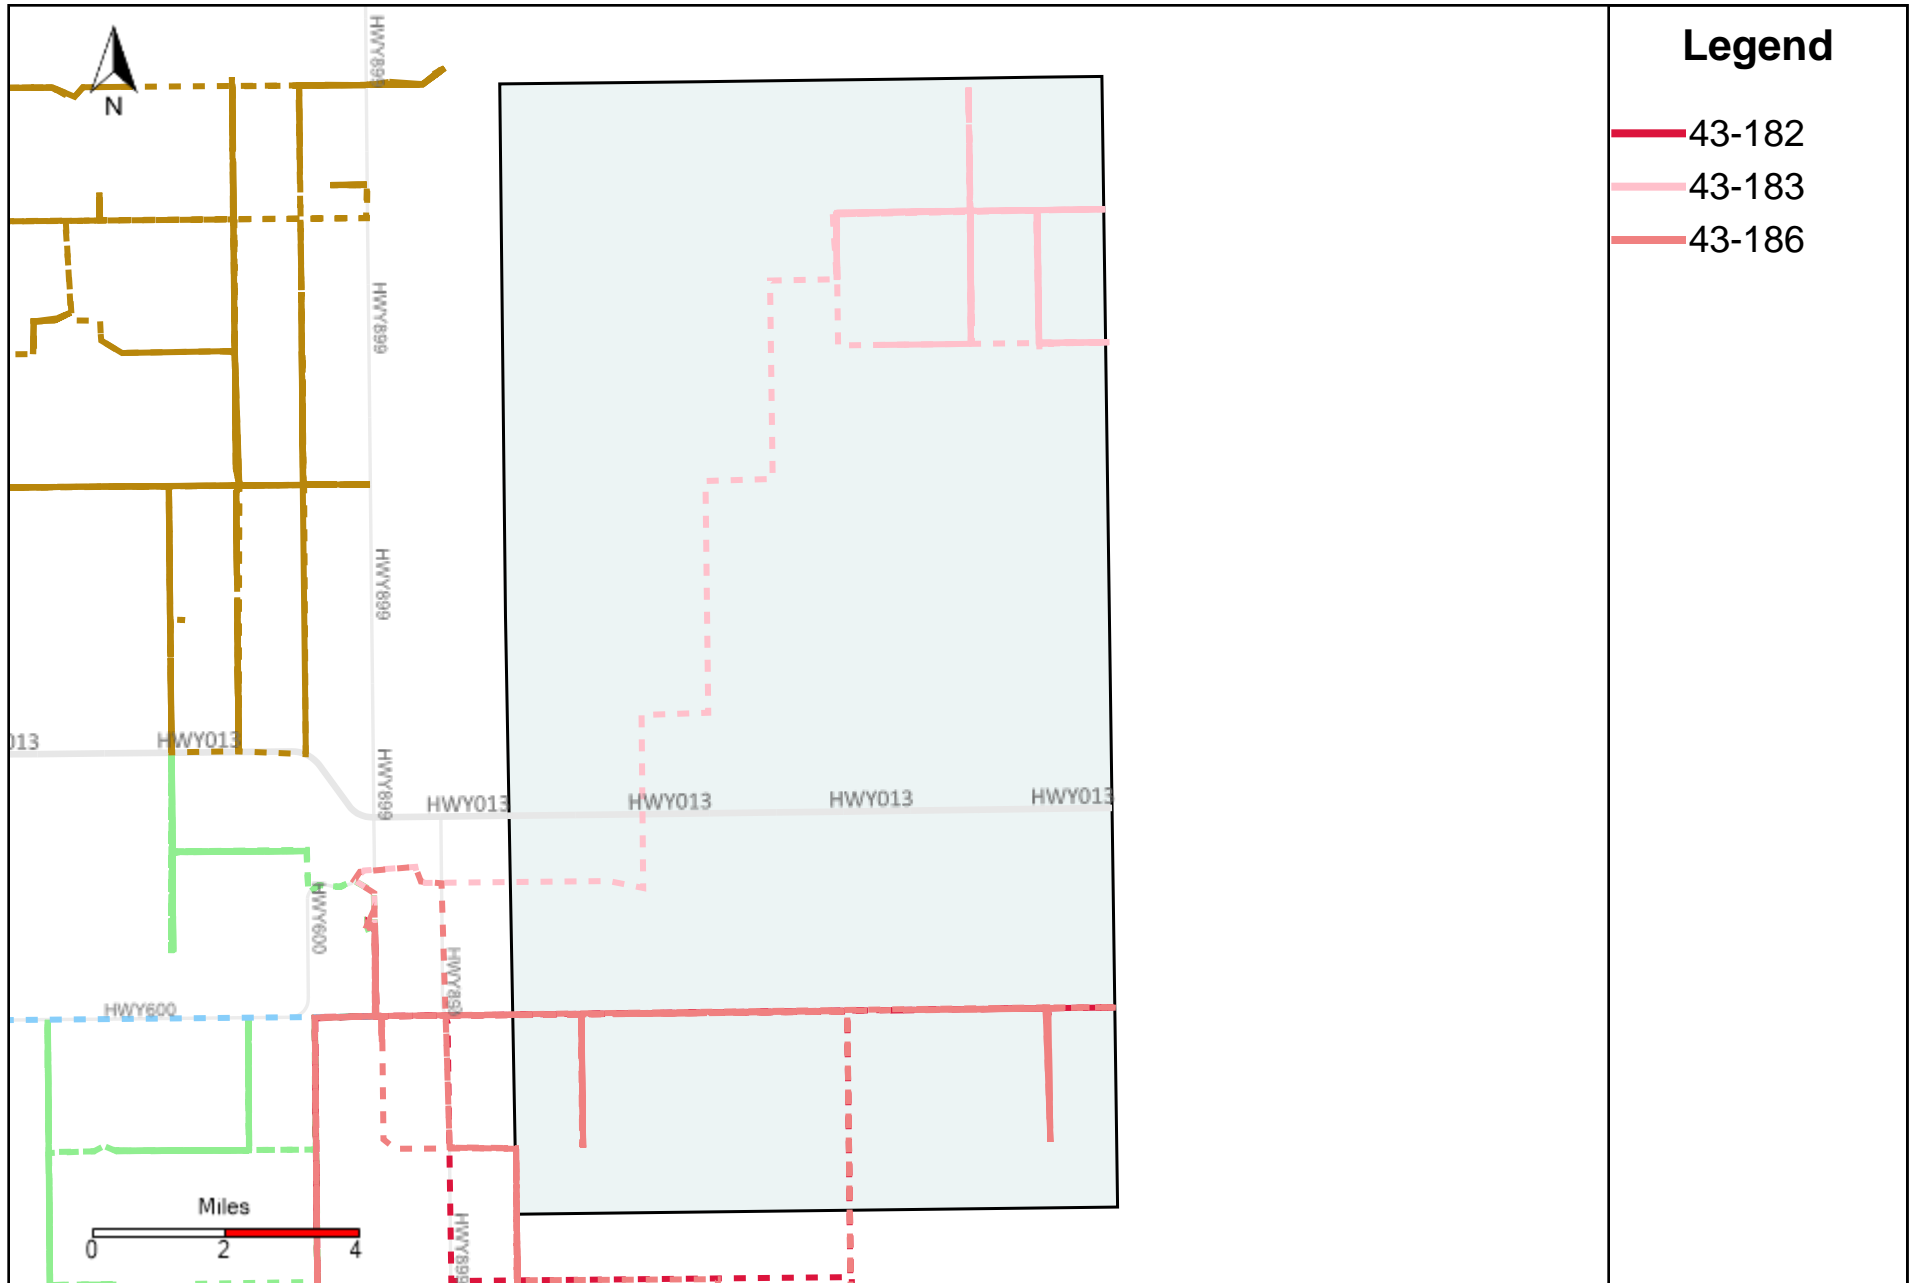

Division: 2 Grader Report(2024-09-22 ~ 2024-09-28)

Vehicle Name List	Total Distance(km)	Total Hours
43-182, 43-183, 43-186	1122.63	112 hrs 43 min 59 sec