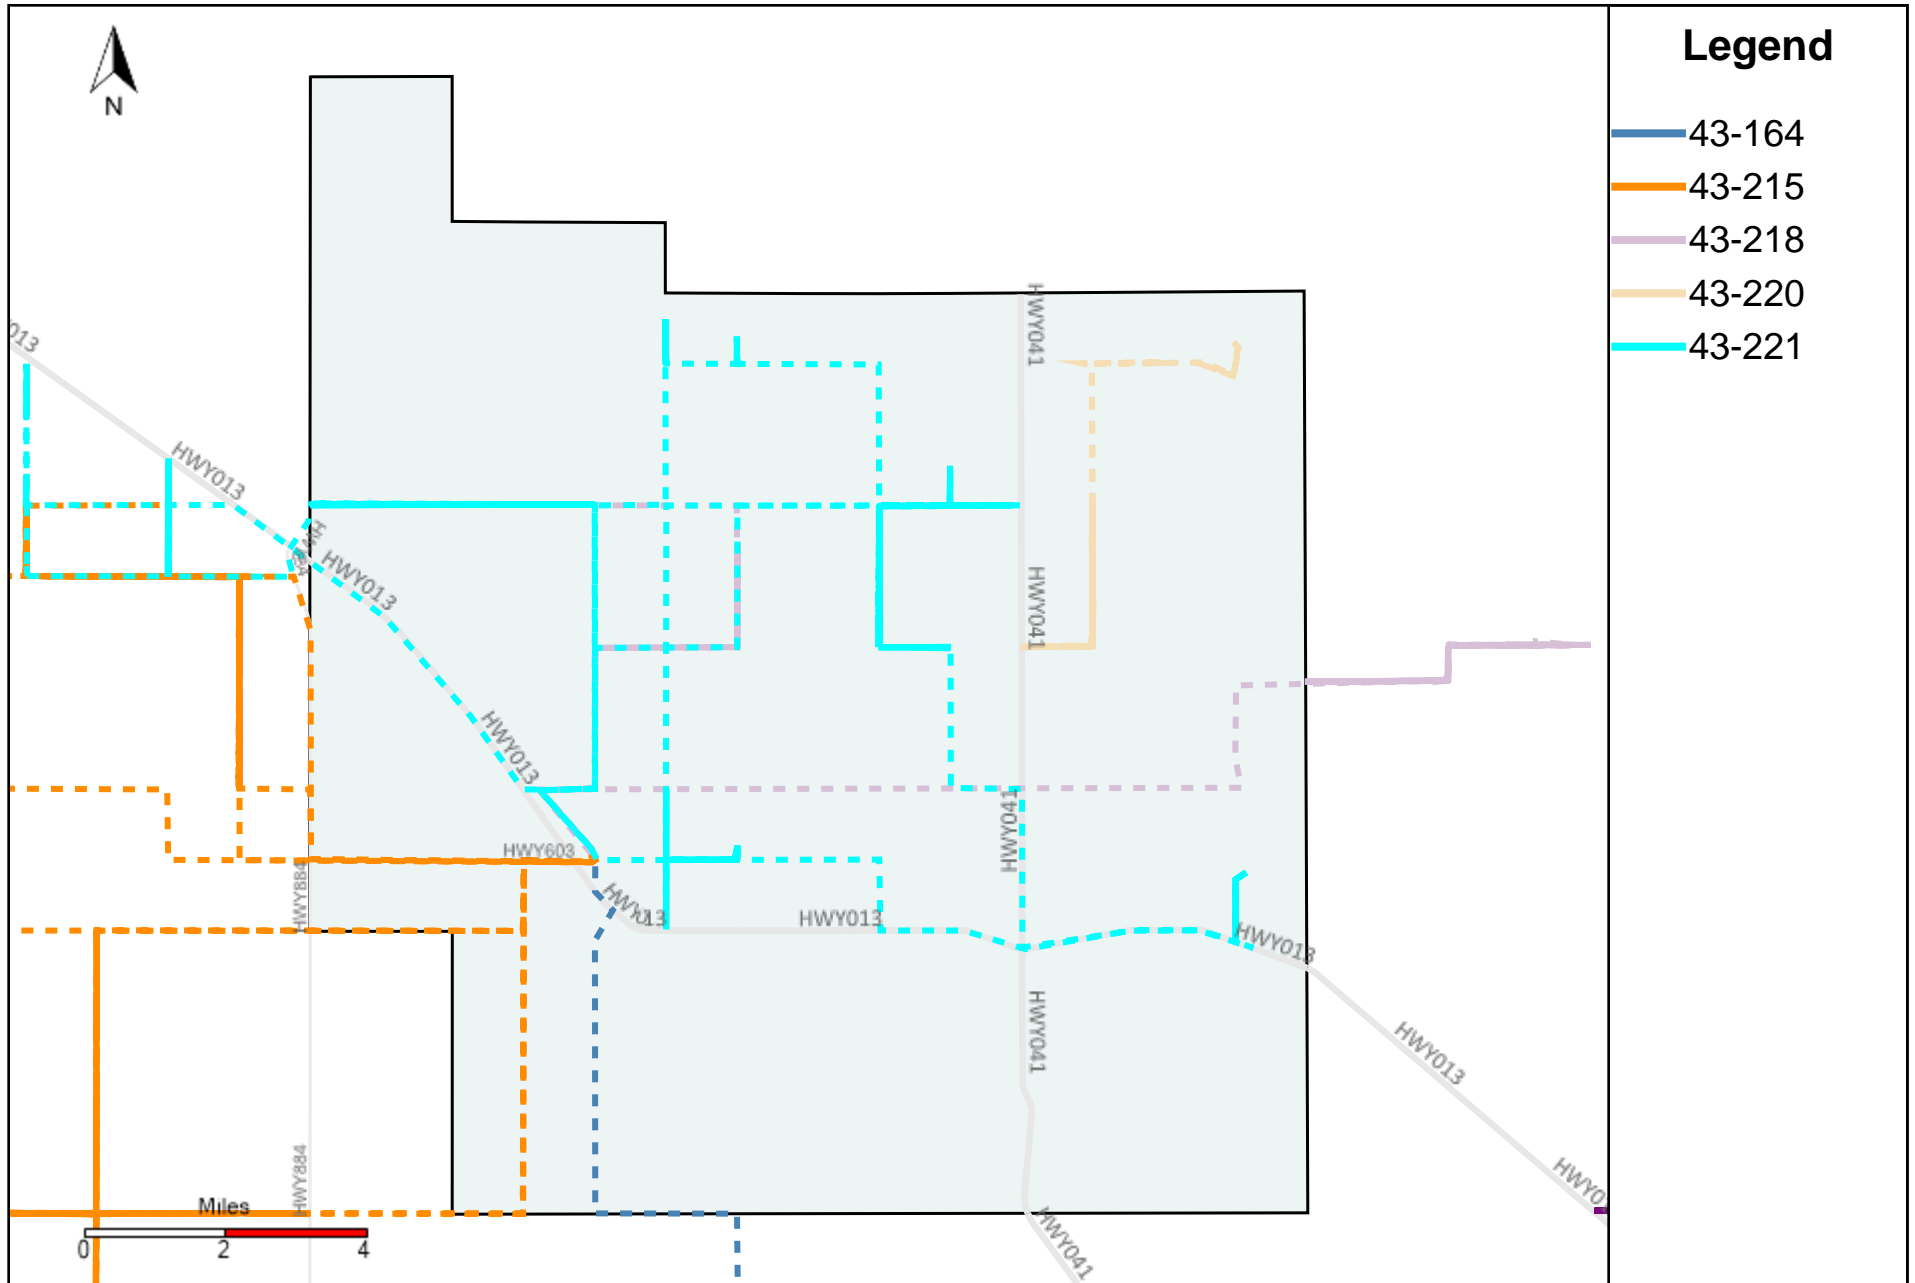

Division: 6 Grader Report(2024-09-22 ~ 2024-09-28)

Vehicle Name List	Total Distance(km)	Total Hours
43-164, 43-215, 43-218, 43-220, 43-221	1347.11	181 hrs 2 min 59 sec