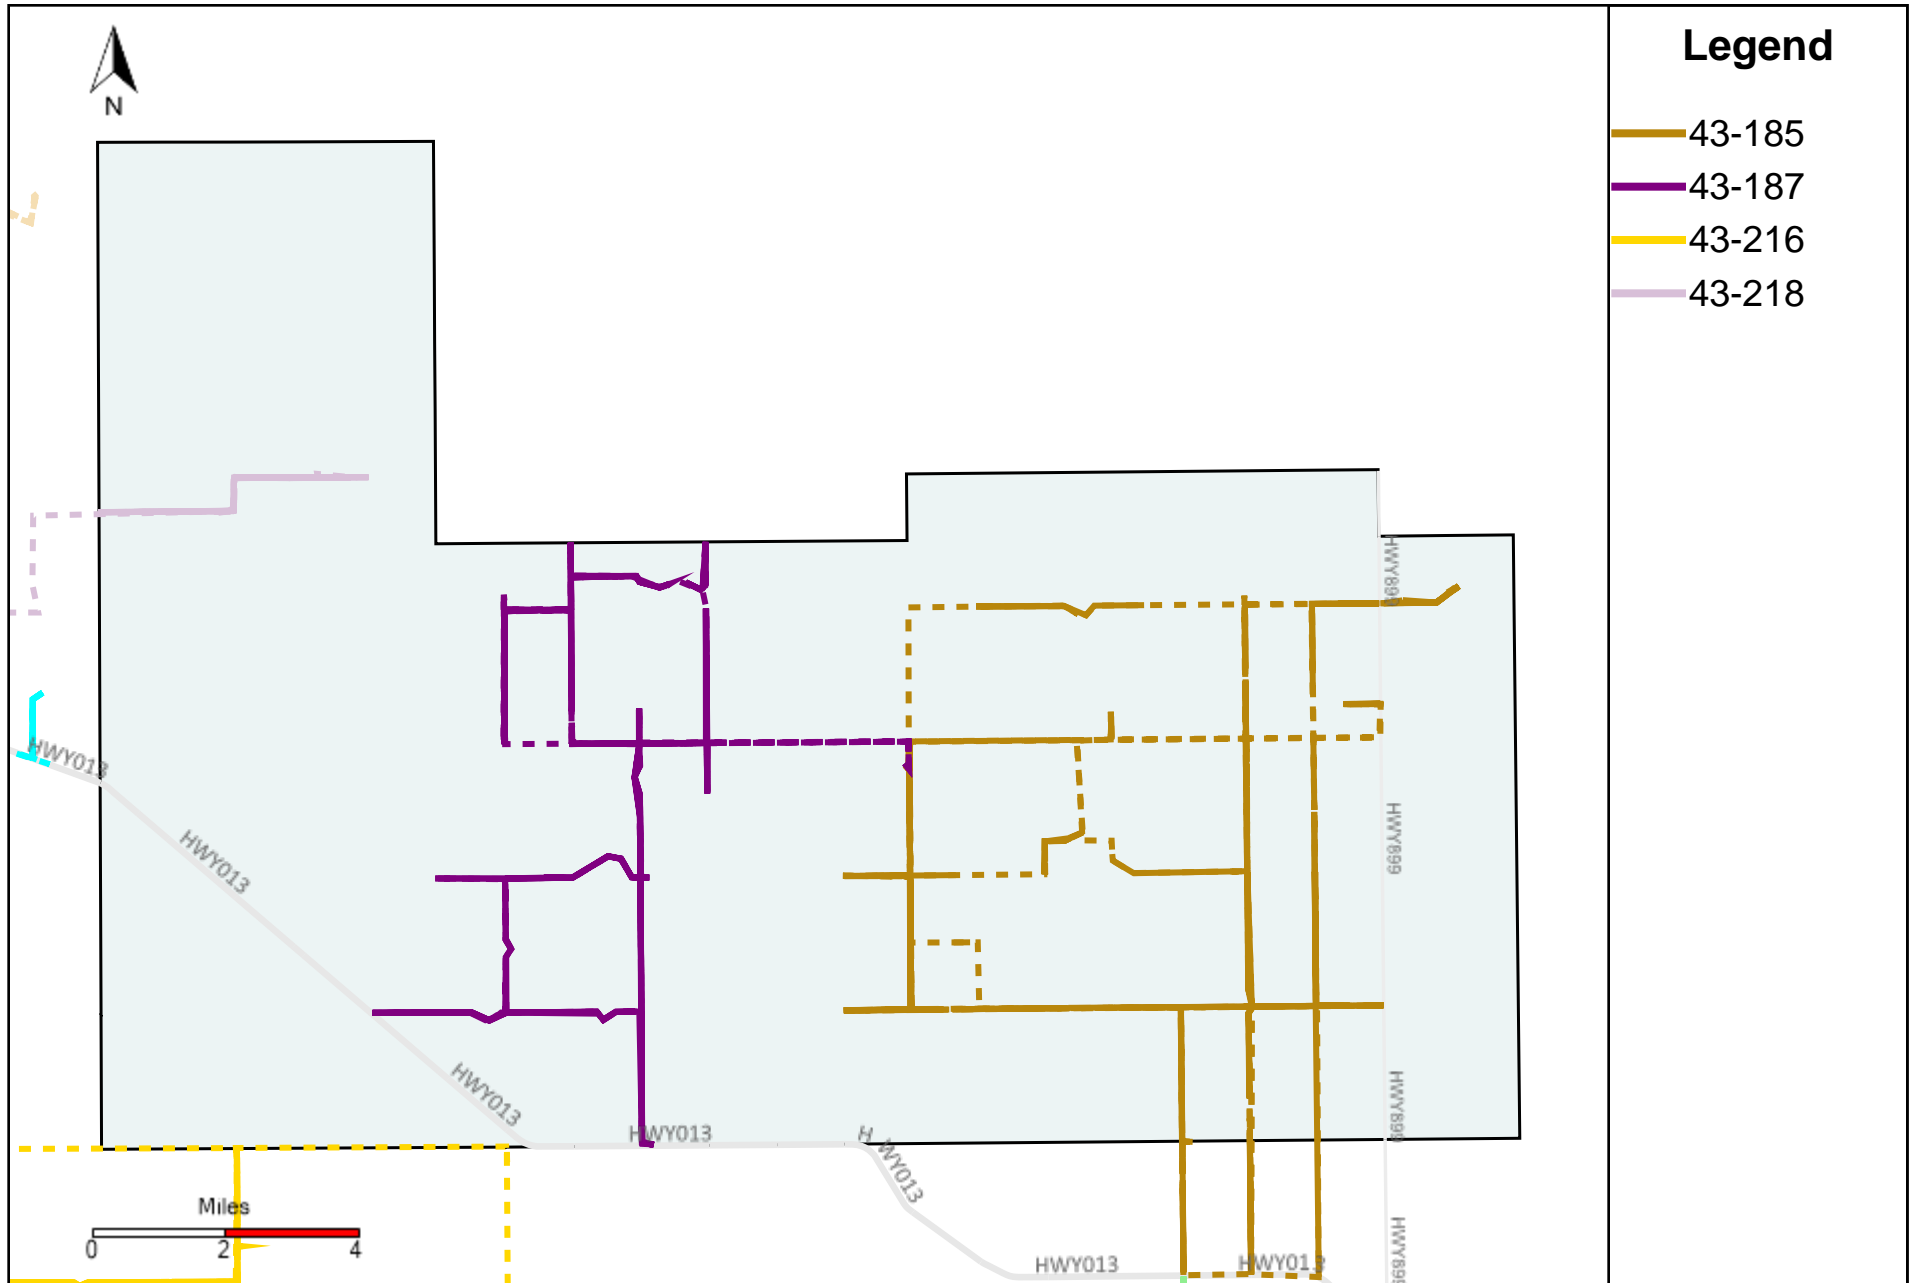

Division: 4 Grader Report(2024-09-22 ~ 2024-09-28)

Vehicle Name List	Total Distance(km)	Total Hours
43-185, 43-187, 43-216, 43-218	1634.1	180 hrs 15 min 53 sec