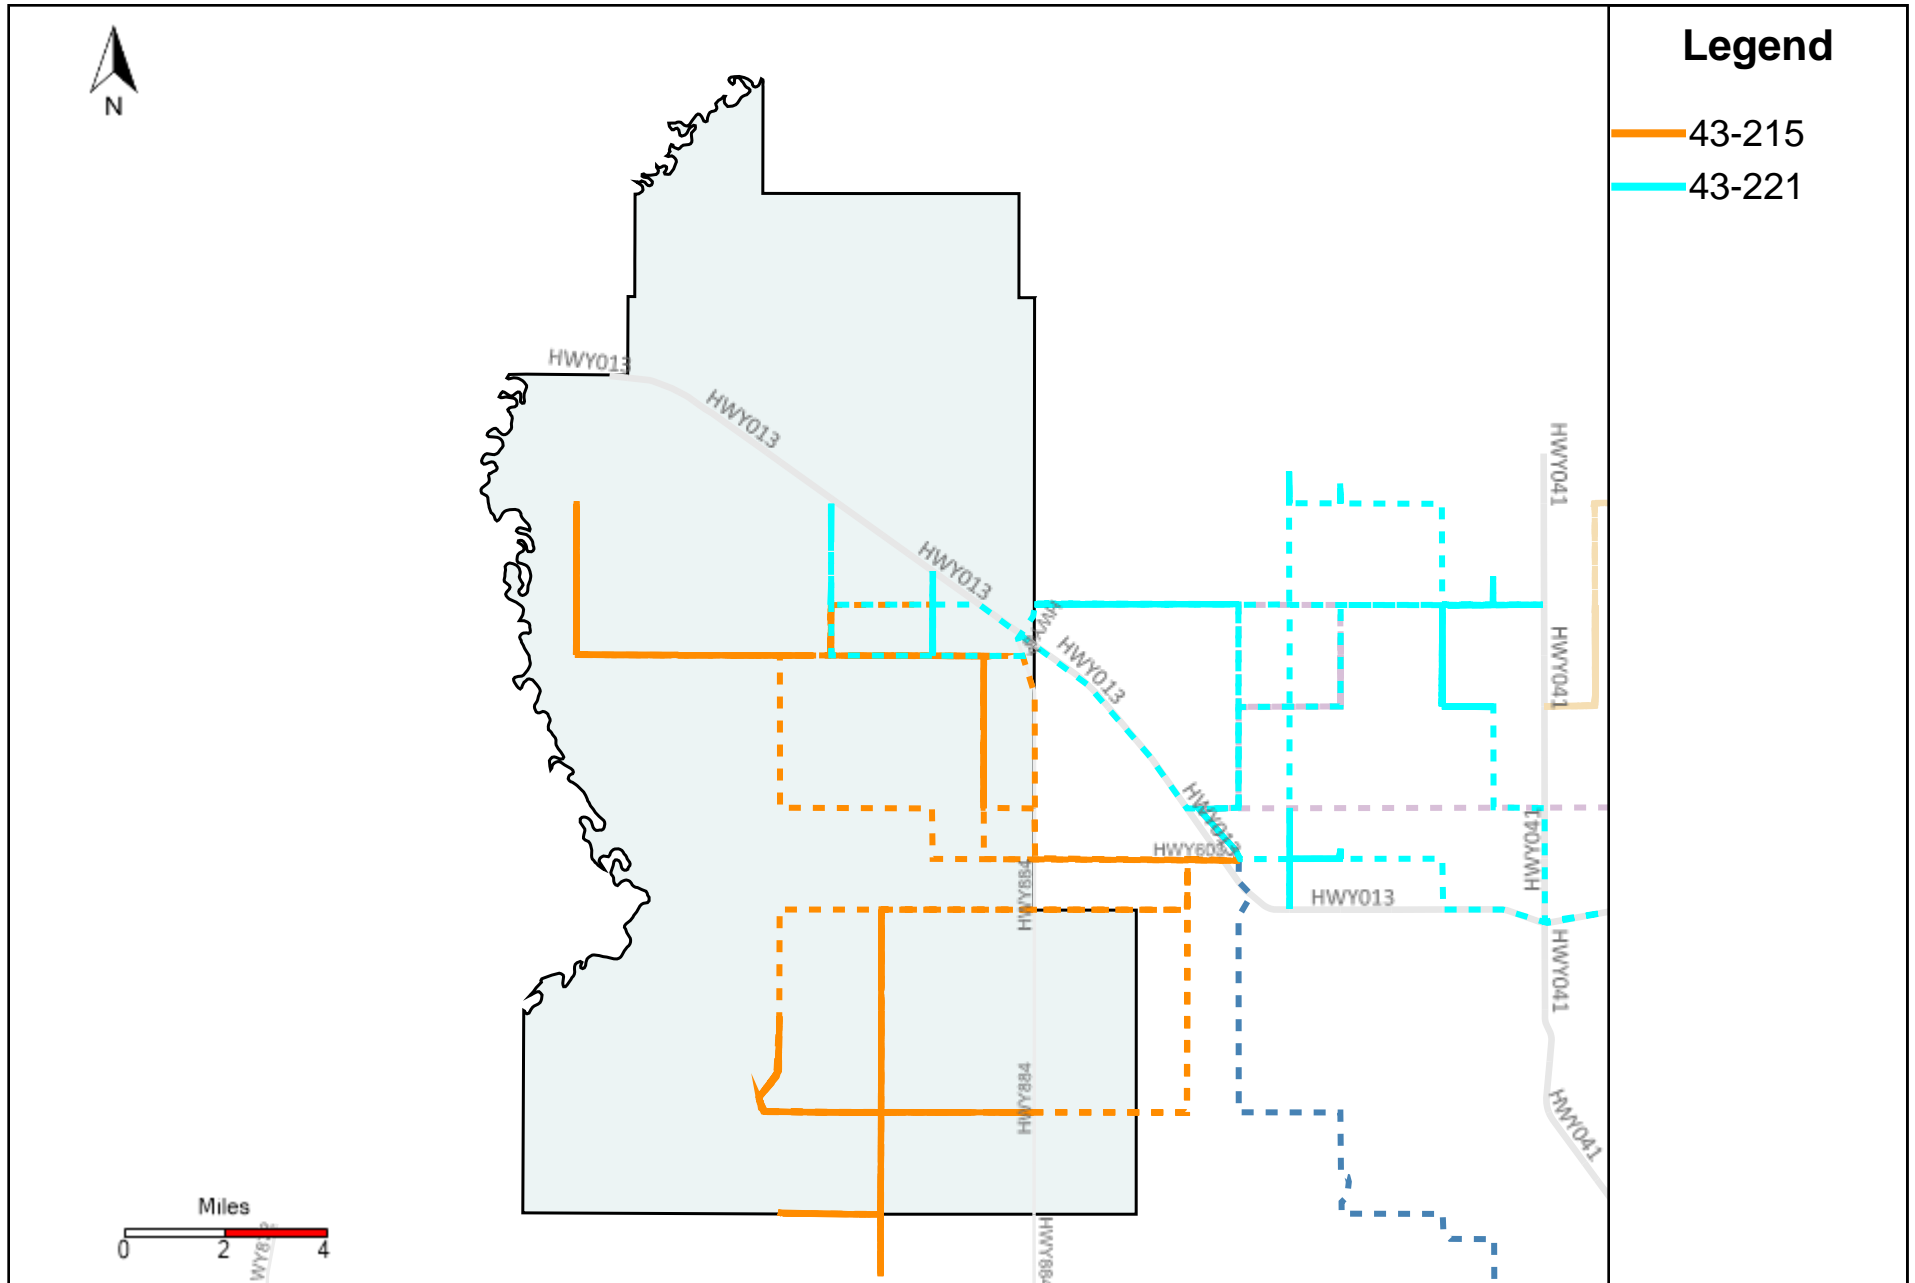

Division: 7 Grader Report(2024-09-22 ~ 2024-09-28)

Vehicle Name List	Total Distance(km)	Total Hours
43-215, 43-221	836.99	80 hrs 52 min 41 sec