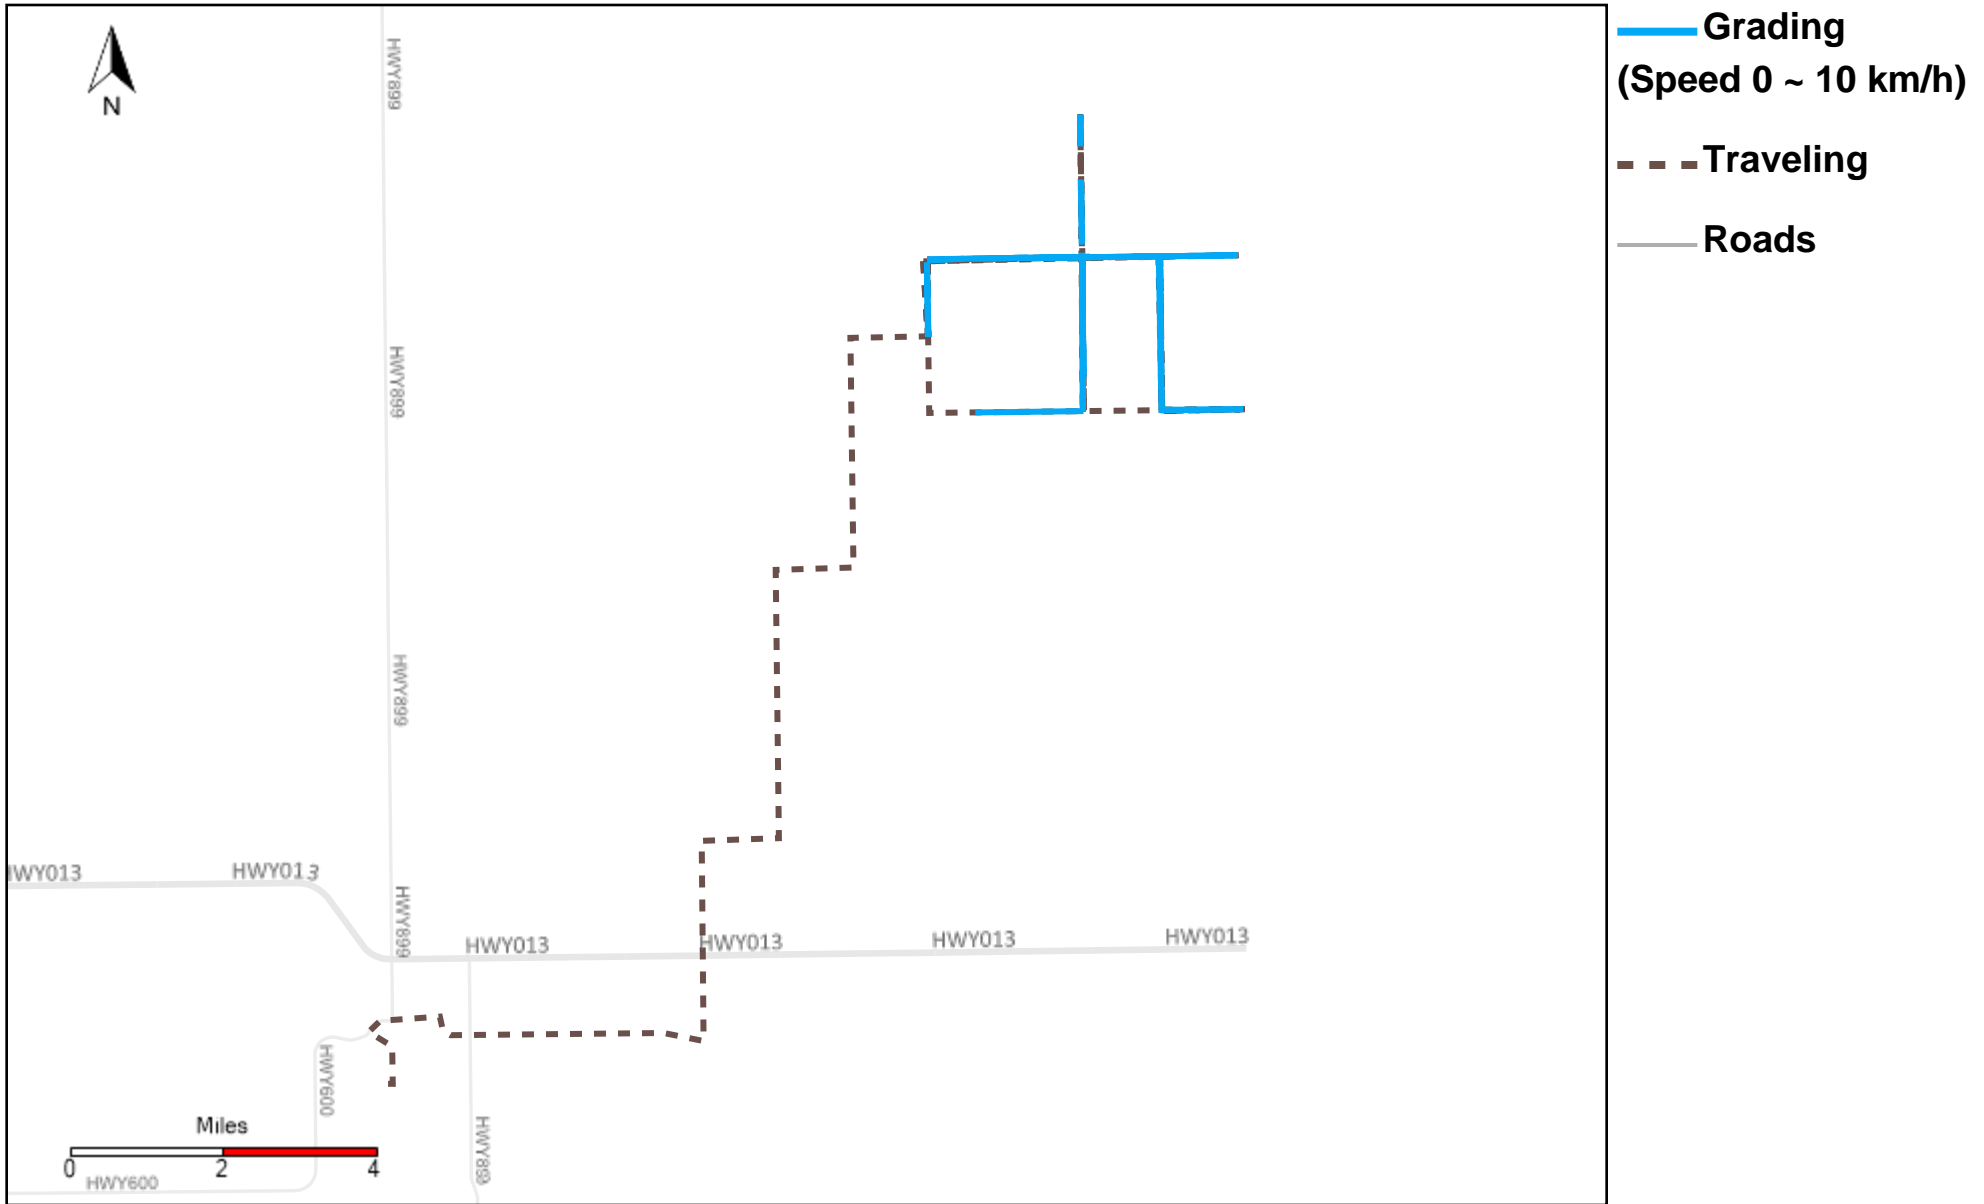

43-183_2024-09-22 ~ 2024-09-28 Tracking

Total Distance(km)	Total Hours	Work Distance(km)	Work Hours
137.74	14 hrs 7 min 11 sec	60.11	7 hrs 24 min 0 sec