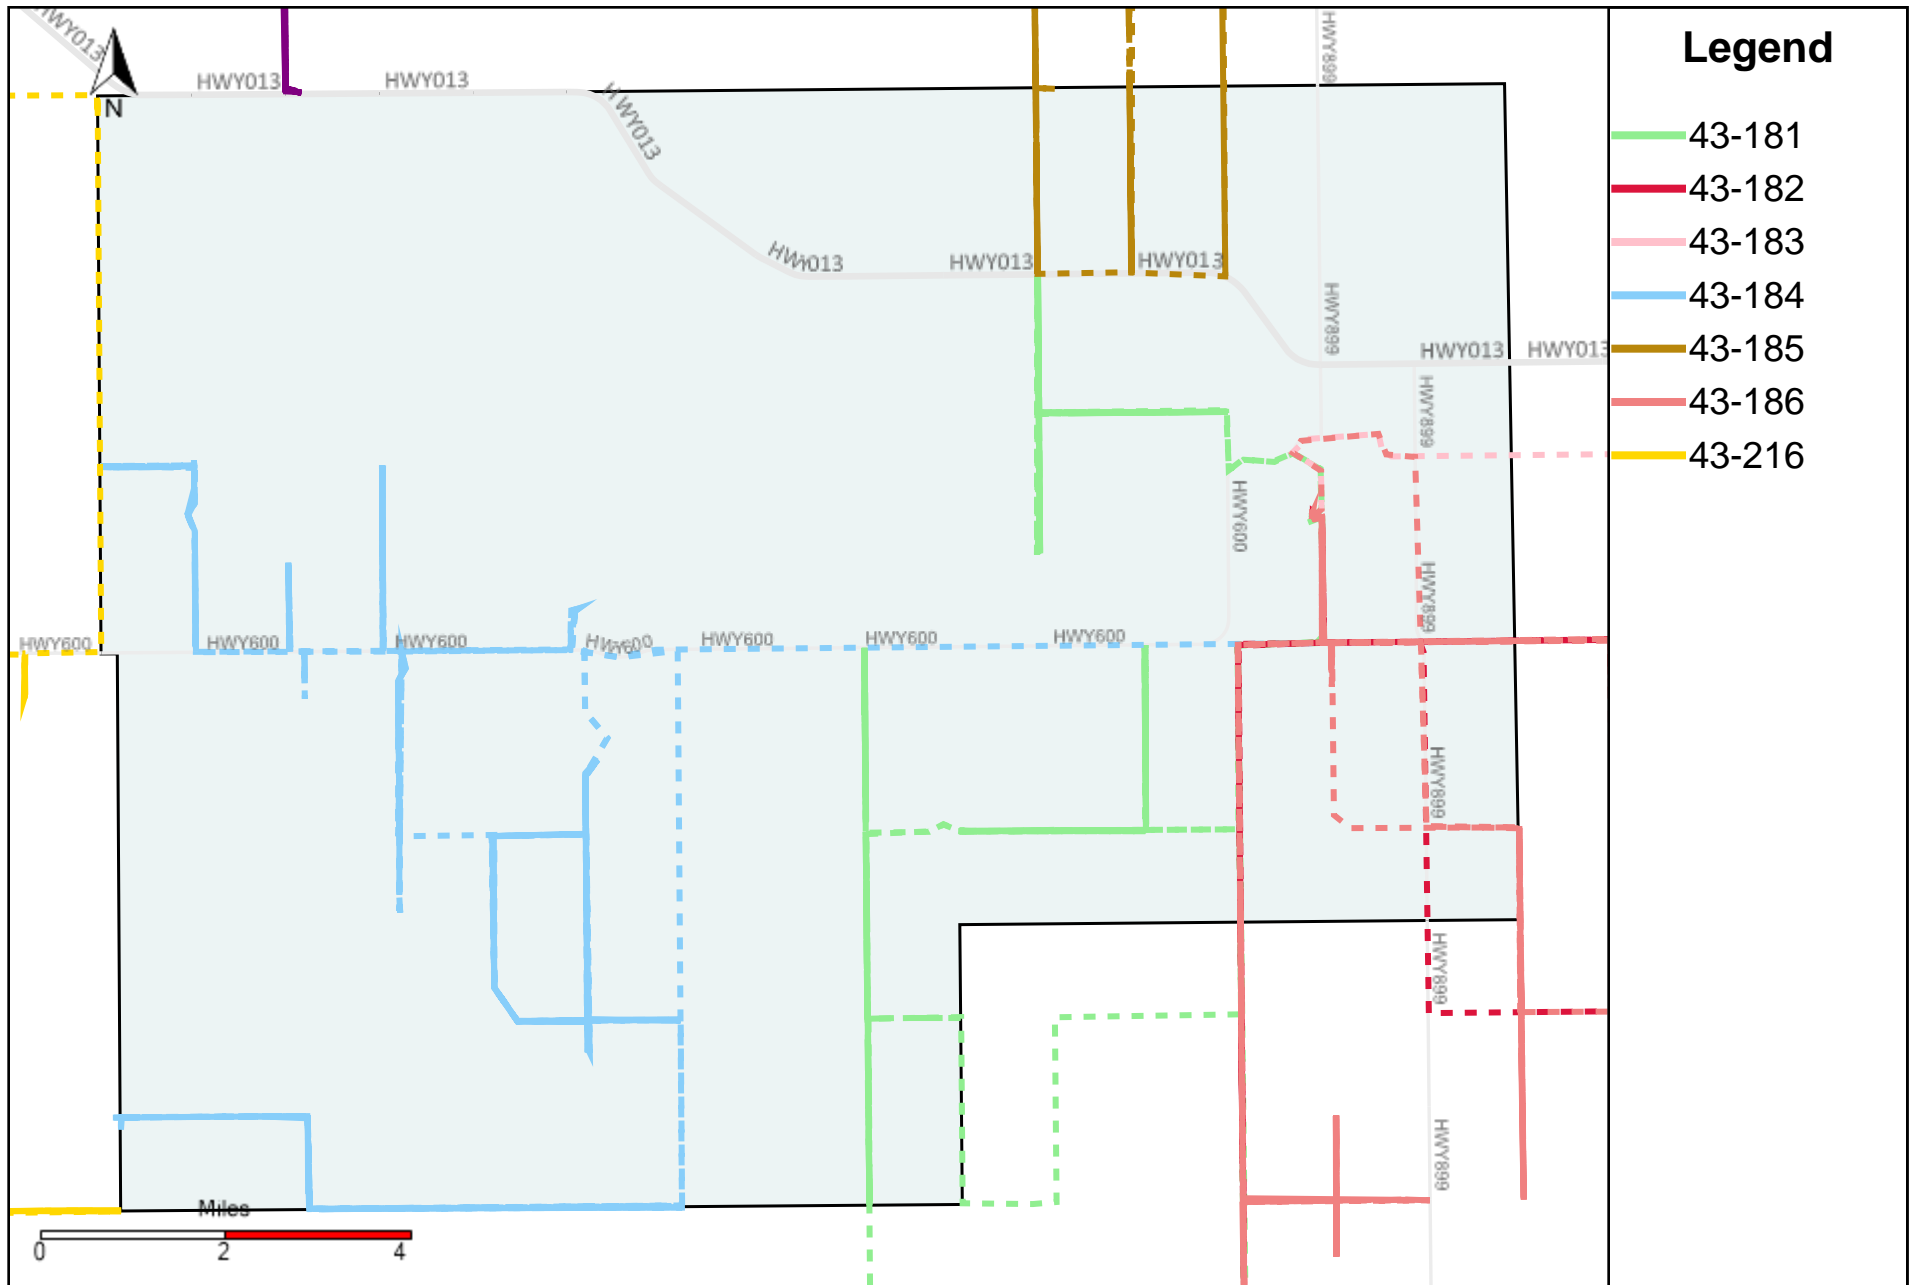

Division: 3 Grader Report(2024-09-22 ~ 2024-09-28)

Vehicle Name List	Total Distance(km)	Total Hours
43-181, 43-182, 43-183, 43-184, 43-185, 43-186, 43-216	2924.98	296 hrs 17 min 58 sec