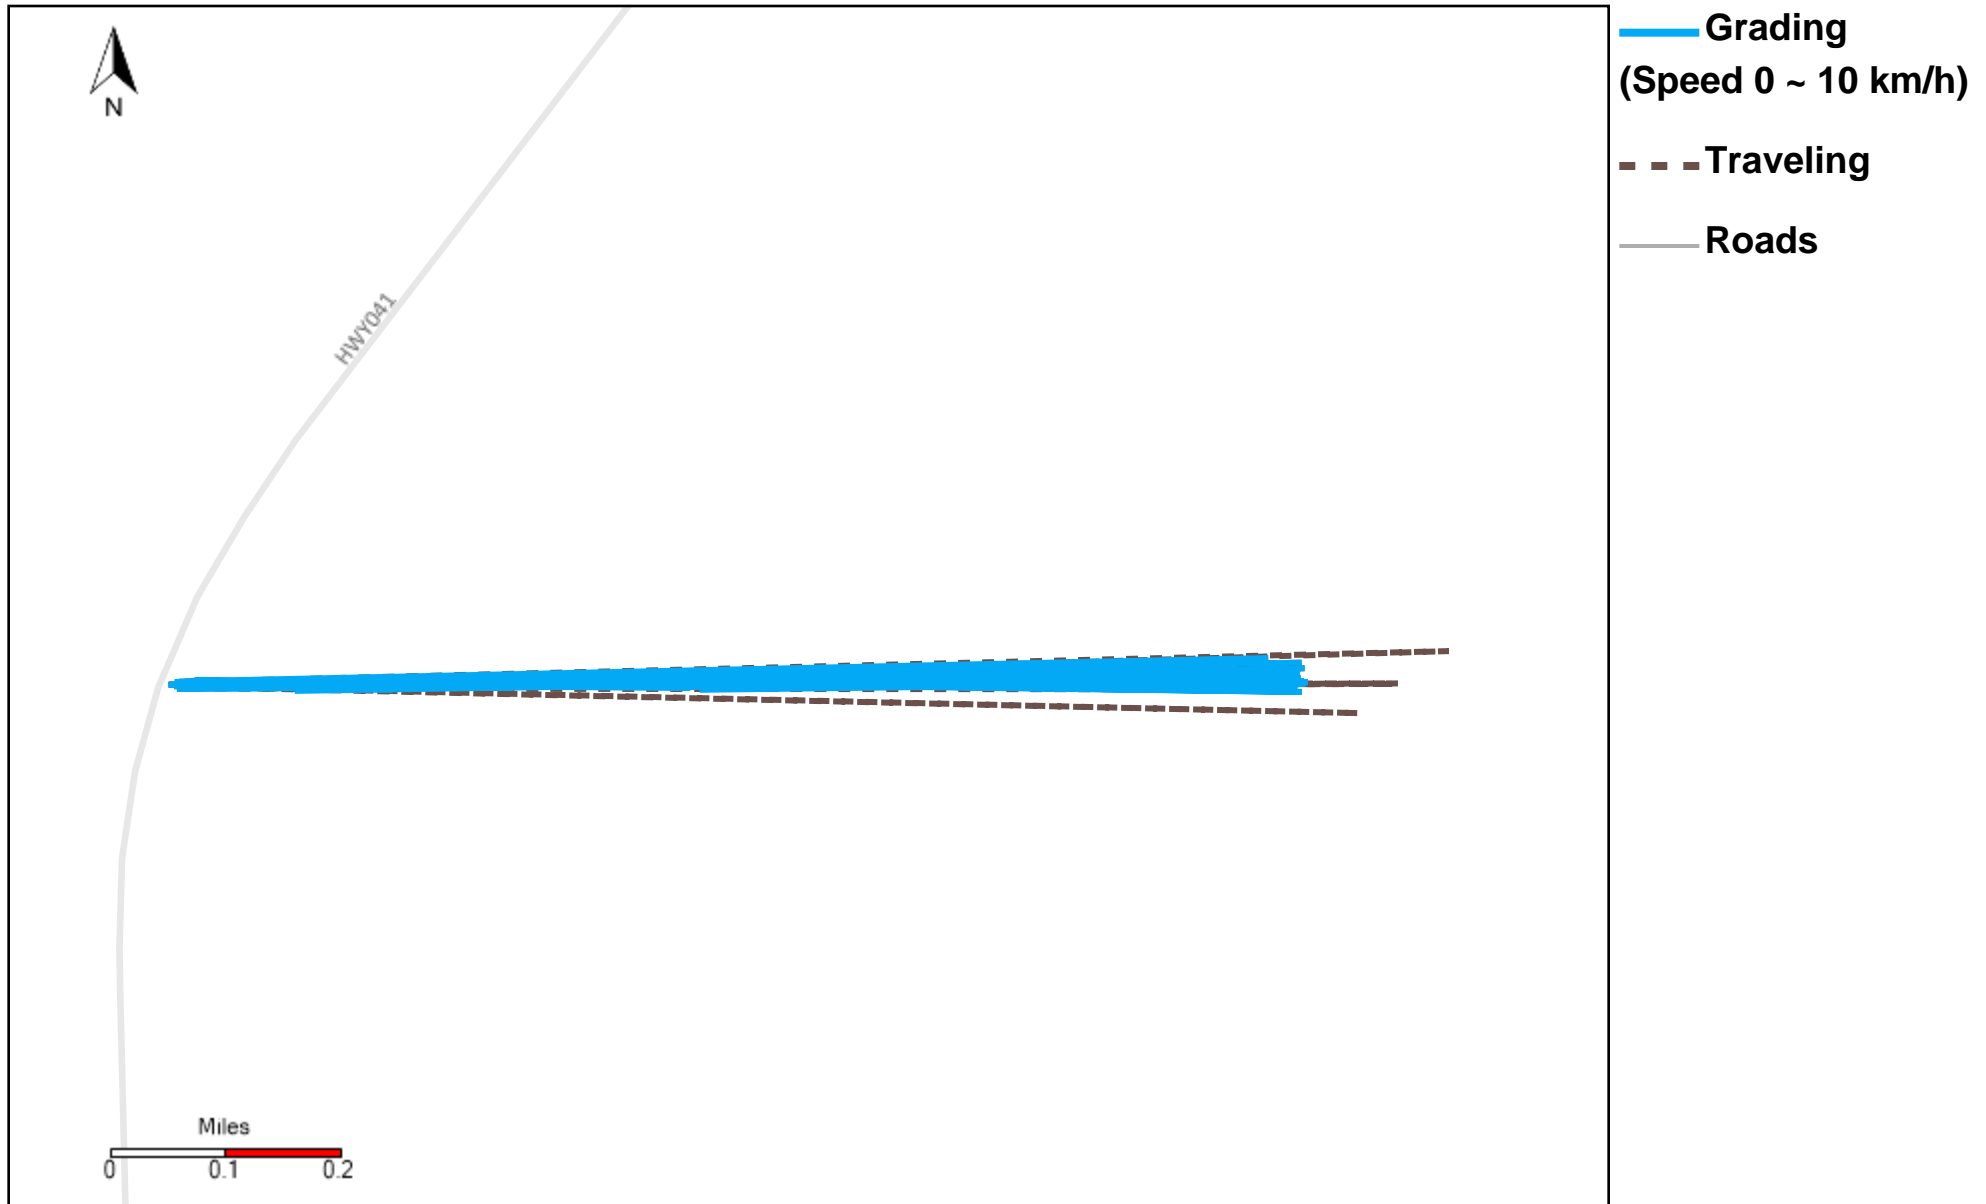

43-217_2024-09-22 ~ 2024-09-28 Tracking

Total Distance(km)	Total Hours	Work Distance(km)	Work Hours
201.17	44 hrs 55 min 12 sec	166.49	34 hrs 23 min 2 sec