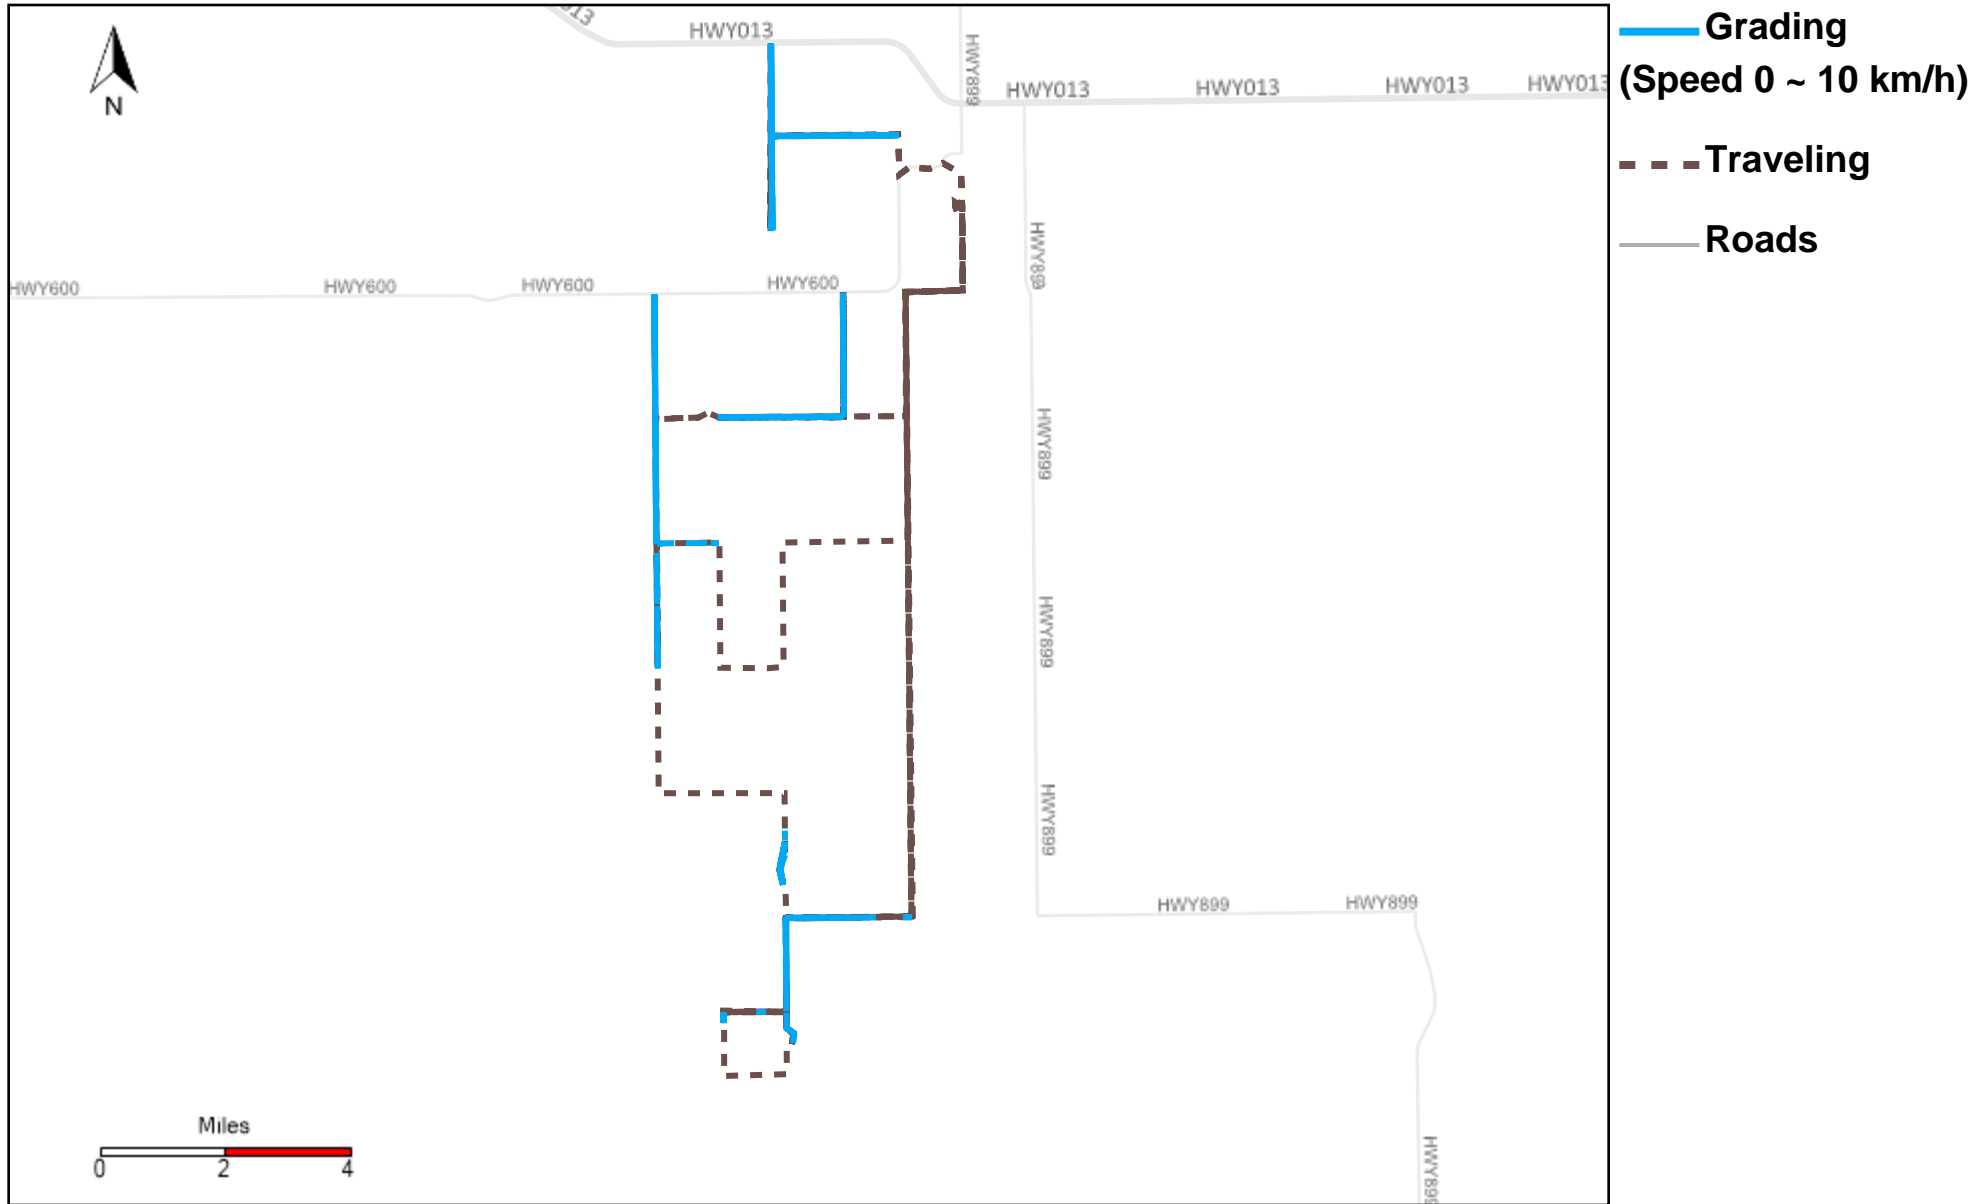

43-181_2024-09-22 ~ 2024-09-28 Tracking

Total Distance(km)	Total Hours	Work Distance(km)	Work Hours
452.12	47 hrs 9 min 38 sec	145.71	24 hrs 3 min 48 sec