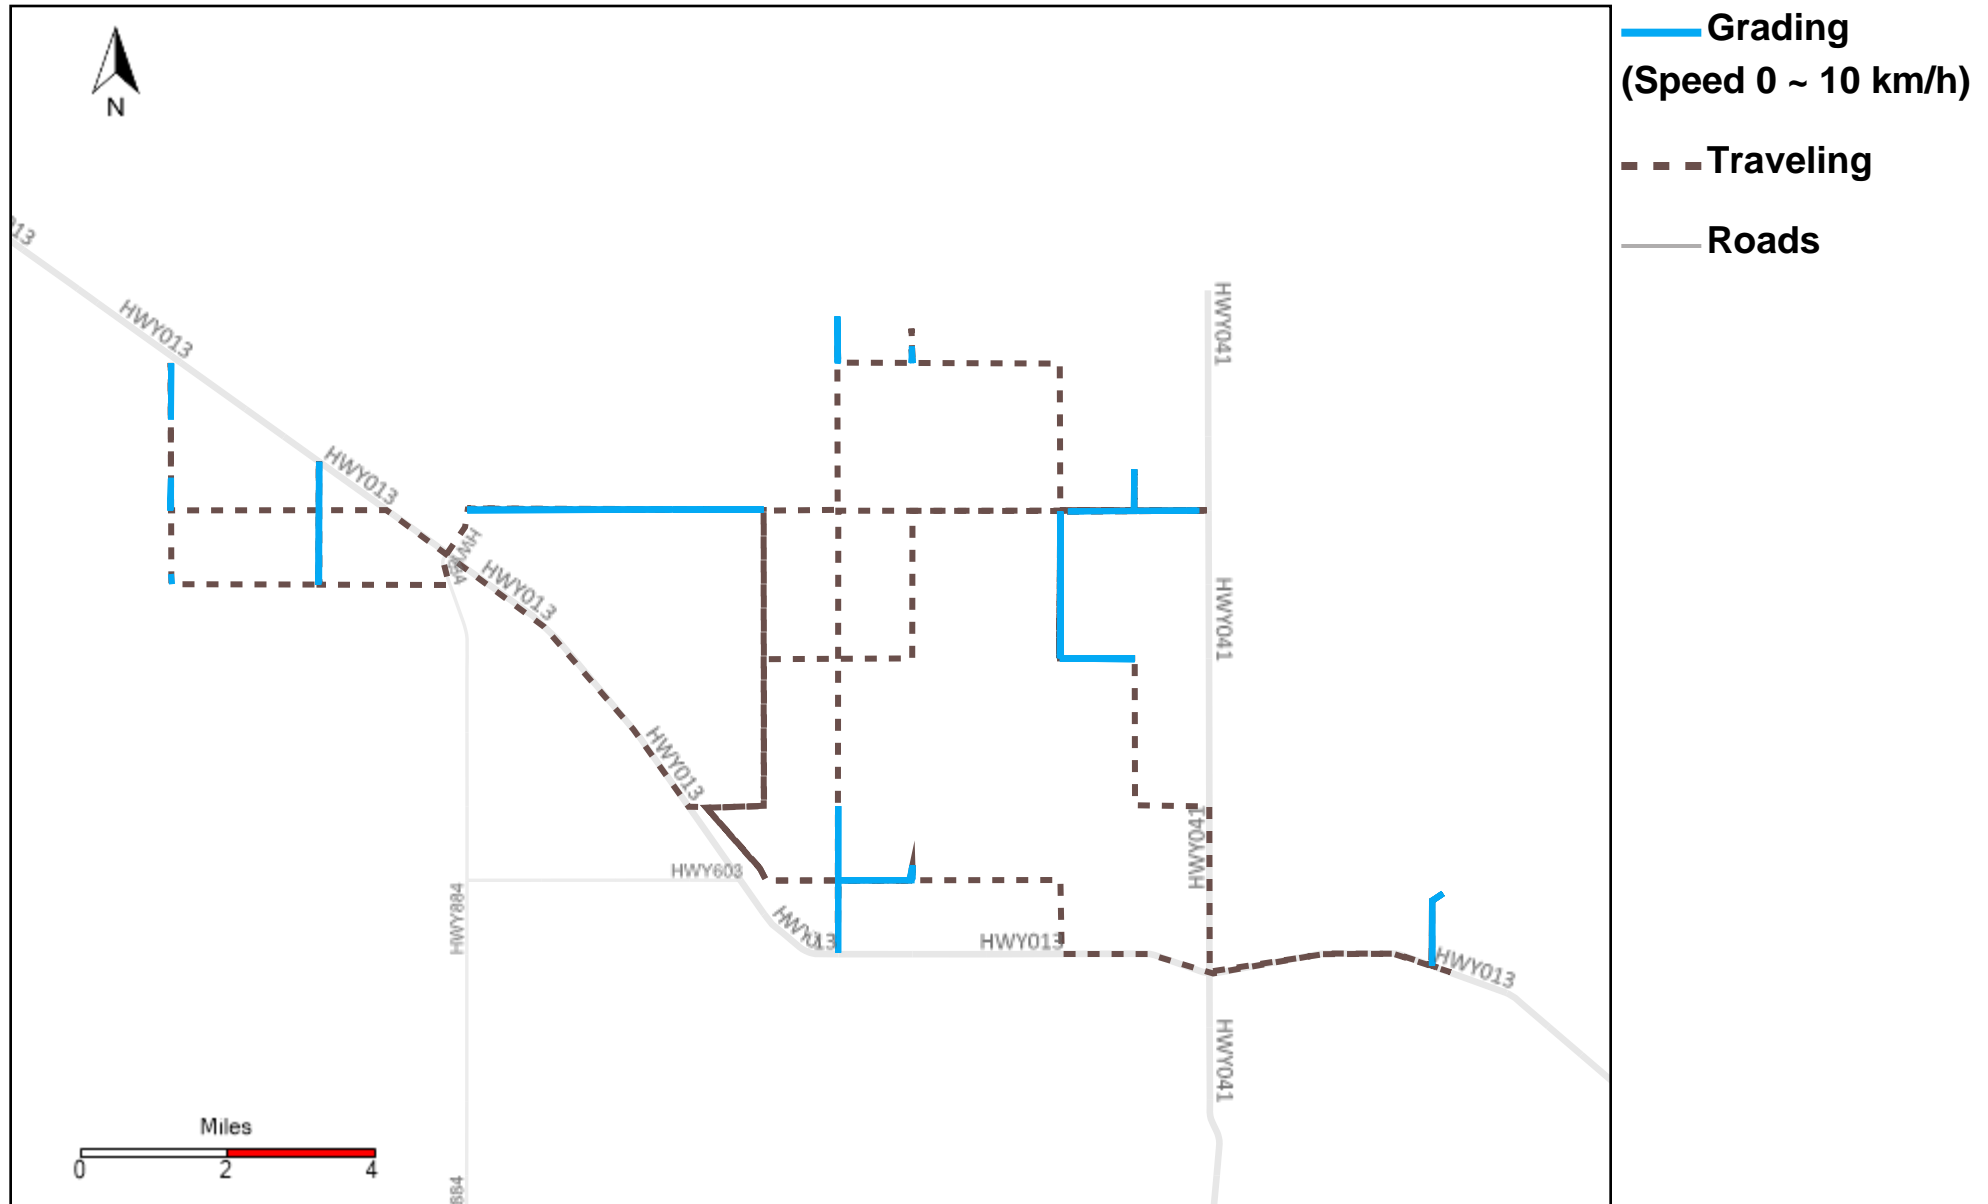

43-221_2024-09-22 ~ 2024-09-28 Tracking

Total Distance(km)	Total Hours	Work Distance(km)	Work Hours
288.1	29 hrs 4 min 51 sec	129.88	21 hrs 23 min 22 sec