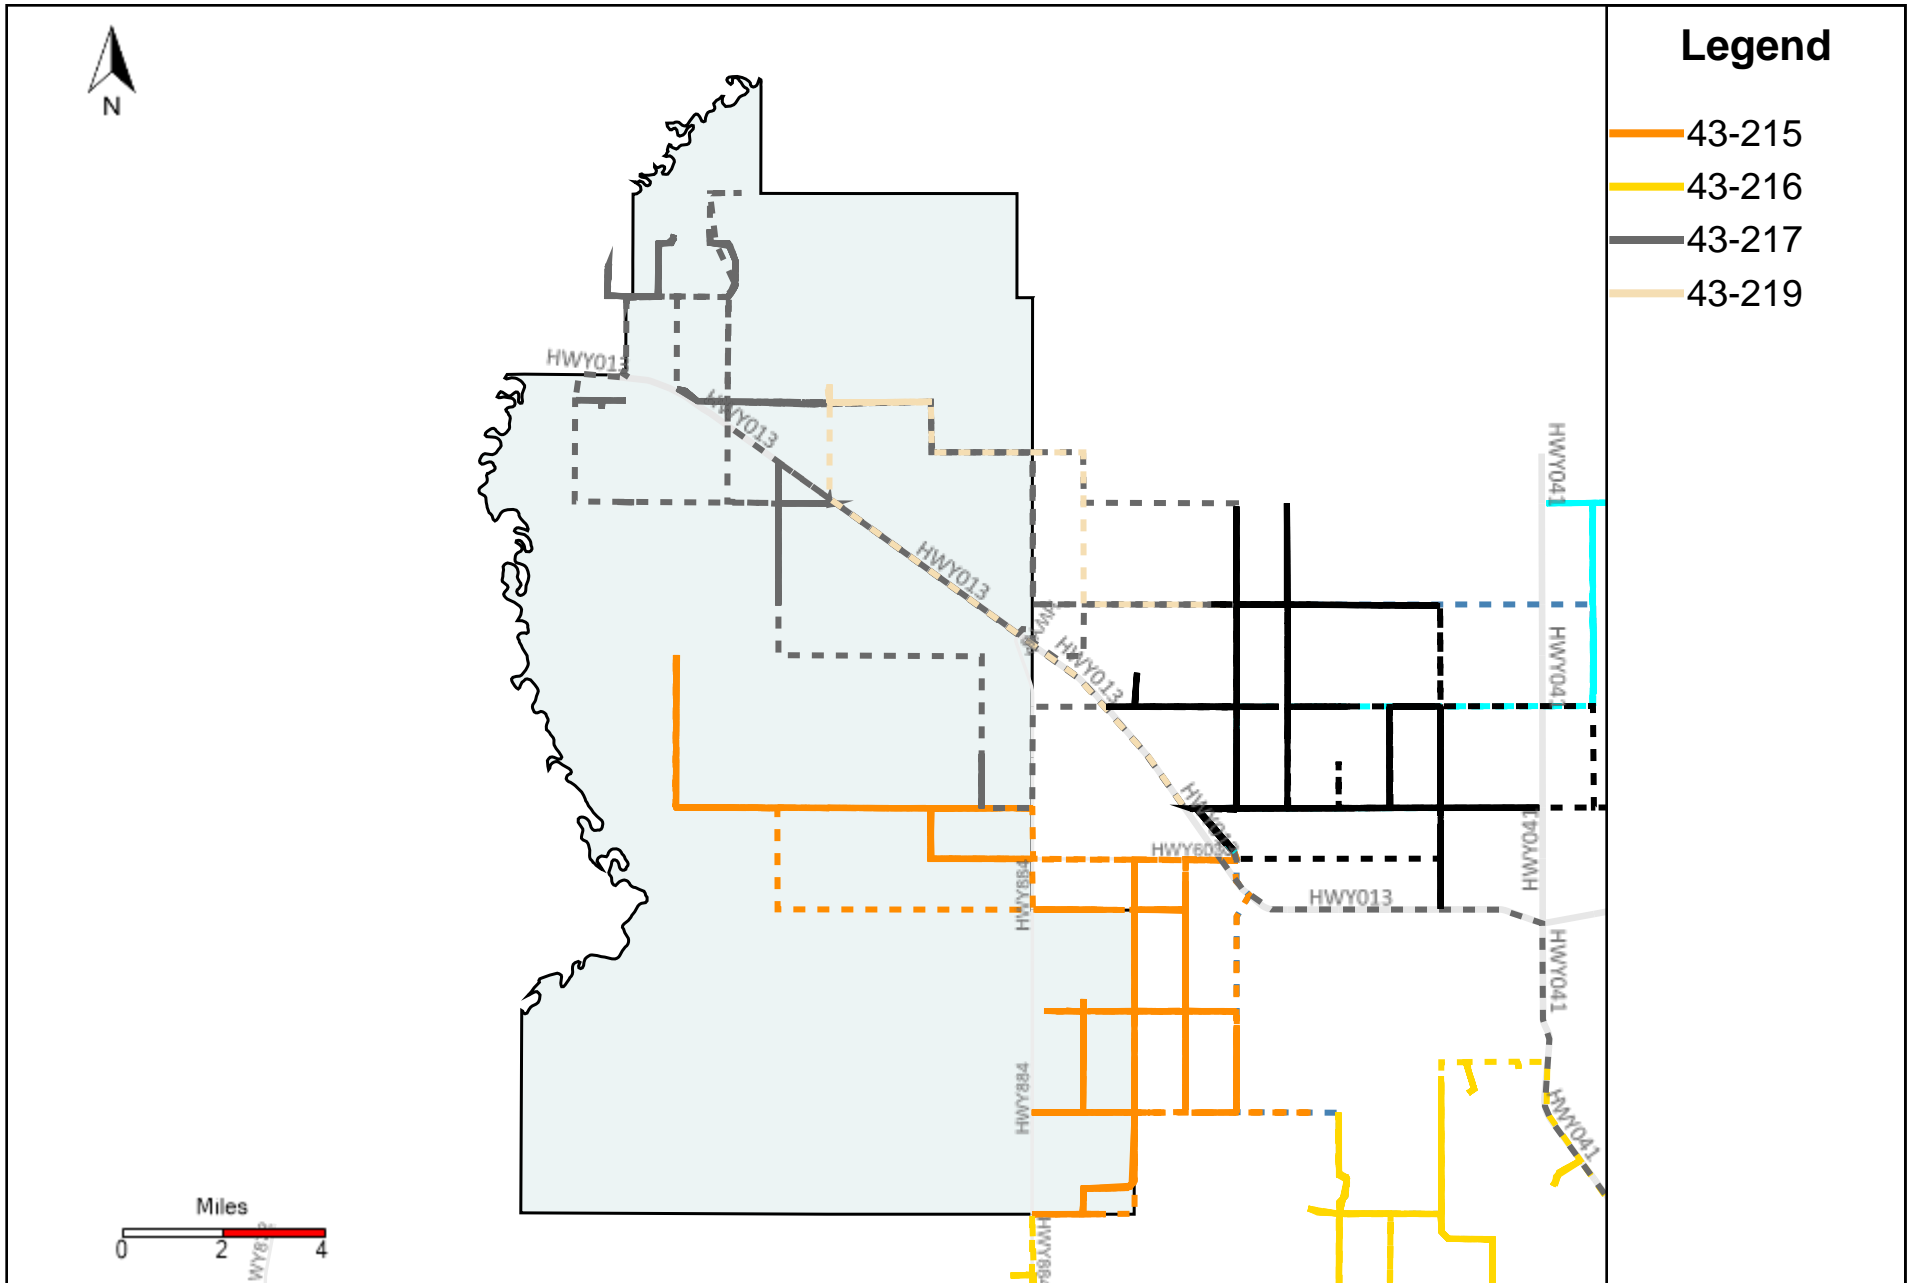

Vehicle Name List	Total Distance(km)	Total Hours
43-181, 43-182, 43-183, 43-184, 43-185, 43-186	2874.8	285 hrs 41 min 56 sec

Division: 4 Grader Report(2024-09-15 ~ 2024-09-21)

Vehicle Name List	Total Distance(km)	Total Hours
43-182, 43-183, 43-184, 43-185, 43-187, 43-218, 43-221	2783.9	314 hrs 25 min 47 sec

Division: 5 Grader Report(2024-09-15 ~ 2024-09-21)

Vehicle Name List	Total Distance(km)	Total Hours
43-164, 43-183, 43-215, 43-216, 43-217	2220.53	206 hrs 38 min 1 sec

Division: 6 Grader Report(2024-09-15 ~ 2024-09-21)

Vehicle Name List	Total Distance(km)	Total Hours
43-164, 43-215, 43-216, 43-217, 43-219, 43-220, 43-221	2433.87	256 hrs 44 min 0 sec

Division: 7 Grader Report(2024-09-15 ~ 2024-09-21)

Vehicle Name List	Total Distance(km)	Total Hours
43-215, 43-216, 43-217, 43-219	1627.67	146 hrs 57 min 54 sec

Provost Weekly Grader Report

From 9/15/2024 To 9/21/2024

9/21/2024

Vehicle	Total Distance(km)	Total Hours	Work Distance(km)	Work Hours
43-164	69.84	13 hrs 21 min 44 sec	16.12	10 hrs 6 min 59 sec
43-181	474.53	47 hrs 3 min 14 sec	127.9	20 hrs 38 min 18 sec
43-182	351.62	37 hrs 50 min 43 sec	95.91	20 hrs 19 min 51 sec
43-183	599.43	50 hrs 53 min 29 sec	184.56	22 hrs 57 min 10 sec
43-184	403.4	44 hrs 28 min 16 sec	143.11	24 hrs 31 min 10 sec
43-185	492.54	55 hrs 29 min 8 sec	285.77	44 hrs 14 min 47 sec
43-186	553.28	49 hrs 57 min 6 sec	204.77	29 hrs 22 min 56 sec
43-187	351.34	41 hrs 25 min 35 sec	213.45	33 hrs 33 min 12 sec
43-215	501.26	51 hrs 48 min 28 sec	292.29	34 hrs 25 min 59 sec
43-216	586.64	53 hrs 28 min 5 sec	263.18	34 hrs 32 min 13 sec
43-217	463.36	37 hrs 6 min 15 sec	127.07	18 hrs 31 min 32 sec
43-218	114.74	32 hrs 42 min 52 sec	45.48	14 hrs 38 min 46 sec
43-219	76.41	4 hrs 35 min 6 sec	3.49	0 hrs 23 min 44 sec
43-220	265.53	44 hrs 48 min 38 sec	137.15	28 hrs 54 min 7 sec
43-221	470.83	51 hrs 35 min 44 sec	261.3	38 hrs 5 min 7 sec
Total:	5774.75	616 hrs 34 min 23 sec	2401.53	375 hrs 15 min 52 sec