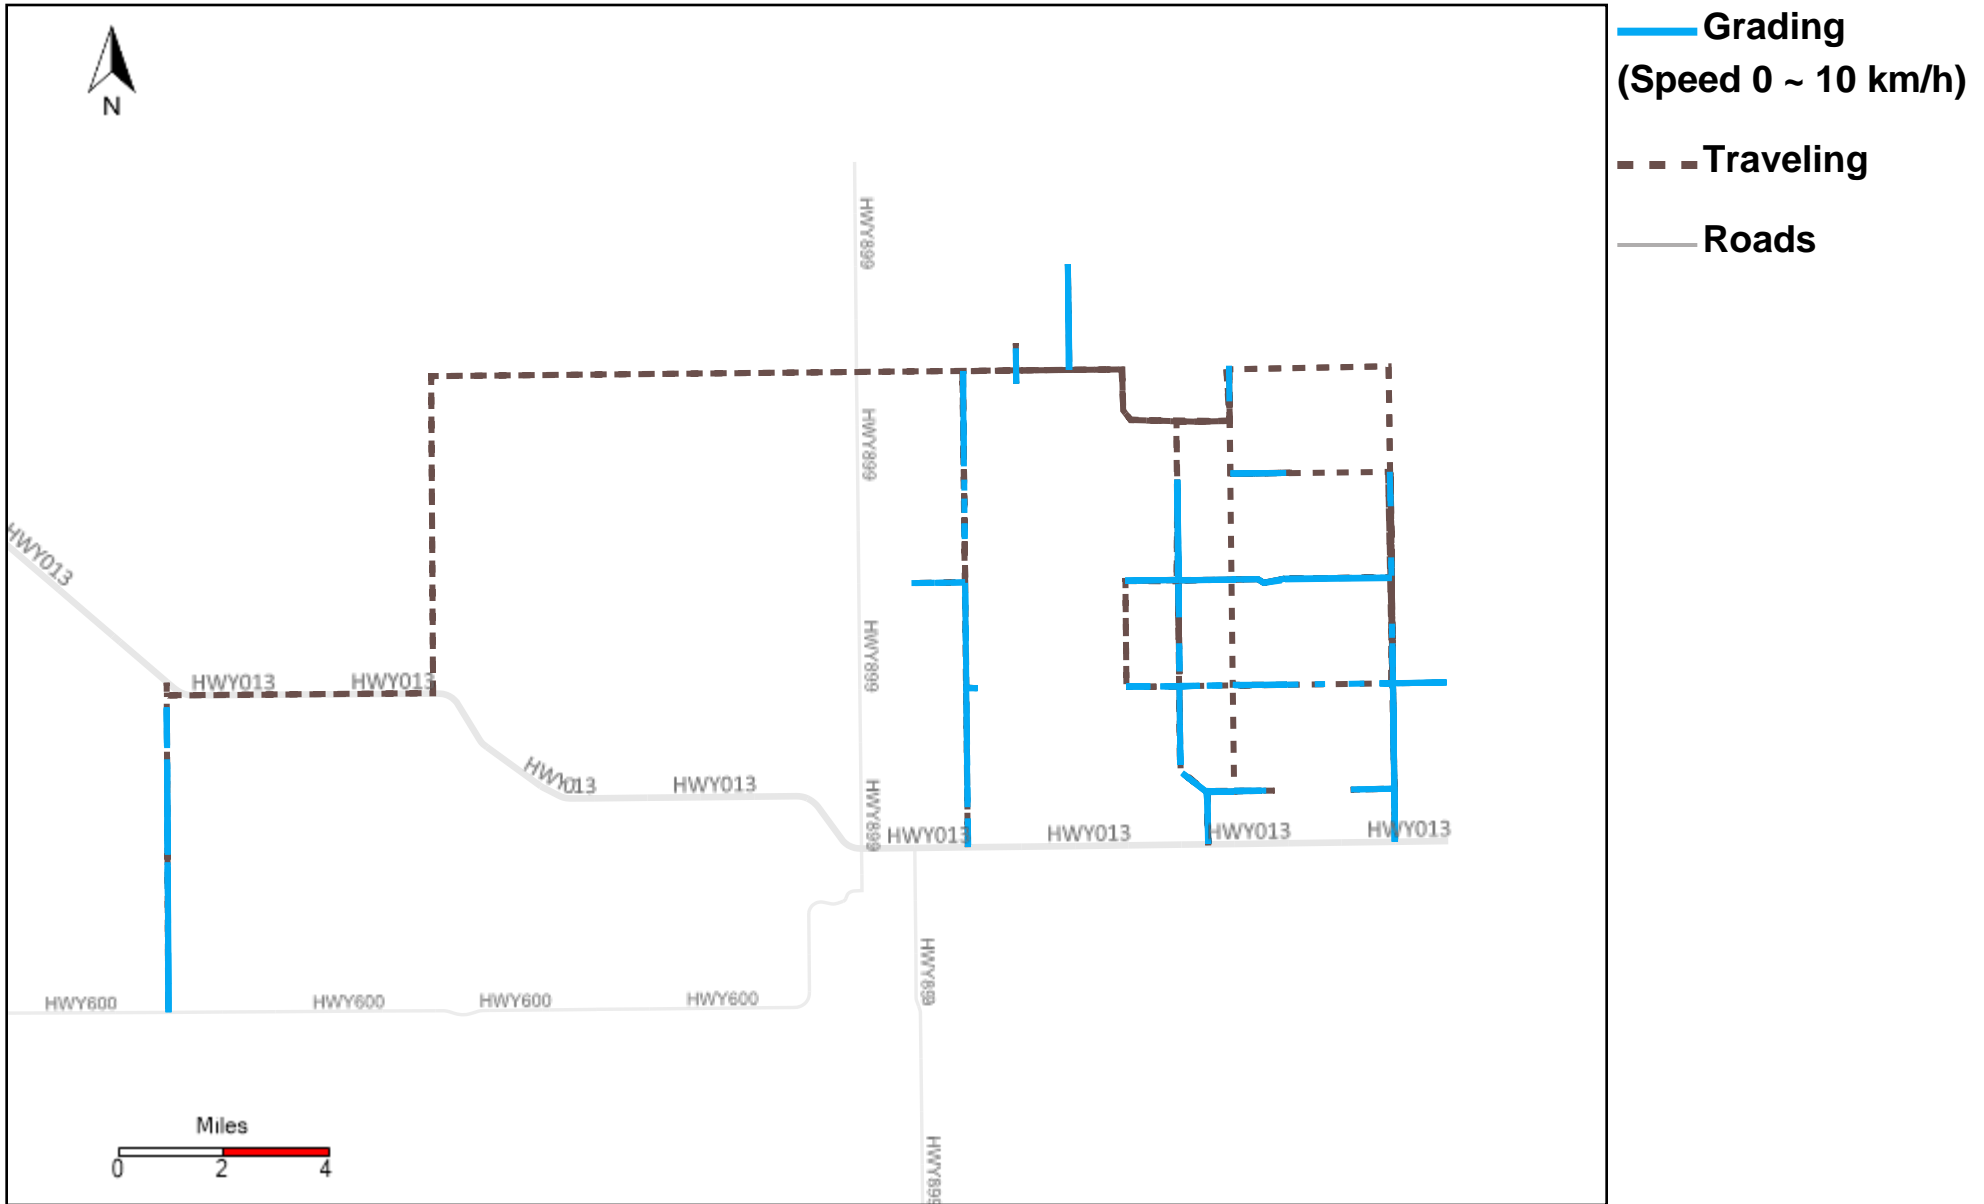

43-183_2024-09-15 ~ 2024-09-21 Tracking

Total Distance(km)	Total Hours	Work Distance(km)	Work Hours
599.43	50 hrs 53 min 29 sec	184.56	22 hrs 57 min 10 sec