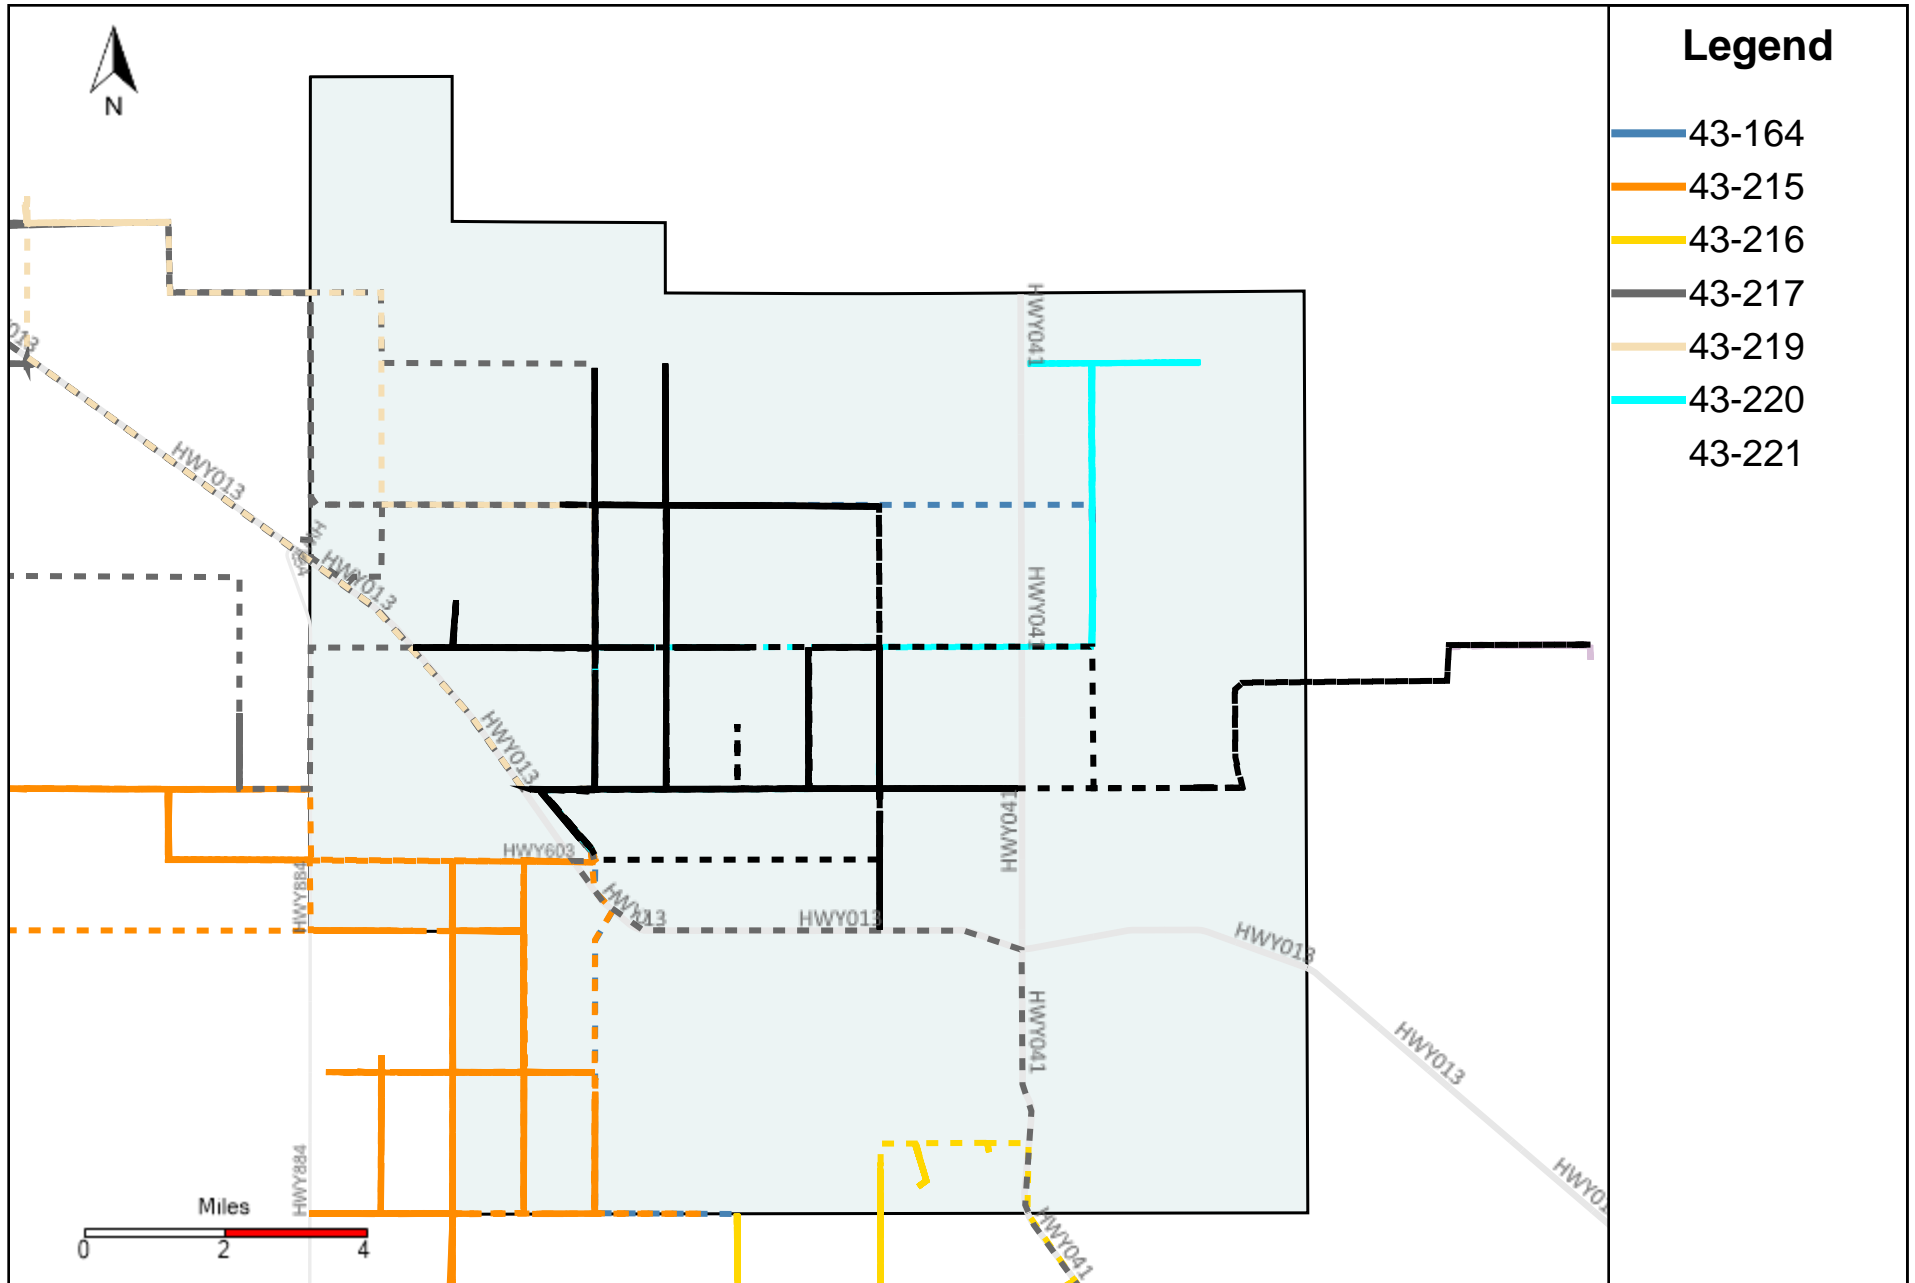

Vehicle Name List	Total Distance(km)	Total Hours
43-181, 43-182, 43-183, 43-184, 43-185, 43-186	2874.8	285 hrs 41 min 56 sec

Division: 4 Grader Report(2024-09-15 ~ 2024-09-21)

Vehicle Name List	Total Distance(km)	Total Hours
43-182, 43-183, 43-184, 43-185, 43-187, 43-218, 43-221	2783.9	314 hrs 25 min 47 sec

Division: 5 Grader Report(2024-09-15 ~ 2024-09-21)

Vehicle Name List	Total Distance(km)	Total Hours
43-164, 43-183, 43-215, 43-216, 43-217	2220.53	206 hrs 38 min 1 sec

Division: 6 Grader Report(2024-09-15 ~ 2024-09-21)