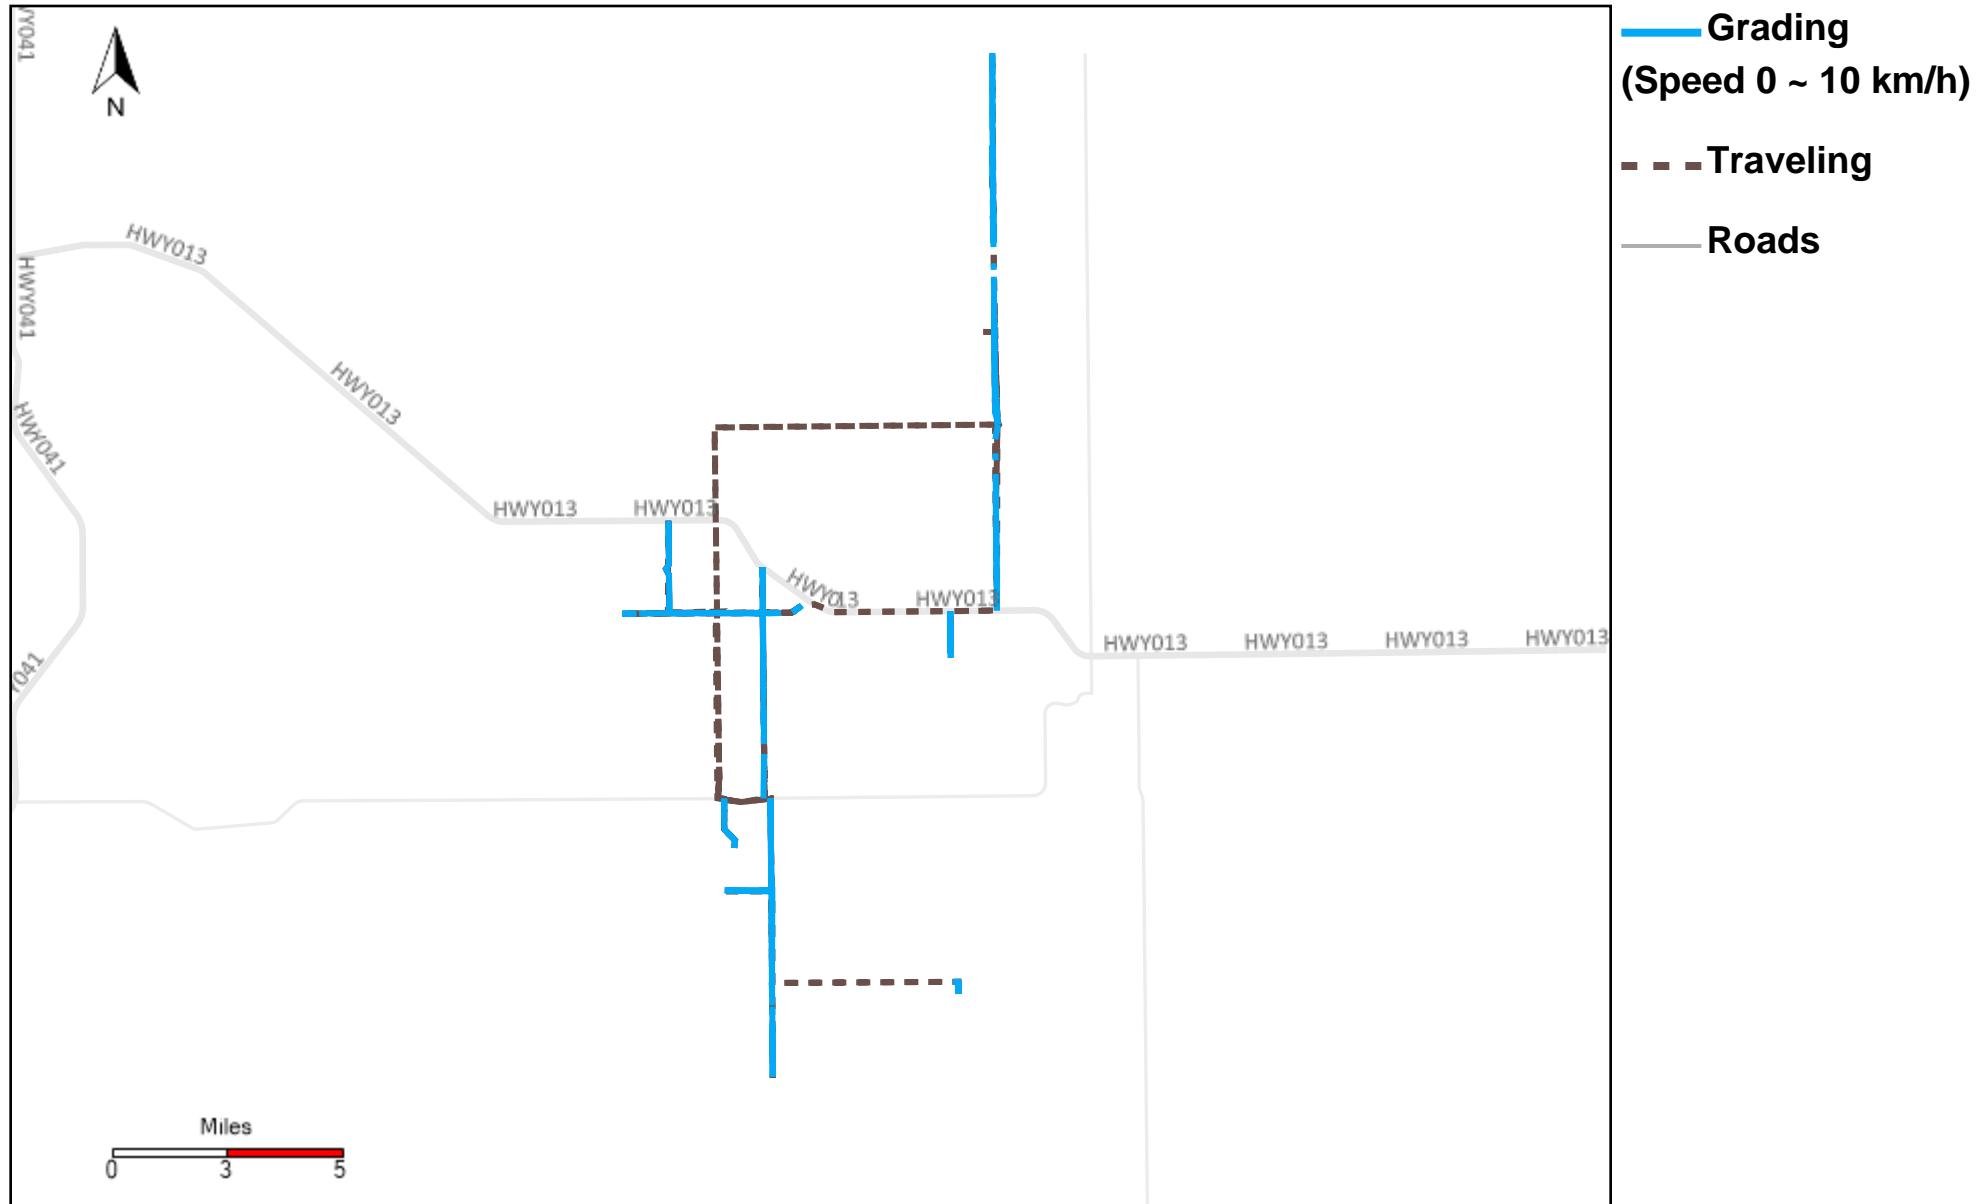

43-181_2024-09-15 ~ 2024-09-21 Tracking

Total Distance(km)	Total Hours	Work Distance(km)	Work Hours
474.53	47 hrs 3 min 14 sec	127.9	20 hrs 38 min 18 sec

43-182_2024-09-15 ~ 2024-09-21 Tracking

Total Distance(km)	Total Hours	Work Distance(km)	Work Hours
351.62	37 hrs 50 min 43 sec	95.91	20 hrs 19 min 51 sec

43-183_2024-09-15 ~ 2024-09-21 Tracking

Total Distance(km)	Total Hours	Work Distance(km)	Work Hours
599.43	50 hrs 53 min 29 sec	184.56	22 hrs 57 min 10 sec

43-184_2024-09-15 ~ 2024-09-21 Tracking

Total Distance(km)	Total Hours	Work Distance(km)	Work Hours
403.4	44 hrs 28 min 16 sec	143.11	24 hrs 31 min 10 sec