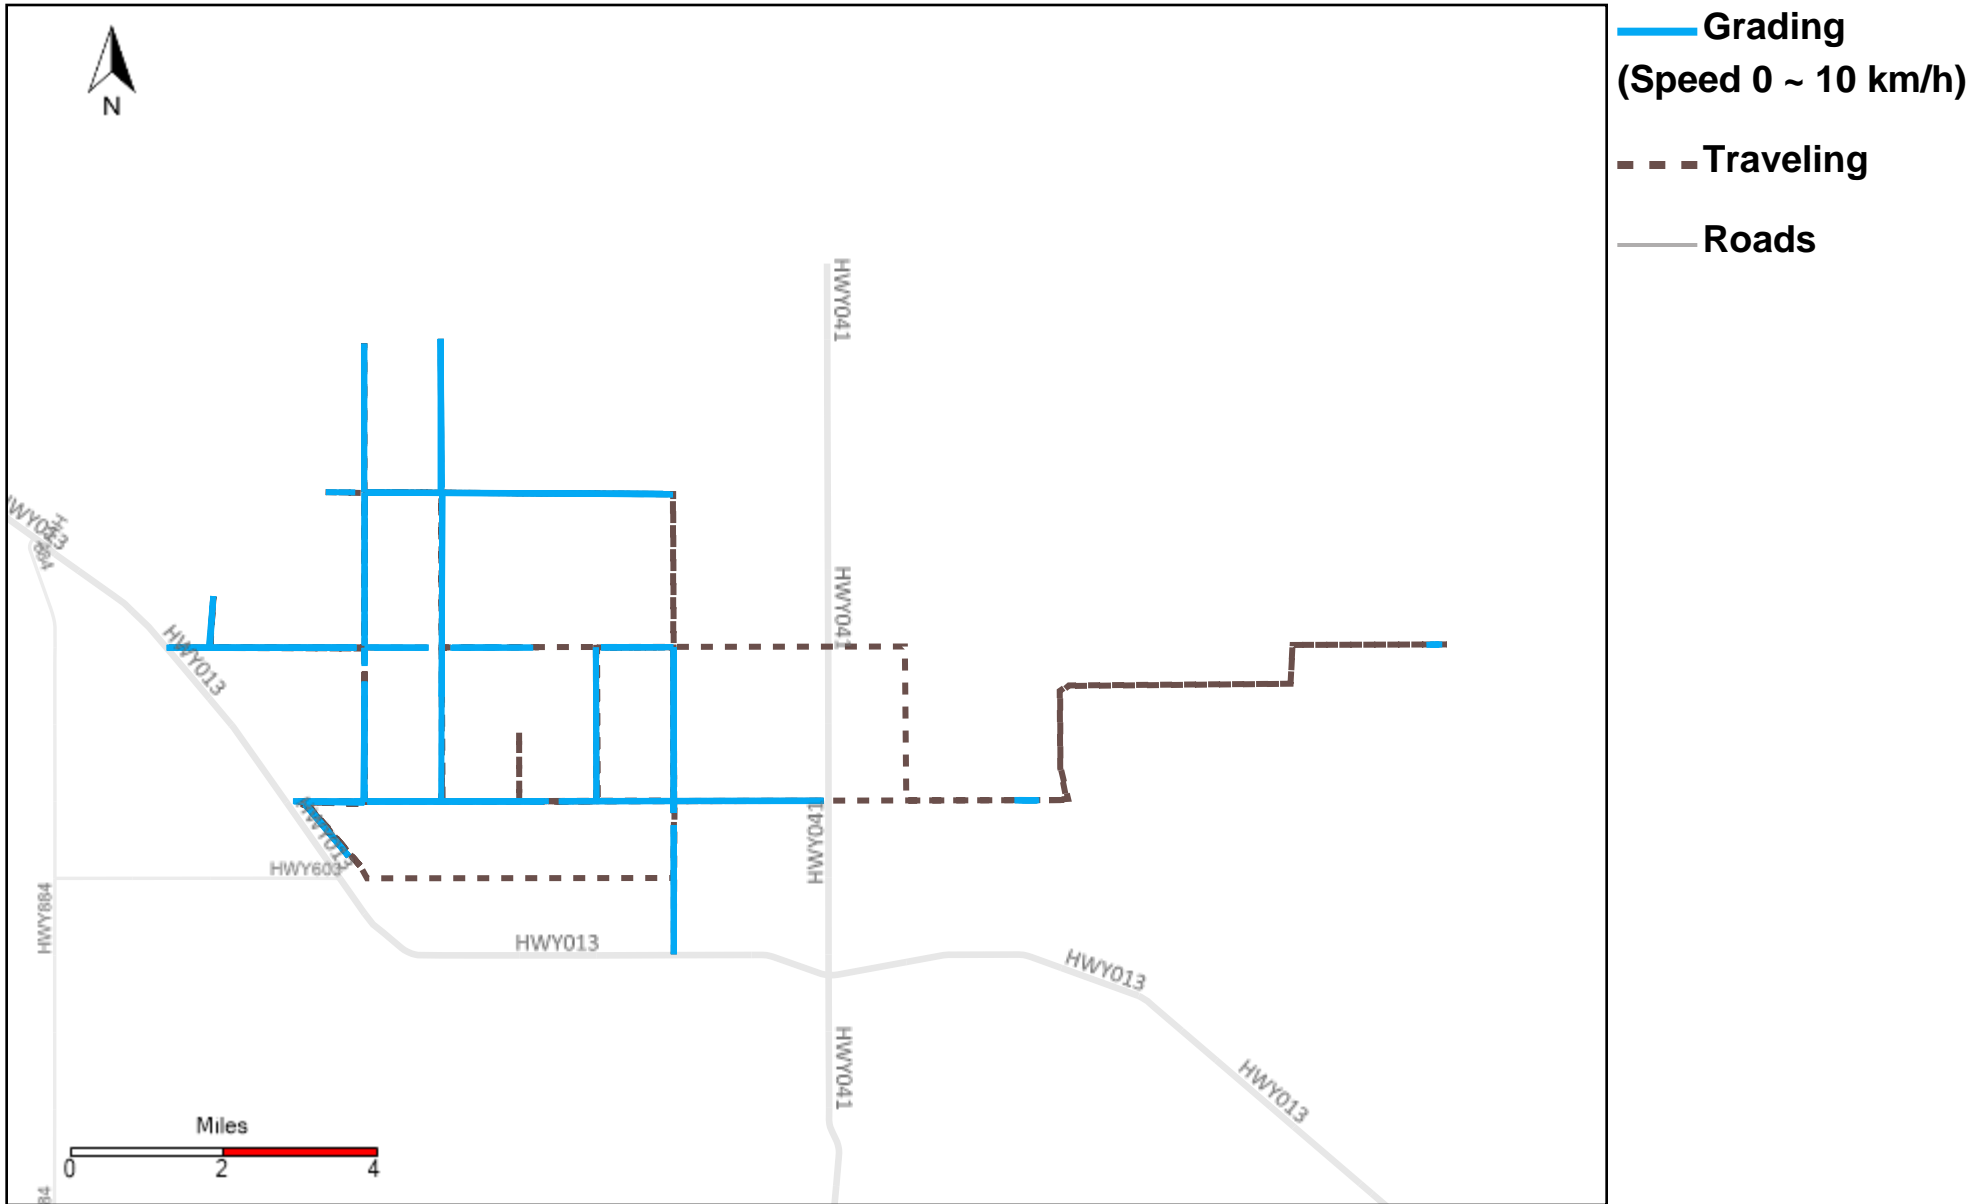

43-221_2024-09-15 ~ 2024-09-21 Tracking

Total Distance(km)	Total Hours	Work Distance(km)	Work Hours
470.83	51 hrs 35 min 44 sec	261.3	38 hrs 5 min 7 sec