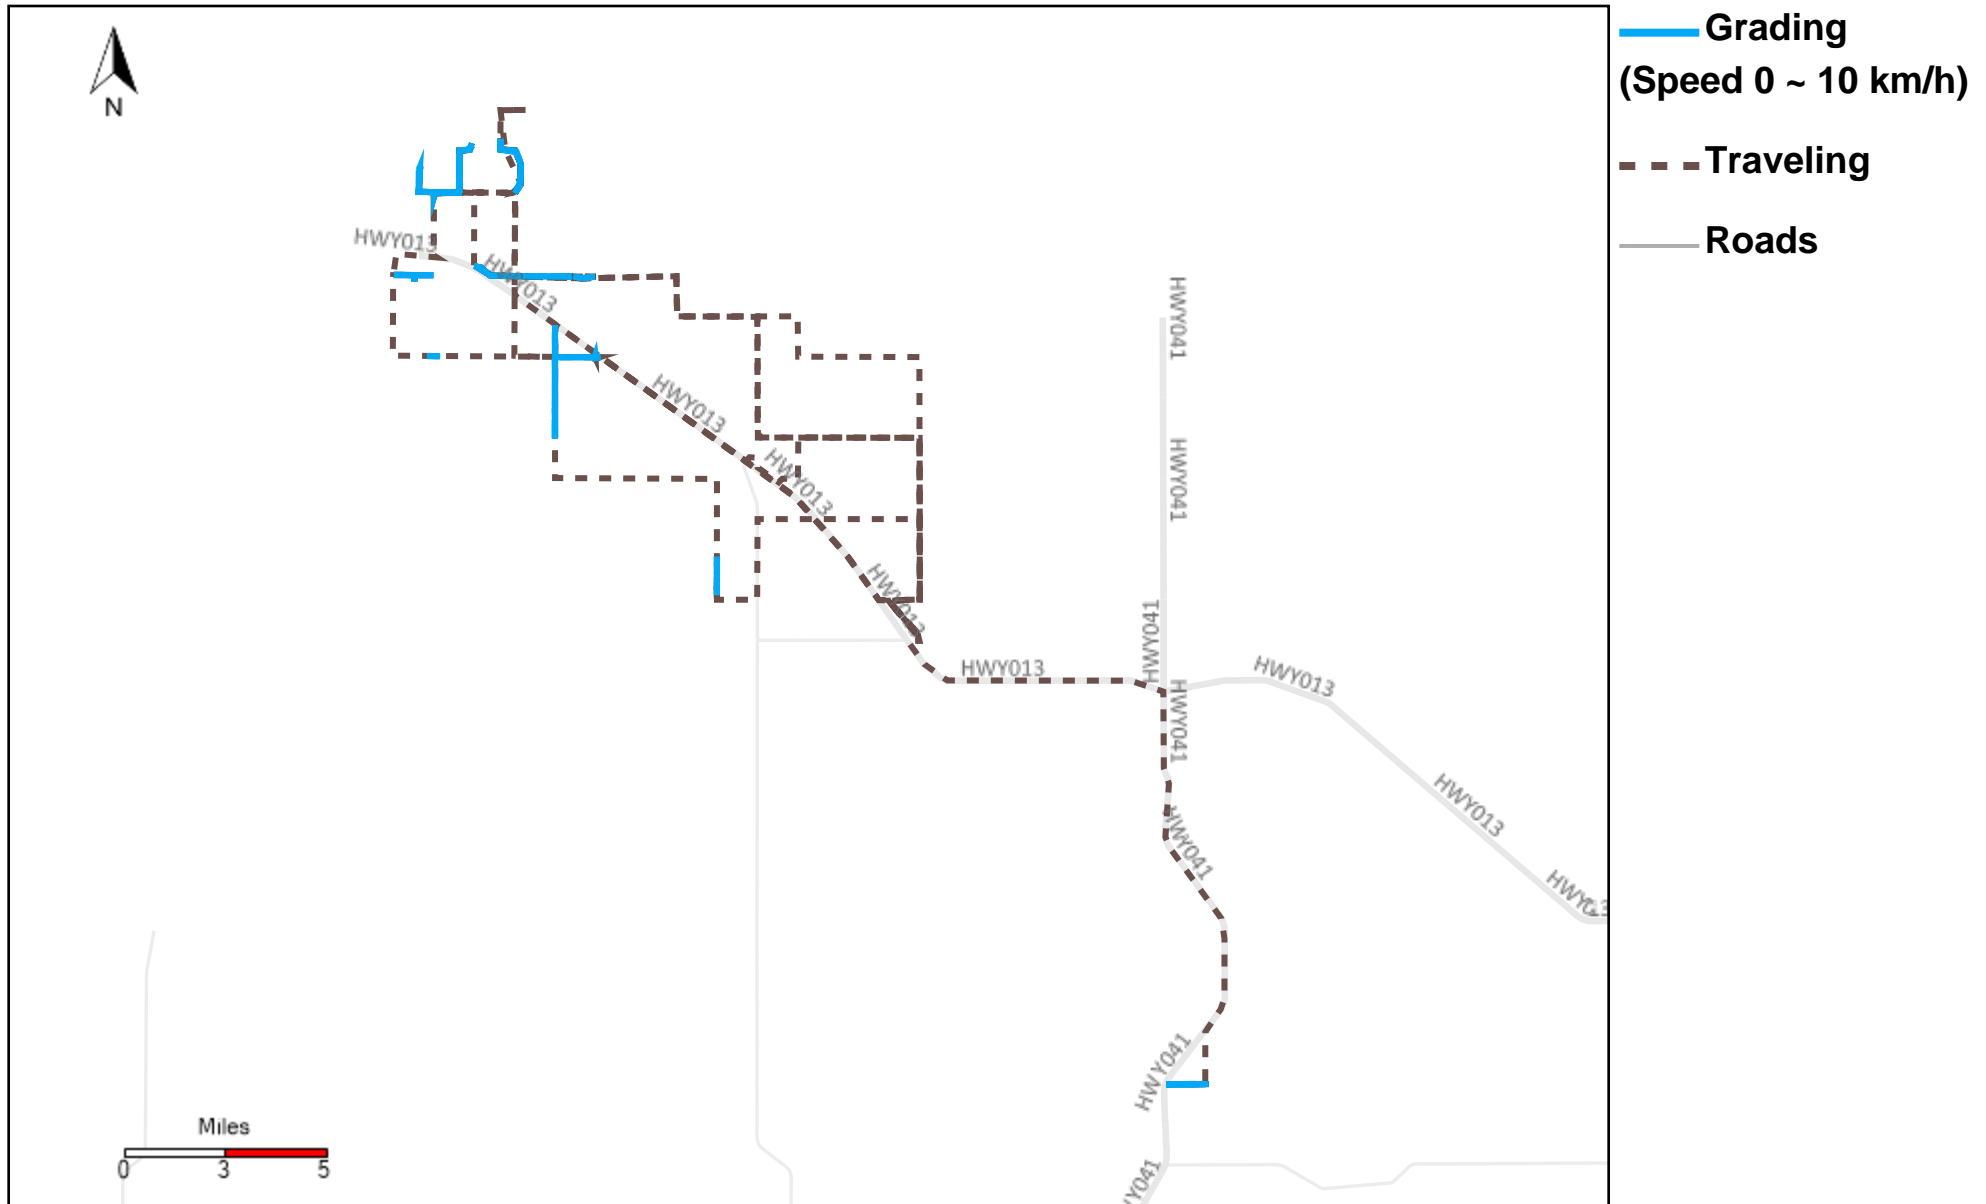

43-217_2024-09-15 ~ 2024-09-21 Tracking

Total Distance(km)	Total Hours	Work Distance(km)	Work Hours
463.36	37 hrs 6 min 15 sec	127.07	18 hrs 31 min 32 sec