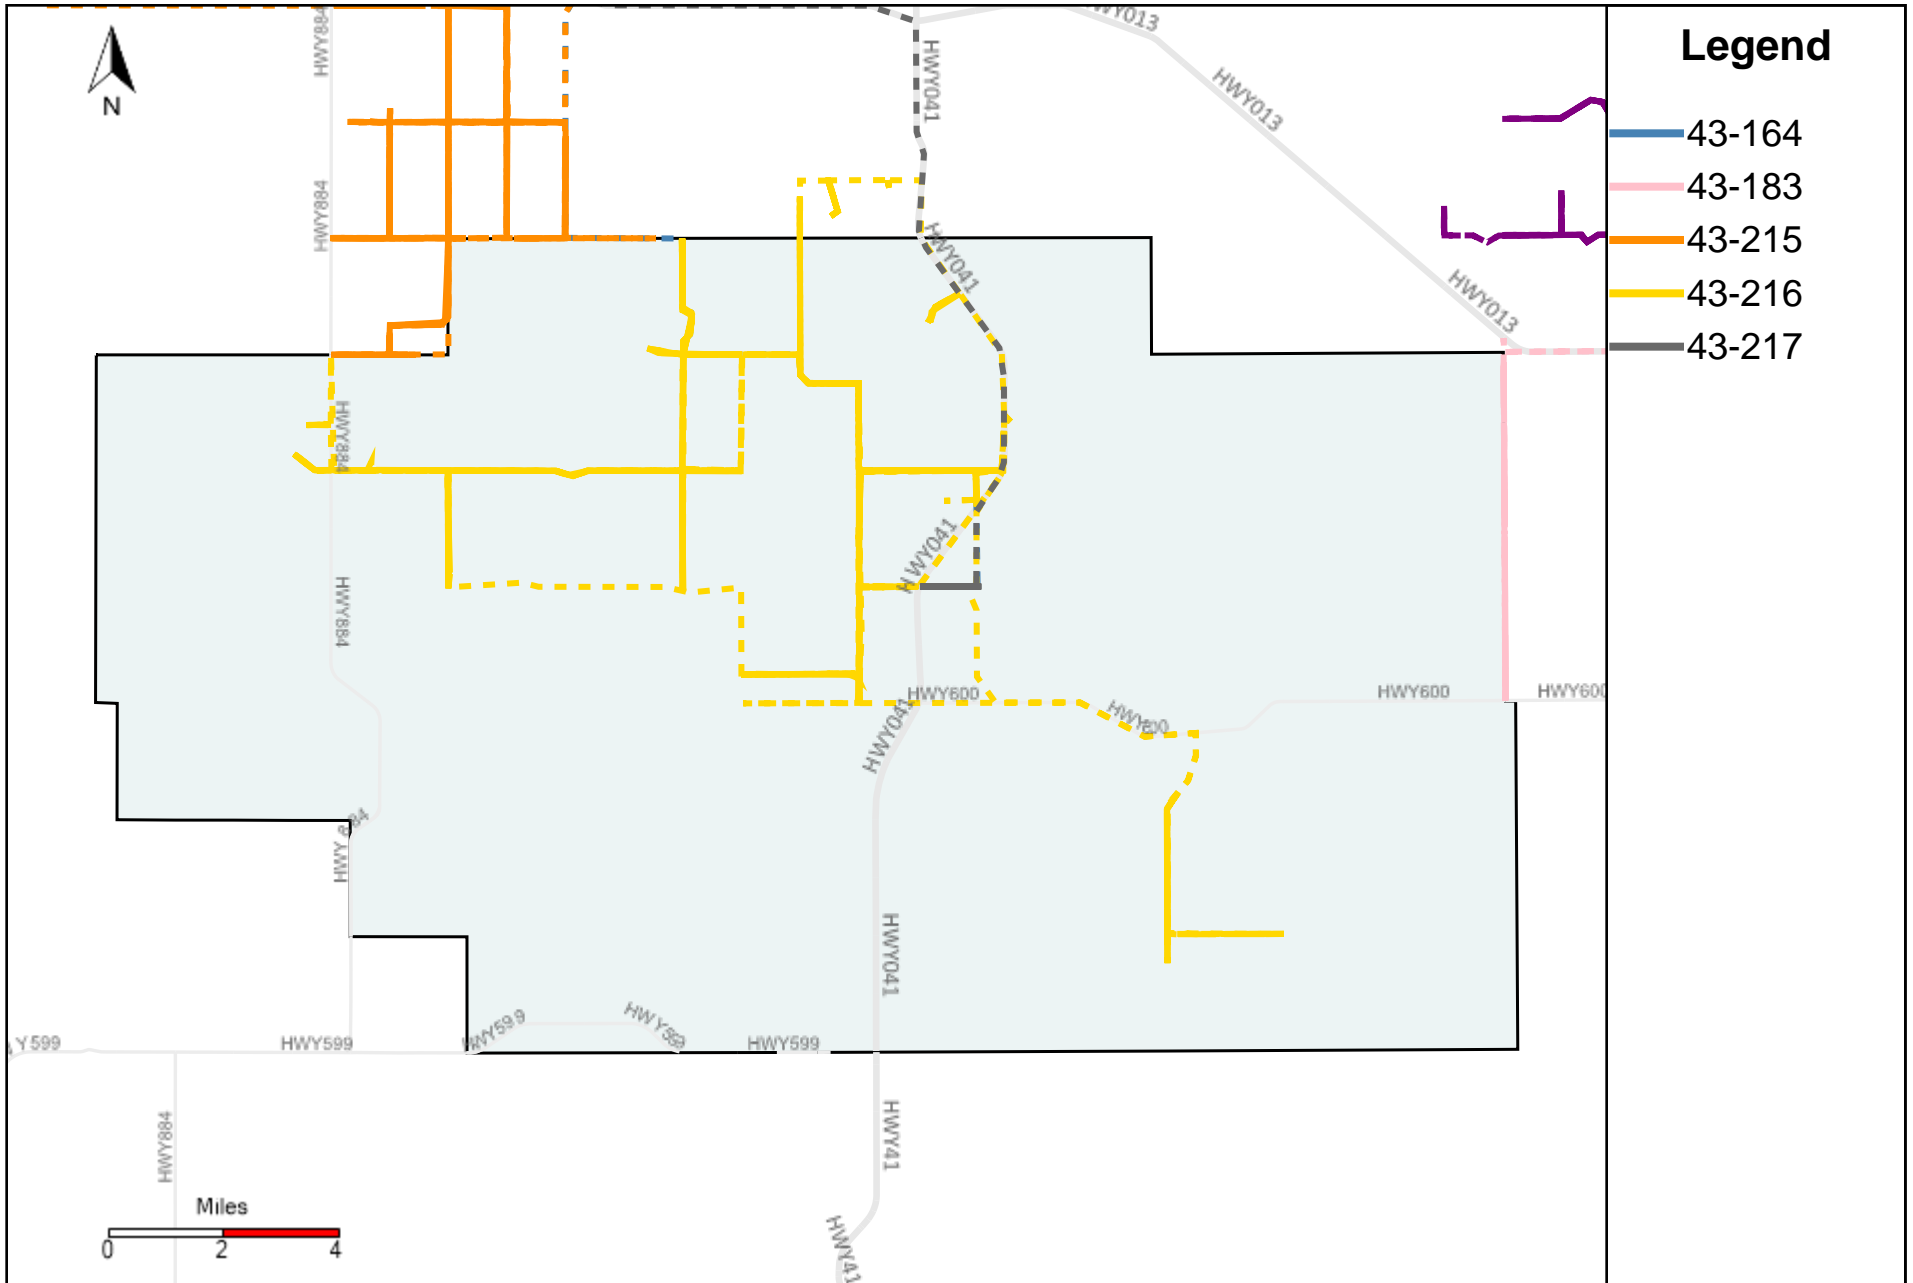

Provost Weekly Grader Report (2024-09-15 ~ 2024-09-21)

Division: 1 Grader Report(2024-09-15 ~ 2024-09-21)

Vehicle Name List	Total Distance(km)	Total Hours
43-181, 43-182, 43-184, 43-186	1782.82	179 hrs 19 min 19 sec

Division: 2 Grader Report(2024-09-15 ~ 2024-09-21)

Vehicle Name List	Total Distance(km)	Total Hours
43-182, 43-183, 43-186	1504.33	138 hrs 41 min 18 sec

Division: 3 Grader Report(2024-09-15 ~ 2024-09-21)

Vehicle Name List	Total Distance(km)	Total Hours
43-181, 43-182, 43-183, 43-184, 43-185, 43-186	2874.8	285 hrs 41 min 56 sec

Division: 4 Grader Report(2024-09-15 ~ 2024-09-21)

Vehicle Name List	Total Distance(km)	Total Hours
43-182, 43-183, 43-184, 43-185, 43-187, 43-218, 43-221	2783.9	314 hrs 25 min 47 sec

Division: 5 Grader Report(2024-09-15 ~ 2024-09-21)

Vehicle Name List	Total Distance(km)	Total Hours
43-164, 43-183, 43-215, 43-216, 43-217	2220.53	206 hrs 38 min 1 sec

Division: 6 Grader Report(2024-09-15 ~ 2024-09-21)