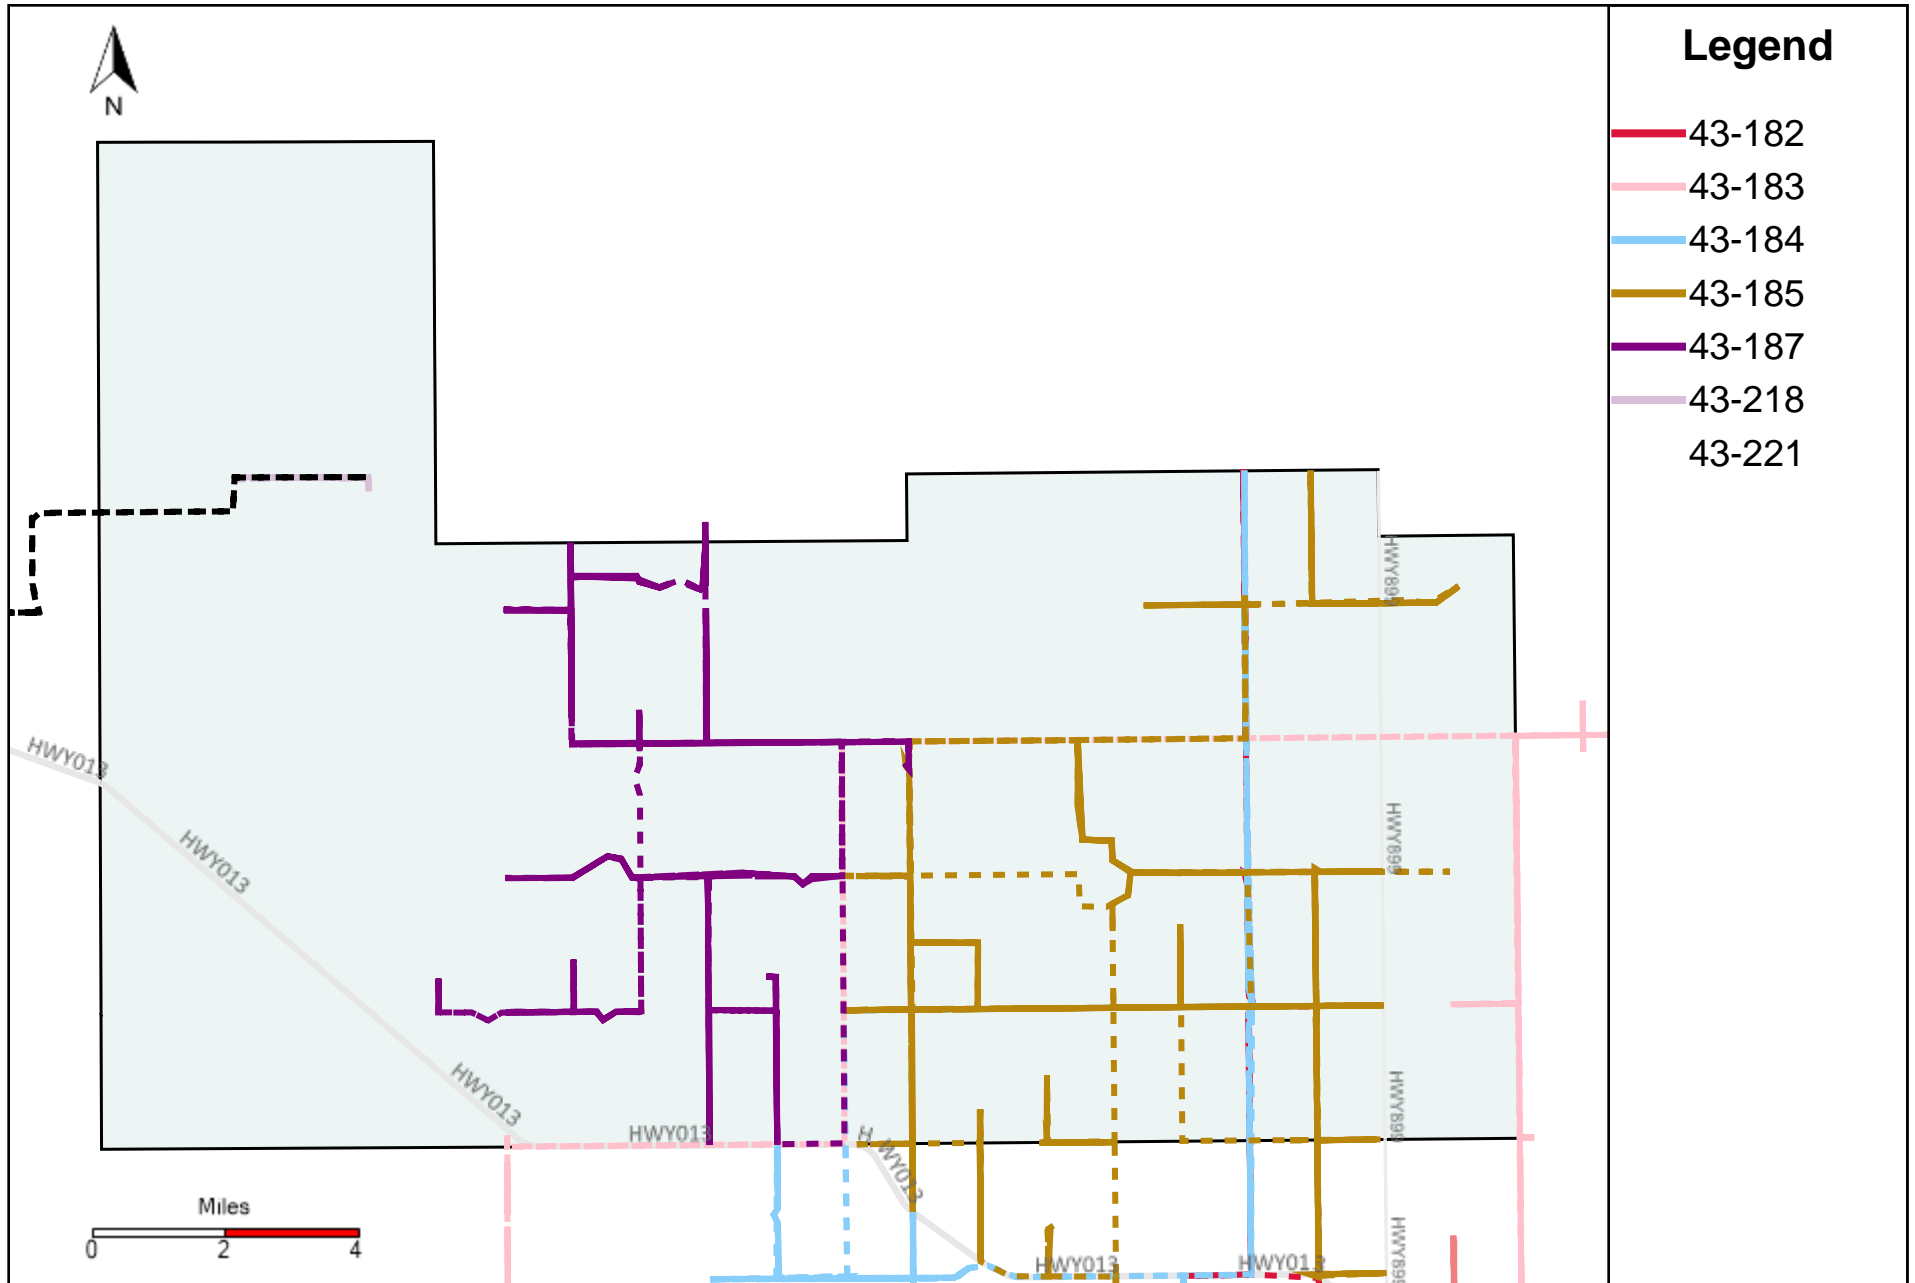

Provost Weekly Grader Report (2024-09-15 ~ 2024-09-21)

Division: 1 Grader Report(2024-09-15 ~ 2024-09-21)

Vehicle Name List	Total Distance(km)	Total Hours
43-181, 43-182, 43-184, 43-186	1782.82	179 hrs 19 min 19 sec

Division: 2 Grader Report(2024-09-15 ~ 2024-09-21)

Vehicle Name List	Total Distance(km)	Total Hours
43-182, 43-183, 43-186	1504.33	138 hrs 41 min 18 sec

Division: 3 Grader Report(2024-09-15 ~ 2024-09-21)

Vehicle Name List	Total Distance(km)	Total Hours
43-181, 43-182, 43-183, 43-184, 43-185, 43-186	2874.8	285 hrs 41 min 56 sec

Division: 4 Grader Report(2024-09-15 ~ 2024-09-21)

Vehicle Name List	Total Distance(km)	Total Hours
43-182, 43-183, 43-184, 43-185, 43-187, 43-218, 43-221	2783.9	314 hrs 25 min 47 sec

Division: 5 Grader Report(2024-09-15 ~ 2024-09-21)

Vehicle Name List	Total Distance(km)	Total Hours
43-164, 43-183, 43-215, 43-216, 43-217	2220.53	206 hrs 38 min 1 sec

Division: 6 Grader Report(2024-09-15 ~ 2024-09-21)