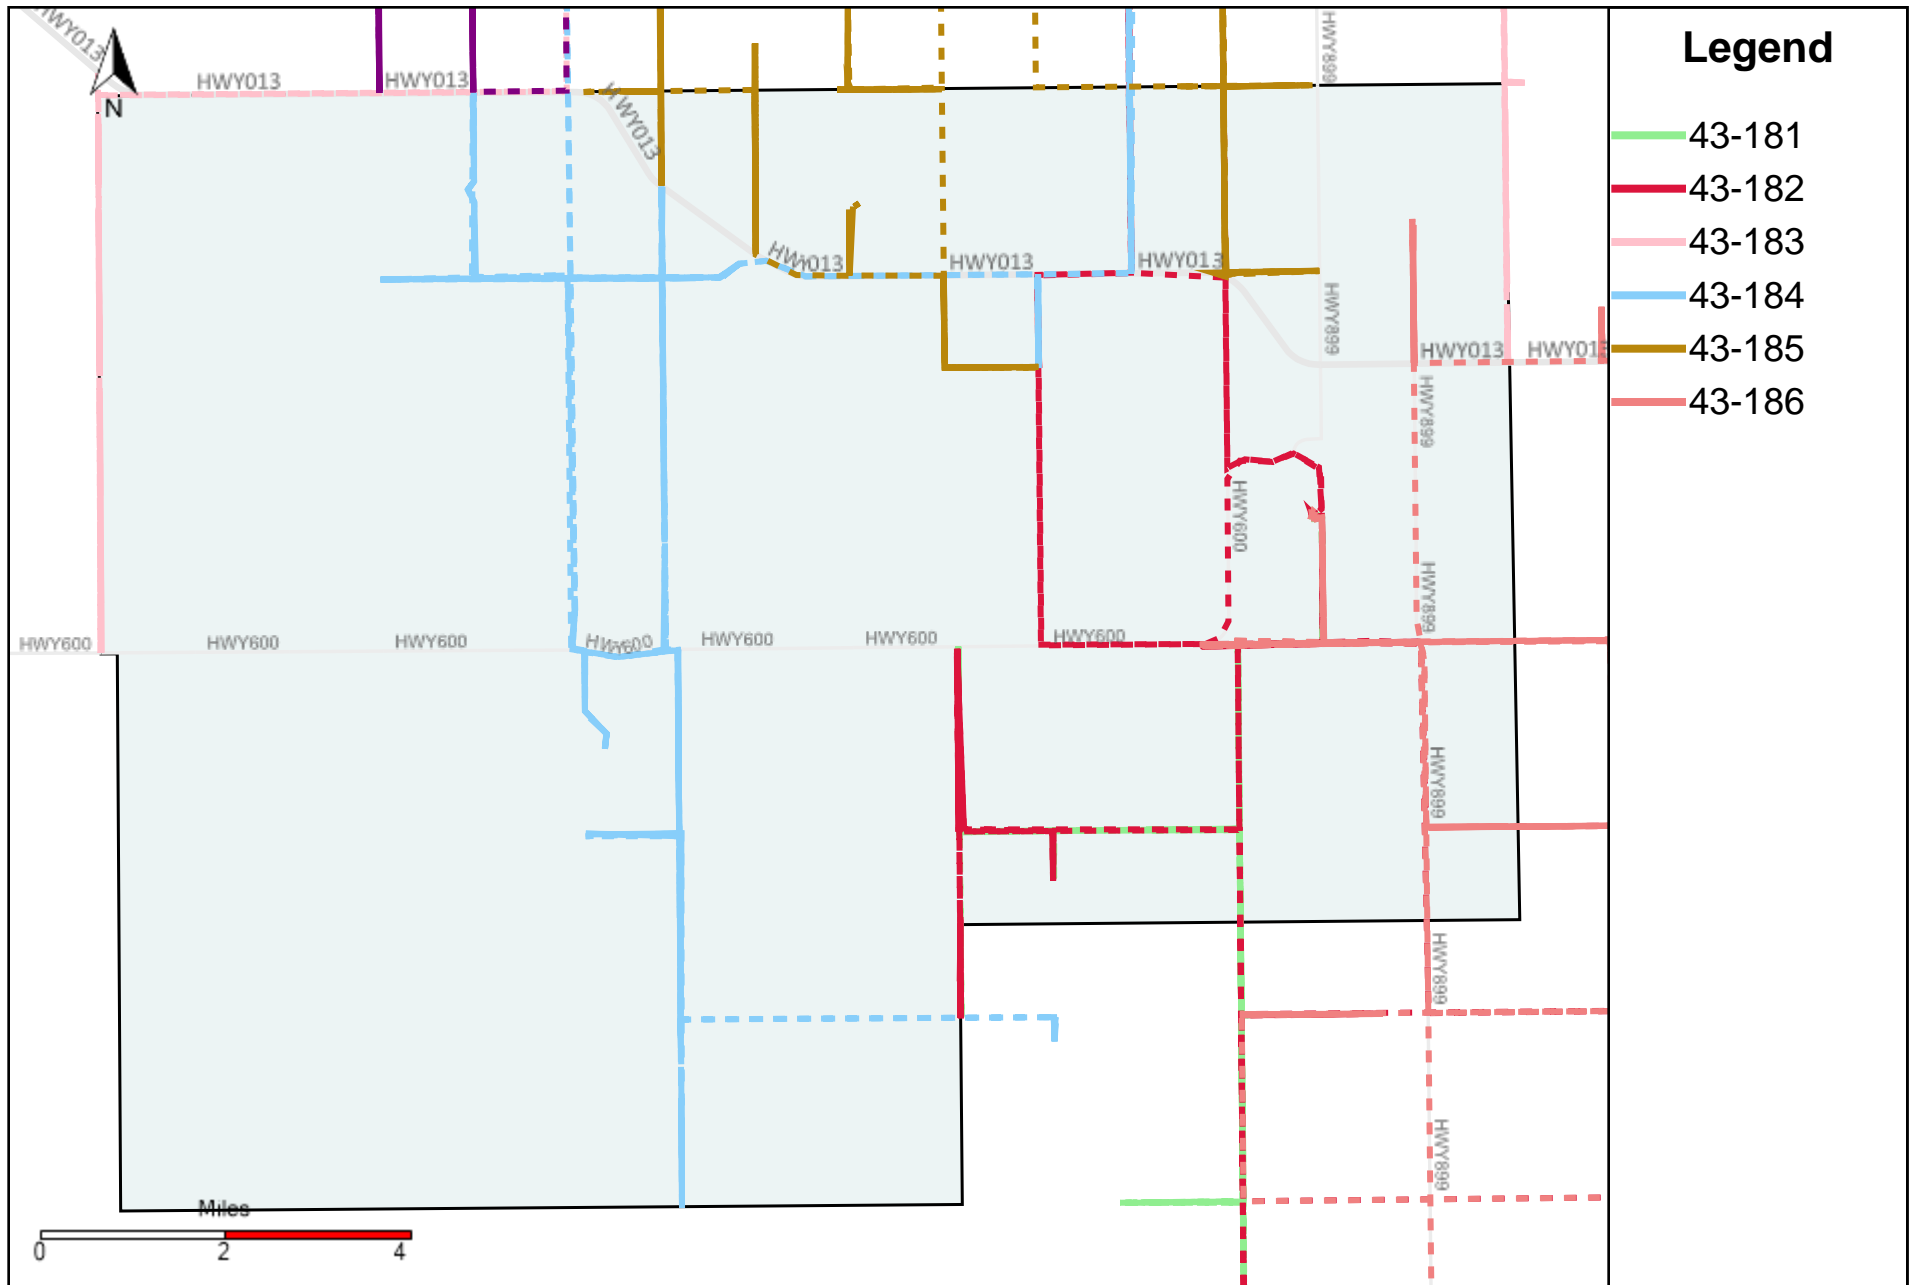

Provost Weekly Grader Report (2024-09-15 ~ 2024-09-21)

Division: 1 Grader Report(2024-09-15 ~ 2024-09-21)

Vehicle Name List	Total Distance(km)	Total Hours
43-181, 43-182, 43-184, 43-186	1782.82	179 hrs 19 min 19 sec

Division: 2 Grader Report(2024-09-15 ~ 2024-09-21)

Vehicle Name List	Total Distance(km)	Total Hours
43-182, 43-183, 43-186	1504.33	138 hrs 41 min 18 sec

Division: 3 Grader Report(2024-09-15 ~ 2024-09-21)

Vehicle Name List	Total Distance(km)	Total Hours
43-181, 43-182, 43-183, 43-184, 43-185, 43-186	2874.8	285 hrs 41 min 56 sec

Division: 4 Grader Report(2024-09-15 ~ 2024-09-21)

Vehicle Name List	Total Distance(km)	Total Hours
43-182, 43-183, 43-184, 43-185, 43-187, 43-218, 43-221	2783.9	314 hrs 25 min 47 sec

Division: 5 Grader Report(2024-09-15 ~ 2024-09-21)

Vehicle Name List	Total Distance(km)	Total Hours
43-164, 43-183, 43-215, 43-216, 43-217	2220.53	206 hrs 38 min 1 sec

Division: 6 Grader Report(2024-09-15 ~ 2024-09-21)