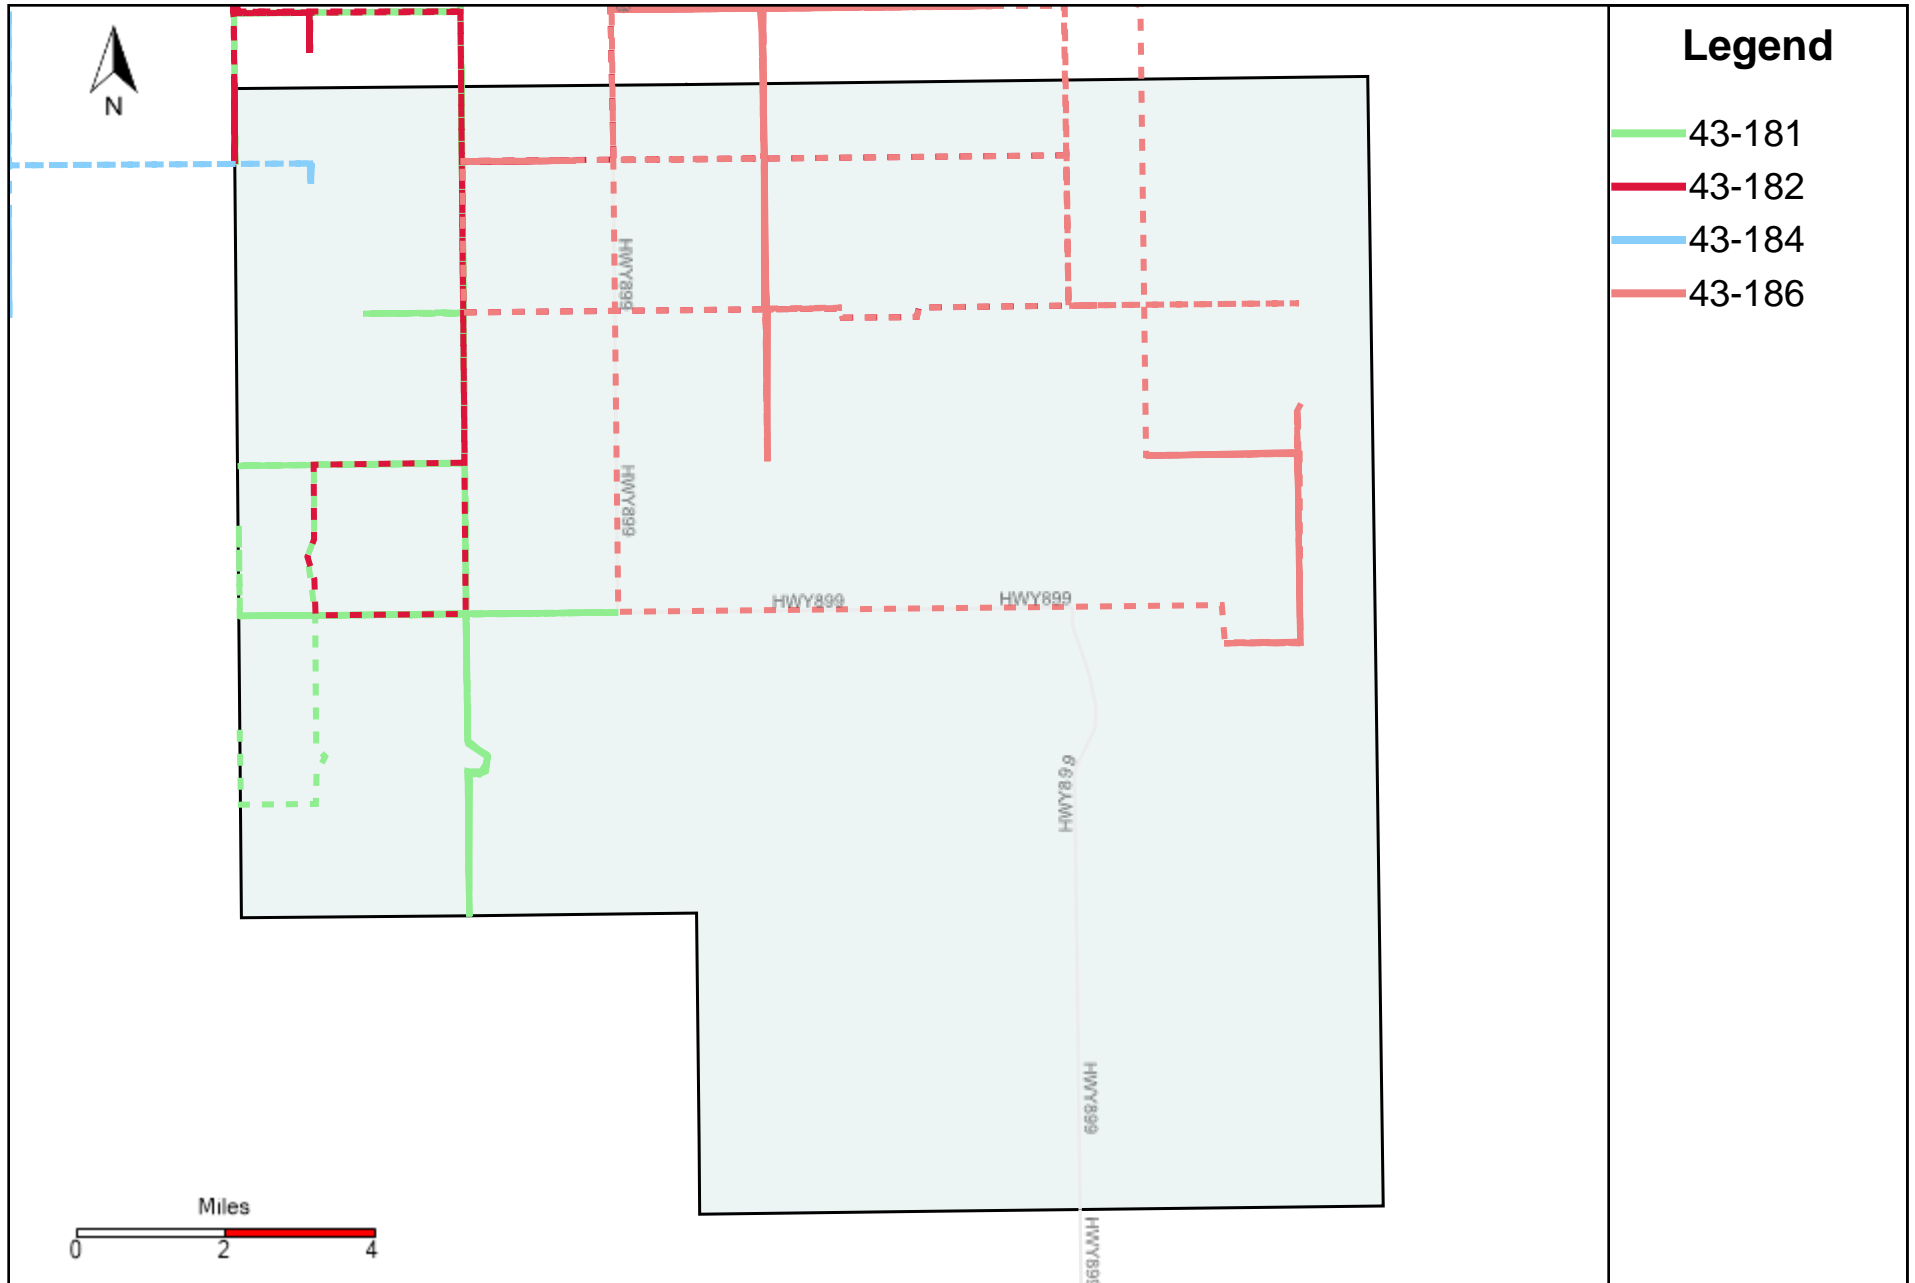

Provost Weekly Grader Report (2024-09-15 ~ 2024-09-21)

Division: 1 Grader Report(2024-09-15 ~ 2024-09-21)

Vehicle Name List	Total Distance(km)	Total Hours
43-181, 43-182, 43-184, 43-186	1782.82	179 hrs 19 min 19 sec