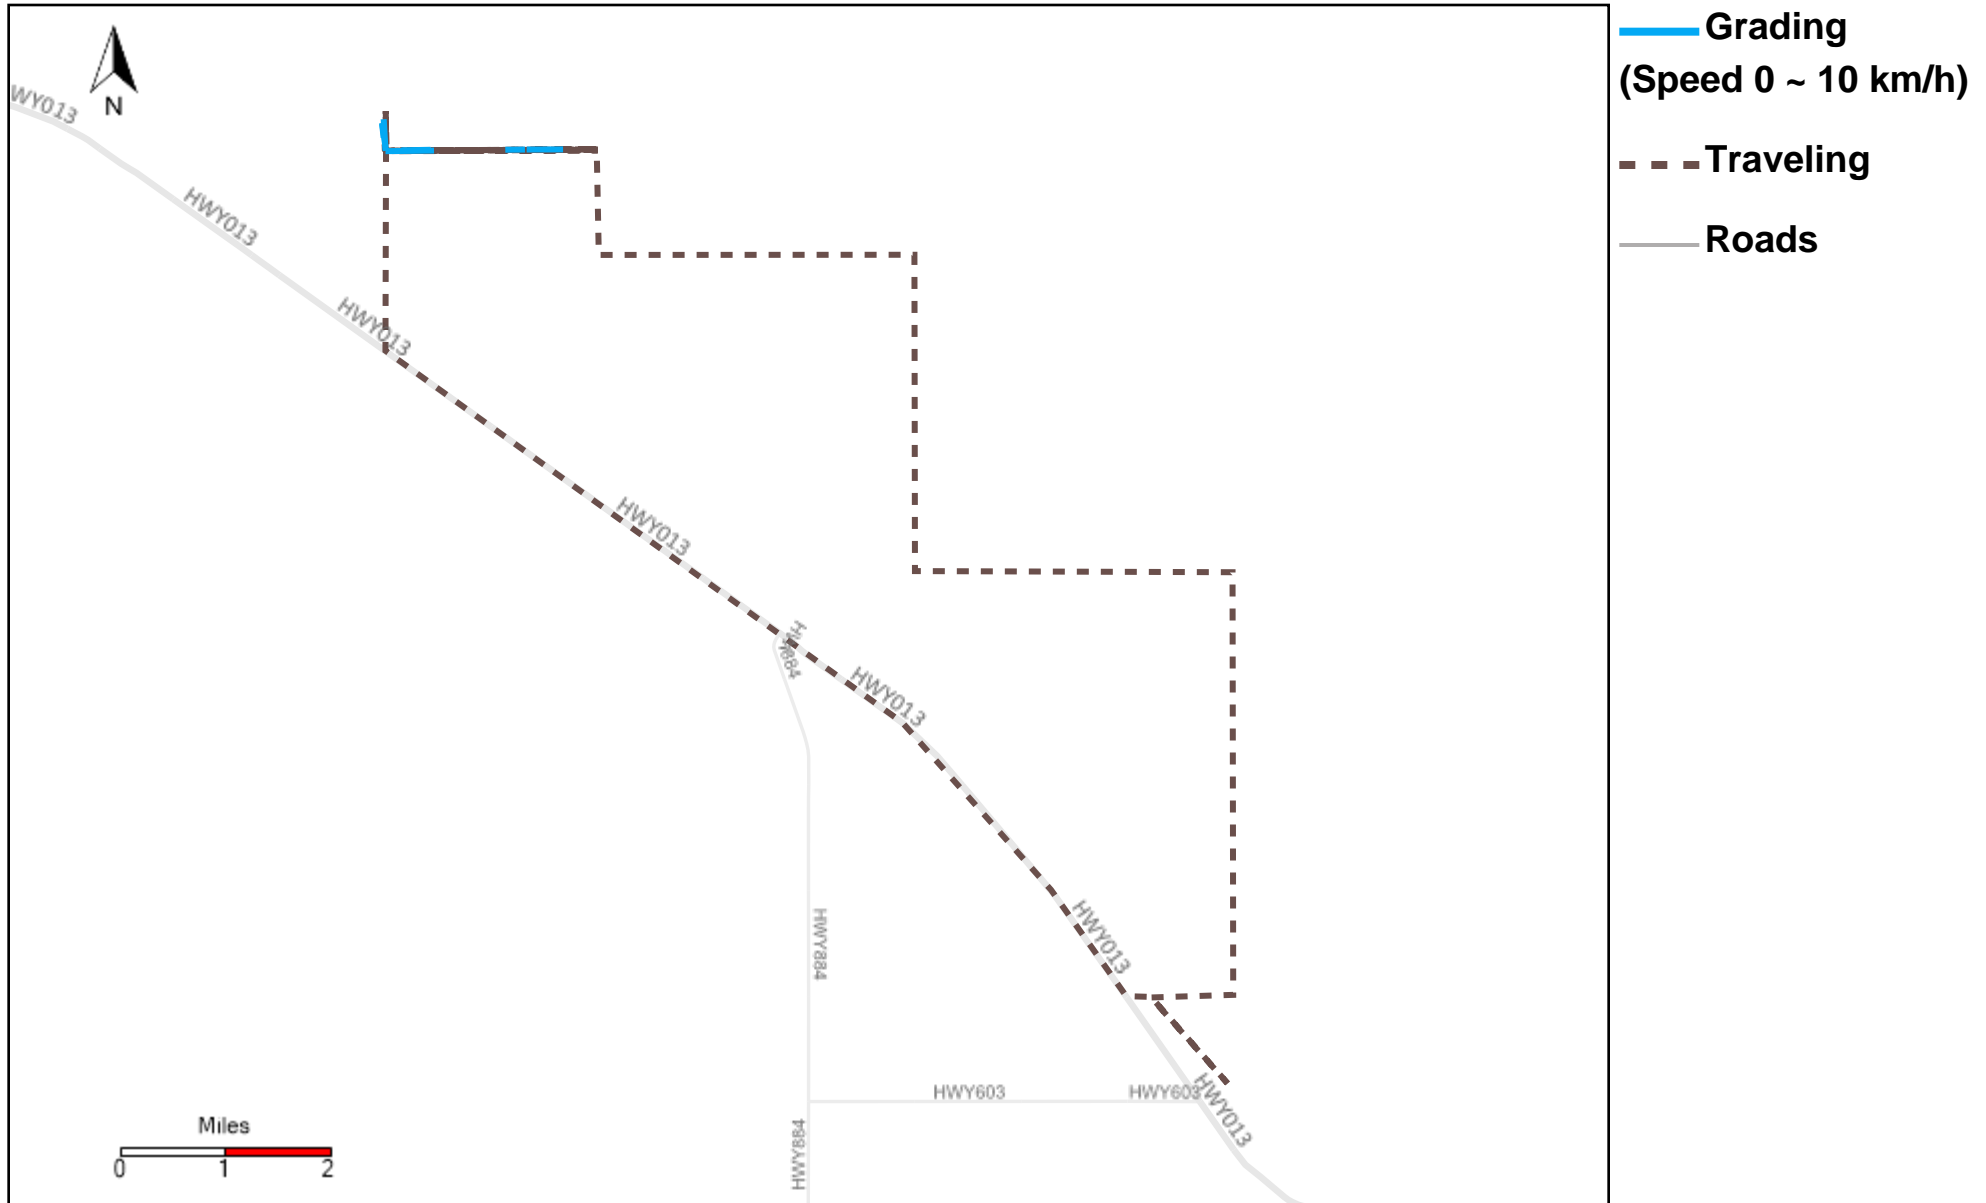

43-219_2024-09-15 ~ 2024-09-21 Tracking

Total Distance(km)	Total Hours	Work Distance(km)	Work Hours
76.41	4 hrs 35 min 6 sec	3.49	0 hrs 23 min 44 sec