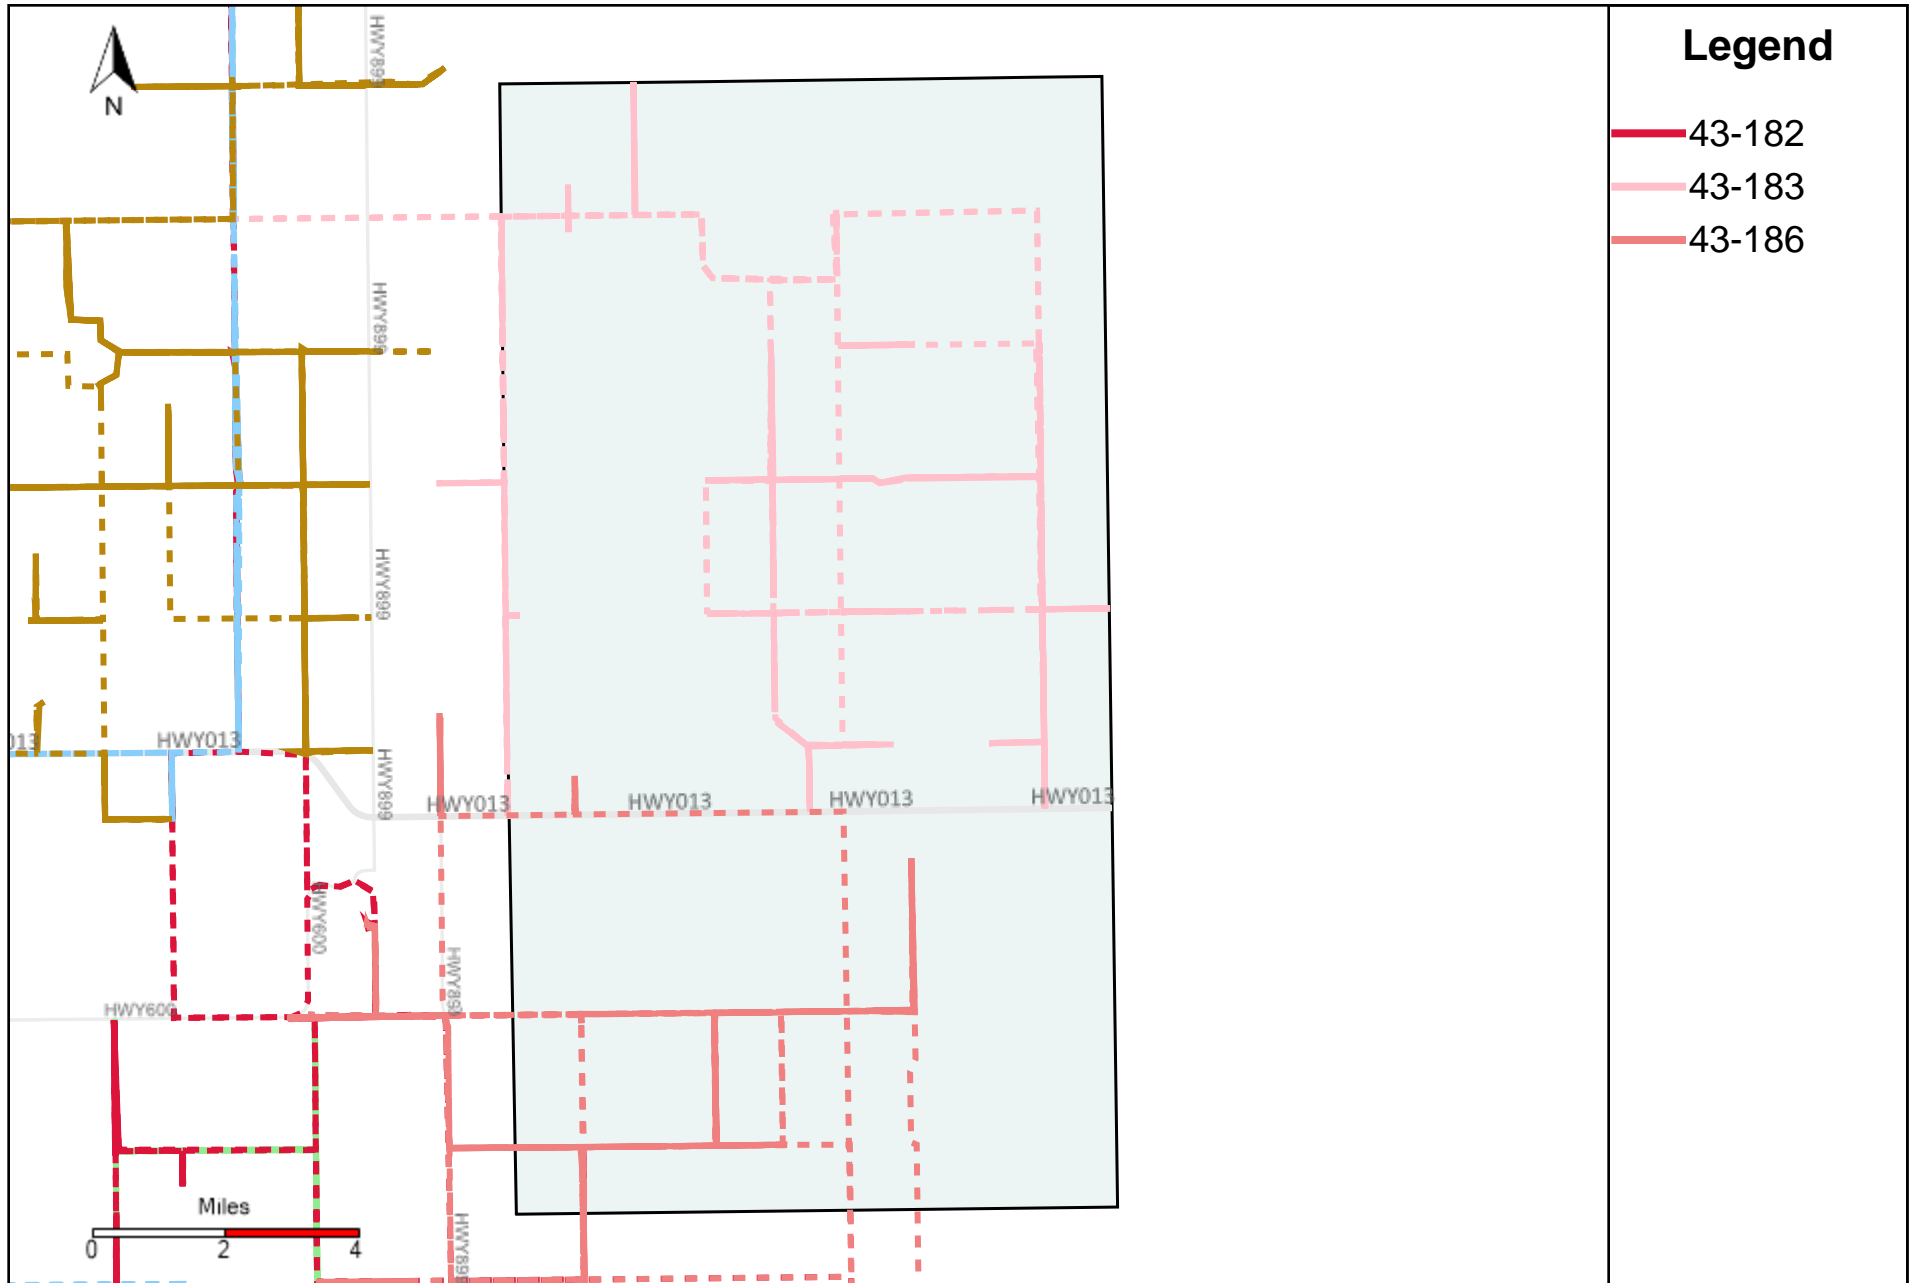

Division: 2 Grader Report(2024-09-15 ~ 2024-09-21)

Vehicle Name List	Total Distance(km)	Total Hours
43-182, 43-183, 43-186	1504.33	138 hrs 41 min 18 sec