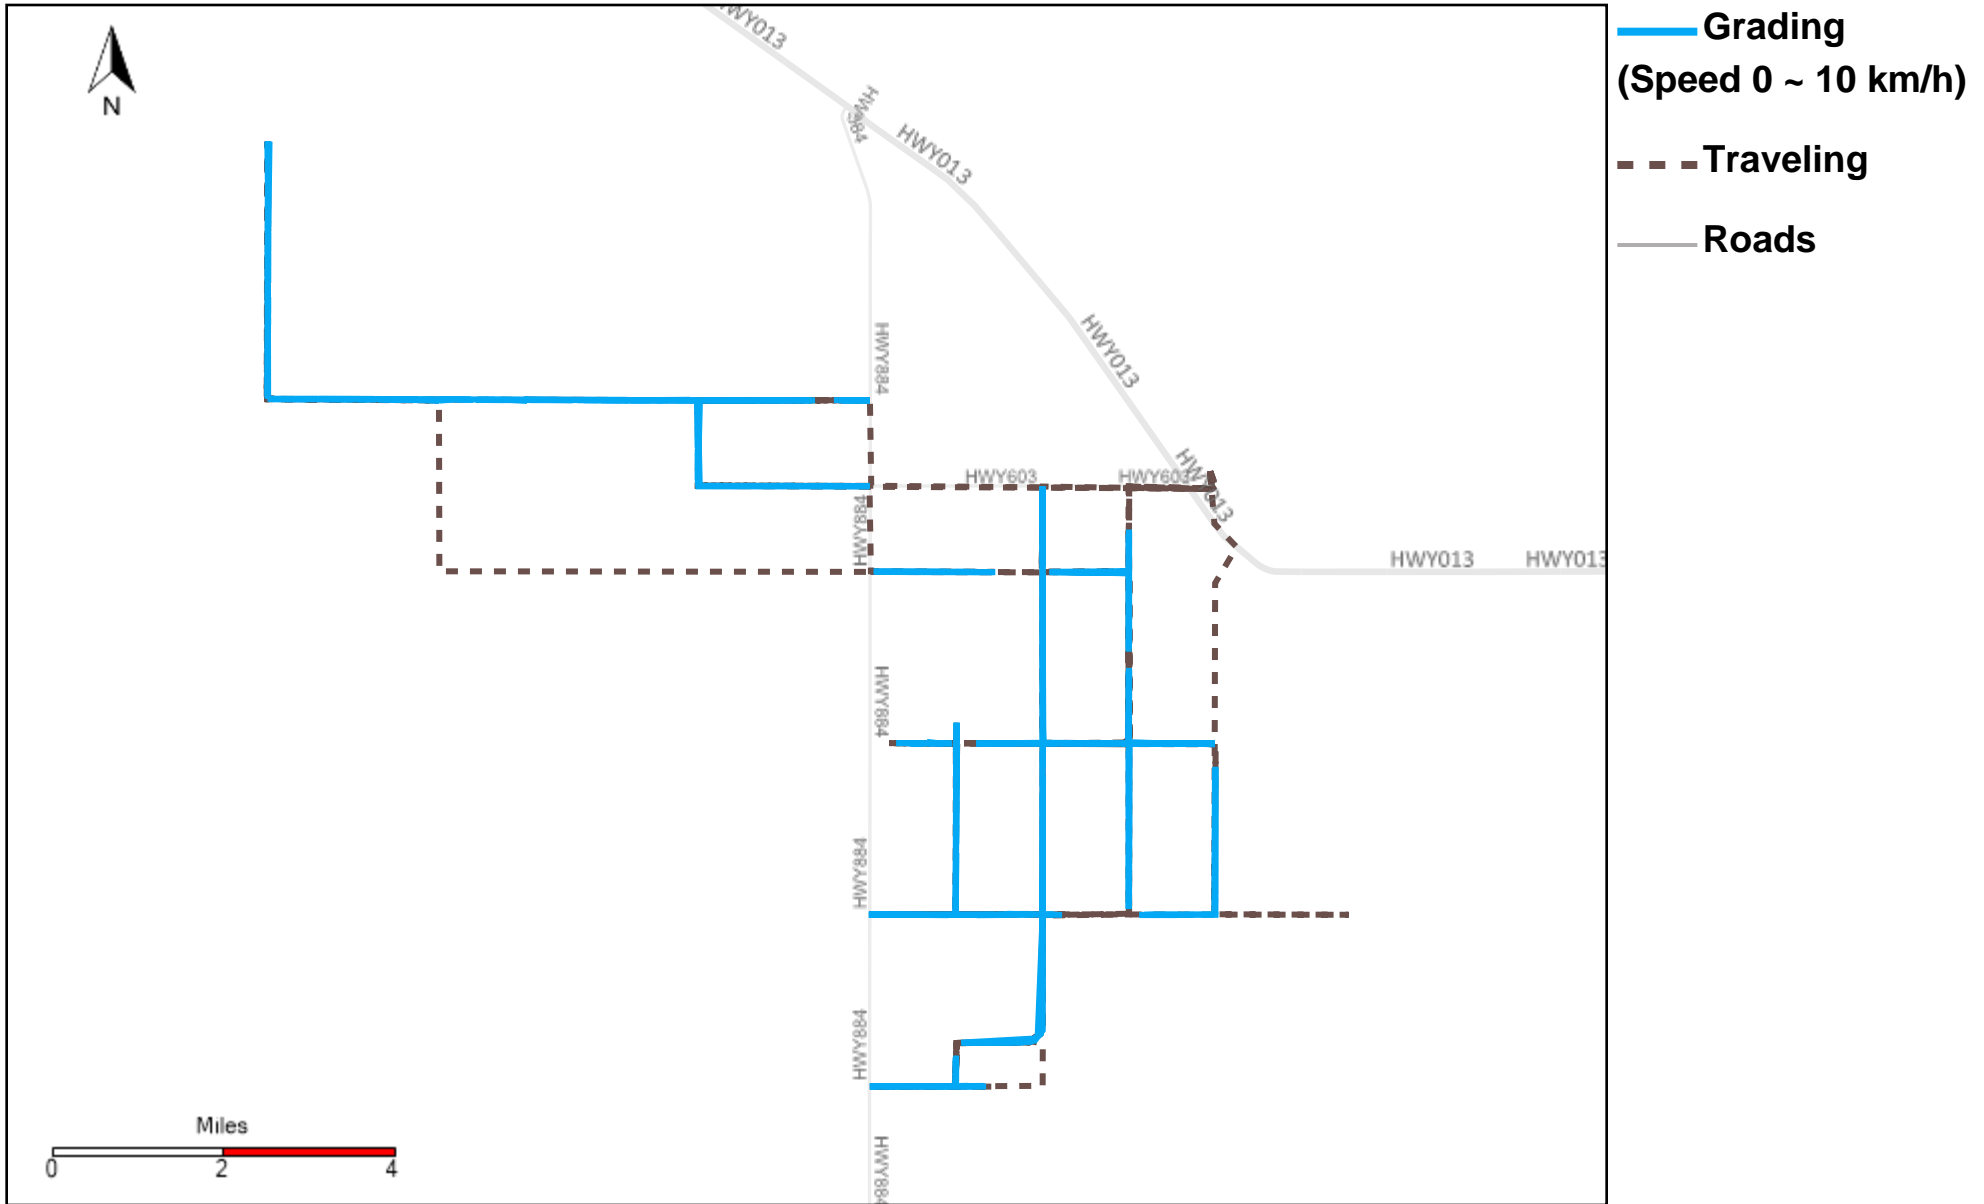

43-185_2024-09-15 ~ 2024-09-21 Tracking

Total Distance(km)	Total Hours	Work Distance(km)	Work Hours
492.54	55 hrs 29 min 8 sec	285.77	44 hrs 14 min 47 sec

43-186_2024-09-15 ~ 2024-09-21 Tracking

Total Distance(km)	Total Hours	Work Distance(km)	Work Hours
553.28	49 hrs 57 min 6 sec	204.77	29 hrs 22 min 56 sec

43-187_2024-09-15 ~ 2024-09-21 Tracking

Total Distance(km)	Total Hours	Work Distance(km)	Work Hours
351.34	41 hrs 25 min 35 sec	213.45	33 hrs 33 min 12 sec

43-215_2024-09-15 ~ 2024-09-21 Tracking

Total Distance(km)	Total Hours	Work Distance(km)	Work Hours
501.26	51 hrs 48 min 28 sec	292.29	34 hrs 25 min 59 sec