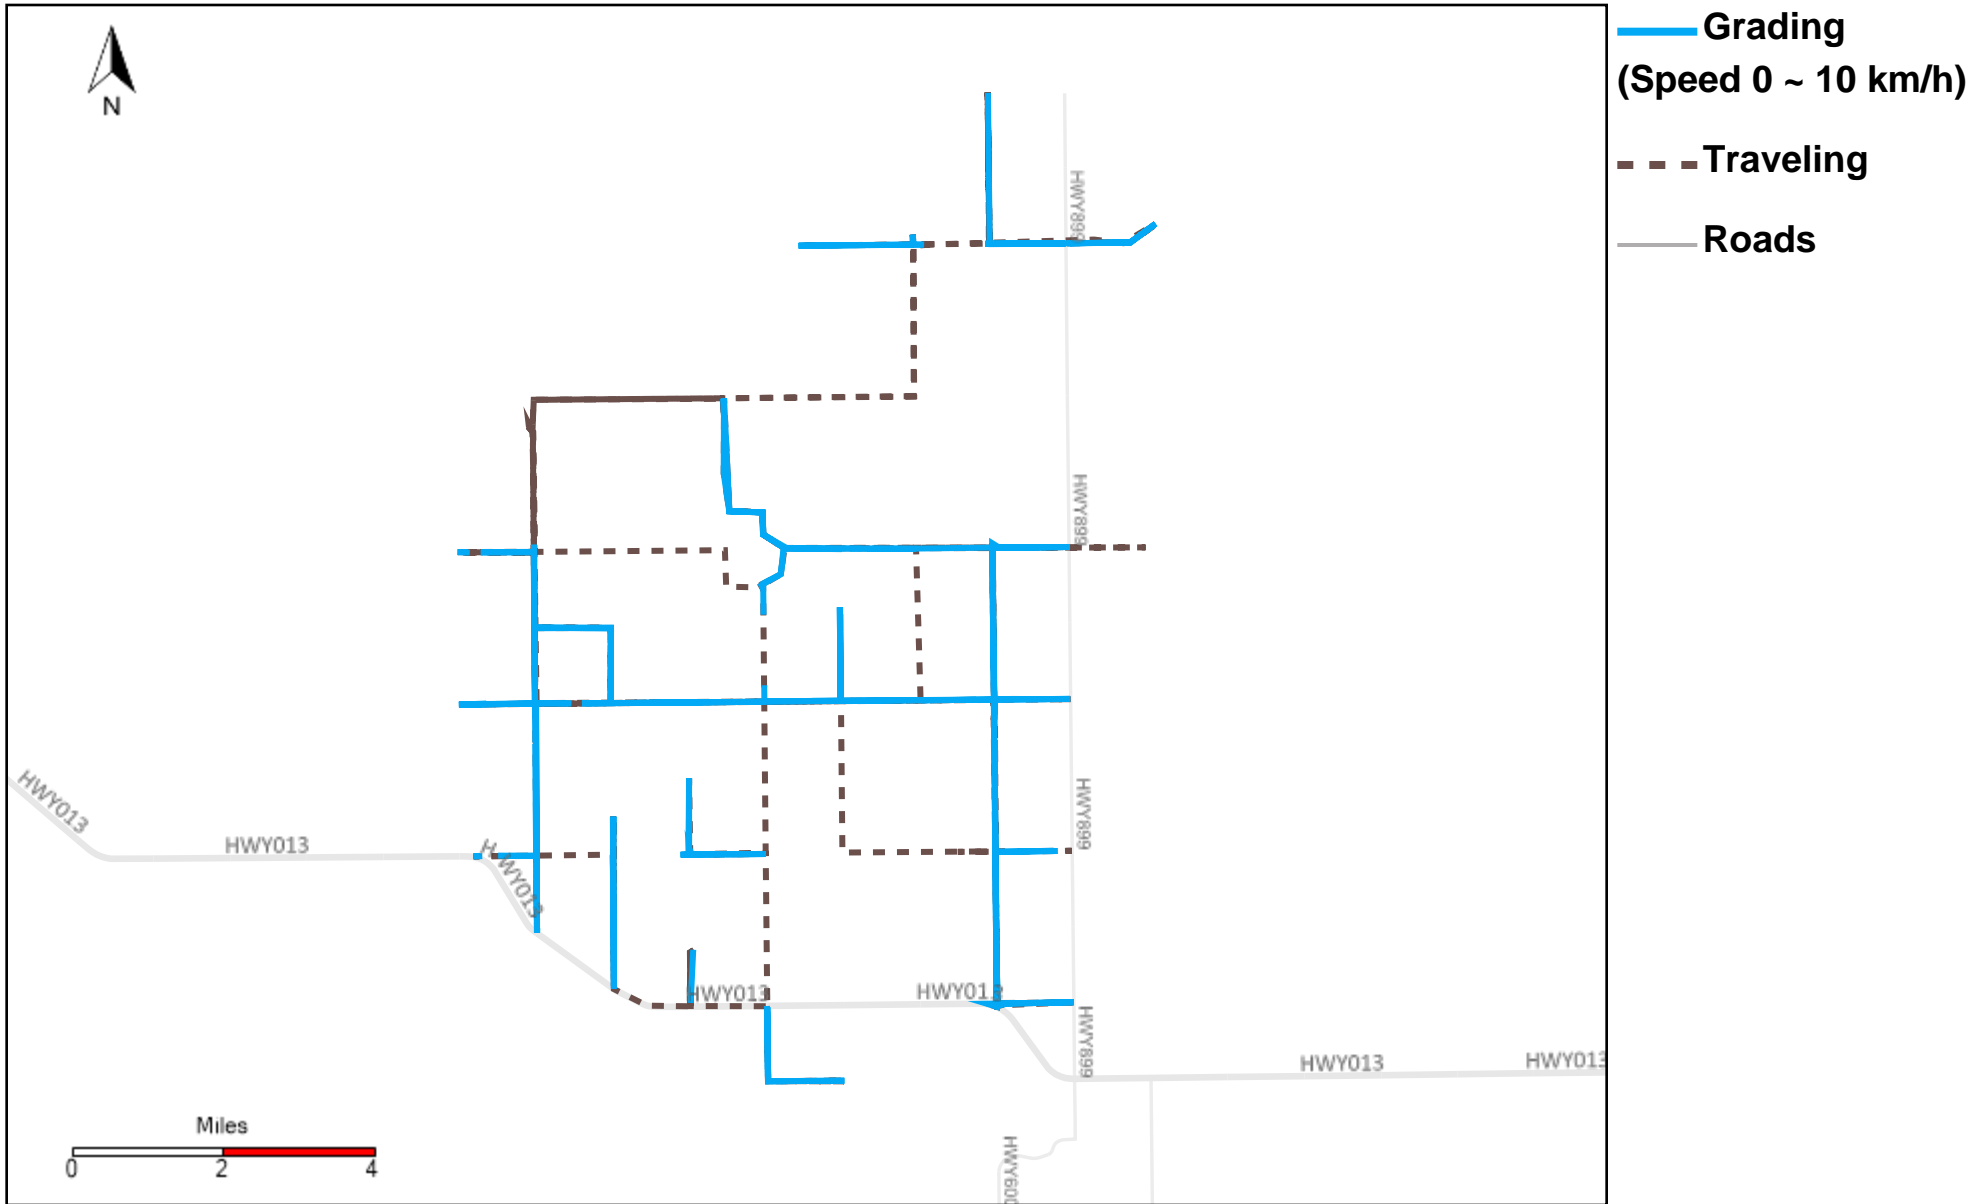

43-185_2024-09-15 ~ 2024-09-21 Tracking

Total Distance(km)	Total Hours	Work Distance(km)	Work Hours
492.54	55 hrs 29 min 8 sec	285.77	44 hrs 14 min 47 sec