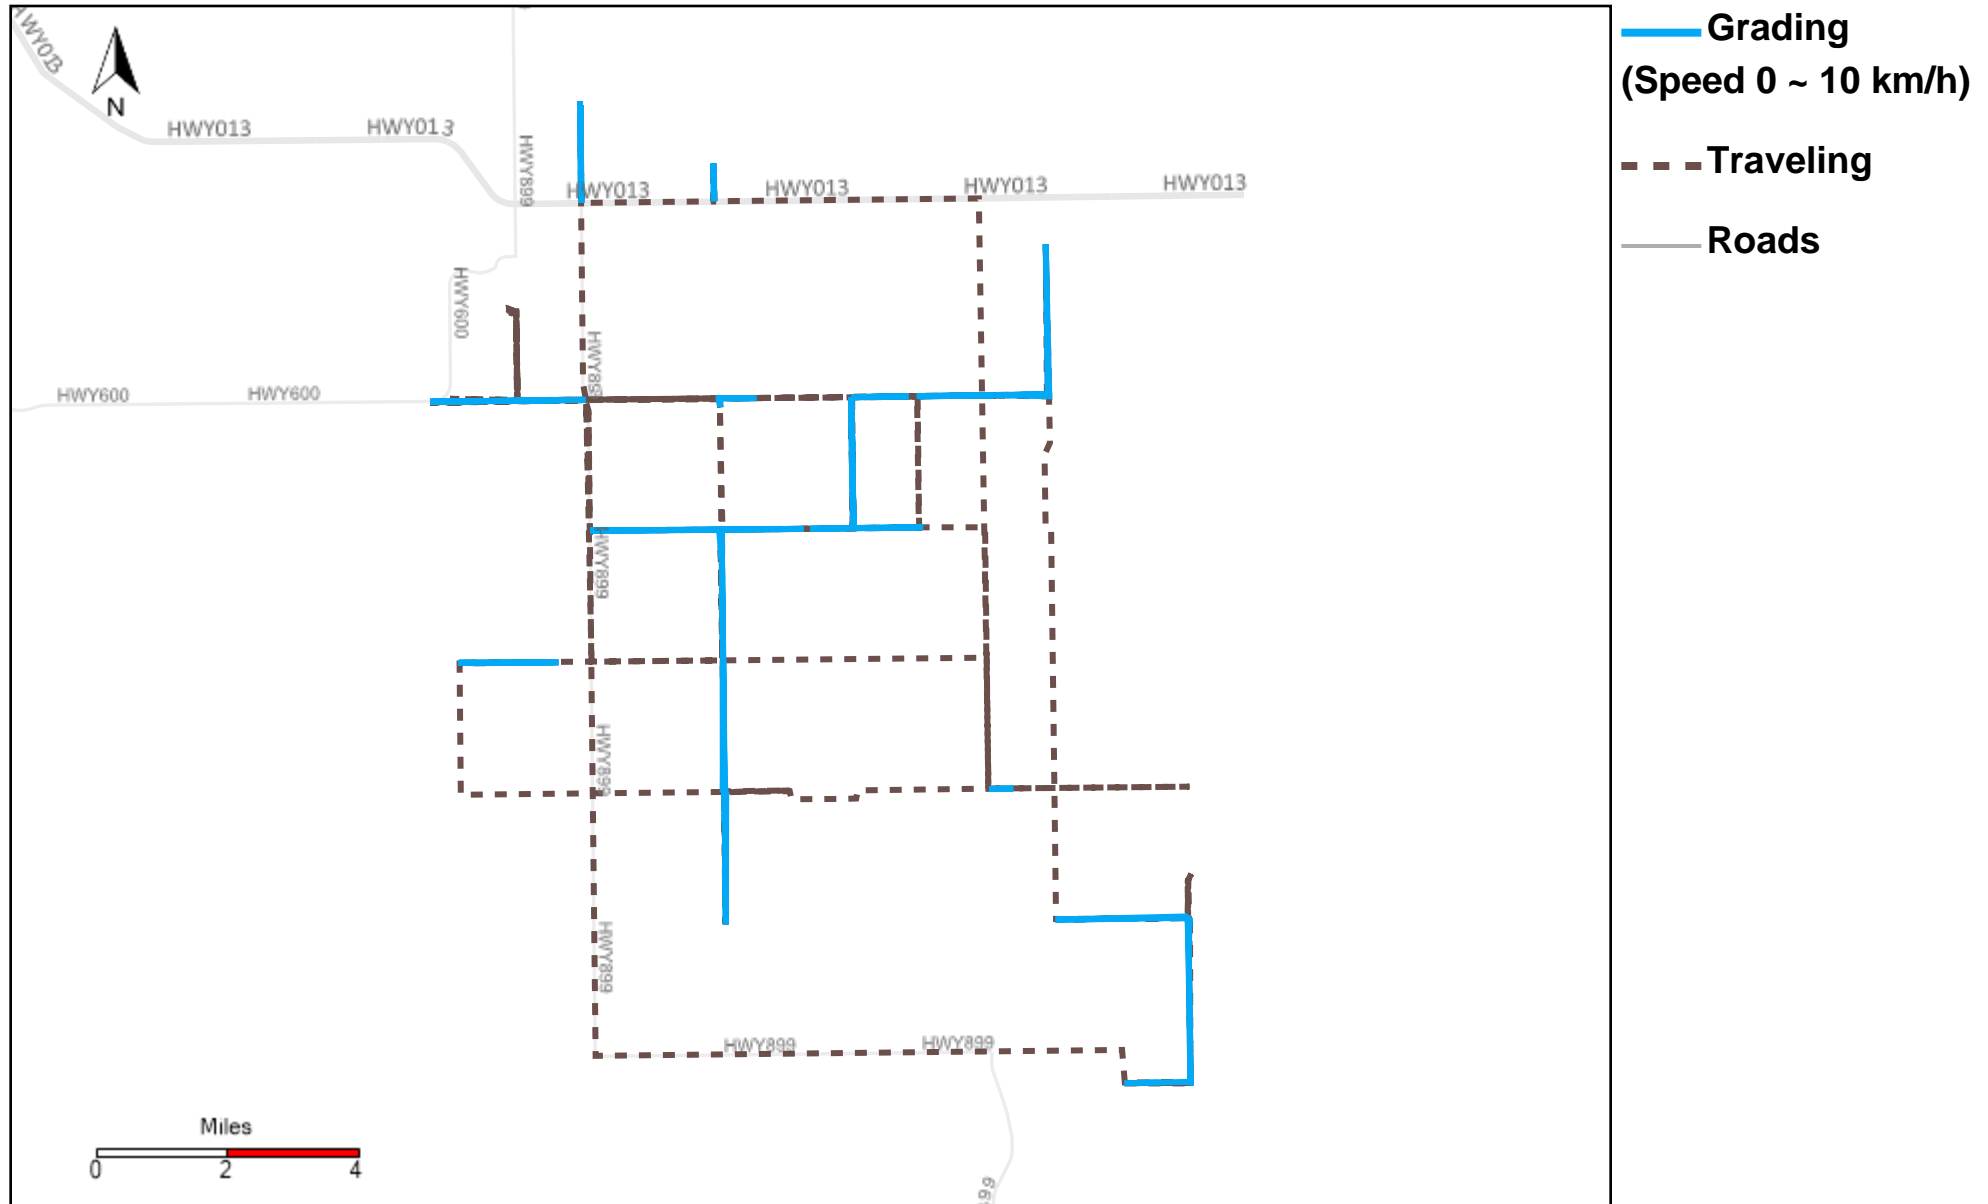

43-186_2024-09-15 ~ 2024-09-21 Tracking

Total Distance(km)	Total Hours	Work Distance(km)	Work Hours
553.28	49 hrs 57 min 6 sec	204.77	29 hrs 22 min 56 sec