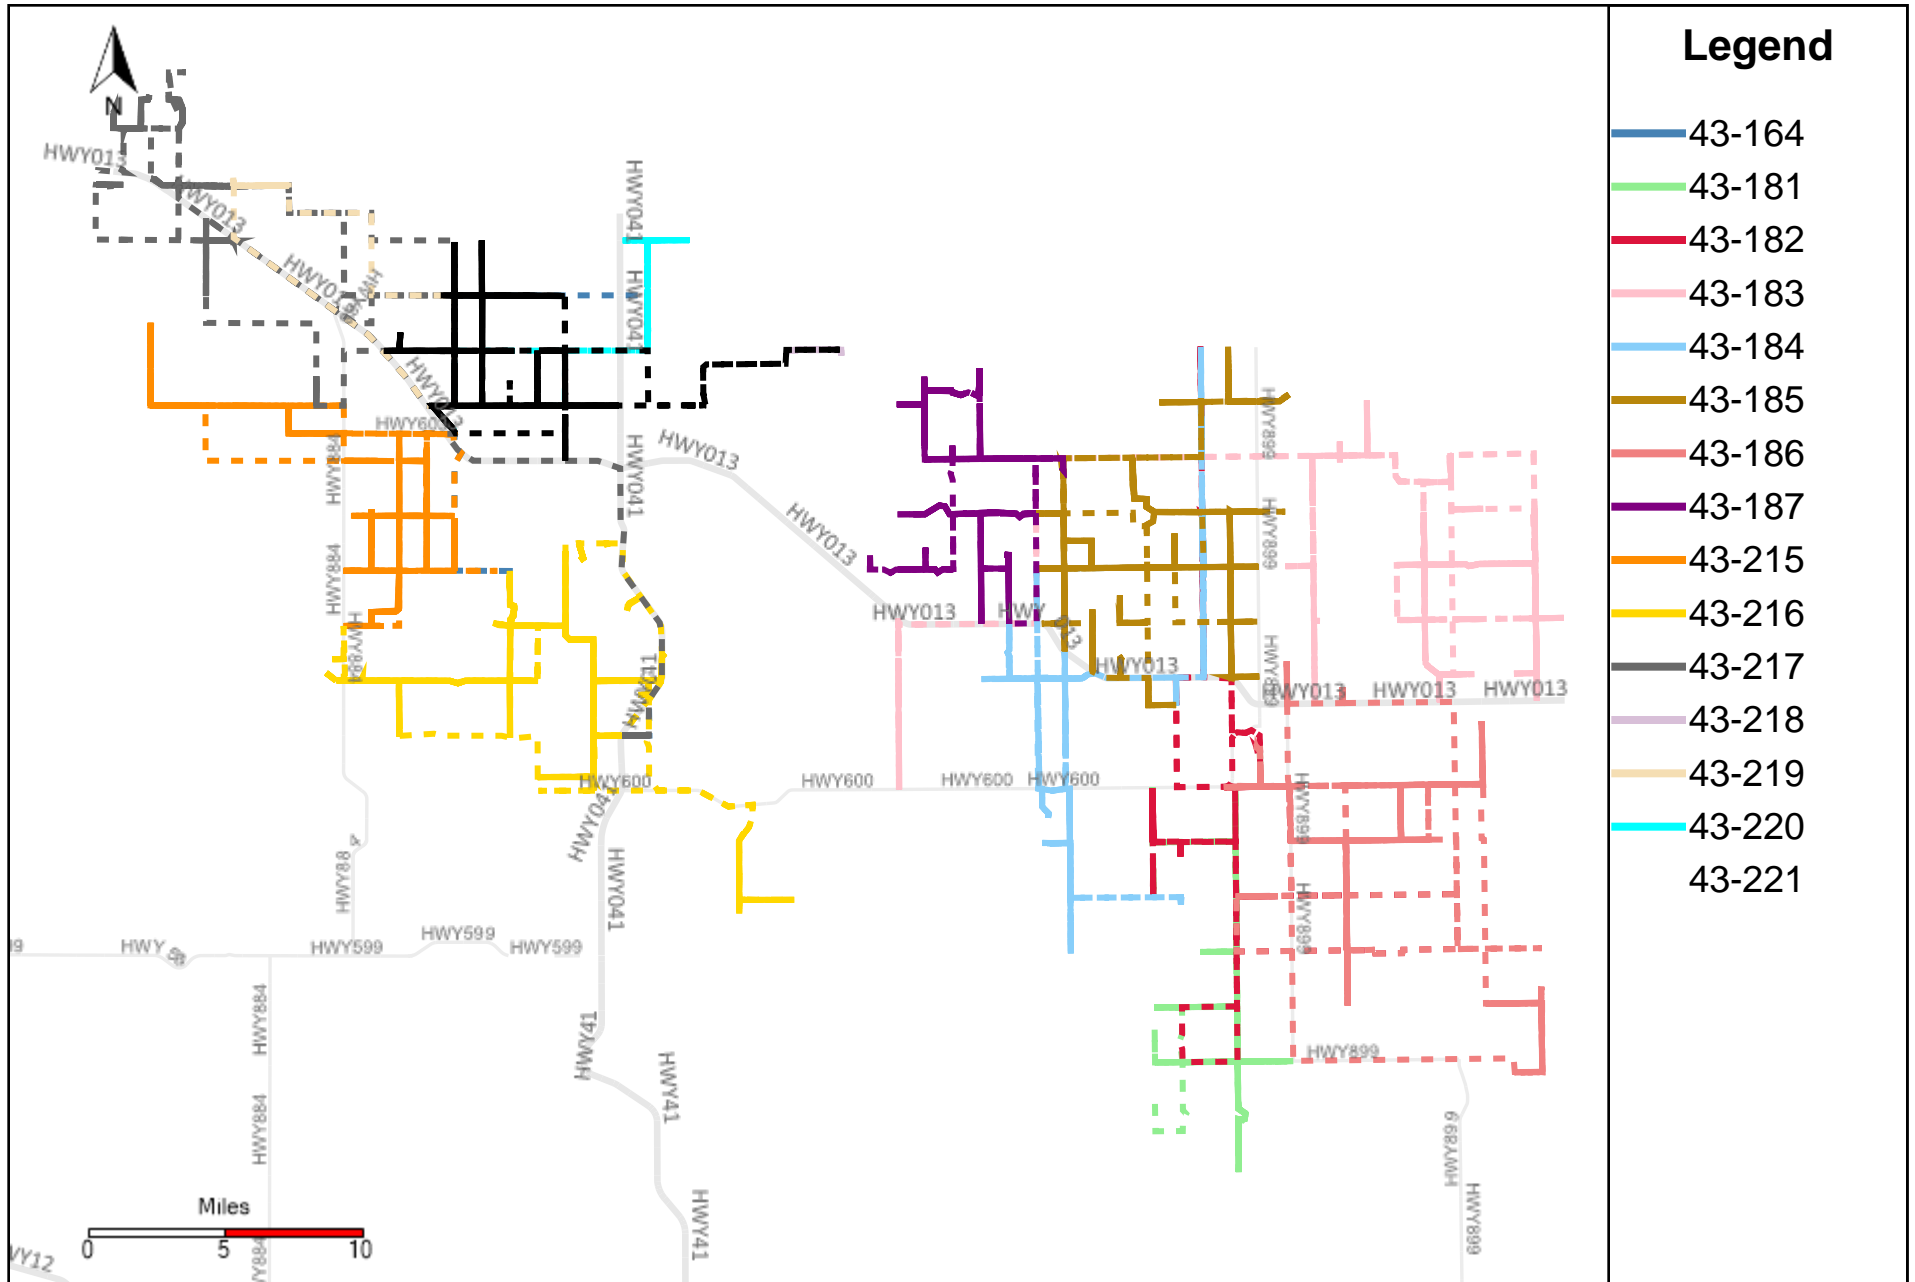

Provost Weekly Grader Report (2024-09-15 ~ 2024-09-21)

Division: 1 Grader Report(2024-09-15 ~ 2024-09-21)

Vehicle Name List	Total Distance(km)	Total Hours
43-181, 43-182, 43-184, 43-186	1782.82	179 hrs 19 min 19 sec

Division: 2 Grader Report(2024-09-15 ~ 2024-09-21)

Vehicle Name List	Total Distance(km)	Total Hours
43-182, 43-183, 43-186	1504.33	138 hrs 41 min 18 sec

Division: 3 Grader Report(2024-09-15 ~ 2024-09-21)

Vehicle Name List	Total Distance(km)	Total Hours
43-181, 43-182, 43-183, 43-184, 43-185, 43-186	2874.8	285 hrs 41 min 56 sec

Division: 4 Grader Report(2024-09-15 ~ 2024-09-21)

Vehicle Name List	Total Distance(km)	Total Hours
43-182, 43-183, 43-184, 43-185, 43-187, 43-218, 43-221	2783.9	314 hrs 25 min 47 sec

Division: 5 Grader Report(2024-09-15 ~ 2024-09-21)

Vehicle Name List	Total Distance(km)	Total Hours
43-164, 43-183, 43-215, 43-216, 43-217	2220.53	206 hrs 38 min 1 sec

Division: 6 Grader Report(2024-09-15 ~ 2024-09-21)