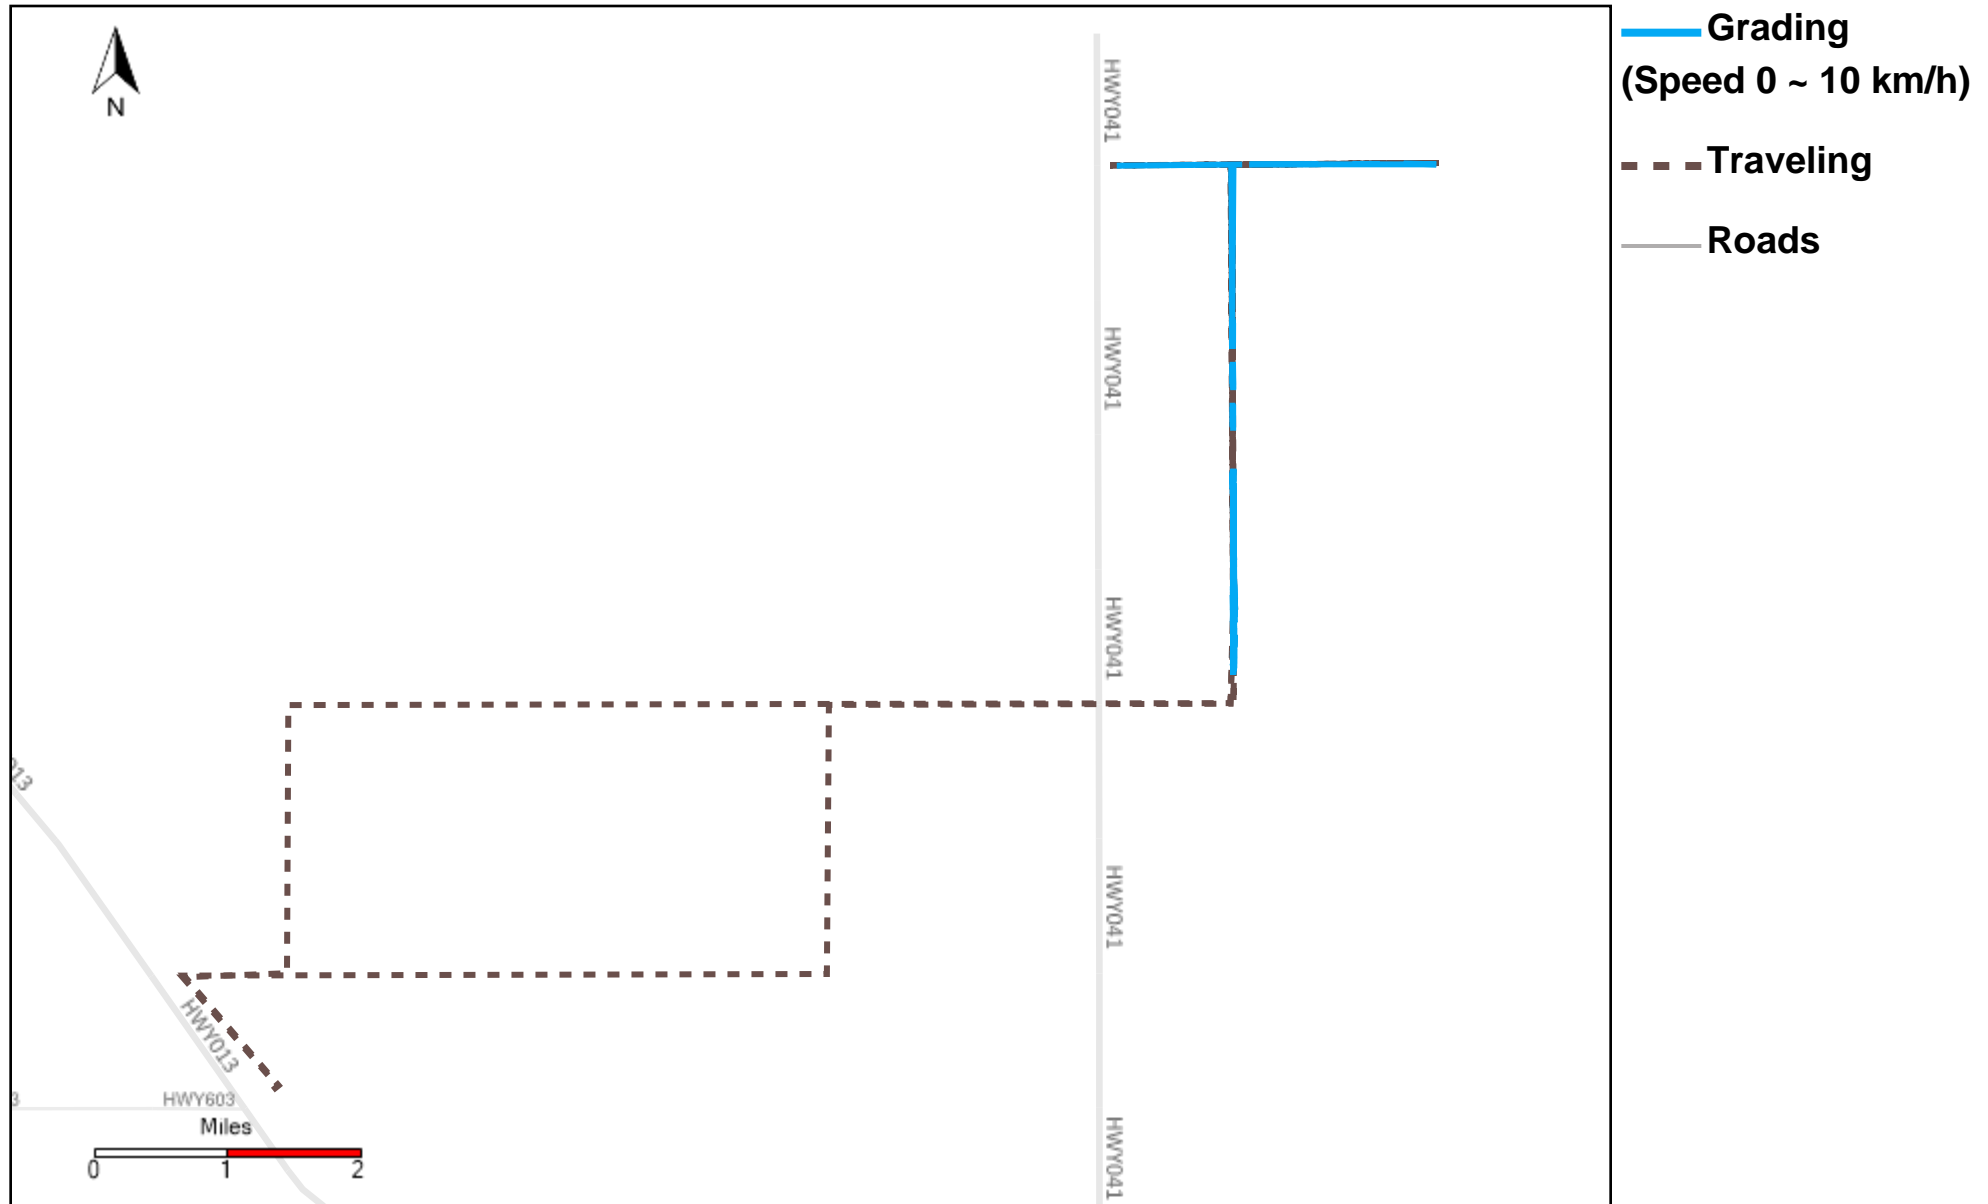

43-220_2024-09-15 ~ 2024-09-21 Tracking

Total Distance(km)	Total Hours	Work Distance(km)	Work Hours
265.53	44 hrs 48 min 38 sec	137.15	28 hrs 54 min 7 sec