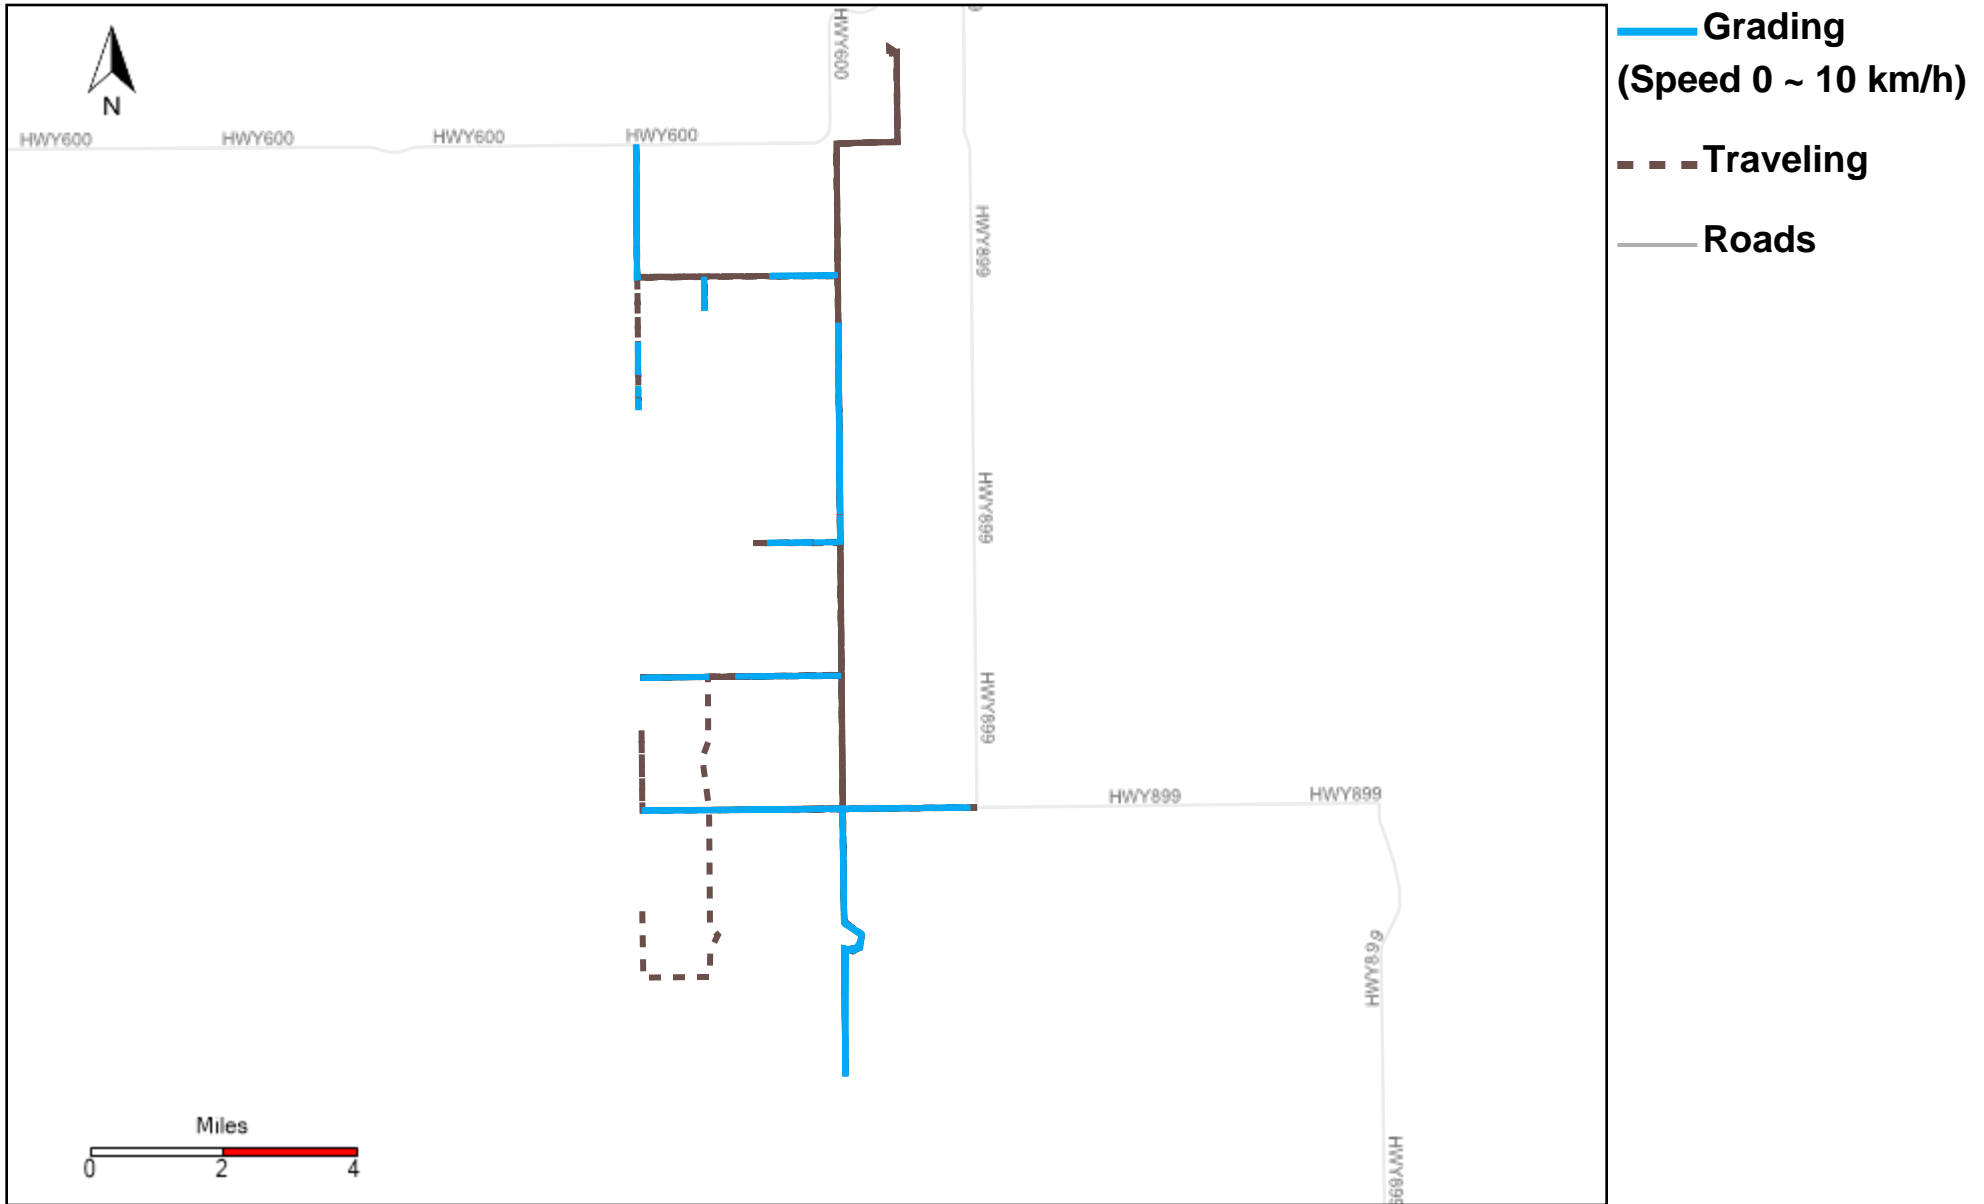

43-181_2024-09-15 ~ 2024-09-21 Tracking

Total Distance(km)	Total Hours	Work Distance(km)	Work Hours
474.53	47 hrs 3 min 14 sec	127.9	20 hrs 38 min 18 sec

43-182_2024-09-15 ~ 2024-09-21 Tracking

Total Distance(km)	Total Hours	Work Distance(km)	Work Hours
351.62	37 hrs 50 min 43 sec	95.91	20 hrs 19 min 51 sec