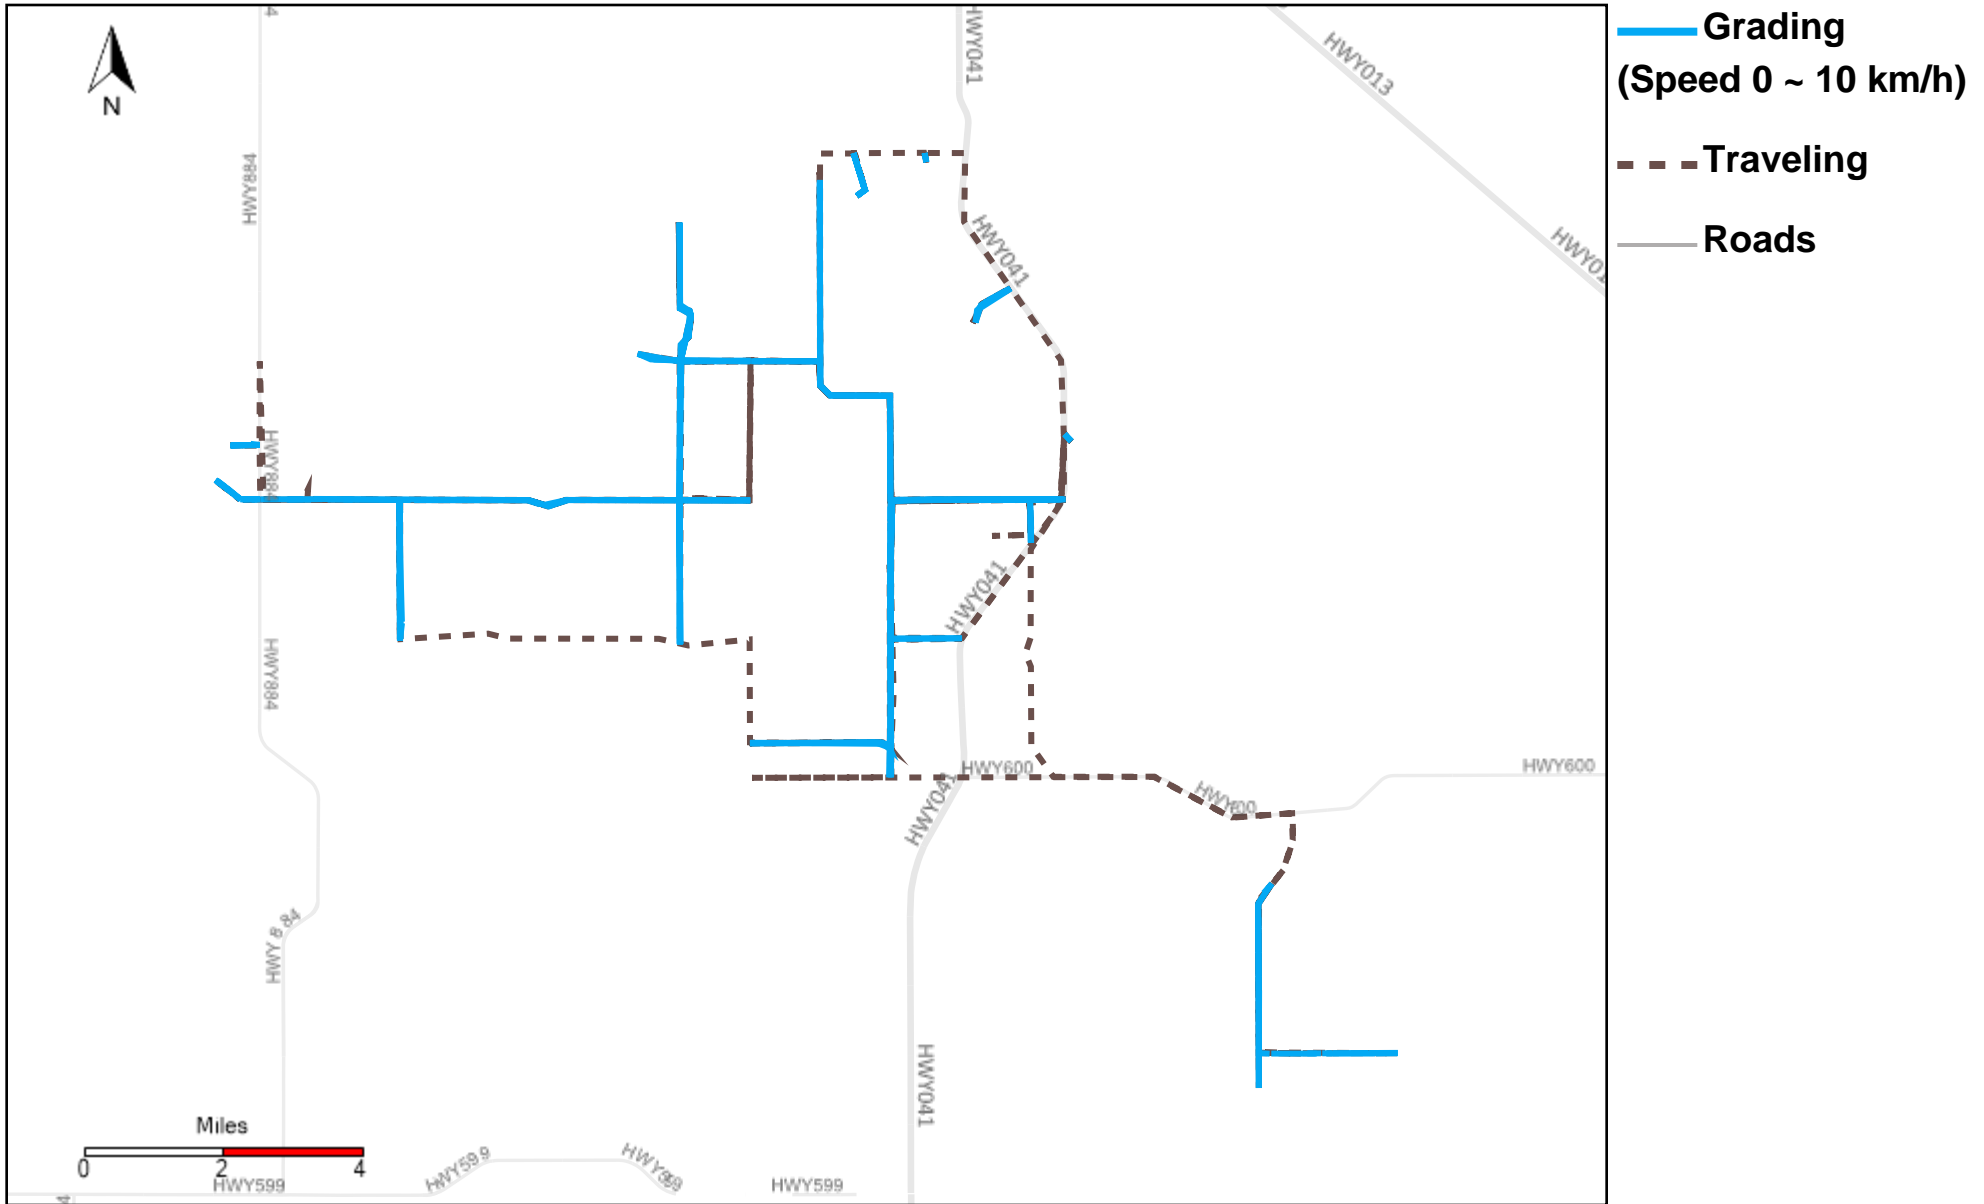

43-216_2024-09-15 ~ 2024-09-21 Tracking

Total Distance(km)	Total Hours	Work Distance(km)	Work Hours
586.64	53 hrs 28 min 5 sec	263.18	34 hrs 32 min 13 sec