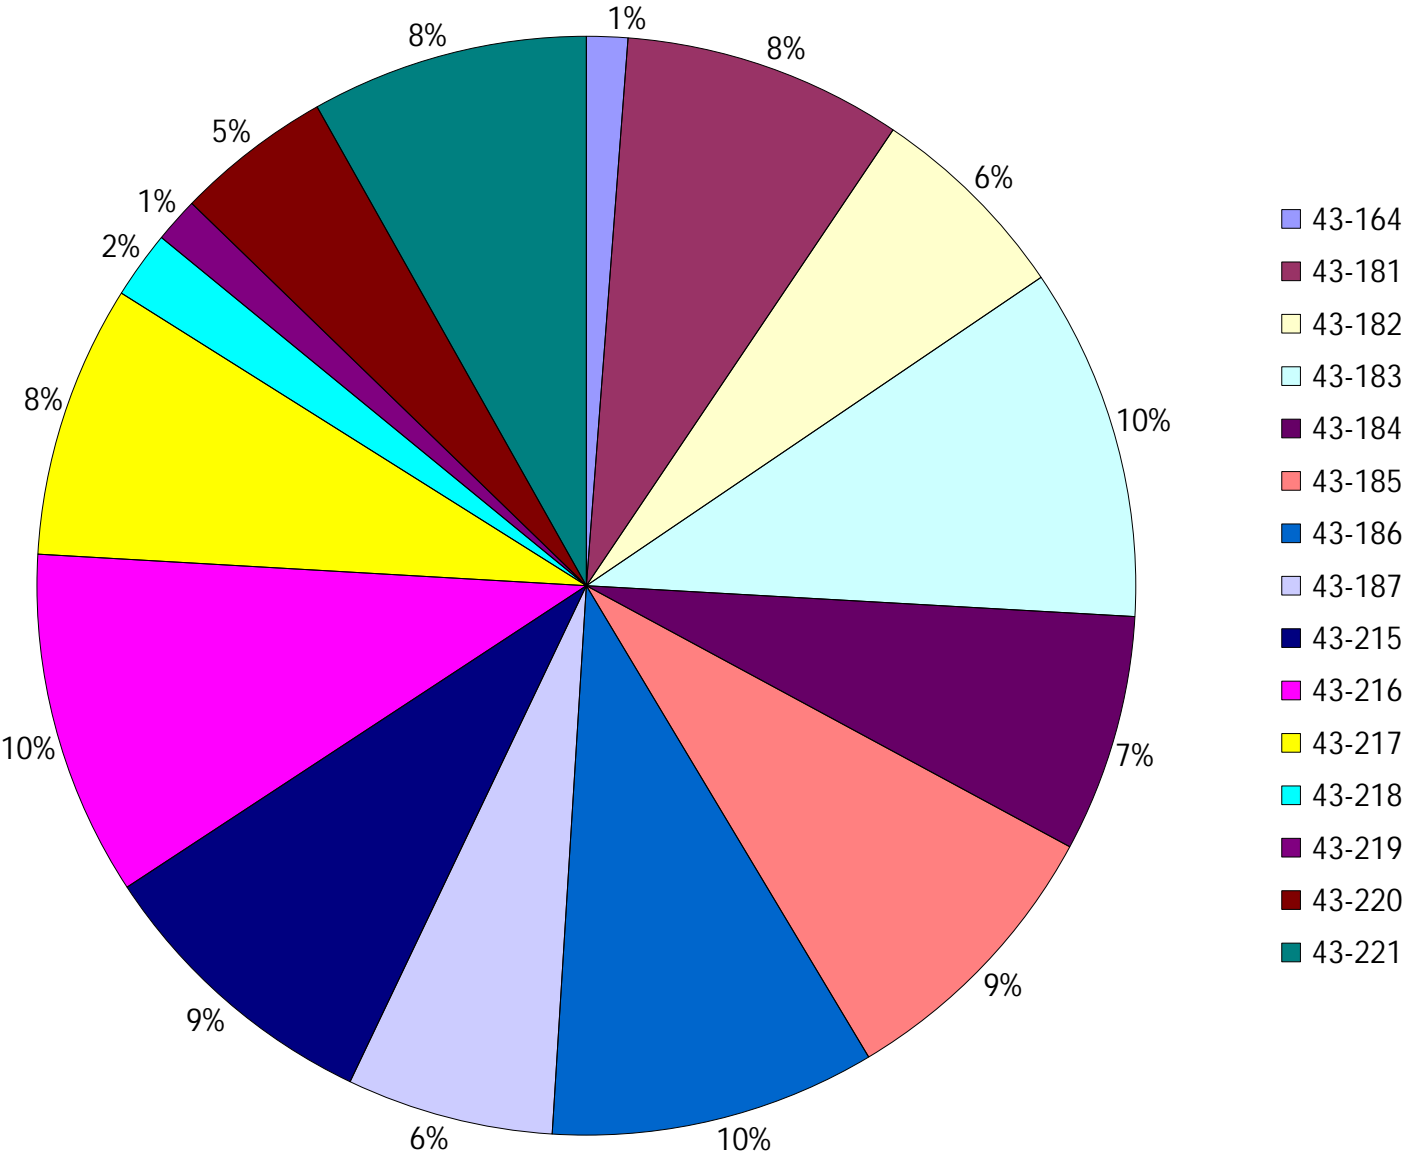

Provost Weekly Grader Report

From 9/15/2024 To 9/21/2024

9/21/2024

Vehicle	Total Distance(km)	Total Hours	Work Distance(km)	Work Hours
43-164	69.84	13 hrs 21 min 44 sec	16.12	10 hrs 6 min 59 sec
43-181	474.53	47 hrs 3 min 14 sec	127.9	20 hrs 38 min 18 sec
43-182	351.62	37 hrs 50 min 43 sec	95.91	20 hrs 19 min 51 sec
43-183	599.43	50 hrs 53 min 29 sec	184.56	22 hrs 57 min 10 sec
43-184	403.4	44 hrs 28 min 16 sec	143.11	24 hrs 31 min 10 sec
43-185	492.54	55 hrs 29 min 8 sec	285.77	44 hrs 14 min 47 sec
43-186	553.28	49 hrs 57 min 6 sec	204.77	29 hrs 22 min 56 sec
43-187	351.34	41 hrs 25 min 35 sec	213.45	33 hrs 33 min 12 sec
43-215	501.26	51 hrs 48 min 28 sec	292.29	34 hrs 25 min 59 sec
43-216	586.64	53 hrs 28 min 5 sec	263.18	34 hrs 32 min 13 sec
43-217	463.36	37 hrs 6 min 15 sec	127.07	18 hrs 31 min 32 sec
43-218	114.74	32 hrs 42 min 52 sec	45.48	14 hrs 38 min 46 sec
43-219	76.41	4 hrs 35 min 6 sec	3.49	0 hrs 23 min 44 sec
43-220	265.53	44 hrs 48 min 38 sec	137.15	28 hrs 54 min 7 sec
43-221	470.83	51 hrs 35 min 44 sec	261.3	38 hrs 5 min 7 sec
Total:	5774.75	616 hrs 34 min 23 sec	2401.53	375 hrs 15 min 52 sec

Vehicle Distance Vs Total Distance (%) From 9/15/2024 To 9/21/2024

Provost Weekly Grader Report