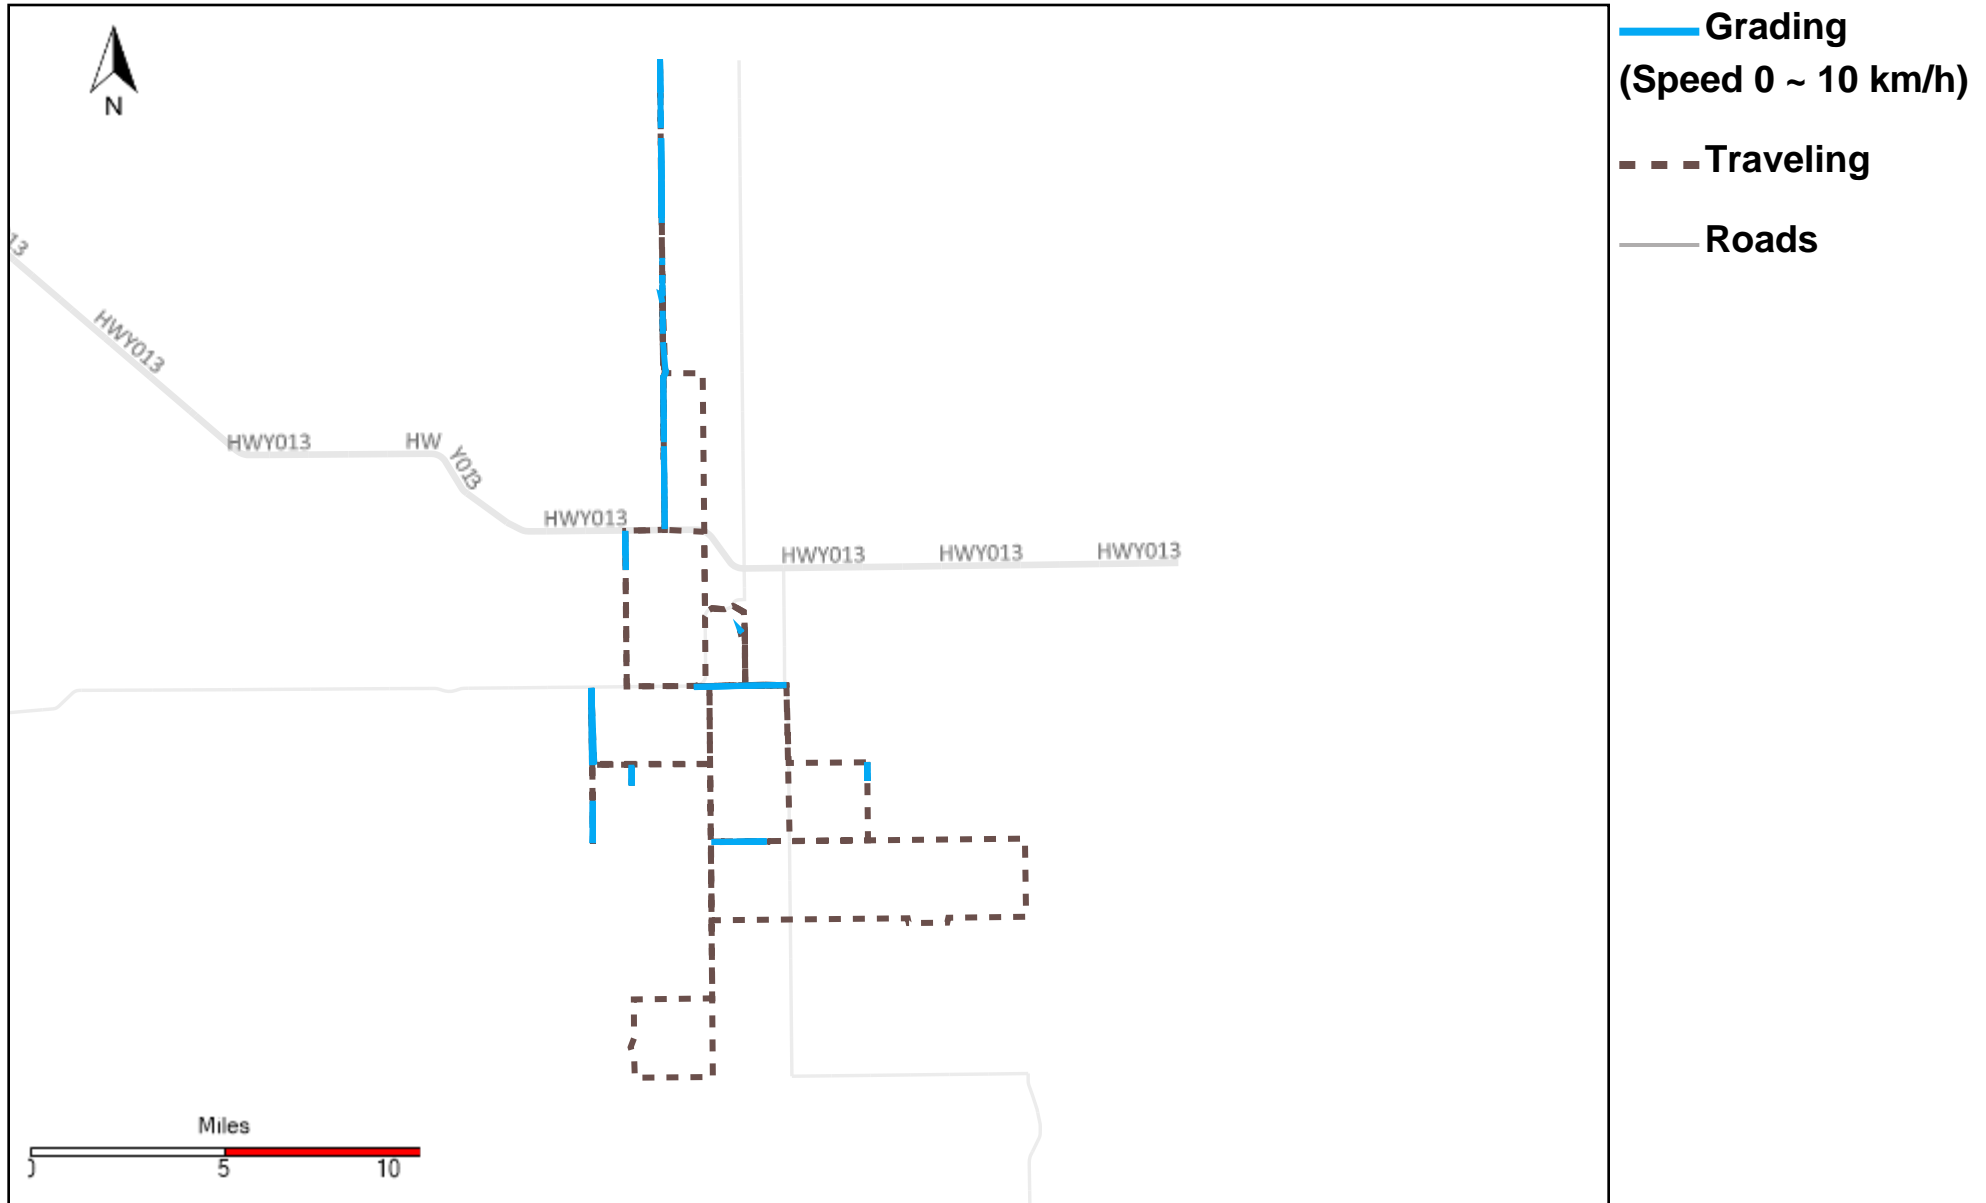

43-181_2024-09-15 ~ 2024-09-21 Tracking

Total Distance(km)	Total Hours	Work Distance(km)	Work Hours
474.53	47 hrs 3 min 14 sec	127.9	20 hrs 38 min 18 sec

43-182_2024-09-15 ~ 2024-09-21 Tracking

Total Distance(km)	Total Hours	Work Distance(km)	Work Hours
351.62	37 hrs 50 min 43 sec	95.91	20 hrs 19 min 51 sec