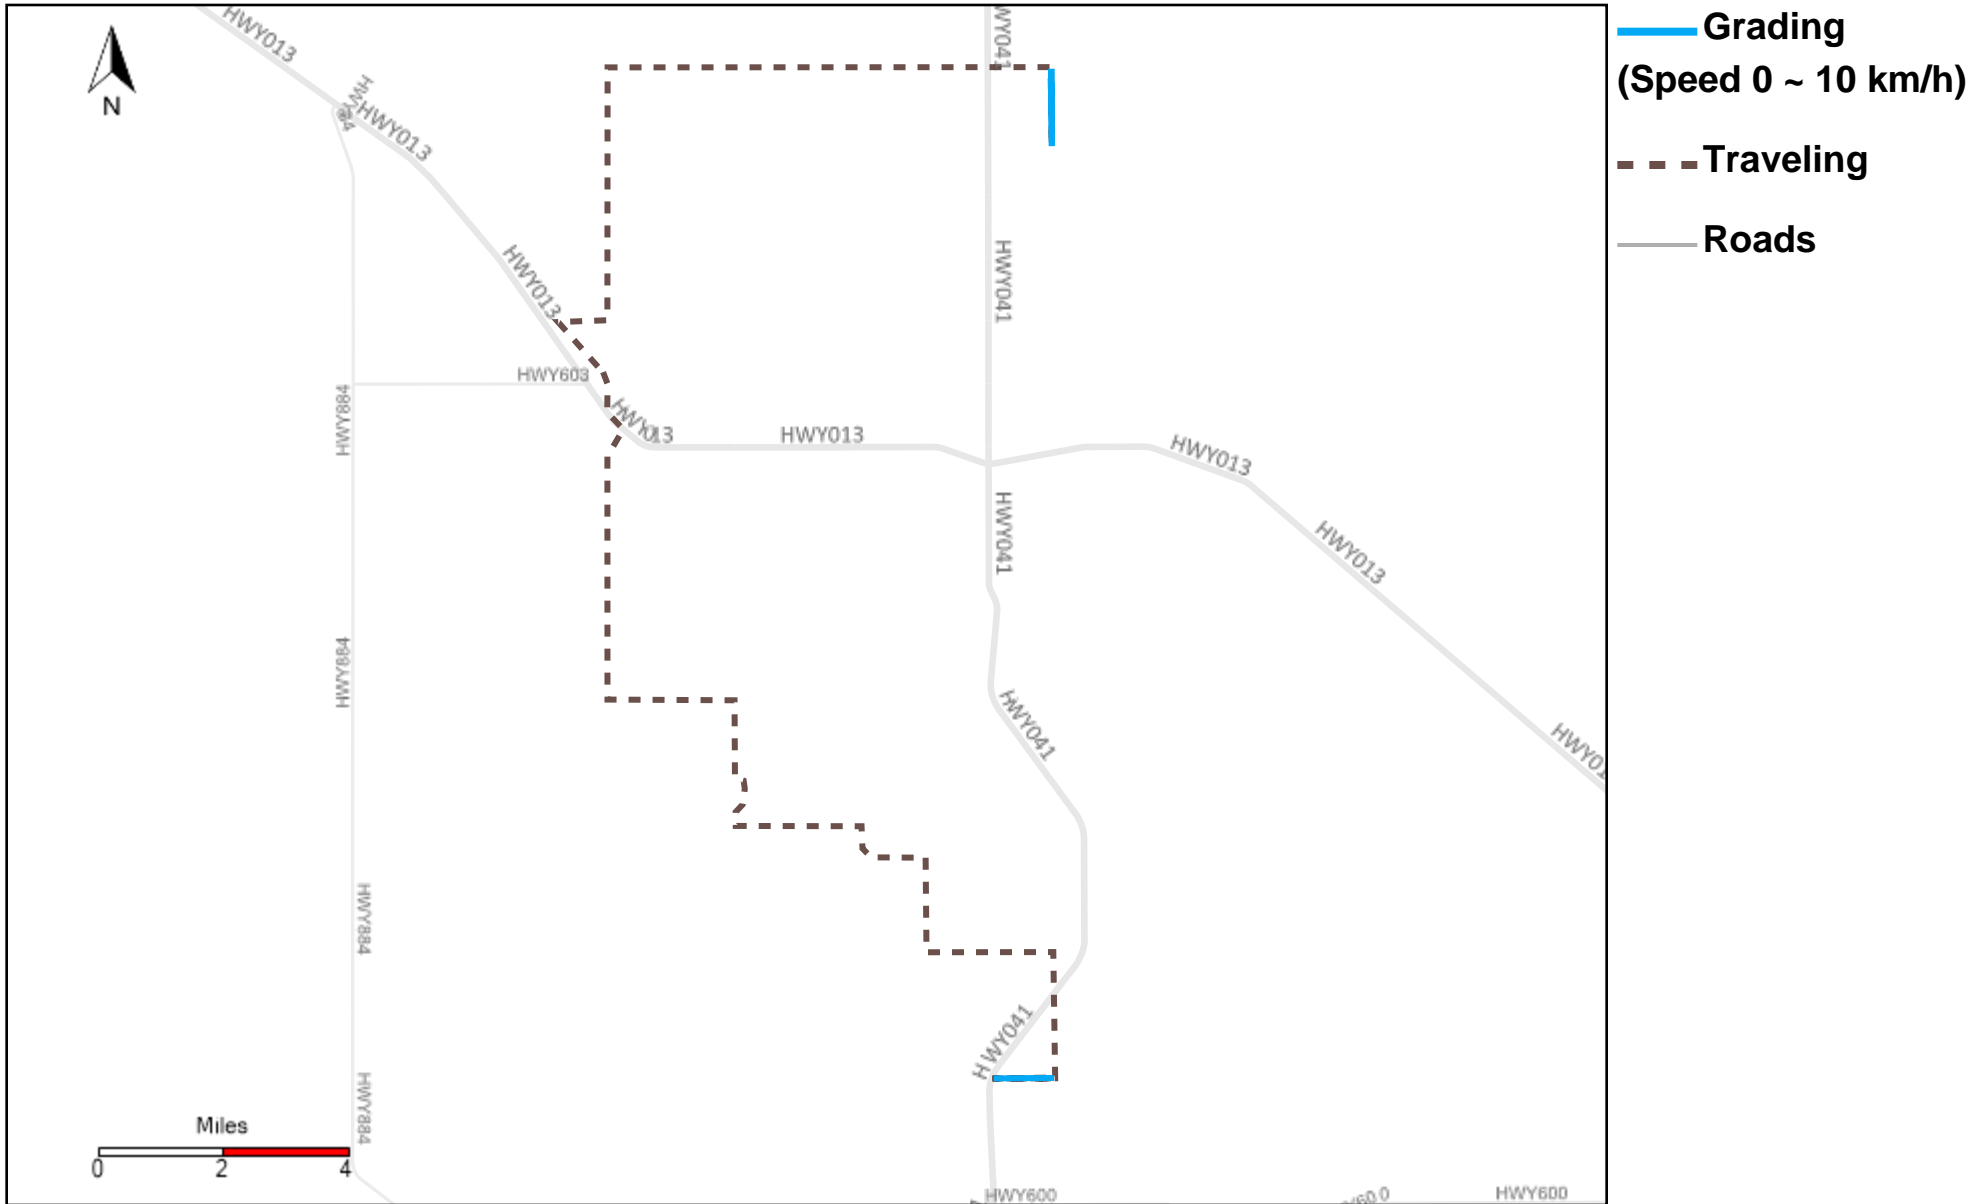

43-164_2024-09-15 ~ 2024-09-21 Tracking

Total Distance(km)	Total Hours	Work Distance(km)	Work Hours
69.84	13 hrs 21 min 44 sec	16.12	10 hrs 6 min 59 sec