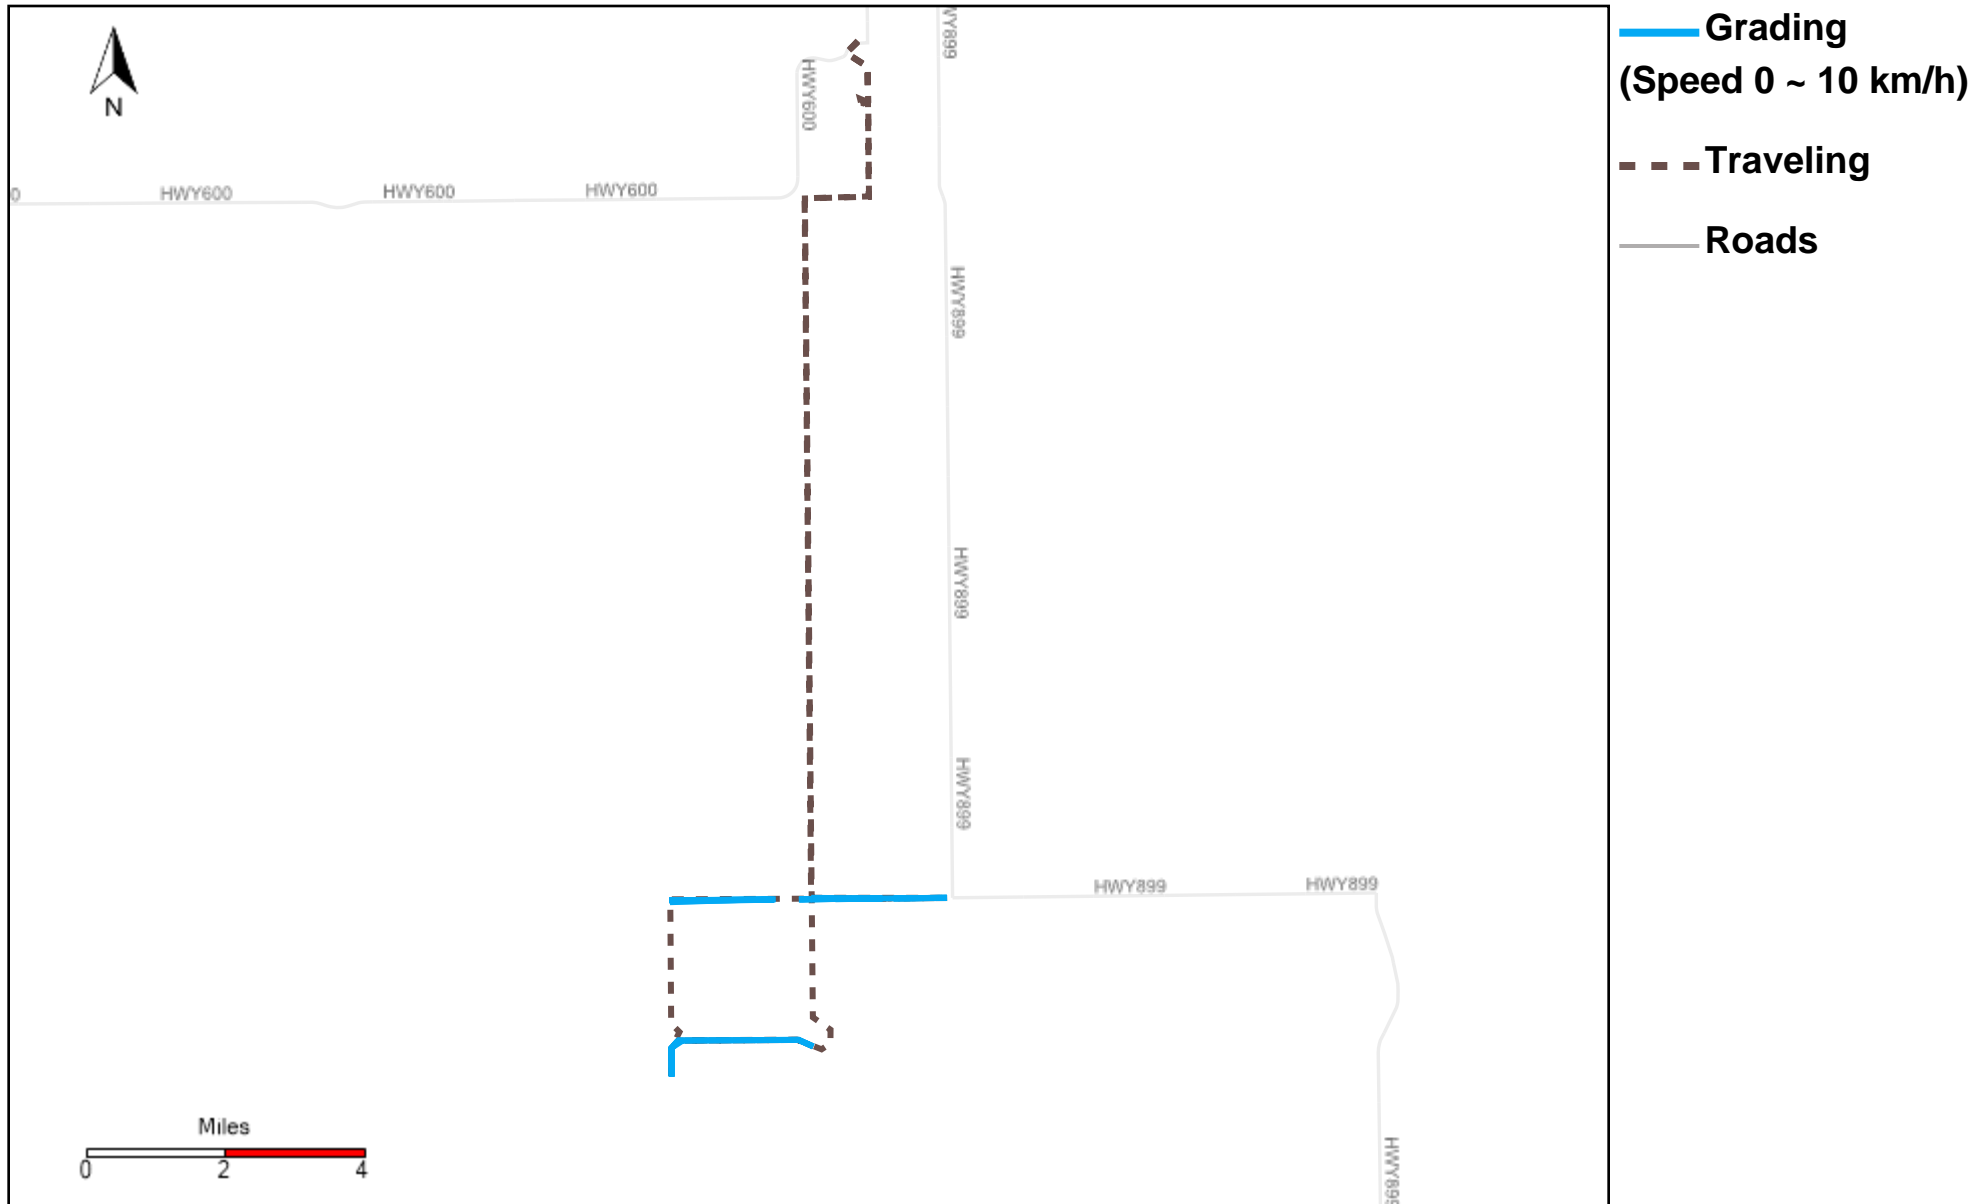

43-186_2024-09-08 ~ 2024-09-14 Tracking

Total Distance(km)	Total Hours	Work Distance(km)	Work Hours
117.64	11 hrs 33 min 6 sec	45.73	6 hrs 50 min 23 sec