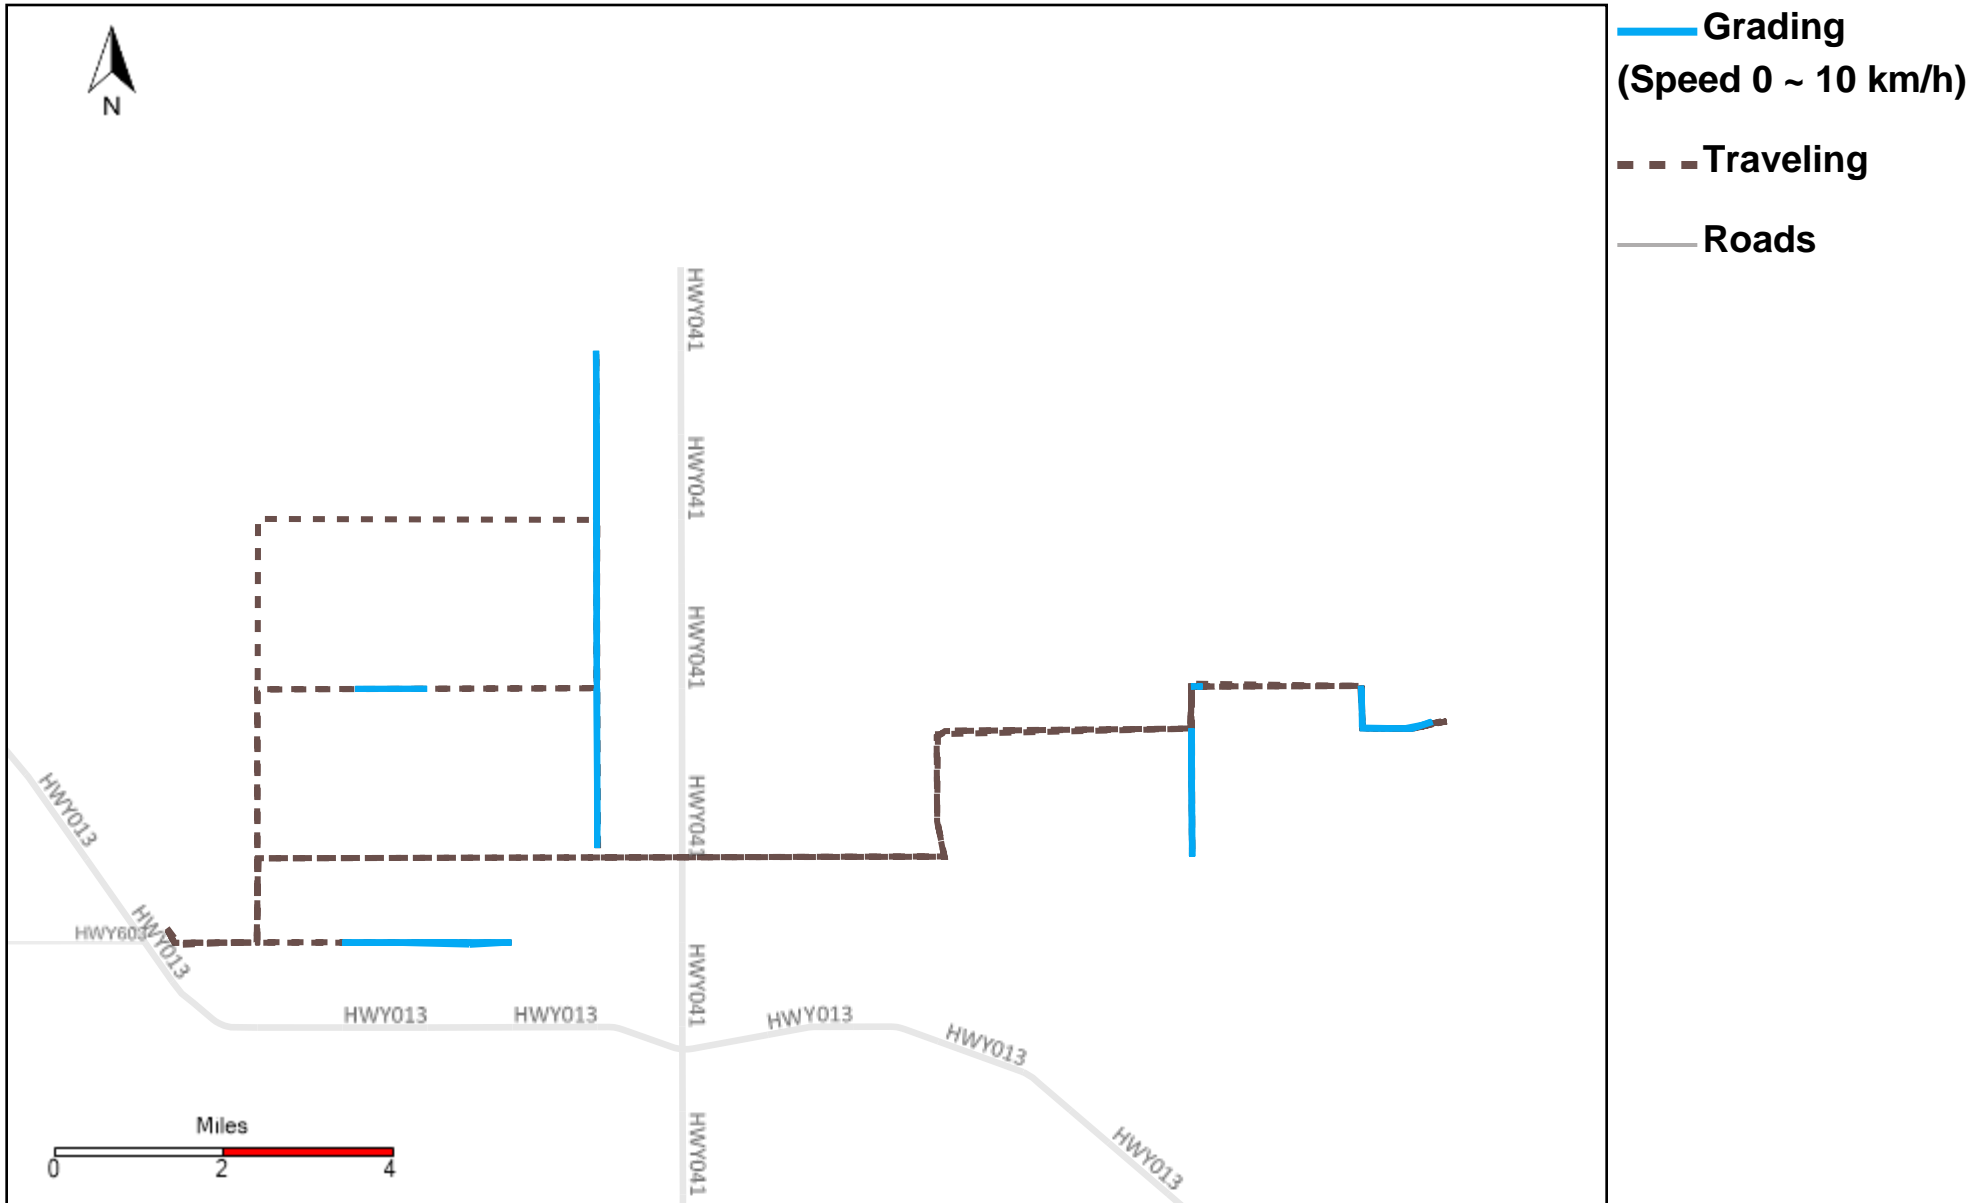

43-217_2024-09-08 ~ 2024-09-14 Tracking

Total Distance(km)	Total Hours	Work Distance(km)	Work Hours
286.87	30 hrs 26 min 35 sec	114.46	17 hrs 4 min 26 sec