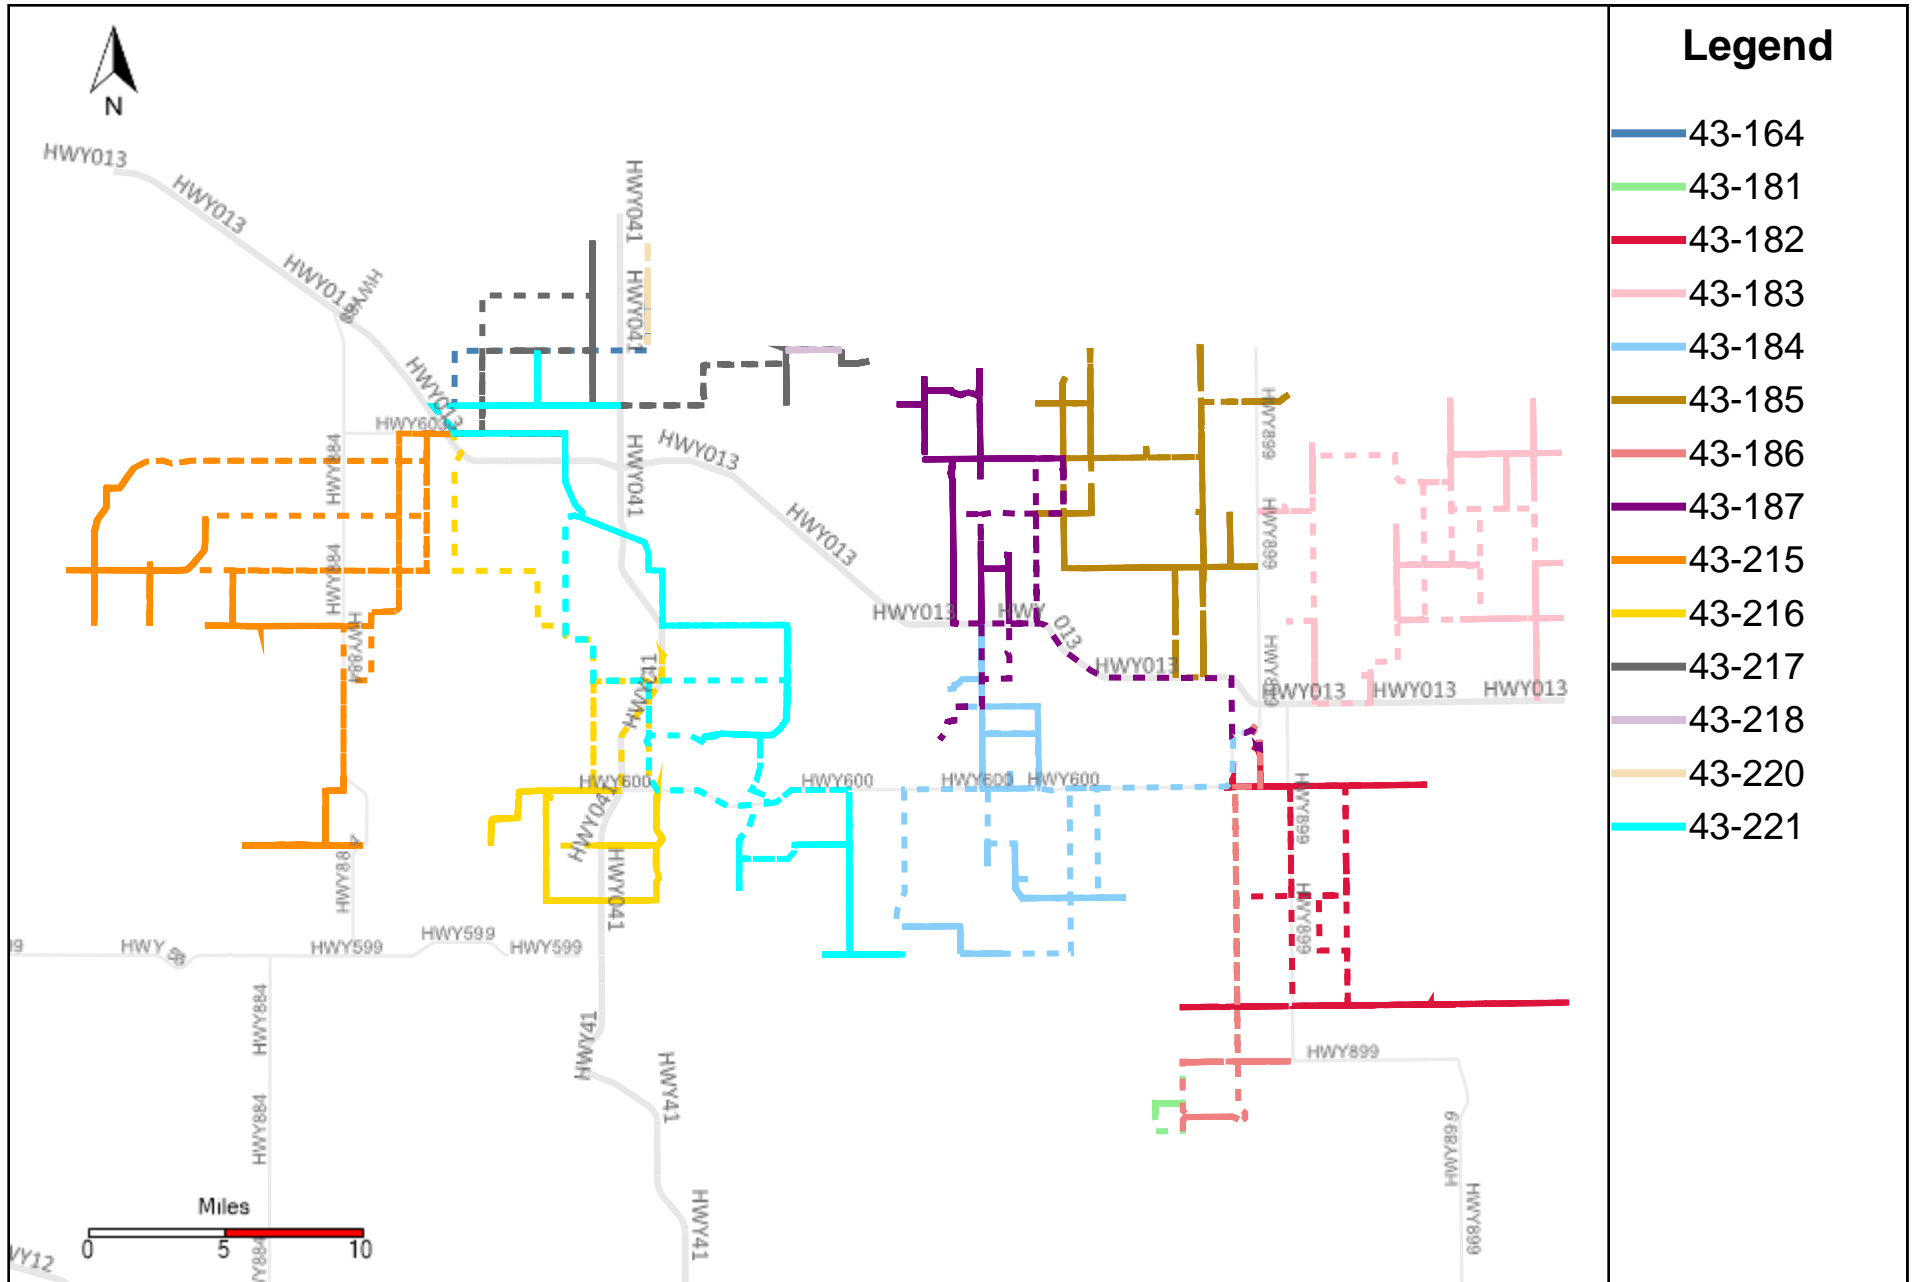

# Provost Weekly Grader Report (2024-09-08 ~ 2024-09-14)

# Division: 1 Grader Report(2024-09-08 ~ 2024-09-14)

Vehicle Name List	Total Distance(km)	Total Hours
43-181, 43-182, 43-186	590.19	80 hrs 29 min 47 sec

# Division: 2 Grader Report(2024-09-08 ~ 2024-09-14)

Vehicle Name List	Total Distance(km)	Total Hours
43-182, 43-183	696.6	73 hrs 18 min 9 sec

# Division: 3 Grader Report(2024-09-08 ~ 2024-09-14)

Vehicle Name List	Total Distance(km)	Total Hours
43-181, 43-182, 43-183, 43-184, 43-185, 43-186, 43-187, 43-221	2470.06	274 hrs 34 min 41 sec