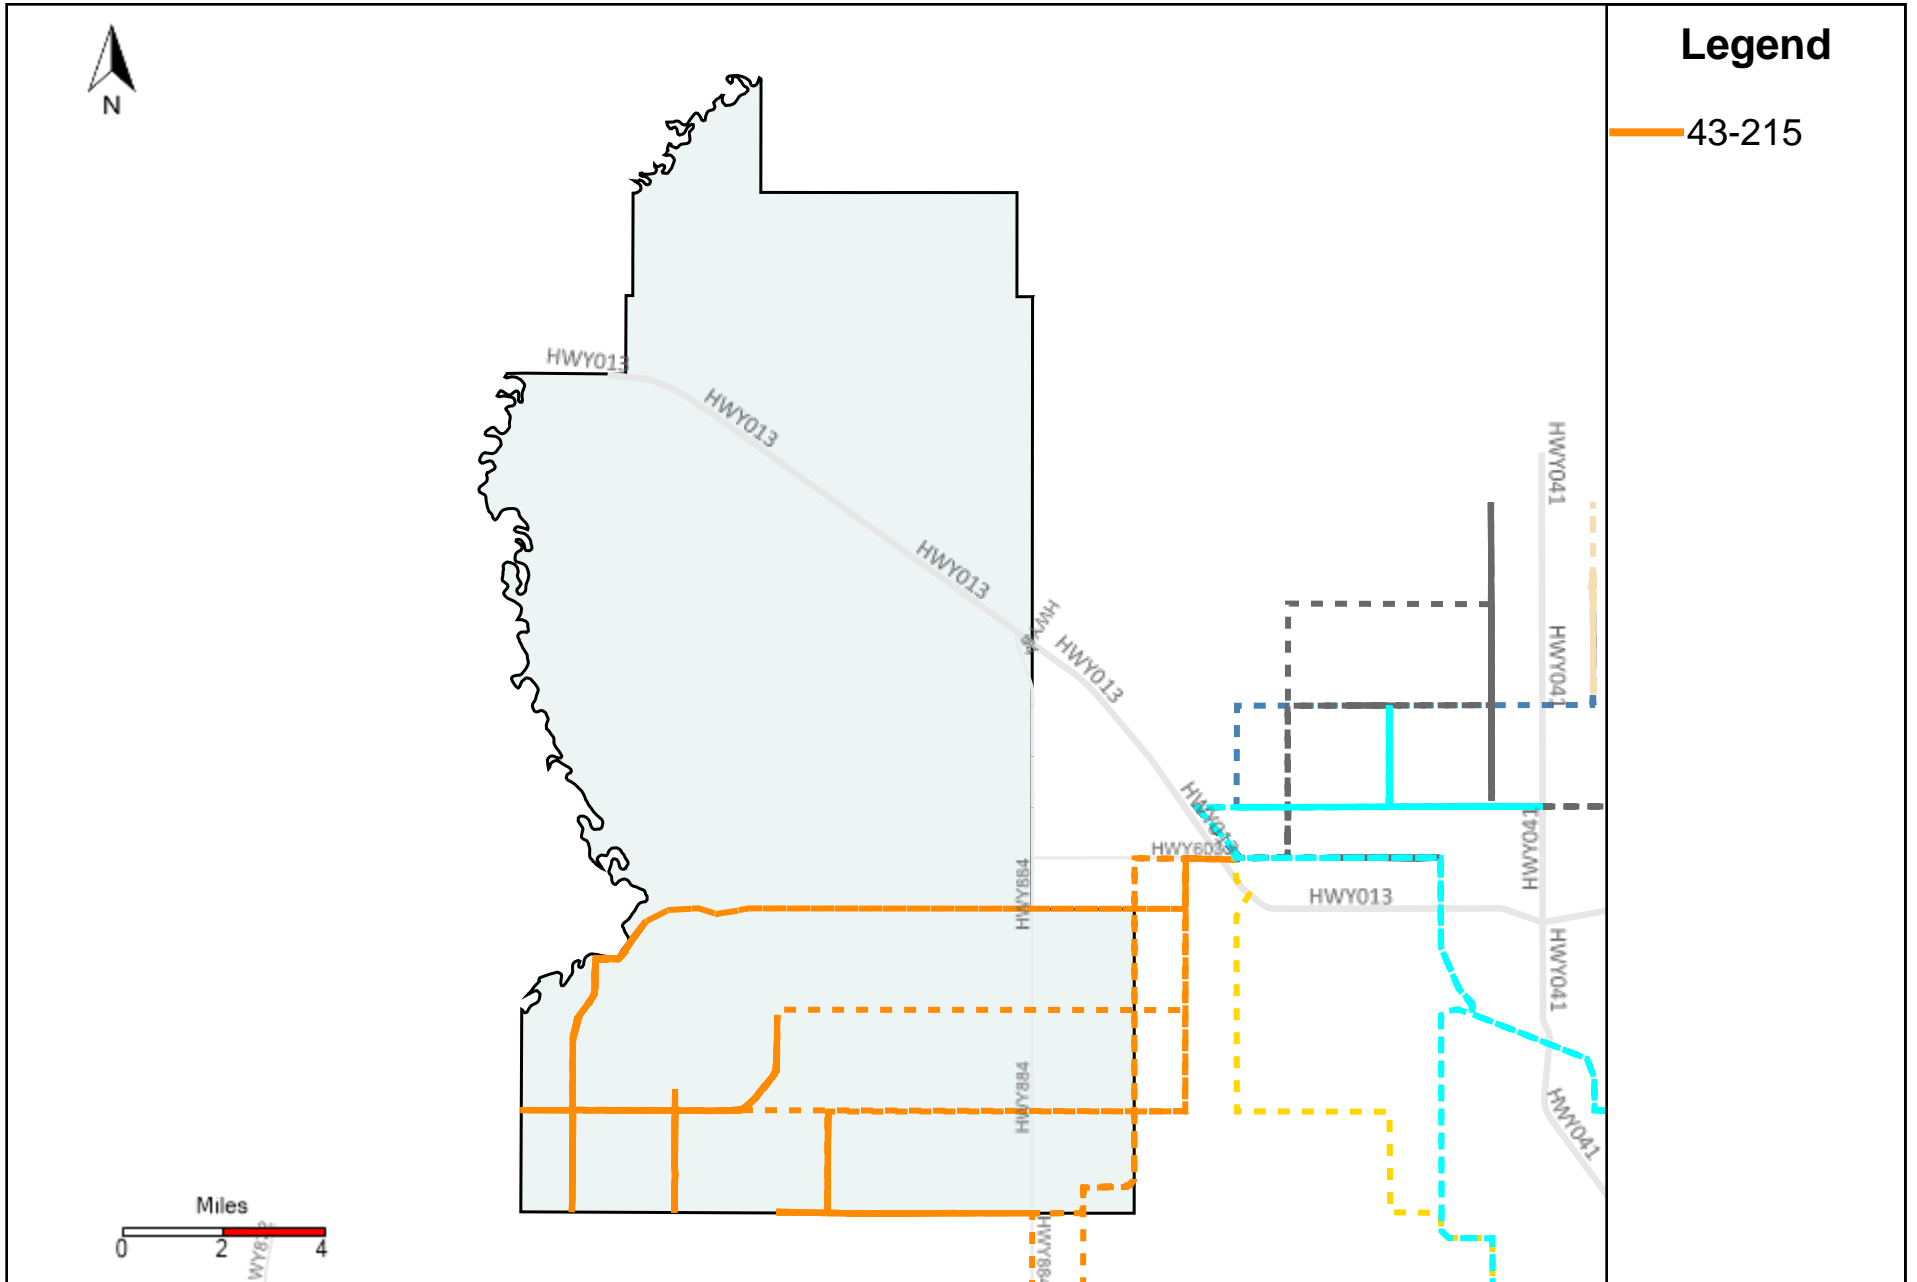

Division: 7 Grader Report(2024-09-08 ~ 2024-09-14)

Vehicle Name List	Total Distance(km)	Total Hours
43-215	467.32	41 hrs 36 min 15 sec