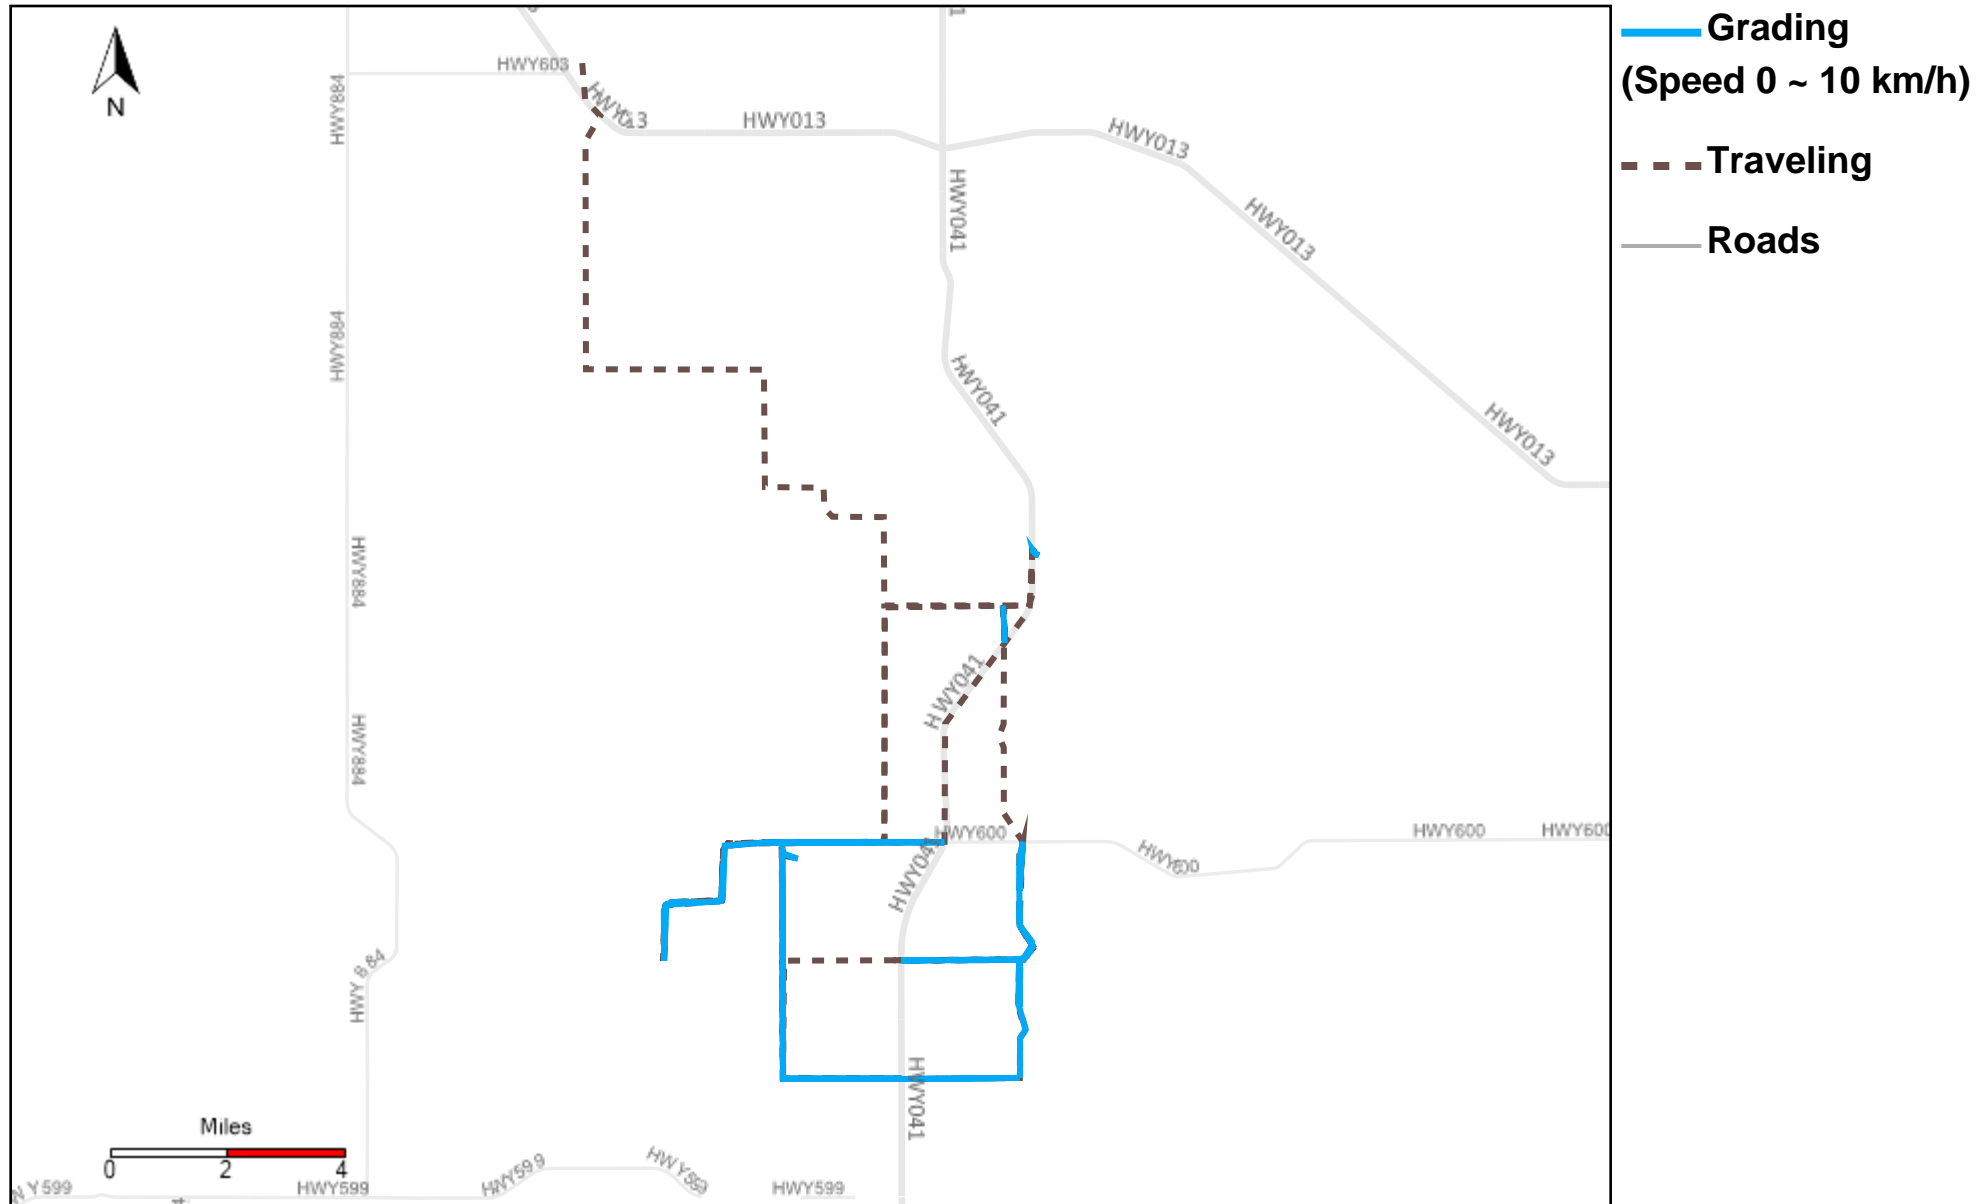

43-216_2024-09-08 ~ 2024-09-14 Tracking

Total Distance(km)	Total Hours	Work Distance(km)	Work Hours
227.24	21 hrs 38 min 36 sec	121.18	16 hrs 16 min 57 sec