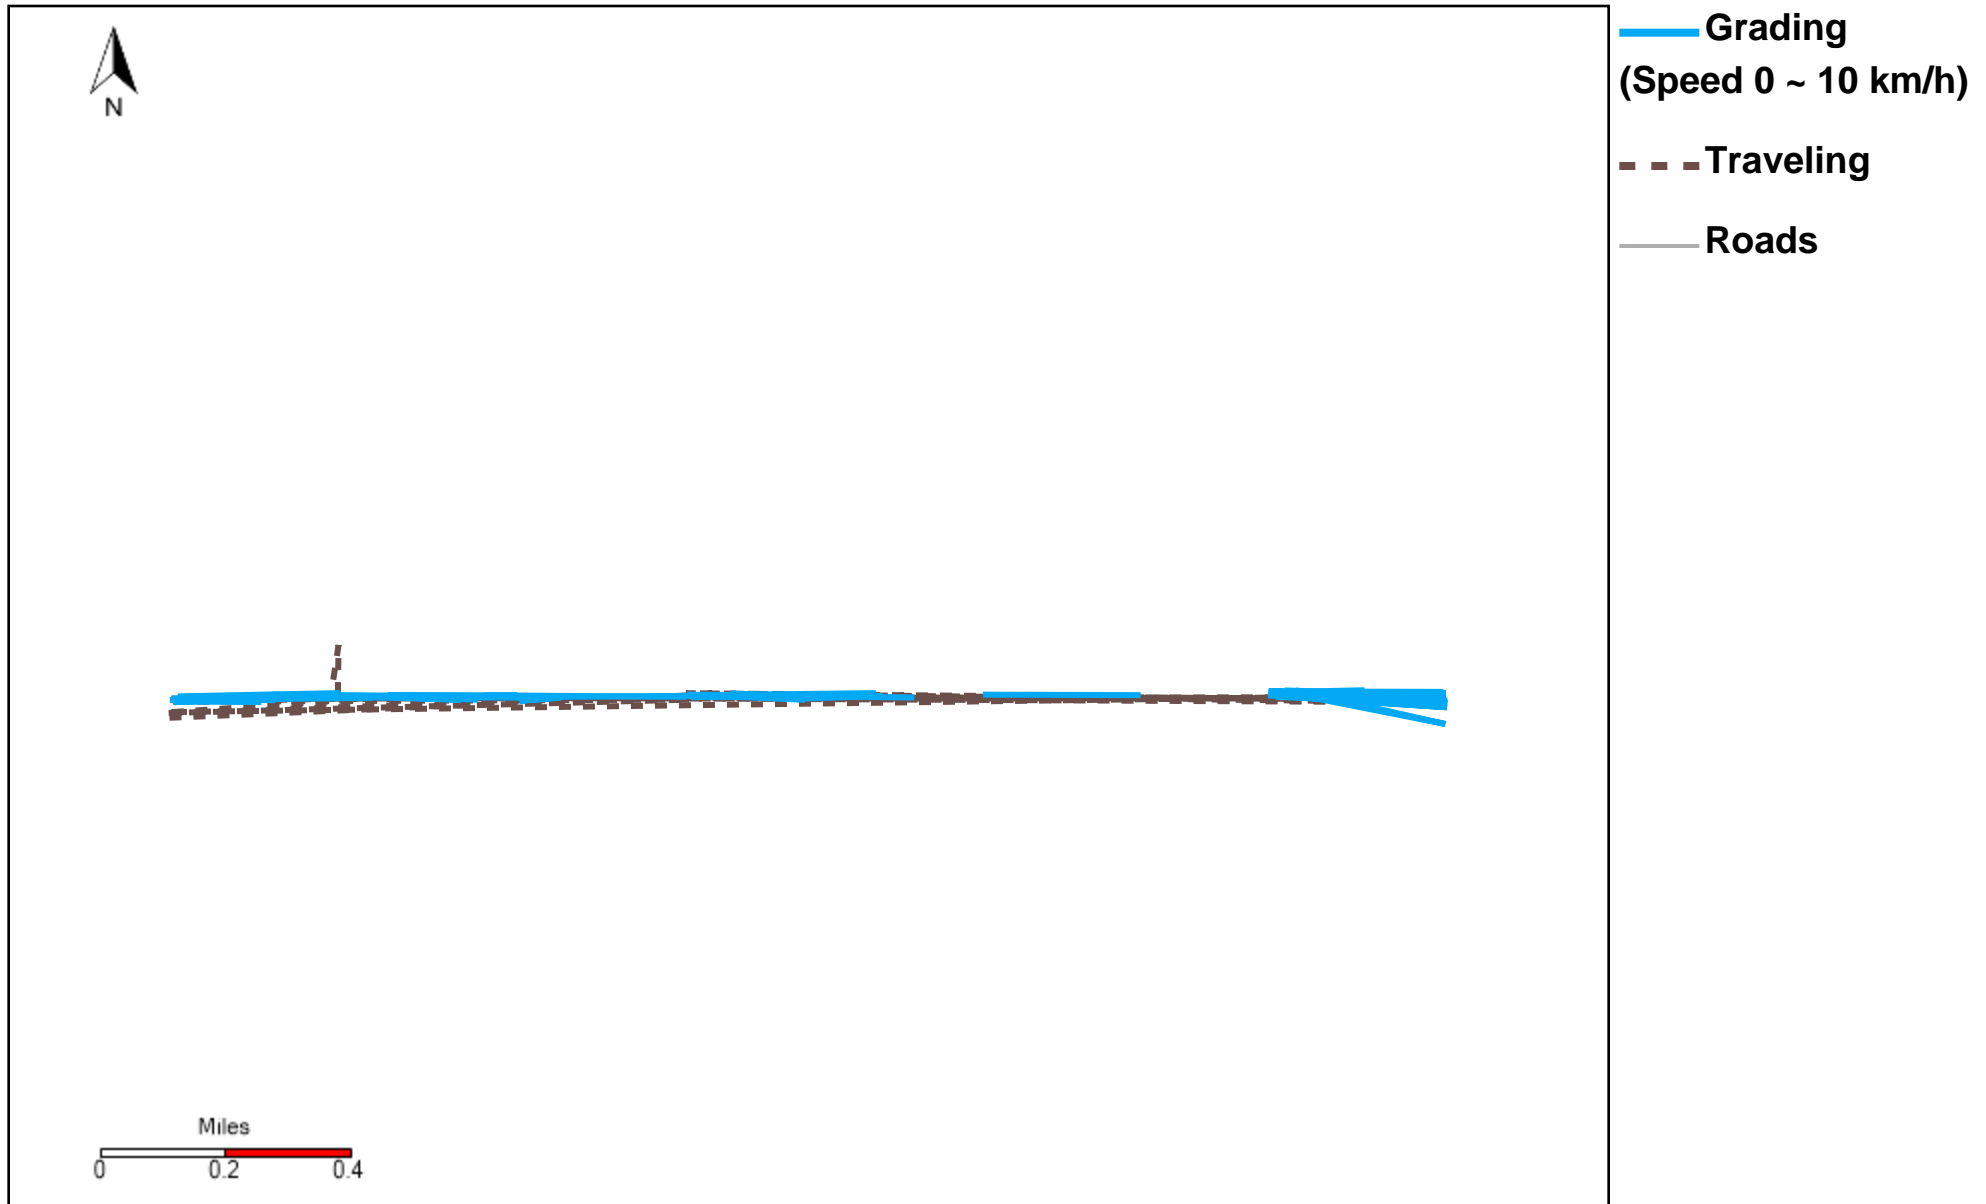

43-218_2024-09-08 ~ 2024-09-14 Tracking

Total Distance(km)	Total Hours	Work Distance(km)	Work Hours
81.65	27 hrs 29 min 15 sec	38.68	12 hrs 36 min 3 sec