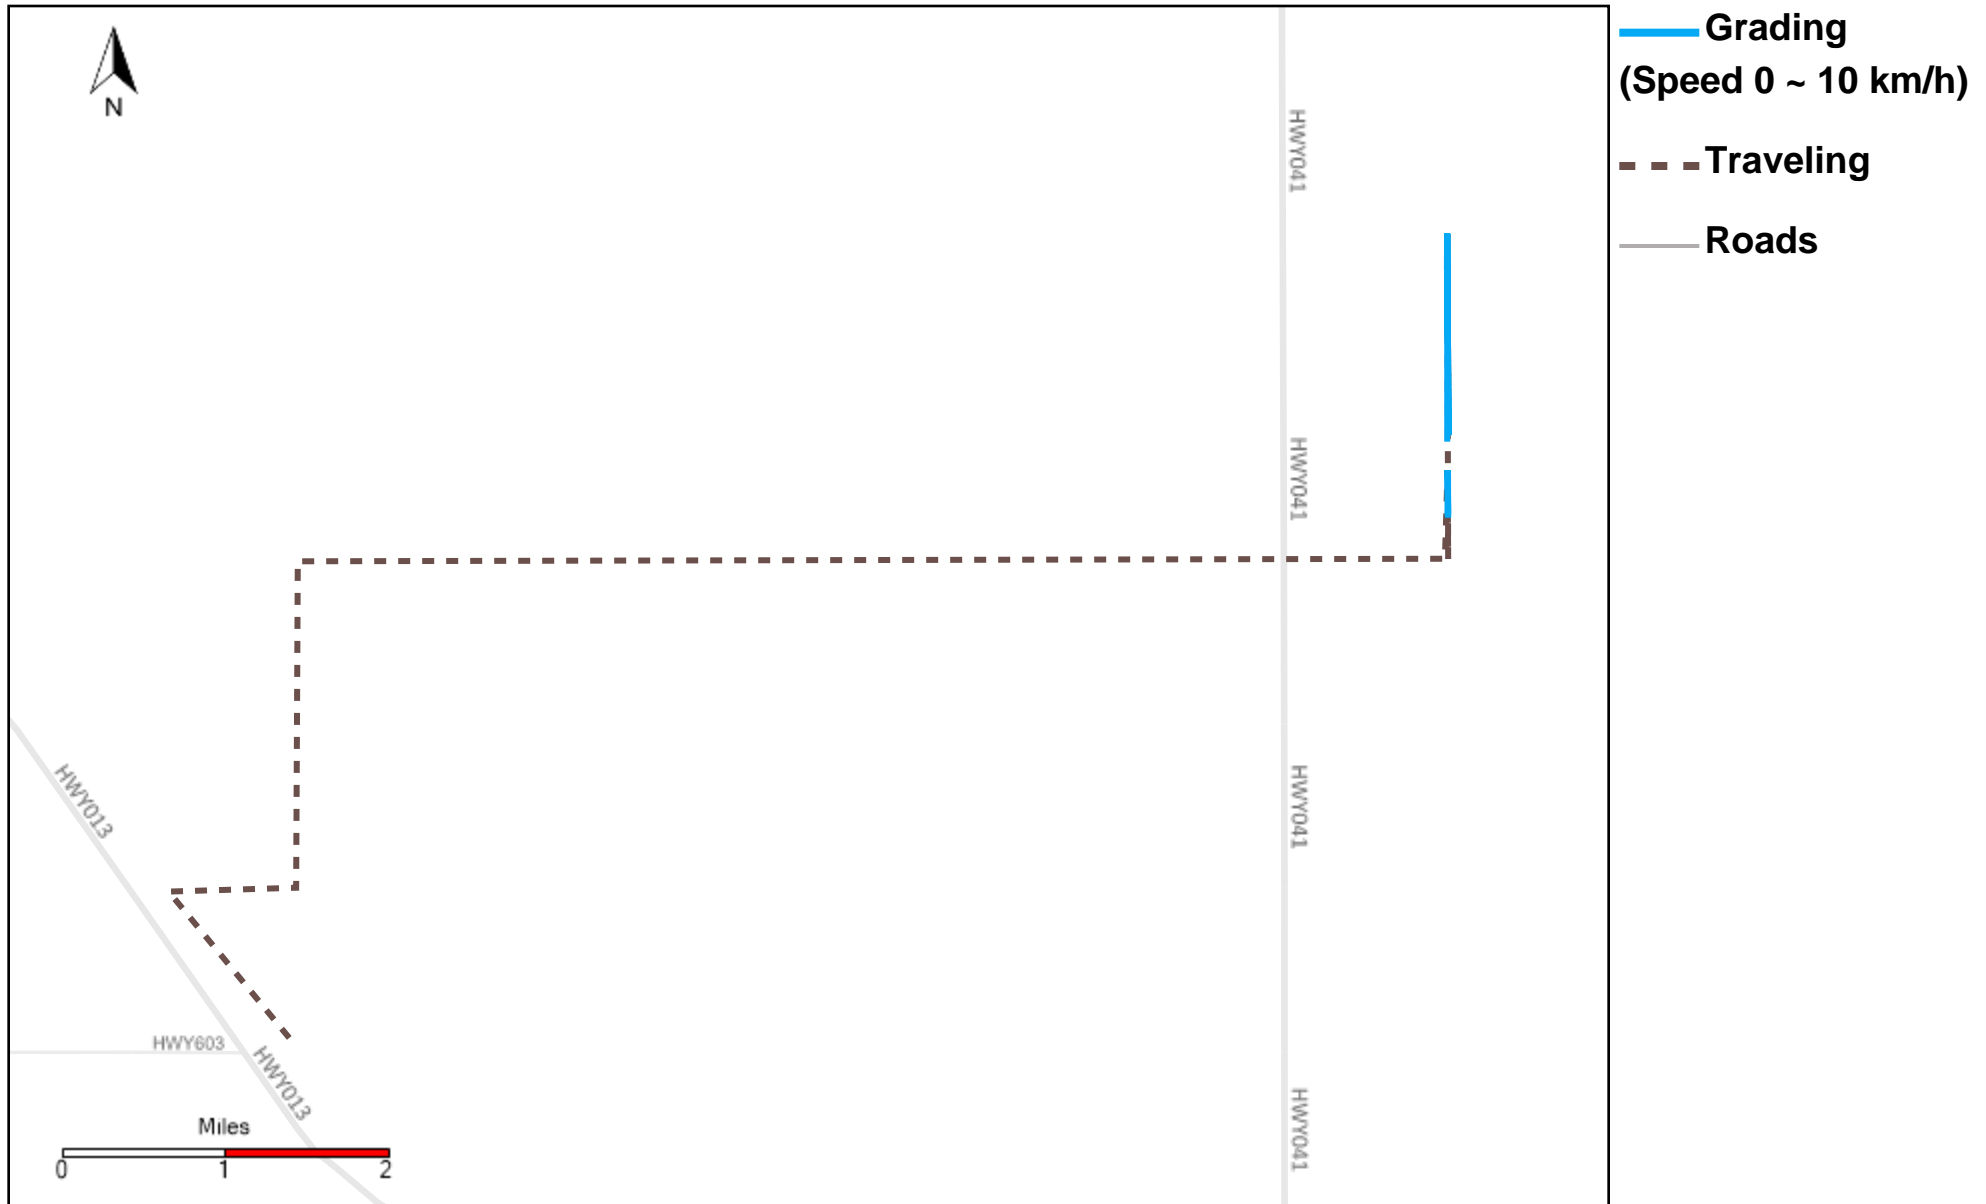

43-164_2024-09-08 ~ 2024-09-14 Tracking

Total Distance(km)	Total Hours	Work Distance(km)	Work Hours
34.31	9 hrs 26 min 27 sec	13.5	7 hrs 43 min 10 sec