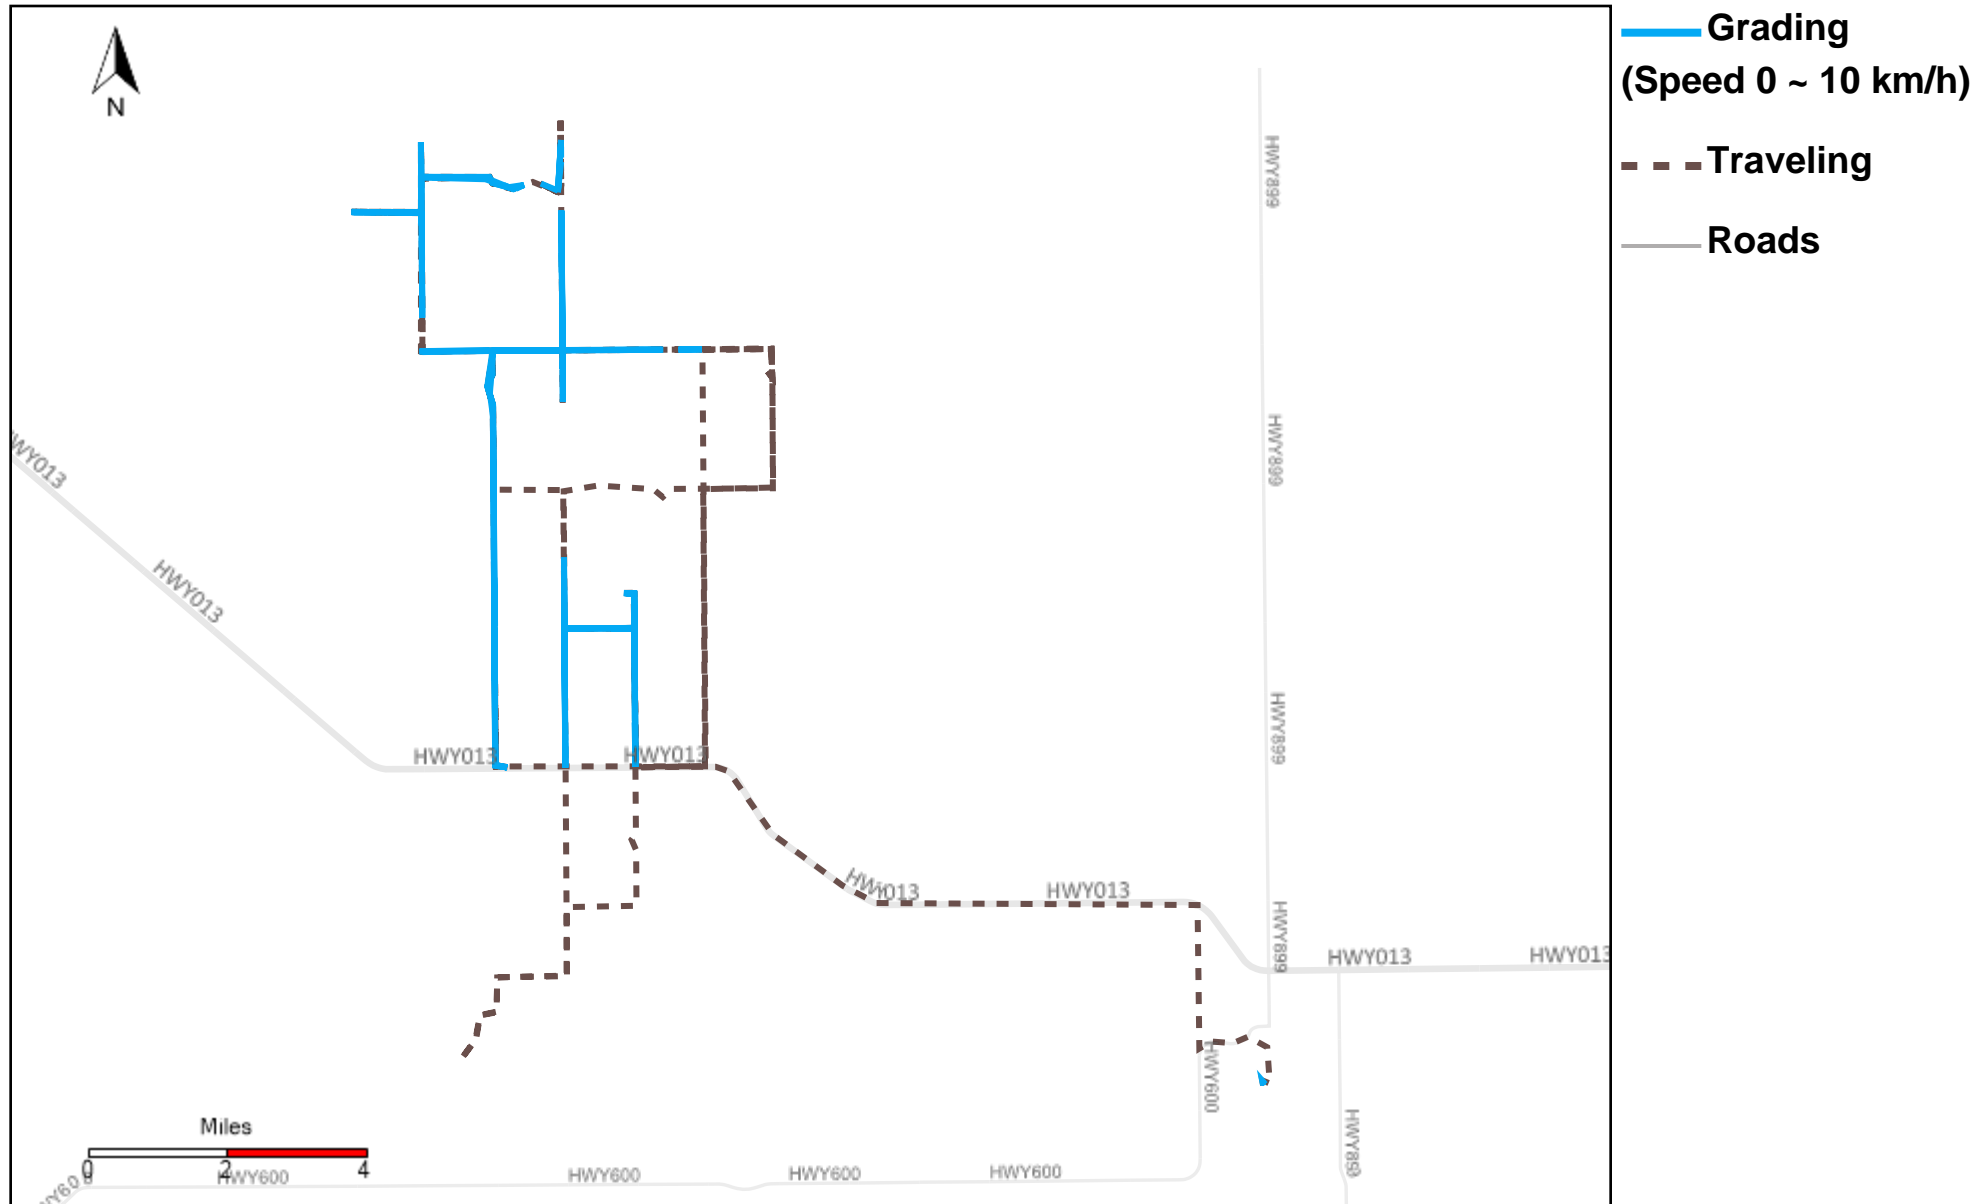

43-187_2024-09-08 ~ 2024-09-14 Tracking

Total Distance(km)	Total Hours	Work Distance(km)	Work Hours
357.38	40 hrs 50 min 49 sec	209.01	33 hrs 56 min 9 sec