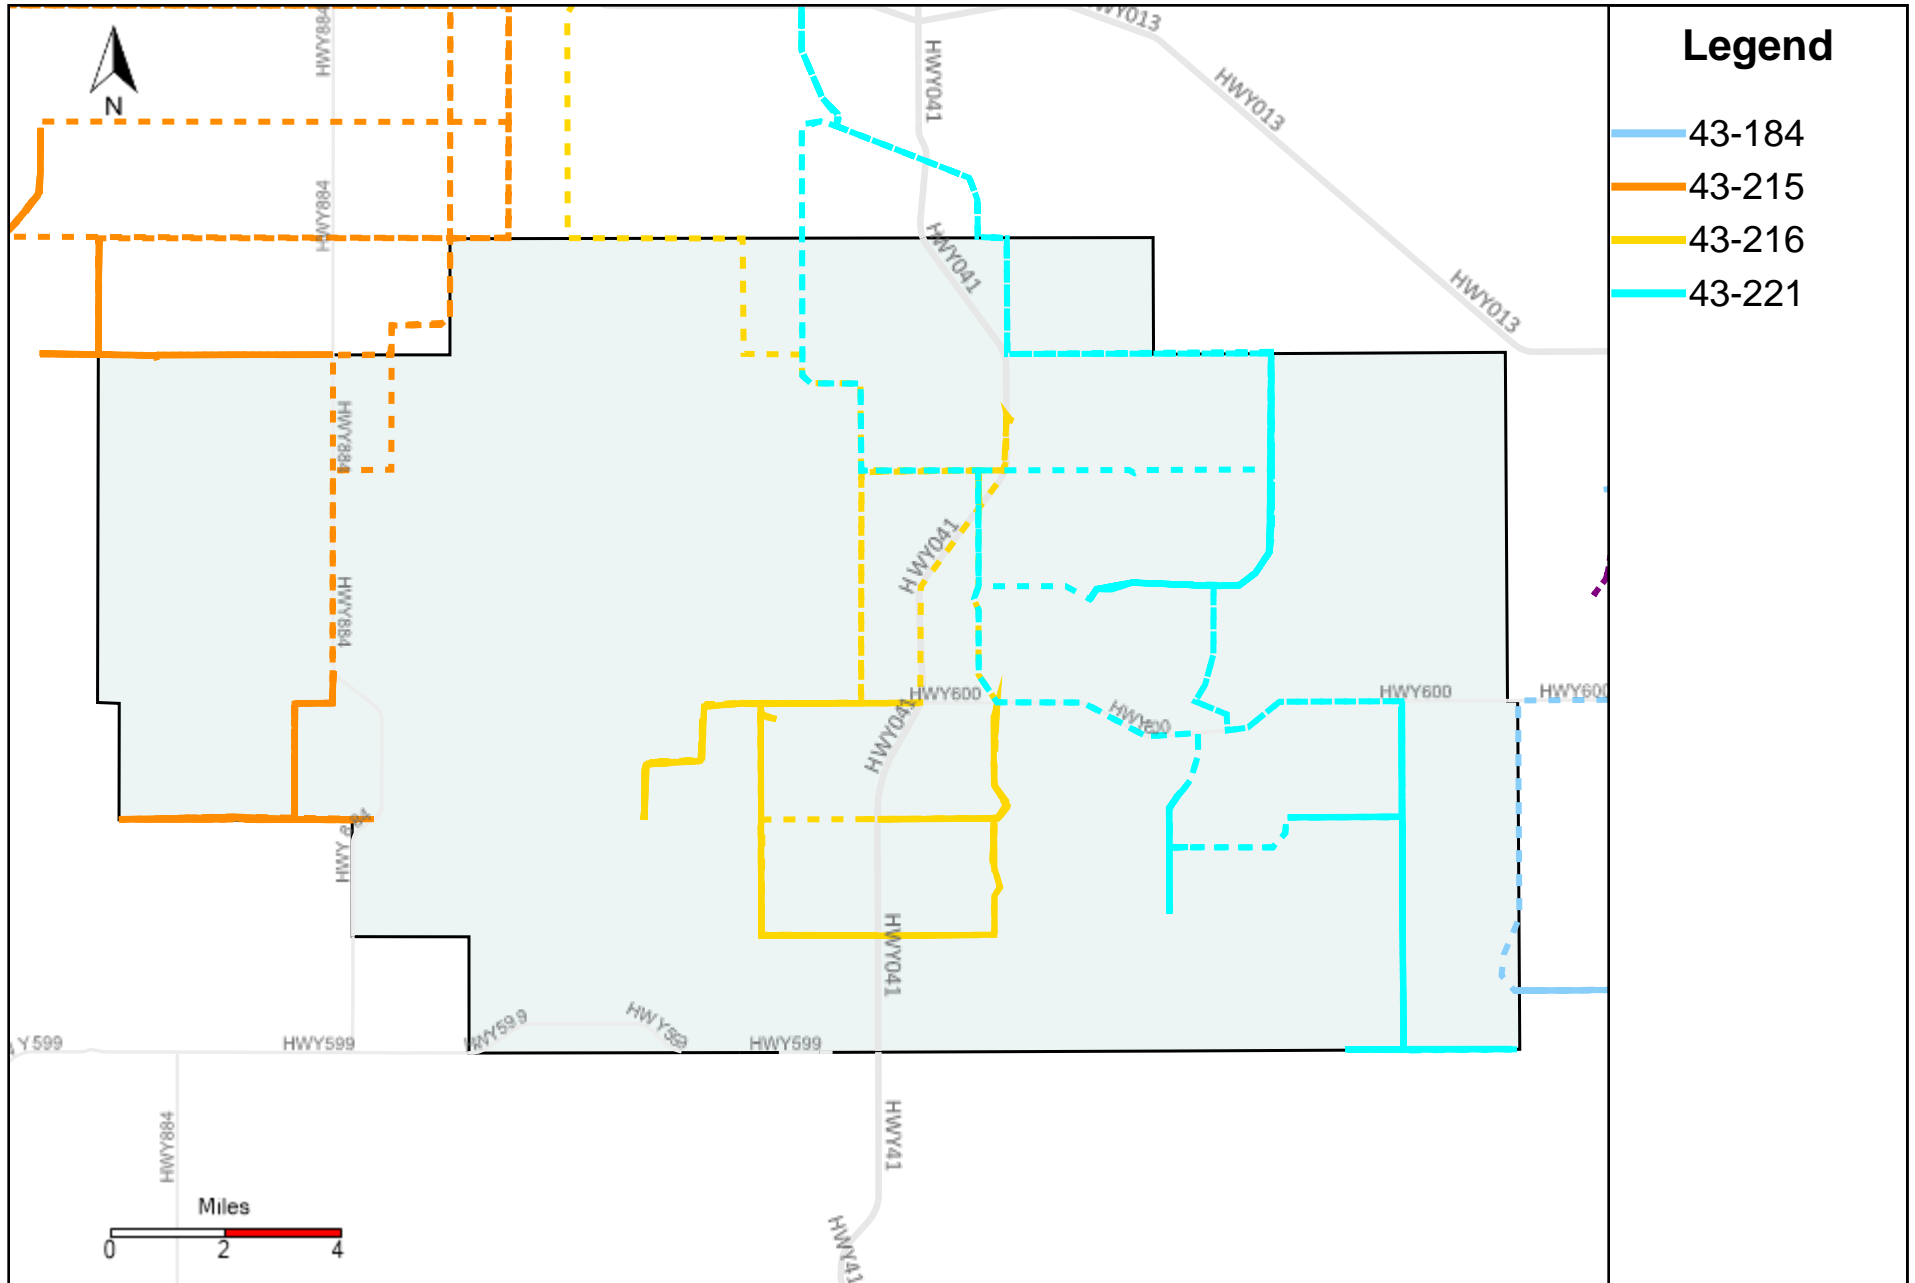

Division: 5 Grader Report(2024-09-08 ~ 2024-09-14)

Vehicle Name List	Total Distance(km)	Total Hours
43-184, 43-215, 43-216, 43-221	1491.66	133 hrs 7 min 8 sec