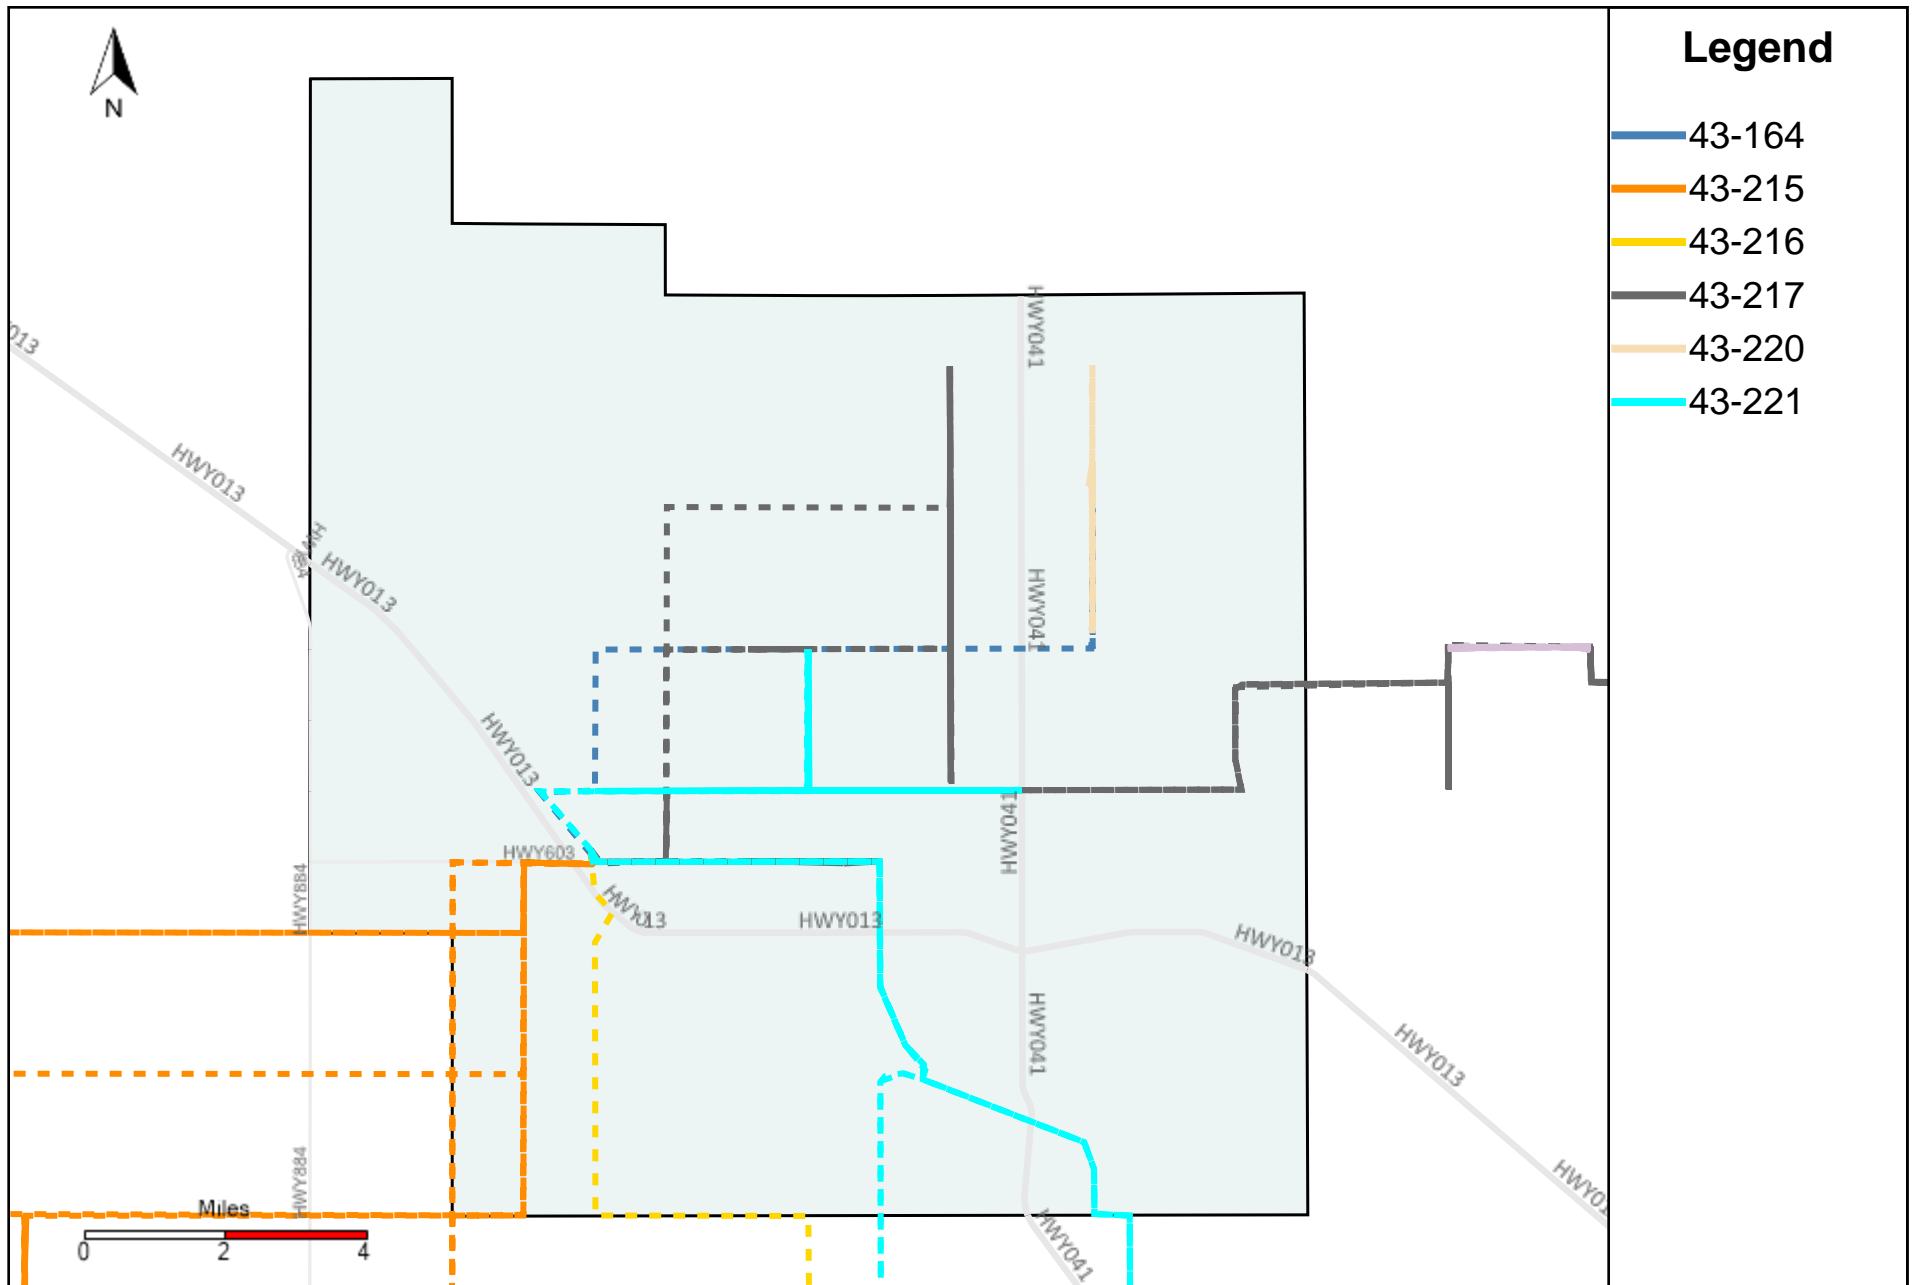

Division: 6 Grader Report(2024-09-08 ~ 2024-09-14)

Vehicle Name List	Total Distance(km)	Total Hours
43-164, 43-215, 43-216, 43-217, 43-220, 43-221	1671.25	170 hrs 29 min 44 sec