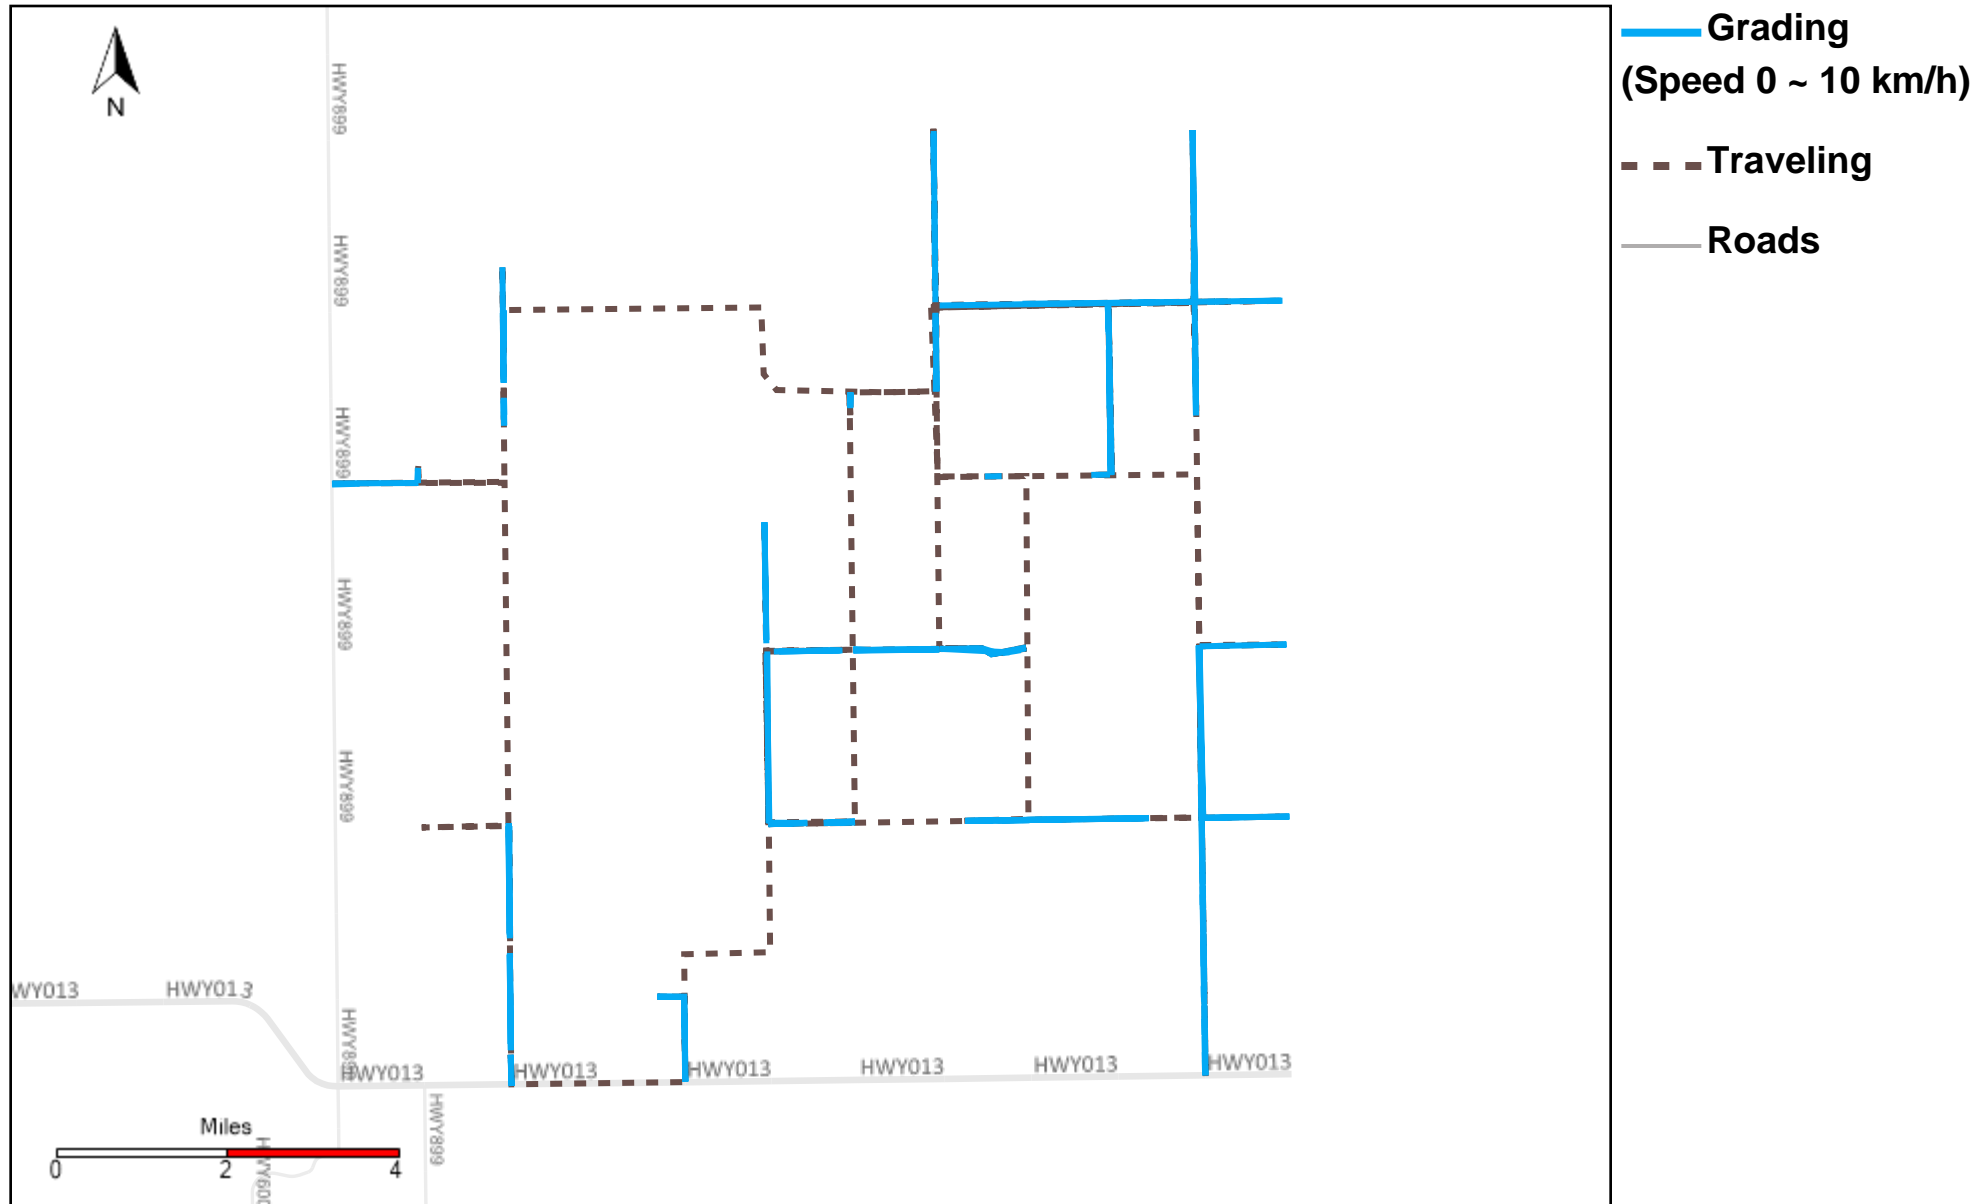

43-183_2024-09-08 ~ 2024-09-14 Tracking

Total Distance(km)	Total Hours	Work Distance(km)	Work Hours
400.65	40 hrs 32 min 43 sec	189.12	26 hrs 11 min 9 sec