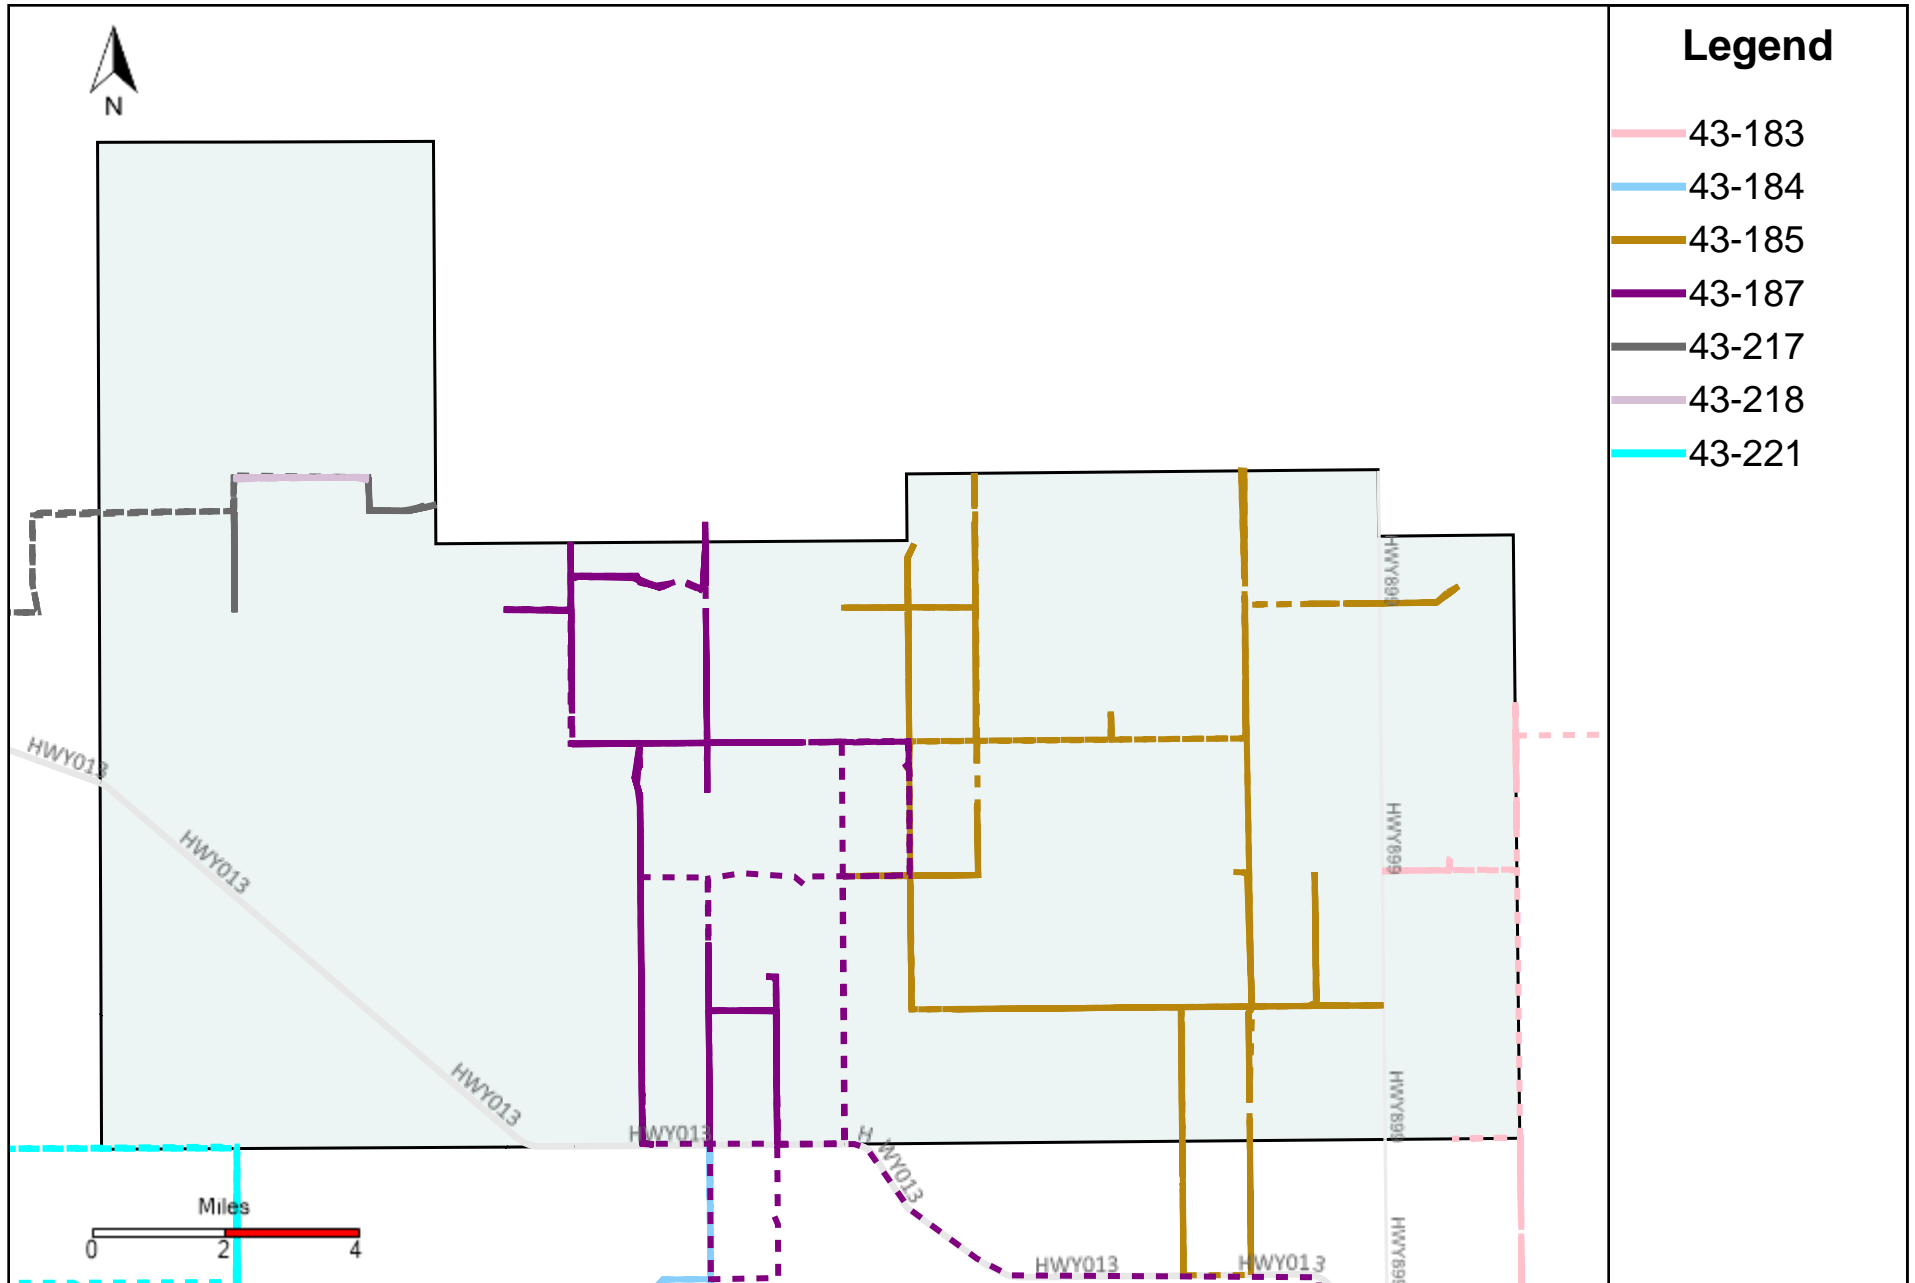

Division: 4 Grader Report(2024-09-08 ~ 2024-09-14)

Vehicle Name List	Total Distance(km)	Total Hours
43-183, 43-184, 43-185, 43-187, 43-217, 43-218, 43-221	2248.4	252 hrs 0 min 44 sec