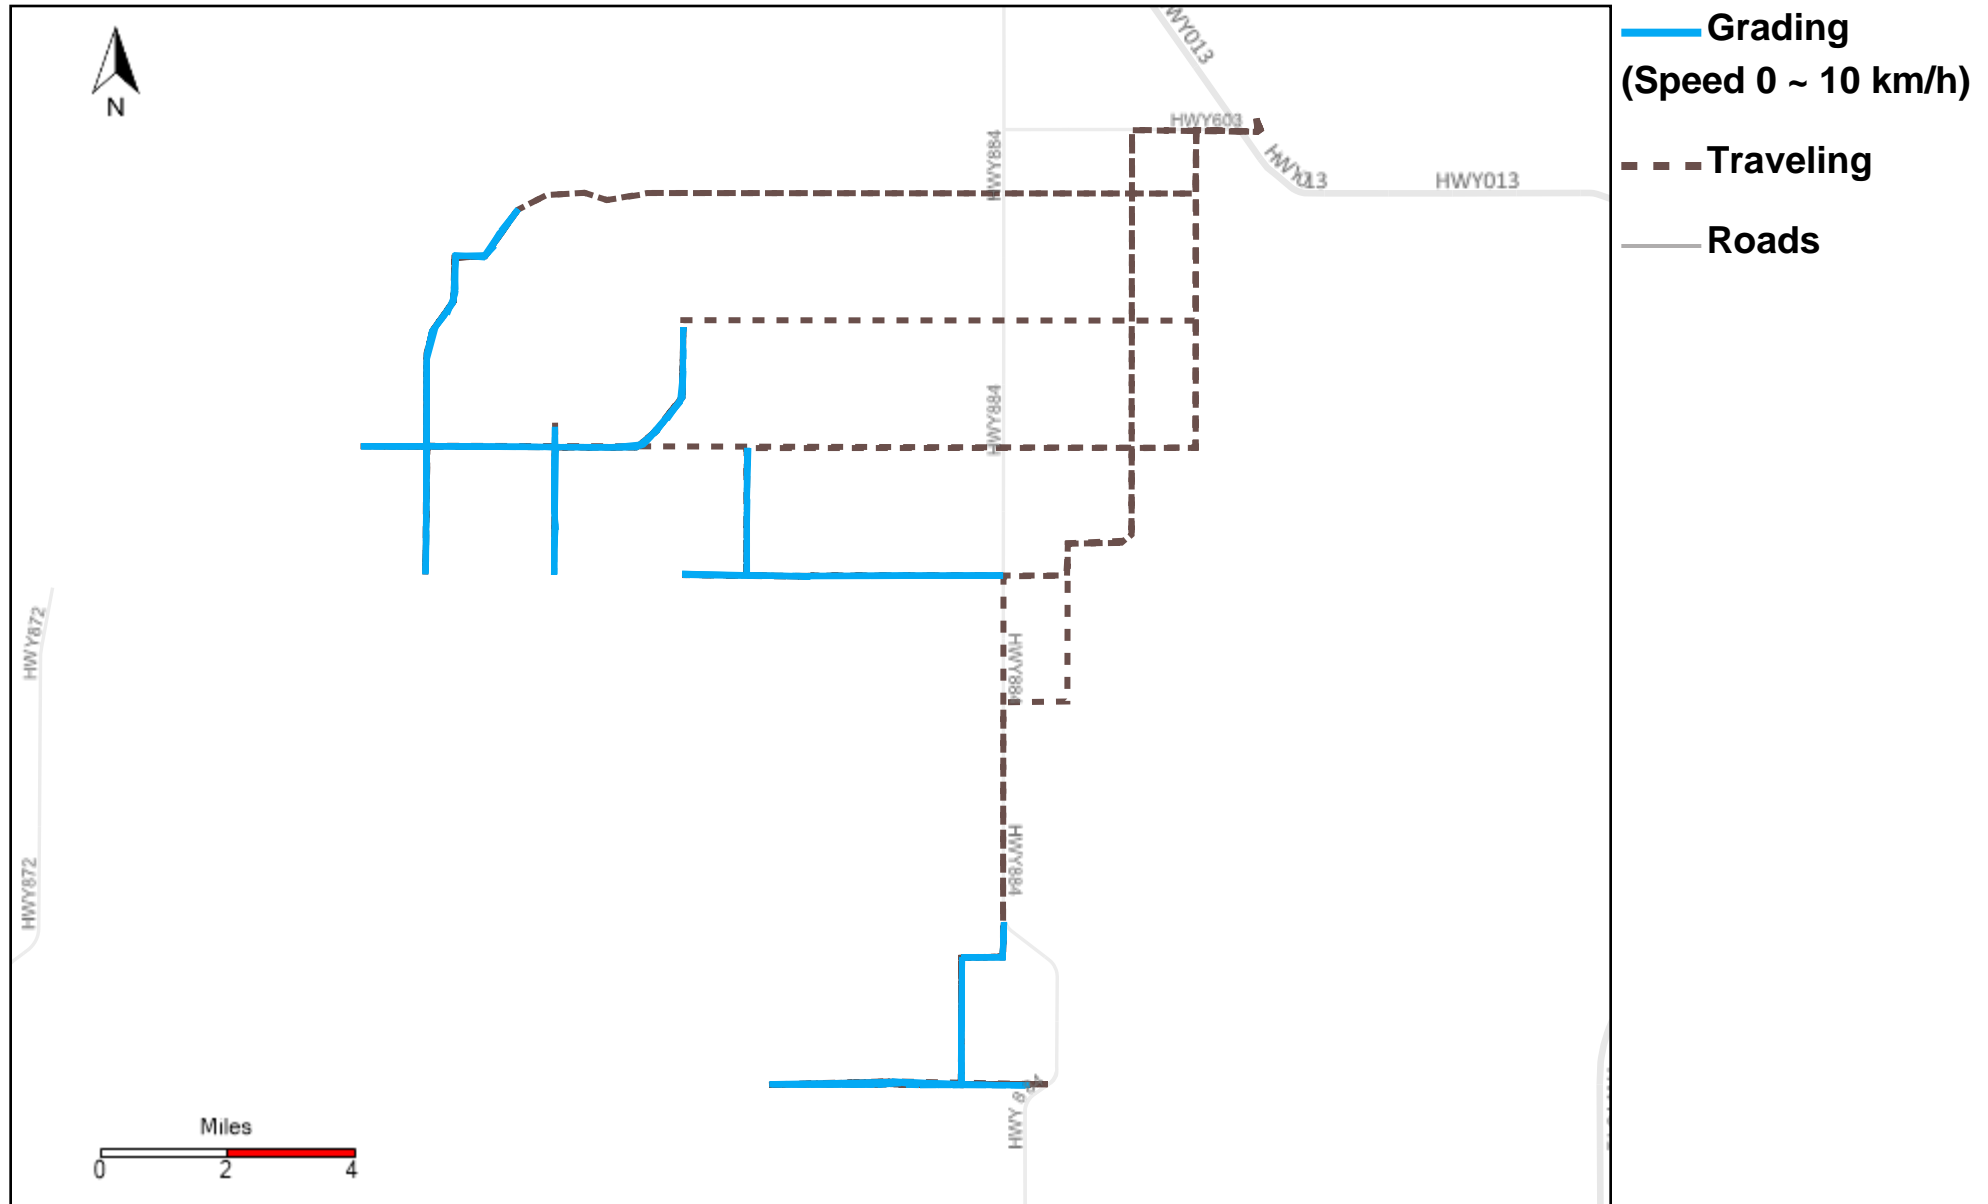

43-215_2024-09-08 ~ 2024-09-14 Tracking

Total Distance(km)	Total Hours	Work Distance(km)	Work Hours
467.32	41 hrs 36 min 15 sec	217.54	27 hrs 3 min 38 sec