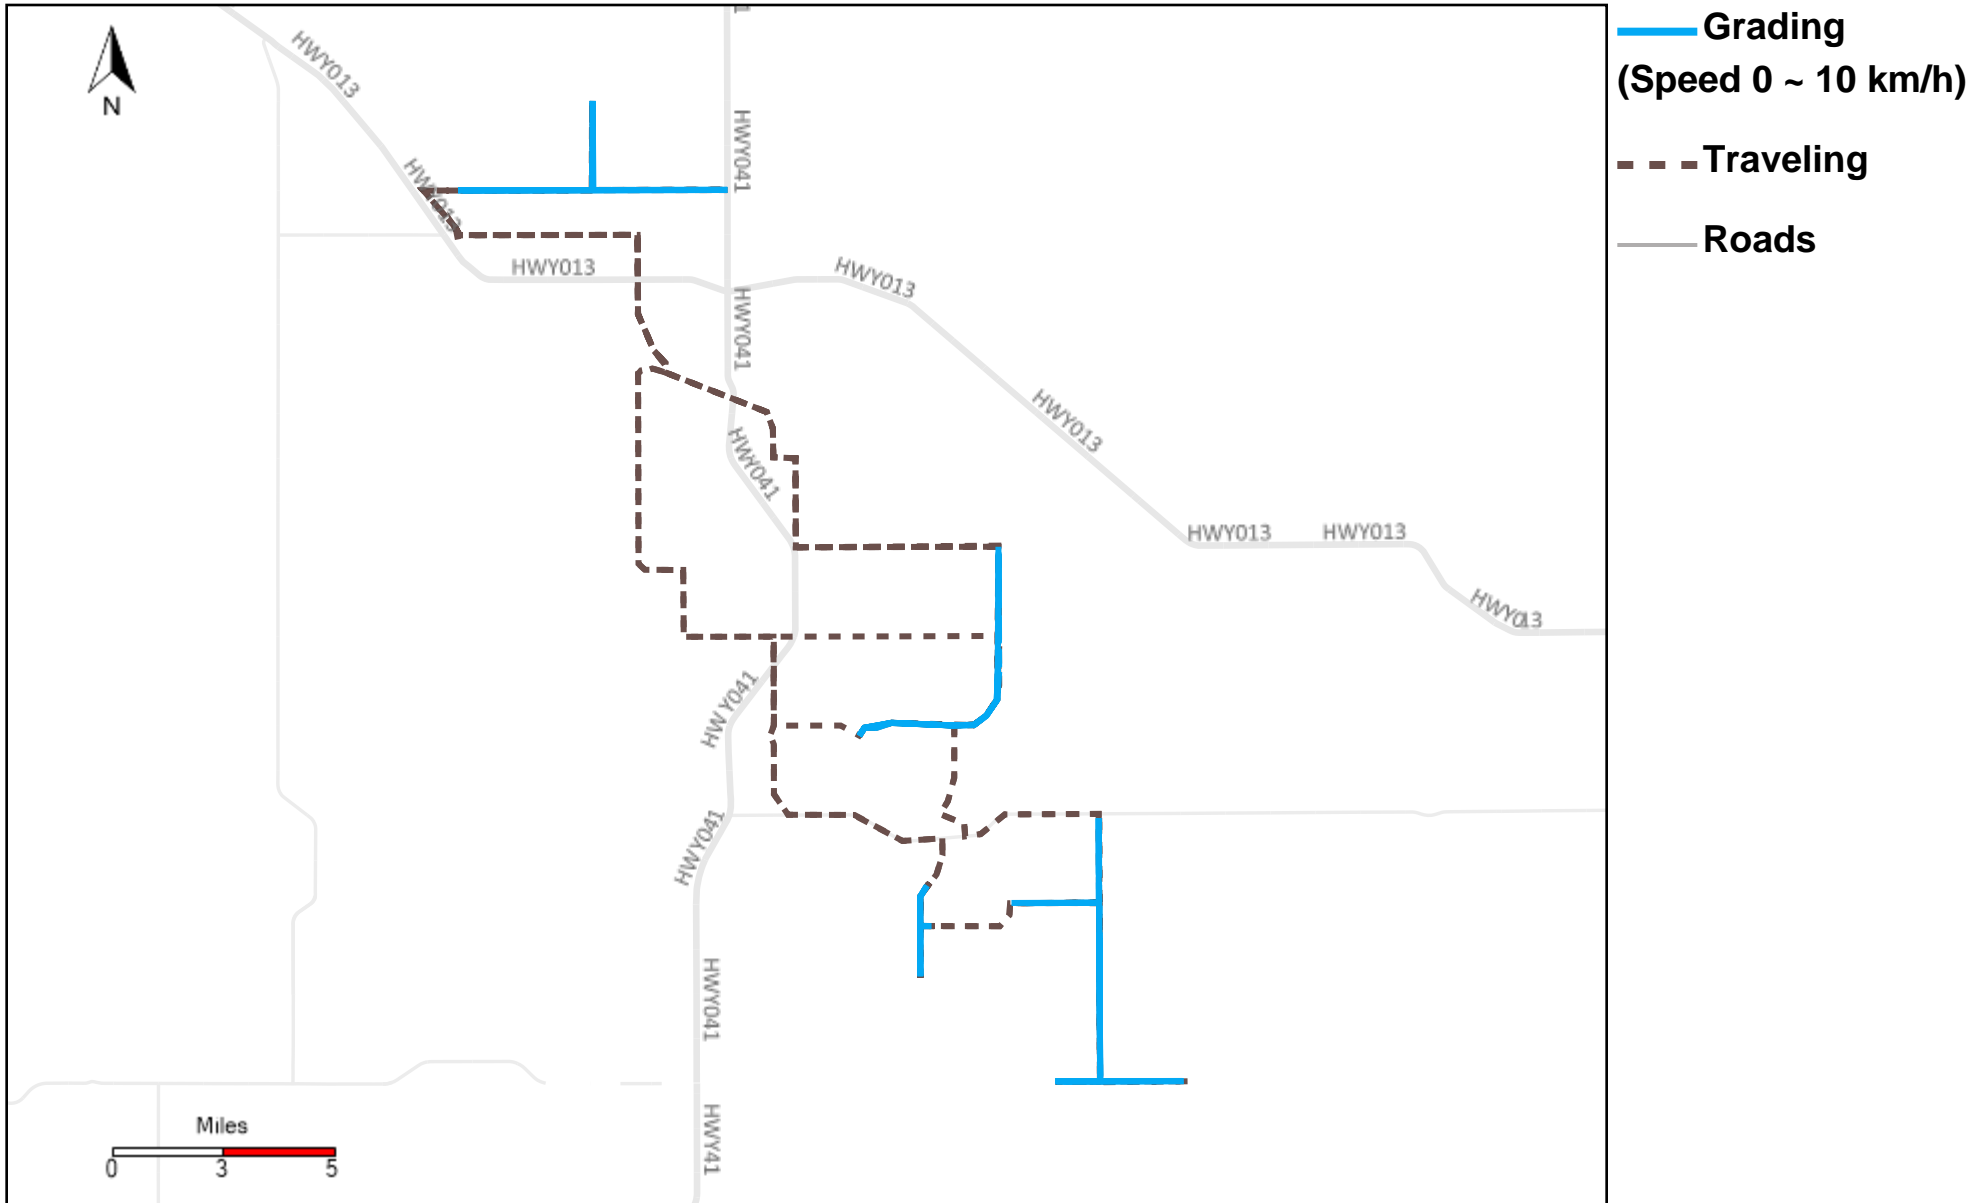

43-221_2024-09-08 ~ 2024-09-14 Tracking

Total Distance(km)	Total Hours	Work Distance(km)	Work Hours
543.28	42 hrs 7 min 50 sec	200.56	28 hrs 13 min 43 sec