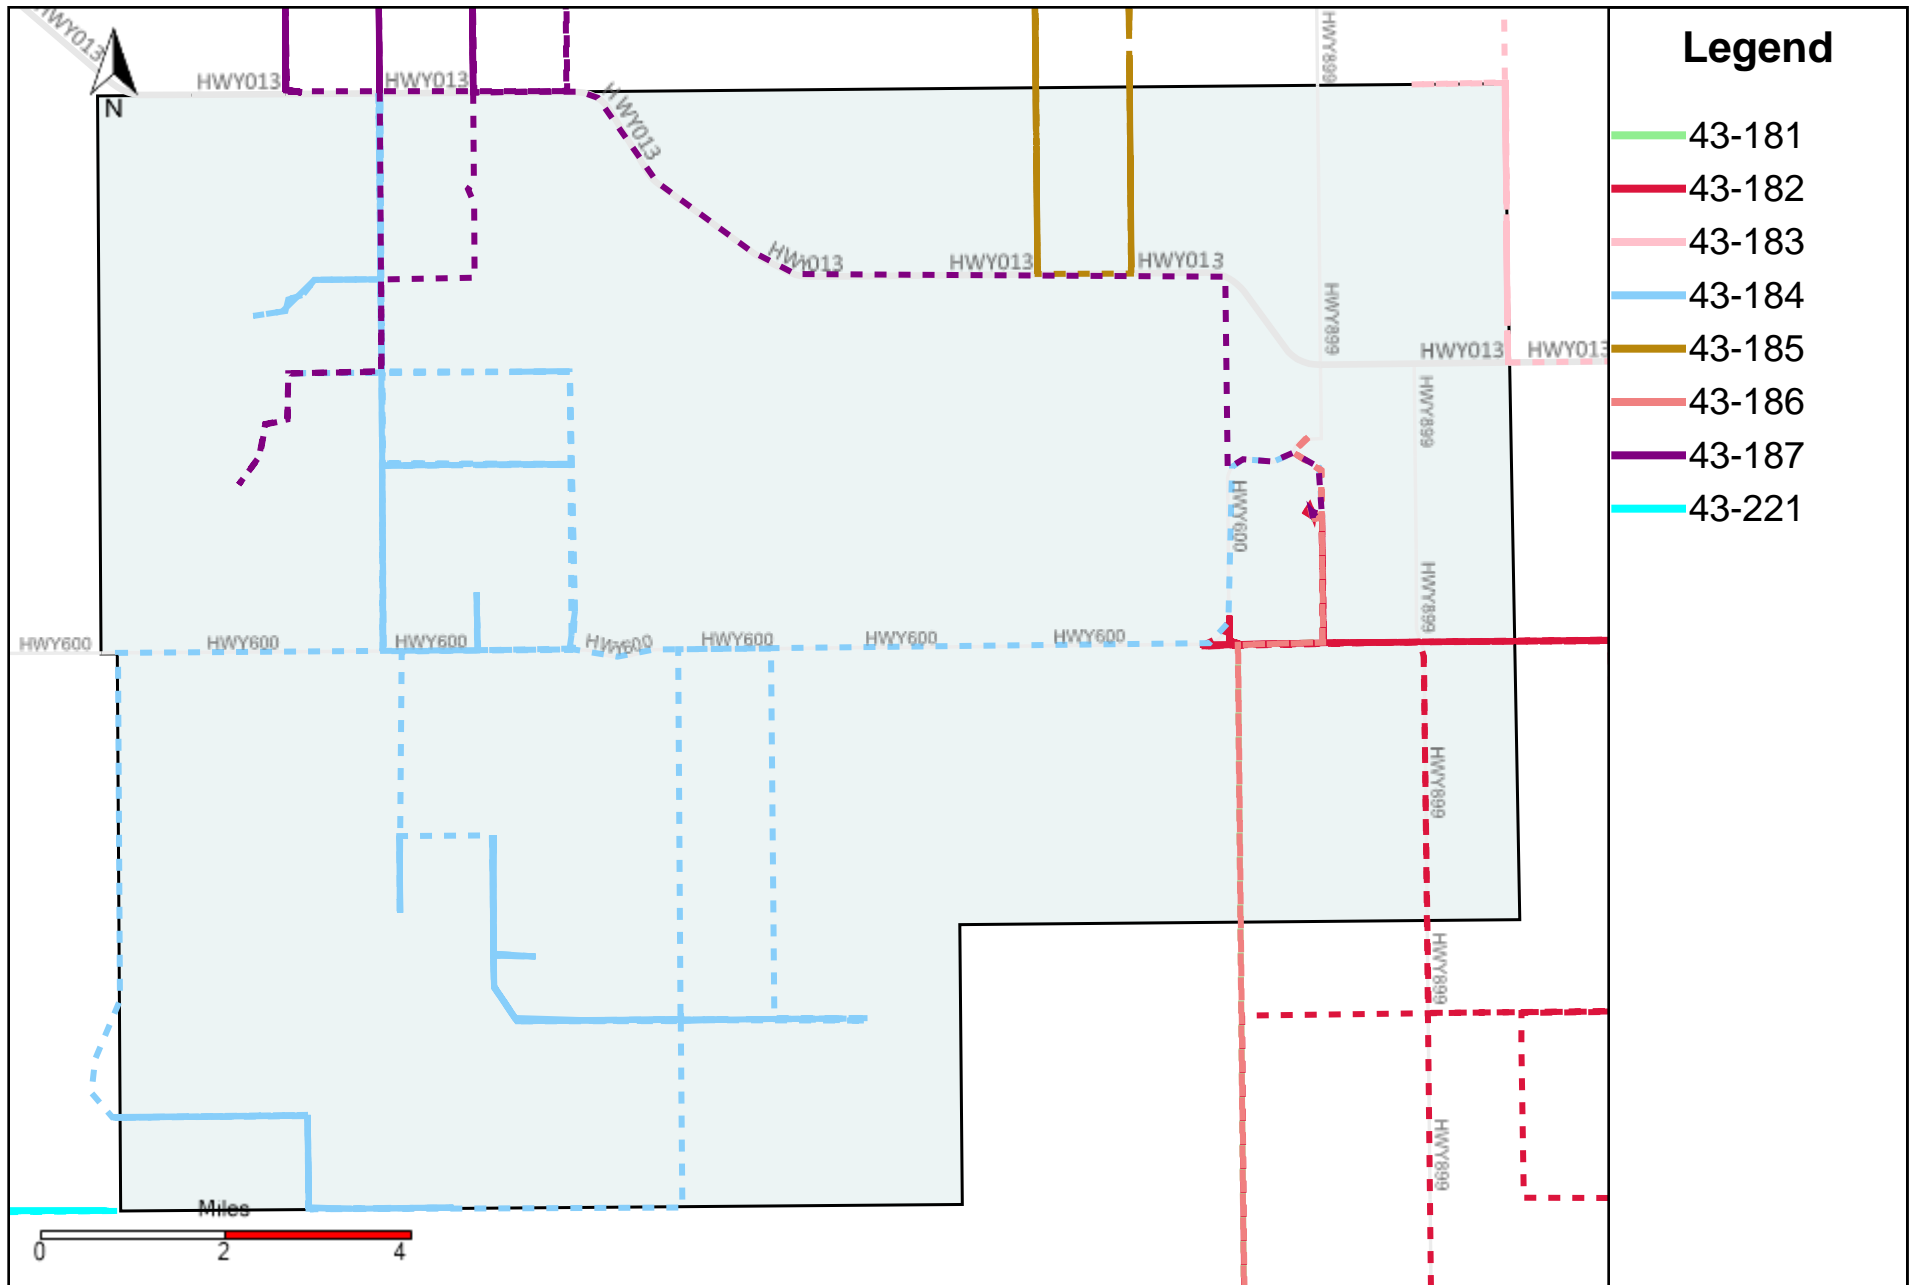

Division: 3 Grader Report(2024-09-08 ~ 2024-09-14)

Vehicle Name List	Total Distance(km)	Total Hours
43-181, 43-182, 43-183, 43-184, 43-185, 43-186, 43-187, 43-221	2470.06	274 hrs 34 min 41 sec