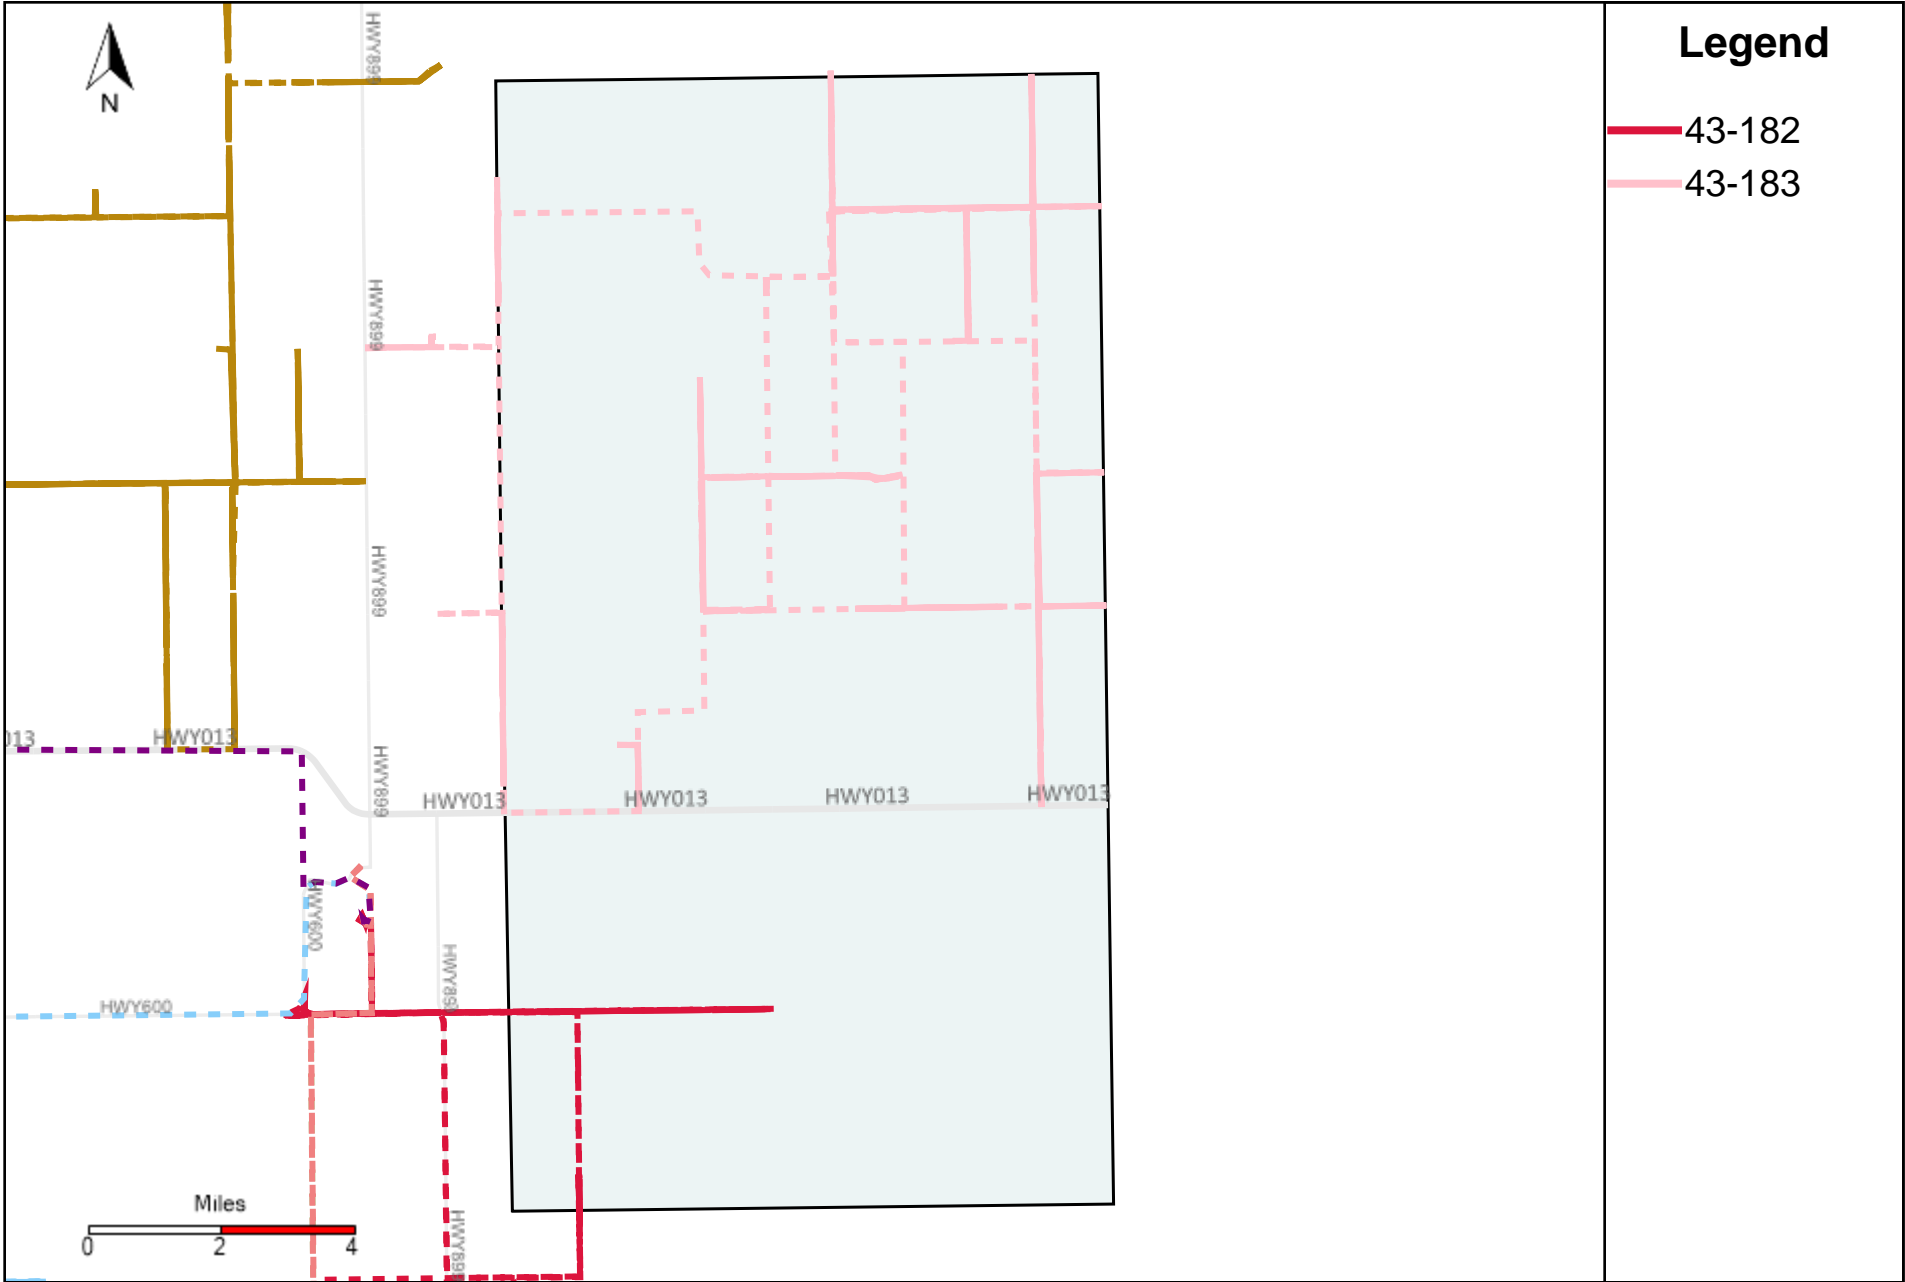

Division: 2 Grader Report(2024-09-08 ~ 2024-09-14)

Vehicle Name List	Total Distance(km)	Total Hours
43-182, 43-183	696.6	73 hrs 18 min 9 sec