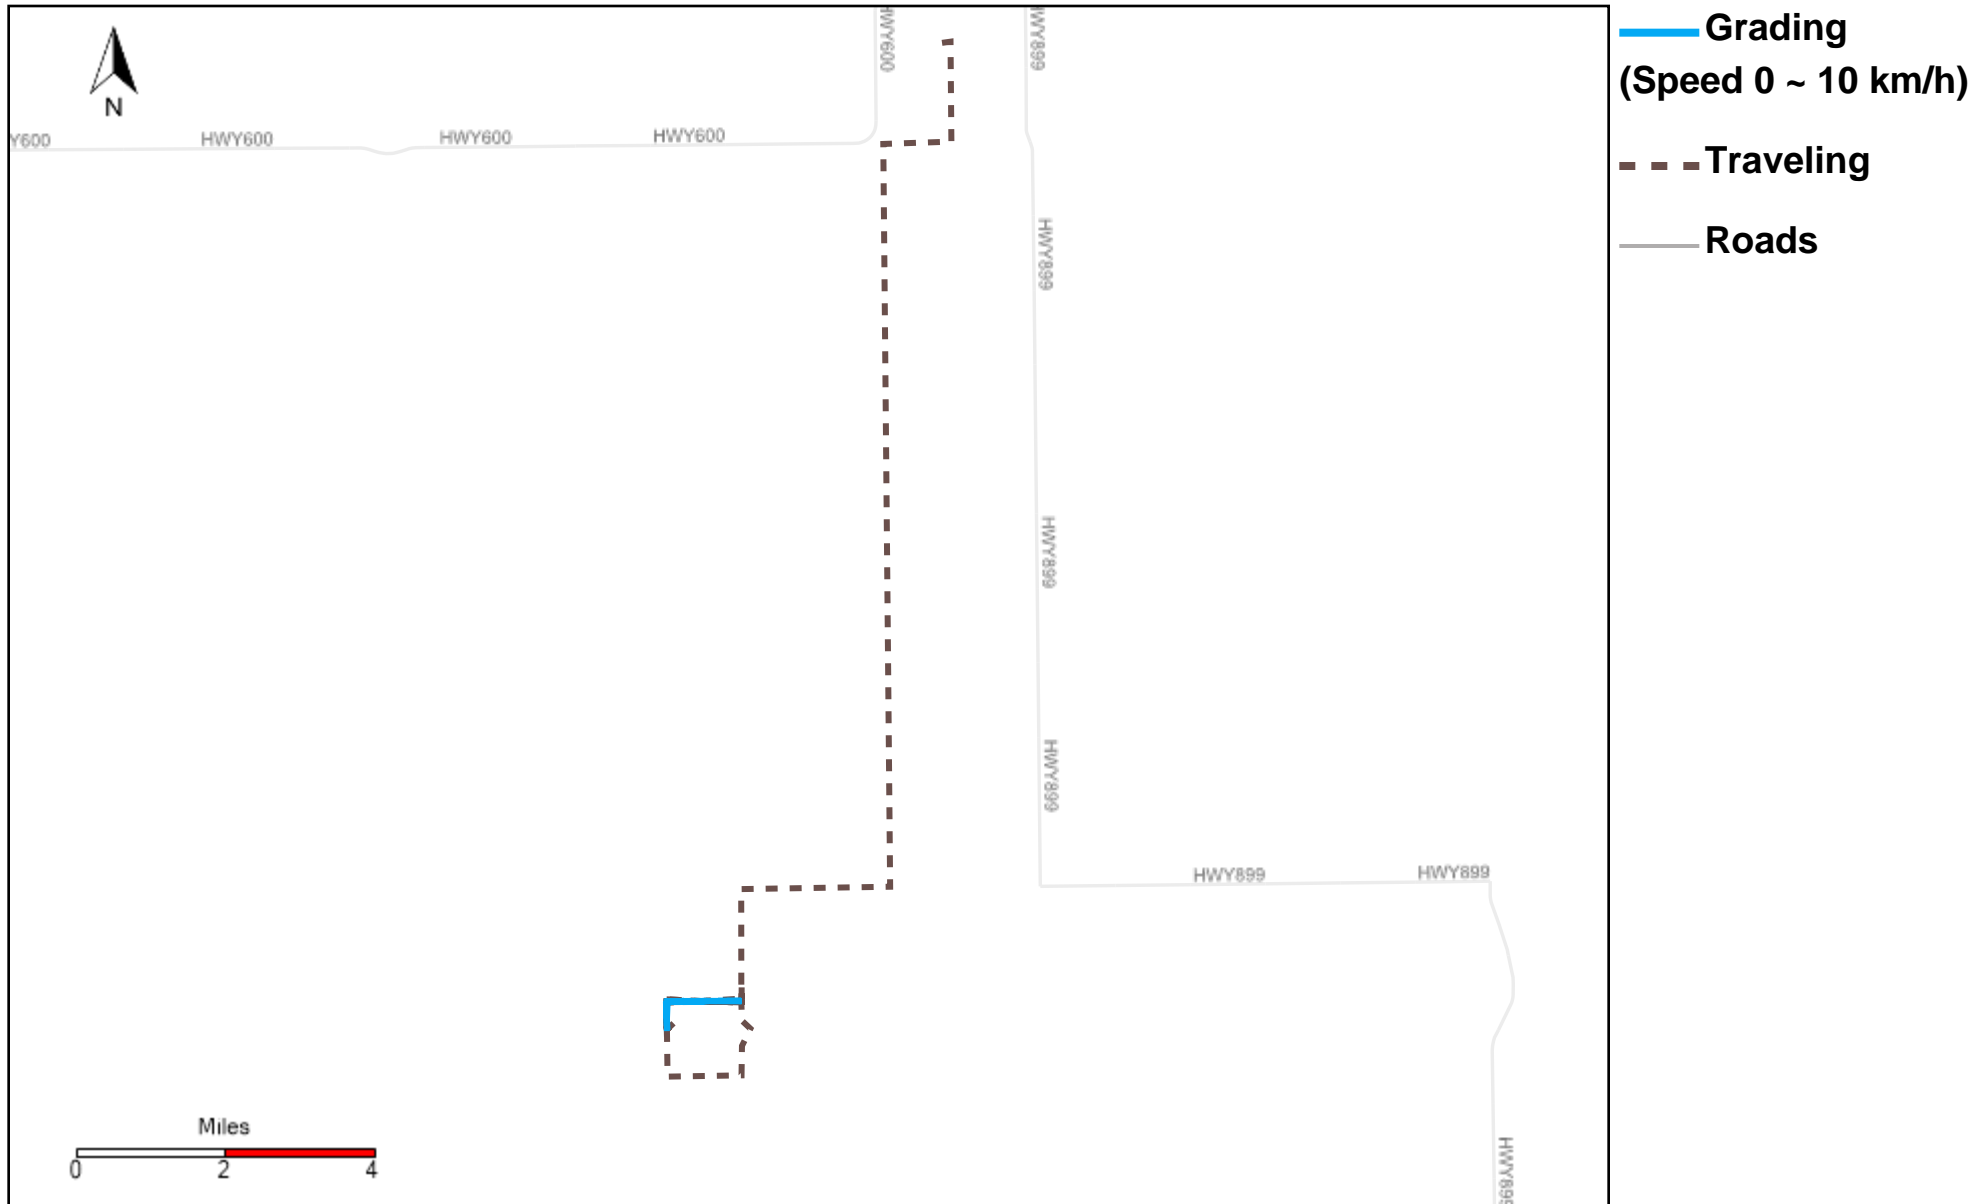

43-181_2024-09-08 ~ 2024-09-14 Tracking

Total Distance(km)	Total Hours	Work Distance(km)	Work Hours
176.6	36 hrs 11 min 15 sec	79.16	18 hrs 41 min 43 sec