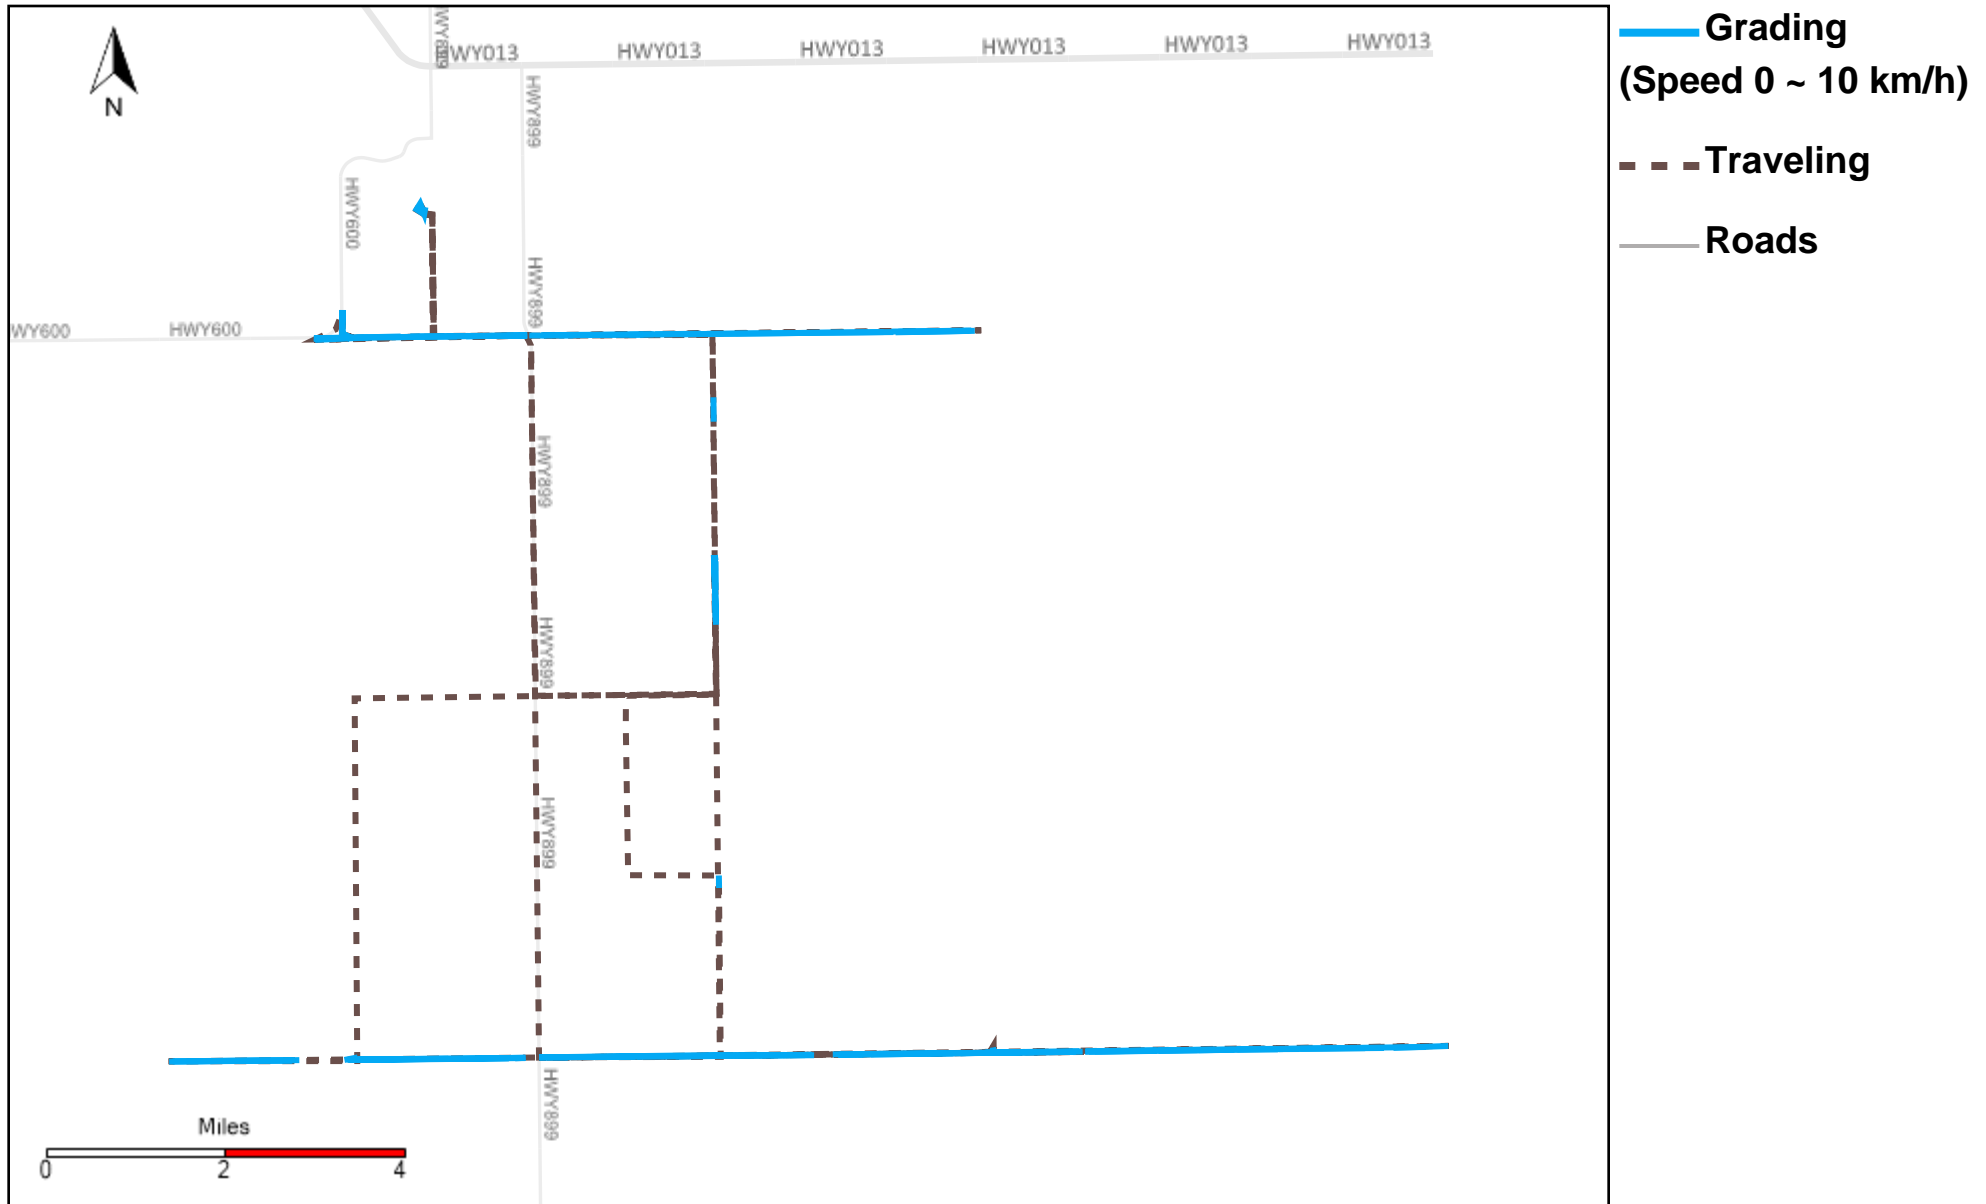

43-182_2024-09-08 ~ 2024-09-14 Tracking

Total Distance(km)	Total Hours	Work Distance(km)	Work Hours
295.94	32 hrs 45 min 26 sec	129.26	20 hrs 45 min 5 sec