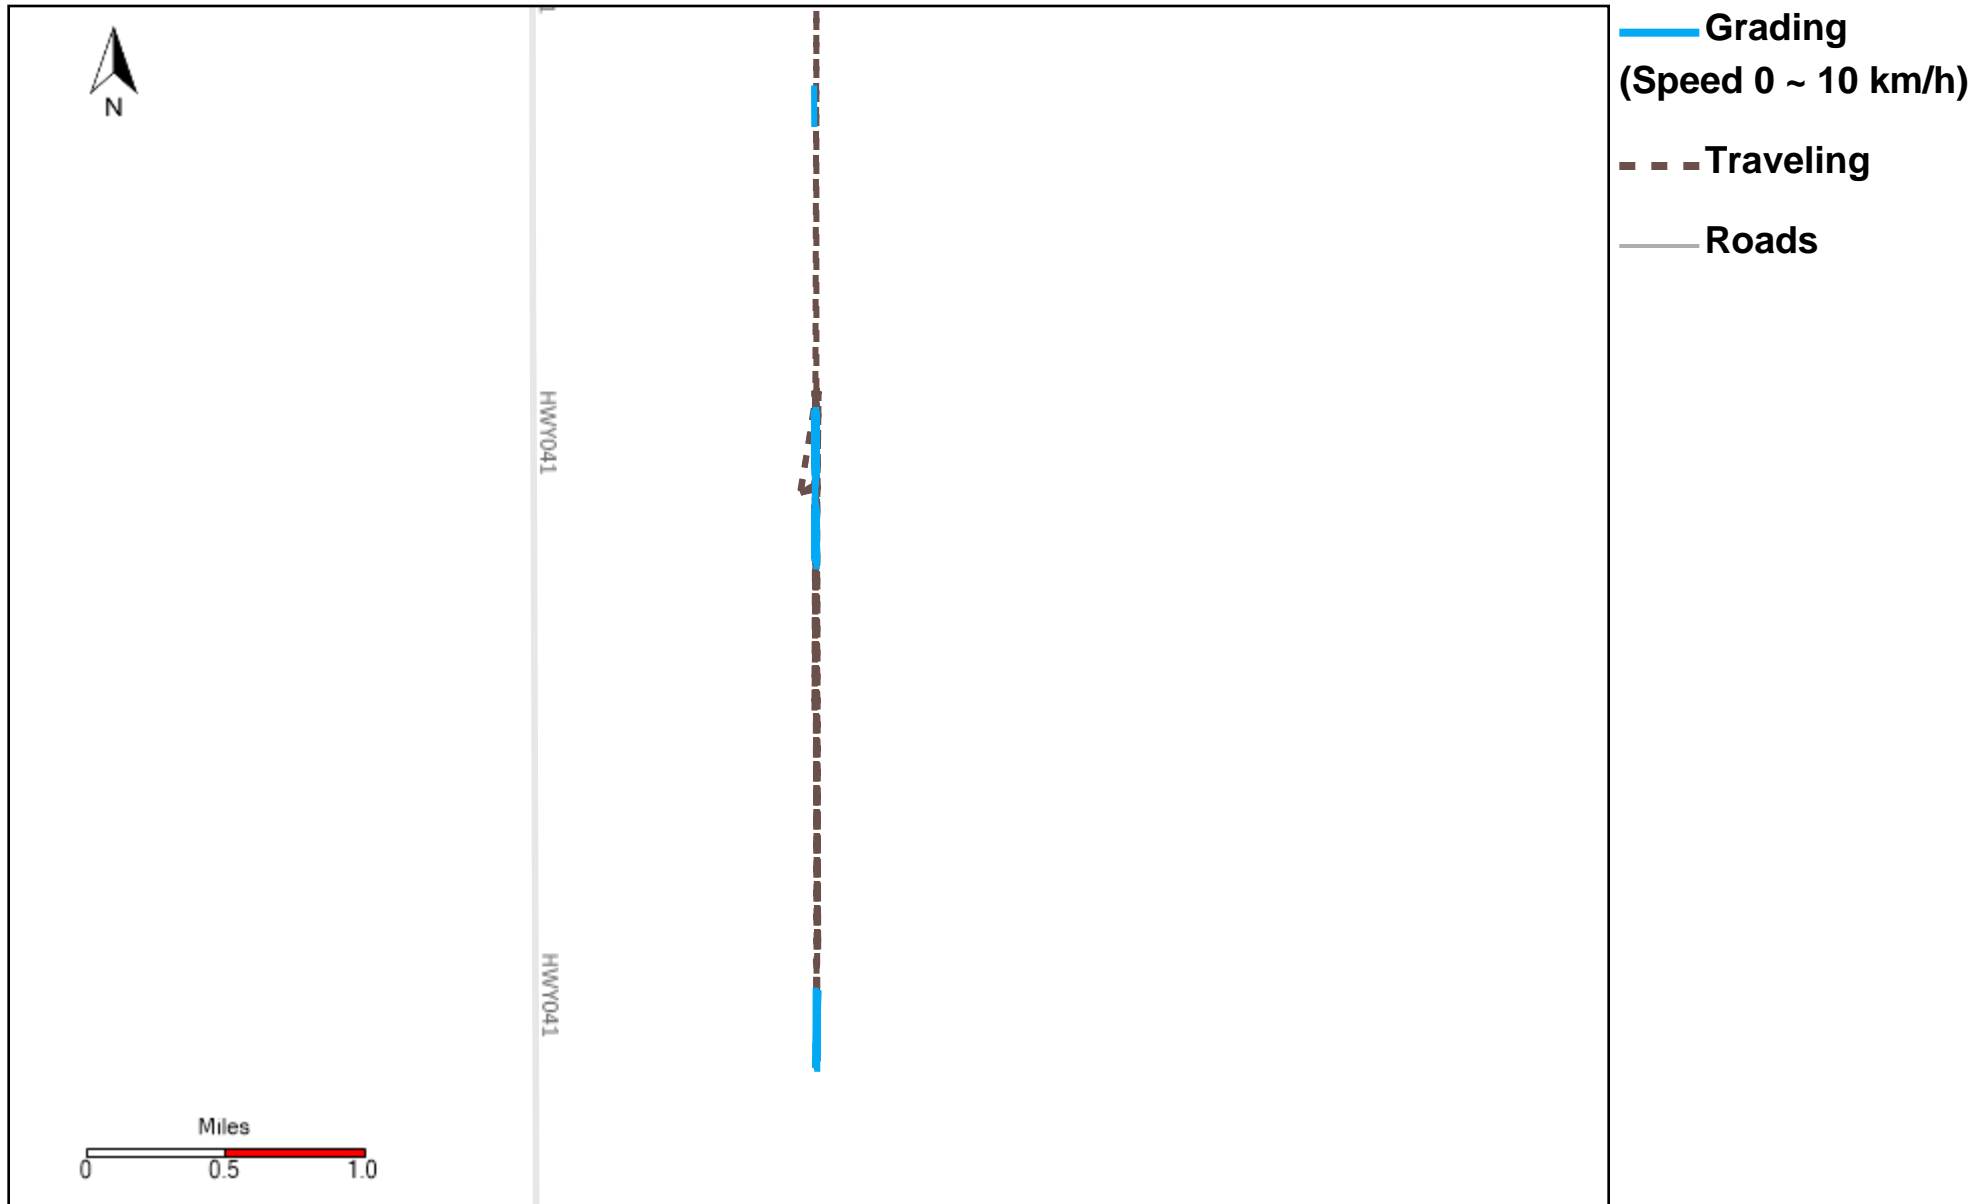

43-220_2024-09-08 ~ 2024-09-14 Tracking

Total Distance(km)	Total Hours	Work Distance(km)	Work Hours
112.23	25 hrs 14 min 1 sec	57.34	10 hrs 25 min 54 sec