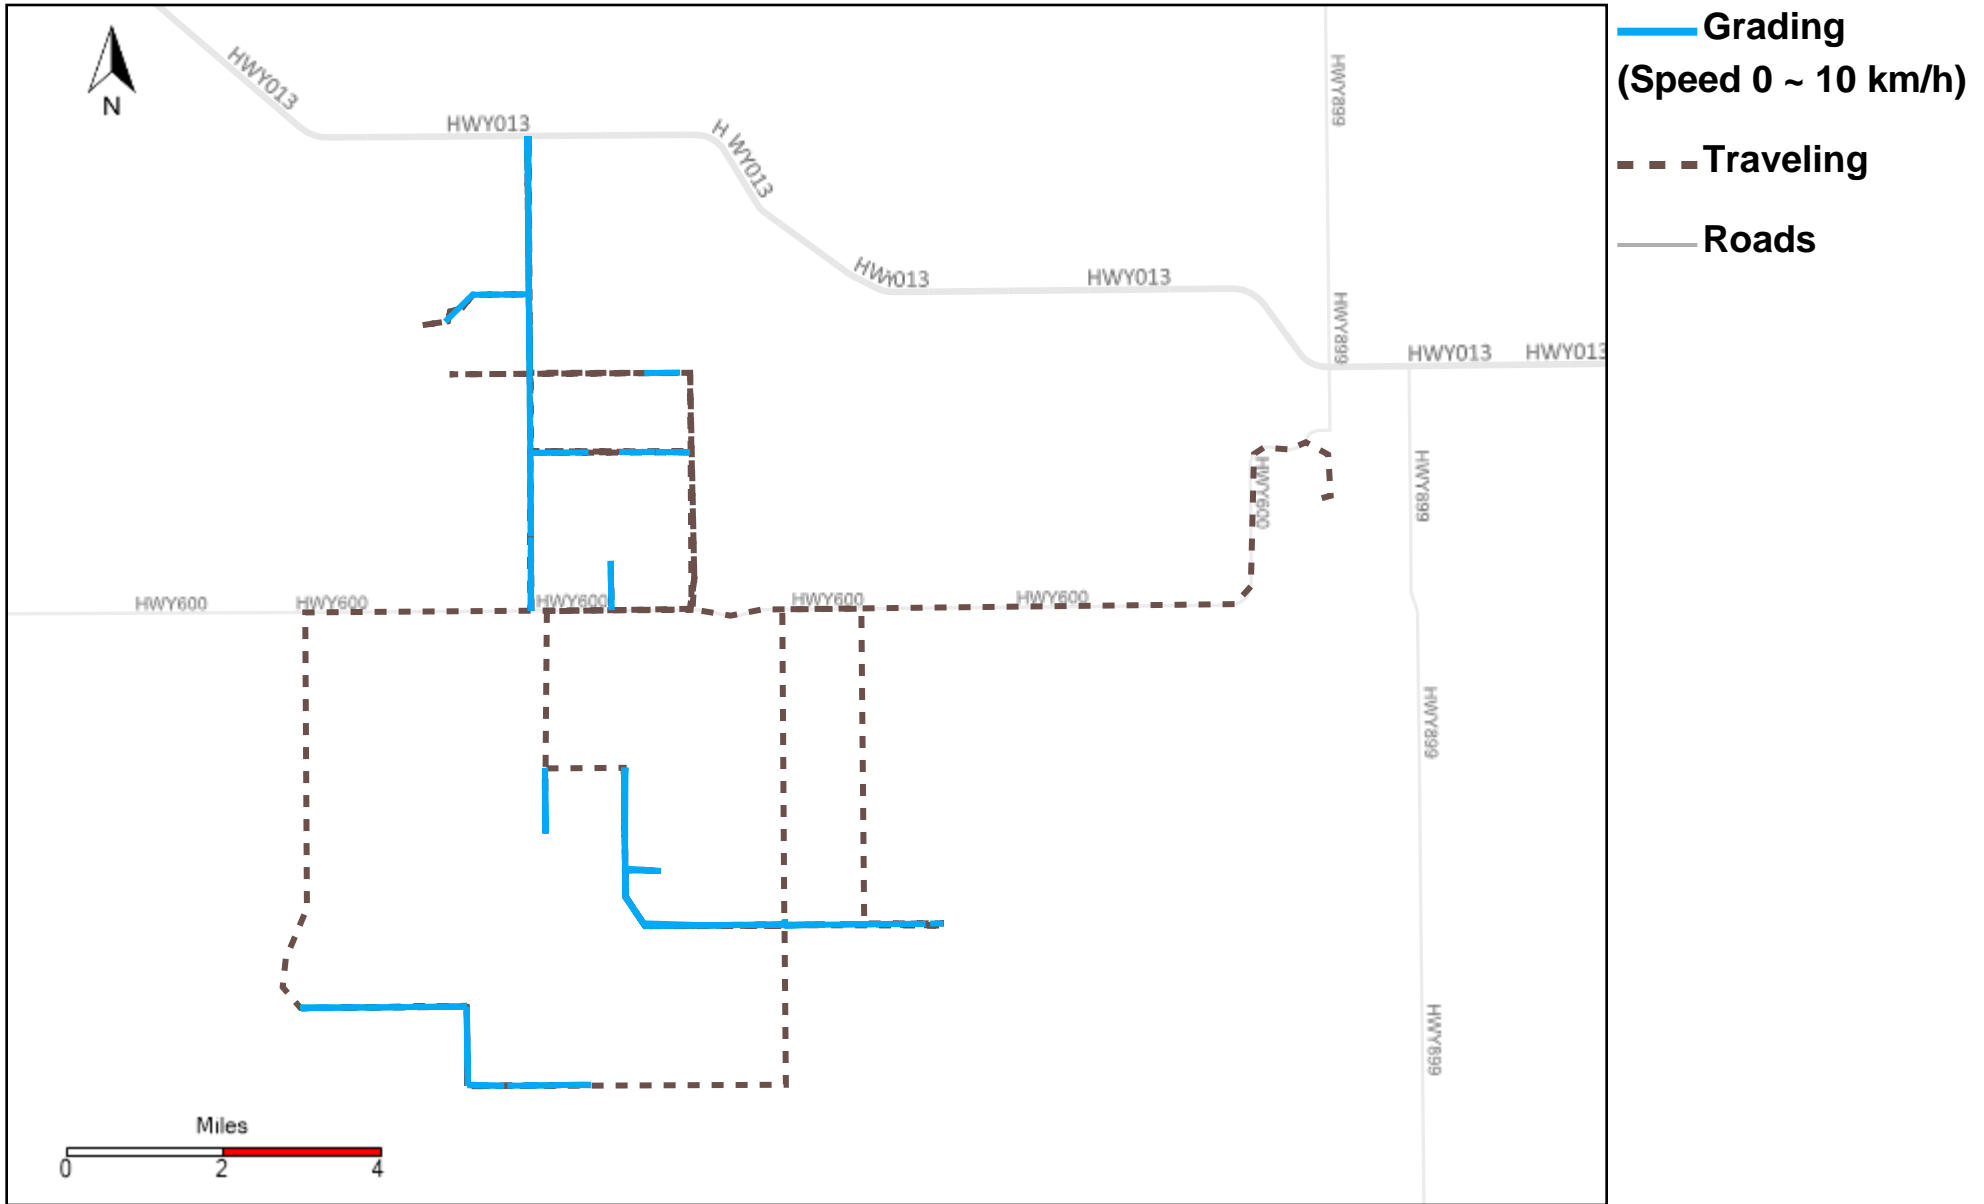

43-184_2024-09-08 ~ 2024-09-14 Tracking

Total Distance(km)	Total Hours	Work Distance(km)	Work Hours
253.83	27 hrs 44 min 27 sec	84.13	14 hrs 20 min 27 sec