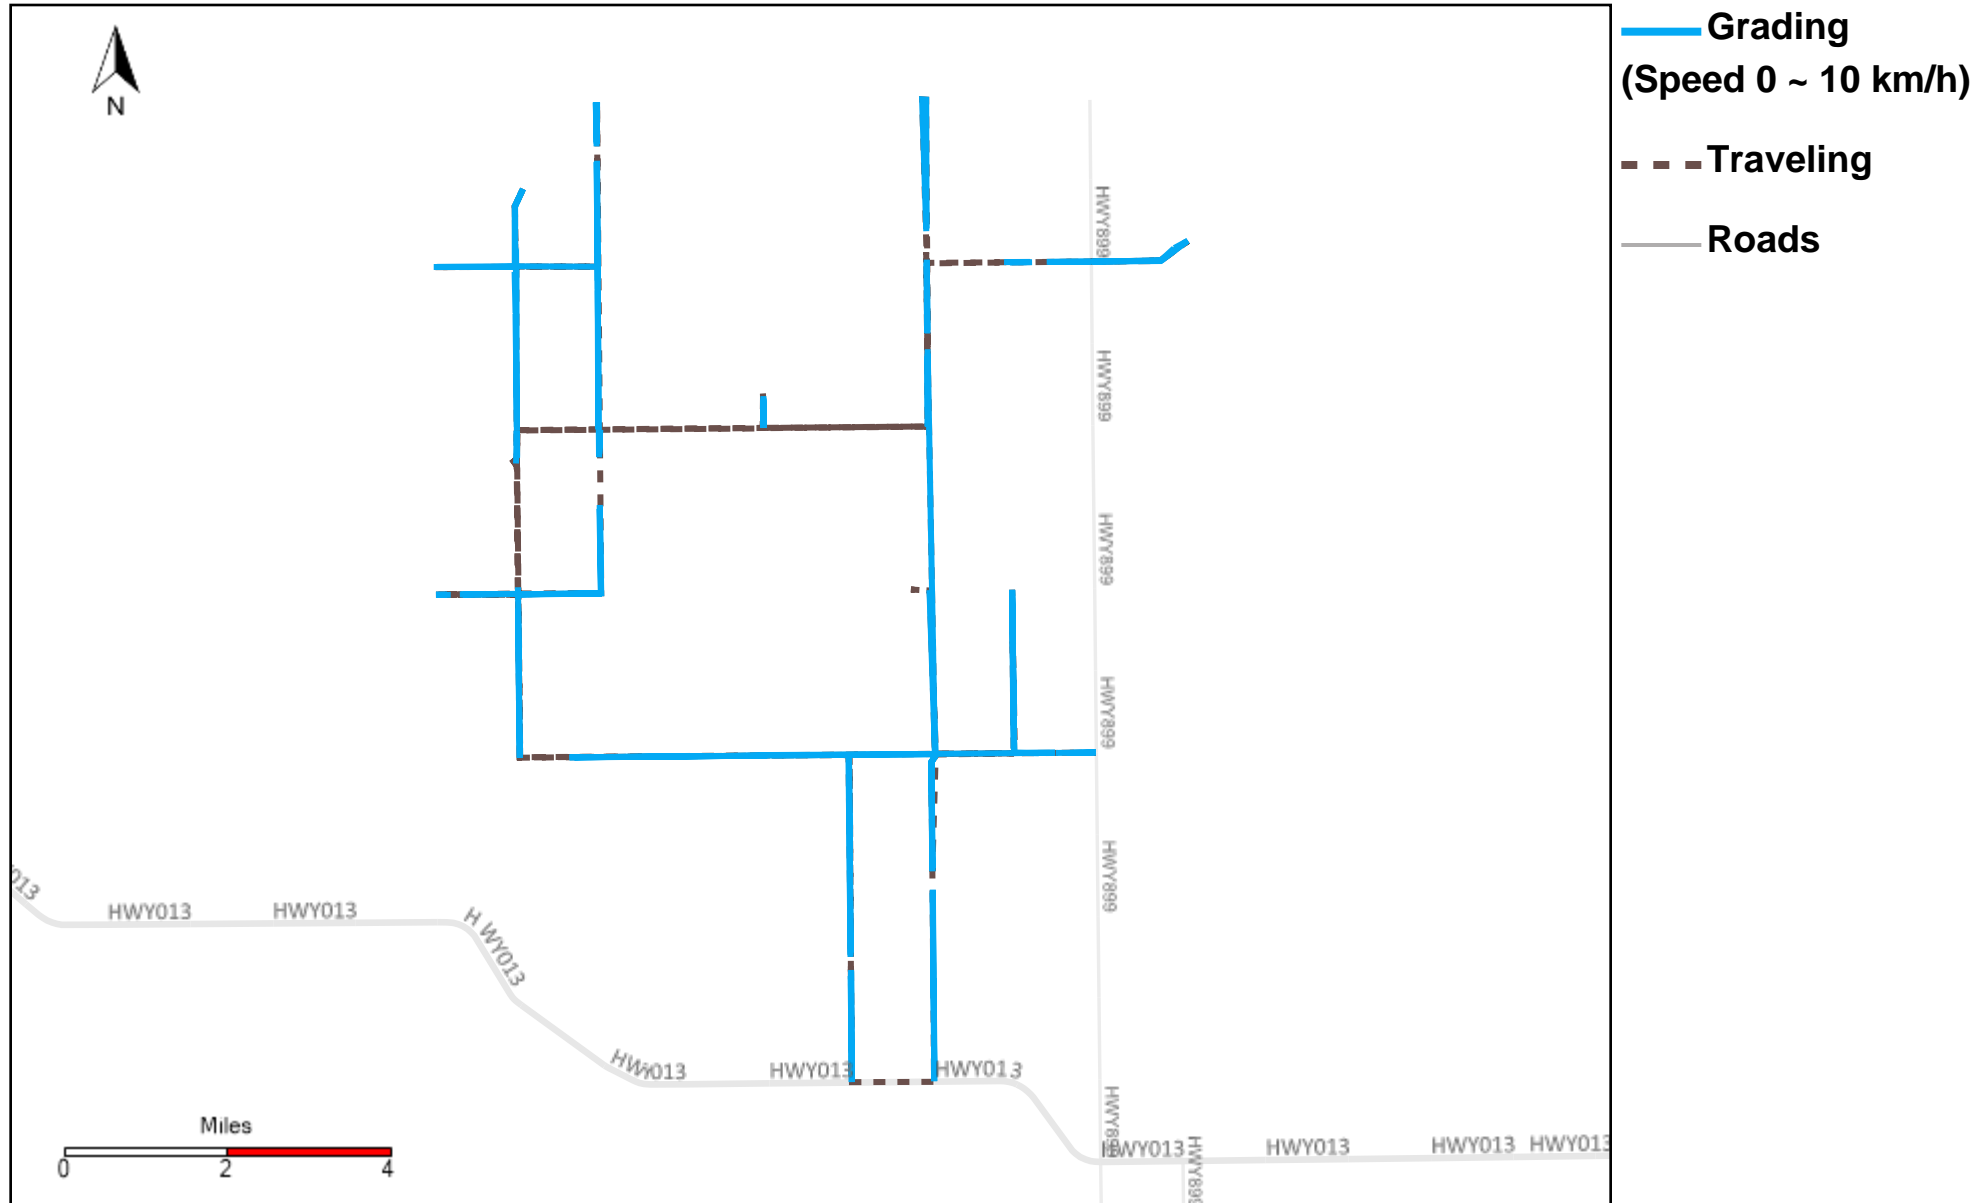

43-185_2024-09-08 ~ 2024-09-14 Tracking

Total Distance(km)	Total Hours	Work Distance(km)	Work Hours
324.74	42 hrs 49 min 4 sec	219	35 hrs 15 min 1 sec