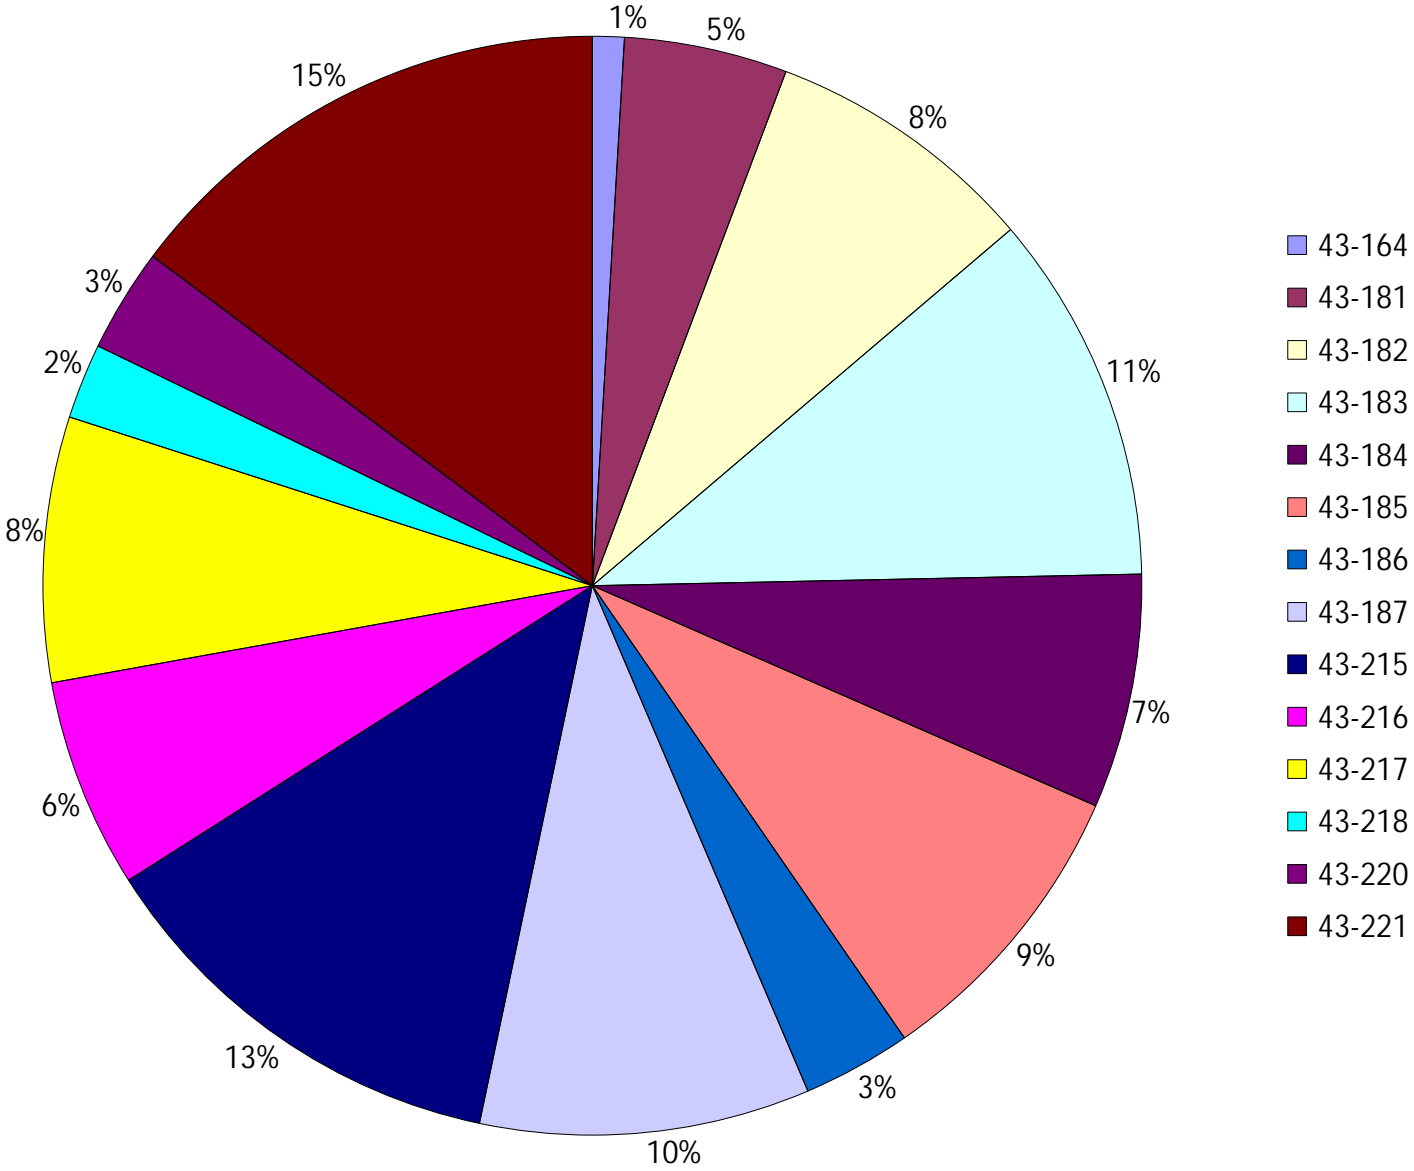

Provost Weekly Grader Report

From 9/8/2024 To 9/14/2024

9/14/2024

Vehicle	Total Distance(km)	Total Hours	Work Distance(km)	Work Hours
43-164	34.31	9 hrs 26 min 27 sec	13.5	7 hrs 43 min 10 sec
43-181	176.6	36 hrs 11 min 15 sec	79.16	18 hrs 41 min 43 sec
43-182	295.94	32 hrs 45 min 26 sec	129.26	20 hrs 45 min 5 sec
43-183	400.65	40 hrs 32 min 43 sec	189.12	26 hrs 11 min 9 sec
43-184	253.83	27 hrs 44 min 27 sec	84.13	14 hrs 20 min 27 sec
43-185	324.74	42 hrs 49 min 4 sec	219	35 hrs 15 min 1 sec
43-186	117.64	11 hrs 33 min 6 sec	45.73	6 hrs 50 min 23 sec
43-187	357.38	40 hrs 50 min 49 sec	209.01	33 hrs 56 min 9 sec
43-215	467.32	41 hrs 36 min 15 sec	217.54	27 hrs 3 min 38 sec
43-216	227.24	21 hrs 38 min 36 sec	121.18	16 hrs 16 min 57 sec
43-217	286.87	30 hrs 26 min 35 sec	114.46	17 hrs 4 min 26 sec
43-218	81.65	27 hrs 29 min 15 sec	38.68	12 hrs 36 min 3 sec
43-220	112.23	25 hrs 14 min 1 sec	57.34	10 hrs 25 min 54 sec
43-221	543.28	42 hrs 7 min 50 sec	200.56	28 hrs 13 min 43 sec
Total:	3679.68	430 hrs 25 min 50 sec	1718.69	275 hrs 23 min 49 sec

Vehicle Distance Vs Total Distance (%) From 9/8/2024 To 9/14/2024

Provost Weekly Grader Report