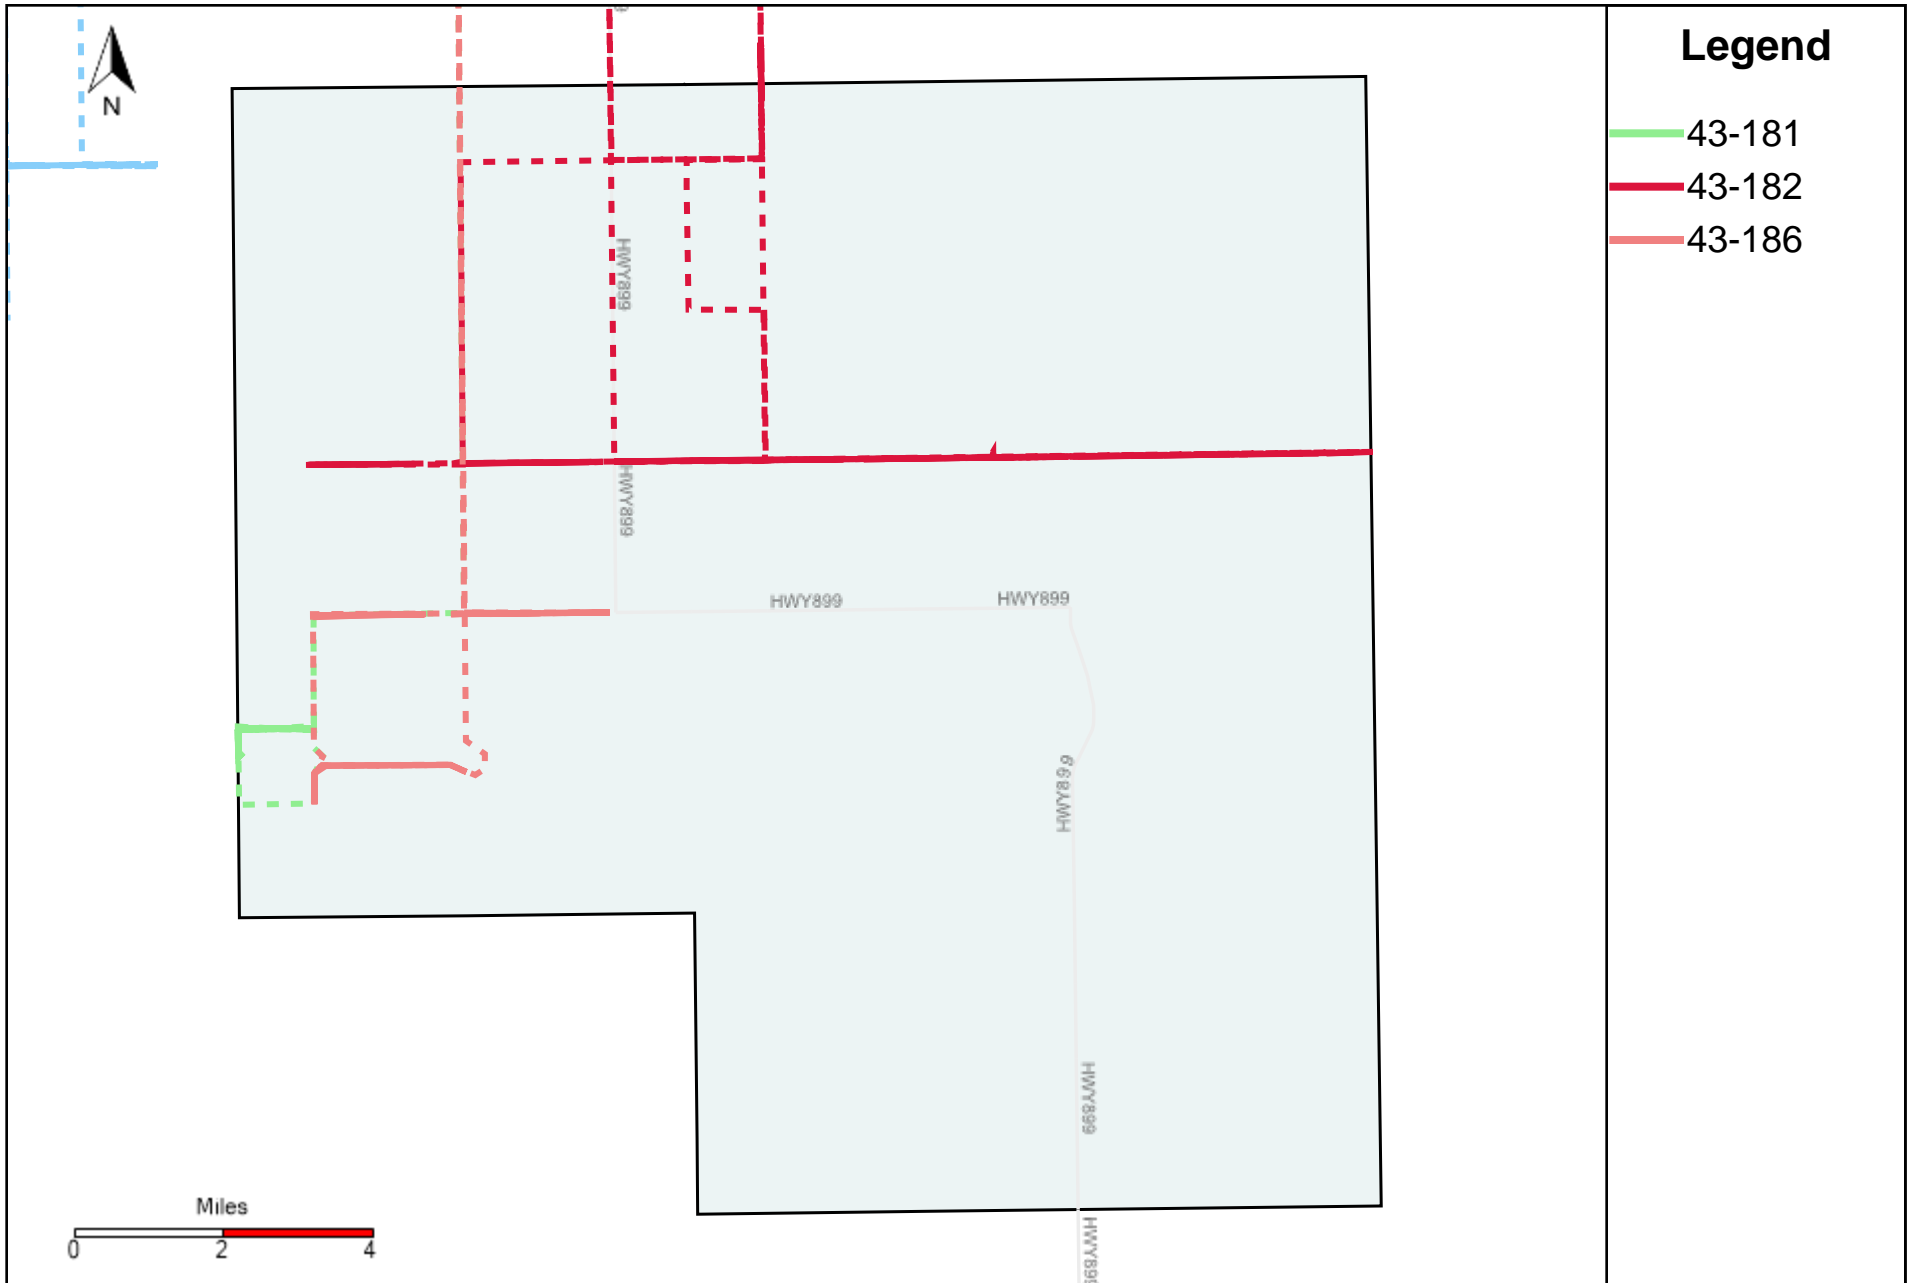

Division: 1 Grader Report(2024-09-08 ~ 2024-09-14)

Vehicle Name List	Total Distance(km)	Total Hours
43-181, 43-182, 43-186	590.19	80 hrs 29 min 47 sec