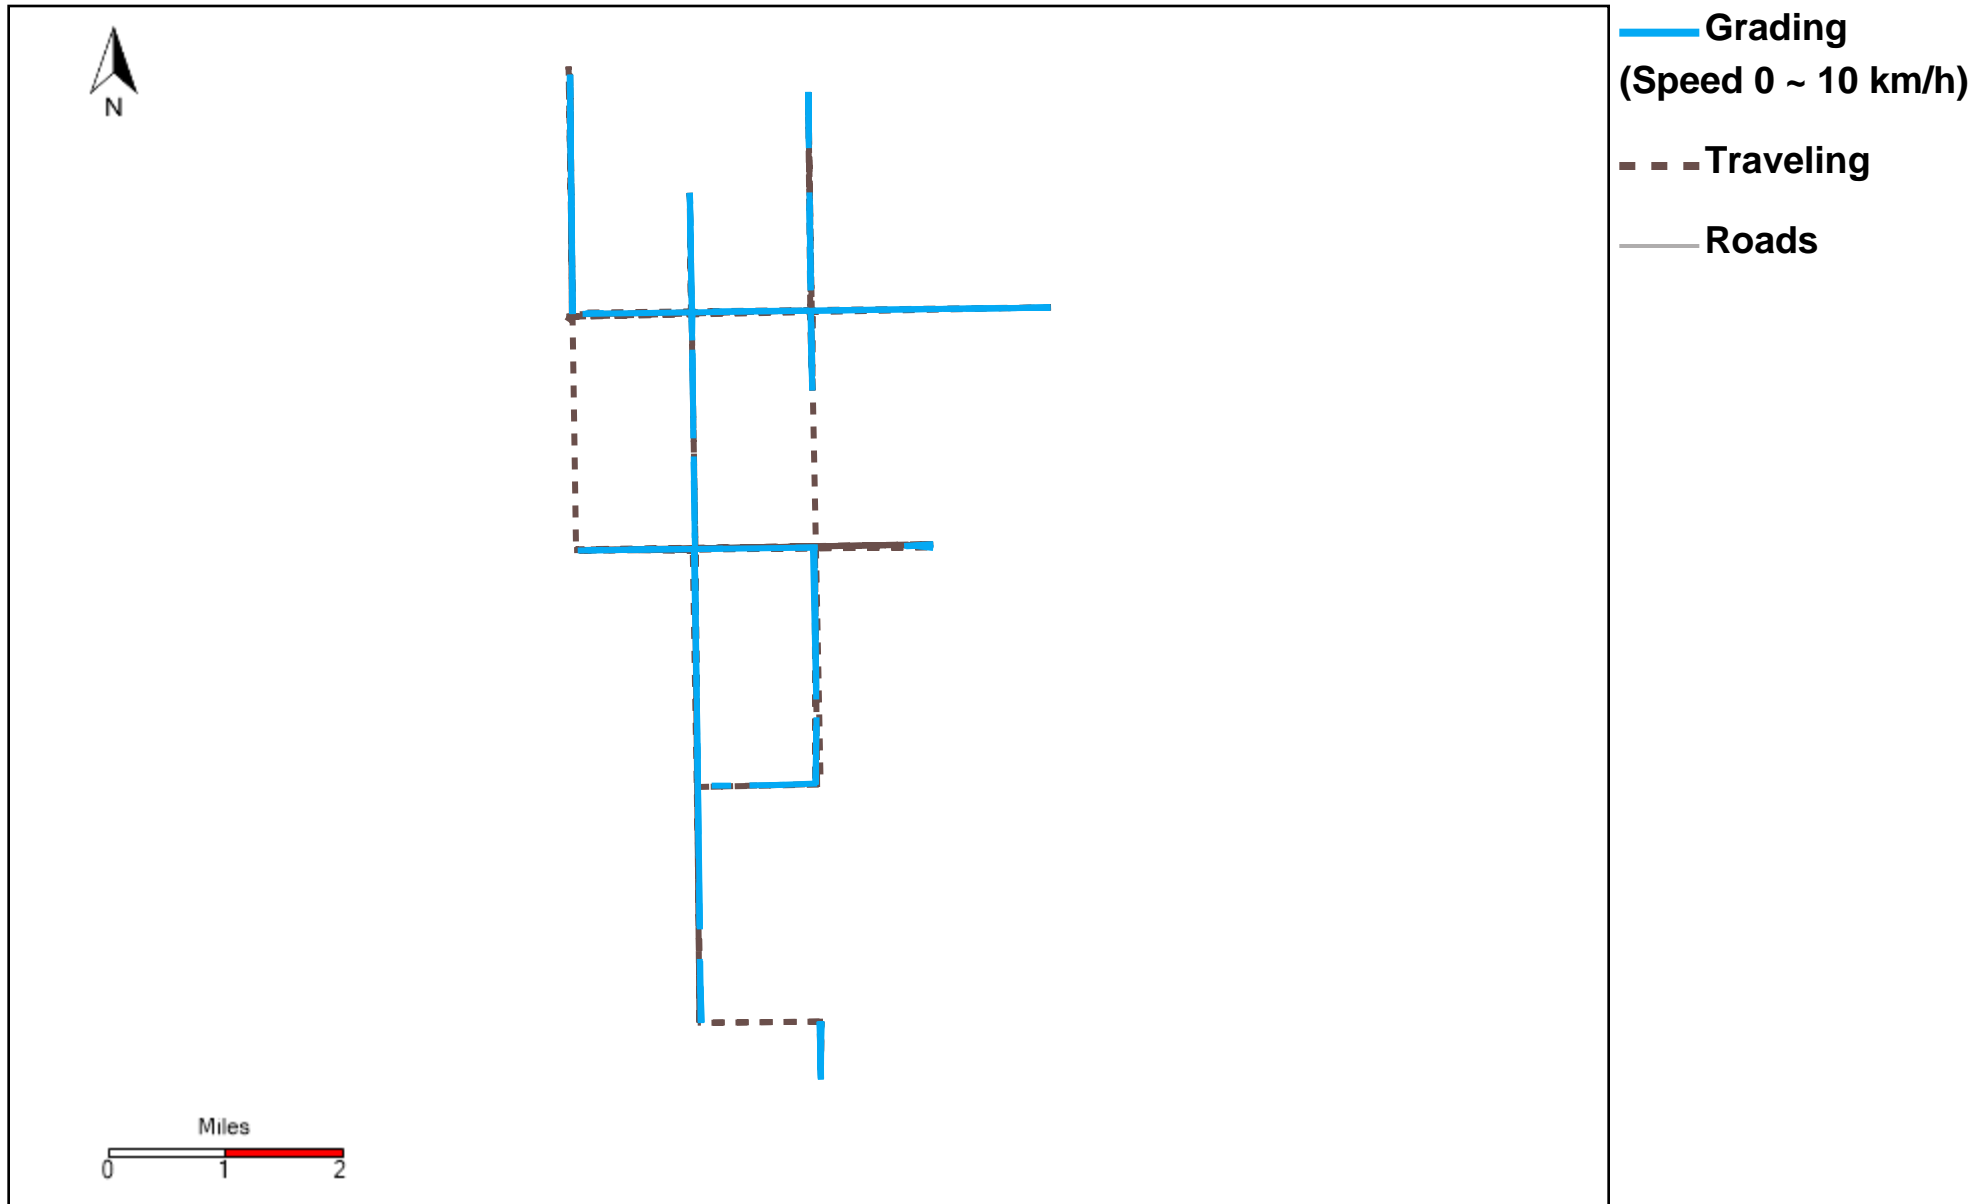

43-183_2024-09-01 ~ 2024-09-07 Tracking

Total Distance(km)	Total Hours	Work Distance(km)	Work Hours
192.19	21 hrs 9 min 48 sec	84.2	10 hrs 28 min 9 sec