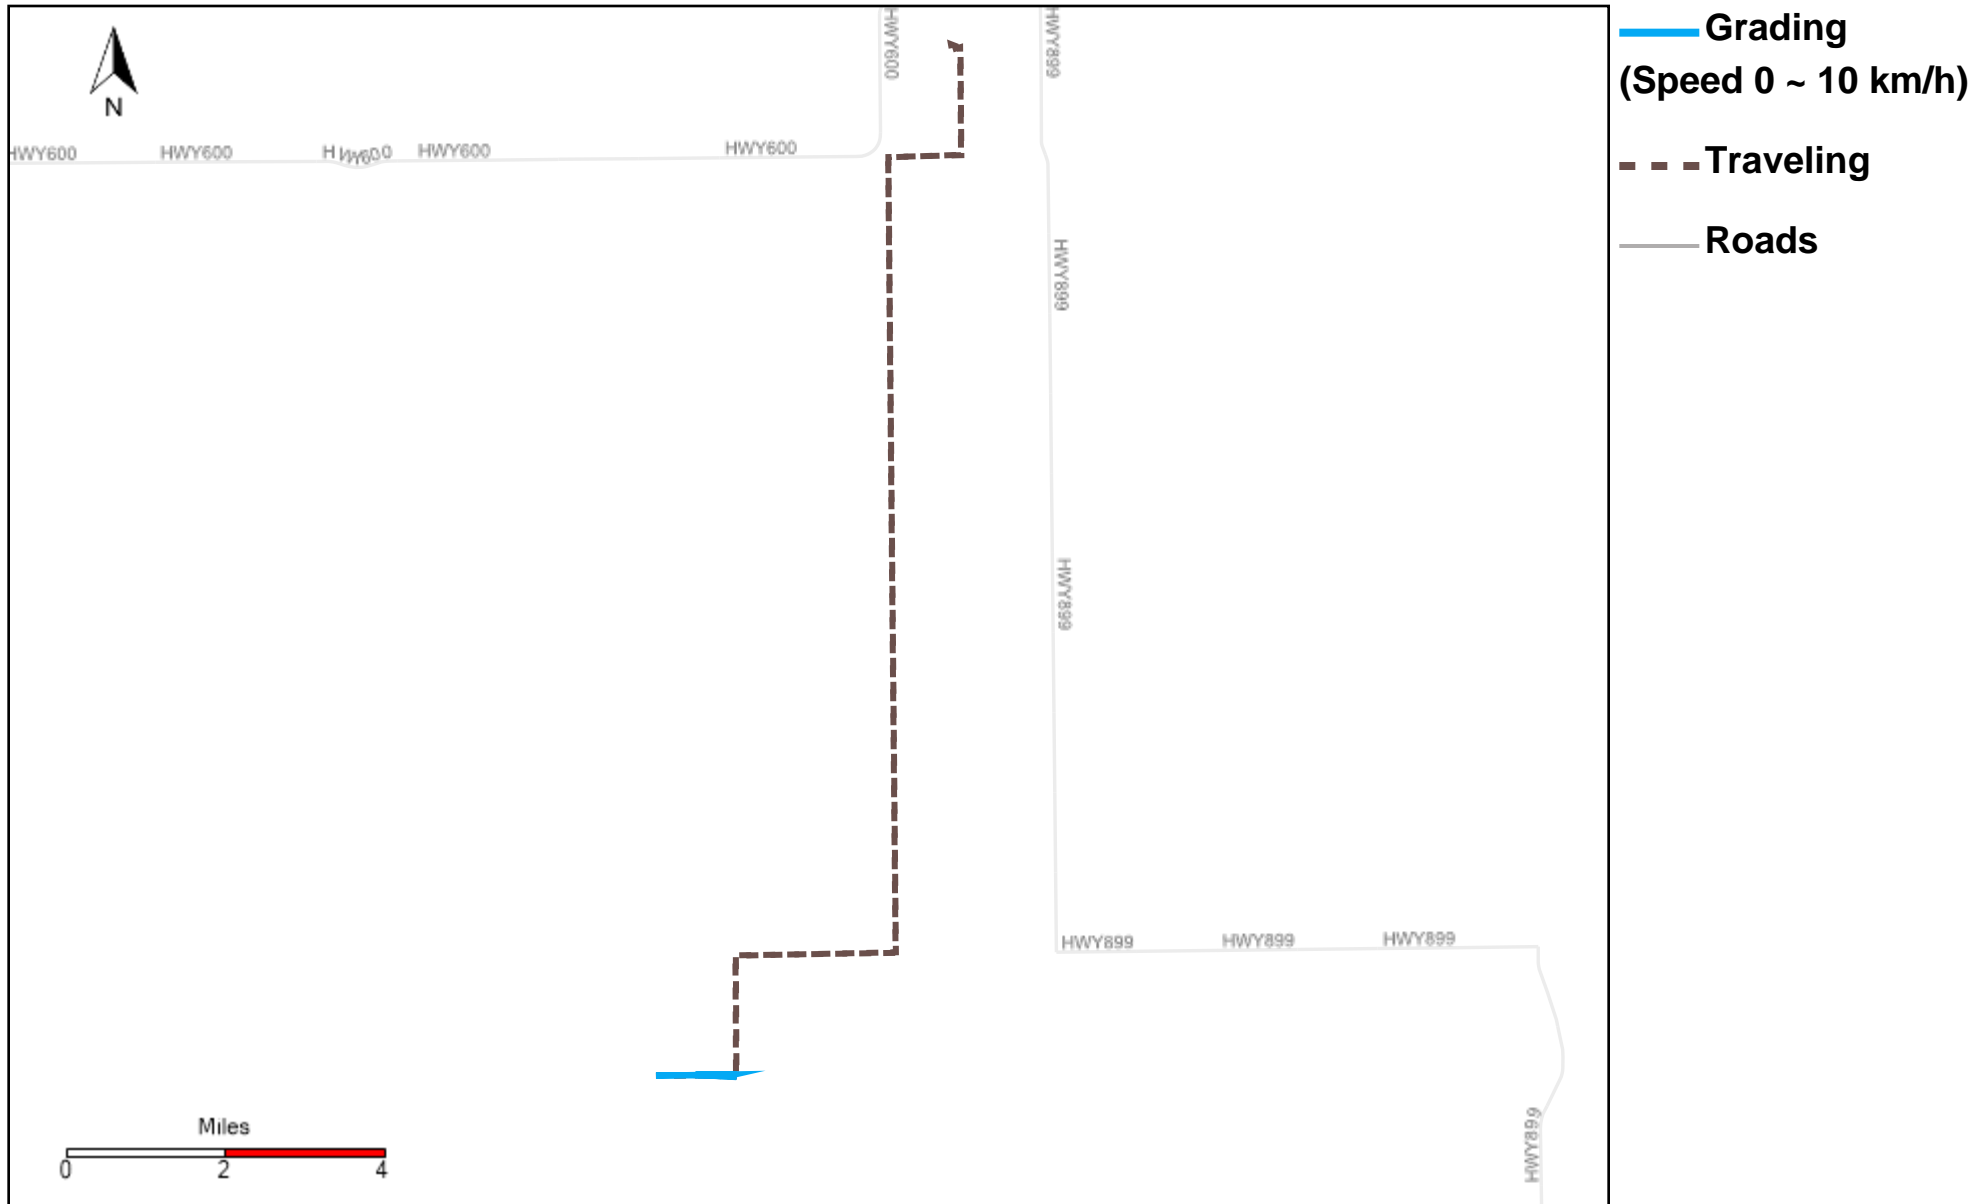

43-181_2024-09-01 ~ 2024-09-07 Tracking

Total Distance(km)	Total Hours	Work Distance(km)	Work Hours
157.37	26 hrs 4 min 31 sec	92.65	21 hrs 52 min 57 sec