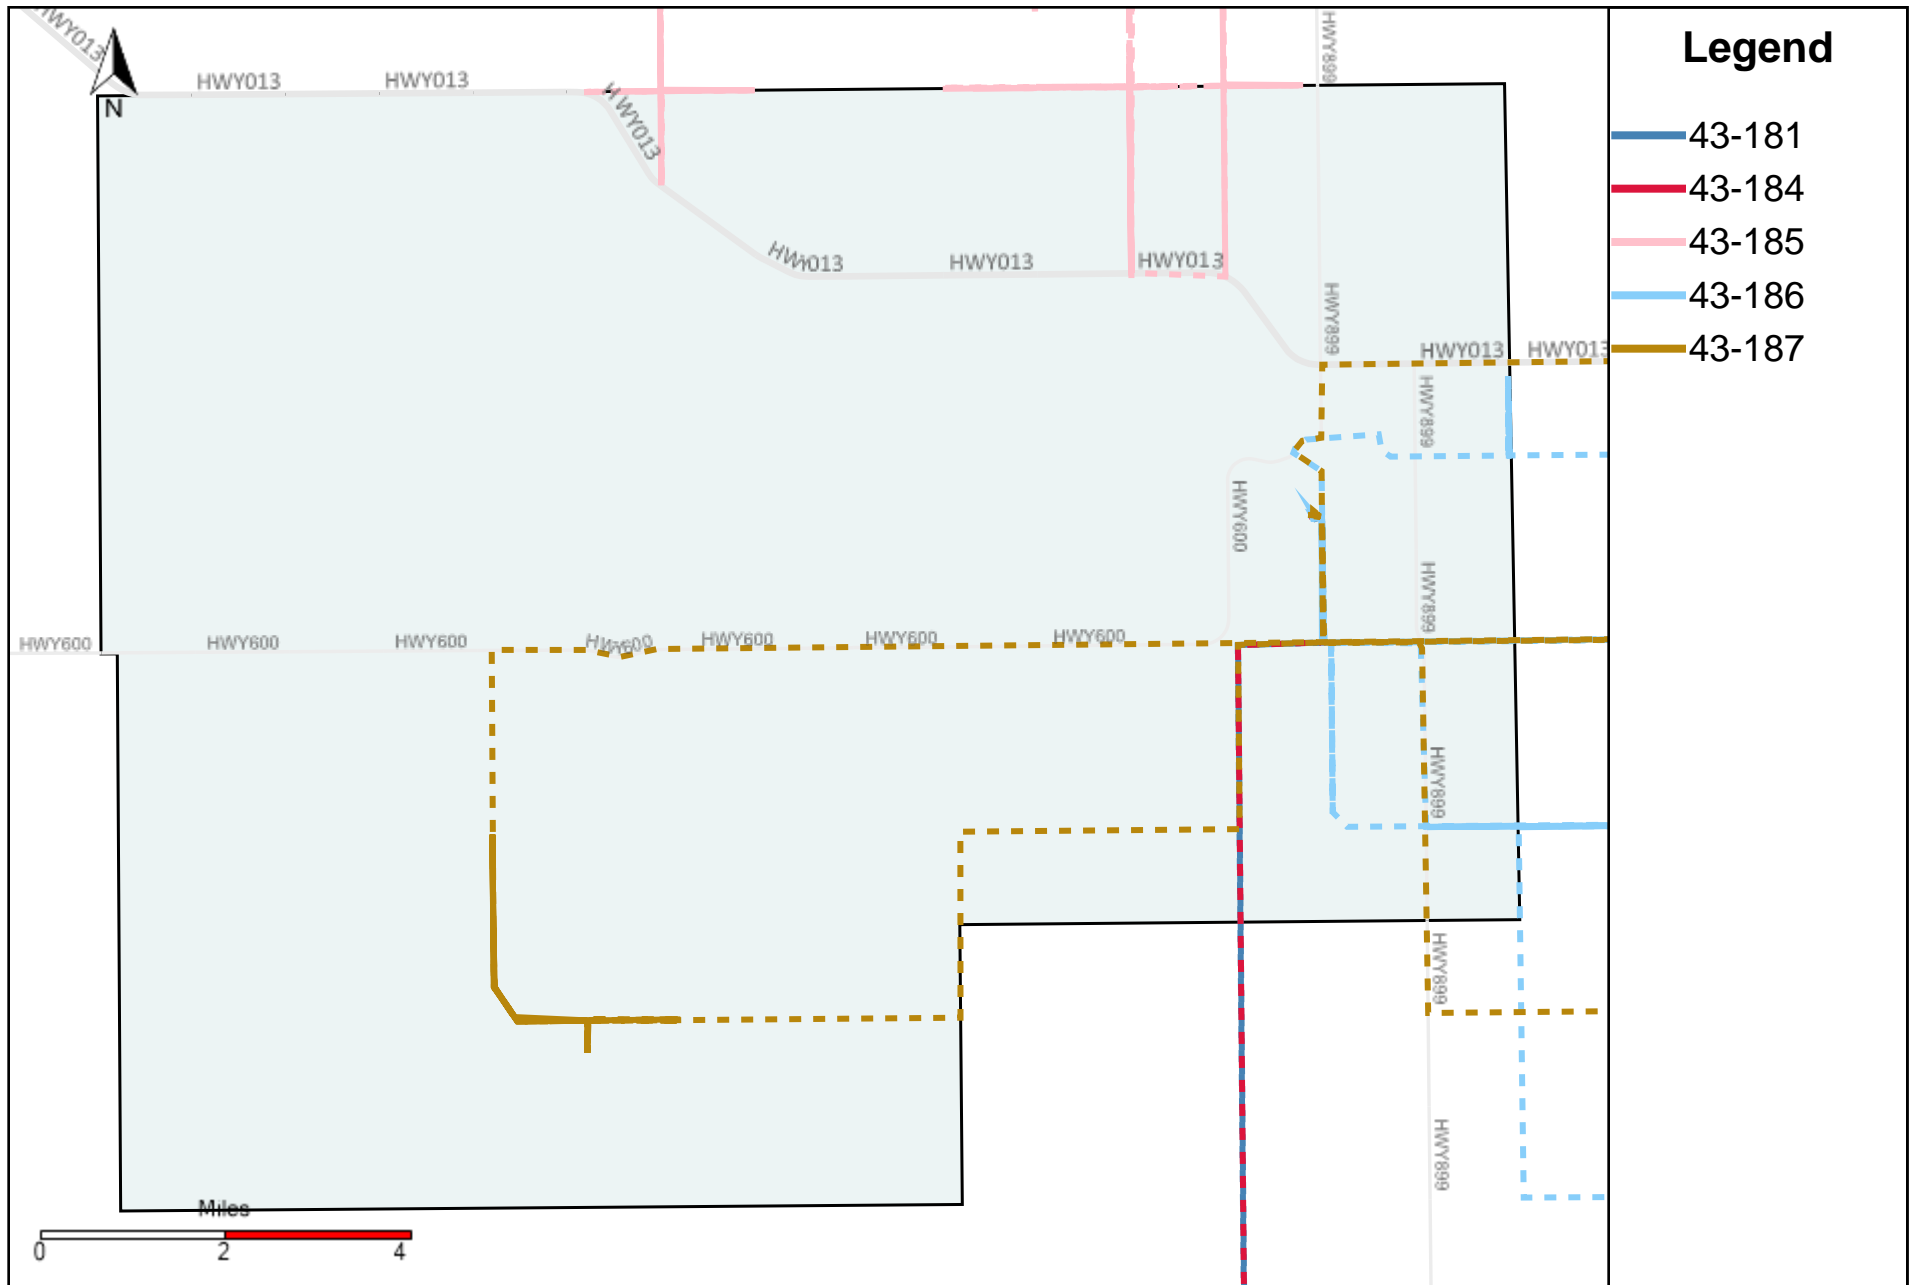

Division: 3 Grader Report(2024-09-01 ~ 2024-09-07)

Vehicle Name List	Total Distance(km)	Total Hours
43-181, 43-184, 43-185, 43-186, 43-187	1102.32	132 hrs 38 min 24 sec