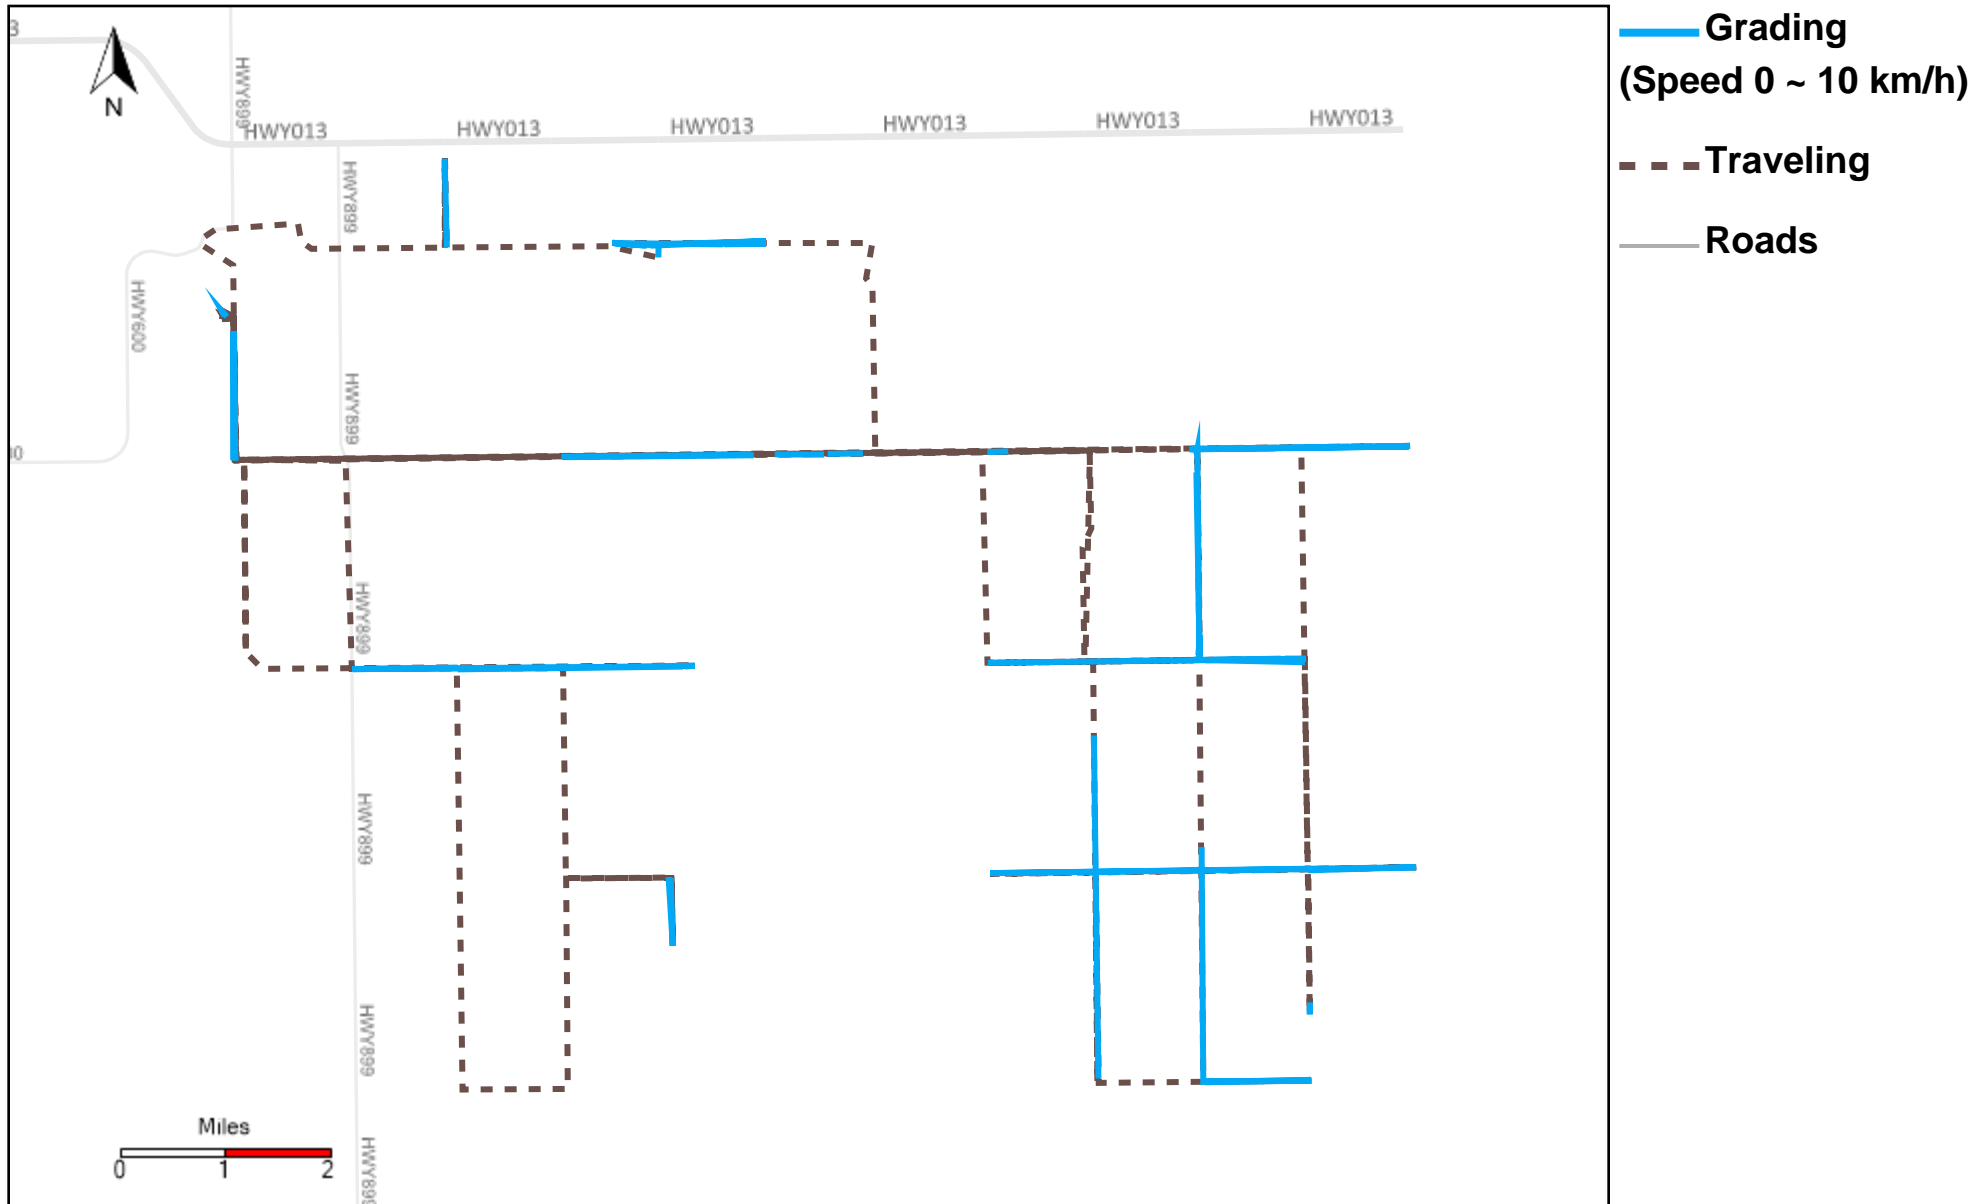

43-186_2024-09-01 ~ 2024-09-07 Tracking

Total Distance(km)	Total Hours	Work Distance(km)	Work Hours
359.98	36 hrs 14 min 34 sec	168.78	26 hrs 12 min 50 sec