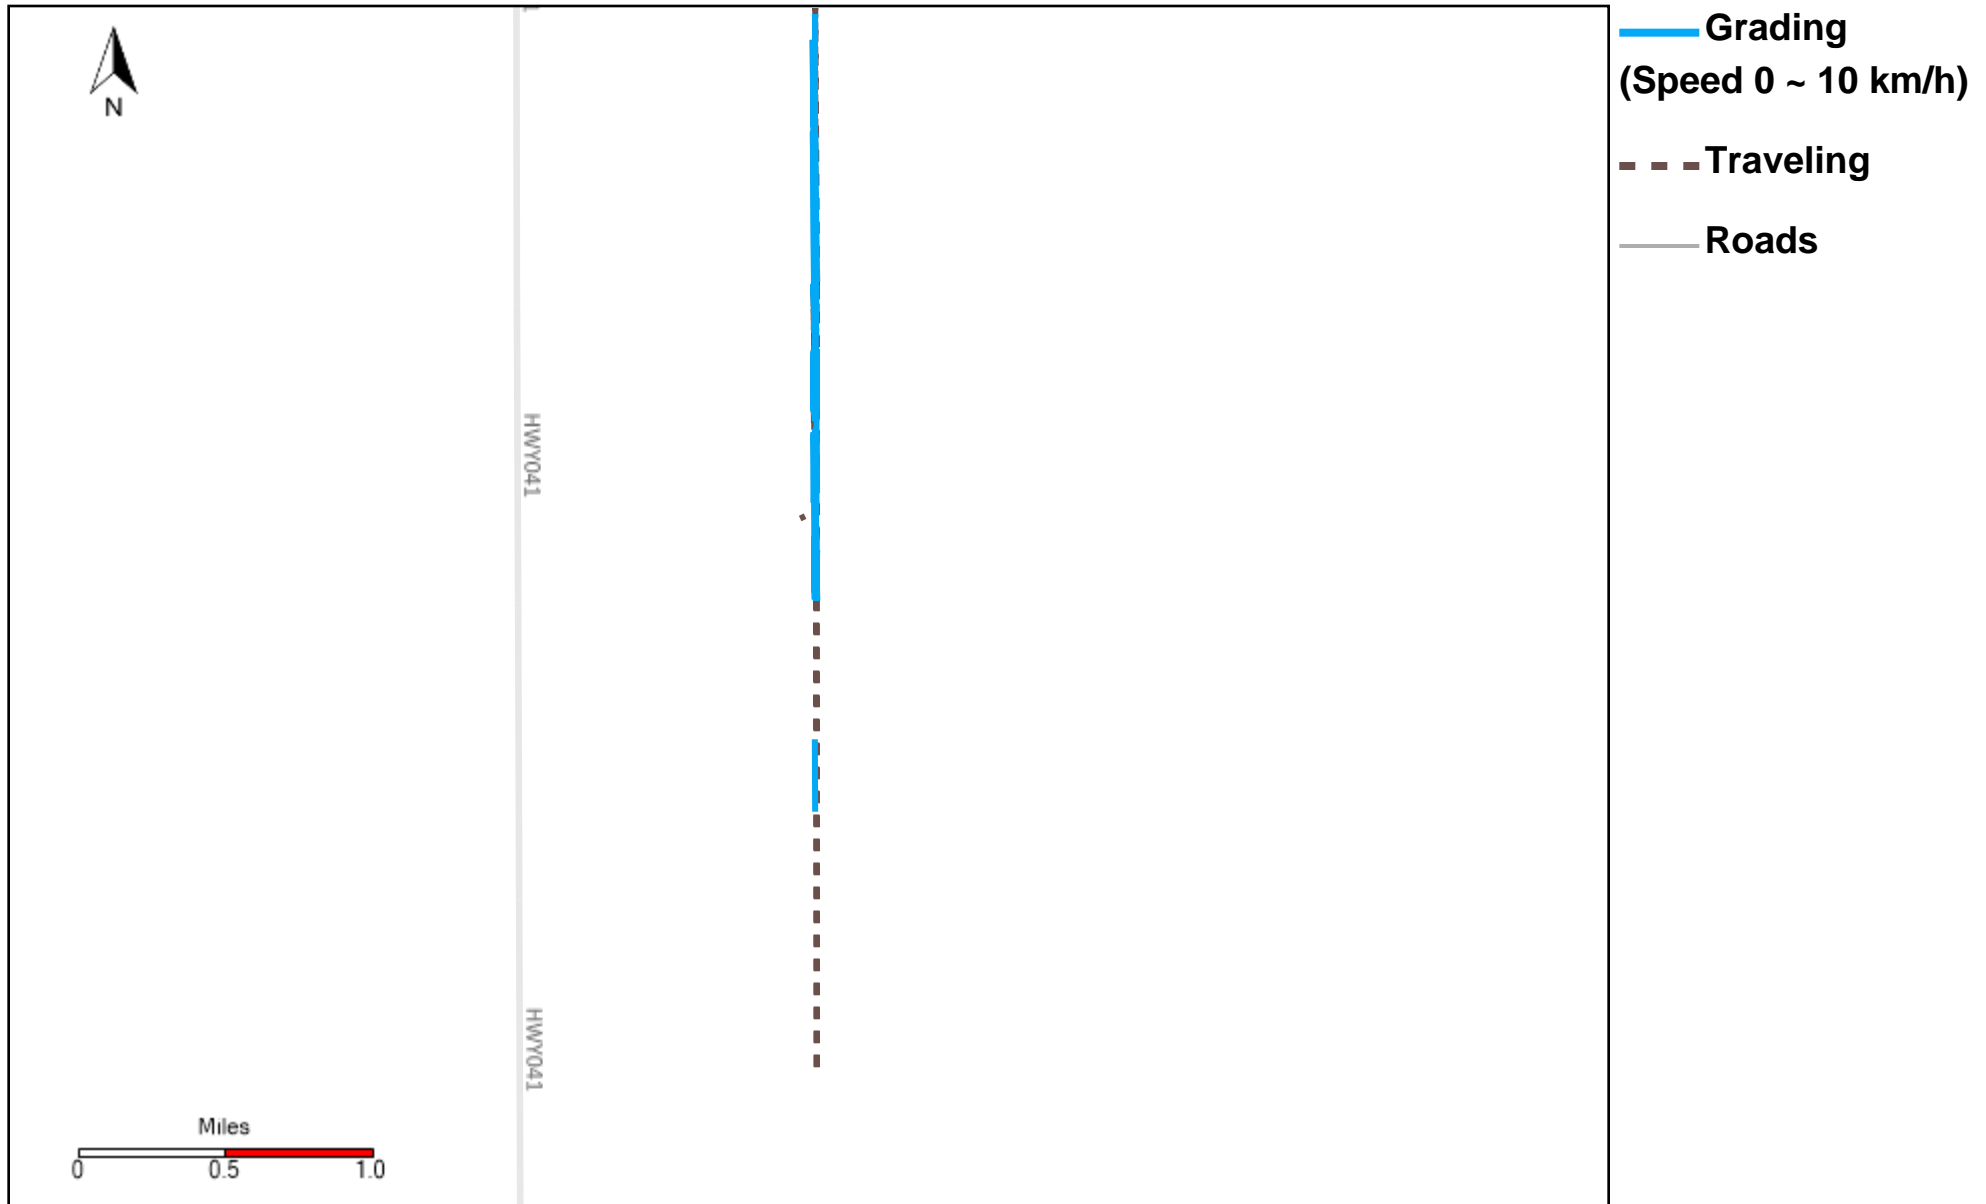

43-220_2024-09-01 ~ 2024-09-07 Tracking

Total Distance(km)	Total Hours	Work Distance(km)	Work Hours
155.89	35 hrs 59 min 9 sec	105.49	28 hrs 53 min 20 sec