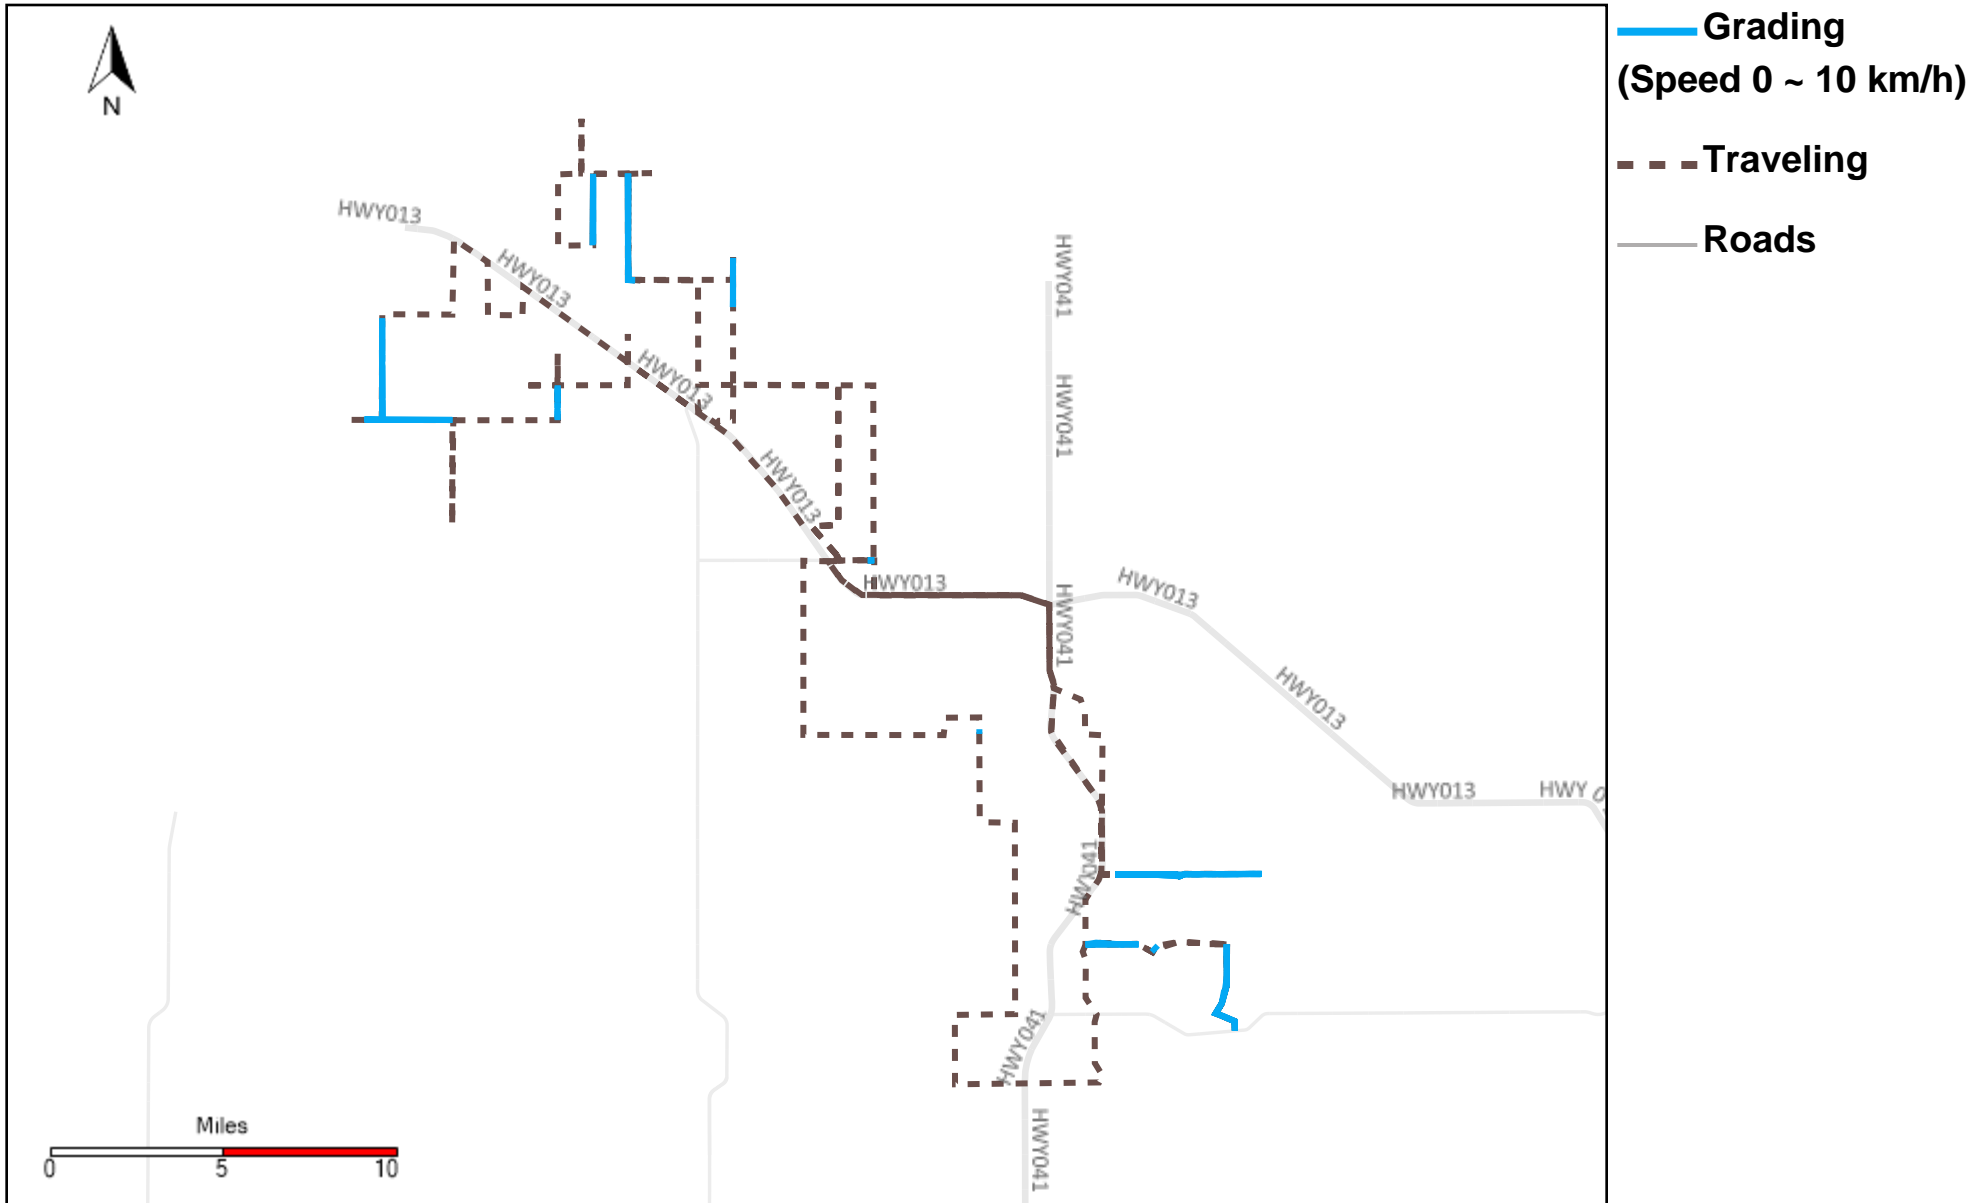

43-217_2024-09-01 ~ 2024-09-07 Tracking

Total Distance(km)	Total Hours	Work Distance(km)	Work Hours
553.28	38 hrs 49 min 28 sec	168.65	20 hrs 32 min 8 sec