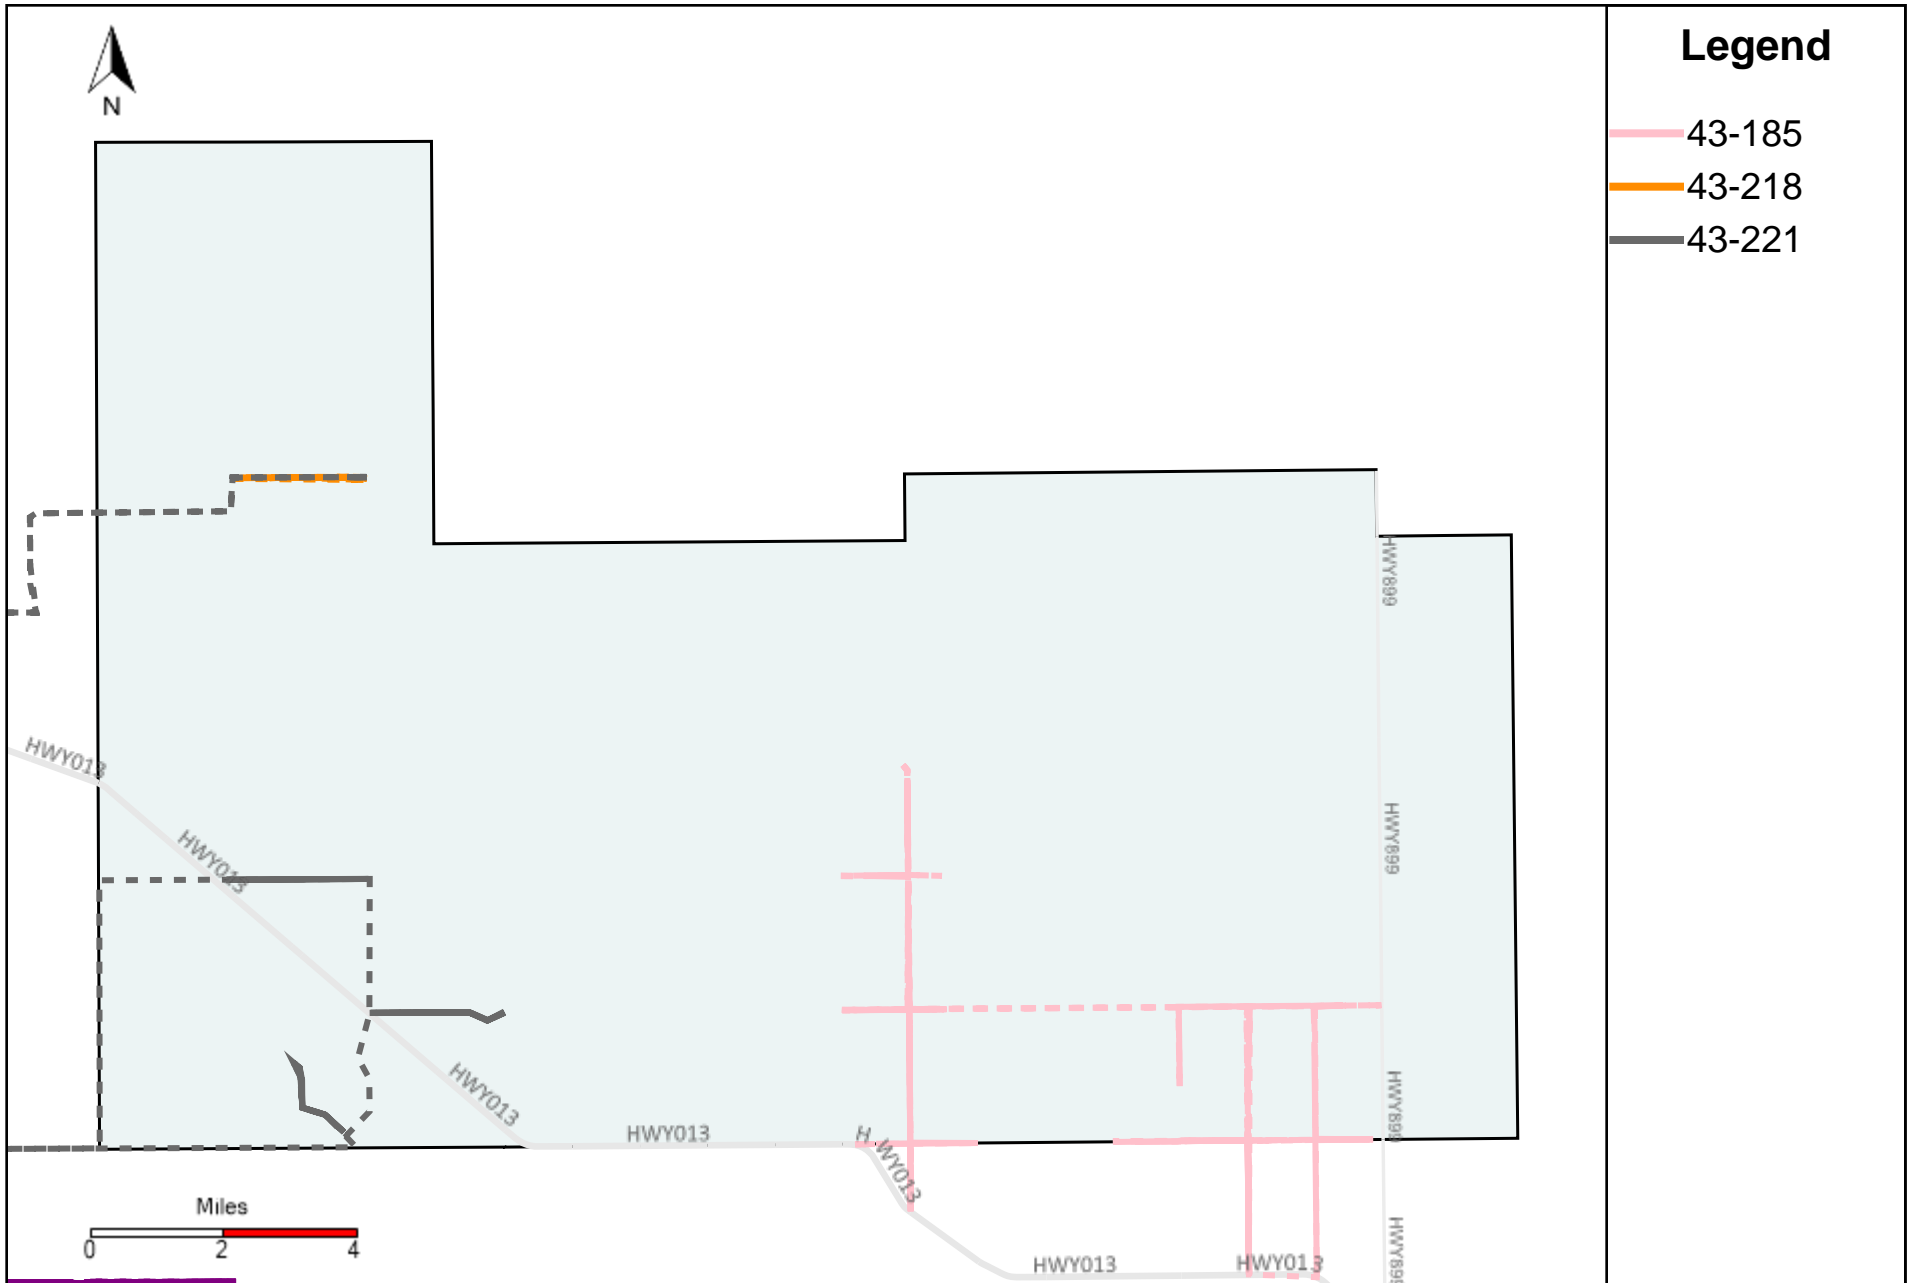

Division: 4 Grader Report(2024-09-01 ~ 2024-09-07)

Vehicle Name List	Total Distance(km)	Total Hours
43-185, 43-218, 43-221	762.12	97 hrs 57 min 11 sec