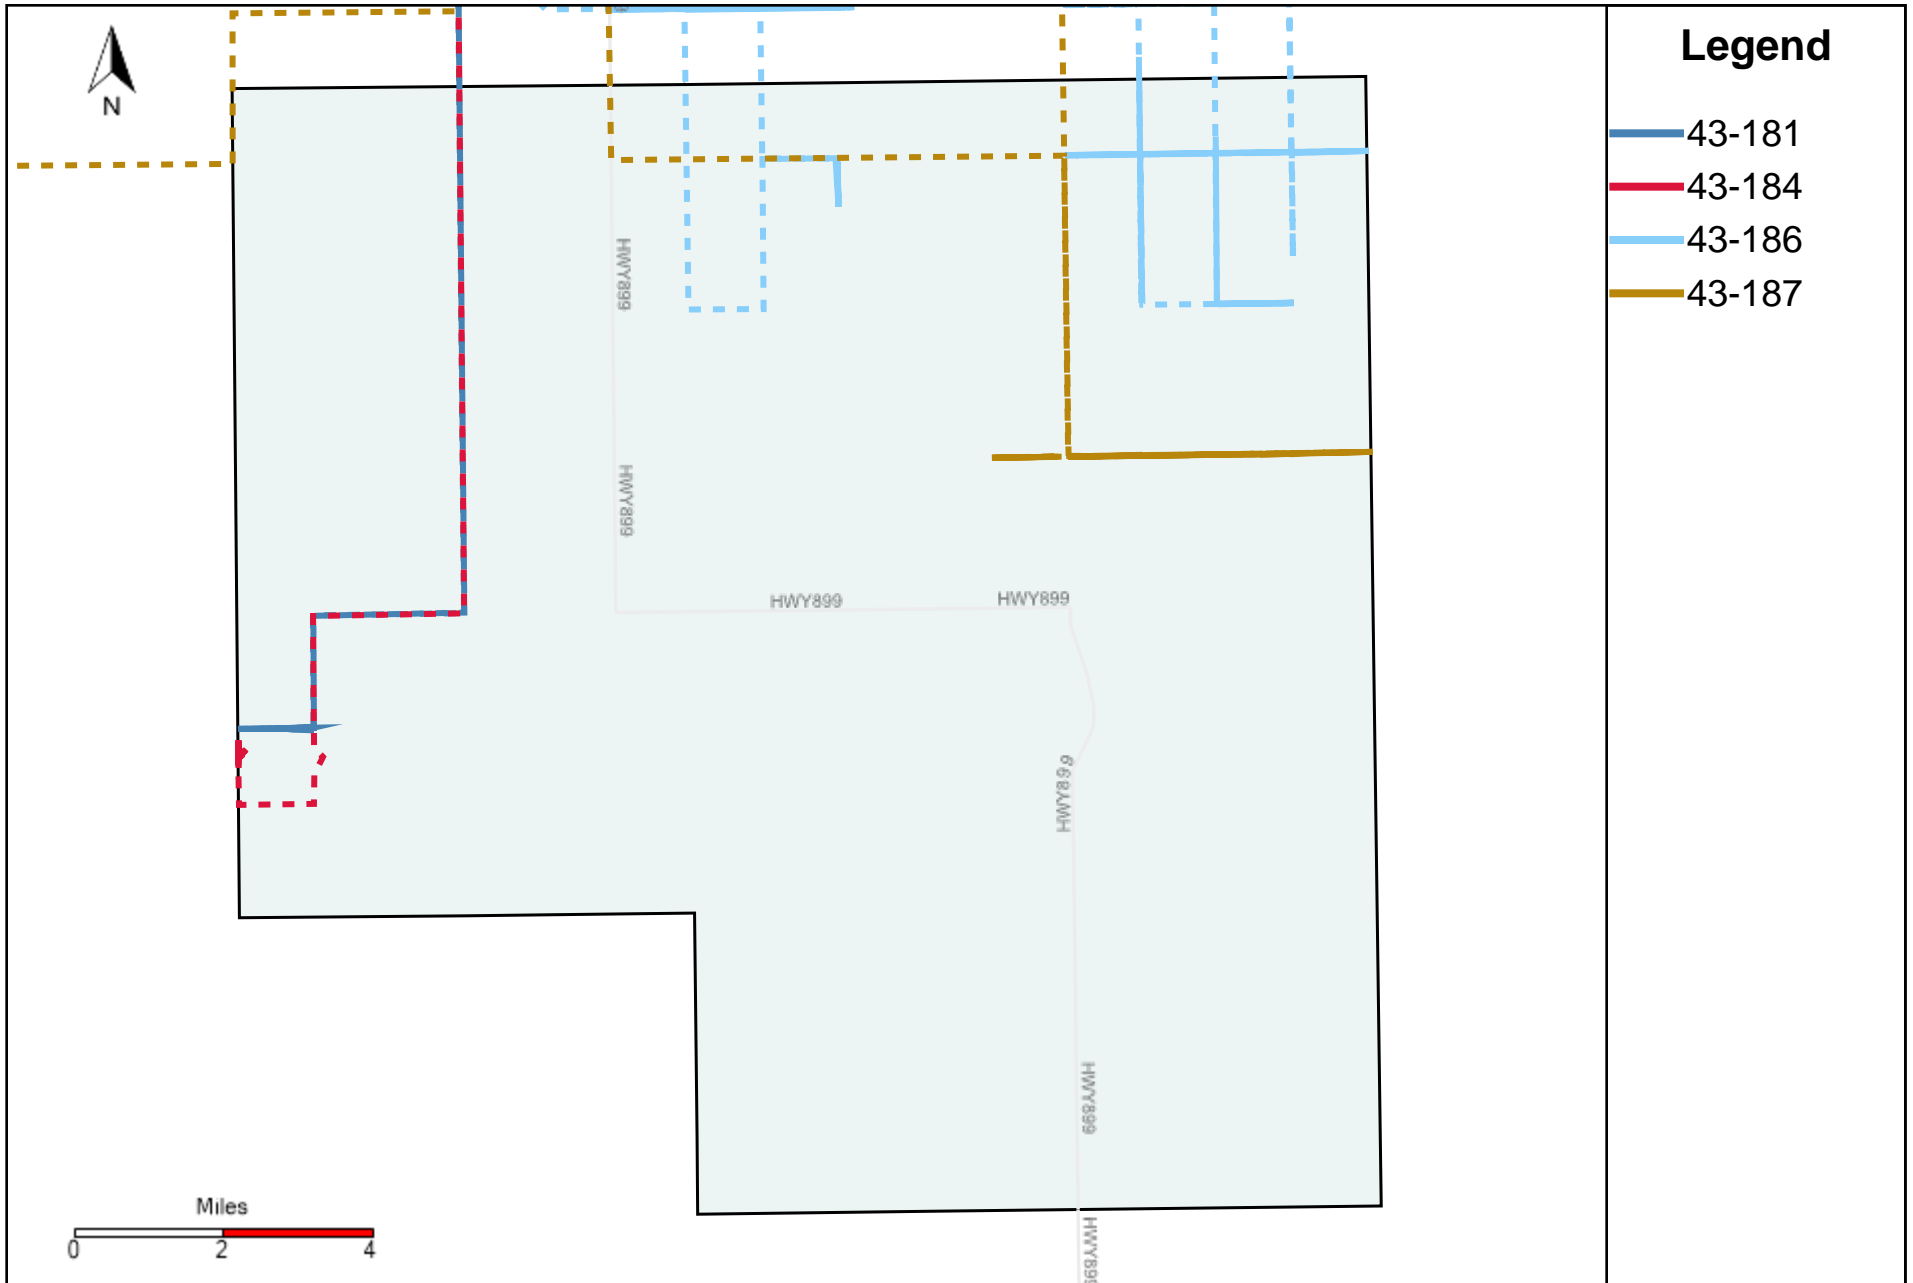

Provost Weekly Grader Report (2024-09-01 ~ 2024-09-07)

Division: 1 Grader Report(2024-09-01 ~ 2024-09-07)

Vehicle Name List	Total Distance(km)	Total Hours
43-181, 43-184, 43-186, 43-187	835.75	98 hrs 48 min 3 sec