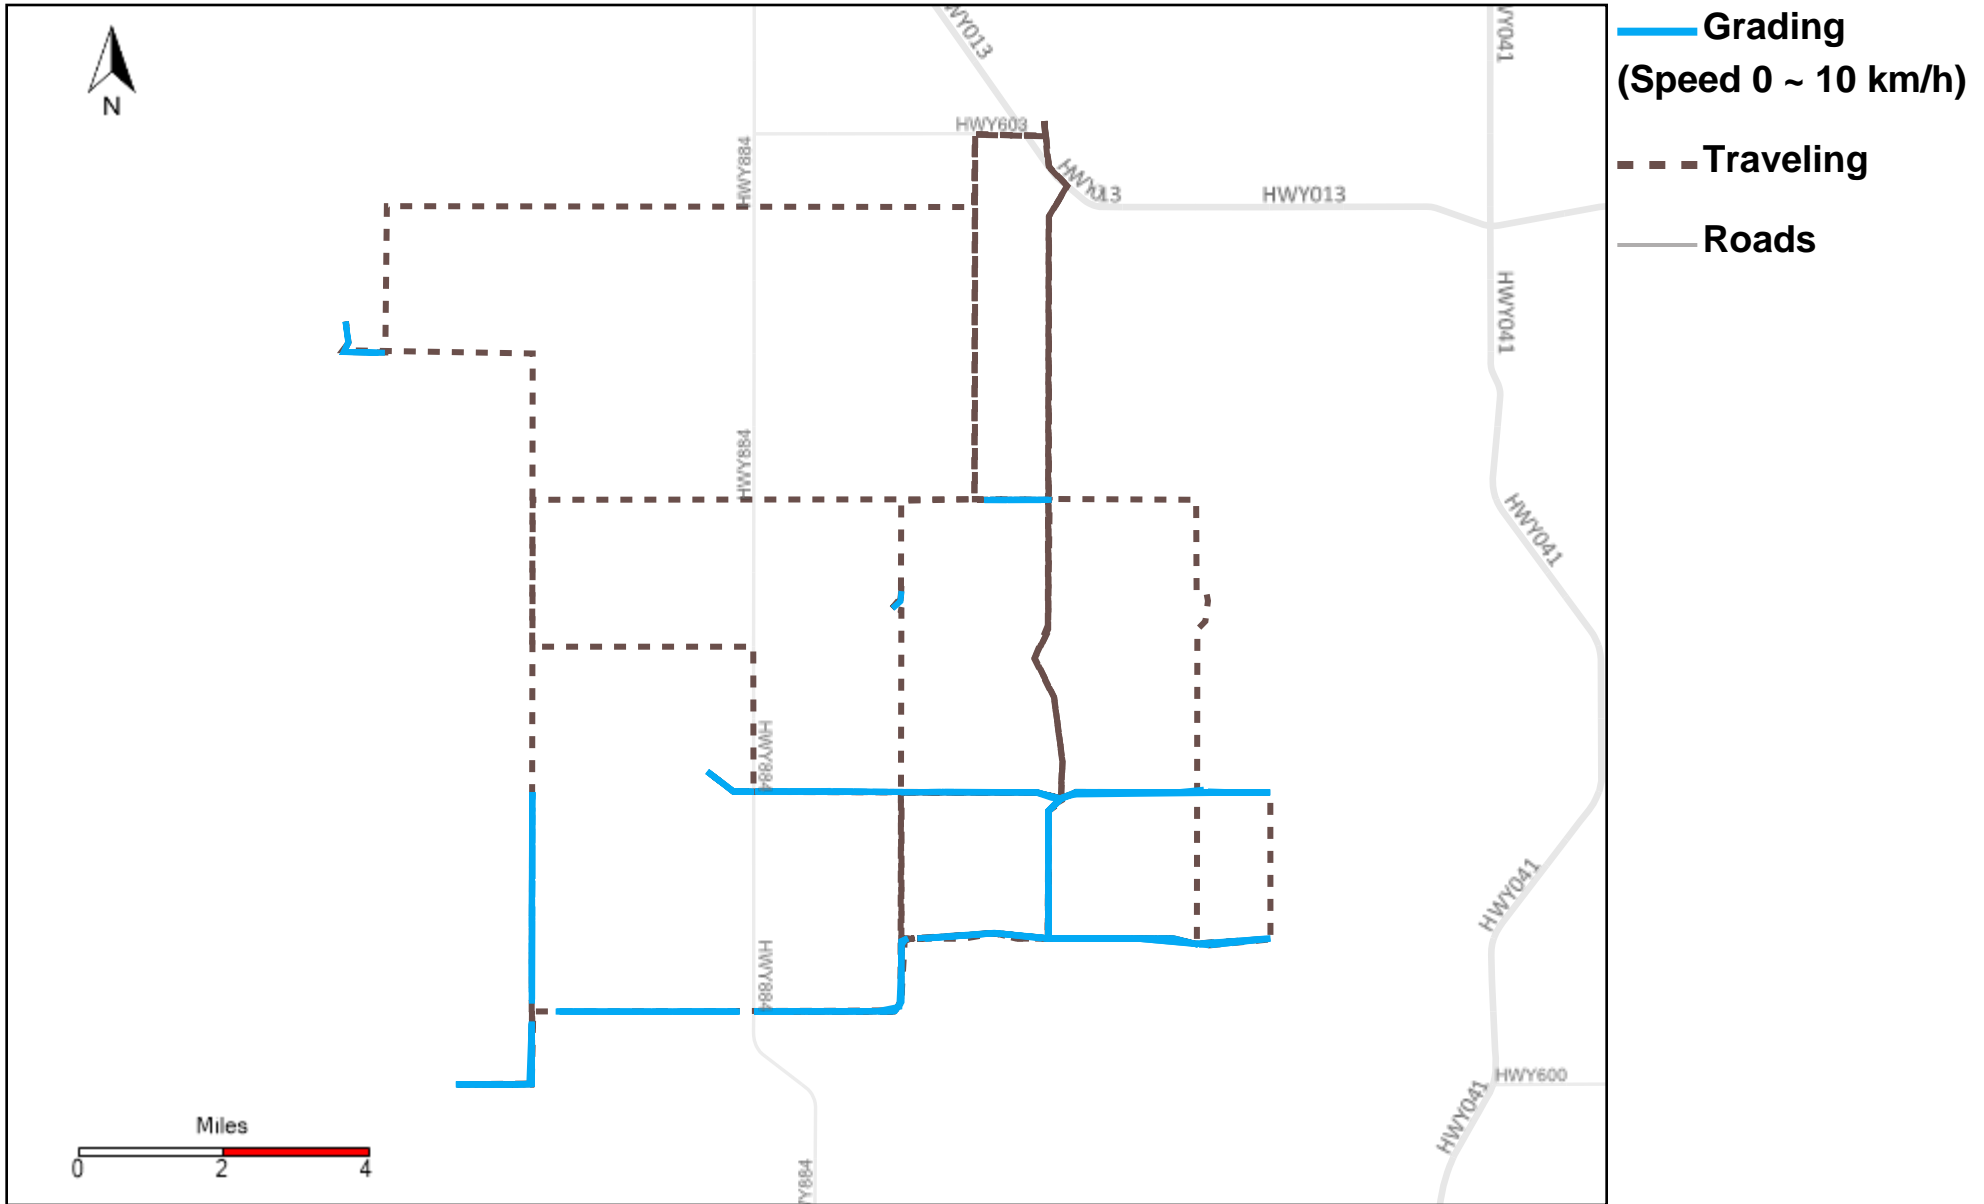

43-215_2024-09-01 ~ 2024-09-07 Tracking

Total Distance(km)	Total Hours	Work Distance(km)	Work Hours
446.88	41 hrs 43 min 5 sec	208.76	26 hrs 43 min 57 sec