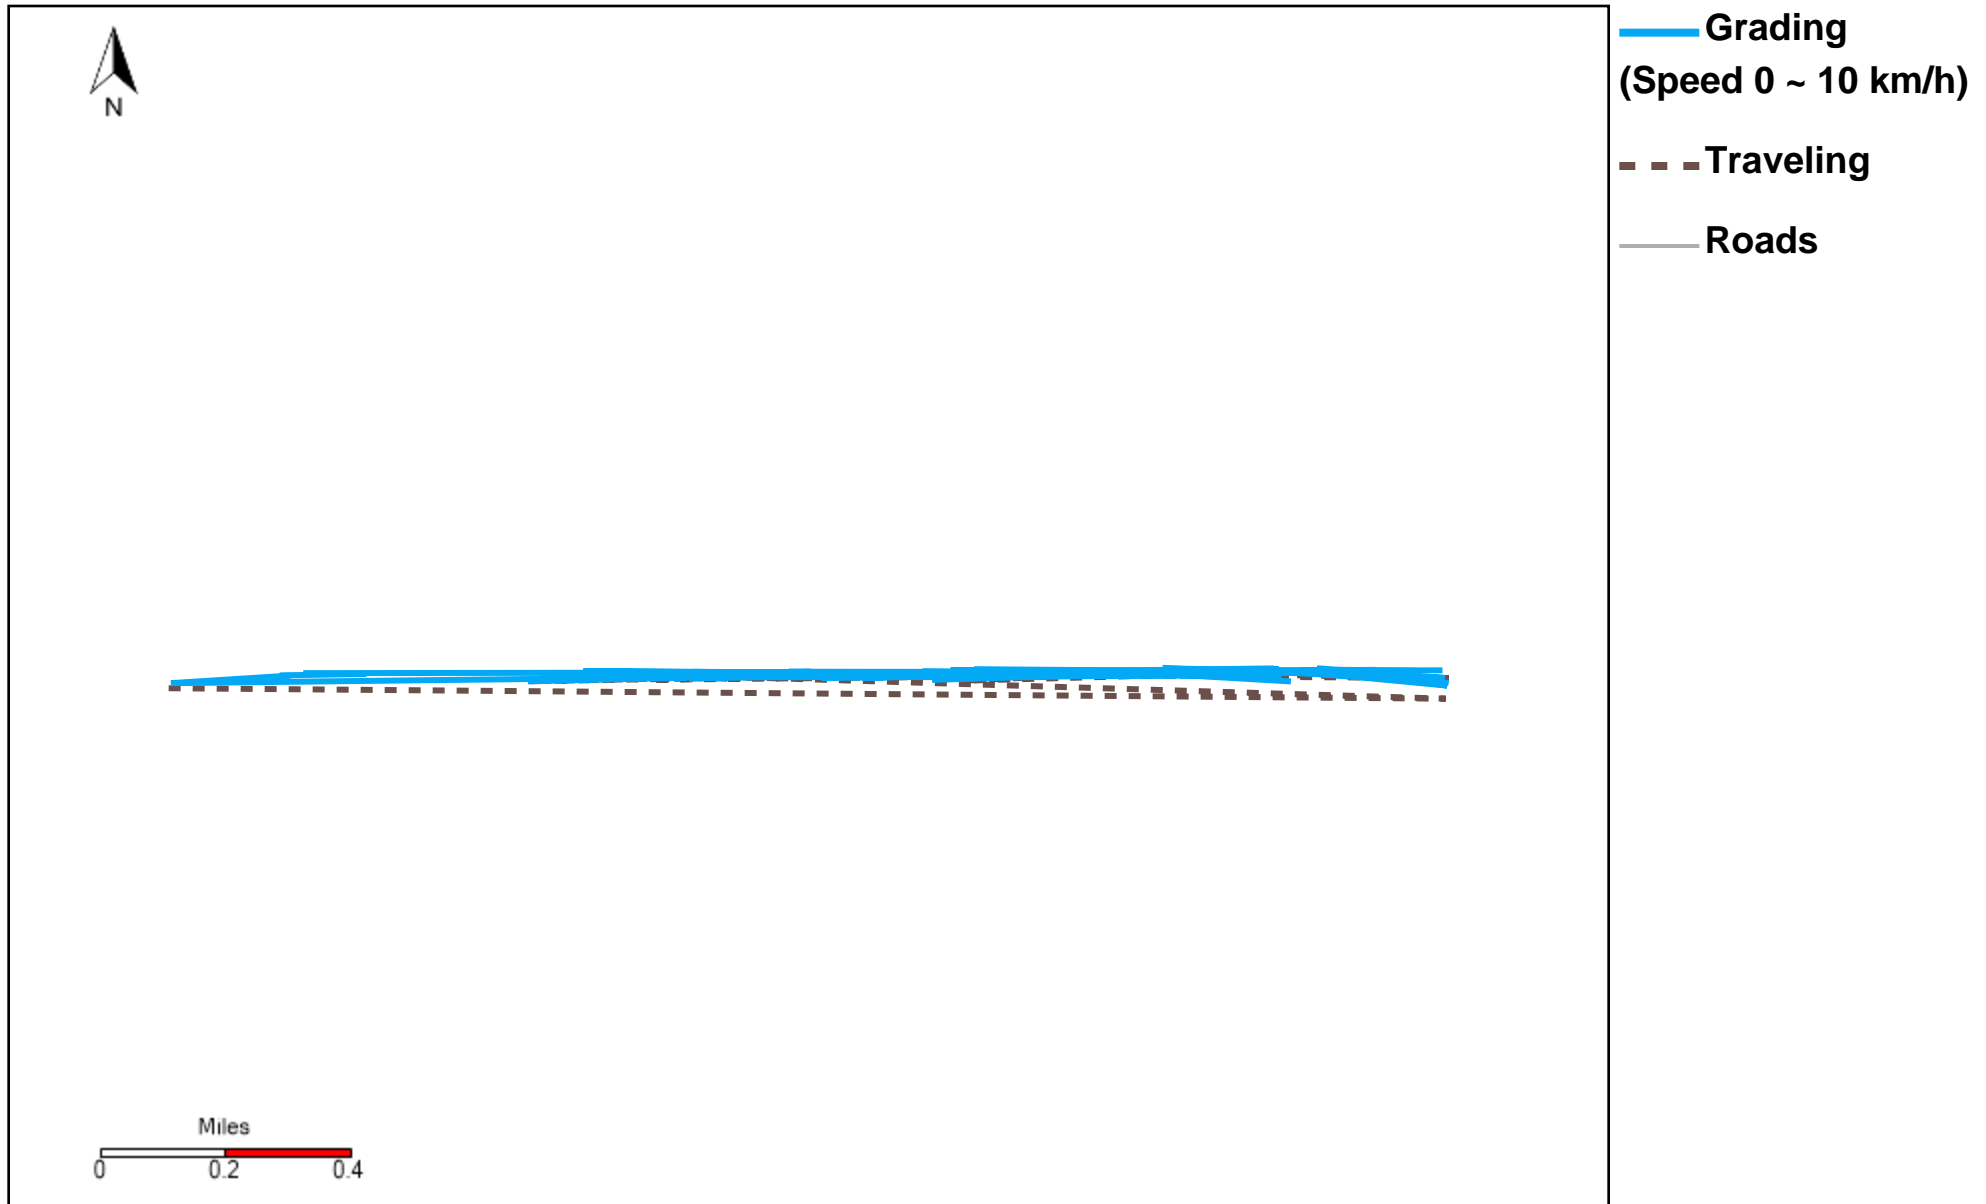

43-218_2024-09-01 ~ 2024-09-07 Tracking

Total Distance(km)	Total Hours	Work Distance(km)	Work Hours
142.97	35 hrs 1 min 18 sec	108.87	27 hrs 54 min 30 sec