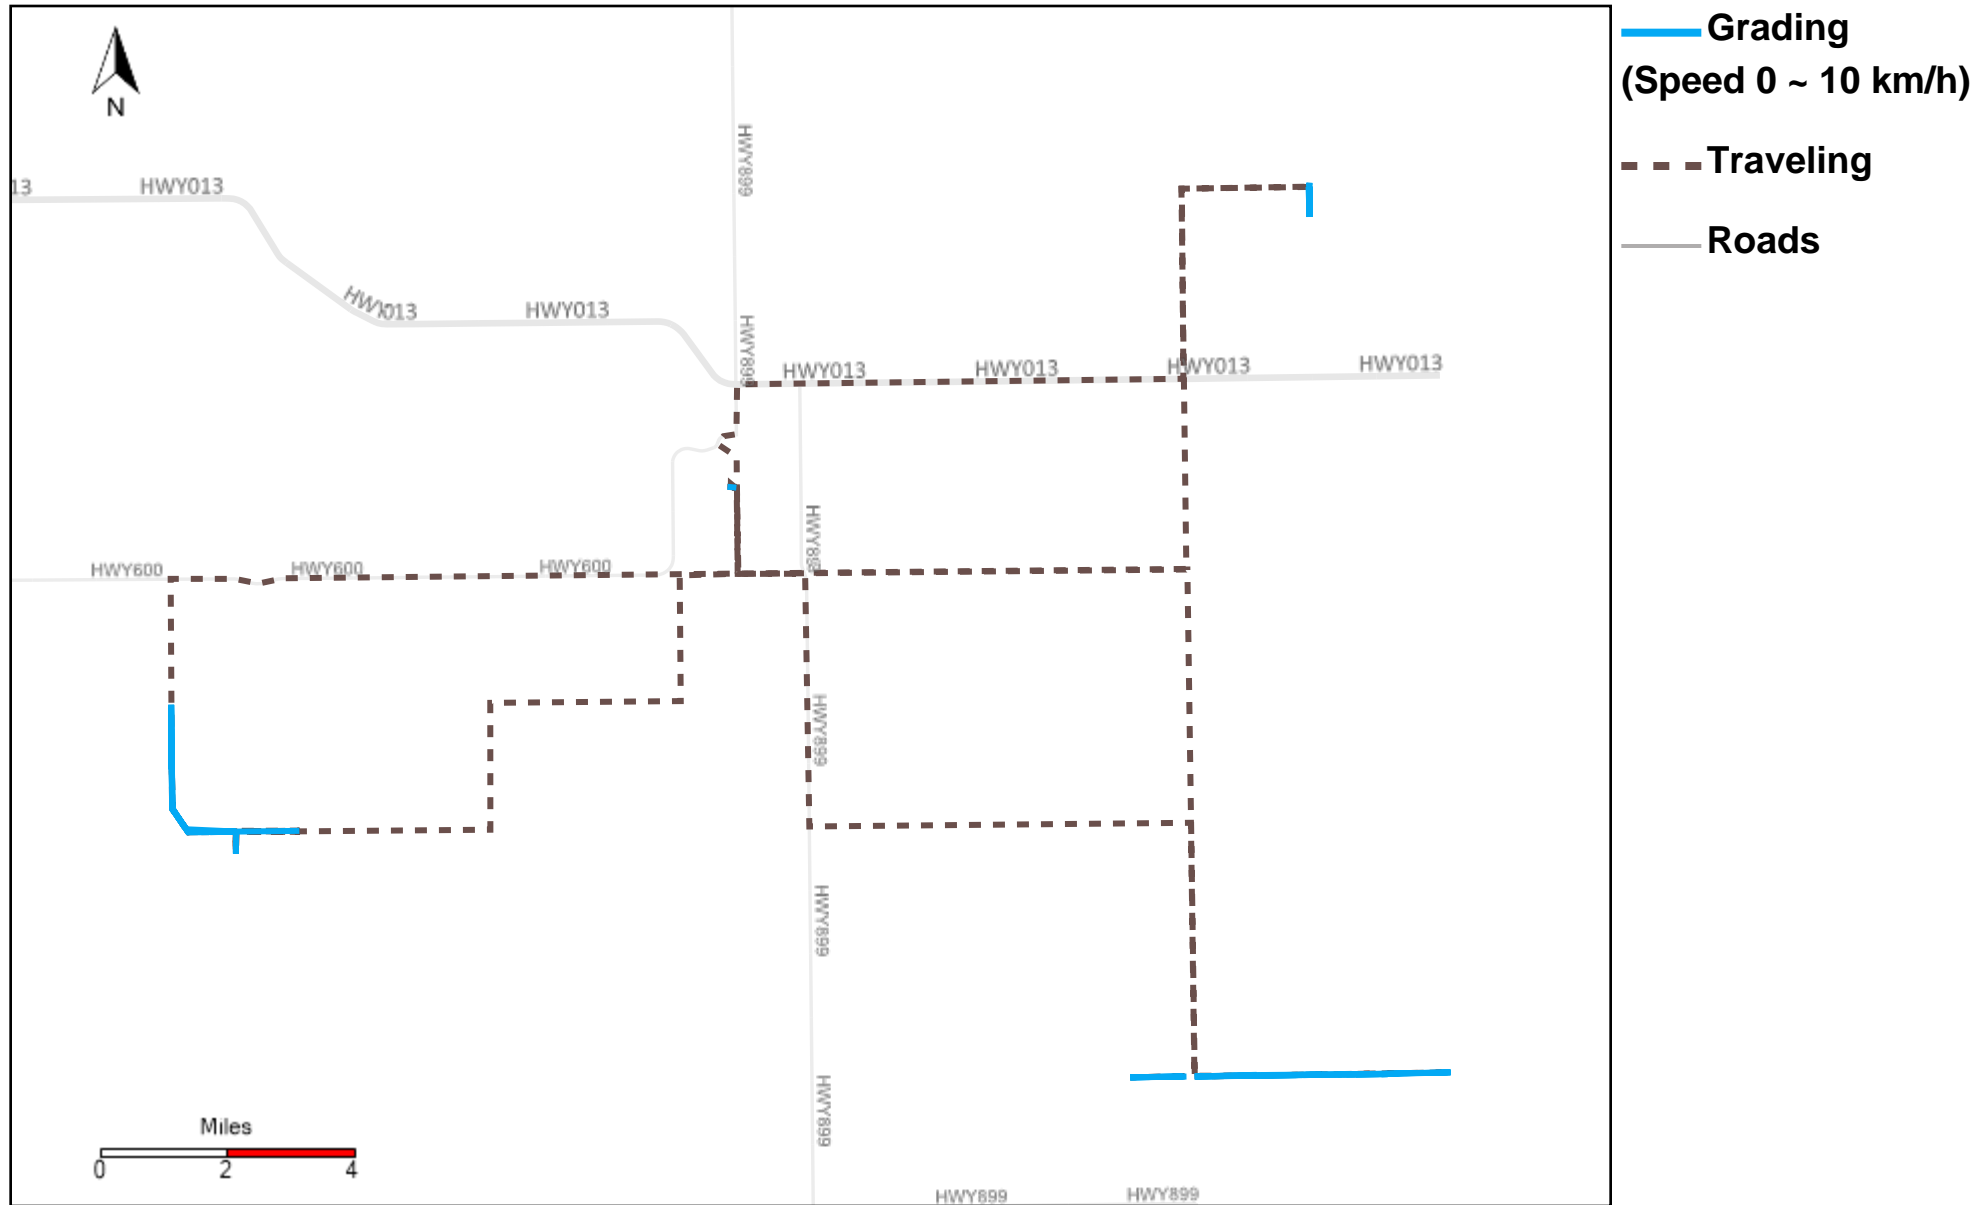

43-187_2024-09-01 ~ 2024-09-07 Tracking

Total Distance(km)	Total Hours	Work Distance(km)	Work Hours
241.45	19 hrs 51 min 43 sec	86.4	14 hrs 46 min 39 sec