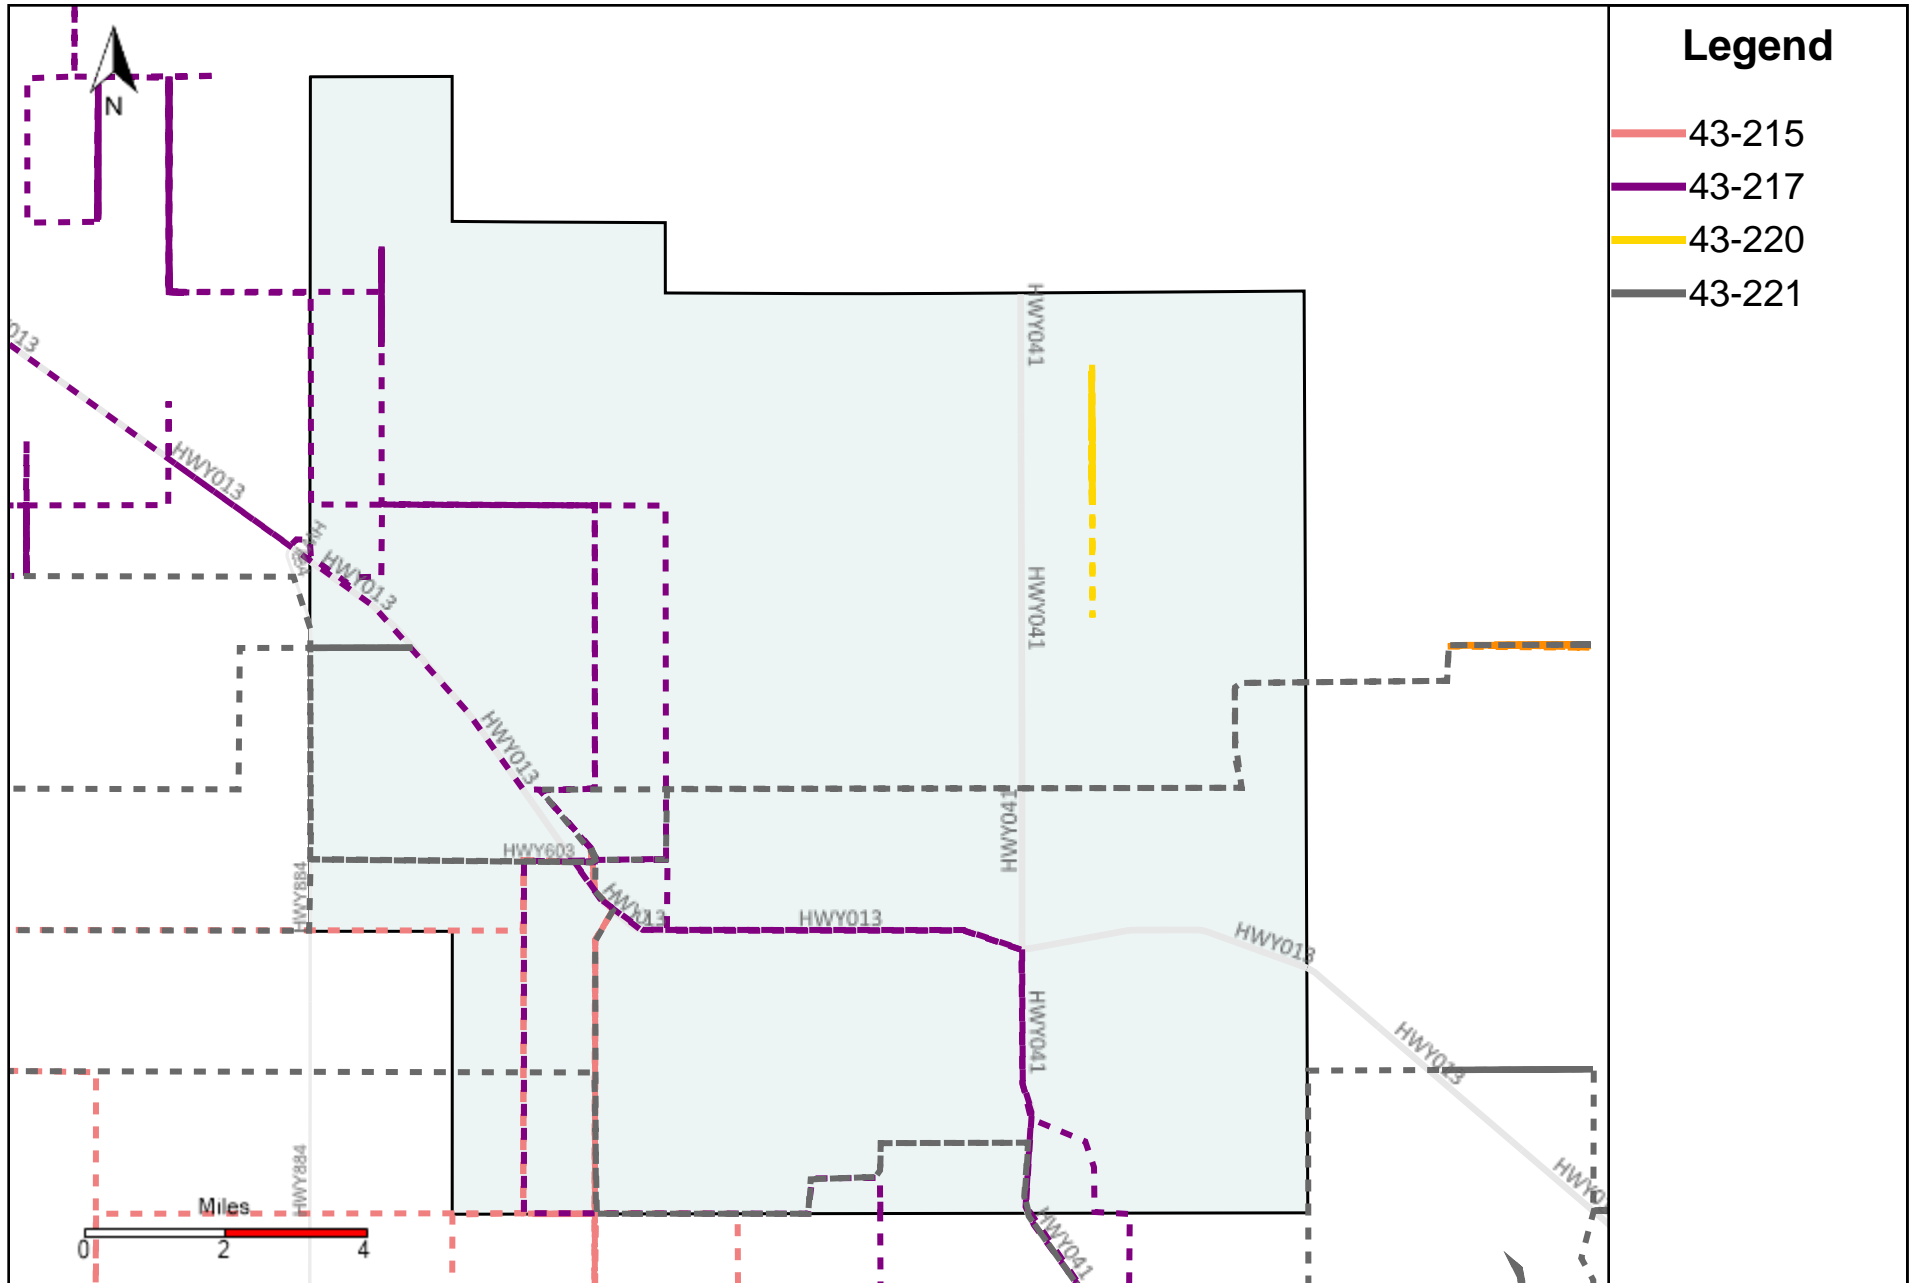

Division: 6 Grader Report(2024-09-01 ~ 2024-09-07)

Vehicle Name List	Total Distance(km)	Total Hours
43-215, 43-217, 43-220, 43-221	1508.62	145 hrs 37 min 14 sec