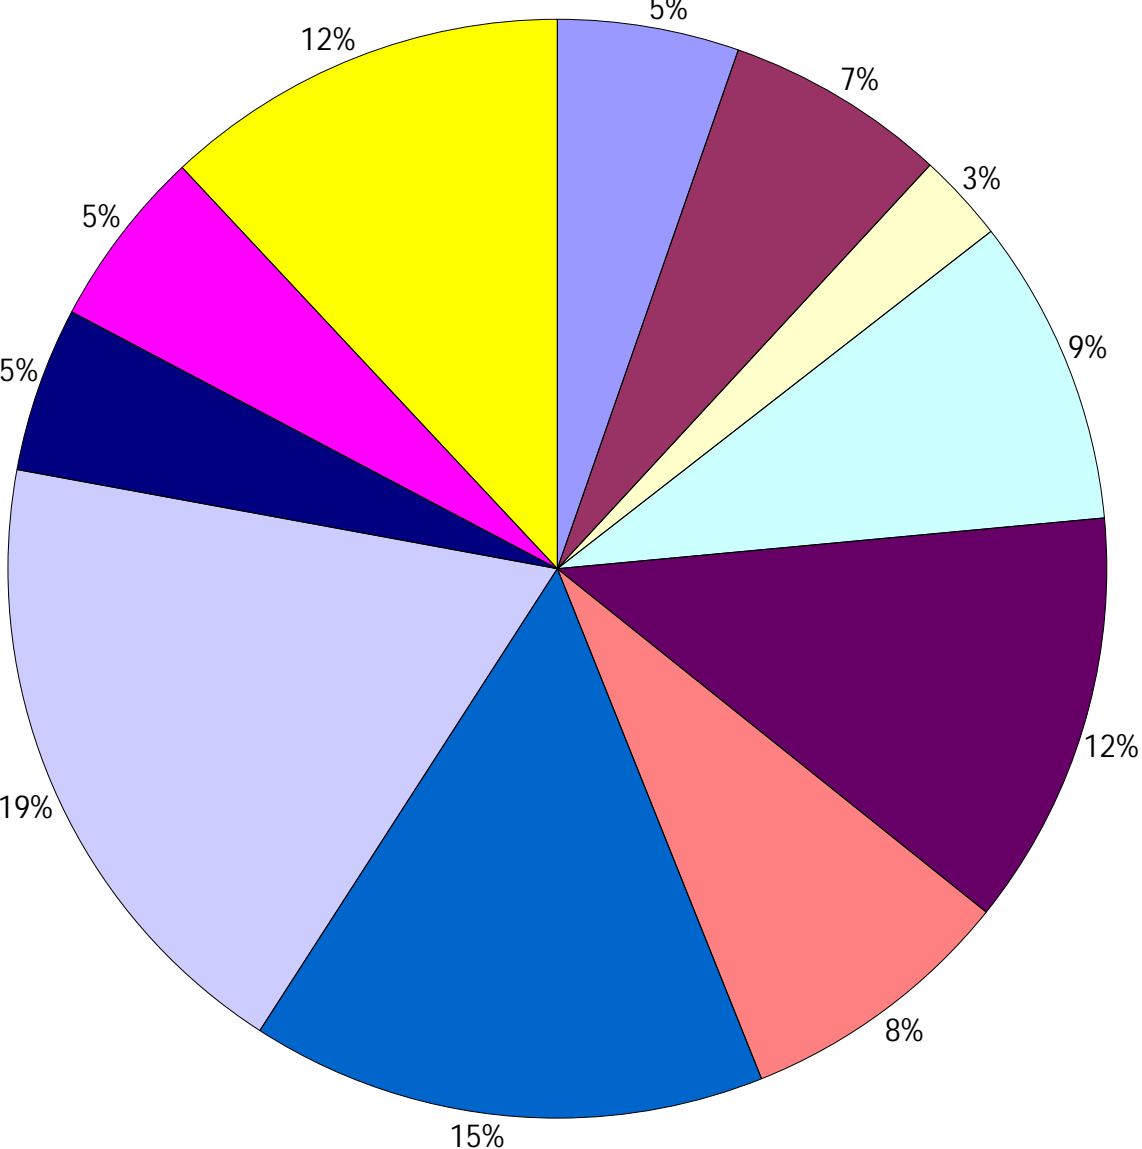

Provost Weekly Grader Report

From 9/1/2024 To 9/7/2024

9/7/2024

Vehicle	Total Distance(km)	Total Hours	Work Distance(km)	Work Hours
43-181	157.37	26 hrs 4 min 31 sec	92.65	21 hrs 52 min 57 sec
43-183	192.19	21 hrs 9 min 48 sec	84.2	10 hrs 28 min 9 sec
43-184	76.95	16 hrs 37 min 15 sec	19.6	8 hrs 56 min 12 sec
43-185	266.58	33 hrs 50 min 21 sec	144.09	26 hrs 59 min 54 sec
43-186	359.98	36 hrs 14 min 34 sec	168.78	26 hrs 12 min 50 sec
43-187	241.45	19 hrs 51 min 43 sec	86.4	14 hrs 46 min 39 sec
43-215	446.88	41 hrs 43 min 5 sec	208.76	26 hrs 43 min 57 sec
43-217	553.28	38 hrs 49 min 28 sec	168.65	20 hrs 32 min 8 sec
43-218	142.97	35 hrs 1 min 18 sec	108.87	27 hrs 54 min 30 sec
43-220	155.89	35 hrs 59 min 9 sec	105.49	28 hrs 53 min 20 sec
43-221	352.57	29 hrs 5 min 32 sec	123.32	19 hrs 4 min 44 sec
Total:	2946.11	334 hrs 26 min 45 sec	1310.83	232 hrs 25 min 20 sec

Vehicle Distance Vs Total Distance (%) From 9/1/2024 To 9/7/2024

Provost Weekly Grader Report

- 43-181
- 43-183
- 43-184
- 43-185
- 43-186
- 43-187
- 43-215
- 43-217
- 43-218
- 43-220
- 43-221