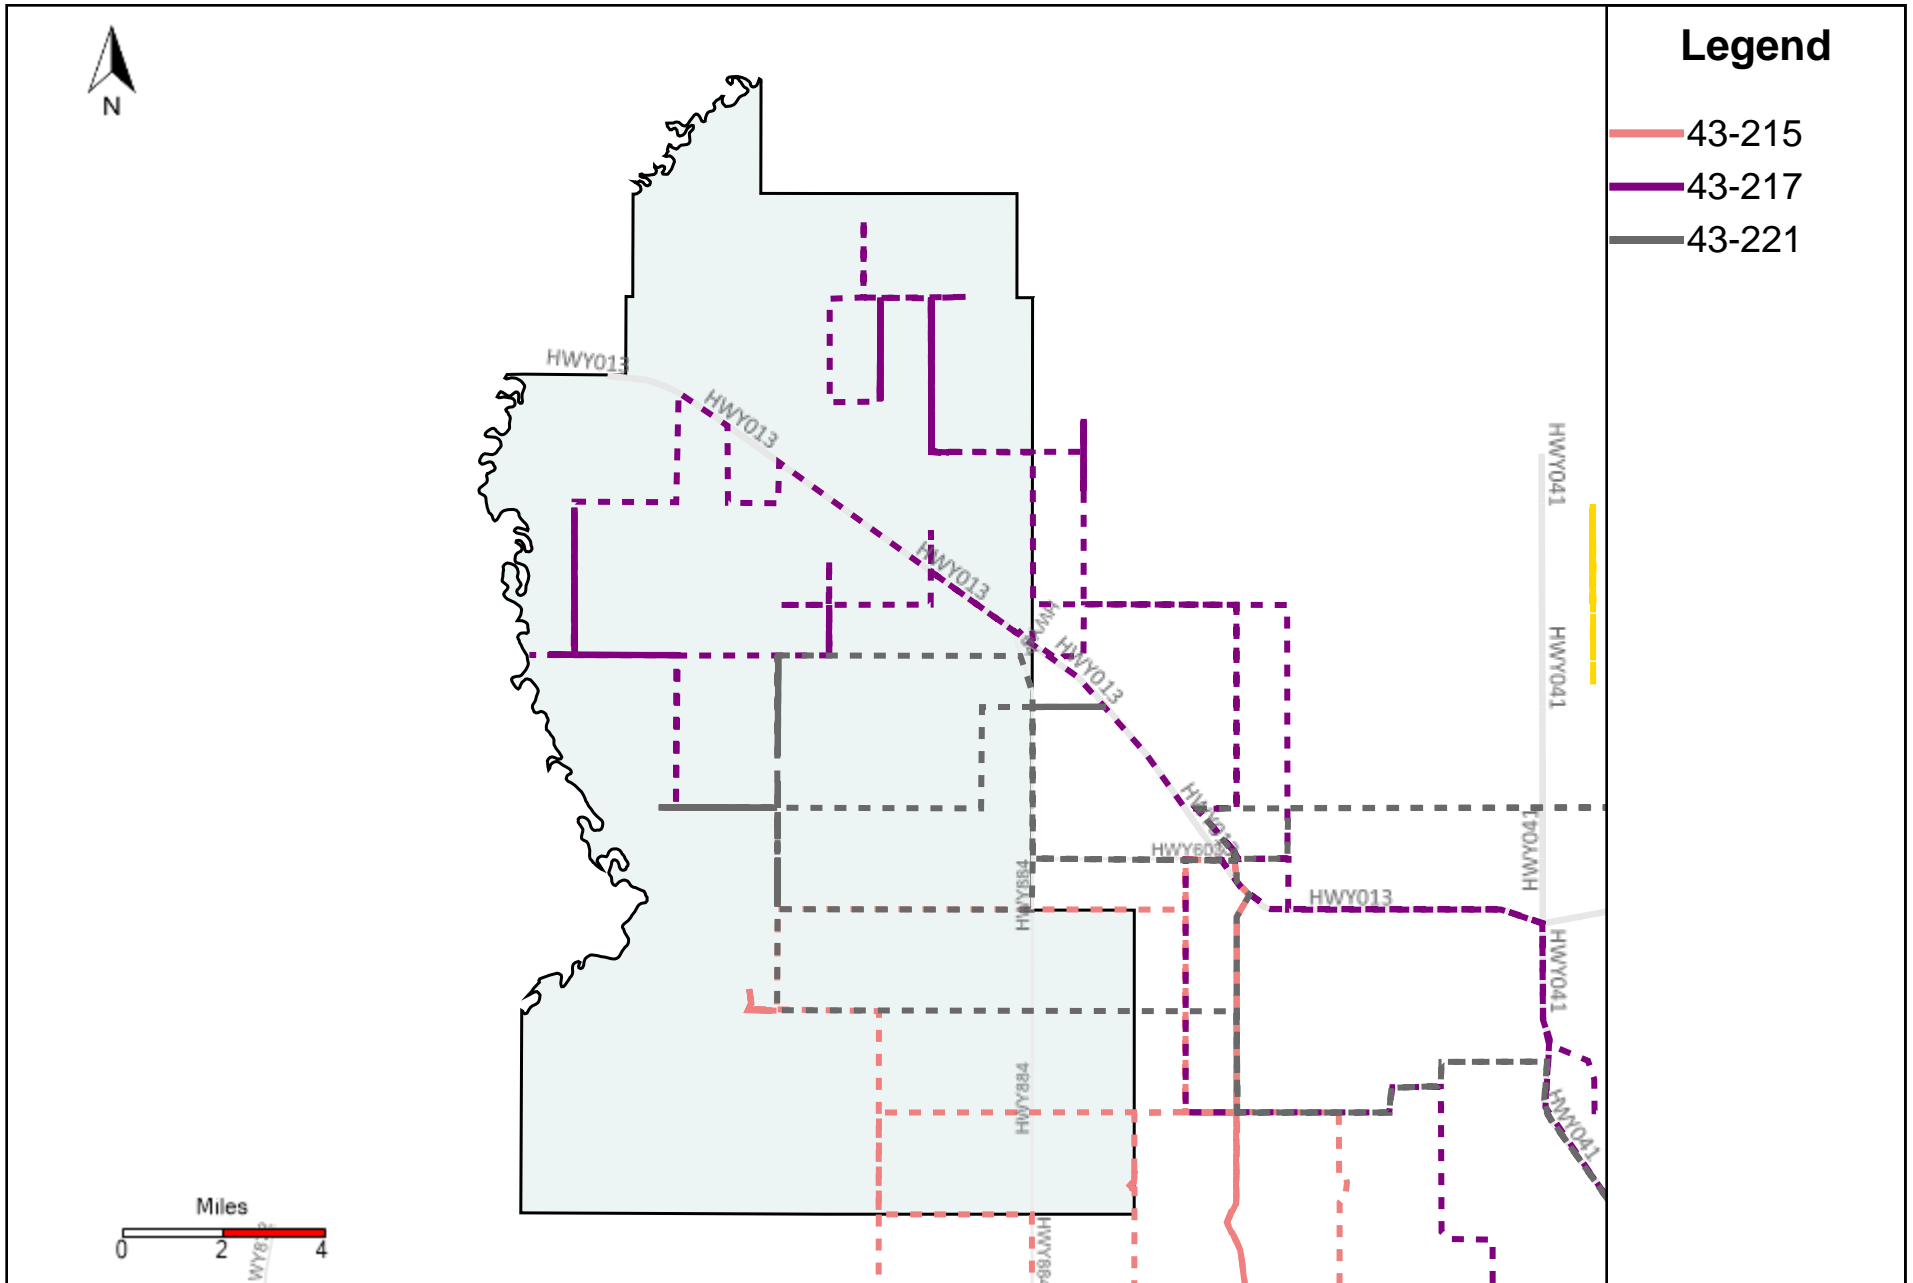

Division: 7 Grader Report(2024-09-01 ~ 2024-09-07)

Vehicle Name List	Total Distance(km)	Total Hours
43-215, 43-217, 43-221	1352.73	109 hrs 38 min 5 sec