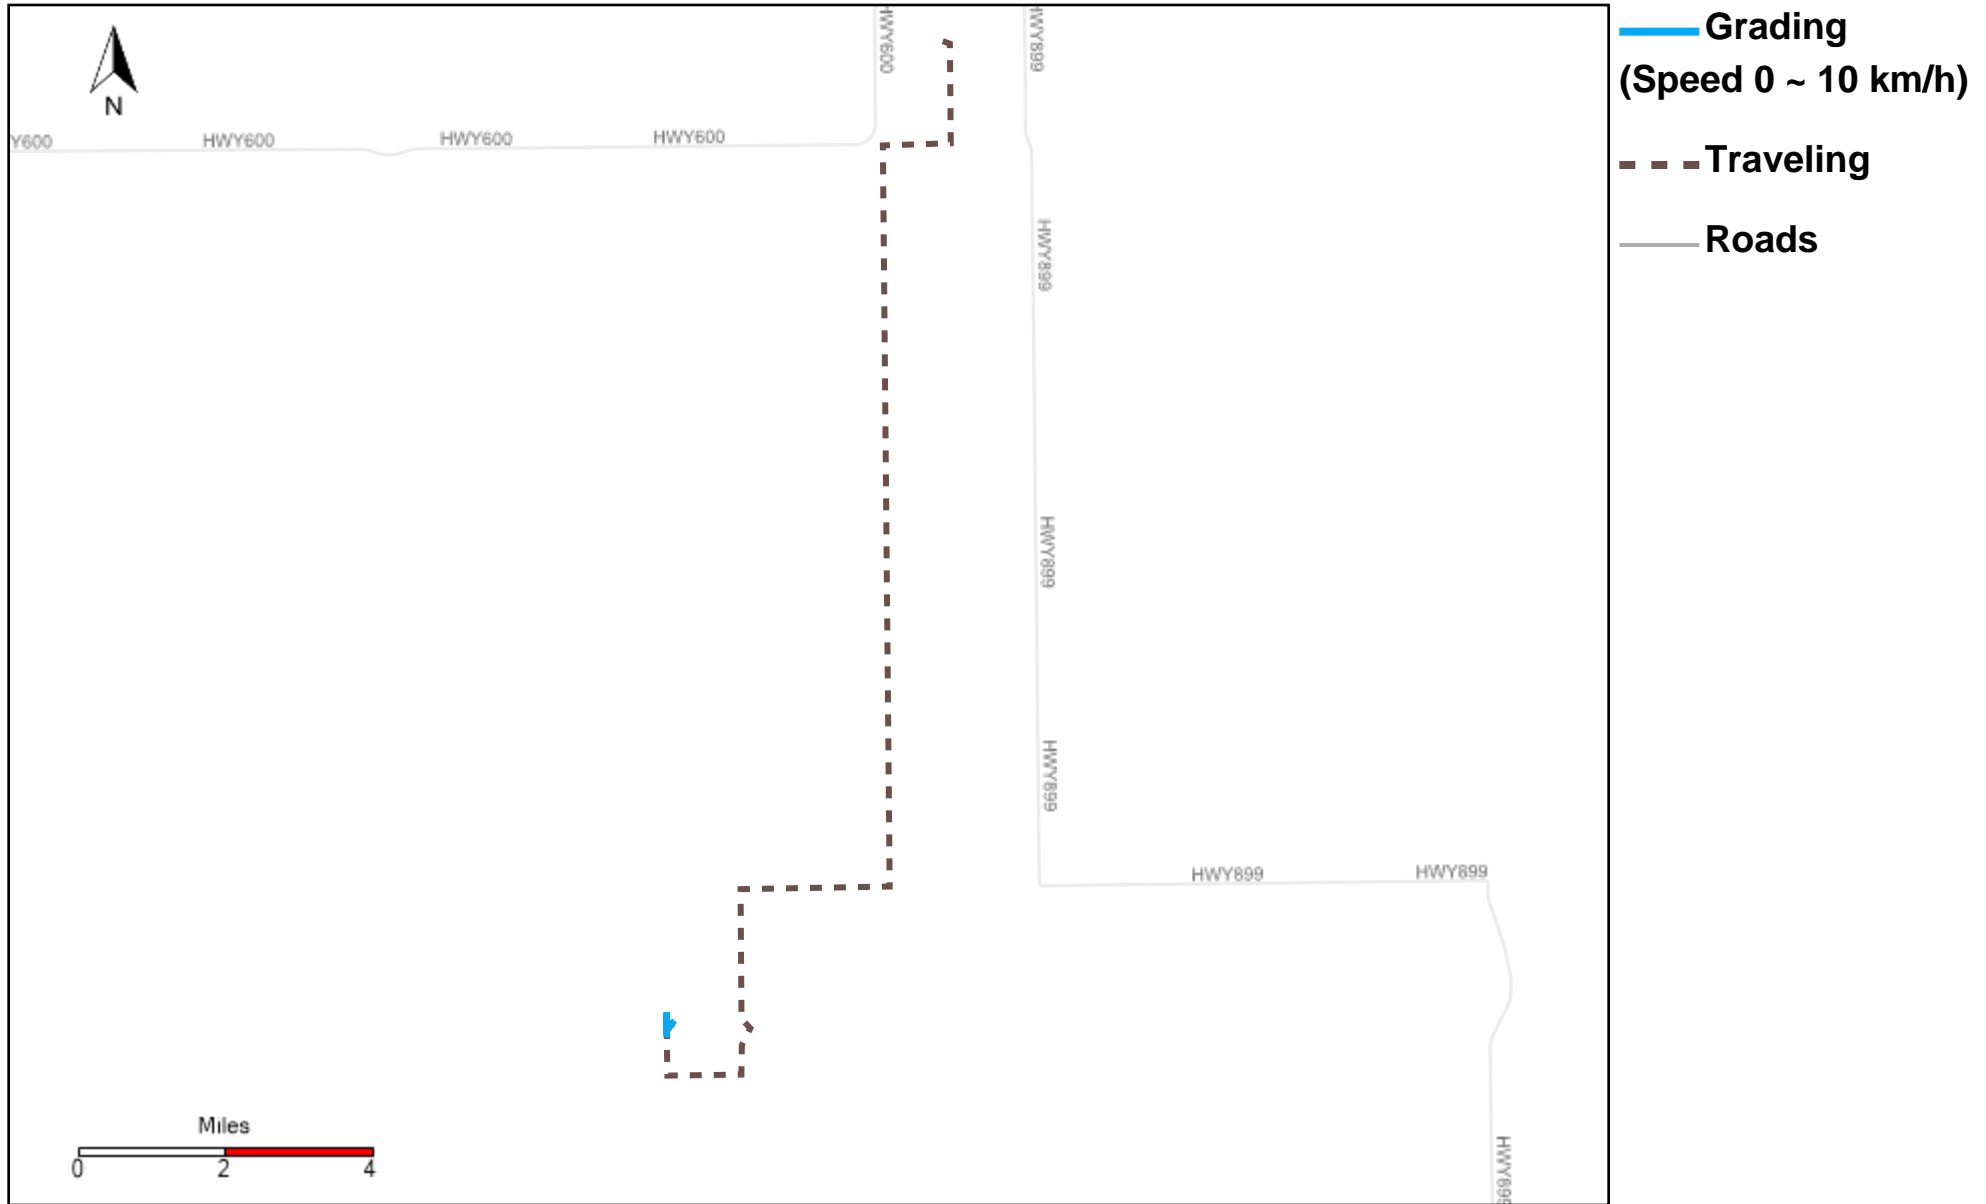

43-184_2024-09-01 ~ 2024-09-07 Tracking

Total Distance(km)	Total Hours	Work Distance(km)	Work Hours
76.95	16 hrs 37 min 15 sec	19.6	8 hrs 56 min 12 sec