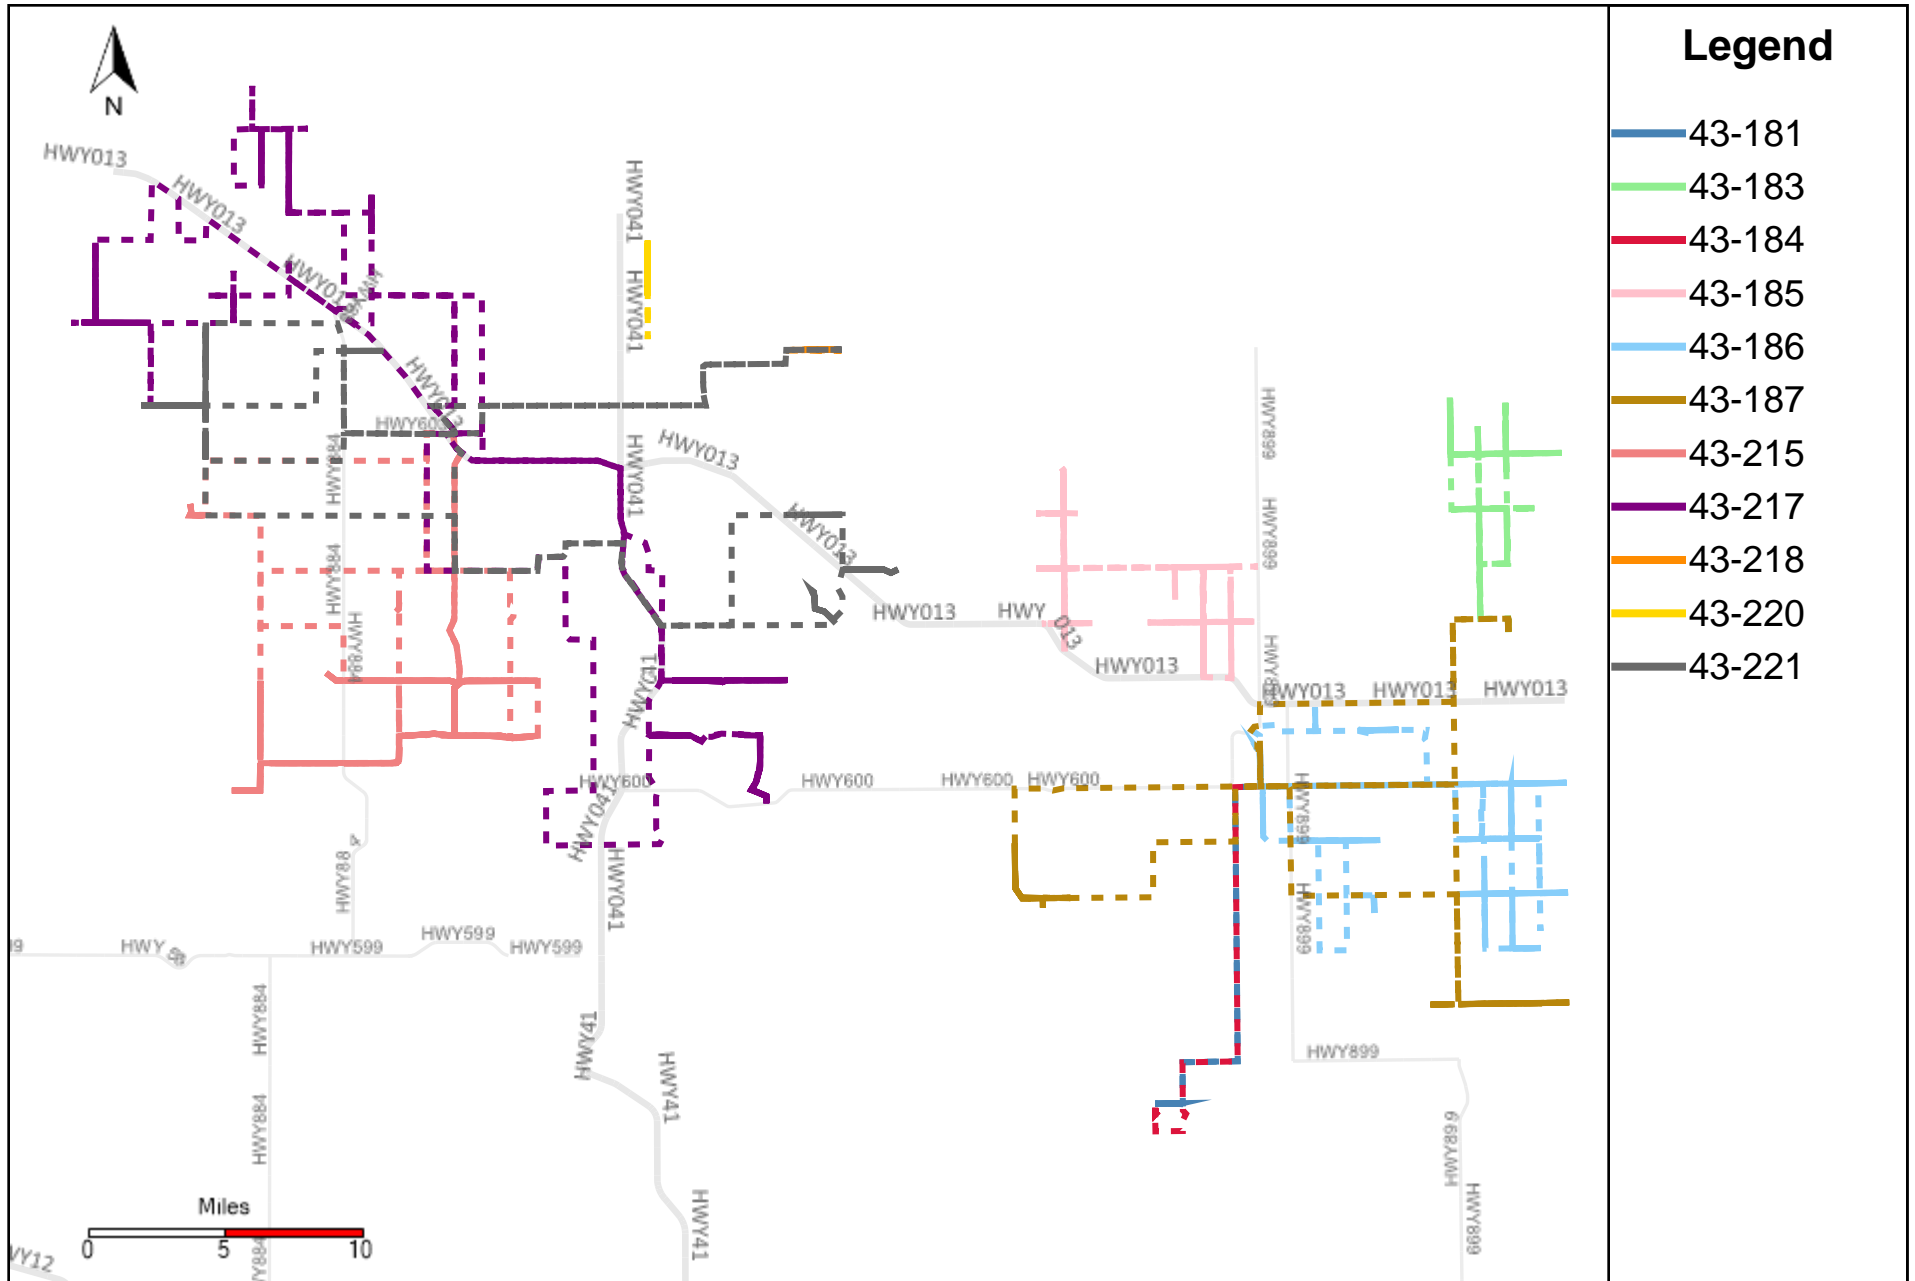

Provost Weekly Grader Report (2024-09-01 ~ 2024-09-07)

Division: 1 Grader Report(2024-09-01 ~ 2024-09-07)

Vehicle Name List	Total Distance(km)	Total Hours
43-181, 43-184, 43-186, 43-187	835.75	98 hrs 48 min 3 sec

Division: 2 Grader Report(2024-09-01 ~ 2024-09-07)

Vehicle Name List	Total Distance(km)	Total Hours
43-183, 43-186, 43-187	793.62	77 hrs 16 min 5 sec

Division: 3 Grader Report(2024-09-01 ~ 2024-09-07)

Vehicle Name List	Total Distance(km)	Total Hours
43-181, 43-184, 43-185, 43-186, 43-187	1102.32	132 hrs 38 min 24 sec

Division: 4 Grader Report(2024-09-01 ~ 2024-09-07)

Vehicle Name List	Total Distance(km)	Total Hours
43-185, 43-218, 43-221	762.12	97 hrs 57 min 11 sec

Division: 5 Grader Report(2024-09-01 ~ 2024-09-07)

Vehicle Name List	Total Distance(km)	Total Hours
43-215, 43-217, 43-221	1352.73	109 hrs 38 min 5 sec

Division: 6 Grader Report(2024-09-01 ~ 2024-09-07)

Vehicle Name List	Total Distance(km)	Total Hours
43-215, 43-217, 43-220, 43-221	1508.62	145 hrs 37 min 14 sec

Division: 7 Grader Report(2024-09-01 ~ 2024-09-07)