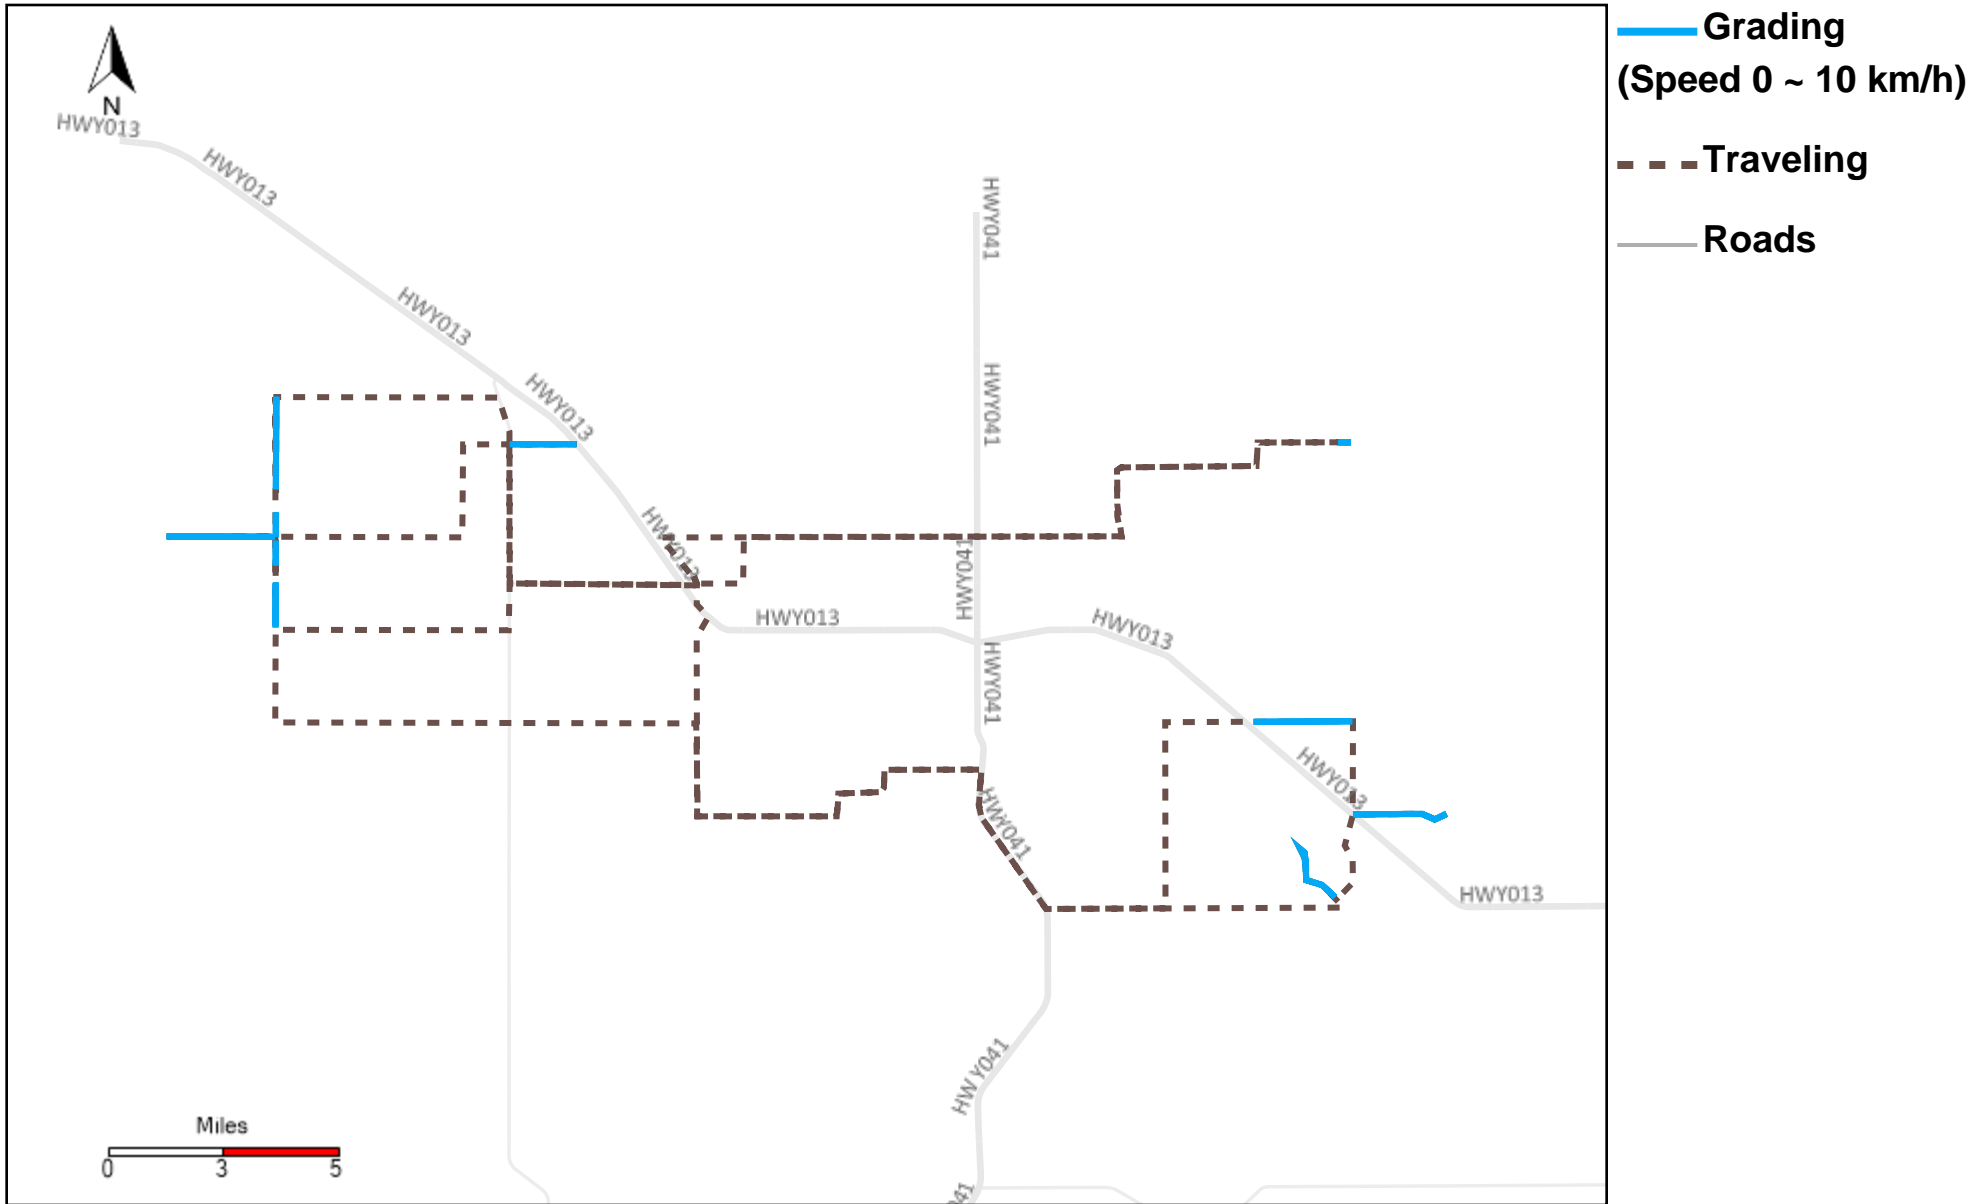

43-221_2024-09-01 ~ 2024-09-07 Tracking

Total Distance(km)	Total Hours	Work Distance(km)	Work Hours
352.57	29 hrs 5 min 32 sec	123.32	19 hrs 4 min 44 sec