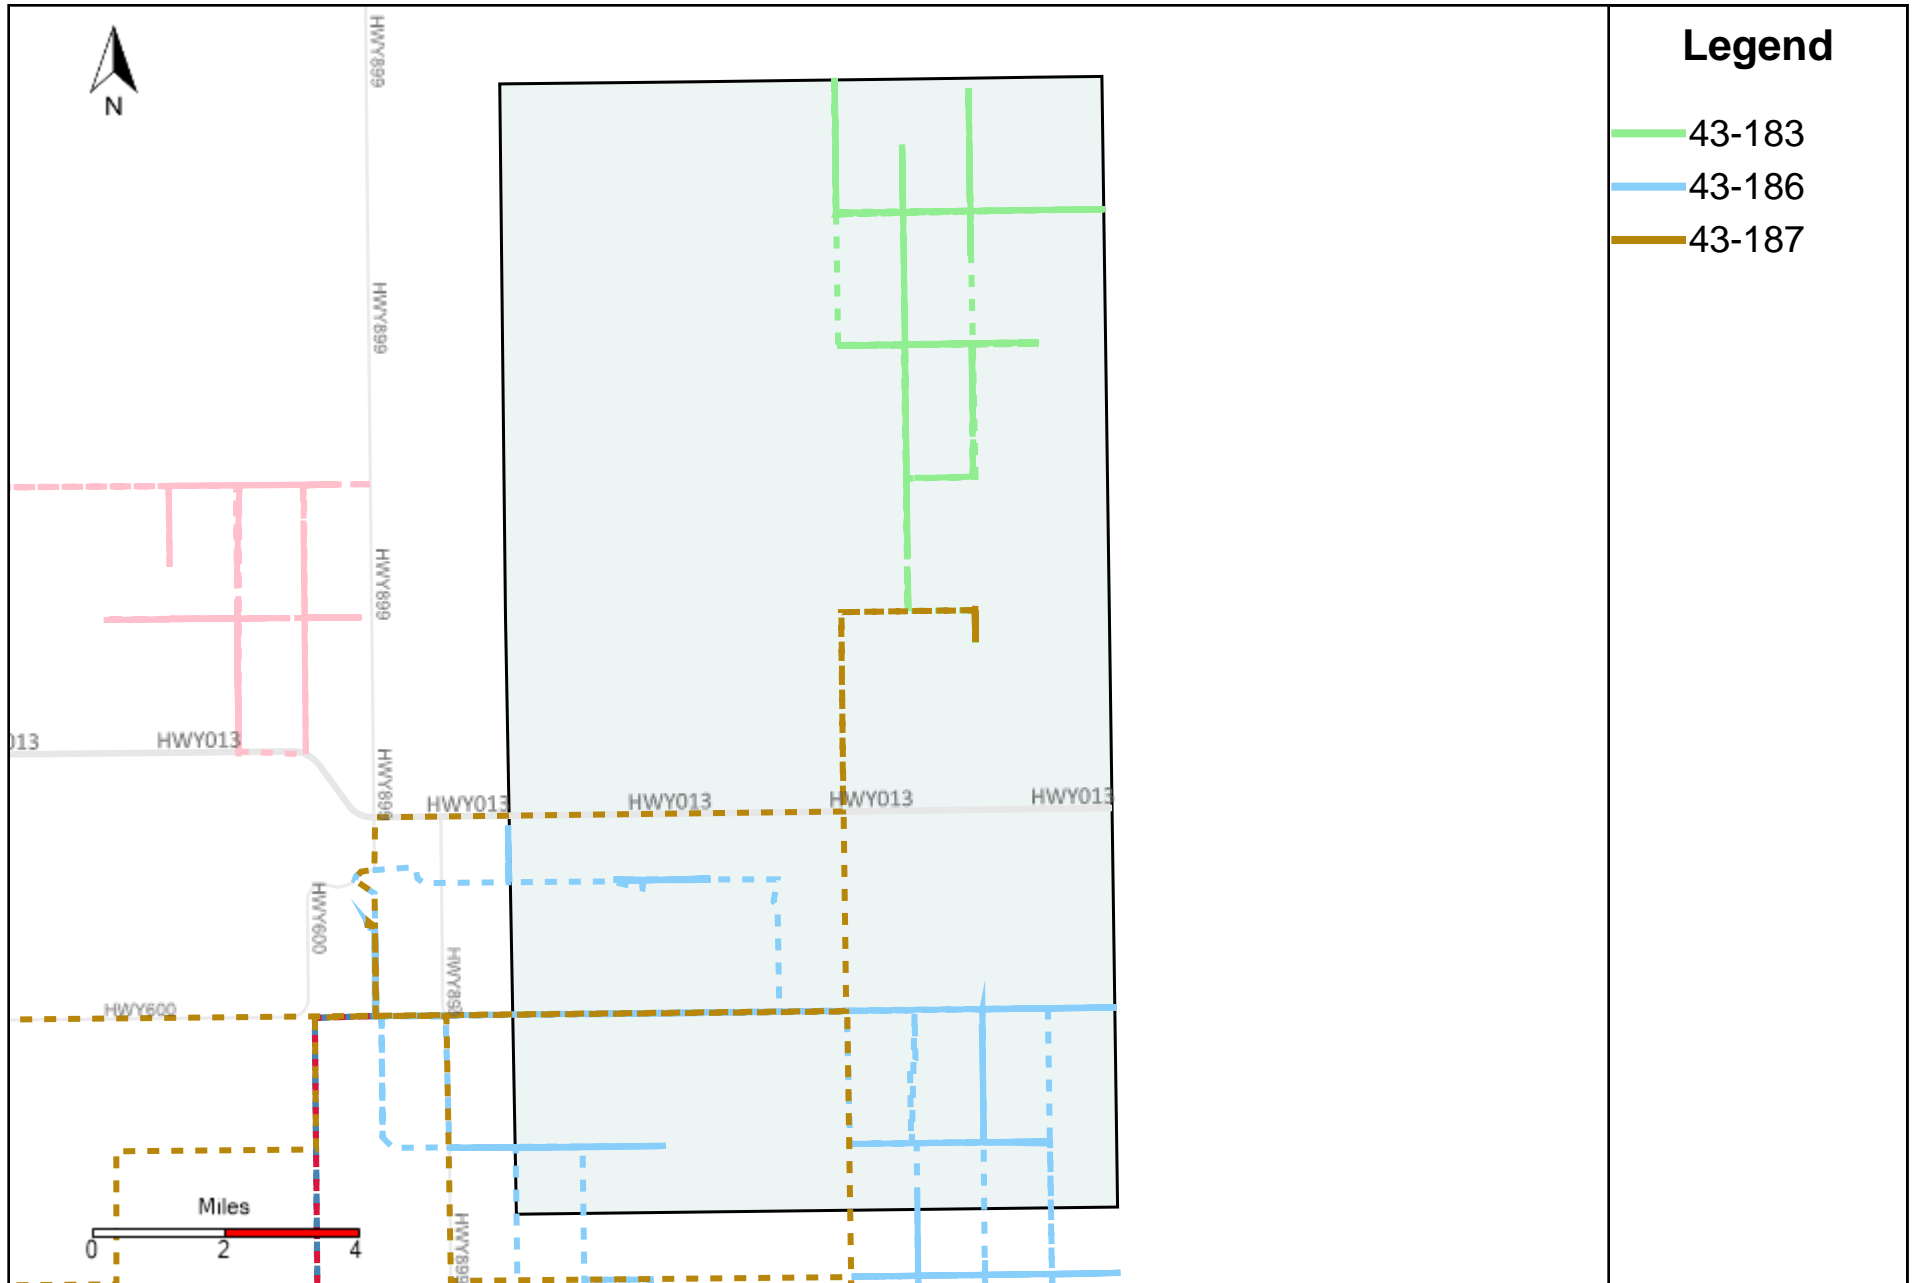

Division: 2 Grader Report(2024-09-01 ~ 2024-09-07)

Vehicle Name List	Total Distance(km)	Total Hours
43-183, 43-186, 43-187	793.62	77 hrs 16 min 5 sec