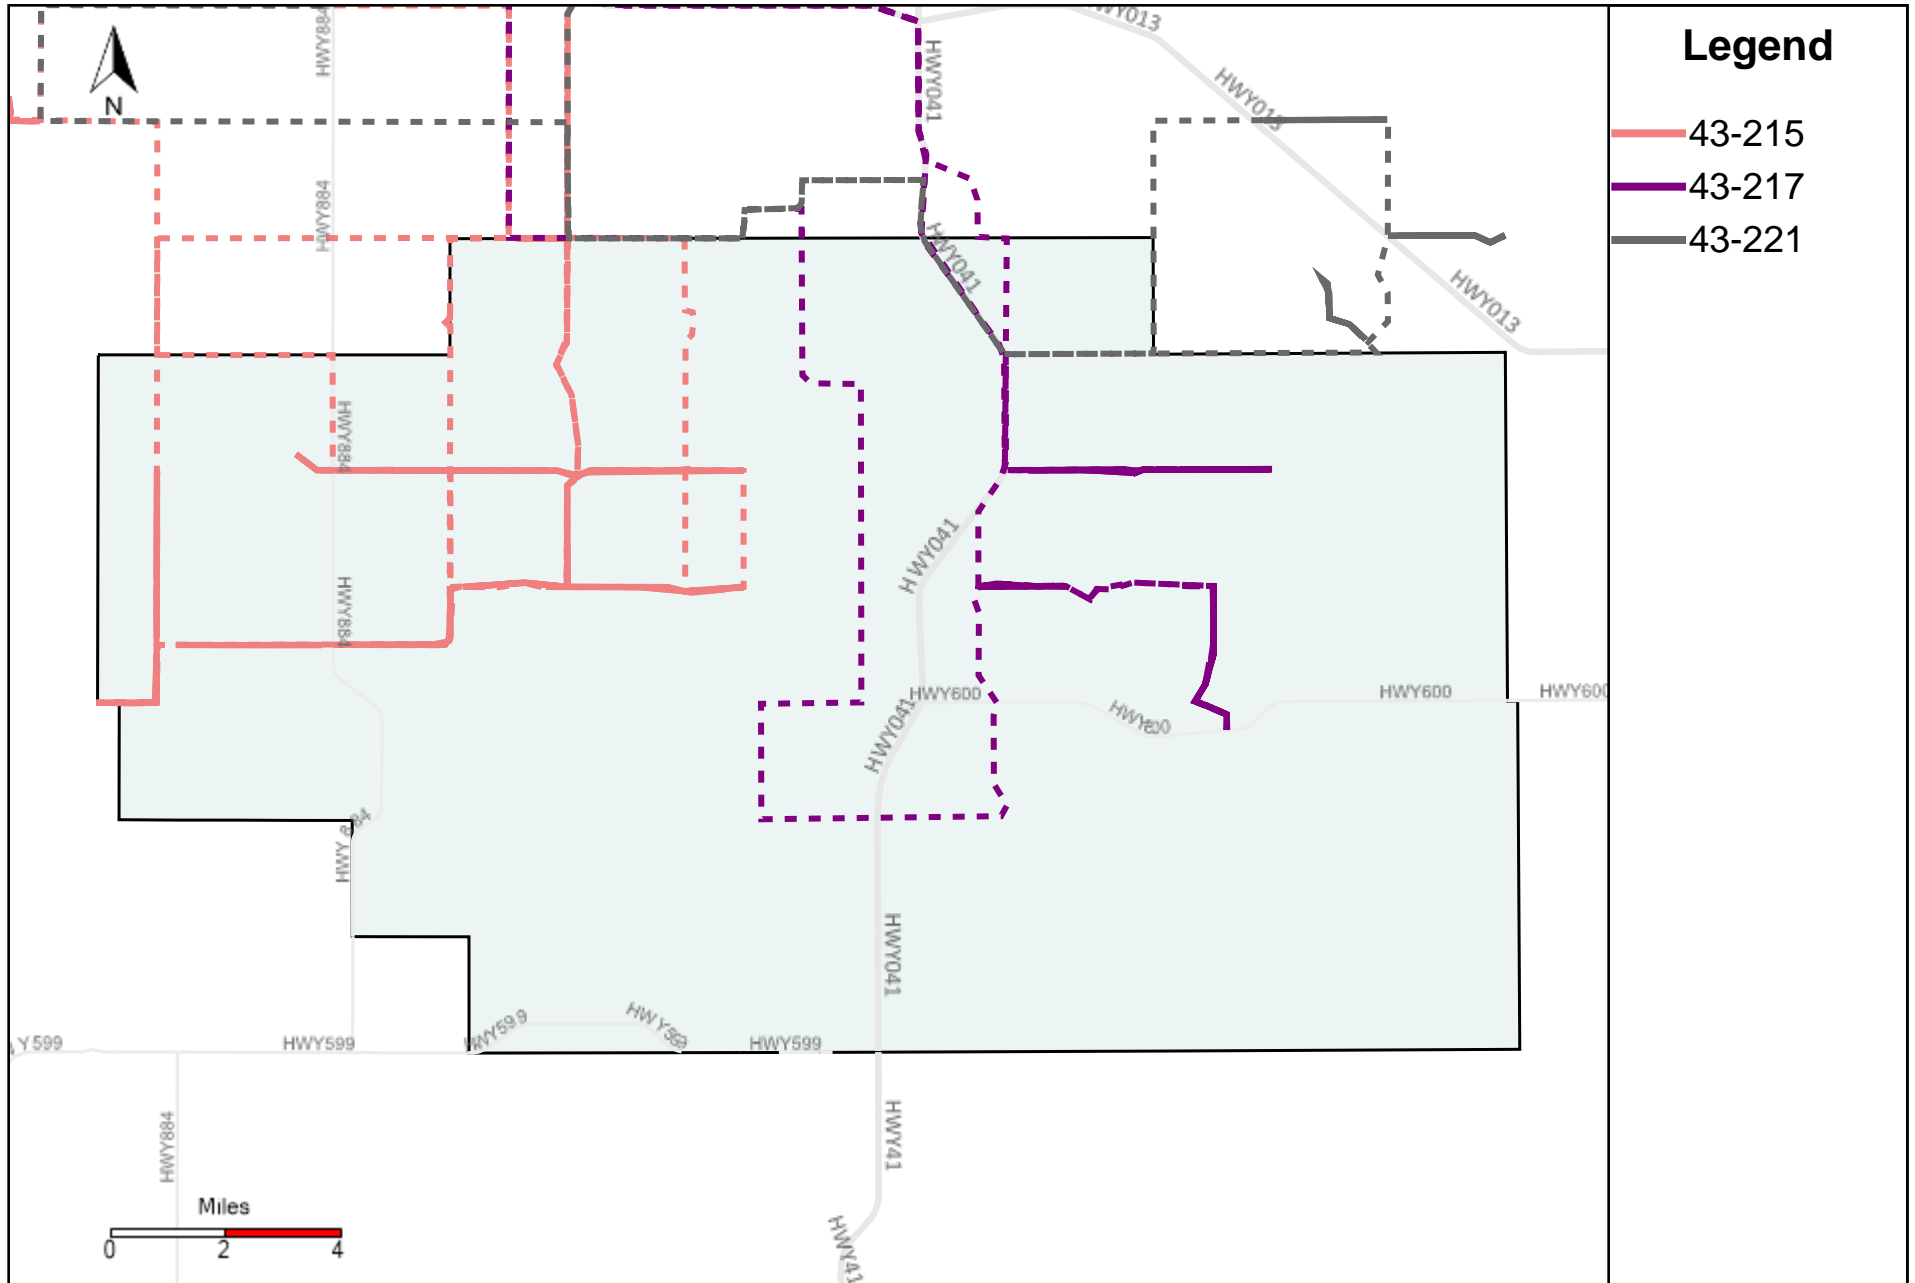

Provost Weekly Grader Report (2024-09-01 ~ 2024-09-07)

Division: 1 Grader Report(2024-09-01 ~ 2024-09-07)

Vehicle Name List	Total Distance(km)	Total Hours
43-181, 43-184, 43-186, 43-187	835.75	98 hrs 48 min 3 sec

Division: 2 Grader Report(2024-09-01 ~ 2024-09-07)

Vehicle Name List	Total Distance(km)	Total Hours
43-183, 43-186, 43-187	793.62	77 hrs 16 min 5 sec

Division: 3 Grader Report(2024-09-01 ~ 2024-09-07)

Vehicle Name List	Total Distance(km)	Total Hours
43-181, 43-184, 43-185, 43-186, 43-187	1102.32	132 hrs 38 min 24 sec

Division: 4 Grader Report(2024-09-01 ~ 2024-09-07)

Vehicle Name List	Total Distance(km)	Total Hours
43-185, 43-218, 43-221	762.12	97 hrs 57 min 11 sec

Division: 5 Grader Report(2024-09-01 ~ 2024-09-07)

Vehicle Name List	Total Distance(km)	Total Hours
43-215, 43-217, 43-221	1352.73	109 hrs 38 min 5 sec