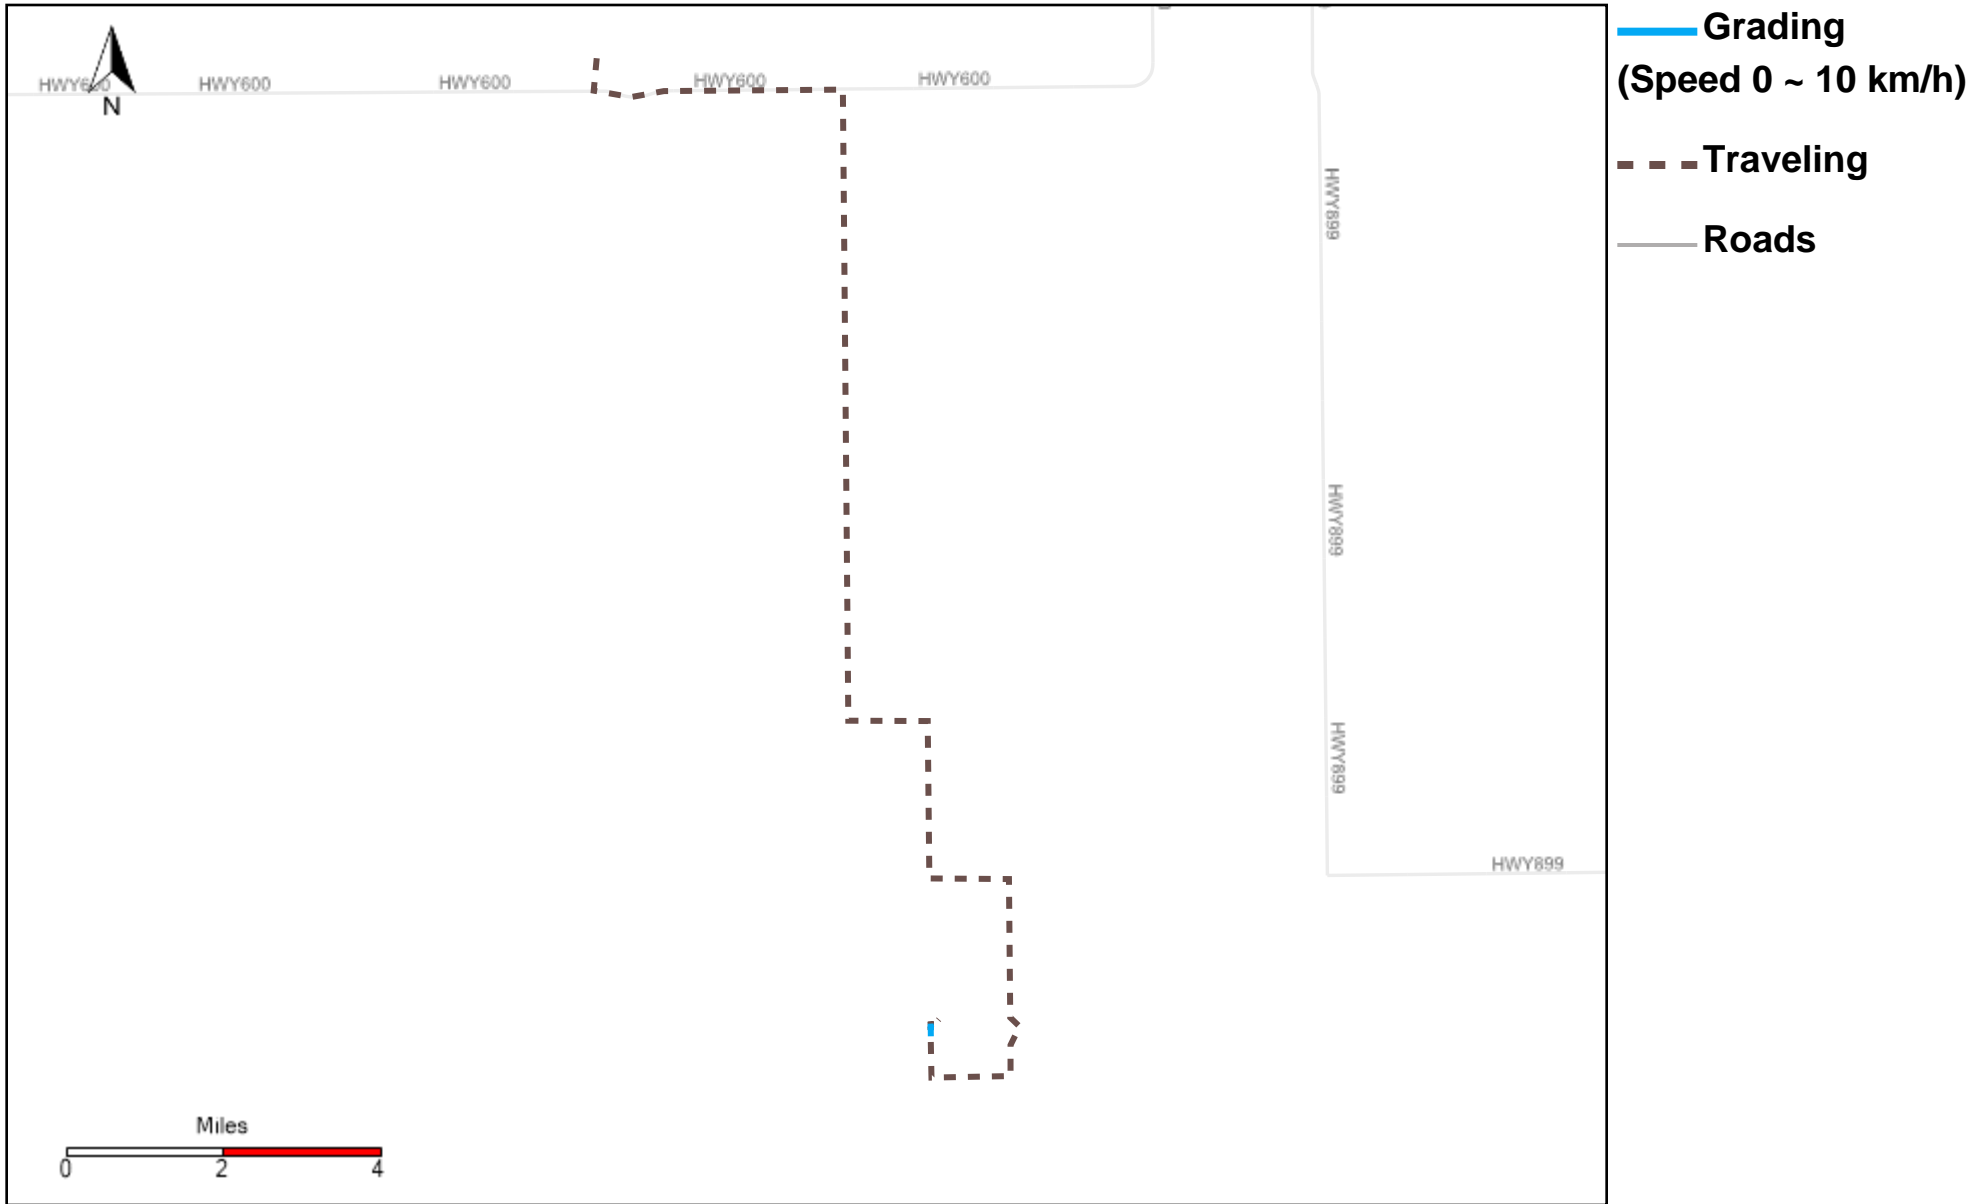

43-184_2024-08-25 ~ 2024-08-31 Tracking

Total Distance(km)	Total Hours	Work Distance(km)	Work Hours
52.1	8 hrs 15 min 5 sec	0.97	0 hrs 36 min 37 sec