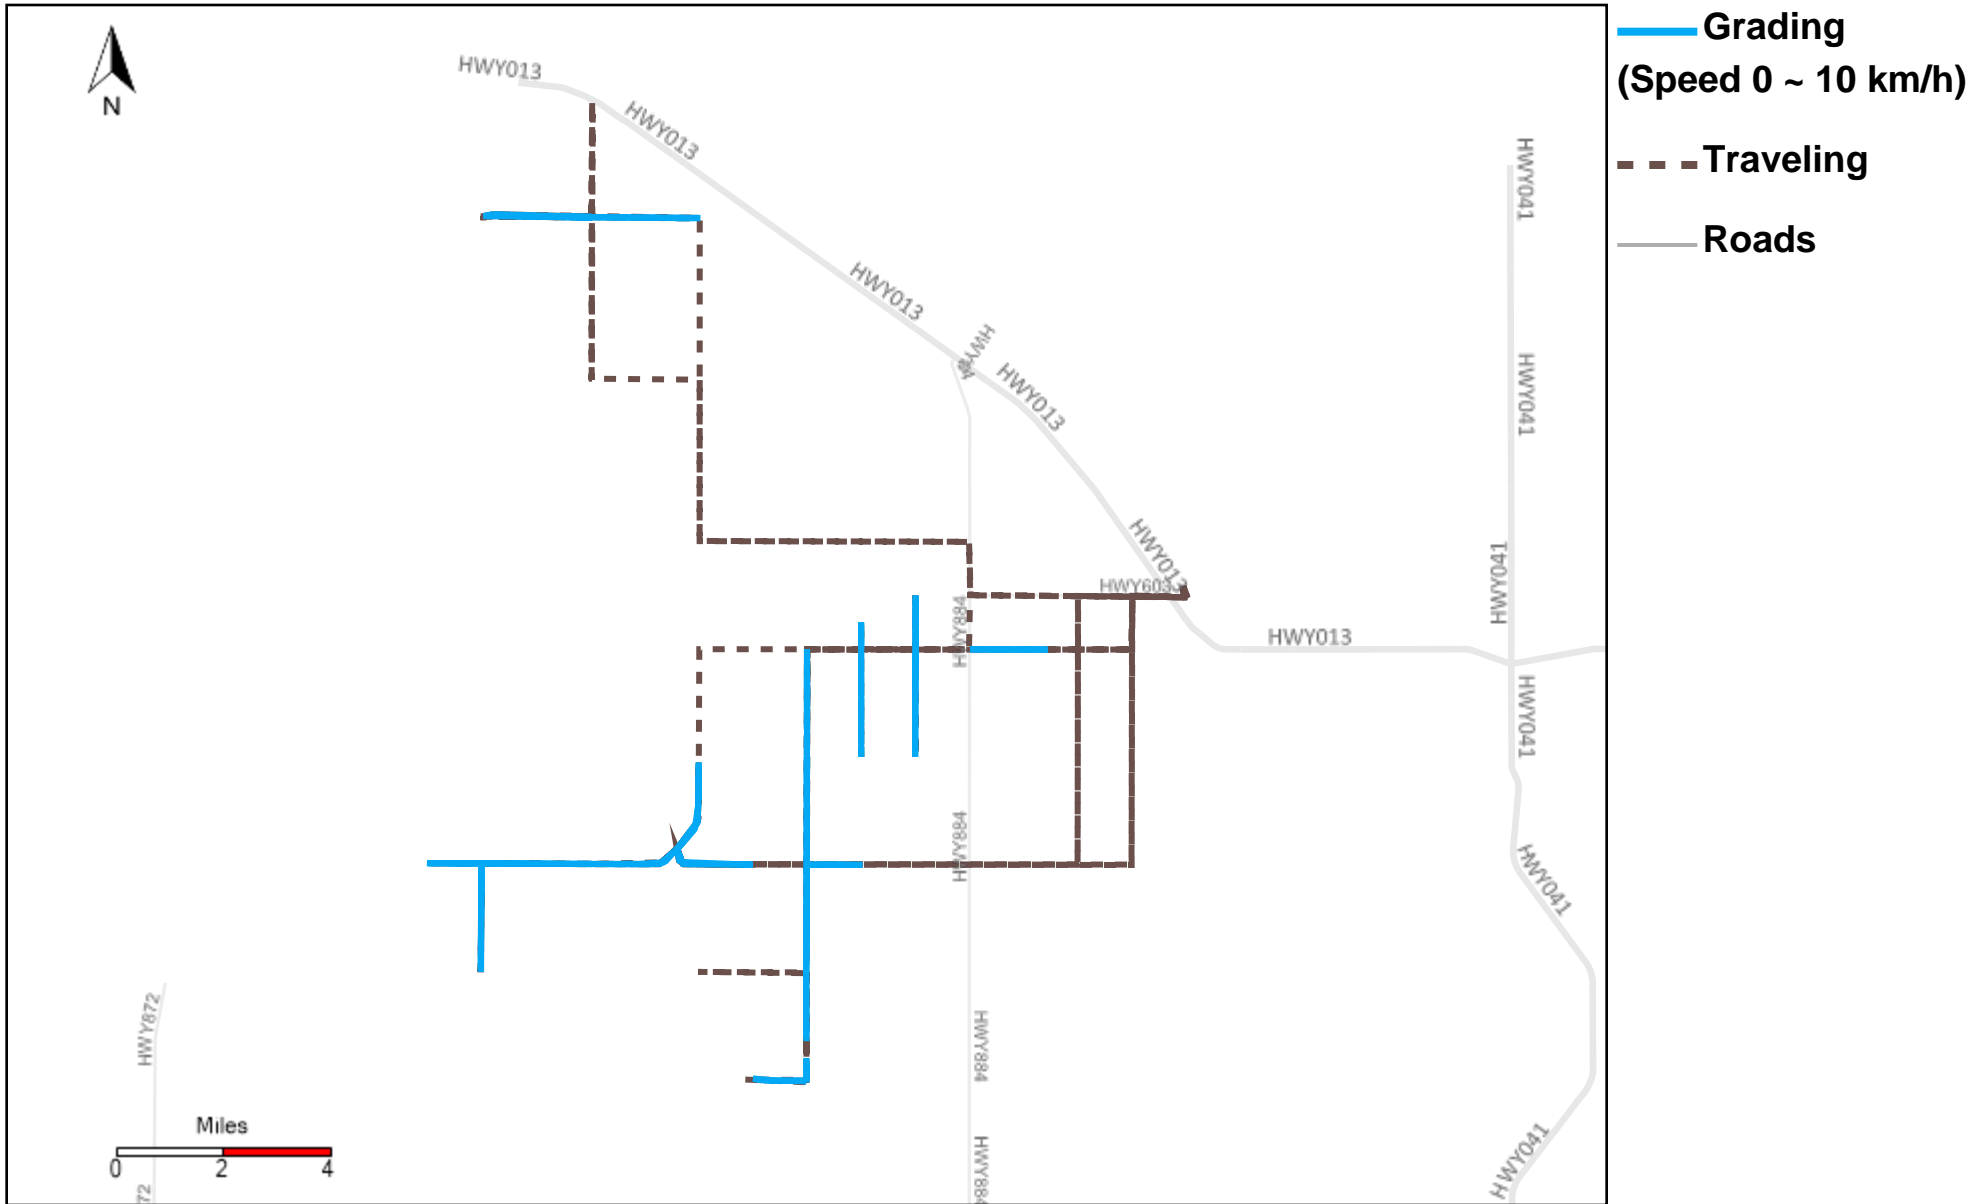

43-215_2024-08-25 ~ 2024-08-31 Tracking

Total Distance(km)	Total Hours	Work Distance(km)	Work Hours
591.77	47 hrs 36 min 7 sec	209.89	25 hrs 57 min 35 sec