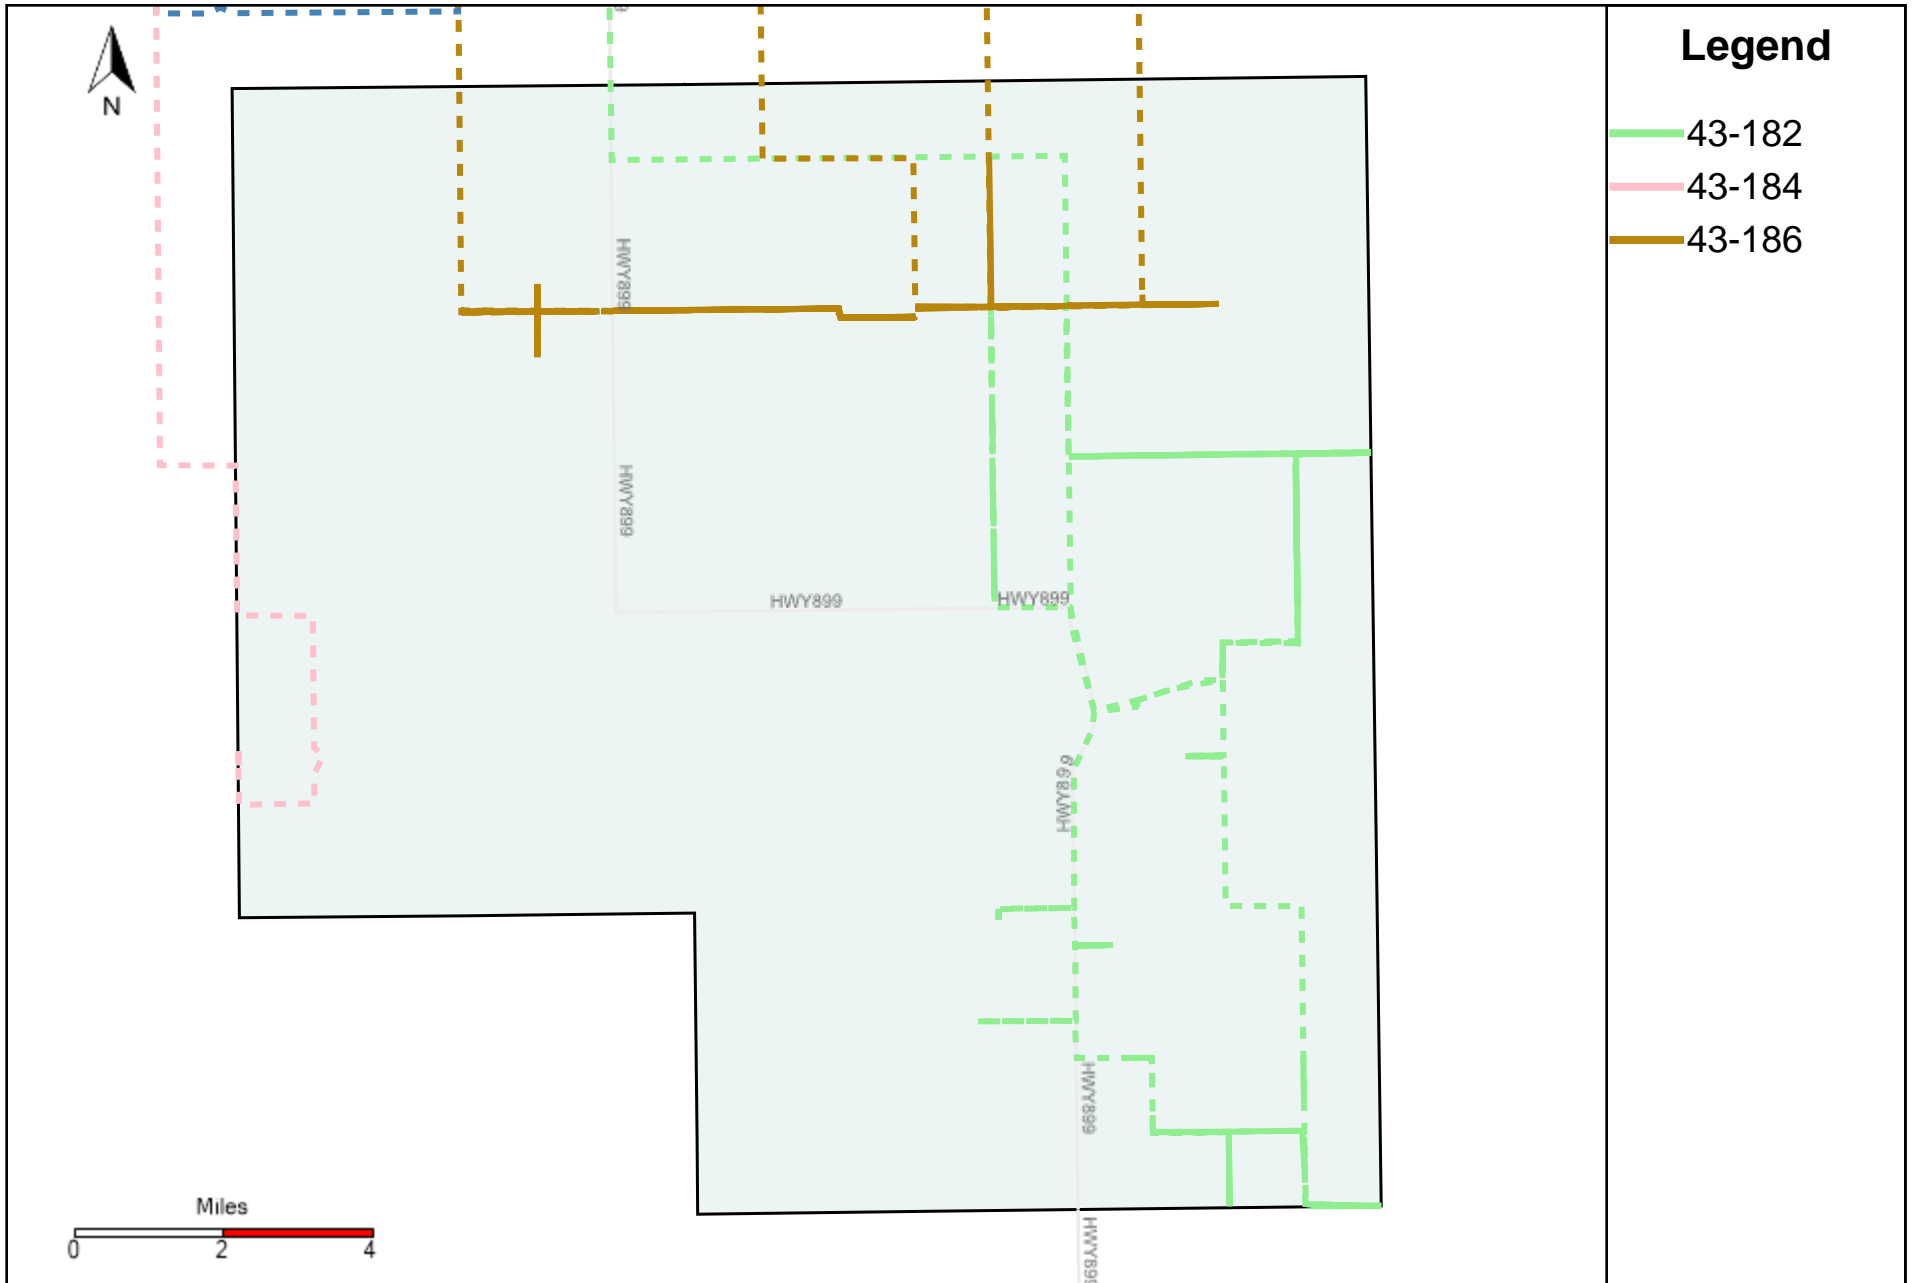

Provost Weekly Grader Report (2024-08-25 ~ 2024-08-31)

Division: 1 Grader Report(2024-08-25 ~ 2024-08-31)

Vehicle Name List	Total Distance(km)	Total Hours
43-182, 43-184, 43-186	531.25	60 hrs 33 min 53 sec