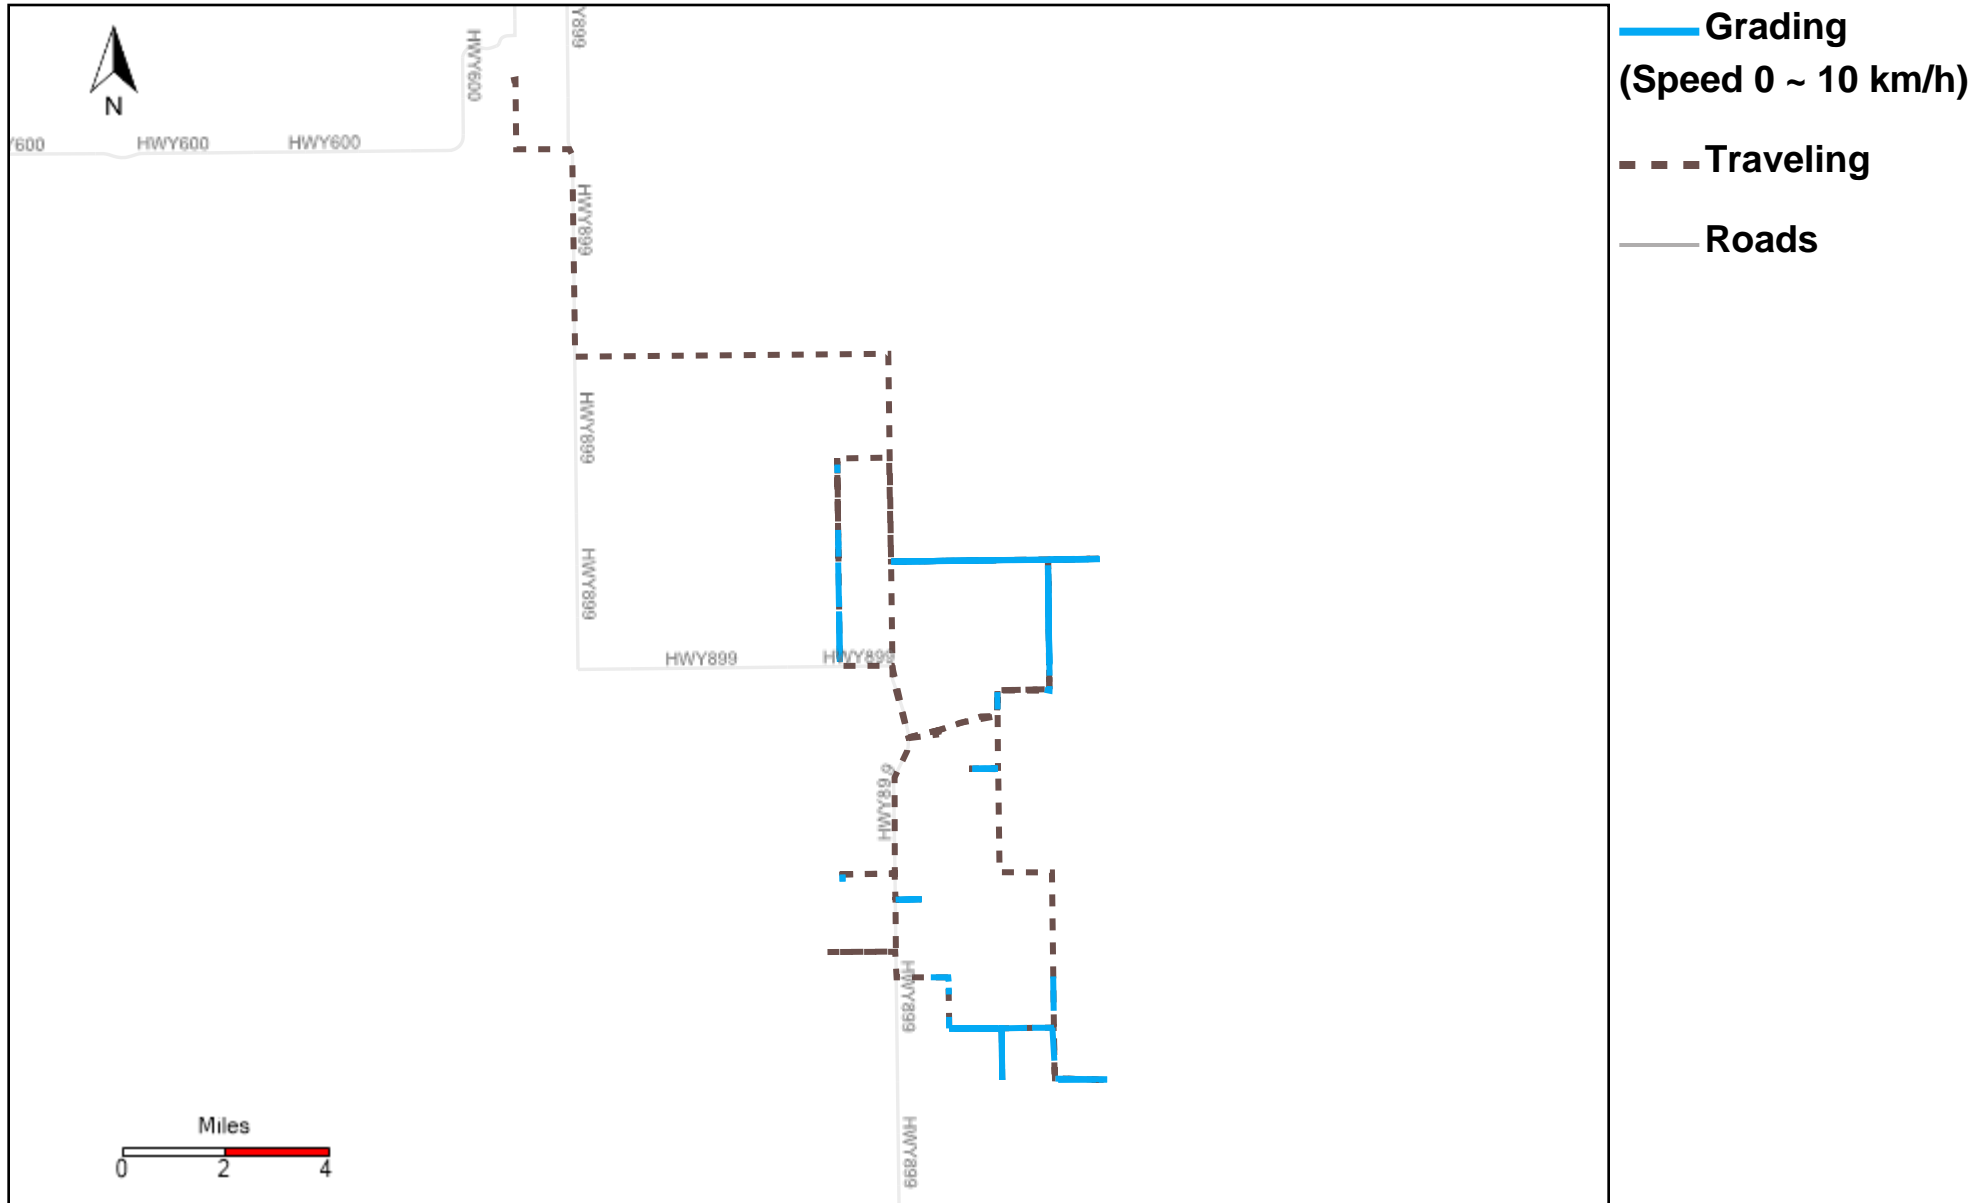

43-182_2024-08-25 ~ 2024-08-31 Tracking

Total Distance(km)	Total Hours	Work Distance(km)	Work Hours
190.99	21 hrs 31 min 58 sec	72.52	11 hrs 33 min 32 sec

43-183_2024-08-25 ~ 2024-08-31 Tracking

Total Distance(km)	Total Hours	Work Distance(km)	Work Hours
214.53	20 hrs 21 min 5 sec	90.44	11 hrs 57 min 52 sec