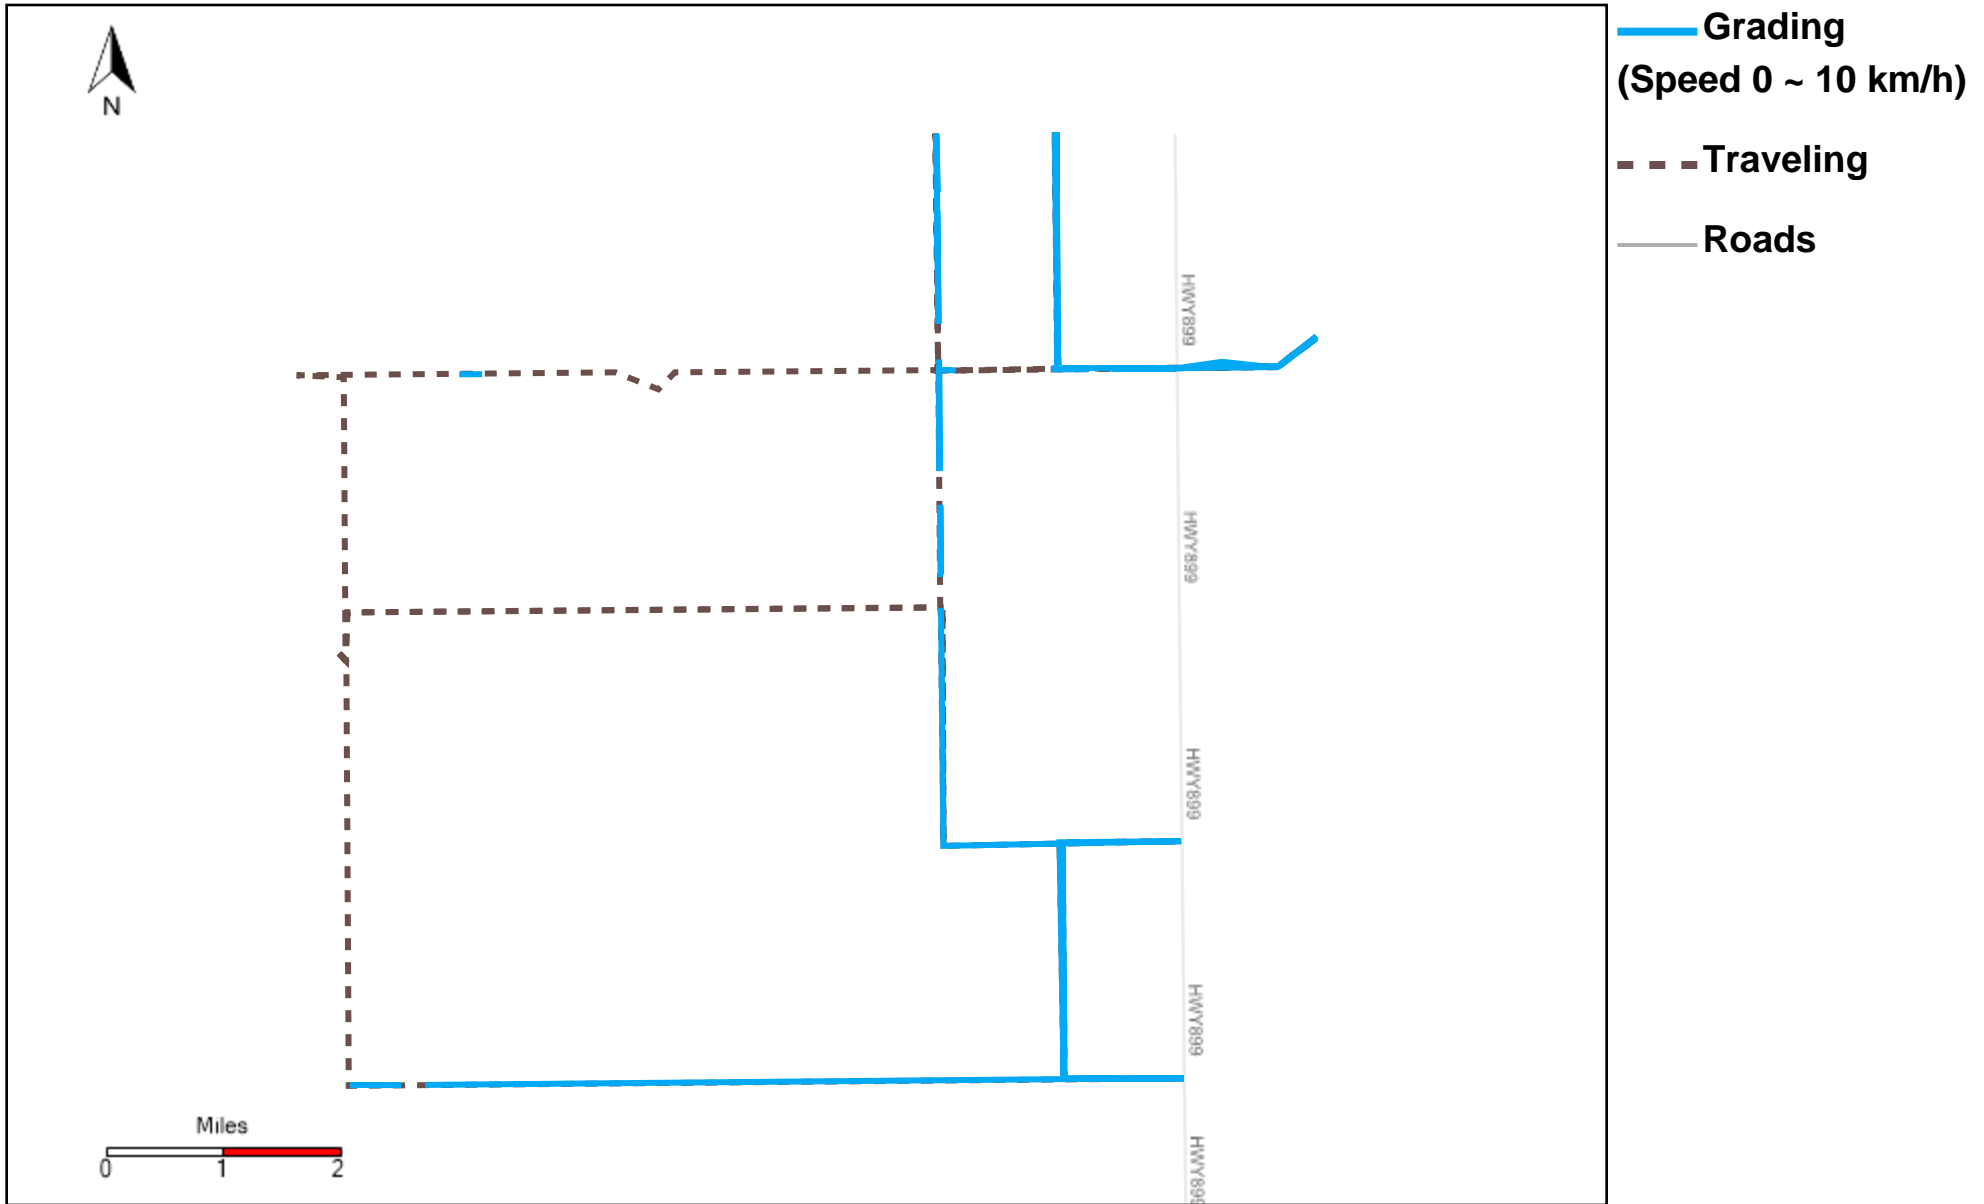

43-185_2024-08-25 ~ 2024-08-31 Tracking

Total Distance(km)	Total Hours	Work Distance(km)	Work Hours
150.55	21 hrs 4 min 21 sec	96.75	17 hrs 1 min 43 sec