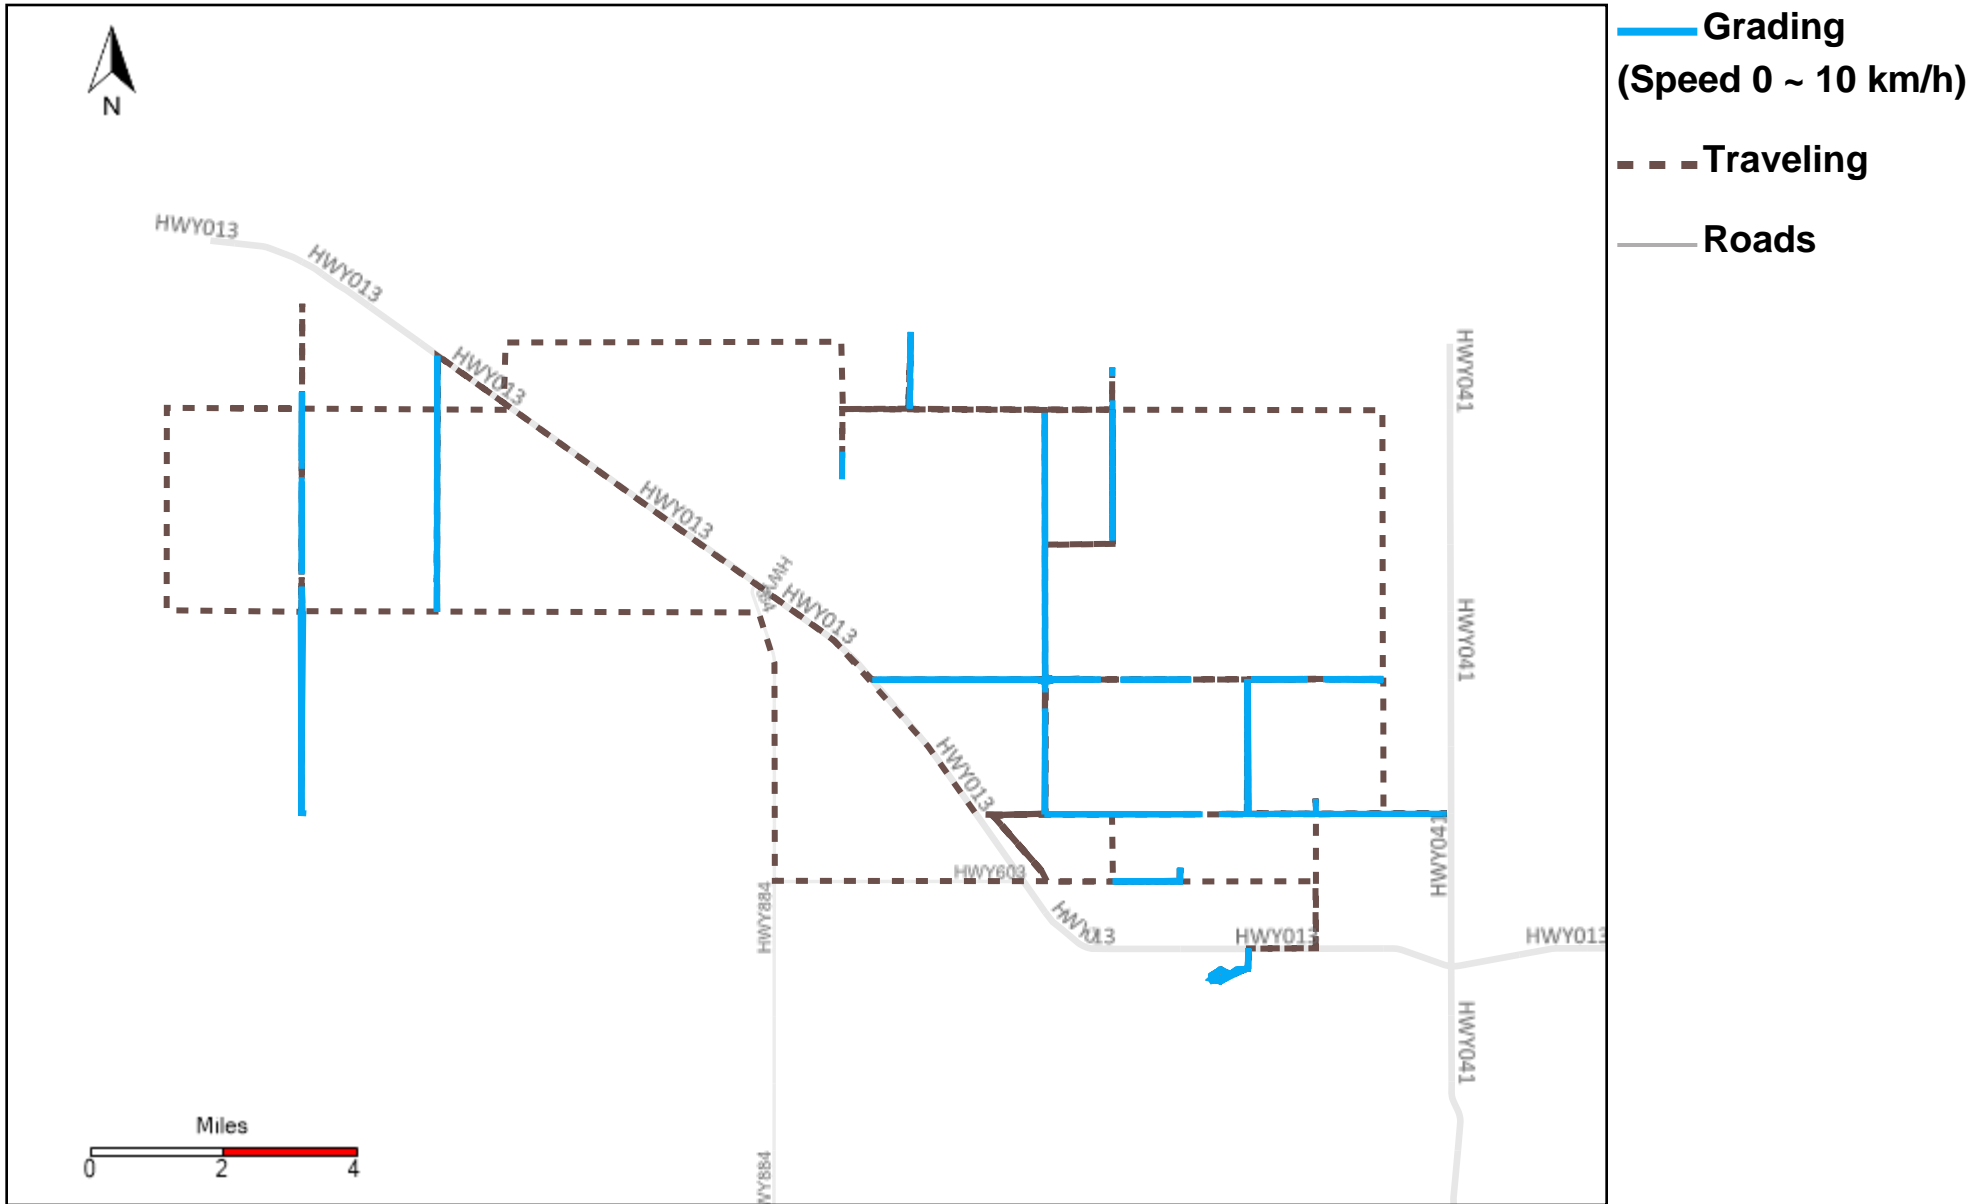

43-221_2024-08-25 ~ 2024-08-31 Tracking

Total Distance(km)	Total Hours	Work Distance(km)	Work Hours
559.72	48 hrs 55 min 35 sec	216.63	32 hrs 43 min 28 sec