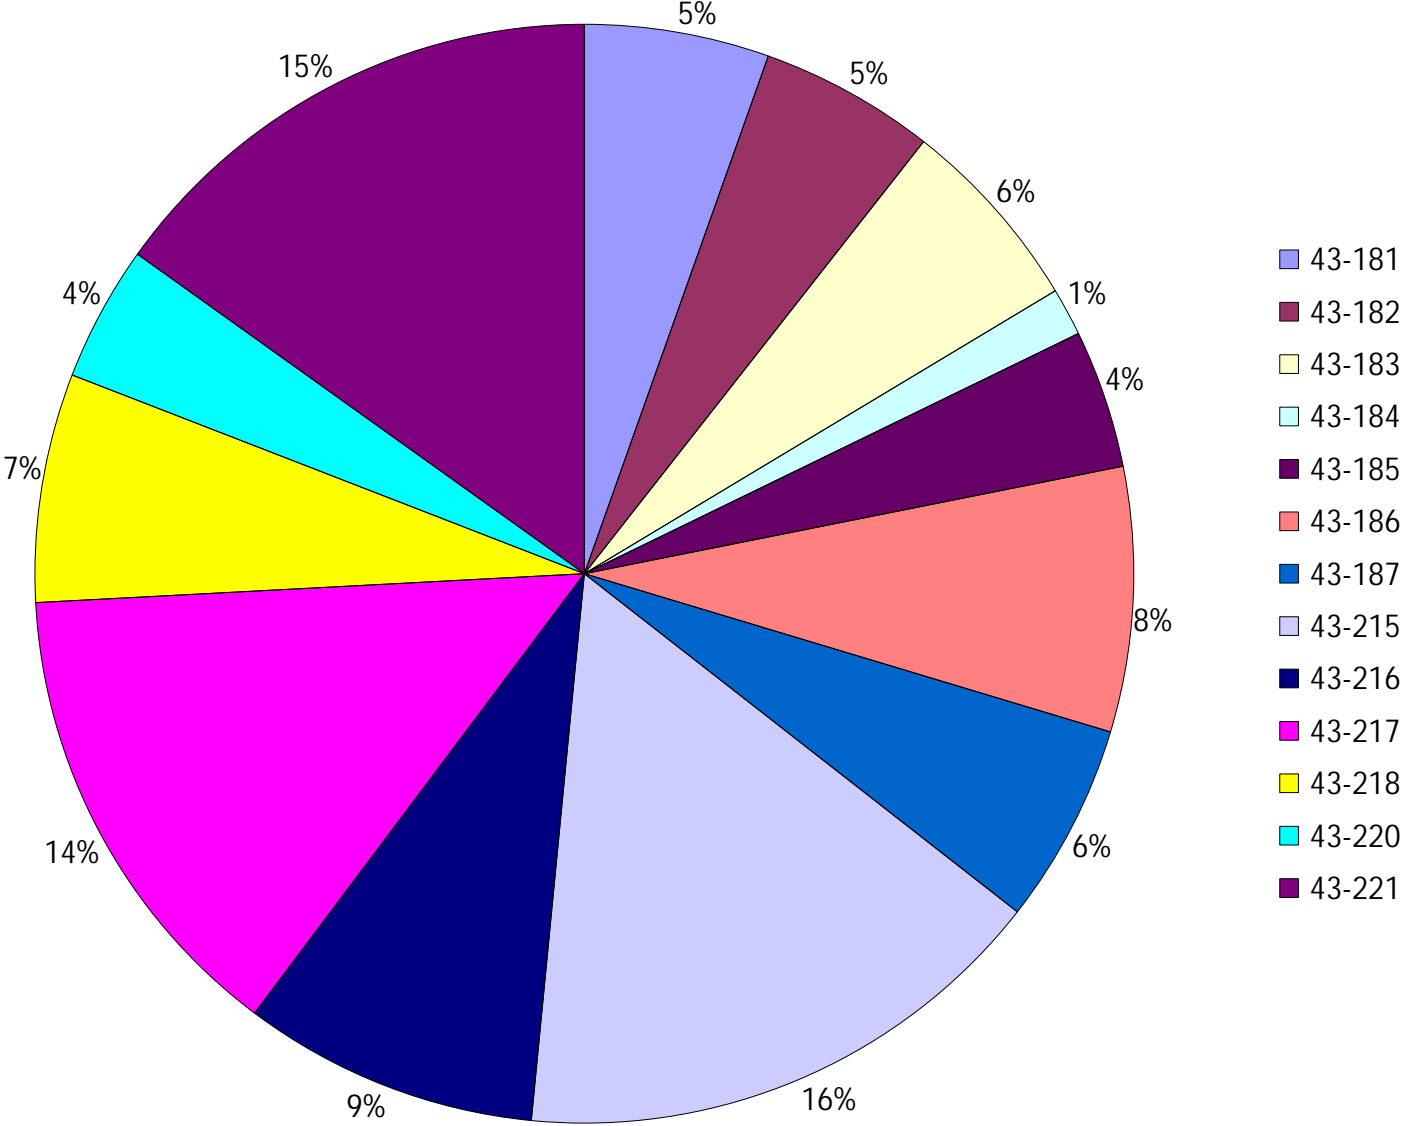

Provost Weekly Grader Report

From 8/25/2024 To 8/31/2024

8/31/2024

Vehicle	Total Distance(km)	Total Hours	Work Distance(km)	Work Hours
43-181	201.13	24 hrs 59 min 37 sec	67.11	14 hrs 9 min 48 sec
43-182	190.99	21 hrs 31 min 58 sec	72.52	11 hrs 33 min 32 sec
43-183	214.53	20 hrs 21 min 5 sec	90.44	11 hrs 57 min 52 sec
43-184	52.1	8 hrs 15 min 5 sec	0.97	0 hrs 36 min 37 sec
43-185	150.55	21 hrs 4 min 21 sec	96.75	17 hrs 1 min 43 sec
43-186	288.17	30 hrs 46 min 50 sec	153.69	23 hrs 46 min 53 sec
43-187	218.46	19 hrs 32 min 16 sec	61.25	14 hrs 23 min 44 sec
43-215	591.77	47 hrs 36 min 7 sec	209.89	25 hrs 57 min 35 sec
43-216	322.23	24 hrs 35 min 39 sec	103.99	13 hrs 6 min 13 sec
43-217	515.08	43 hrs 48 min 46 sec	127.63	18 hrs 47 min 54 sec
43-218	249.03	42 hrs 7 min 9 sec	127.42	25 hrs 3 min 58 sec
43-220	147.65	26 hrs 34 min 44 sec	97.11	21 hrs 59 min 50 sec
43-221	559.72	48 hrs 55 min 35 sec	216.63	32 hrs 43 min 28 sec
Total:	3701.41	380 hrs 9 min 13 sec	1425.39	231 hrs 9 min 7 sec

Vehicle Distance Vs Total Distance (%) From 8/25/2024 To 8/31/2024

Provost Weekly Grader Report