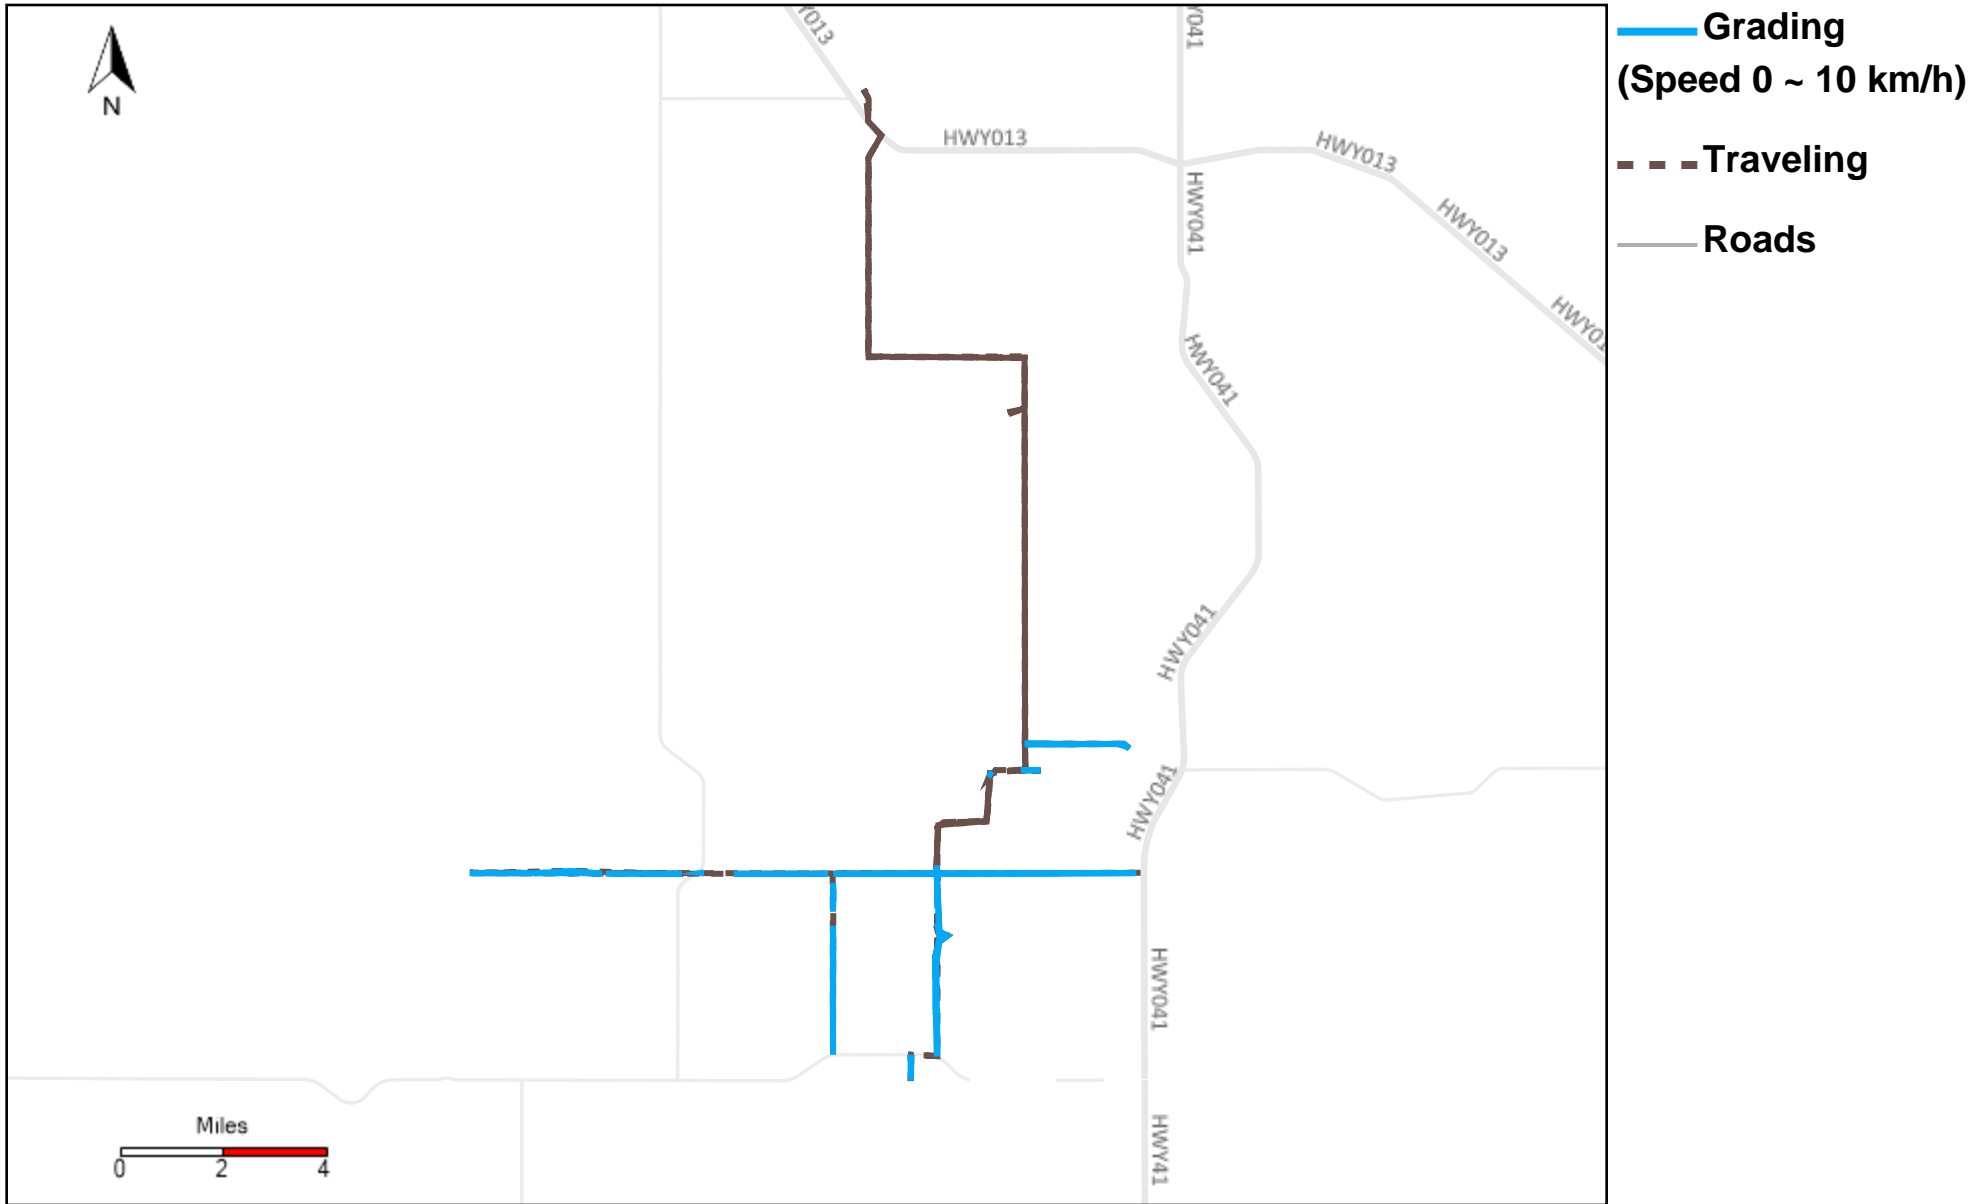

43-216_2024-08-25 ~ 2024-08-31 Tracking

Total Distance(km)	Total Hours	Work Distance(km)	Work Hours
322.23	24 hrs 35 min 39 sec	103.99	13 hrs 6 min 13 sec