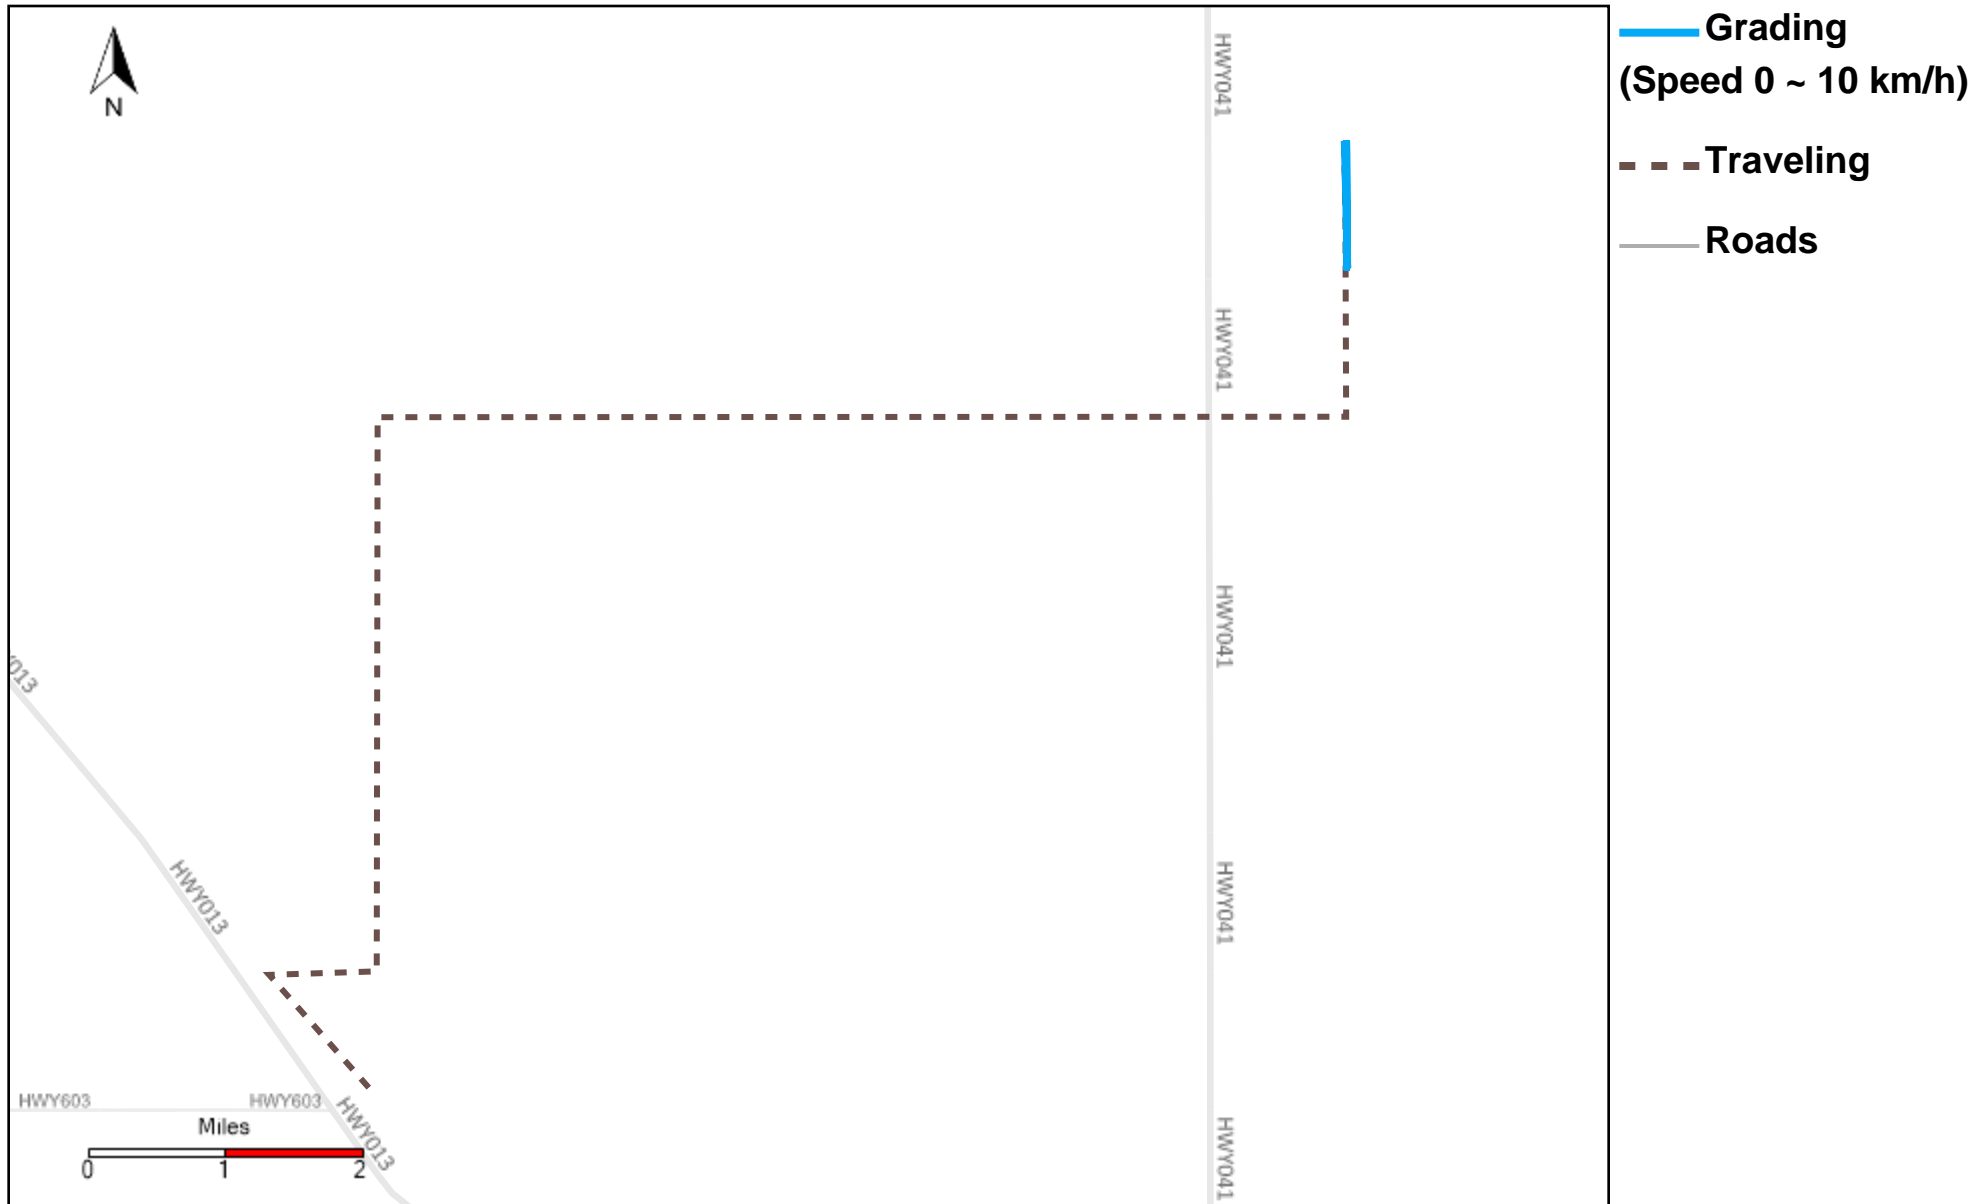

43-220_2024-08-25 ~ 2024-08-31 Tracking

Total Distance(km)	Total Hours	Work Distance(km)	Work Hours
147.65	26 hrs 34 min 44 sec	97.11	21 hrs 59 min 50 sec