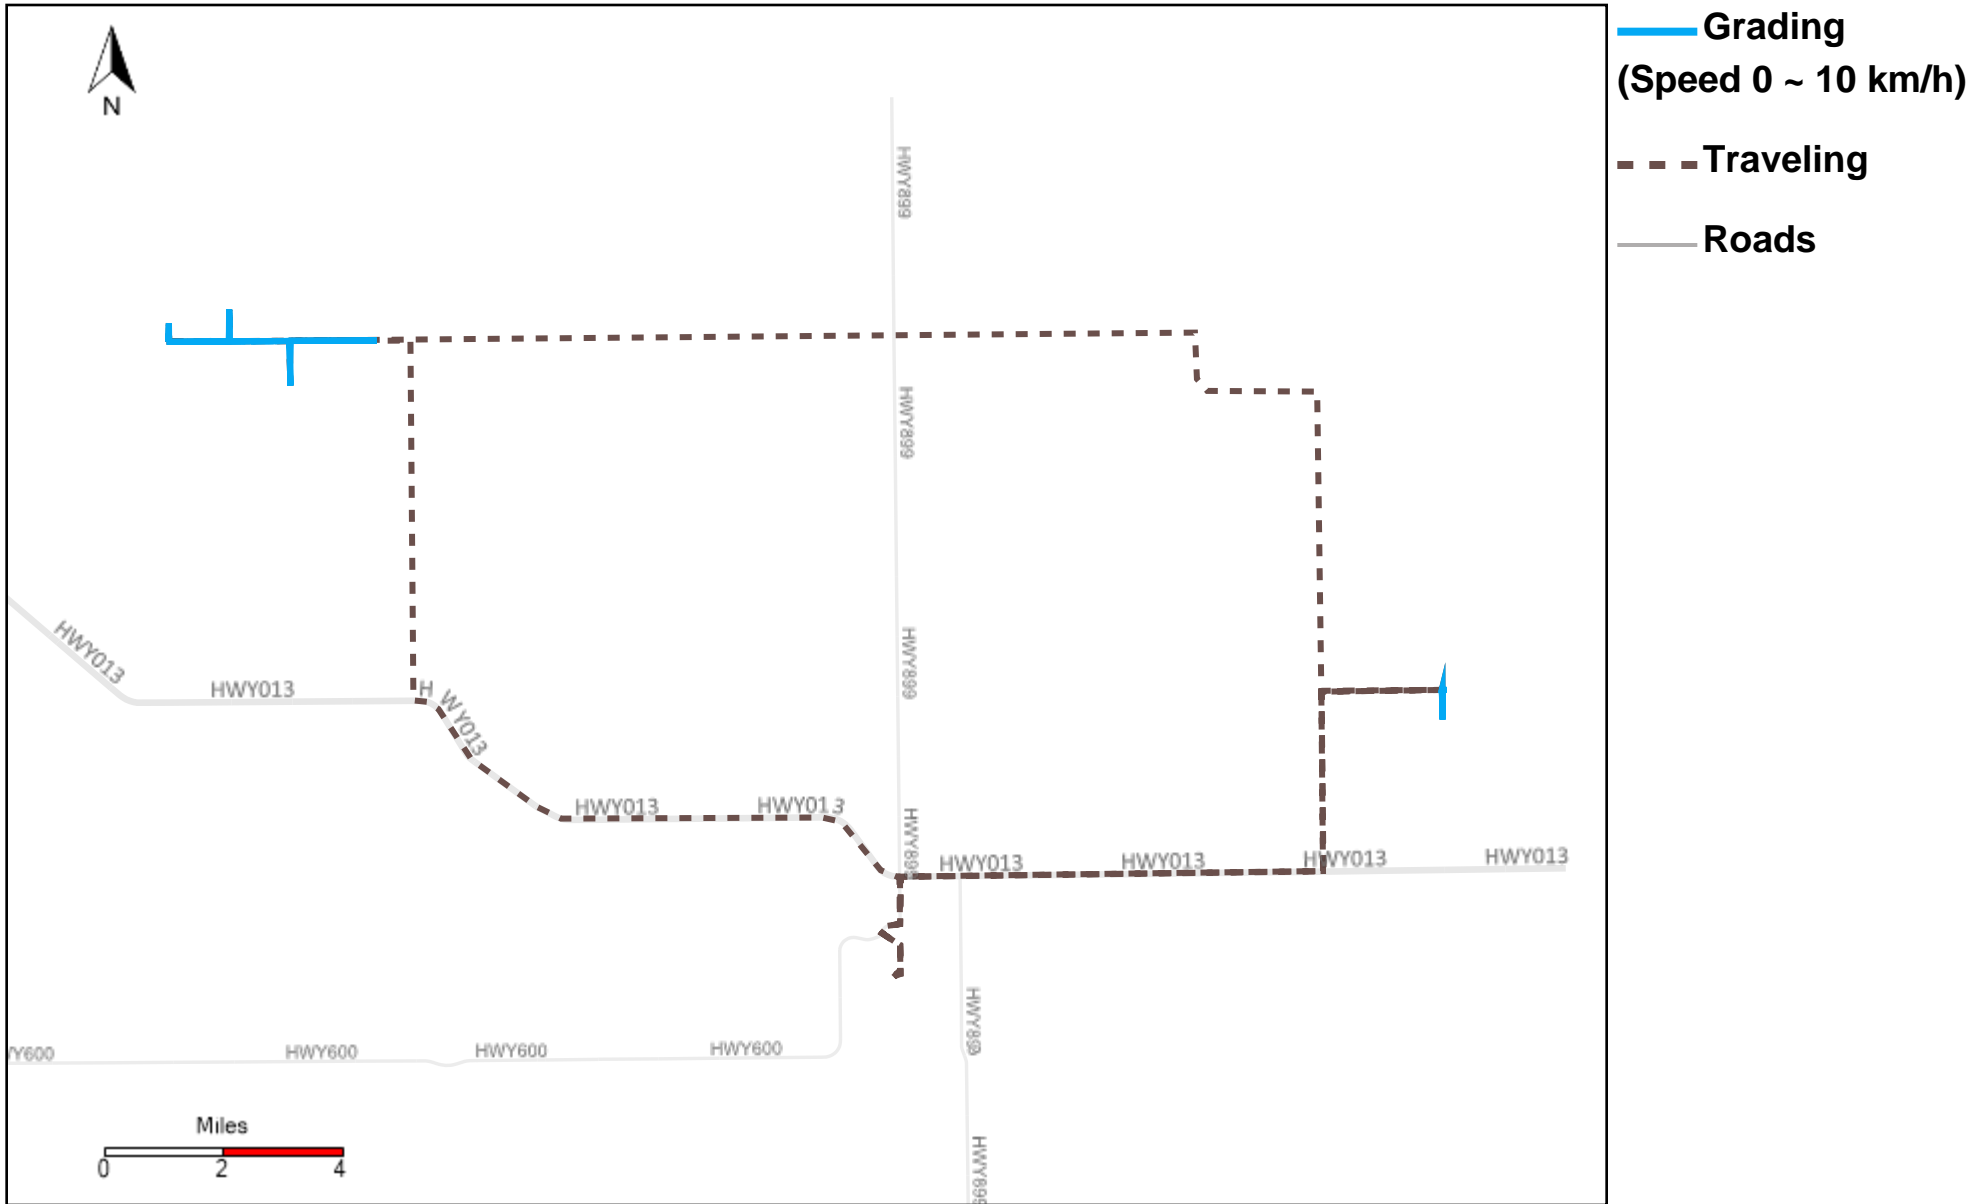

43-187_2024-08-25 ~ 2024-08-31 Tracking

Total Distance(km)	Total Hours	Work Distance(km)	Work Hours
218.46	19 hrs 32 min 16 sec	61.25	14 hrs 23 min 44 sec