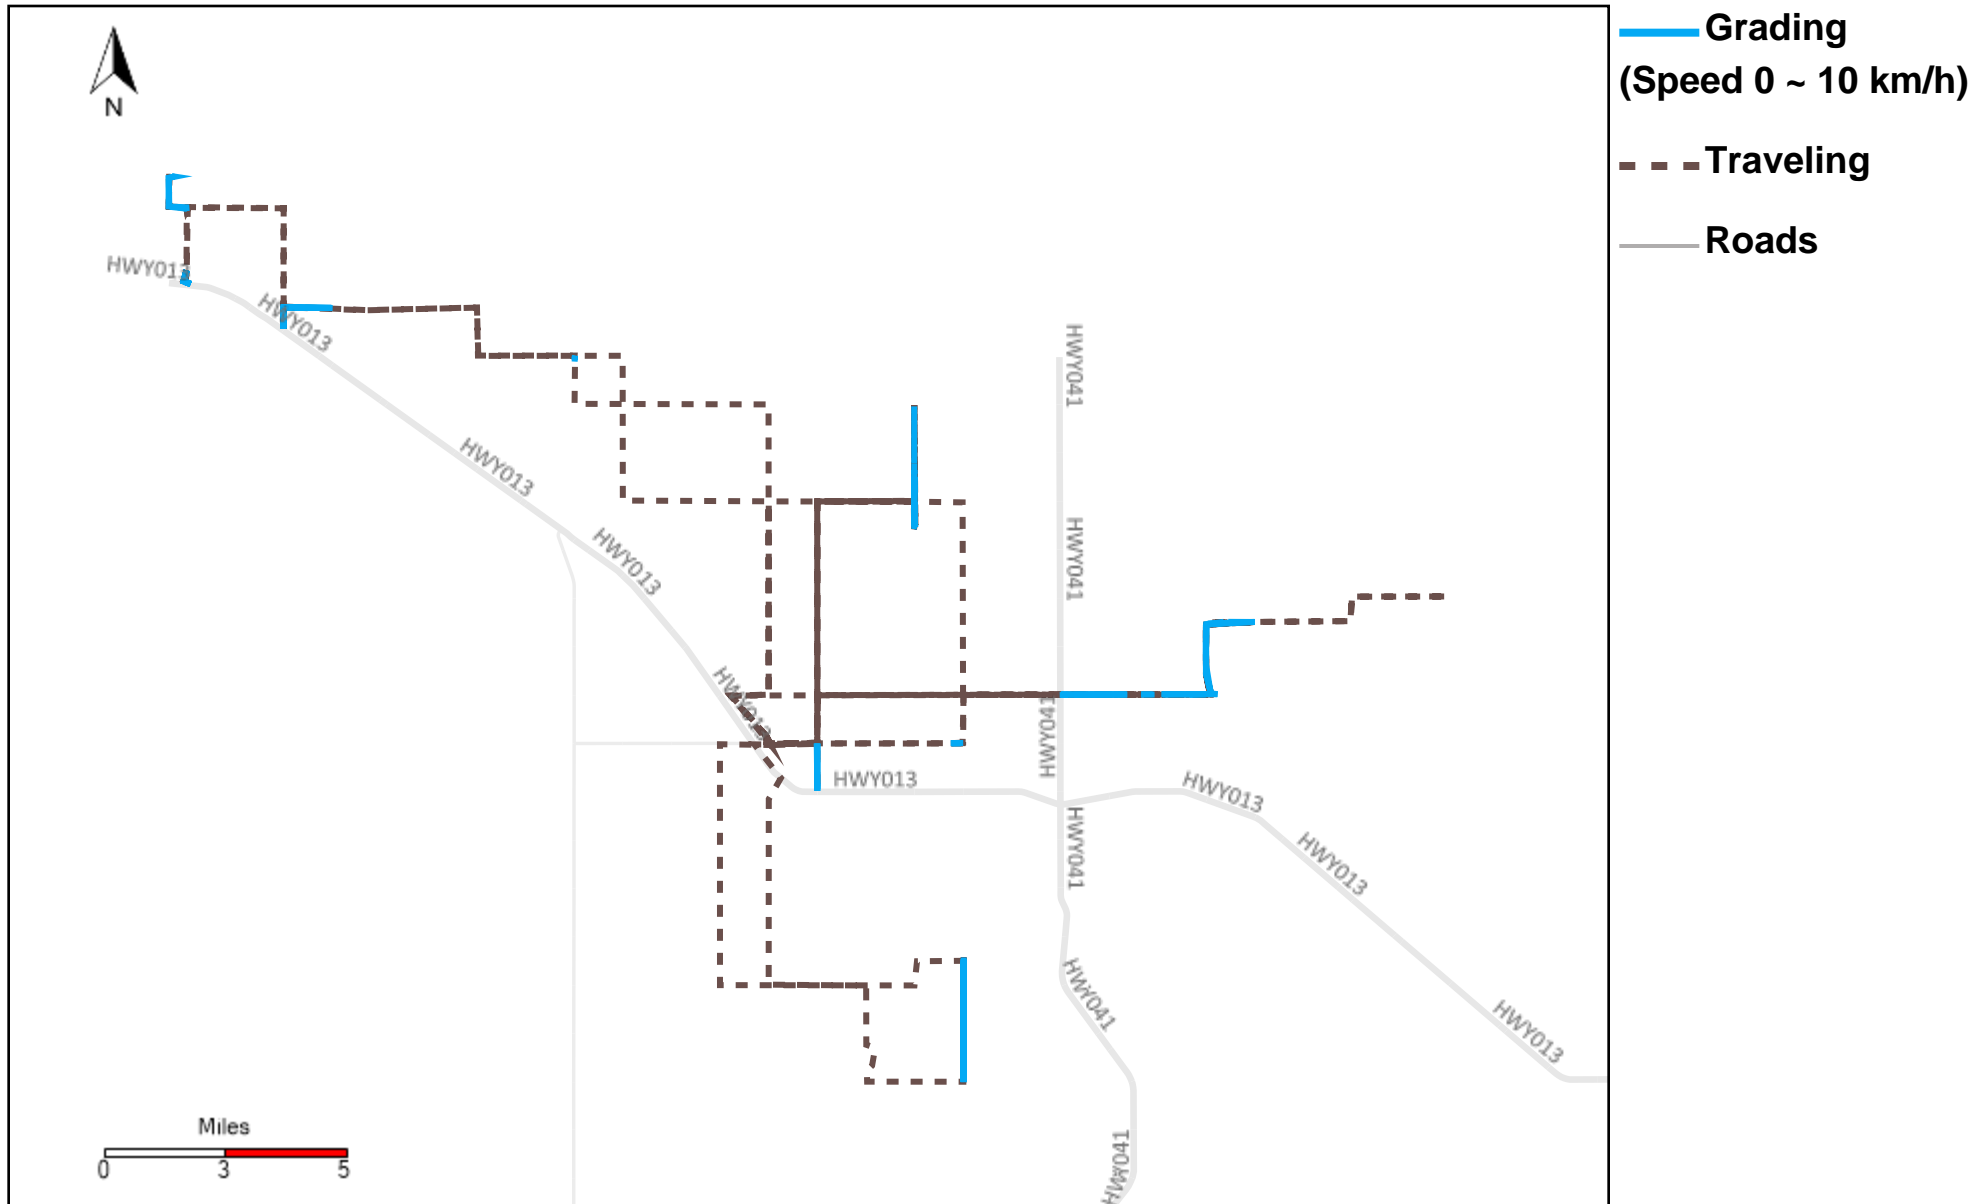

43-215_2024-08-25 ~ 2024-08-31 Tracking

Total Distance(km)	Total Hours	Work Distance(km)	Work Hours
591.77	47 hrs 36 min 7 sec	209.89	25 hrs 57 min 35 sec

43-216_2024-08-25 ~ 2024-08-31 Tracking

Total Distance(km)	Total Hours	Work Distance(km)	Work Hours
322.23	24 hrs 35 min 39 sec	103.99	13 hrs 6 min 13 sec

43-217_2024-08-25 ~ 2024-08-31 Tracking

Total Distance(km)	Total Hours	Work Distance(km)	Work Hours
515.08	43 hrs 48 min 46 sec	127.63	18 hrs 47 min 54 sec

43-218_2024-08-25 ~ 2024-08-31 Tracking

Total Distance(km)	Total Hours	Work Distance(km)	Work Hours
249.03	42 hrs 7 min 9 sec	127.42	25 hrs 3 min 58 sec