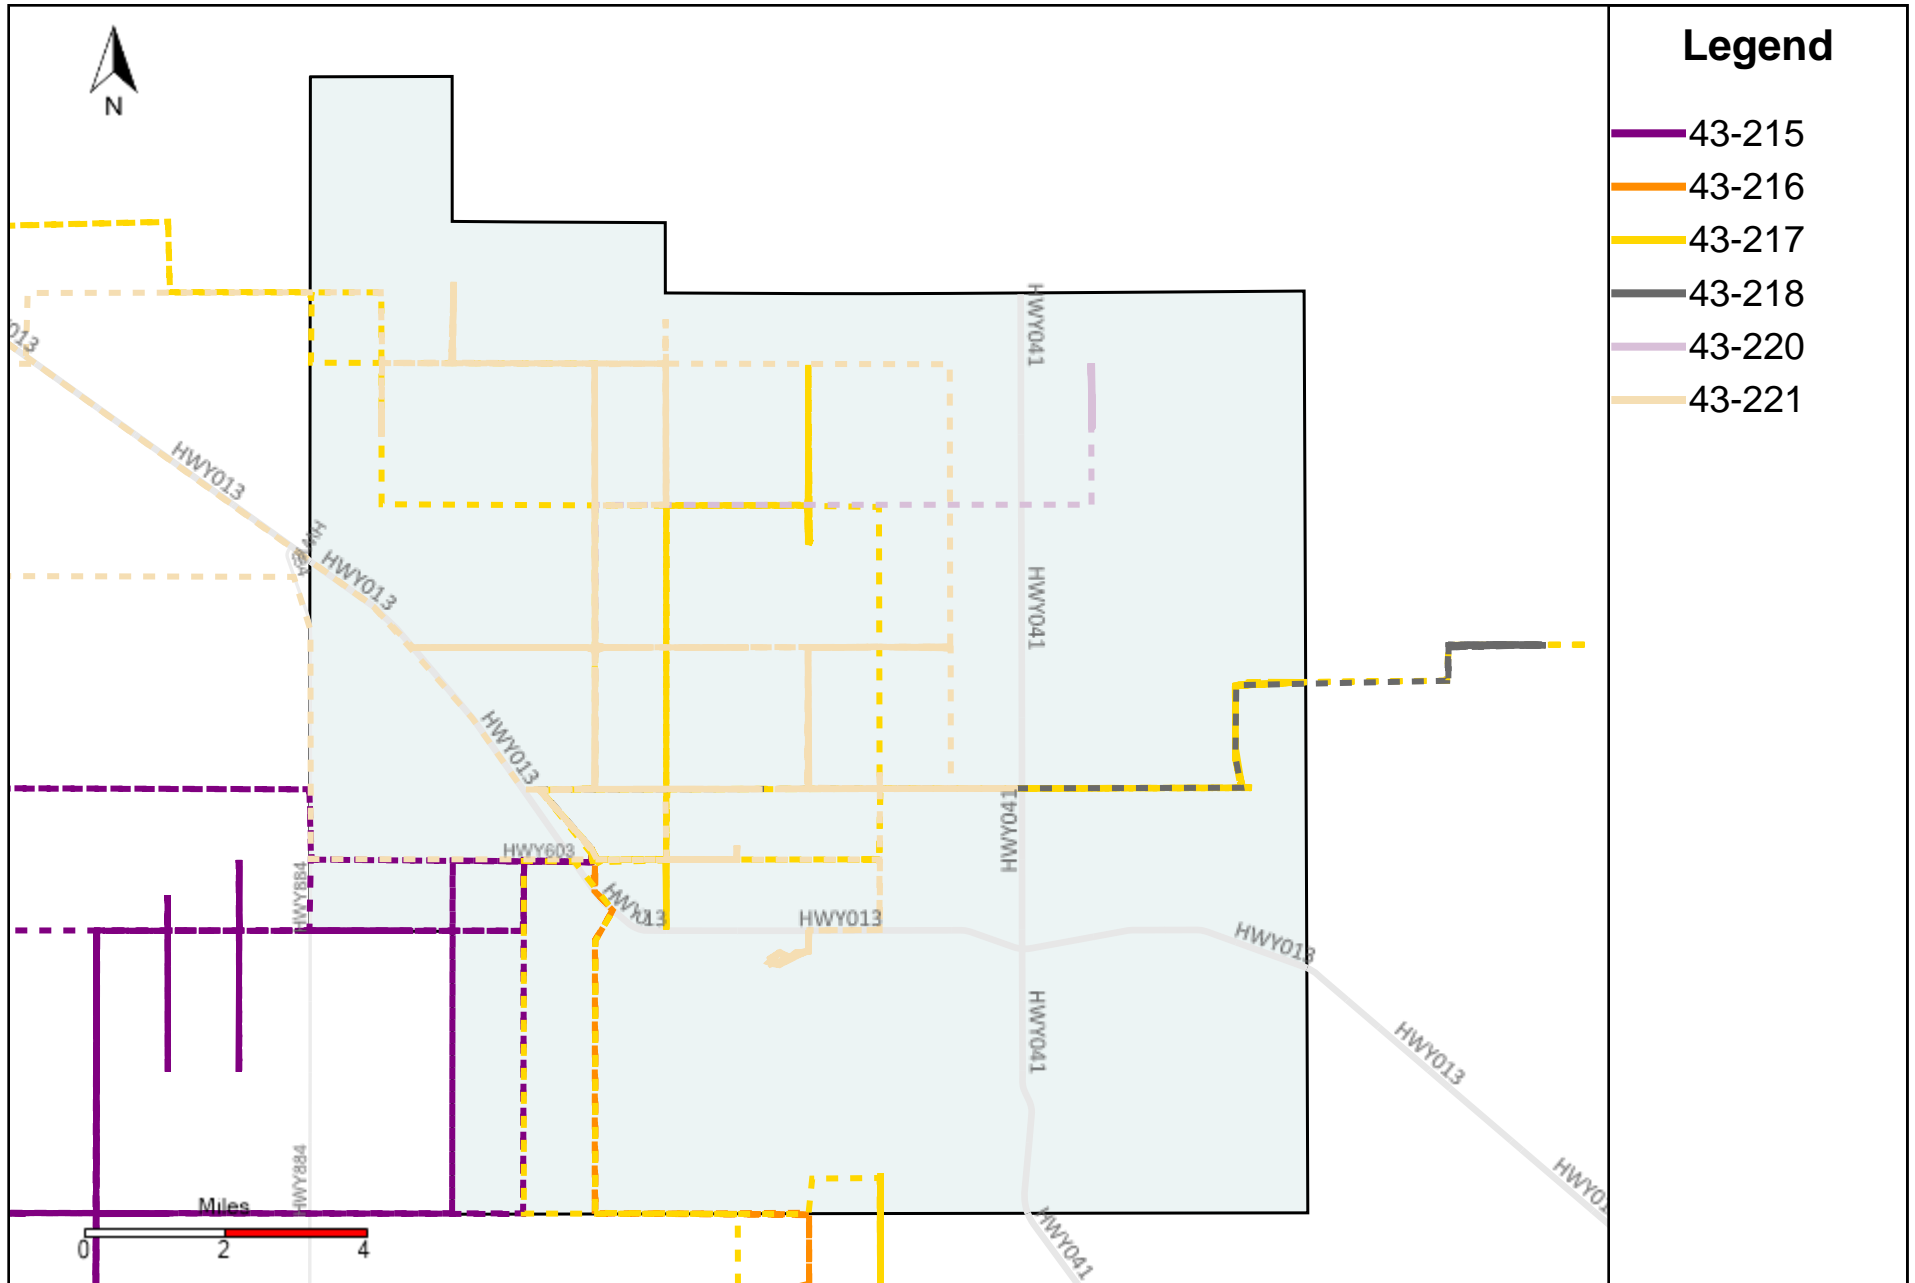

Vehicle Name List	Total Distance(km)	Total Hours
43-181, 43-182, 43-183, 43-184, 43-186, 43-187	1165.38	125 hrs 26 min 52 sec

Division: 4 Grader Report(2024-08-25 ~ 2024-08-31)

Vehicle Name List	Total Distance(km)	Total Hours
43-183, 43-185, 43-186, 43-187, 43-217, 43-218	1635.81	177 hrs 40 min 27 sec

Division: 5 Grader Report(2024-08-25 ~ 2024-08-31)

Vehicle Name List	Total Distance(km)	Total Hours
43-215, 43-216, 43-217	1429.08	116 hrs 0 min 32 sec

Division: 6 Grader Report(2024-08-25 ~ 2024-08-31)

Vehicle Name List	Total Distance(km)	Total Hours
43-215, 43-216, 43-217, 43-218, 43-220, 43-221	2385.48	233 hrs 38 min 0 sec

Provost Weekly Grader Report

From 8/25/2024 To 8/31/2024

8/31/2024

Vehicle	Total Distance(km)	Total Hours	Work Distance(km)	Work Hours
43-181	201.13	24 hrs 59 min 37 sec	67.11	14 hrs 9 min 48 sec
43-182	190.99	21 hrs 31 min 58 sec	72.52	11 hrs 33 min 32 sec
43-183	214.53	20 hrs 21 min 5 sec	90.44	11 hrs 57 min 52 sec
43-184	52.1	8 hrs 15 min 5 sec	0.97	0 hrs 36 min 37 sec
43-185	150.55	21 hrs 4 min 21 sec	96.75	17 hrs 1 min 43 sec
43-186	288.17	30 hrs 46 min 50 sec	153.69	23 hrs 46 min 53 sec
43-187	218.46	19 hrs 32 min 16 sec	61.25	14 hrs 23 min 44 sec
43-215	591.77	47 hrs 36 min 7 sec	209.89	25 hrs 57 min 35 sec
43-216	322.23	24 hrs 35 min 39 sec	103.99	13 hrs 6 min 13 sec
43-217	515.08	43 hrs 48 min 46 sec	127.63	18 hrs 47 min 54 sec
43-218	249.03	42 hrs 7 min 9 sec	127.42	25 hrs 3 min 58 sec
43-220	147.65	26 hrs 34 min 44 sec	97.11	21 hrs 59 min 50 sec
43-221	559.72	48 hrs 55 min 35 sec	216.63	32 hrs 43 min 28 sec
Total:	3701.41	380 hrs 9 min 13 sec	1425.39	231 hrs 9 min 7 sec