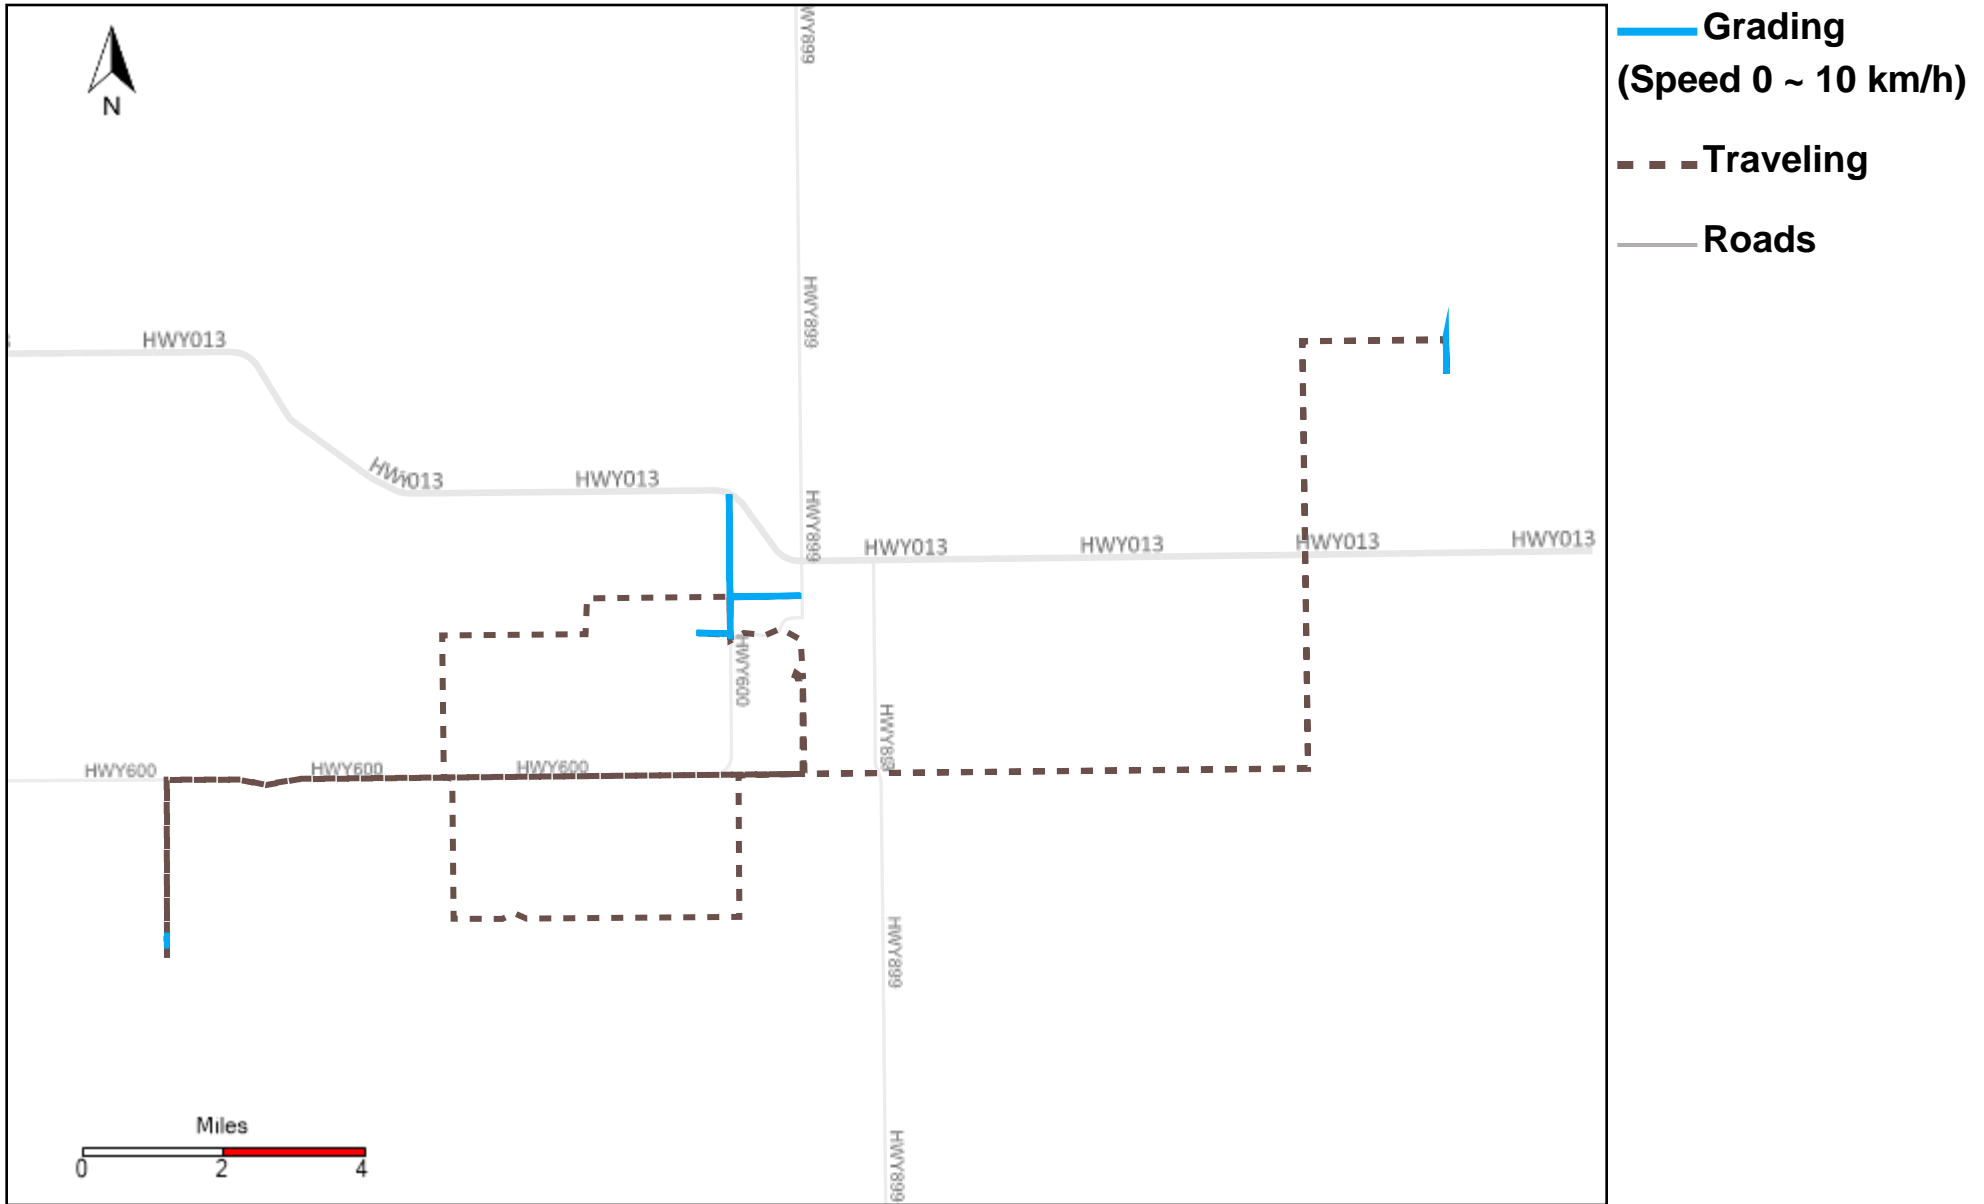

43-181_2024-08-25 ~ 2024-08-31 Tracking

Total Distance(km)	Total Hours	Work Distance(km)	Work Hours
201.13	24 hrs 59 min 37 sec	67.11	14 hrs 9 min 48 sec