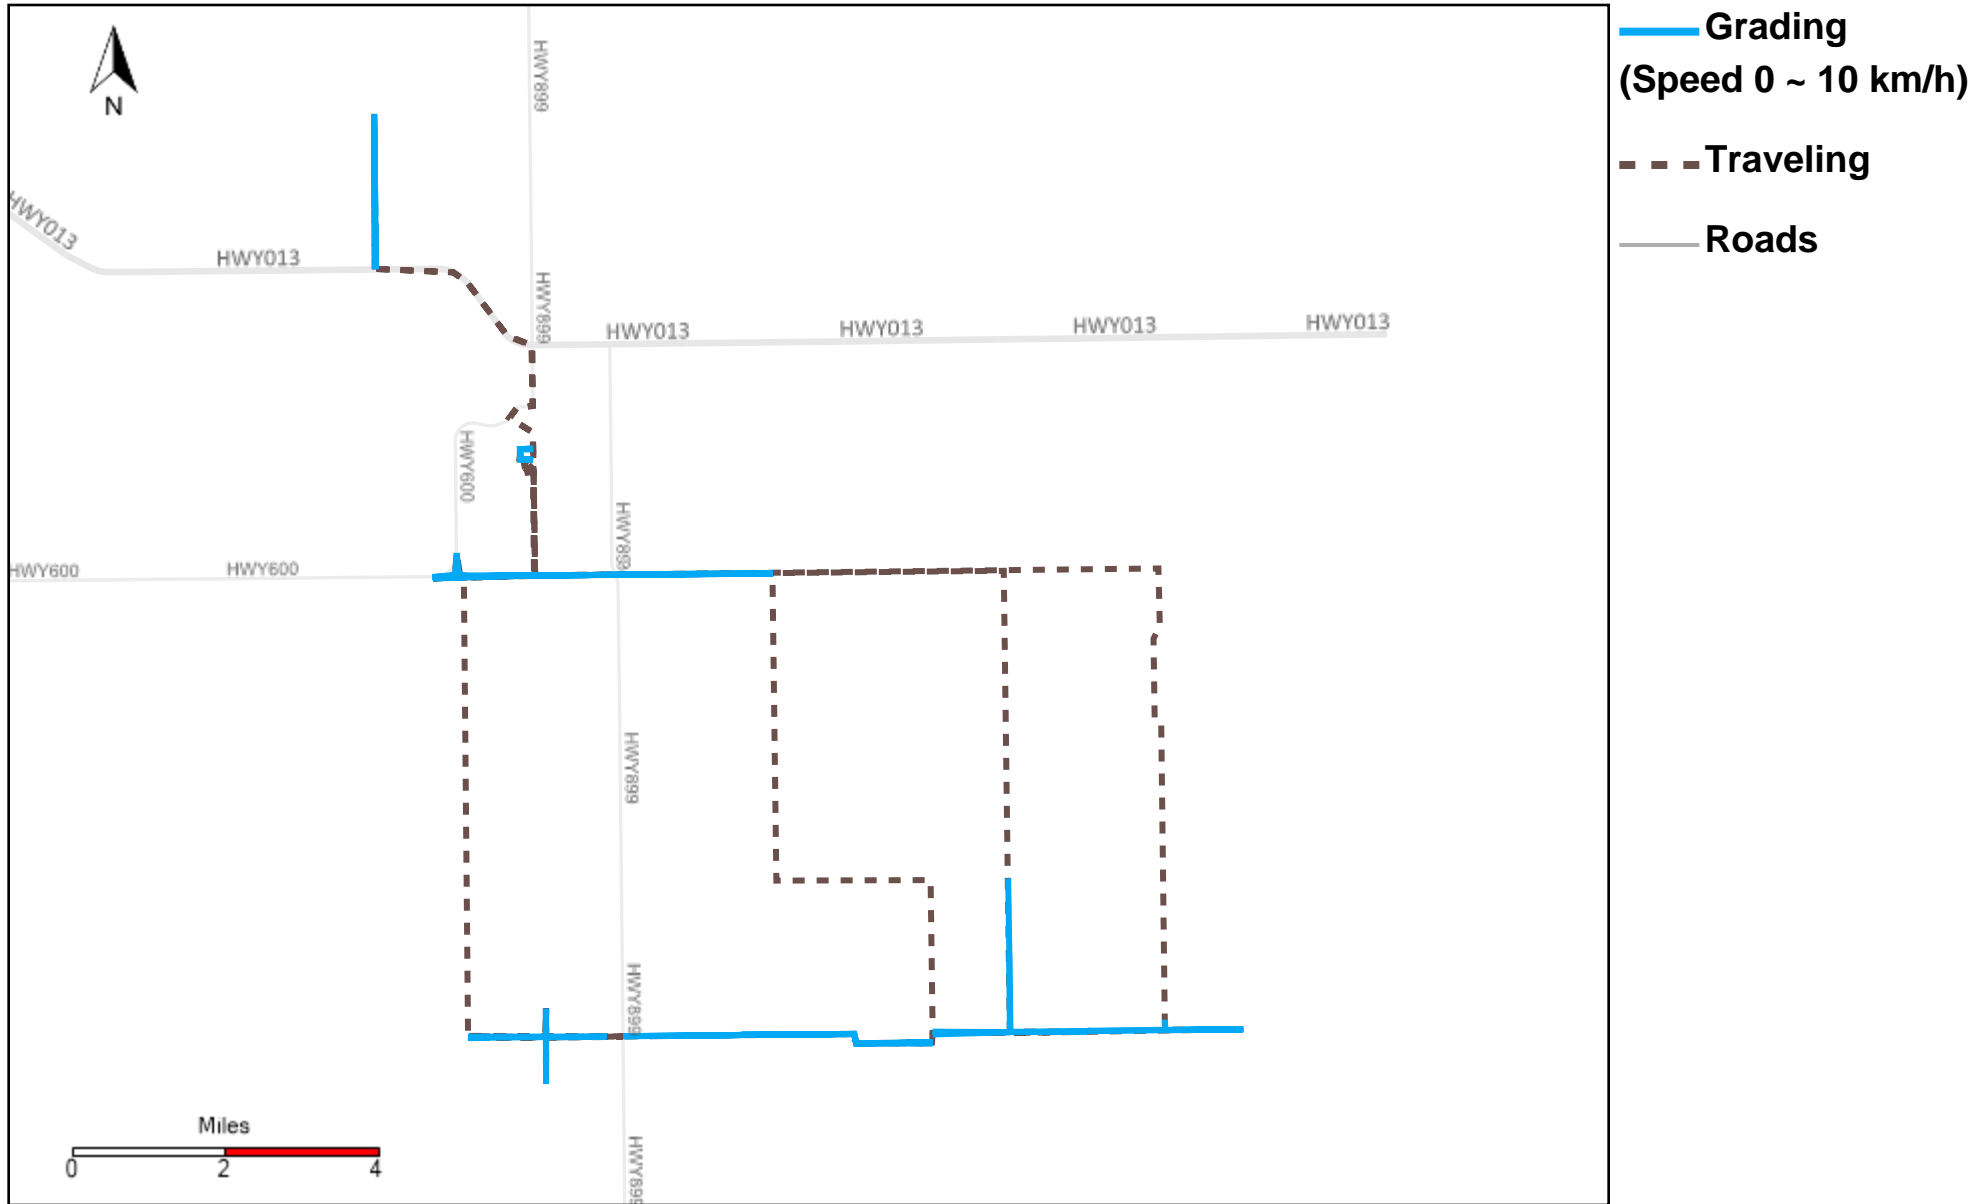

43-186_2024-08-25 ~ 2024-08-31 Tracking

Total Distance(km)	Total Hours	Work Distance(km)	Work Hours
288.17	30 hrs 46 min 50 sec	153.69	23 hrs 46 min 53 sec