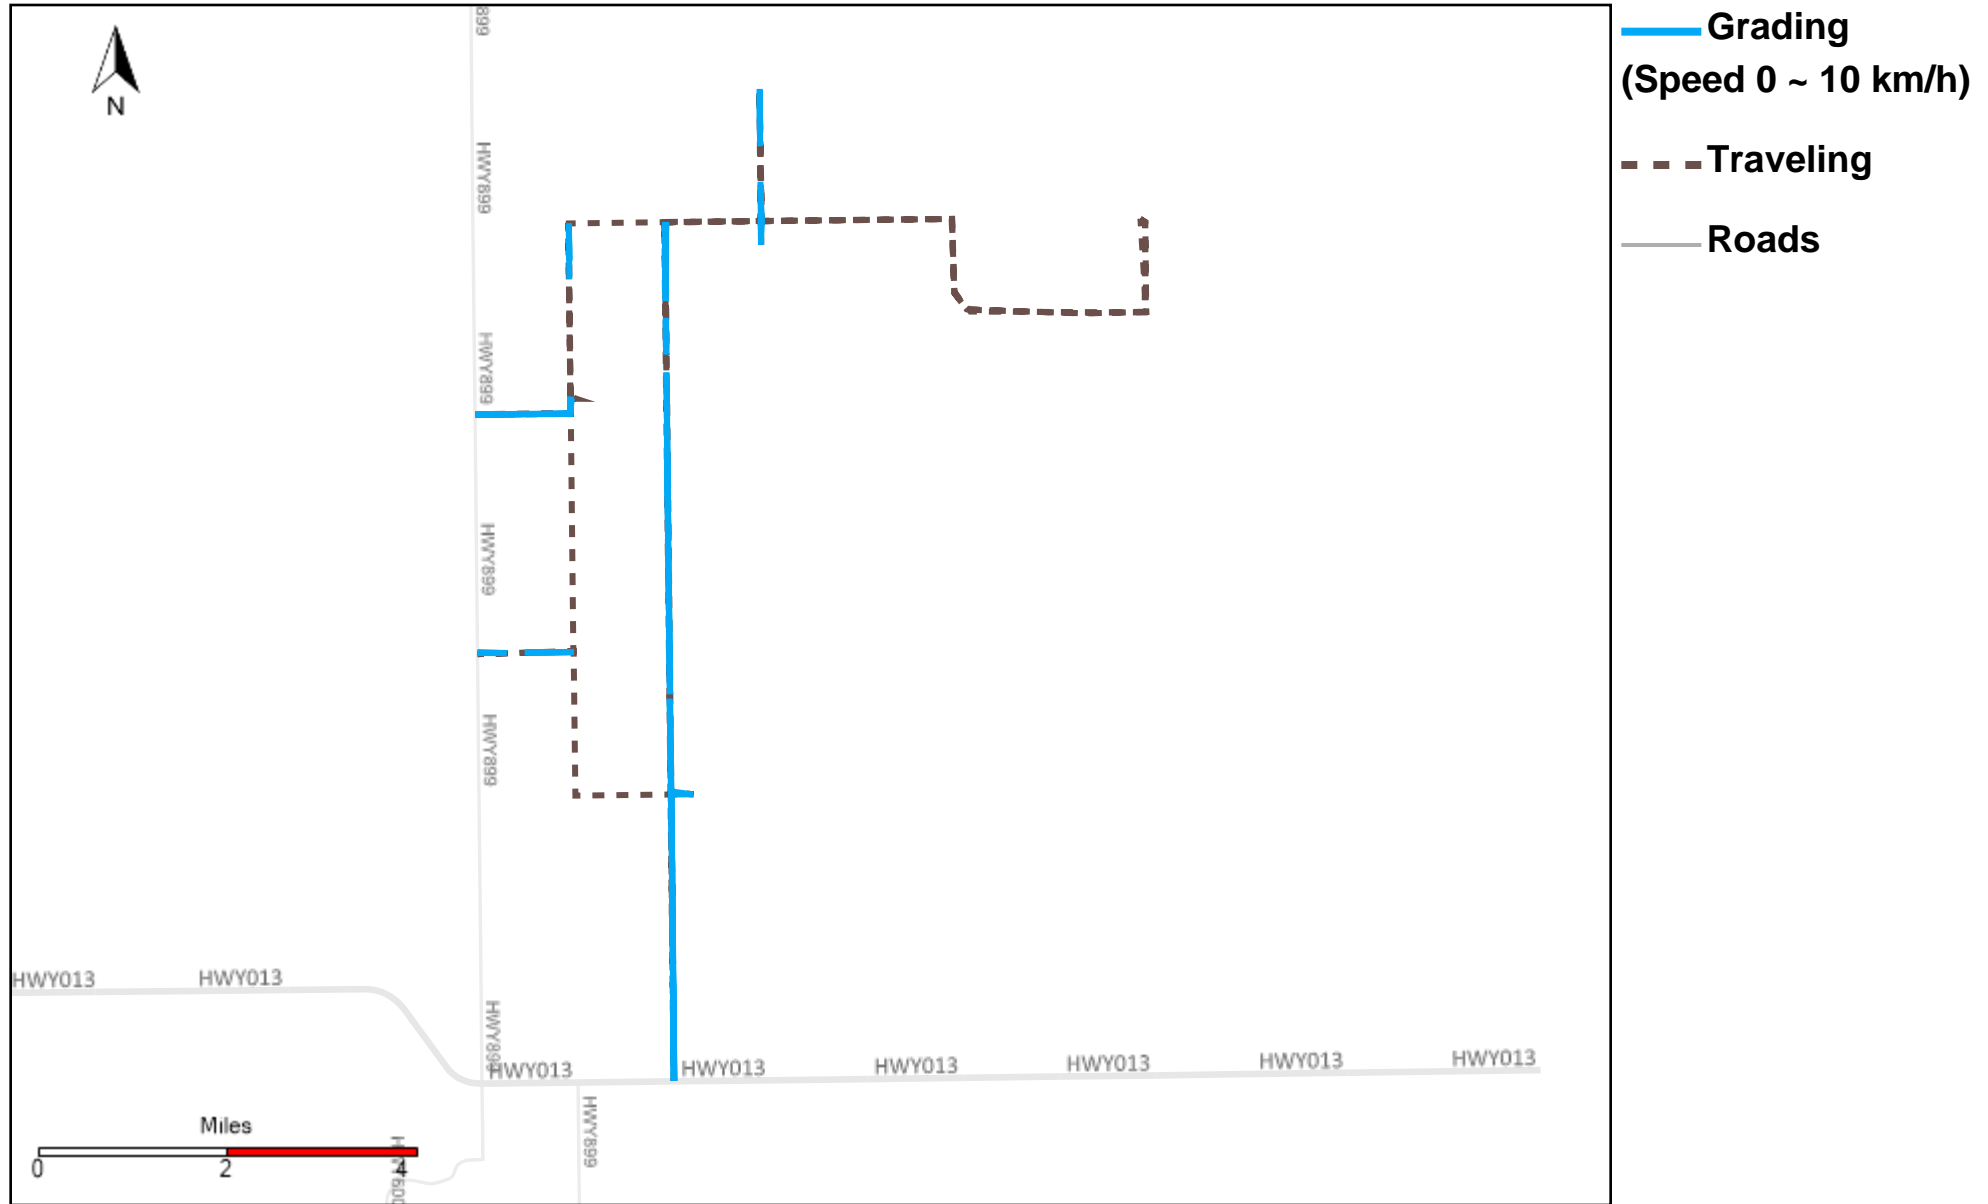

43-182_2024-08-25 ~ 2024-08-31 Tracking

Total Distance(km)	Total Hours	Work Distance(km)	Work Hours
190.99	21 hrs 31 min 58 sec	72.52	11 hrs 33 min 32 sec

43-183_2024-08-25 ~ 2024-08-31 Tracking

Total Distance(km)	Total Hours	Work Distance(km)	Work Hours
214.53	20 hrs 21 min 5 sec	90.44	11 hrs 57 min 52 sec