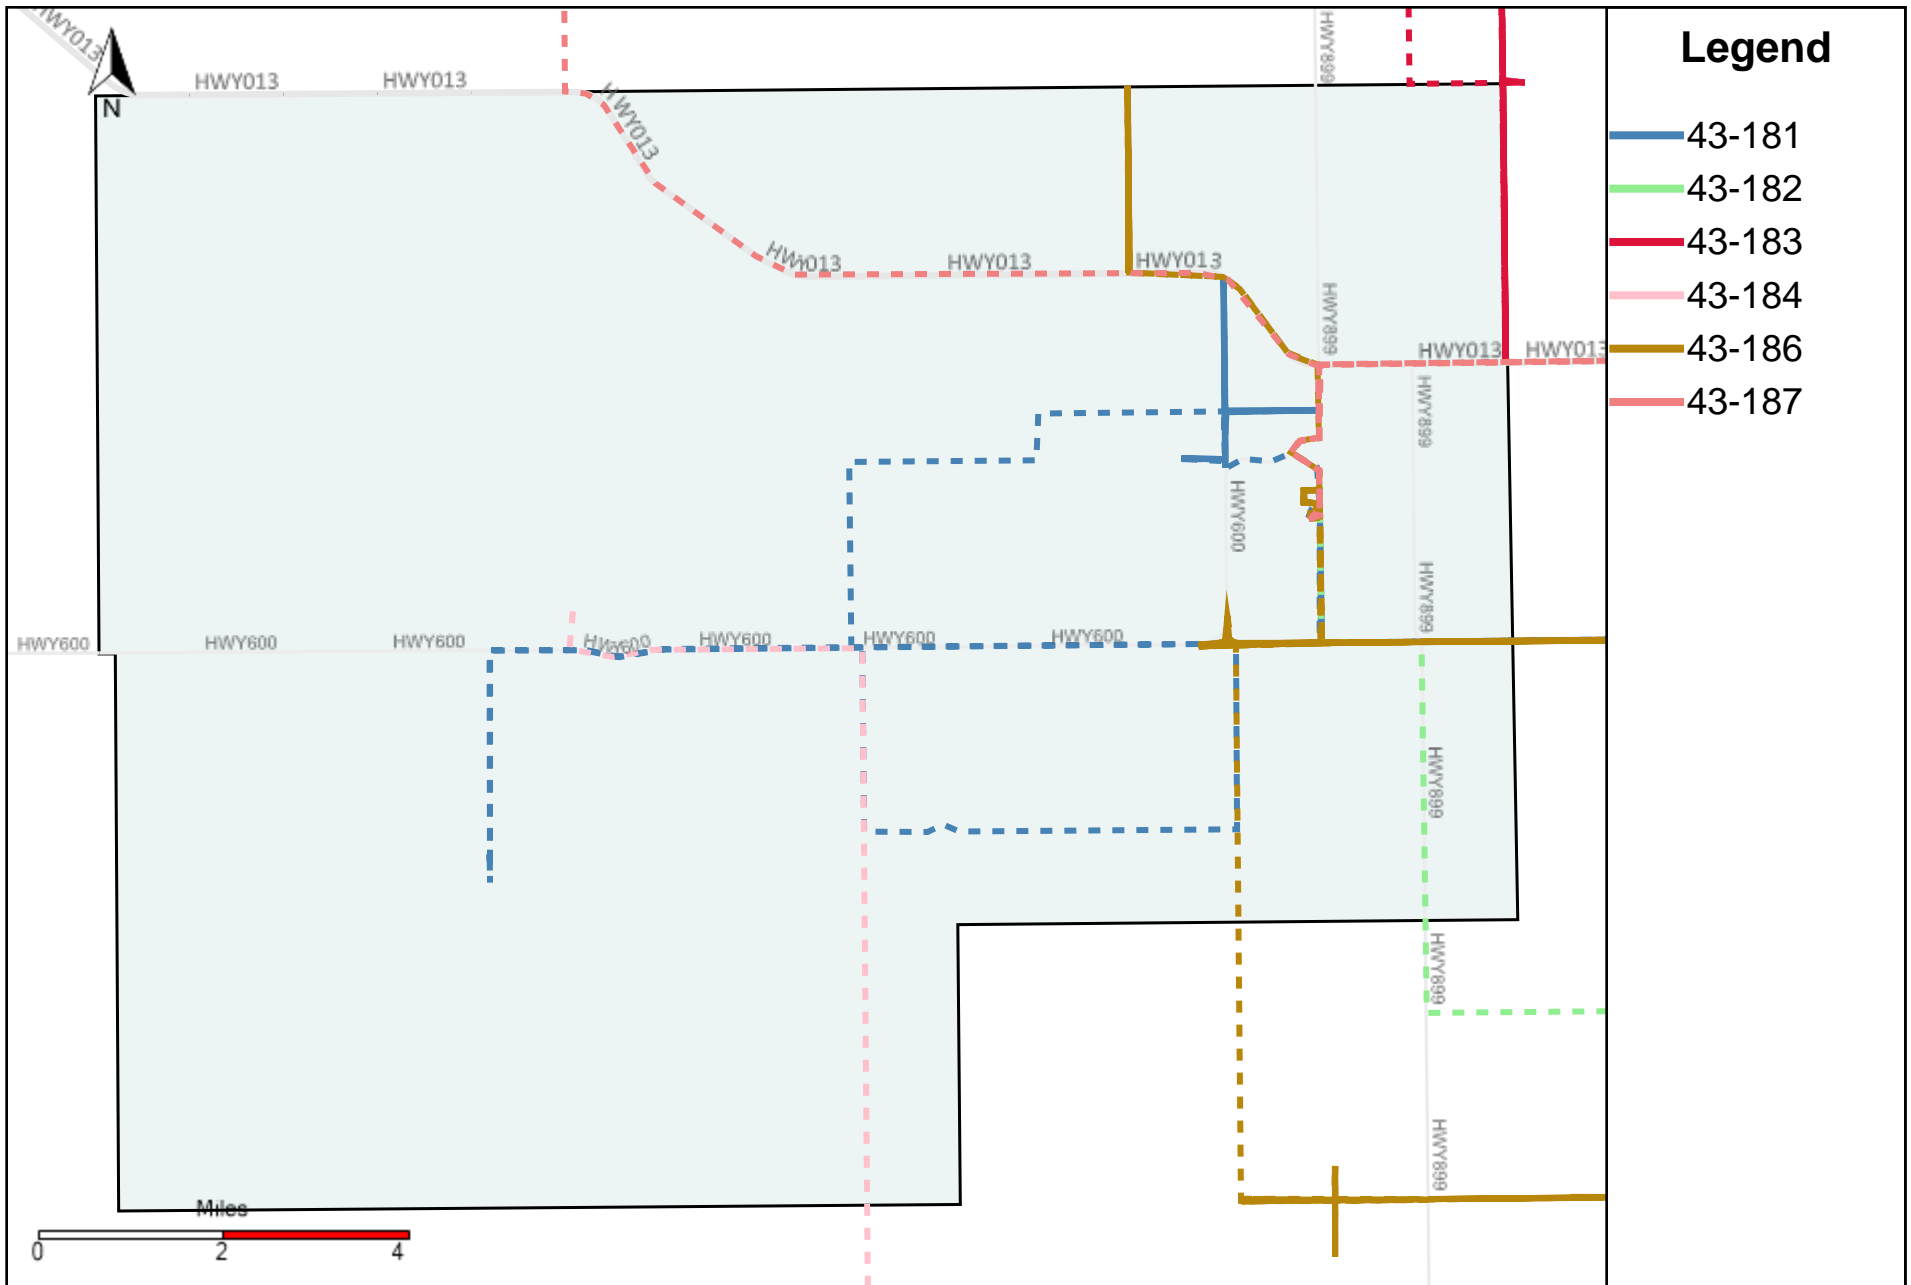

Provost Weekly Grader Report (2024-08-25 ~ 2024-08-31)

Division: 1 Grader Report(2024-08-25 ~ 2024-08-31)

Vehicle Name List	Total Distance(km)	Total Hours
43-182, 43-184, 43-186	531.25	60 hrs 33 min 53 sec

Division: 2 Grader Report(2024-08-25 ~ 2024-08-31)

Vehicle Name List	Total Distance(km)	Total Hours
43-181, 43-183, 43-186, 43-187	922.29	95 hrs 39 min 48 sec

Division: 3 Grader Report(2024-08-25 ~ 2024-08-31)

Vehicle Name List	Total Distance(km)	Total Hours
43-181, 43-182, 43-183, 43-184, 43-186, 43-187	1165.38	125 hrs 26 min 52 sec

Division: 4 Grader Report(2024-08-25 ~ 2024-08-31)

Vehicle Name List	Total Distance(km)	Total Hours
43-183, 43-185, 43-186, 43-187, 43-217, 43-218	1635.81	177 hrs 40 min 27 sec

Division: 5 Grader Report(2024-08-25 ~ 2024-08-31)

Vehicle Name List	Total Distance(km)	Total Hours
43-215, 43-216, 43-217	1429.08	116 hrs 0 min 32 sec

Division: 6 Grader Report(2024-08-25 ~ 2024-08-31)