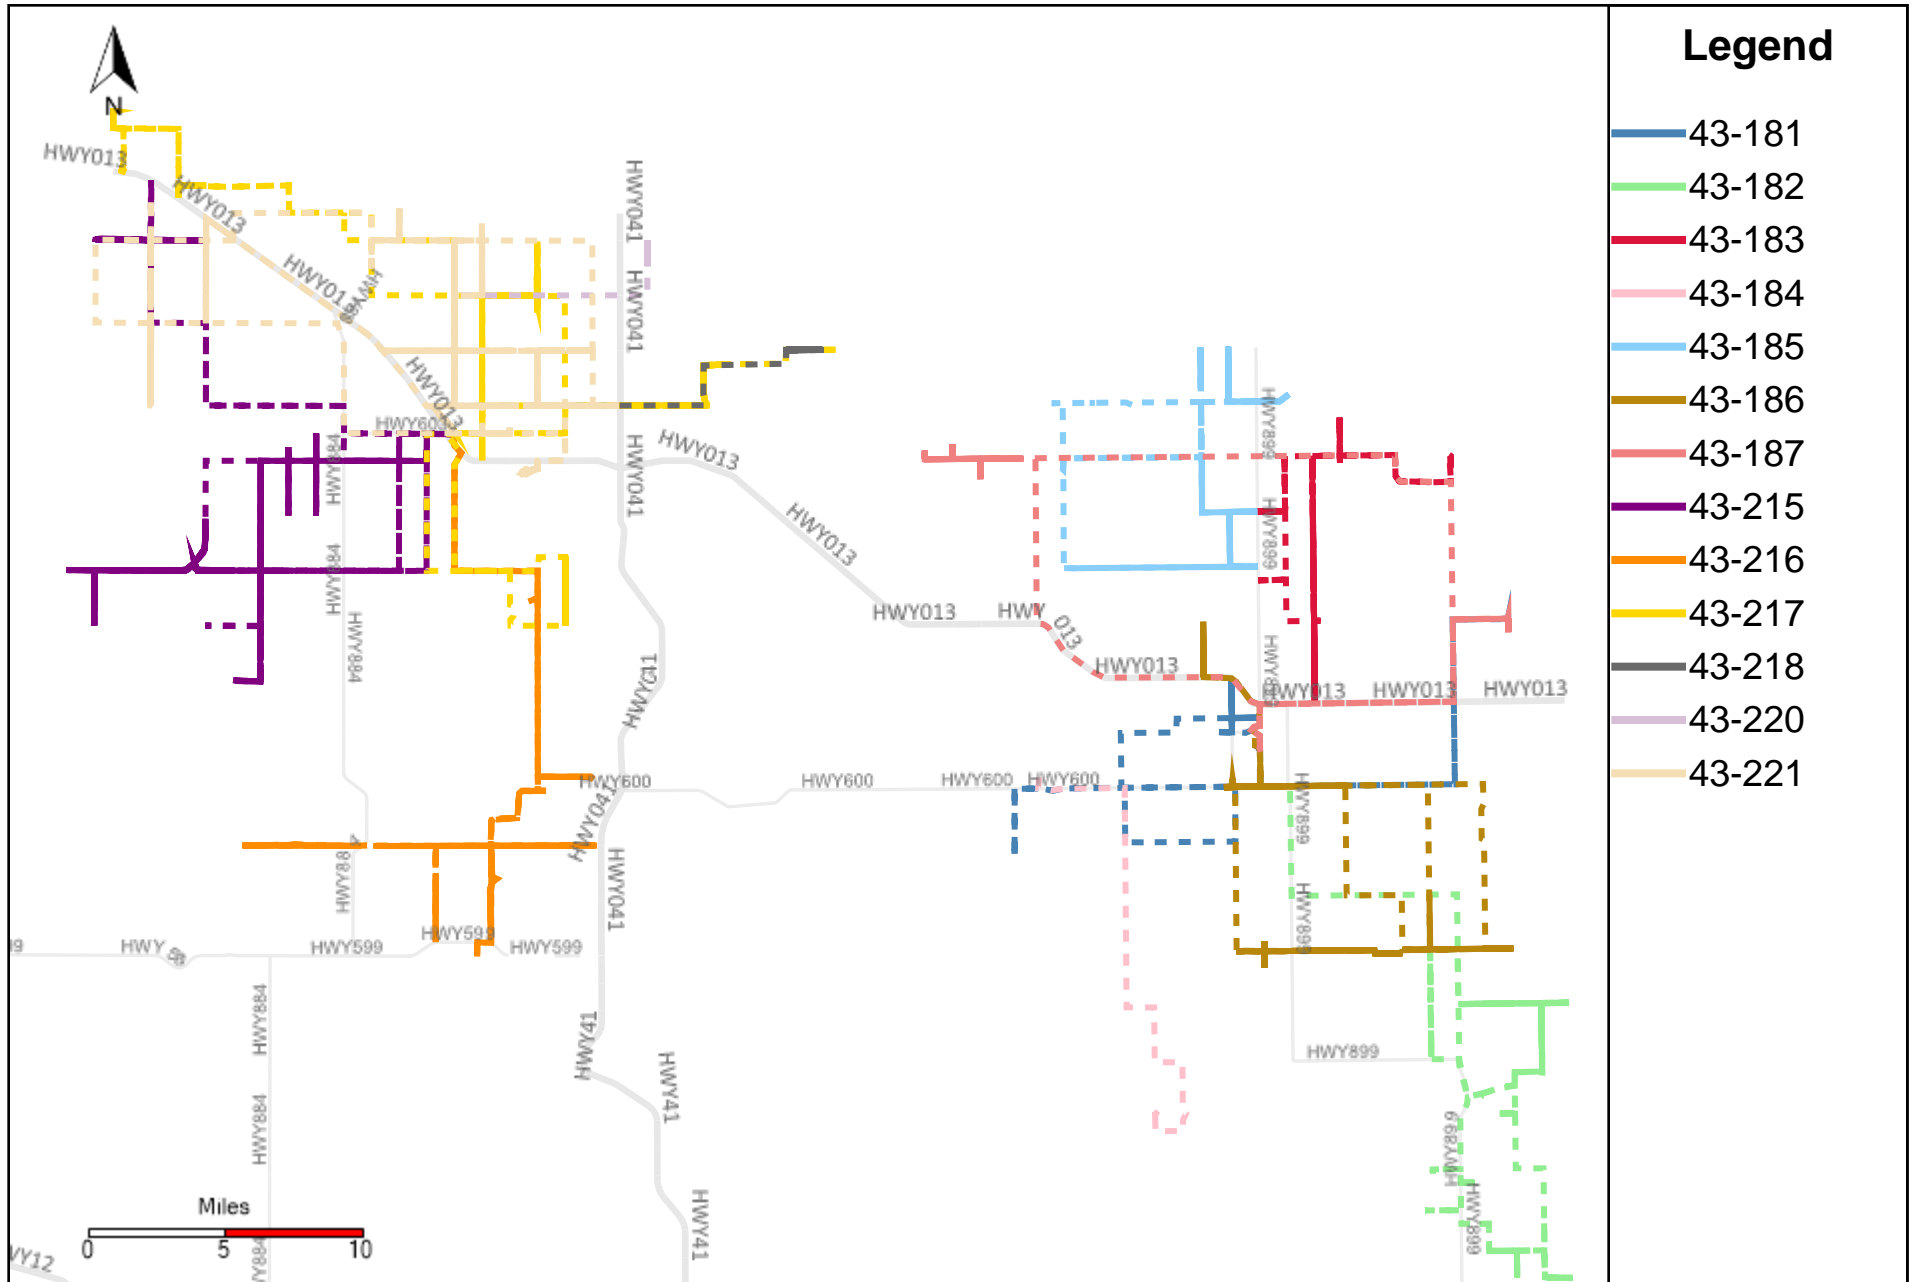

Provost Weekly Grader Report (2024-08-25 ~ 2024-08-31)

Division: 1 Grader Report(2024-08-25 ~ 2024-08-31)

Vehicle Name List	Total Distance(km)	Total Hours
43-182, 43-184, 43-186	531.25	60 hrs 33 min 53 sec

Division: 2 Grader Report(2024-08-25 ~ 2024-08-31)

Vehicle Name List	Total Distance(km)	Total Hours
43-181, 43-183, 43-186, 43-187	922.29	95 hrs 39 min 48 sec

Division: 3 Grader Report(2024-08-25 ~ 2024-08-31)

Vehicle Name List	Total Distance(km)	Total Hours
43-181, 43-182, 43-183, 43-184, 43-186, 43-187	1165.38	125 hrs 26 min 52 sec

Division: 4 Grader Report(2024-08-25 ~ 2024-08-31)

Vehicle Name List	Total Distance(km)	Total Hours
43-183, 43-185, 43-186, 43-187, 43-217, 43-218	1635.81	177 hrs 40 min 27 sec

Vehicle Name List	Total Distance(km)	Total Hours
43-215, 43-216, 43-217, 43-218, 43-220, 43-221	2385.48	233 hrs 38 min 0 sec

Provost Weekly Grader Report

From 8/25/2024 To 8/31/2024

8/31/2024

Vehicle	Total Distance(km)	Total Hours	Work Distance(km)	Work Hours
43-181	201.13	24 hrs 59 min 37 sec	67.11	14 hrs 9 min 48 sec
43-182	190.99	21 hrs 31 min 58 sec	72.52	11 hrs 33 min 32 sec
43-183	214.53	20 hrs 21 min 5 sec	90.44	11 hrs 57 min 52 sec
43-184	52.1	8 hrs 15 min 5 sec	0.97	0 hrs 36 min 37 sec
43-185	150.55	21 hrs 4 min 21 sec	96.75	17 hrs 1 min 43 sec
43-186	288.17	30 hrs 46 min 50 sec	153.69	23 hrs 46 min 53 sec
43-187	218.46	19 hrs 32 min 16 sec	61.25	14 hrs 23 min 44 sec
43-215	591.77	47 hrs 36 min 7 sec	209.89	25 hrs 57 min 35 sec
43-216	322.23	24 hrs 35 min 39 sec	103.99	13 hrs 6 min 13 sec
43-217	515.08	43 hrs 48 min 46 sec	127.63	18 hrs 47 min 54 sec
43-218	249.03	42 hrs 7 min 9 sec	127.42	25 hrs 3 min 58 sec
43-220	147.65	26 hrs 34 min 44 sec	97.11	21 hrs 59 min 50 sec
43-221	559.72	48 hrs 55 min 35 sec	216.63	32 hrs 43 min 28 sec
Total:	3701.41	380 hrs 9 min 13 sec	1425.39	231 hrs 9 min 7 sec