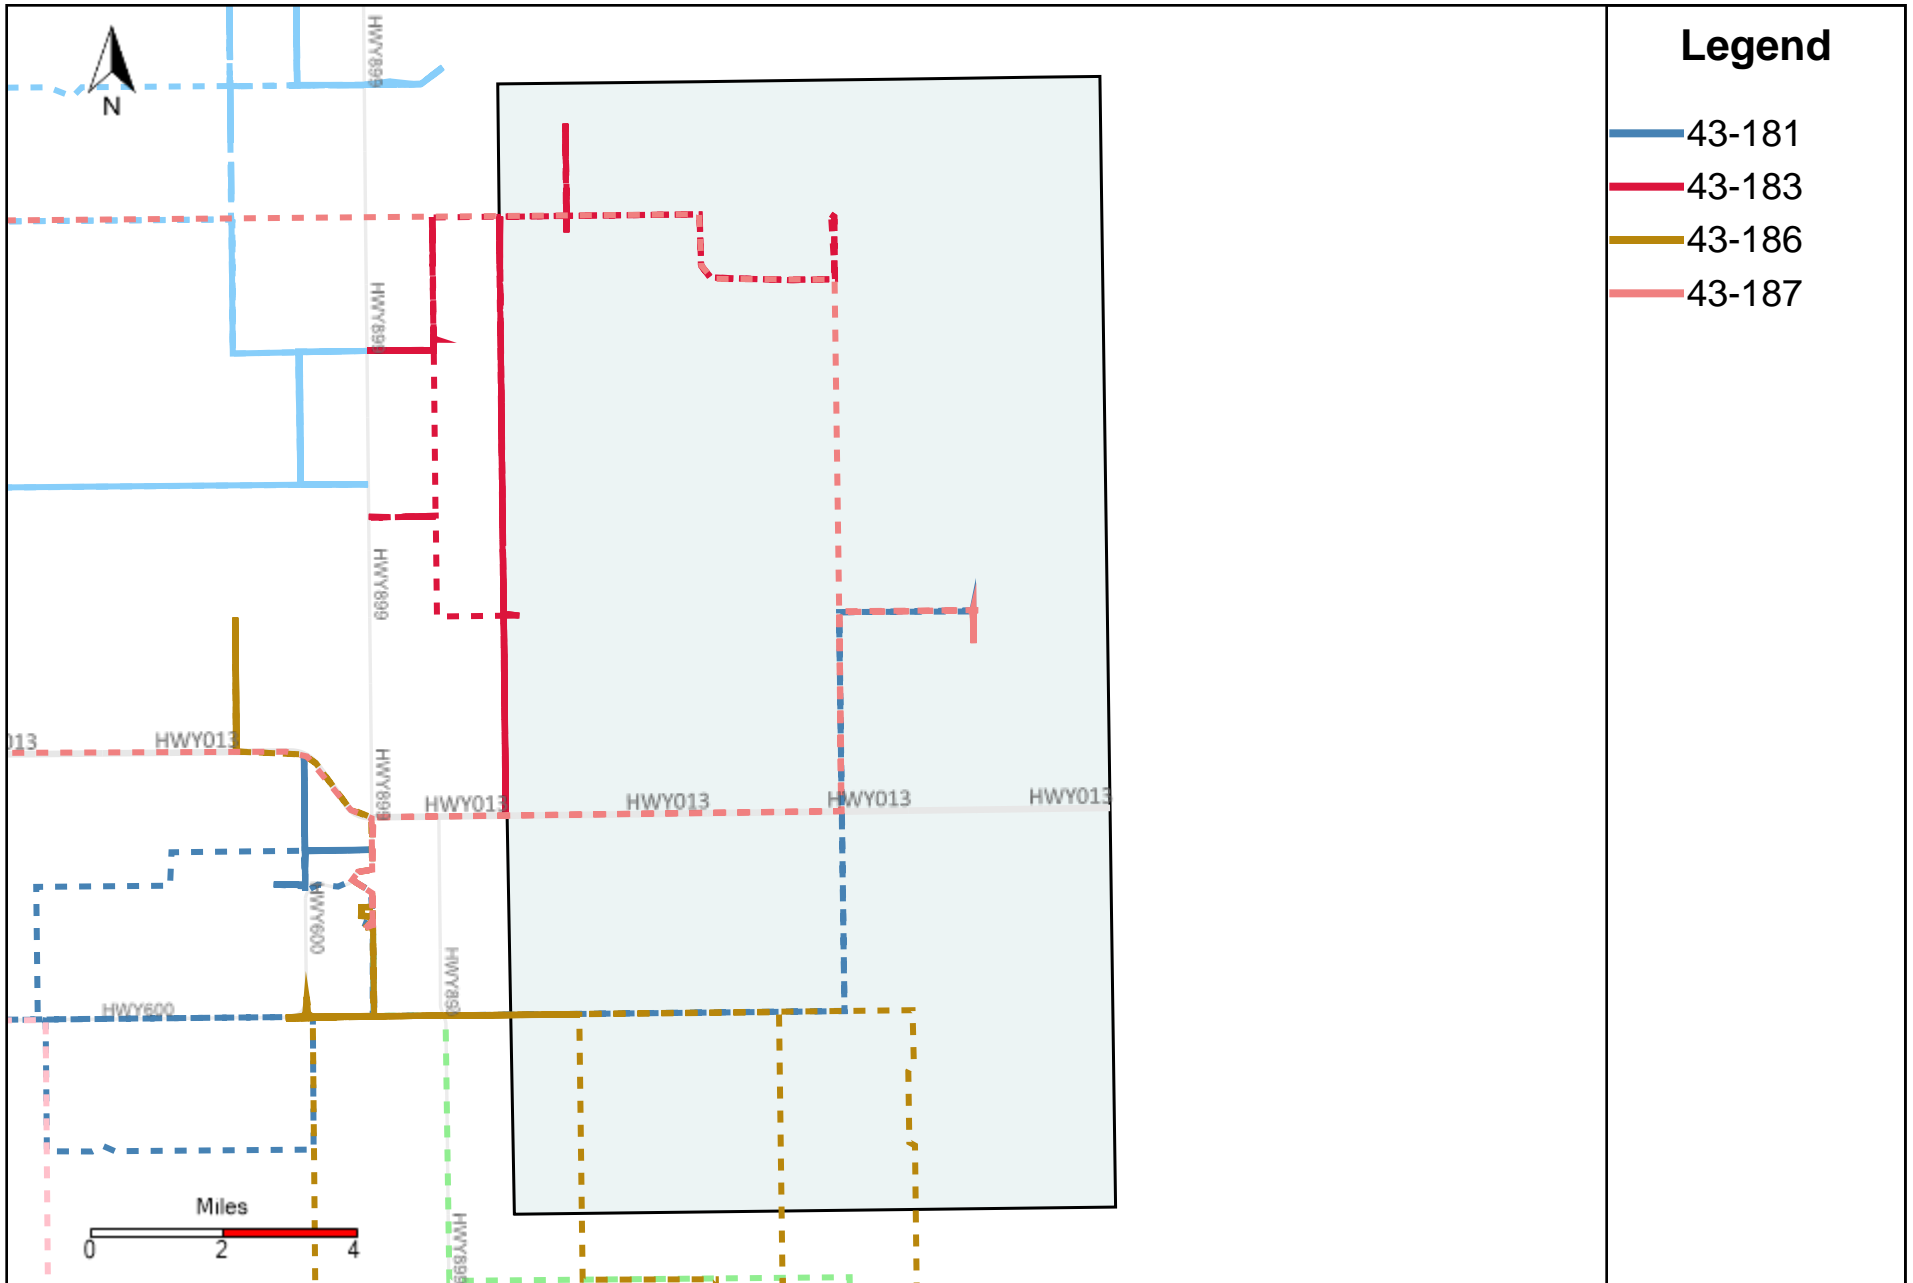

Division: 2 Grader Report(2024-08-25 ~ 2024-08-31)

Vehicle Name List	Total Distance(km)	Total Hours
43-181, 43-183, 43-186, 43-187	922.29	95 hrs 39 min 48 sec