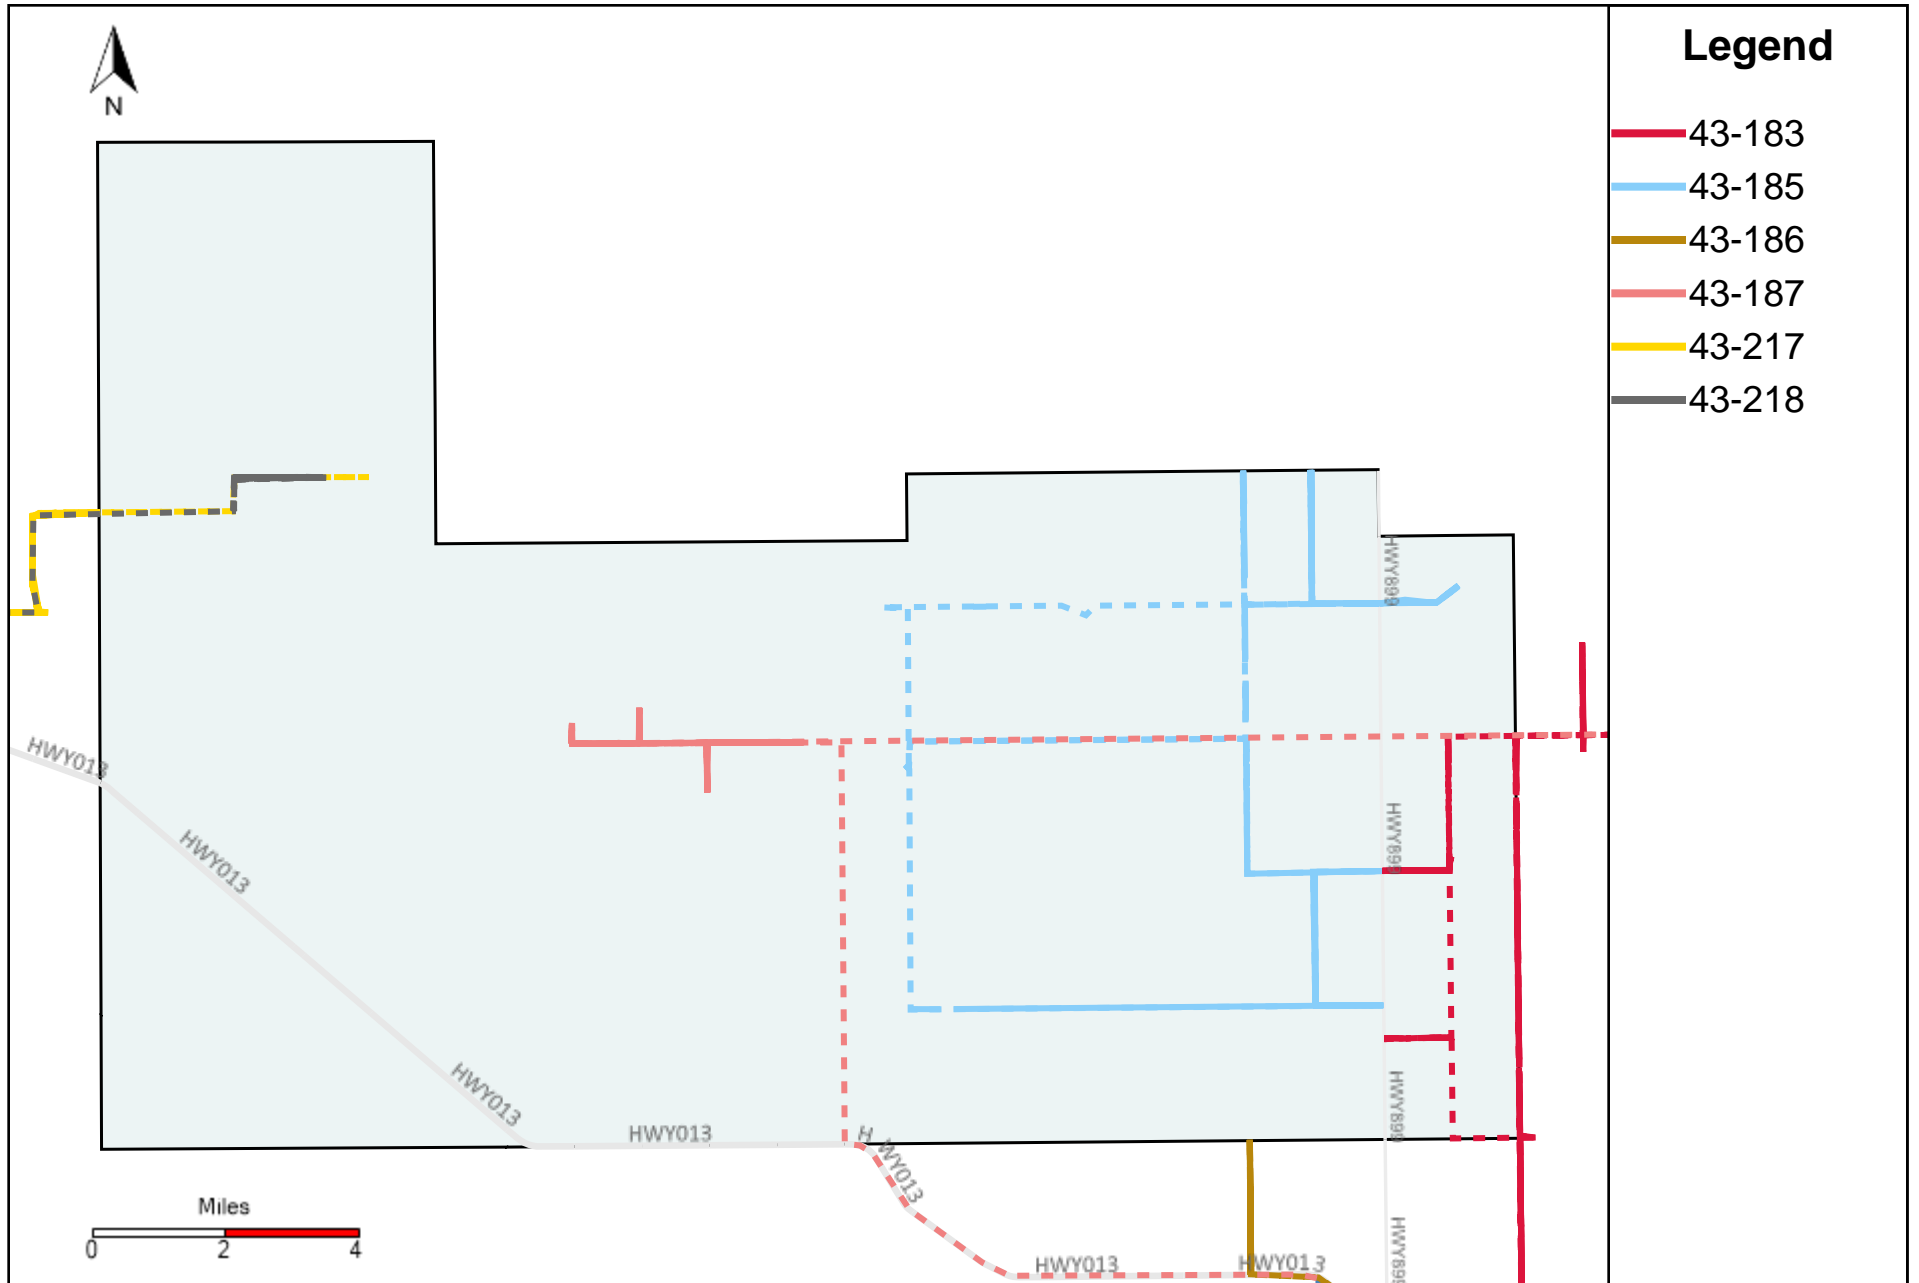

Vehicle Name List	Total Distance(km)	Total Hours
43-181, 43-182, 43-183, 43-184, 43-186, 43-187	1165.38	125 hrs 26 min 52 sec

Division: 4 Grader Report(2024-08-25 ~ 2024-08-31)

Vehicle Name List	Total Distance(km)	Total Hours
43-183, 43-185, 43-186, 43-187, 43-217, 43-218	1635.81	177 hrs 40 min 27 sec