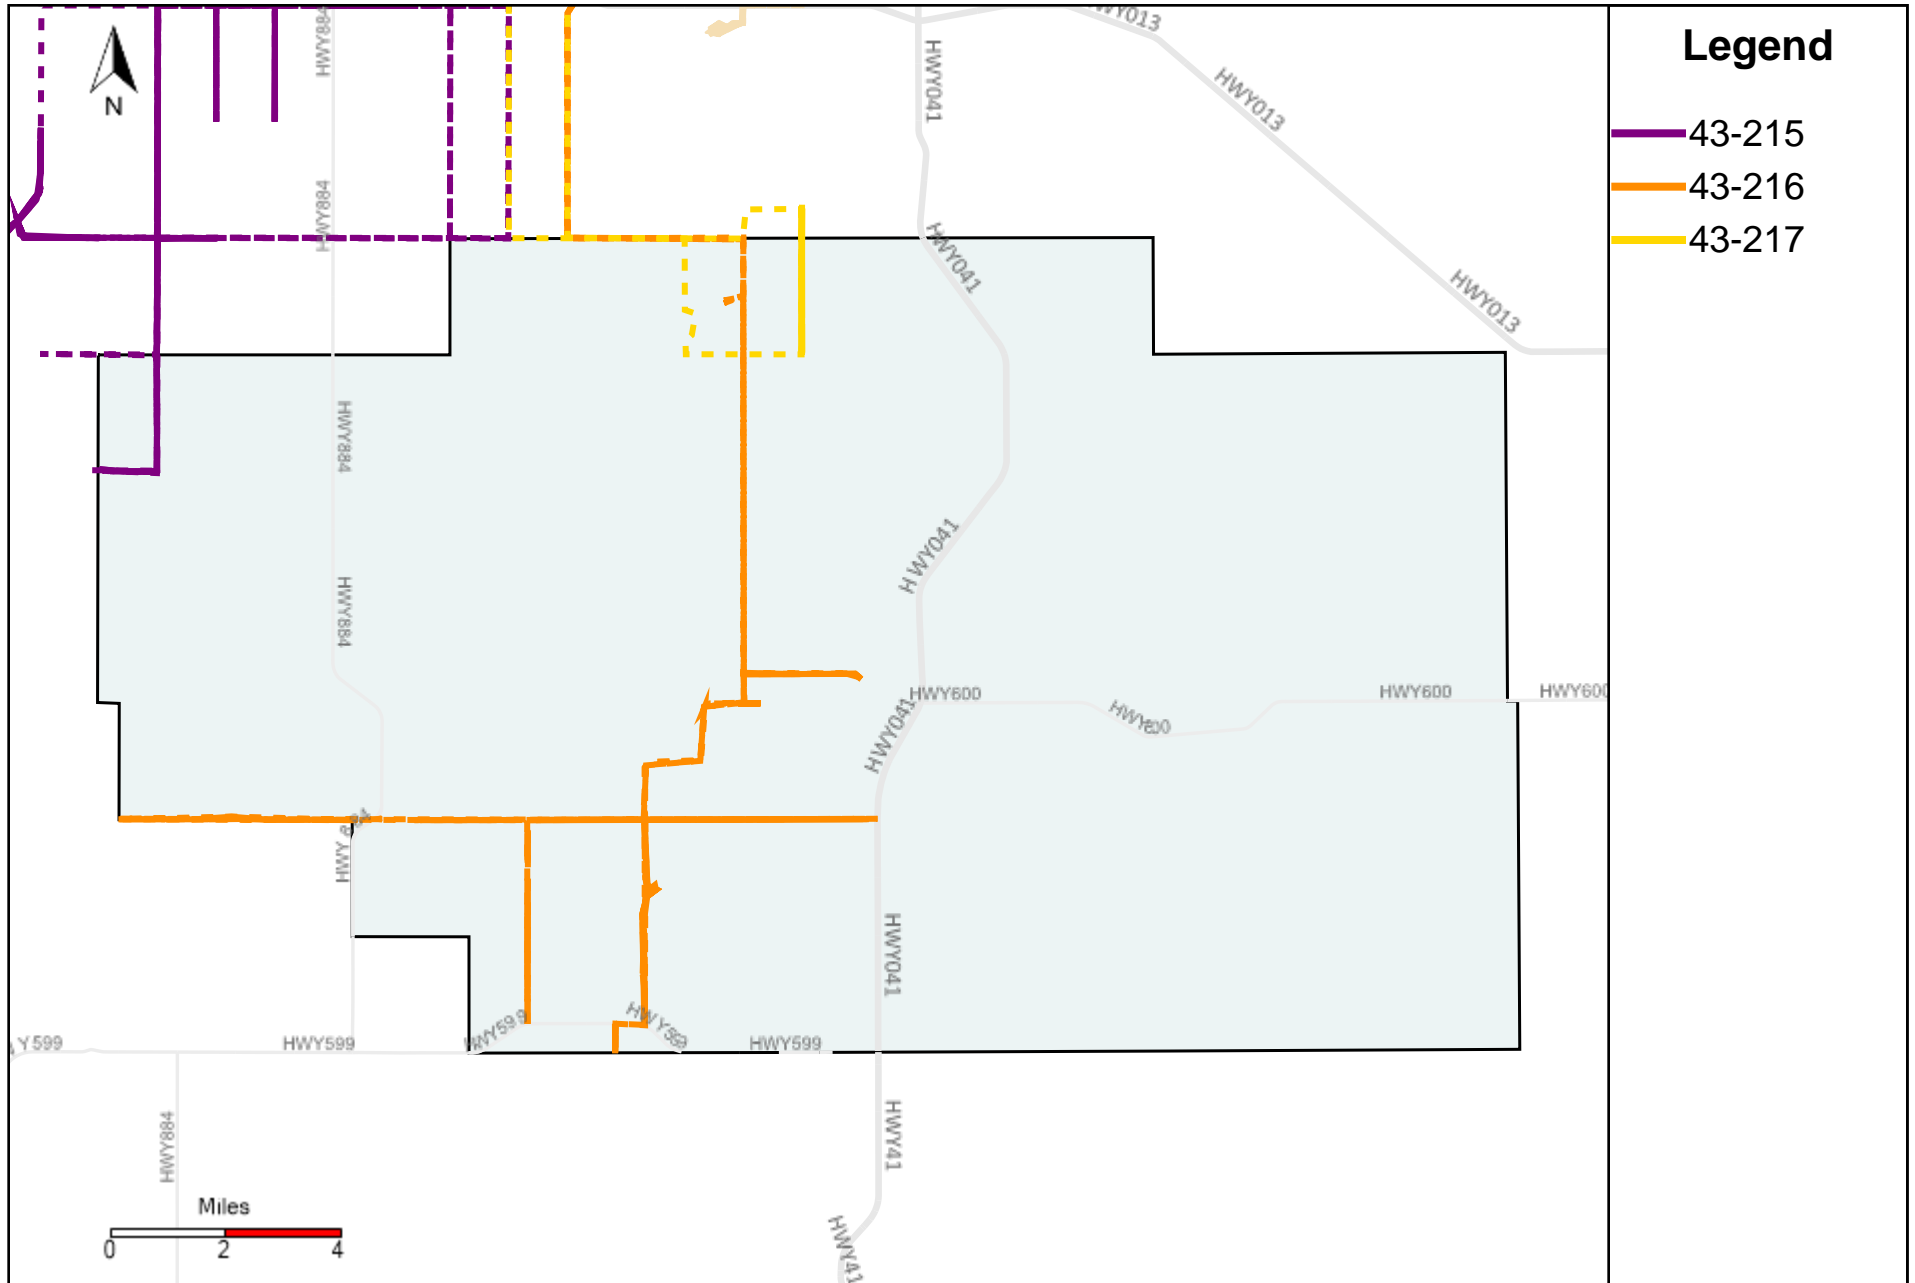

Division: 5 Grader Report(2024-08-25 ~ 2024-08-31)

Vehicle Name List	Total Distance(km)	Total Hours
43-215, 43-216, 43-217	1429.08	116 hrs 0 min 32 sec