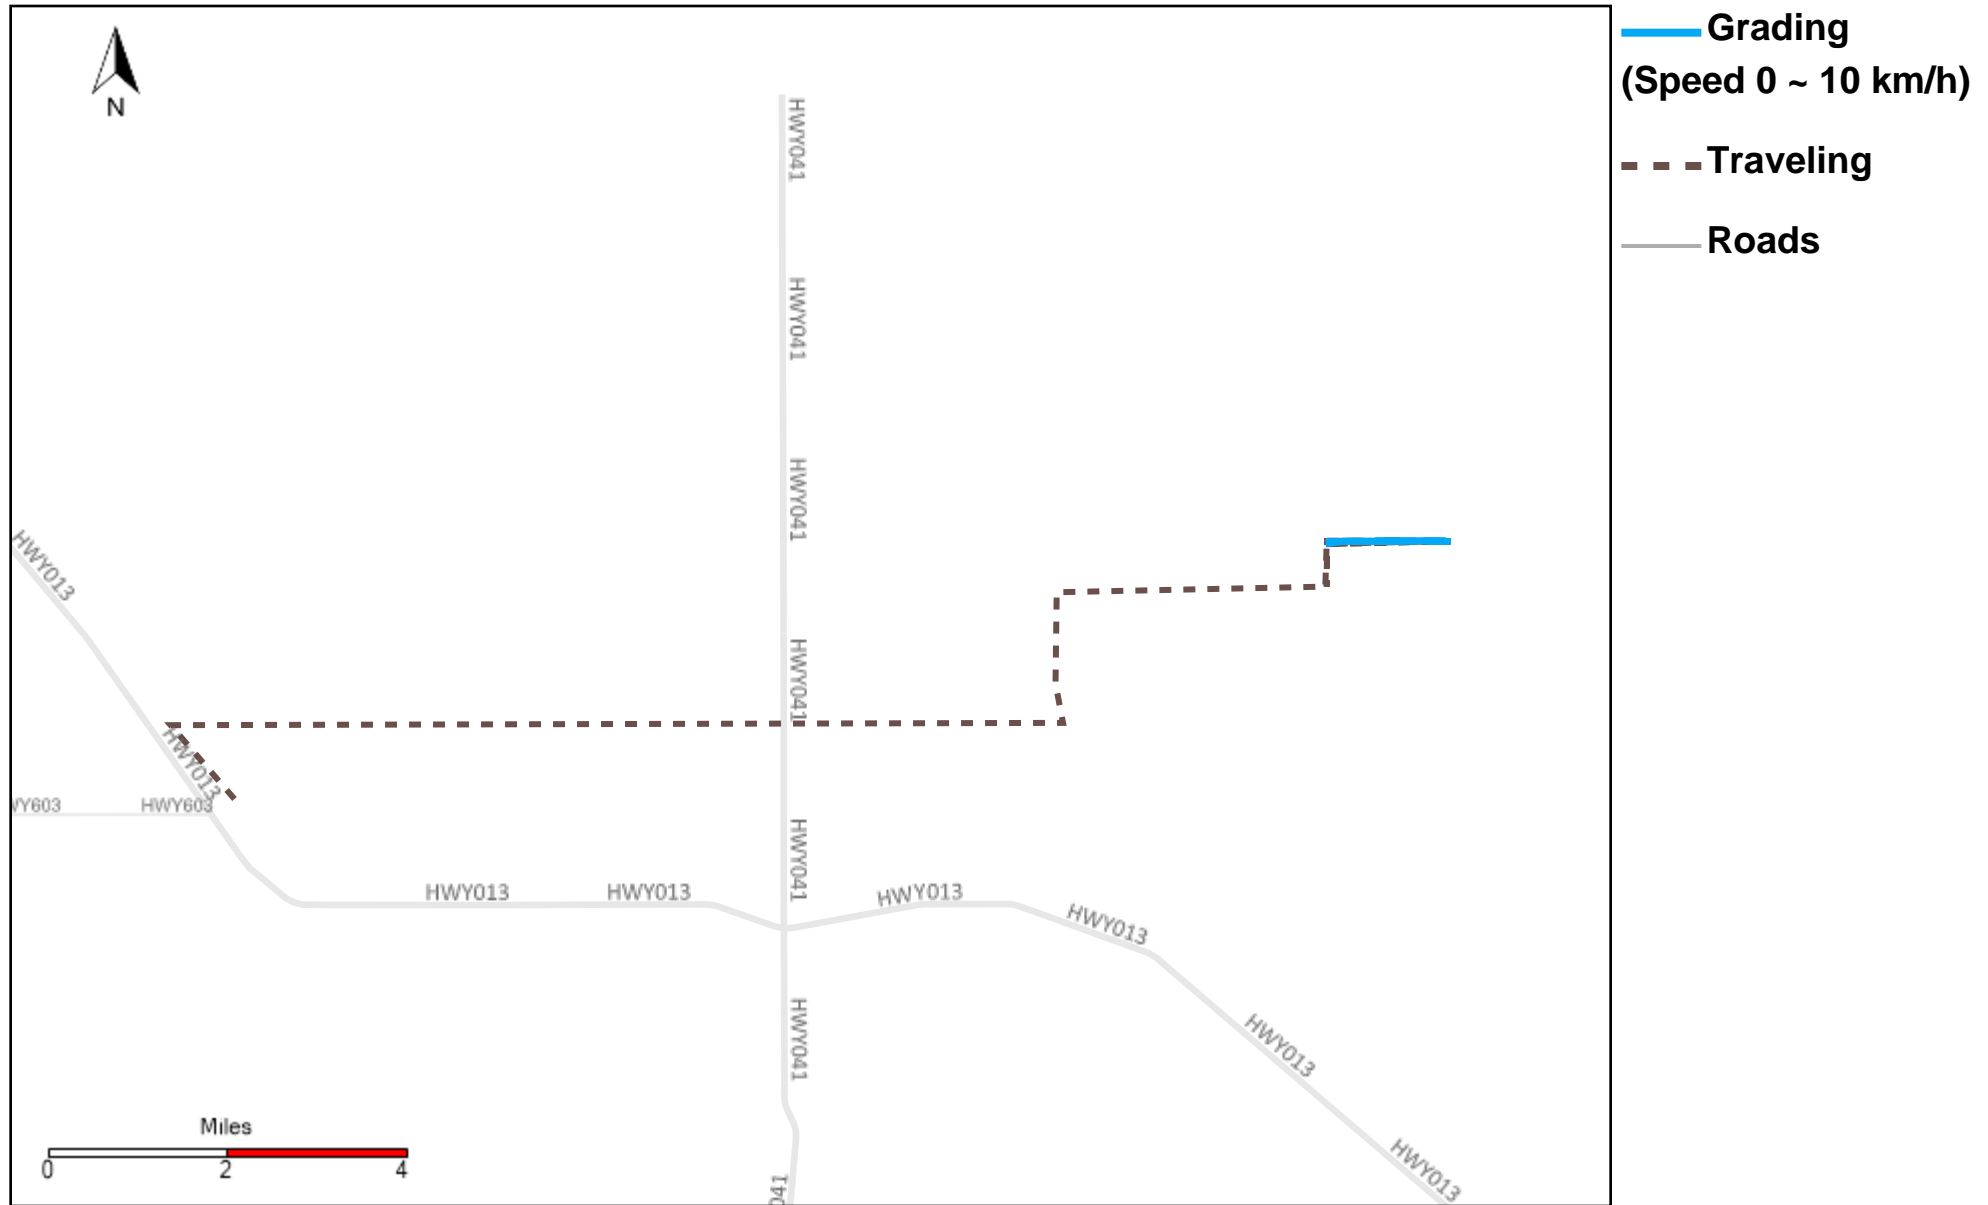

43-218_2024-08-25 ~ 2024-08-31 Tracking

Total Distance(km)	Total Hours	Work Distance(km)	Work Hours
249.03	42 hrs 7 min 9 sec	127.42	25 hrs 3 min 58 sec