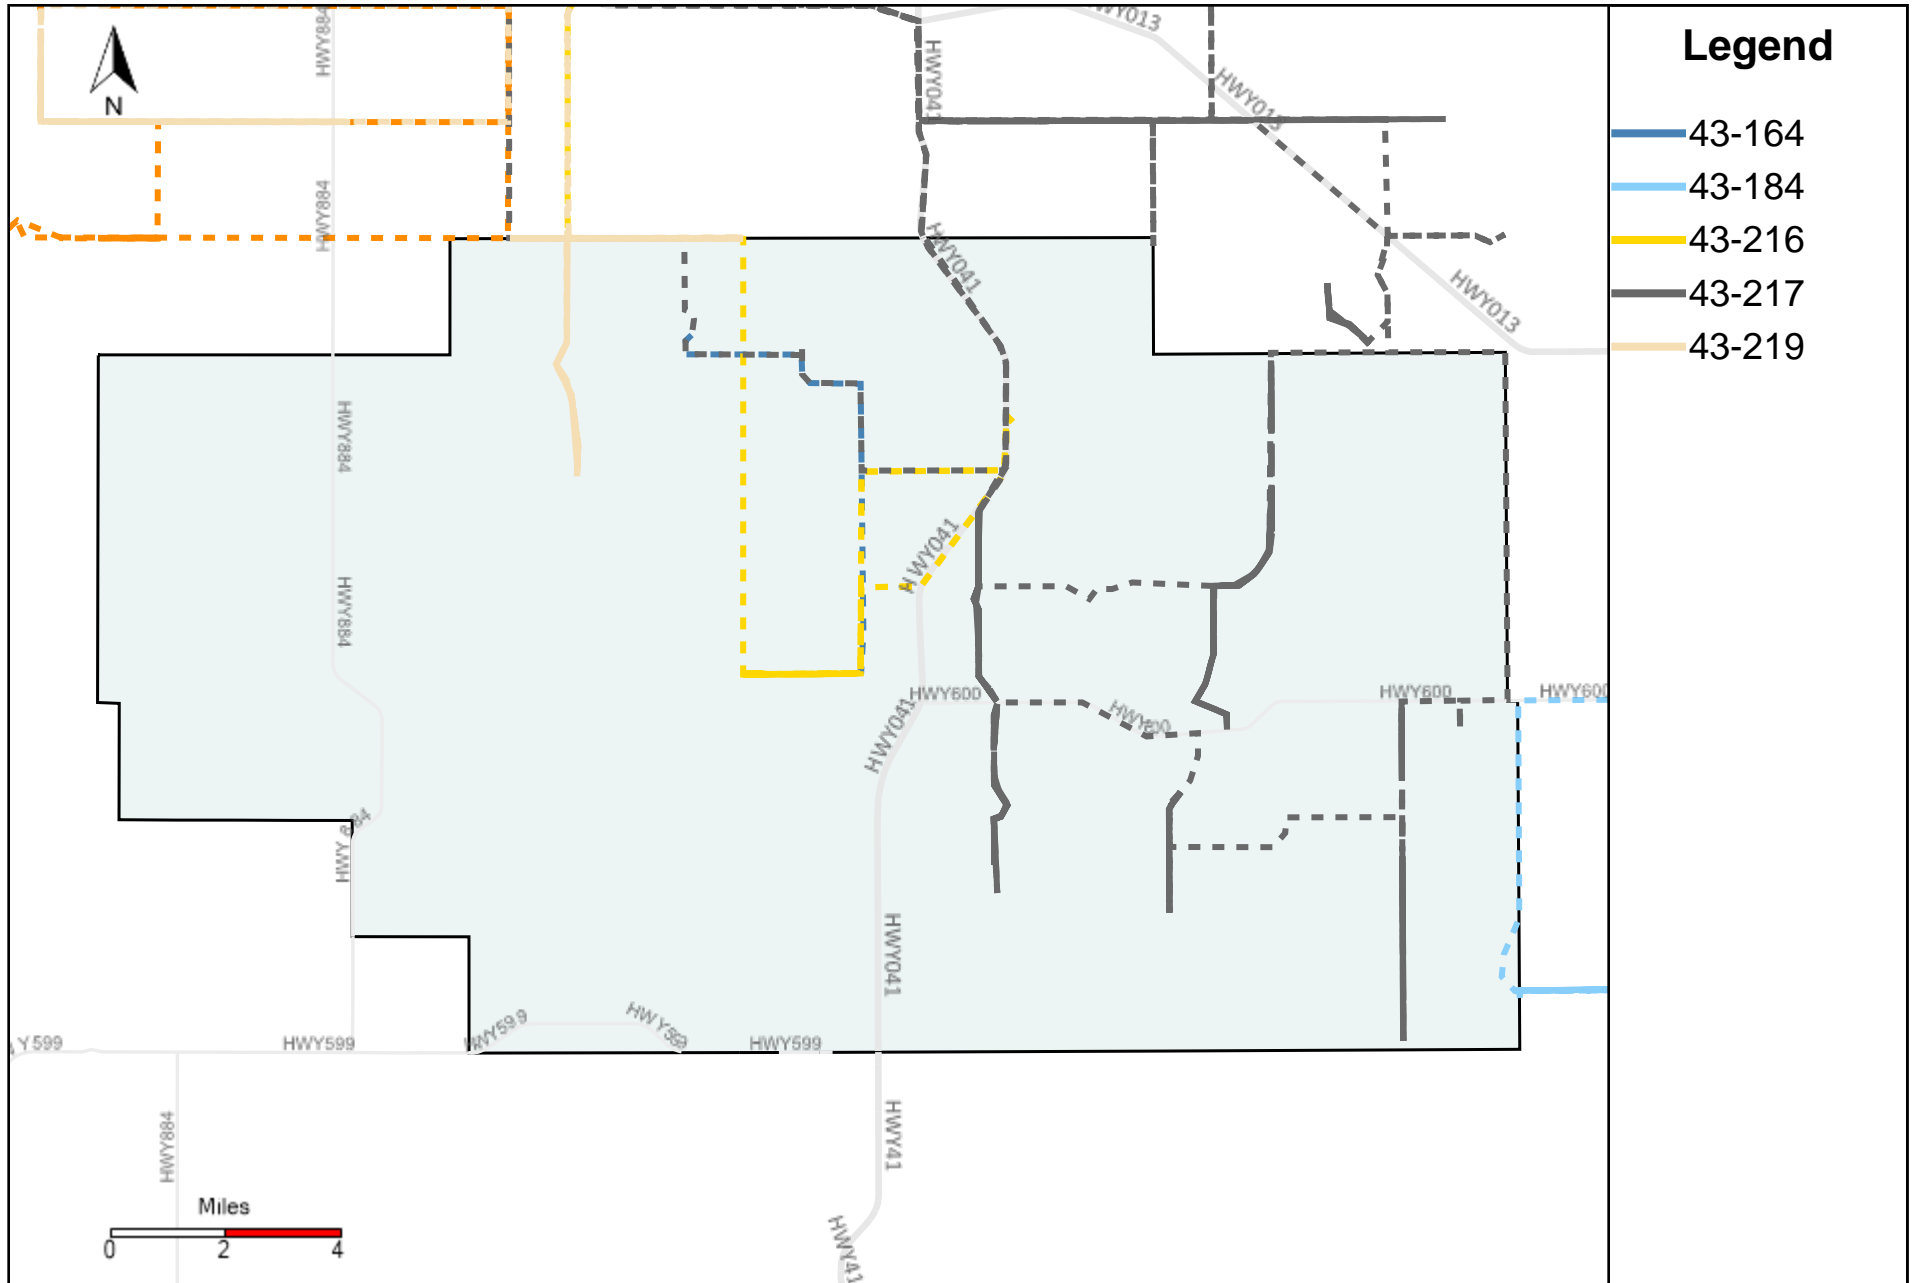

Division: 5 Grader Report(2024-08-18 ~ 2024-08-24)

Vehicle Name List	Total Distance(km)	Total Hours
43-164, 43-184, 43-216, 43-217, 43-219	1577.03	148 hrs 31 min 20 sec