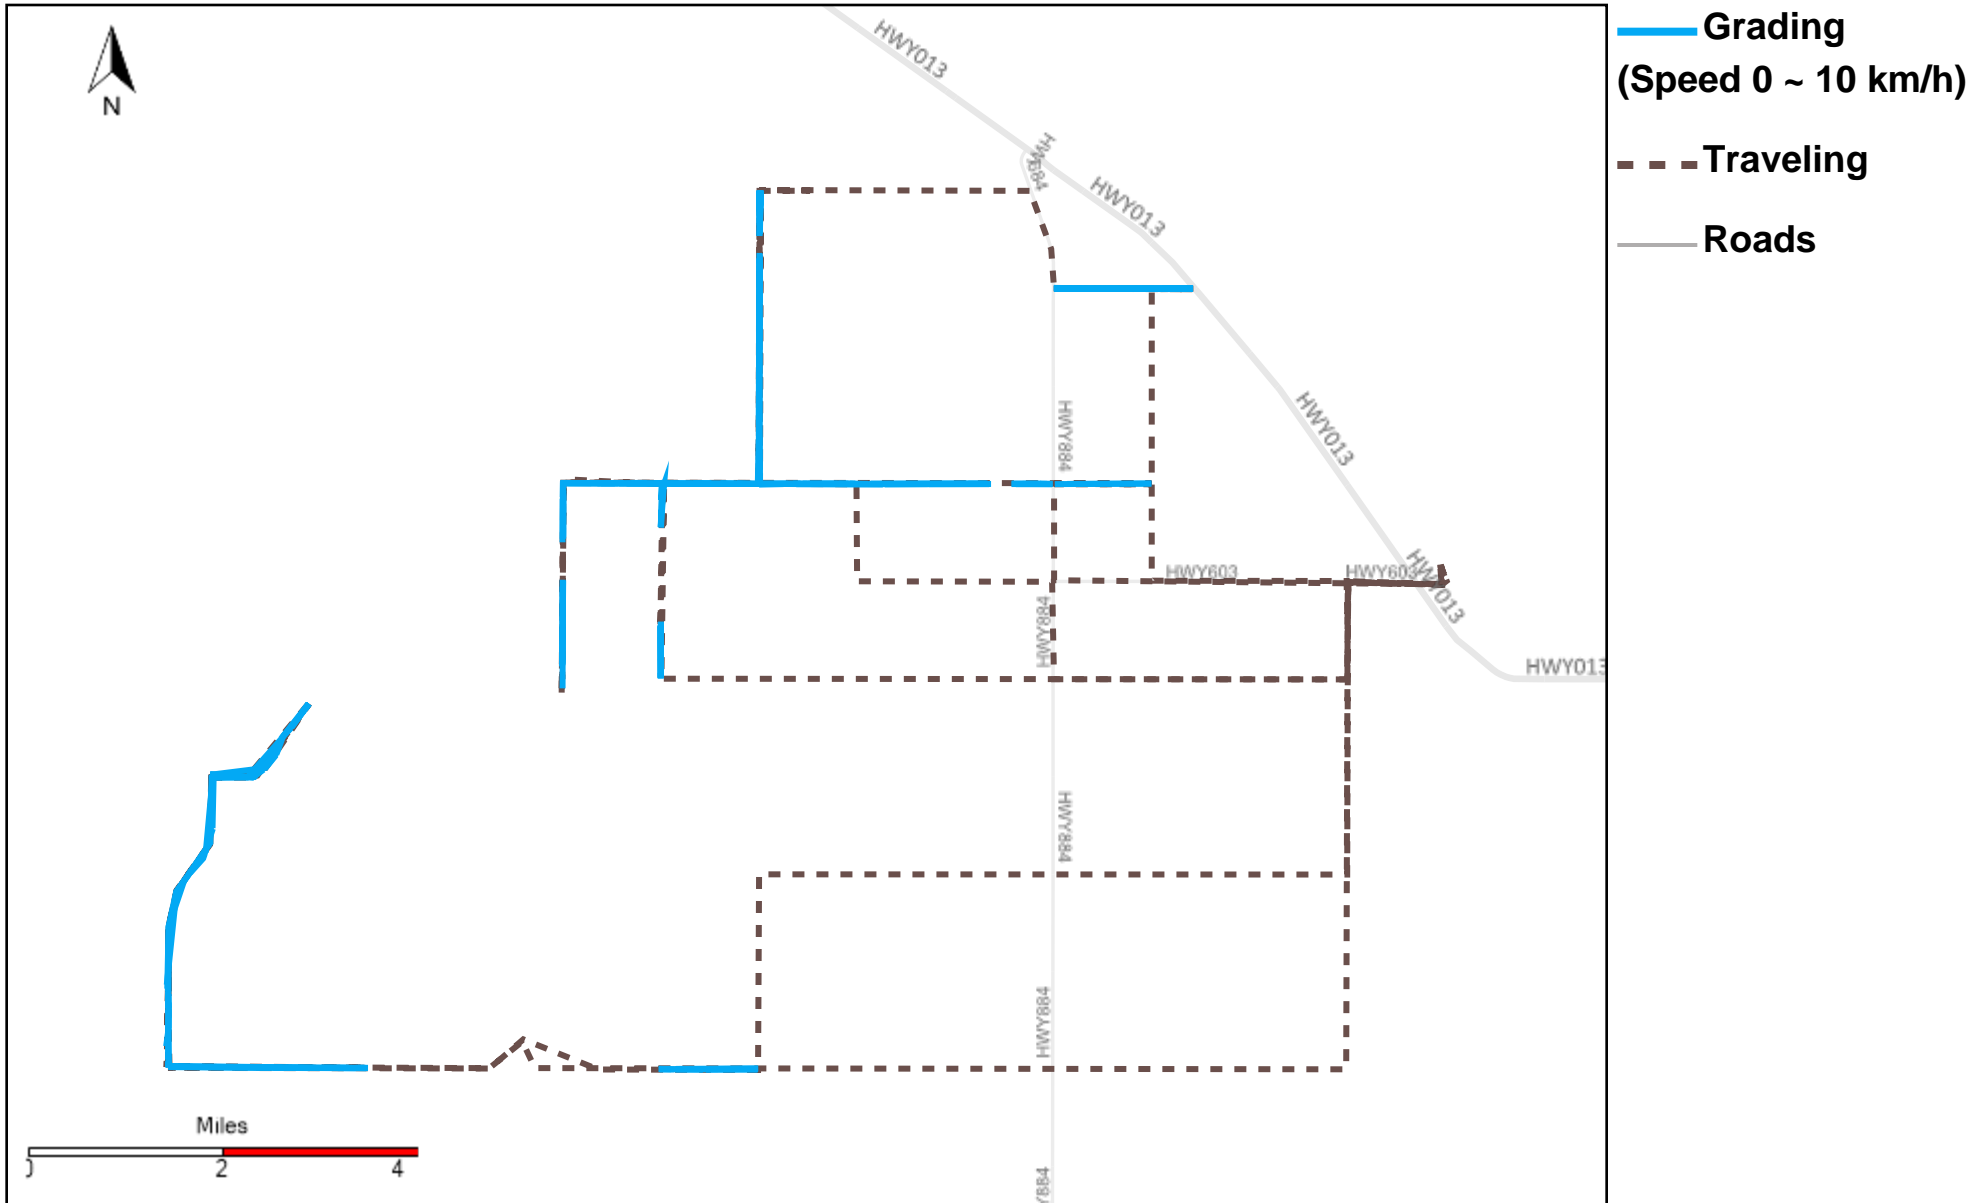

43-215_2024-08-18 ~ 2024-08-24 Tracking

Total Distance(km)	Total Hours	Work Distance(km)	Work Hours
311.79	30 hrs 34 min 57 sec	153.48	19 hrs 36 min 9 sec