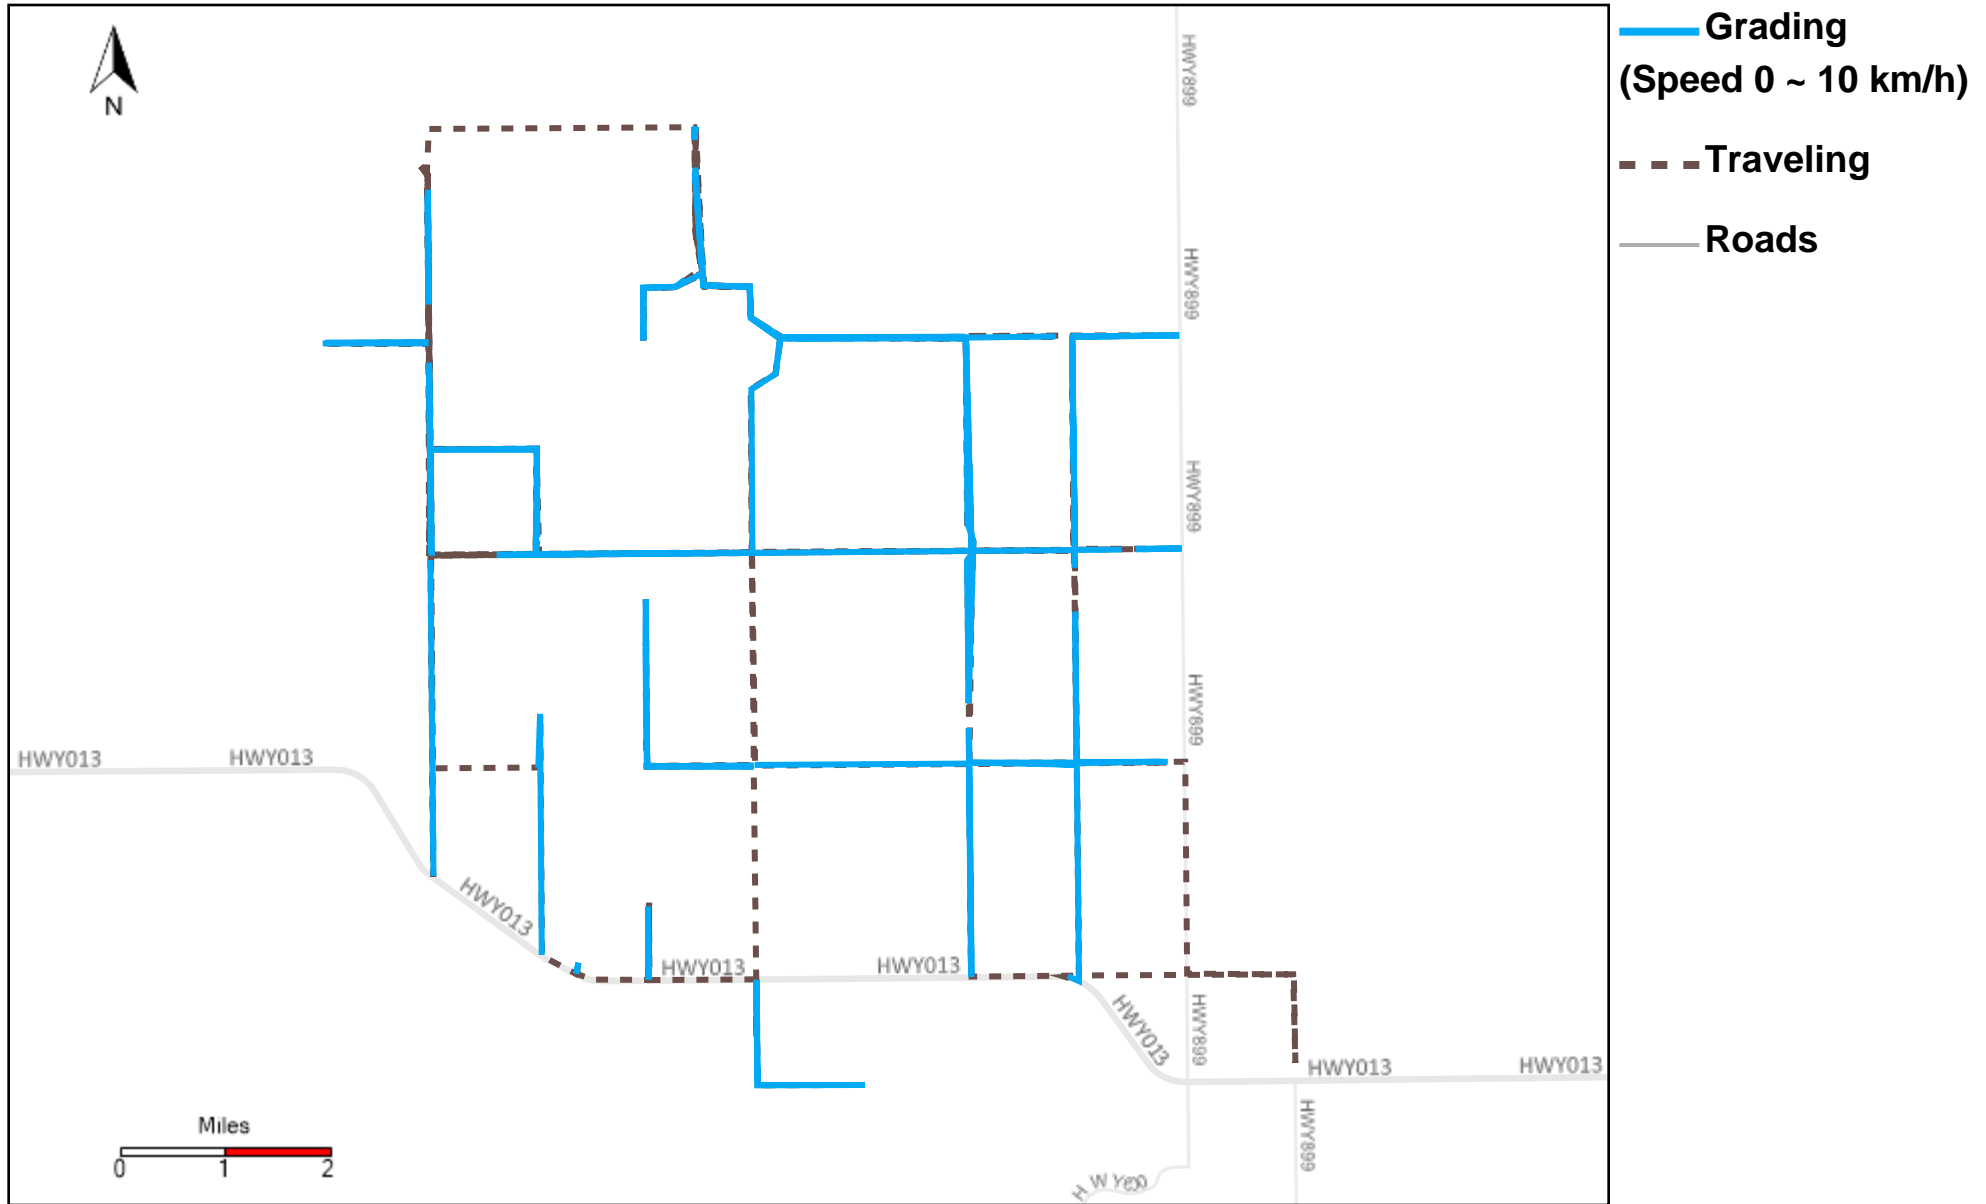

43-183_2024-08-18 ~ 2024-08-24 Tracking

Total Distance(km)	Total Hours	Work Distance(km)	Work Hours
465.42	52 hrs 26 min 45 sec	258.86	34 hrs 48 min 6 sec

43-184_2024-08-18 ~ 2024-08-24 Tracking

Total Distance(km)	Total Hours	Work Distance(km)	Work Hours
325.3	38 hrs 28 min 41 sec	144.11	24 hrs 34 min 21 sec

43-185_2024-08-18 ~ 2024-08-24 Tracking

Total Distance(km)	Total Hours	Work Distance(km)	Work Hours
408.82	46 hrs 44 min 20 sec	225.31	37 hrs 6 min 24 sec

43-186_2024-08-18 ~ 2024-08-24 Tracking

Total Distance(km)	Total Hours	Work Distance(km)	Work Hours
336.75	37 hrs 44 min 28 sec	194.1	29 hrs 12 min 17 sec