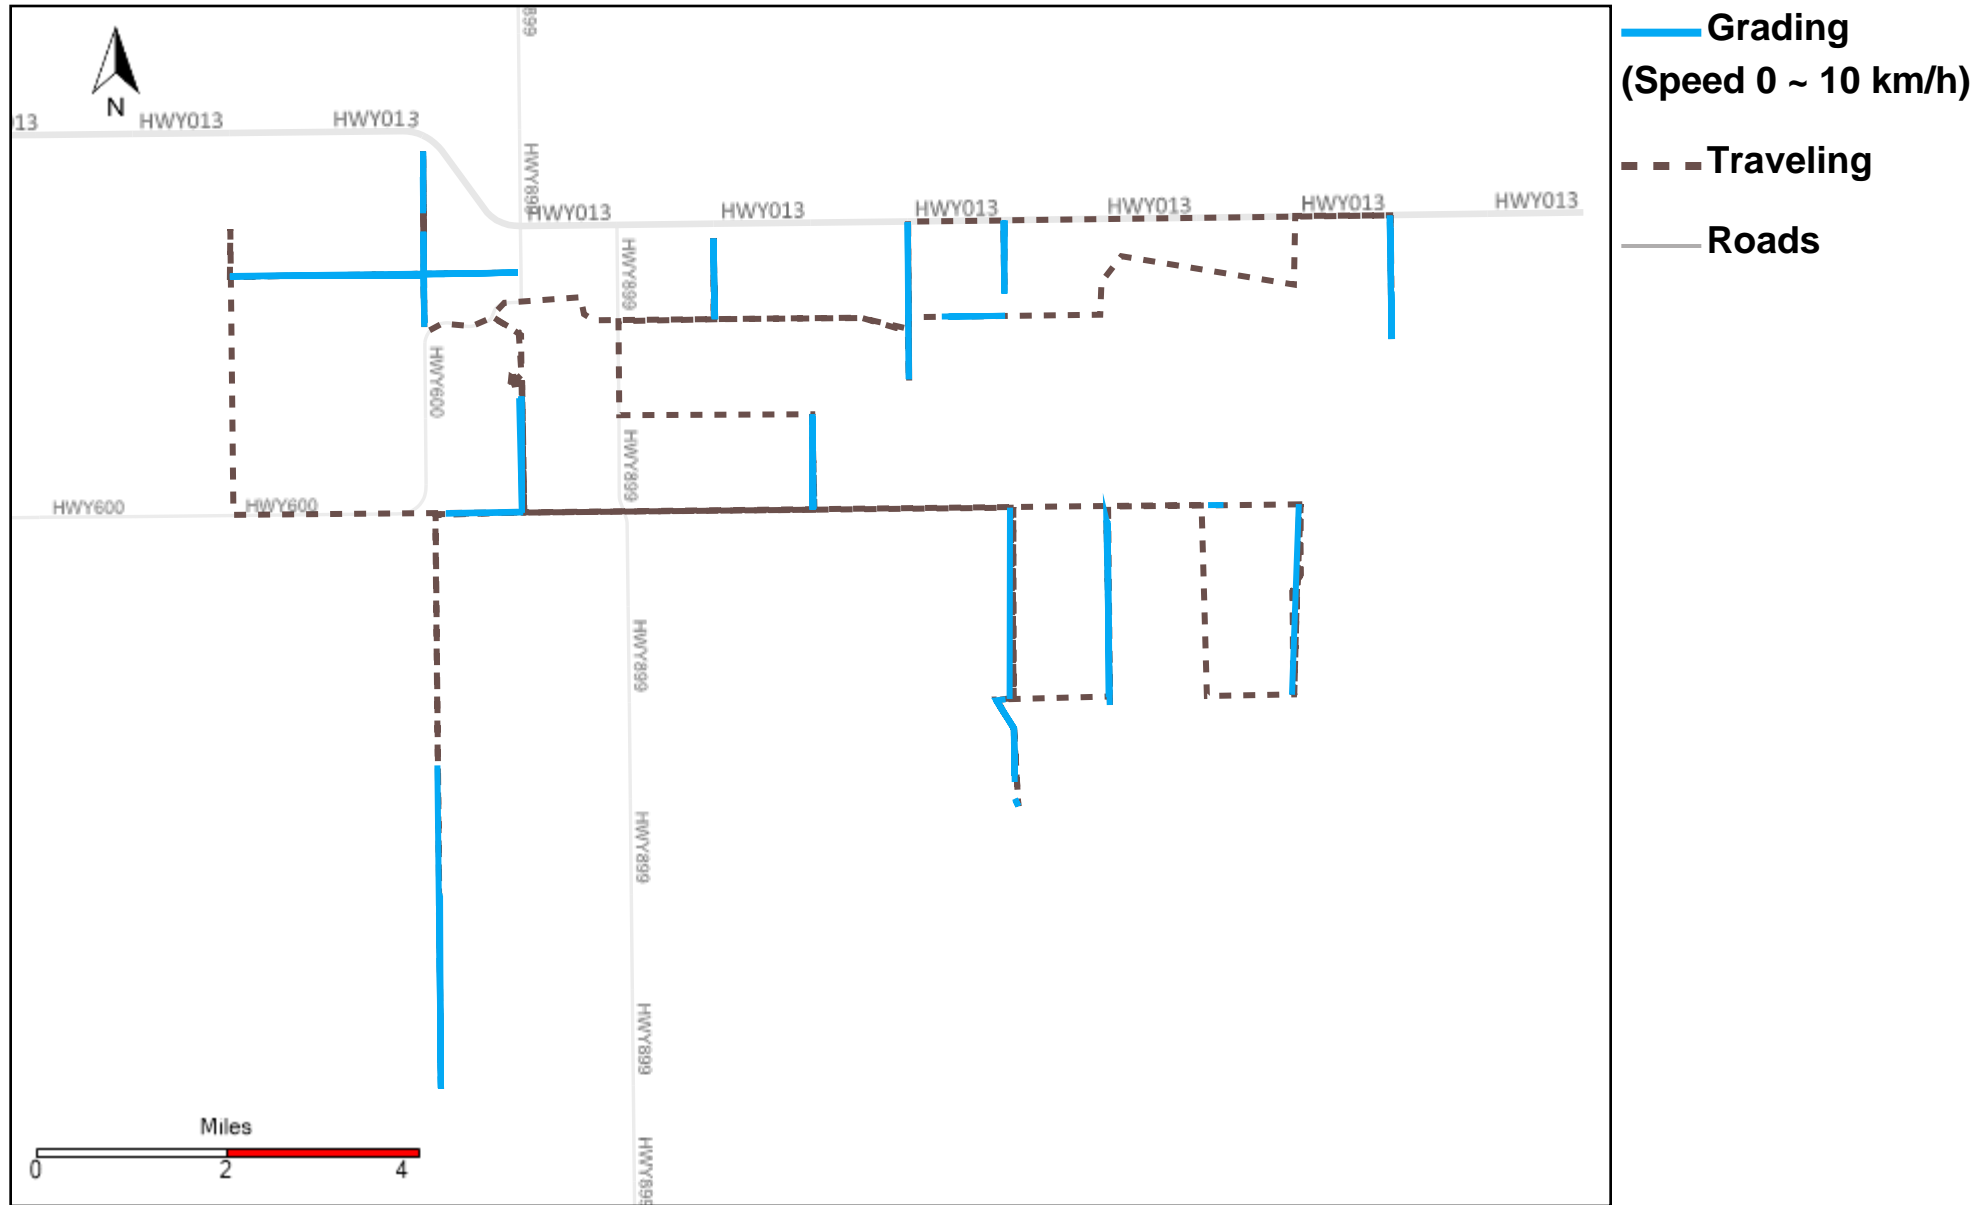

43-183_2024-08-18 ~ 2024-08-24 Tracking

Total Distance(km)	Total Hours	Work Distance(km)	Work Hours
465.42	52 hrs 26 min 45 sec	258.86	34 hrs 48 min 6 sec

43-184_2024-08-18 ~ 2024-08-24 Tracking

Total Distance(km)	Total Hours	Work Distance(km)	Work Hours
325.3	38 hrs 28 min 41 sec	144.11	24 hrs 34 min 21 sec

43-185_2024-08-18 ~ 2024-08-24 Tracking

Total Distance(km)	Total Hours	Work Distance(km)	Work Hours
408.82	46 hrs 44 min 20 sec	225.31	37 hrs 6 min 24 sec

43-186_2024-08-18 ~ 2024-08-24 Tracking

Total Distance(km)	Total Hours	Work Distance(km)	Work Hours
336.75	37 hrs 44 min 28 sec	194.1	29 hrs 12 min 17 sec