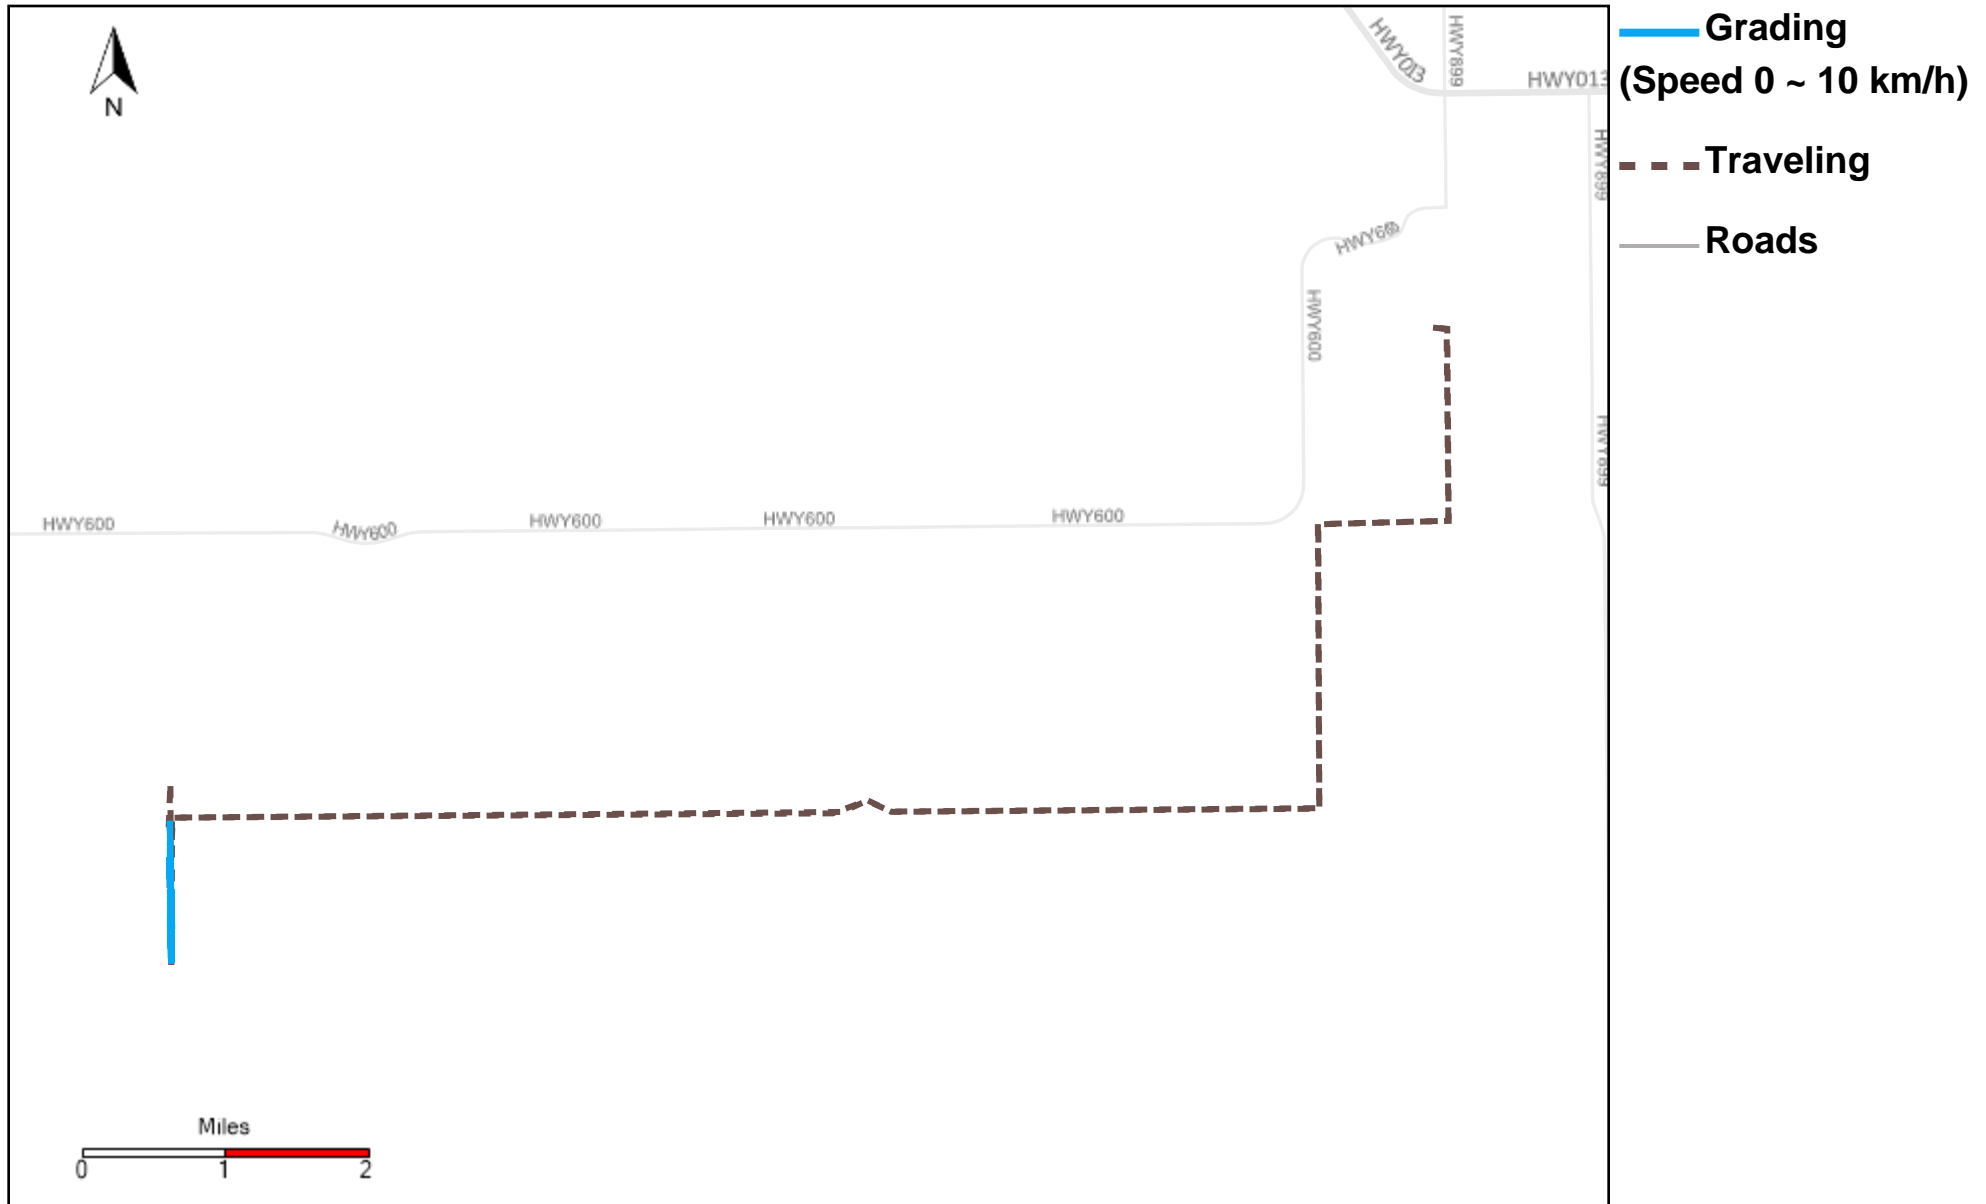

43-187_2024-08-18 ~ 2024-08-24 Tracking

Total Distance(km)	Total Hours	Work Distance(km)	Work Hours
222.1	35 hrs 55 min 36 sec	168.38	32 hrs 28 min 34 sec