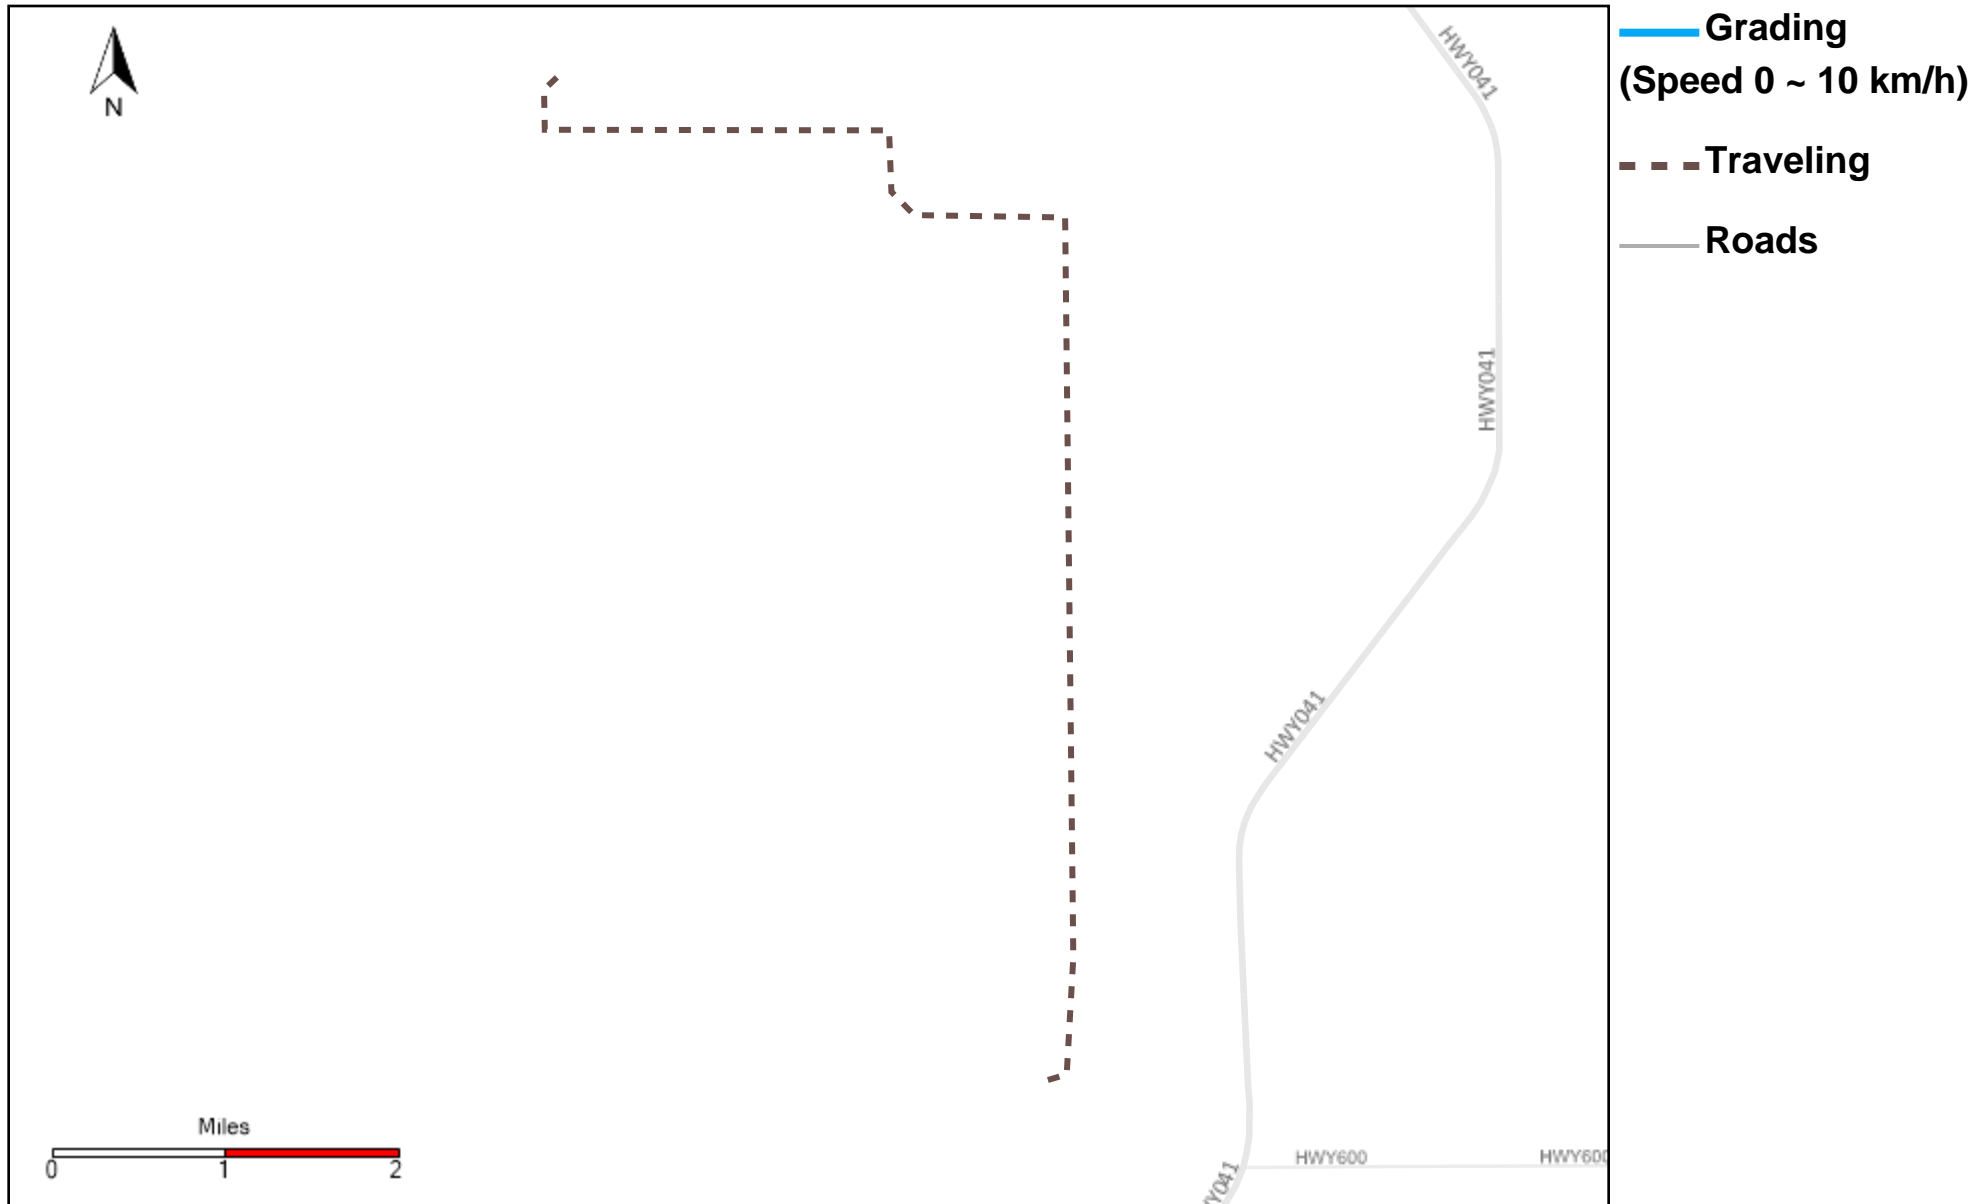

43-164_2024-08-18 ~ 2024-08-24 Tracking

Total Distance(km)	Total Hours	Work Distance(km)	Work Hours
14.43	1 hrs 1 min 44 sec	0	0 hrs 0 min 0 sec