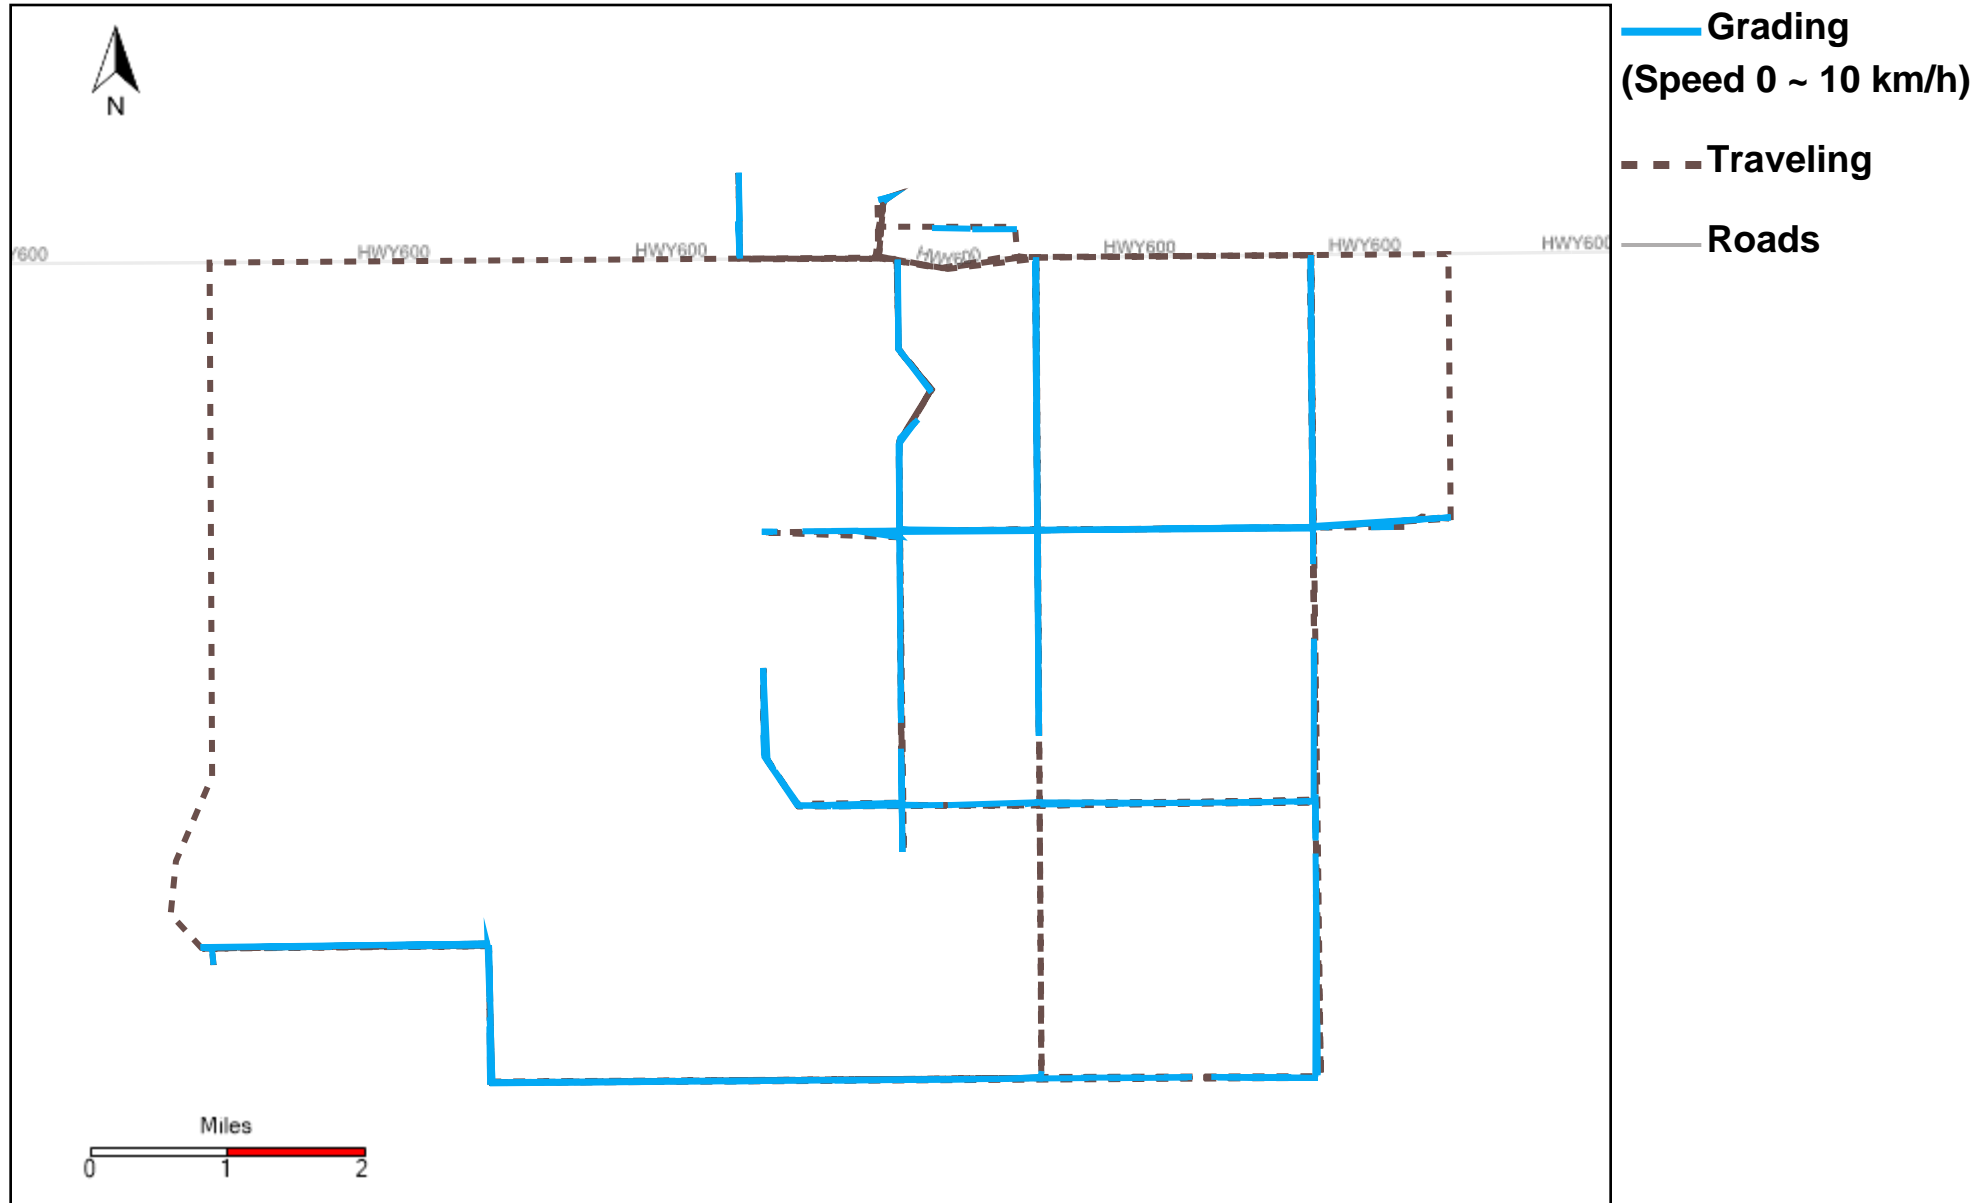

43-184_2024-08-18 ~ 2024-08-24 Tracking

Total Distance(km)	Total Hours	Work Distance(km)	Work Hours
325.3	38 hrs 28 min 41 sec	144.11	24 hrs 34 min 21 sec