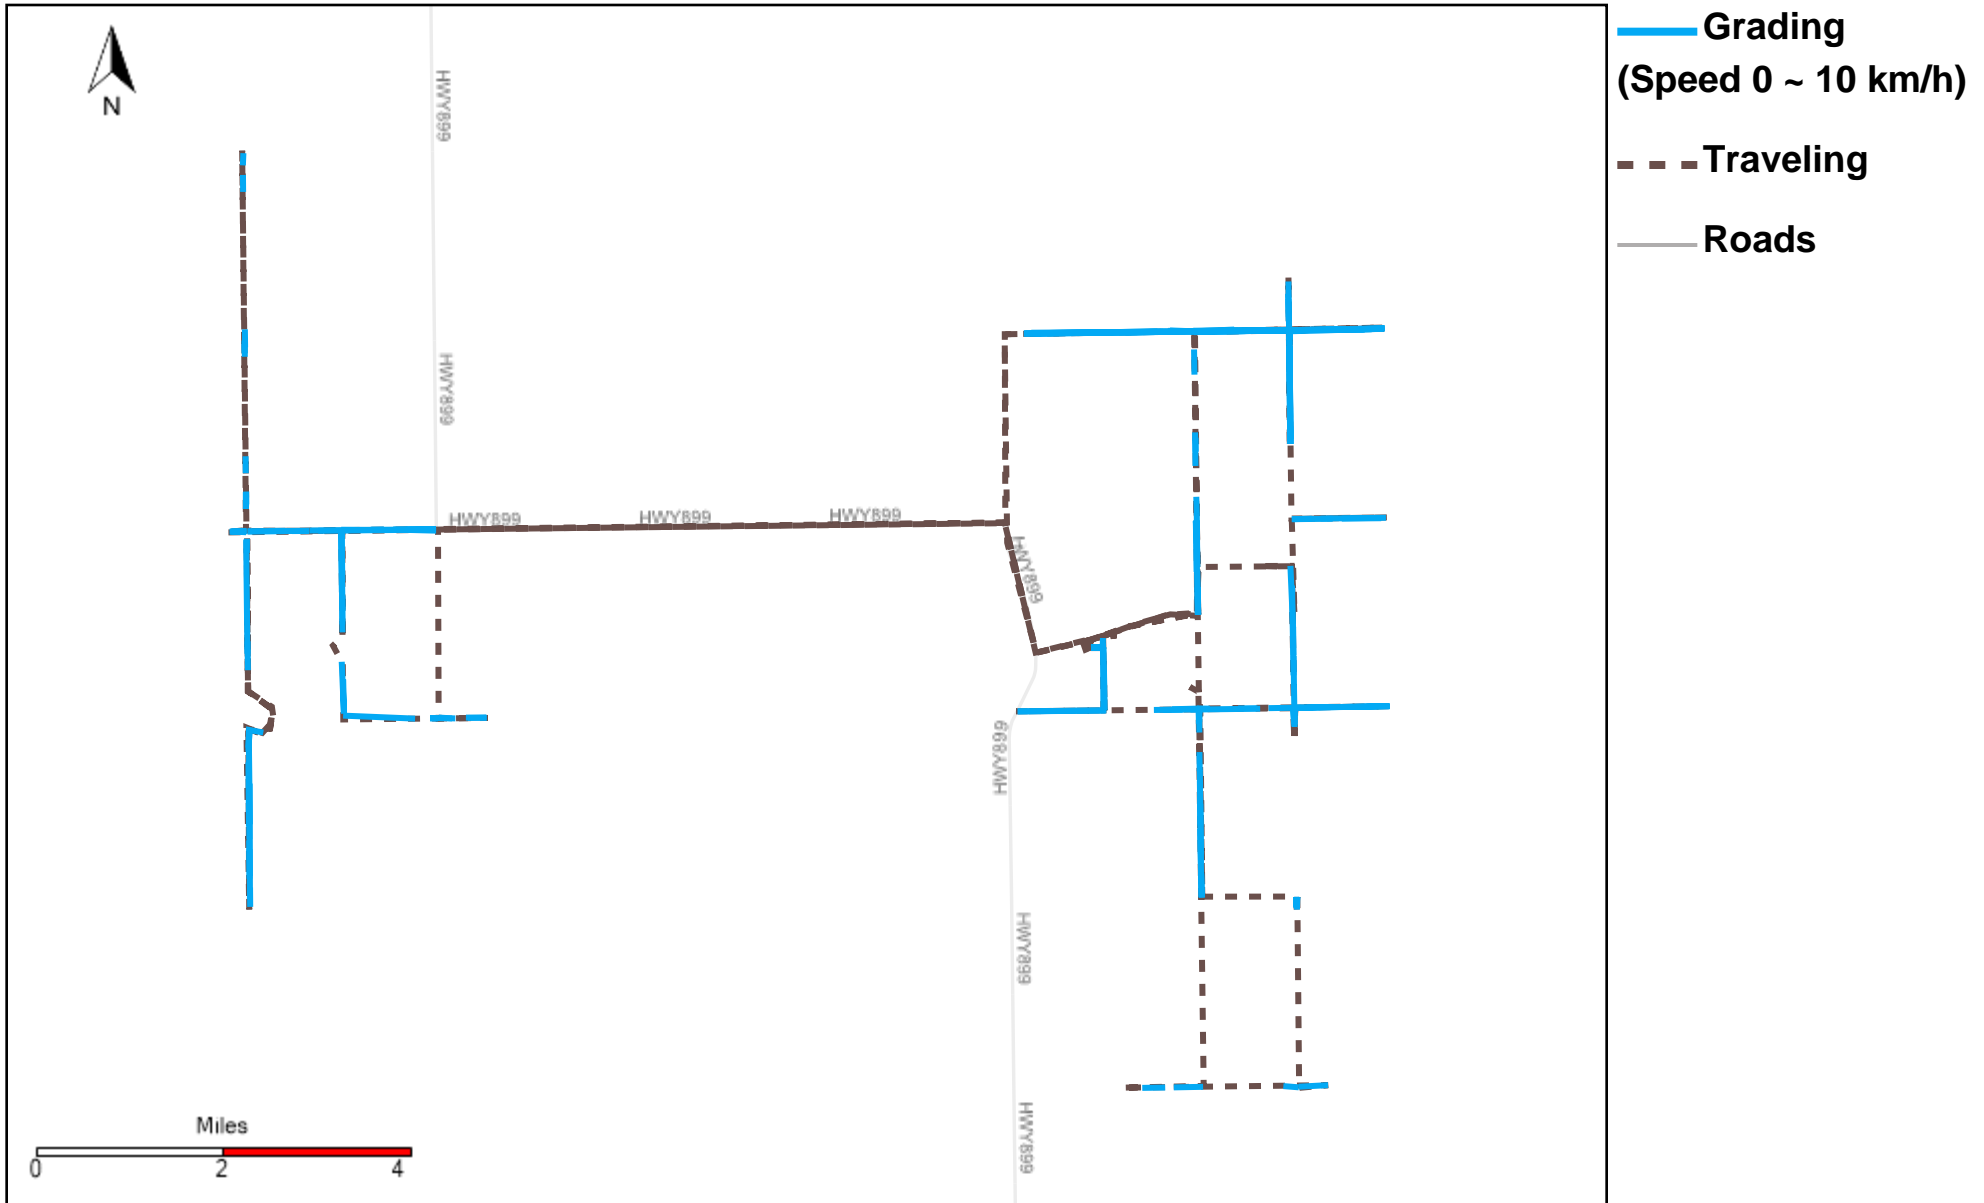

43-181_2024-08-18 ~ 2024-08-24 Tracking

Total Distance(km)	Total Hours	Work Distance(km)	Work Hours
234.56	33 hrs 10 min 27 sec	97.93	21 hrs 57 min 30 sec

43-182_2024-08-18 ~ 2024-08-24 Tracking

Total Distance(km)	Total Hours	Work Distance(km)	Work Hours
374.15	45 hrs 25 min 4 sec	147.79	23 hrs 39 min 46 sec