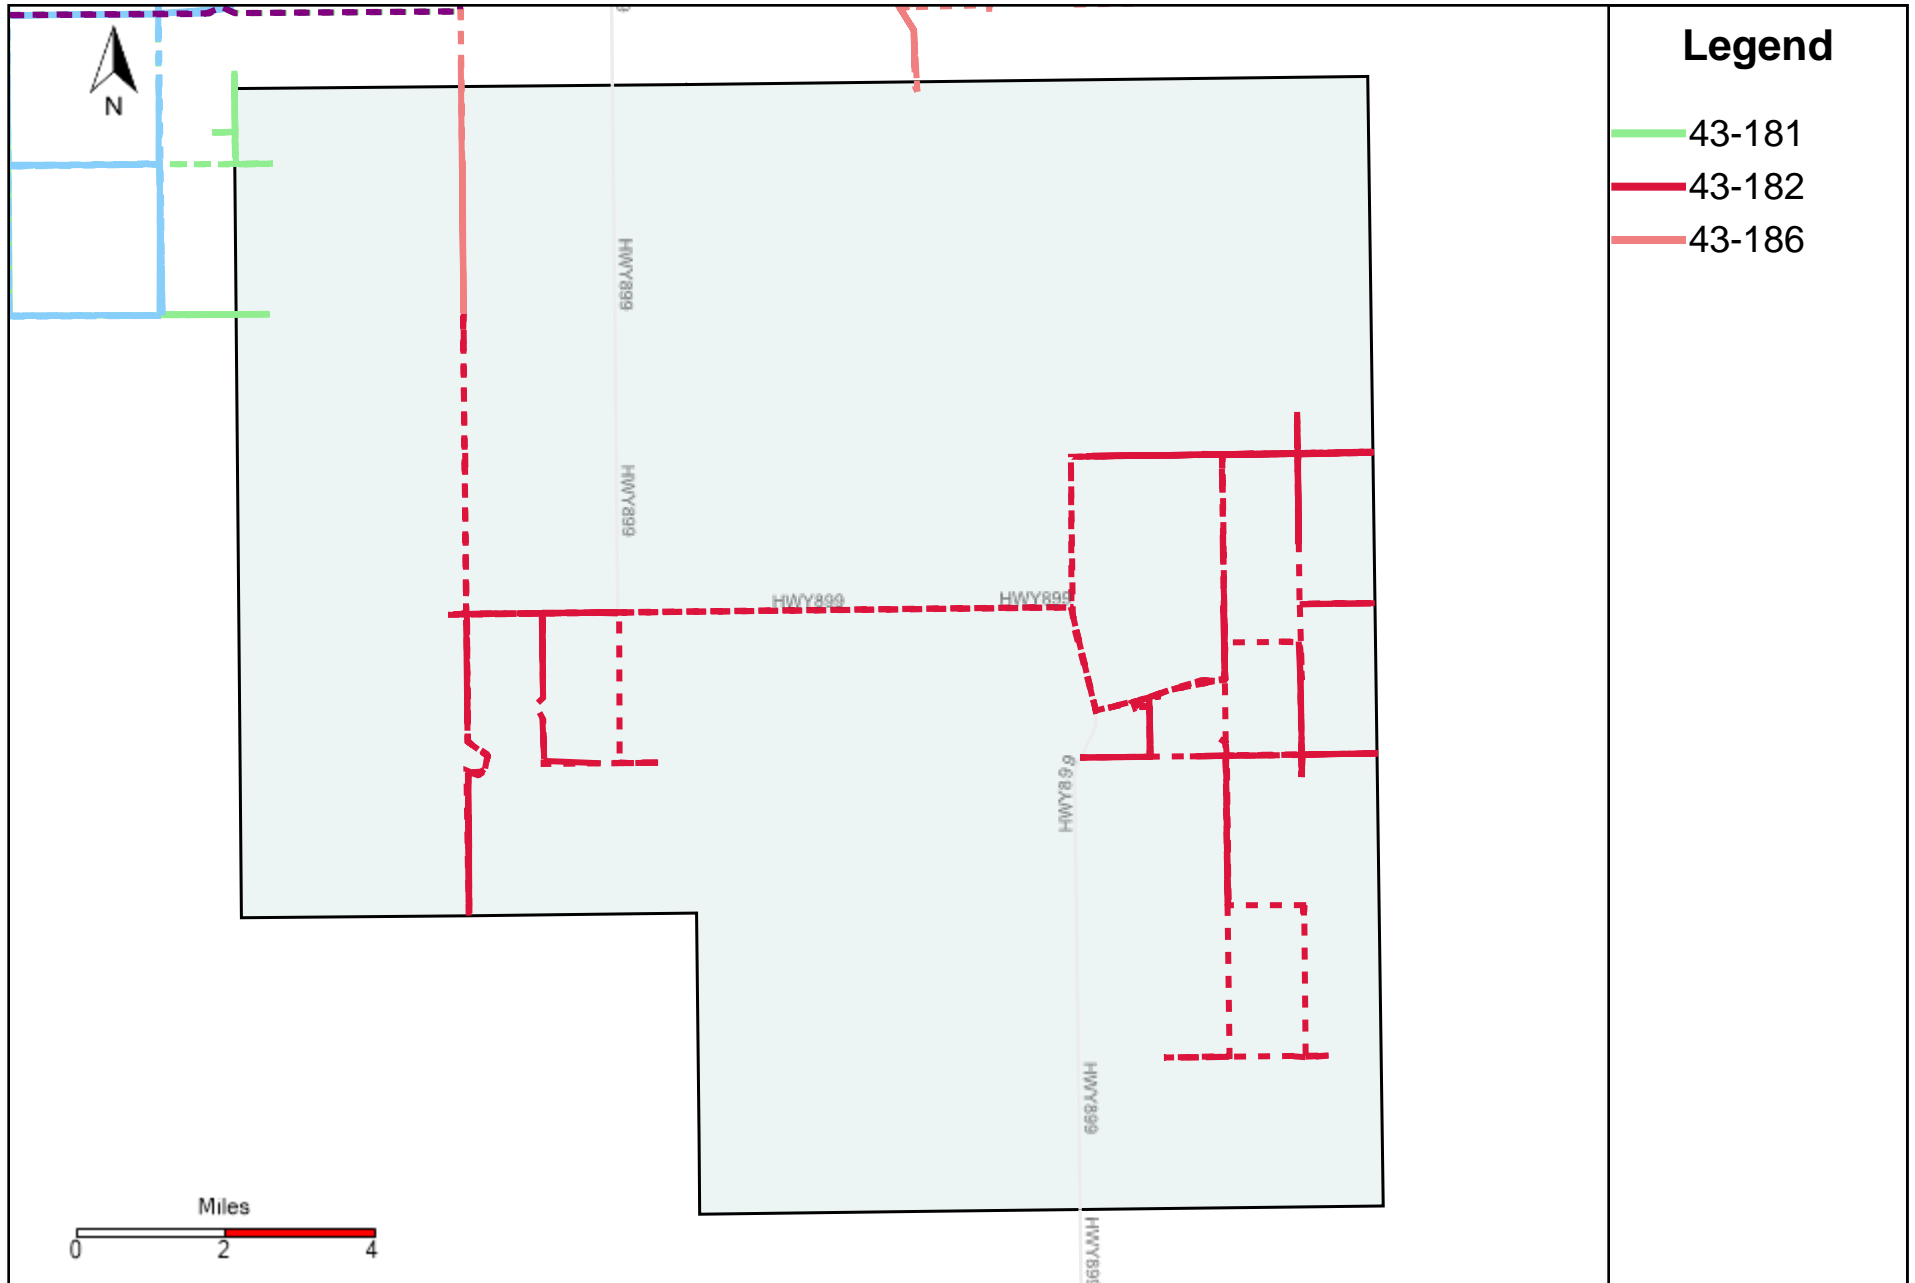

Division: 1 Grader Report(2024-08-18 ~ 2024-08-24)

Vehicle Name List	Total Distance(km)	Total Hours
43-181, 43-182, 43-186	945.46	116 hrs 19 min 59 sec