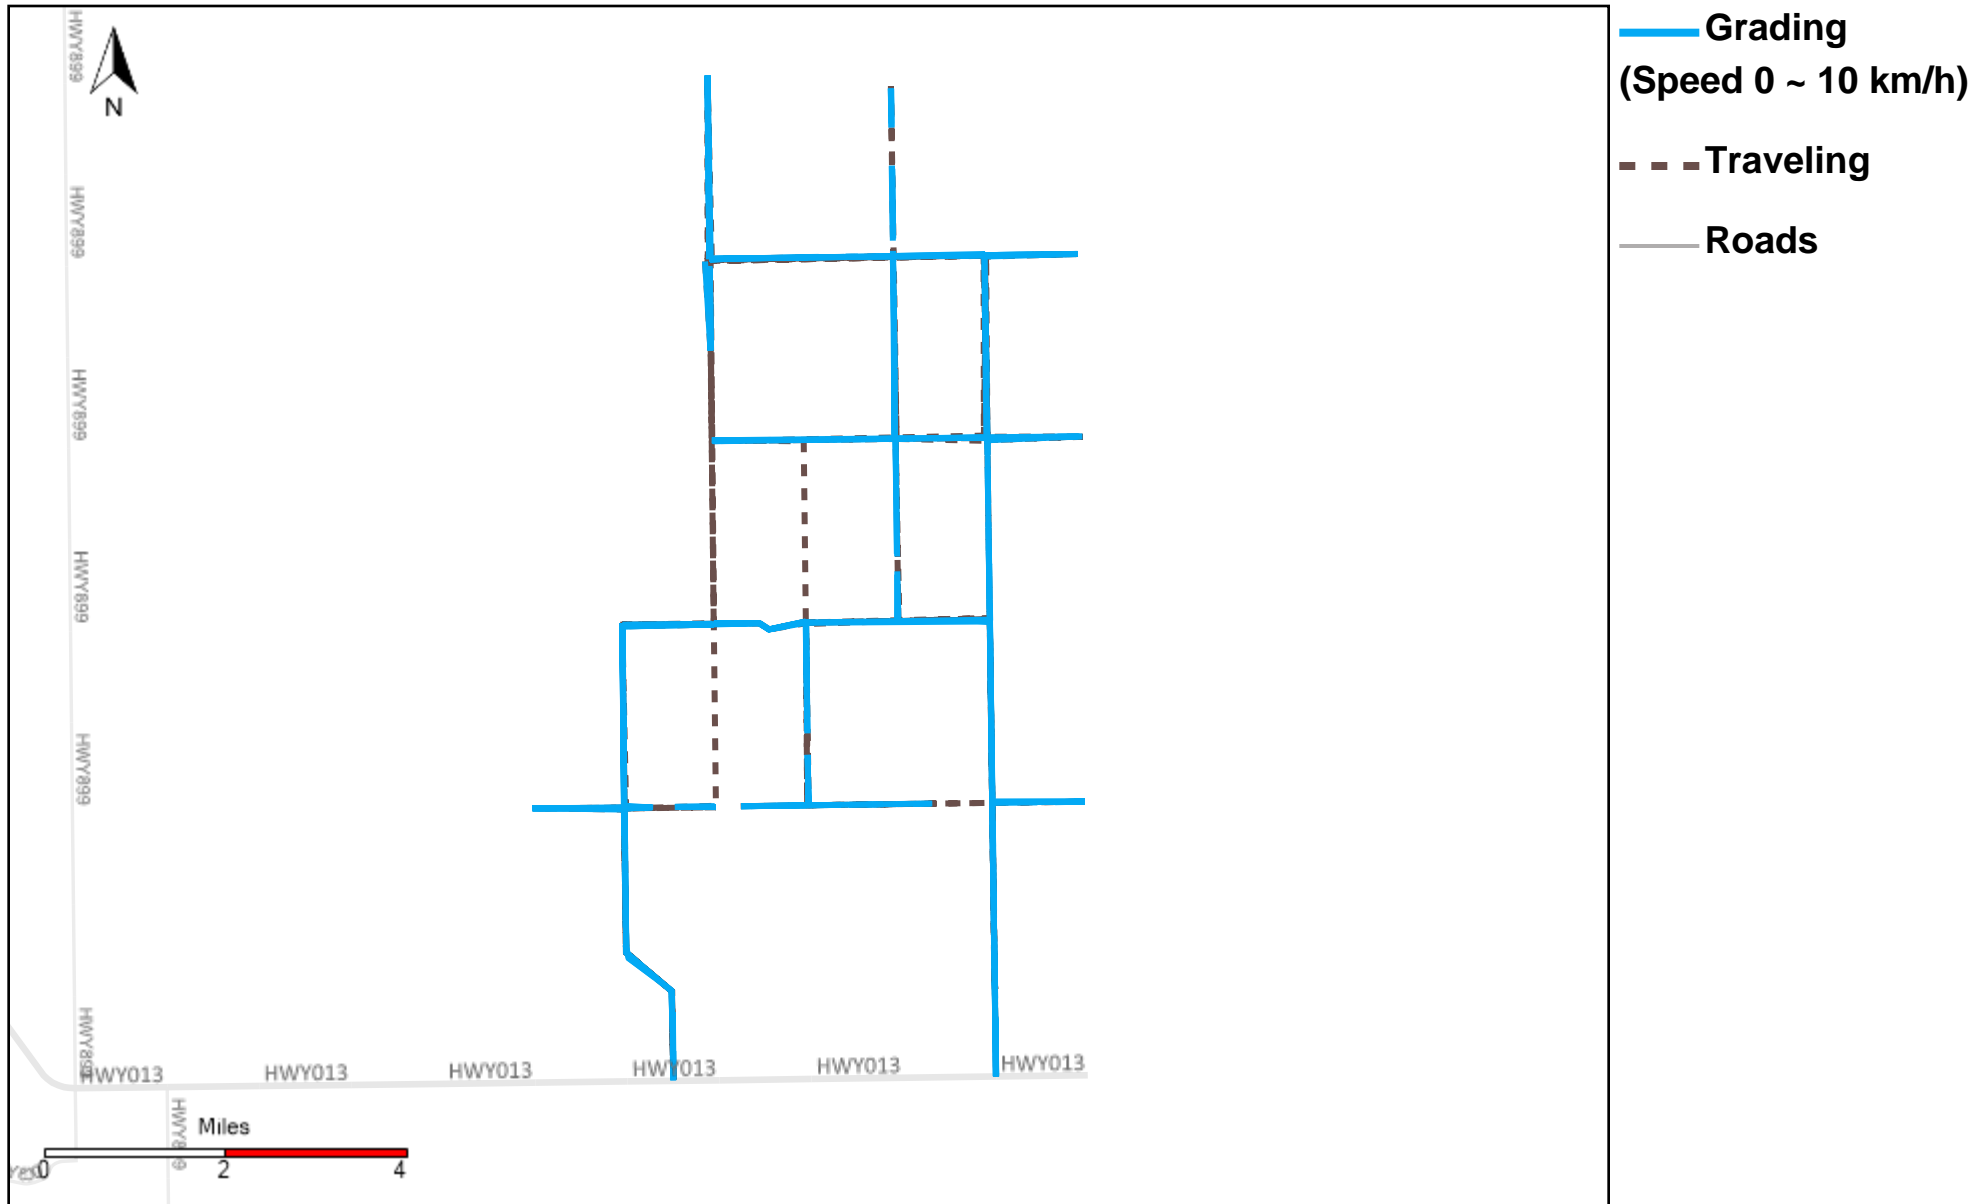

43-181_2024-08-18 ~ 2024-08-24 Tracking

Total Distance(km)	Total Hours	Work Distance(km)	Work Hours
234.56	33 hrs 10 min 27 sec	97.93	21 hrs 57 min 30 sec

43-182_2024-08-18 ~ 2024-08-24 Tracking

Total Distance(km)	Total Hours	Work Distance(km)	Work Hours
374.15	45 hrs 25 min 4 sec	147.79	23 hrs 39 min 46 sec

43-183_2024-08-18 ~ 2024-08-24 Tracking

Total Distance(km)	Total Hours	Work Distance(km)	Work Hours
465.42	52 hrs 26 min 45 sec	258.86	34 hrs 48 min 6 sec

43-184_2024-08-18 ~ 2024-08-24 Tracking

Total Distance(km)	Total Hours	Work Distance(km)	Work Hours
325.3	38 hrs 28 min 41 sec	144.11	24 hrs 34 min 21 sec

43-185_2024-08-18 ~ 2024-08-24 Tracking

Total Distance(km)	Total Hours	Work Distance(km)	Work Hours
408.82	46 hrs 44 min 20 sec	225.31	37 hrs 6 min 24 sec

43-186_2024-08-18 ~ 2024-08-24 Tracking

Total Distance(km)	Total Hours	Work Distance(km)	Work Hours
336.75	37 hrs 44 min 28 sec	194.1	29 hrs 12 min 17 sec