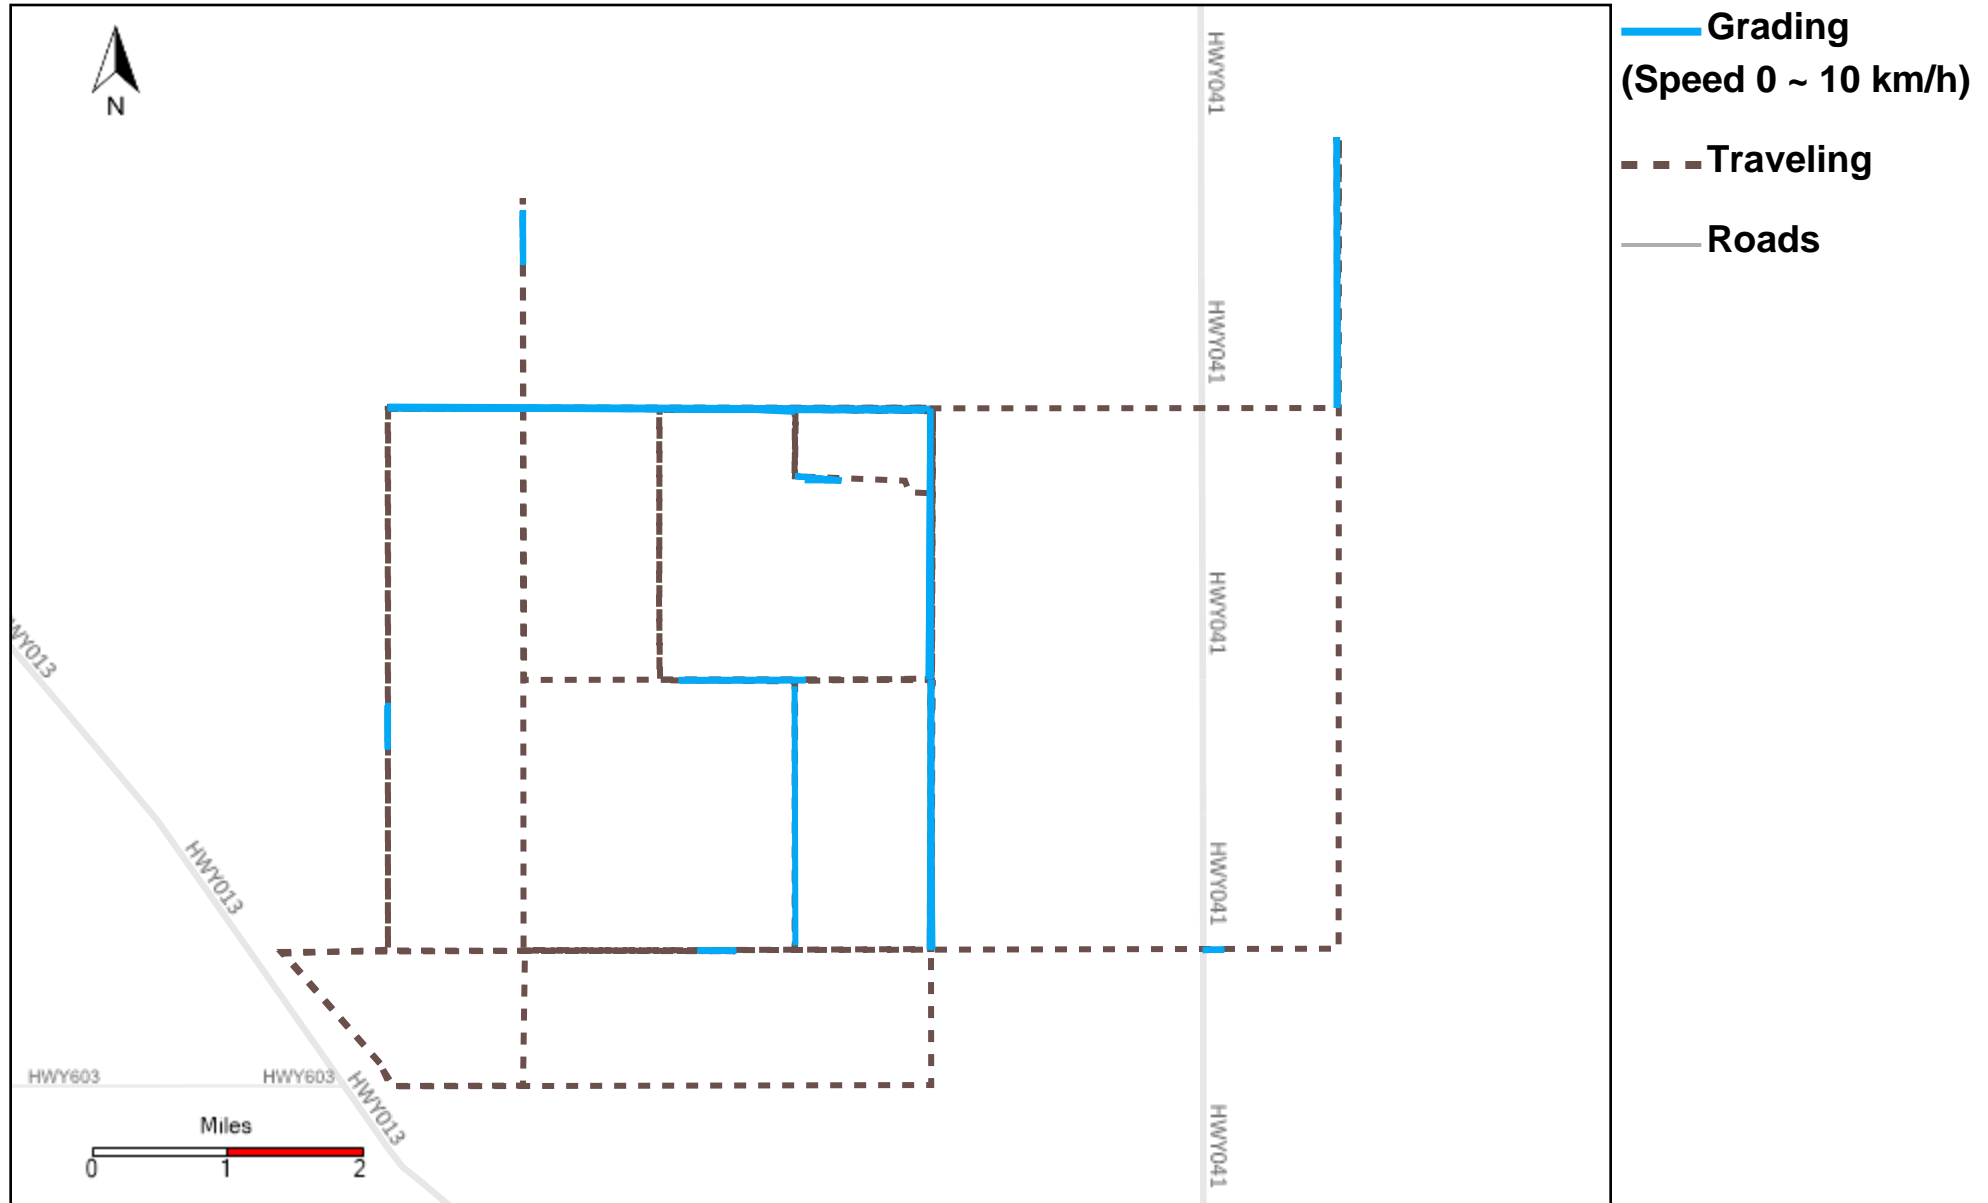

43-221_2024-08-18 ~ 2024-08-24 Tracking

Total Distance(km)	Total Hours	Work Distance(km)	Work Hours
251.82	20 hrs 11 min 12 sec	101.43	14 hrs 31 min 59 sec