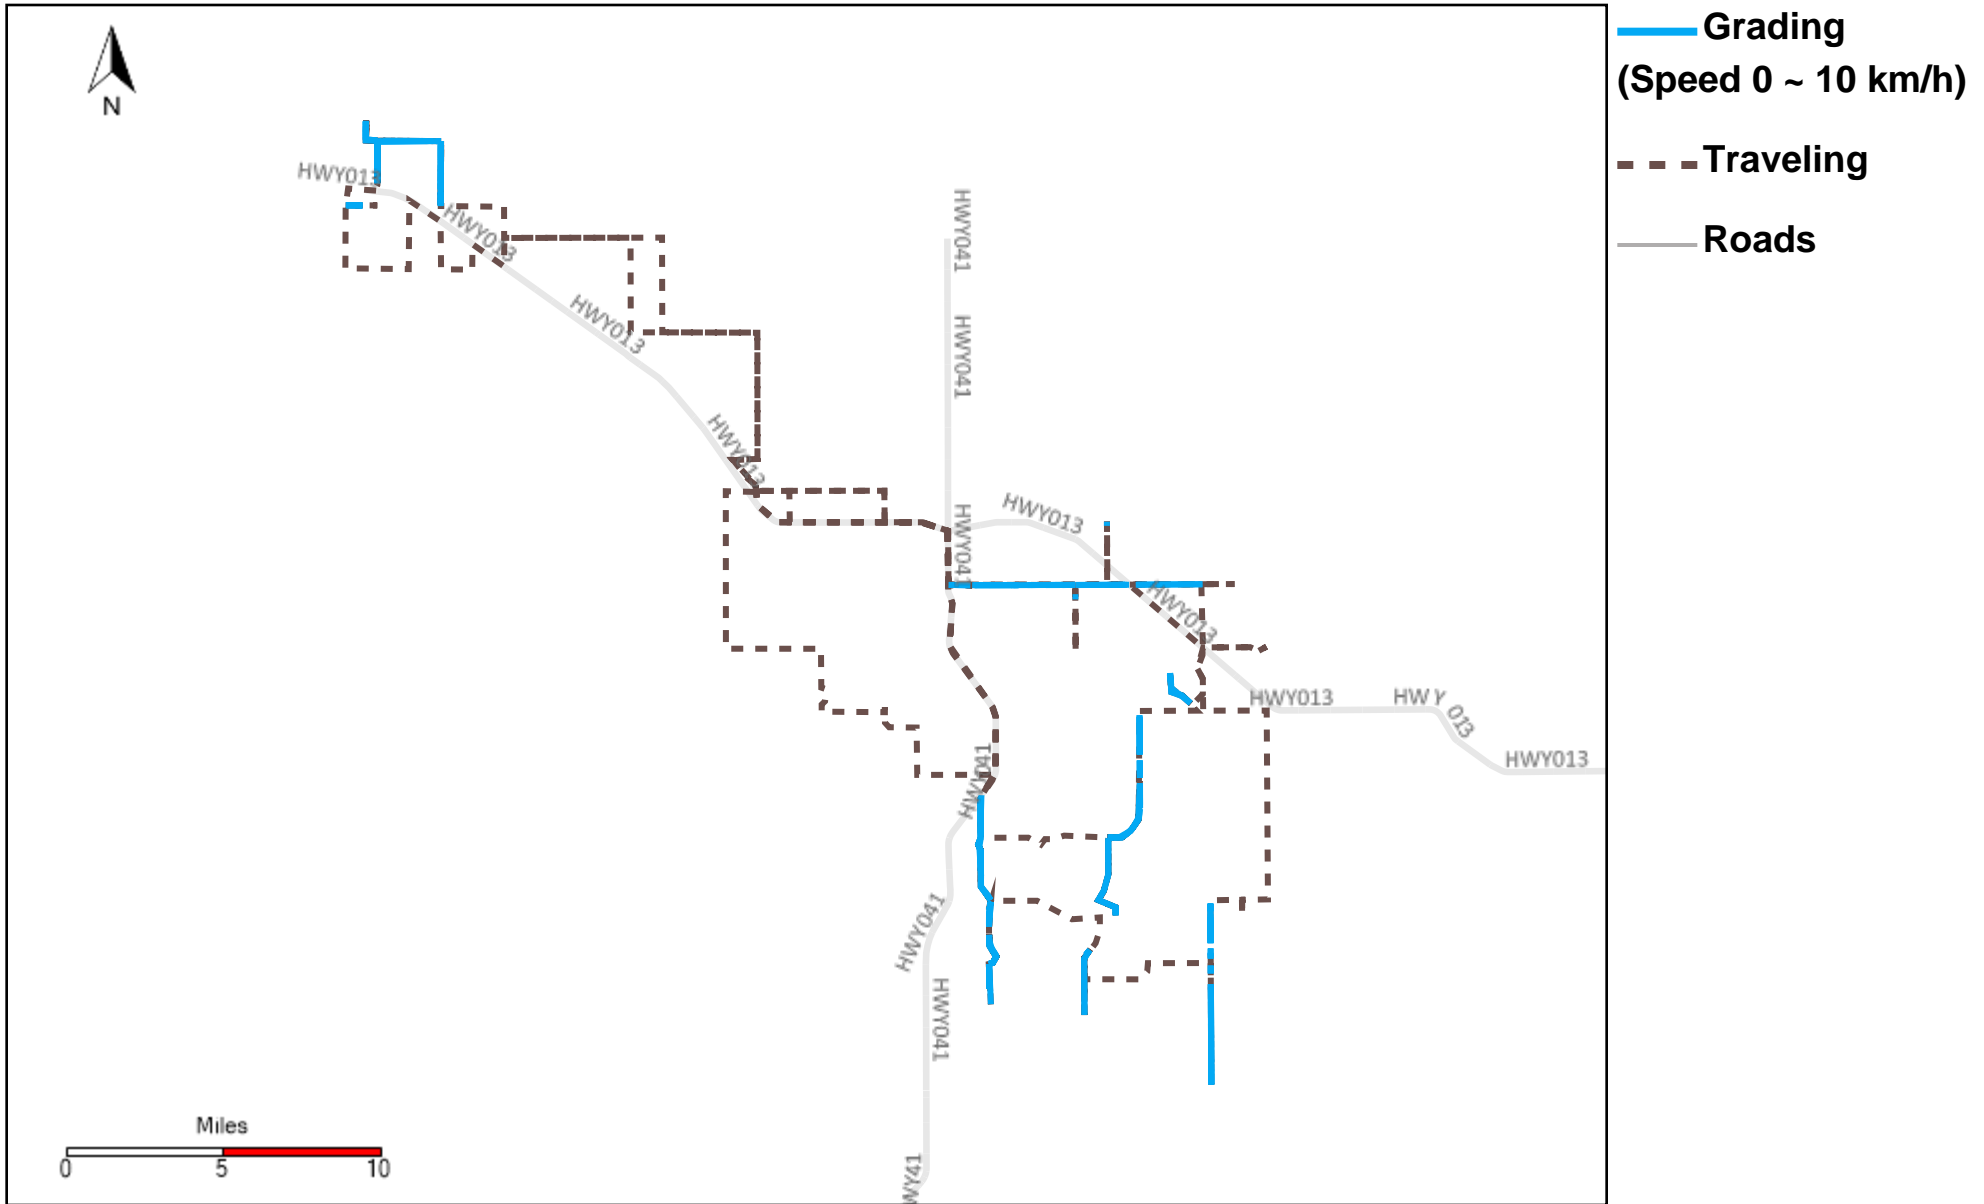

43-187_2024-08-18 ~ 2024-08-24 Tracking

Total Distance(km)	Total Hours	Work Distance(km)	Work Hours
222.1	35 hrs 55 min 36 sec	168.38	32 hrs 28 min 34 sec

43-215_2024-08-18 ~ 2024-08-24 Tracking

Total Distance(km)	Total Hours	Work Distance(km)	Work Hours
311.79	30 hrs 34 min 57 sec	153.48	19 hrs 36 min 9 sec

43-216_2024-08-18 ~ 2024-08-24 Tracking

Total Distance(km)	Total Hours	Work Distance(km)	Work Hours
233.78	28 hrs 13 min 19 sec	71.47	13 hrs 9 min 44 sec

43-217_2024-08-18 ~ 2024-08-24 Tracking

Total Distance(km)	Total Hours	Work Distance(km)	Work Hours
709.32	49 hrs 37 min 44 sec	207.59	26 hrs 25 min 59 sec