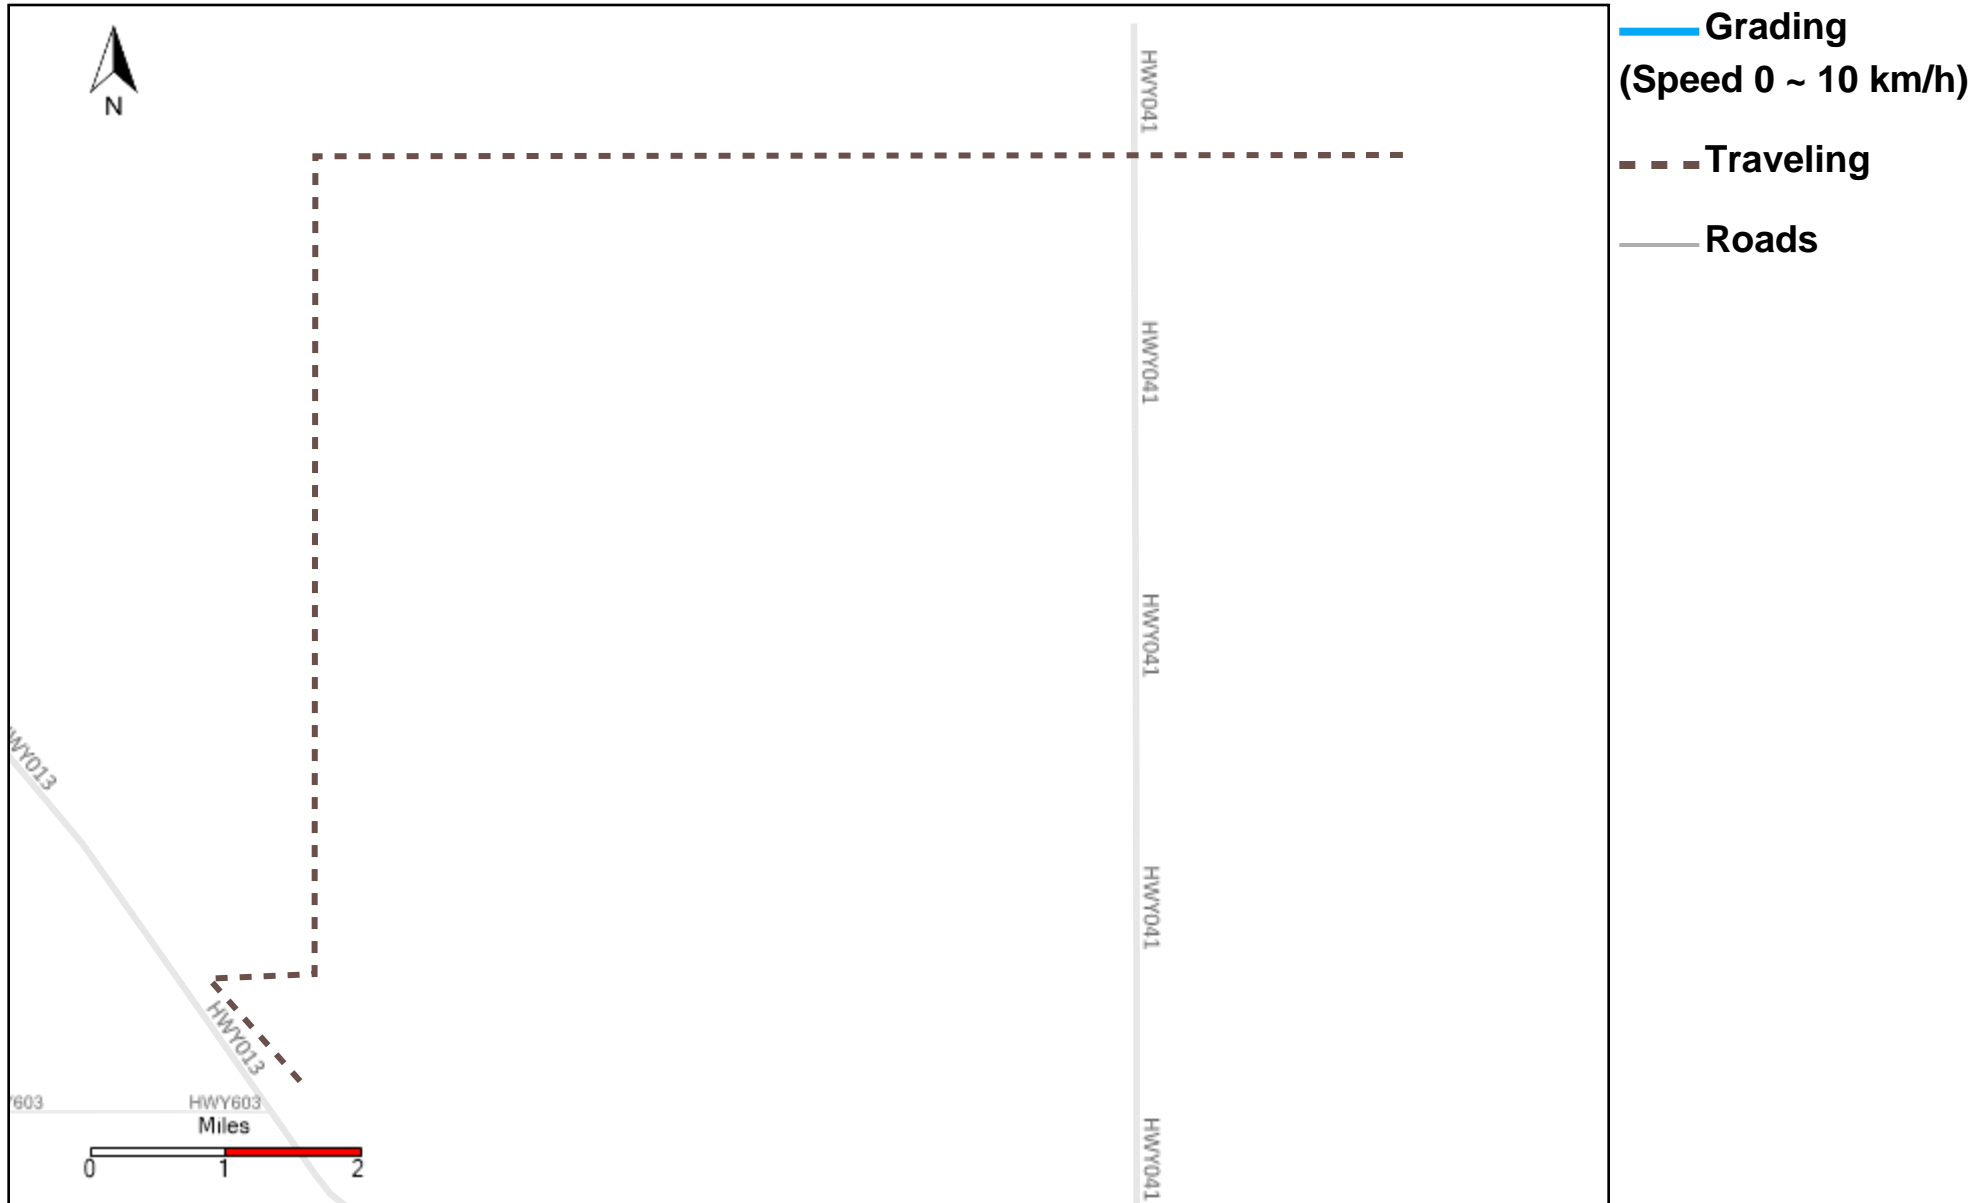

43-218_2024-08-18 ~ 2024-08-24 Tracking

Total Distance(km)	Total Hours	Work Distance(km)	Work Hours
27.32	0 hrs 46 min 35 sec	0	0 hrs 0 min 0 sec