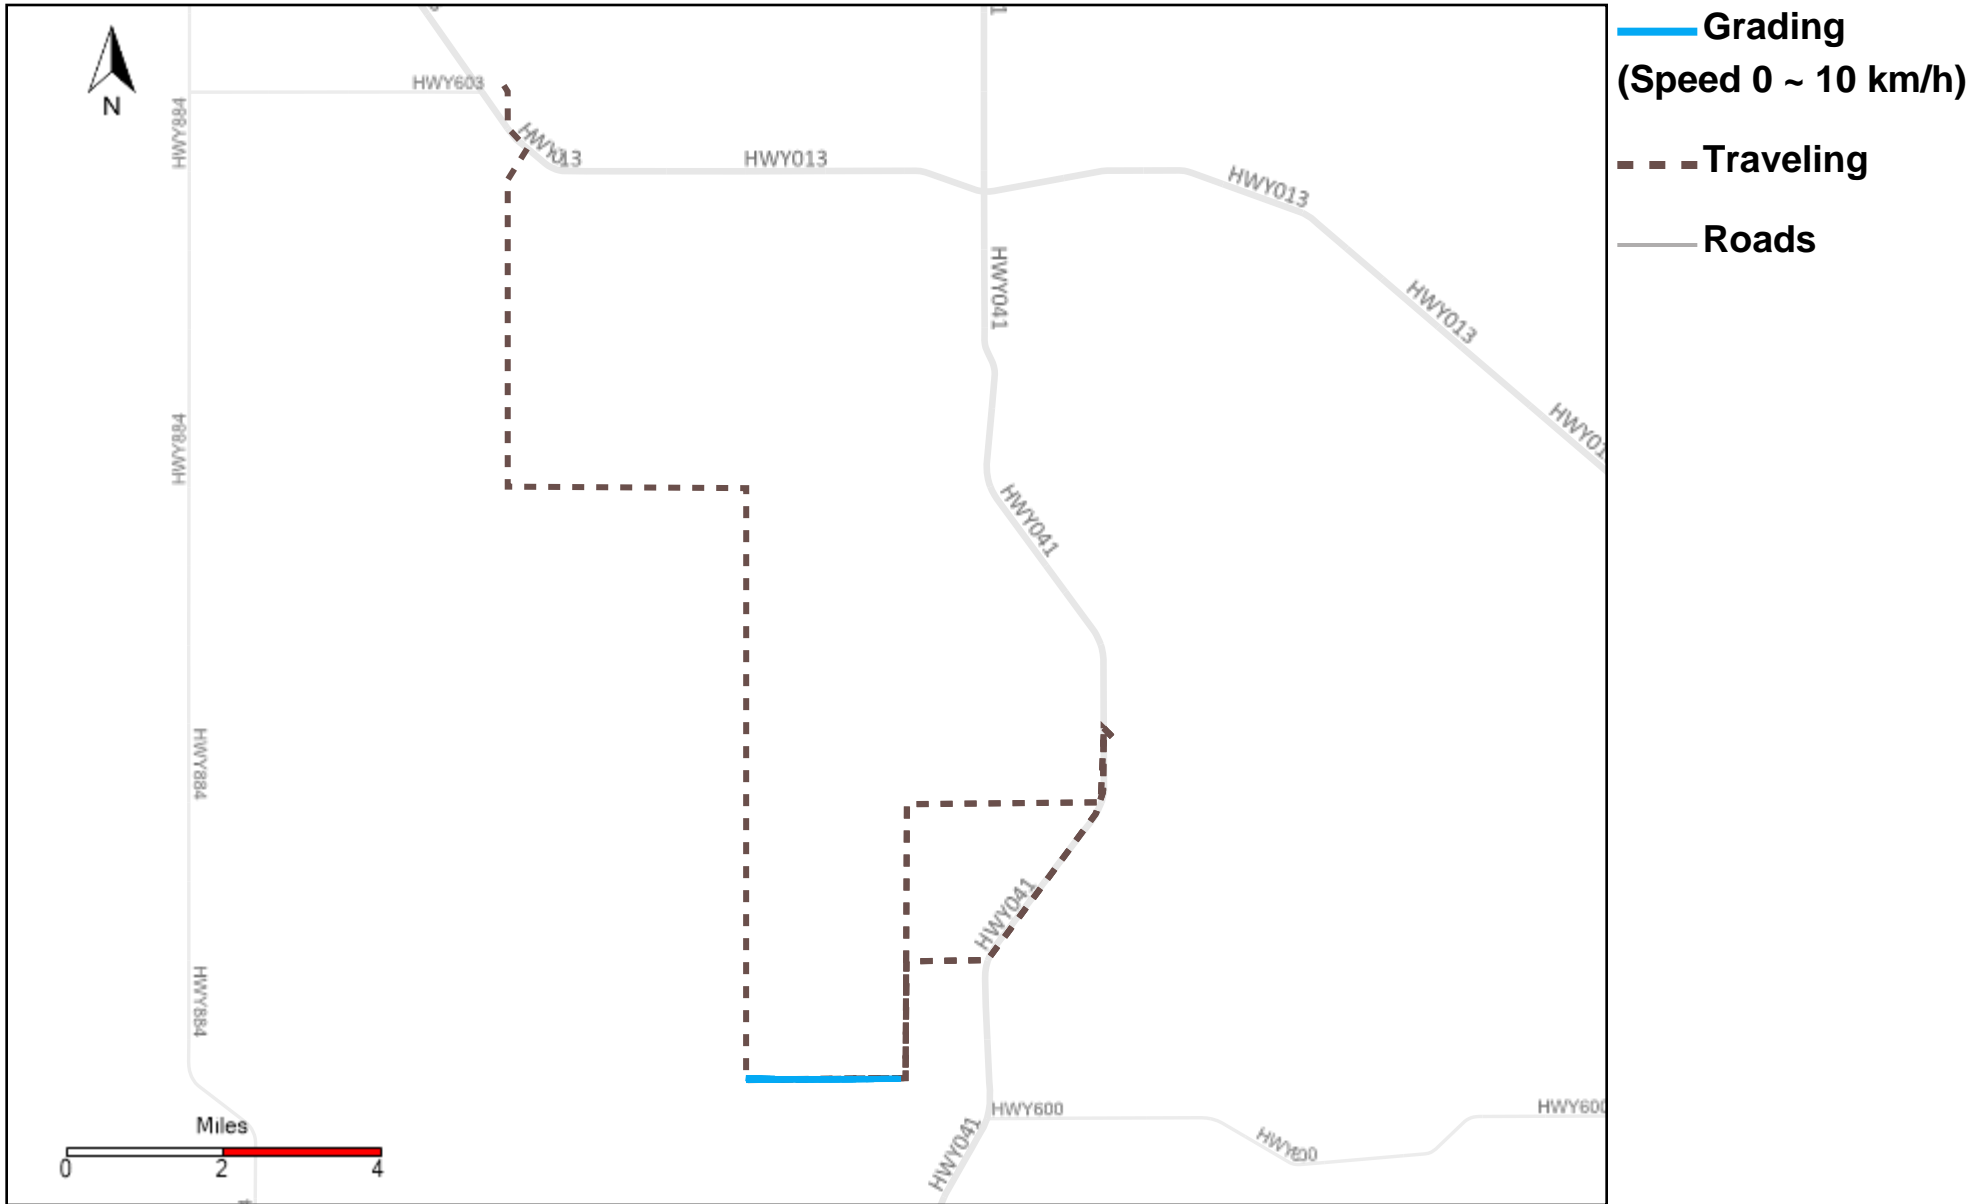

43-216_2024-08-18 ~ 2024-08-24 Tracking

Total Distance(km)	Total Hours	Work Distance(km)	Work Hours
233.78	28 hrs 13 min 19 sec	71.47	13 hrs 9 min 44 sec