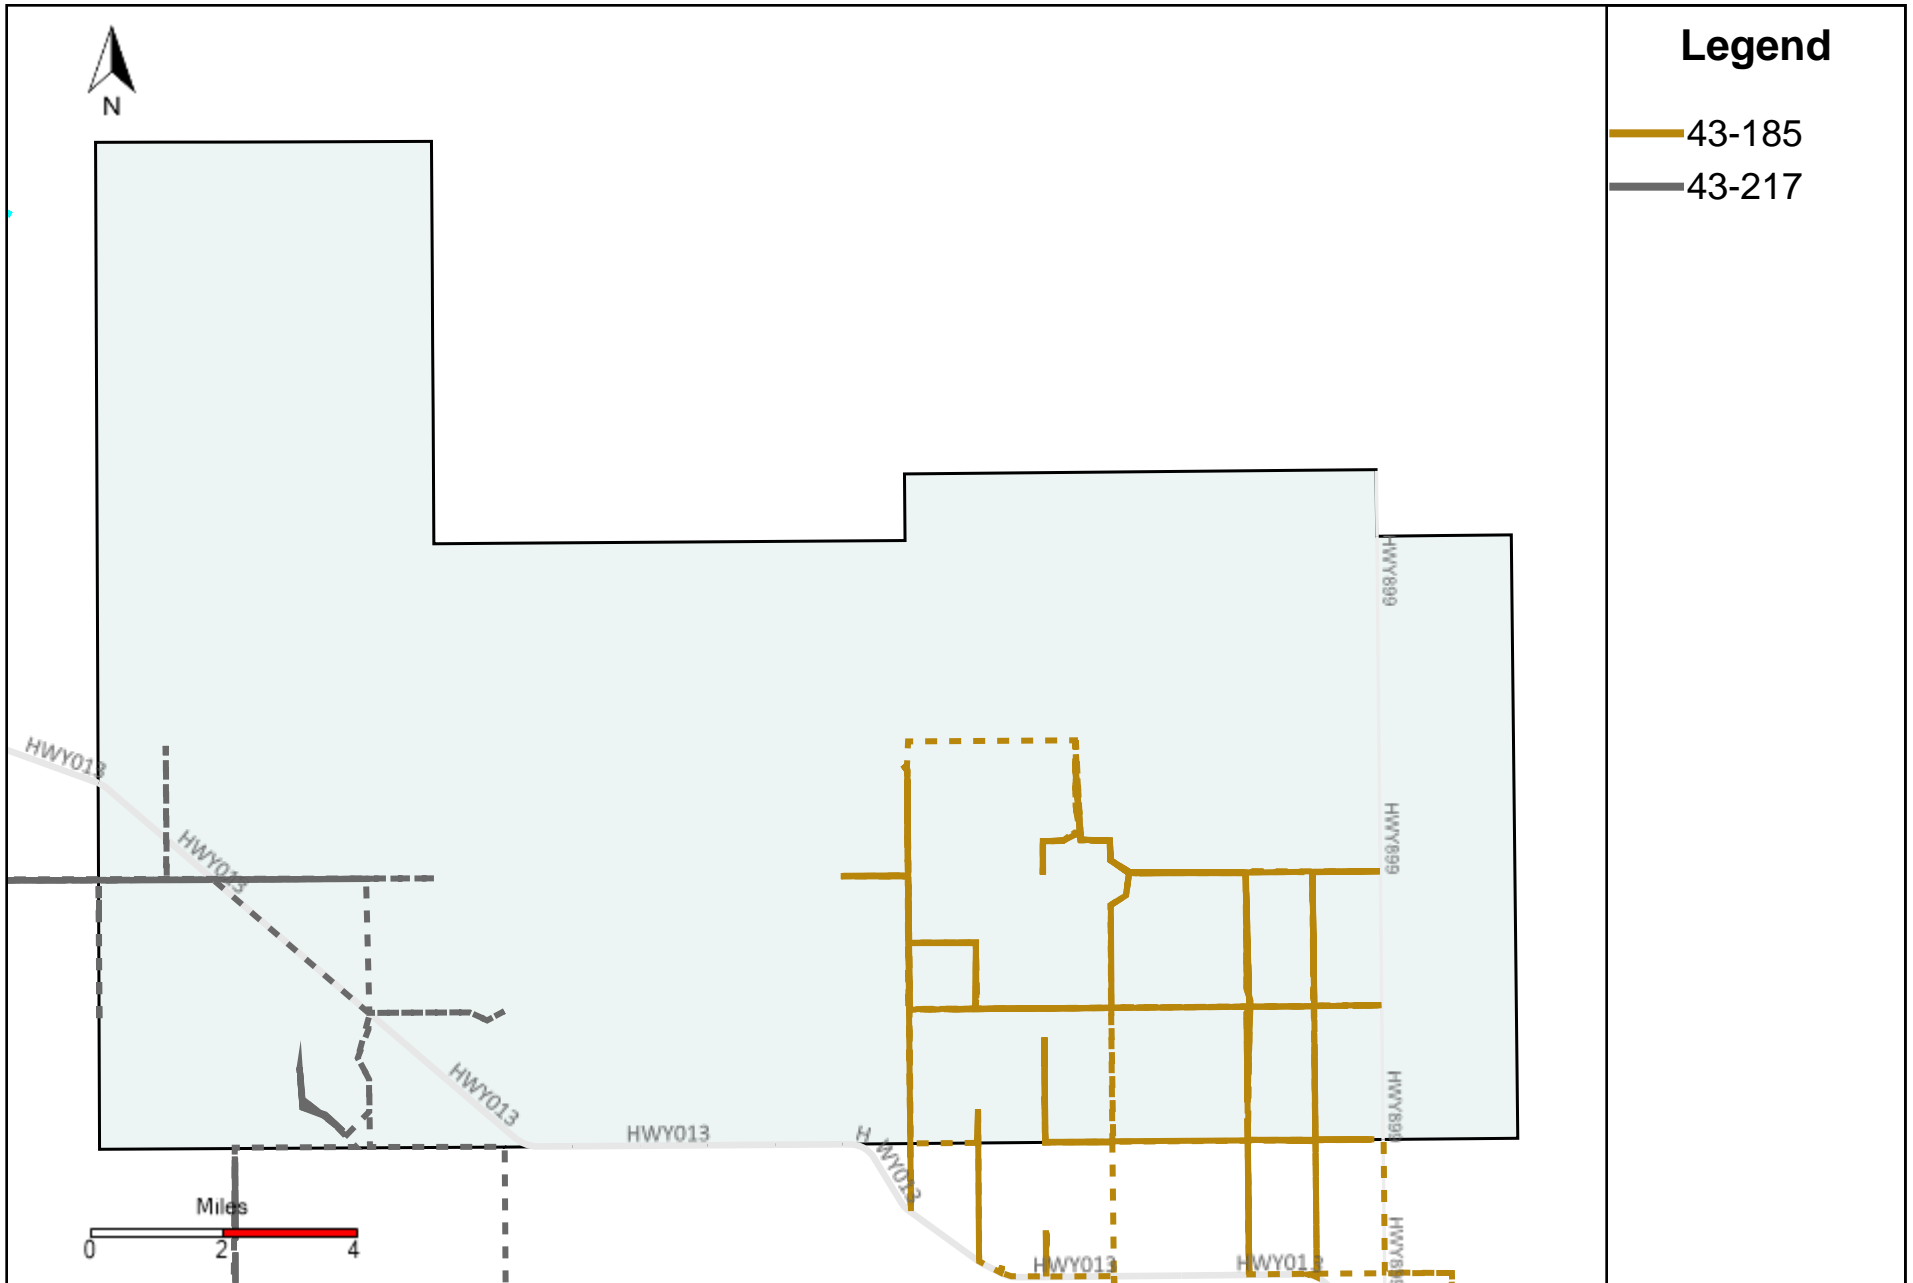

Division: 4 Grader Report(2024-08-18 ~ 2024-08-24)

Vehicle Name List	Total Distance(km)	Total Hours
43-185, 43-217	1118.14	96 hrs 22 min 4 sec