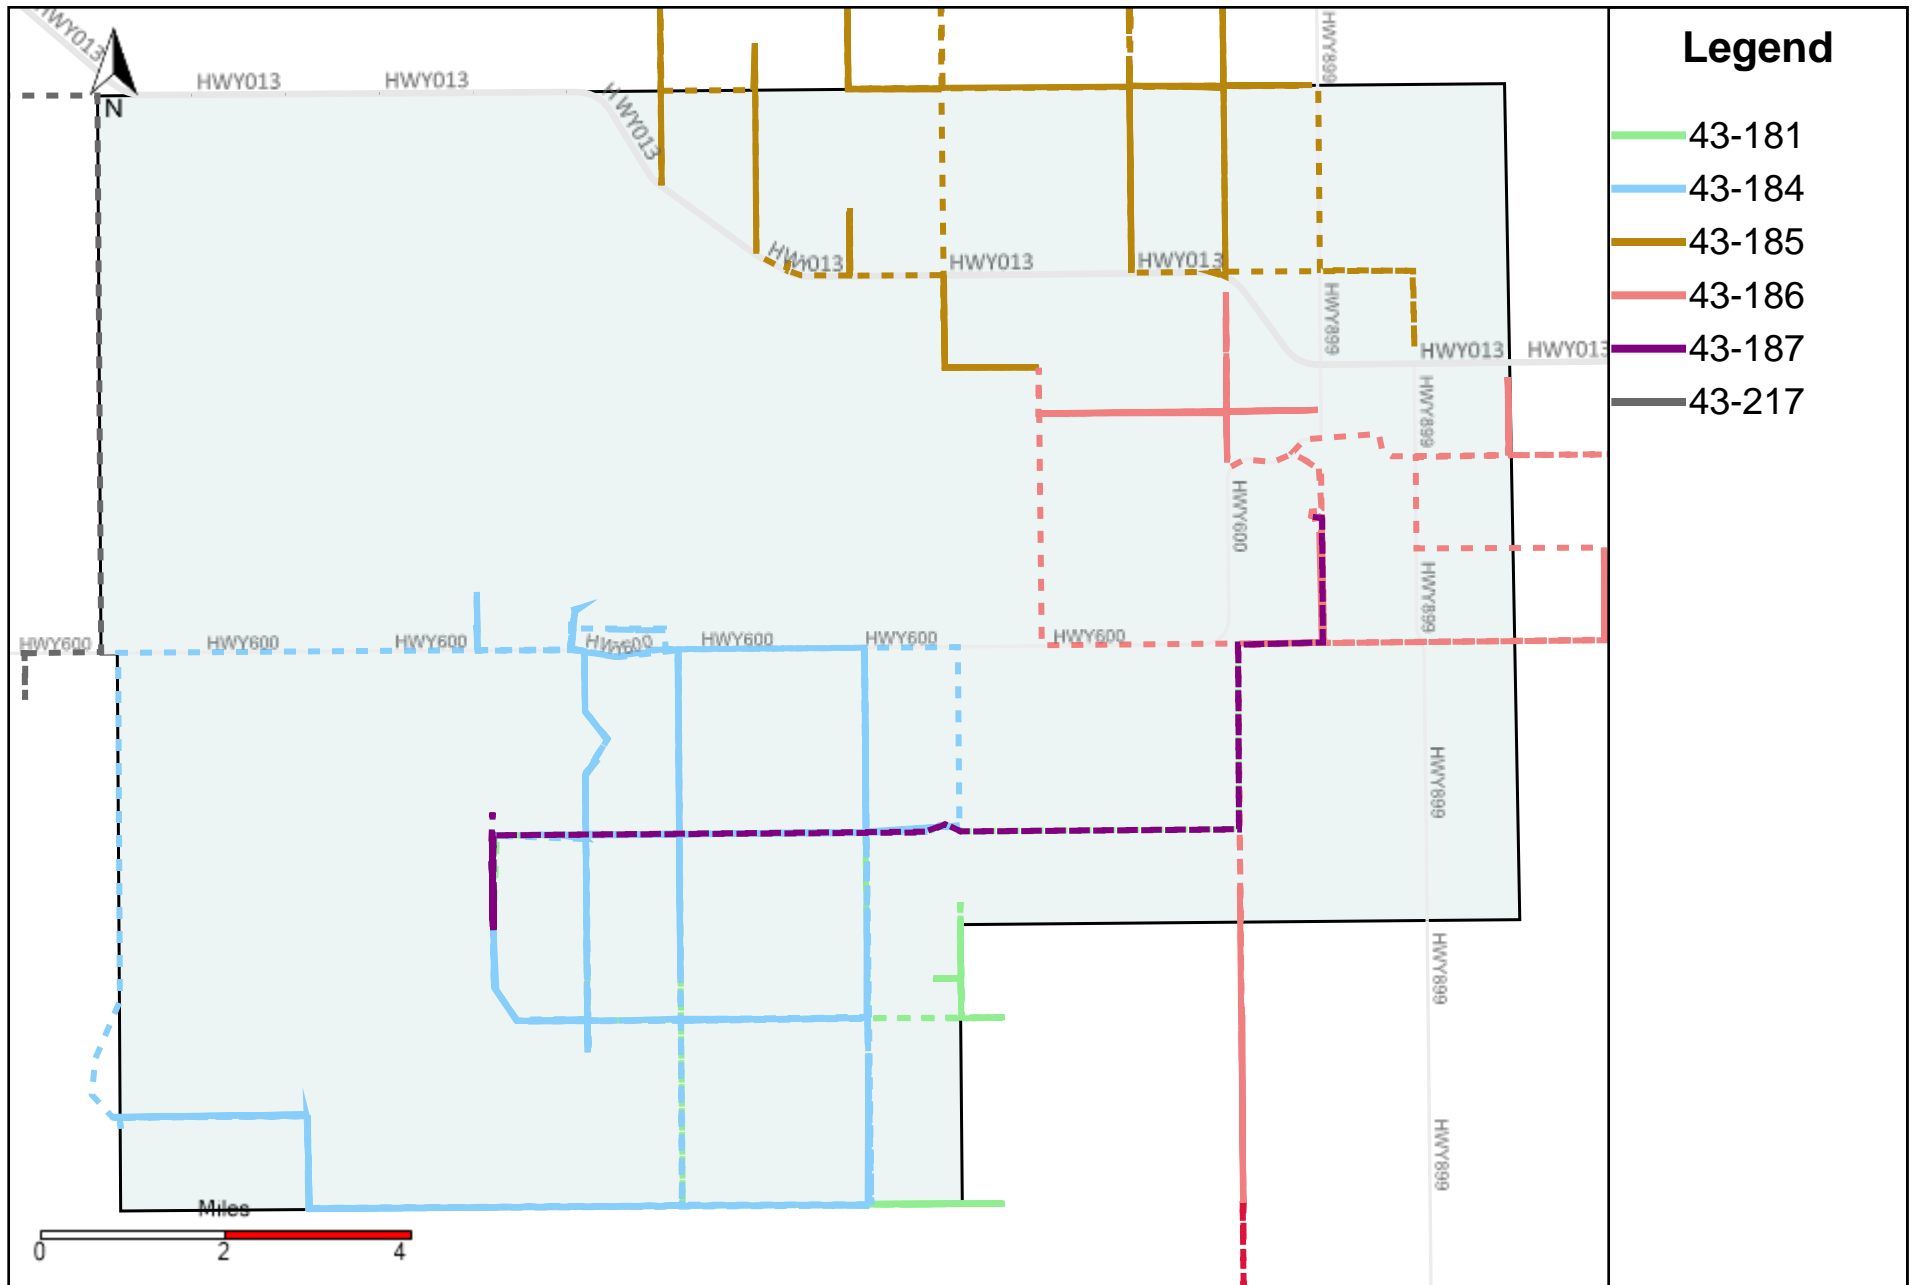

Division: 1 Grader Report(2024-08-18 ~ 2024-08-24)

Vehicle Name List	Total Distance(km)	Total Hours
43-181, 43-182, 43-186	945.46	116 hrs 19 min 59 sec

Division: 2 Grader Report(2024-08-18 ~ 2024-08-24)

Vehicle Name List	Total Distance(km)	Total Hours
43-183, 43-186	802.17	90 hrs 11 min 13 sec

Division: 3 Grader Report(2024-08-18 ~ 2024-08-24)

Vehicle Name List	Total Distance(km)	Total Hours
43-181, 43-184, 43-185, 43-186, 43-187, 43-217	2236.85	241 hrs 41 min 16 sec

Division: 4 Grader Report(2024-08-18 ~ 2024-08-24)

Vehicle Name List	Total Distance(km)	Total Hours
43-185, 43-217	1118.14	96 hrs 22 min 4 sec

Division: 5 Grader Report(2024-08-18 ~ 2024-08-24)

Vehicle Name List	Total Distance(km)	Total Hours
43-164, 43-184, 43-216, 43-217, 43-219	1577.03	148 hrs 31 min 20 sec

Division: 6 Grader Report(2024-08-18 ~ 2024-08-24)

Vehicle Name List	Total Distance(km)	Total Hours
43-215, 43-216, 43-217, 43-218, 43-219, 43-220, 43-221	2272.54	207 hrs 58 min 29 sec

Division: 7 Grader Report(2024-08-18 ~ 2024-08-24)