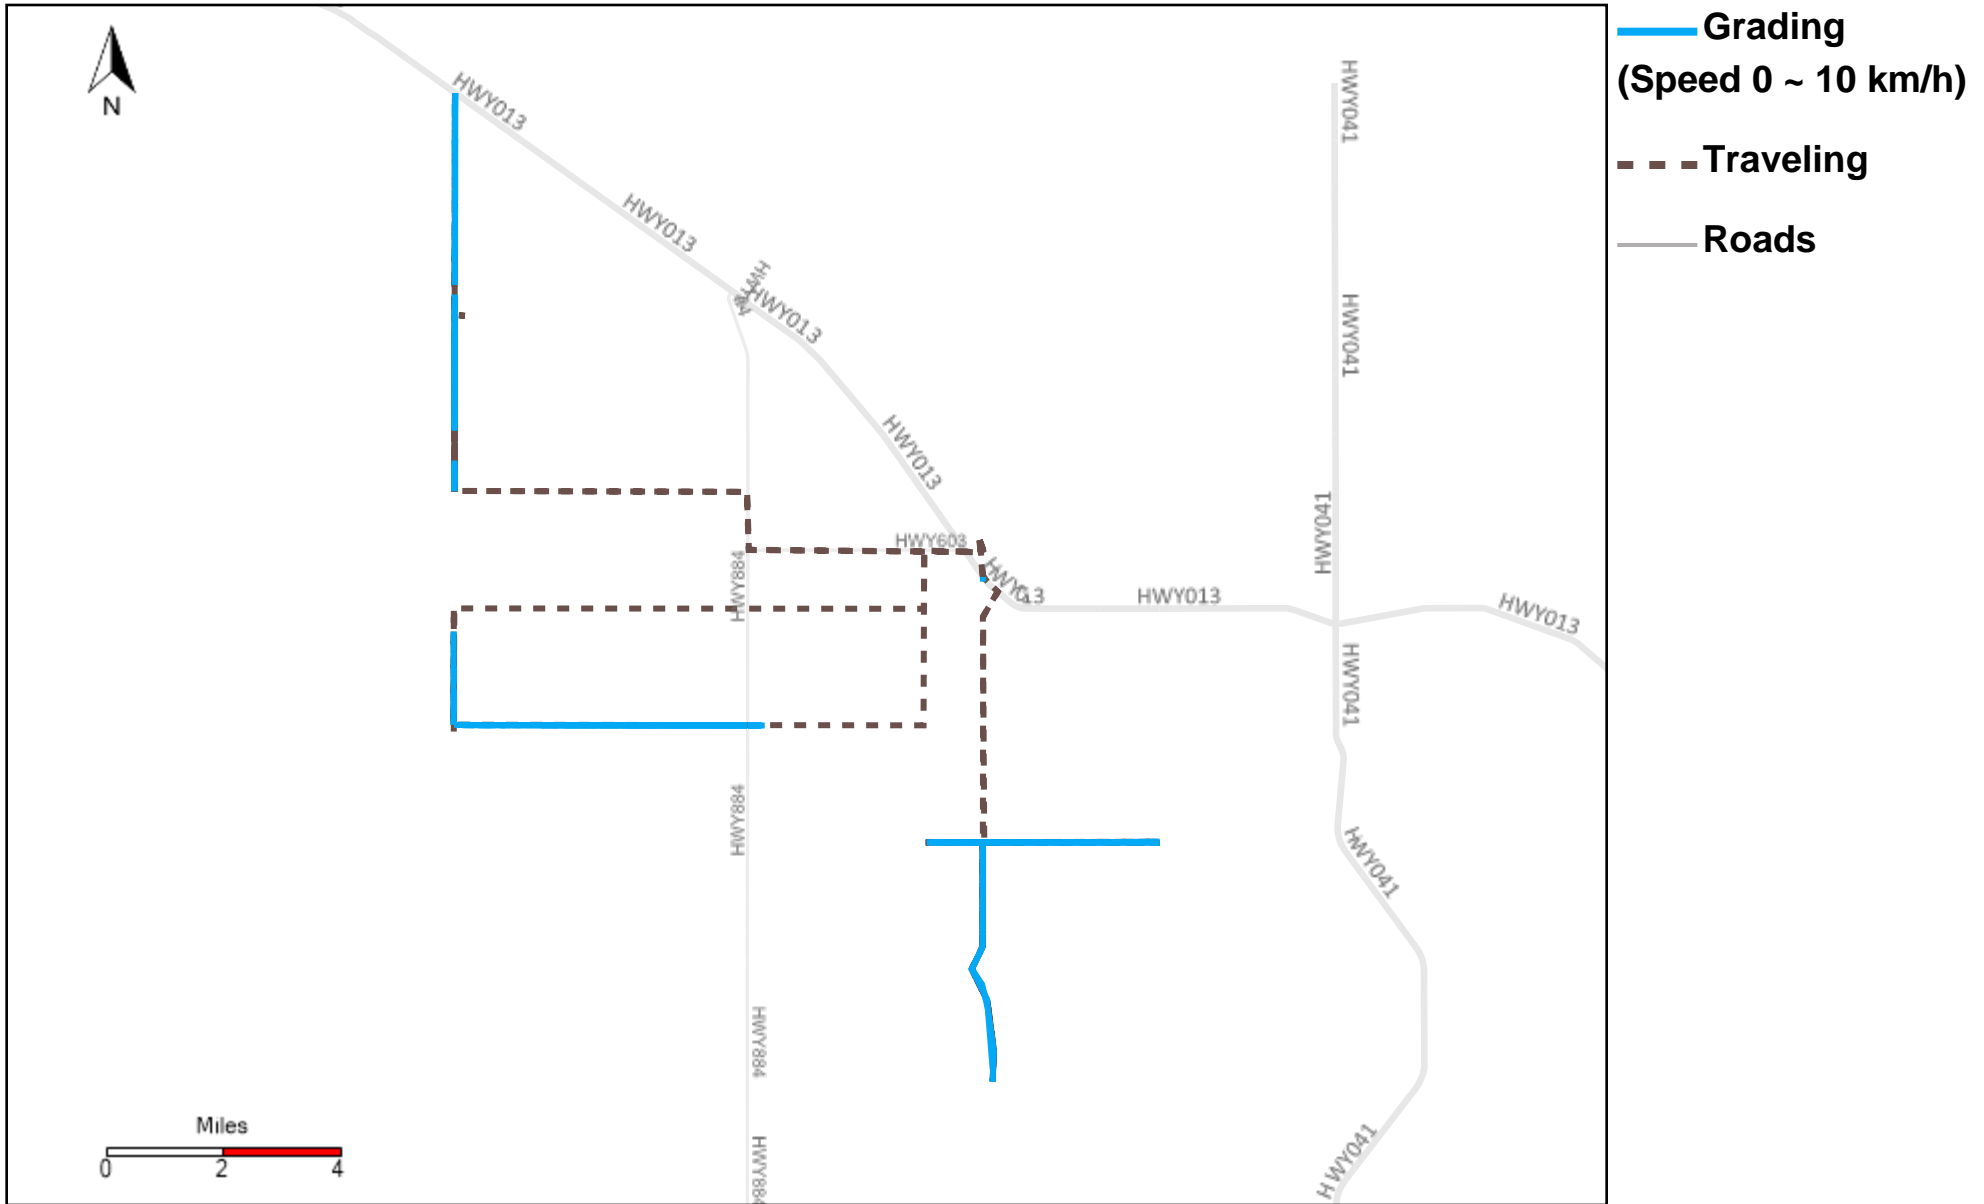

43-219_2024-08-18 ~ 2024-08-24 Tracking

Total Distance(km)	Total Hours	Work Distance(km)	Work Hours
294.2	31 hrs 9 min 52 sec	181.08	17 hrs 2 min 53 sec