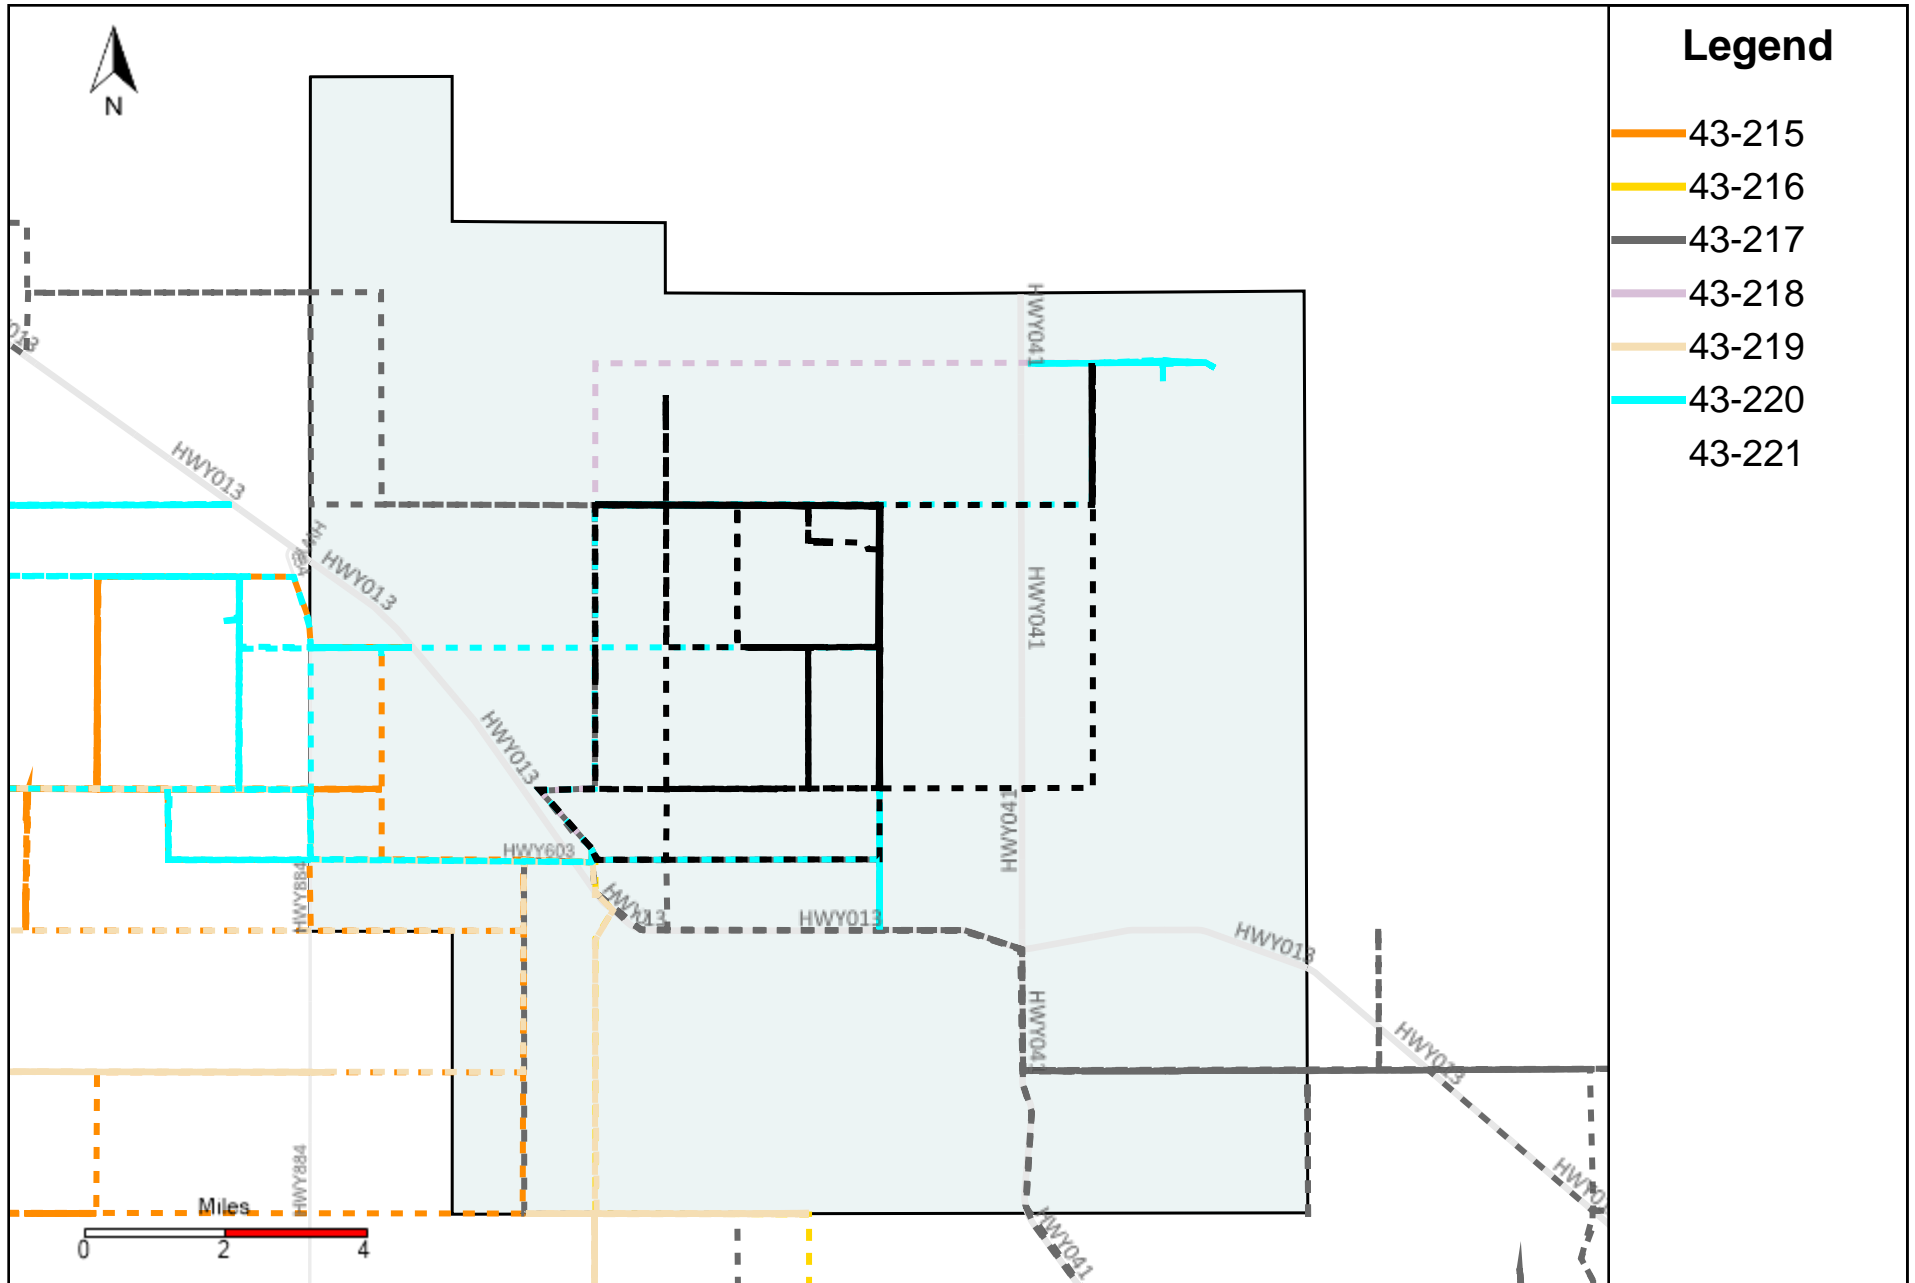

Division: 6 Grader Report(2024-08-18 ~ 2024-08-24)

Vehicle Name List	Total Distance(km)	Total Hours
43-215, 43-216, 43-217, 43-218, 43-219, 43-220, 43-221	2272.54	207 hrs 58 min 29 sec