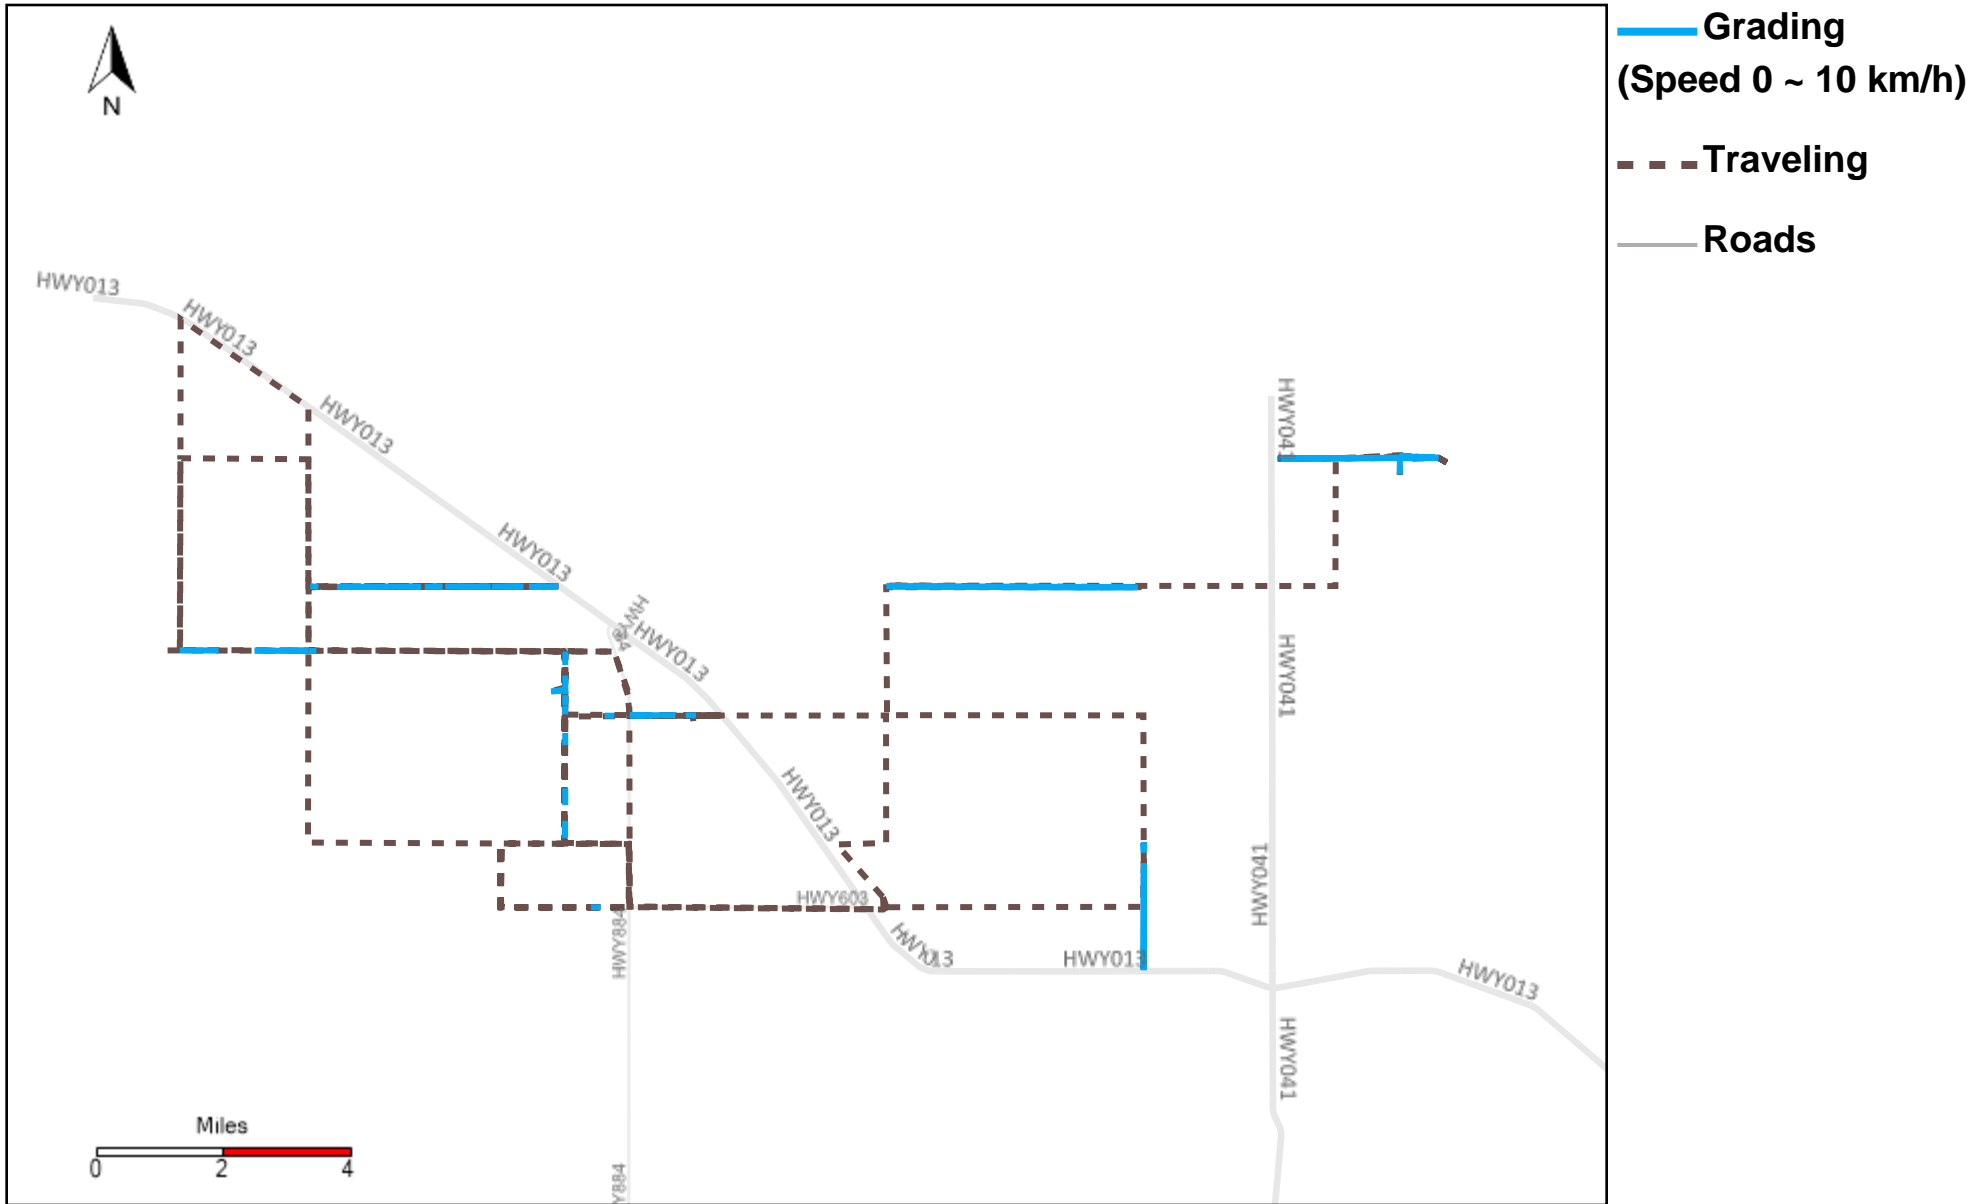

43-220_2024-08-18 ~ 2024-08-24 Tracking

Total Distance(km)	Total Hours	Work Distance(km)	Work Hours
444.31	47 hrs 24 min 50 sec	96.74	21 hrs 6 min 48 sec