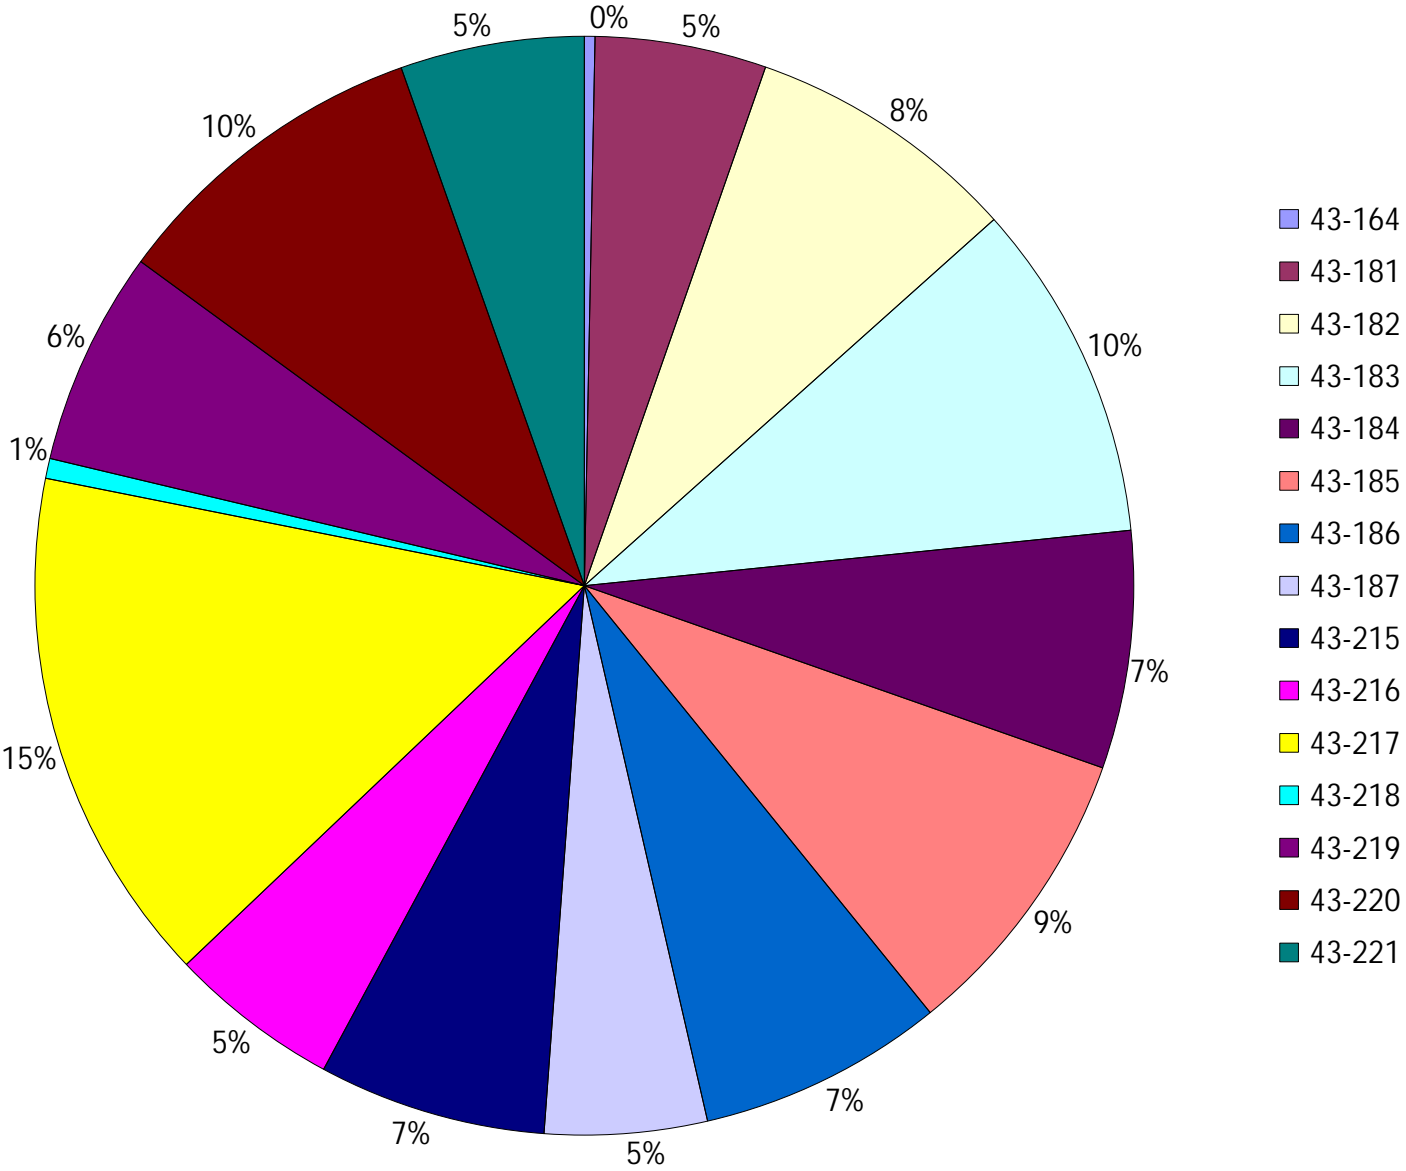

Provost Weekly Grader Report

From 8/18/2024 To 8/24/2024

8/24/2024

Vehicle	Total Distance(km)	Total Hours	Work Distance(km)	Work Hours
43-164	14.43	1 hrs 1 min 44 sec	0	0 hrs 0 min 0 sec
43-181	234.56	33 hrs 10 min 27 sec	97.93	21 hrs 57 min 30 sec
43-182	374.15	45 hrs 25 min 4 sec	147.79	23 hrs 39 min 46 sec
43-183	465.42	52 hrs 26 min 45 sec	258.86	34 hrs 48 min 6 sec
43-184	325.3	38 hrs 28 min 41 sec	144.11	24 hrs 34 min 21 sec
43-185	408.82	46 hrs 44 min 20 sec	225.31	37 hrs 6 min 24 sec
43-186	336.75	37 hrs 44 min 28 sec	194.1	29 hrs 12 min 17 sec
43-187	222.1	35 hrs 55 min 36 sec	168.38	32 hrs 28 min 34 sec
43-215	311.79	30 hrs 34 min 57 sec	153.48	19 hrs 36 min 9 sec
43-216	233.78	28 hrs 13 min 19 sec	71.47	13 hrs 9 min 44 sec
43-217	709.32	49 hrs 37 min 44 sec	207.59	26 hrs 25 min 59 sec
43-218	27.32	0 hrs 46 min 35 sec	0	0 hrs 0 min 0 sec
43-219	294.2	31 hrs 9 min 52 sec	181.08	17 hrs 2 min 53 sec
43-220	444.31	47 hrs 24 min 50 sec	96.74	21 hrs 6 min 48 sec
43-221	251.82	20 hrs 11 min 12 sec	101.43	14 hrs 31 min 59 sec
Total:	4654.06	498 hrs 55 min 35 sec	2048.26	315 hrs 40 min 31 sec

Vehicle Distance Vs Total Distance (%) From 8/18/2024 To 8/24/2024

Provost Weekly Grader Report