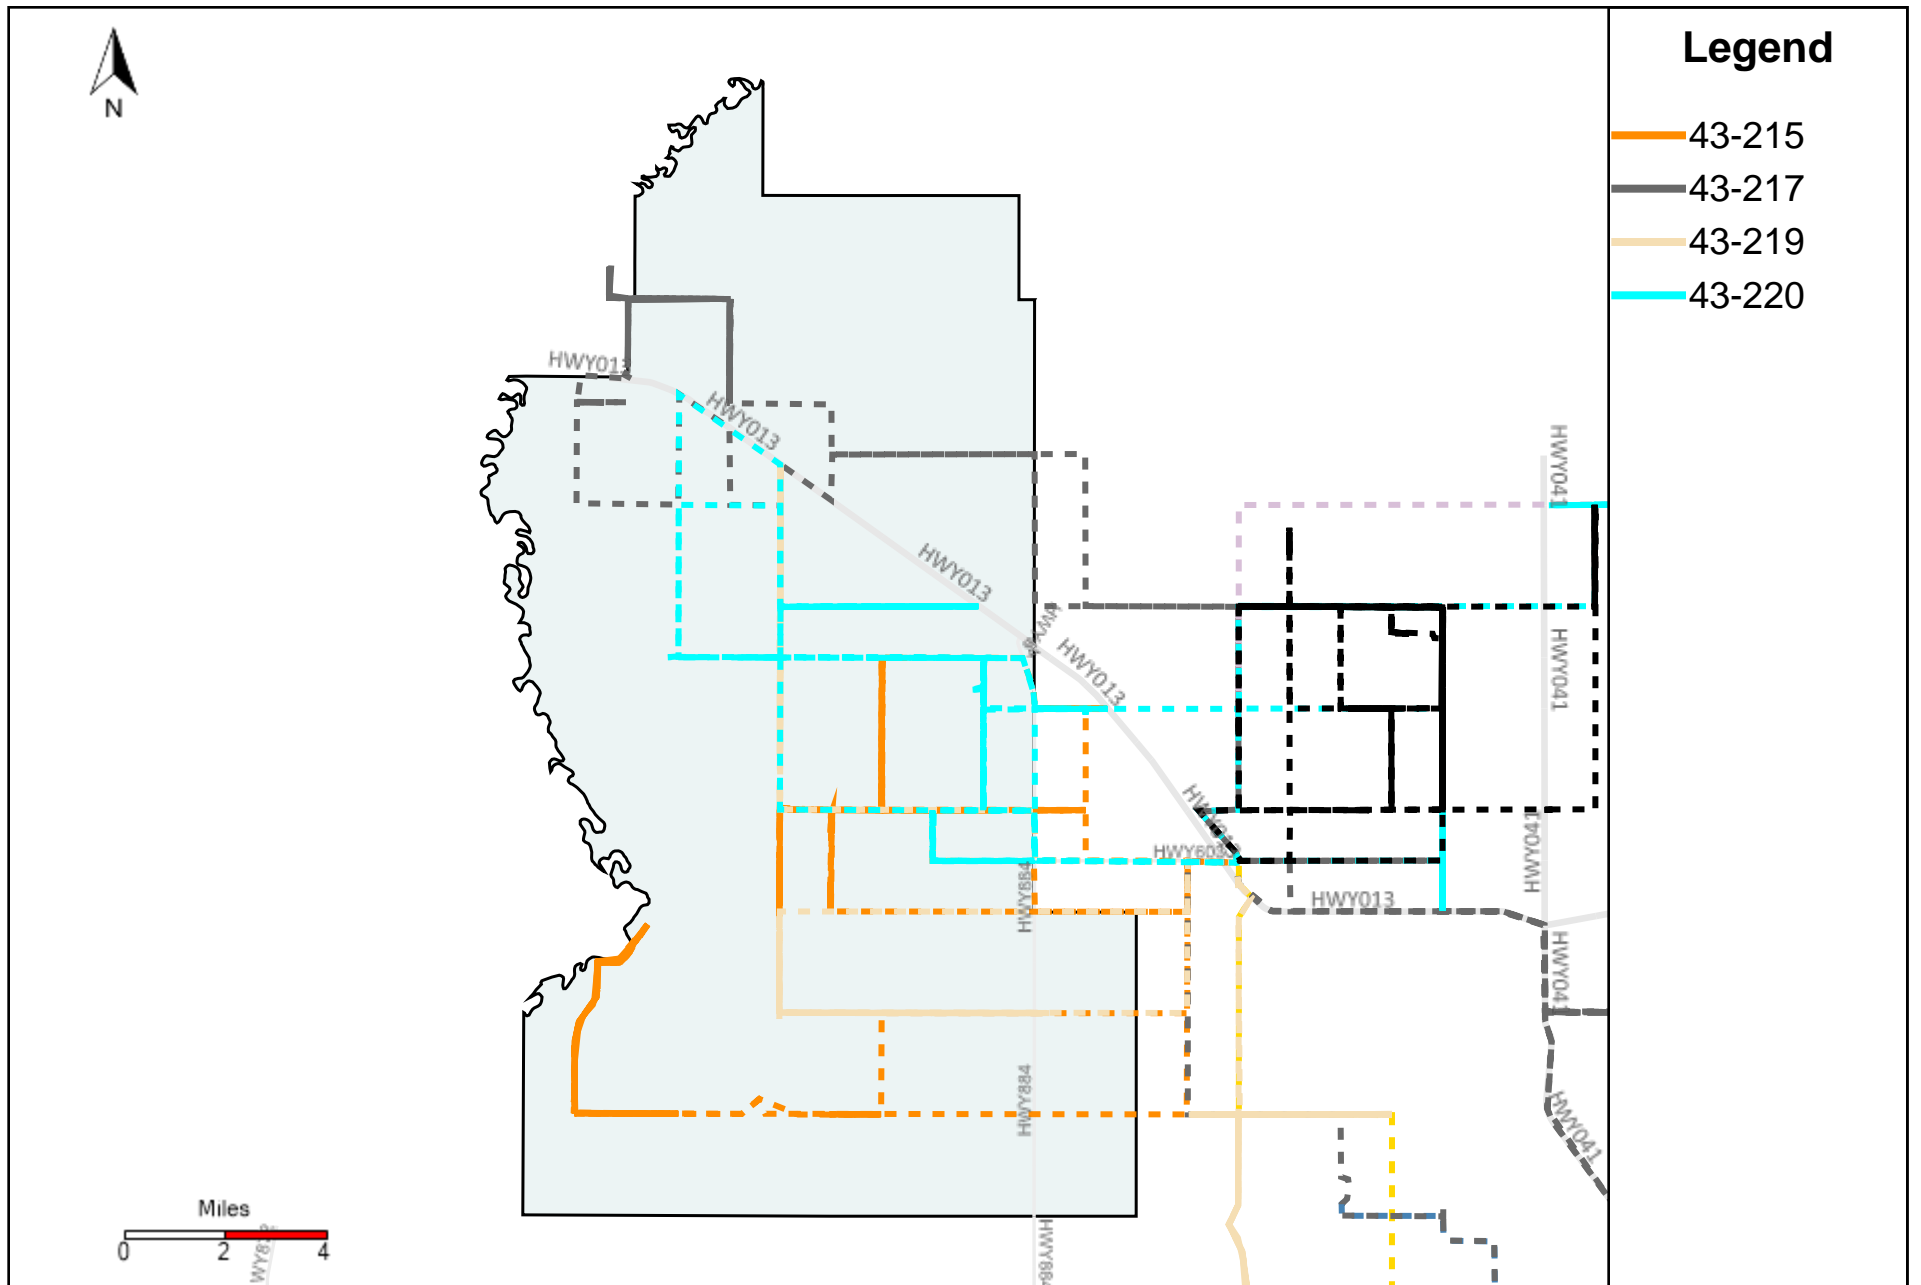

Vehicle Name List	Total Distance(km)	Total Hours
43-183, 43-186	802.17	90 hrs 11 min 13 sec

Division: 3 Grader Report(2024-08-18 ~ 2024-08-24)

Vehicle Name List	Total Distance(km)	Total Hours
43-181, 43-184, 43-185, 43-186, 43-187, 43-217	2236.85	241 hrs 41 min 16 sec

Division: 4 Grader Report(2024-08-18 ~ 2024-08-24)

Vehicle Name List	Total Distance(km)	Total Hours
43-185, 43-217	1118.14	96 hrs 22 min 4 sec

Division: 5 Grader Report(2024-08-18 ~ 2024-08-24)

Vehicle Name List	Total Distance(km)	Total Hours
43-164, 43-184, 43-216, 43-217, 43-219	1577.03	148 hrs 31 min 20 sec

Division: 6 Grader Report(2024-08-18 ~ 2024-08-24)

Vehicle Name List	Total Distance(km)	Total Hours
43-215, 43-216, 43-217, 43-218, 43-219, 43-220, 43-221	2272.54	207 hrs 58 min 29 sec

Division: 7 Grader Report(2024-08-18 ~ 2024-08-24)