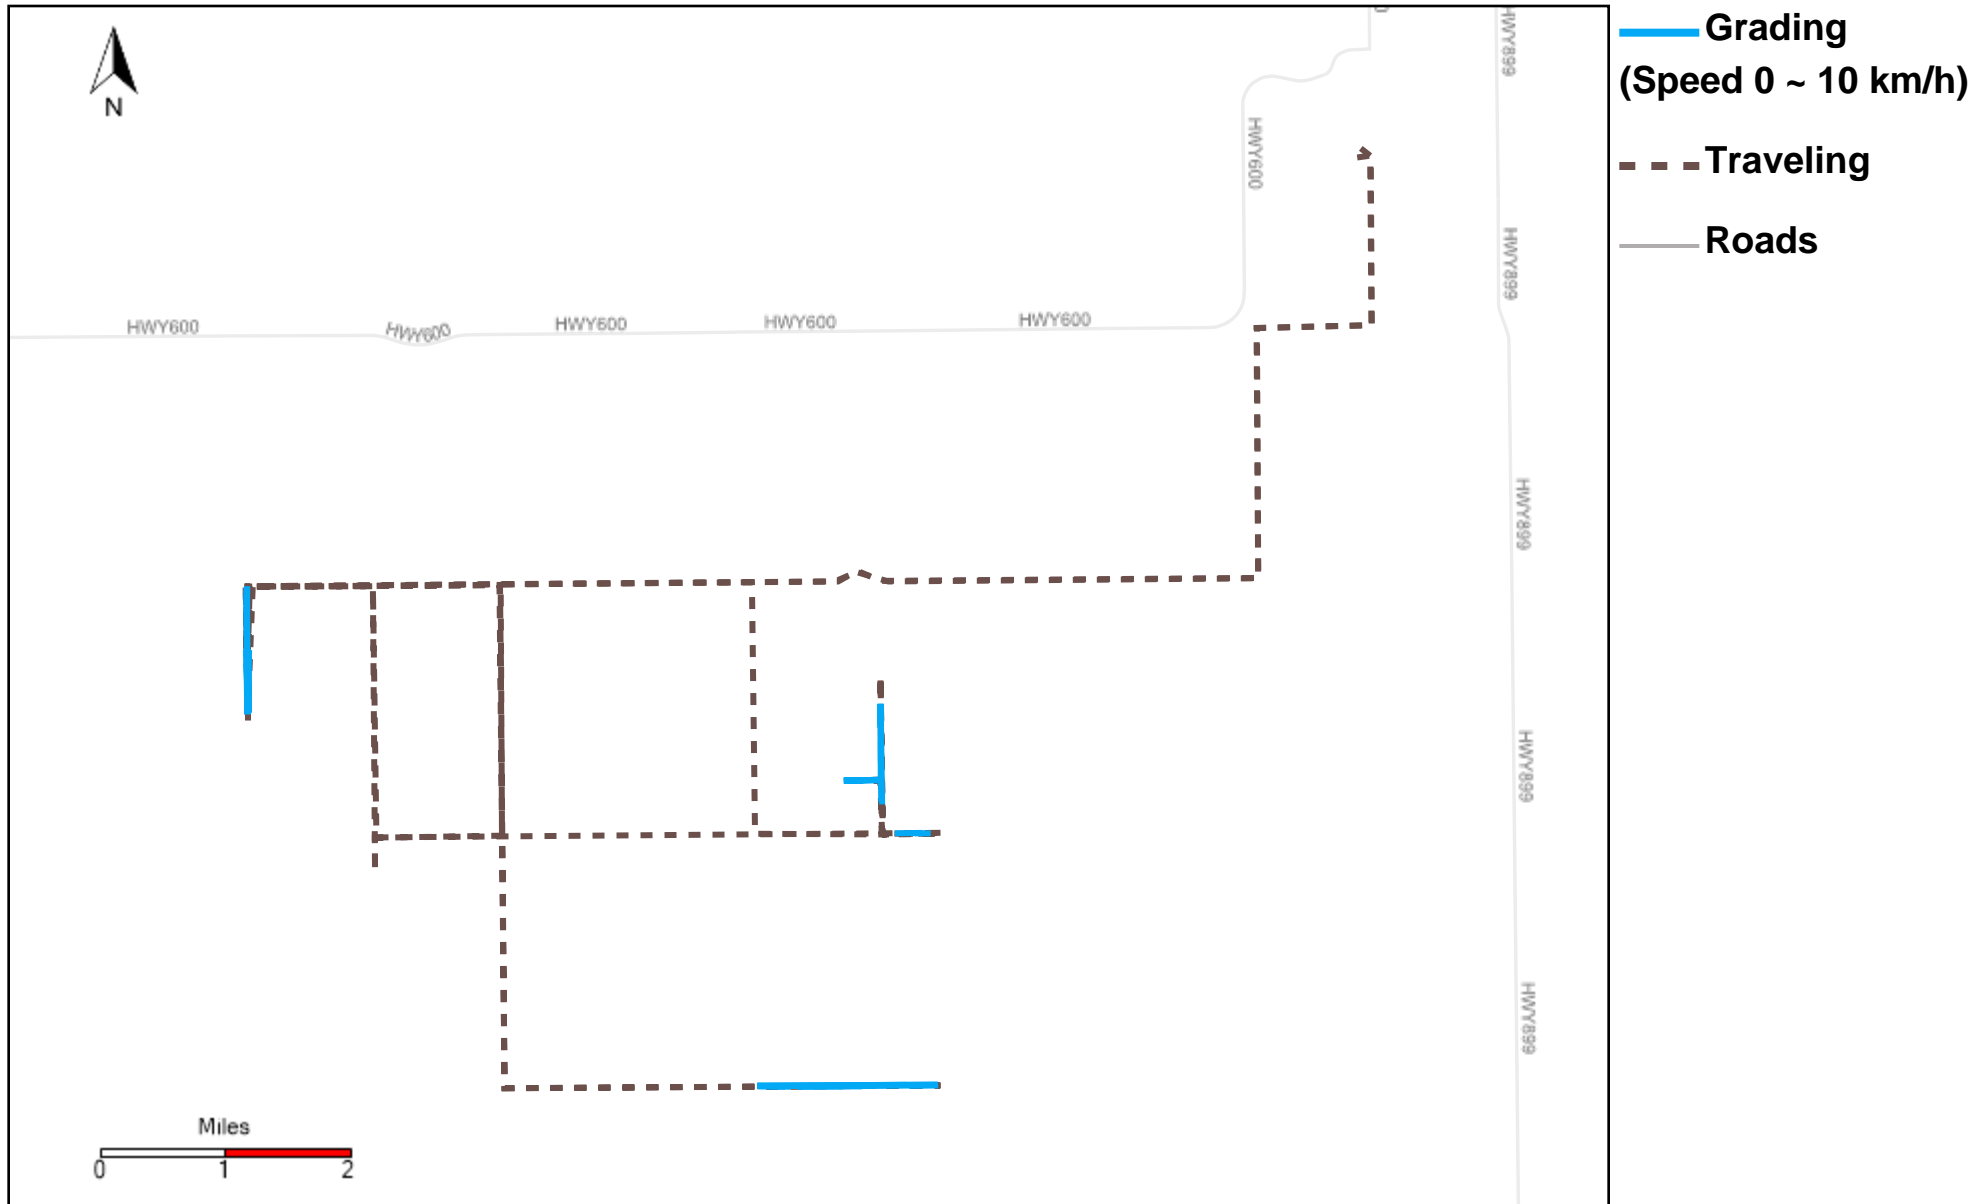

43-181_2024-08-18 ~ 2024-08-24 Tracking

Total Distance(km)	Total Hours	Work Distance(km)	Work Hours
234.56	33 hrs 10 min 27 sec	97.93	21 hrs 57 min 30 sec

43-182_2024-08-18 ~ 2024-08-24 Tracking

Total Distance(km)	Total Hours	Work Distance(km)	Work Hours
374.15	45 hrs 25 min 4 sec	147.79	23 hrs 39 min 46 sec