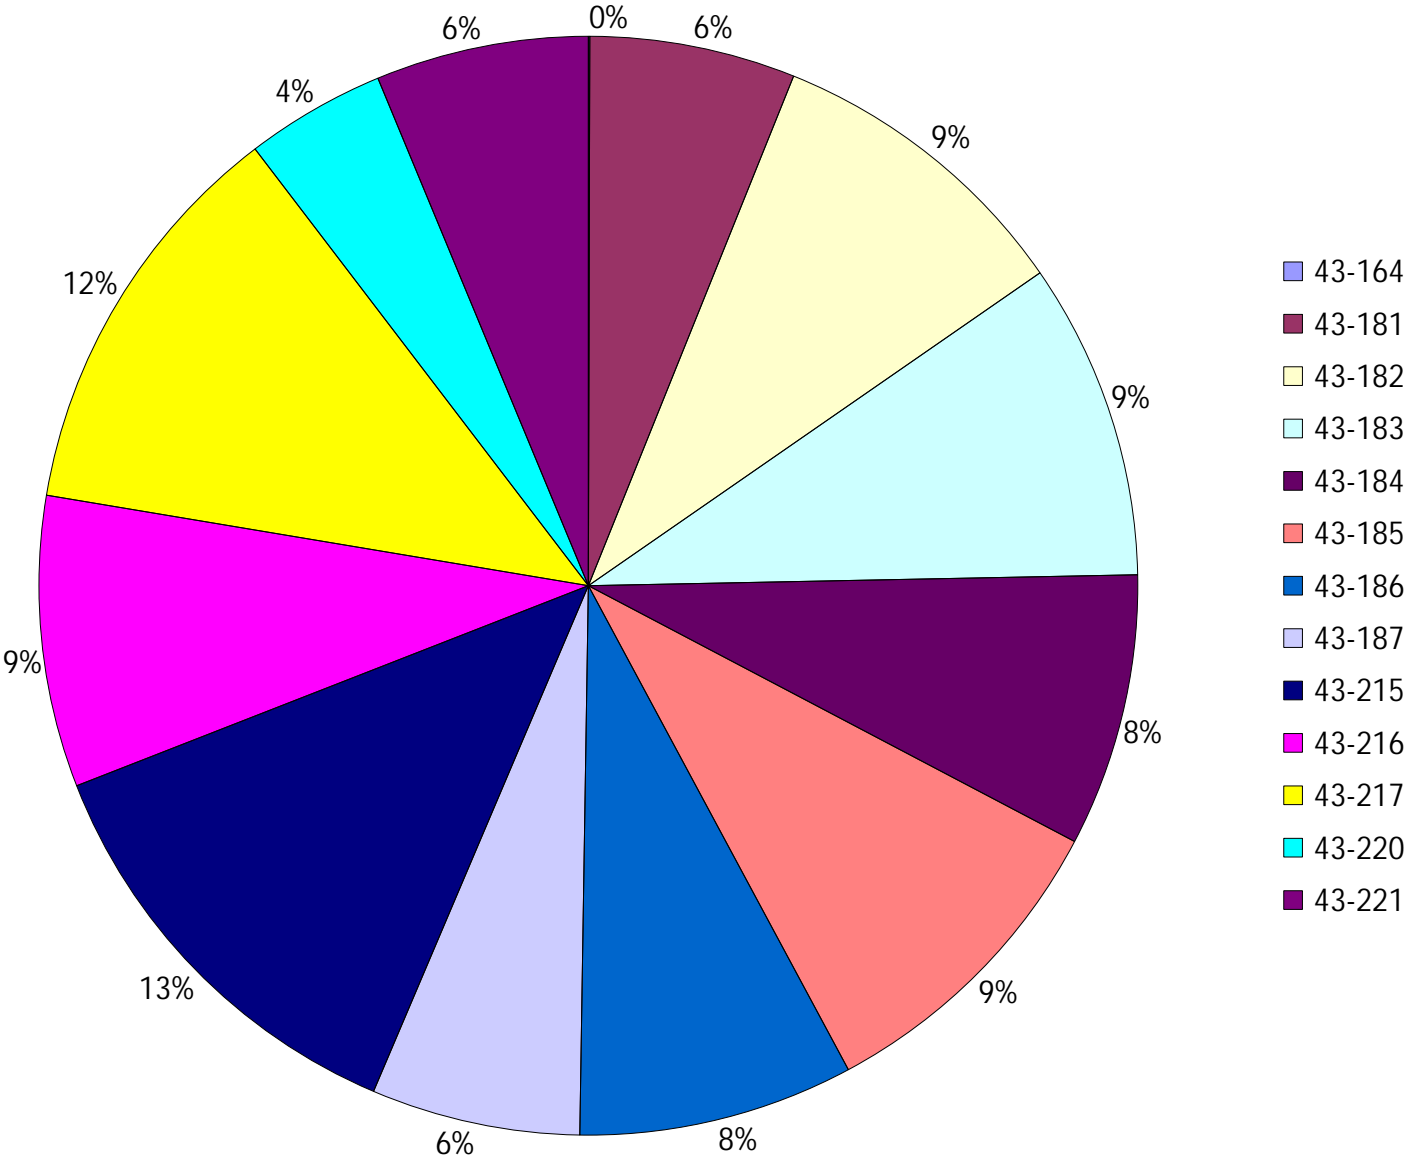

Provost Weekly Grader Report

From 8/11/2024 To 8/17/2024

8/17/2024

Vehicle	Total Distance(km)	Total Hours	Work Distance(km)	Work Hours
43-164	1.78	0 hrs 16 min 45 sec	1.46	0 hrs 17 min 21 sec
43-181	260.68	40 hrs 52 min 53 sec	117.01	26 hrs 41 min 49 sec
43-182	398.92	48 hrs 6 min 0 sec	175.42	26 hrs 57 min 38 sec
43-183	401.62	38 hrs 50 min 50 sec	175.7	24 hrs 0 min 42 sec
43-184	345.61	37 hrs 0 min 39 sec	109.63	17 hrs 59 min 11 sec
43-185	406.8	52 hrs 5 min 33 sec	229.49	40 hrs 36 min 3 sec
43-186	348.61	37 hrs 15 min 52 sec	160.87	23 hrs 53 min 27 sec
43-187	264.66	42 hrs 51 min 42 sec	180.85	35 hrs 8 min 38 sec
43-215	545.83	51 hrs 11 min 35 sec	272.64	34 hrs 8 min 12 sec
43-216	368.94	48 hrs 48 min 44 sec	132.3	29 hrs 11 min 4 sec
43-217	516.33	39 hrs 21 min 24 sec	153.85	20 hrs 10 min 24 sec
43-220	177.37	43 hrs 31 min 31 sec	127.05	33 hrs 1 min 58 sec
43-221	269.48	30 hrs 7 min 57 sec	110.74	22 hrs 25 min 44 sec
Total:	4306.63	510 hrs 21 min 27 sec	1947.02	334 hrs 32 min 11 sec

Vehicle Distance Vs Total Distance (%) From 8/11/2024 To 8/17/2024

Provost Weekly Grader Report