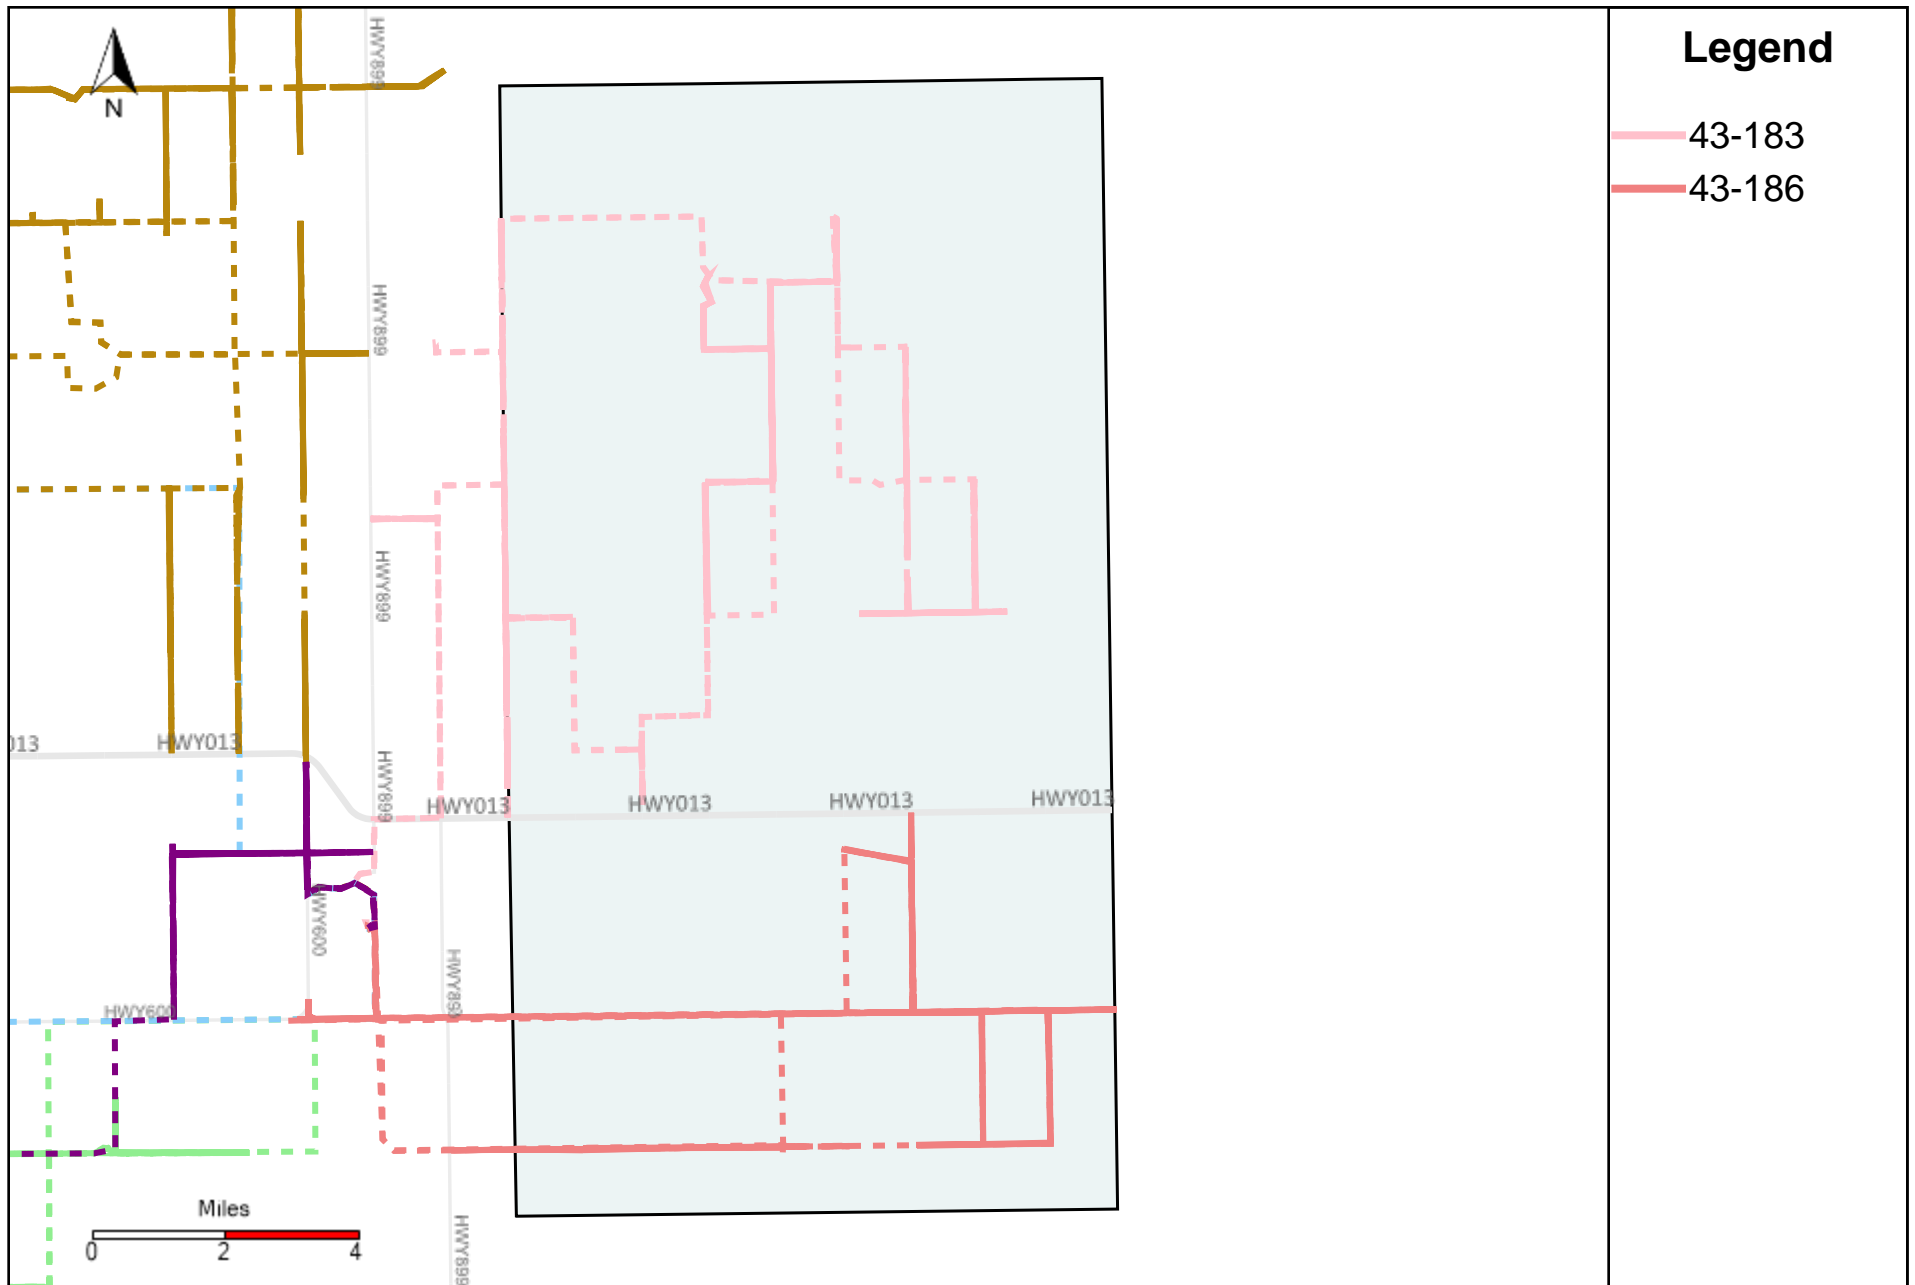

Division: 2 Grader Report(2024-08-11 ~ 2024-08-17)

Vehicle Name List	Total Distance(km)	Total Hours
43-183, 43-186	750.22	76 hrs 6 min 42 sec