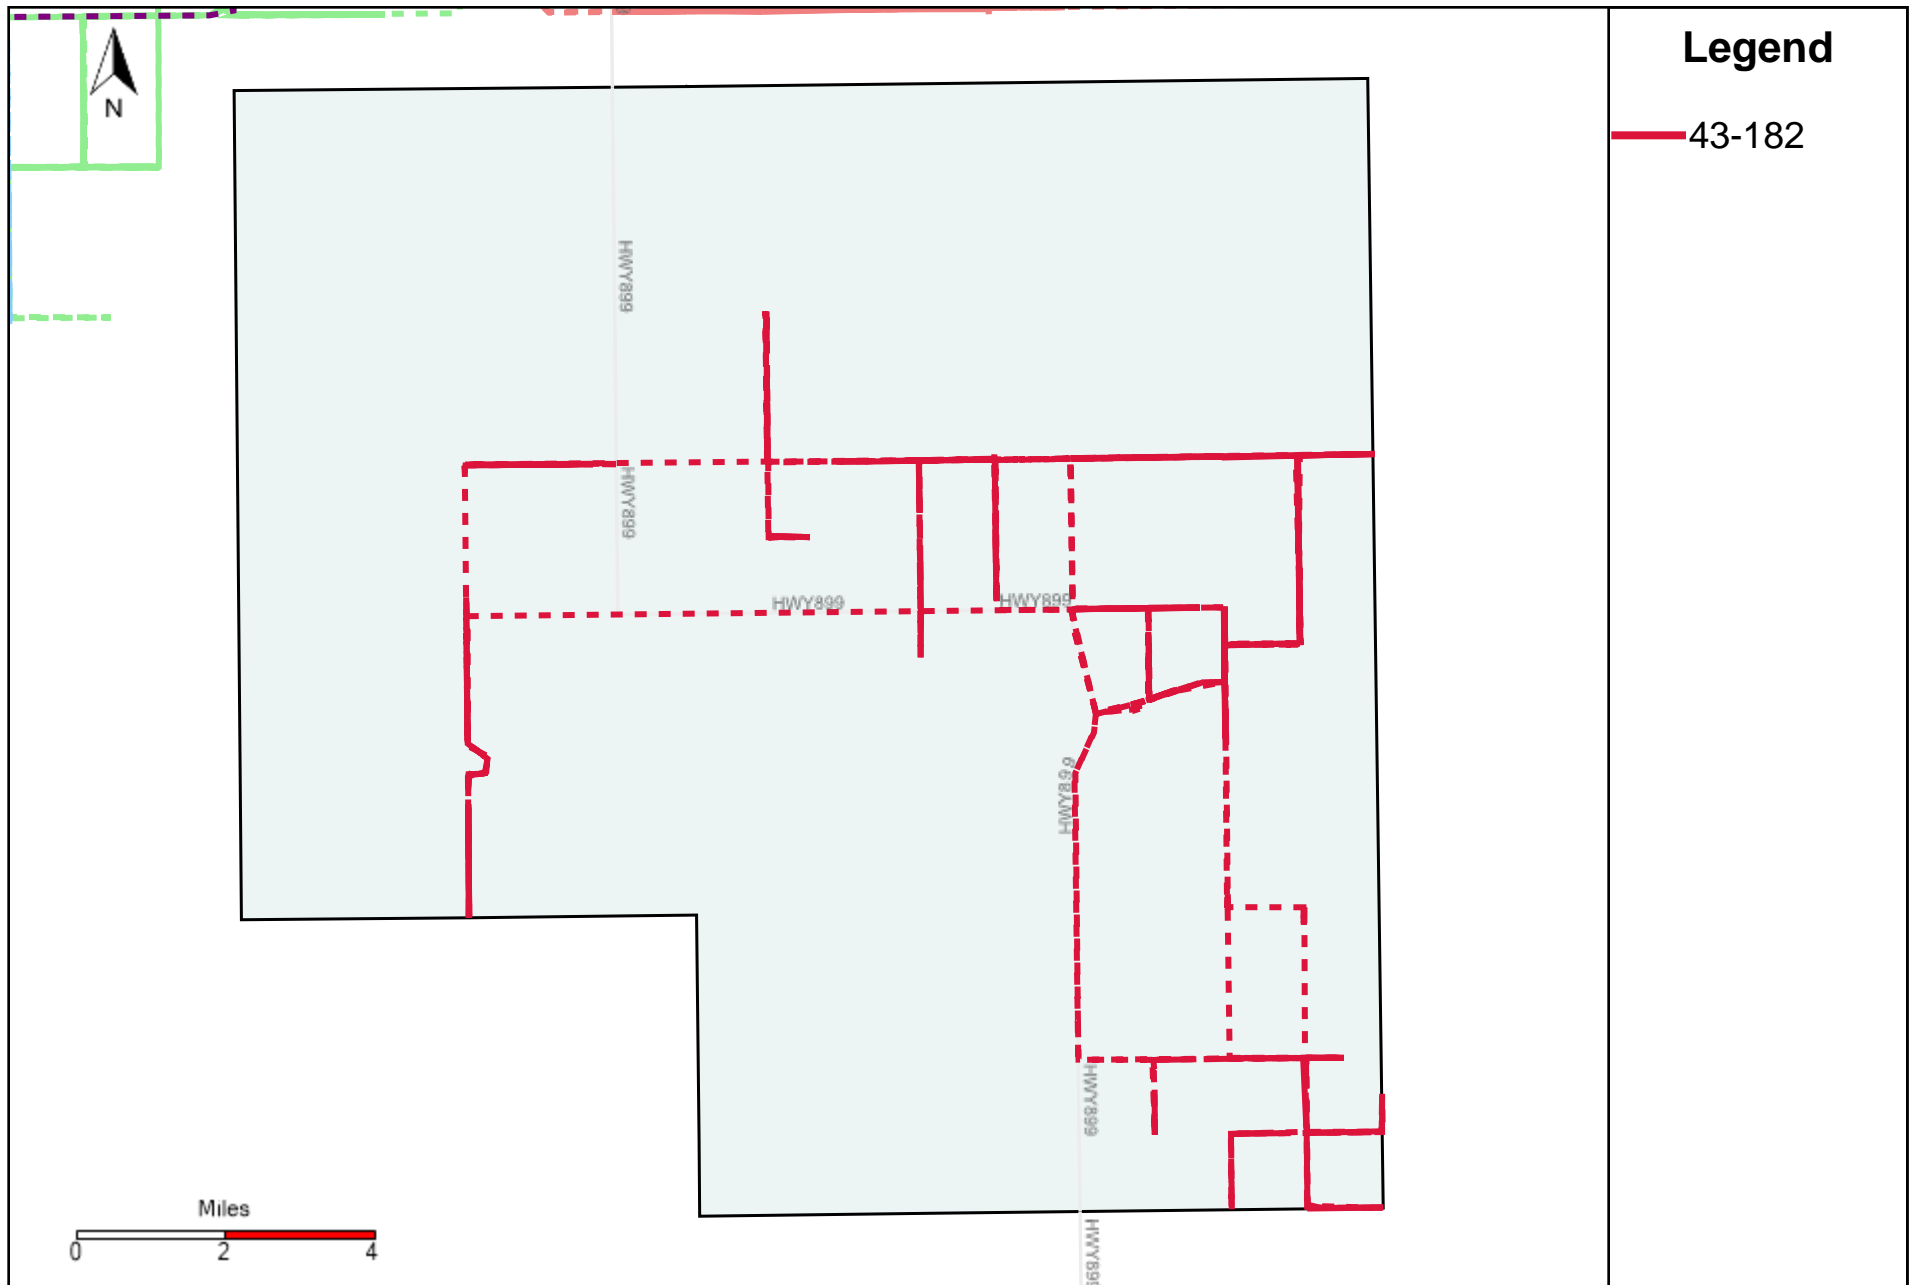

Division: 1 Grader Report(2024-08-11 ~ 2024-08-17)

Vehicle Name List	Total Distance(km)	Total Hours
43-182	398.92	48 hrs 6 min 0 sec