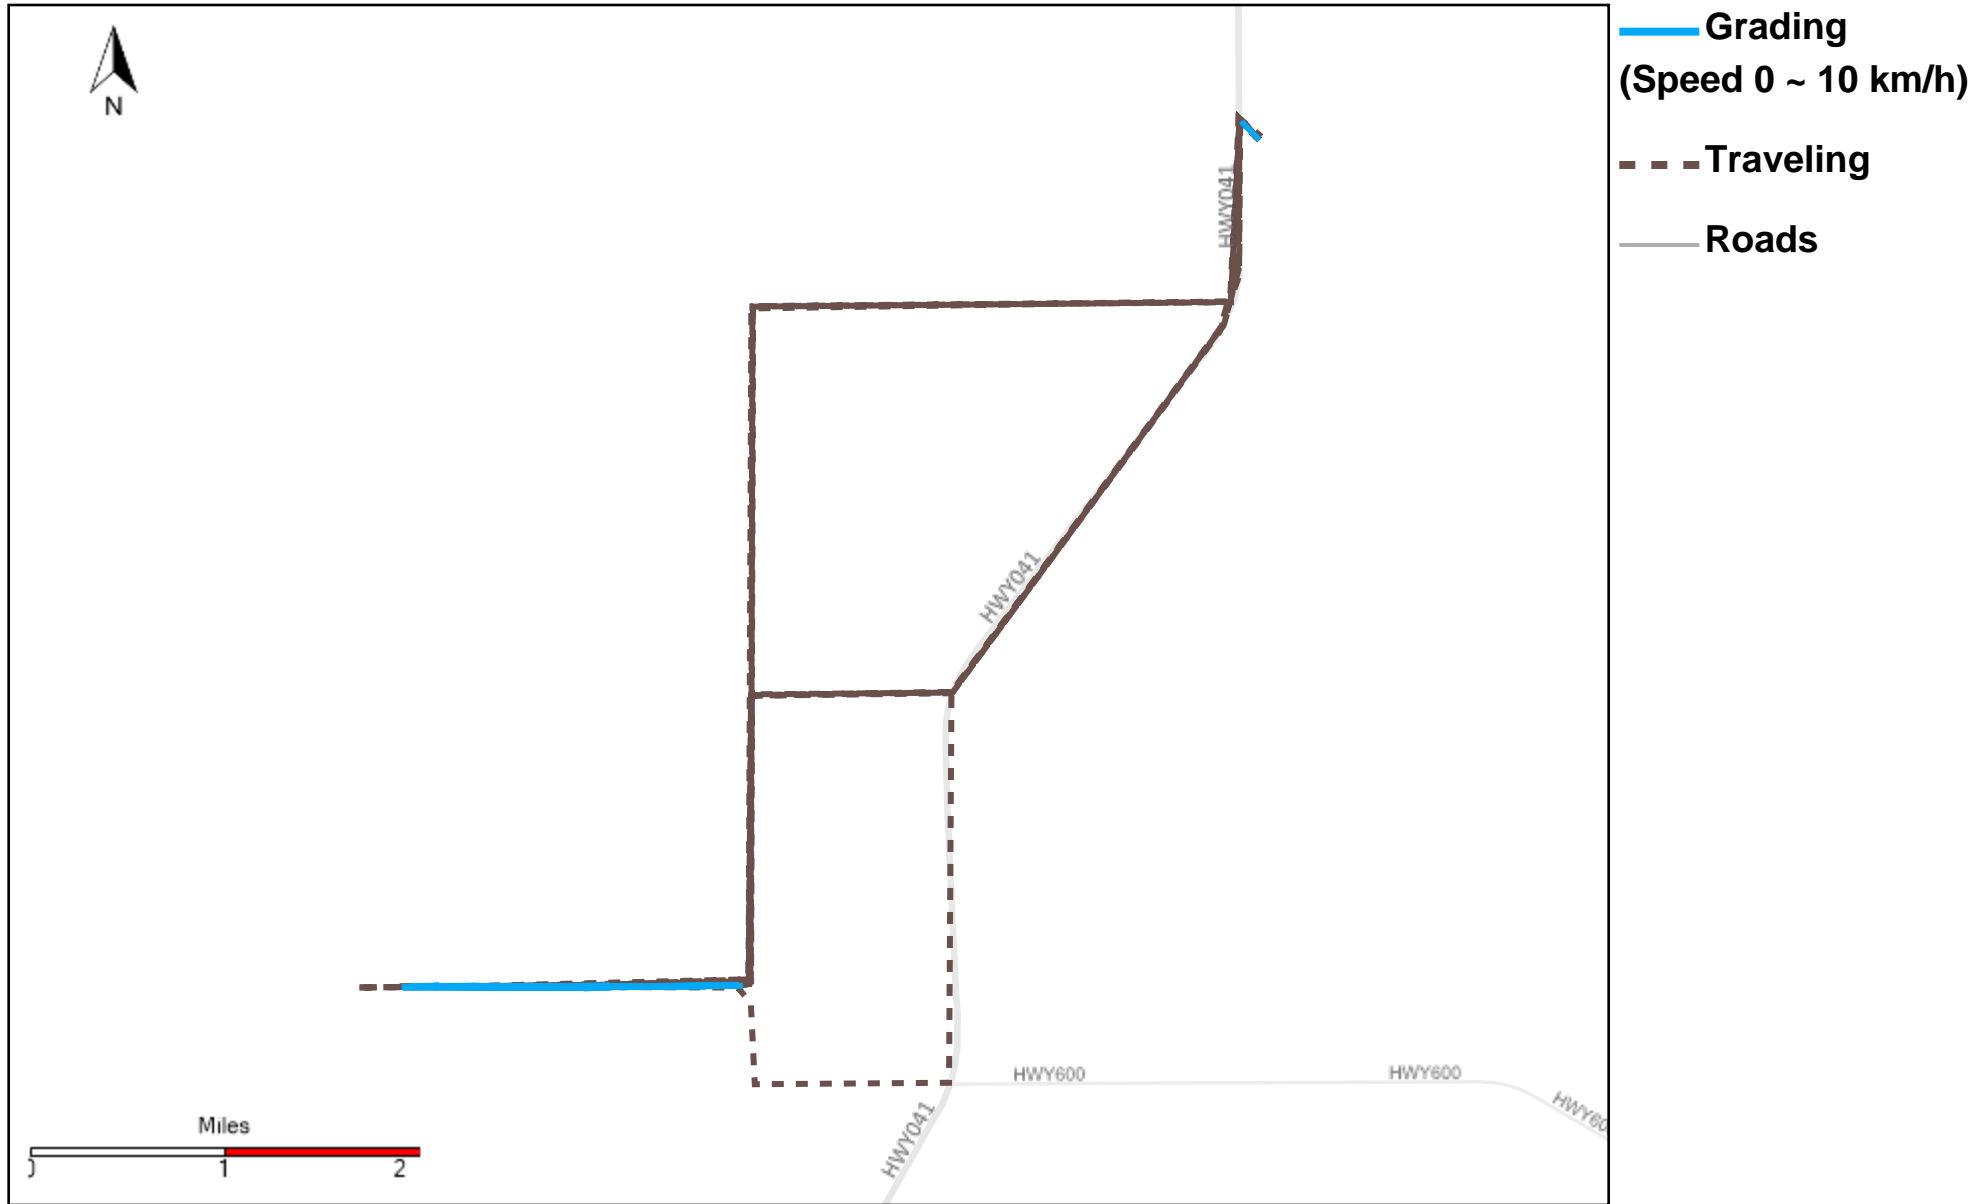

43-216_2024-08-11 ~ 2024-08-17 Tracking

Total Distance(km)	Total Hours	Work Distance(km)	Work Hours
368.94	48 hrs 48 min 44 sec	132.3	29 hrs 11 min 4 sec