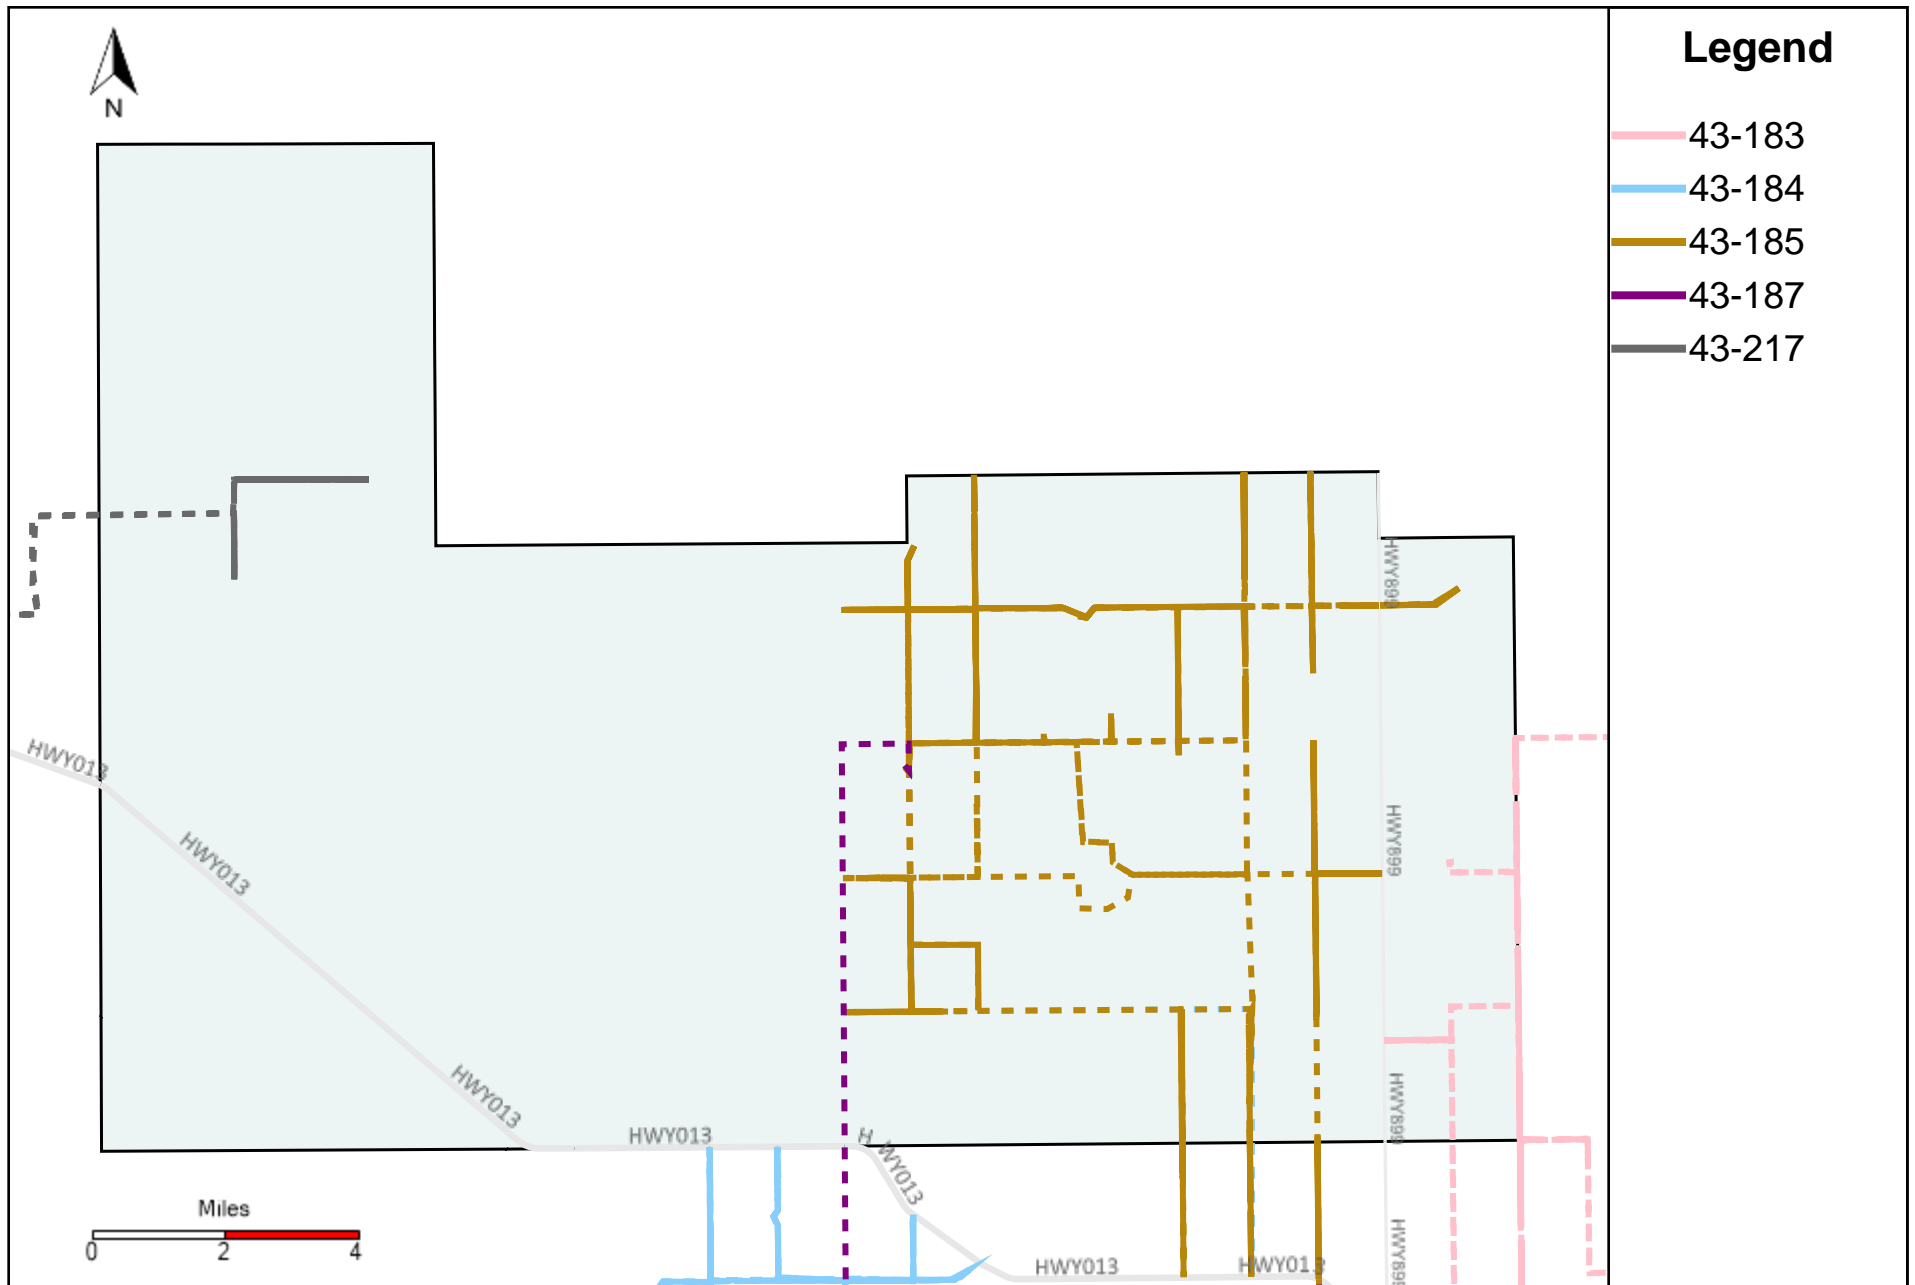

Division: 1 Grader Report(2024-08-11 ~ 2024-08-17)

Vehicle Name List	Total Distance(km)	Total Hours
43-182	398.92	48 hrs 6 min 0 sec

Division: 2 Grader Report(2024-08-11 ~ 2024-08-17)

Vehicle Name List	Total Distance(km)	Total Hours
43-183, 43-186	750.22	76 hrs 6 min 42 sec

Division: 3 Grader Report(2024-08-11 ~ 2024-08-17)

Vehicle Name List	Total Distance(km)	Total Hours
43-181, 43-183, 43-184, 43-185, 43-186, 43-187	2027.97	248 hrs 57 min 30 sec

Division: 4 Grader Report(2024-08-11 ~ 2024-08-17)

Vehicle Name List	Total Distance(km)	Total Hours
43-183, 43-184, 43-185, 43-187, 43-217	1935.01	210 hrs 10 min 9 sec

Division: 5 Grader Report(2024-08-11 ~ 2024-08-17)

Vehicle Name List	Total Distance(km)	Total Hours
43-164, 43-215, 43-216, 43-217	1432.89	139 hrs 38 min 28 sec