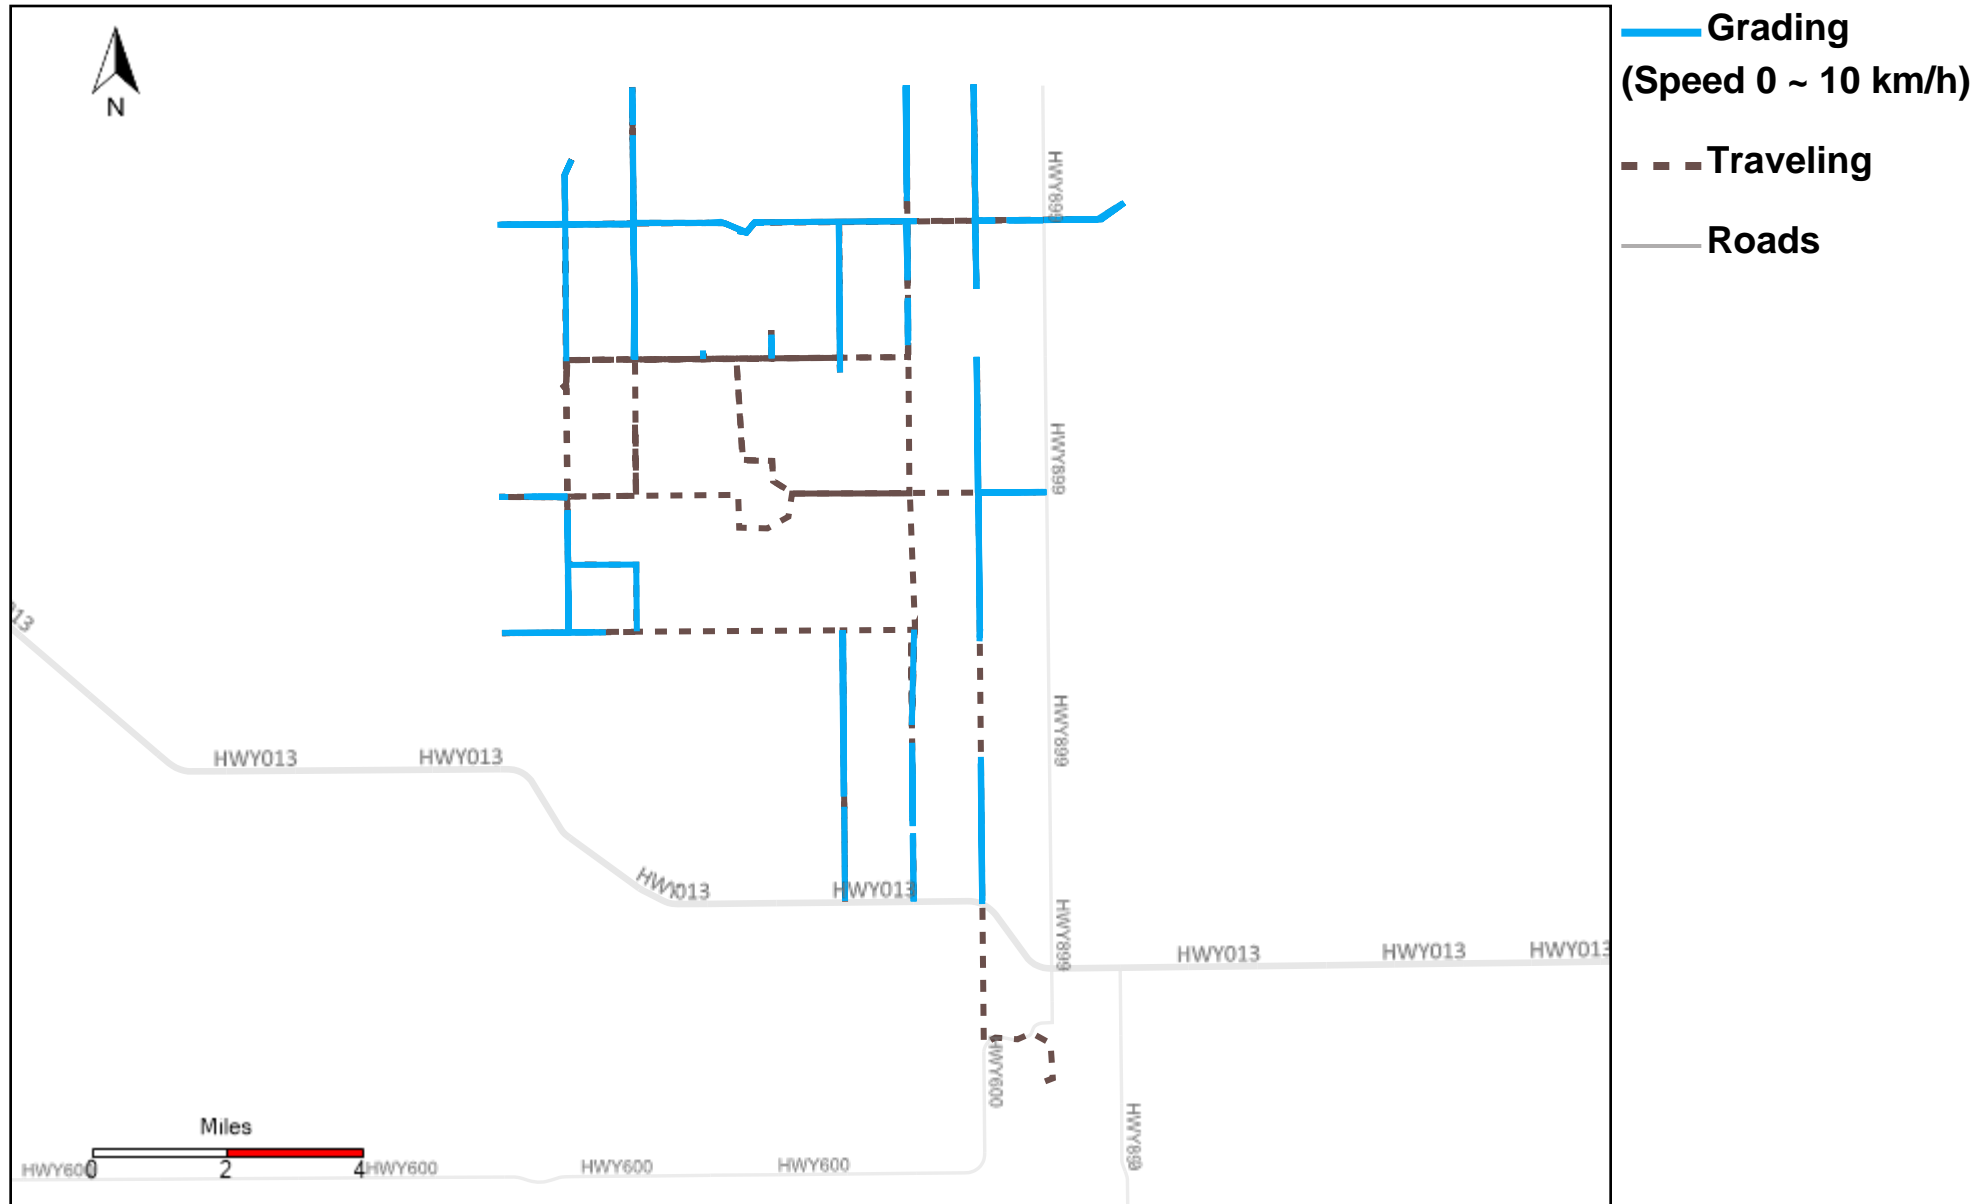

43-181_2024-08-11 ~ 2024-08-17 Tracking

Total Distance(km)	Total Hours	Work Distance(km)	Work Hours
260.68	40 hrs 52 min 53 sec	117.01	26 hrs 41 min 49 sec

43-182_2024-08-11 ~ 2024-08-17 Tracking

Total Distance(km)	Total Hours	Work Distance(km)	Work Hours
398.92	48 hrs 6 min 0 sec	175.42	26 hrs 57 min 38 sec

43-184_2024-08-11 ~ 2024-08-17 Tracking

Total Distance(km)	Total Hours	Work Distance(km)	Work Hours
345.61	37 hrs 0 min 39 sec	109.63	17 hrs 59 min 11 sec

43-185_2024-08-11 ~ 2024-08-17 Tracking

Total Distance(km)	Total Hours	Work Distance(km)	Work Hours
406.8	52 hrs 5 min 33 sec	229.49	40 hrs 36 min 3 sec