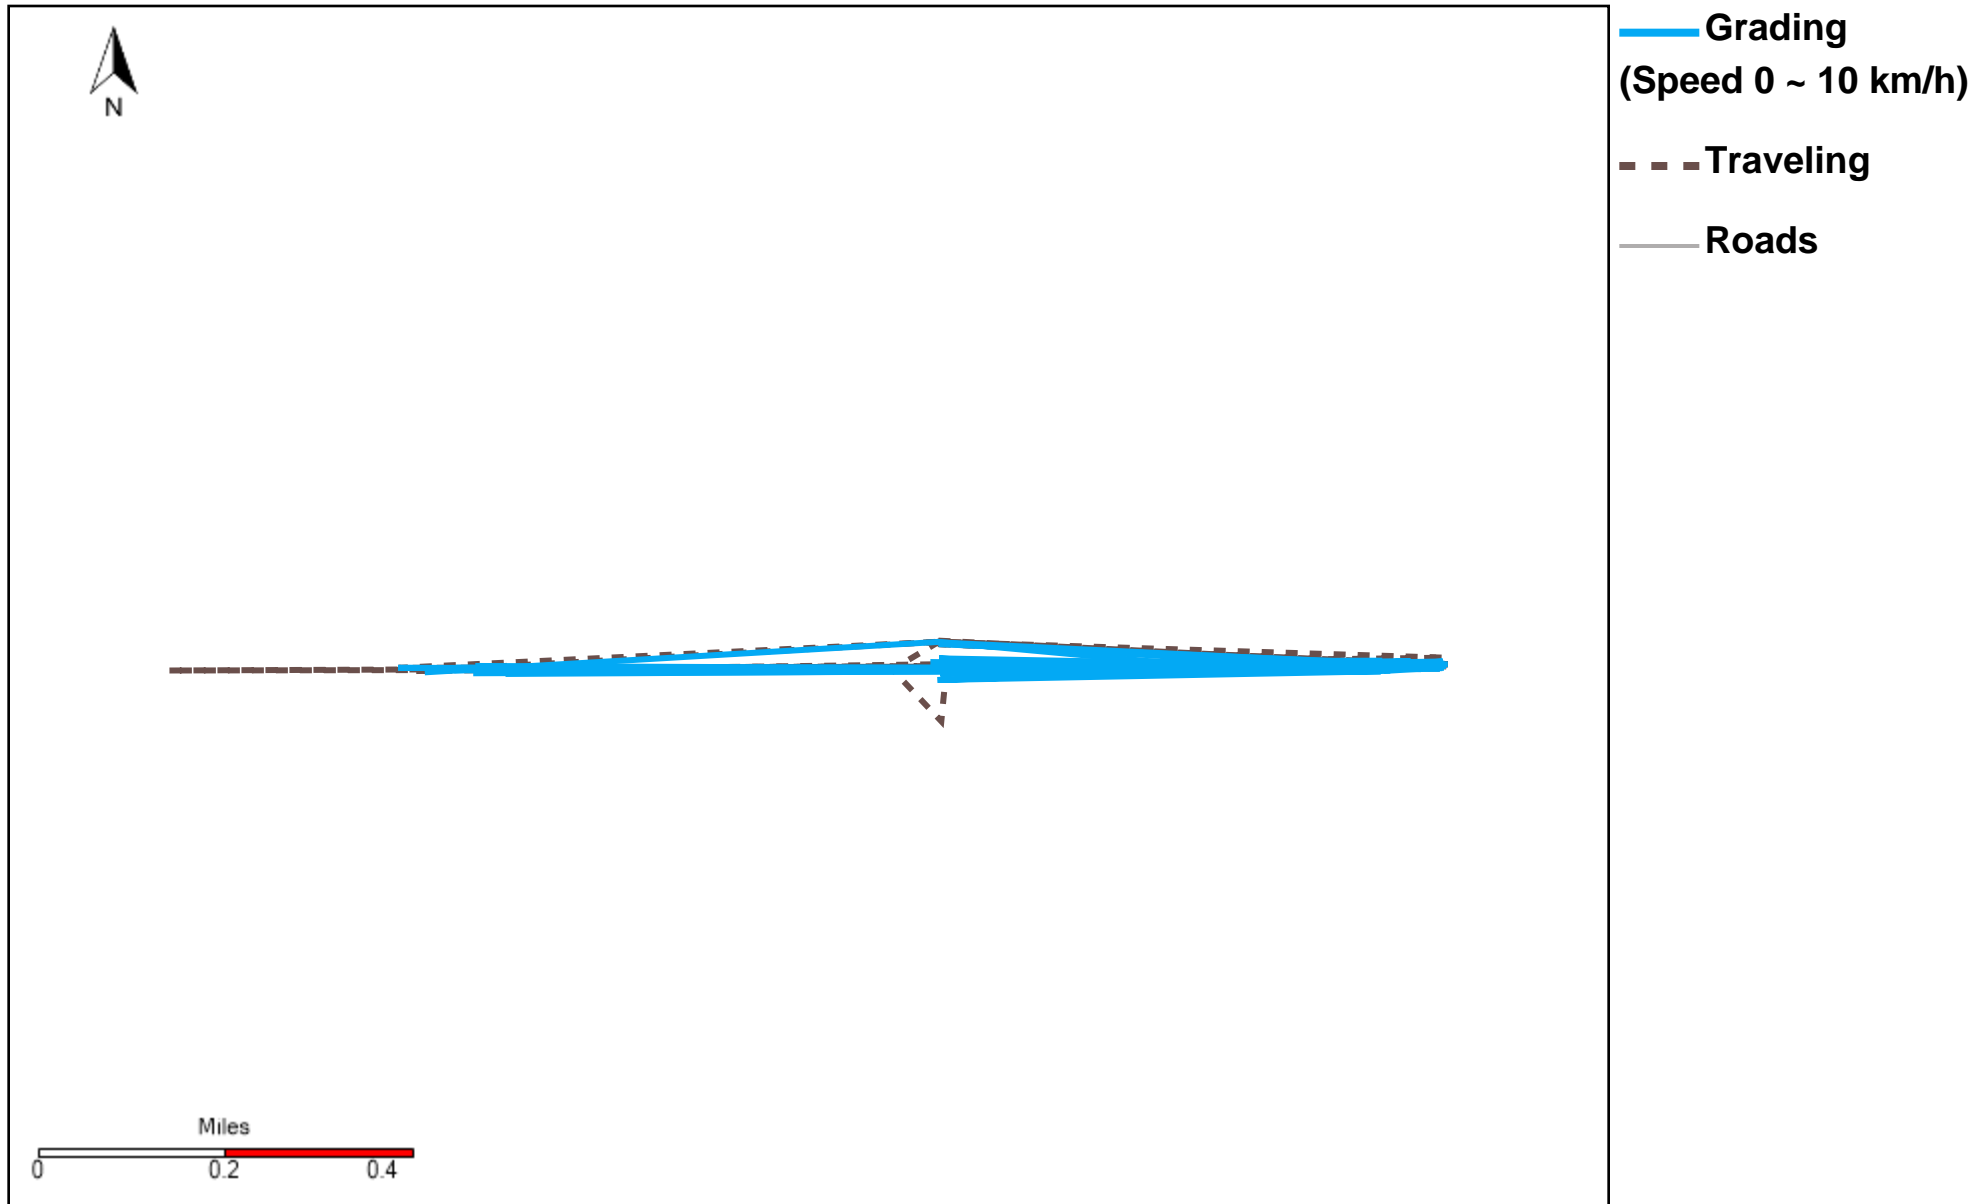

43-220_2024-08-11 ~ 2024-08-17 Tracking

Total Distance(km)	Total Hours	Work Distance(km)	Work Hours
177.37	43 hrs 31 min 31 sec	127.05	33 hrs 1 min 58 sec