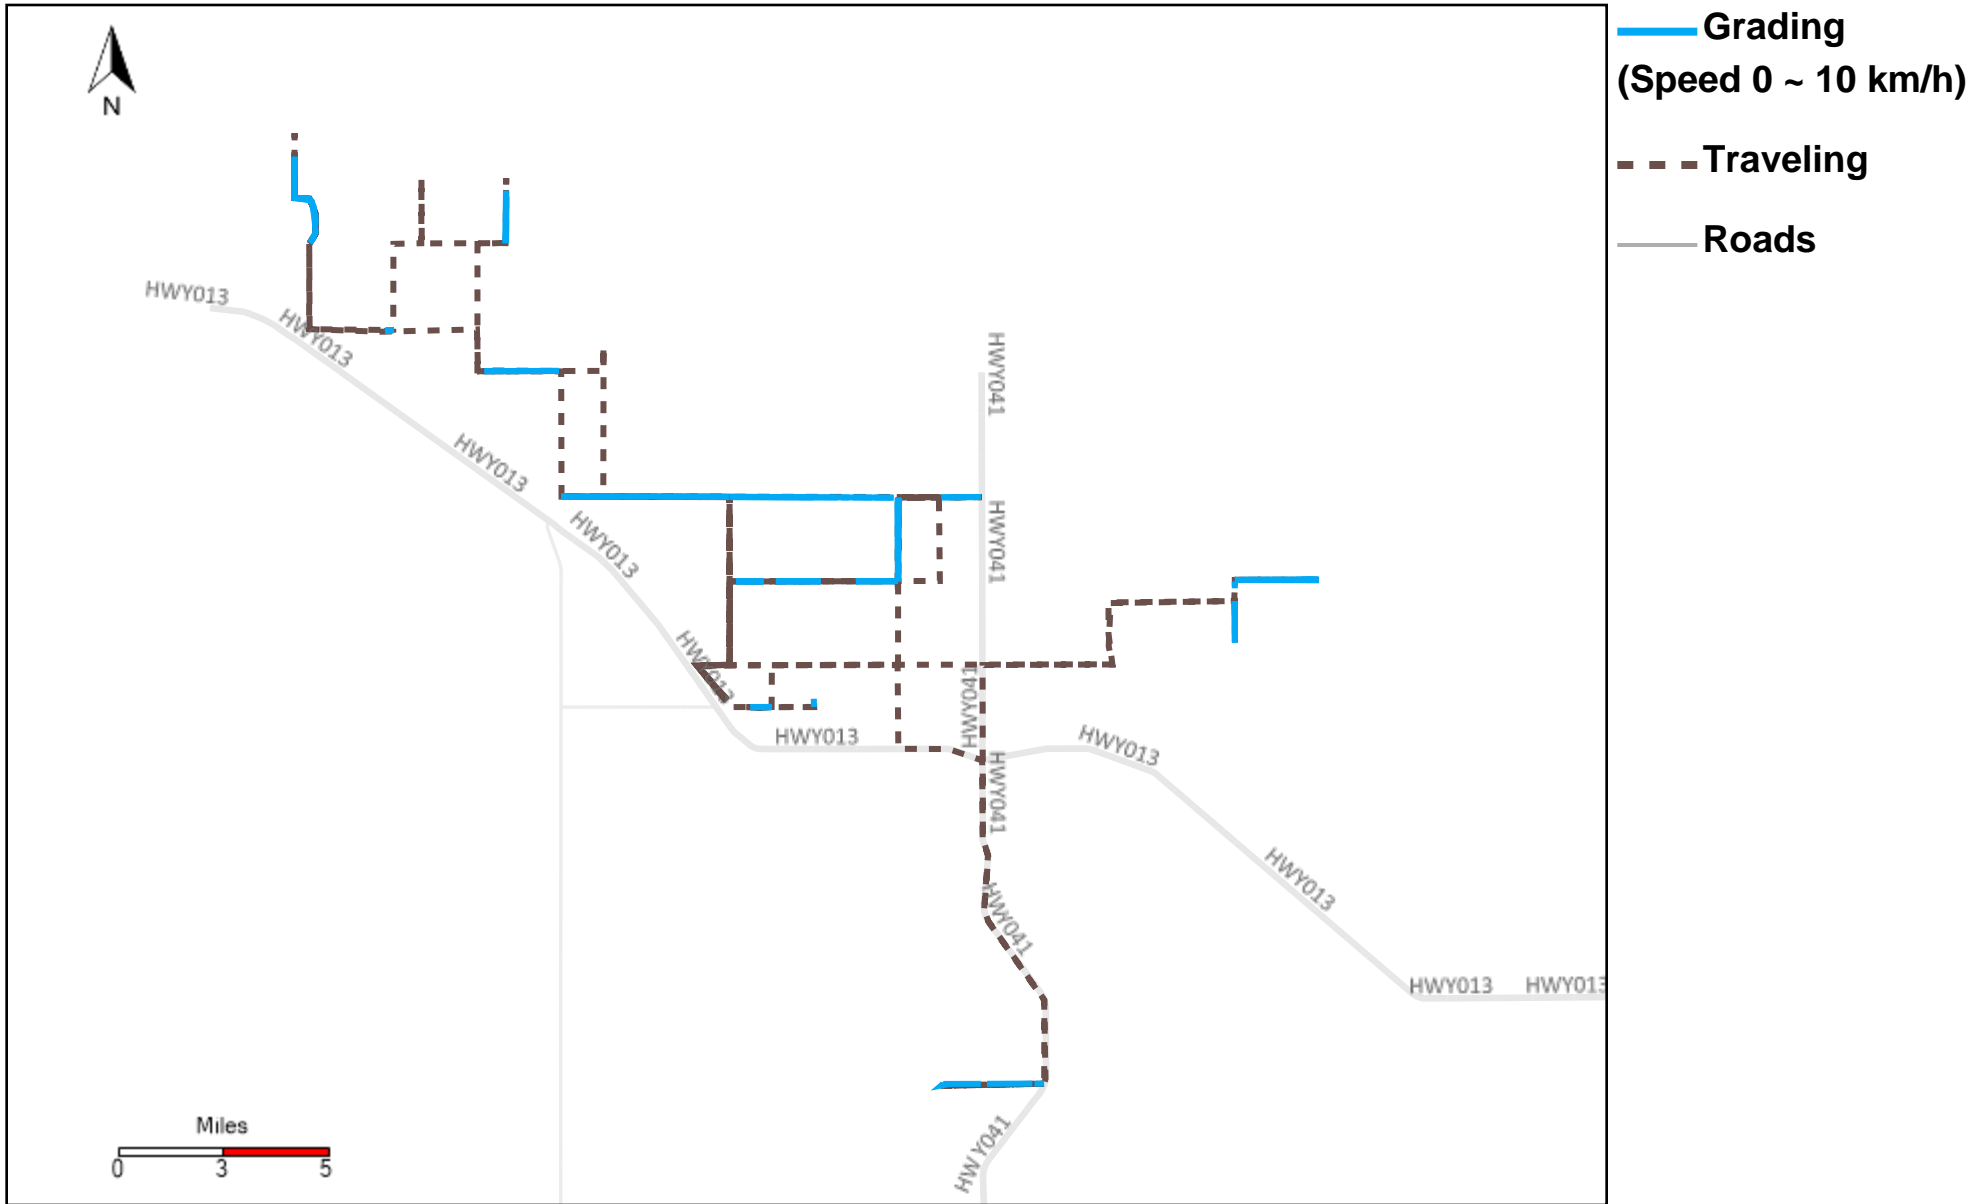

43-217_2024-08-11 ~ 2024-08-17 Tracking

Total Distance(km)	Total Hours	Work Distance(km)	Work Hours
516.33	39 hrs 21 min 24 sec	153.85	20 hrs 10 min 24 sec