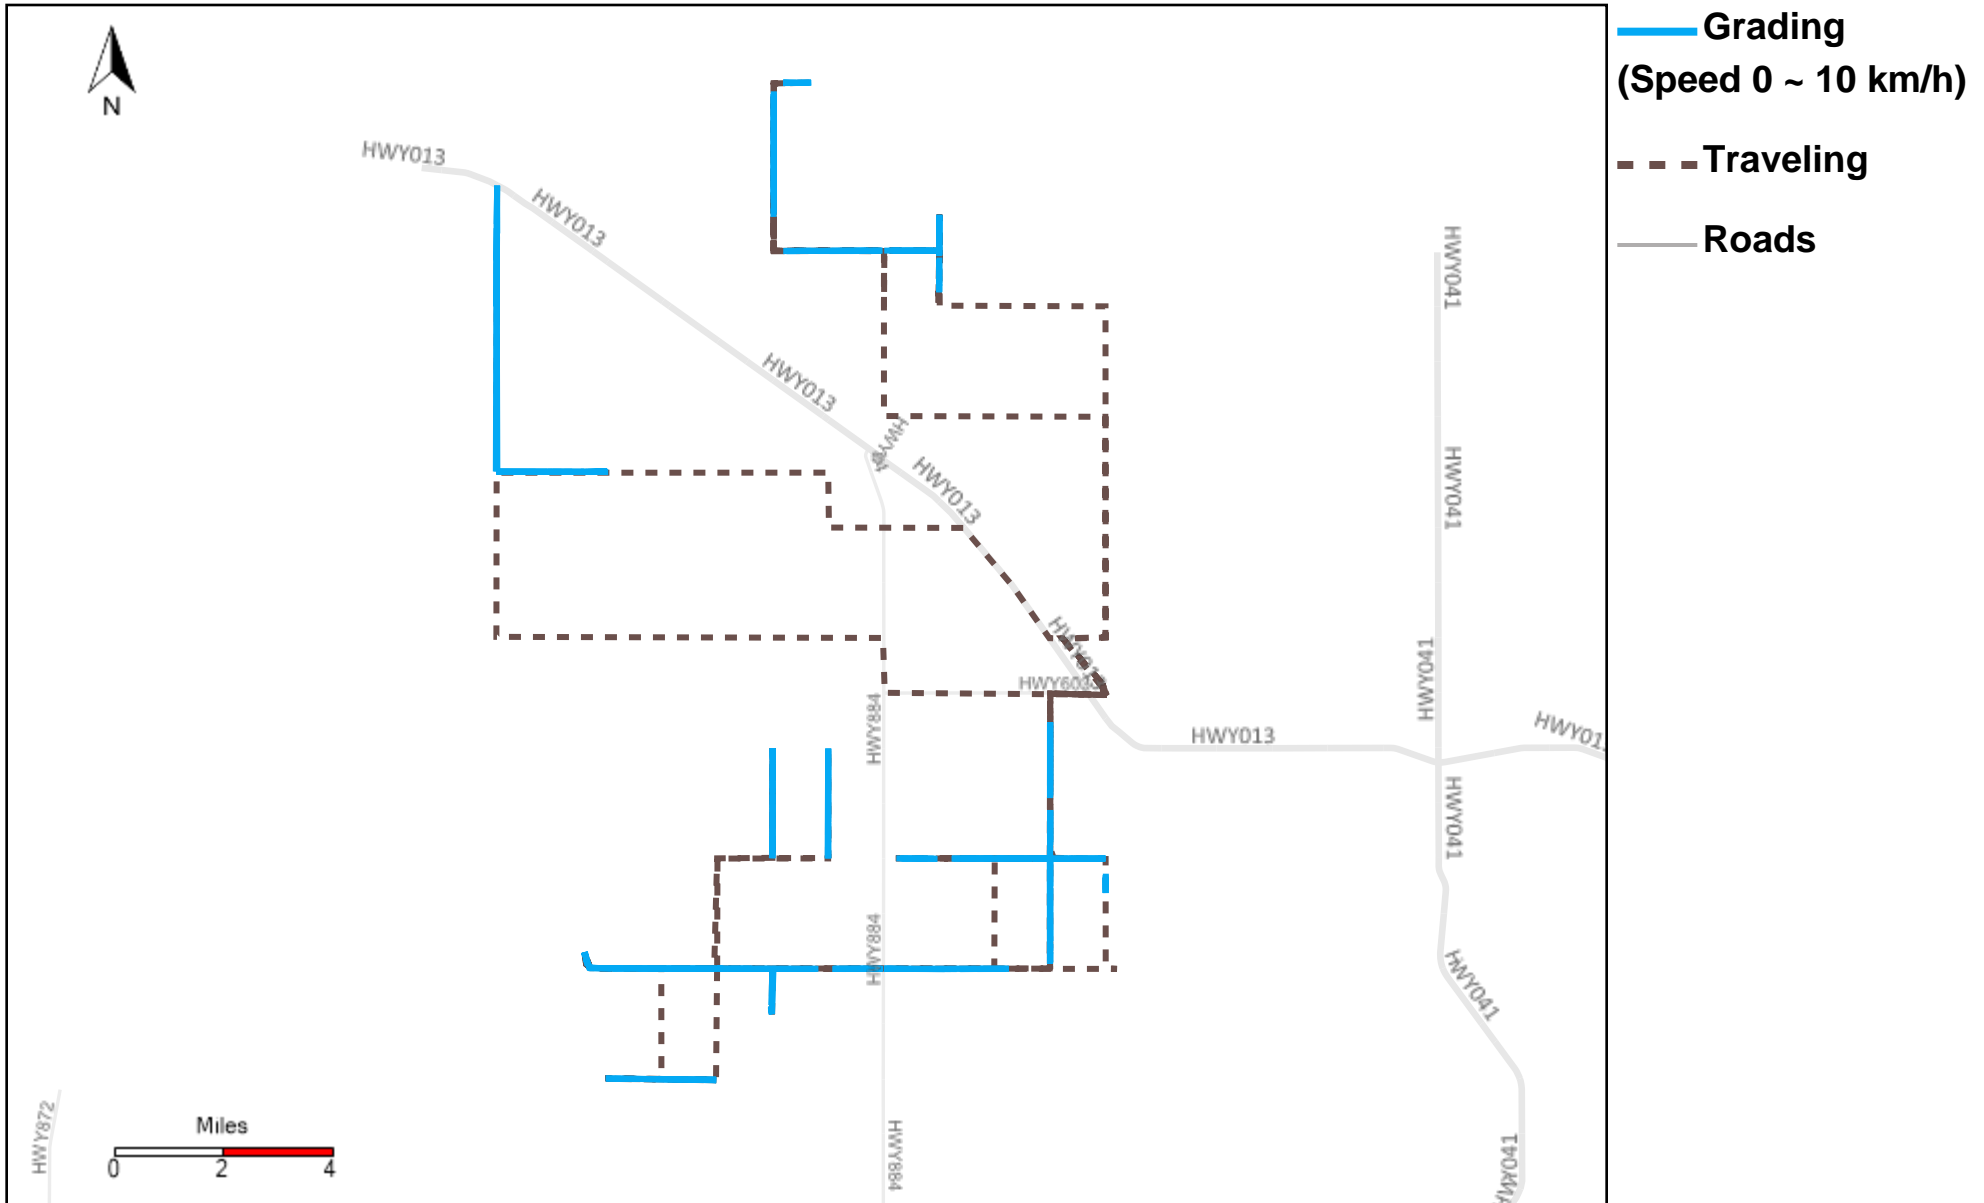

43-215_2024-08-11 ~ 2024-08-17 Tracking

Total Distance(km)	Total Hours	Work Distance(km)	Work Hours
545.83	51 hrs 11 min 35 sec	272.64	34 hrs 8 min 12 sec