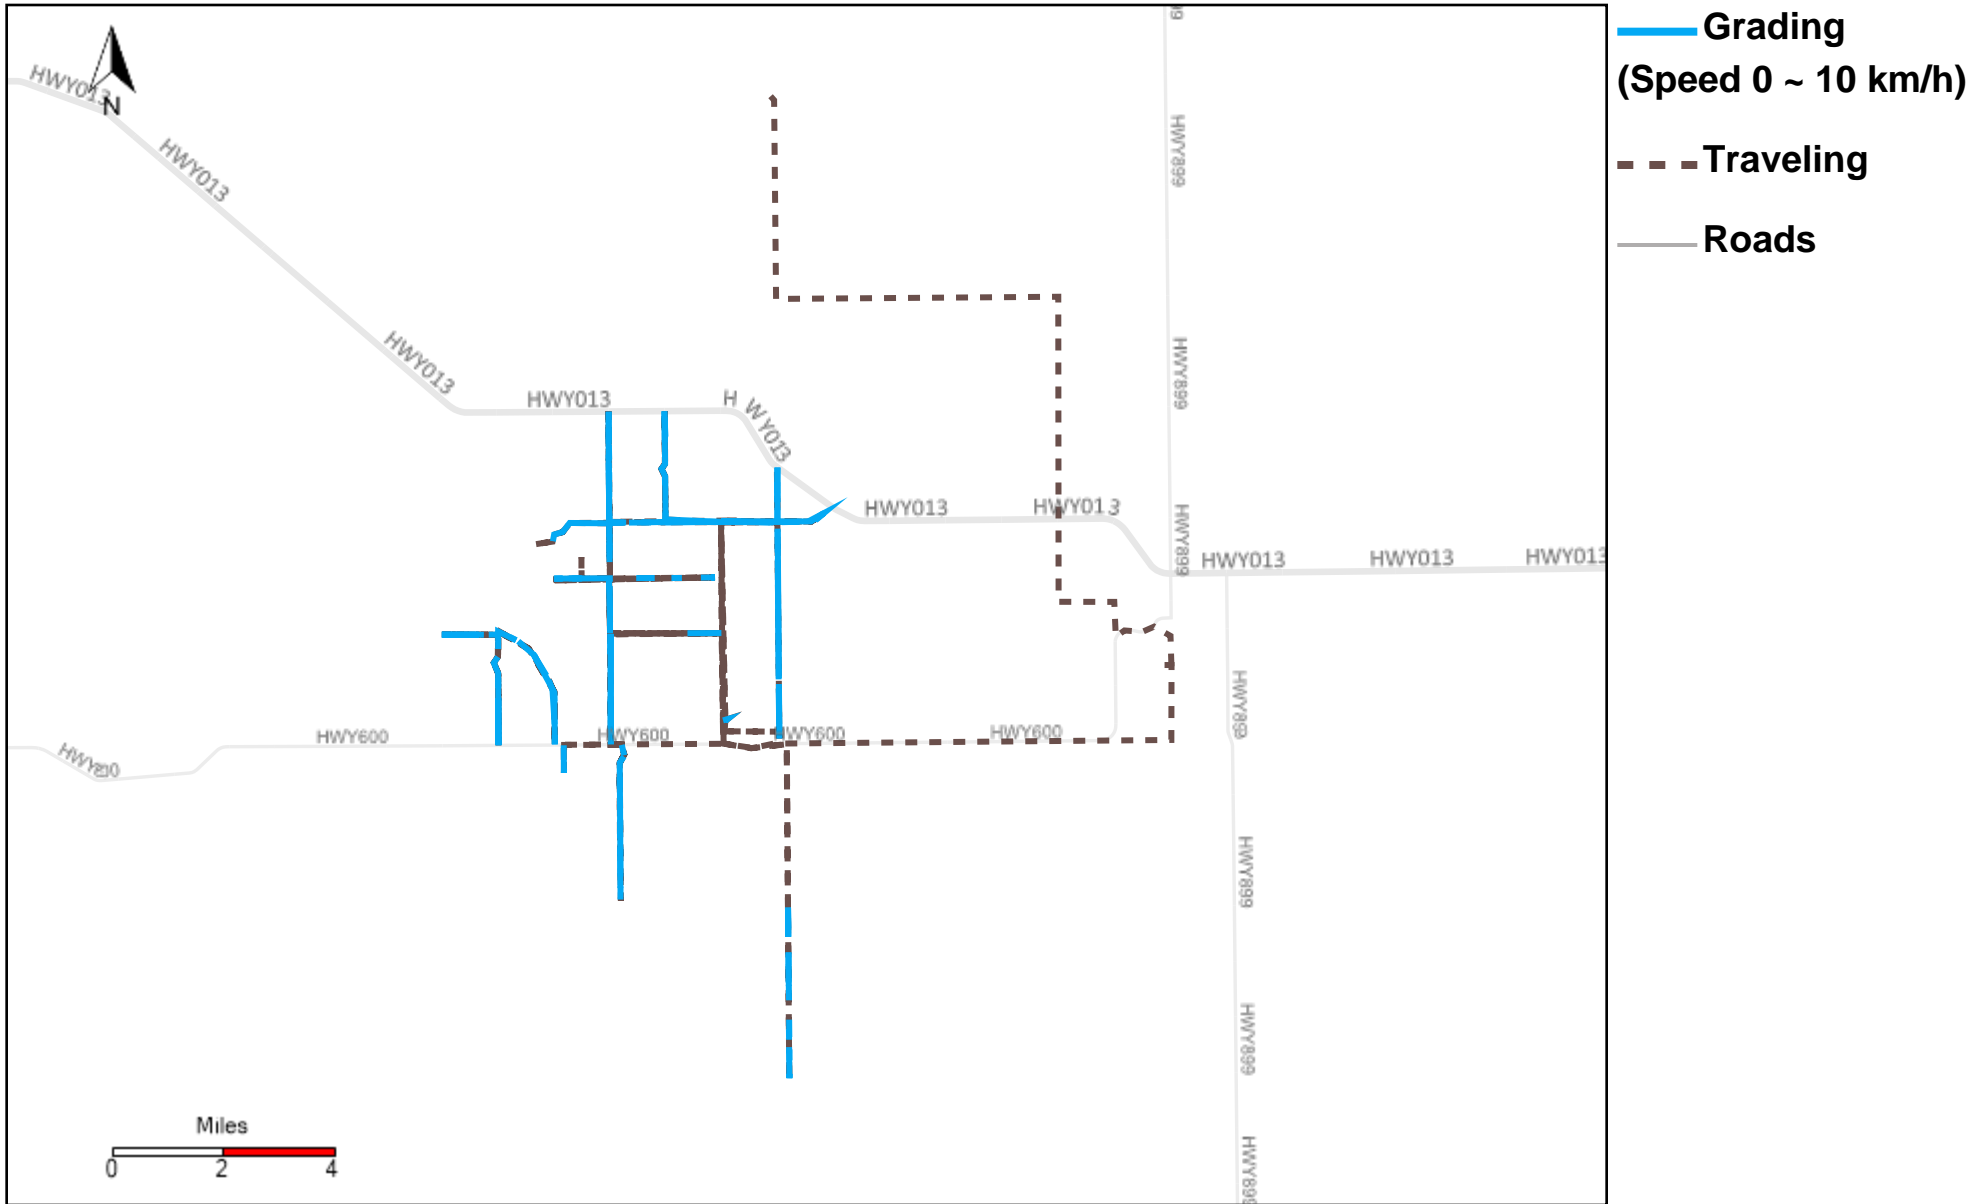

43-184_2024-08-11 ~ 2024-08-17 Tracking

Total Distance(km)	Total Hours	Work Distance(km)	Work Hours
345.61	37 hrs 0 min 39 sec	109.63	17 hrs 59 min 11 sec