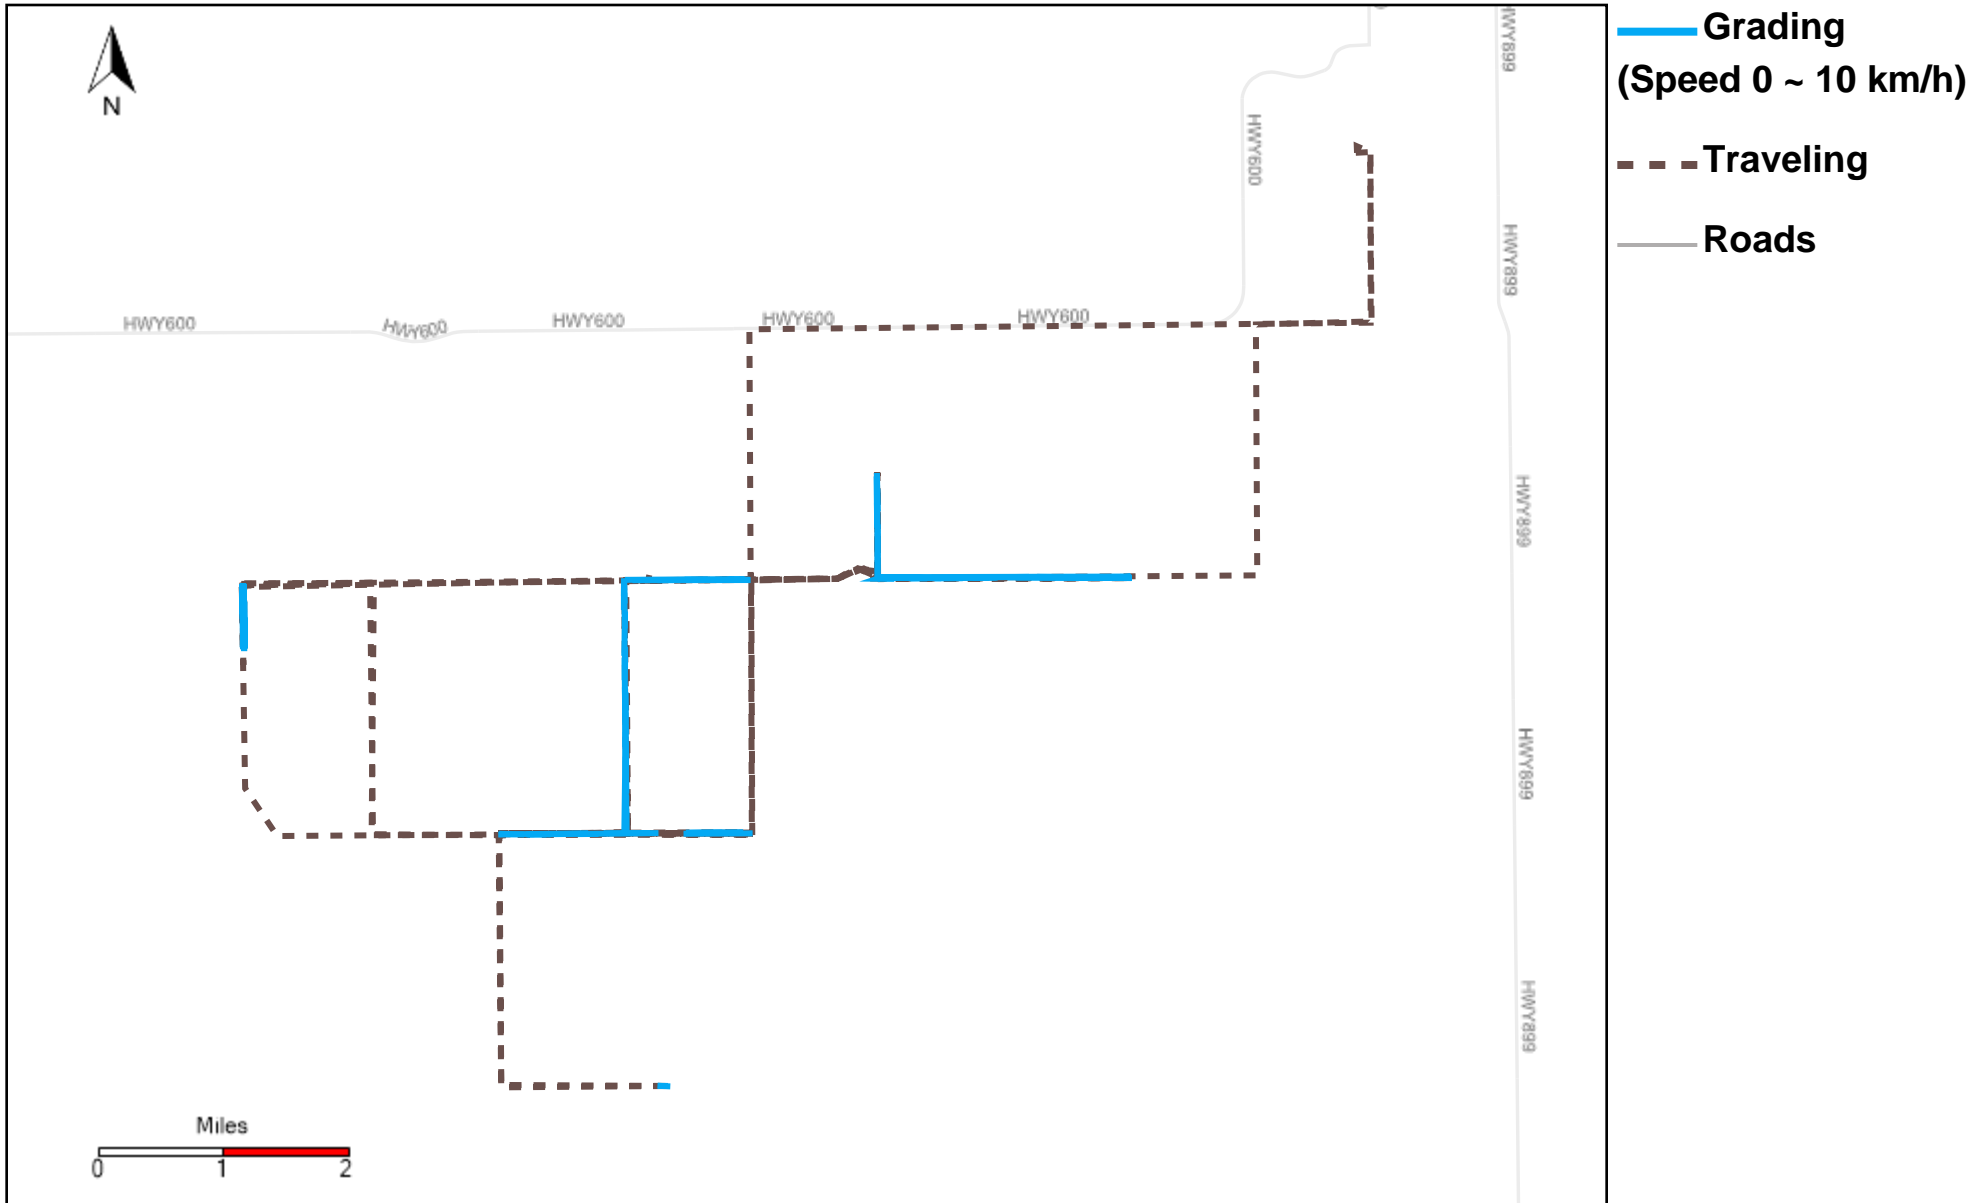

43-181_2024-08-11 ~ 2024-08-17 Tracking

Total Distance(km)	Total Hours	Work Distance(km)	Work Hours
260.68	40 hrs 52 min 53 sec	117.01	26 hrs 41 min 49 sec