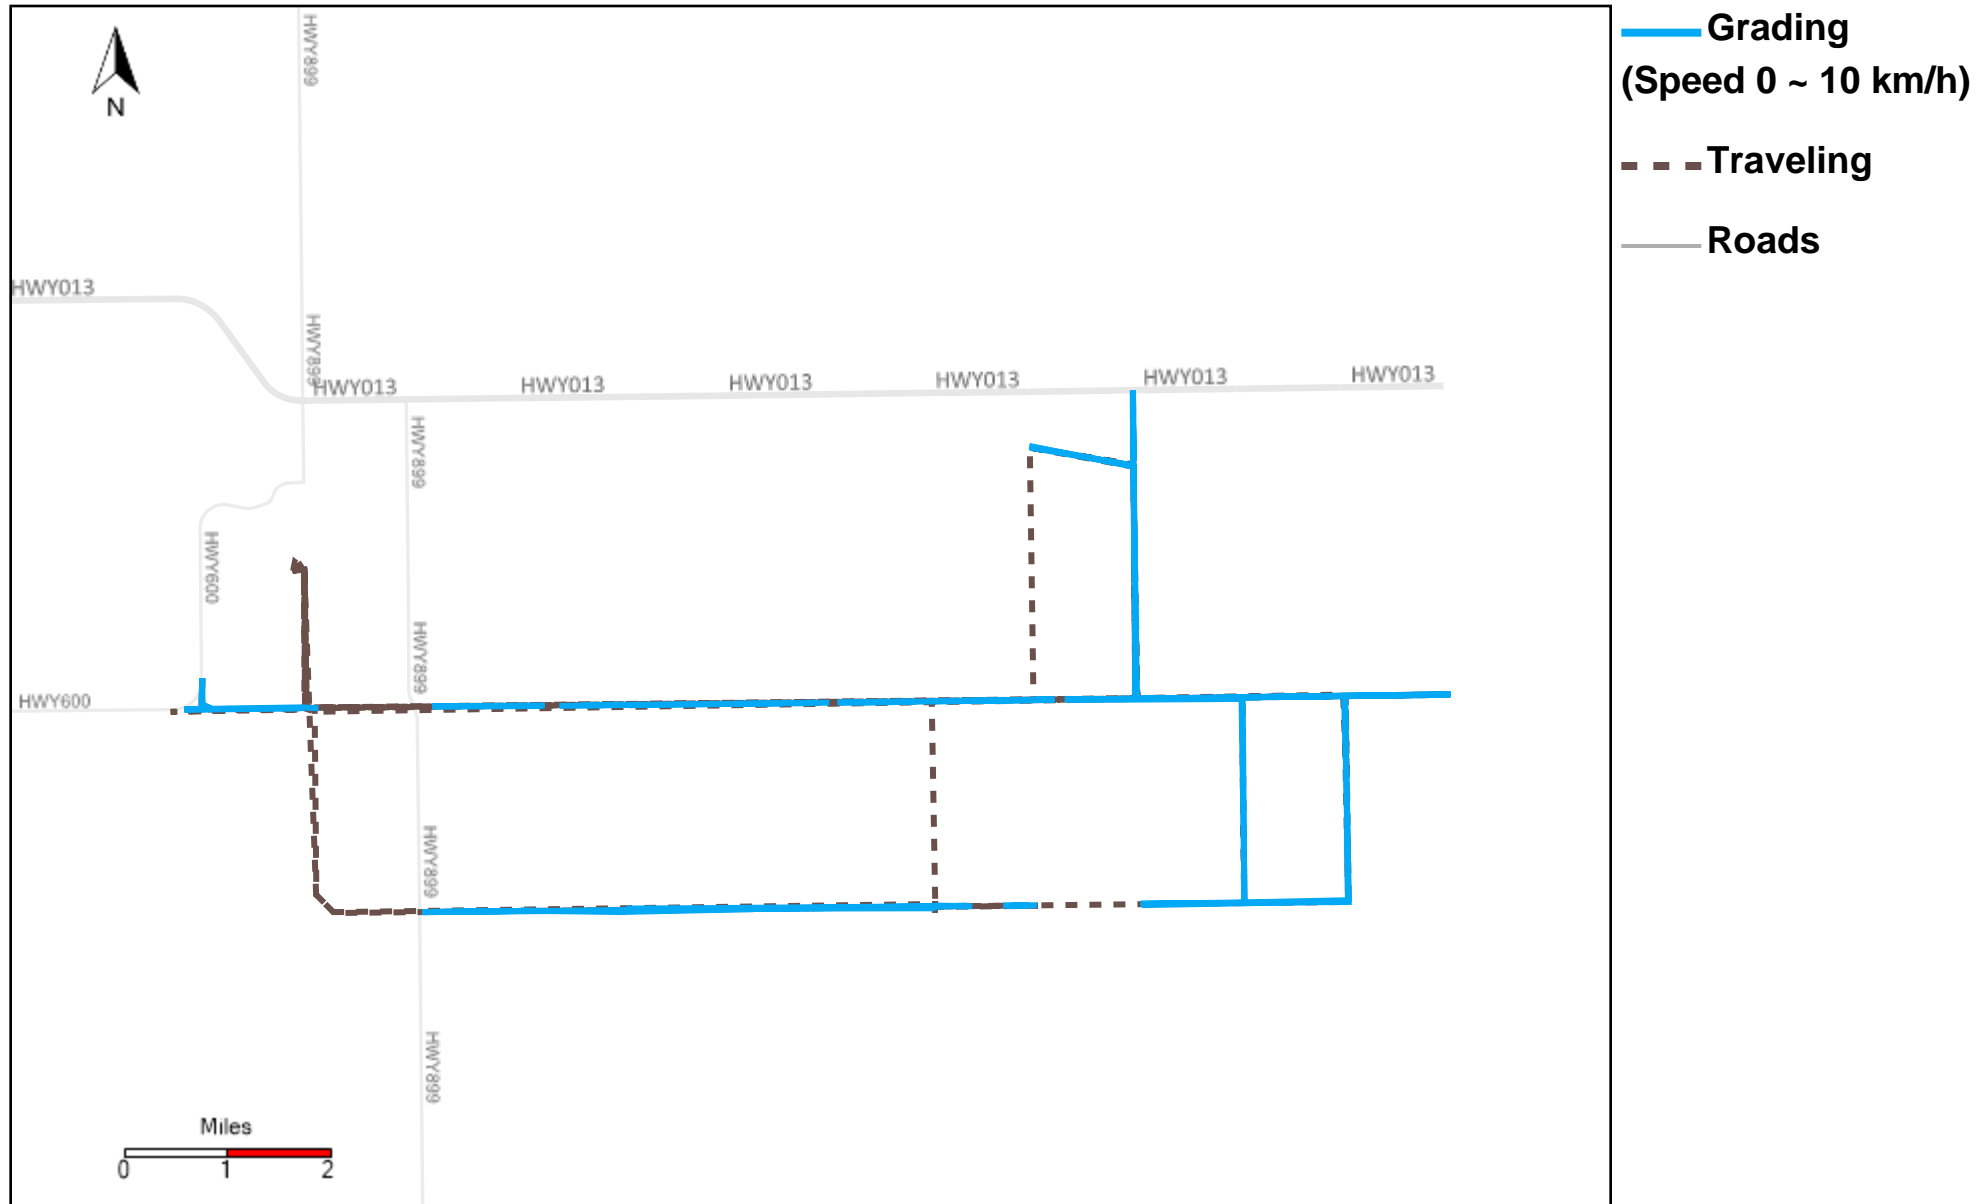

43-186_2024-08-11 ~ 2024-08-17 Tracking

Total Distance(km)	Total Hours	Work Distance(km)	Work Hours
348.61	37 hrs 15 min 52 sec	160.87	23 hrs 53 min 27 sec