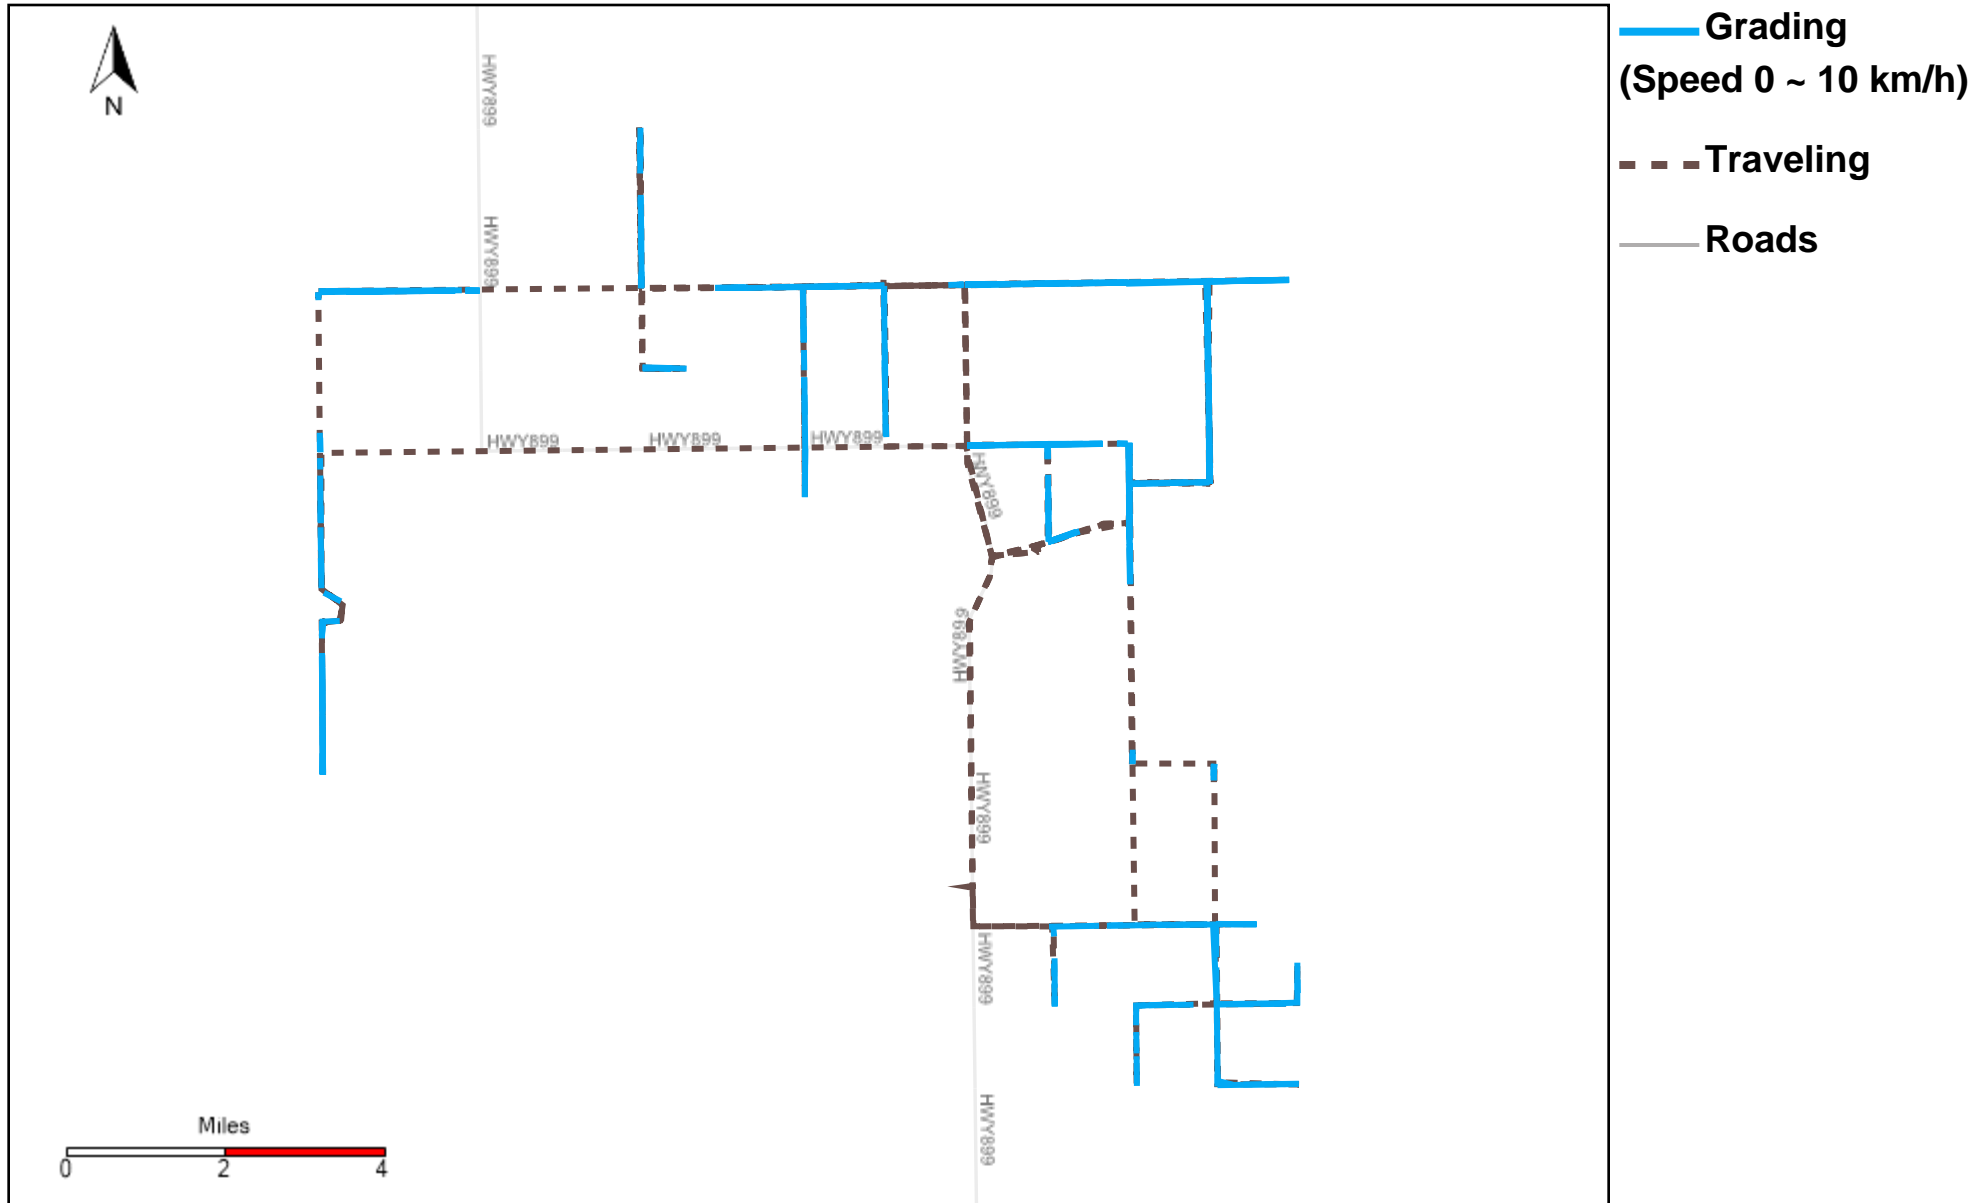

43-182_2024-08-11 ~ 2024-08-17 Tracking

Total Distance(km)	Total Hours	Work Distance(km)	Work Hours
398.92	48 hrs 6 min 0 sec	175.42	26 hrs 57 min 38 sec