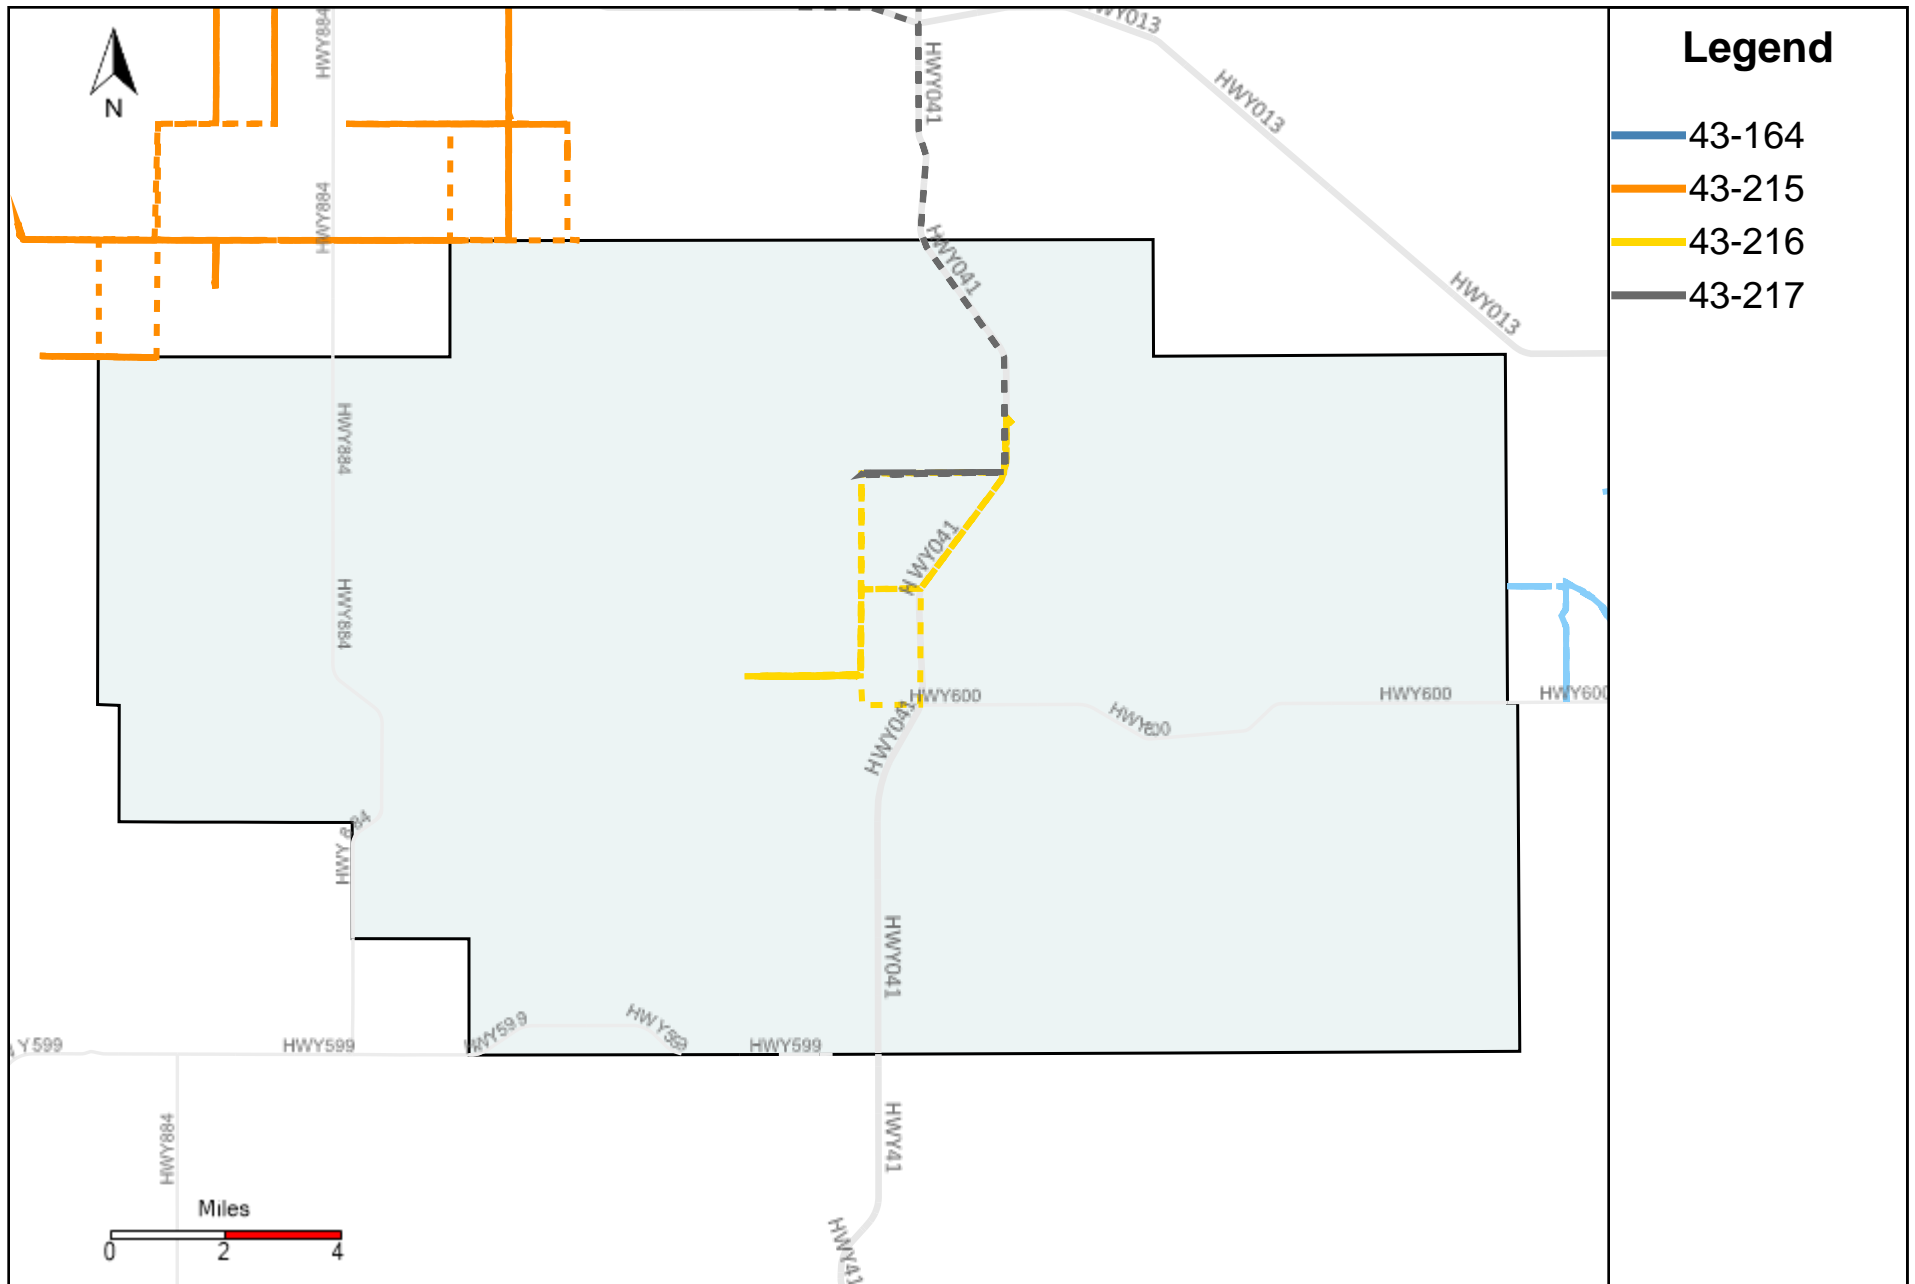

Division: 3 Grader Report(2024-08-11 ~ 2024-08-17)

Vehicle Name List	Total Distance(km)	Total Hours
43-181, 43-183, 43-184, 43-185, 43-186, 43-187	2027.97	248 hrs 57 min 30 sec

Division: 4 Grader Report(2024-08-11 ~ 2024-08-17)

Vehicle Name List	Total Distance(km)	Total Hours
43-183, 43-184, 43-185, 43-187, 43-217	1935.01	210 hrs 10 min 9 sec

Division: 5 Grader Report(2024-08-11 ~ 2024-08-17)

Vehicle Name List	Total Distance(km)	Total Hours
43-164, 43-215, 43-216, 43-217	1432.89	139 hrs 38 min 28 sec