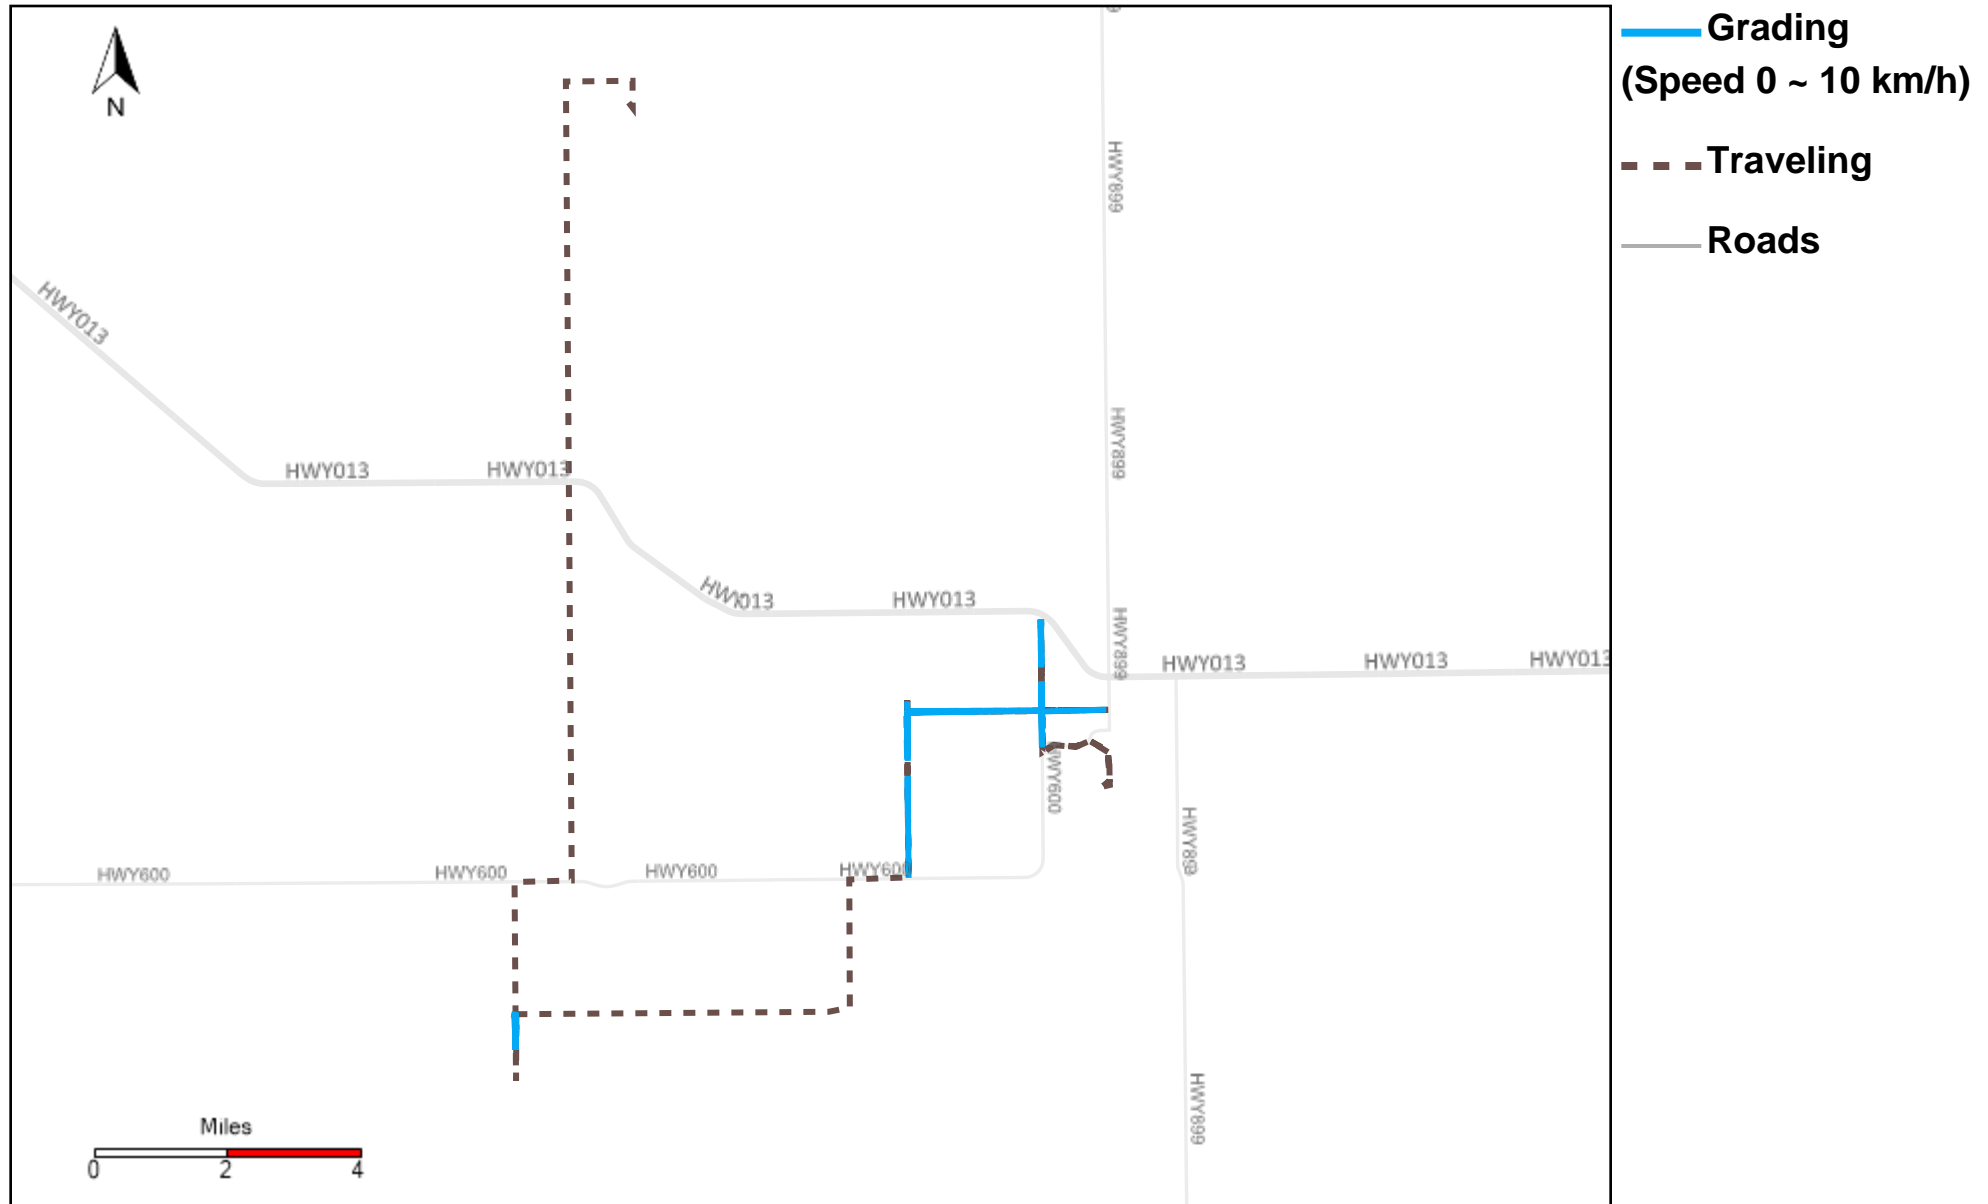

43-187_2024-08-11 ~ 2024-08-17 Tracking

Total Distance(km)	Total Hours	Work Distance(km)	Work Hours
264.66	42 hrs 51 min 42 sec	180.85	35 hrs 8 min 38 sec