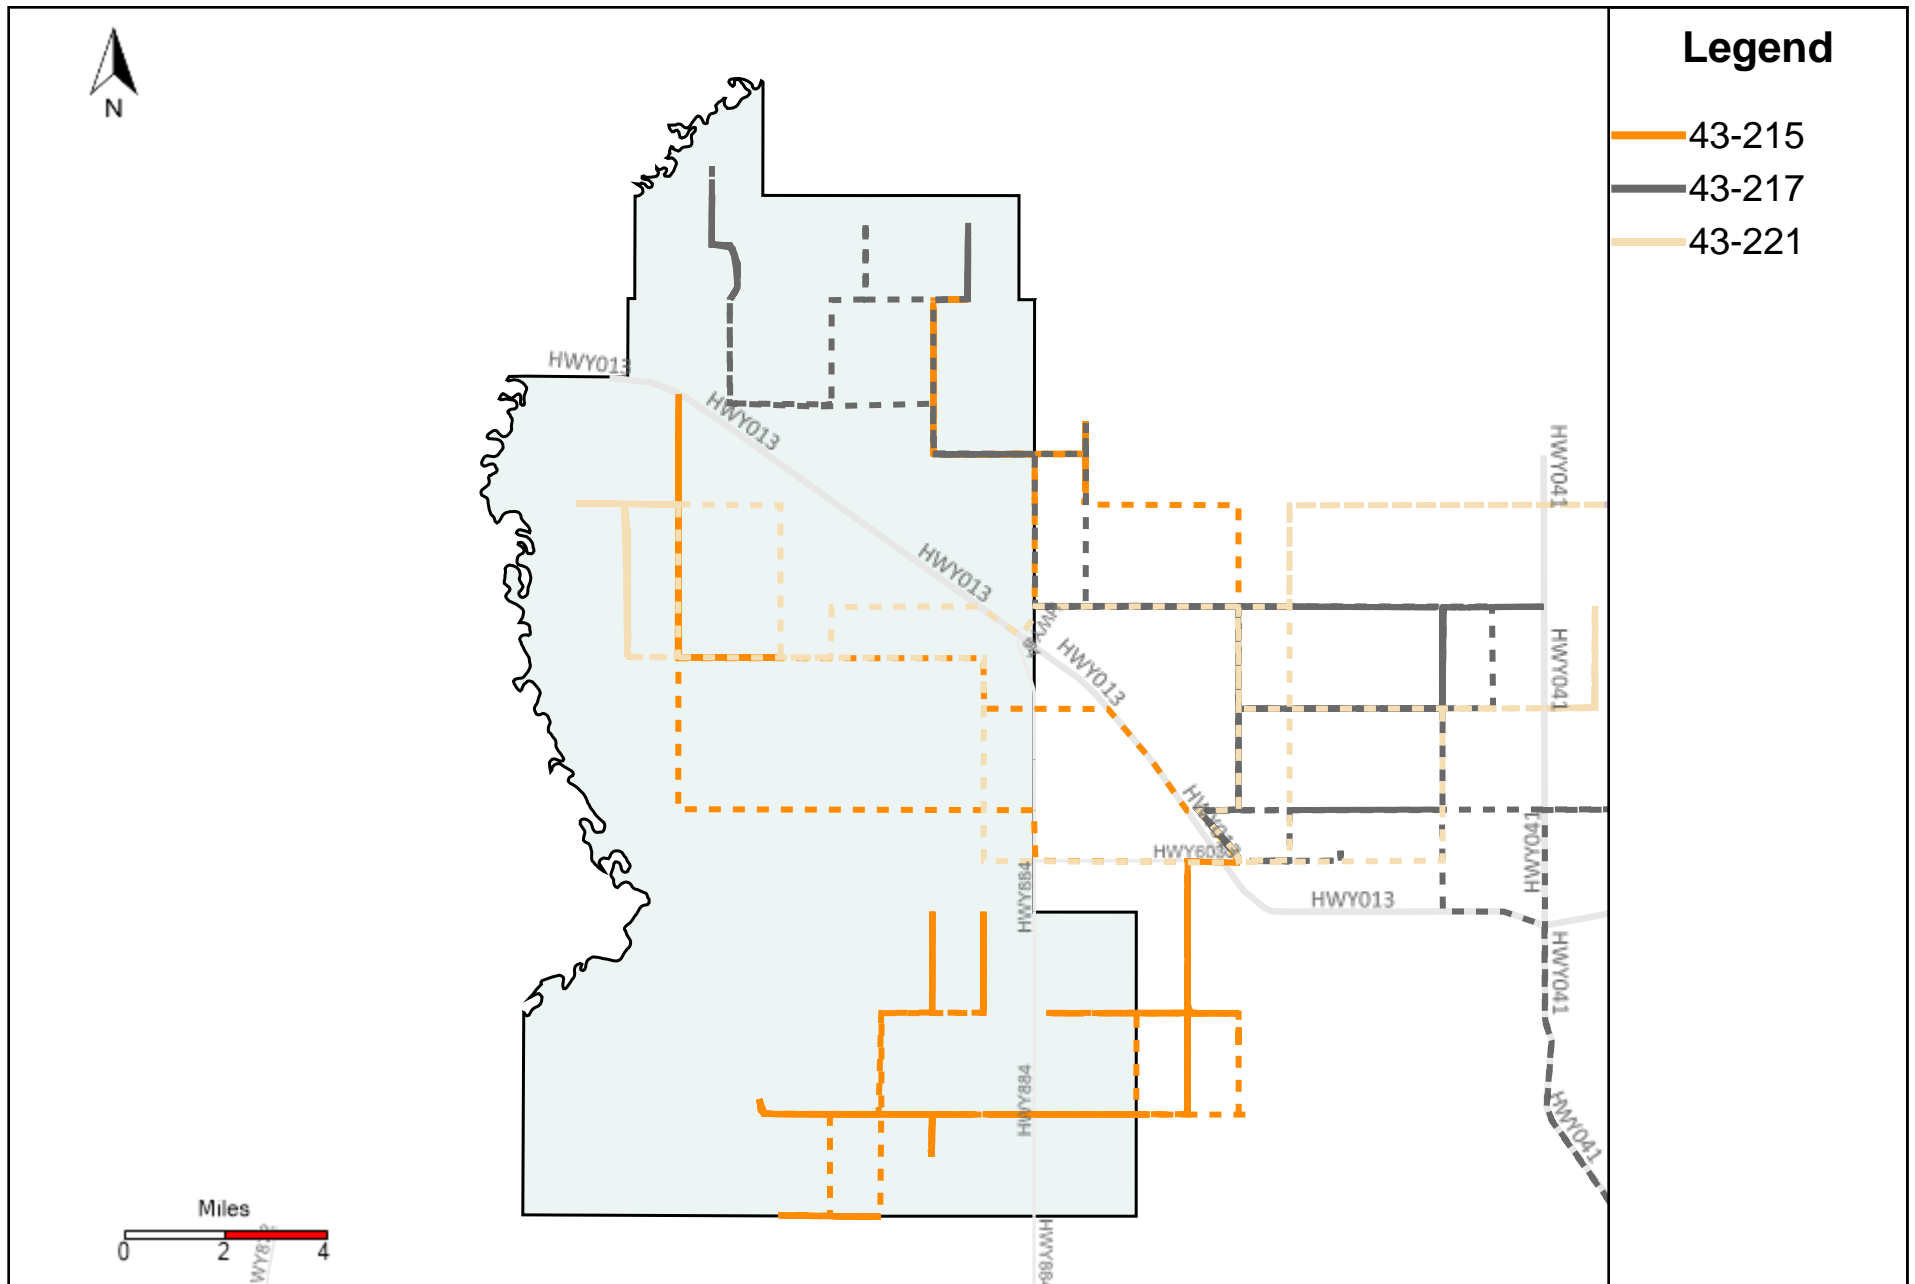

Vehicle Name List	Total Distance(km)	Total Hours
43-183, 43-184, 43-185, 43-187, 43-217	1935.01	210 hrs 10 min 9 sec

Division: 5 Grader Report(2024-08-11 ~ 2024-08-17)

Vehicle Name List	Total Distance(km)	Total Hours
43-164, 43-215, 43-216, 43-217	1432.89	139 hrs 38 min 28 sec

Division: 6 Grader Report(2024-08-11 ~ 2024-08-17)

Vehicle Name List	Total Distance(km)	Total Hours
43-215, 43-217, 43-220, 43-221	1509.01	164 hrs 12 min 27 sec

Division: 7 Grader Report(2024-08-11 ~ 2024-08-17)

Vehicle Name List	Total Distance(km)	Total Hours
43-215, 43-217, 43-221	1331.64	120 hrs 40 min 56 sec

Provost Weekly Grader Report

From 8/11/2024 To 8/17/2024

8/17/2024

Vehicle	Total Distance(km)	Total Hours	Work Distance(km)	Work Hours
43-164	1.78	0 hrs 16 min 45 sec	1.46	0 hrs 17 min 21 sec
43-181	260.68	40 hrs 52 min 53 sec	117.01	26 hrs 41 min 49 sec
43-182	398.92	48 hrs 6 min 0 sec	175.42	26 hrs 57 min 38 sec
43-183	401.62	38 hrs 50 min 50 sec	175.7	24 hrs 0 min 42 sec
43-184	345.61	37 hrs 0 min 39 sec	109.63	17 hrs 59 min 11 sec
43-185	406.8	52 hrs 5 min 33 sec	229.49	40 hrs 36 min 3 sec
43-186	348.61	37 hrs 15 min 52 sec	160.87	23 hrs 53 min 27 sec
43-187	264.66	42 hrs 51 min 42 sec	180.85	35 hrs 8 min 38 sec
43-215	545.83	51 hrs 11 min 35 sec	272.64	34 hrs 8 min 12 sec
43-216	368.94	48 hrs 48 min 44 sec	132.3	29 hrs 11 min 4 sec
43-217	516.33	39 hrs 21 min 24 sec	153.85	20 hrs 10 min 24 sec
43-220	177.37	43 hrs 31 min 31 sec	127.05	33 hrs 1 min 58 sec
43-221	269.48	30 hrs 7 min 57 sec	110.74	22 hrs 25 min 44 sec
Total:	4306.63	510 hrs 21 min 27 sec	1947.02	334 hrs 32 min 11 sec