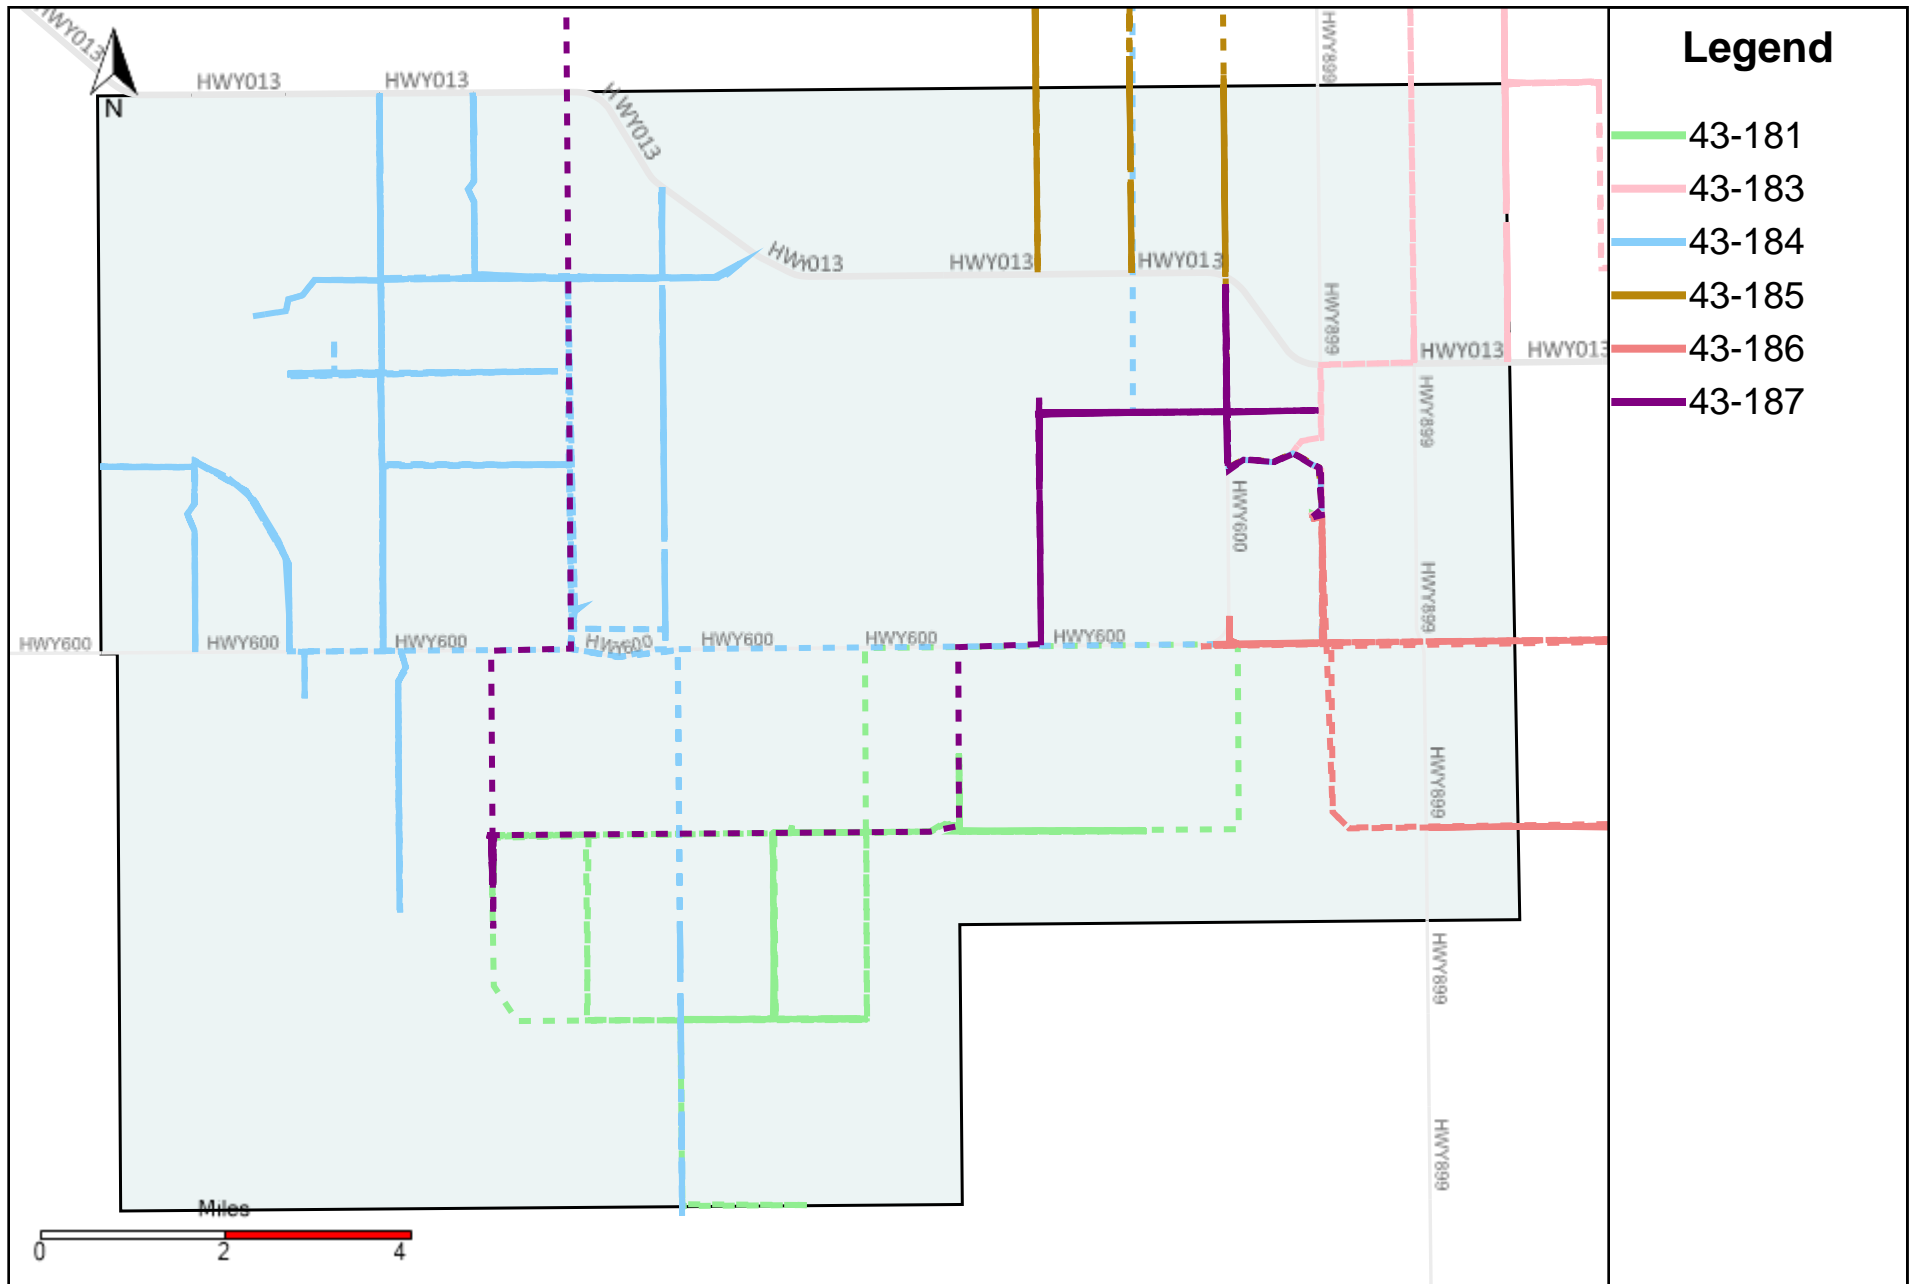

Division: 1 Grader Report(2024-08-11 ~ 2024-08-17)

Vehicle Name List	Total Distance(km)	Total Hours
43-182	398.92	48 hrs 6 min 0 sec

Division: 2 Grader Report(2024-08-11 ~ 2024-08-17)

Vehicle Name List	Total Distance(km)	Total Hours
43-183, 43-186	750.22	76 hrs 6 min 42 sec

Division: 3 Grader Report(2024-08-11 ~ 2024-08-17)

Vehicle Name List	Total Distance(km)	Total Hours
43-181, 43-183, 43-184, 43-185, 43-186, 43-187	2027.97	248 hrs 57 min 30 sec

Division: 4 Grader Report(2024-08-11 ~ 2024-08-17)

Vehicle Name List	Total Distance(km)	Total Hours
43-183, 43-184, 43-185, 43-187, 43-217	1935.01	210 hrs 10 min 9 sec

Division: 5 Grader Report(2024-08-11 ~ 2024-08-17)

Vehicle Name List	Total Distance(km)	Total Hours
43-164, 43-215, 43-216, 43-217	1432.89	139 hrs 38 min 28 sec

Division: 6 Grader Report(2024-08-11 ~ 2024-08-17)

Vehicle Name List	Total Distance(km)	Total Hours
43-215, 43-217, 43-220, 43-221	1509.01	164 hrs 12 min 27 sec

Division: 7 Grader Report(2024-08-11 ~ 2024-08-17)