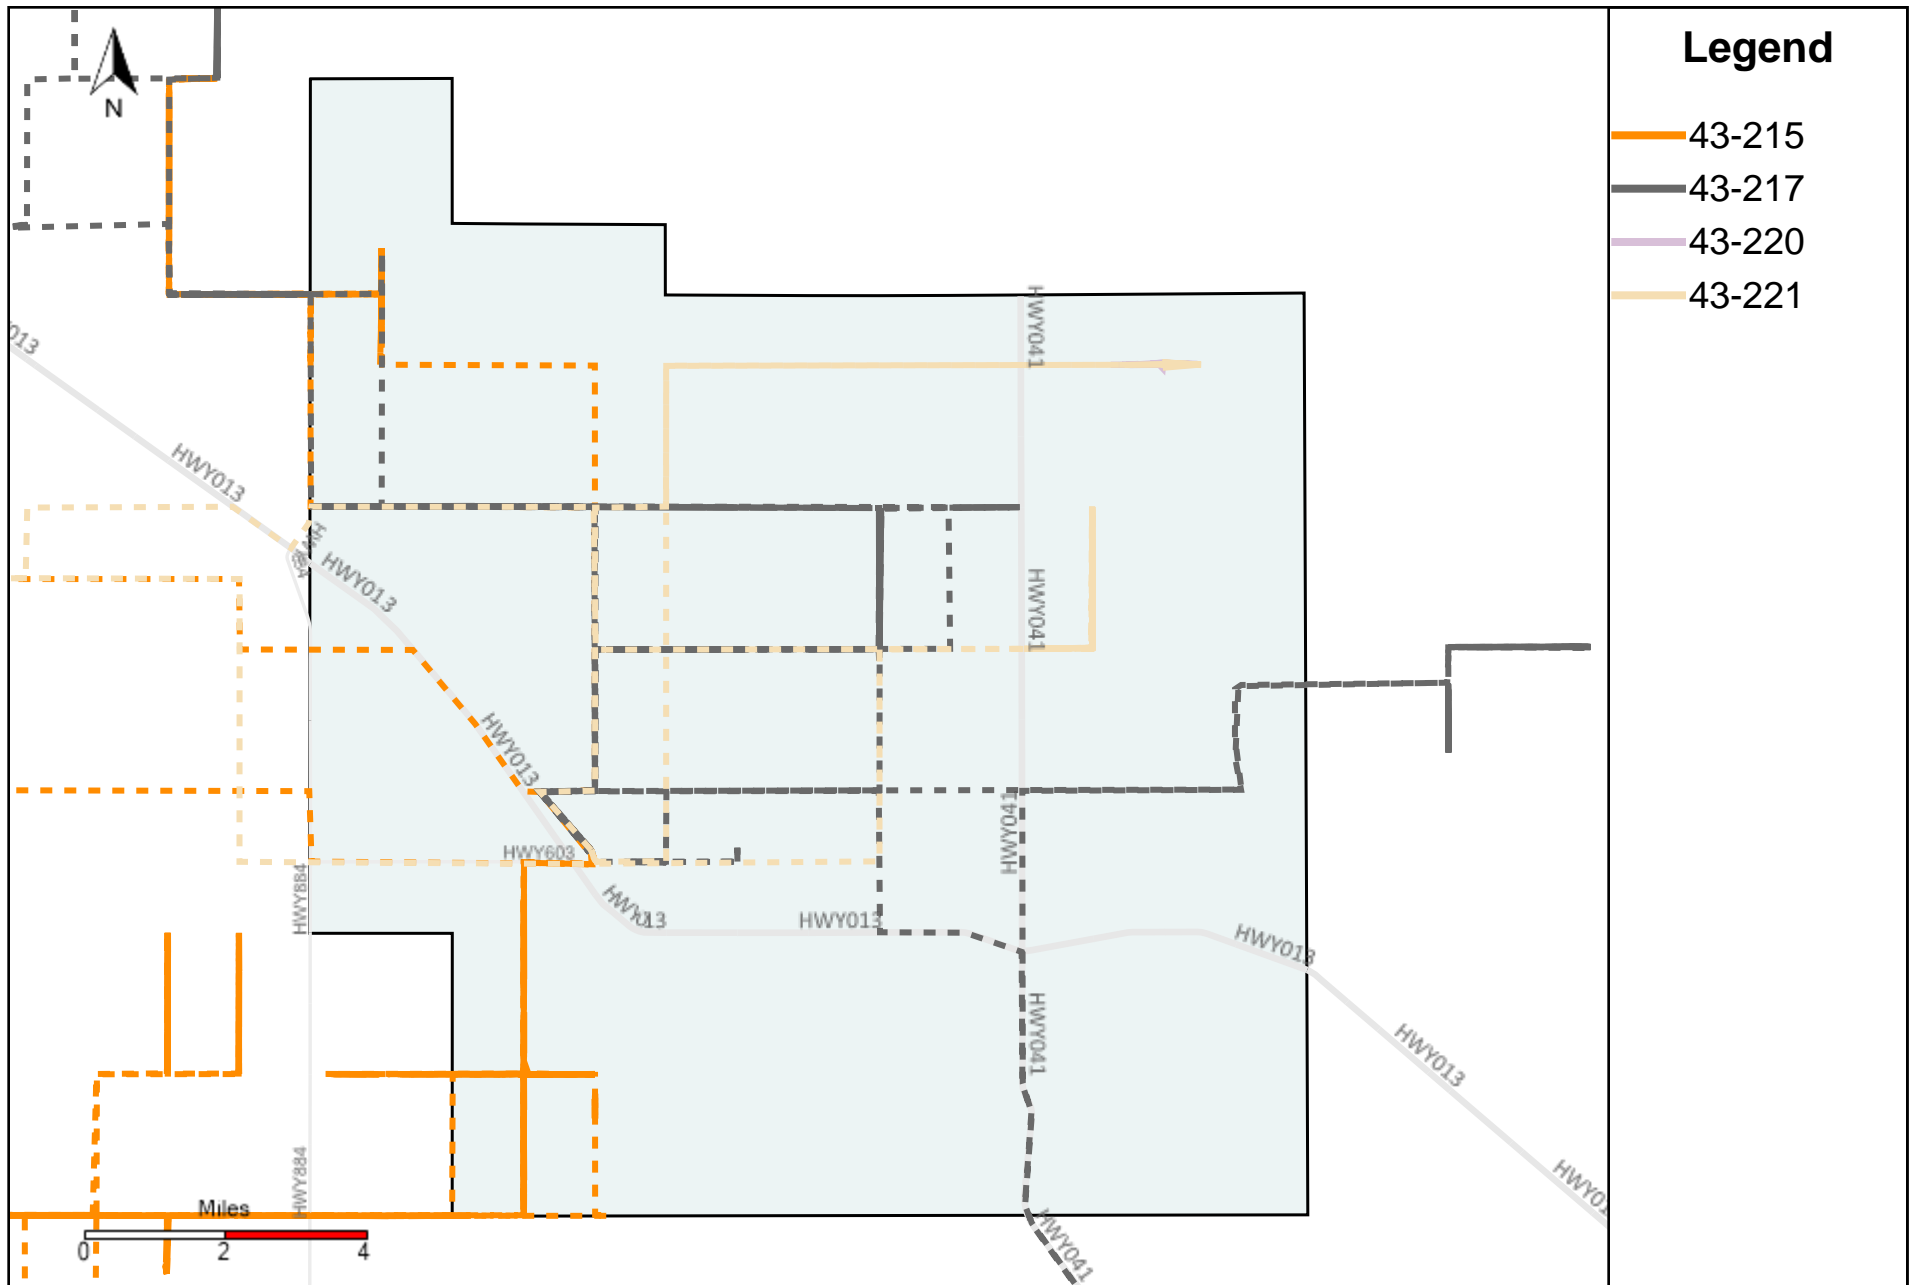

Division: 6 Grader Report(2024-08-11 ~ 2024-08-17)

Vehicle Name List	Total Distance(km)	Total Hours
43-215, 43-217, 43-220, 43-221	1509.01	164 hrs 12 min 27 sec