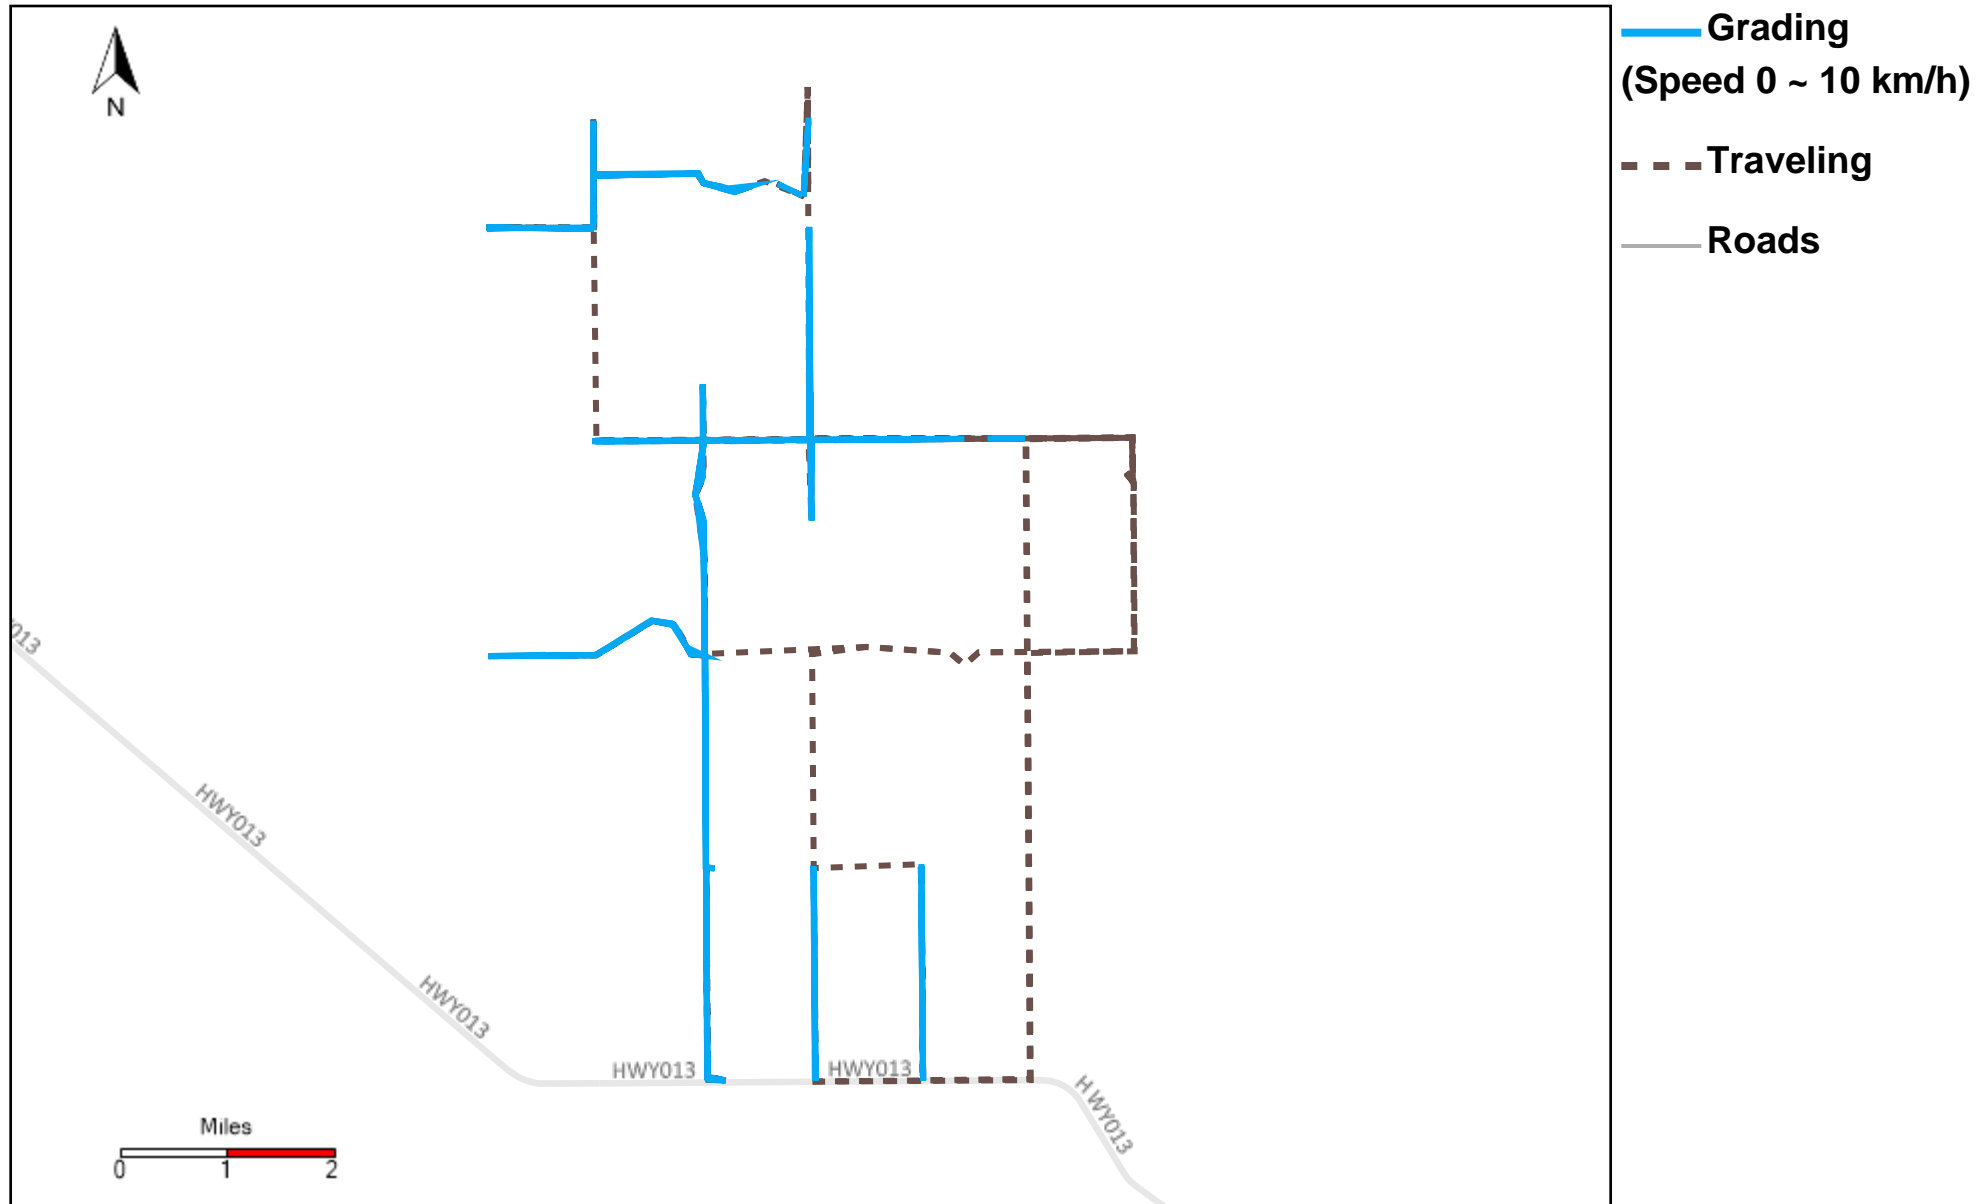

43-187_2024-08-04 ~ 2024-08-10 Tracking

Total Distance(km)	Total Hours	Work Distance(km)	Work Hours
339.21	38 hrs 20 min 5 sec	193.53	31 hrs 39 min 37 sec