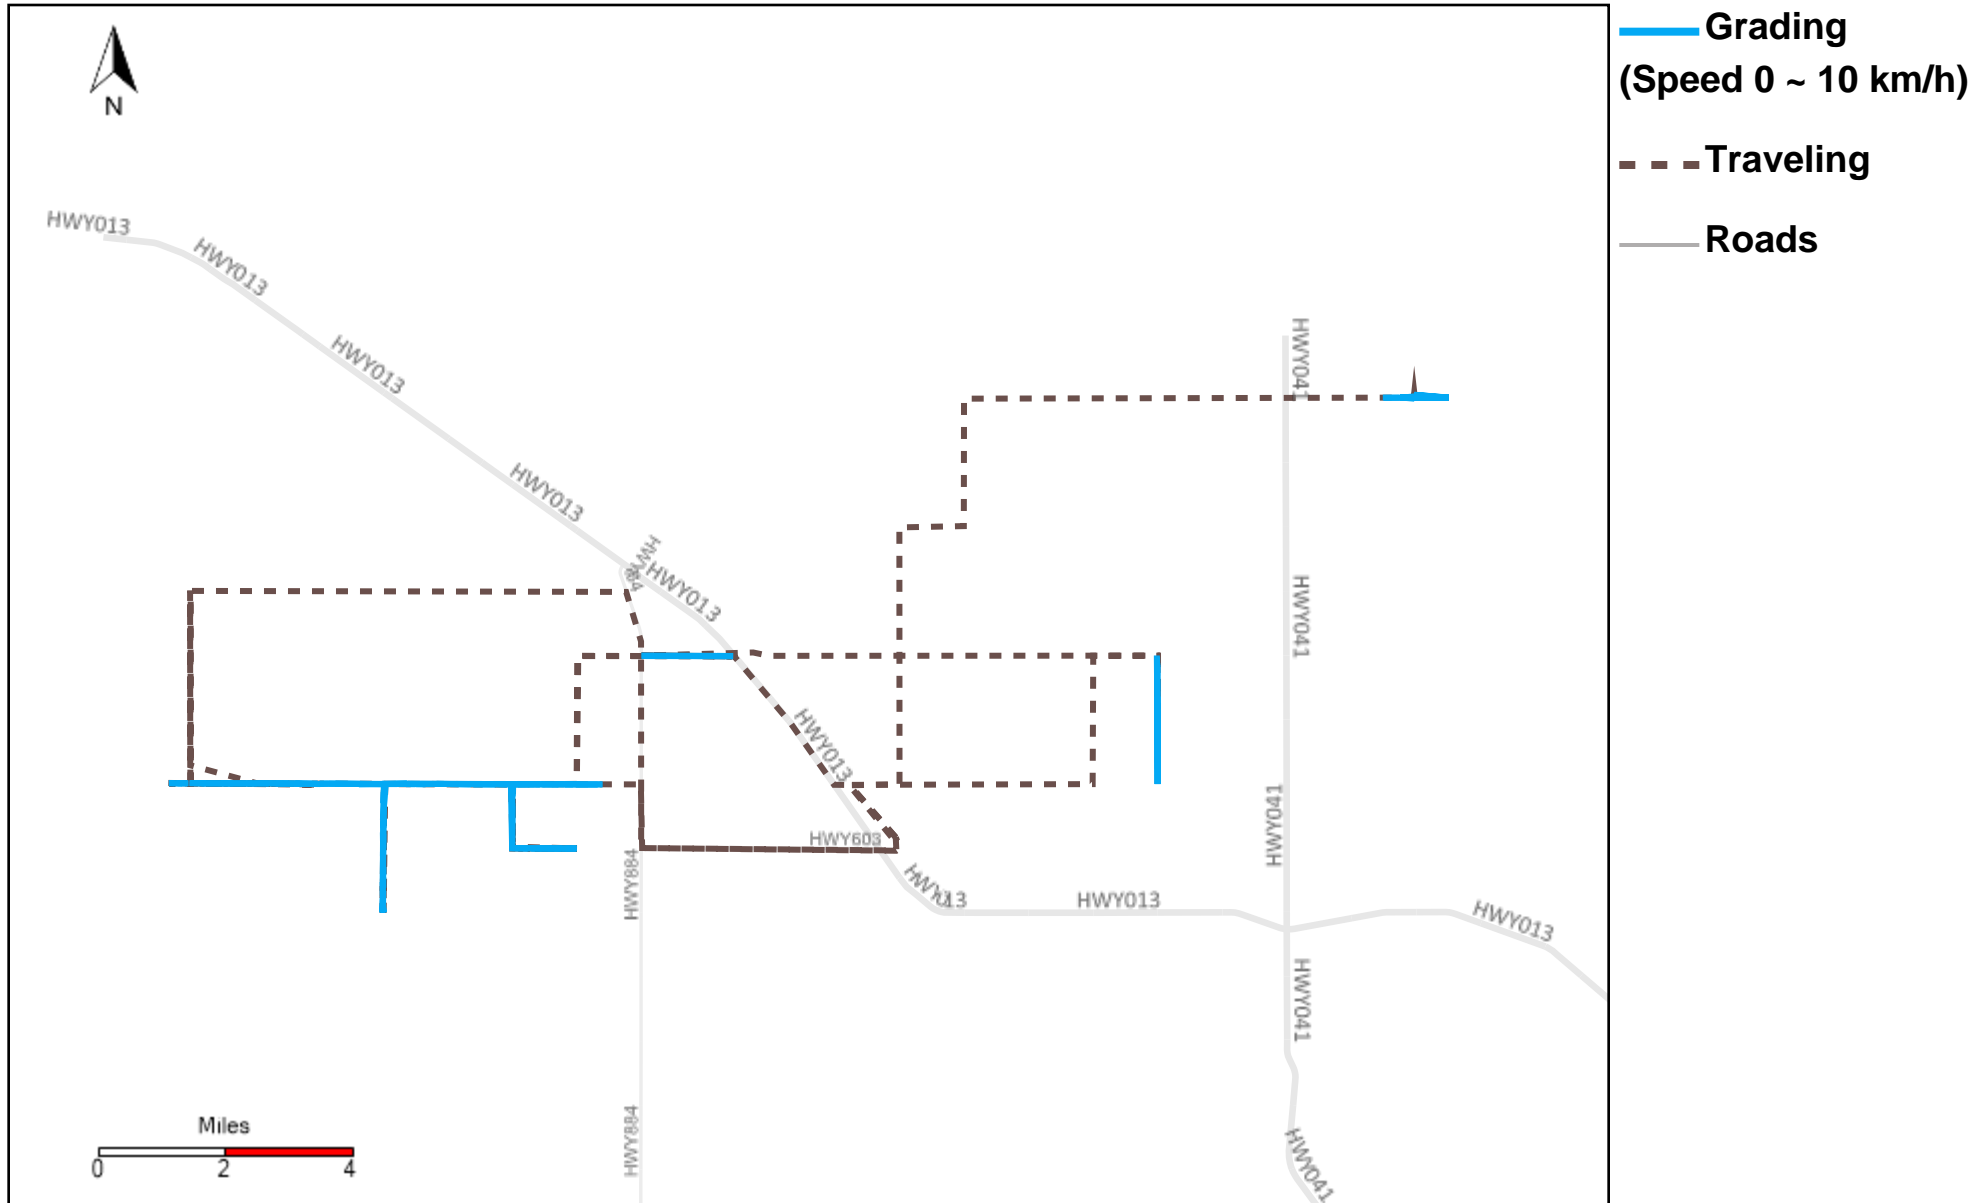

43-220_2024-08-04 ~ 2024-08-10 Tracking

Total Distance(km)	Total Hours	Work Distance(km)	Work Hours
325.42	39 hrs 16 min 16 sec	145.41	27 hrs 49 min 43 sec