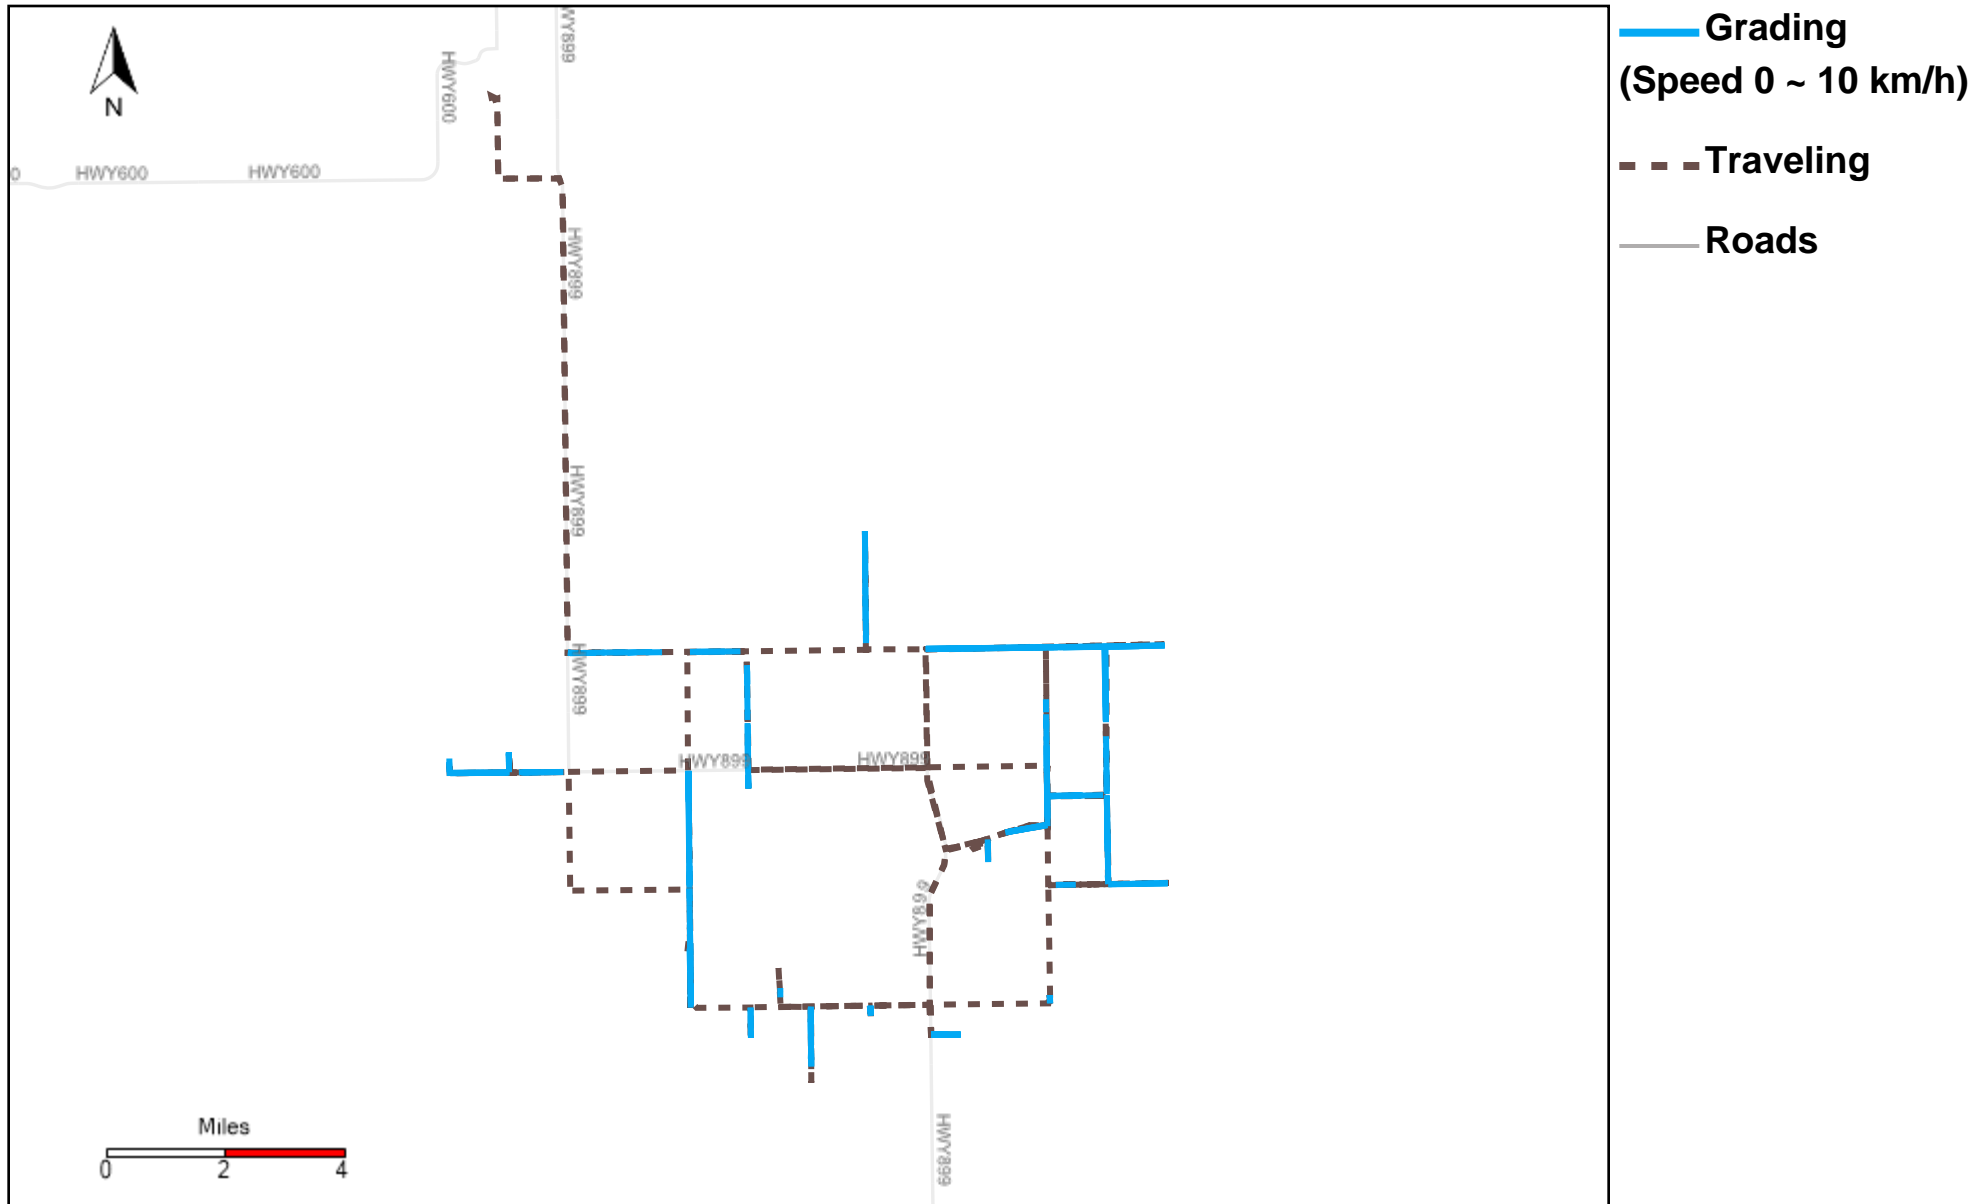

Vehicle Distance Vs Total Distance (%) From 8/4/2024 To 8/10/2024

Provost Weekly Grader Report

43-121_2024-08-04 ~ 2024-08-10 Tracking

Total Distance(km)	Total Hours	Work Distance(km)	Work Hours
101.36	10 hrs 27 min 11 sec	32.89	6 hrs 45 min 17 sec

43-181_2024-08-04 ~ 2024-08-10 Tracking

Total Distance(km)	Total Hours	Work Distance(km)	Work Hours
378.66	39 hrs 23 min 17 sec	105.95	16 hrs 36 min 40 sec

43-182_2024-08-04 ~ 2024-08-10 Tracking

Total Distance(km)	Total Hours	Work Distance(km)	Work Hours
361.36	40 hrs 2 min 52 sec	134.89	20 hrs 6 min 20 sec

43-183_2024-08-04 ~ 2024-08-10 Tracking

Total Distance(km)	Total Hours	Work Distance(km)	Work Hours
312.46	29 hrs 19 min 15 sec	120.08	16 hrs 14 min 45 sec

43-184_2024-08-04 ~ 2024-08-10 Tracking

Total Distance(km)	Total Hours	Work Distance(km)	Work Hours
368.77	42 hrs 37 min 55 sec	181.9	28 hrs 13 min 36 sec