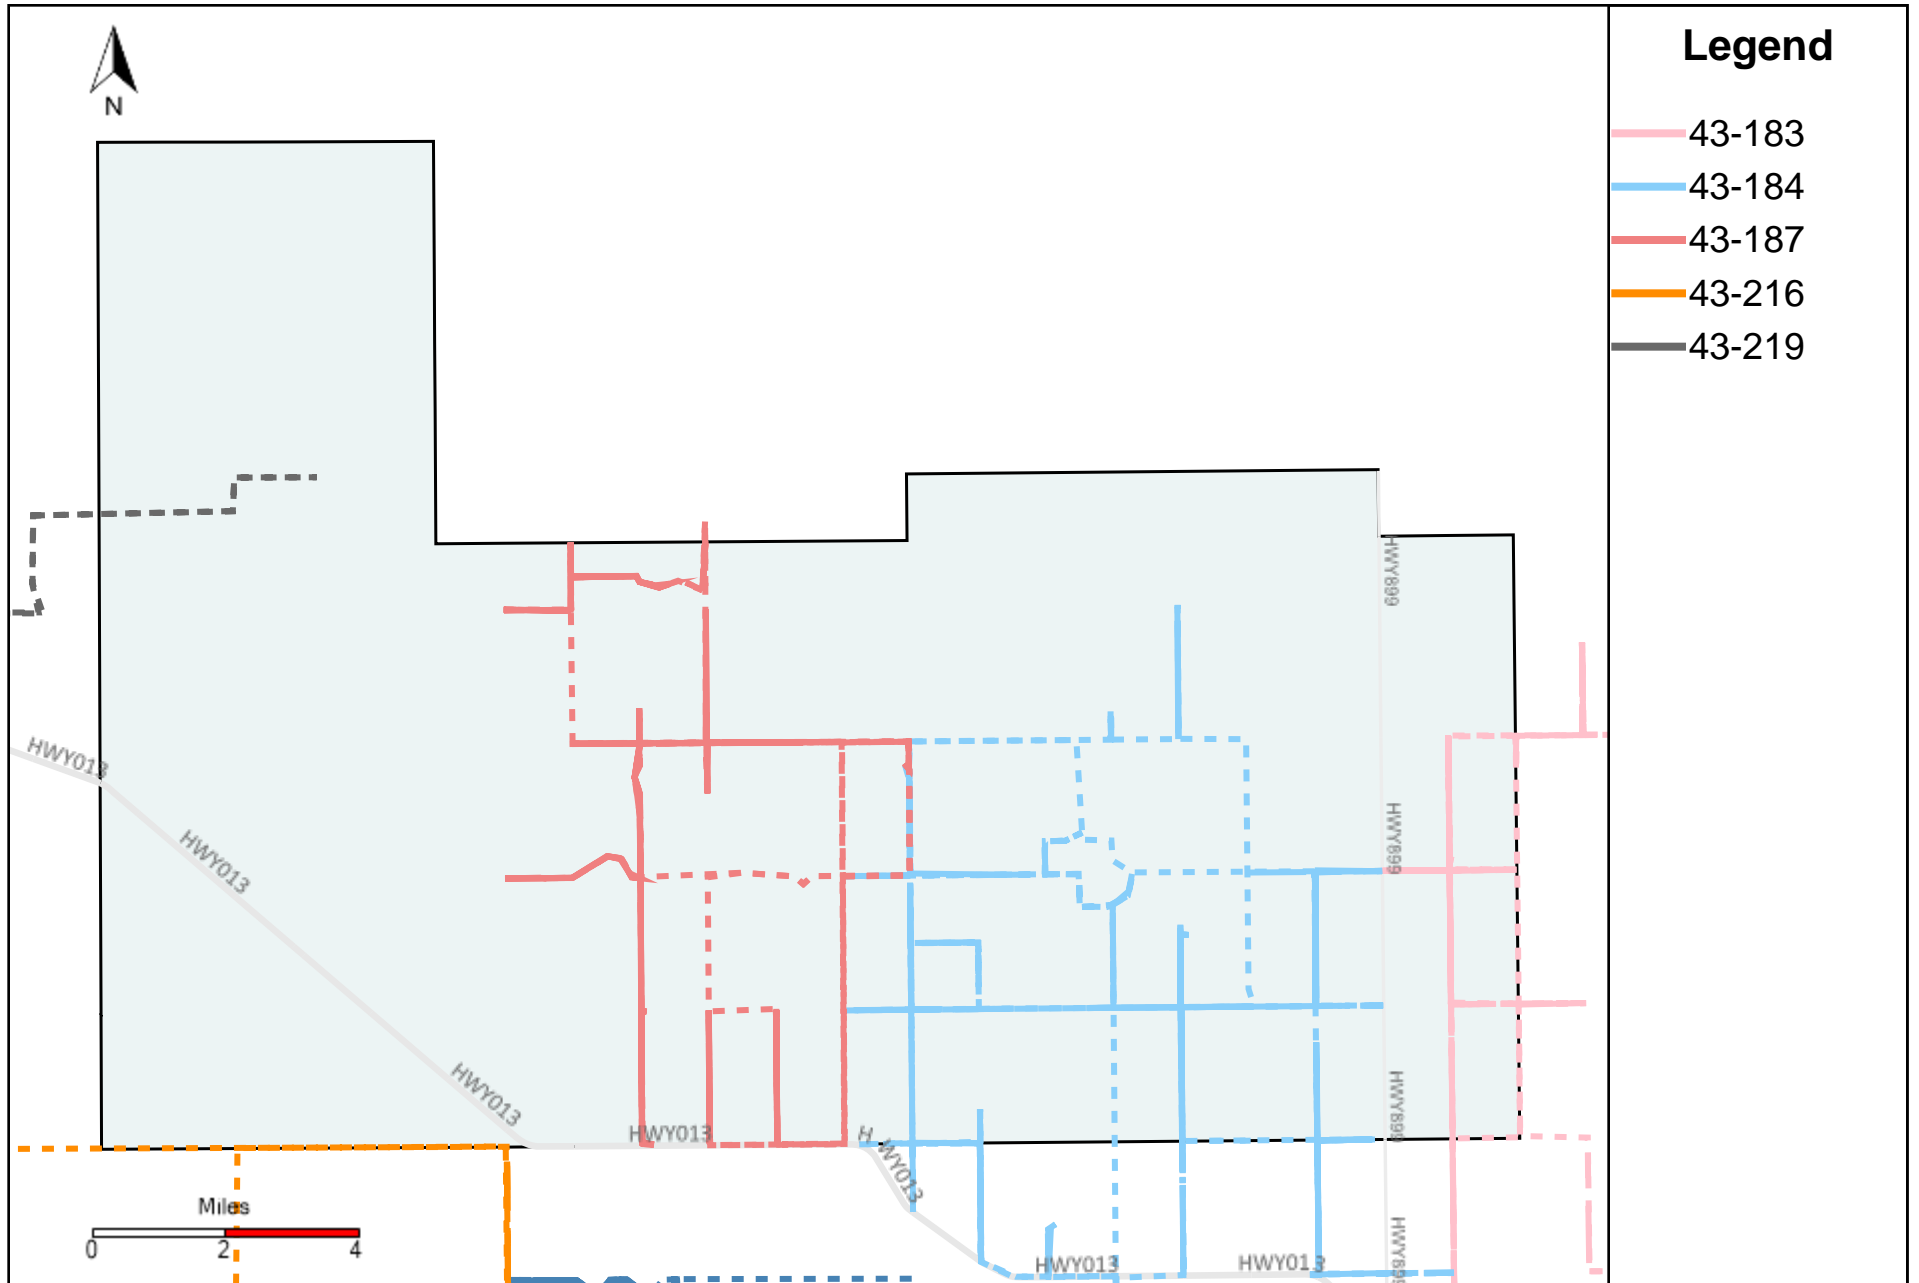

Division: 1 Grader Report(2024-08-04 ~ 2024-08-10)

Vehicle Name List	Total Distance(km)	Total Hours
43-181, 43-182, 43-186	1022.89	108 hrs 49 min 47 sec

Division: 2 Grader Report(2024-08-04 ~ 2024-08-10)

Vehicle Name List	Total Distance(km)	Total Hours
43-183, 43-186	595.33	58 hrs 42 min 53 sec

Division: 3 Grader Report(2024-08-04 ~ 2024-08-10)

Vehicle Name List	Total Distance(km)	Total Hours
43-121, 43-181, 43-182, 43-183, 43-184, 43-186, 43-187, 43-216	2554.52	272 hrs 17 min 9 sec

Division: 4 Grader Report(2024-08-04 ~ 2024-08-10)

Vehicle Name List	Total Distance(km)	Total Hours
43-183, 43-184, 43-187, 43-216, 43-219	1566.66	163 hrs 30 min 32 sec

Division: 5 Grader Report(2024-08-04 ~ 2024-08-10)

Division: 7 Grader Report(2024-08-04 ~ 2024-08-10)

Vehicle Name List	Total Distance(km)	Total Hours
43-215, 43-217, 43-220, 43-221	1546.13	150 hrs 55 min 41 sec

Provost Weekly Grader Report

From 8/4/2024 To 8/10/2024