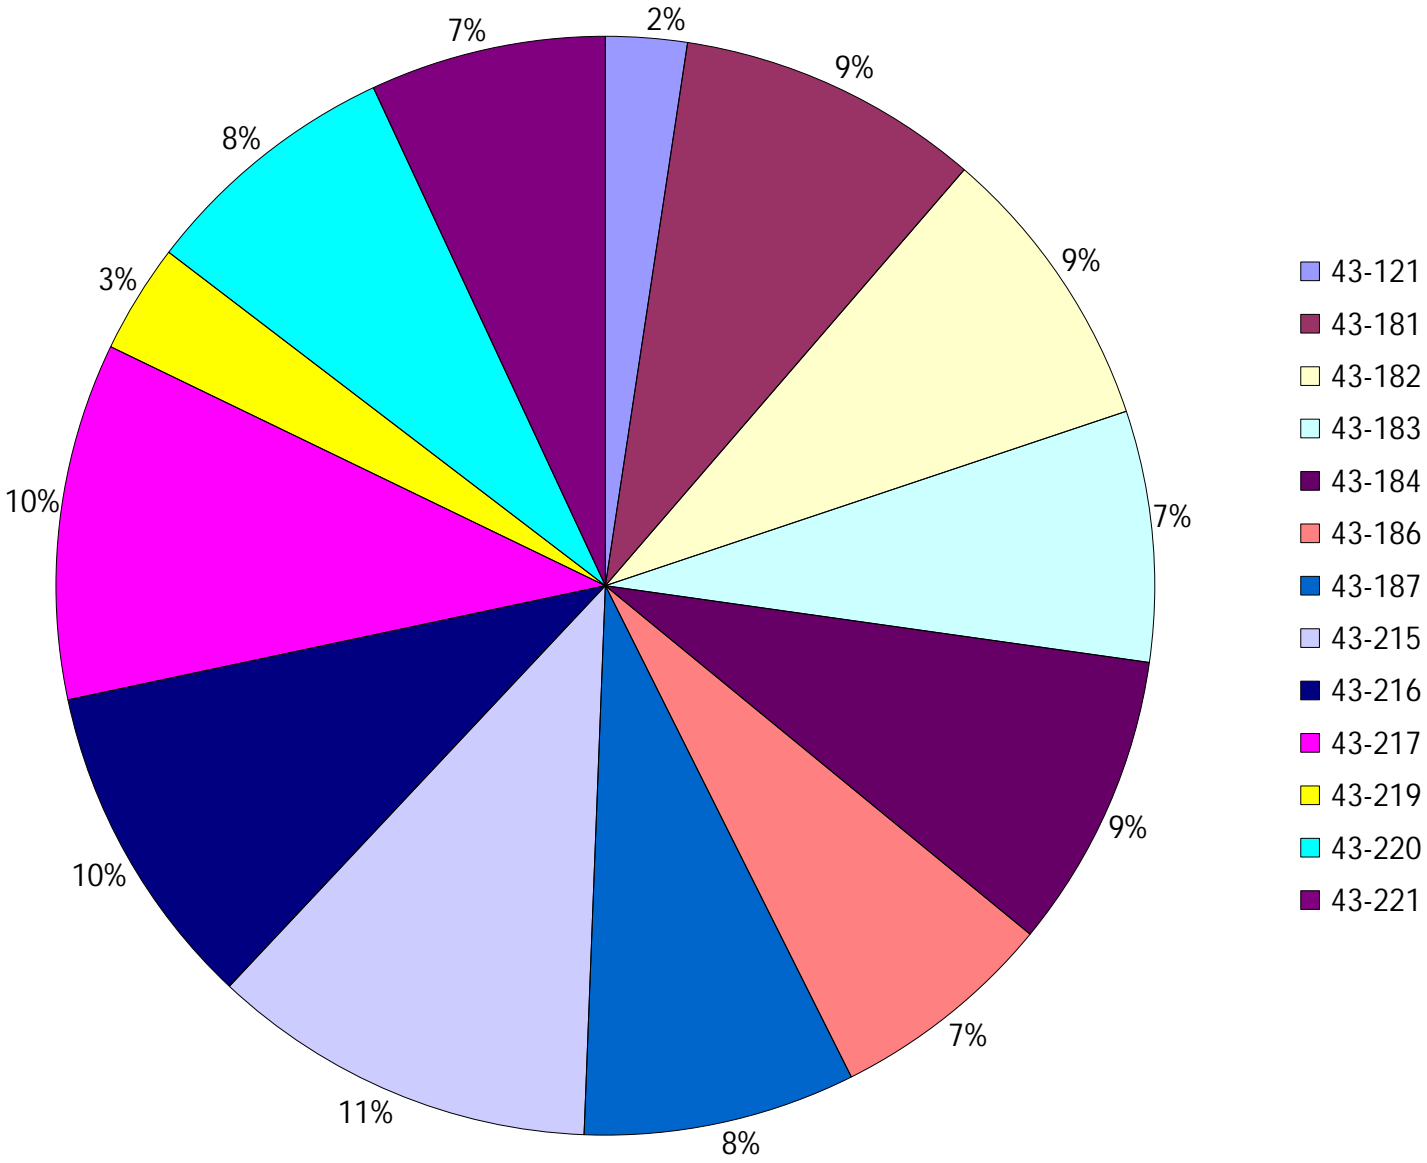

Provost Weekly Grader Report

From 8/4/2024 To 8/10/2024

8/10/2024

Vehicle	Total Distance(km)	Total Hours	Work Distance(km)	Work Hours
43-121	101.36	10 hrs 27 min 11 sec	32.89	6 hrs 45 min 17 sec
43-181	378.66	39 hrs 23 min 17 sec	105.95	16 hrs 36 min 40 sec
43-182	361.36	40 hrs 2 min 52 sec	134.89	20 hrs 6 min 20 sec
43-183	312.46	29 hrs 19 min 15 sec	120.08	16 hrs 14 min 45 sec
43-184	368.77	42 hrs 37 min 55 sec	181.9	28 hrs 13 min 36 sec
43-186	282.87	29 hrs 23 min 38 sec	136.99	20 hrs 57 min 50 sec
43-187	339.21	38 hrs 20 min 5 sec	193.53	31 hrs 39 min 37 sec
43-215	482.1	42 hrs 14 min 1 sec	237.61	27 hrs 42 min 43 sec
43-216	409.83	42 hrs 42 min 55 sec	136.21	25 hrs 48 min 27 sec
43-217	444.62	31 hrs 2 min 53 sec	107.62	14 hrs 10 min 55 sec
43-219	136.39	10 hrs 30 min 21 sec	9.51	1 hrs 18 min 12 sec
43-220	325.42	39 hrs 16 min 16 sec	145.41	27 hrs 49 min 43 sec
43-221	293.99	38 hrs 22 min 31 sec	152.33	26 hrs 26 min 27 sec
Total:	4237.03	433 hrs 43 min 11 sec	1694.91	263 hrs 50 min 32 sec

Vehicle Distance Vs Total Distance (%) From 8/4/2024 To 8/10/2024

Provost Weekly Grader Report