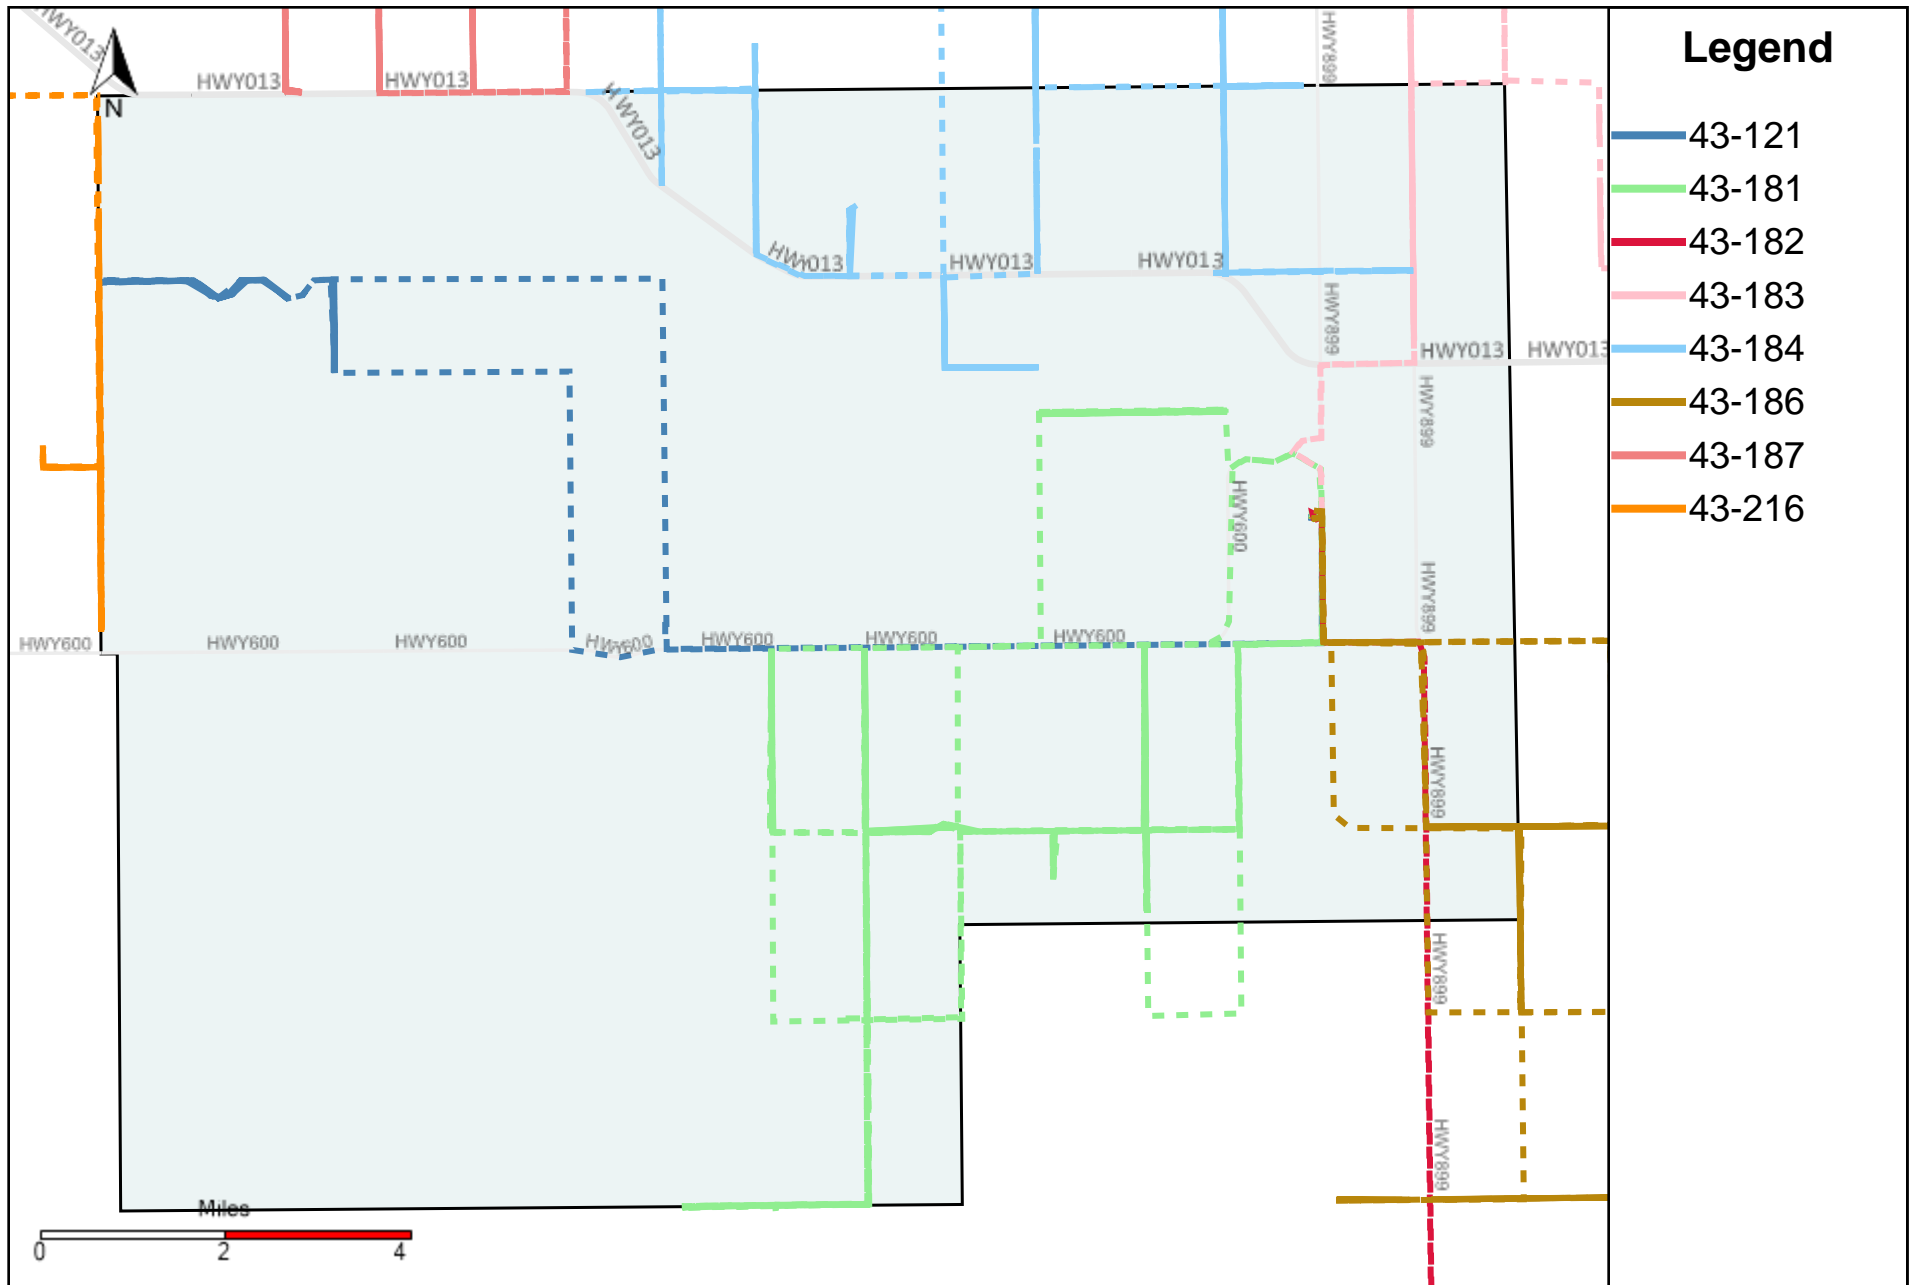

Vehicle Name List	Total Distance(km)	Total Hours
43-183, 43-186	595.33	58 hrs 42 min 53 sec

Division: 3 Grader Report(2024-08-04 ~ 2024-08-10)

Vehicle Name List	Total Distance(km)	Total Hours
43-121, 43-181, 43-182, 43-183, 43-184, 43-186, 43-187, 43-216	2554.52	272 hrs 17 min 9 sec

Division: 4 Grader Report(2024-08-04 ~ 2024-08-10)

Vehicle Name List	Total Distance(km)	Total Hours
43-183, 43-184, 43-187, 43-216, 43-219	1566.66	163 hrs 30 min 32 sec

Division: 5 Grader Report(2024-08-04 ~ 2024-08-10)

Vehicle Name List	Total Distance(km)	Total Hours
43-215, 43-216, 43-217	1336.55	115 hrs 59 min 49 sec

Division: 6 Grader Report(2024-08-04 ~ 2024-08-10)

Vehicle Name List	Total Distance(km)	Total Hours
43-215, 43-217, 43-219, 43-220, 43-221	1682.51	161 hrs 26 min 2 sec

Division: 7 Grader Report(2024-08-04 ~ 2024-08-10)

Vehicle Name List	Total Distance(km)	Total Hours
43-215, 43-217, 43-220, 43-221	1546.13	150 hrs 55 min 41 sec

Provost Weekly Grader Report

From 8/4/2024 To 8/10/2024