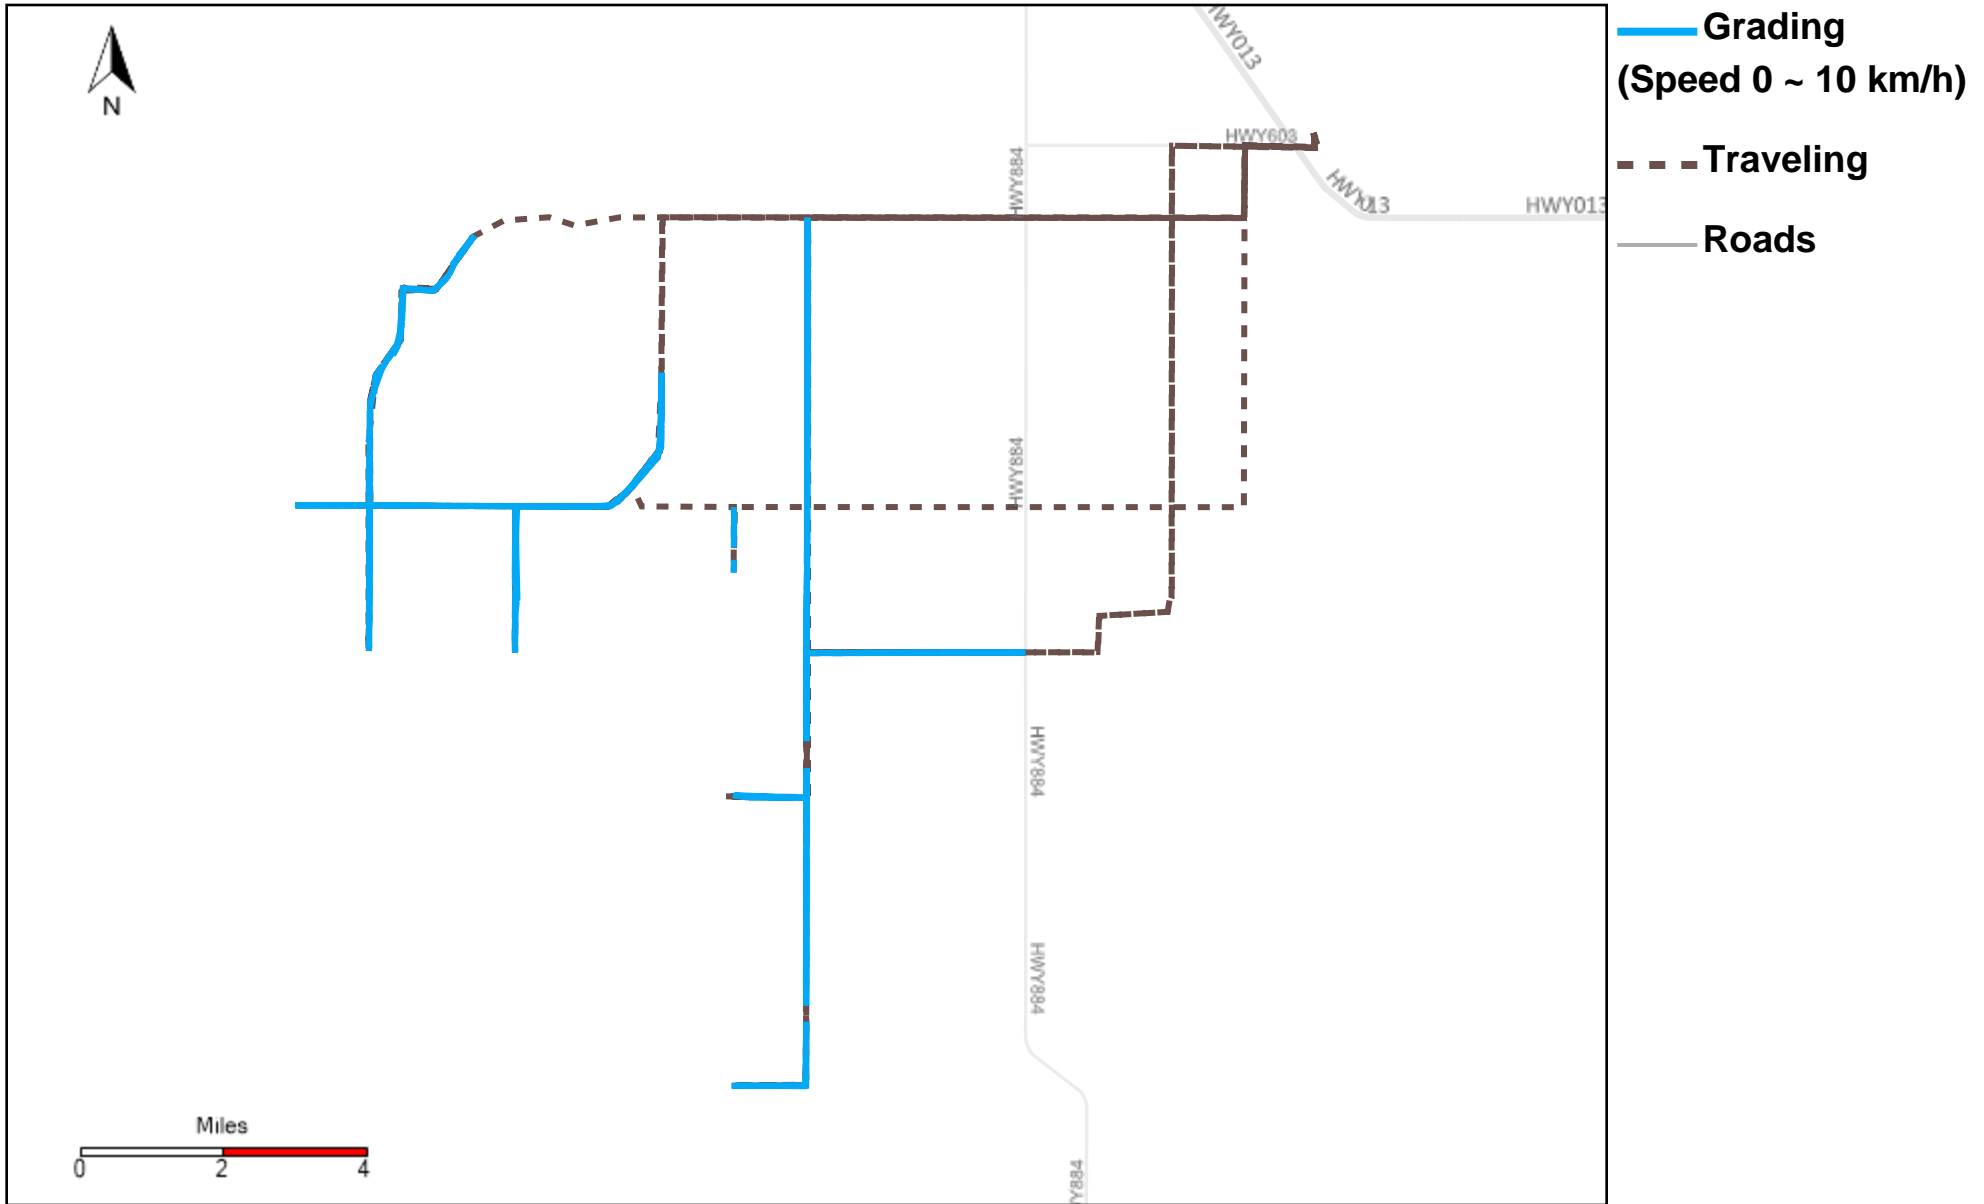

43-215_2024-08-04 ~ 2024-08-10 Tracking

Total Distance(km)	Total Hours	Work Distance(km)	Work Hours
482.1	42 hrs 14 min 1 sec	237.61	27 hrs 42 min 43 sec