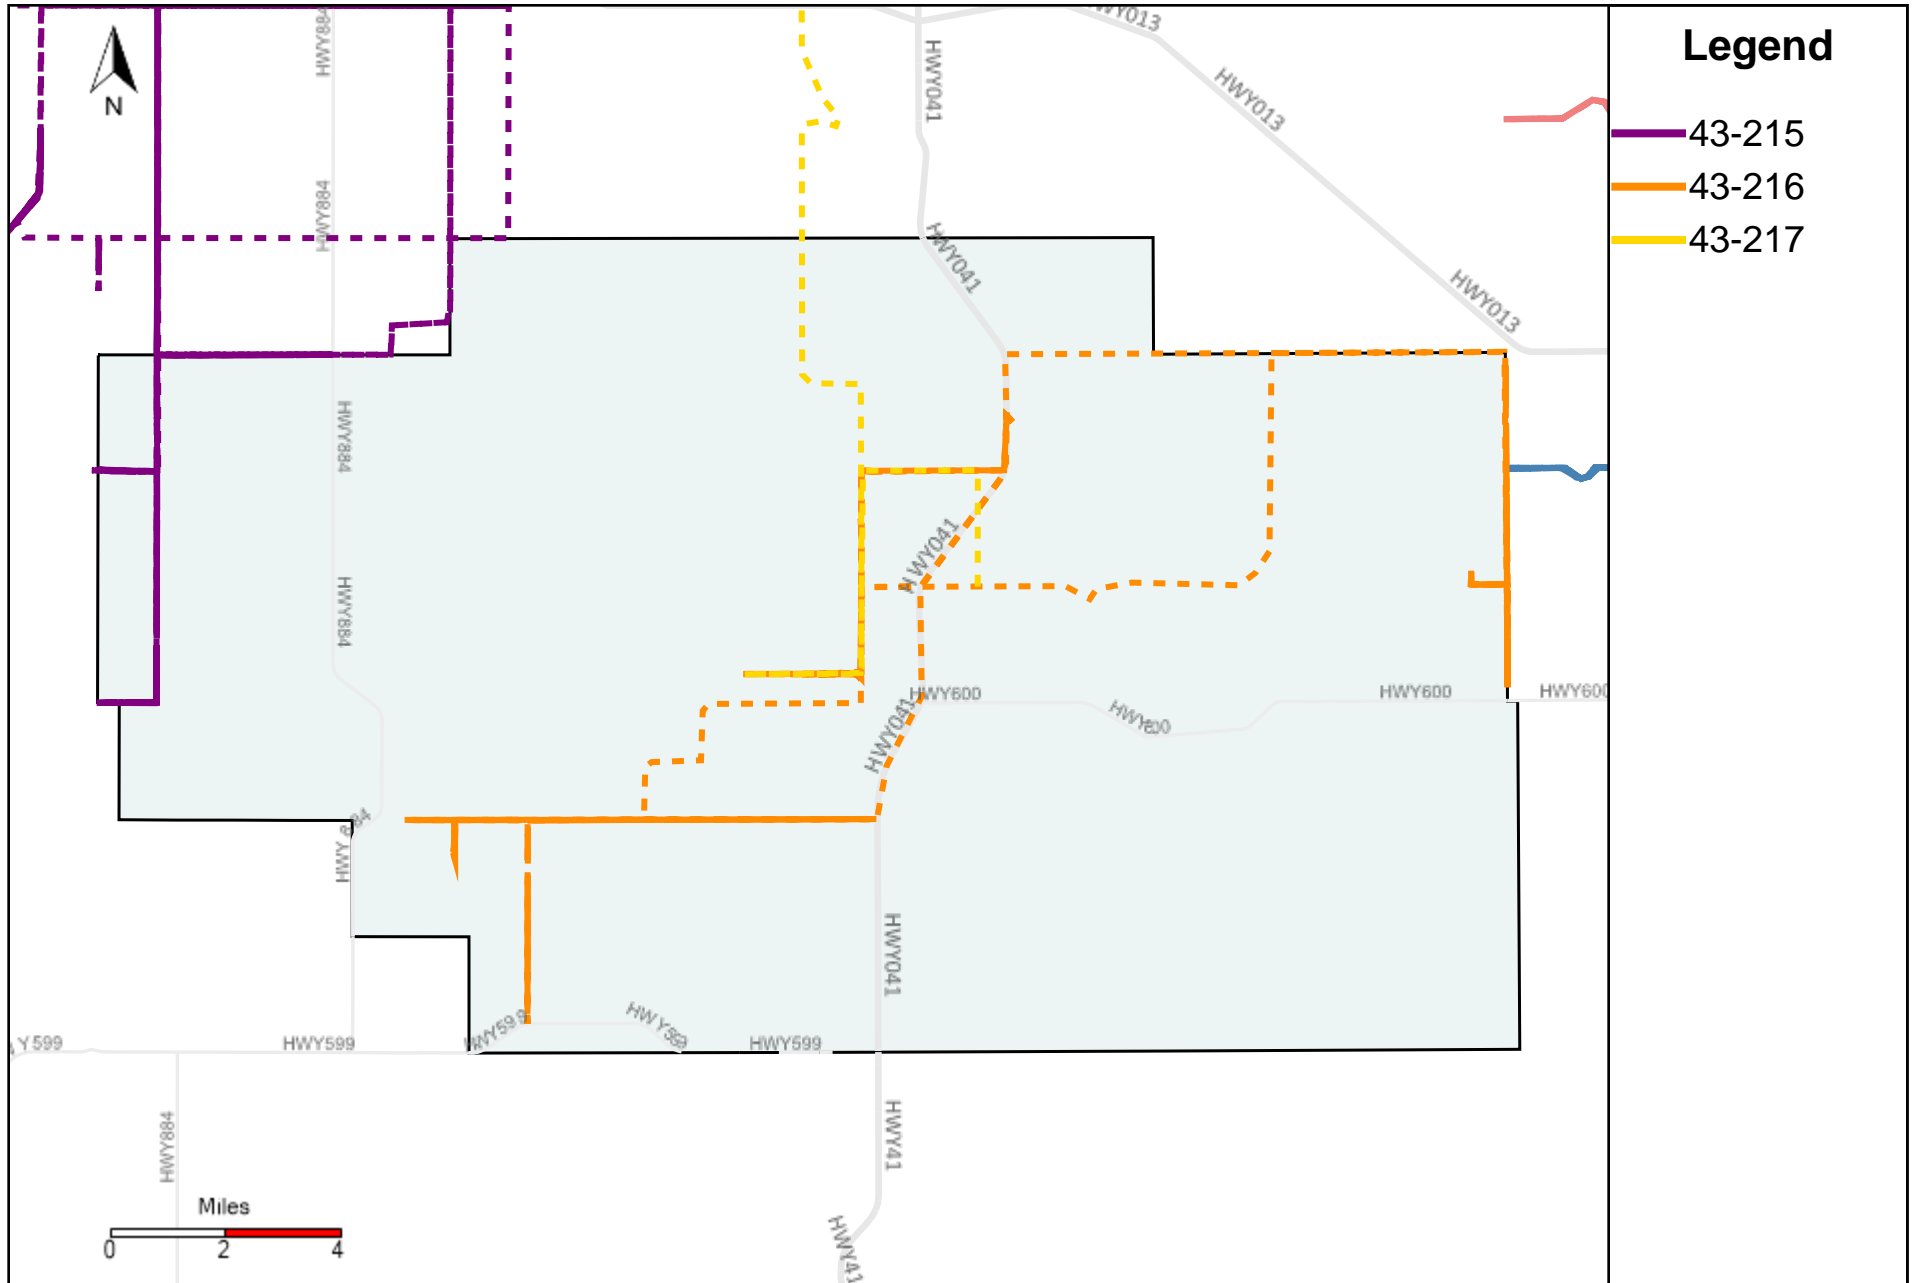

Vehicle Name List	Total Distance(km)	Total Hours
43-183, 43-186	595.33	58 hrs 42 min 53 sec

Division: 3 Grader Report(2024-08-04 ~ 2024-08-10)

Vehicle Name List	Total Distance(km)	Total Hours
43-121, 43-181, 43-182, 43-183, 43-184, 43-186, 43-187, 43-216	2554.52	272 hrs 17 min 9 sec

Division: 4 Grader Report(2024-08-04 ~ 2024-08-10)

Vehicle Name List	Total Distance(km)	Total Hours
43-183, 43-184, 43-187, 43-216, 43-219	1566.66	163 hrs 30 min 32 sec

Division: 5 Grader Report(2024-08-04 ~ 2024-08-10)

Vehicle Name List	Total Distance(km)	Total Hours
43-215, 43-216, 43-217	1336.55	115 hrs 59 min 49 sec

Division: 6 Grader Report(2024-08-04 ~ 2024-08-10)

Vehicle Name List	Total Distance(km)	Total Hours
43-215, 43-217, 43-219, 43-220, 43-221	1682.51	161 hrs 26 min 2 sec