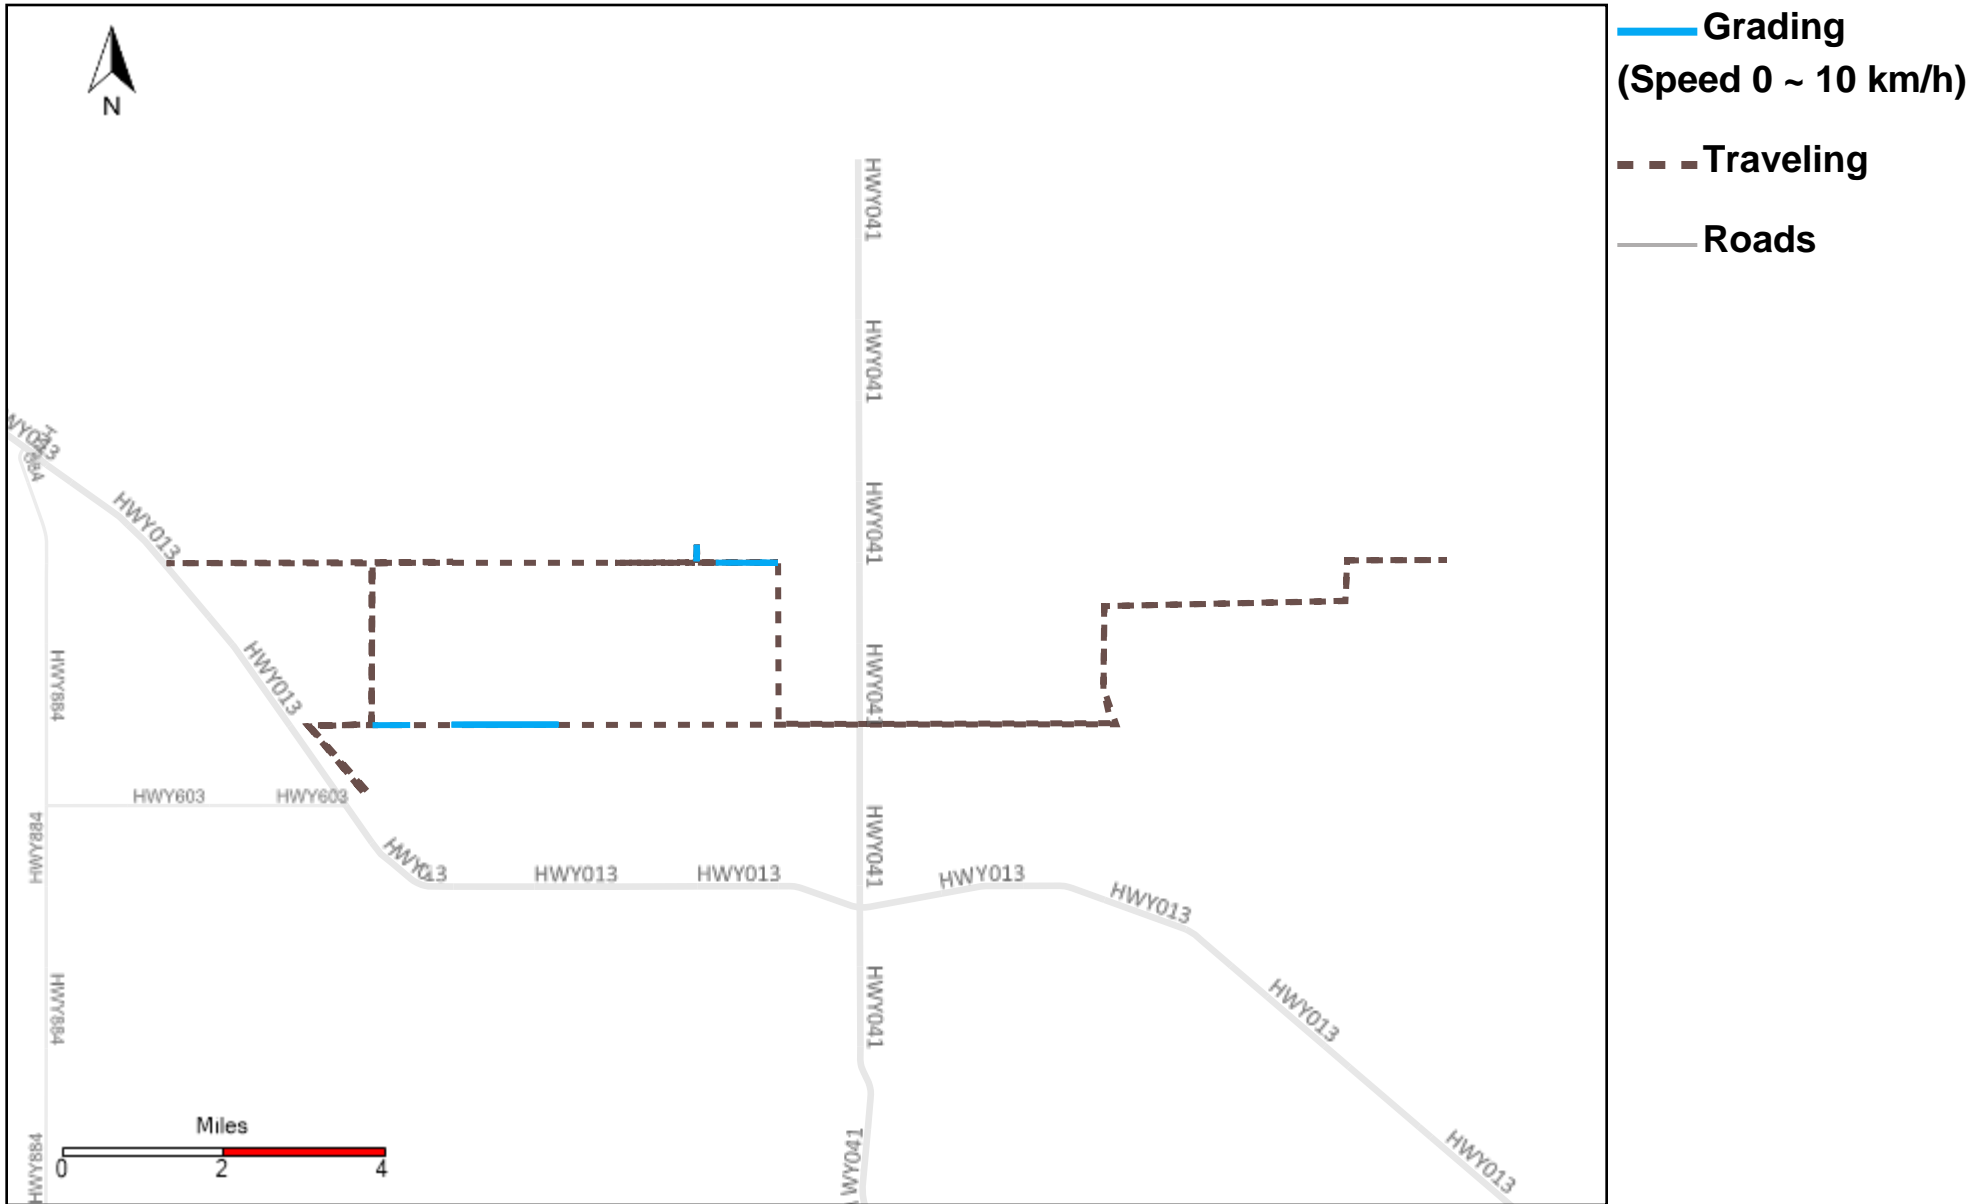

43-219_2024-08-04 ~ 2024-08-10 Tracking

Total Distance(km)	Total Hours	Work Distance(km)	Work Hours
136.39	10 hrs 30 min 21 sec	9.51	1 hrs 18 min 12 sec