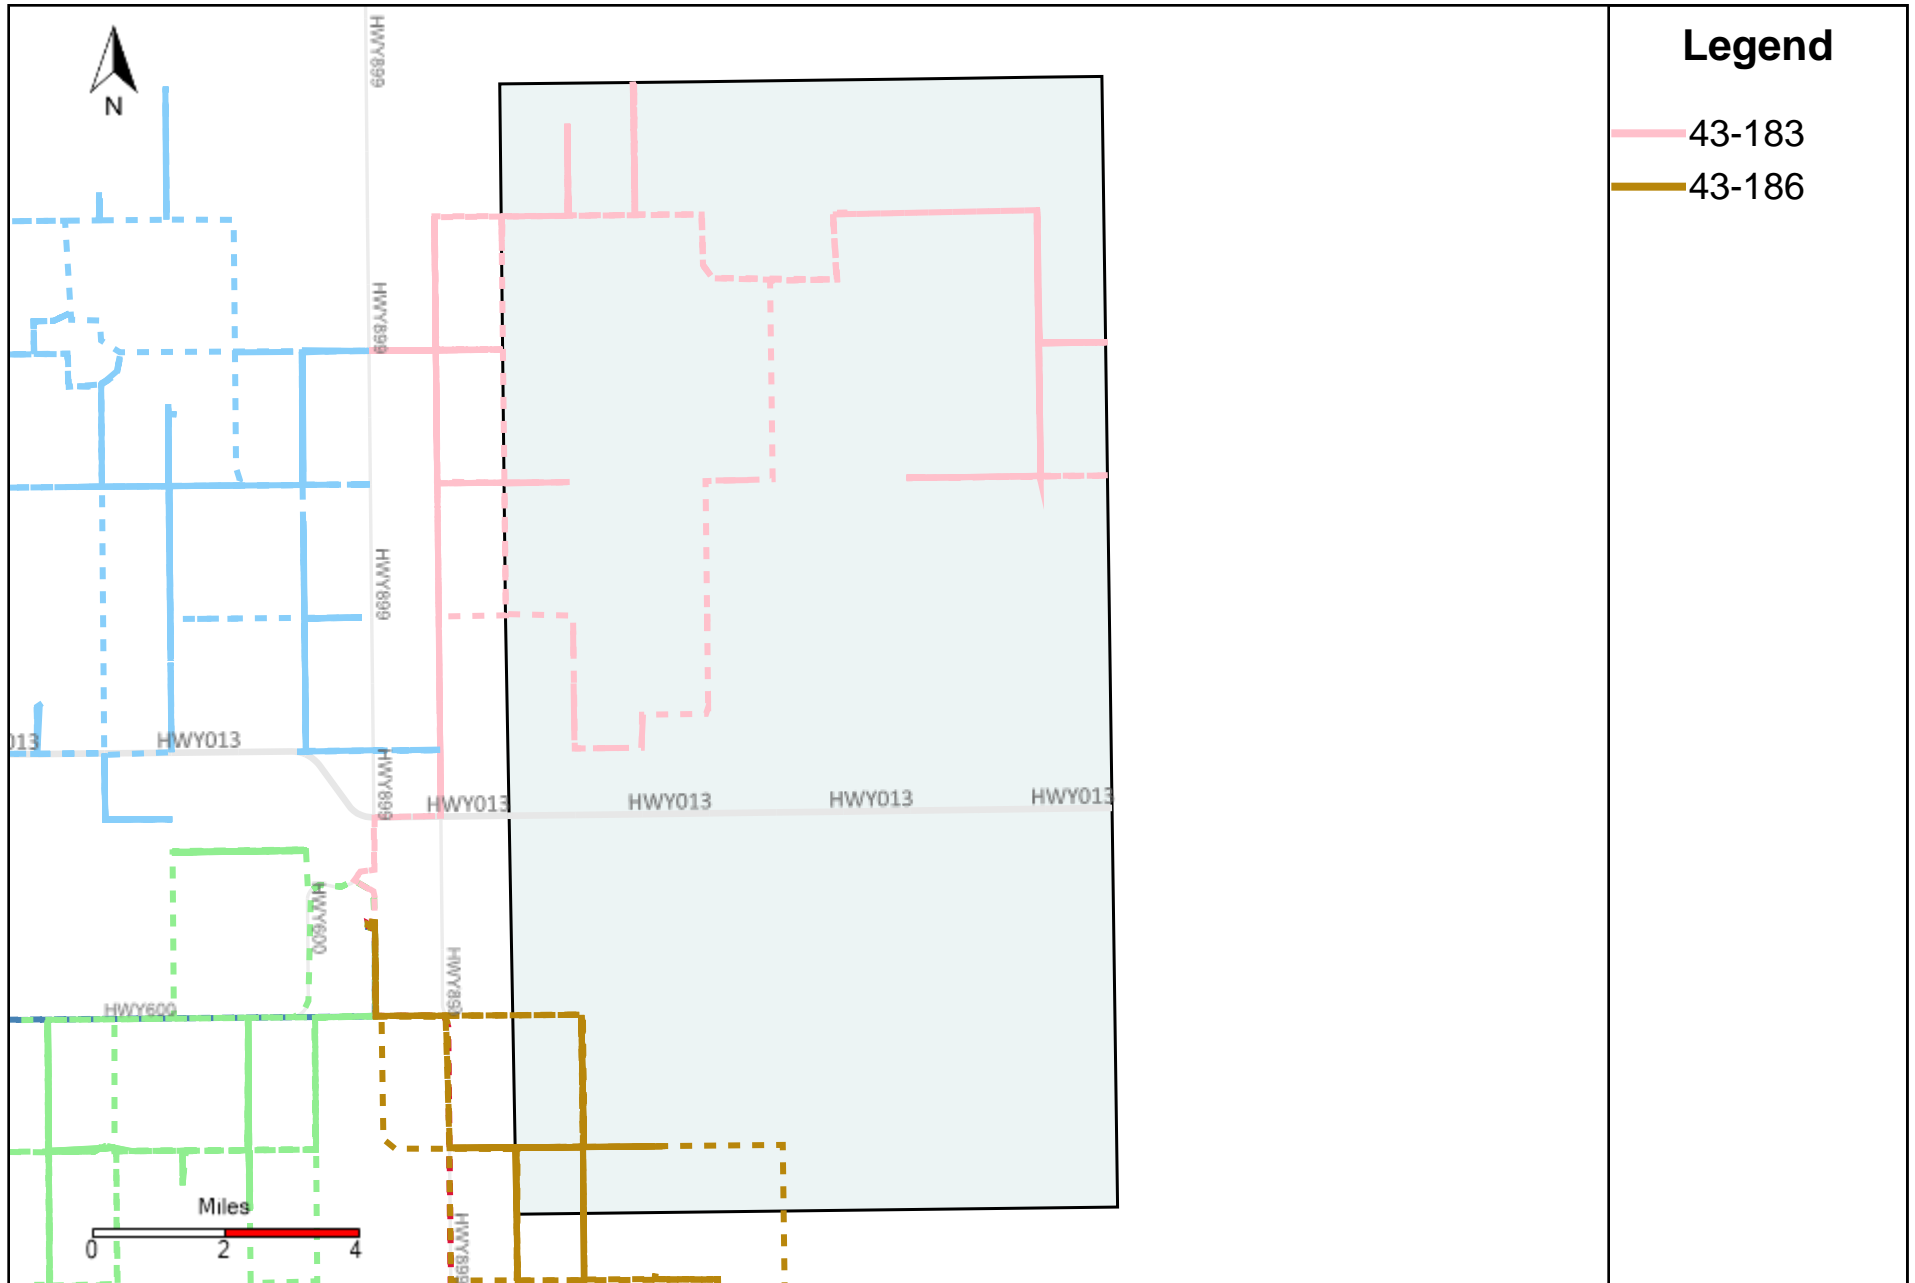

Division: 1 Grader Report(2024-08-04 ~ 2024-08-10)

Vehicle Name List	Total Distance(km)	Total Hours
43-181, 43-182, 43-186	1022.89	108 hrs 49 min 47 sec

Division: 2 Grader Report(2024-08-04 ~ 2024-08-10)

Vehicle Name List	Total Distance(km)	Total Hours
43-183, 43-186	595.33	58 hrs 42 min 53 sec

Division: 3 Grader Report(2024-08-04 ~ 2024-08-10)

Vehicle Name List	Total Distance(km)	Total Hours
43-121, 43-181, 43-182, 43-183, 43-184, 43-186, 43-187, 43-216	2554.52	272 hrs 17 min 9 sec