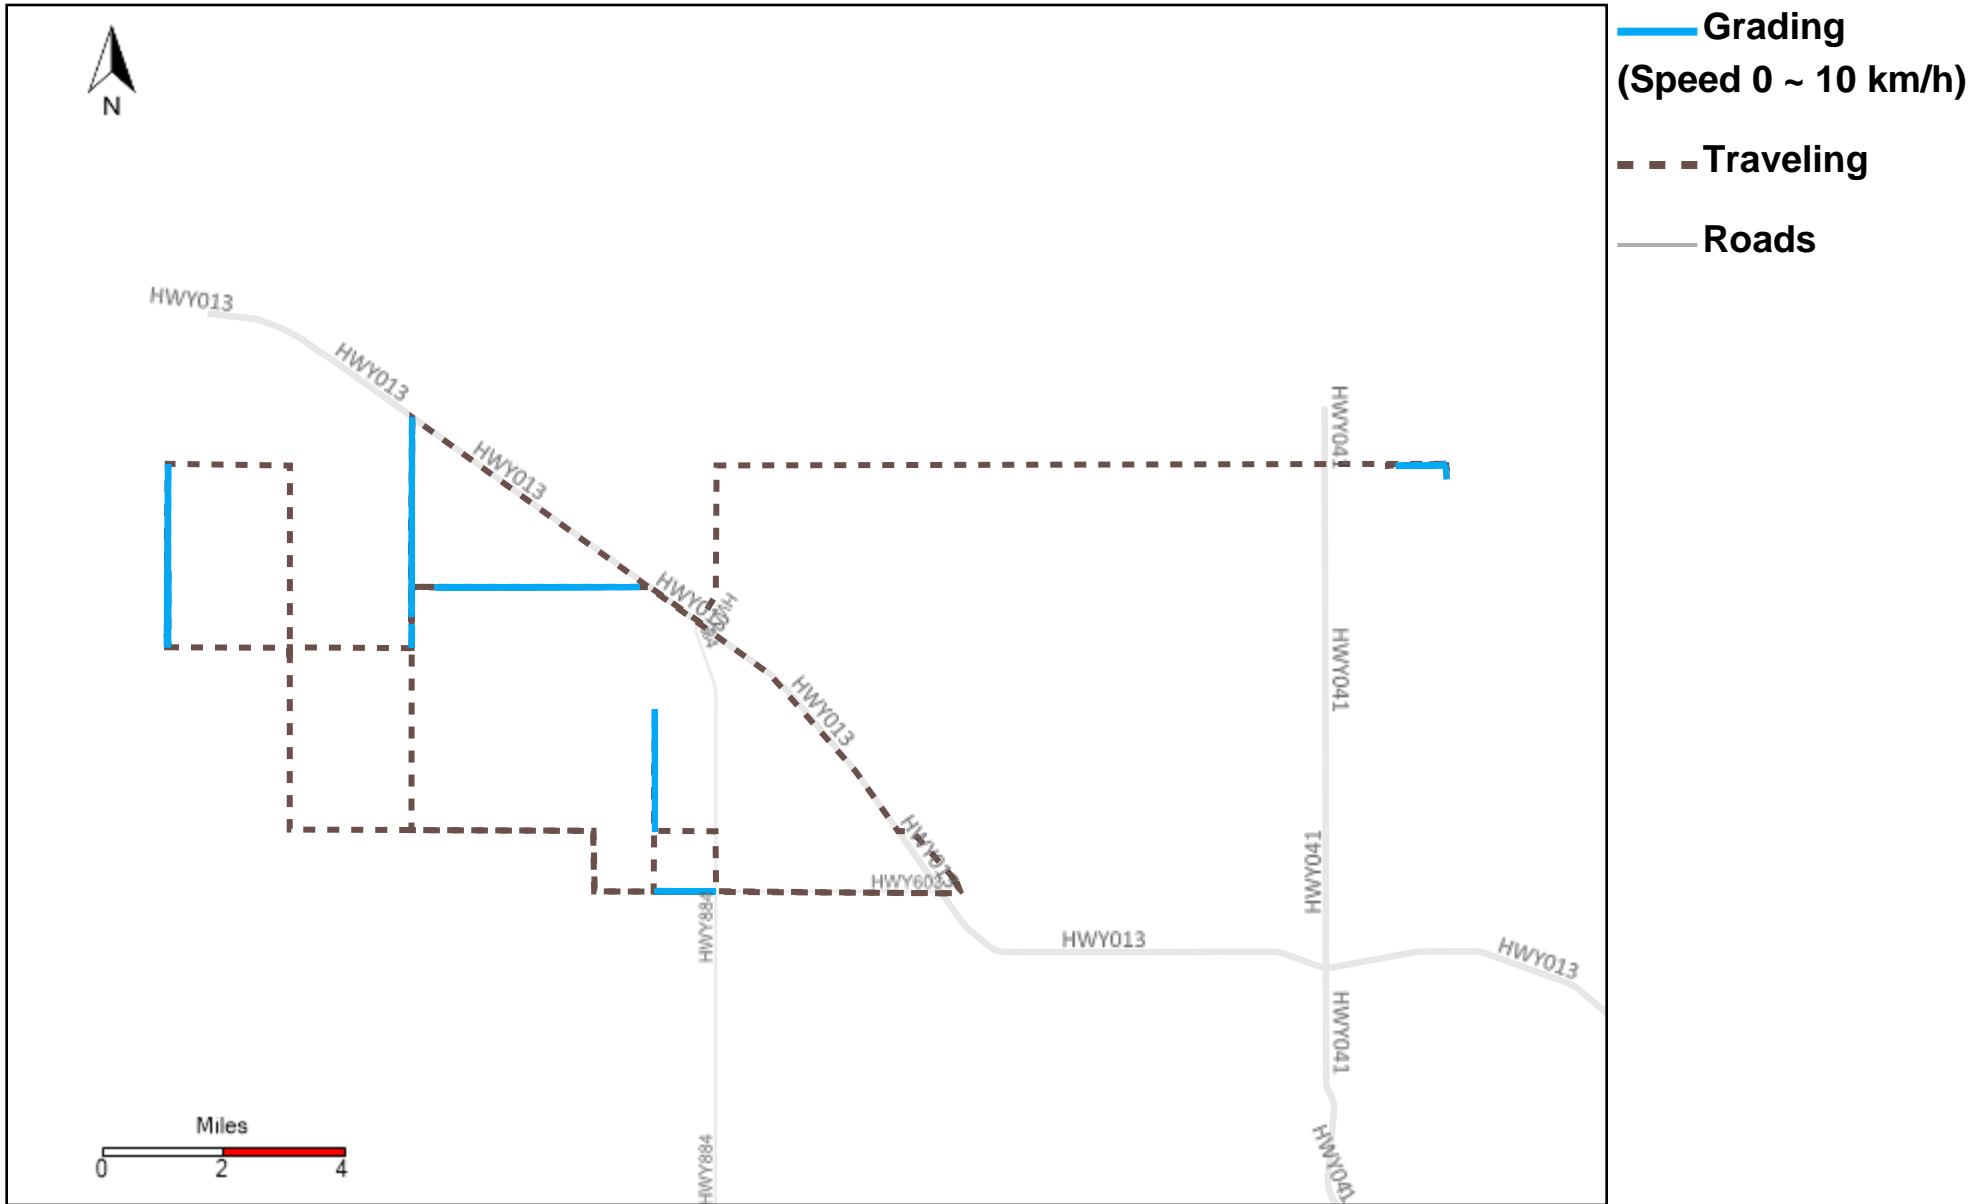

43-221_2024-08-04 ~ 2024-08-10 Tracking

Total Distance(km)	Total Hours	Work Distance(km)	Work Hours
293.99	38 hrs 22 min 31 sec	152.33	26 hrs 26 min 27 sec