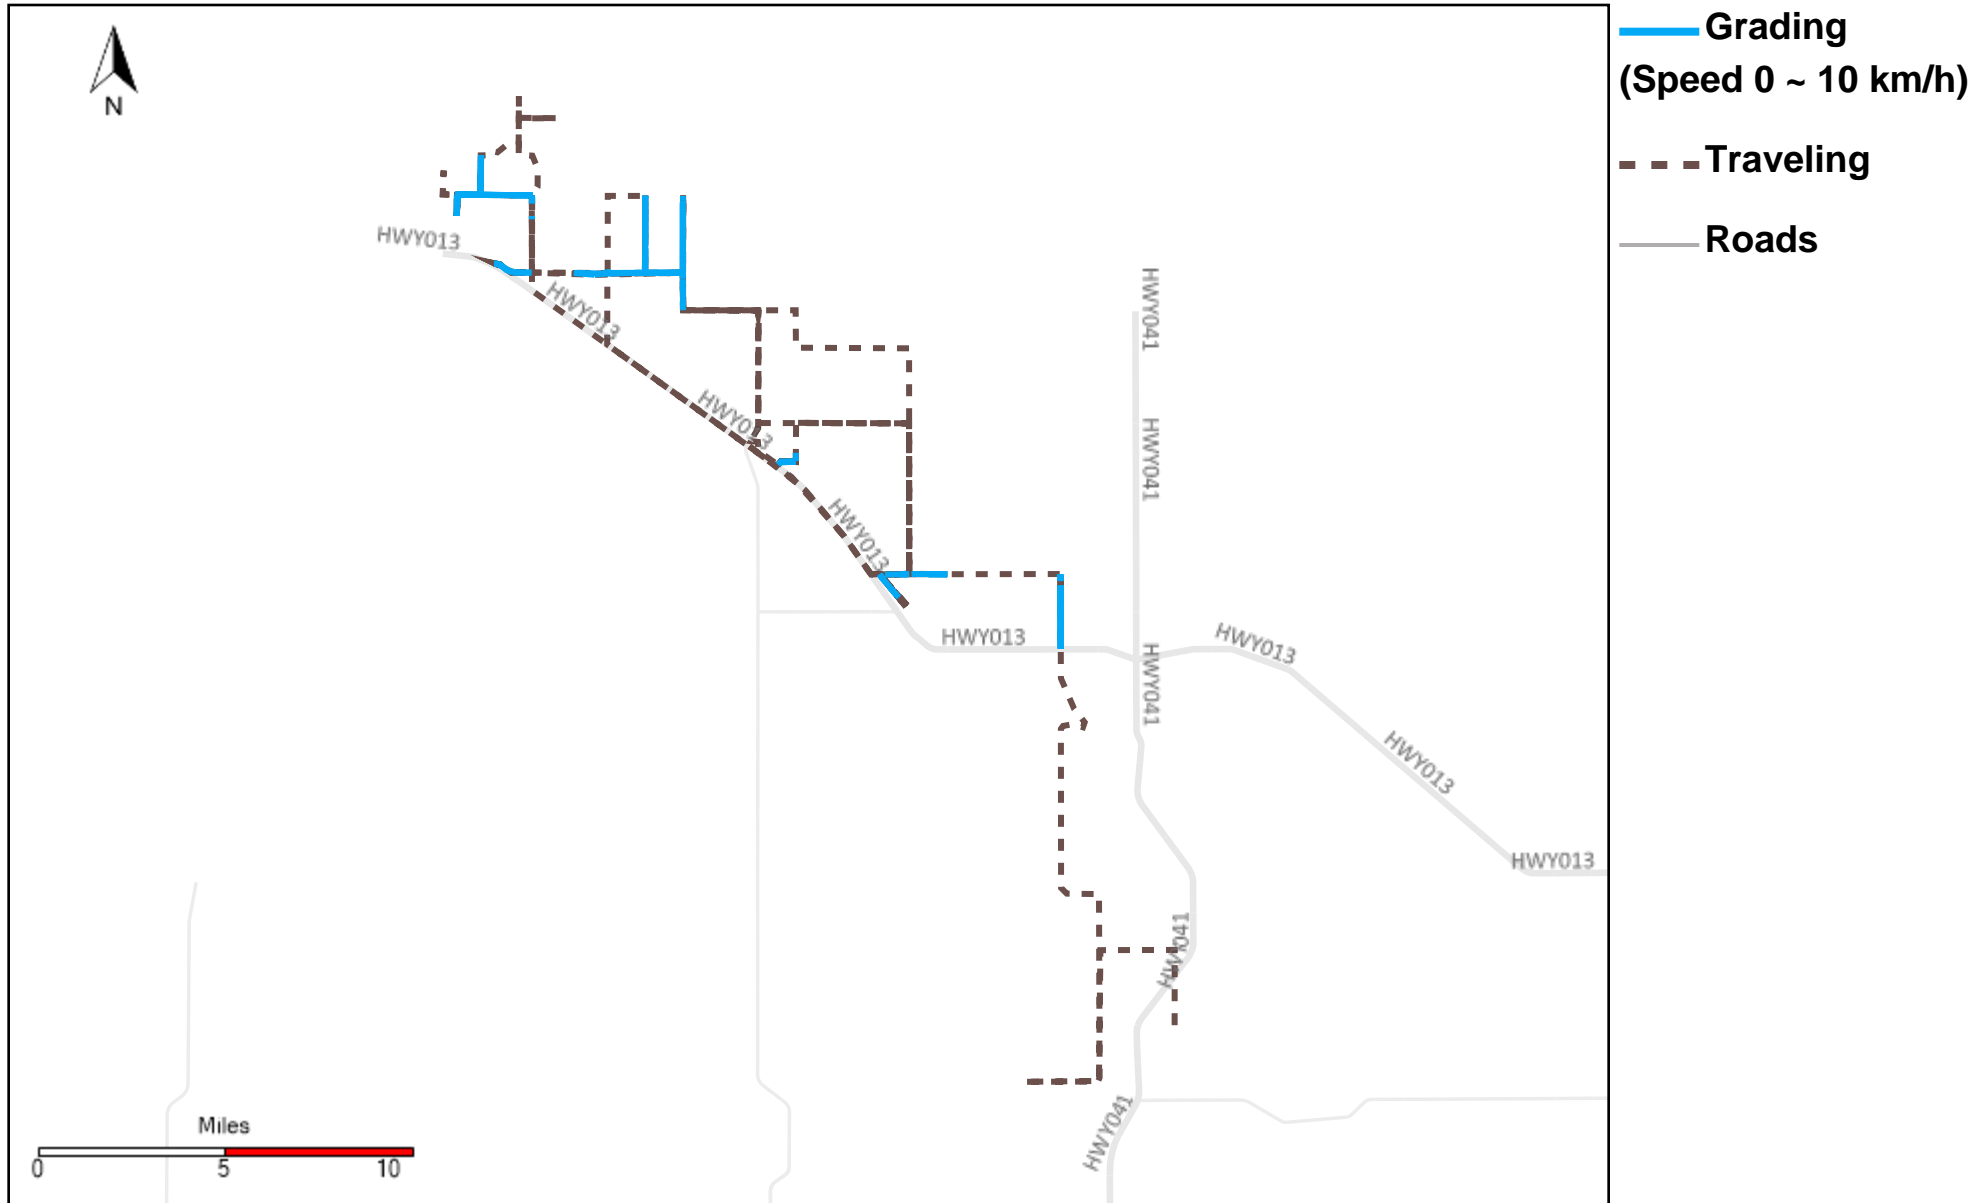

43-217_2024-08-04 ~ 2024-08-10 Tracking

Total Distance(km)	Total Hours	Work Distance(km)	Work Hours
444.62	31 hrs 2 min 53 sec	107.62	14 hrs 10 min 55 sec