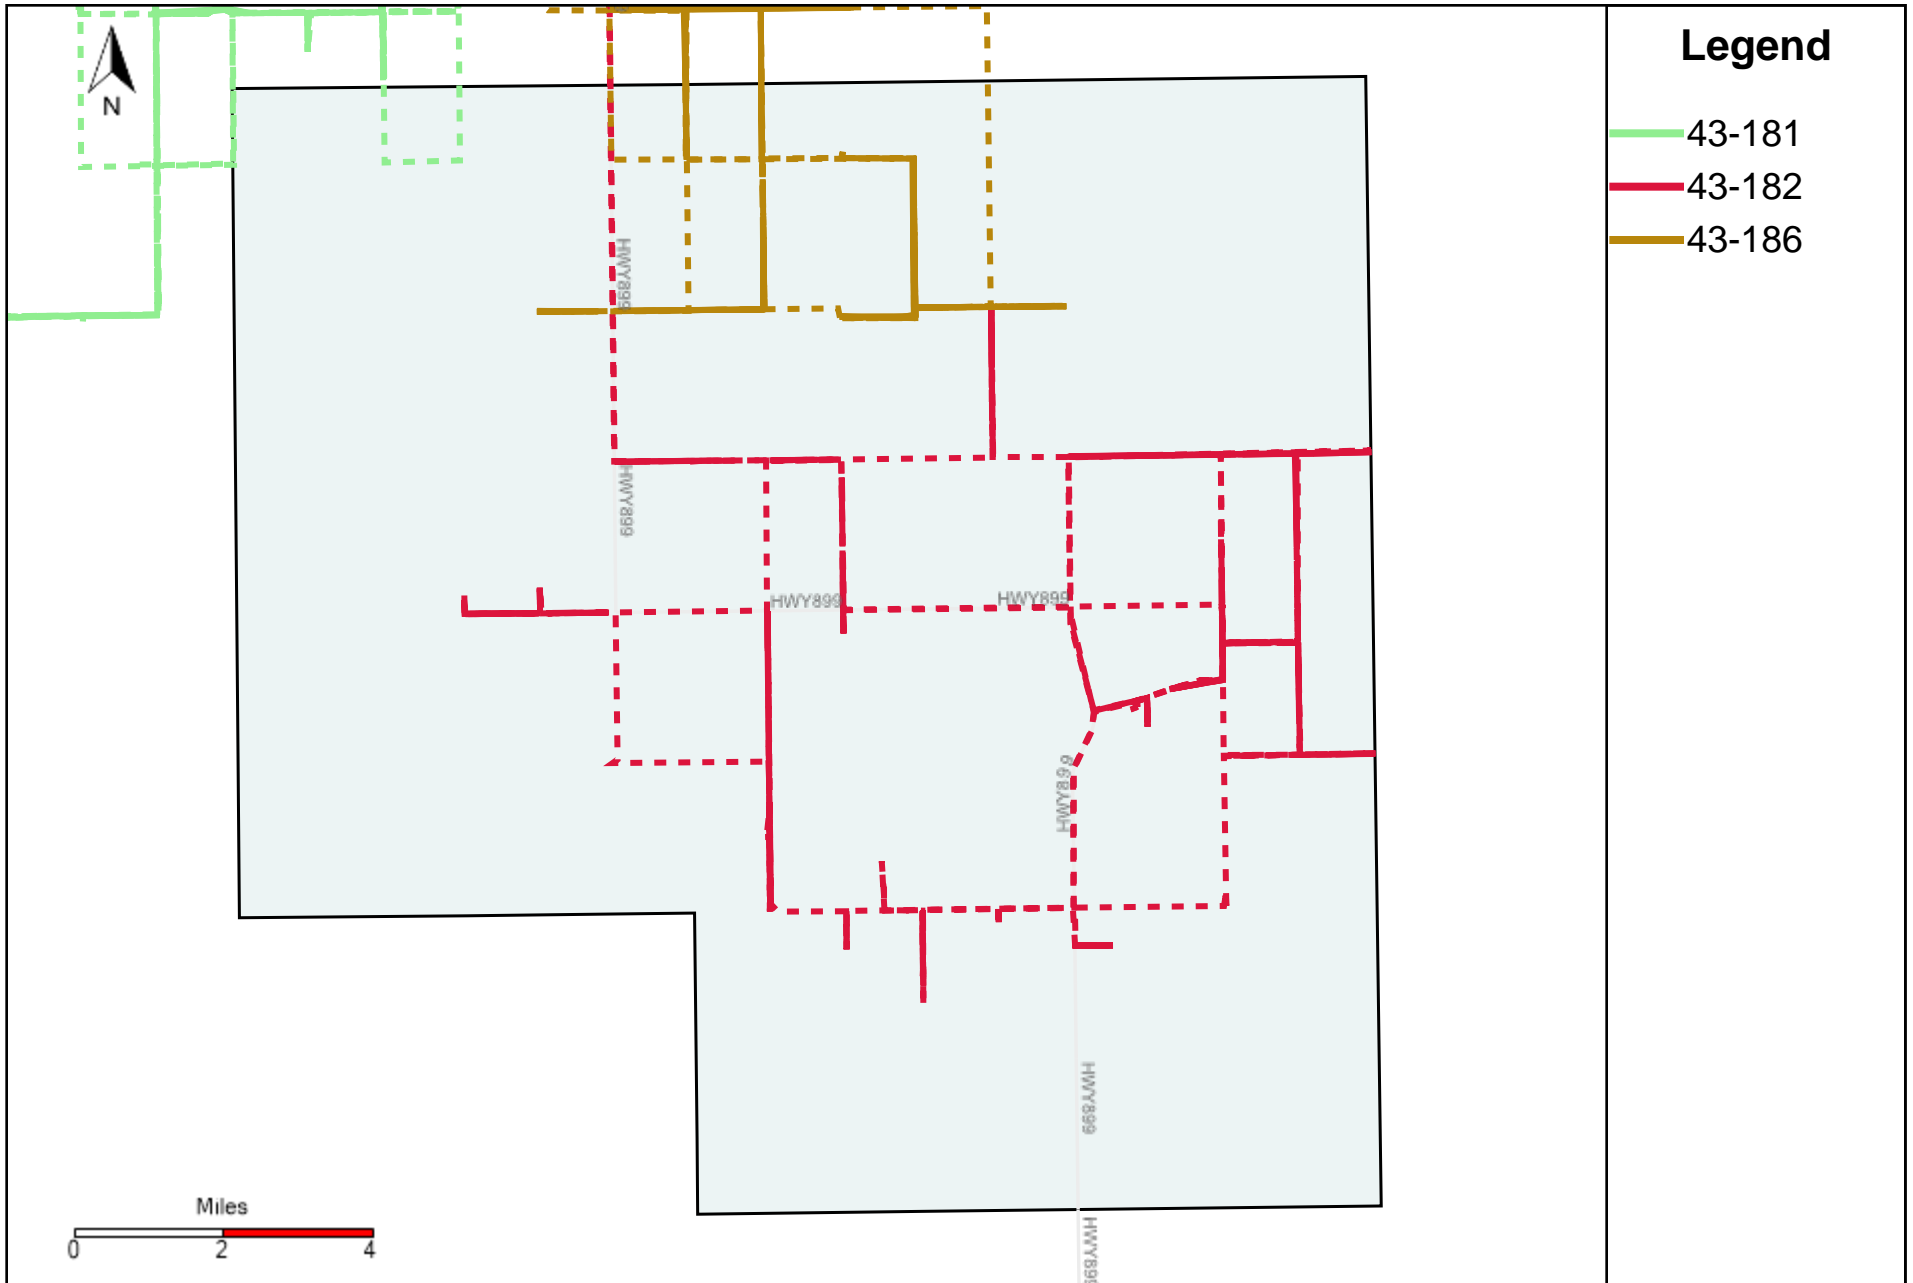

Division: 1 Grader Report(2024-08-04 ~ 2024-08-10)

Vehicle Name List	Total Distance(km)	Total Hours
43-181, 43-182, 43-186	1022.89	108 hrs 49 min 47 sec

Division: 2 Grader Report(2024-08-04 ~ 2024-08-10)

Vehicle Name List	Total Distance(km)	Total Hours
43-183, 43-186	595.33	58 hrs 42 min 53 sec

Division: 3 Grader Report(2024-08-04 ~ 2024-08-10)

Vehicle Name List	Total Distance(km)	Total Hours
43-121, 43-181, 43-182, 43-183, 43-184, 43-186, 43-187, 43-216	2554.52	272 hrs 17 min 9 sec

Division: 4 Grader Report(2024-08-04 ~ 2024-08-10)

Vehicle Name List	Total Distance(km)	Total Hours
43-183, 43-184, 43-187, 43-216, 43-219	1566.66	163 hrs 30 min 32 sec

Division: 5 Grader Report(2024-08-04 ~ 2024-08-10)

Division: 7 Grader Report(2024-08-04 ~ 2024-08-10)

Vehicle Name List	Total Distance(km)	Total Hours
43-215, 43-217, 43-220, 43-221	1546.13	150 hrs 55 min 41 sec

Provost Weekly Grader Report

From 8/4/2024 To 8/10/2024