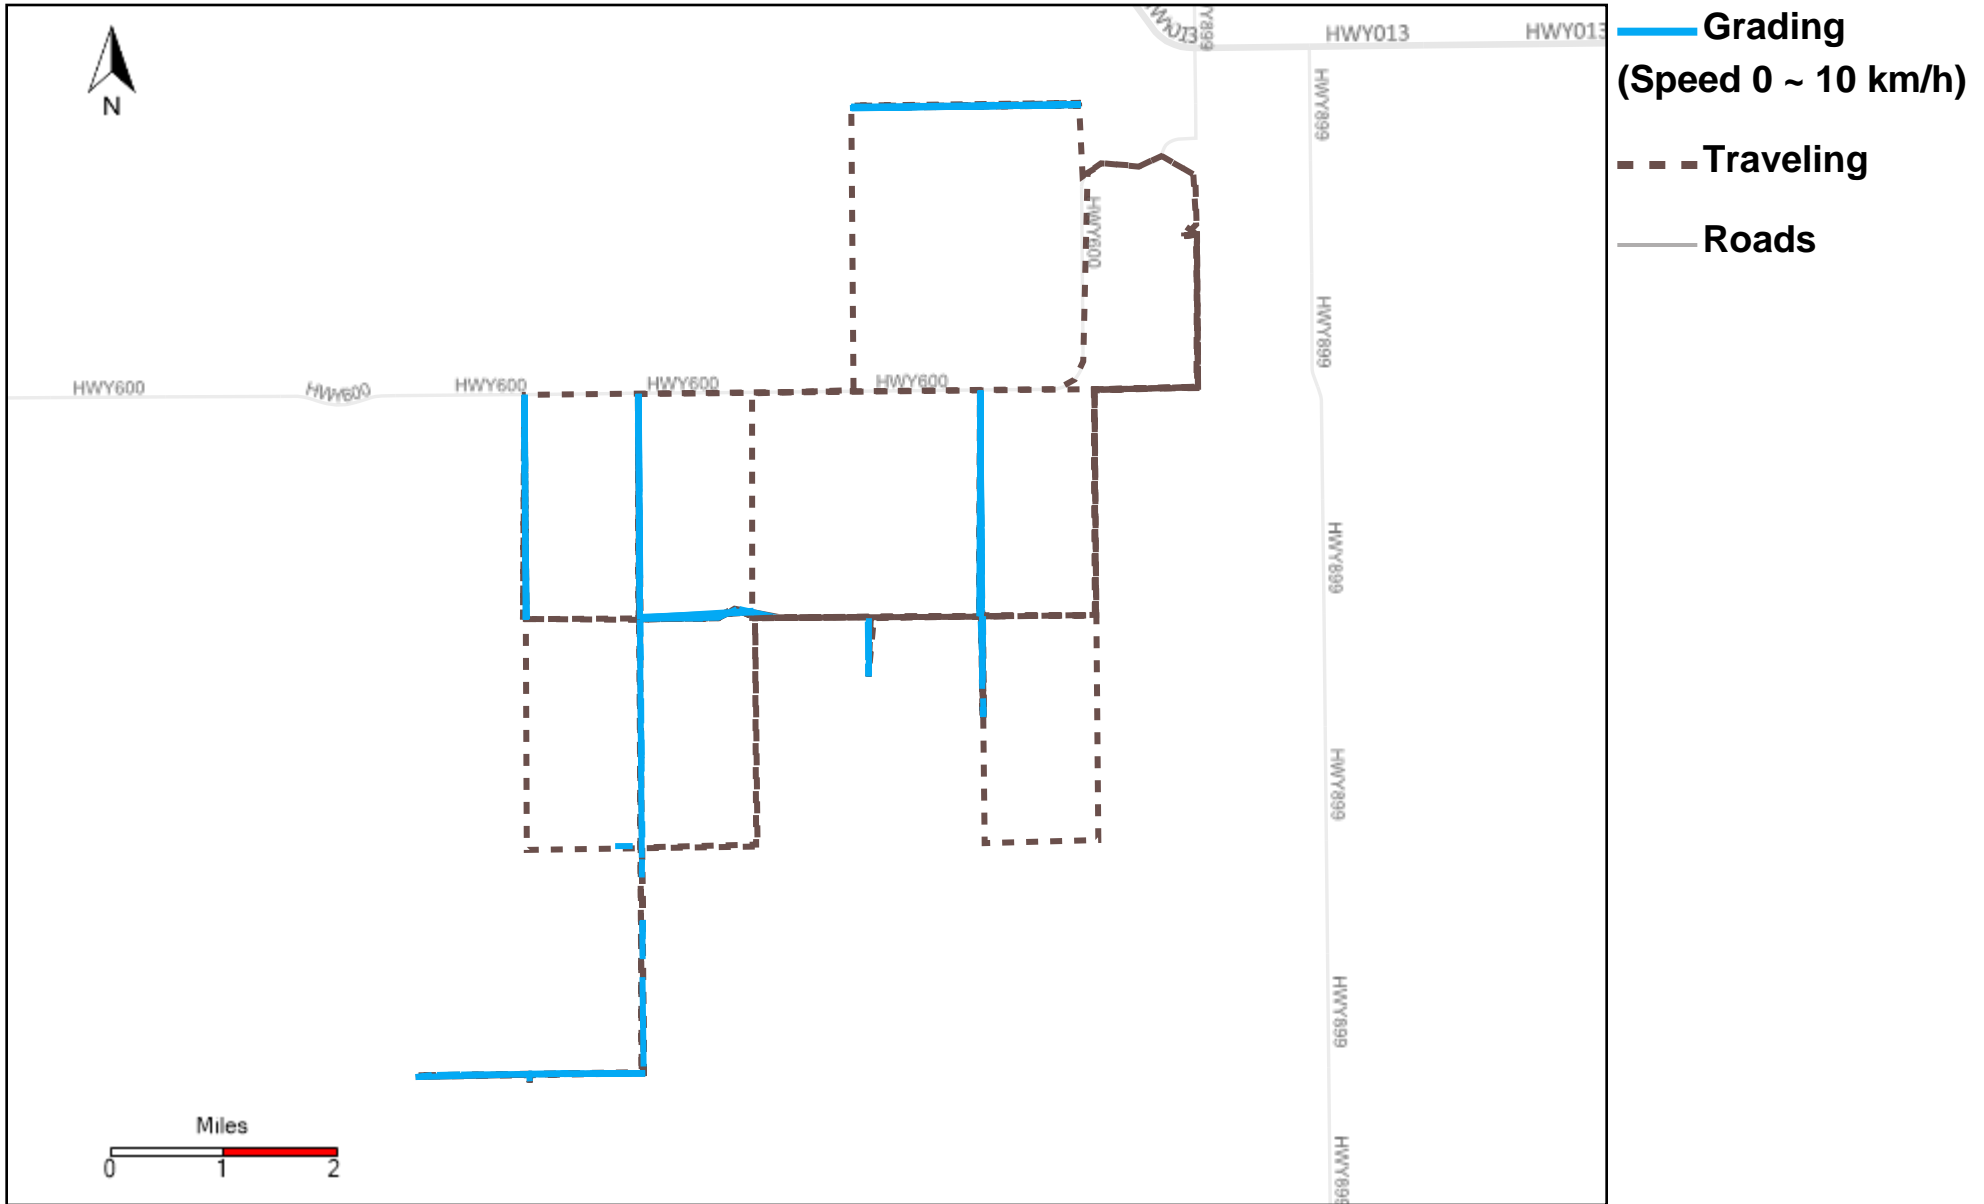

43-181_2024-08-04 ~ 2024-08-10 Tracking

Total Distance(km)	Total Hours	Work Distance(km)	Work Hours
378.66	39 hrs 23 min 17 sec	105.95	16 hrs 36 min 40 sec

43-182_2024-08-04 ~ 2024-08-10 Tracking

Total Distance(km)	Total Hours	Work Distance(km)	Work Hours
361.36	40 hrs 2 min 52 sec	134.89	20 hrs 6 min 20 sec