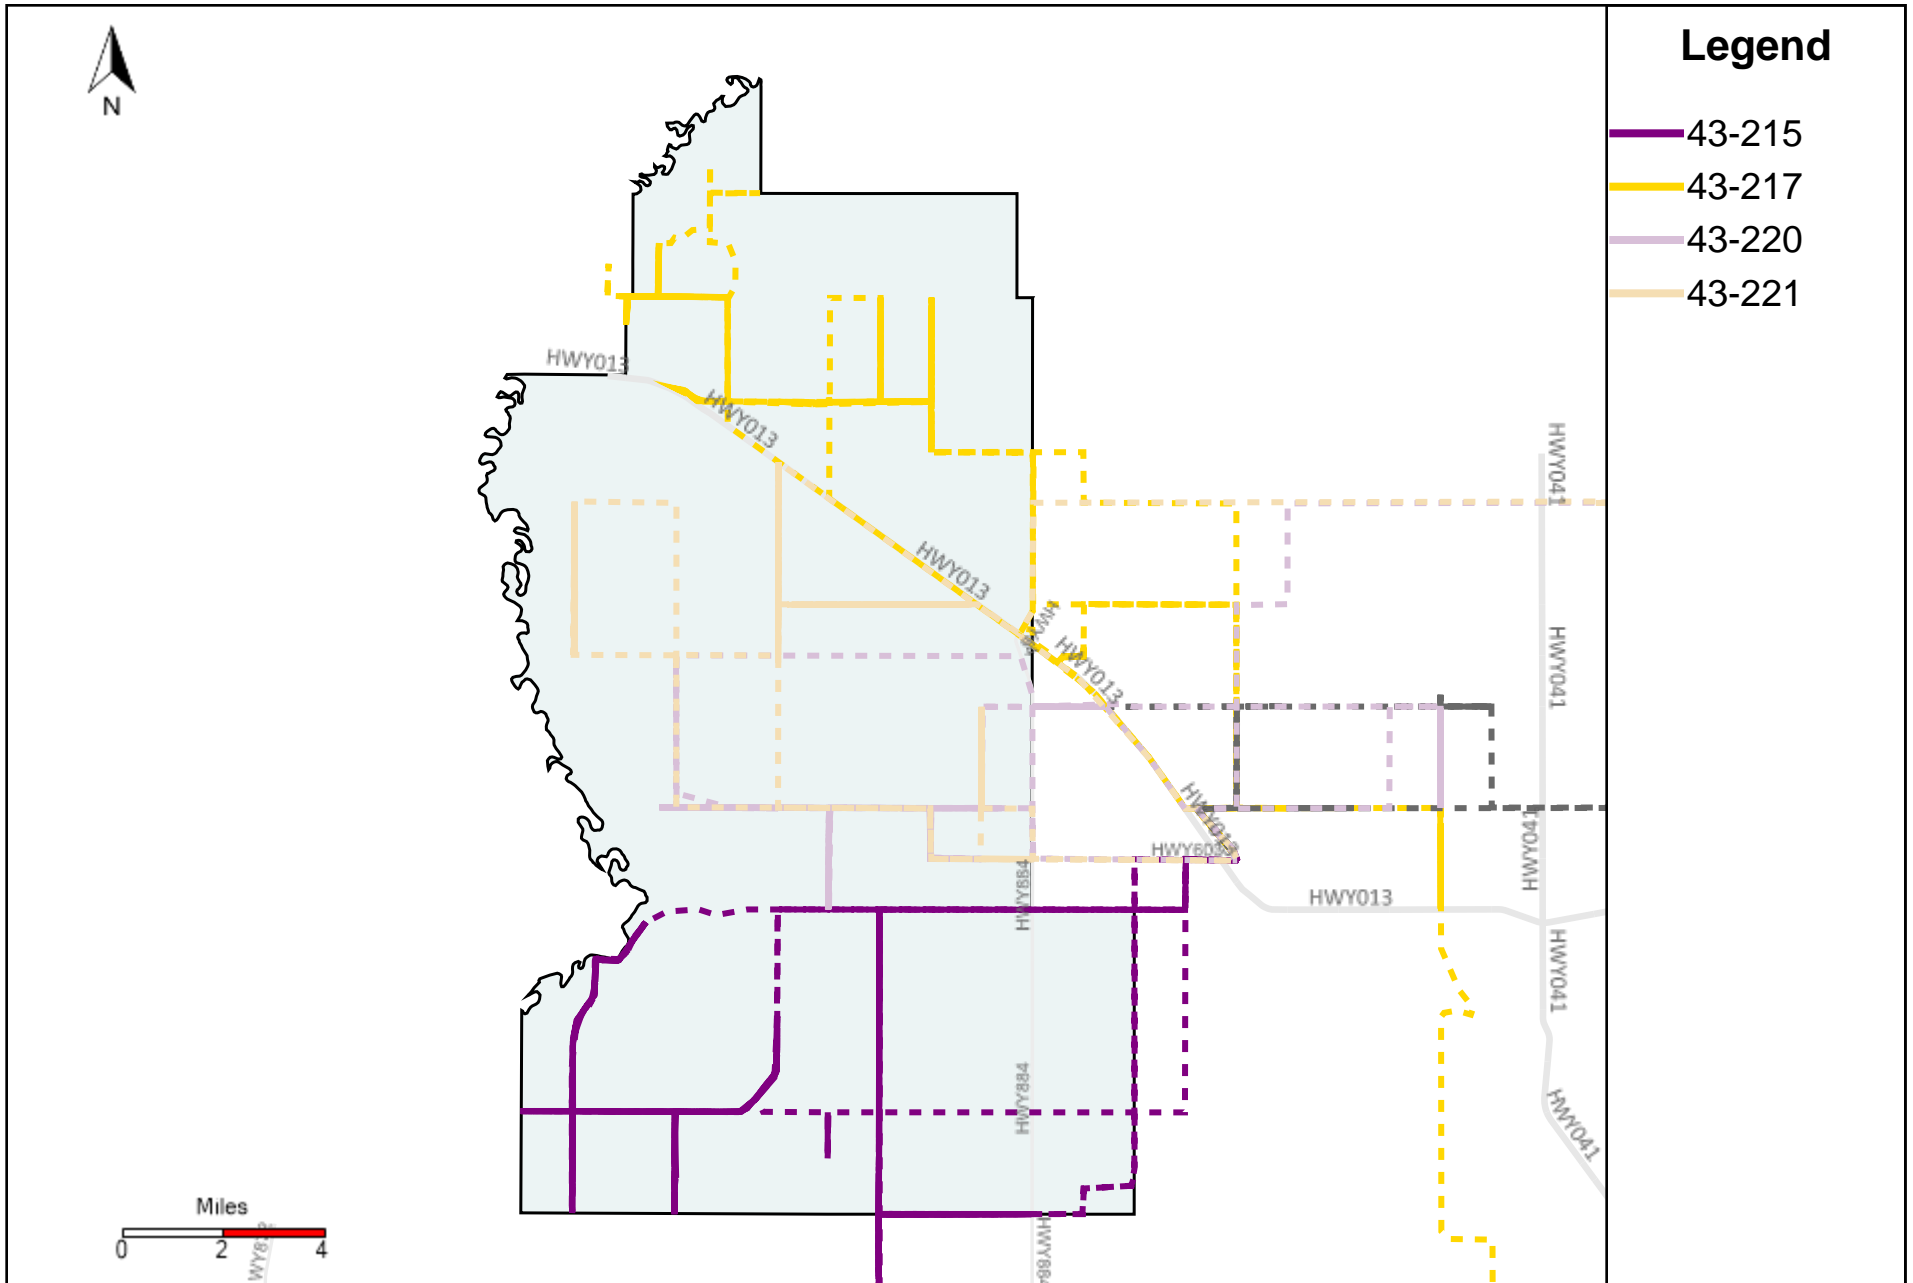

Division: 7 Grader Report(2024-08-04 ~ 2024-08-10)

Vehicle Name List	Total Distance(km)	Total Hours
43-215, 43-217, 43-220, 43-221	1546.13	150 hrs 55 min 41 sec