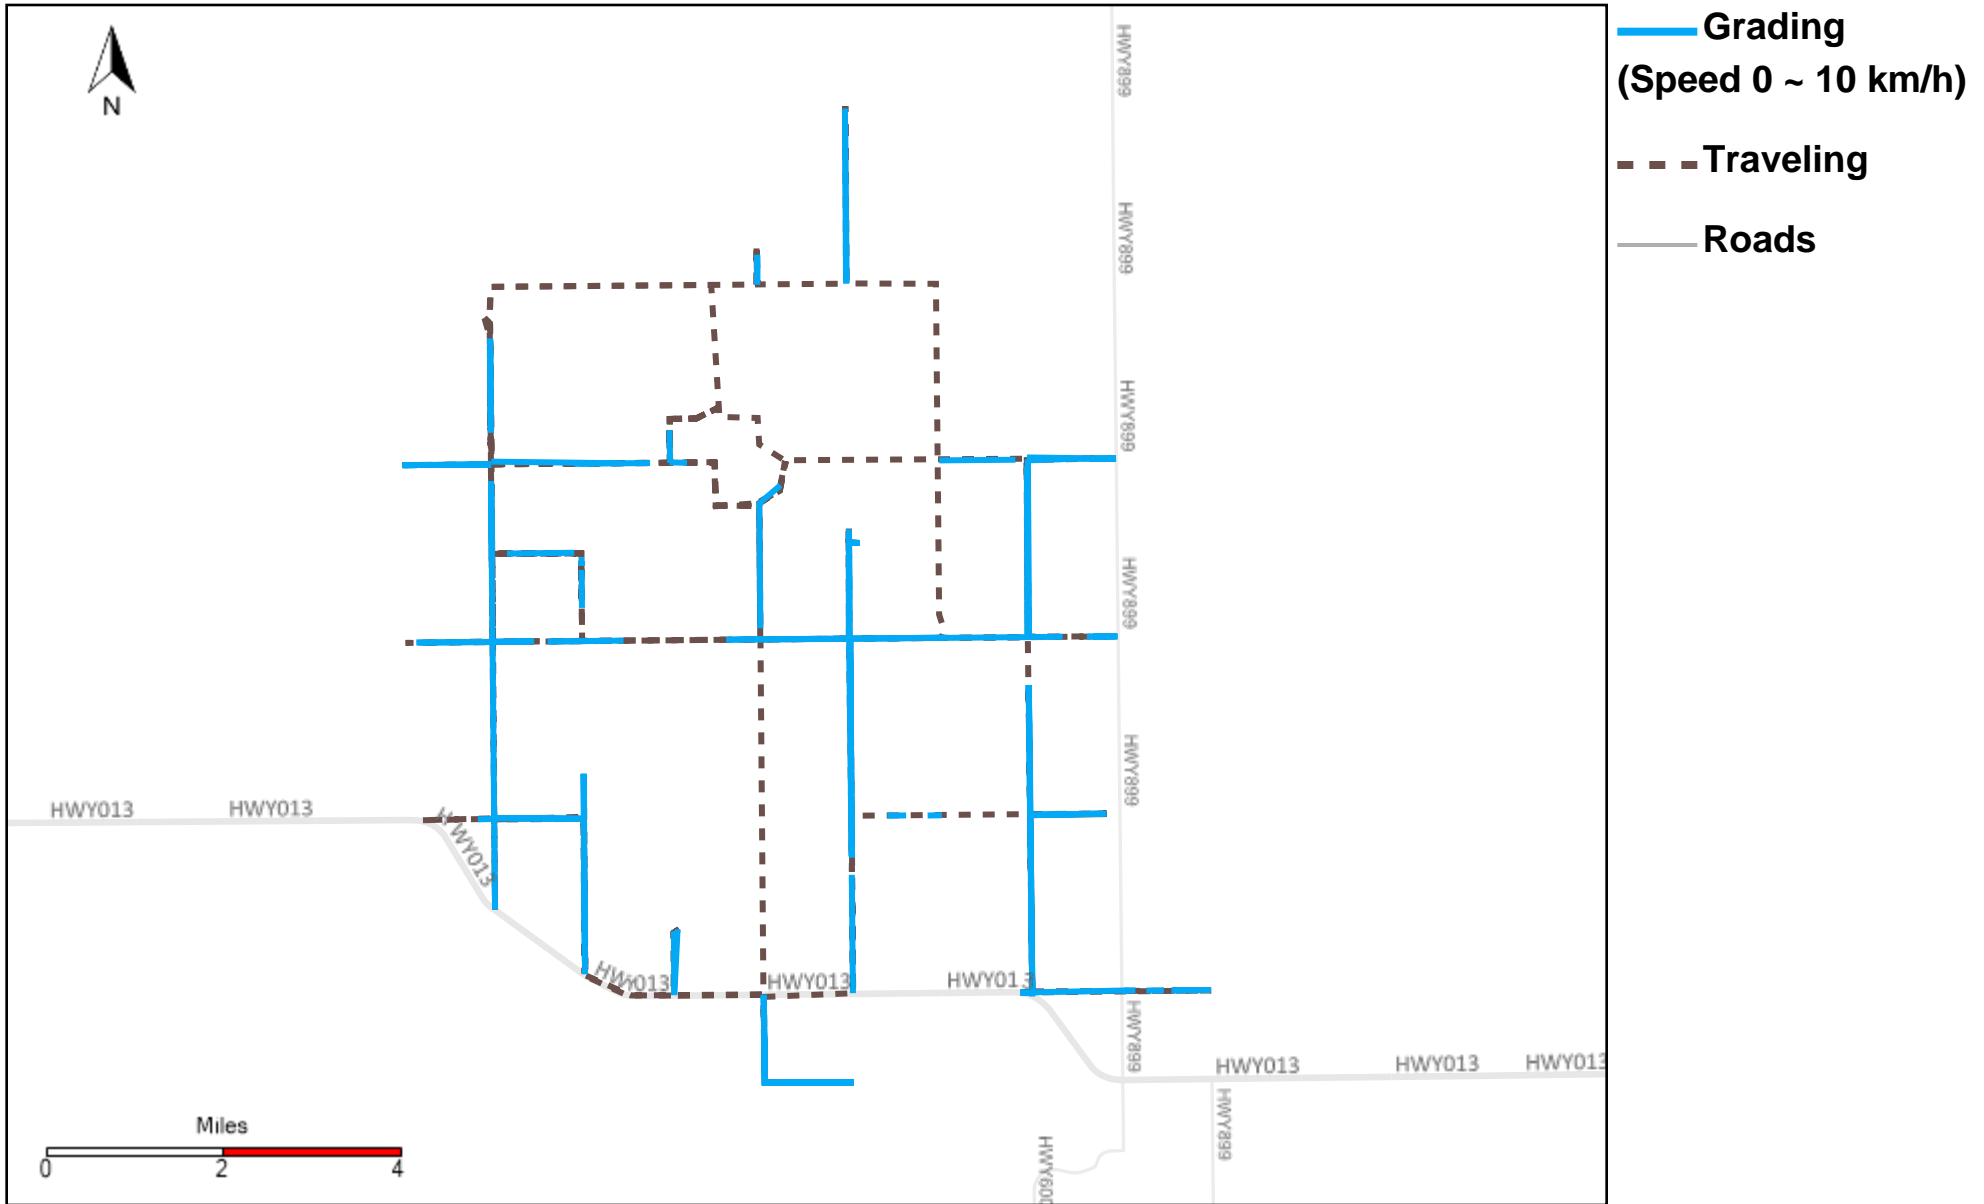

43-181_2024-08-04 ~ 2024-08-10 Tracking

Total Distance(km)	Total Hours	Work Distance(km)	Work Hours
378.66	39 hrs 23 min 17 sec	105.95	16 hrs 36 min 40 sec

43-182_2024-08-04 ~ 2024-08-10 Tracking

Total Distance(km)	Total Hours	Work Distance(km)	Work Hours
361.36	40 hrs 2 min 52 sec	134.89	20 hrs 6 min 20 sec

43-183_2024-08-04 ~ 2024-08-10 Tracking

Total Distance(km)	Total Hours	Work Distance(km)	Work Hours
312.46	29 hrs 19 min 15 sec	120.08	16 hrs 14 min 45 sec

43-184_2024-08-04 ~ 2024-08-10 Tracking

Total Distance(km)	Total Hours	Work Distance(km)	Work Hours
368.77	42 hrs 37 min 55 sec	181.9	28 hrs 13 min 36 sec