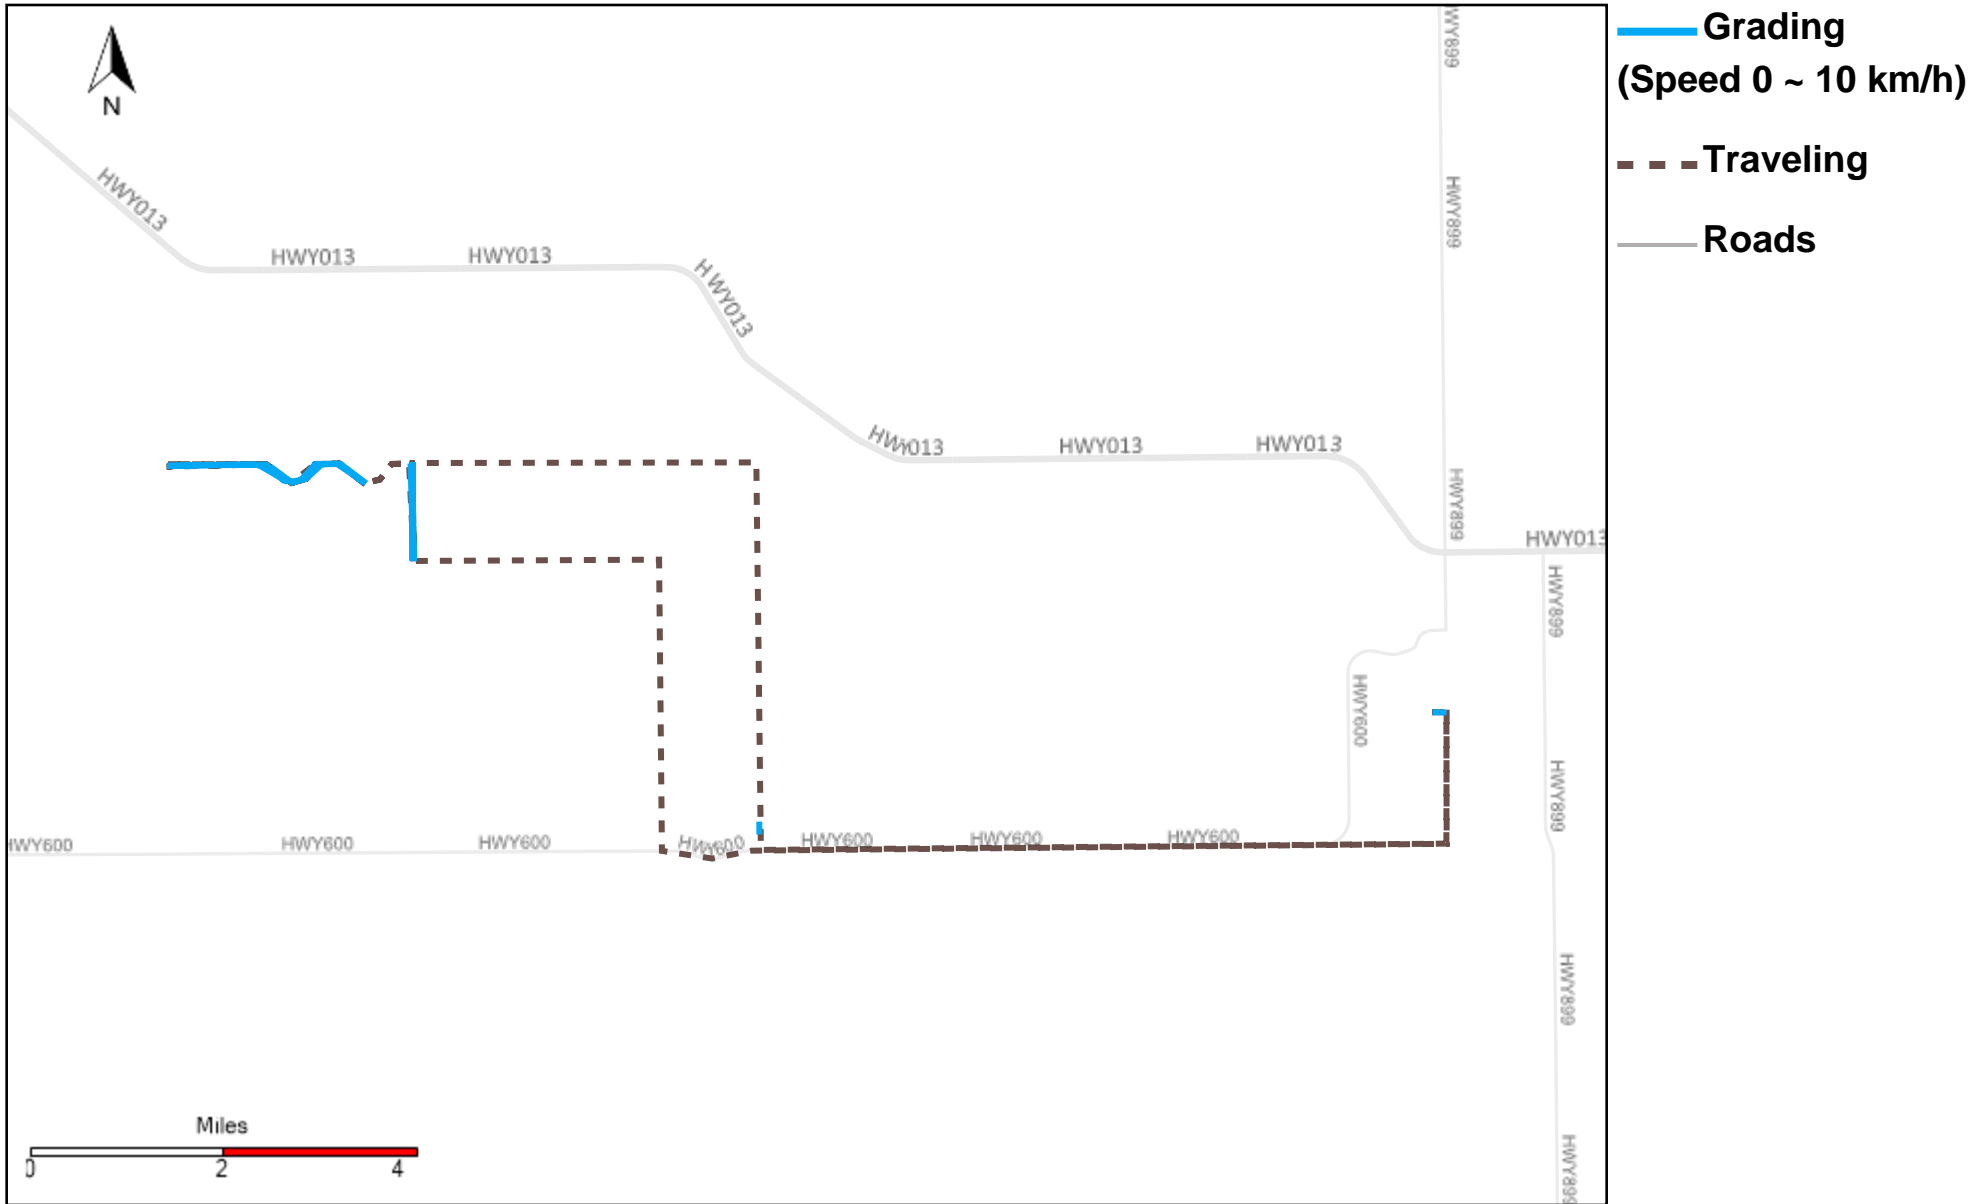

43-121_2024-08-04 ~ 2024-08-10 Tracking

Total Distance(km)	Total Hours	Work Distance(km)	Work Hours
101.36	10 hrs 27 min 11 sec	32.89	6 hrs 45 min 17 sec