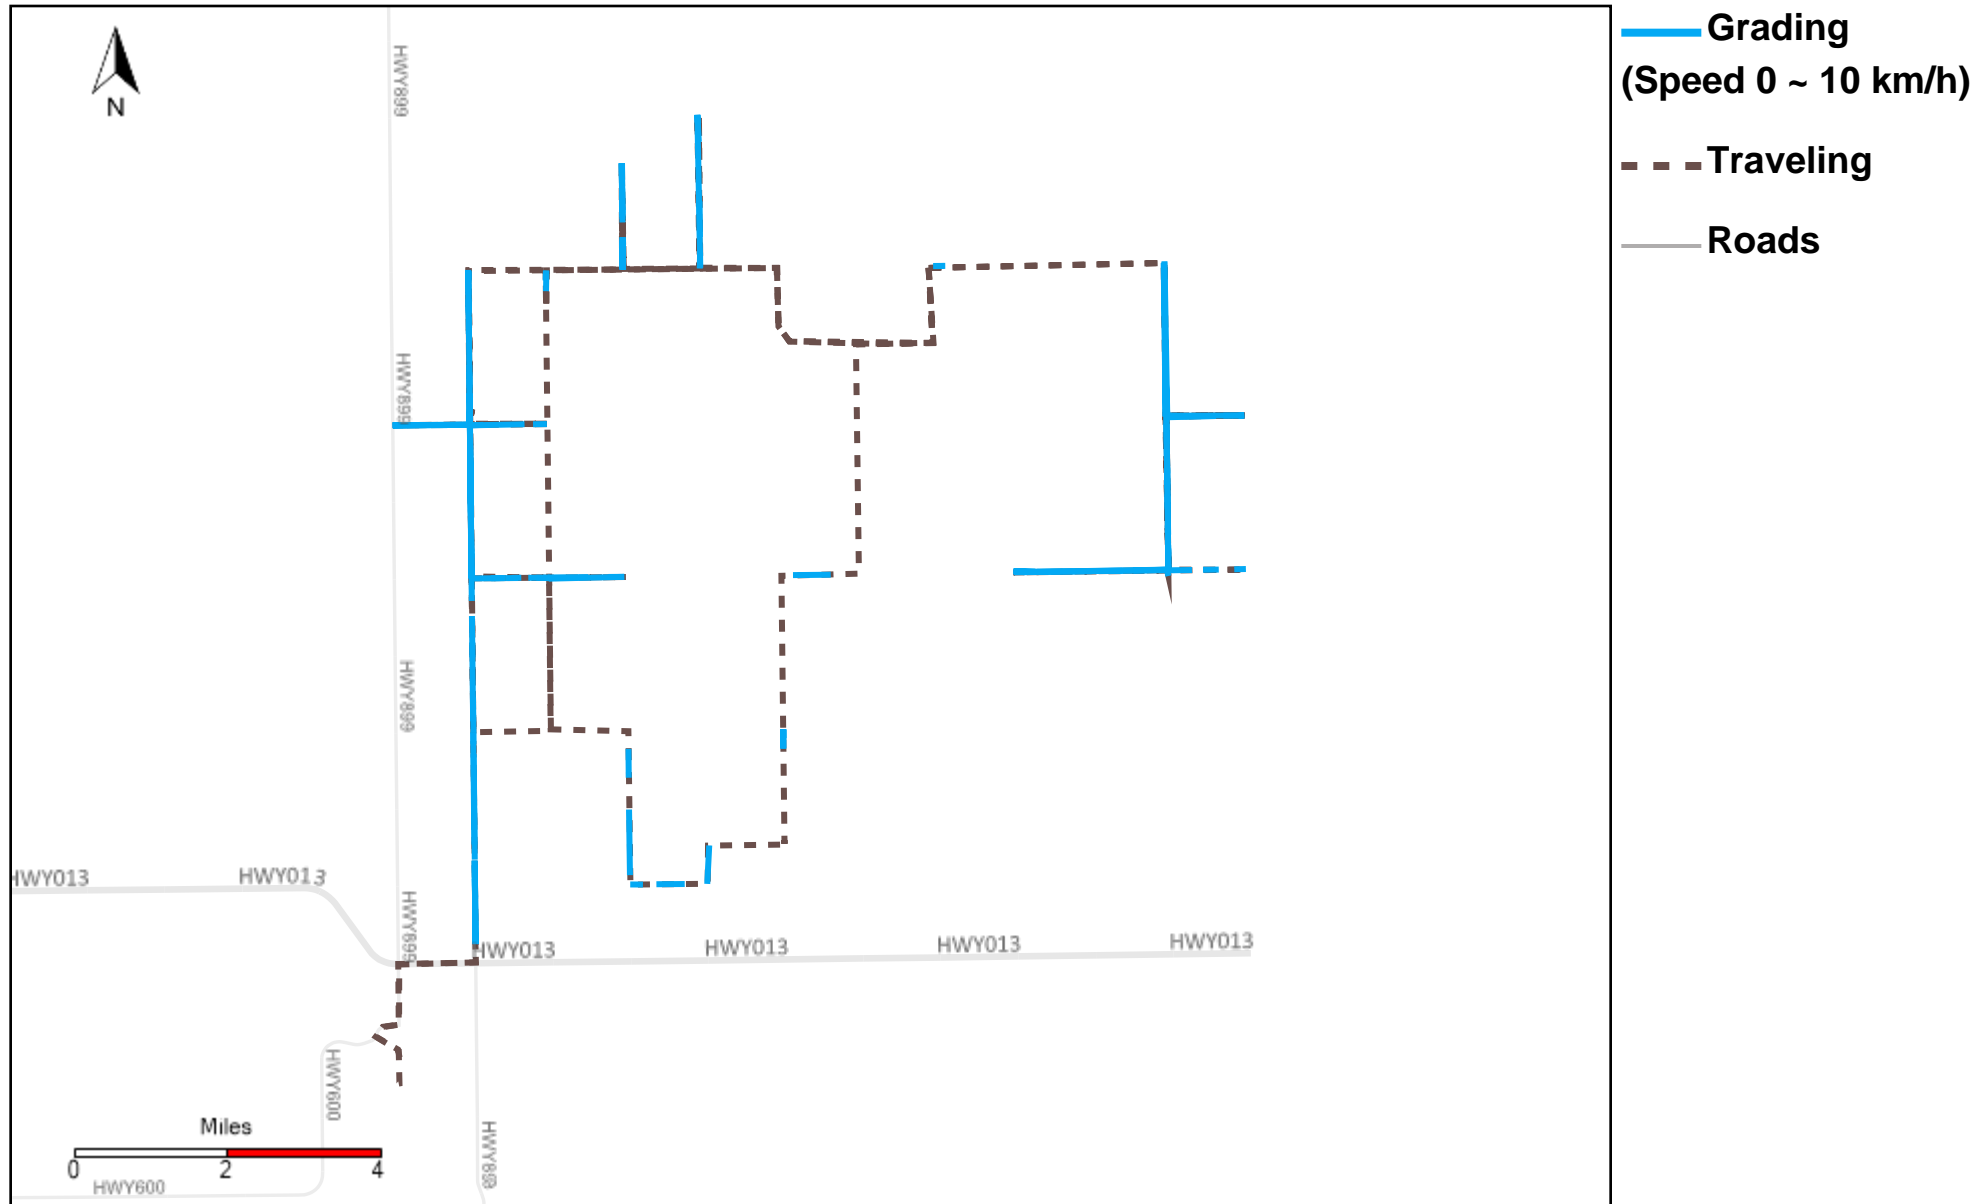

43-181_2024-08-04 ~ 2024-08-10 Tracking

Total Distance(km)	Total Hours	Work Distance(km)	Work Hours
378.66	39 hrs 23 min 17 sec	105.95	16 hrs 36 min 40 sec

43-182_2024-08-04 ~ 2024-08-10 Tracking

Total Distance(km)	Total Hours	Work Distance(km)	Work Hours
361.36	40 hrs 2 min 52 sec	134.89	20 hrs 6 min 20 sec

43-183_2024-08-04 ~ 2024-08-10 Tracking

Total Distance(km)	Total Hours	Work Distance(km)	Work Hours
312.46	29 hrs 19 min 15 sec	120.08	16 hrs 14 min 45 sec

43-184_2024-08-04 ~ 2024-08-10 Tracking

Total Distance(km)	Total Hours	Work Distance(km)	Work Hours
368.77	42 hrs 37 min 55 sec	181.9	28 hrs 13 min 36 sec