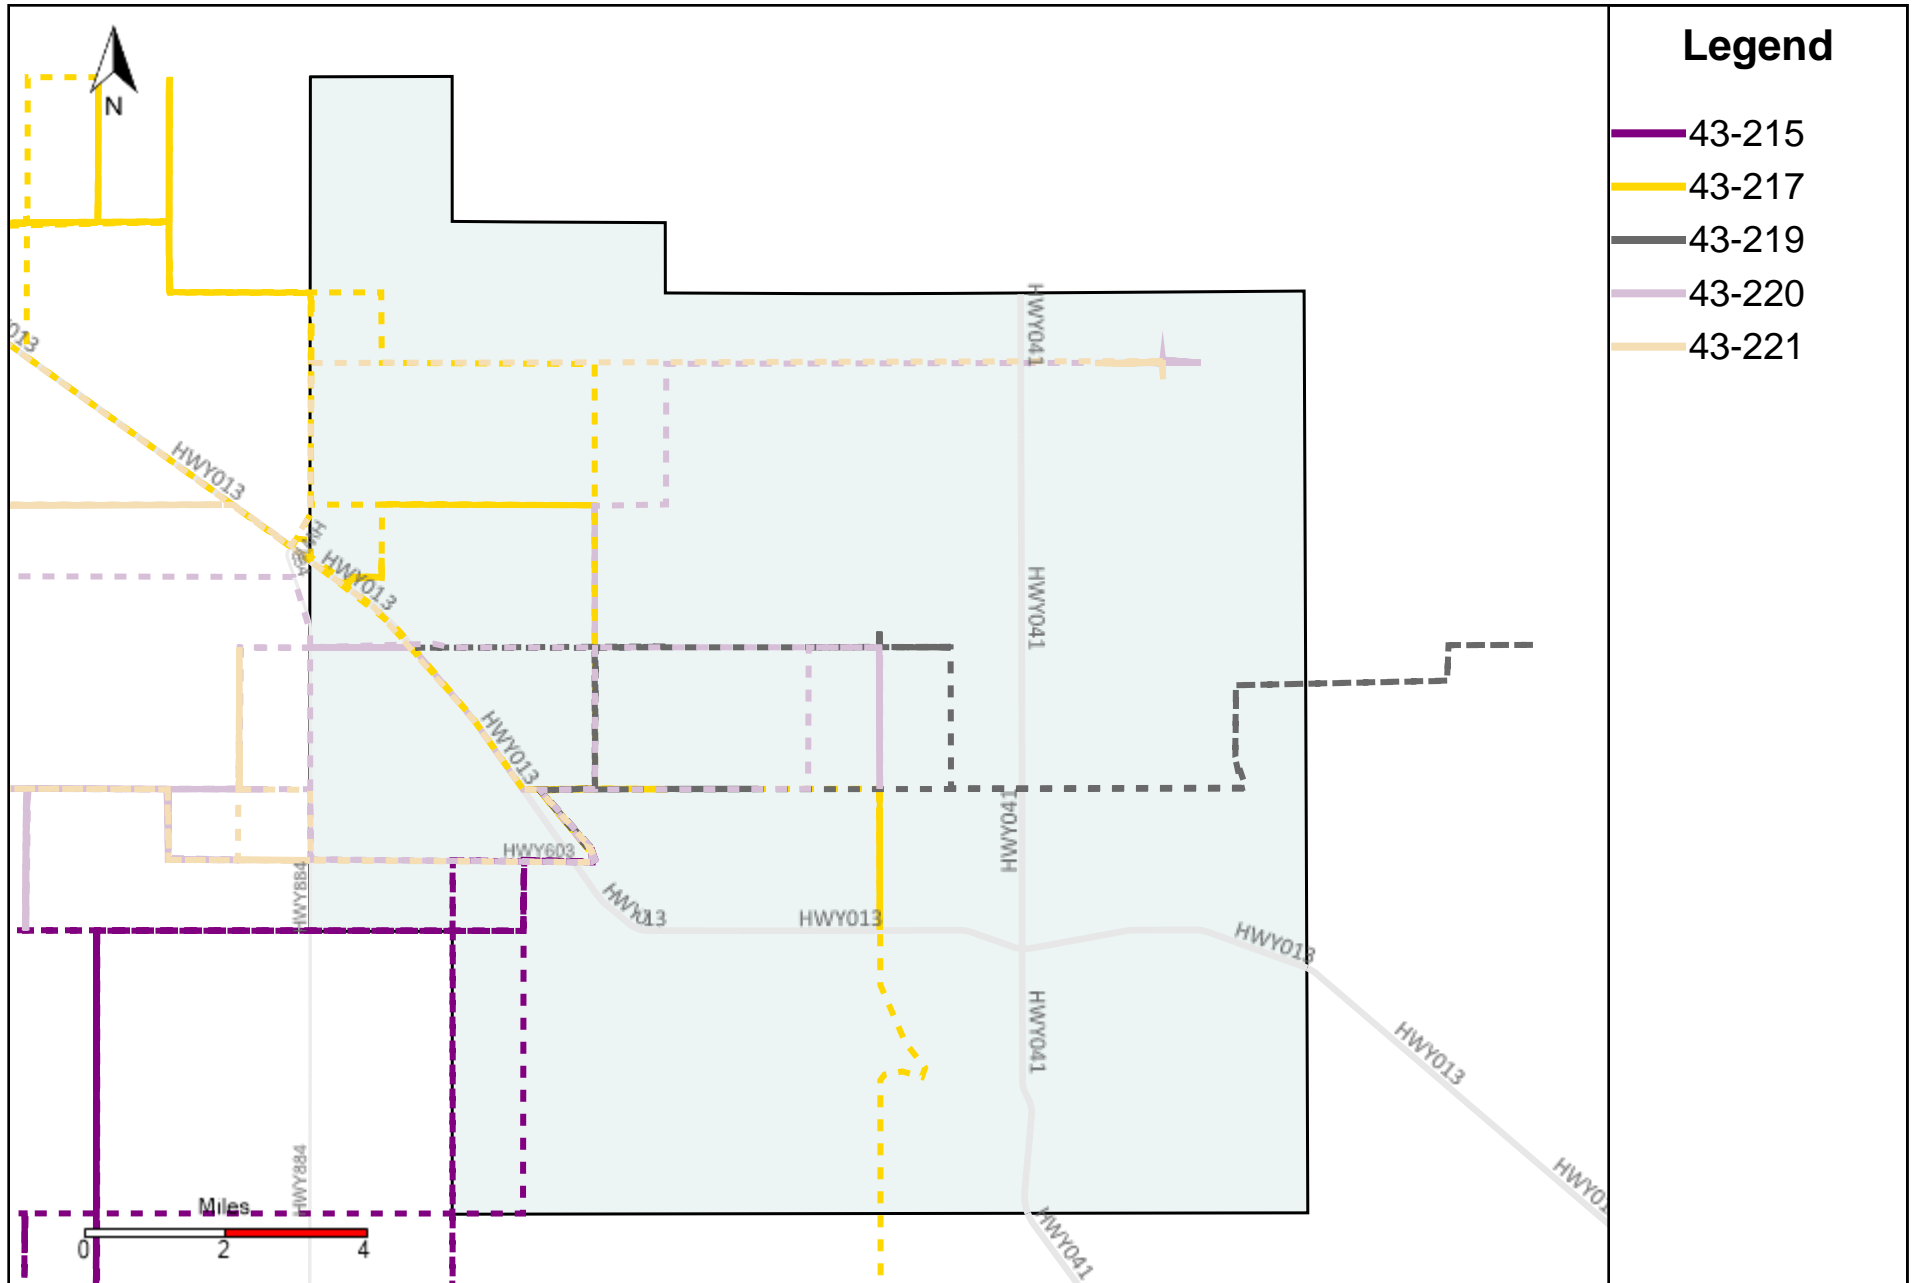

Vehicle Name List	Total Distance(km)	Total Hours
43-183, 43-186	595.33	58 hrs 42 min 53 sec

Division: 3 Grader Report(2024-08-04 ~ 2024-08-10)

Vehicle Name List	Total Distance(km)	Total Hours
43-121, 43-181, 43-182, 43-183, 43-184, 43-186, 43-187, 43-216	2554.52	272 hrs 17 min 9 sec

Division: 4 Grader Report(2024-08-04 ~ 2024-08-10)

Vehicle Name List	Total Distance(km)	Total Hours
43-183, 43-184, 43-187, 43-216, 43-219	1566.66	163 hrs 30 min 32 sec

Division: 5 Grader Report(2024-08-04 ~ 2024-08-10)

Vehicle Name List	Total Distance(km)	Total Hours
43-215, 43-216, 43-217	1336.55	115 hrs 59 min 49 sec

Division: 6 Grader Report(2024-08-04 ~ 2024-08-10)

Vehicle Name List	Total Distance(km)	Total Hours
43-215, 43-217, 43-219, 43-220, 43-221	1682.51	161 hrs 26 min 2 sec