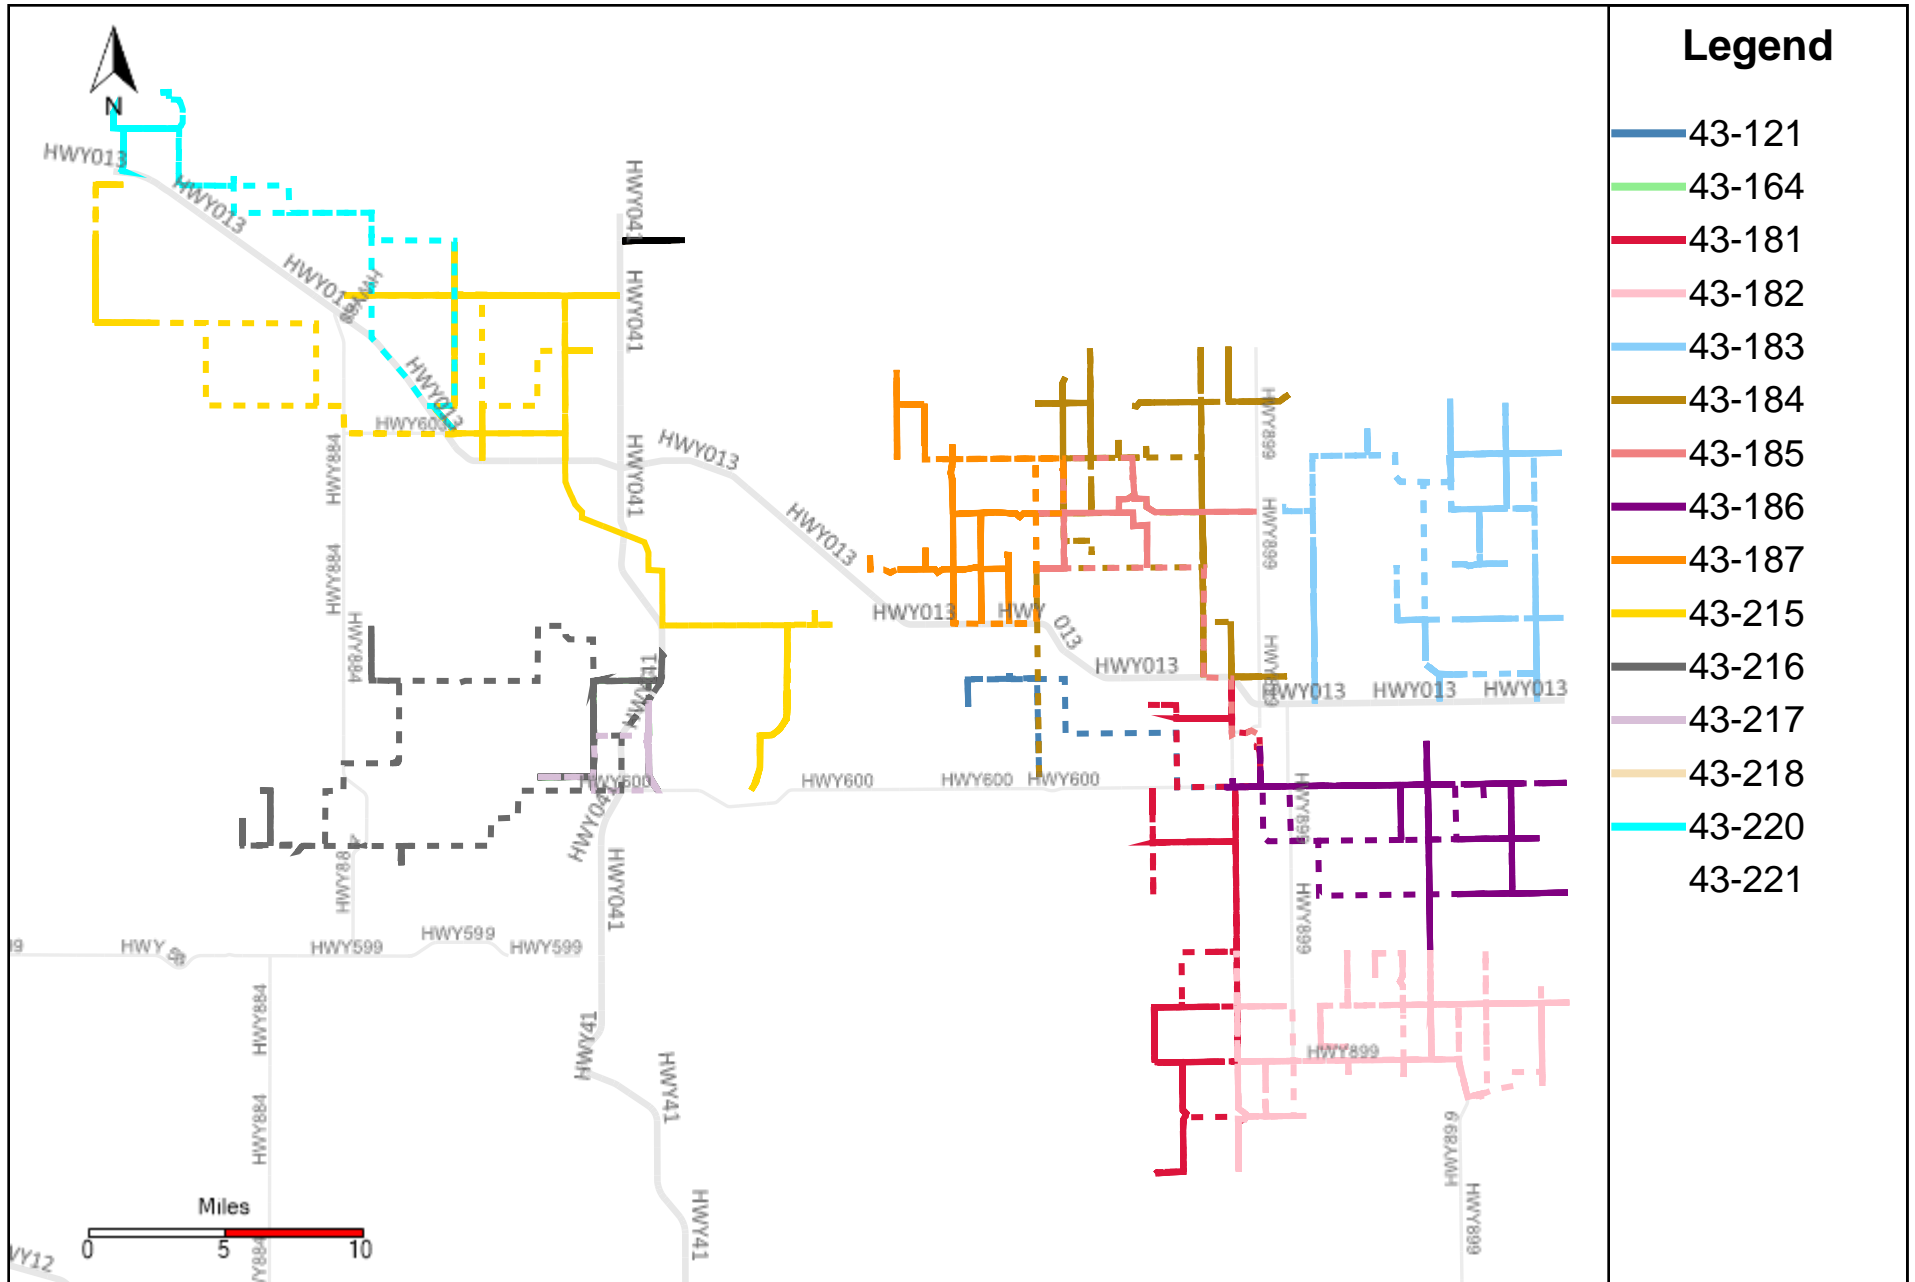

Provost Weekly Grader Report (2024-07-28 ~ 2024-08-03)

Division: 1 Grader Report(2024-07-28 ~ 2024-08-03)

Vehicle Name List	Total Distance(km)	Total Hours
43-181, 43-182, 43-186	1312.71	149 hrs 6 min 55 sec

Division: 2 Grader Report(2024-07-28 ~ 2024-08-03)

Vehicle Name List	Total Distance(km)	Total Hours
43-183, 43-186	883.67	98 hrs 26 min 57 sec

Division: 3 Grader Report(2024-07-28 ~ 2024-08-03)

Vehicle Name List	Total Distance(km)	Total Hours
43-121, 43-181, 43-183, 43-184, 43-185, 43-186, 43-187	2232.33	257 hrs 31 min 18 sec

Division: 4 Grader Report(2024-07-28 ~ 2024-08-03)

Vehicle Name List	Total Distance(km)	Total Hours
43-183, 43-184, 43-185, 43-187, 43-215	1845.9	191 hrs 40 min 23 sec

Division: 5 Grader Report(2024-07-28 ~ 2024-08-03)

Division: 7 Grader Report(2024-07-28 ~ 2024-08-03)

Vehicle Name List	Total Distance(km)	Total Hours
43-215, 43-216, 43-220	1180.07	113 hrs 2 min 54 sec

Provost Weekly Grader Report

From 7/28/2024 To 8/3/2024