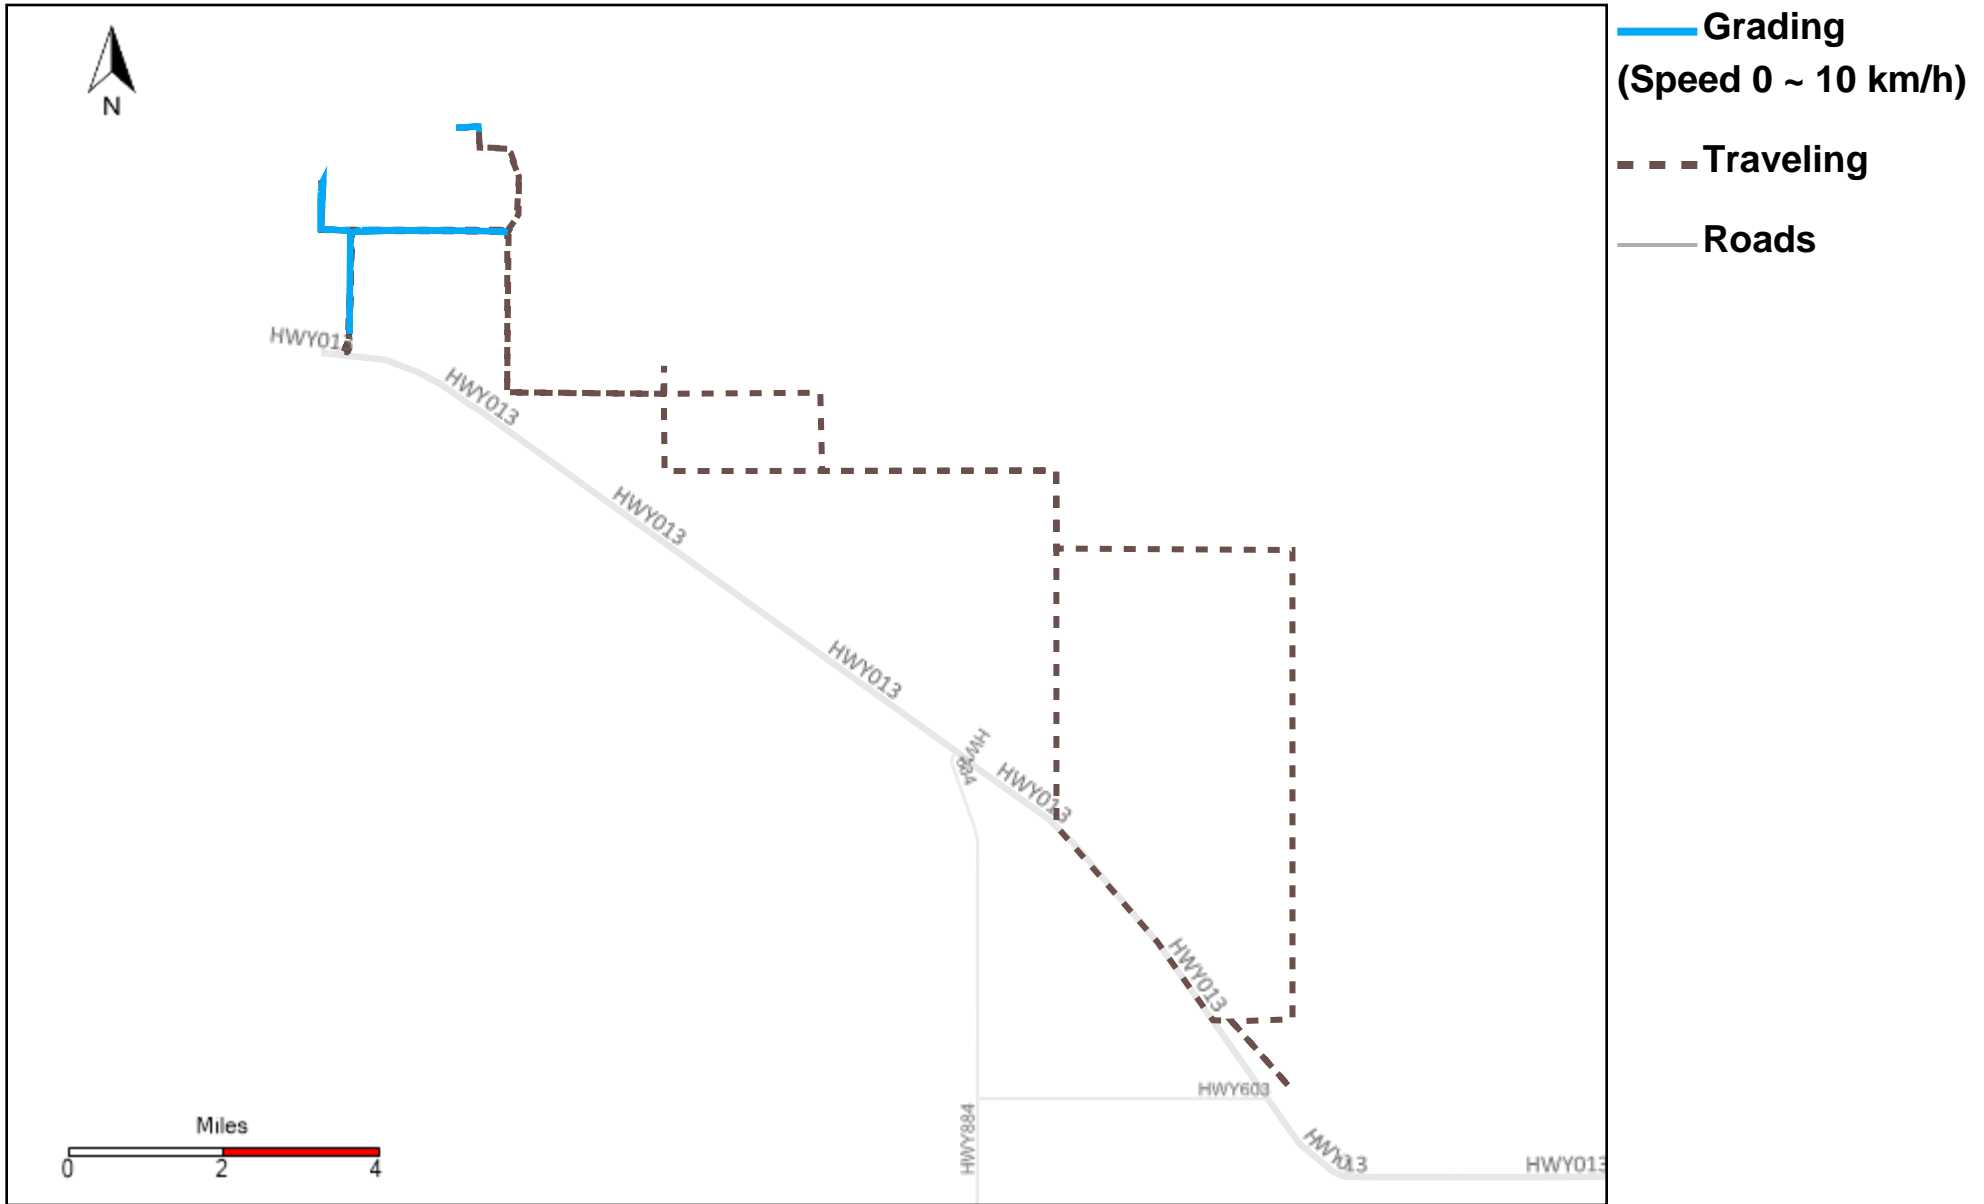

43-220_2024-07-28 ~ 2024-08-03 Tracking

Total Distance(km)	Total Hours	Work Distance(km)	Work Hours
120.29	10 hrs 13 min 3 sec	31.05	4 hrs 51 min 52 sec