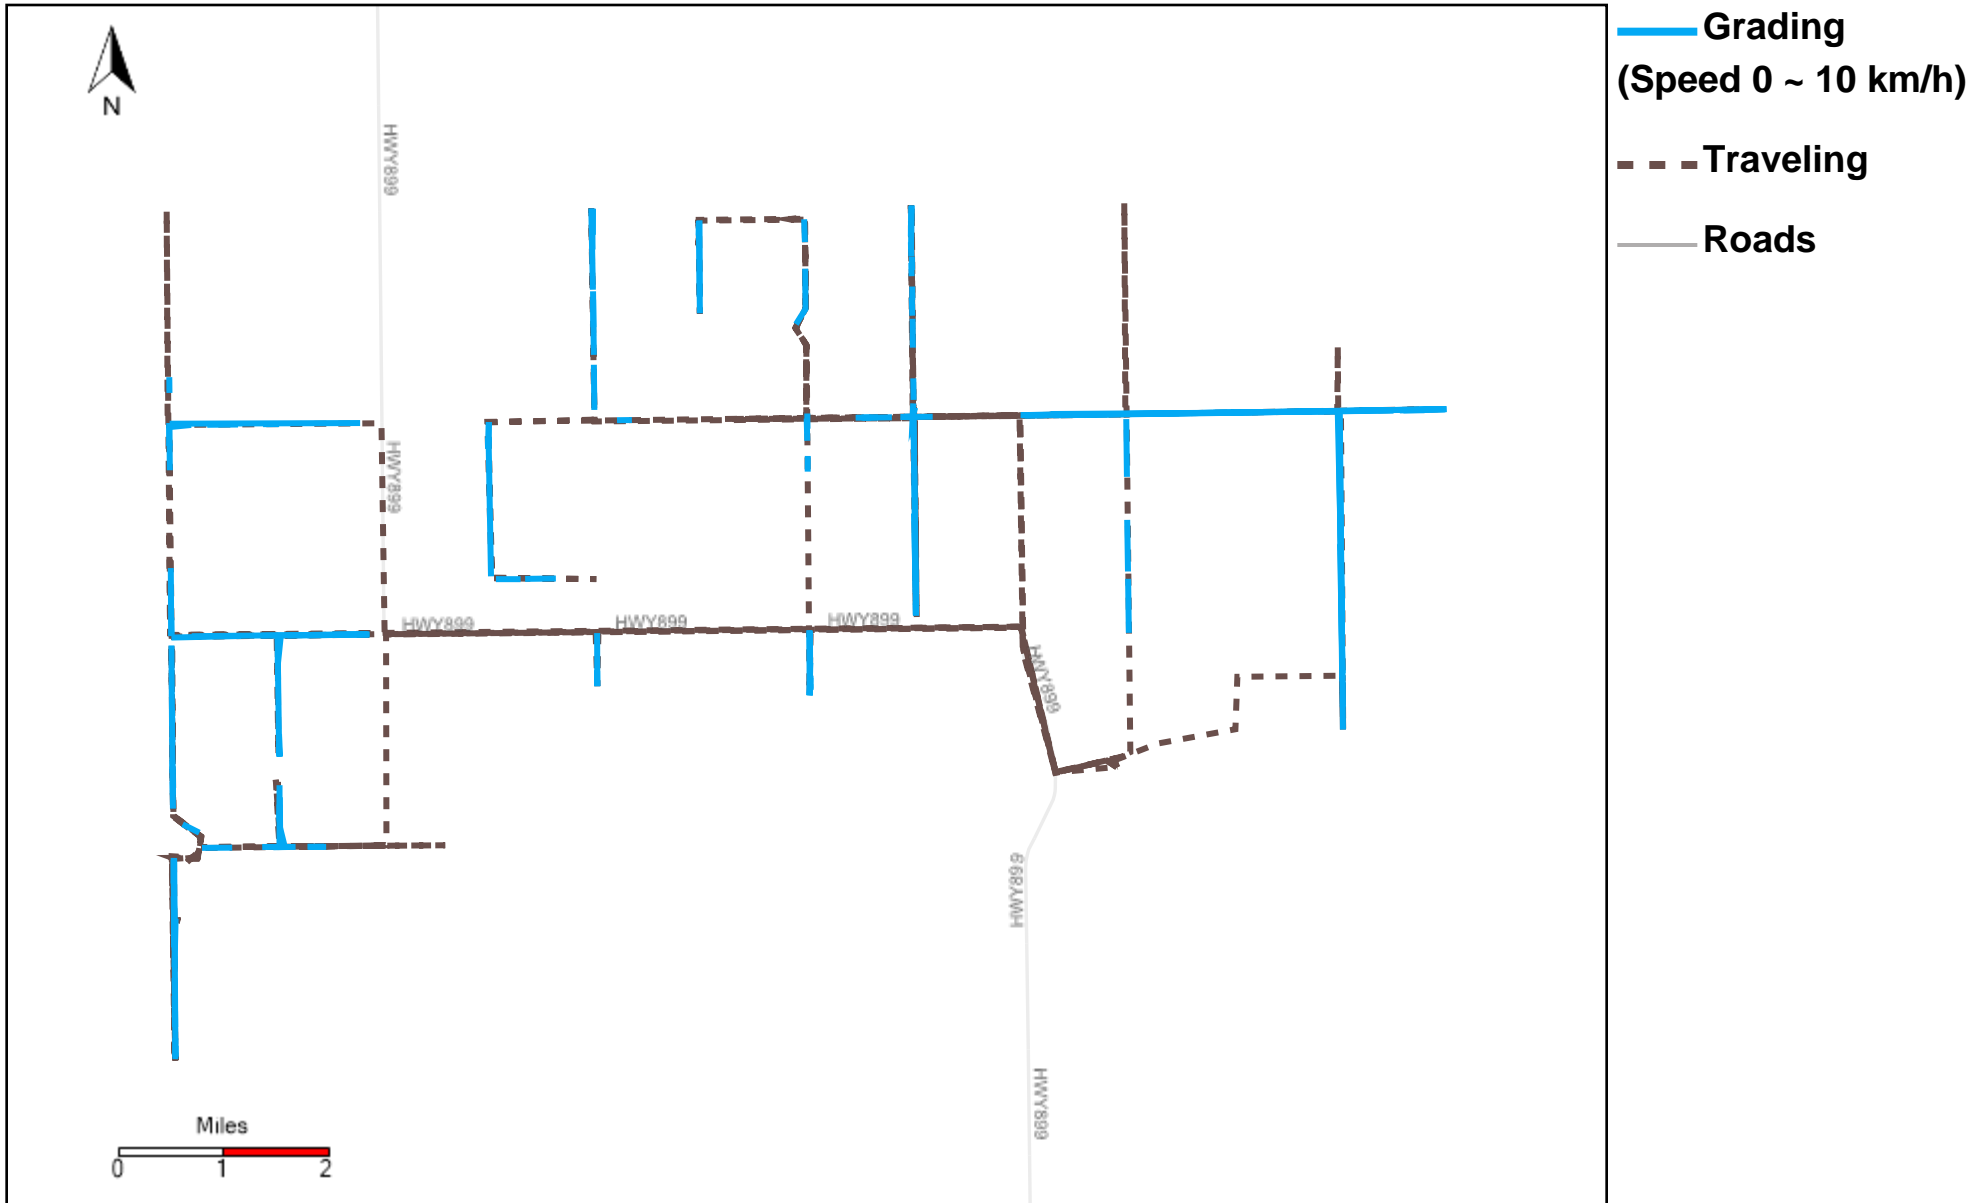

43-182_2024-07-28 ~ 2024-08-03 Tracking

Total Distance(km)	Total Hours	Work Distance(km)	Work Hours
454.48	50 hrs 14 min 52 sec	125.1	18 hrs 26 min 22 sec