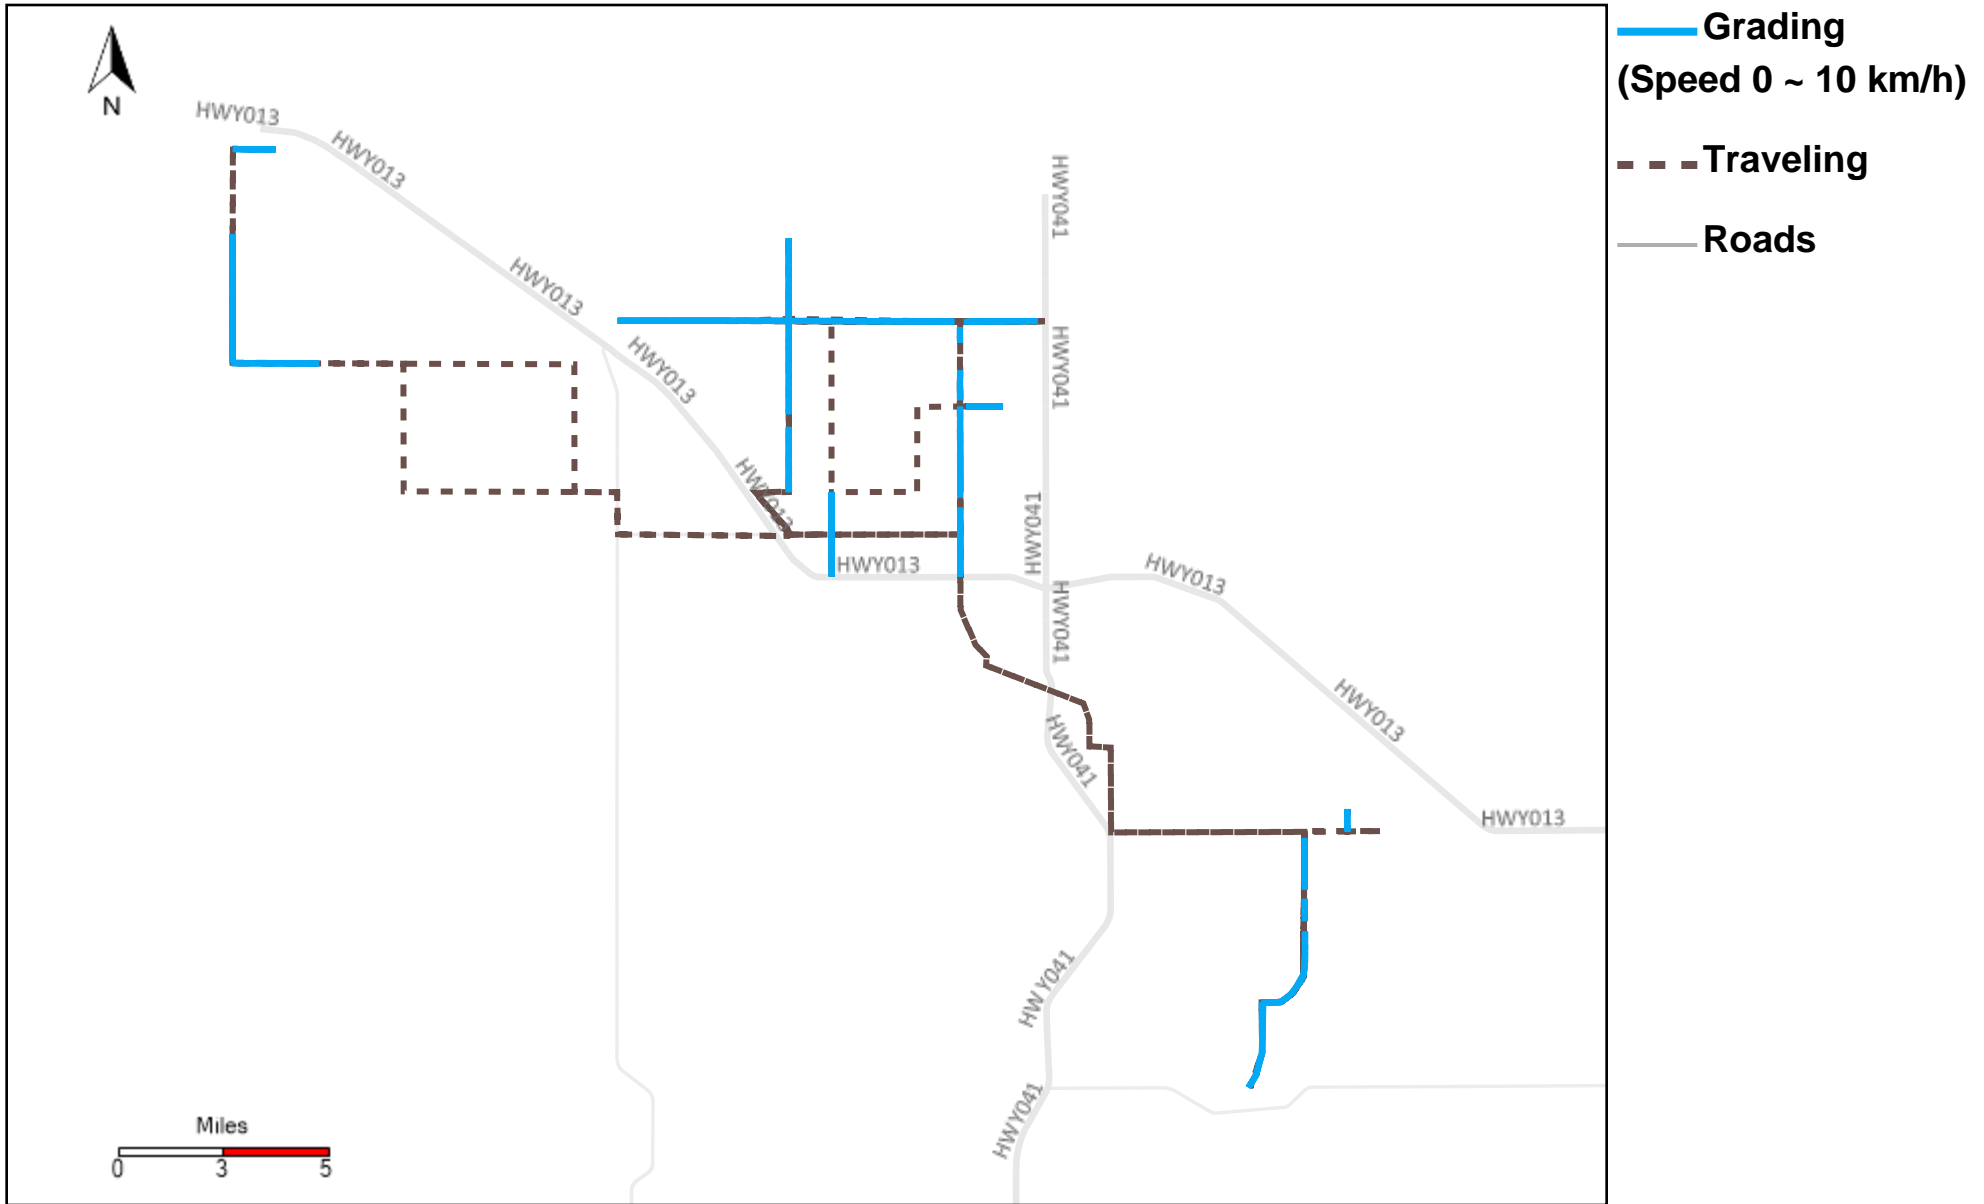

43-215_2024-07-28 ~ 2024-08-03 Tracking

Total Distance(km)	Total Hours	Work Distance(km)	Work Hours
564.63	52 hrs 0 min 18 sec	276.84	35 hrs 18 min 8 sec