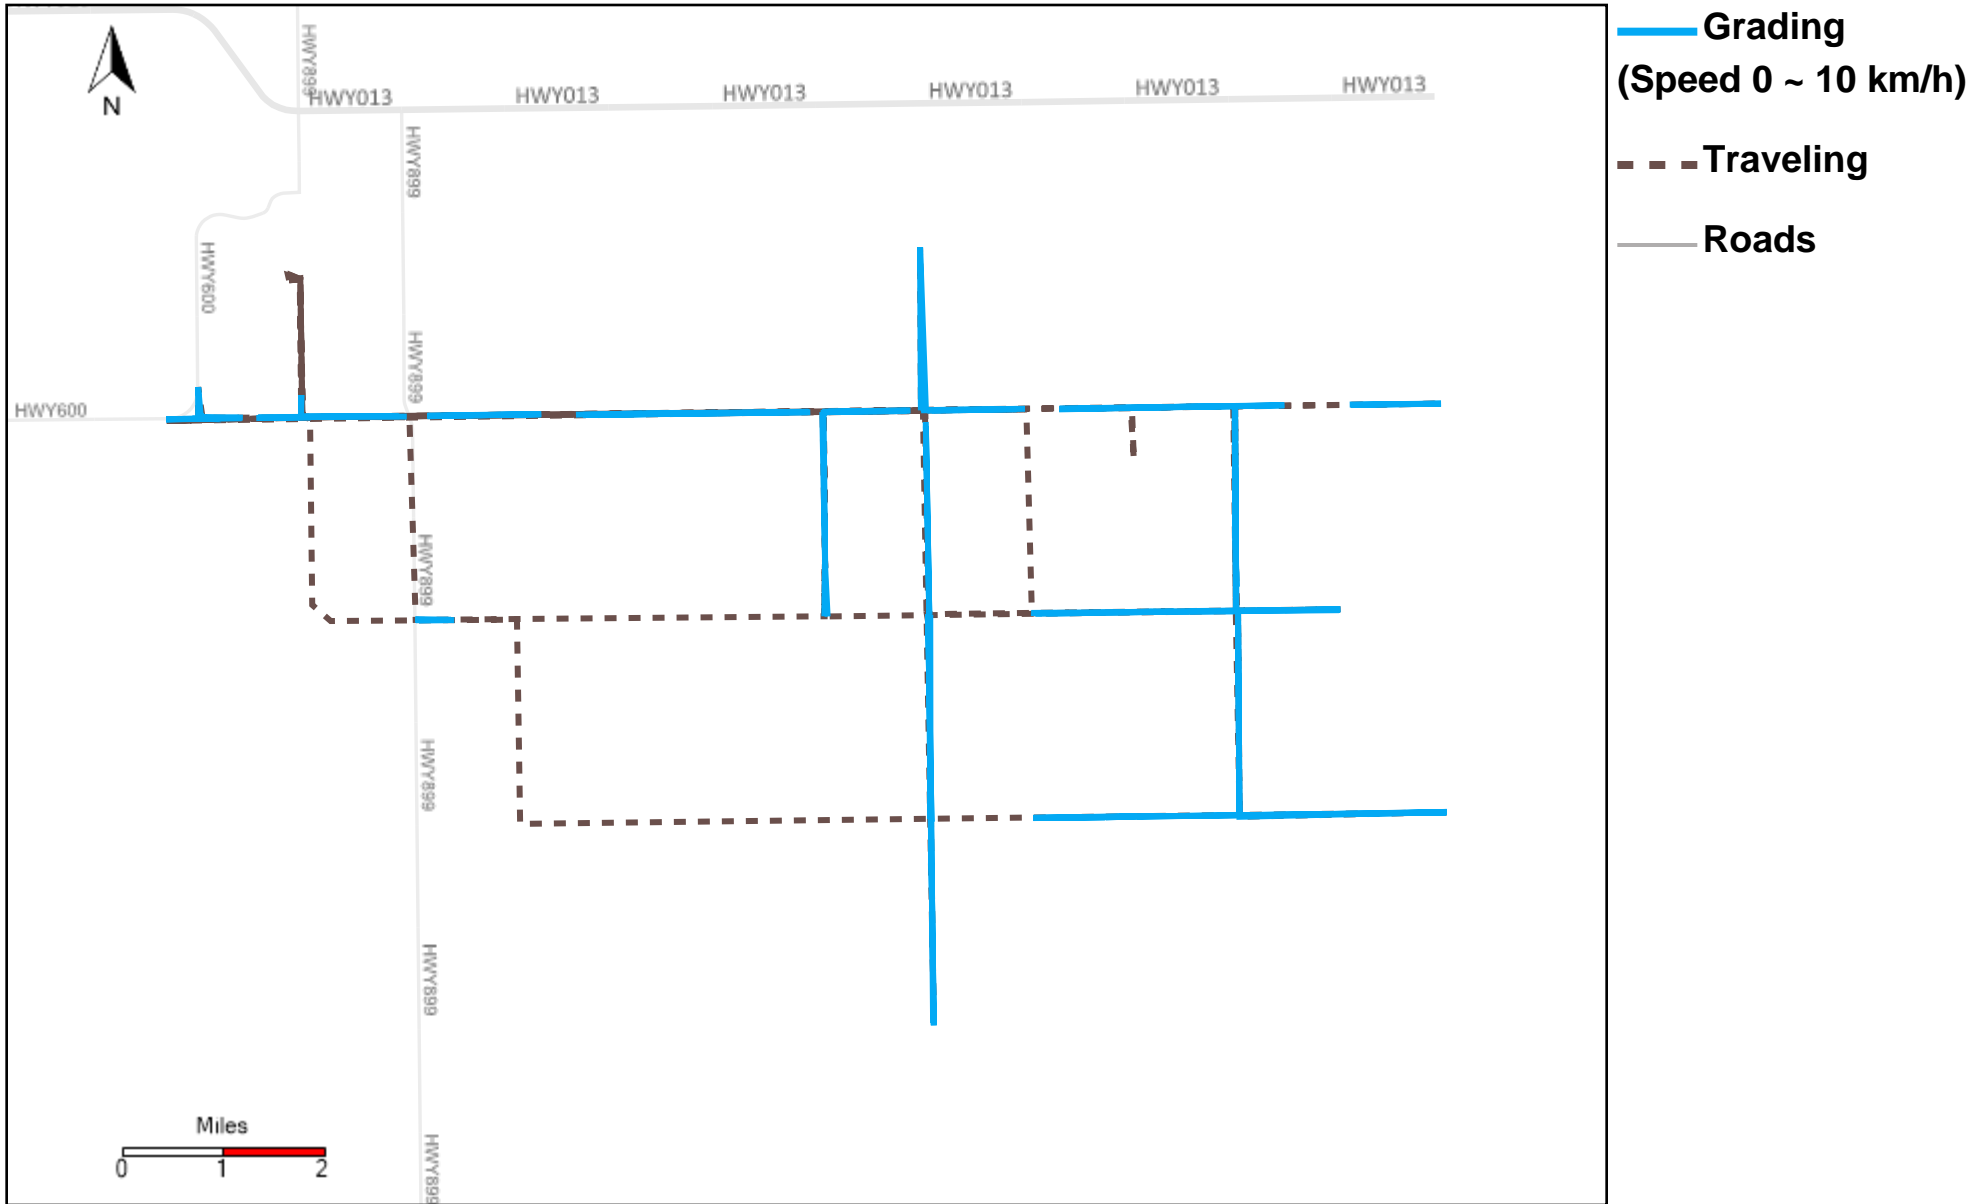

43-186_2024-07-28 ~ 2024-08-03 Tracking

Total Distance(km)	Total Hours	Work Distance(km)	Work Hours
420.1	49 hrs 20 min 30 sec	215.67	36 hrs 53 min 44 sec