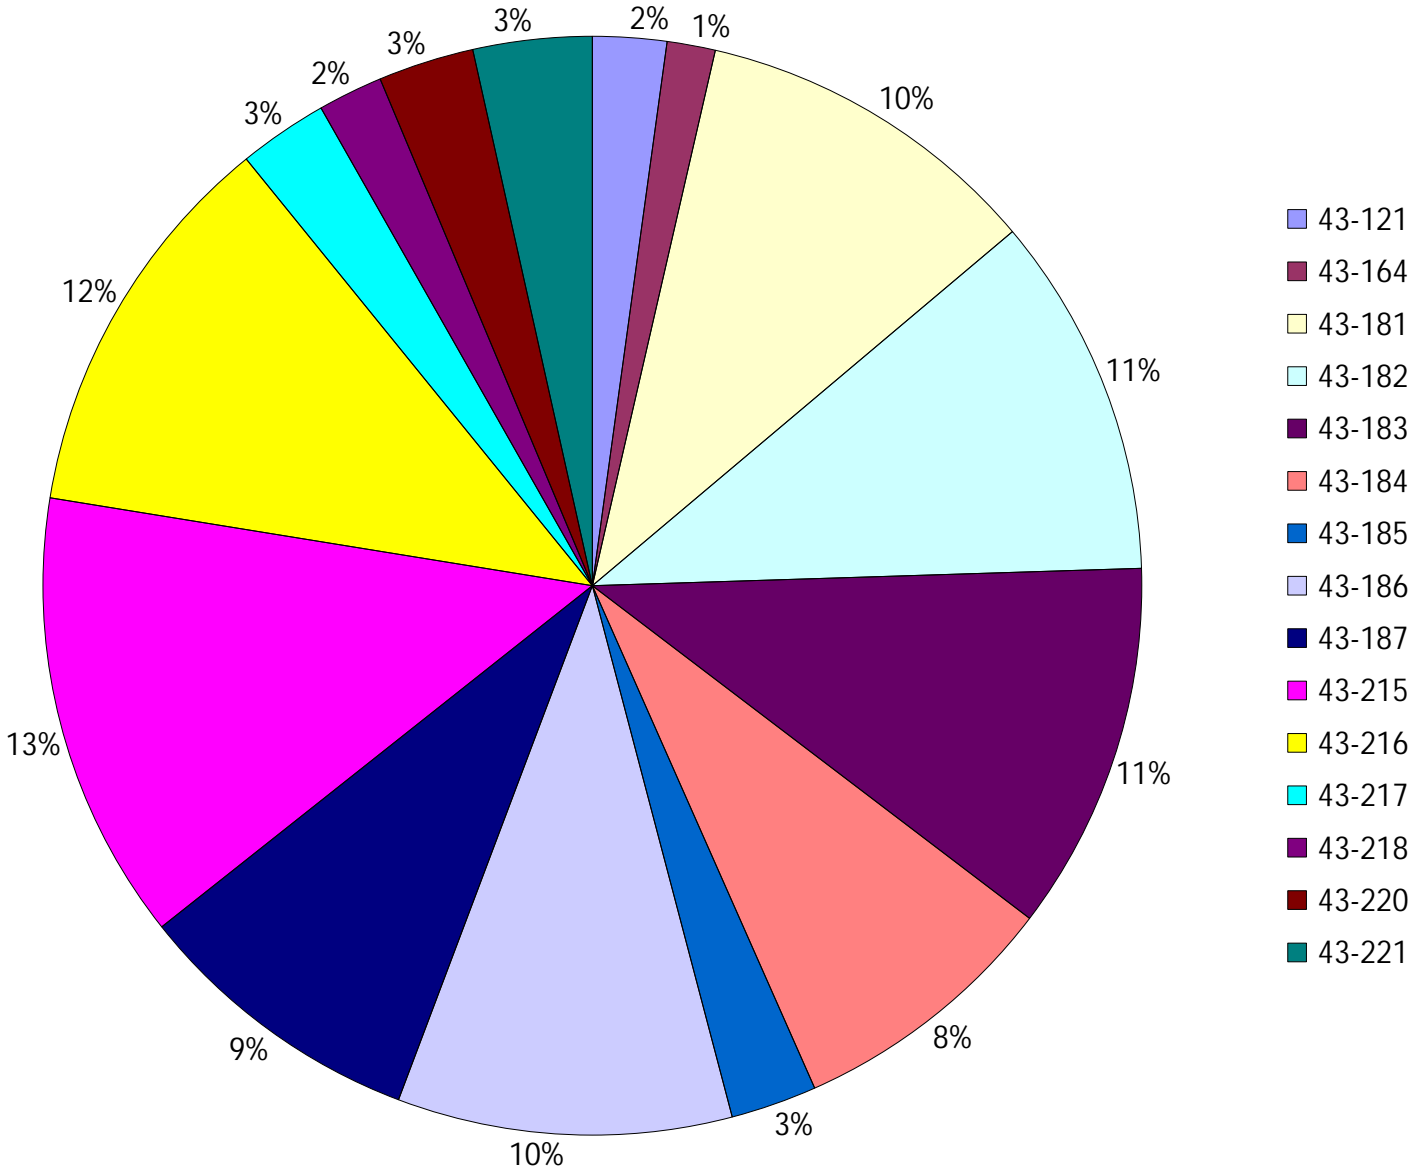

Provost Weekly Grader Report

From 7/28/2024 To 8/3/2024

8/3/2024

Vehicle	Total Distance(km)	Total Hours	Work Distance(km)	Work Hours
43-121	92.84	18 hrs 59 min 10 sec	39.7	15 hrs 48 min 23 sec
43-164	60.66	23 hrs 13 min 55 sec	41.61	22 hrs 6 min 58 sec
43-181	438.12	49 hrs 31 min 33 sec	153.64	25 hrs 53 min 17 sec
43-182	454.48	50 hrs 14 min 52 sec	125.1	18 hrs 26 min 22 sec
43-183	463.57	49 hrs 6 min 27 sec	221.66	32 hrs 24 min 23 sec
43-184	342.4	38 hrs 11 min 15 sec	169.79	26 hrs 44 min 29 sec
43-185	108.18	11 hrs 58 min 38 sec	46.1	6 hrs 38 min 58 sec
43-186	420.1	49 hrs 20 min 30 sec	215.67	36 hrs 53 min 44 sec
43-187	367.13	40 hrs 23 min 45 sec	217.29	32 hrs 16 min 23 sec
43-215	564.63	52 hrs 0 min 18 sec	276.84	35 hrs 18 min 8 sec
43-216	495.16	50 hrs 49 min 33 sec	170.02	31 hrs 15 min 19 sec
43-217	112.08	31 hrs 46 min 26 sec	50.86	19 hrs 28 min 54 sec
43-218	81.57	18 hrs 16 min 35 sec	59.2	14 hrs 42 min 15 sec
43-220	120.29	10 hrs 13 min 3 sec	31.05	4 hrs 51 min 52 sec
43-221	149.28	34 hrs 30 min 4 sec	124.88	29 hrs 24 min 2 sec
Total:	4270.48	528 hrs 36 min 5 sec	1943.41	352 hrs 13 min 29 sec

Vehicle Distance Vs Total Distance (%) From 7/28/2024 To 8/3/2024

Provost Weekly Grader Report