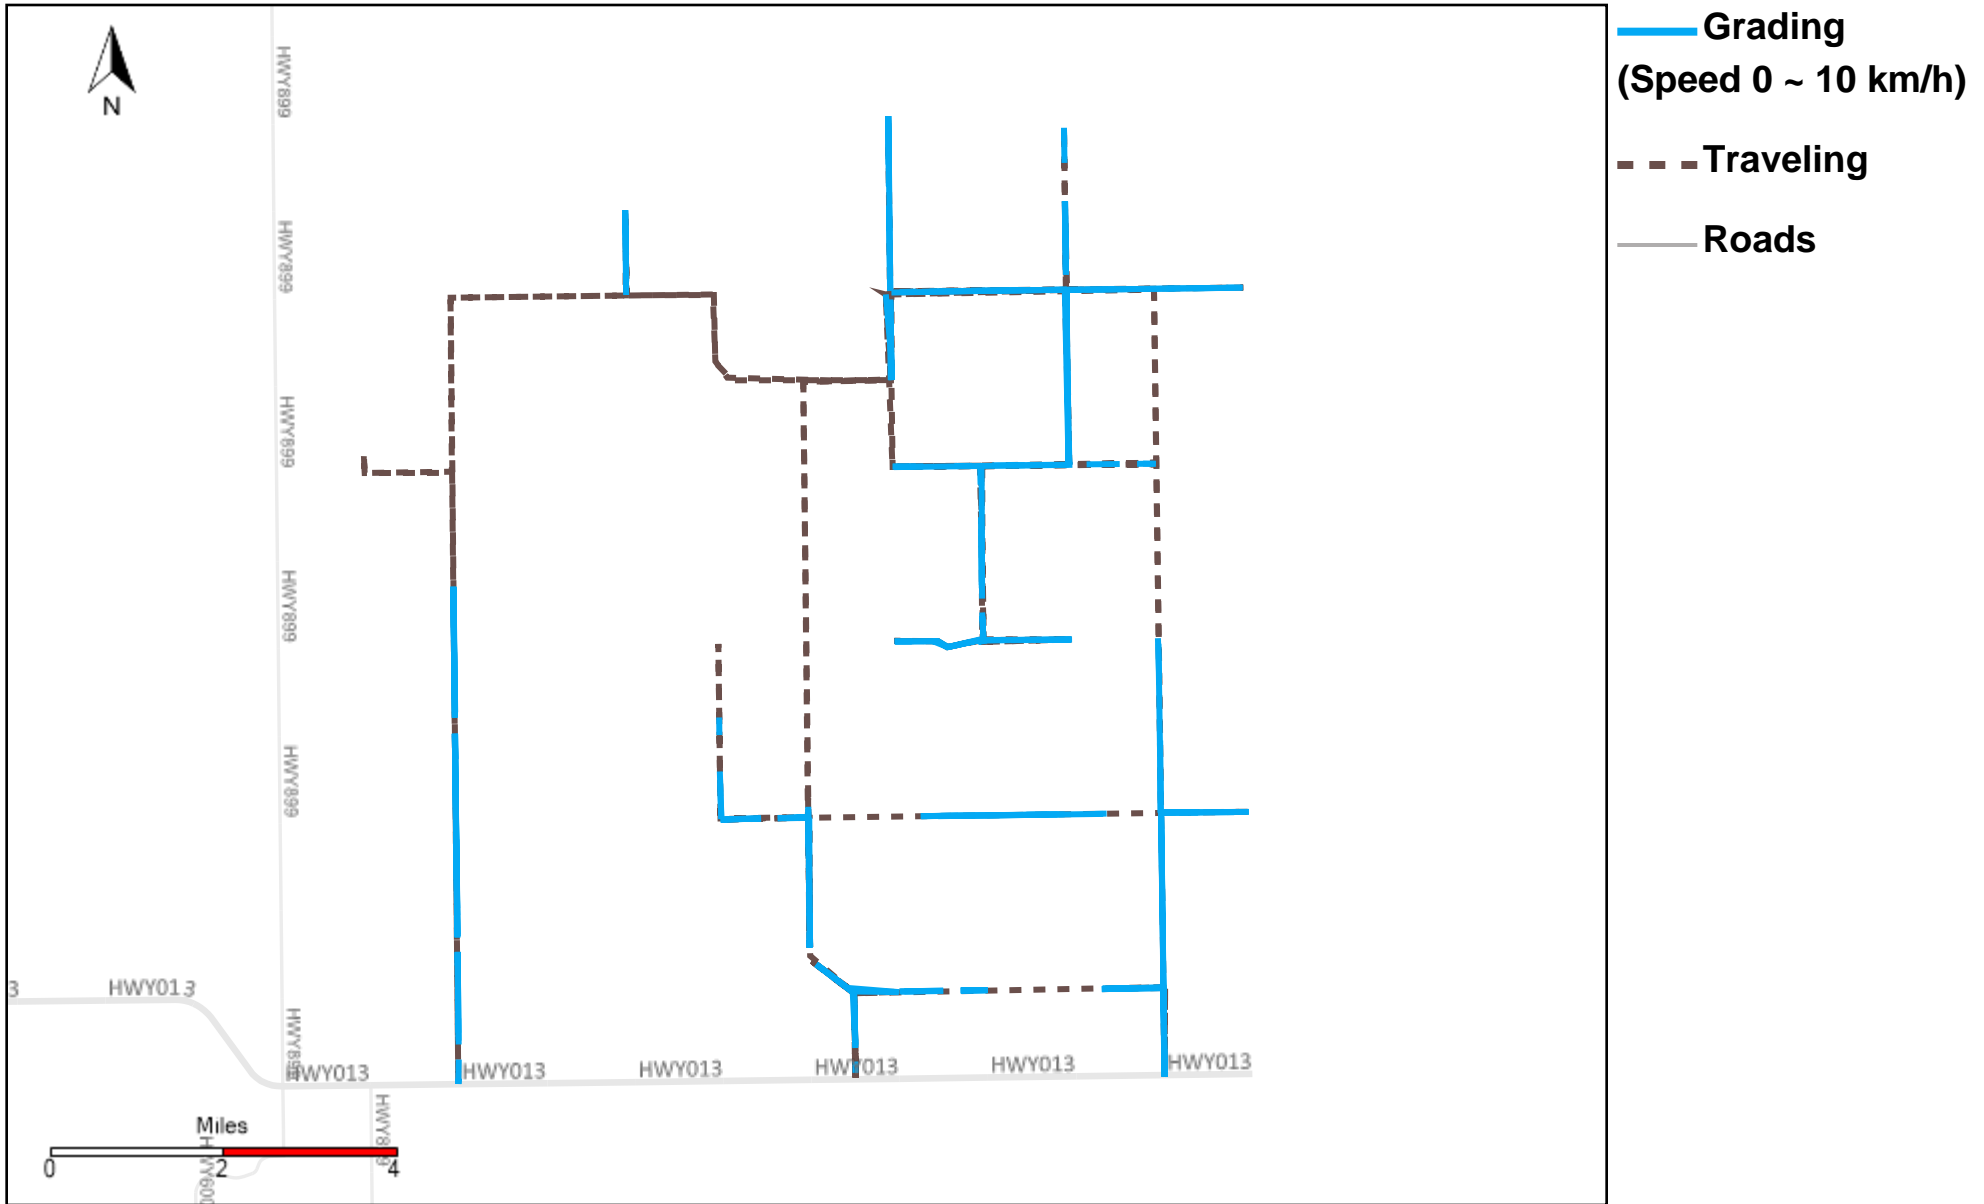

43-183_2024-07-28 ~ 2024-08-03 Tracking

Total Distance(km)	Total Hours	Work Distance(km)	Work Hours
463.57	49 hrs 6 min 27 sec	221.66	32 hrs 24 min 23 sec