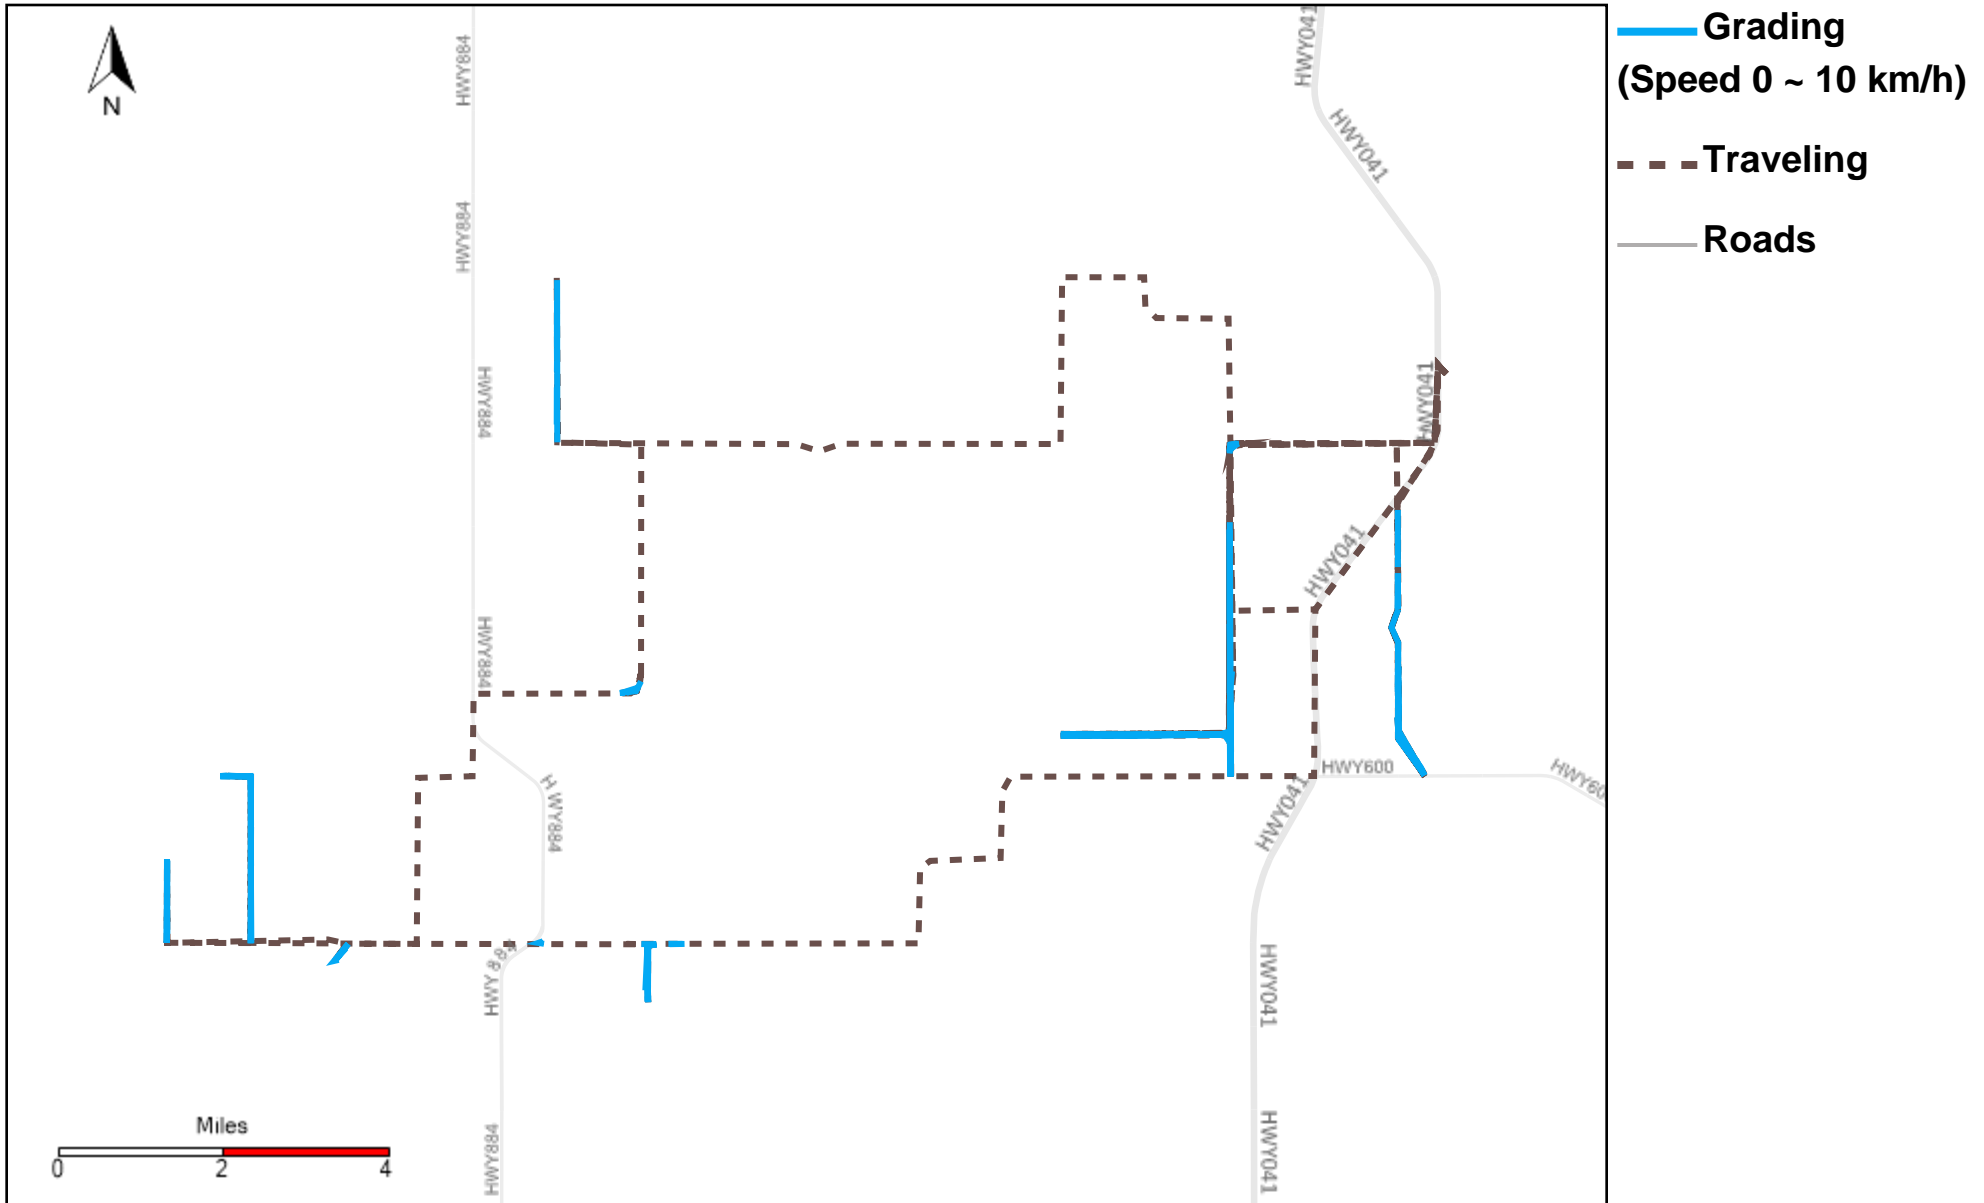

43-216_2024-07-28 ~ 2024-08-03 Tracking

Total Distance(km)	Total Hours	Work Distance(km)	Work Hours
495.16	50 hrs 49 min 33 sec	170.02	31 hrs 15 min 19 sec