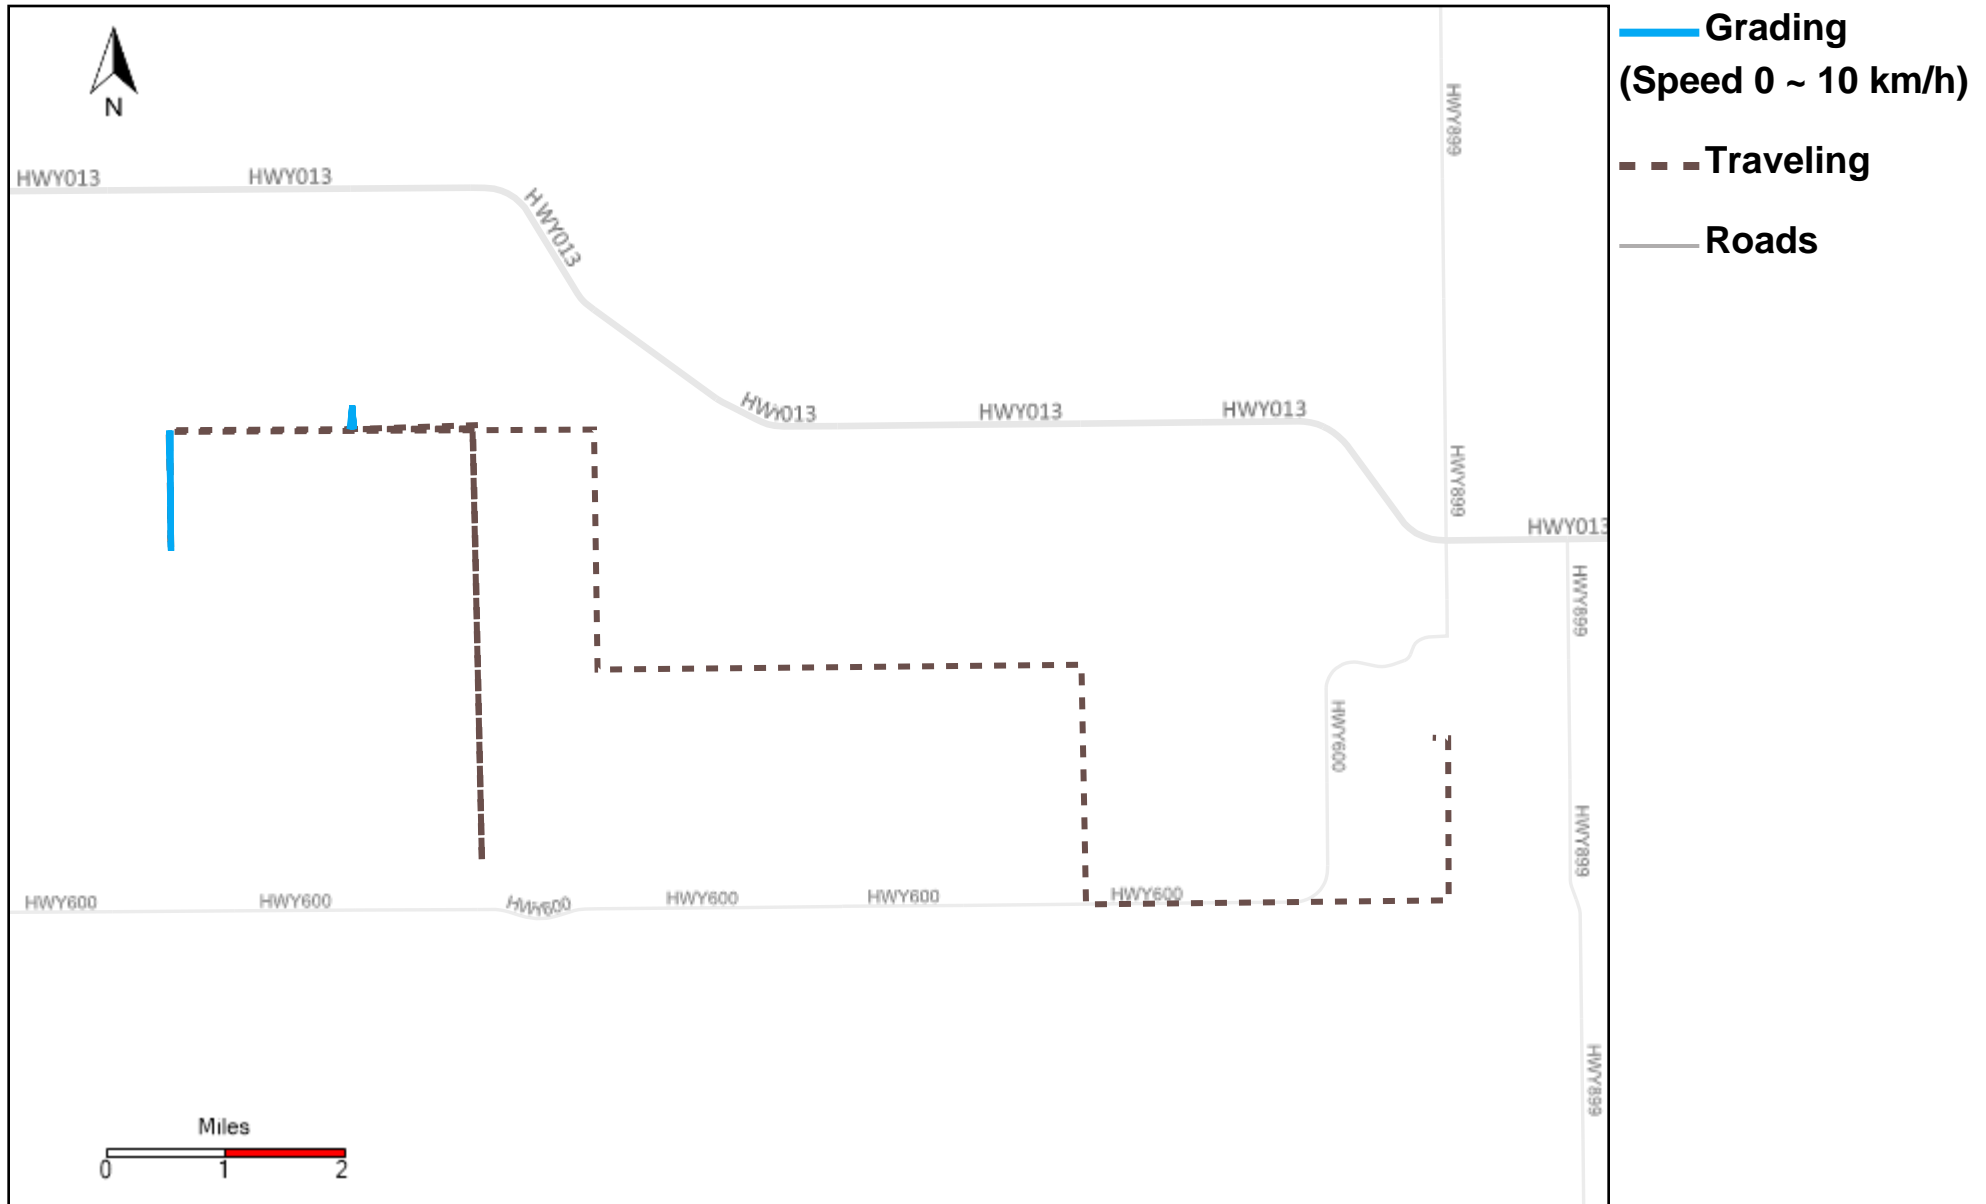

43-121_2024-07-28 ~ 2024-08-03 Tracking

Total Distance(km)	Total Hours	Work Distance(km)	Work Hours
92.84	18 hrs 59 min 10 sec	39.7	15 hrs 48 min 23 sec