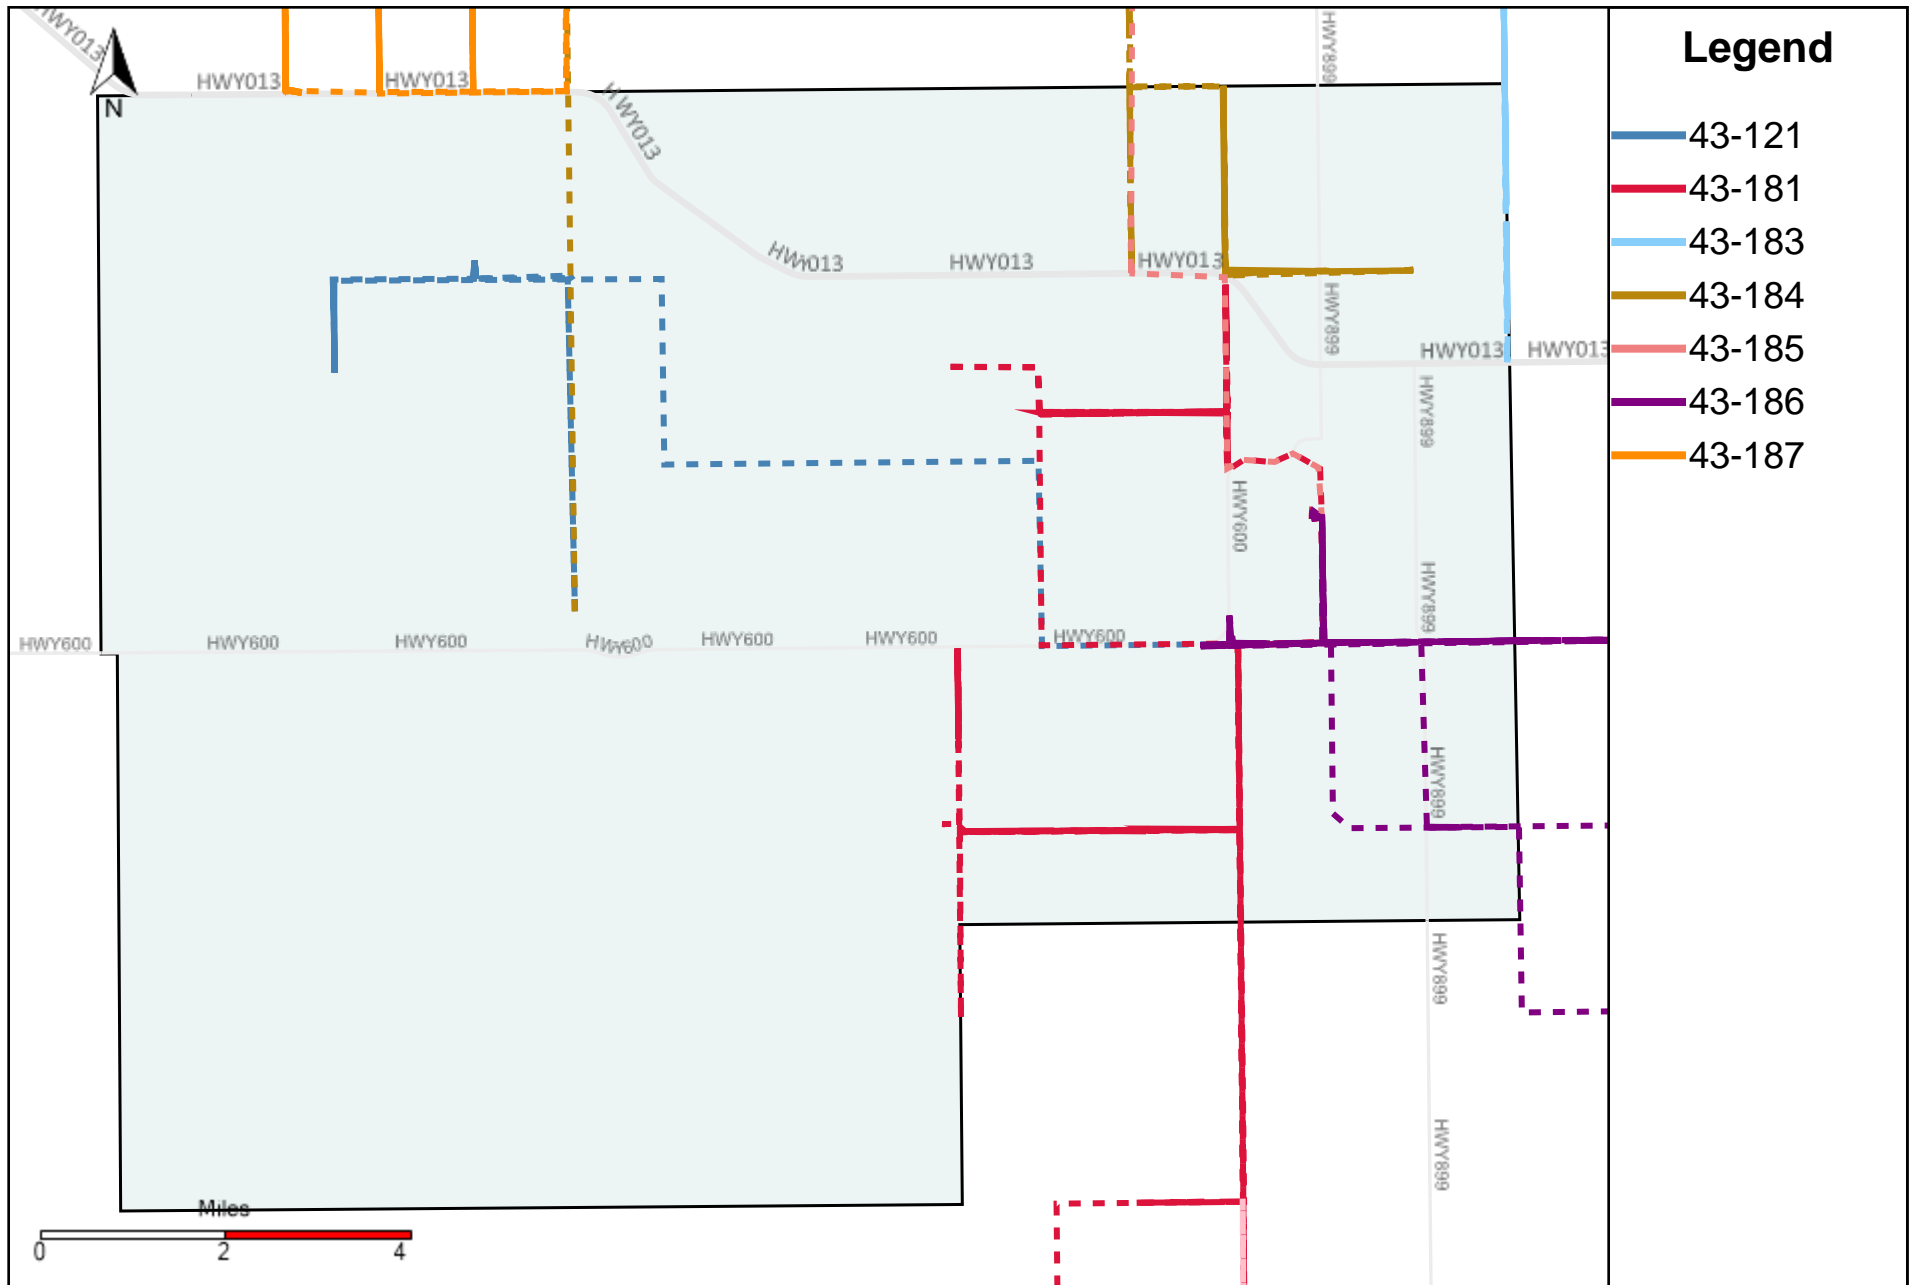

Provost Weekly Grader Report (2024-07-28 ~ 2024-08-03)

Division: 1 Grader Report(2024-07-28 ~ 2024-08-03)

Vehicle Name List	Total Distance(km)	Total Hours
43-181, 43-182, 43-186	1312.71	149 hrs 6 min 55 sec

Division: 2 Grader Report(2024-07-28 ~ 2024-08-03)

Vehicle Name List	Total Distance(km)	Total Hours
43-183, 43-186	883.67	98 hrs 26 min 57 sec

Division: 3 Grader Report(2024-07-28 ~ 2024-08-03)

Vehicle Name List	Total Distance(km)	Total Hours
43-121, 43-181, 43-183, 43-184, 43-185, 43-186, 43-187	2232.33	257 hrs 31 min 18 sec

Division: 4 Grader Report(2024-07-28 ~ 2024-08-03)

Vehicle Name List	Total Distance(km)	Total Hours
43-183, 43-184, 43-185, 43-187, 43-215	1845.9	191 hrs 40 min 23 sec

Division: 5 Grader Report(2024-07-28 ~ 2024-08-03)

Division: 7 Grader Report(2024-07-28 ~ 2024-08-03)

Vehicle Name List	Total Distance(km)	Total Hours
43-215, 43-216, 43-220	1180.07	113 hrs 2 min 54 sec

Provost Weekly Grader Report

From 7/28/2024 To 8/3/2024