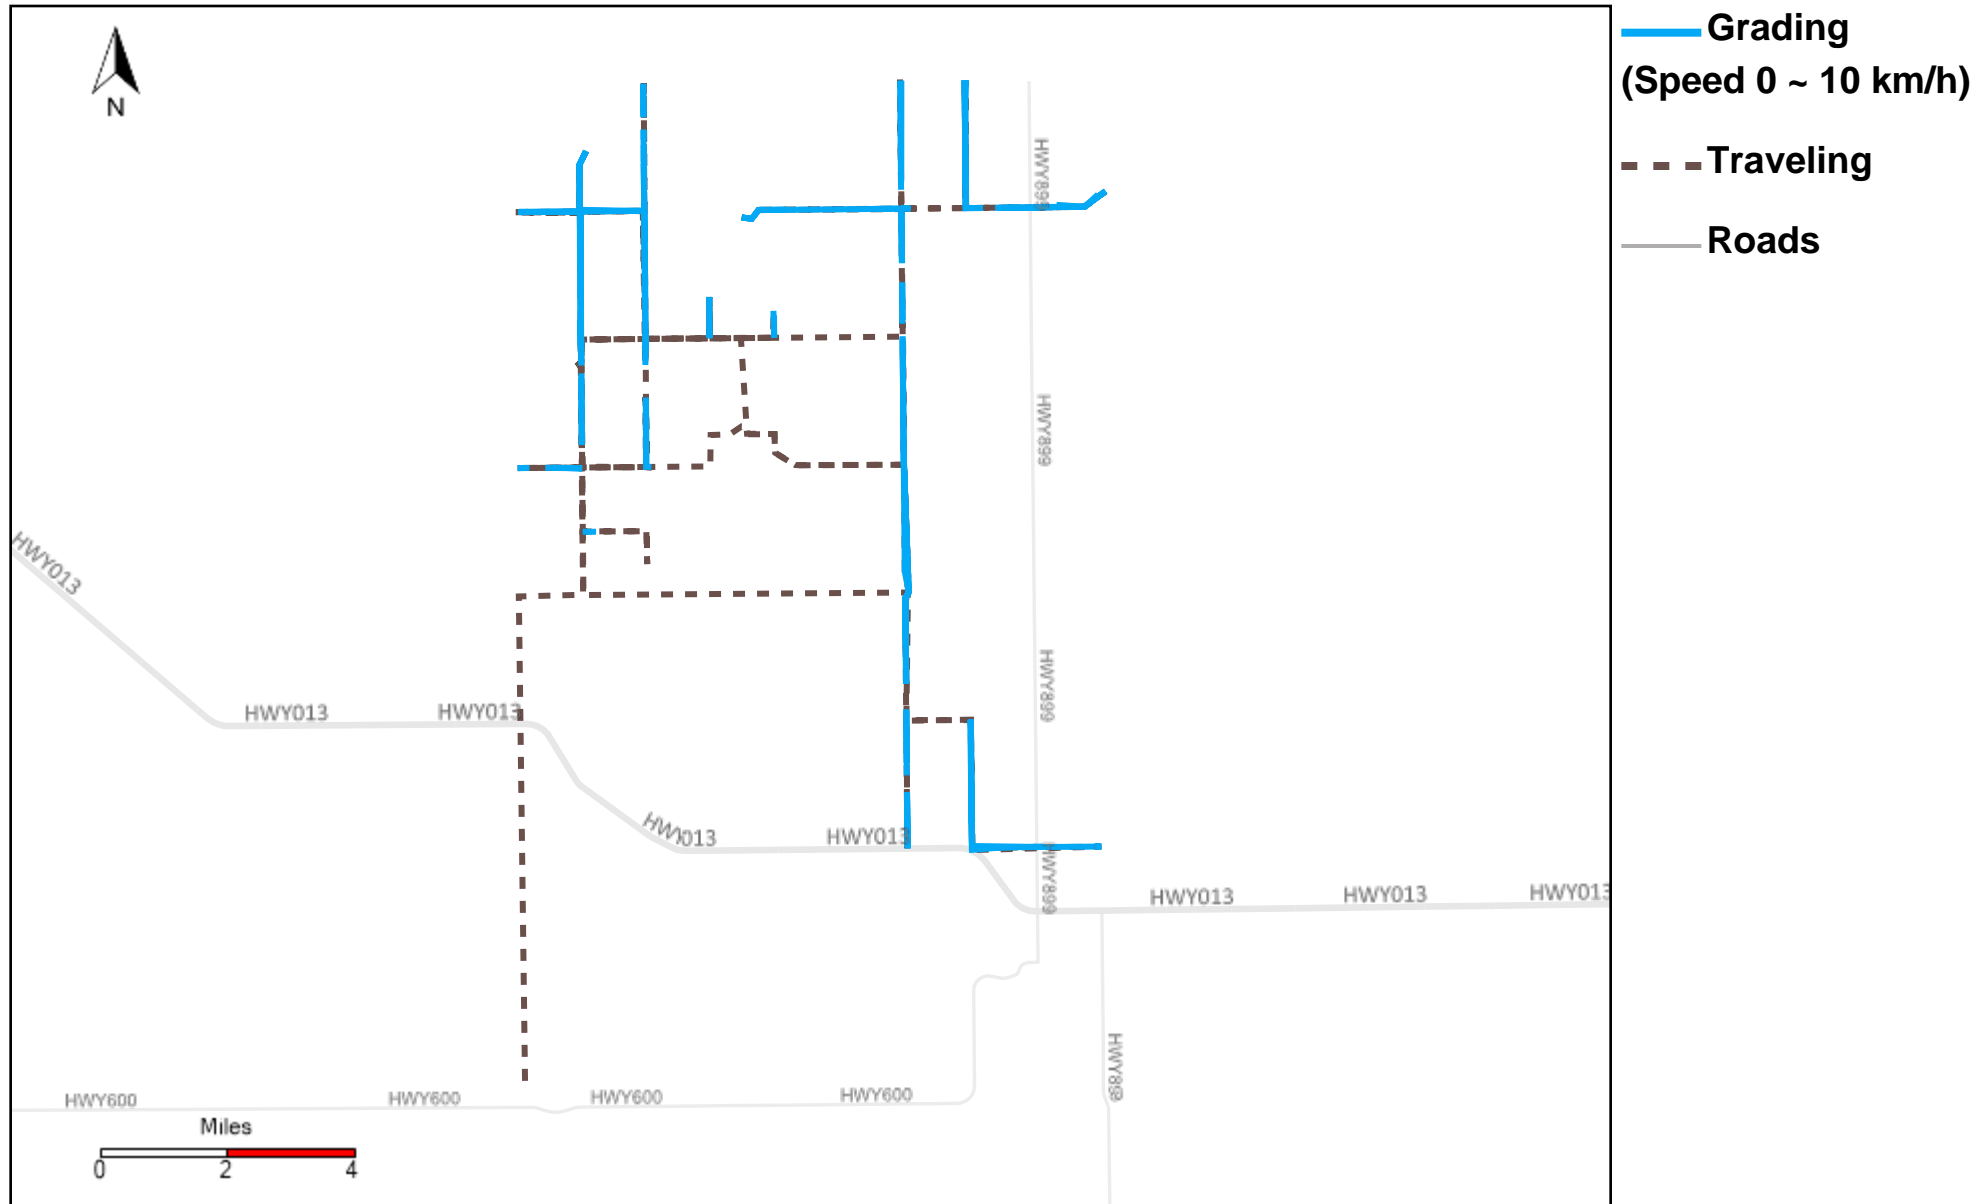

43-184_2024-07-28 ~ 2024-08-03 Tracking

Total Distance(km)	Total Hours	Work Distance(km)	Work Hours
342.4	38 hrs 11 min 15 sec	169.79	26 hrs 44 min 29 sec