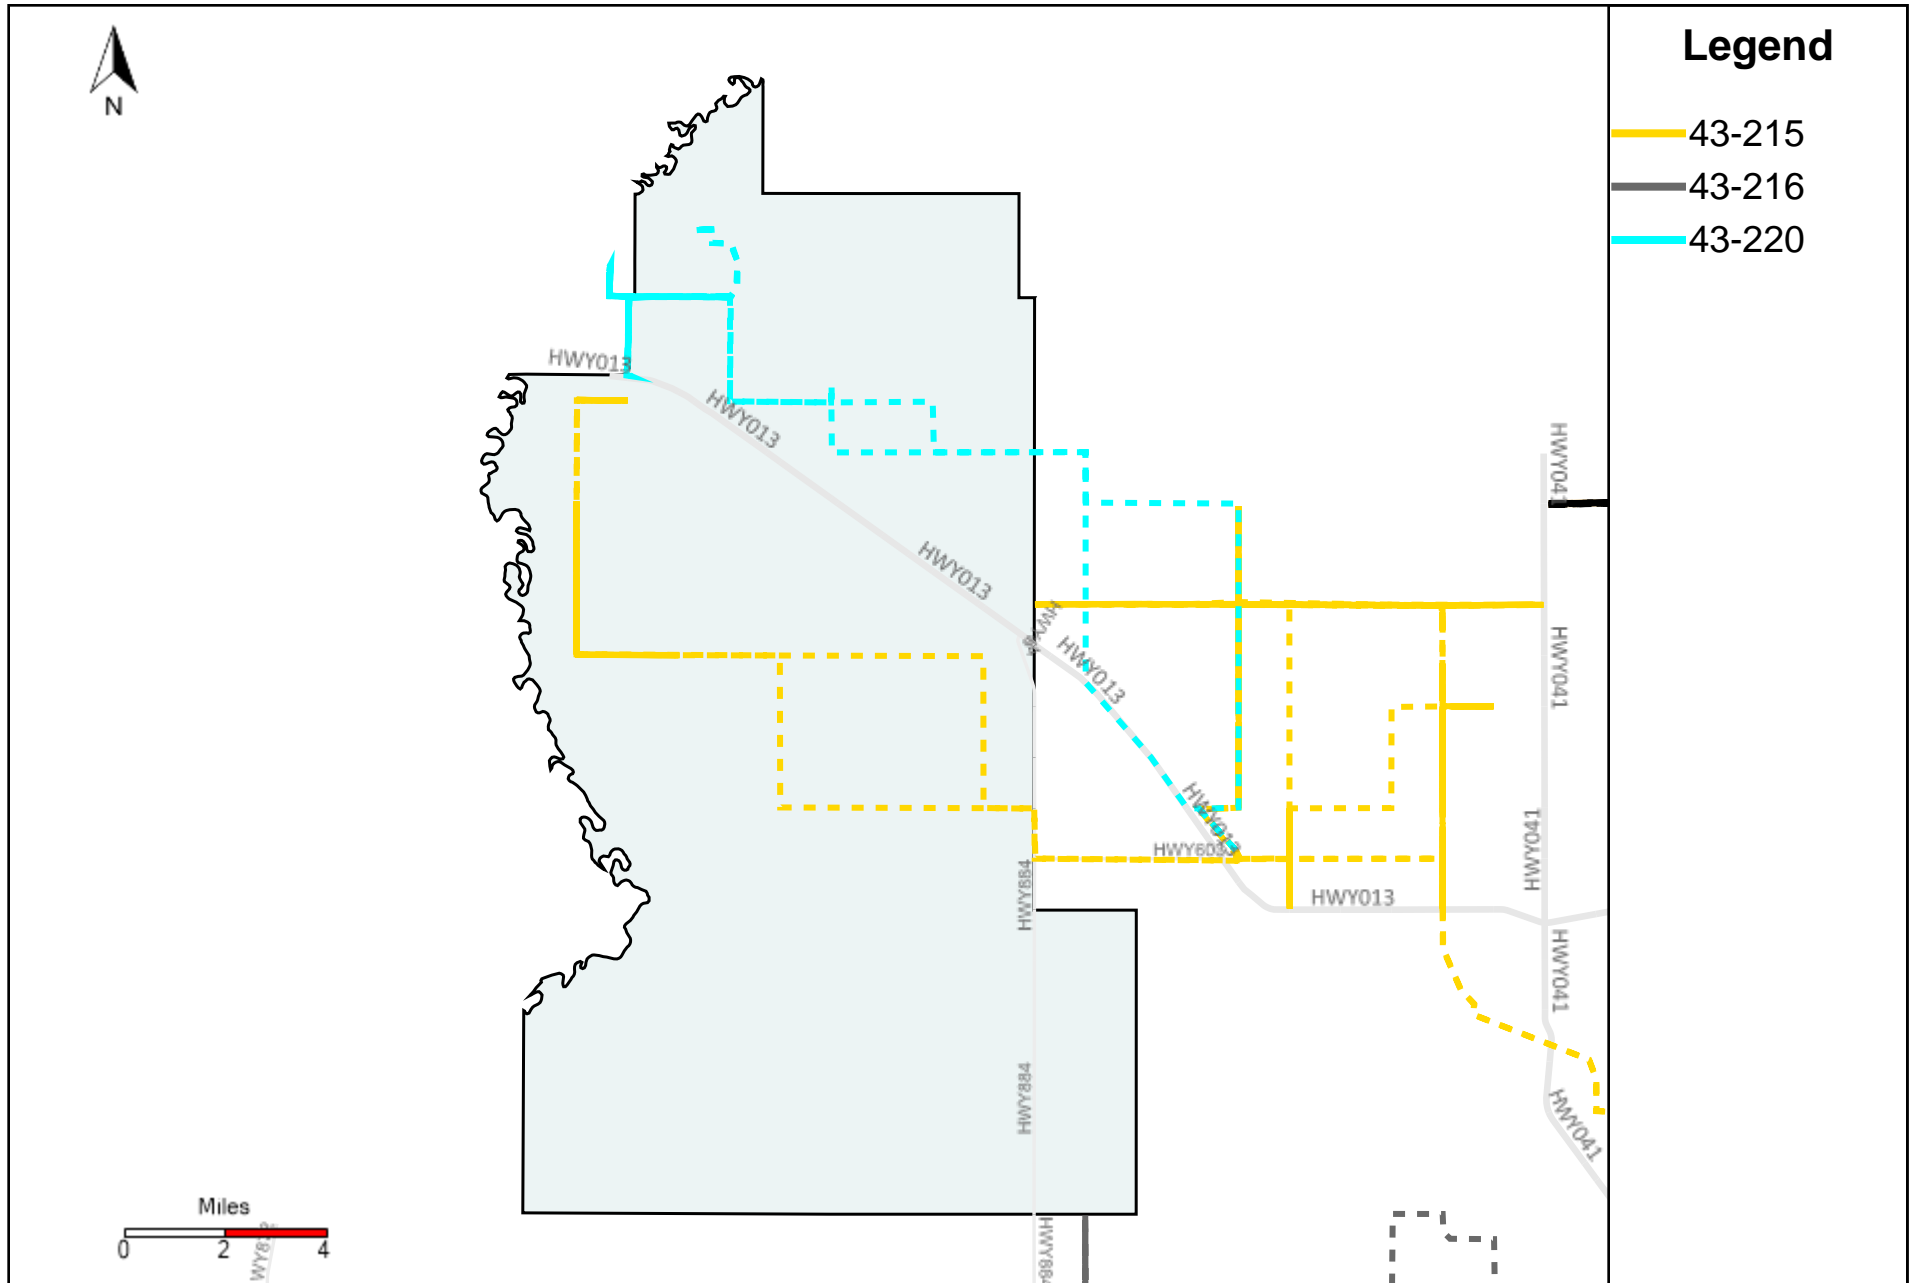

Division: 2 Grader Report(2024-07-28 ~ 2024-08-03)

Vehicle Name List	Total Distance(km)	Total Hours
43-183, 43-186	883.67	98 hrs 26 min 57 sec

Division: 3 Grader Report(2024-07-28 ~ 2024-08-03)

Vehicle Name List	Total Distance(km)	Total Hours
43-121, 43-181, 43-183, 43-184, 43-185, 43-186, 43-187	2232.33	257 hrs 31 min 18 sec

Division: 4 Grader Report(2024-07-28 ~ 2024-08-03)

Vehicle Name List	Total Distance(km)	Total Hours
43-183, 43-184, 43-185, 43-187, 43-215	1845.9	191 hrs 40 min 23 sec

Division: 5 Grader Report(2024-07-28 ~ 2024-08-03)

Vehicle Name List	Total Distance(km)	Total Hours
43-164, 43-215, 43-216, 43-217	1232.53	157 hrs 50 min 12 sec

Division: 6 Grader Report(2024-07-28 ~ 2024-08-03)

Vehicle Name List	Total Distance(km)	Total Hours
43-215, 43-218, 43-220, 43-221	915.77	115 hrs 0 min 0 sec

Division: 7 Grader Report(2024-07-28 ~ 2024-08-03)

Vehicle Name List	Total Distance(km)	Total Hours
43-215, 43-216, 43-220	1180.07	113 hrs 2 min 54 sec

Provost Weekly Grader Report

From 7/28/2024 To 8/3/2024