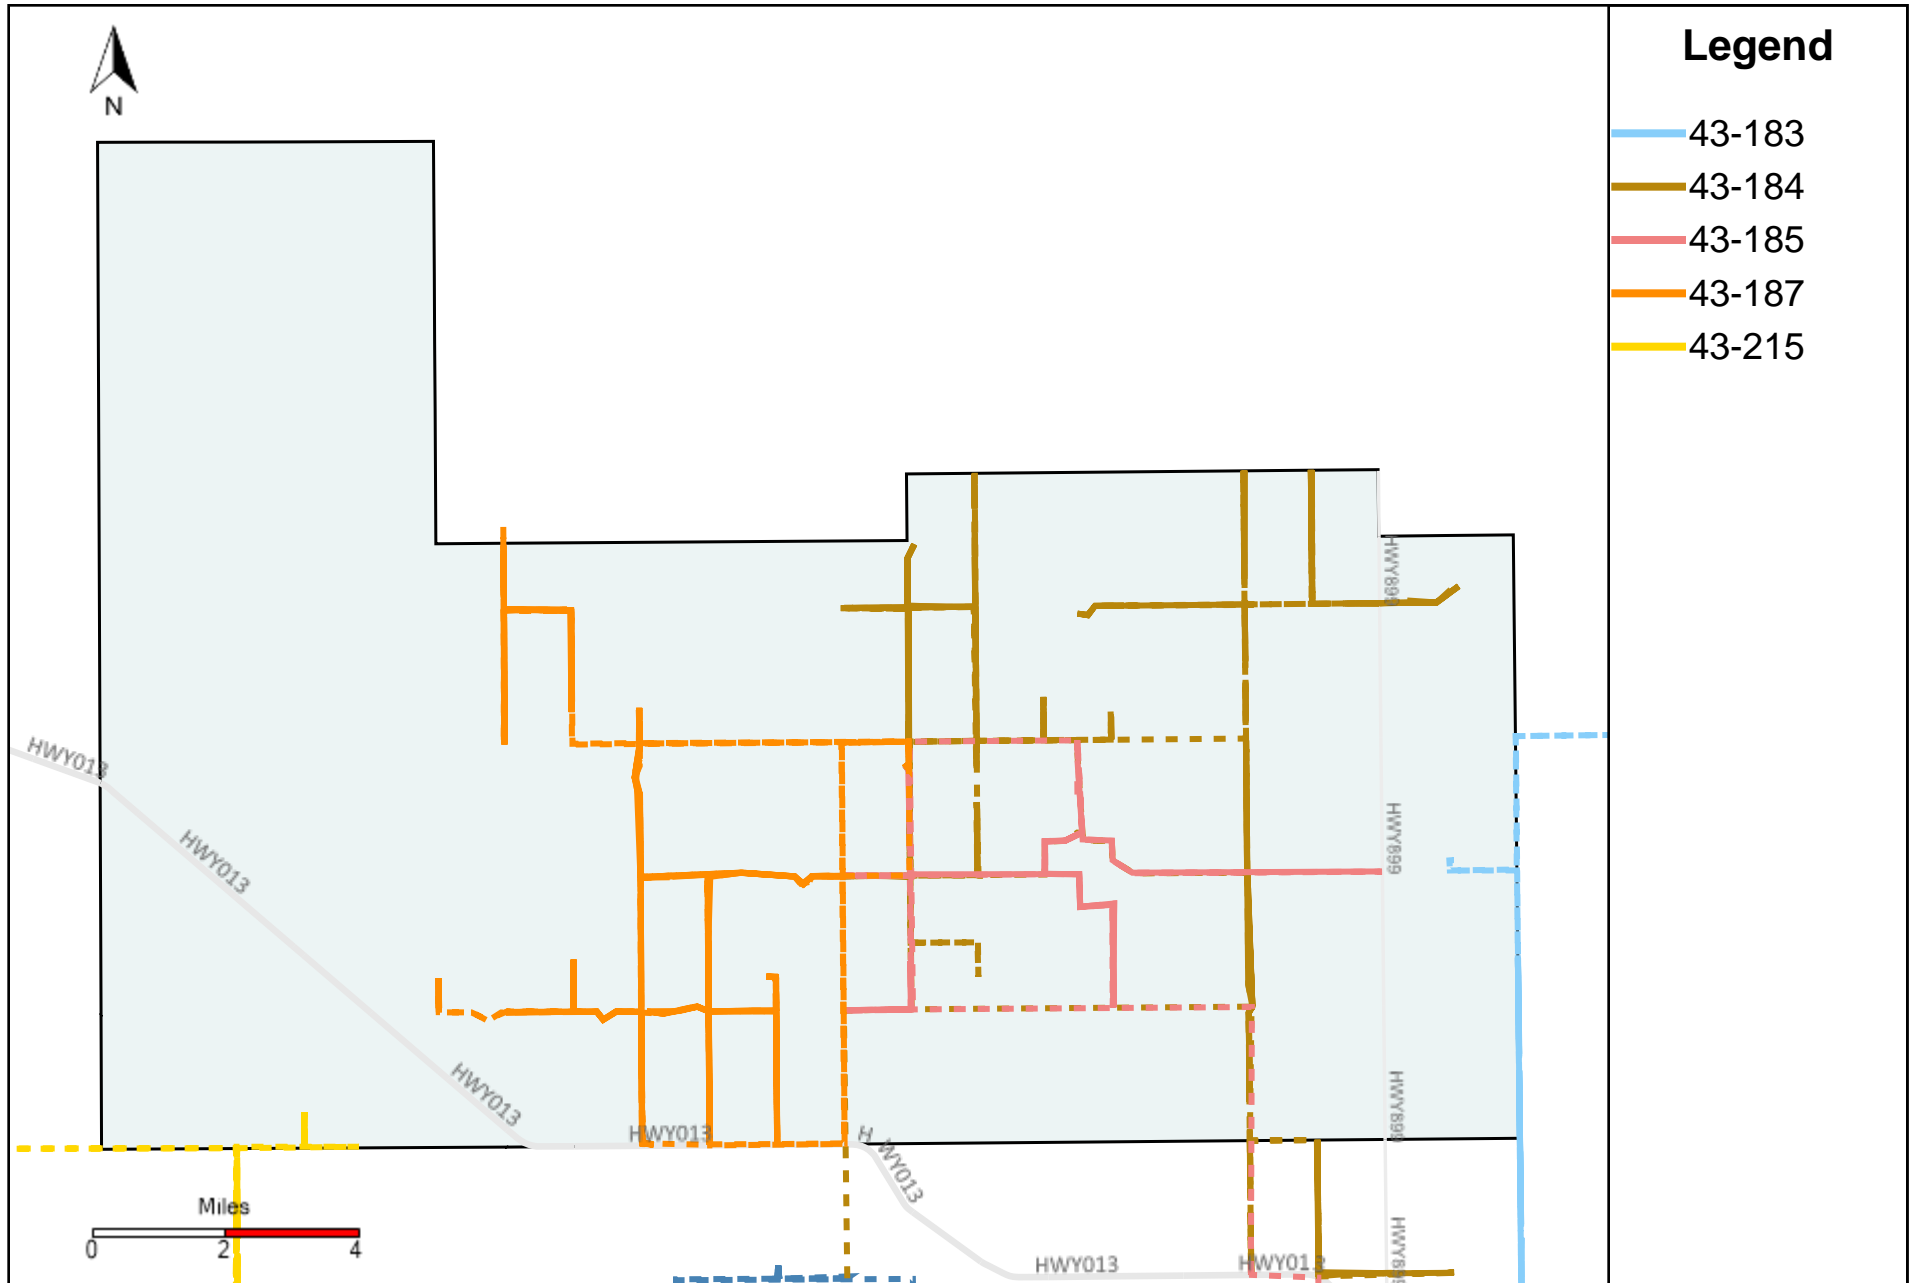

Provost Weekly Grader Report (2024-07-28 ~ 2024-08-03)

Division: 1 Grader Report(2024-07-28 ~ 2024-08-03)

Vehicle Name List	Total Distance(km)	Total Hours
43-181, 43-182, 43-186	1312.71	149 hrs 6 min 55 sec

Division: 2 Grader Report(2024-07-28 ~ 2024-08-03)

Vehicle Name List	Total Distance(km)	Total Hours
43-183, 43-186	883.67	98 hrs 26 min 57 sec

Division: 3 Grader Report(2024-07-28 ~ 2024-08-03)

Vehicle Name List	Total Distance(km)	Total Hours
43-121, 43-181, 43-183, 43-184, 43-185, 43-186, 43-187	2232.33	257 hrs 31 min 18 sec

Division: 4 Grader Report(2024-07-28 ~ 2024-08-03)

Vehicle Name List	Total Distance(km)	Total Hours
43-183, 43-184, 43-185, 43-187, 43-215	1845.9	191 hrs 40 min 23 sec

Division: 5 Grader Report(2024-07-28 ~ 2024-08-03)

Division: 7 Grader Report(2024-07-28 ~ 2024-08-03)

Vehicle Name List	Total Distance(km)	Total Hours
43-215, 43-216, 43-220	1180.07	113 hrs 2 min 54 sec

Provost Weekly Grader Report

From 7/28/2024 To 8/3/2024