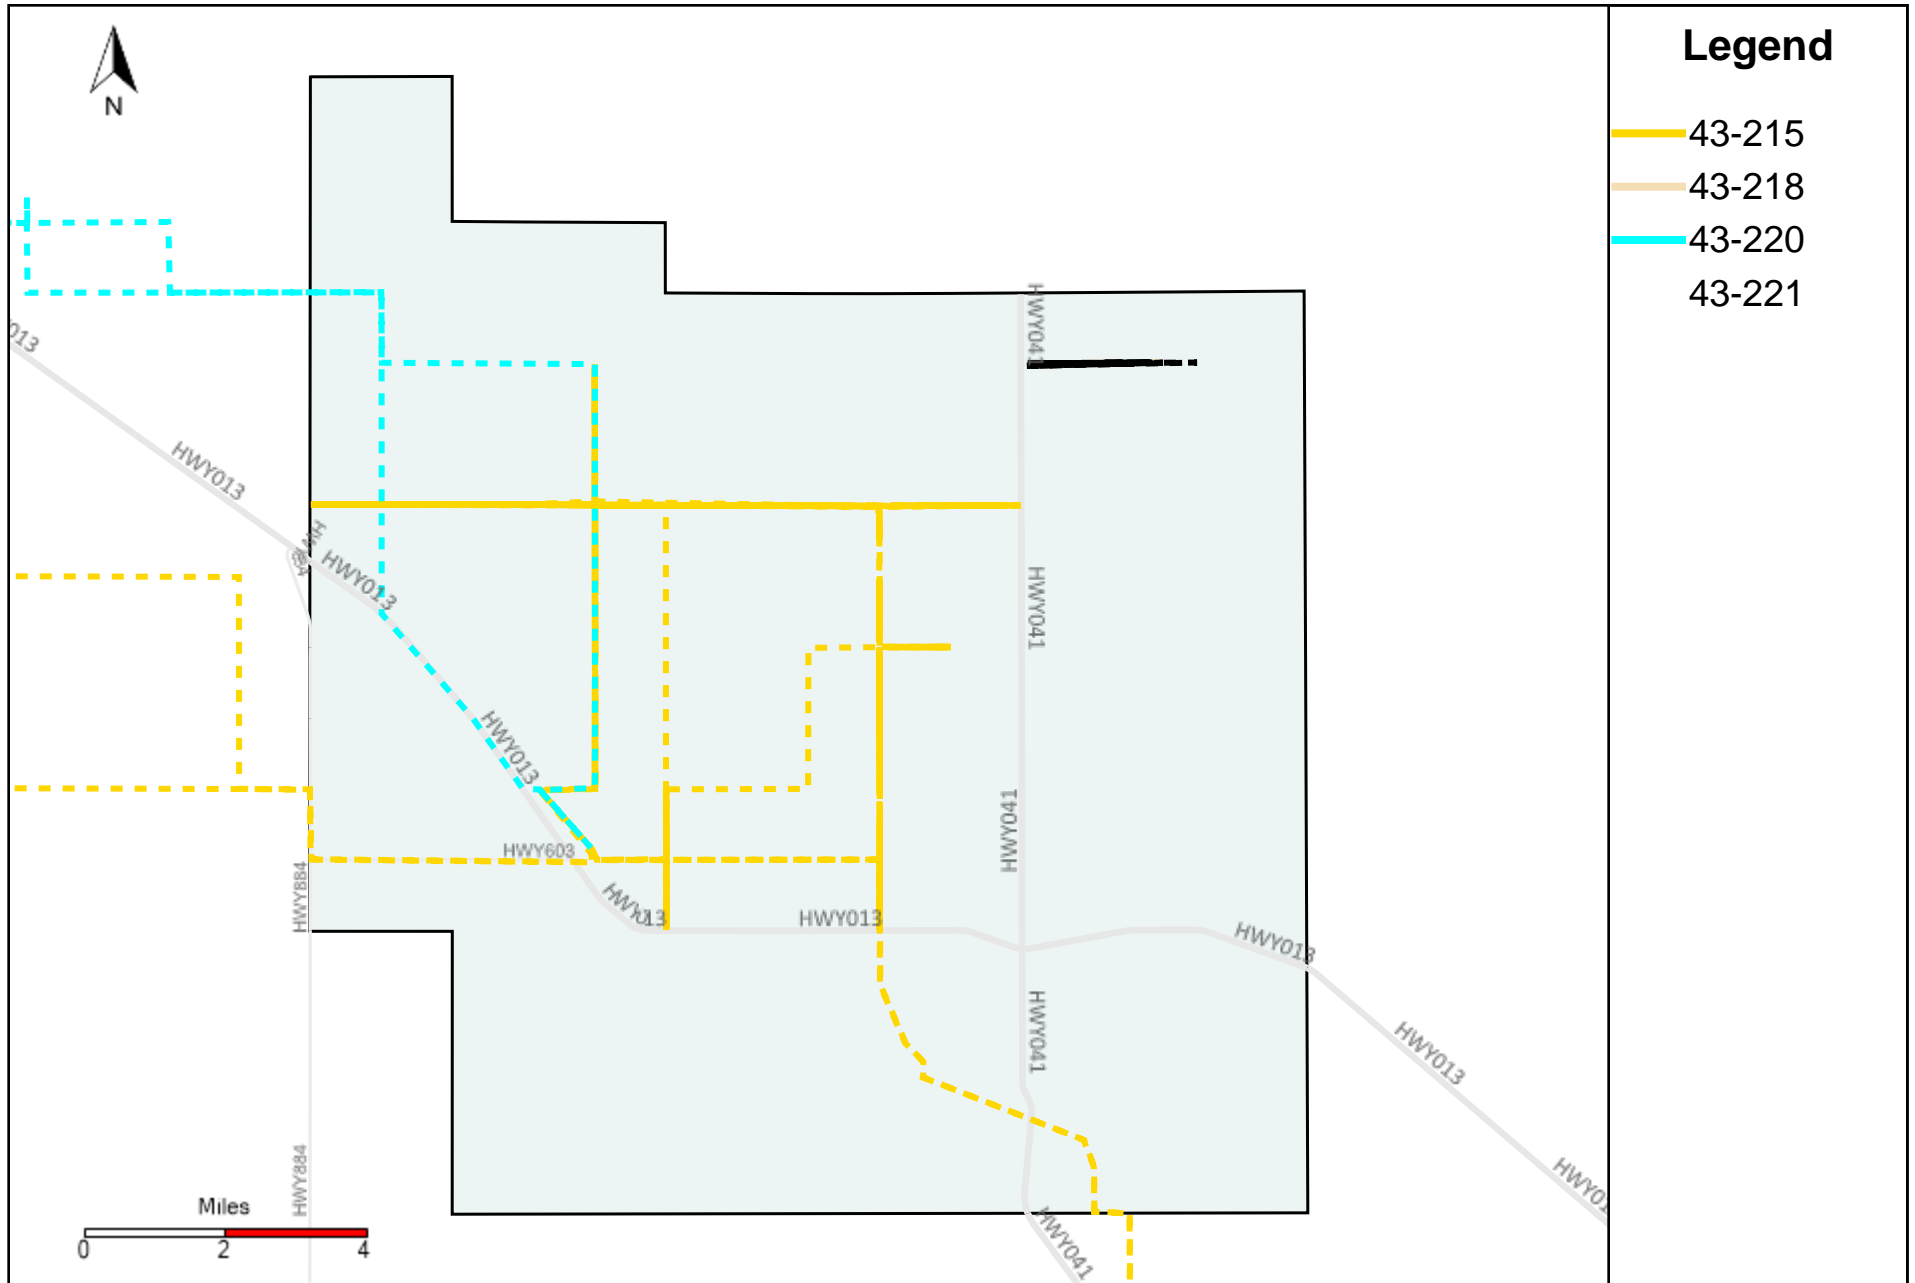

Division: 6 Grader Report(2024-07-28 ~ 2024-08-03)

Vehicle Name List	Total Distance(km)	Total Hours
43-215, 43-218, 43-220, 43-221	915.77	115 hrs 0 min 0 sec