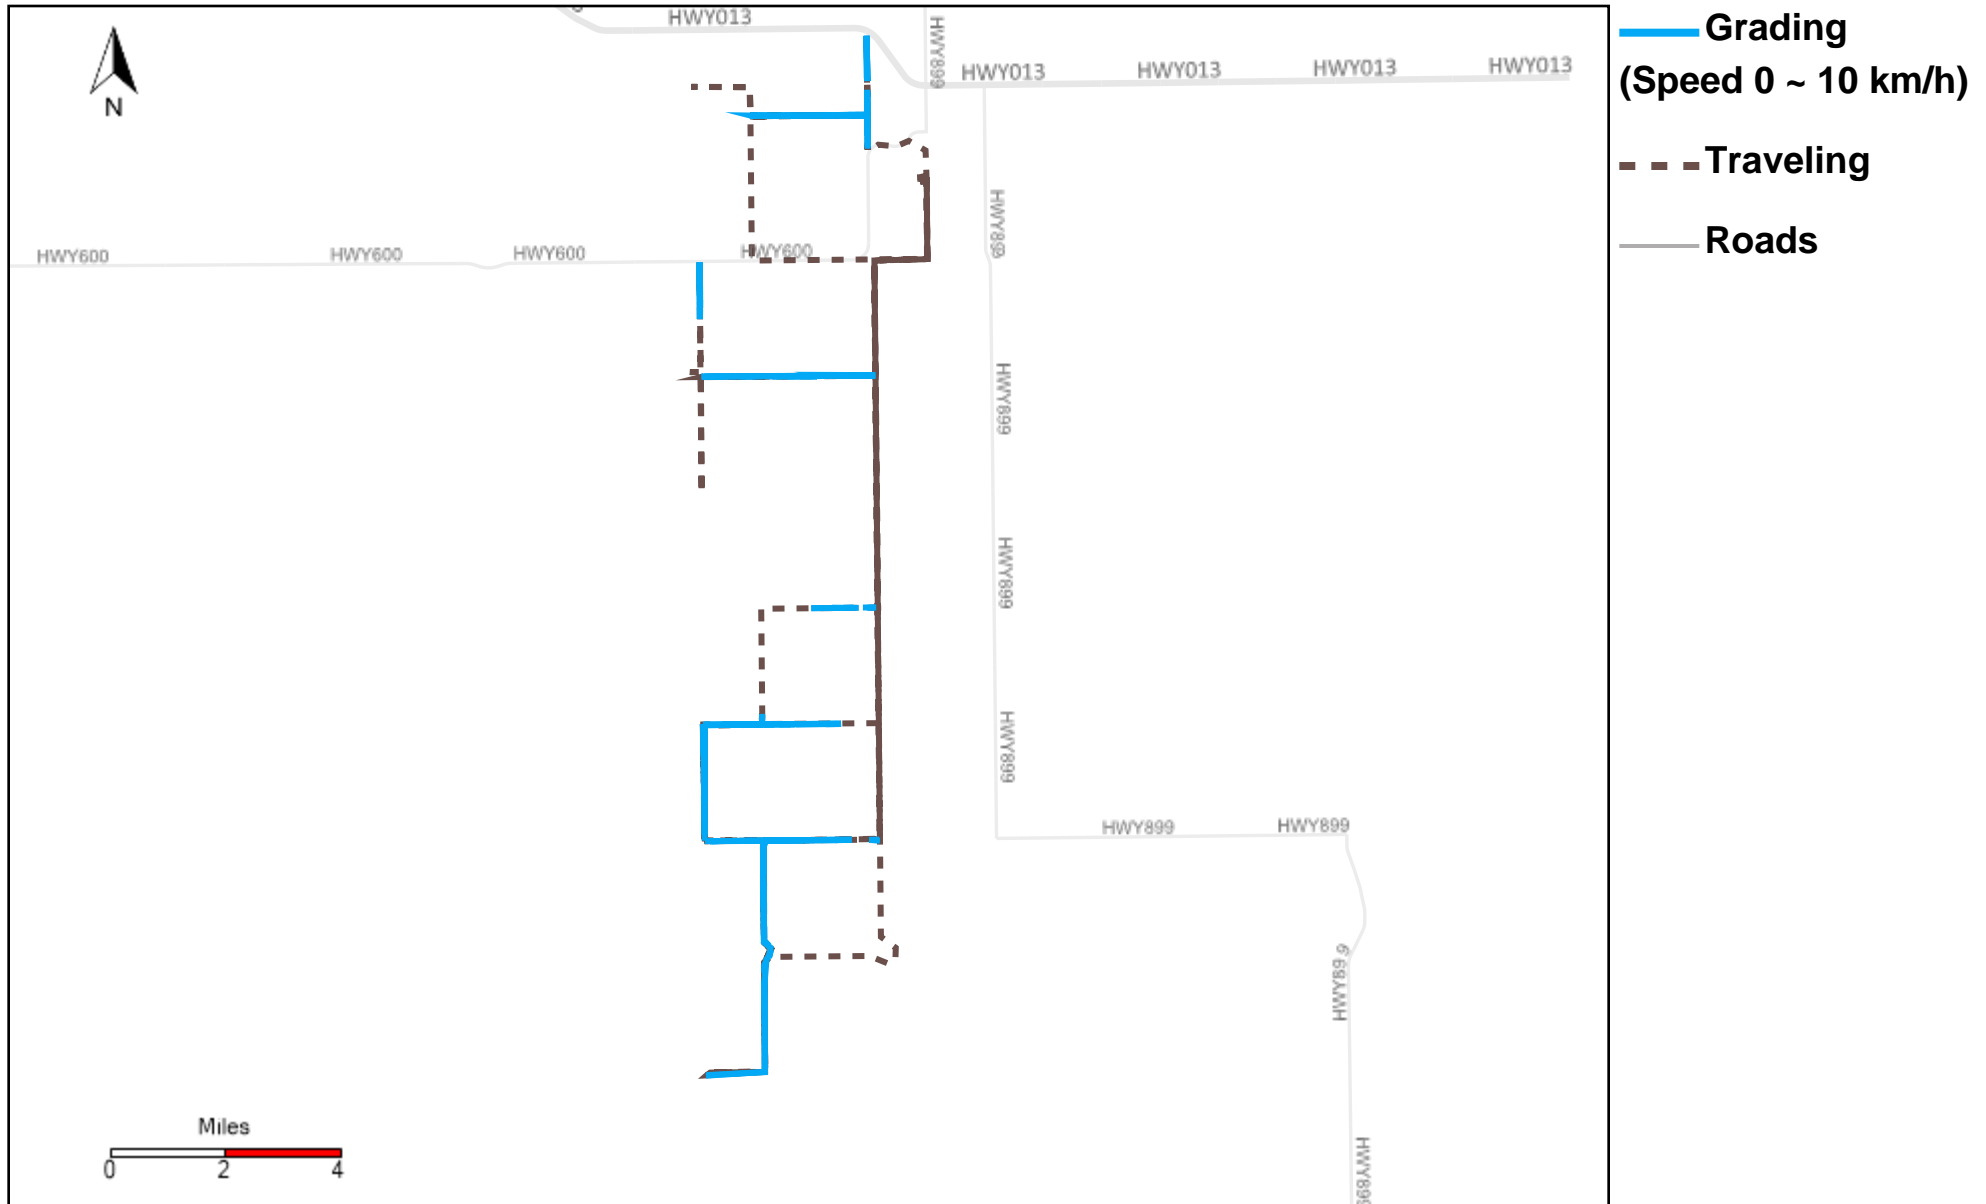

43-181_2024-07-28 ~ 2024-08-03 Tracking

Total Distance(km)	Total Hours	Work Distance(km)	Work Hours
438.12	49 hrs 31 min 33 sec	153.64	25 hrs 53 min 17 sec