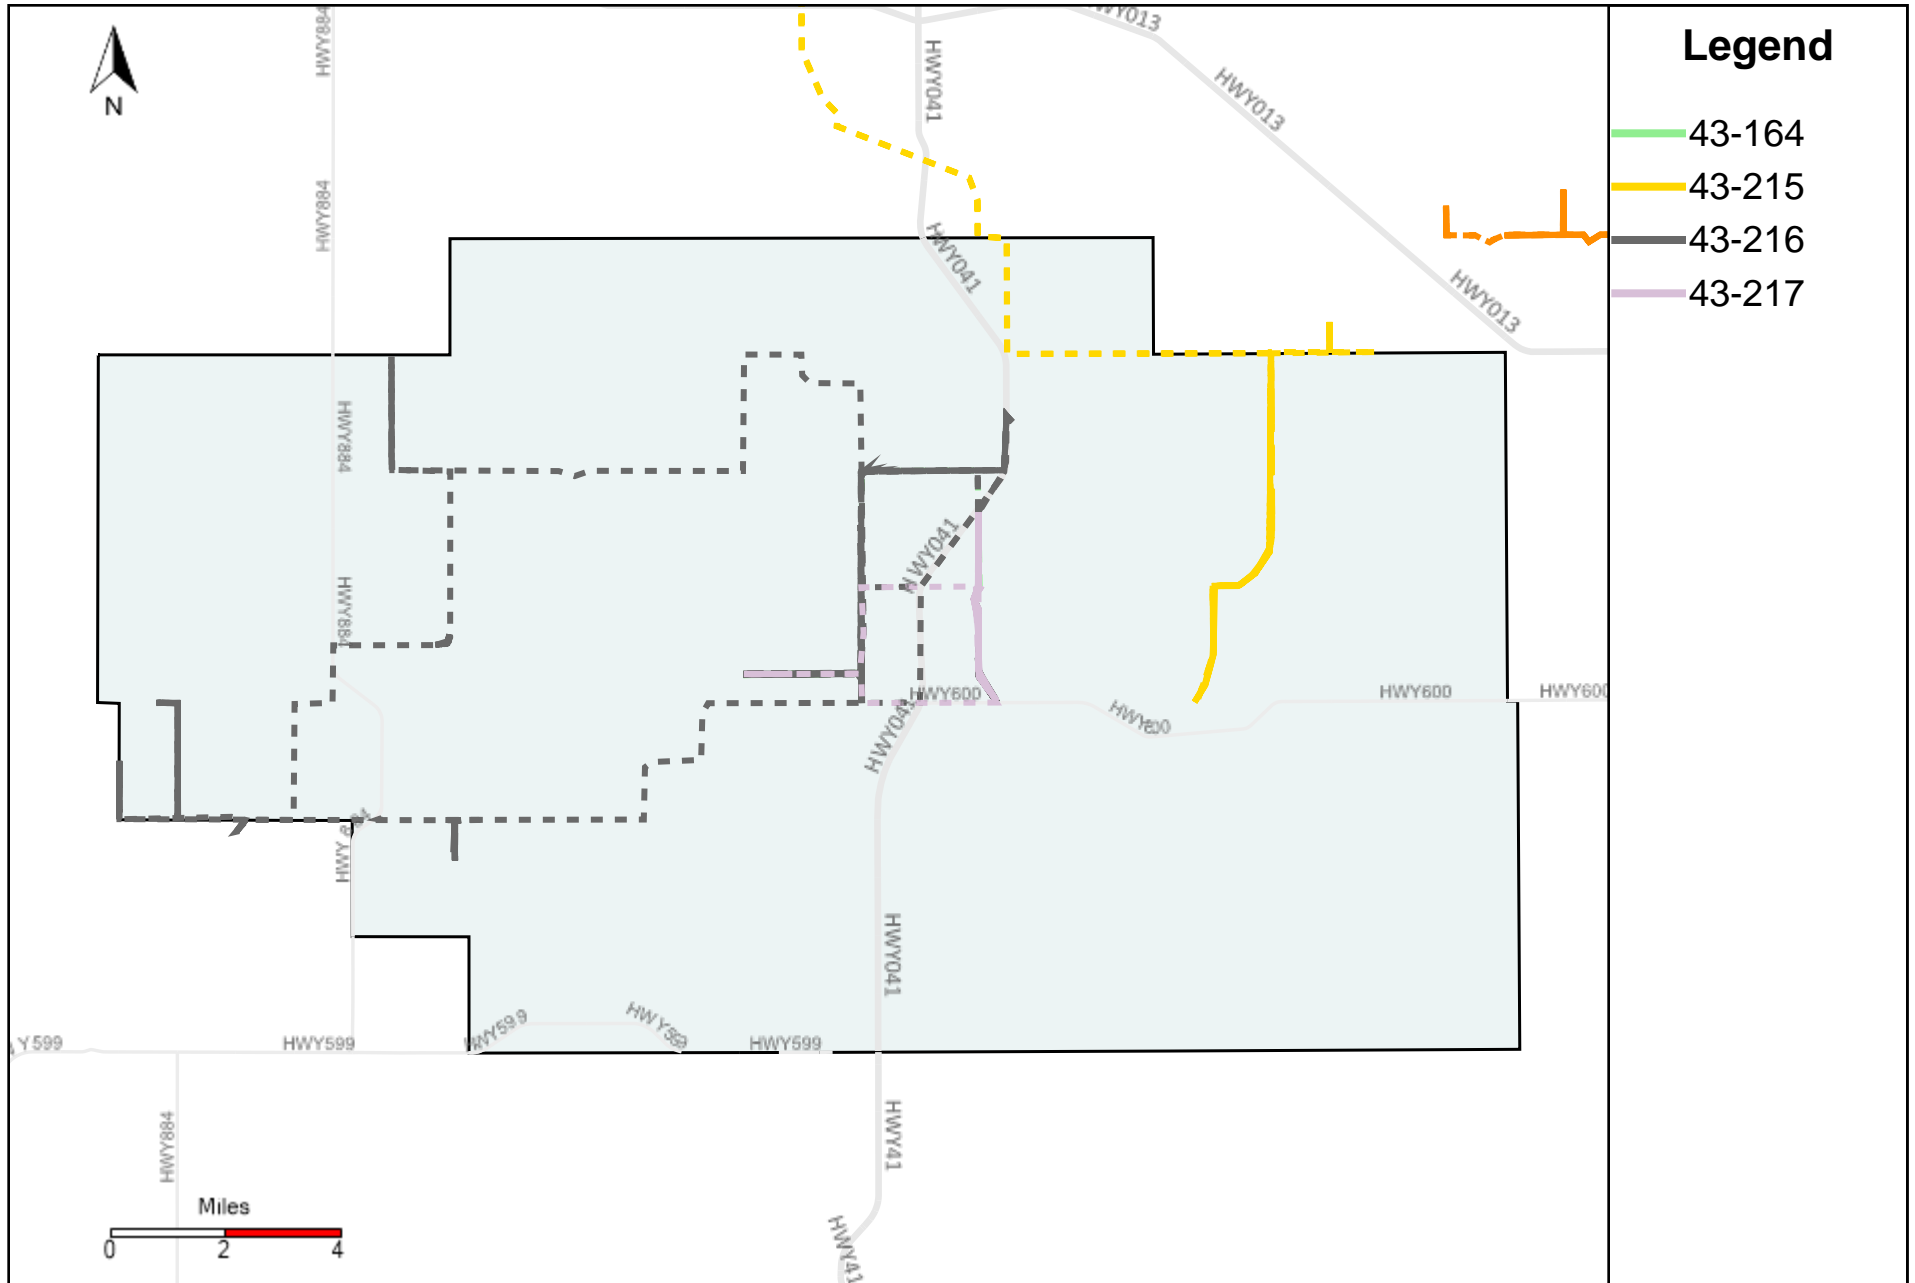

Division: 5 Grader Report(2024-07-28 ~ 2024-08-03)

Vehicle Name List	Total Distance(km)	Total Hours
43-164, 43-215, 43-216, 43-217	1232.53	157 hrs 50 min 12 sec