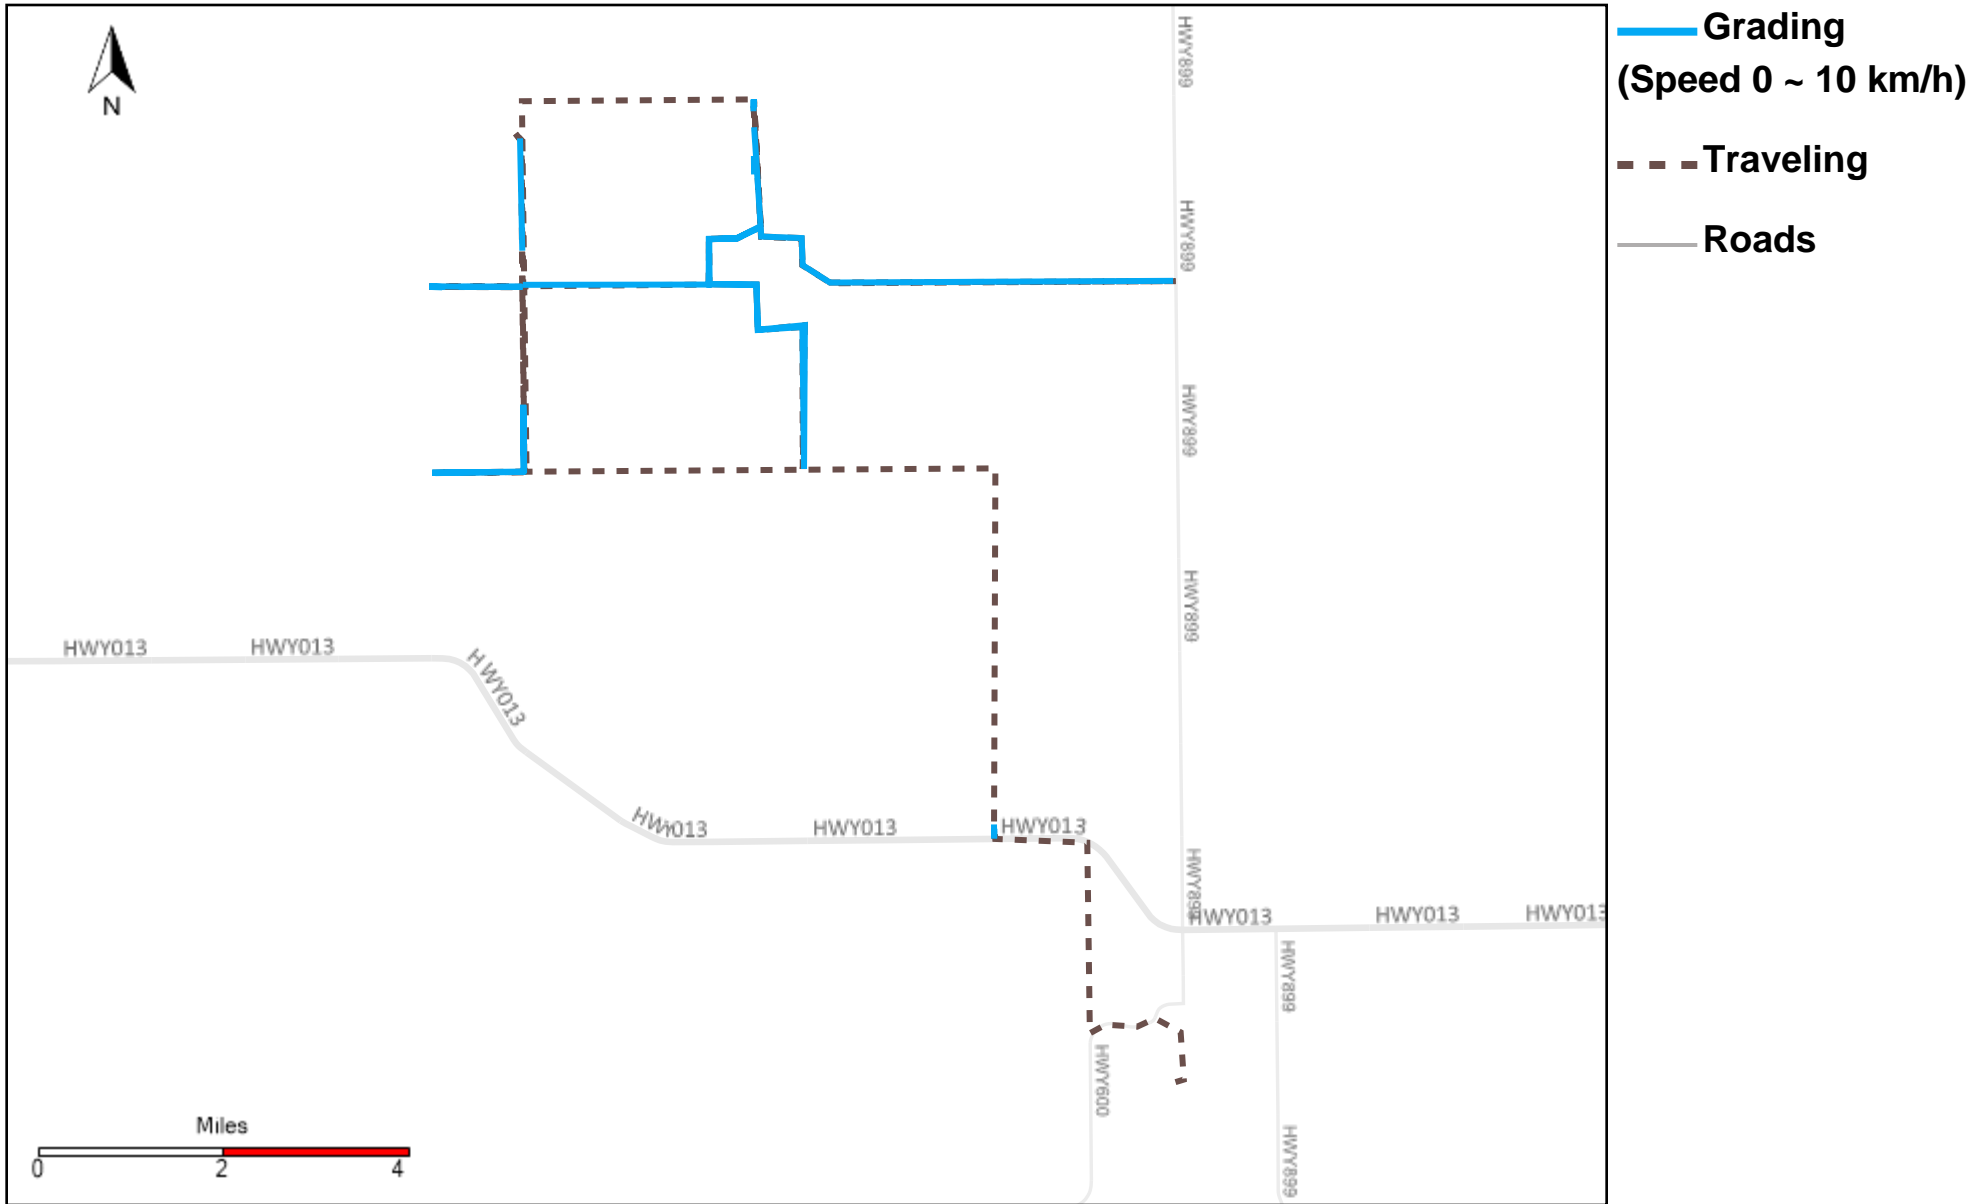

43-185_2024-07-28 ~ 2024-08-03 Tracking

Total Distance(km)	Total Hours	Work Distance(km)	Work Hours
108.18	11 hrs 58 min 38 sec	46.1	6 hrs 38 min 58 sec