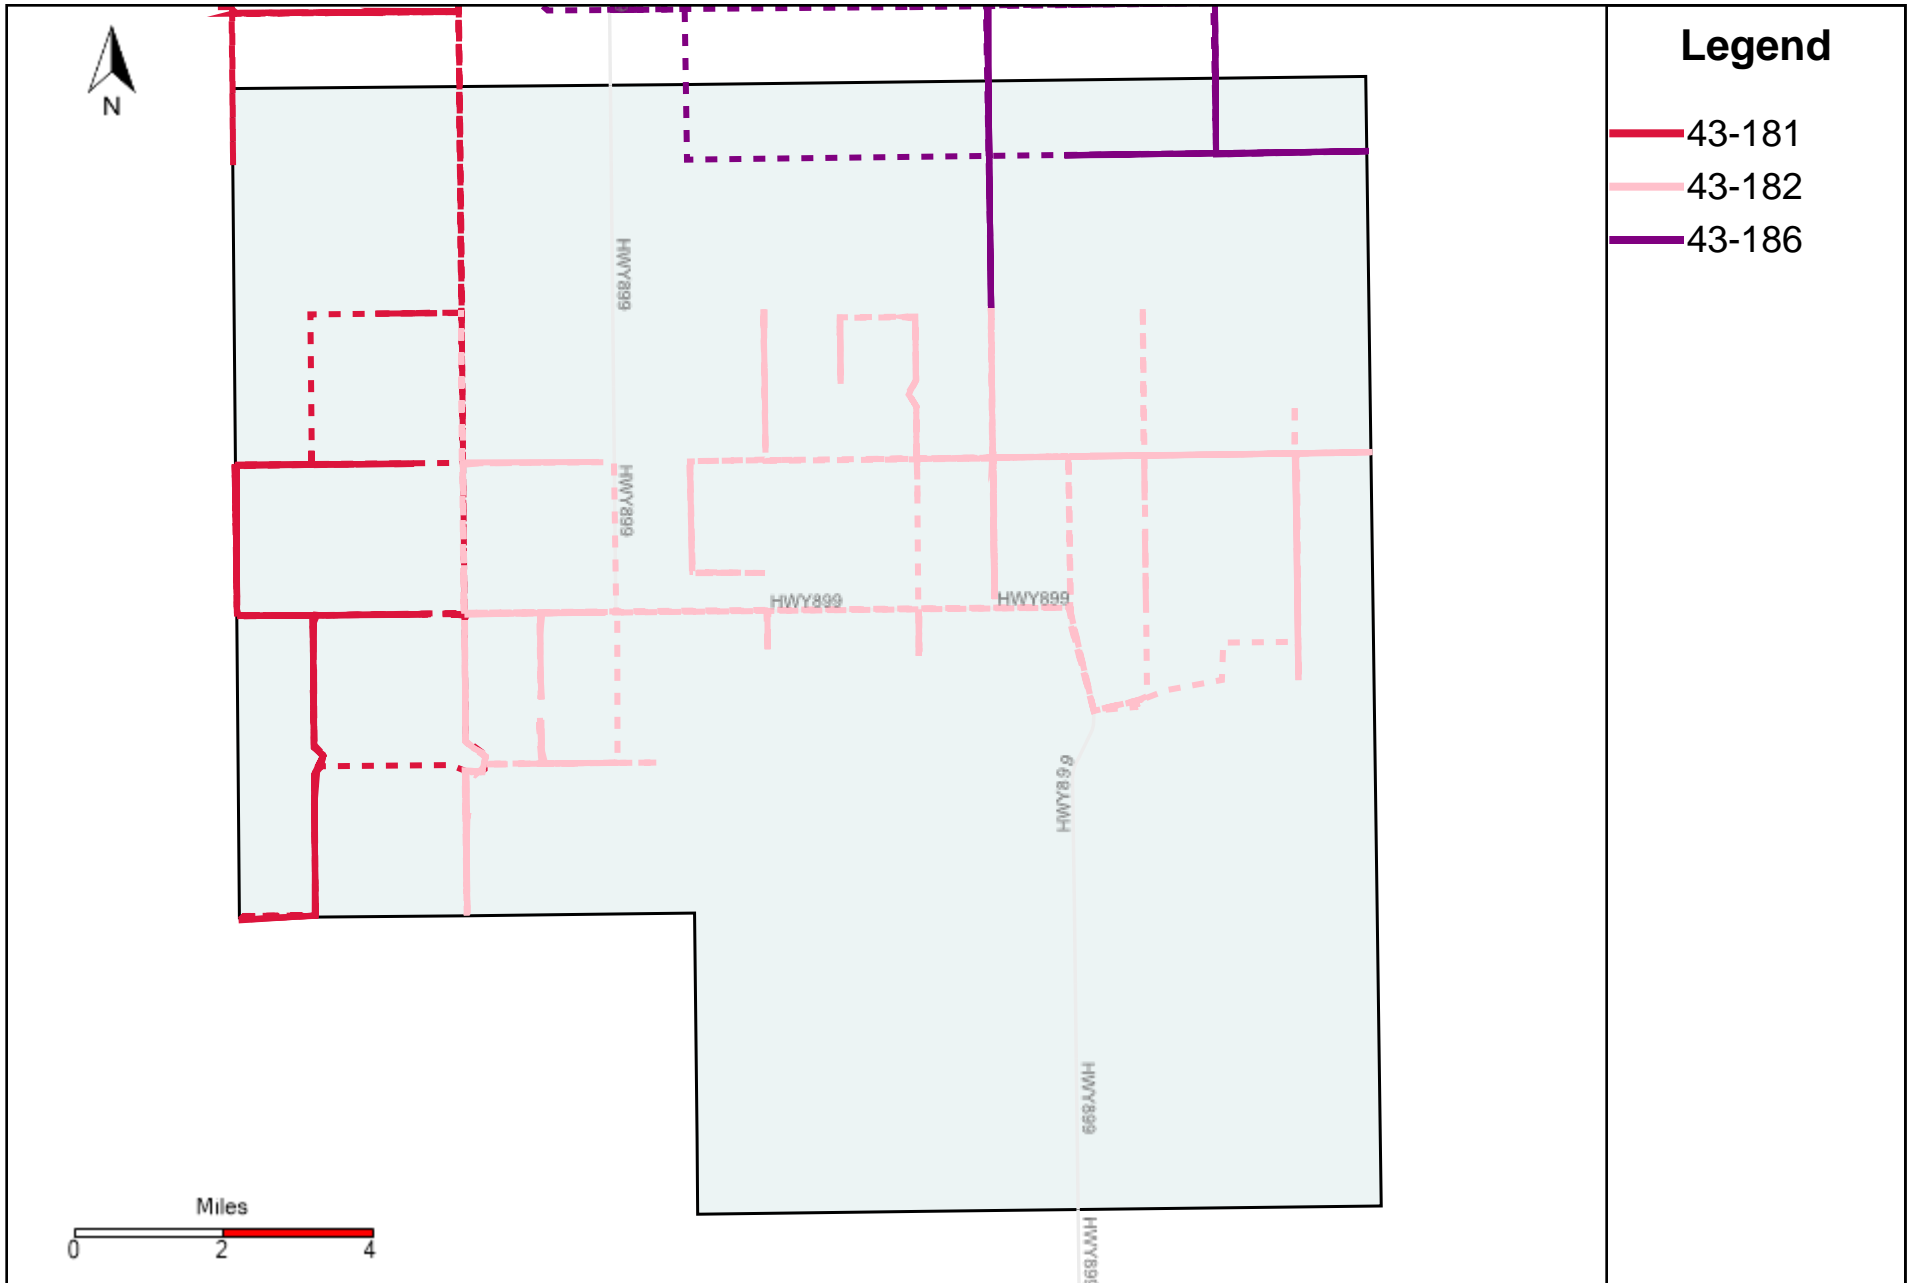

Provost Weekly Grader Report (2024-07-28 ~ 2024-08-03)

Division: 1 Grader Report(2024-07-28 ~ 2024-08-03)

Vehicle Name List	Total Distance(km)	Total Hours
43-181, 43-182, 43-186	1312.71	149 hrs 6 min 55 sec