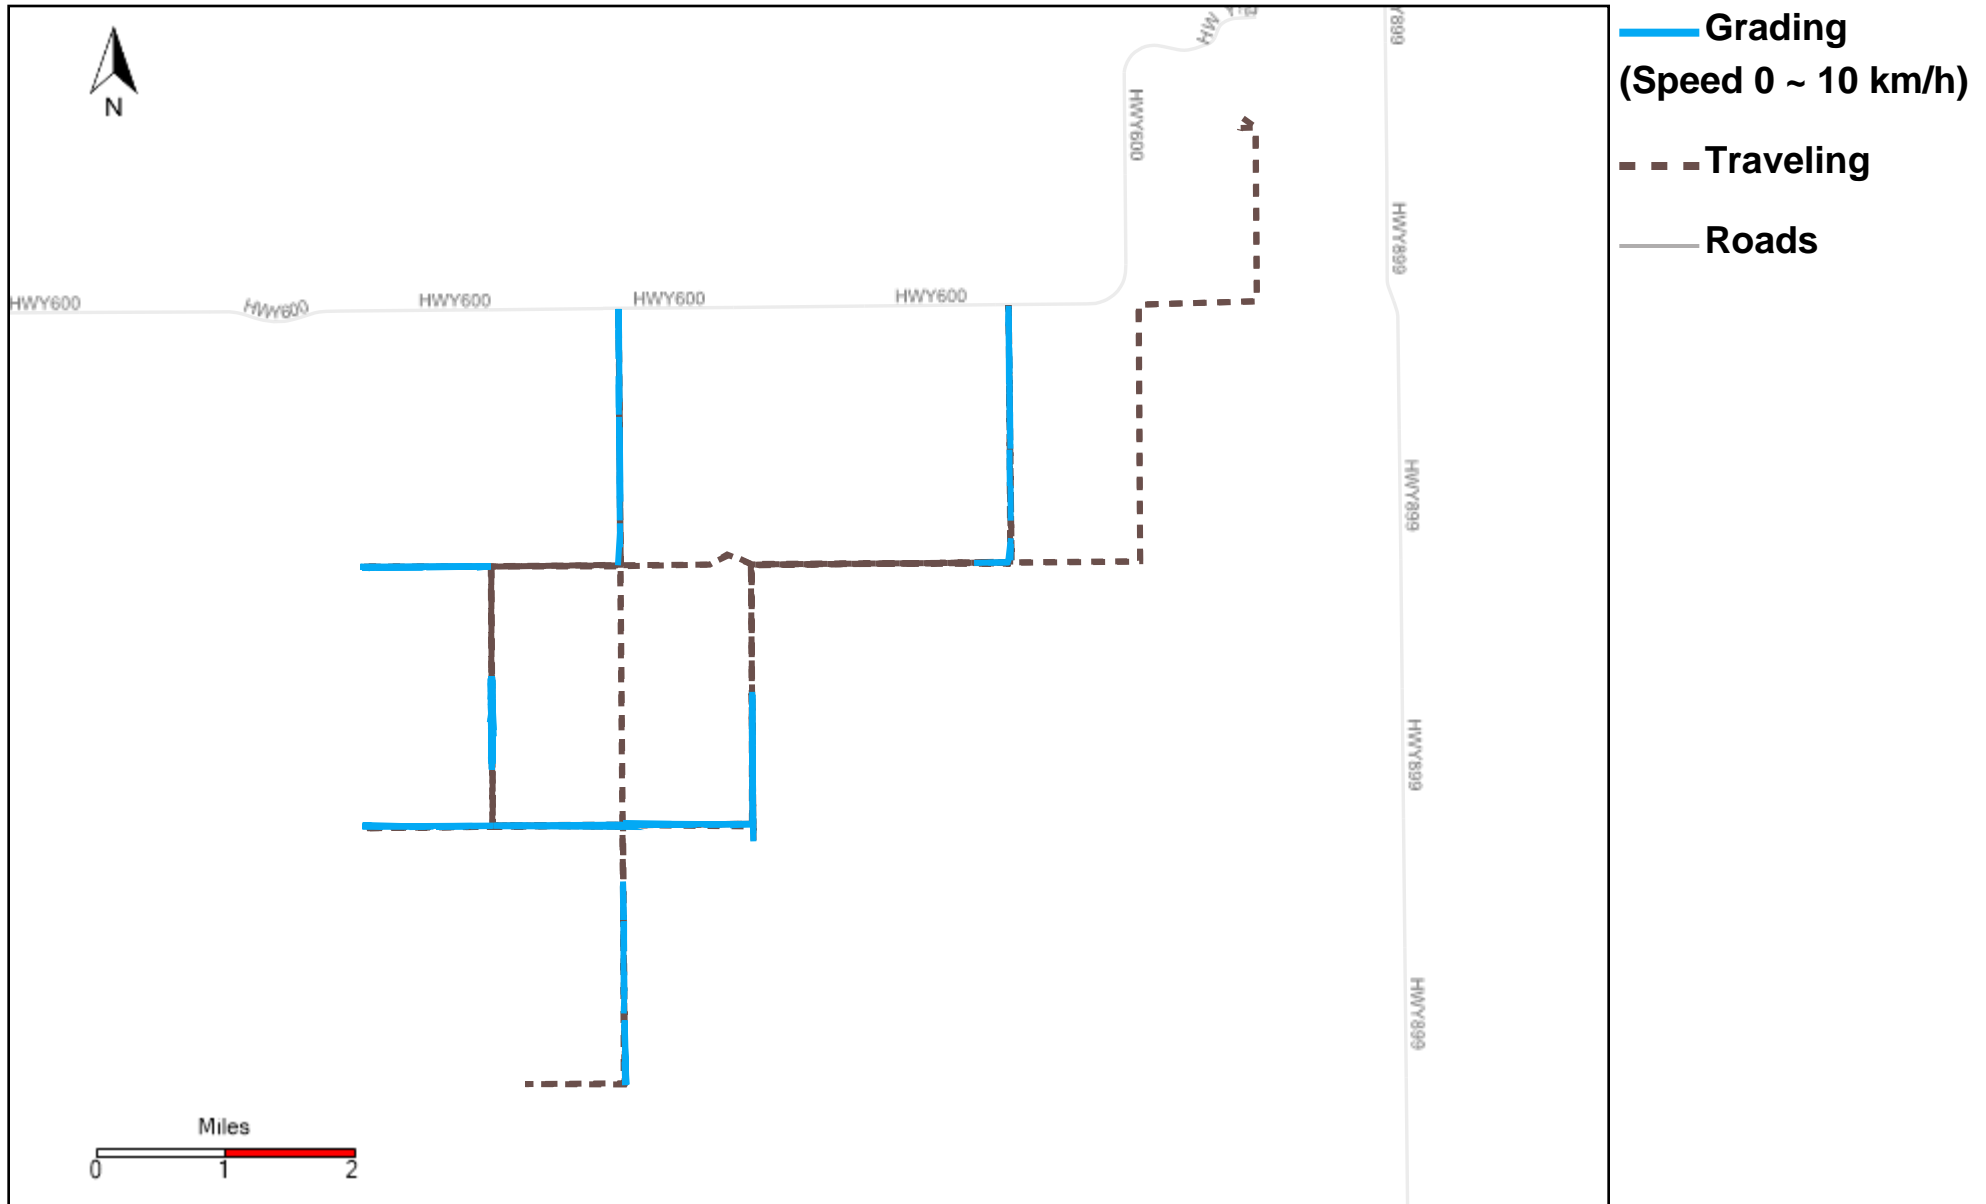

43-181_2024-07-14 ~ 2024-07-20 Tracking

Total Distance(km)	Total Hours	Work Distance(km)	Work Hours
308.79	46 hrs 39 min 53 sec	130.61	26 hrs 35 min 41 sec