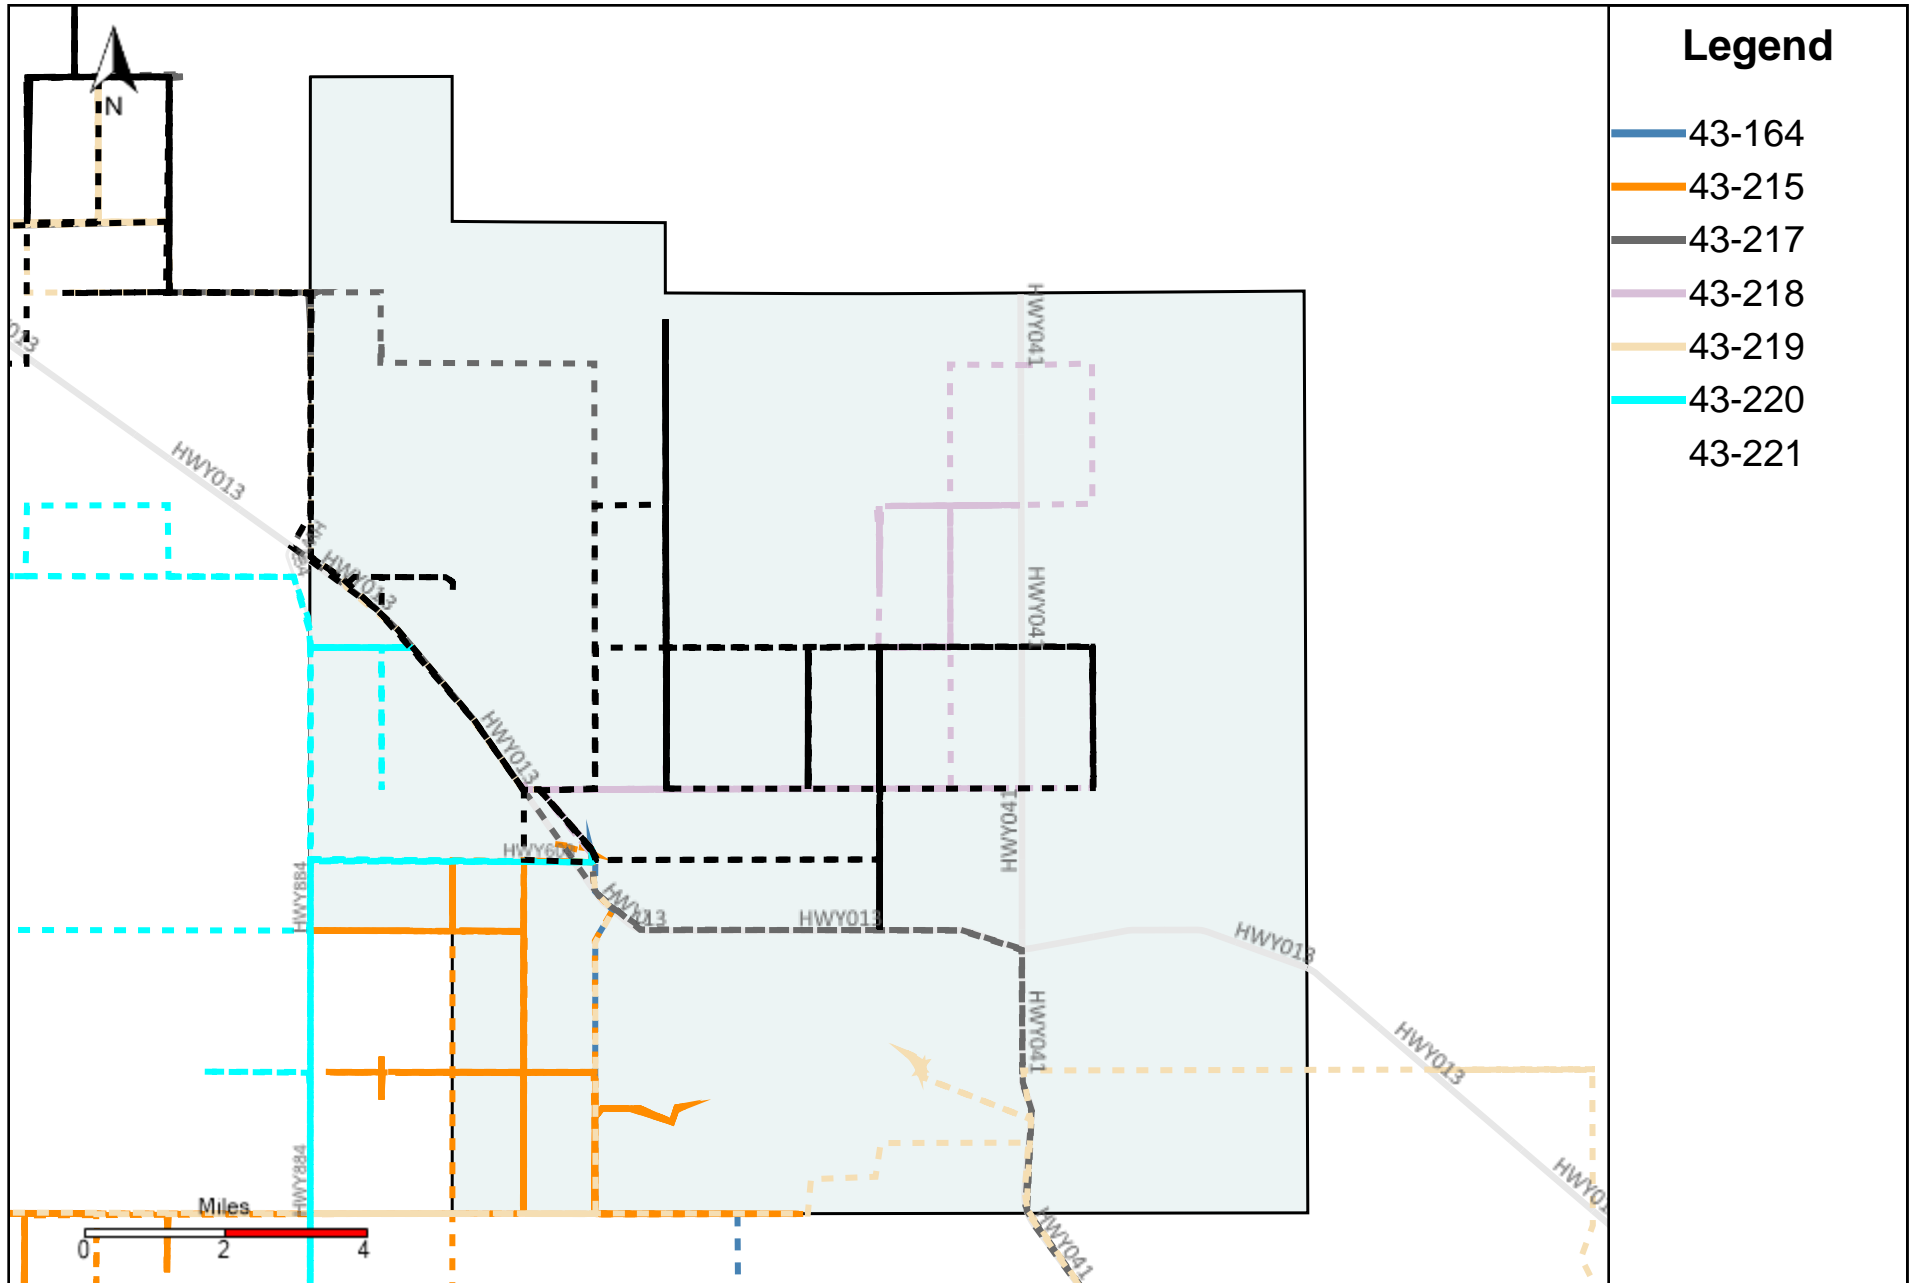

Division: 6 Grader Report(2024-07-14 ~ 2024-07-20)

Vehicle Name List	Total Distance(km)	Total Hours
43-164, 43-215, 43-217, 43-218, 43-219, 43-220, 43-221	2646.46	268 hrs 47 min 7 sec