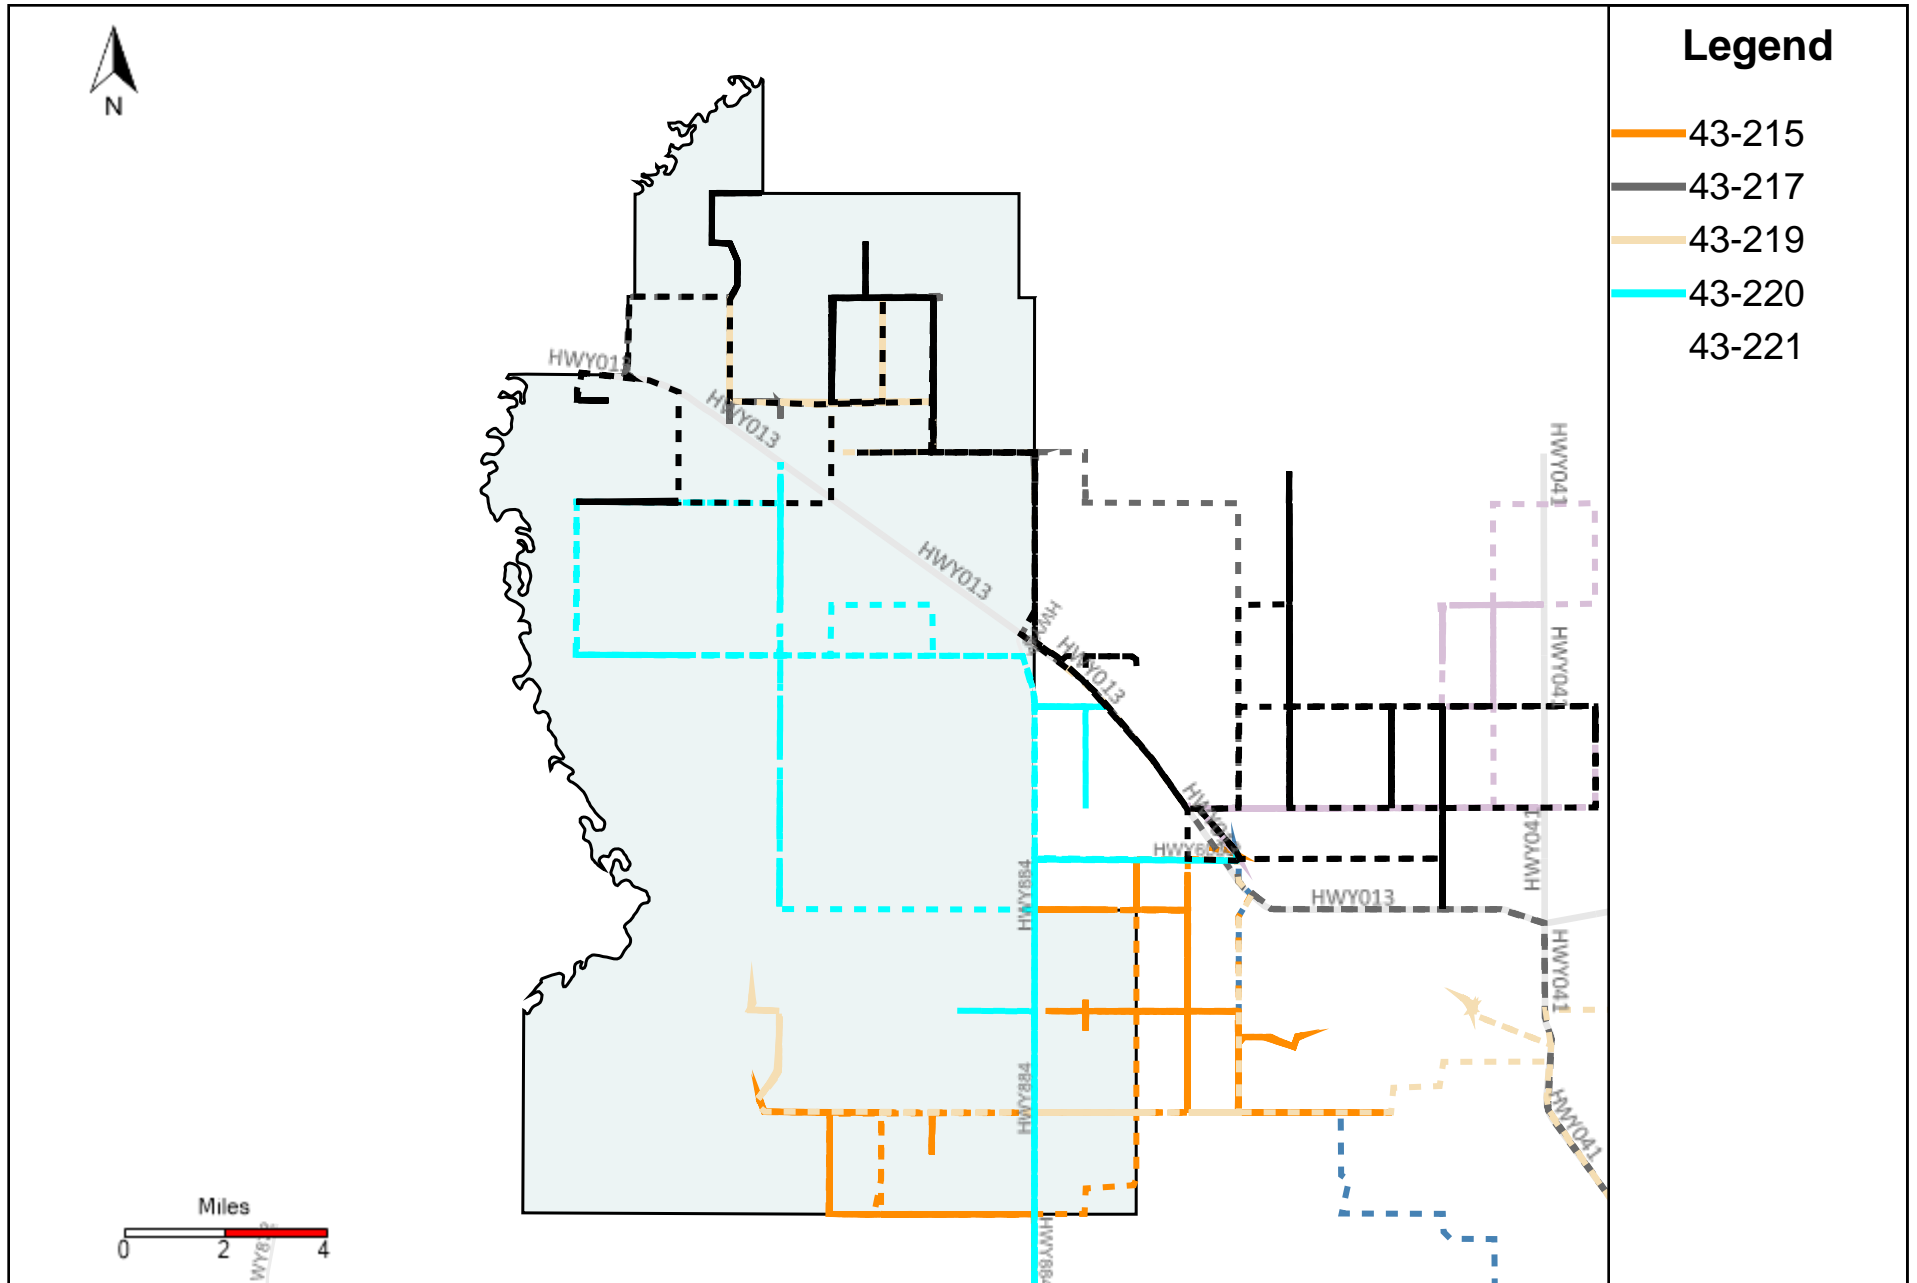

Division: 7 Grader Report(2024-07-14 ~ 2024-07-20)

Vehicle Name List	Total Distance(km)	Total Hours
43-215, 43-217, 43-219, 43-220, 43-221	2243.55	194 hrs 36 min 33 sec