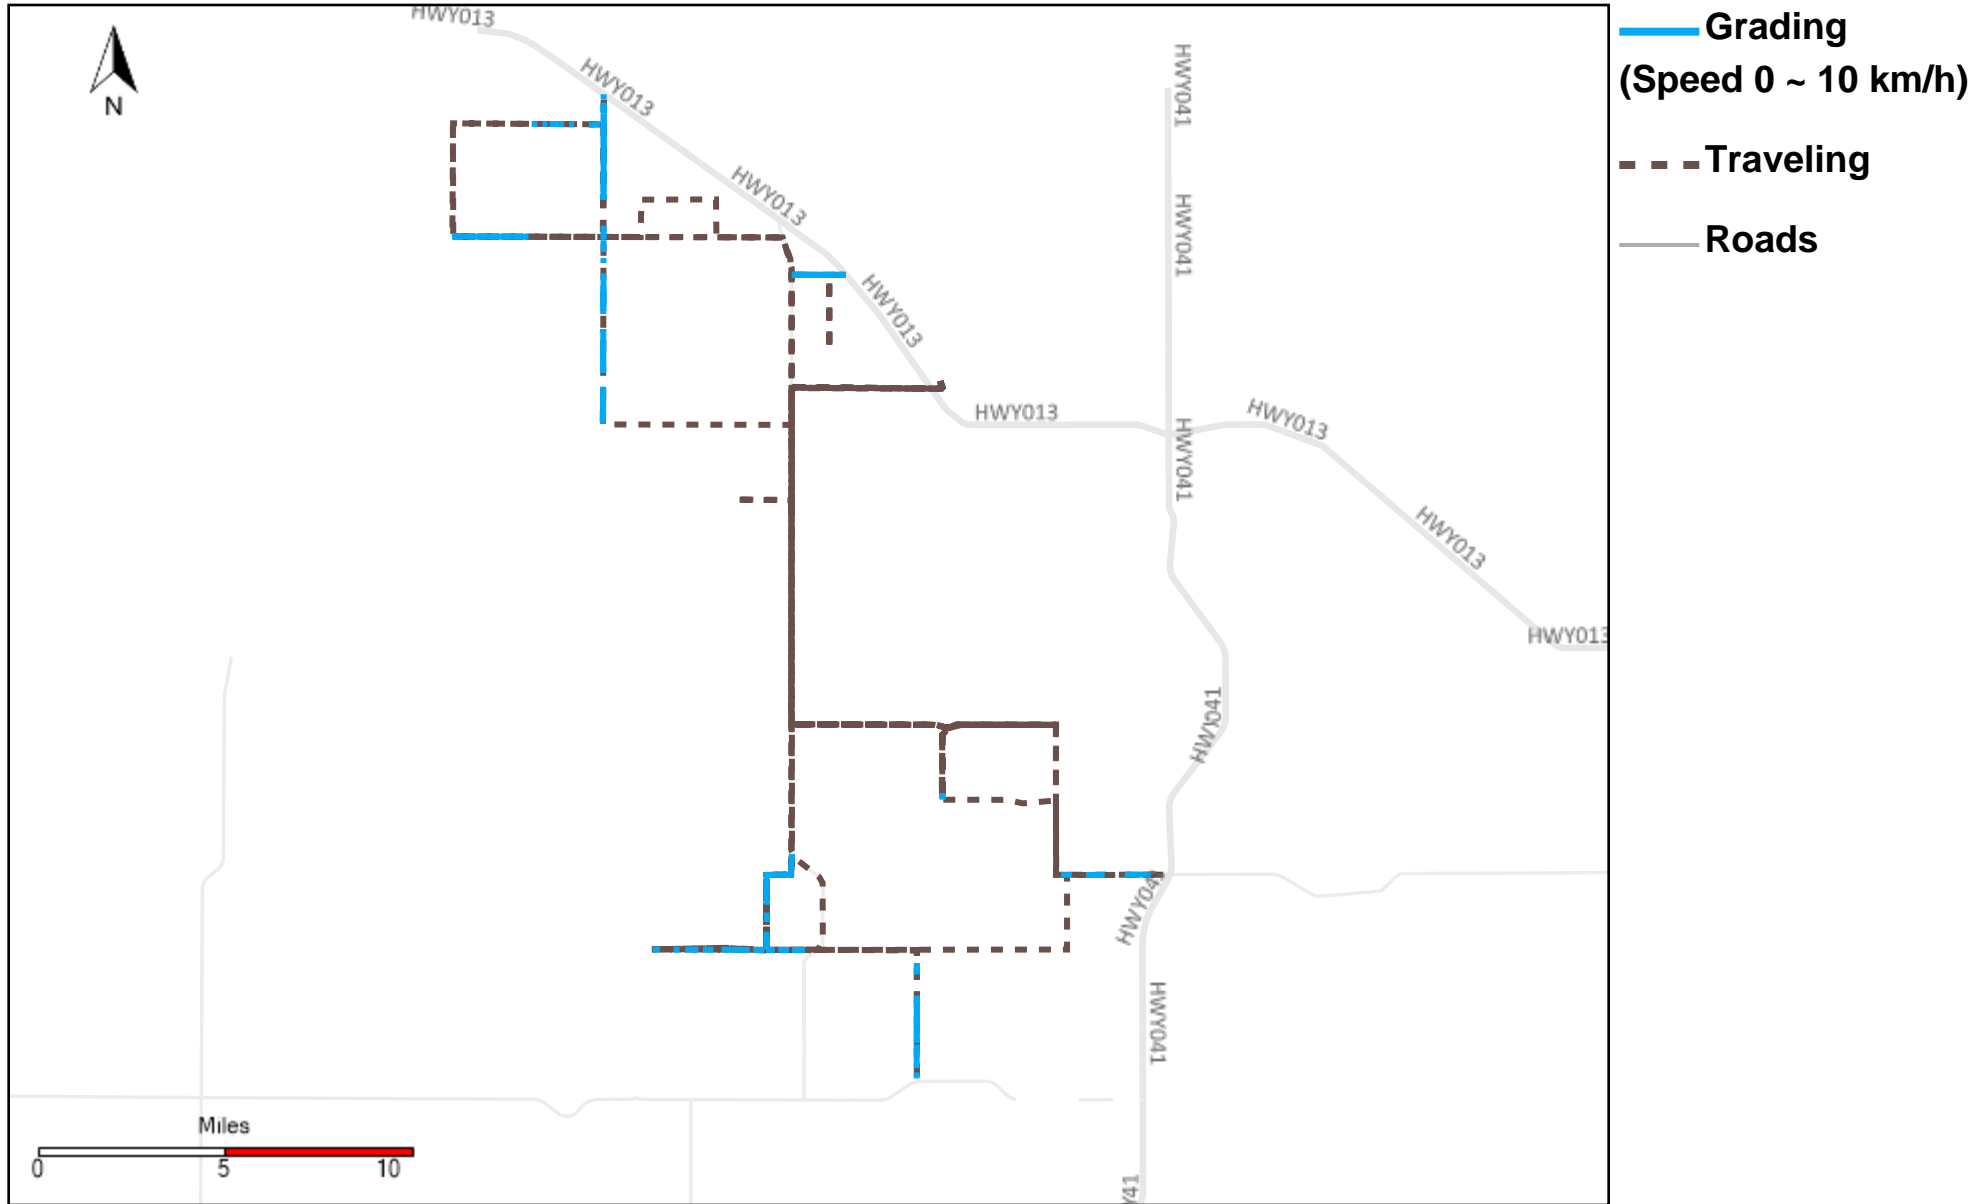

43-220_2024-07-14 ~ 2024-07-20 Tracking

Total Distance(km)	Total Hours	Work Distance(km)	Work Hours
637.22	39 hrs 32 min 54 sec	55.67	6 hrs 6 min 25 sec