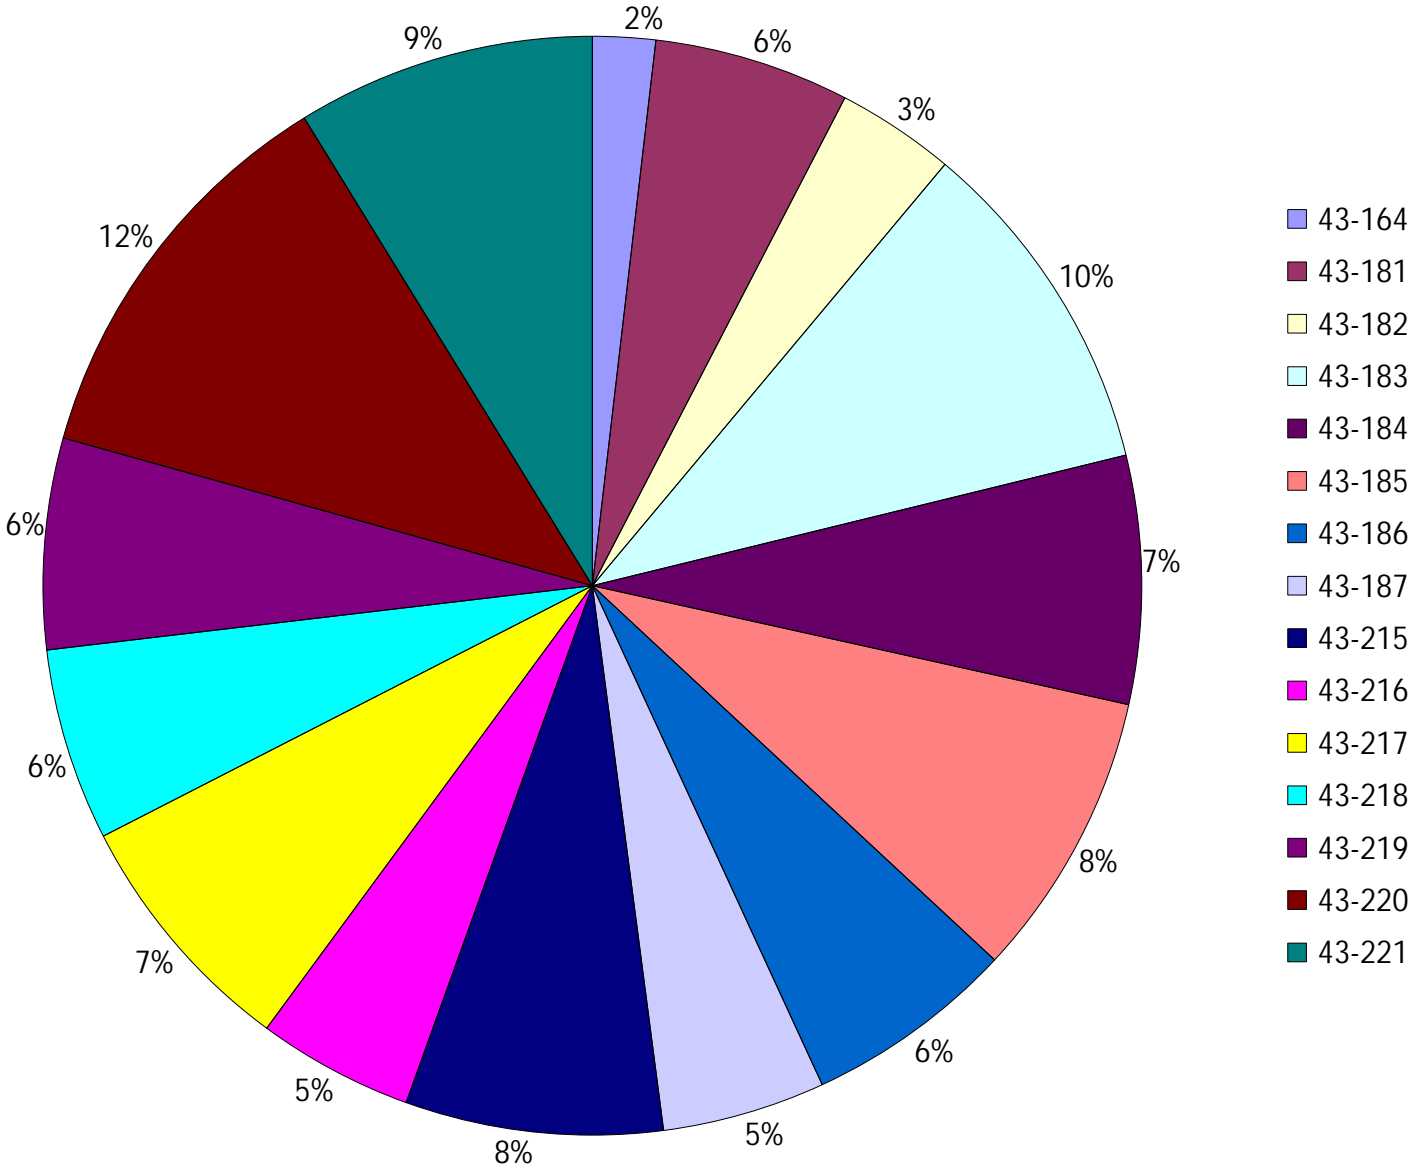

Provost Weekly Grader Report

From 7/14/2024 To 7/20/2024

7/20/2024

Vehicle	Total Distance(km)	Total Hours	Work Distance(km)	Work Hours
43-164	99.07	33 hrs 56 min 58 sec	37.12	28 hrs 25 min 58 sec
43-181	308.79	46 hrs 39 min 53 sec	130.61	26 hrs 35 min 41 sec
43-182	187.21	20 hrs 46 min 9 sec	74.99	9 hrs 41 min 41 sec
43-183	541.29	49 hrs 24 min 40 sec	213.21	28 hrs 19 min 51 sec
43-184	391.5	45 hrs 36 min 14 sec	221.57	23 hrs 21 min 6 sec
43-185	453.38	53 hrs 45 min 48 sec	217.8	34 hrs 19 min 33 sec
43-186	332.84	40 hrs 1 min 37 sec	185.38	30 hrs 3 min 56 sec
43-187	257.55	46 hrs 52 min 25 sec	180.92	38 hrs 9 min 53 sec
43-215	406.45	40 hrs 22 min 7 sec	211.1	28 hrs 33 min 58 sec
43-216	246.46	37 hrs 46 min 41 sec	97.4	22 hrs 39 min 26 sec
43-217	395.42	45 hrs 15 min 35 sec	142.28	29 hrs 15 min 2 sec
43-218	303.84	40 hrs 13 min 36 sec	57.33	8 hrs 35 min 24 sec
43-219	332.87	28 hrs 37 min 49 sec	131.03	12 hrs 27 min 31 sec
43-220	637.22	39 hrs 32 min 54 sec	55.67	6 hrs 6 min 25 sec
43-221	471.59	40 hrs 48 min 8 sec	185.04	26 hrs 39 min 11 sec
Total:	5365.47	609 hrs 40 min 34 sec	2141.45	353 hrs 14 min 37 sec

Vehicle Distance Vs Total Distance (%) From 7/14/2024 To 7/20/2024

Provost Weekly Grader Report