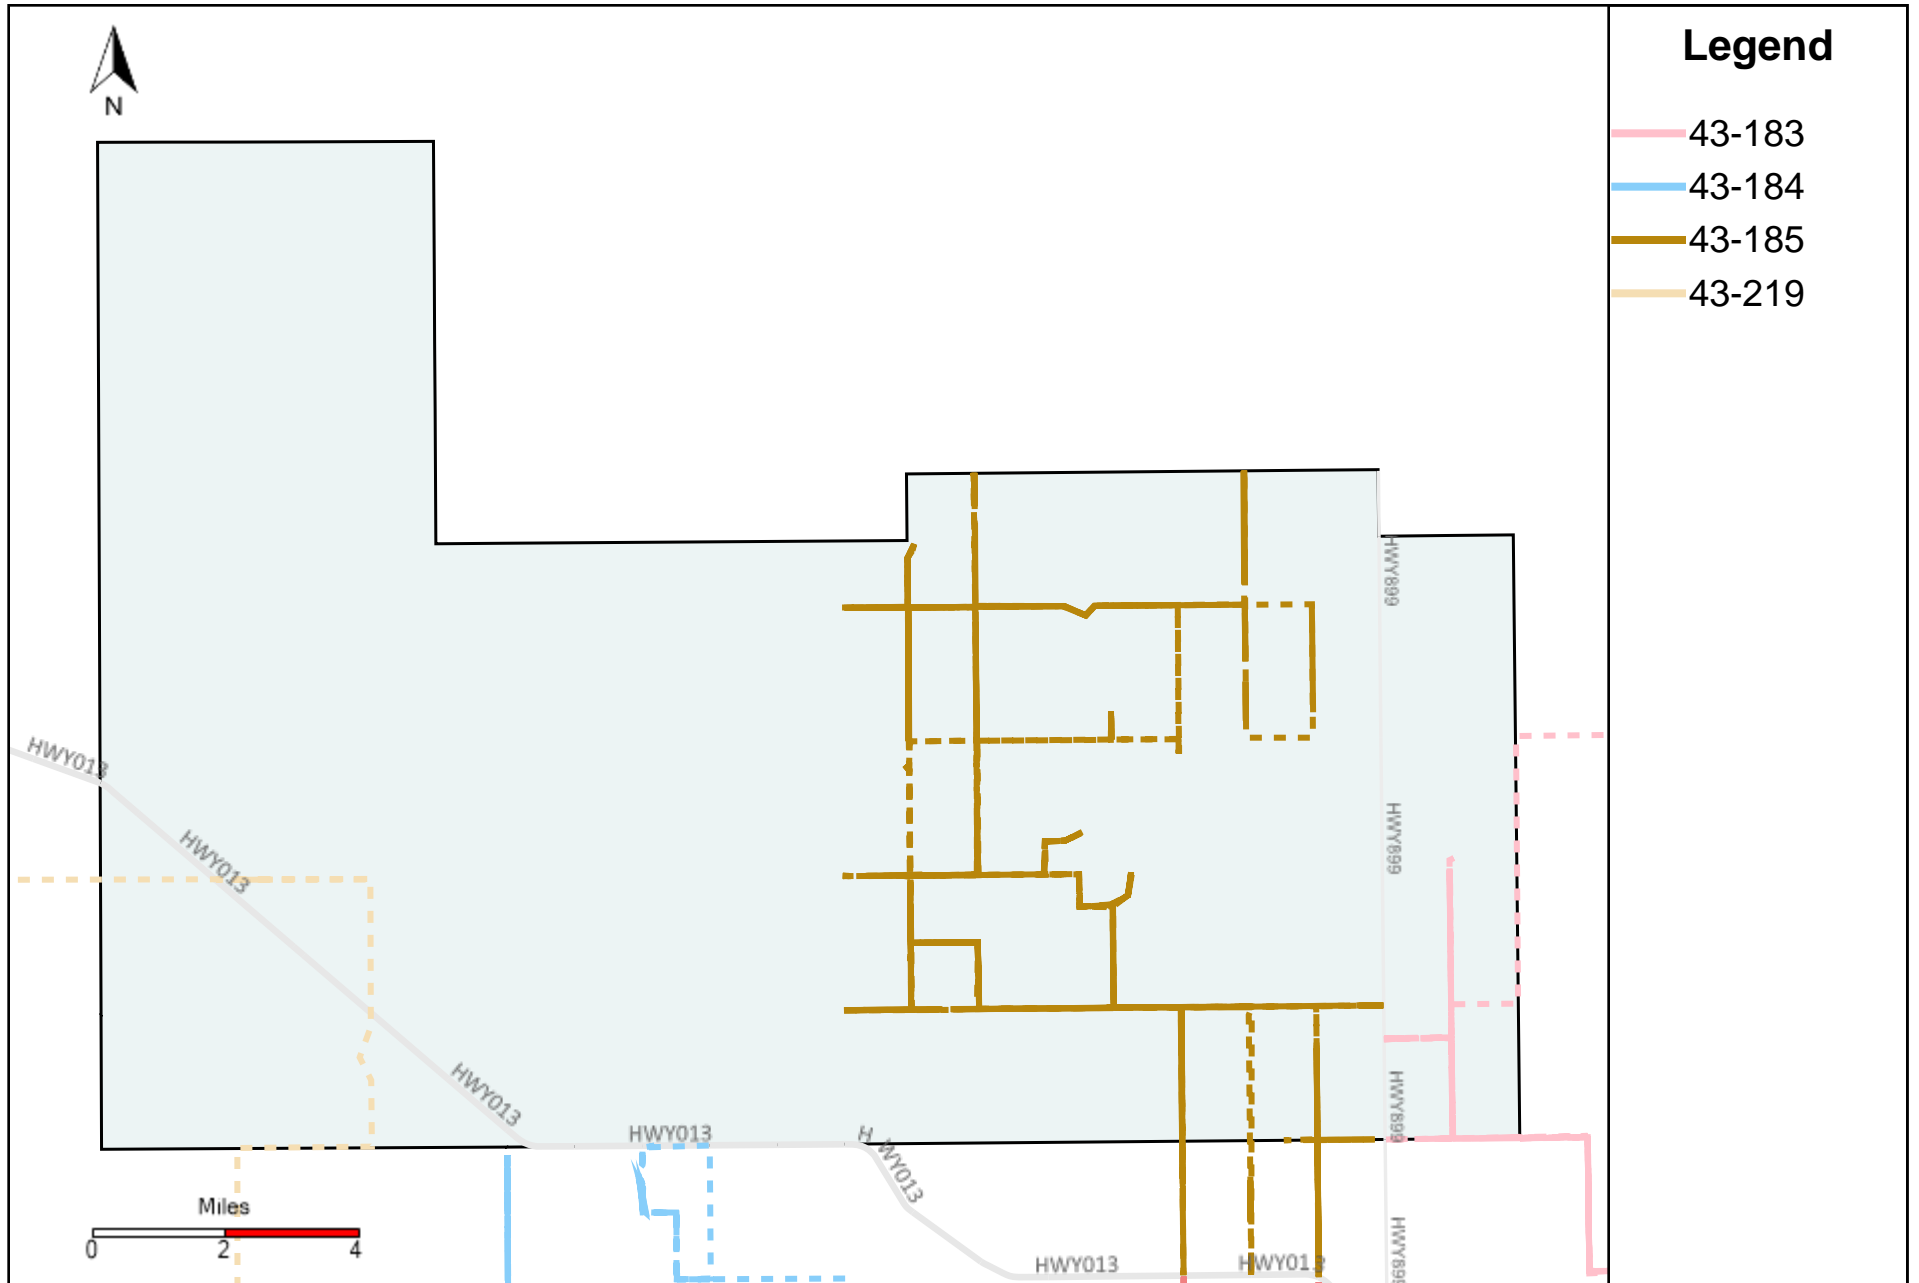

Division: 4 Grader Report(2024-07-14 ~ 2024-07-20)

Vehicle Name List	Total Distance(km)	Total Hours
43-183, 43-184, 43-185, 43-219	1719.04	177 hrs 24 min 31 sec