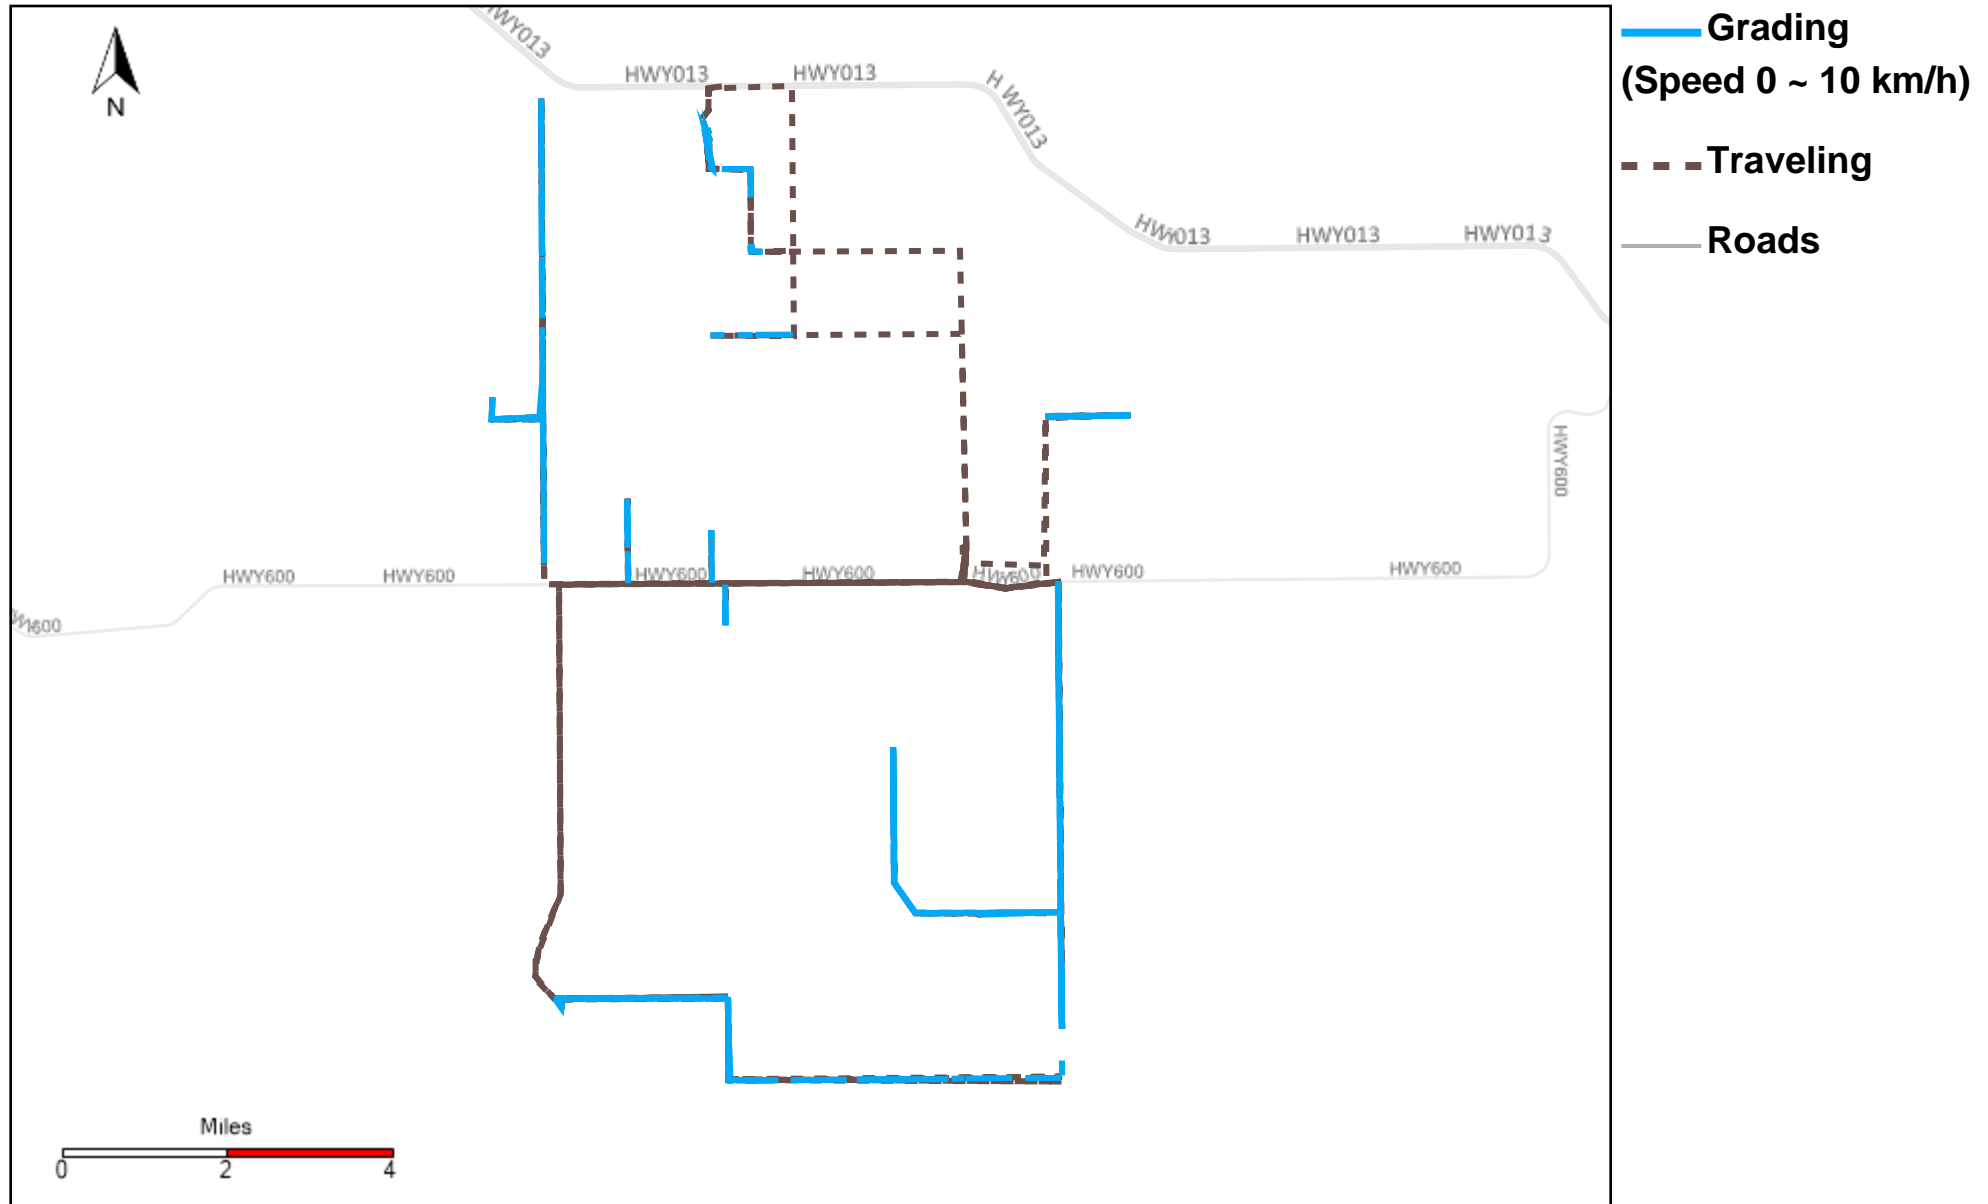

43-184_2024-07-14 ~ 2024-07-20 Tracking

Total Distance(km)	Total Hours	Work Distance(km)	Work Hours
391.5	45 hrs 36 min 14 sec	221.57	23 hrs 21 min 6 sec