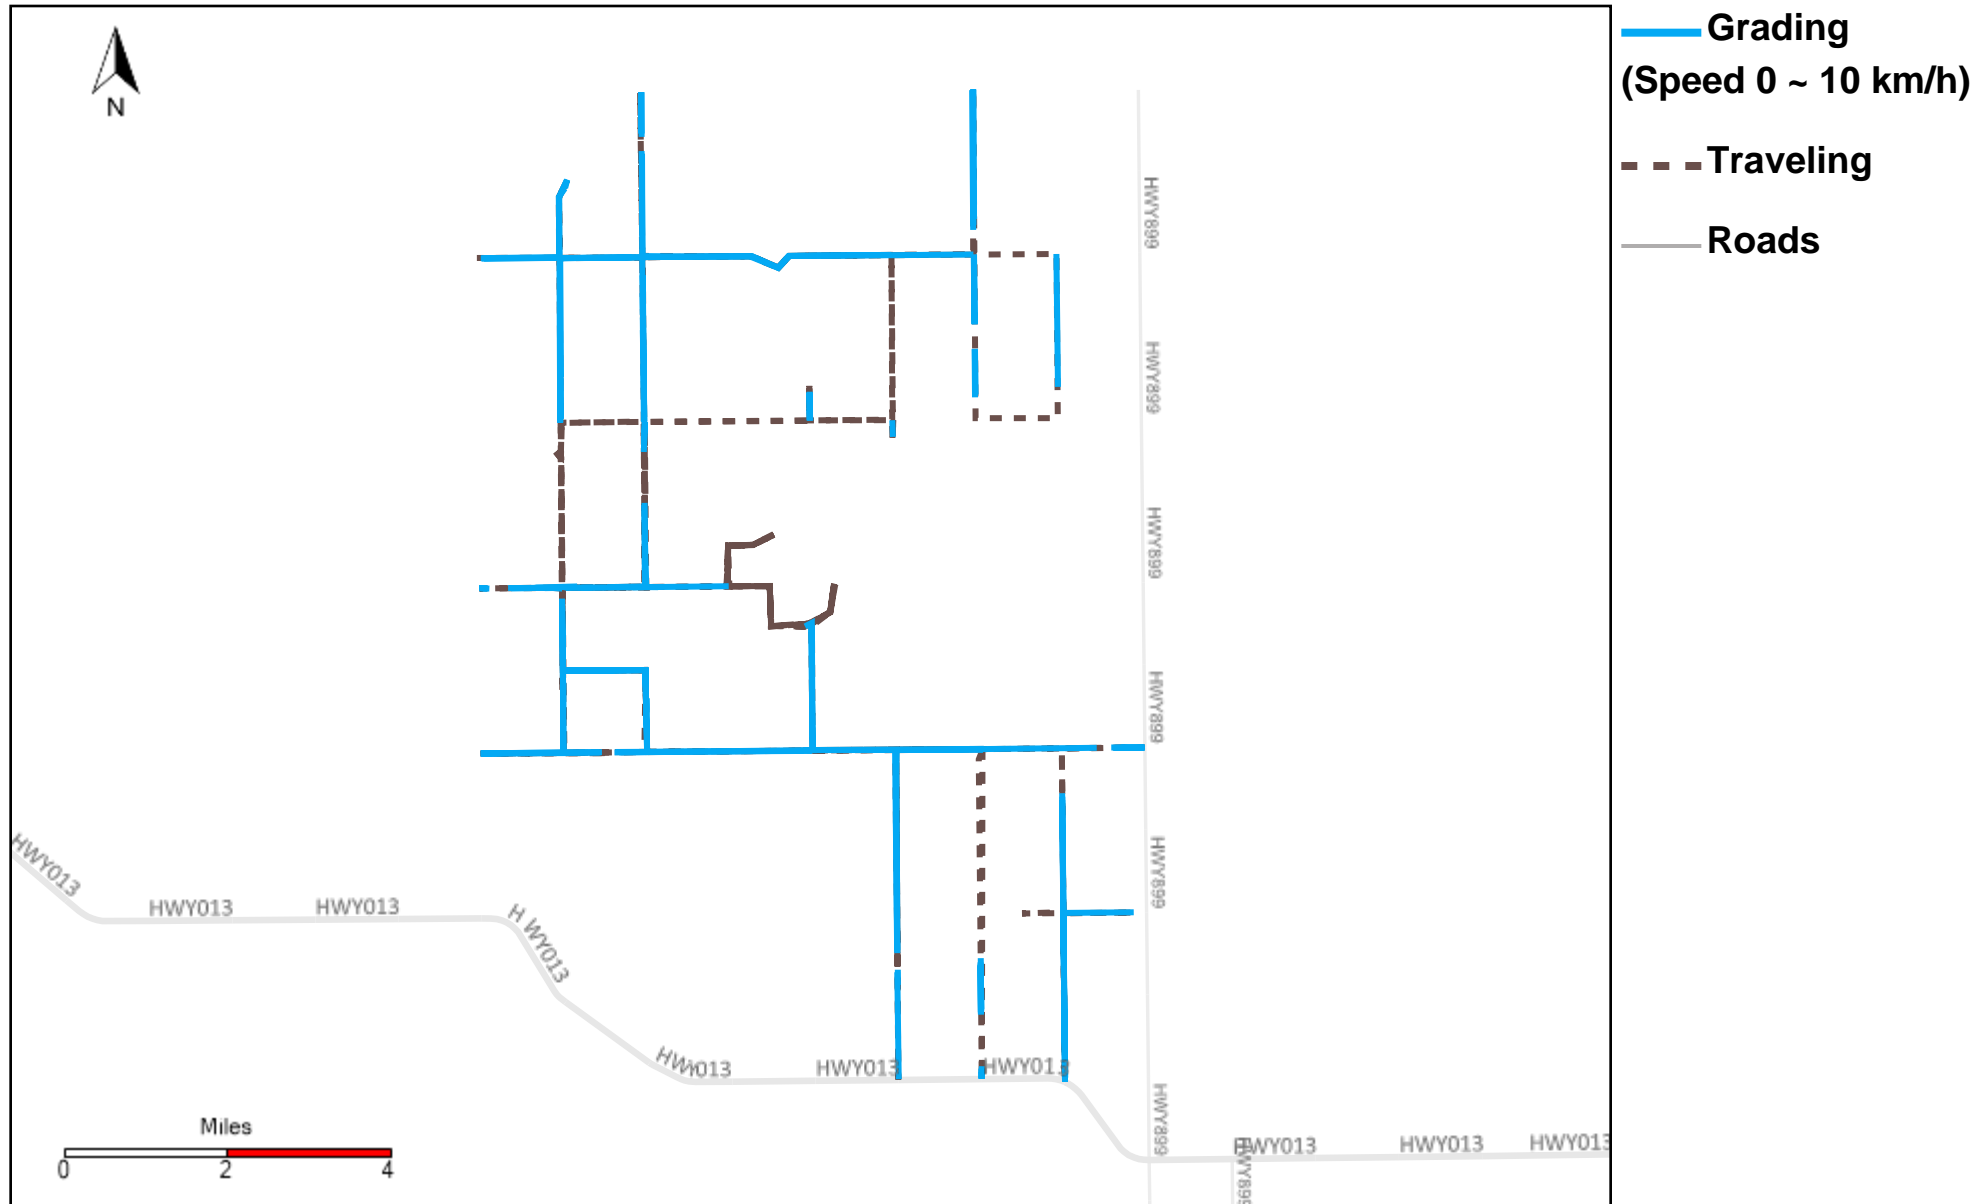

43-185_2024-07-14 ~ 2024-07-20 Tracking

Total Distance(km)	Total Hours	Work Distance(km)	Work Hours
453.38	53 hrs 45 min 48 sec	217.8	34 hrs 19 min 33 sec