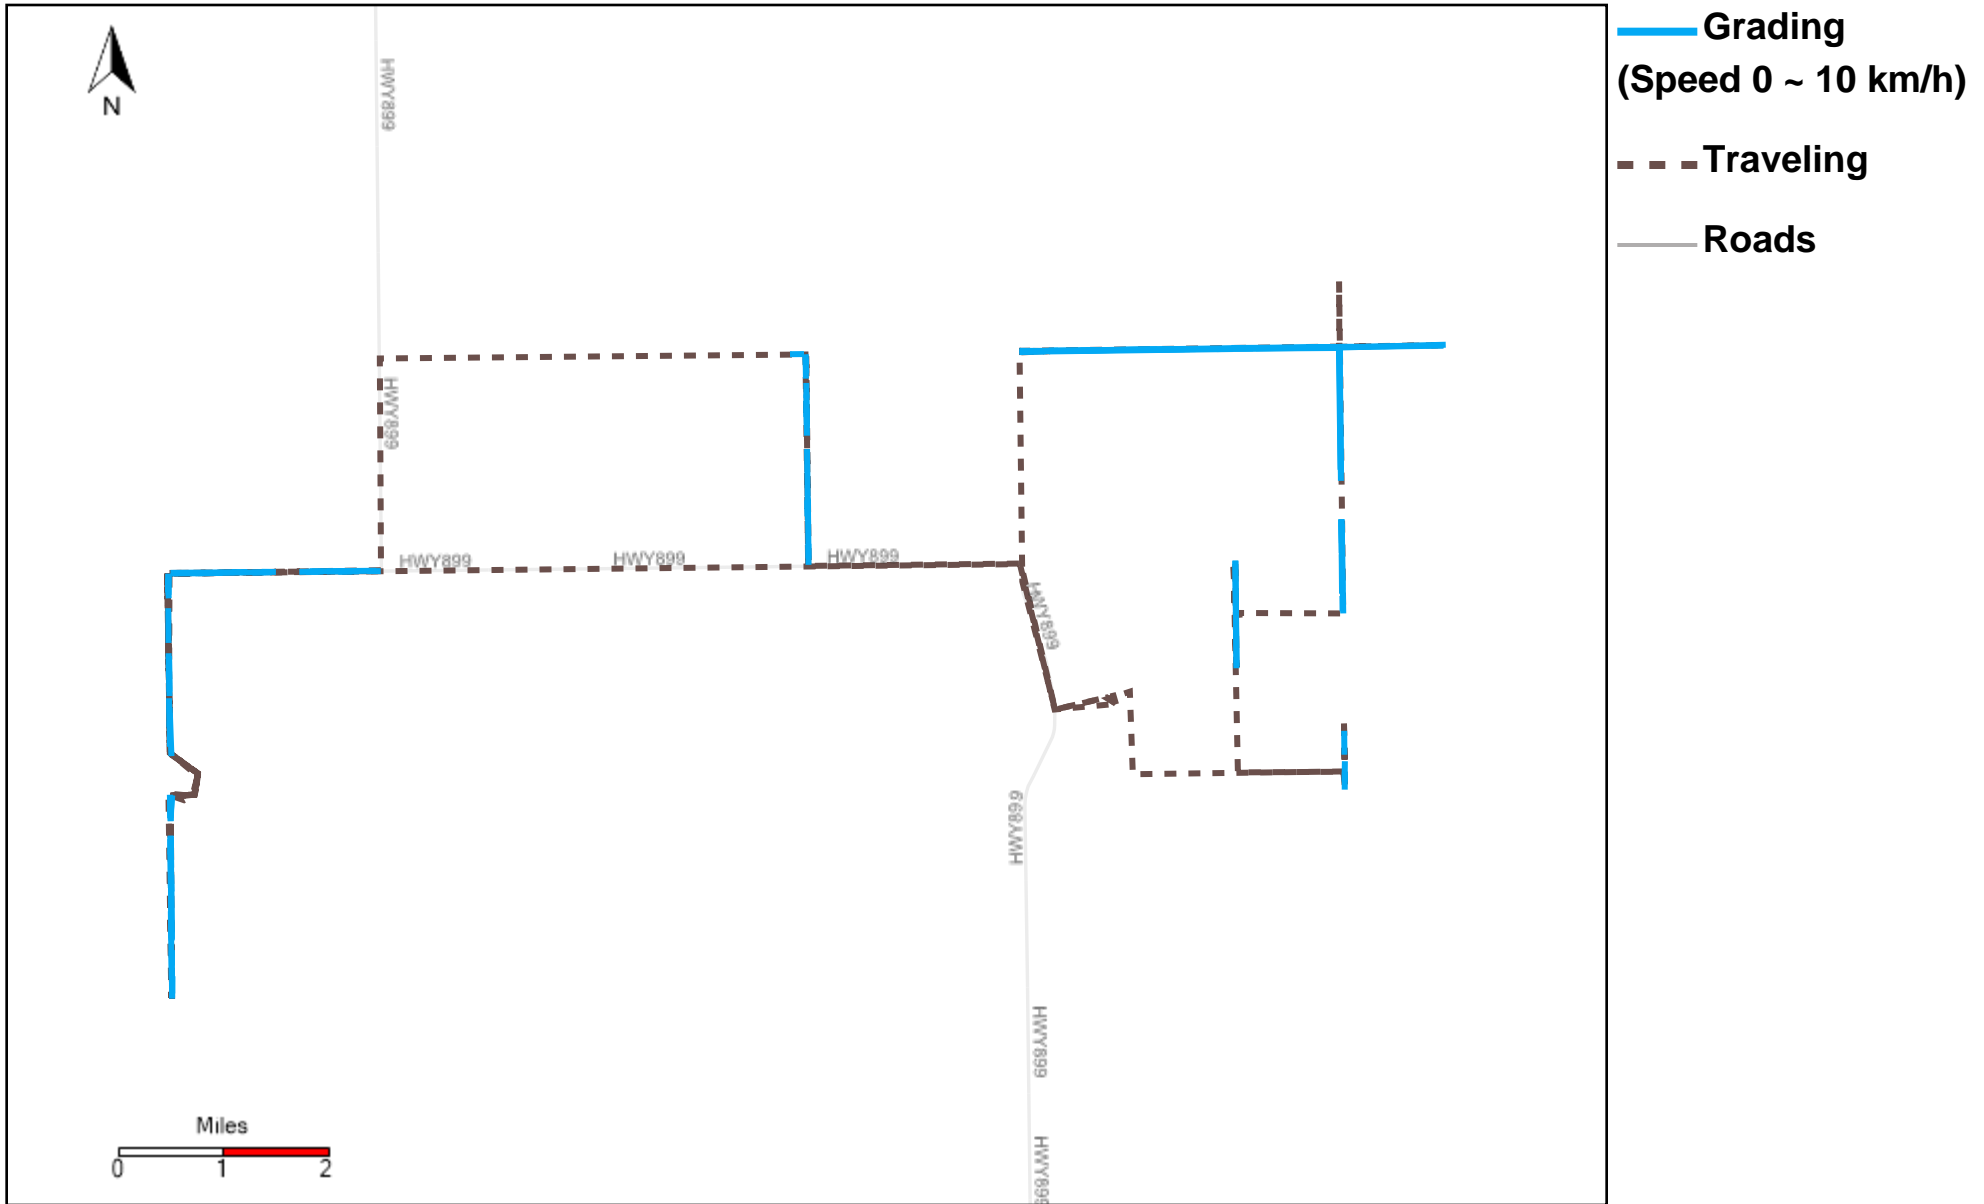

43-182_2024-07-14 ~ 2024-07-20 Tracking

Total Distance(km)	Total Hours	Work Distance(km)	Work Hours
187.21	20 hrs 46 min 9 sec	74.99	9 hrs 41 min 41 sec