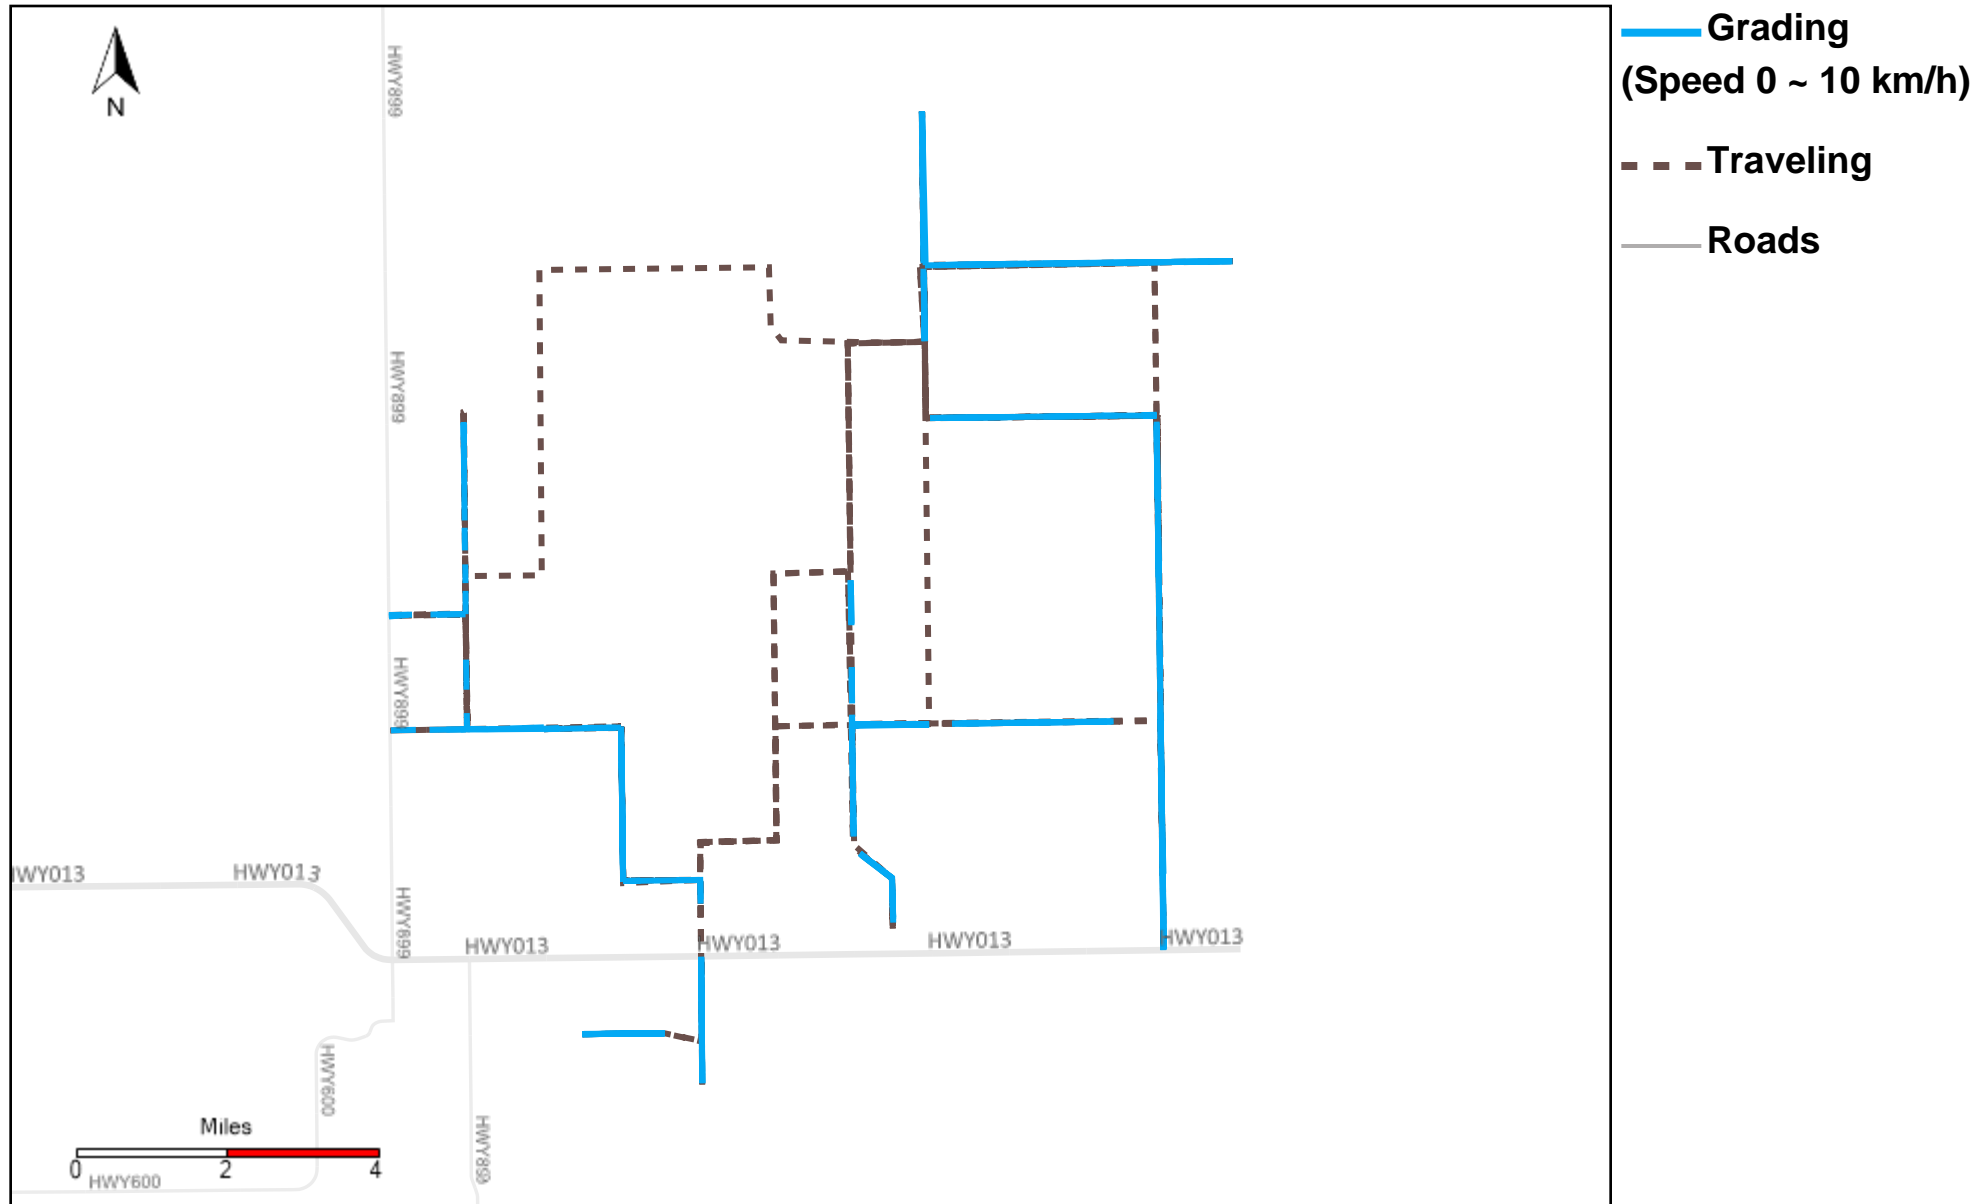

43-183_2024-07-14 ~ 2024-07-20 Tracking

Total Distance(km)	Total Hours	Work Distance(km)	Work Hours
541.29	49 hrs 24 min 40 sec	213.21	28 hrs 19 min 51 sec