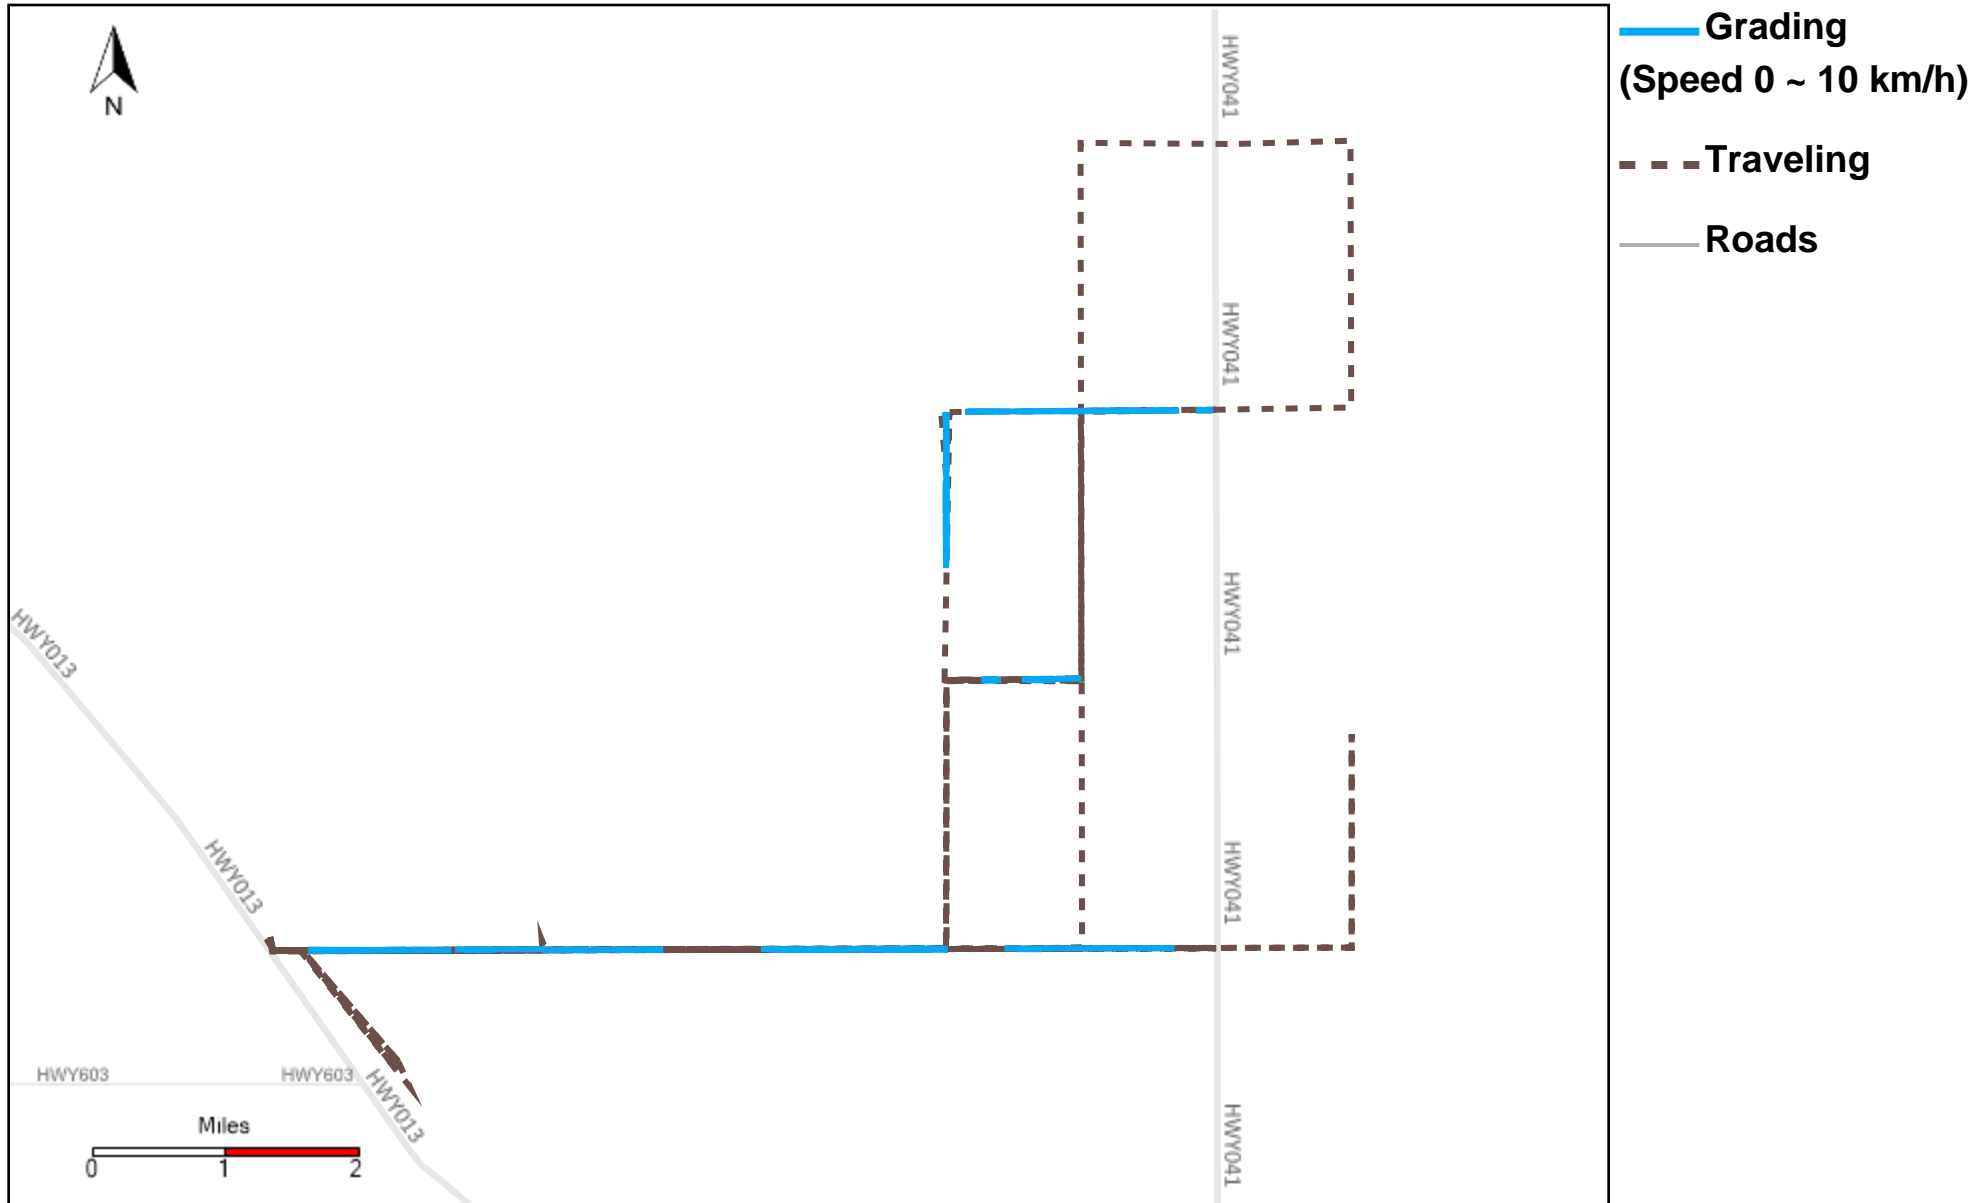

43-218_2024-07-14 ~ 2024-07-20 Tracking

Total Distance(km)	Total Hours	Work Distance(km)	Work Hours
303.84	40 hrs 13 min 36 sec	57.33	8 hrs 35 min 24 sec