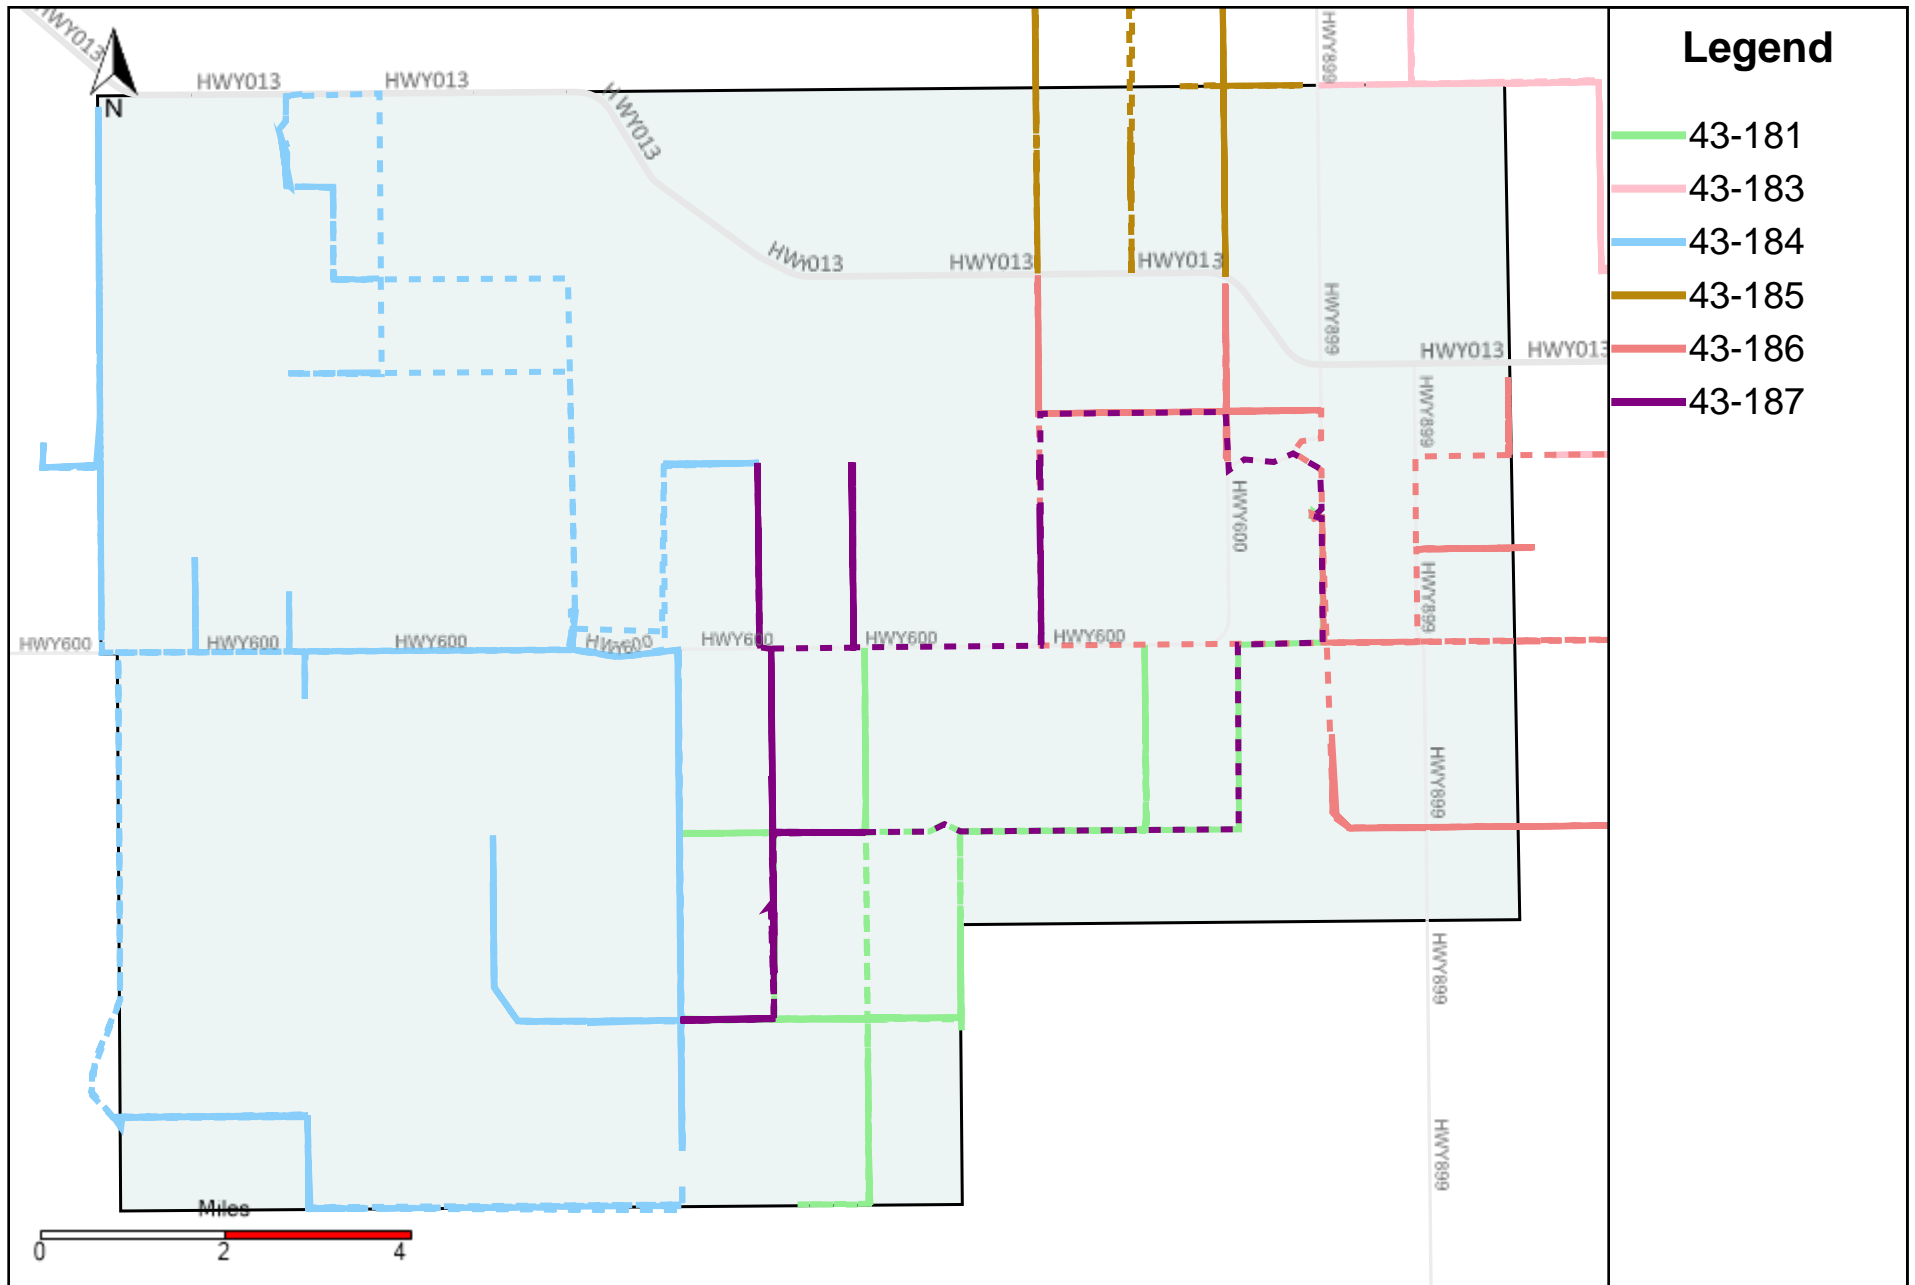

Division: 3 Grader Report(2024-07-14 ~ 2024-07-20)

Vehicle Name List	Total Distance(km)	Total Hours
43-181, 43-183, 43-184, 43-185, 43-186, 43-187	2285.34	282 hrs 20 min 37 sec