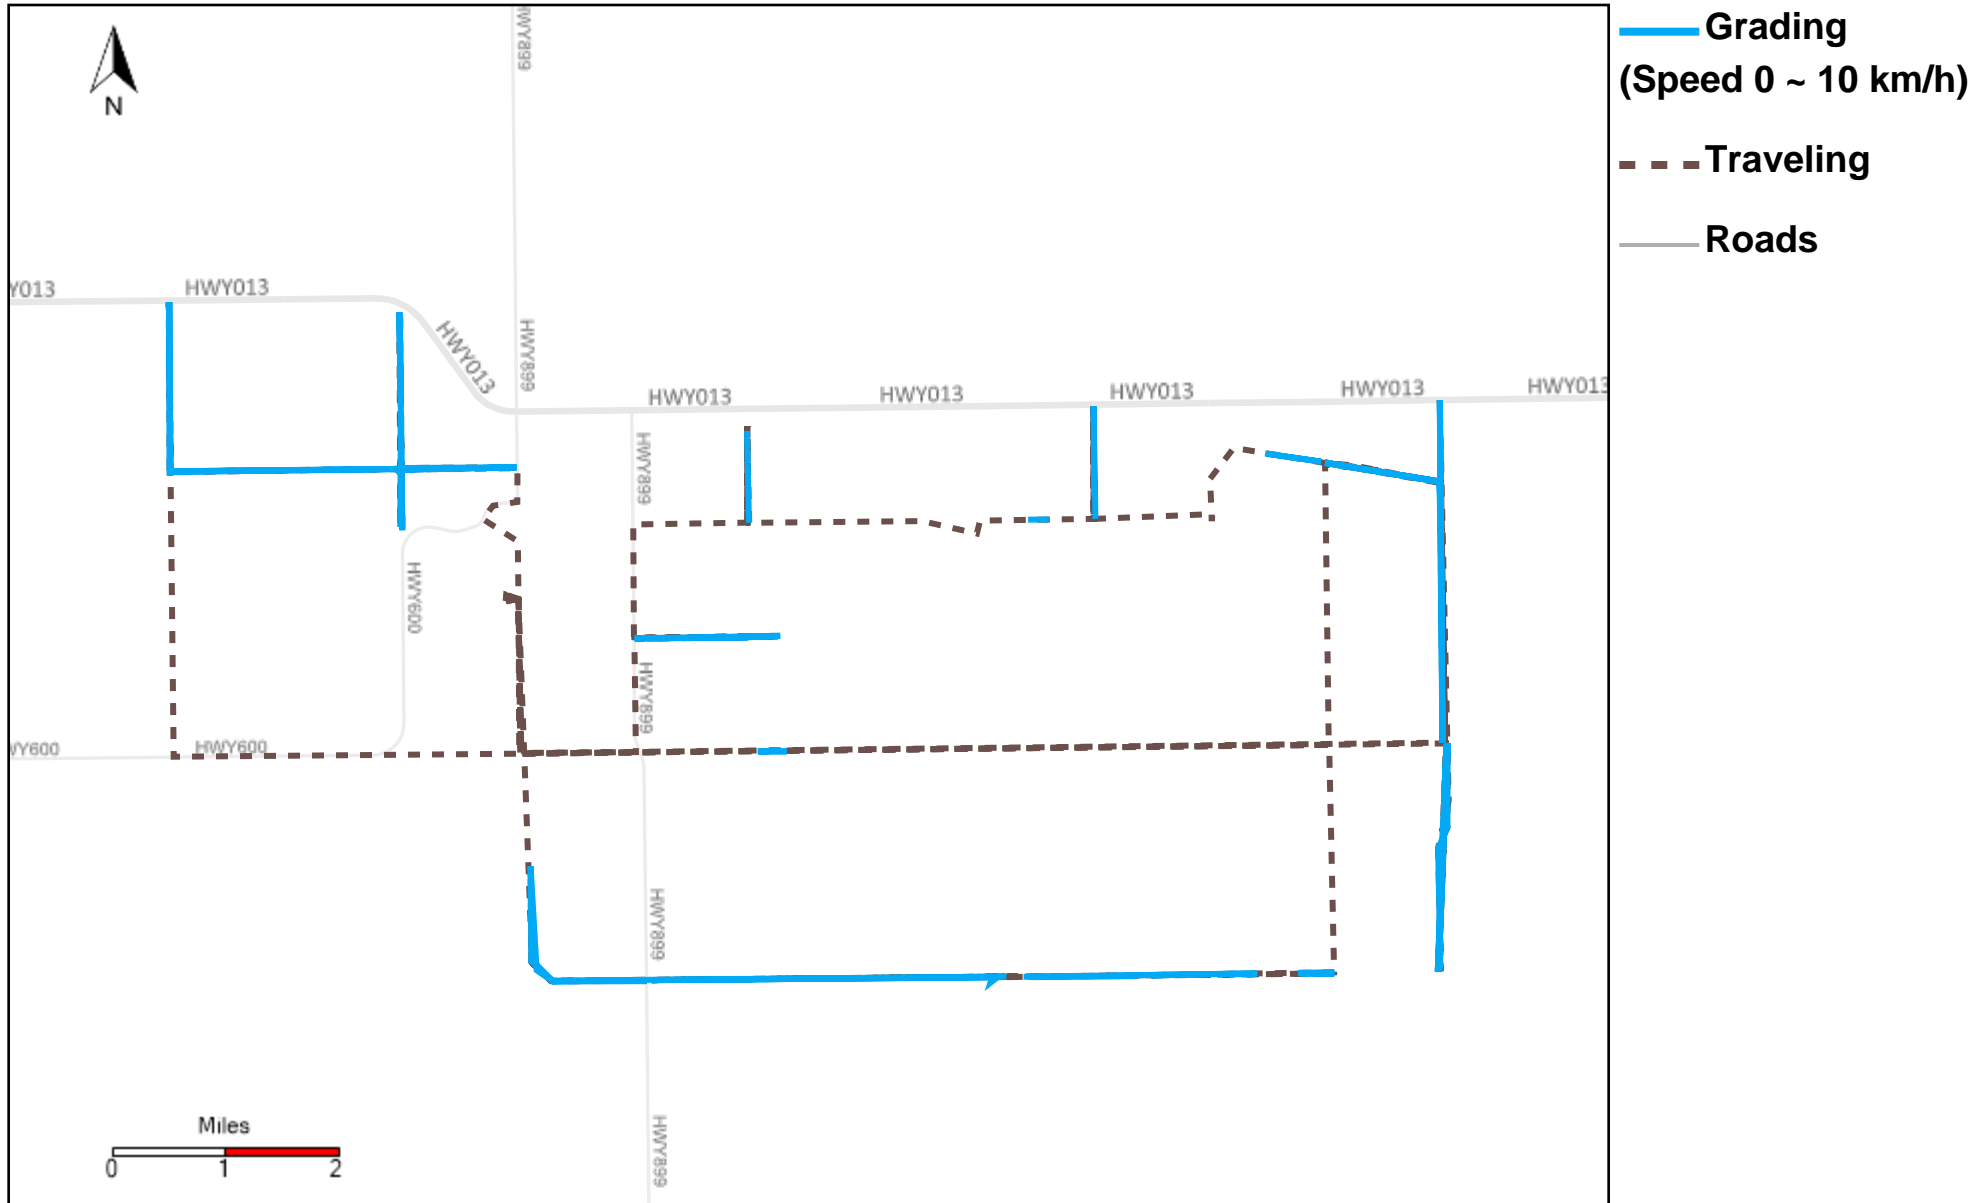

43-186_2024-07-14 ~ 2024-07-20 Tracking

Total Distance(km)	Total Hours	Work Distance(km)	Work Hours
332.84	40 hrs 1 min 37 sec	185.38	30 hrs 3 min 56 sec