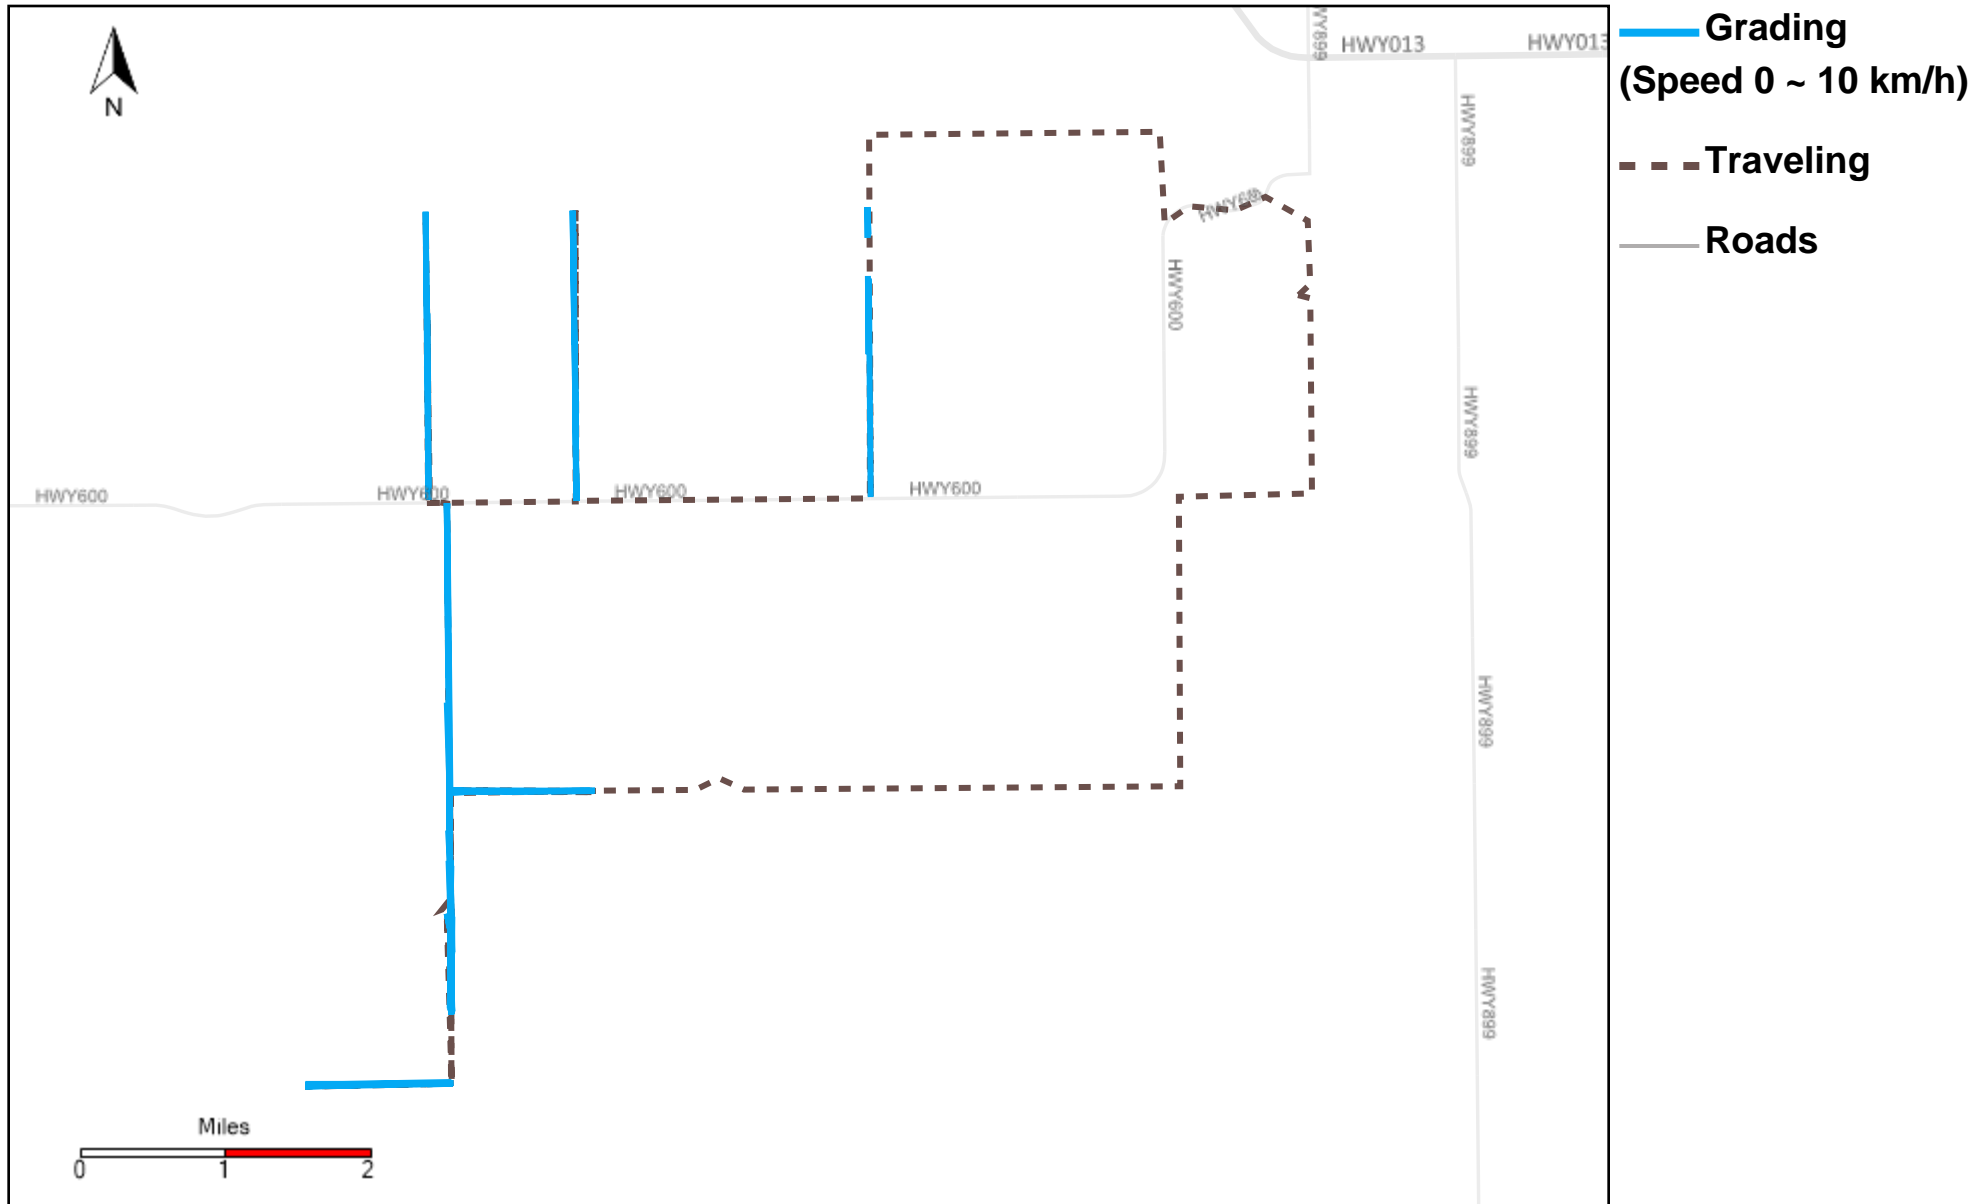

43-187_2024-07-14 ~ 2024-07-20 Tracking

Total Distance(km)	Total Hours	Work Distance(km)	Work Hours
257.55	46 hrs 52 min 25 sec	180.92	38 hrs 9 min 53 sec