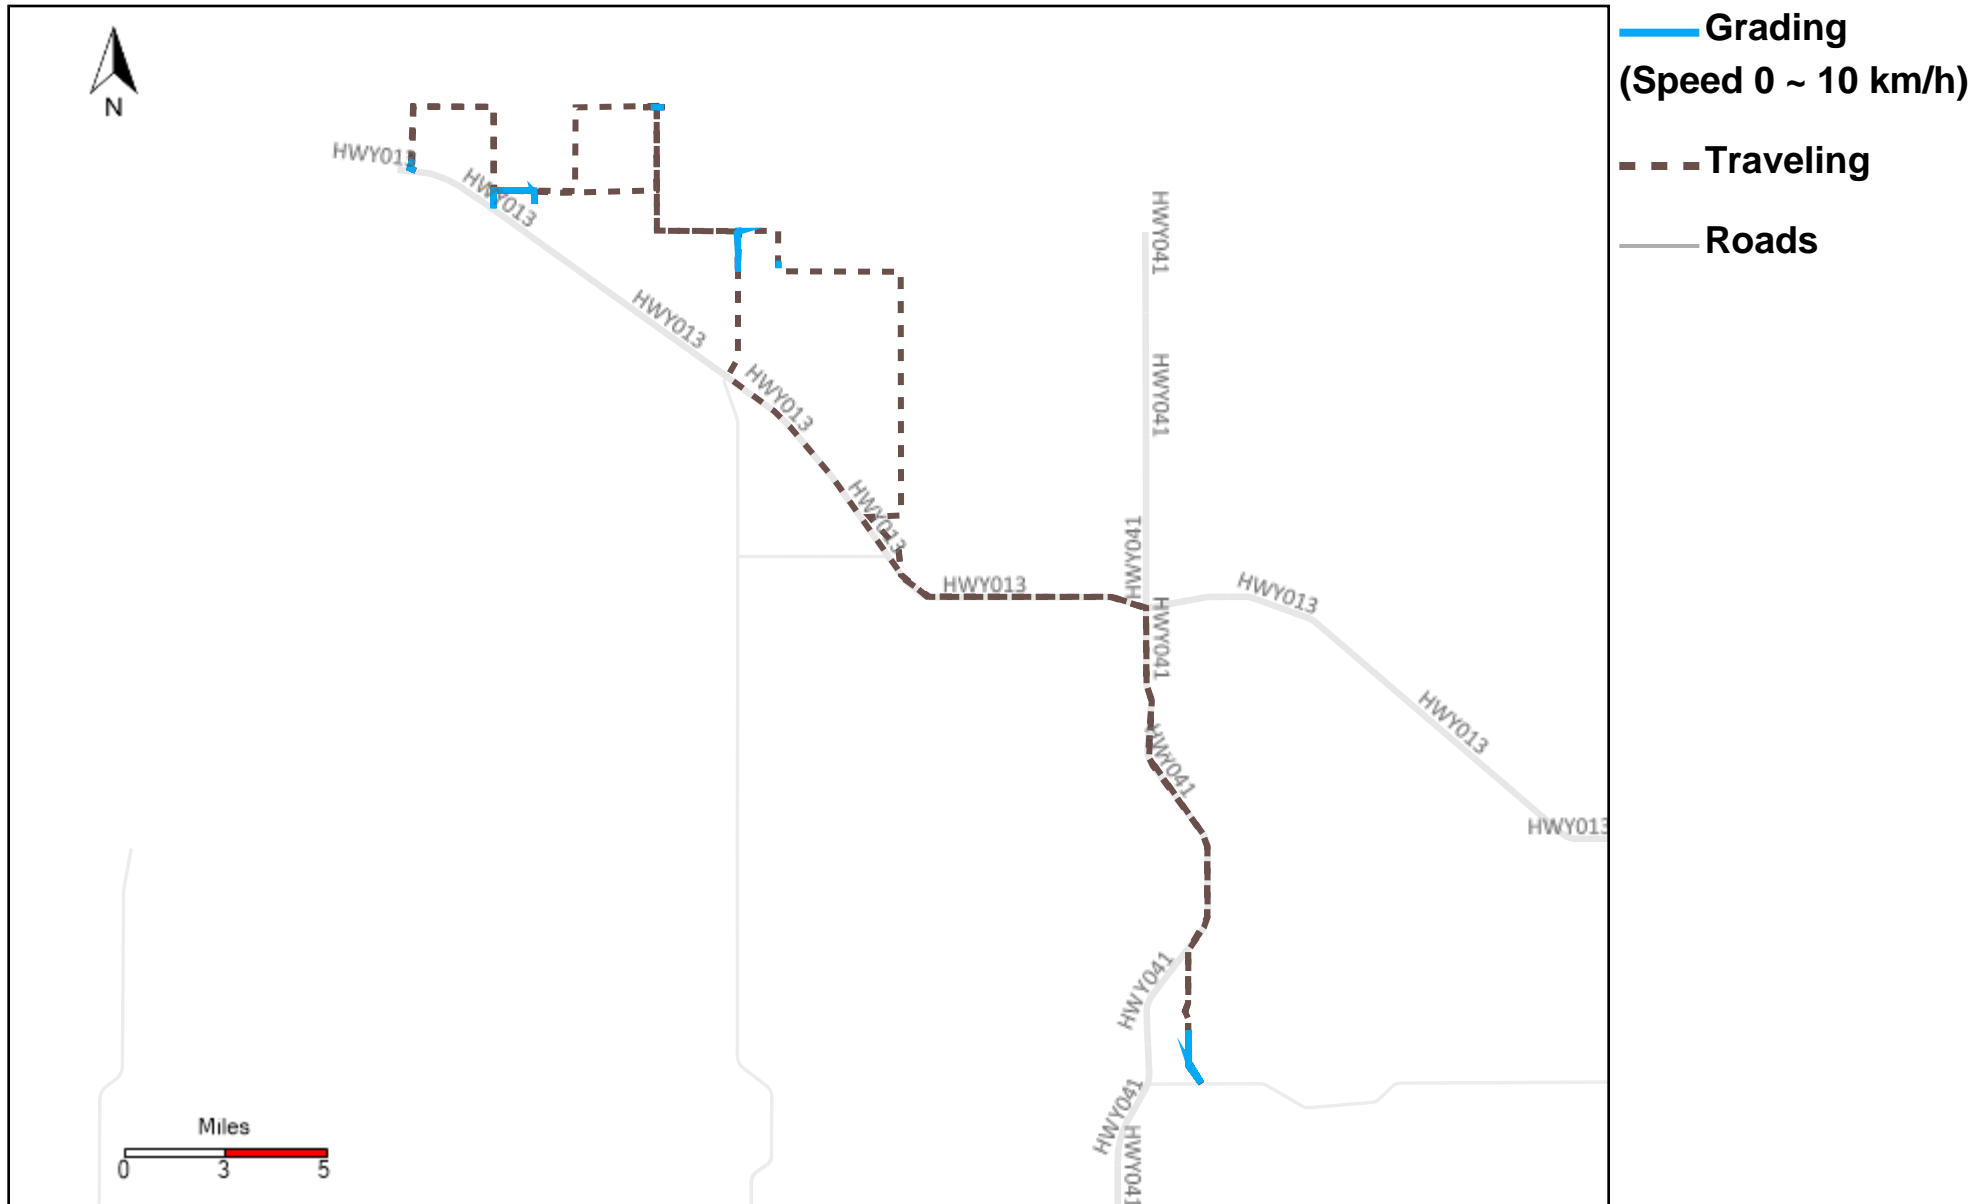

43-217_2024-07-14 ~ 2024-07-20 Tracking

Total Distance(km)	Total Hours	Work Distance(km)	Work Hours
395.42	45 hrs 15 min 35 sec	142.28	29 hrs 15 min 2 sec