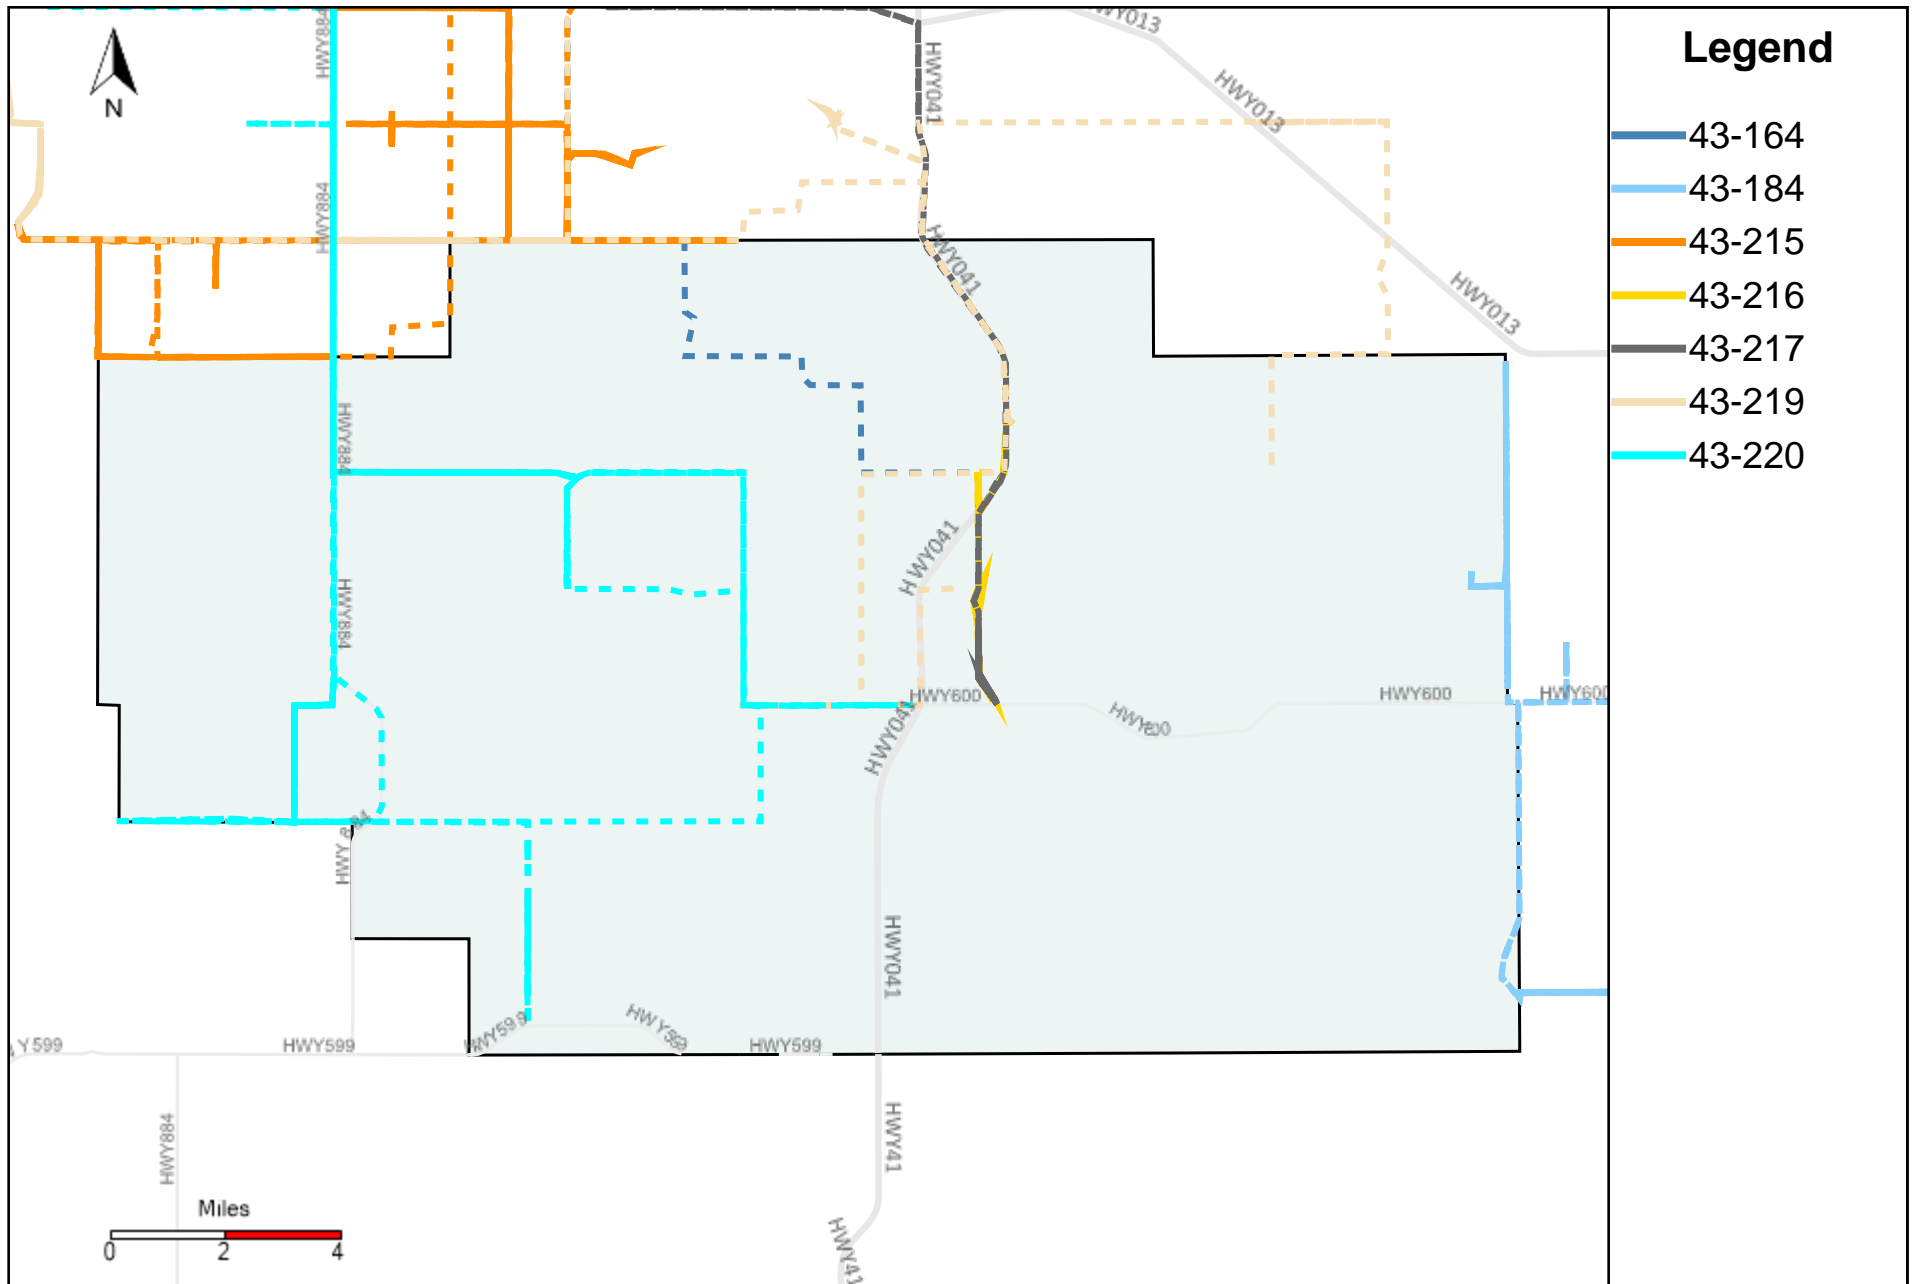

Division: 5 Grader Report(2024-07-14 ~ 2024-07-20)

Vehicle Name List	Total Distance(km)	Total Hours
43-164, 43-184, 43-215, 43-216, 43-217, 43-219, 43-220	2508.98	271 hrs 8 min 18 sec