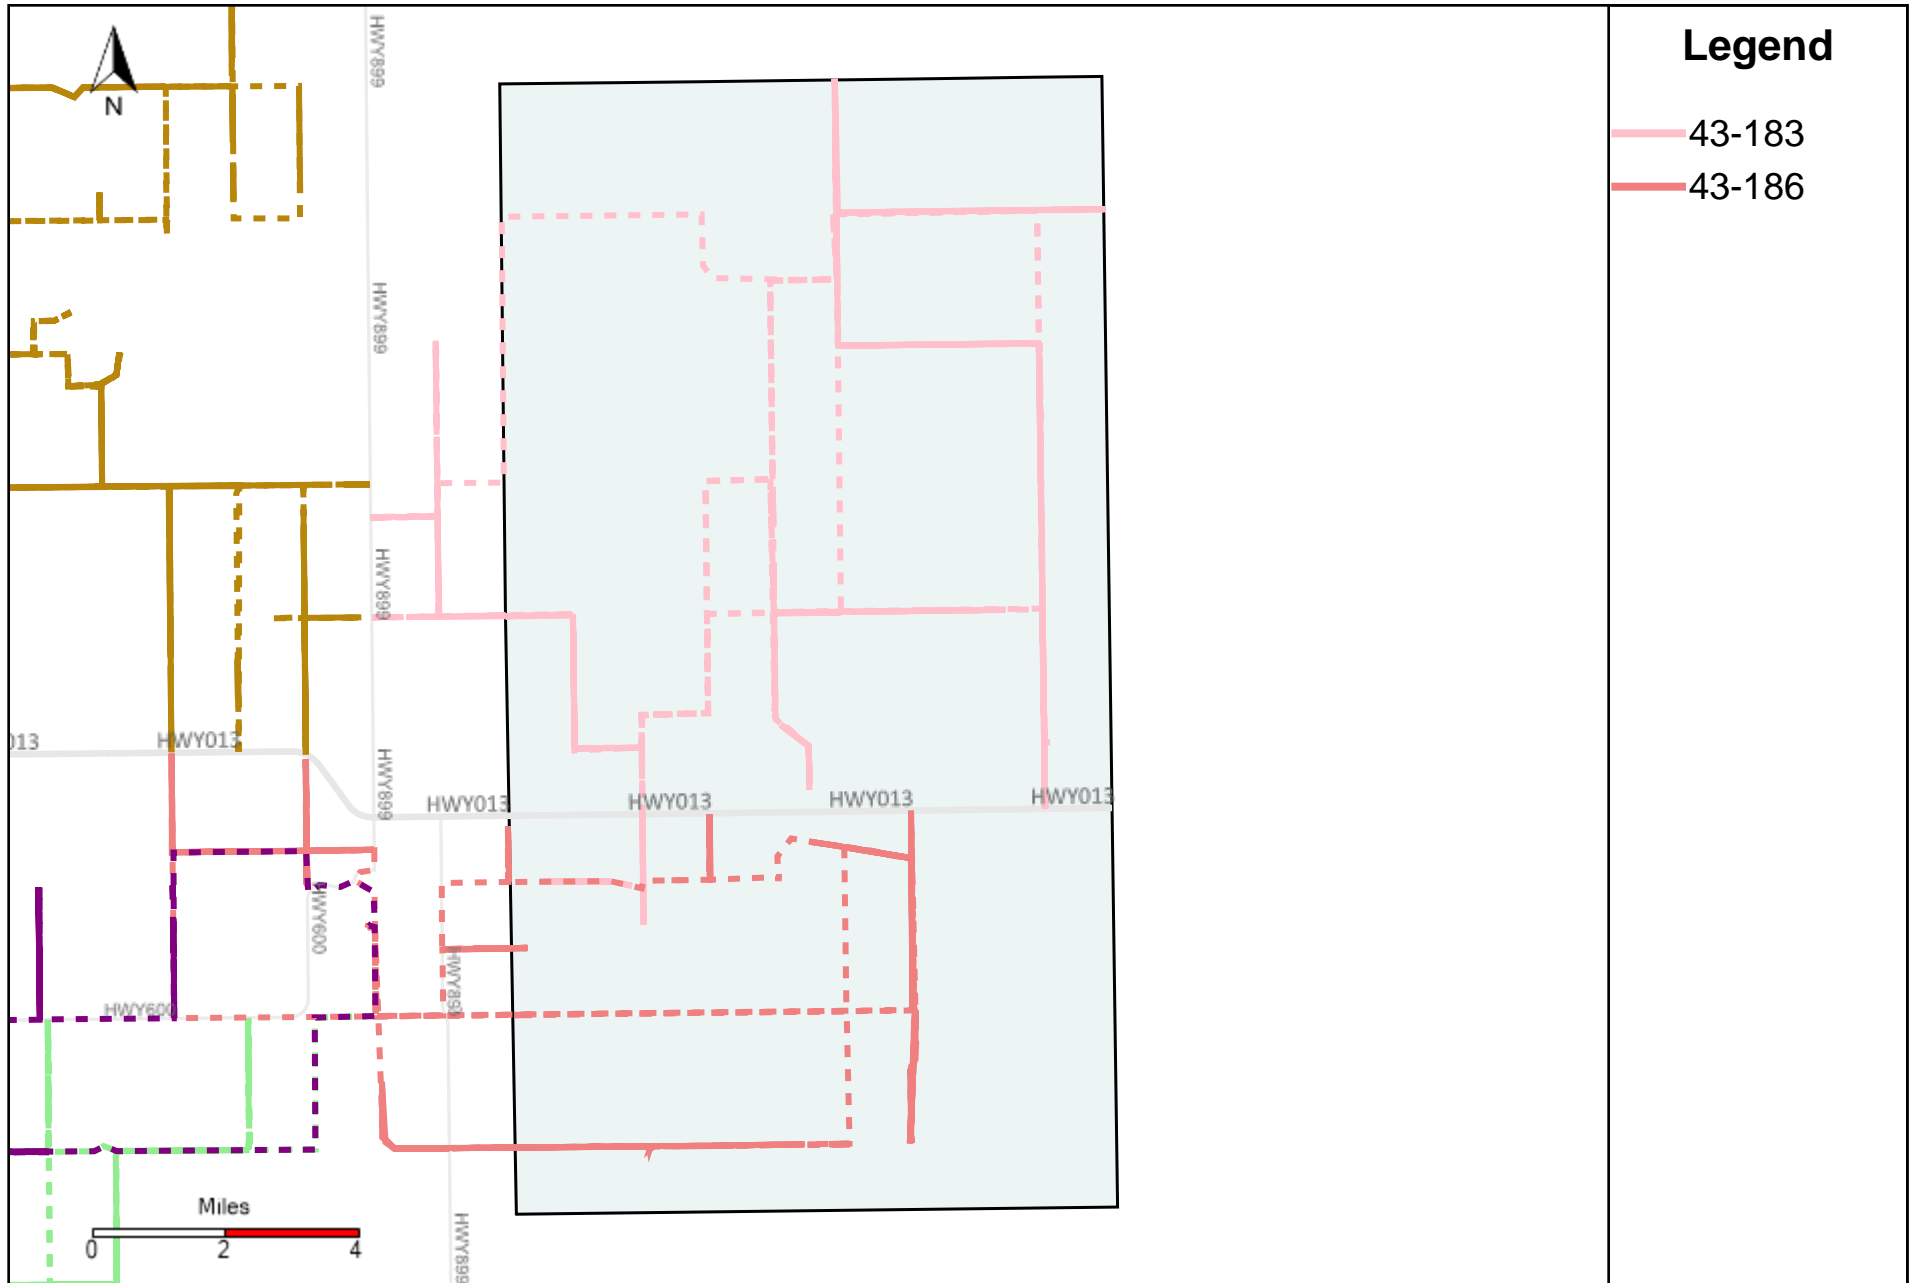

Division: 2 Grader Report(2024-07-14 ~ 2024-07-20)

Vehicle Name List	Total Distance(km)	Total Hours
43-183, 43-186	874.13	89 hrs 26 min 17 sec