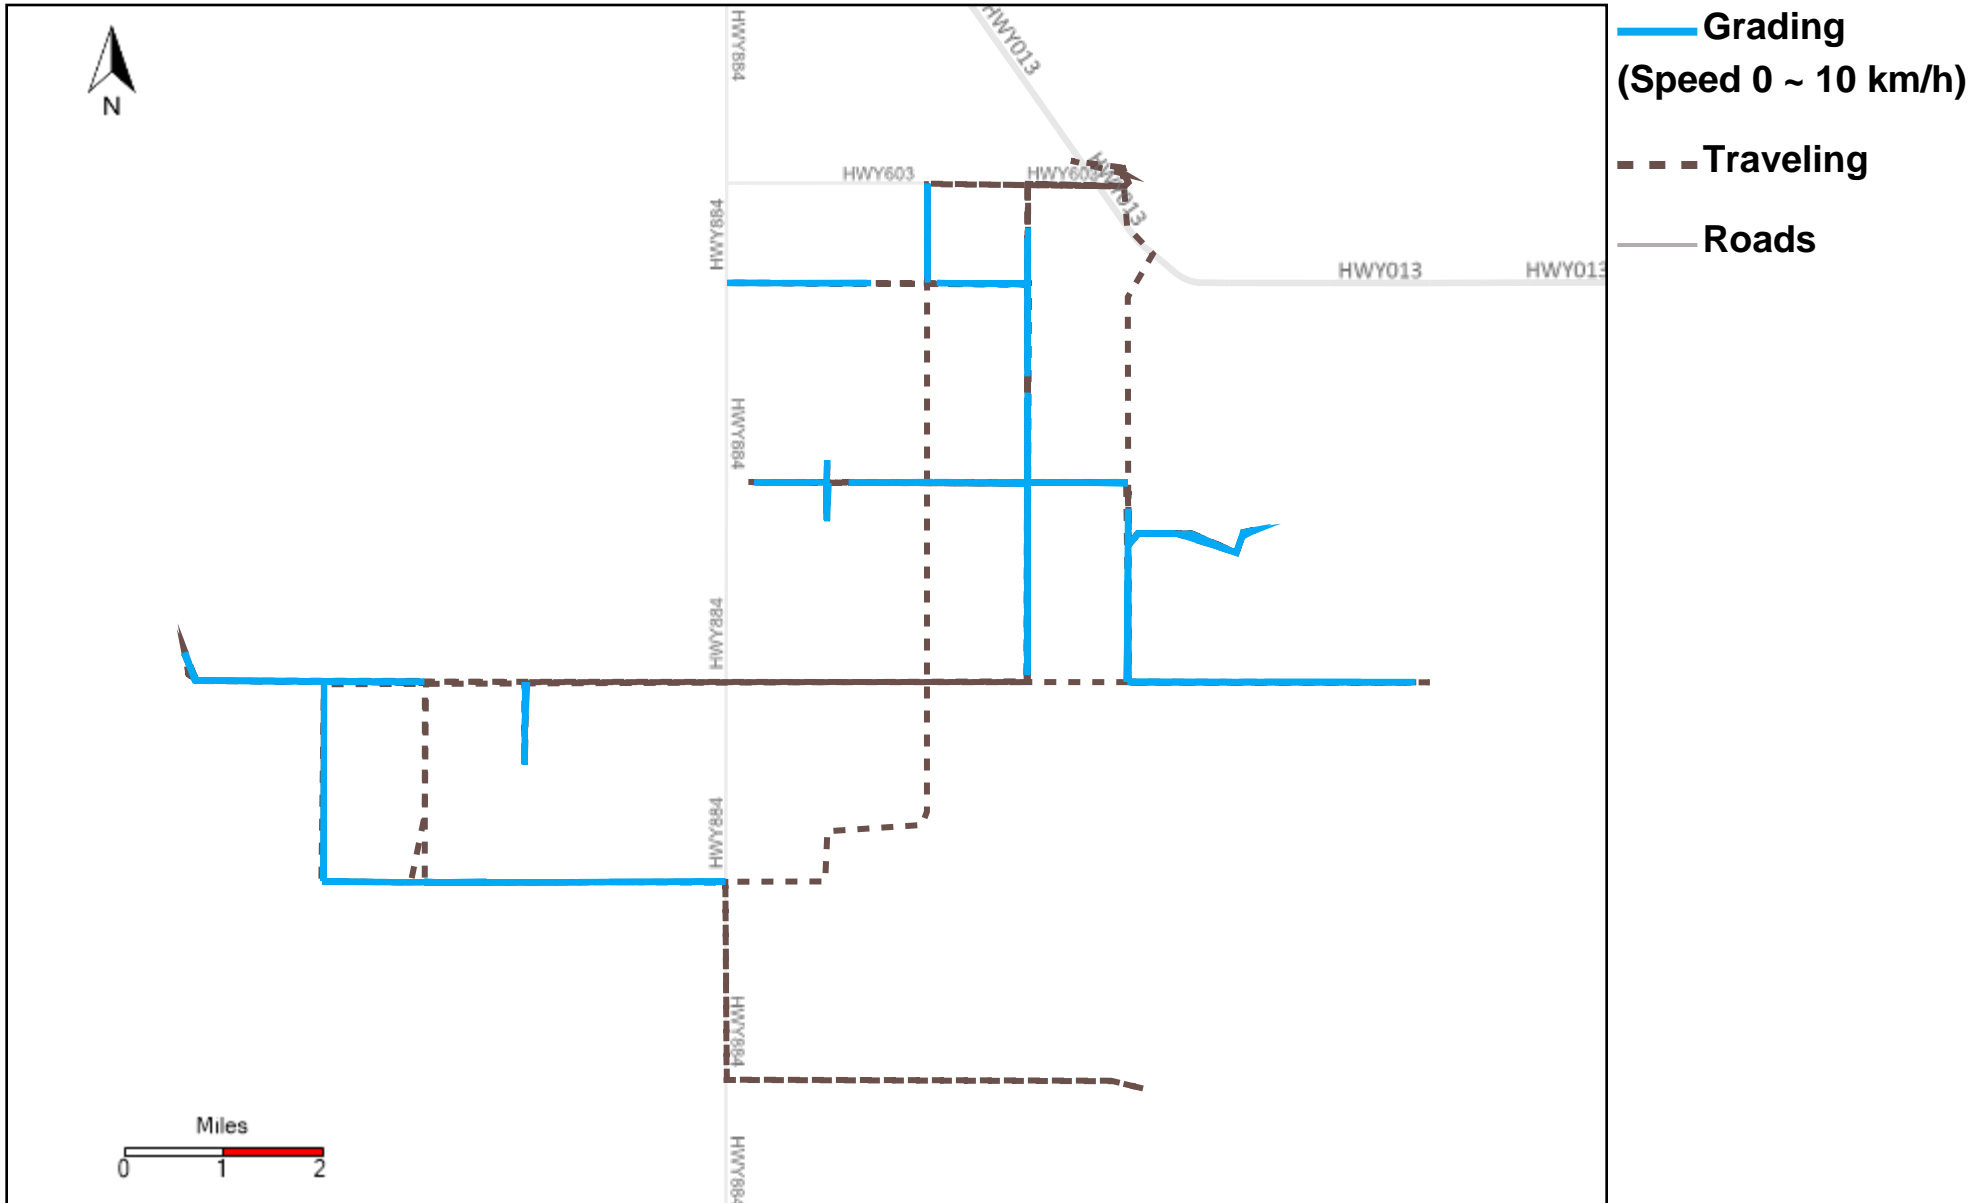

43-215_2024-07-14 ~ 2024-07-20 Tracking

Total Distance(km)	Total Hours	Work Distance(km)	Work Hours
406.45	40 hrs 22 min 7 sec	211.1	28 hrs 33 min 58 sec