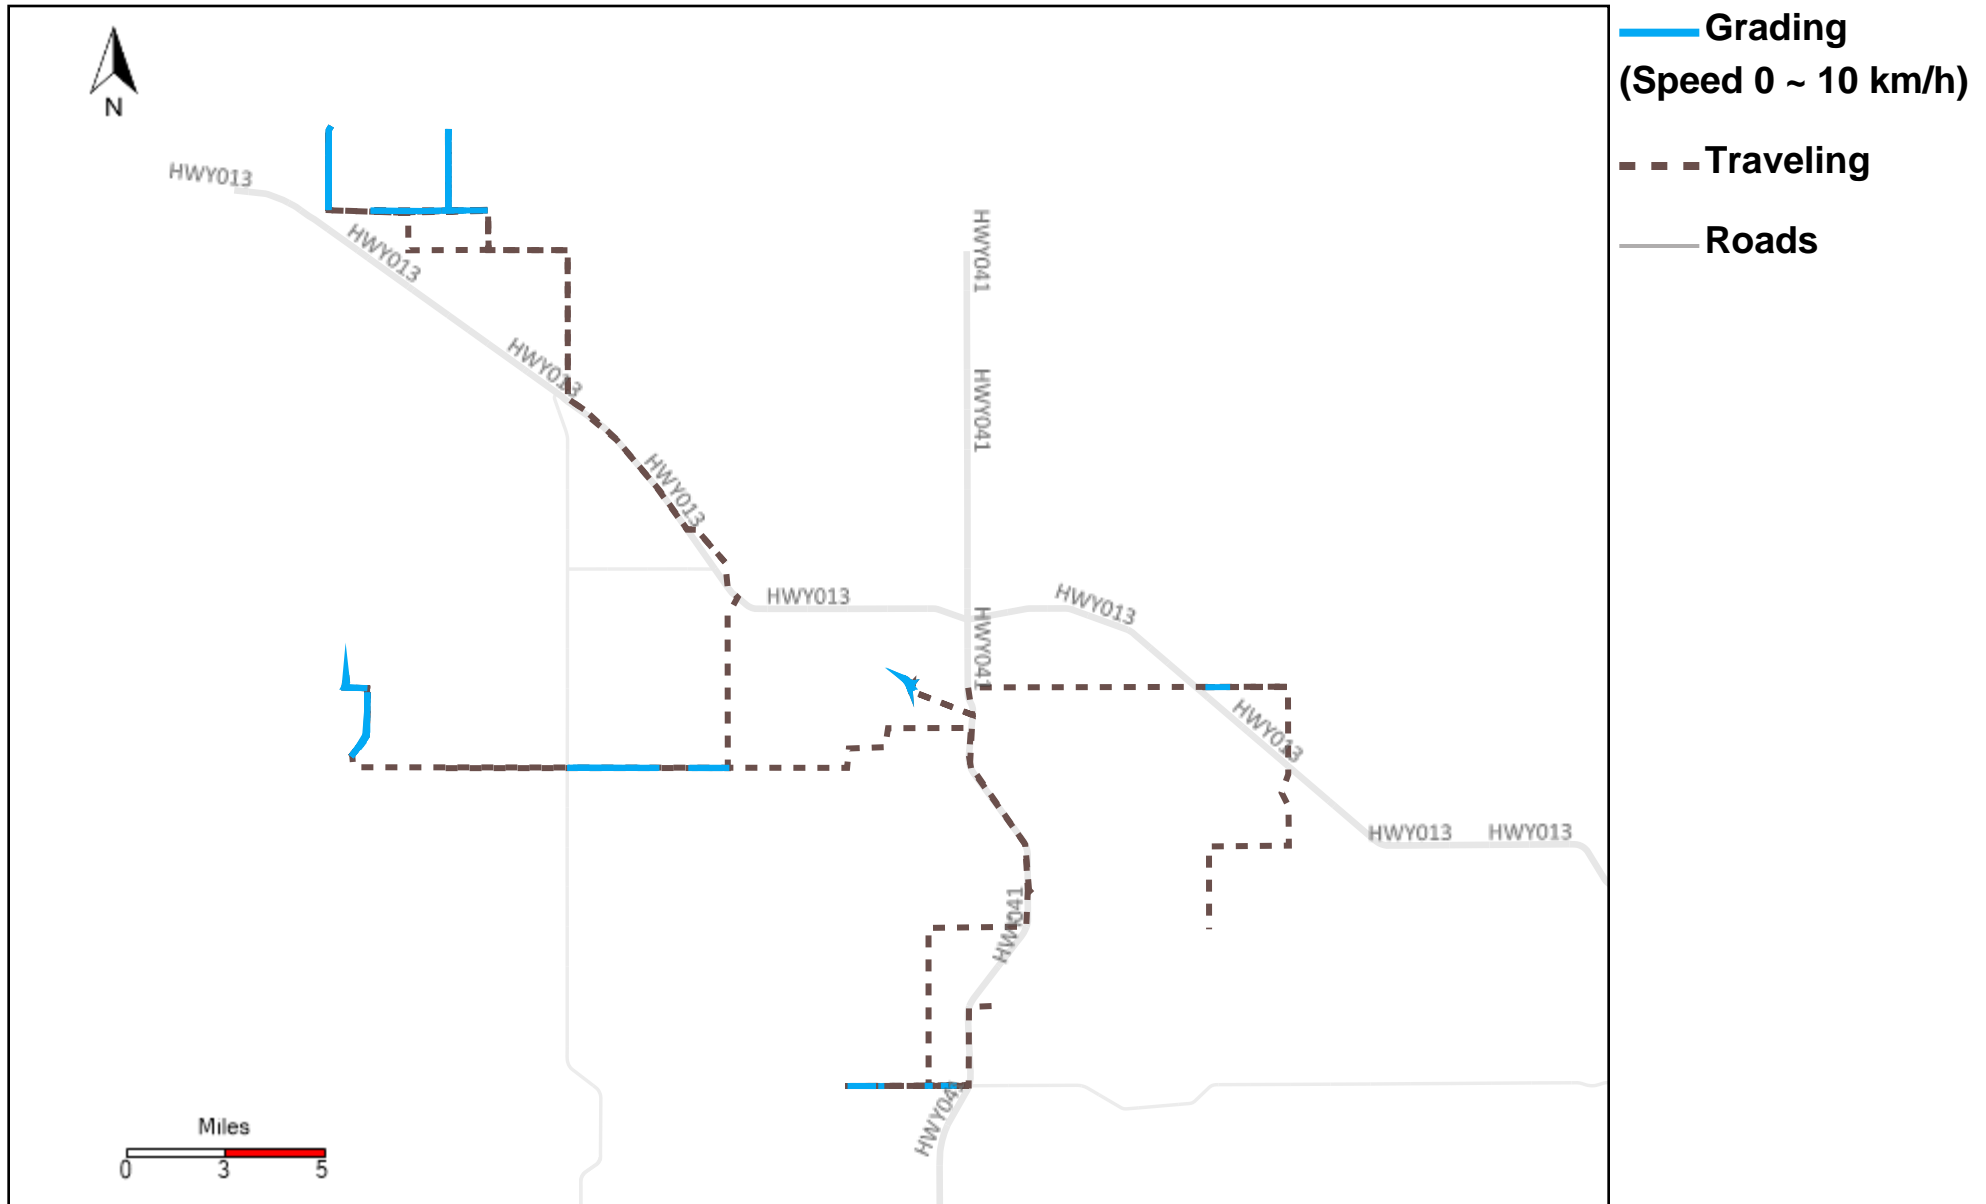

43-219_2024-07-14 ~ 2024-07-20 Tracking

Total Distance(km)	Total Hours	Work Distance(km)	Work Hours
332.87	28 hrs 37 min 49 sec	131.03	12 hrs 27 min 31 sec