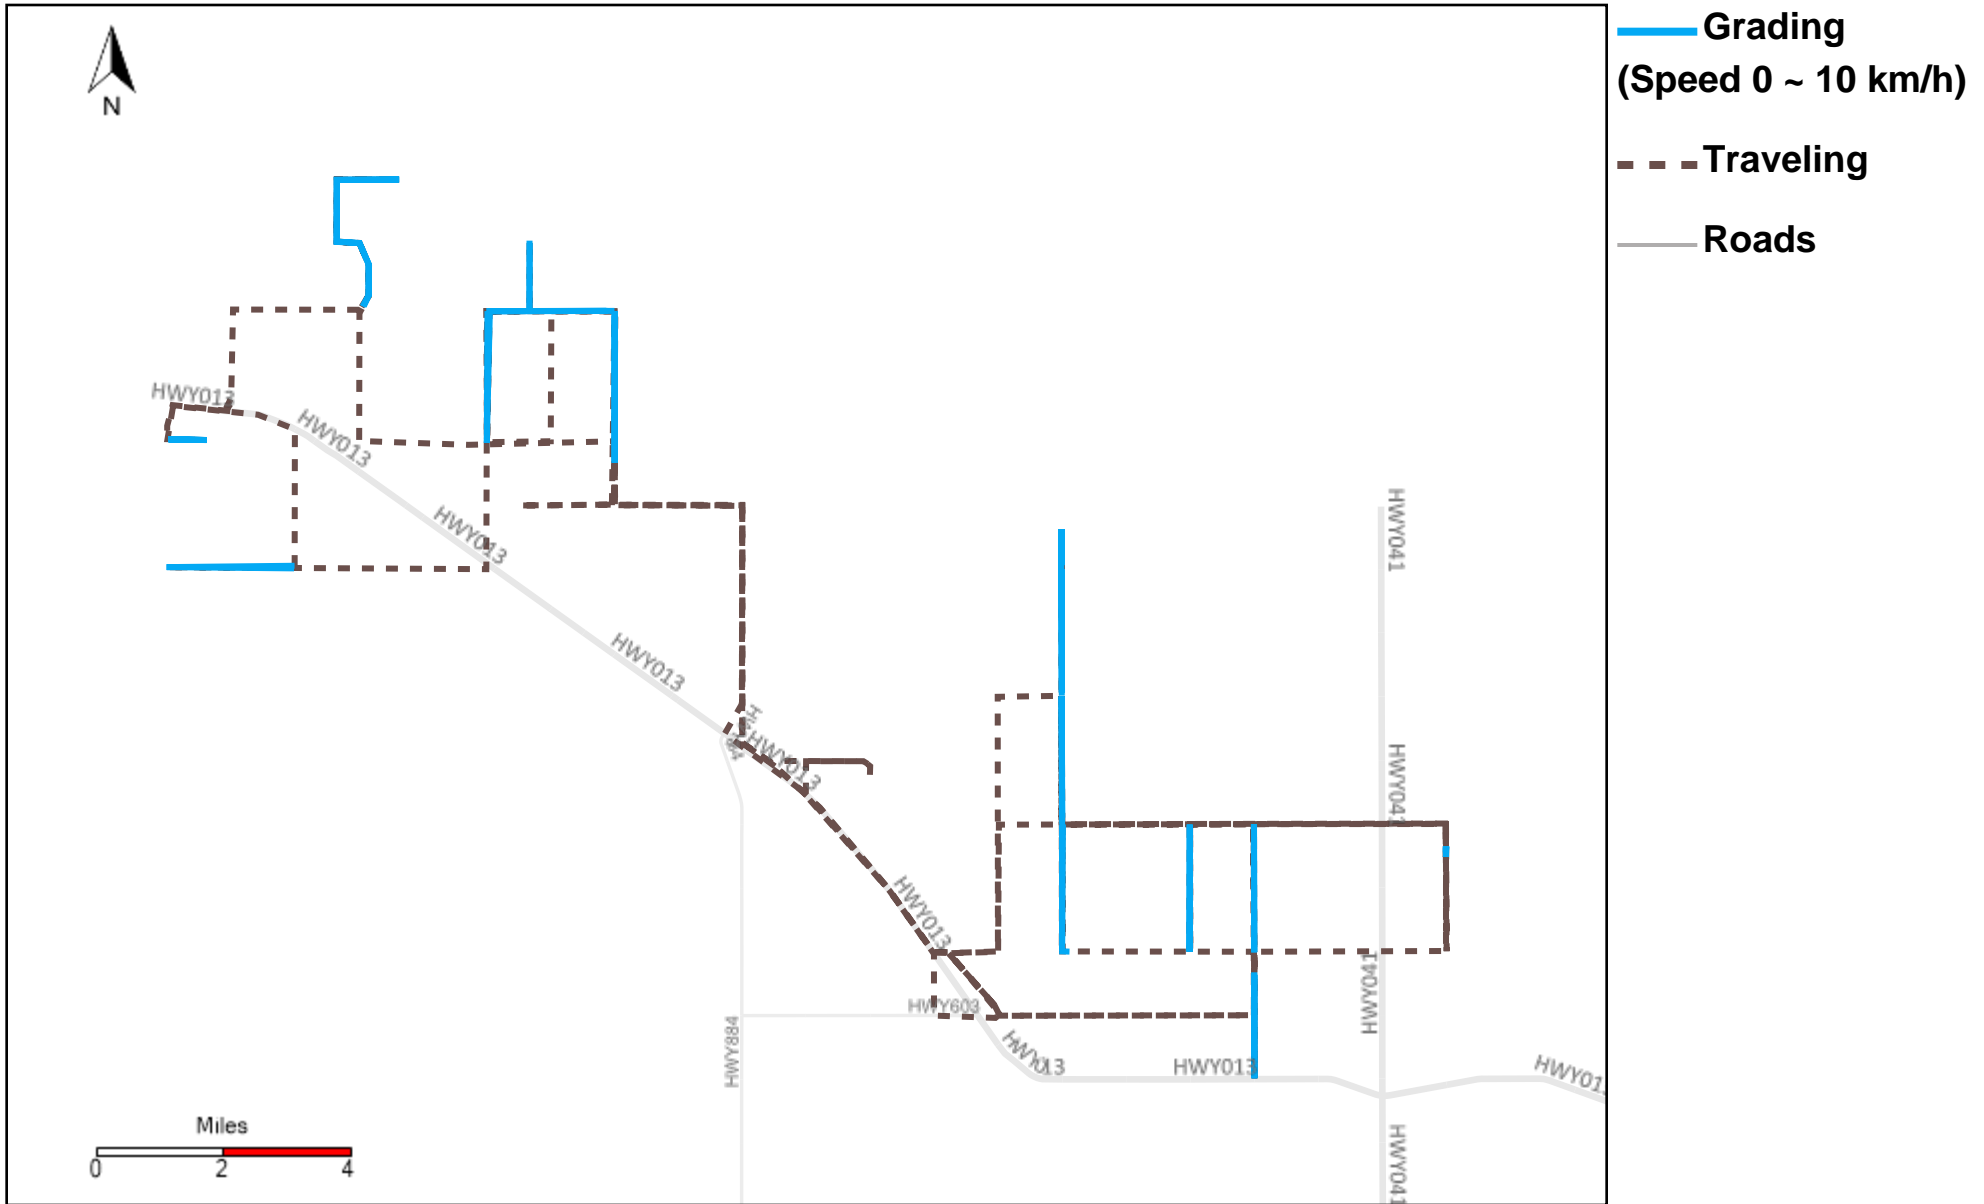

43-221_2024-07-14 ~ 2024-07-20 Tracking

Total Distance(km)	Total Hours	Work Distance(km)	Work Hours
471.59	40 hrs 48 min 8 sec	185.04	26 hrs 39 min 11 sec