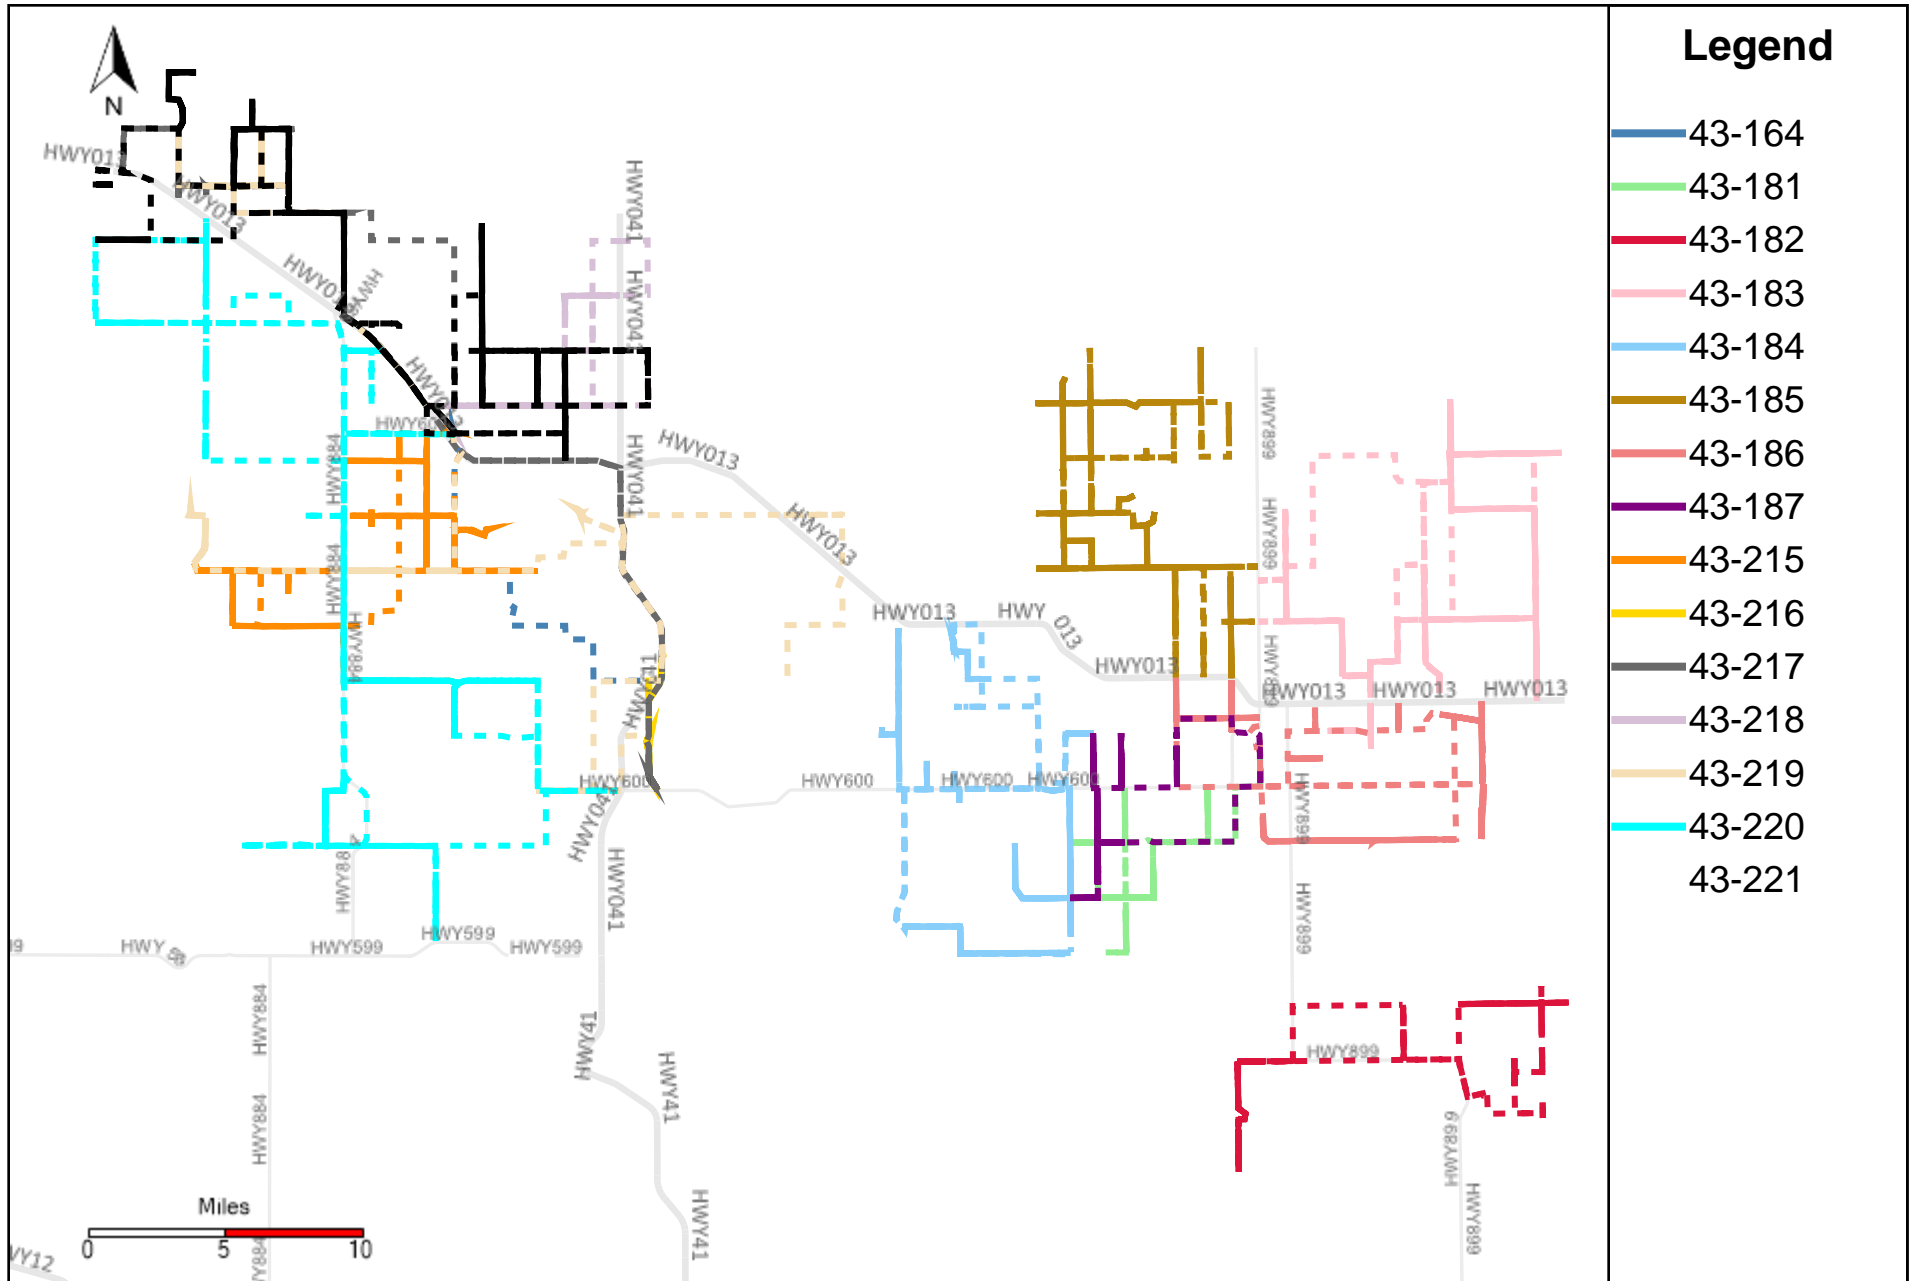

# Provost Weekly Grader Report (2024-07-14 ~ 2024-07-20)

# Division: 1 Grader Report(2024-07-14 ~ 2024-07-20)

Vehicle Name List	Total Distance(km)	Total Hours
43-181, 43-182	496	67 hrs 26 min 2 sec

# Division: 2 Grader Report(2024-07-14 ~ 2024-07-20)

Vehicle Name List	Total Distance(km)	Total Hours
43-183, 43-186	874.13	89 hrs 26 min 17 sec

# Division: 3 Grader Report(2024-07-14 ~ 2024-07-20)

Vehicle Name List	Total Distance(km)	Total Hours
43-181, 43-183, 43-184, 43-185, 43-186, 43-187	2285.34	282 hrs 20 min 37 sec