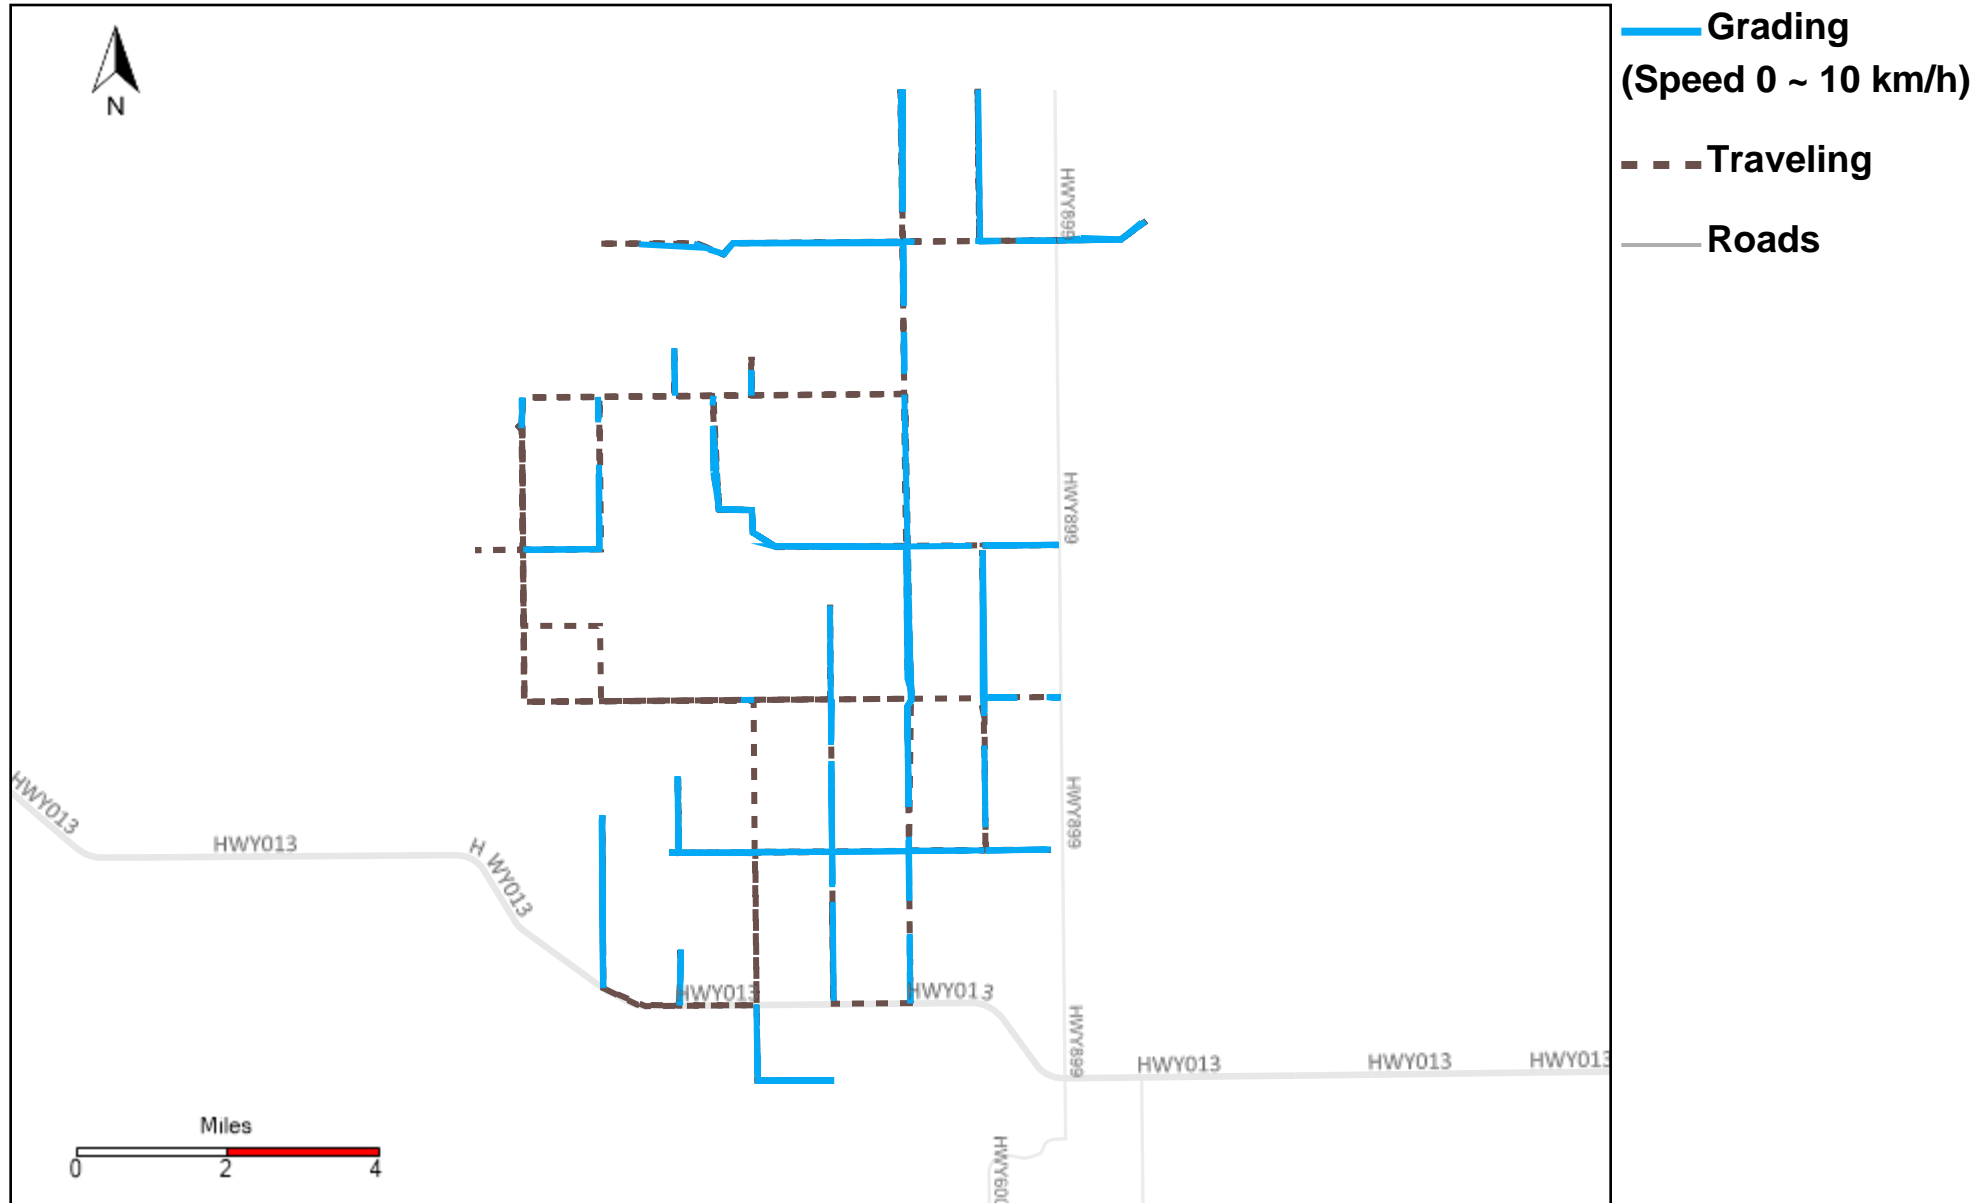

43-185_2024-07-07 ~ 2024-07-13 Tracking

Total Distance(km)	Total Hours	Work Distance(km)	Work Hours
420.87	46 hrs 56 min 57 sec	235.03	35 hrs 25 min 18 sec