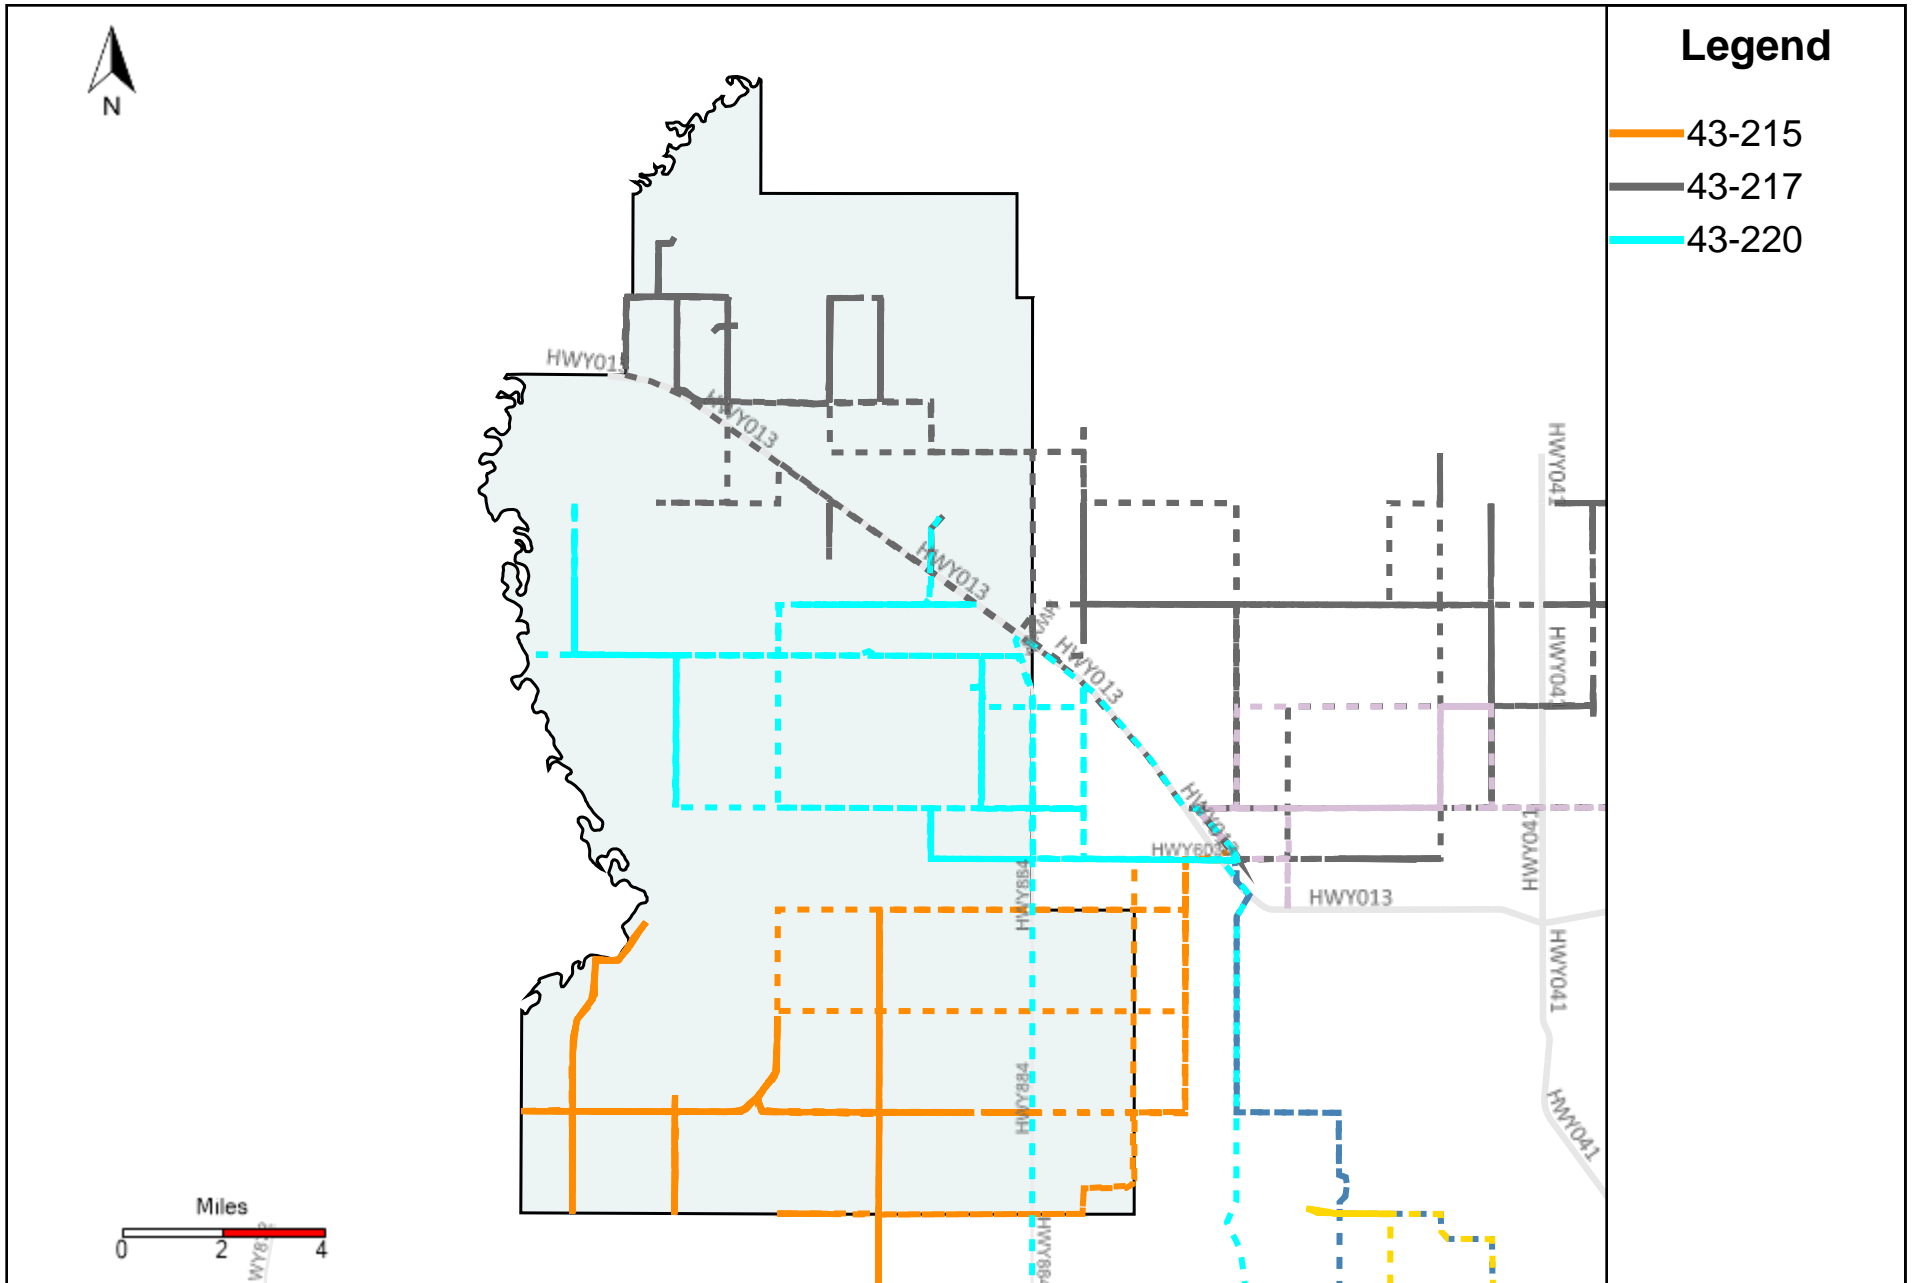

Vehicle Name List	Total Distance(km)	Total Hours
43-183, 43-186	943.29	100 hrs 0 min 55 sec

Division: 3 Grader Report(2024-07-07 ~ 2024-07-13)

Vehicle Name List	Total Distance(km)	Total Hours
43-181, 43-183, 43-184, 43-185, 43-186, 43-187, 43-219	2498.11	293 hrs 36 min 36 sec

Division: 4 Grader Report(2024-07-07 ~ 2024-07-13)

Vehicle Name List	Total Distance(km)	Total Hours
43-183, 43-184, 43-185, 43-217, 43-218, 43-219	2588.57	264 hrs 37 min 54 sec

Division: 5 Grader Report(2024-07-07 ~ 2024-07-13)

Vehicle Name List	Total Distance(km)	Total Hours
43-164, 43-215, 43-216, 43-219, 43-220	2046.45	182 hrs 23 min 37 sec

Division: 6 Grader Report(2024-07-07 ~ 2024-07-13)

Vehicle Name List	Total Distance(km)	Total Hours
43-164, 43-215, 43-217, 43-218, 43-220	2195.78	201 hrs 51 min 41 sec

Division: 7 Grader Report(2024-07-07 ~ 2024-07-13)

Vehicle Name List	Total Distance(km)	Total Hours
43-215, 43-217, 43-220	1858	142 hrs 55 min 30 sec

Provost Weekly Grader Report

From 7/7/2024 To 7/13/2024