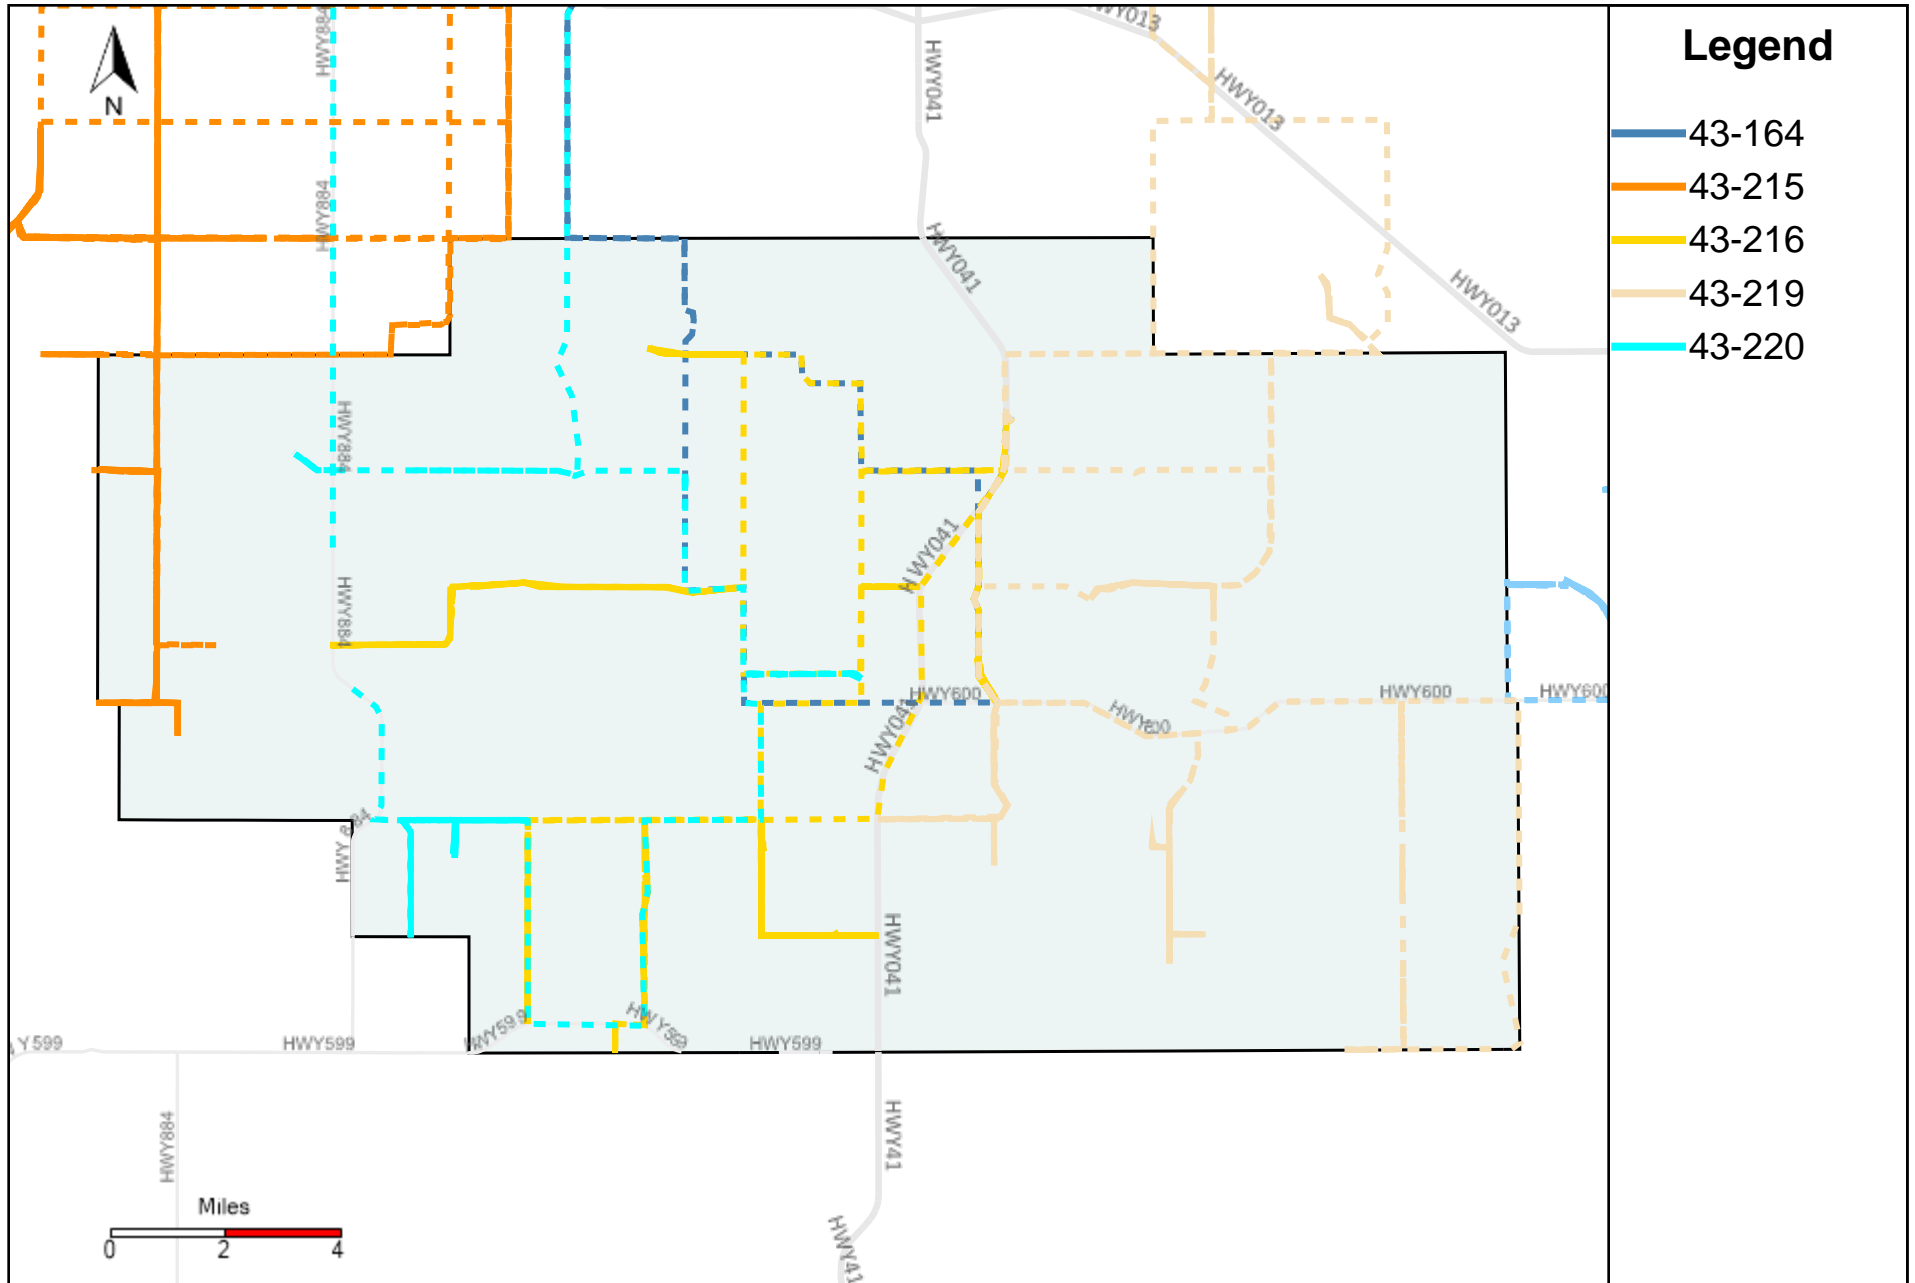

Vehicle Name List	Total Distance(km)	Total Hours
43-183, 43-186	943.29	100 hrs 0 min 55 sec

Division: 3 Grader Report(2024-07-07 ~ 2024-07-13)

Vehicle Name List	Total Distance(km)	Total Hours
43-181, 43-183, 43-184, 43-185, 43-186, 43-187, 43-219	2498.11	293 hrs 36 min 36 sec

Division: 4 Grader Report(2024-07-07 ~ 2024-07-13)

Vehicle Name List	Total Distance(km)	Total Hours
43-183, 43-184, 43-185, 43-217, 43-218, 43-219	2588.57	264 hrs 37 min 54 sec

Division: 5 Grader Report(2024-07-07 ~ 2024-07-13)

Vehicle Name List	Total Distance(km)	Total Hours
43-164, 43-215, 43-216, 43-219, 43-220	2046.45	182 hrs 23 min 37 sec

Division: 6 Grader Report(2024-07-07 ~ 2024-07-13)

Vehicle Name List	Total Distance(km)	Total Hours
43-164, 43-215, 43-217, 43-218, 43-220	2195.78	201 hrs 51 min 41 sec

Division: 7 Grader Report(2024-07-07 ~ 2024-07-13)

Vehicle Name List	Total Distance(km)	Total Hours
43-215, 43-217, 43-220	1858	142 hrs 55 min 30 sec

Provost Weekly Grader Report

From 7/7/2024 To 7/13/2024