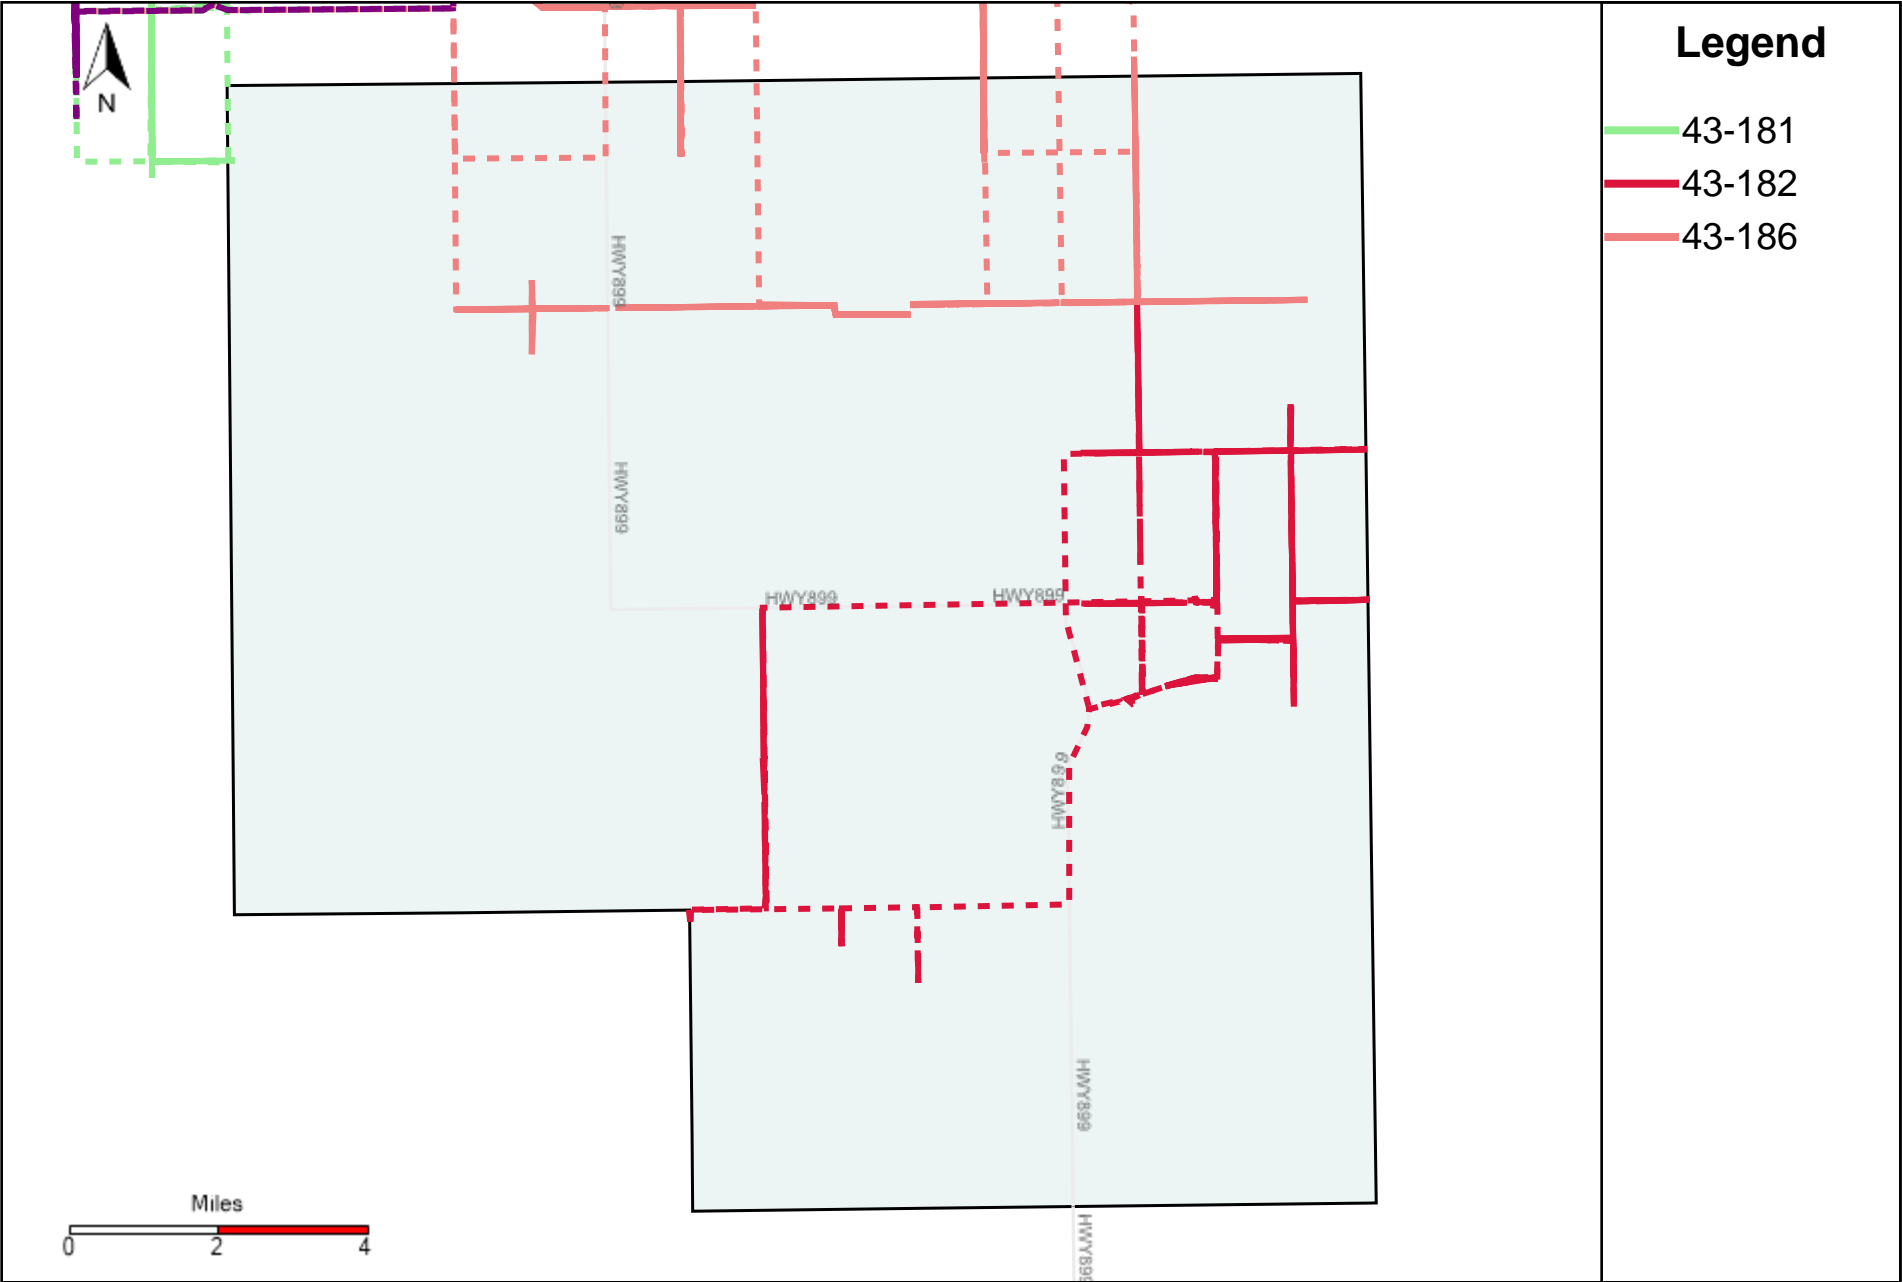

Division: 1 Grader Report(2024-07-07 ~ 2024-07-13)

Vehicle Name List	Total Distance(km)	Total Hours
43-181, 43-182, 43-186	922.73	124 hrs 26 min 40 sec

Division: 2 Grader Report(2024-07-07 ~ 2024-07-13)

Vehicle Name List	Total Distance(km)	Total Hours
43-183, 43-186	943.29	100 hrs 0 min 55 sec

Division: 3 Grader Report(2024-07-07 ~ 2024-07-13)

Vehicle Name List	Total Distance(km)	Total Hours
43-181, 43-183, 43-184, 43-185, 43-186, 43-187, 43-219	2498.11	293 hrs 36 min 36 sec

Division: 4 Grader Report(2024-07-07 ~ 2024-07-13)

Vehicle Name List	Total Distance(km)	Total Hours
43-183, 43-184, 43-185, 43-217, 43-218, 43-219	2588.57	264 hrs 37 min 54 sec

Division: 5 Grader Report(2024-07-07 ~ 2024-07-13)