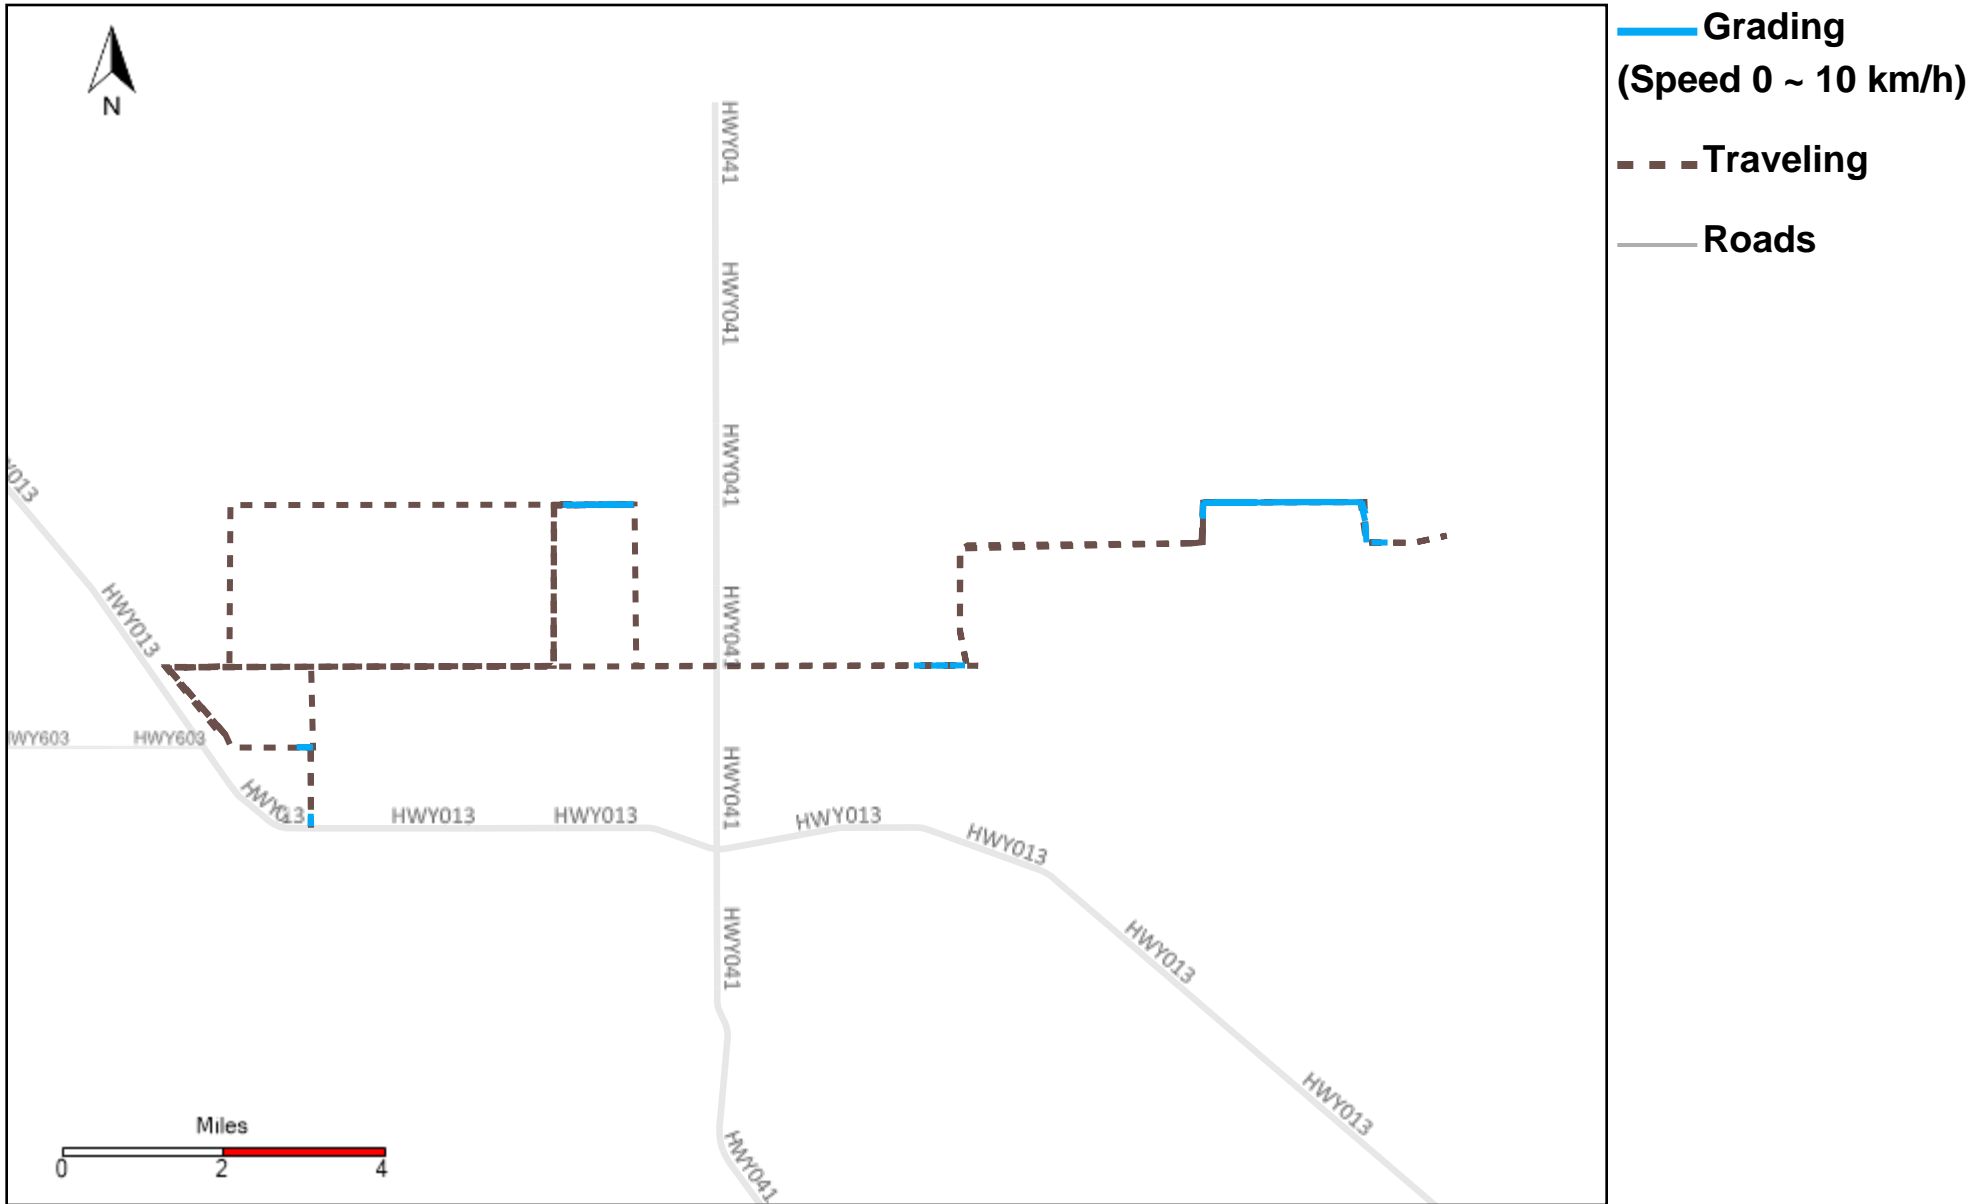

43-218_2024-07-07 ~ 2024-07-13 Tracking

Total Distance(km)	Total Hours	Work Distance(km)	Work Hours
237.31	45 hrs 31 min 19 sec	28.06	6 hrs 43 min 33 sec