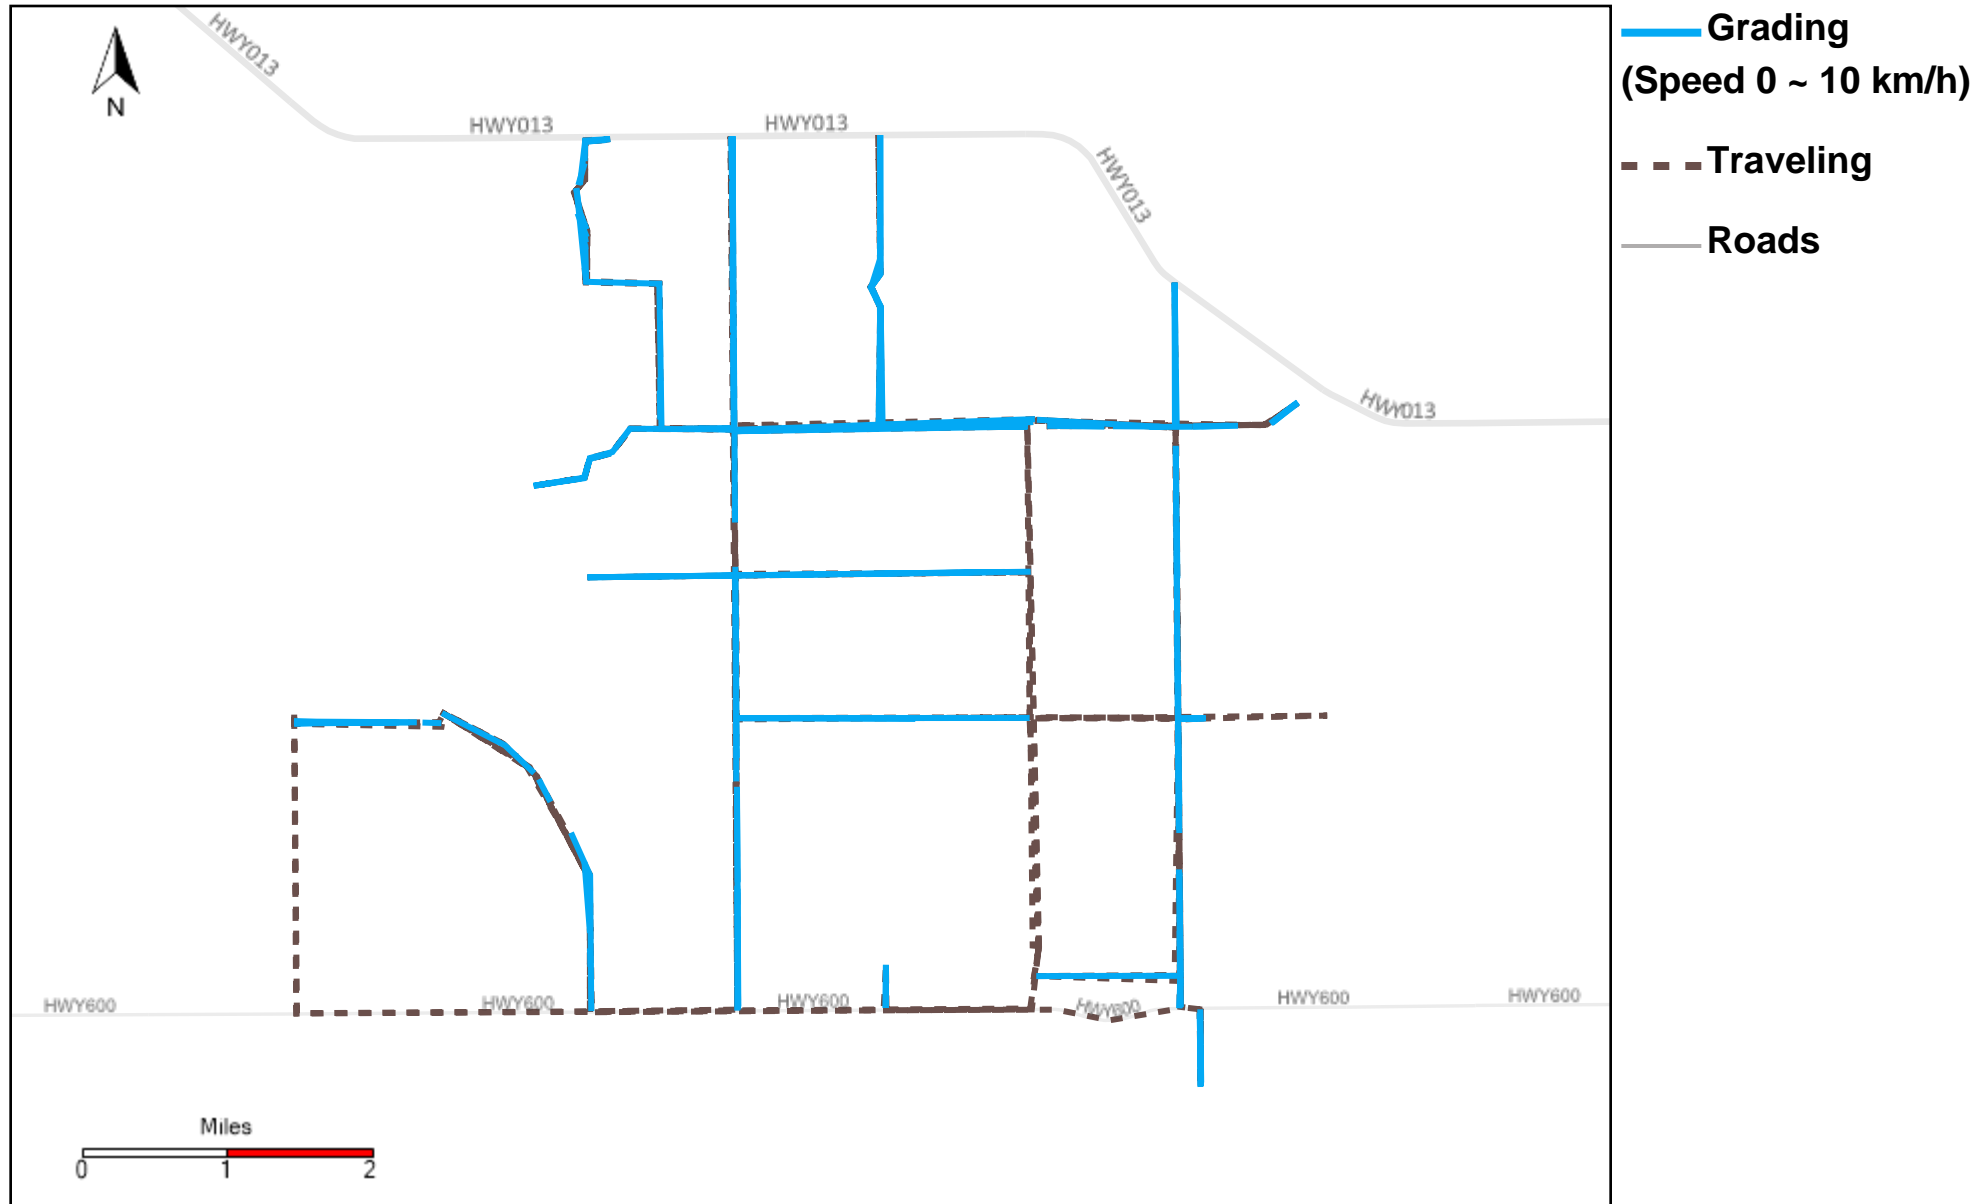

43-184_2024-07-07 ~ 2024-07-13 Tracking

Total Distance(km)	Total Hours	Work Distance(km)	Work Hours
325.47	40 hrs 7 min 58 sec	139.87	23 hrs 14 min 1 sec