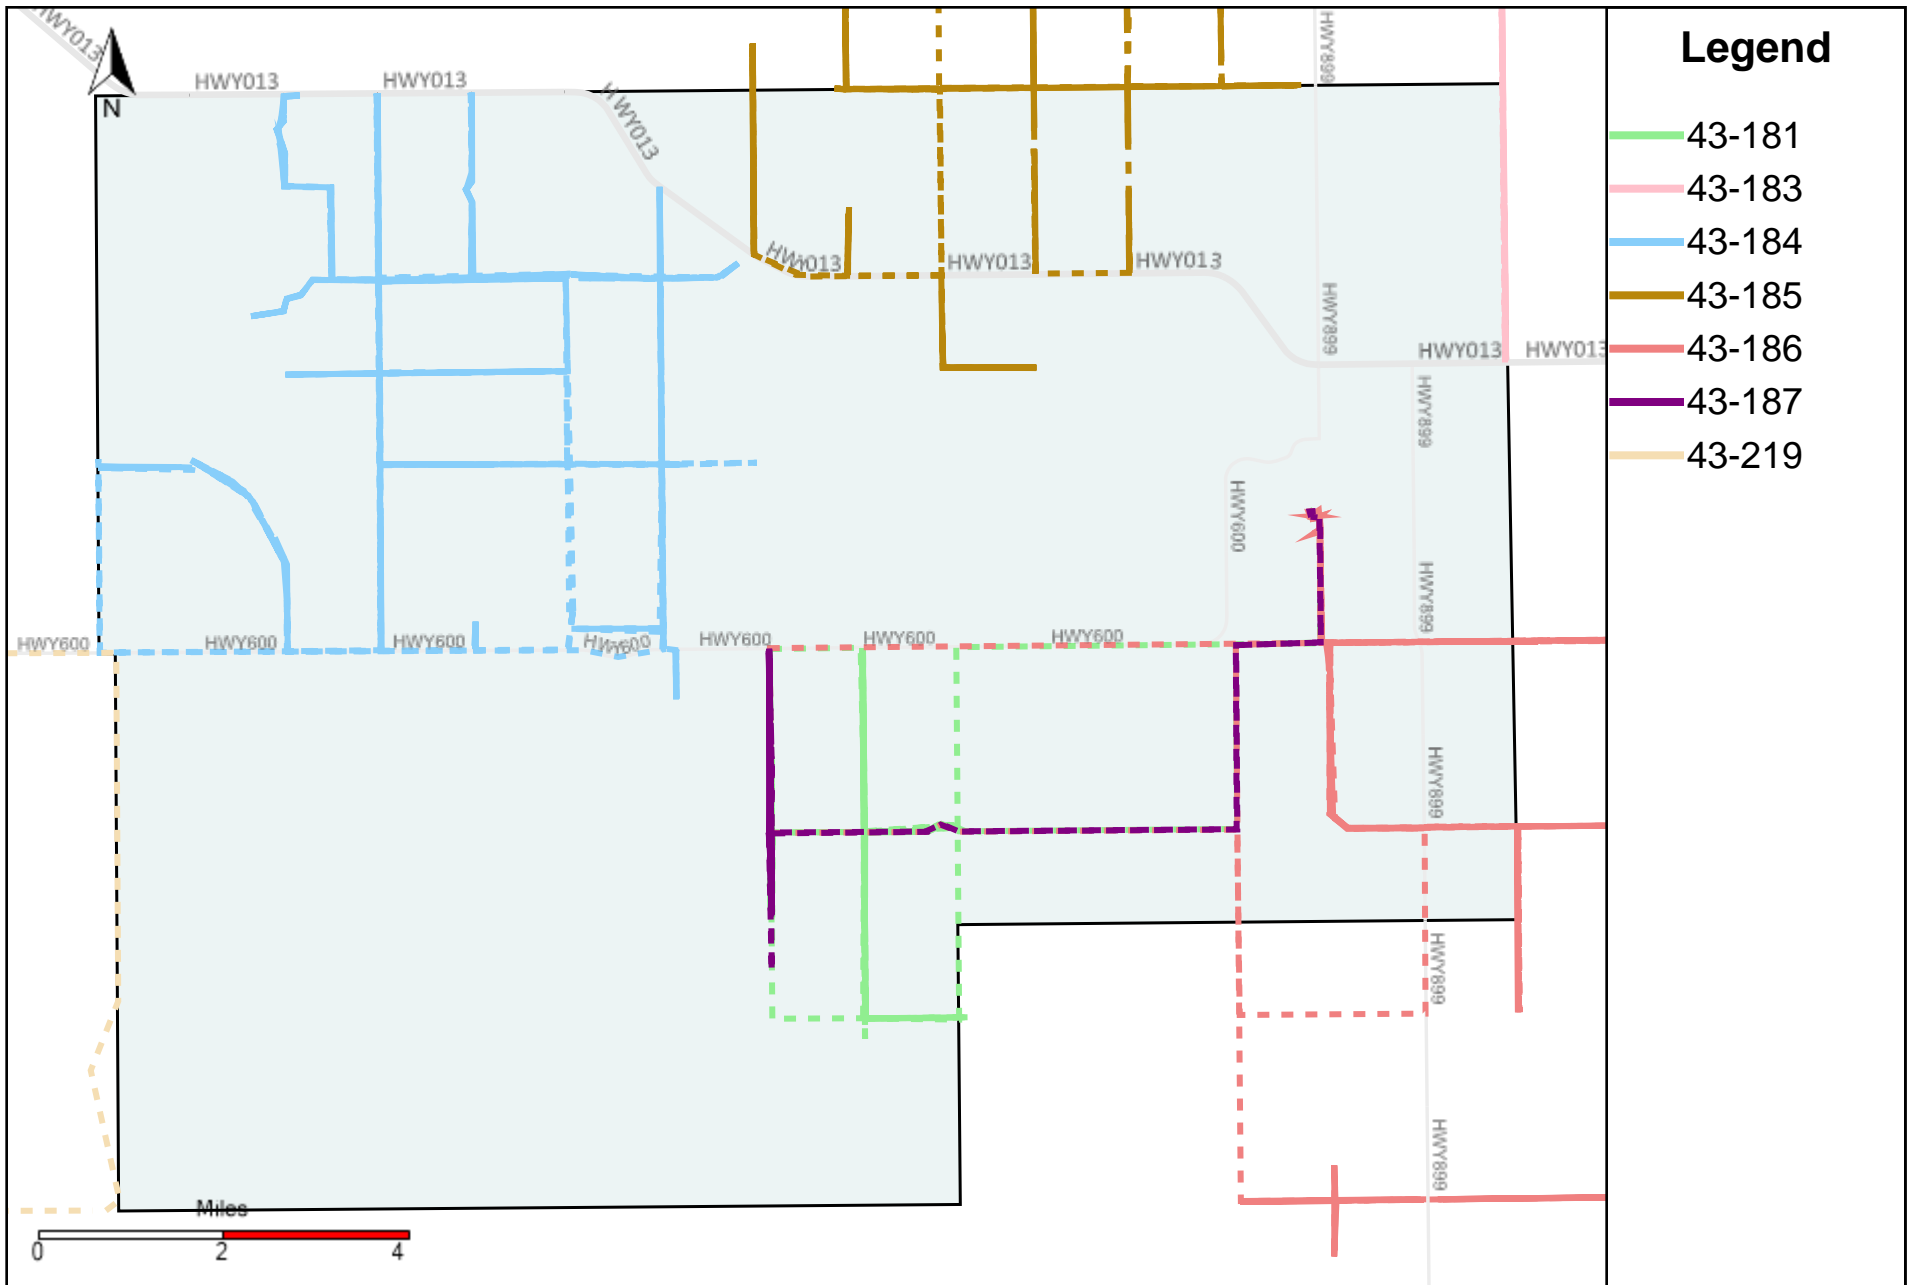

Vehicle Name List	Total Distance(km)	Total Hours
43-183, 43-186	943.29	100 hrs 0 min 55 sec

Division: 3 Grader Report(2024-07-07 ~ 2024-07-13)

Vehicle Name List	Total Distance(km)	Total Hours
43-181, 43-183, 43-184, 43-185, 43-186, 43-187, 43-219	2498.11	293 hrs 36 min 36 sec

Division: 4 Grader Report(2024-07-07 ~ 2024-07-13)

Vehicle Name List	Total Distance(km)	Total Hours
43-183, 43-184, 43-185, 43-217, 43-218, 43-219	2588.57	264 hrs 37 min 54 sec

Division: 5 Grader Report(2024-07-07 ~ 2024-07-13)

Vehicle Name List	Total Distance(km)	Total Hours
43-164, 43-215, 43-216, 43-219, 43-220	2046.45	182 hrs 23 min 37 sec

Division: 6 Grader Report(2024-07-07 ~ 2024-07-13)

Vehicle Name List	Total Distance(km)	Total Hours
43-164, 43-215, 43-217, 43-218, 43-220	2195.78	201 hrs 51 min 41 sec

Division: 7 Grader Report(2024-07-07 ~ 2024-07-13)

Vehicle Name List	Total Distance(km)	Total Hours
43-215, 43-217, 43-220	1858	142 hrs 55 min 30 sec

Provost Weekly Grader Report

From 7/7/2024 To 7/13/2024