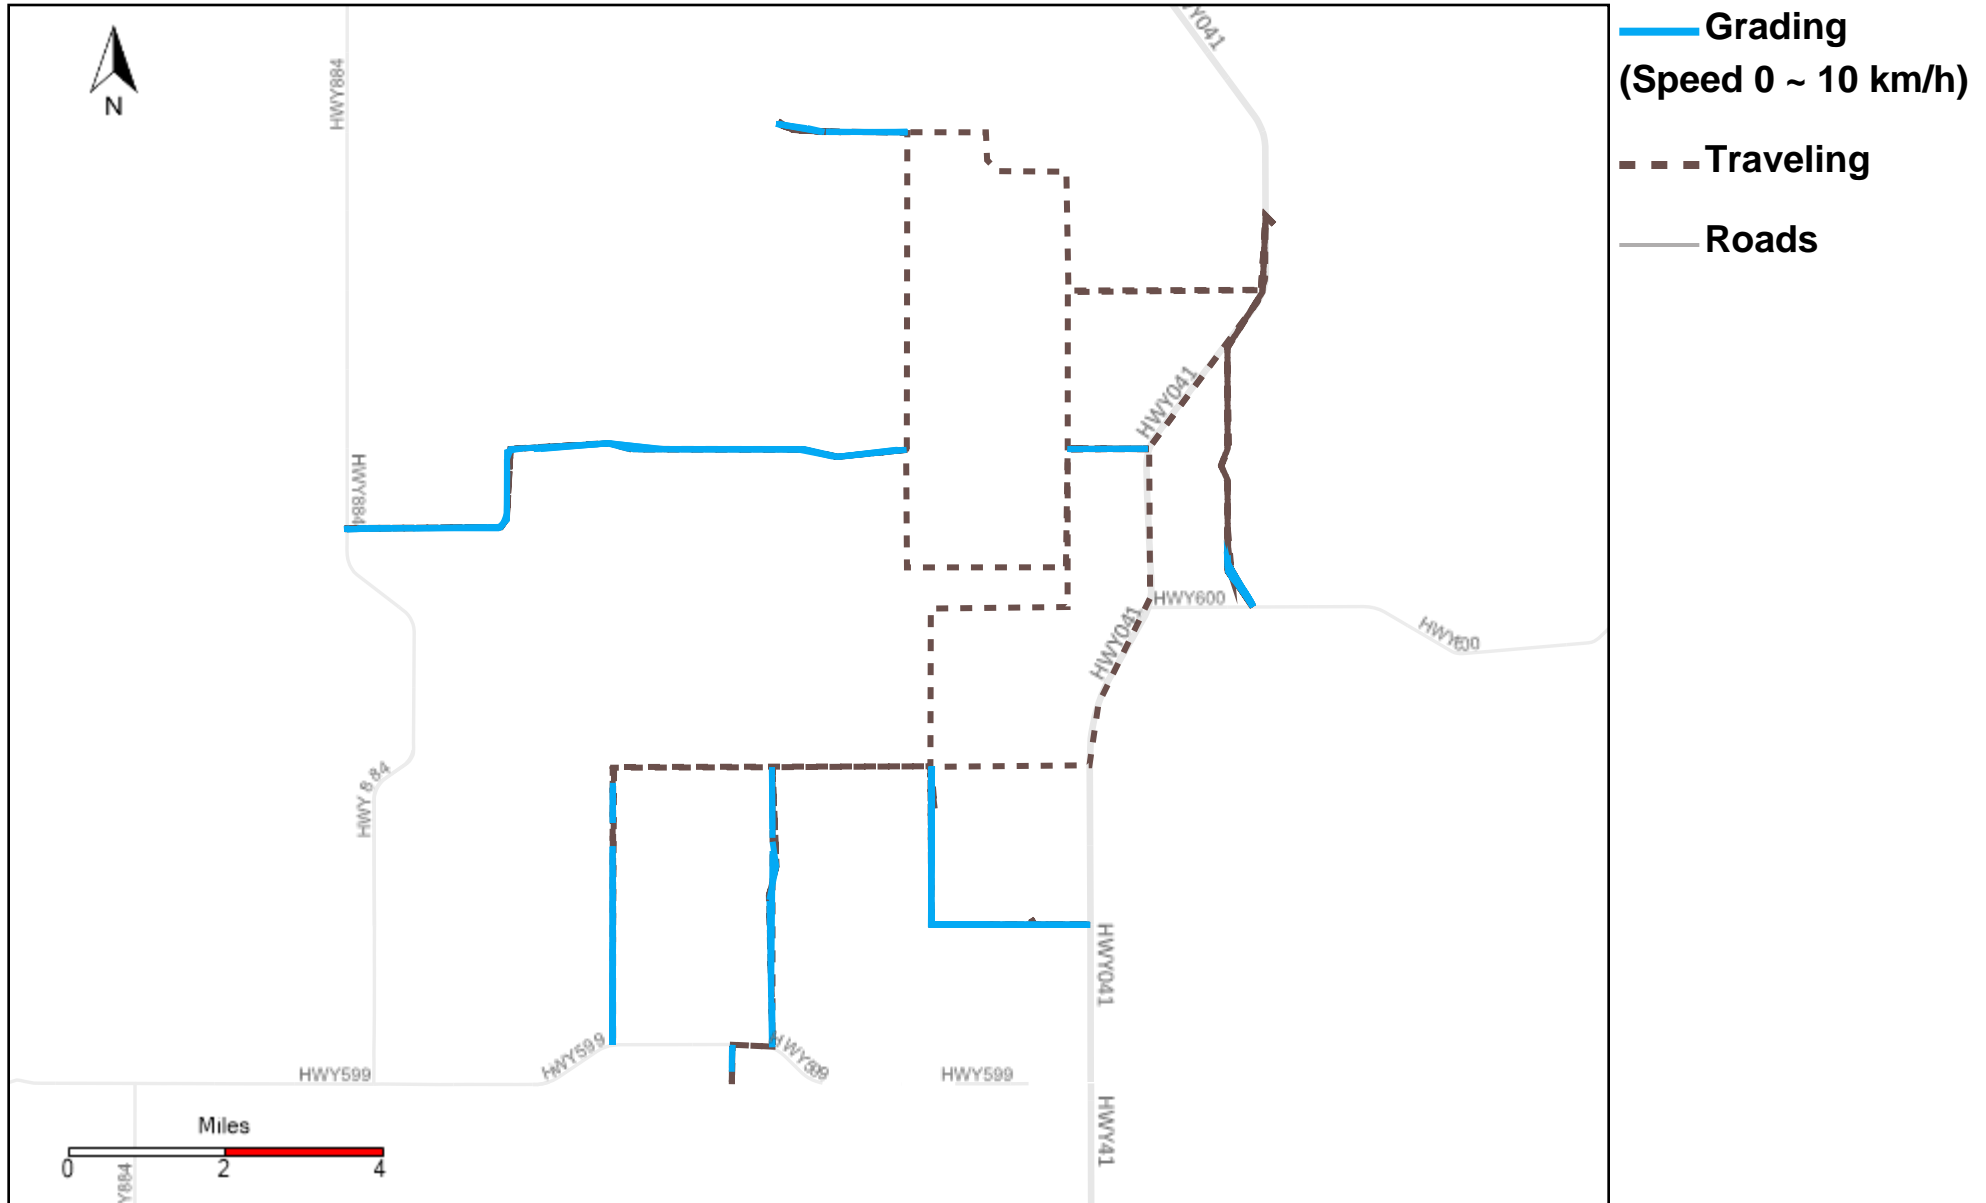

43-216_2024-07-07 ~ 2024-07-13 Tracking

Total Distance(km)	Total Hours	Work Distance(km)	Work Hours
411.18	45 hrs 28 min 25 sec	154.44	23 hrs 42 min 28 sec