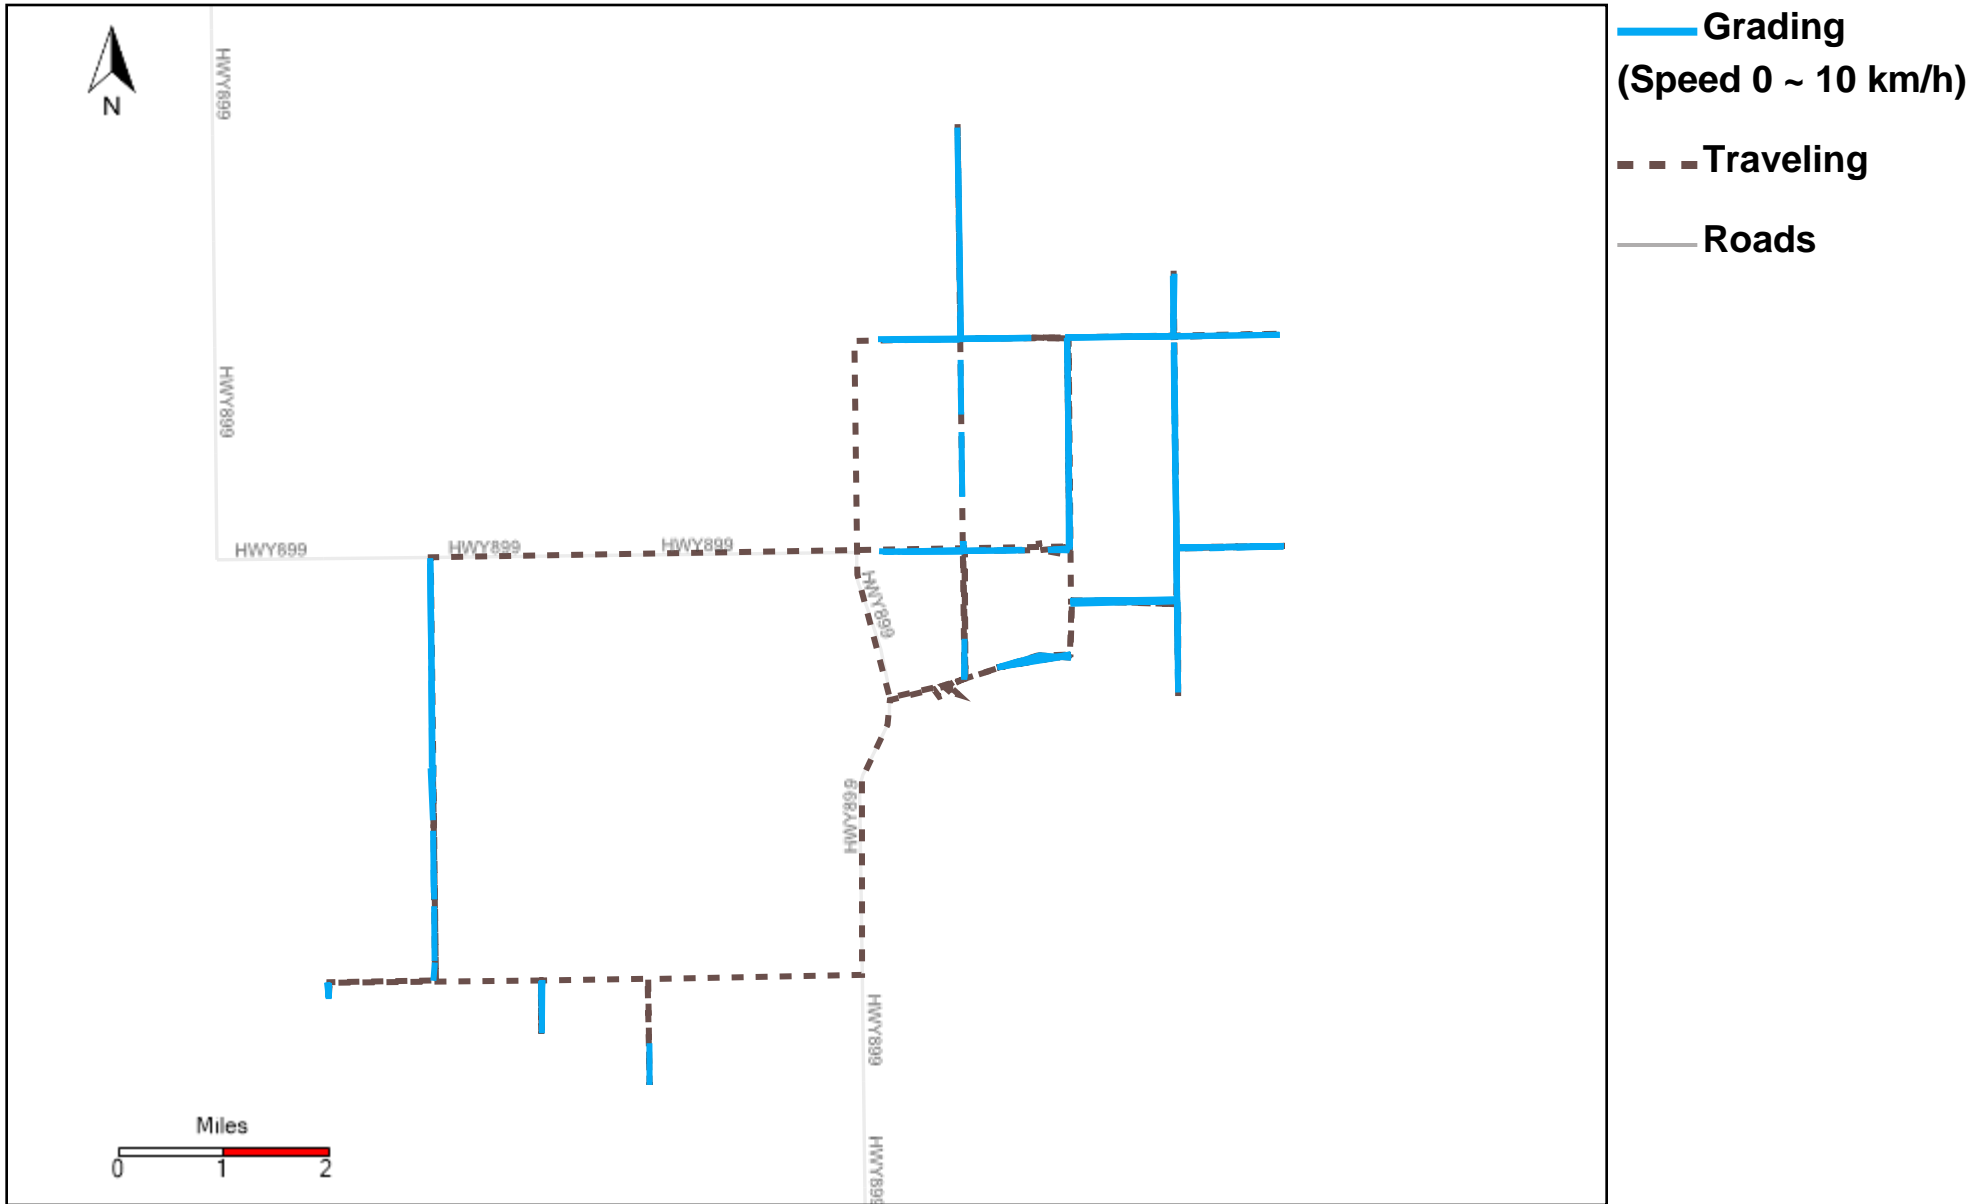

43-182_2024-07-07 ~ 2024-07-13 Tracking

Total Distance(km)	Total Hours	Work Distance(km)	Work Hours
230.88	30 hrs 19 min 29 sec	123.92	18 hrs 6 min 30 sec

43-184_2024-07-07 ~ 2024-07-13 Tracking

Total Distance(km)	Total Hours	Work Distance(km)	Work Hours
325.47	40 hrs 7 min 58 sec	139.87	23 hrs 14 min 1 sec