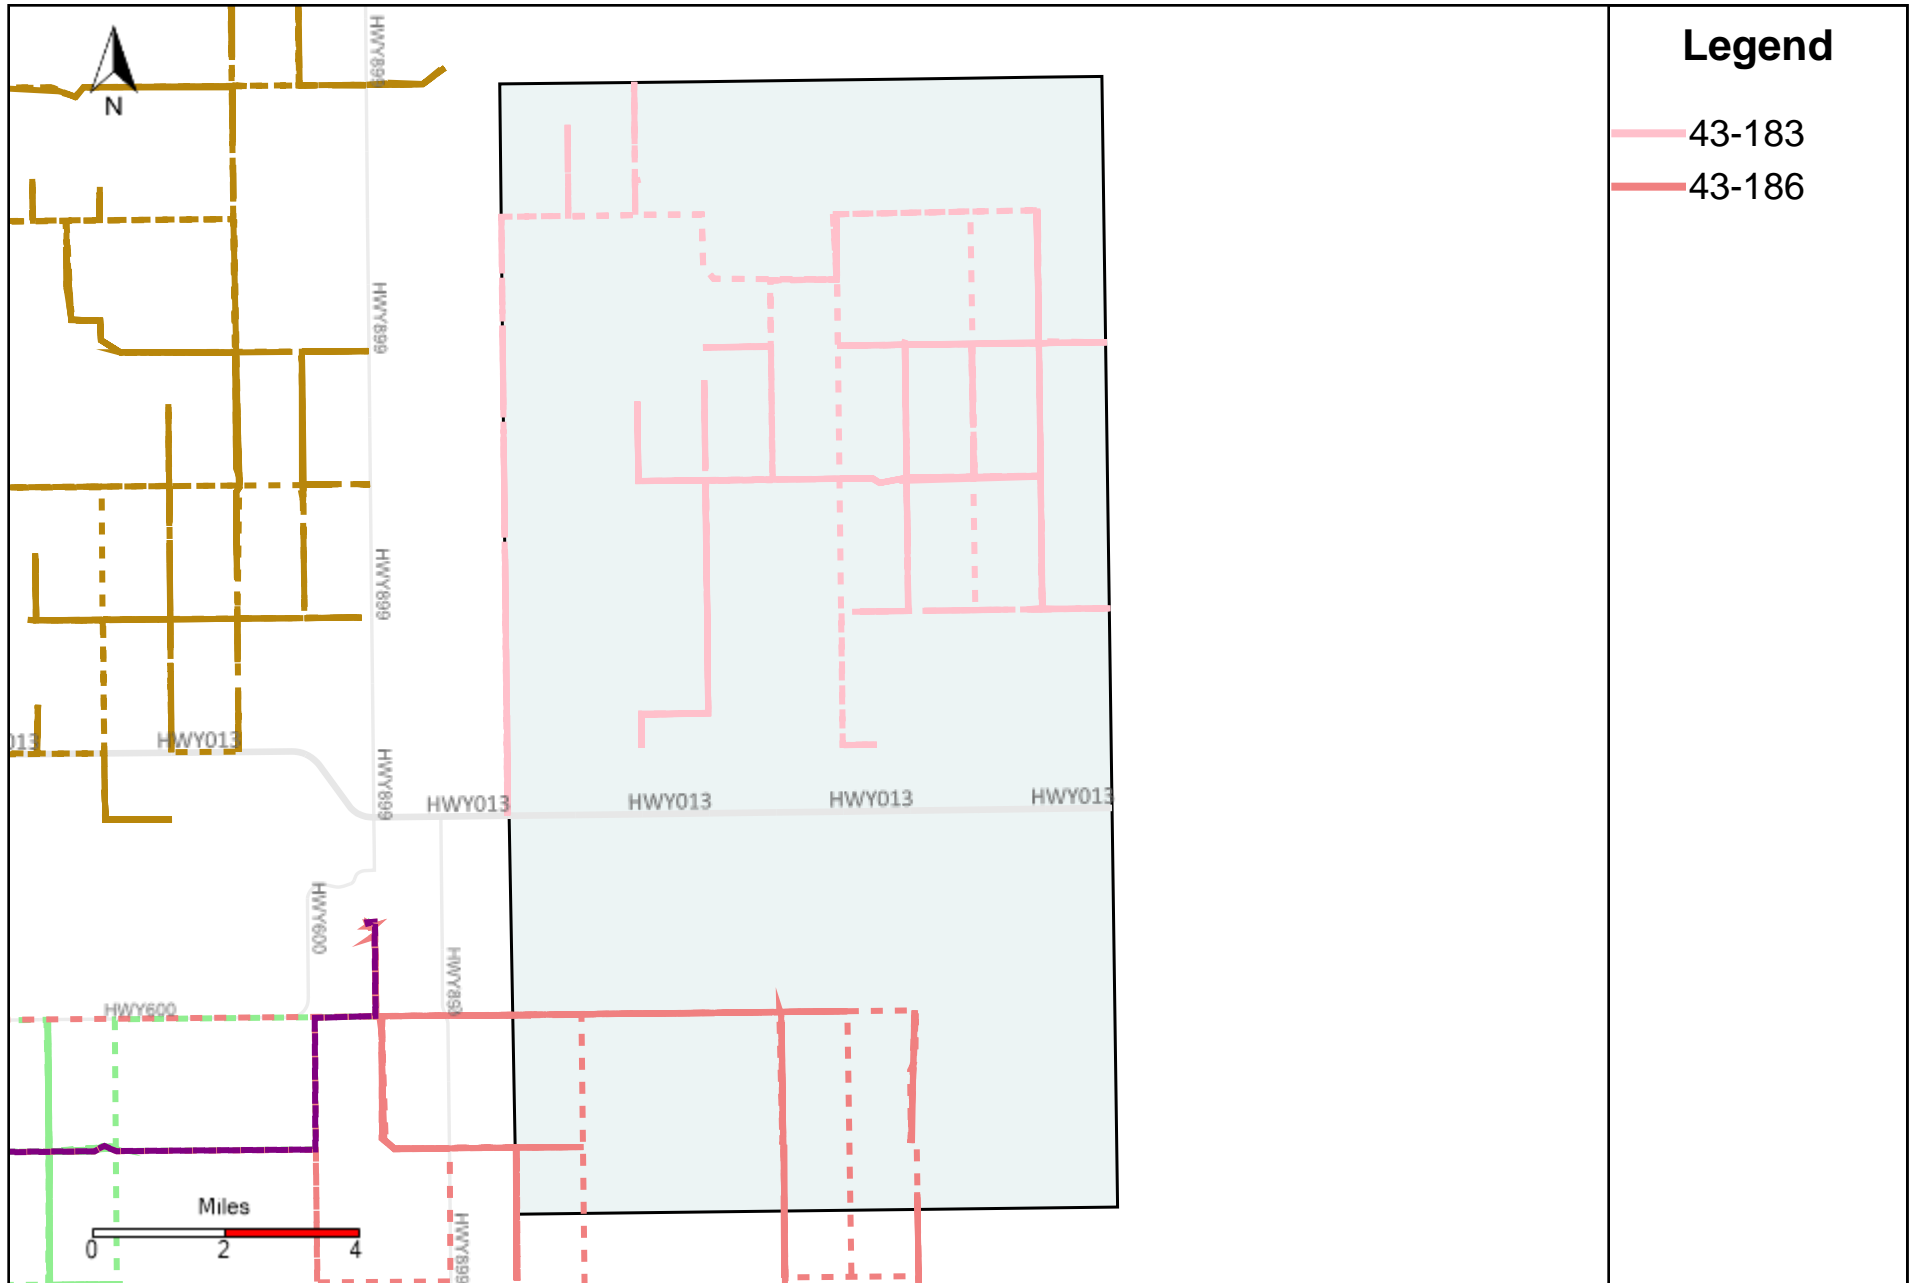

Vehicle Name List	Total Distance(km)	Total Hours
43-183, 43-186	943.29	100 hrs 0 min 55 sec

Division: 3 Grader Report(2024-07-07 ~ 2024-07-13)

Vehicle Name List	Total Distance(km)	Total Hours
43-181, 43-183, 43-184, 43-185, 43-186, 43-187, 43-219	2498.11	293 hrs 36 min 36 sec