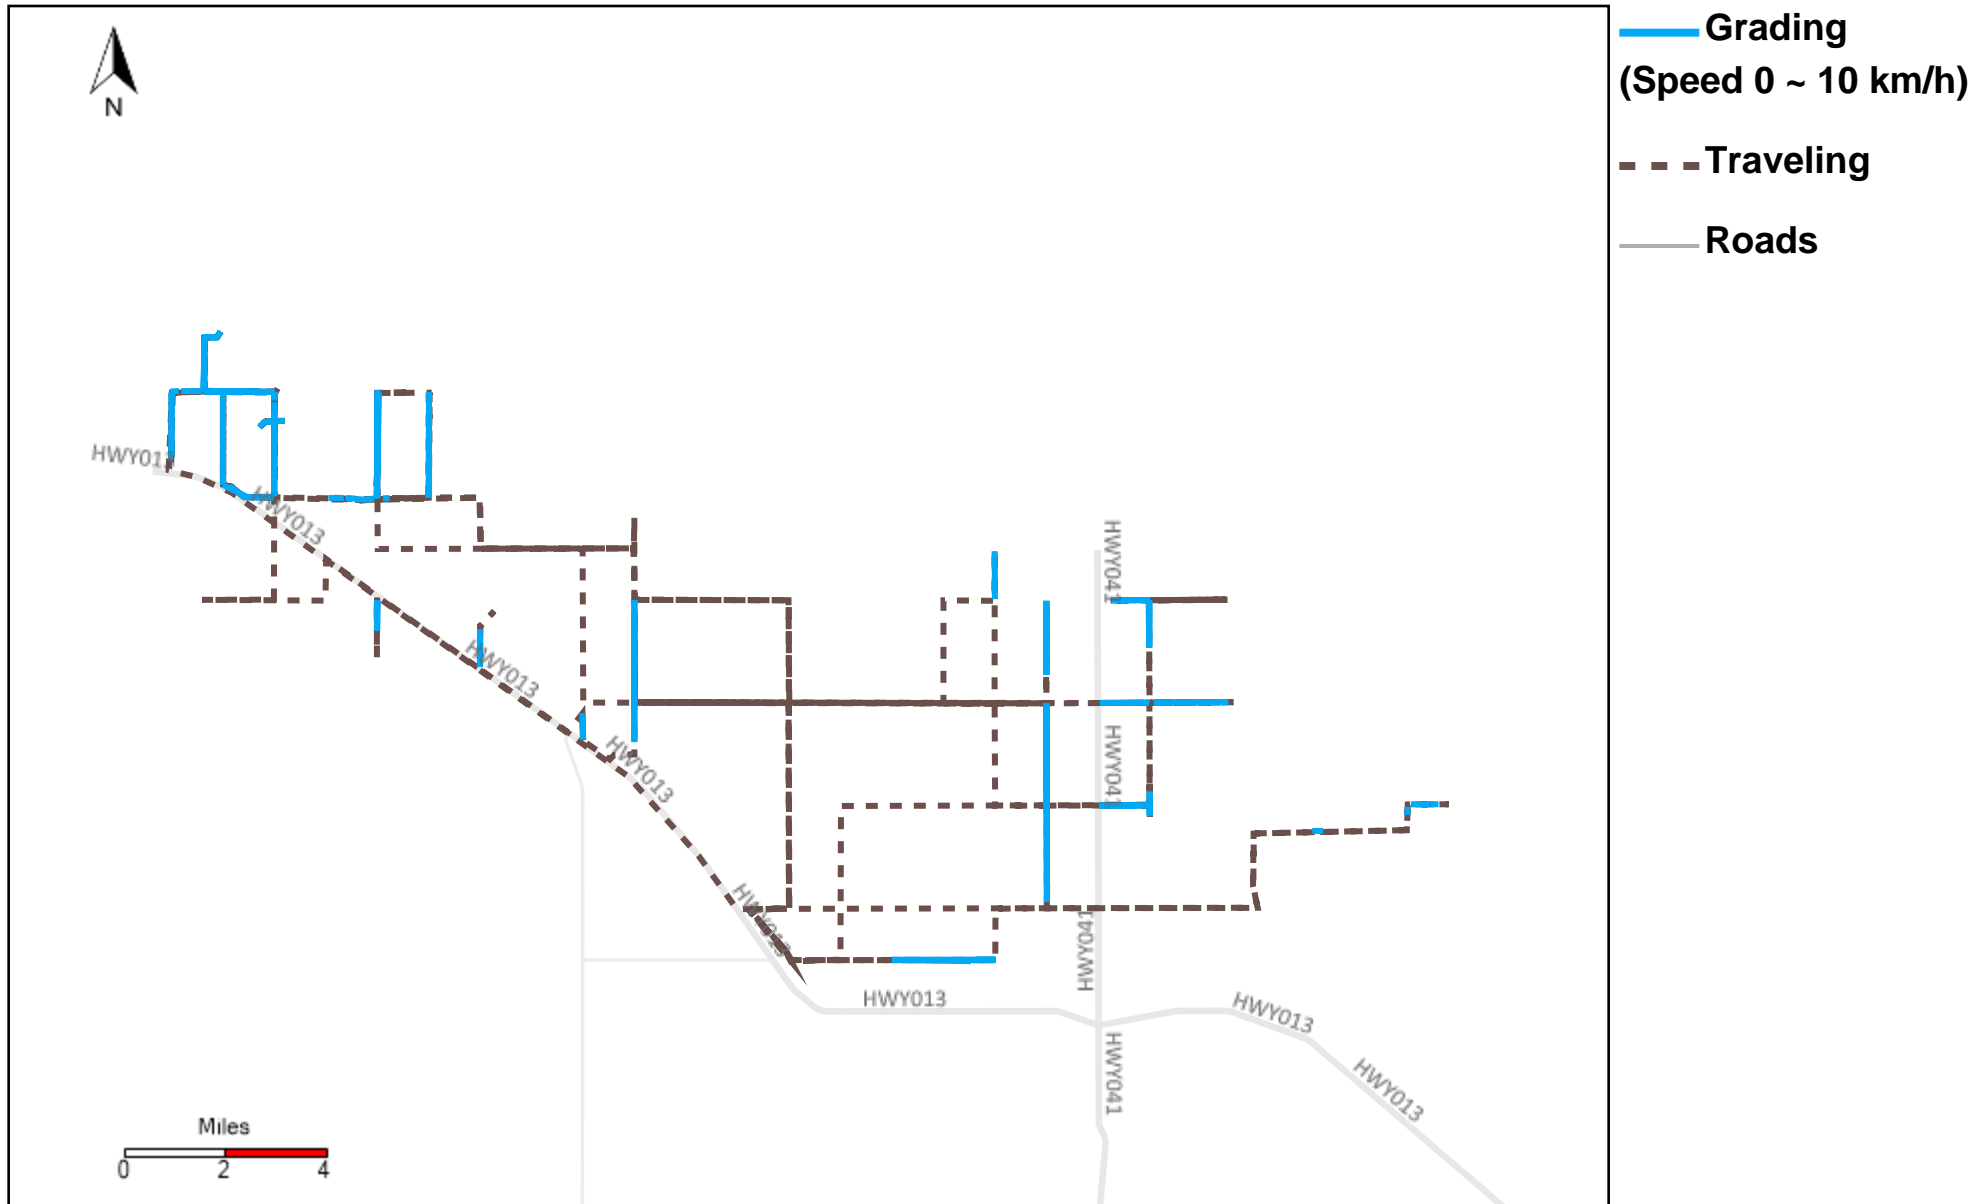

43-217_2024-07-07 ~ 2024-07-13 Tracking

Total Distance(km)	Total Hours	Work Distance(km)	Work Hours
715.35	50 hrs 30 min 51 sec	193.96	24 hrs 44 min 58 sec