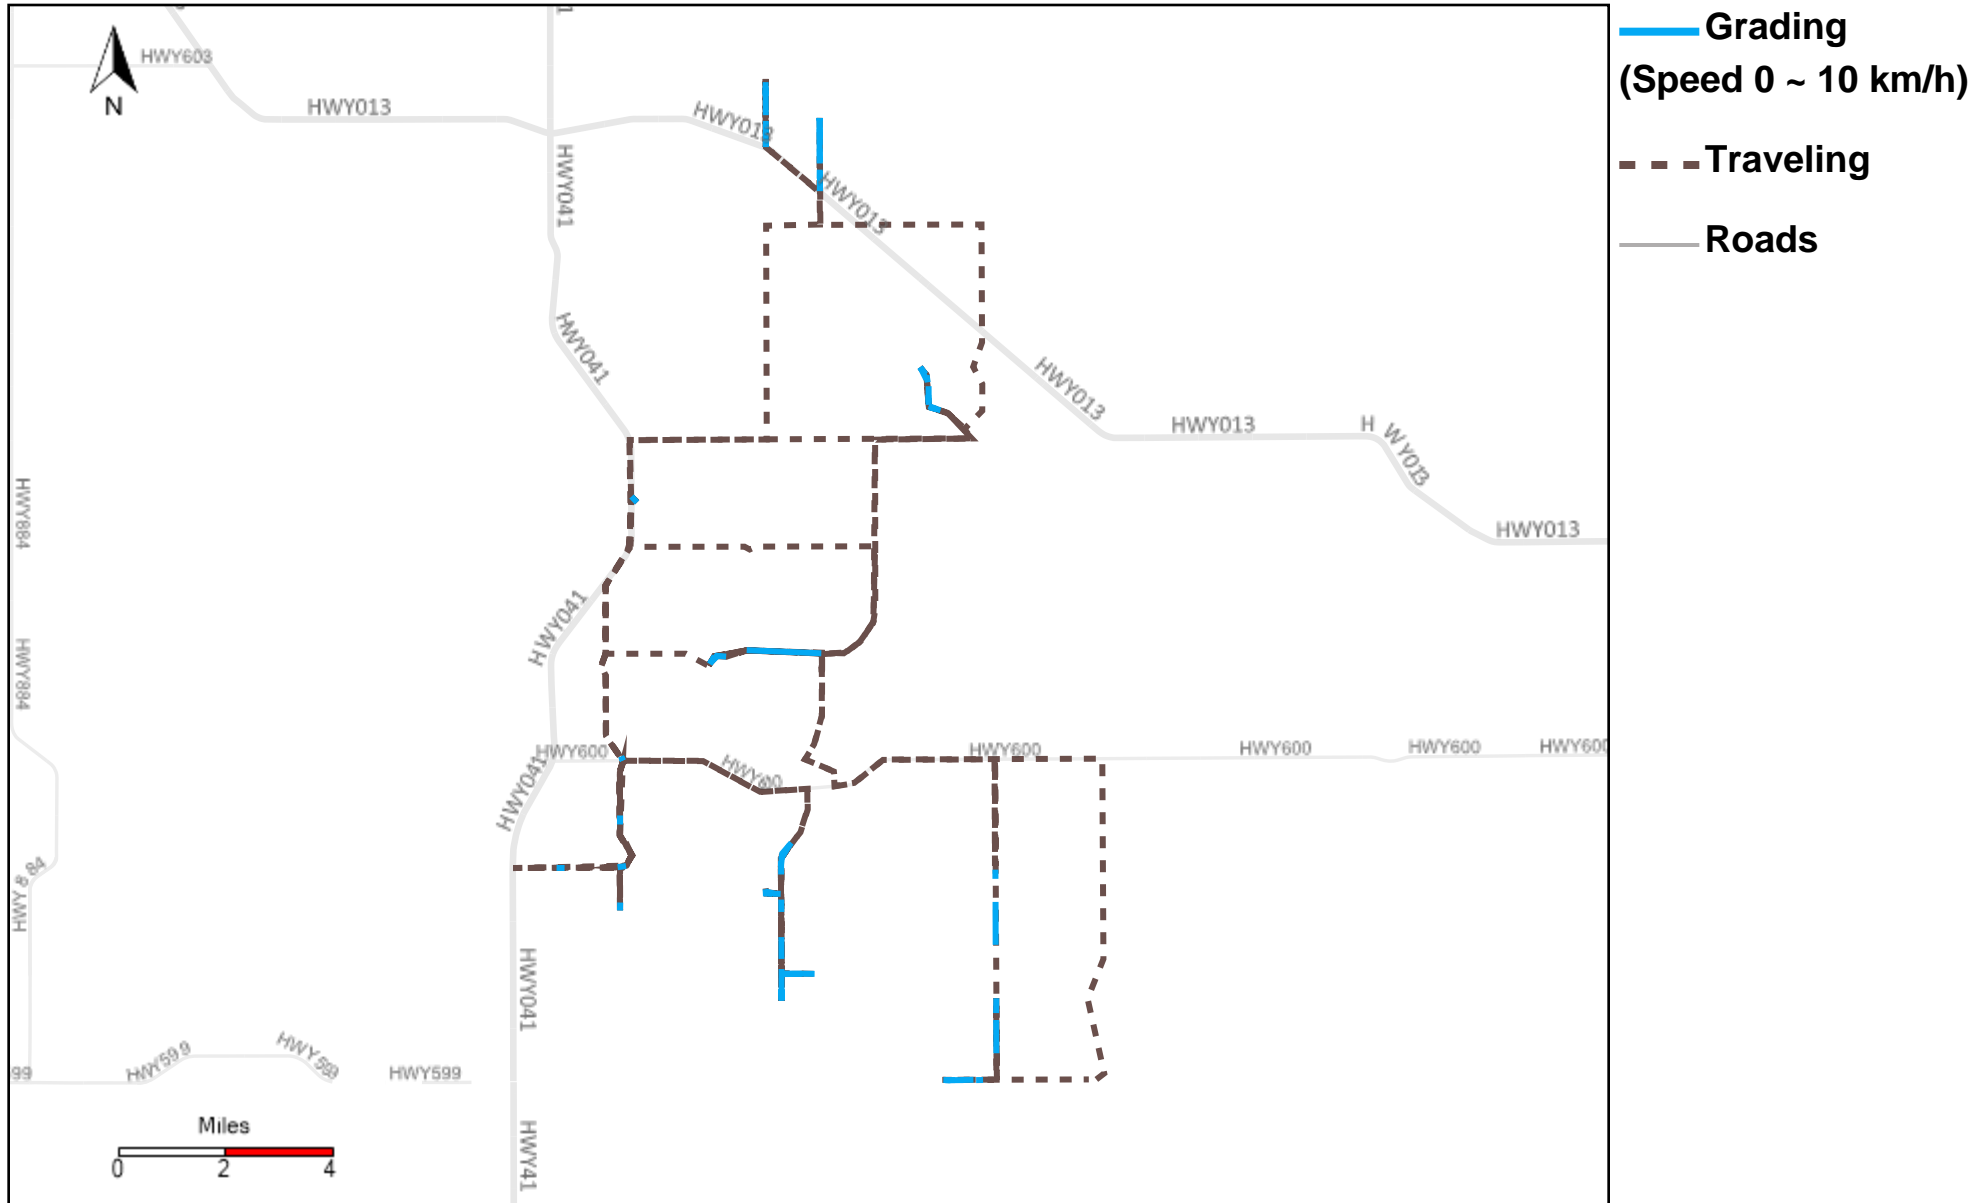

43-219_2024-07-07 ~ 2024-07-13 Tracking

Total Distance(km)	Total Hours	Work Distance(km)	Work Hours
392.15	31 hrs 5 min 41 sec	28.81	5 hrs 4 min 6 sec