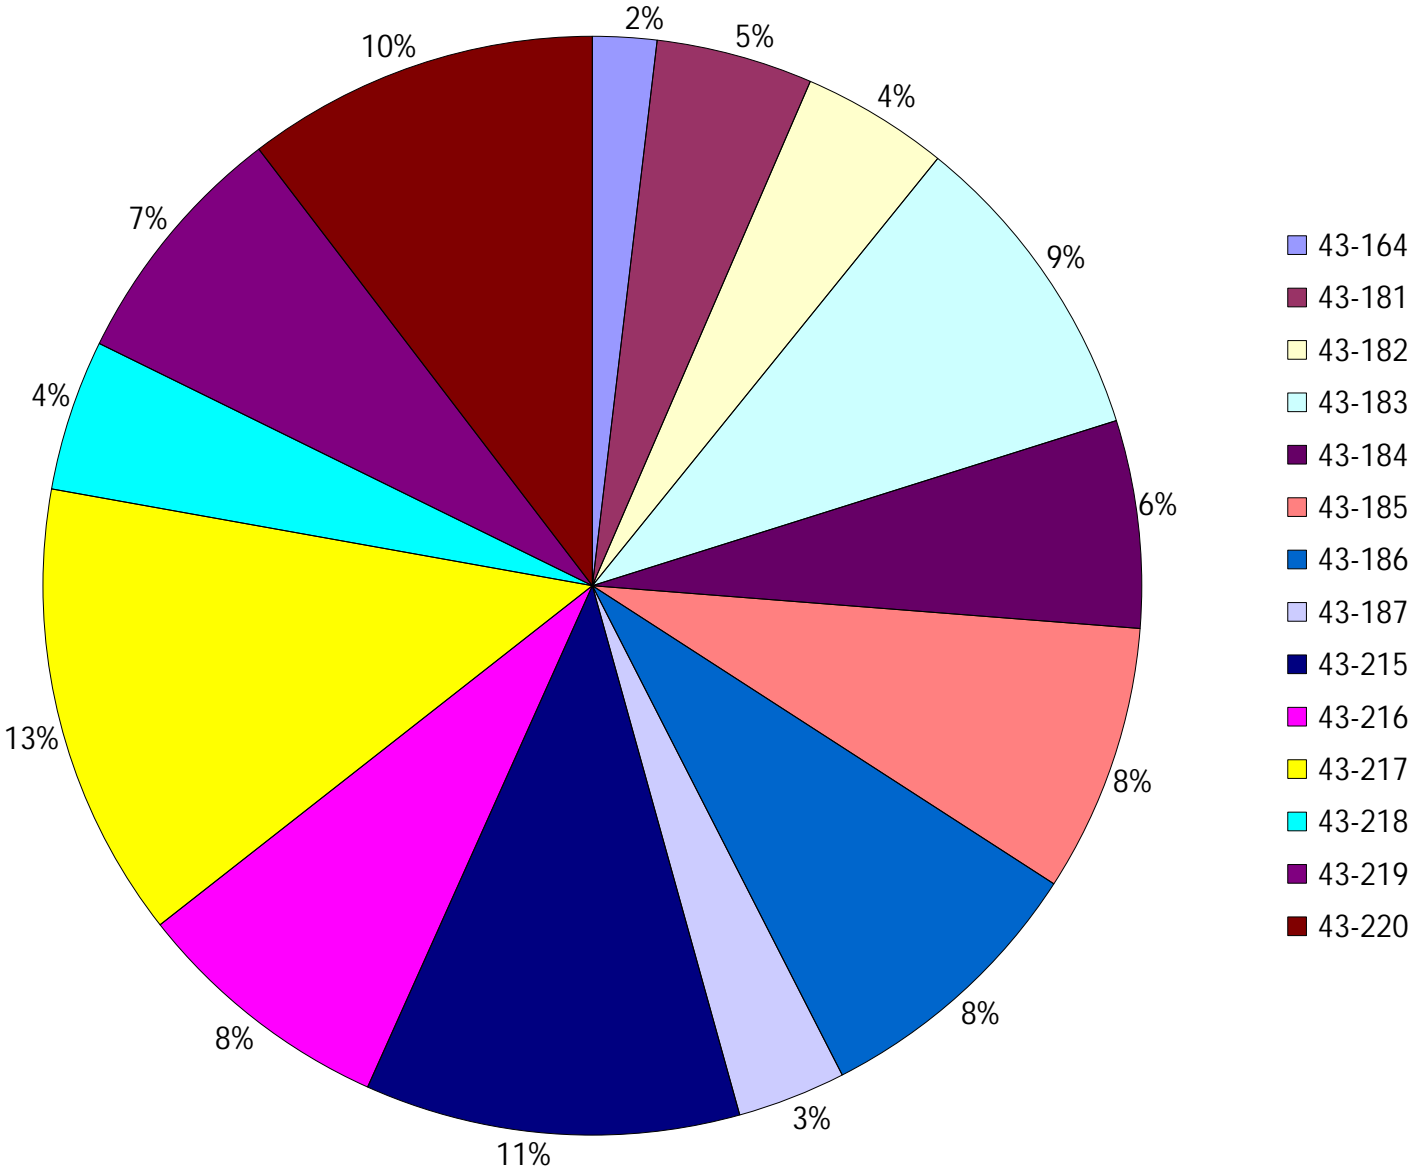

Provost Weekly Grader Report

From 7/7/2024 To 7/13/2024

7/13/2024

Vehicle	Total Distance(km)	Total Hours	Work Distance(km)	Work Hours
43-164	100.47	13 hrs 24 min 52 sec	7.71	4 hrs 35 min 5 sec
43-181	245.98	44 hrs 31 min 24 sec	137.54	28 hrs 47 min 2 sec
43-182	230.88	30 hrs 19 min 29 sec	123.92	18 hrs 6 min 30 sec
43-183	497.41	50 hrs 25 min 8 sec	251.85	32 hrs 49 min 50 sec
43-184	325.47	40 hrs 7 min 58 sec	139.87	23 hrs 14 min 1 sec
43-185	420.87	46 hrs 56 min 57 sec	235.03	35 hrs 25 min 18 sec
43-186	445.88	49 hrs 35 min 47 sec	233.61	38 hrs 8 min 51 sec
43-187	170.34	30 hrs 53 min 41 sec	70.65	16 hrs 57 min 34 sec
43-215	588.58	52 hrs 9 min 53 sec	271.53	34 hrs 3 min 51 sec
43-216	411.18	45 hrs 28 min 25 sec	154.44	23 hrs 42 min 28 sec
43-217	715.35	50 hrs 30 min 51 sec	193.96	24 hrs 44 min 58 sec
43-218	237.31	45 hrs 31 min 19 sec	28.06	6 hrs 43 min 33 sec
43-219	392.15	31 hrs 5 min 41 sec	28.81	5 hrs 4 min 6 sec
43-220	554.08	40 hrs 14 min 46 sec	54.3	7 hrs 44 min 11 sec
Total:	5335.94	571 hrs 16 min 11 sec	1931.29	300 hrs 7 min 19 sec

Vehicle Distance Vs Total Distance (%) From 7/7/2024 To 7/13/2024

Provost Weekly Grader Report