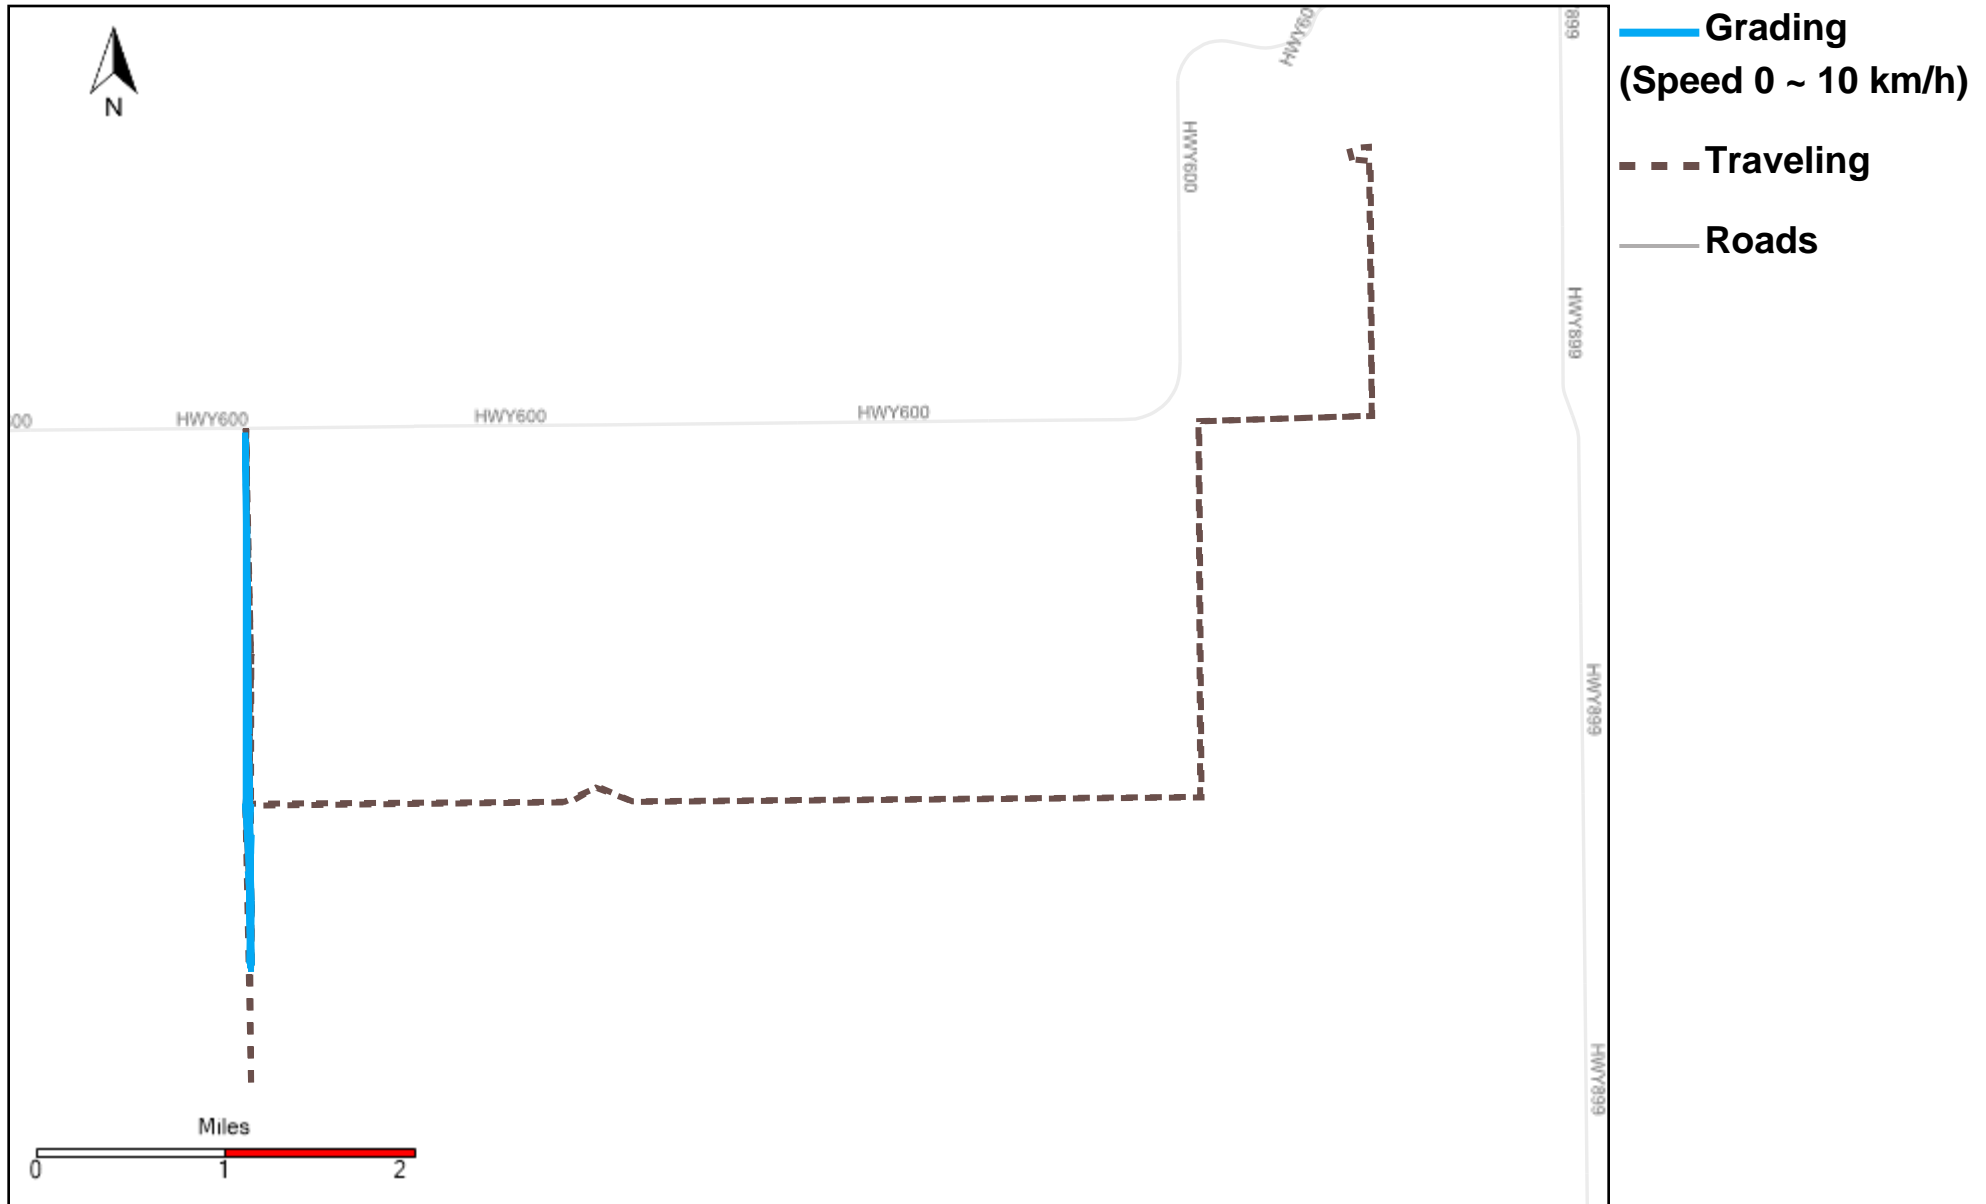

43-187_2024-07-07 ~ 2024-07-13 Tracking

Total Distance(km)	Total Hours	Work Distance(km)	Work Hours
170.34	30 hrs 53 min 41 sec	70.65	16 hrs 57 min 34 sec