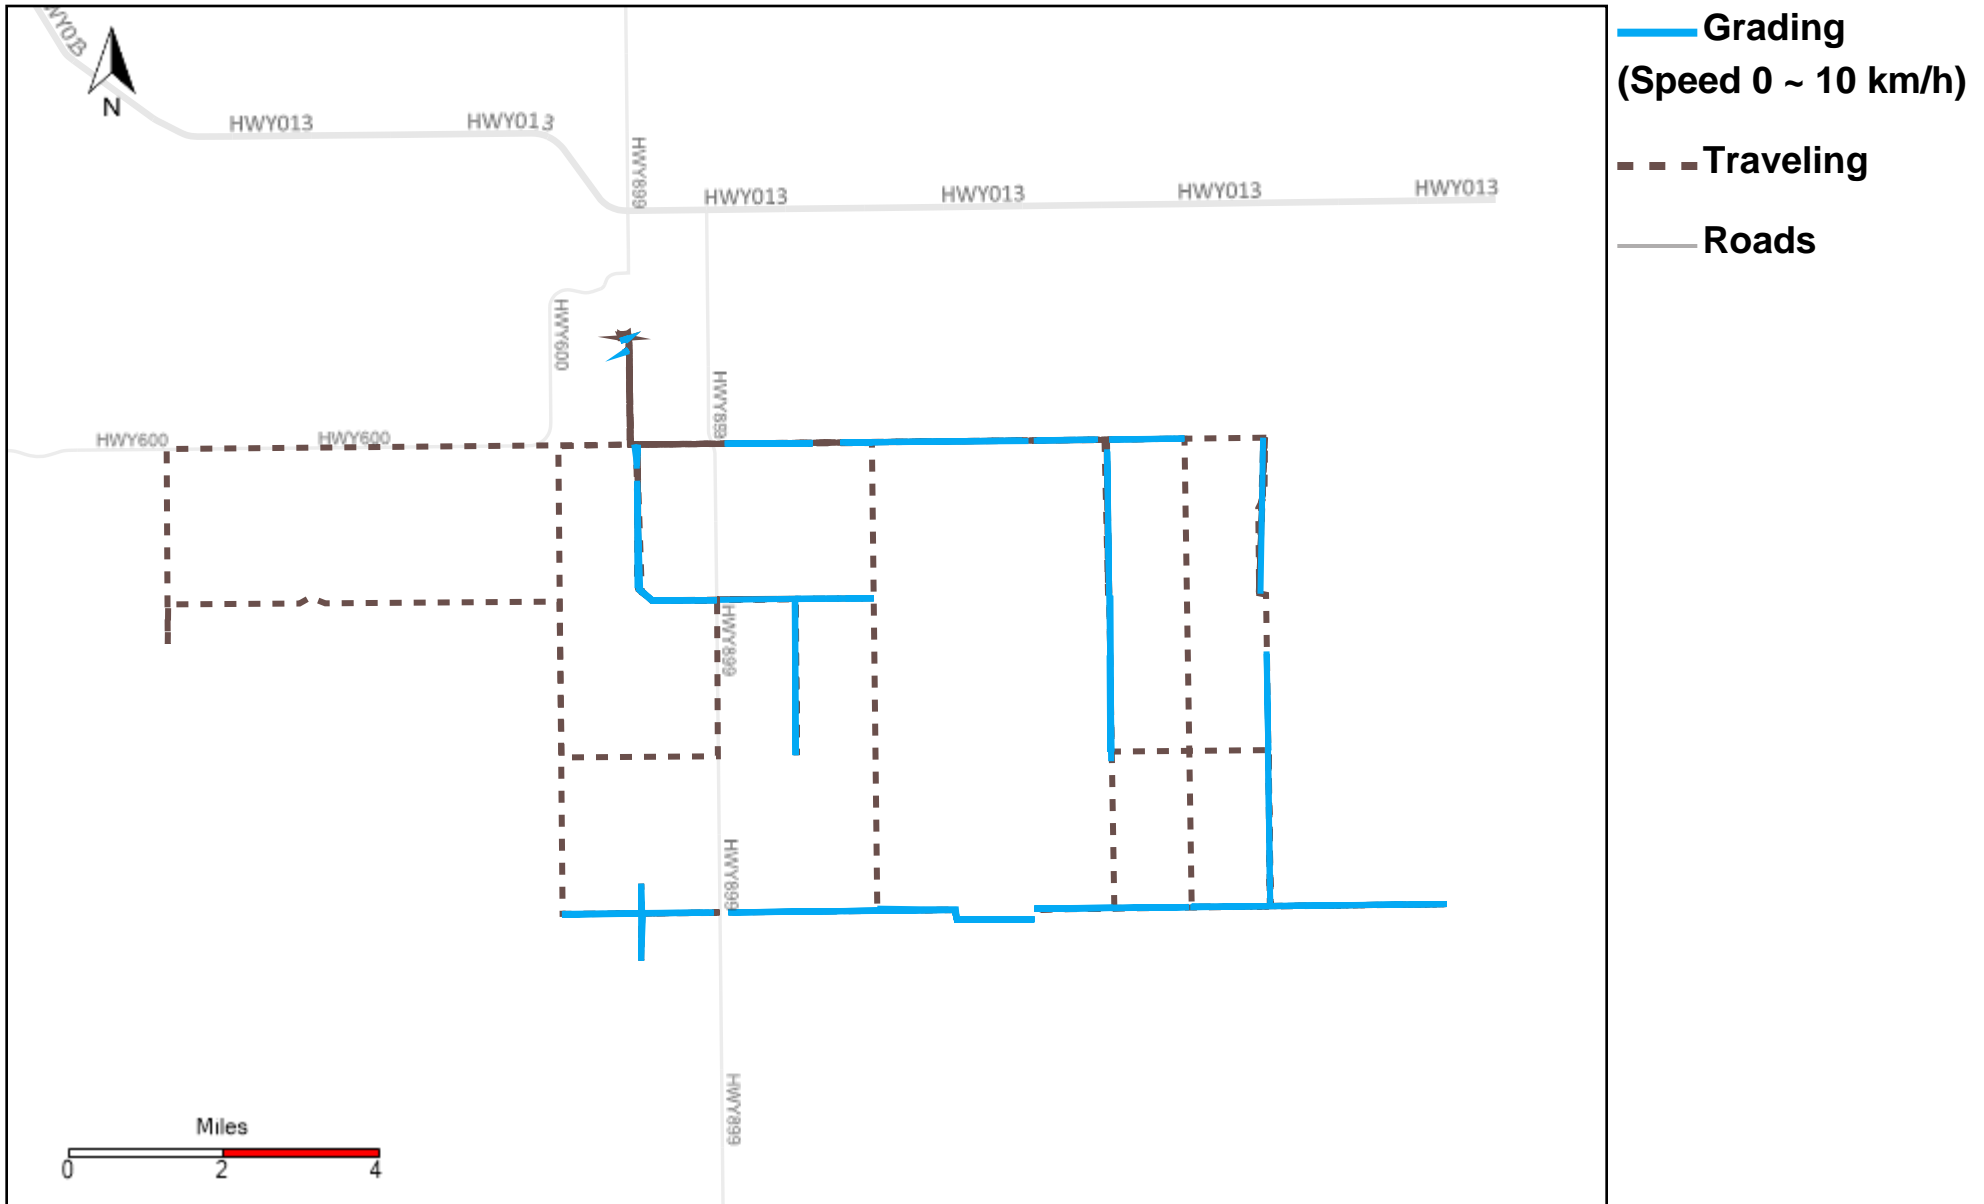

43-186_2024-07-07 ~ 2024-07-13 Tracking

Total Distance(km)	Total Hours	Work Distance(km)	Work Hours
445.88	49 hrs 35 min 47 sec	233.61	38 hrs 8 min 51 sec