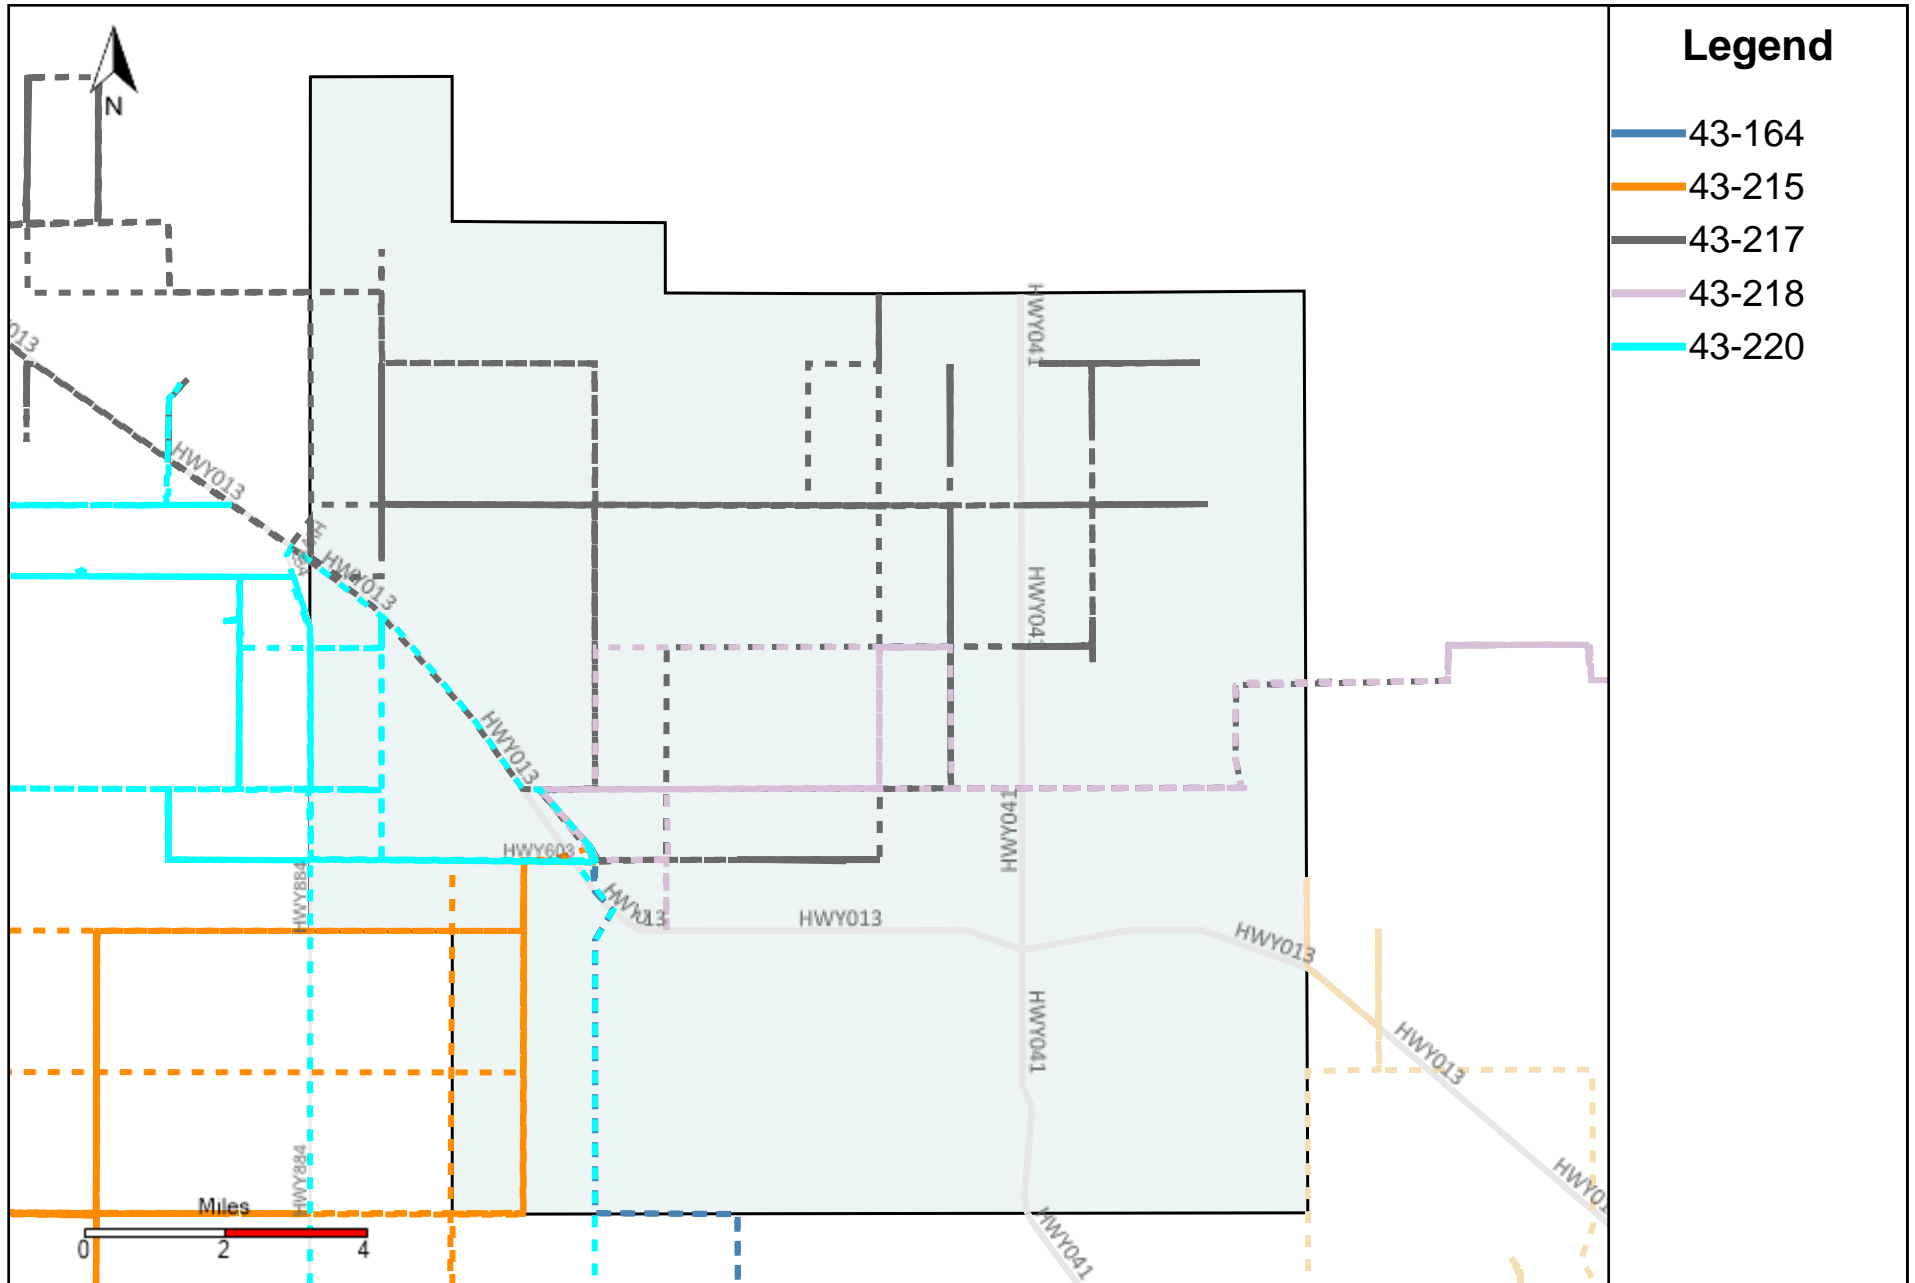

Division: 6 Grader Report(2024-07-07 ~ 2024-07-13)

Vehicle Name List	Total Distance(km)	Total Hours
43-164, 43-215, 43-217, 43-218, 43-220	2195.78	201 hrs 51 min 41 sec