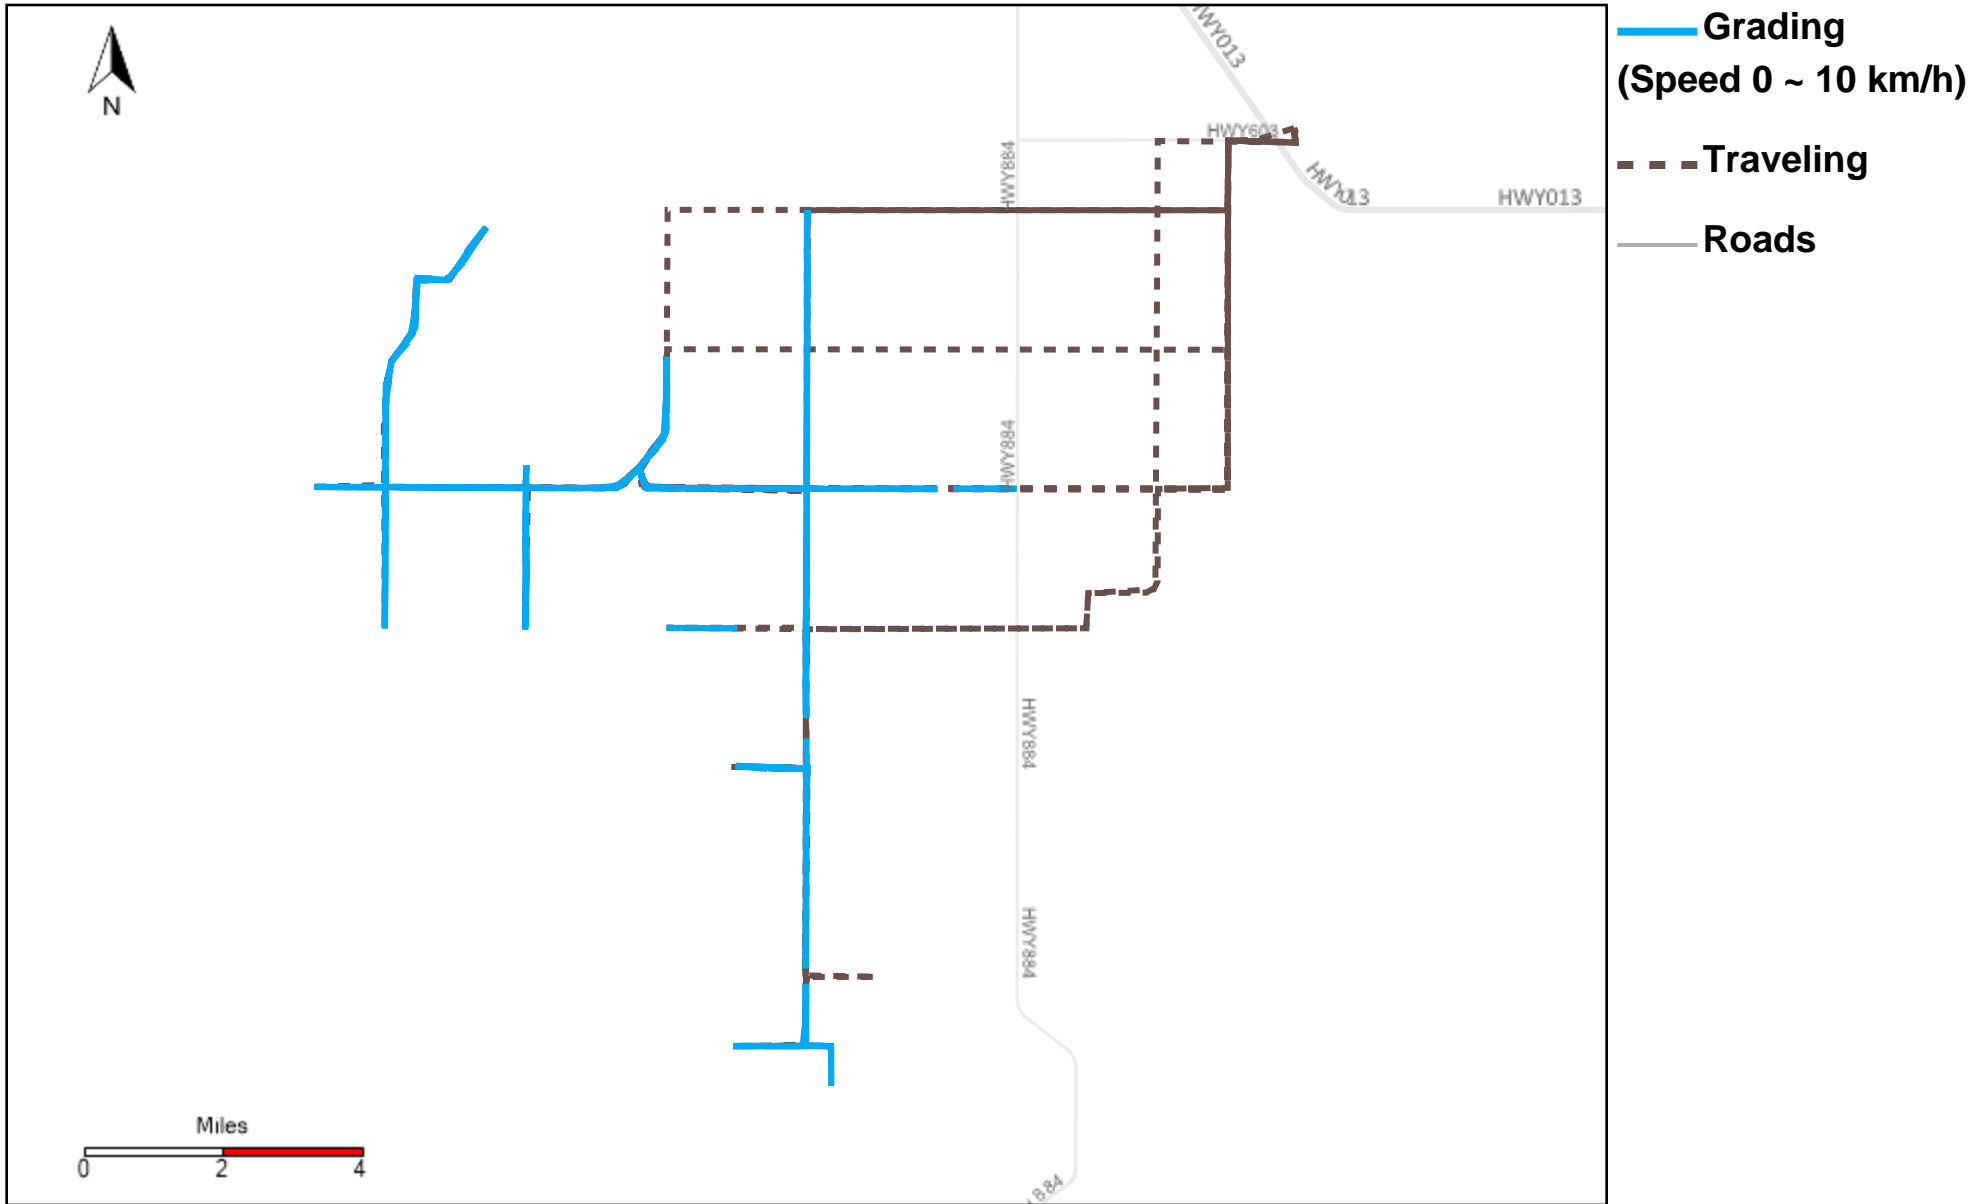

43-215_2024-07-07 ~ 2024-07-13 Tracking

Total Distance(km)	Total Hours	Work Distance(km)	Work Hours
588.58	52 hrs 9 min 53 sec	271.53	34 hrs 3 min 51 sec