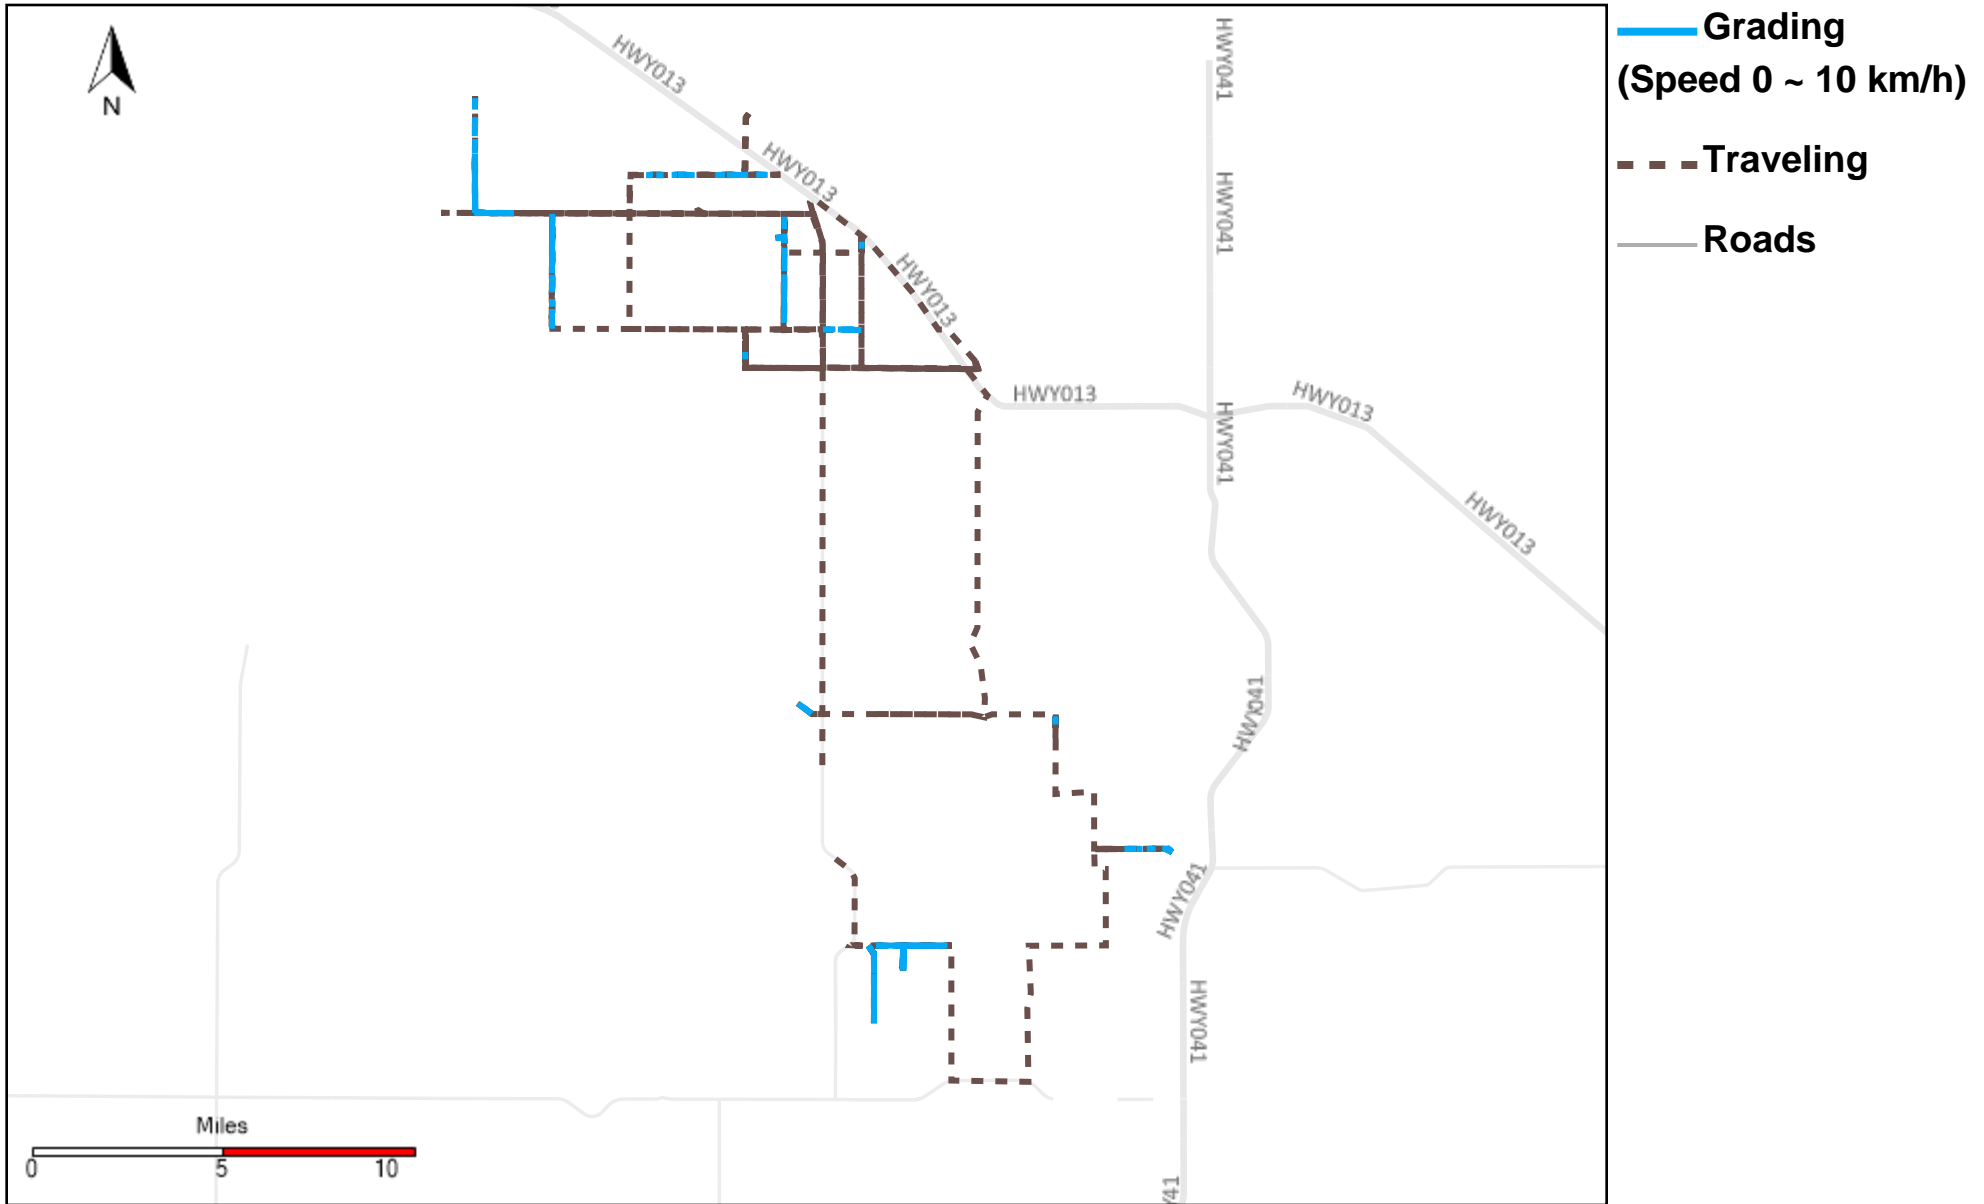

43-218_2024-07-07 ~ 2024-07-13 Tracking

Total Distance(km)	Total Hours	Work Distance(km)	Work Hours
237.31	45 hrs 31 min 19 sec	28.06	6 hrs 43 min 33 sec

43-219_2024-07-07 ~ 2024-07-13 Tracking

Total Distance(km)	Total Hours	Work Distance(km)	Work Hours
392.15	31 hrs 5 min 41 sec	28.81	5 hrs 4 min 6 sec

43-220_2024-07-07 ~ 2024-07-13 Tracking

Total Distance(km)	Total Hours	Work Distance(km)	Work Hours
554.08	40 hrs 14 min 46 sec	54.3	7 hrs 44 min 11 sec