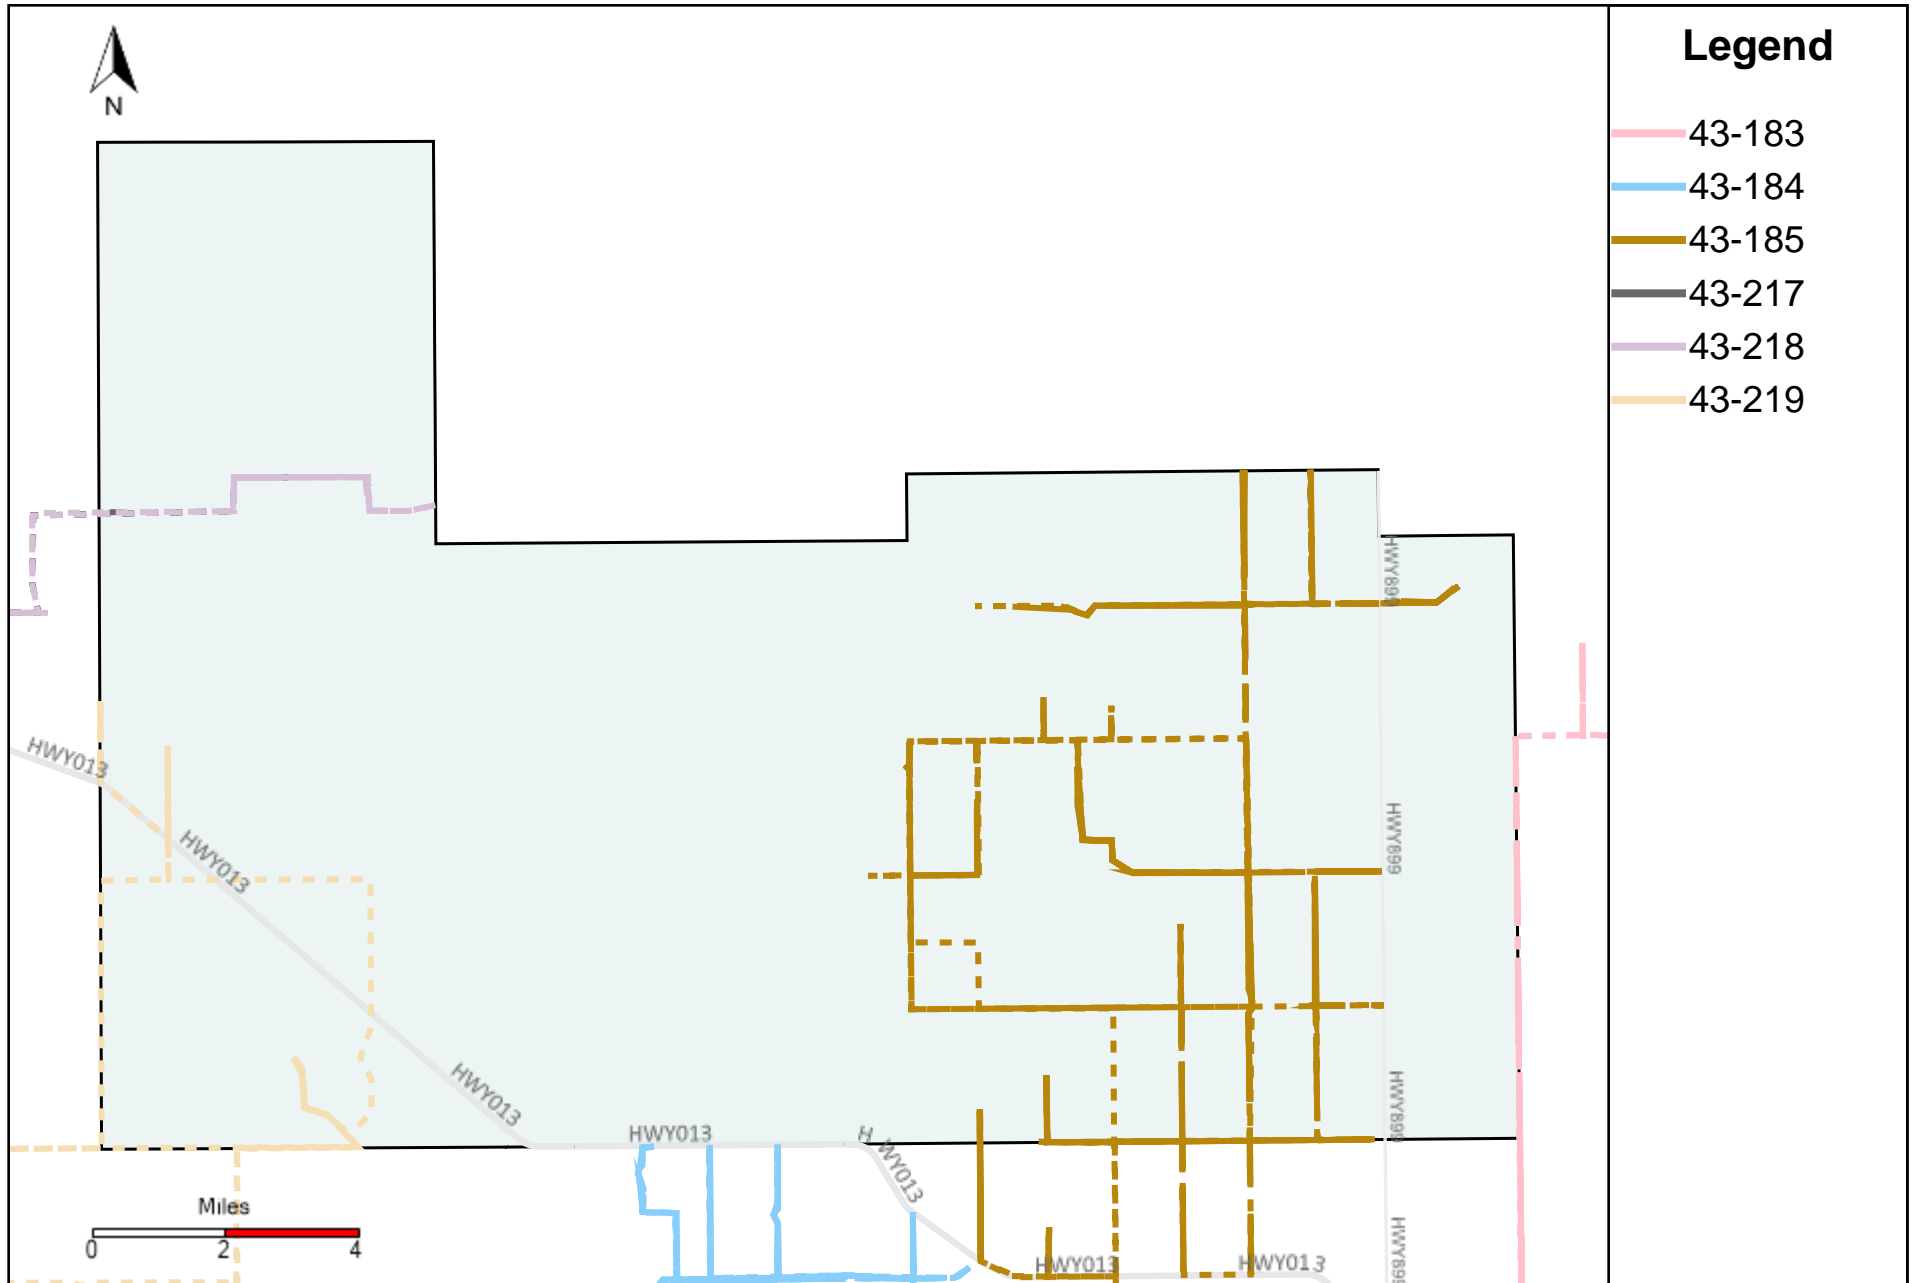

Division: 1 Grader Report(2024-07-07 ~ 2024-07-13)

Vehicle Name List	Total Distance(km)	Total Hours
43-181, 43-182, 43-186	922.73	124 hrs 26 min 40 sec

Division: 2 Grader Report(2024-07-07 ~ 2024-07-13)

Vehicle Name List	Total Distance(km)	Total Hours
43-183, 43-186	943.29	100 hrs 0 min 55 sec

Division: 3 Grader Report(2024-07-07 ~ 2024-07-13)

Vehicle Name List	Total Distance(km)	Total Hours
43-181, 43-183, 43-184, 43-185, 43-186, 43-187, 43-219	2498.11	293 hrs 36 min 36 sec

Division: 4 Grader Report(2024-07-07 ~ 2024-07-13)

Vehicle Name List	Total Distance(km)	Total Hours
43-183, 43-184, 43-185, 43-217, 43-218, 43-219	2588.57	264 hrs 37 min 54 sec

Division: 5 Grader Report(2024-07-07 ~ 2024-07-13)

Division: 7 Grader Report(2024-07-07 ~ 2024-07-13)

Vehicle Name List	Total Distance(km)	Total Hours
43-215, 43-217, 43-220	1858	142 hrs 55 min 30 sec

Provost Weekly Grader Report

From 7/7/2024 To 7/13/2024