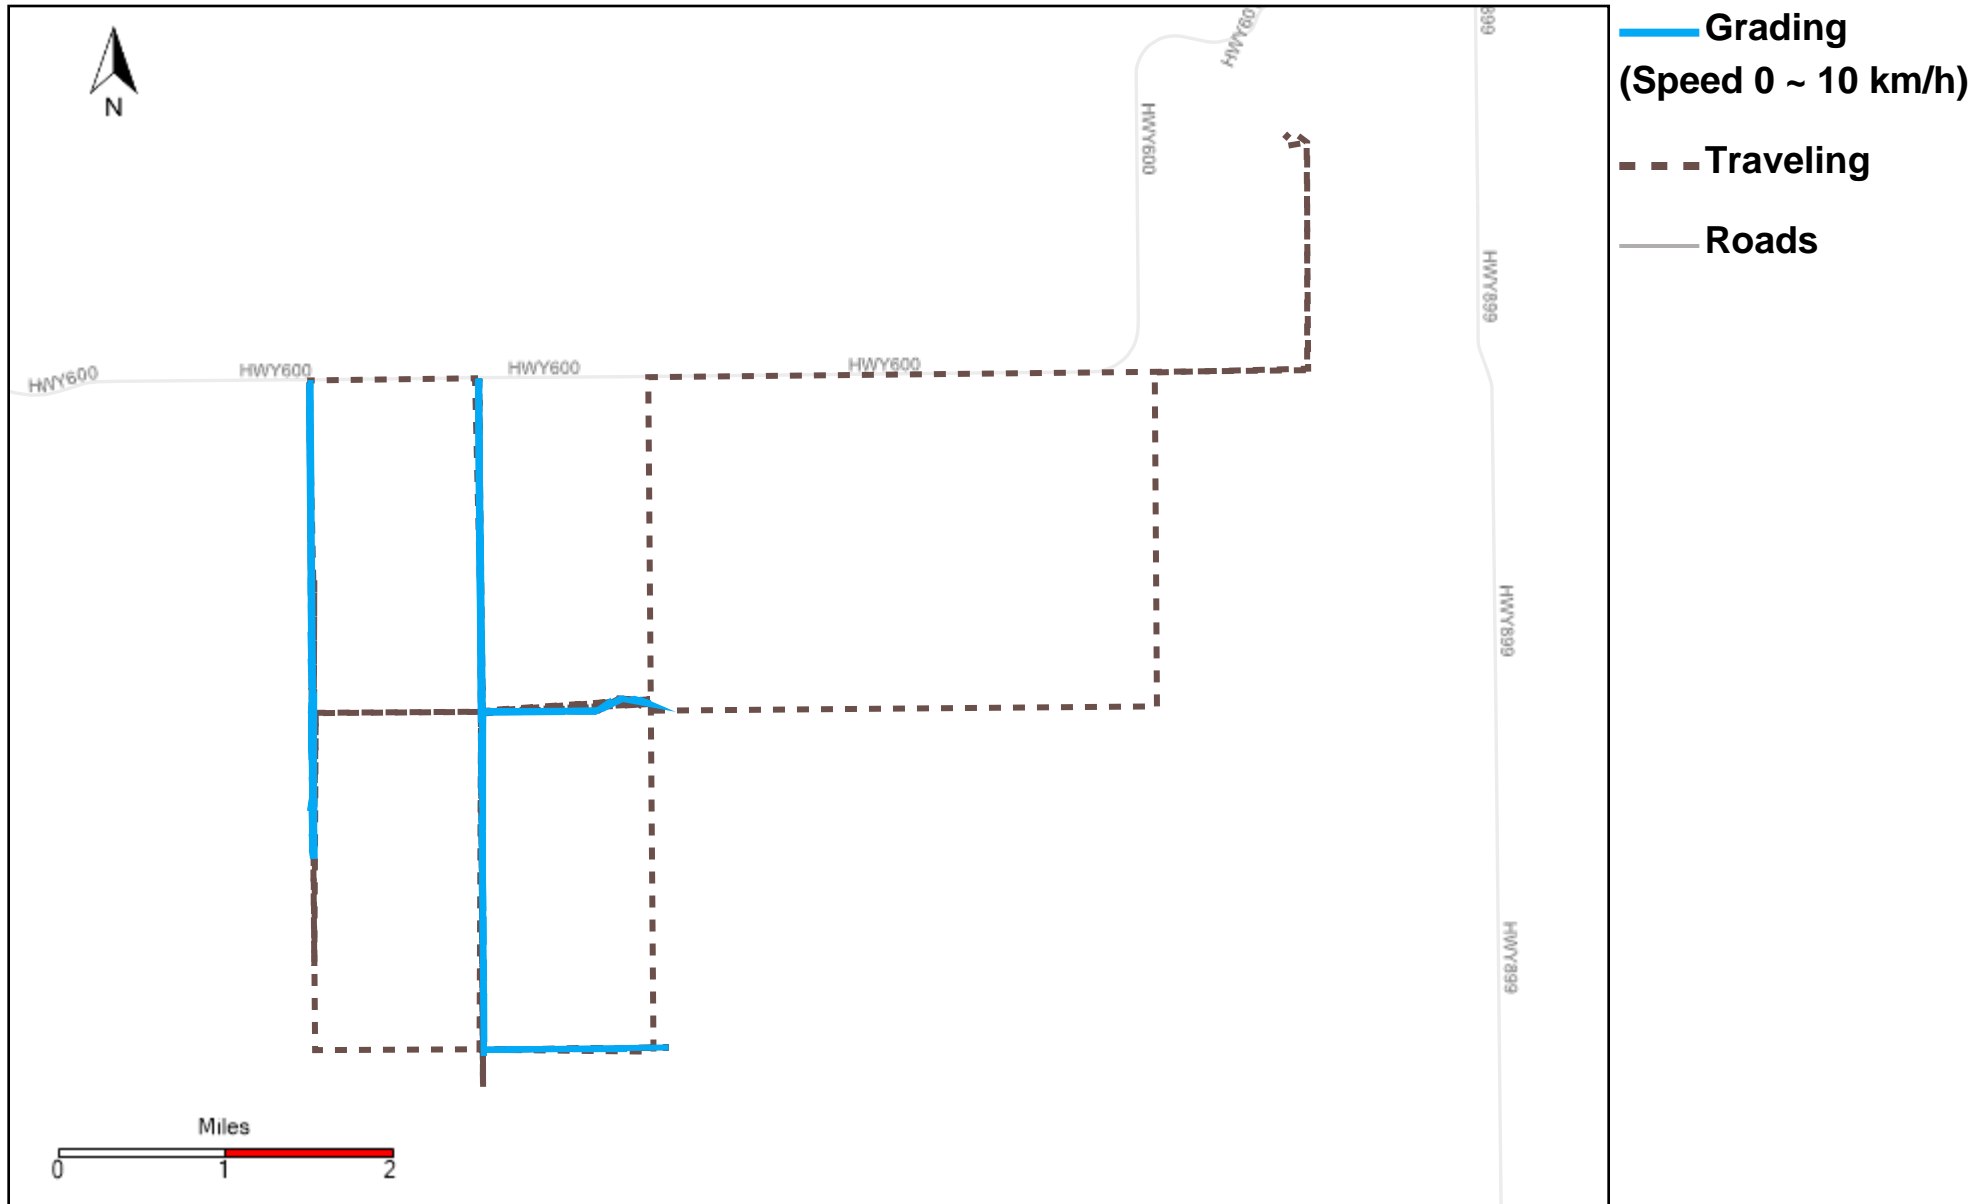

43-181_2024-07-07 ~ 2024-07-13 Tracking

Total Distance(km)	Total Hours	Work Distance(km)	Work Hours
245.98	44 hrs 31 min 24 sec	137.54	28 hrs 47 min 2 sec