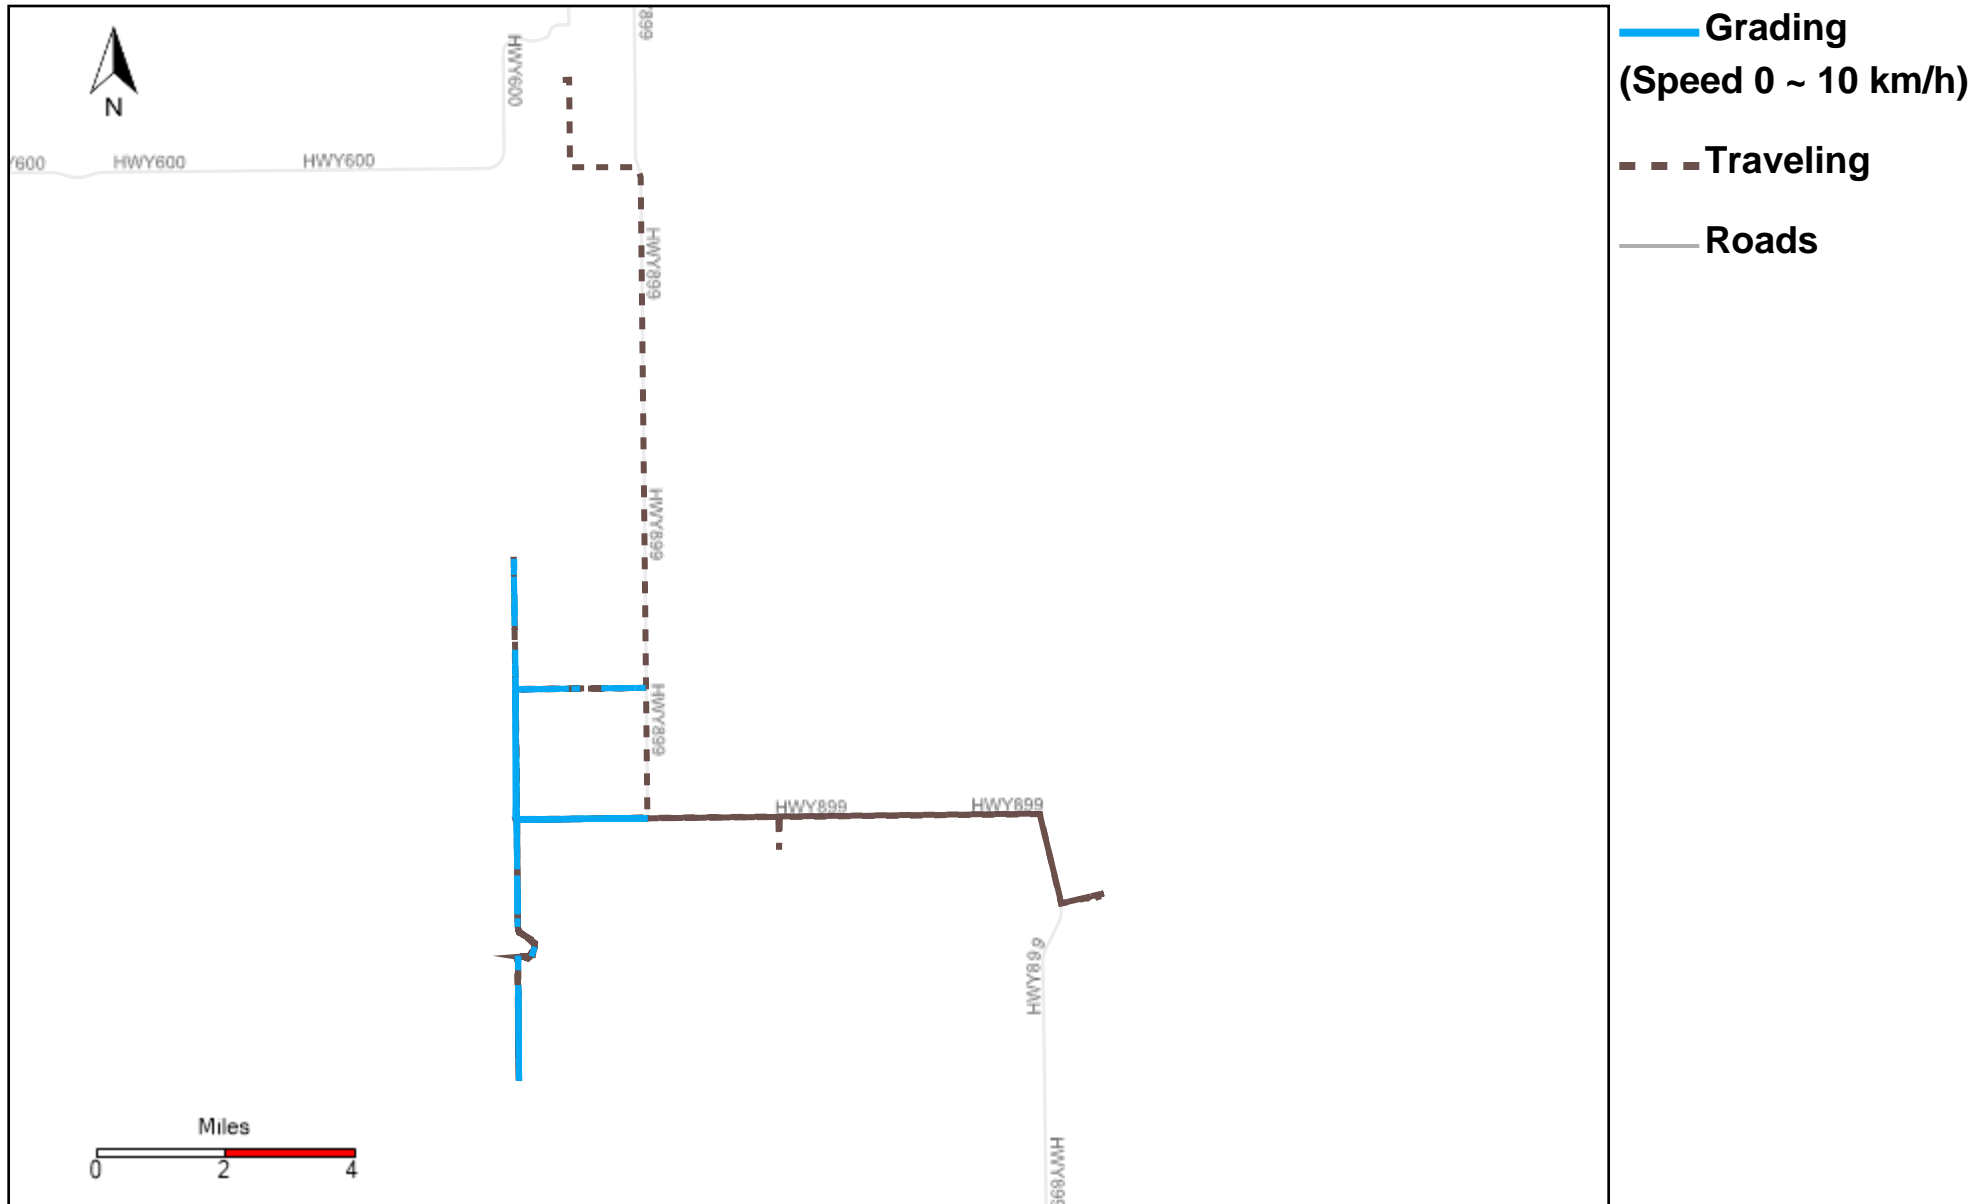

43-182_2024-06-30 ~ 2024-07-06 Tracking

Total Distance(km)	Total Hours	Work Distance(km)	Work Hours
204.37	19 hrs 39 min 16 sec	58.69	7 hrs 27 min 49 sec

43-183_2024-06-30 ~ 2024-07-06 Tracking

Total Distance(km)	Total Hours	Work Distance(km)	Work Hours
438.31	39 hrs 30 min 33 sec	171.65	21 hrs 6 min 17 sec