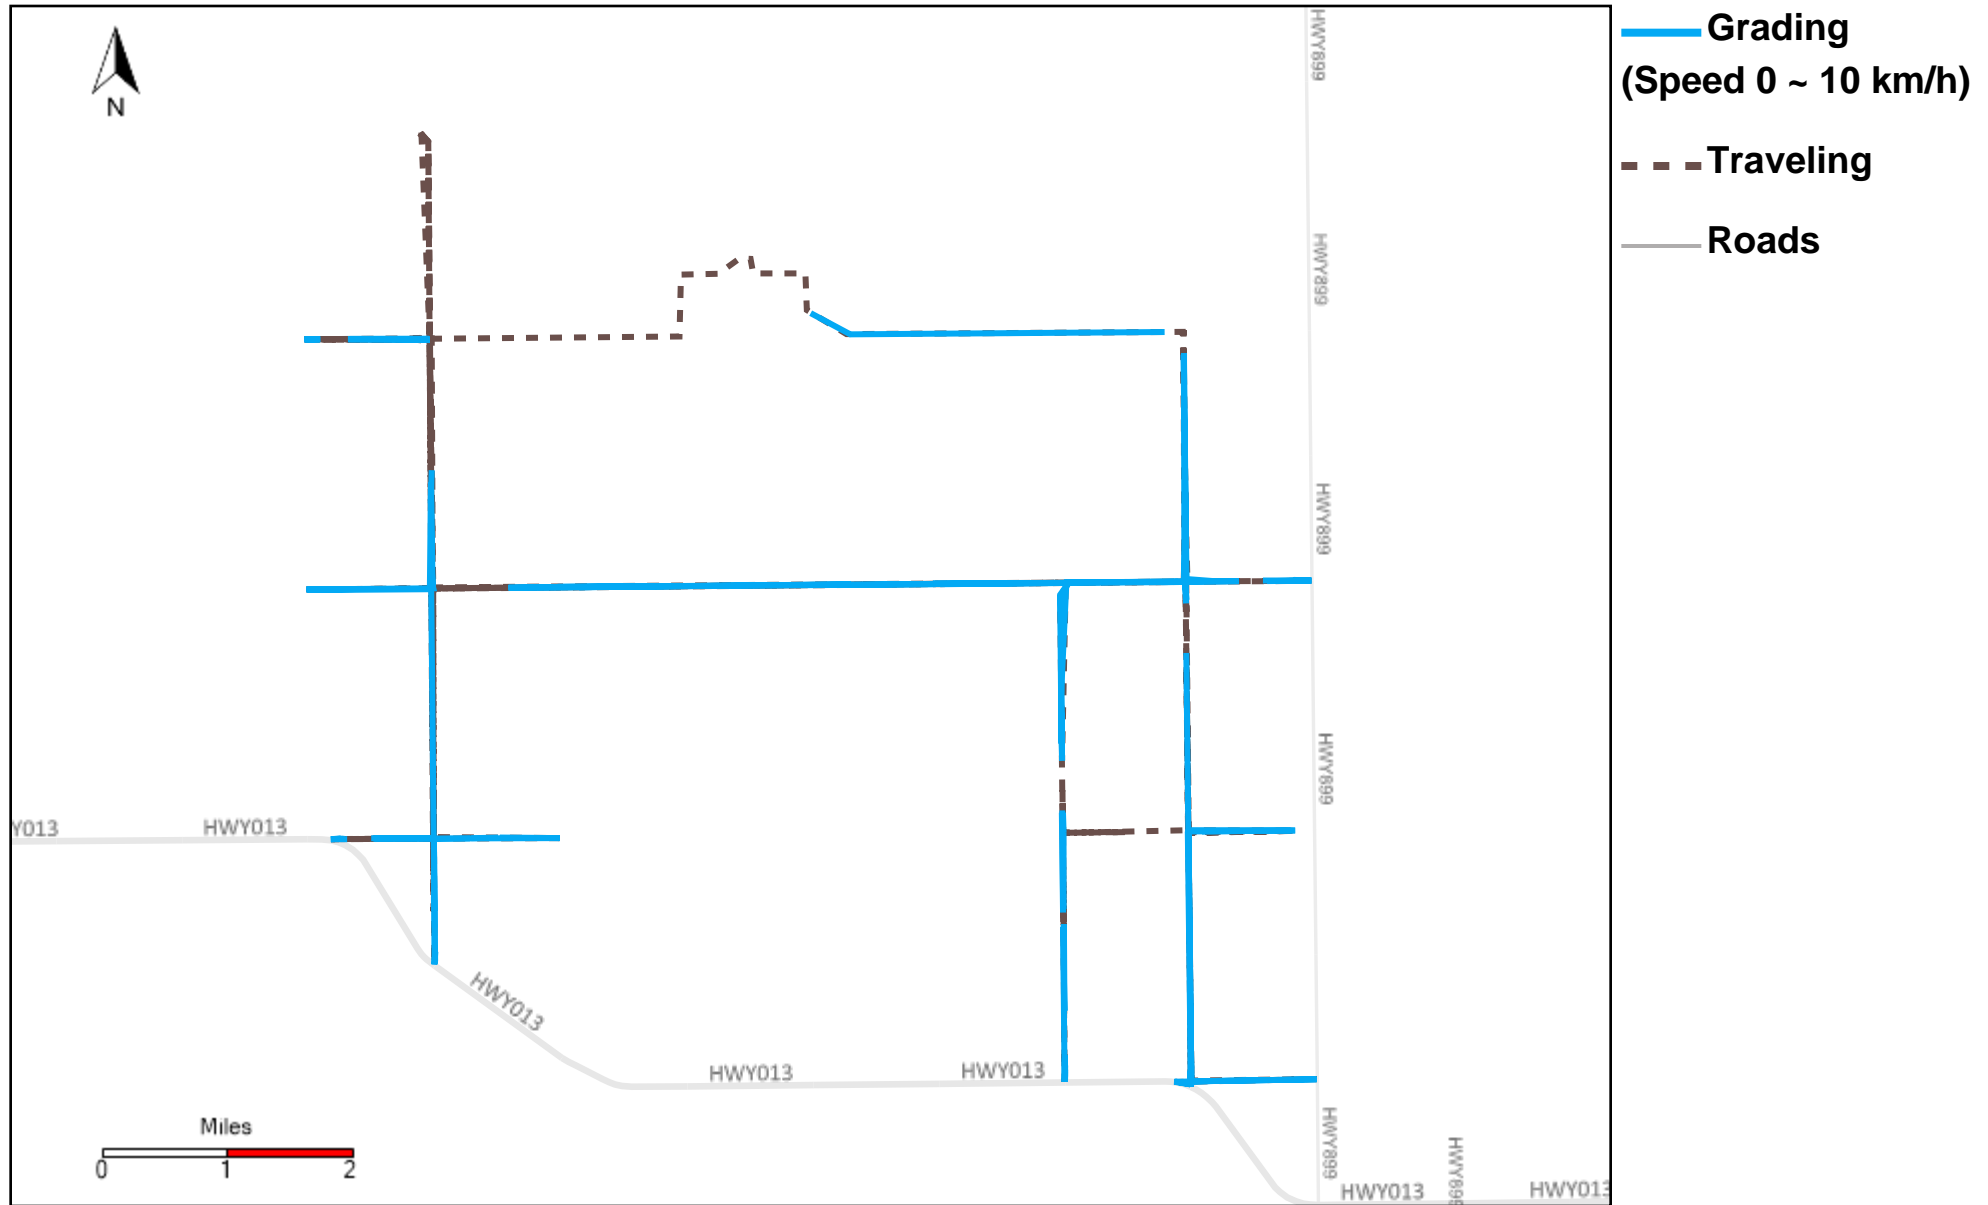

43-182_2024-06-30 ~ 2024-07-06 Tracking

Total Distance(km)	Total Hours	Work Distance(km)	Work Hours
204.37	19 hrs 39 min 16 sec	58.69	7 hrs 27 min 49 sec

43-183_2024-06-30 ~ 2024-07-06 Tracking

Total Distance(km)	Total Hours	Work Distance(km)	Work Hours
438.31	39 hrs 30 min 33 sec	171.65	21 hrs 6 min 17 sec

43-184_2024-06-30 ~ 2024-07-06 Tracking

Total Distance(km)	Total Hours	Work Distance(km)	Work Hours
139.09	18 hrs 20 min 0 sec	46.9	10 hrs 22 min 24 sec

43-185_2024-06-30 ~ 2024-07-06 Tracking

Total Distance(km)	Total Hours	Work Distance(km)	Work Hours
309.29	33 hrs 8 min 1 sec	148.42	22 hrs 55 min 13 sec