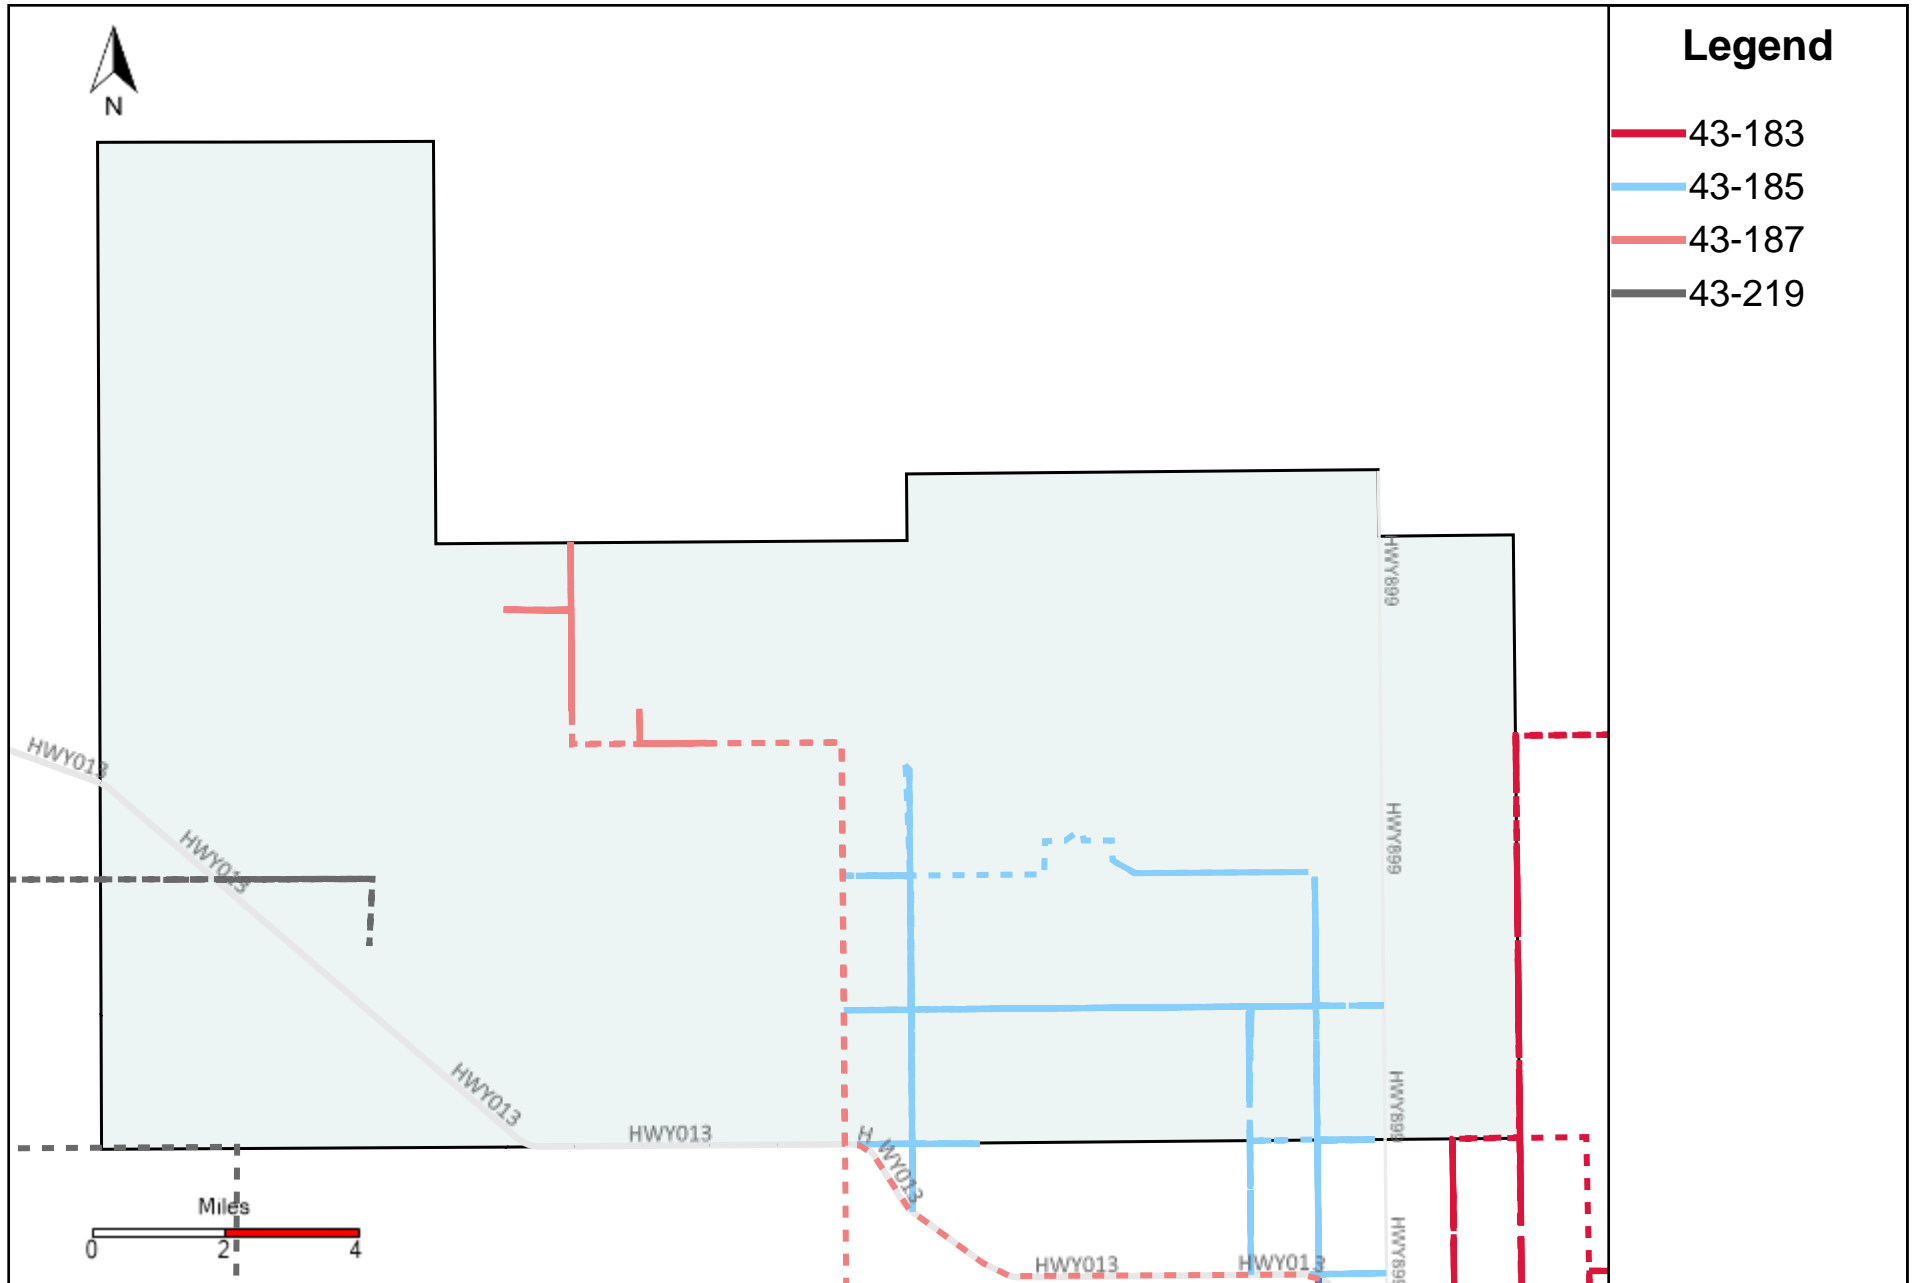

Provost Weekly Grader Report (2024-06-30 ~ 2024-07-06)

Division: 1 Grader Report(2024-06-30 ~ 2024-07-06)

Vehicle Name List	Total Distance(km)	Total Hours
43-181, 43-182, 43-186	951.08	99 hrs 44 min 47 sec

Division: 4 Grader Report(2024-06-30 ~ 2024-07-06)

Vehicle Name List	Total Distance(km)	Total Hours
43-183, 43-185, 43-187, 43-219	1192.42	122 hrs 38 min 45 sec

Division: 5 Grader Report(2024-06-30 ~ 2024-07-06)

Vehicle Name List	Total Distance(km)	Total Hours
43-216, 43-219	594.14	52 hrs 55 min 29 sec

Division: 6 Grader Report(2024-06-30 ~ 2024-07-06)

Vehicle Name List	Total Distance(km)	Total Hours
43-217, 43-218, 43-219, 43-220	1558.94	122 hrs 5 min 21 sec

Division: 7 Grader Report(2024-06-30 ~ 2024-07-06)

Vehicle Name List	Total Distance(km)	Total Hours
43-217, 43-220	920.39	61 hrs 0 min 15 sec

Provost Weekly Grader Report

From 6/30/2024 To 7/6/2024

7/6/2024