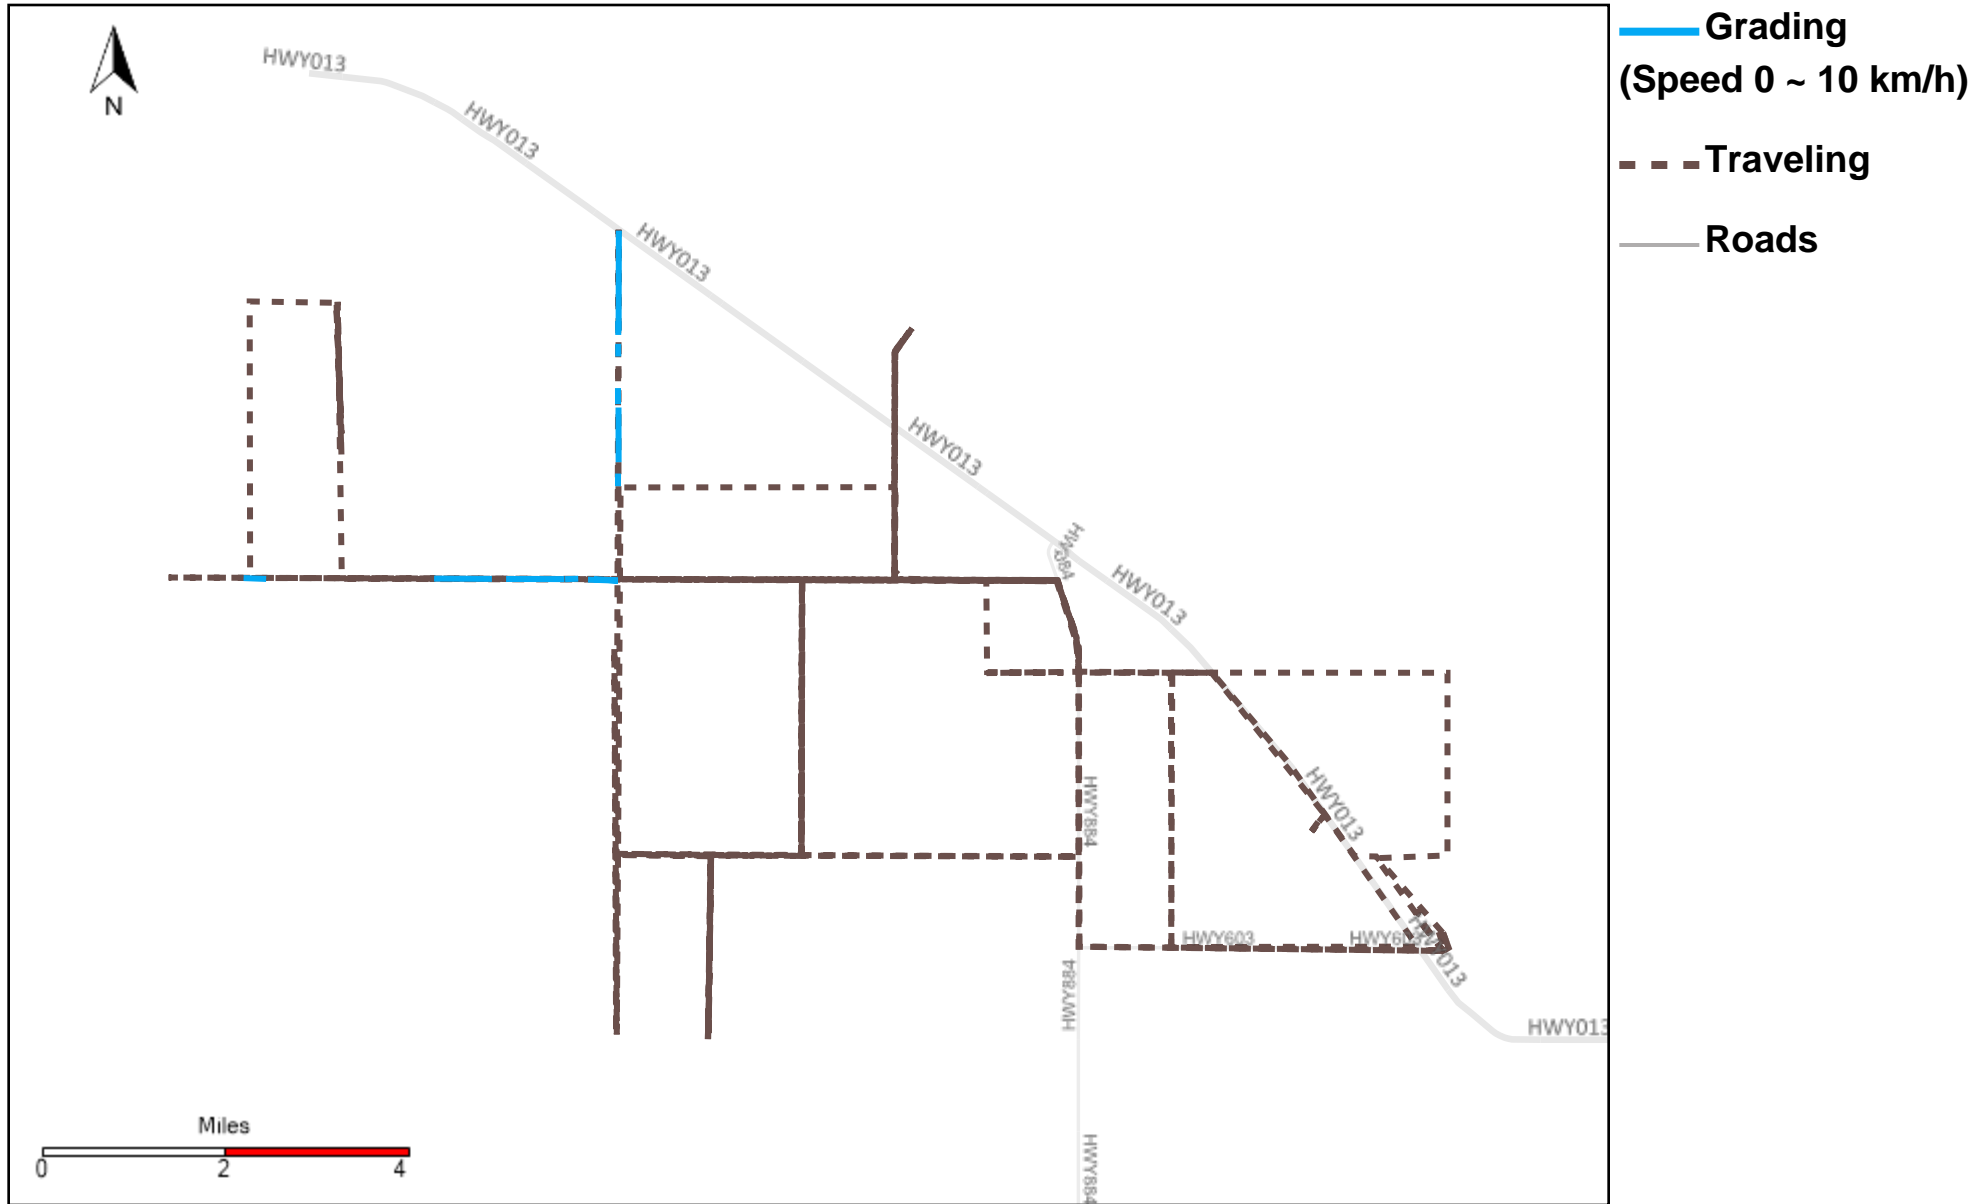

43-218_2024-06-30 ~ 2024-07-06 Tracking

Total Distance(km)	Total Hours	Work Distance(km)	Work Hours
393.71	40 hrs 5 min 3 sec	84.81	10 hrs 45 min 3 sec

43-219_2024-06-30 ~ 2024-07-06 Tracking

Total Distance(km)	Total Hours	Work Distance(km)	Work Hours
244.84	21 hrs 0 min 3 sec	13.65	1 hrs 34 min 50 sec

43-220_2024-06-30 ~ 2024-07-06 Tracking

Total Distance(km)	Total Hours	Work Distance(km)	Work Hours
518.61	31 hrs 8 min 34 sec	7.96	0 hrs 50 min 14 sec