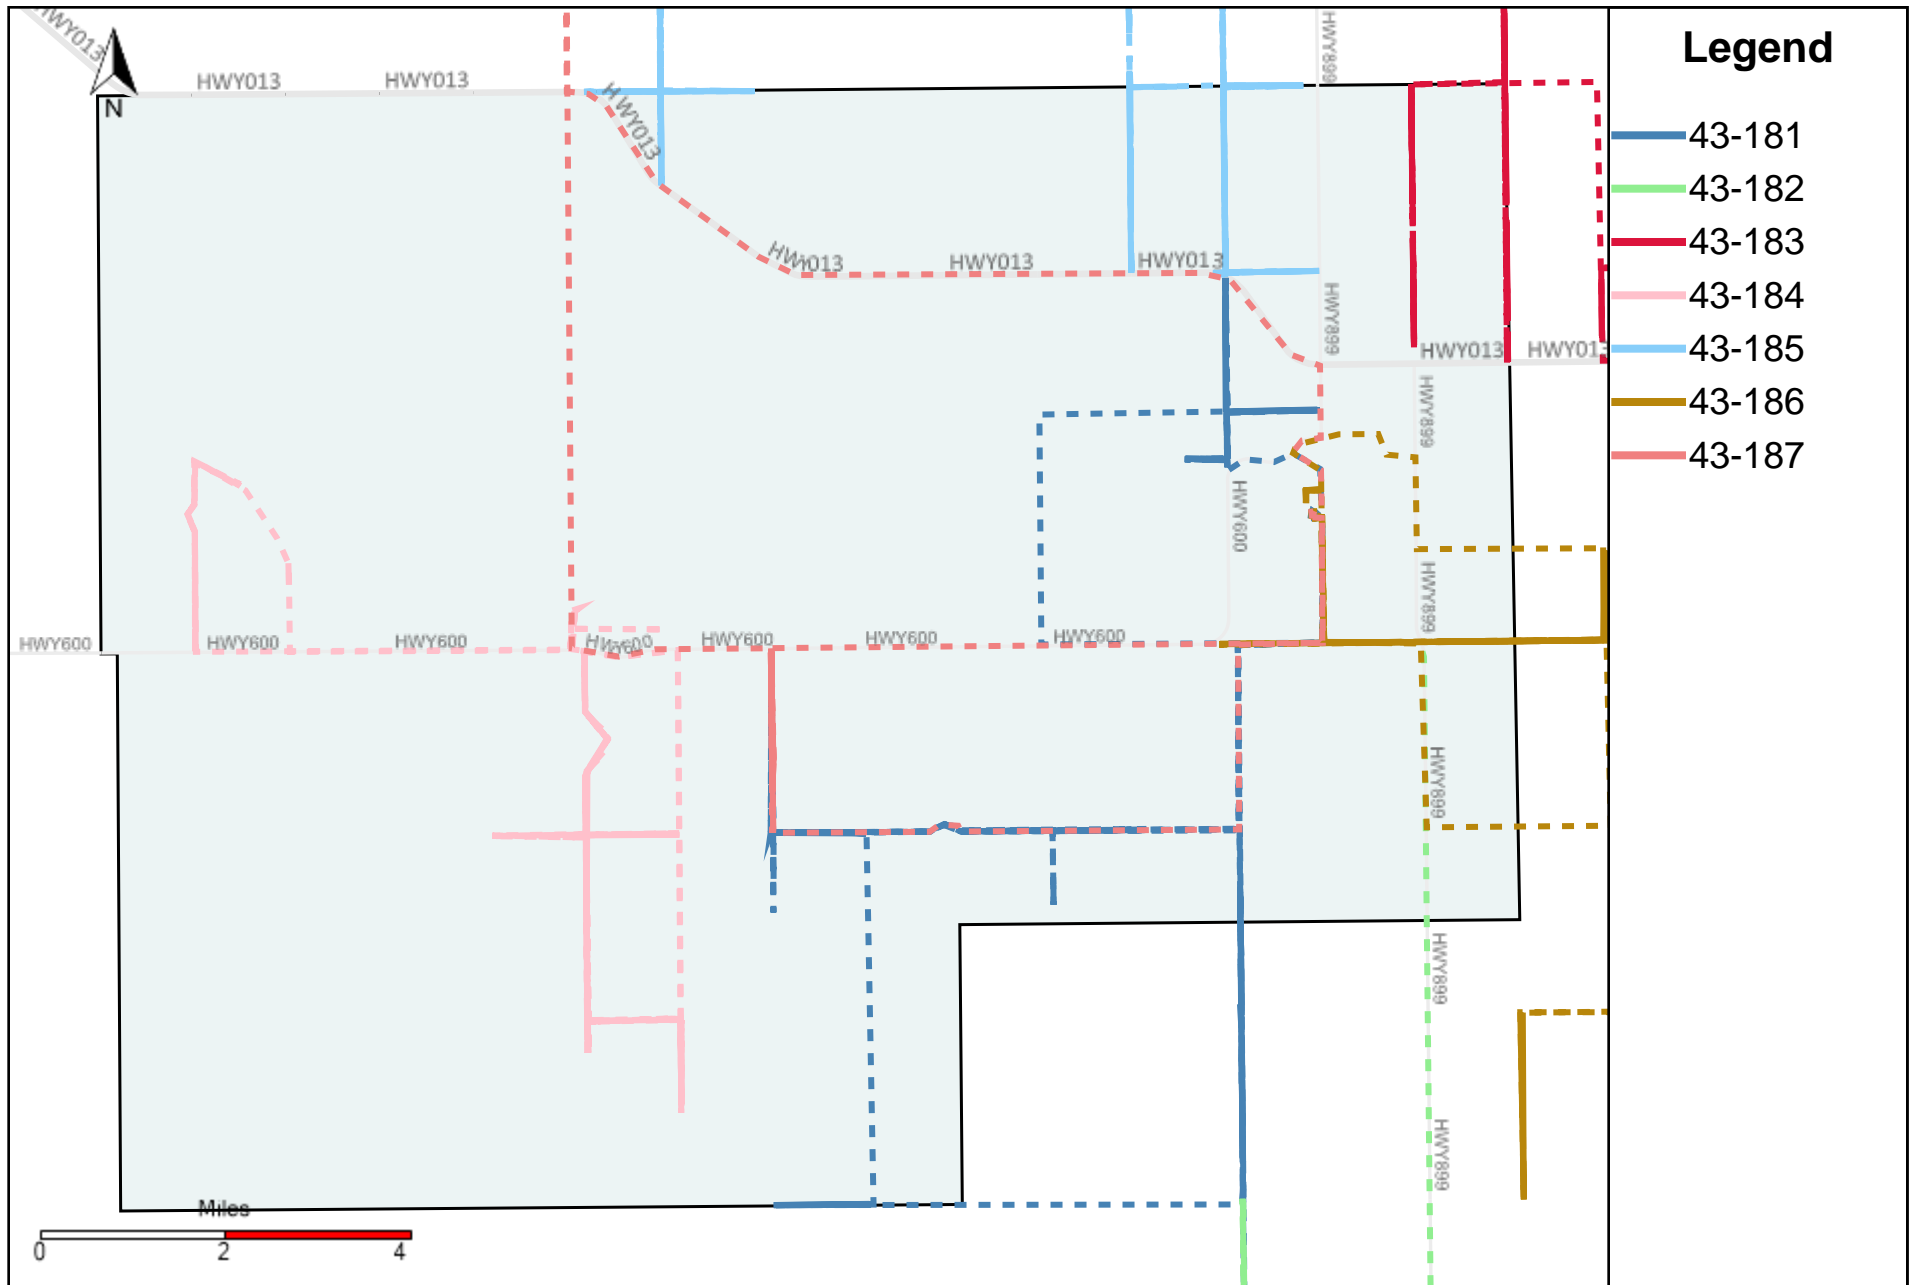

Division: 3 Grader Report(2024-06-30 ~ 2024-07-06)

Vehicle Name List	Total Distance(km)	Total Hours
43-181, 43-182, 43-183, 43-184, 43-185, 43-186, 43-187	2037.75	219 hrs 43 min 30 sec