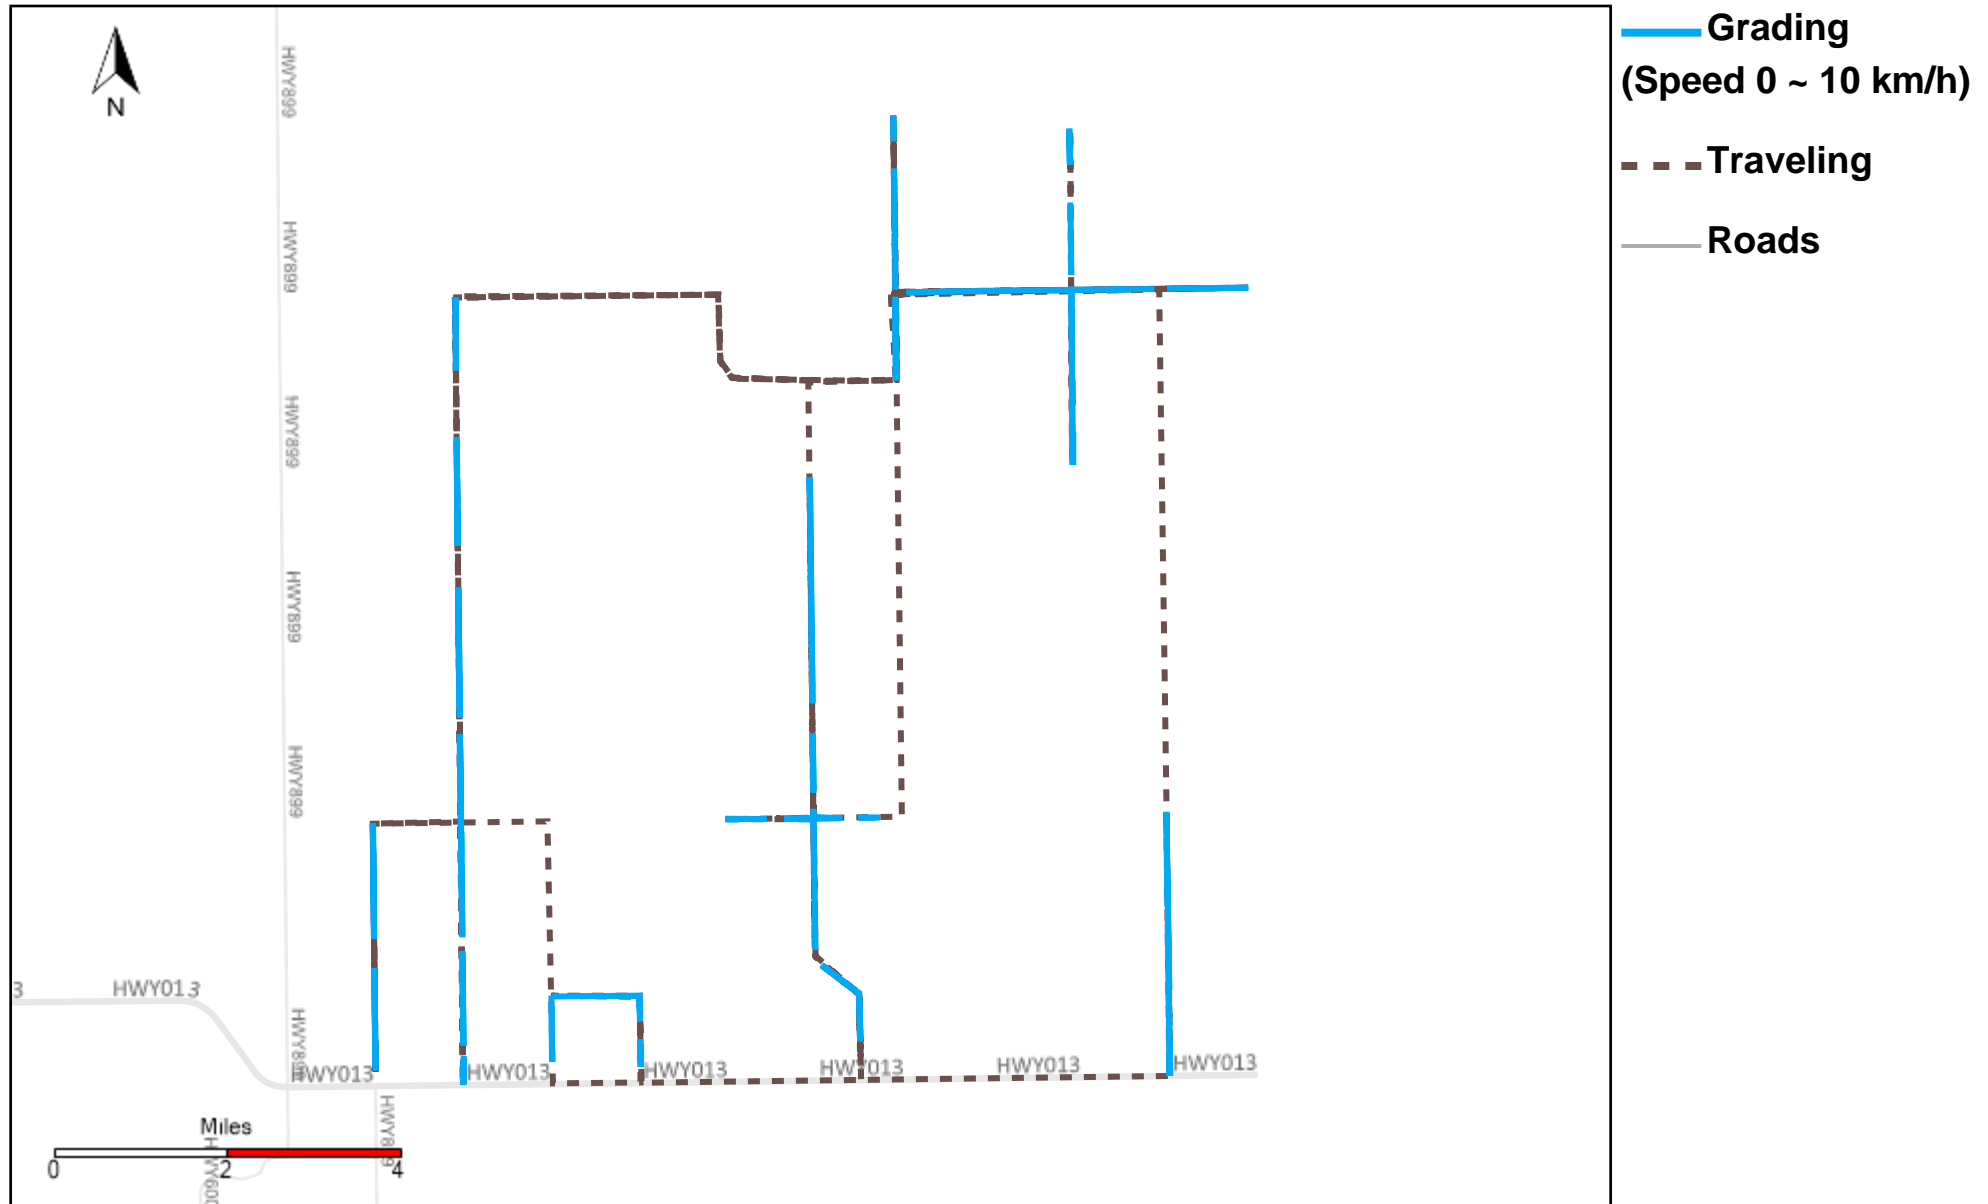

43-182_2024-06-30 ~ 2024-07-06 Tracking

Total Distance(km)	Total Hours	Work Distance(km)	Work Hours
204.37	19 hrs 39 min 16 sec	58.69	7 hrs 27 min 49 sec

43-183_2024-06-30 ~ 2024-07-06 Tracking

Total Distance(km)	Total Hours	Work Distance(km)	Work Hours
438.31	39 hrs 30 min 33 sec	171.65	21 hrs 6 min 17 sec