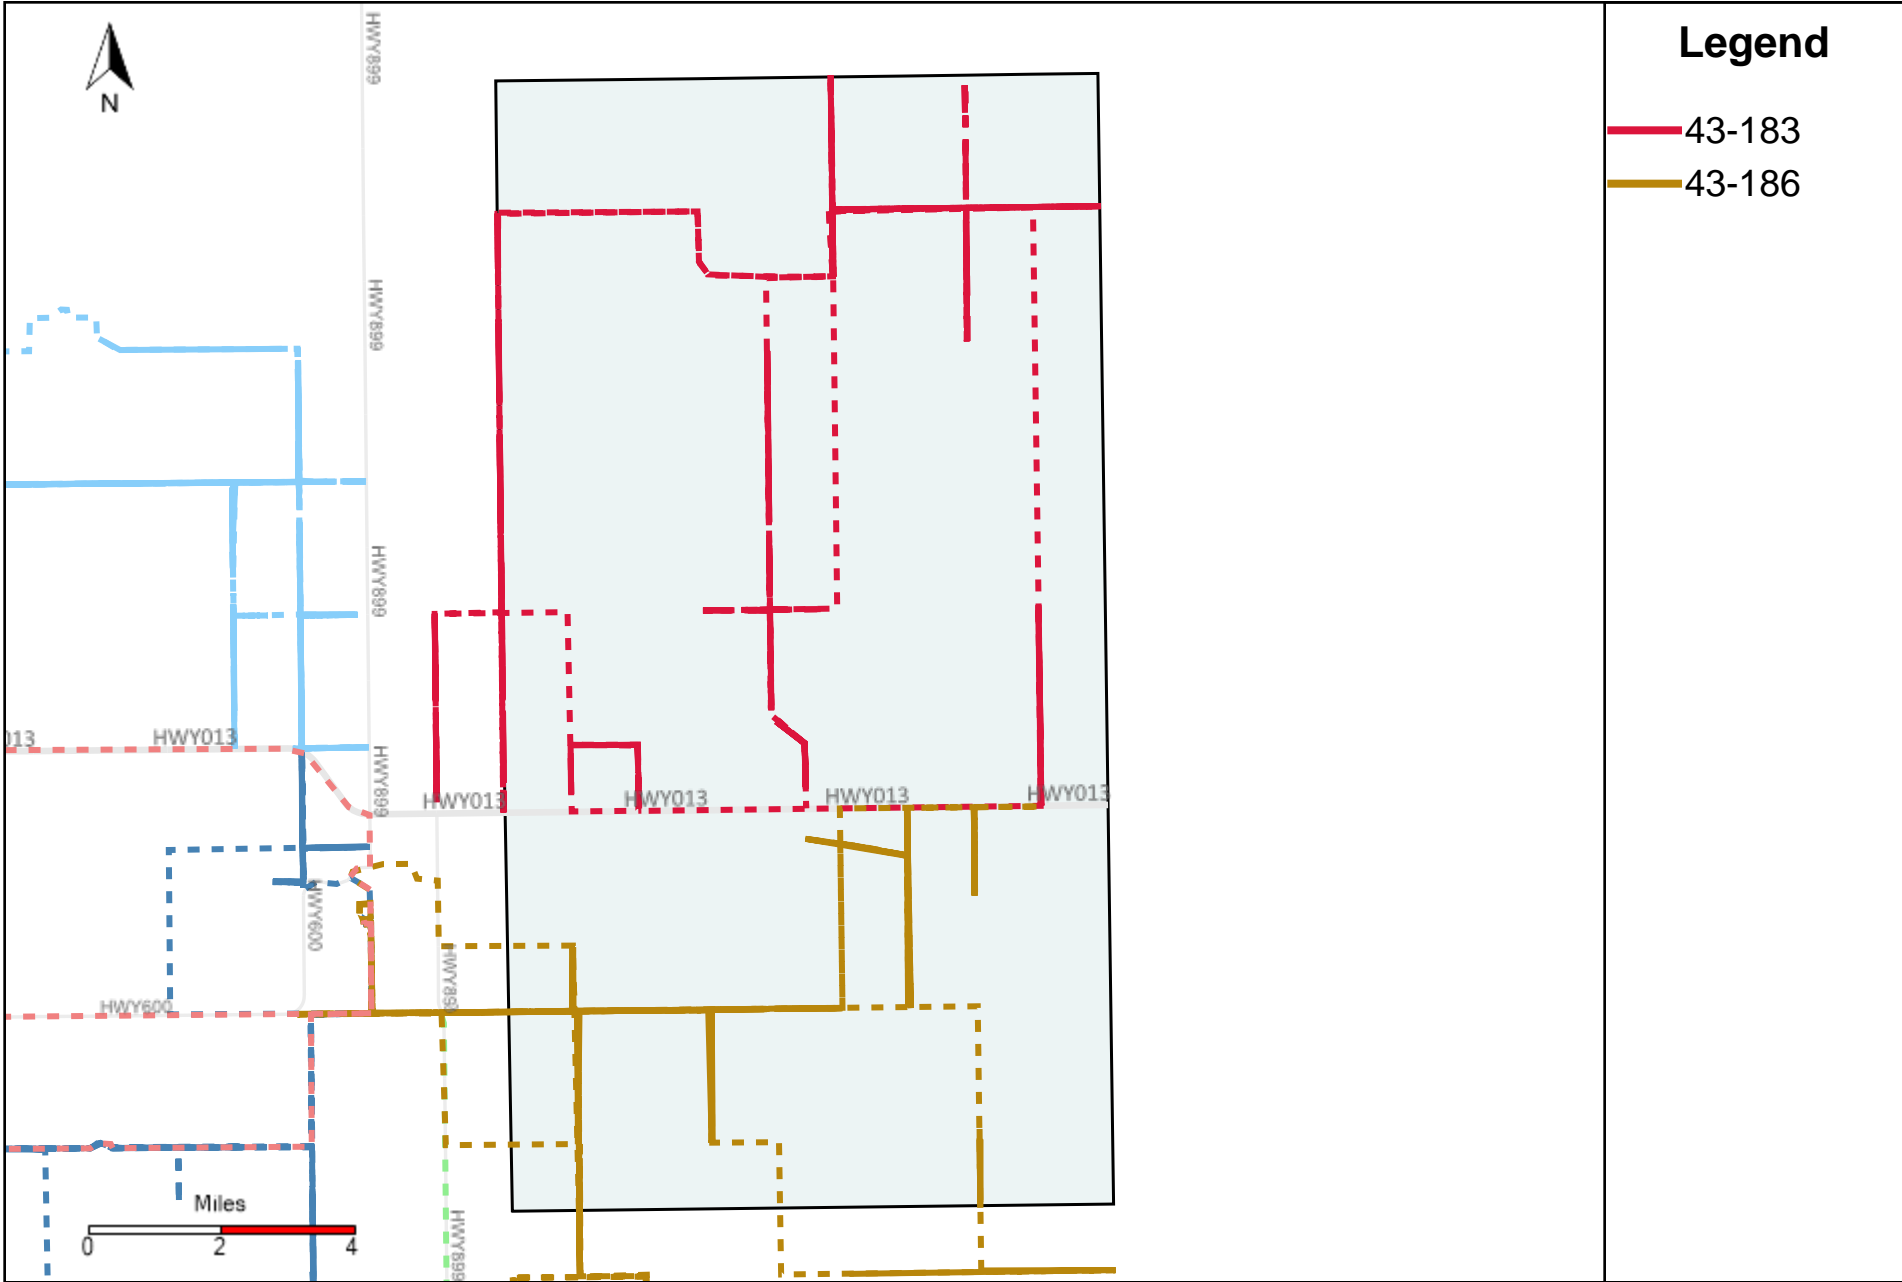

Division: 2 Grader Report(2024-06-30 ~ 2024-07-06)

Vehicle Name List	Total Distance(km)	Total Hours
43-183, 43-186	822.49	79 hrs 35 min 52 sec