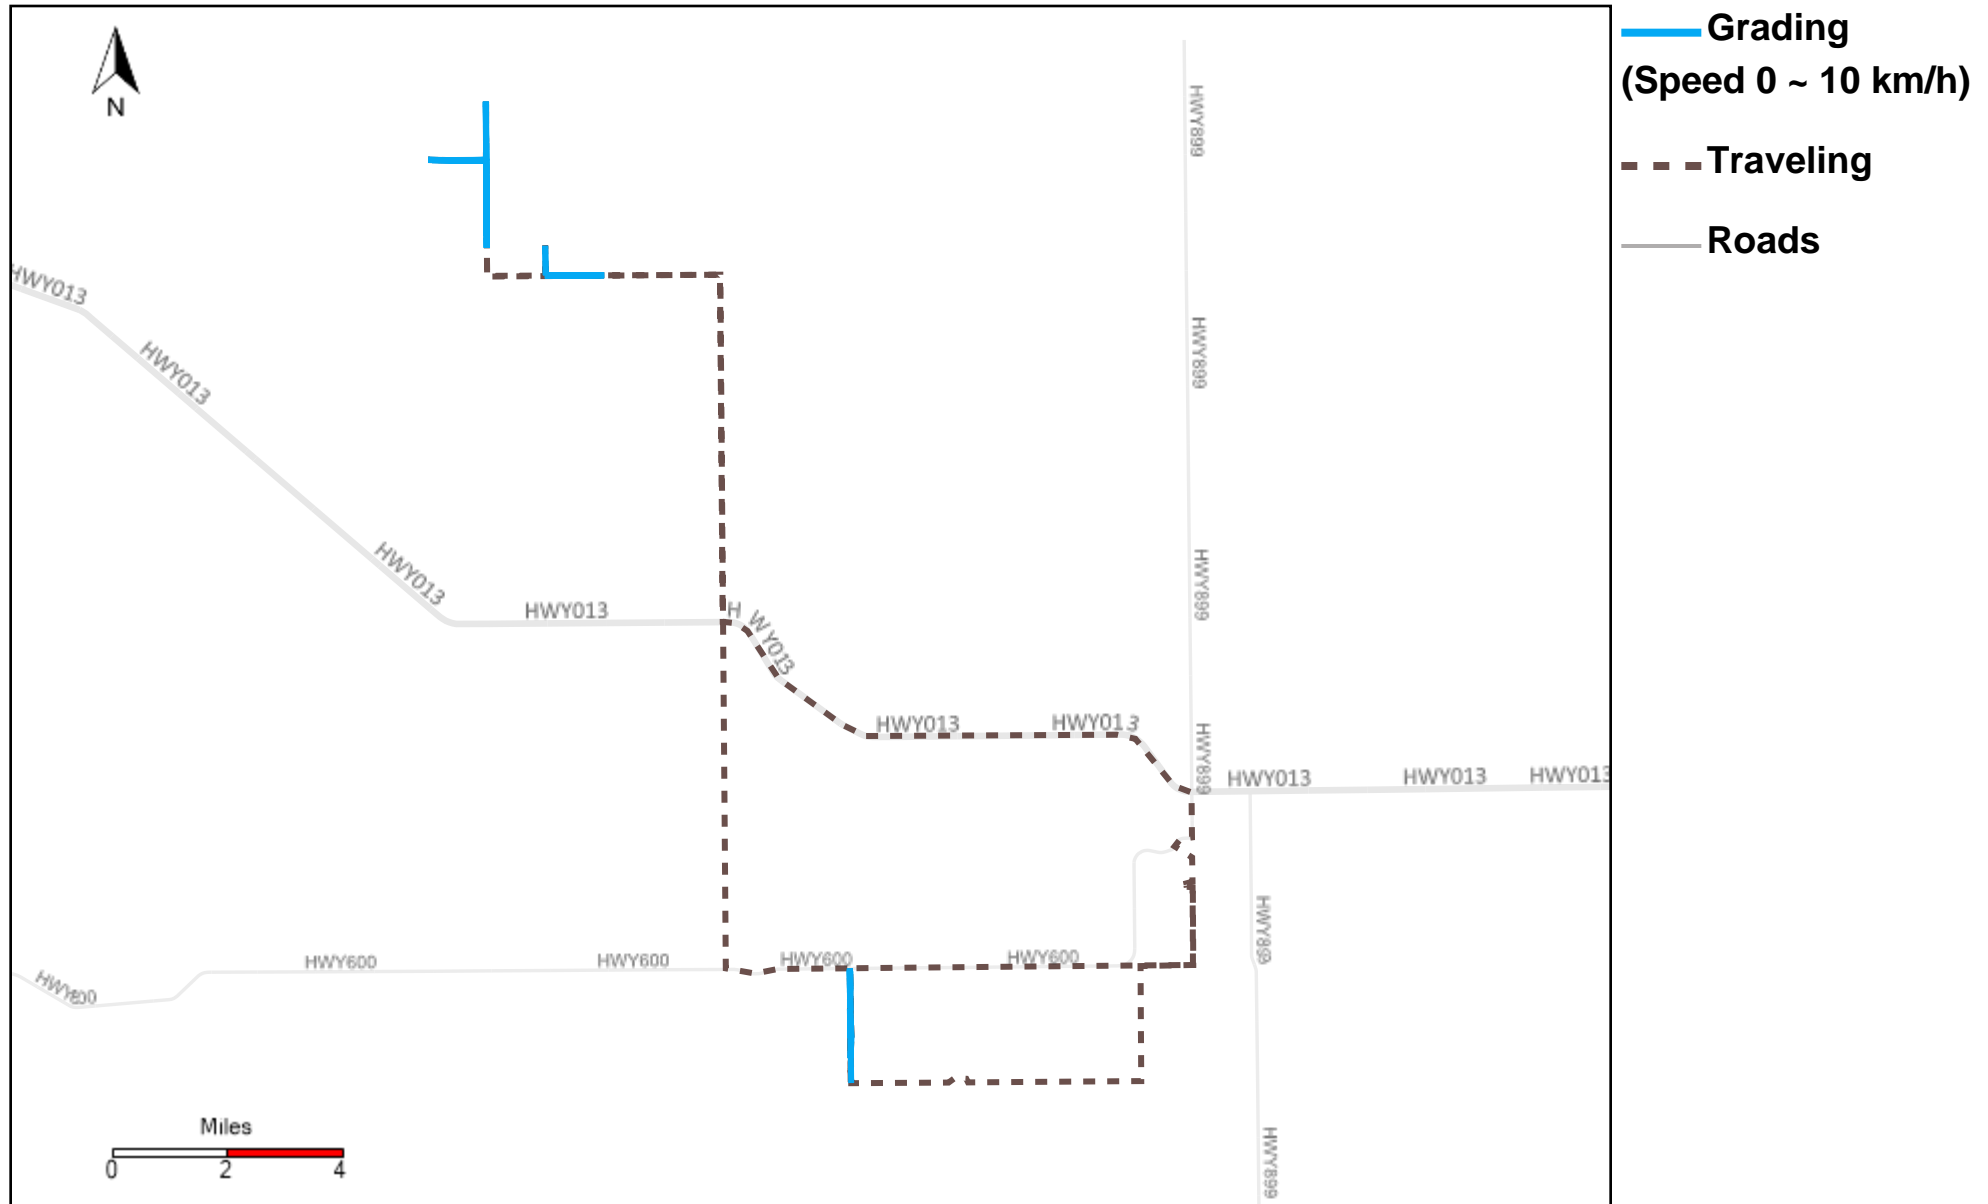

43-187_2024-06-30 ~ 2024-07-06 Tracking

Total Distance(km)	Total Hours	Work Distance(km)	Work Hours
199.98	29 hrs 0 min 8 sec	69.03	16 hrs 51 min 26 sec