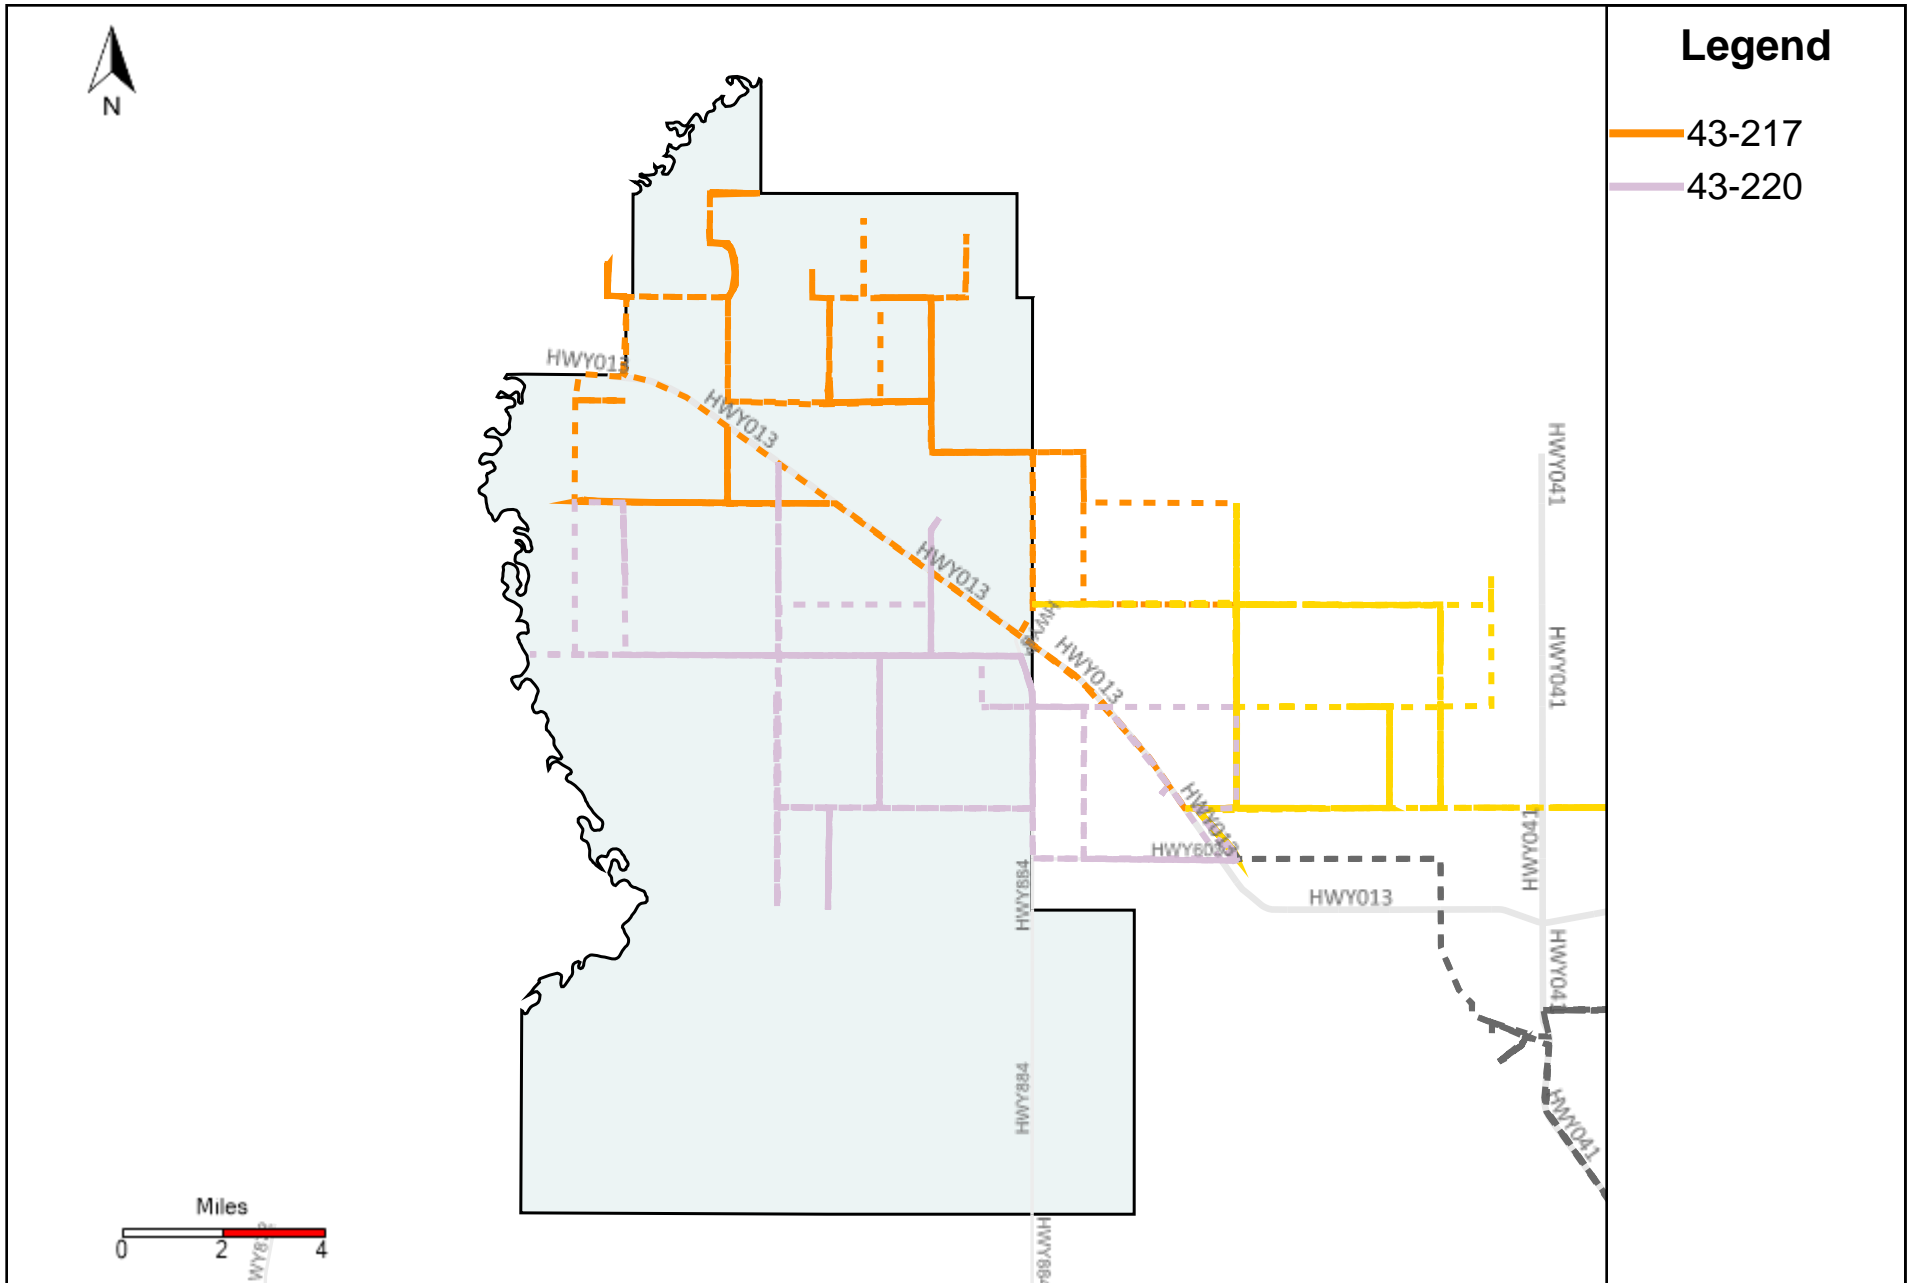

Division: 2 Grader Report(2024-06-30 ~ 2024-07-06)

Vehicle Name List	Total Distance(km)	Total Hours
43-183, 43-186	822.49	79 hrs 35 min 52 sec

Division: 3 Grader Report(2024-06-30 ~ 2024-07-06)

Vehicle Name List	Total Distance(km)	Total Hours
43-181, 43-182, 43-183, 43-184, 43-185, 43-186, 43-187	2037.75	219 hrs 43 min 30 sec

Division: 4 Grader Report(2024-06-30 ~ 2024-07-06)

Vehicle Name List	Total Distance(km)	Total Hours
43-183, 43-185, 43-187, 43-219	1192.42	122 hrs 38 min 45 sec

Division: 5 Grader Report(2024-06-30 ~ 2024-07-06)

Vehicle Name List	Total Distance(km)	Total Hours
43-216, 43-219	594.14	52 hrs 55 min 29 sec

Division: 6 Grader Report(2024-06-30 ~ 2024-07-06)

Vehicle Name List	Total Distance(km)	Total Hours
43-217, 43-218, 43-219, 43-220	1558.94	122 hrs 5 min 21 sec

Division: 7 Grader Report(2024-06-30 ~ 2024-07-06)

Vehicle Name List	Total Distance(km)	Total Hours
43-217, 43-220	920.39	61 hrs 0 min 15 sec

Provost Weekly Grader Report

From 6/30/2024 To 7/6/2024

7/6/2024