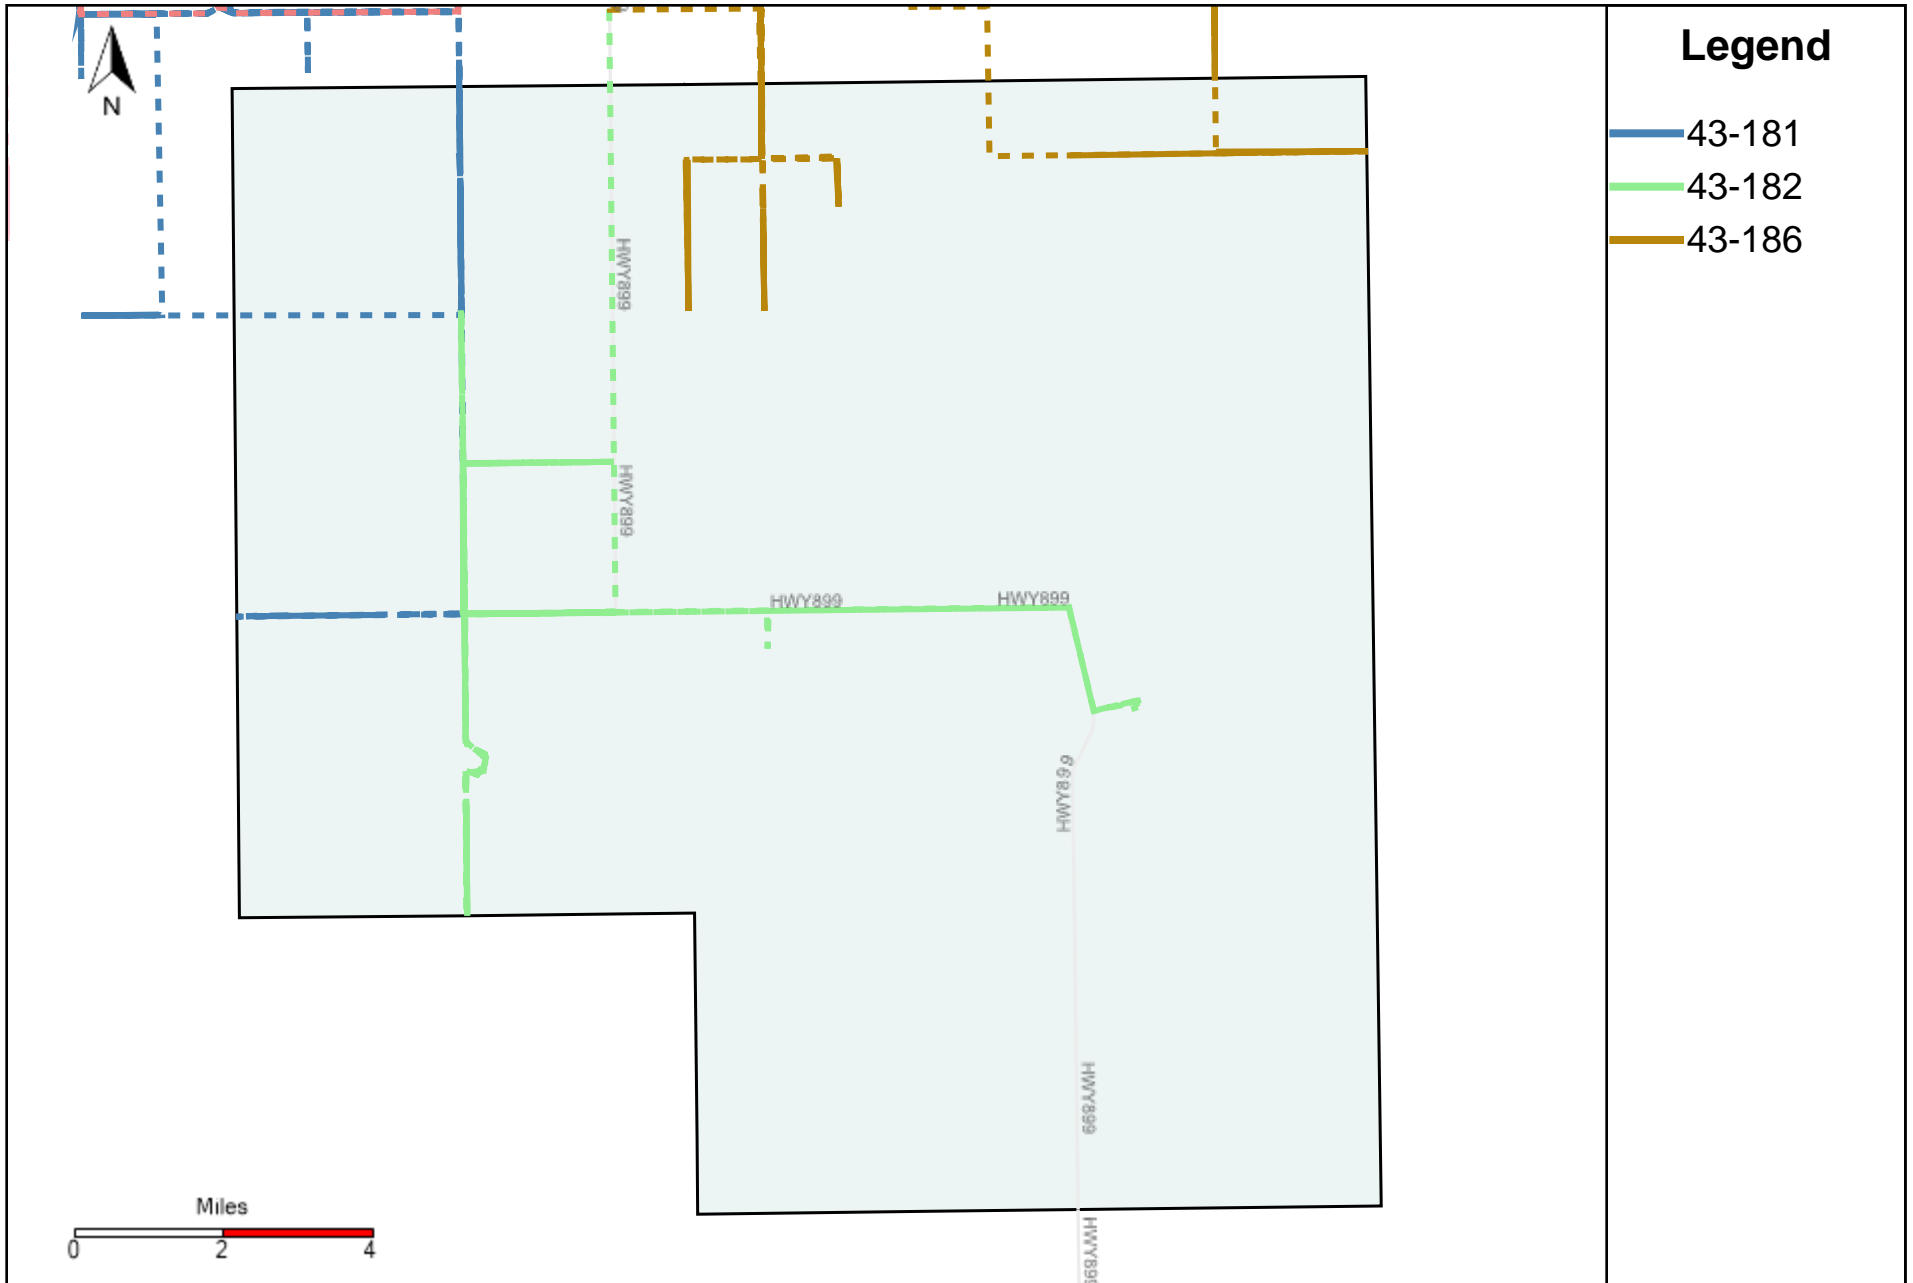

Provost Weekly Grader Report (2024-06-30 ~ 2024-07-06)

Division: 1 Grader Report(2024-06-30 ~ 2024-07-06)

Vehicle Name List	Total Distance(km)	Total Hours
43-181, 43-182, 43-186	951.08	99 hrs 44 min 47 sec