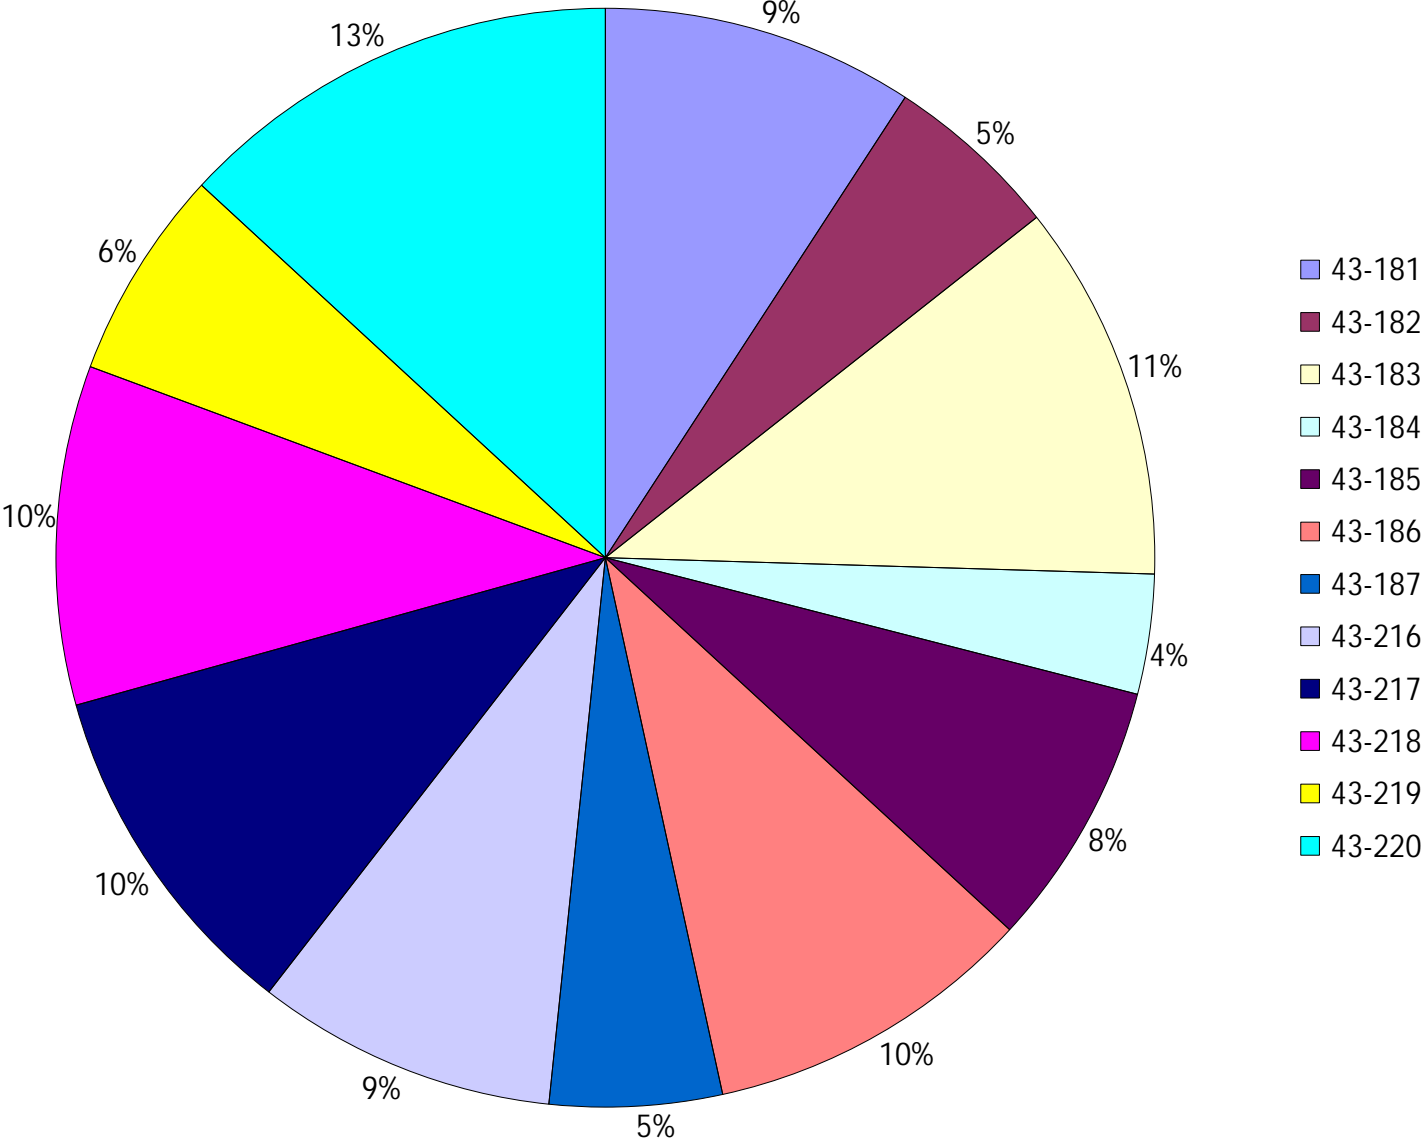

Provost Weekly Grader Report

From 6/30/2024 To 7/6/2024

7/6/2024

Vehicle	Total Distance(km)	Total Hours	Work Distance(km)	Work Hours
43-181	362.53	40 hrs 0 min 12 sec	88.02	15 hrs 59 min 37 sec
43-182	204.37	19 hrs 39 min 16 sec	58.69	7 hrs 27 min 49 sec
43-183	438.31	39 hrs 30 min 33 sec	171.65	21 hrs 6 min 17 sec
43-184	139.09	18 hrs 20 min 0 sec	46.9	10 hrs 22 min 24 sec
43-185	309.29	33 hrs 8 min 1 sec	148.42	22 hrs 55 min 13 sec
43-186	384.18	40 hrs 5 min 19 sec	201.22	29 hrs 15 min 58 sec
43-187	199.98	29 hrs 0 min 8 sec	69.03	16 hrs 51 min 26 sec
43-216	349.3	31 hrs 55 min 26 sec	147.18	19 hrs 25 min 57 sec
43-217	401.77	29 hrs 51 min 41 sec	130.58	16 hrs 19 min 25 sec
43-218	393.71	40 hrs 5 min 3 sec	84.81	10 hrs 45 min 3 sec
43-219	244.84	21 hrs 0 min 3 sec	13.65	1 hrs 34 min 50 sec
43-220	518.61	31 hrs 8 min 34 sec	7.96	0 hrs 50 min 14 sec
Total:	3945.98	373 hrs 44 min 17 sec	1168.11	172 hrs 54 min 13 sec

Vehicle Distance Vs Total Distance (%) From 6/30/2024 To 7/6/2024

Provost Weekly Grader Report