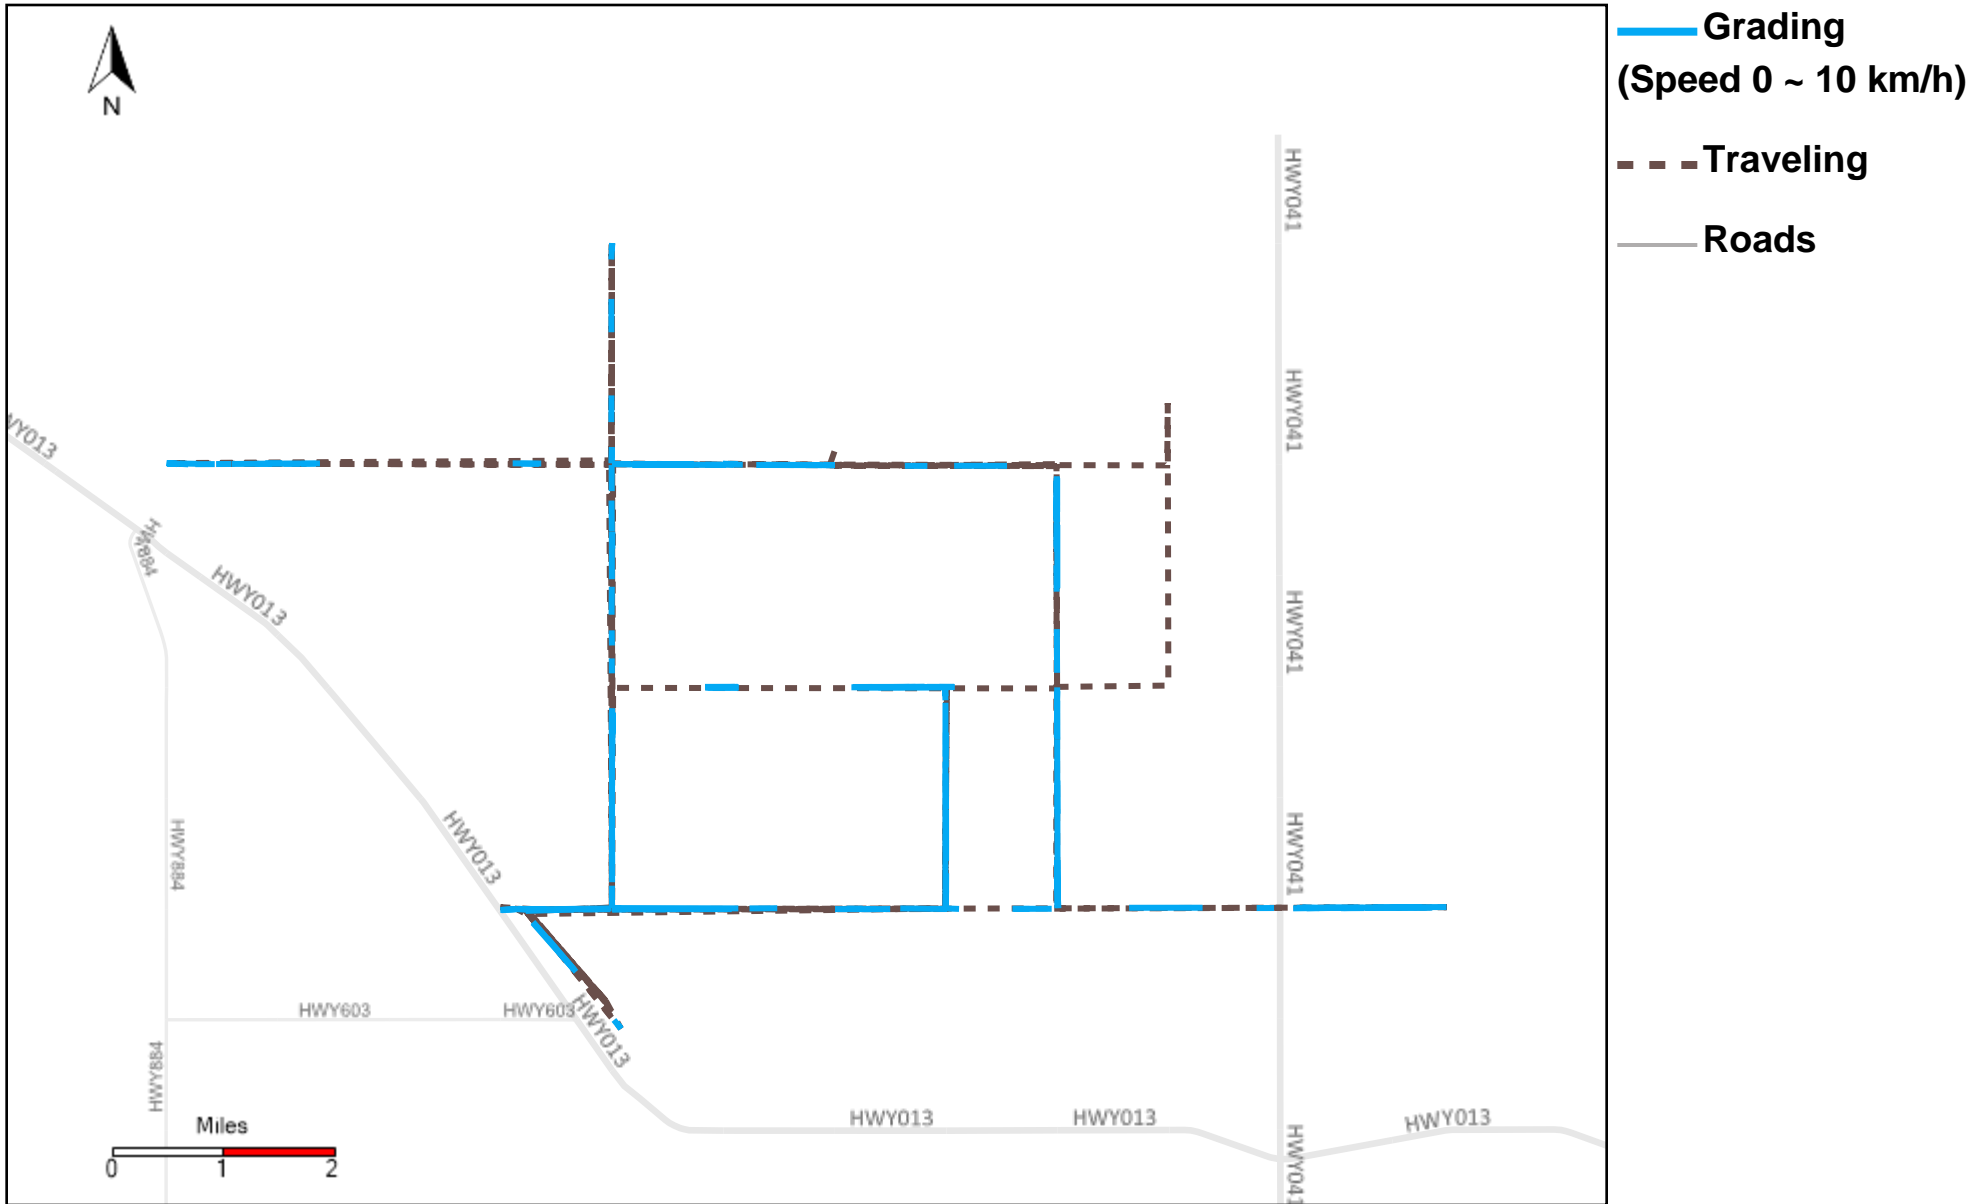

43-218_2024-06-30 ~ 2024-07-06 Tracking

Total Distance(km)	Total Hours	Work Distance(km)	Work Hours
393.71	40 hrs 5 min 3 sec	84.81	10 hrs 45 min 3 sec