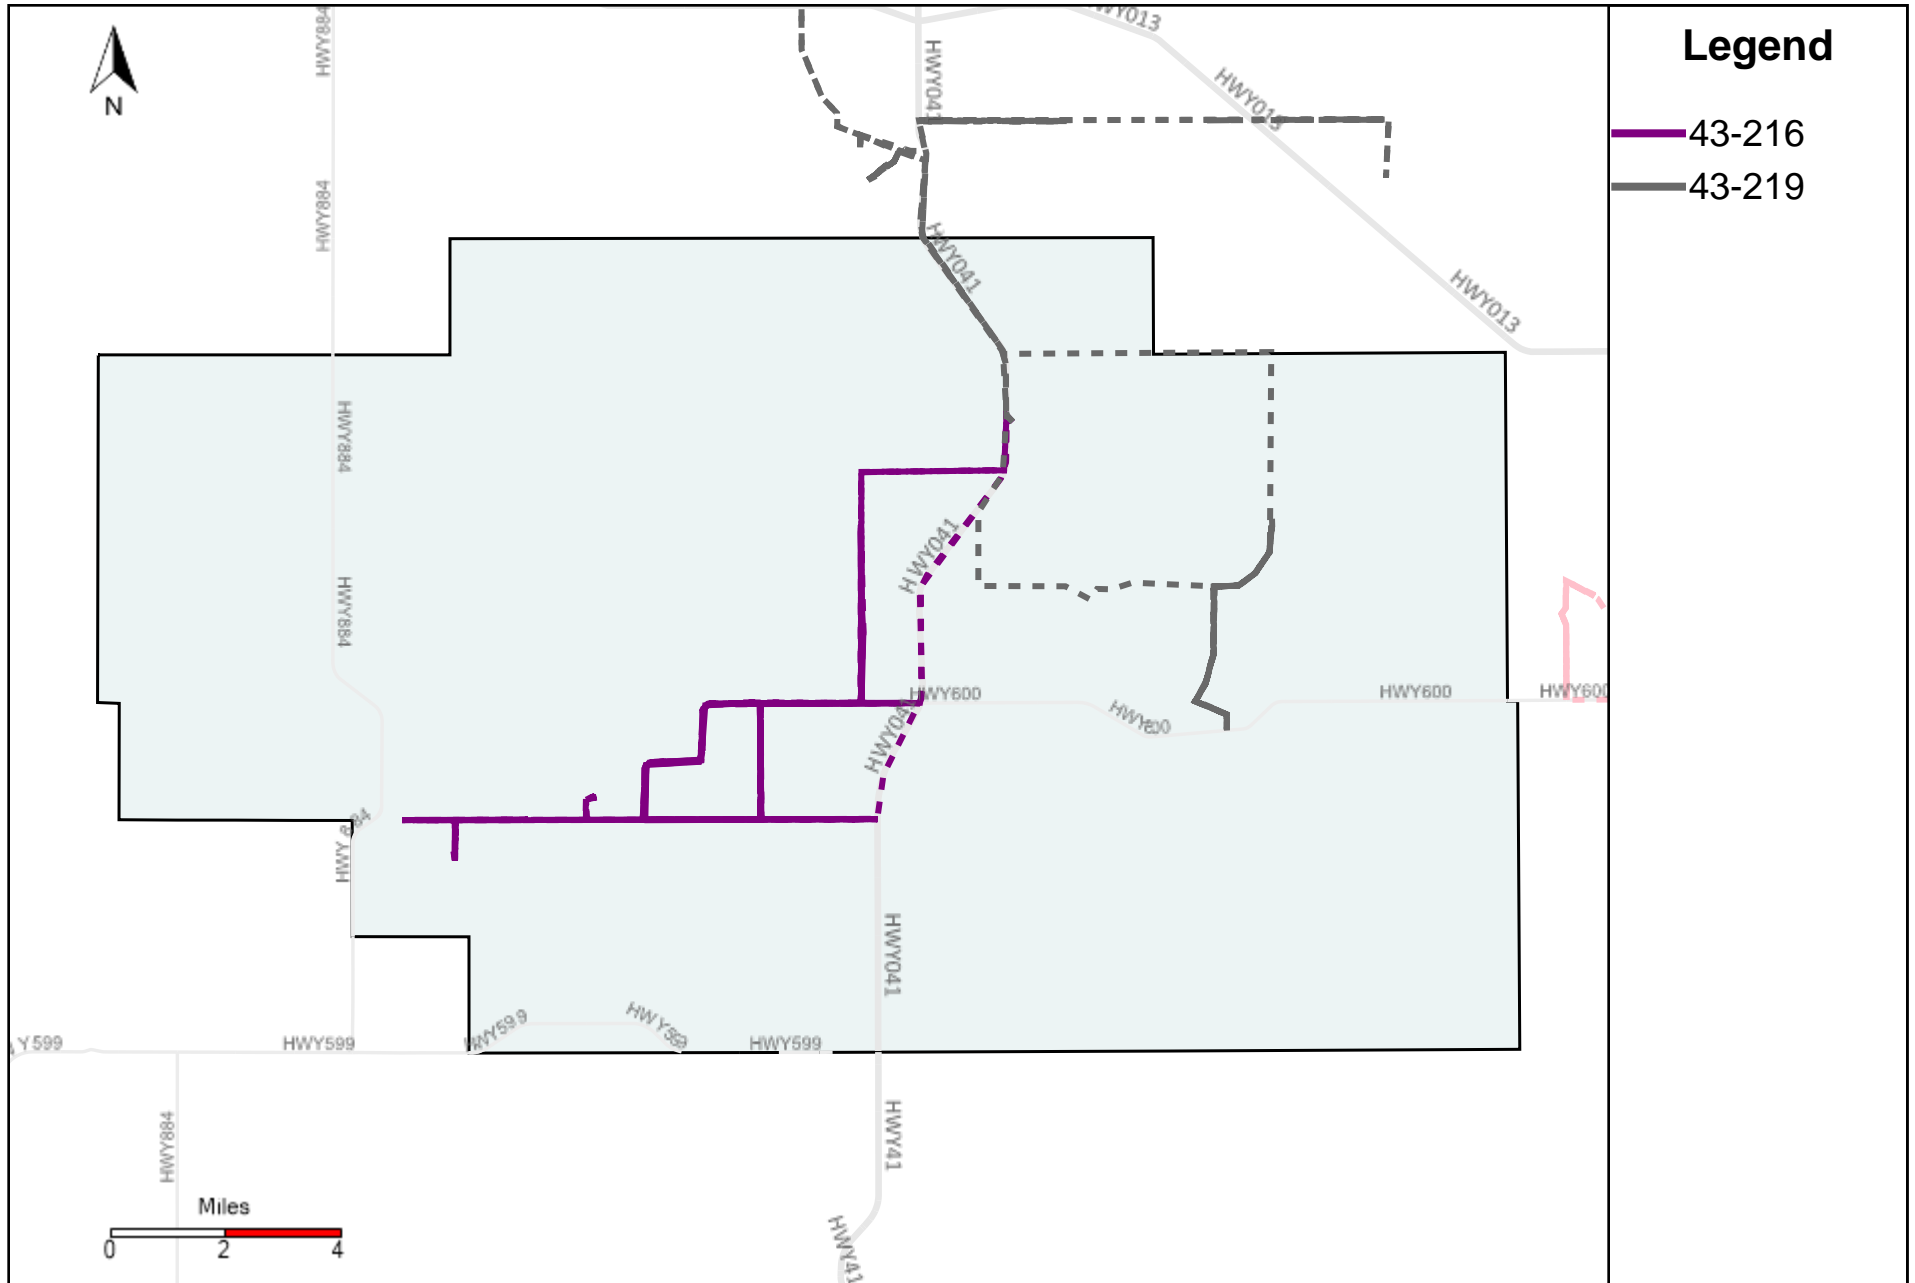

Division: 5 Grader Report(2024-06-30 ~ 2024-07-06)

Vehicle Name List	Total Distance(km)	Total Hours
43-216, 43-219	594.14	52 hrs 55 min 29 sec