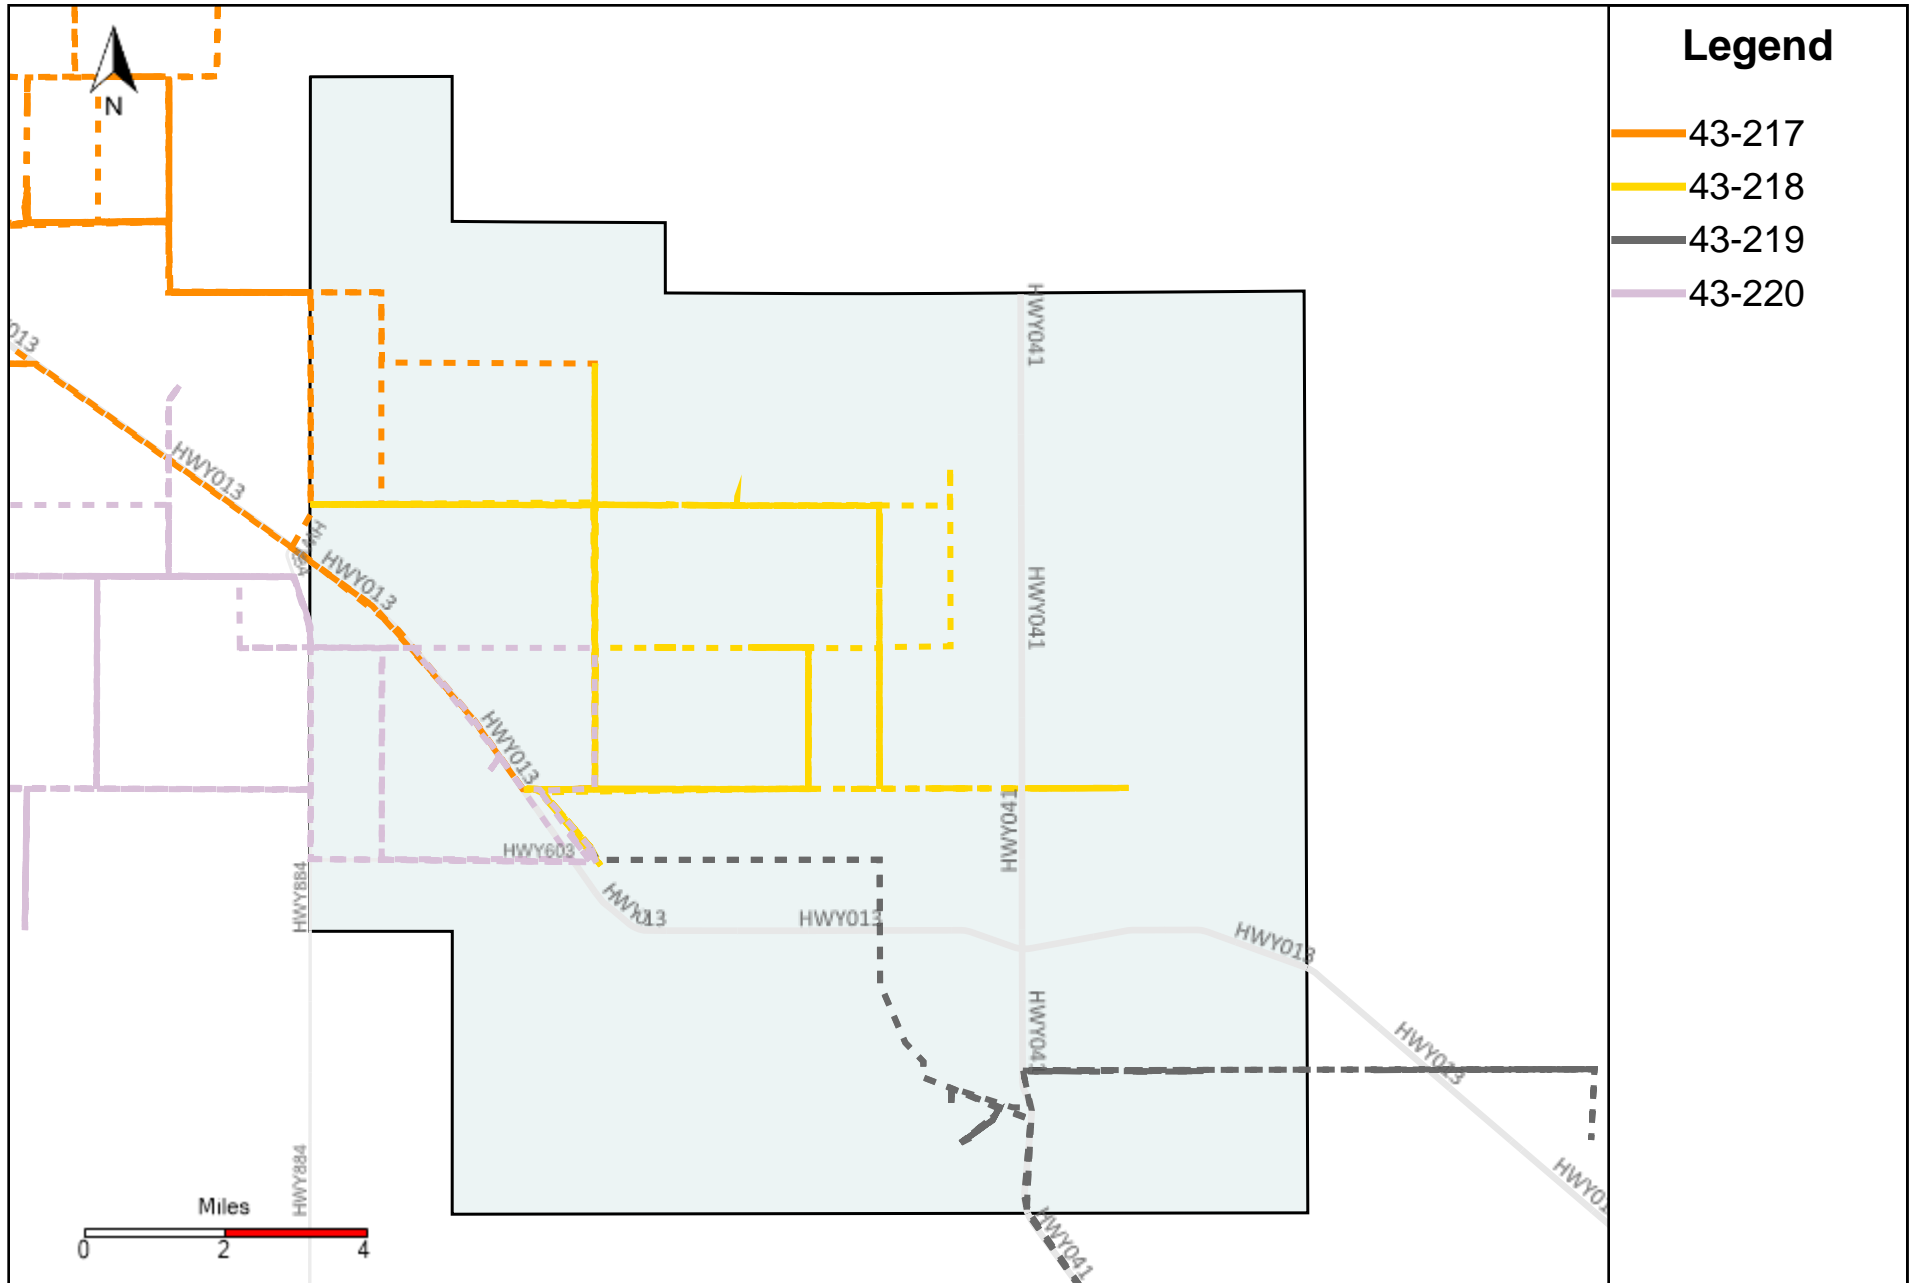

Division: 6 Grader Report(2024-06-30 ~ 2024-07-06)

Vehicle Name List	Total Distance(km)	Total Hours
43-217, 43-218, 43-219, 43-220	1558.94	122 hrs 5 min 21 sec