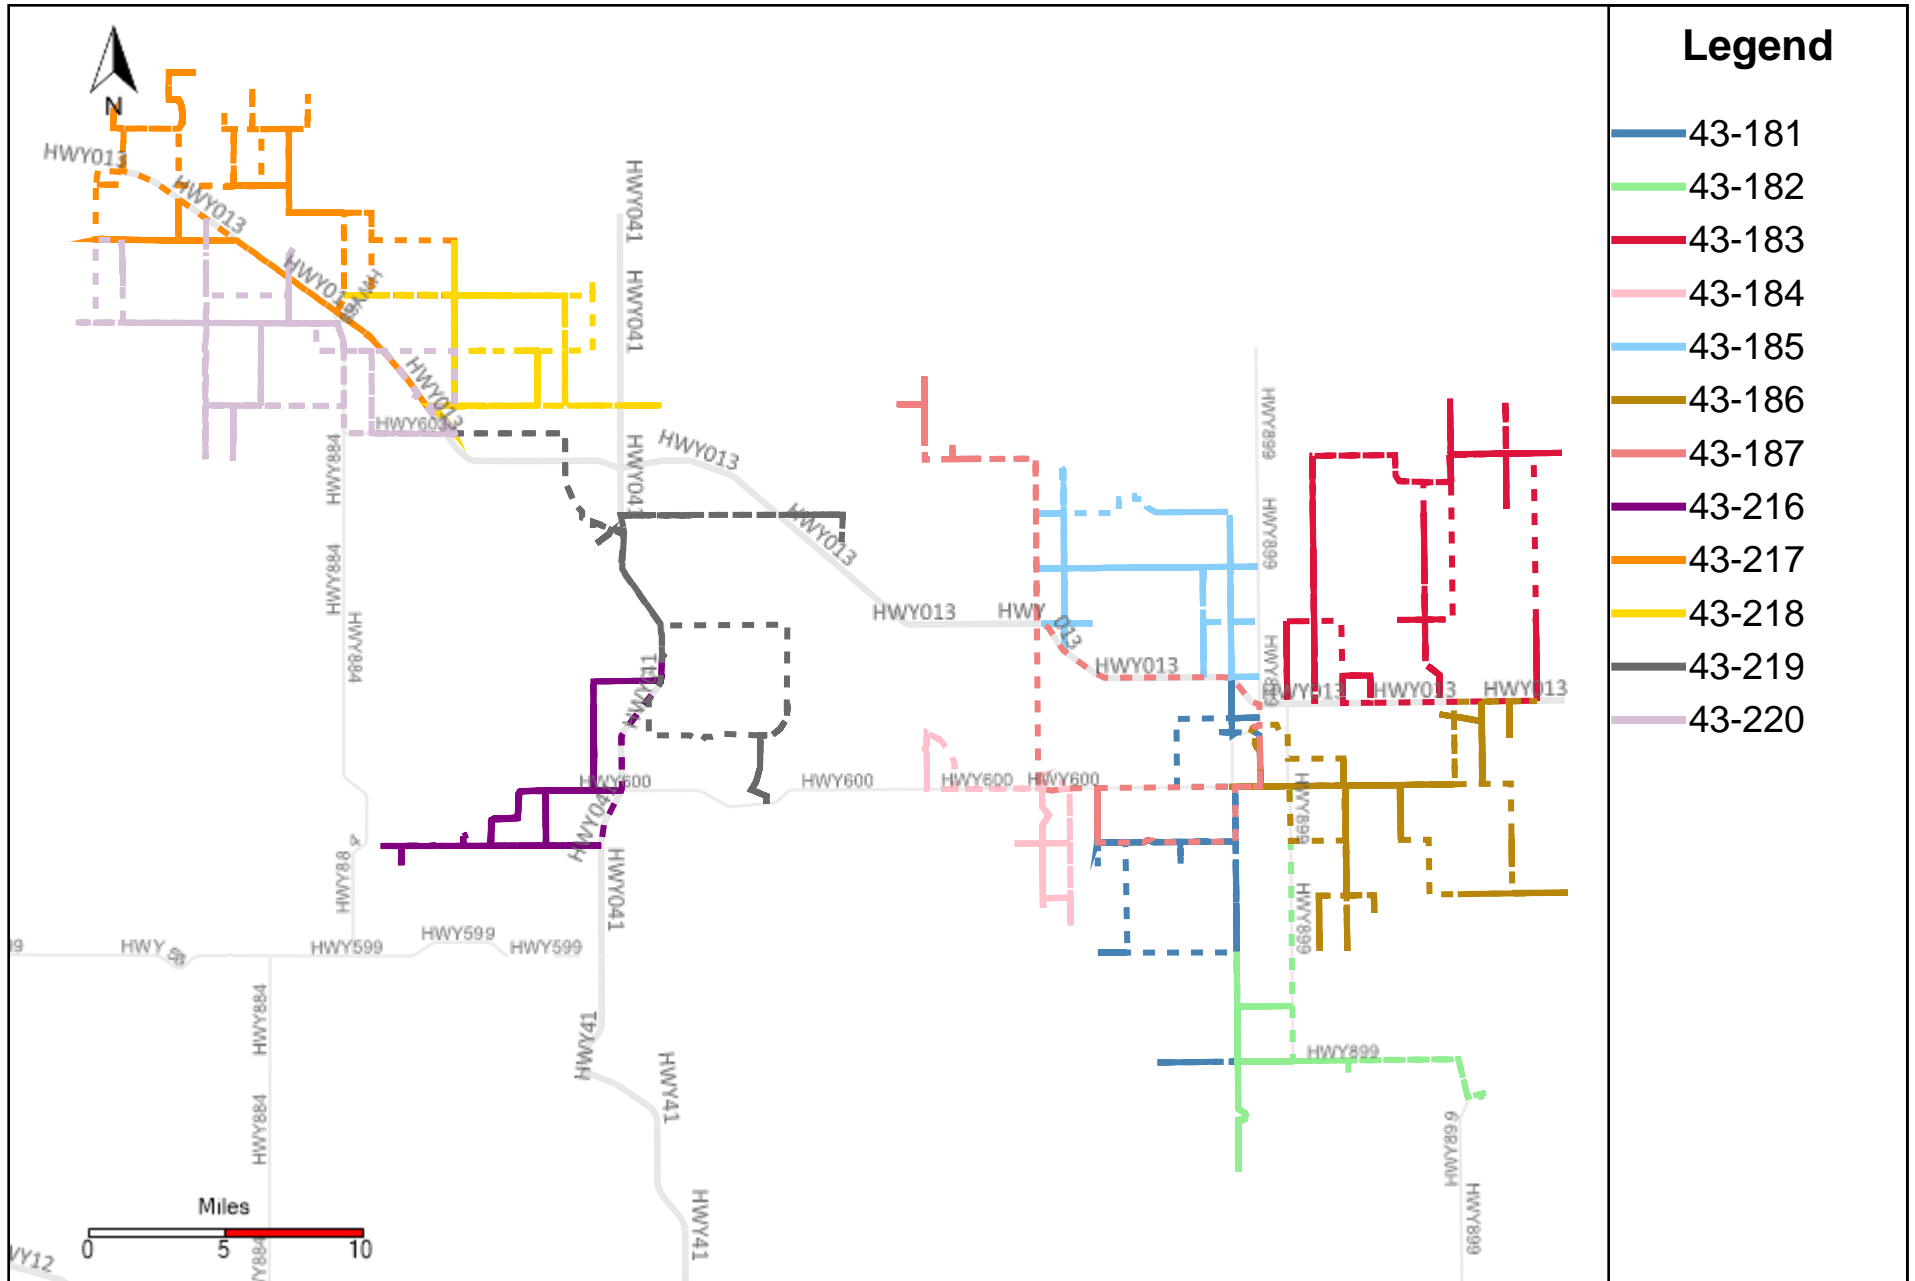

Provost Weekly Grader Report (2024-06-30 ~ 2024-07-06)

Division: 1 Grader Report(2024-06-30 ~ 2024-07-06)

Vehicle Name List	Total Distance(km)	Total Hours
43-181, 43-182, 43-186	951.08	99 hrs 44 min 47 sec

Division: 2 Grader Report(2024-06-30 ~ 2024-07-06)

Vehicle Name List	Total Distance(km)	Total Hours
43-183, 43-186	822.49	79 hrs 35 min 52 sec

Division: 3 Grader Report(2024-06-30 ~ 2024-07-06)

Vehicle Name List	Total Distance(km)	Total Hours
43-181, 43-182, 43-183, 43-184, 43-185, 43-186, 43-187	2037.75	219 hrs 43 min 30 sec

Division: 4 Grader Report(2024-06-30 ~ 2024-07-06)

Vehicle Name List	Total Distance(km)	Total Hours
43-183, 43-185, 43-187, 43-219	1192.42	122 hrs 38 min 45 sec

Division: 5 Grader Report(2024-06-30 ~ 2024-07-06)

Vehicle Name List	Total Distance(km)	Total Hours
43-216, 43-219	594.14	52 hrs 55 min 29 sec

Division: 6 Grader Report(2024-06-30 ~ 2024-07-06)

Vehicle Name List	Total Distance(km)	Total Hours
43-217, 43-218, 43-219, 43-220	1558.94	122 hrs 5 min 21 sec