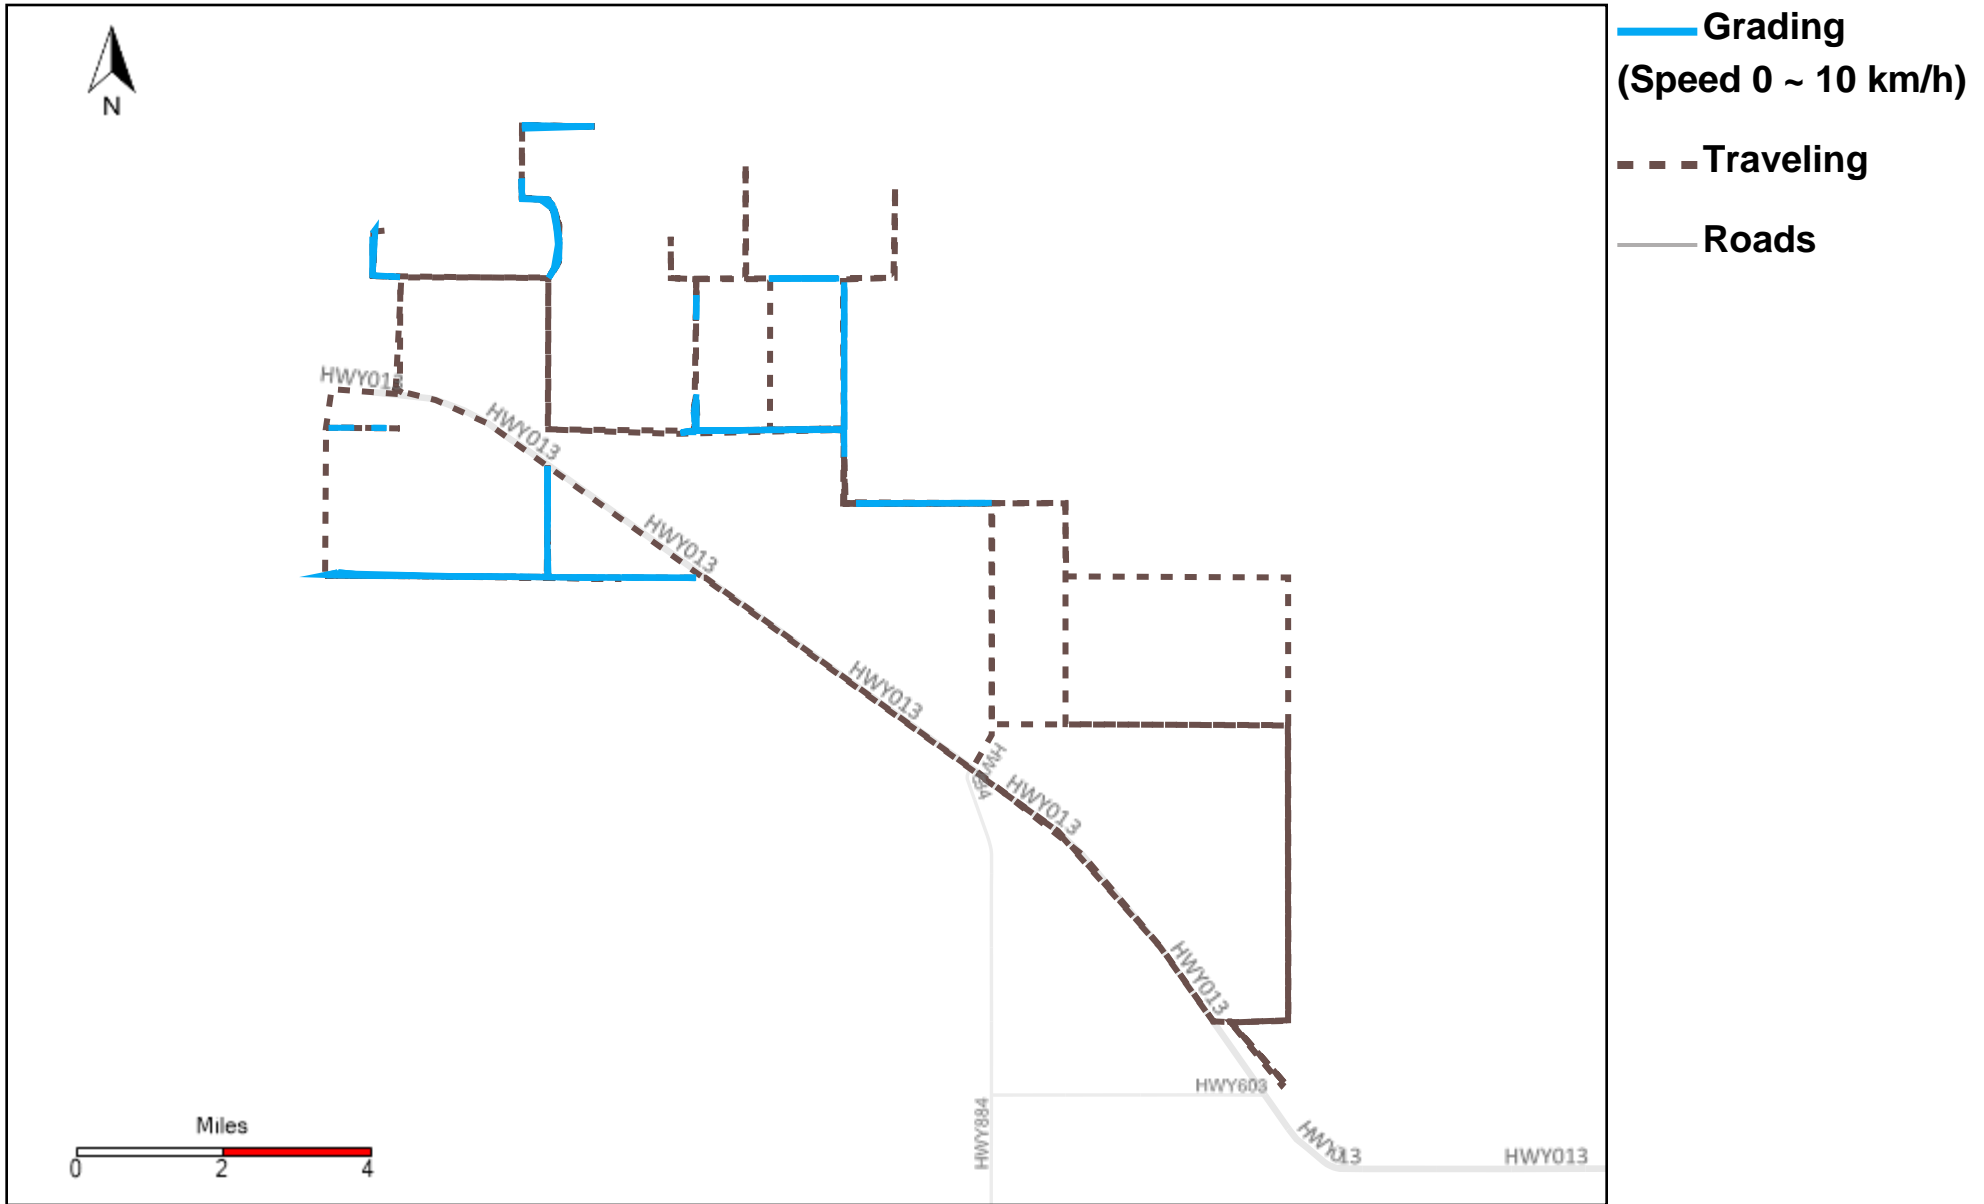

43-217_2024-06-30 ~ 2024-07-06 Tracking

Total Distance(km)	Total Hours	Work Distance(km)	Work Hours
401.77	29 hrs 51 min 41 sec	130.58	16 hrs 19 min 25 sec