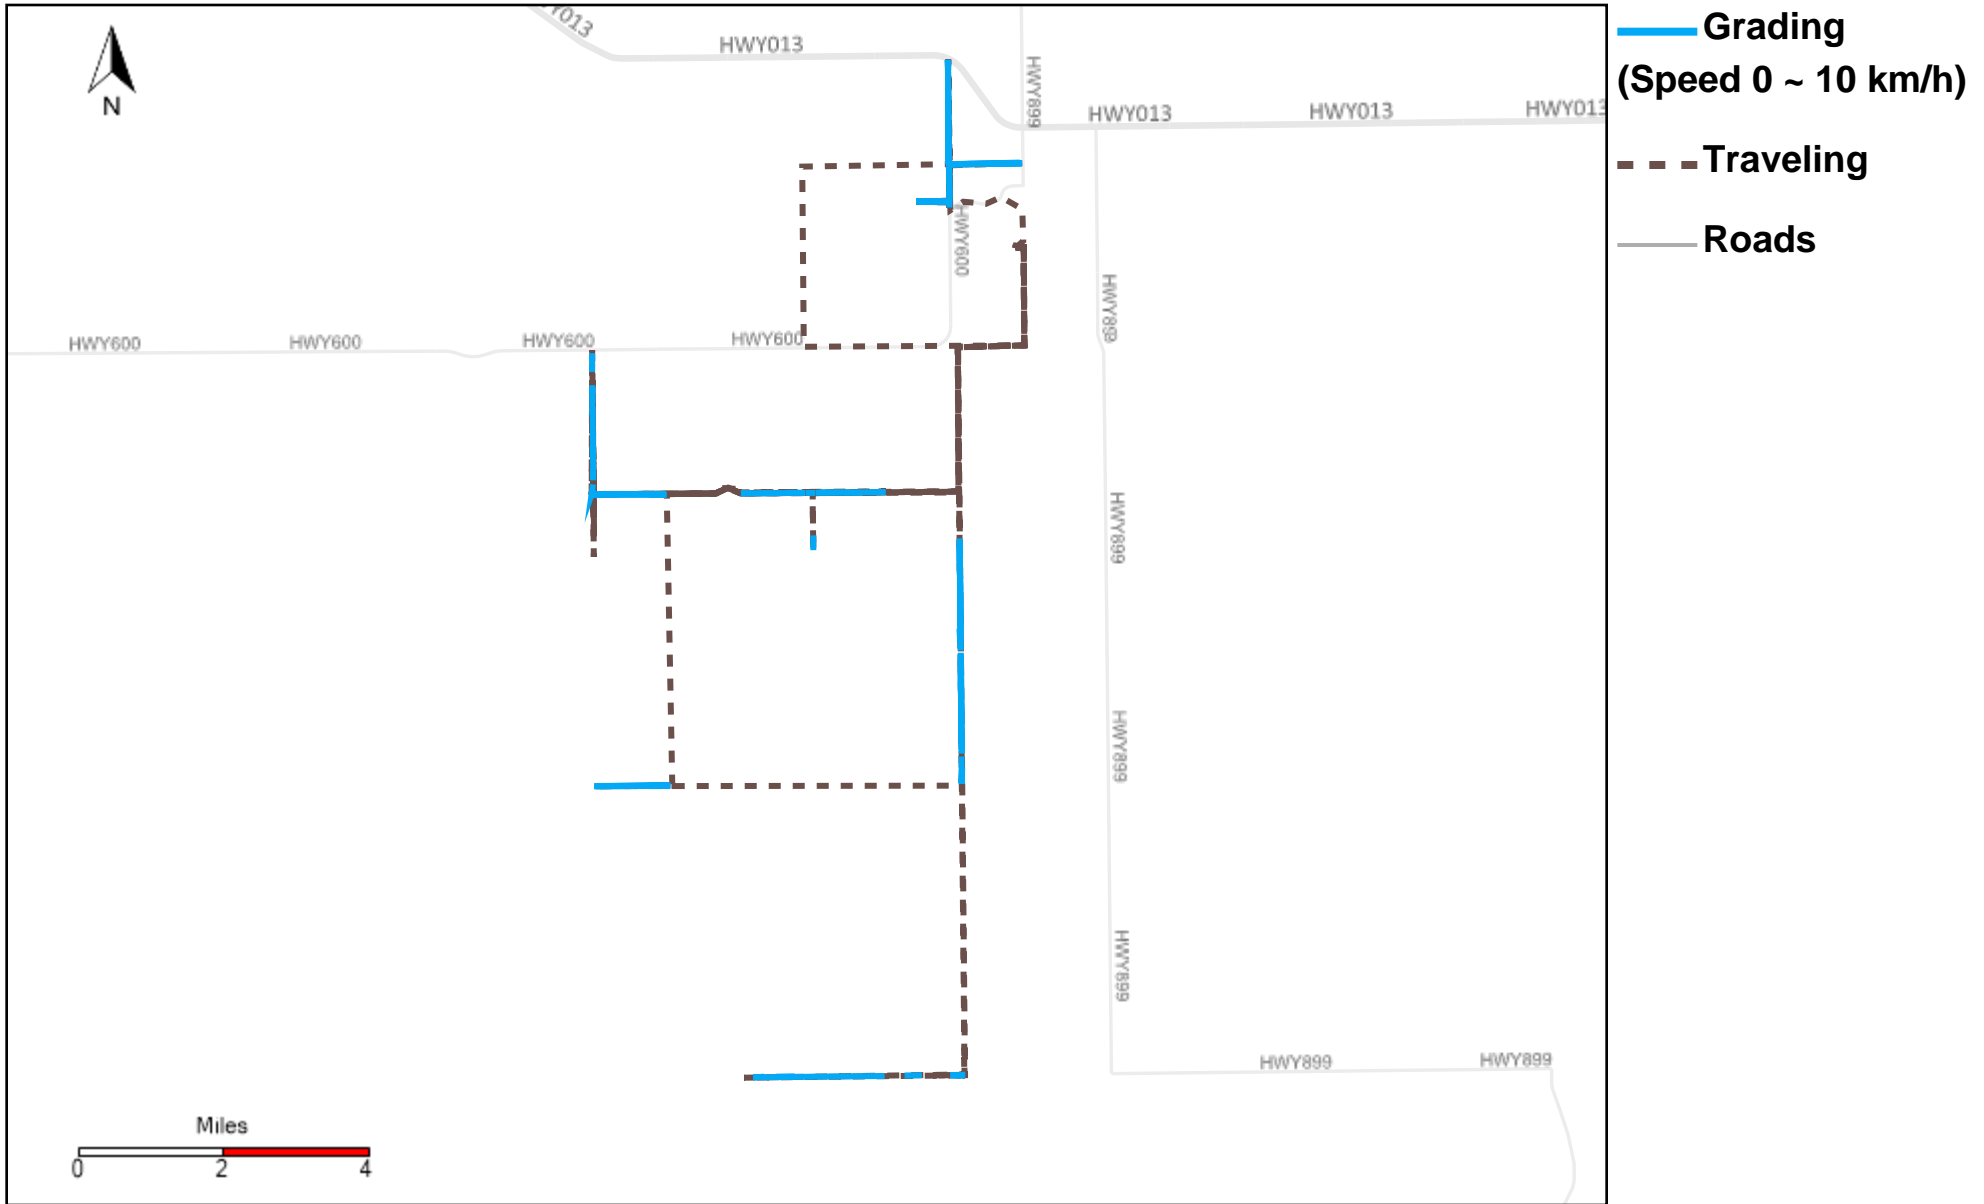

43-181_2024-06-30 ~ 2024-07-06 Tracking

Total Distance(km)	Total Hours	Work Distance(km)	Work Hours
362.53	40 hrs 0 min 12 sec	88.02	15 hrs 59 min 37 sec