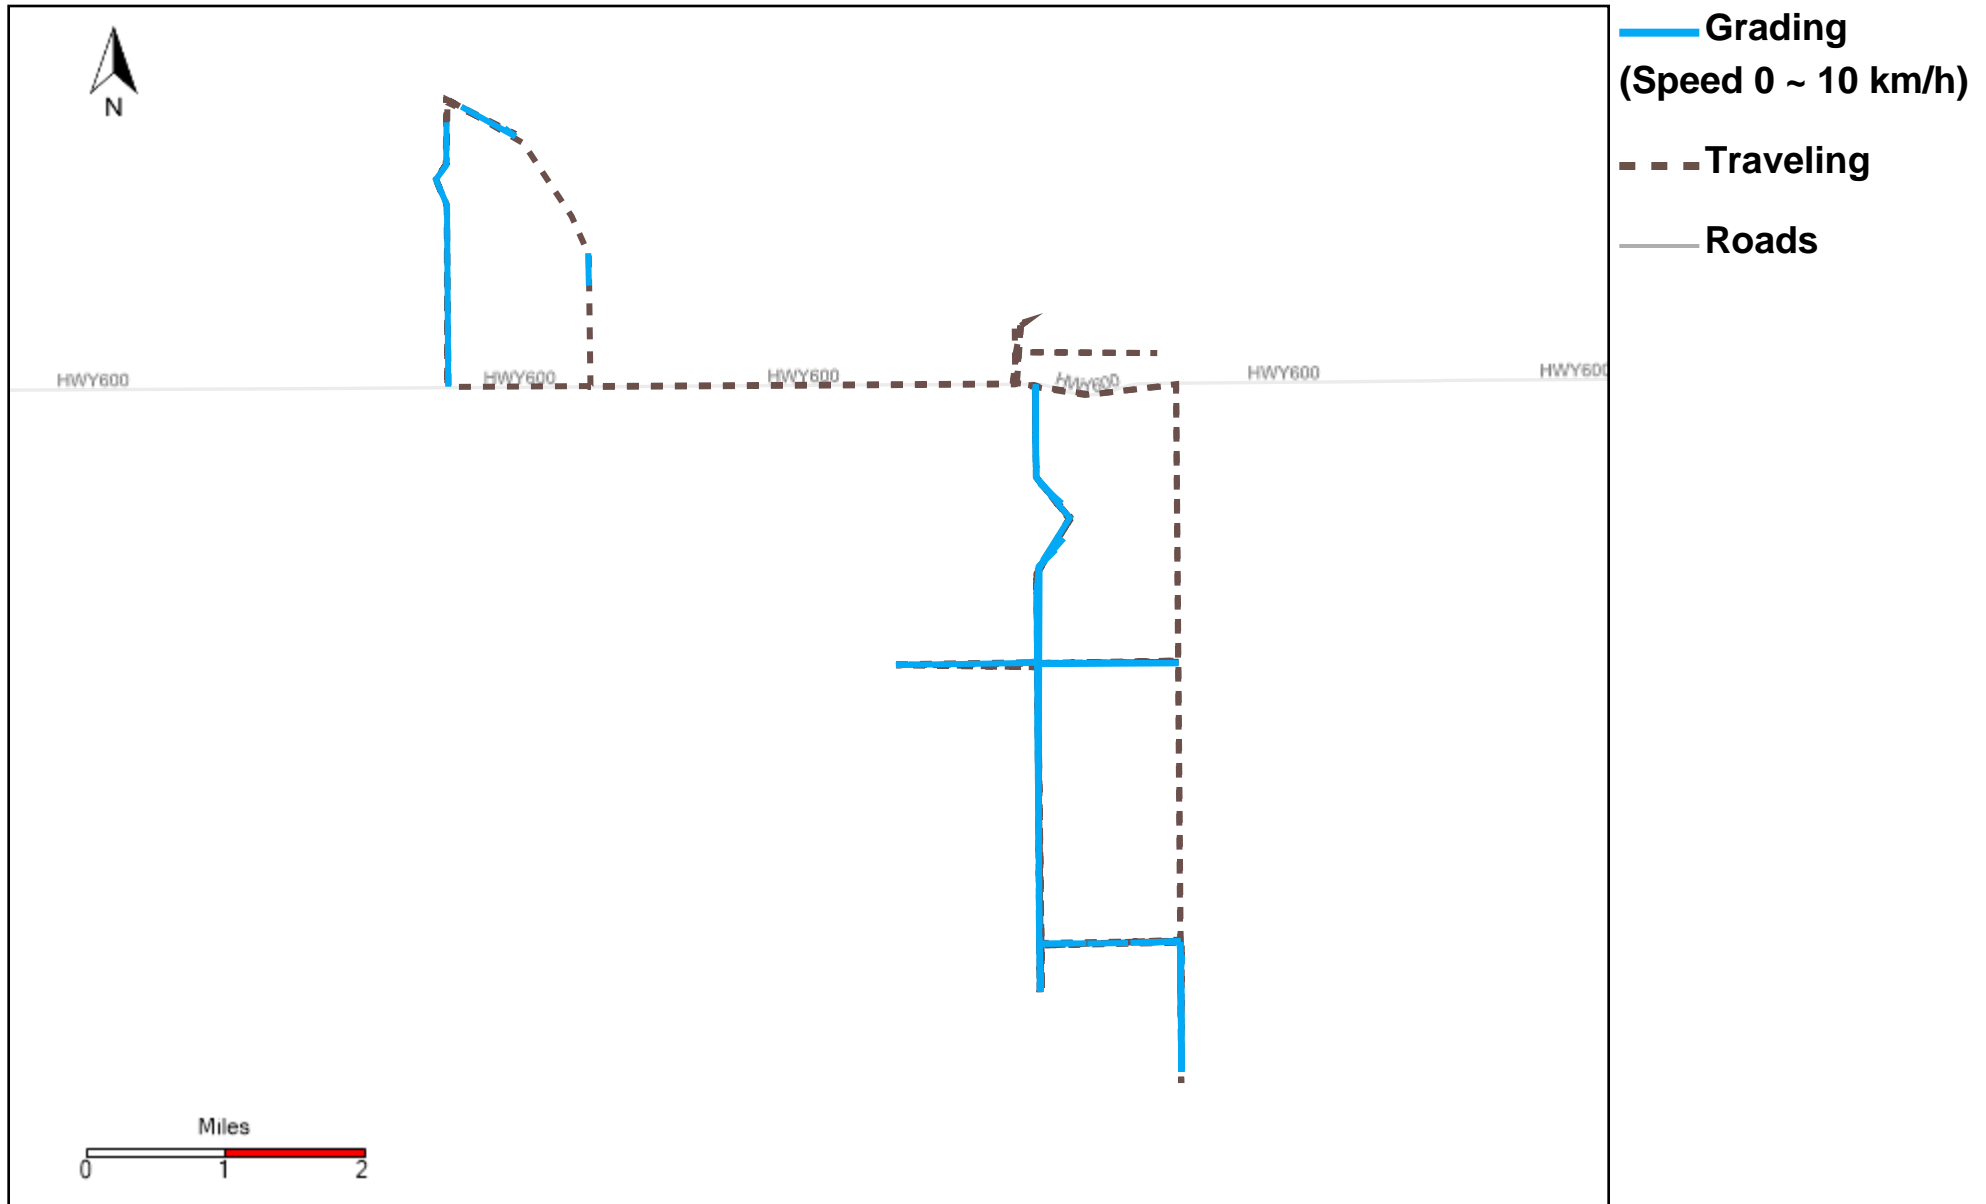

43-184_2024-06-30 ~ 2024-07-06 Tracking

Total Distance(km)	Total Hours	Work Distance(km)	Work Hours
139.09	18 hrs 20 min 0 sec	46.9	10 hrs 22 min 24 sec