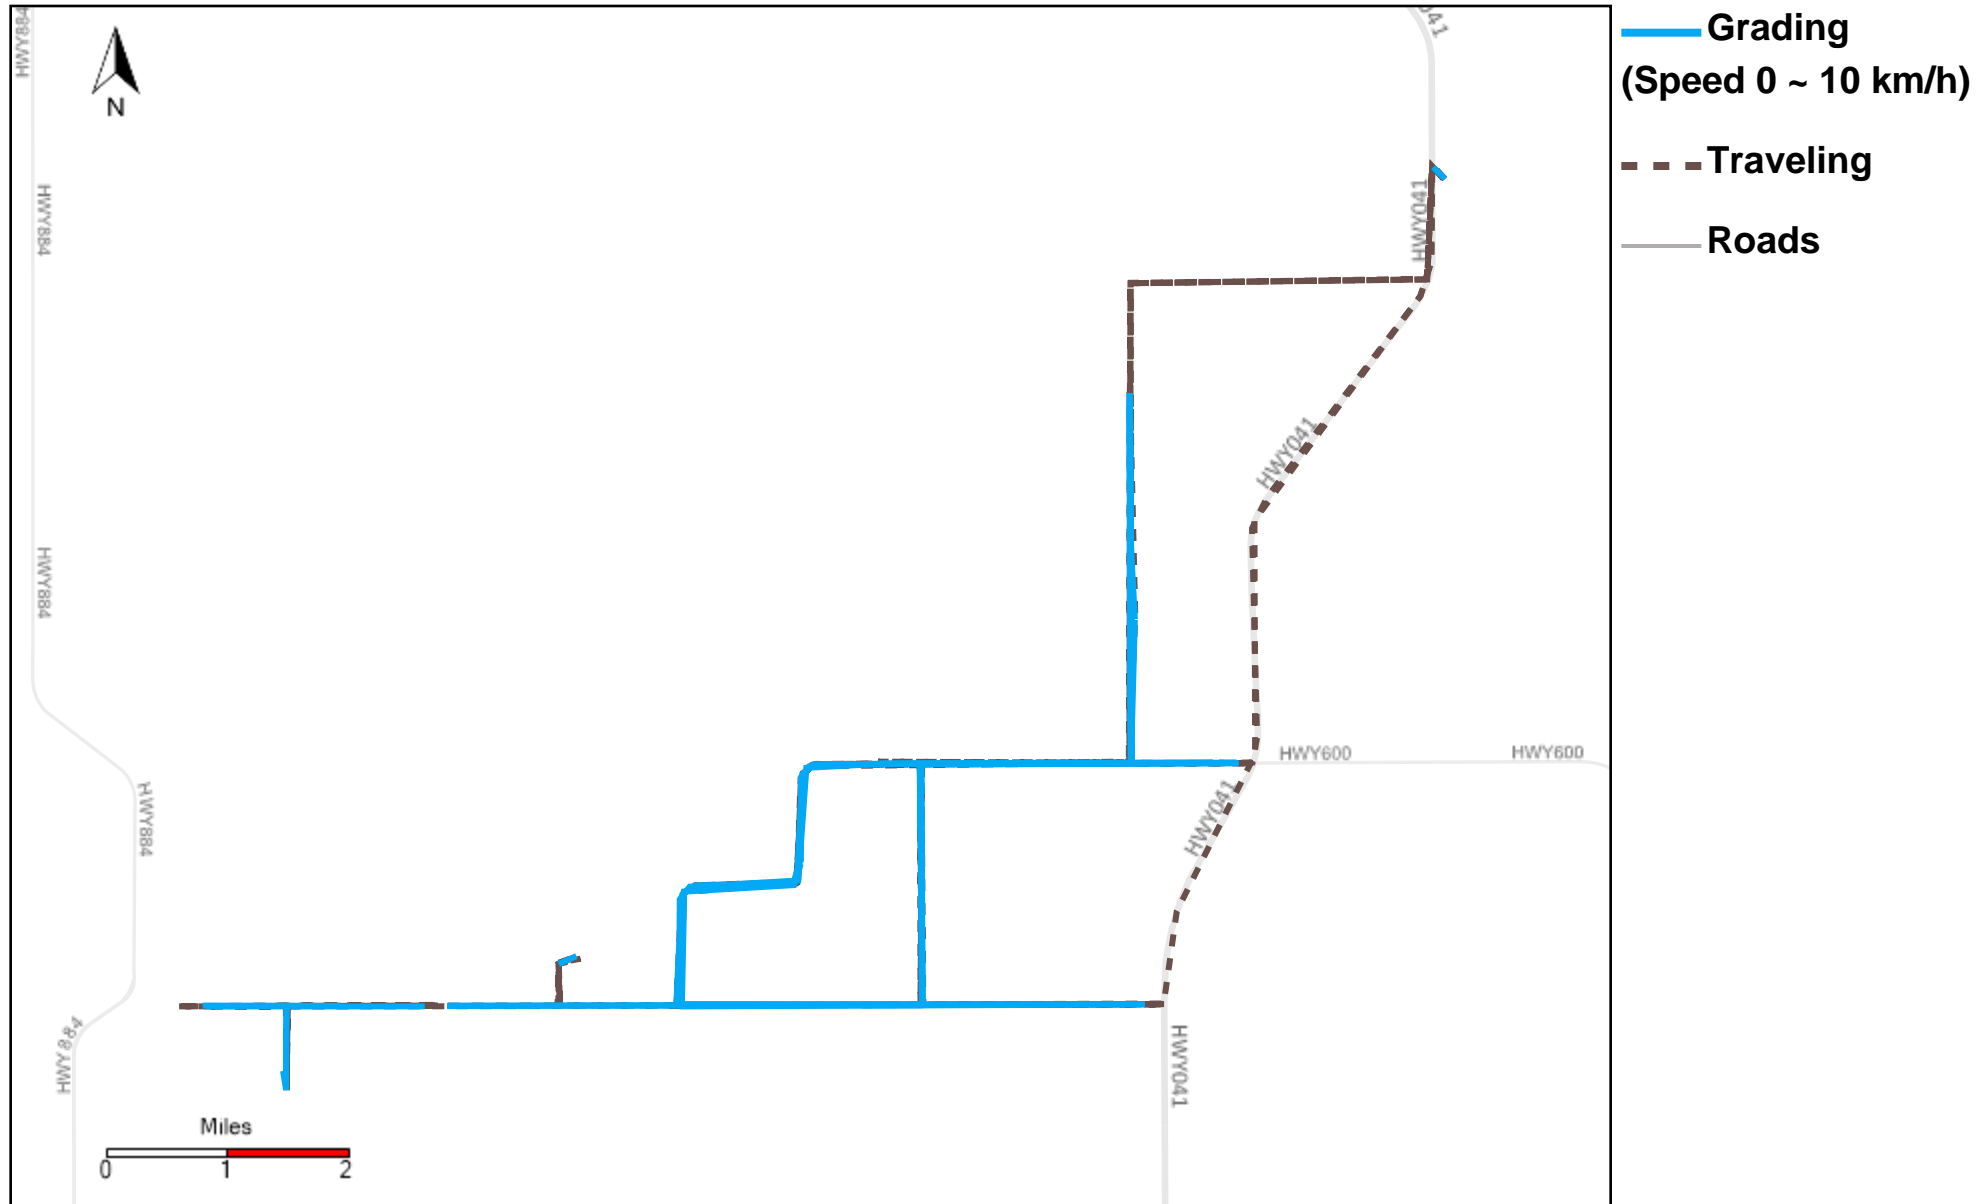

43-216_2024-06-30 ~ 2024-07-06 Tracking

Total Distance(km)	Total Hours	Work Distance(km)	Work Hours
349.3	31 hrs 55 min 26 sec	147.18	19 hrs 25 min 57 sec