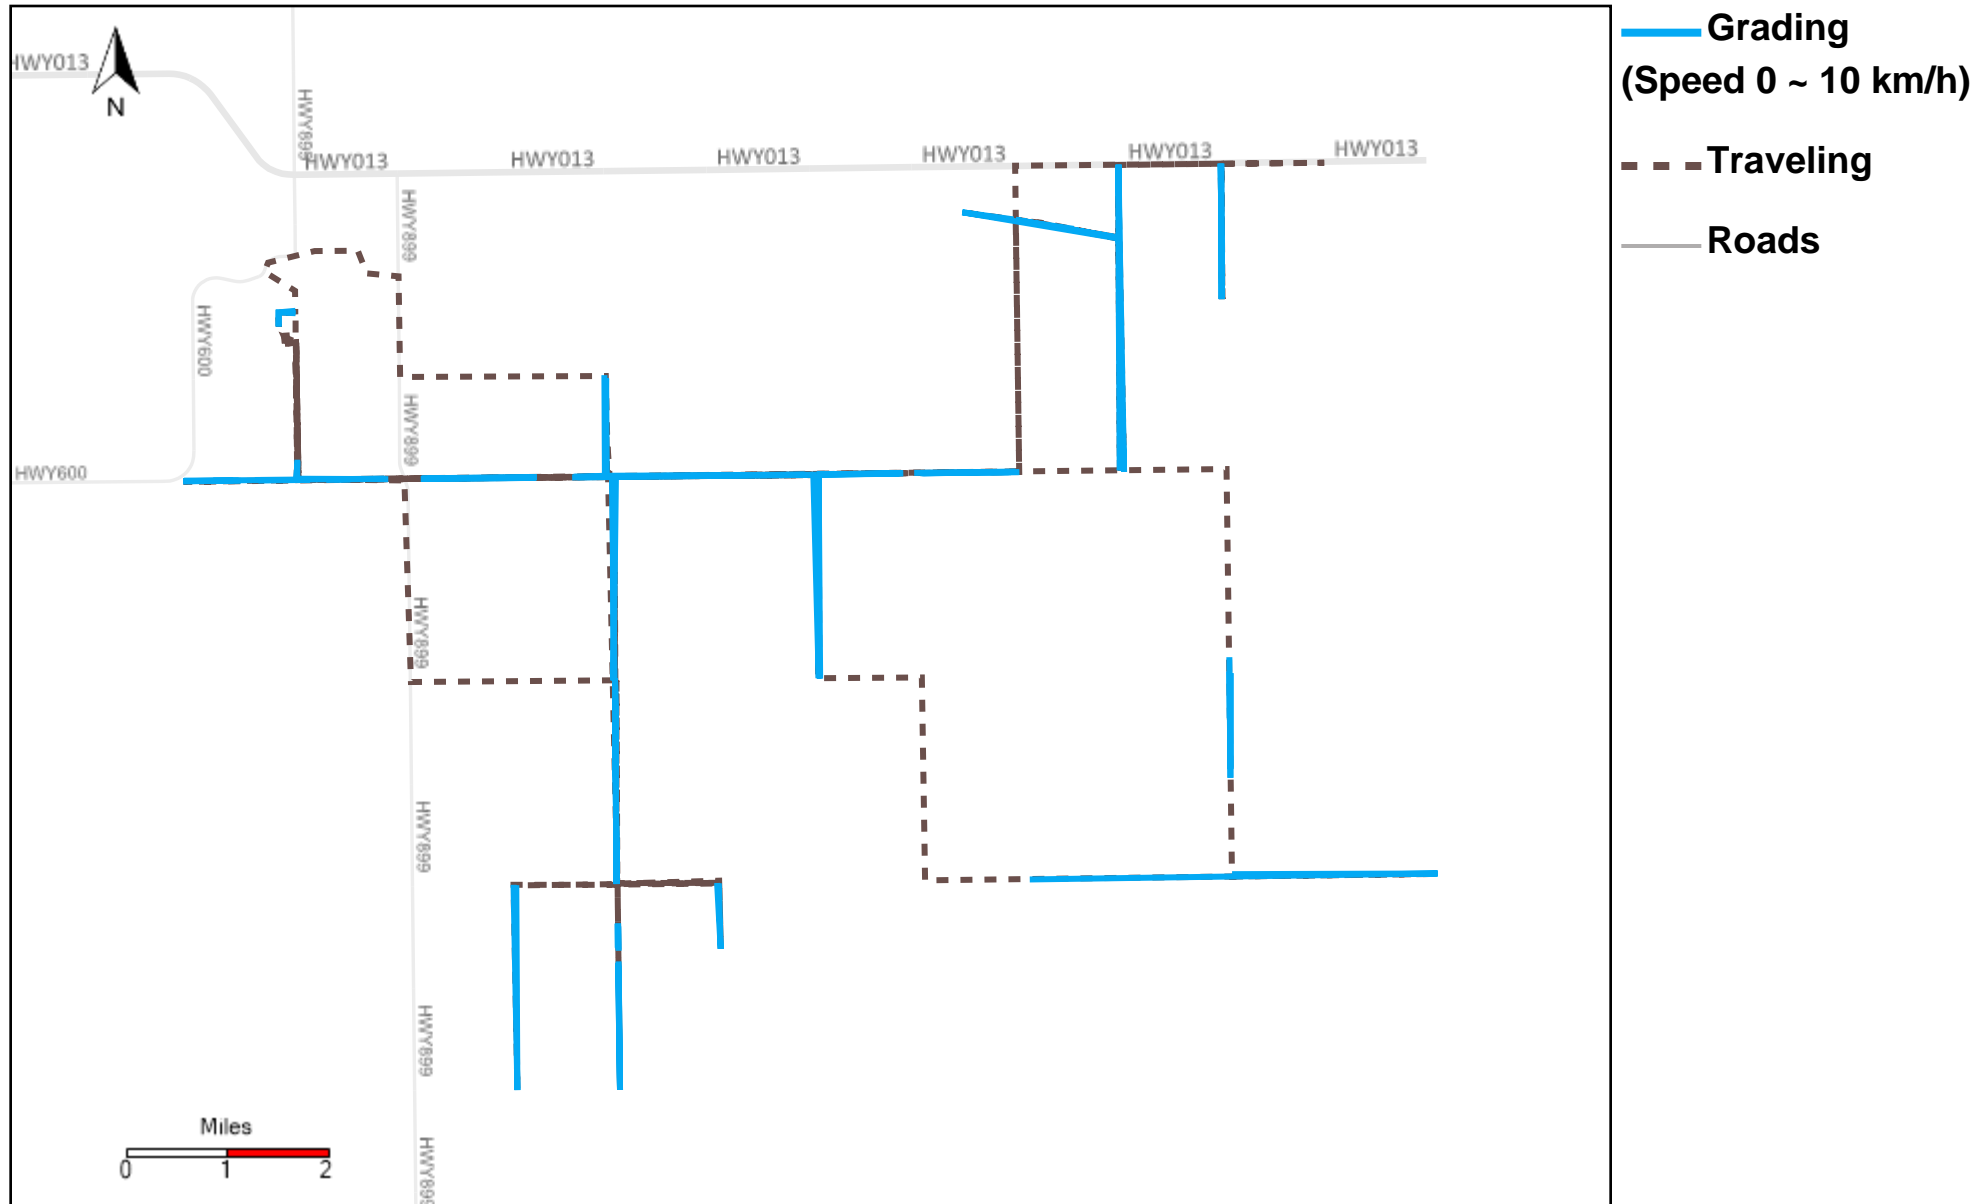

43-186_2024-06-30 ~ 2024-07-06 Tracking

Total Distance(km)	Total Hours	Work Distance(km)	Work Hours
384.18	40 hrs 5 min 19 sec	201.22	29 hrs 15 min 58 sec