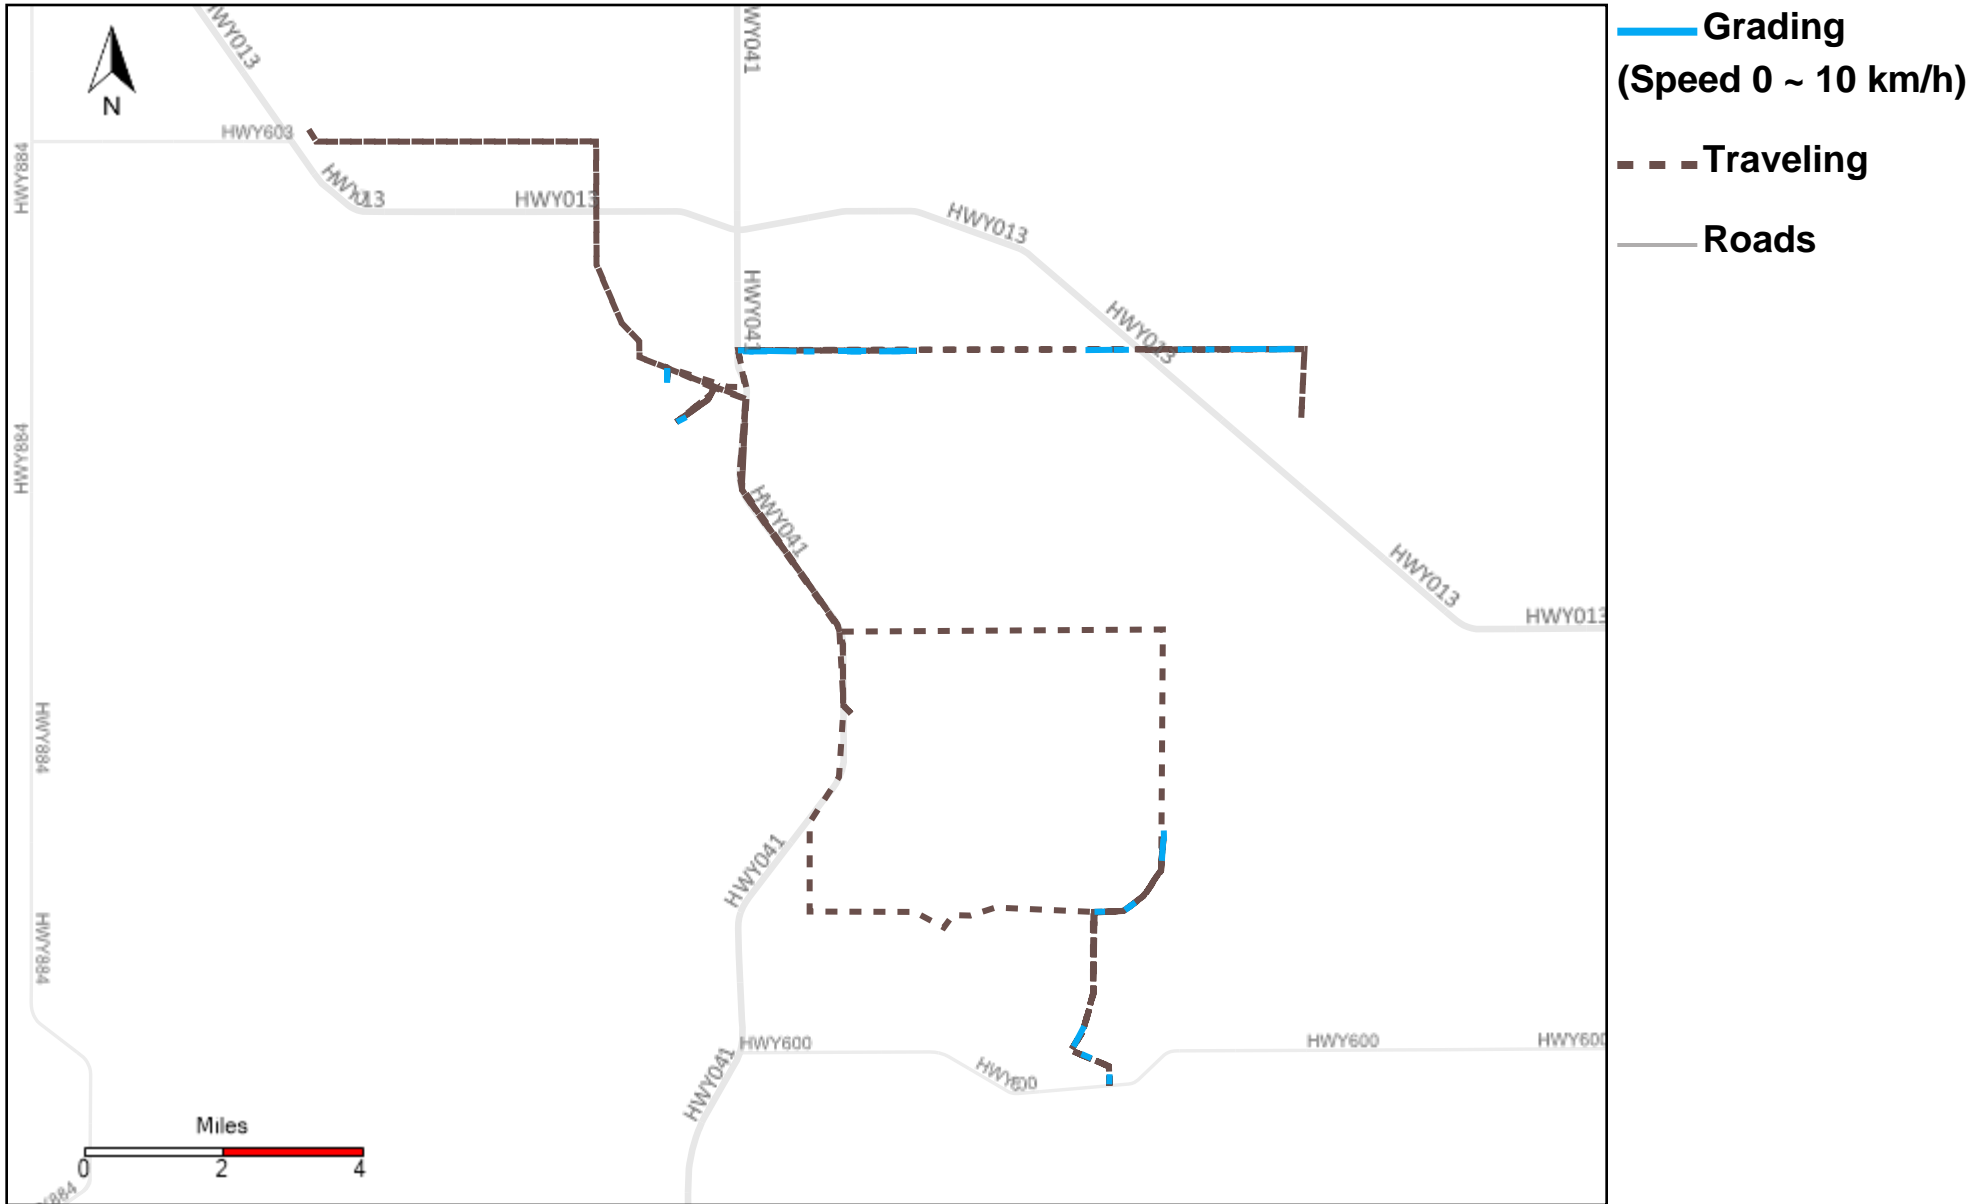

43-219_2024-06-30 ~ 2024-07-06 Tracking

Total Distance(km)	Total Hours	Work Distance(km)	Work Hours
244.84	21 hrs 0 min 3 sec	13.65	1 hrs 34 min 50 sec