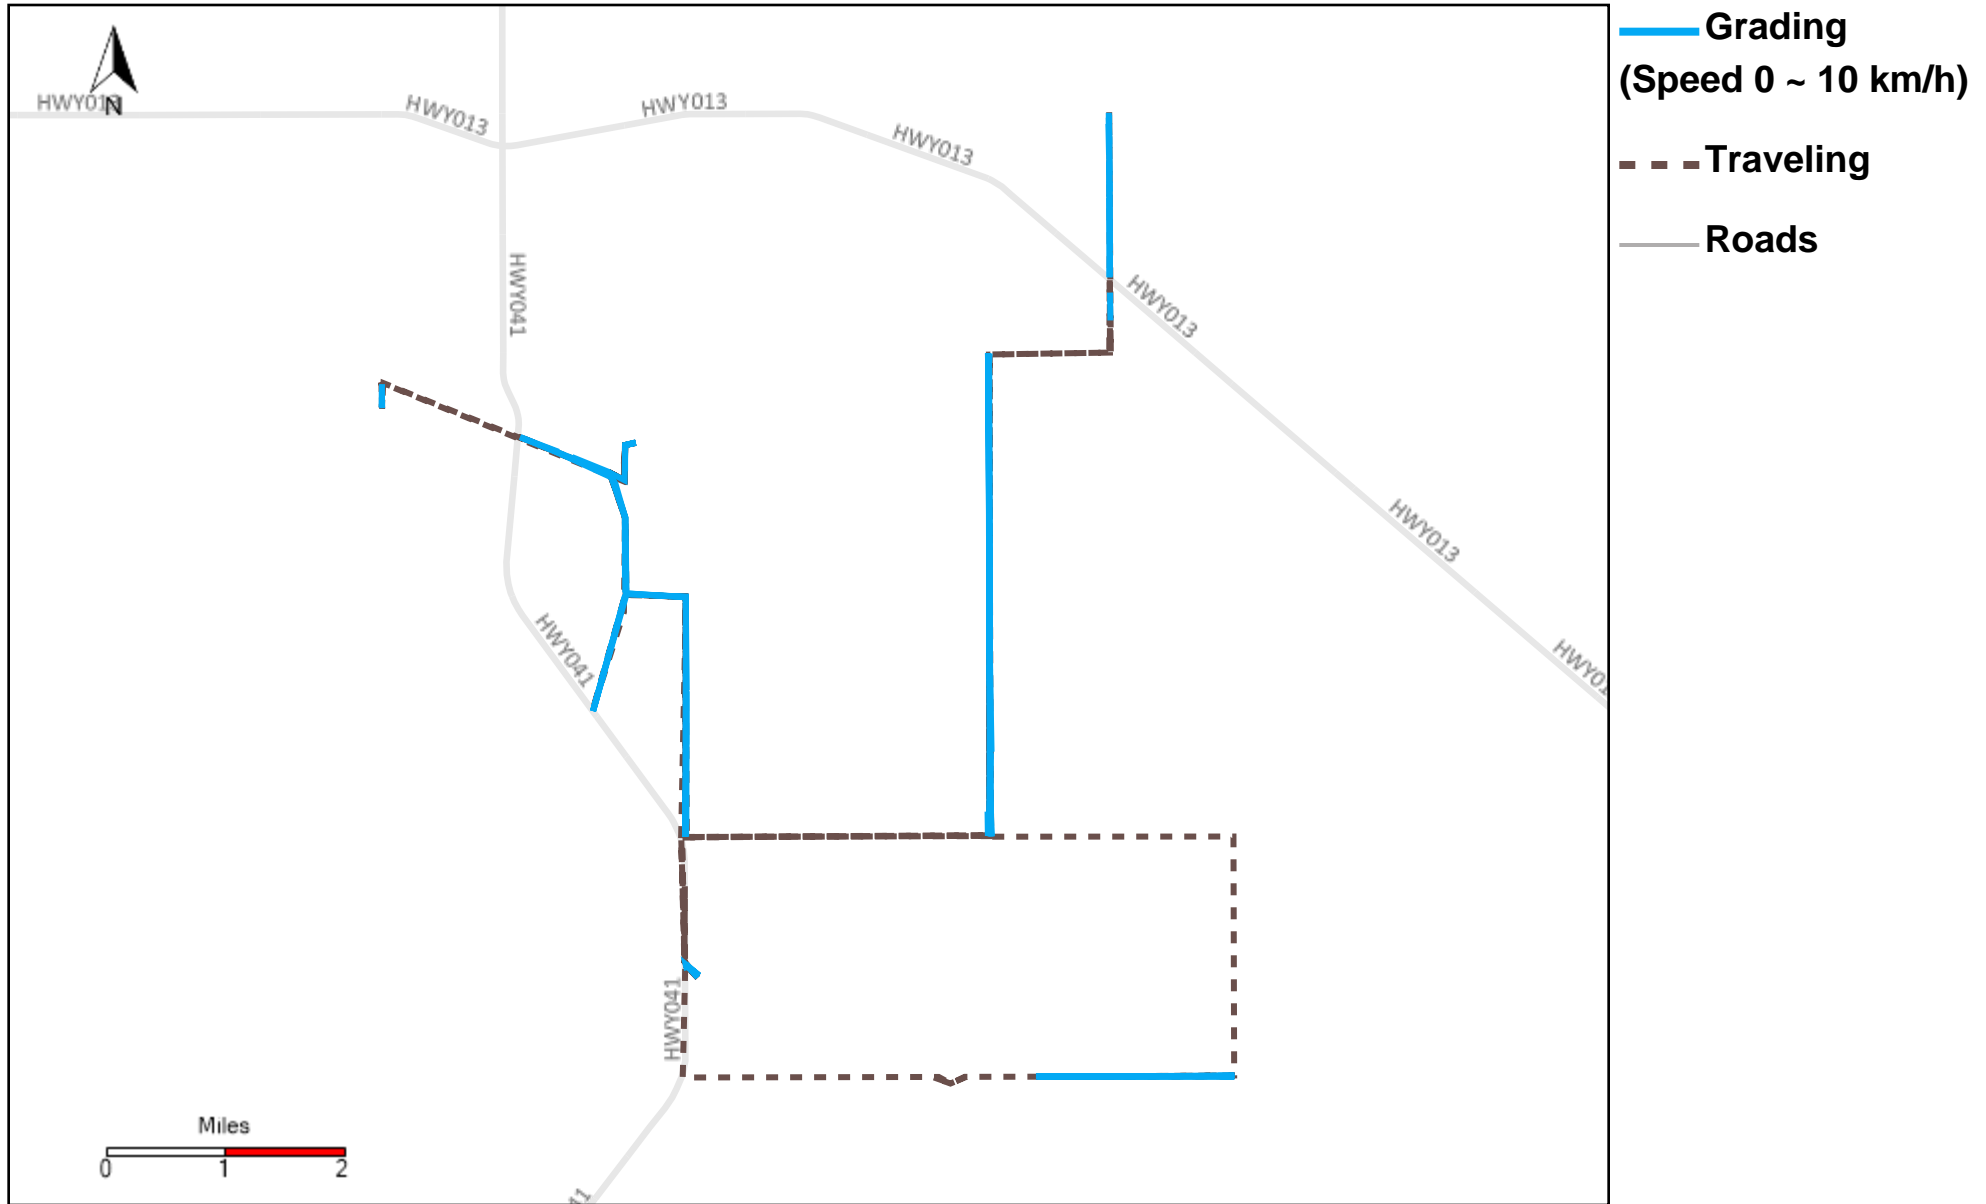

43-216_2024-06-23 ~ 2024-06-29 Tracking

Total Distance(km)	Total Hours	Work Distance(km)	Work Hours
233.33	22 hrs 51 min 1 sec	111.35	15 hrs 7 min 11 sec