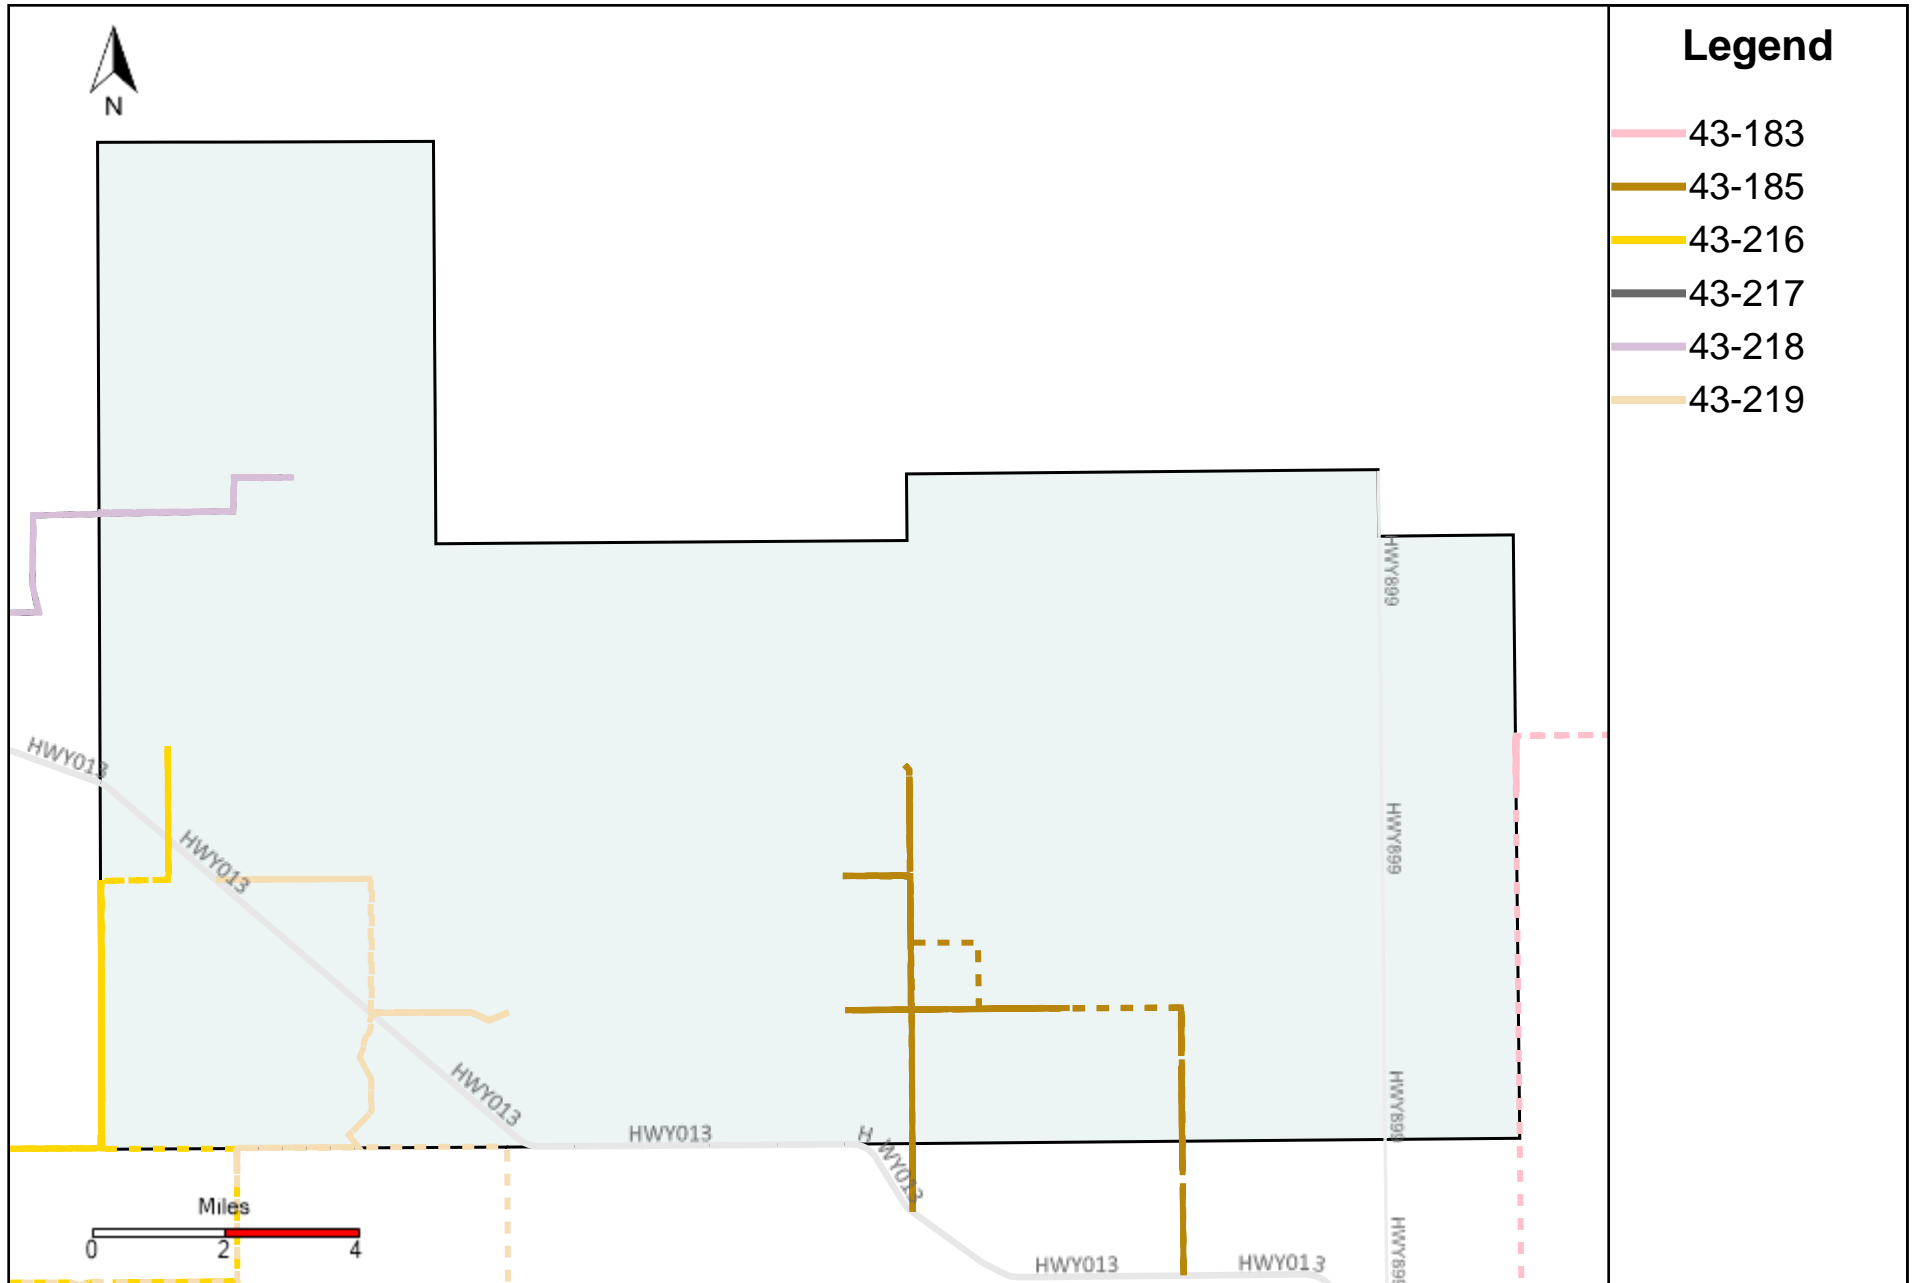

Division: 4 Grader Report(2024-06-23 ~ 2024-06-29)

Vehicle Name List	Total Distance(km)	Total Hours
43-183, 43-185, 43-216, 43-217, 43-218, 43-219	1140.36	98 hrs 41 min 39 sec