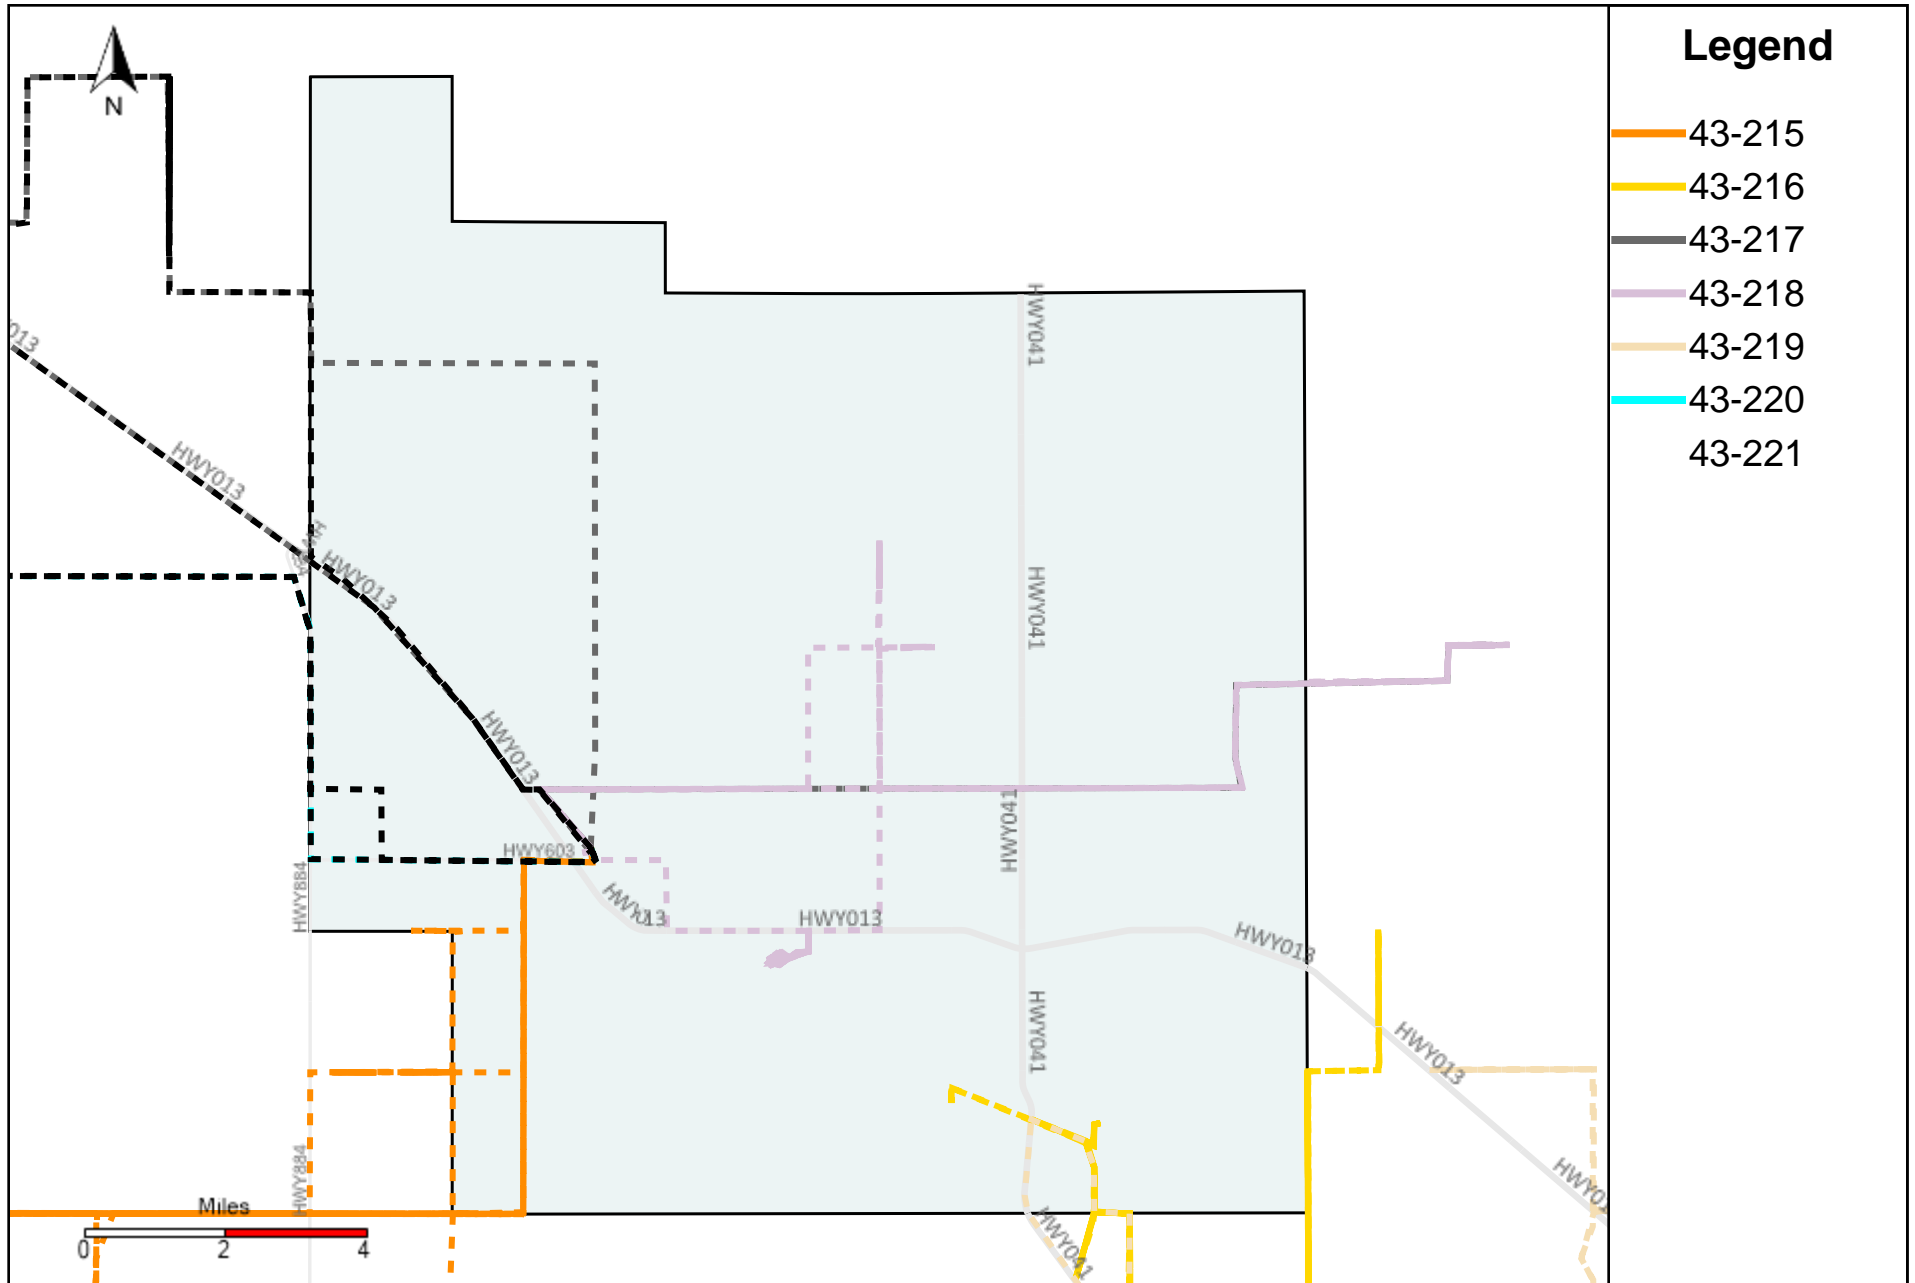

Division: 6 Grader Report(2024-06-23 ~ 2024-06-29)

Vehicle Name List	Total Distance(km)	Total Hours
43-215, 43-216, 43-217, 43-218, 43-219, 43-220, 43-221	1491.5	128 hrs 18 min 12 sec