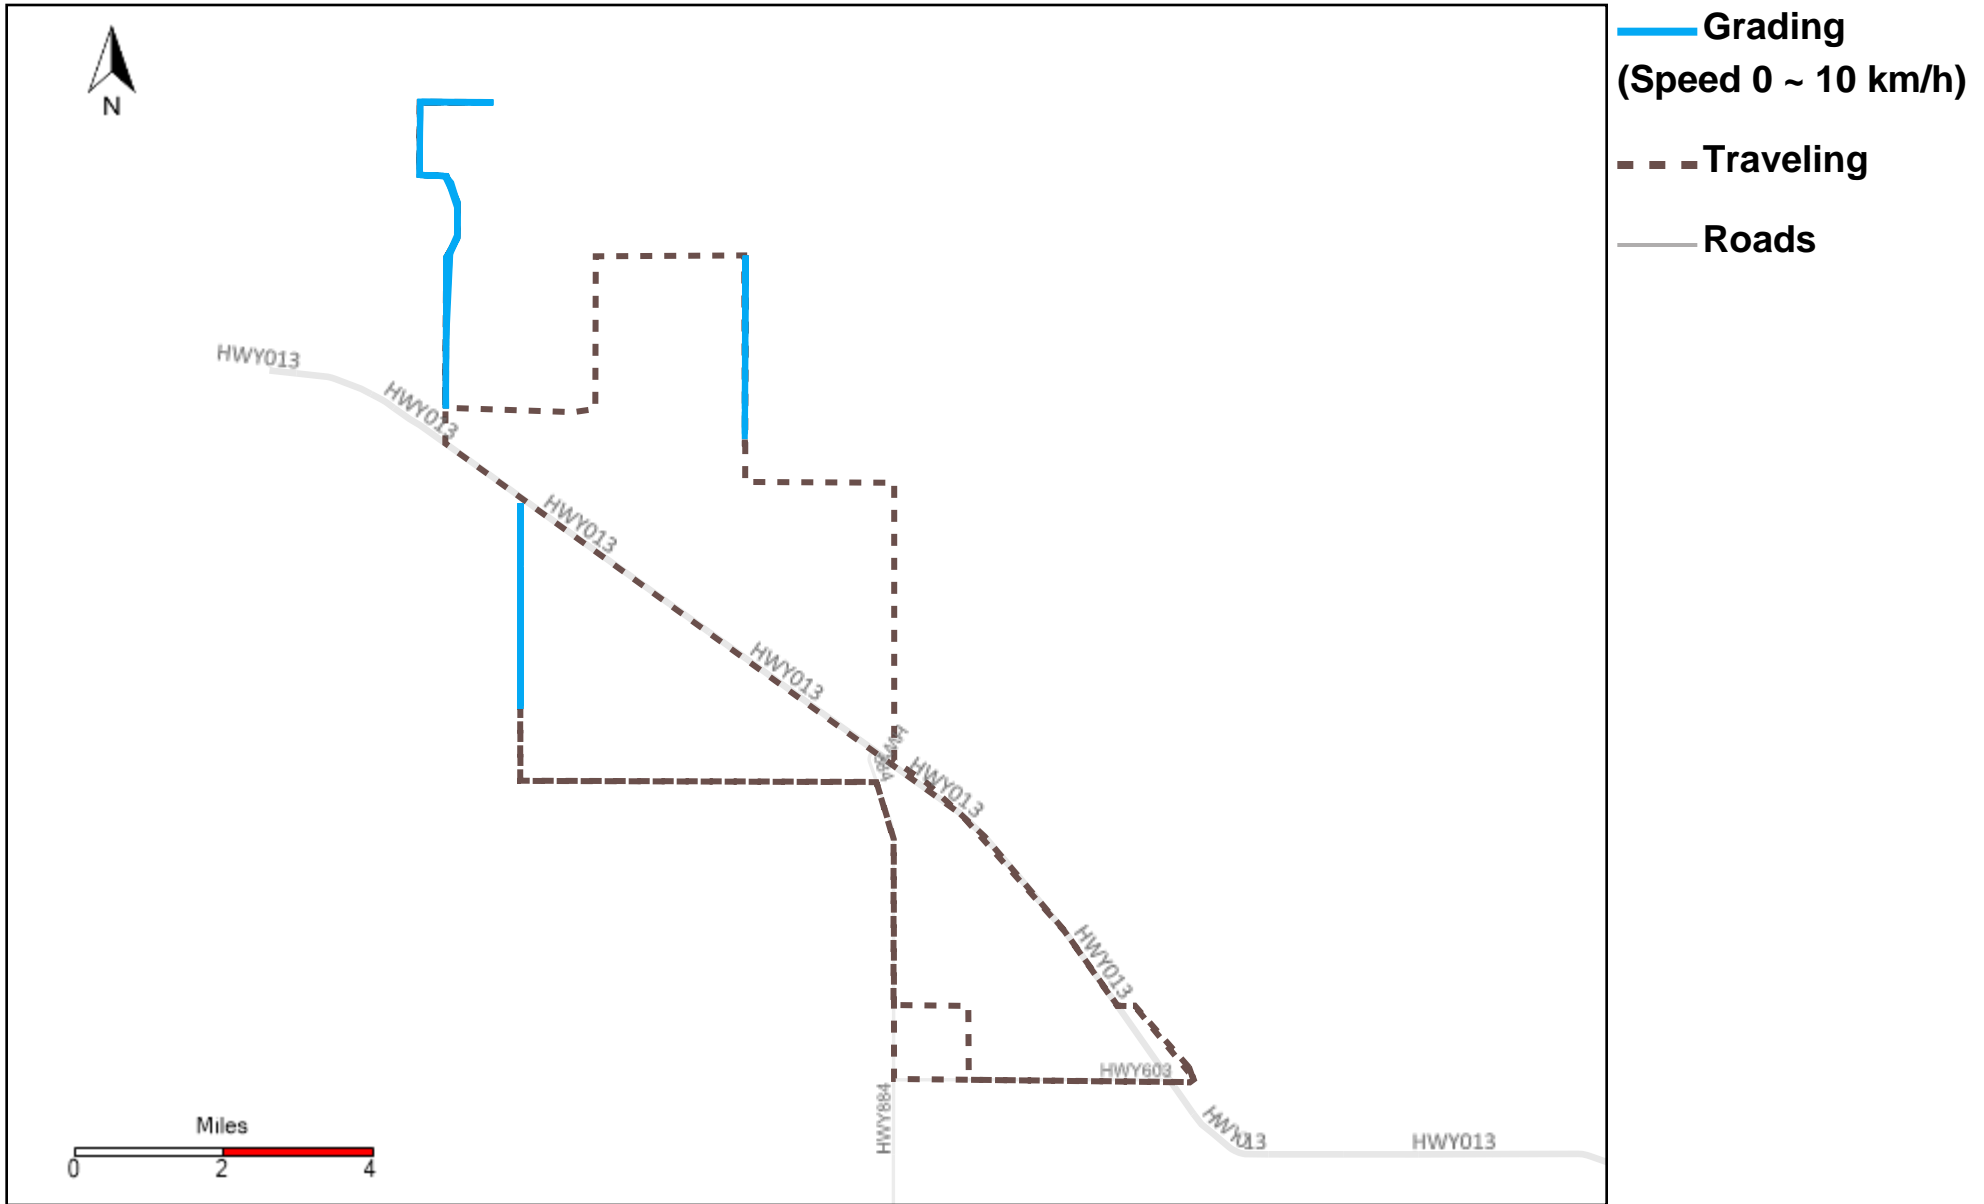

43-218_2024-06-23 ~ 2024-06-29 Tracking

Total Distance(km)	Total Hours	Work Distance(km)	Work Hours
278.42	25 hrs 9 min 9 sec	54.54	8 hrs 35 min 44 sec

43-220_2024-06-23 ~ 2024-06-29 Tracking

Total Distance(km)	Total Hours	Work Distance(km)	Work Hours
177.09	16 hrs 38 min 8 sec	24.58	4 hrs 18 min 20 sec

43-221_2024-06-23 ~ 2024-06-29 Tracking

Total Distance(km)	Total Hours	Work Distance(km)	Work Hours
200.36	15 hrs 26 min 57 sec	84.82	10 hrs 54 min 48 sec