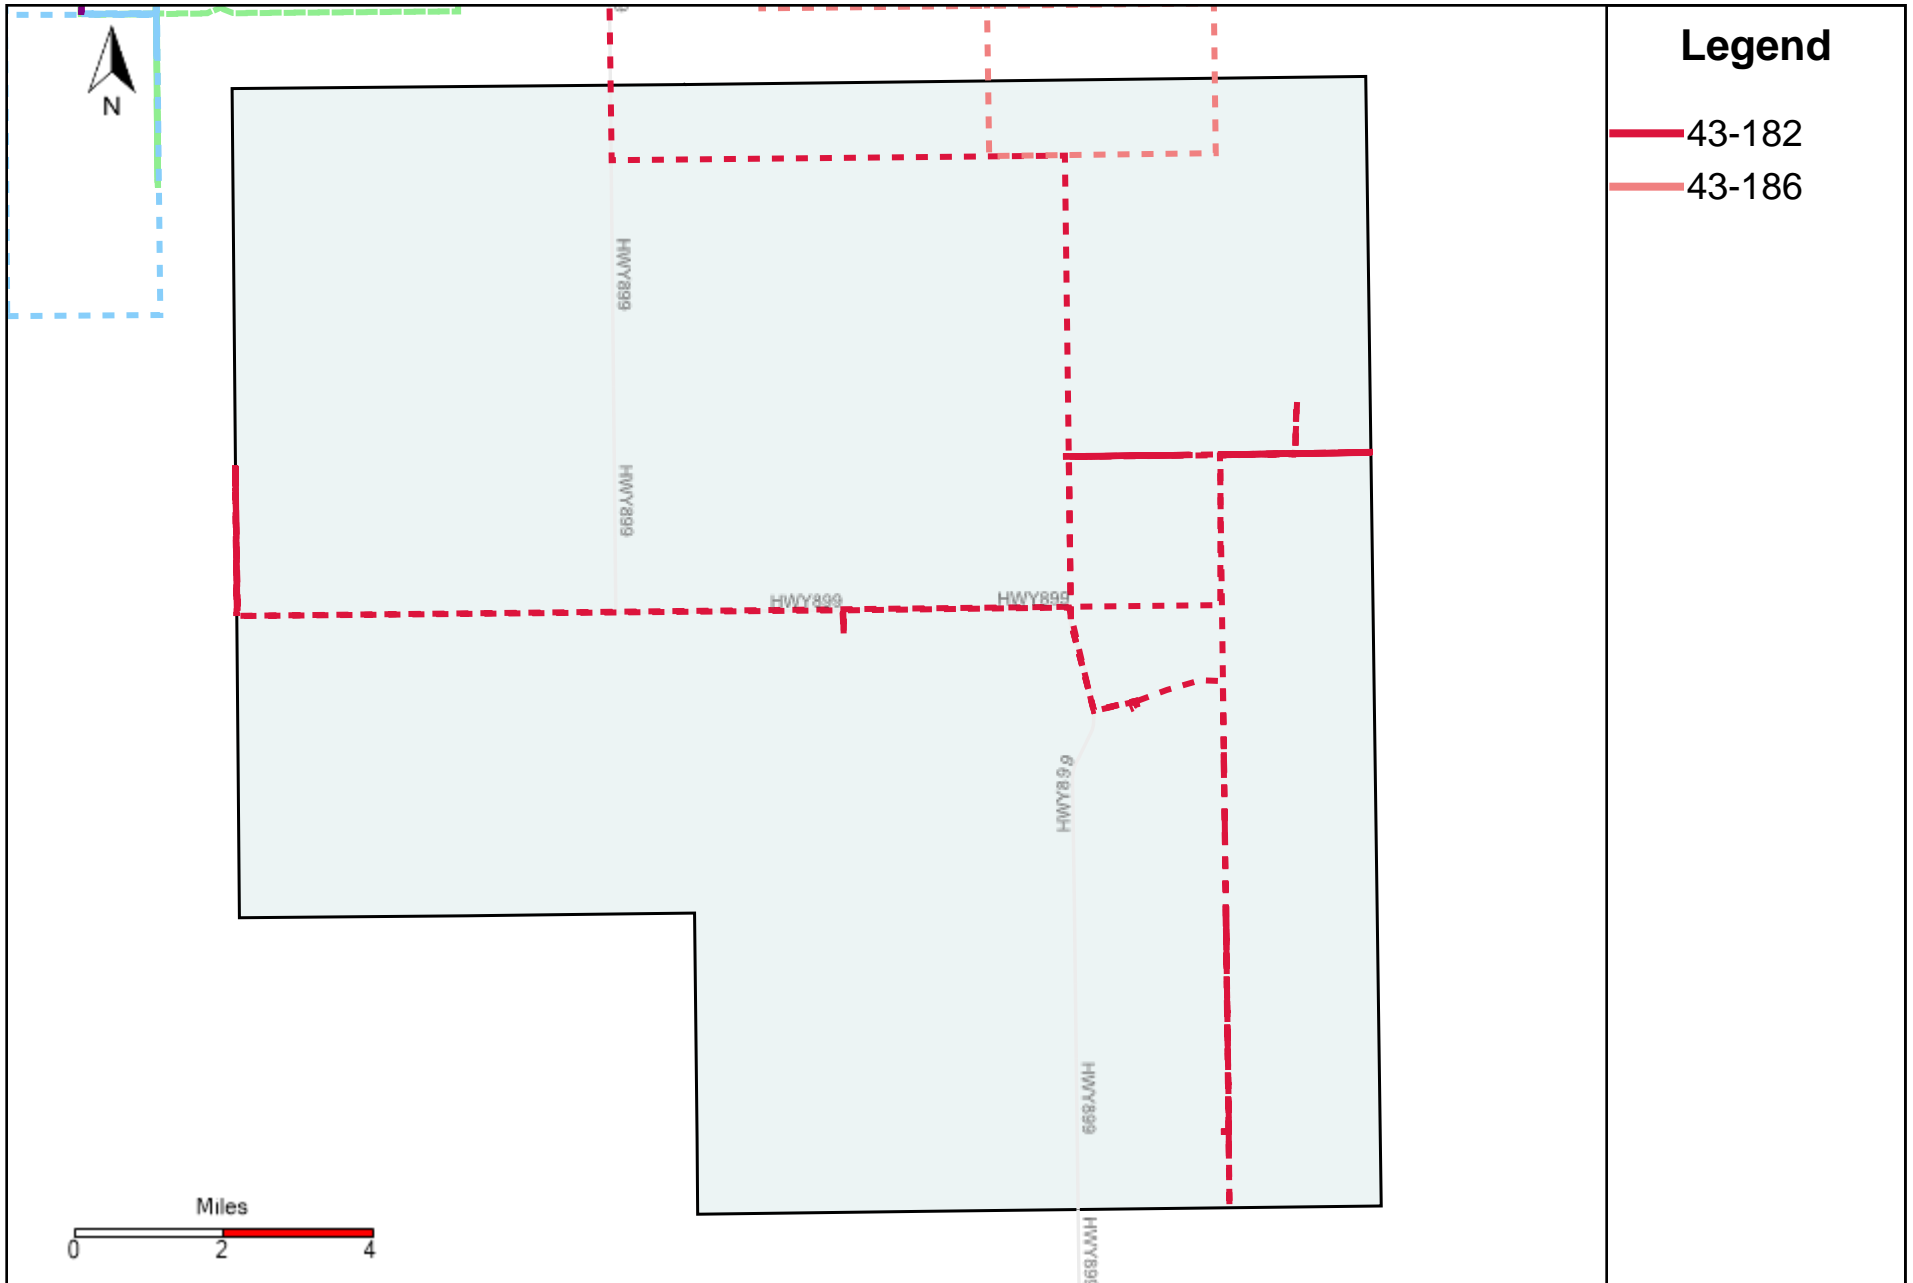

Provost Weekly Grader Report (2024-06-23 ~ 2024-06-29)

Division: 1 Grader Report(2024-06-23 ~ 2024-06-29)

Vehicle Name List	Total Distance(km)	Total Hours
43-182, 43-186	356.47	32 hrs 44 min 20 sec

Division: 2 Grader Report(2024-06-23 ~ 2024-06-29)