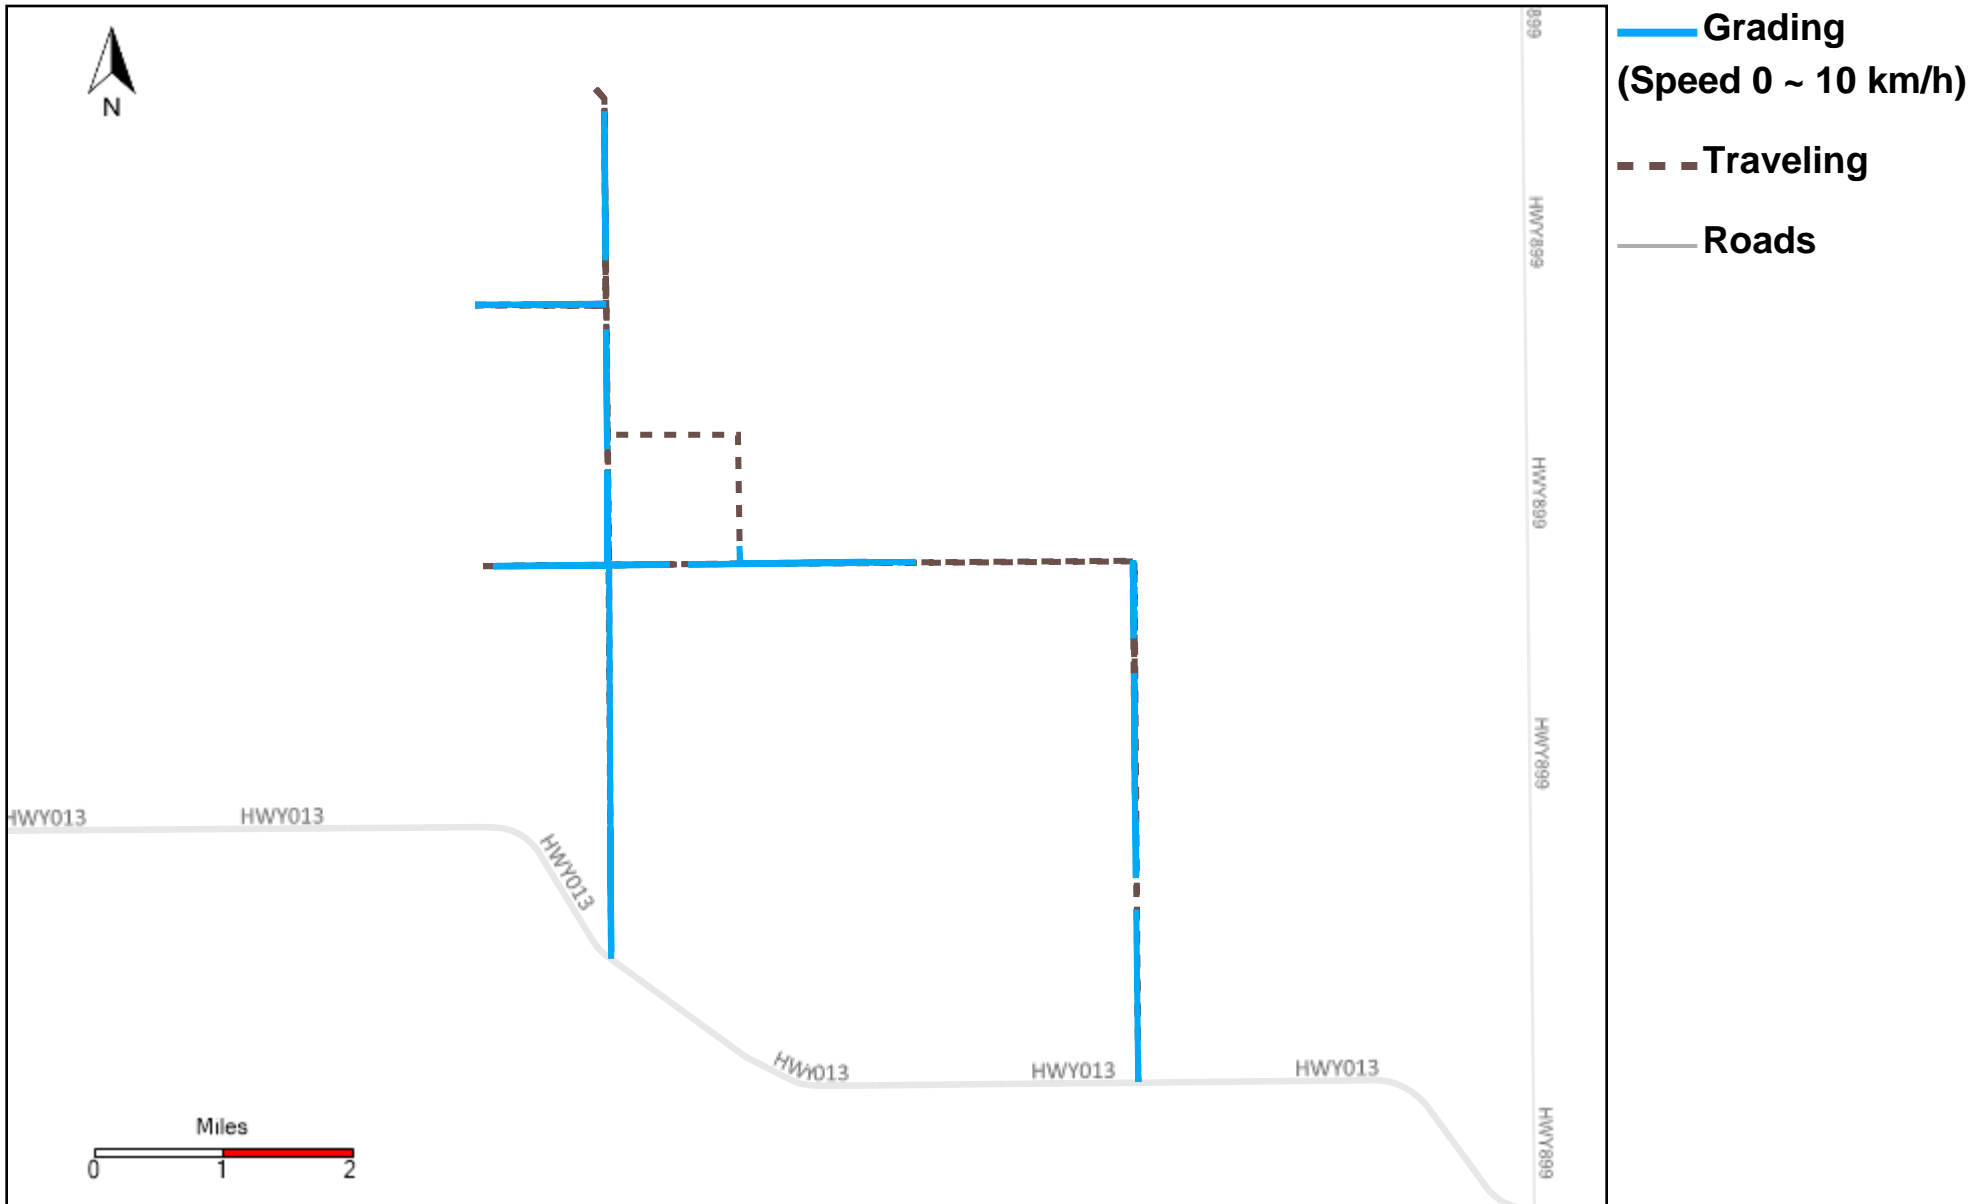

43-183_2024-06-23 ~ 2024-06-29 Tracking

Total Distance(km)	Total Hours	Work Distance(km)	Work Hours
182.95	14 hrs 39 min 21 sec	53.18	7 hrs 46 min 9 sec

43-184_2024-06-23 ~ 2024-06-29 Tracking

Total Distance(km)	Total Hours	Work Distance(km)	Work Hours
88.33	9 hrs 29 min 14 sec	25.23	3 hrs 59 min 21 sec

43-185_2024-06-23 ~ 2024-06-29 Tracking

Total Distance(km)	Total Hours	Work Distance(km)	Work Hours
116.38	12 hrs 44 min 42 sec	65.28	9 hrs 43 min 55 sec

43-186_2024-06-23 ~ 2024-06-29 Tracking

Total Distance(km)	Total Hours	Work Distance(km)	Work Hours
136.7	12 hrs 48 min 24 sec	58.53	8 hrs 37 min 39 sec