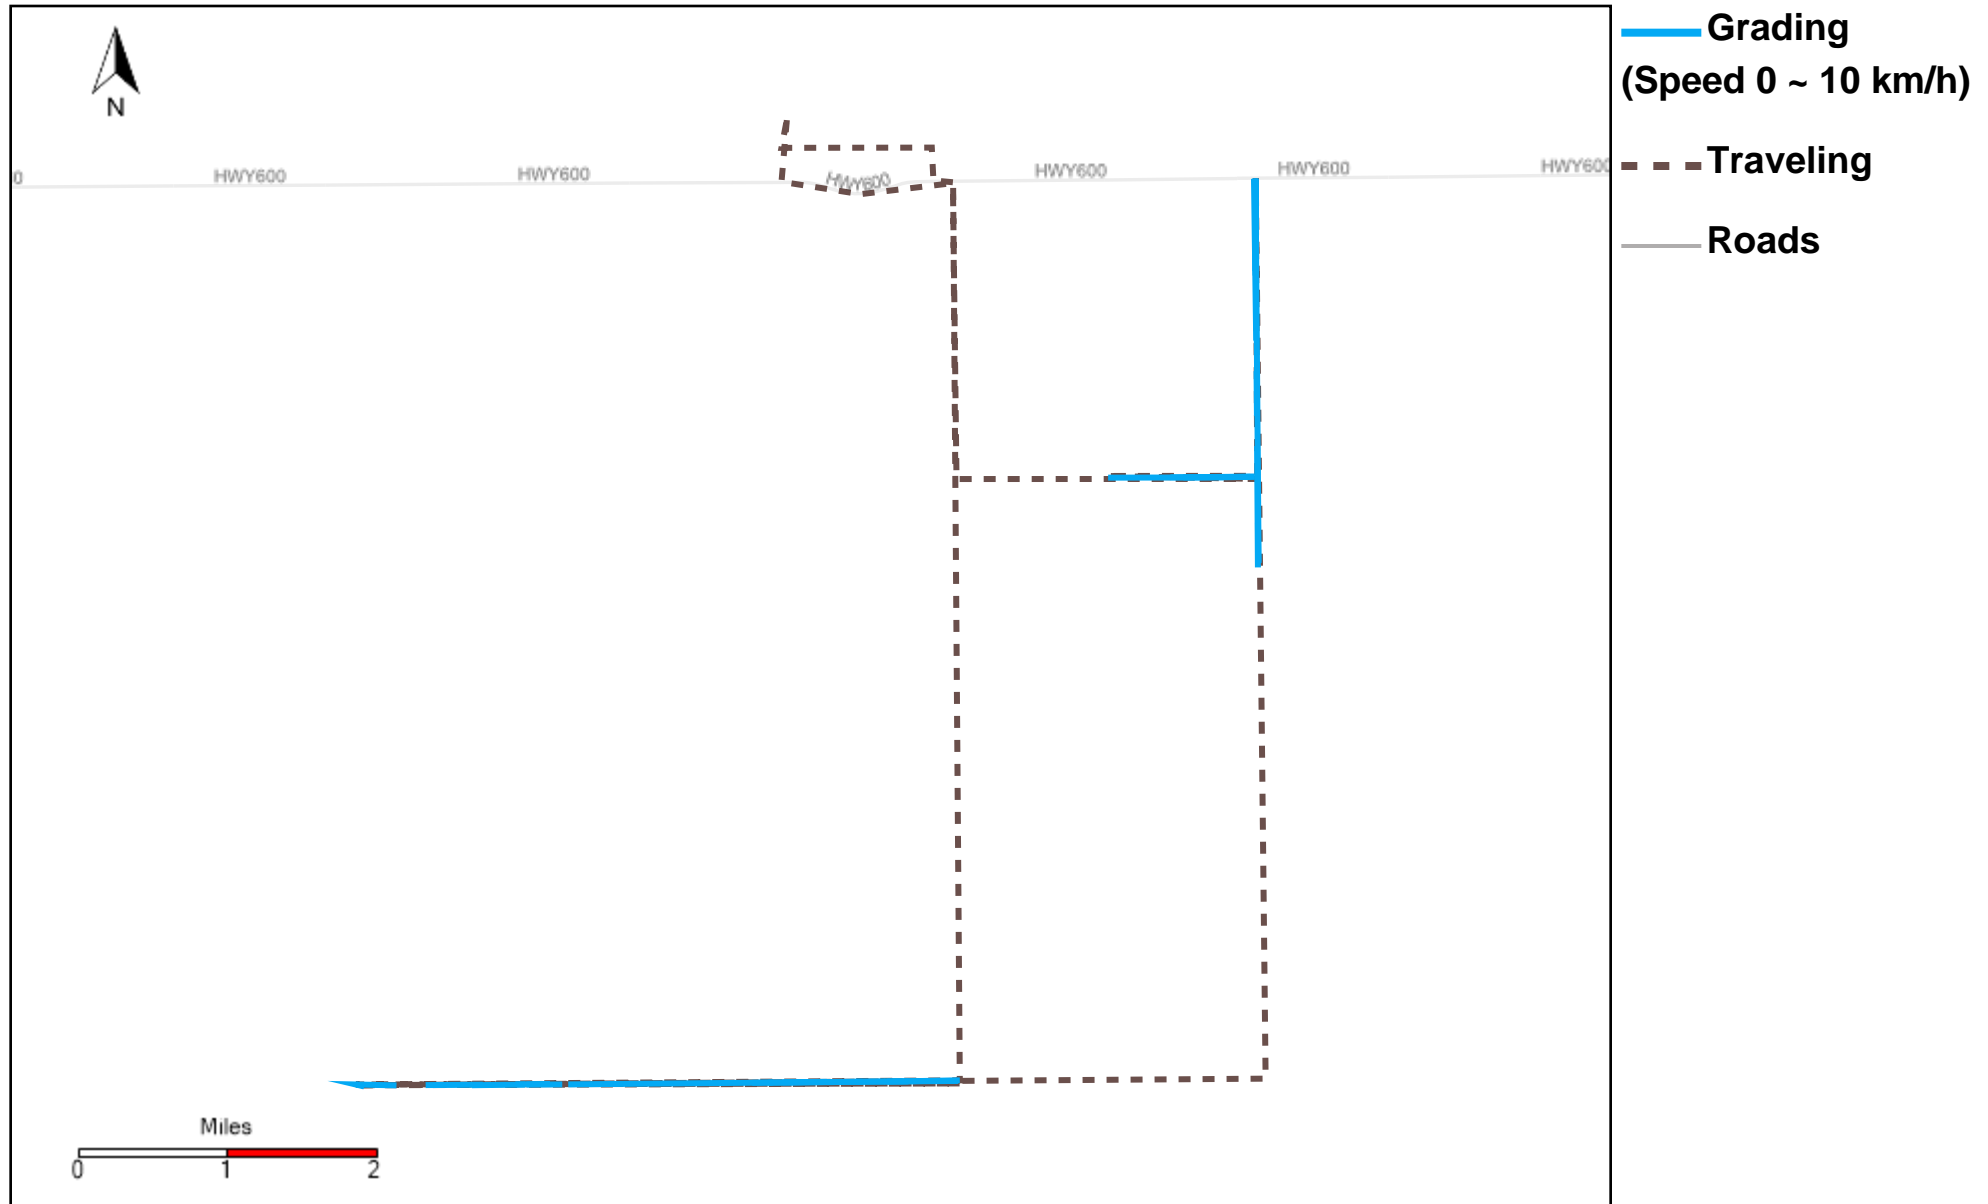

43-184_2024-06-23 ~ 2024-06-29 Tracking

Total Distance(km)	Total Hours	Work Distance(km)	Work Hours
88.33	9 hrs 29 min 14 sec	25.23	3 hrs 59 min 21 sec