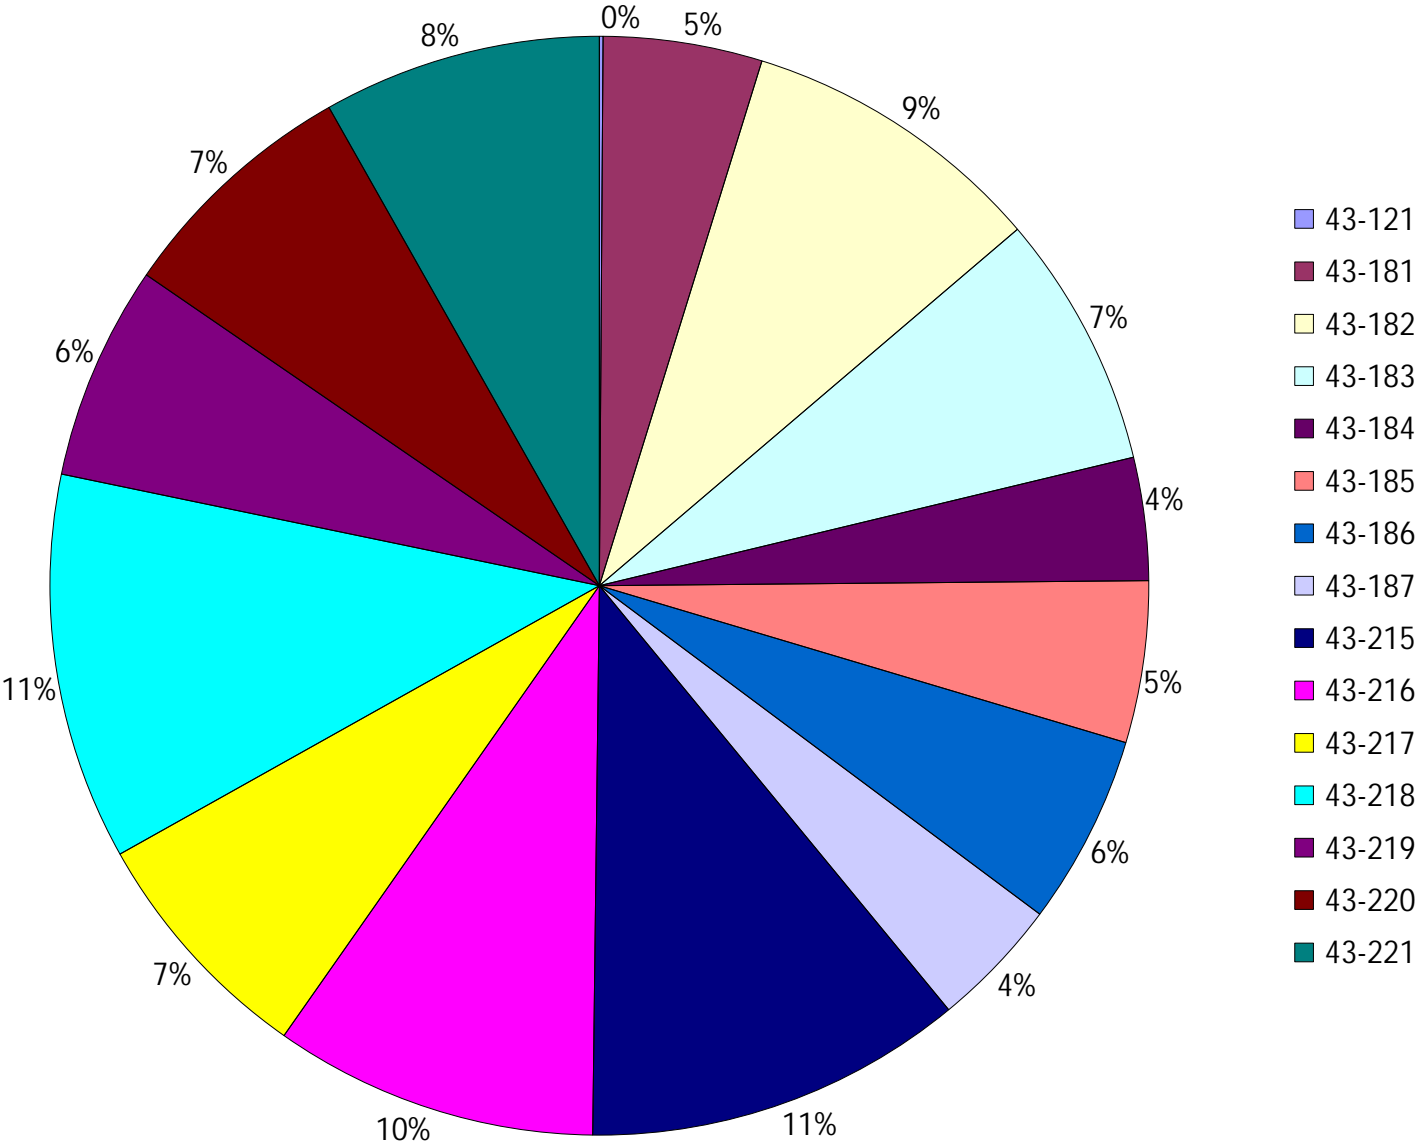

Provost Weekly Grader Report

From 6/23/2024 To 6/29/2024

6/29/2024

Vehicle	Total Distance(km)	Total Hours	Work Distance(km)	Work Hours
43-121	2.64	0 hrs 21 min 57 sec	0.48	0 hrs 3 min 37 sec
43-181	114.34	19 hrs 50 min 37 sec	53.27	10 hrs 7 min 2 sec
43-182	219.77	19 hrs 55 min 56 sec	66.85	10 hrs 49 min 15 sec
43-183	182.95	14 hrs 39 min 21 sec	53.18	7 hrs 46 min 9 sec
43-184	88.33	9 hrs 29 min 14 sec	25.23	3 hrs 59 min 21 sec
43-185	116.38	12 hrs 44 min 42 sec	65.28	9 hrs 43 min 55 sec
43-186	136.7	12 hrs 48 min 24 sec	58.53	8 hrs 37 min 39 sec
43-187	93.8	18 hrs 36 min 27 sec	55.69	13 hrs 8 min 48 sec
43-215	273.02	24 hrs 55 min 31 sec	95.84	11 hrs 15 min 11 sec
43-216	233.33	22 hrs 51 min 1 sec	111.35	15 hrs 7 min 11 sec
43-217	174.83	11 hrs 54 min 26 sec	33.11	6 hrs 17 min 21 sec
43-218	278.42	25 hrs 9 min 9 sec	54.54	8 hrs 35 min 44 sec
43-219	154.46	11 hrs 23 min 0 sec	6.77	1 hrs 8 min 49 sec
43-220	177.09	16 hrs 38 min 8 sec	24.58	4 hrs 18 min 20 sec
43-221	200.36	15 hrs 26 min 57 sec	84.82	10 hrs 54 min 48 sec
Total:	2446.41	236 hrs 44 min 50 sec	789.52	121 hrs 53 min 11 sec

Vehicle Distance Vs Total Distance (%) From 6/23/2024 To 6/29/2024

Provost Weekly Grader Report