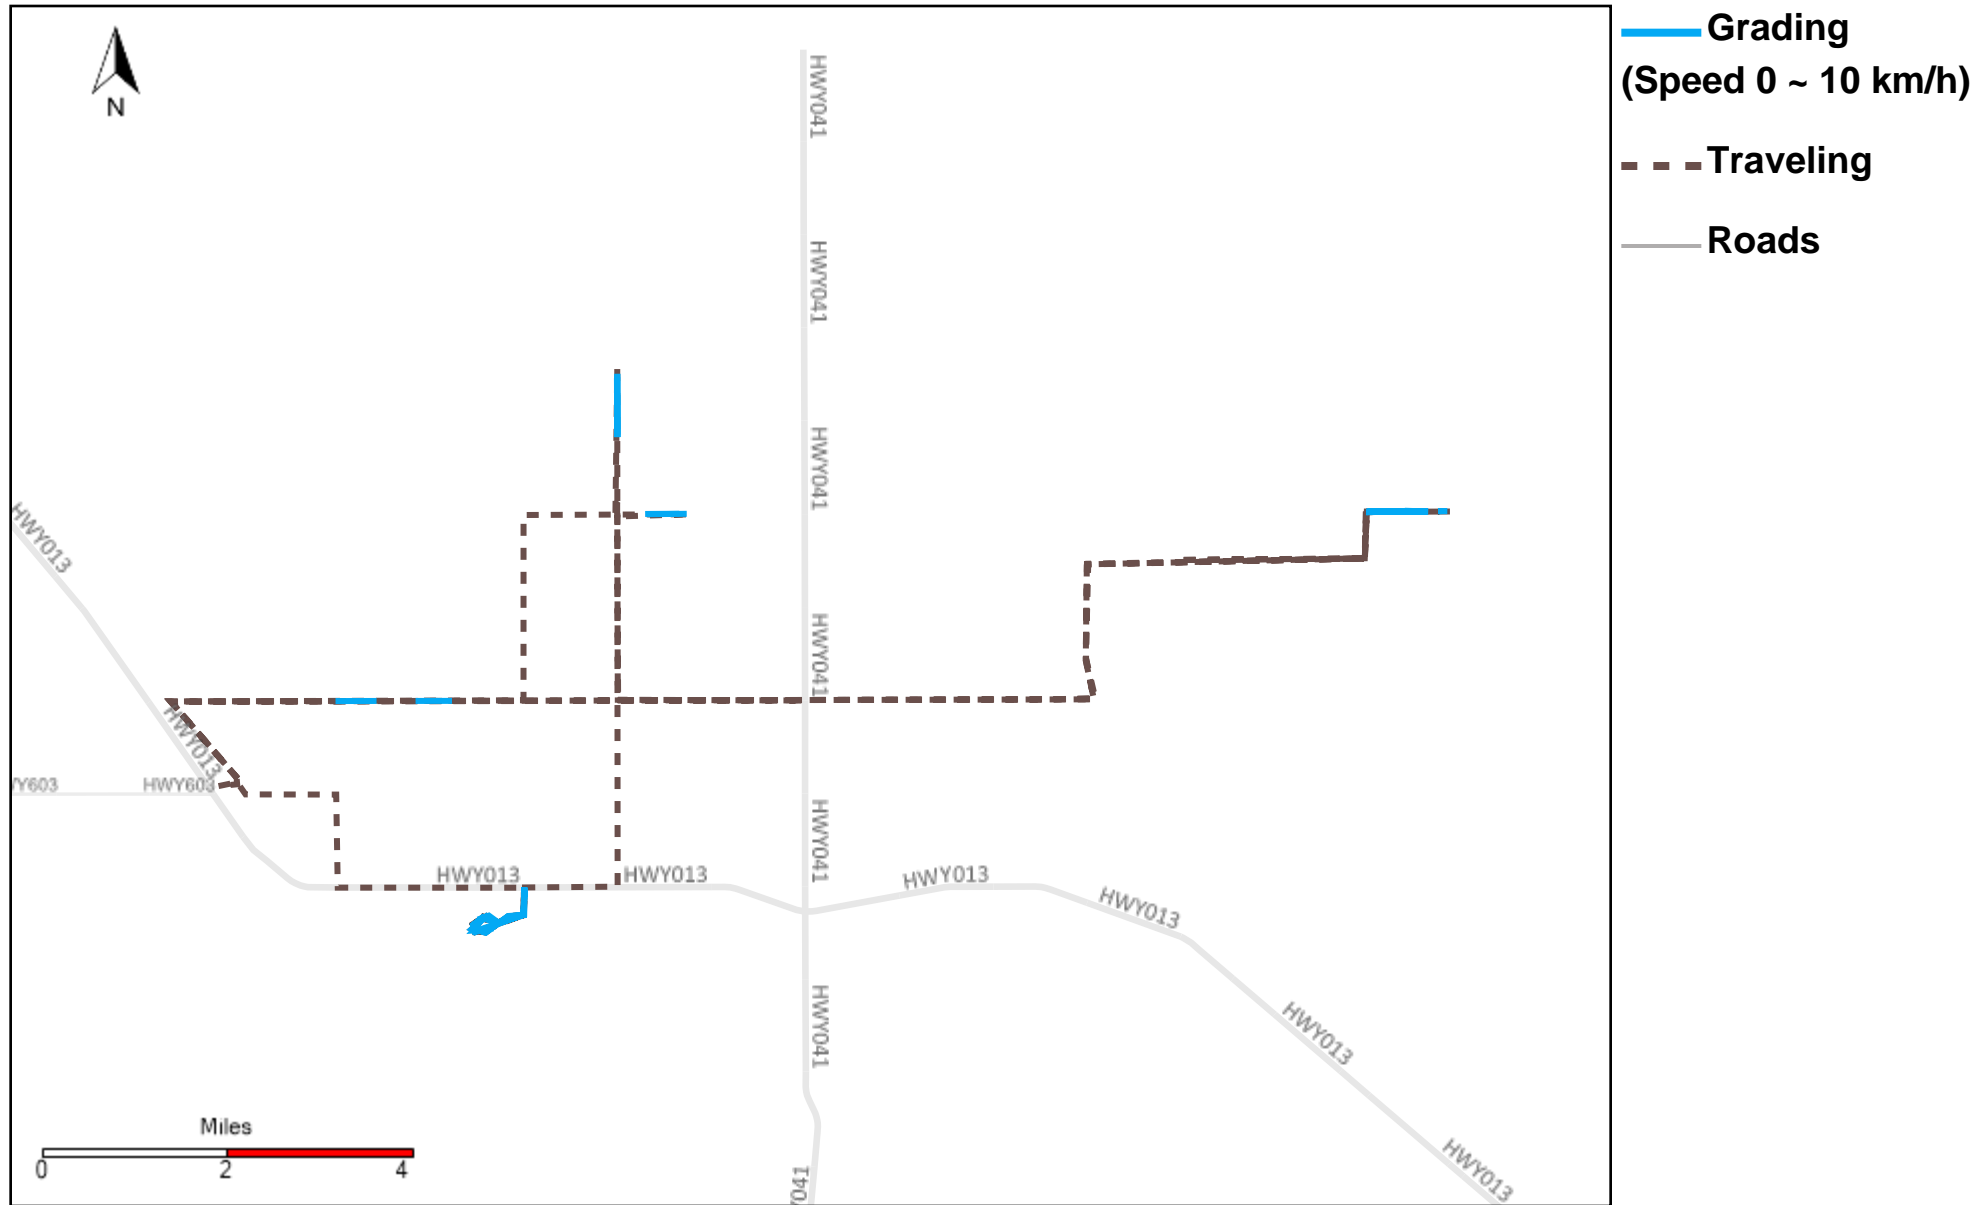

43-218_2024-06-23 ~ 2024-06-29 Tracking

Total Distance(km)	Total Hours	Work Distance(km)	Work Hours
278.42	25 hrs 9 min 9 sec	54.54	8 hrs 35 min 44 sec