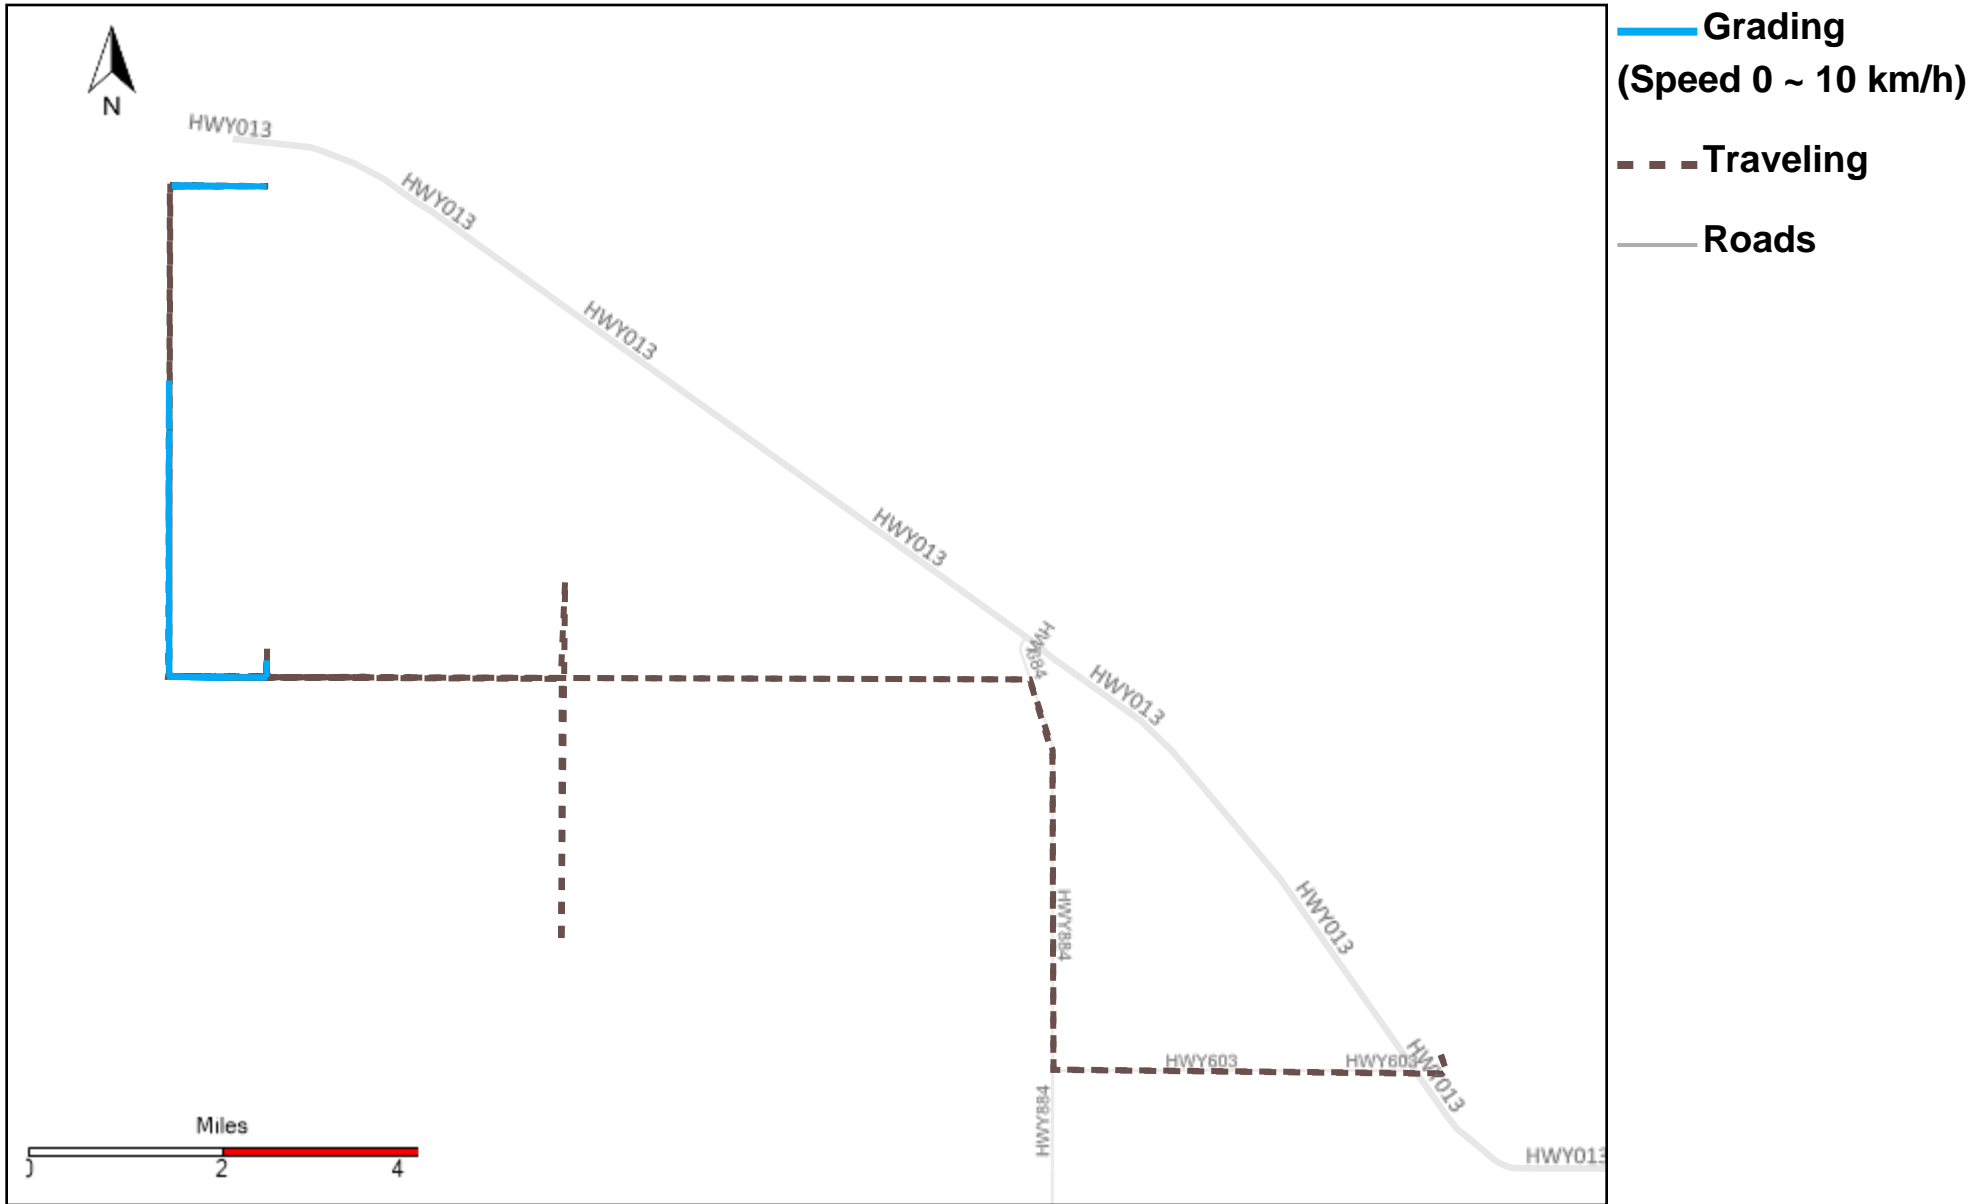

43-220_2024-06-23 ~ 2024-06-29 Tracking

Total Distance(km)	Total Hours	Work Distance(km)	Work Hours
177.09	16 hrs 38 min 8 sec	24.58	4 hrs 18 min 20 sec