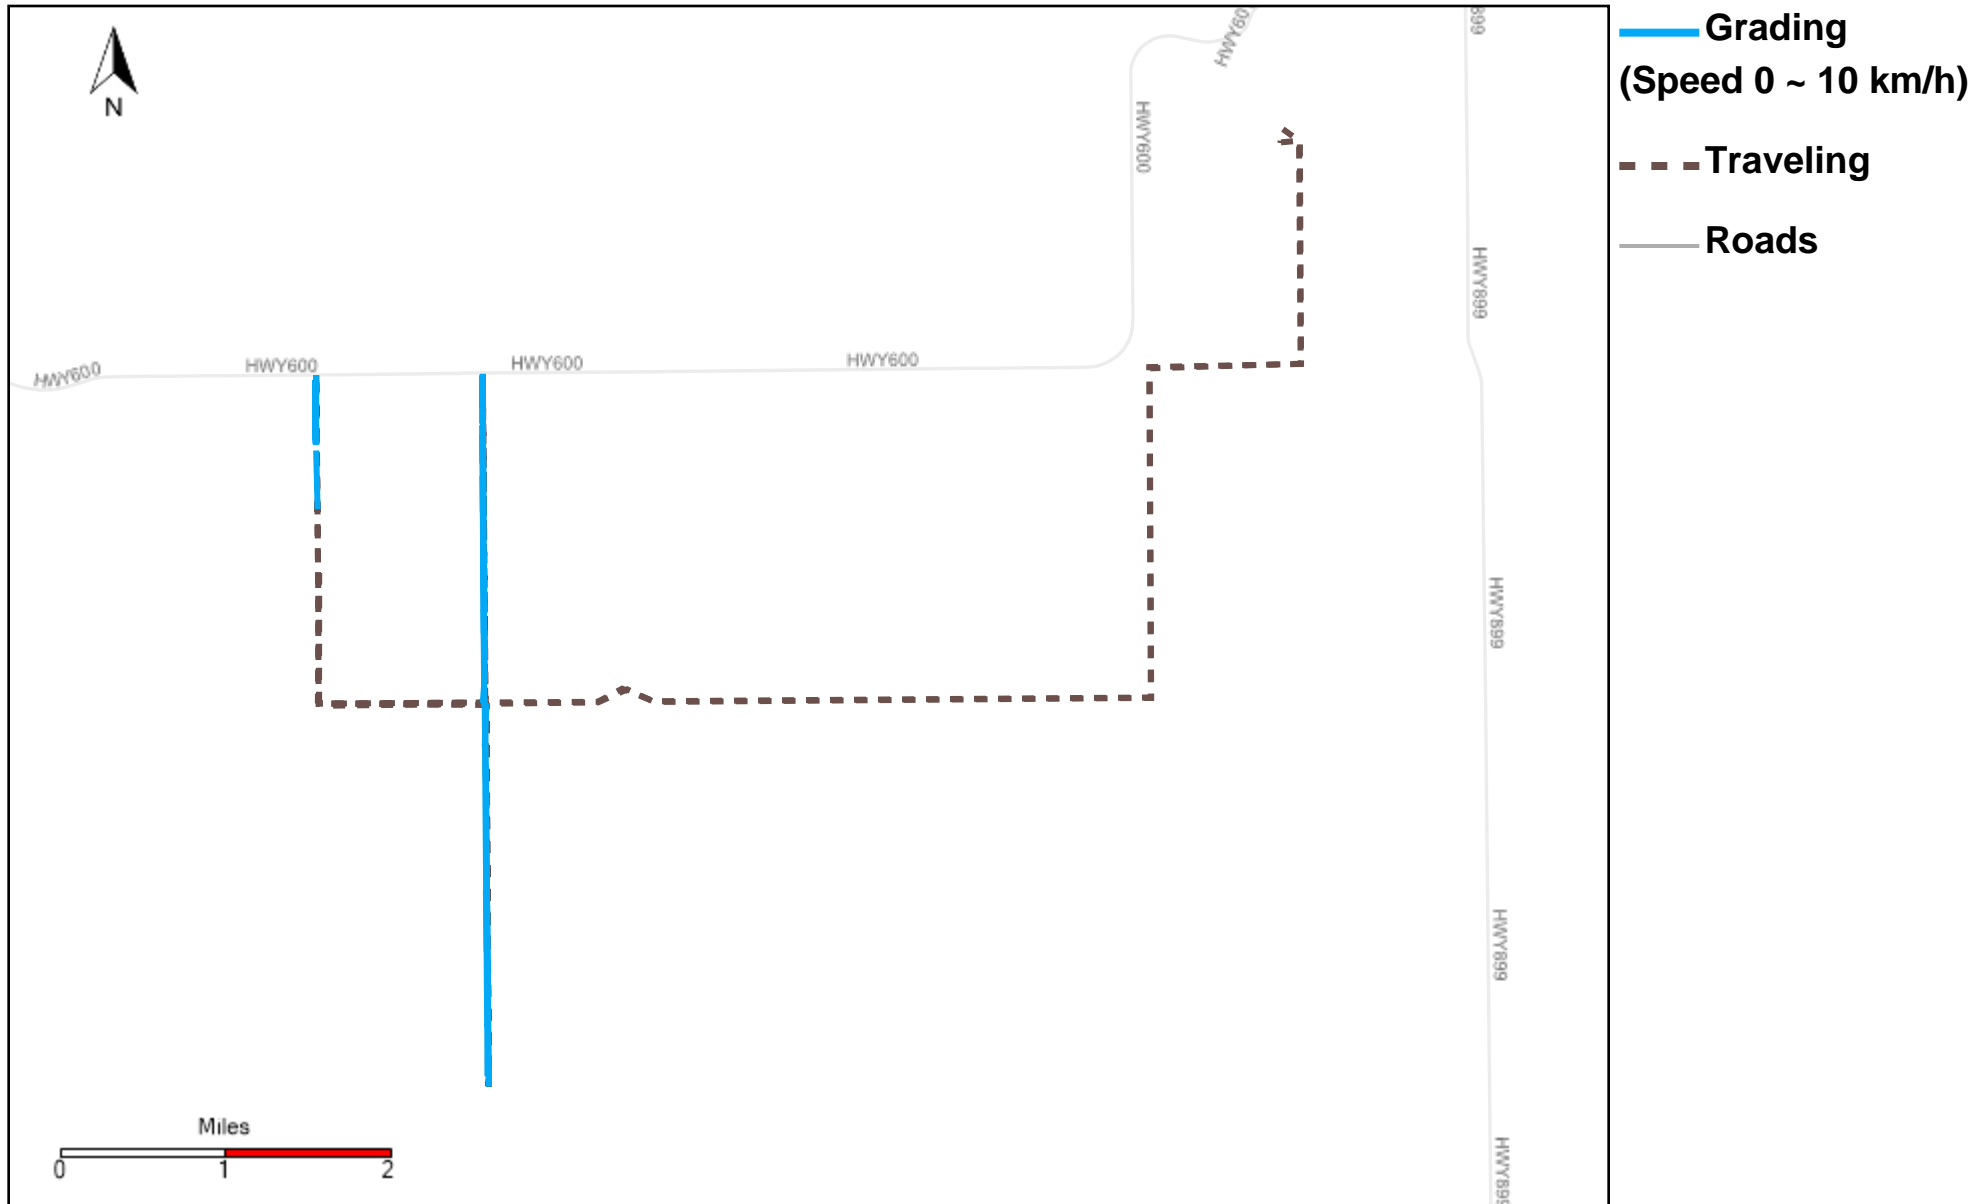

43-181_2024-06-23 ~ 2024-06-29 Tracking

Total Distance(km)	Total Hours	Work Distance(km)	Work Hours
114.34	19 hrs 50 min 37 sec	53.27	10 hrs 7 min 2 sec

43-182_2024-06-23 ~ 2024-06-29 Tracking

Total Distance(km)	Total Hours	Work Distance(km)	Work Hours
219.77	19 hrs 55 min 56 sec	66.85	10 hrs 49 min 15 sec