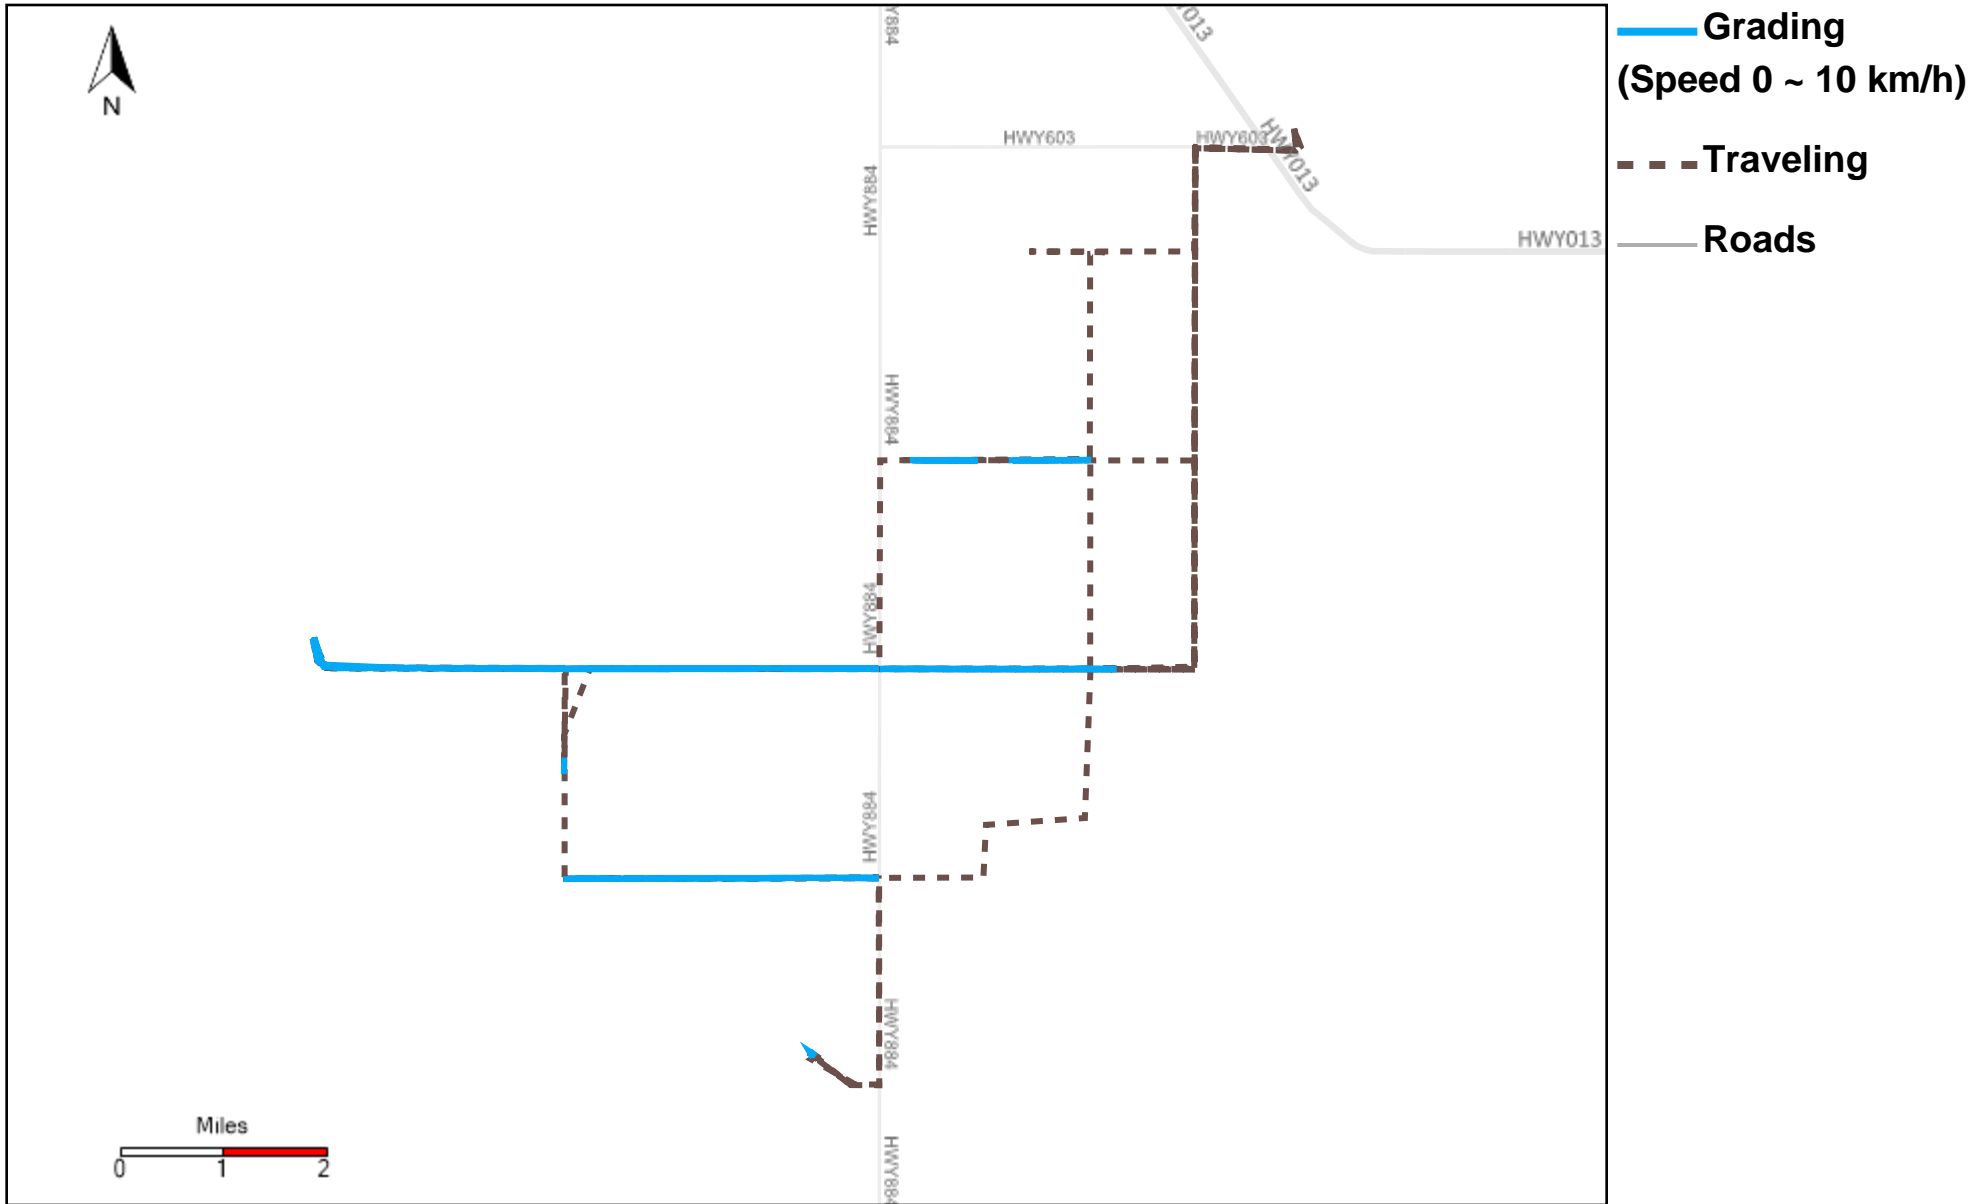

43-215_2024-06-23 ~ 2024-06-29 Tracking

Total Distance(km)	Total Hours	Work Distance(km)	Work Hours
273.02	24 hrs 55 min 31 sec	95.84	11 hrs 15 min 11 sec