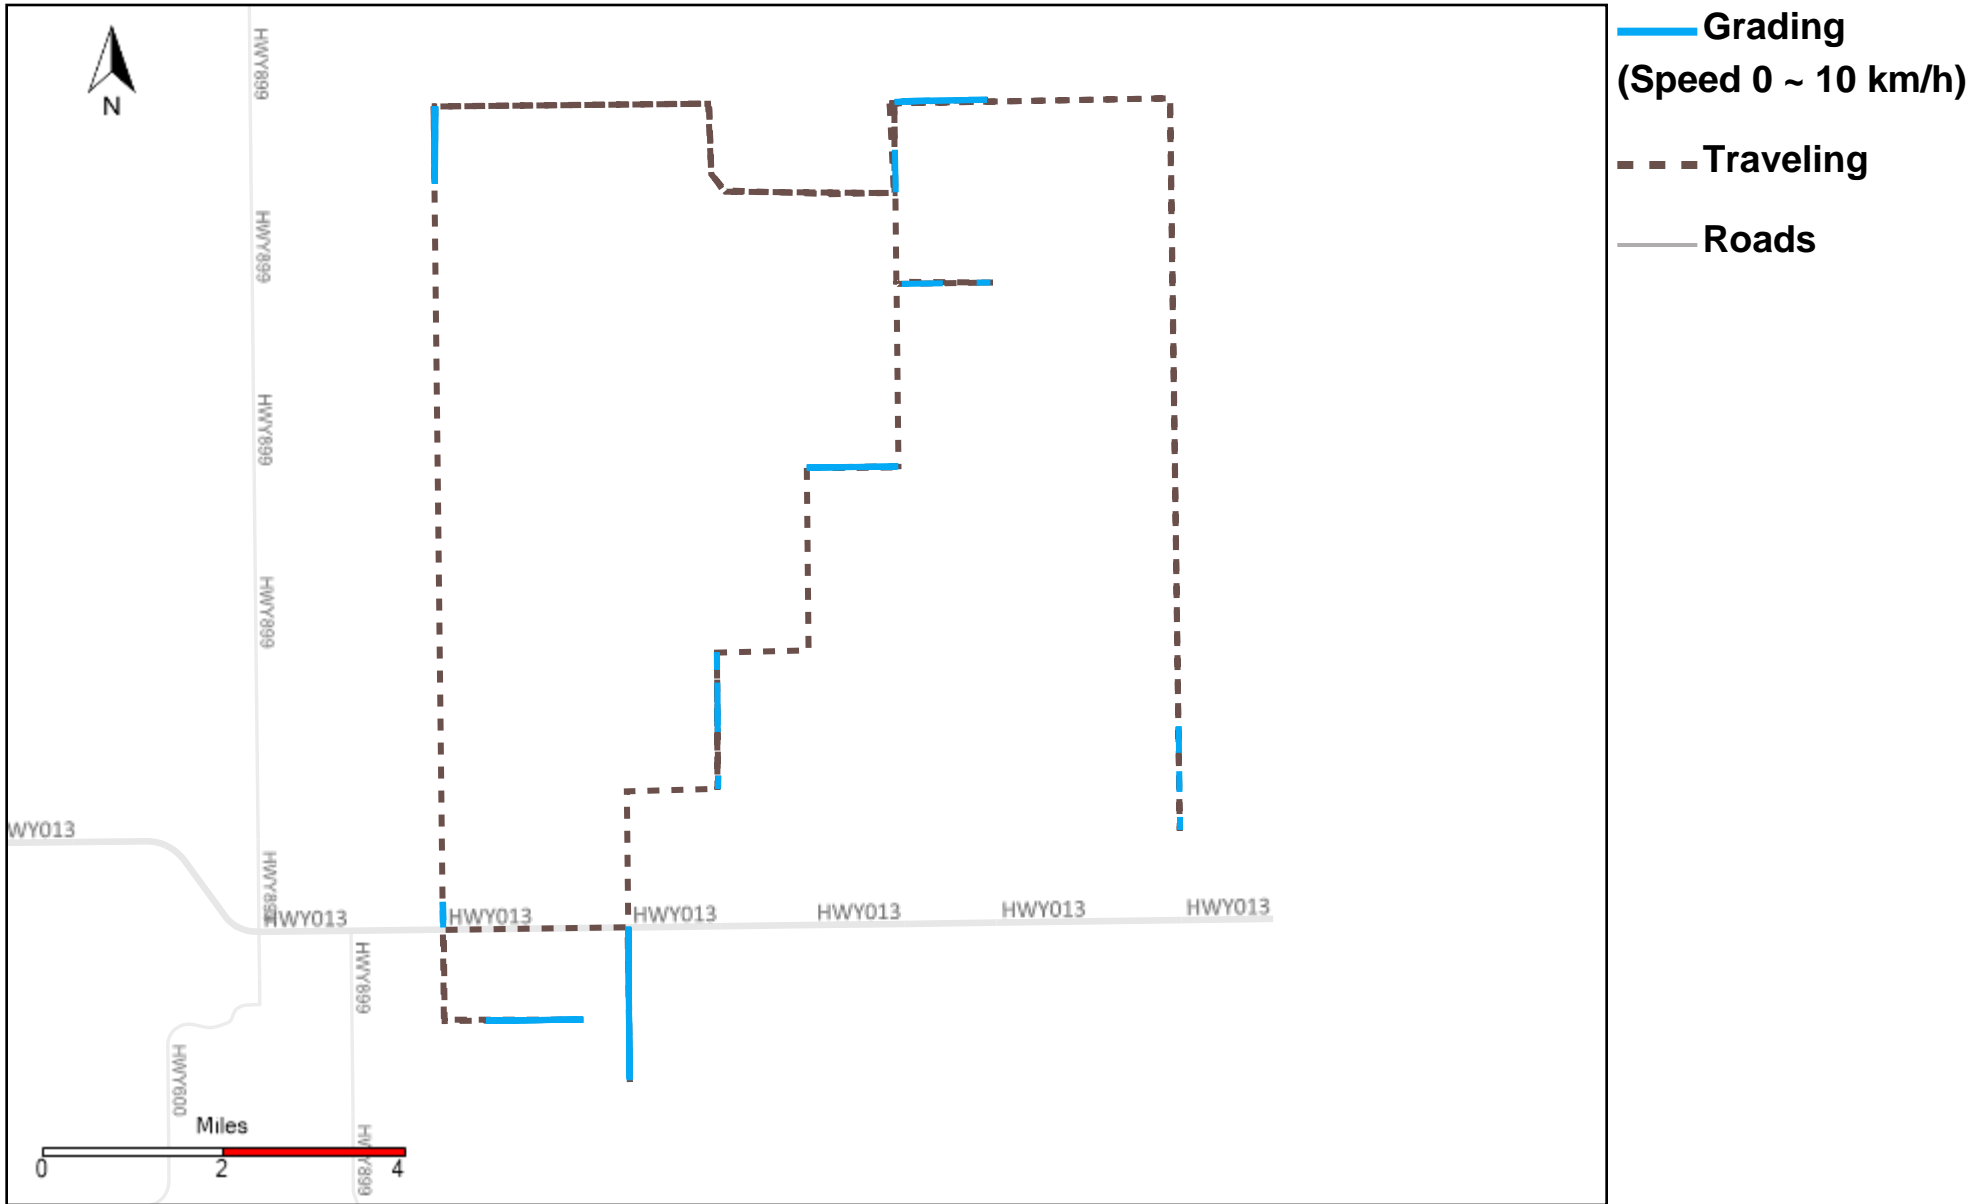

43-183_2024-06-23 ~ 2024-06-29 Tracking

Total Distance(km)	Total Hours	Work Distance(km)	Work Hours
182.95	14 hrs 39 min 21 sec	53.18	7 hrs 46 min 9 sec