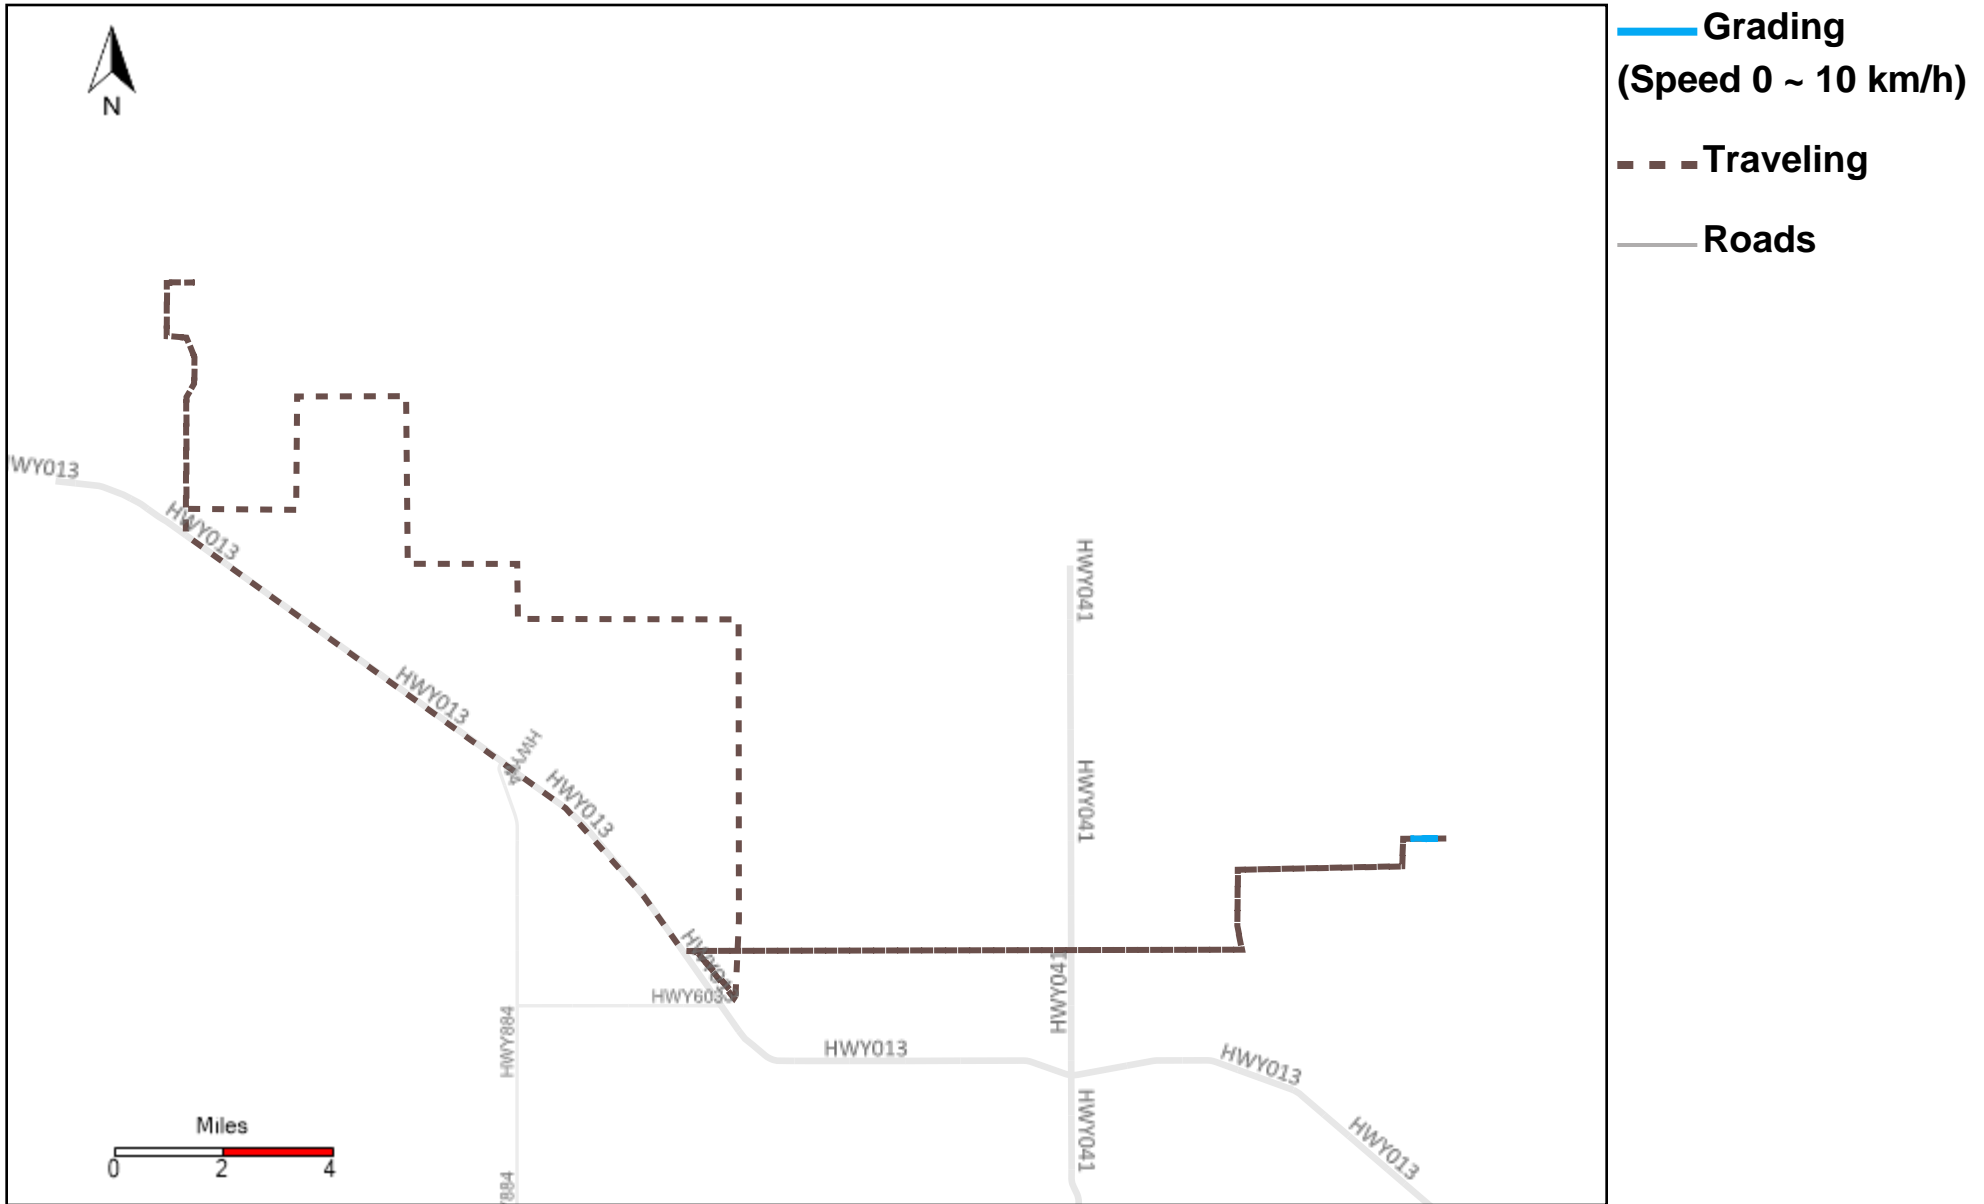

43-217_2024-06-23 ~ 2024-06-29 Tracking

Total Distance(km)	Total Hours	Work Distance(km)	Work Hours
174.83	11 hrs 54 min 26 sec	33.11	6 hrs 17 min 21 sec