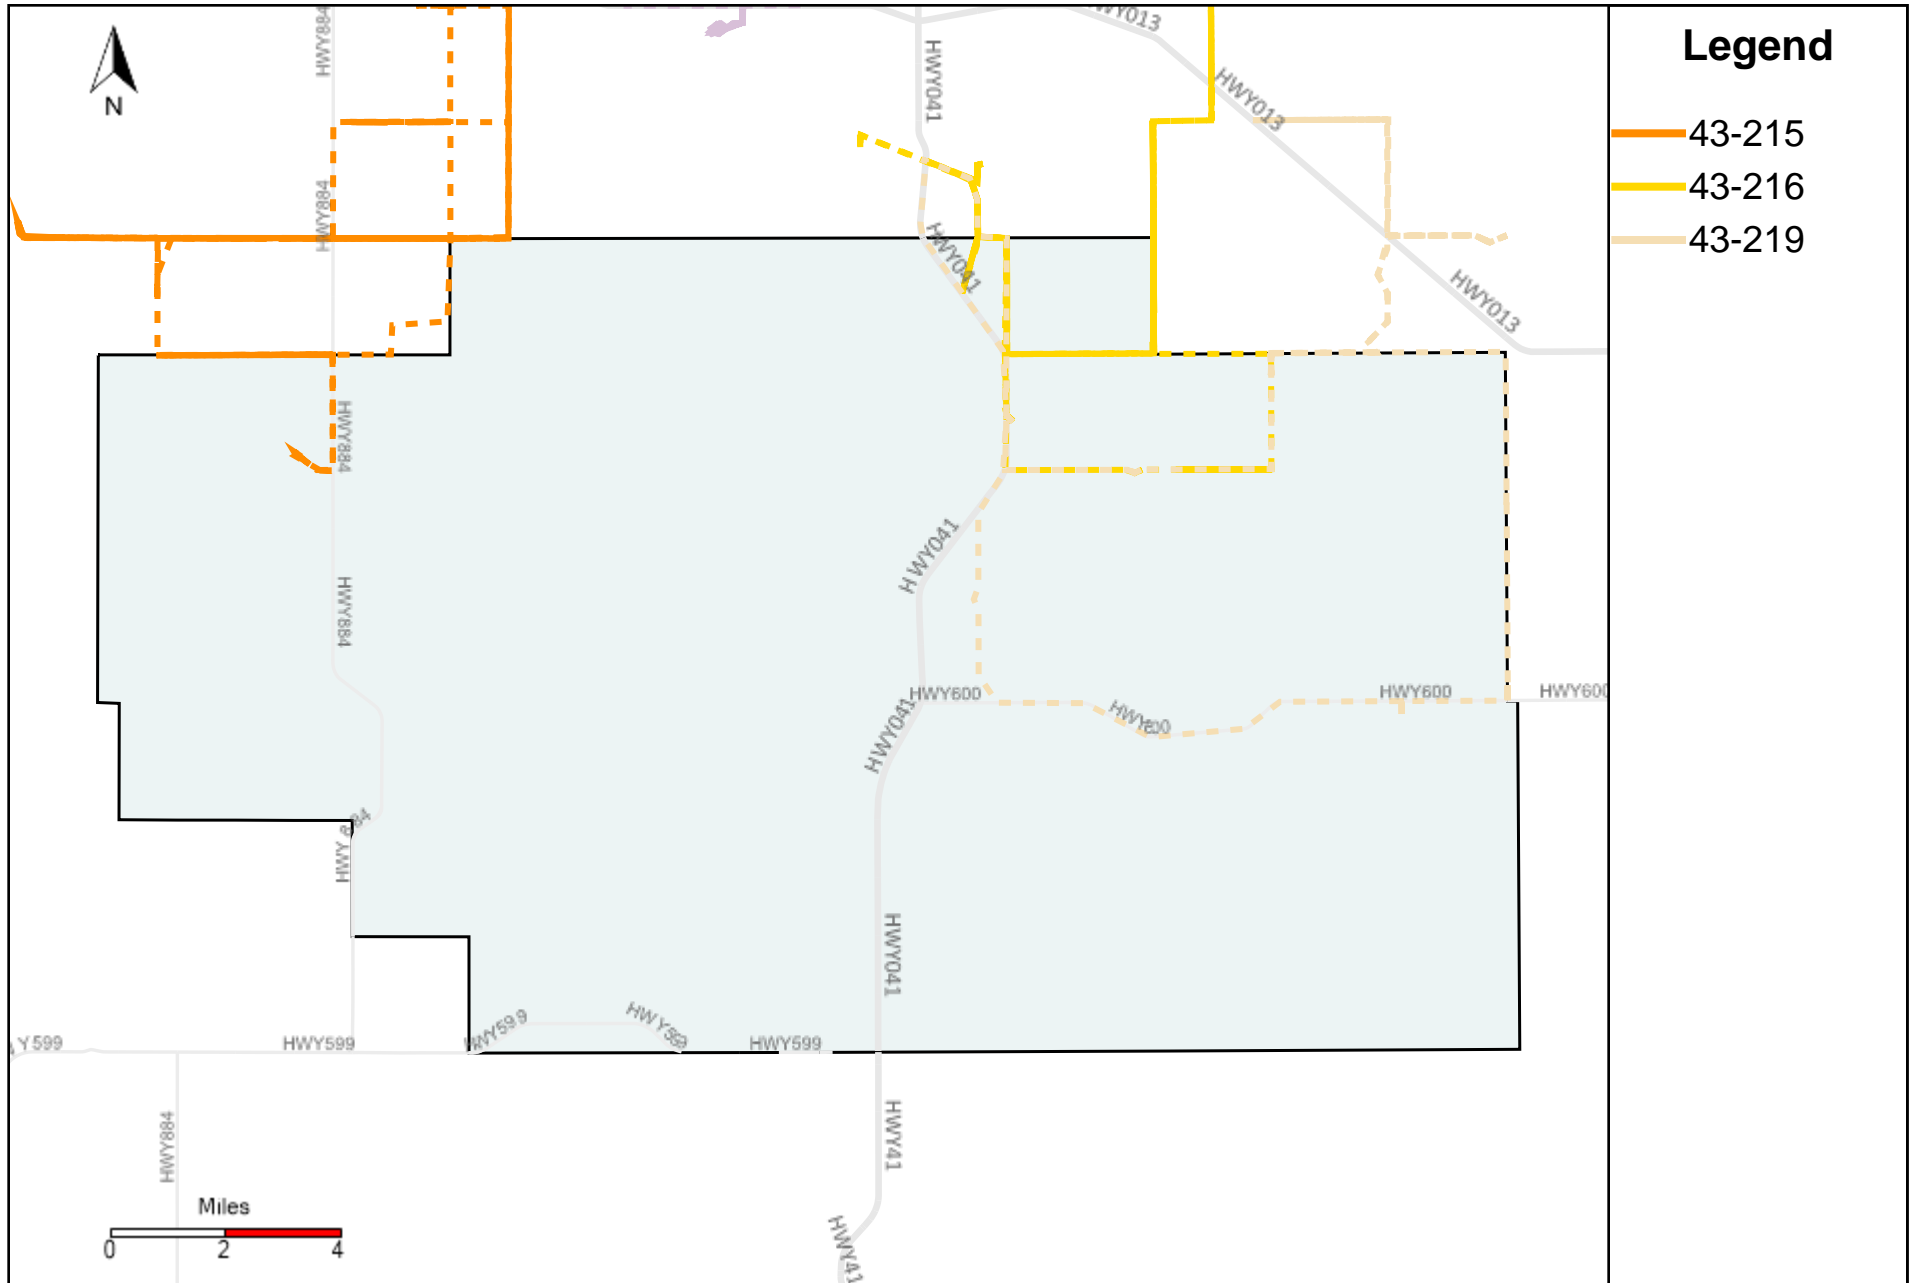

Division: 5 Grader Report(2024-06-23 ~ 2024-06-29)

Vehicle Name List	Total Distance(km)	Total Hours
43-215, 43-216, 43-219	660.81	59 hrs 9 min 32 sec