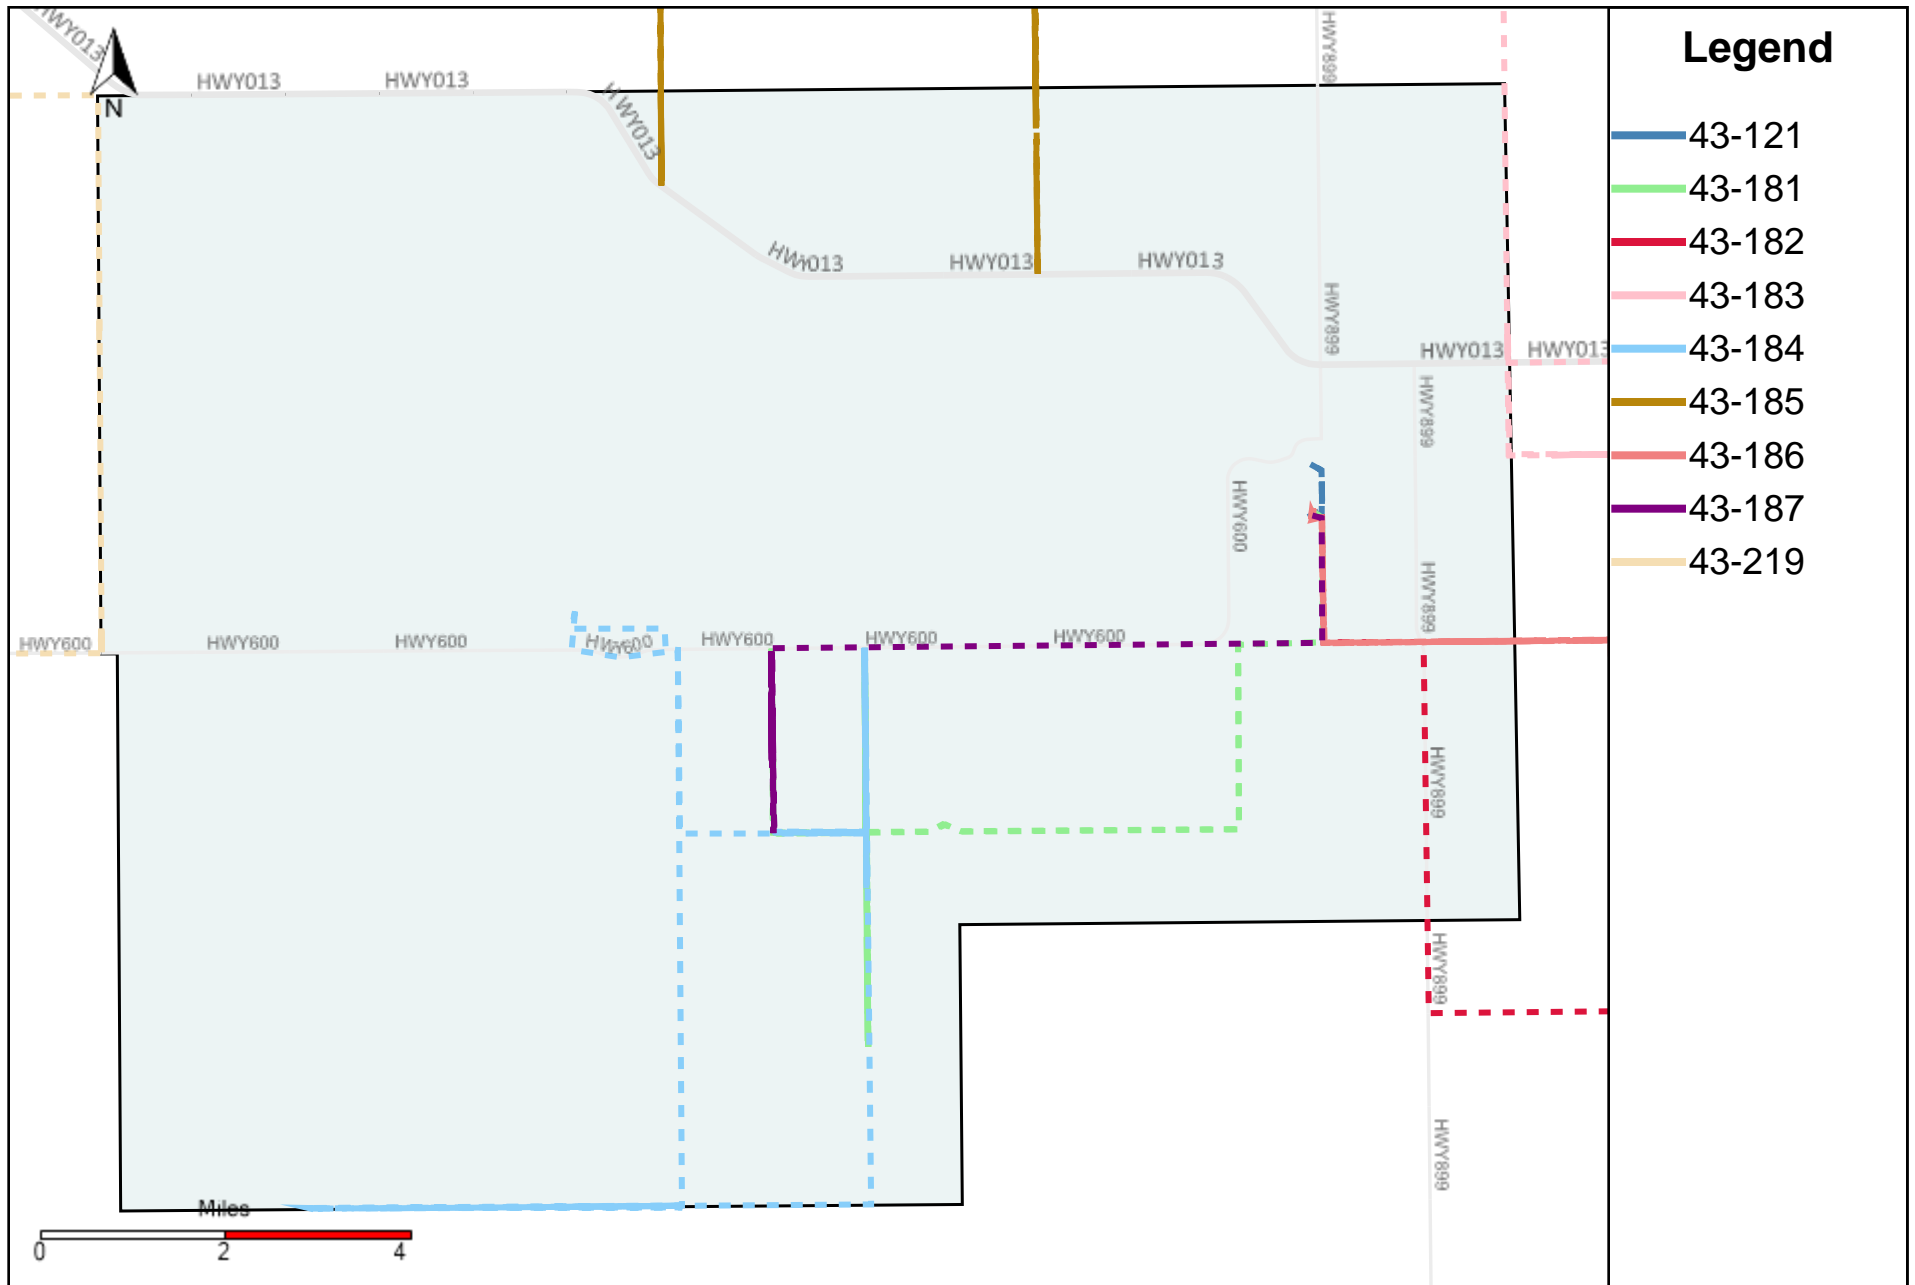

Provost Weekly Grader Report (2024-06-23 ~ 2024-06-29)

Division: 1 Grader Report(2024-06-23 ~ 2024-06-29)

Vehicle Name List	Total Distance(km)	Total Hours
43-182, 43-186	356.47	32 hrs 44 min 20 sec

Division: 2 Grader Report(2024-06-23 ~ 2024-06-29)

Vehicle Name List	Total Distance(km)	Total Hours
43-183, 43-186	319.65	27 hrs 27 min 45 sec

Division: 3 Grader Report(2024-06-23 ~ 2024-06-29)

Vehicle Name List	Total Distance(km)	Total Hours
43-121, 43-181, 43-182, 43-183, 43-184, 43-185, 43-186, 43-187, 43-219	1109.37	119 hrs 49 min 38 sec