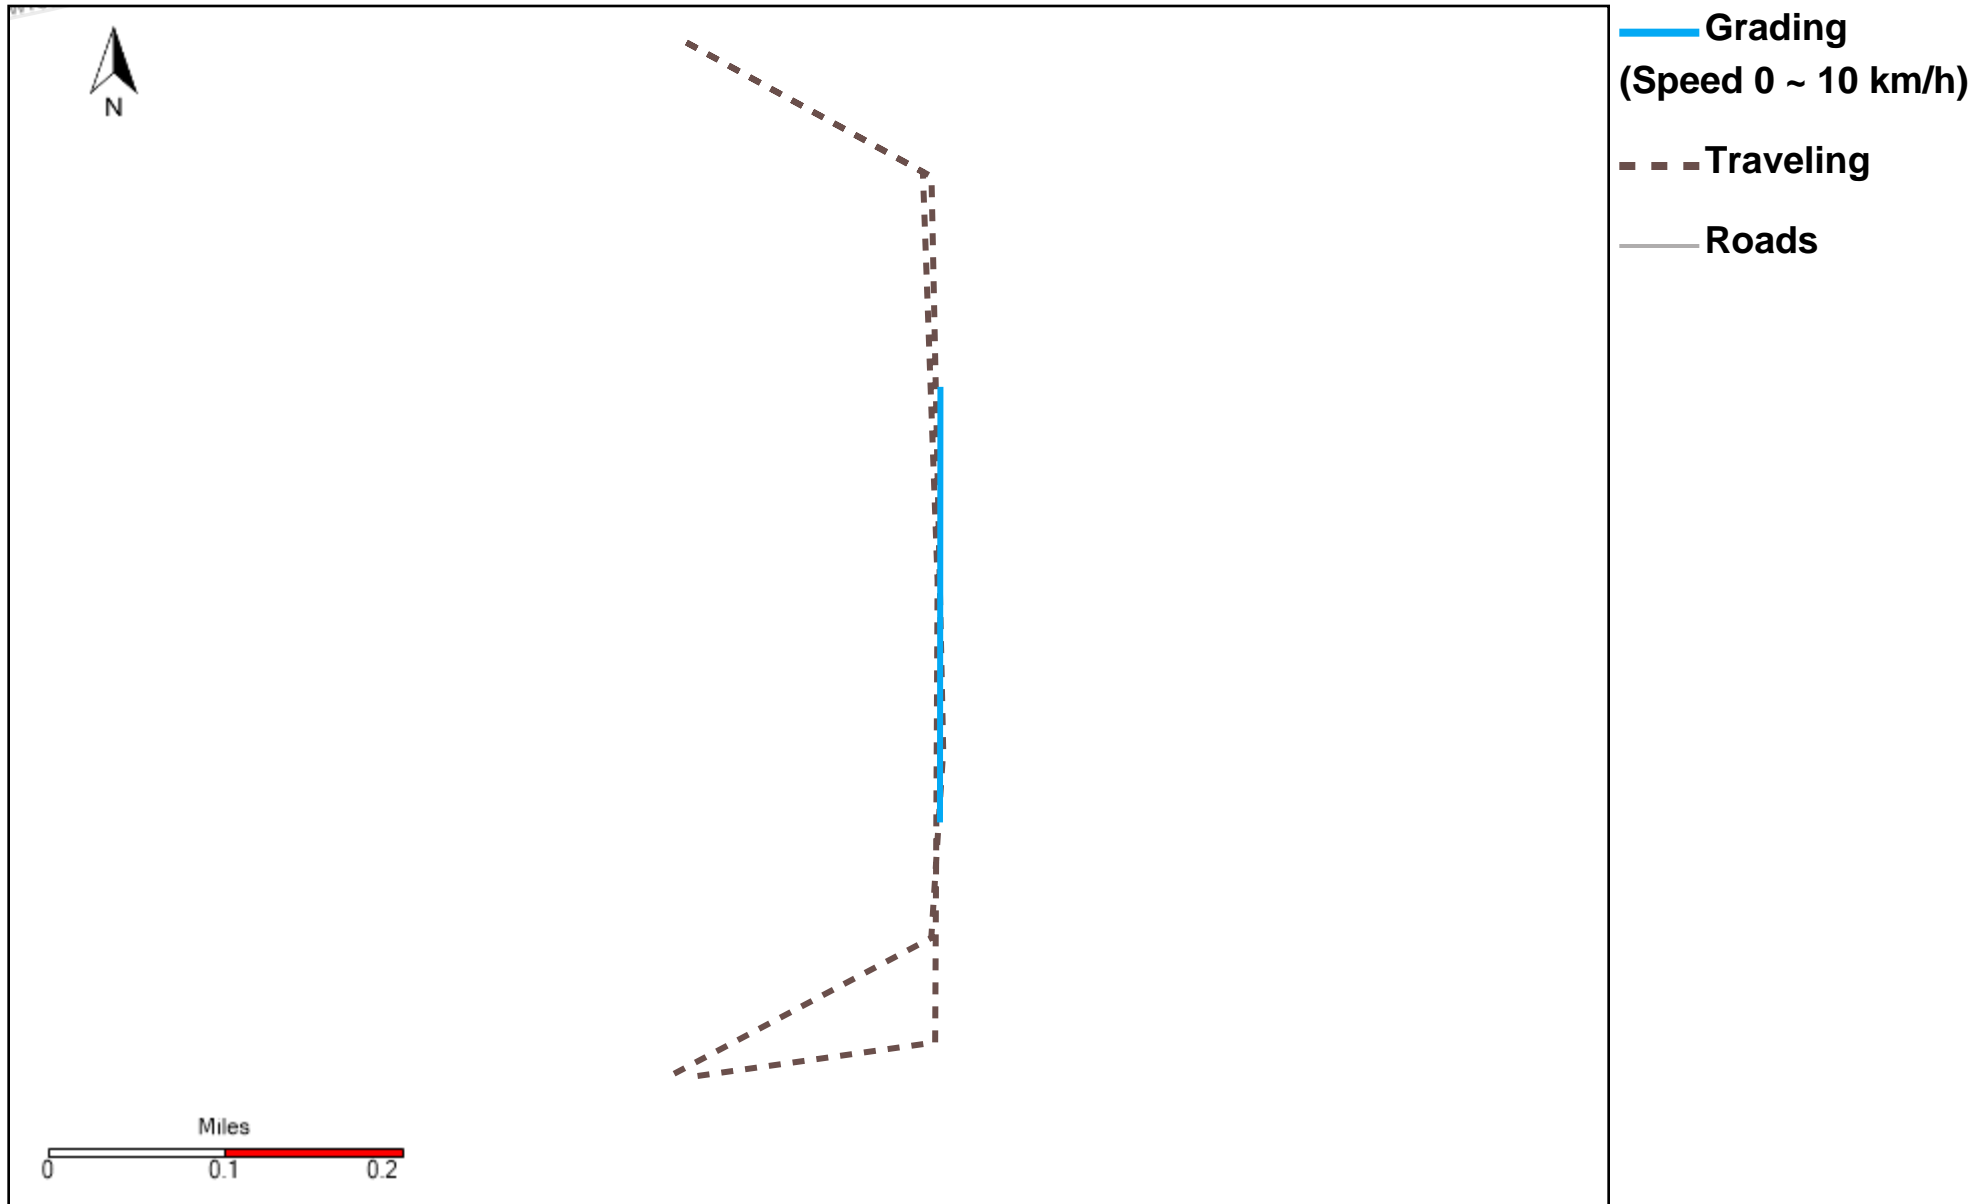

43-121_2024-06-23 ~ 2024-06-29 Tracking

Total Distance(km)	Total Hours	Work Distance(km)	Work Hours
2.64	0 hrs 21 min 57 sec	0.48	0 hrs 3 min 37 sec