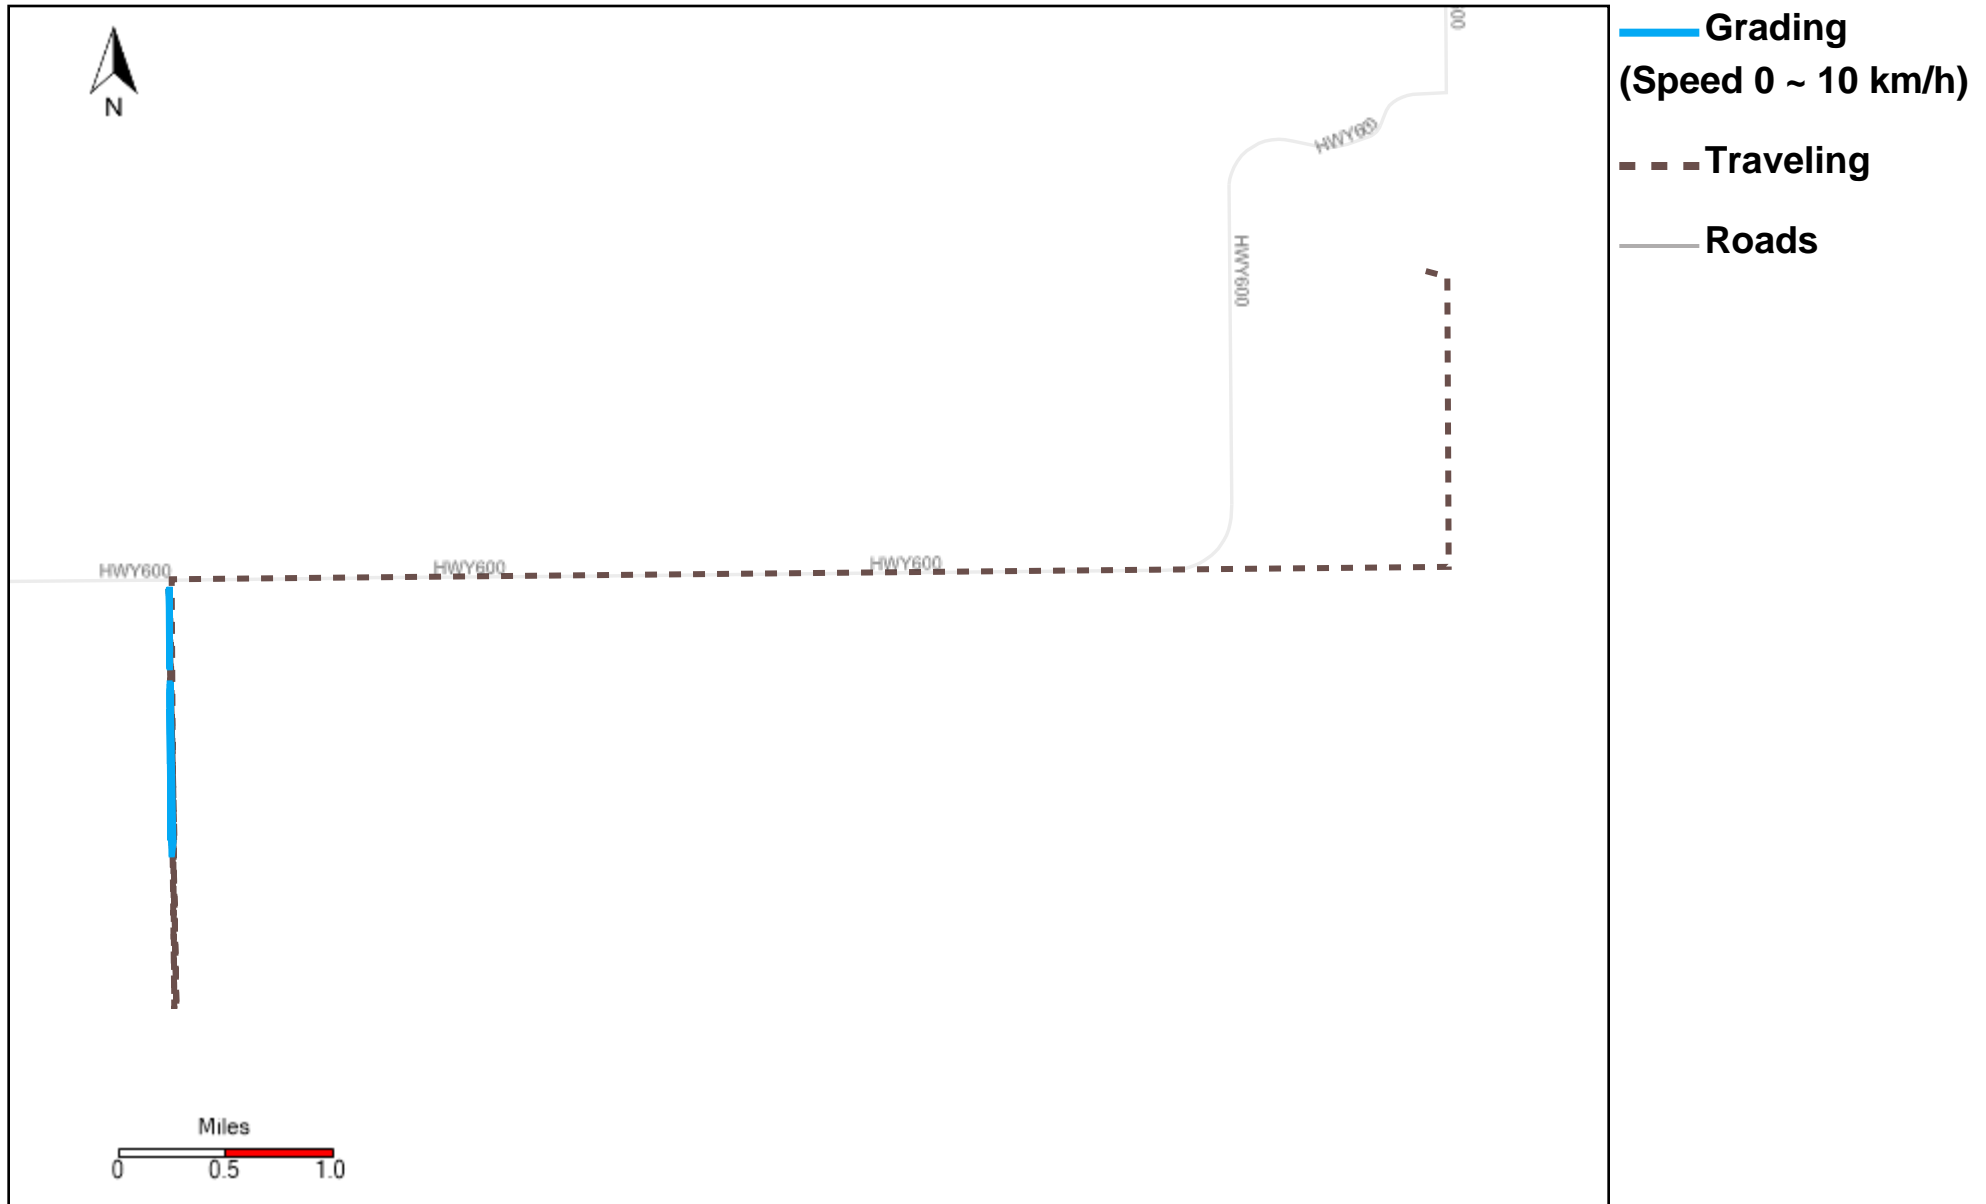

43-187_2024-06-23 ~ 2024-06-29 Tracking

Total Distance(km)	Total Hours	Work Distance(km)	Work Hours
93.8	18 hrs 36 min 27 sec	55.69	13 hrs 8 min 48 sec