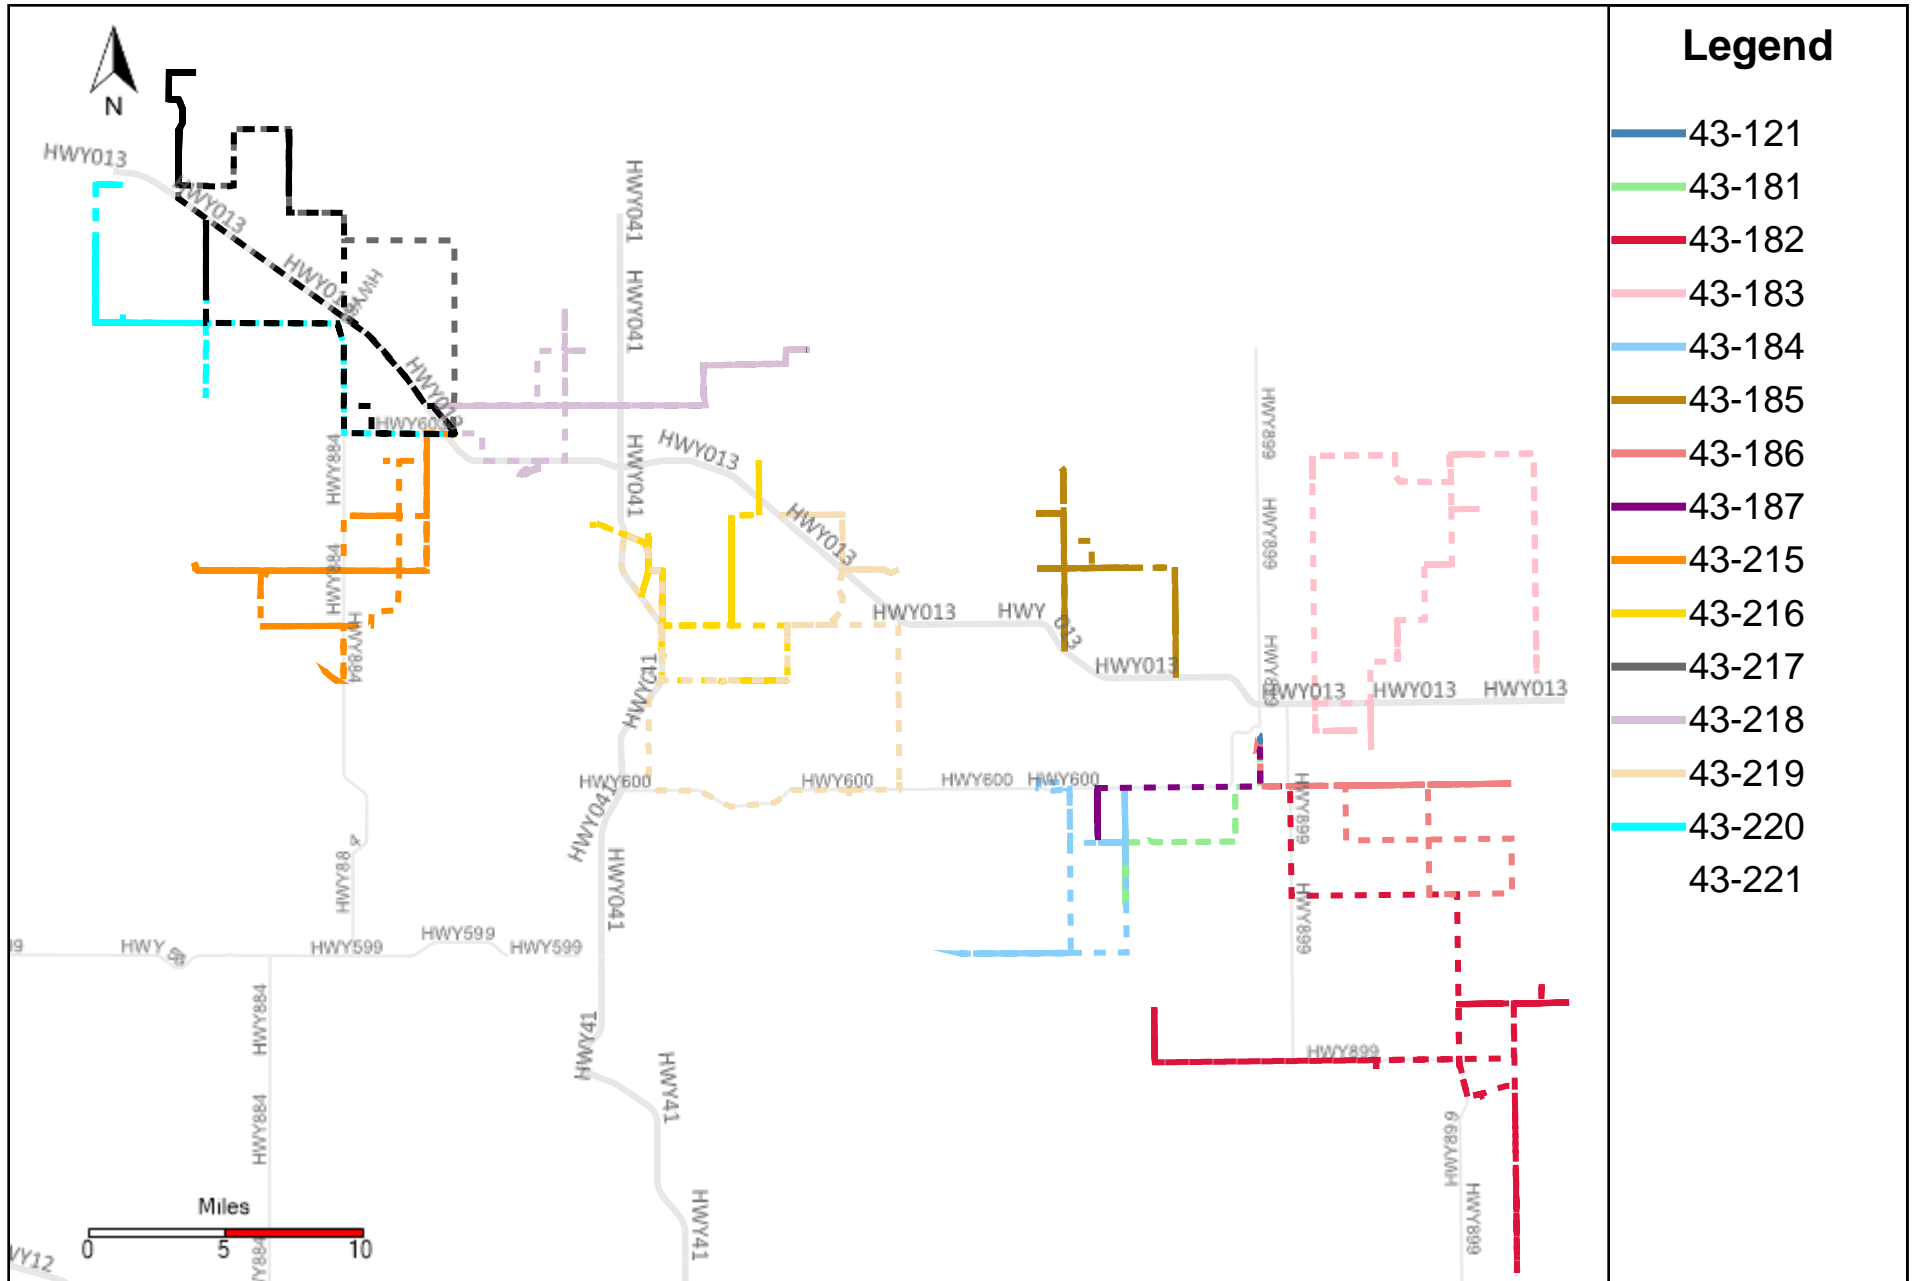

Provost Weekly Grader Report (2024-06-23 ~ 2024-06-29)

Division: 1 Grader Report(2024-06-23 ~ 2024-06-29)

Vehicle Name List	Total Distance(km)	Total Hours
43-182, 43-186	356.47	32 hrs 44 min 20 sec

Division: 2 Grader Report(2024-06-23 ~ 2024-06-29)

Vehicle Name List	Total Distance(km)	Total Hours
43-183, 43-186	319.65	27 hrs 27 min 45 sec

Division: 3 Grader Report(2024-06-23 ~ 2024-06-29)

Vehicle Name List	Total Distance(km)	Total Hours
43-121, 43-181, 43-182, 43-183, 43-184, 43-185, 43-186, 43-187, 43-219	1109.37	119 hrs 49 min 38 sec

Division: 4 Grader Report(2024-06-23 ~ 2024-06-29)

Vehicle Name List	Total Distance(km)	Total Hours
43-183, 43-185, 43-216, 43-217, 43-218, 43-219	1140.36	98 hrs 41 min 39 sec

Division: 5 Grader Report(2024-06-23 ~ 2024-06-29)

Vehicle Name List	Total Distance(km)	Total Hours
43-215, 43-216, 43-219	660.81	59 hrs 9 min 32 sec

Division: 6 Grader Report(2024-06-23 ~ 2024-06-29)

Vehicle Name List	Total Distance(km)	Total Hours
43-215, 43-216, 43-217, 43-218, 43-219, 43-220, 43-221	1491.5	128 hrs 18 min 12 sec