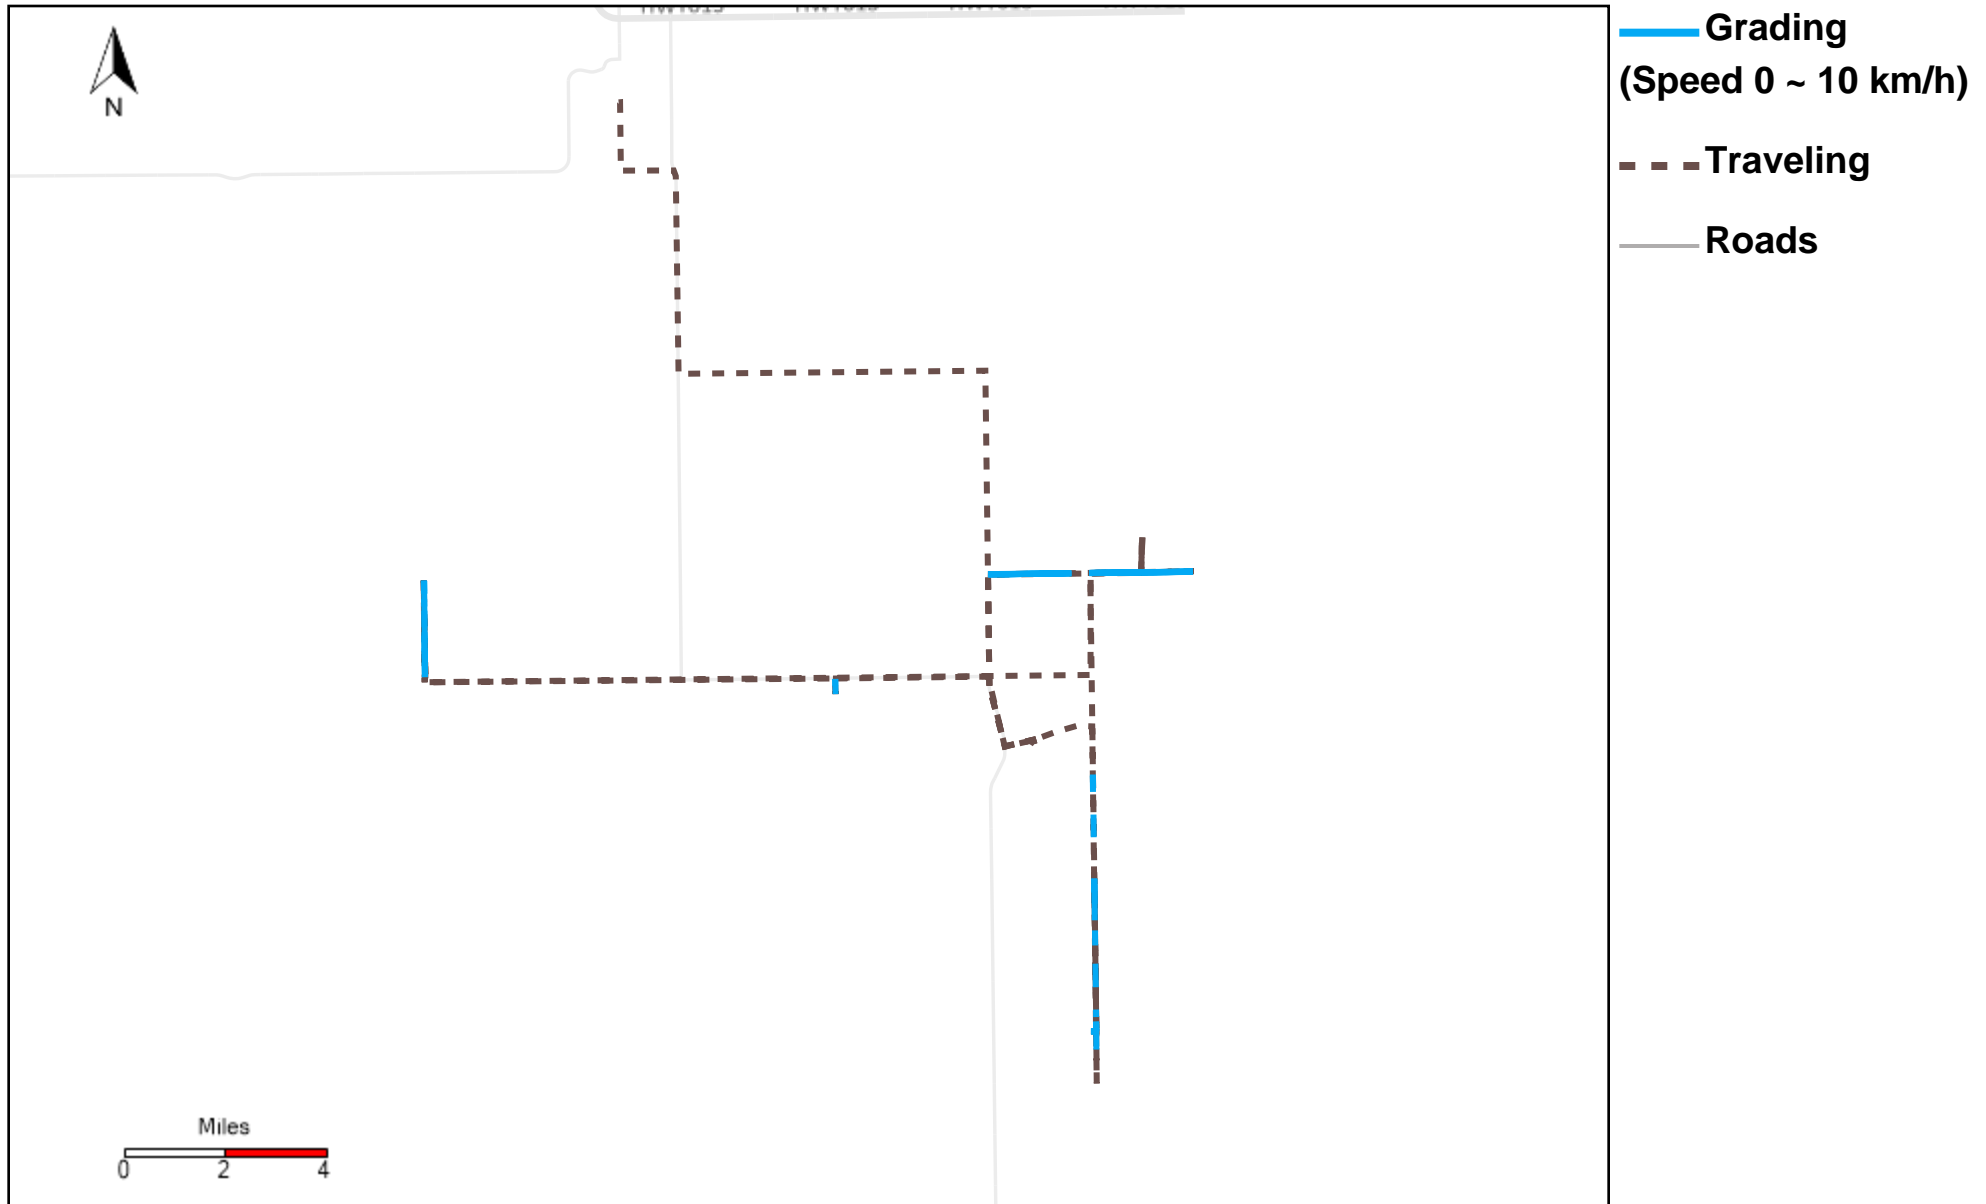

43-181_2024-06-23 ~ 2024-06-29 Tracking

Total Distance(km)	Total Hours	Work Distance(km)	Work Hours
114.34	19 hrs 50 min 37 sec	53.27	10 hrs 7 min 2 sec

43-182_2024-06-23 ~ 2024-06-29 Tracking

Total Distance(km)	Total Hours	Work Distance(km)	Work Hours
219.77	19 hrs 55 min 56 sec	66.85	10 hrs 49 min 15 sec