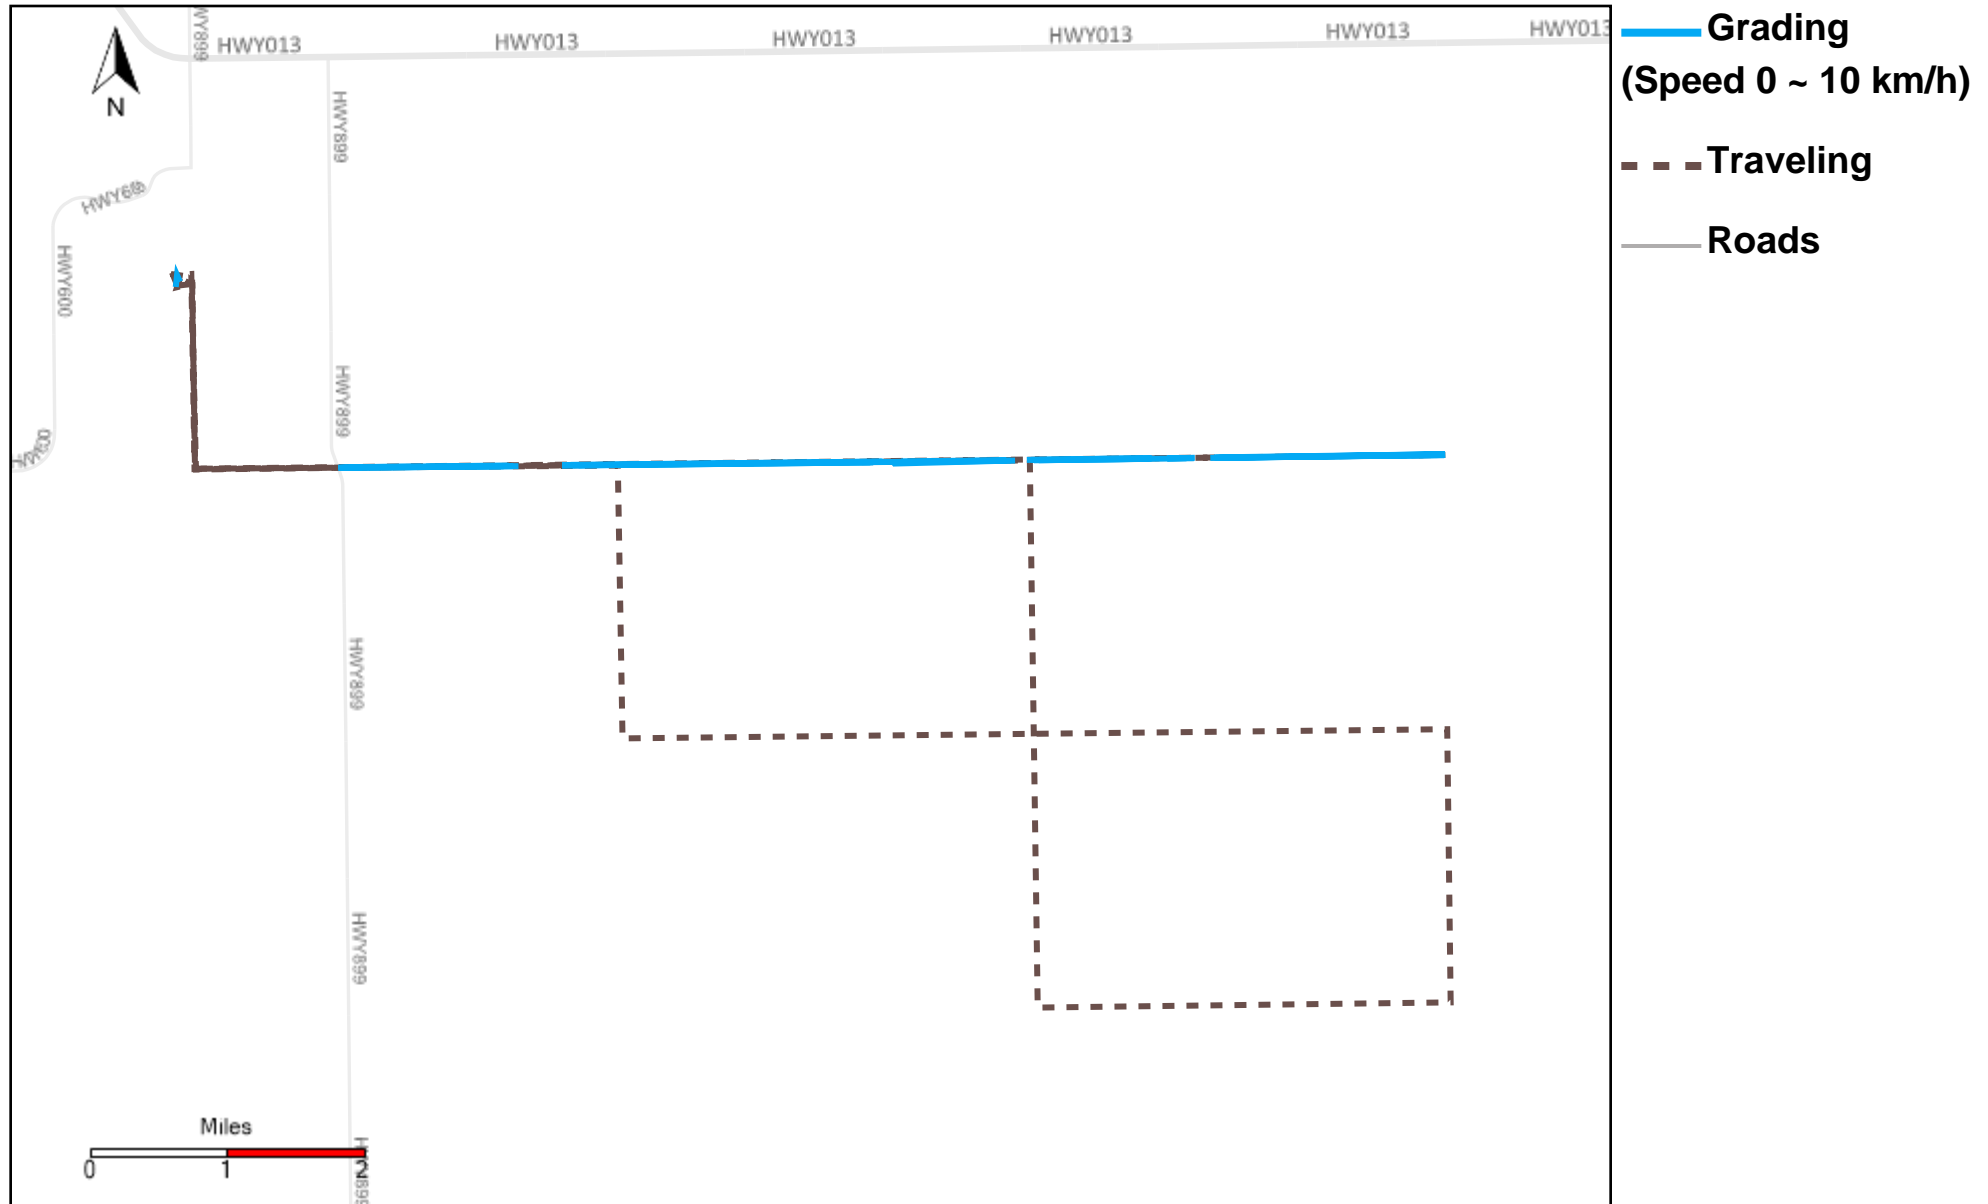

43-186_2024-06-23 ~ 2024-06-29 Tracking

Total Distance(km)	Total Hours	Work Distance(km)	Work Hours
136.7	12 hrs 48 min 24 sec	58.53	8 hrs 37 min 39 sec