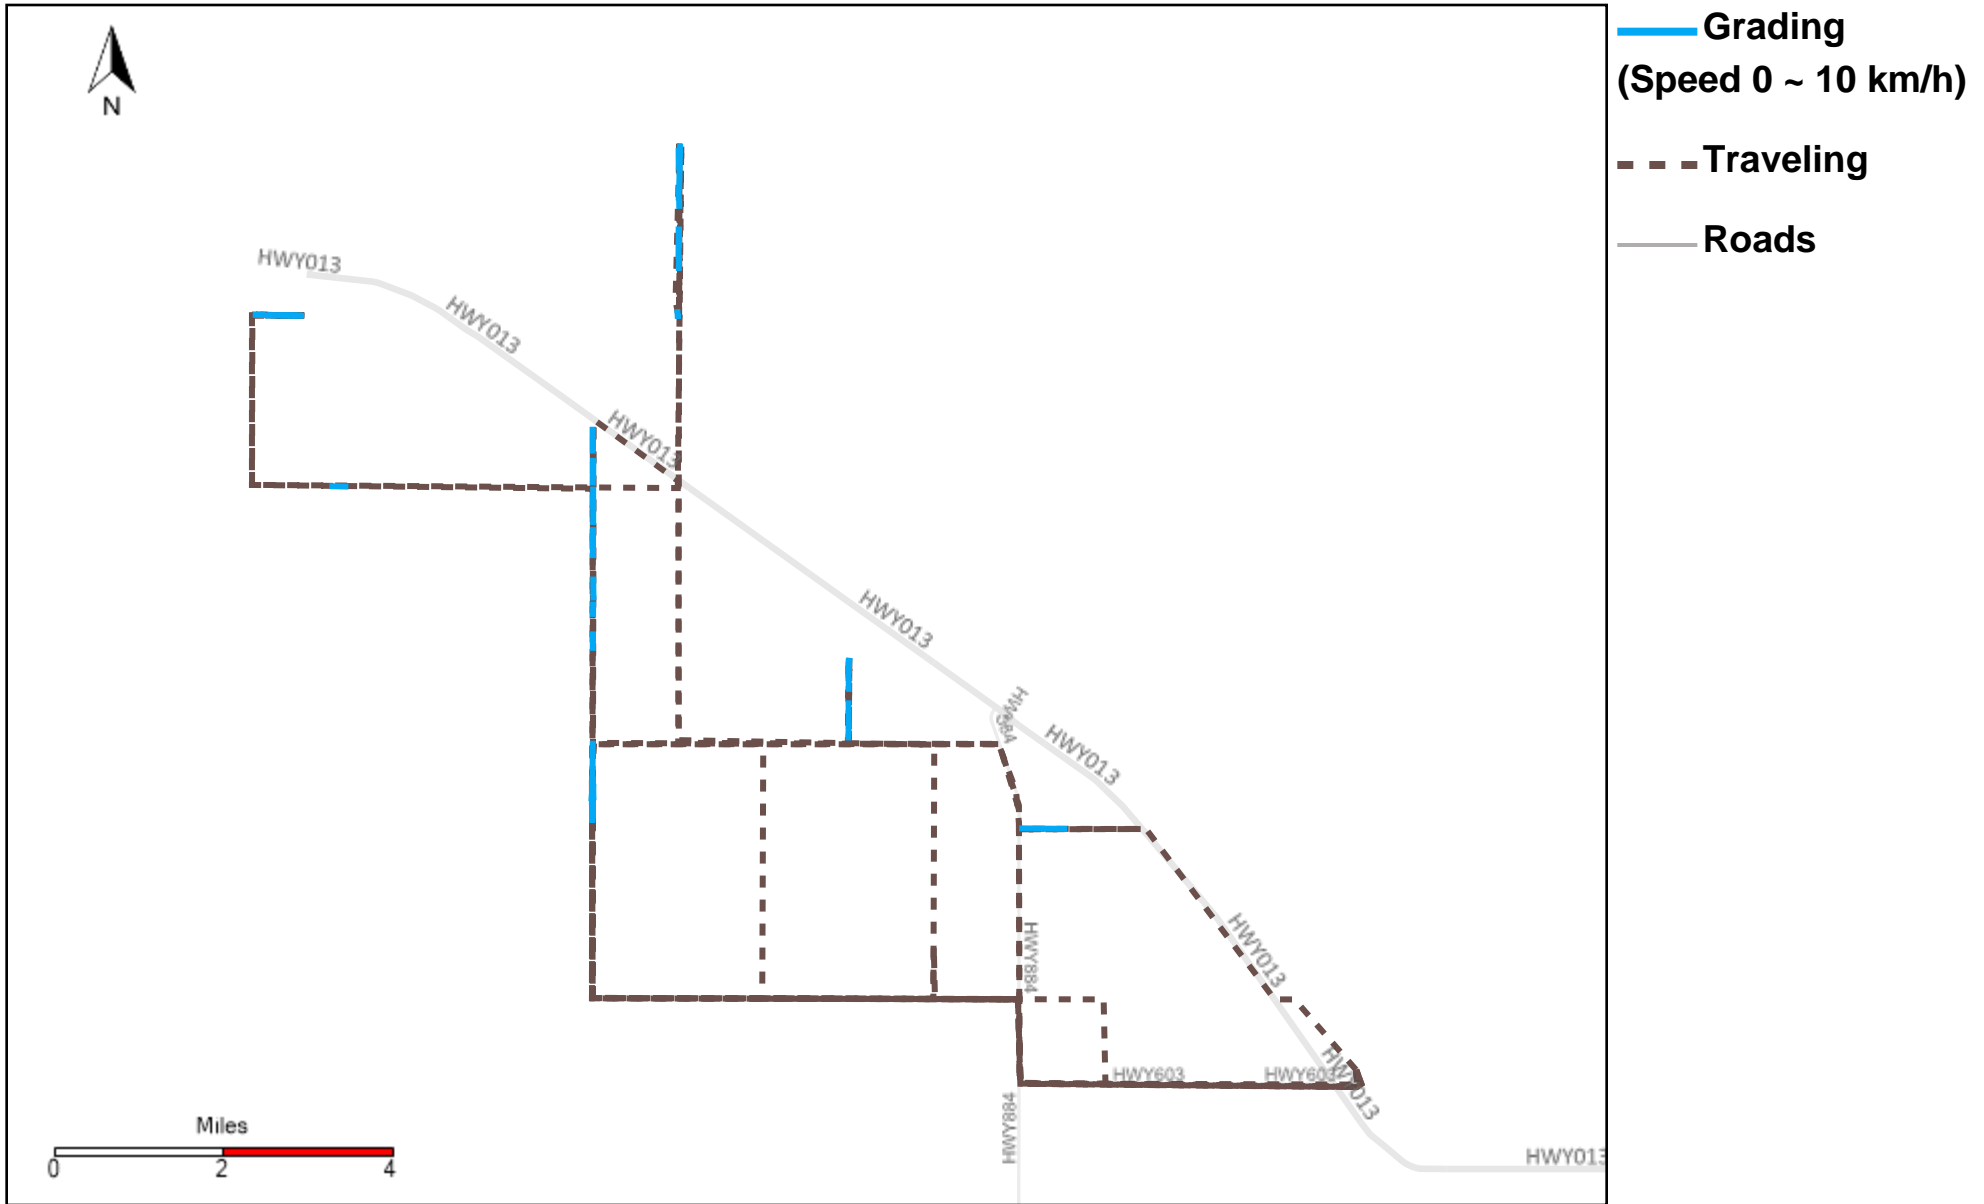

43-220_2024-06-09 ~ 2024-06-15 Tracking

Total Distance(km)	Total Hours	Work Distance(km)	Work Hours
435.82	37 hrs 13 min 45 sec	56.89	10 hrs 37 min 12 sec