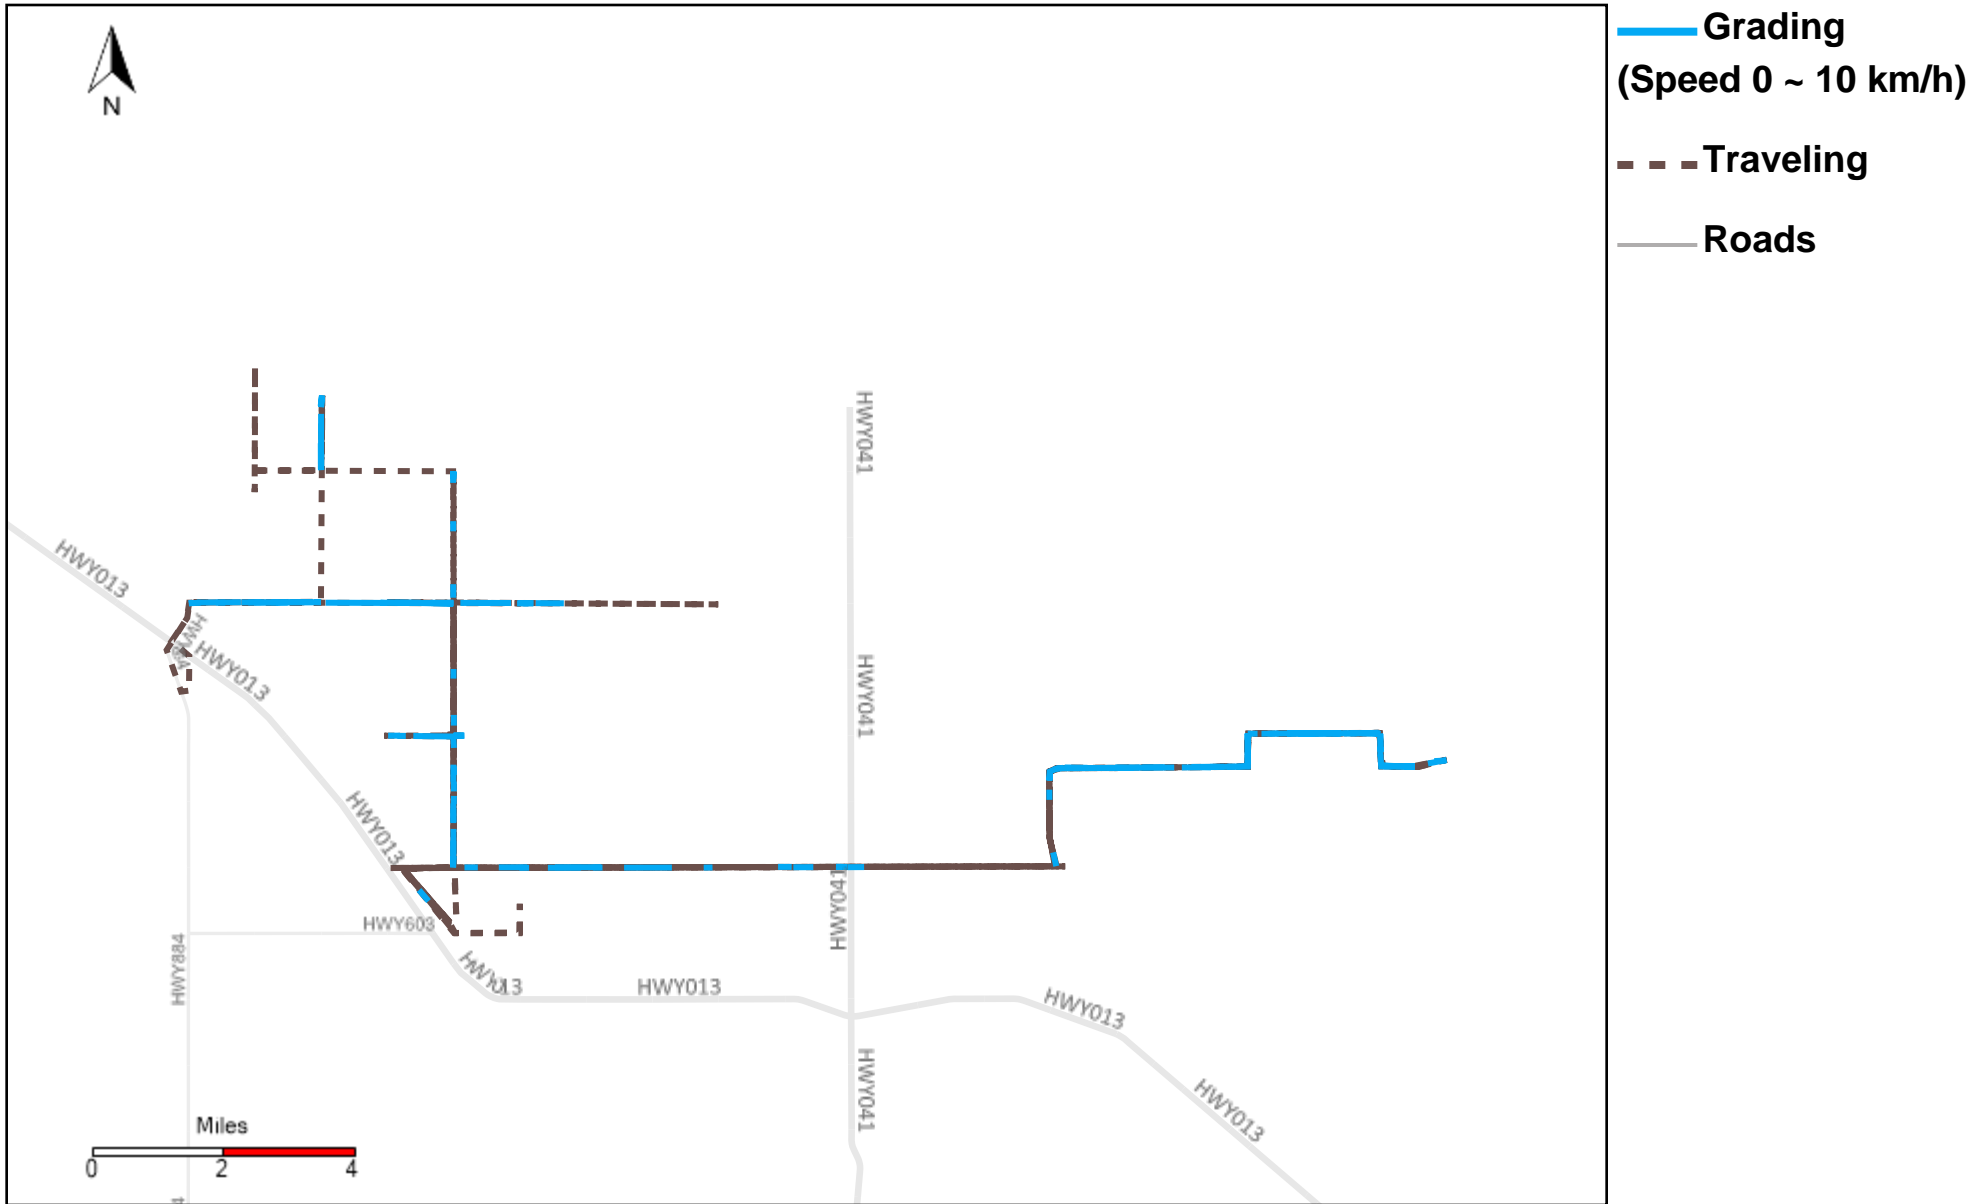

43-218_2024-06-09 ~ 2024-06-15 Tracking

Total Distance(km)	Total Hours	Work Distance(km)	Work Hours
506.64	47 hrs 45 min 26 sec	81.23	12 hrs 20 min 0 sec