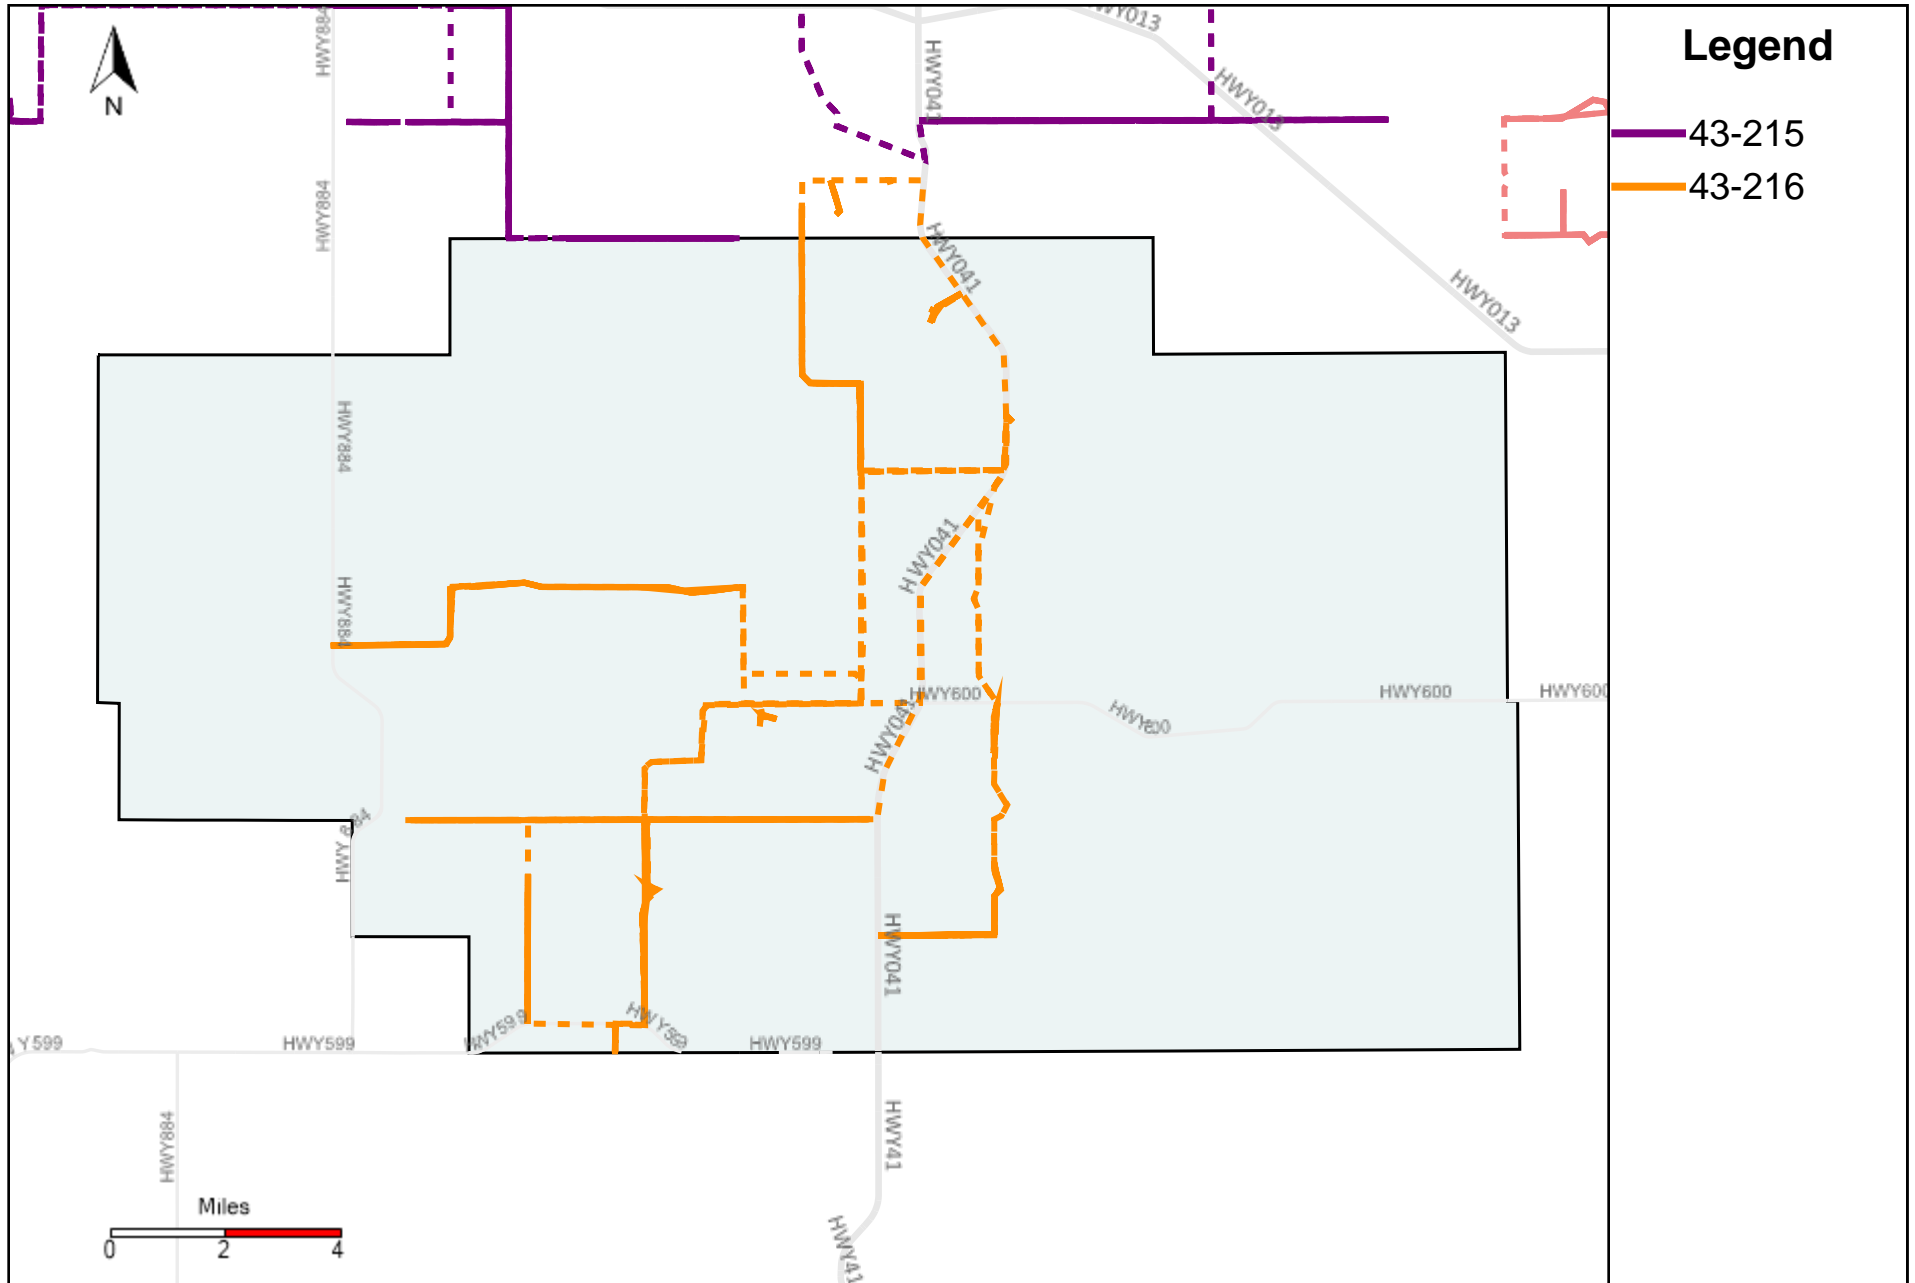

Division: 5 Grader Report(2024-06-09 ~ 2024-06-15)

Vehicle Name List	Total Distance(km)	Total Hours
43-215, 43-216	854.16	82 hrs 33 min 38 sec