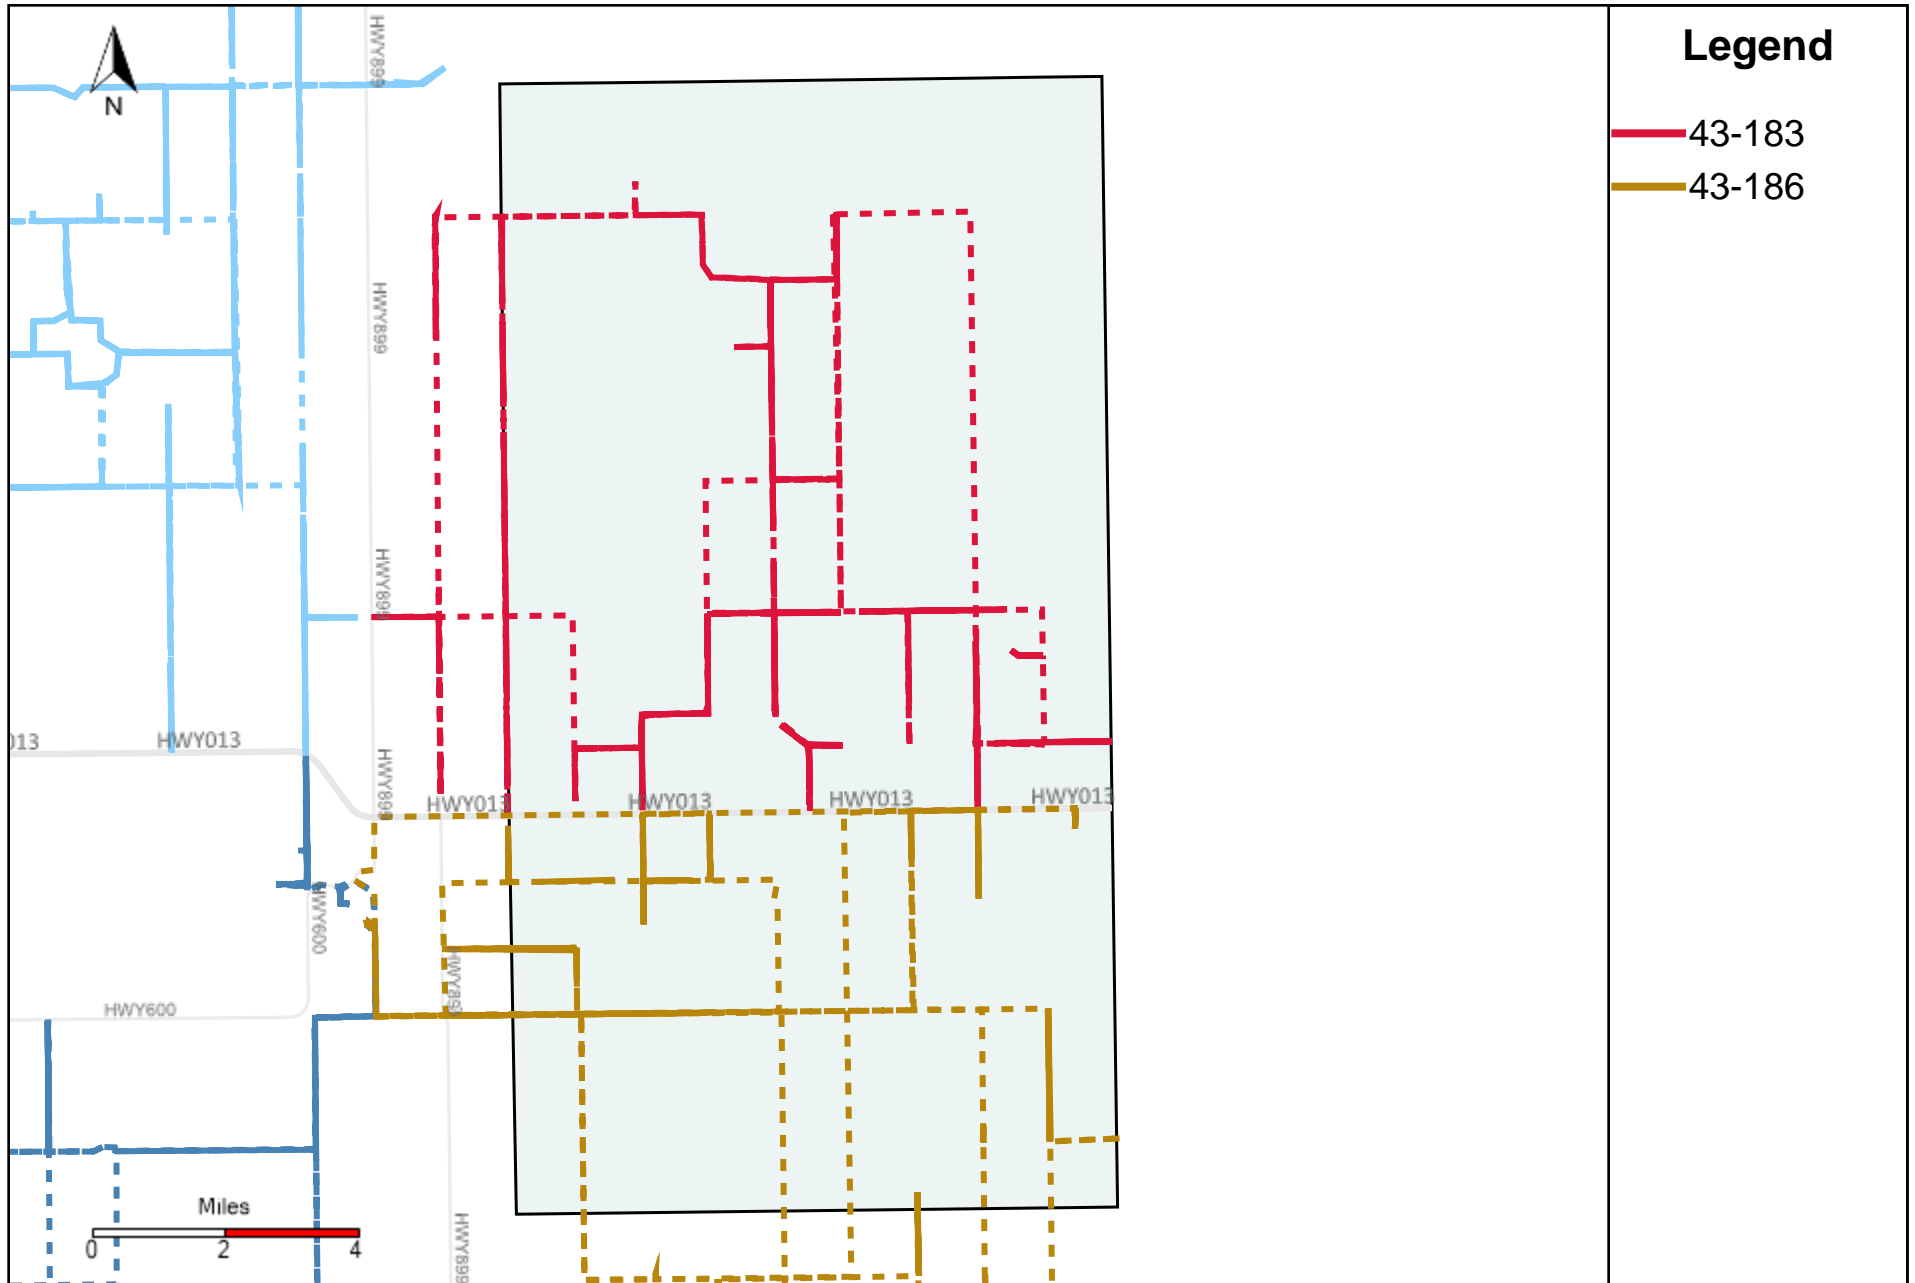

Division: 2 Grader Report(2024-06-09 ~ 2024-06-15)

Vehicle Name List	Total Distance(km)	Total Hours
43-183, 43-186	890.61	83 hrs 17 min 43 sec