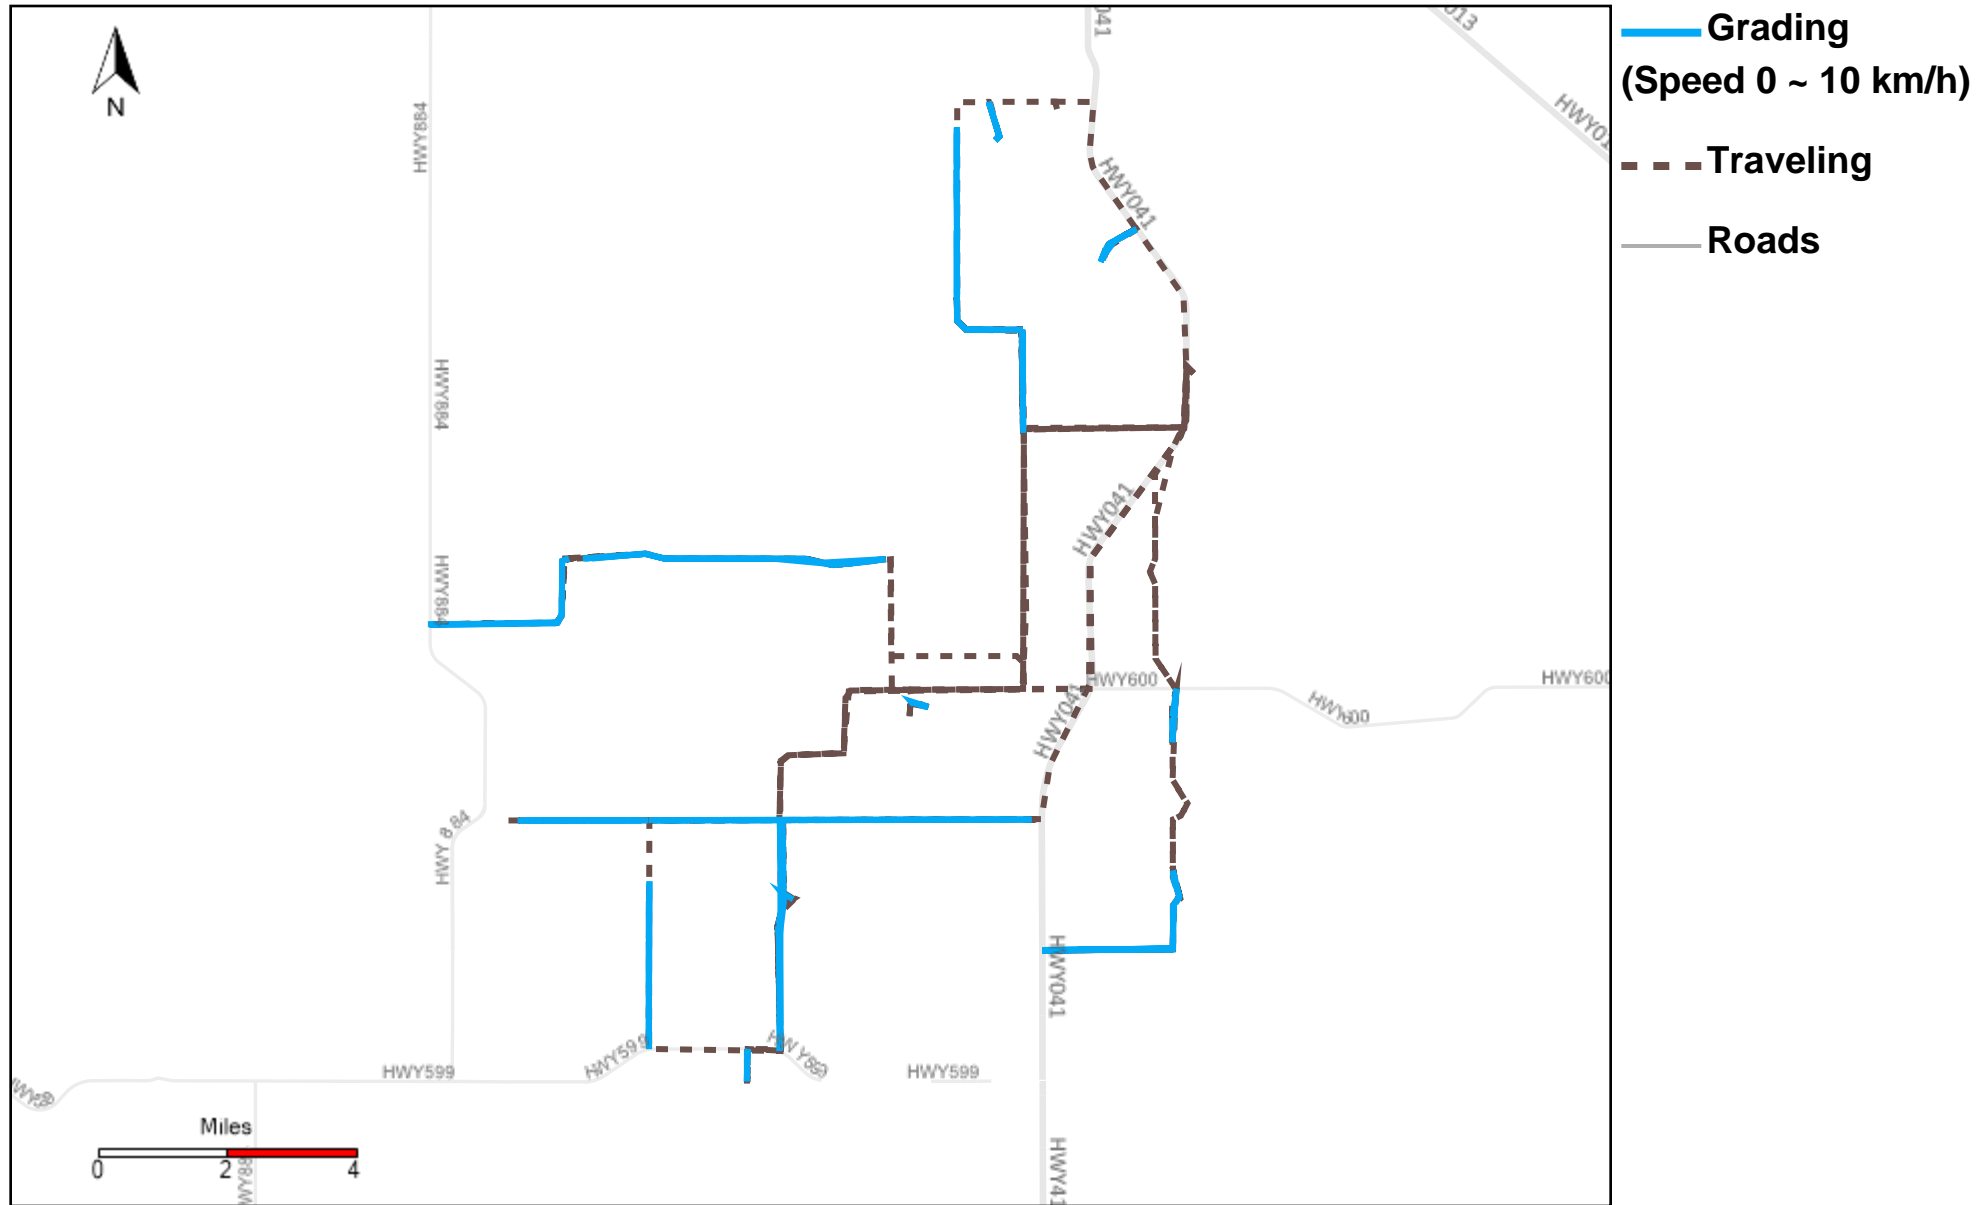

43-216_2024-06-09 ~ 2024-06-15 Tracking

Total Distance(km)	Total Hours	Work Distance(km)	Work Hours
540.2	51 hrs 4 min 26 sec	244.12	32 hrs 40 min 52 sec