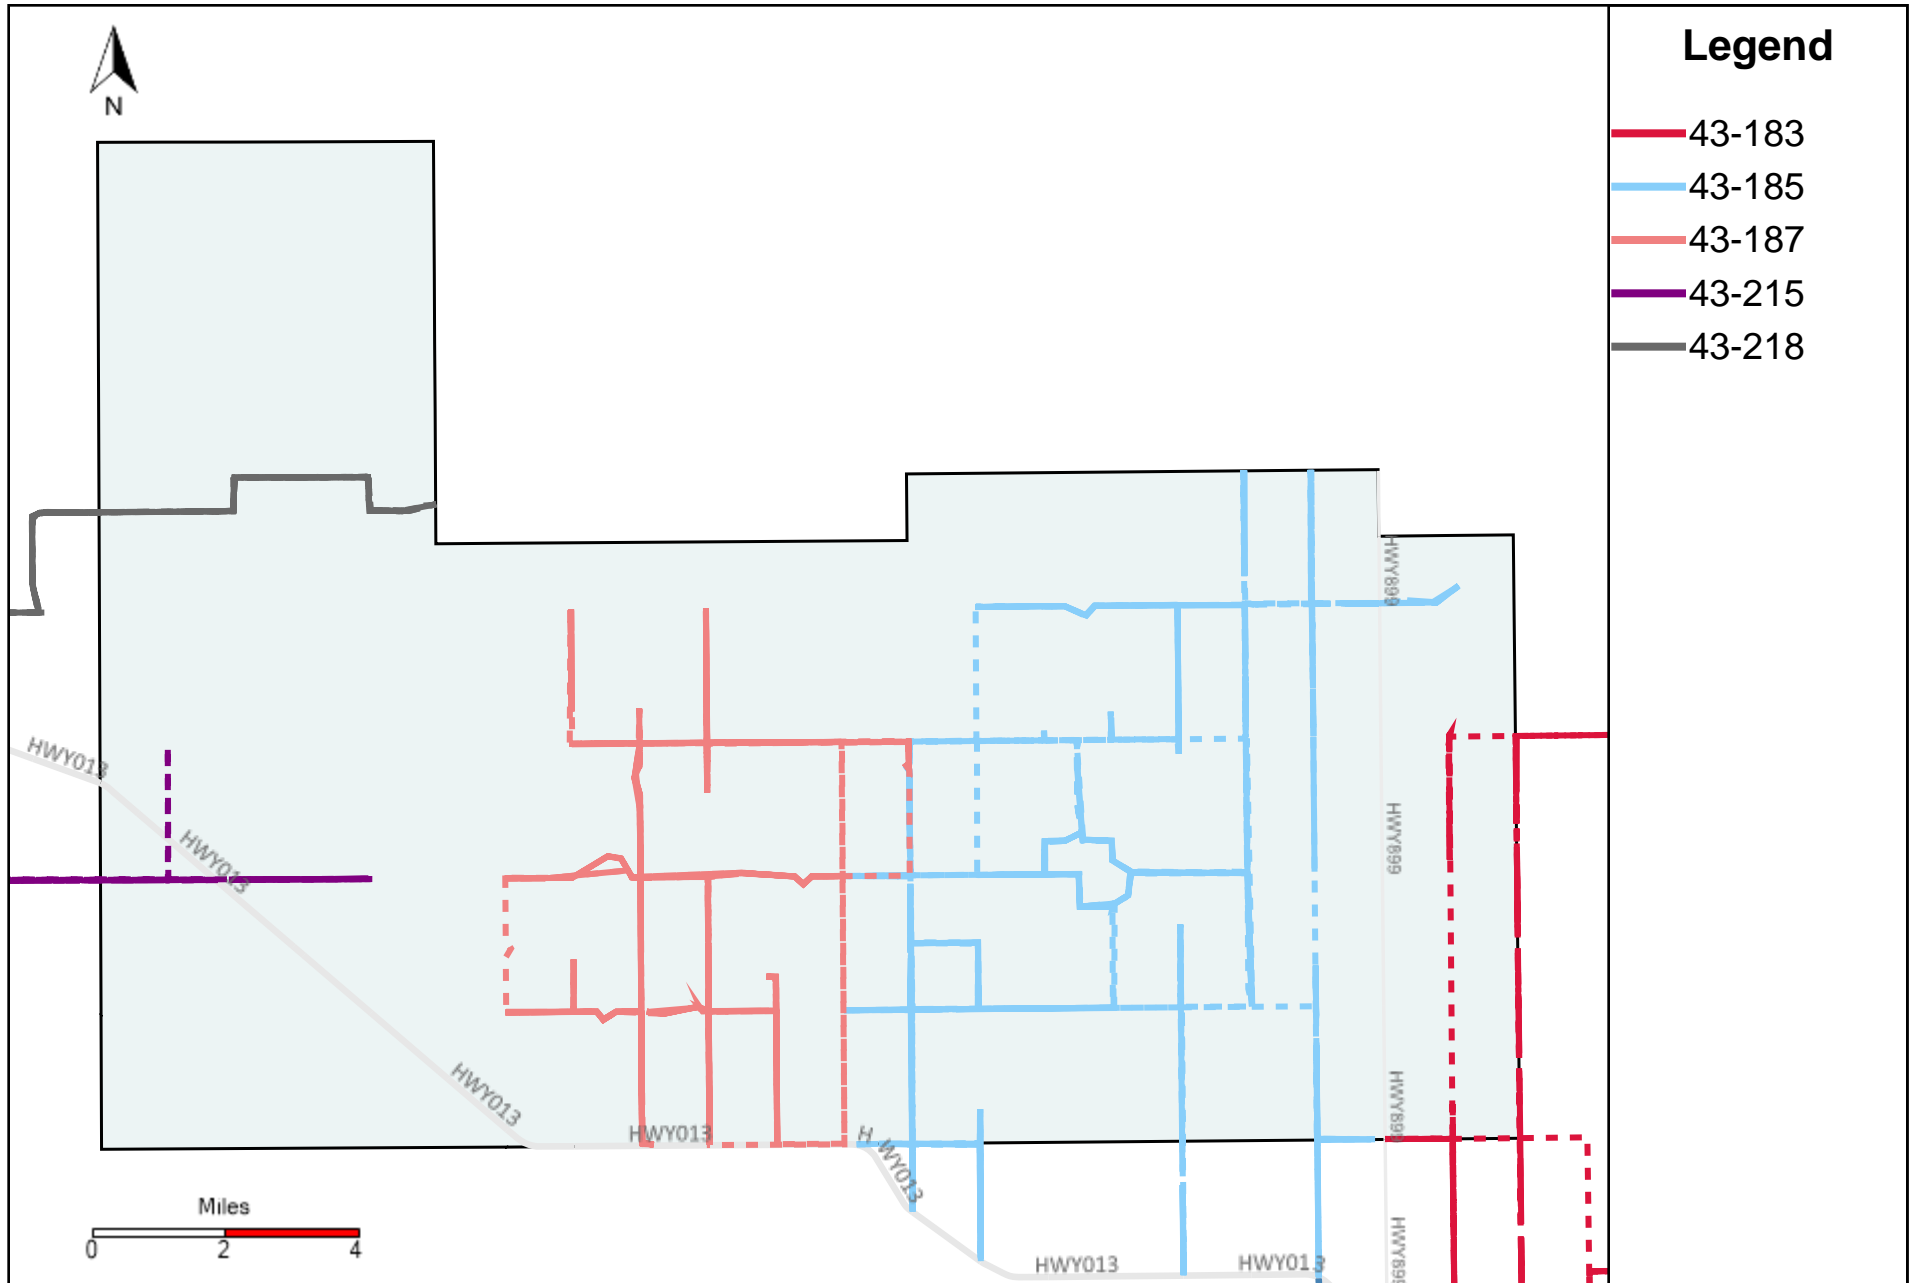

Division: 2 Grader Report(2024-06-09 ~ 2024-06-15)

Vehicle Name List	Total Distance(km)	Total Hours
43-183, 43-186	890.61	83 hrs 17 min 43 sec

Division: 3 Grader Report(2024-06-09 ~ 2024-06-15)

Vehicle Name List	Total Distance(km)	Total Hours
43-181, 43-183, 43-184, 43-185, 43-186, 43-187	2247.85	244 hrs 20 min 54 sec

Division: 4 Grader Report(2024-06-09 ~ 2024-06-15)

Vehicle Name List	Total Distance(km)	Total Hours
43-183, 43-185, 43-187, 43-215, 43-218	2094.65	217 hrs 13 min 12 sec

Division: 5 Grader Report(2024-06-09 ~ 2024-06-15)

Vehicle Name List	Total Distance(km)	Total Hours
43-215, 43-216	854.16	82 hrs 33 min 38 sec

Division: 6 Grader Report(2024-06-09 ~ 2024-06-15)

Vehicle Name List	Total Distance(km)	Total Hours
43-215, 43-216, 43-217, 43-218, 43-220, 43-221	2358.03	208 hrs 52 min 20 sec