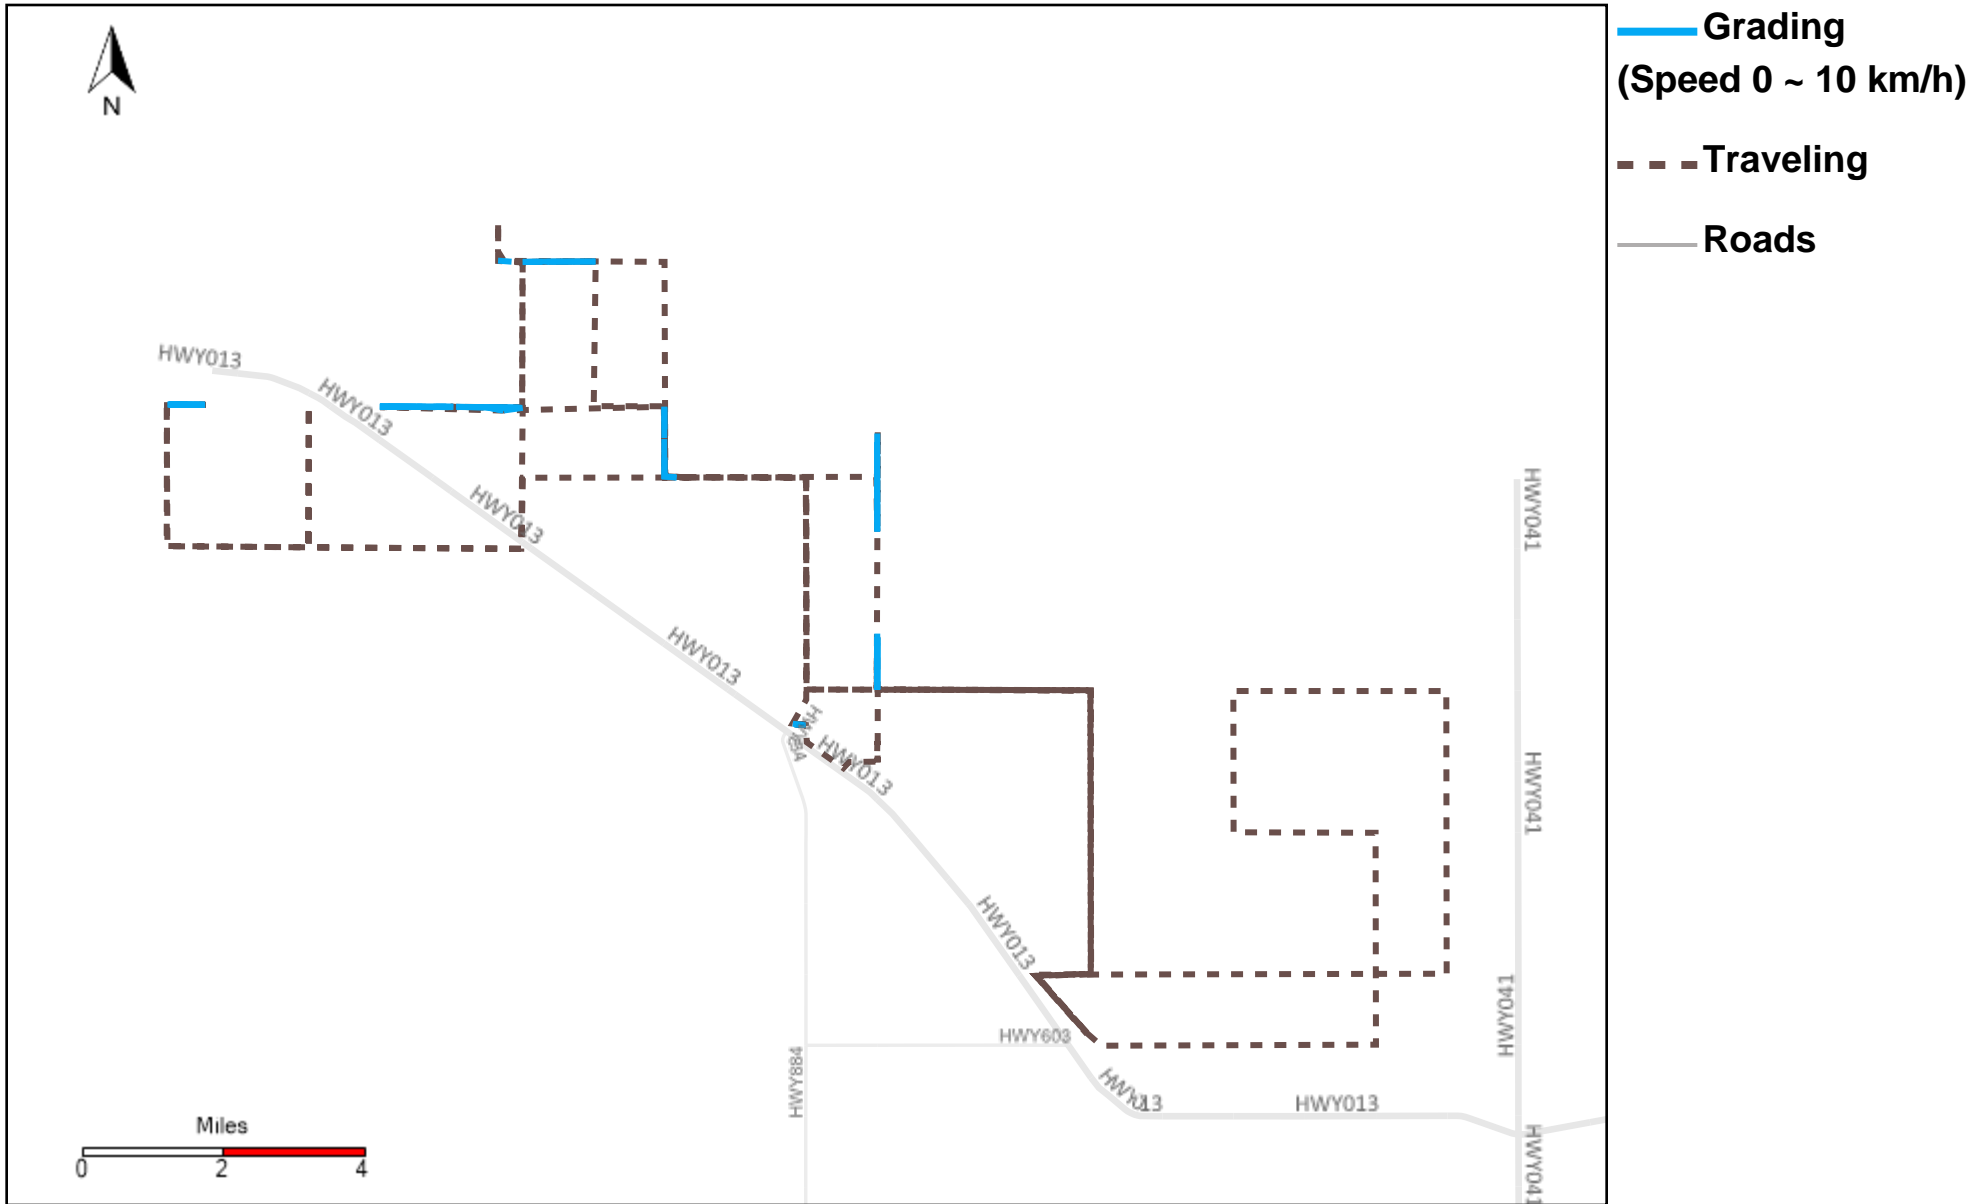

43-217_2024-06-09 ~ 2024-06-15 Tracking

Total Distance(km)	Total Hours	Work Distance(km)	Work Hours
285.07	15 hrs 8 min 19 sec	43.74	5 hrs 29 min 37 sec