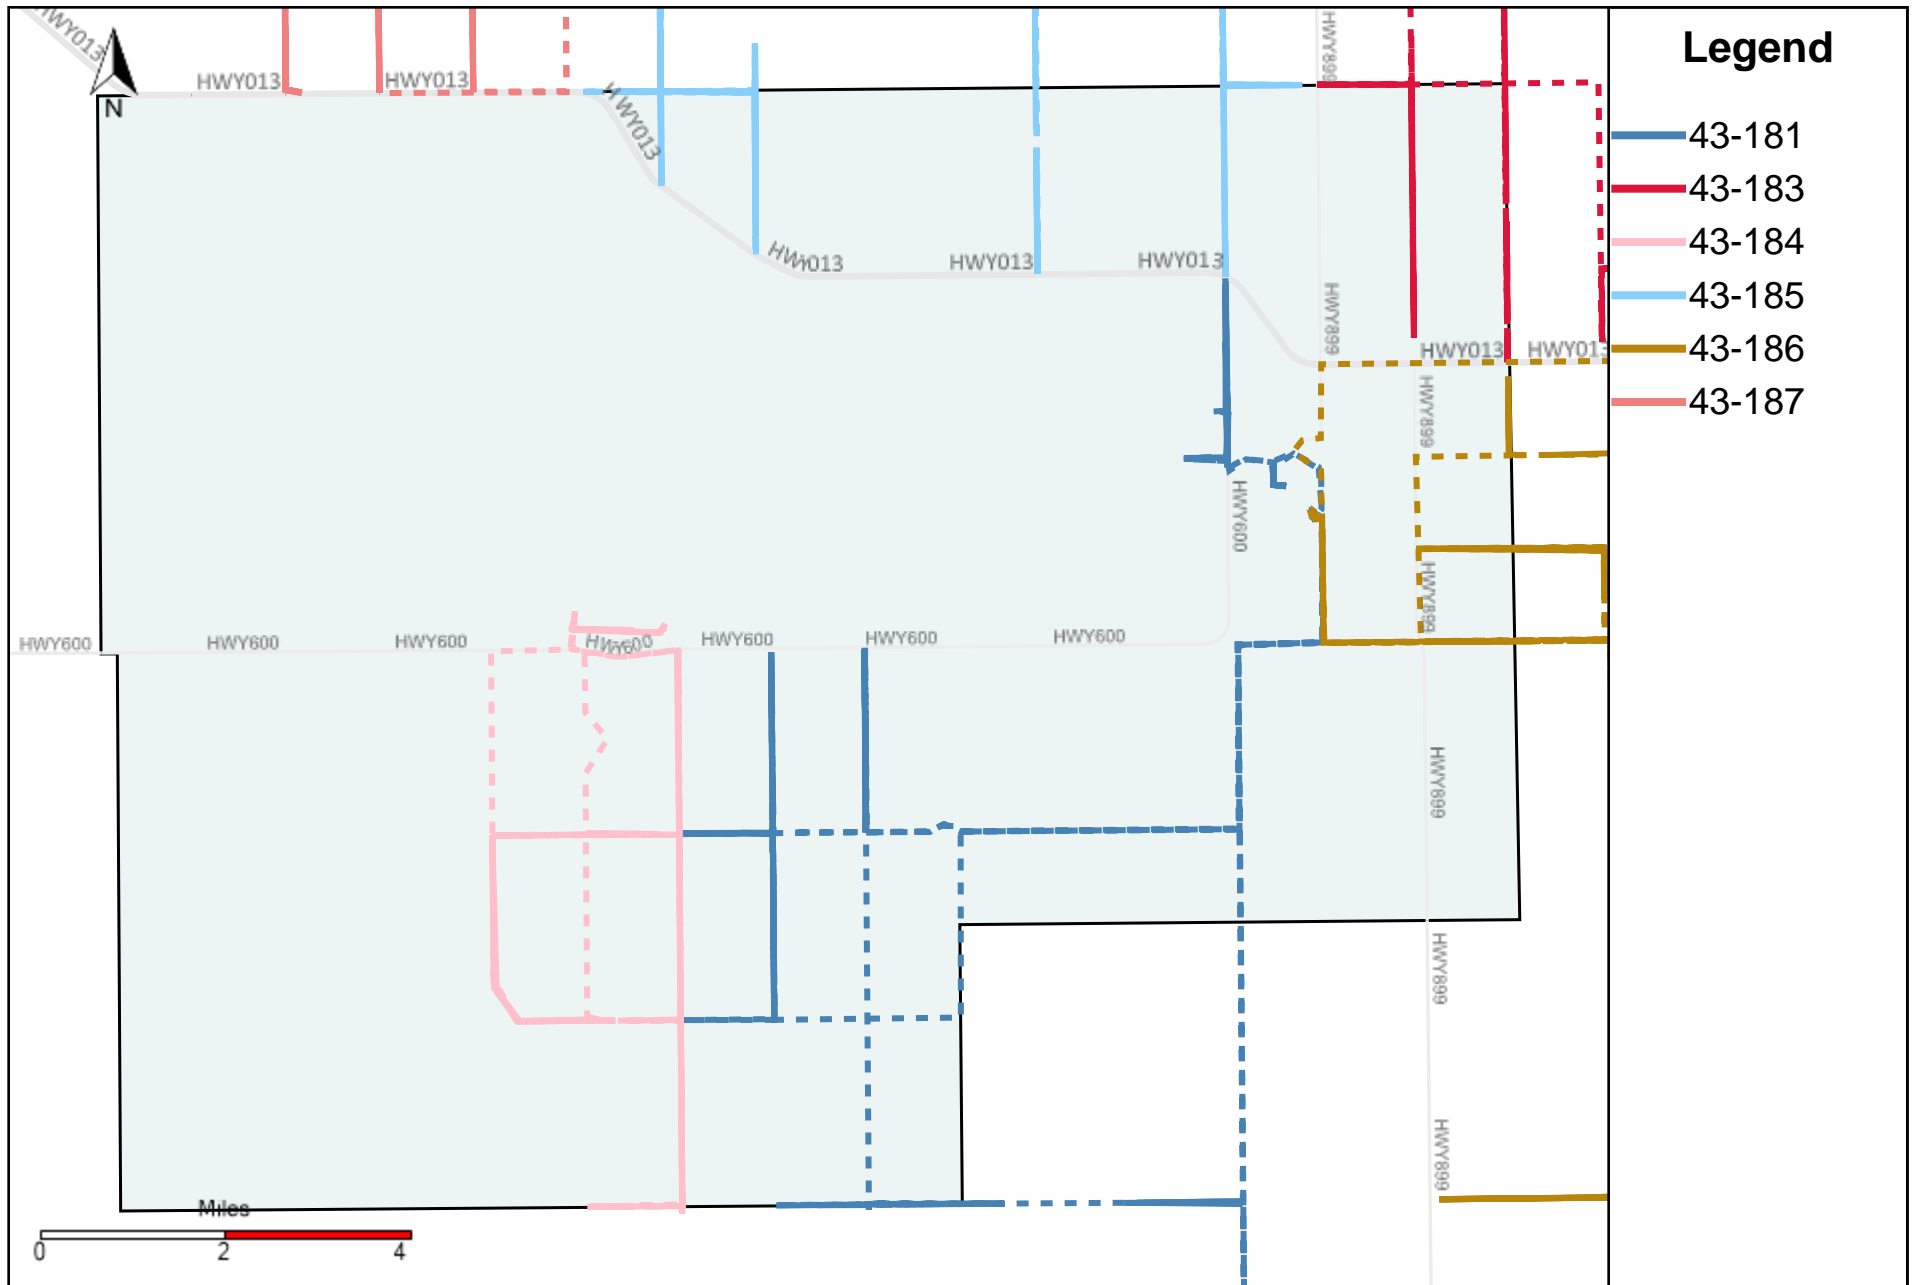

Division: 3 Grader Report(2024-06-09 ~ 2024-06-15)

Vehicle Name List	Total Distance(km)	Total Hours
43-181, 43-183, 43-184, 43-185, 43-186, 43-187	2247.85	244 hrs 20 min 54 sec