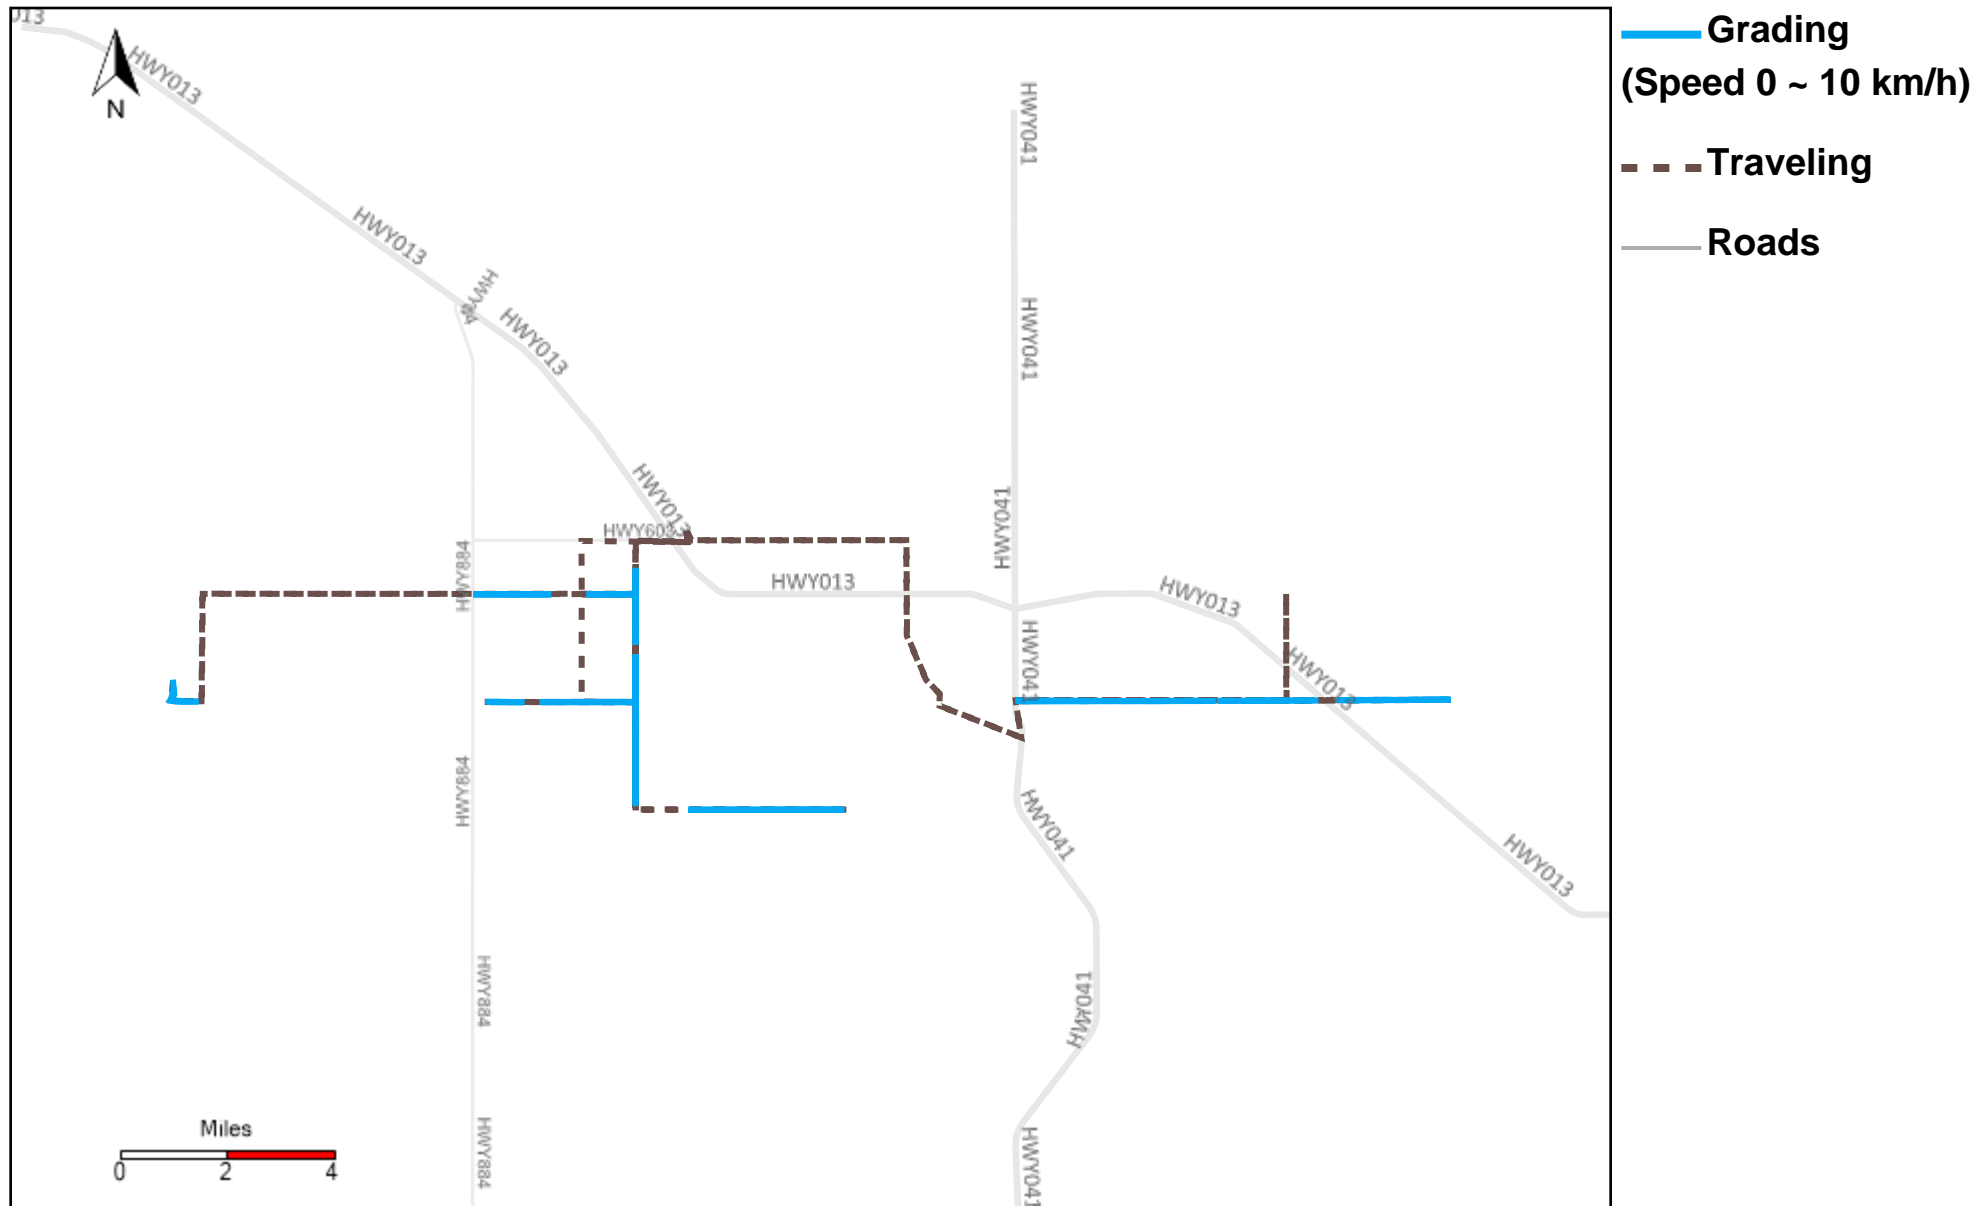

43-215_2024-06-09 ~ 2024-06-15 Tracking

Total Distance(km)	Total Hours	Work Distance(km)	Work Hours
313.96	31 hrs 29 min 12 sec	141.76	17 hrs 32 min 27 sec