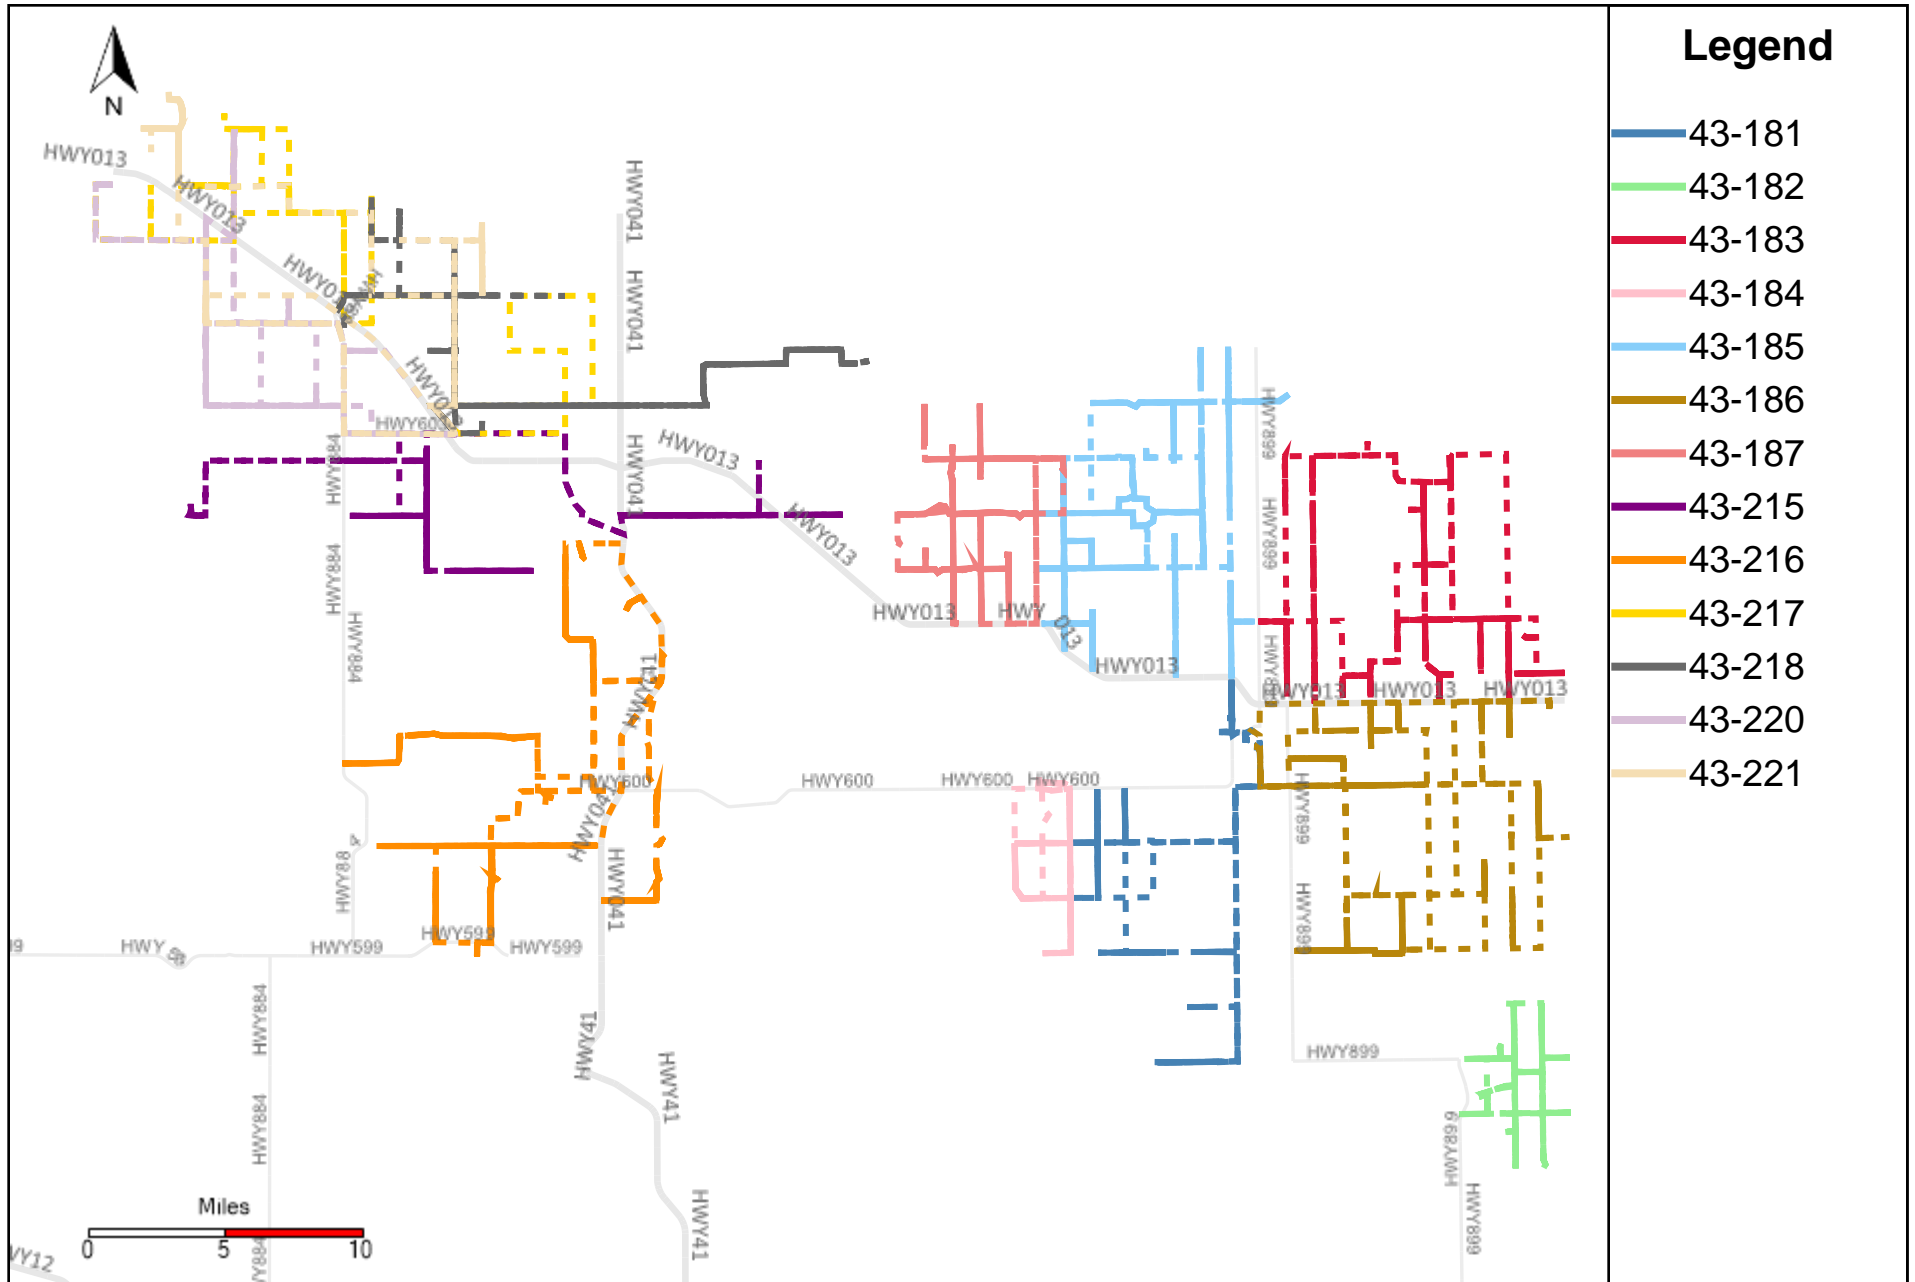

Provost Weekly Grader Report (2024-06-09 ~ 2024-06-15)

Division: 1 Grader Report(2024-06-09 ~ 2024-06-15)

Vehicle Name List	Total Distance(km)	Total Hours
43-181, 43-182, 43-186	1047.55	117 hrs 20 min 0 sec

Division: 2 Grader Report(2024-06-09 ~ 2024-06-15)

Vehicle Name List	Total Distance(km)	Total Hours
43-183, 43-186	890.61	83 hrs 17 min 43 sec

Division: 3 Grader Report(2024-06-09 ~ 2024-06-15)

Vehicle Name List	Total Distance(km)	Total Hours
43-181, 43-183, 43-184, 43-185, 43-186, 43-187	2247.85	244 hrs 20 min 54 sec

Division: 4 Grader Report(2024-06-09 ~ 2024-06-15)

Vehicle Name List	Total Distance(km)	Total Hours
43-183, 43-185, 43-187, 43-215, 43-218	2094.65	217 hrs 13 min 12 sec

Division: 5 Grader Report(2024-06-09 ~ 2024-06-15)

Vehicle Name List	Total Distance(km)	Total Hours
43-215, 43-216	854.16	82 hrs 33 min 38 sec

Division: 6 Grader Report(2024-06-09 ~ 2024-06-15)

Vehicle Name List	Total Distance(km)	Total Hours
43-215, 43-216, 43-217, 43-218, 43-220, 43-221	2358.03	208 hrs 52 min 20 sec