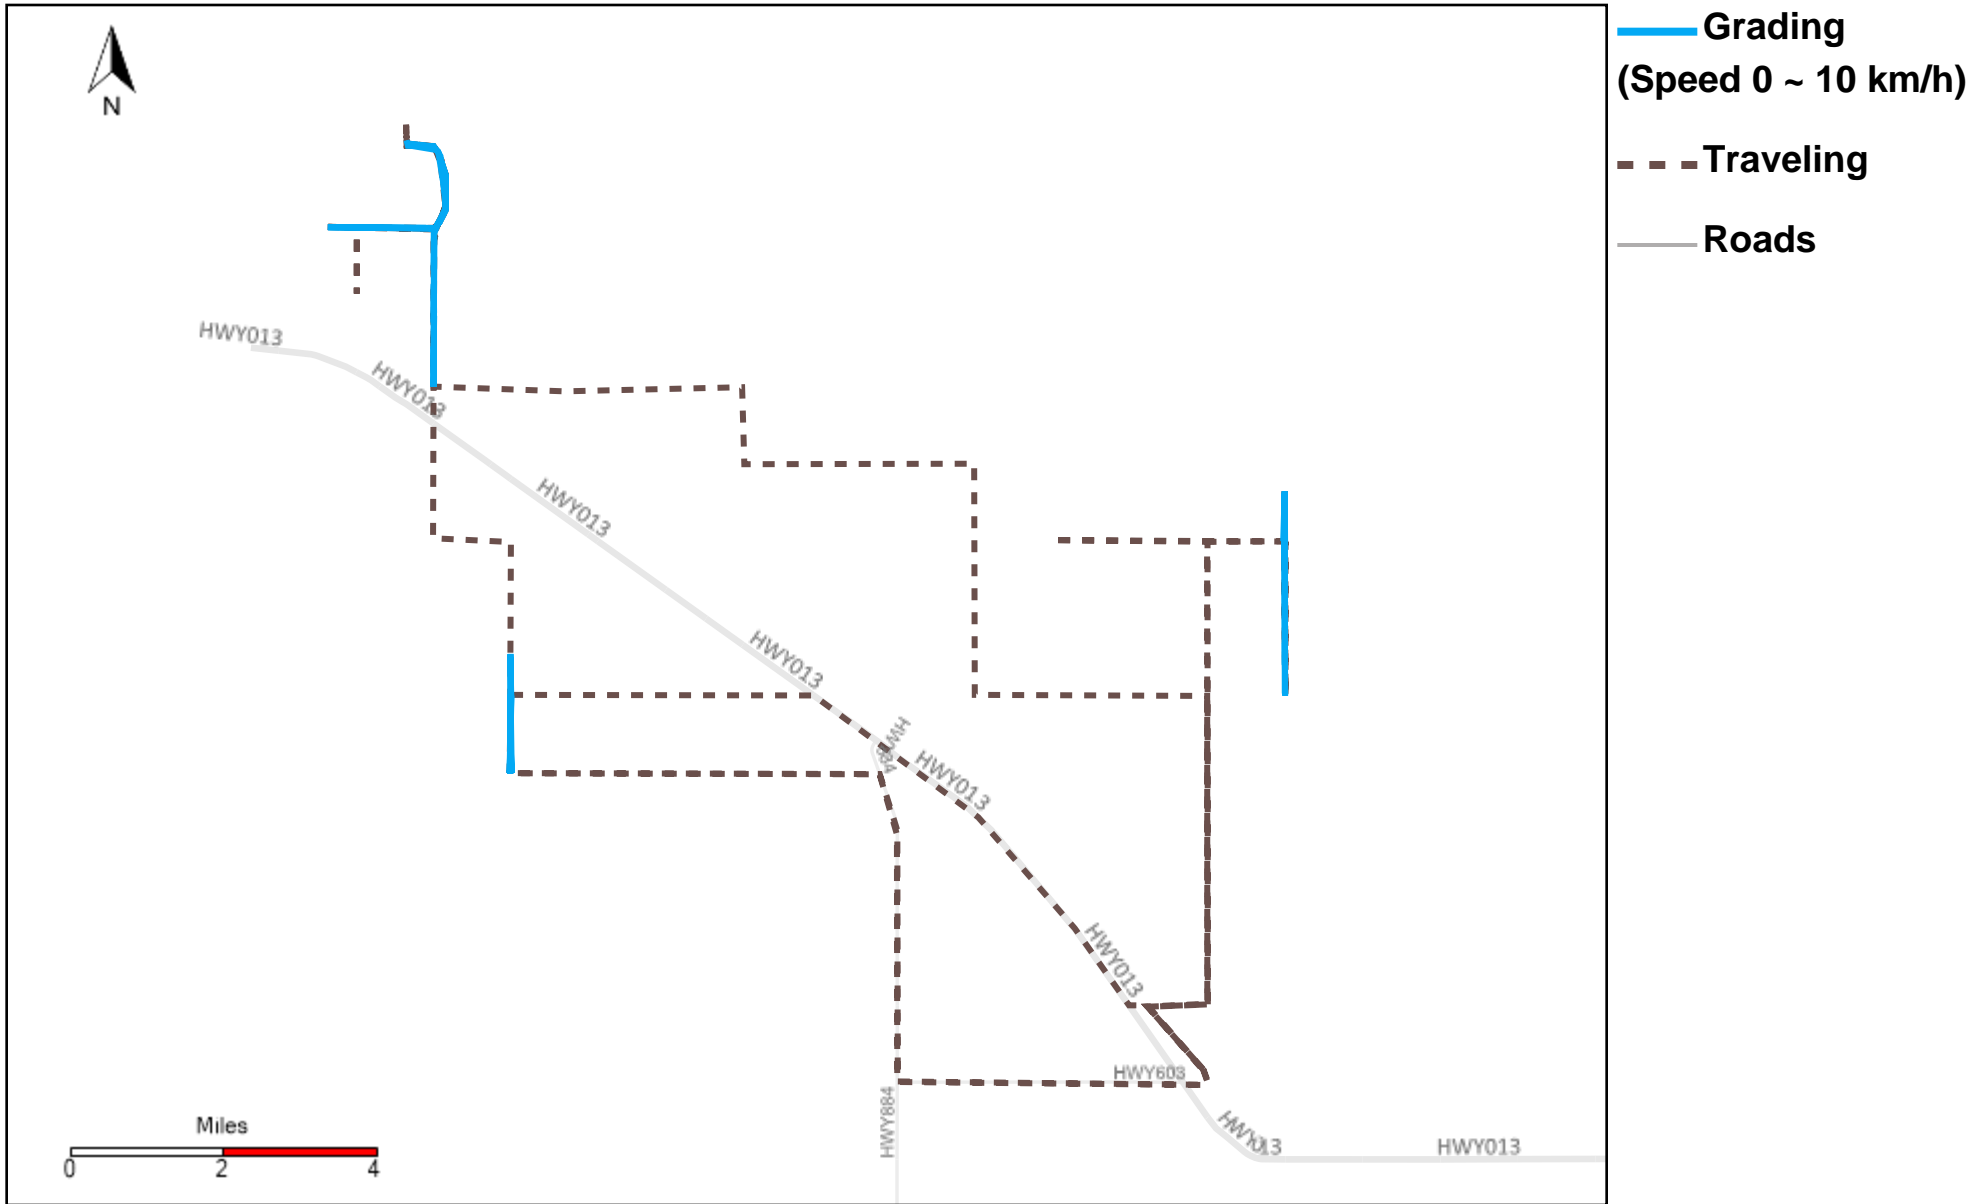

43-221_2024-06-09 ~ 2024-06-15 Tracking

Total Distance(km)	Total Hours	Work Distance(km)	Work Hours
276.34	26 hrs 11 min 12 sec	97.36	16 hrs 41 min 2 sec