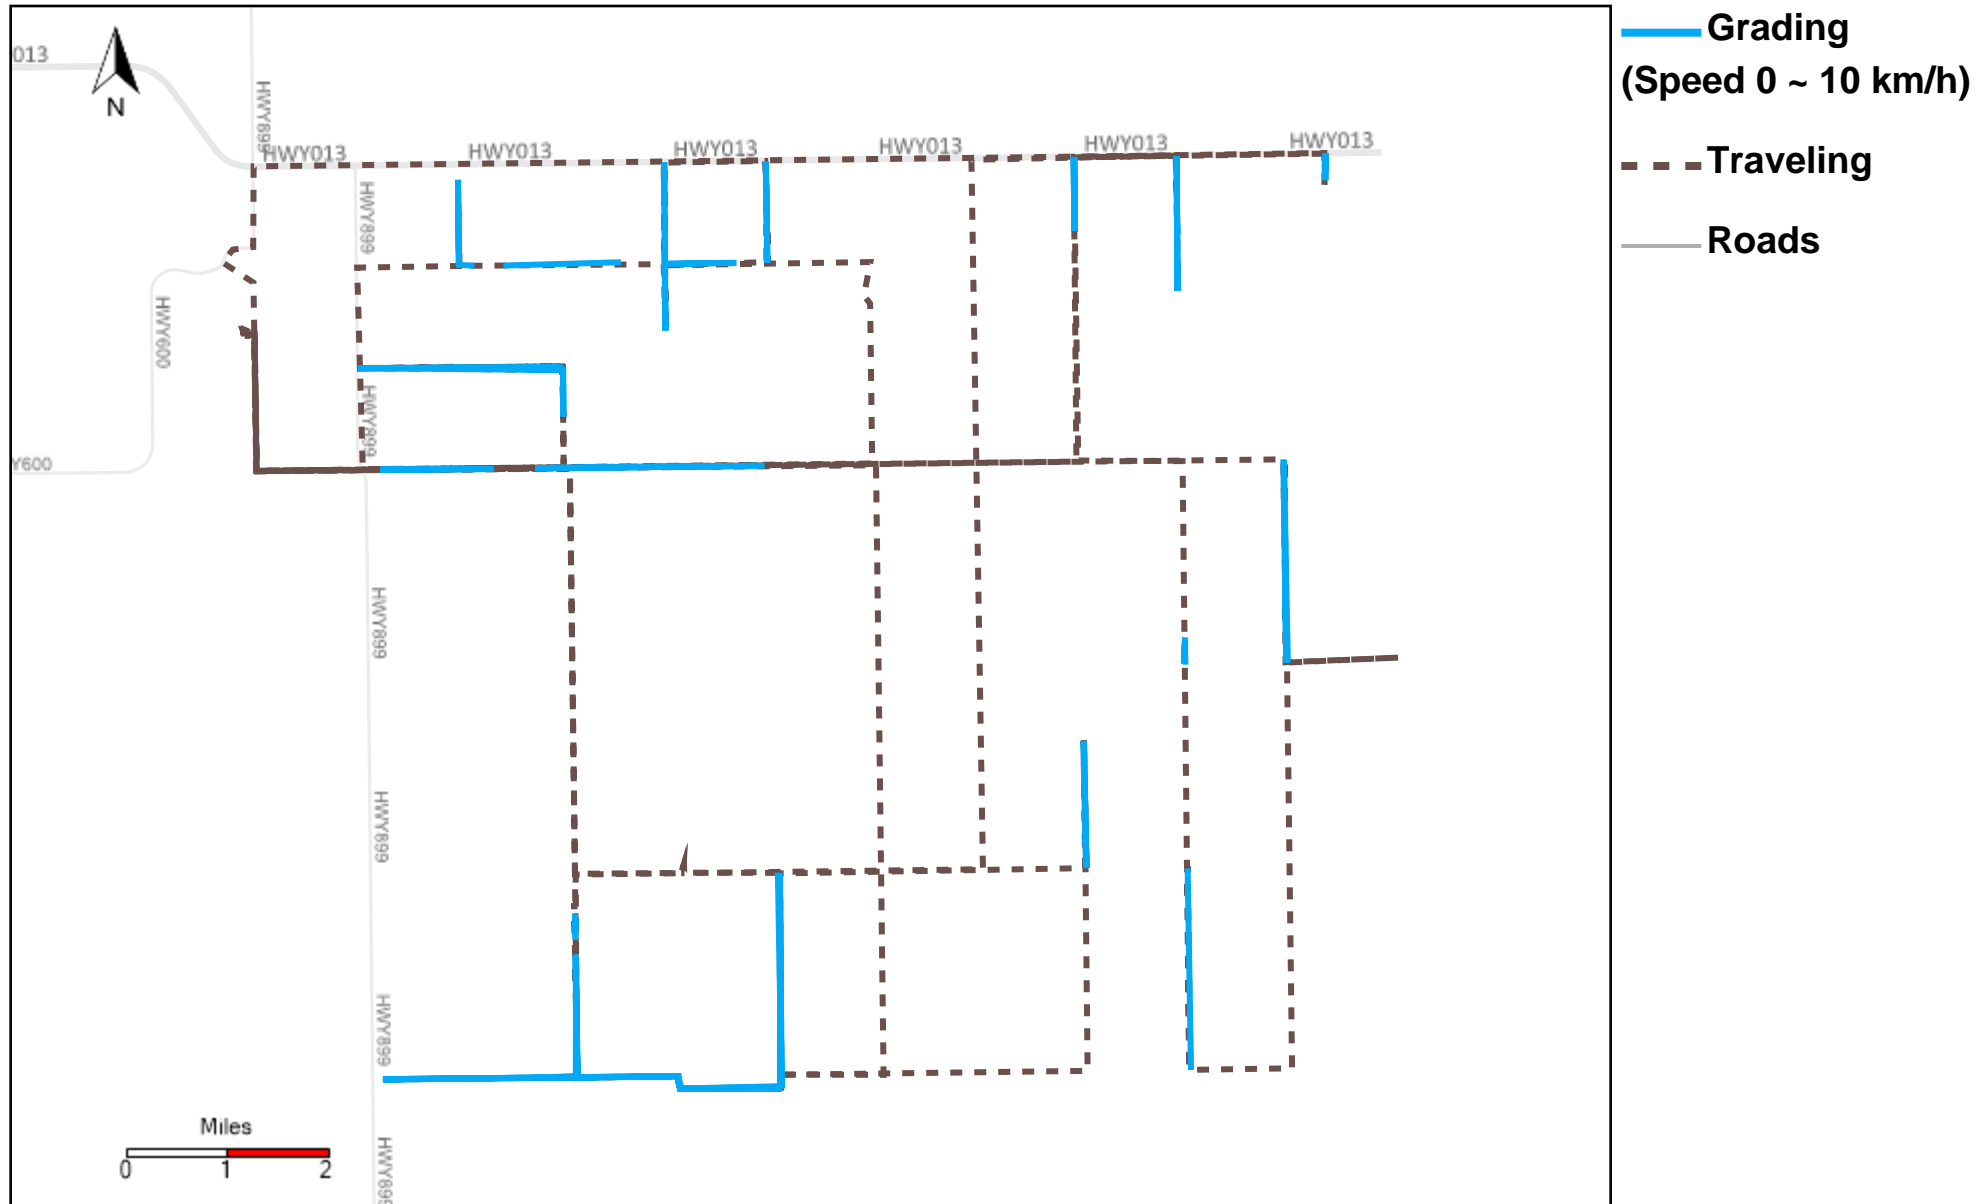

43-186_2024-06-09 ~ 2024-06-15 Tracking

Total Distance(km)	Total Hours	Work Distance(km)	Work Hours
450.72	42 hrs 4 min 56 sec	187.51	28 hrs 6 min 17 sec