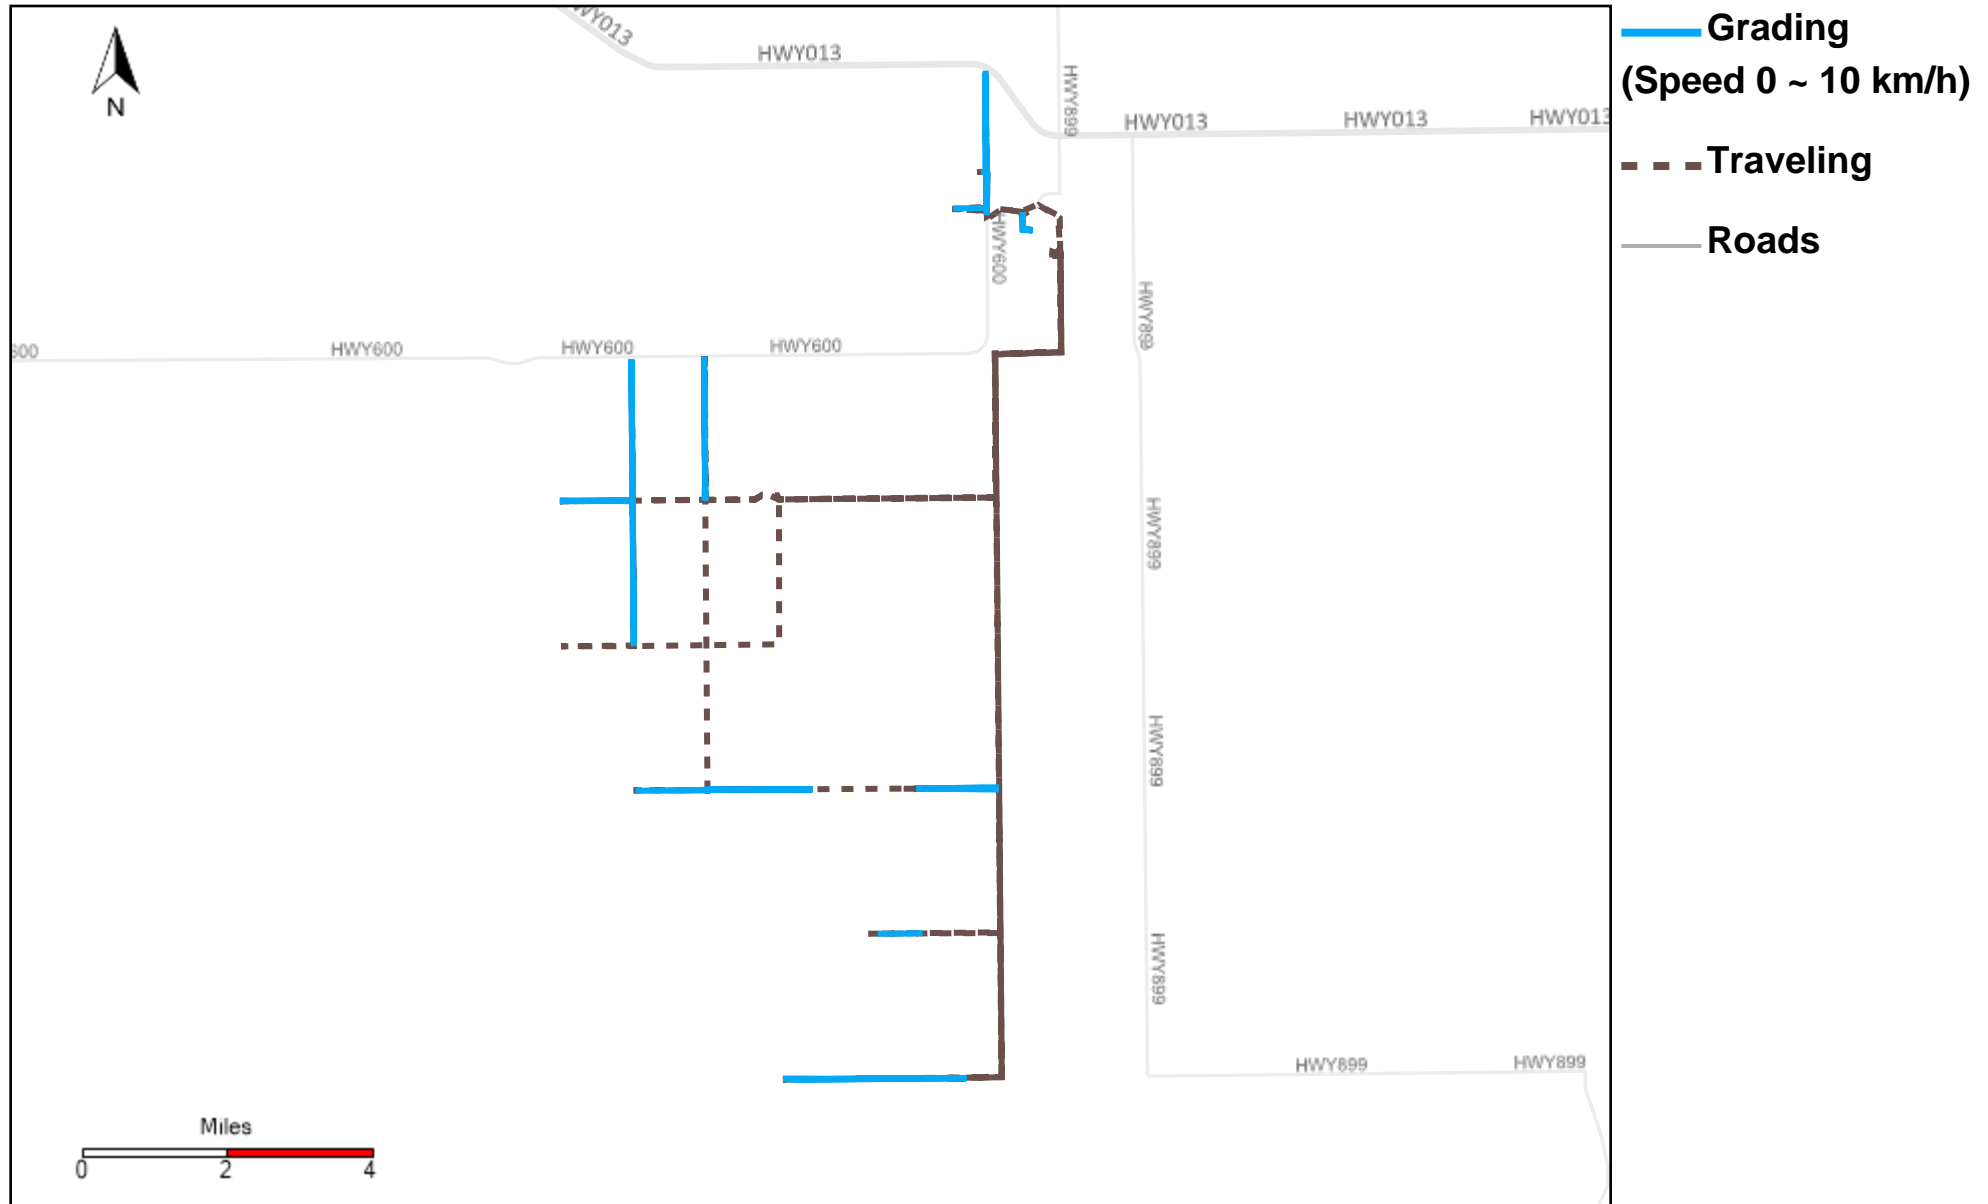

43-181_2024-06-09 ~ 2024-06-15 Tracking

Total Distance(km)	Total Hours	Work Distance(km)	Work Hours
383.37	45 hrs 1 min 6 sec	138.7	24 hrs 13 min 9 sec