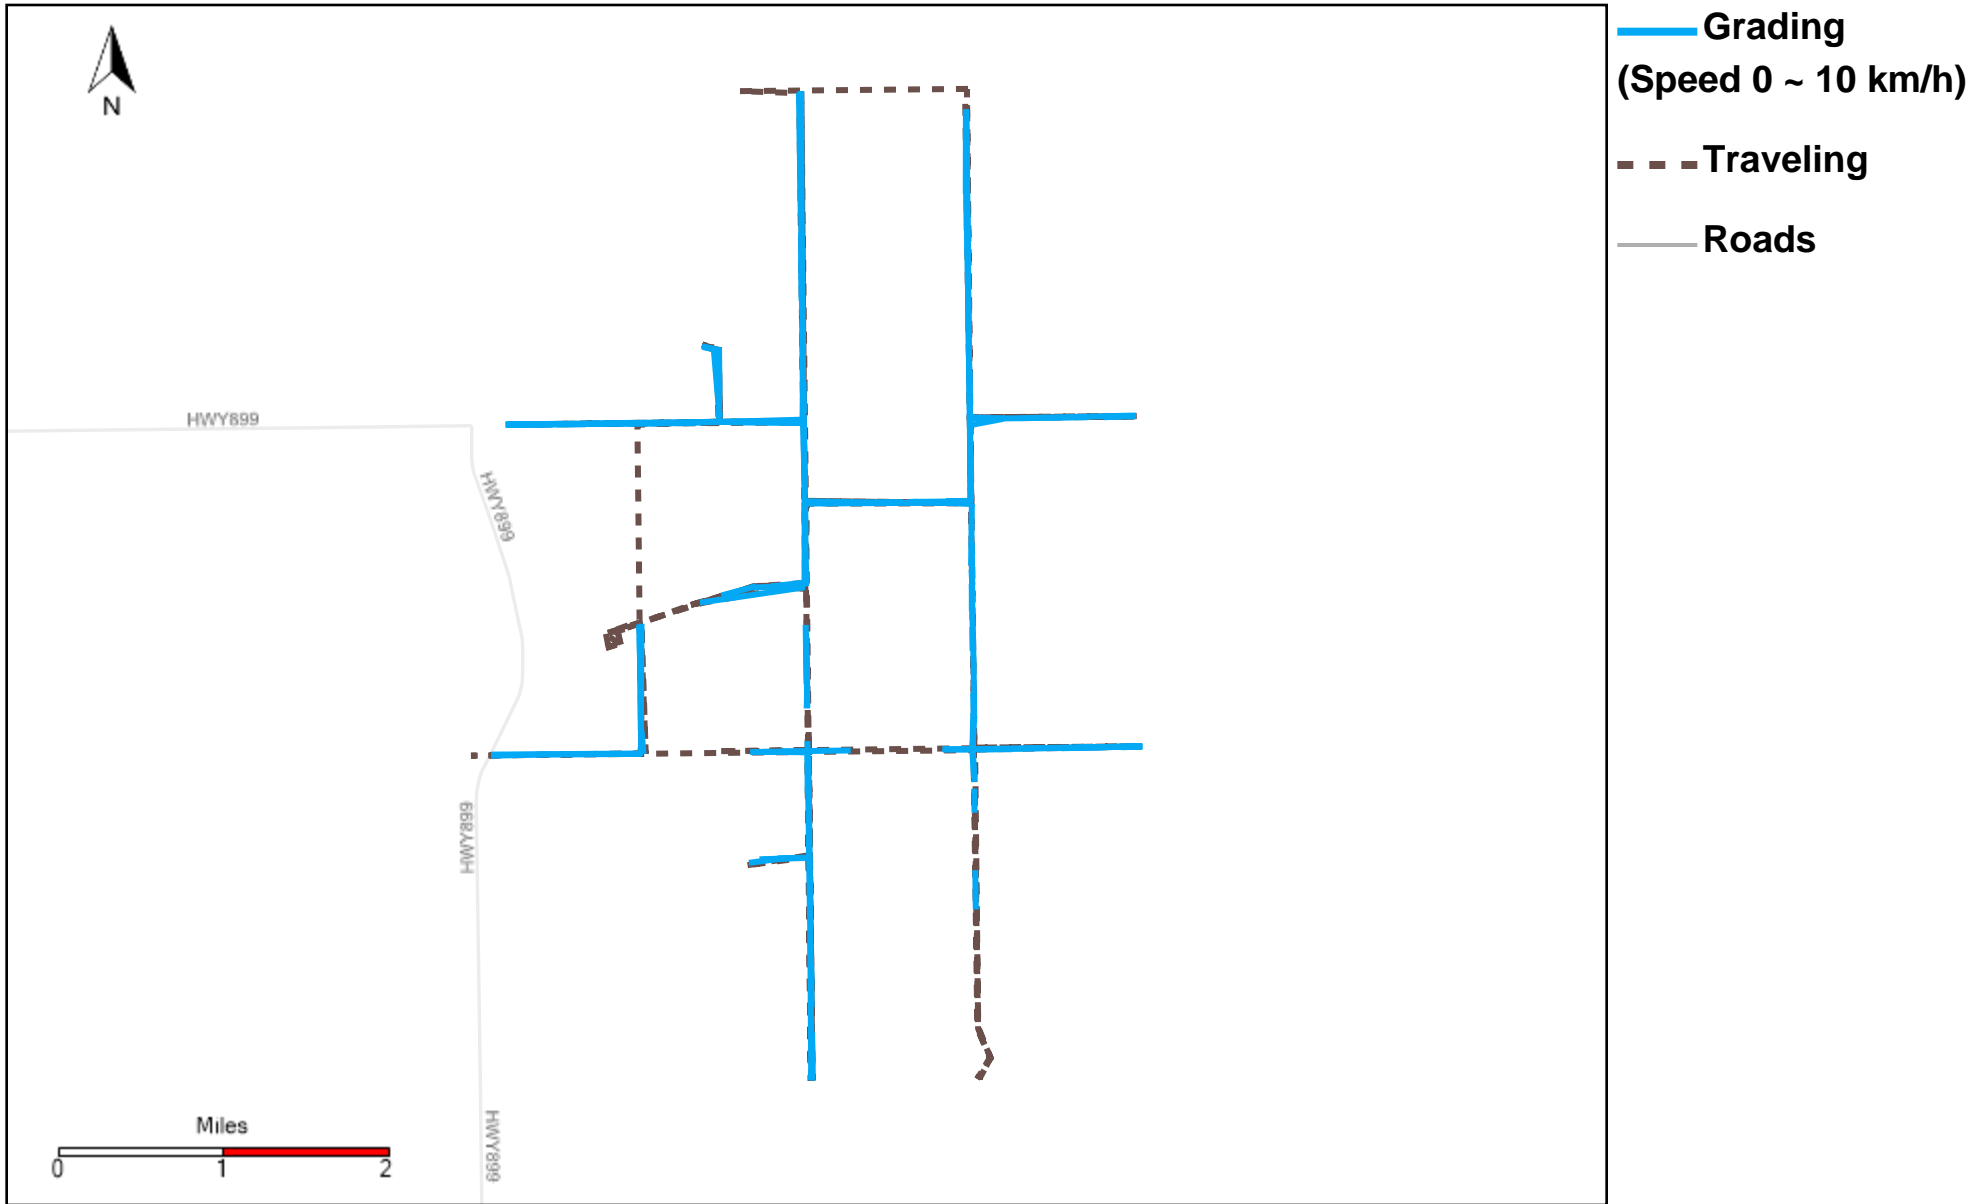

43-182_2024-06-09 ~ 2024-06-15 Tracking

Total Distance(km)	Total Hours	Work Distance(km)	Work Hours
213.46	30 hrs 13 min 58 sec	89.87	14 hrs 53 min 41 sec

43-183_2024-06-09 ~ 2024-06-15 Tracking

Total Distance(km)	Total Hours	Work Distance(km)	Work Hours
439.89	41 hrs 12 min 47 sec	160.43	21 hrs 29 min 17 sec