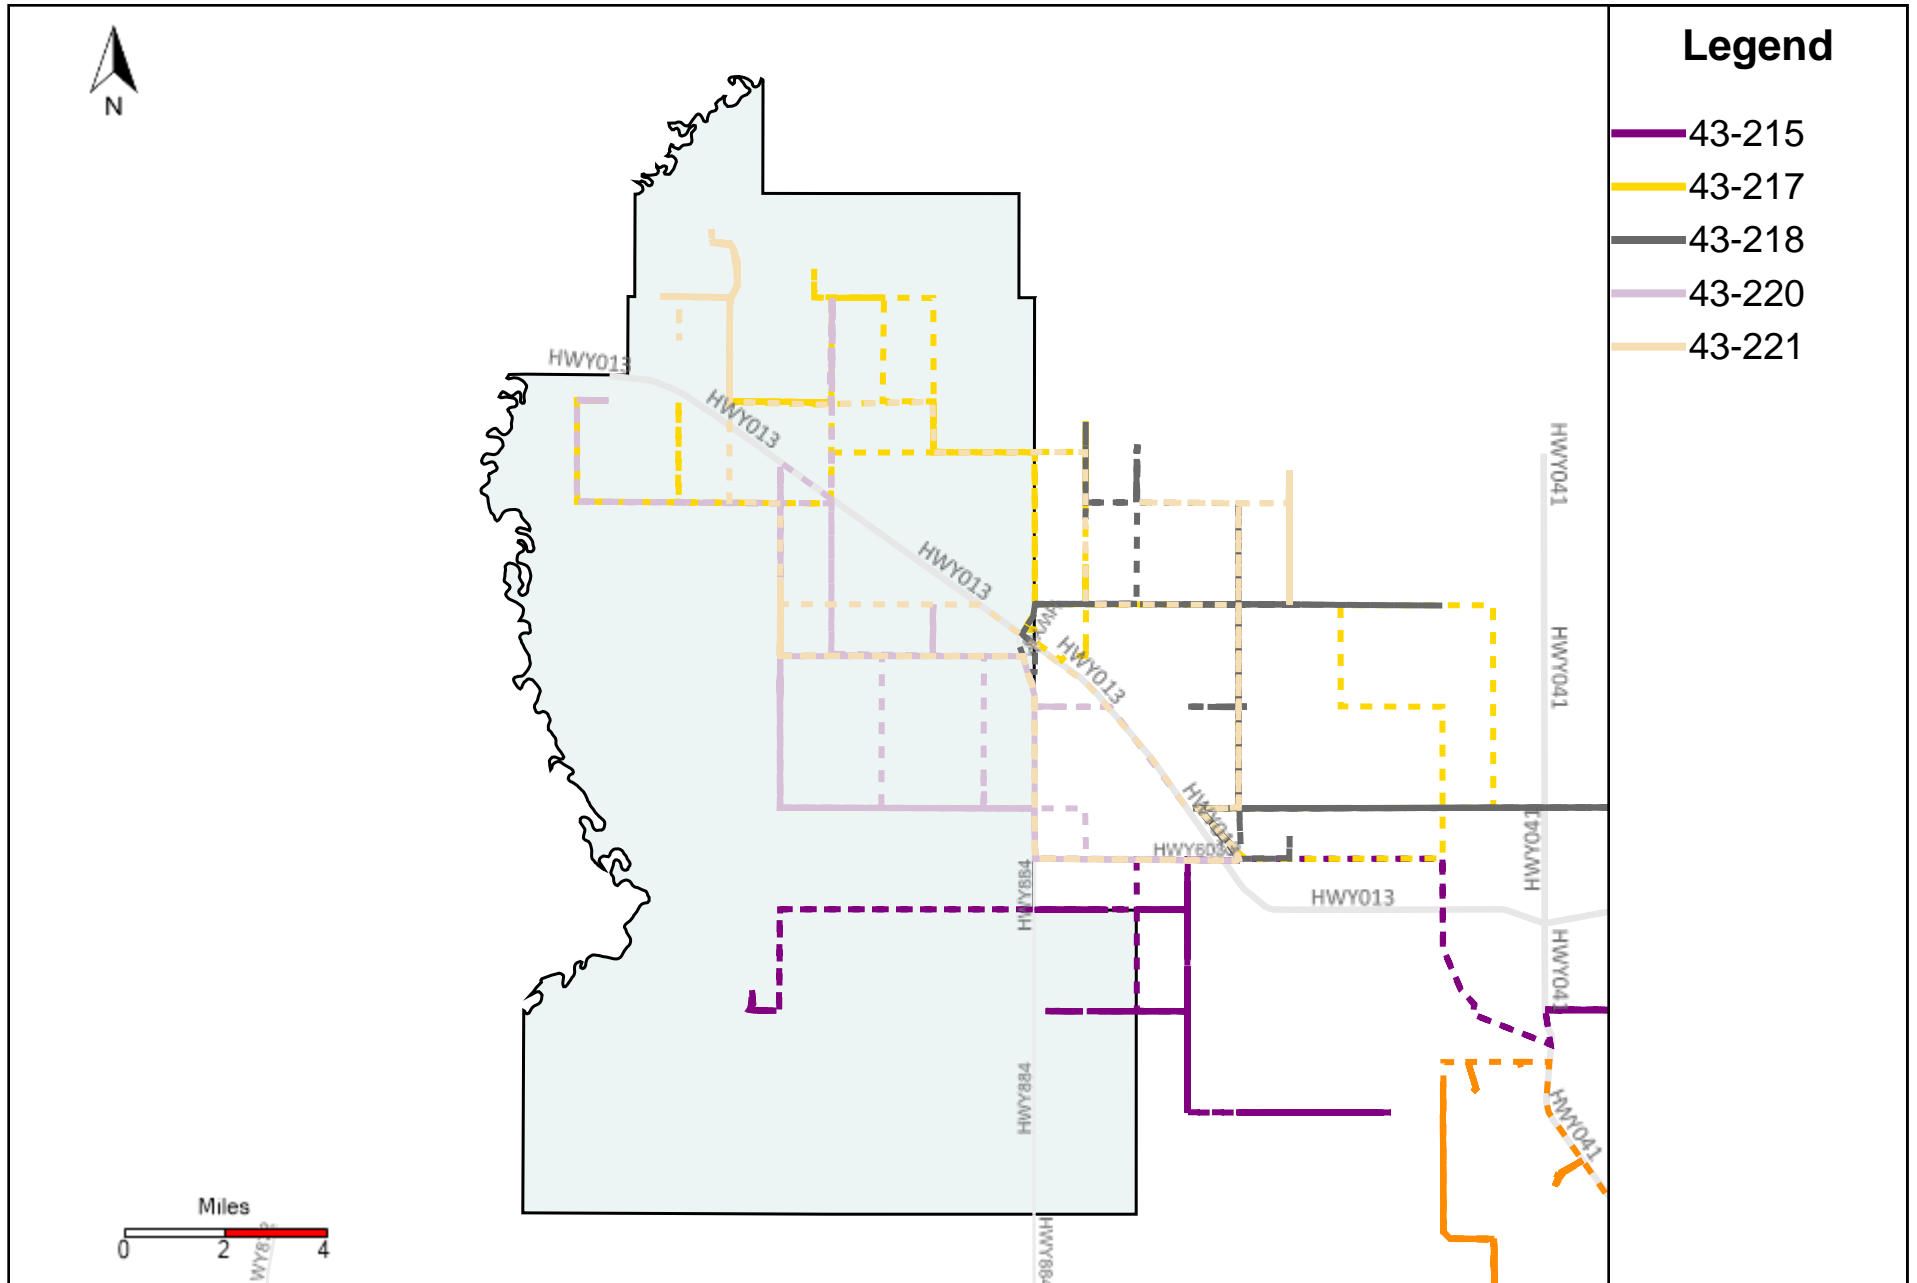

Division: 4 Grader Report(2024-06-09 ~ 2024-06-15)

Vehicle Name List	Total Distance(km)	Total Hours
43-183, 43-185, 43-187, 43-215, 43-218	2094.65	217 hrs 13 min 12 sec

Division: 5 Grader Report(2024-06-09 ~ 2024-06-15)

Vehicle Name List	Total Distance(km)	Total Hours
43-215, 43-216	854.16	82 hrs 33 min 38 sec

Division: 6 Grader Report(2024-06-09 ~ 2024-06-15)

Vehicle Name List	Total Distance(km)	Total Hours
43-215, 43-216, 43-217, 43-218, 43-220, 43-221	2358.03	208 hrs 52 min 20 sec

Division: 7 Grader Report(2024-06-09 ~ 2024-06-15)

Vehicle Name List	Total Distance(km)	Total Hours
43-215, 43-217, 43-218, 43-220, 43-221	1817.83	157 hrs 47 min 54 sec

Provost Weekly Grader Report

From 6/9/2024 To 6/15/2024