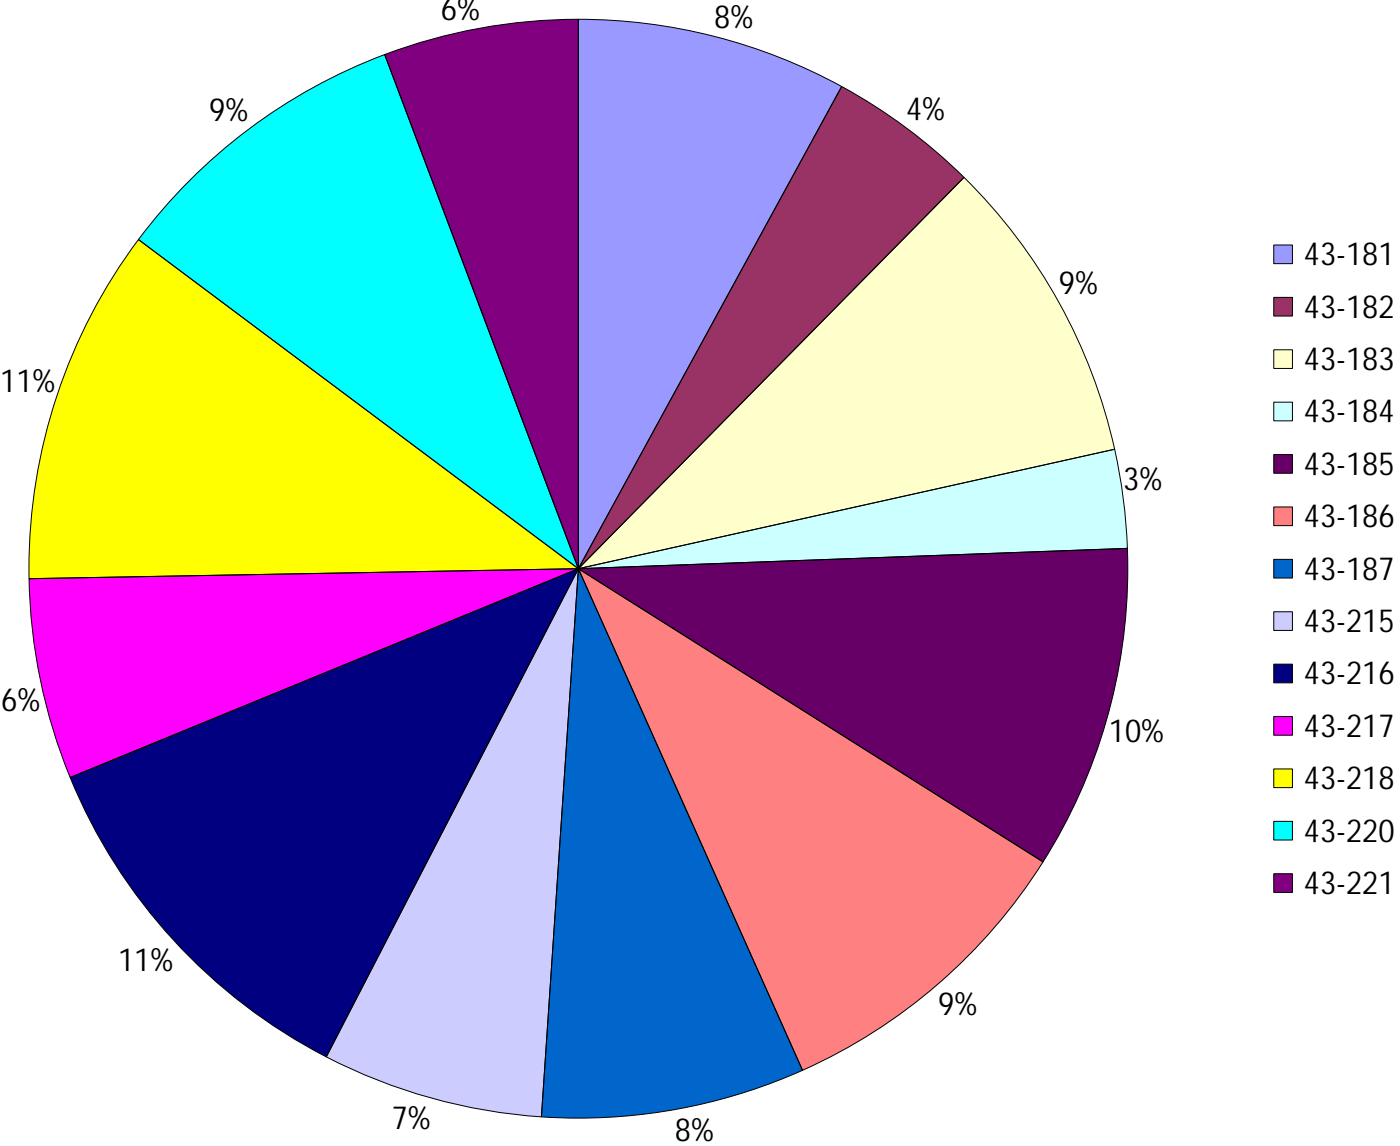

Provost Weekly Grader Report

From 6/9/2024 To 6/15/2024

6/15/2024

Vehicle	Total Distance(km)	Total Hours	Work Distance(km)	Work Hours
43-181	383.37	45 hrs 1 min 6 sec	138.7	24 hrs 13 min 9 sec
43-182	213.46	30 hrs 13 min 58 sec	89.87	14 hrs 53 min 41 sec
43-183	439.89	41 hrs 12 min 47 sec	160.43	21 hrs 29 min 17 sec
43-184	139.72	19 hrs 16 min 18 sec	64.98	11 hrs 16 min 4 sec
43-185	460.14	51 hrs 21 min 16 sec	264.55	38 hrs 5 min 33 sec
43-186	450.72	42 hrs 4 min 56 sec	187.51	28 hrs 6 min 17 sec
43-187	374.01	45 hrs 24 min 31 sec	229.06	36 hrs 58 min 52 sec
43-215	313.96	31 hrs 29 min 12 sec	141.76	17 hrs 32 min 27 sec
43-216	540.2	51 hrs 4 min 26 sec	244.12	32 hrs 40 min 52 sec
43-217	285.07	15 hrs 8 min 19 sec	43.74	5 hrs 29 min 37 sec
43-218	506.64	47 hrs 45 min 26 sec	81.23	12 hrs 20 min 0 sec
43-220	435.82	37 hrs 13 min 45 sec	56.89	10 hrs 37 min 12 sec
43-221	276.34	26 hrs 11 min 12 sec	97.36	16 hrs 41 min 2 sec
Total:	4819.34	483 hrs 27 min 13 sec	1800.21	270 hrs 24 min 4 sec

Vehicle Distance Vs Total Distance (%) From 6/9/2024 To 6/15/2024

Provost Weekly Grader Report