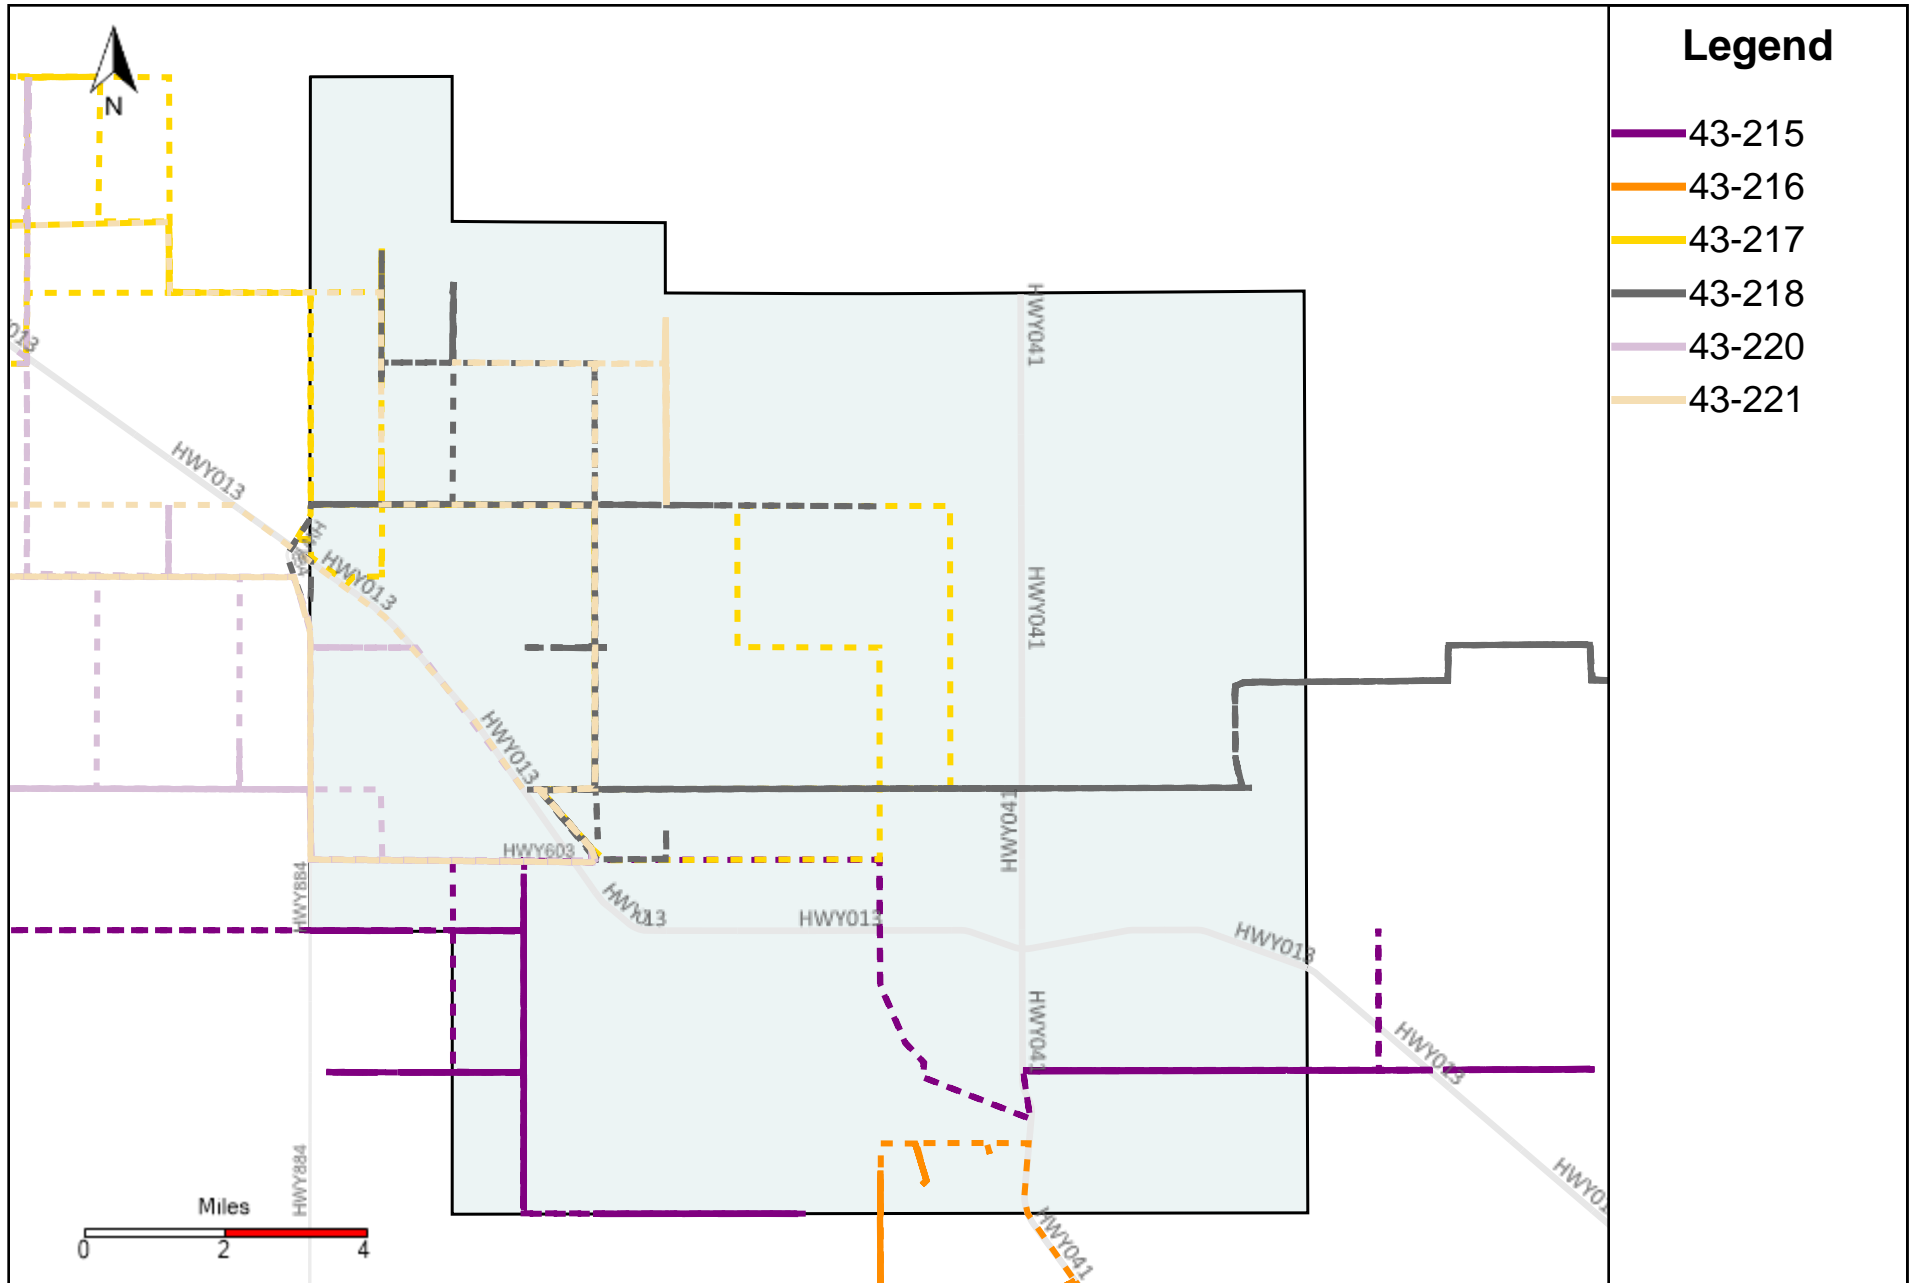

Division: 4 Grader Report(2024-06-09 ~ 2024-06-15)

Vehicle Name List	Total Distance(km)	Total Hours
43-183, 43-185, 43-187, 43-215, 43-218	2094.65	217 hrs 13 min 12 sec

Division: 5 Grader Report(2024-06-09 ~ 2024-06-15)

Vehicle Name List	Total Distance(km)	Total Hours
43-215, 43-216	854.16	82 hrs 33 min 38 sec

Division: 6 Grader Report(2024-06-09 ~ 2024-06-15)

Vehicle Name List	Total Distance(km)	Total Hours
43-215, 43-216, 43-217, 43-218, 43-220, 43-221	2358.03	208 hrs 52 min 20 sec