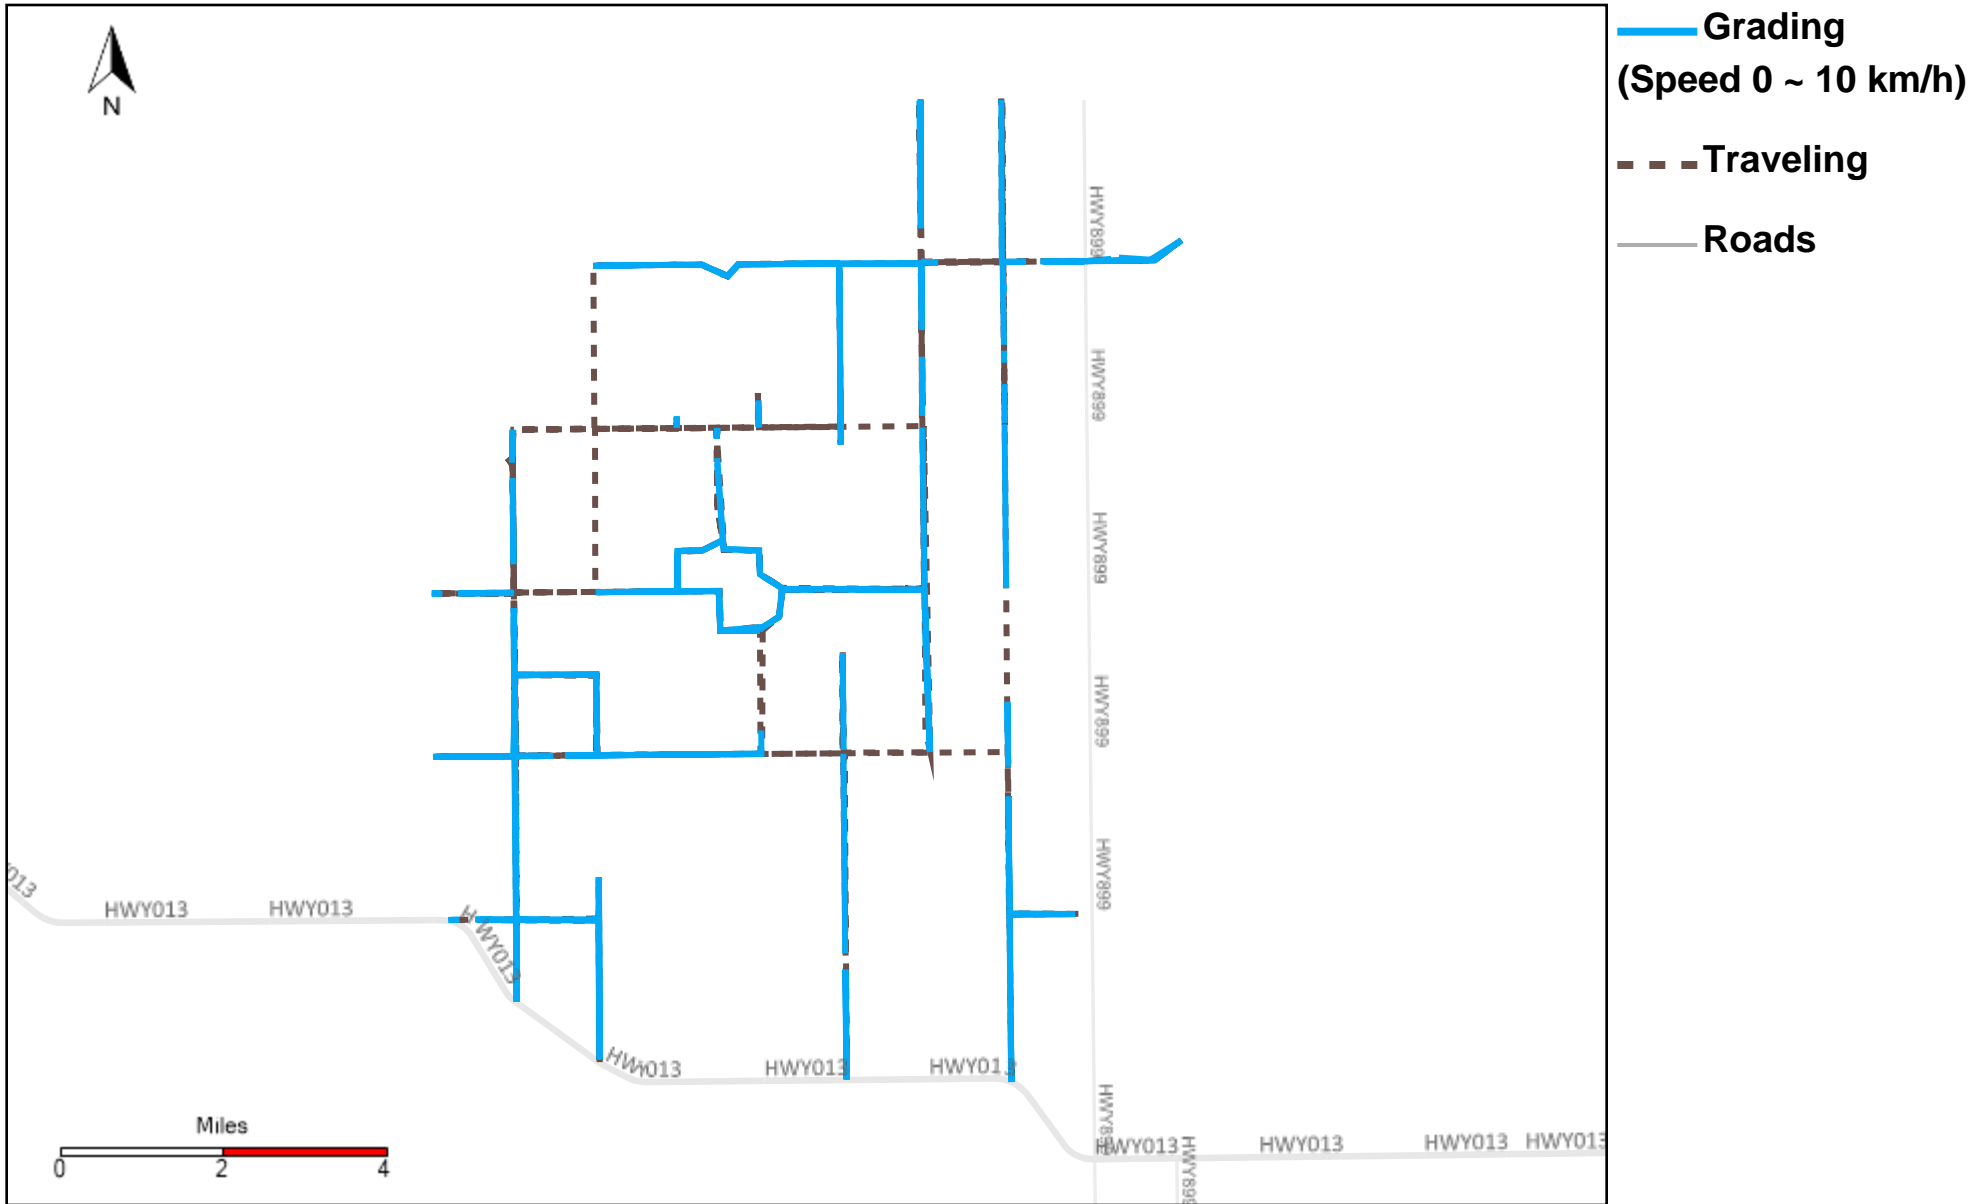

43-185_2024-06-09 ~ 2024-06-15 Tracking

Total Distance(km)	Total Hours	Work Distance(km)	Work Hours
460.14	51 hrs 21 min 16 sec	264.55	38 hrs 5 min 33 sec