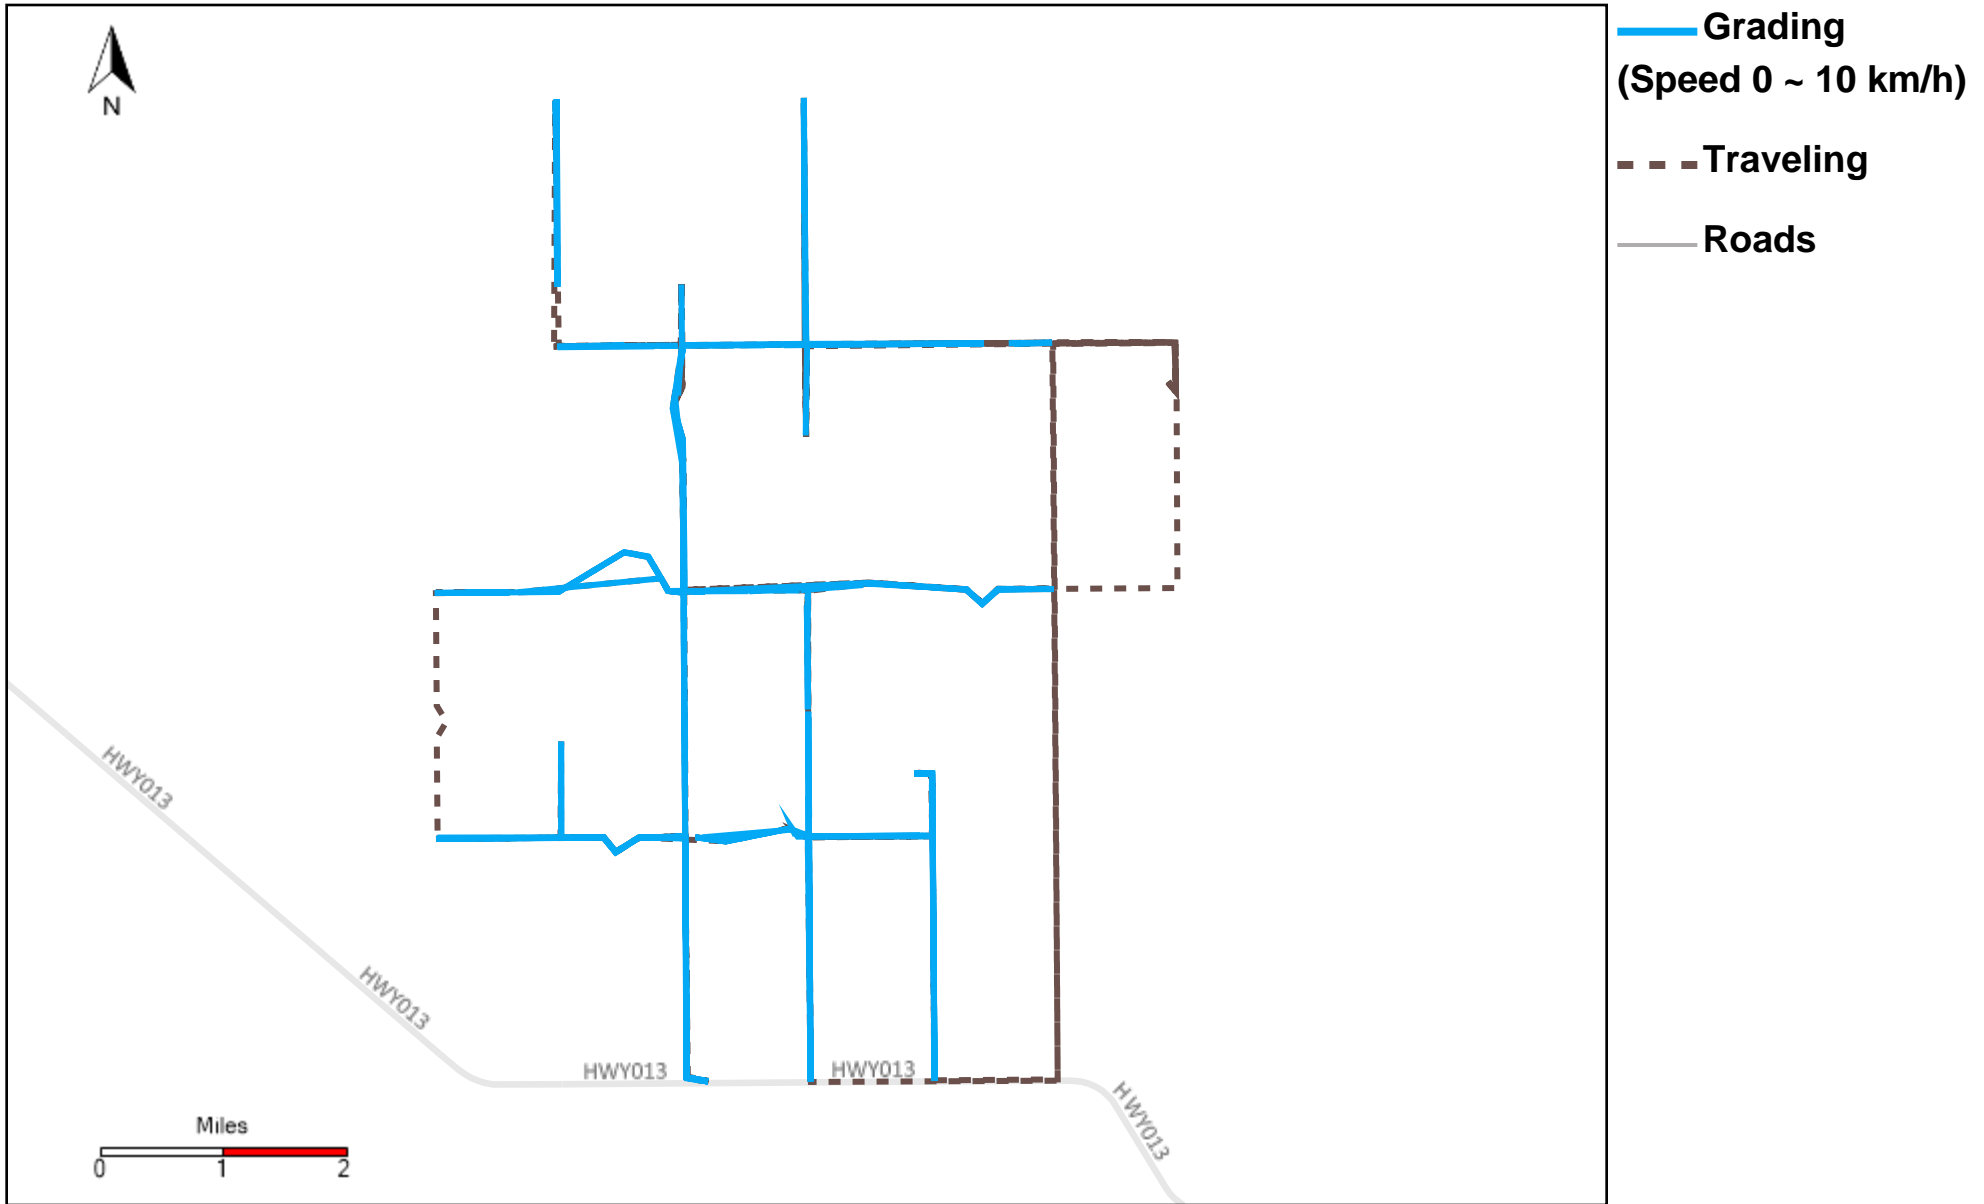

43-187_2024-06-09 ~ 2024-06-15 Tracking

Total Distance(km)	Total Hours	Work Distance(km)	Work Hours
374.01	45 hrs 24 min 31 sec	229.06	36 hrs 58 min 52 sec