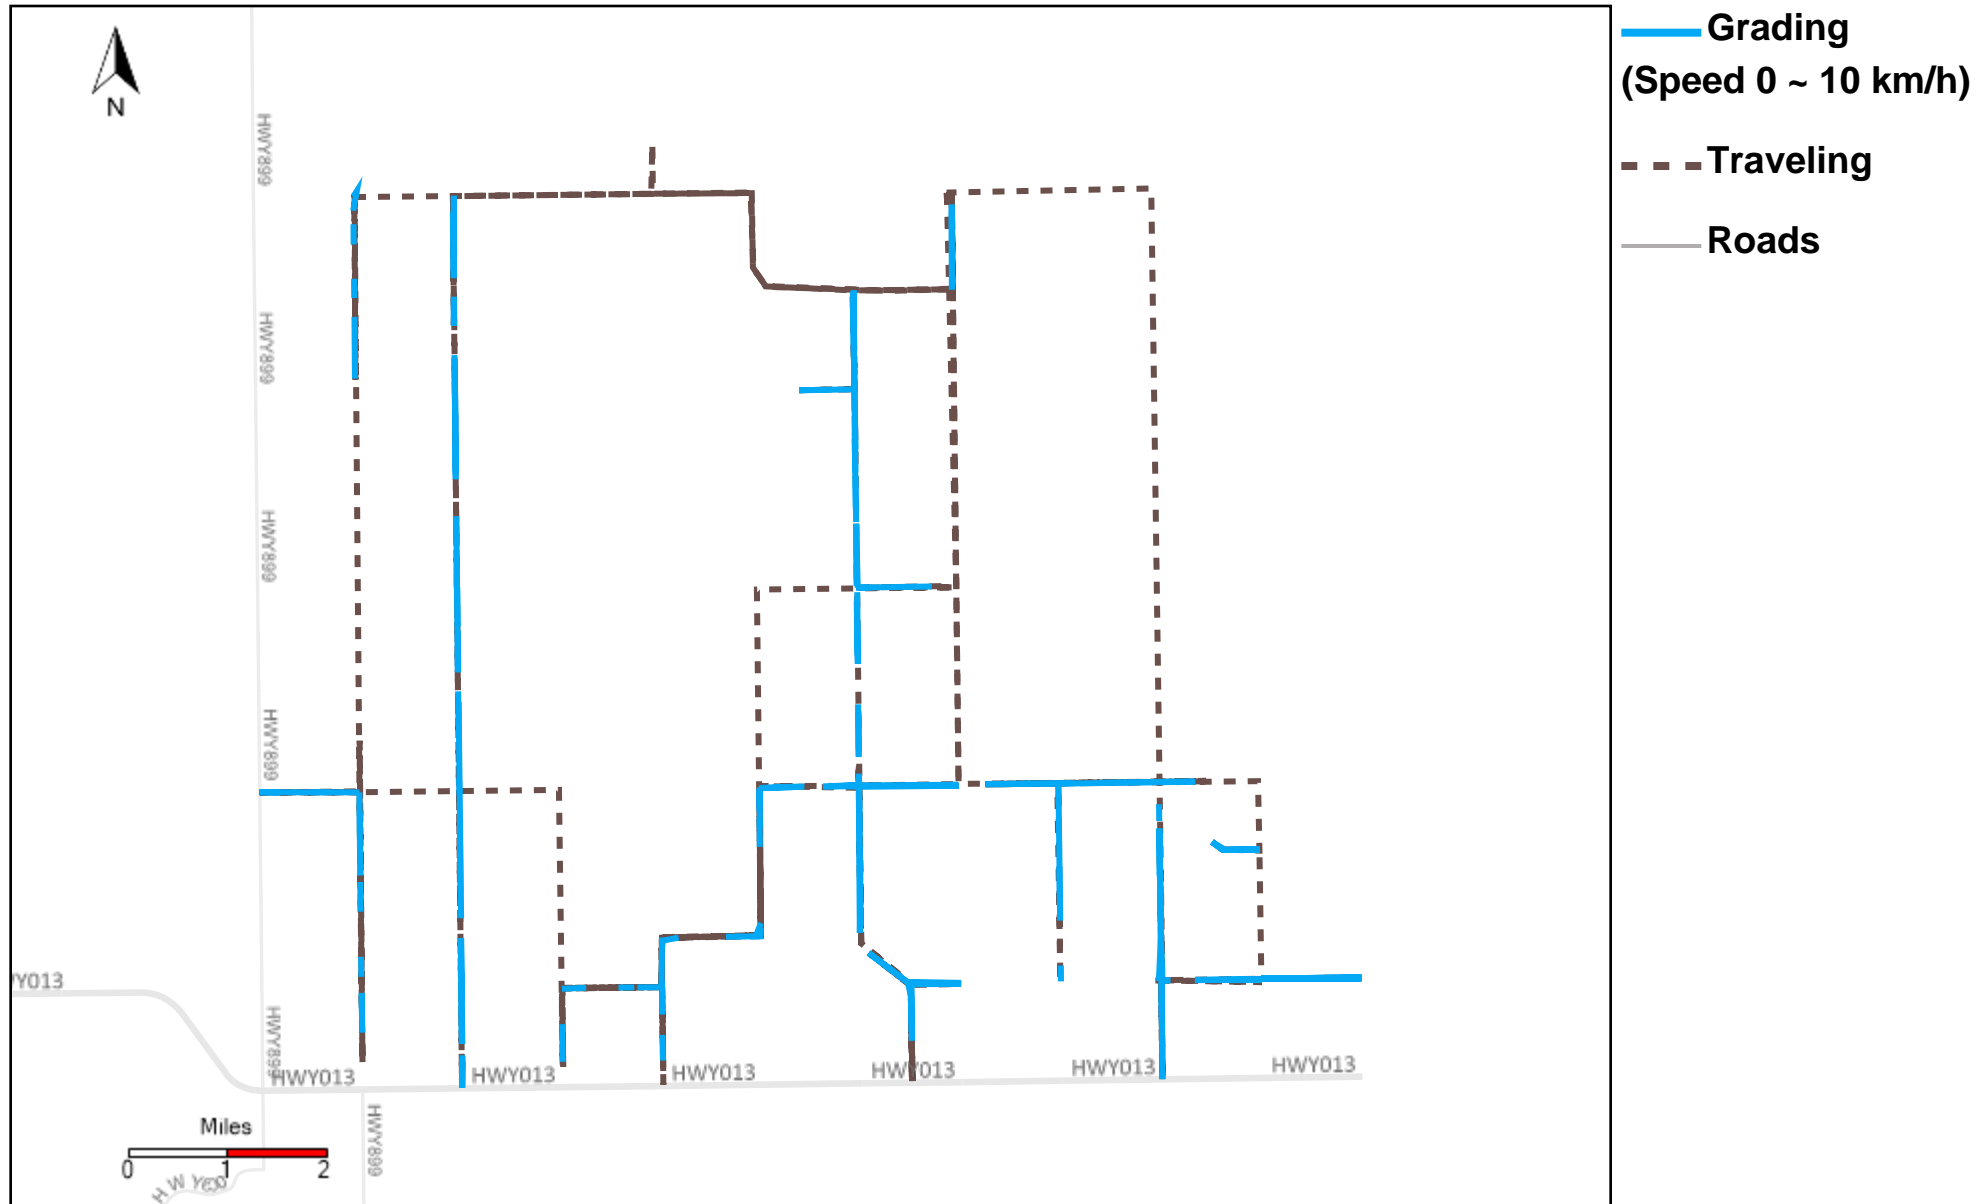

43-182_2024-06-09 ~ 2024-06-15 Tracking

Total Distance(km)	Total Hours	Work Distance(km)	Work Hours
213.46	30 hrs 13 min 58 sec	89.87	14 hrs 53 min 41 sec

43-183_2024-06-09 ~ 2024-06-15 Tracking

Total Distance(km)	Total Hours	Work Distance(km)	Work Hours
439.89	41 hrs 12 min 47 sec	160.43	21 hrs 29 min 17 sec