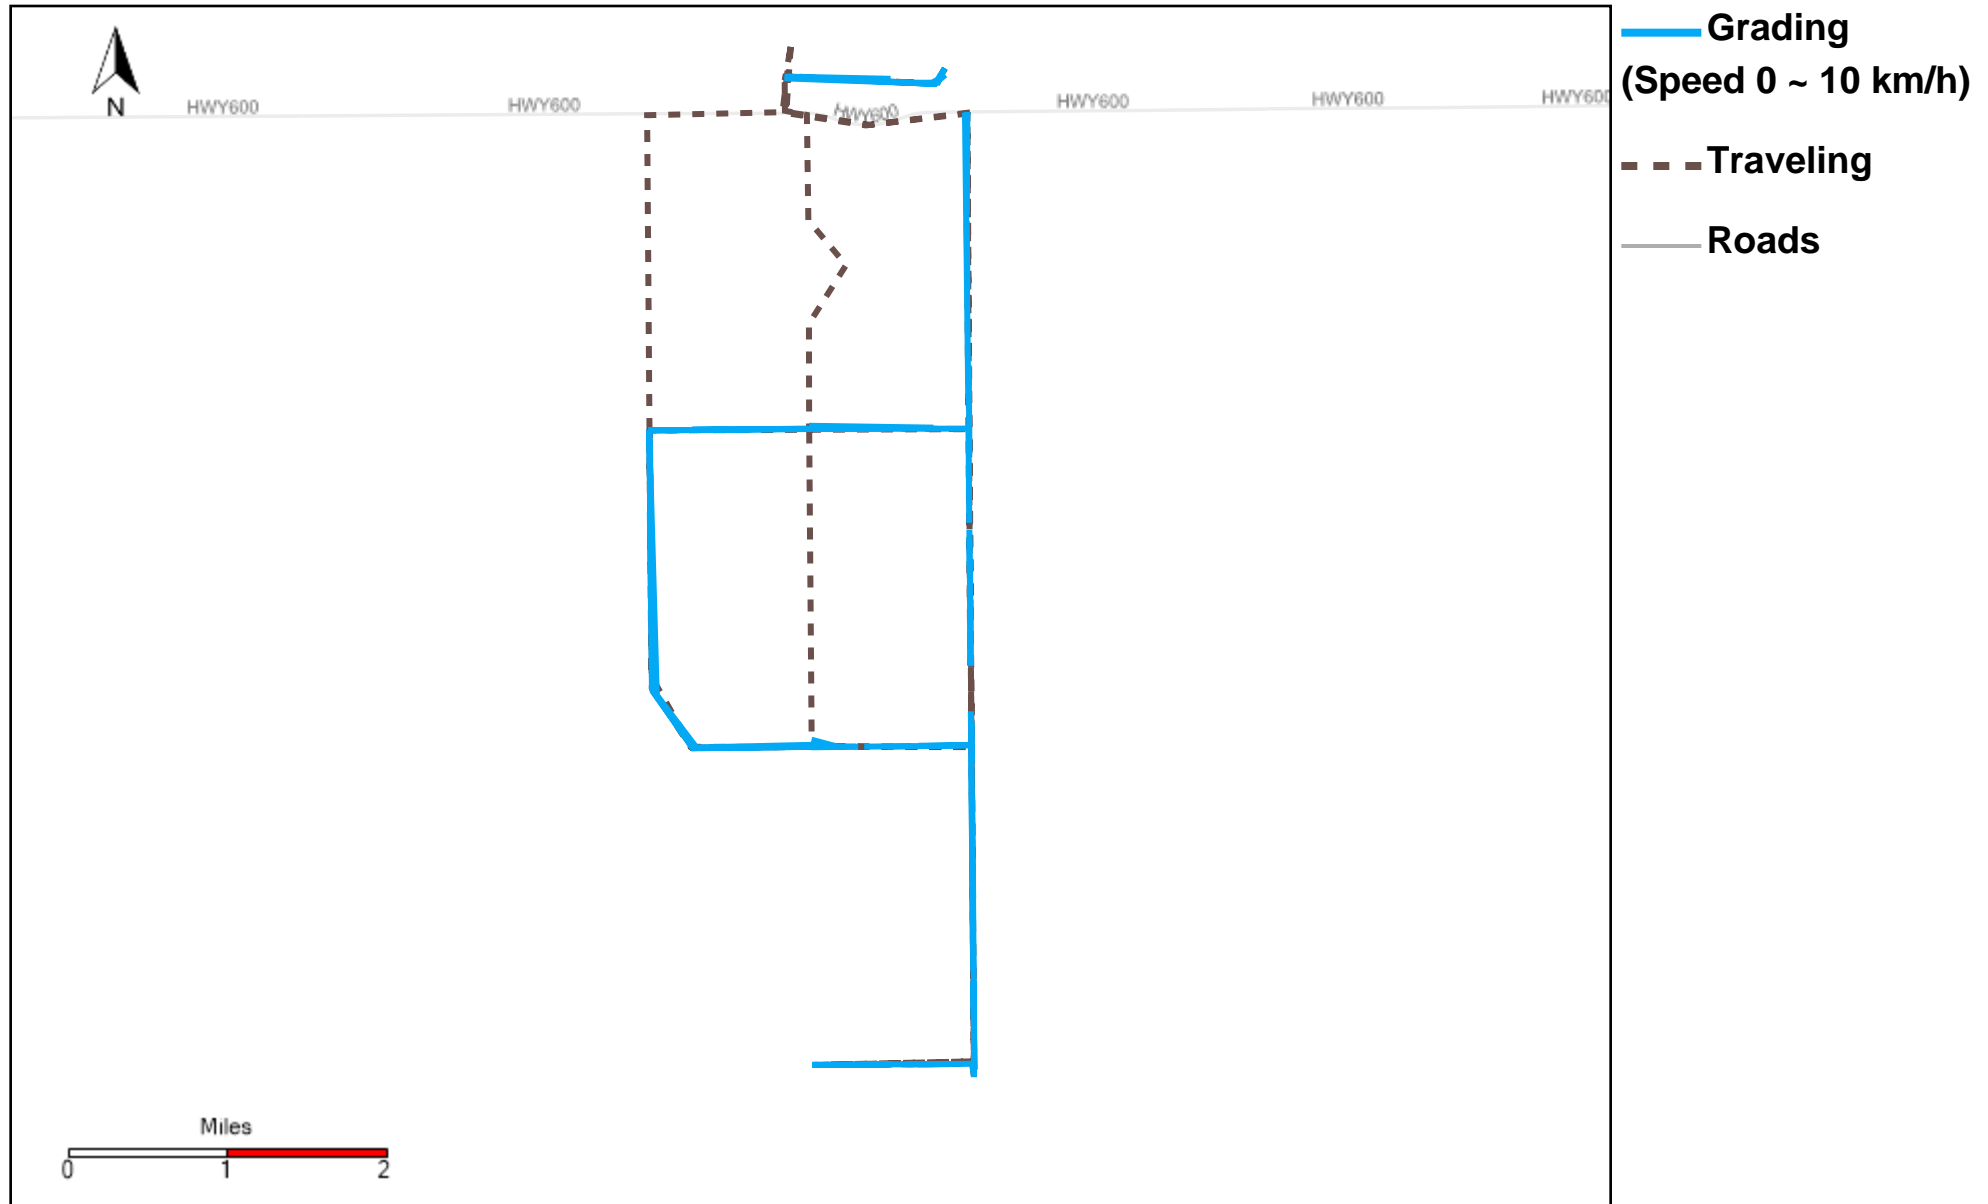

43-184_2024-06-09 ~ 2024-06-15 Tracking

Total Distance(km)	Total Hours	Work Distance(km)	Work Hours
139.72	19 hrs 16 min 18 sec	64.98	11 hrs 16 min 4 sec