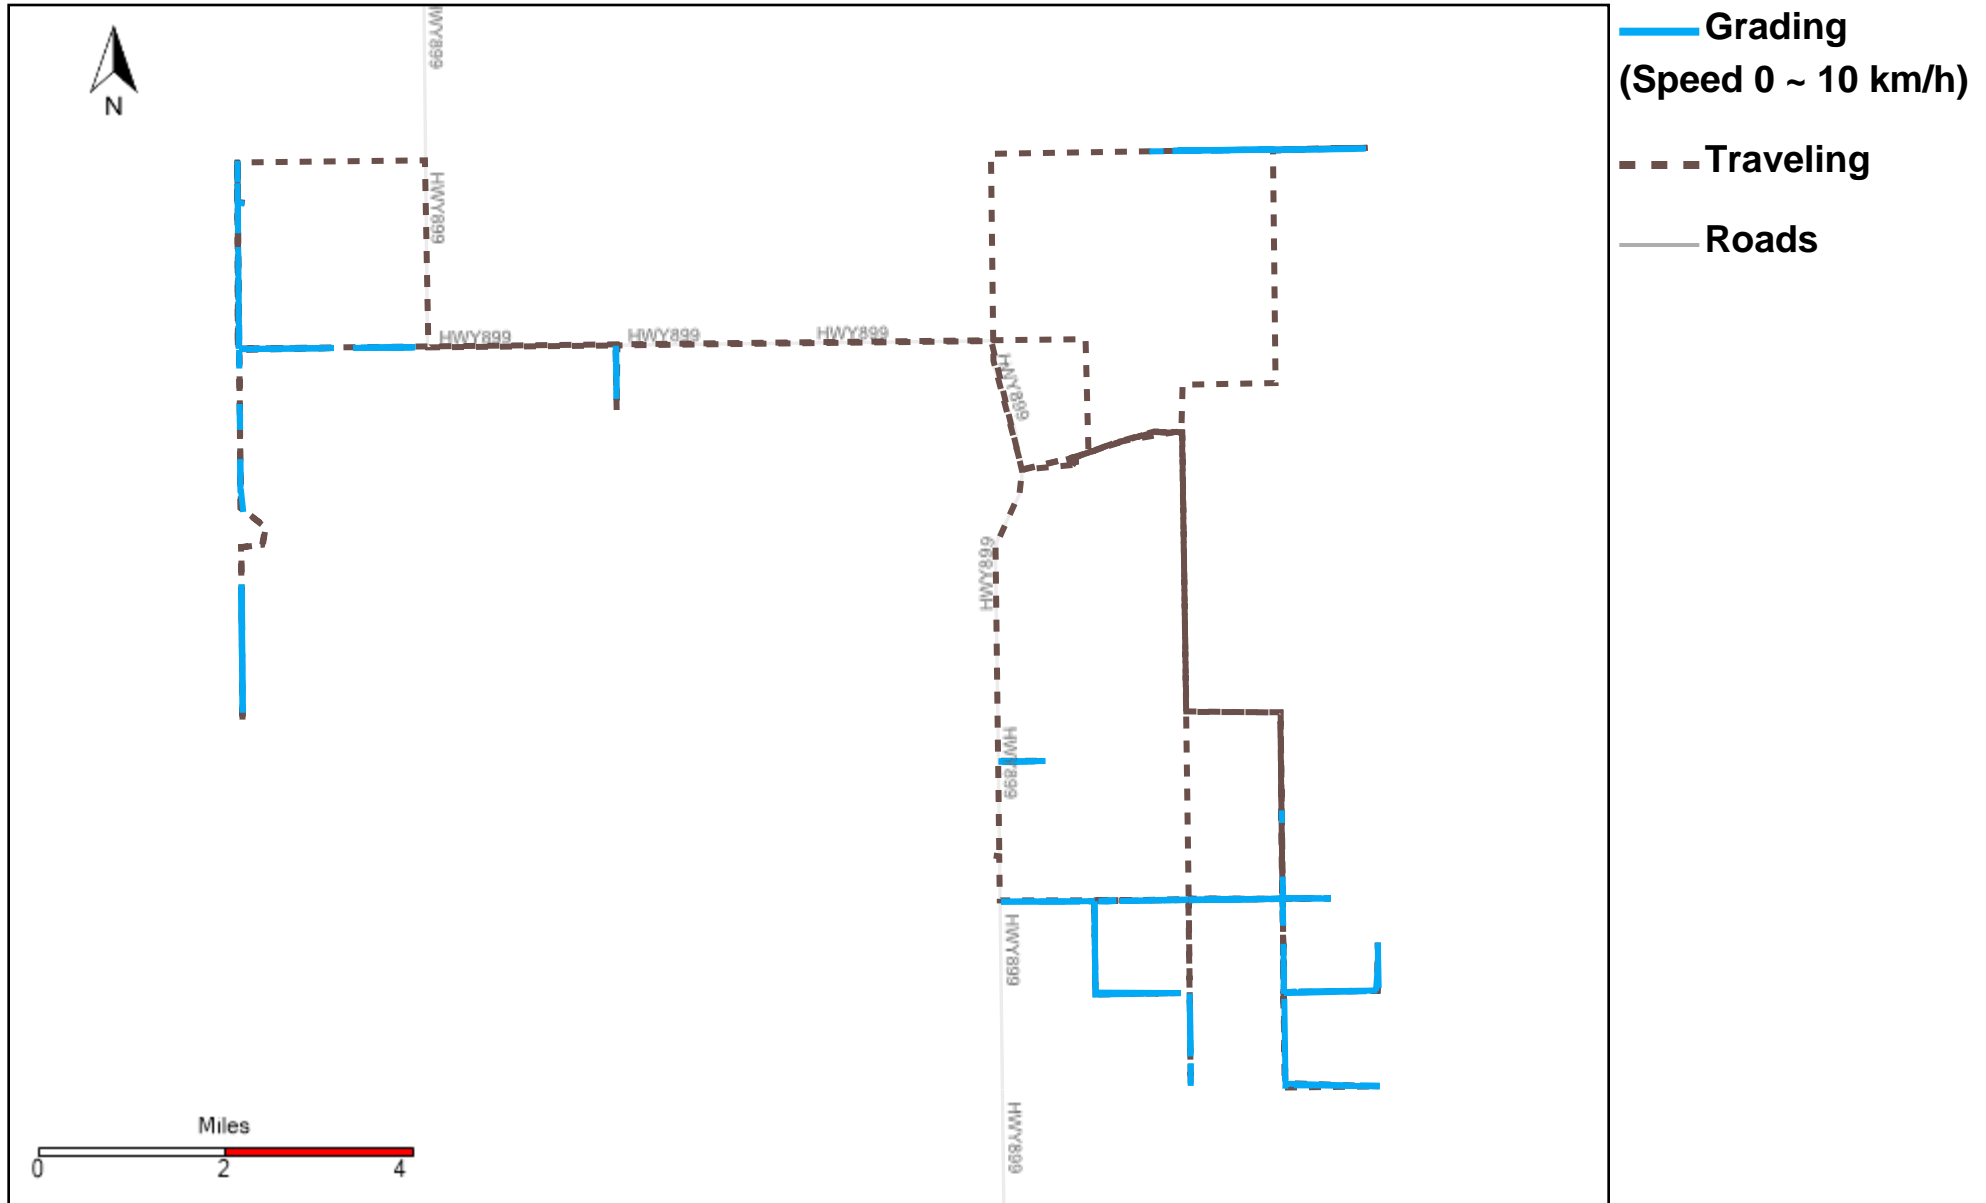

43-182_2024-06-02 ~ 2024-06-08 Tracking

Total Distance(km)	Total Hours	Work Distance(km)	Work Hours
260.58	30 hrs 0 min 59 sec	82.22	13 hrs 34 min 17 sec