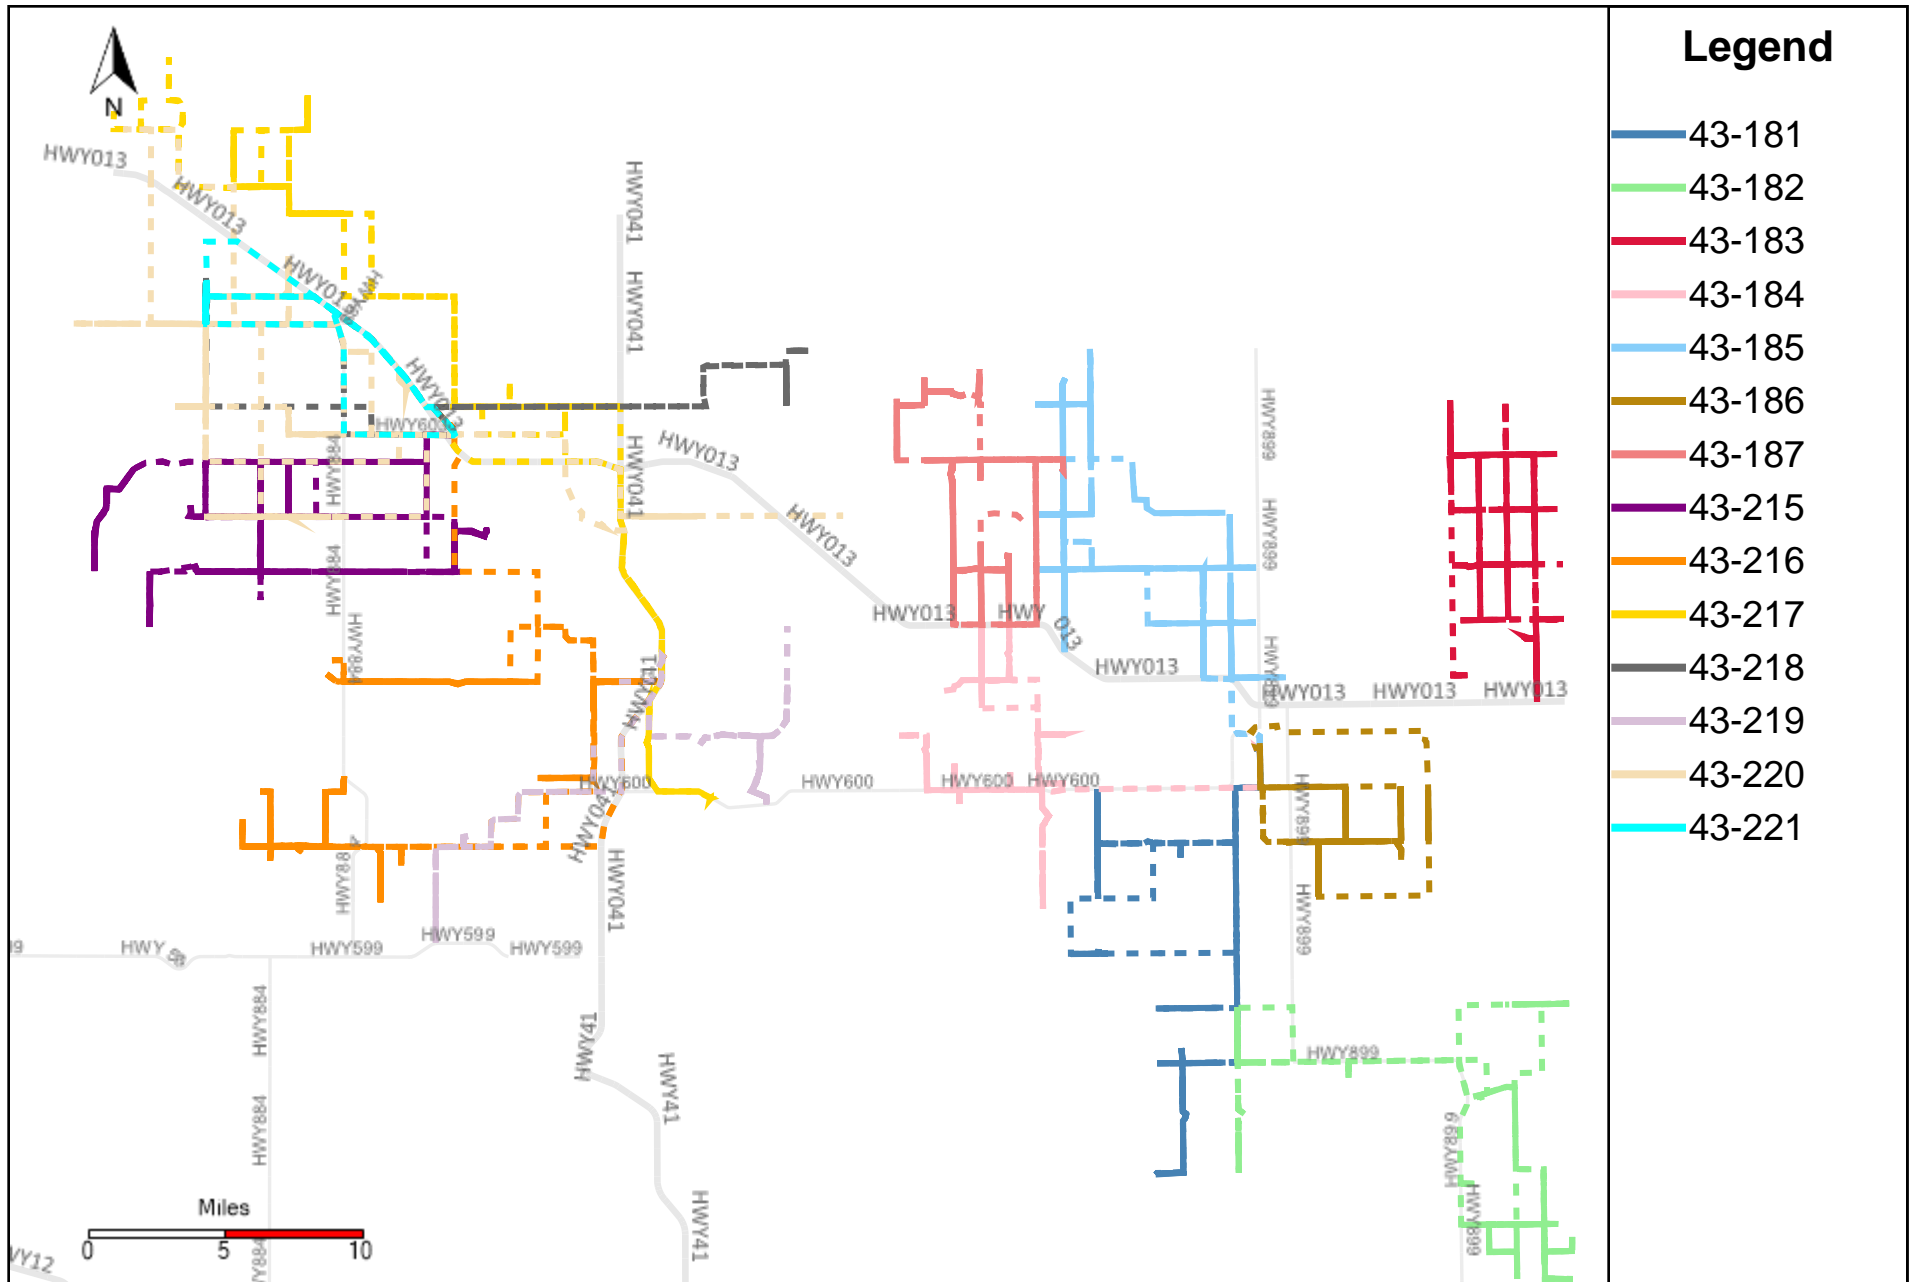

# Provost Weekly Grader Report (2024-06-02 ~ 2024-06-08)

# Division: 1 Grader Report(2024-06-02 ~ 2024-06-08)

Vehicle Name List	Total Distance(km)	Total Hours
43-181, 43-182, 43-186	814.1	89 hrs 15 min 32 sec

# Division: 2 Grader Report(2024-06-02 ~ 2024-06-08)

Vehicle Name List	Total Distance(km)	Total Hours
43-183, 43-186	617.81	64 hrs 36 min 46 sec

# Division: 3 Grader Report(2024-06-02 ~ 2024-06-08)

Vehicle Name List	Total Distance(km)	Total Hours
43-181, 43-184, 43-185, 43-186, 43-187	1547.44	174 hrs 3 min 38 sec