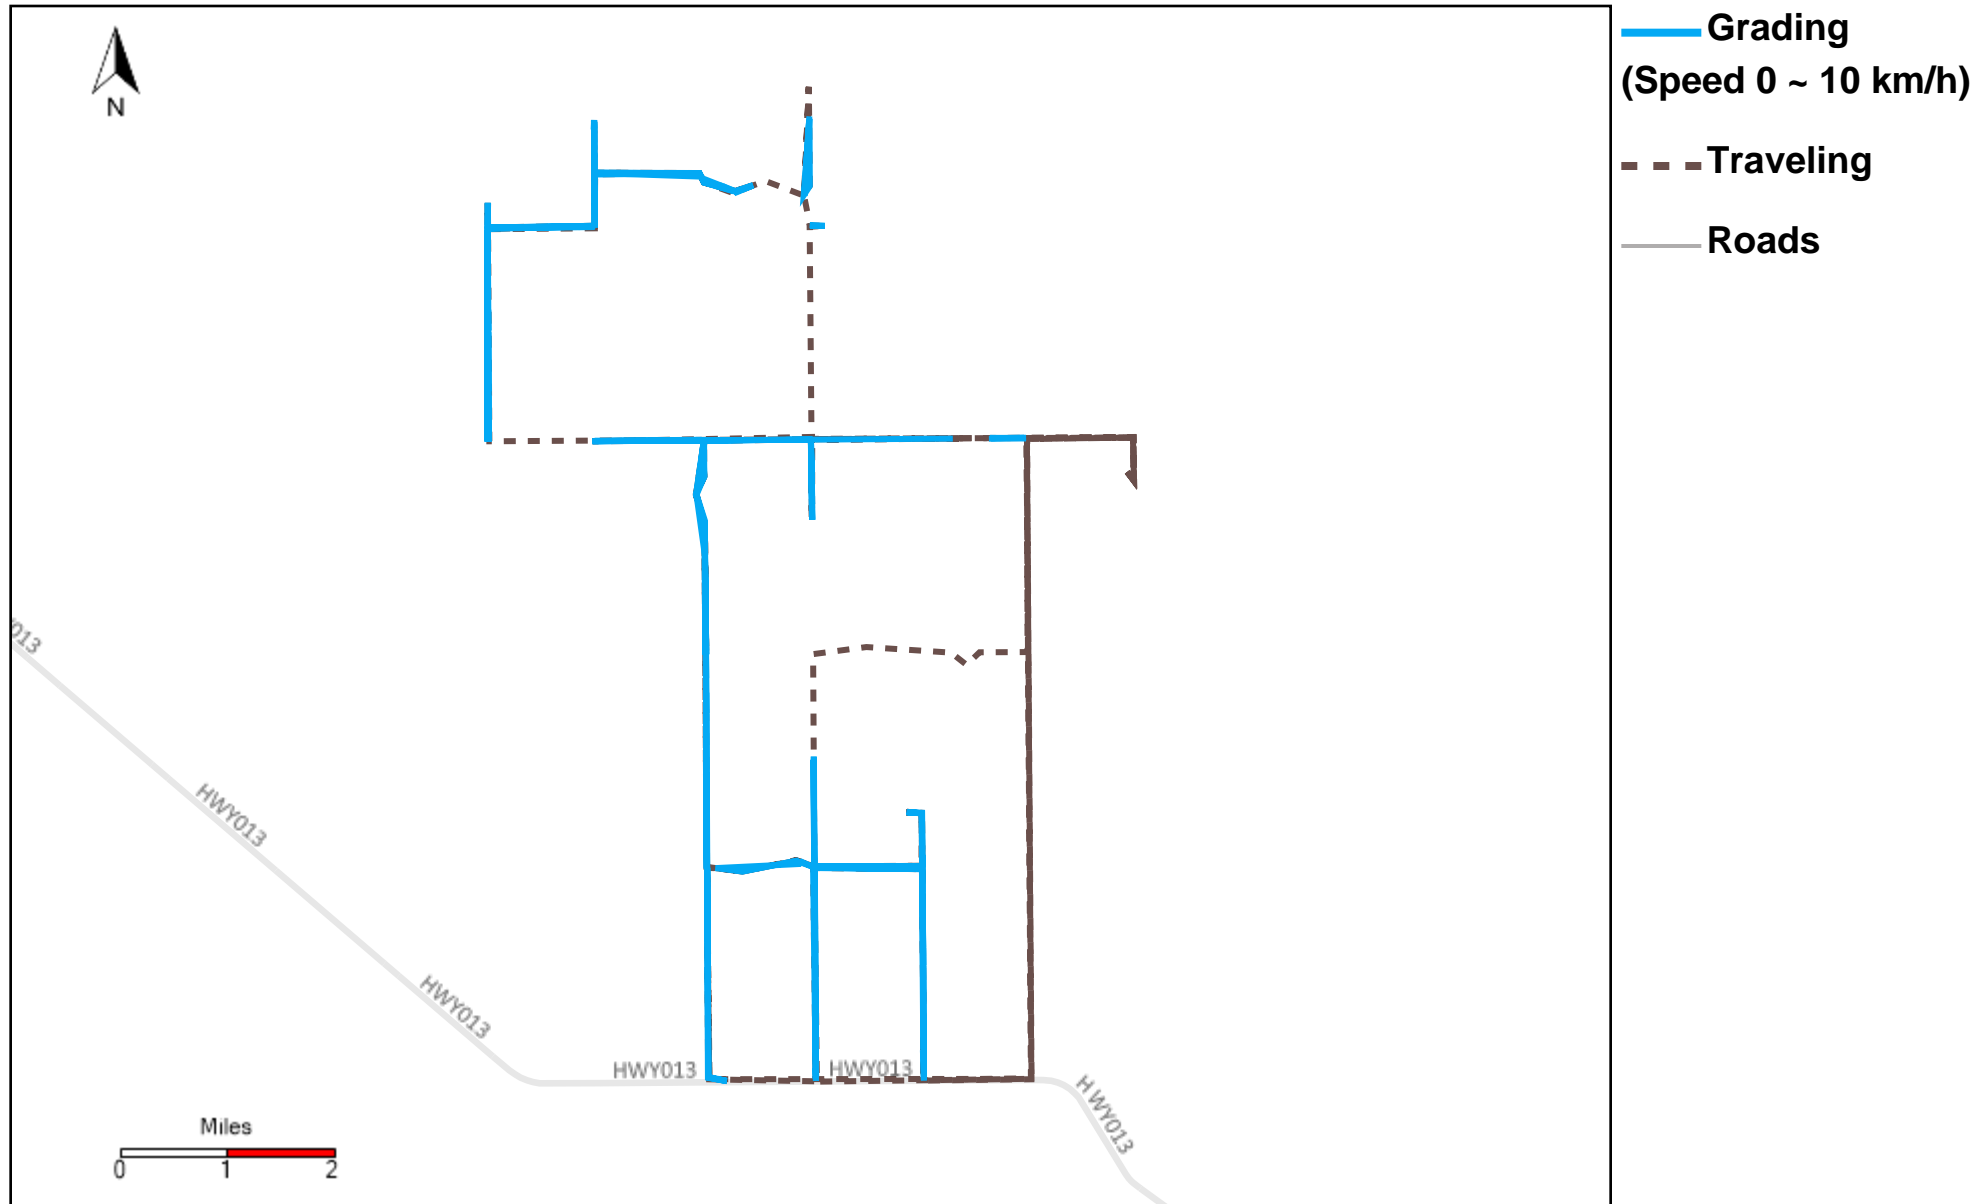

43-187_2024-06-02 ~ 2024-06-08 Tracking

Total Distance(km)	Total Hours	Work Distance(km)	Work Hours
362.07	41 hrs 11 min 16 sec	212.59	33 hrs 19 min 0 sec