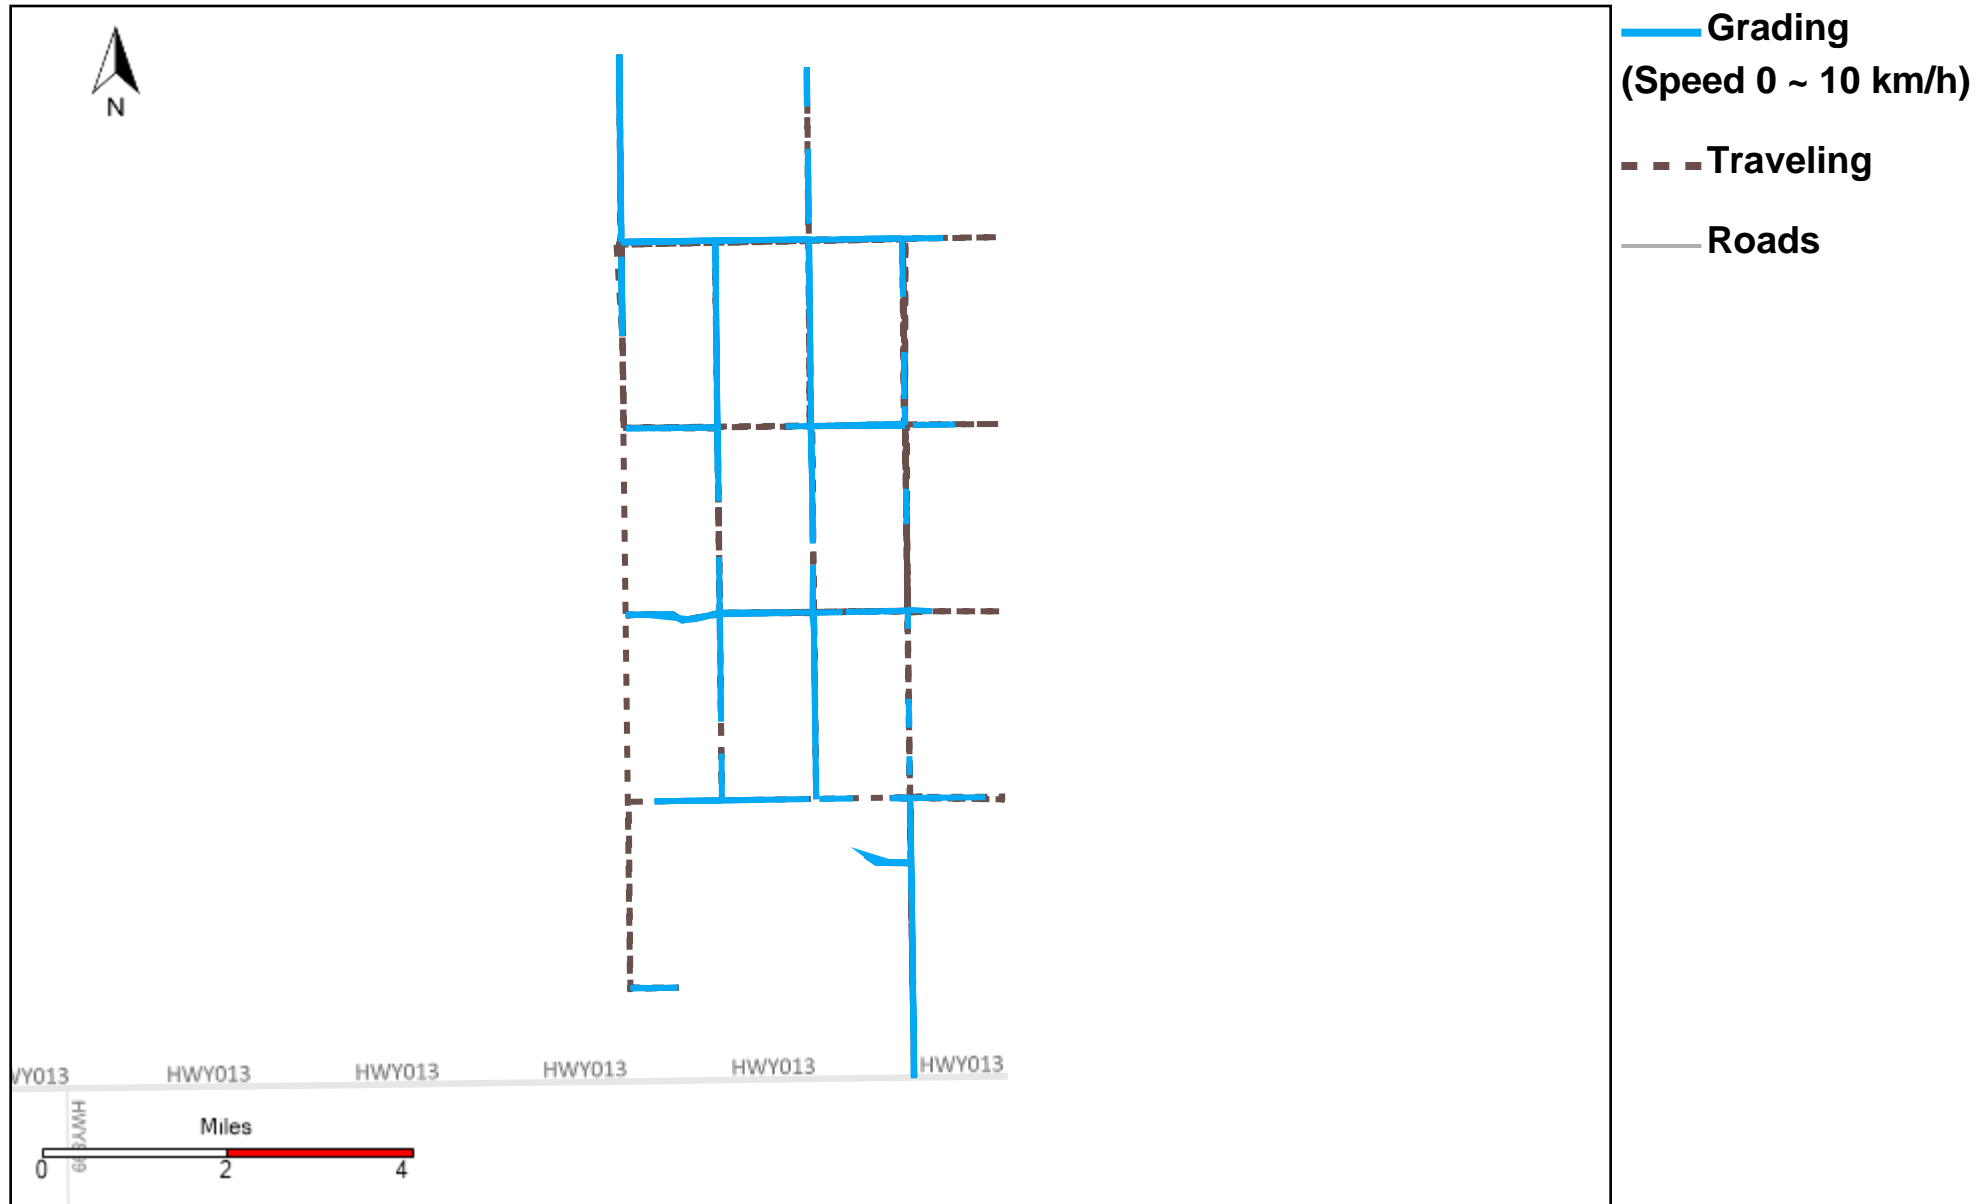

43-183_2024-06-02 ~ 2024-06-08 Tracking

Total Distance(km)	Total Hours	Work Distance(km)	Work Hours
402.6	40 hrs 35 min 42 sec	131.53	17 hrs 37 min 50 sec