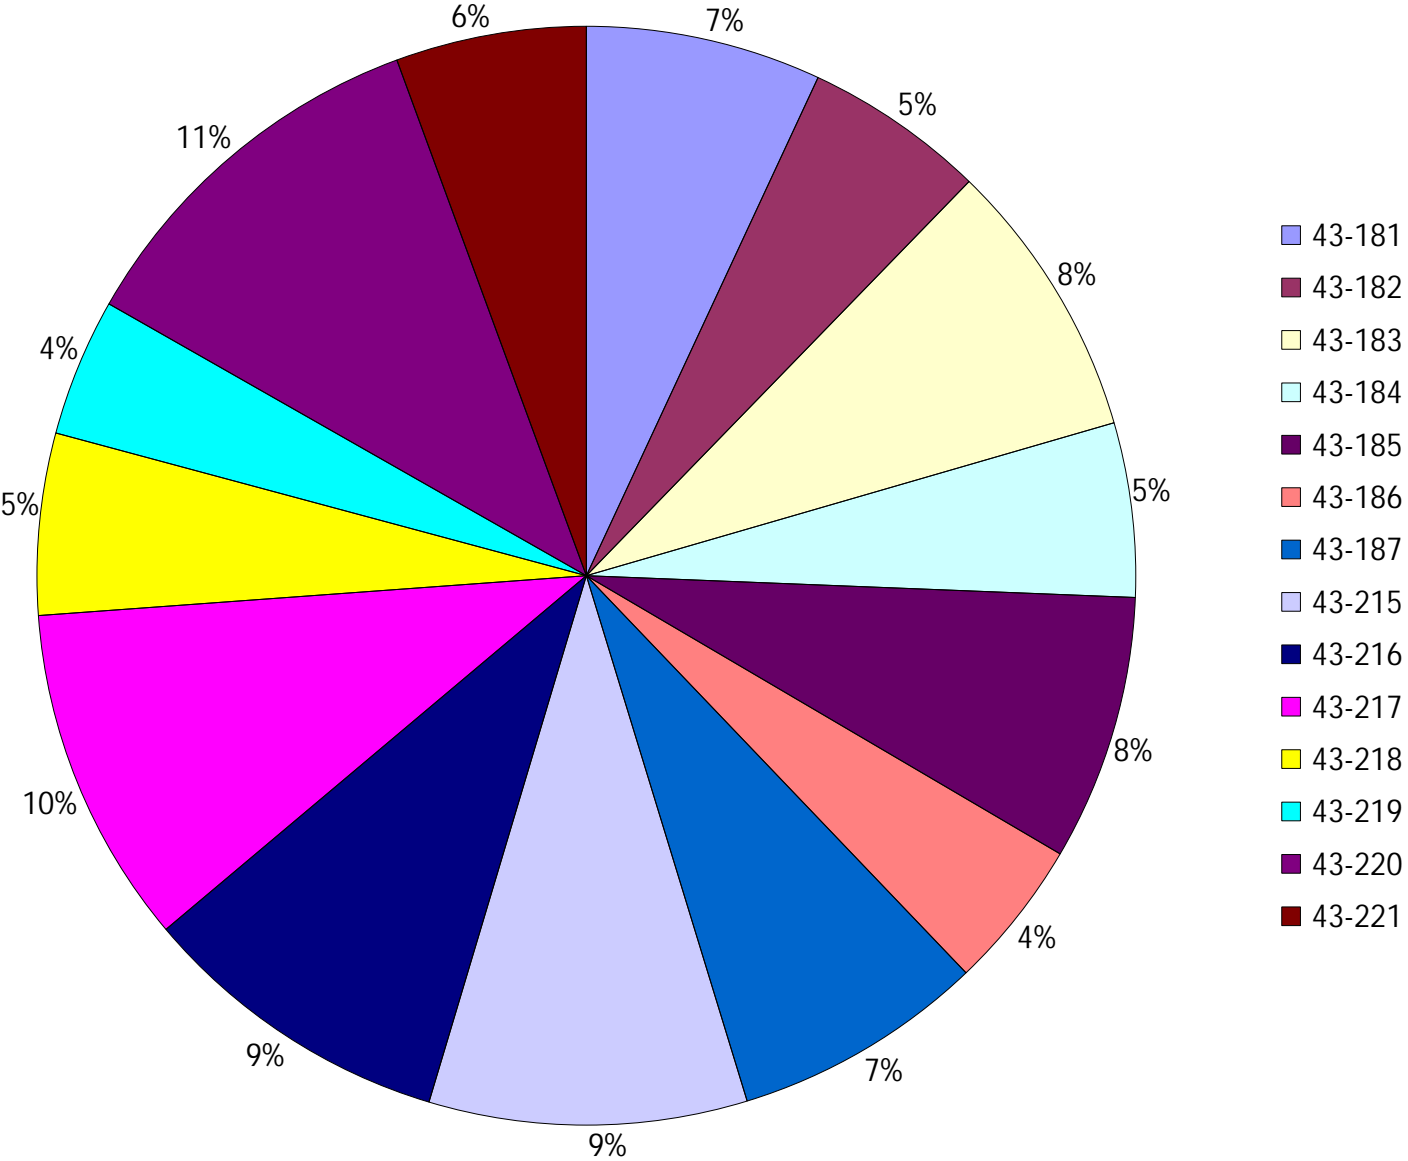

Provost Weekly Grader Report

From 6/2/2024 To 6/8/2024

6/8/2024

Vehicle	Total Distance(km)	Total Hours	Work Distance(km)	Work Hours
43-181	338.31	35 hrs 13 min 29 sec	81.2	16 hrs 23 min 21 sec
43-182	260.58	30 hrs 0 min 59 sec	82.22	13 hrs 34 min 17 sec
43-183	402.6	40 hrs 35 min 42 sec	131.53	17 hrs 37 min 50 sec
43-184	250.08	29 hrs 56 min 49 sec	61.62	10 hrs 3 min 29 sec
43-185	381.77	43 hrs 41 min 0 sec	243.99	34 hrs 53 min 5 sec
43-186	215.21	24 hrs 1 min 4 sec	108.28	15 hrs 17 min 14 sec
43-187	362.07	41 hrs 11 min 16 sec	212.59	33 hrs 19 min 0 sec
43-215	456.65	42 hrs 55 min 55 sec	208.95	27 hrs 12 min 7 sec
43-216	451.33	42 hrs 40 min 59 sec	172.05	25 hrs 21 min 40 sec
43-217	487.09	40 hrs 19 min 0 sec	96.69	17 hrs 11 min 28 sec
43-218	260.69	27 hrs 51 min 1 sec	92.29	17 hrs 46 min 29 sec
43-219	198.02	16 hrs 15 min 53 sec	14.84	2 hrs 46 min 6 sec
43-220	544.81	40 hrs 42 min 56 sec	76.78	8 hrs 52 min 34 sec
43-221	273.69	38 hrs 53 min 48 sec	117.86	29 hrs 48 min 31 sec
Total:	4882.9	494 hrs 19 min 52 sec	1700.89	270 hrs 7 min 12 sec

Vehicle Distance Vs Total Distance (%) From 6/2/2024 To 6/8/2024

Provost Weekly Grader Report