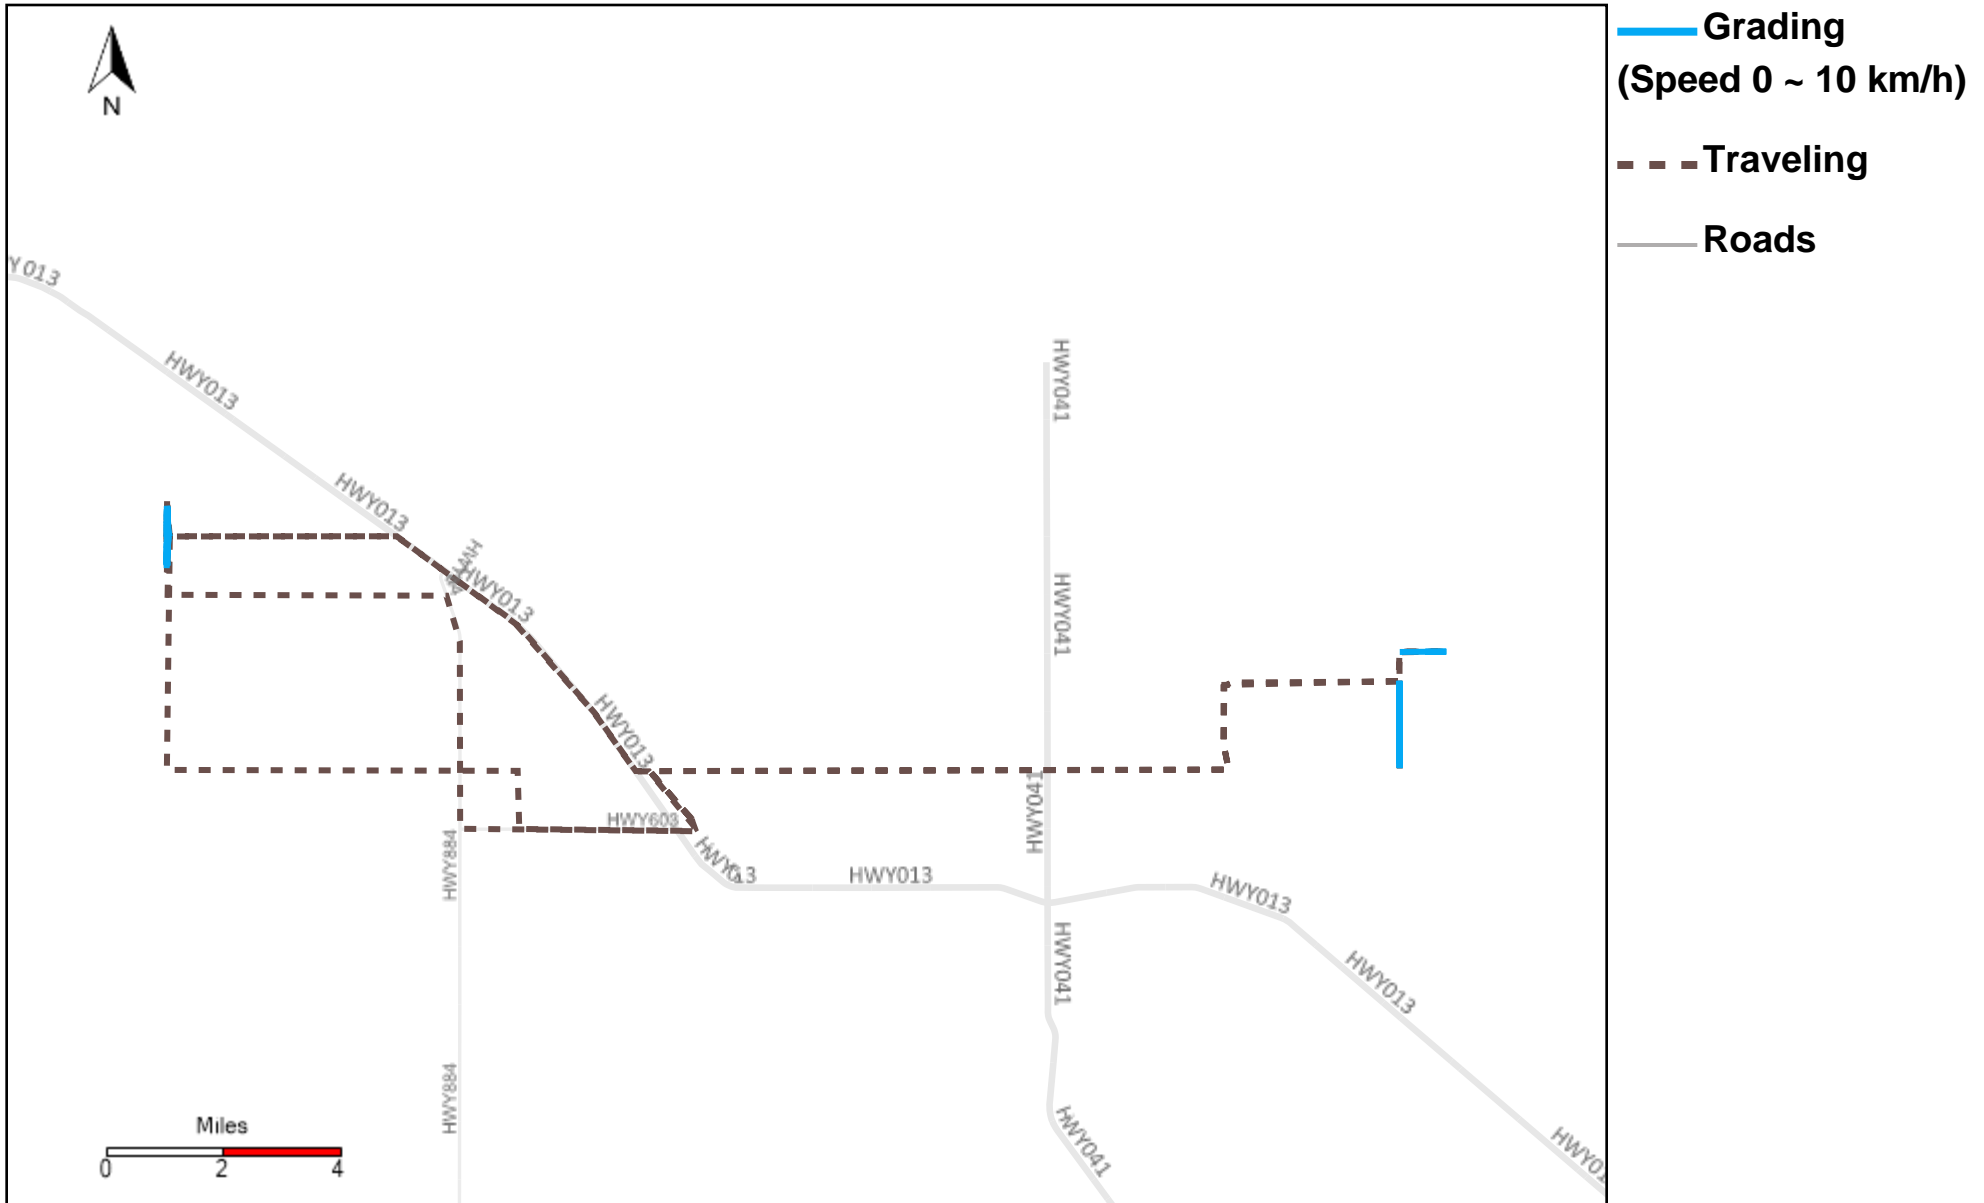

43-218_2024-06-02 ~ 2024-06-08 Tracking

Total Distance(km)	Total Hours	Work Distance(km)	Work Hours
260.69	27 hrs 51 min 1 sec	92.29	17 hrs 46 min 29 sec