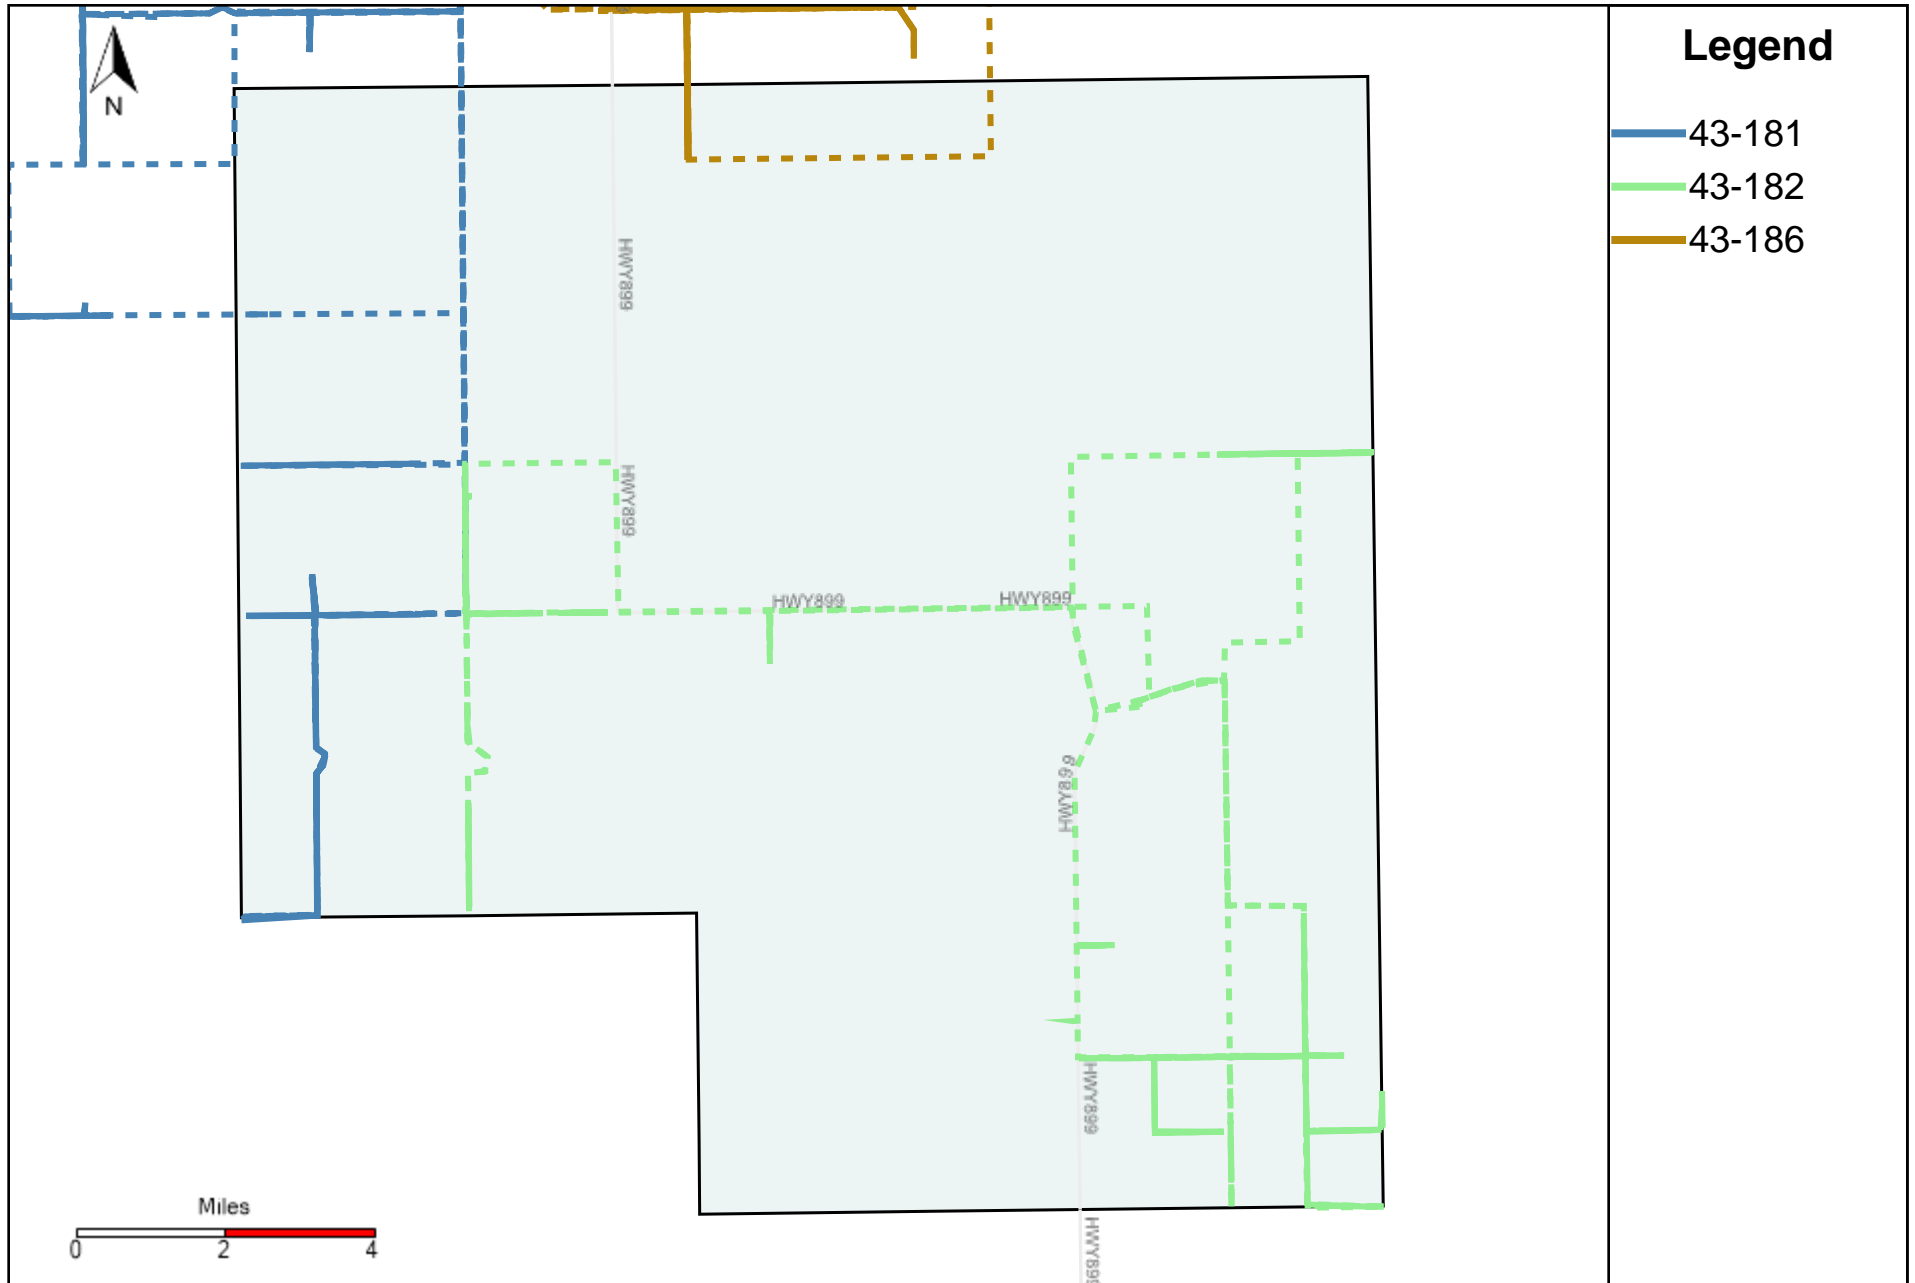

Division: 1 Grader Report(2024-06-02 ~ 2024-06-08)

Vehicle Name List	Total Distance(km)	Total Hours
43-181, 43-182, 43-186	814.1	89 hrs 15 min 32 sec