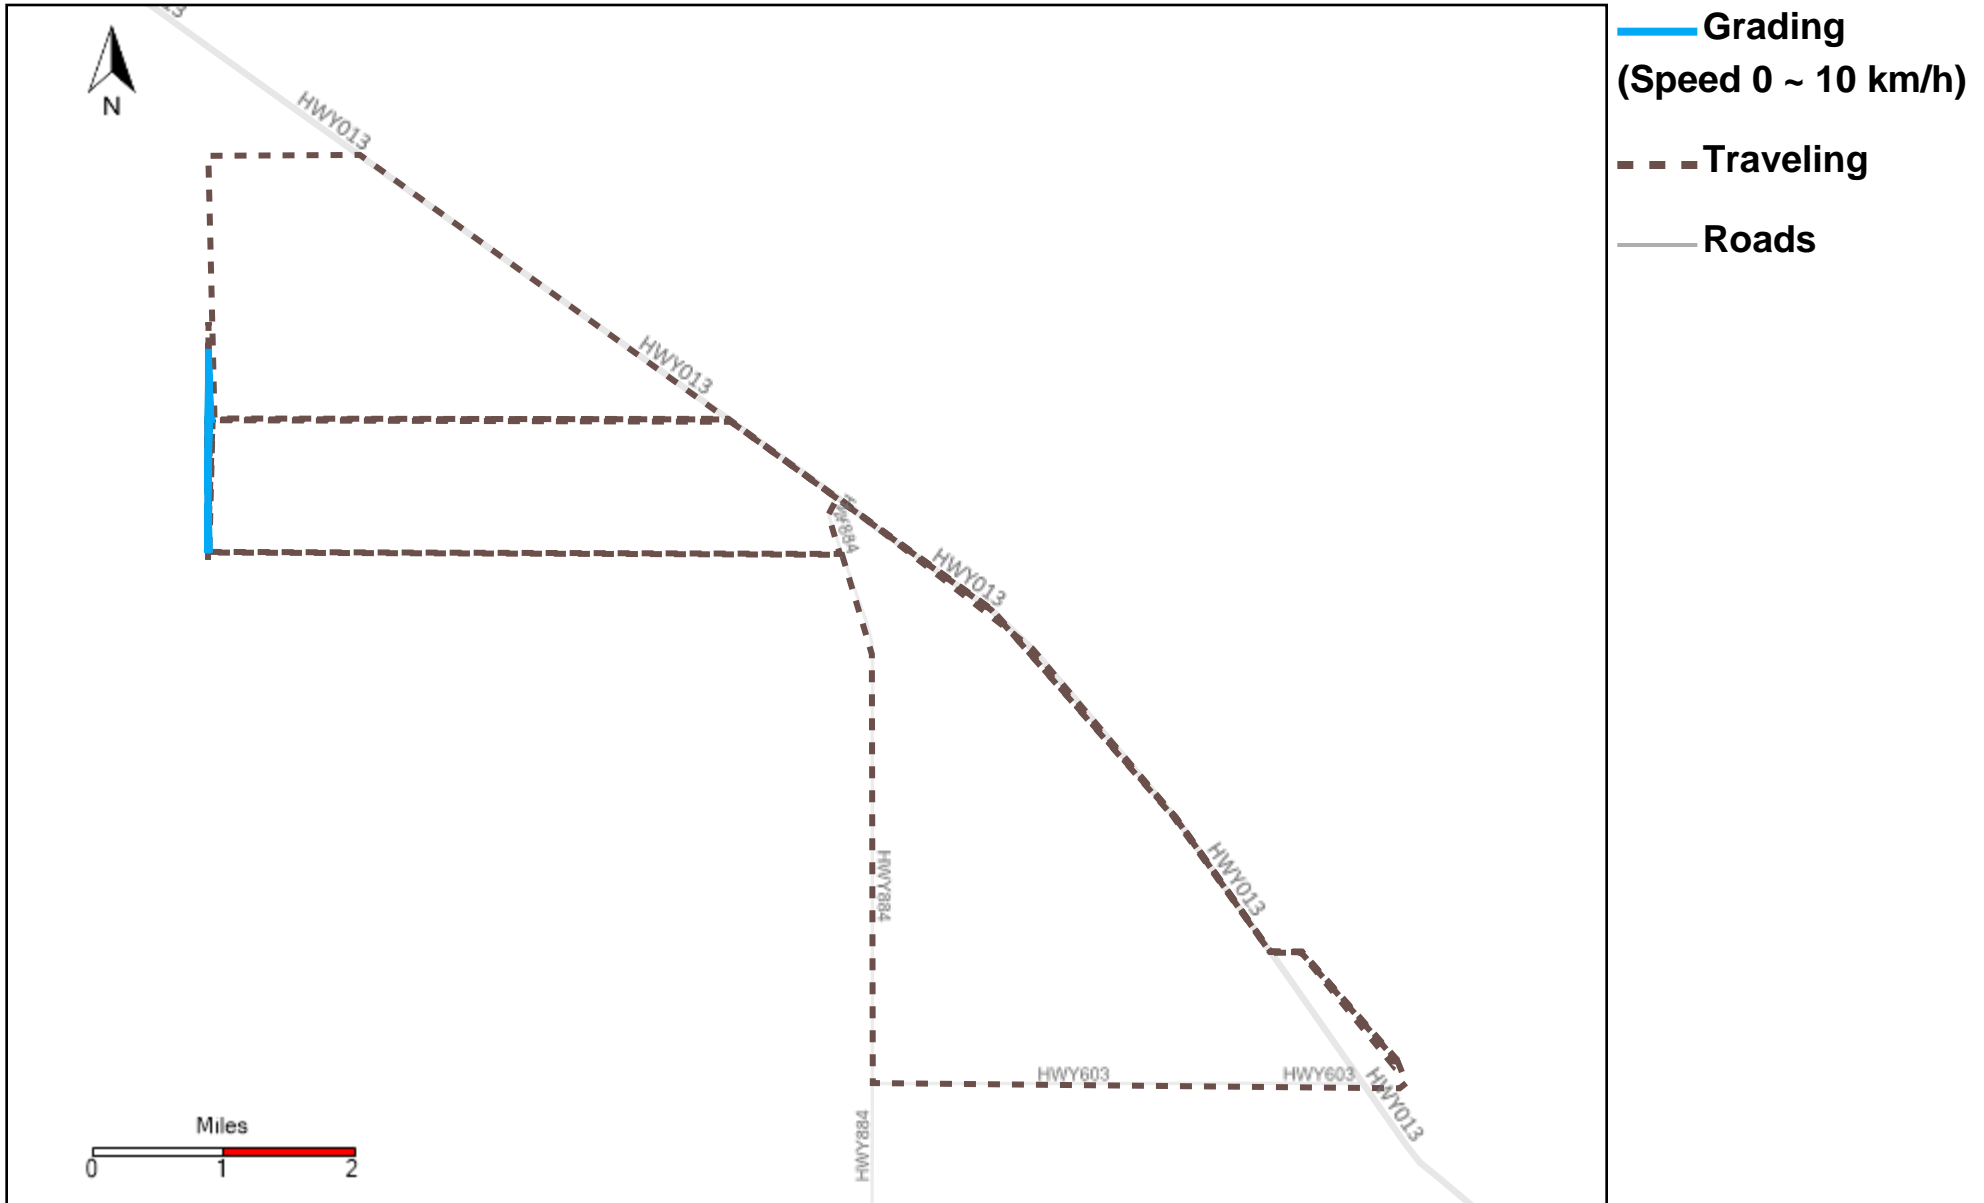

43-221_2024-06-02 ~ 2024-06-08 Tracking

Total Distance(km)	Total Hours	Work Distance(km)	Work Hours
273.69	38 hrs 53 min 48 sec	117.86	29 hrs 48 min 31 sec