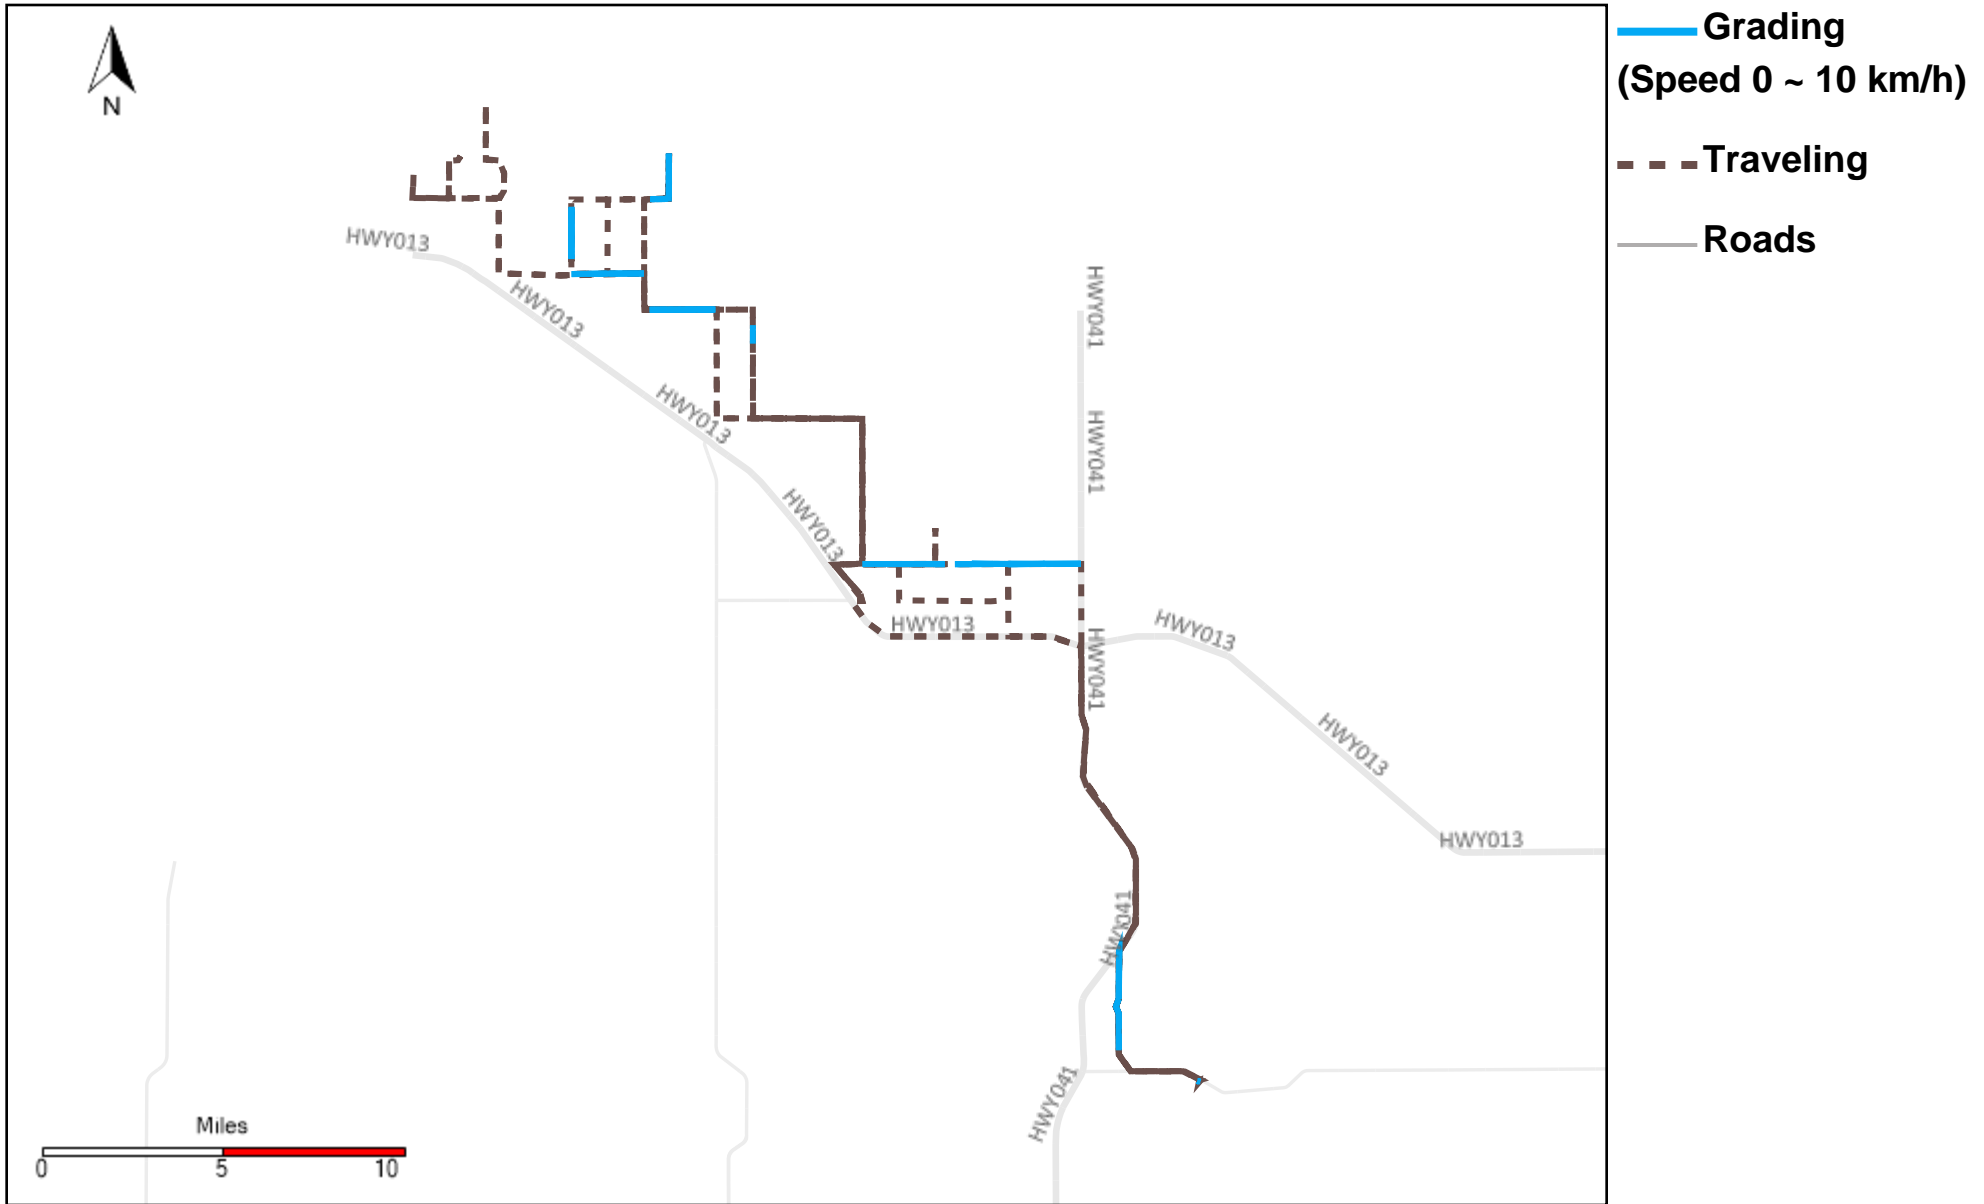

43-217_2024-06-02 ~ 2024-06-08 Tracking

Total Distance(km)	Total Hours	Work Distance(km)	Work Hours
487.09	40 hrs 19 min 0 sec	96.69	17 hrs 11 min 28 sec