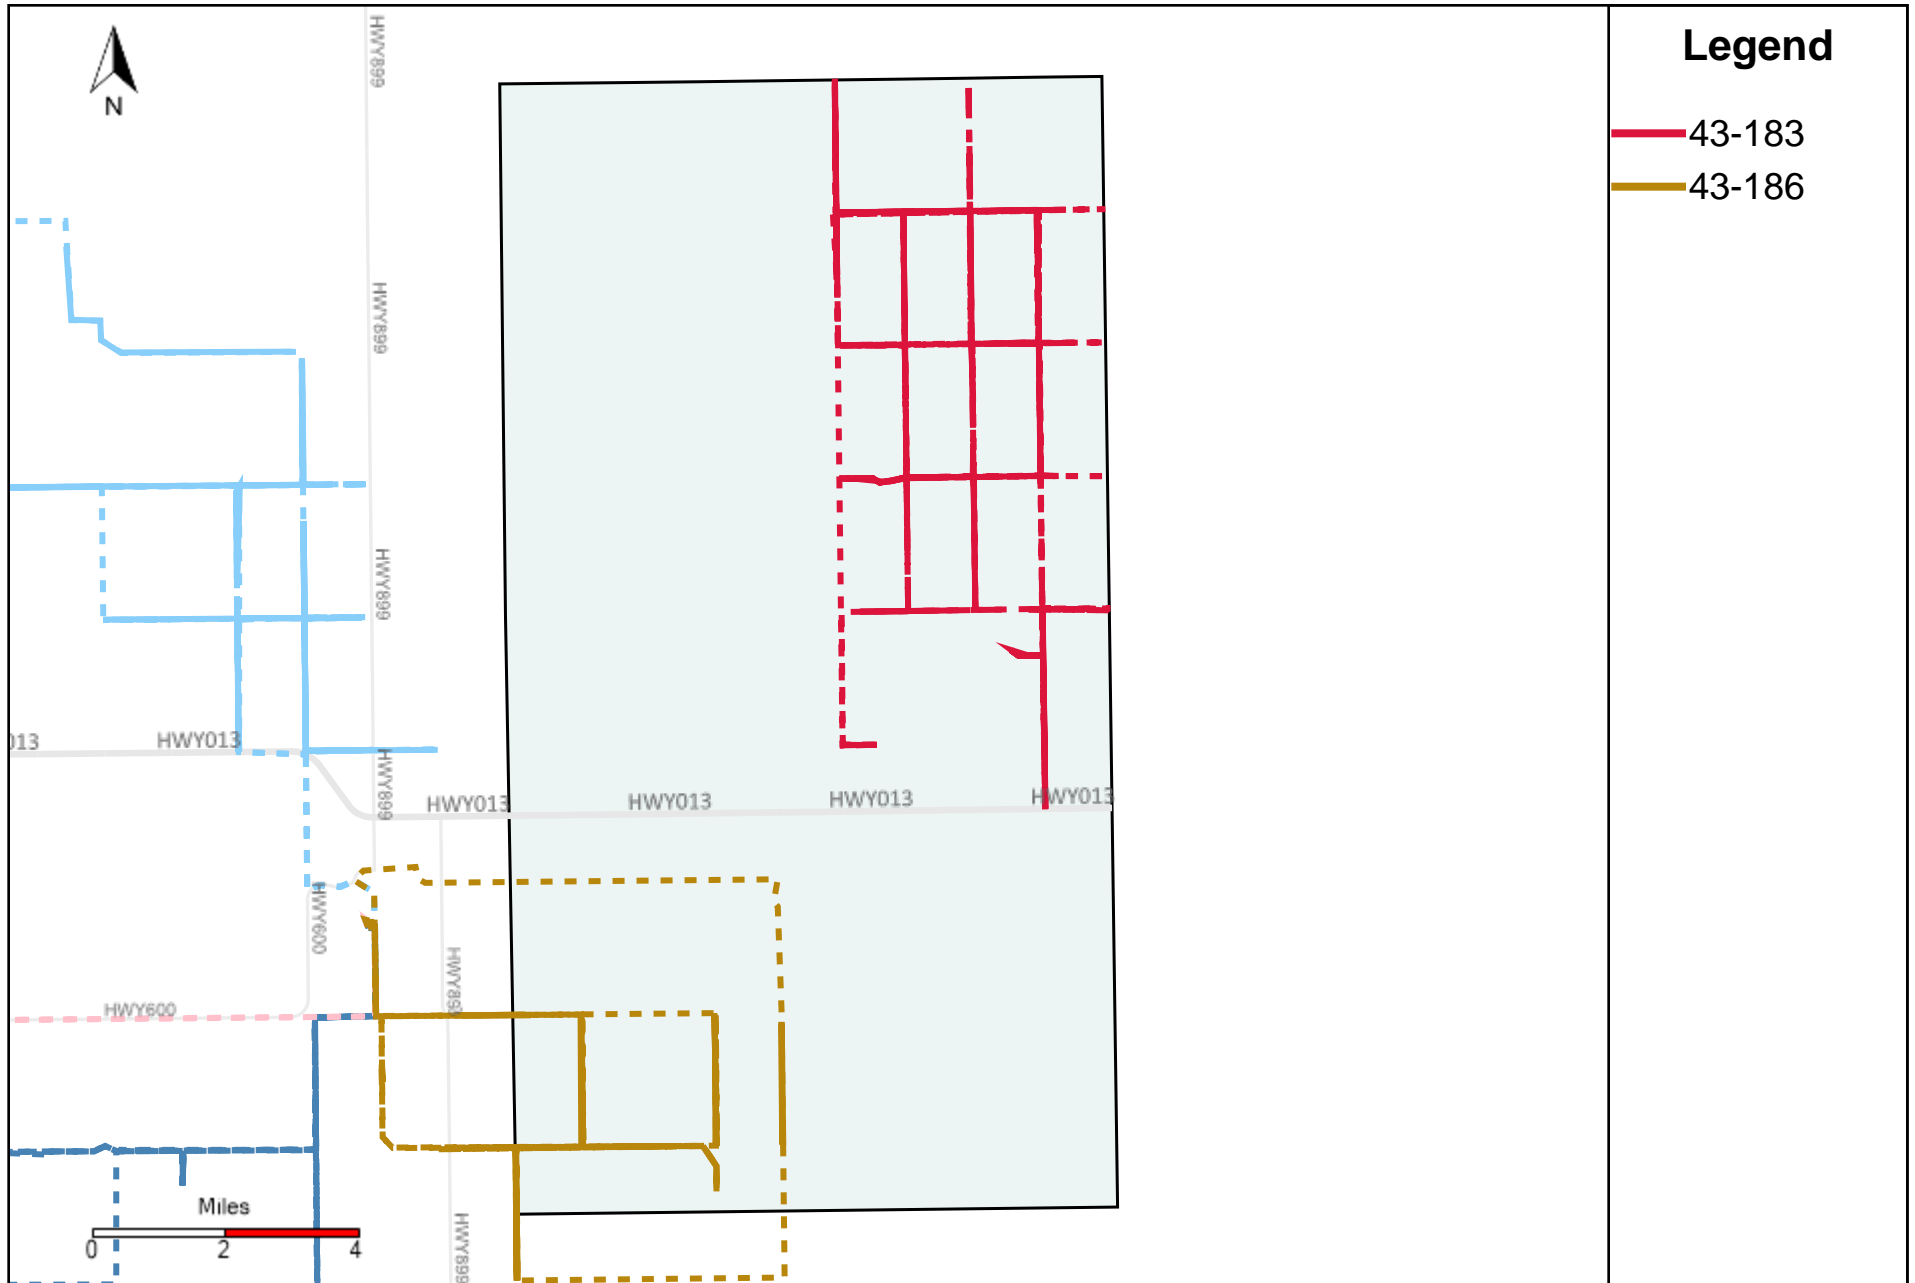

Division: 2 Grader Report(2024-06-02 ~ 2024-06-08)

Vehicle Name List	Total Distance(km)	Total Hours
43-183, 43-186	617.81	64 hrs 36 min 46 sec