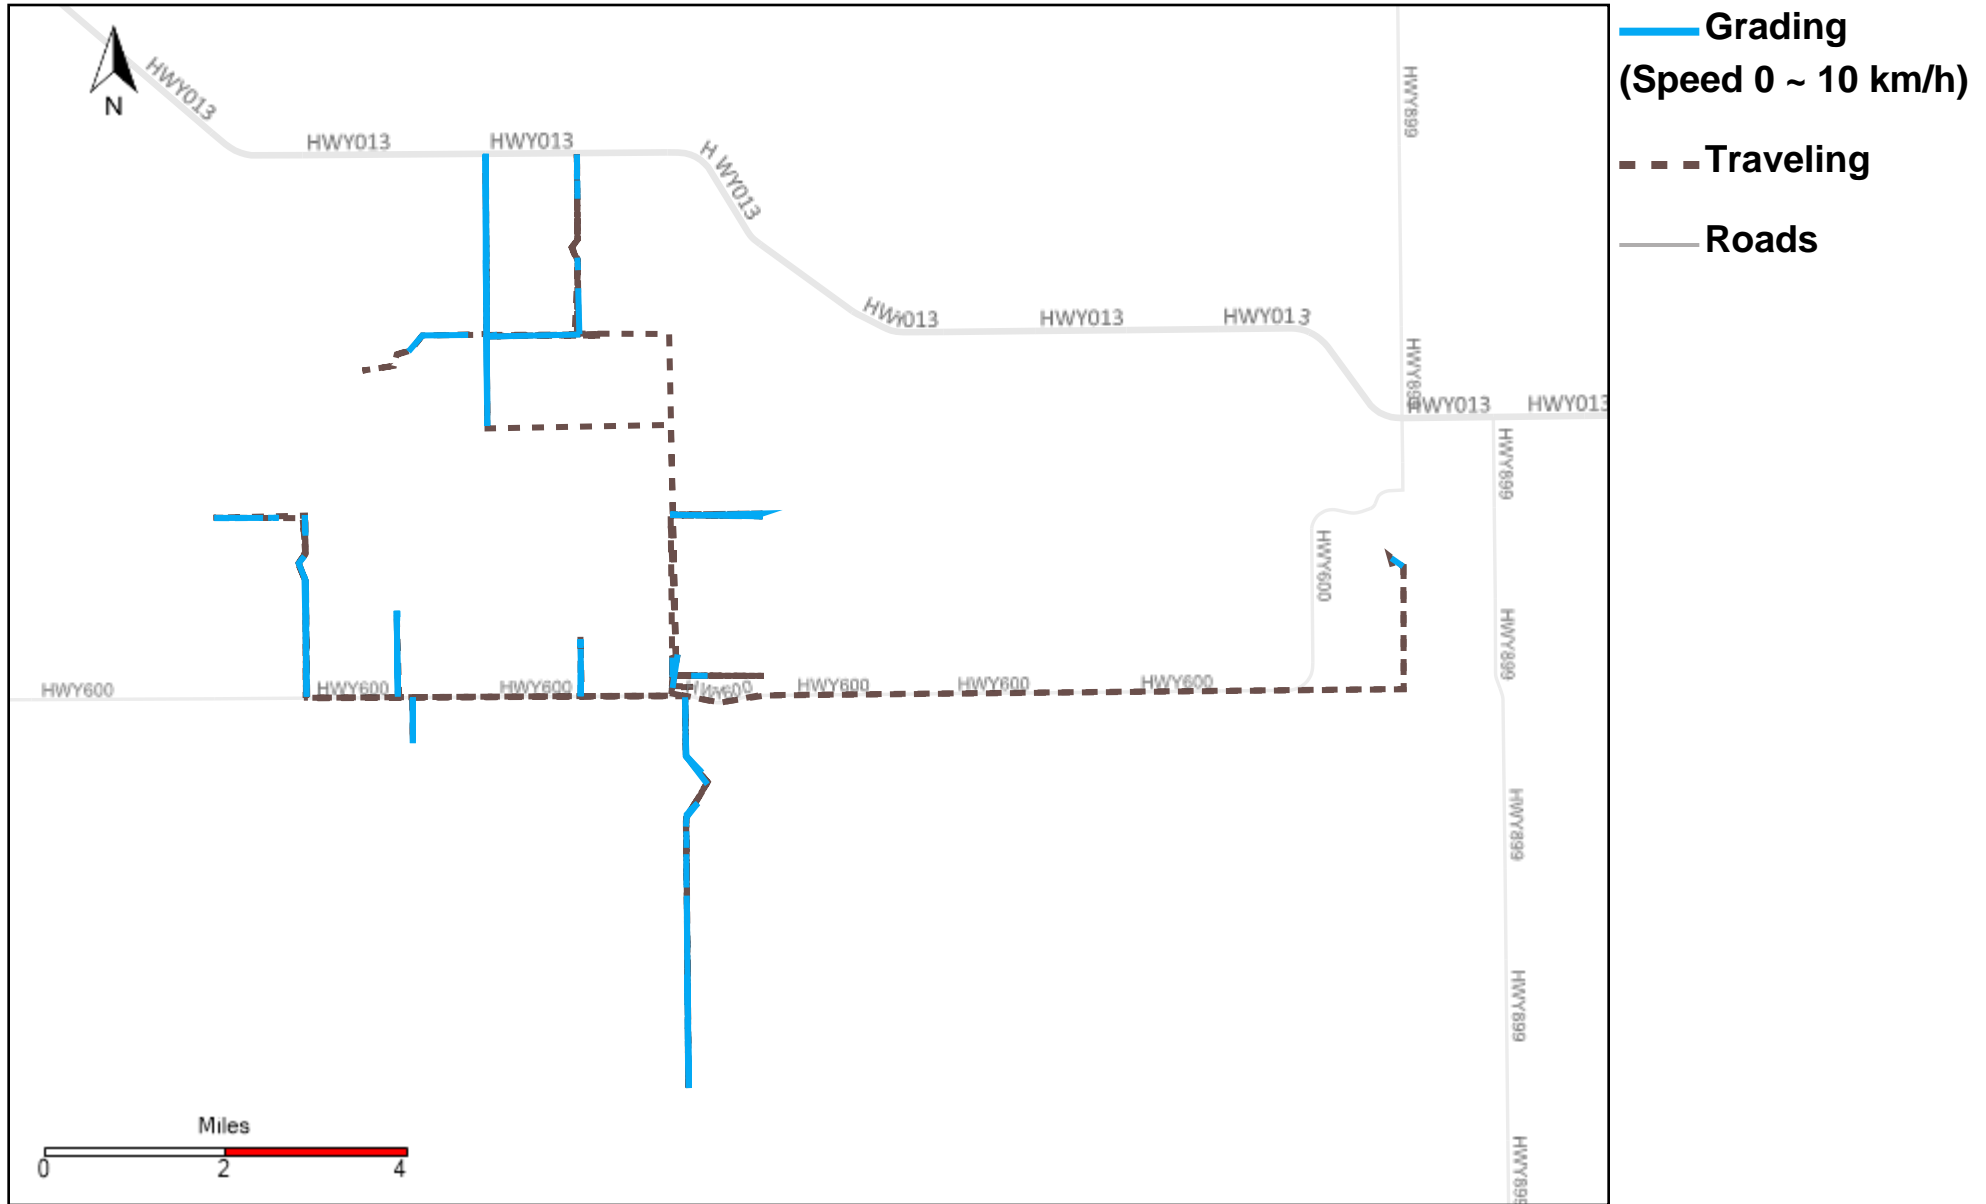

43-184_2024-06-02 ~ 2024-06-08 Tracking

Total Distance(km)	Total Hours	Work Distance(km)	Work Hours
250.08	29 hrs 56 min 49 sec	61.62	10 hrs 3 min 29 sec