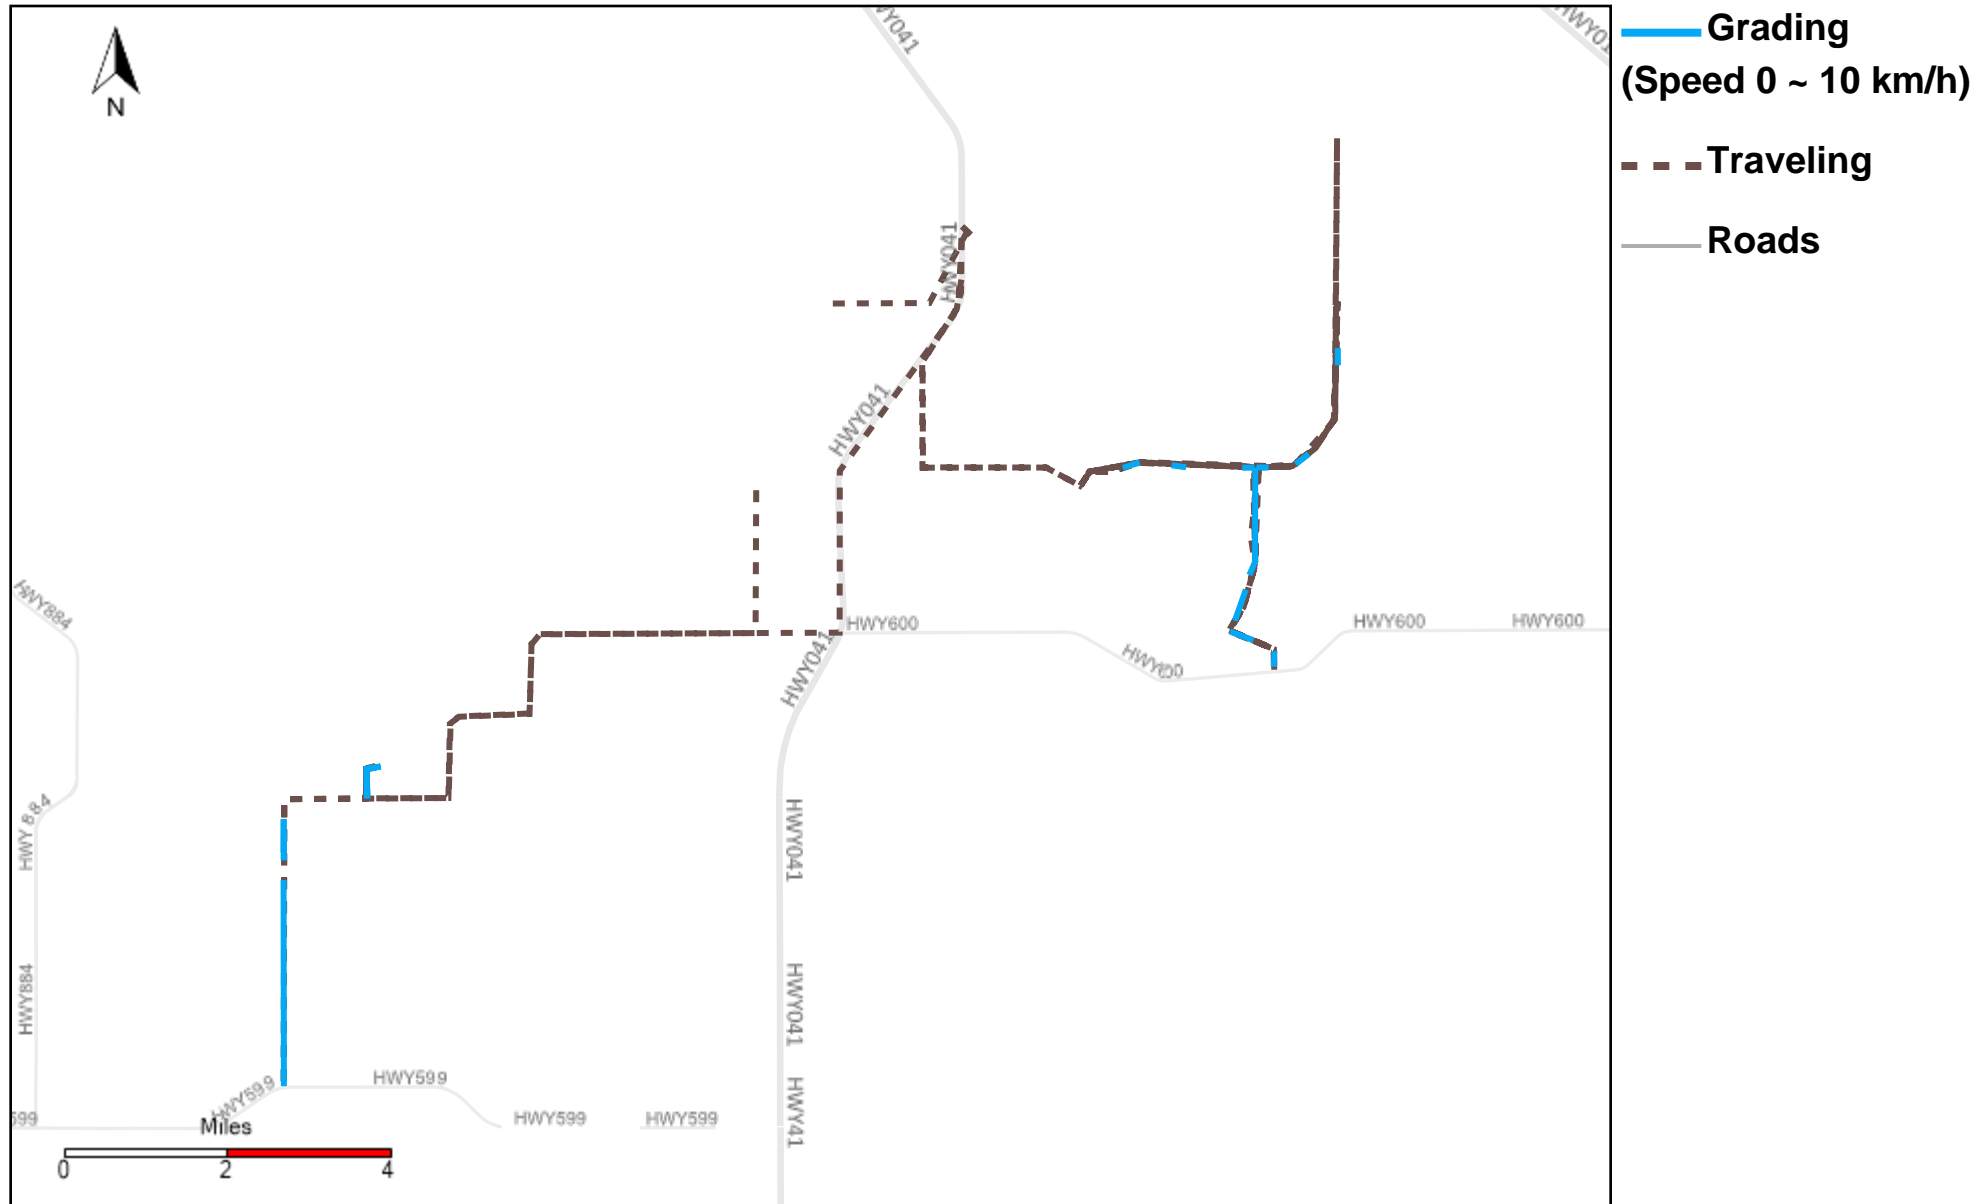

43-219_2024-06-02 ~ 2024-06-08 Tracking

Total Distance(km)	Total Hours	Work Distance(km)	Work Hours
198.02	16 hrs 15 min 53 sec	14.84	2 hrs 46 min 6 sec