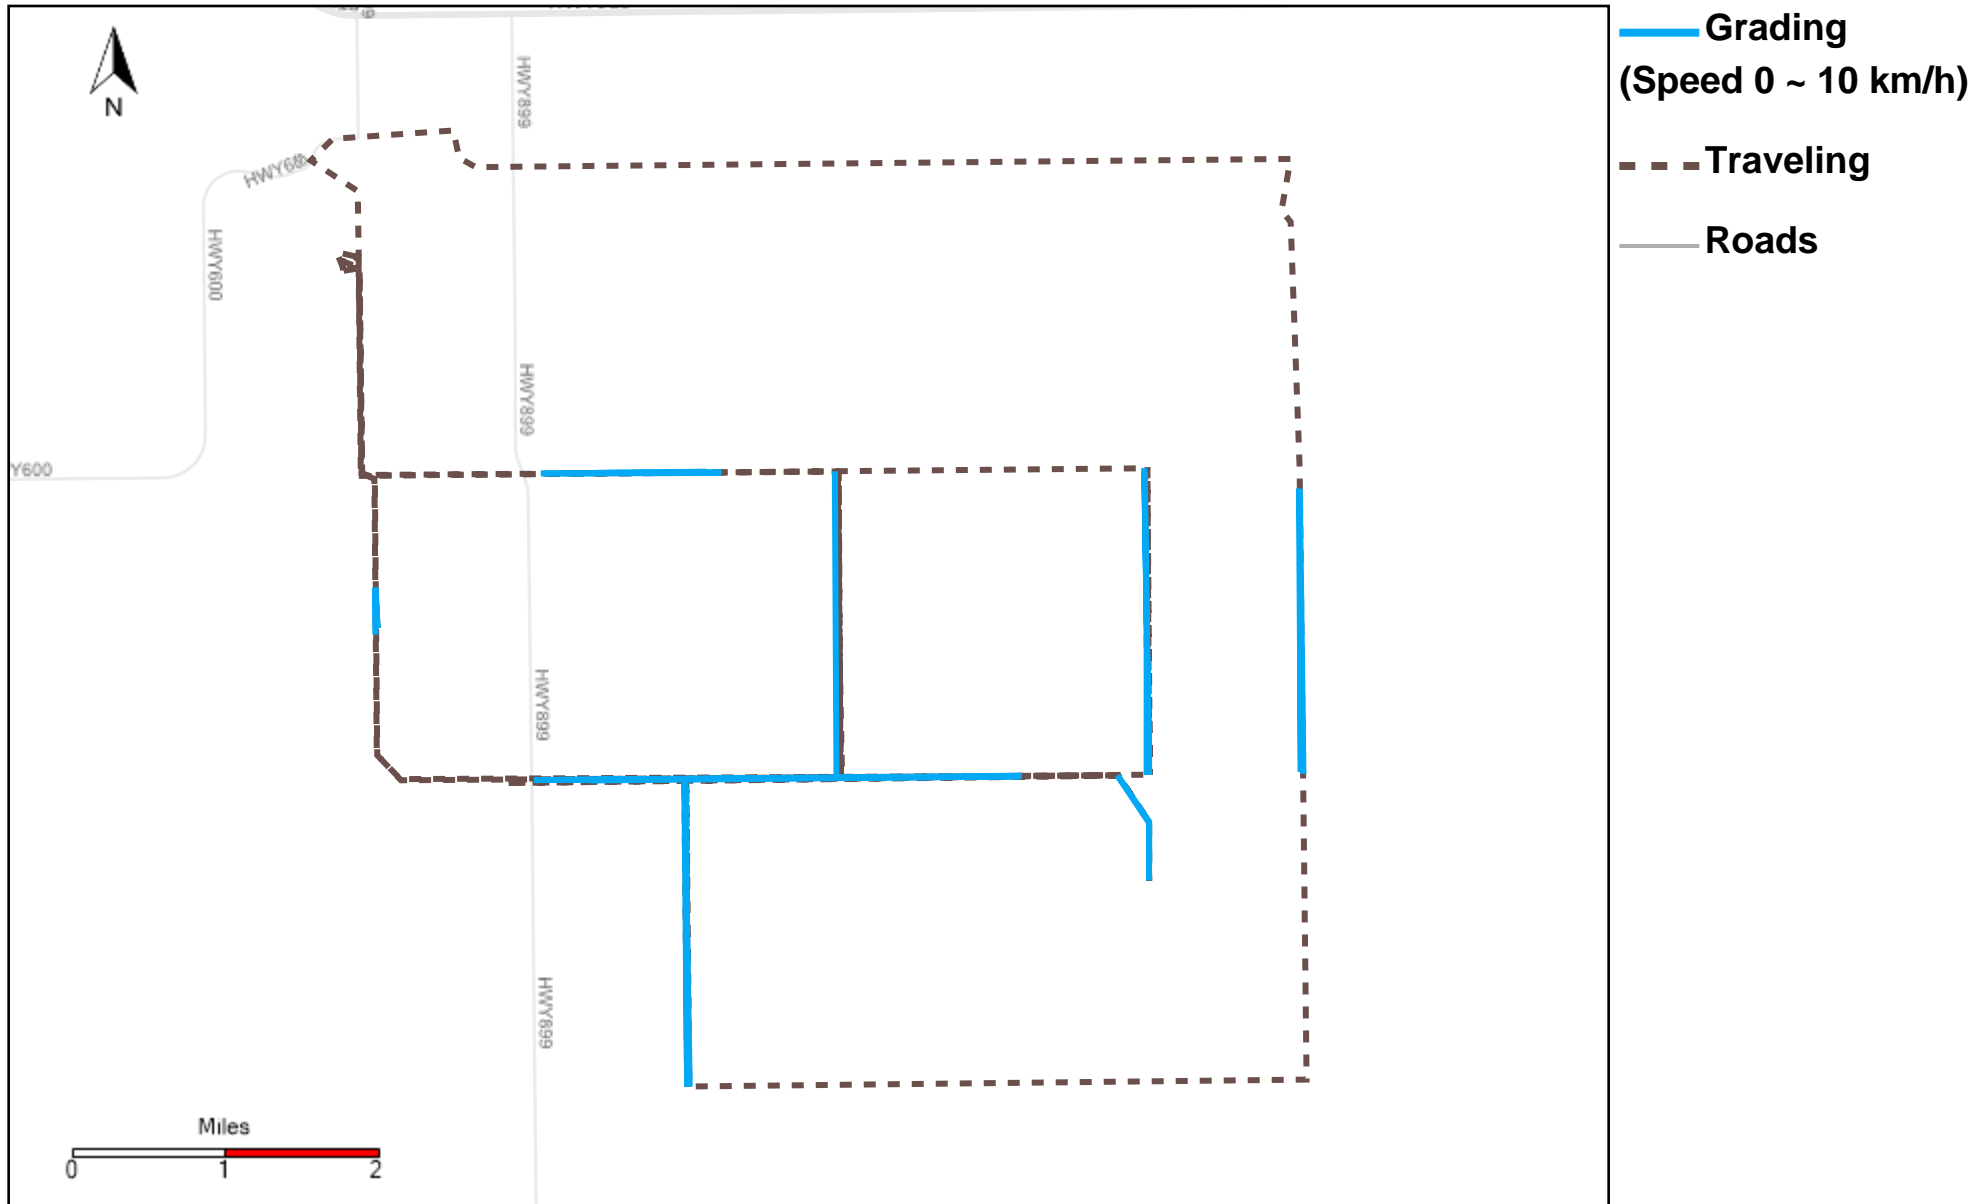

43-186_2024-06-02 ~ 2024-06-08 Tracking

Total Distance(km)	Total Hours	Work Distance(km)	Work Hours
215.21	24 hrs 1 min 4 sec	108.28	15 hrs 17 min 14 sec