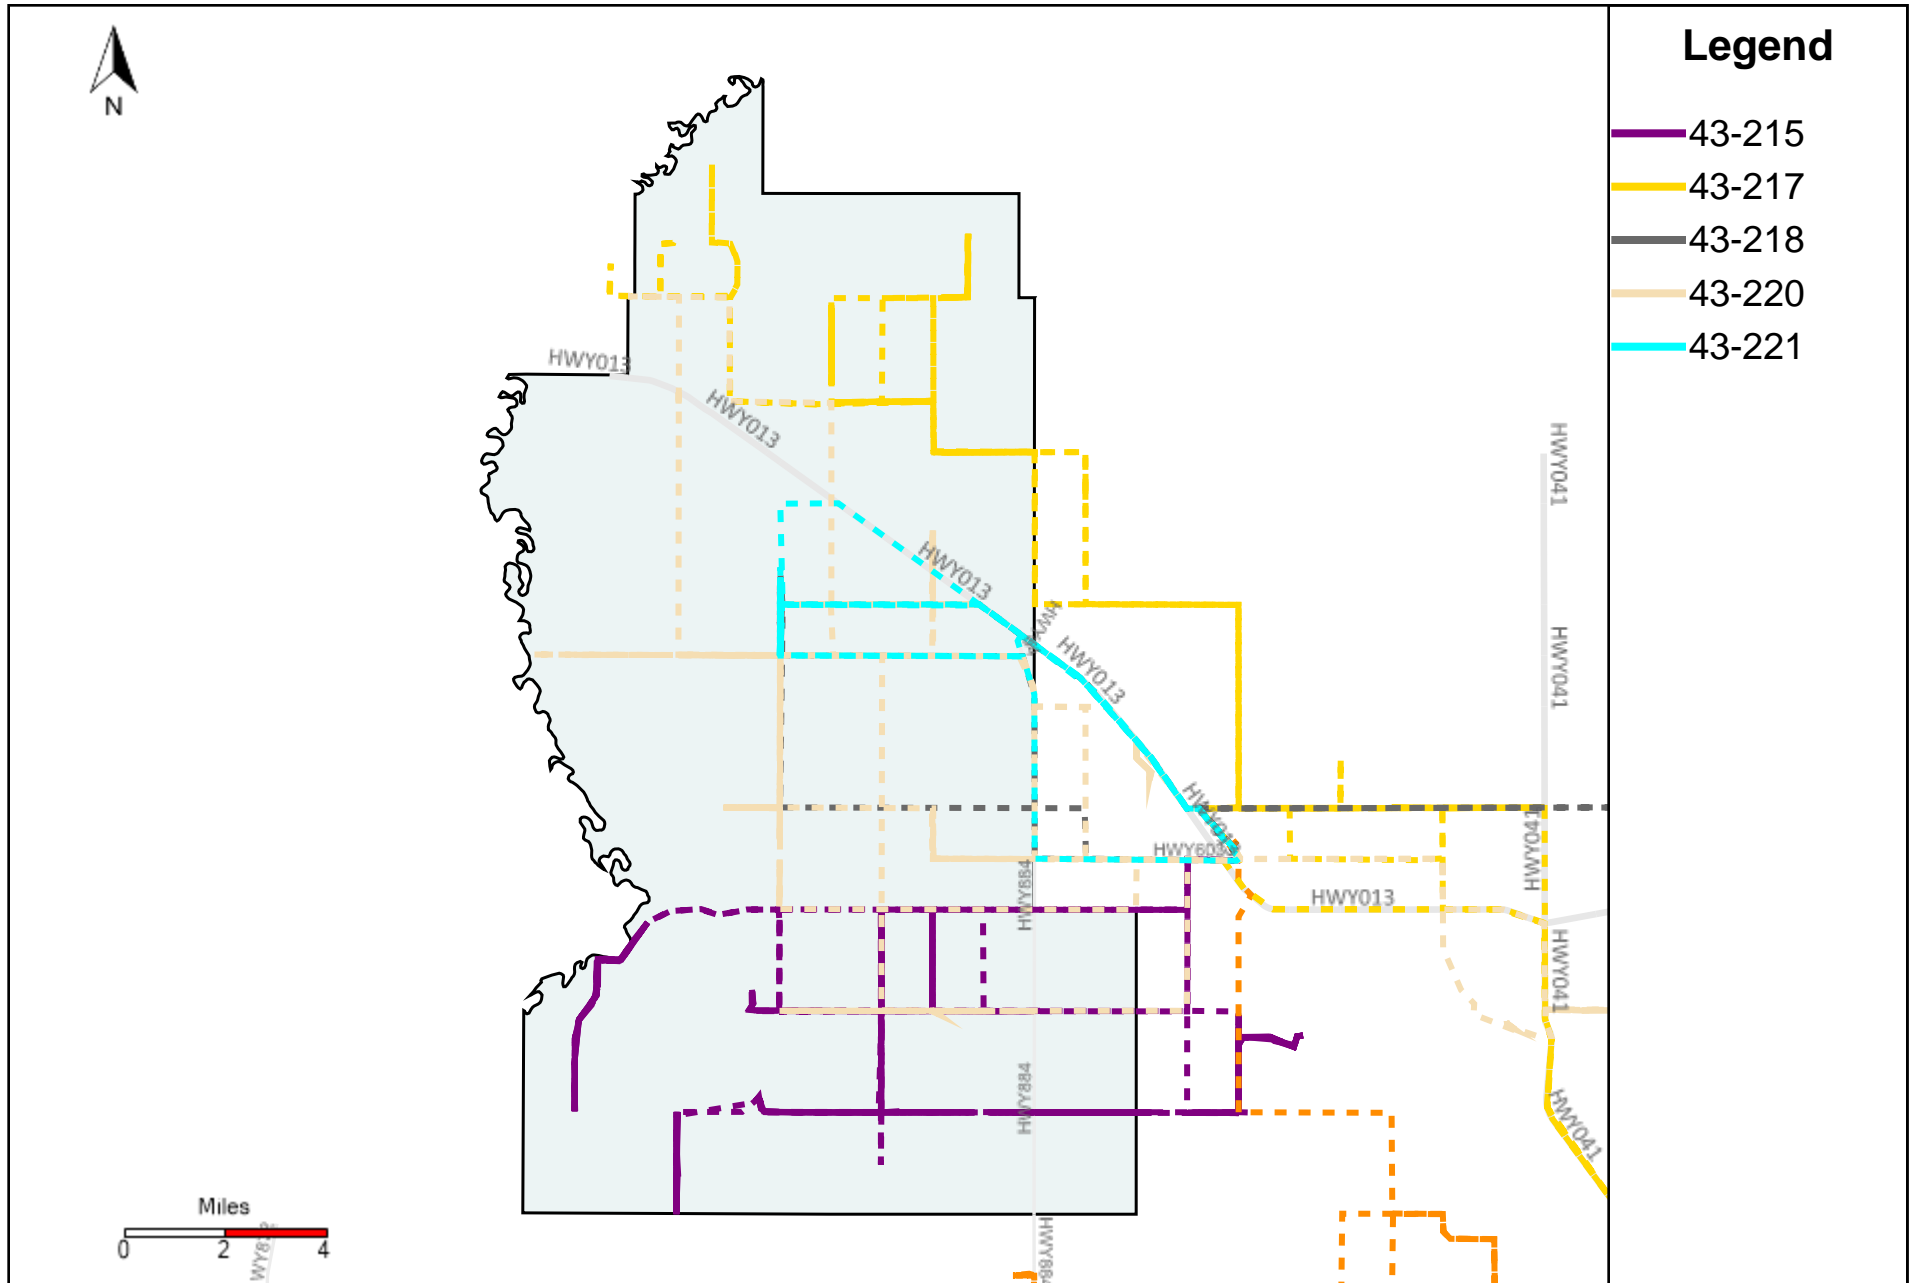

Division: 7 Grader Report(2024-06-02 ~ 2024-06-08)

Vehicle Name List	Total Distance(km)	Total Hours
43-215, 43-217, 43-218, 43-220, 43-221	2022.93	190 hrs 42 min 40 sec