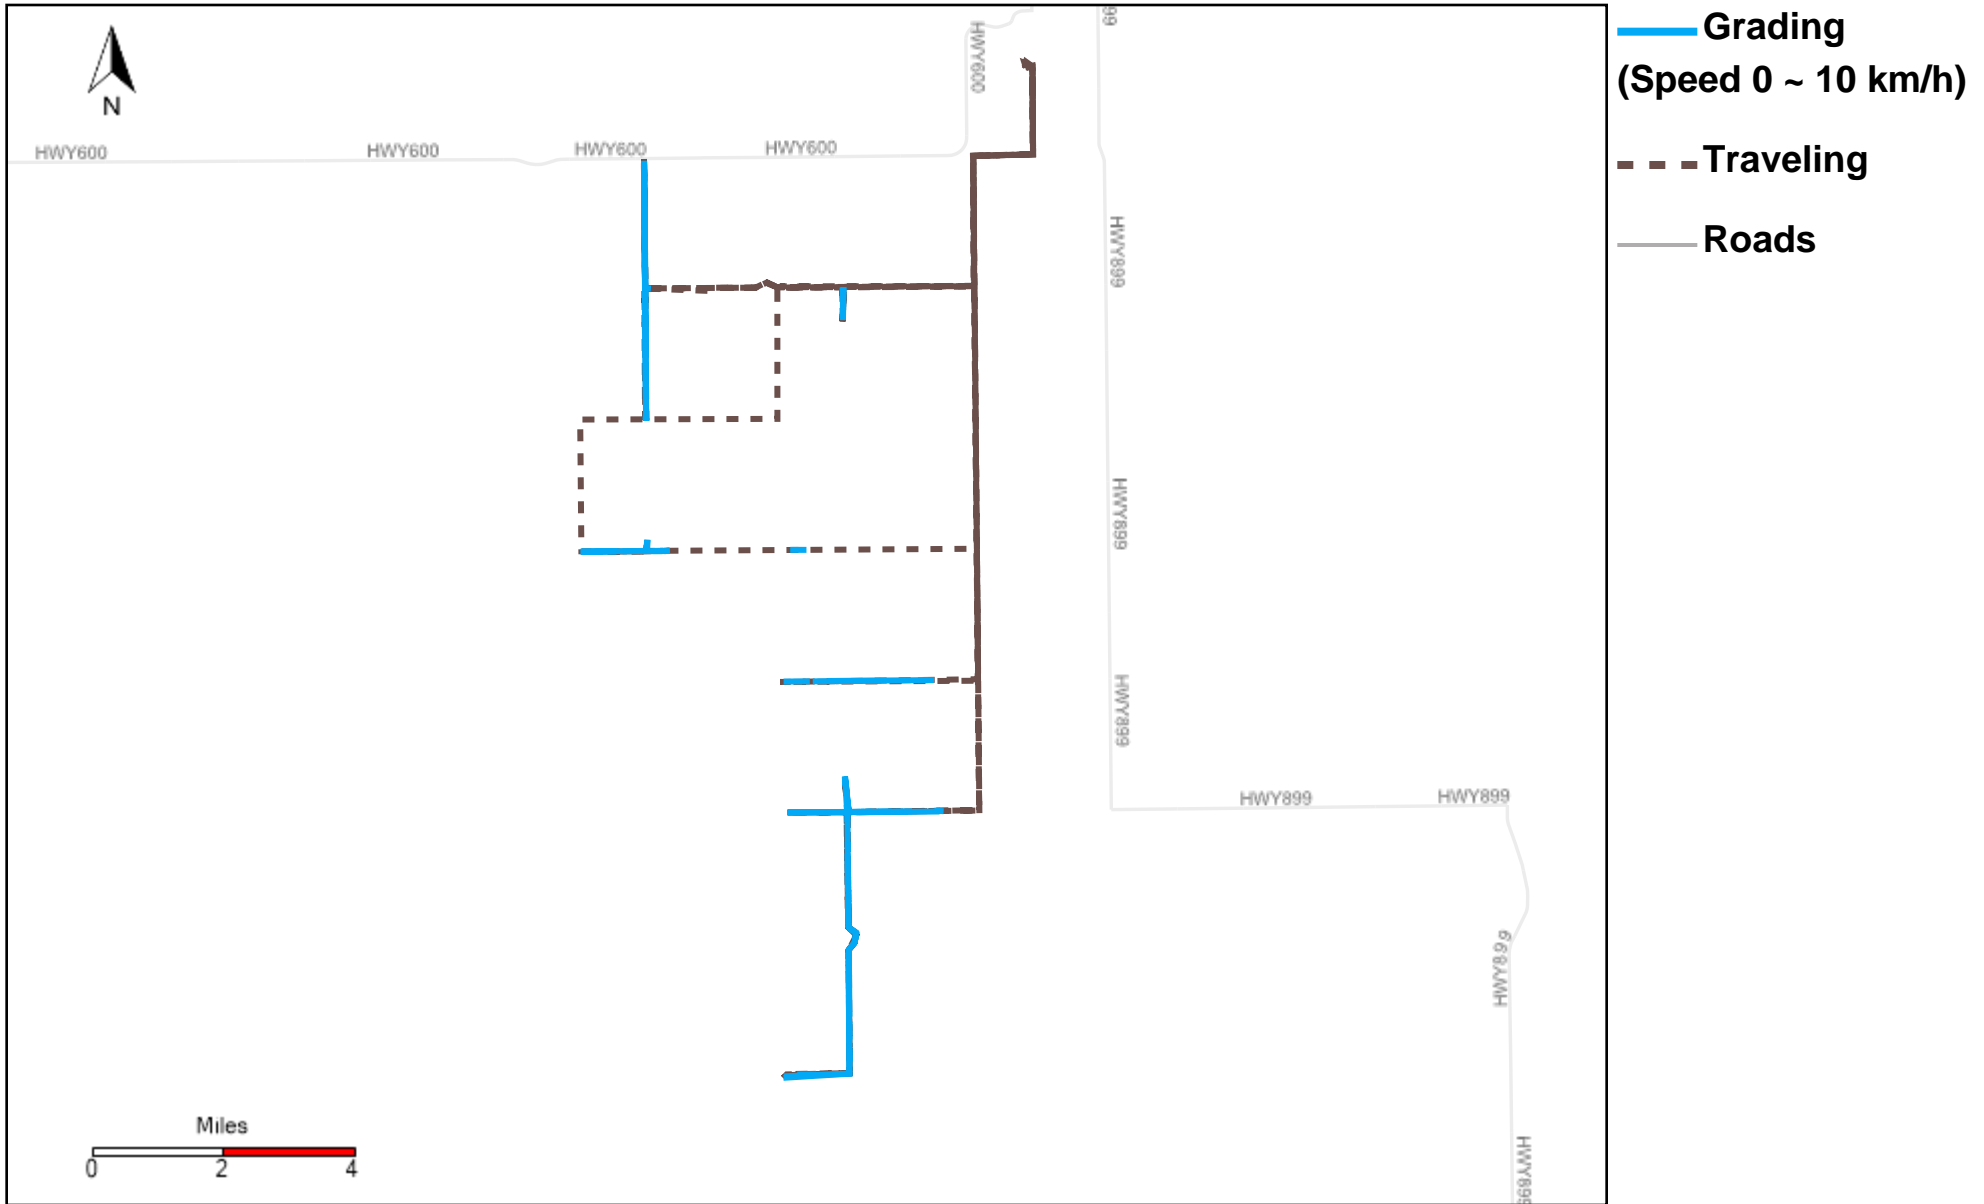

43-181_2024-06-02 ~ 2024-06-08 Tracking

Total Distance(km)	Total Hours	Work Distance(km)	Work Hours
338.31	35 hrs 13 min 29 sec	81.2	16 hrs 23 min 21 sec