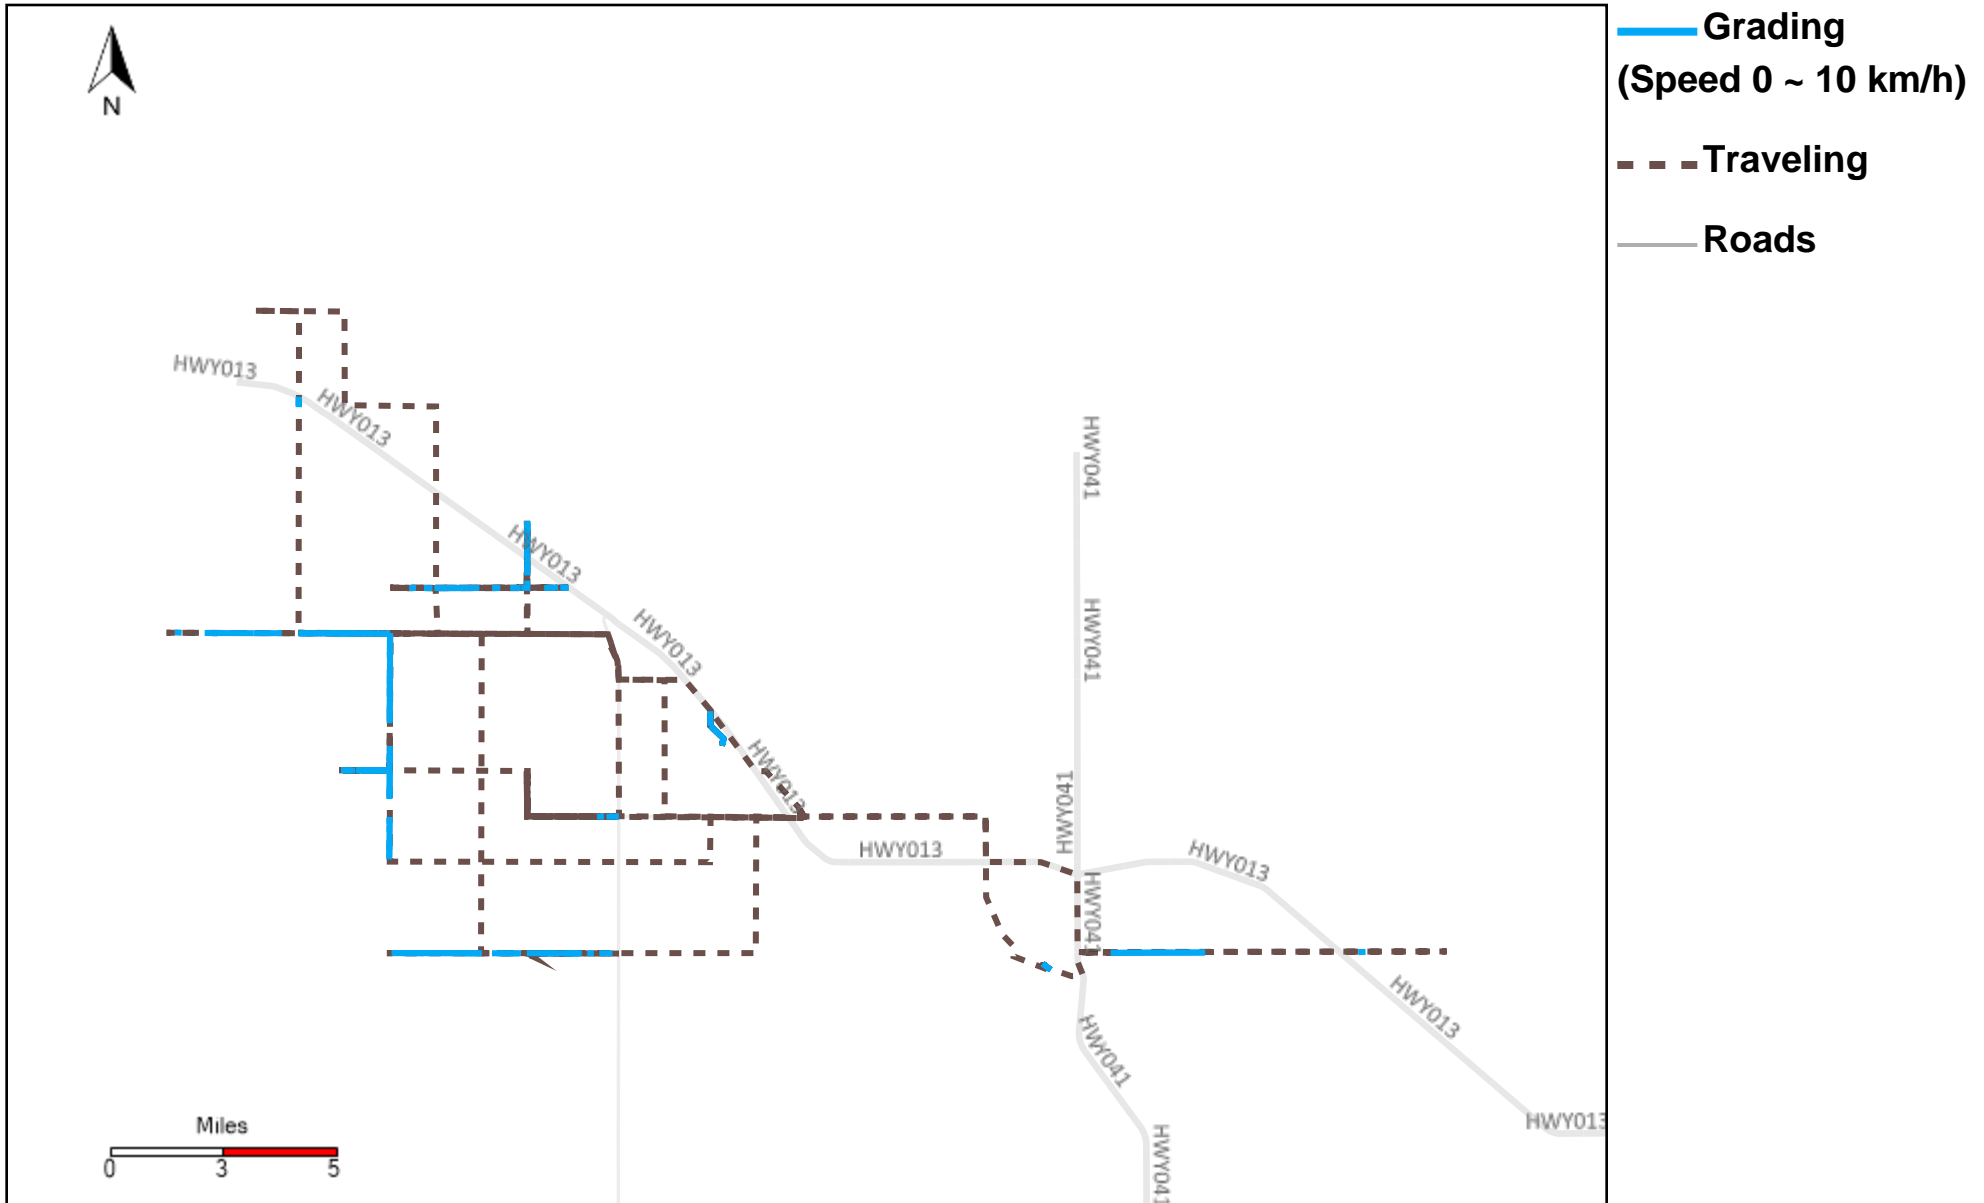

43-220_2024-06-02 ~ 2024-06-08 Tracking

Total Distance(km)	Total Hours	Work Distance(km)	Work Hours
544.81	40 hrs 42 min 56 sec	76.78	8 hrs 52 min 34 sec