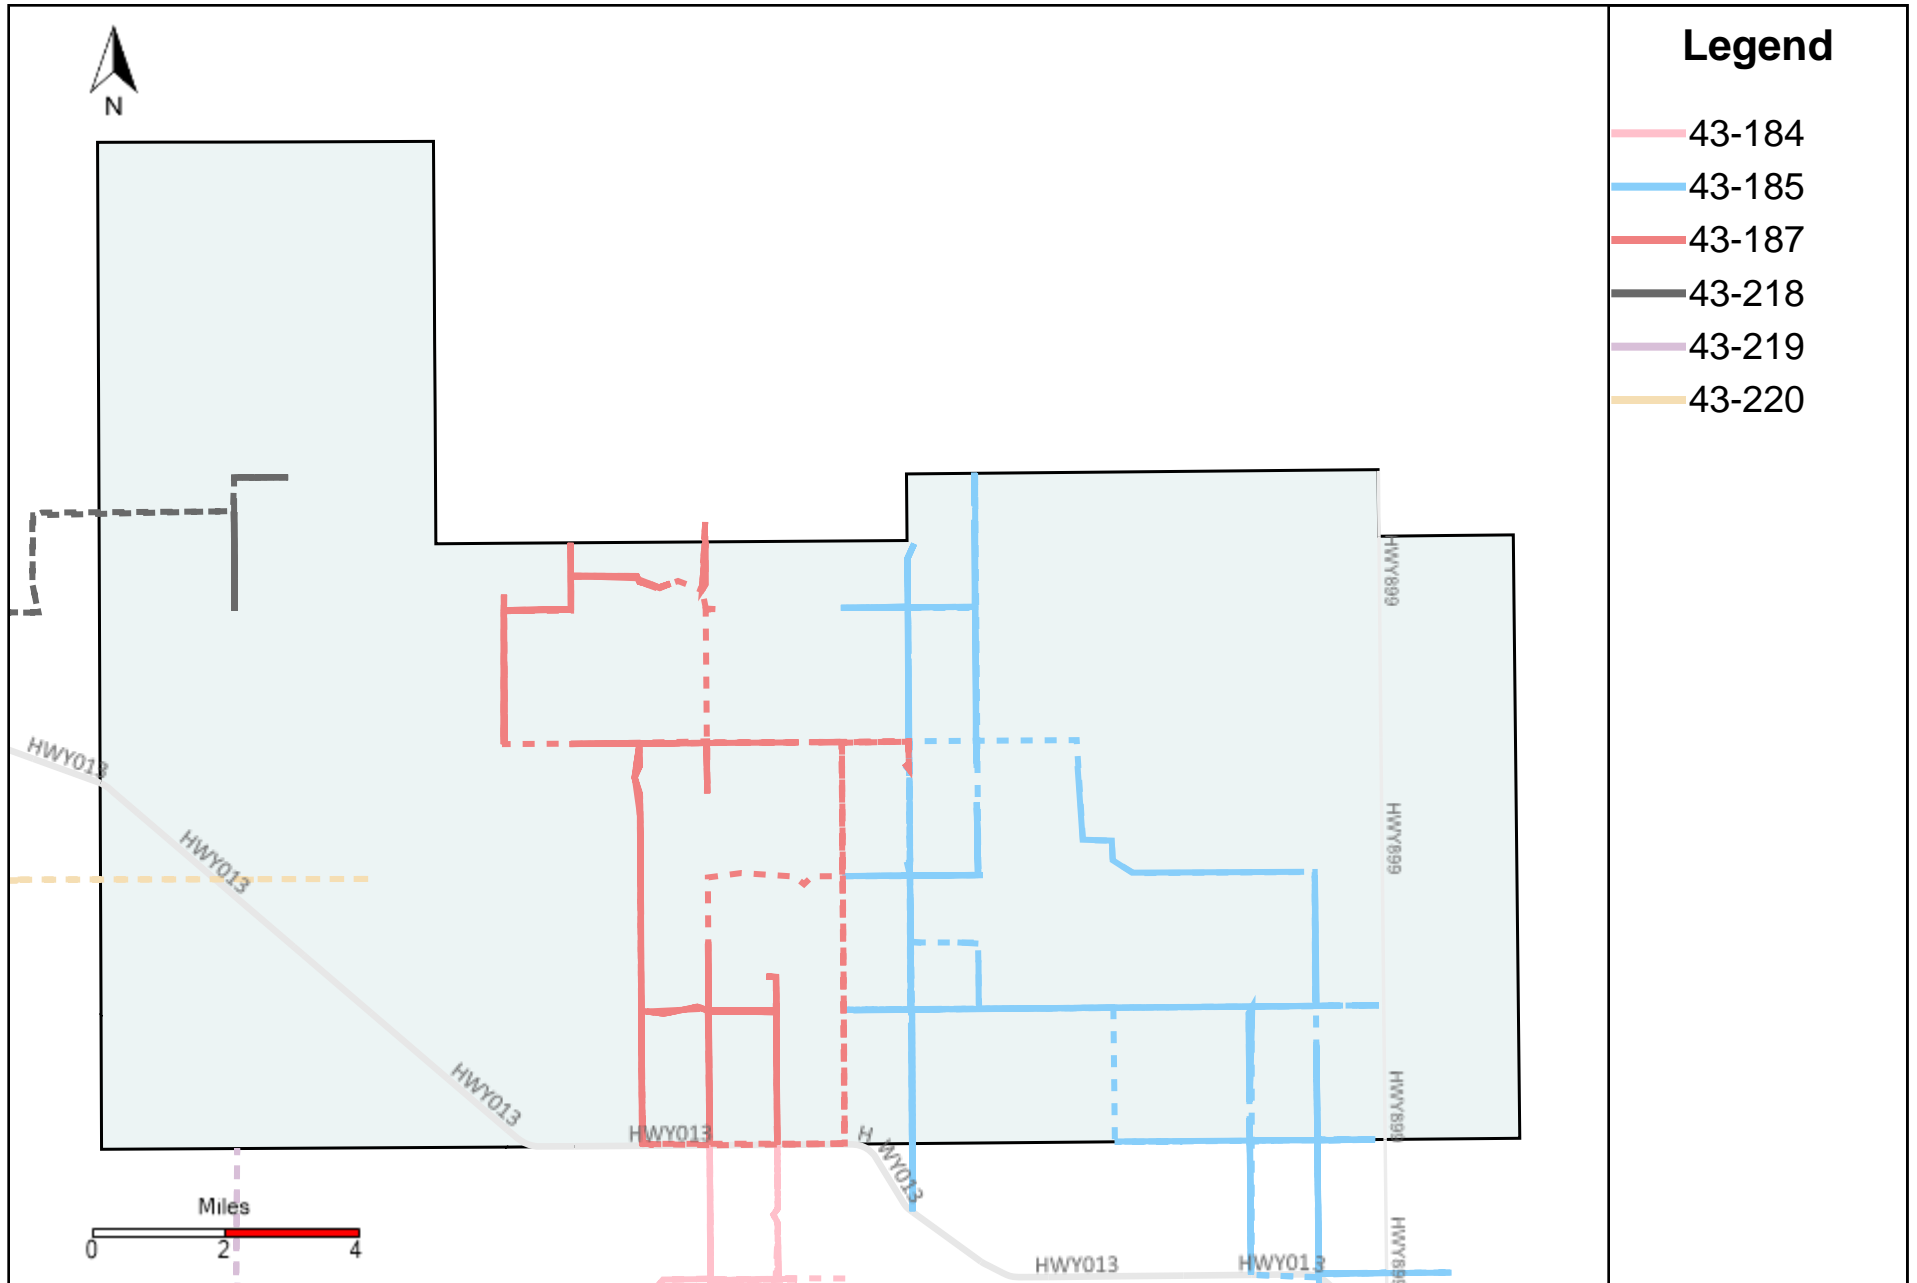

Division: 4 Grader Report(2024-06-02 ~ 2024-06-08)

Vehicle Name List	Total Distance(km)	Total Hours
43-184, 43-185, 43-187, 43-218, 43-219, 43-220	1997.44	199 hrs 38 min 55 sec