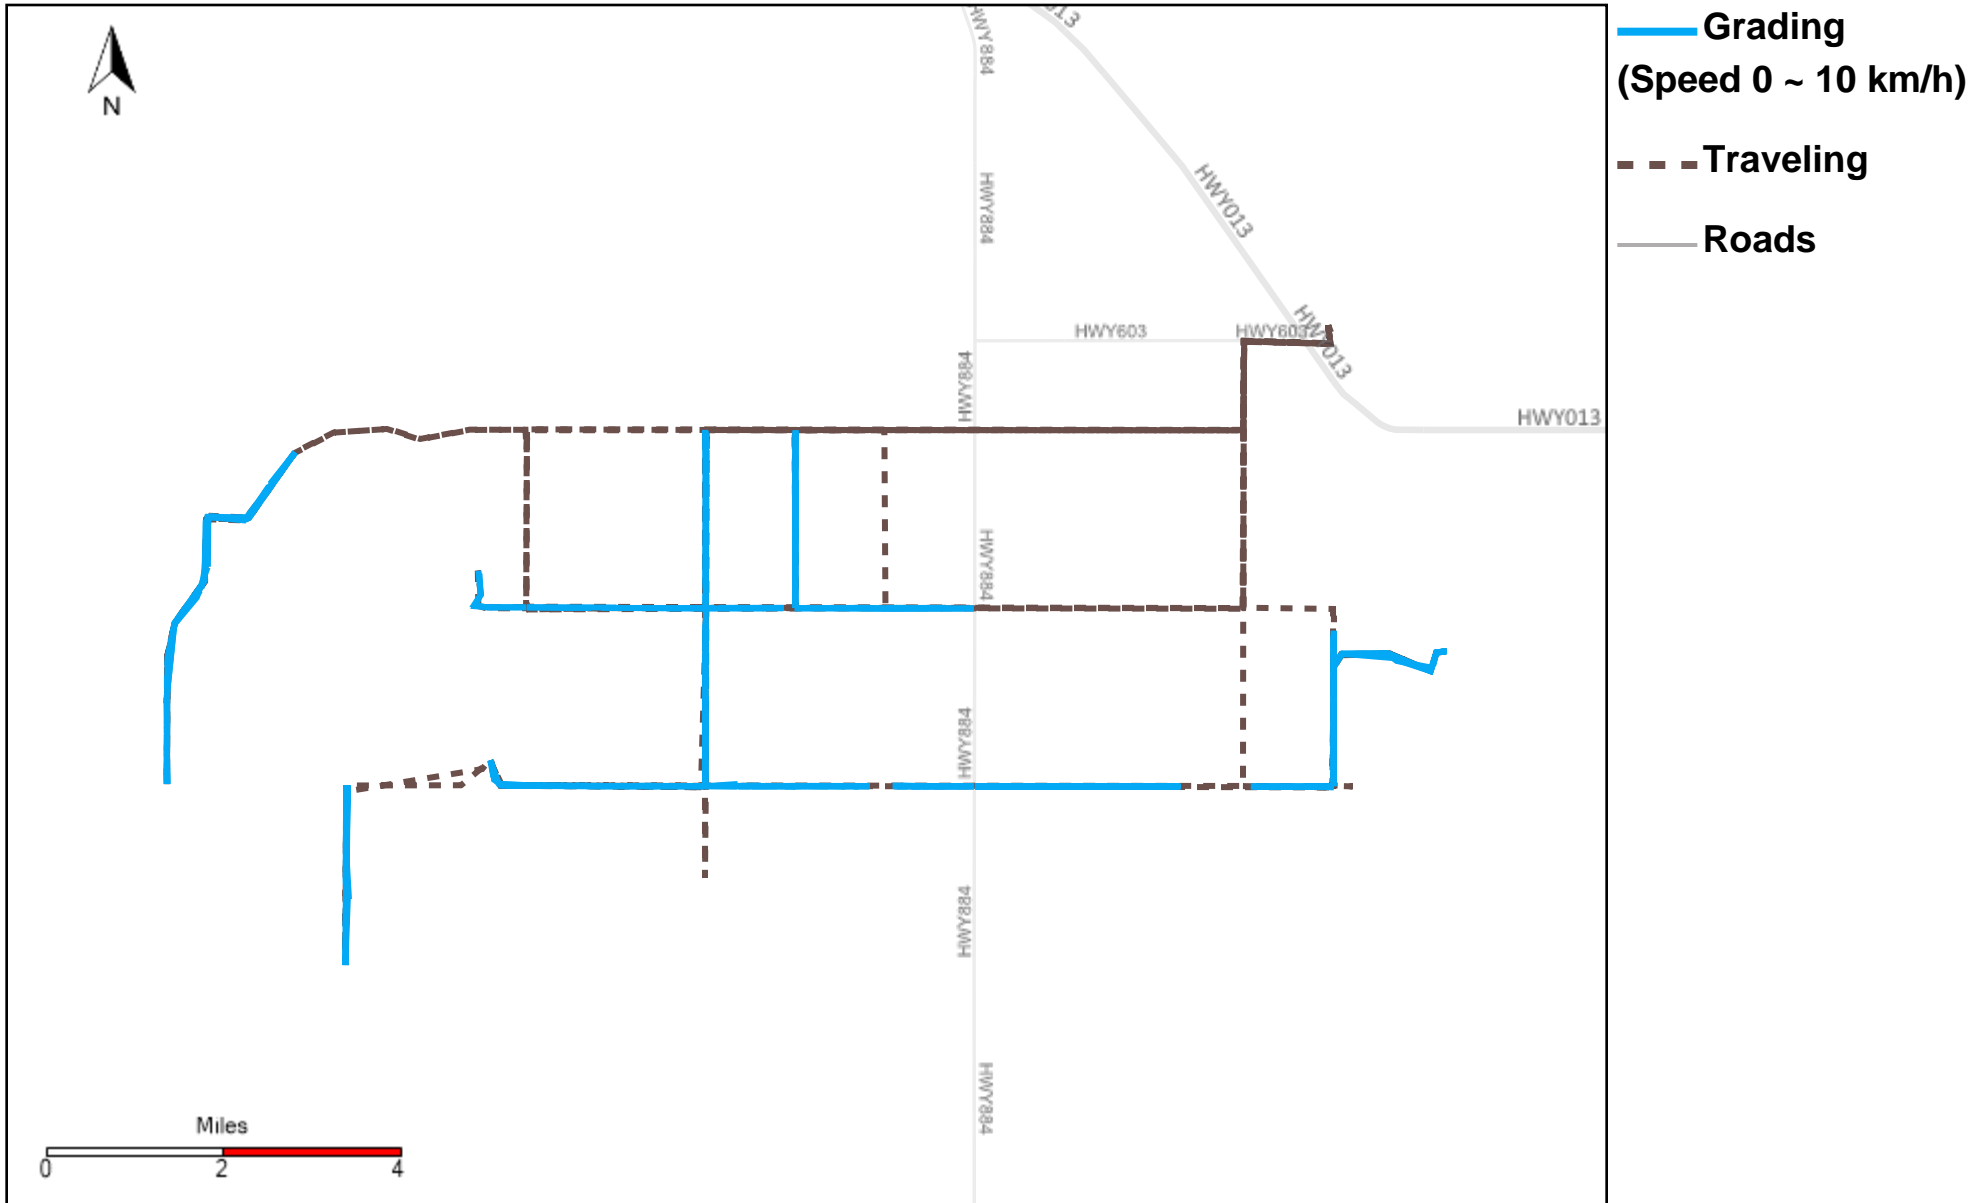

43-215_2024-06-02 ~ 2024-06-08 Tracking

Total Distance(km)	Total Hours	Work Distance(km)	Work Hours
456.65	42 hrs 55 min 55 sec	208.95	27 hrs 12 min 7 sec