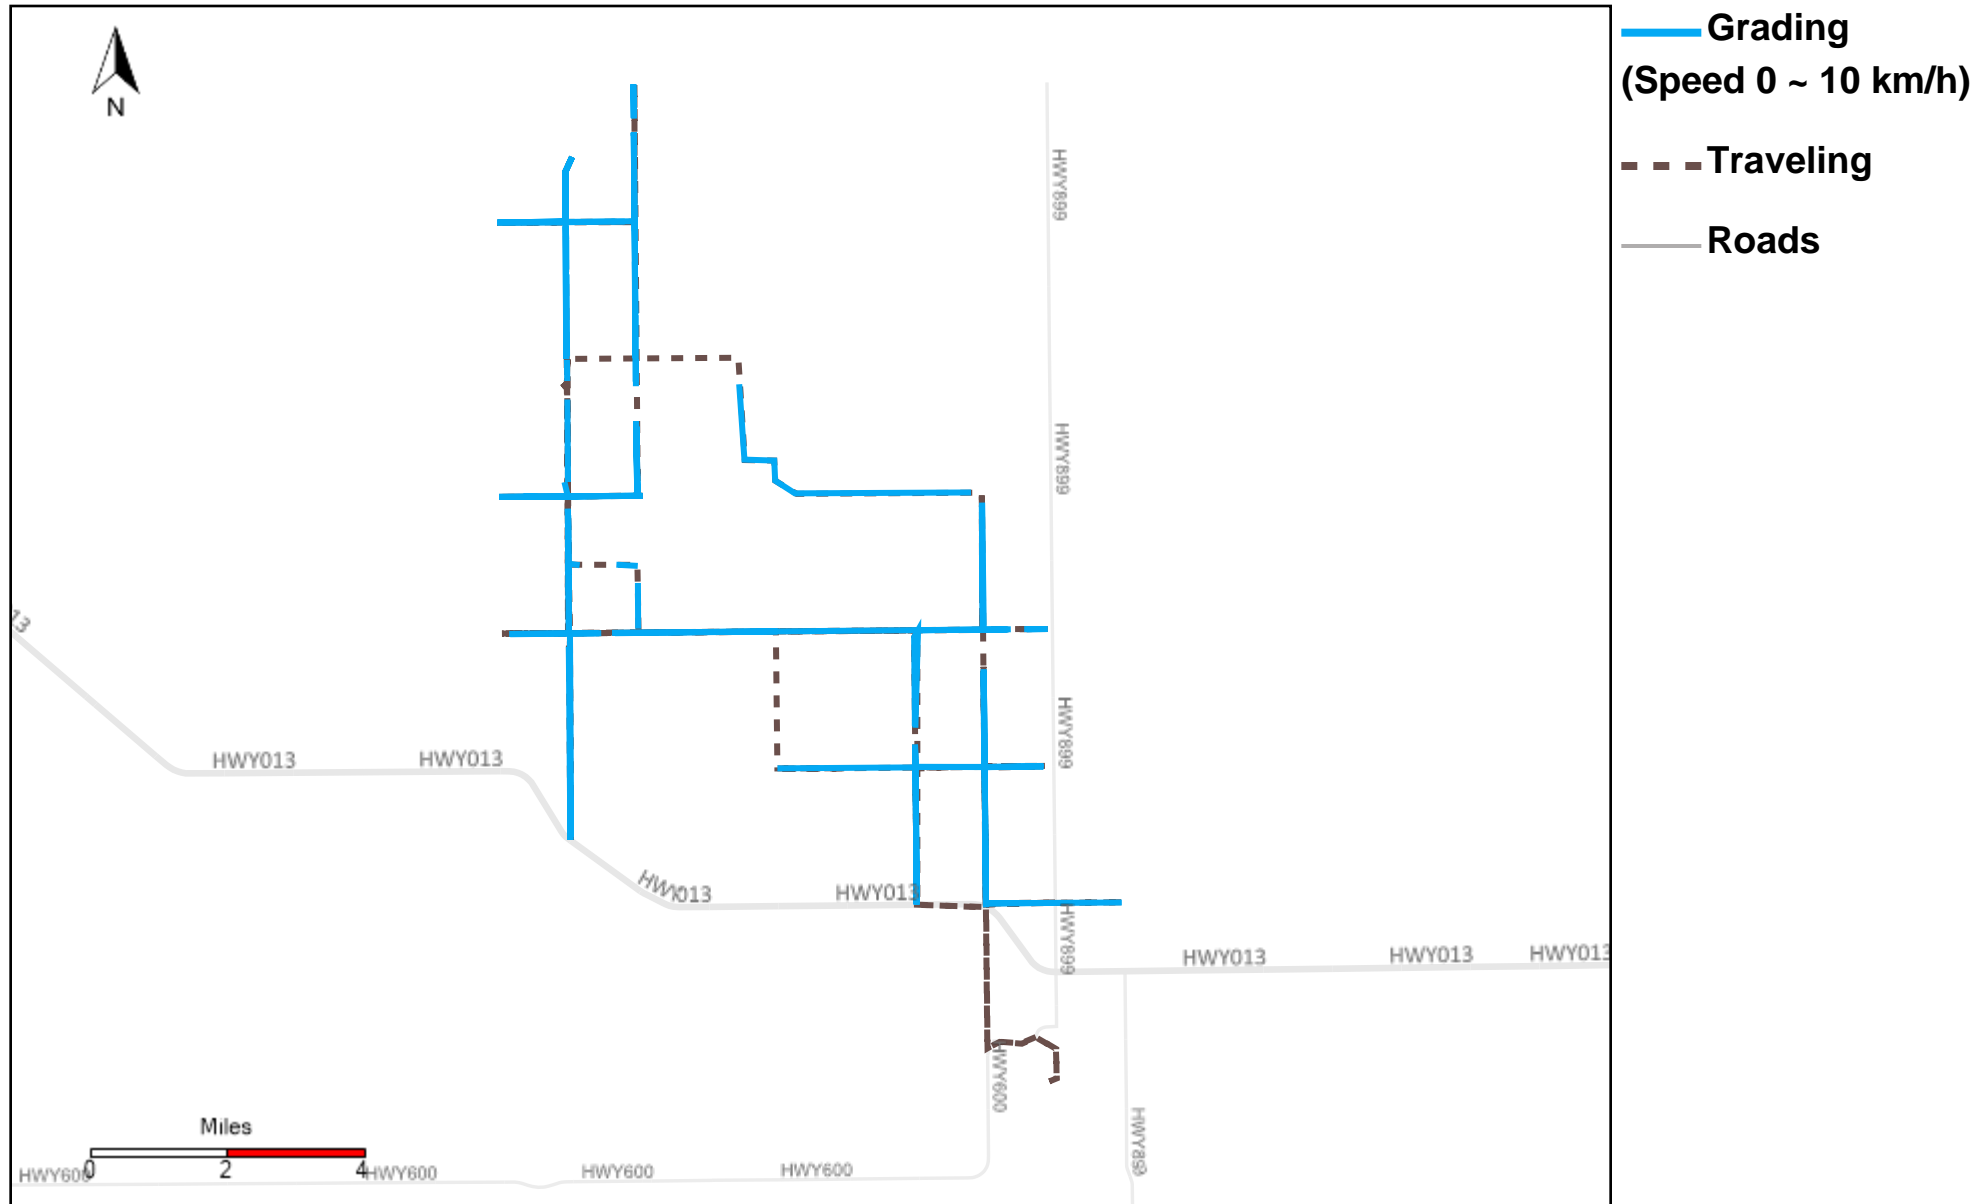

43-185_2024-06-02 ~ 2024-06-08 Tracking

Total Distance(km)	Total Hours	Work Distance(km)	Work Hours
381.77	43 hrs 41 min 0 sec	243.99	34 hrs 53 min 5 sec