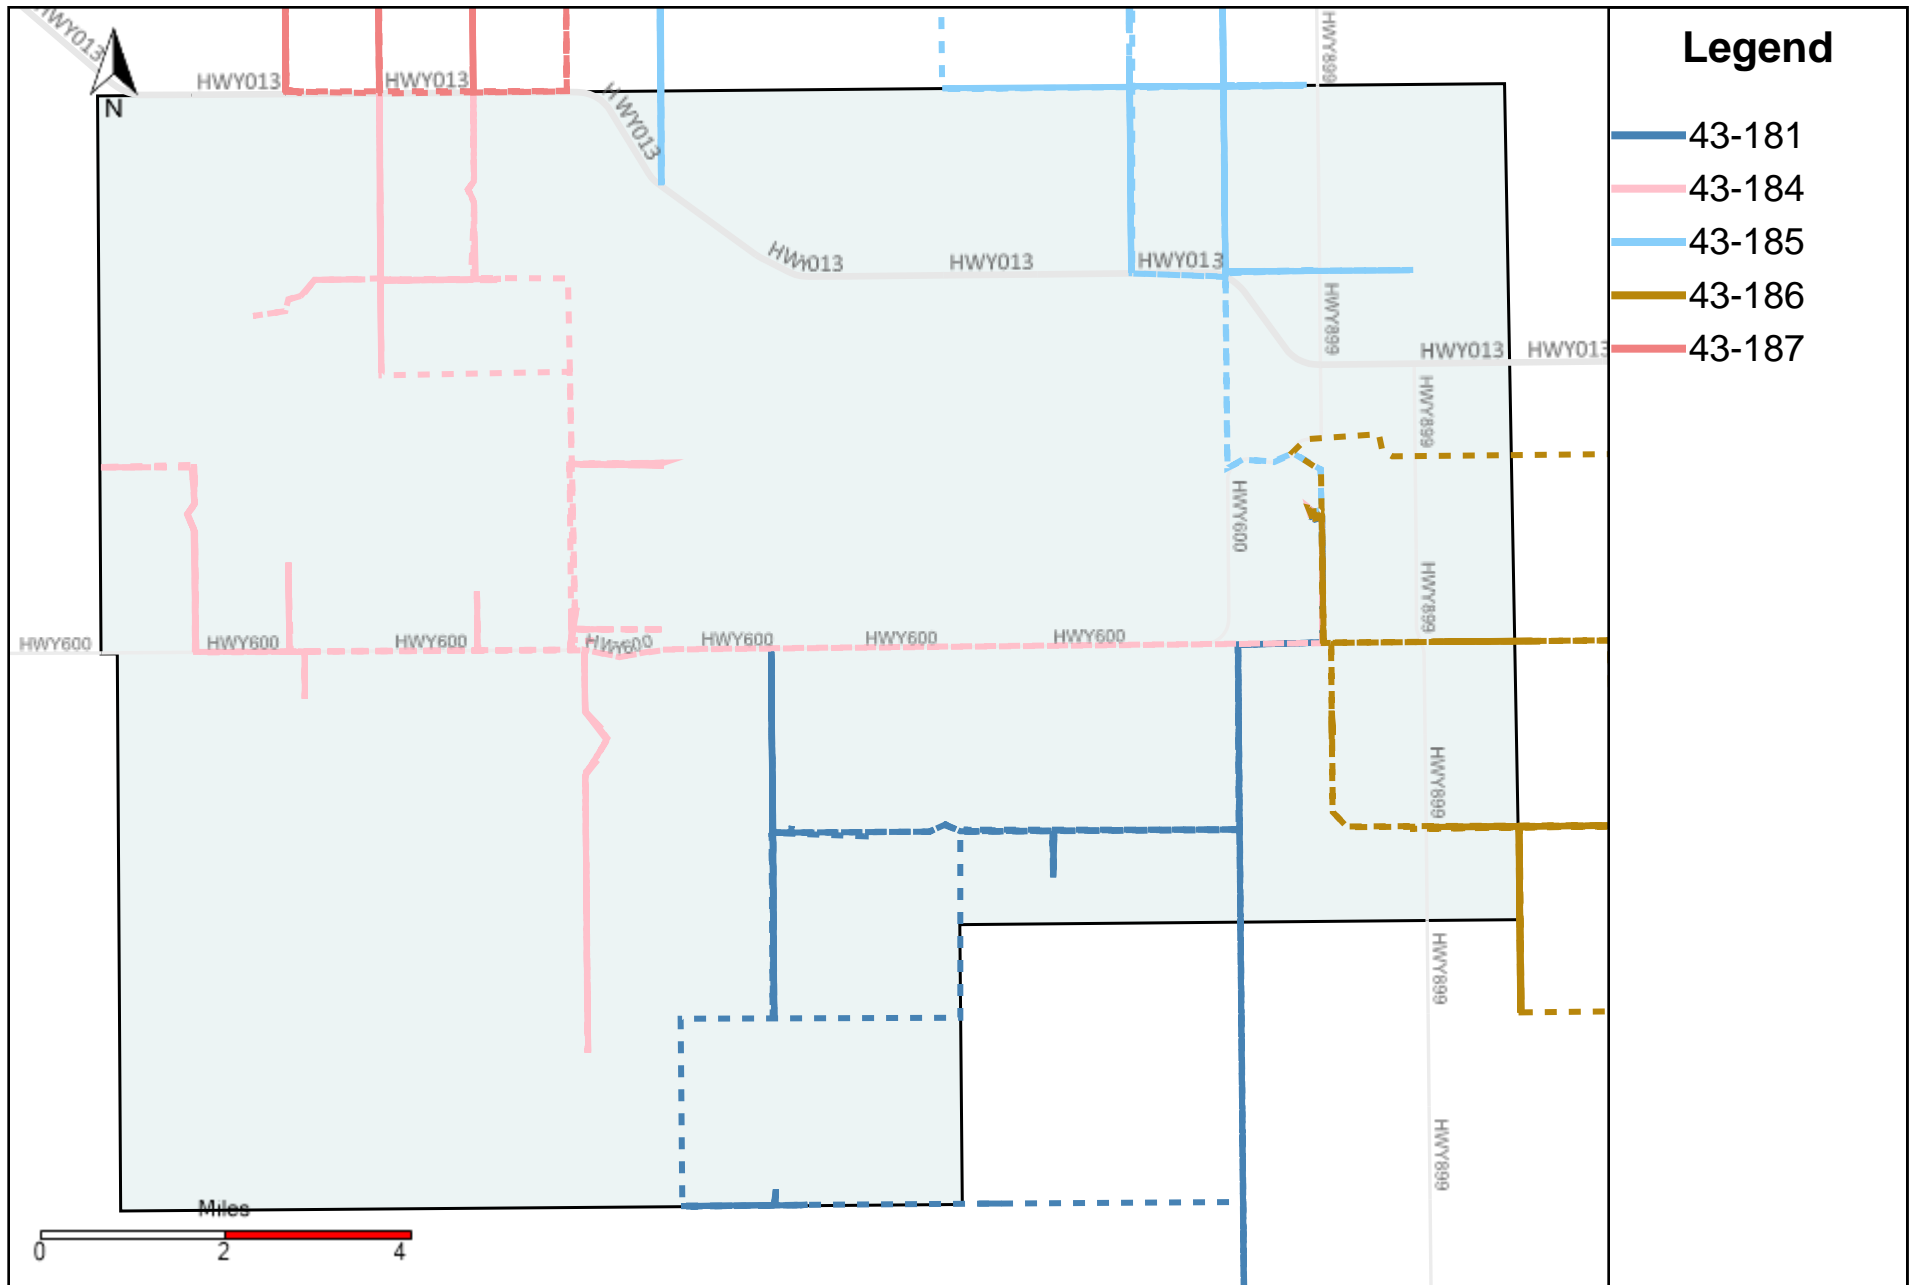

Division: 3 Grader Report(2024-06-02 ~ 2024-06-08)

Vehicle Name List	Total Distance(km)	Total Hours
43-181, 43-184, 43-185, 43-186, 43-187	1547.44	174 hrs 3 min 38 sec