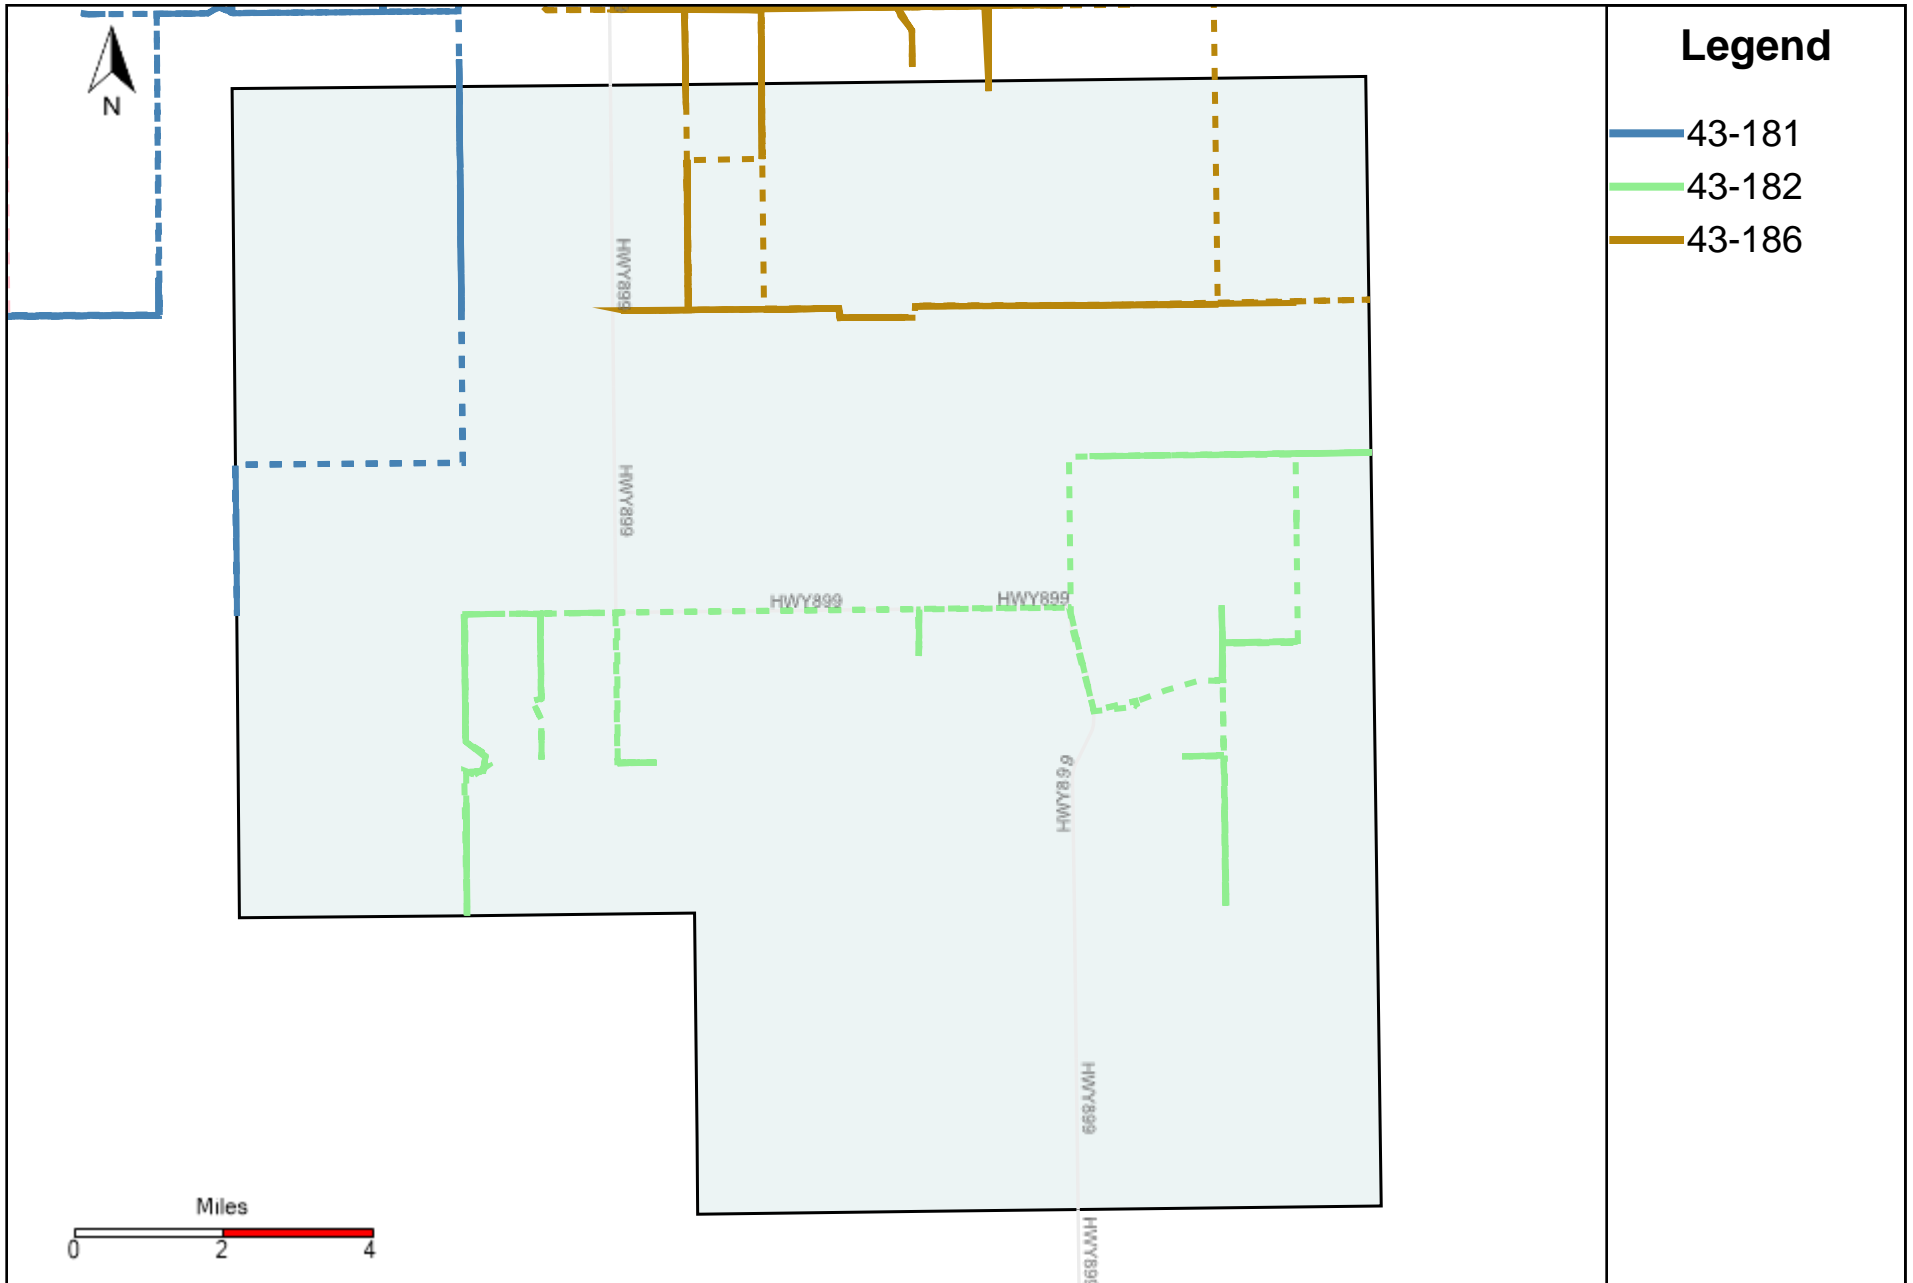

Provost Weekly Grader Report (2024-05-26 ~ 2024-06-01)

Division: 1 Grader Report(2024-05-26 ~ 2024-06-01)

Vehicle Name List	Total Distance(km)	Total Hours
43-181, 43-182, 43-186	900.75	98 hrs 23 min 53 sec