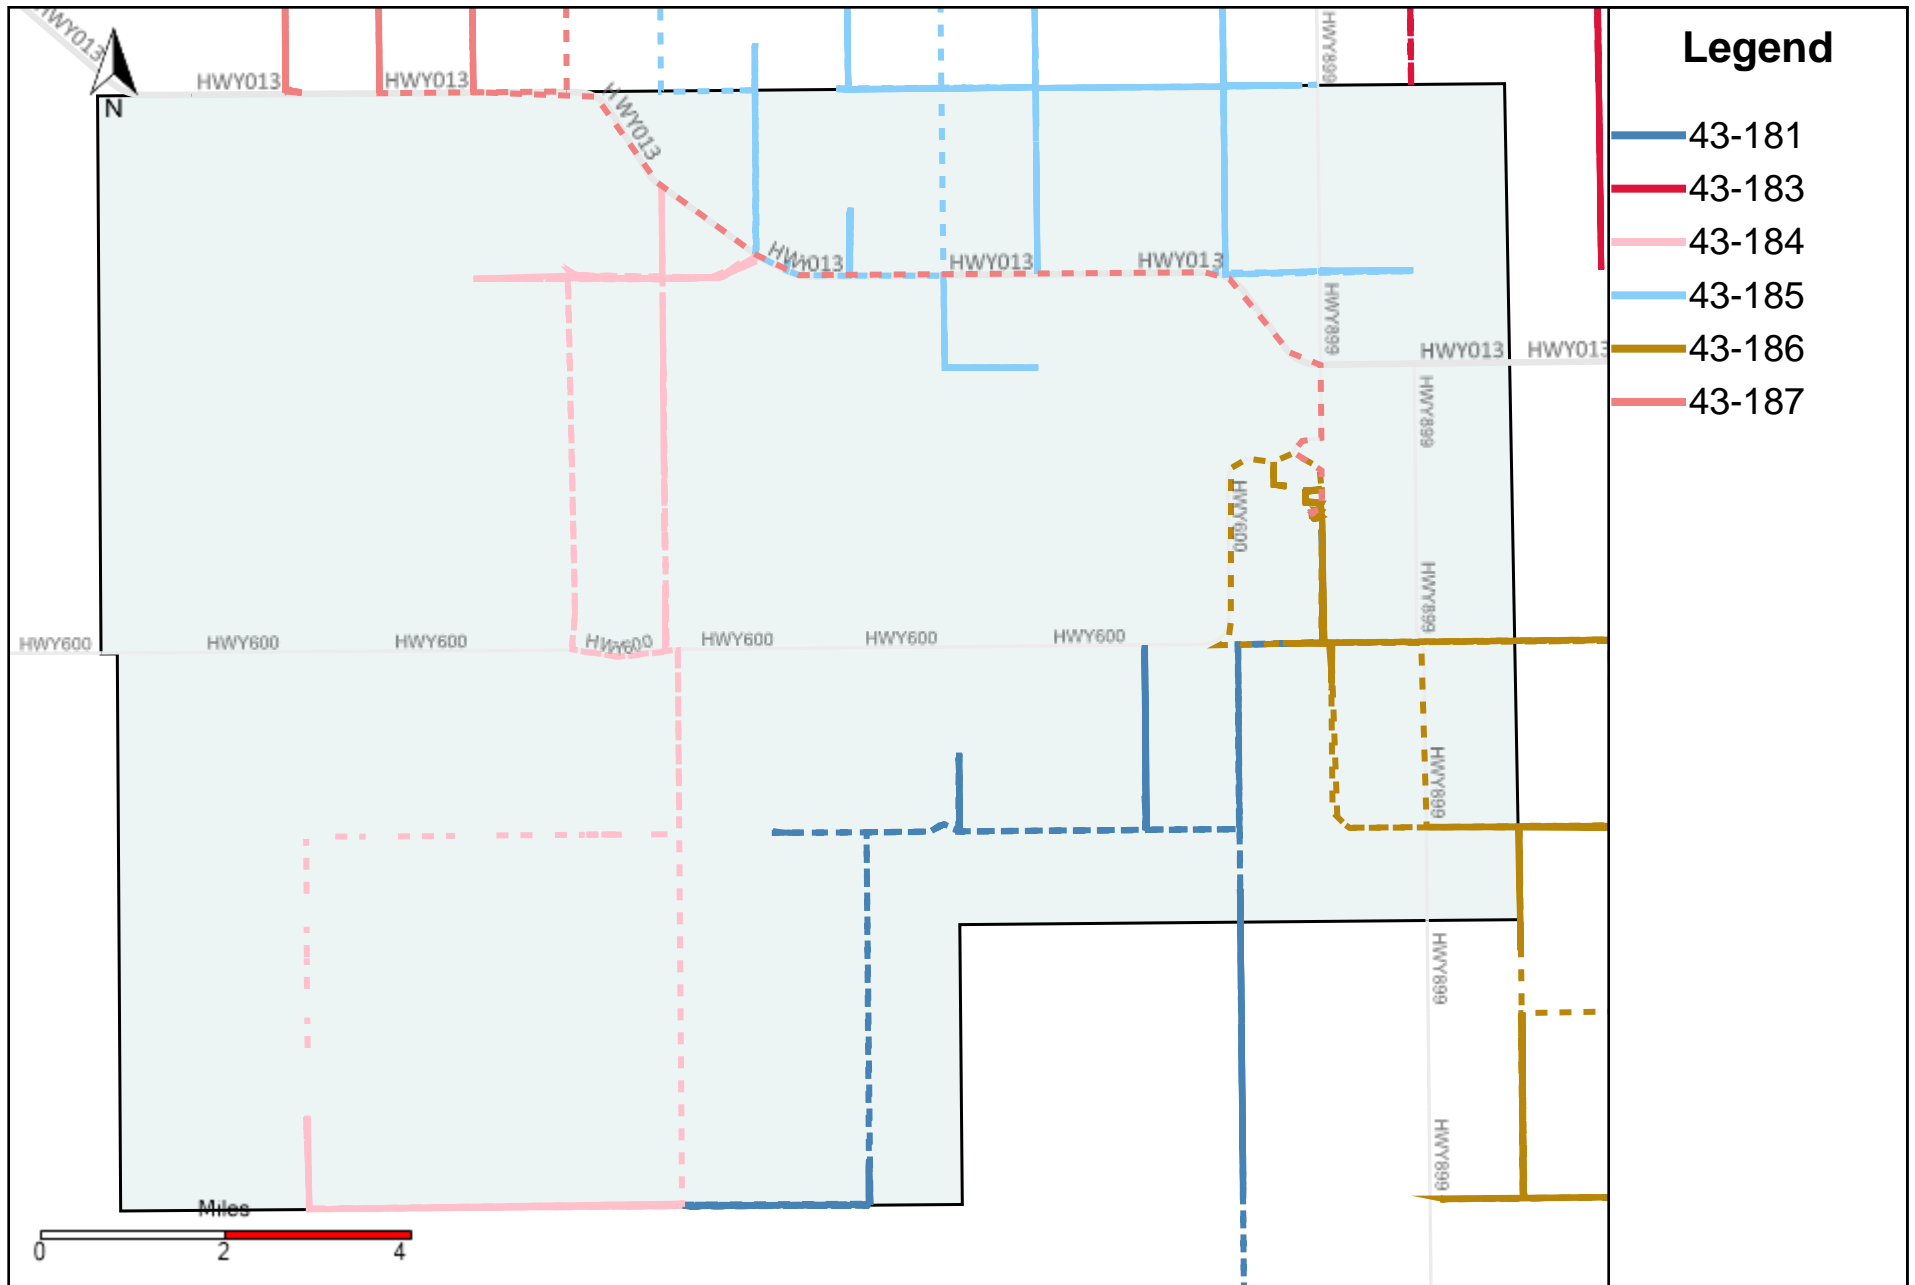

Provost Weekly Grader Report (2024-05-26 ~ 2024-06-01)

Division: 1 Grader Report(2024-05-26 ~ 2024-06-01)

Vehicle Name List	Total Distance(km)	Total Hours
43-181, 43-182, 43-186	900.75	98 hrs 23 min 53 sec

Division: 2 Grader Report(2024-05-26 ~ 2024-06-01)

Vehicle Name List	Total Distance(km)	Total Hours
43-183, 43-186	790.99	81 hrs 15 min 52 sec

Division: 3 Grader Report(2024-05-26 ~ 2024-06-01)

Vehicle Name List	Total Distance(km)	Total Hours
43-181, 43-183, 43-184, 43-185, 43-186, 43-187	2035.5	231 hrs 20 min 9 sec

Division: 4 Grader Report(2024-05-26 ~ 2024-06-01)

Vehicle Name List	Total Distance(km)	Total Hours
43-183, 43-185, 43-187, 43-219	1491.13	155 hrs 14 min 36 sec

Division: 5 Grader Report(2024-05-26 ~ 2024-06-01)

Vehicle Name List	Total Distance(km)	Total Hours
43-215, 43-216, 43-218, 43-219	1617.28	163 hrs 16 min 57 sec

Division: 7 Grader Report(2024-05-26 ~ 2024-06-01)

Vehicle Name List	Total Distance(km)	Total Hours
43-215, 43-216, 43-217, 43-220, 43-221	2585.41	224 hrs 45 min 0 sec