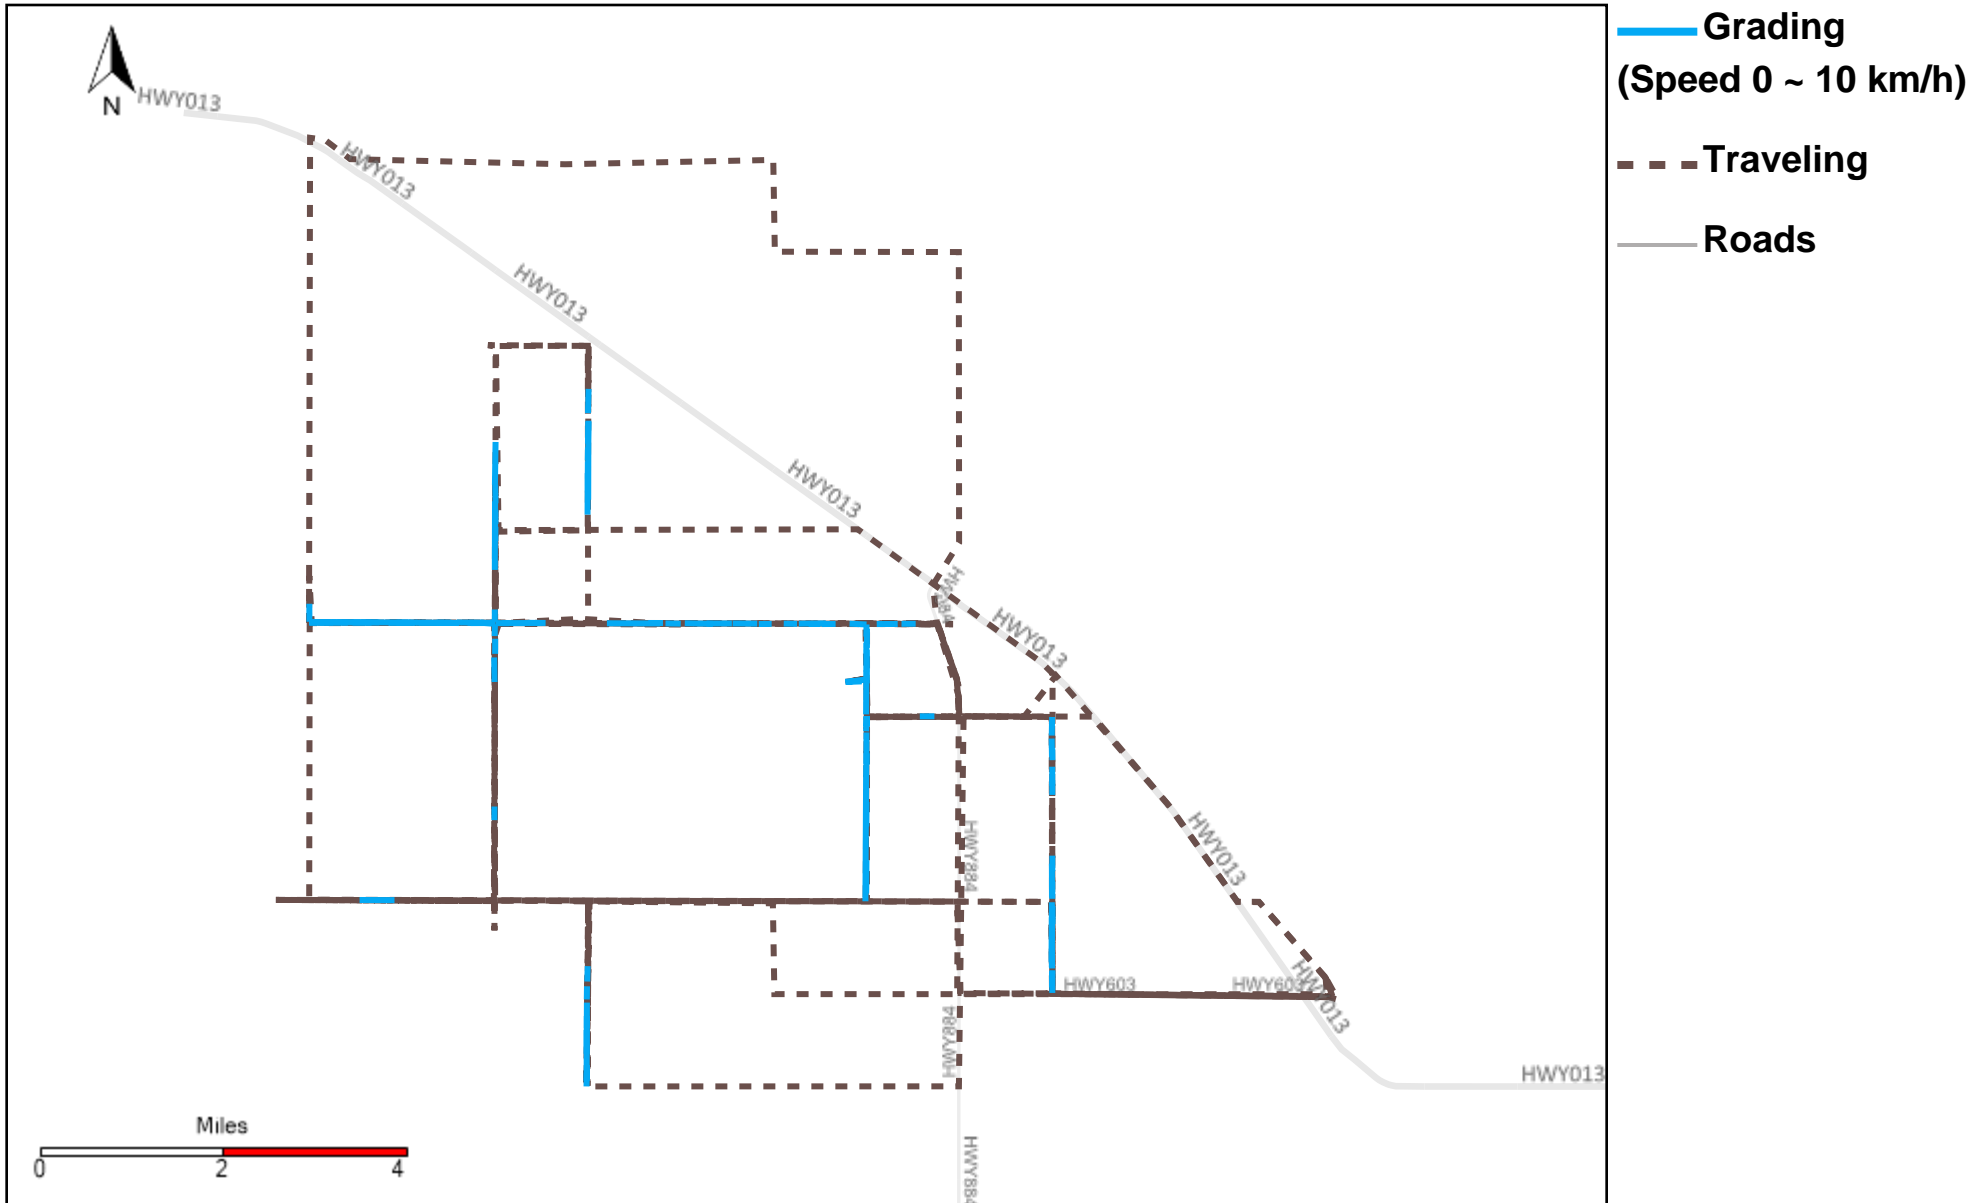

43-220_2024-05-26 ~ 2024-06-01 Tracking

Total Distance(km)	Total Hours	Work Distance(km)	Work Hours
524.75	38 hrs 25 min 32 sec	45.17	5 hrs 12 min 47 sec