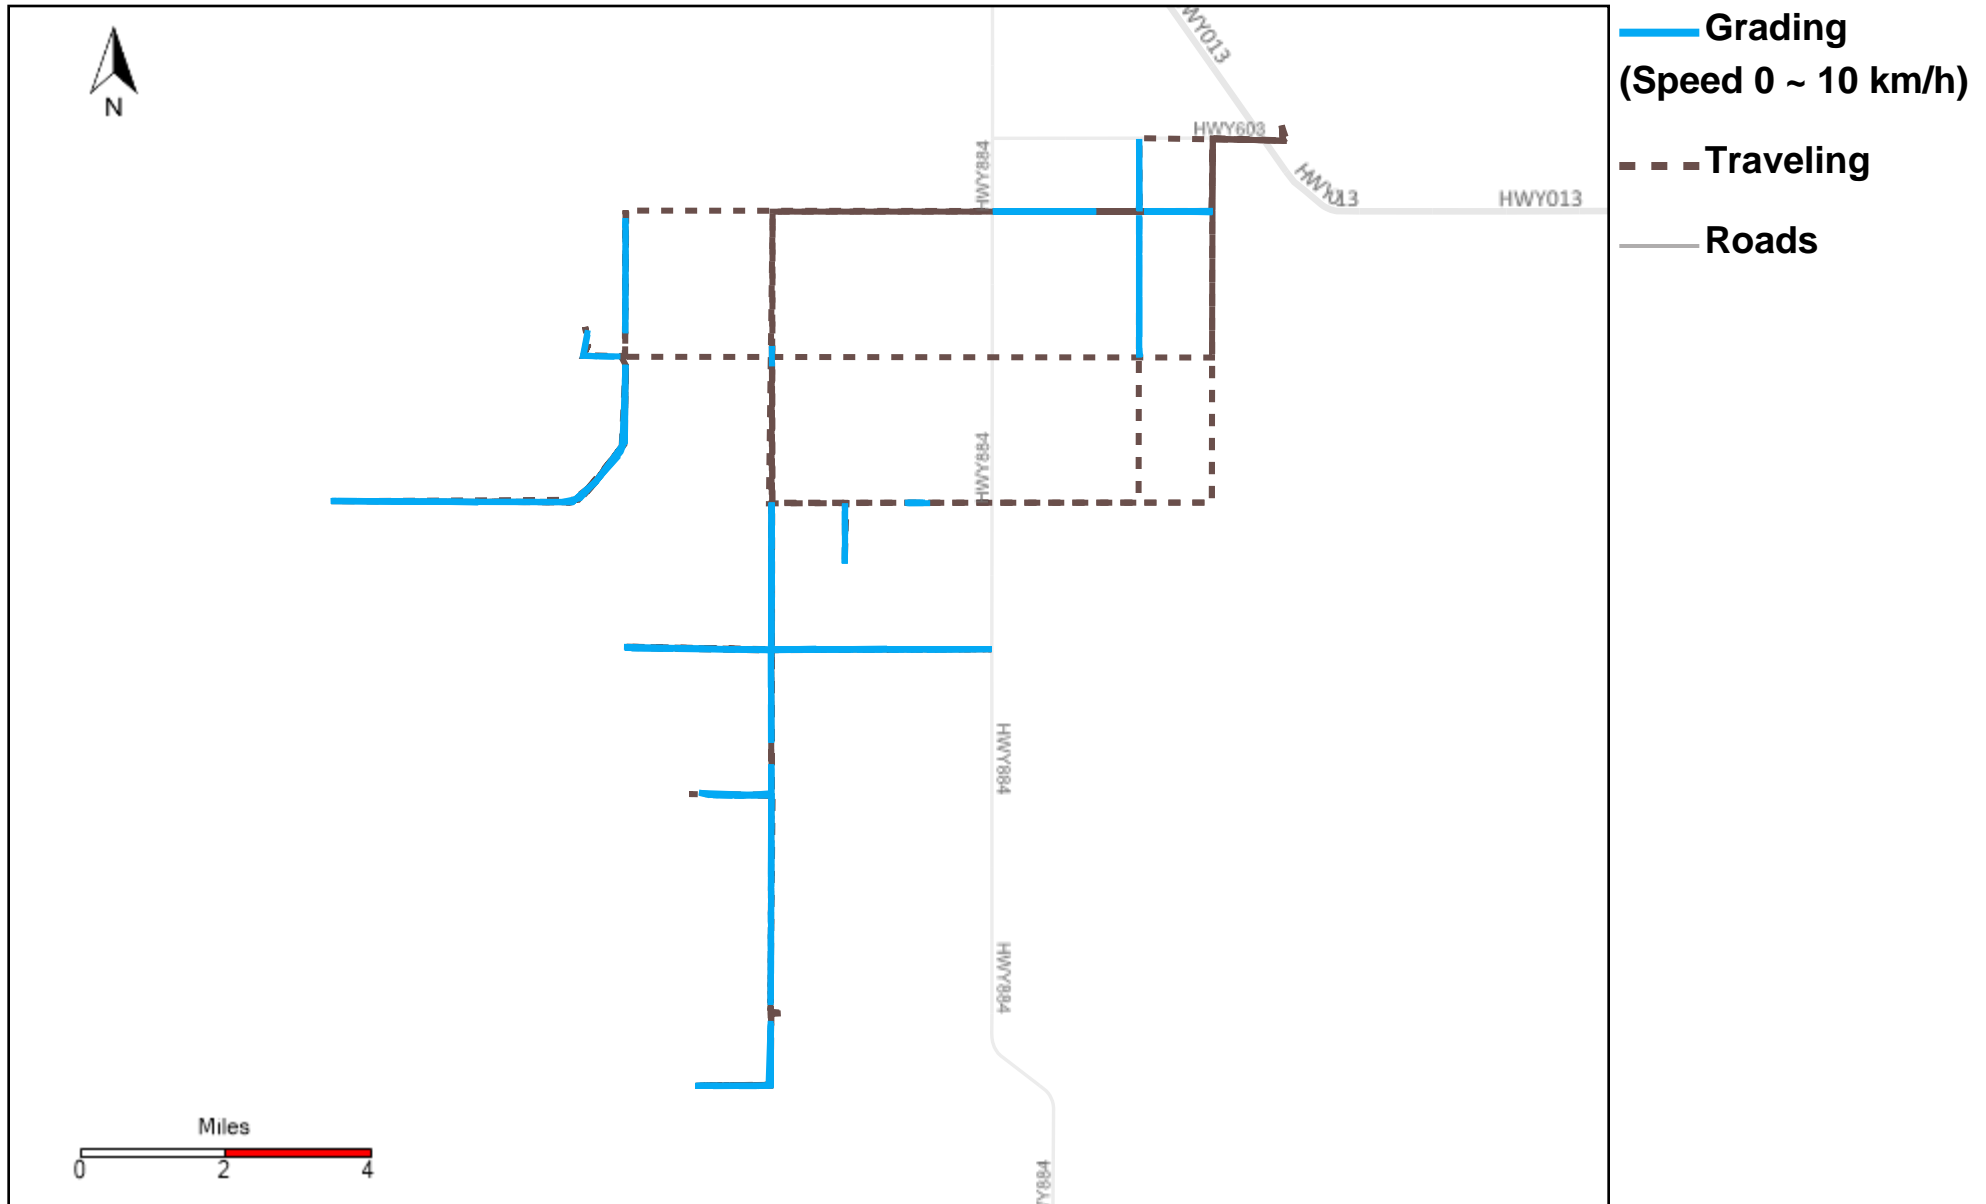

43-215_2024-05-26 ~ 2024-06-01 Tracking

Total Distance(km)	Total Hours	Work Distance(km)	Work Hours
459.18	50 hrs 47 min 42 sec	214.74	28 hrs 5 min 38 sec