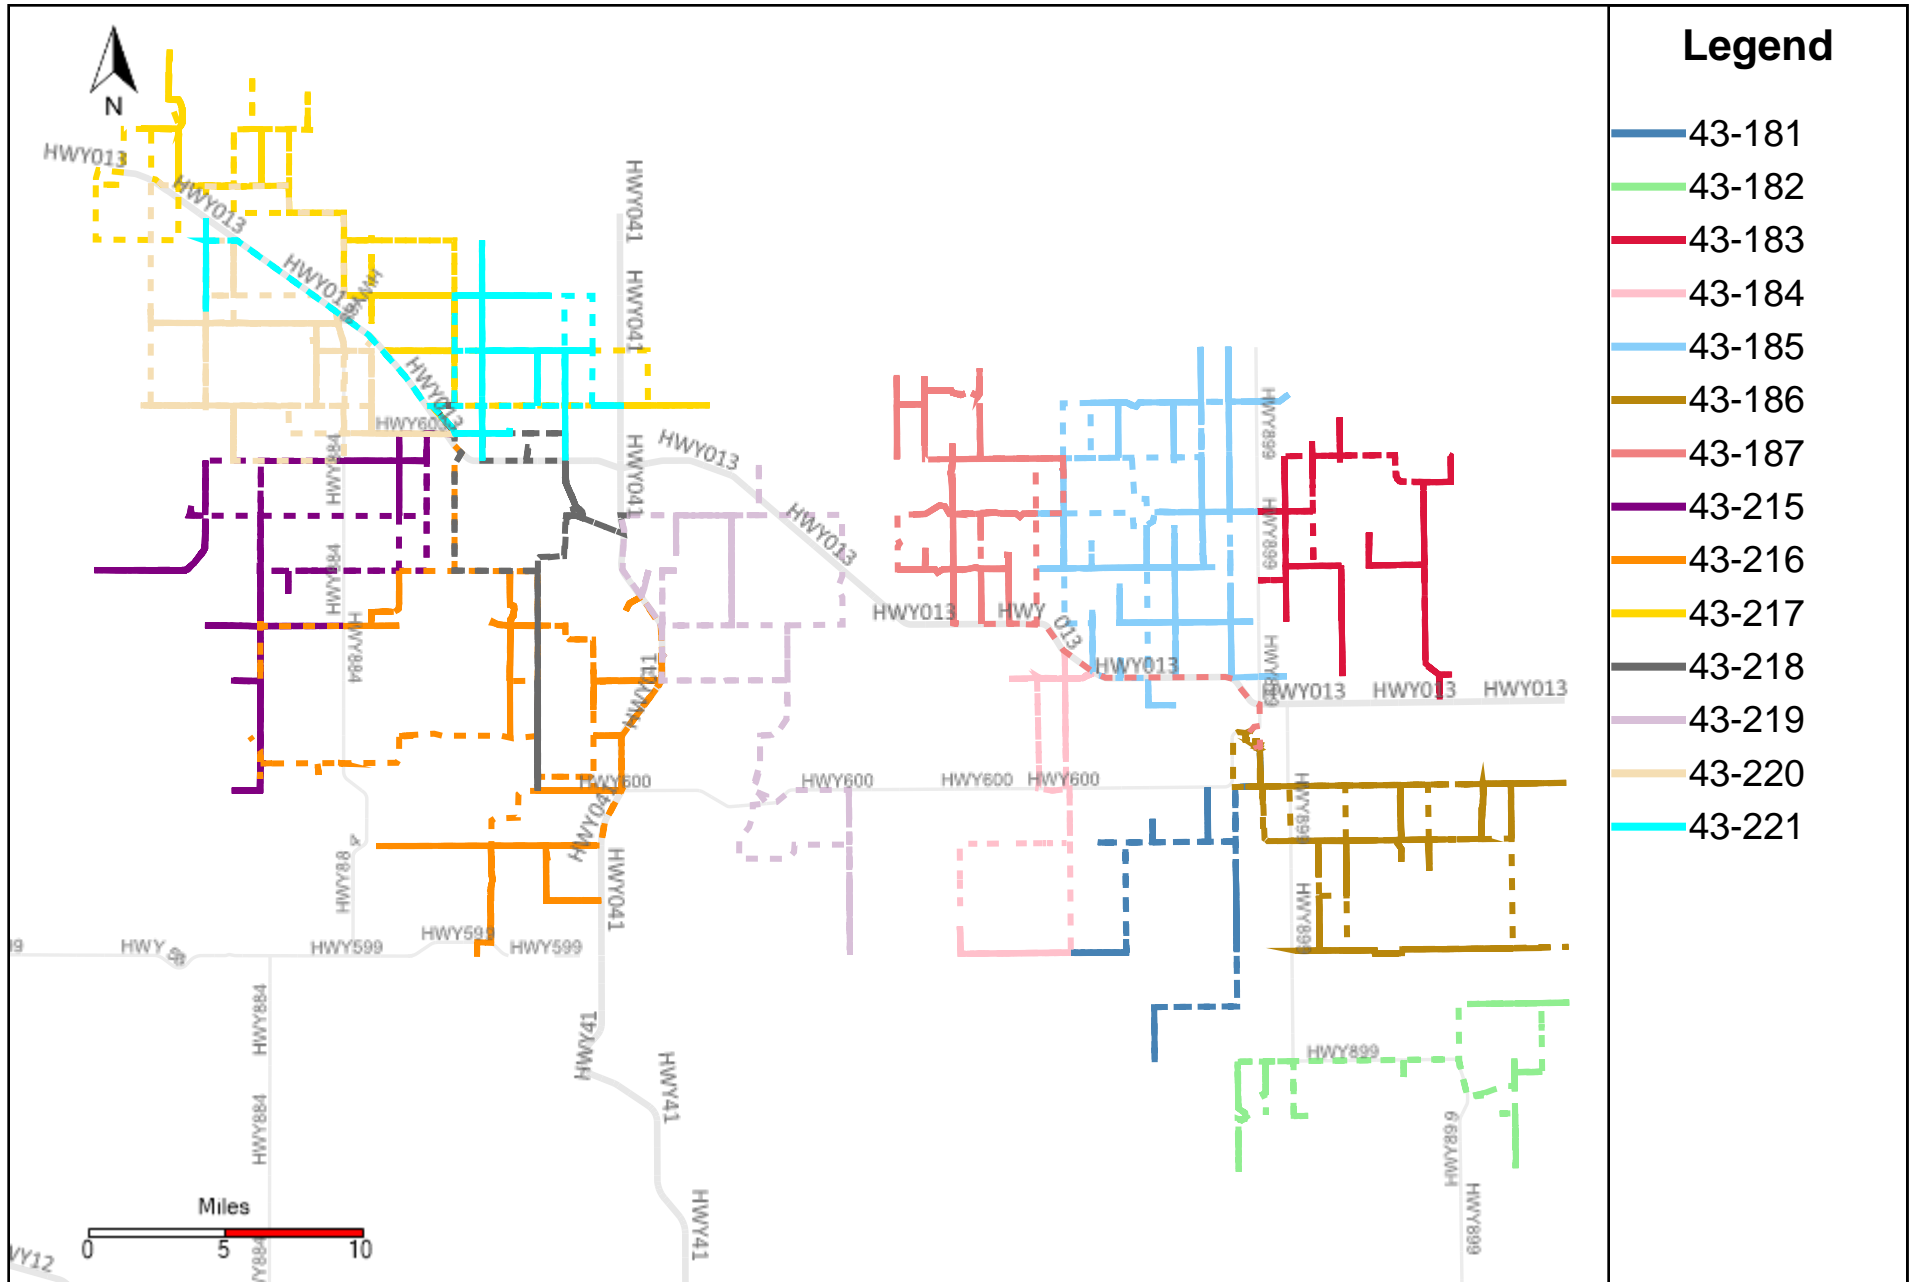

Provost Weekly Grader Report (2024-05-26 ~ 2024-06-01)

Division: 1 Grader Report(2024-05-26 ~ 2024-06-01)

Vehicle Name List	Total Distance(km)	Total Hours
43-181, 43-182, 43-186	900.75	98 hrs 23 min 53 sec

Division: 2 Grader Report(2024-05-26 ~ 2024-06-01)

Vehicle Name List	Total Distance(km)	Total Hours
43-183, 43-186	790.99	81 hrs 15 min 52 sec

Division: 3 Grader Report(2024-05-26 ~ 2024-06-01)

Vehicle Name List	Total Distance(km)	Total Hours
43-181, 43-183, 43-184, 43-185, 43-186, 43-187	2035.5	231 hrs 20 min 9 sec

Division: 4 Grader Report(2024-05-26 ~ 2024-06-01)

Vehicle Name List	Total Distance(km)	Total Hours
43-183, 43-185, 43-187, 43-219	1491.13	155 hrs 14 min 36 sec

Division: 5 Grader Report(2024-05-26 ~ 2024-06-01)

Vehicle Name List	Total Distance(km)	Total Hours
43-215, 43-216, 43-218, 43-219	1617.28	163 hrs 16 min 57 sec

Division: 7 Grader Report(2024-05-26 ~ 2024-06-01)

Vehicle Name List	Total Distance(km)	Total Hours
43-215, 43-216, 43-217, 43-220, 43-221	2585.41	224 hrs 45 min 0 sec