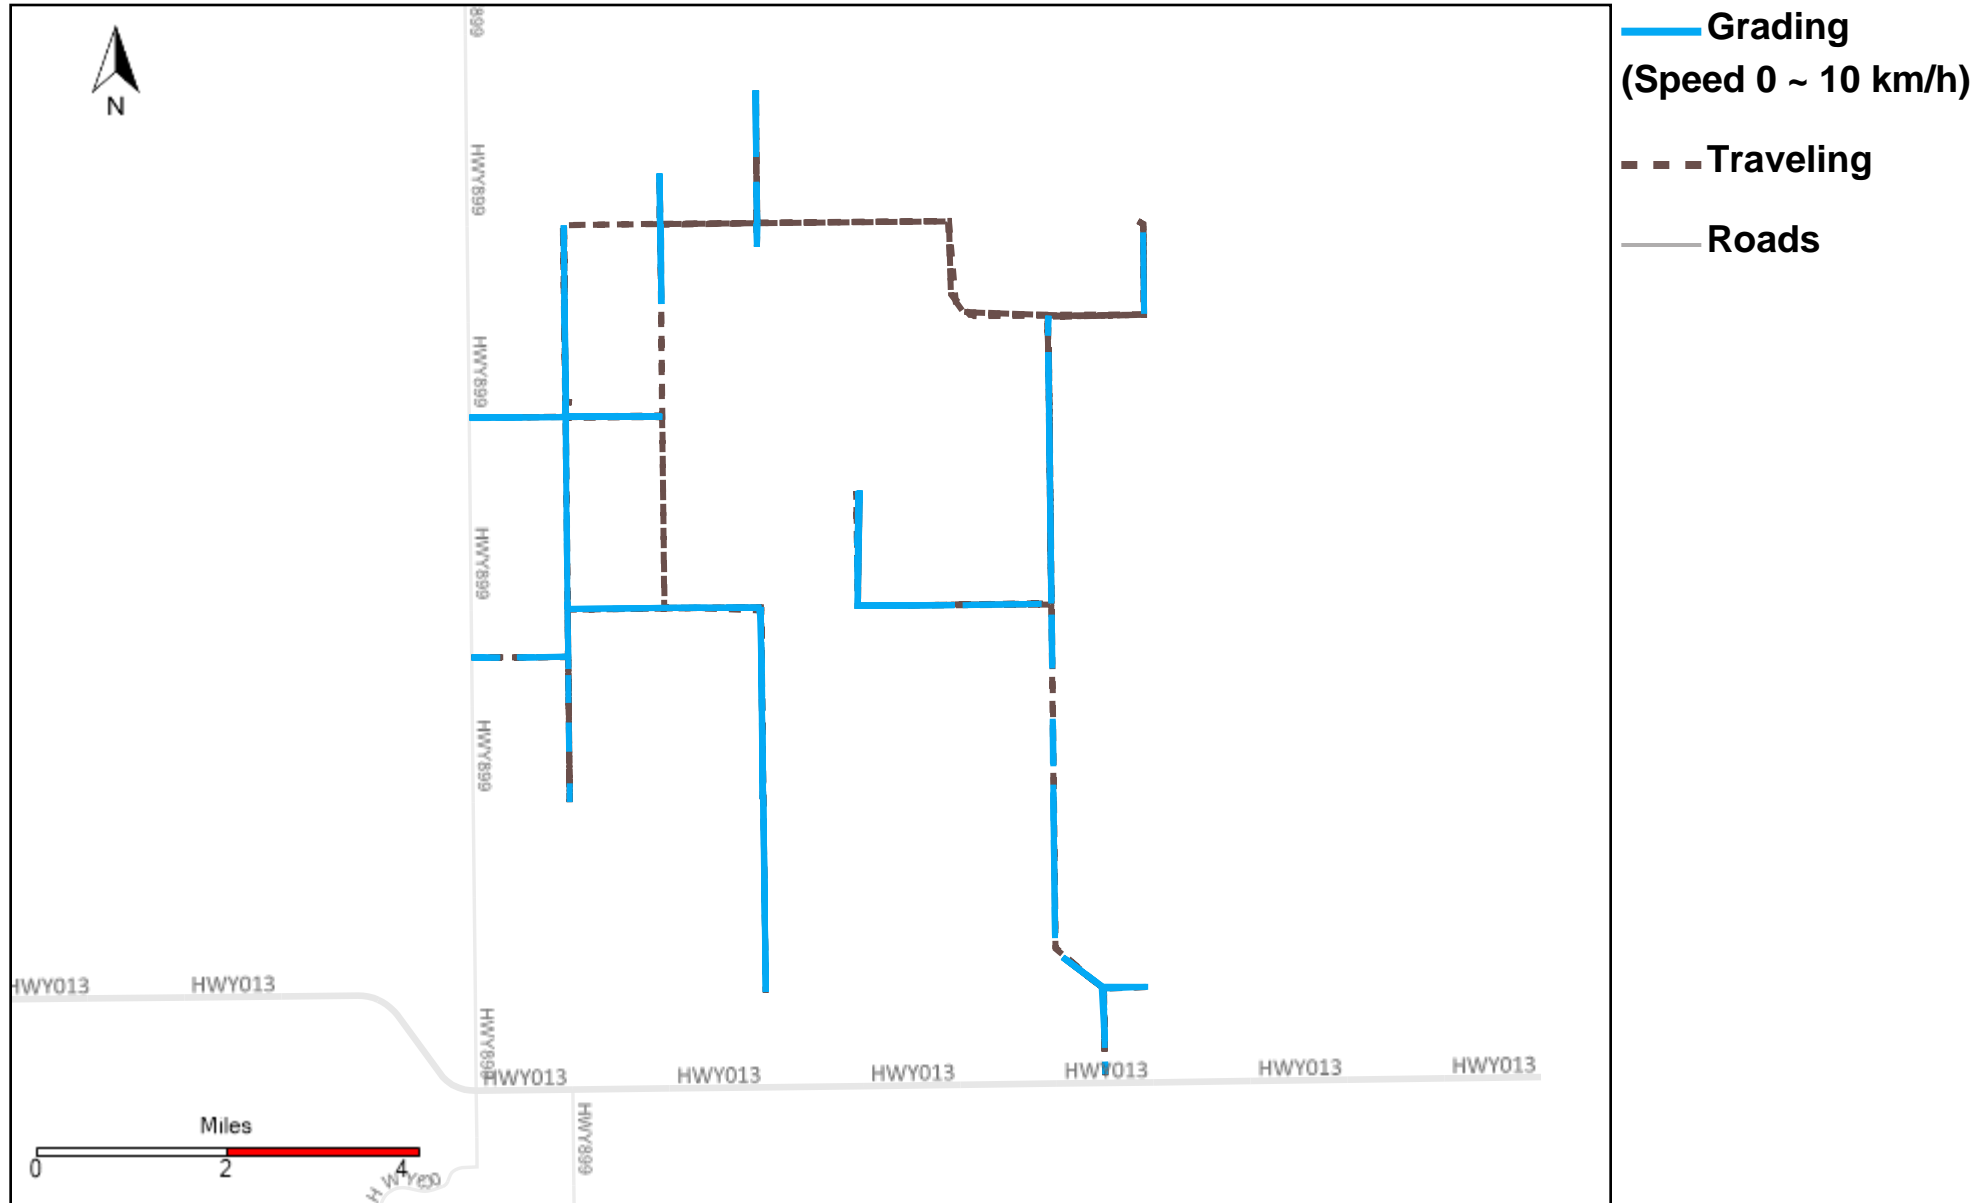

43-183_2024-05-26 ~ 2024-06-01 Tracking

Total Distance(km)	Total Hours	Work Distance(km)	Work Hours
319.8	31 hrs 31 min 49 sec	140	17 hrs 47 min 2 sec