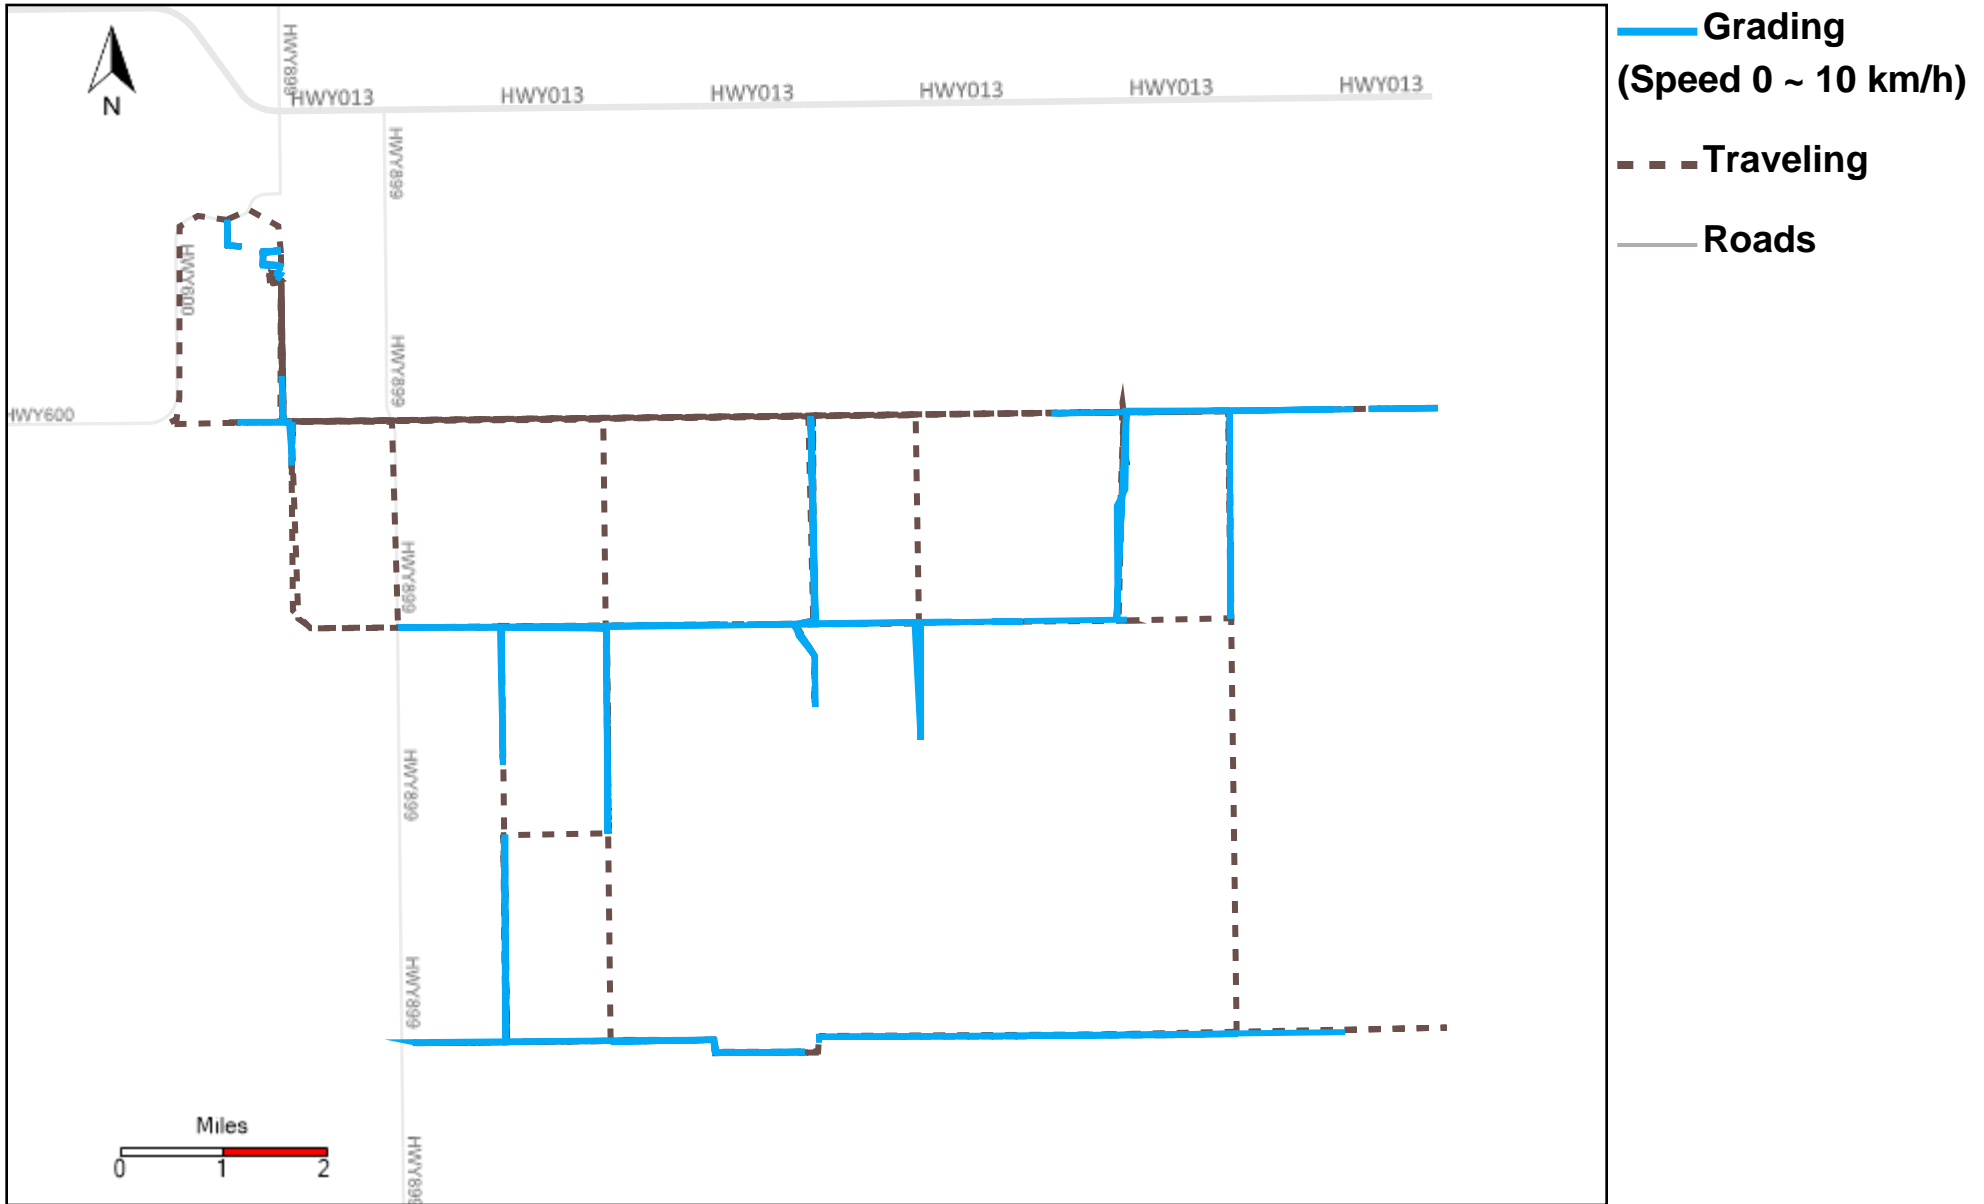

43-186_2024-05-26 ~ 2024-06-01 Tracking

Total Distance(km)	Total Hours	Work Distance(km)	Work Hours
471.2	49 hrs 44 min 3 sec	247.94	35 hrs 56 min 20 sec