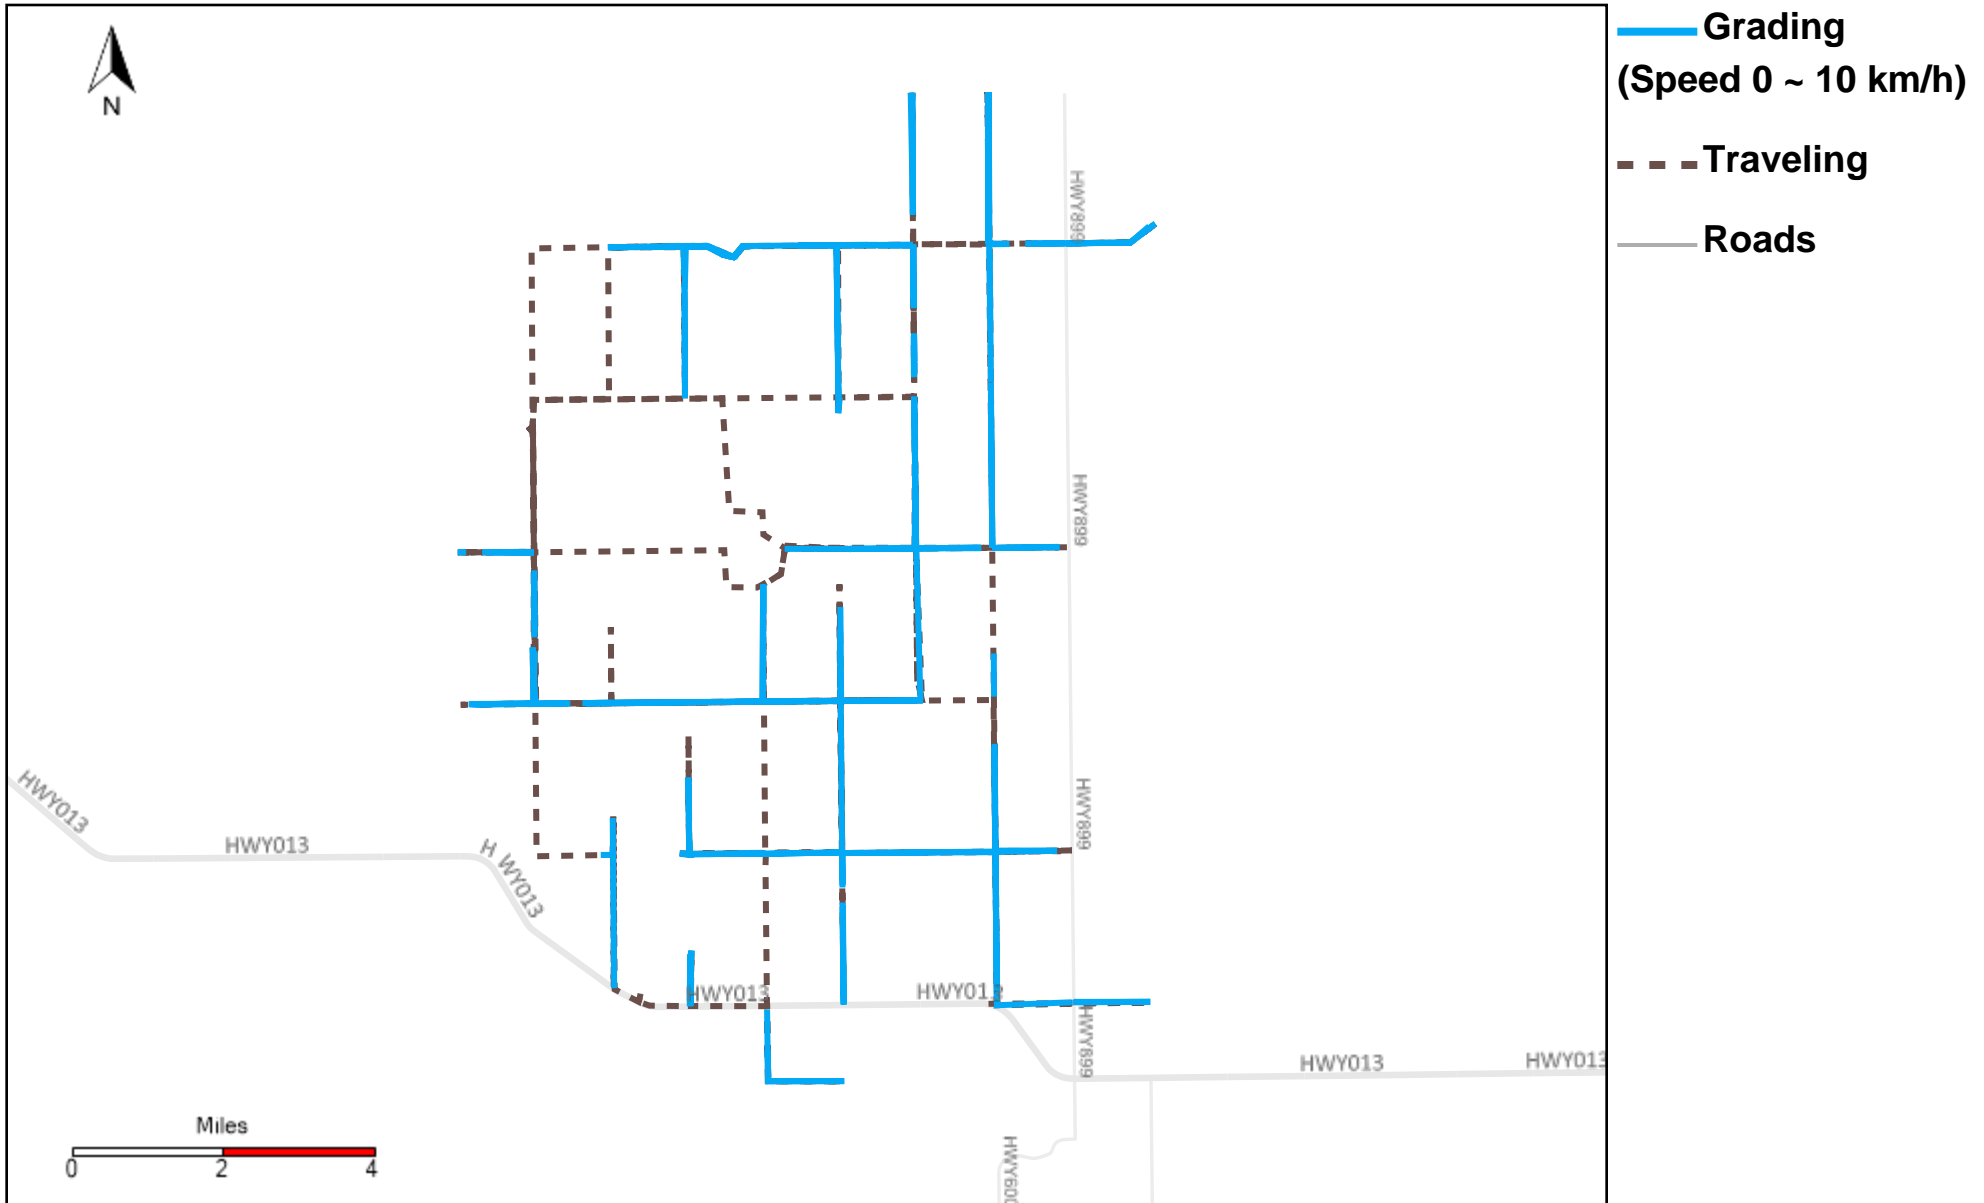

43-185_2024-05-26 ~ 2024-06-01 Tracking

Total Distance(km)	Total Hours	Work Distance(km)	Work Hours
492.59	56 hrs 14 min 51 sec	287.85	42 hrs 12 min 8 sec