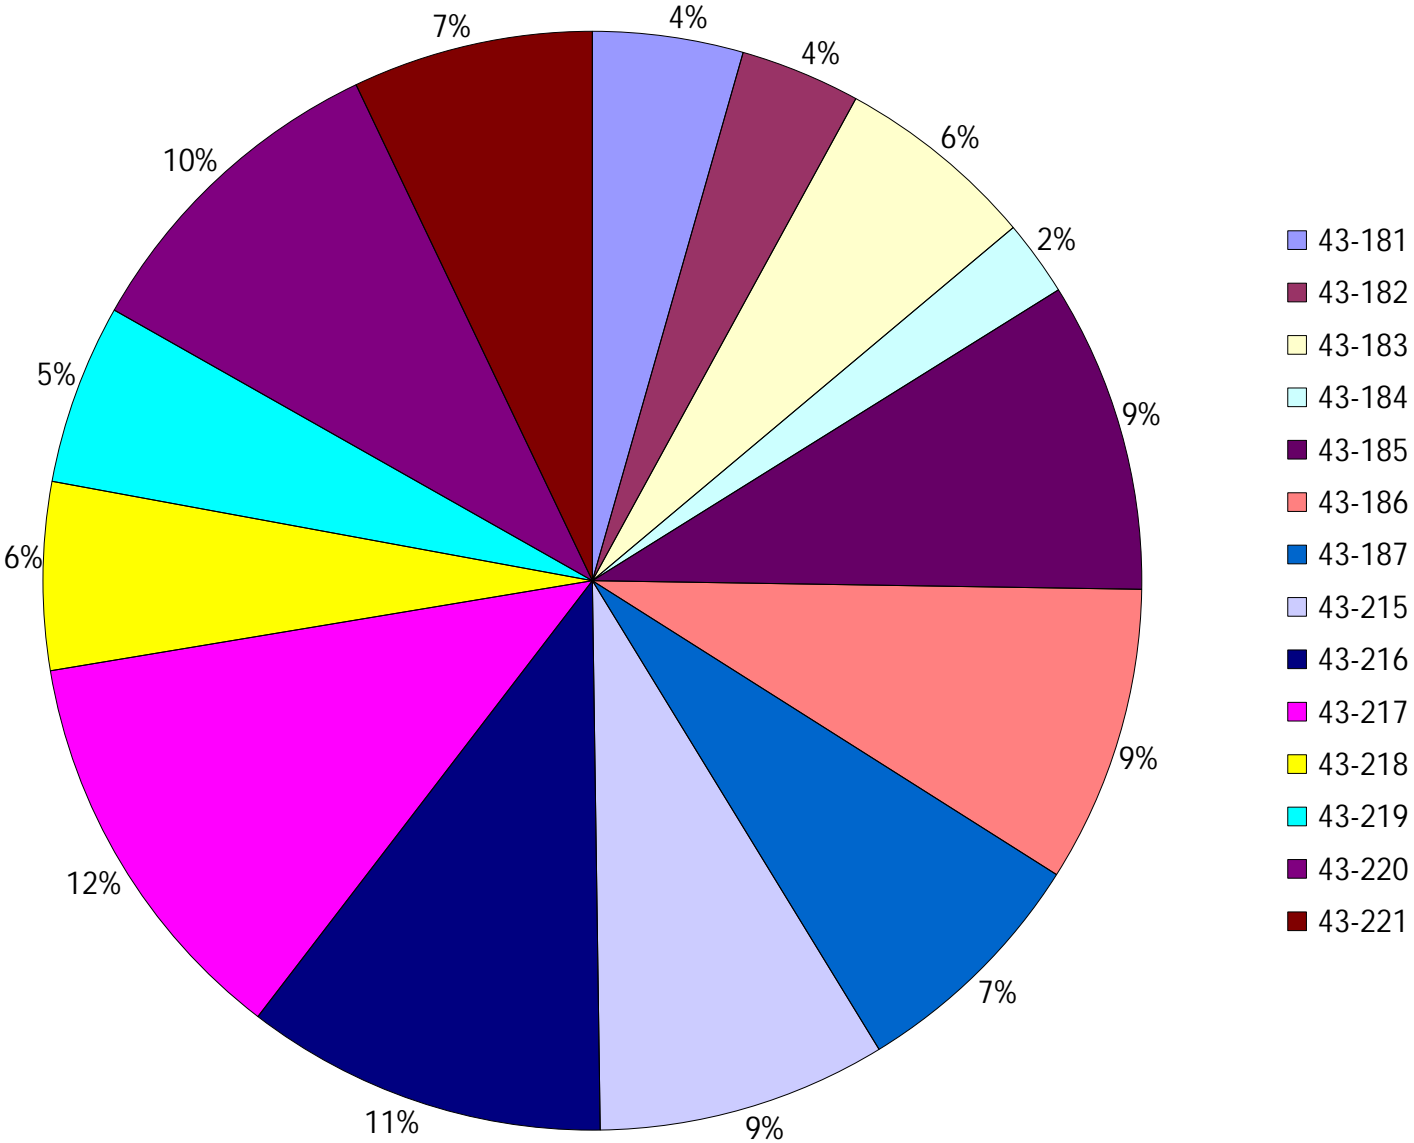

Provost Weekly Grader Report

From 5/26/2024 To 6/1/2024

6/1/2024

Vehicle	Total Distance(km)	Total Hours	Work Distance(km)	Work Hours
43-181	238.79	28 hrs 39 min 41 sec	89.4	16 hrs 2 min 25 sec
43-182	190.76	20 hrs 0 min 9 sec	47.9	6 hrs 55 min 45 sec
43-183	319.8	31 hrs 31 min 49 sec	140	17 hrs 47 min 2 sec
43-184	120.43	19 hrs 16 min 34 sec	711.55	8 hrs 52 min 44 sec
43-185	492.59	56 hrs 14 min 51 sec	287.85	42 hrs 12 min 8 sec
43-186	471.2	49 hrs 44 min 3 sec	247.94	35 hrs 56 min 20 sec
43-187	392.7	45 hrs 53 min 10 sec	243.88	36 hrs 47 min 14 sec
43-215	459.18	50 hrs 47 min 42 sec	214.74	28 hrs 5 min 38 sec
43-216	574.32	53 hrs 20 min 7 sec	233.35	34 hrs 17 min 34 sec
43-217	645.33	40 hrs 43 min 2 sec	145.2	17 hrs 31 min 34 sec
43-218	297.74	37 hrs 34 min 22 sec	87.46	21 hrs 7 min 11 sec
43-219	286.04	21 hrs 34 min 46 sec	32.58	5 hrs 10 min 22 sec
43-220	524.75	38 hrs 25 min 32 sec	45.17	5 hrs 12 min 47 sec
43-221	381.83	41 hrs 28 min 37 sec	172.57	26 hrs 36 min 55 sec
Total:	5395.46	535 hrs 14 min 26 sec	2699.58	302 hrs 35 min 41 sec

Vehicle Distance Vs Total Distance (%) From 5/26/2024 To 6/1/2024

Provost Weekly Grader Report