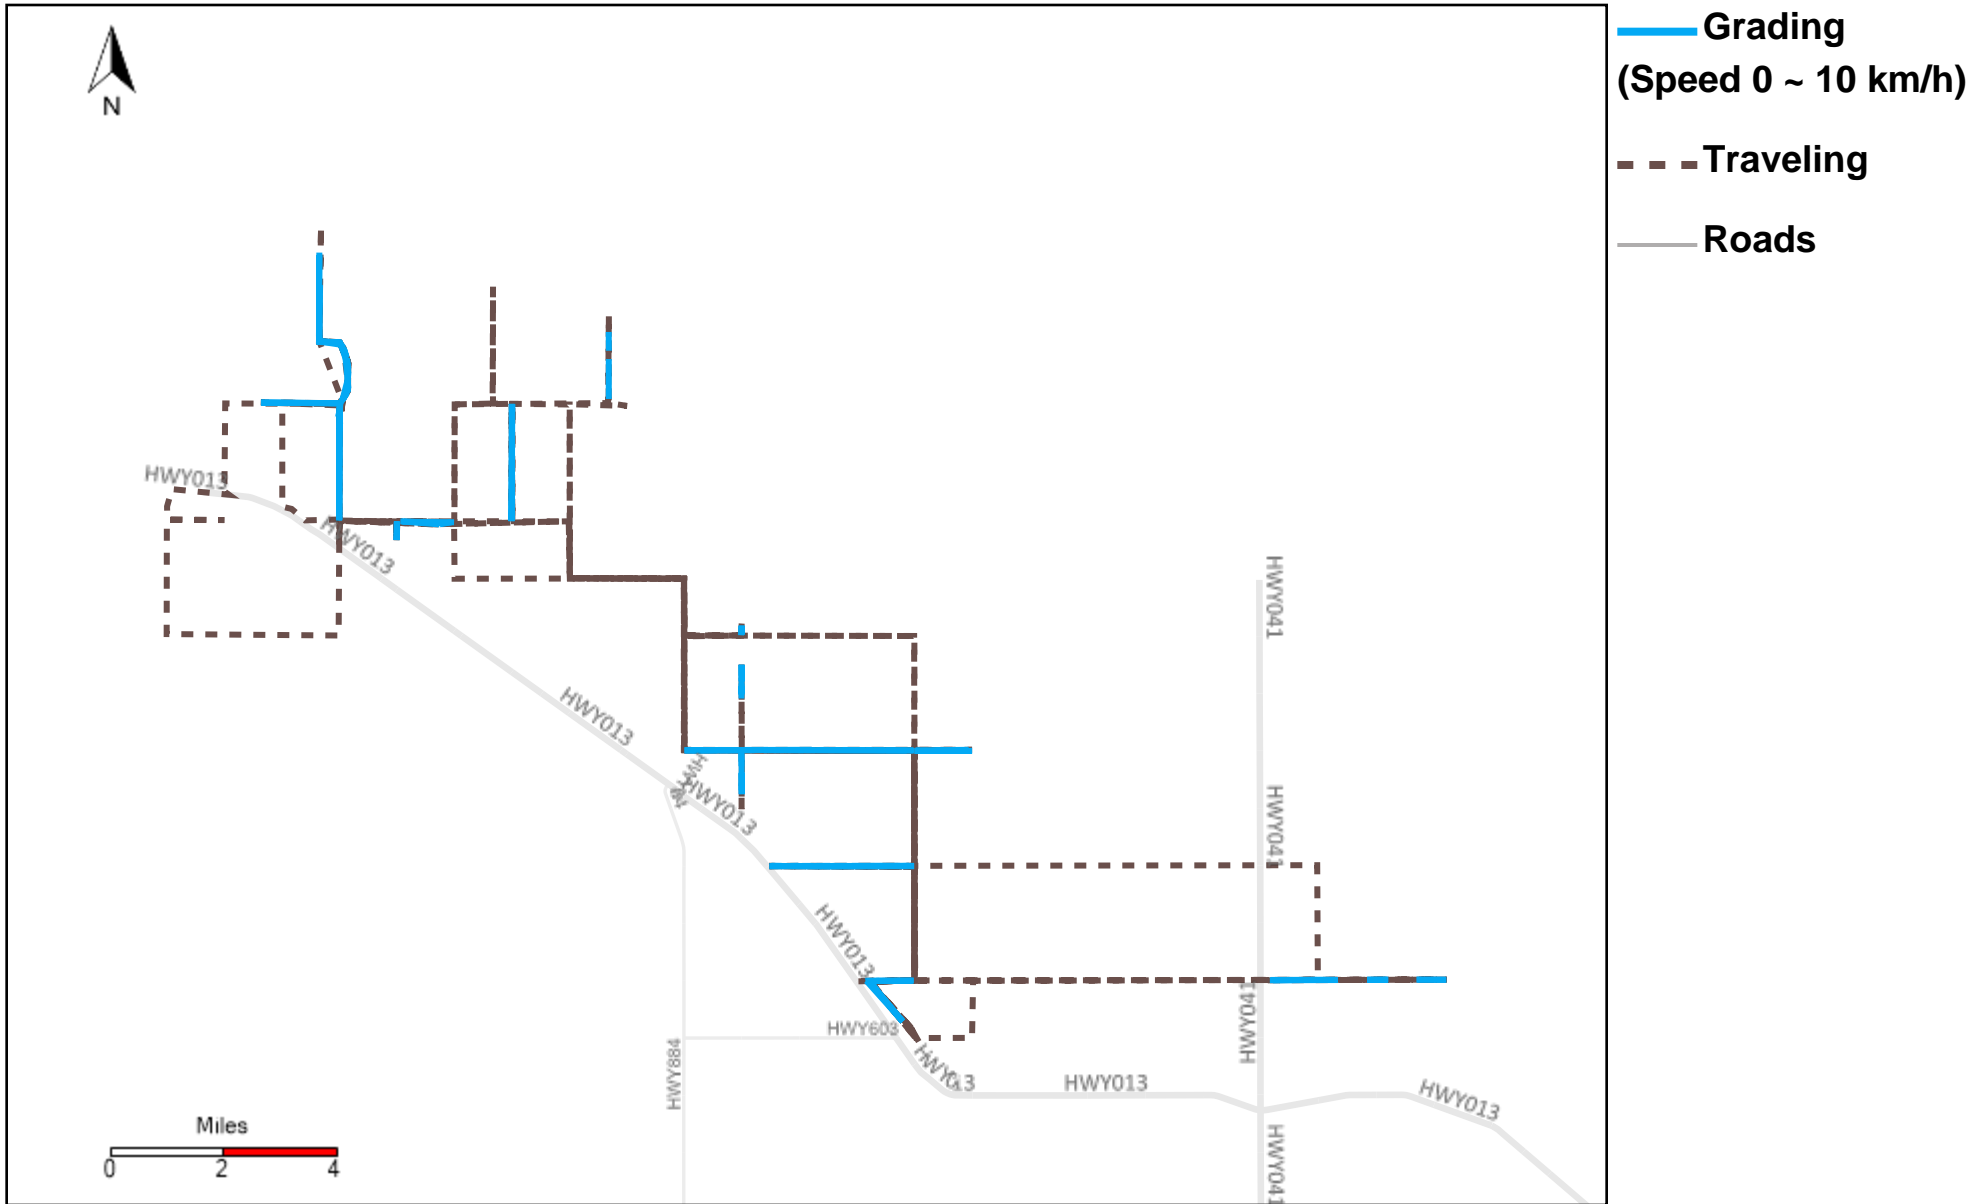

43-217_2024-05-26 ~ 2024-06-01 Tracking

Total Distance(km)	Total Hours	Work Distance(km)	Work Hours
645.33	40 hrs 43 min 2 sec	145.2	17 hrs 31 min 34 sec