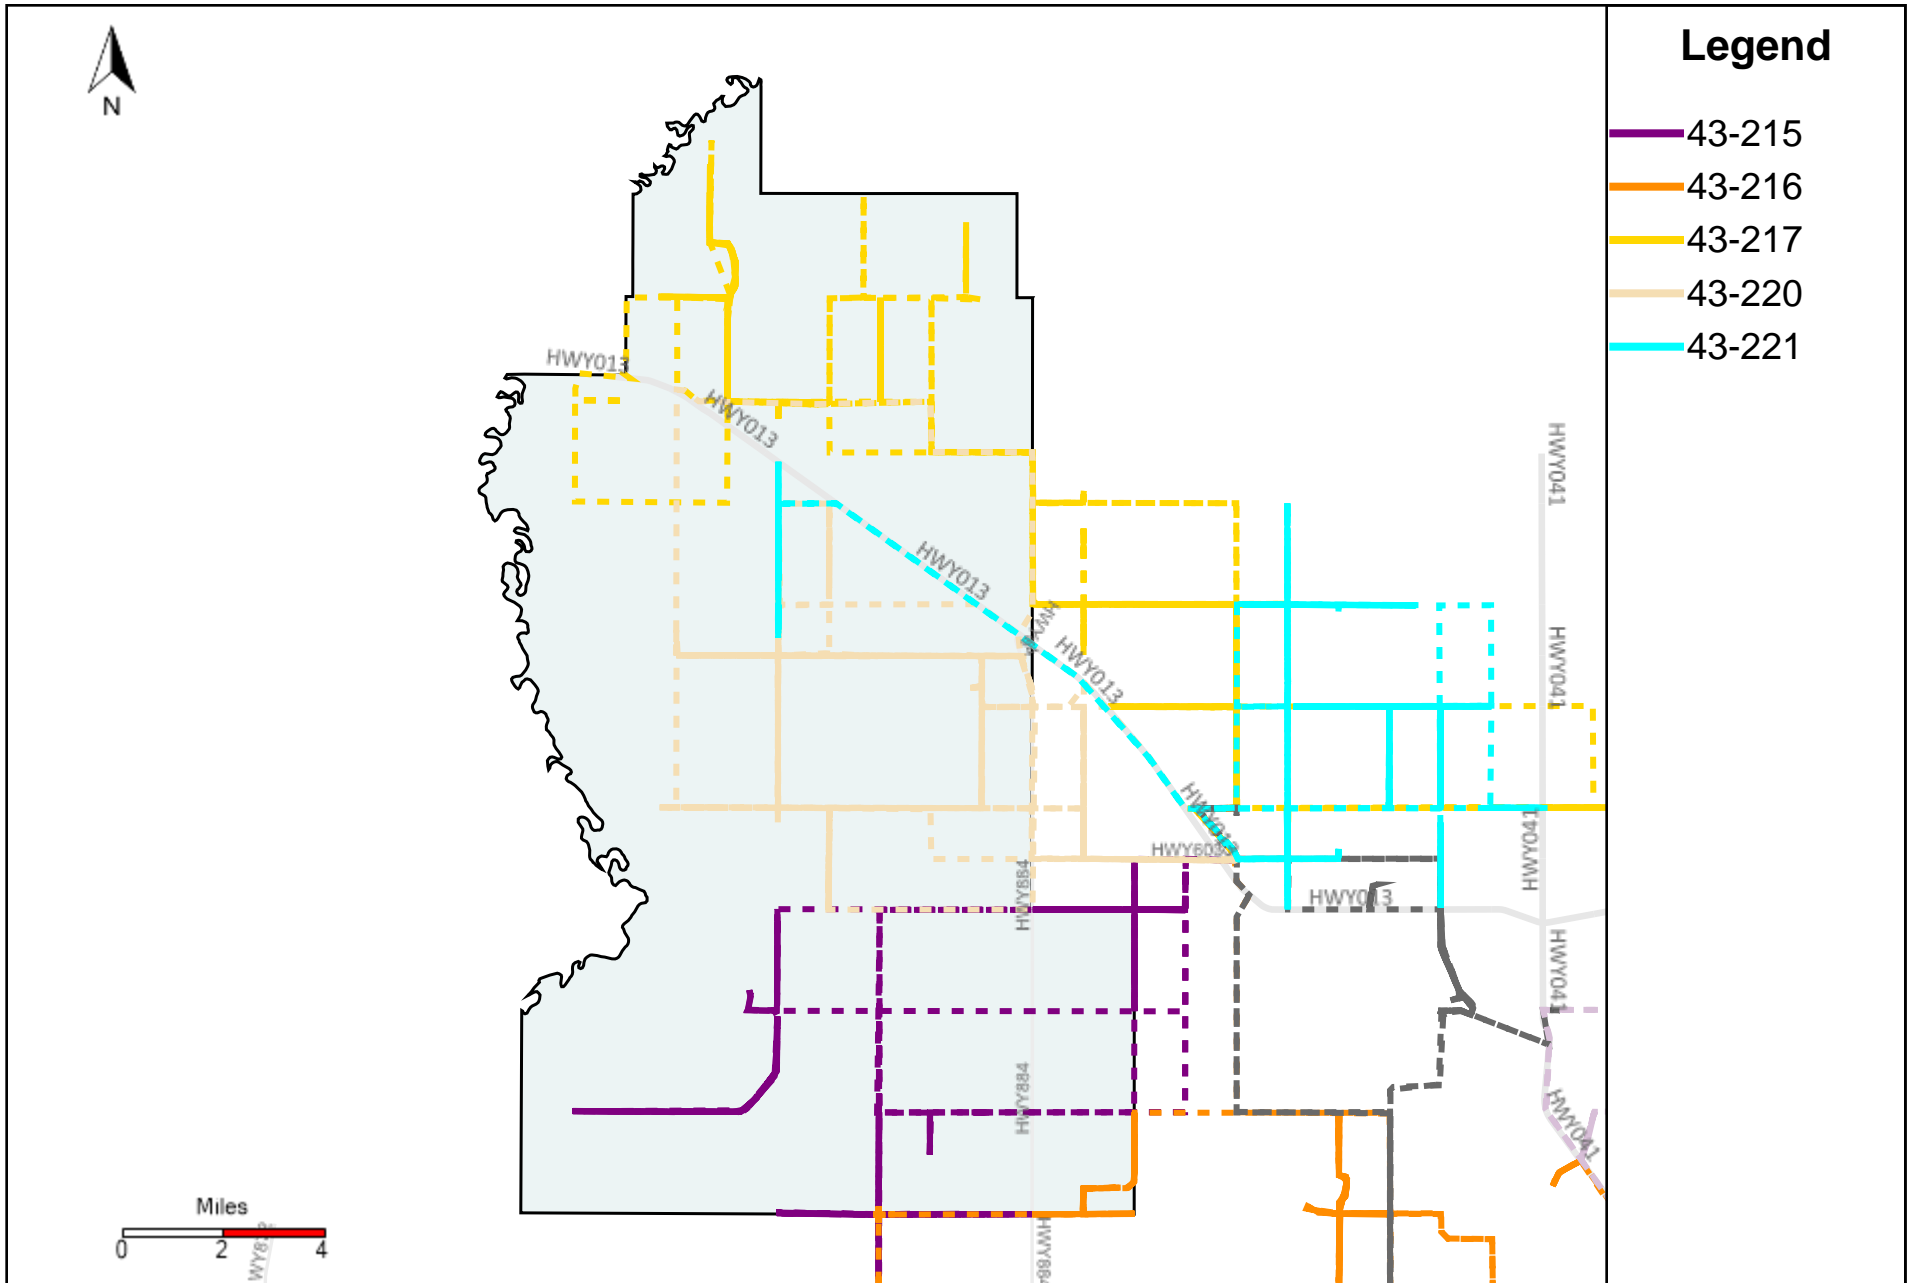

Division: 4 Grader Report(2024-05-26 ~ 2024-06-01)

Vehicle Name List	Total Distance(km)	Total Hours
43-183, 43-185, 43-187, 43-219	1491.13	155 hrs 14 min 36 sec

Division: 5 Grader Report(2024-05-26 ~ 2024-06-01)

Vehicle Name List	Total Distance(km)	Total Hours
43-215, 43-216, 43-218, 43-219	1617.28	163 hrs 16 min 57 sec

Division: 7 Grader Report(2024-05-26 ~ 2024-06-01)

Vehicle Name List	Total Distance(km)	Total Hours
43-215, 43-216, 43-217, 43-220, 43-221	2585.41	224 hrs 45 min 0 sec