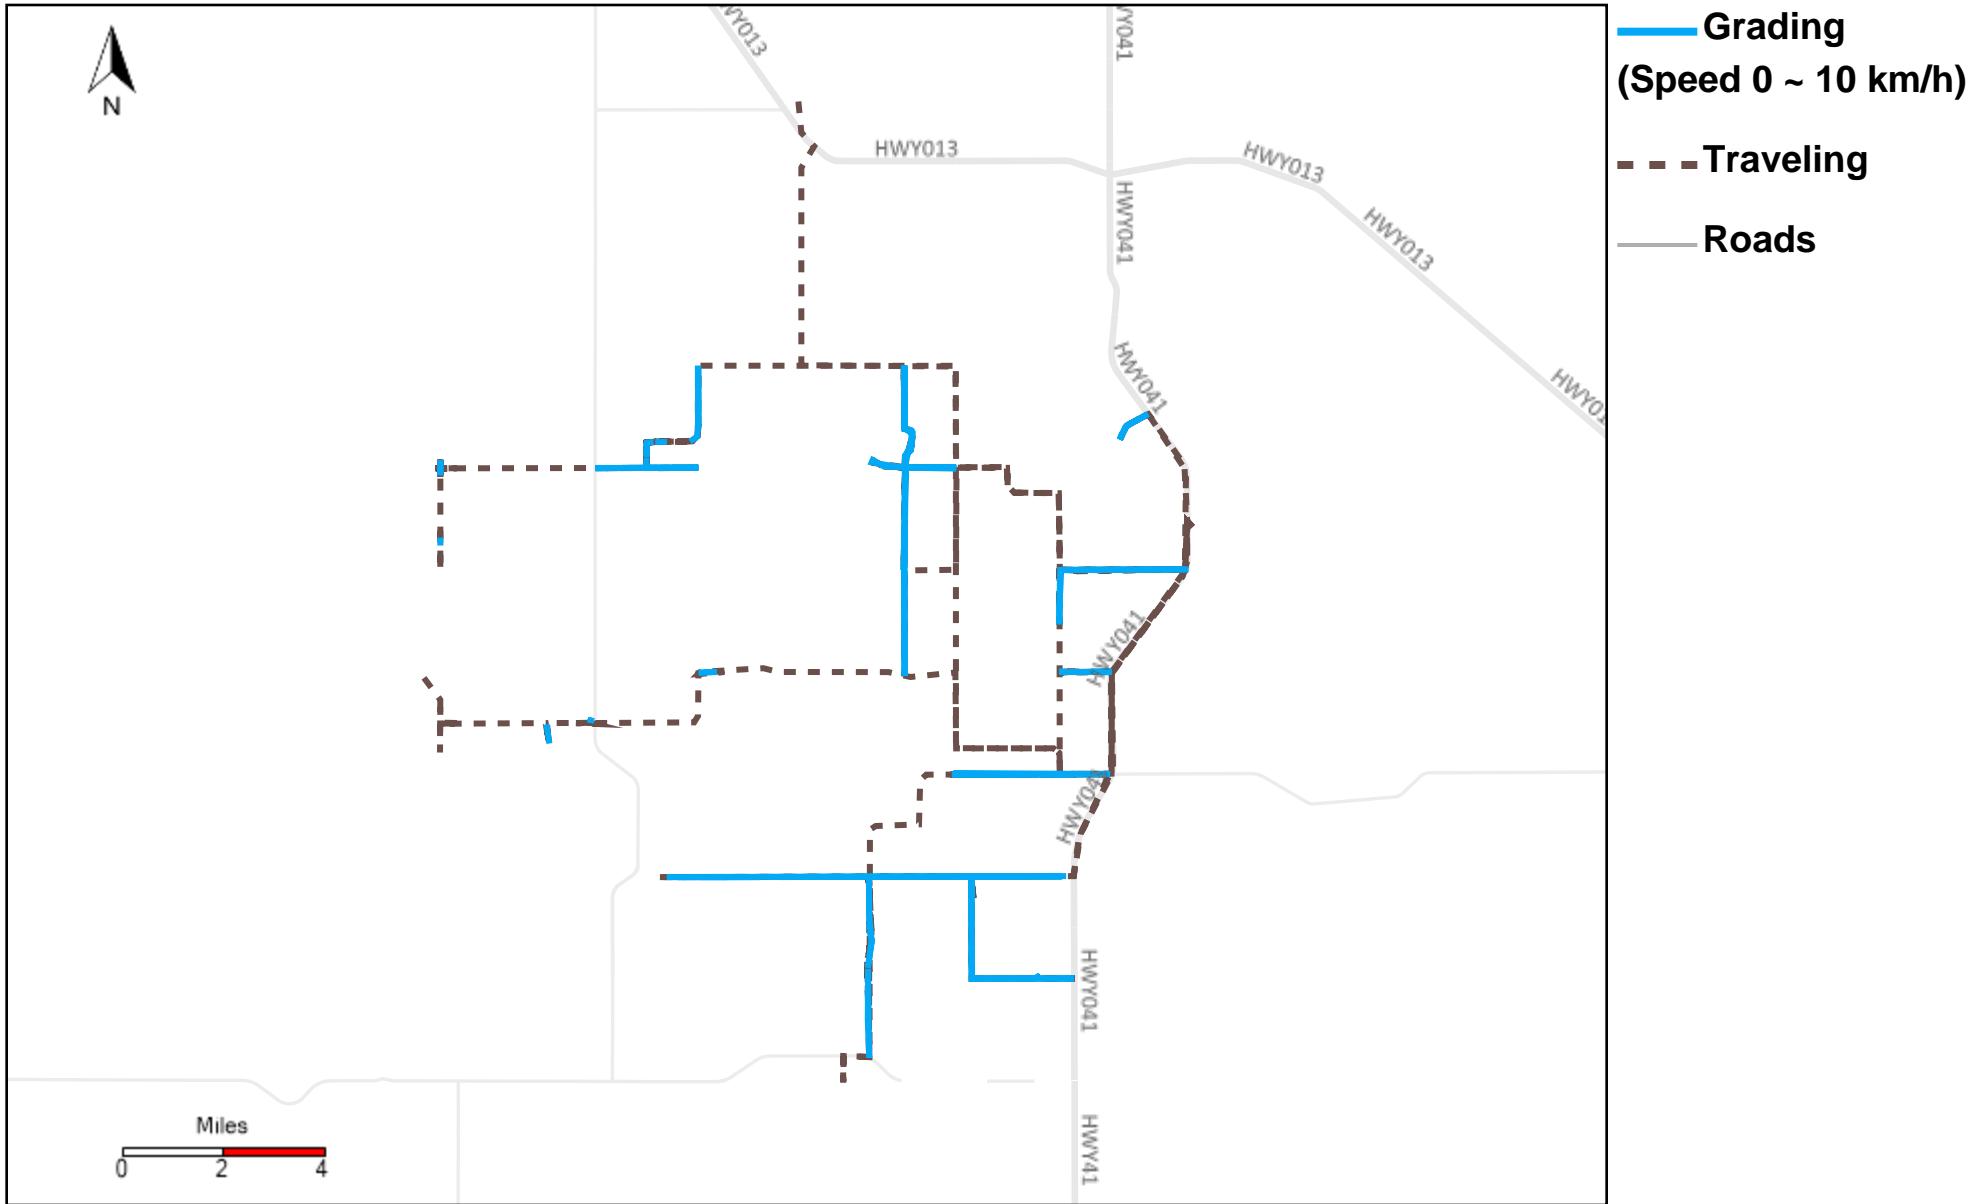

43-216_2024-05-26 ~ 2024-06-01 Tracking

Total Distance(km)	Total Hours	Work Distance(km)	Work Hours
574.32	53 hrs 20 min 7 sec	233.35	34 hrs 17 min 34 sec