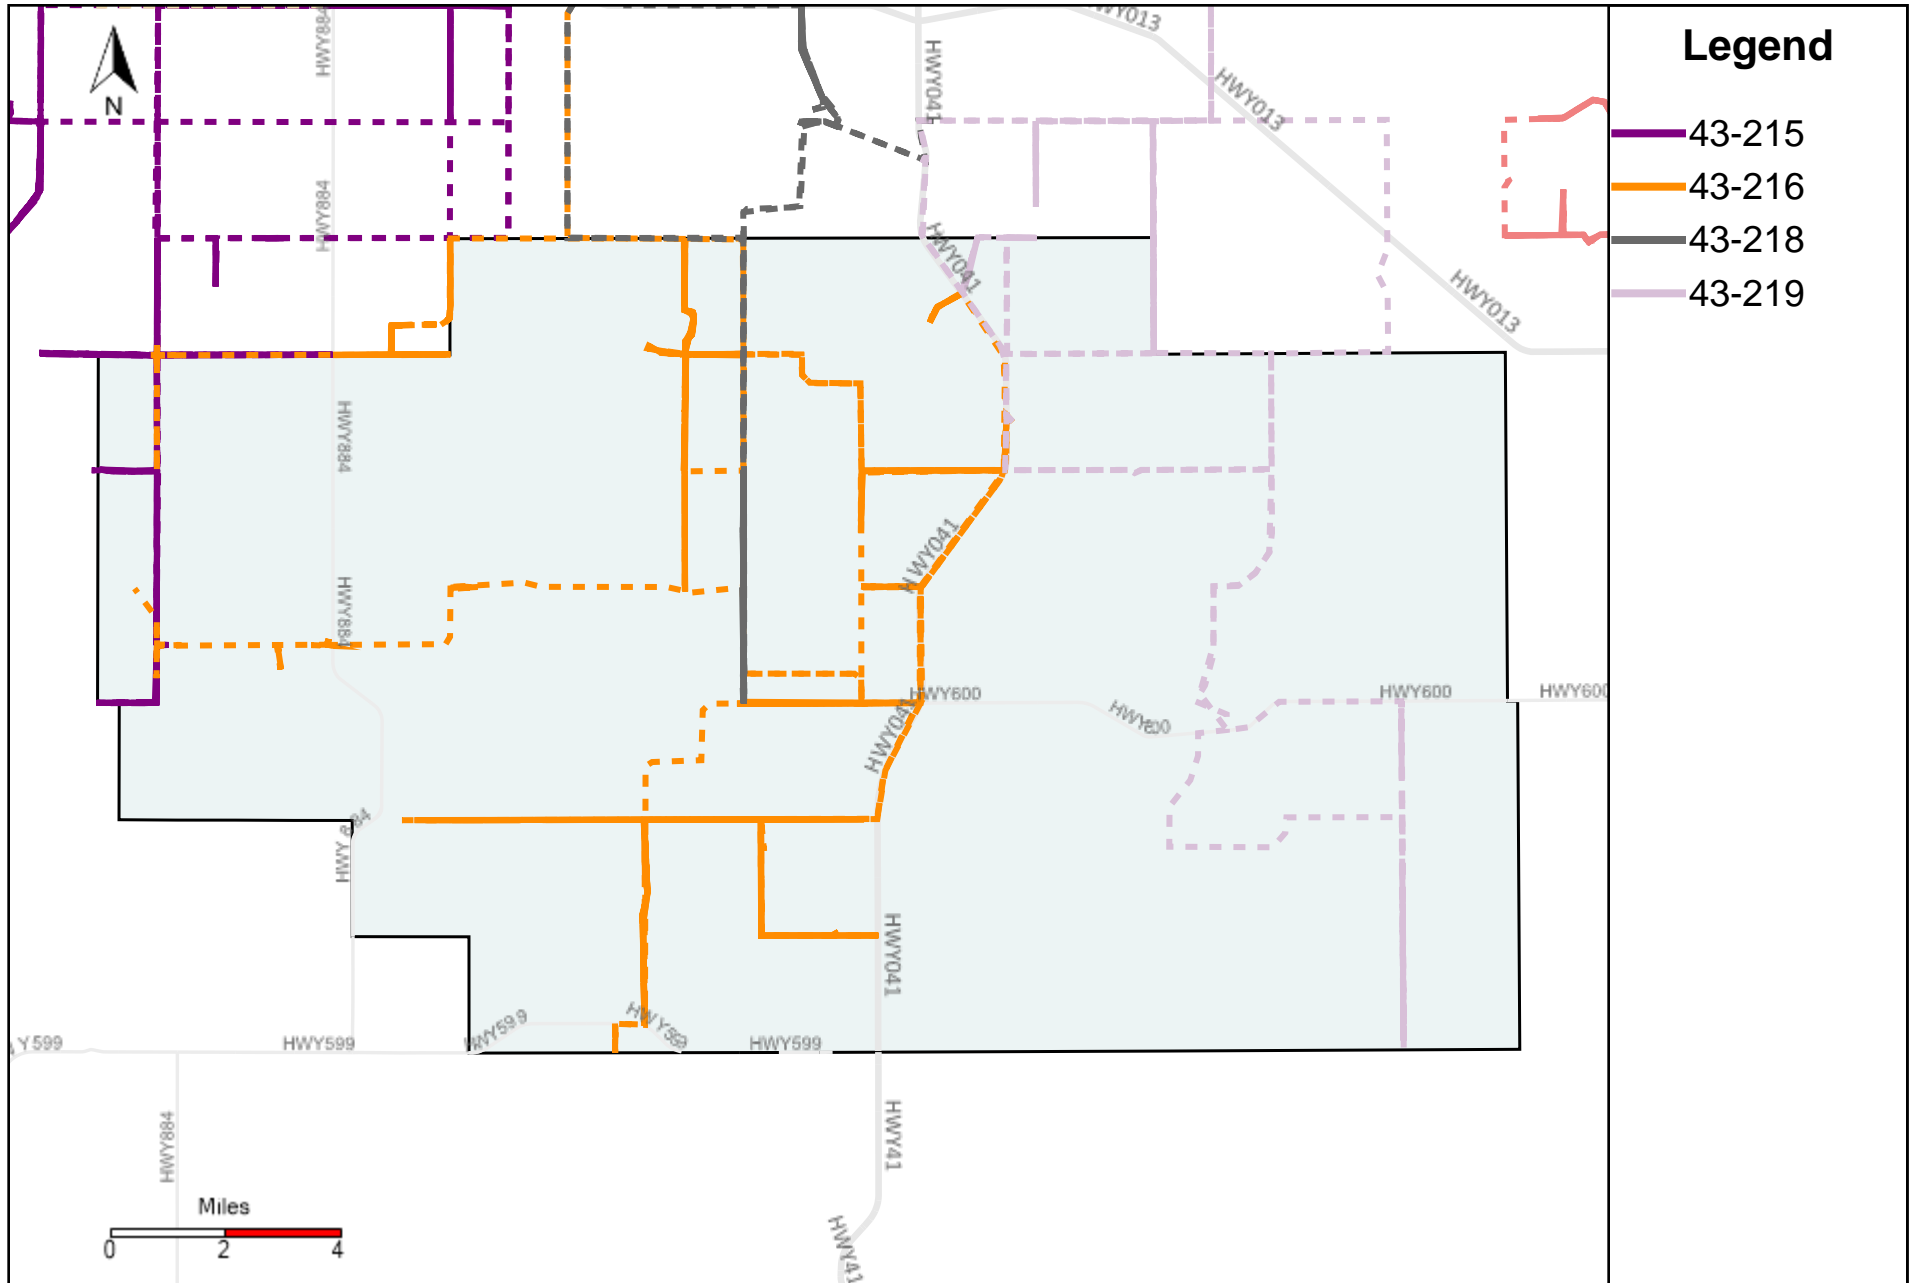

Provost Weekly Grader Report (2024-05-26 ~ 2024-06-01)

Division: 1 Grader Report(2024-05-26 ~ 2024-06-01)

Vehicle Name List	Total Distance(km)	Total Hours
43-181, 43-182, 43-186	900.75	98 hrs 23 min 53 sec

Division: 2 Grader Report(2024-05-26 ~ 2024-06-01)

Vehicle Name List	Total Distance(km)	Total Hours
43-183, 43-186	790.99	81 hrs 15 min 52 sec

Division: 3 Grader Report(2024-05-26 ~ 2024-06-01)

Vehicle Name List	Total Distance(km)	Total Hours
43-181, 43-183, 43-184, 43-185, 43-186, 43-187	2035.5	231 hrs 20 min 9 sec

Division: 4 Grader Report(2024-05-26 ~ 2024-06-01)

Vehicle Name List	Total Distance(km)	Total Hours
43-183, 43-185, 43-187, 43-219	1491.13	155 hrs 14 min 36 sec

Division: 5 Grader Report(2024-05-26 ~ 2024-06-01)