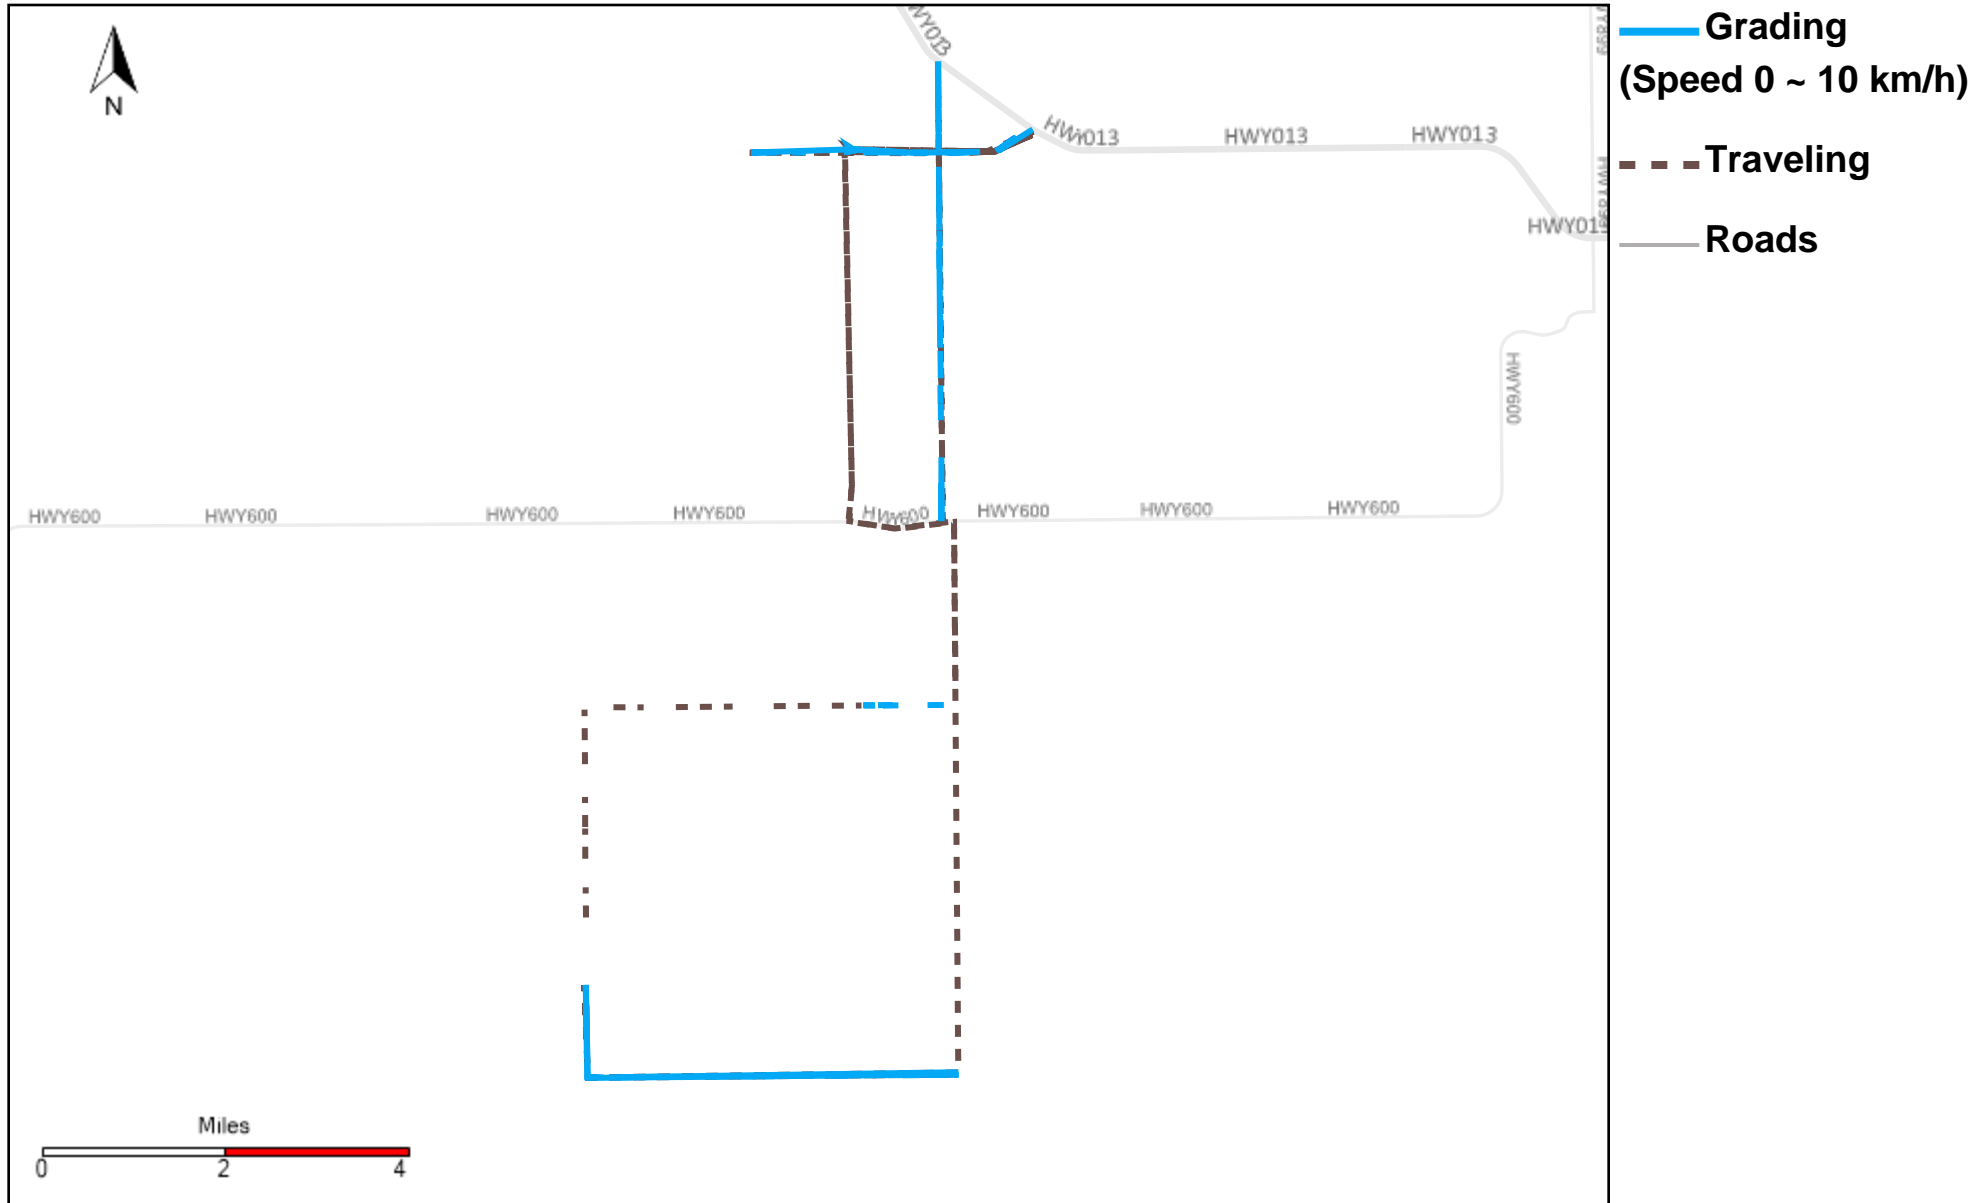

43-184_2024-05-26 ~ 2024-06-01 Tracking

Total Distance(km)	Total Hours	Work Distance(km)	Work Hours
120.43	19 hrs 16 min 34 sec	711.55	8 hrs 52 min 44 sec