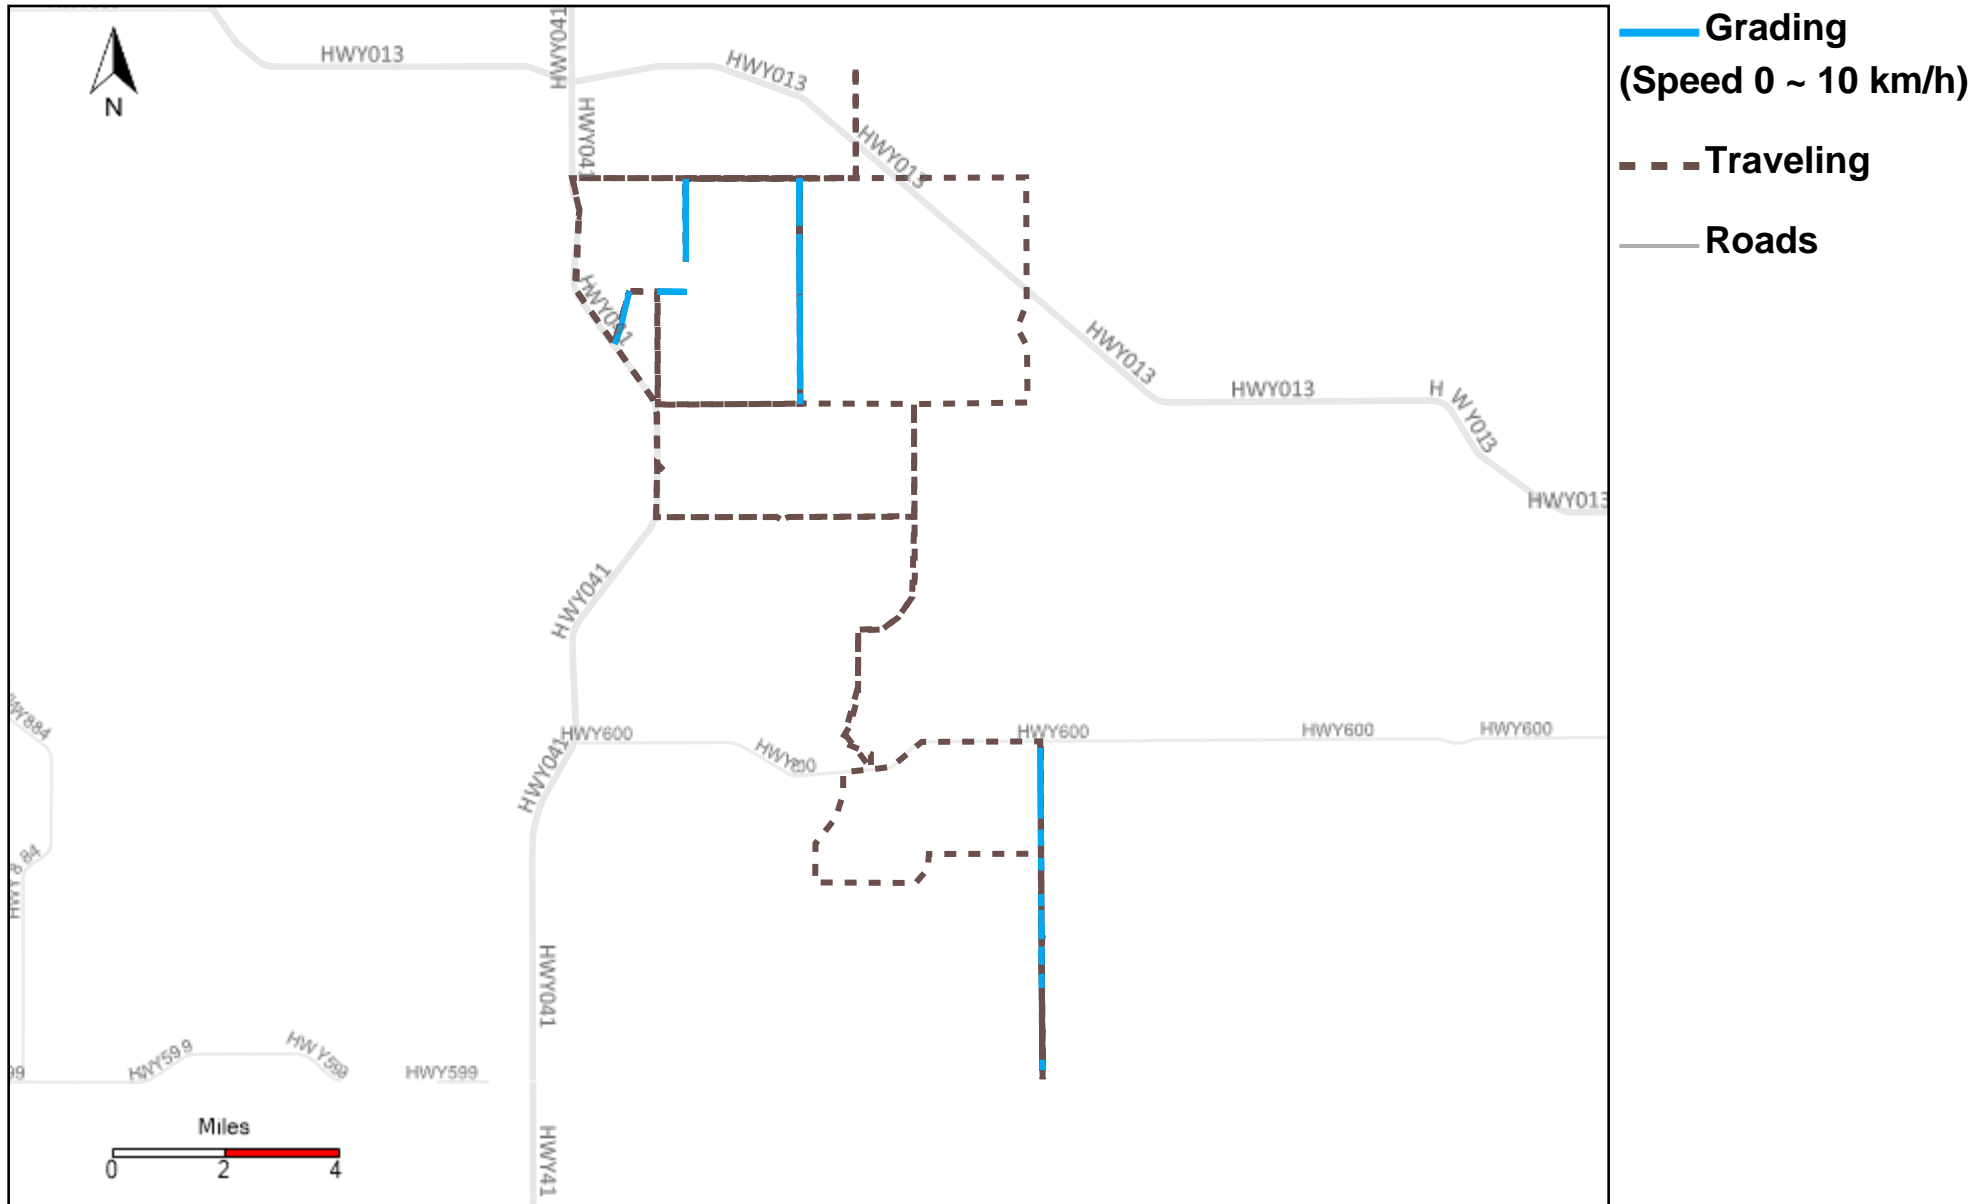

43-219_2024-05-26 ~ 2024-06-01 Tracking

Total Distance(km)	Total Hours	Work Distance(km)	Work Hours
286.04	21 hrs 34 min 46 sec	32.58	5 hrs 10 min 22 sec