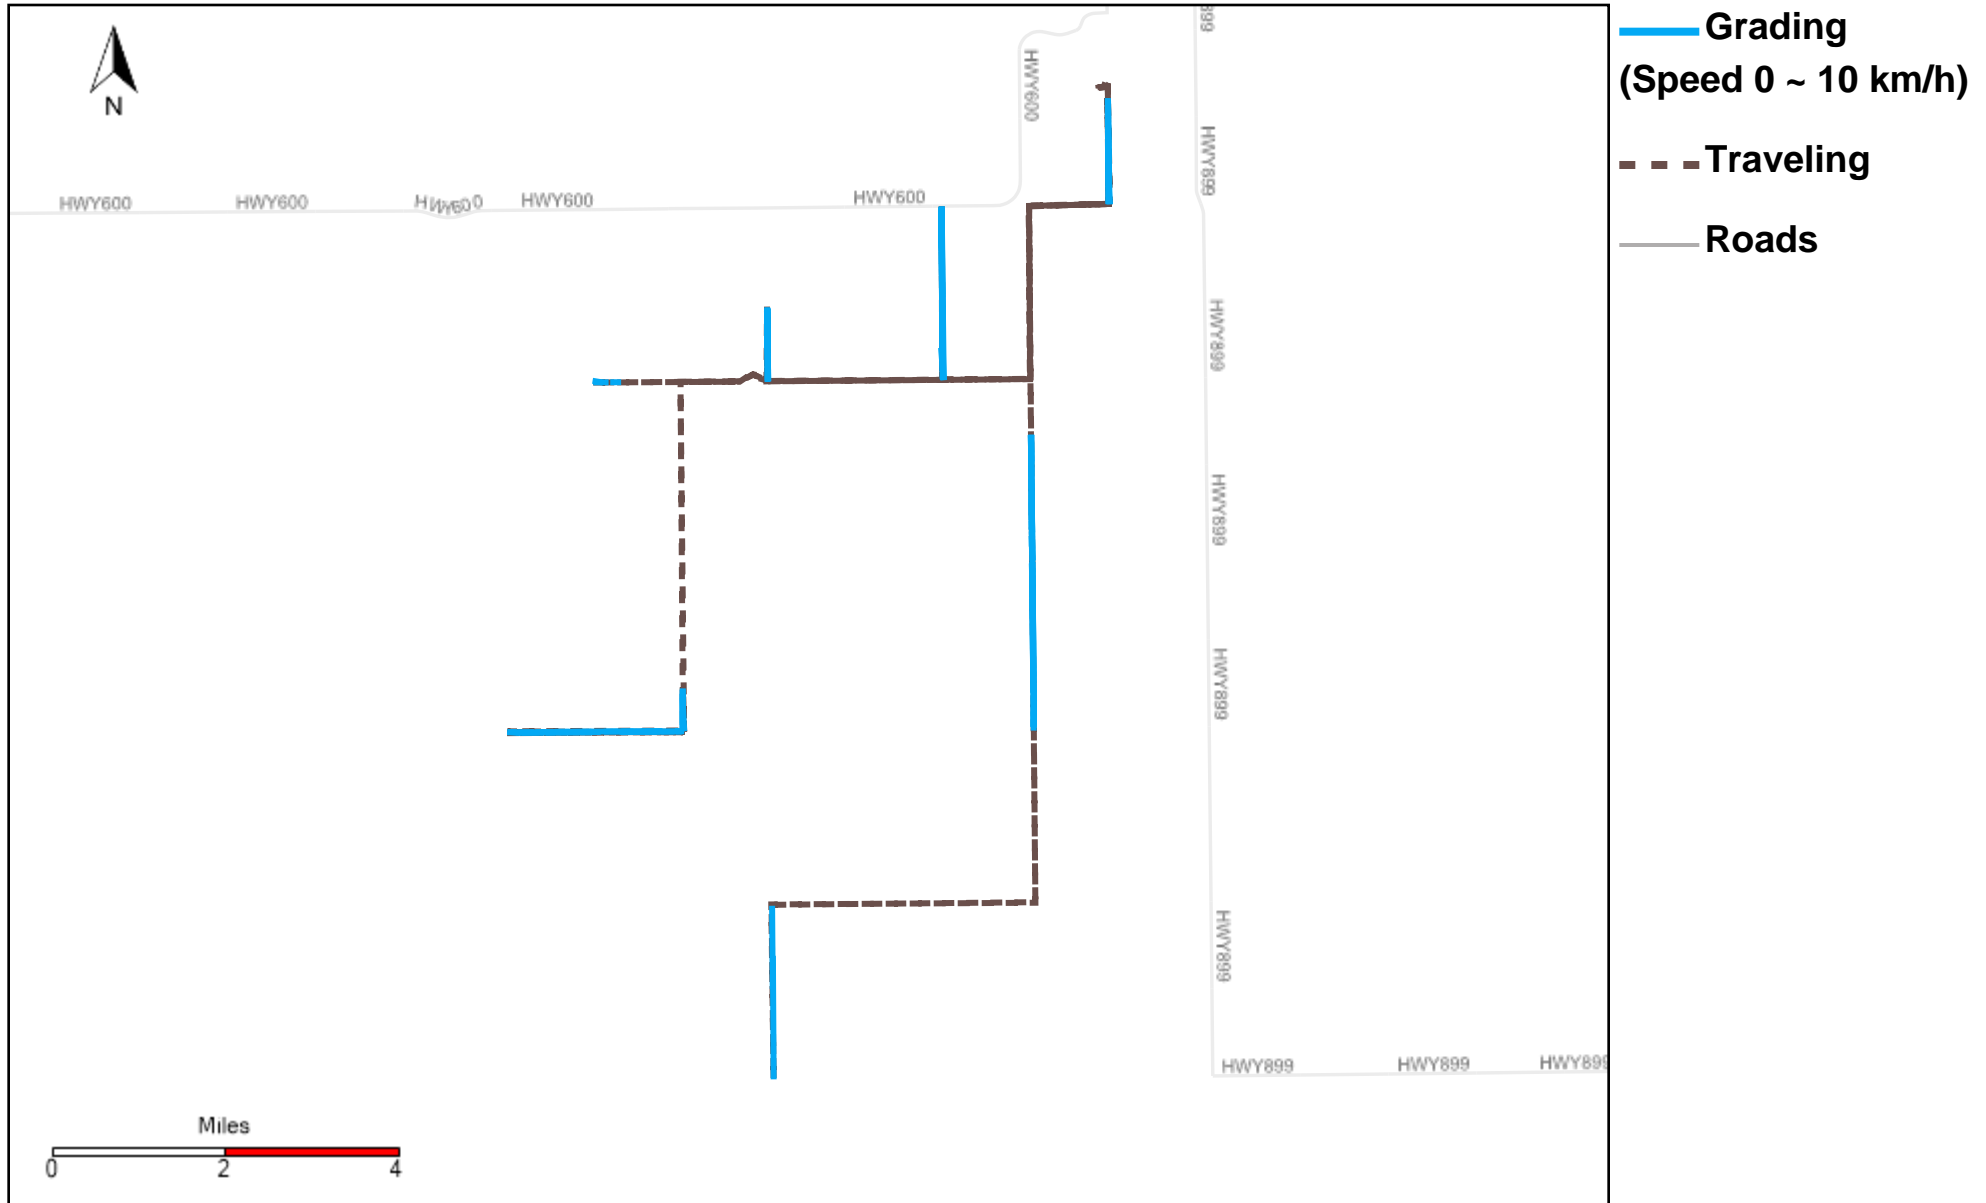

43-181_2024-05-26 ~ 2024-06-01 Tracking

Total Distance(km)	Total Hours	Work Distance(km)	Work Hours
238.79	28 hrs 39 min 41 sec	89.4	16 hrs 2 min 25 sec