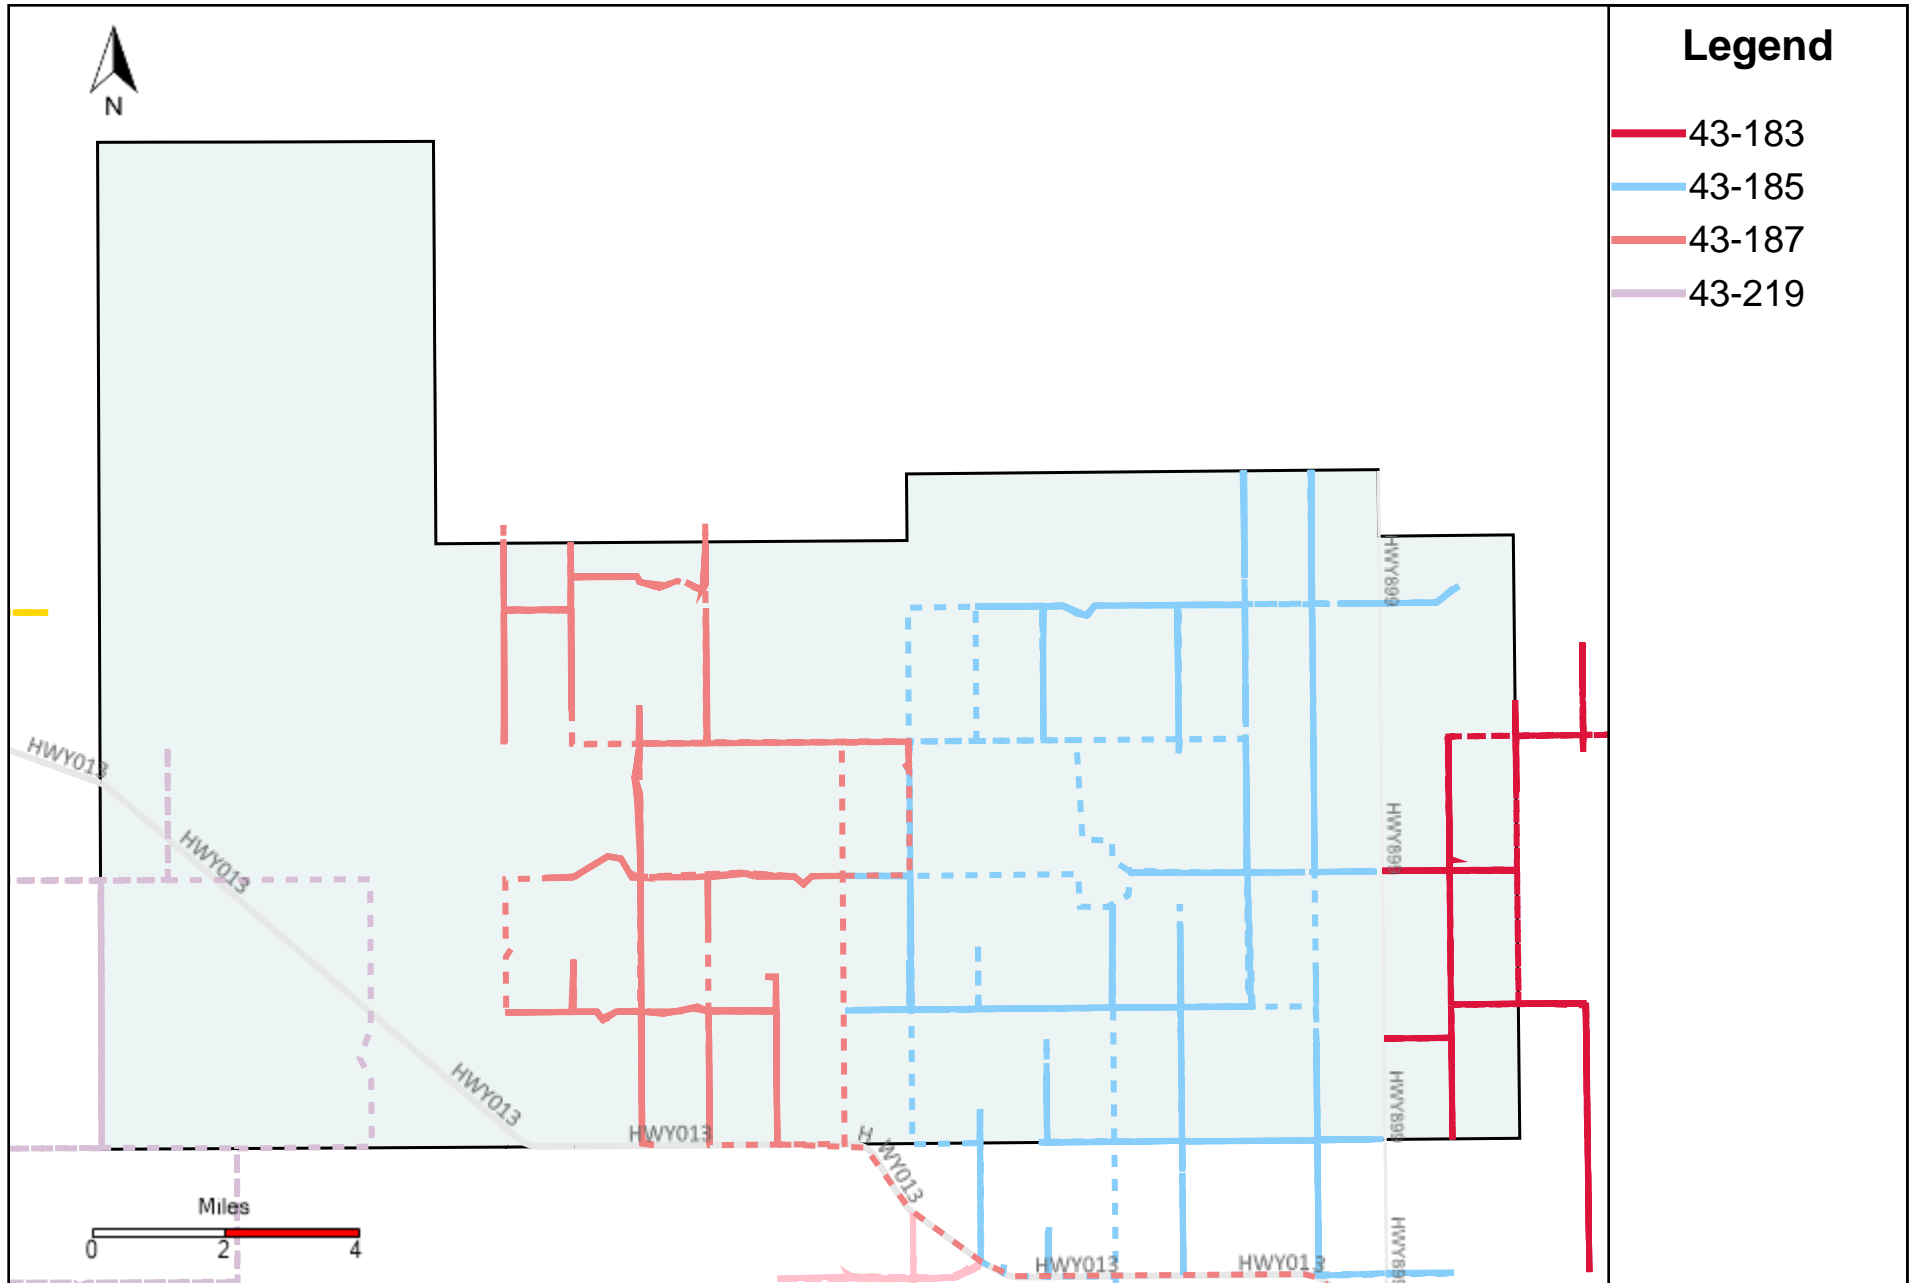

Provost Weekly Grader Report (2024-05-26 ~ 2024-06-01)

Division: 1 Grader Report(2024-05-26 ~ 2024-06-01)

Vehicle Name List	Total Distance(km)	Total Hours
43-181, 43-182, 43-186	900.75	98 hrs 23 min 53 sec

Division: 2 Grader Report(2024-05-26 ~ 2024-06-01)

Vehicle Name List	Total Distance(km)	Total Hours
43-183, 43-186	790.99	81 hrs 15 min 52 sec

Division: 3 Grader Report(2024-05-26 ~ 2024-06-01)

Vehicle Name List	Total Distance(km)	Total Hours
43-181, 43-183, 43-184, 43-185, 43-186, 43-187	2035.5	231 hrs 20 min 9 sec

Division: 4 Grader Report(2024-05-26 ~ 2024-06-01)

Vehicle Name List	Total Distance(km)	Total Hours
43-183, 43-185, 43-187, 43-219	1491.13	155 hrs 14 min 36 sec

Division: 5 Grader Report(2024-05-26 ~ 2024-06-01)

Vehicle Name List	Total Distance(km)	Total Hours
43-215, 43-216, 43-218, 43-219	1617.28	163 hrs 16 min 57 sec

Division: 7 Grader Report(2024-05-26 ~ 2024-06-01)

Vehicle Name List	Total Distance(km)	Total Hours
43-215, 43-216, 43-217, 43-220, 43-221	2585.41	224 hrs 45 min 0 sec