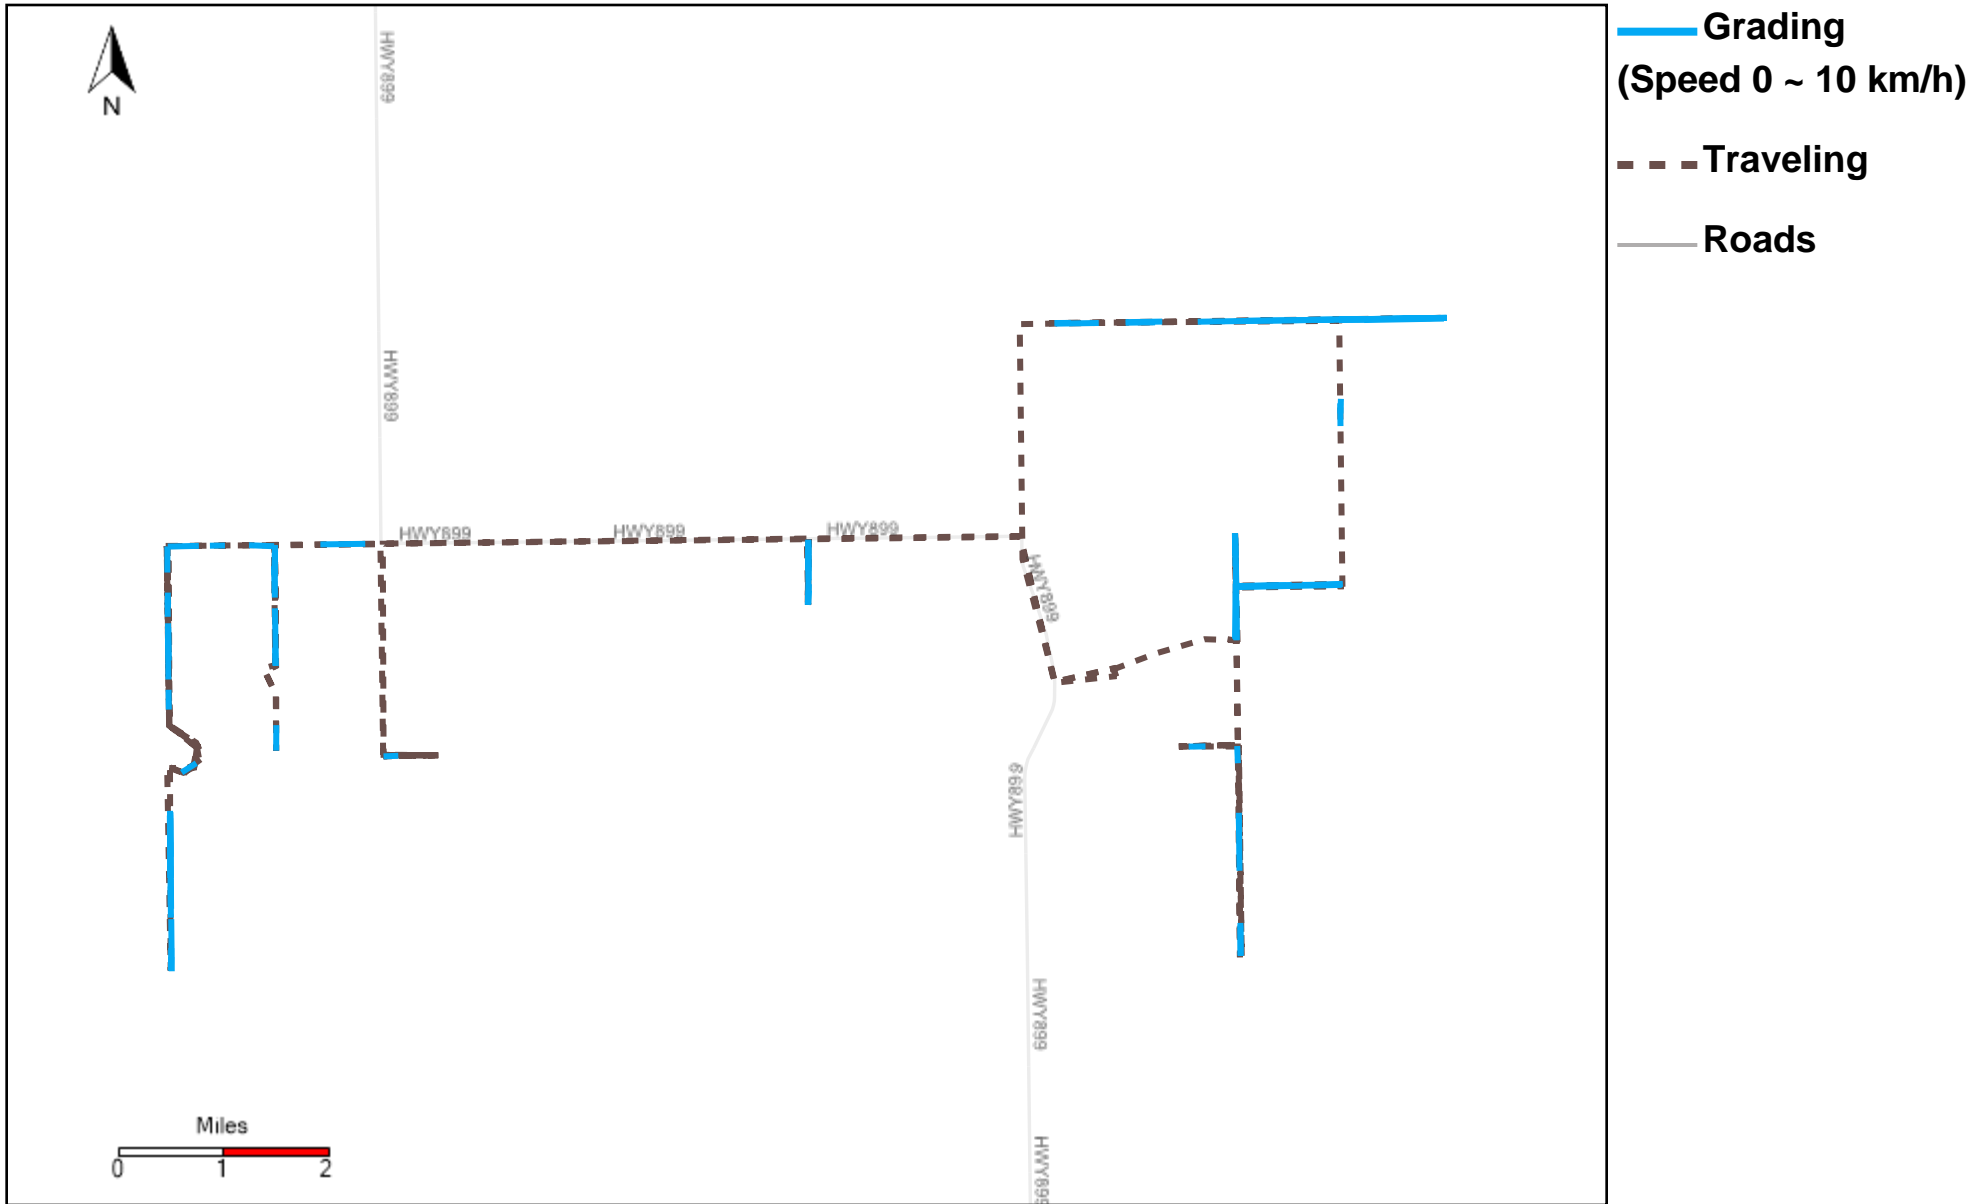

43-182_2024-05-26 ~ 2024-06-01 Tracking

Total Distance(km)	Total Hours	Work Distance(km)	Work Hours
190.76	20 hrs 0 min 9 sec	47.9	6 hrs 55 min 45 sec