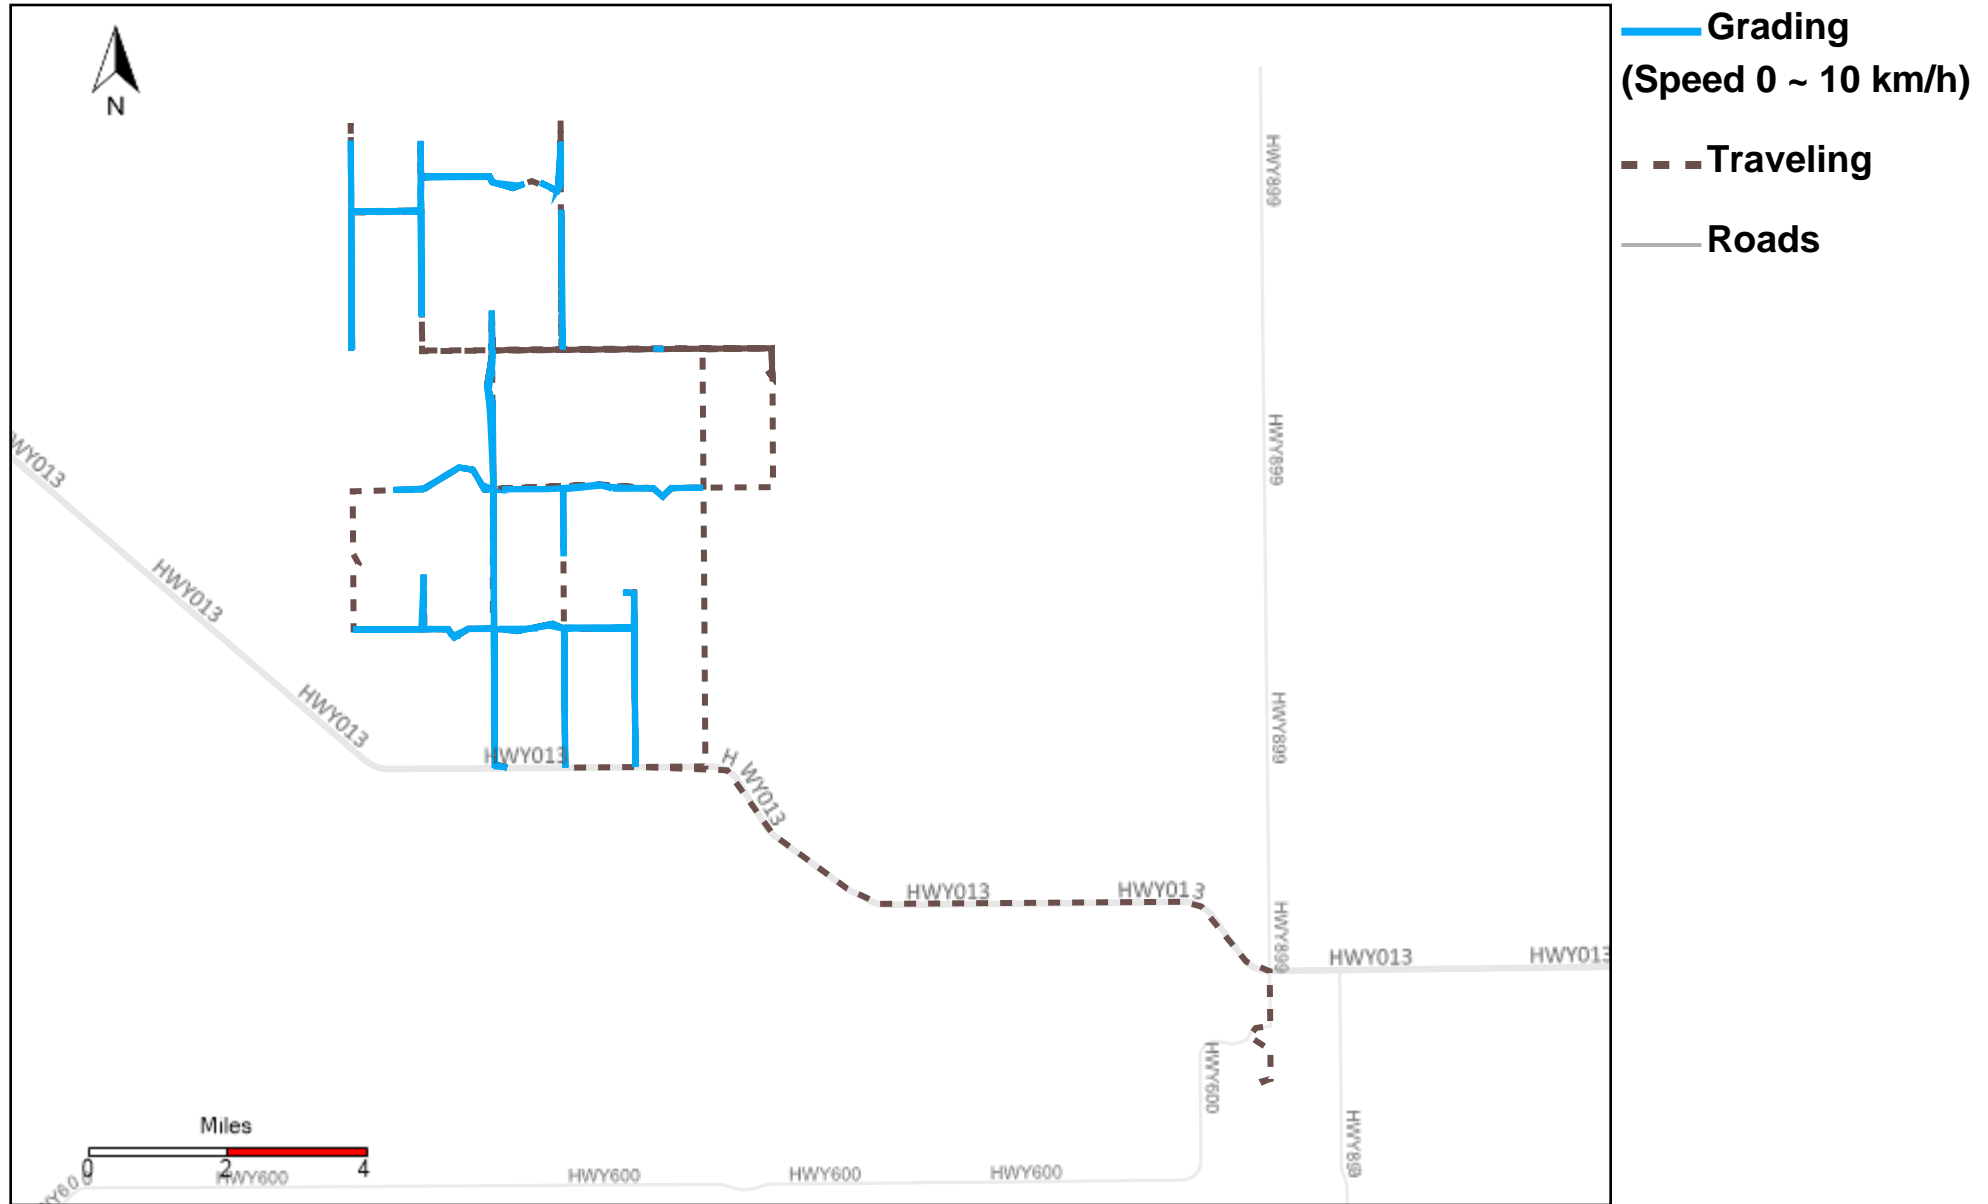

43-187_2024-05-26 ~ 2024-06-01 Tracking

Total Distance(km)	Total Hours	Work Distance(km)	Work Hours
392.7	45 hrs 53 min 10 sec	243.88	36 hrs 47 min 14 sec