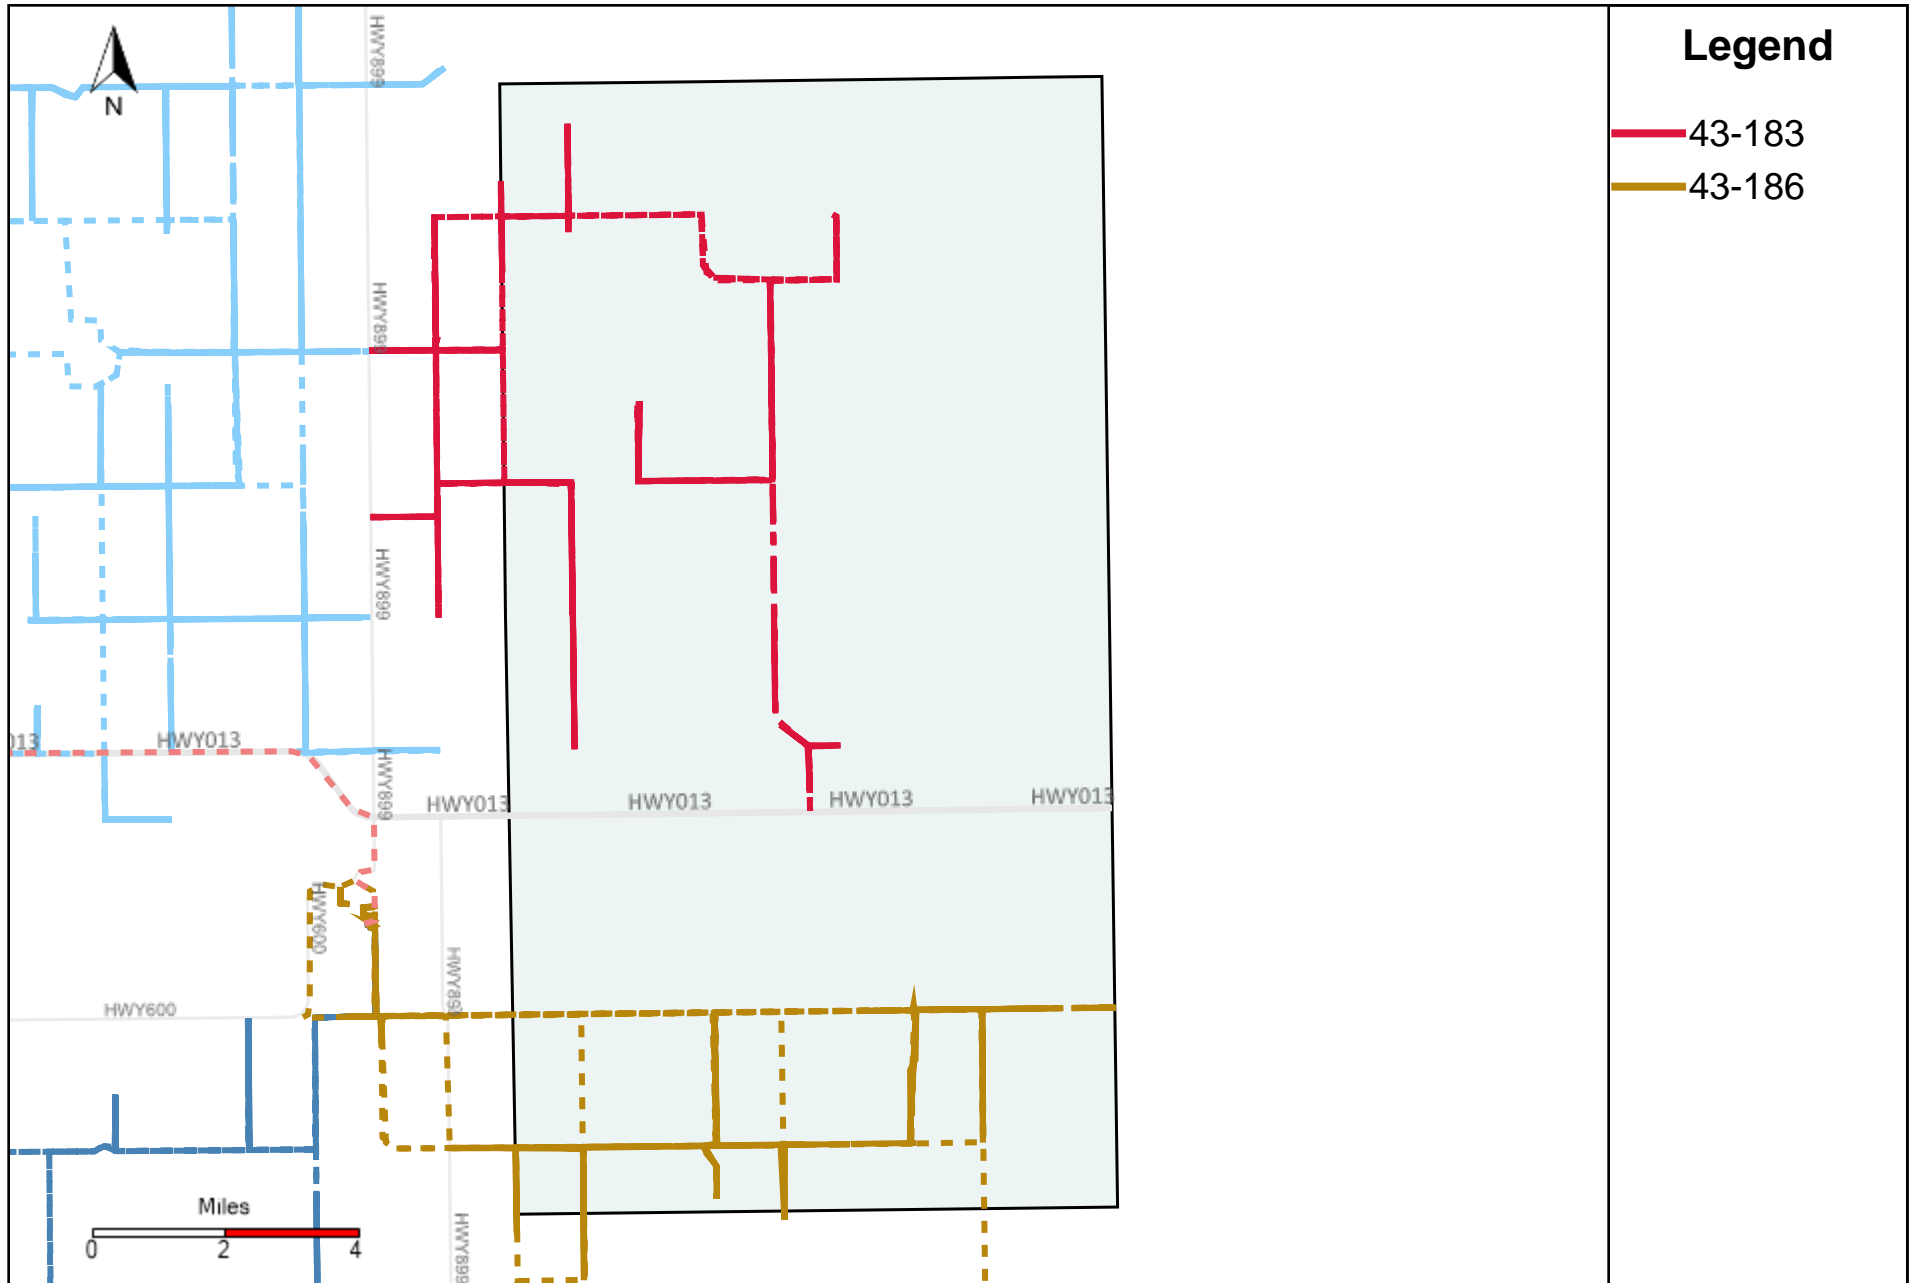

Division: 2 Grader Report(2024-05-26 ~ 2024-06-01)

Vehicle Name List	Total Distance(km)	Total Hours
43-183, 43-186	790.99	81 hrs 15 min 52 sec