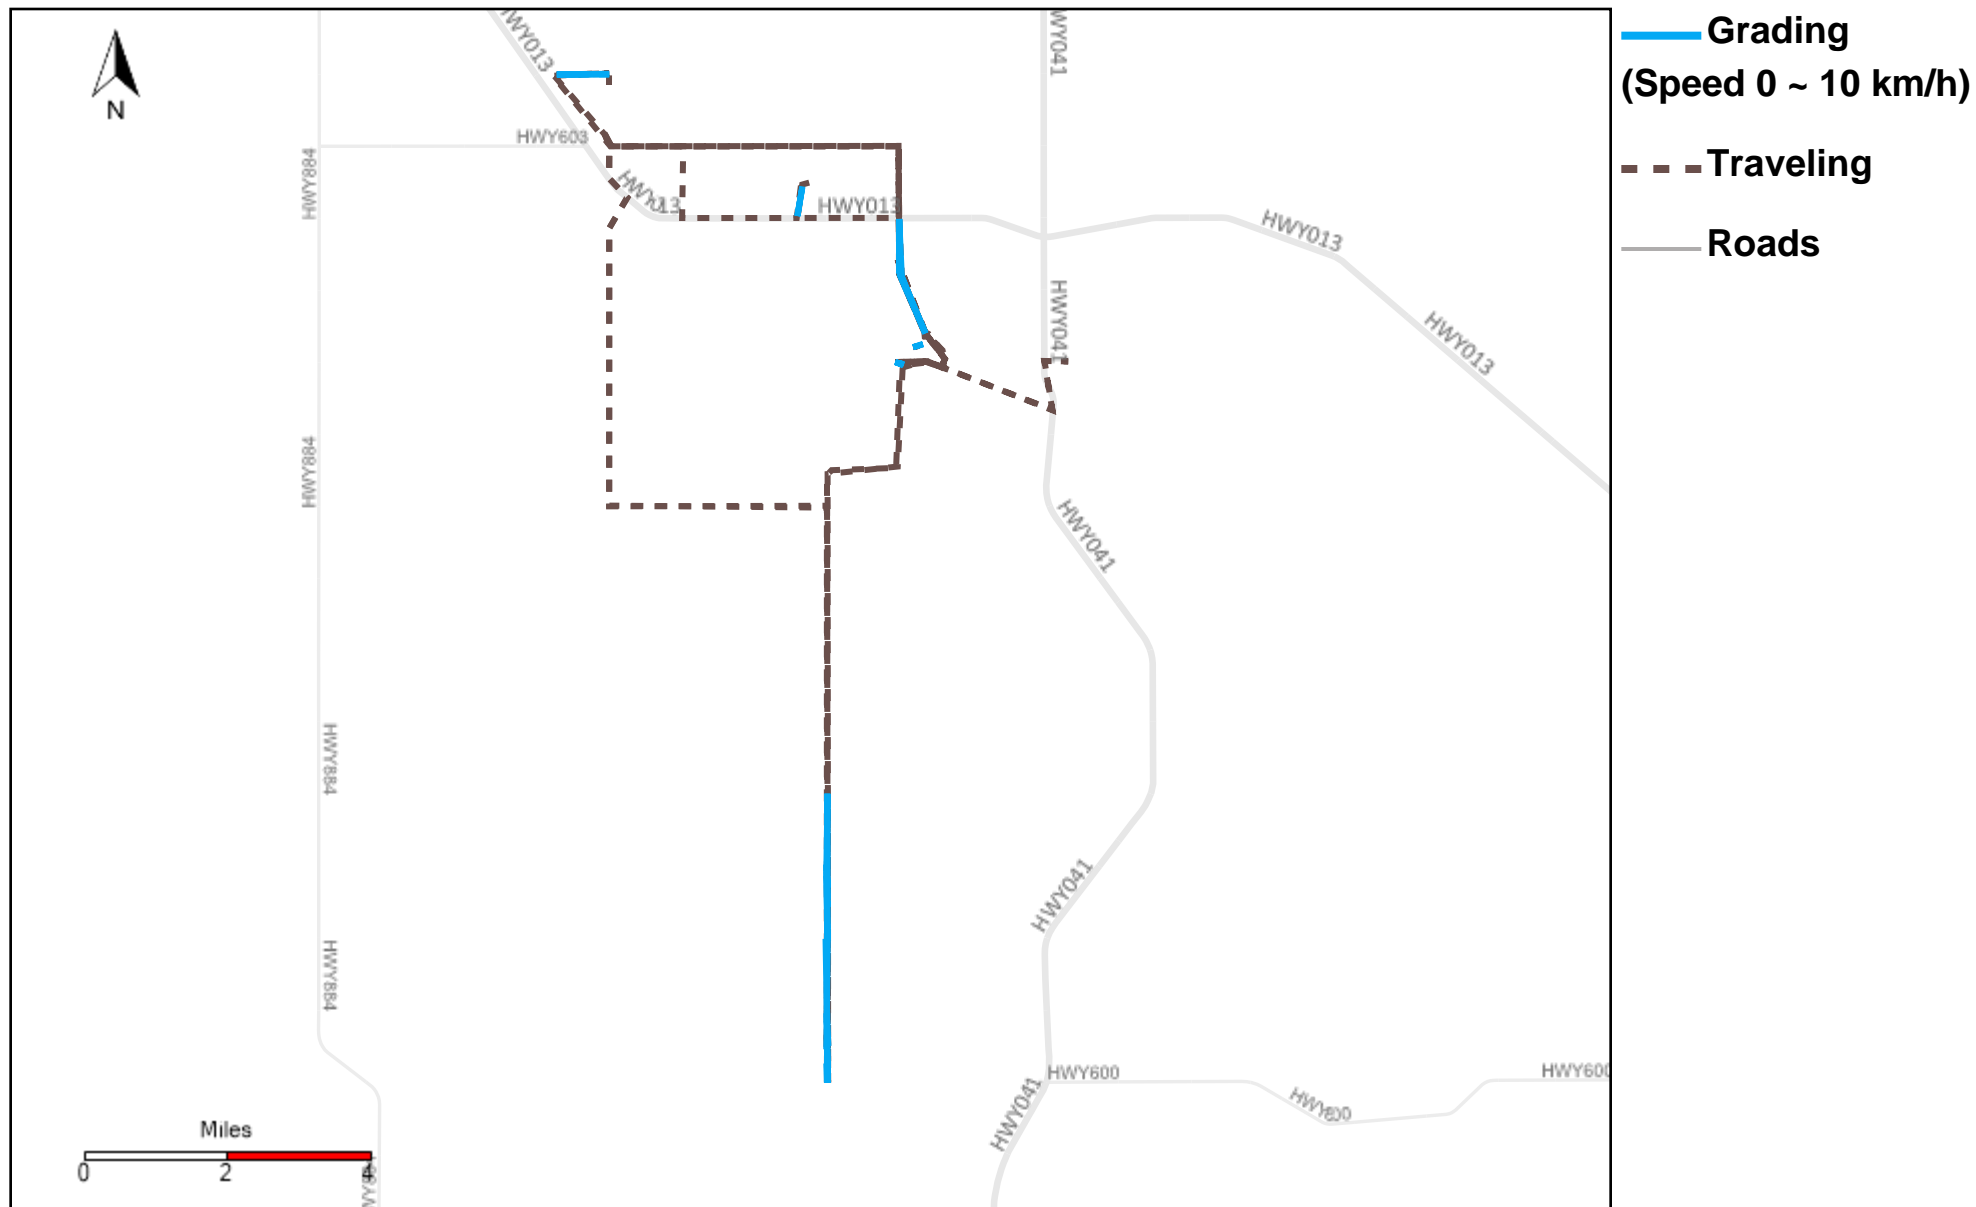

43-218_2024-05-26 ~ 2024-06-01 Tracking

Total Distance(km)	Total Hours	Work Distance(km)	Work Hours
297.74	37 hrs 34 min 22 sec	87.46	21 hrs 7 min 11 sec