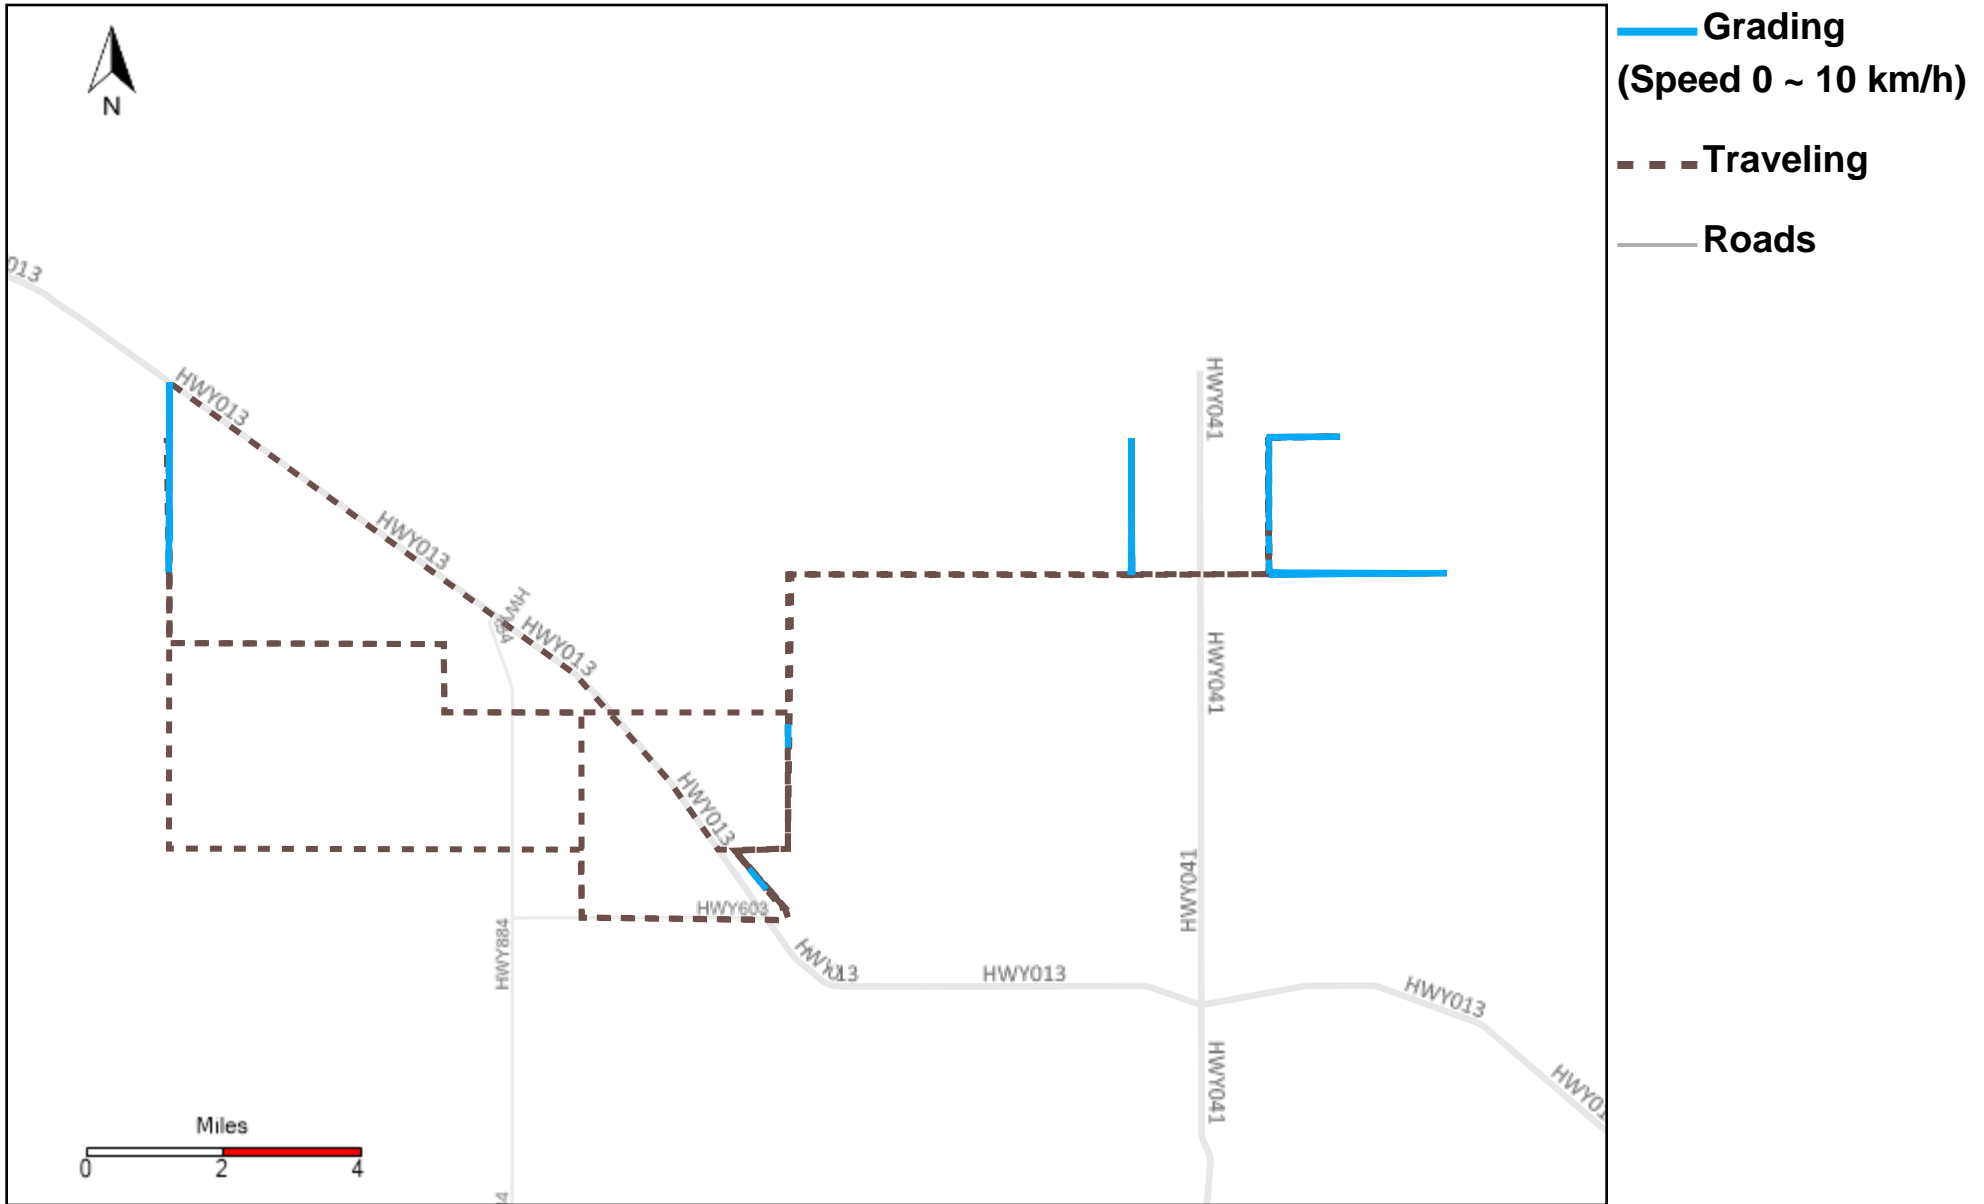

43-218_2024-05-19 ~ 2024-05-25 Tracking

Total Distance(km)	Total Hours	Work Distance(km)	Work Hours
284.45	26 hrs 40 min 14 sec	104.84	16 hrs 16 min 33 sec