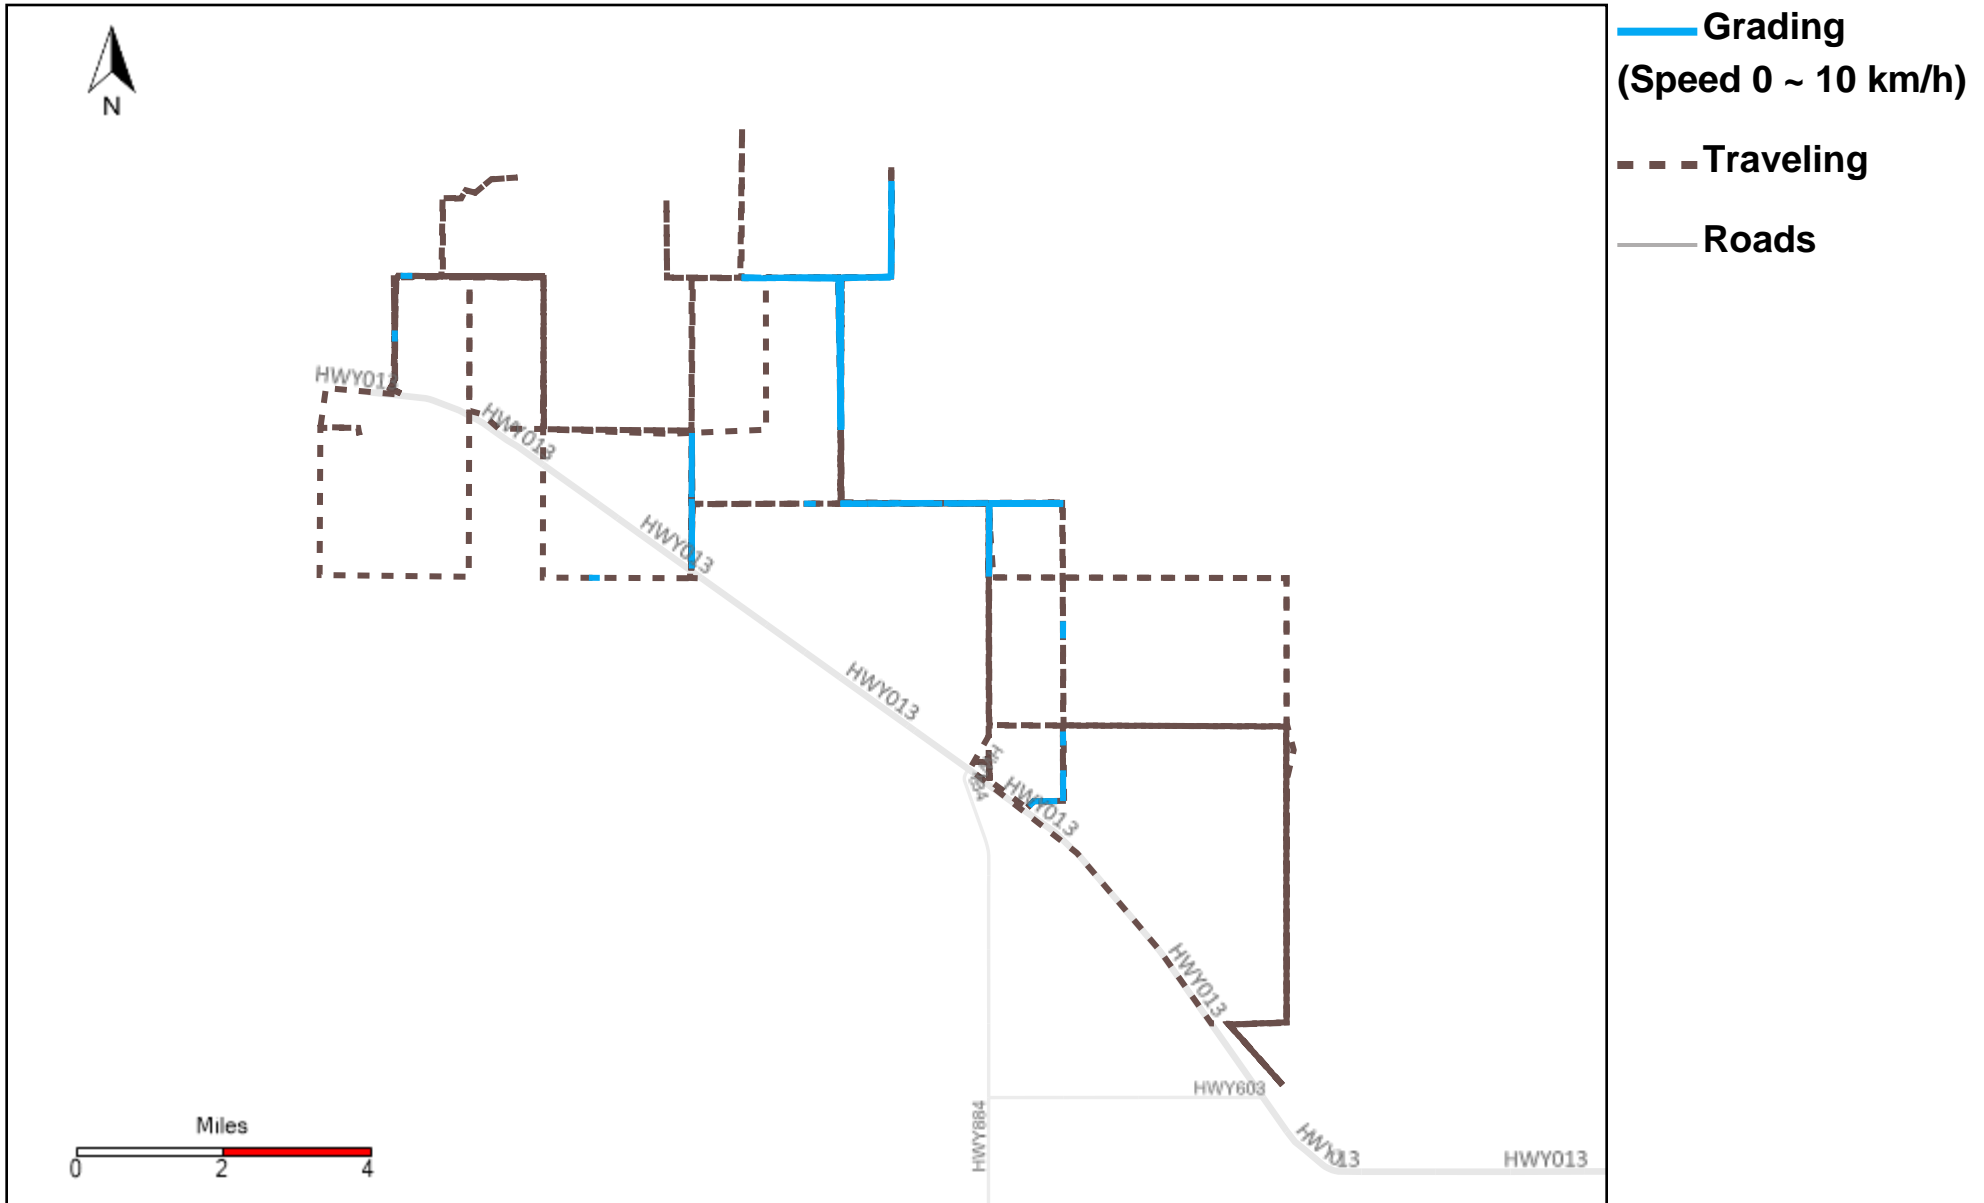

43-217_2024-05-19 ~ 2024-05-25 Tracking

Total Distance(km)	Total Hours	Work Distance(km)	Work Hours
442.82	31 hrs 34 min 56 sec	66.07	9 hrs 43 min 23 sec