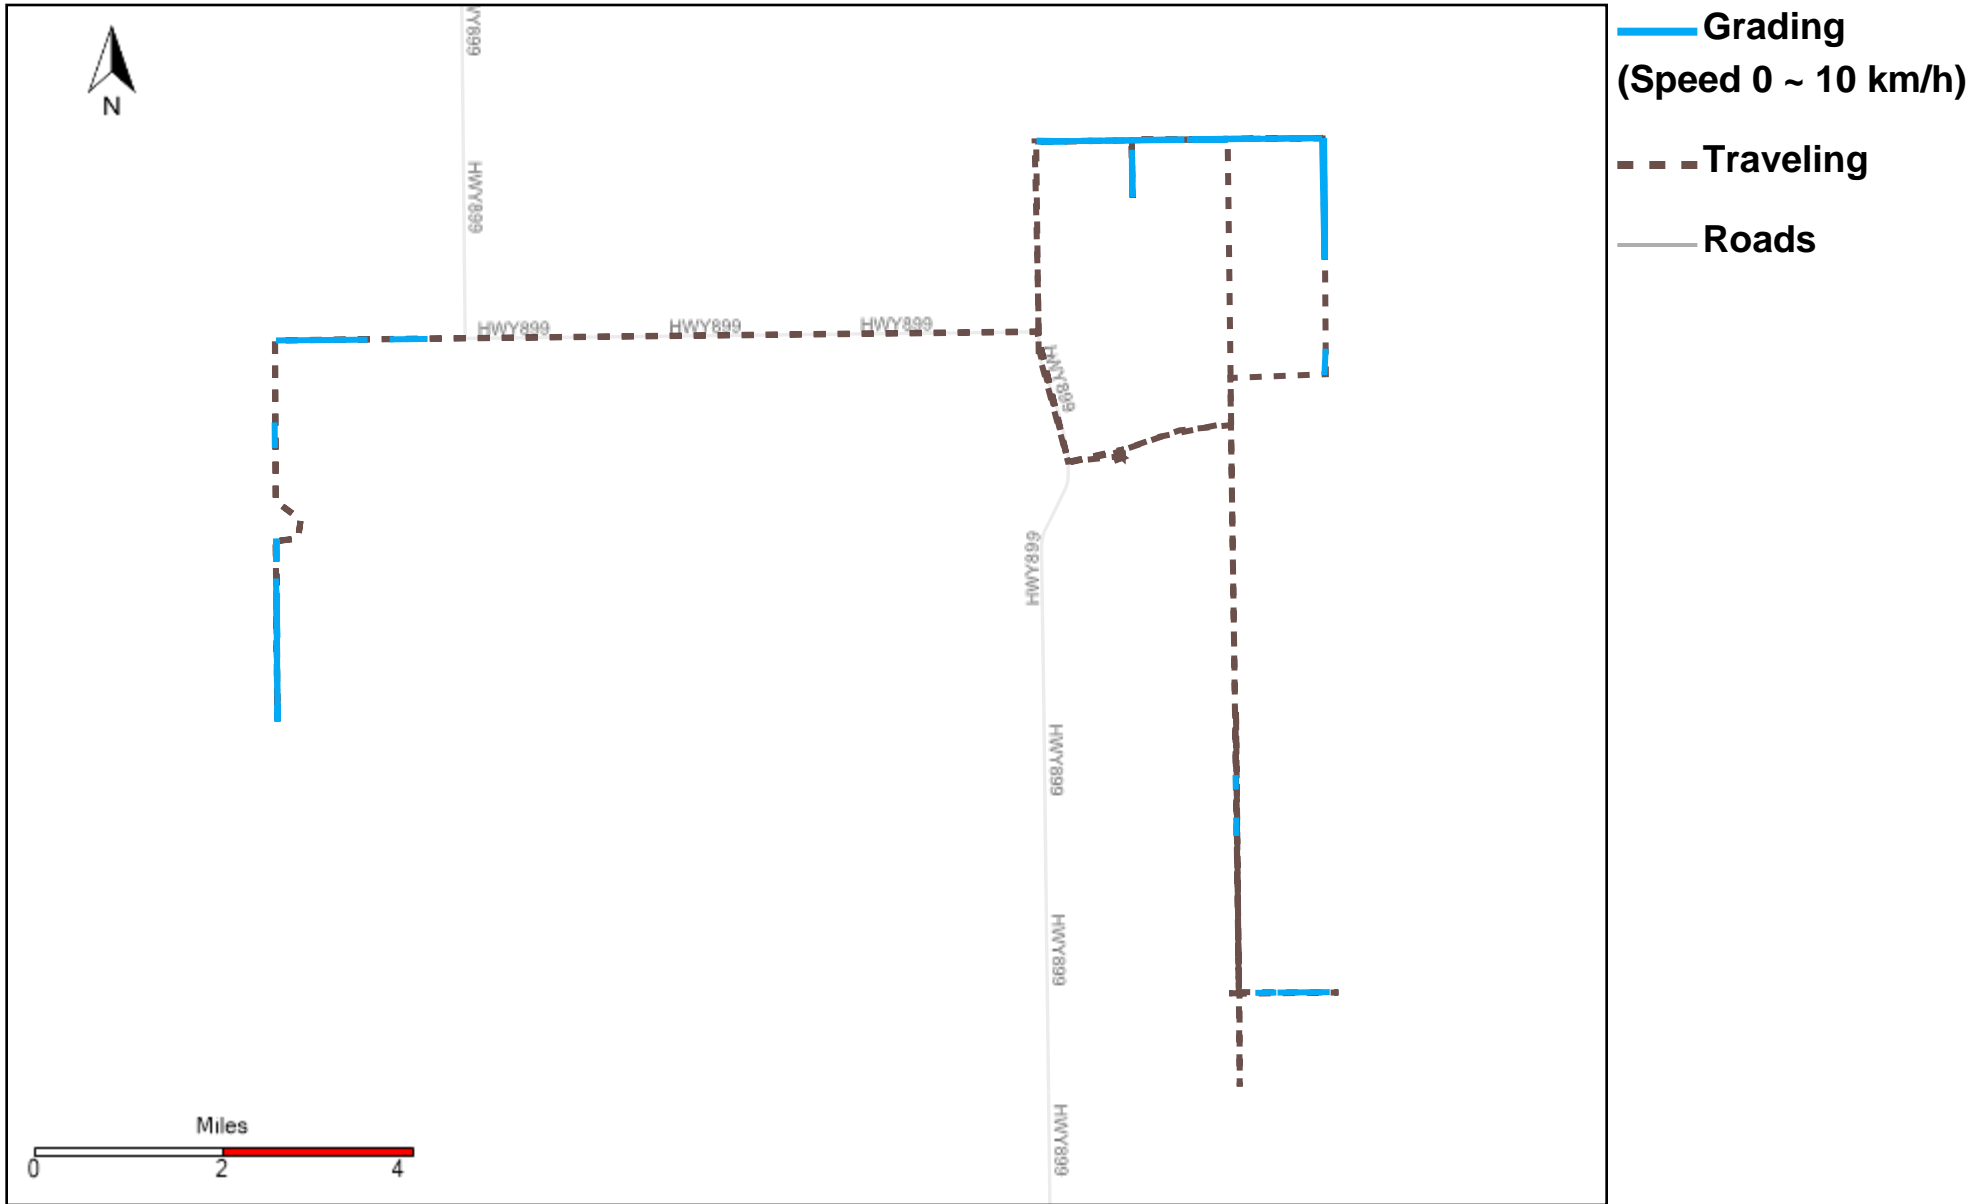

# 43-182\_2024-05-19 ~ 2024-05-25 Tracking

Total Distance(km)	Total Hours	Work Distance(km)	Work Hours
188.04	18 hrs 28 min 12 sec	43.02	6 hrs 52 min 2 sec