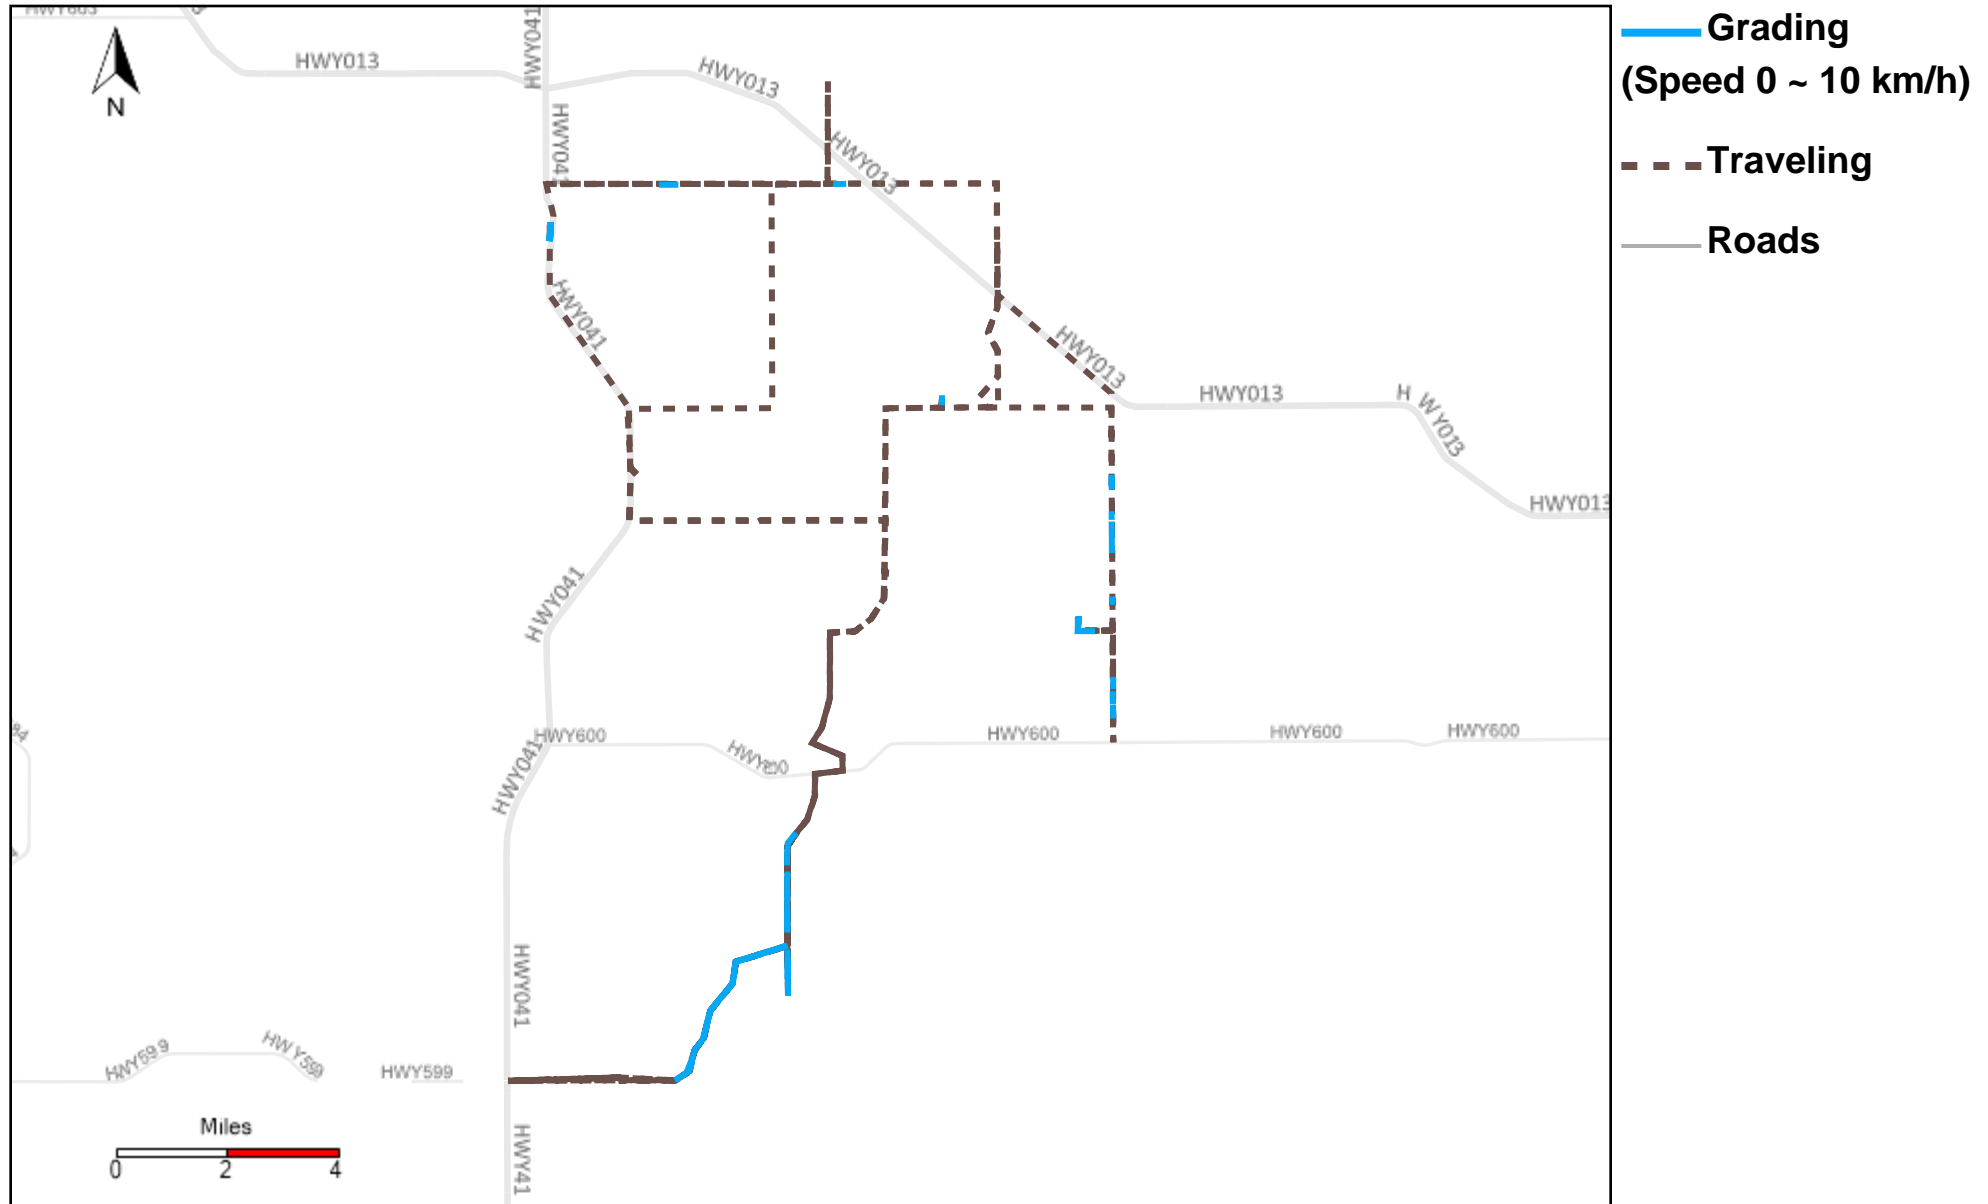

43-219_2024-05-19 ~ 2024-05-25 Tracking

Total Distance(km)	Total Hours	Work Distance(km)	Work Hours
406.34	32 hrs 43 min 41 sec	34.19	4 hrs 30 min 19 sec