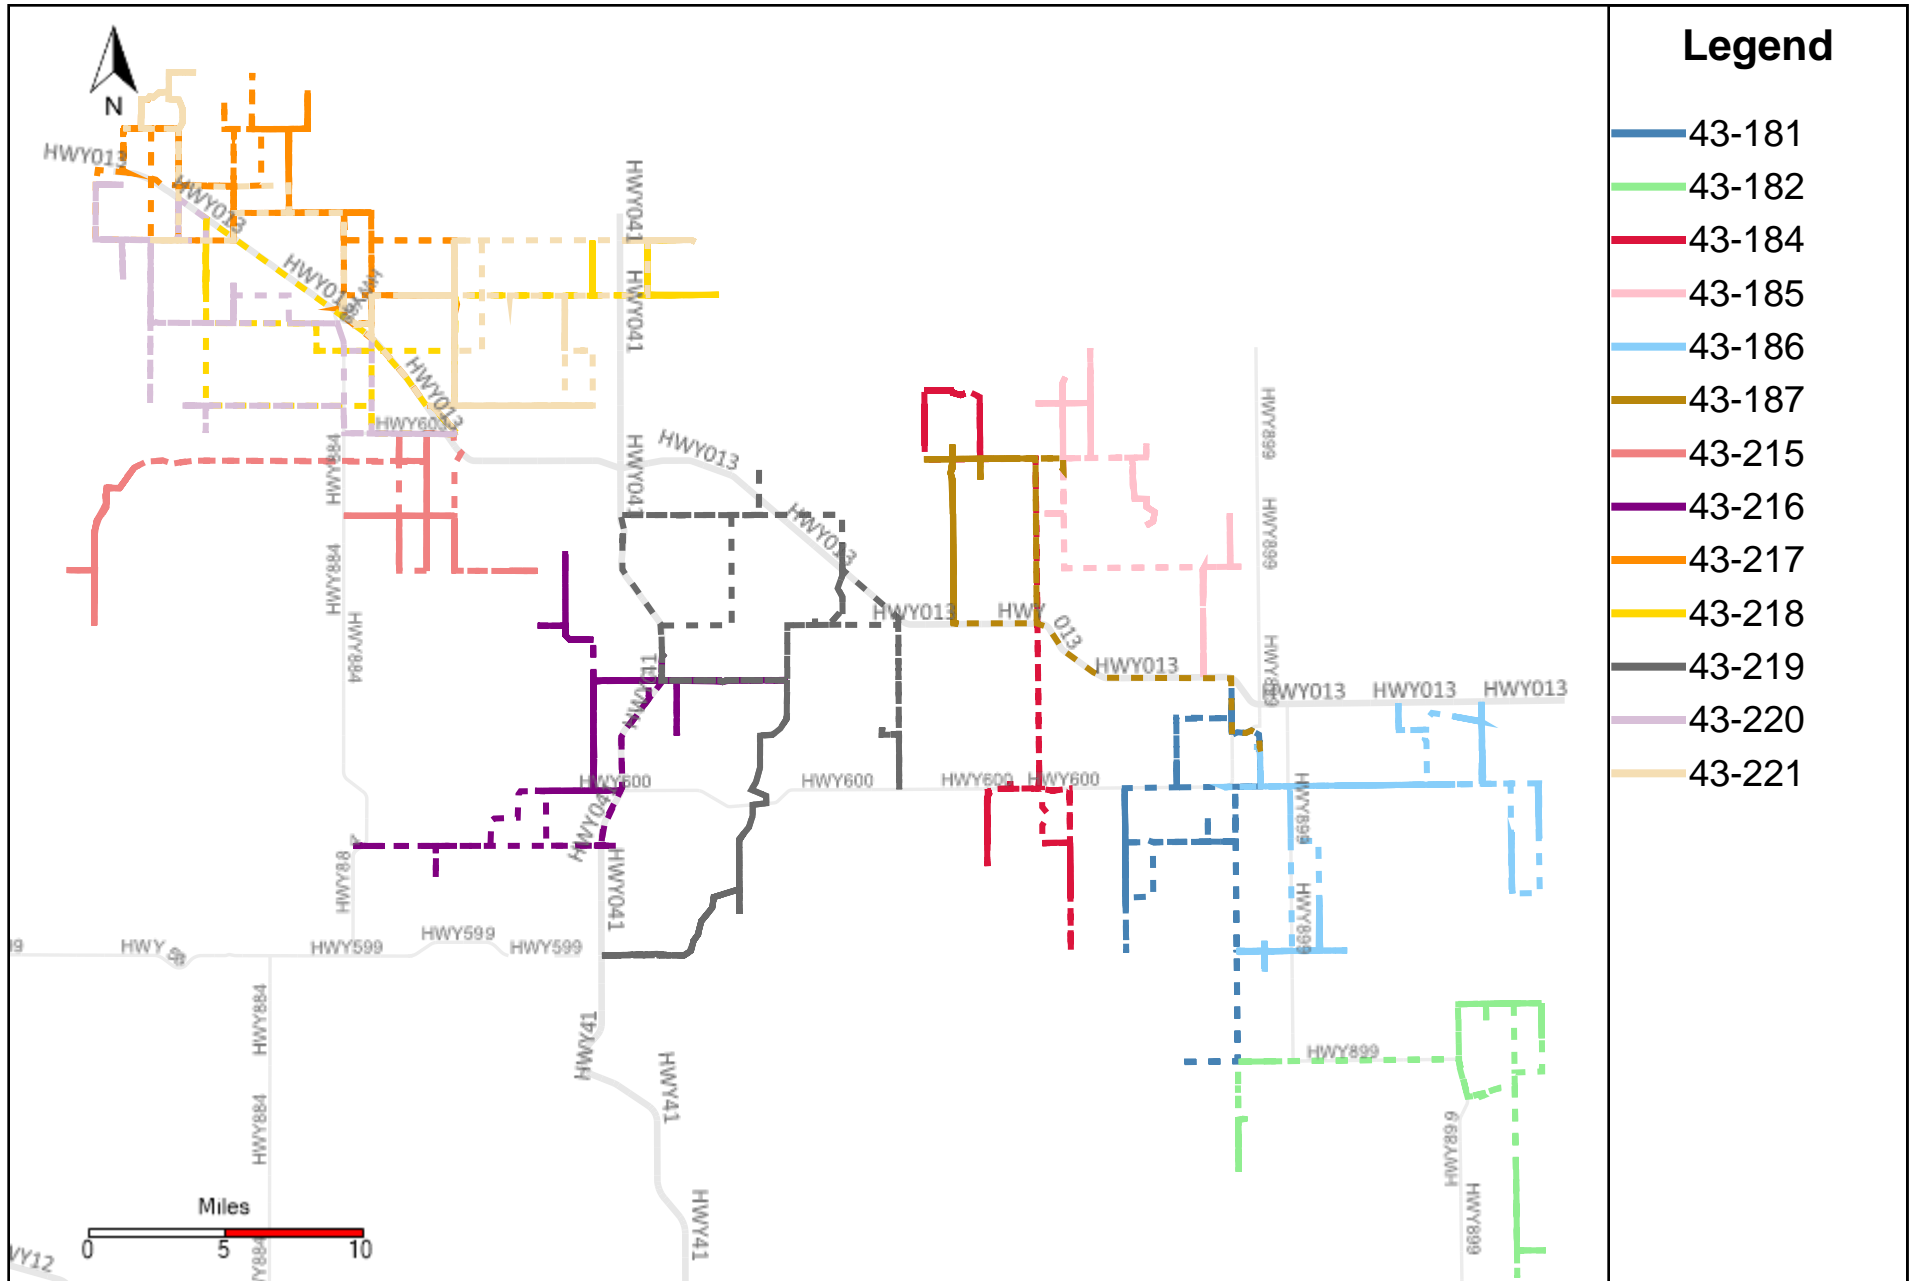

# Provost Weekly Grader Report (2024-05-19 ~ 2024-05-25)

# Division: 1 Grader Report(2024-05-19 ~ 2024-05-25)

Vehicle Name List	Total Distance(km)	Total Hours
43-181, 43-182, 43-186	735.96	74 hrs 27 min 6 sec

# Division: 2 Grader Report(2024-05-19 ~ 2024-05-25)

Vehicle Name List	Total Distance(km)	Total Hours
43-186	302.63	30 hrs 22 min 57 sec

# Division: 3 Grader Report(2024-05-19 ~ 2024-05-25)

Vehicle Name List	Total Distance(km)	Total Hours
43-181, 43-184, 43-185, 43-186, 43-187, 43-219	1477.98	145 hrs 56 min 10 sec