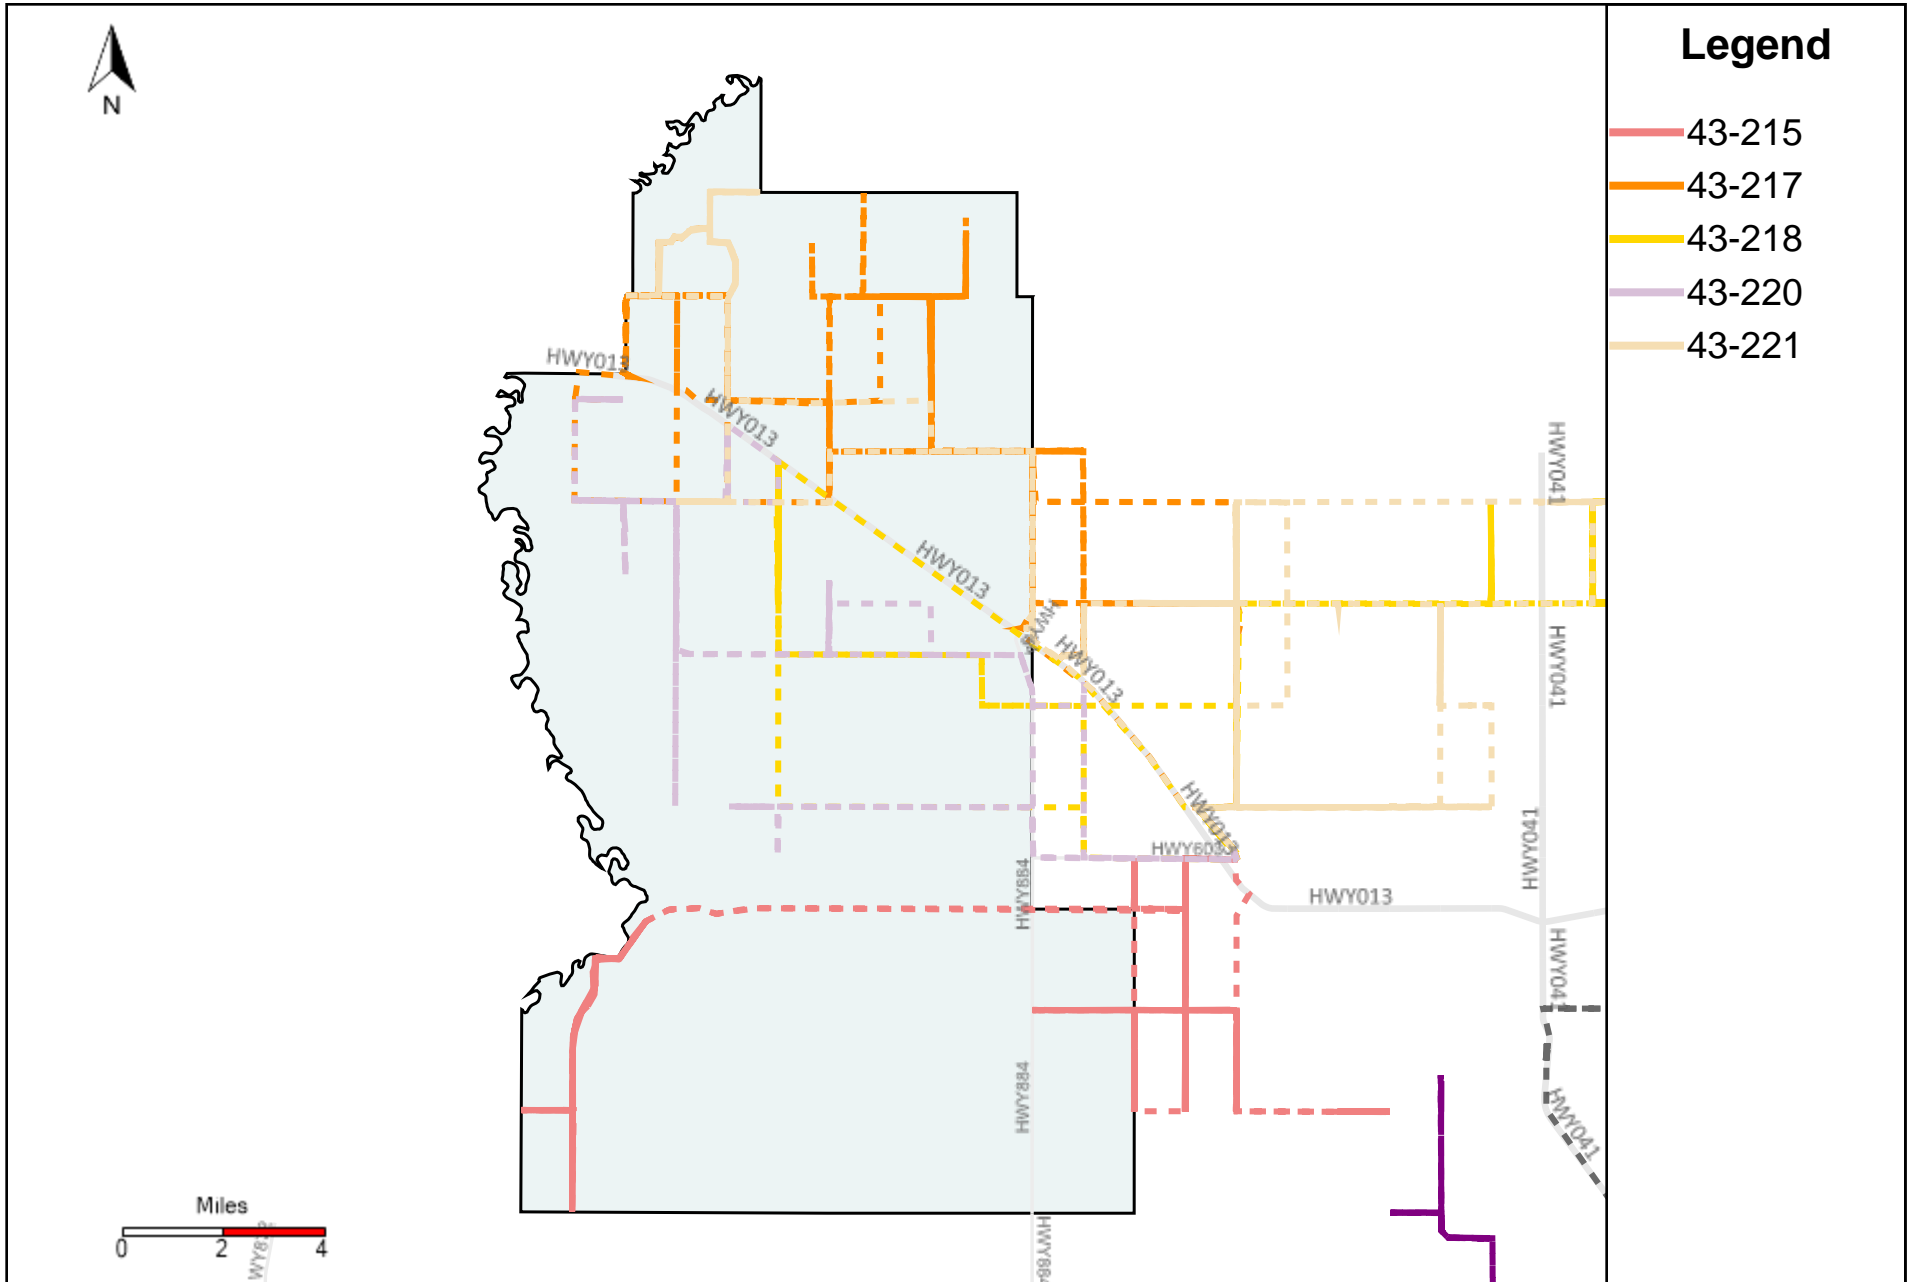

Division: 7 Grader Report(2024-05-19 ~ 2024-05-25)

Vehicle Name List	Total Distance(km)	Total Hours
43-215, 43-217, 43-218, 43-220, 43-221	1635.04	136 hrs 1 min 37 sec