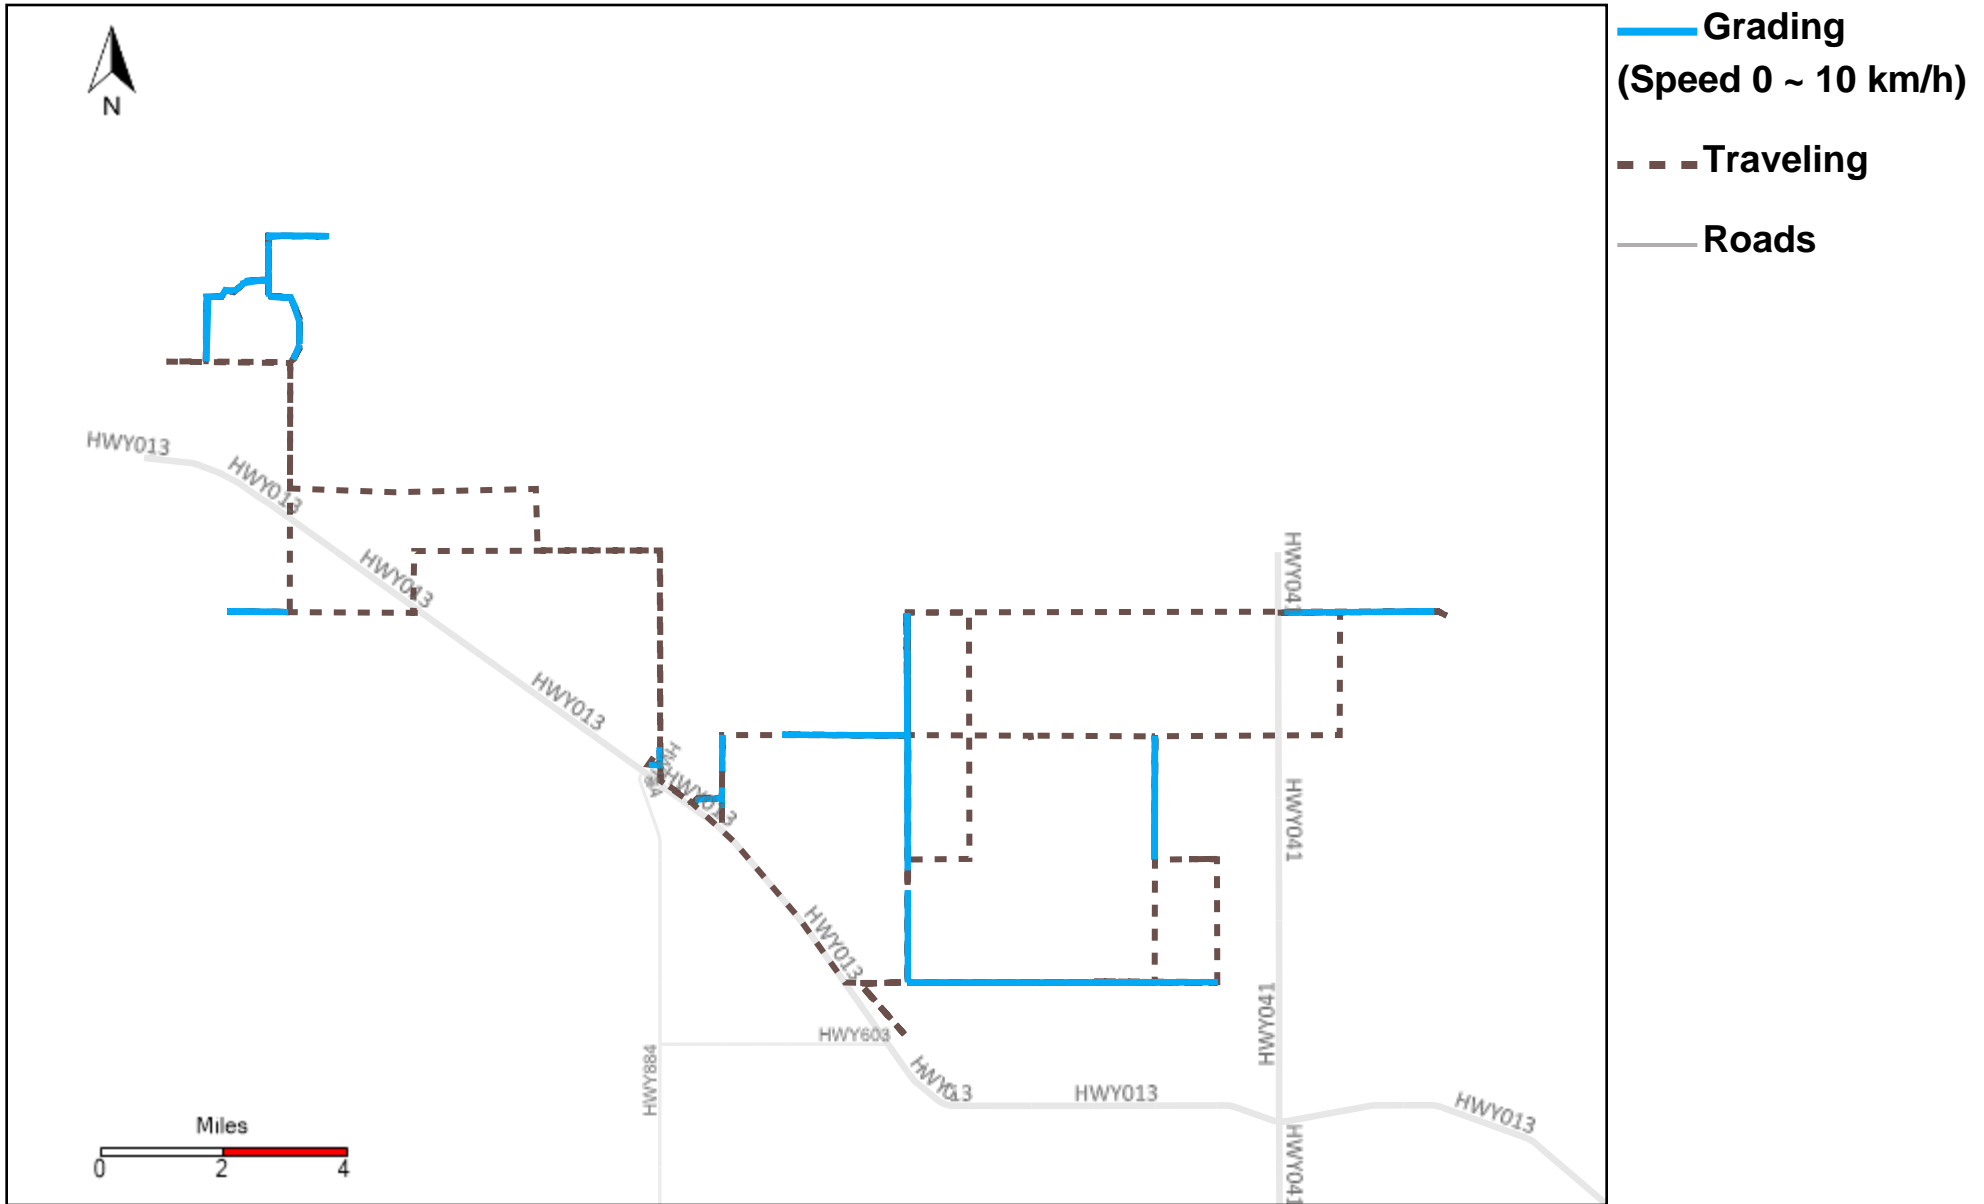

43-221_2024-05-19 ~ 2024-05-25 Tracking

Total Distance(km)	Total Hours	Work Distance(km)	Work Hours
414.75	32 hrs 11 min 14 sec	99.81	11 hrs 35 min 6 sec