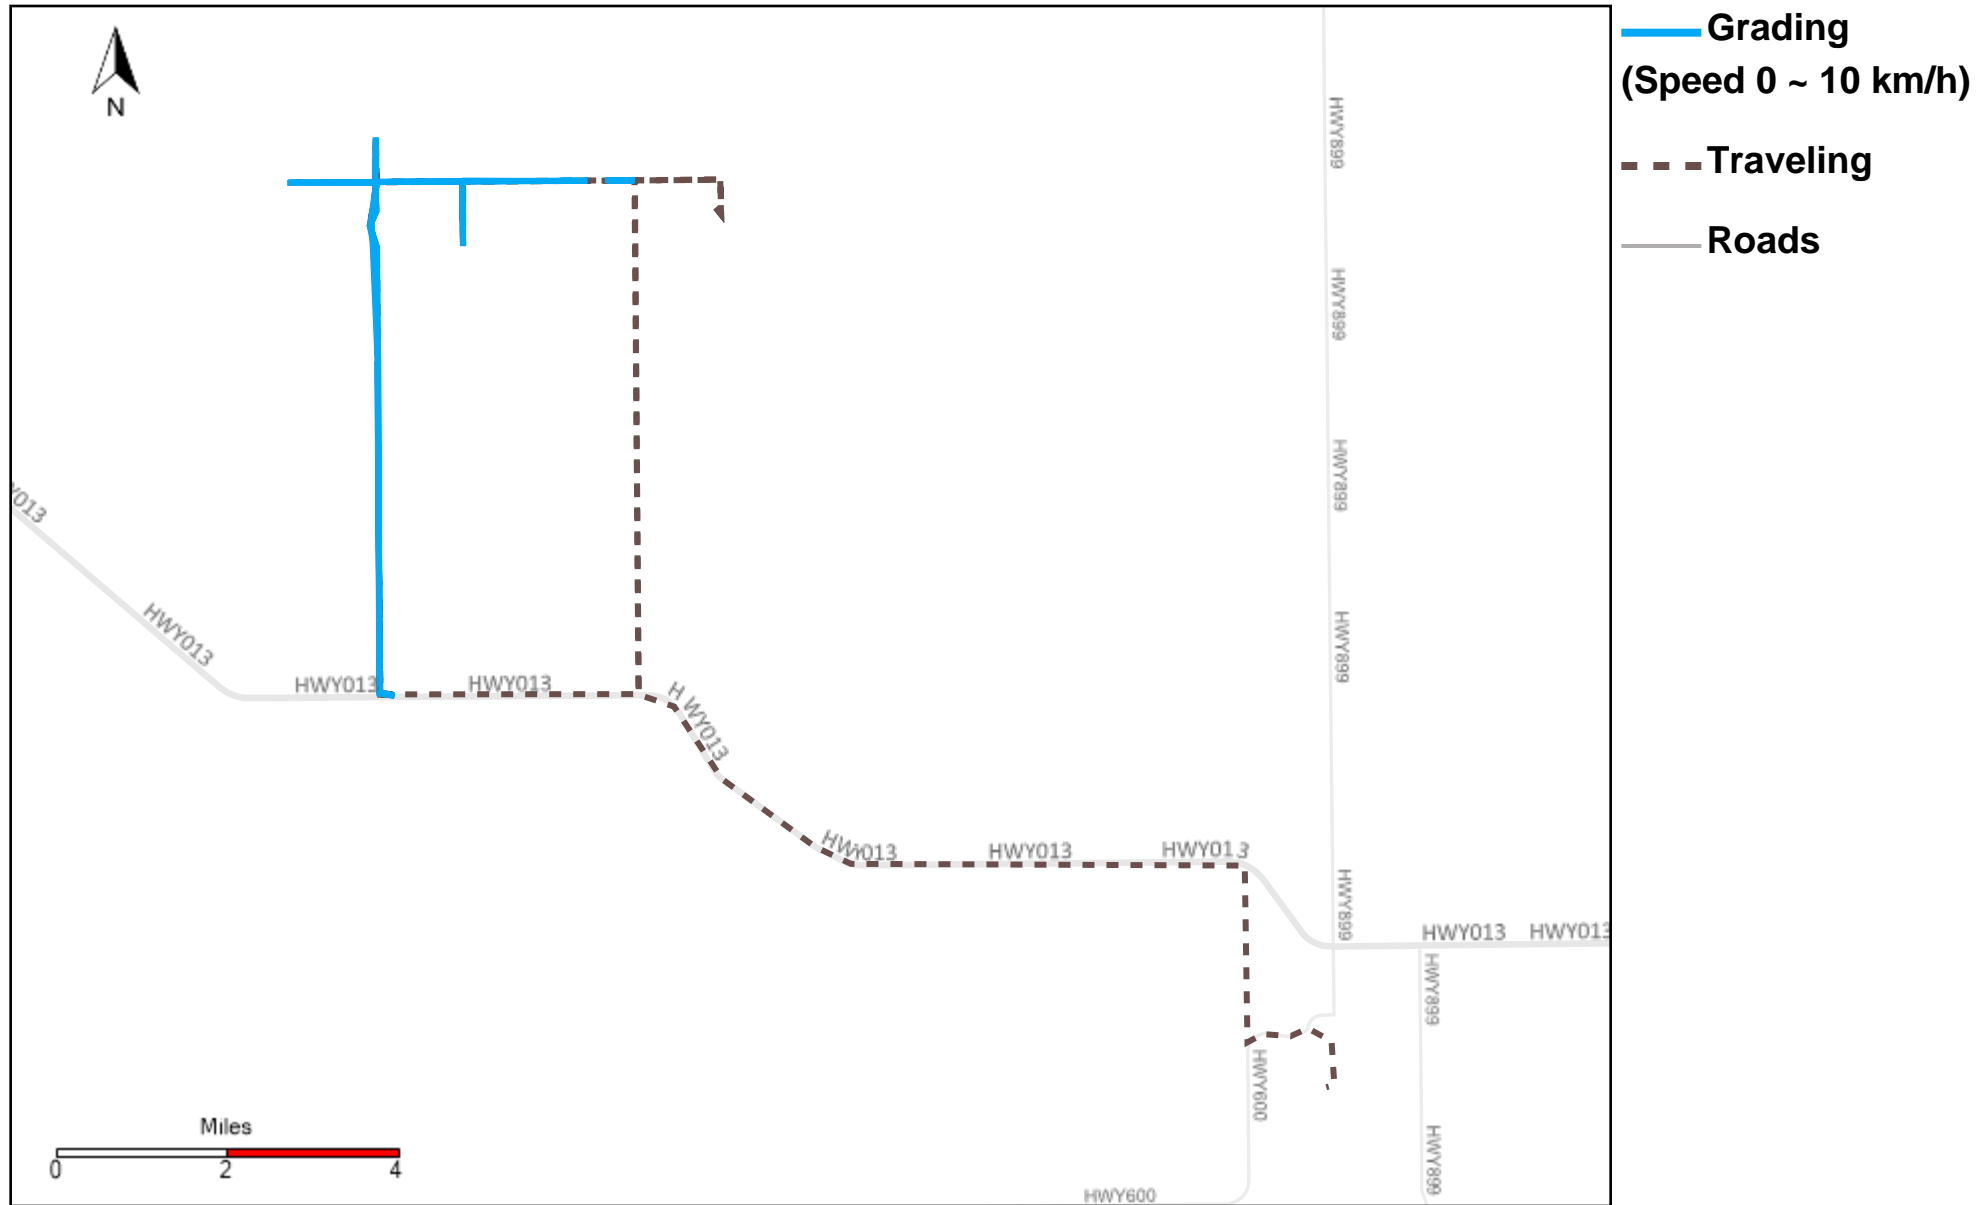

43-187_2024-05-19 ~ 2024-05-25 Tracking

Total Distance(km)	Total Hours	Work Distance(km)	Work Hours
167.55	20 hrs 36 min 9 sec	93.49	15 hrs 40 min 52 sec