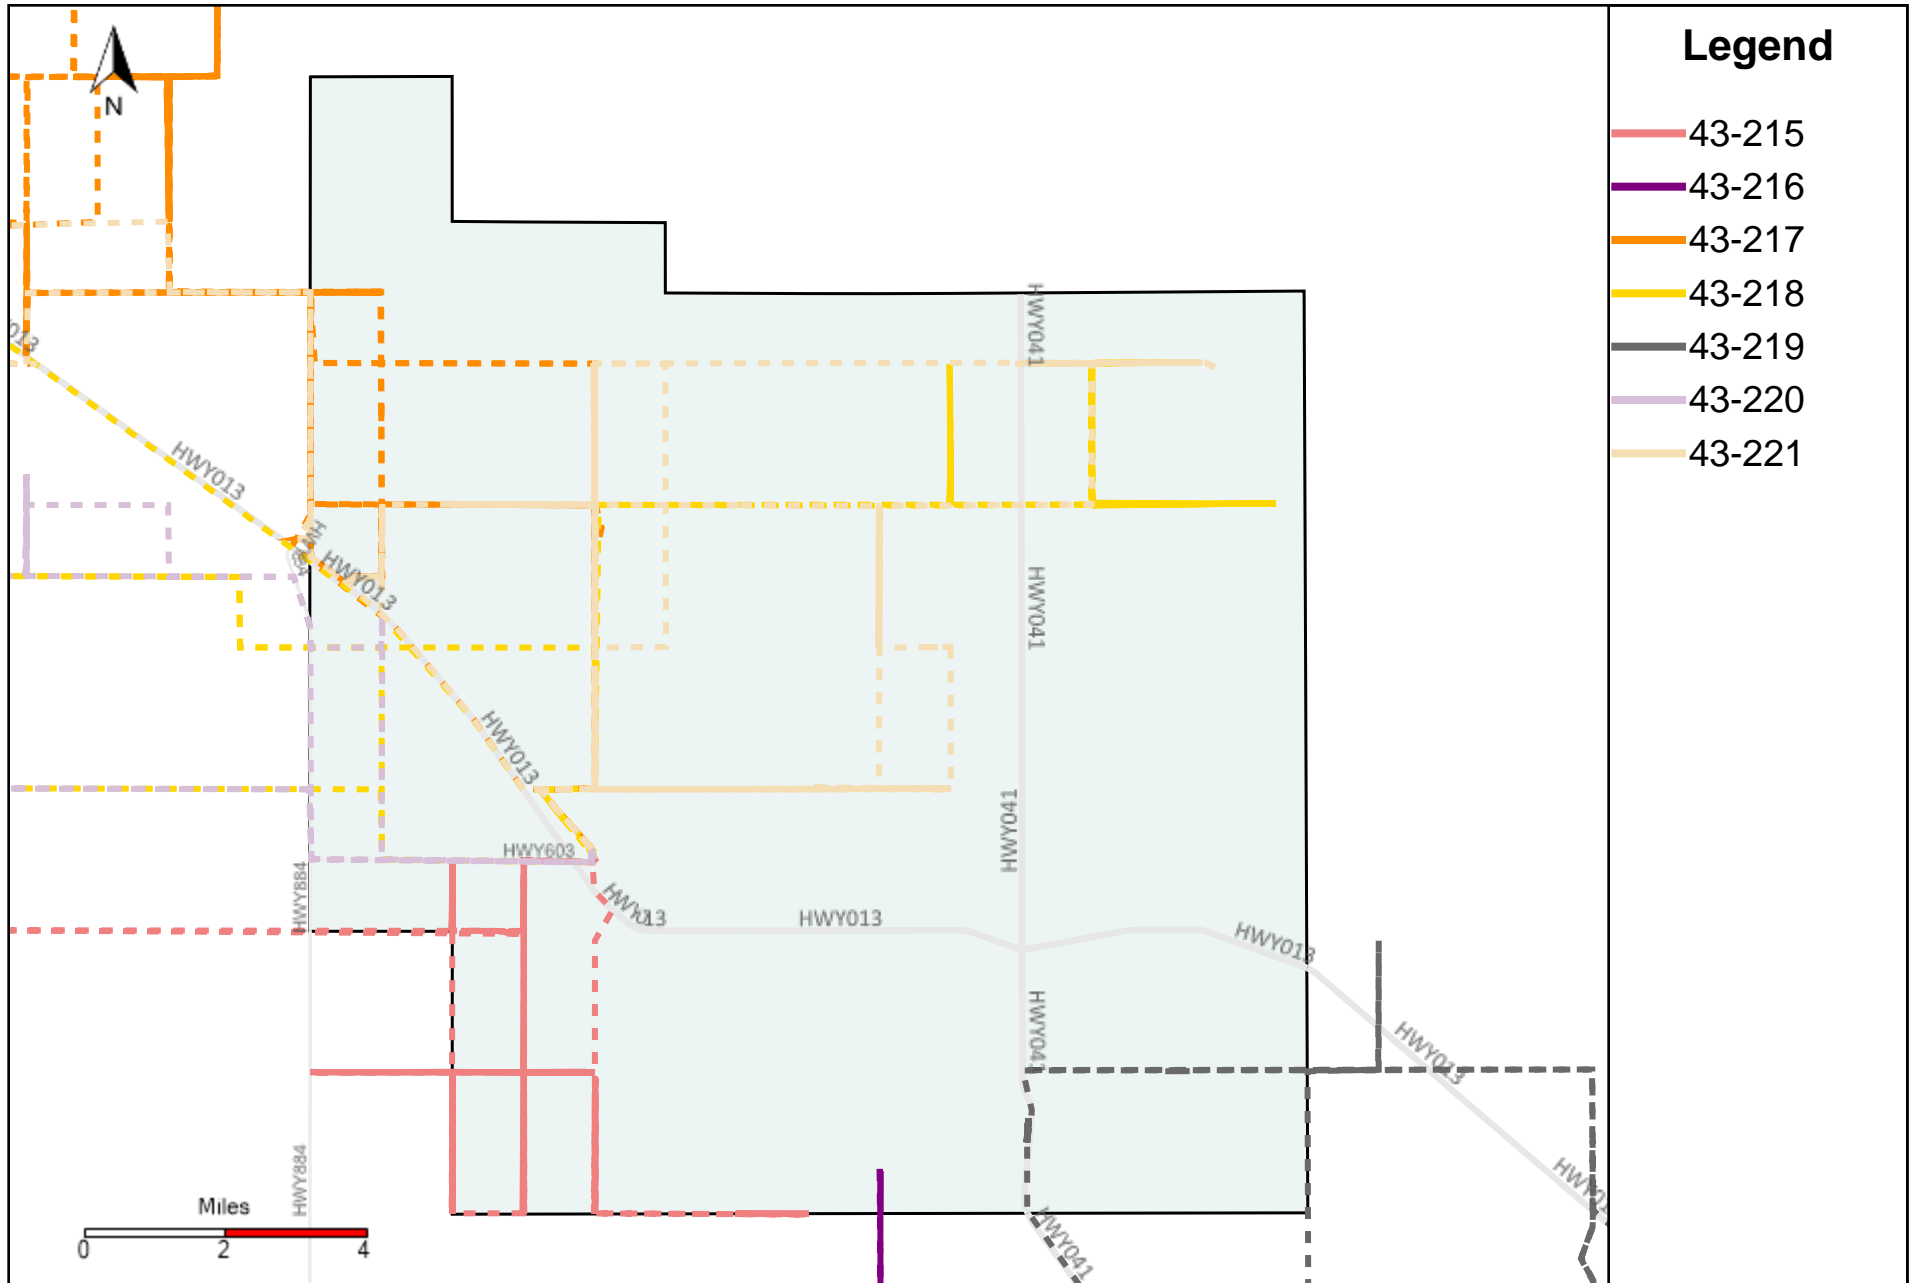

Division: 6 Grader Report(2024-05-19 ~ 2024-05-25)

Vehicle Name List	Total Distance(km)	Total Hours
43-215, 43-216, 43-217, 43-218, 43-219, 43-220, 43-221	2383.79	198 hrs 59 min 30 sec