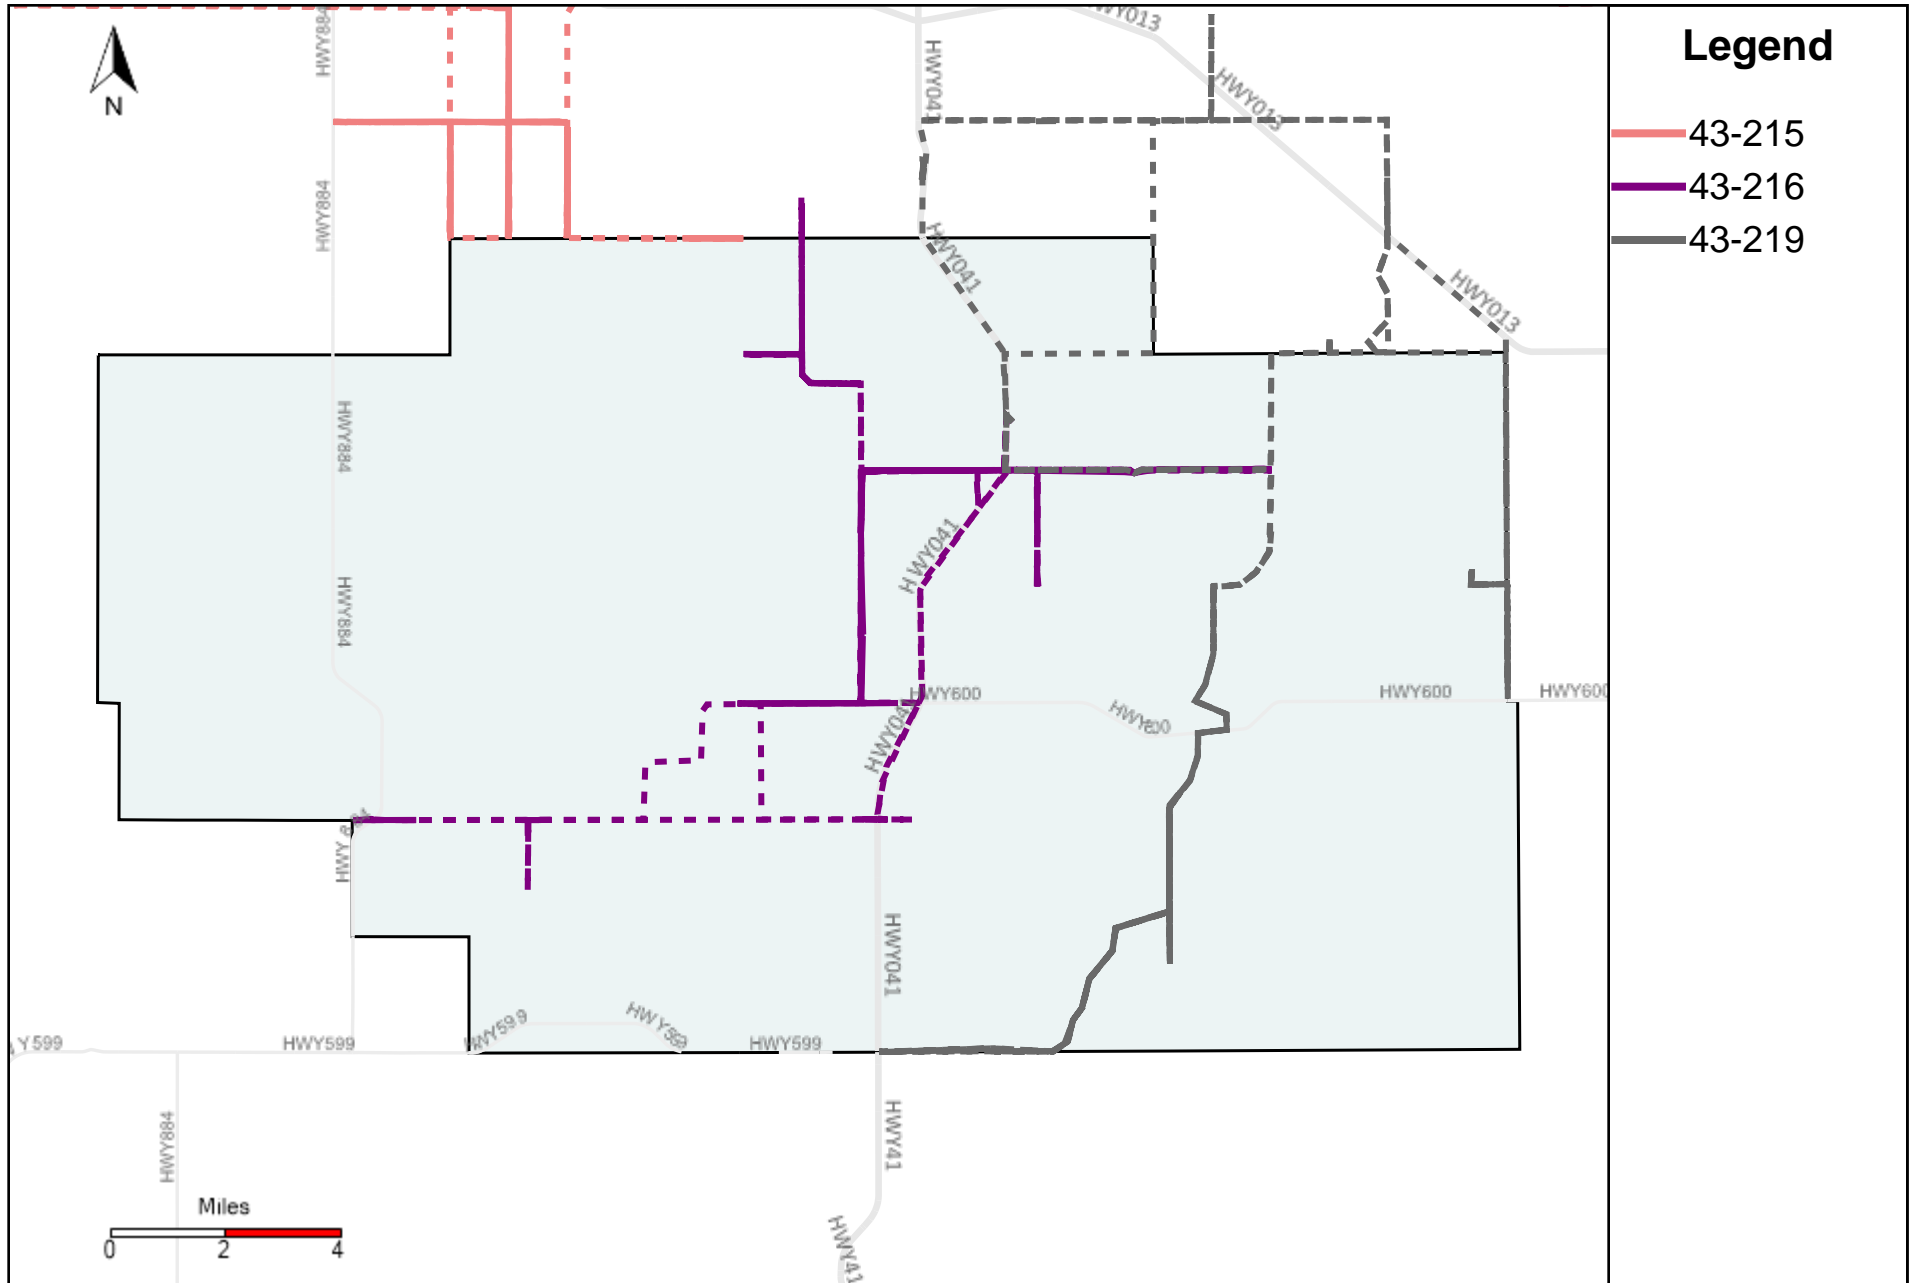

Division: 5 Grader Report(2024-05-19 ~ 2024-05-25)

Vehicle Name List	Total Distance(km)	Total Hours
43-215, 43-216, 43-219	1035.7	95 hrs 29 min 34 sec