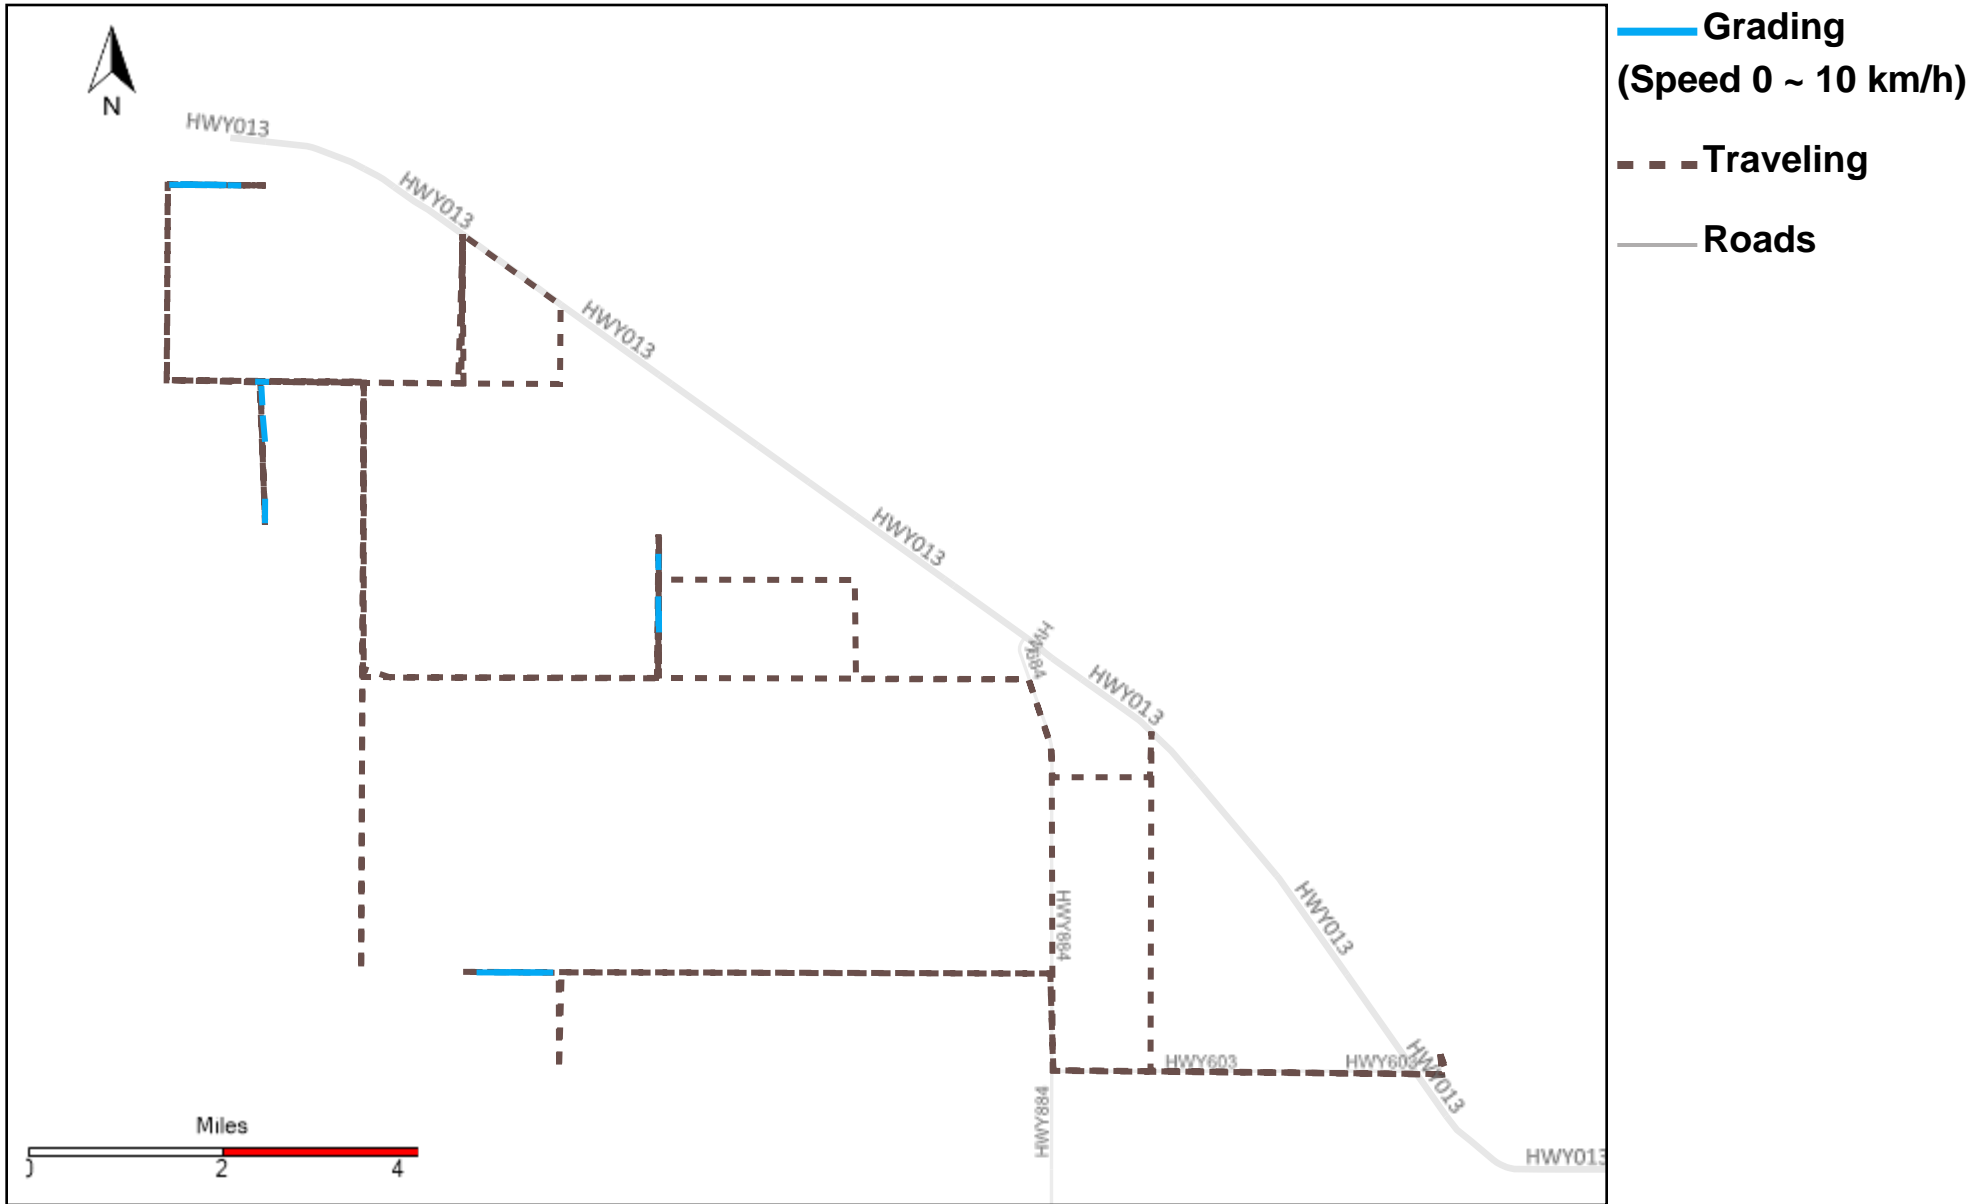

43-220_2024-05-19 ~ 2024-05-25 Tracking

Total Distance(km)	Total Hours	Work Distance(km)	Work Hours
206.06	13 hrs 3 min 32 sec	7.7	0 hrs 50 min 31 sec