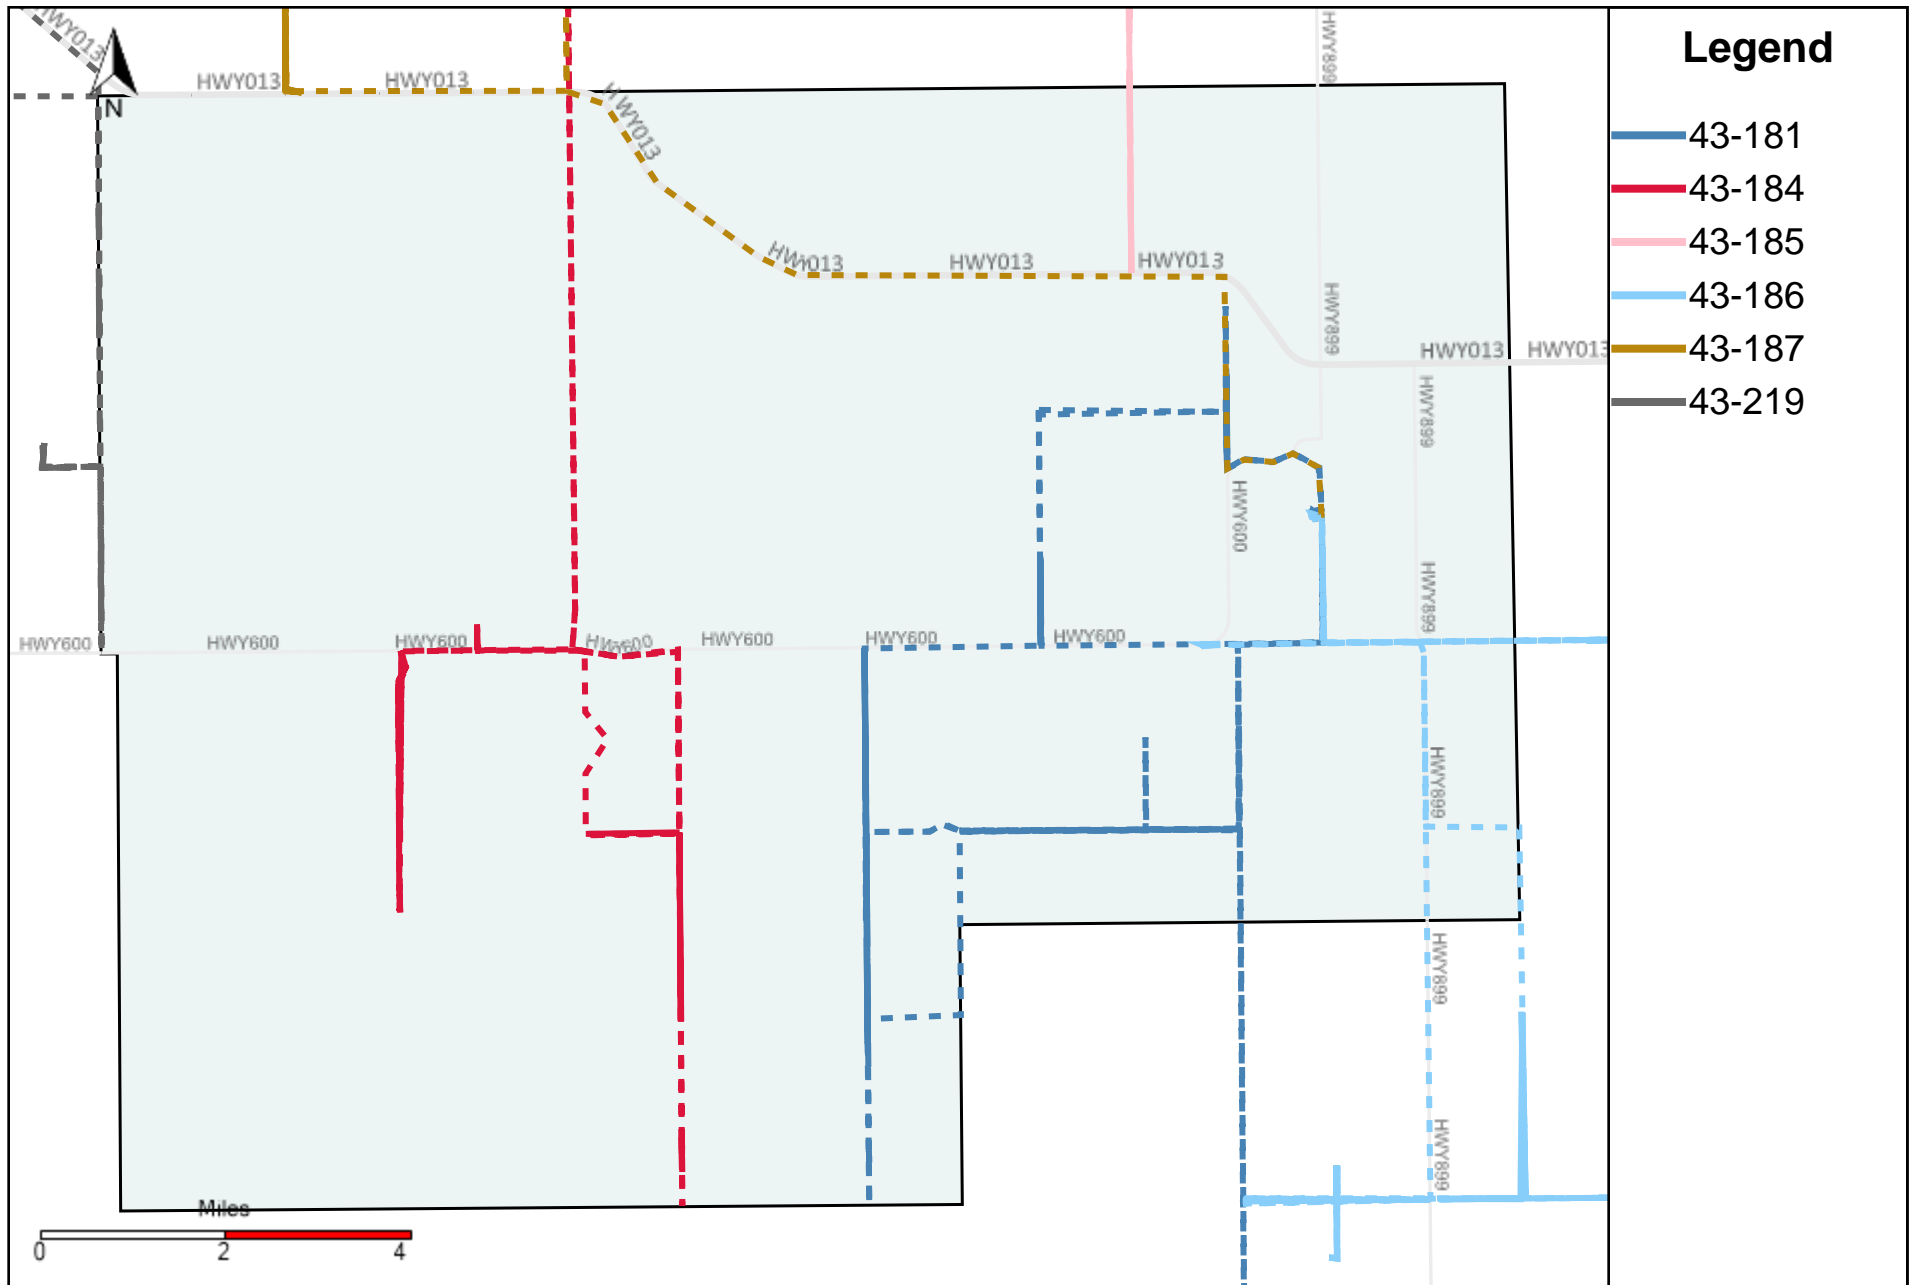

Division: 3 Grader Report(2024-05-19 ~ 2024-05-25)

Vehicle Name List	Total Distance(km)	Total Hours
43-181, 43-184, 43-185, 43-186, 43-187, 43-219	1477.98	145 hrs 56 min 10 sec