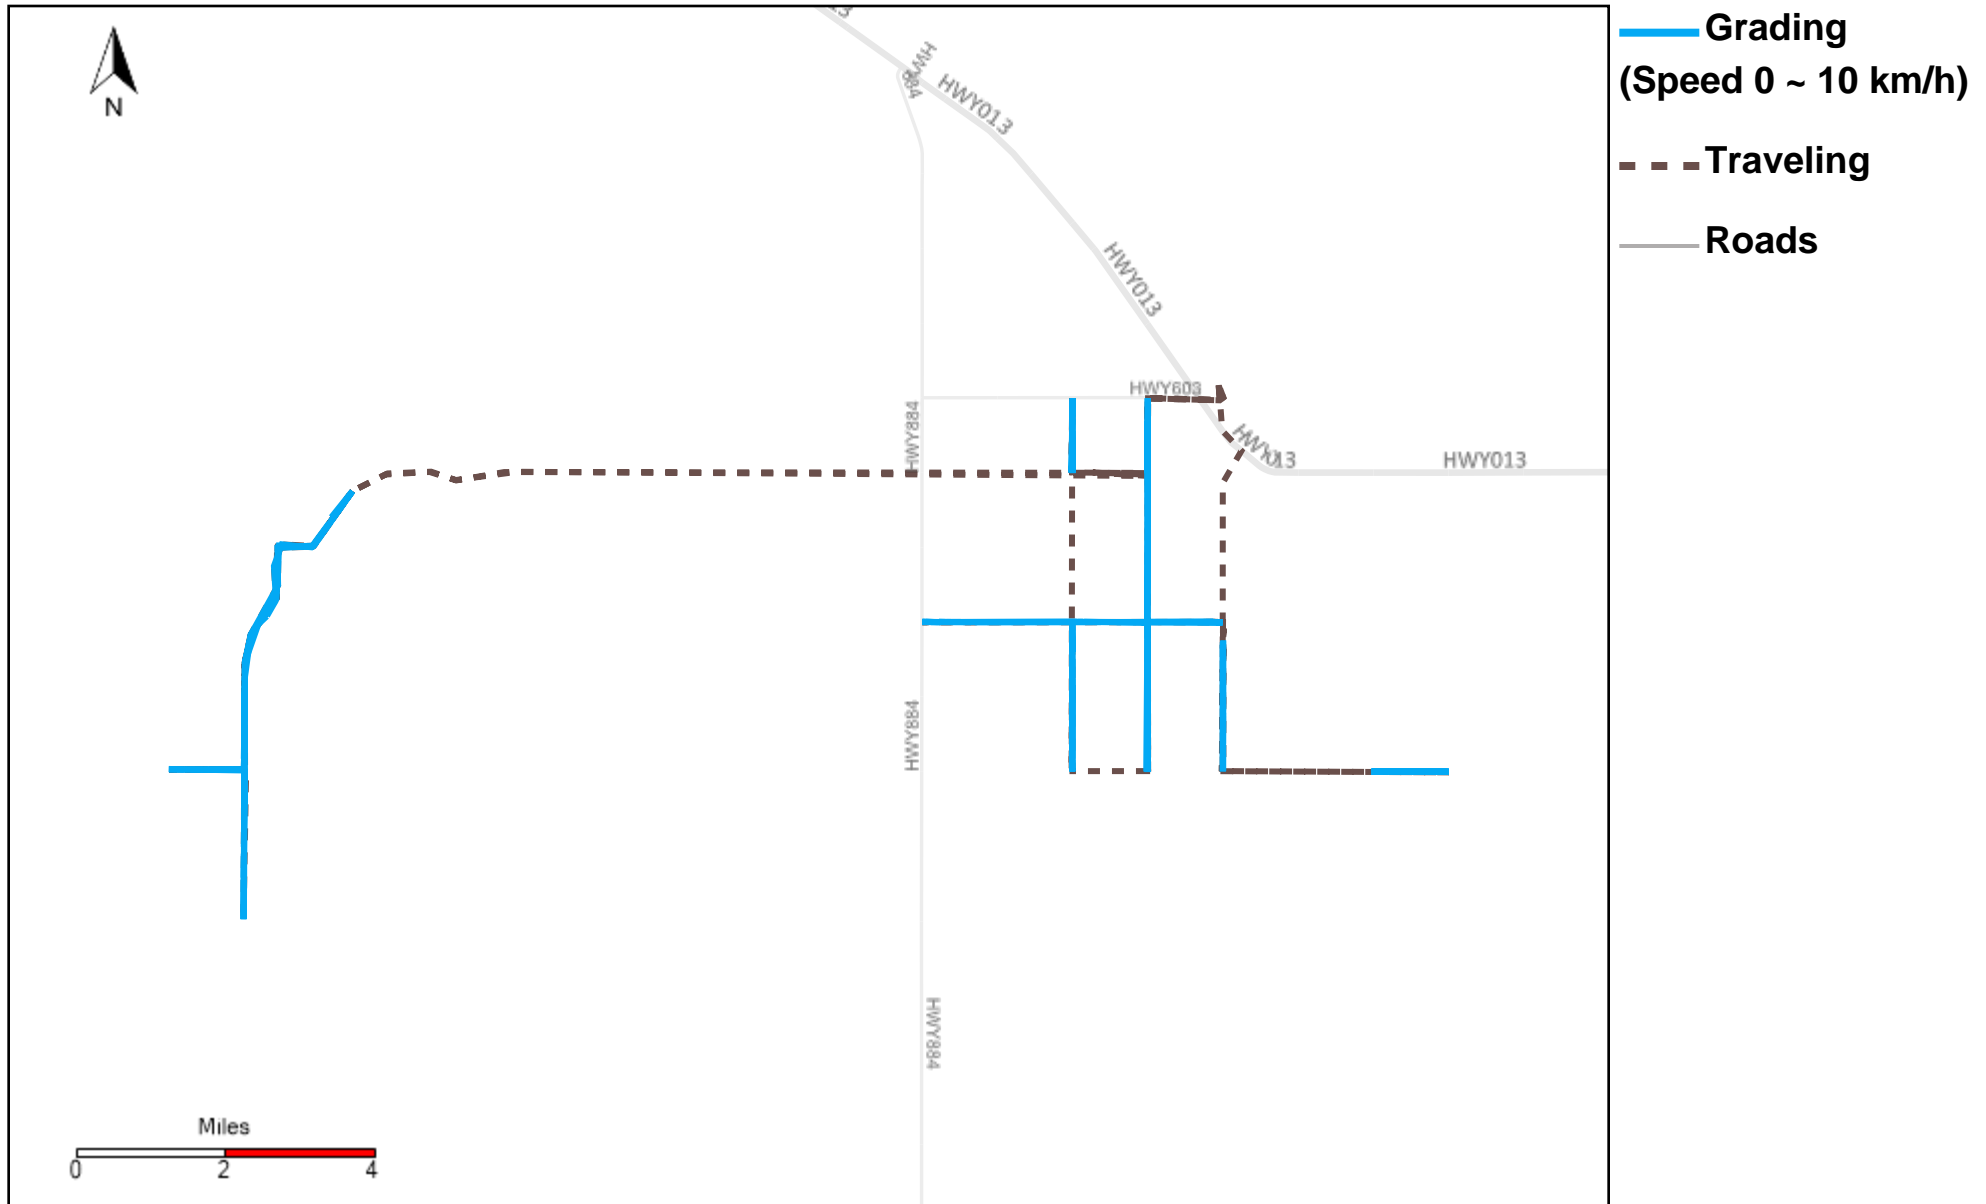

43-215_2024-05-19 ~ 2024-05-25 Tracking

Total Distance(km)	Total Hours	Work Distance(km)	Work Hours
286.95	32 hrs 31 min 41 sec	173.41	24 hrs 1 min 10 sec