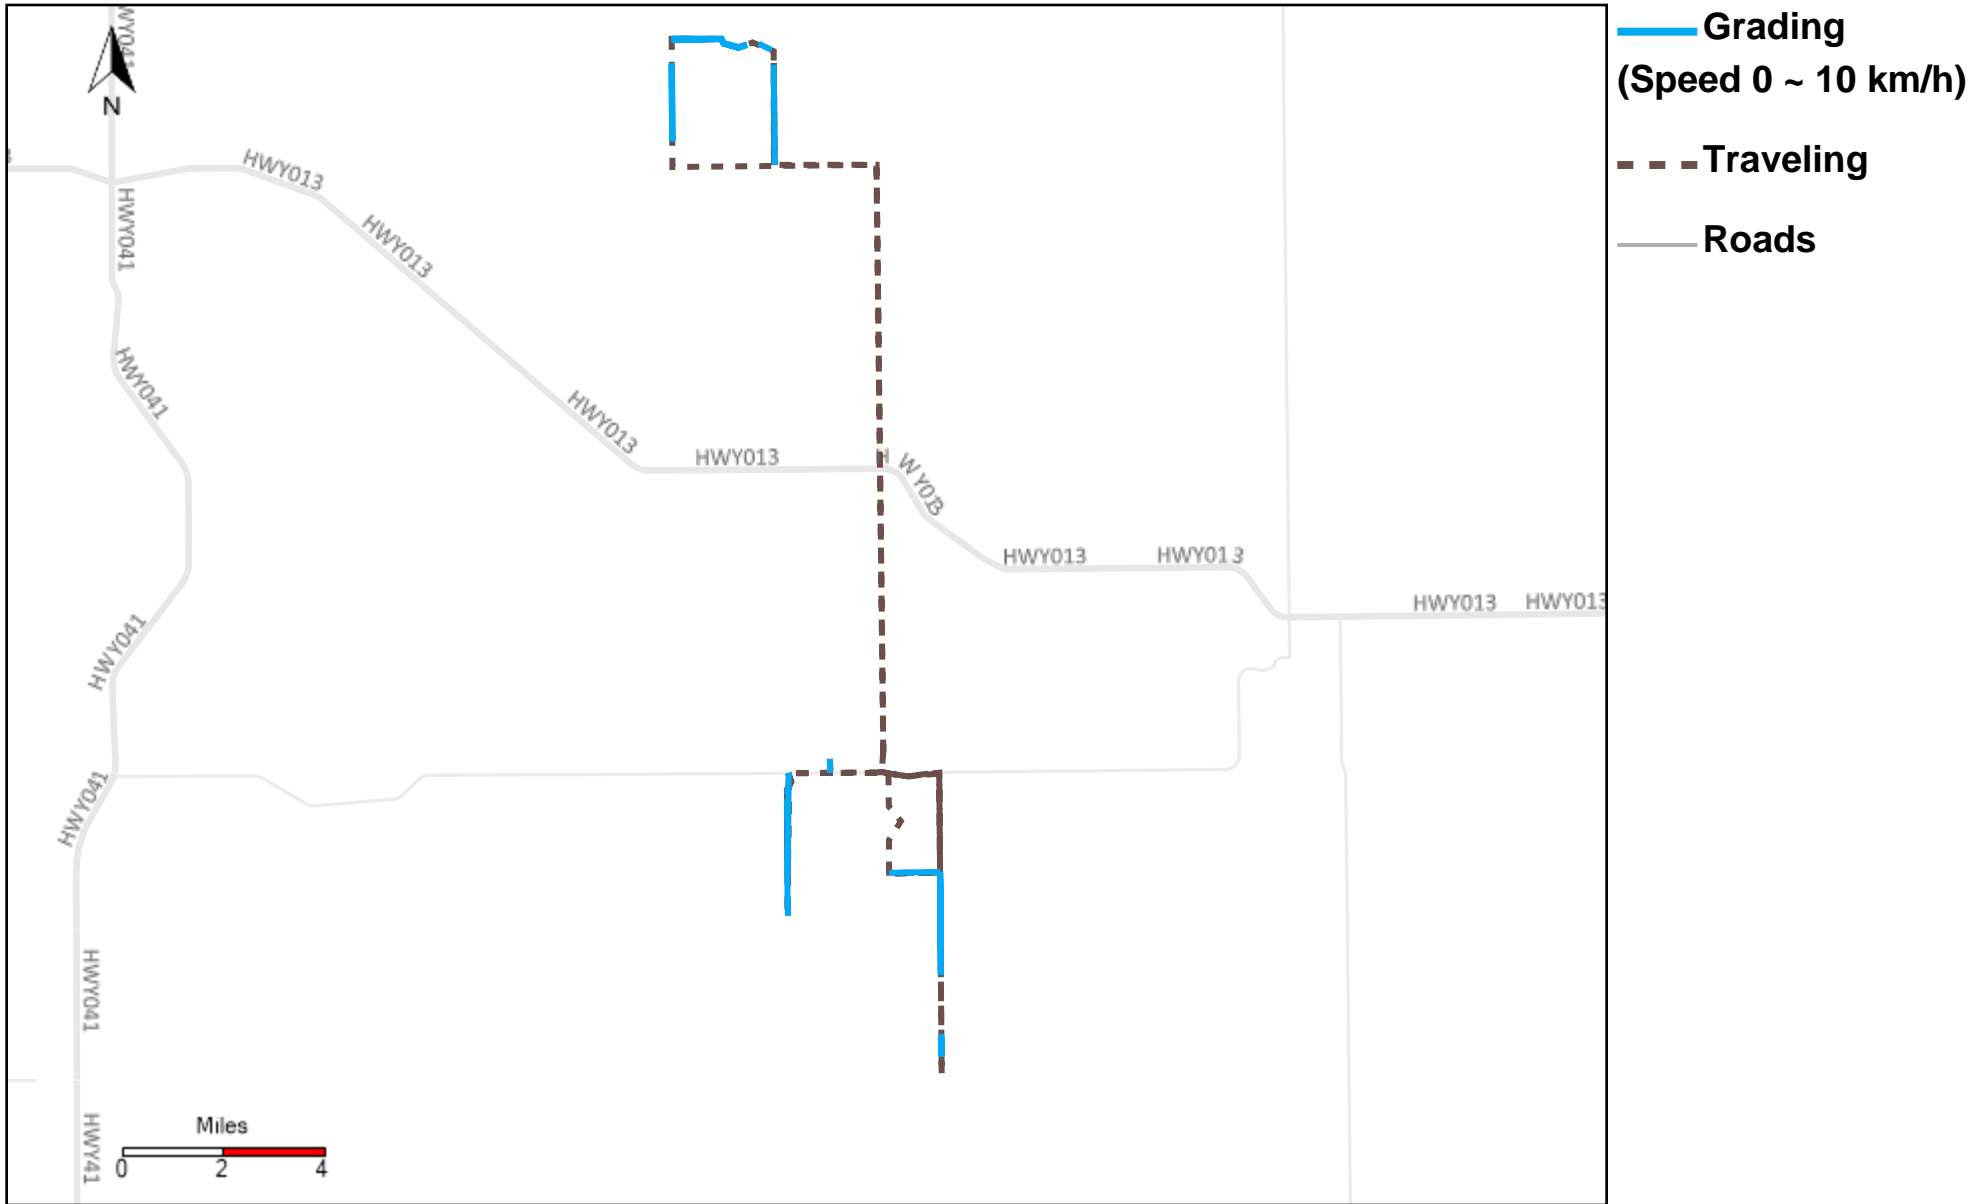

43-184_2024-05-19 ~ 2024-05-25 Tracking

Total Distance(km)	Total Hours	Work Distance(km)	Work Hours
182.7	19 hrs 9 min 13 sec	78.2	11 hrs 50 min 43 sec