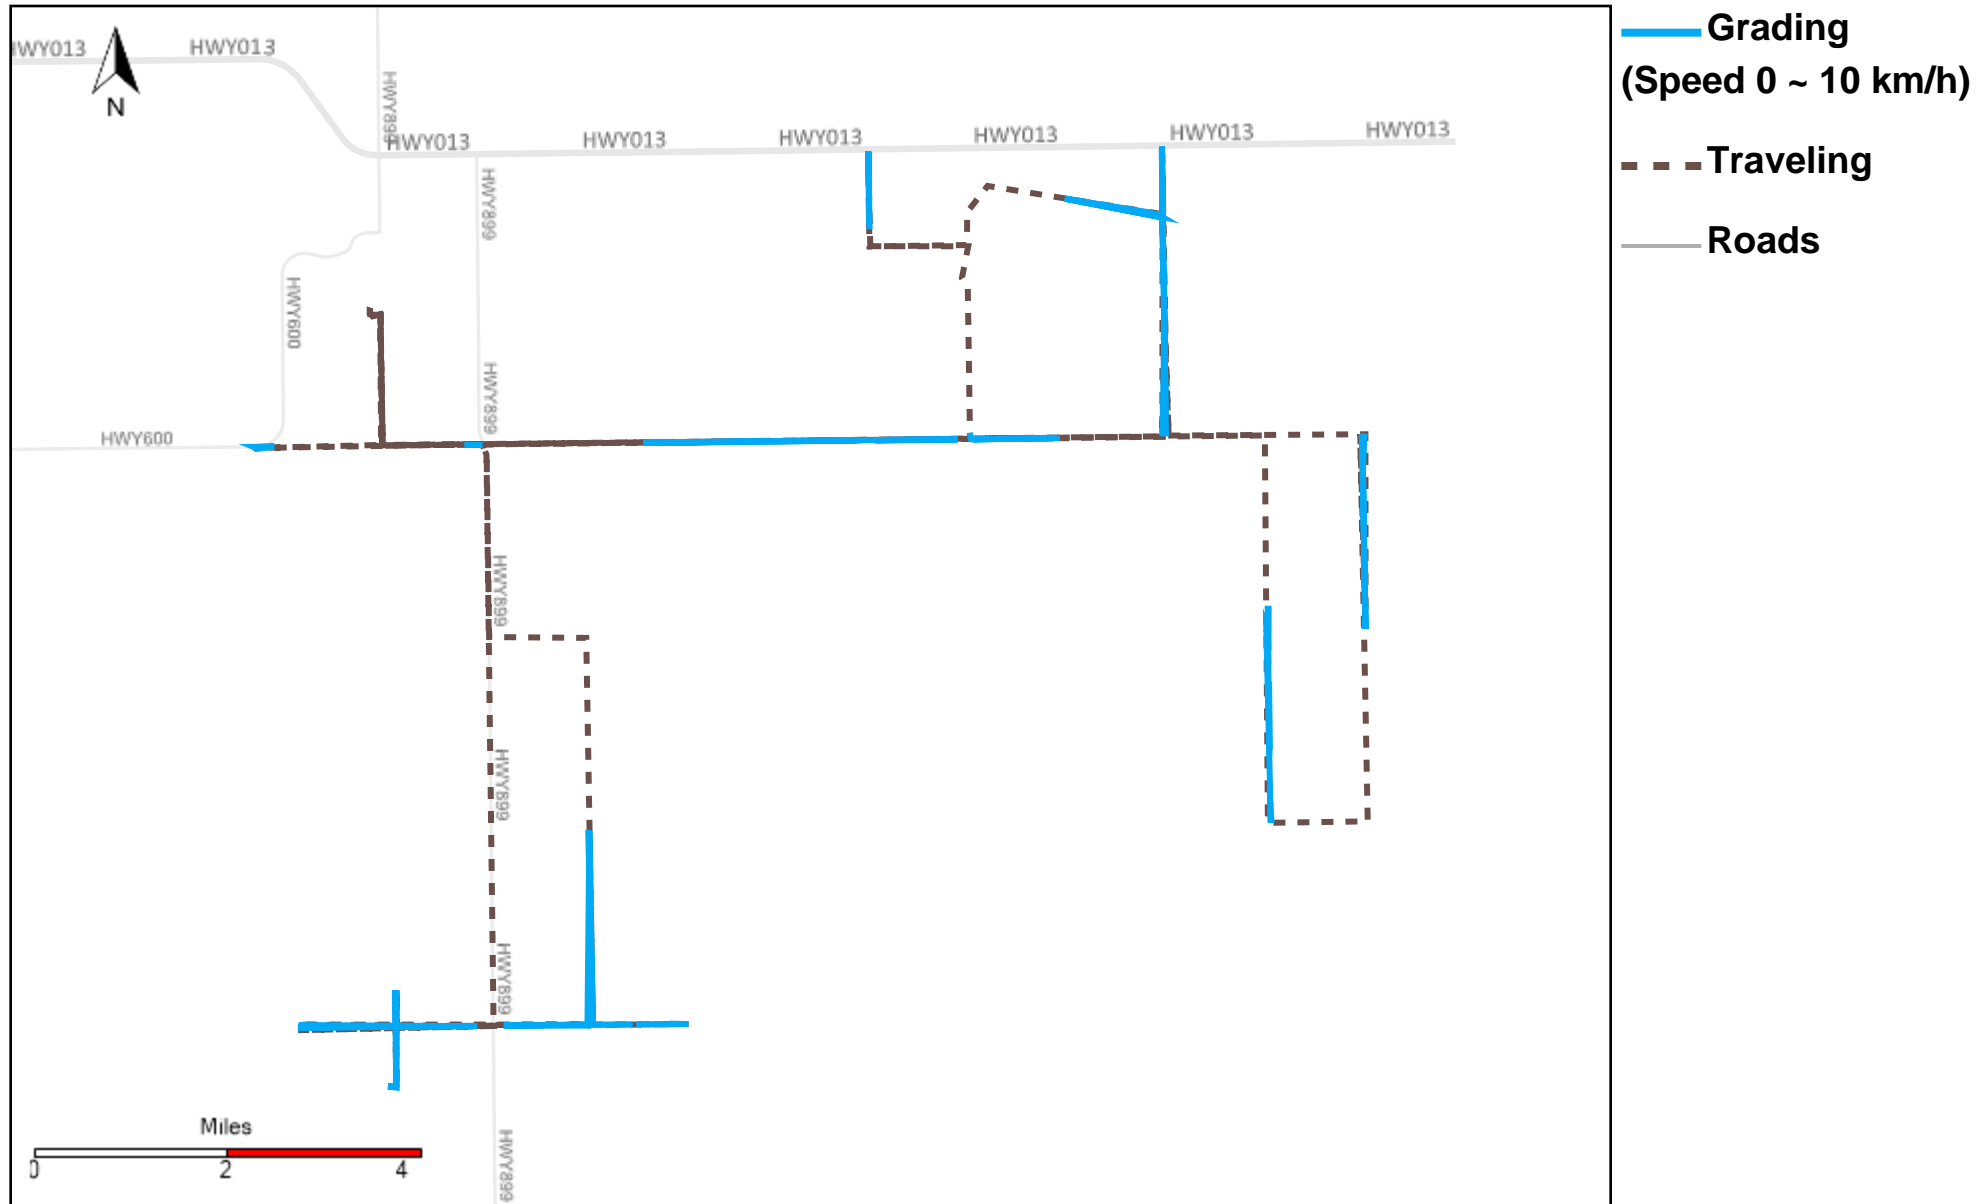

43-186_2024-05-19 ~ 2024-05-25 Tracking

Total Distance(km)	Total Hours	Work Distance(km)	Work Hours
302.63	30 hrs 22 min 57 sec	138.35	20 hrs 15 min 52 sec