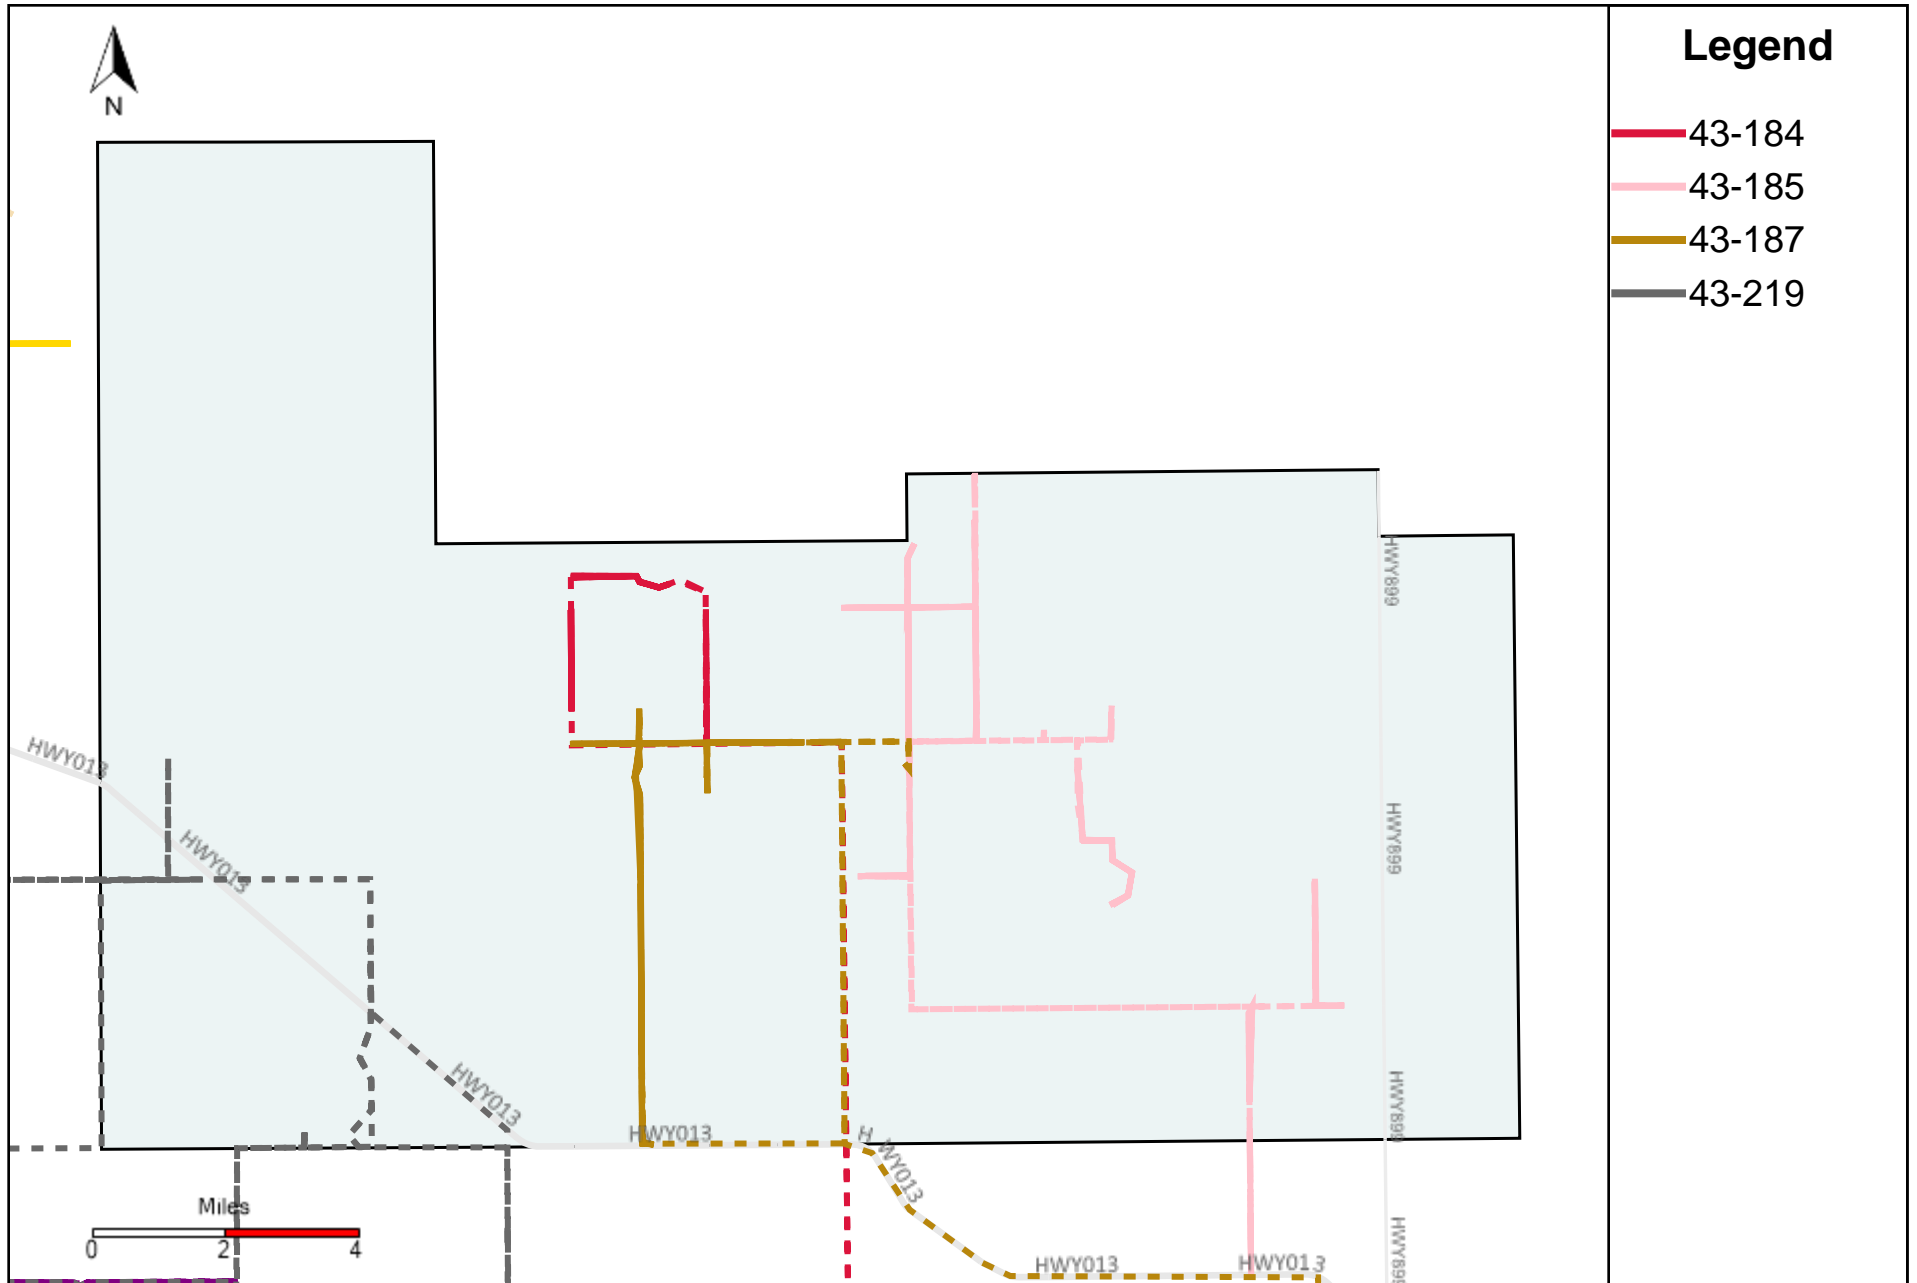

Division: 4 Grader Report(2024-05-19 ~ 2024-05-25)

Vehicle Name List	Total Distance(km)	Total Hours
43-184, 43-185, 43-187, 43-219	930.06	89 hrs 57 min 16 sec