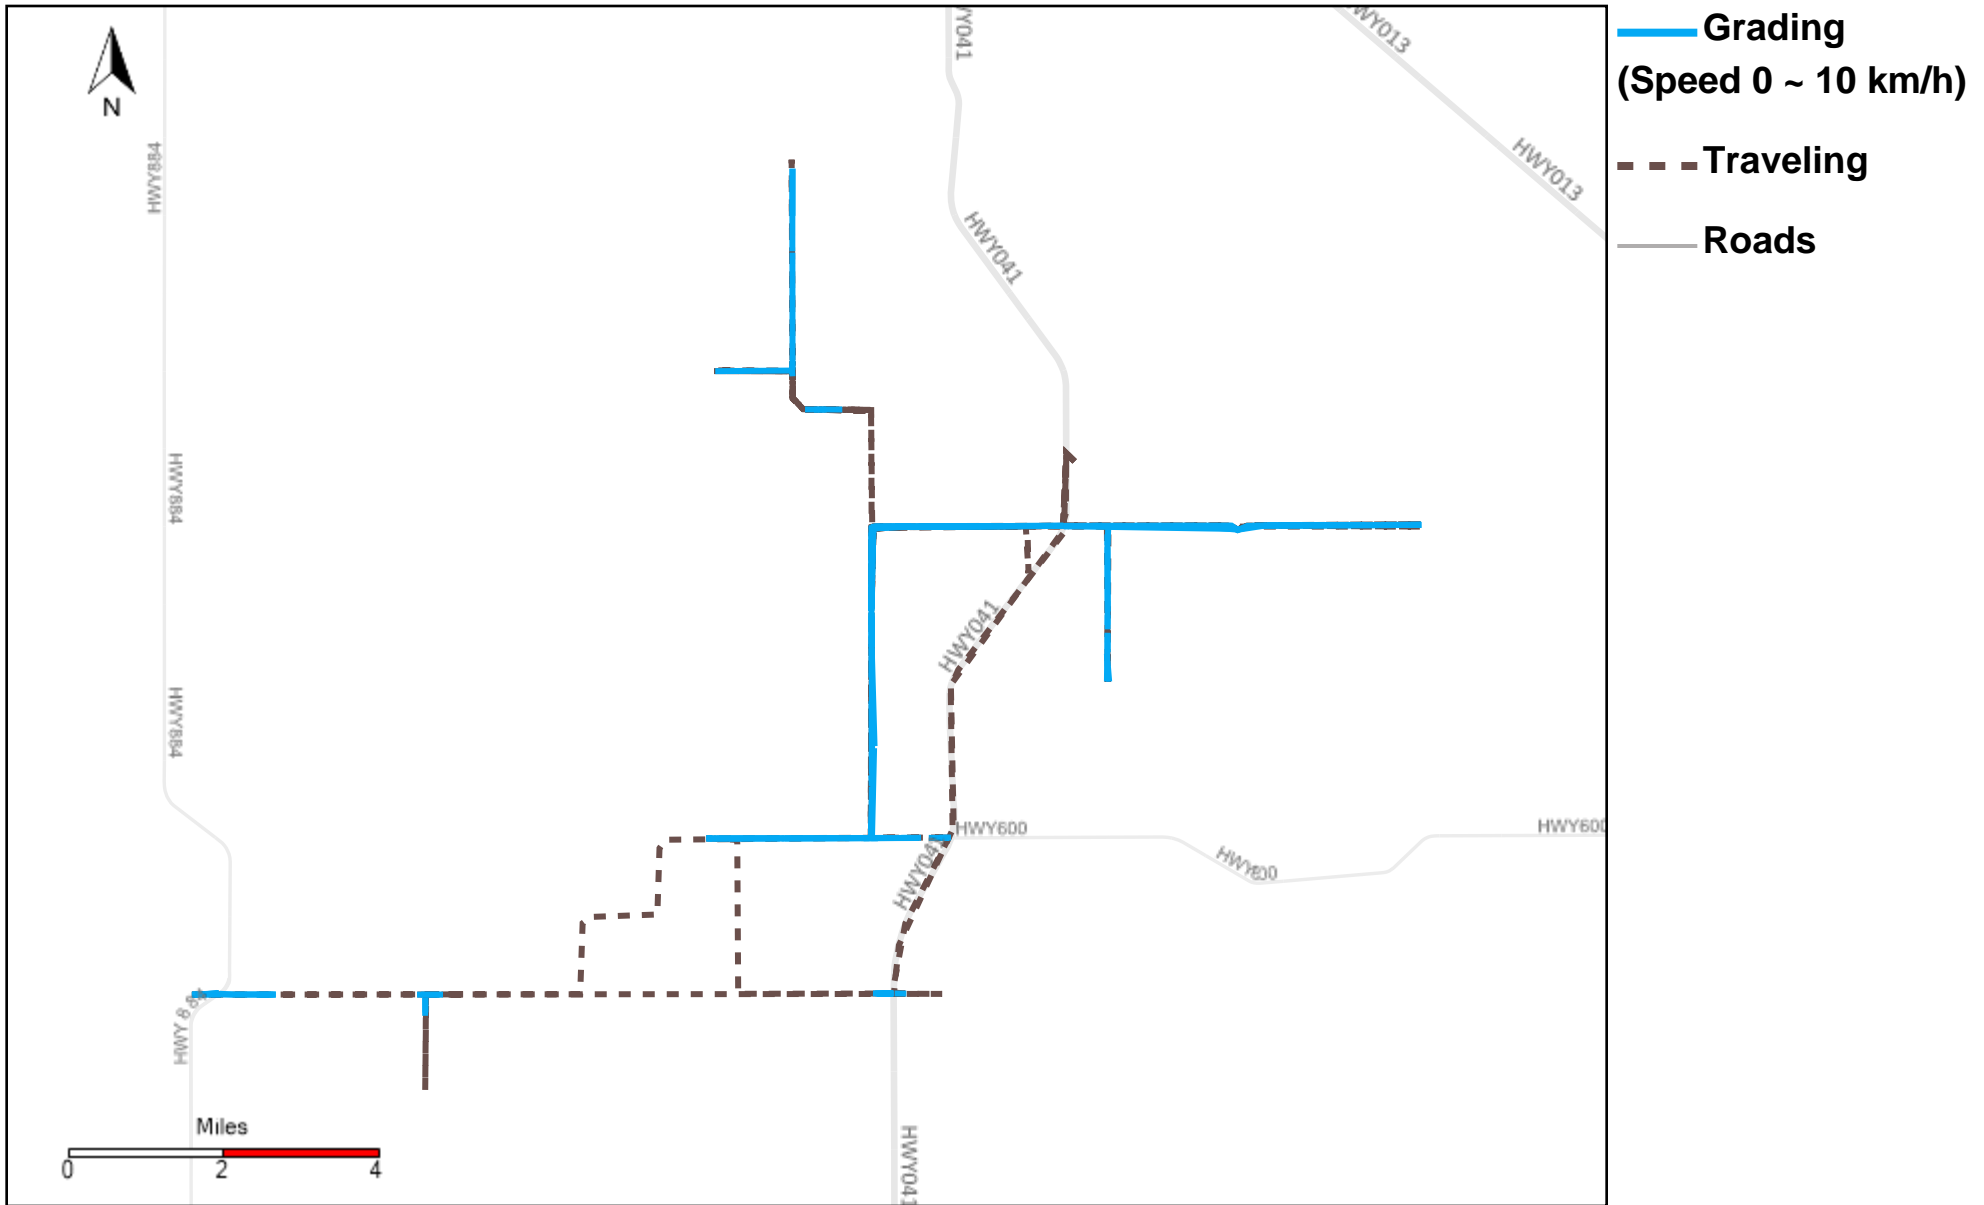

43-216_2024-05-19 ~ 2024-05-25 Tracking

Total Distance(km)	Total Hours	Work Distance(km)	Work Hours
342.41	30 hrs 14 min 12 sec	119.48	15 hrs 33 min 51 sec