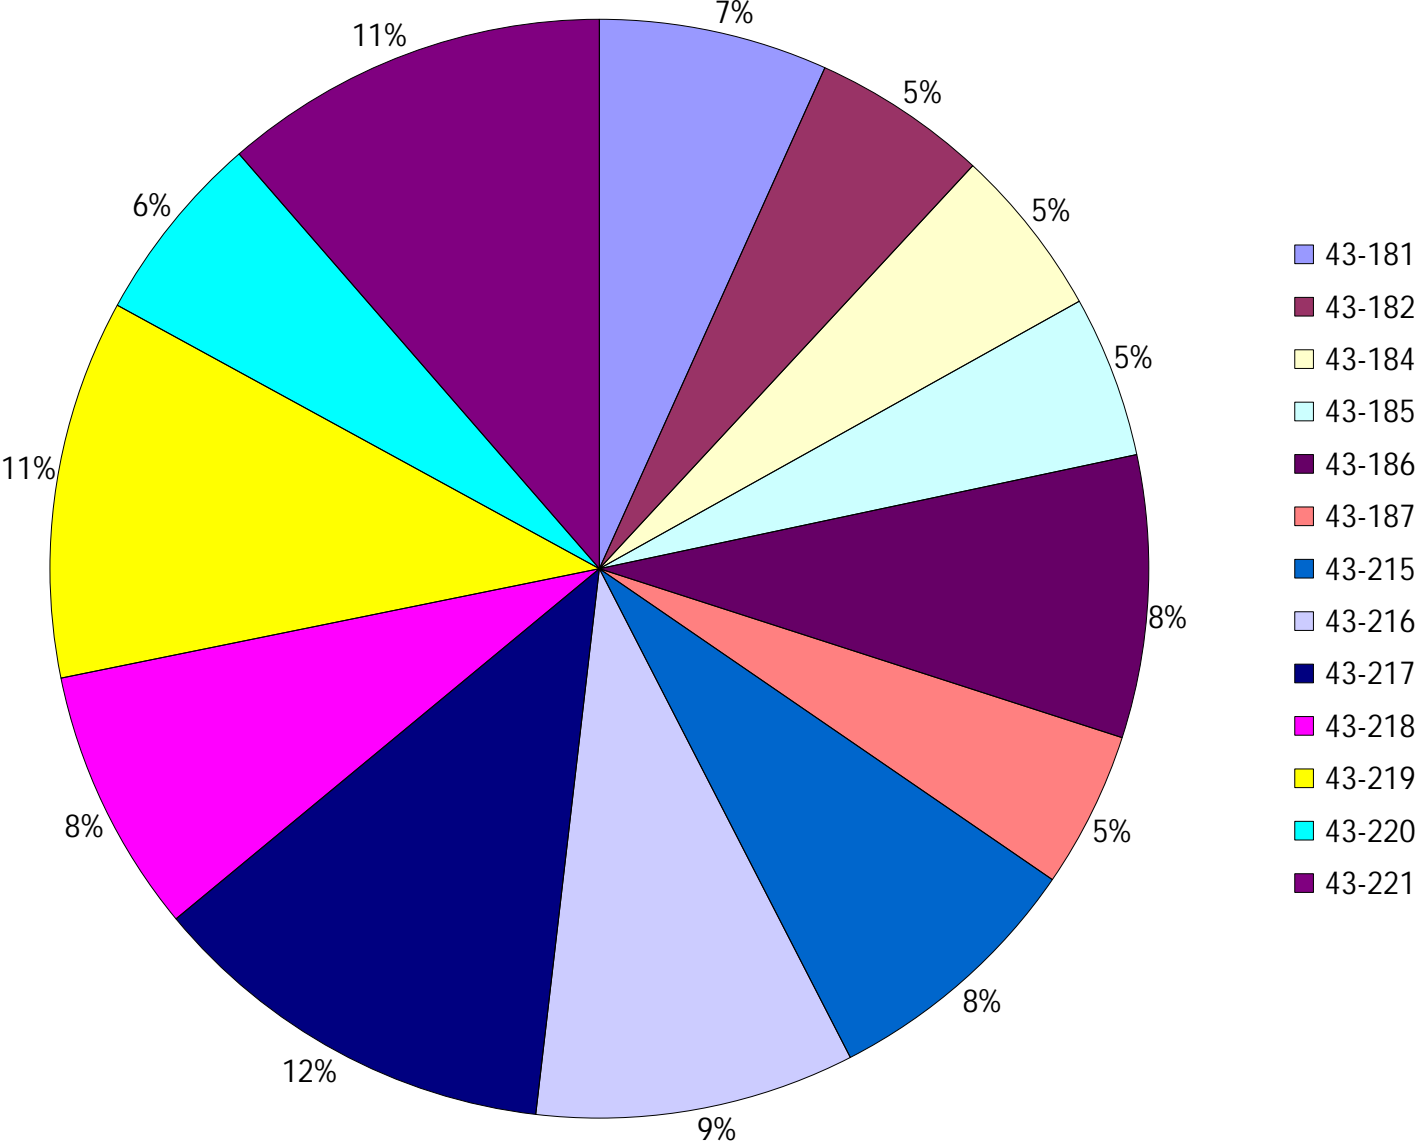

Provost Weekly Grader Report

From 5/19/2024 To 5/25/2024

5/25/2024

Vehicle	Total Distance(km)	Total Hours	Work Distance(km)	Work Hours
43-181	245.29	25 hrs 35 min 57 sec	59.6	10 hrs 3 min 10 sec
43-182	188.04	18 hrs 28 min 12 sec	43.02	6 hrs 52 min 2 sec
43-184	182.7	19 hrs 9 min 13 sec	78.2	11 hrs 50 min 43 sec
43-185	173.46	17 hrs 28 min 13 sec	95.11	13 hrs 44 min 4 sec
43-186	302.63	30 hrs 22 min 57 sec	138.35	20 hrs 15 min 52 sec
43-187	167.55	20 hrs 36 min 9 sec	93.49	15 hrs 40 min 52 sec
43-215	286.95	32 hrs 31 min 41 sec	173.41	24 hrs 1 min 10 sec
43-216	342.41	30 hrs 14 min 12 sec	119.48	15 hrs 33 min 51 sec
43-217	442.82	31 hrs 34 min 56 sec	66.07	9 hrs 43 min 23 sec
43-218	284.45	26 hrs 40 min 14 sec	104.84	16 hrs 16 min 33 sec
43-219	406.34	32 hrs 43 min 41 sec	34.19	4 hrs 30 min 19 sec
43-220	206.06	13 hrs 3 min 32 sec	7.7	0 hrs 50 min 31 sec
43-221	414.75	32 hrs 11 min 14 sec	99.81	11 hrs 35 min 6 sec
Total:	3643.47	330 hrs 40 min 12 sec	1113.26	160 hrs 57 min 37 sec

Vehicle Distance Vs Total Distance (%) From 5/19/2024 To 5/25/2024

Provost Weekly Grader Report