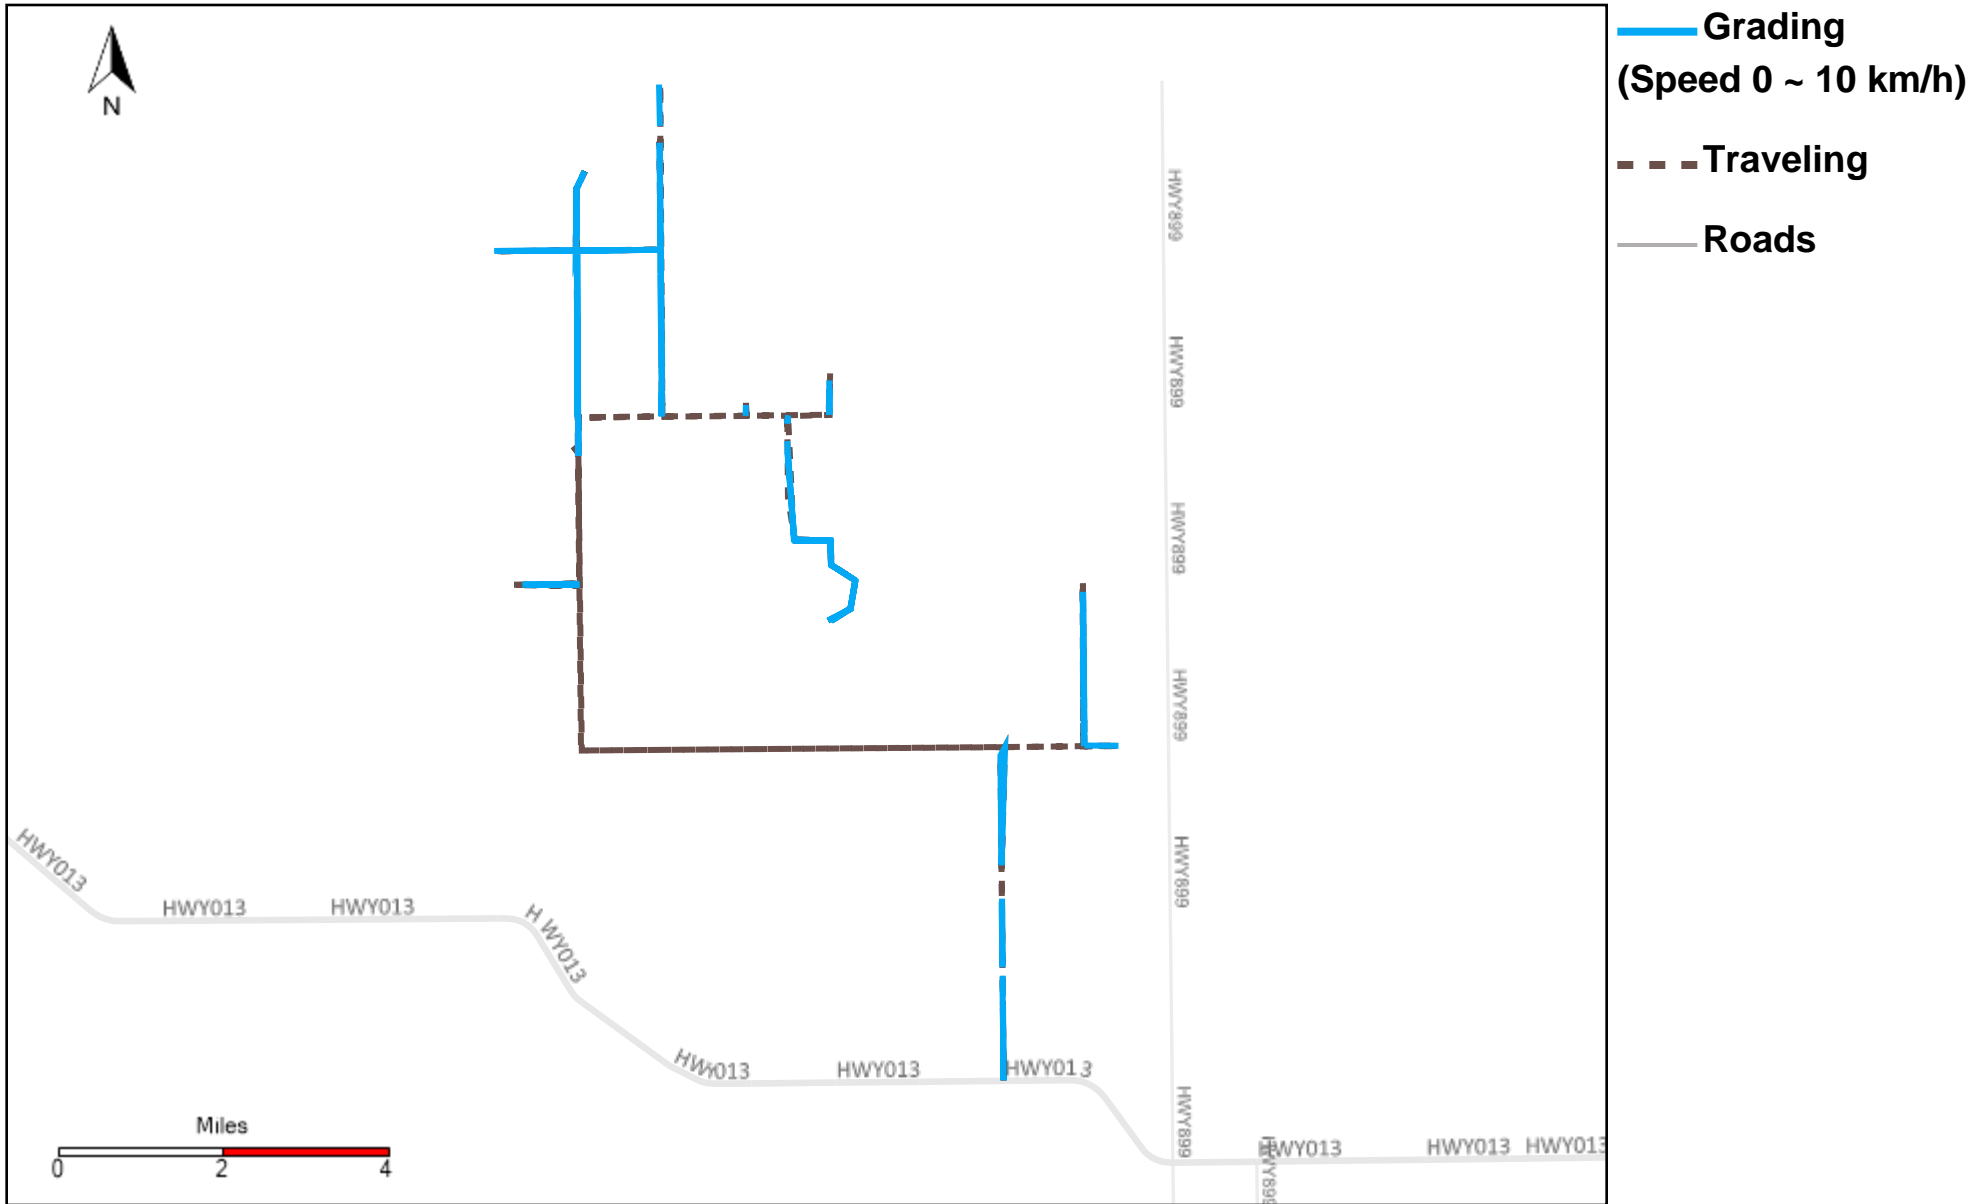

43-185_2024-05-19 ~ 2024-05-25 Tracking

Total Distance(km)	Total Hours	Work Distance(km)	Work Hours
173.46	17 hrs 28 min 13 sec	95.11	13 hrs 44 min 4 sec