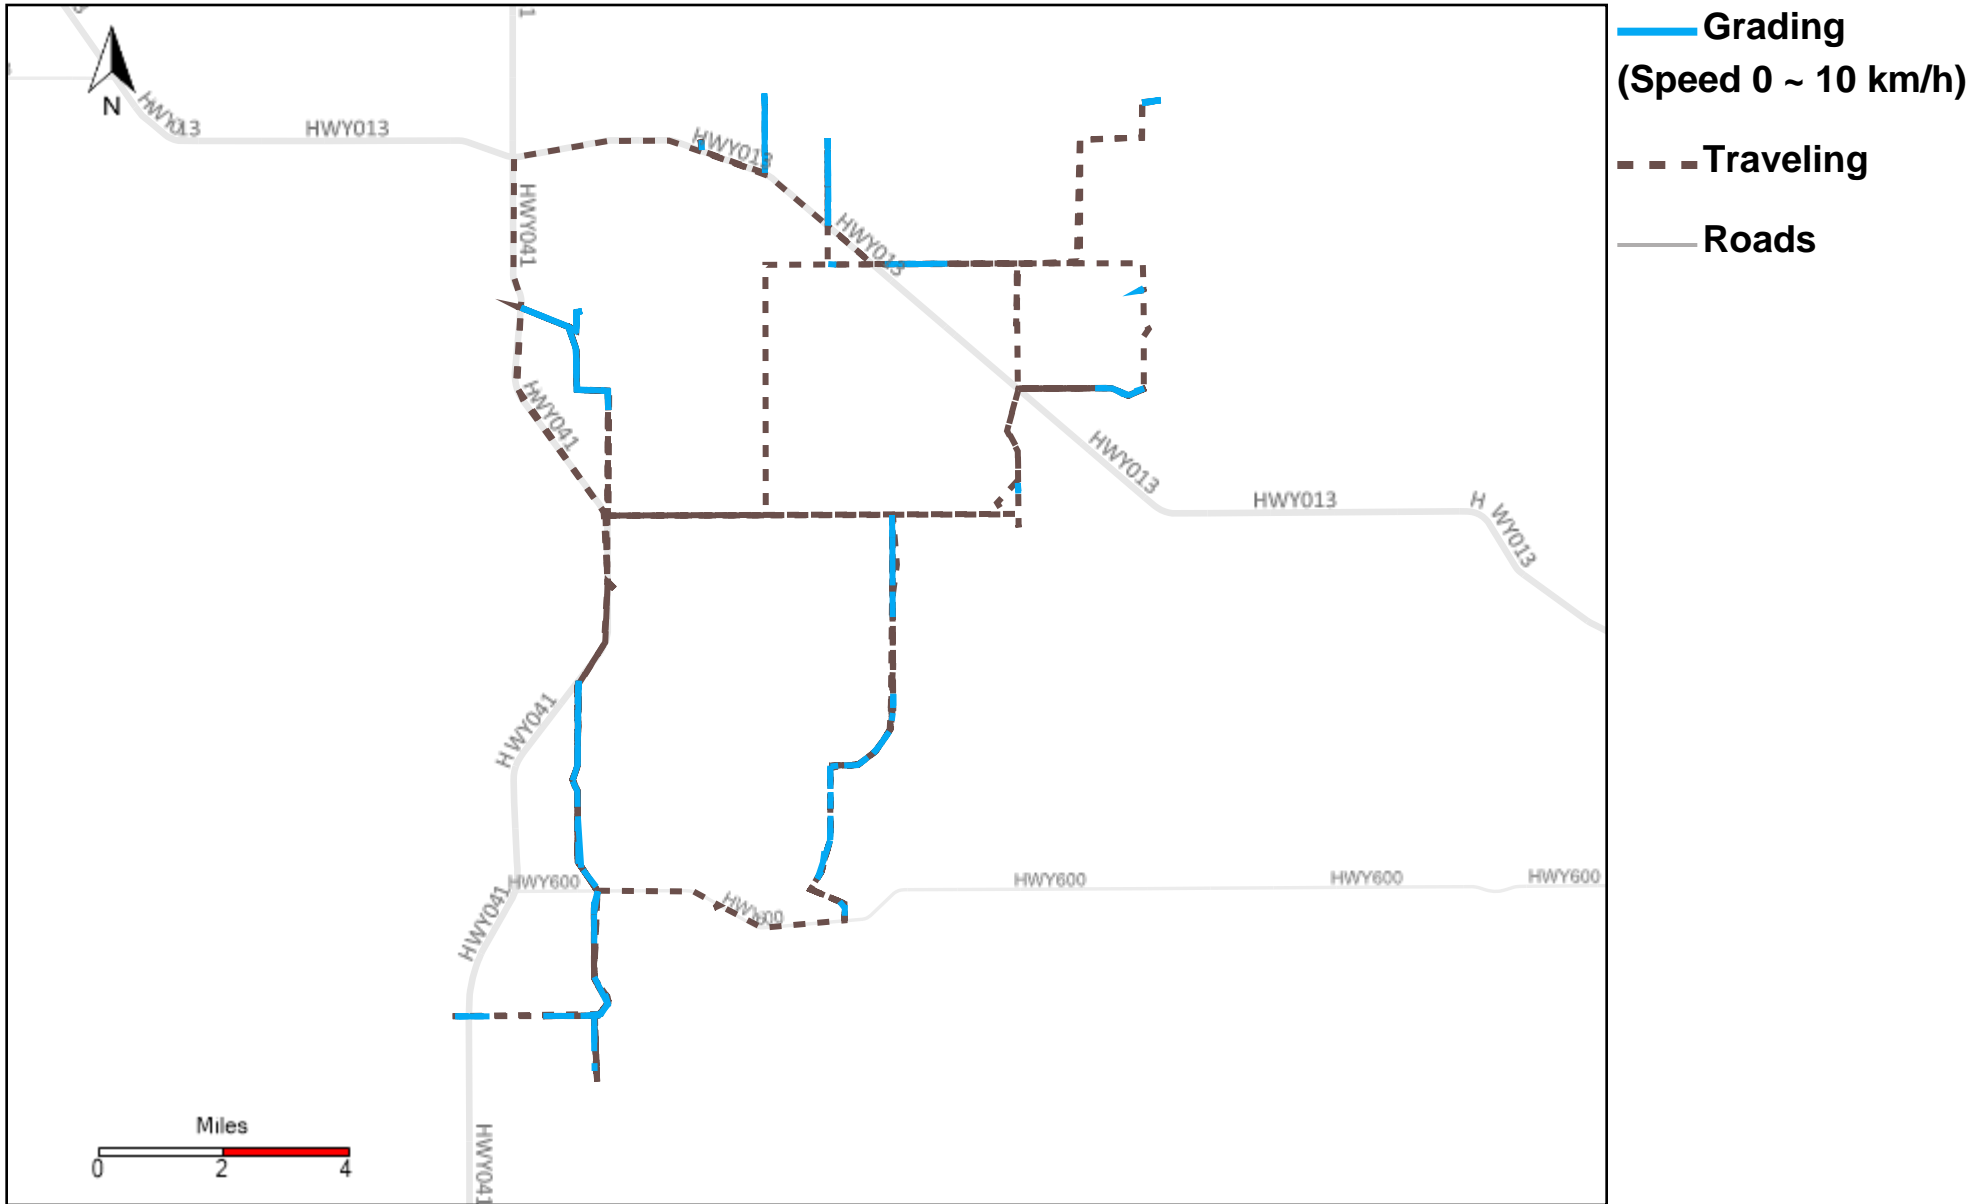

43-219_2024-05-12 ~ 2024-05-18 Tracking

Total Distance(km)	Total Hours	Work Distance(km)	Work Hours
443.54	42 hrs 31 min 30 sec	62.96	9 hrs 36 min 46 sec