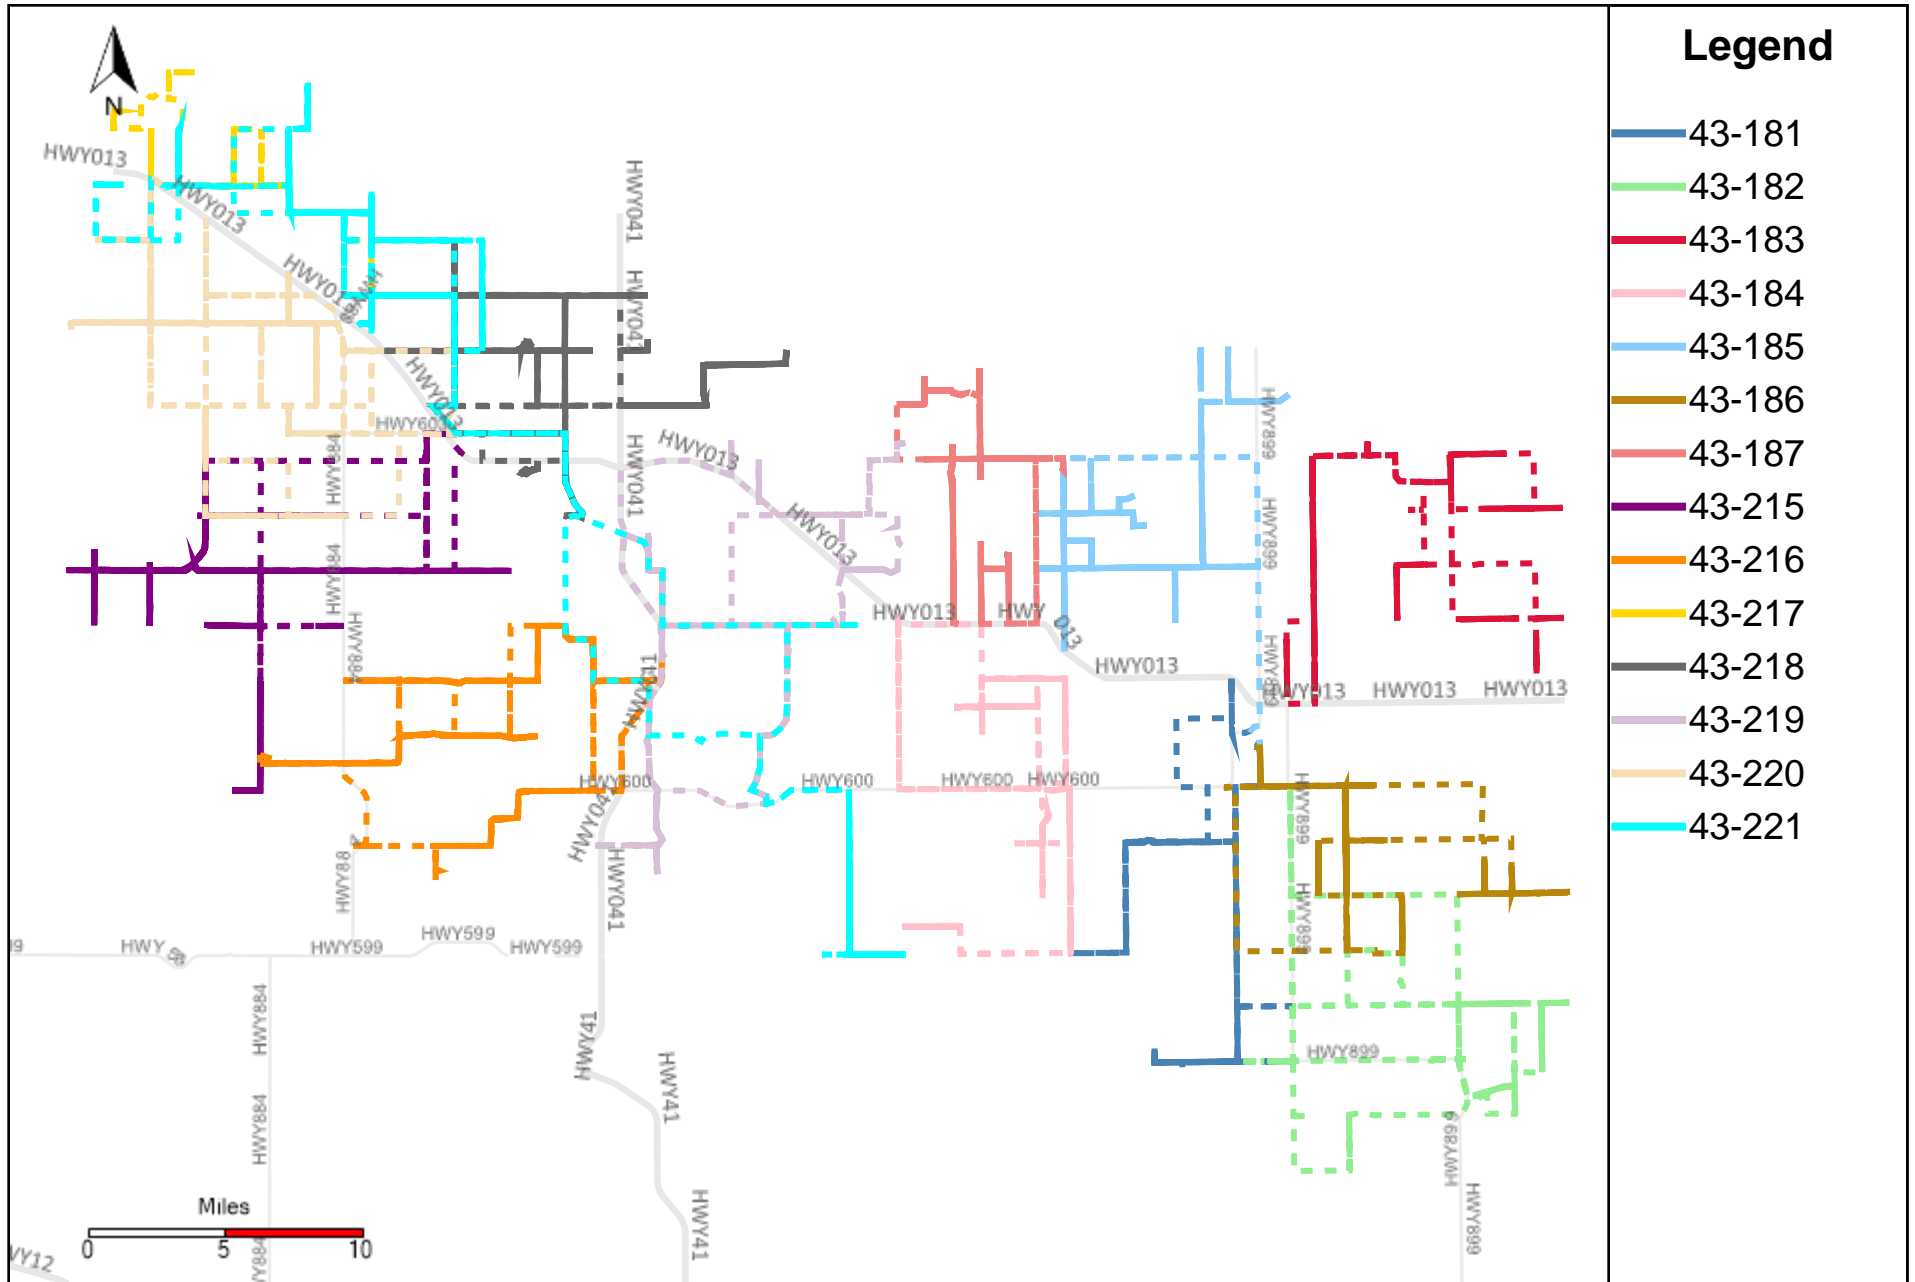

Provost Weekly Grader Report (2024-05-12 ~ 2024-05-18)

Division: 1 Grader Report(2024-05-12 ~ 2024-05-18)

Vehicle Name List	Total Distance(km)	Total Hours
43-181, 43-182, 43-186	1049.49	95 hrs 41 min 4 sec

Division: 2 Grader Report(2024-05-12 ~ 2024-05-18)

Vehicle Name List	Total Distance(km)	Total Hours
43-183, 43-186	660.58	62 hrs 4 min 16 sec

Division: 3 Grader Report(2024-05-12 ~ 2024-05-18)

Vehicle Name List	Total Distance(km)	Total Hours
43-181, 43-182, 43-183, 43-184, 43-185, 43-186, 43-221	2847.55	241 hrs 22 min 44 sec

Division: 4 Grader Report(2024-05-12 ~ 2024-05-18)

Vehicle Name List	Total Distance(km)	Total Hours
43-183, 43-184, 43-185, 43-187, 43-218, 43-219, 43-221	3074.84	279 hrs 24 min 34 sec

Division: 5 Grader Report(2024-05-12 ~ 2024-05-18)

Vehicle Name List	Total Distance(km)	Total Hours
43-184, 43-215, 43-216, 43-219, 43-221	2706.21	220 hrs 3 min 35 sec

Division: 6 Grader Report(2024-05-12 ~ 2024-05-18)

Vehicle Name List	Total Distance(km)	Total Hours
43-215, 43-217, 43-218, 43-219, 43-220, 43-221	3183.1	258 hrs 17 min 40 sec