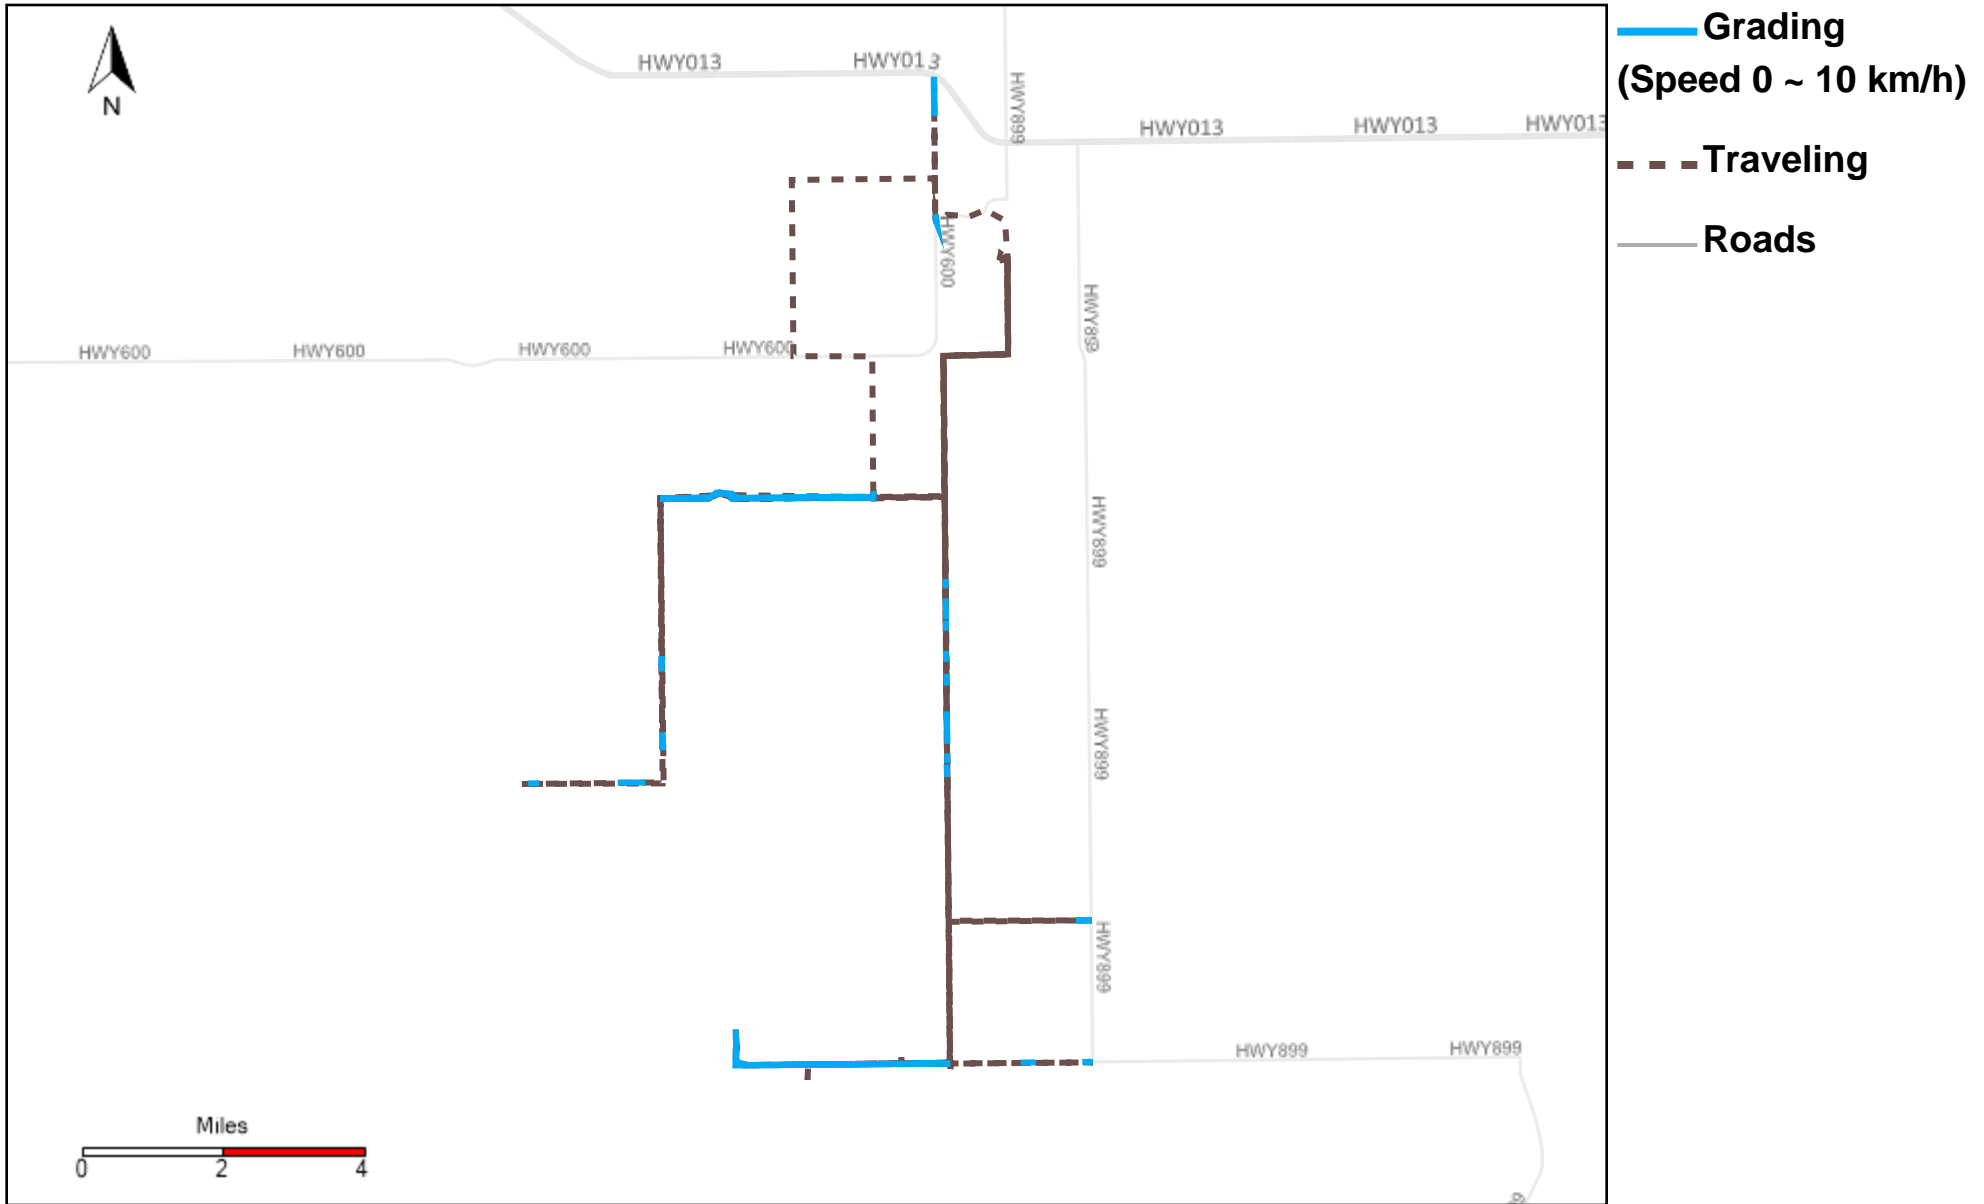

43-181_2024-05-12 ~ 2024-05-18 Tracking

Total Distance(km)	Total Hours	Work Distance(km)	Work Hours
387.56	37 hrs 56 min 3 sec	60.66	9 hrs 5 min 7 sec