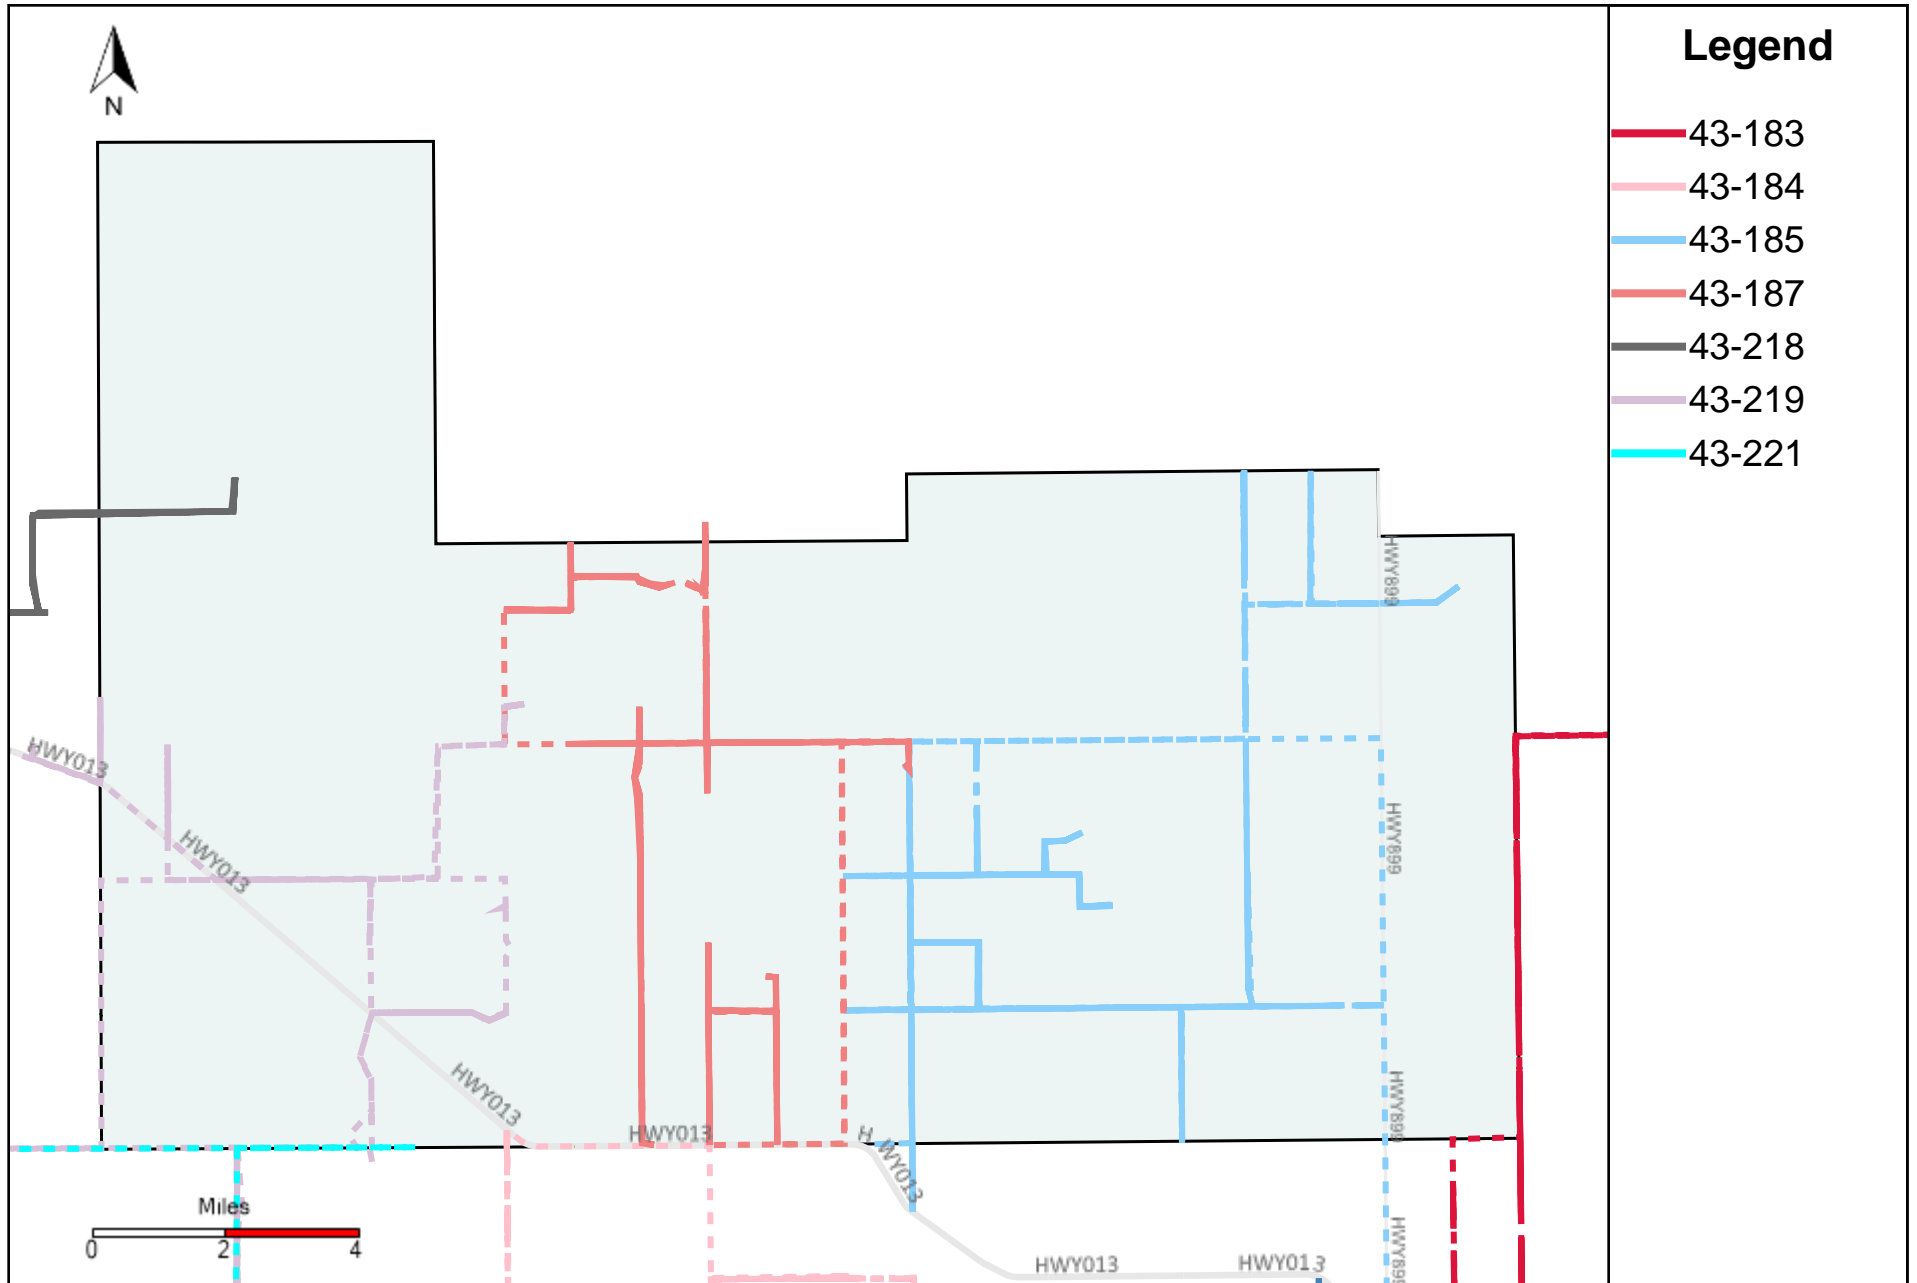

Division: 4 Grader Report(2024-05-12 ~ 2024-05-18)

Vehicle Name List	Total Distance(km)	Total Hours
43-183, 43-184, 43-185, 43-187, 43-218, 43-219, 43-221	3074.84	279 hrs 24 min 34 sec

Division: 5 Grader Report(2024-05-12 ~ 2024-05-18)