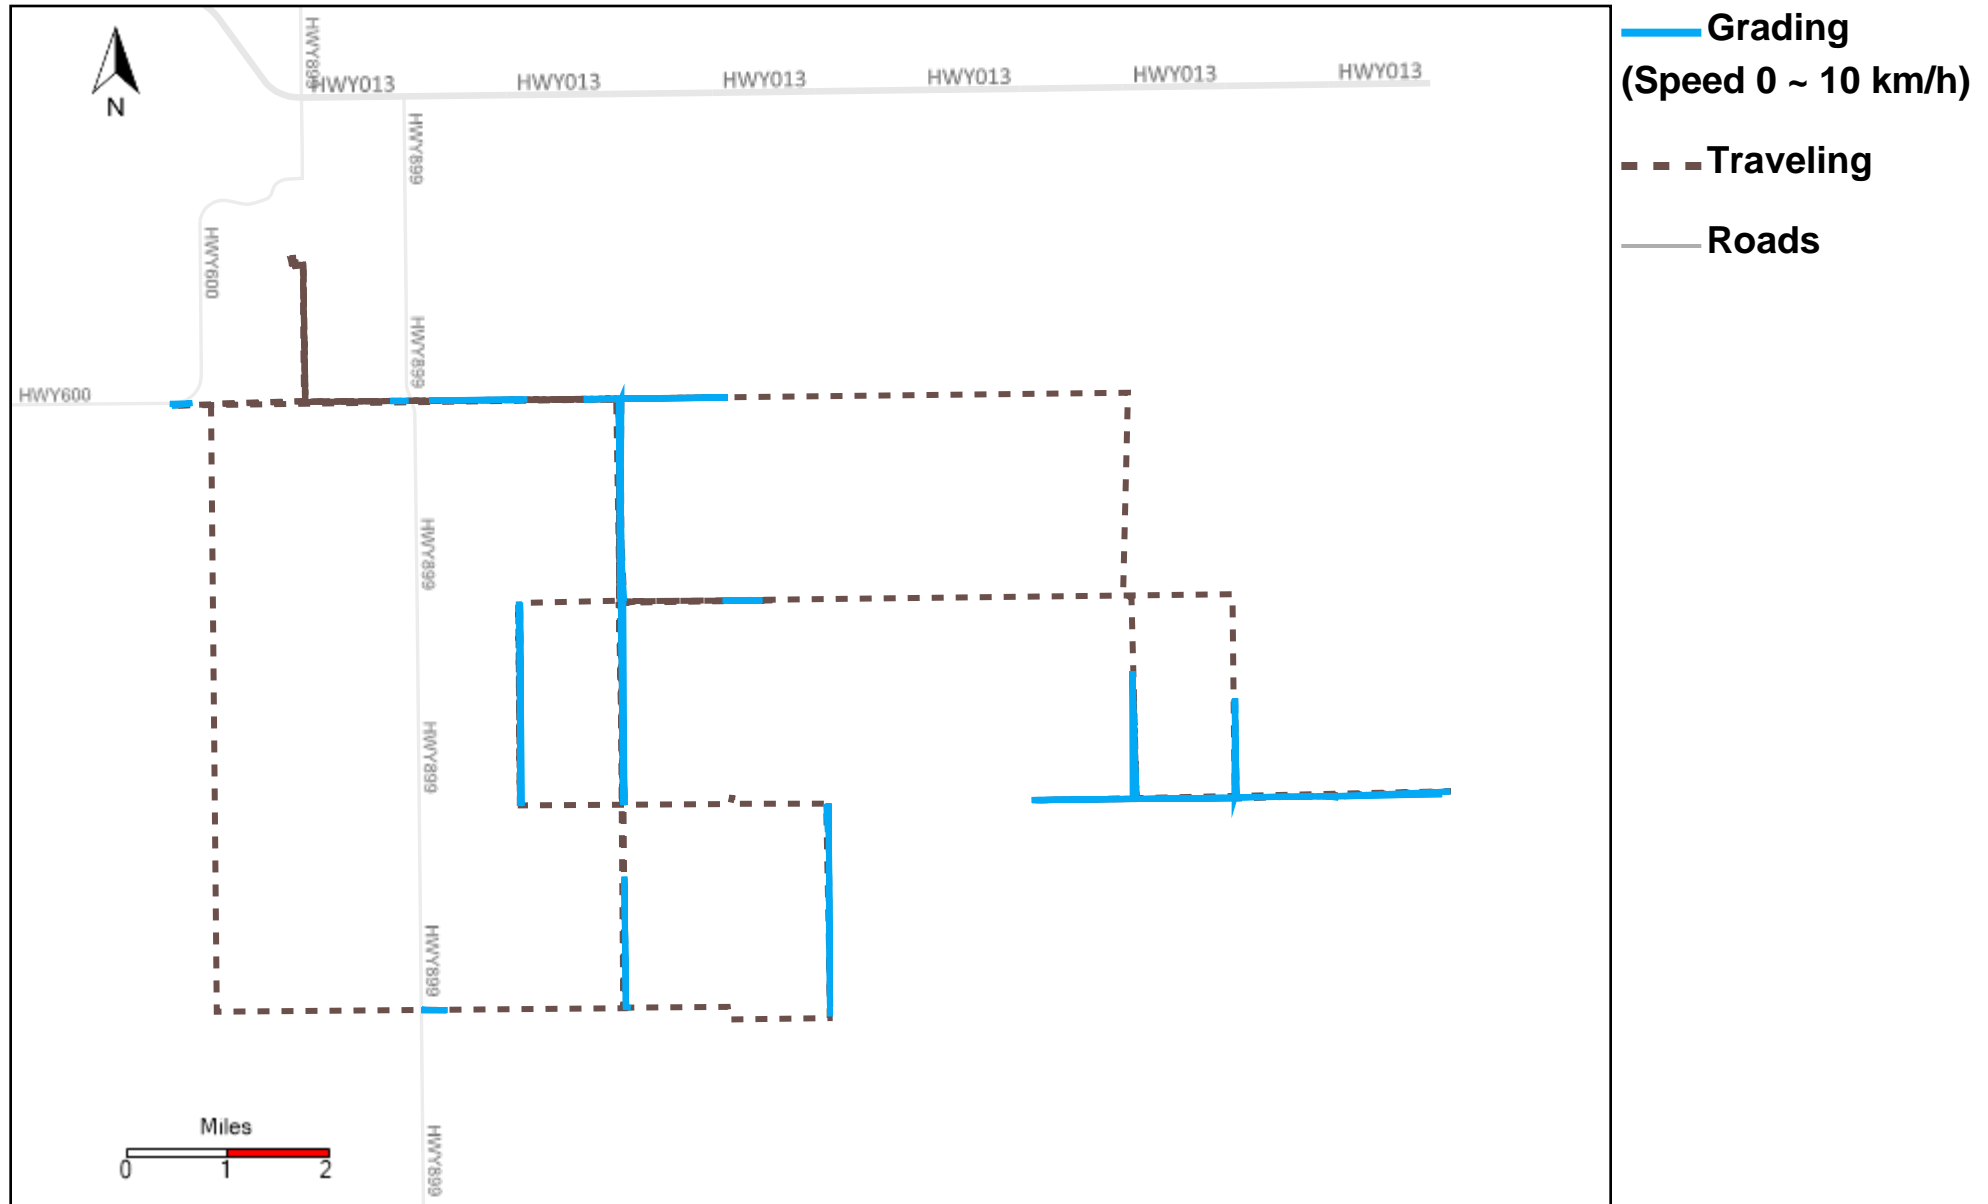

43-186_2024-05-12 ~ 2024-05-18 Tracking

Total Distance(km)	Total Hours	Work Distance(km)	Work Hours
344.12	33 hrs 46 min 36 sec	160.29	21 hrs 16 min 55 sec