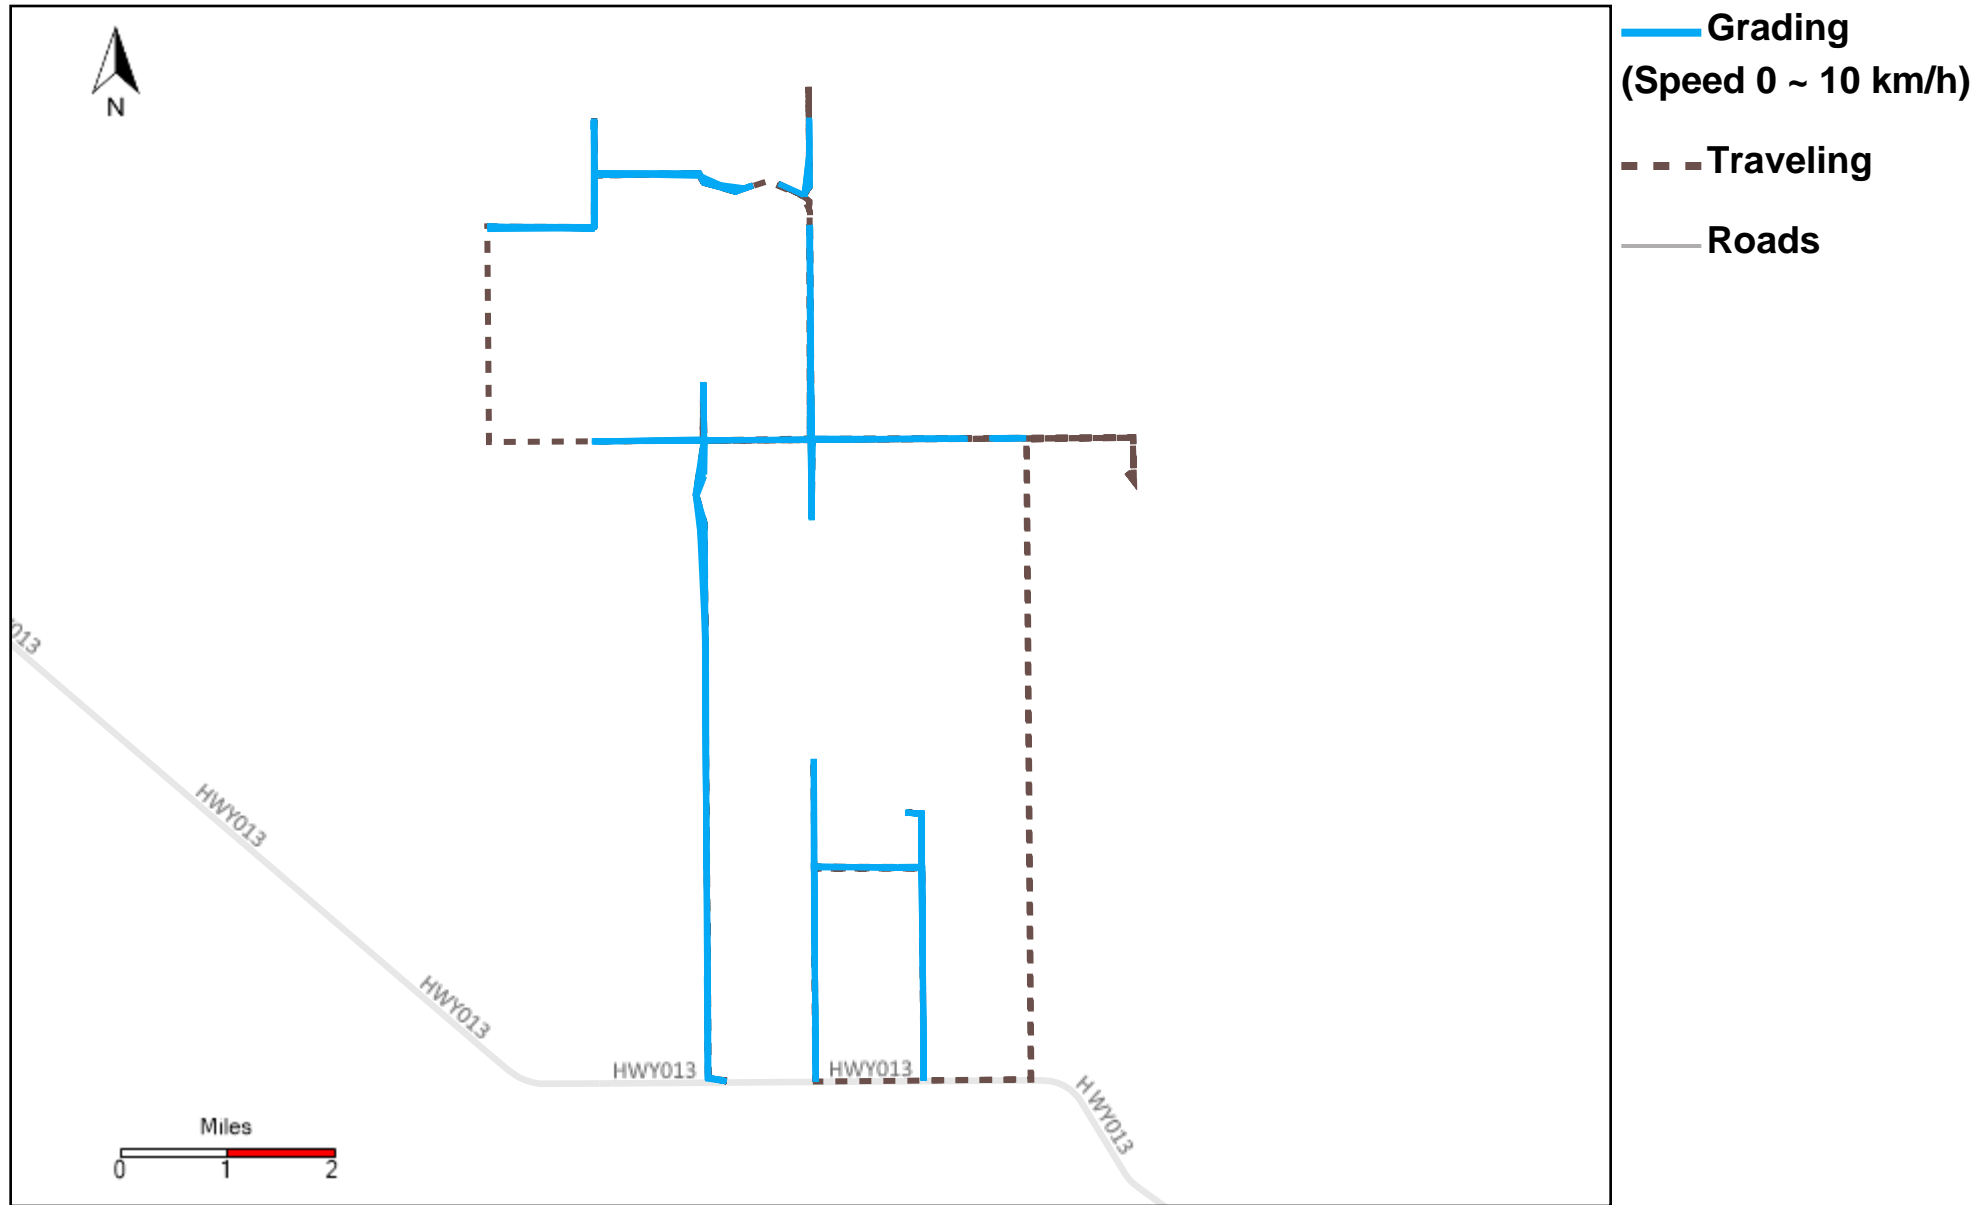

43-187_2024-05-12 ~ 2024-05-18 Tracking

Total Distance(km)	Total Hours	Work Distance(km)	Work Hours
333.05	40 hrs 48 min 38 sec	210.65	33 hrs 25 min 47 sec