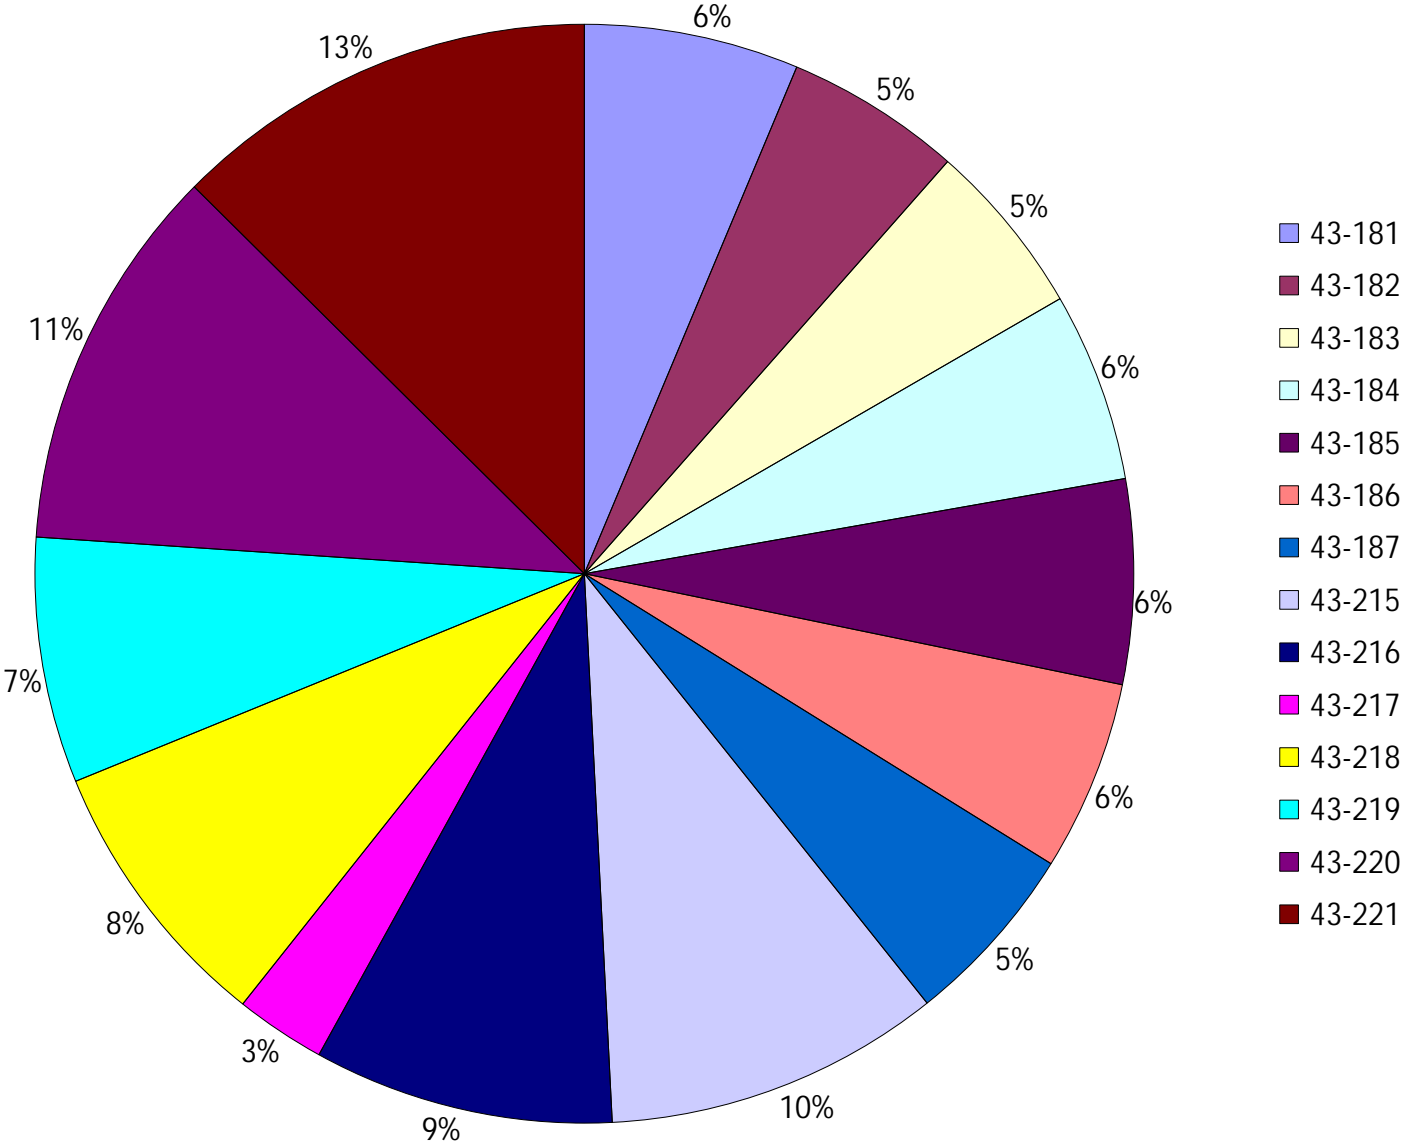

Provost Weekly Grader Report

From 5/12/2024 To 5/18/2024

5/18/2024

Vehicle	Total Distance(km)	Total Hours	Work Distance(km)	Work Hours
43-181	387.56	37 hrs 56 min 3 sec	60.66	9 hrs 5 min 7 sec
43-182	317.82	23 hrs 58 min 25 sec	63.38	9 hrs 37 min 56 sec
43-183	316.46	28 hrs 17 min 40 sec	136.42	17 hrs 14 min 5 sec
43-184	341.65	30 hrs 49 min 31 sec	93.02	14 hrs 15 min 45 sec
43-185	368.97	34 hrs 9 min 34 sec	185.01	26 hrs 2 min 5 sec
43-186	344.12	33 hrs 46 min 36 sec	160.29	21 hrs 16 min 55 sec
43-187	333.05	40 hrs 48 min 38 sec	210.65	33 hrs 25 min 47 sec
43-215	608.07	52 hrs 56 min 48 sec	268.38	34 hrs 16 min 52 sec
43-216	541.97	41 hrs 20 min 52 sec	120.63	16 hrs 8 min 23 sec
43-217	162.87	10 hrs 11 min 7 sec	3.48	0 hrs 23 min 36 sec
43-218	500.19	50 hrs 22 min 46 sec	252.8	35 hrs 18 min 32 sec
43-219	443.54	42 hrs 31 min 30 sec	62.96	9 hrs 36 min 46 sec
43-220	697.44	49 hrs 50 min 36 sec	76.34	8 hrs 44 min 5 sec
43-221	770.98	52 hrs 24 min 53 sec	136.77	19 hrs 39 min 16 sec
Total:	6134.69	529 hrs 25 min 1 sec	1830.79	255 hrs 5 min 11 sec

Vehicle Distance Vs Total Distance (%) From 5/12/2024 To 5/18/2024

Provost Weekly Grader Report