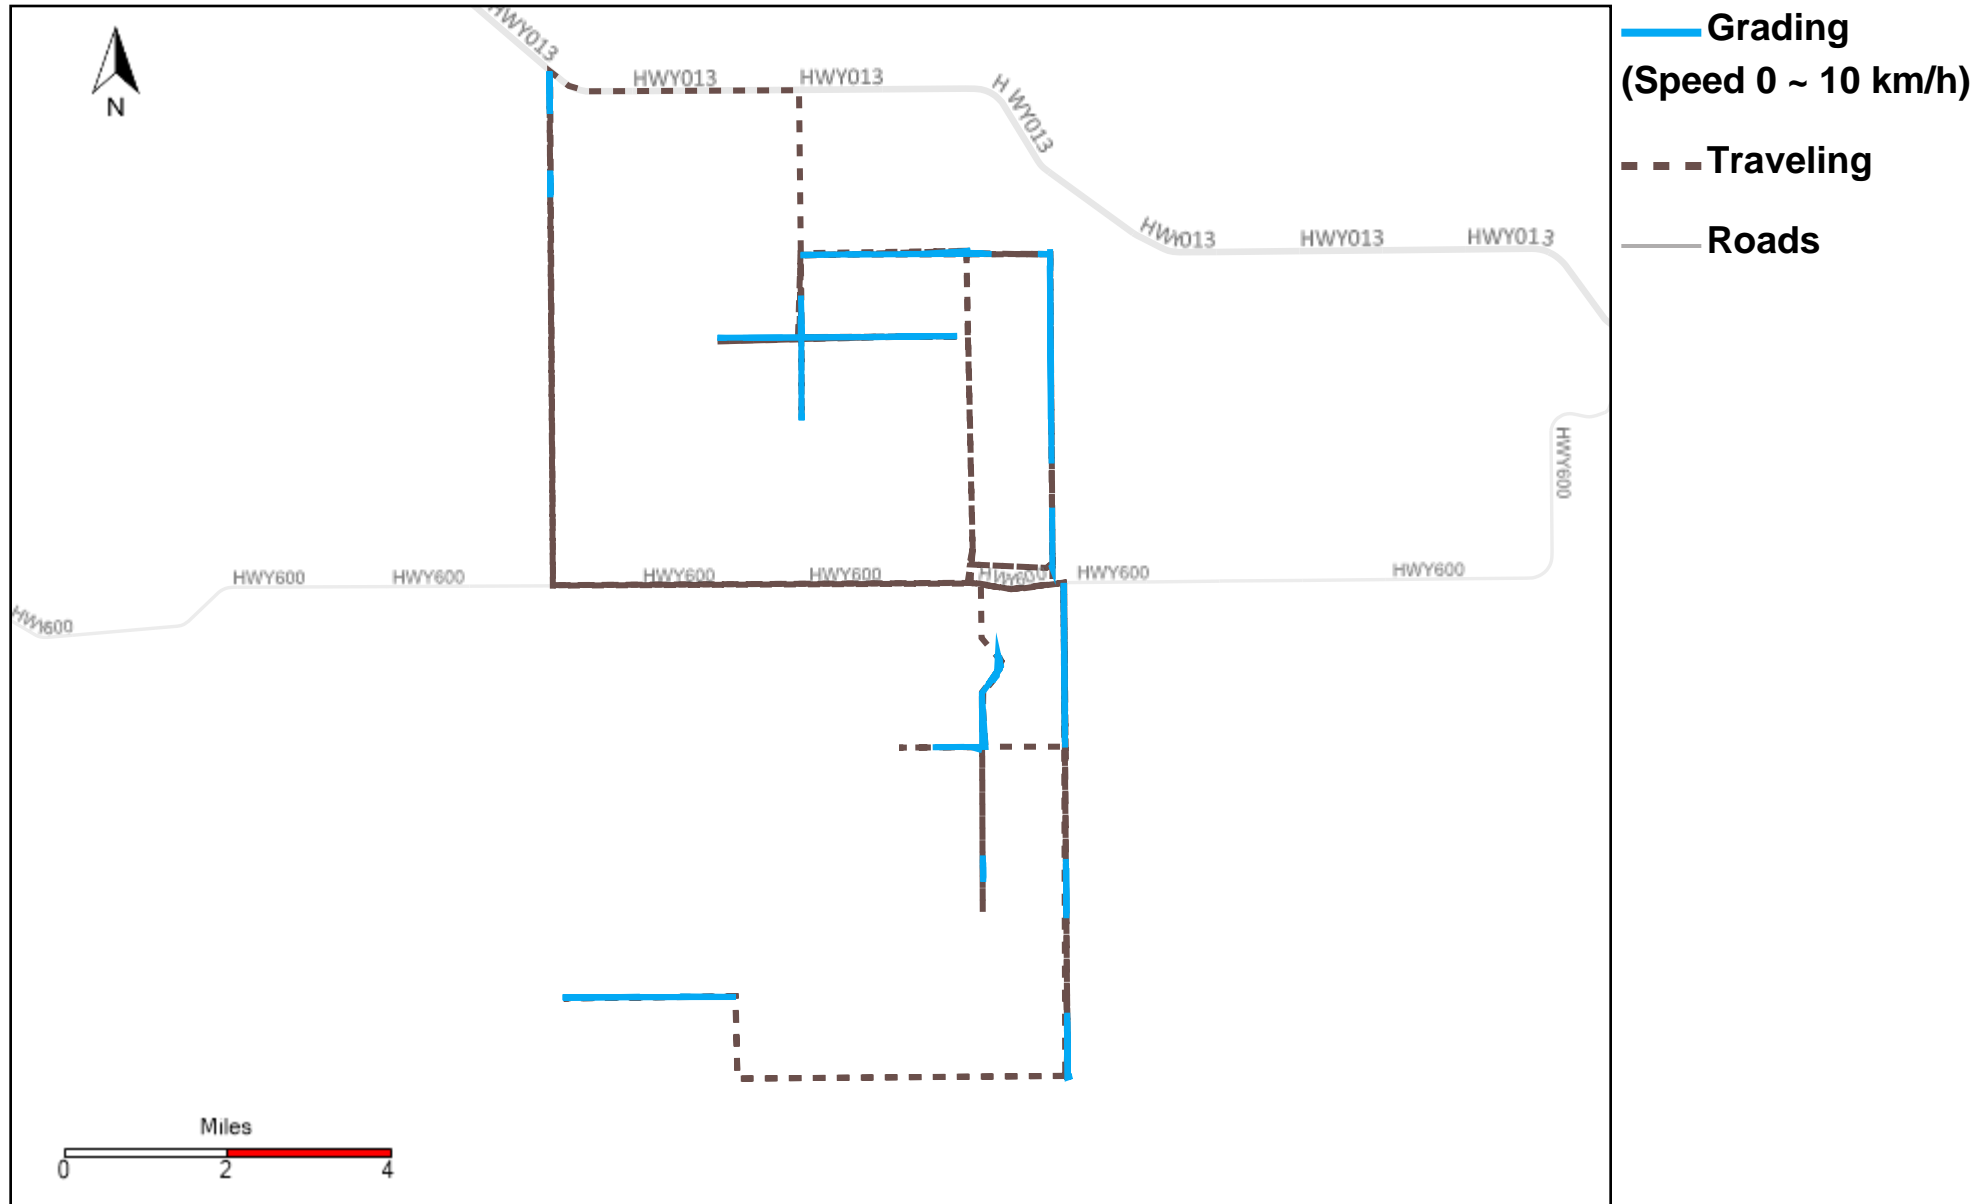

43-184_2024-05-12 ~ 2024-05-18 Tracking

Total Distance(km)	Total Hours	Work Distance(km)	Work Hours
341.65	30 hrs 49 min 31 sec	93.02	14 hrs 15 min 45 sec