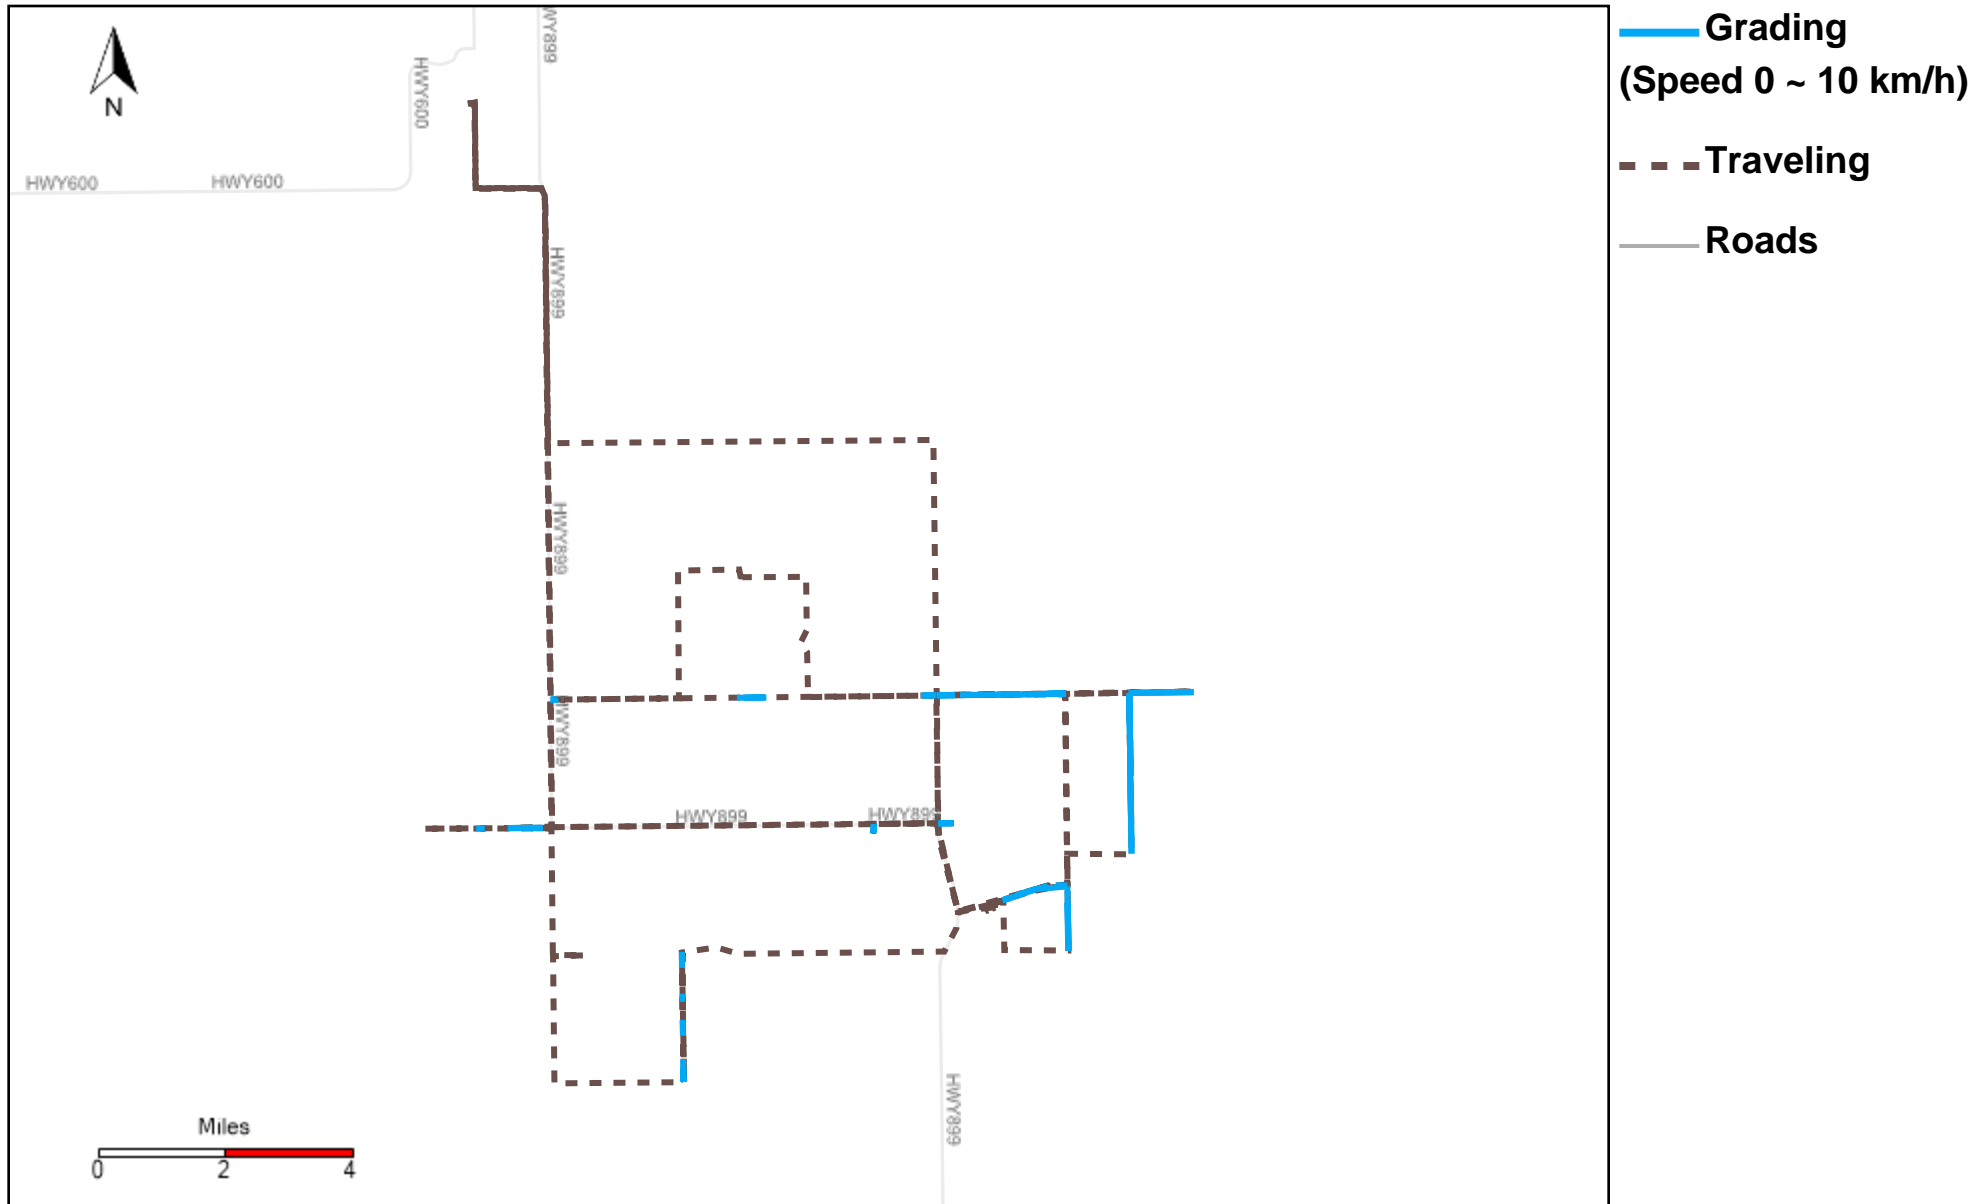

43-182_2024-05-12 ~ 2024-05-18 Tracking

Total Distance(km)	Total Hours	Work Distance(km)	Work Hours
317.82	23 hrs 58 min 25 sec	63.38	9 hrs 37 min 56 sec

43-183_2024-05-12 ~ 2024-05-18 Tracking

Total Distance(km)	Total Hours	Work Distance(km)	Work Hours
316.46	28 hrs 17 min 40 sec	136.42	17 hrs 14 min 5 sec