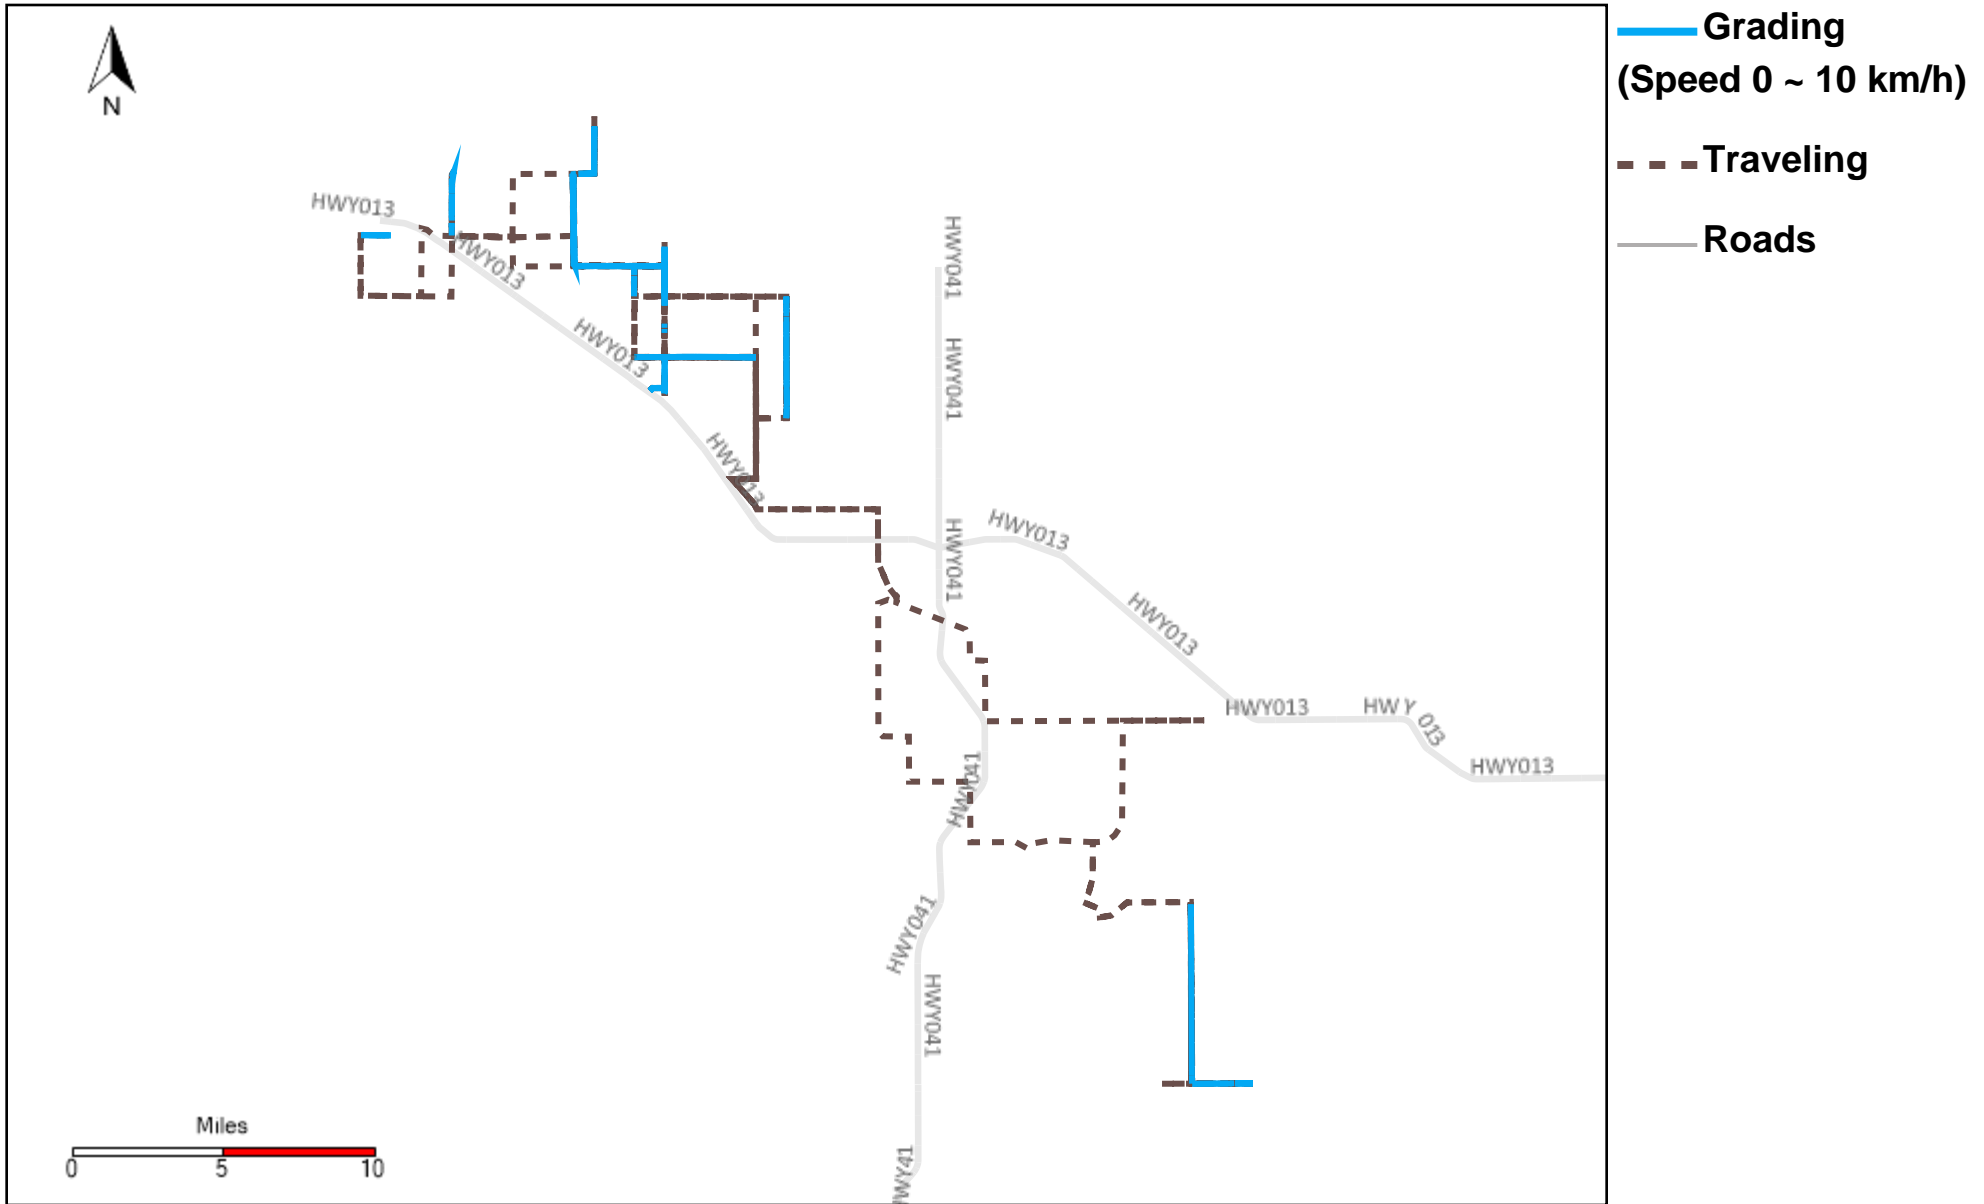

43-219_2024-05-12 ~ 2024-05-18 Tracking

Total Distance(km)	Total Hours	Work Distance(km)	Work Hours
443.54	42 hrs 31 min 30 sec	62.96	9 hrs 36 min 46 sec

43-220_2024-05-12 ~ 2024-05-18 Tracking

Total Distance(km)	Total Hours	Work Distance(km)	Work Hours
697.44	49 hrs 50 min 36 sec	76.34	8 hrs 44 min 5 sec

43-221_2024-05-12 ~ 2024-05-18 Tracking

Total Distance(km)	Total Hours	Work Distance(km)	Work Hours
770.98	52 hrs 24 min 53 sec	136.77	19 hrs 39 min 16 sec