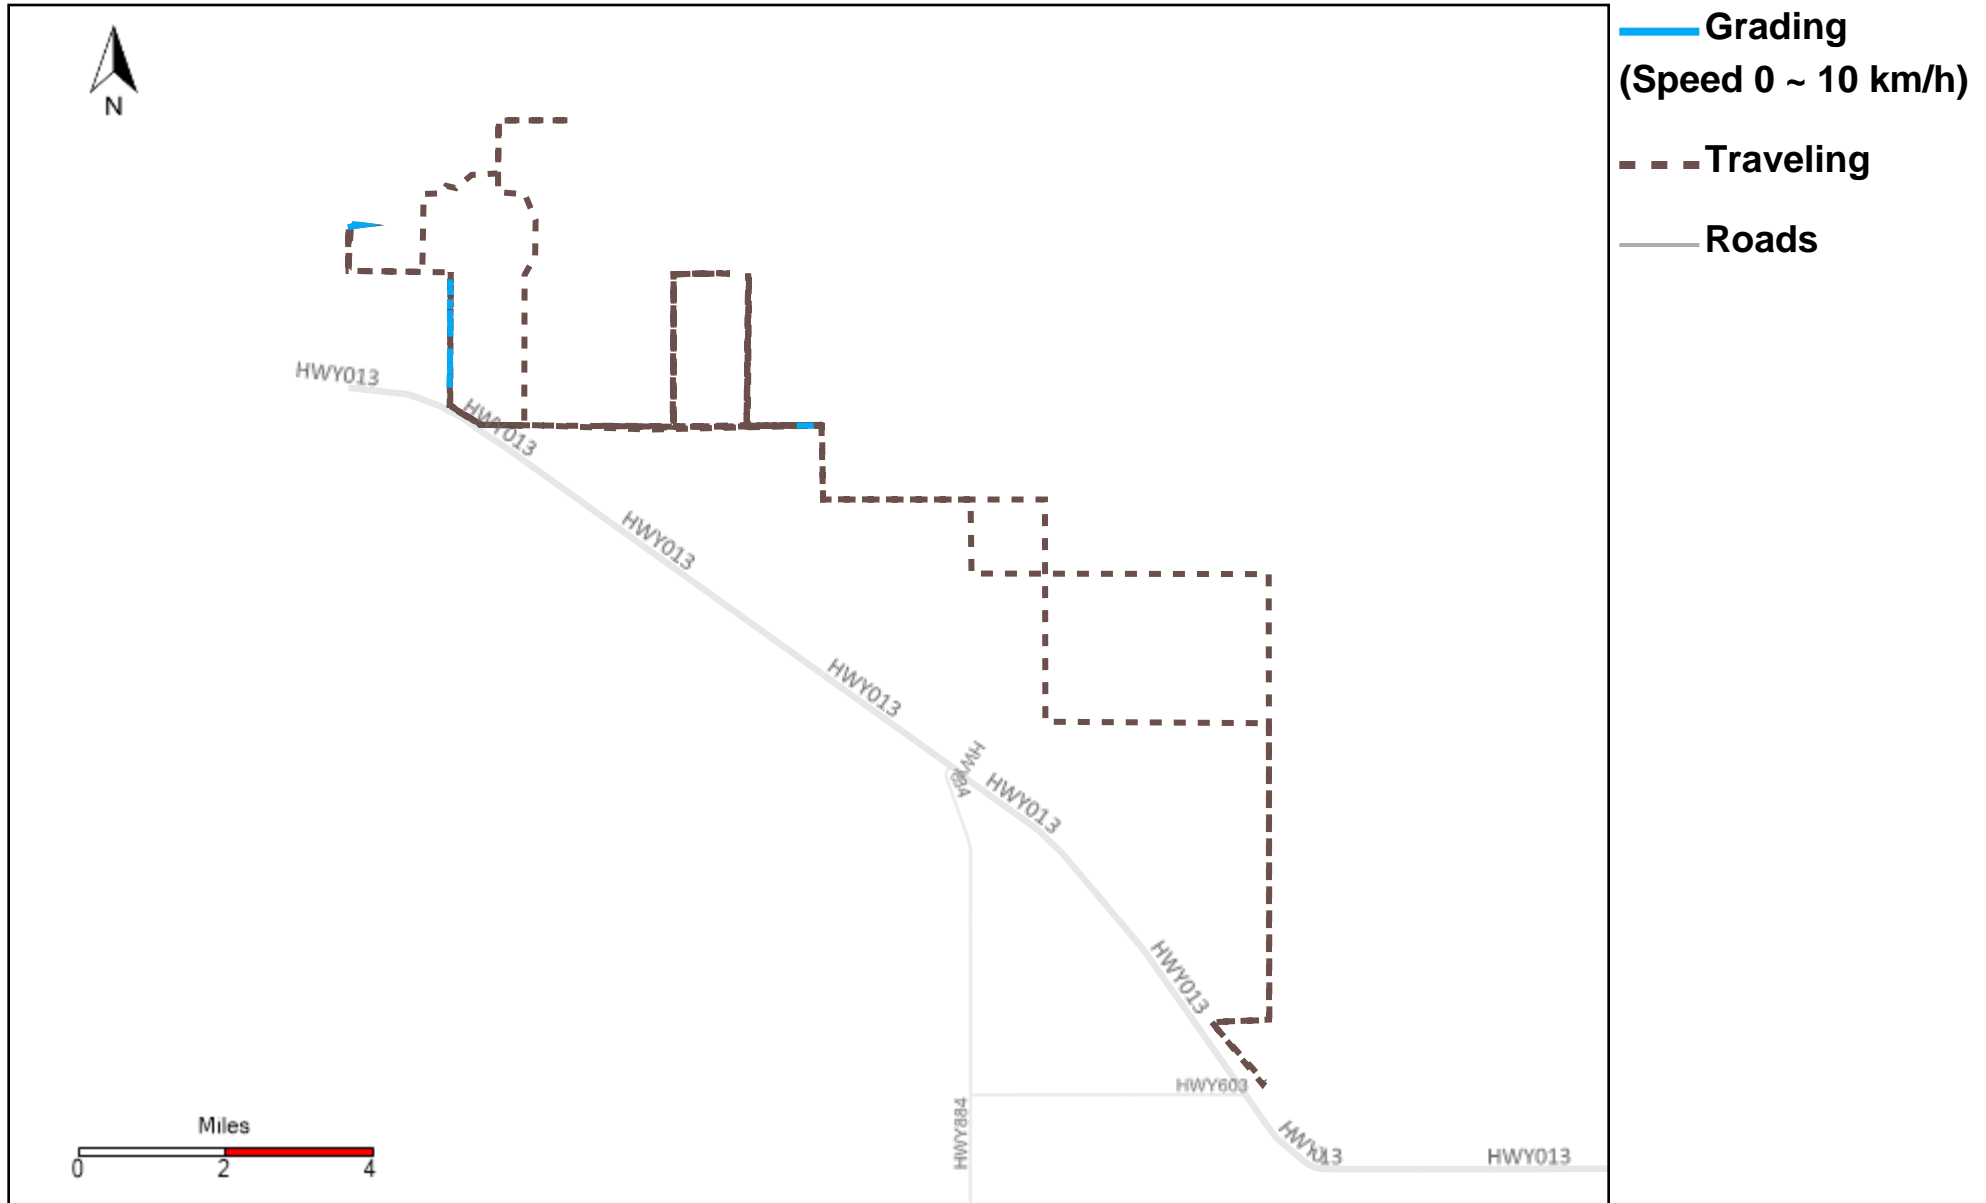

43-217_2024-05-12 ~ 2024-05-18 Tracking

Total Distance(km)	Total Hours	Work Distance(km)	Work Hours
162.87	10 hrs 11 min 7 sec	3.48	0 hrs 23 min 36 sec