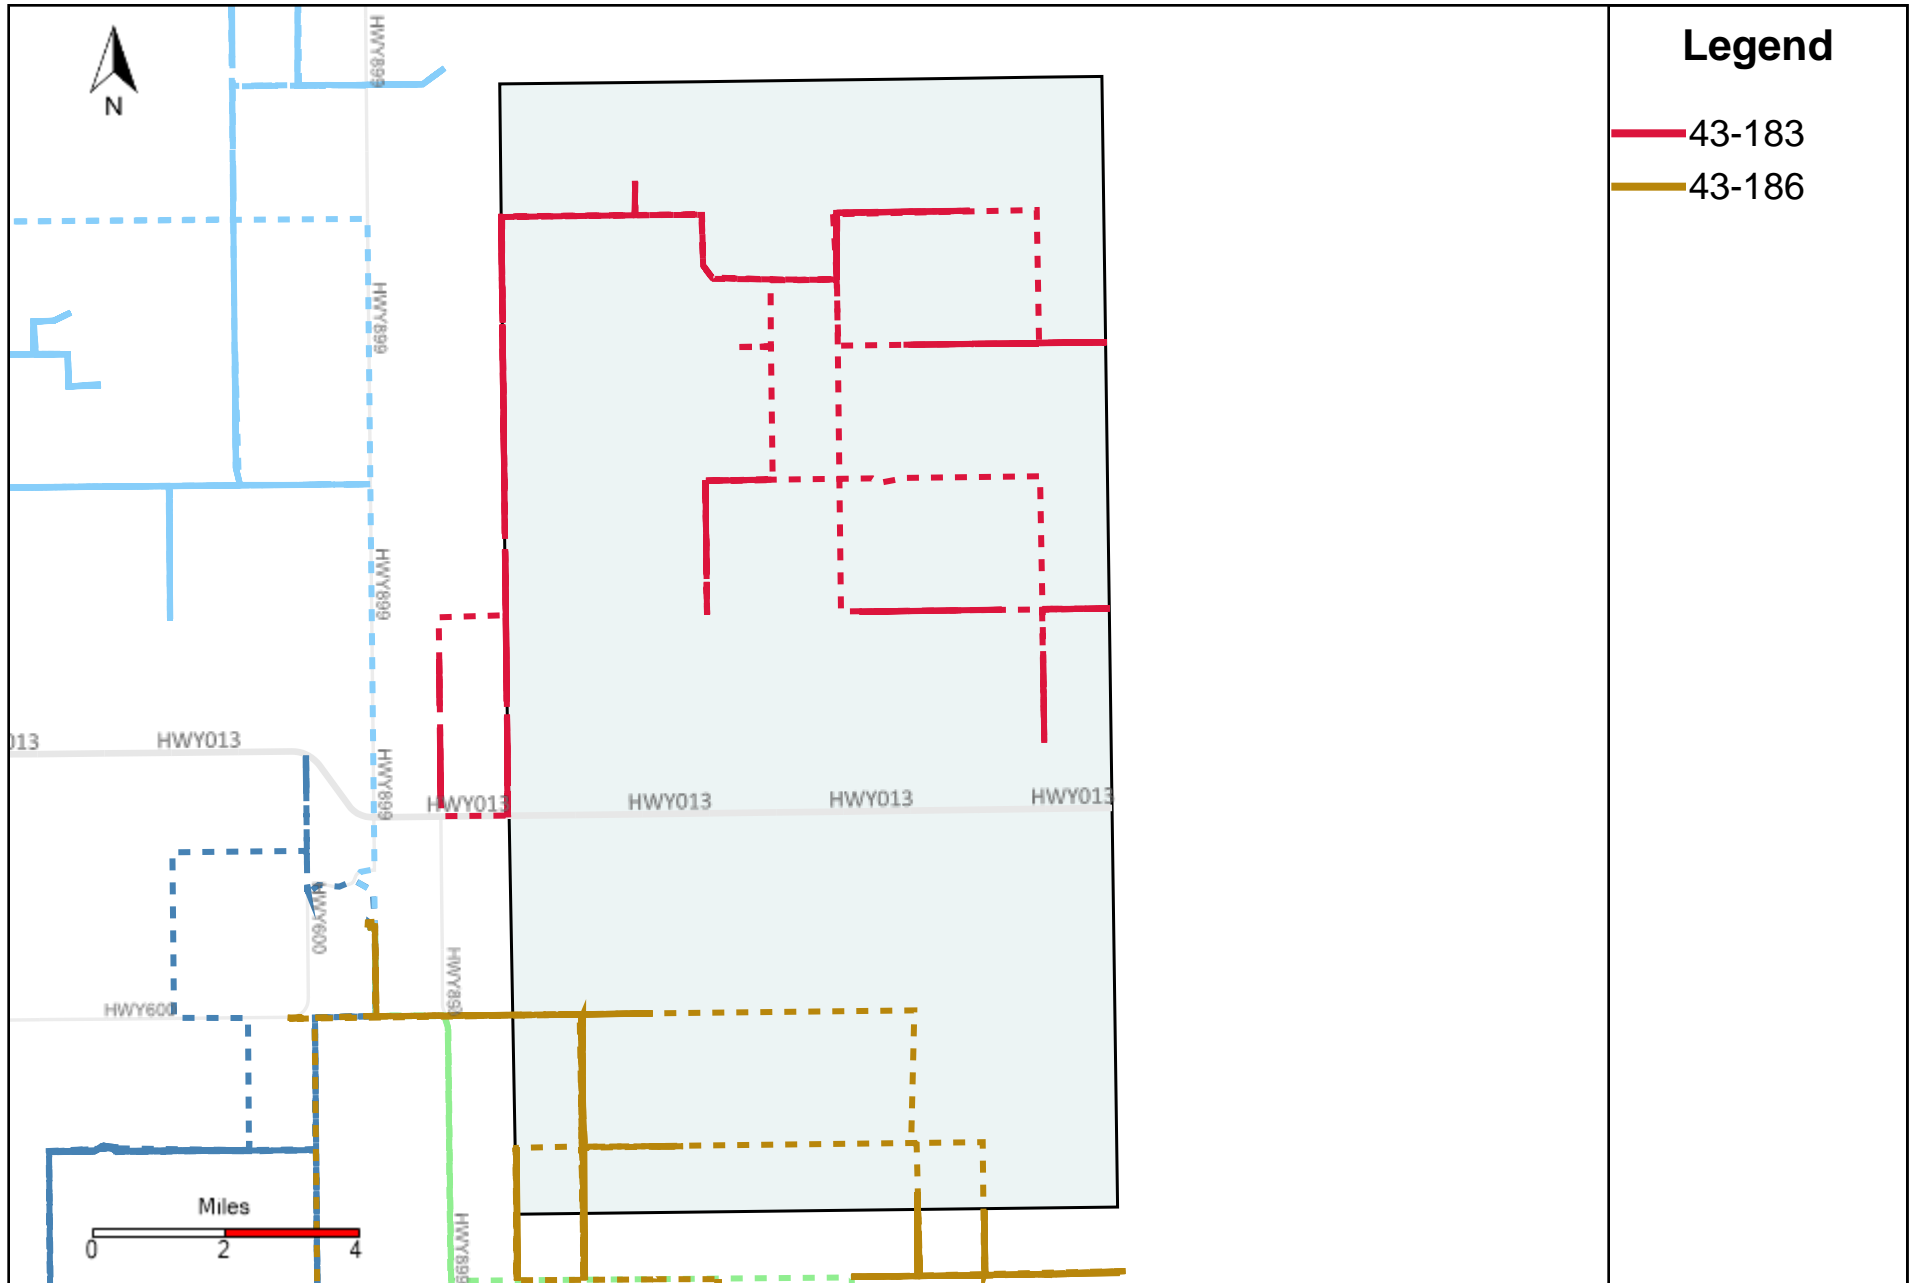

Division: 2 Grader Report(2024-05-12 ~ 2024-05-18)

Vehicle Name List	Total Distance(km)	Total Hours
43-183, 43-186	660.58	62 hrs 4 min 16 sec