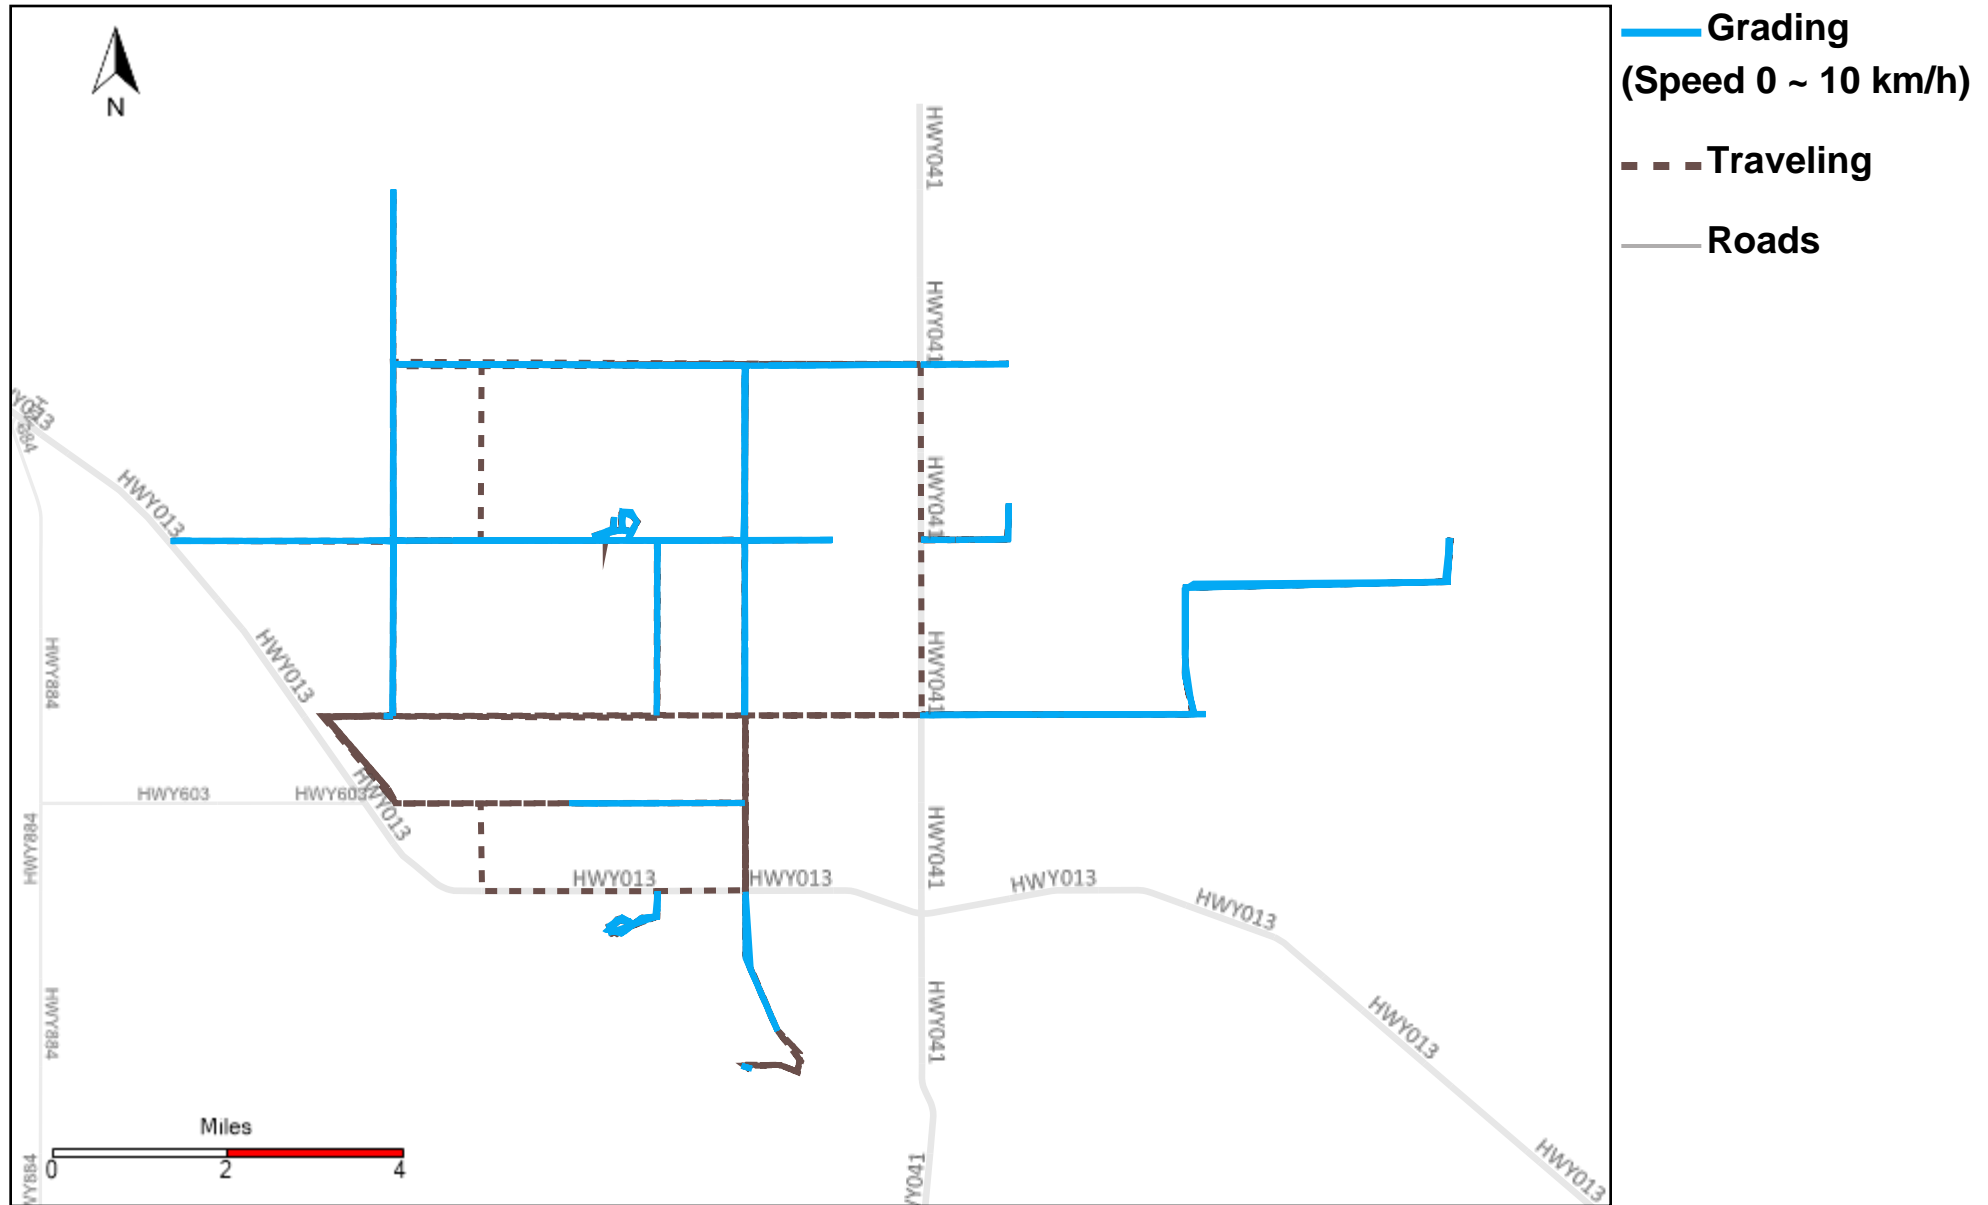

43-218_2024-05-12 ~ 2024-05-18 Tracking

Total Distance(km)	Total Hours	Work Distance(km)	Work Hours
500.19	50 hrs 22 min 46 sec	252.8	35 hrs 18 min 32 sec