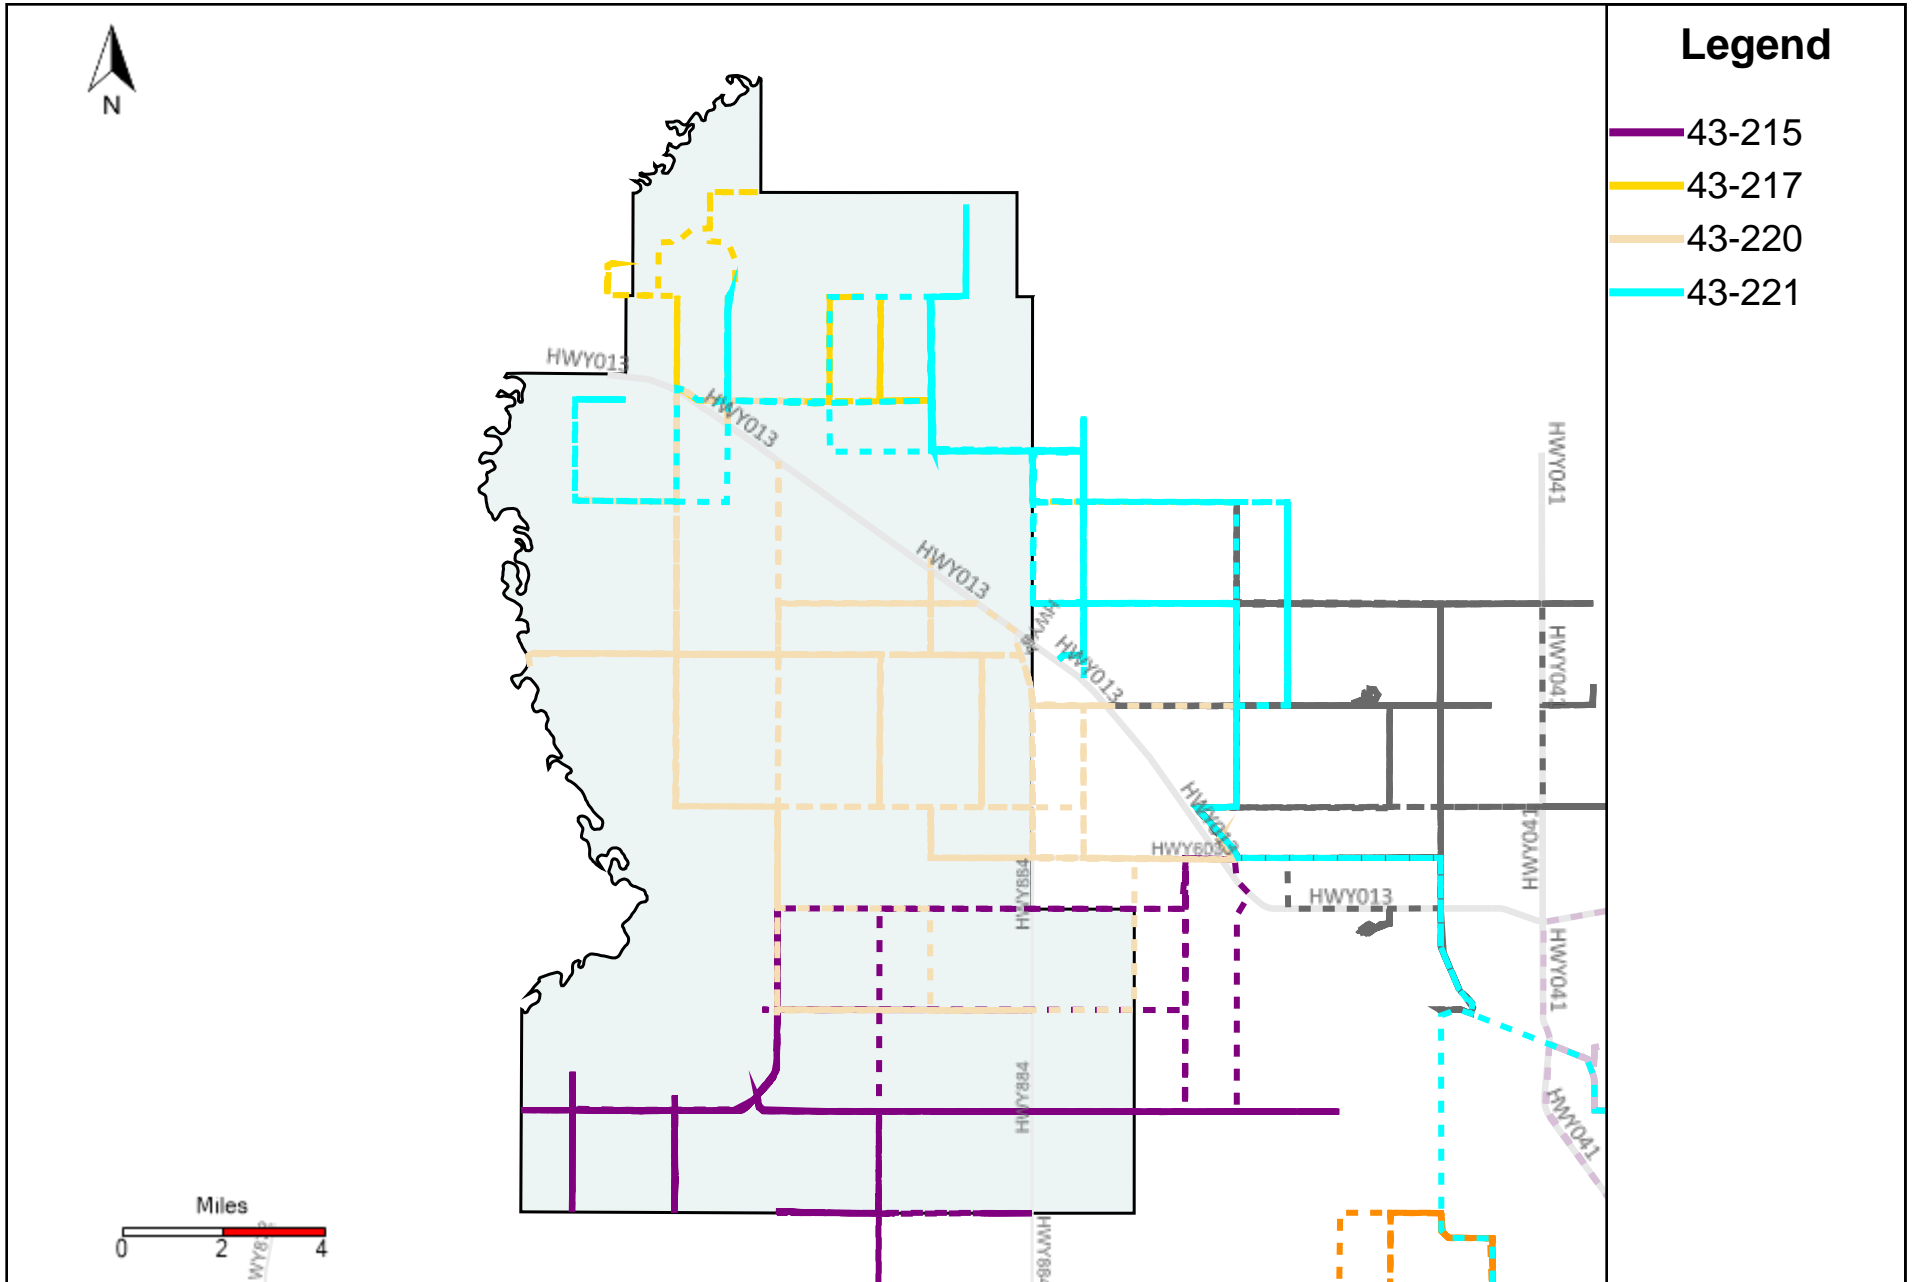

Division: 2 Grader Report(2024-05-12 ~ 2024-05-18)

Vehicle Name List	Total Distance(km)	Total Hours
43-183, 43-186	660.58	62 hrs 4 min 16 sec

Division: 3 Grader Report(2024-05-12 ~ 2024-05-18)

Vehicle Name List	Total Distance(km)	Total Hours
43-181, 43-182, 43-183, 43-184, 43-185, 43-186, 43-221	2847.55	241 hrs 22 min 44 sec

Division: 4 Grader Report(2024-05-12 ~ 2024-05-18)

Vehicle Name List	Total Distance(km)	Total Hours
43-183, 43-184, 43-185, 43-187, 43-218, 43-219, 43-221	3074.84	279 hrs 24 min 34 sec

Division: 5 Grader Report(2024-05-12 ~ 2024-05-18)

Vehicle Name List	Total Distance(km)	Total Hours
43-184, 43-215, 43-216, 43-219, 43-221	2706.21	220 hrs 3 min 35 sec

Division: 6 Grader Report(2024-05-12 ~ 2024-05-18)

Vehicle Name List	Total Distance(km)	Total Hours
43-215, 43-217, 43-218, 43-219, 43-220, 43-221	3183.1	258 hrs 17 min 40 sec

Division: 7 Grader Report(2024-05-12 ~ 2024-05-18)

Vehicle Name List	Total Distance(km)	Total Hours
43-215, 43-217, 43-220, 43-221	2239.37	165 hrs 23 min 24 sec

Provost Weekly Grader Report

From 5/12/2024 To 5/18/2024