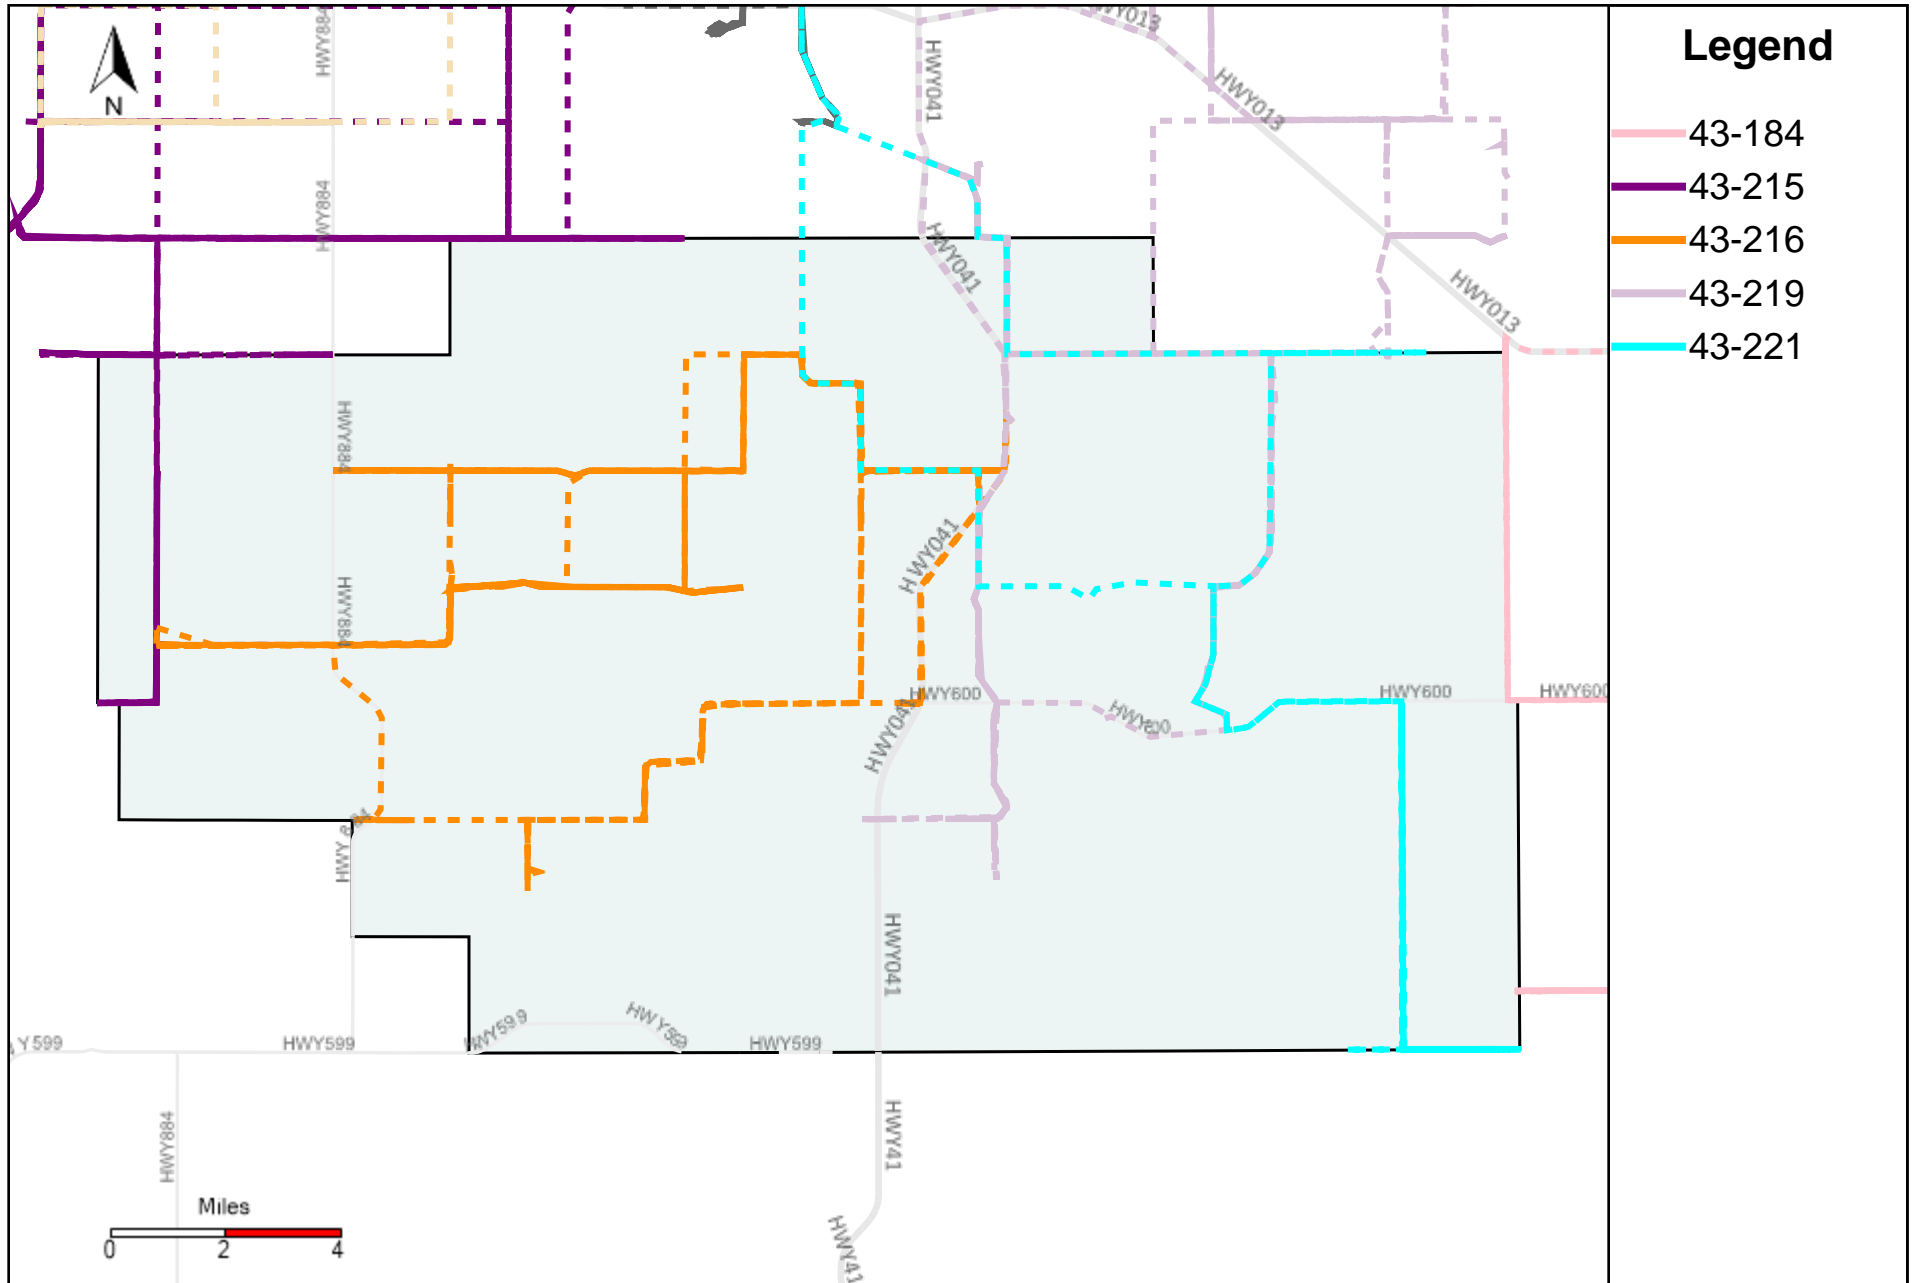

Provost Weekly Grader Report (2024-05-12 ~ 2024-05-18)

Division: 1 Grader Report(2024-05-12 ~ 2024-05-18)

Vehicle Name List	Total Distance(km)	Total Hours
43-181, 43-182, 43-186	1049.49	95 hrs 41 min 4 sec

Division: 2 Grader Report(2024-05-12 ~ 2024-05-18)

Vehicle Name List	Total Distance(km)	Total Hours
43-183, 43-186	660.58	62 hrs 4 min 16 sec

Division: 3 Grader Report(2024-05-12 ~ 2024-05-18)

Vehicle Name List	Total Distance(km)	Total Hours
43-181, 43-182, 43-183, 43-184, 43-185, 43-186, 43-221	2847.55	241 hrs 22 min 44 sec

Division: 4 Grader Report(2024-05-12 ~ 2024-05-18)

Vehicle Name List	Total Distance(km)	Total Hours
43-183, 43-184, 43-185, 43-187, 43-218, 43-219, 43-221	3074.84	279 hrs 24 min 34 sec

Division: 5 Grader Report(2024-05-12 ~ 2024-05-18)

Division: 7 Grader Report(2024-05-12 ~ 2024-05-18)

Vehicle Name List	Total Distance(km)	Total Hours
43-215, 43-217, 43-220, 43-221	2239.37	165 hrs 23 min 24 sec

Provost Weekly Grader Report

From 5/12/2024 To 5/18/2024