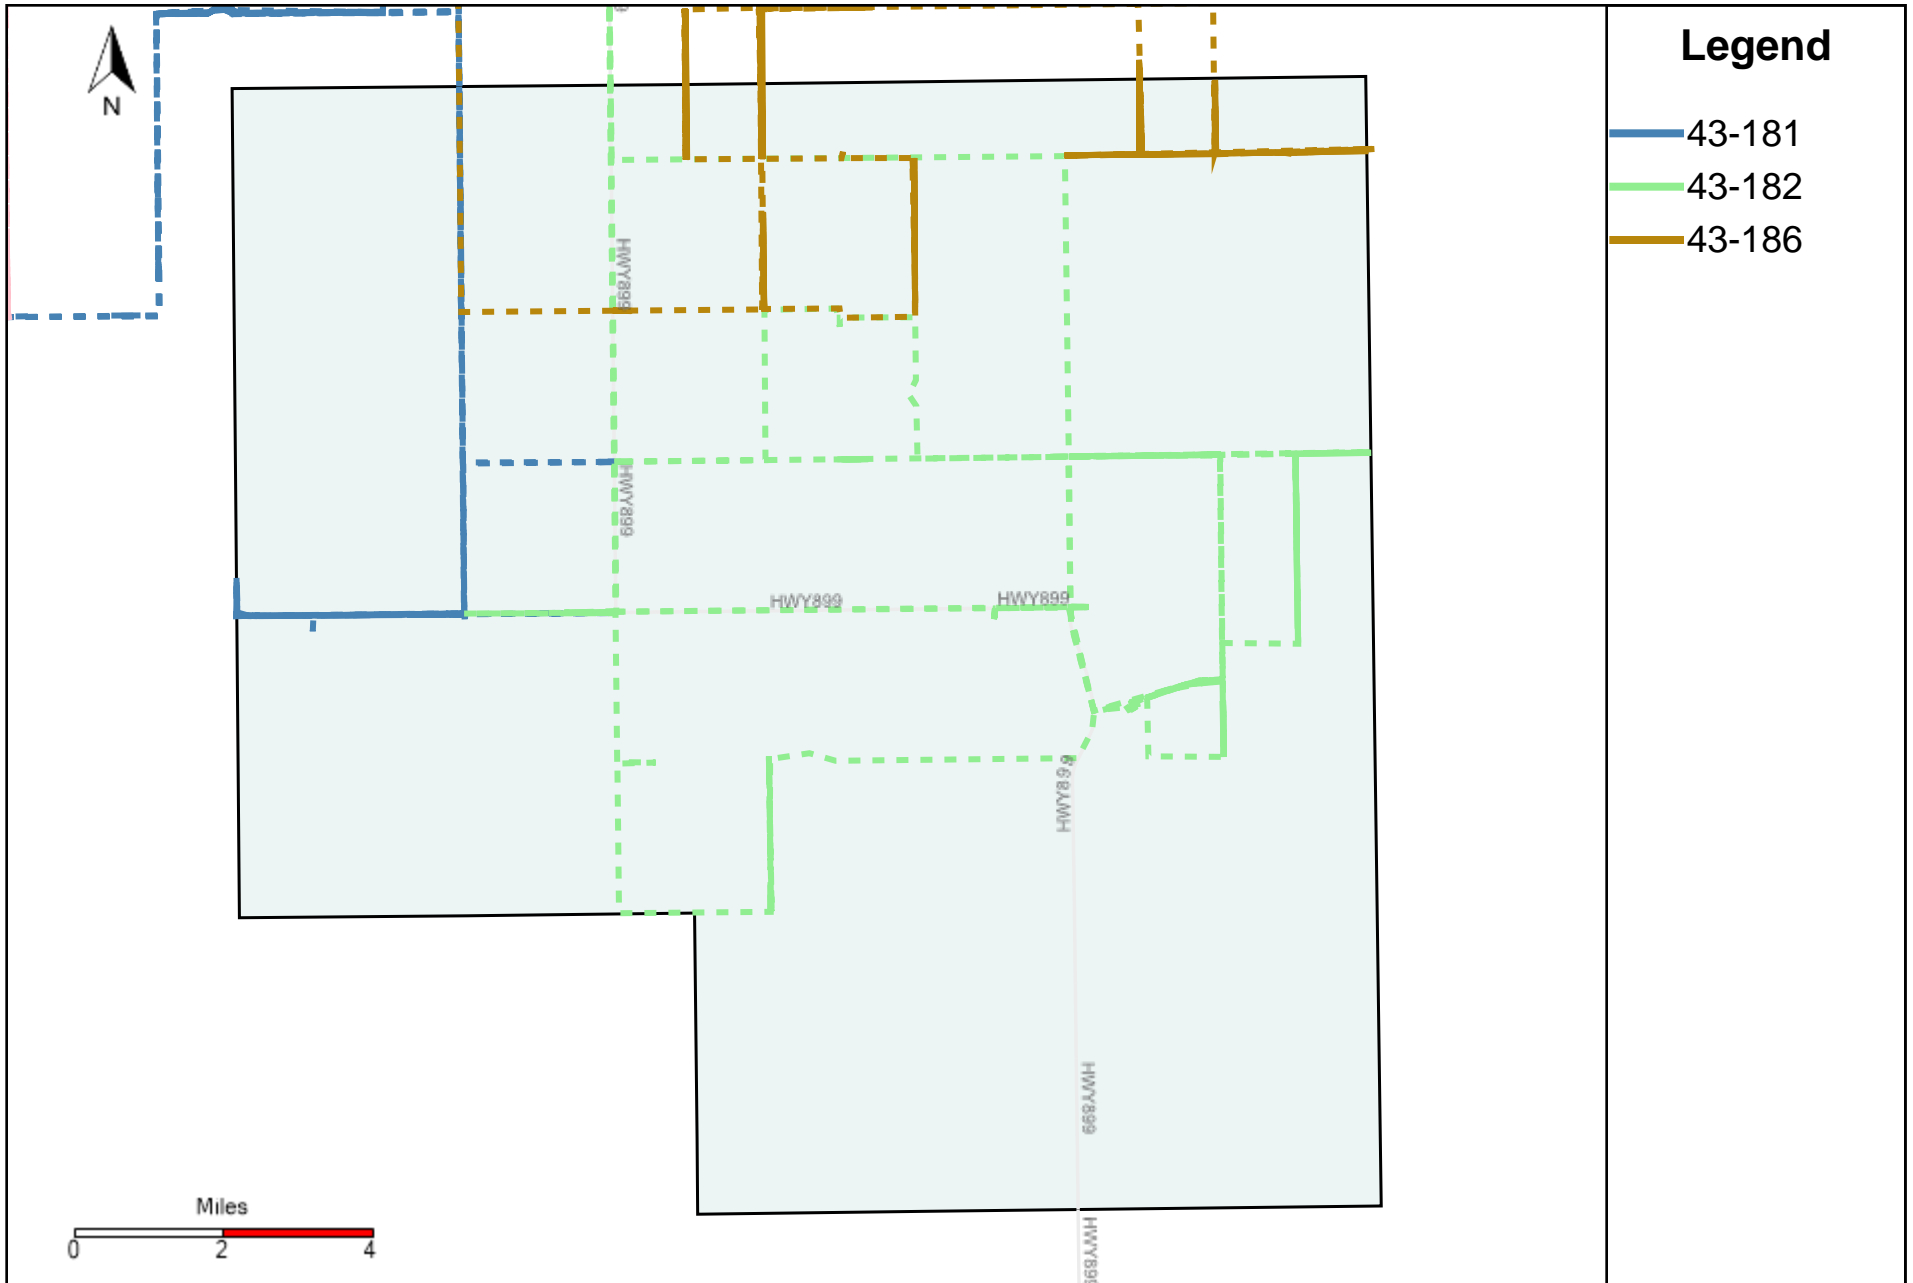

Provost Weekly Grader Report (2024-05-12 ~ 2024-05-18)

Division: 1 Grader Report(2024-05-12 ~ 2024-05-18)

Vehicle Name List	Total Distance(km)	Total Hours
43-181, 43-182, 43-186	1049.49	95 hrs 41 min 4 sec