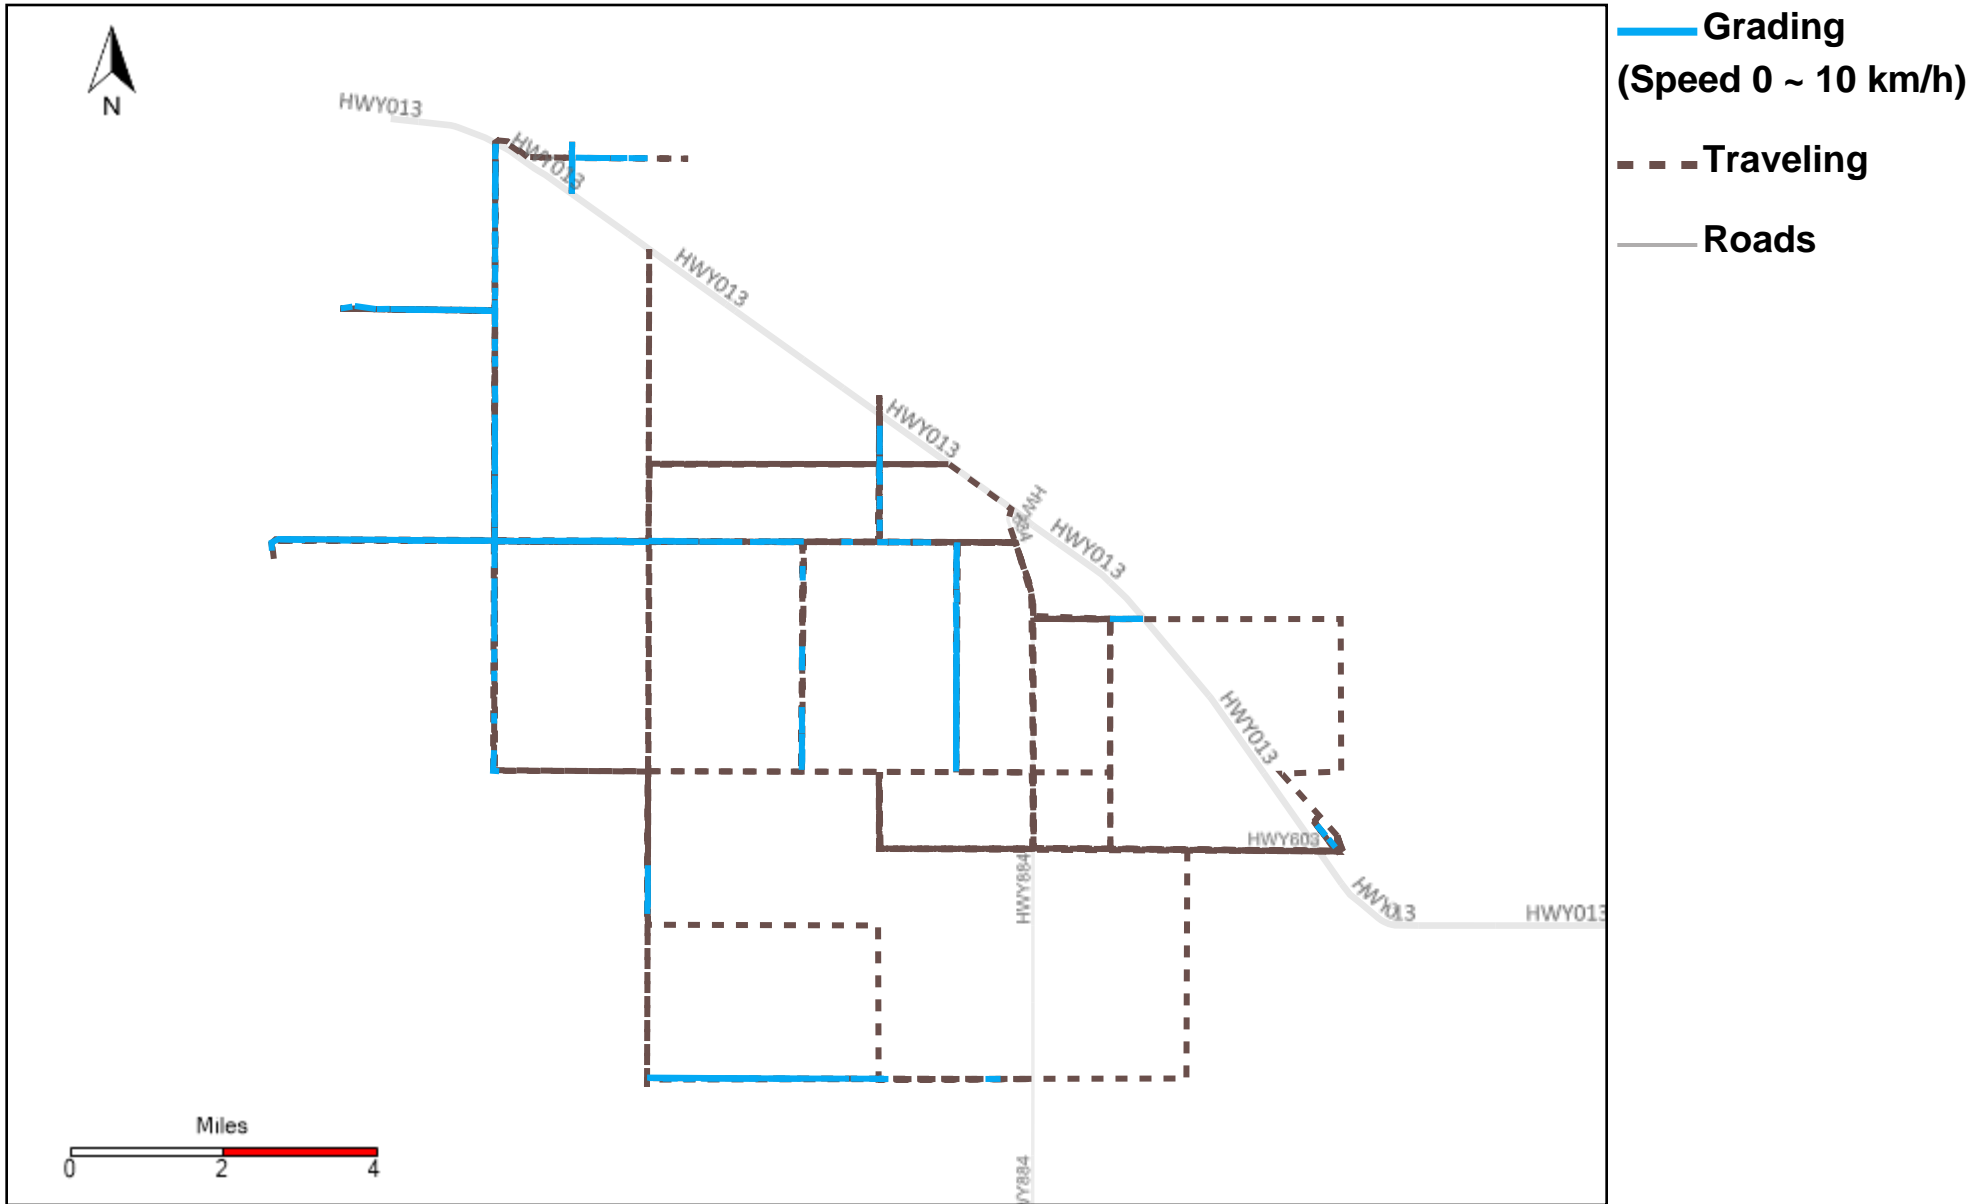

43-220_2024-05-12 ~ 2024-05-18 Tracking

Total Distance(km)	Total Hours	Work Distance(km)	Work Hours
697.44	49 hrs 50 min 36 sec	76.34	8 hrs 44 min 5 sec