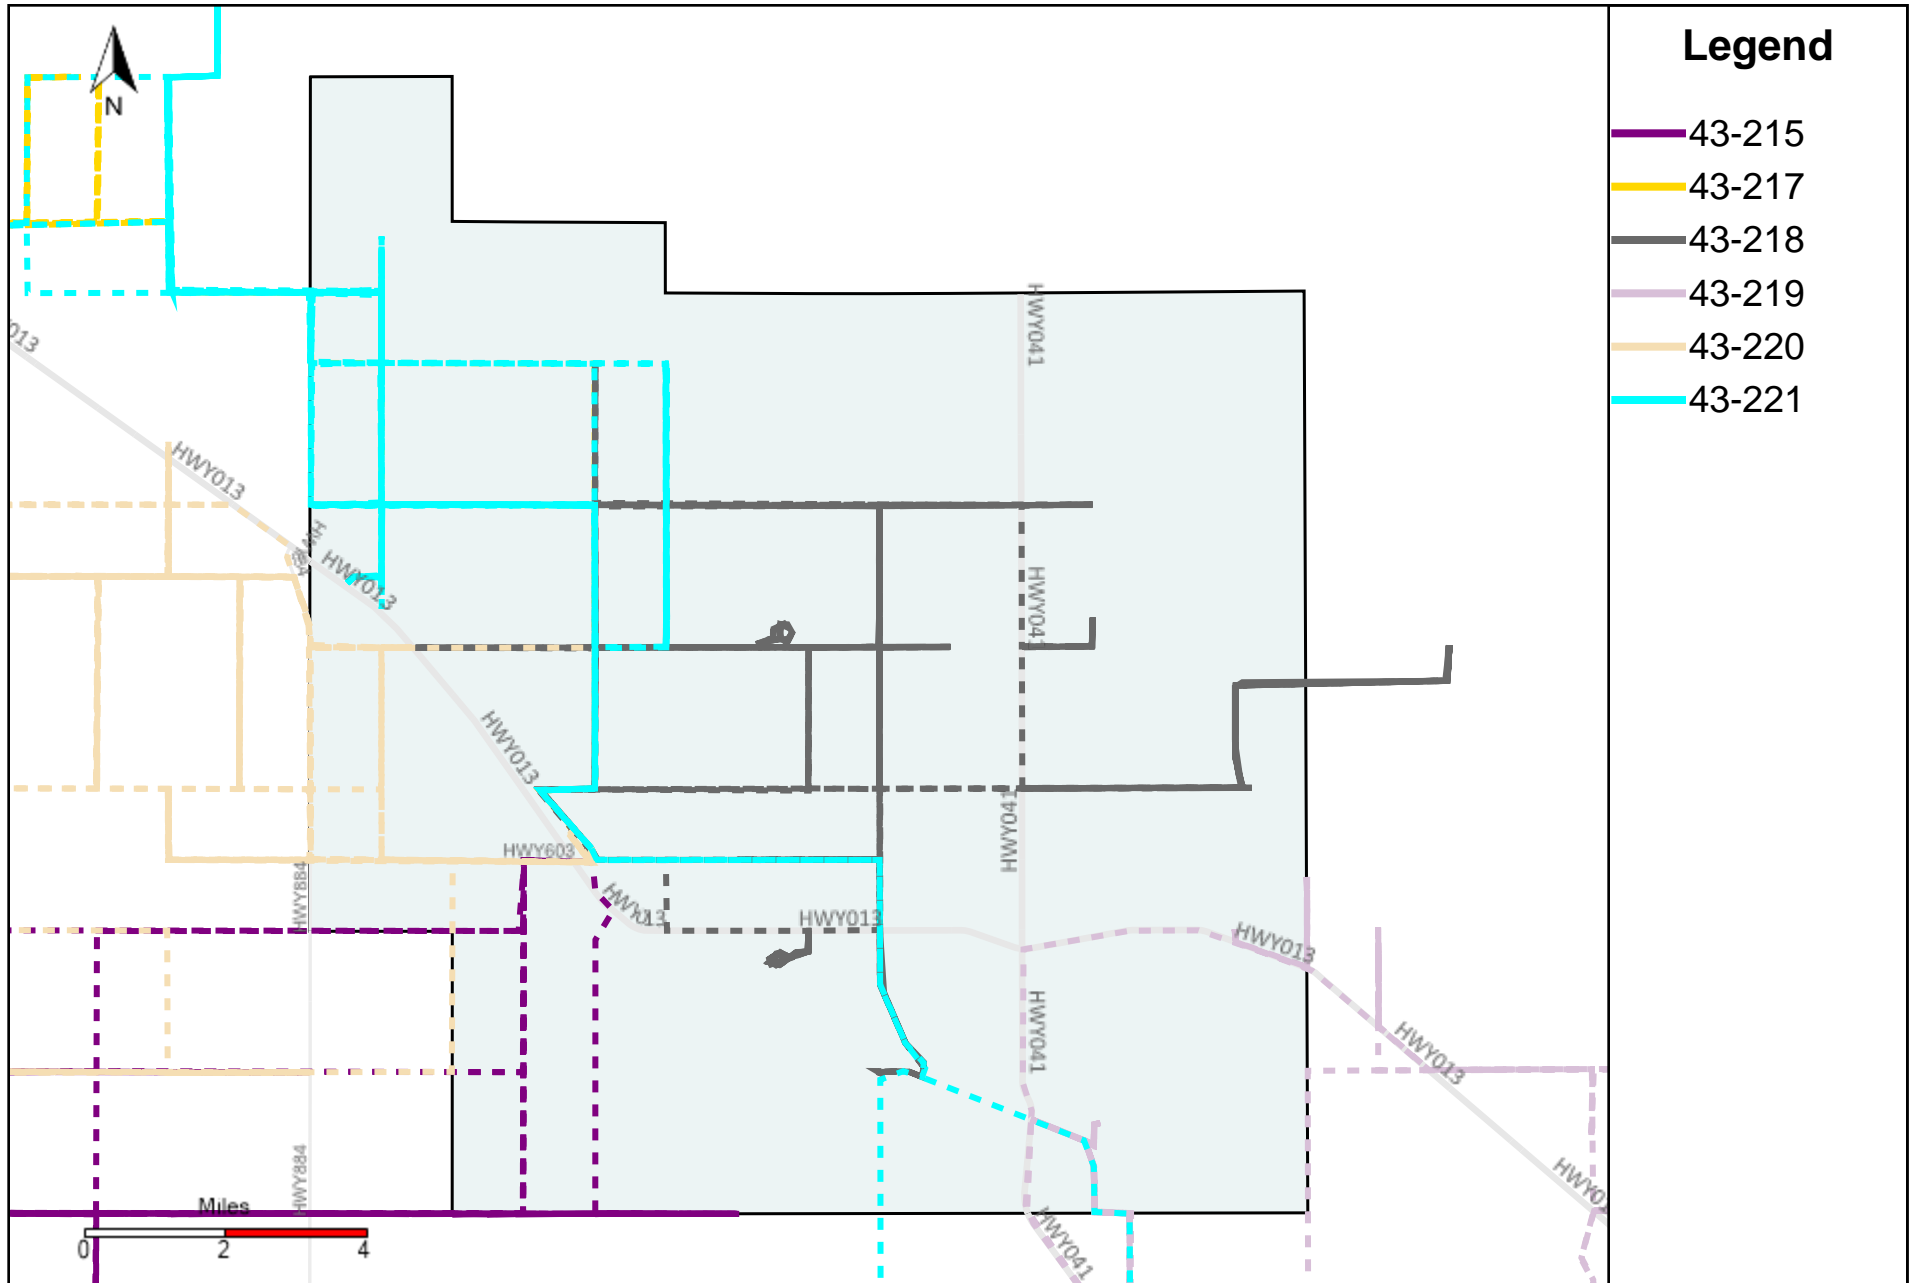

Division: 6 Grader Report(2024-05-12 ~ 2024-05-18)

Vehicle Name List	Total Distance(km)	Total Hours
43-215, 43-217, 43-218, 43-219, 43-220, 43-221	3183.1	258 hrs 17 min 40 sec