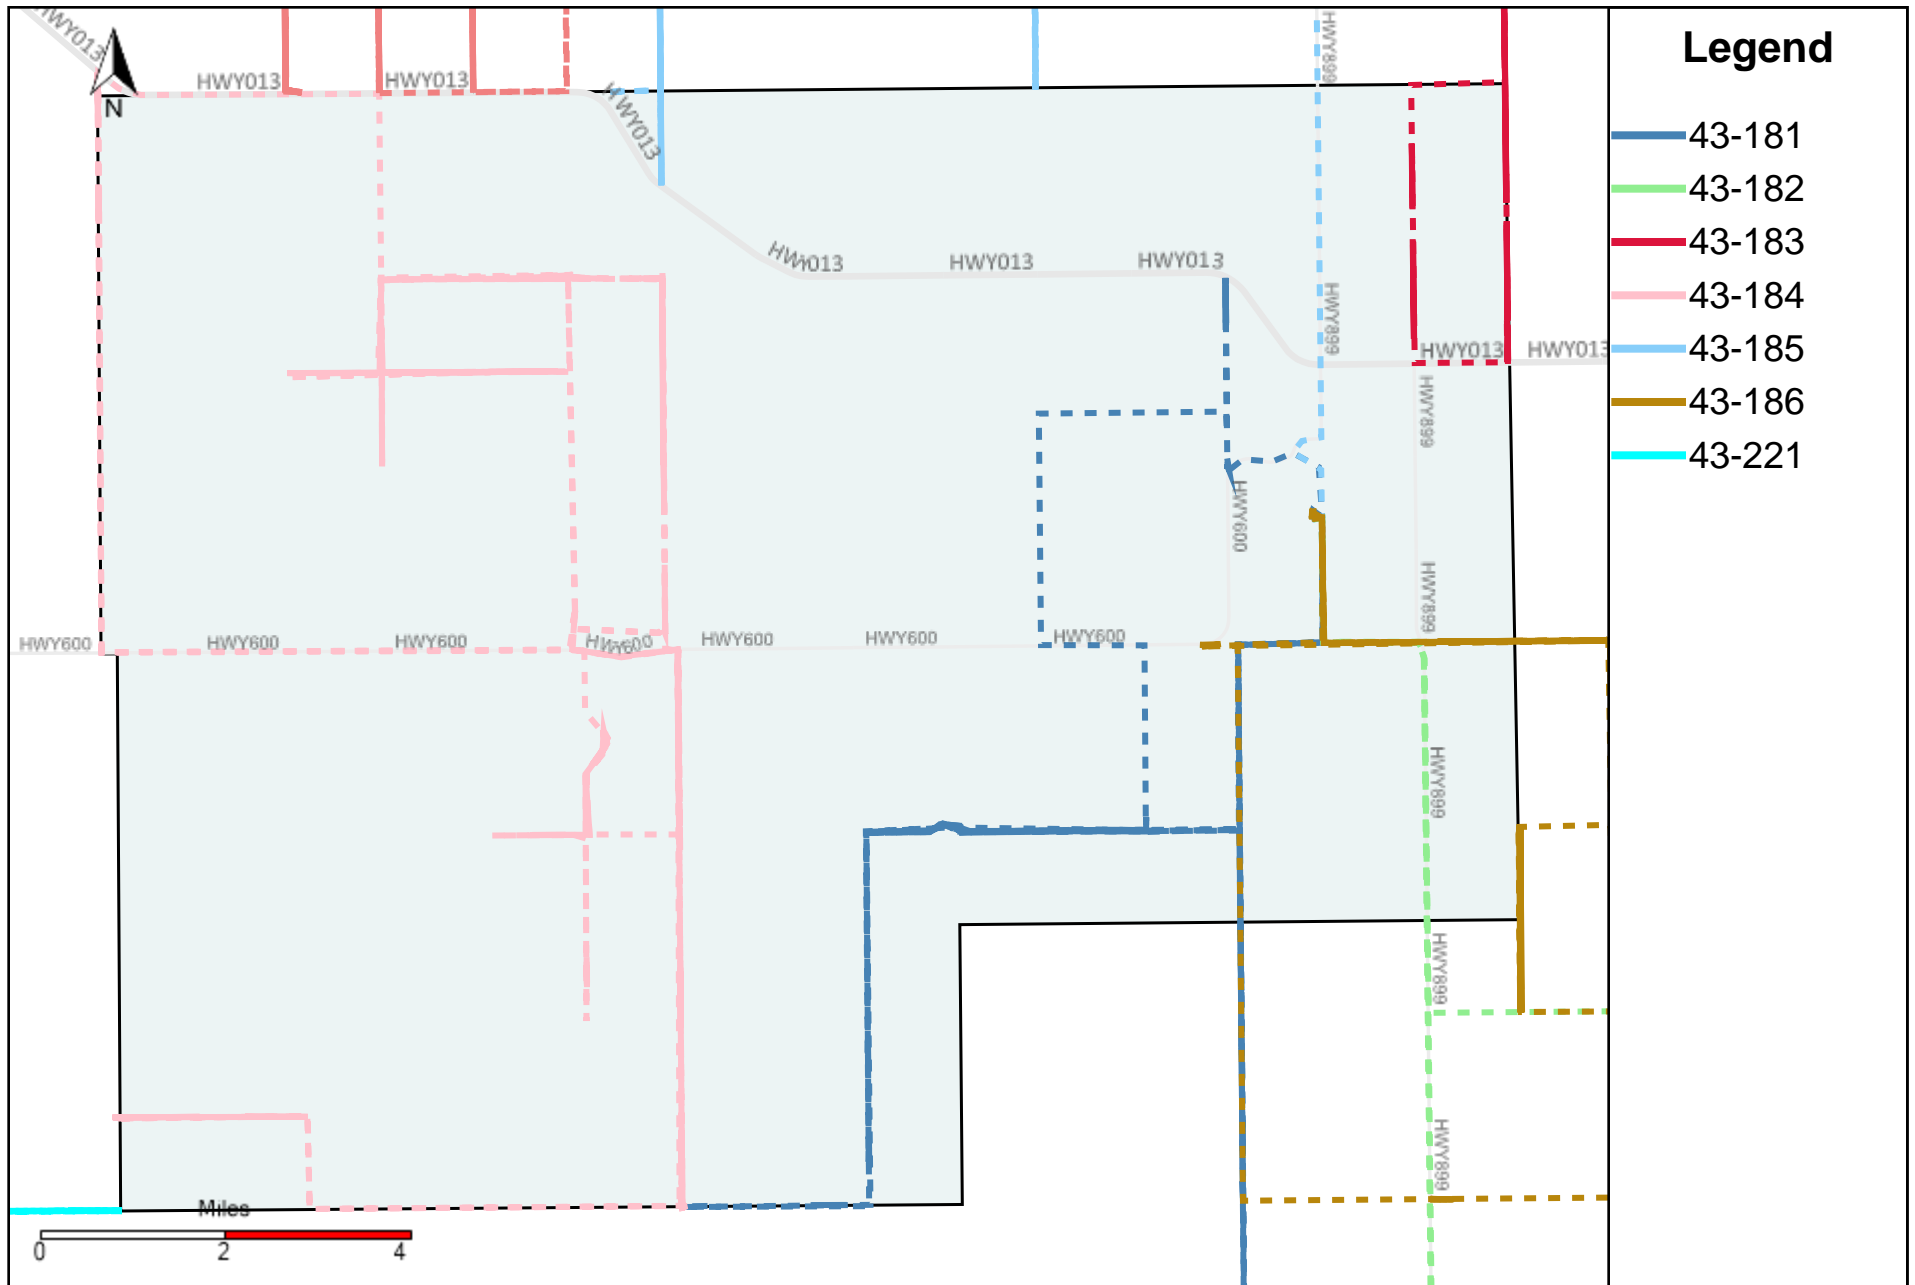

Division: 3 Grader Report(2024-05-12 ~ 2024-05-18)

Vehicle Name List	Total Distance(km)	Total Hours
43-181, 43-182, 43-183, 43-184, 43-185, 43-186, 43-221	2847.55	241 hrs 22 min 44 sec