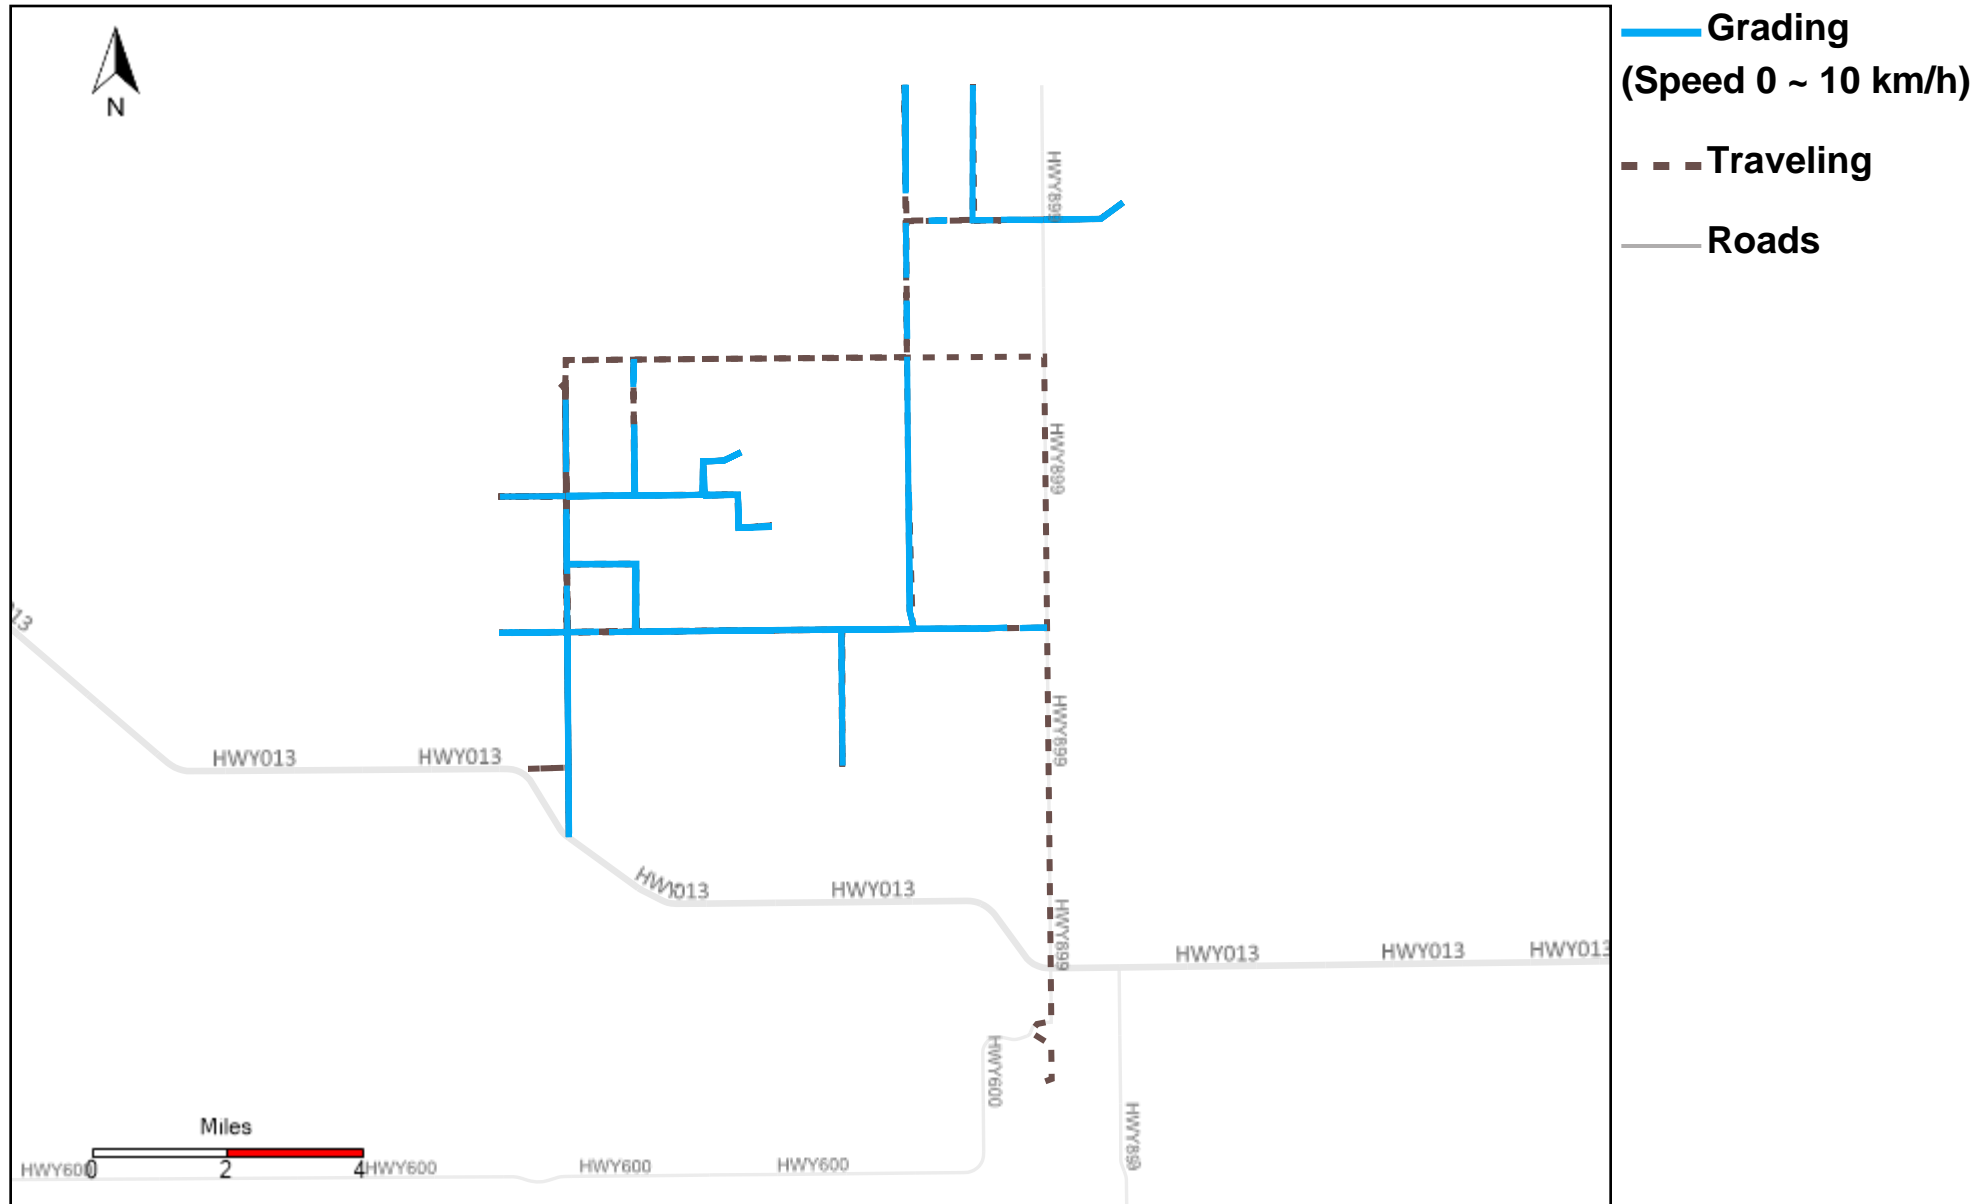

43-185_2024-05-12 ~ 2024-05-18 Tracking

Total Distance(km)	Total Hours	Work Distance(km)	Work Hours
368.97	34 hrs 9 min 34 sec	185.01	26 hrs 2 min 5 sec