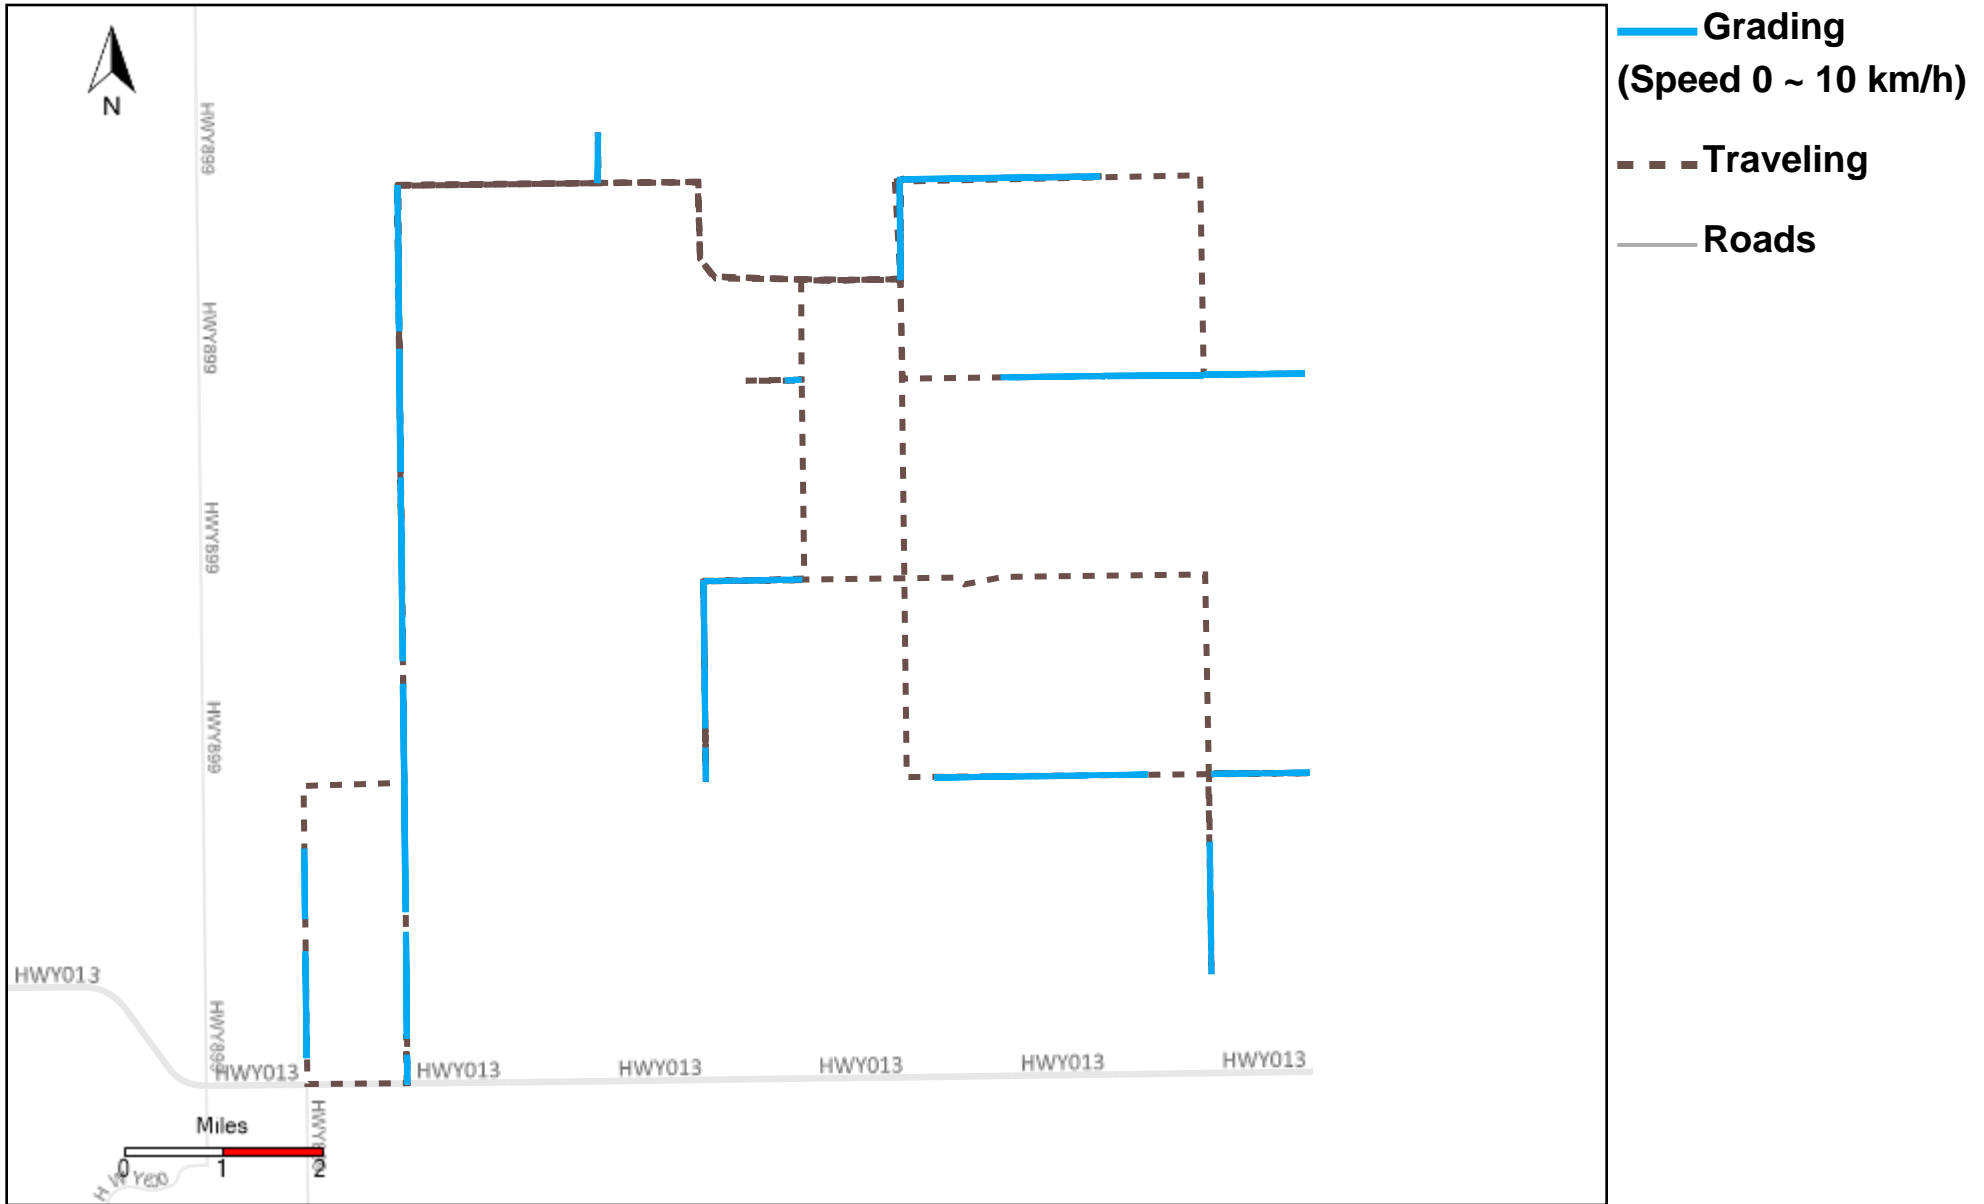

43-182_2024-05-12 ~ 2024-05-18 Tracking

Total Distance(km)	Total Hours	Work Distance(km)	Work Hours
317.82	23 hrs 58 min 25 sec	63.38	9 hrs 37 min 56 sec

43-183_2024-05-12 ~ 2024-05-18 Tracking

Total Distance(km)	Total Hours	Work Distance(km)	Work Hours
316.46	28 hrs 17 min 40 sec	136.42	17 hrs 14 min 5 sec