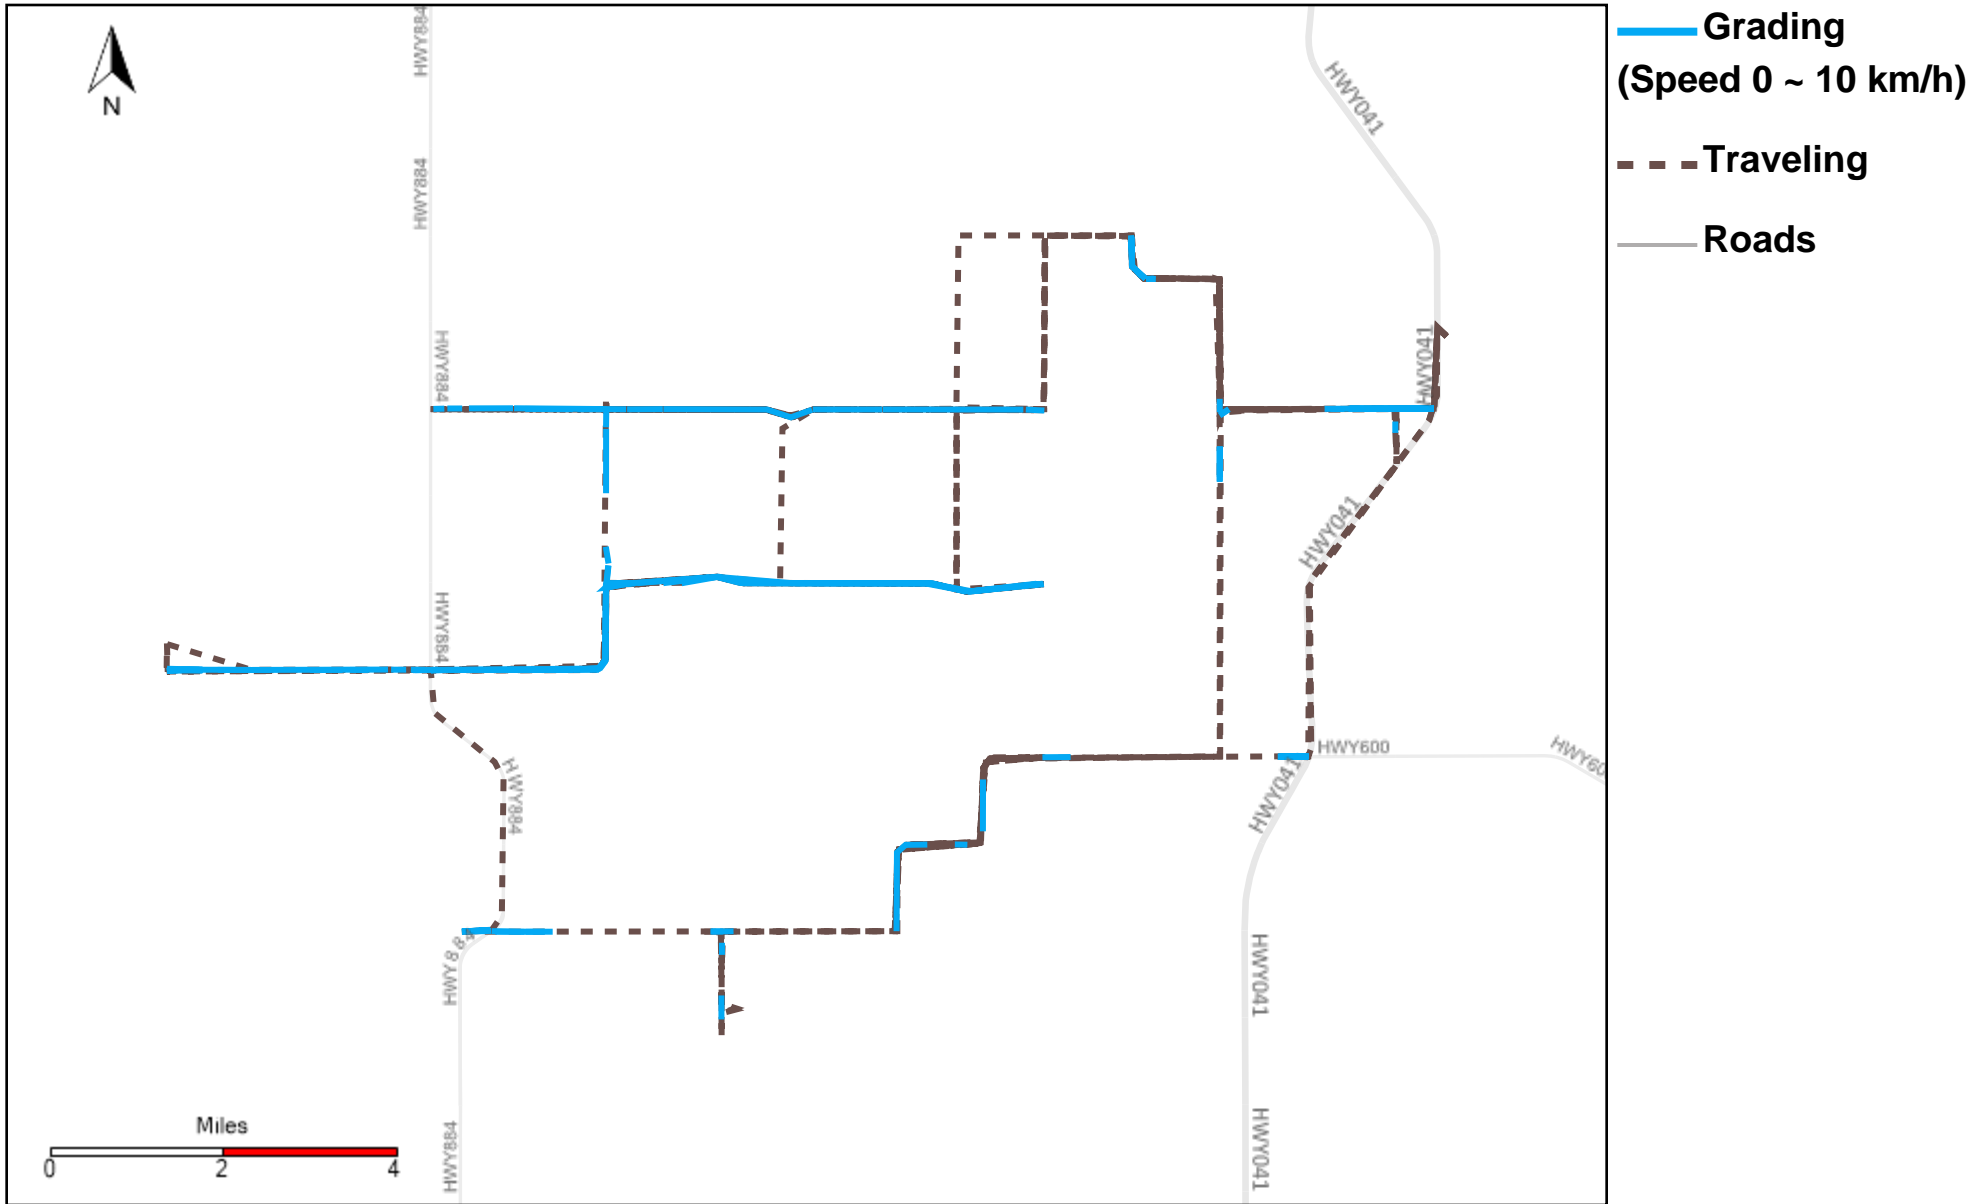

43-216_2024-05-12 ~ 2024-05-18 Tracking

Total Distance(km)	Total Hours	Work Distance(km)	Work Hours
541.97	41 hrs 20 min 52 sec	120.63	16 hrs 8 min 23 sec