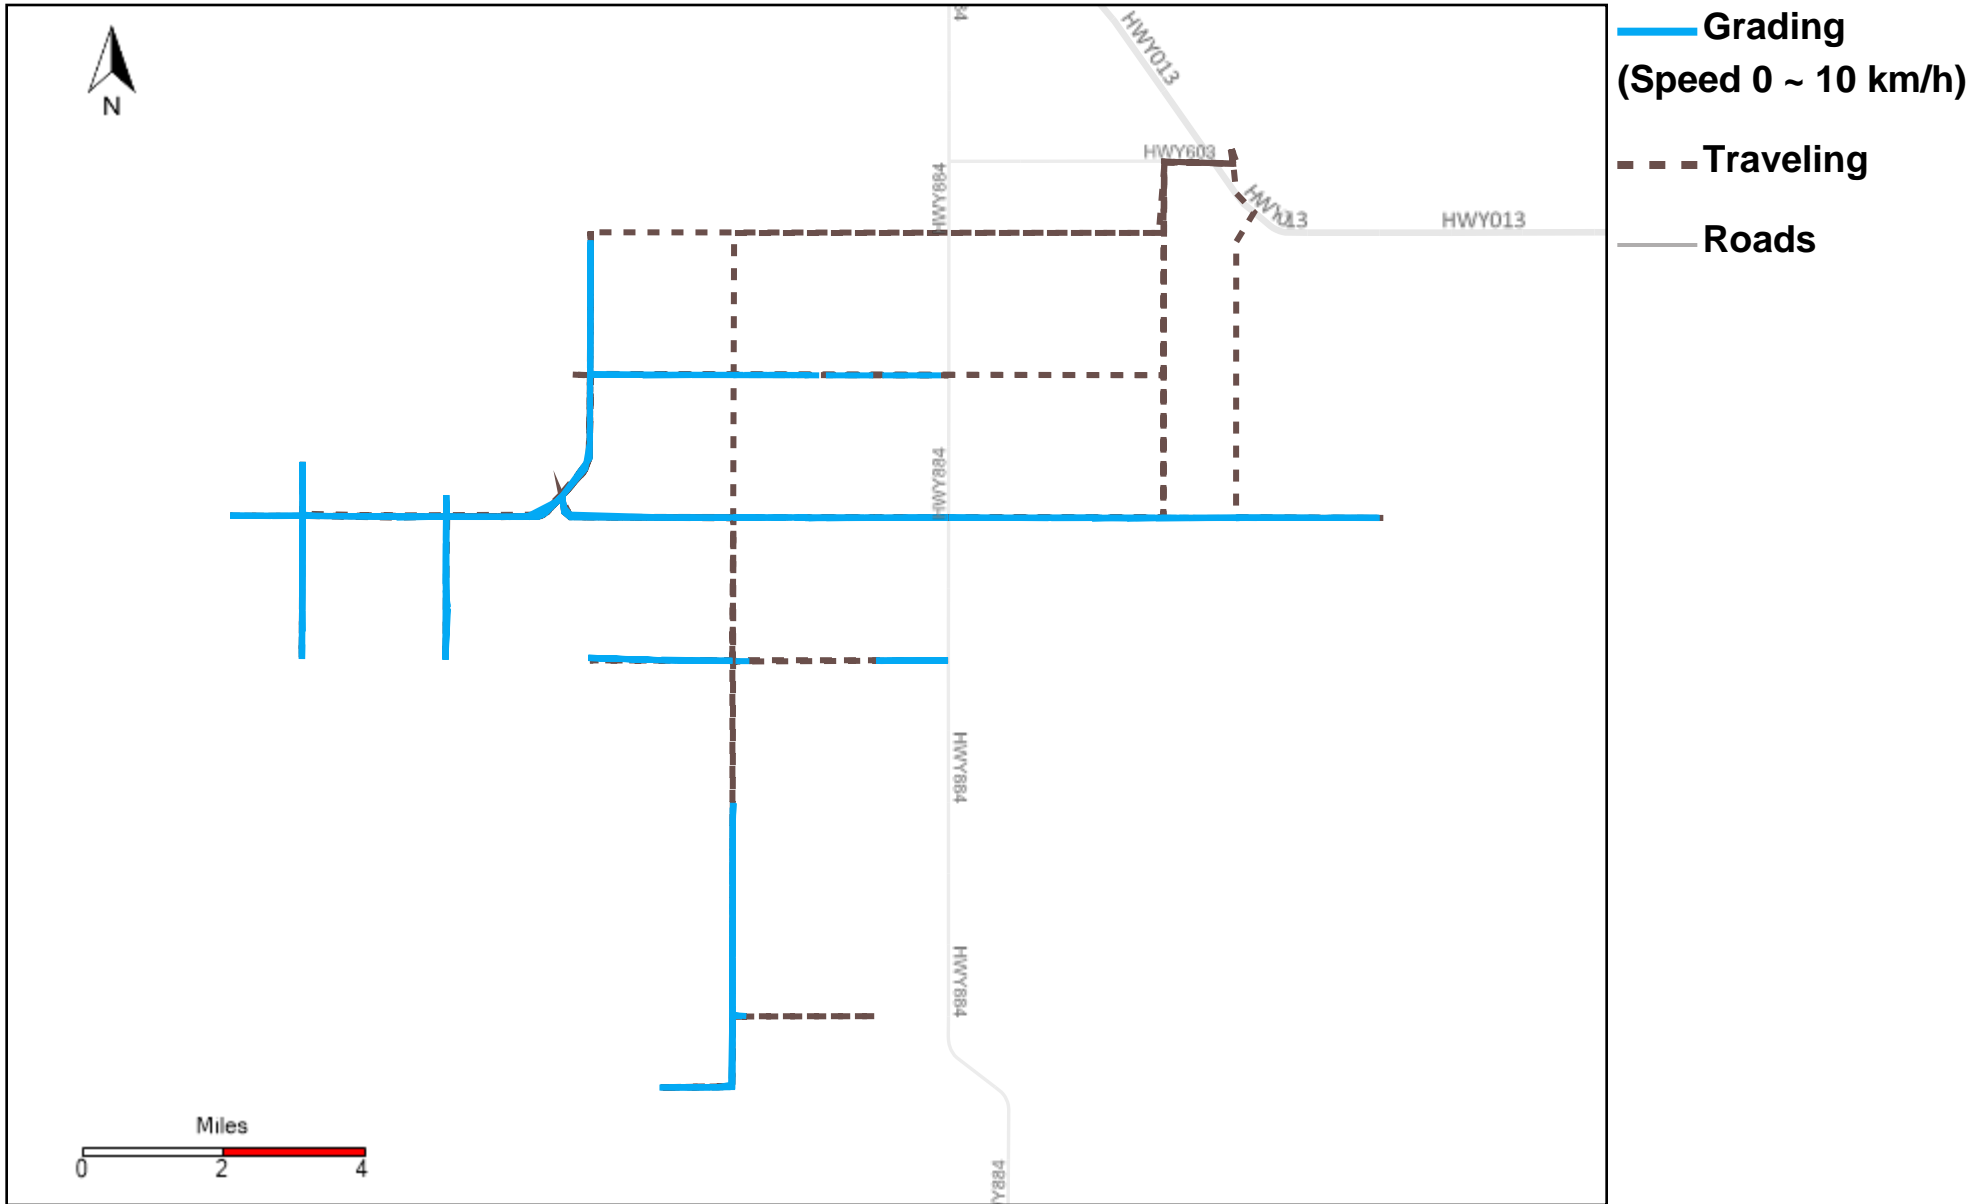

43-215_2024-05-12 ~ 2024-05-18 Tracking

Total Distance(km)	Total Hours	Work Distance(km)	Work Hours
608.07	52 hrs 56 min 48 sec	268.38	34 hrs 16 min 52 sec