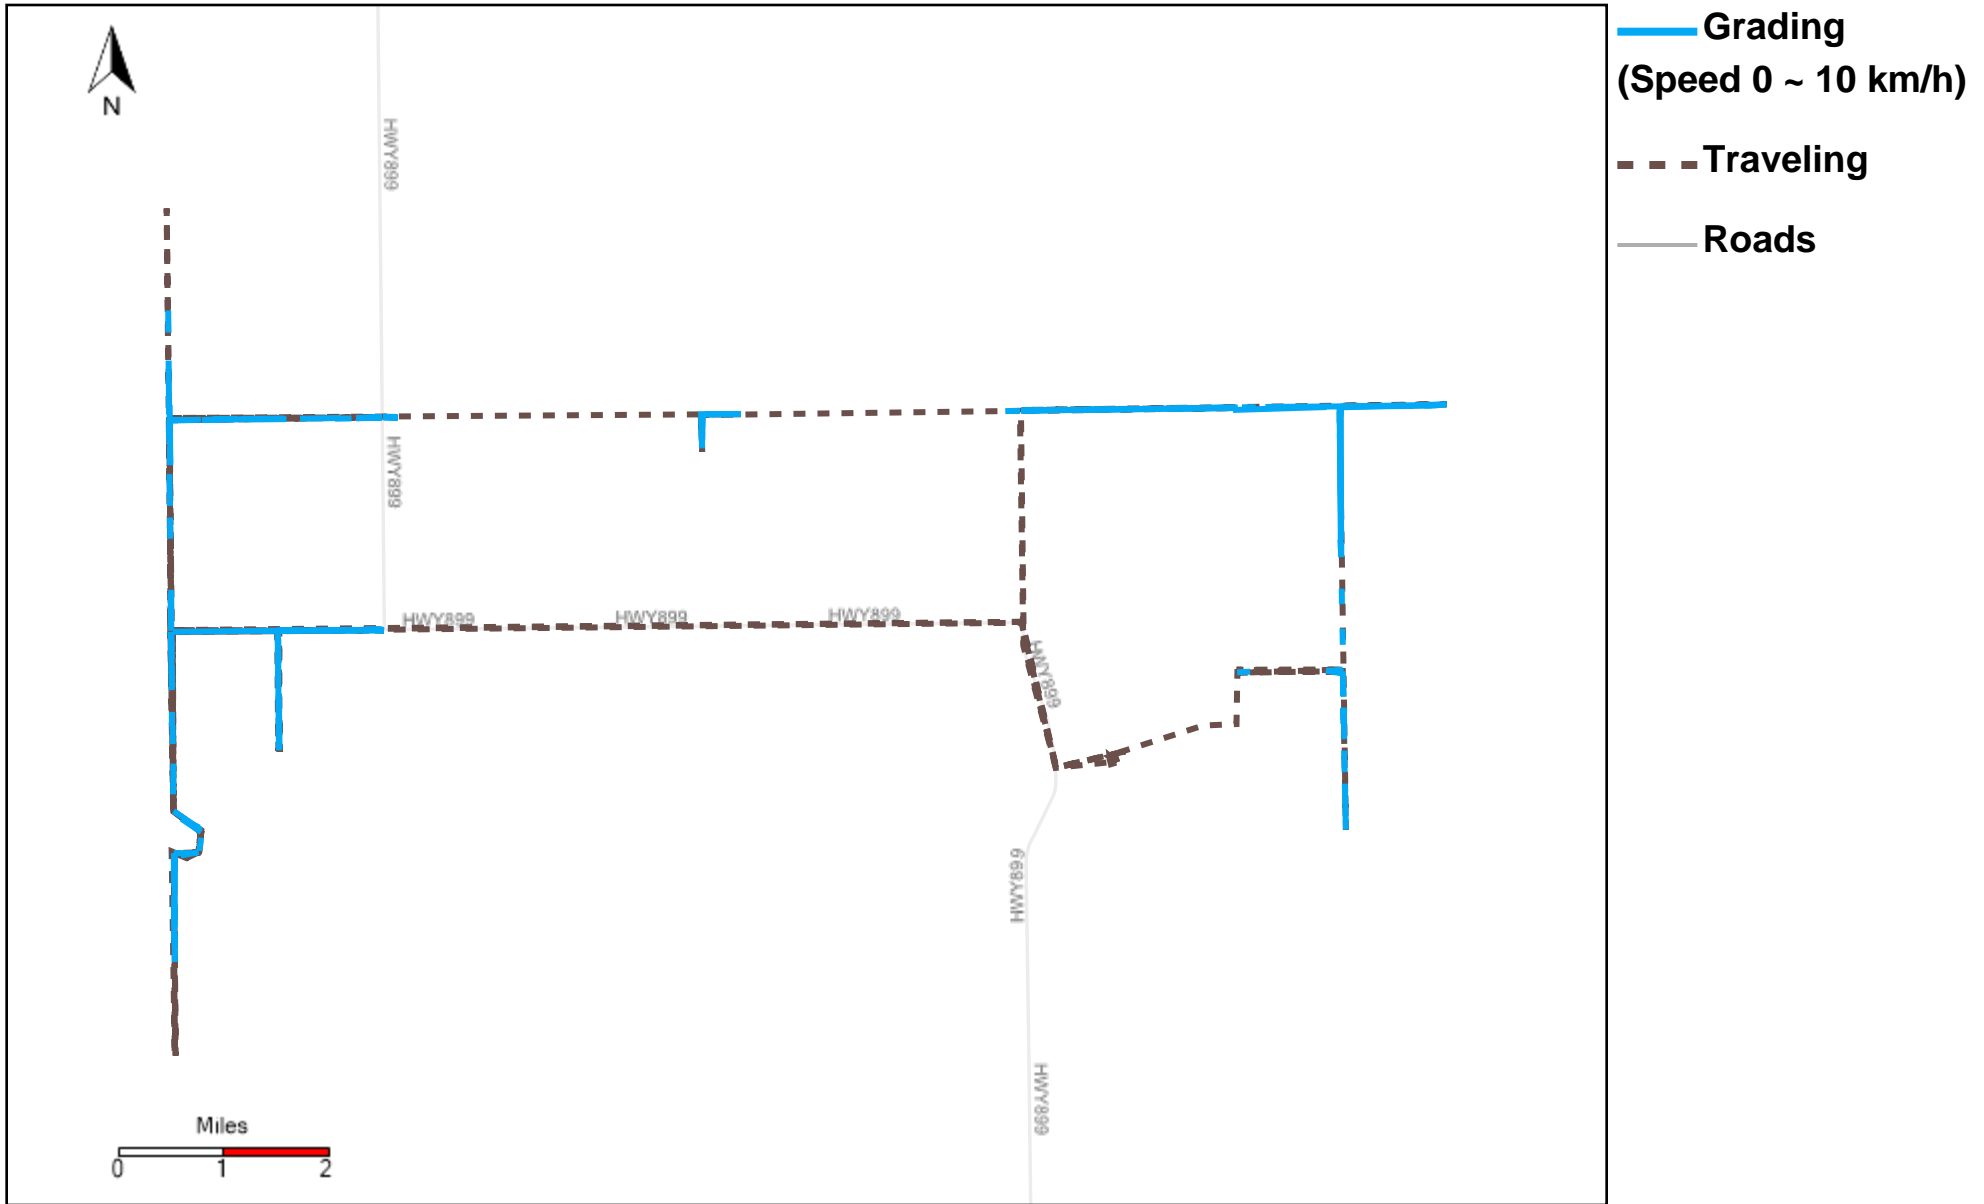

43-182_2024-05-05 ~ 2024-05-11 Tracking

Total Distance(km)	Total Hours	Work Distance(km)	Work Hours
277.91	31 hrs 9 min 9 sec	78.48	12 hrs 48 min 26 sec