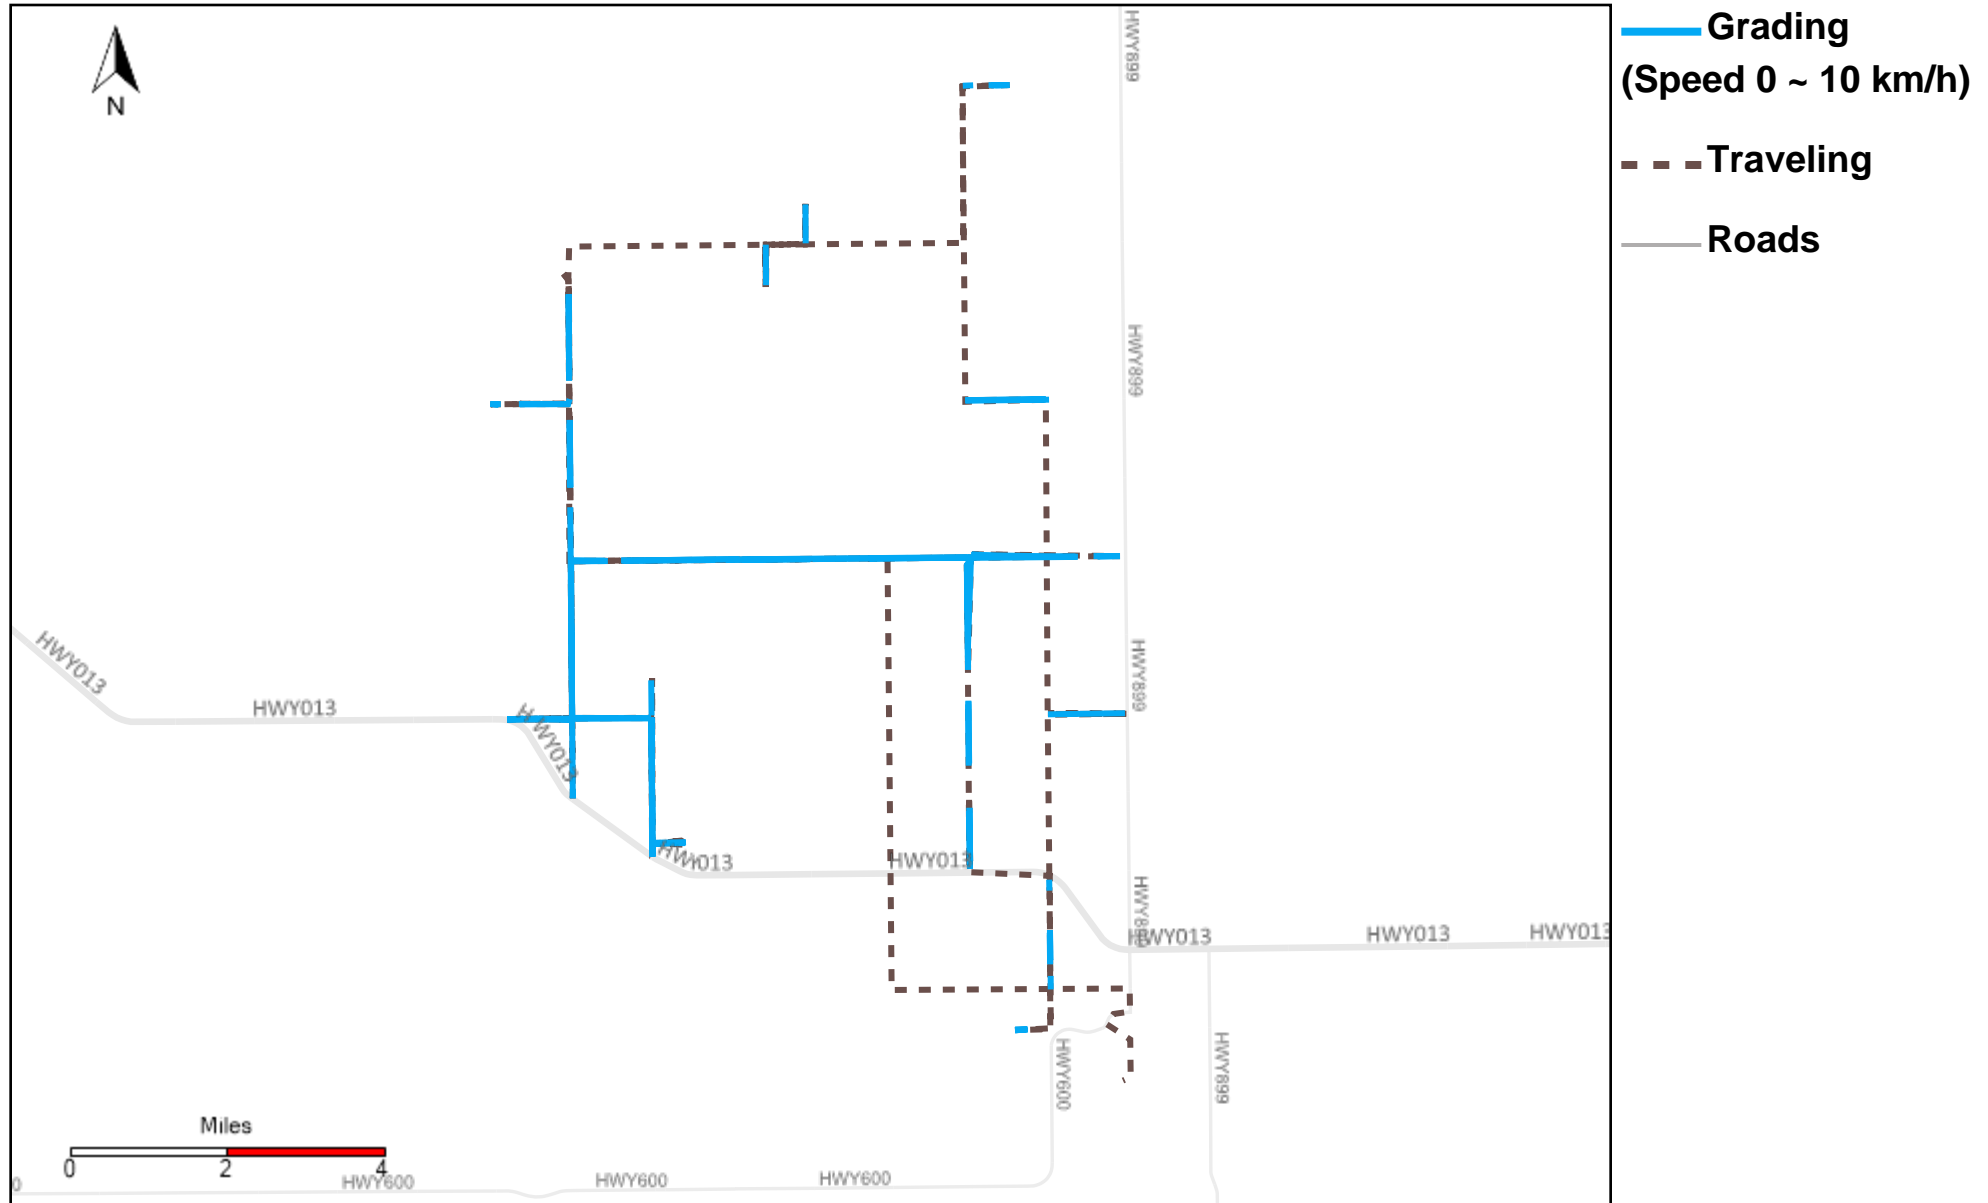

43-182_2024-05-05 ~ 2024-05-11 Tracking

Total Distance(km)	Total Hours	Work Distance(km)	Work Hours
277.91	31 hrs 9 min 9 sec	78.48	12 hrs 48 min 26 sec

43-183_2024-05-05 ~ 2024-05-11 Tracking

Total Distance(km)	Total Hours	Work Distance(km)	Work Hours
307.22	30 hrs 47 min 14 sec	133.9	18 hrs 17 min 9 sec

43-184_2024-05-05 ~ 2024-05-11 Tracking

Total Distance(km)	Total Hours	Work Distance(km)	Work Hours
199.78	16 hrs 18 min 21 sec	51.34	8 hrs 51 min 52 sec

43-185_2024-05-05 ~ 2024-05-11 Tracking

Total Distance(km)	Total Hours	Work Distance(km)	Work Hours
249.47	25 hrs 11 min 48 sec	131.18	18 hrs 52 min 39 sec