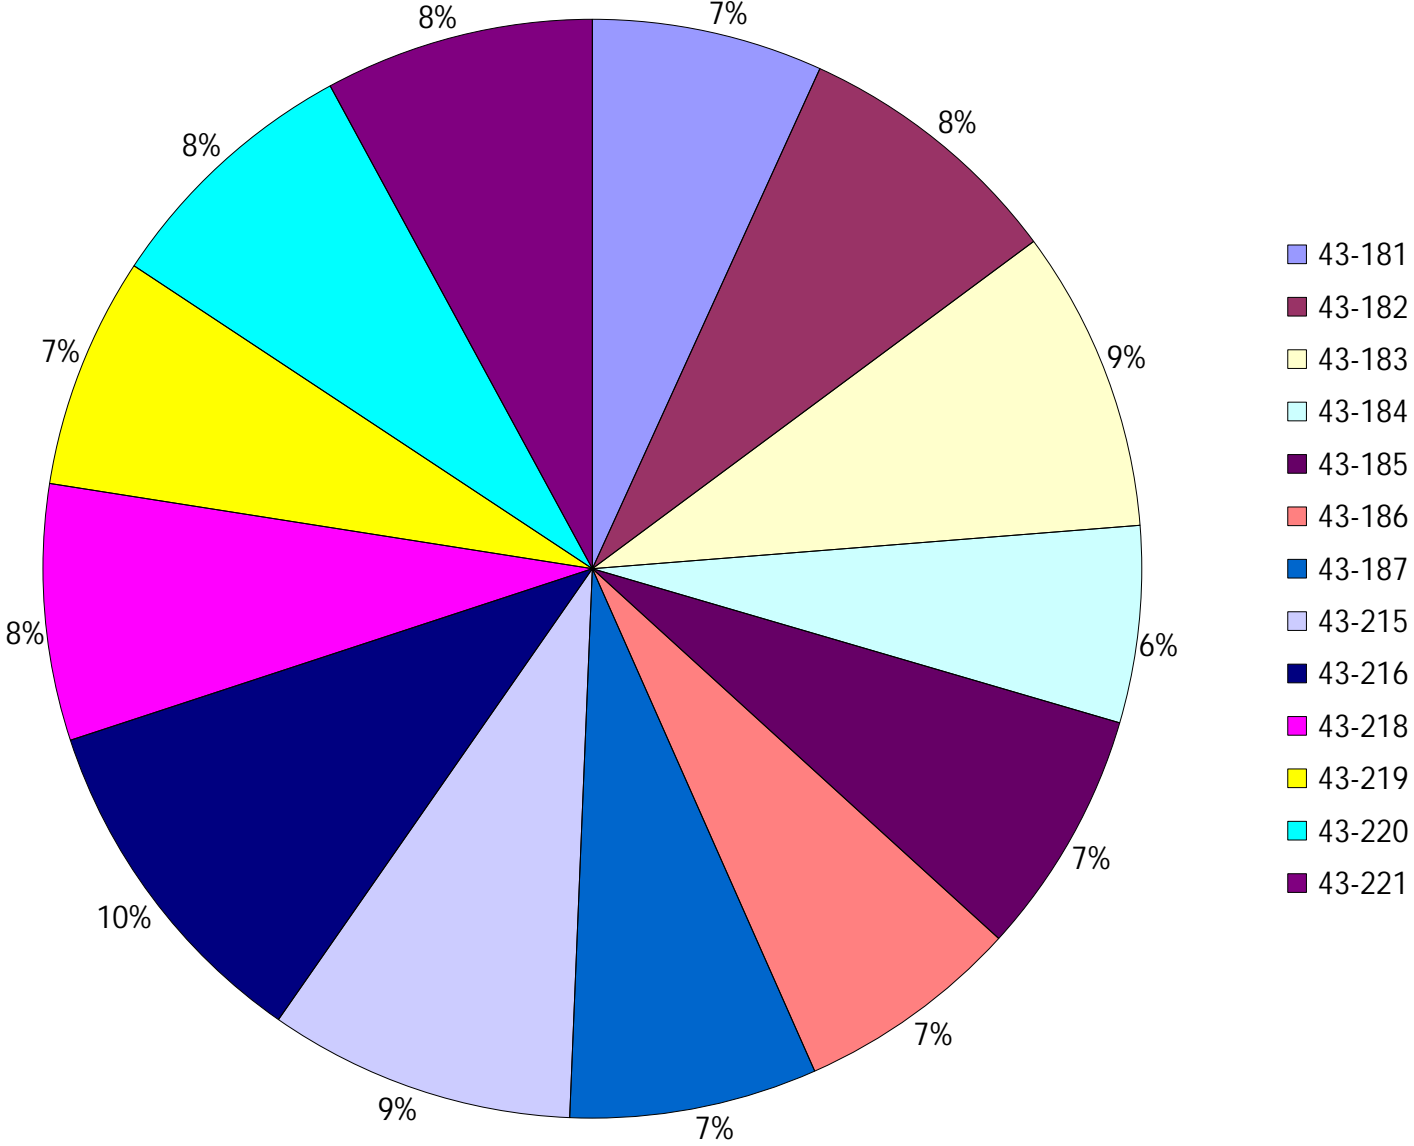

Provost Weekly Grader Report

From 5/5/2024 To 5/11/2024

5/11/2024

Vehicle	Total Distance(km)	Total Hours	Work Distance(km)	Work Hours
43-181	234.68	20 hrs 3 min 26 sec	59.36	8 hrs 48 min 30 sec
43-182	277.91	31 hrs 9 min 9 sec	78.48	12 hrs 48 min 26 sec
43-183	307.22	30 hrs 47 min 14 sec	133.9	18 hrs 17 min 9 sec
43-184	199.78	16 hrs 18 min 21 sec	51.34	8 hrs 51 min 52 sec
43-185	249.47	25 hrs 11 min 48 sec	131.18	18 hrs 52 min 39 sec
43-186	228.53	20 hrs 4 min 1 sec	83.31	12 hrs 12 min 50 sec
43-187	251.72	30 hrs 46 min 11 sec	165	25 hrs 34 min 32 sec
43-215	311.53	31 hrs 51 min 13 sec	169.86	22 hrs 44 min 12 sec
43-216	354.54	29 hrs 54 min 26 sec	82.92	13 hrs 34 min 23 sec
43-218	260.18	30 hrs 53 min 12 sec	84.73	13 hrs 45 min 28 sec
43-219	235.32	21 hrs 31 min 18 sec	14.25	1 hrs 27 min 13 sec
43-220	268.88	25 hrs 0 min 29 sec	69.11	9 hrs 15 min 3 sec
43-221	273.43	24 hrs 21 min 39 sec	72.17	10 hrs 12 min 28 sec
Total:	3453.19	337 hrs 52 min 27 sec	1195.63	176 hrs 24 min 46 sec

Vehicle Distance Vs Total Distance (%) From 5/5/2024 To 5/11/2024

Provost Weekly Grader Report