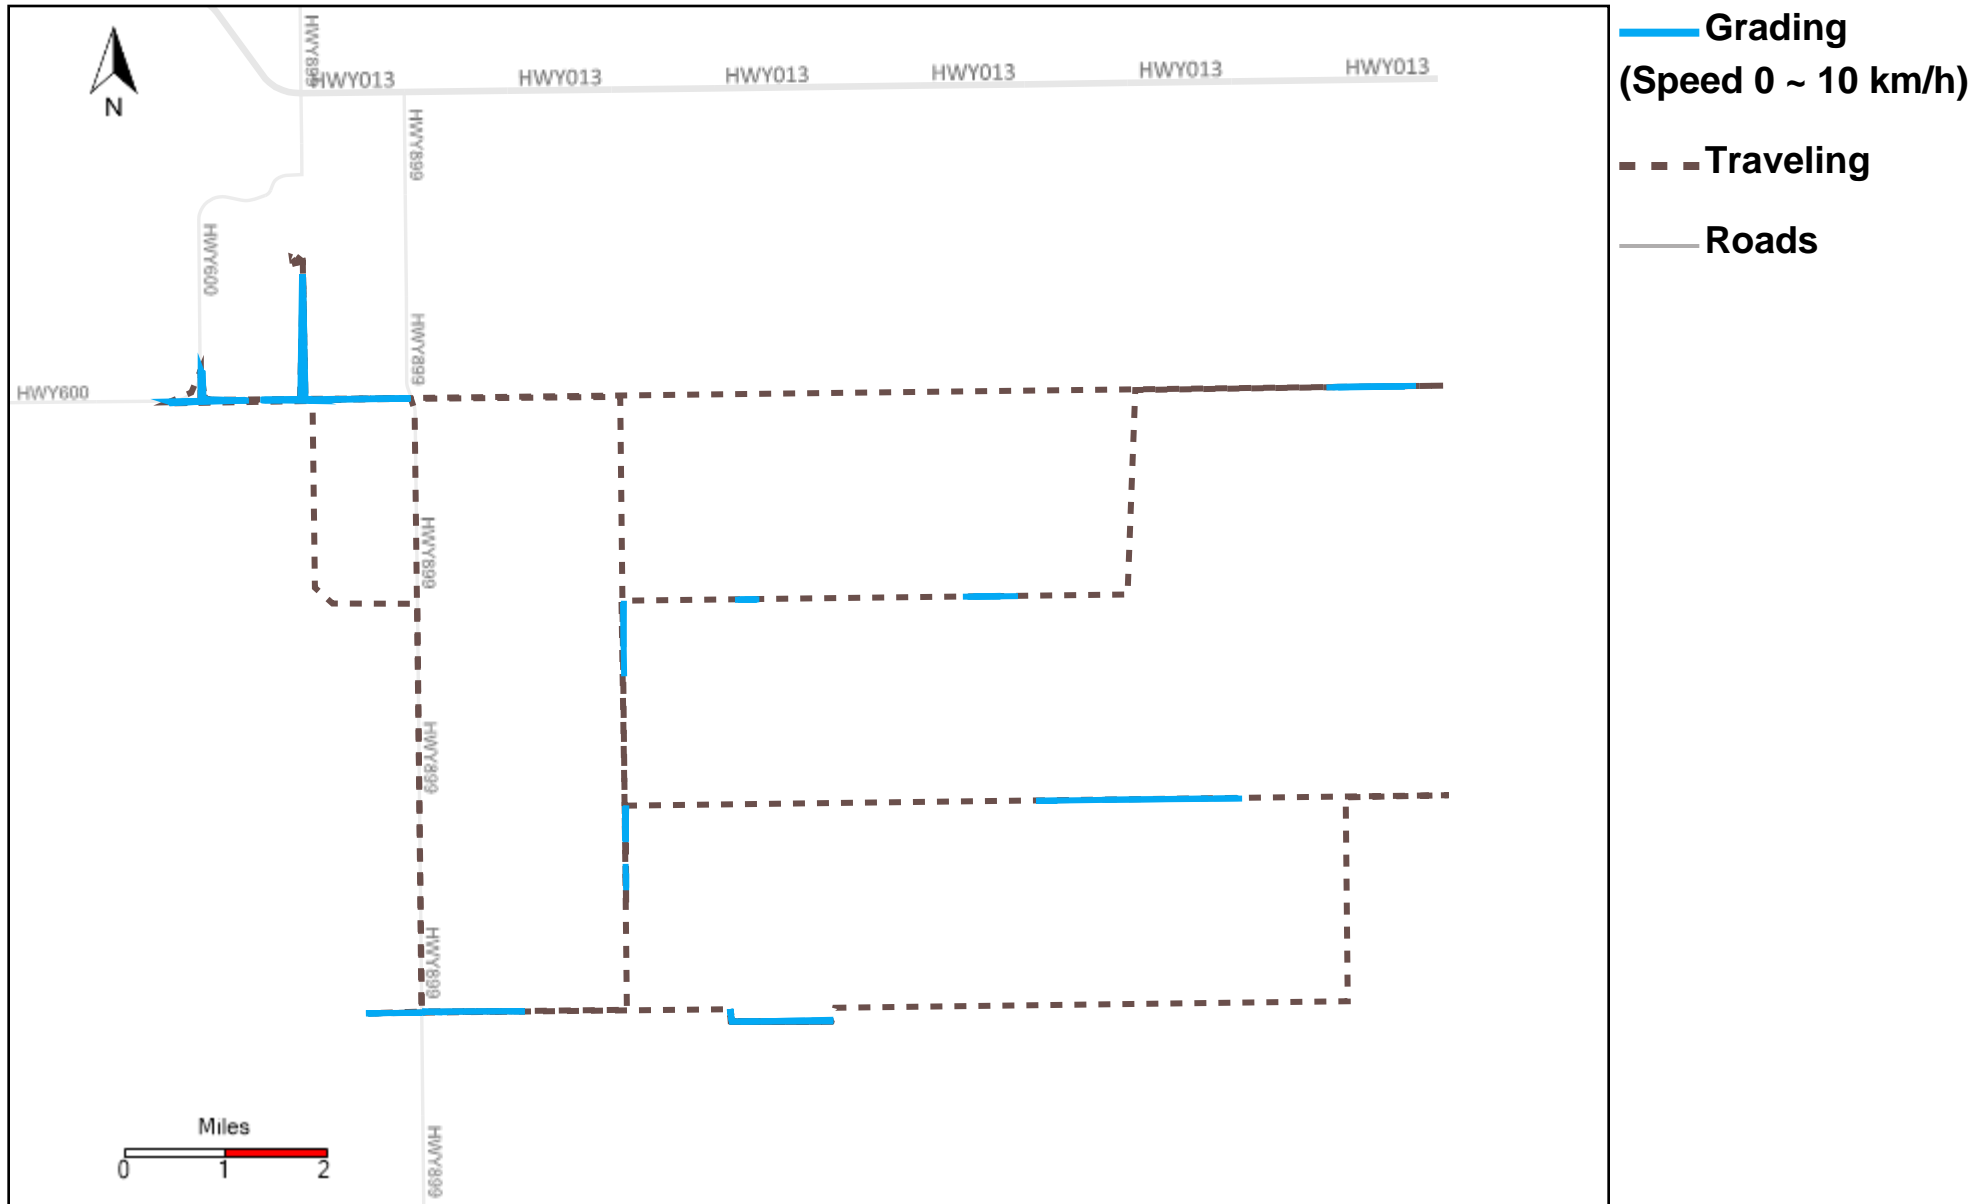

43-184_2024-05-05 ~ 2024-05-11 Tracking

Total Distance(km)	Total Hours	Work Distance(km)	Work Hours
199.78	16 hrs 18 min 21 sec	51.34	8 hrs 51 min 52 sec

43-185_2024-05-05 ~ 2024-05-11 Tracking

Total Distance(km)	Total Hours	Work Distance(km)	Work Hours
249.47	25 hrs 11 min 48 sec	131.18	18 hrs 52 min 39 sec

43-186_2024-05-05 ~ 2024-05-11 Tracking

Total Distance(km)	Total Hours	Work Distance(km)	Work Hours
228.53	20 hrs 4 min 1 sec	83.31	12 hrs 12 min 50 sec

43-187_2024-05-05 ~ 2024-05-11 Tracking

Total Distance(km)	Total Hours	Work Distance(km)	Work Hours
251.72	30 hrs 46 min 11 sec	165	25 hrs 34 min 32 sec