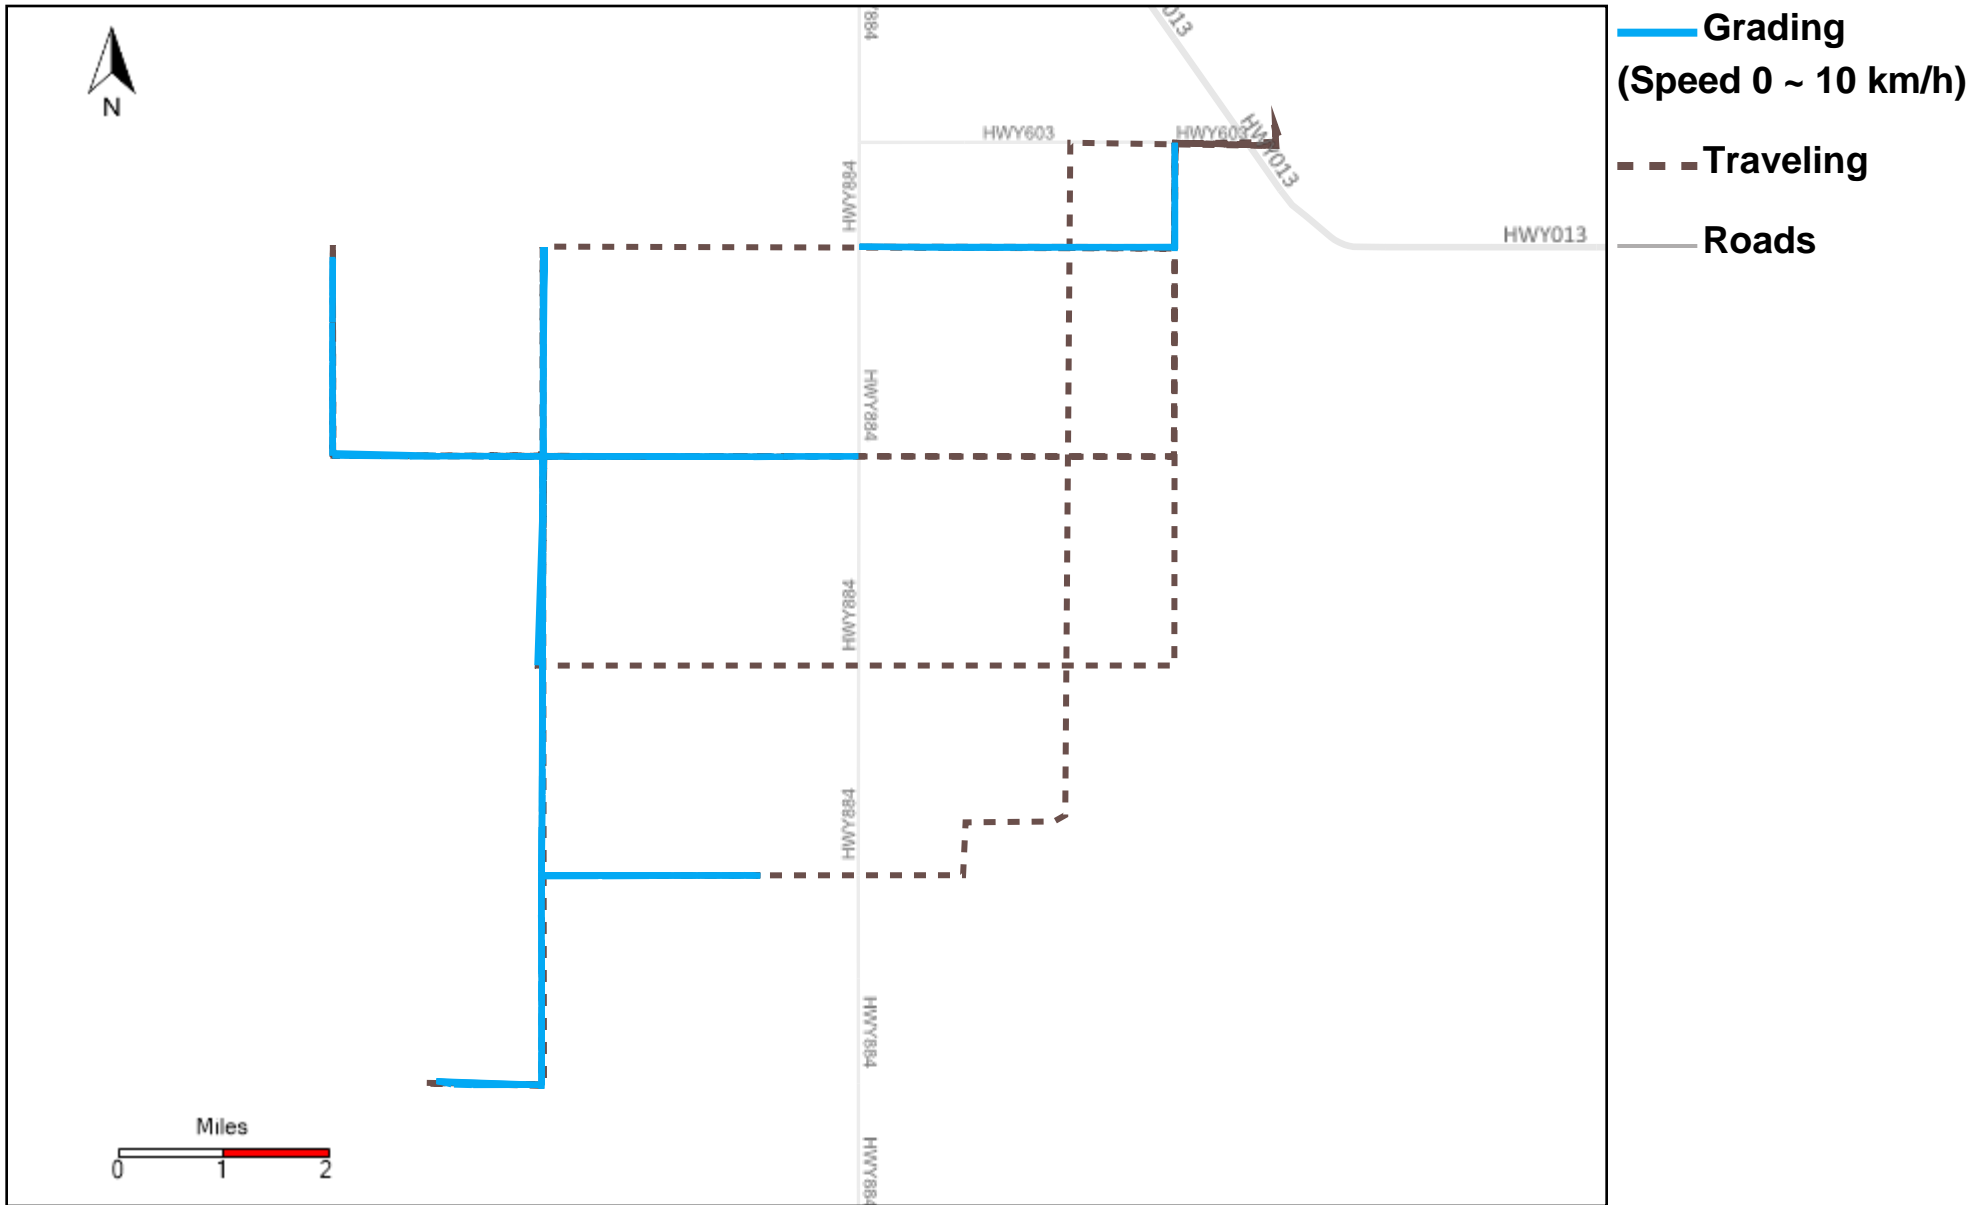

43-215_2024-05-05 ~ 2024-05-11 Tracking

Total Distance(km)	Total Hours	Work Distance(km)	Work Hours
311.53	31 hrs 51 min 13 sec	169.86	22 hrs 44 min 12 sec