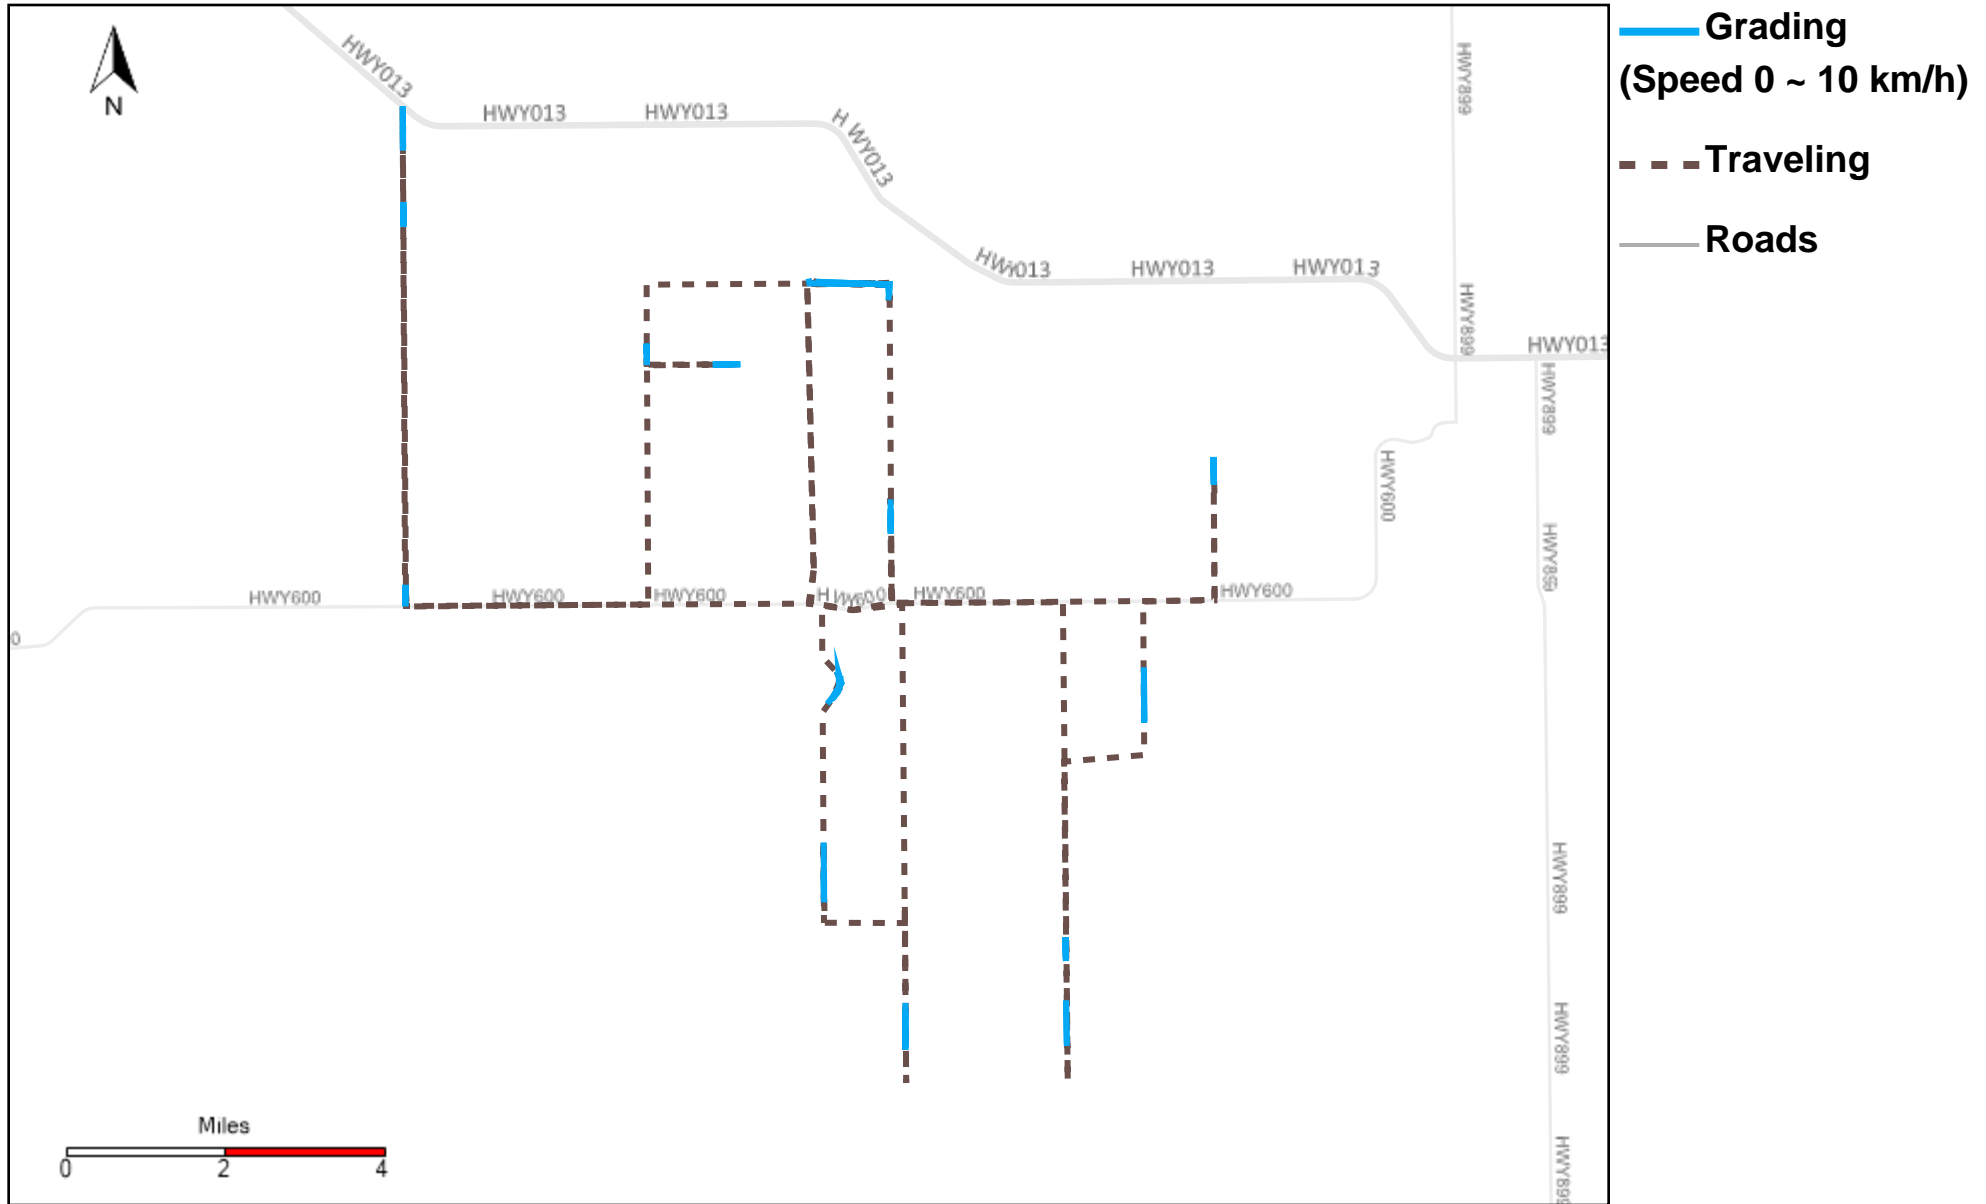

43-182_2024-05-05 ~ 2024-05-11 Tracking

Total Distance(km)	Total Hours	Work Distance(km)	Work Hours
277.91	31 hrs 9 min 9 sec	78.48	12 hrs 48 min 26 sec

43-183_2024-05-05 ~ 2024-05-11 Tracking

Total Distance(km)	Total Hours	Work Distance(km)	Work Hours
307.22	30 hrs 47 min 14 sec	133.9	18 hrs 17 min 9 sec

43-184_2024-05-05 ~ 2024-05-11 Tracking

Total Distance(km)	Total Hours	Work Distance(km)	Work Hours
199.78	16 hrs 18 min 21 sec	51.34	8 hrs 51 min 52 sec

43-185_2024-05-05 ~ 2024-05-11 Tracking

Total Distance(km)	Total Hours	Work Distance(km)	Work Hours
249.47	25 hrs 11 min 48 sec	131.18	18 hrs 52 min 39 sec