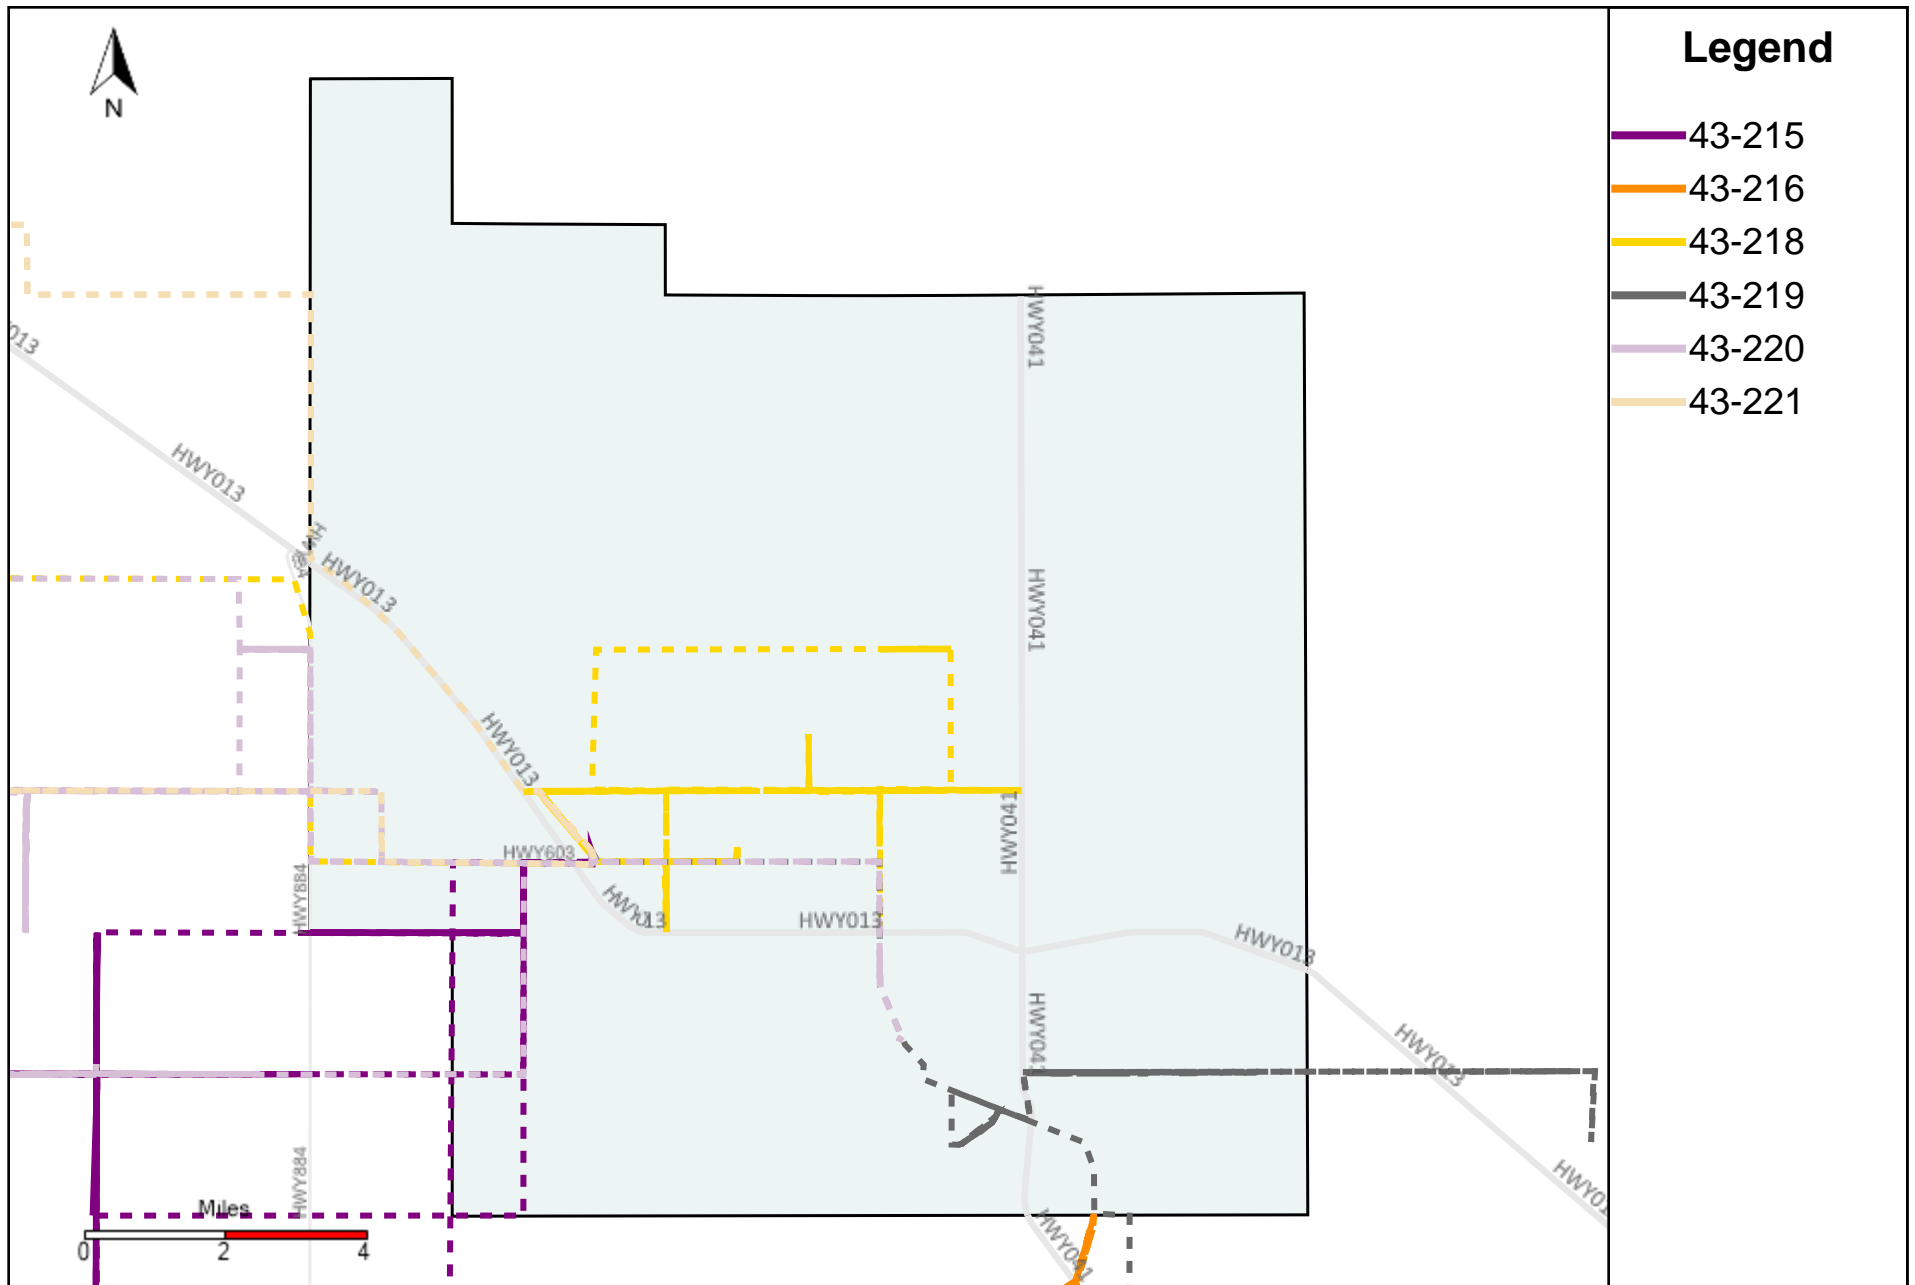

Division: 6 Grader Report(2024-05-05 ~ 2024-05-11)

Vehicle Name List	Total Distance(km)	Total Hours
43-215, 43-216, 43-218, 43-219, 43-220, 43-221	1703.88	163 hrs 32 min 17 sec