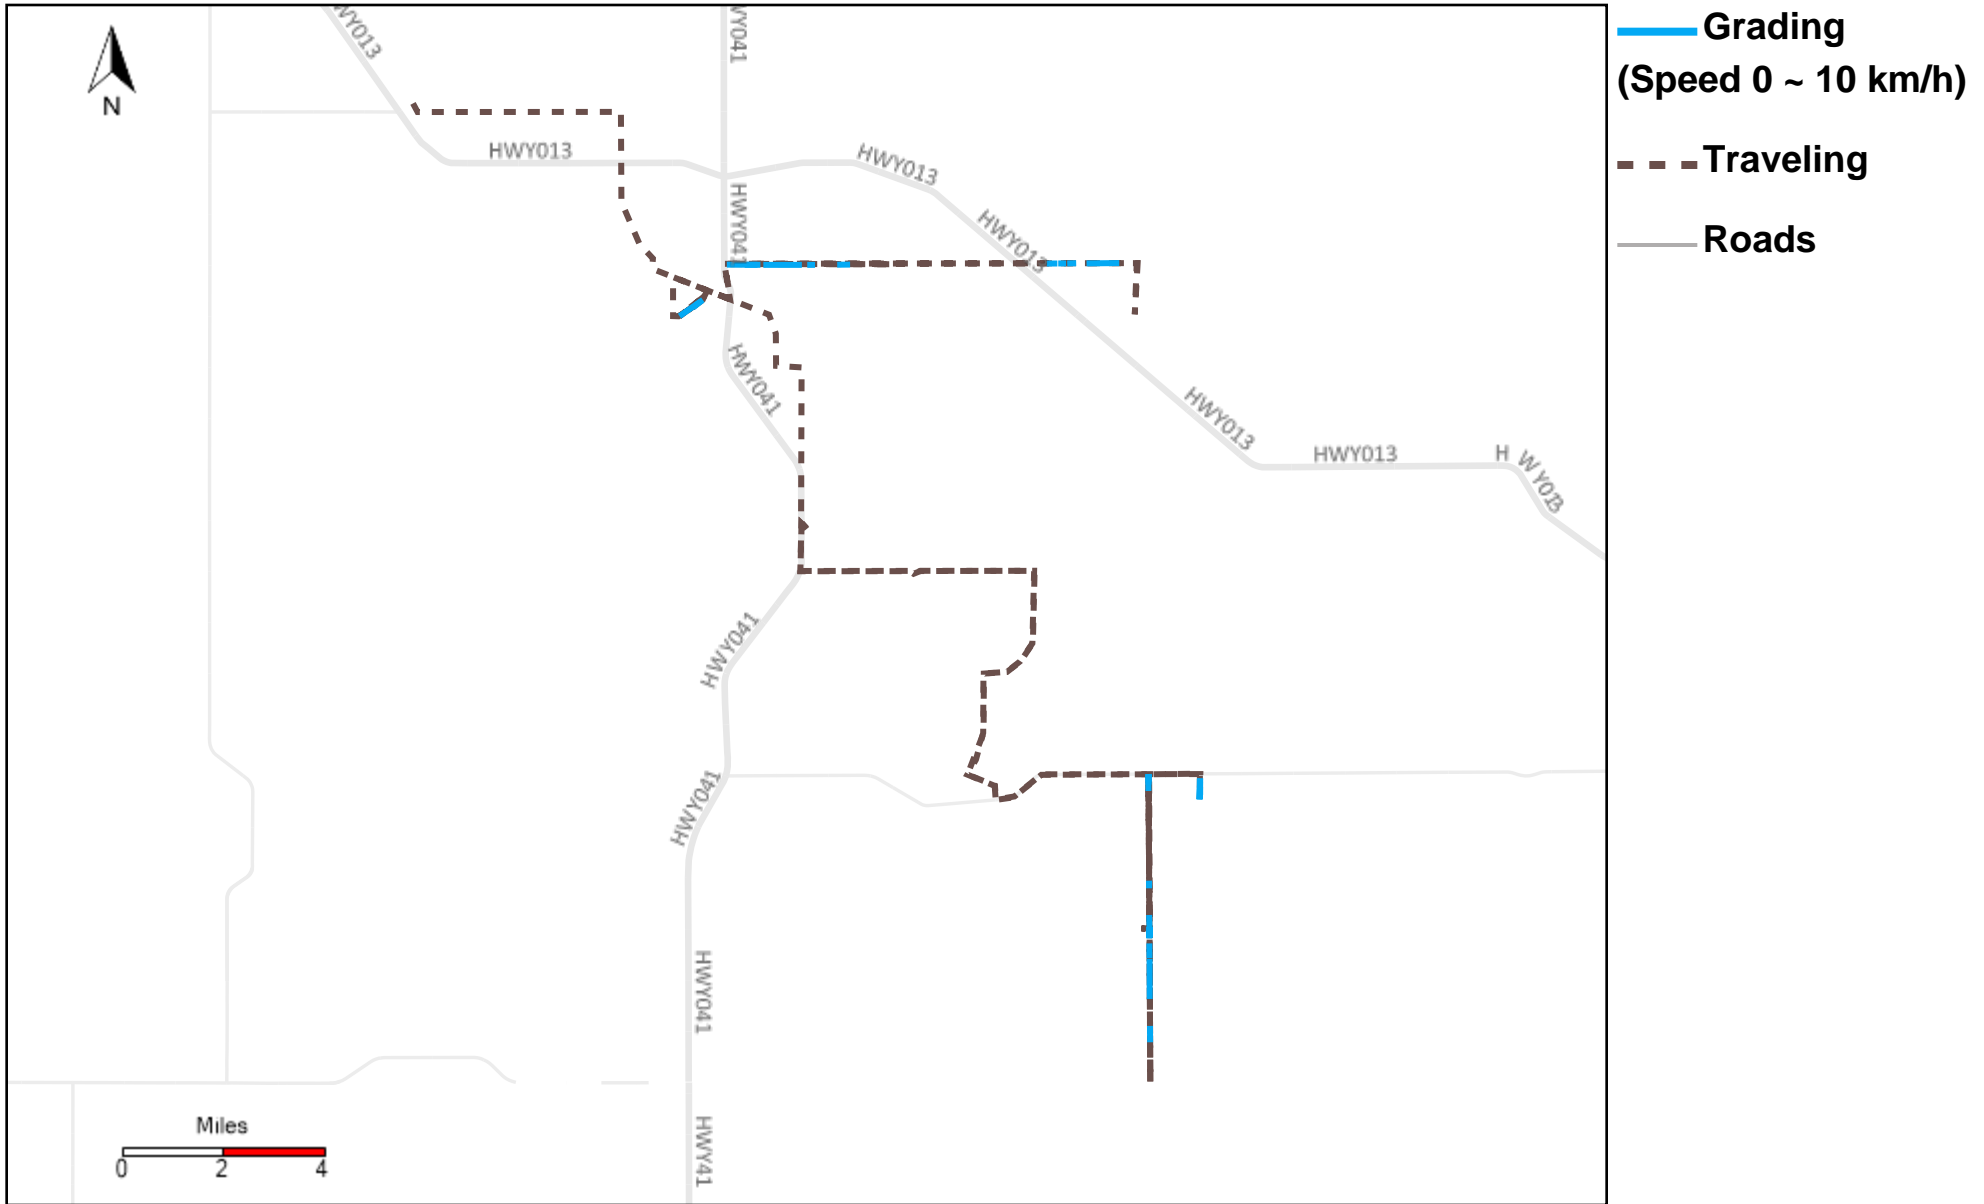

43-219_2024-05-05 ~ 2024-05-11 Tracking

Total Distance(km)	Total Hours	Work Distance(km)	Work Hours
235.32	21 hrs 31 min 18 sec	14.25	1 hrs 27 min 13 sec