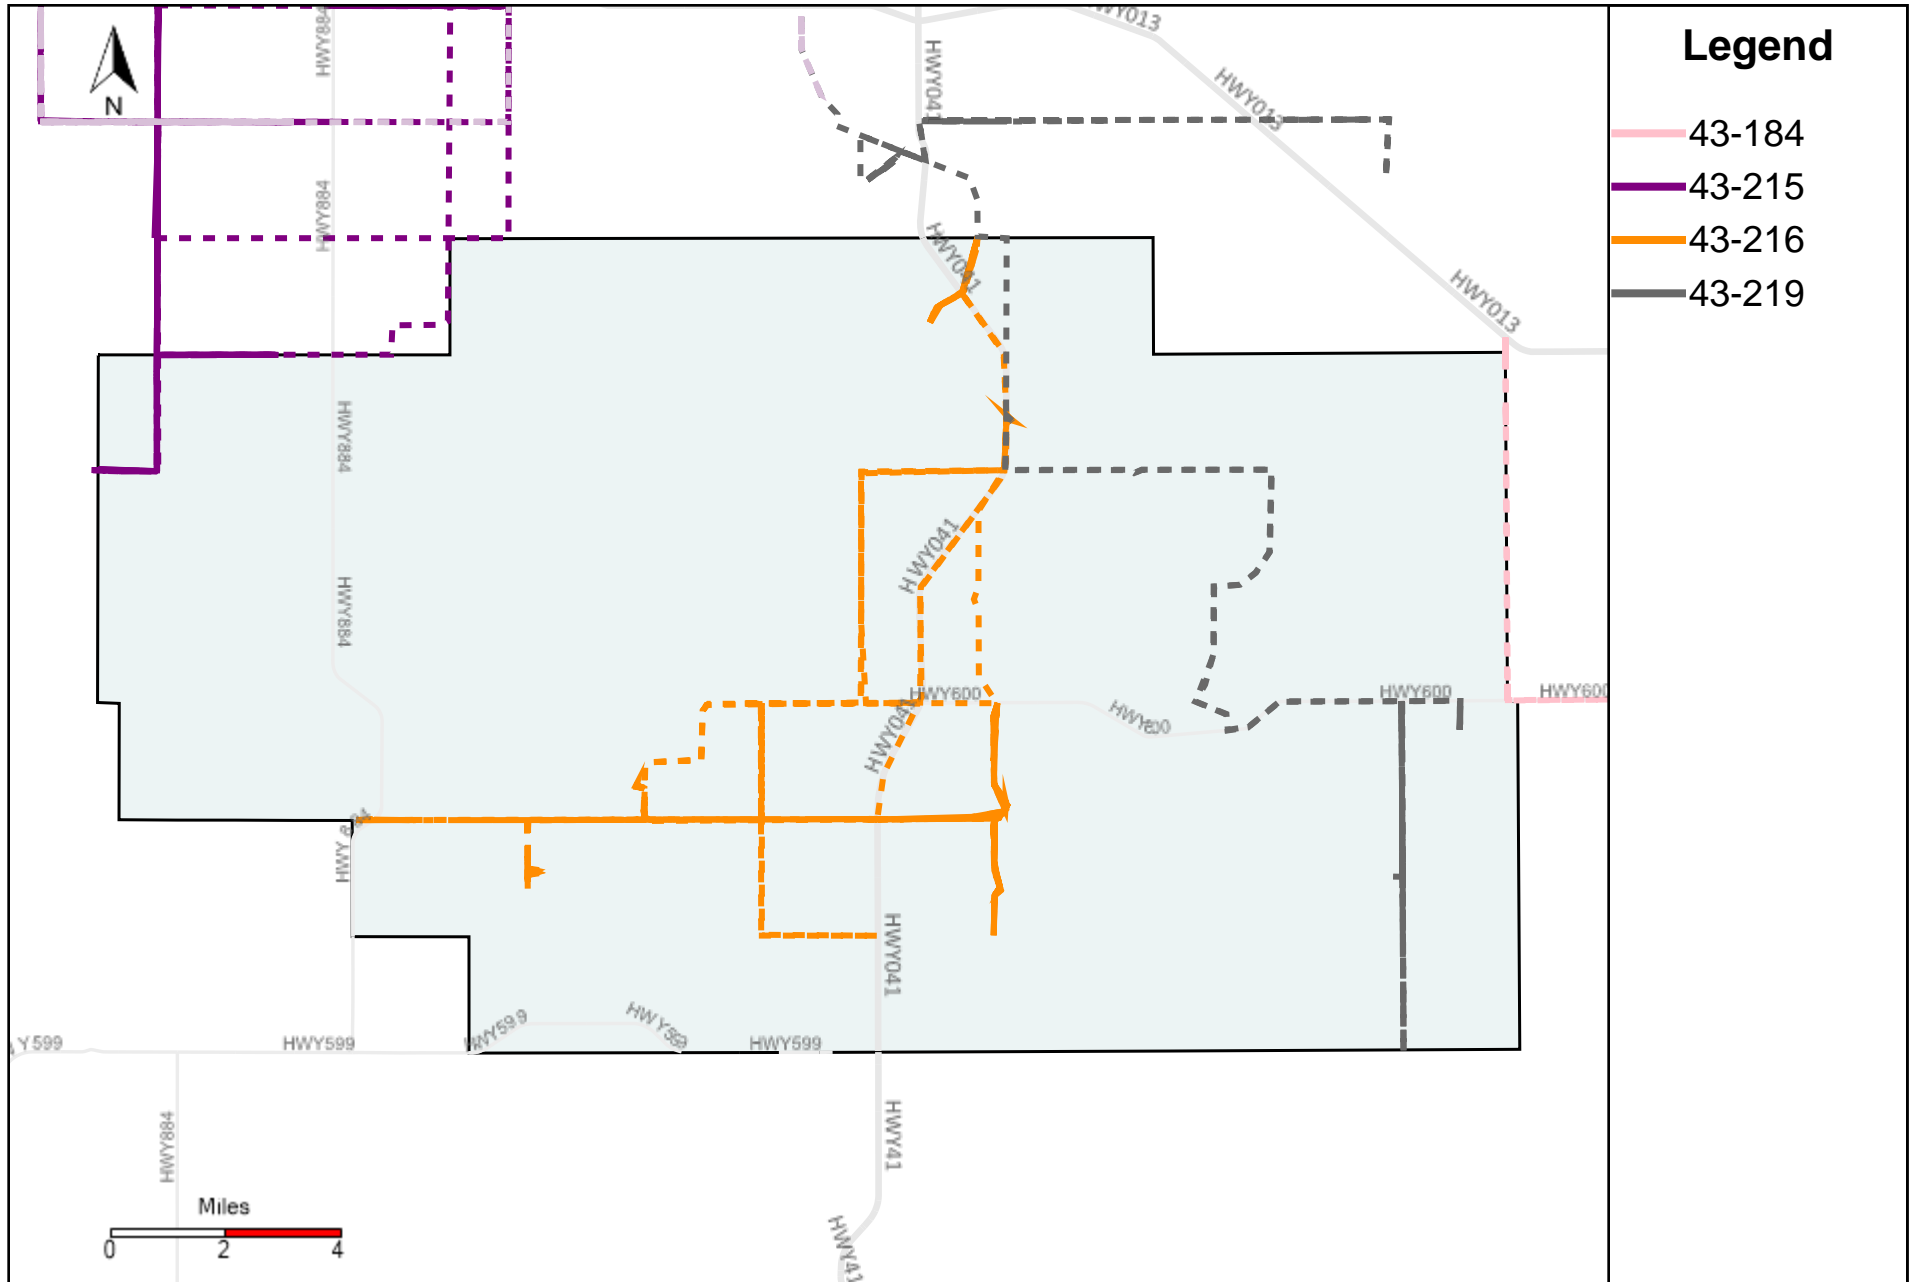

Division: 3 Grader Report(2024-05-05 ~ 2024-05-11)

Vehicle Name List	Total Distance(km)	Total Hours
43-181, 43-184, 43-185, 43-186	912.46	81 hrs 37 min 36 sec

Division: 4 Grader Report(2024-05-05 ~ 2024-05-11)

Vehicle Name List	Total Distance(km)	Total Hours
43-184, 43-185, 43-187, 43-219	936.29	93 hrs 47 min 38 sec

Division: 5 Grader Report(2024-05-05 ~ 2024-05-11)

Vehicle Name List	Total Distance(km)	Total Hours
43-184, 43-215, 43-216, 43-219	1101.17	99 hrs 35 min 18 sec