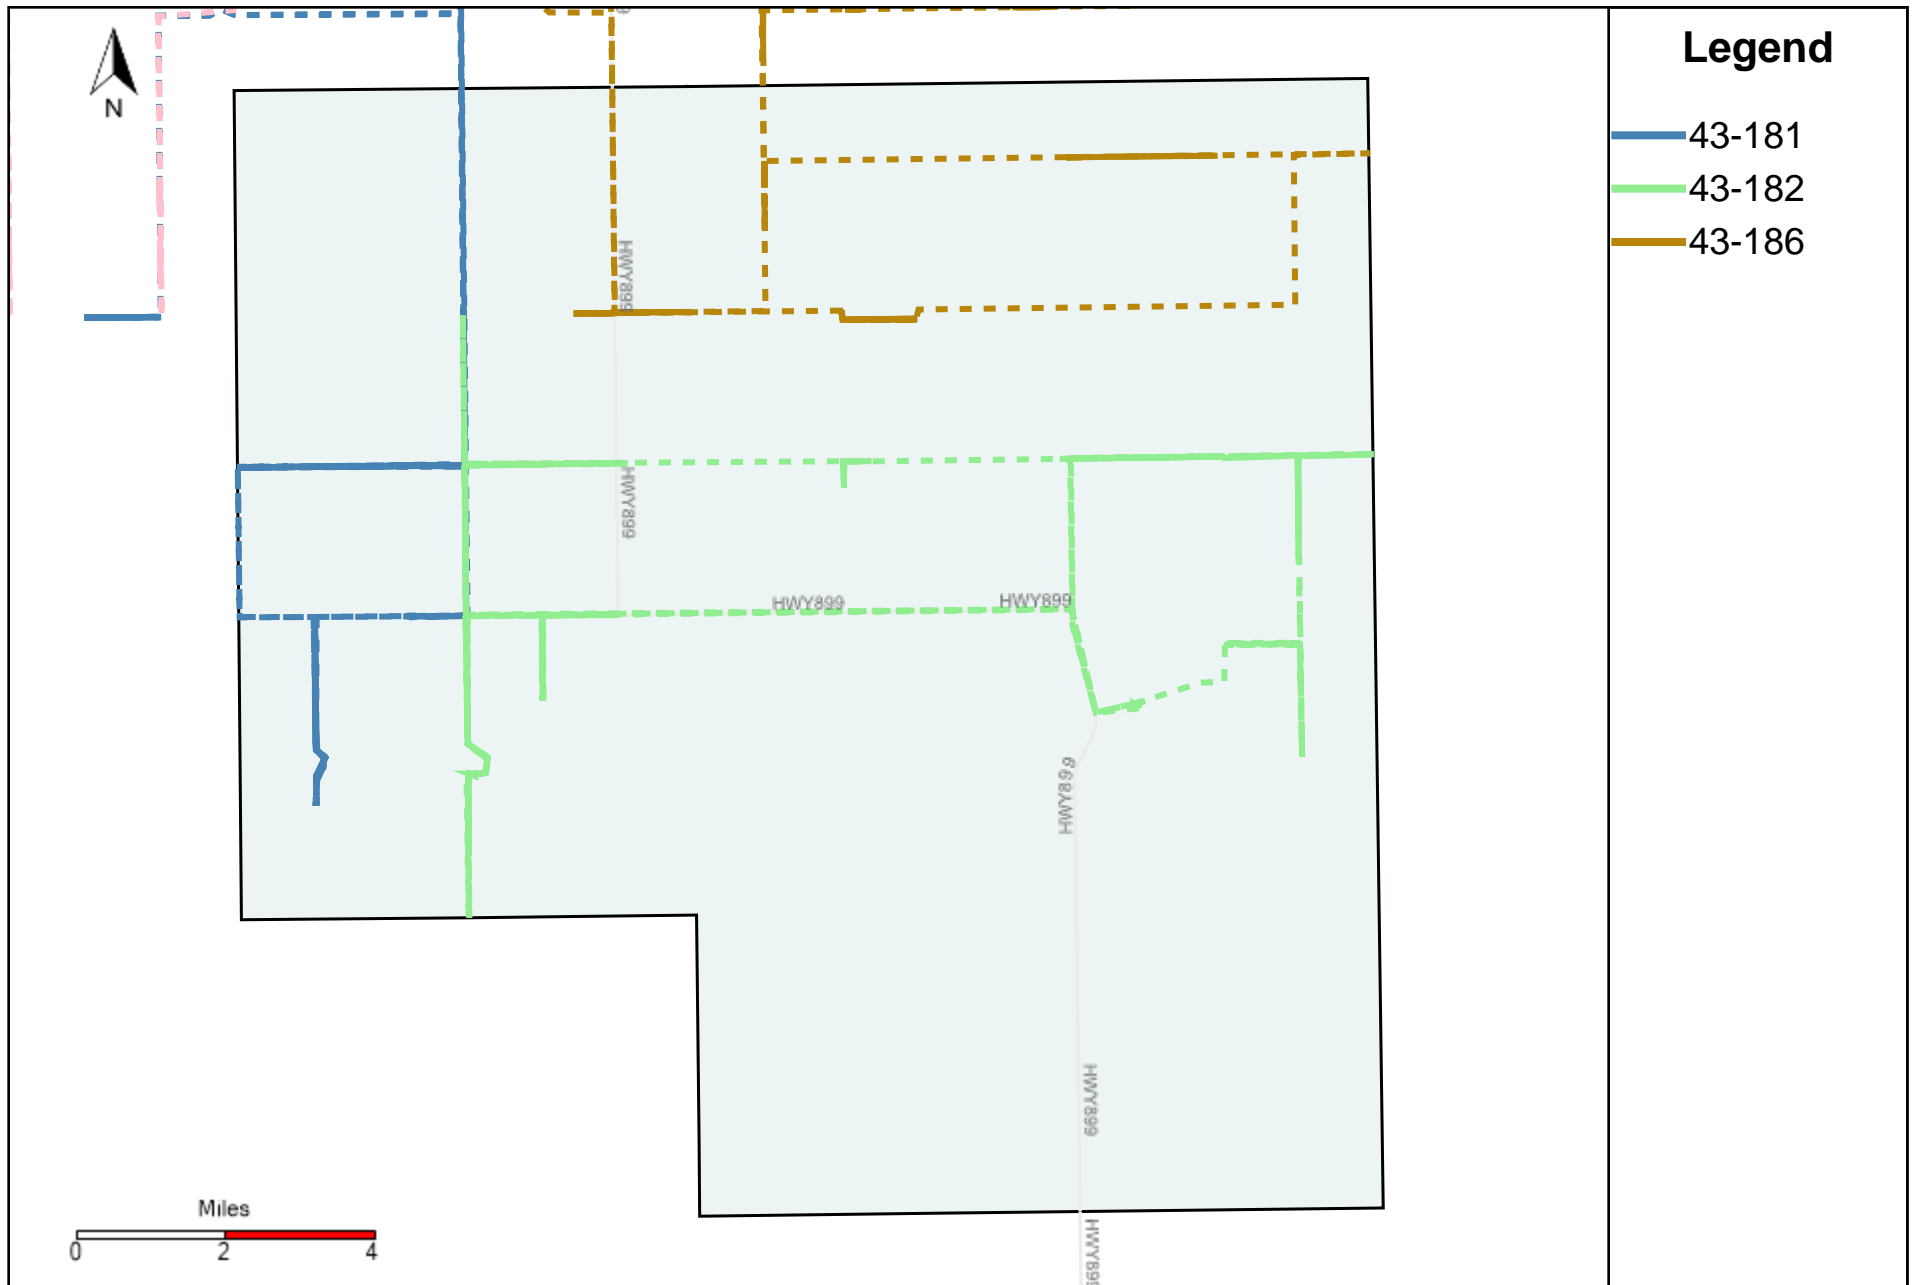

Division: 1 Grader Report(2024-05-05 ~ 2024-05-11)

Vehicle Name List	Total Distance(km)	Total Hours
43-181, 43-182, 43-186	741.13	71 hrs 16 min 36 sec