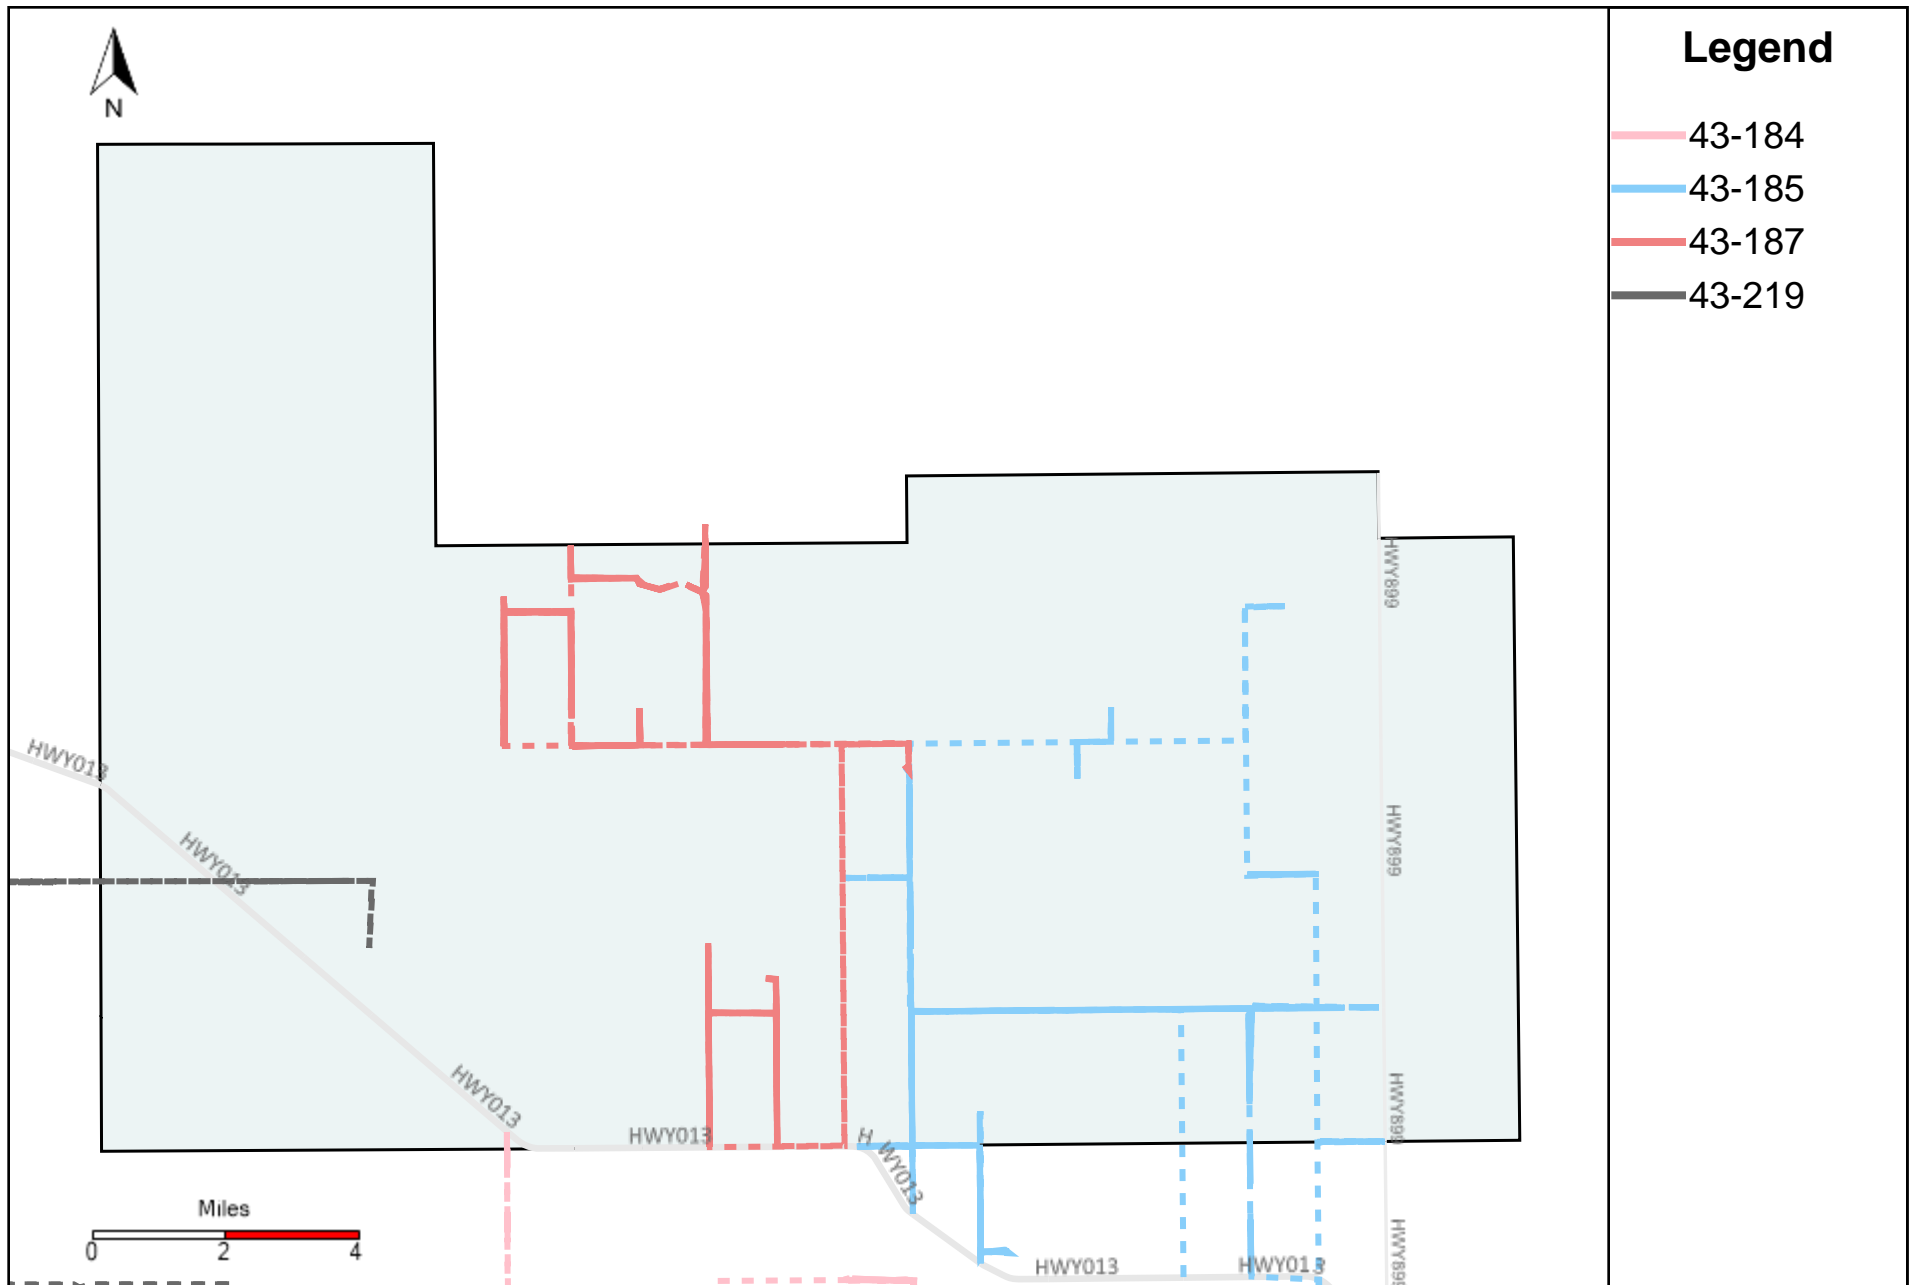

Division: 1 Grader Report(2024-05-05 ~ 2024-05-11)

Vehicle Name List	Total Distance(km)	Total Hours
43-181, 43-182, 43-186	741.13	71 hrs 16 min 36 sec

Division: 2 Grader Report(2024-05-05 ~ 2024-05-11)

Vehicle Name List	Total Distance(km)	Total Hours
43-183, 43-186	535.75	50 hrs 51 min 15 sec

Vehicle Name List	Total Distance(km)	Total Hours
43-184, 43-185, 43-187, 43-219	936.29	93 hrs 47 min 38 sec

Division: 5 Grader Report(2024-05-05 ~ 2024-05-11)

Vehicle Name List	Total Distance(km)	Total Hours
43-184, 43-215, 43-216, 43-219	1101.17	99 hrs 35 min 18 sec