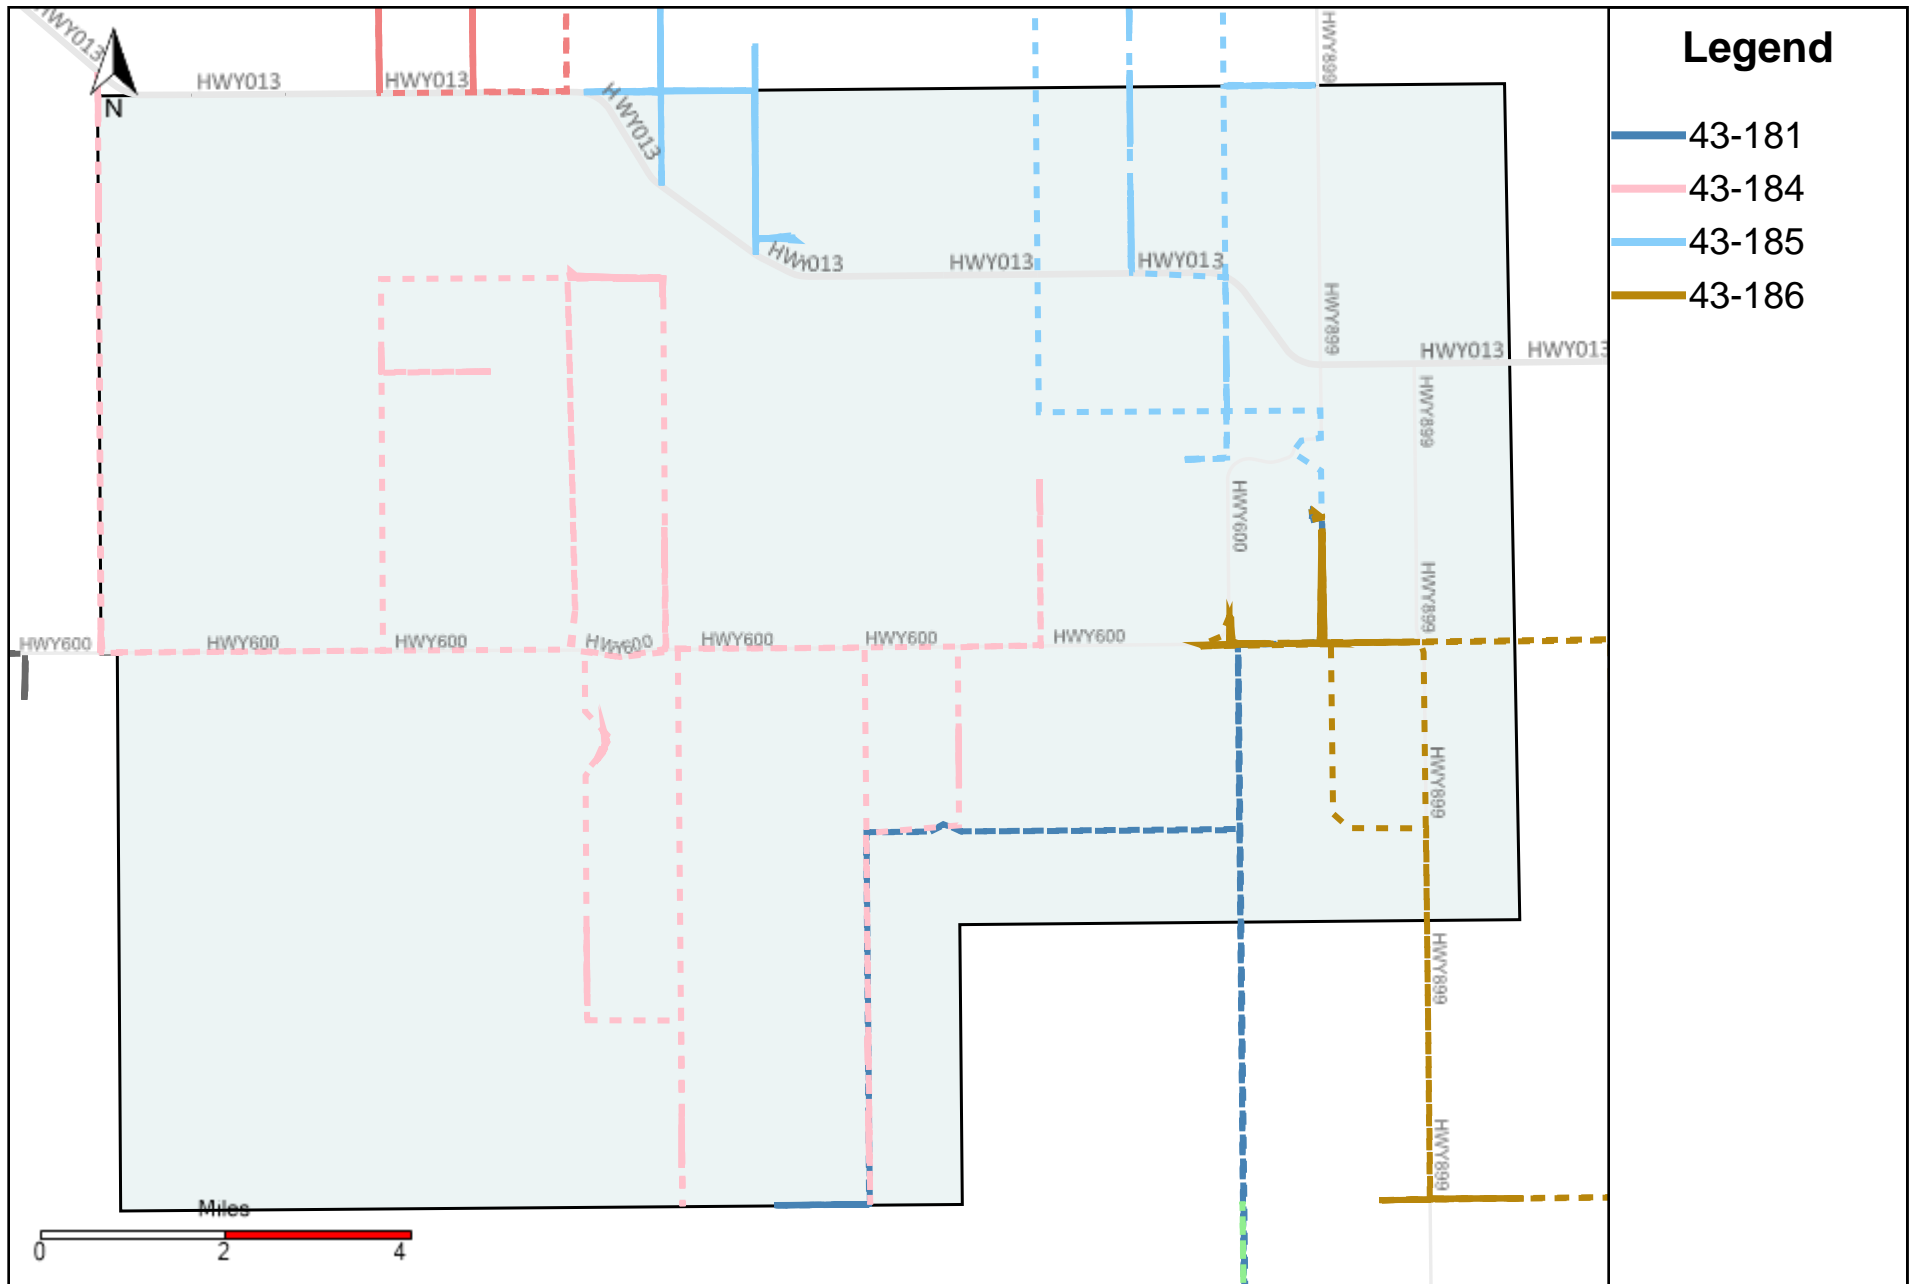

Division: 1 Grader Report(2024-05-05 ~ 2024-05-11)

Vehicle Name List	Total Distance(km)	Total Hours
43-181, 43-182, 43-186	741.13	71 hrs 16 min 36 sec

Division: 2 Grader Report(2024-05-05 ~ 2024-05-11)

Vehicle Name List	Total Distance(km)	Total Hours
43-183, 43-186	535.75	50 hrs 51 min 15 sec

Division: 3 Grader Report(2024-05-05 ~ 2024-05-11)

Vehicle Name List	Total Distance(km)	Total Hours
43-181, 43-184, 43-185, 43-186	912.46	81 hrs 37 min 36 sec

Division: 4 Grader Report(2024-05-05 ~ 2024-05-11)

Vehicle Name List	Total Distance(km)	Total Hours
43-184, 43-185, 43-187, 43-219	936.29	93 hrs 47 min 38 sec

Division: 5 Grader Report(2024-05-05 ~ 2024-05-11)

Vehicle Name List	Total Distance(km)	Total Hours
43-184, 43-215, 43-216, 43-219	1101.17	99 hrs 35 min 18 sec