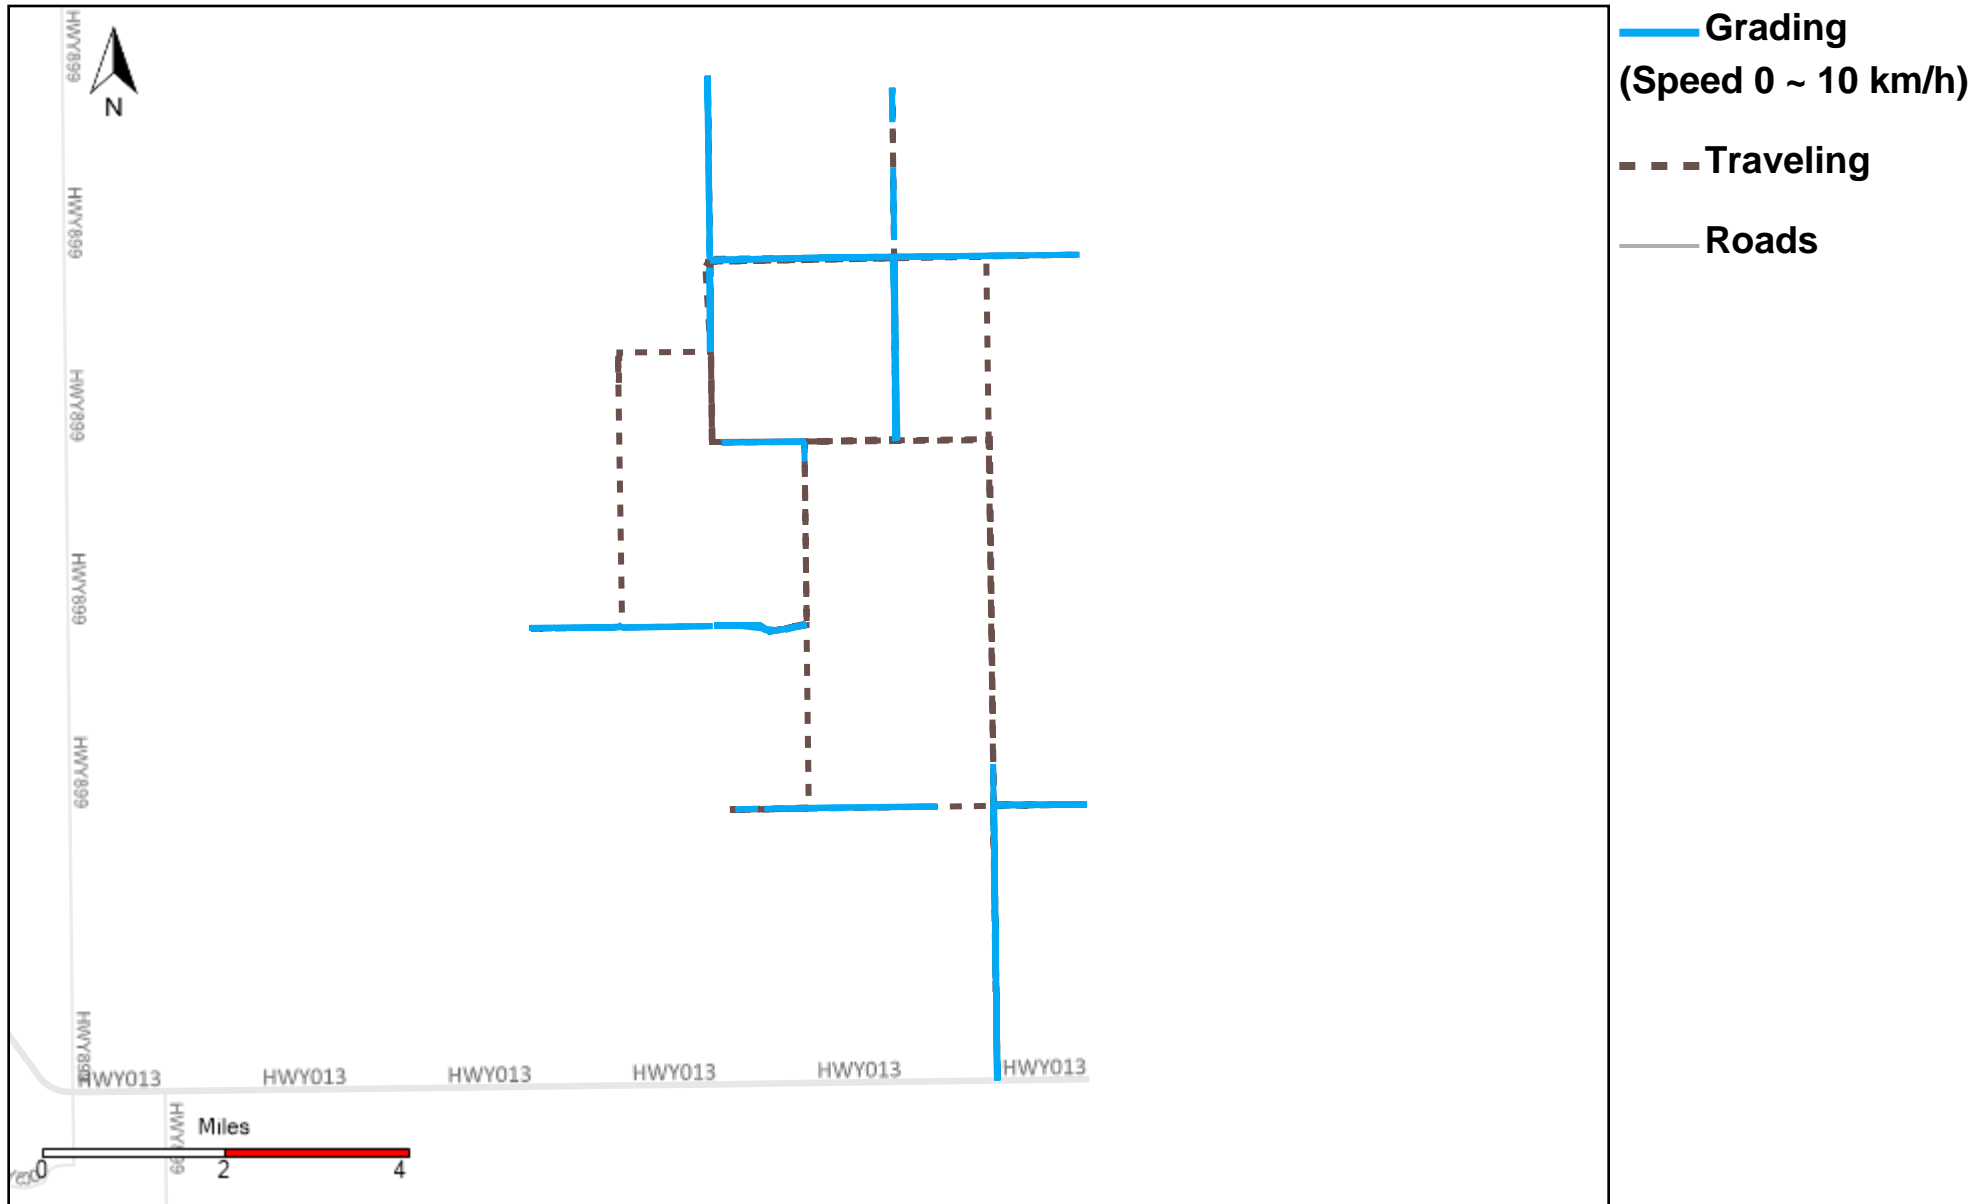

Vehicle Distance Vs Total Distance (%) From 5/5/2024 To 5/11/2024

Provost Weekly Grader Report

43-181_2024-05-05 ~ 2024-05-11 Tracking

Total Distance(km)	Total Hours	Work Distance(km)	Work Hours
234.68	20 hrs 3 min 26 sec	59.36	8 hrs 48 min 30 sec

43-182_2024-05-05 ~ 2024-05-11 Tracking

Total Distance(km)	Total Hours	Work Distance(km)	Work Hours
277.91	31 hrs 9 min 9 sec	78.48	12 hrs 48 min 26 sec

43-183_2024-05-05 ~ 2024-05-11 Tracking

Total Distance(km)	Total Hours	Work Distance(km)	Work Hours
307.22	30 hrs 47 min 14 sec	133.9	18 hrs 17 min 9 sec