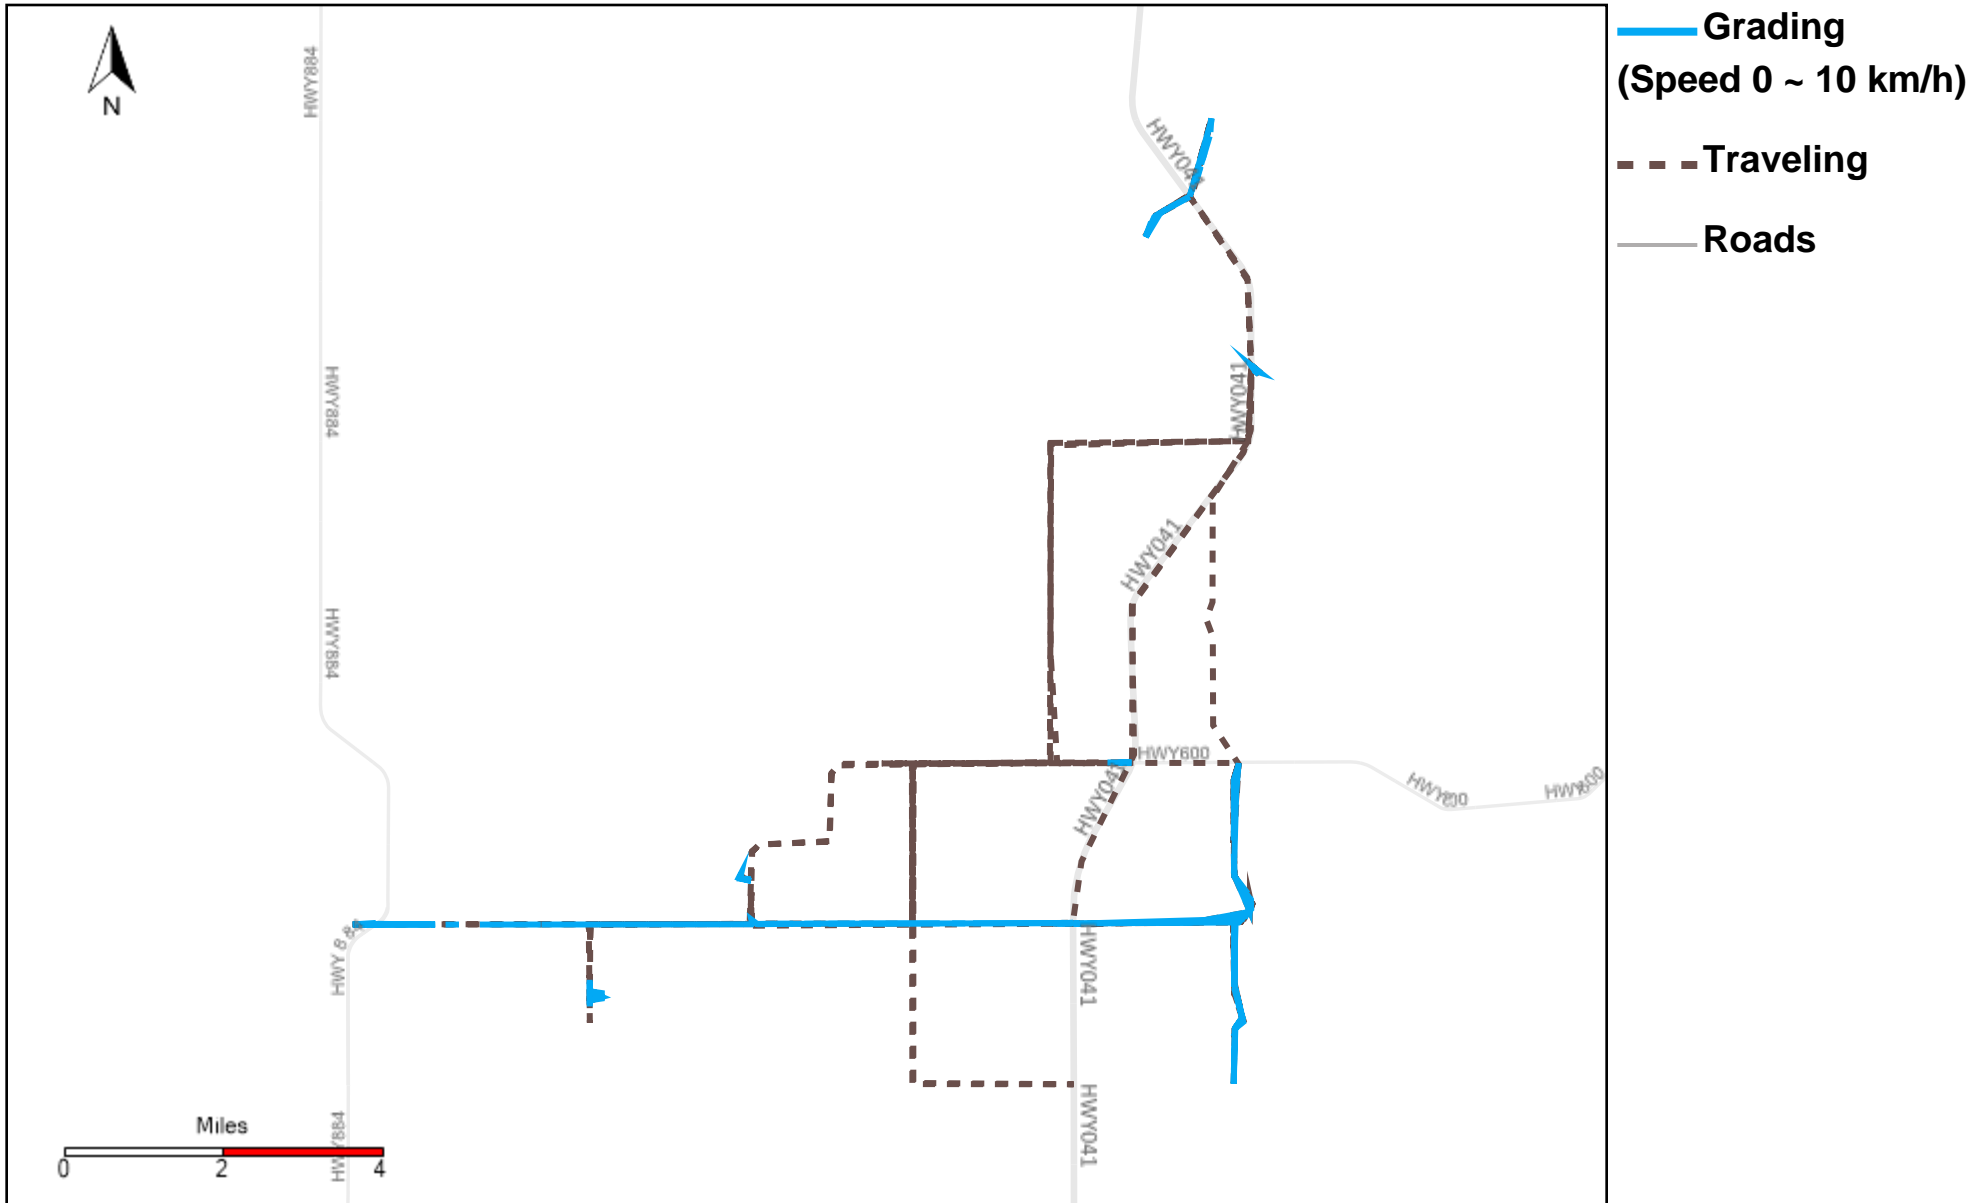

43-216_2024-05-05 ~ 2024-05-11 Tracking

Total Distance(km)	Total Hours	Work Distance(km)	Work Hours
354.54	29 hrs 54 min 26 sec	82.92	13 hrs 34 min 23 sec