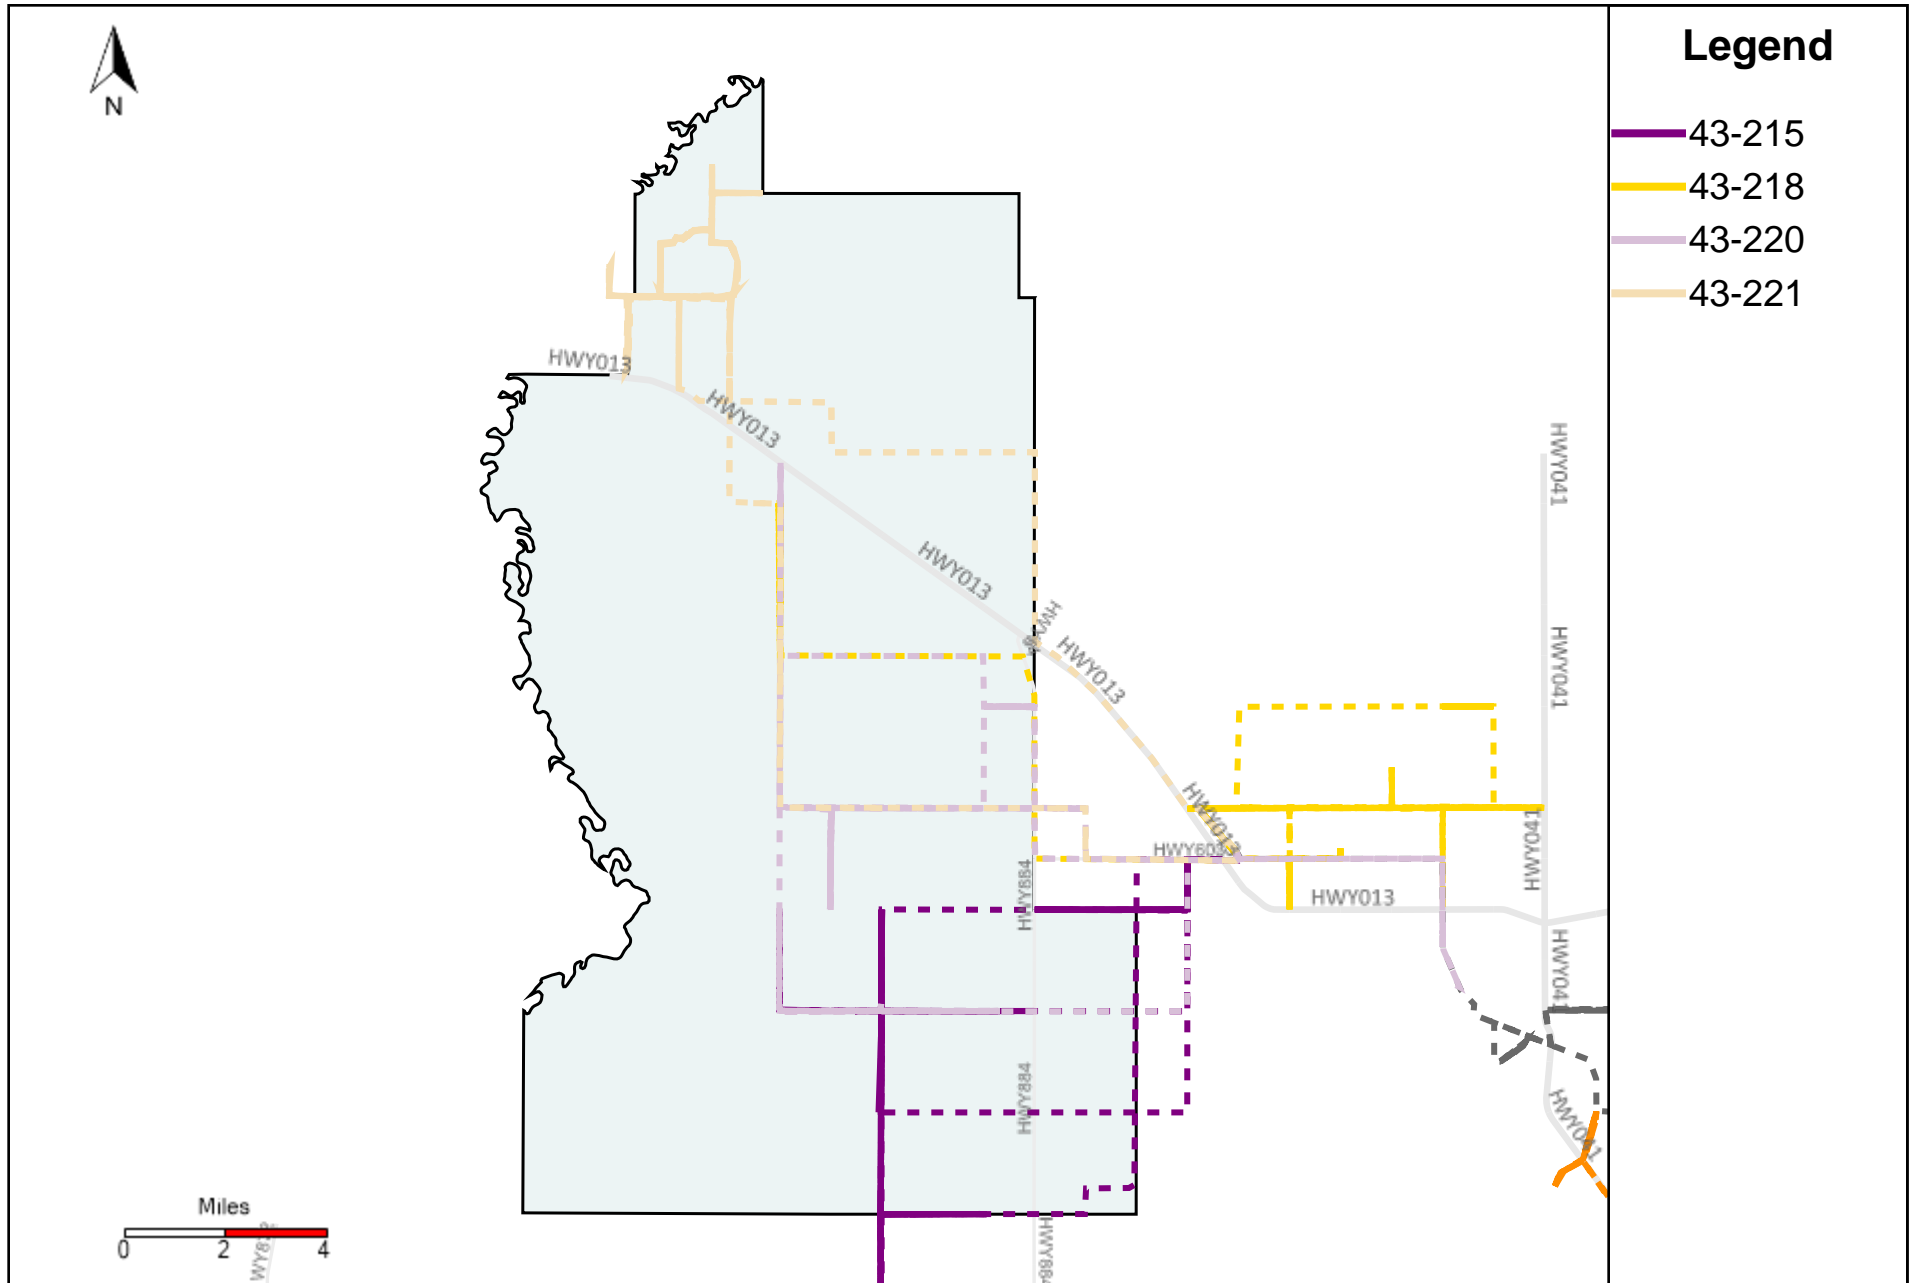

Vehicle Name List	Total Distance(km)	Total Hours
43-184, 43-185, 43-187, 43-219	936.29	93 hrs 47 min 38 sec

Division: 5 Grader Report(2024-05-05 ~ 2024-05-11)

Vehicle Name List	Total Distance(km)	Total Hours
43-184, 43-215, 43-216, 43-219	1101.17	99 hrs 35 min 18 sec

Division: 6 Grader Report(2024-05-05 ~ 2024-05-11)

Vehicle Name List	Total Distance(km)	Total Hours
43-215, 43-216, 43-218, 43-219, 43-220, 43-221	1703.88	163 hrs 32 min 17 sec

Division: 7 Grader Report(2024-05-05 ~ 2024-05-11)

Vehicle Name List	Total Distance(km)	Total Hours
43-215, 43-218, 43-220, 43-221	1114.02	112 hrs 6 min 33 sec

Provost Weekly Grader Report

From 5/5/2024 To 5/11/2024

5/11/2024

Vehicle	Total Distance(km)	Total Hours	Work Distance(km)	Work Hours
43-181	234.68	20 hrs 3 min 26 sec	59.36	8 hrs 48 min 30 sec
43-182	277.91	31 hrs 9 min 9 sec	78.48	12 hrs 48 min 26 sec
43-183	307.22	30 hrs 47 min 14 sec	133.9	18 hrs 17 min 9 sec
43-184	199.78	16 hrs 18 min 21 sec	51.34	8 hrs 51 min 52 sec
43-185	249.47	25 hrs 11 min 48 sec	131.18	18 hrs 52 min 39 sec
43-186	228.53	20 hrs 4 min 1 sec	83.31	12 hrs 12 min 50 sec
43-187	251.72	30 hrs 46 min 11 sec	165	25 hrs 34 min 32 sec
43-215	311.53	31 hrs 51 min 13 sec	169.86	22 hrs 44 min 12 sec
43-216	354.54	29 hrs 54 min 26 sec	82.92	13 hrs 34 min 23 sec
43-218	260.18	30 hrs 53 min 12 sec	84.73	13 hrs 45 min 28 sec
43-219	235.32	21 hrs 31 min 18 sec	14.25	1 hrs 27 min 13 sec
43-220	268.88	25 hrs 0 min 29 sec	69.11	9 hrs 15 min 3 sec
43-221	273.43	24 hrs 21 min 39 sec	72.17	10 hrs 12 min 28 sec
Total:	3453.19	337 hrs 52 min 27 sec	1195.63	176 hrs 24 min 46 sec