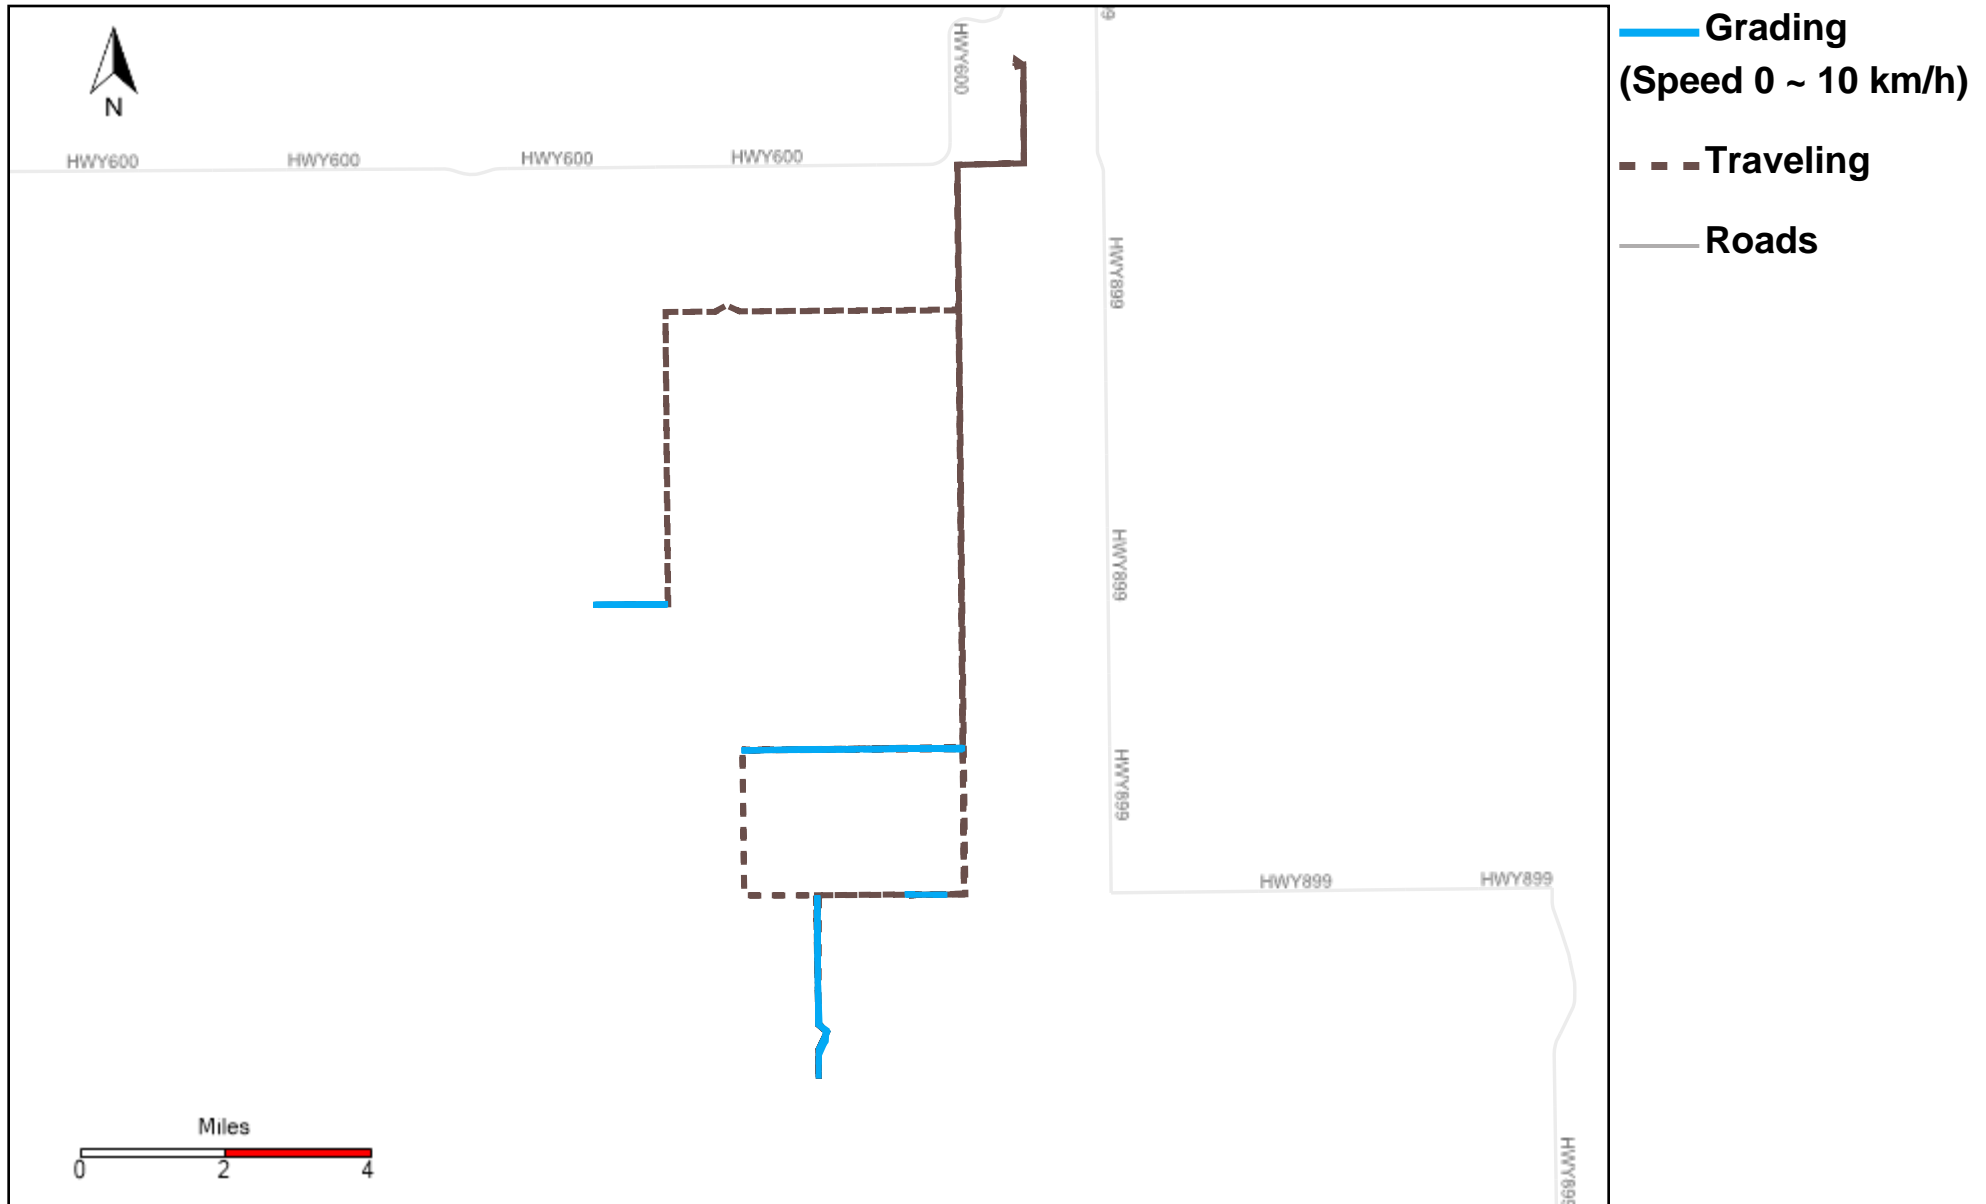

43-181_2024-05-05 ~ 2024-05-11 Tracking

Total Distance(km)	Total Hours	Work Distance(km)	Work Hours
234.68	20 hrs 3 min 26 sec	59.36	8 hrs 48 min 30 sec