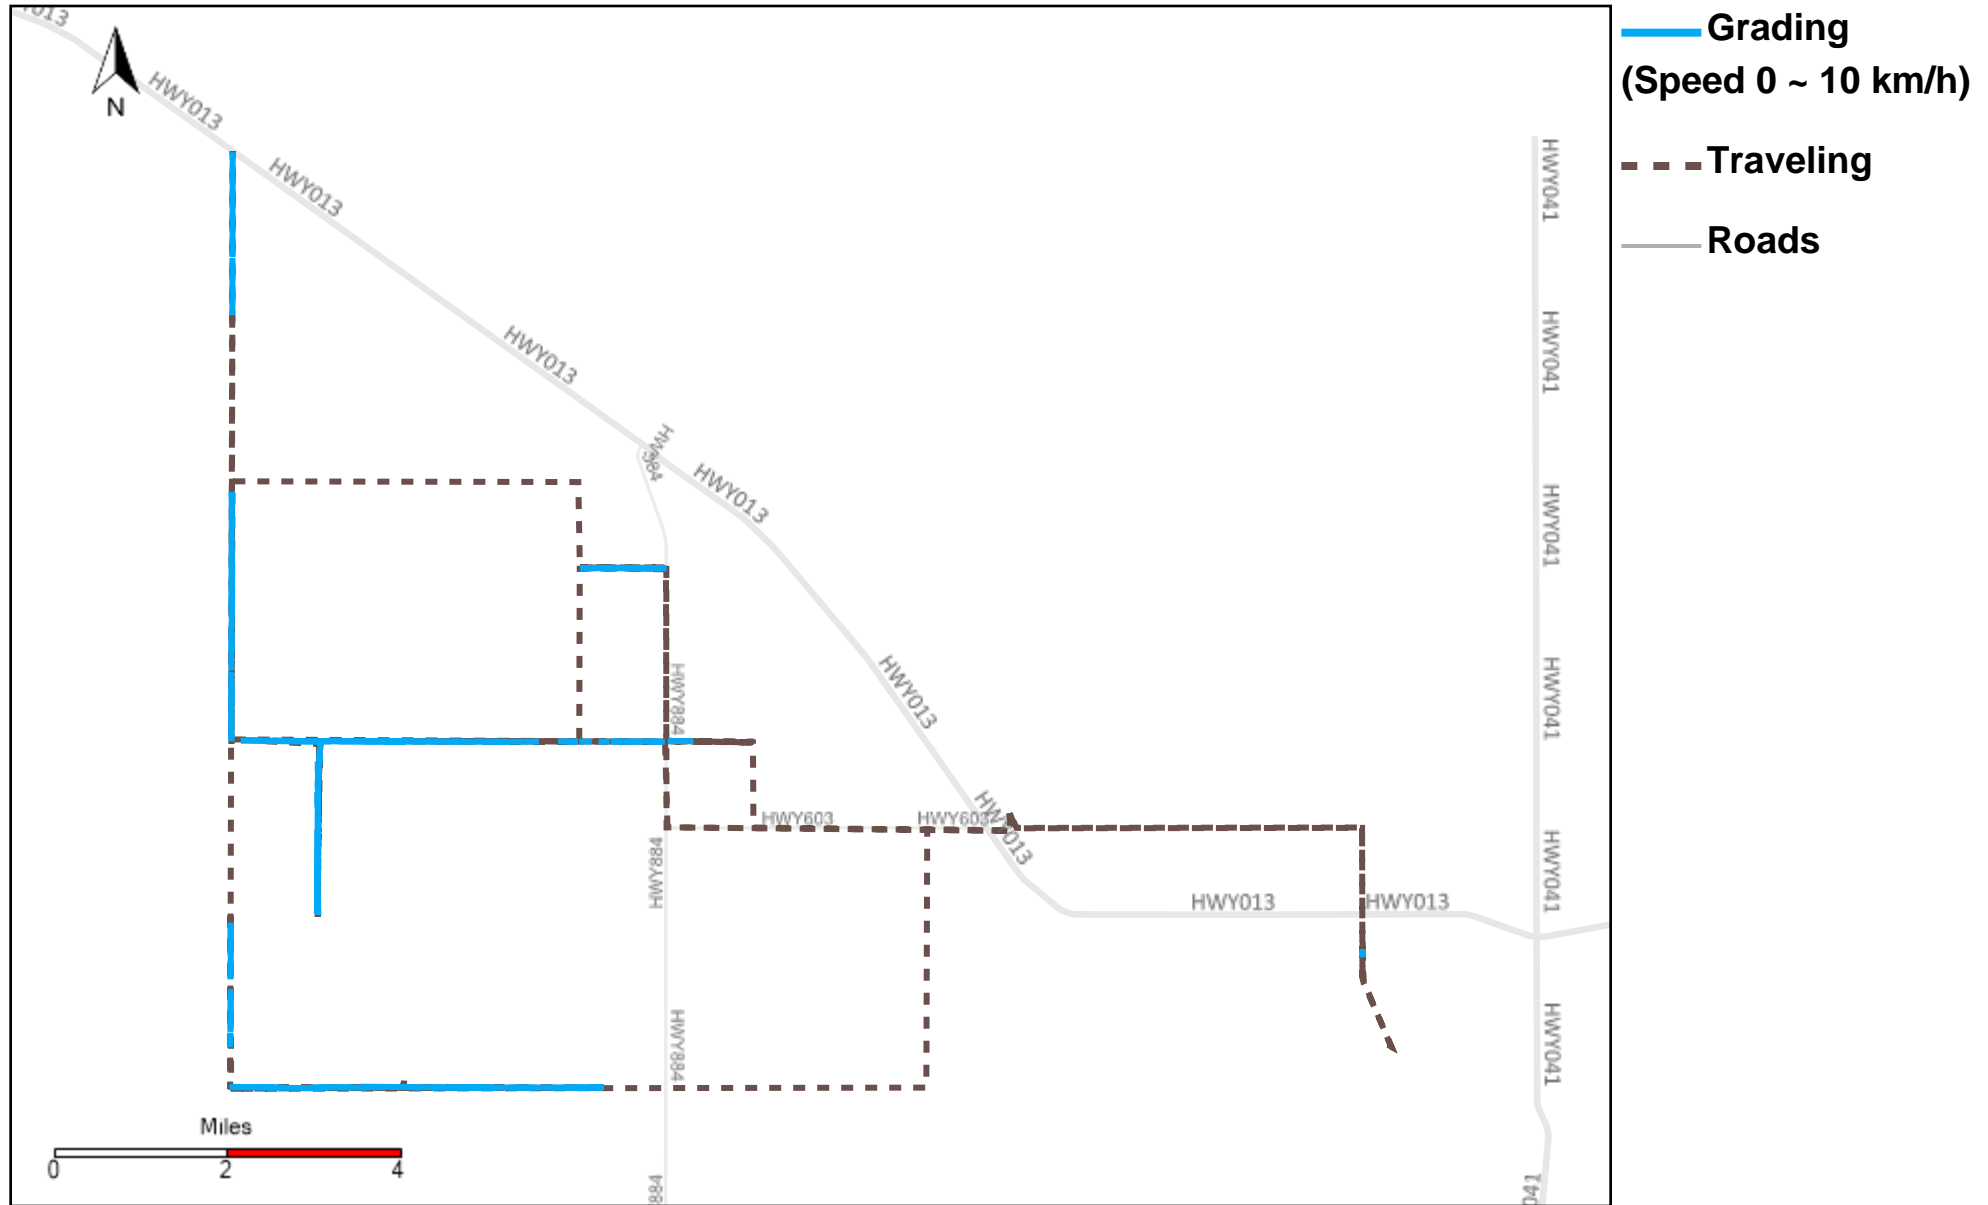

43-220_2024-05-05 ~ 2024-05-11 Tracking

Total Distance(km)	Total Hours	Work Distance(km)	Work Hours
268.88	25 hrs 0 min 29 sec	69.11	9 hrs 15 min 3 sec