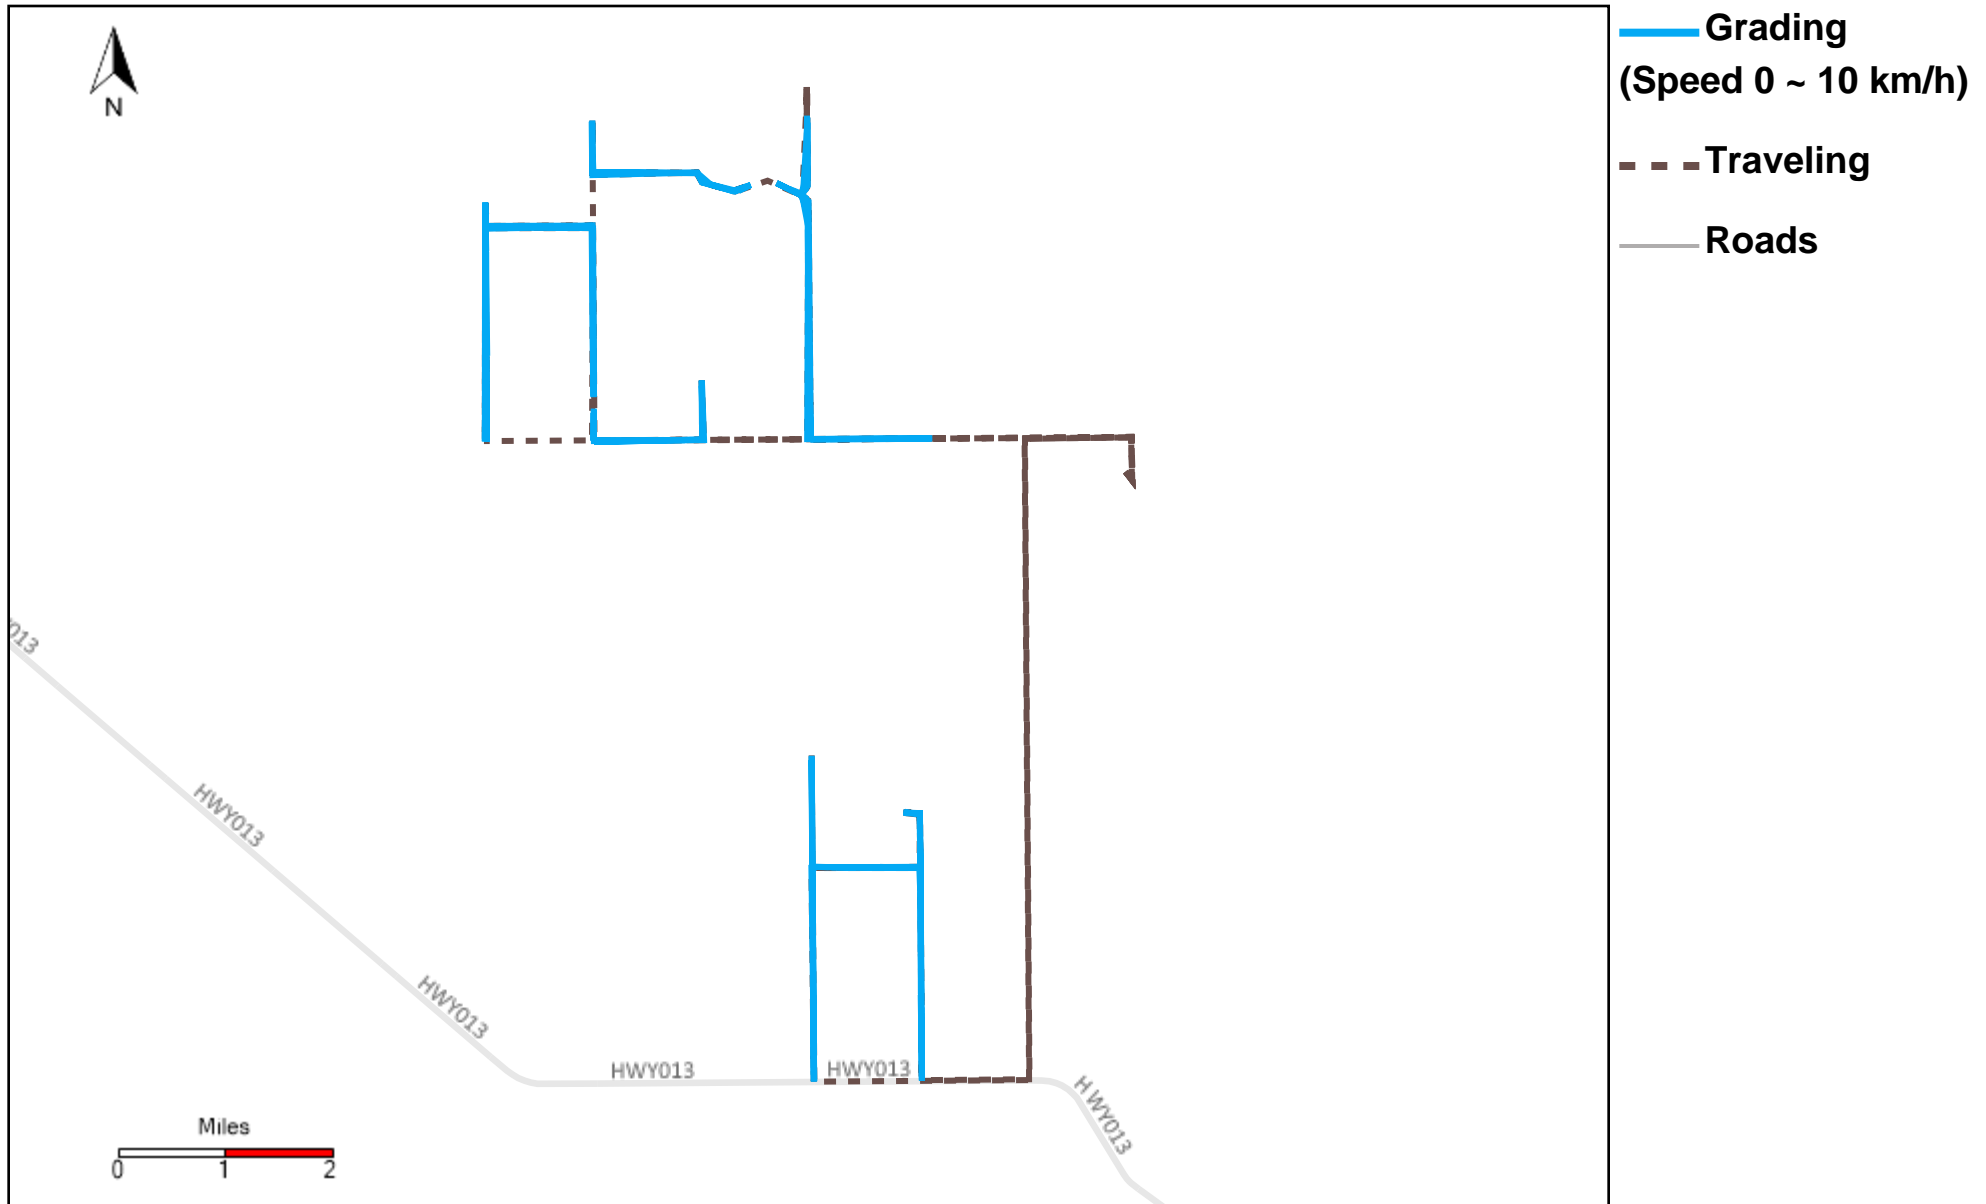

43-187_2024-05-05 ~ 2024-05-11 Tracking

Total Distance(km)	Total Hours	Work Distance(km)	Work Hours
251.72	30 hrs 46 min 11 sec	165	25 hrs 34 min 32 sec