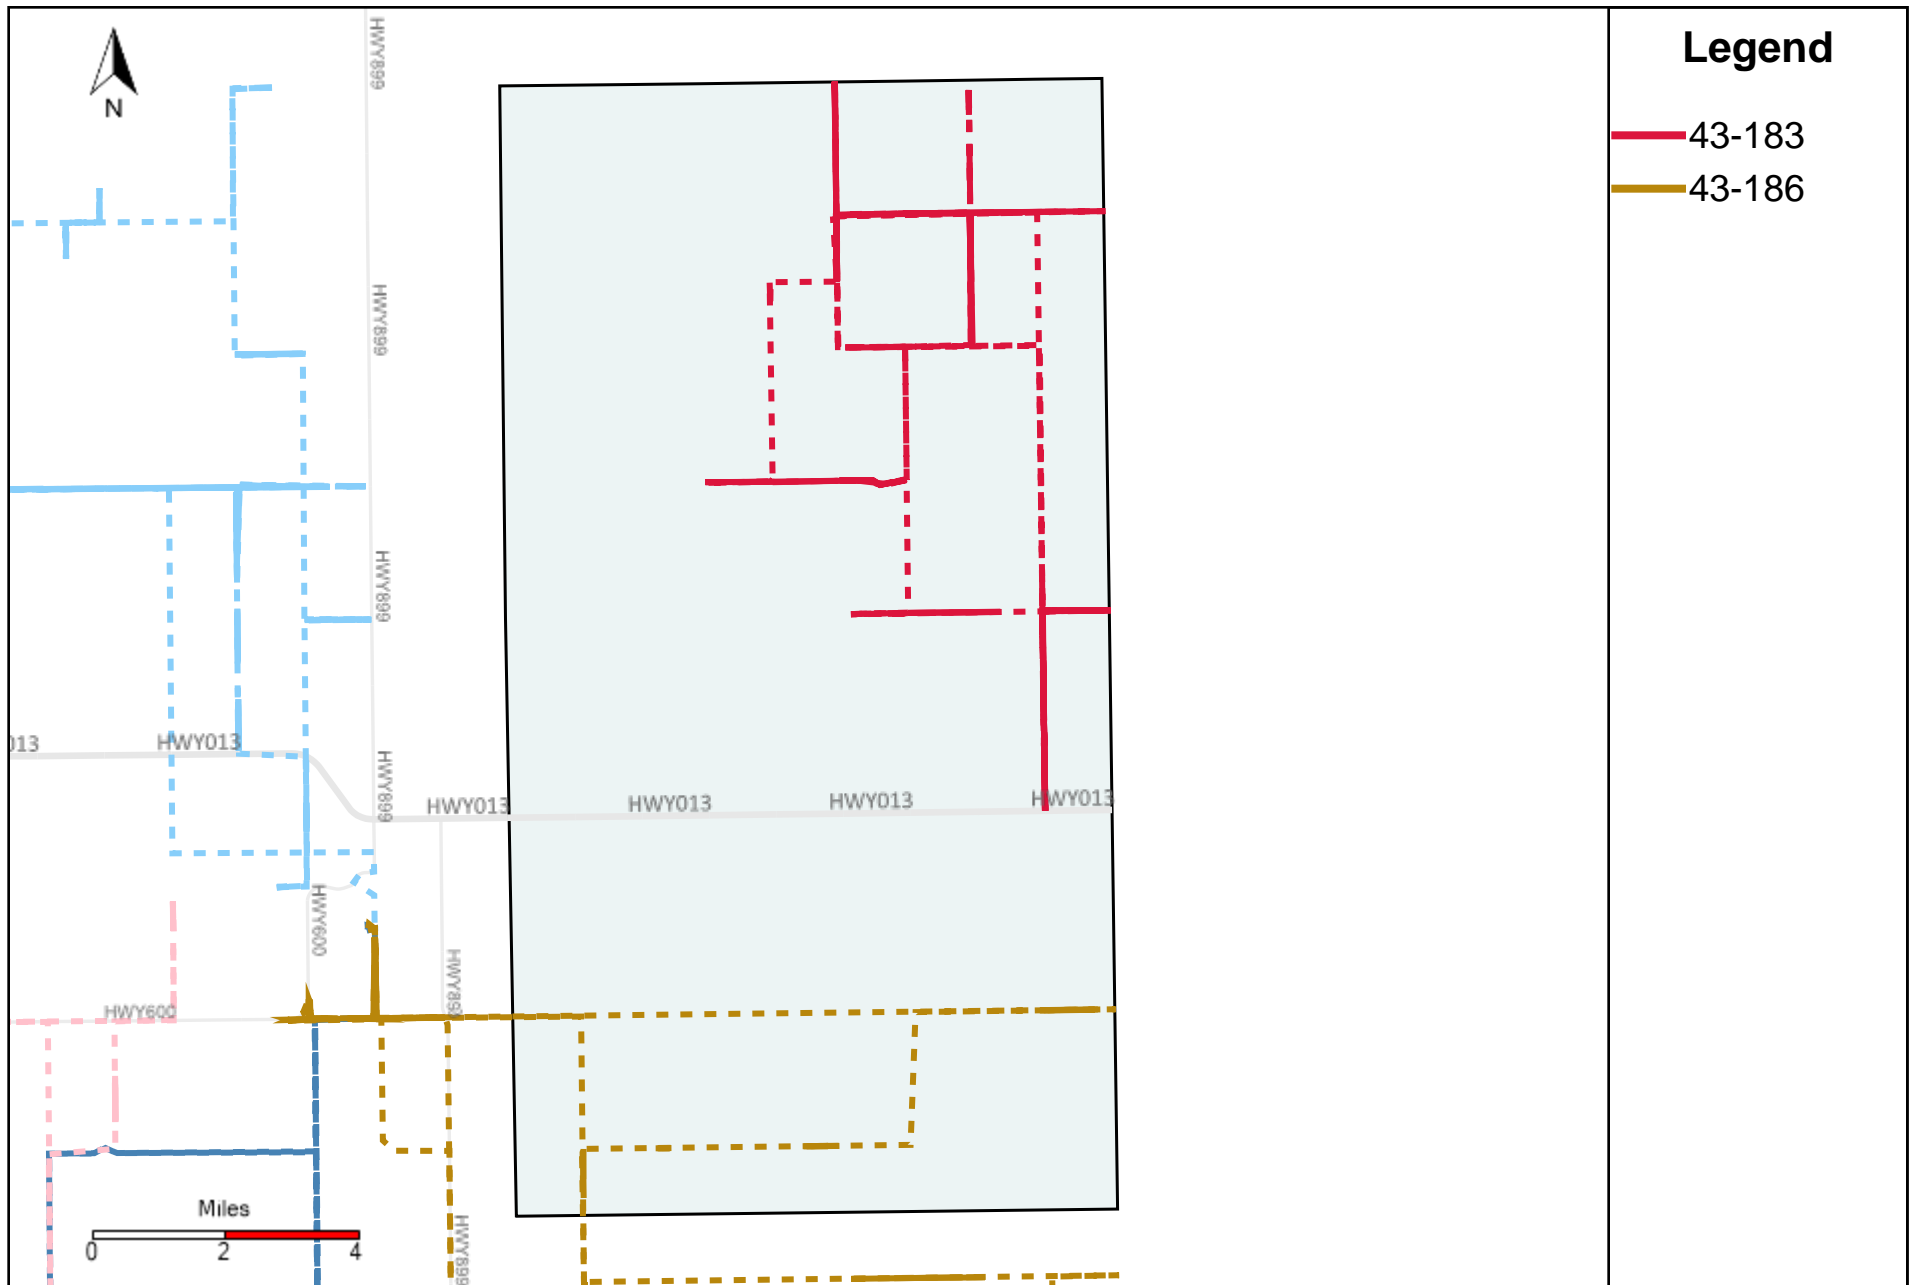

Division: 1 Grader Report(2024-05-05 ~ 2024-05-11)

Vehicle Name List	Total Distance(km)	Total Hours
43-181, 43-182, 43-186	741.13	71 hrs 16 min 36 sec

Division: 2 Grader Report(2024-05-05 ~ 2024-05-11)

Vehicle Name List	Total Distance(km)	Total Hours
43-183, 43-186	535.75	50 hrs 51 min 15 sec

Division: 3 Grader Report(2024-05-05 ~ 2024-05-11)

Vehicle Name List	Total Distance(km)	Total Hours
43-181, 43-184, 43-185, 43-186	912.46	81 hrs 37 min 36 sec

Division: 4 Grader Report(2024-05-05 ~ 2024-05-11)

Vehicle Name List	Total Distance(km)	Total Hours
43-184, 43-185, 43-187, 43-219	936.29	93 hrs 47 min 38 sec

Division: 5 Grader Report(2024-05-05 ~ 2024-05-11)

Vehicle Name List	Total Distance(km)	Total Hours
43-184, 43-215, 43-216, 43-219	1101.17	99 hrs 35 min 18 sec

43-182_2024-05-05 ~ 2024-05-11 Tracking

Total Distance(km)	Total Hours	Work Distance(km)	Work Hours
277.91	31 hrs 9 min 9 sec	78.48	12 hrs 48 min 26 sec

43-183_2024-05-05 ~ 2024-05-11 Tracking

Total Distance(km)	Total Hours	Work Distance(km)	Work Hours
307.22	30 hrs 47 min 14 sec	133.9	18 hrs 17 min 9 sec