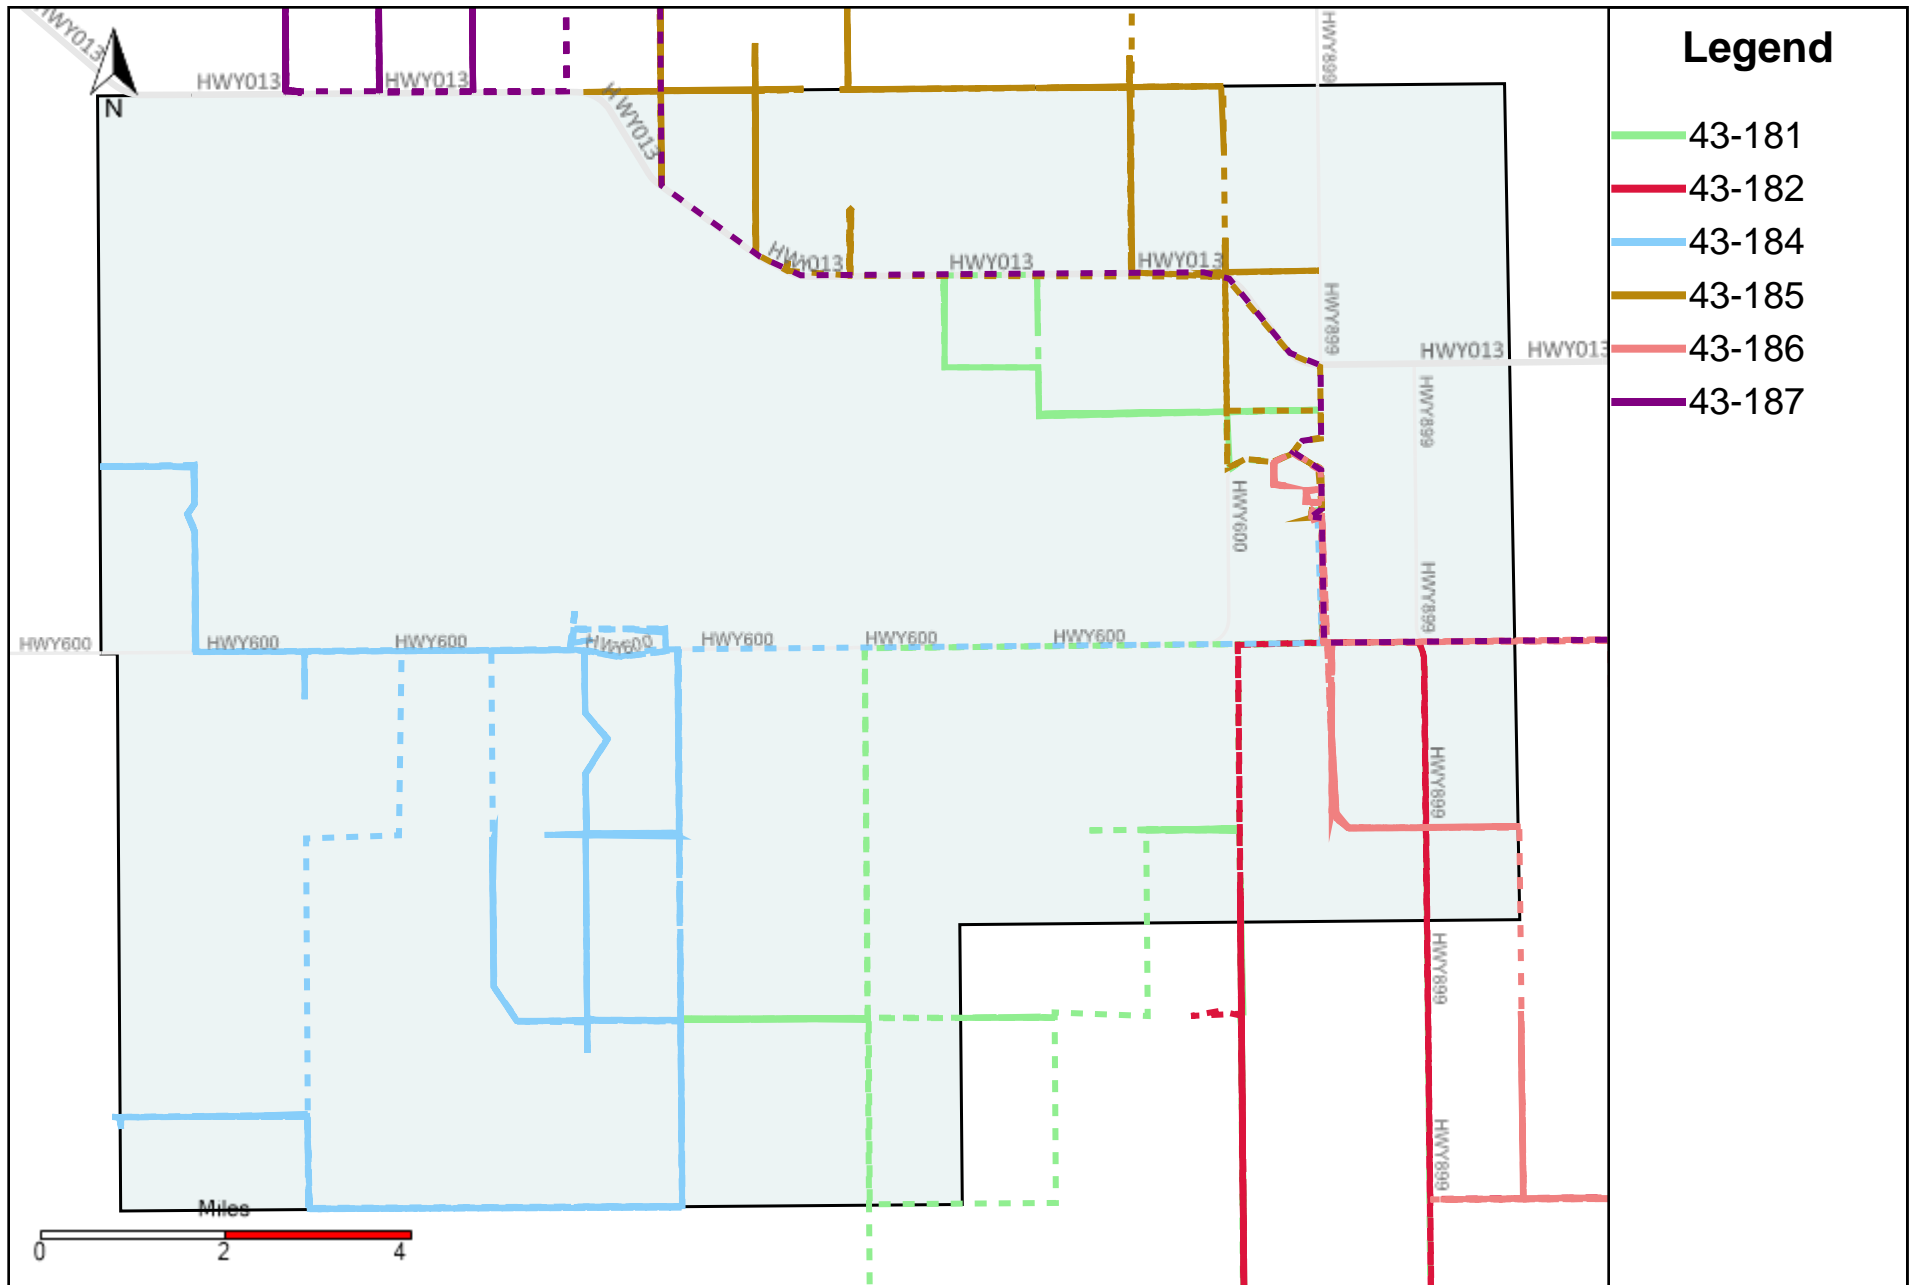

Division: 3 Grader Report(2024-04-14 ~ 2024-04-20)

Vehicle Name List	Total Distance(km)	Total Hours
43-181, 43-182, 43-184, 43-185, 43-186, 43-187	2569.02	229 hrs 38 min 36 sec