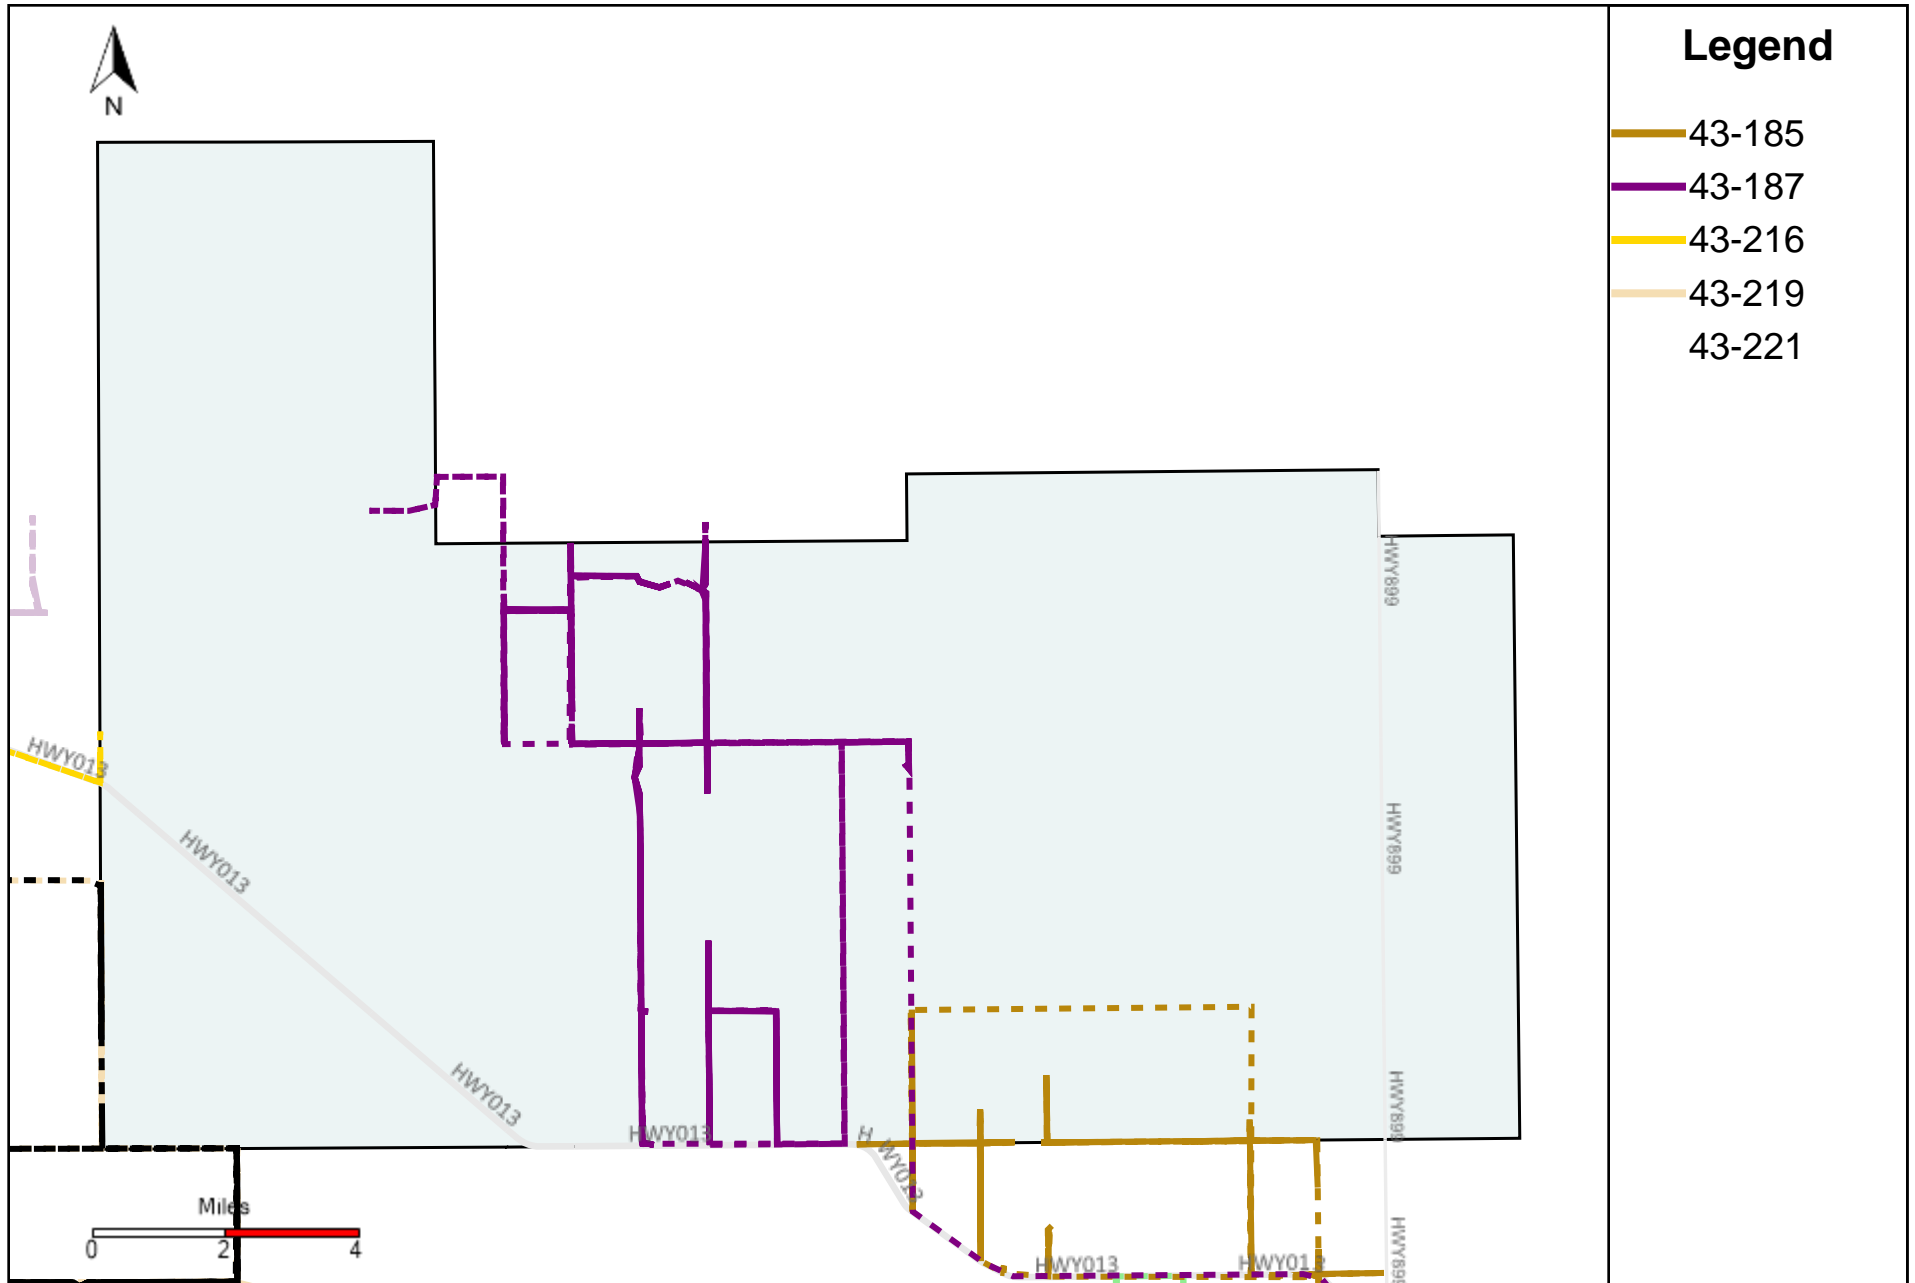

Division: 4 Grader Report(2024-04-14 ~ 2024-04-20)

Vehicle Name List	Total Distance(km)	Total Hours
43-185, 43-187, 43-216, 43-219, 43-221	1985.88	171 hrs 16 min 17 sec