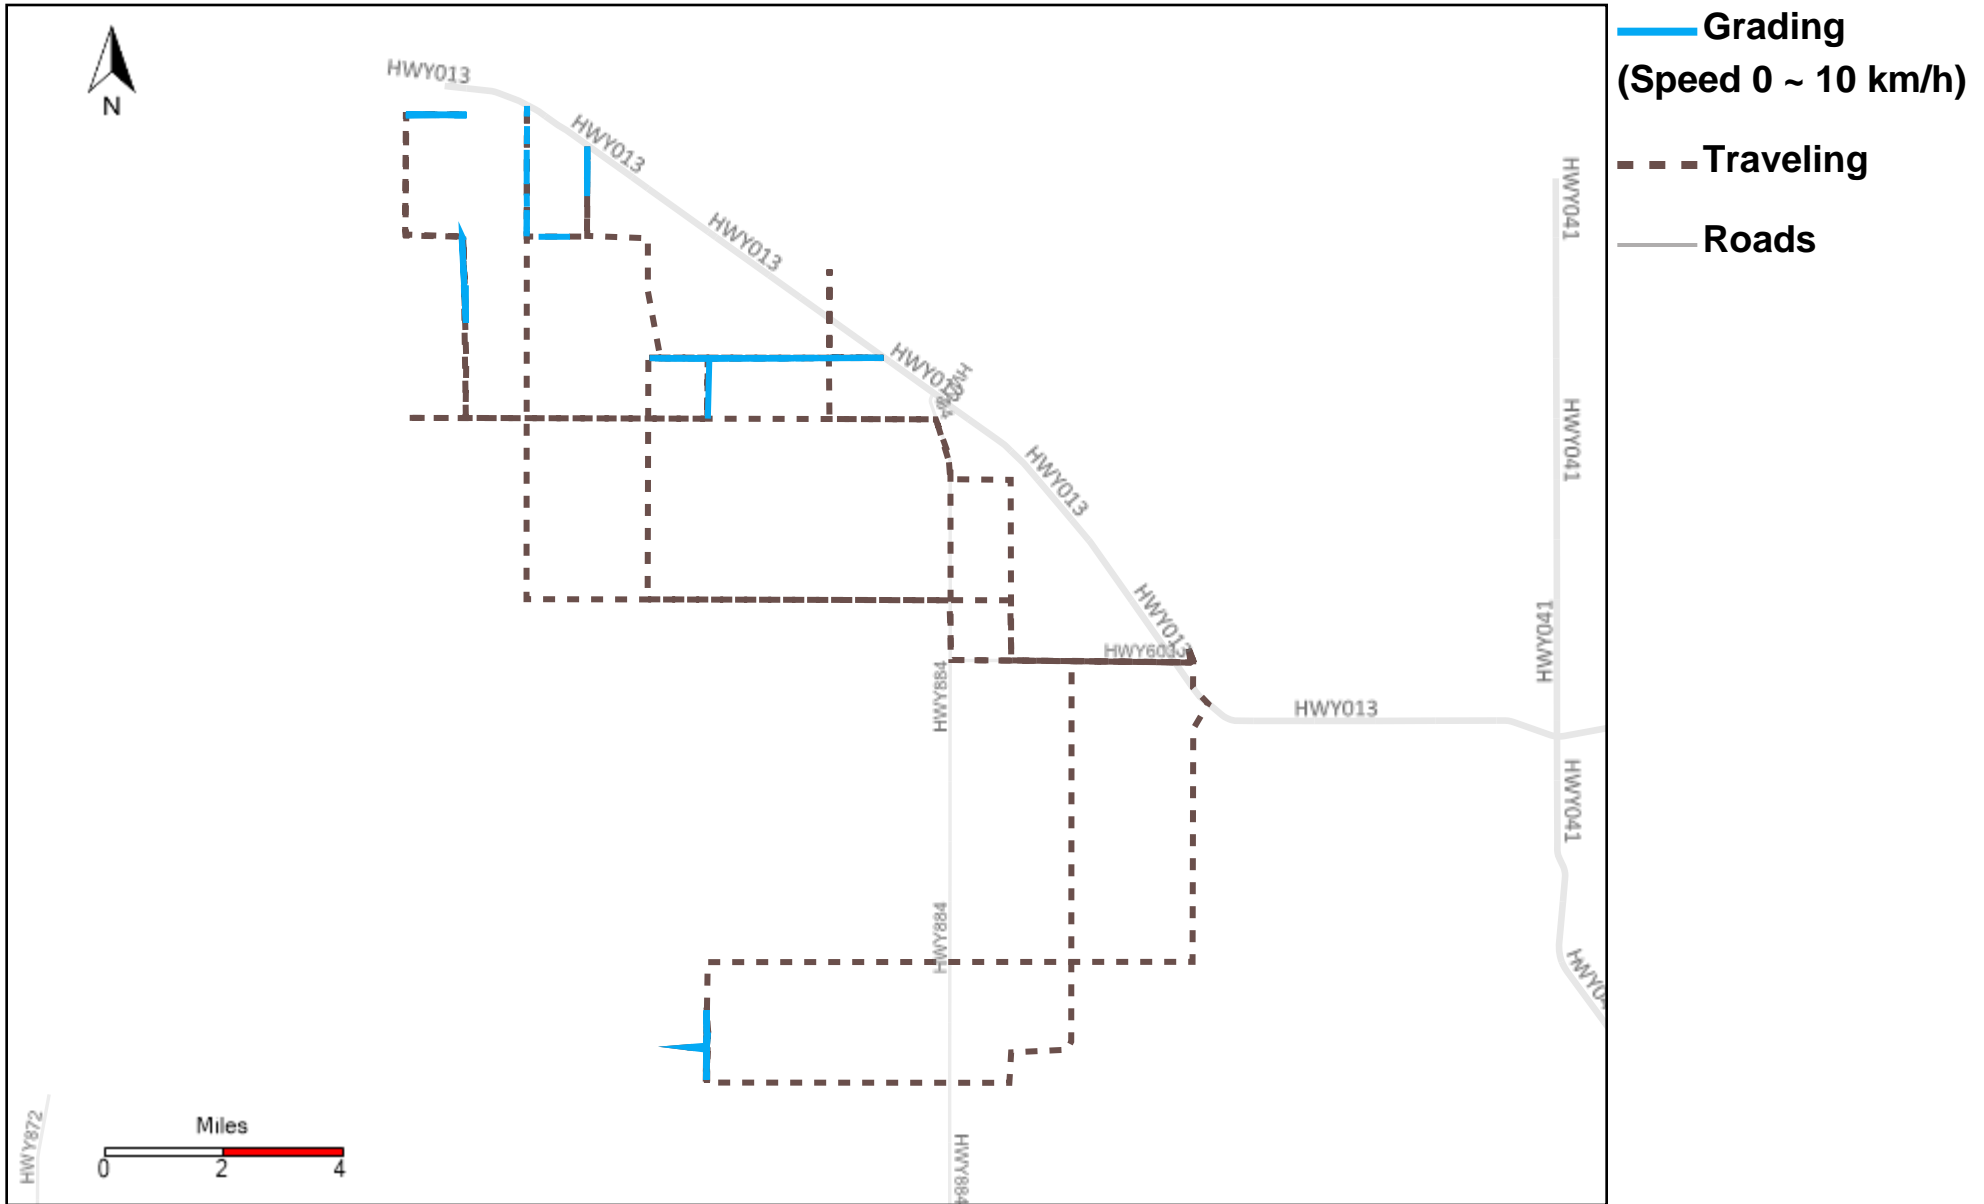

43-220_2024-04-14 ~ 2024-04-20 Tracking

Total Distance(km)	Total Hours	Work Distance(km)	Work Hours
380.92	45 hrs 0 min 13 sec	87.7	16 hrs 56 min 42 sec