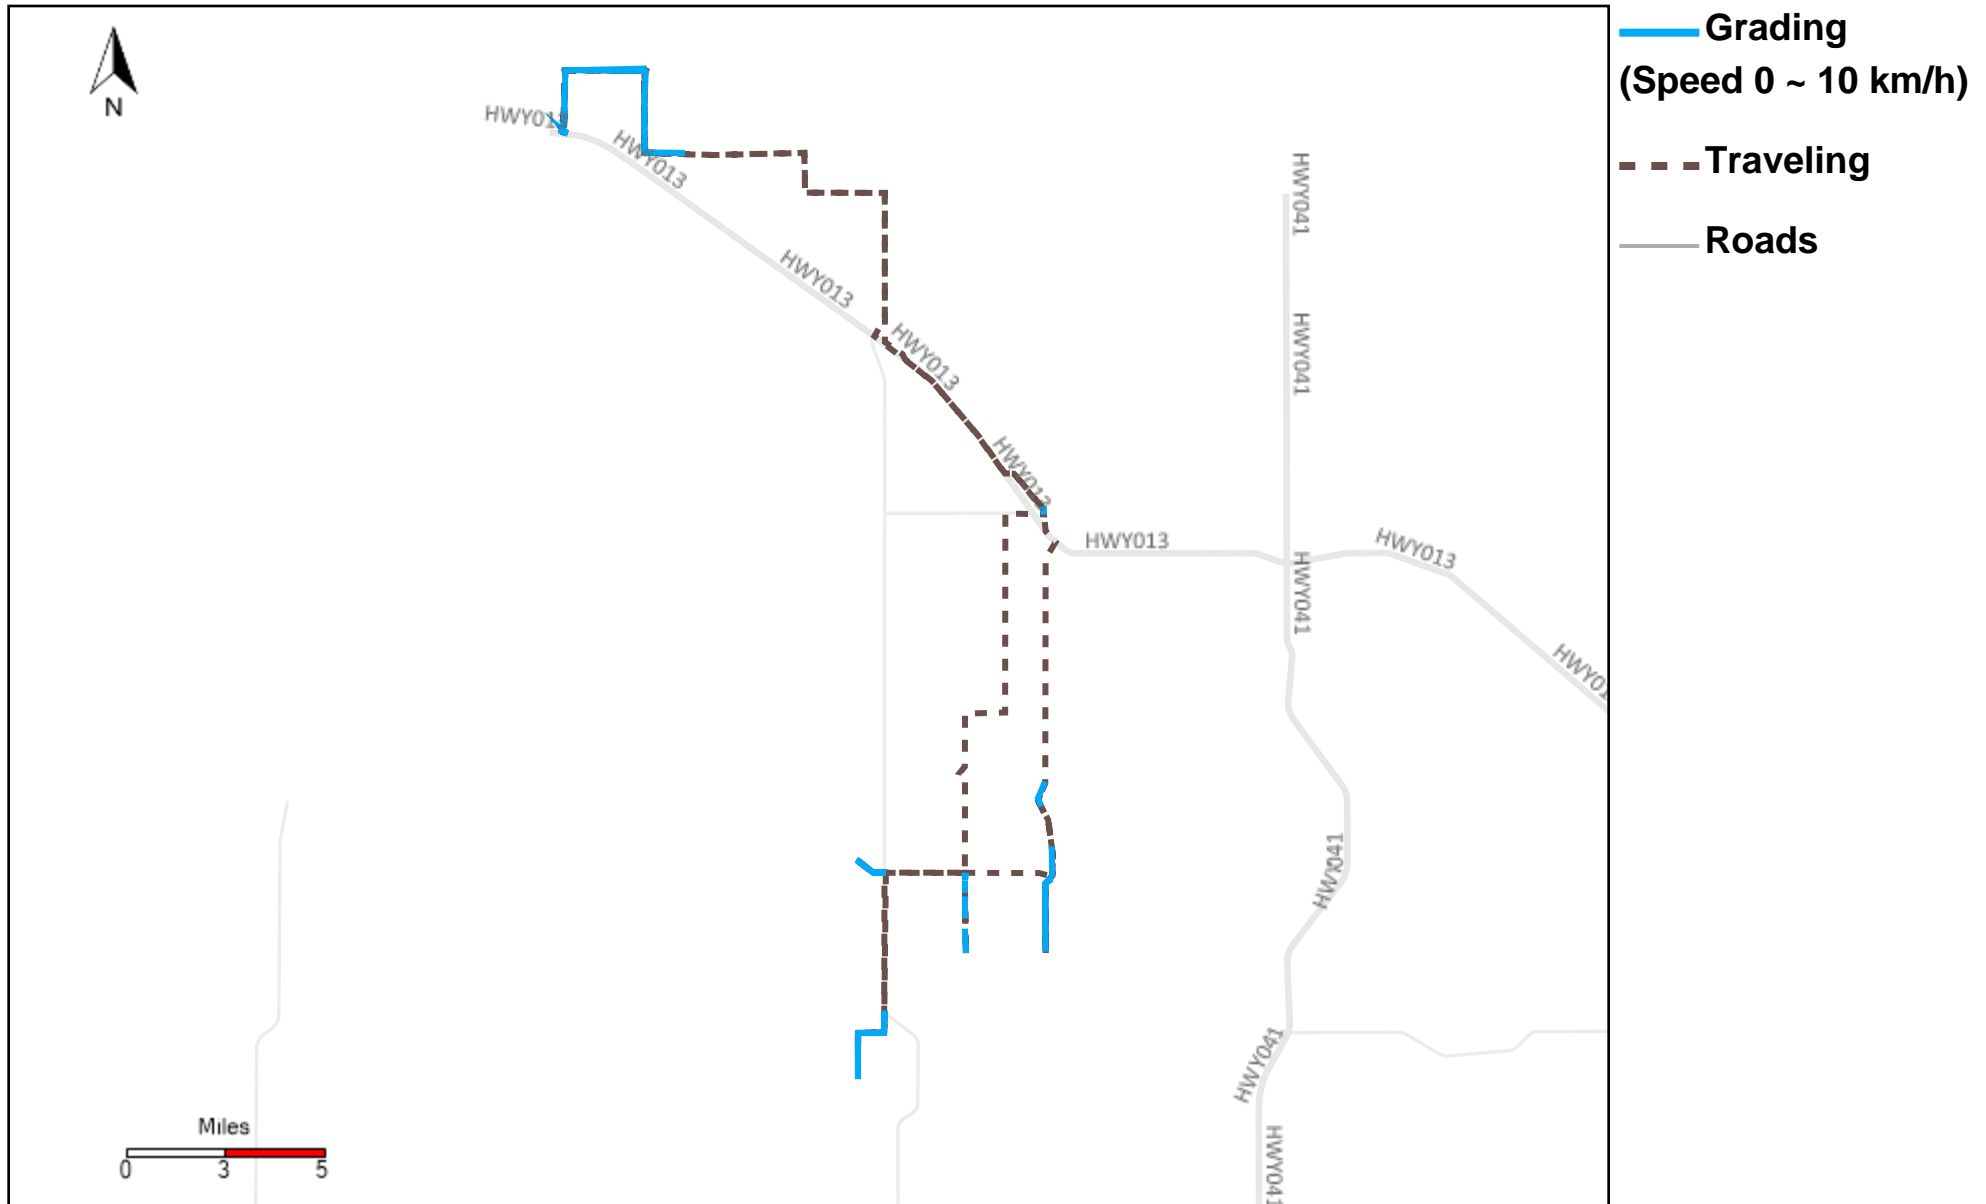

43-217_2024-04-14 ~ 2024-04-20 Tracking

Total Distance(km)	Total Hours	Work Distance(km)	Work Hours
222.64	24 hrs 52 min 15 sec	68.57	14 hrs 39 min 14 sec