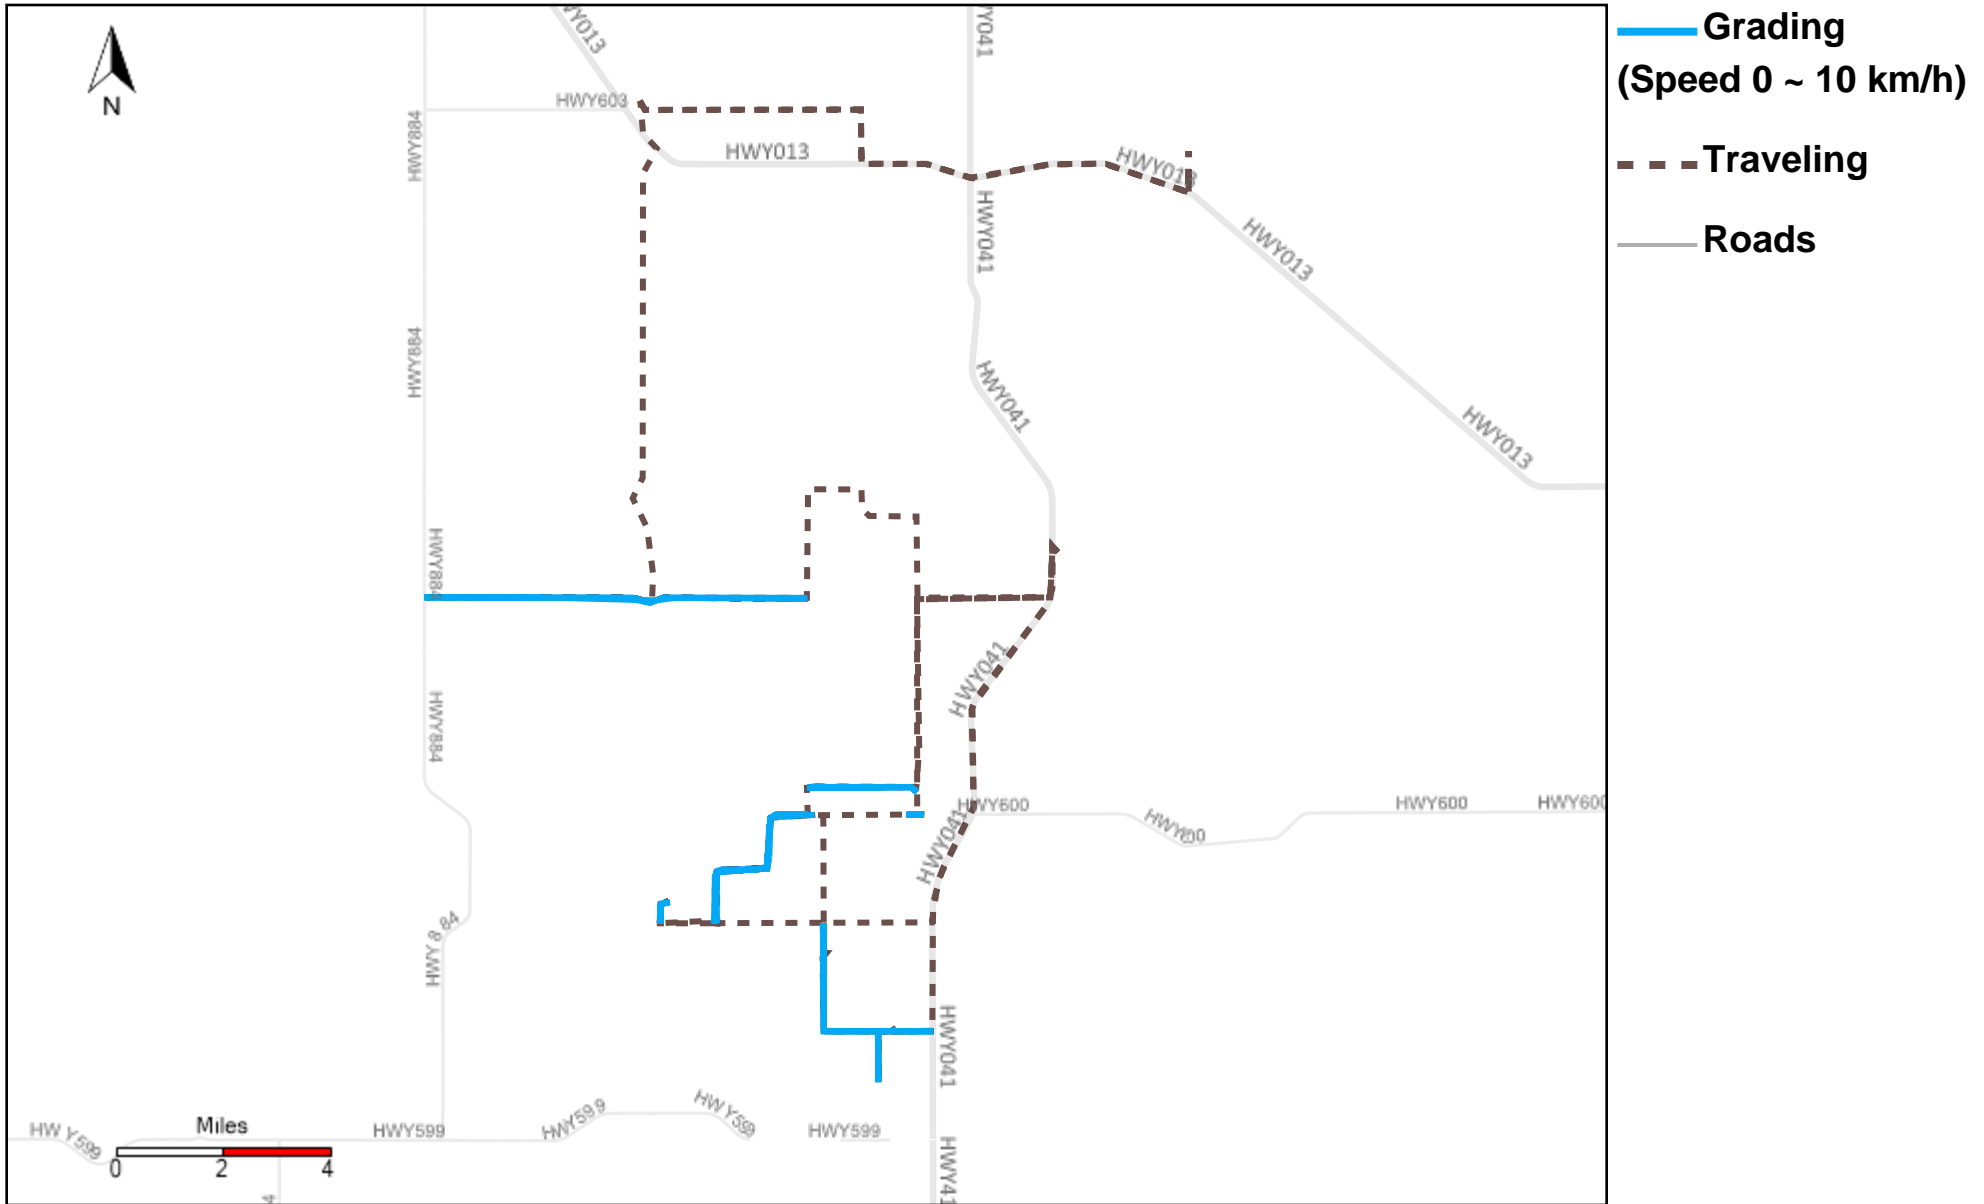

43-216_2024-04-14 ~ 2024-04-20 Tracking

Total Distance(km)	Total Hours	Work Distance(km)	Work Hours
357.11	35 hrs 46 min 26 sec	164.62	26 hrs 8 min 28 sec