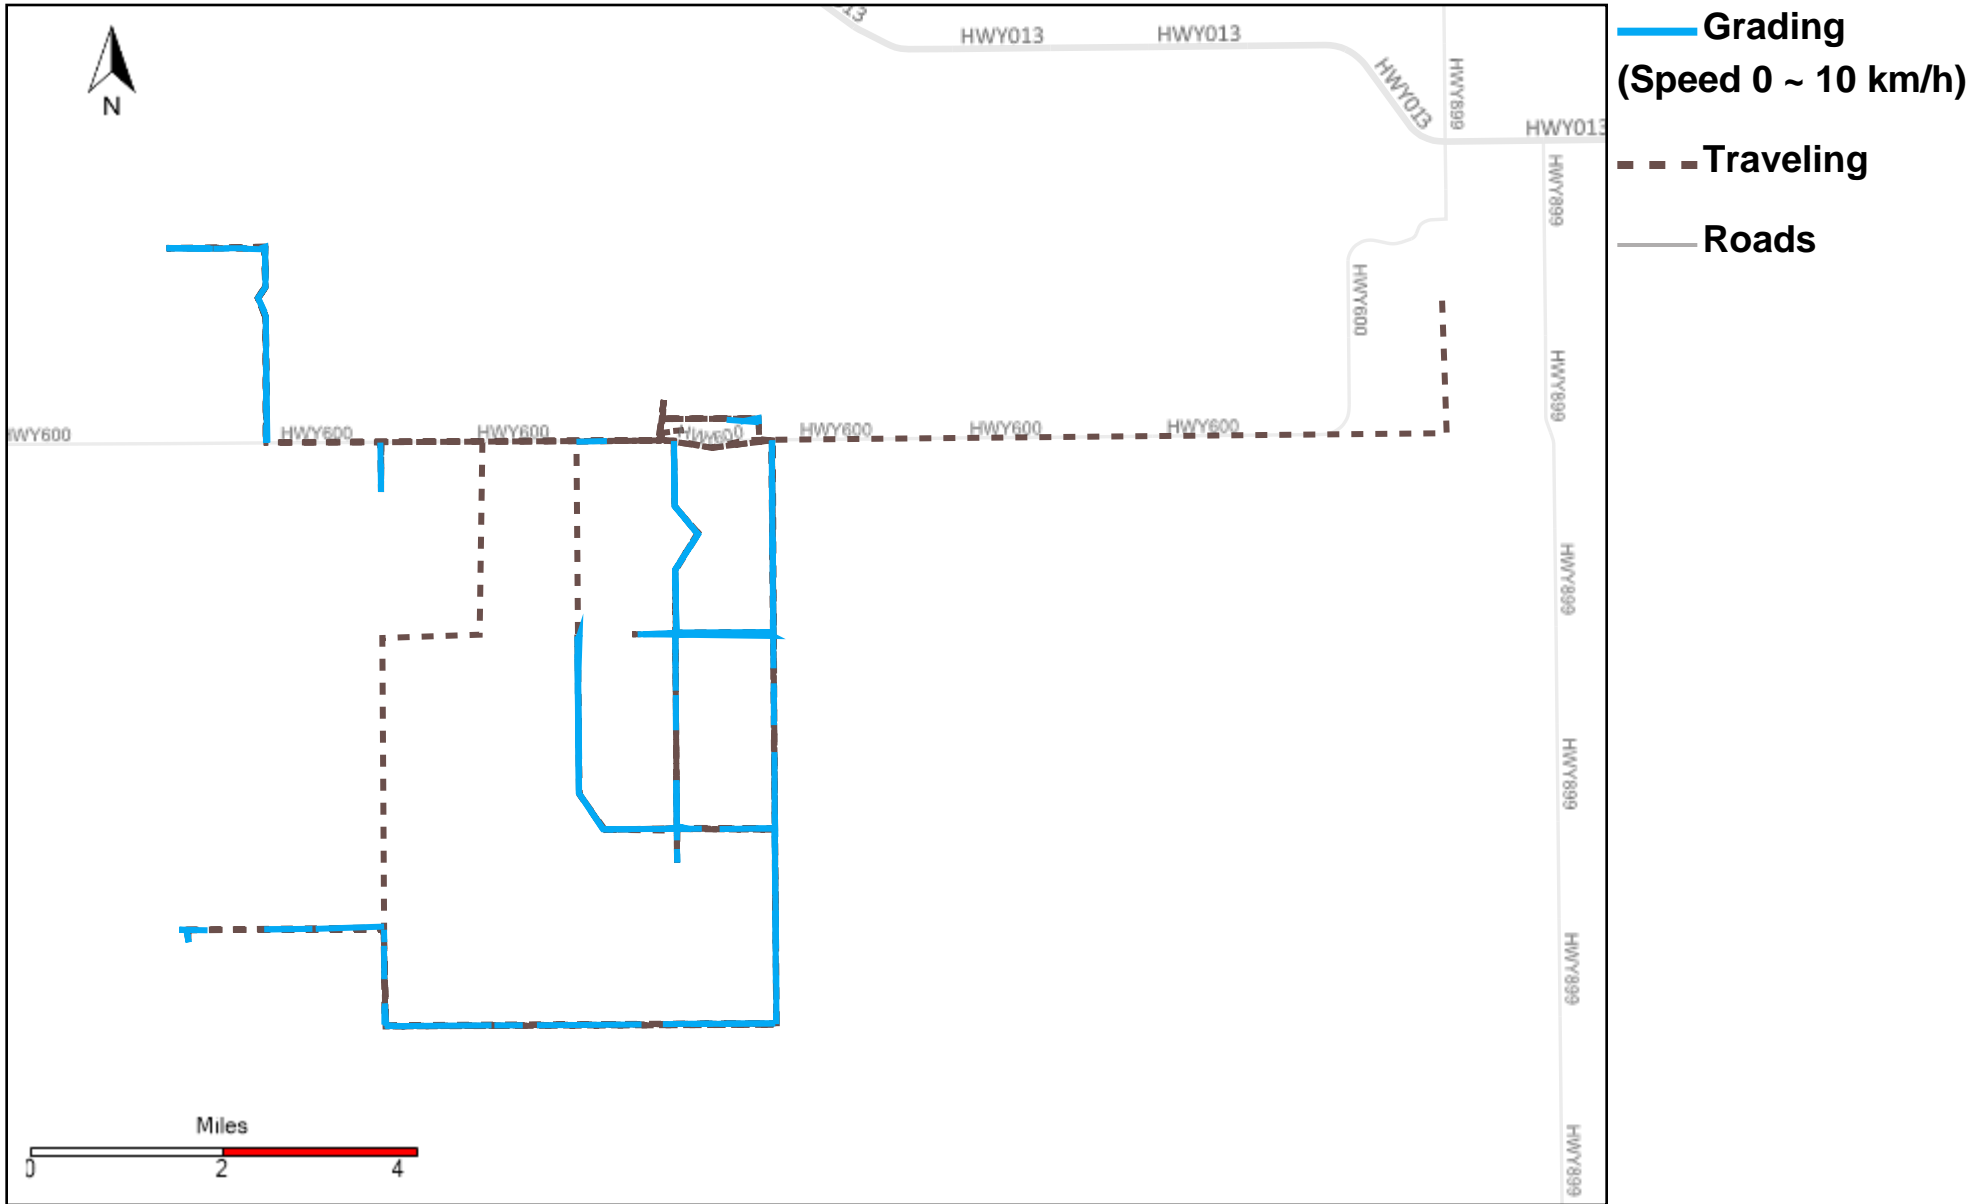

43-184_2024-04-14 ~ 2024-04-20 Tracking

Total Distance(km)	Total Hours	Work Distance(km)	Work Hours
355.84	38 hrs 49 min 3 sec	89.17	15 hrs 48 min 29 sec