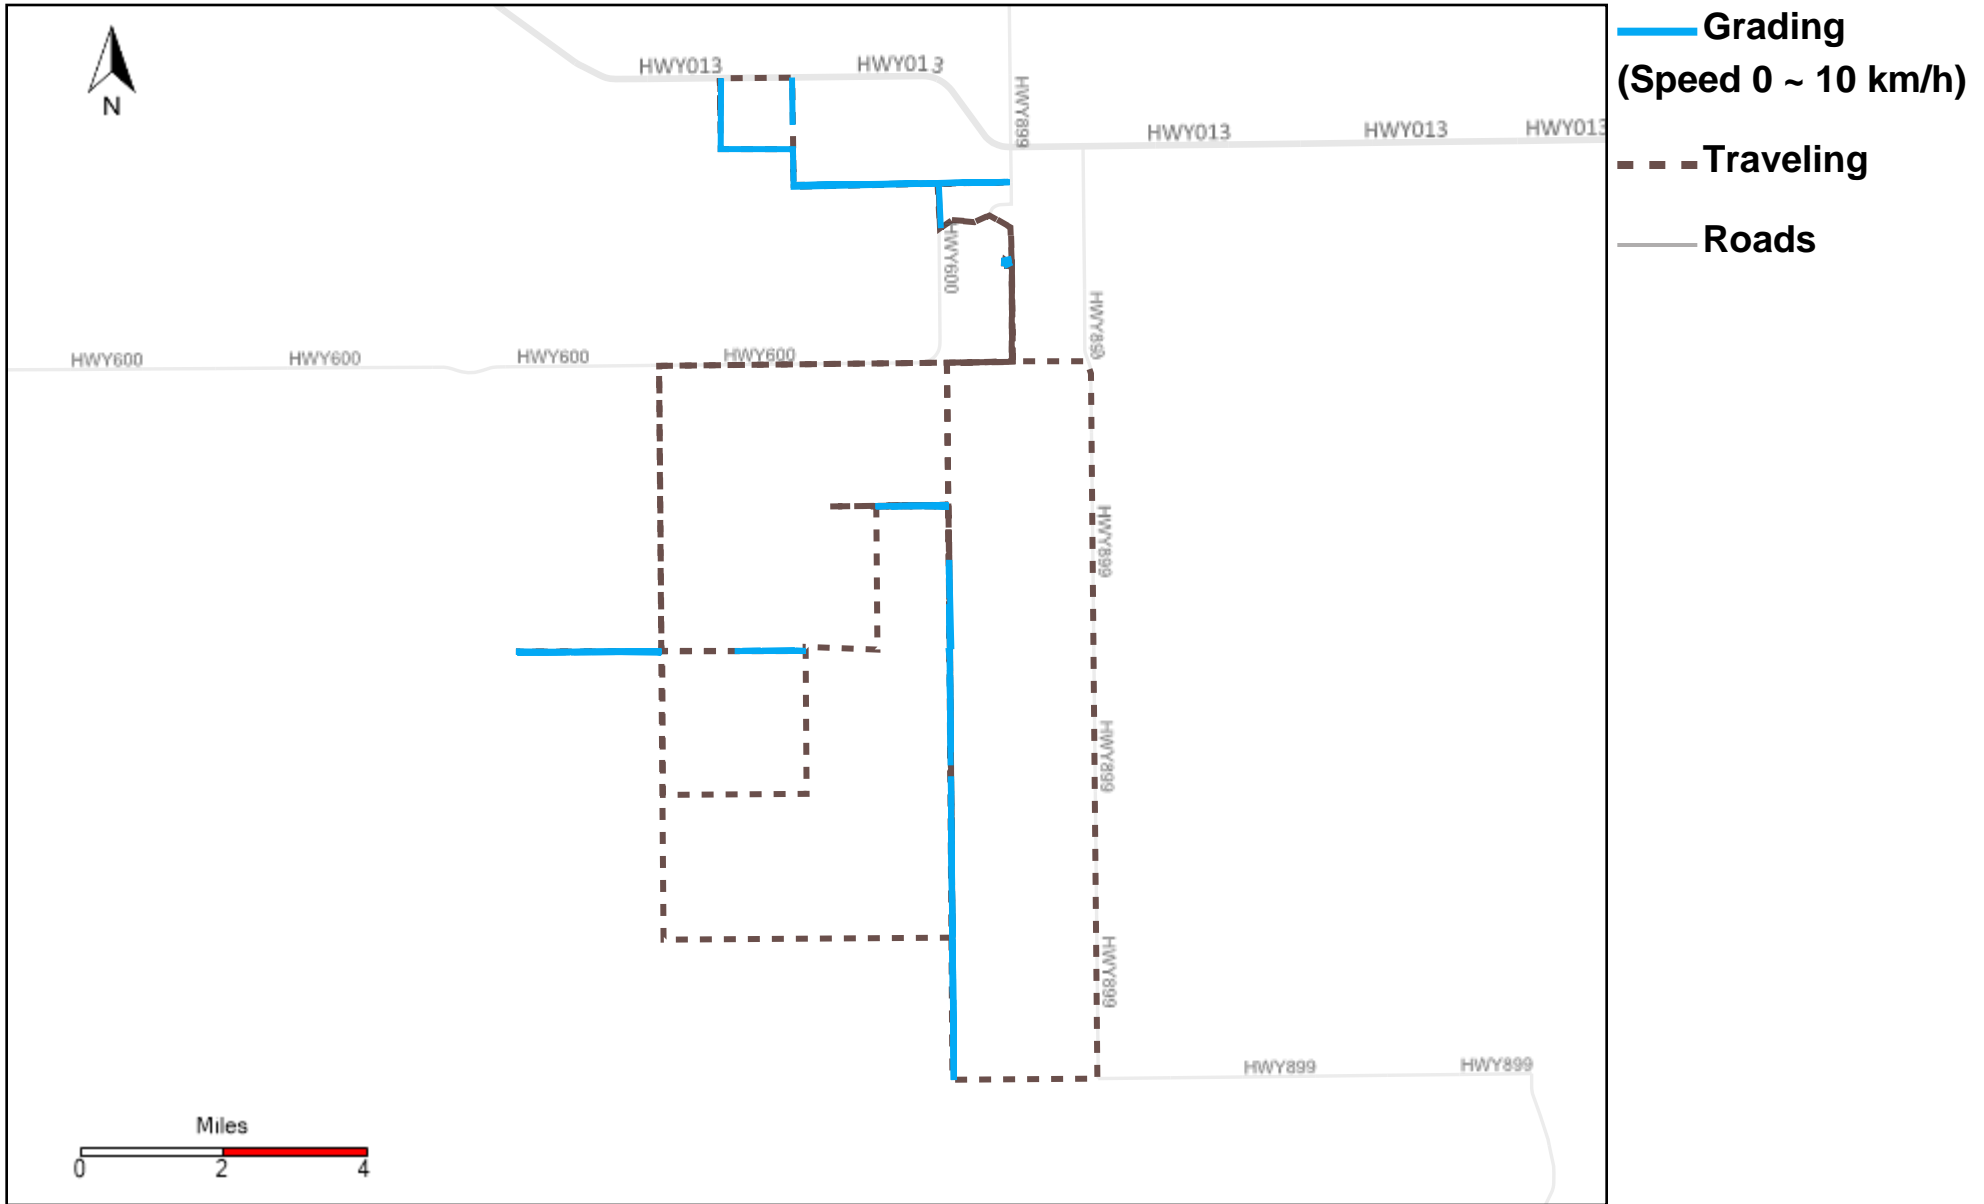

43-181_2024-04-14 ~ 2024-04-20 Tracking

Total Distance(km)	Total Hours	Work Distance(km)	Work Hours
352.72	40 hrs 8 min 16 sec	149.09	25 hrs 7 min 45 sec