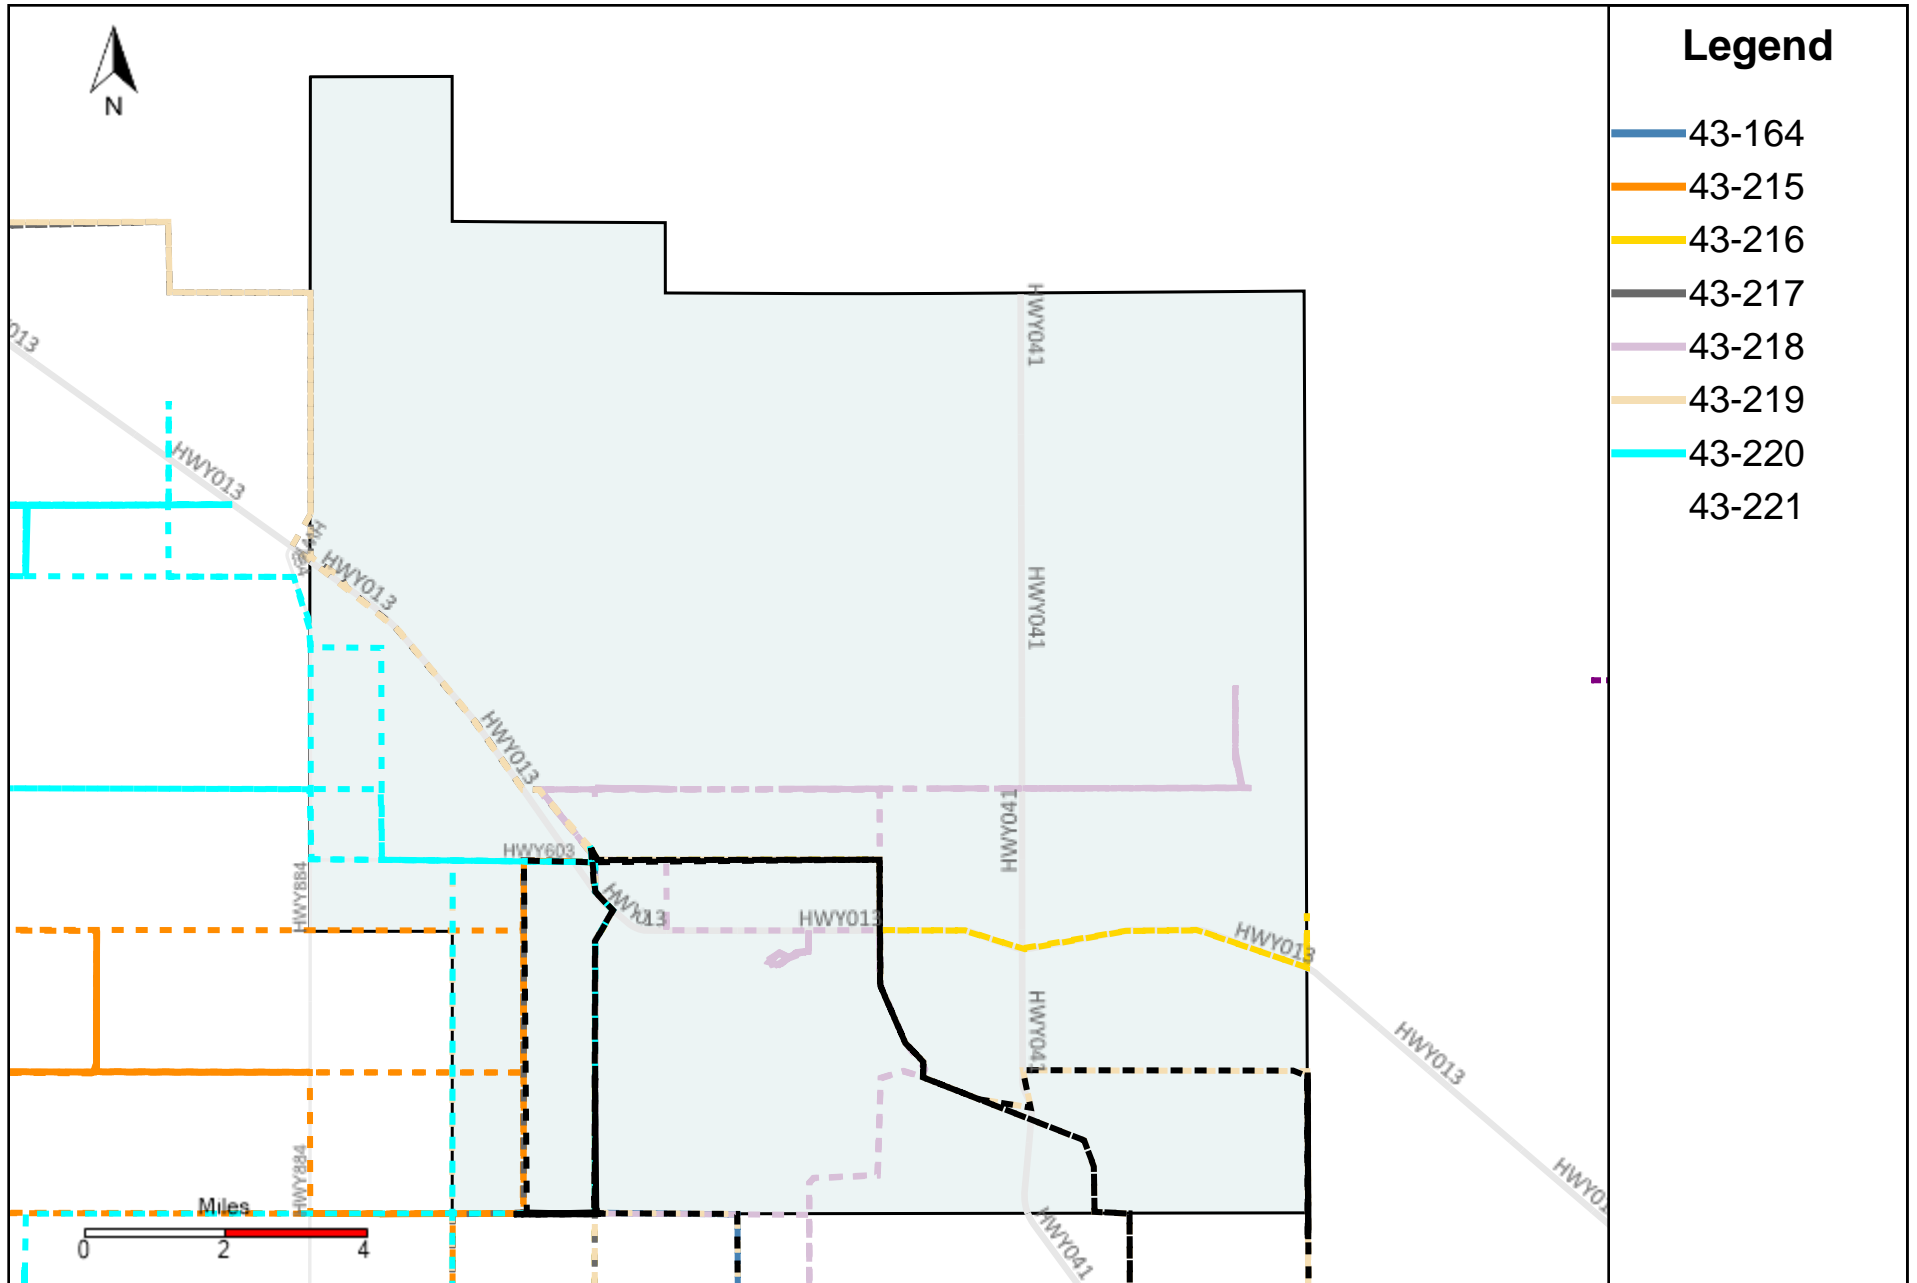

Division: 6 Grader Report(2024-04-14 ~ 2024-04-20)

Vehicle Name List	Total Distance(km)	Total Hours
43-164, 43-215, 43-216, 43-217, 43-218, 43-219, 43-220, 43-221	2584.38	257 hrs 35 min 48 sec