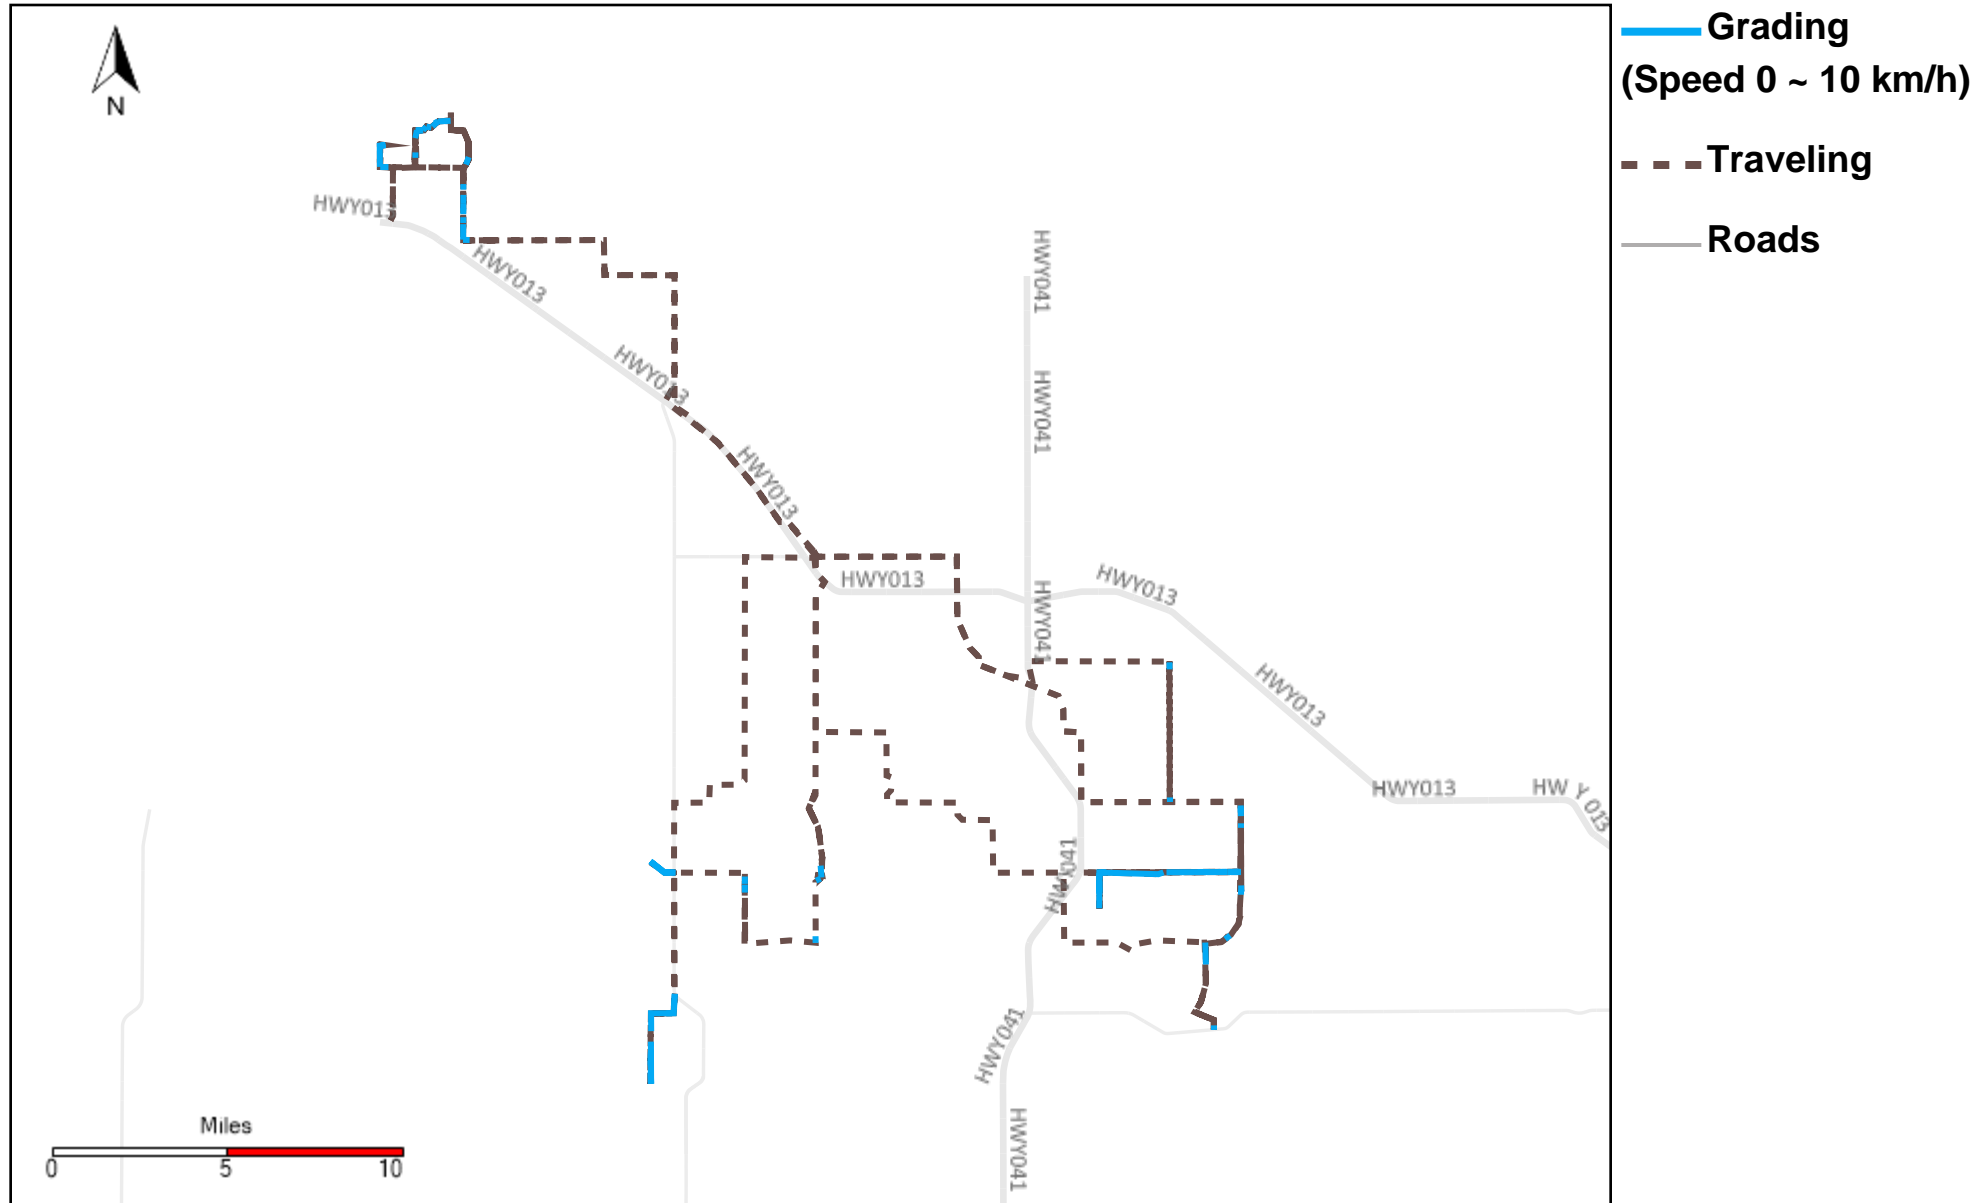

43-219_2024-04-14 ~ 2024-04-20 Tracking

Total Distance(km)	Total Hours	Work Distance(km)	Work Hours
485.63	40 hrs 43 min 36 sec	42.43	7 hrs 49 min 2 sec