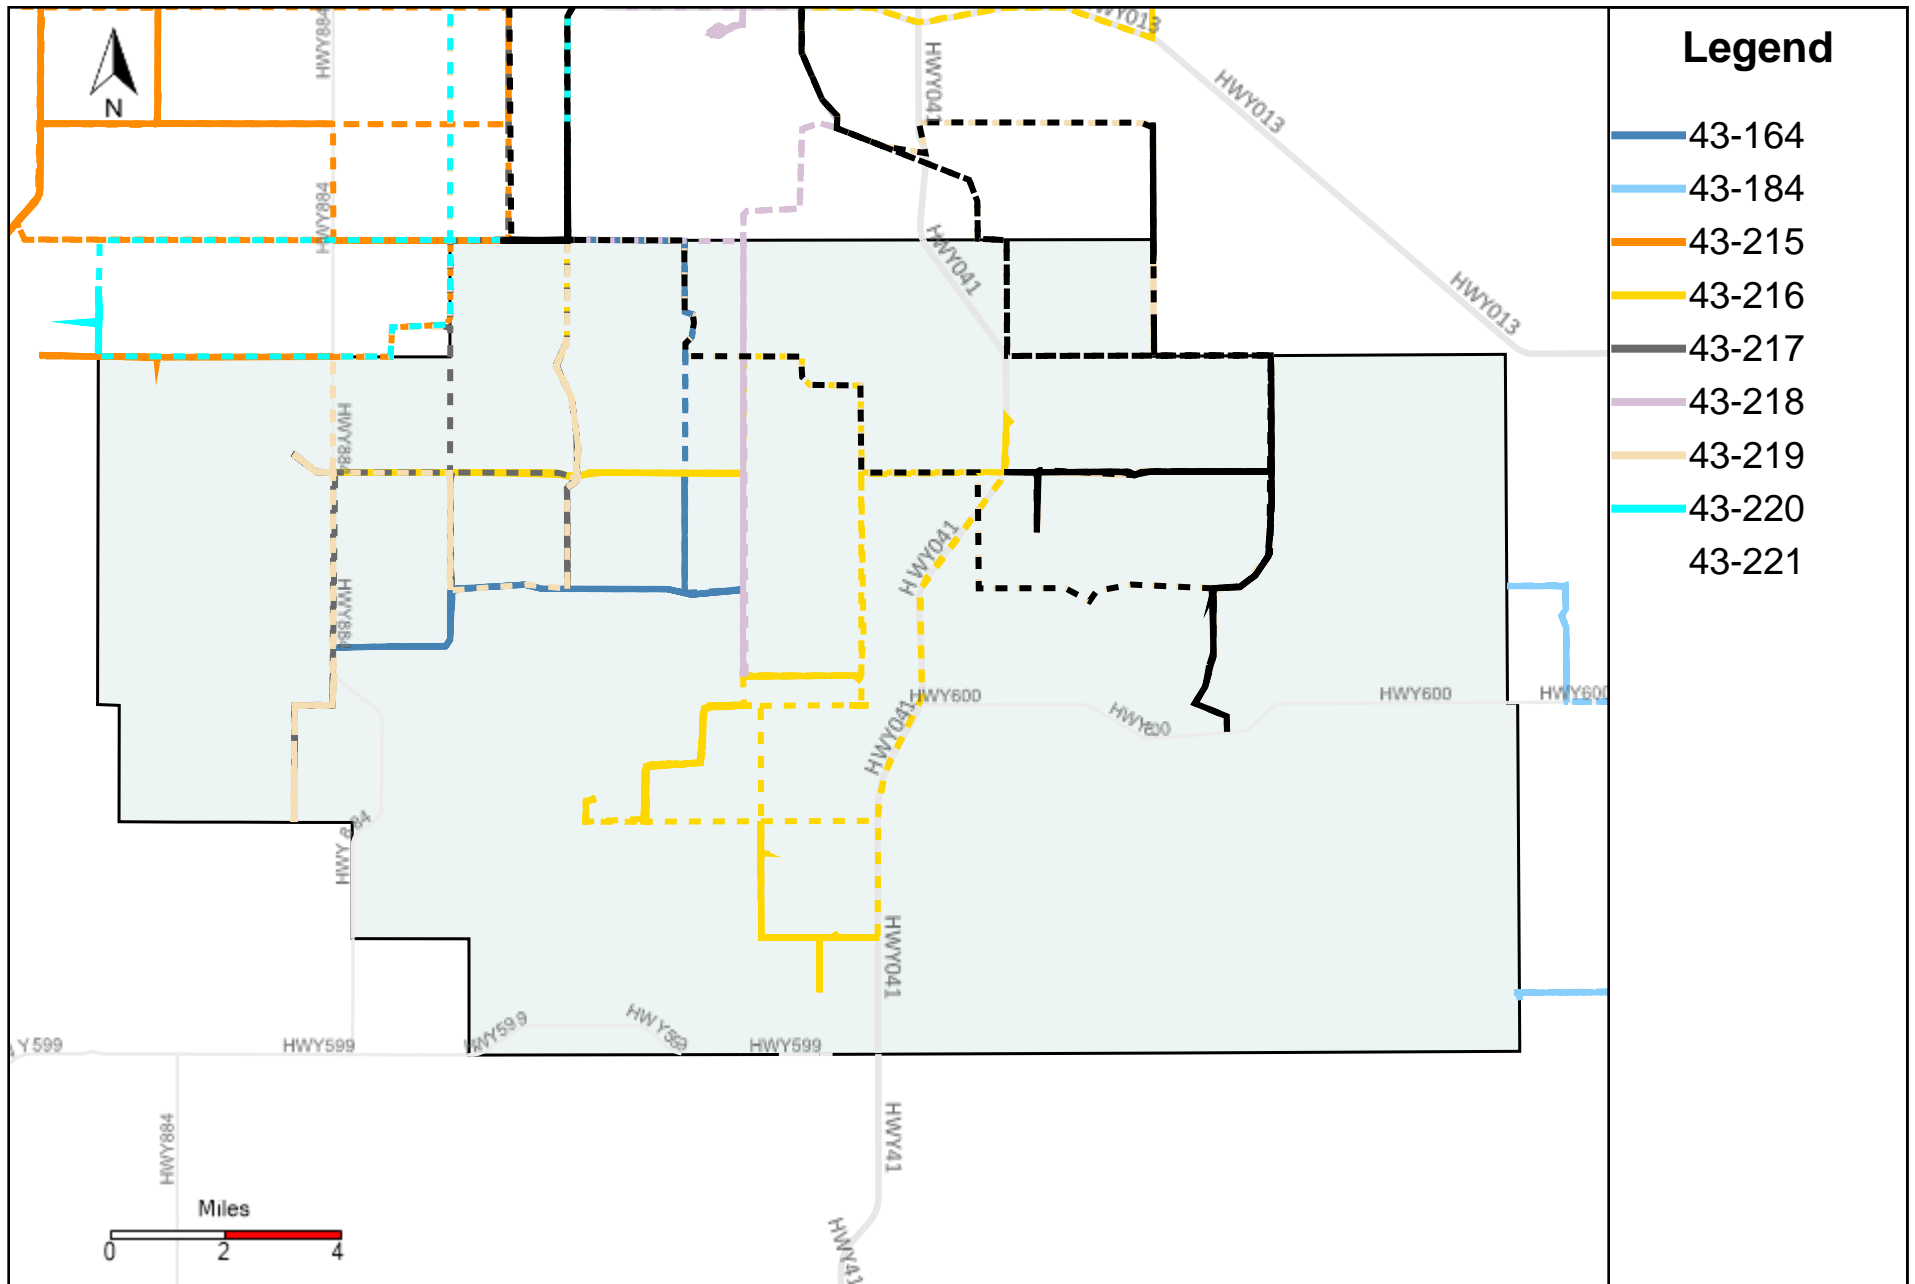

Division: 5 Grader Report(2024-04-14 ~ 2024-04-20)

Vehicle Name List	Total Distance(km)	Total Hours
43-164, 43-184, 43-215, 43-216, 43-217, 43-218, 43-219, 43-220, 43-221	2940.22	296 hrs 24 min 51 sec