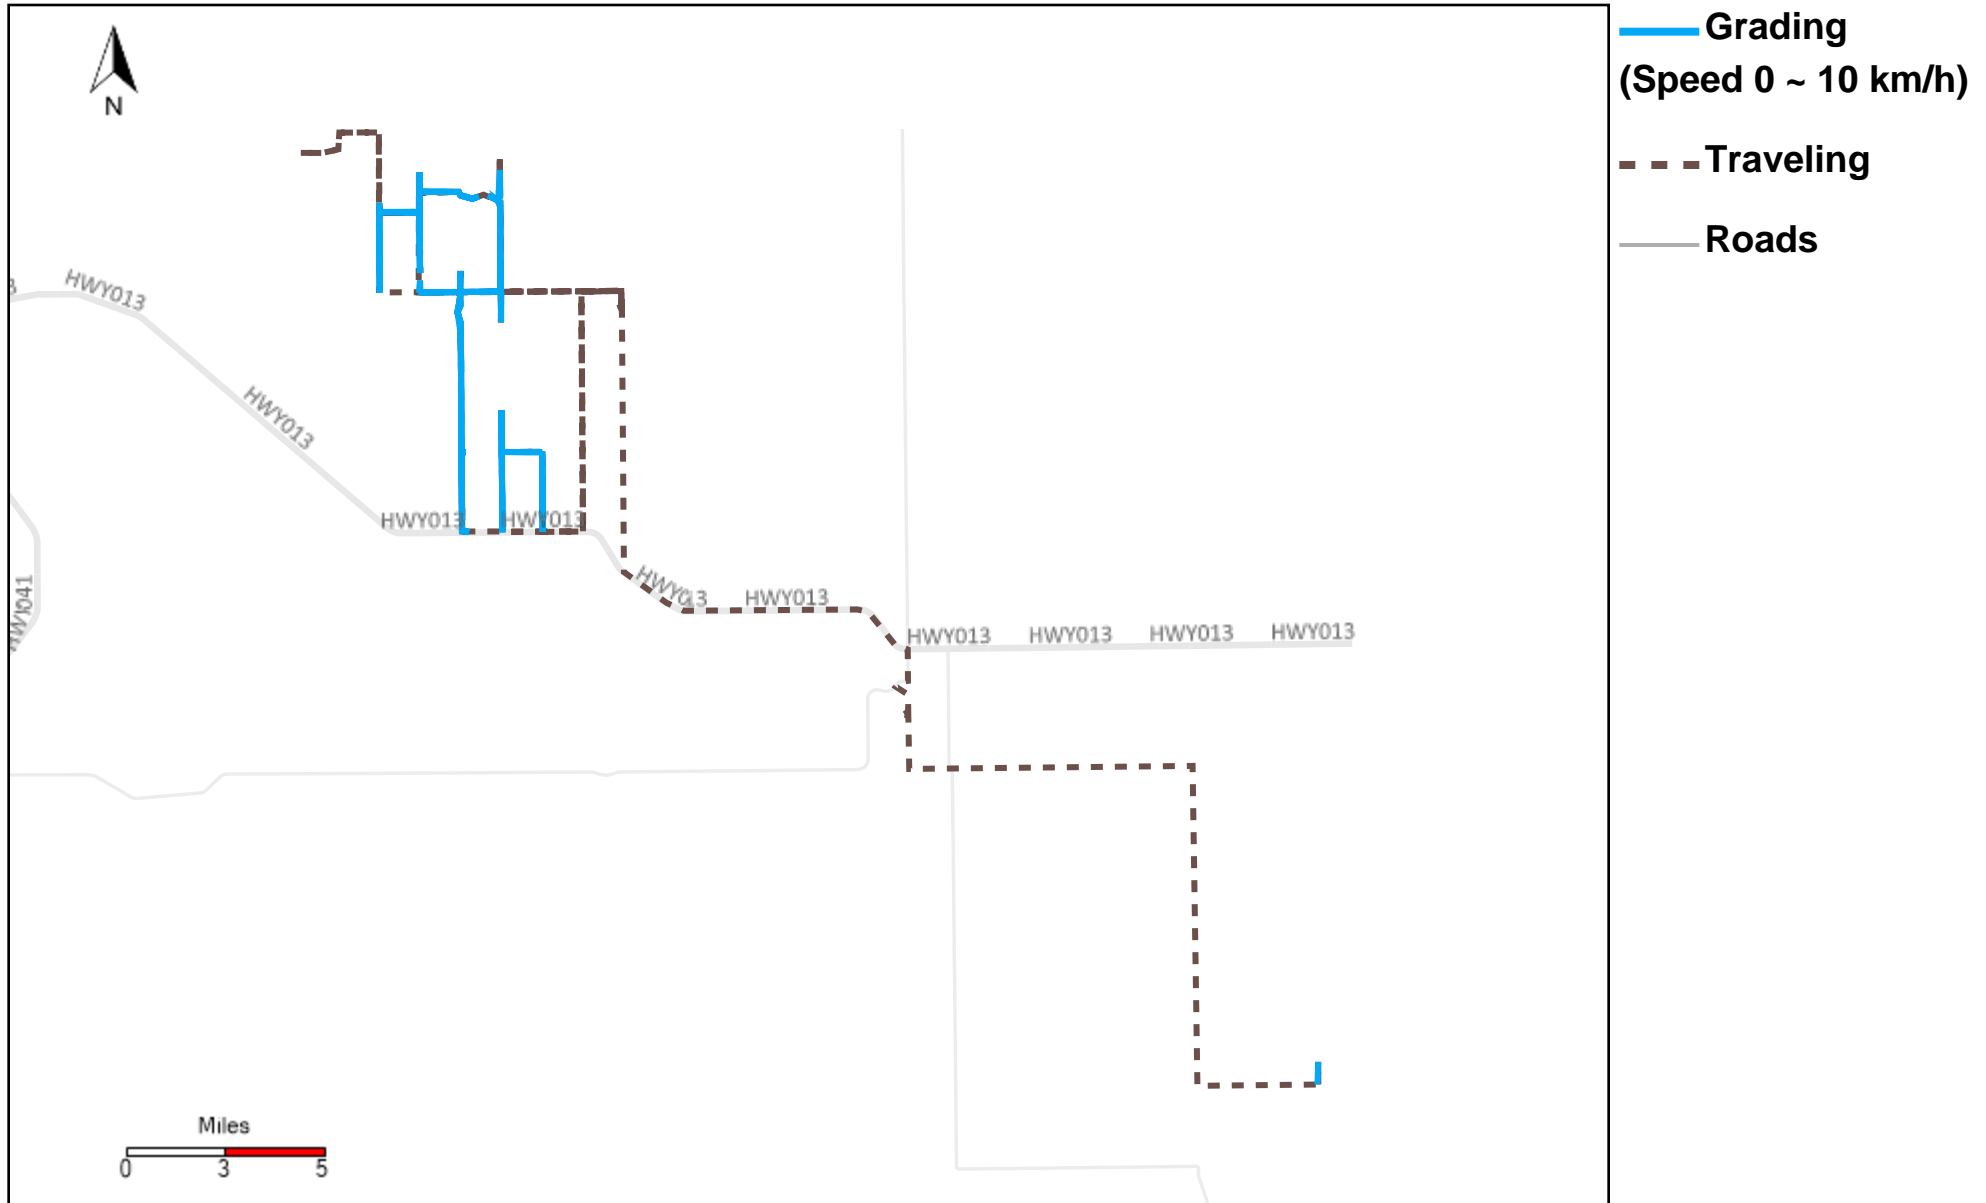

43-187_2024-04-14 ~ 2024-04-20 Tracking

Total Distance(km)	Total Hours	Work Distance(km)	Work Hours
421.4	48 hrs 30 min 45 sec	231.27	39 hrs 28 min 41 sec