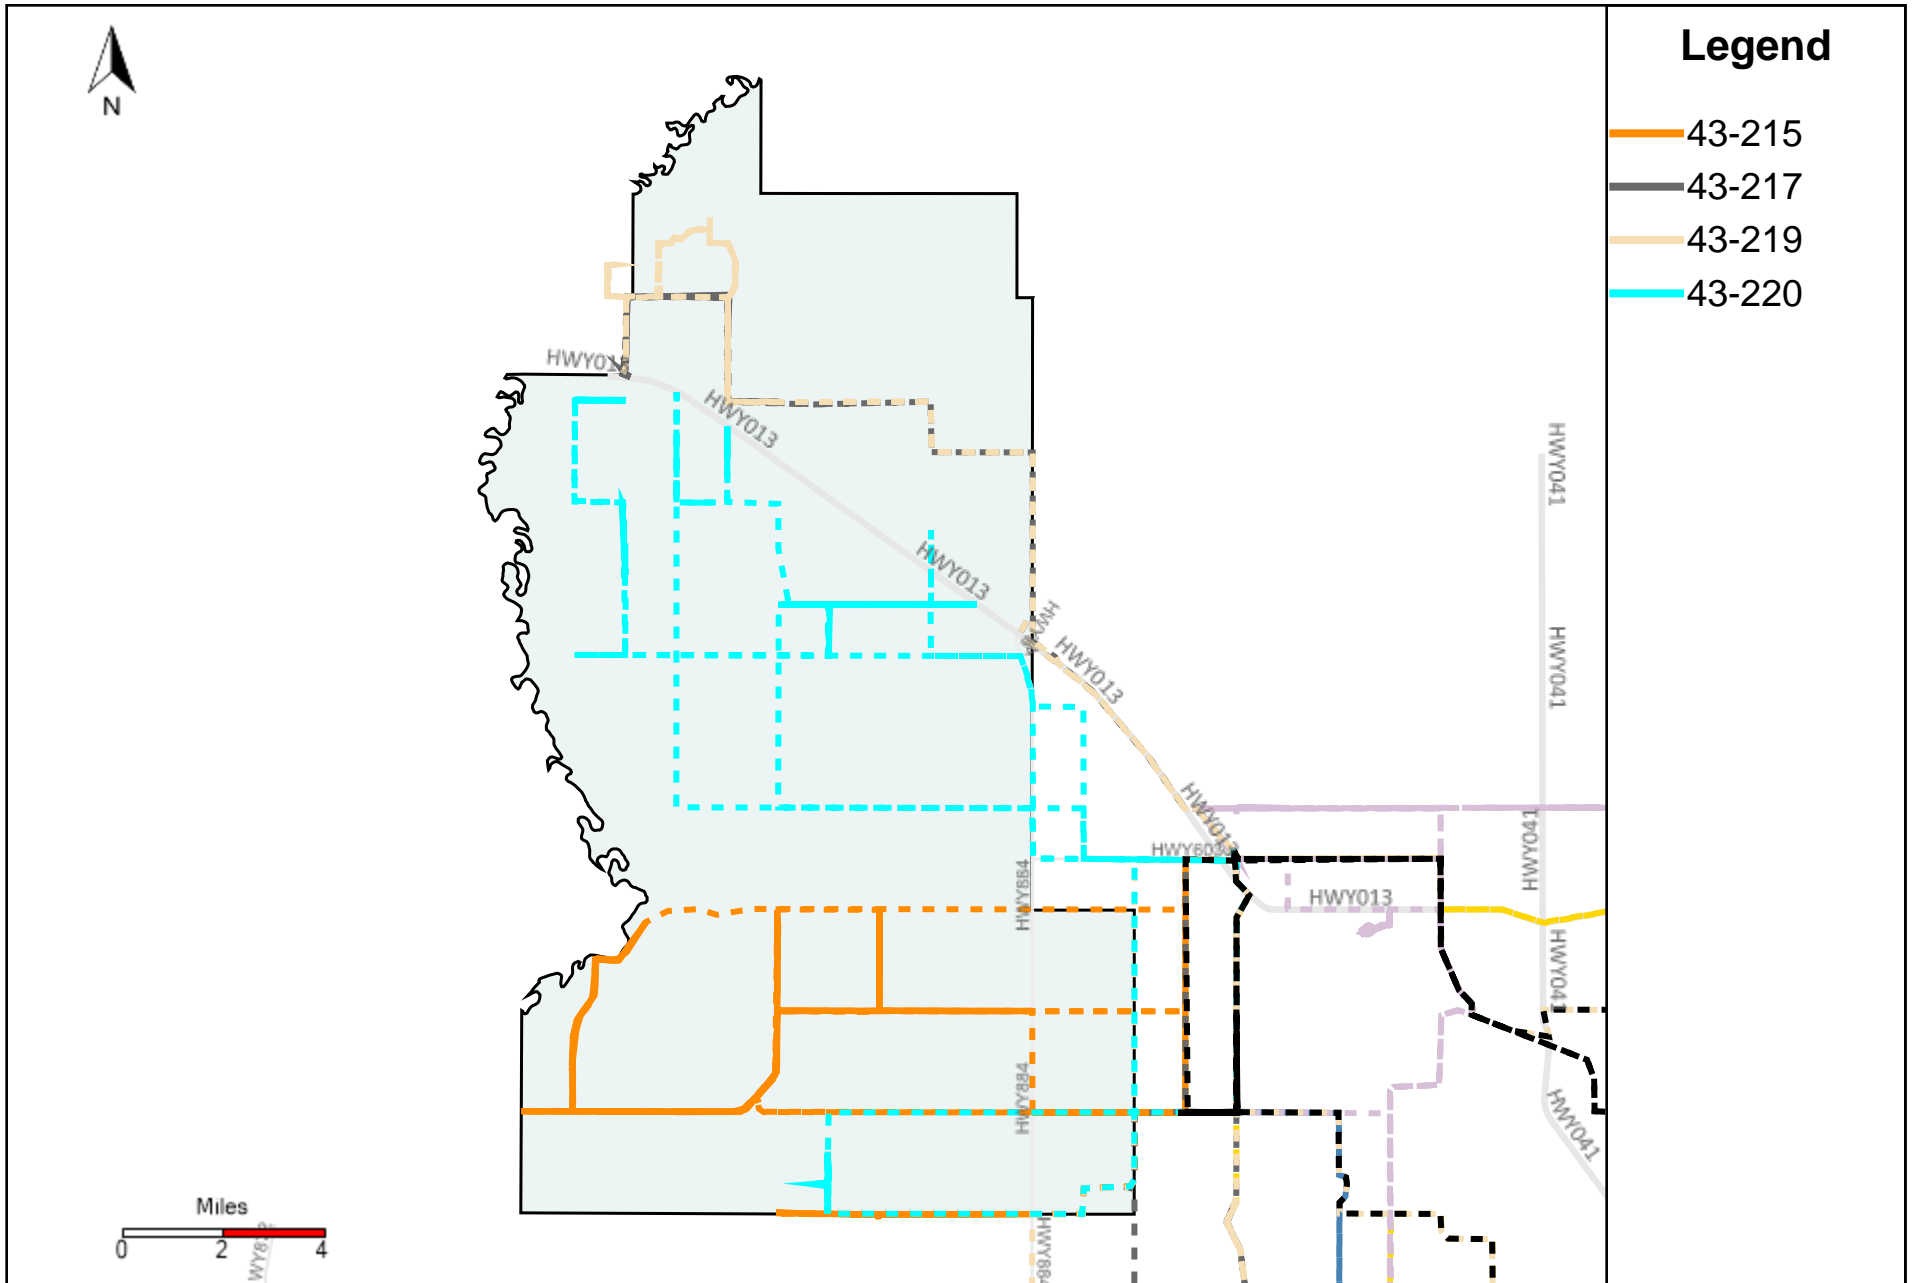

Division: 7 Grader Report(2024-04-14 ~ 2024-04-20)

Vehicle Name List	Total Distance(km)	Total Hours
43-215, 43-217, 43-219, 43-220	1524.91	151 hrs 54 min 16 sec