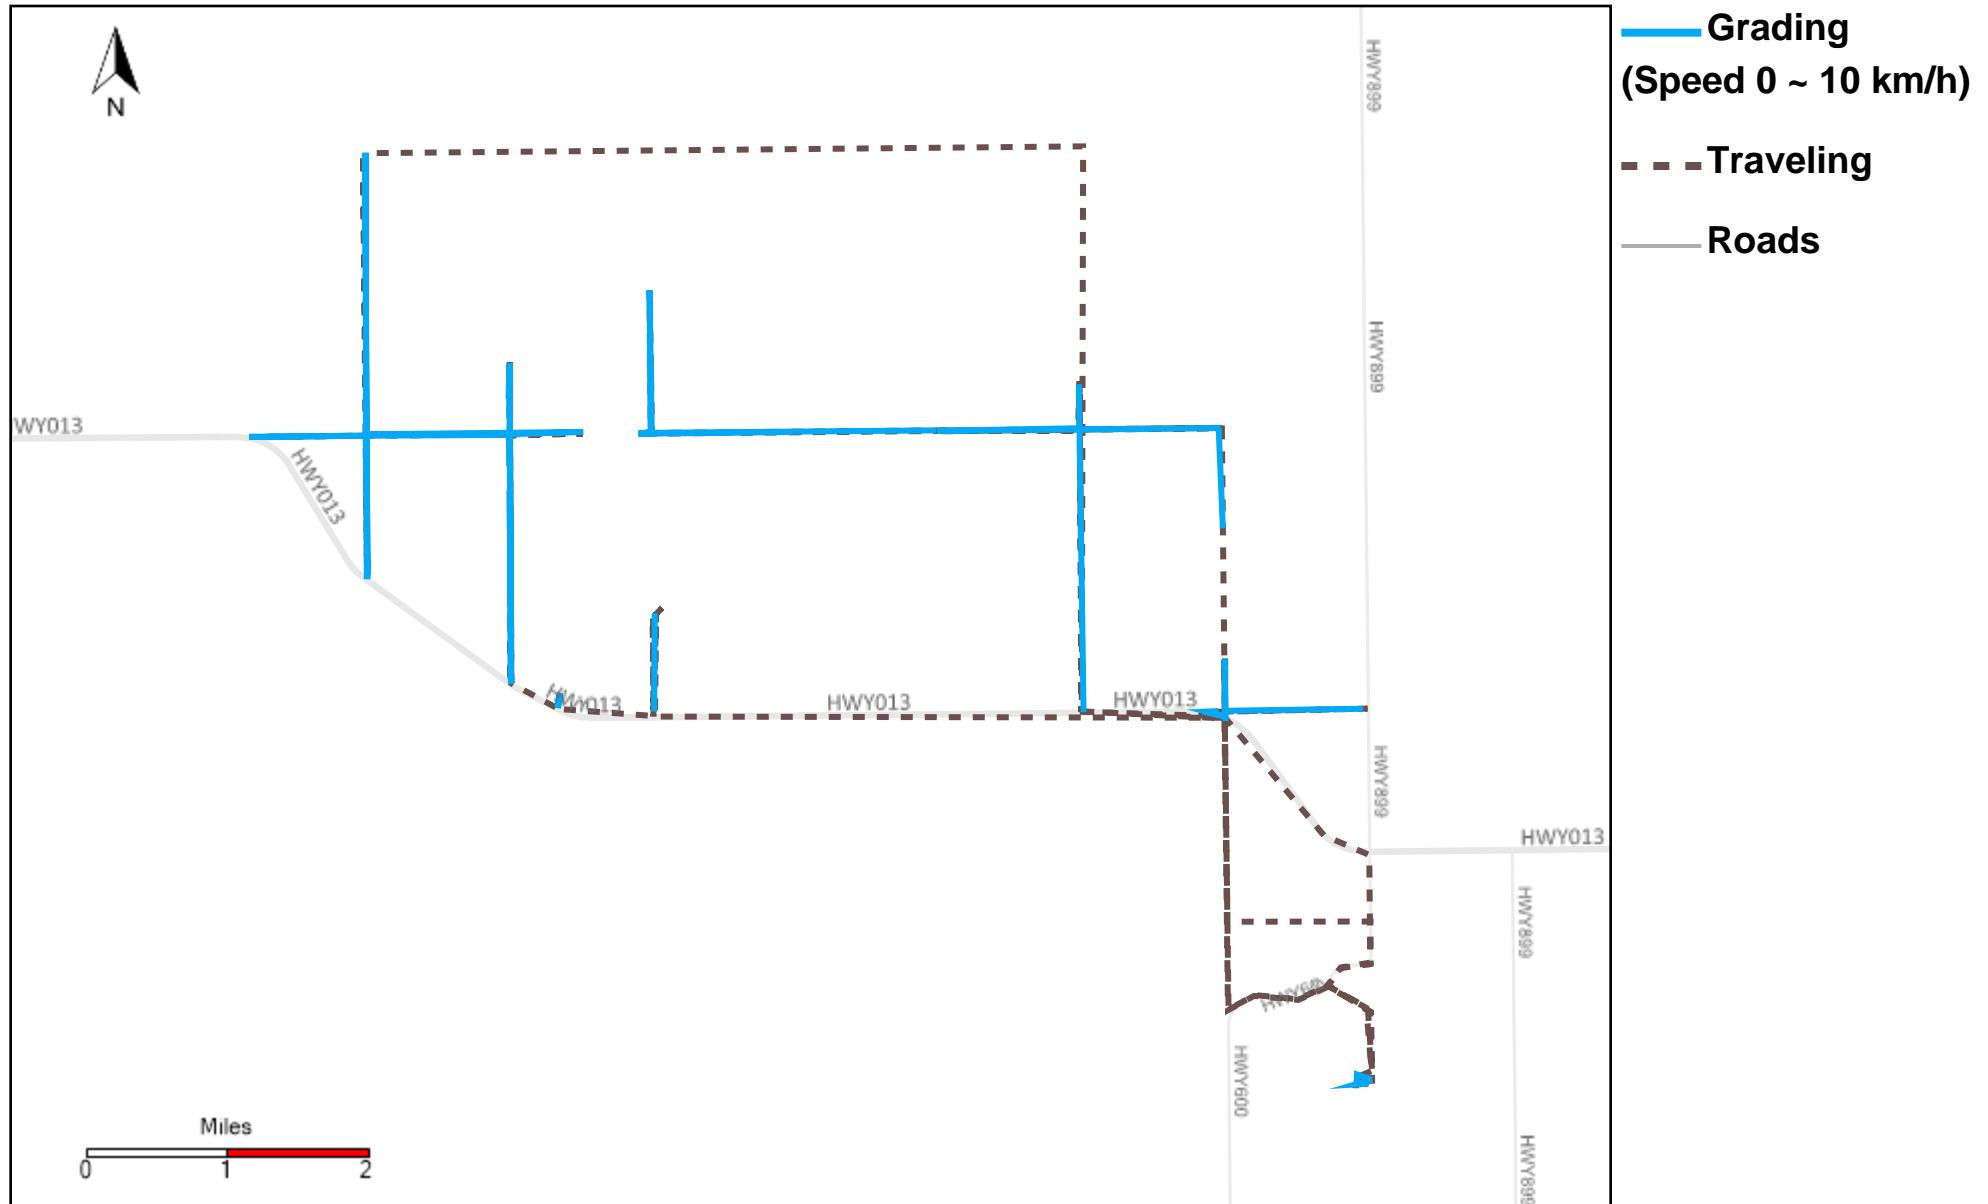

43-185_2024-04-14 ~ 2024-04-20 Tracking

Total Distance(km)	Total Hours	Work Distance(km)	Work Hours
452.45	21 hrs 39 min 17 sec	382.58	18 hrs 2 min 6 sec