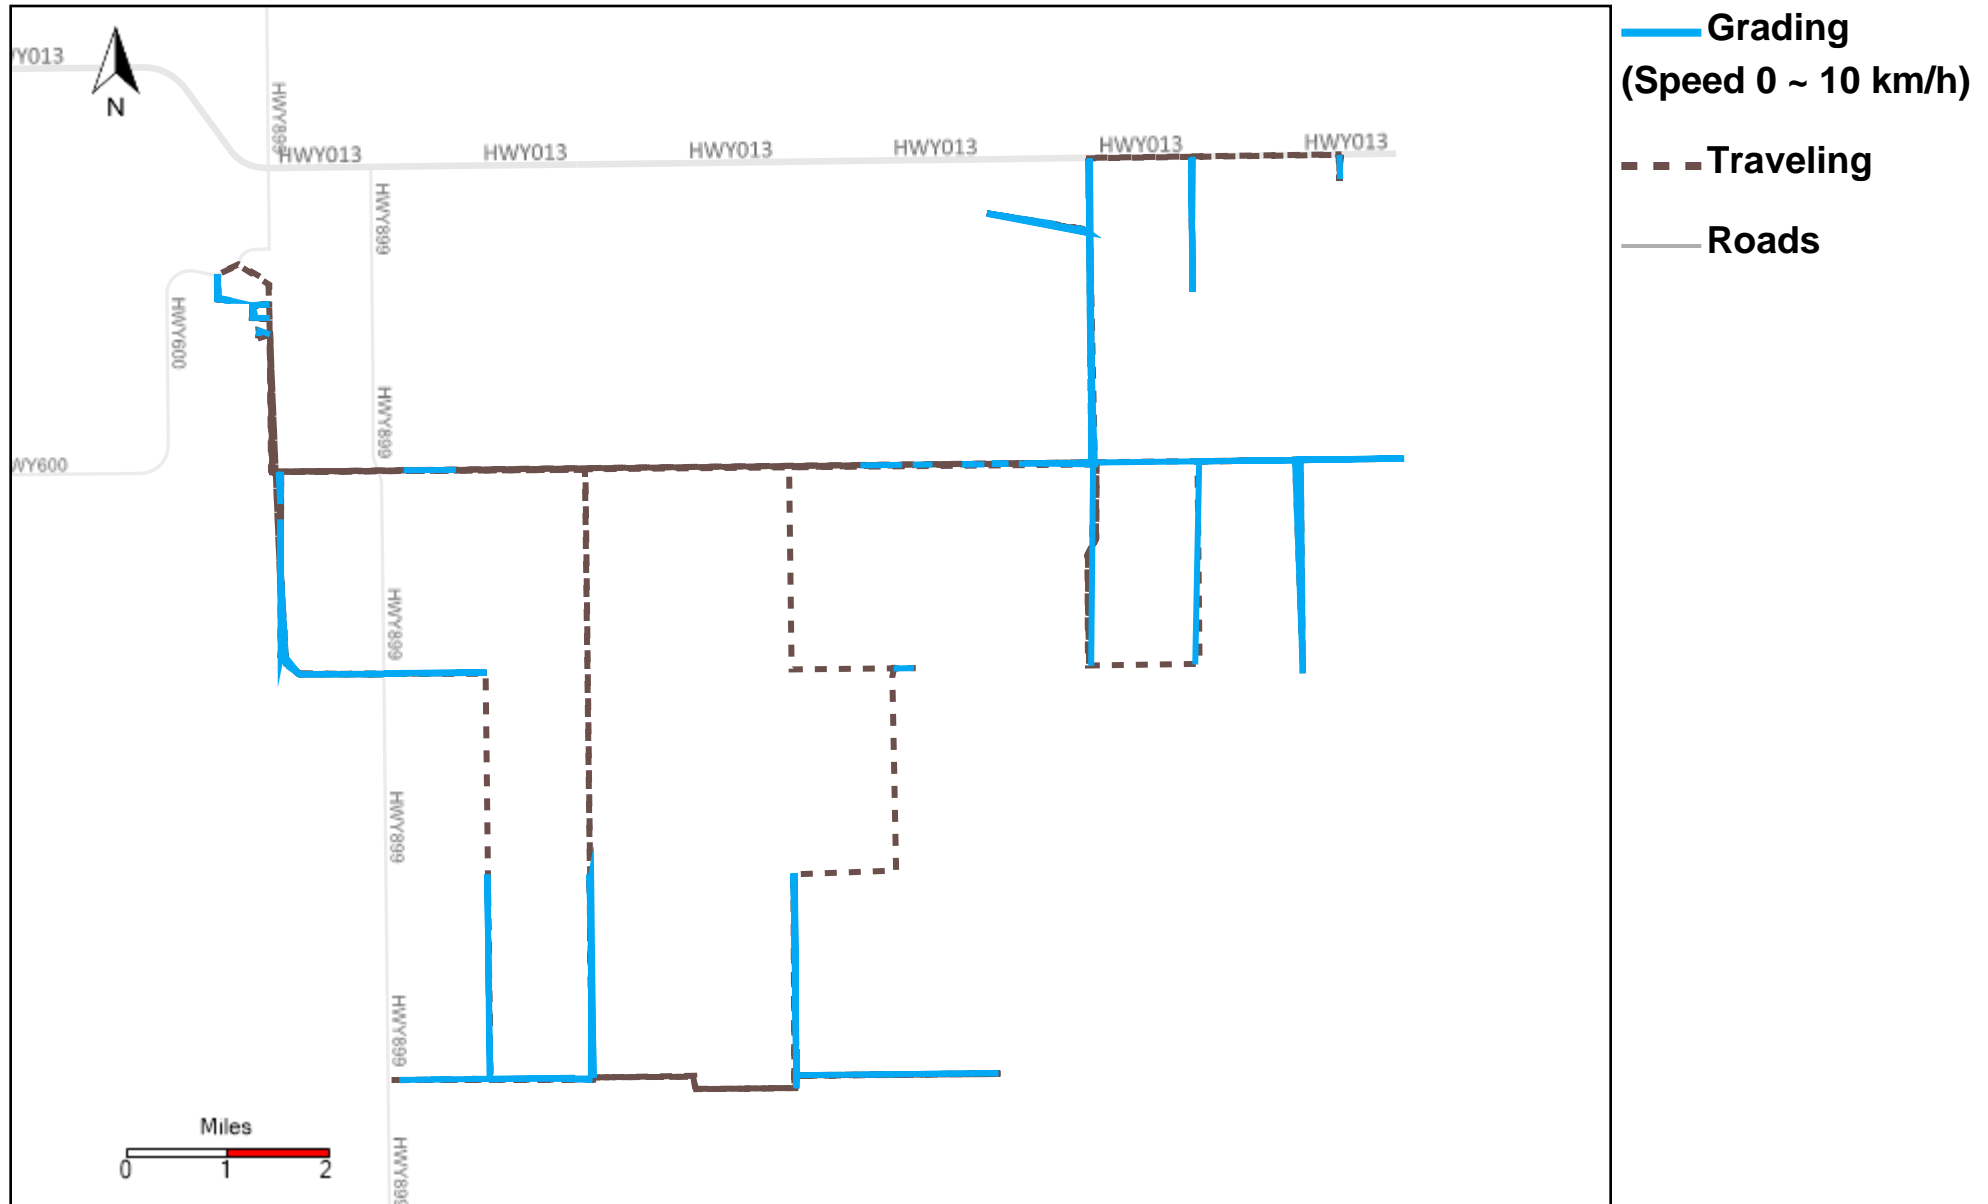

43-186_2024-04-14 ~ 2024-04-20 Tracking

Total Distance(km)	Total Hours	Work Distance(km)	Work Hours
498.47	50 hrs 7 min 15 sec	219.71	32 hrs 5 min 2 sec