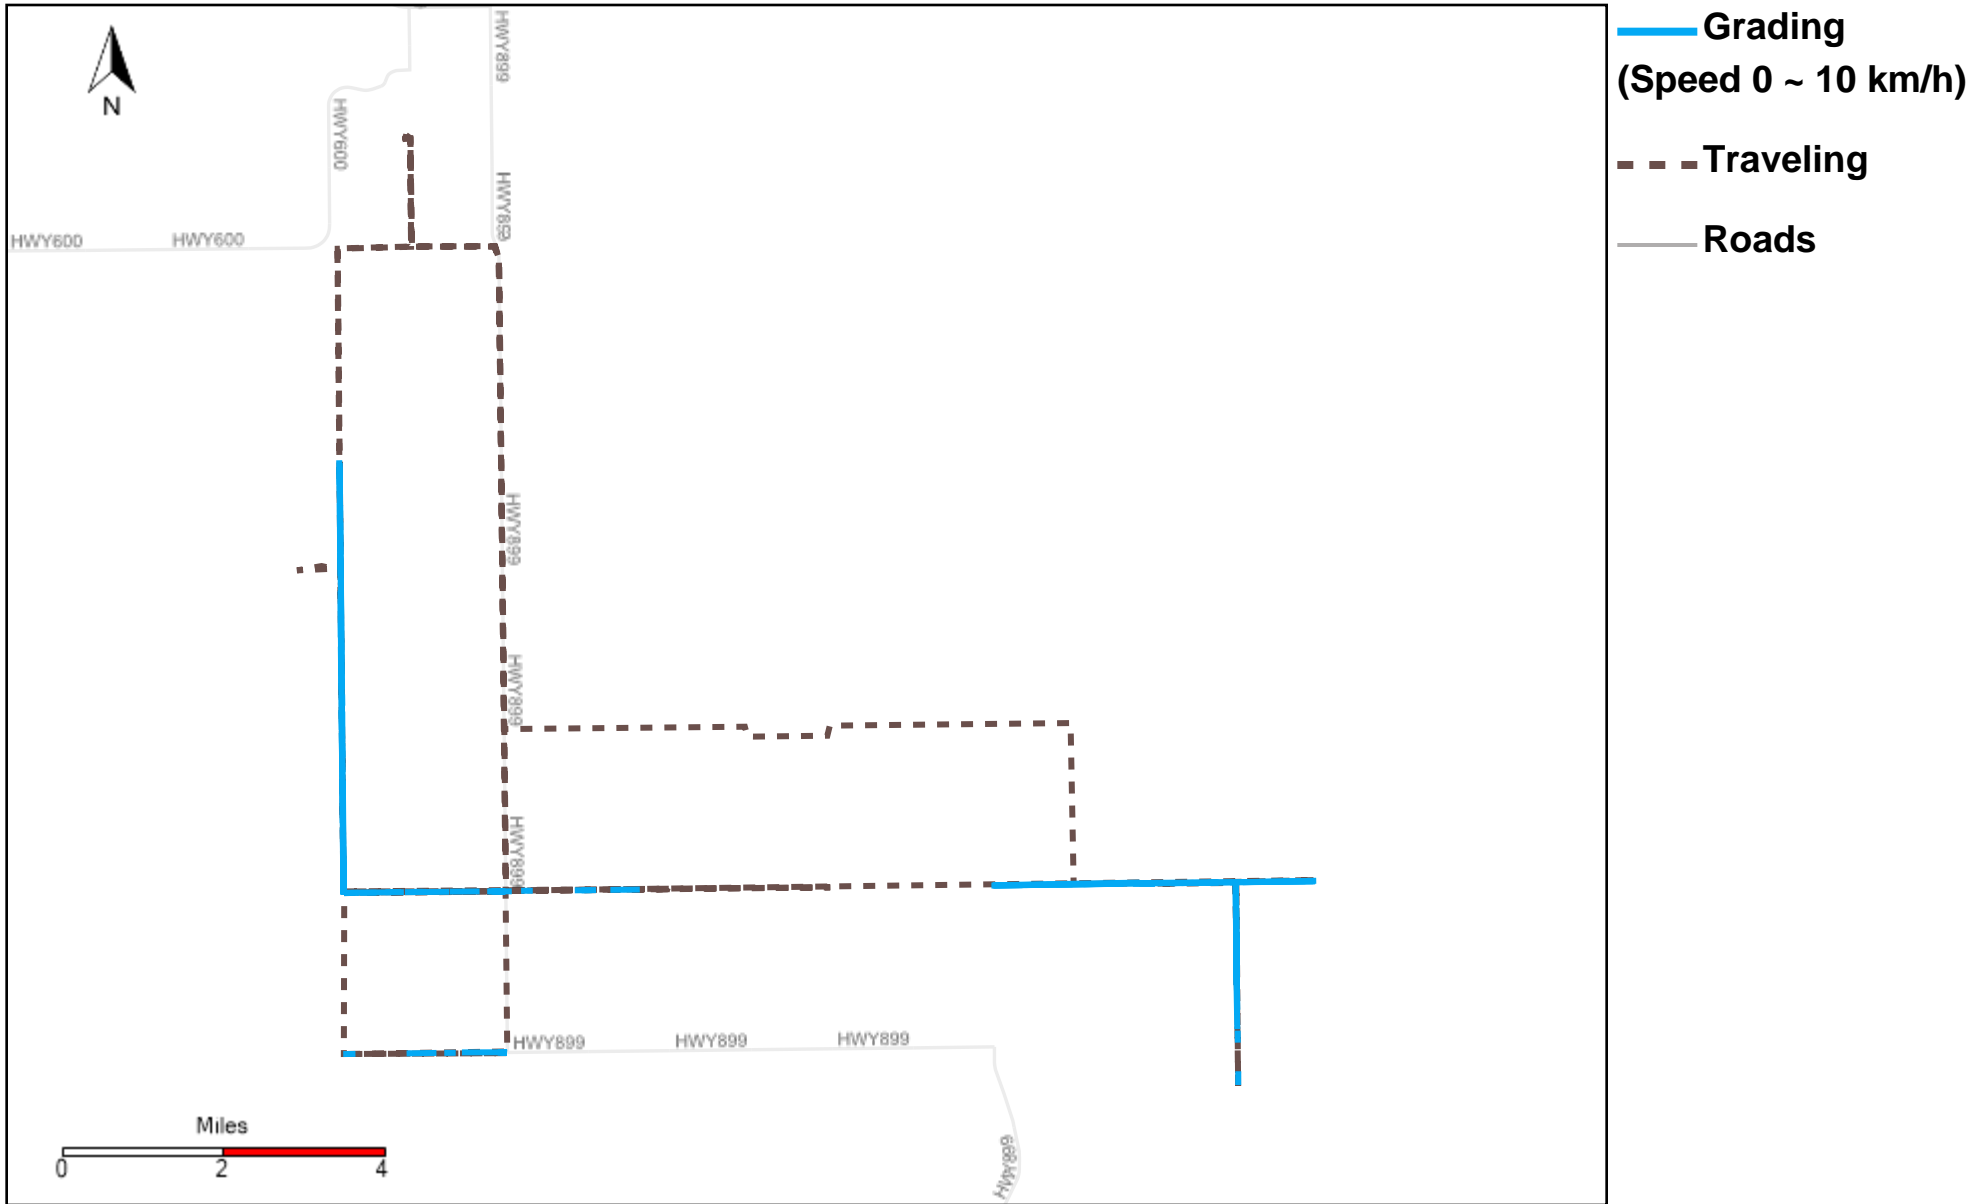

43-182_2024-04-14 ~ 2024-04-20 Tracking

Total Distance(km)	Total Hours	Work Distance(km)	Work Hours
488.13	30 hrs 24 min 0 sec	81.47	12 hrs 3 min 52 sec