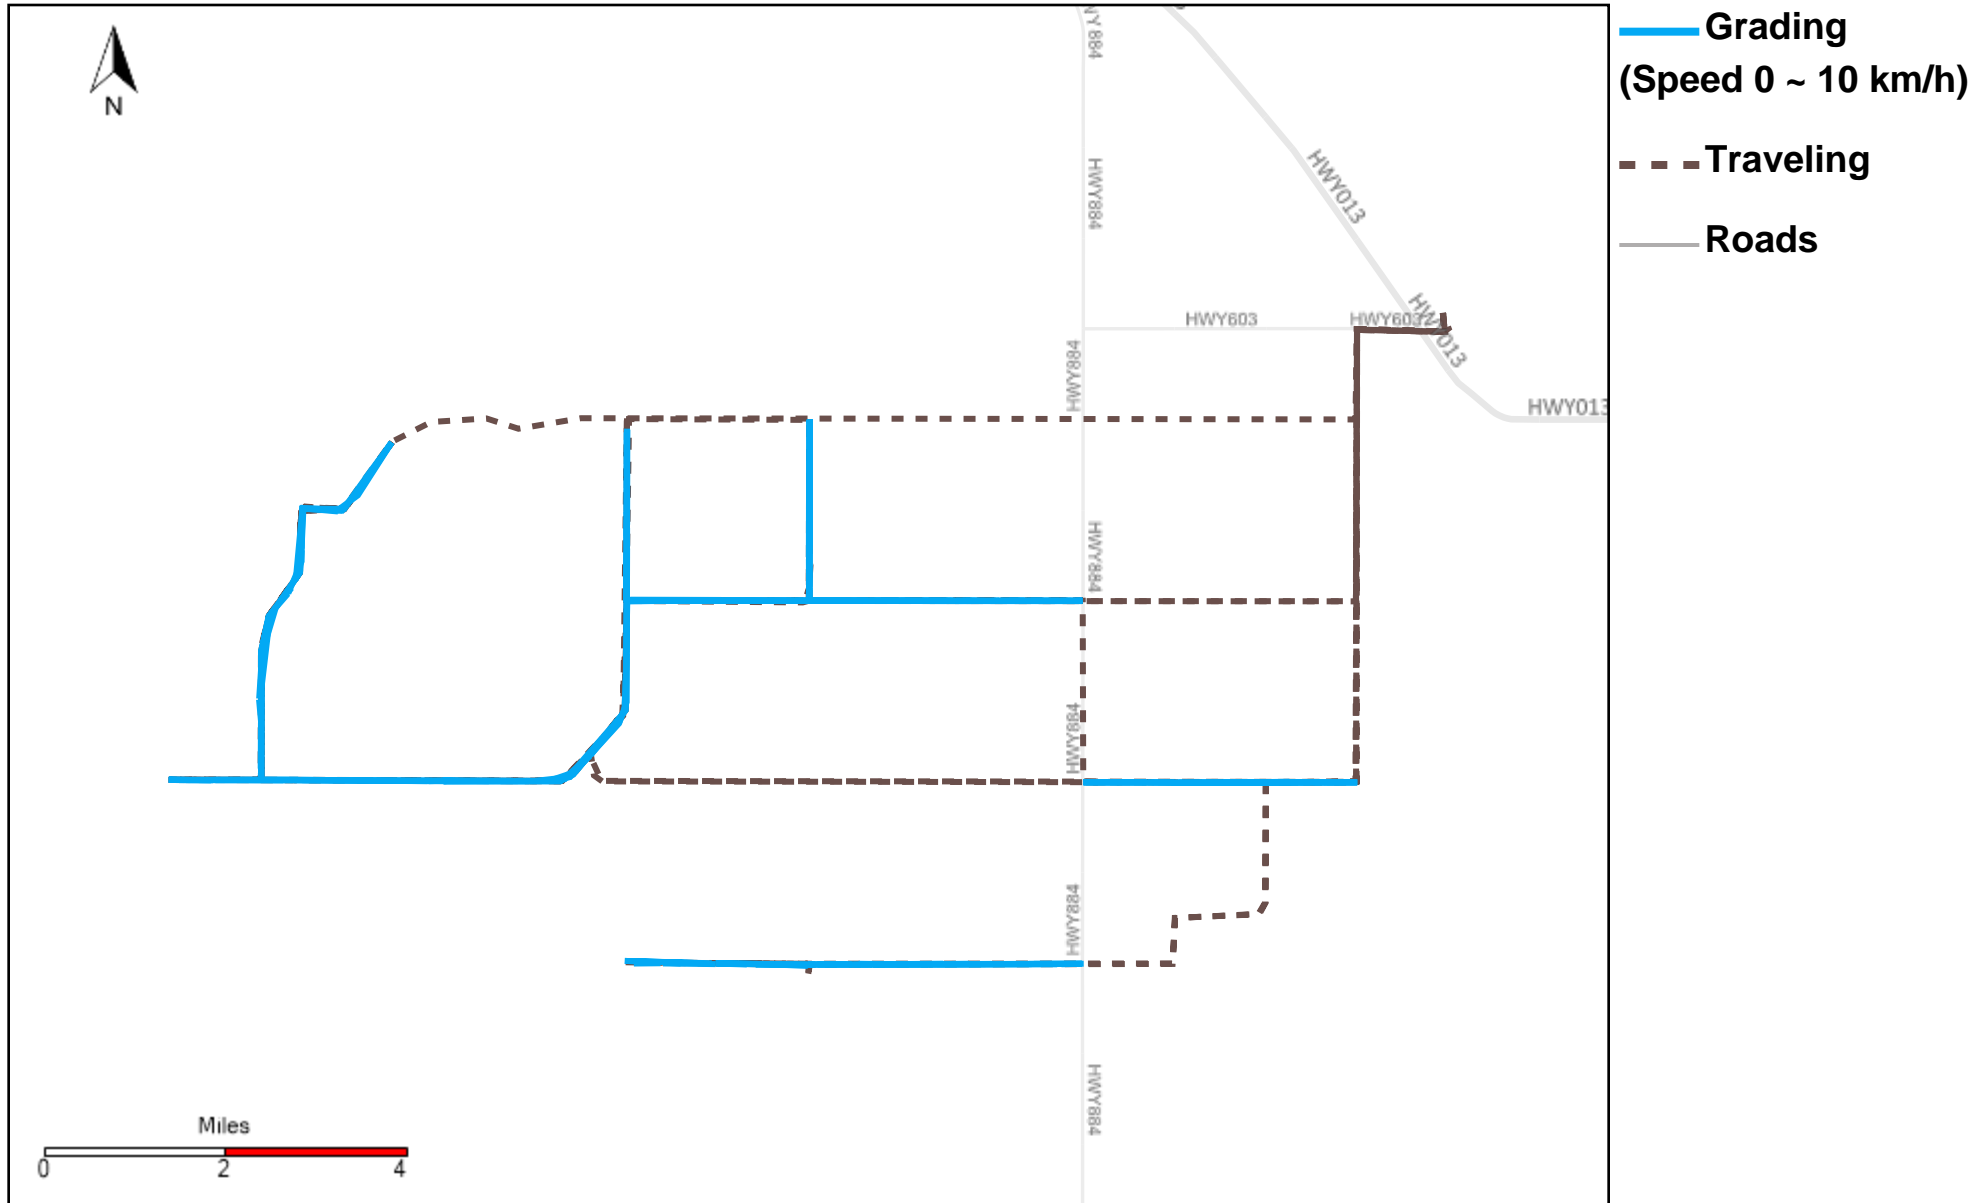

43-215_2024-04-14 ~ 2024-04-20 Tracking

Total Distance(km)	Total Hours	Work Distance(km)	Work Hours
435.72	41 hrs 18 min 12 sec	228.36	27 hrs 54 min 22 sec