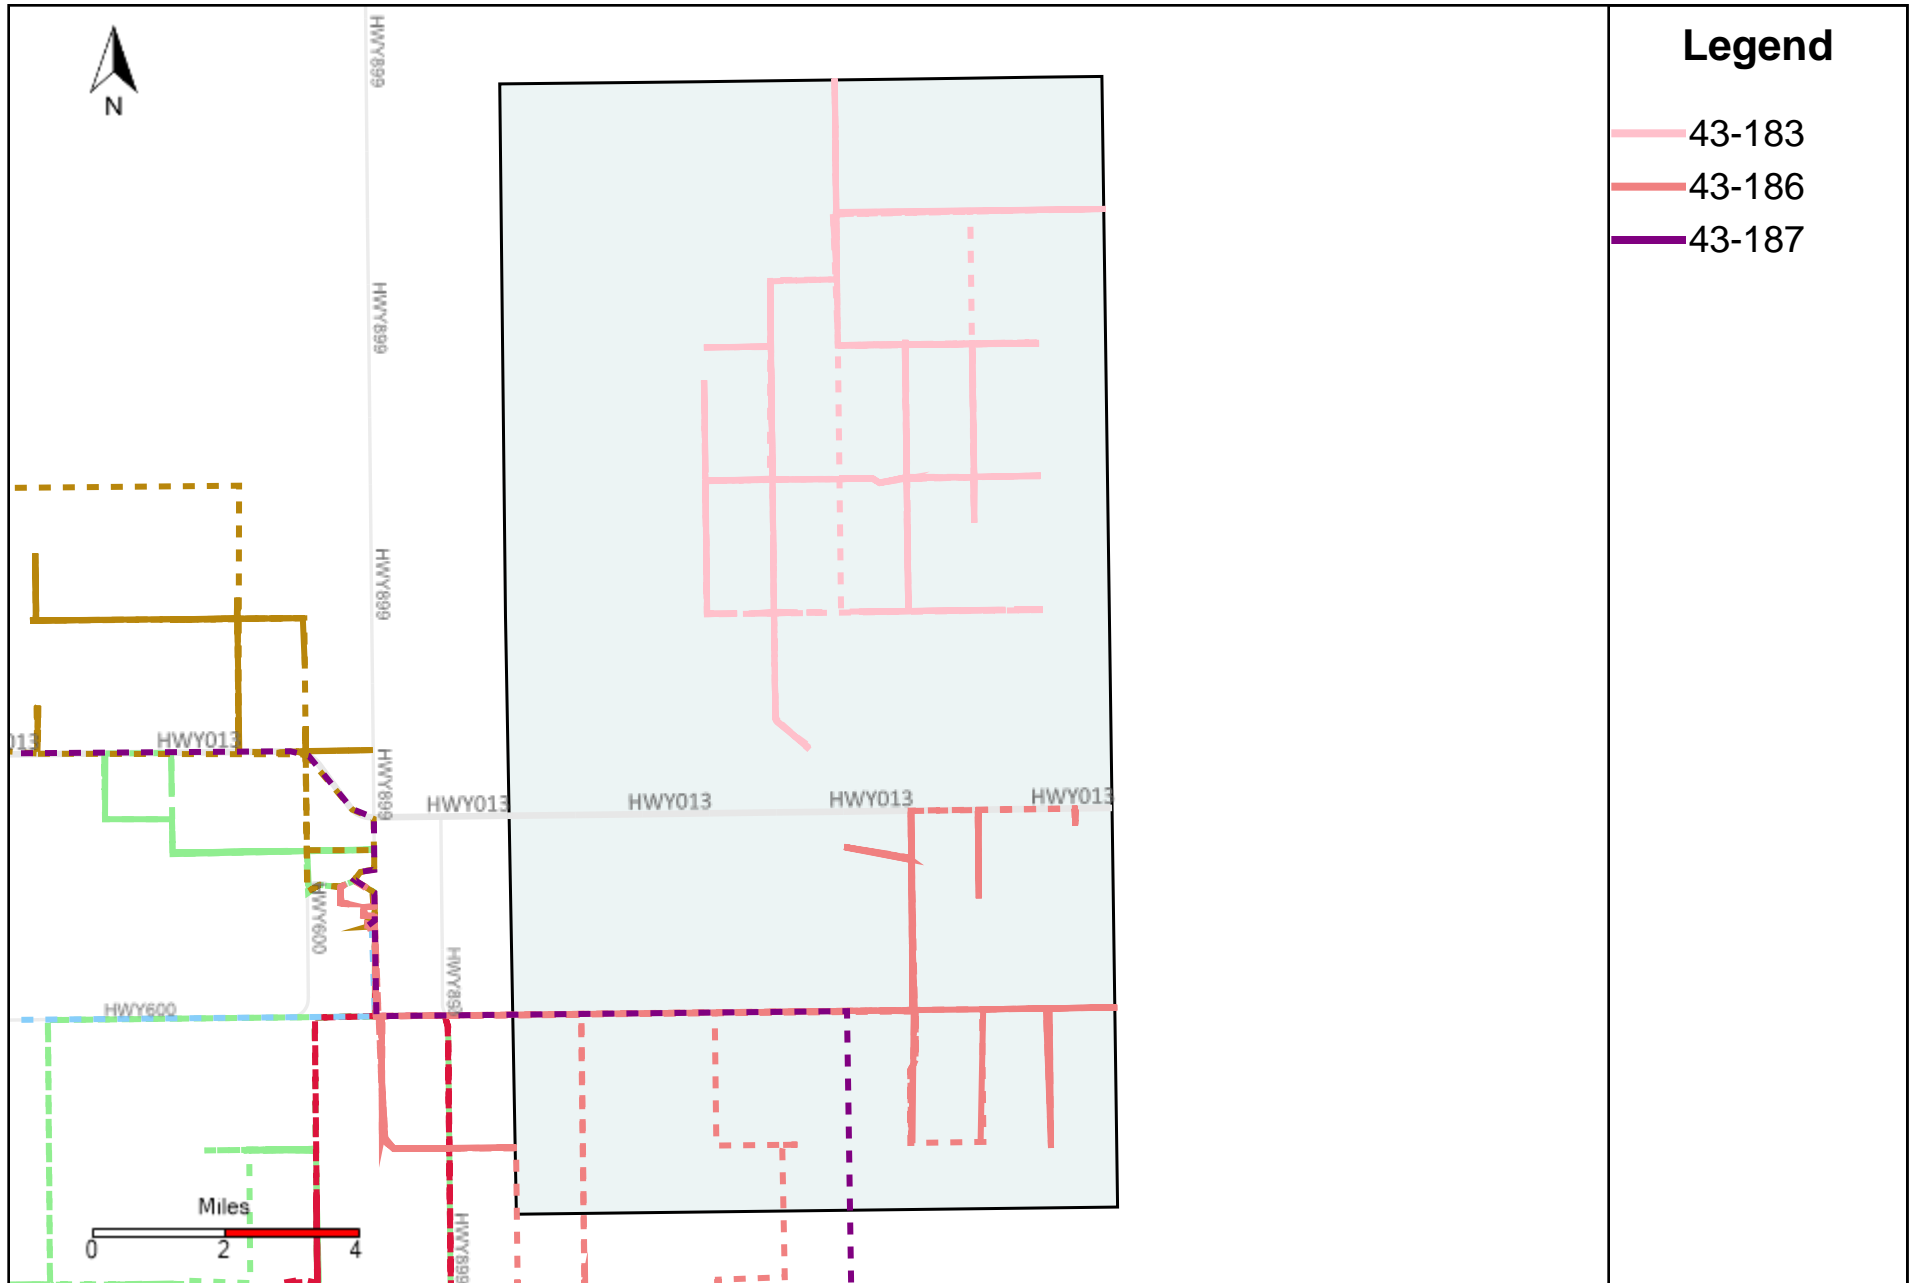

Division: 2 Grader Report(2024-04-14 ~ 2024-04-20)

Vehicle Name List	Total Distance(km)	Total Hours
43-183, 43-186, 43-187	1269.99	138 hrs 32 min 7 sec