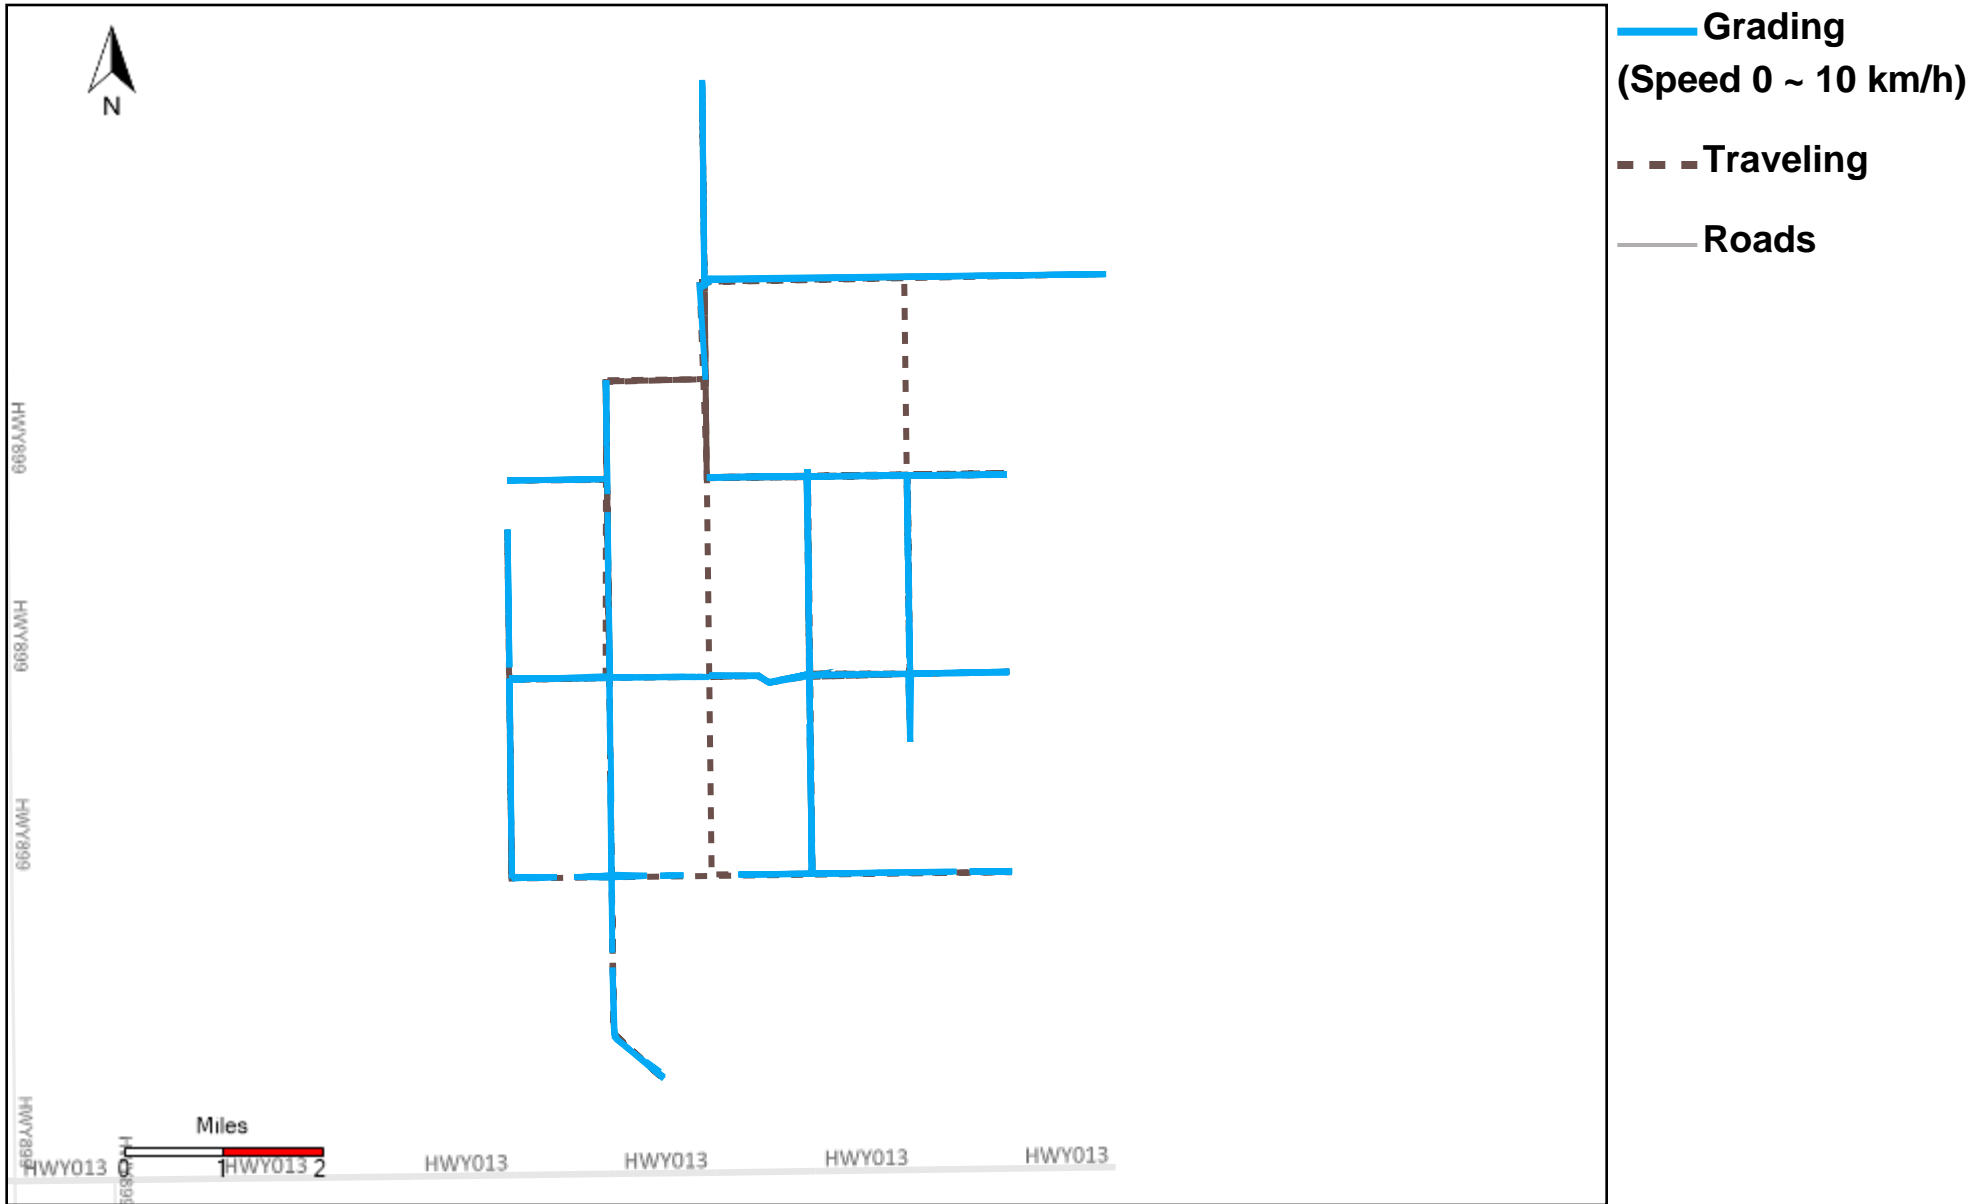

43-183_2024-04-14 ~ 2024-04-20 Tracking

Total Distance(km)	Total Hours	Work Distance(km)	Work Hours
350.11	39 hrs 54 min 7 sec	211.16	27 hrs 59 min 48 sec