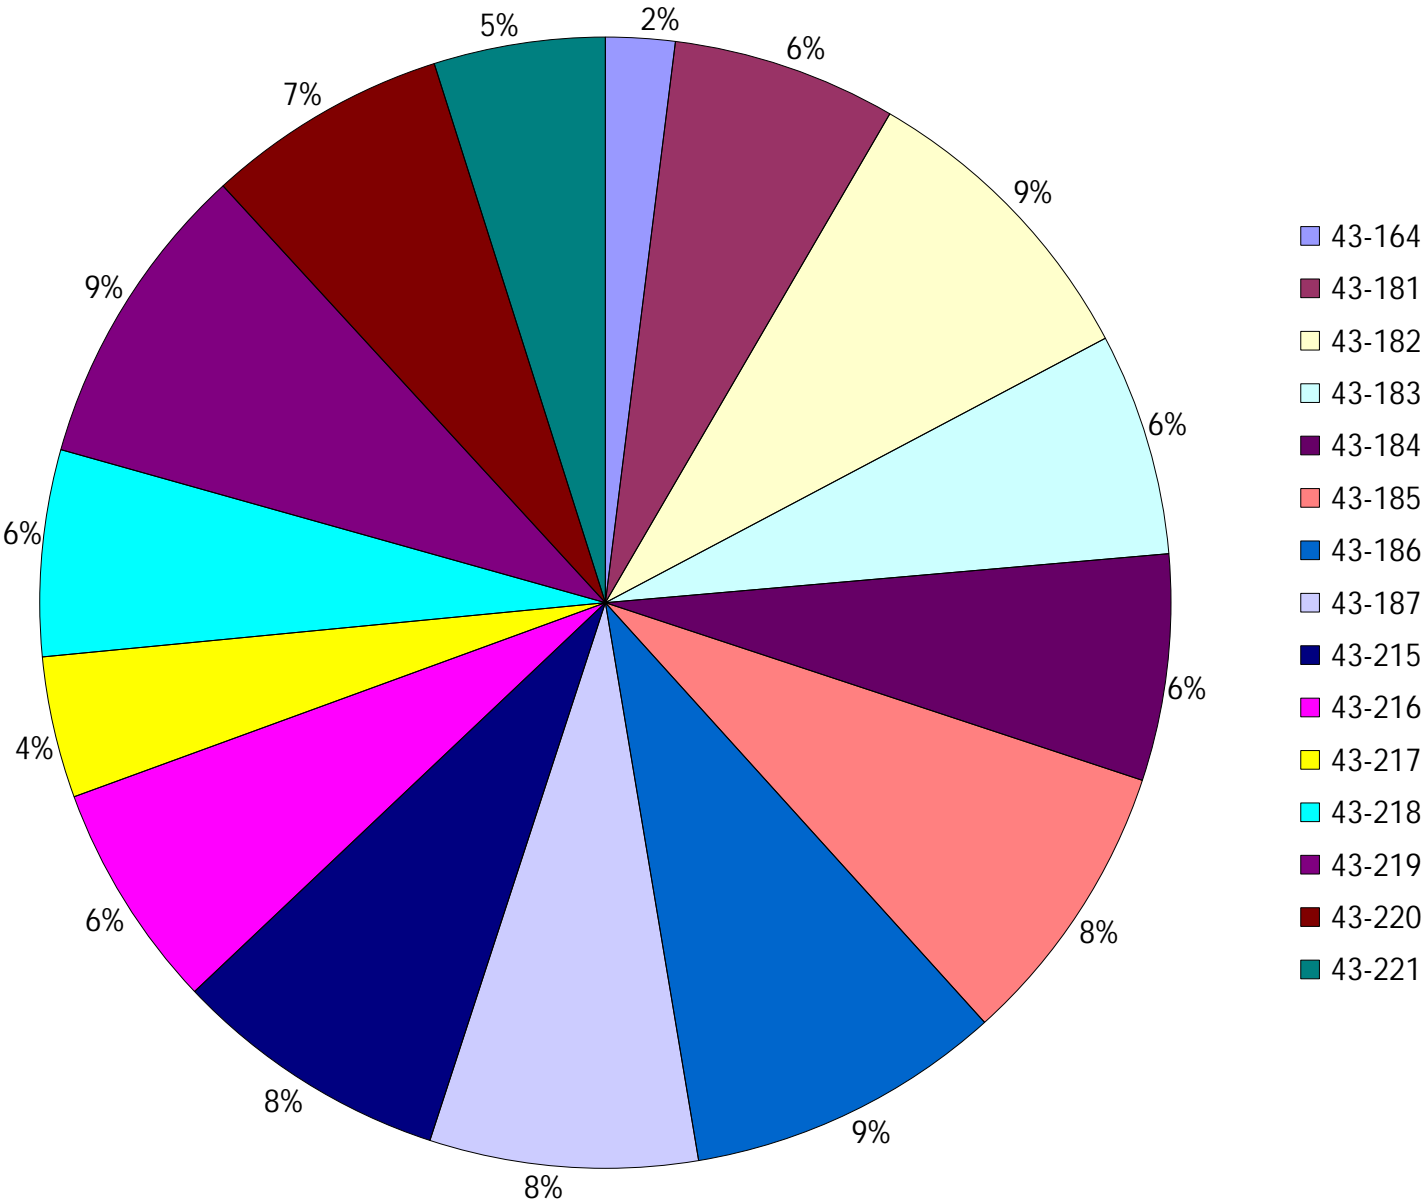

Provost Weekly Grader Report

From 4/14/2024 To 4/20/2024

4/20/2024

Vehicle	Total Distance(km)	Total Hours	Work Distance(km)	Work Hours
43-164	108.88	10 hrs 49 min 39 sec	53.45	7 hrs 16 min 56 sec
43-181	352.72	40 hrs 8 min 16 sec	149.09	25 hrs 7 min 45 sec
43-182	488.13	30 hrs 24 min 0 sec	81.47	12 hrs 3 min 52 sec
43-183	350.11	39 hrs 54 min 7 sec	211.16	27 hrs 59 min 48 sec
43-184	355.84	38 hrs 49 min 3 sec	89.17	15 hrs 48 min 29 sec
43-185	452.45	21 hrs 39 min 17 sec	382.58	18 hrs 2 min 6 sec
43-186	498.47	50 hrs 7 min 15 sec	219.71	32 hrs 5 min 2 sec
43-187	421.4	48 hrs 30 min 45 sec	231.27	39 hrs 28 min 41 sec
43-215	435.72	41 hrs 18 min 12 sec	228.36	27 hrs 54 min 22 sec
43-216	357.11	35 hrs 46 min 26 sec	164.62	26 hrs 8 min 28 sec
43-217	222.64	24 hrs 52 min 15 sec	68.57	14 hrs 39 min 14 sec
43-218	324.2	34 hrs 29 min 14 sec	74.82	14 hrs 4 min 22 sec
43-219	485.63	40 hrs 43 min 36 sec	42.43	7 hrs 49 min 2 sec
43-220	380.92	45 hrs 0 min 13 sec	87.7	16 hrs 56 min 42 sec
43-221	269.28	24 hrs 36 min 13 sec	84.58	15 hrs 19 min 31 sec
Total:	5503.51	527 hrs 8 min 32 sec	2168.95	300 hrs 44 min 21 sec

Vehicle Distance Vs Total Distance (%) From 4/14/2024 To 4/20/2024

Provost Weekly Grader Report