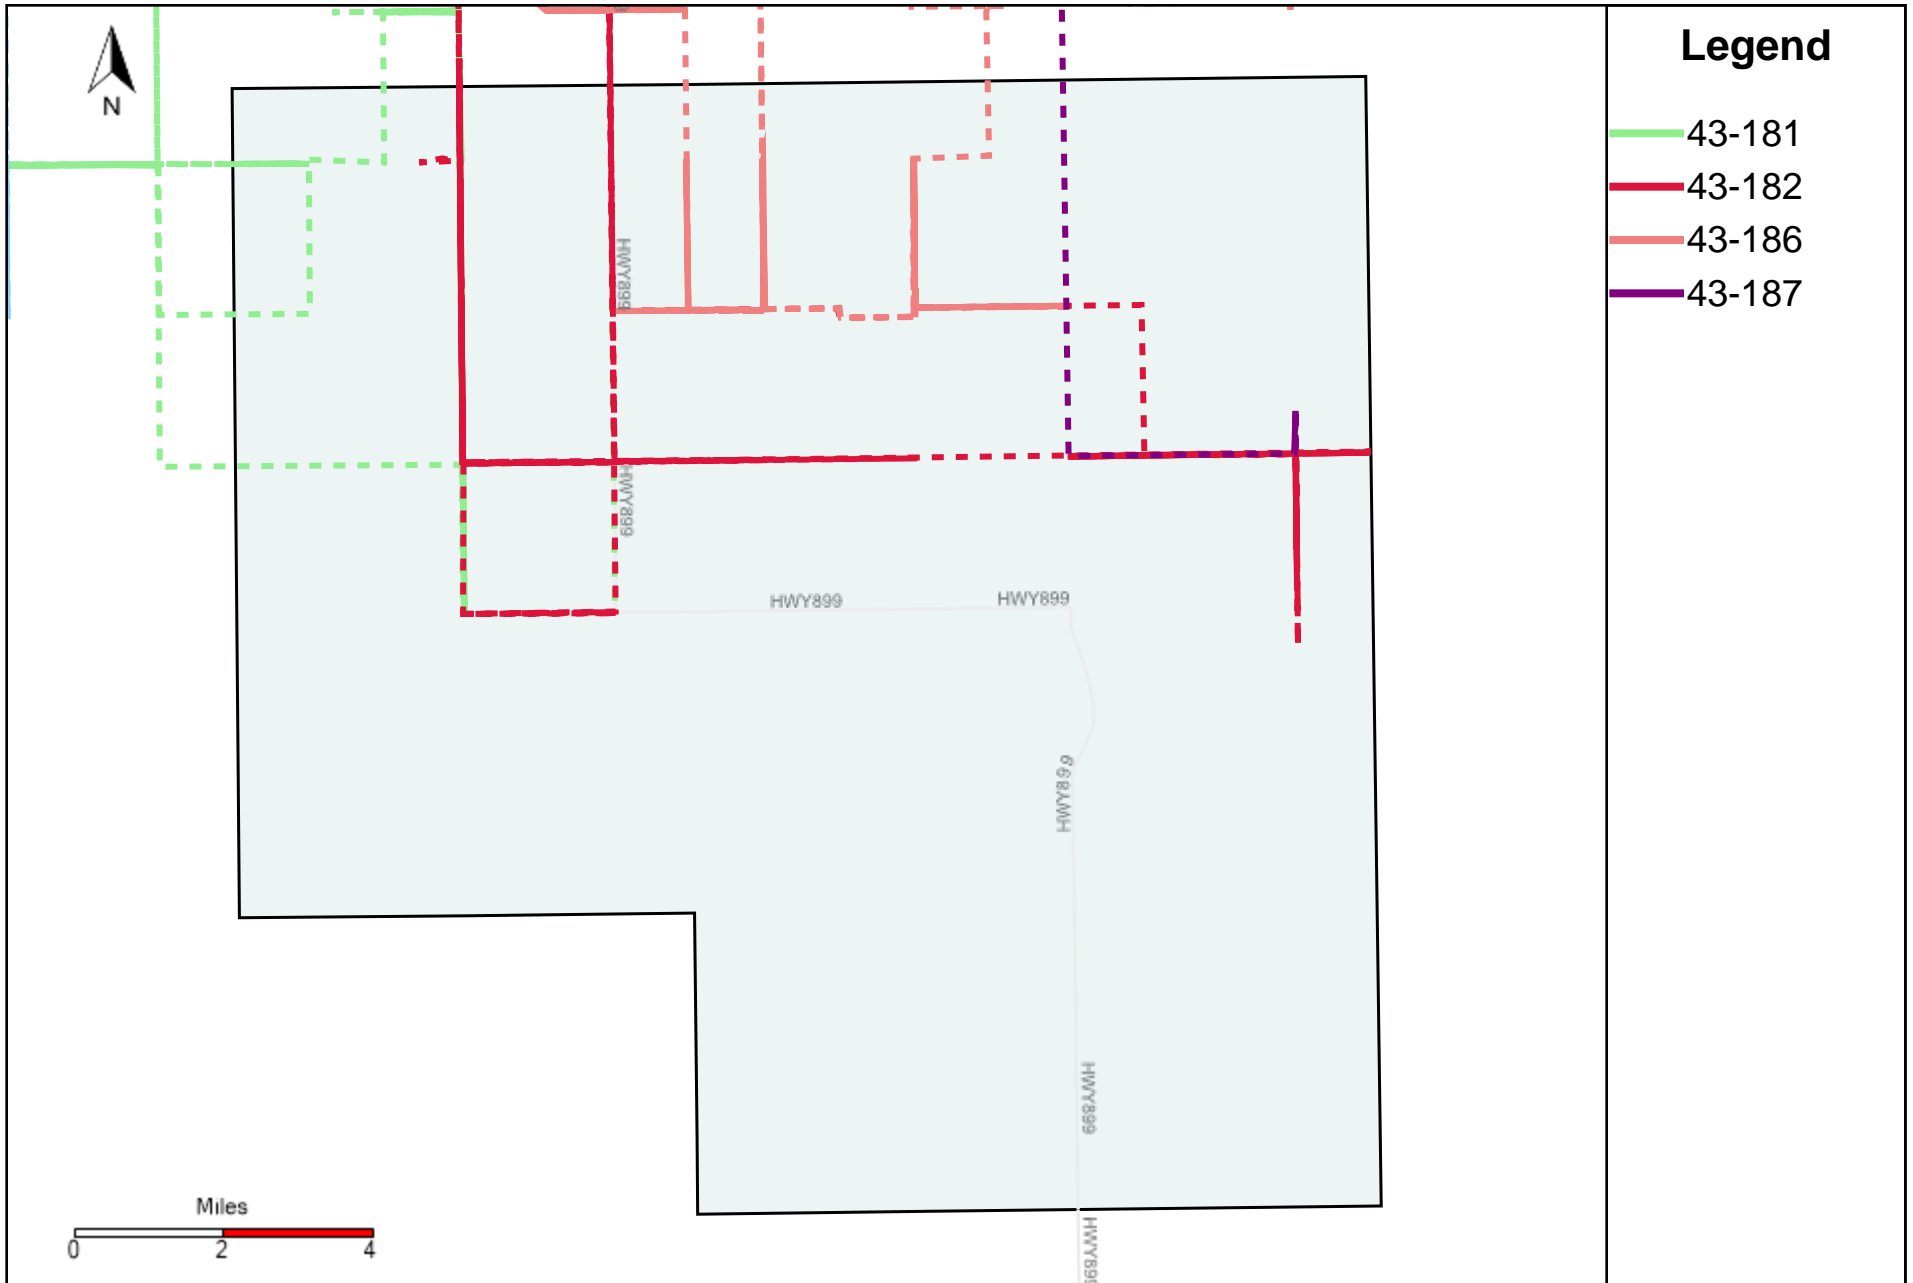

Division: 1 Grader Report(2024-04-14 ~ 2024-04-20)

Vehicle Name List	Total Distance(km)	Total Hours
43-181, 43-182, 43-186, 43-187	1760.73	169 hrs 10 min 16 sec