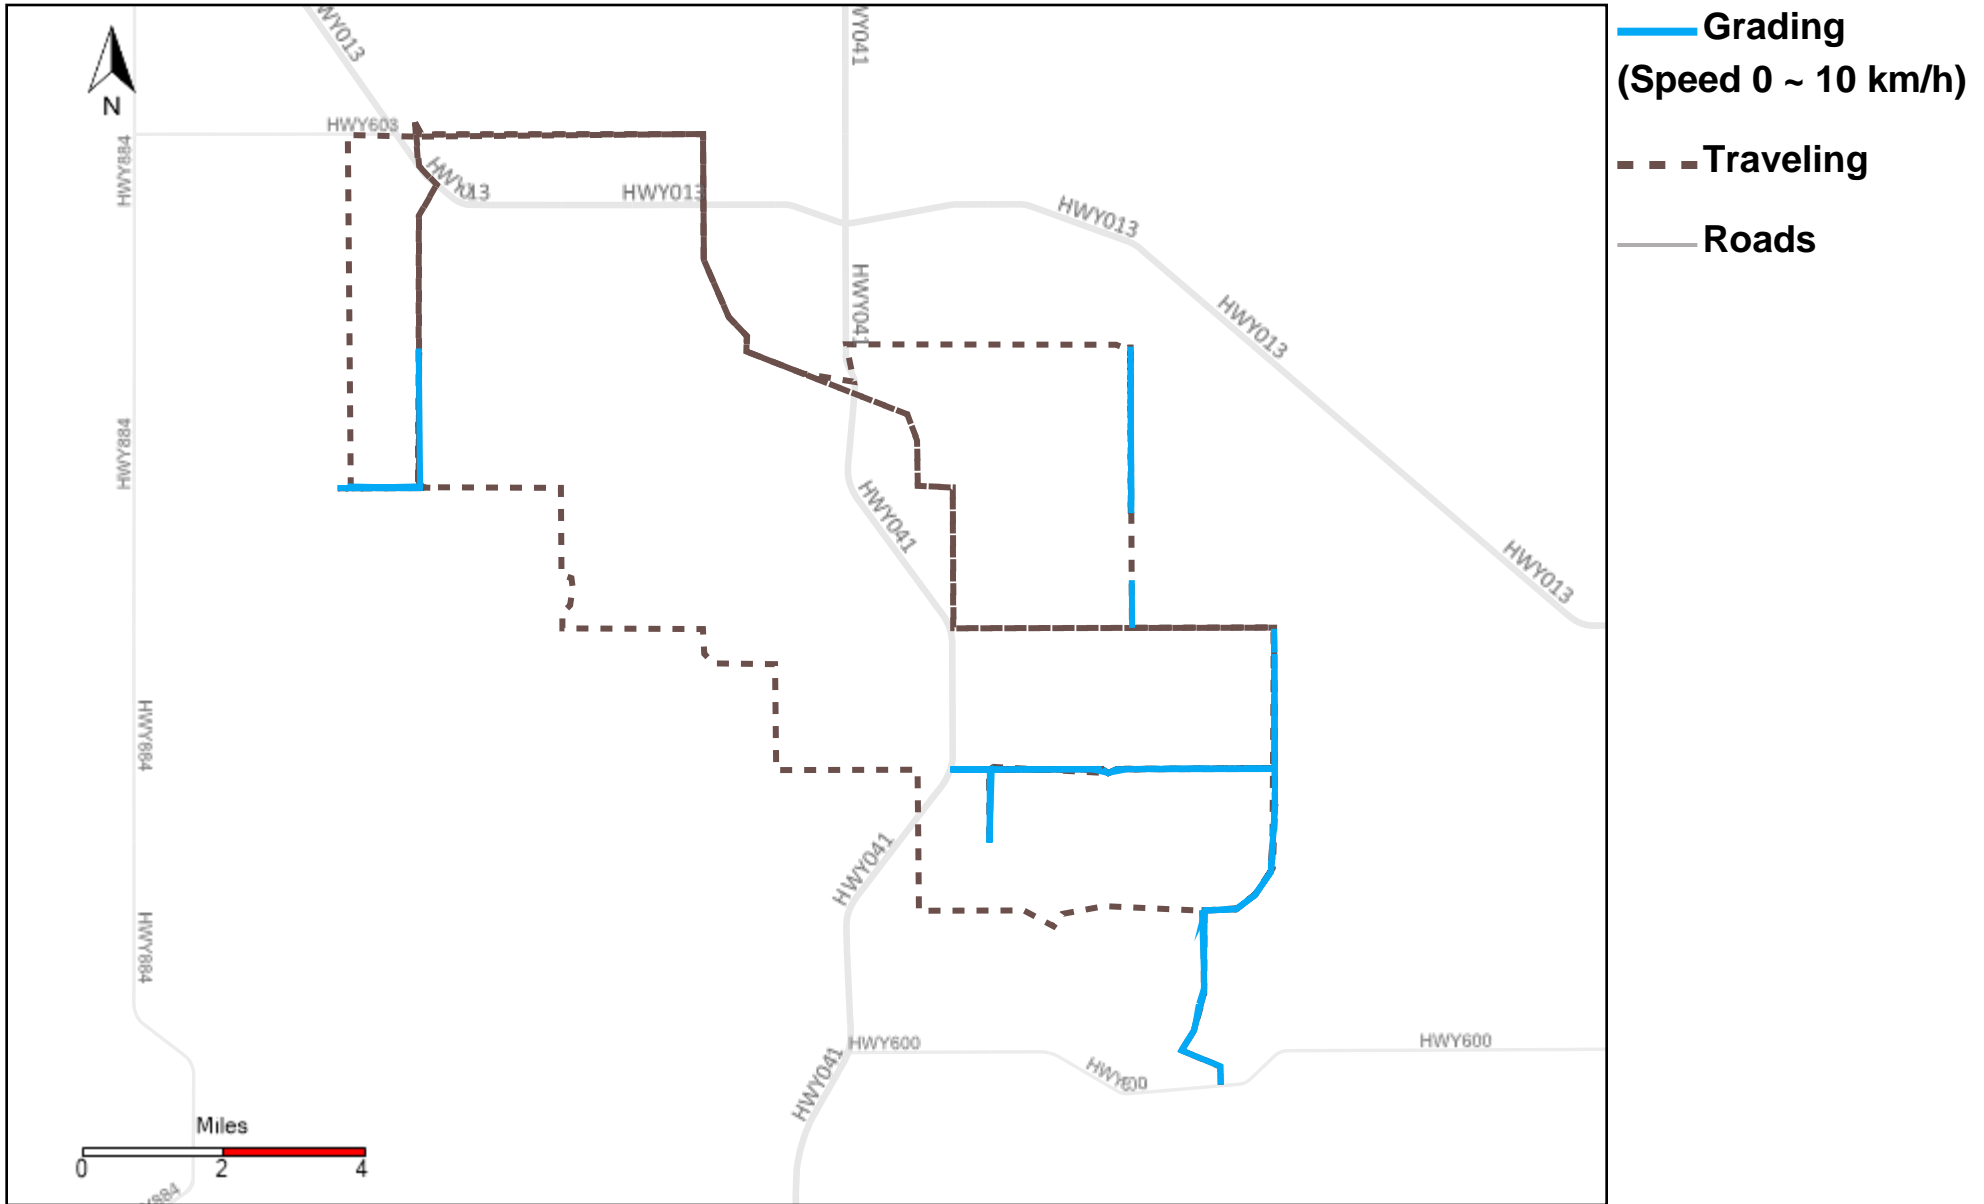

43-221_2024-04-14 ~ 2024-04-20 Tracking

Total Distance(km)	Total Hours	Work Distance(km)	Work Hours
269.28	24 hrs 36 min 13 sec	84.58	15 hrs 19 min 31 sec