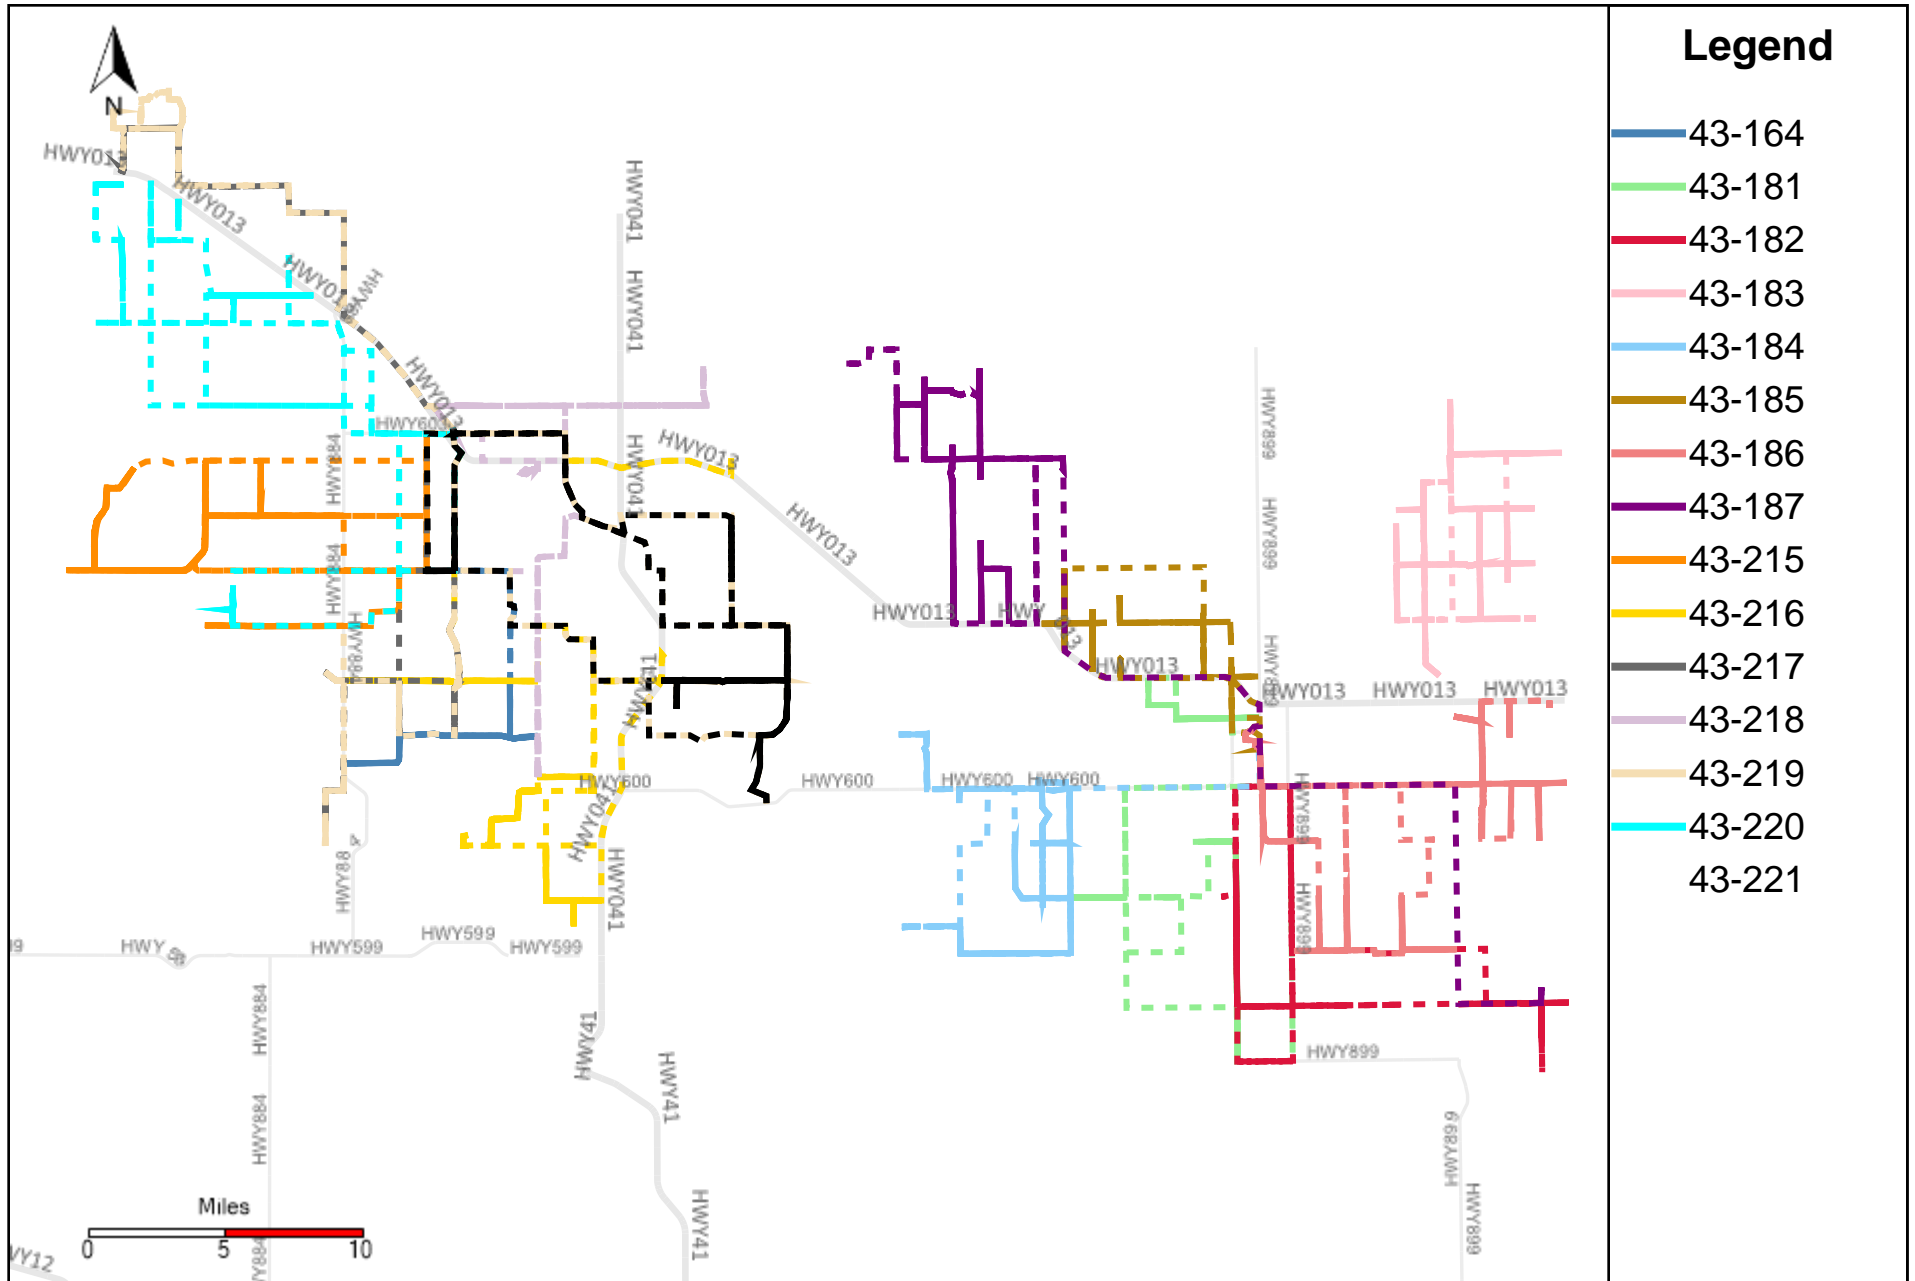

# Provost Weekly Grader Report (2024-04-14 ~ 2024-04-20)

# Division: 1 Grader Report(2024-04-14 ~ 2024-04-20)

Vehicle Name List	Total Distance(km)	Total Hours
43-181, 43-182, 43-186, 43-187	1760.73	169 hrs 10 min 16 sec

# Division: 2 Grader Report(2024-04-14 ~ 2024-04-20)

Vehicle Name List	Total Distance(km)	Total Hours
43-183, 43-186, 43-187	1269.99	138 hrs 32 min 7 sec

# Division: 3 Grader Report(2024-04-14 ~ 2024-04-20)

Vehicle Name List	Total Distance(km)	Total Hours
43-181, 43-182, 43-184, 43-185, 43-186, 43-187	2569.02	229 hrs 38 min 36 sec