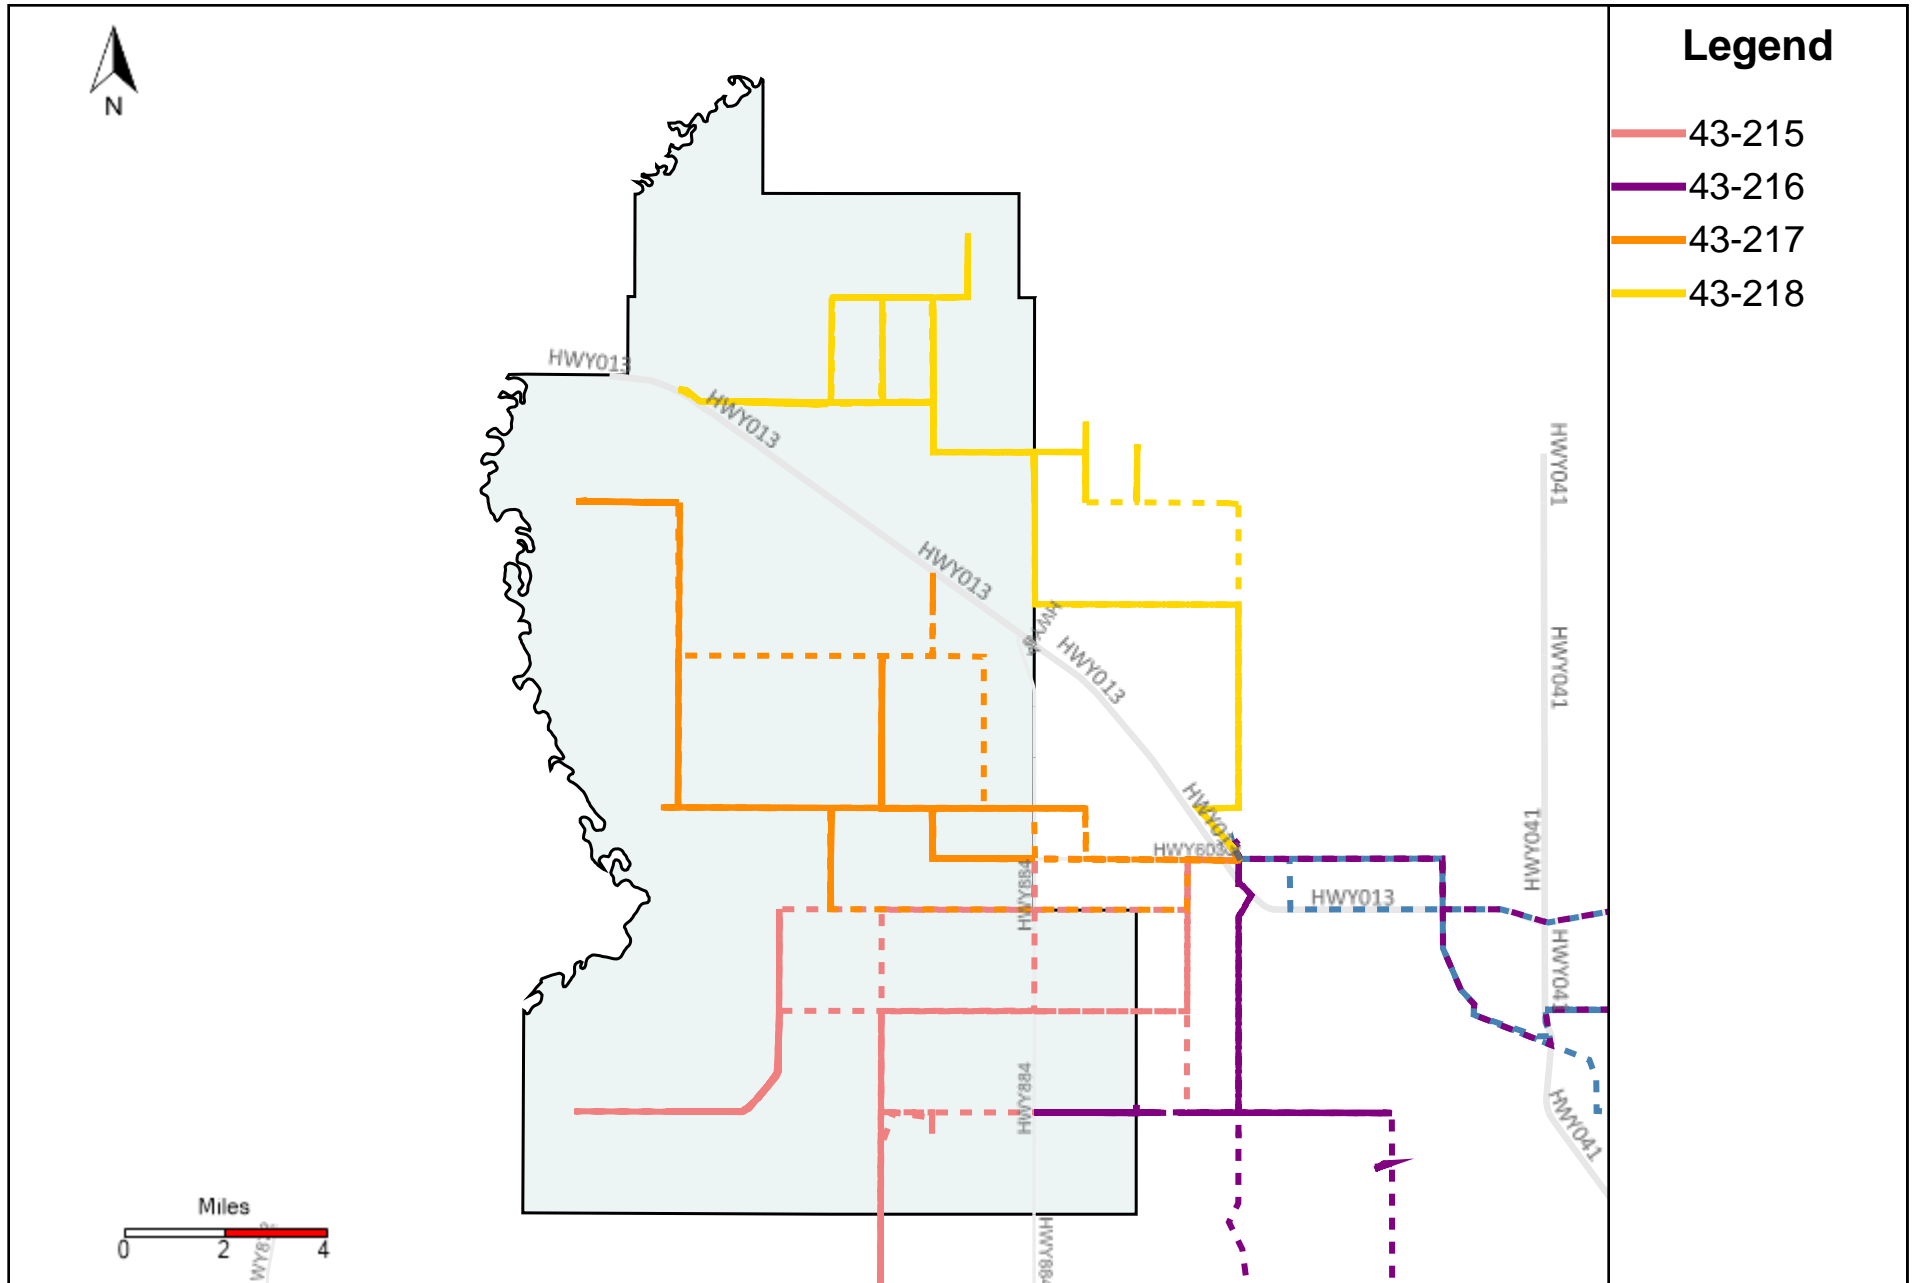

Vehicle Name List	Total Distance(km)	Total Hours
43-181, 43-183	526.32	46 hrs 59 min 57 sec

Division: 3 Grader Report(2024-03-31 ~ 2024-04-06)

Vehicle Name List	Total Distance(km)	Total Hours
43-164, 43-181, 43-182, 43-183, 43-184, 43-185	1431.65	124 hrs 26 min 42 sec

Division: 4 Grader Report(2024-03-31 ~ 2024-04-06)

Vehicle Name List	Total Distance(km)	Total Hours
43-164, 43-183, 43-185, 43-216	1053.01	93 hrs 13 min 36 sec

Division: 5 Grader Report(2024-03-31 ~ 2024-04-06)

Vehicle Name List	Total Distance(km)	Total Hours
43-164, 43-215, 43-216	904.66	74 hrs 46 min 54 sec

Division: 6 Grader Report(2024-03-31 ~ 2024-04-06)

Vehicle Name List	Total Distance(km)	Total Hours
43-164, 43-215, 43-216, 43-217, 43-218, 43-219	1606.58	131 hrs 50 min 47 sec

Division: 7 Grader Report(2024-03-31 ~ 2024-04-06)

Vehicle Name List	Total Distance(km)	Total Hours
43-215, 43-216, 43-217, 43-218	1352.56	112 hrs 19 min 56 sec

Provost Weekly Grader Report

From 3/31/2024 To 4/6/2024