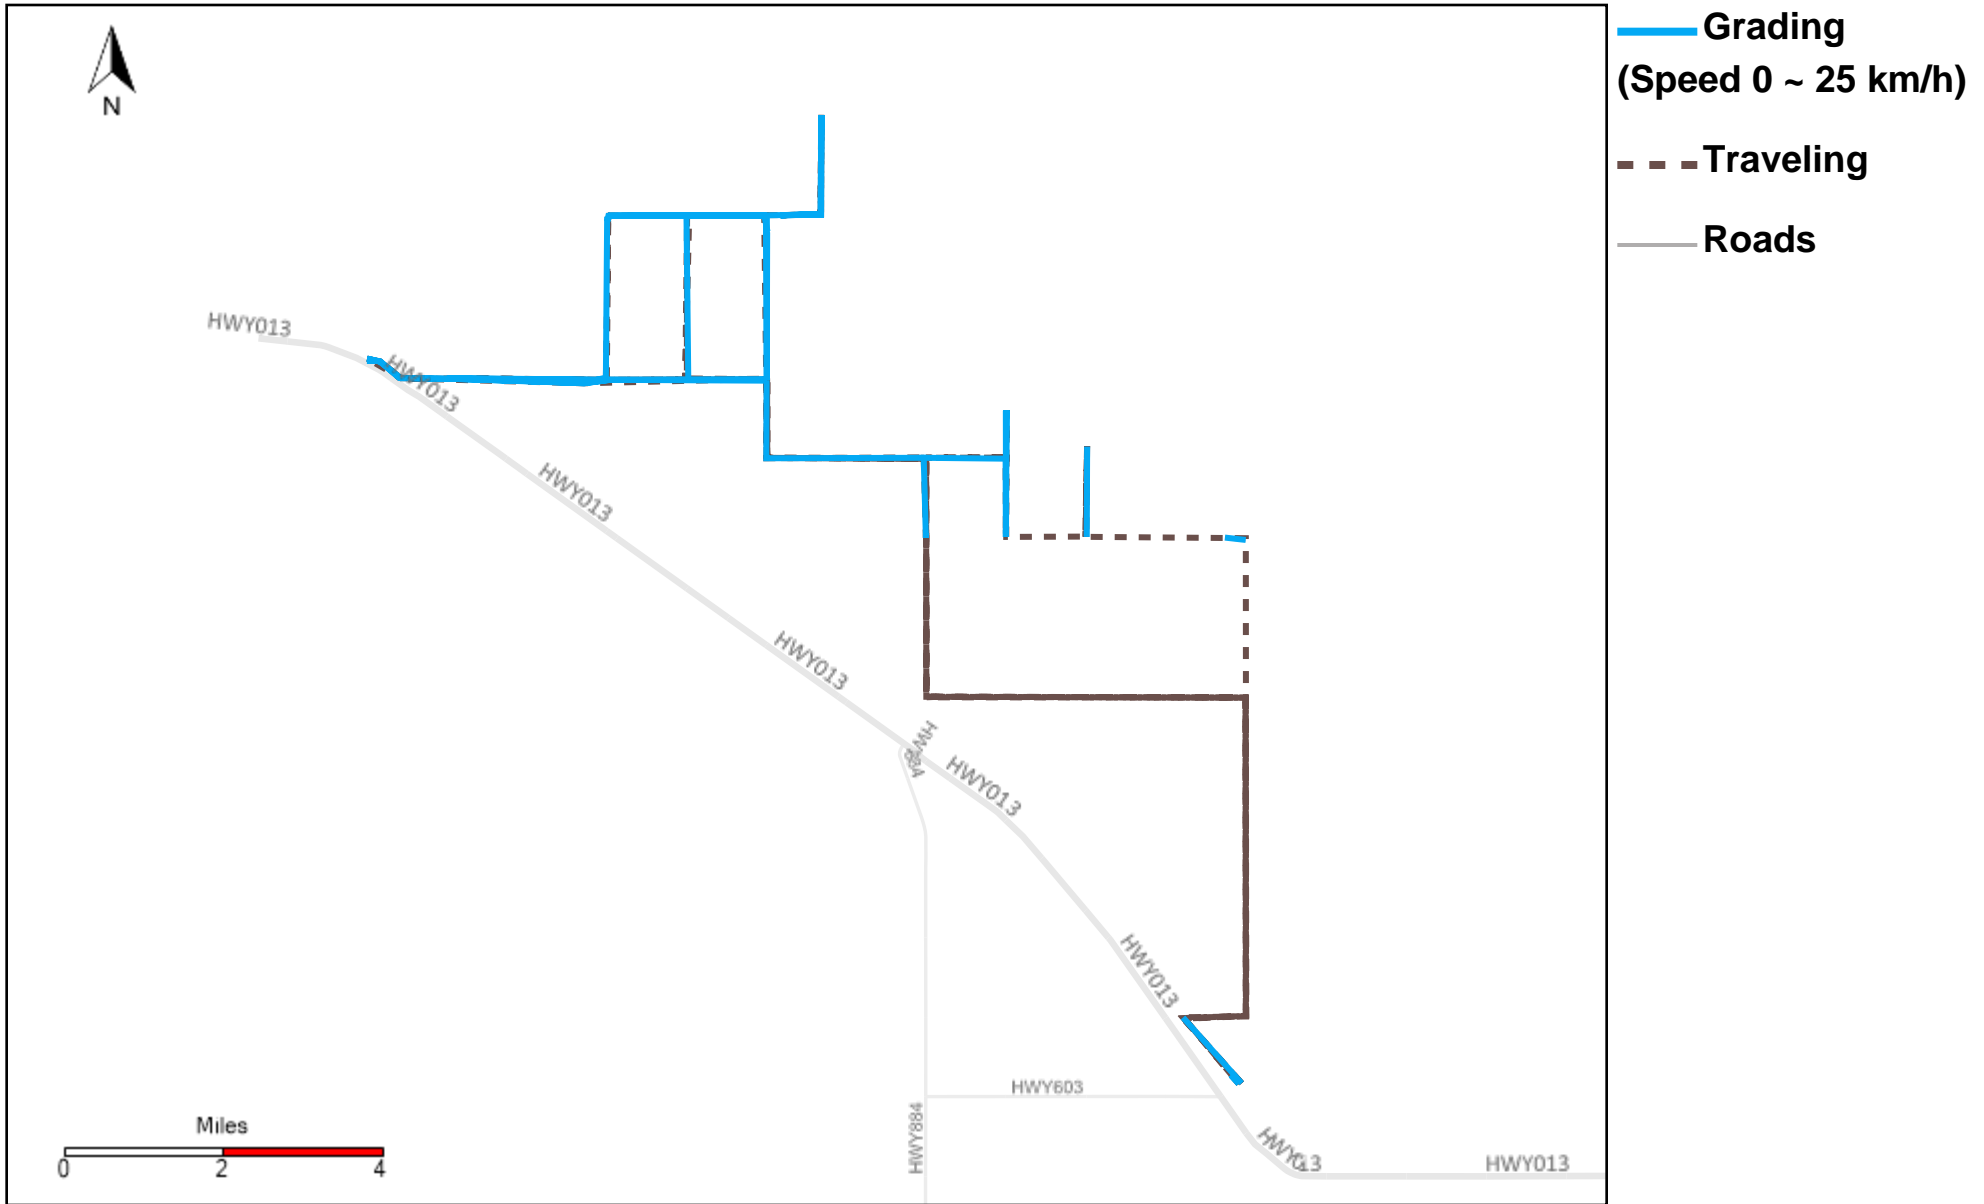

43-218_2024-03-31 ~ 2024-04-06 Tracking

Total Distance(km)	Total Hours	Work Distance(km)	Work Hours
348.99	28 hrs 29 min 50 sec	181.69	23 hrs 24 min 23 sec