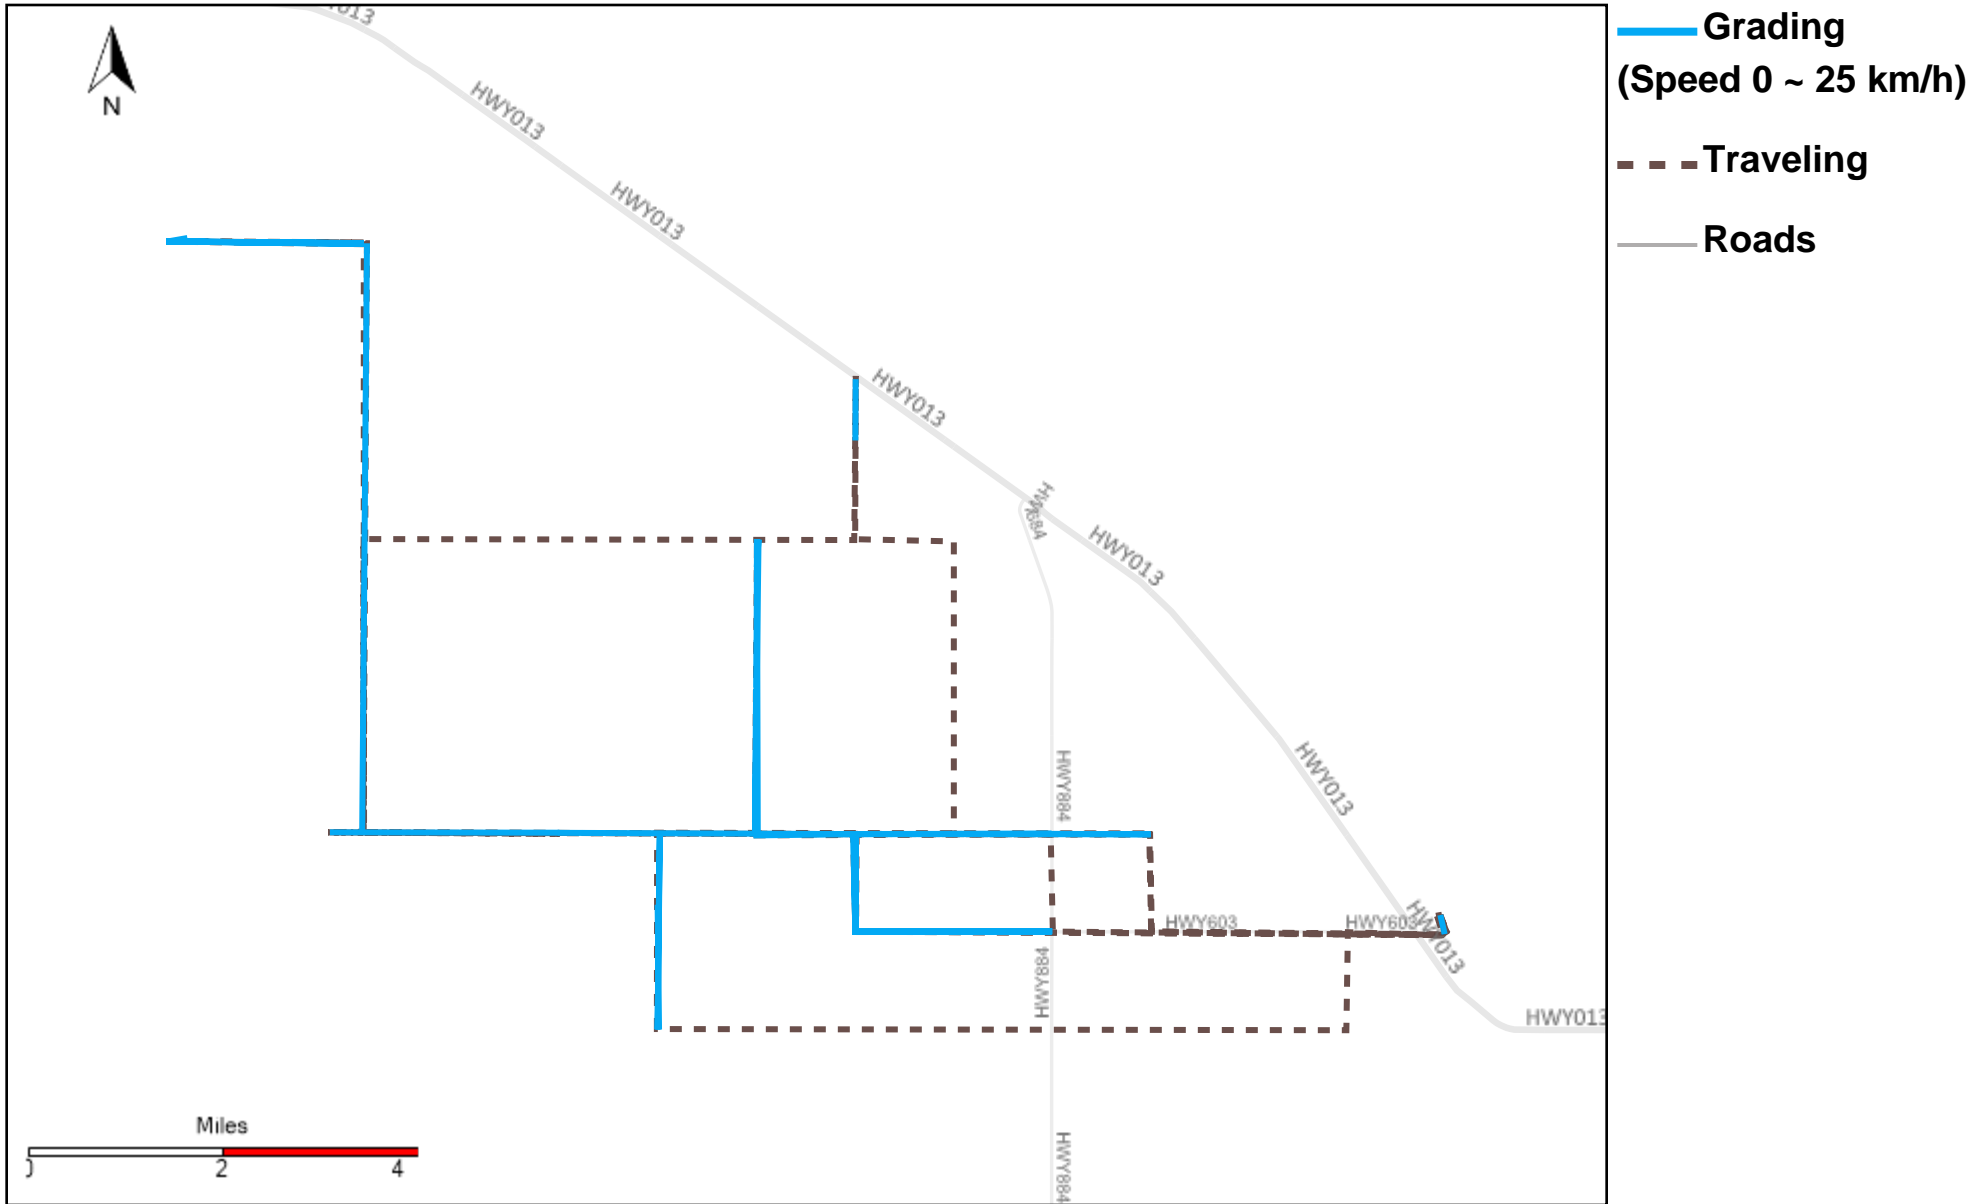

43-217_2024-03-31 ~ 2024-04-06 Tracking

Total Distance(km)	Total Hours	Work Distance(km)	Work Hours
351.91	26 hrs 48 min 2 sec	211.57	21 hrs 11 min 28 sec