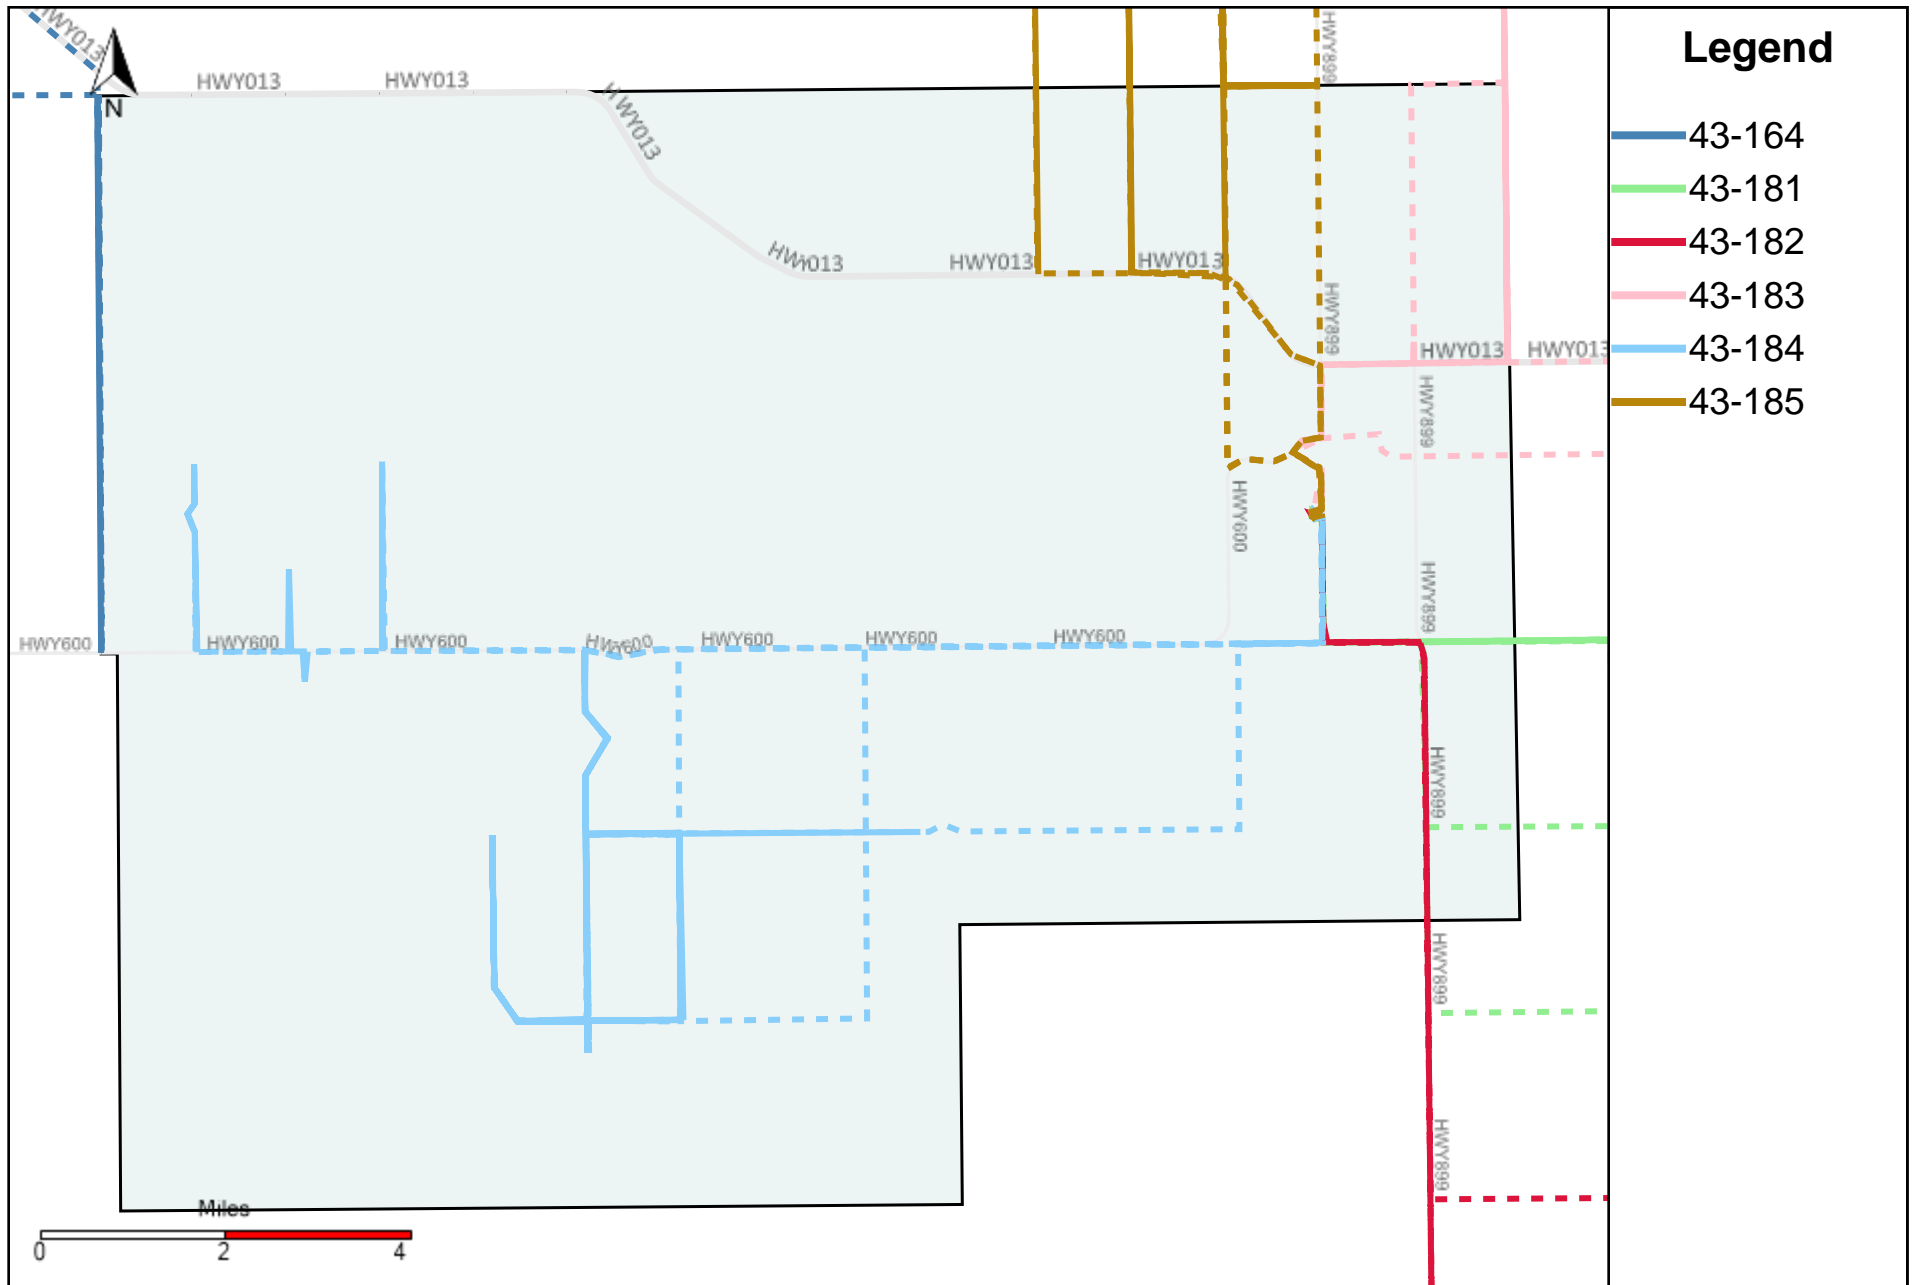

Division: 1 Grader Report(2024-03-31 ~ 2024-04-06)

Vehicle Name List	Total Distance(km)	Total Hours
43-181, 43-182	461.11	39 hrs 35 min 54 sec

Division: 2 Grader Report(2024-03-31 ~ 2024-04-06)

Legend

- 43-181
- 43-183

Vehicle Name List	Total Distance(km)	Total Hours
43-181, 43-183	526.32	46 hrs 59 min 57 sec

Division: 3 Grader Report(2024-03-31 ~ 2024-04-06)

Vehicle Name List	Total Distance(km)	Total Hours
43-164, 43-181, 43-182, 43-183, 43-184, 43-185	1431.65	124 hrs 26 min 42 sec

Vehicle Name List	Total Distance(km)	Total Hours
43-164, 43-215, 43-216	904.66	74 hrs 46 min 54 sec

Division: 6 Grader Report(2024-03-31 ~ 2024-04-06)

Vehicle Name List	Total Distance(km)	Total Hours
43-164, 43-215, 43-216, 43-217, 43-218, 43-219	1606.58	131 hrs 50 min 47 sec

Division: 7 Grader Report(2024-03-31 ~ 2024-04-06)

Vehicle Name List	Total Distance(km)	Total Hours
43-215, 43-216, 43-217, 43-218	1352.56	112 hrs 19 min 56 sec

Provost Weekly Grader Report

From 3/31/2024 To 4/6/2024