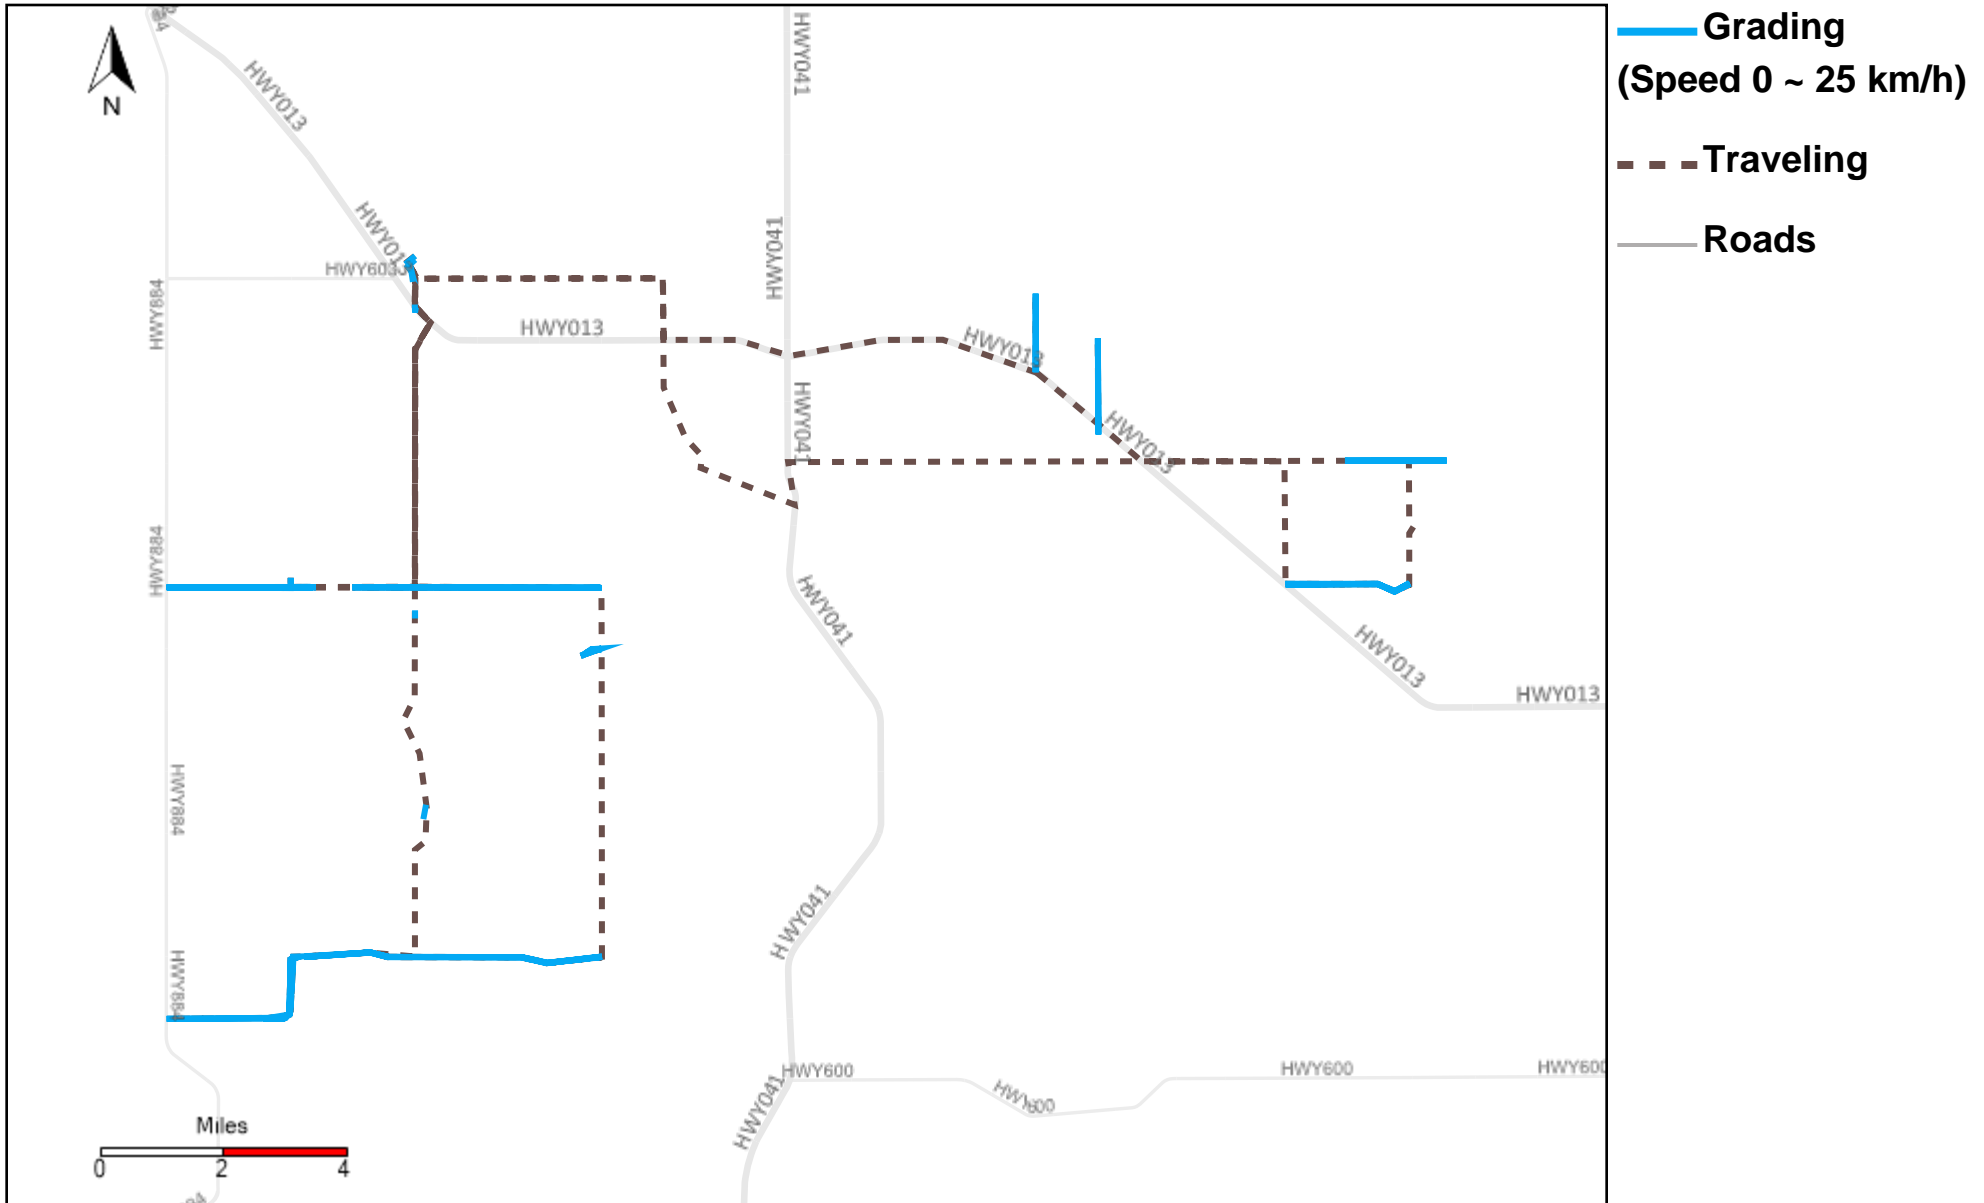

43-216_2024-03-31 ~ 2024-04-06 Tracking

Total Distance(km)	Total Hours	Work Distance(km)	Work Hours
327.02	29 hrs 31 min 11 sec	182.29	23 hrs 55 min 34 sec