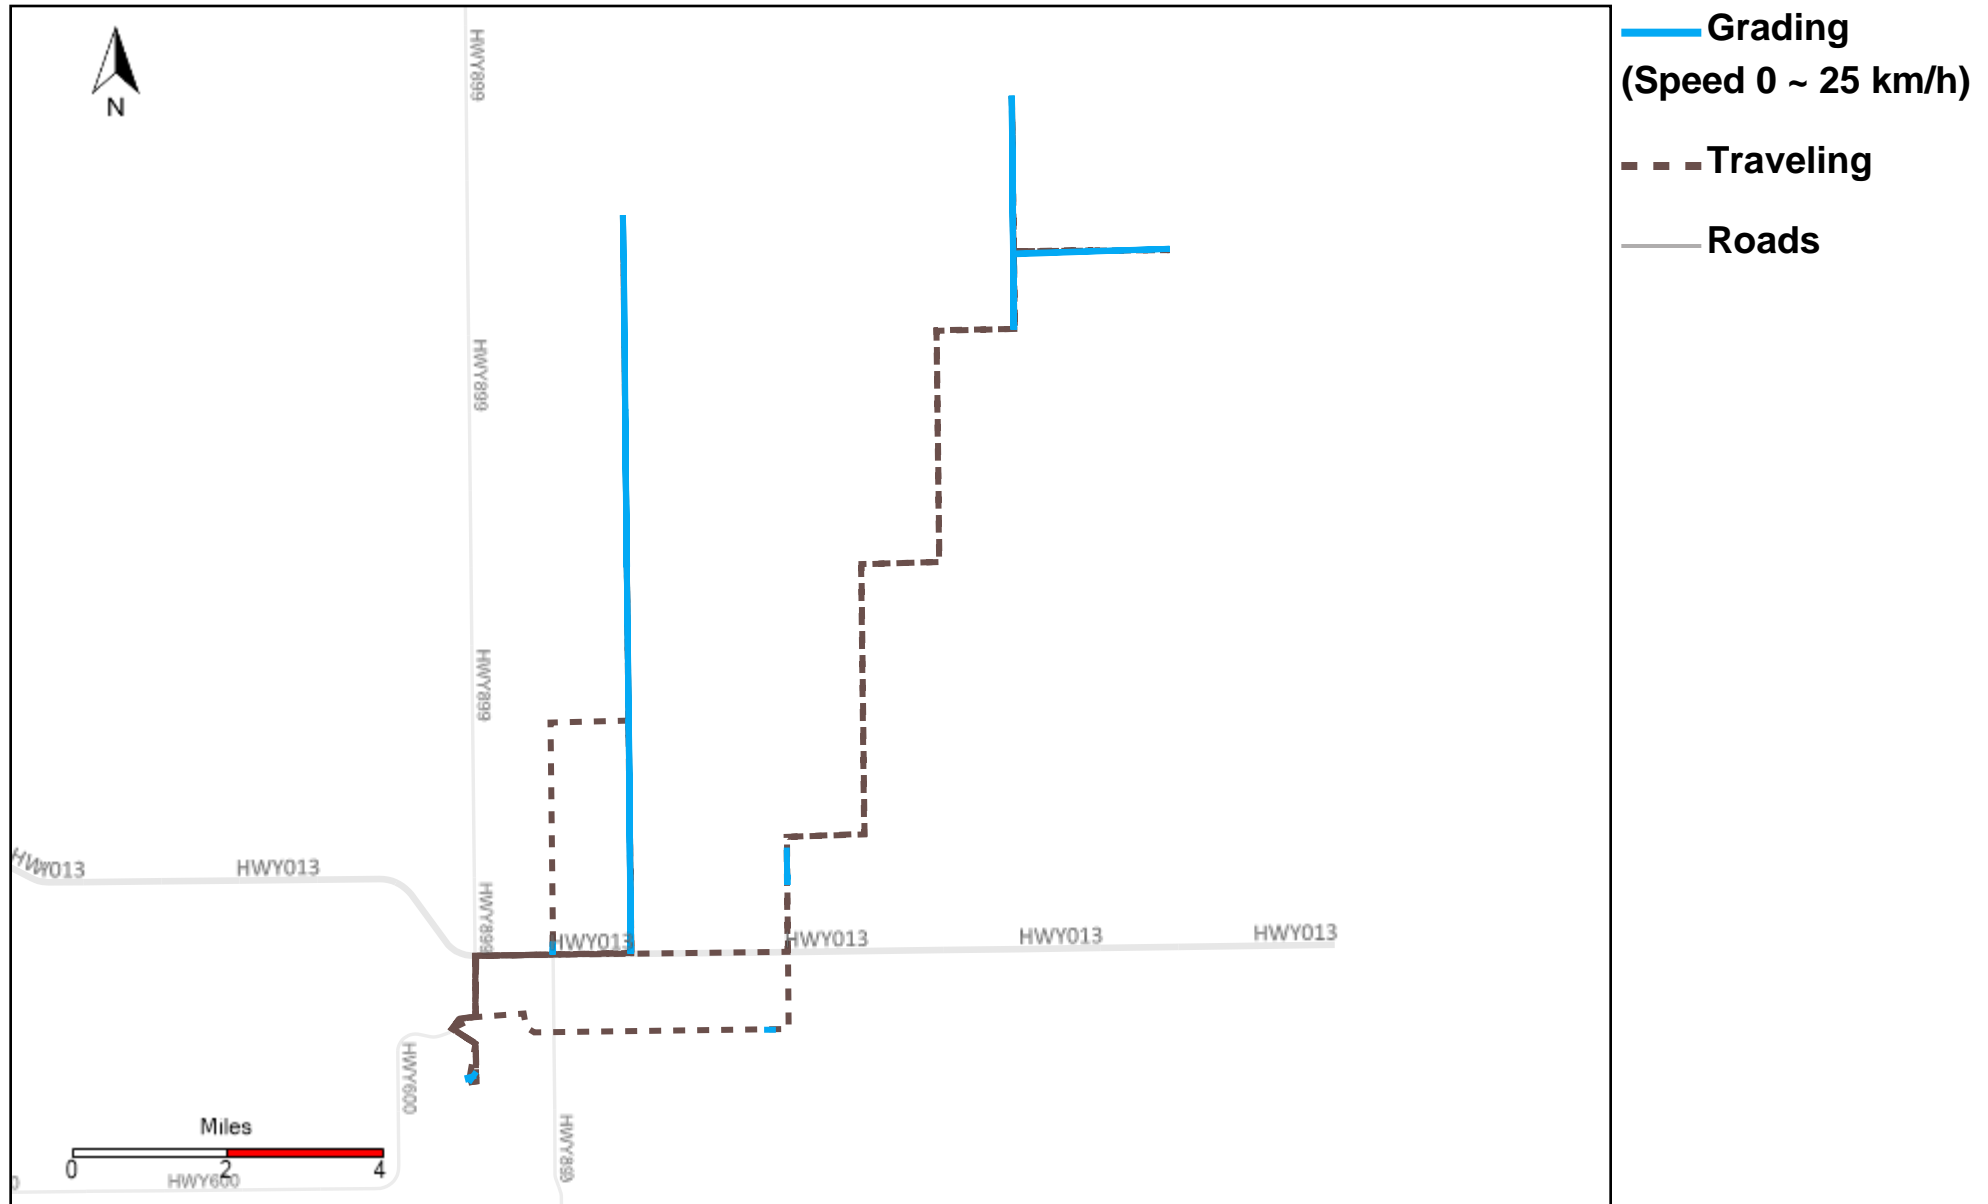

43-181_2024-03-31 ~ 2024-04-06 Tracking

Total Distance(km)	Total Hours	Work Distance(km)	Work Hours
257.54	24 hrs 12 min 14 sec	149.63	18 hrs 33 min 9 sec

43-182_2024-03-31 ~ 2024-04-06 Tracking

Total Distance(km)	Total Hours	Work Distance(km)	Work Hours
203.57	15 hrs 23 min 40 sec	85.03	12 hrs 35 min 52 sec

43-183_2024-03-31 ~ 2024-04-06 Tracking

Total Distance(km)	Total Hours	Work Distance(km)	Work Hours
268.78	22 hrs 47 min 43 sec	146.35	19 hrs 34 min 33 sec

43-184_2024-03-31 ~ 2024-04-06 Tracking

Total Distance(km)	Total Hours	Work Distance(km)	Work Hours
244.55	21 hrs 8 min 22 sec	128.18	17 hrs 42 min 14 sec