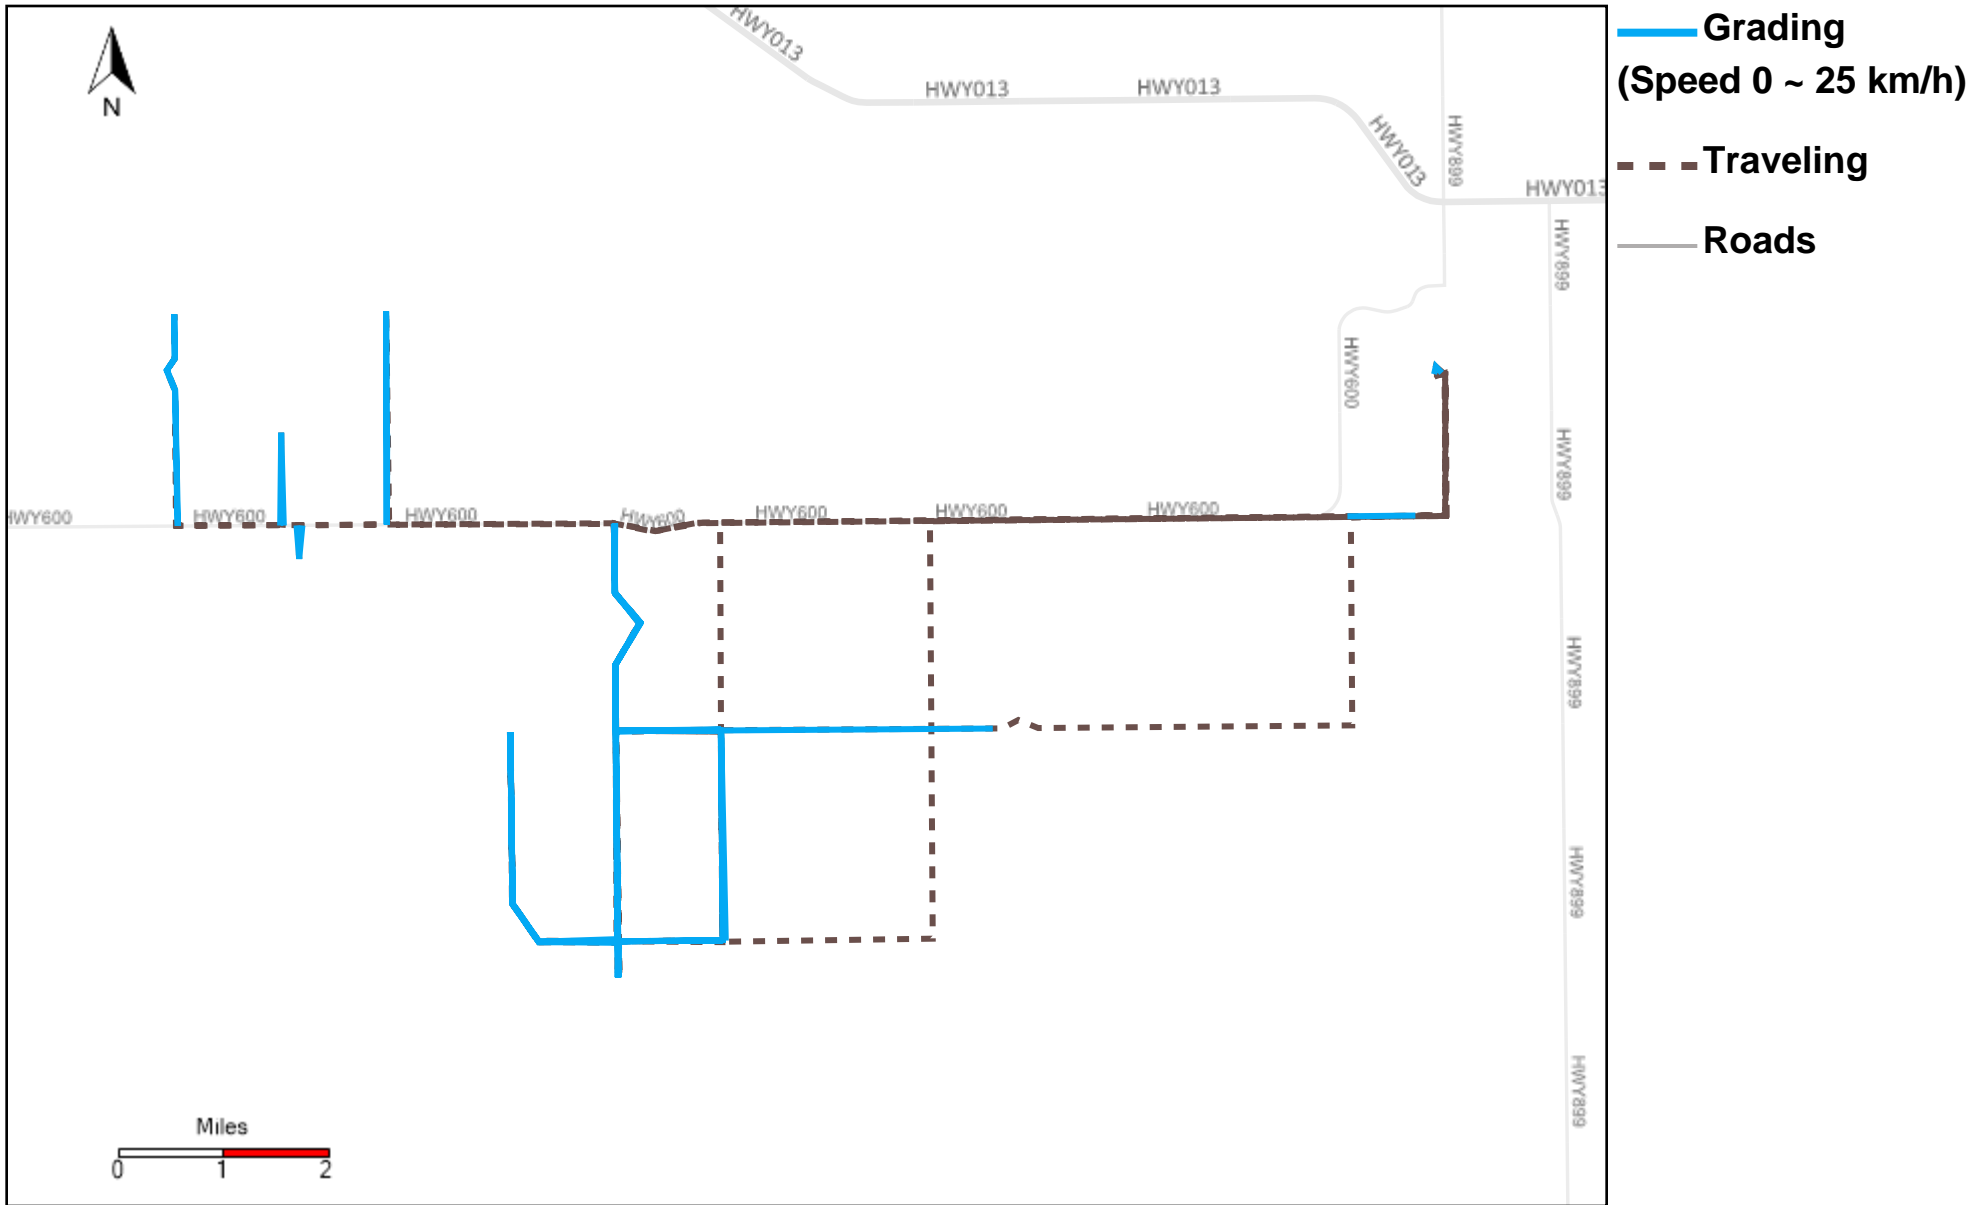

43-181_2024-03-31 ~ 2024-04-06 Tracking

Total Distance(km)	Total Hours	Work Distance(km)	Work Hours
257.54	24 hrs 12 min 14 sec	149.63	18 hrs 33 min 9 sec

43-182_2024-03-31 ~ 2024-04-06 Tracking

Total Distance(km)	Total Hours	Work Distance(km)	Work Hours
203.57	15 hrs 23 min 40 sec	85.03	12 hrs 35 min 52 sec

43-183_2024-03-31 ~ 2024-04-06 Tracking

Total Distance(km)	Total Hours	Work Distance(km)	Work Hours
268.78	22 hrs 47 min 43 sec	146.35	19 hrs 34 min 33 sec

43-184_2024-03-31 ~ 2024-04-06 Tracking

Total Distance(km)	Total Hours	Work Distance(km)	Work Hours
244.55	21 hrs 8 min 22 sec	128.18	17 hrs 42 min 14 sec