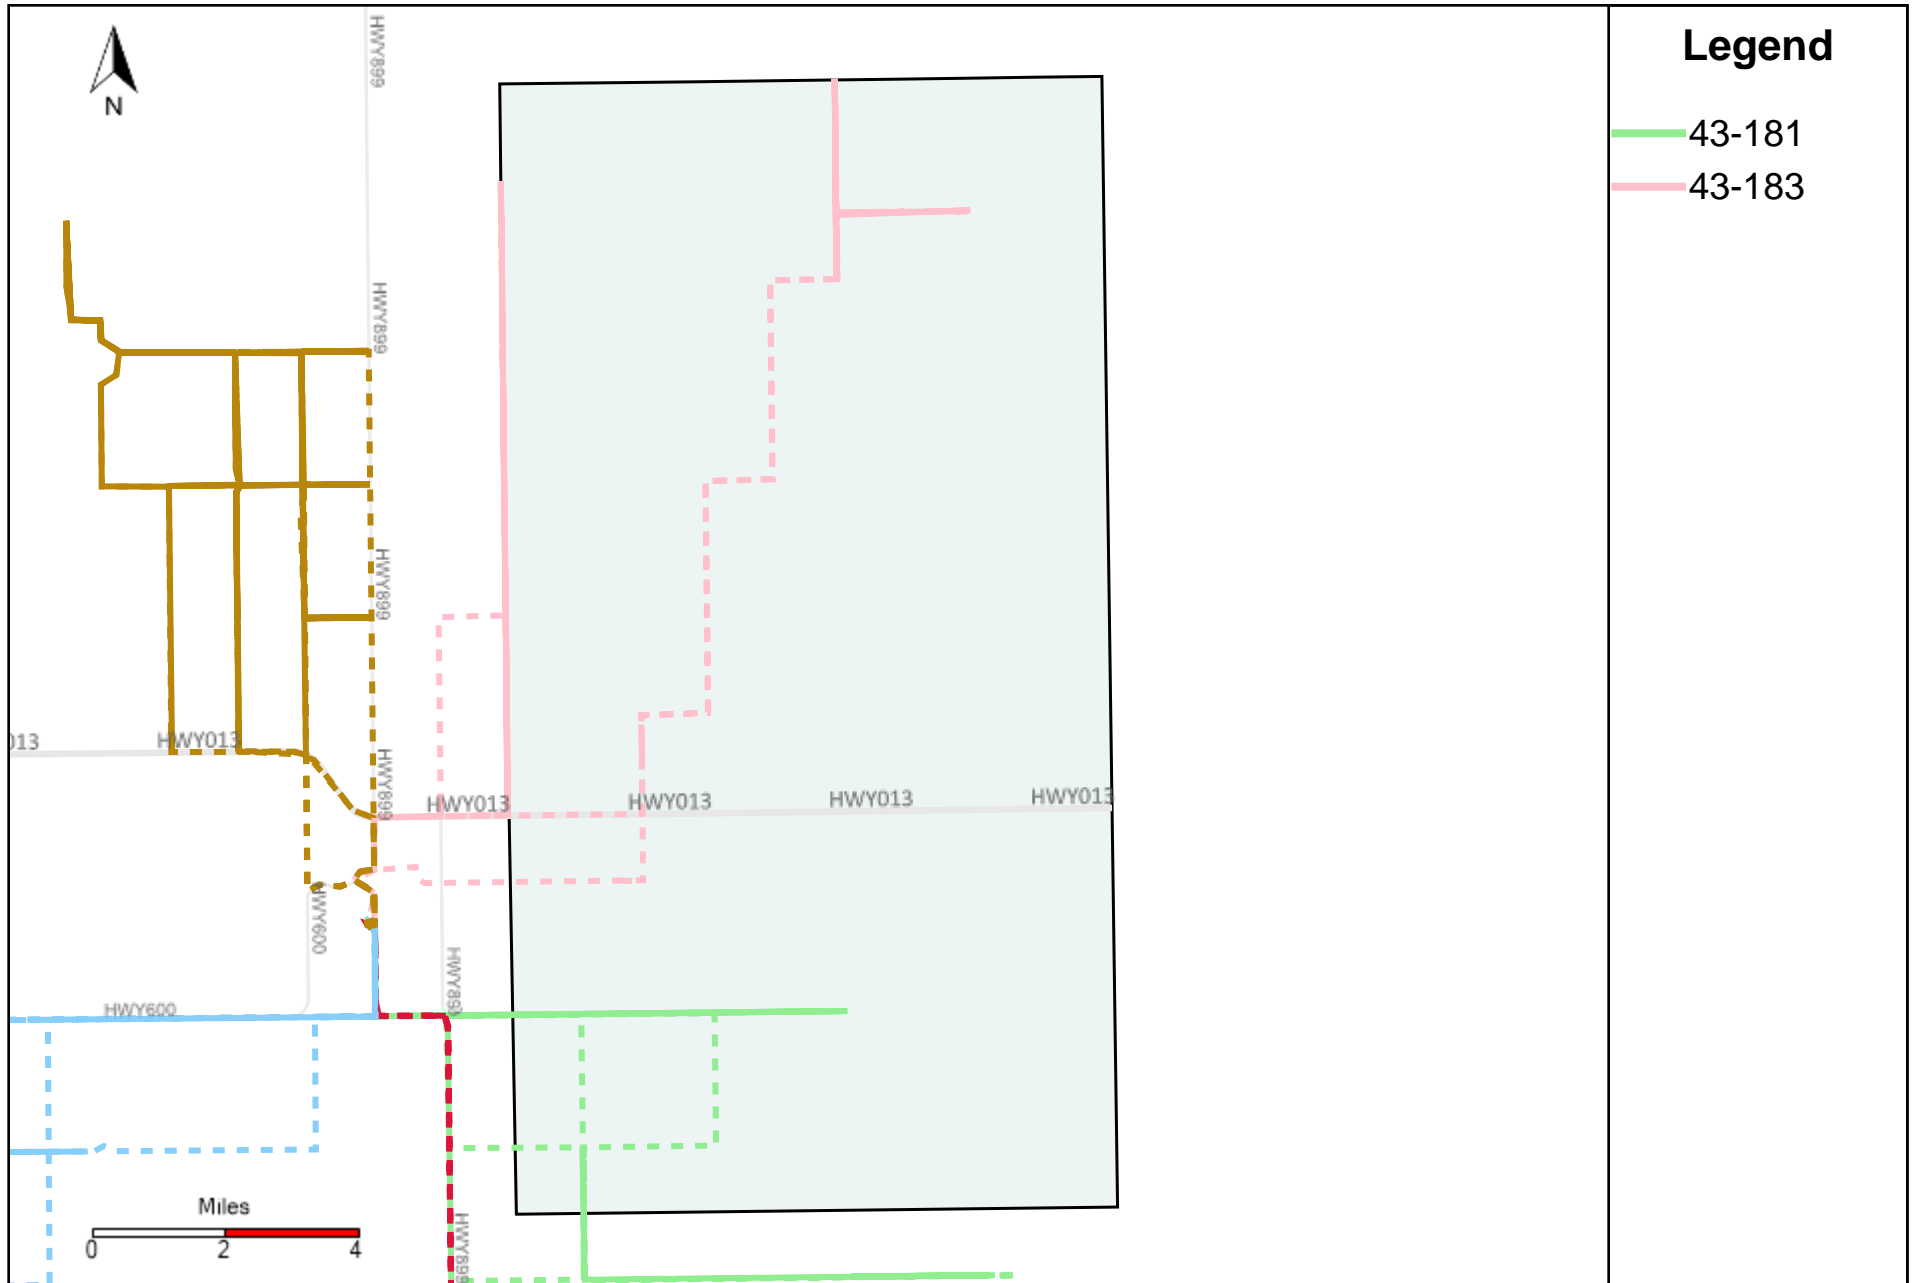

Division: 1 Grader Report(2024-03-31 ~ 2024-04-06)

Vehicle Name List	Total Distance(km)	Total Hours
43-181, 43-182	461.11	39 hrs 35 min 54 sec

Division: 2 Grader Report(2024-03-31 ~ 2024-04-06)

Legend

- 43-181
- 43-183

Vehicle Name List	Total Distance(km)	Total Hours
43-181, 43-183	526.32	46 hrs 59 min 57 sec

Division: 3 Grader Report(2024-03-31 ~ 2024-04-06)

Vehicle Name List	Total Distance(km)	Total Hours
43-164, 43-181, 43-182, 43-183, 43-184, 43-185	1431.65	124 hrs 26 min 42 sec

Division: 4 Grader Report(2024-03-31 ~ 2024-04-06)

Vehicle Name List	Total Distance(km)	Total Hours
43-164, 43-183, 43-185, 43-216	1053.01	93 hrs 13 min 36 sec

Division: 5 Grader Report(2024-03-31 ~ 2024-04-06)