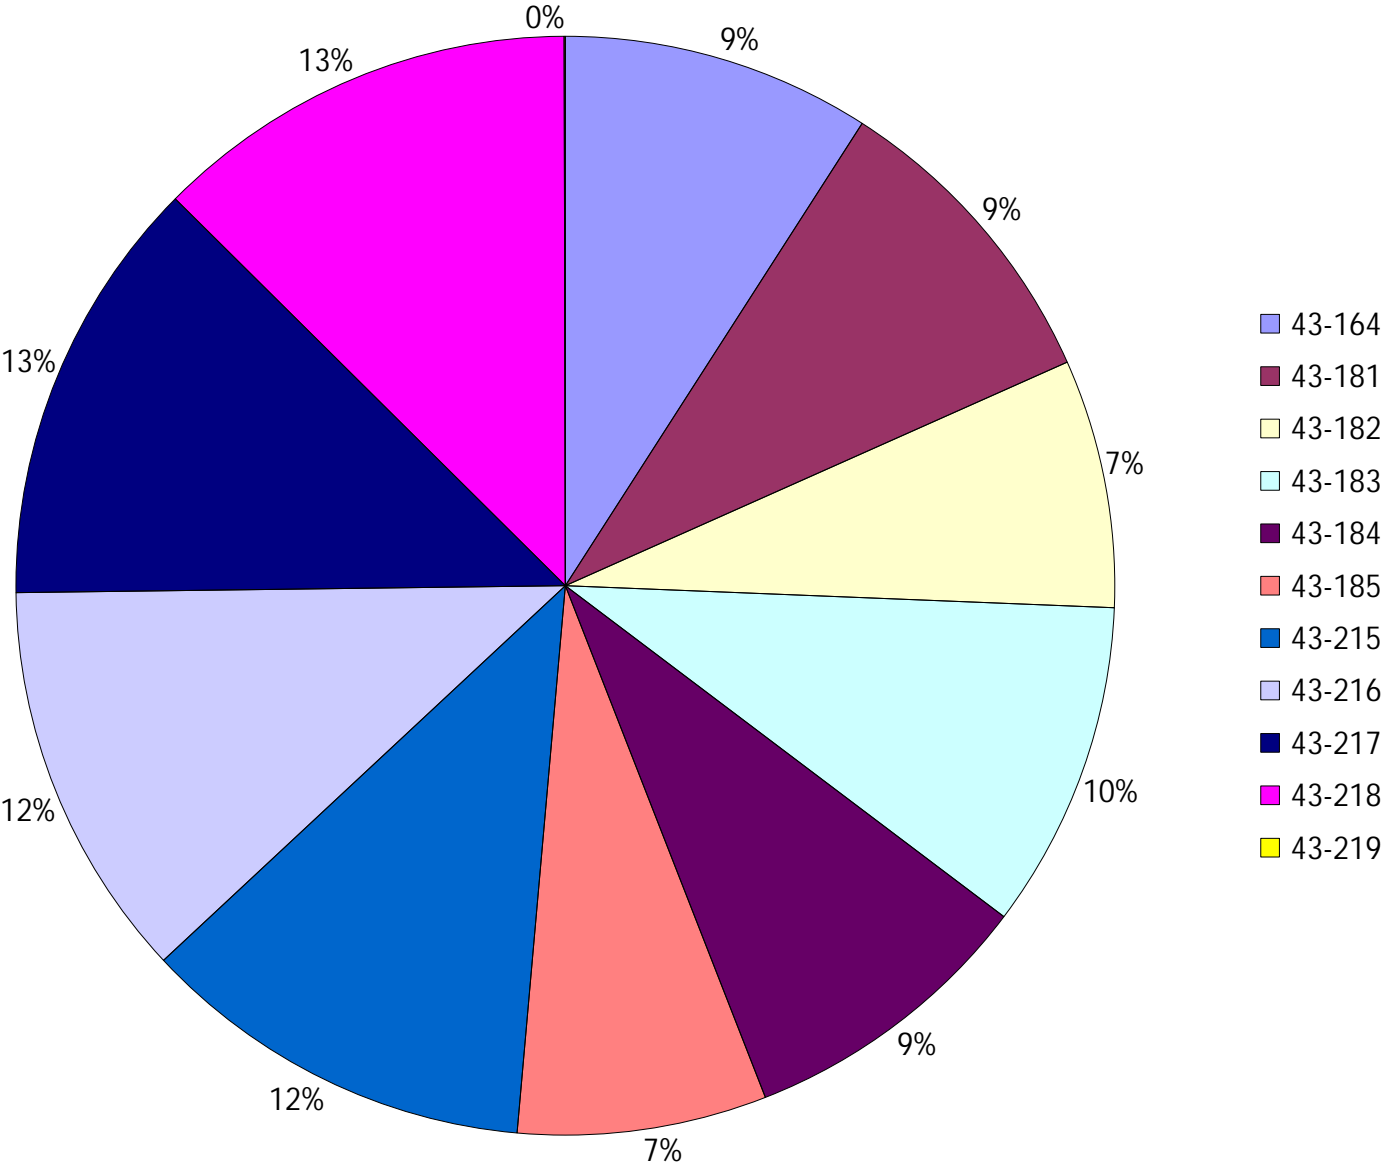

Provost Weekly Grader Report

From 3/31/2024 To 4/6/2024

4/6/2024

Vehicle	Total Distance(km)	Total Hours	Work Distance(km)	Work Hours
43-164	252.99	17 hrs 44 min 50 sec	116.89	13 hrs 57 min 50 sec
43-181	257.54	24 hrs 12 min 14 sec	149.63	18 hrs 33 min 9 sec
43-182	203.57	15 hrs 23 min 40 sec	85.03	12 hrs 35 min 52 sec
43-183	268.78	22 hrs 47 min 43 sec	146.35	19 hrs 34 min 33 sec
43-184	244.55	21 hrs 8 min 22 sec	128.18	17 hrs 42 min 14 sec
43-185	204.22	23 hrs 9 min 52 sec	133.11	20 hrs 45 min 34 sec
43-215	324.65	27 hrs 30 min 53 sec	170.15	21 hrs 36 min 18 sec
43-216	327.02	29 hrs 31 min 11 sec	182.29	23 hrs 55 min 34 sec
43-217	351.91	26 hrs 48 min 2 sec	211.57	21 hrs 11 min 28 sec
43-218	348.99	28 hrs 29 min 50 sec	181.69	23 hrs 24 min 23 sec
43-219	1.03	1 hrs 46 min 1 sec	0	0 hrs 0 min 0 sec
Total:	2785.24	238 hrs 32 min 39 sec	1504.89	193 hrs 16 min 55 sec

Vehicle Distance Vs Total Distance (%) From 3/31/2024 To 4/6/2024

Provost Weekly Grader Report