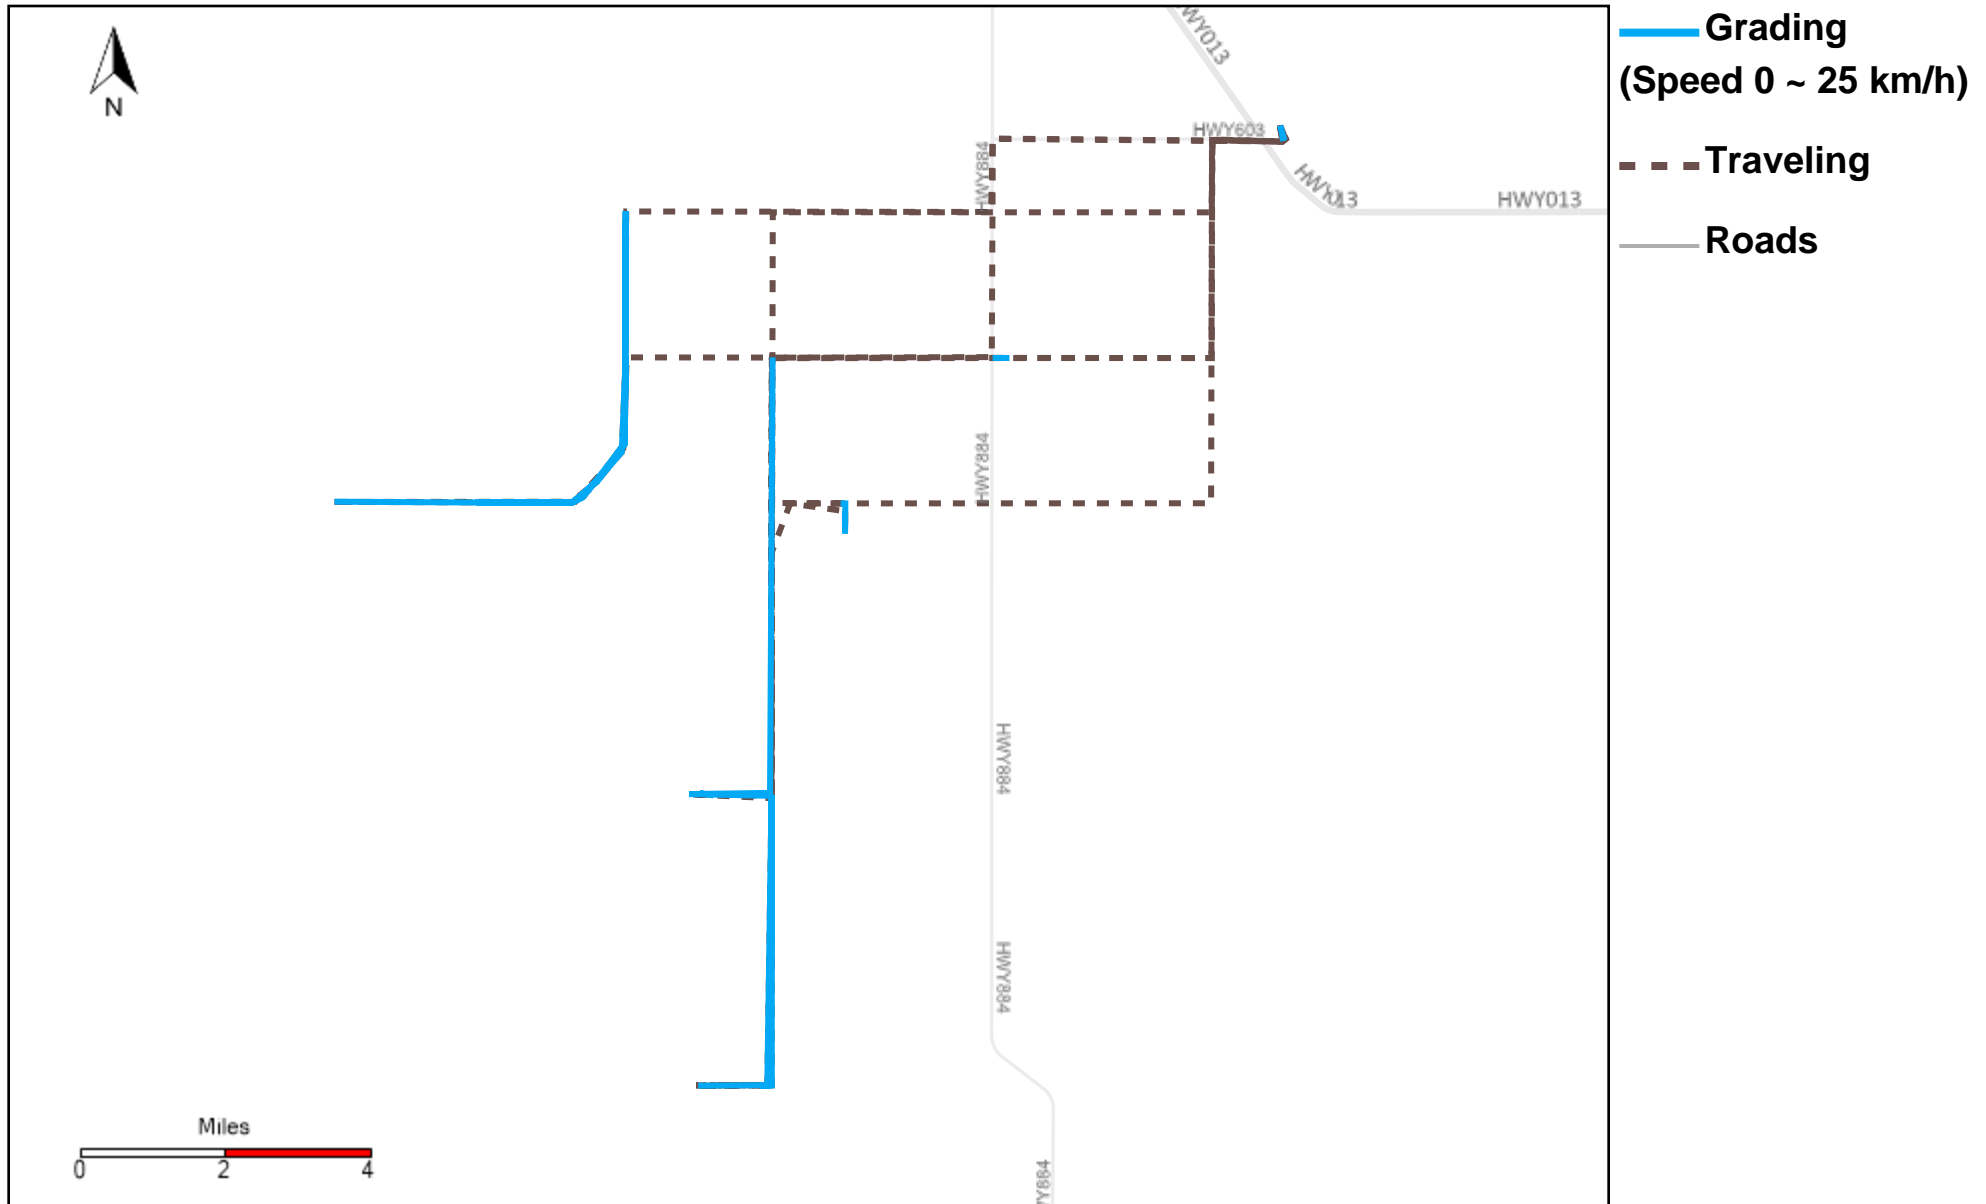

43-215_2024-03-31 ~ 2024-04-06 Tracking

Total Distance(km)	Total Hours	Work Distance(km)	Work Hours
324.65	27 hrs 30 min 53 sec	170.15	21 hrs 36 min 18 sec