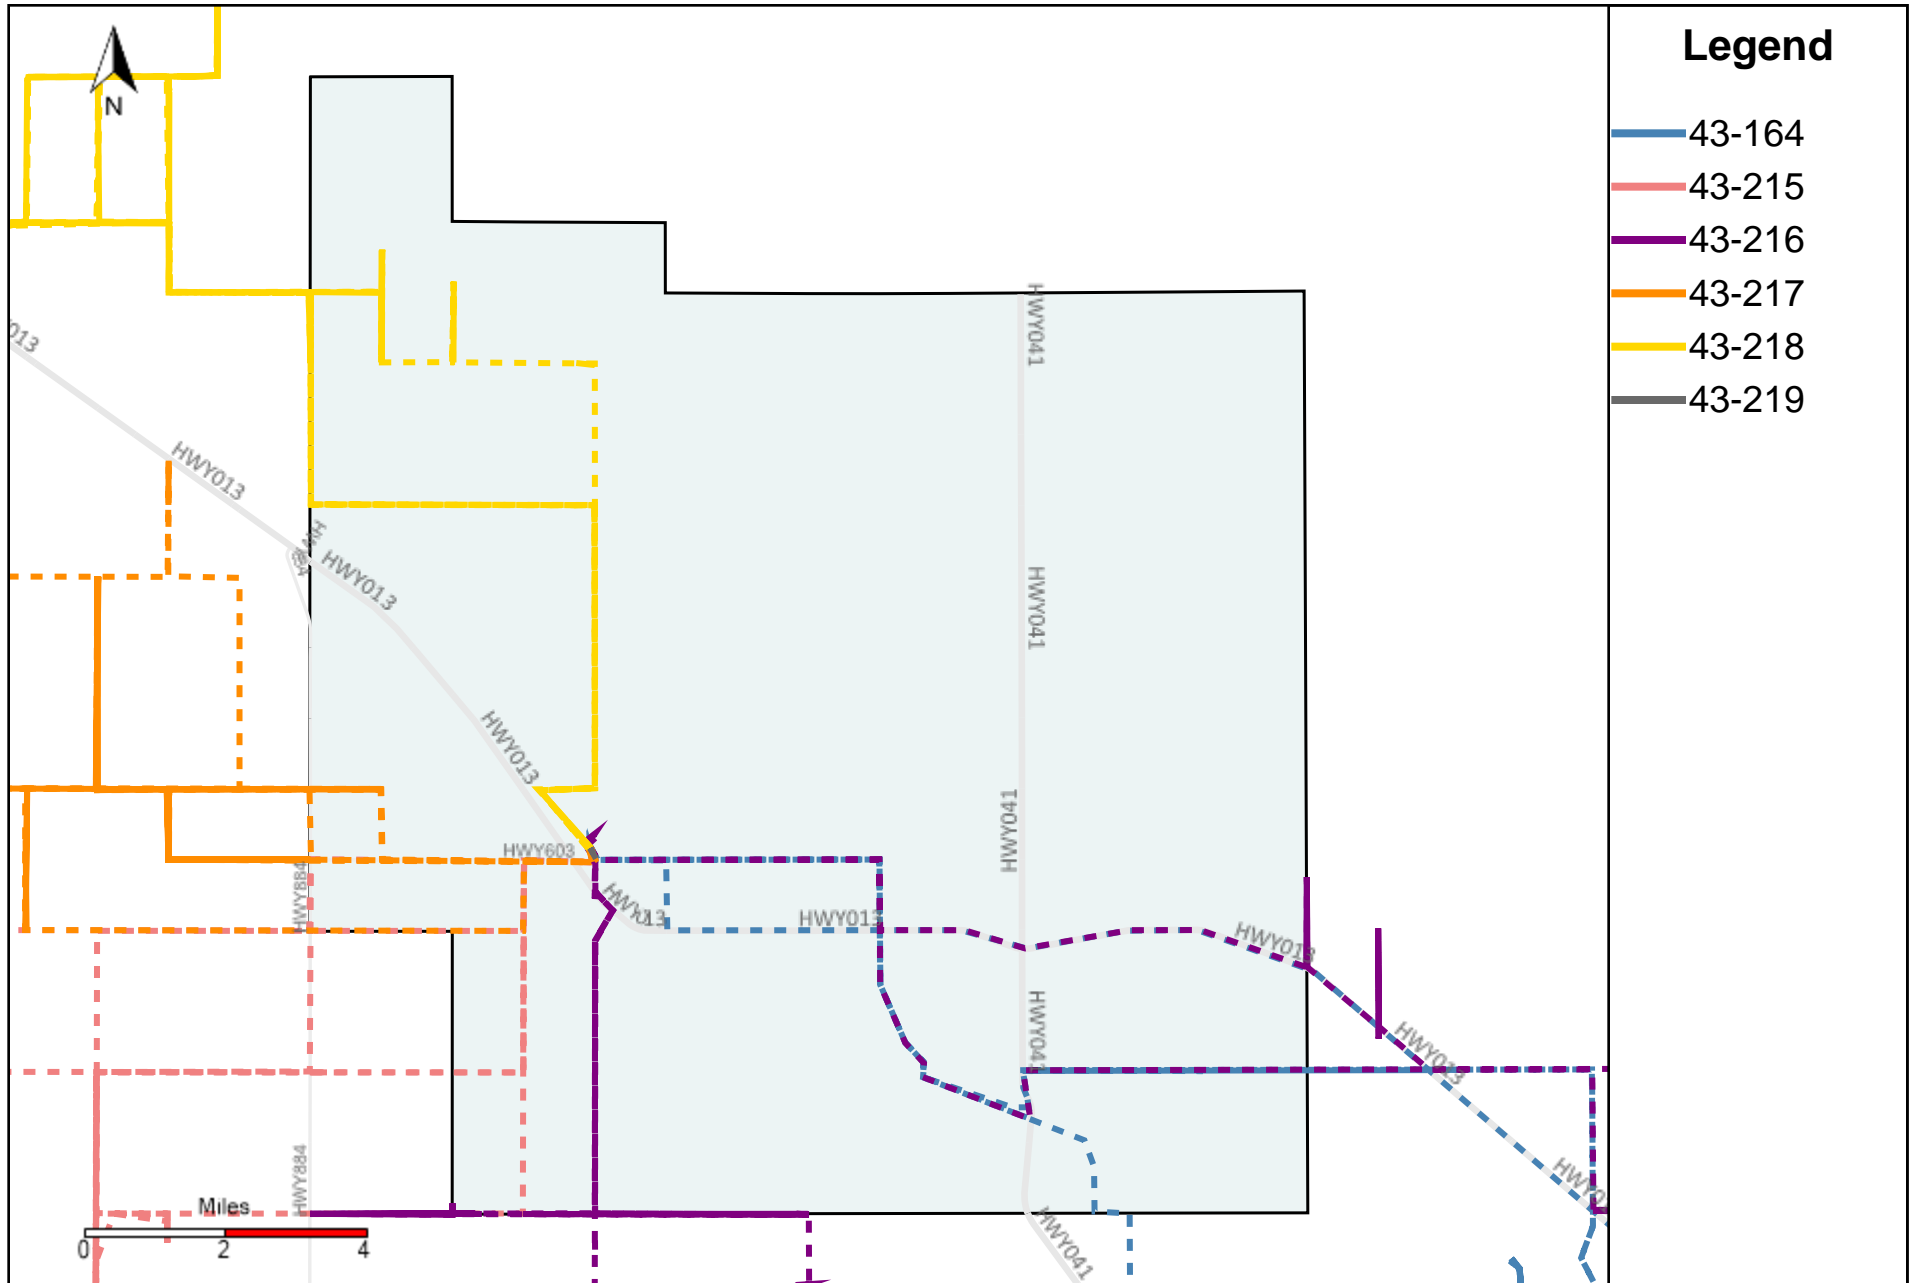

Division: 6 Grader Report(2024-03-31 ~ 2024-04-06)

Vehicle Name List	Total Distance(km)	Total Hours
43-164, 43-215, 43-216, 43-217, 43-218, 43-219	1606.58	131 hrs 50 min 47 sec