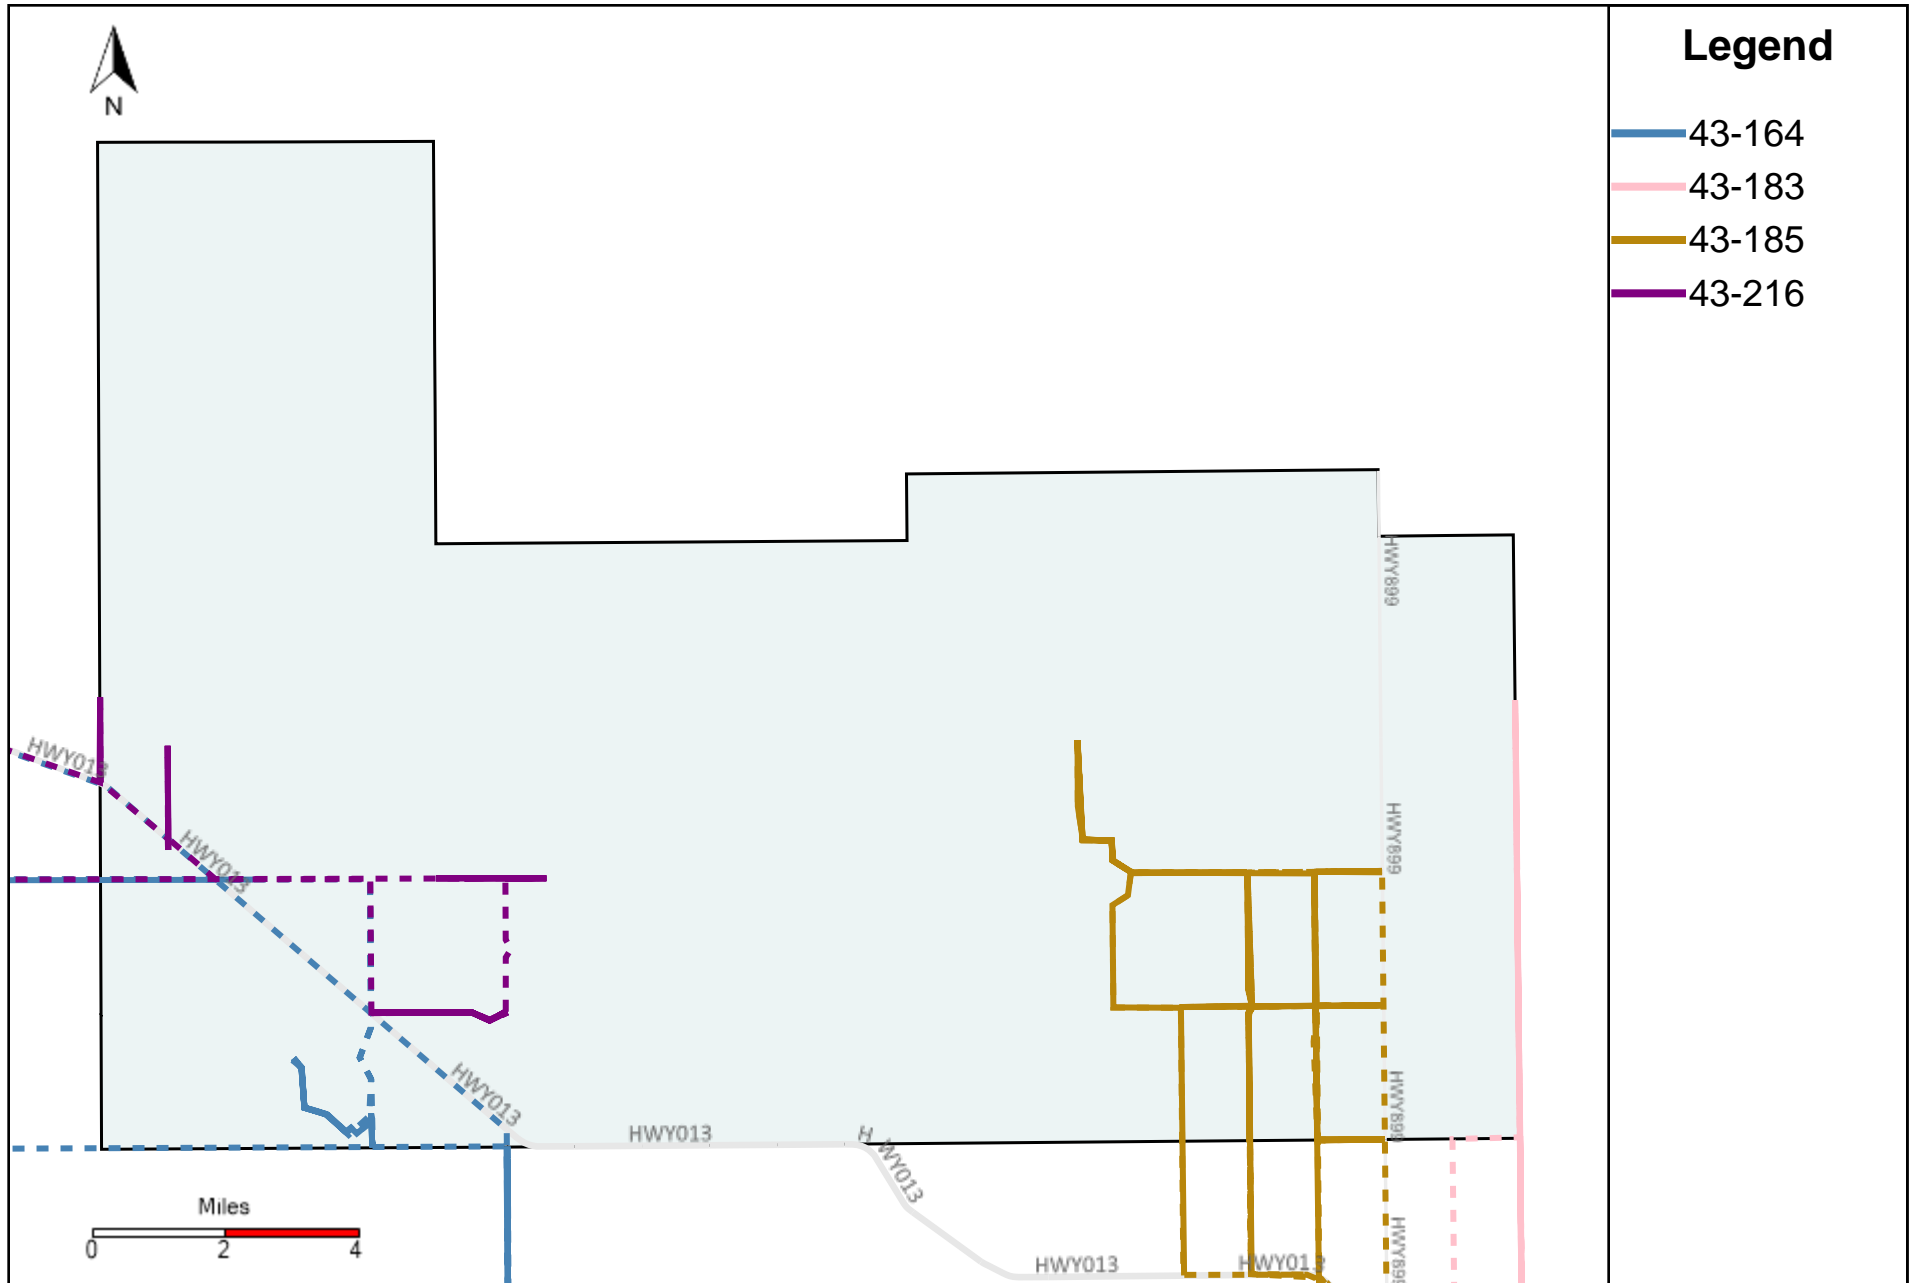

Division: 4 Grader Report(2024-03-31 ~ 2024-04-06)

Vehicle Name List	Total Distance(km)	Total Hours
43-164, 43-183, 43-185, 43-216	1053.01	93 hrs 13 min 36 sec