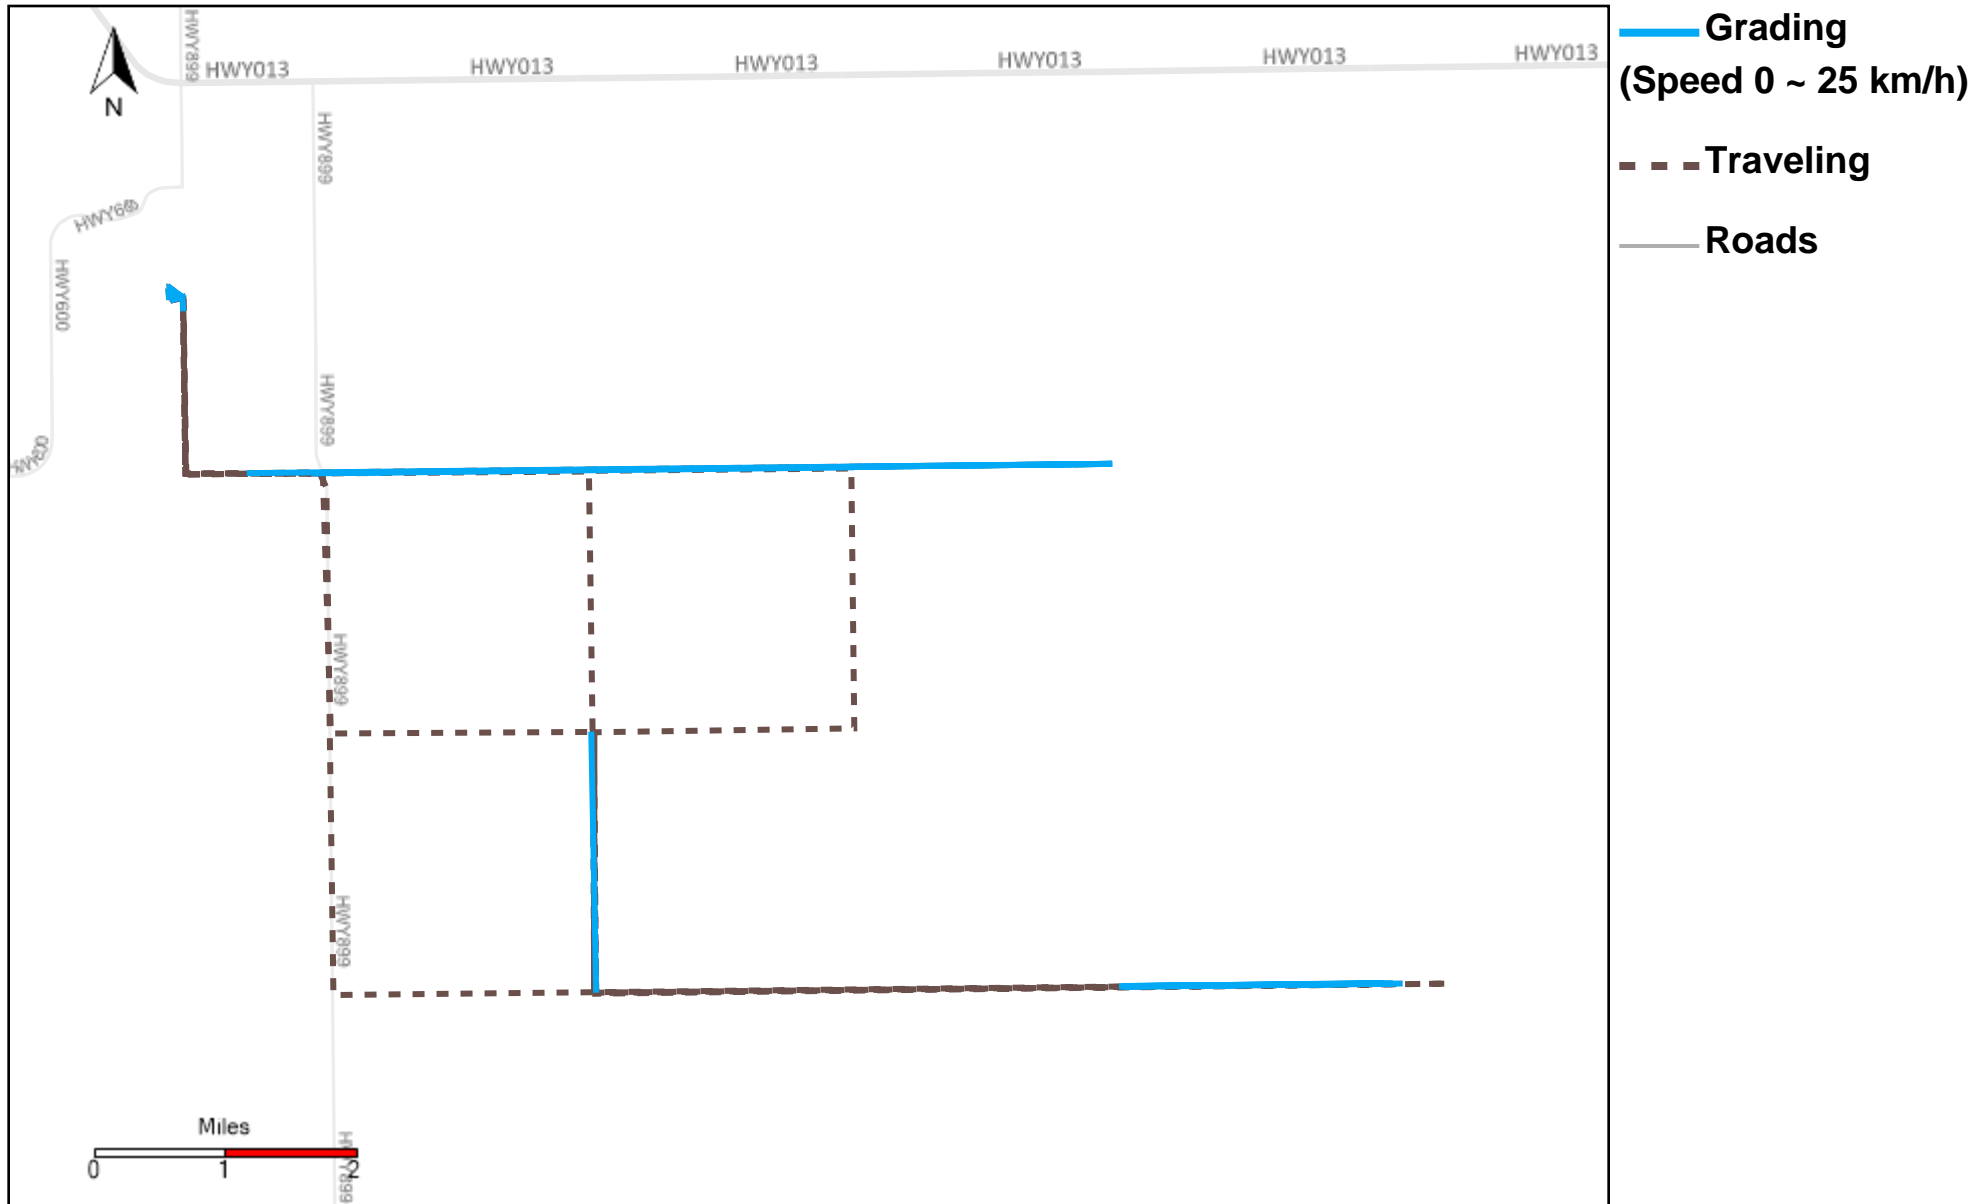

43-181_2024-03-31 ~ 2024-04-06 Tracking

Total Distance(km)	Total Hours	Work Distance(km)	Work Hours
257.54	24 hrs 12 min 14 sec	149.63	18 hrs 33 min 9 sec

43-182_2024-03-31 ~ 2024-04-06 Tracking

Total Distance(km)	Total Hours	Work Distance(km)	Work Hours
203.57	15 hrs 23 min 40 sec	85.03	12 hrs 35 min 52 sec