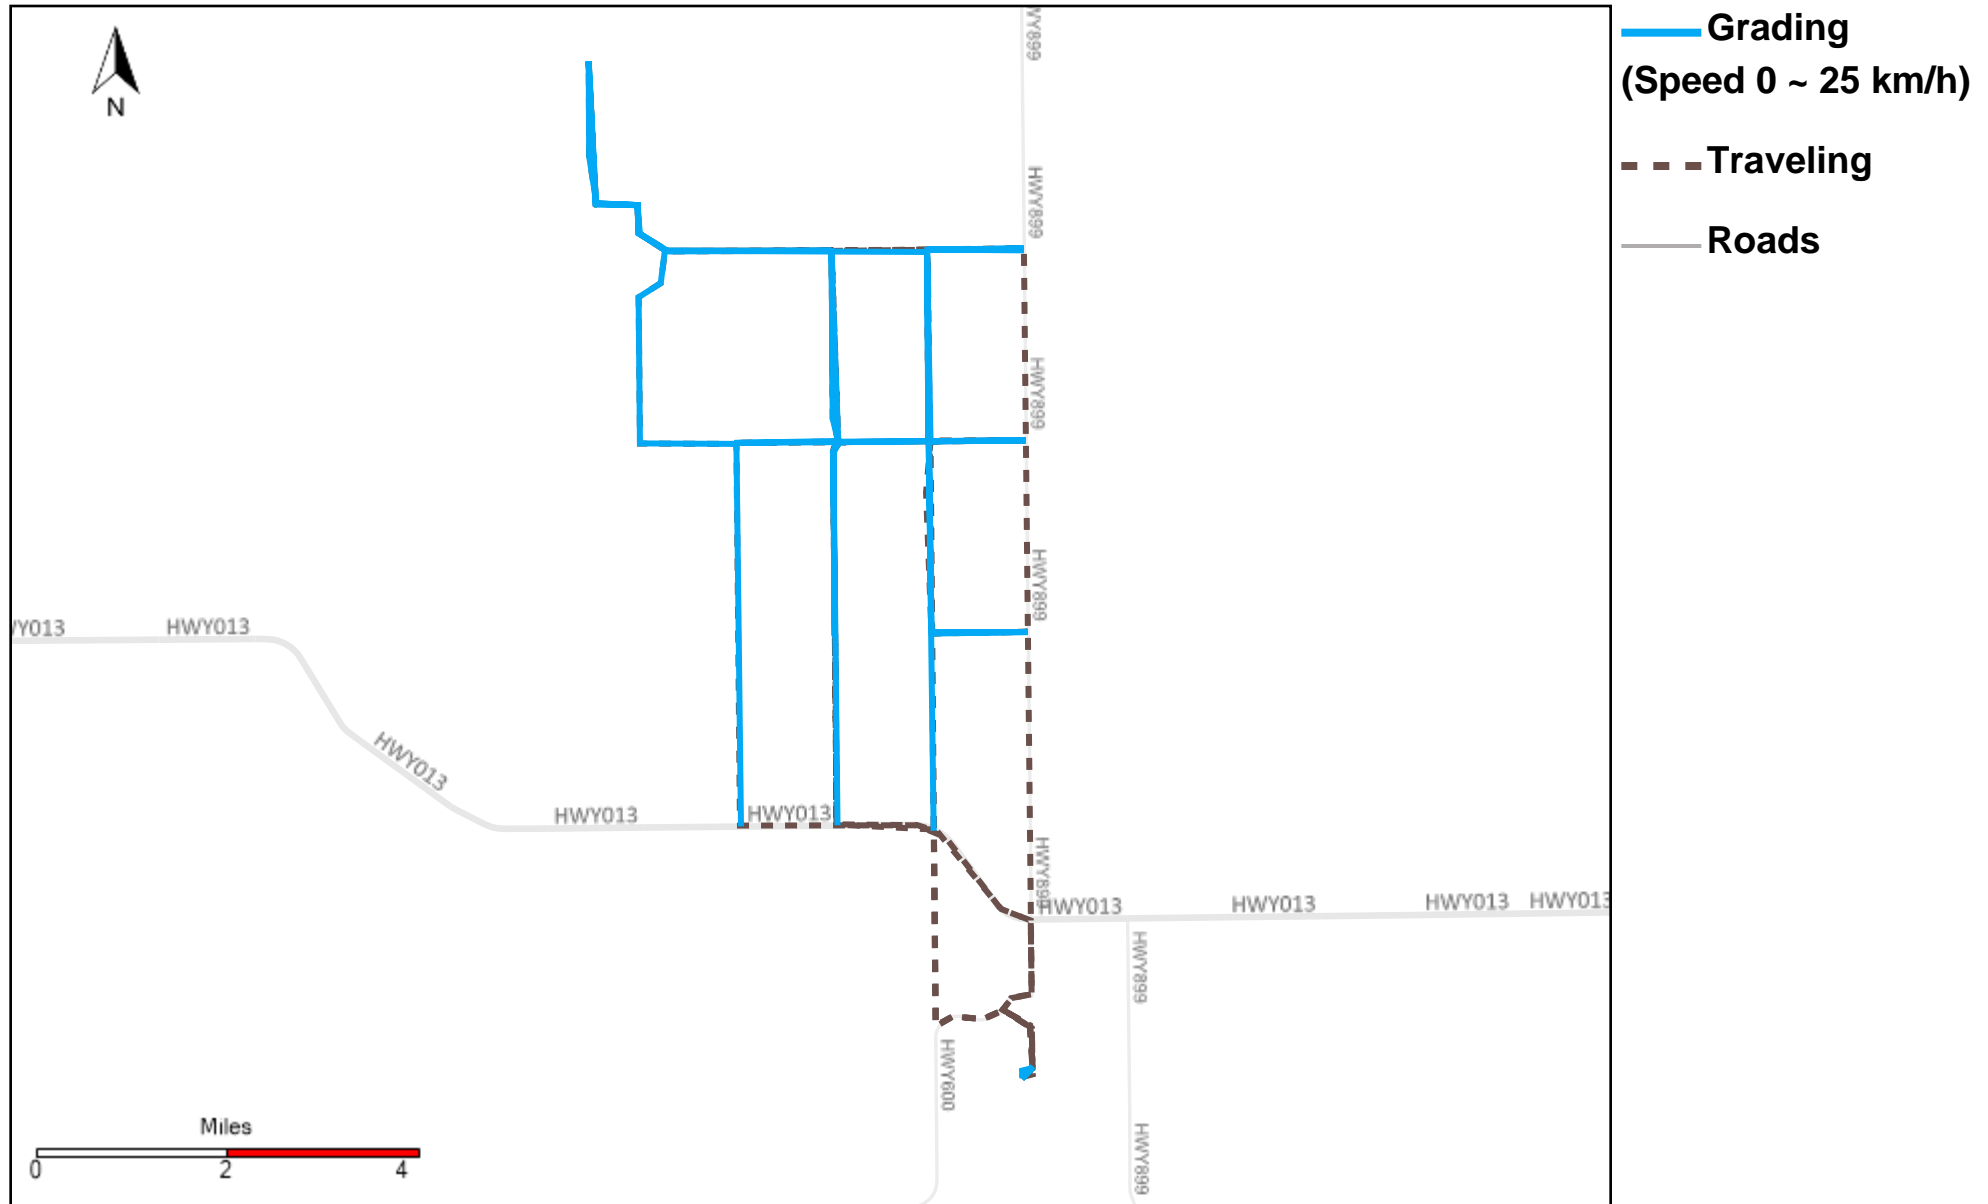

43-185_2024-03-31 ~ 2024-04-06 Tracking

Total Distance(km)	Total Hours	Work Distance(km)	Work Hours
204.22	23 hrs 9 min 52 sec	133.11	20 hrs 45 min 34 sec