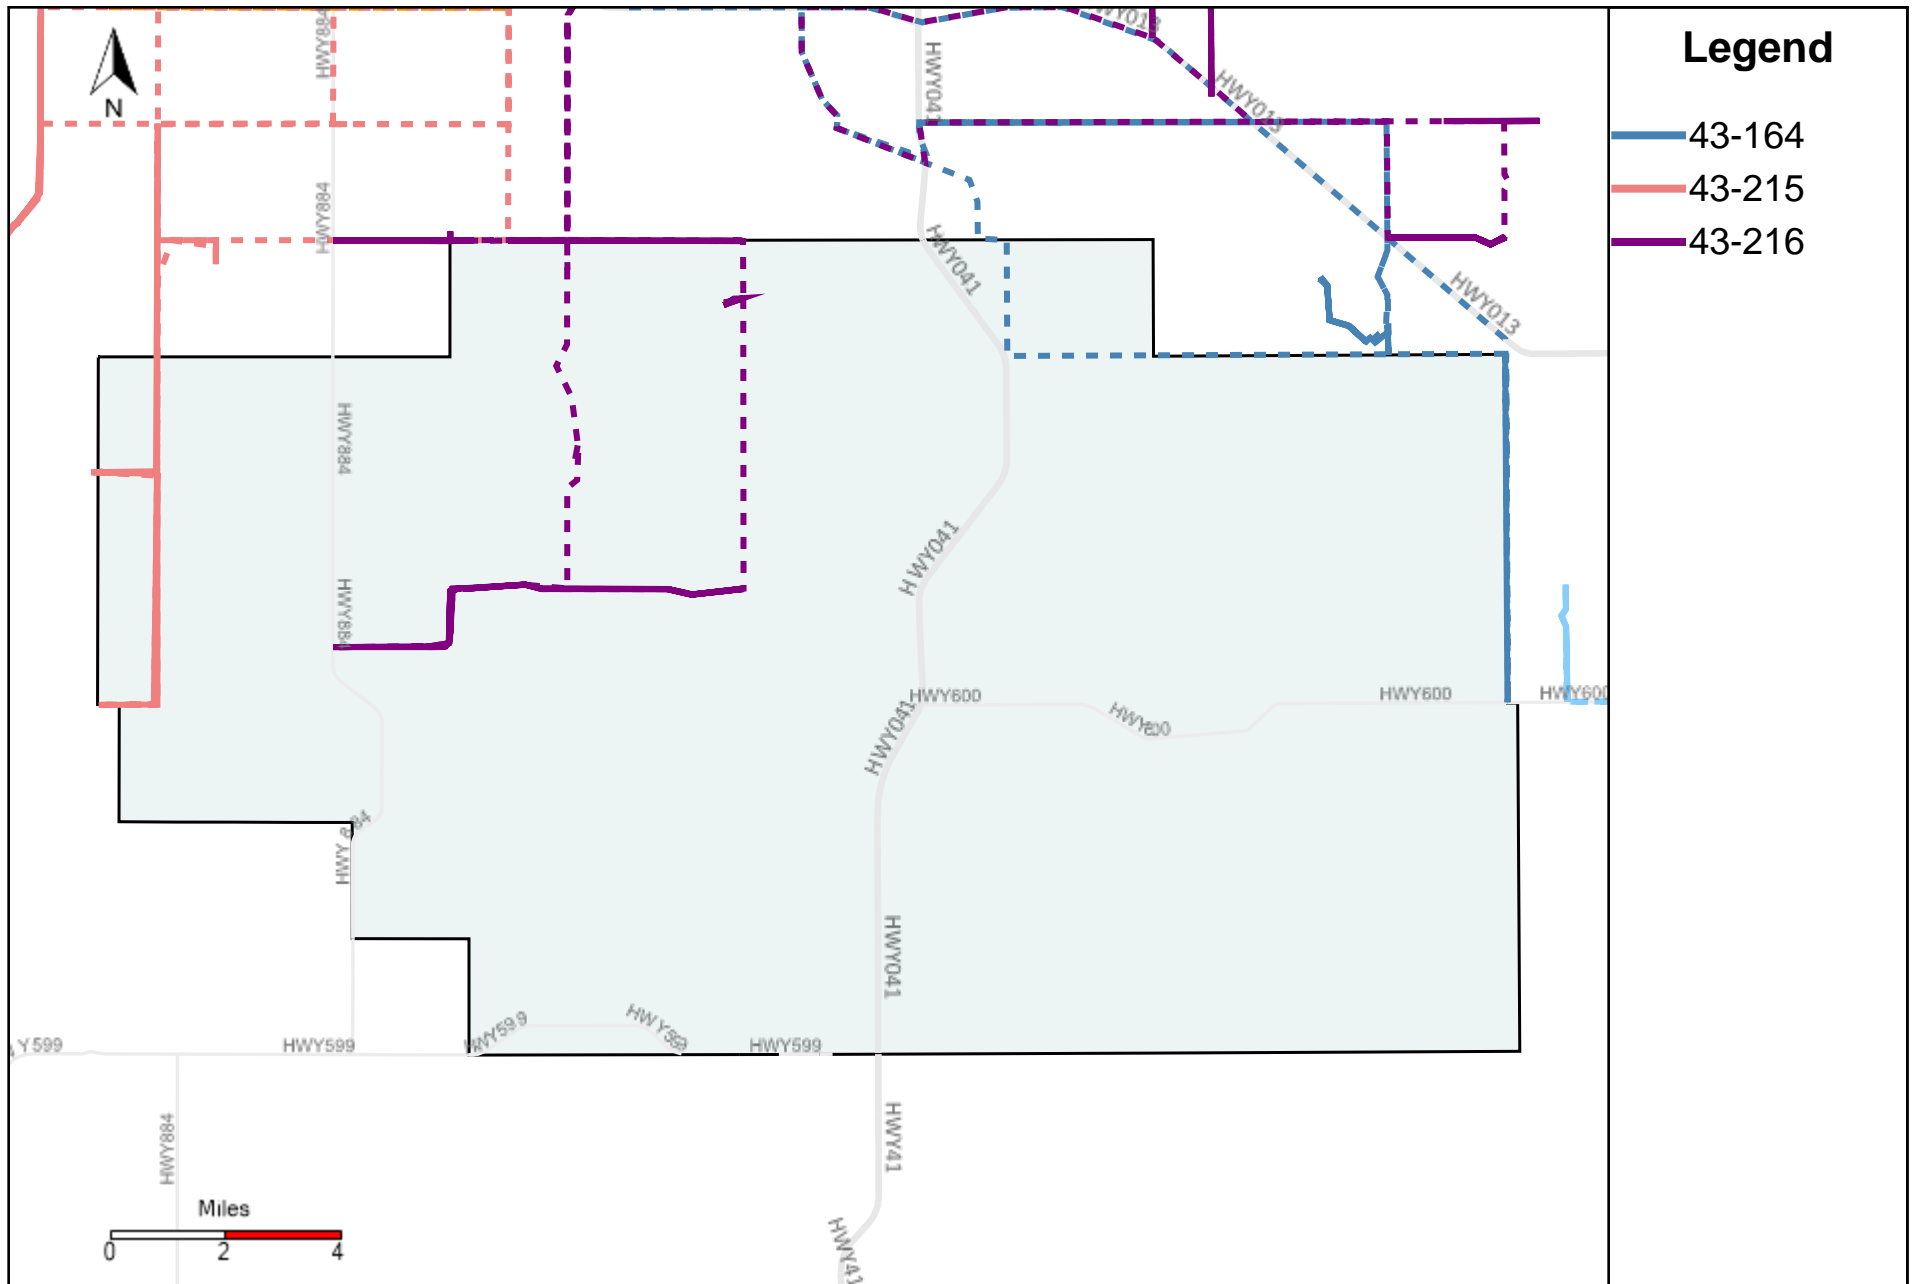

Division: 5 Grader Report(2024-03-31 ~ 2024-04-06)

Vehicle Name List	Total Distance(km)	Total Hours
43-164, 43-215, 43-216	904.66	74 hrs 46 min 54 sec