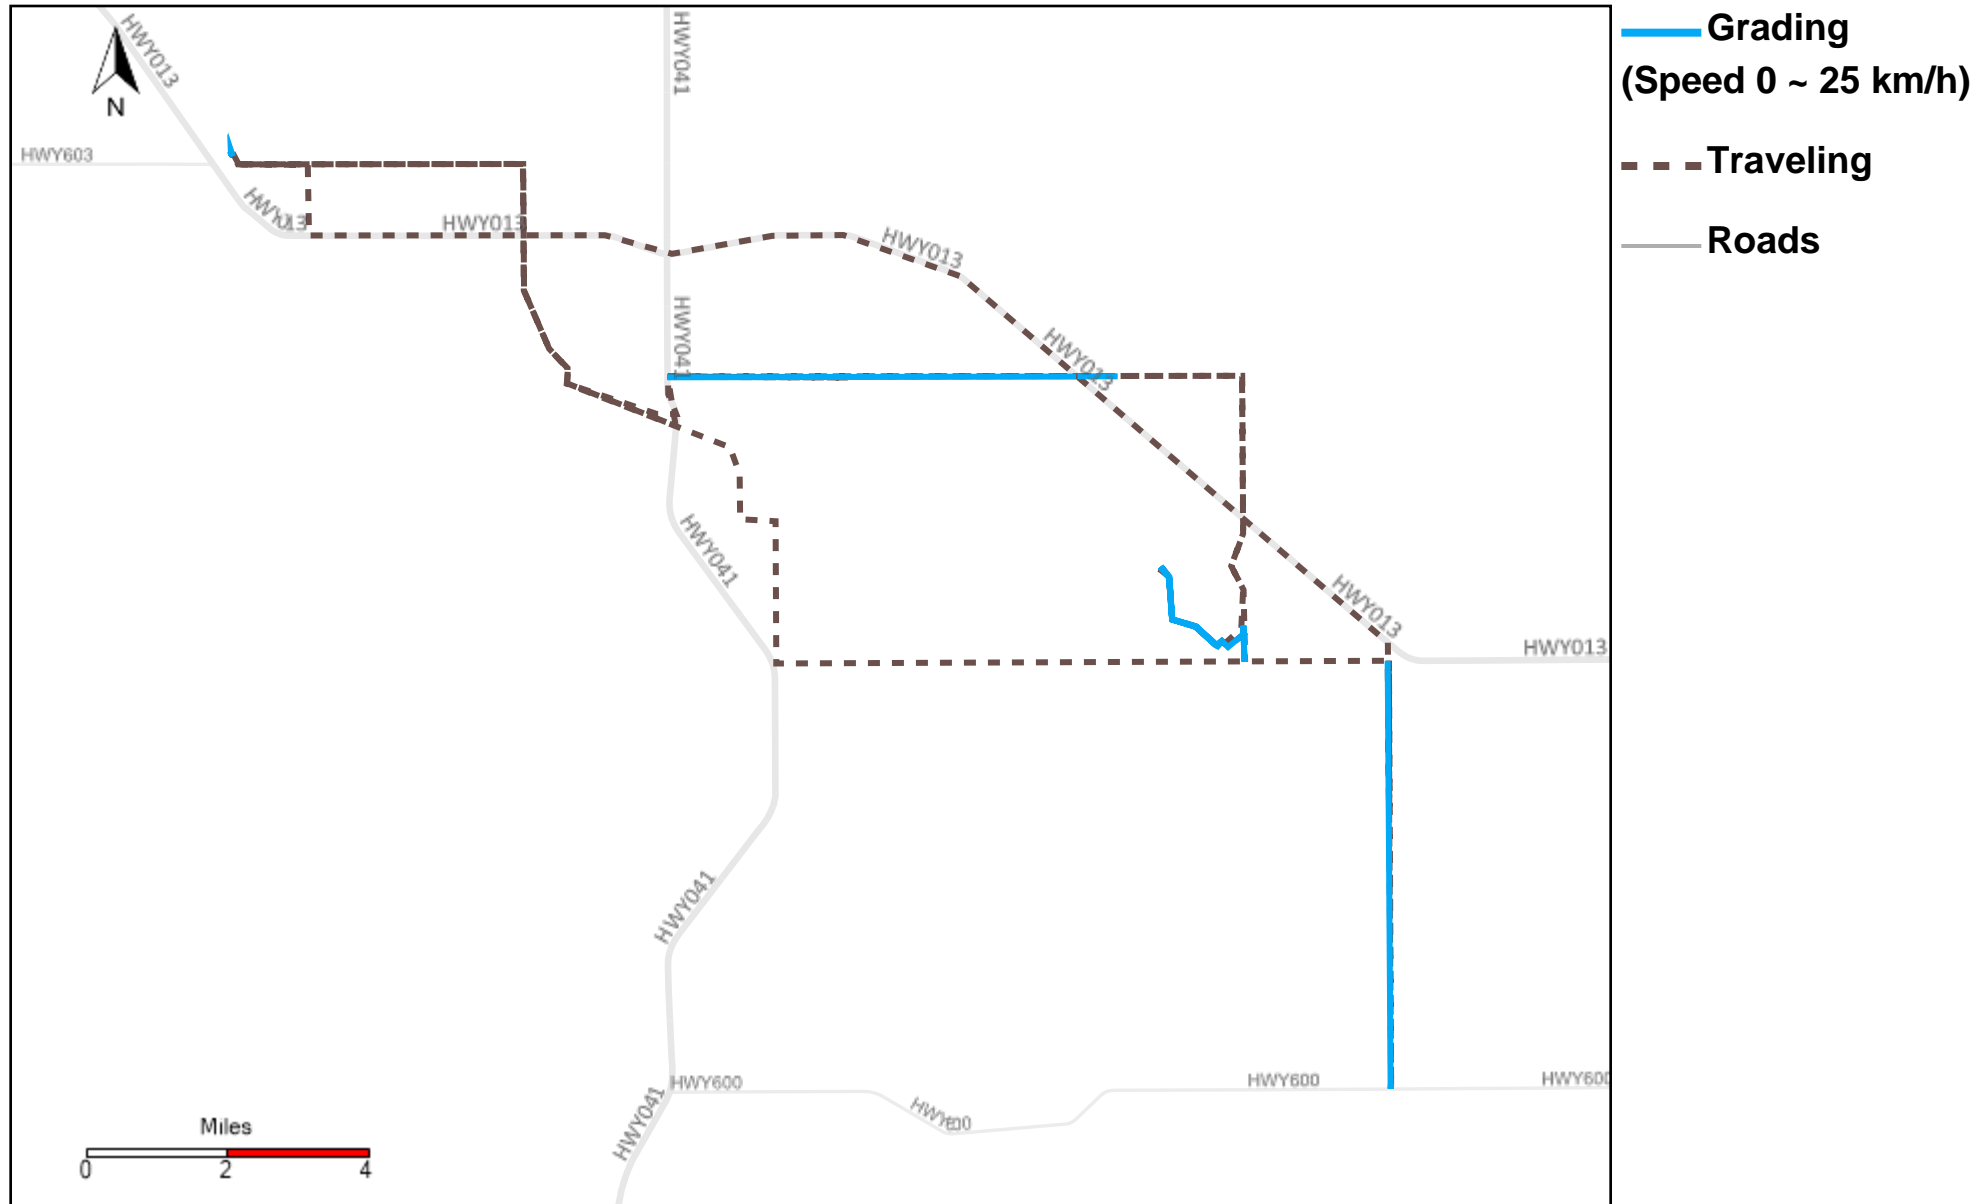

43-164_2024-03-31 ~ 2024-04-06 Tracking

Total Distance(km)	Total Hours	Work Distance(km)	Work Hours
252.99	17 hrs 44 min 50 sec	116.89	13 hrs 57 min 50 sec