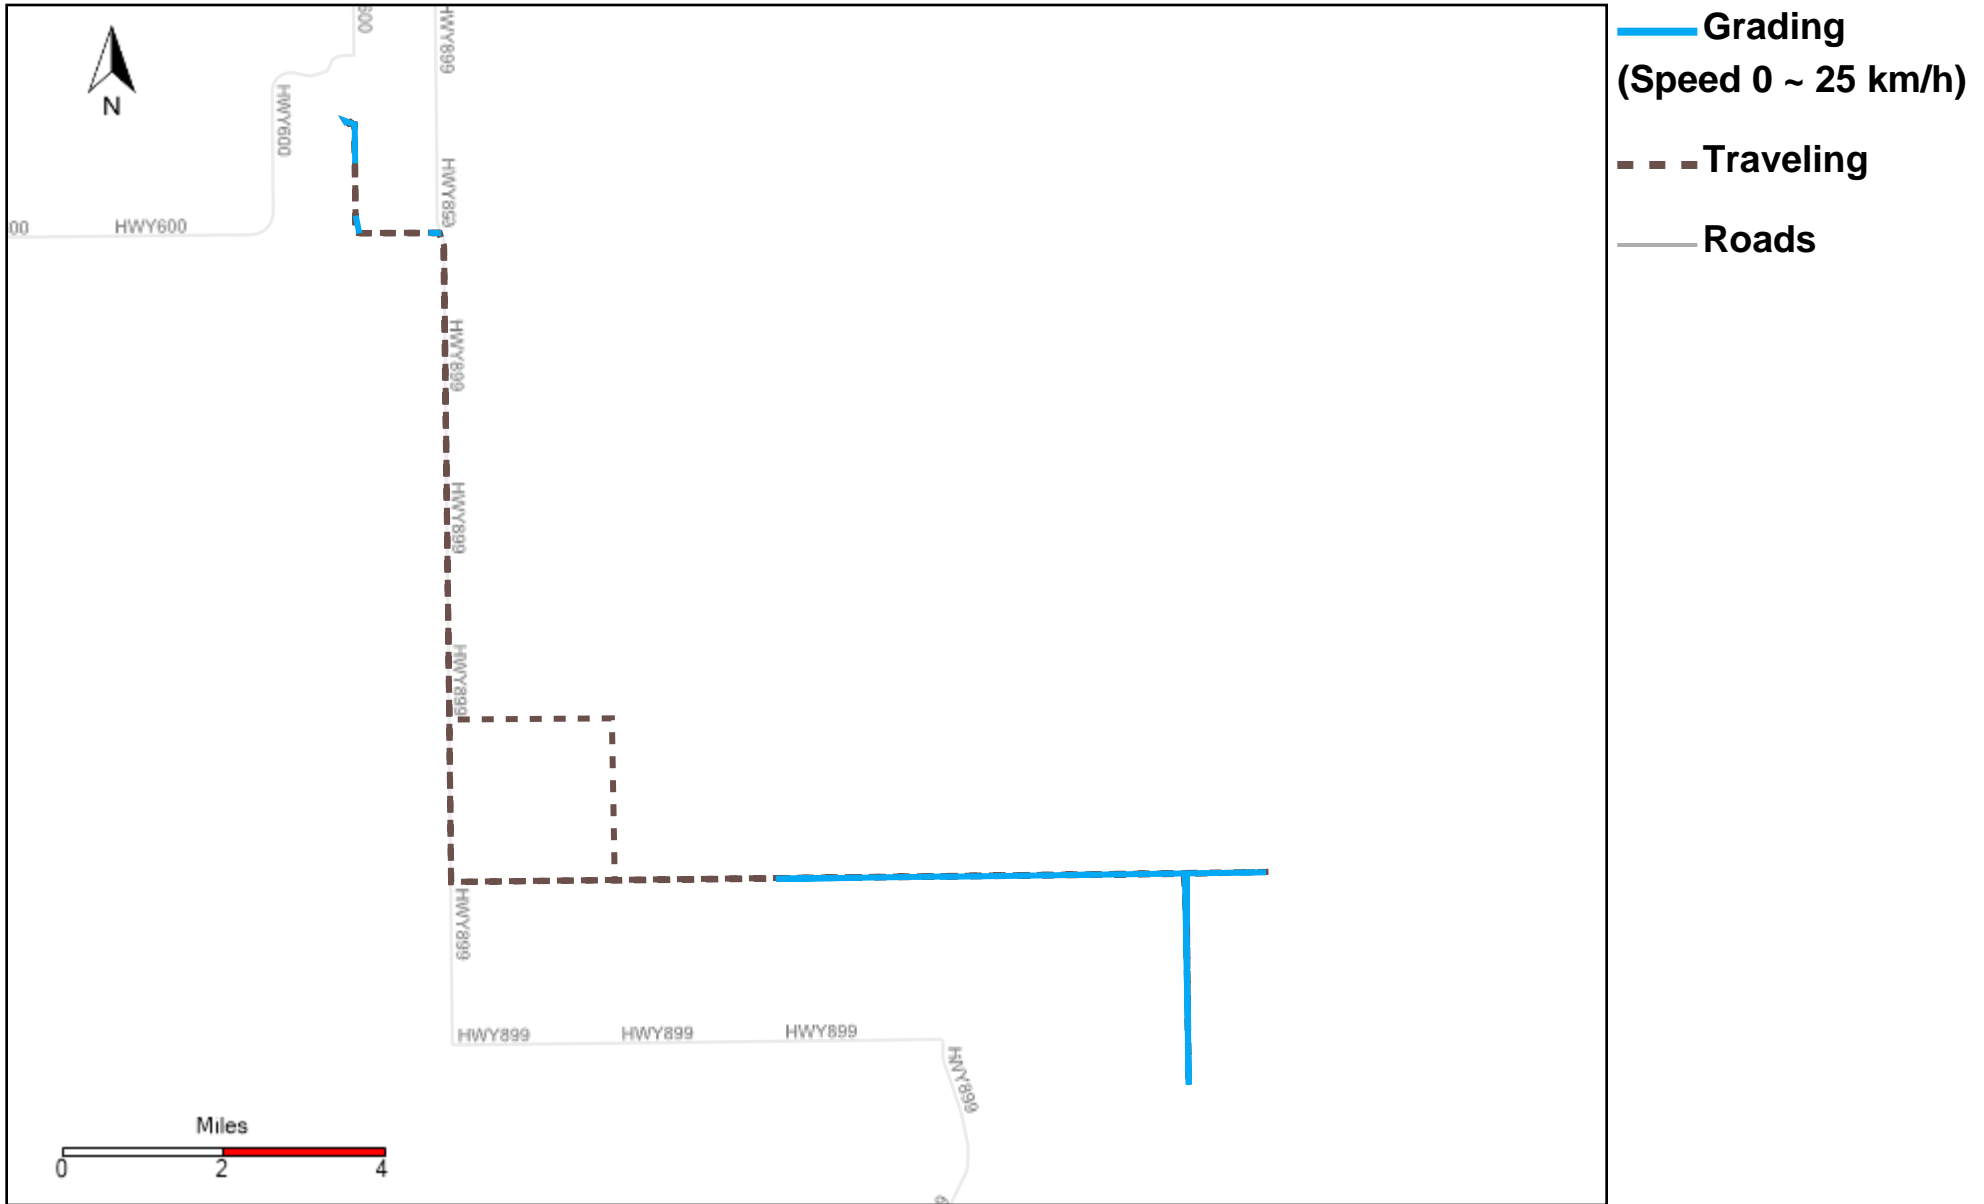

43-181_2024-03-31 ~ 2024-04-06 Tracking

Total Distance(km)	Total Hours	Work Distance(km)	Work Hours
257.54	24 hrs 12 min 14 sec	149.63	18 hrs 33 min 9 sec

43-182_2024-03-31 ~ 2024-04-06 Tracking

Total Distance(km)	Total Hours	Work Distance(km)	Work Hours
203.57	15 hrs 23 min 40 sec	85.03	12 hrs 35 min 52 sec