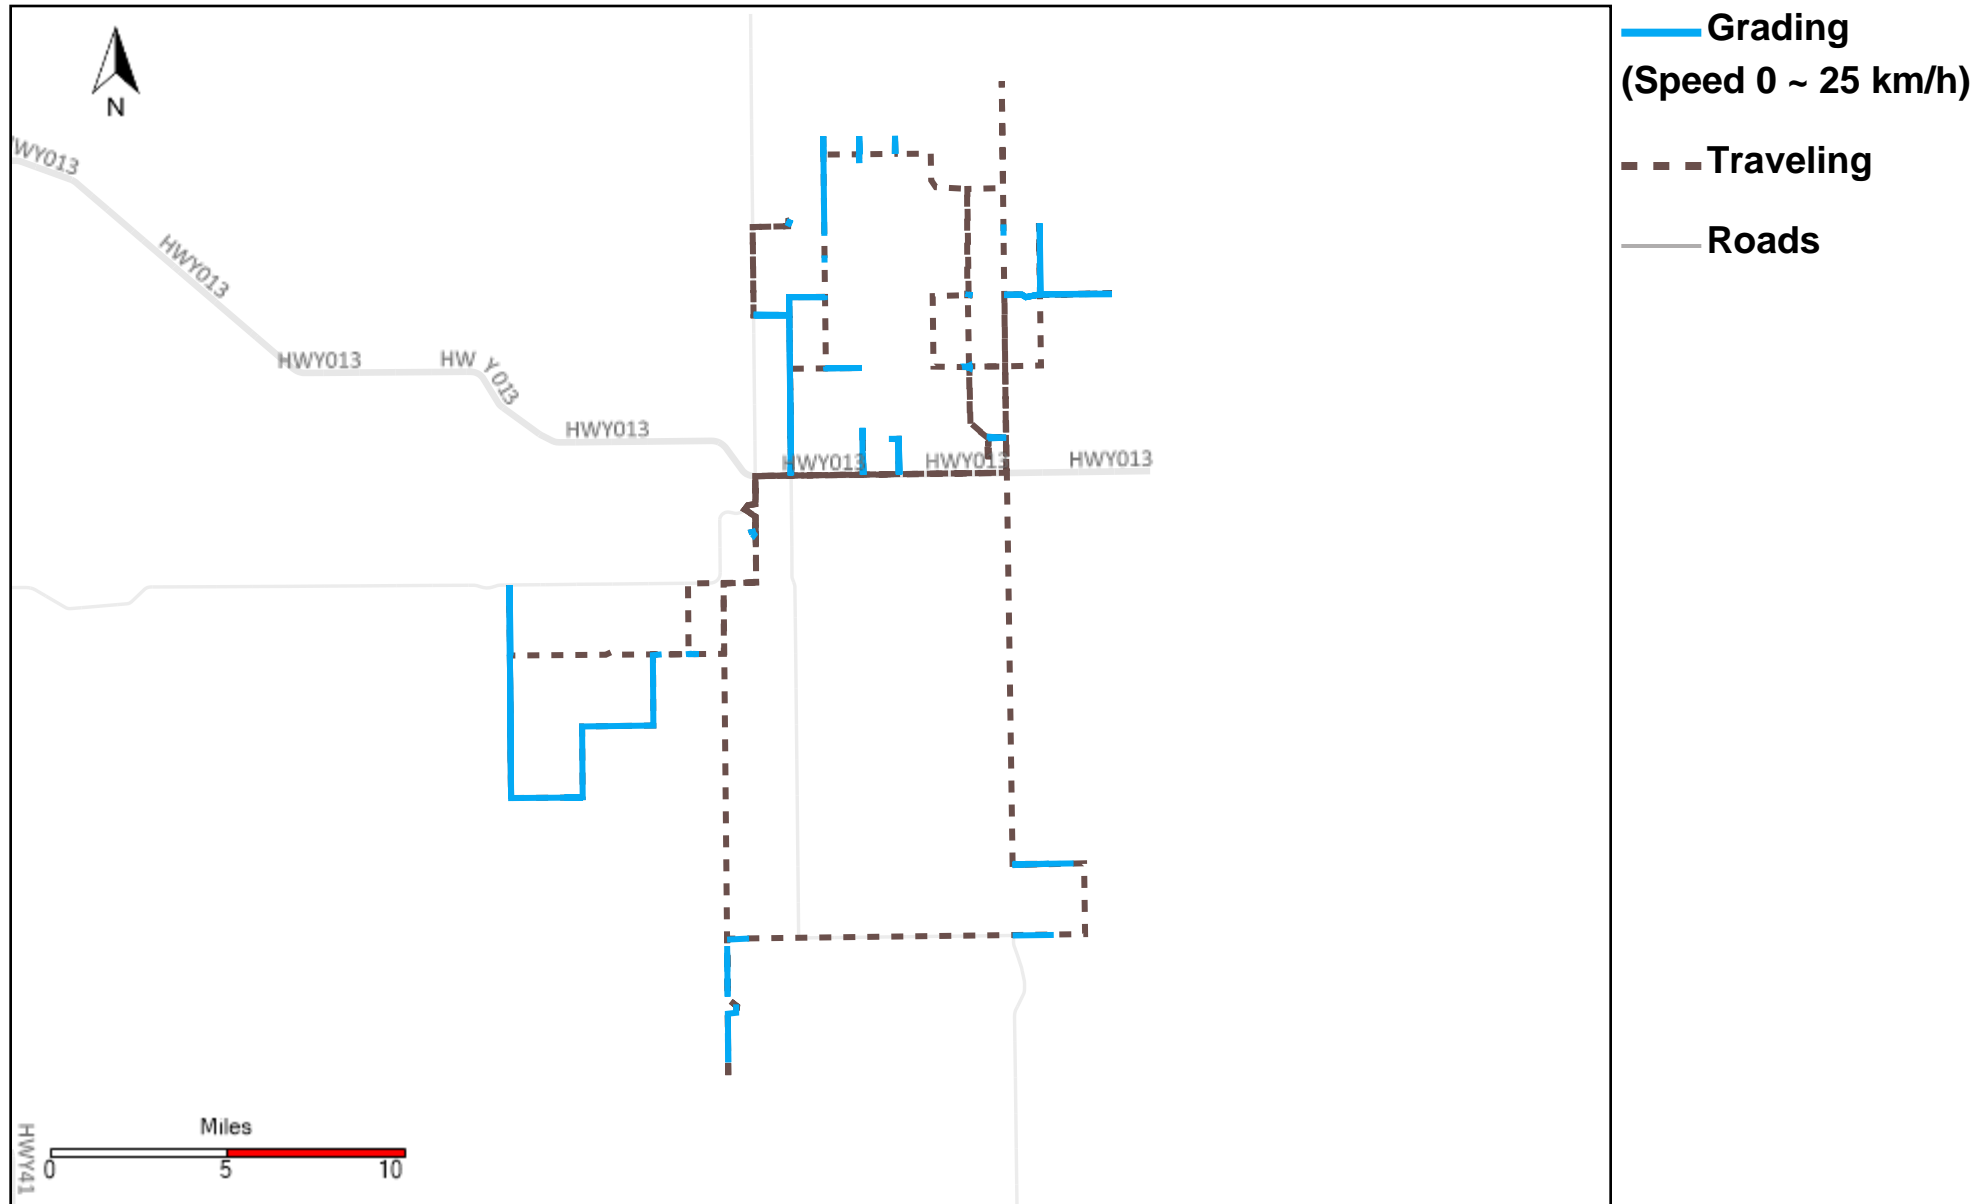

43-183_2024-03-17 ~ 2024-03-23 Tracking

Total Distance(km)	Total Hours	Work Distance(km)	Work Hours
422.25	31 hrs 59 min 12 sec	160.5	24 hrs 30 min 43 sec