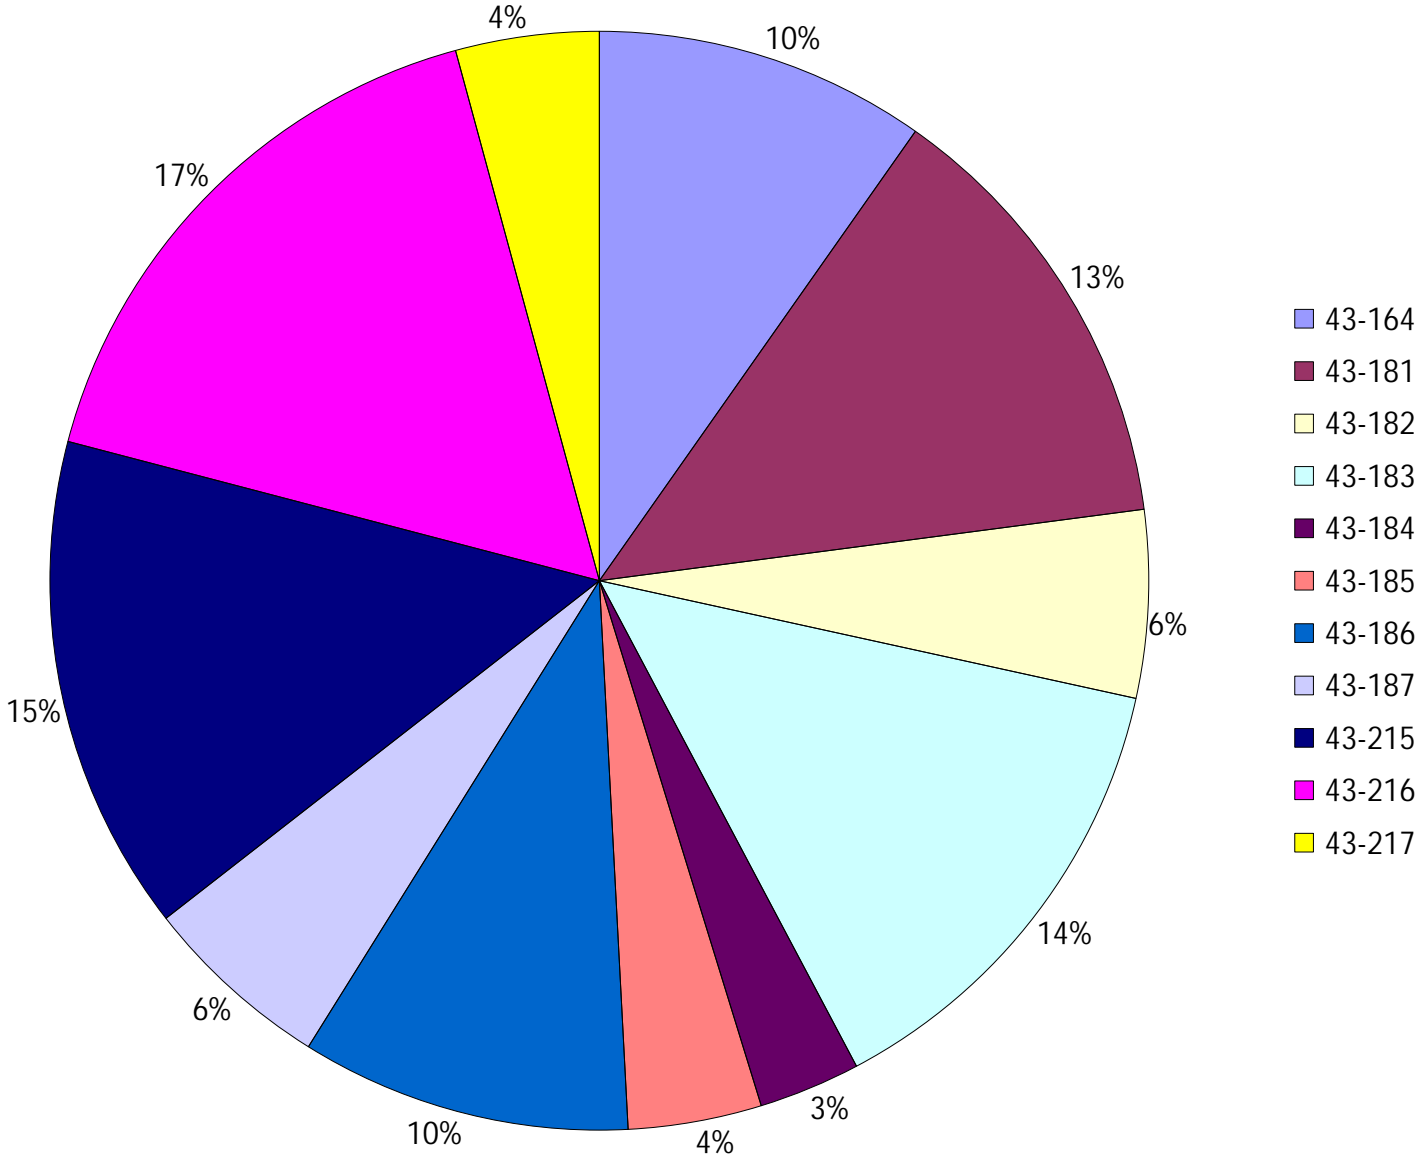

Provost Weekly Grader Report

From 3/17/2024 To 3/23/2024

3/23/2024

Vehicle	Total Distance(km)	Total Hours	Work Distance(km)	Work Hours
43-164	298.27	39 hrs 30 min 45 sec	180.94	36 hrs 5 min 56 sec
43-181	402.6	33 hrs 6 min 54 sec	214.71	25 hrs 13 min 8 sec
43-182	168.62	11 hrs 36 min 4 sec	43.25	6 hrs 28 min 49 sec
43-183	422.25	31 hrs 59 min 12 sec	160.5	24 hrs 30 min 43 sec
43-184	91.46	8 hrs 37 min 19 sec	43.74	6 hrs 55 min 42 sec
43-185	120.05	11 hrs 17 min 56 sec	61.35	9 hrs 32 min 18 sec
43-186	297.08	0 hrs 51 min 7 sec	296.65	3 hrs 12 min 35 sec
43-187	170.75	15 hrs 0 min 52 sec	49.28	7 hrs 49 min 43 sec
43-215	446.78	41 hrs 46 min 7 sec	137.44	27 hrs 44 min 57 sec
43-216	510.73	42 hrs 8 min 12 sec	248.75	36 hrs 5 min 8 sec
43-217	128.93	8 hrs 14 min 21 sec	40.02	3 hrs 31 min 7 sec
Total:	3057.52	244 hrs 8 min 50 sec	1476.63	187 hrs 10 min 7 sec

Vehicle Distance Vs Total Distance (%) From 3/17/2024 To 3/23/2024

Provost Weekly Grader Report