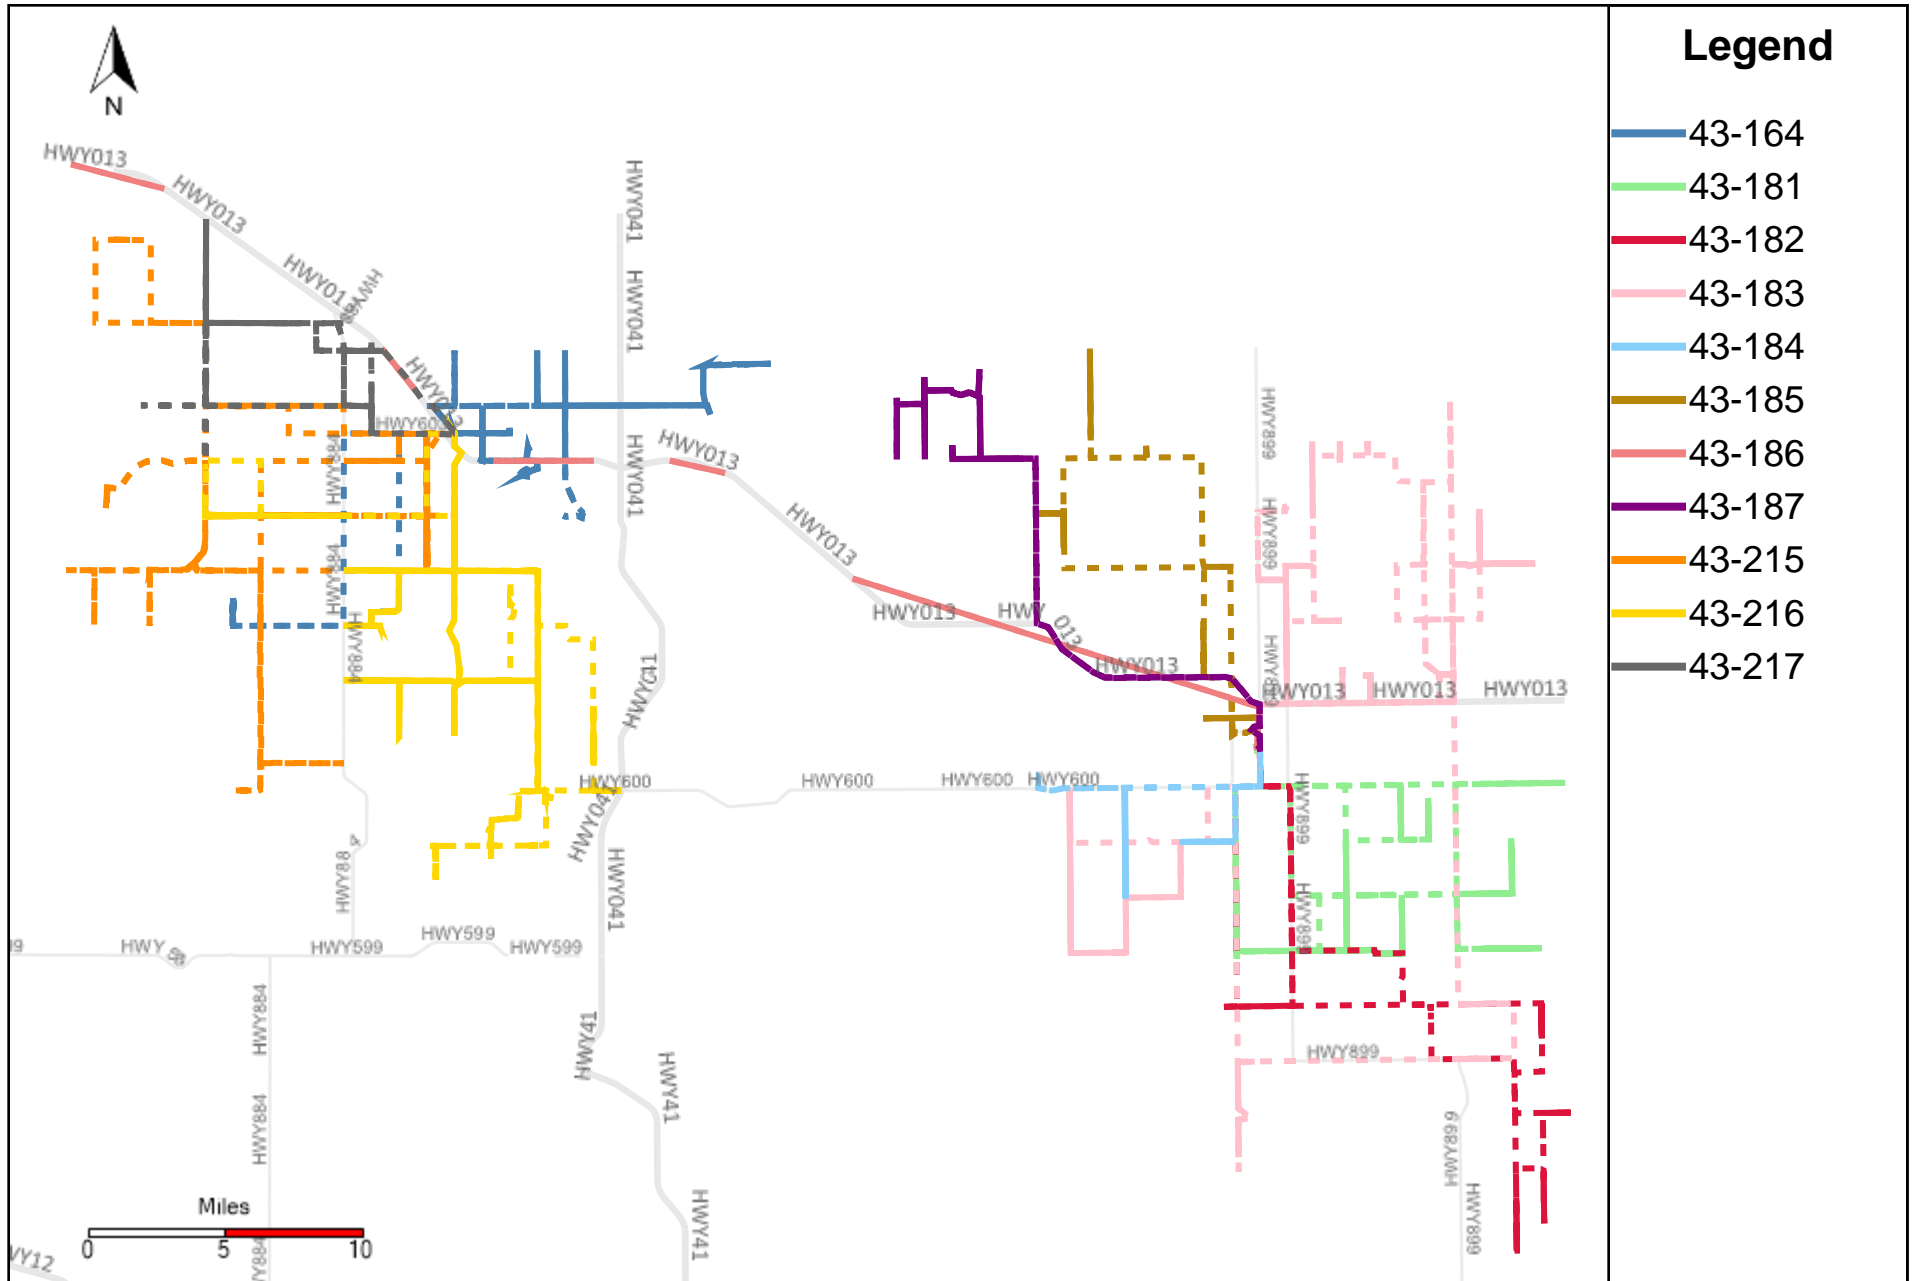

# Division: 1 Grader Report(2024-03-17 ~ 2024-03-23)

Vehicle Name List	Total Distance(km)	Total Hours
43-181, 43-182, 43-183	993.48	76 hrs 42 min 10 sec

# Division: 2 Grader Report(2024-03-17 ~ 2024-03-23)

Vehicle Name List	Total Distance(km)	Total Hours
43-181, 43-183	824.85	65 hrs 6 min 6 sec

# Division: 3 Grader Report(2024-03-17 ~ 2024-03-23)

Vehicle Name List	Total Distance(km)	Total Hours
43-181, 43-182, 43-183, 43-184, 43-185, 43-186, 43-187	1672.82	112 hrs 29 min 25 sec

# Division: 5 Grader Report(2024-03-17 ~ 2024-03-23)

Vehicle Name List	Total Distance(km)	Total Hours
43-164, 43-215, 43-216	1255.78	123 hrs 25 min 4 sec