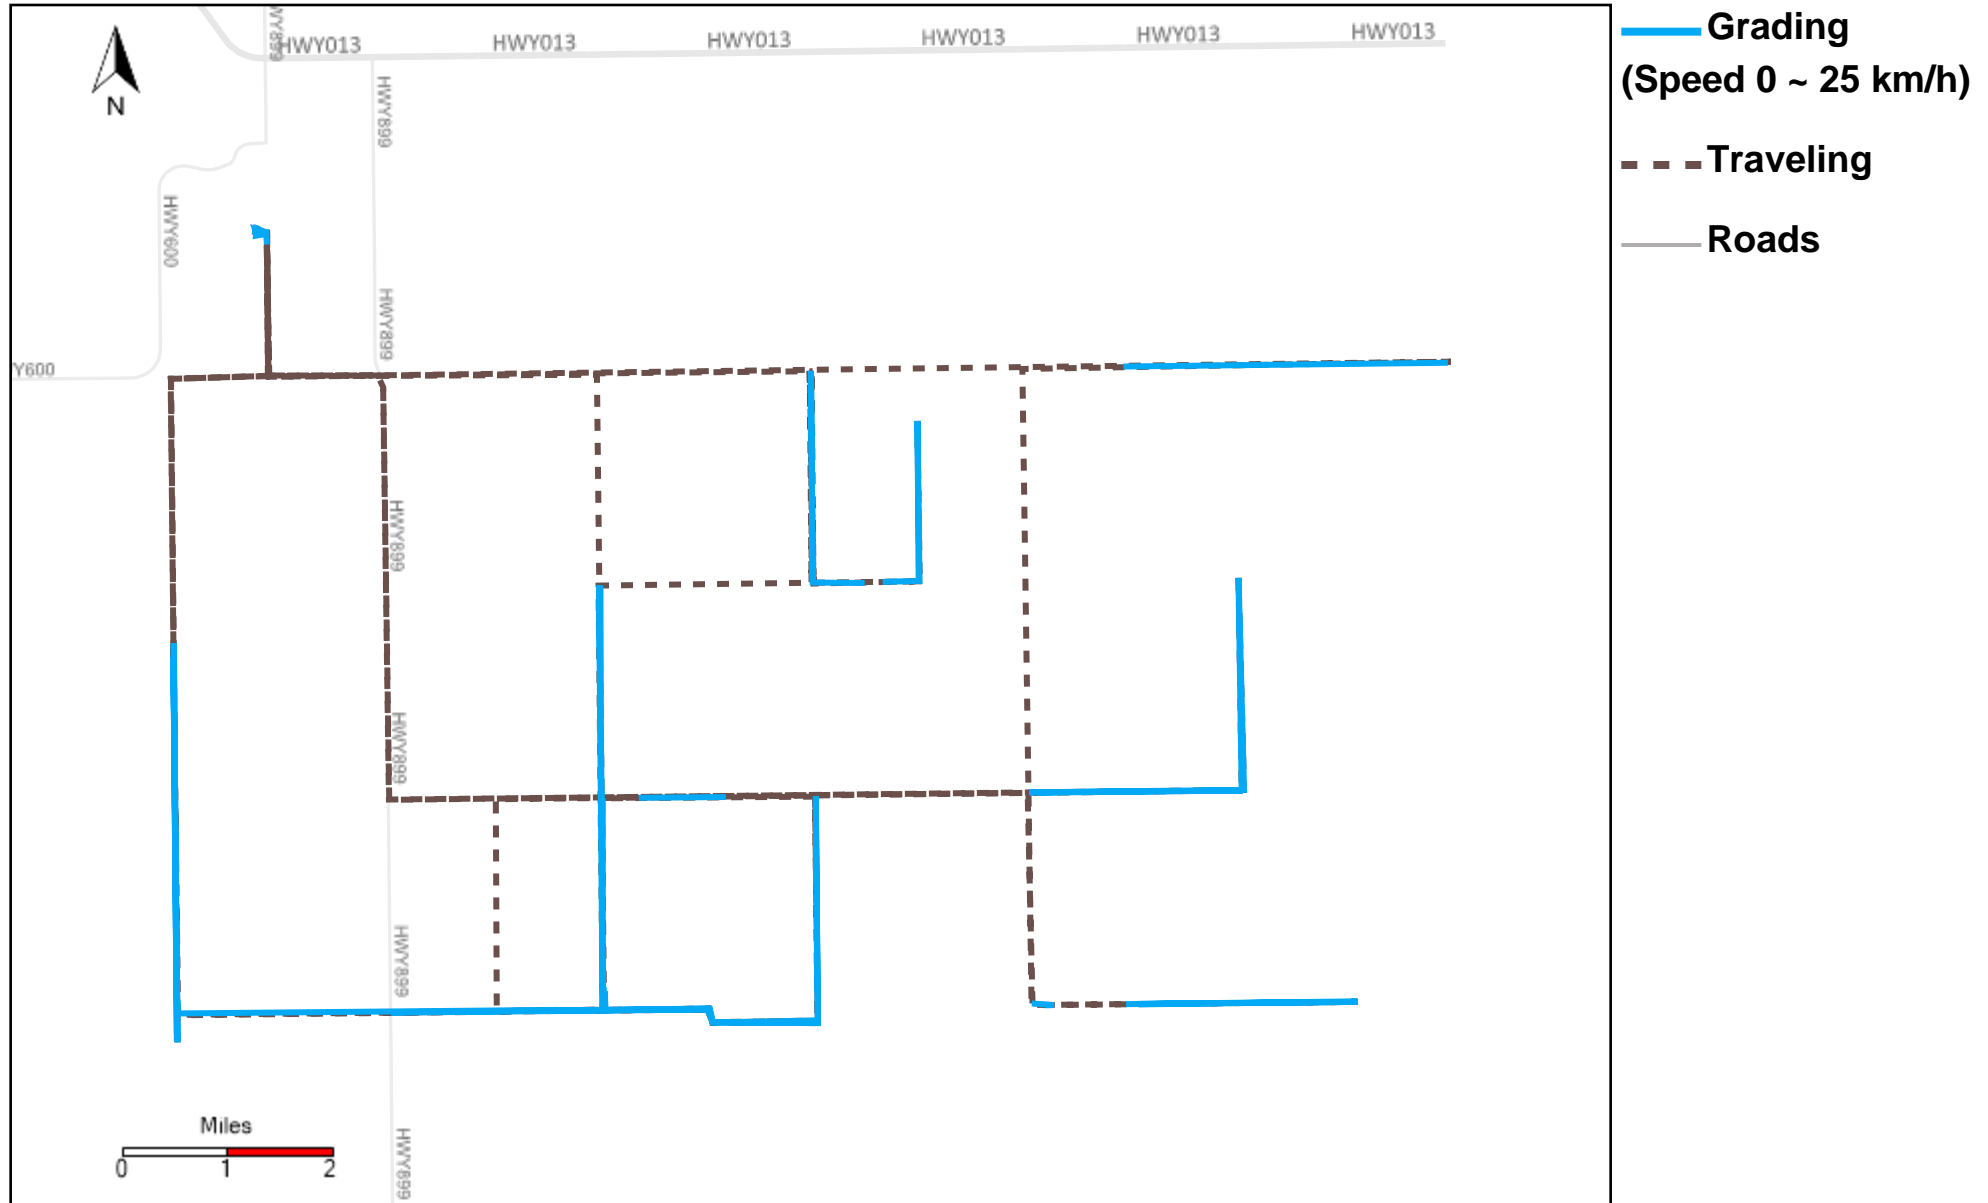

43-181_2024-03-17 ~ 2024-03-23 Tracking

Total Distance(km)	Total Hours	Work Distance(km)	Work Hours
402.6	33 hrs 6 min 54 sec	214.71	25 hrs 13 min 8 sec