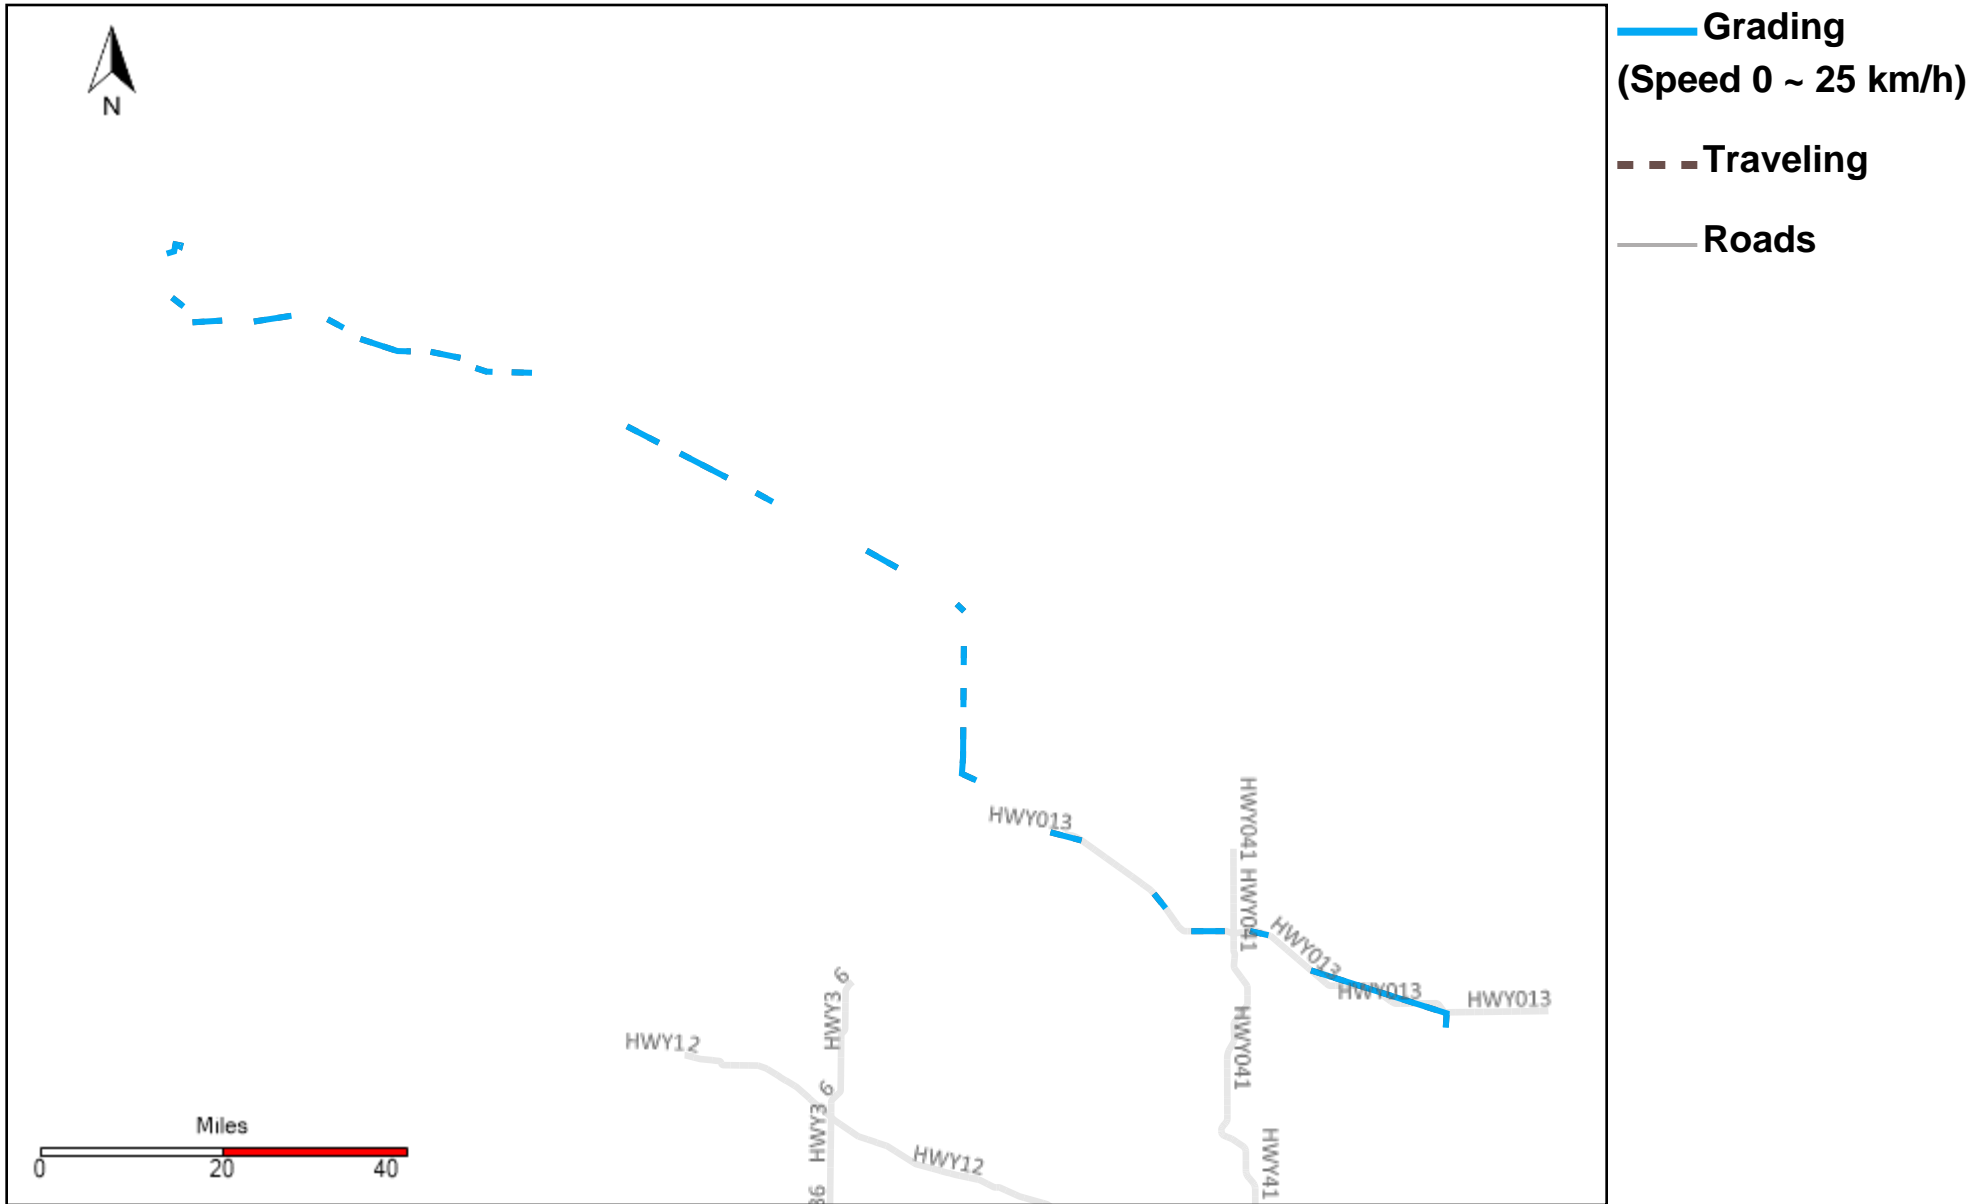

# 43-184\_2024-03-17 ~ 2024-03-23 Tracking

Total Distance(km)	Total Hours	Work Distance(km)	Work Hours
91.46	8 hrs 37 min 19 sec	43.74	6 hrs 55 min 42 sec

# 43-186\_2024-03-17 ~ 2024-03-23 Tracking

Total Distance(km)	Total Hours	Work Distance(km)	Work Hours
297.08	0 hrs 51 min 7 sec	296.65	3 hrs 12 min 35 sec