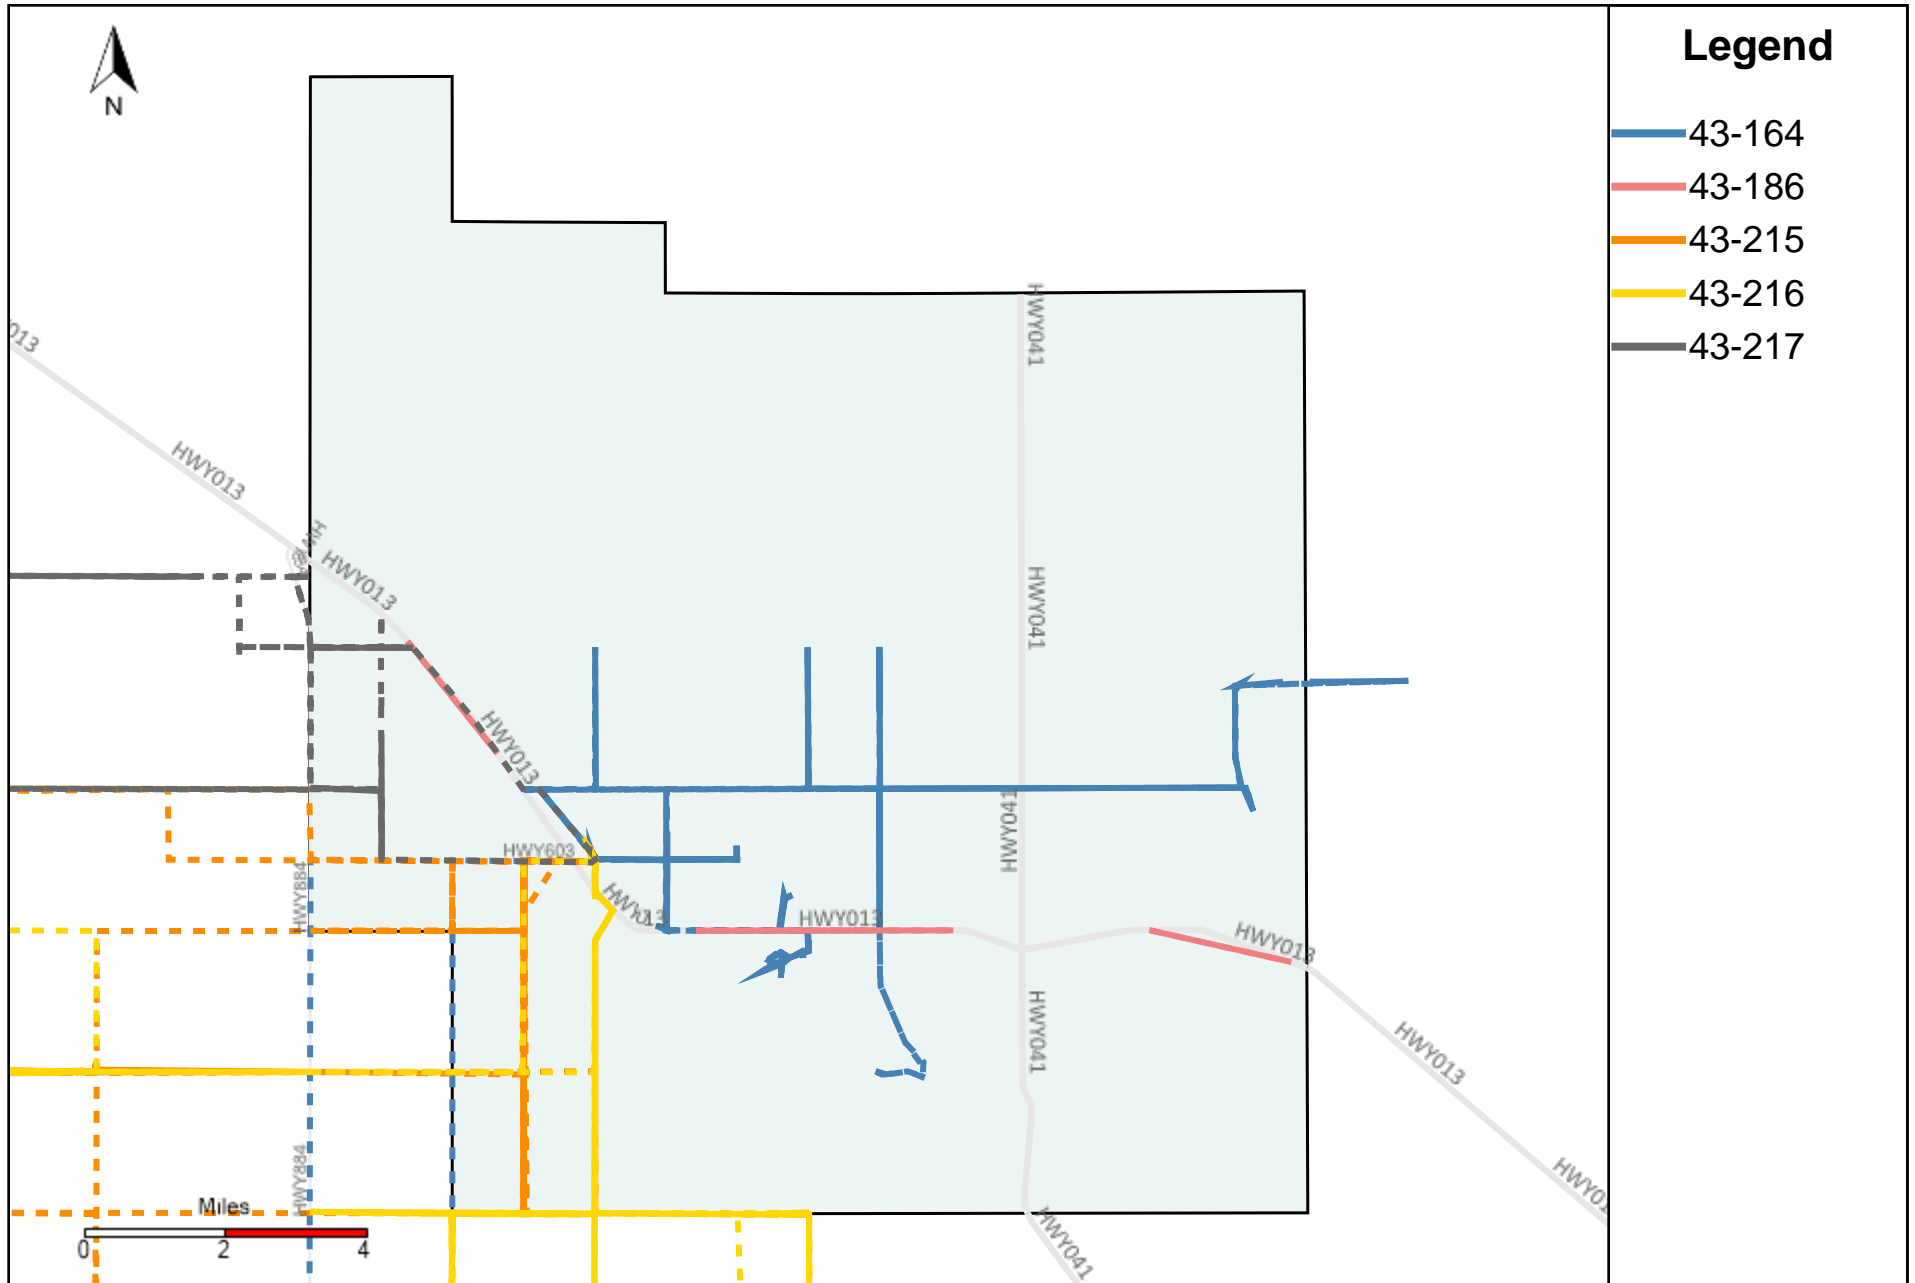

Division: 6 Grader Report(2024-03-17 ~ 2024-03-23)

Vehicle Name List	Total Distance(km)	Total Hours
43-164, 43-186, 43-215, 43-216, 43-217	1681.78	132 hrs 30 min 32 sec