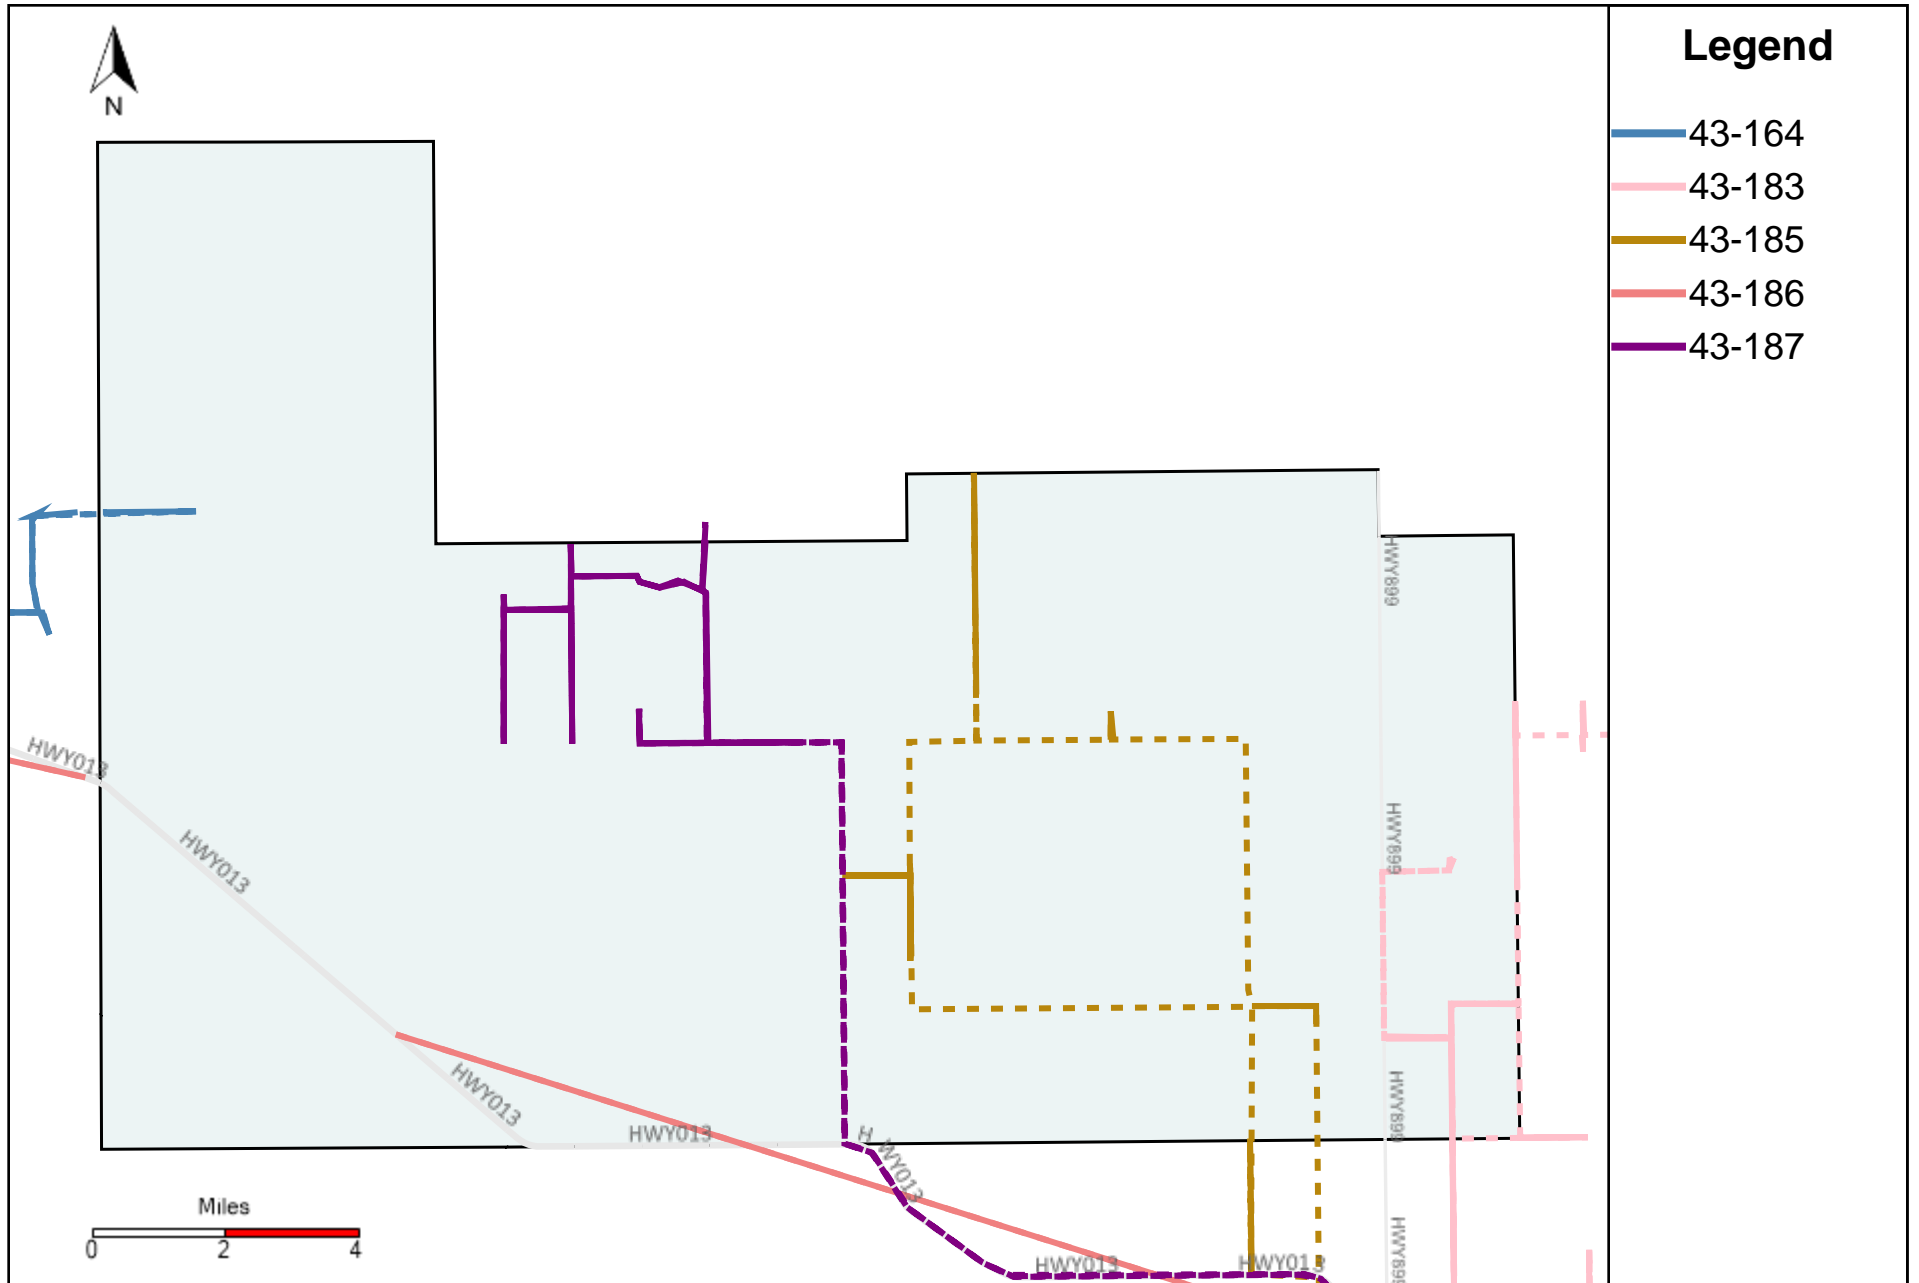

Division: 4 Grader Report(2024-03-17 ~ 2024-03-23)

Vehicle Name List	Total Distance(km)	Total Hours
43-164, 43-183, 43-185, 43-186, 43-187	1308.4	98 hrs 39 min 52 sec