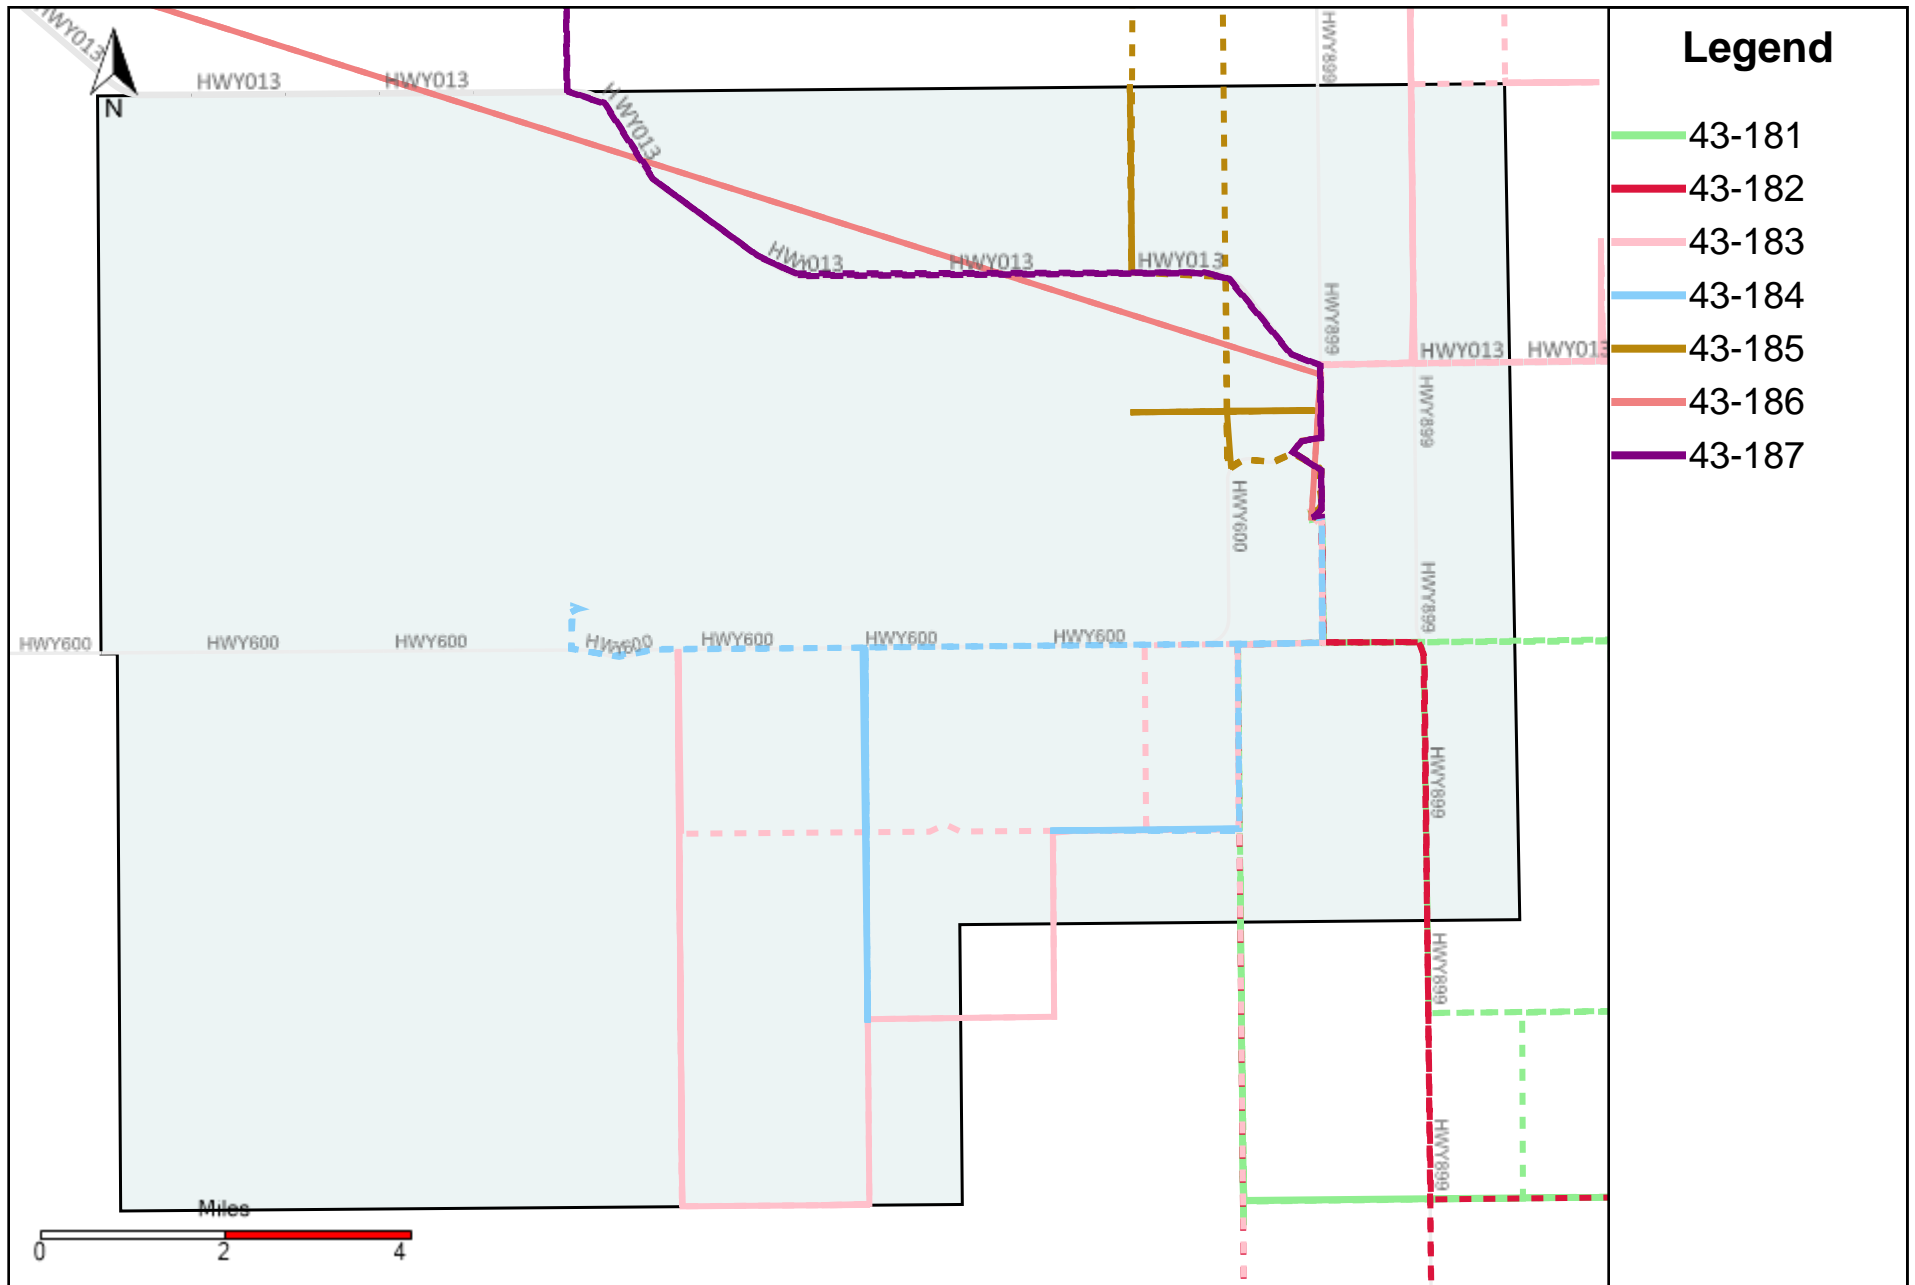

Division: 3 Grader Report(2024-03-17 ~ 2024-03-23)

Vehicle Name List	Total Distance(km)	Total Hours
43-181, 43-182, 43-183, 43-184, 43-185, 43-186, 43-187	1672.82	112 hrs 29 min 25 sec