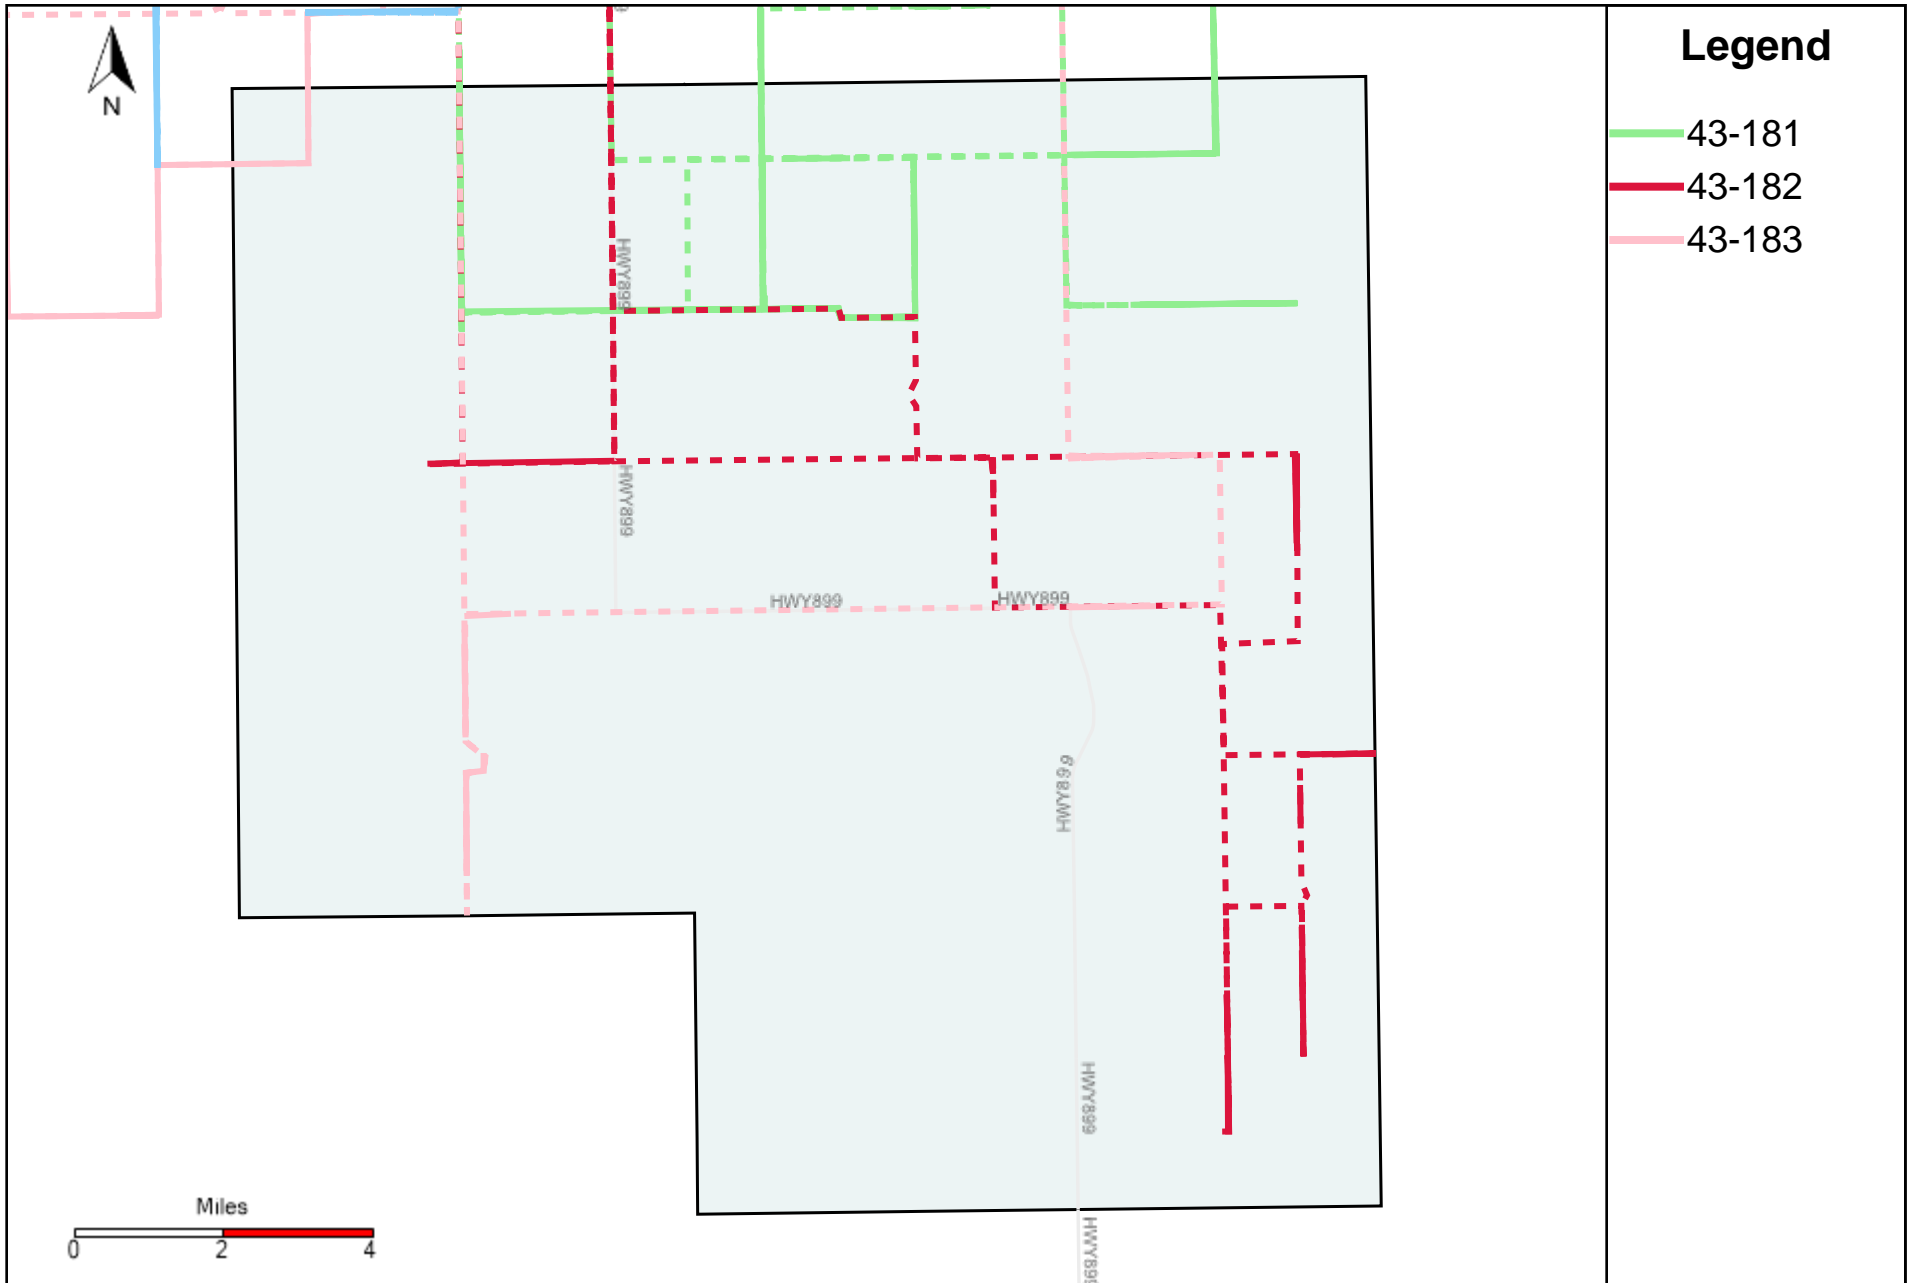

# Division: 1 Grader Report(2024-03-17 ~ 2024-03-23)

Vehicle Name List	Total Distance(km)	Total Hours
43-181, 43-182, 43-183	993.48	76 hrs 42 min 10 sec