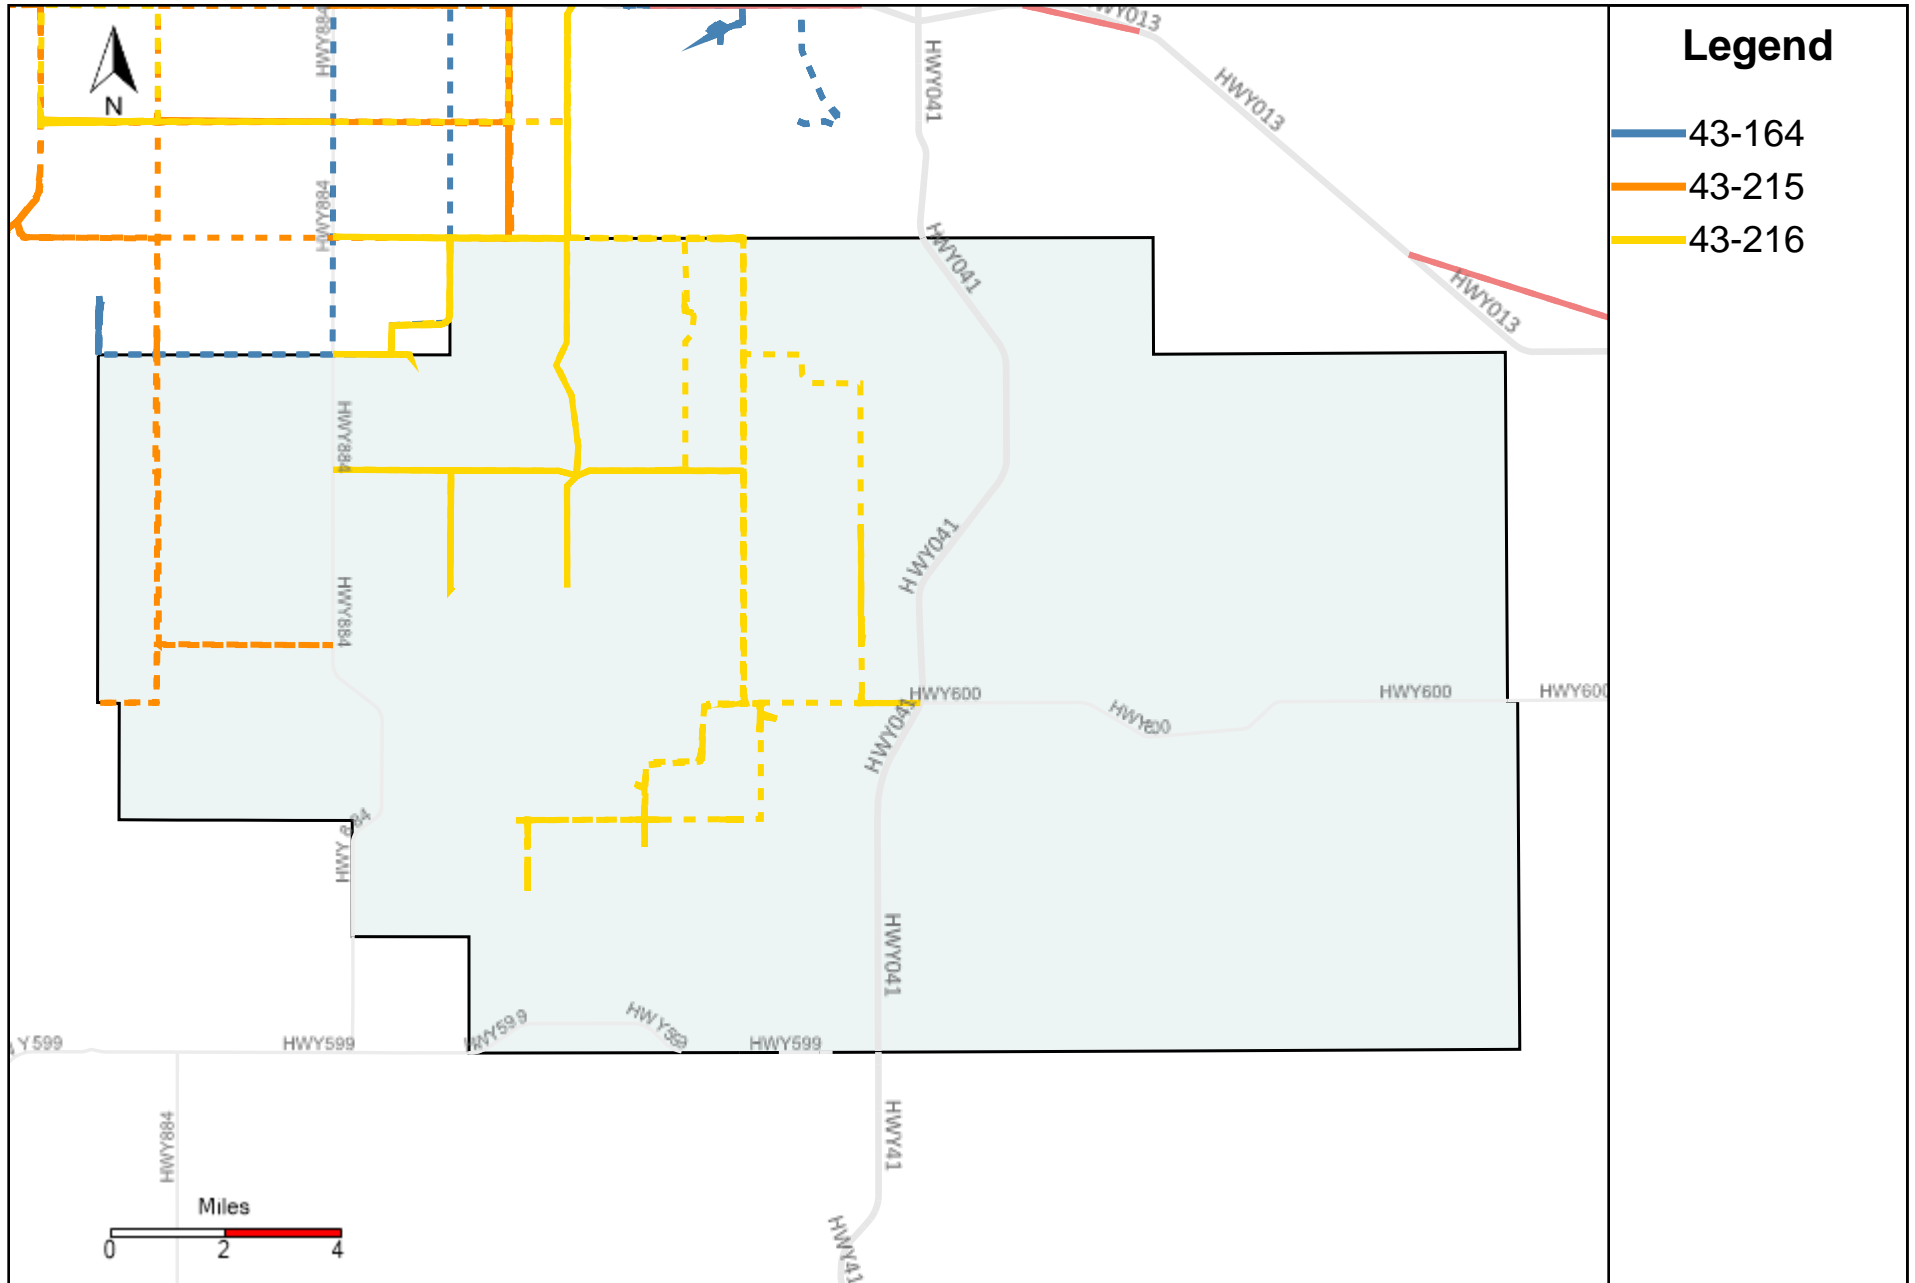

Division: 5 Grader Report(2024-03-17 ~ 2024-03-23)

Vehicle Name List	Total Distance(km)	Total Hours
43-164, 43-215, 43-216	1255.78	123 hrs 25 min 4 sec