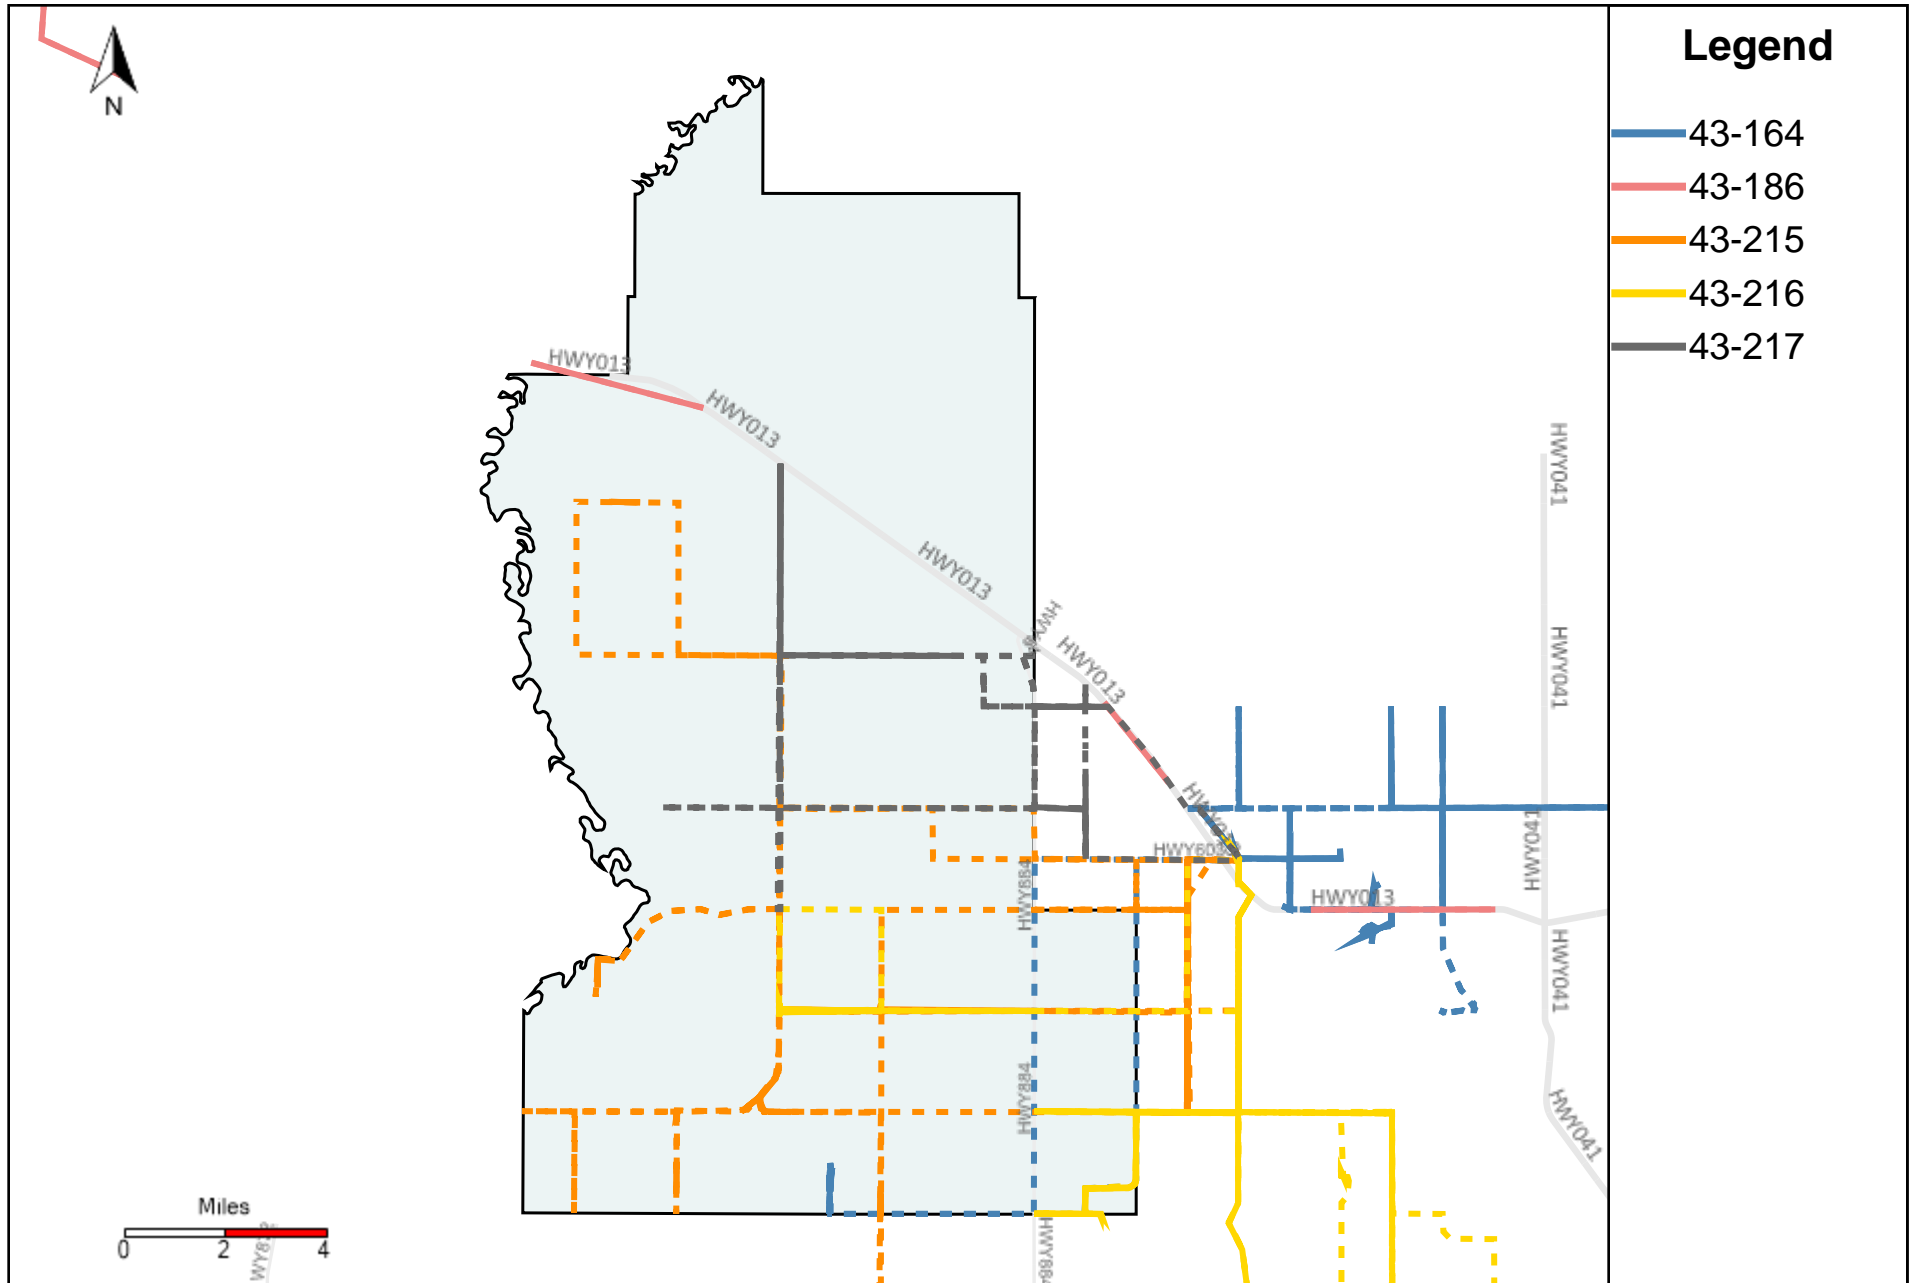

Division: 7 Grader Report(2024-03-17 ~ 2024-03-23)

Vehicle Name List	Total Distance(km)	Total Hours
43-164, 43-186, 43-215, 43-216, 43-217	1681.78	132 hrs 30 min 32 sec