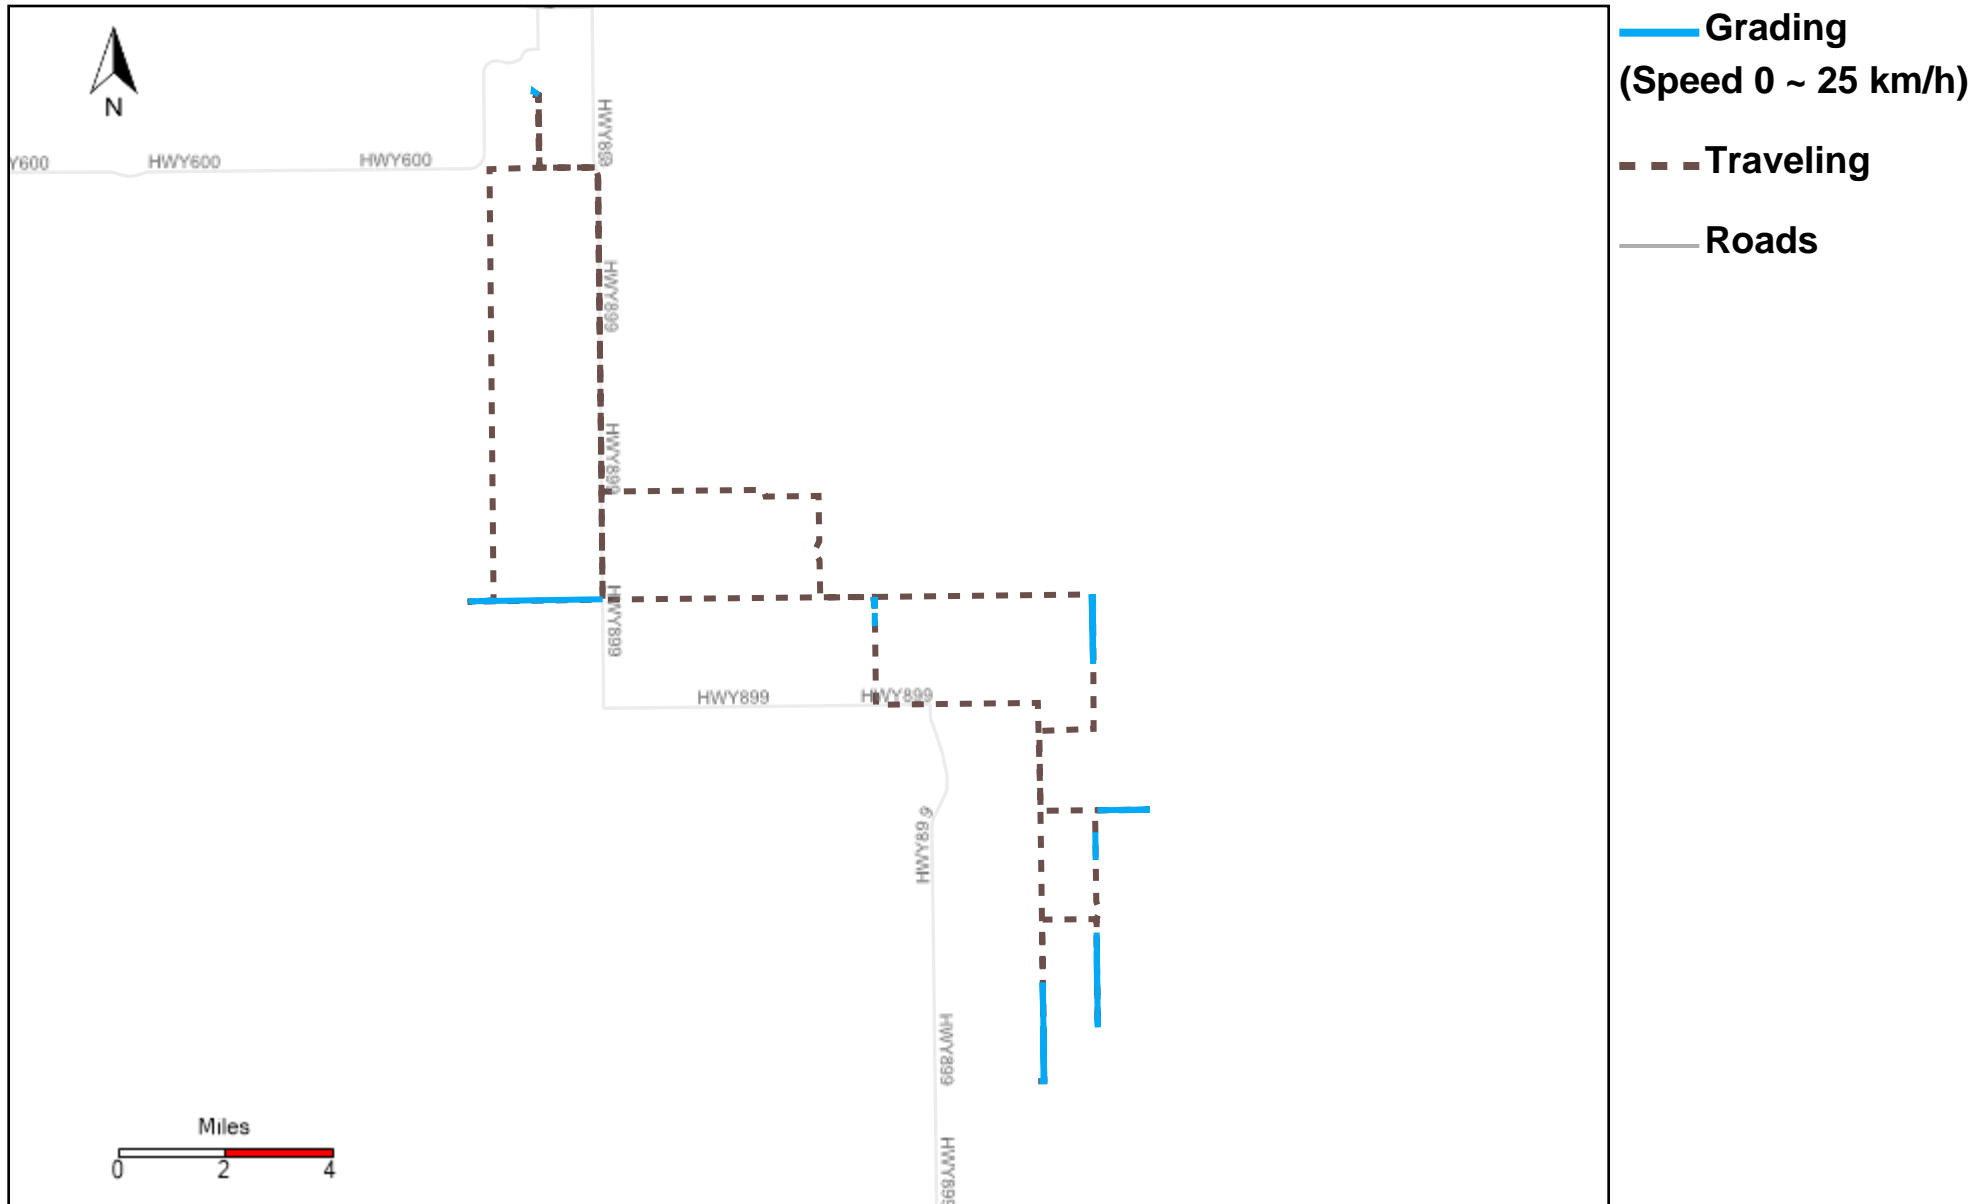

43-182_2024-03-17 ~ 2024-03-23 Tracking

Total Distance(km)	Total Hours	Work Distance(km)	Work Hours
168.62	11 hrs 36 min 4 sec	43.25	6 hrs 28 min 49 sec