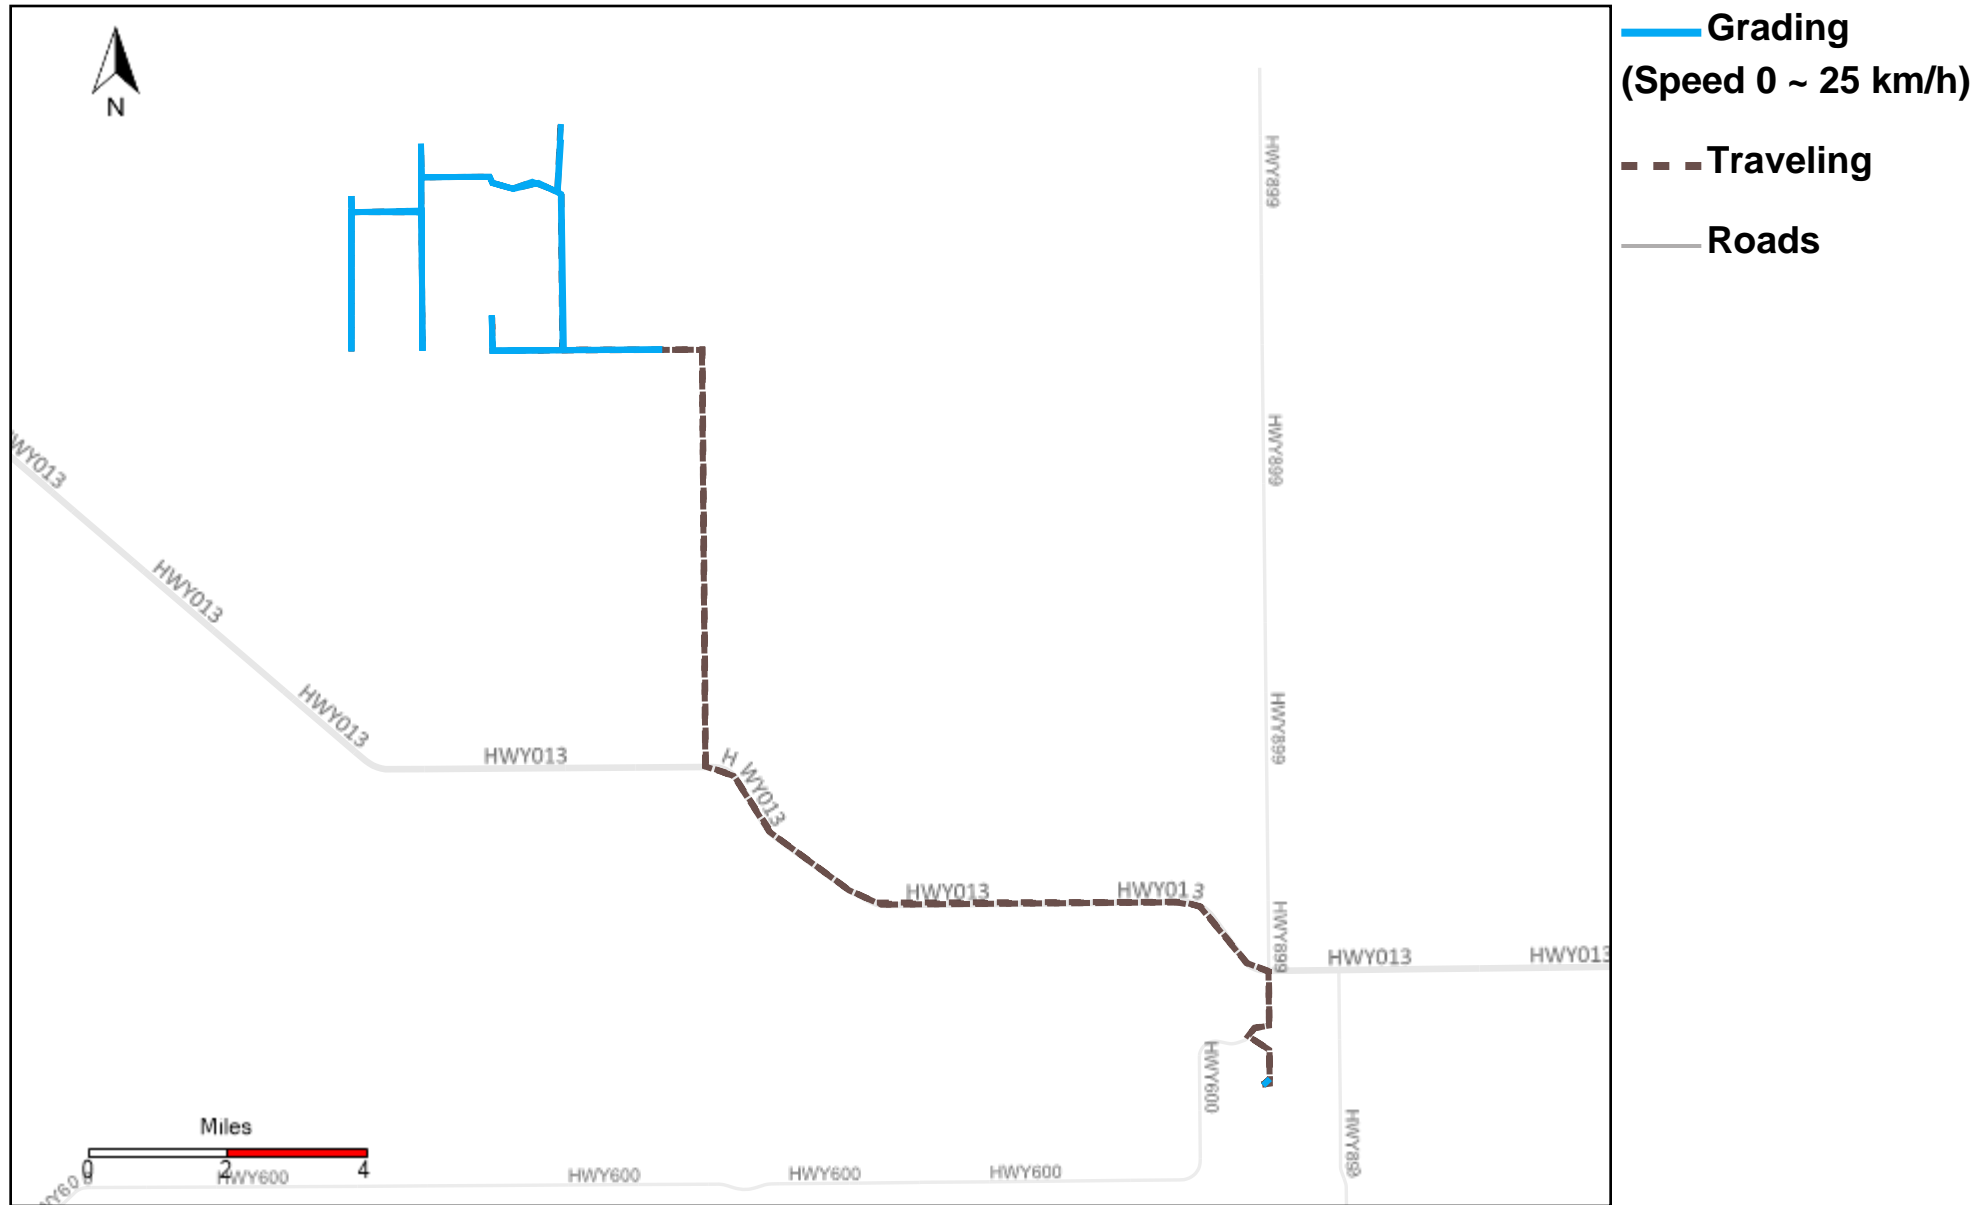

43-187_2024-03-17 ~ 2024-03-23 Tracking

Total Distance(km)	Total Hours	Work Distance(km)	Work Hours
170.75	15 hrs 0 min 52 sec	49.28	7 hrs 49 min 43 sec