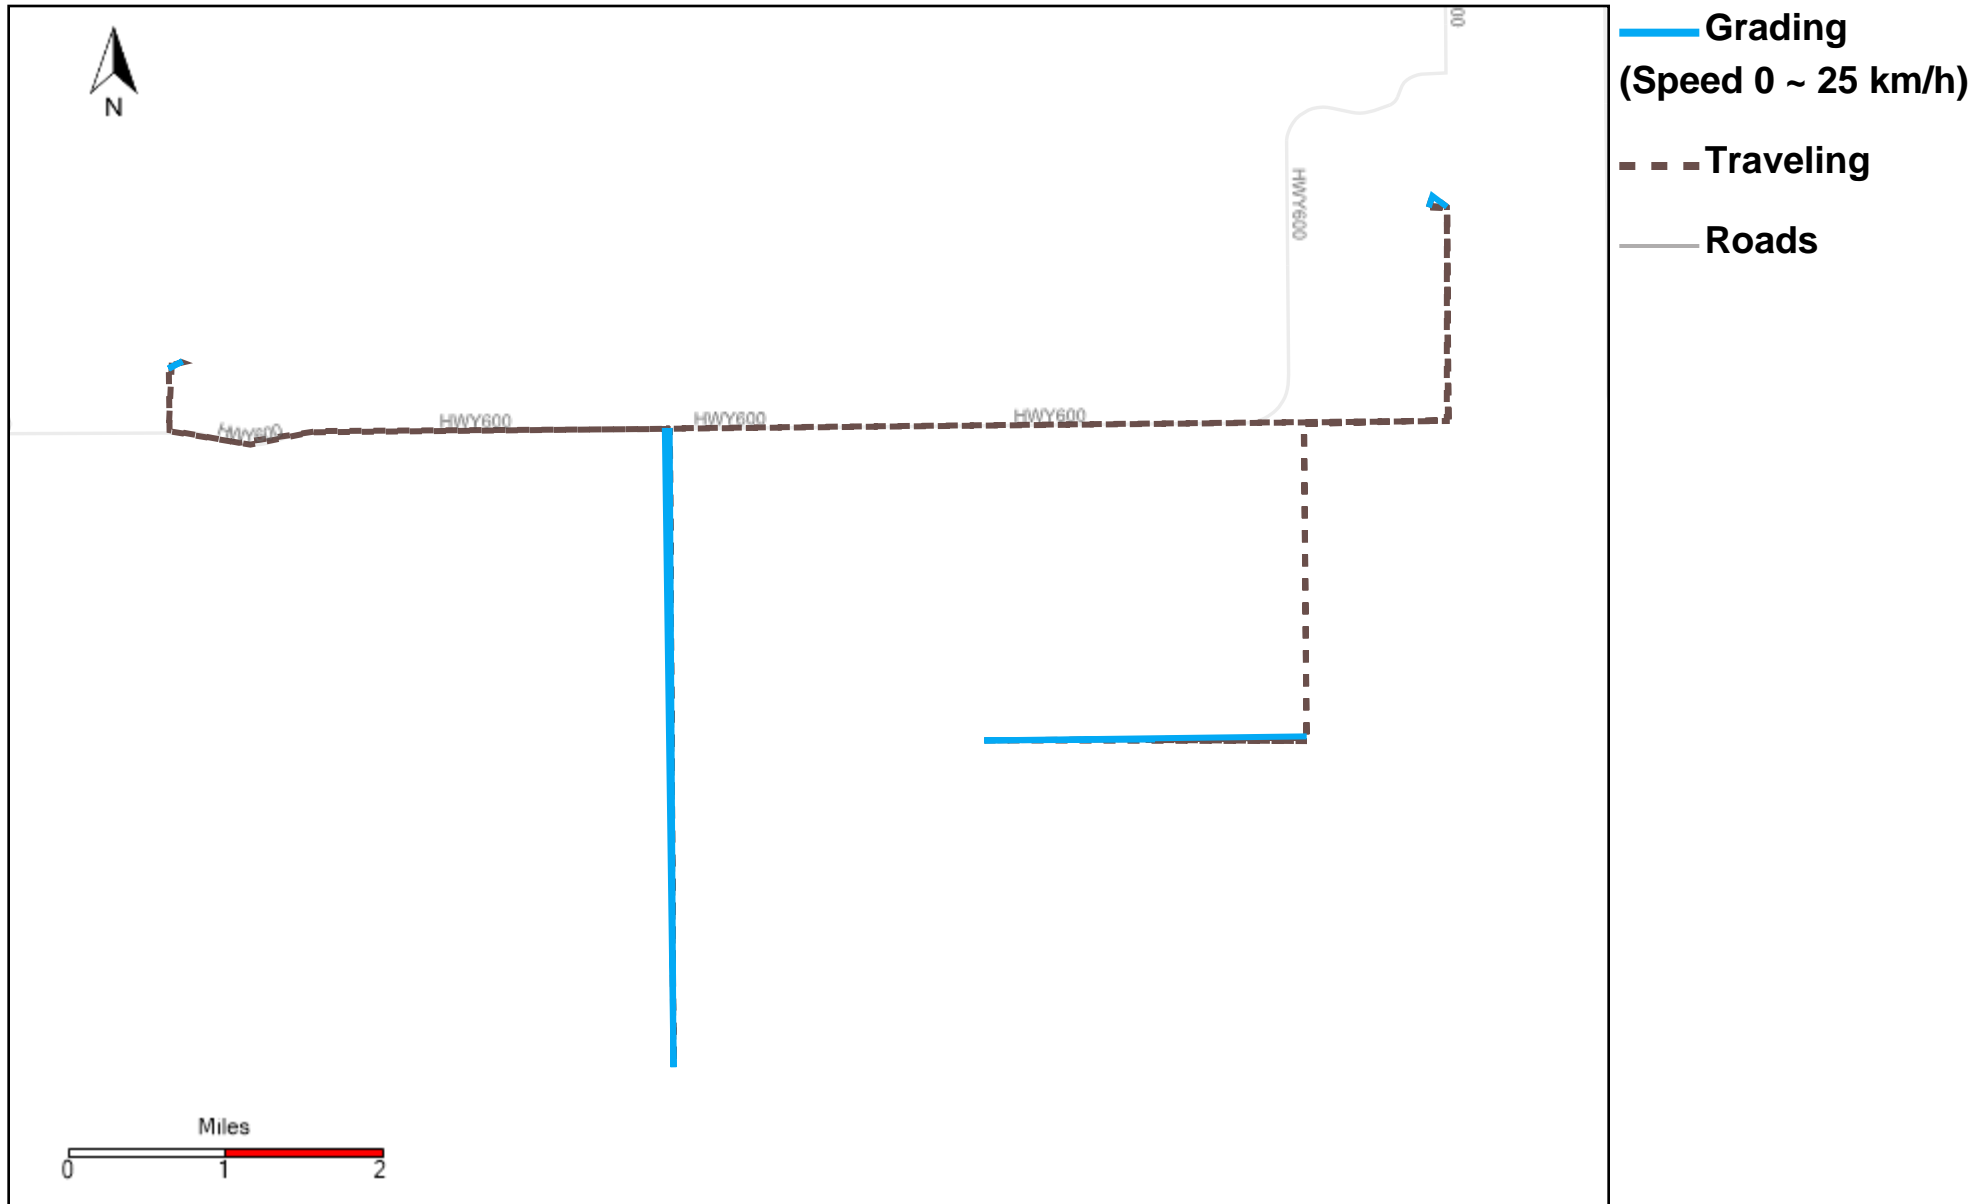

43-184_2024-03-17 ~ 2024-03-23 Tracking

Total Distance(km)	Total Hours	Work Distance(km)	Work Hours
91.46	8 hrs 37 min 19 sec	43.74	6 hrs 55 min 42 sec