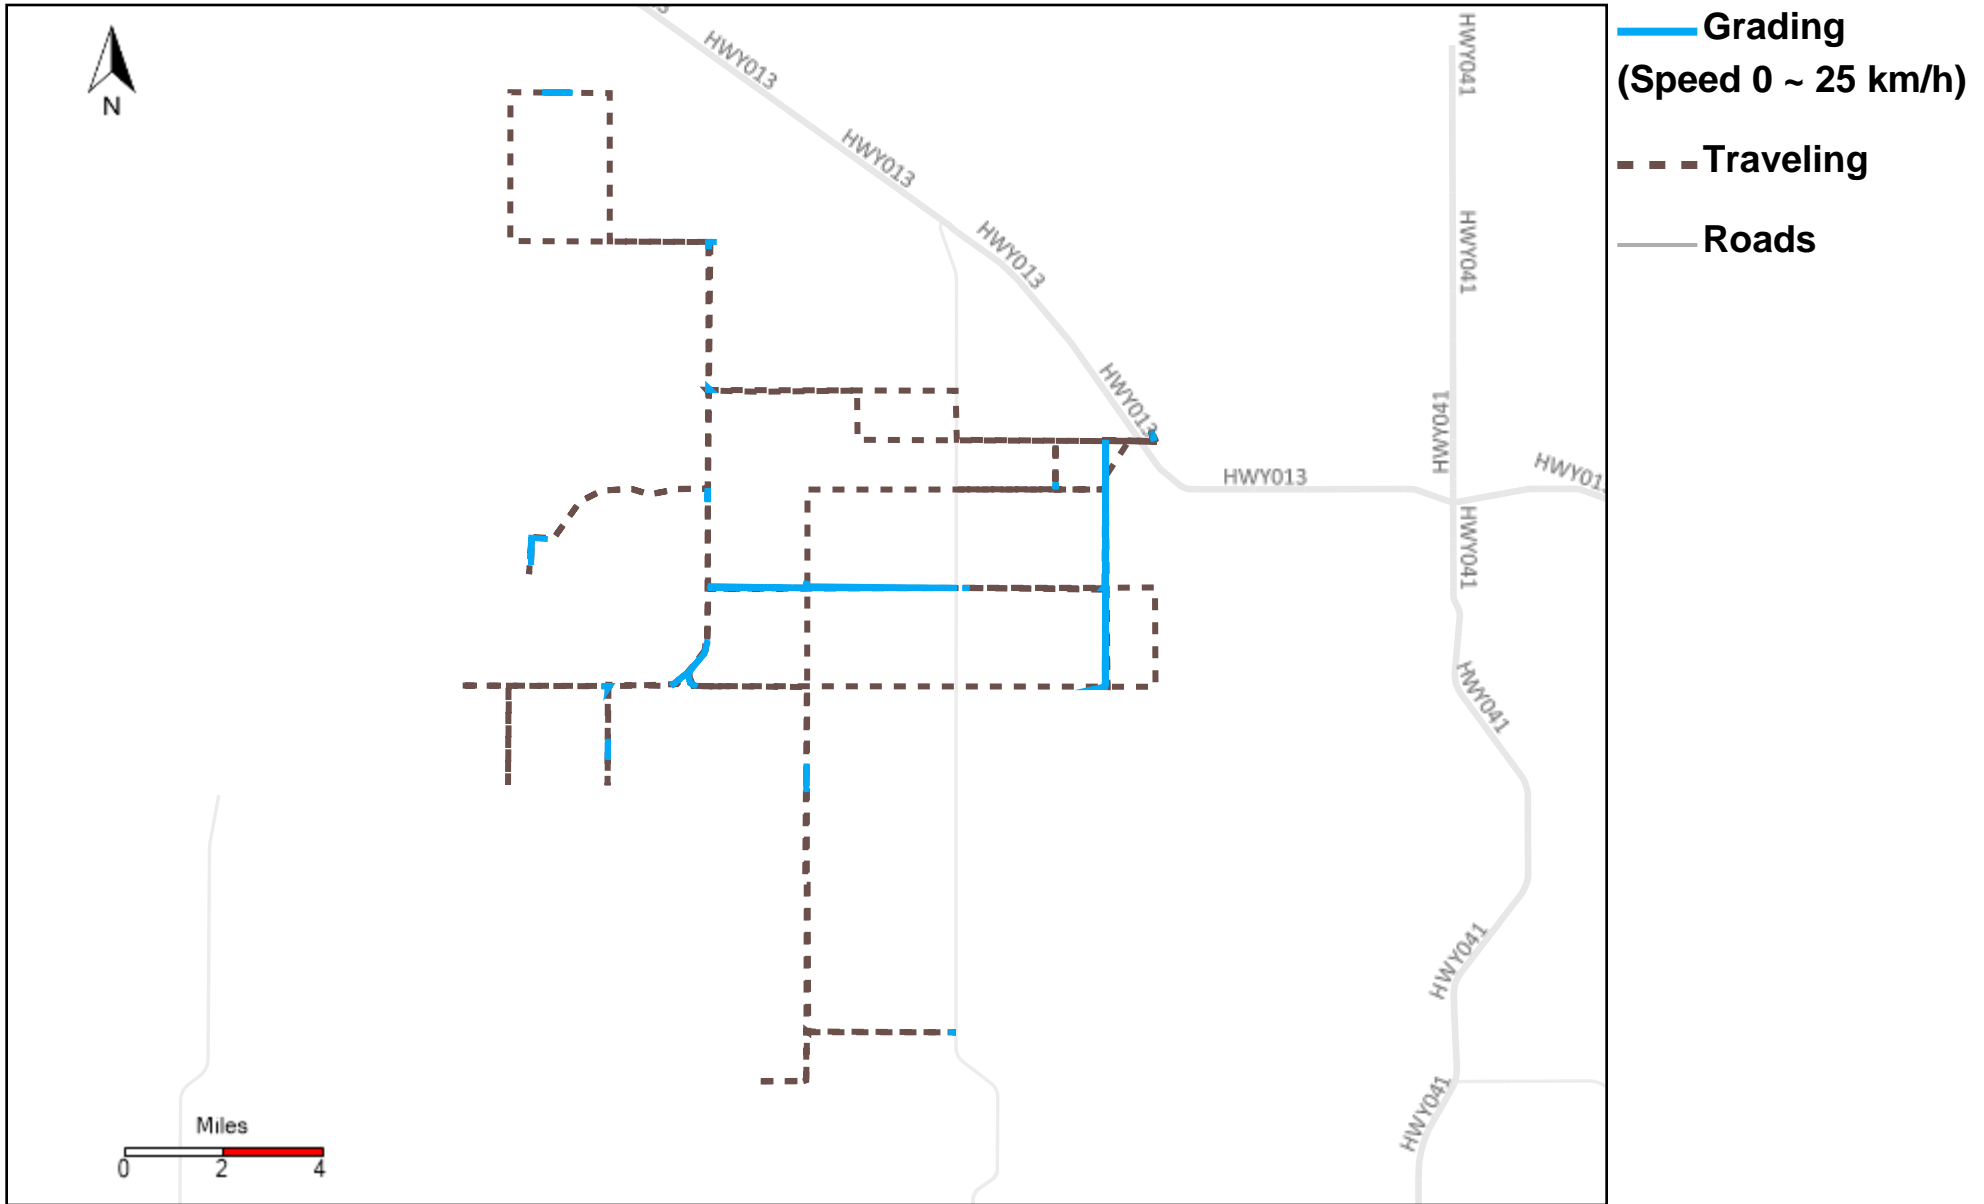

43-215_2024-03-17 ~ 2024-03-23 Tracking

Total Distance(km)	Total Hours	Work Distance(km)	Work Hours
446.78	41 hrs 46 min 7 sec	137.44	27 hrs 44 min 57 sec