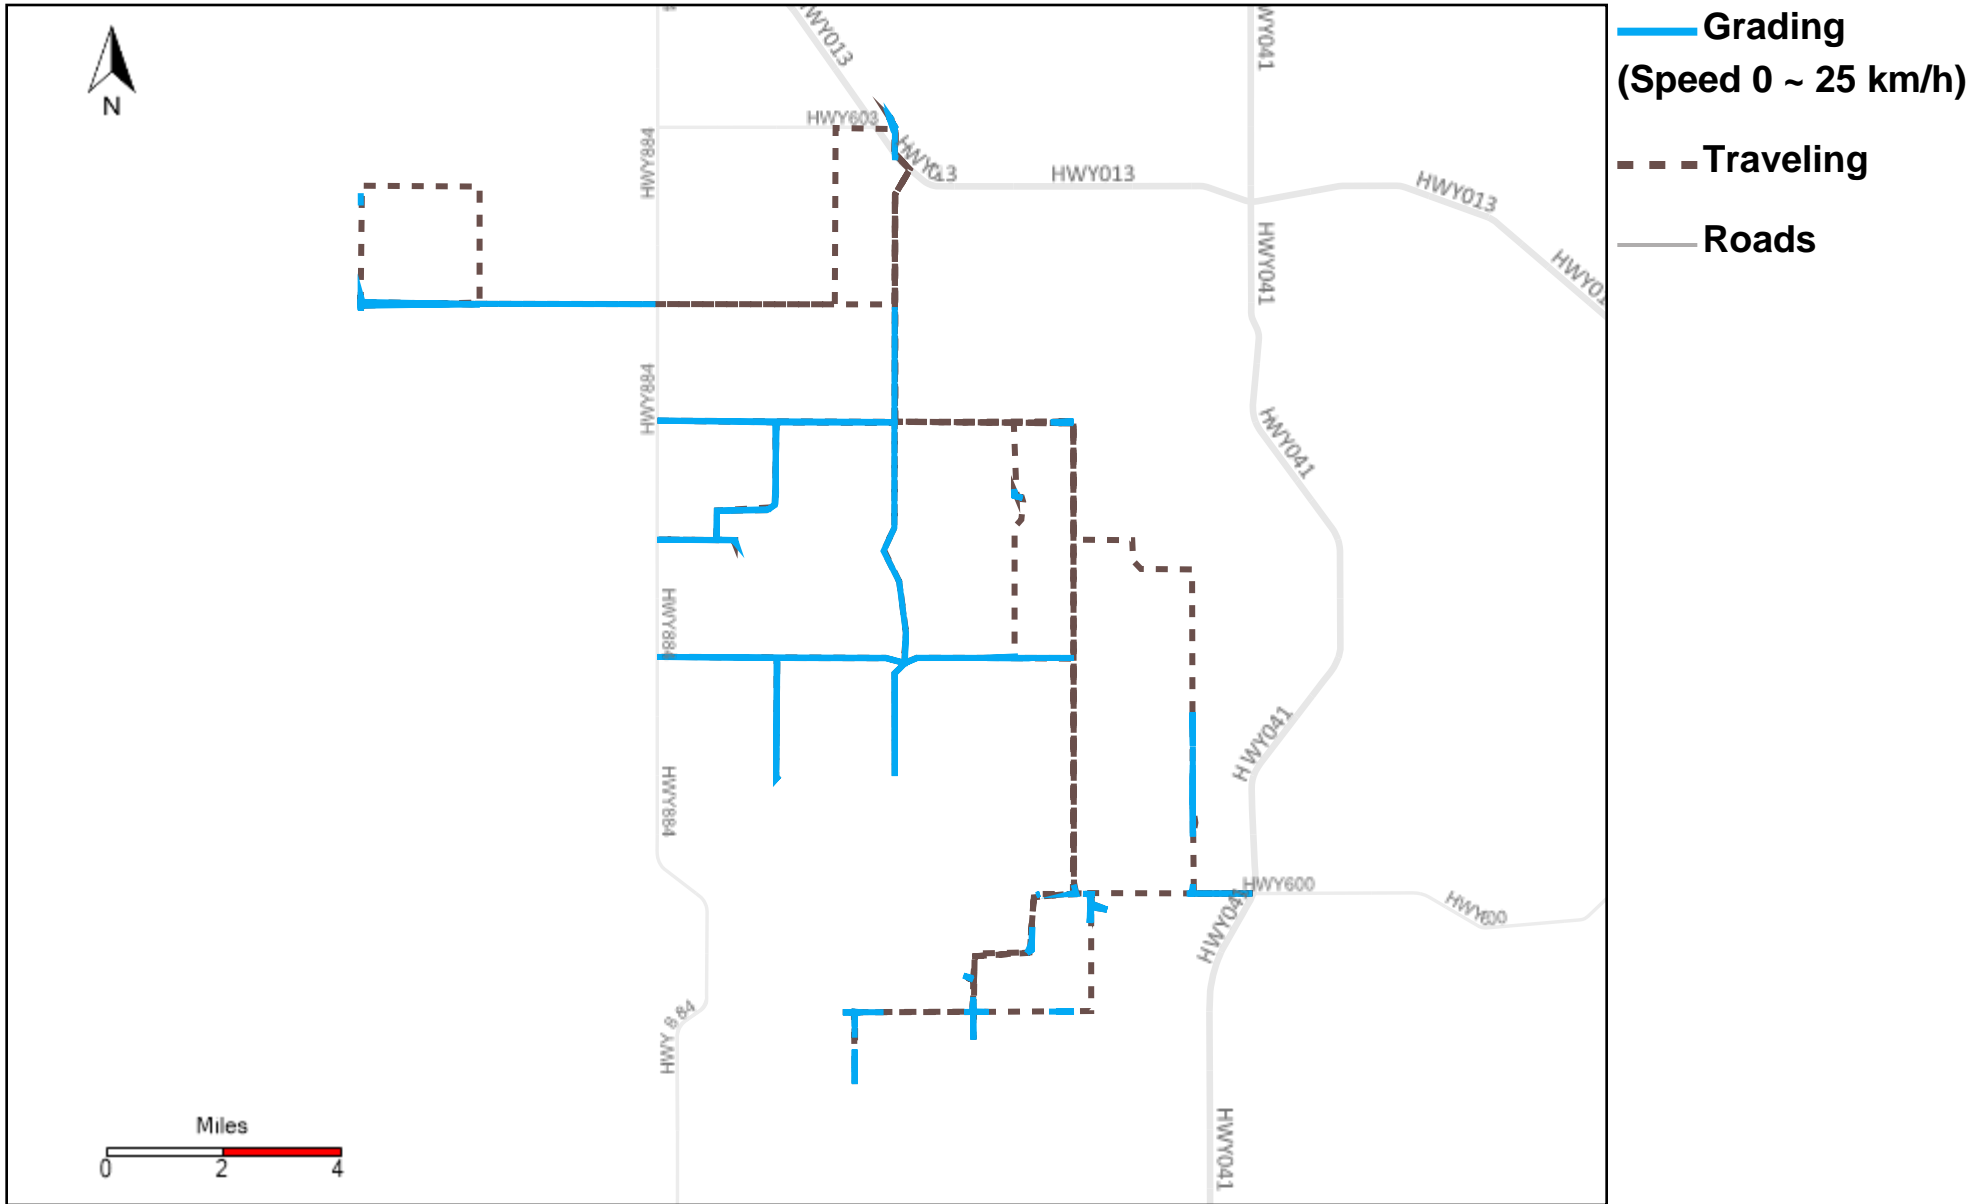

43-216_2024-03-17 ~ 2024-03-23 Tracking

Total Distance(km)	Total Hours	Work Distance(km)	Work Hours
510.73	42 hrs 8 min 12 sec	248.75	36 hrs 5 min 8 sec