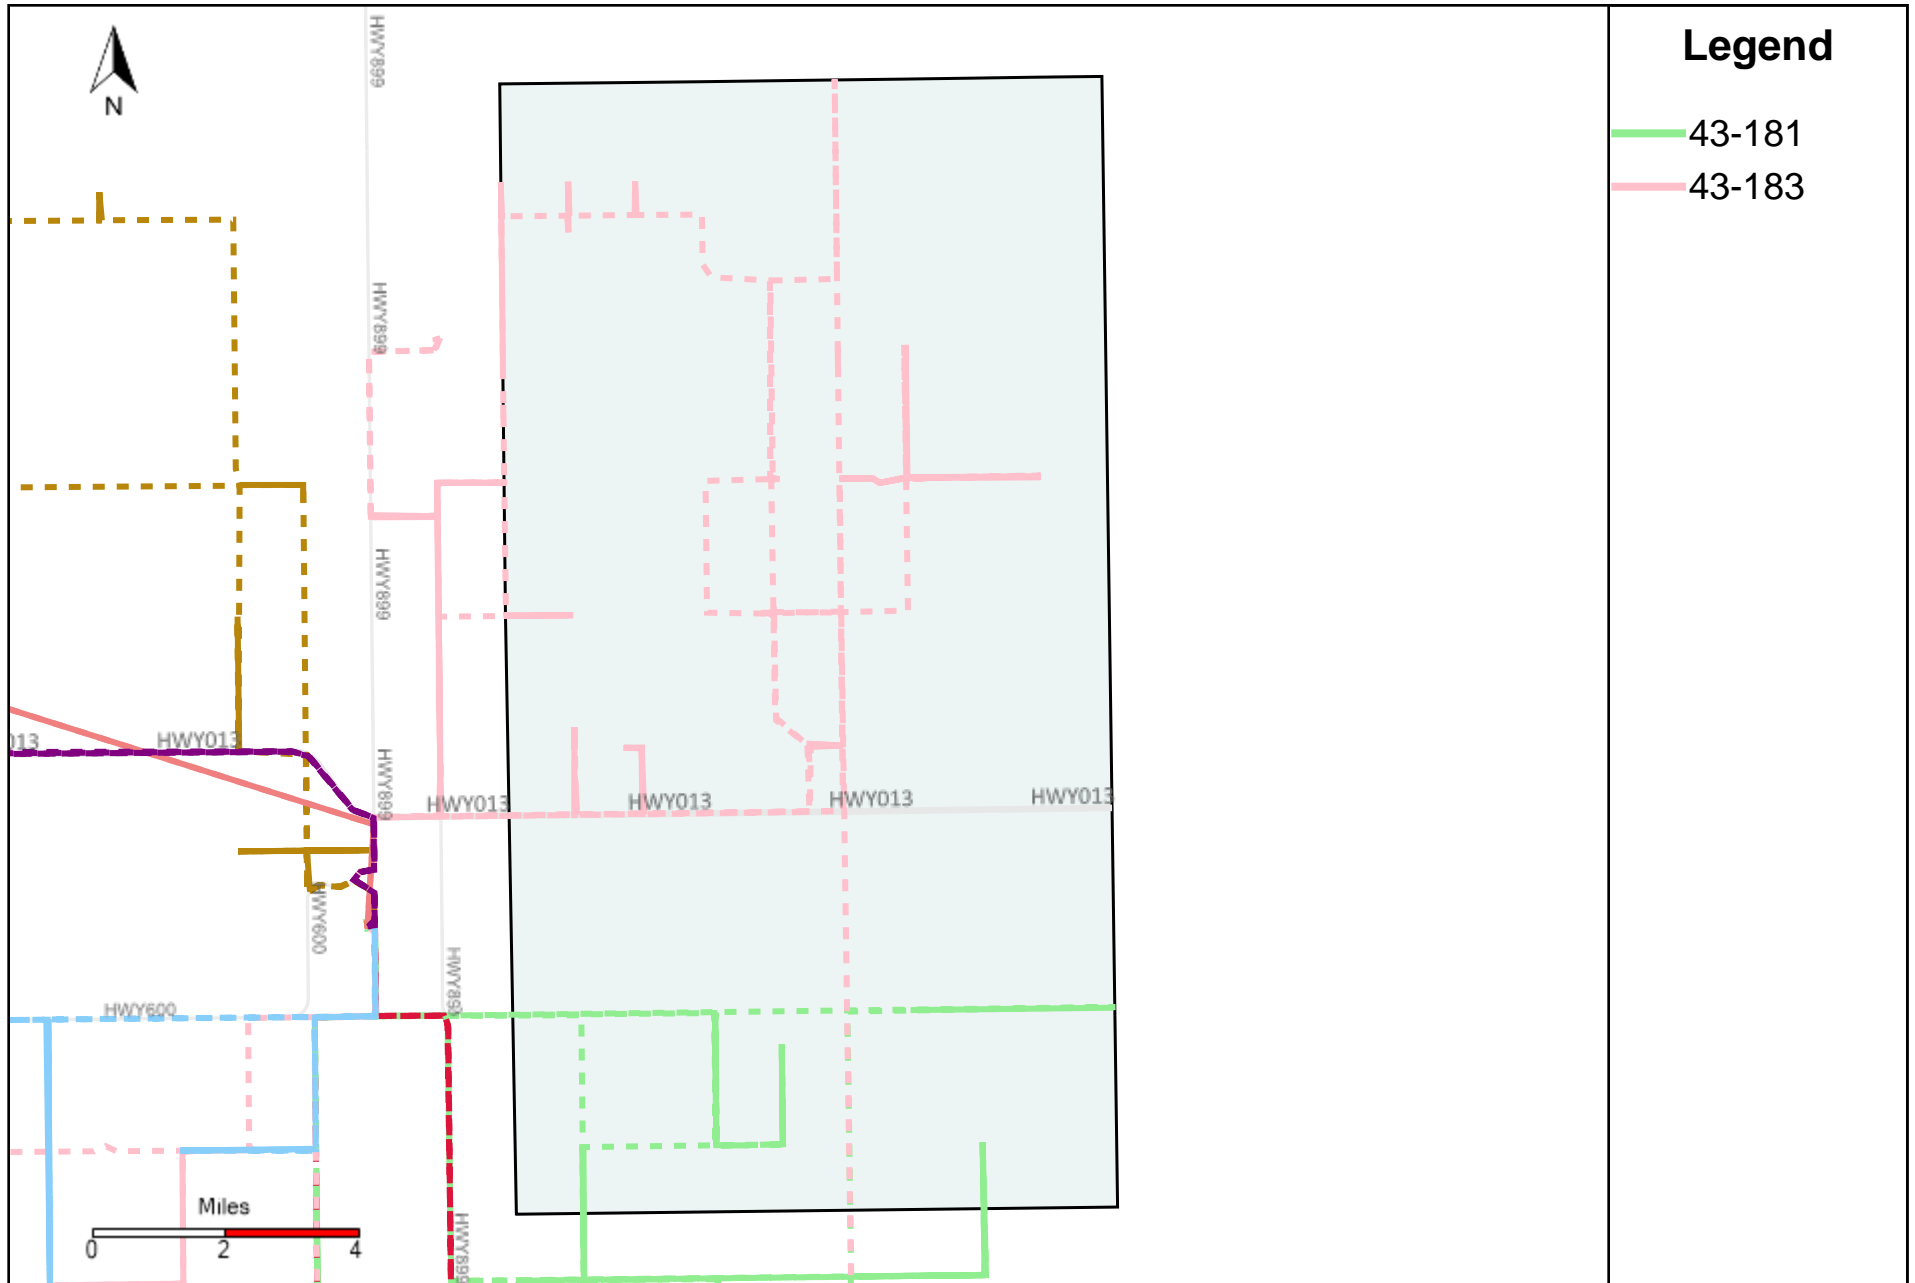

Division: 2 Grader Report(2024-03-17 ~ 2024-03-23)

Vehicle Name List	Total Distance(km)	Total Hours
43-181, 43-183	824.85	65 hrs 6 min 6 sec