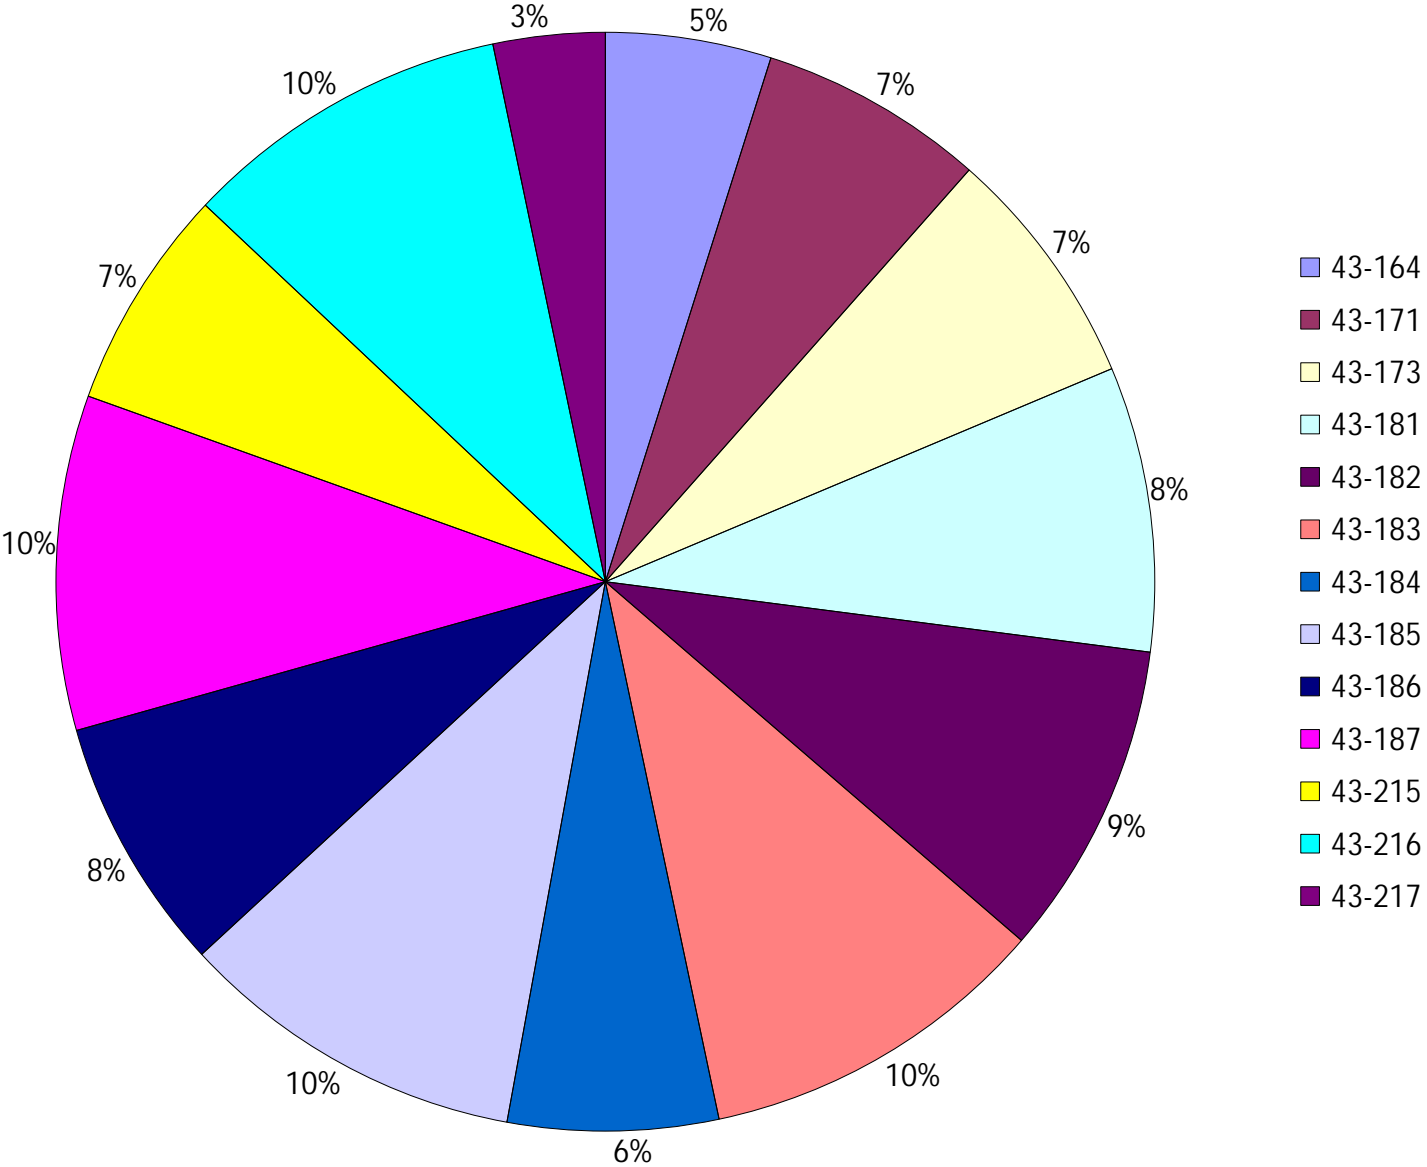

Provost Weekly Grader Report

From 3/3/2024 To 3/9/2024

3/9/2024

Vehicle	Total Distance(km)	Total Hours	Work Distance(km)	Work Hours
43-164	416.82	27 hrs 50 min 27 sec	116.34	14 hrs 21 min 46 sec
43-171	568.55	28 hrs 33 min 27 sec	121.89	11 hrs 18 min 21 sec
43-173	611.42	48 hrs 40 min 4 sec	249.22	32 hrs 1 min 28 sec
43-181	717.38	51 hrs 58 min 27 sec	450.23	41 hrs 53 min 22 sec
43-182	793.48	43 hrs 53 min 14 sec	273.76	26 hrs 28 min 28 sec
43-183	886.2	52 hrs 55 min 16 sec	406.34	34 hrs 35 min 26 sec
43-184	529.37	32 hrs 45 min 59 sec	260.74	23 hrs 51 min 55 sec
43-185	878.42	52 hrs 7 min 14 sec	443.05	37 hrs 36 min 36 sec
43-186	641.7	28 hrs 22 min 20 sec	527.89	27 hrs 42 min 2 sec
43-187	842.48	50 hrs 35 min 24 sec	548.1	42 hrs 46 min 53 sec
43-215	559.14	44 hrs 19 min 41 sec	336.35	34 hrs 35 min 50 sec
43-216	829.62	46 hrs 42 min 48 sec	292.52	26 hrs 57 min 23 sec
43-217	281.07	17 hrs 29 min 37 sec	104.09	10 hrs 47 min 17 sec
Total:	8555.64	526 hrs 13 min 58 sec	4130.52	364 hrs 56 min 47 sec

Vehicle Distance Vs Total Distance (%) From 3/3/2024 To 3/9/2024

Provost Weekly Grader Report