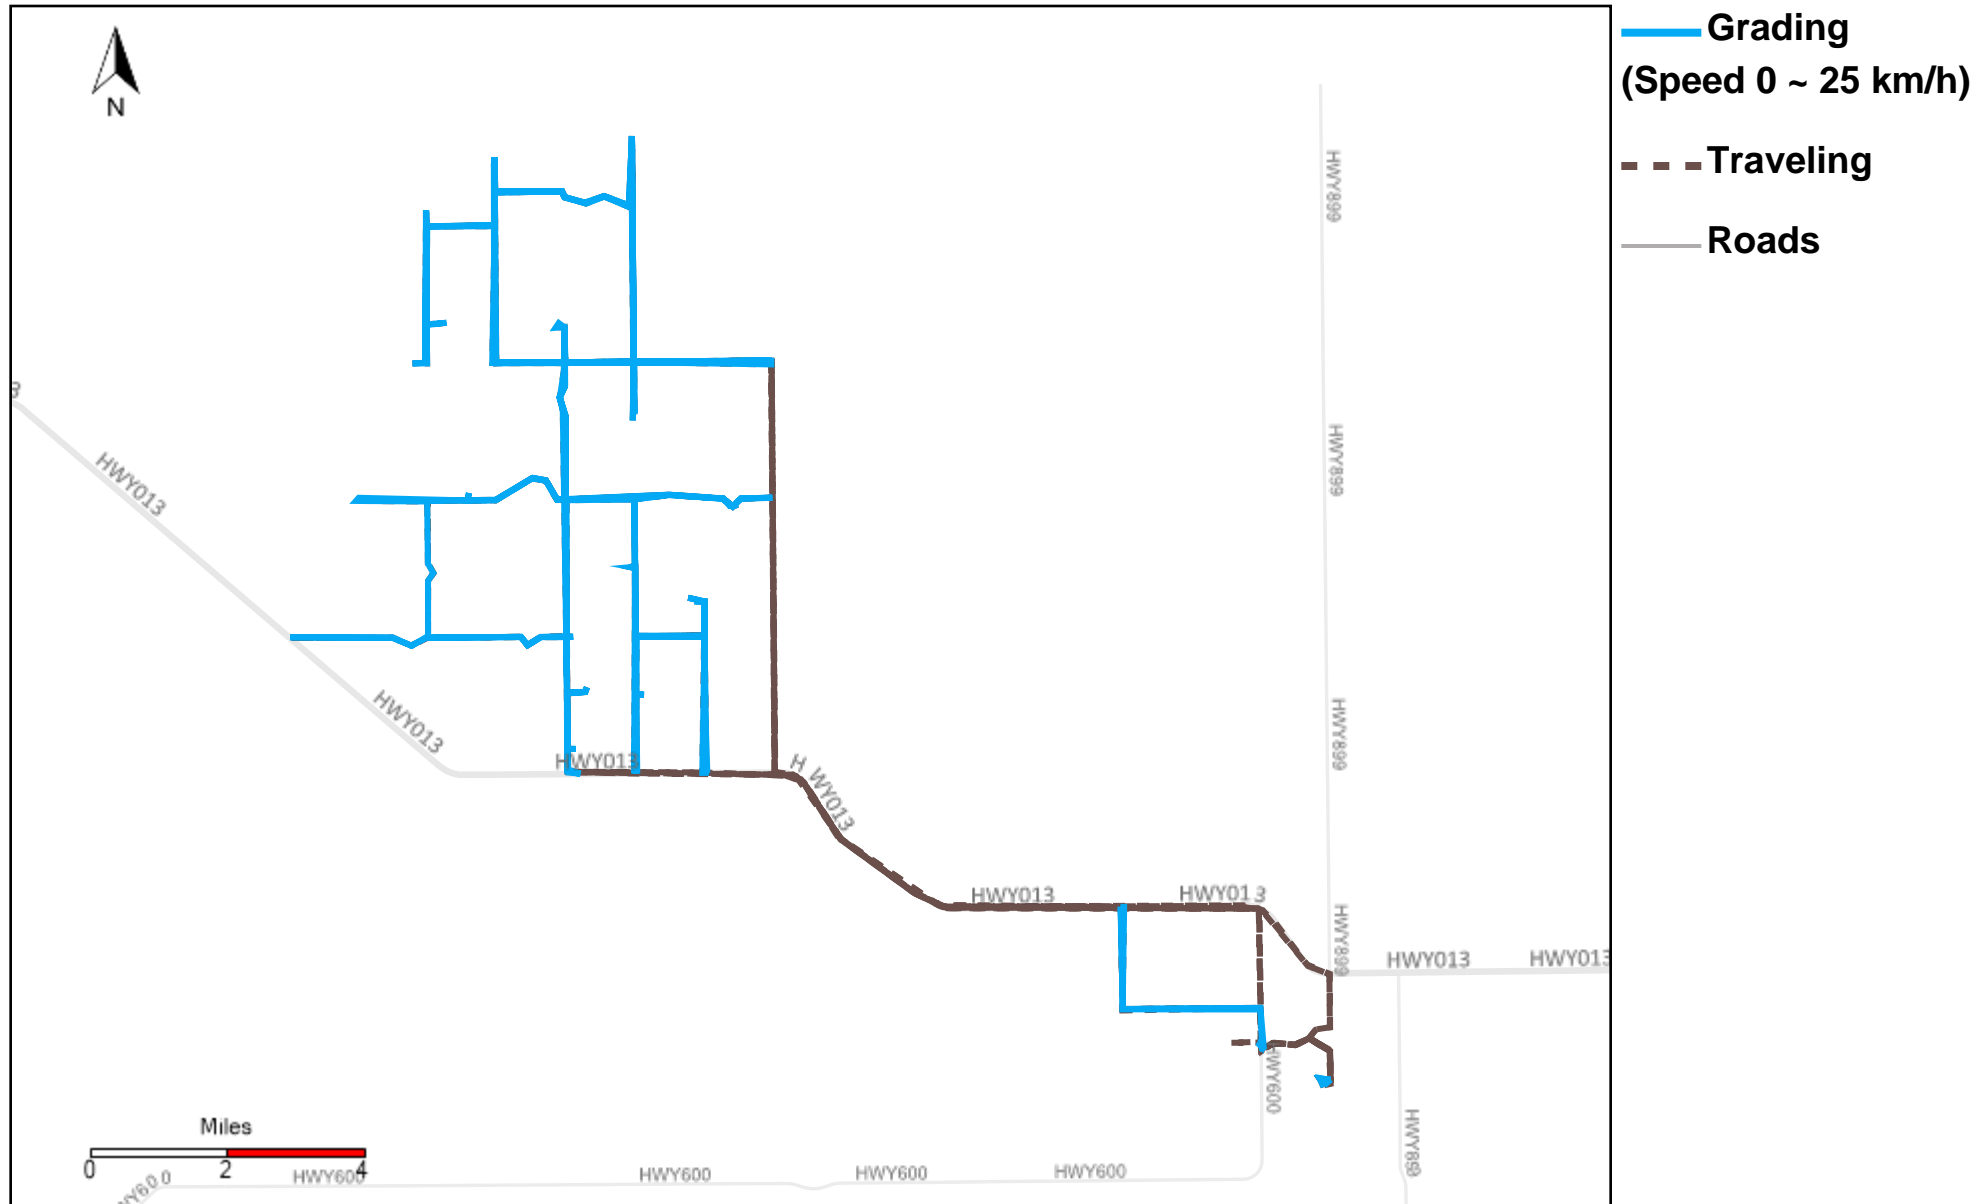

43-187_2024-03-03 ~ 2024-03-09 Tracking

Total Distance(km)	Total Hours	Work Distance(km)	Work Hours
842.48	50 hrs 35 min 24 sec	548.1	42 hrs 46 min 53 sec