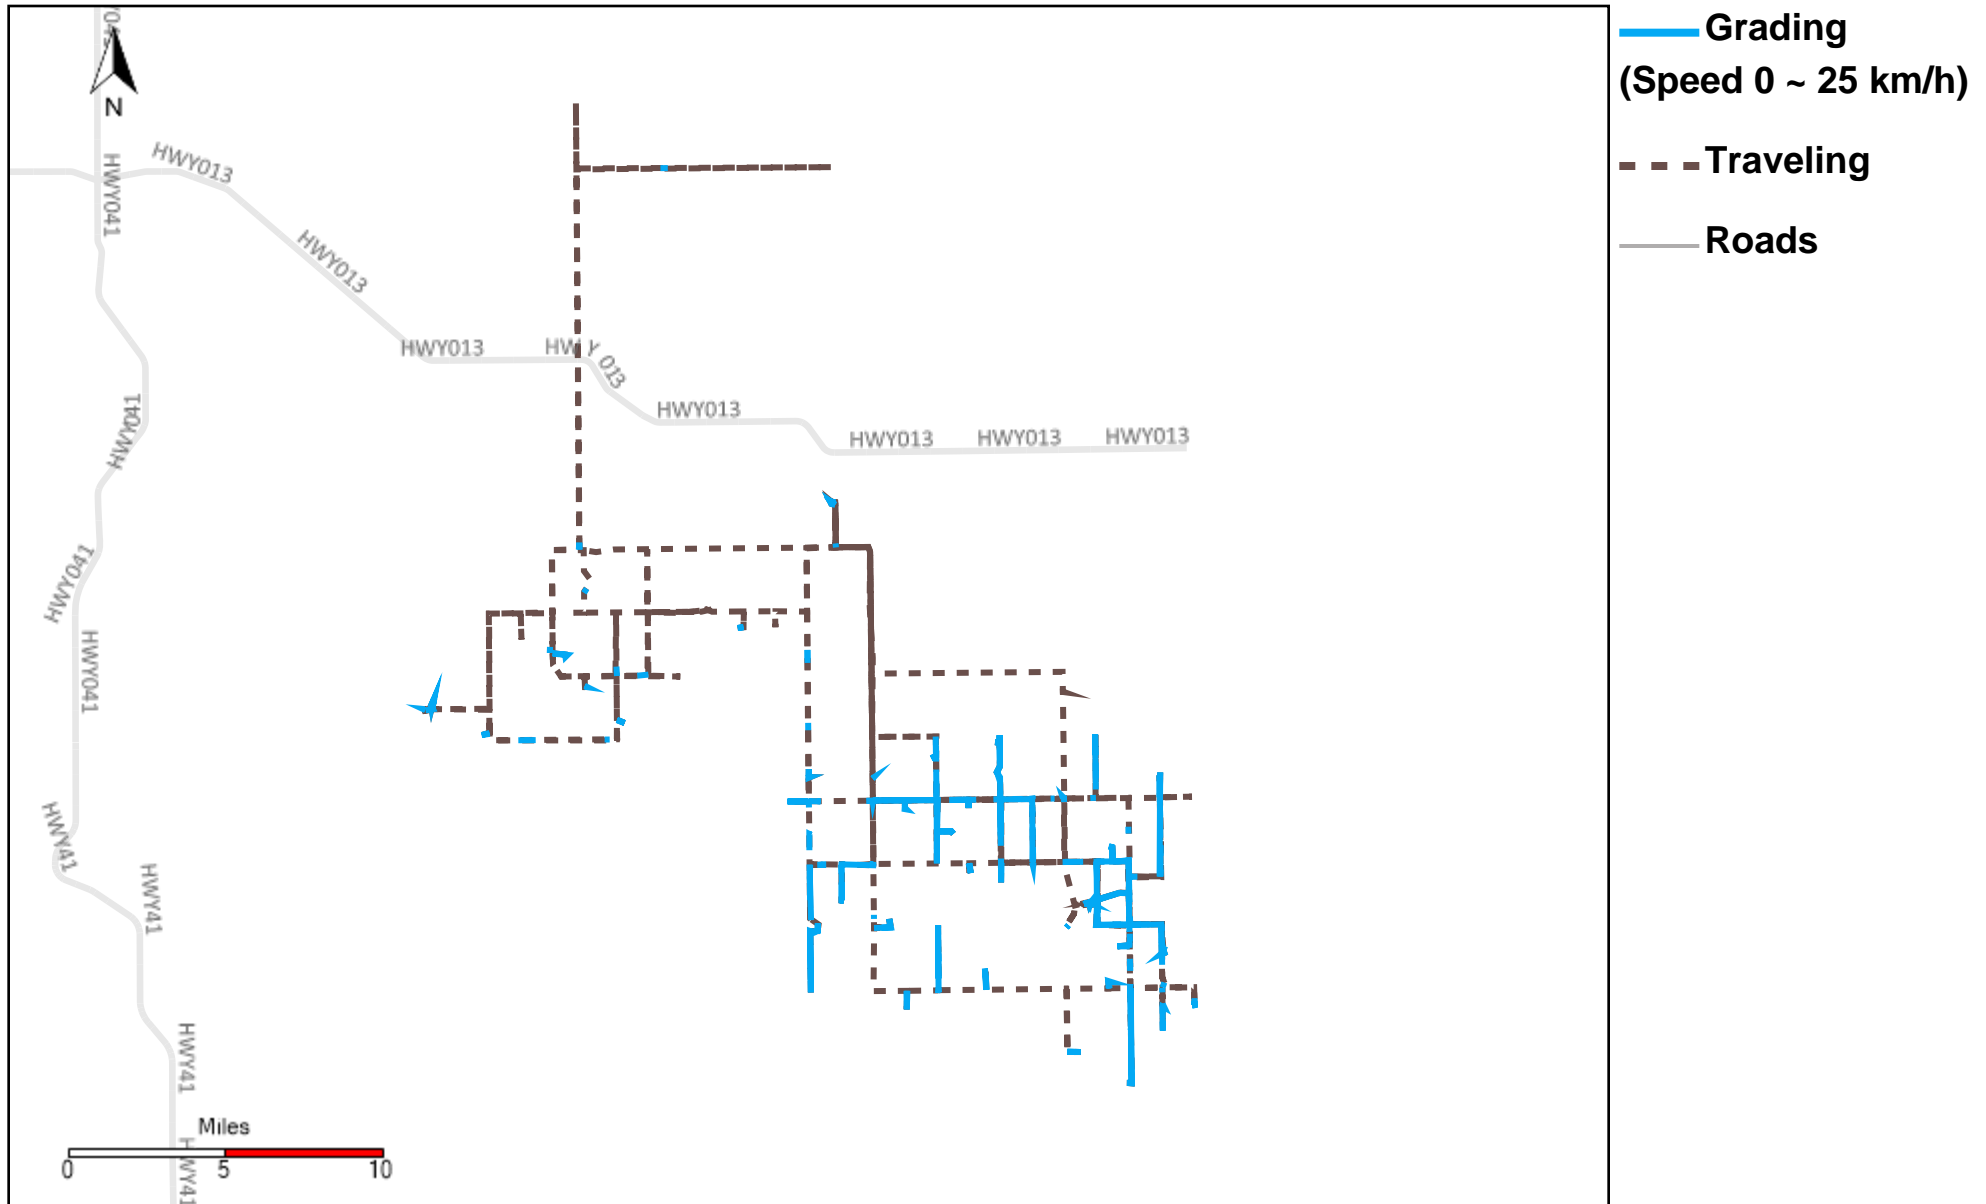

43-171_2024-03-03 ~ 2024-03-09 Tracking

Total Distance(km)	Total Hours	Work Distance(km)	Work Hours
568.55	28 hrs 33 min 27 sec	121.89	11 hrs 18 min 21 sec

43-173_2024-03-03 ~ 2024-03-09 Tracking

Total Distance(km)	Total Hours	Work Distance(km)	Work Hours
611.42	48 hrs 40 min 4 sec	249.22	32 hrs 1 min 28 sec

43-181_2024-03-03 ~ 2024-03-09 Tracking

Total Distance(km)	Total Hours	Work Distance(km)	Work Hours
717.38	51 hrs 58 min 27 sec	450.23	41 hrs 53 min 22 sec

43-182_2024-03-03 ~ 2024-03-09 Tracking

Total Distance(km)	Total Hours	Work Distance(km)	Work Hours
793.48	43 hrs 53 min 14 sec	273.76	26 hrs 28 min 28 sec

43-183_2024-03-03 ~ 2024-03-09 Tracking

Total Distance(km)	Total Hours	Work Distance(km)	Work Hours
886.2	52 hrs 55 min 16 sec	406.34	34 hrs 35 min 26 sec

43-184_2024-03-03 ~ 2024-03-09 Tracking

Total Distance(km)	Total Hours	Work Distance(km)	Work Hours
529.37	32 hrs 45 min 59 sec	260.74	23 hrs 51 min 55 sec