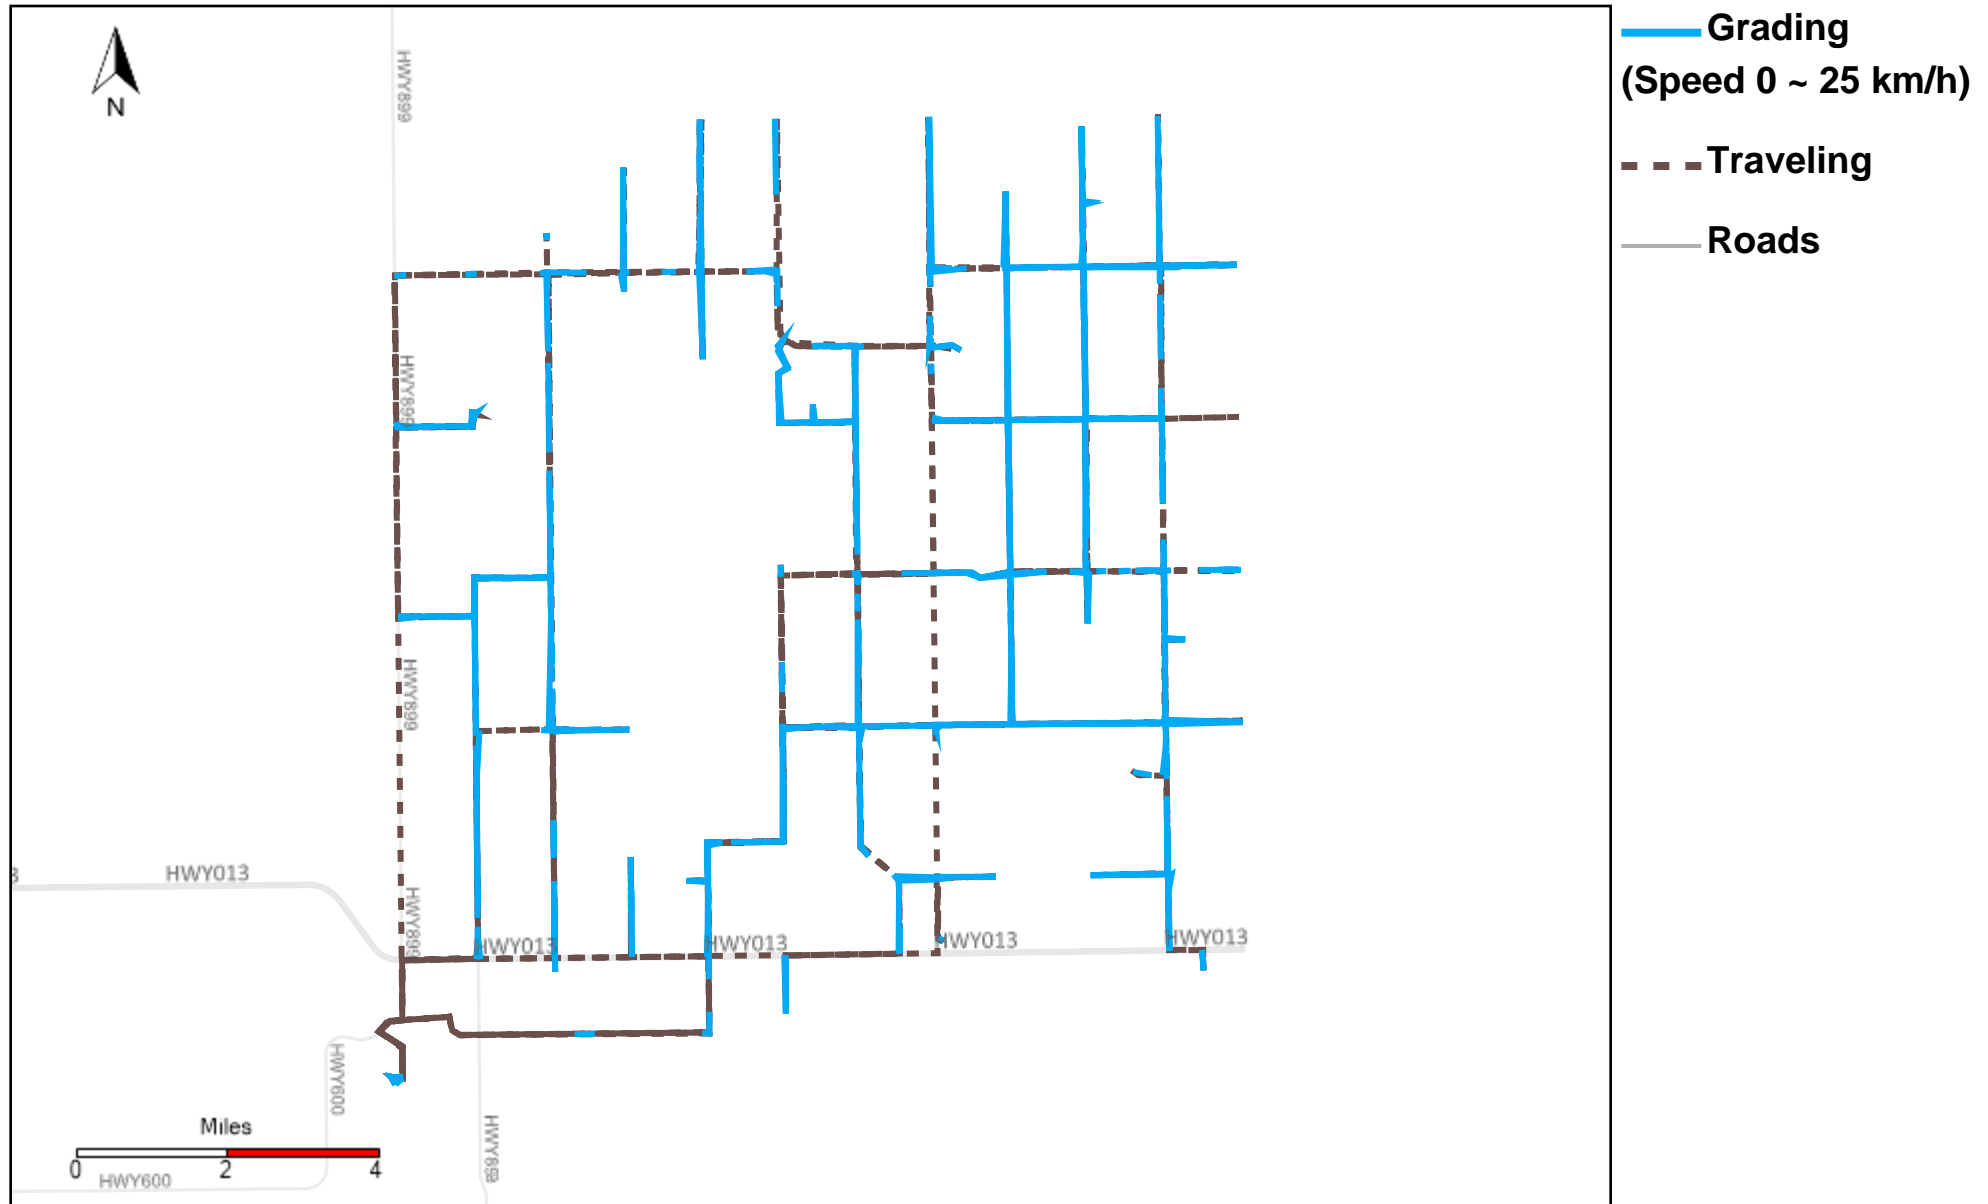

43-183_2024-03-03 ~ 2024-03-09 Tracking

Total Distance(km)	Total Hours	Work Distance(km)	Work Hours
886.2	52 hrs 55 min 16 sec	406.34	34 hrs 35 min 26 sec