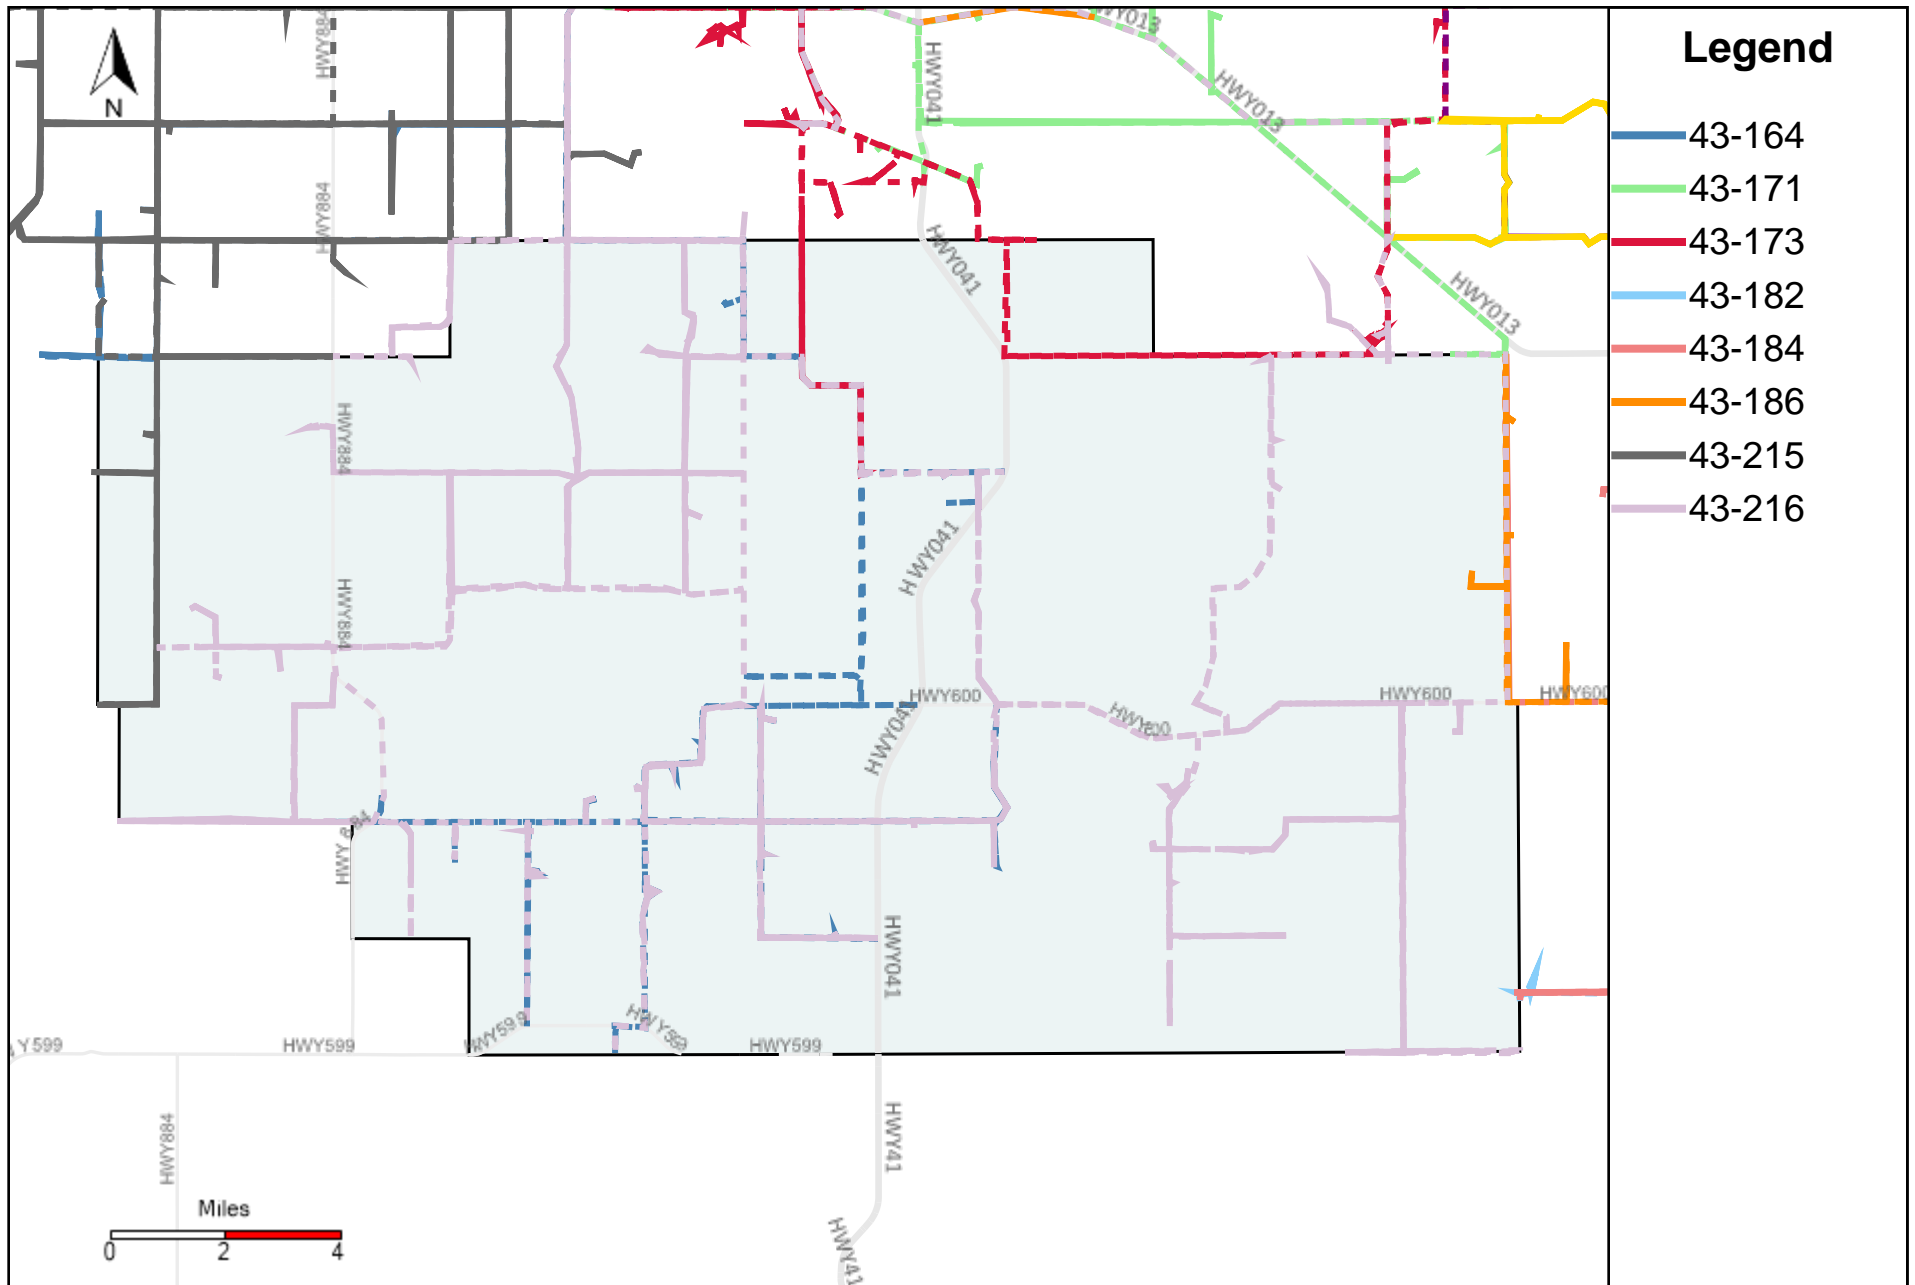

Division: 5 Grader Report(2024-03-03 ~ 2024-03-09)

Vehicle Name List	Total Distance(km)	Total Hours
43-164, 43-171, 43-173, 43-182, 43-184, 43-186, 43-215, 43-216	4950.09	301 hrs 8 min 0 sec