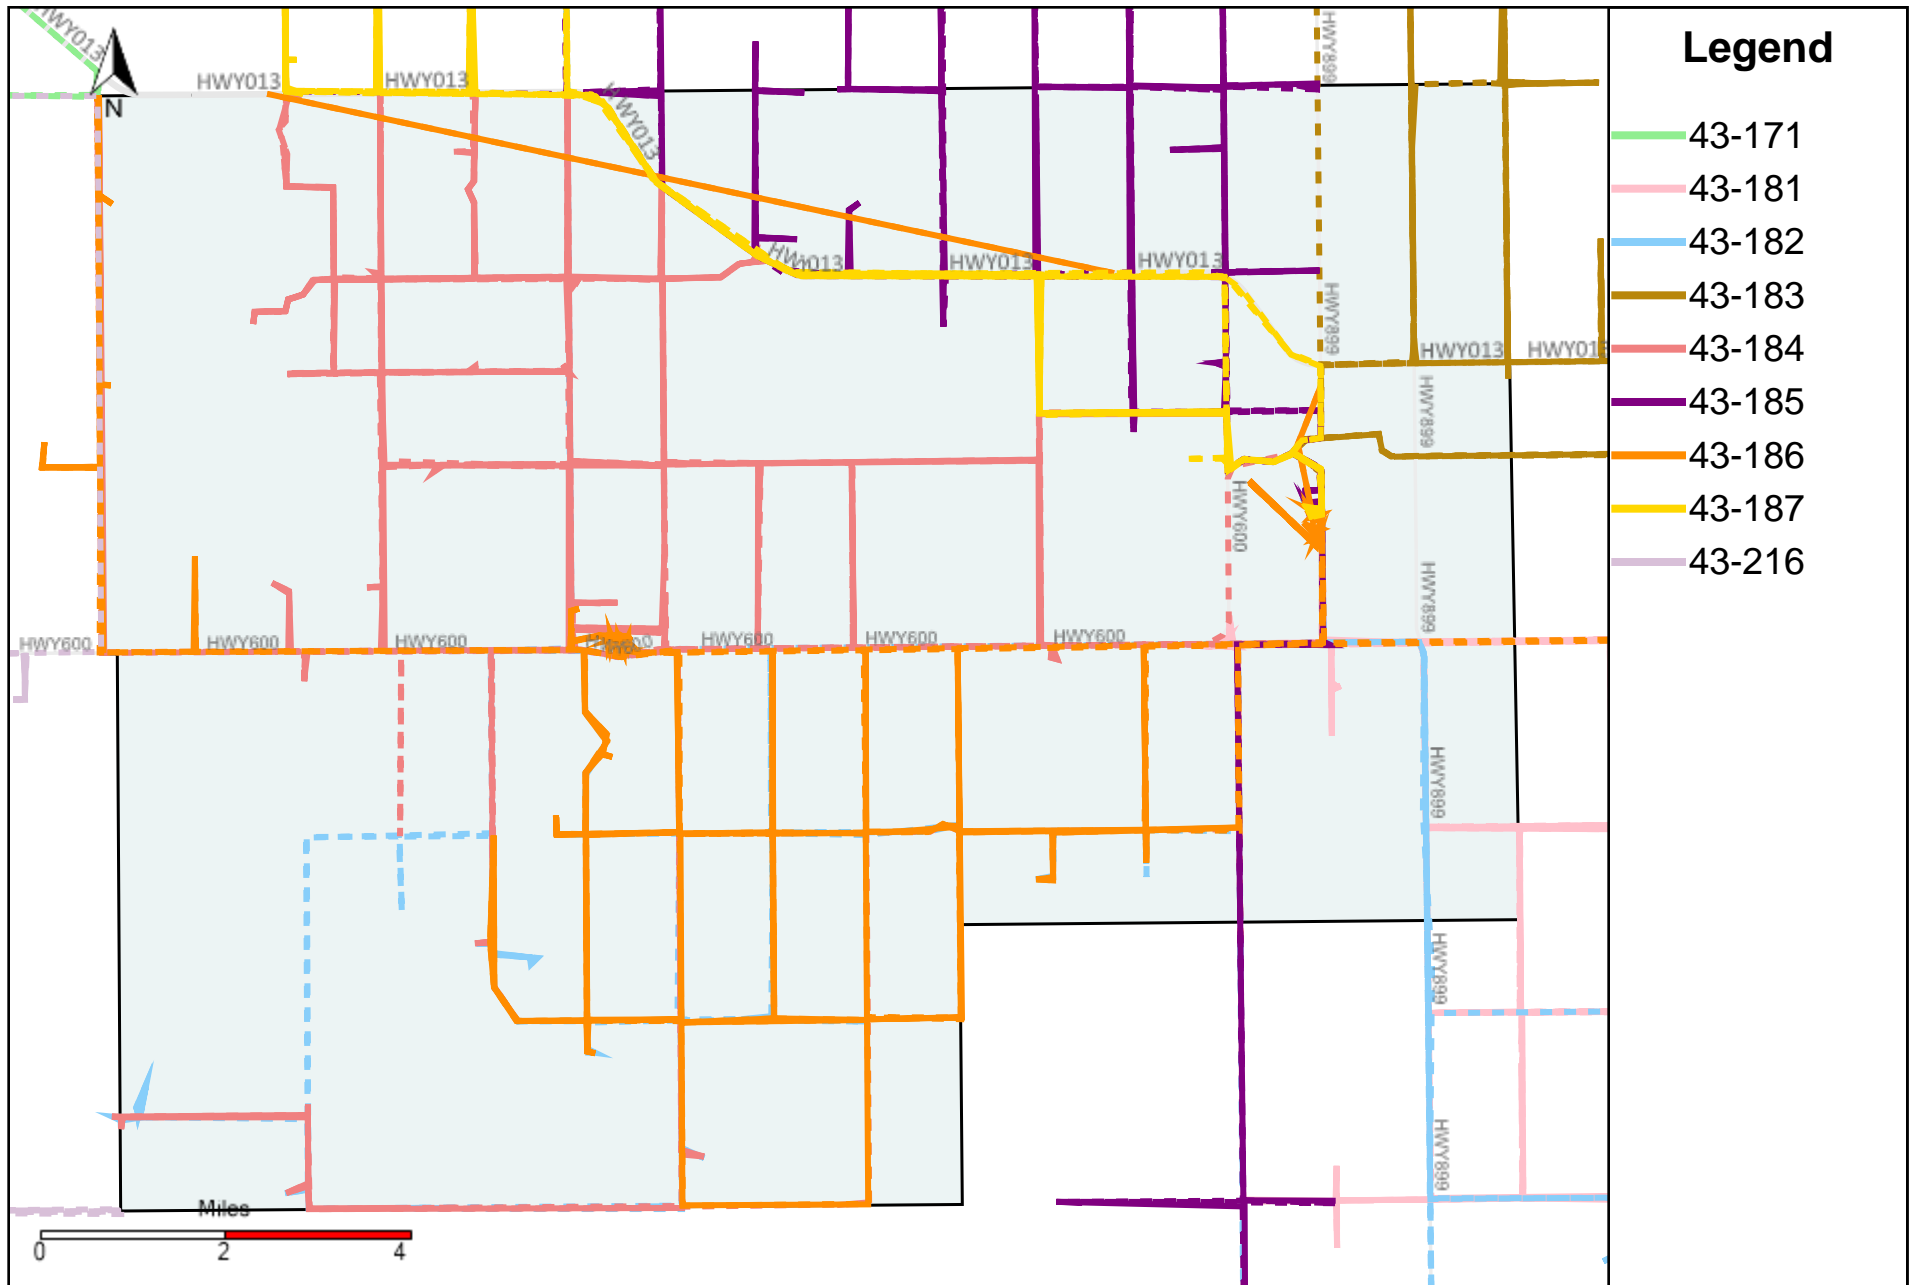

Provost Weekly Grader Report (2024-03-03 ~ 2024-03-09)

Division: 1 Grader Report(2024-03-03 ~ 2024-03-09)

Vehicle Name List	Total Distance(km)	Total Hours
43-181, 43-182, 43-184, 43-185, 43-186	3560.35	209 hrs 7 min 14 sec

Division: 2 Grader Report(2024-03-03 ~ 2024-03-09)

Vehicle Name List	Total Distance(km)	Total Hours
43-181, 43-183, 43-186	2245.28	133 hrs 16 min 3 sec

Division: 3 Grader Report(2024-03-03 ~ 2024-03-09)

Vehicle Name List	Total Distance(km)	Total Hours
43-171, 43-181, 43-182, 43-183, 43-184, 43-185, 43-186, 43-187, 43-216	6687.19	387 hrs 54 min 9 sec

Division: 4 Grader Report(2024-03-03 ~ 2024-03-09)

Vehicle Name List	Total Distance(km)	Total Hours
43-171, 43-173, 43-182, 43-183, 43-184, 43-185, 43-186, 43-187, 43-216	6581.23	384 hrs 35 min 46 sec