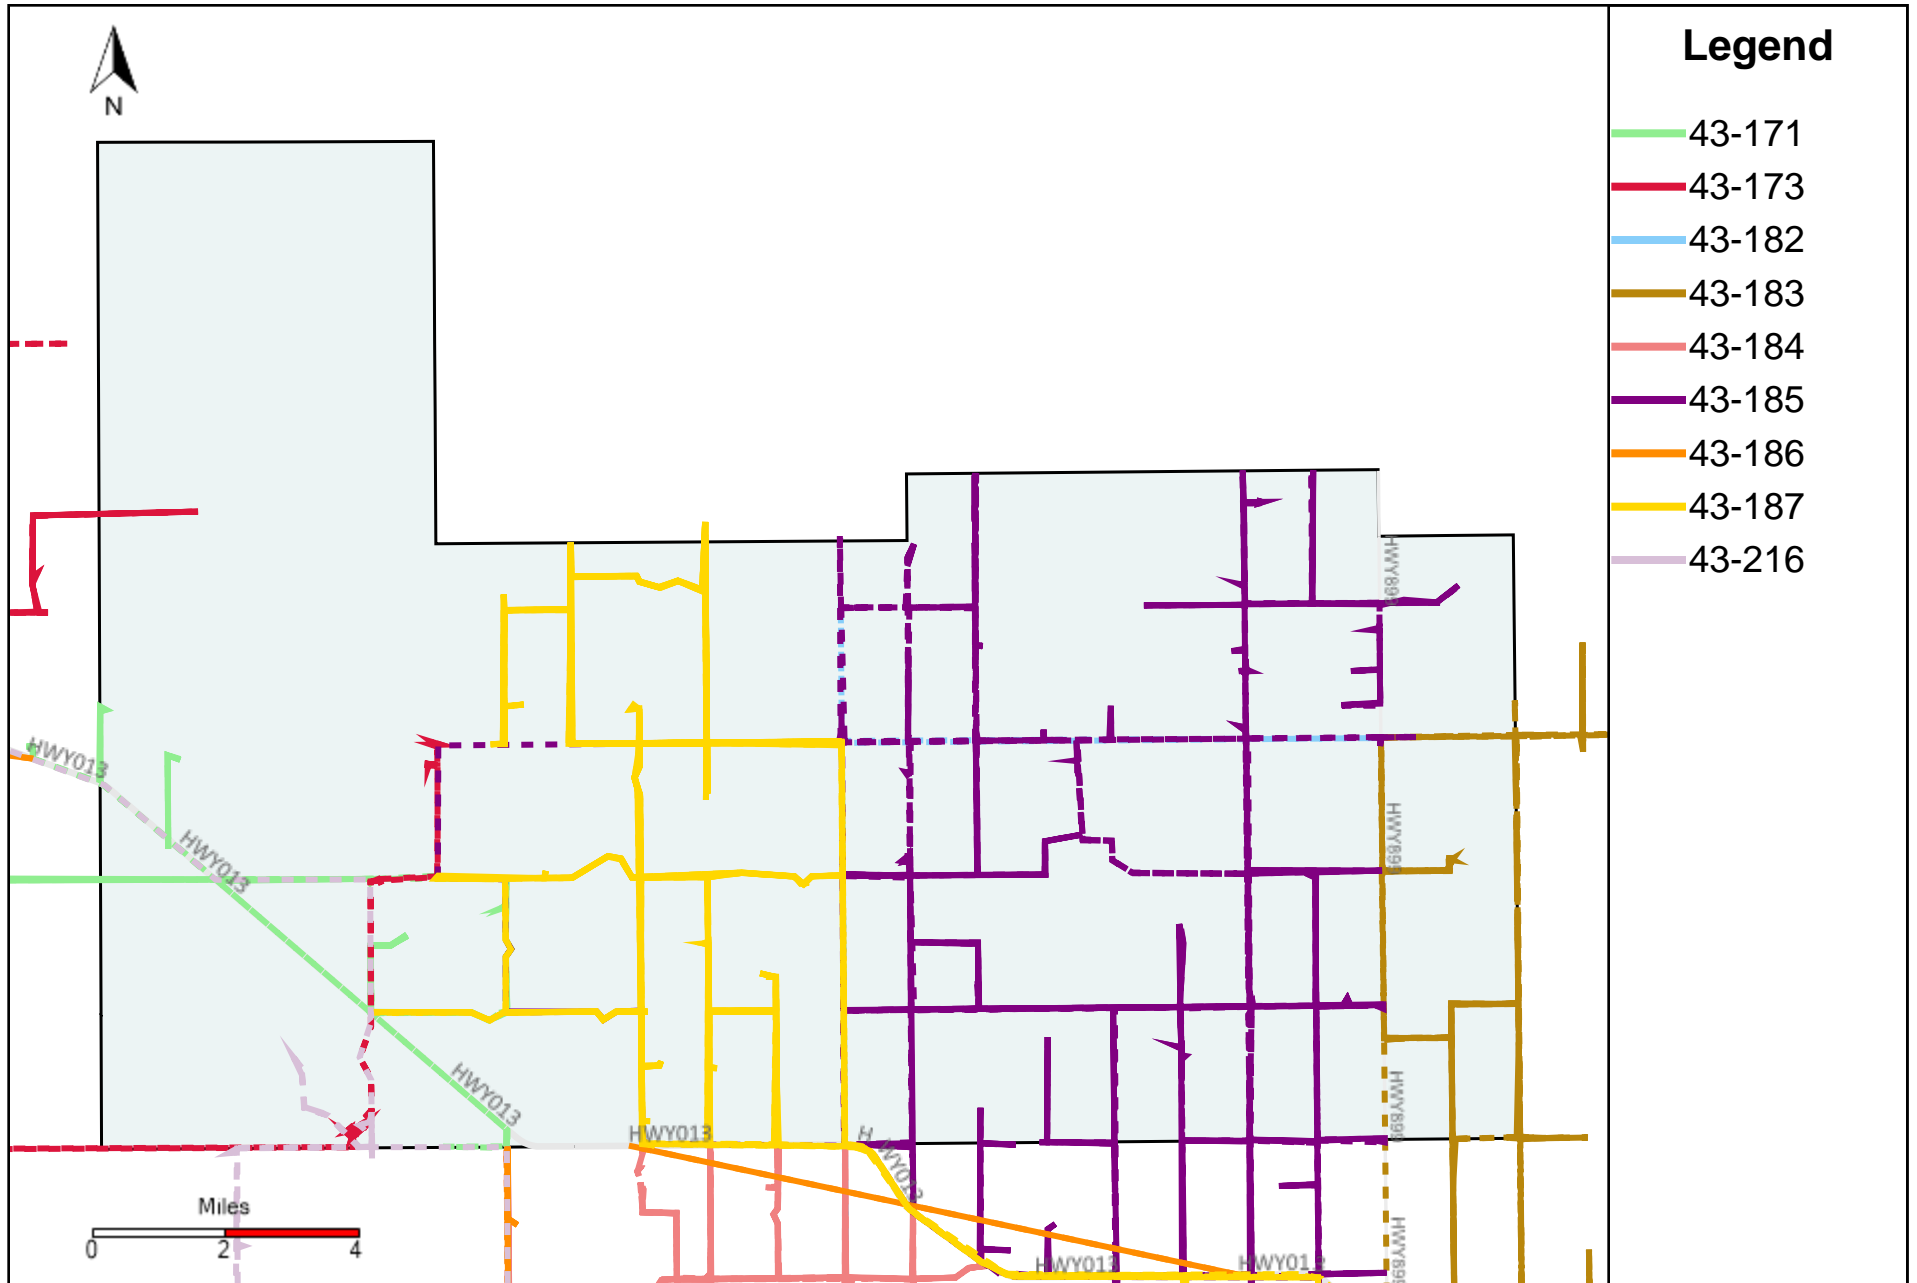

Provost Weekly Grader Report (2024-03-03 ~ 2024-03-09)

Division: 1 Grader Report(2024-03-03 ~ 2024-03-09)

Vehicle Name List	Total Distance(km)	Total Hours
43-181, 43-182, 43-184, 43-185, 43-186	3560.35	209 hrs 7 min 14 sec

Division: 2 Grader Report(2024-03-03 ~ 2024-03-09)

Vehicle Name List	Total Distance(km)	Total Hours
43-181, 43-183, 43-186	2245.28	133 hrs 16 min 3 sec

Division: 3 Grader Report(2024-03-03 ~ 2024-03-09)

Vehicle Name List	Total Distance(km)	Total Hours
43-171, 43-181, 43-182, 43-183, 43-184, 43-185, 43-186, 43-187, 43-216	6687.19	387 hrs 54 min 9 sec

Division: 4 Grader Report(2024-03-03 ~ 2024-03-09)

Vehicle Name List	Total Distance(km)	Total Hours
43-171, 43-173, 43-182, 43-183, 43-184, 43-185, 43-186, 43-187, 43-216	6581.23	384 hrs 35 min 46 sec

Division: 5 Grader Report(2024-03-03 ~ 2024-03-09)

Vehicle Name List	Total Distance(km)	Total Hours
43-164, 43-171, 43-173, 43-182, 43-184, 43-186, 43-215, 43-216	4950.09	301 hrs 8 min 0 sec

Division: 6 Grader Report(2024-03-03 ~ 2024-03-09)