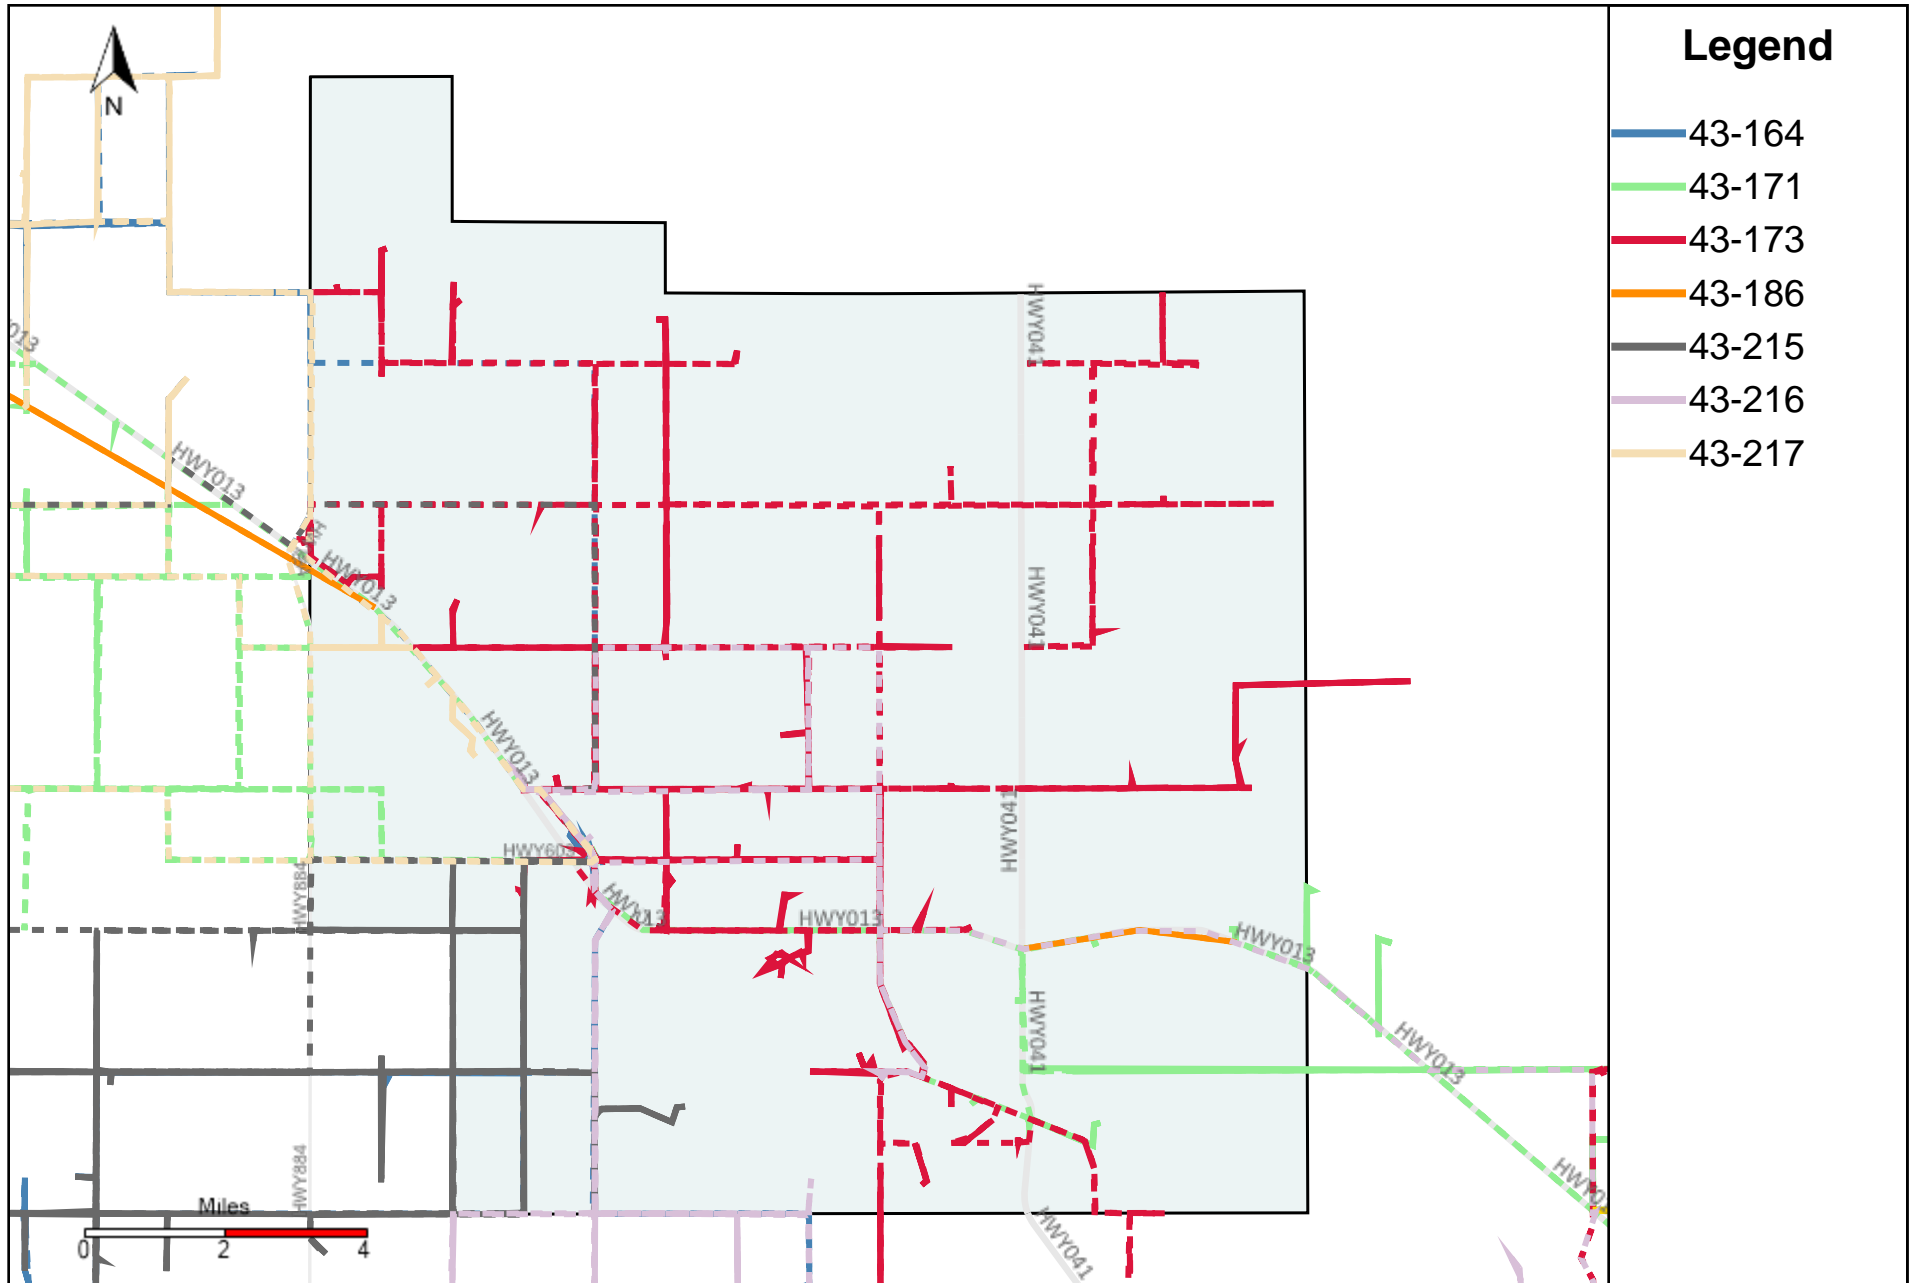

Division: 6 Grader Report(2024-03-03 ~ 2024-03-09)

Vehicle Name List	Total Distance(km)	Total Hours
43-164, 43-171, 43-173, 43-186, 43-215, 43-216, 43-217	3908.32	241 hrs 58 min 24 sec