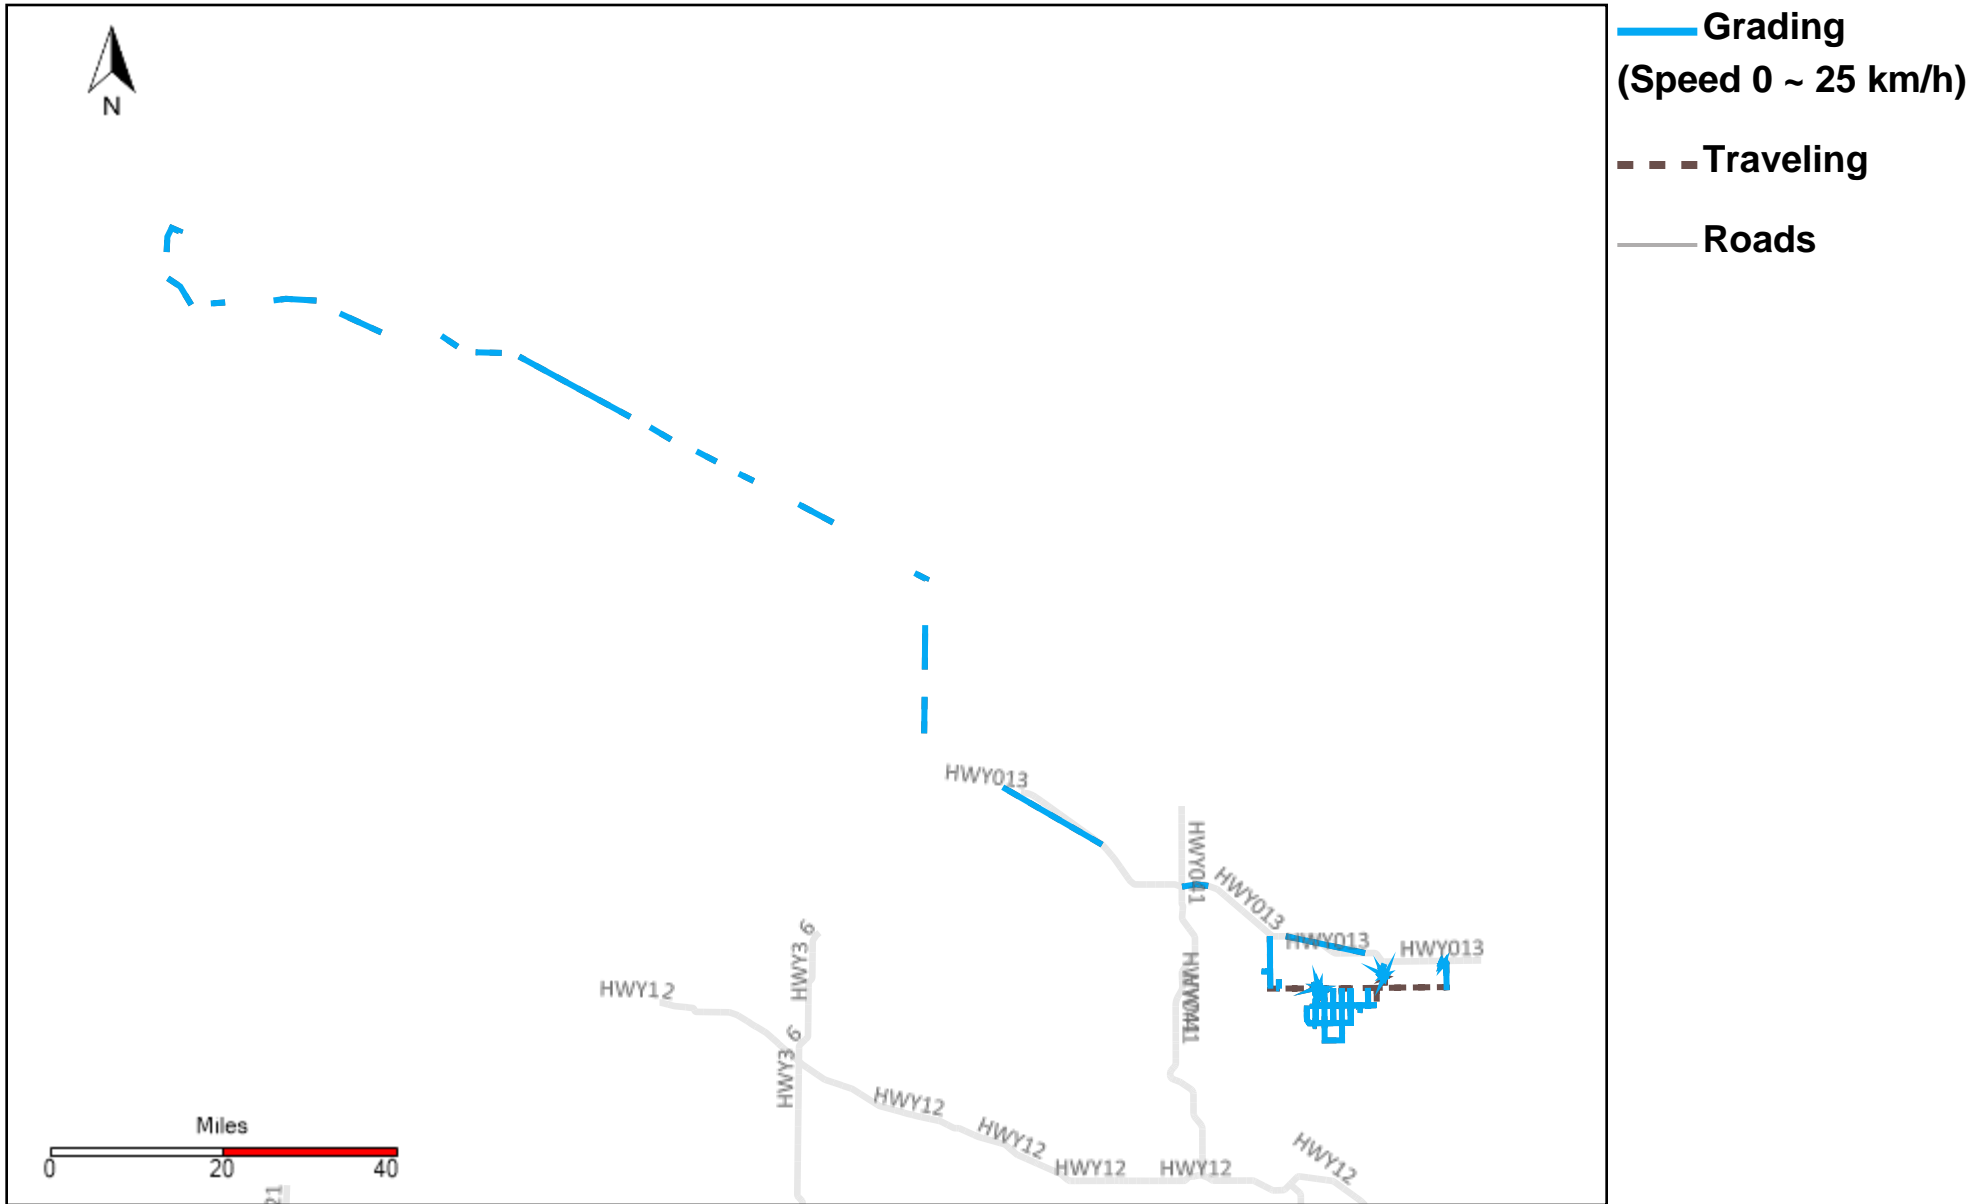

43-183_2024-03-03 ~ 2024-03-09 Tracking

Total Distance(km)	Total Hours	Work Distance(km)	Work Hours
886.2	52 hrs 55 min 16 sec	406.34	34 hrs 35 min 26 sec

43-184_2024-03-03 ~ 2024-03-09 Tracking

Total Distance(km)	Total Hours	Work Distance(km)	Work Hours
529.37	32 hrs 45 min 59 sec	260.74	23 hrs 51 min 55 sec

43-185_2024-03-03 ~ 2024-03-09 Tracking

Total Distance(km)	Total Hours	Work Distance(km)	Work Hours
878.42	52 hrs 7 min 14 sec	443.05	37 hrs 36 min 36 sec

43-186_2024-03-03 ~ 2024-03-09 Tracking

Total Distance(km)	Total Hours	Work Distance(km)	Work Hours
641.7	28 hrs 22 min 20 sec	527.89	27 hrs 42 min 2 sec