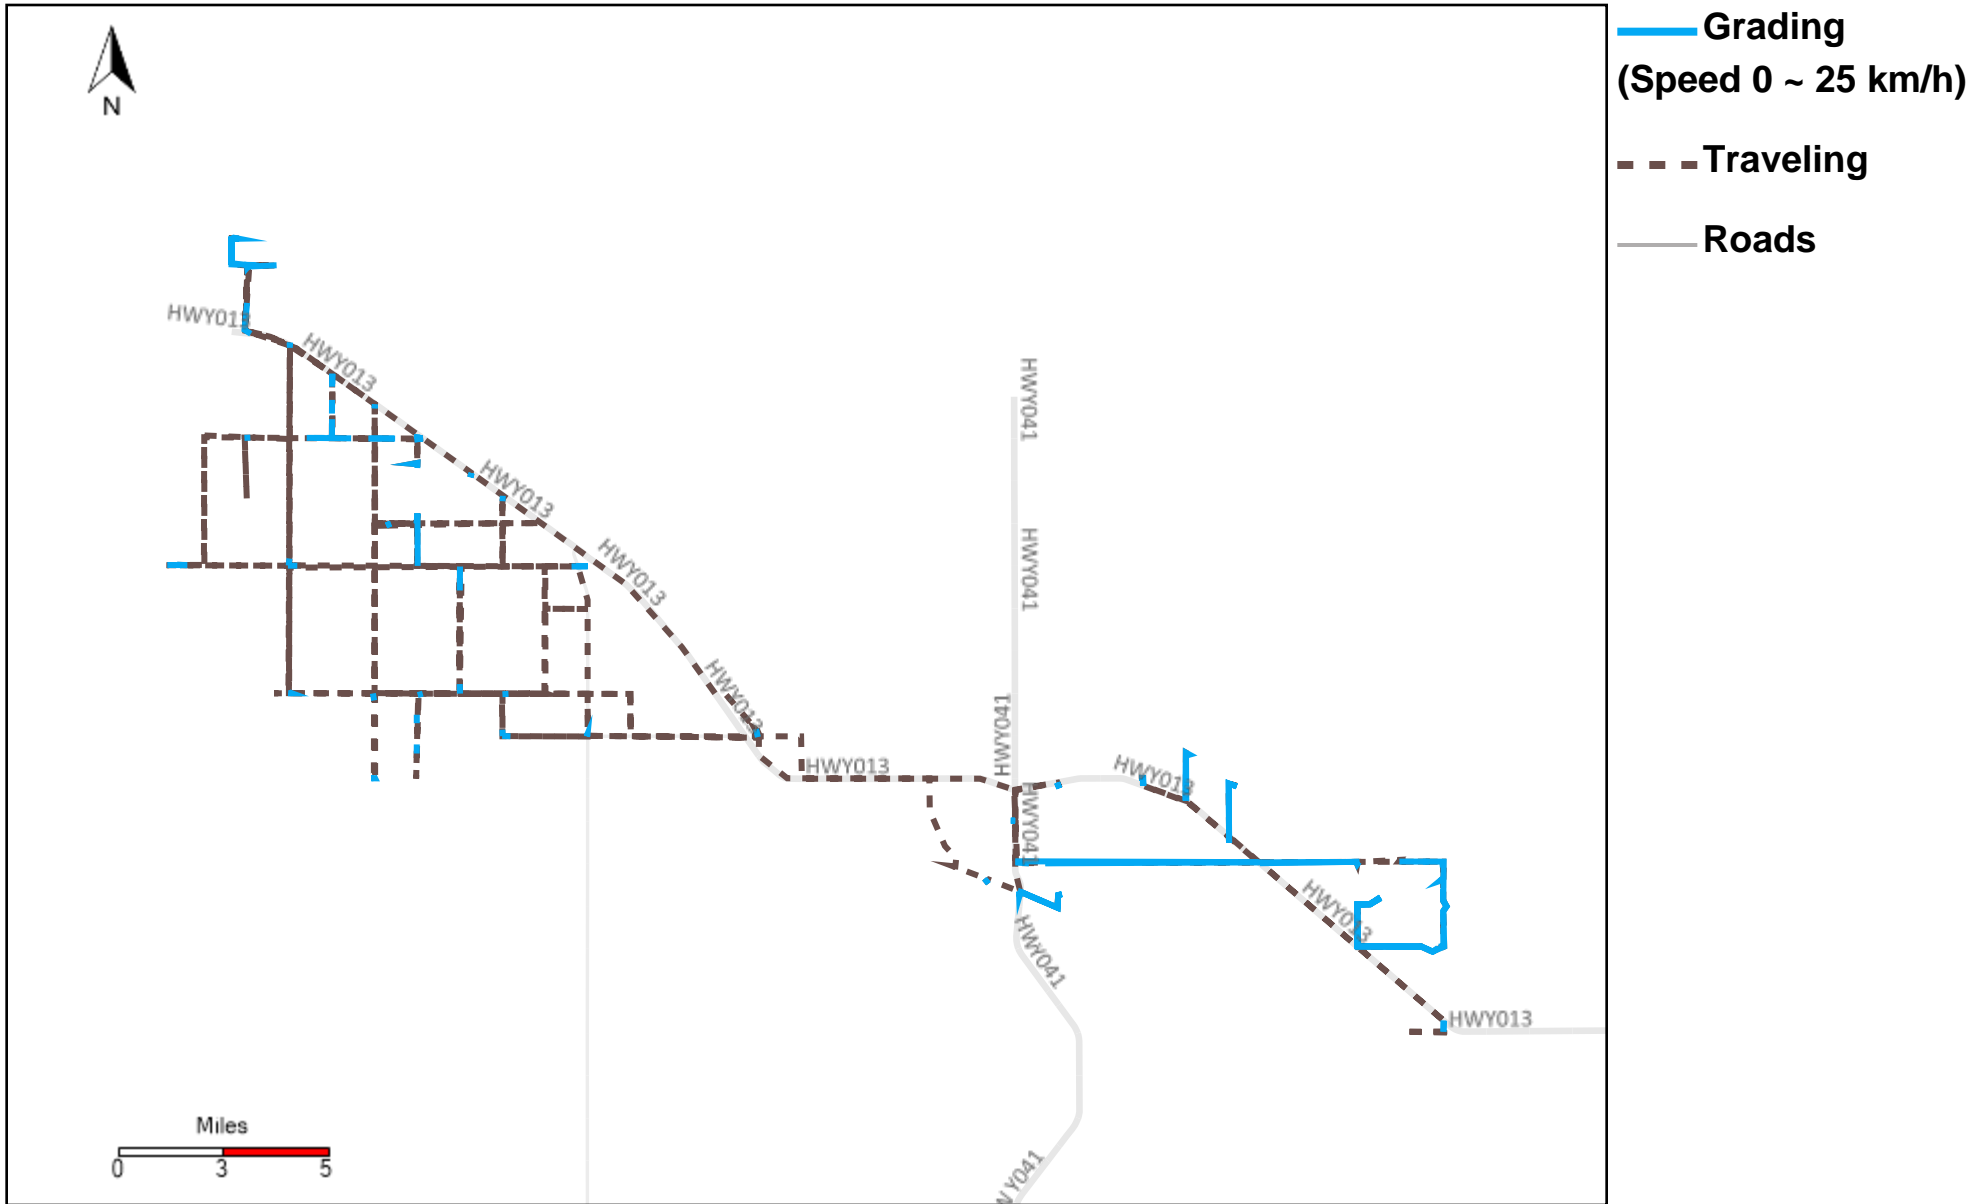

43-171_2024-03-03 ~ 2024-03-09 Tracking

Total Distance(km)	Total Hours	Work Distance(km)	Work Hours
568.55	28 hrs 33 min 27 sec	121.89	11 hrs 18 min 21 sec