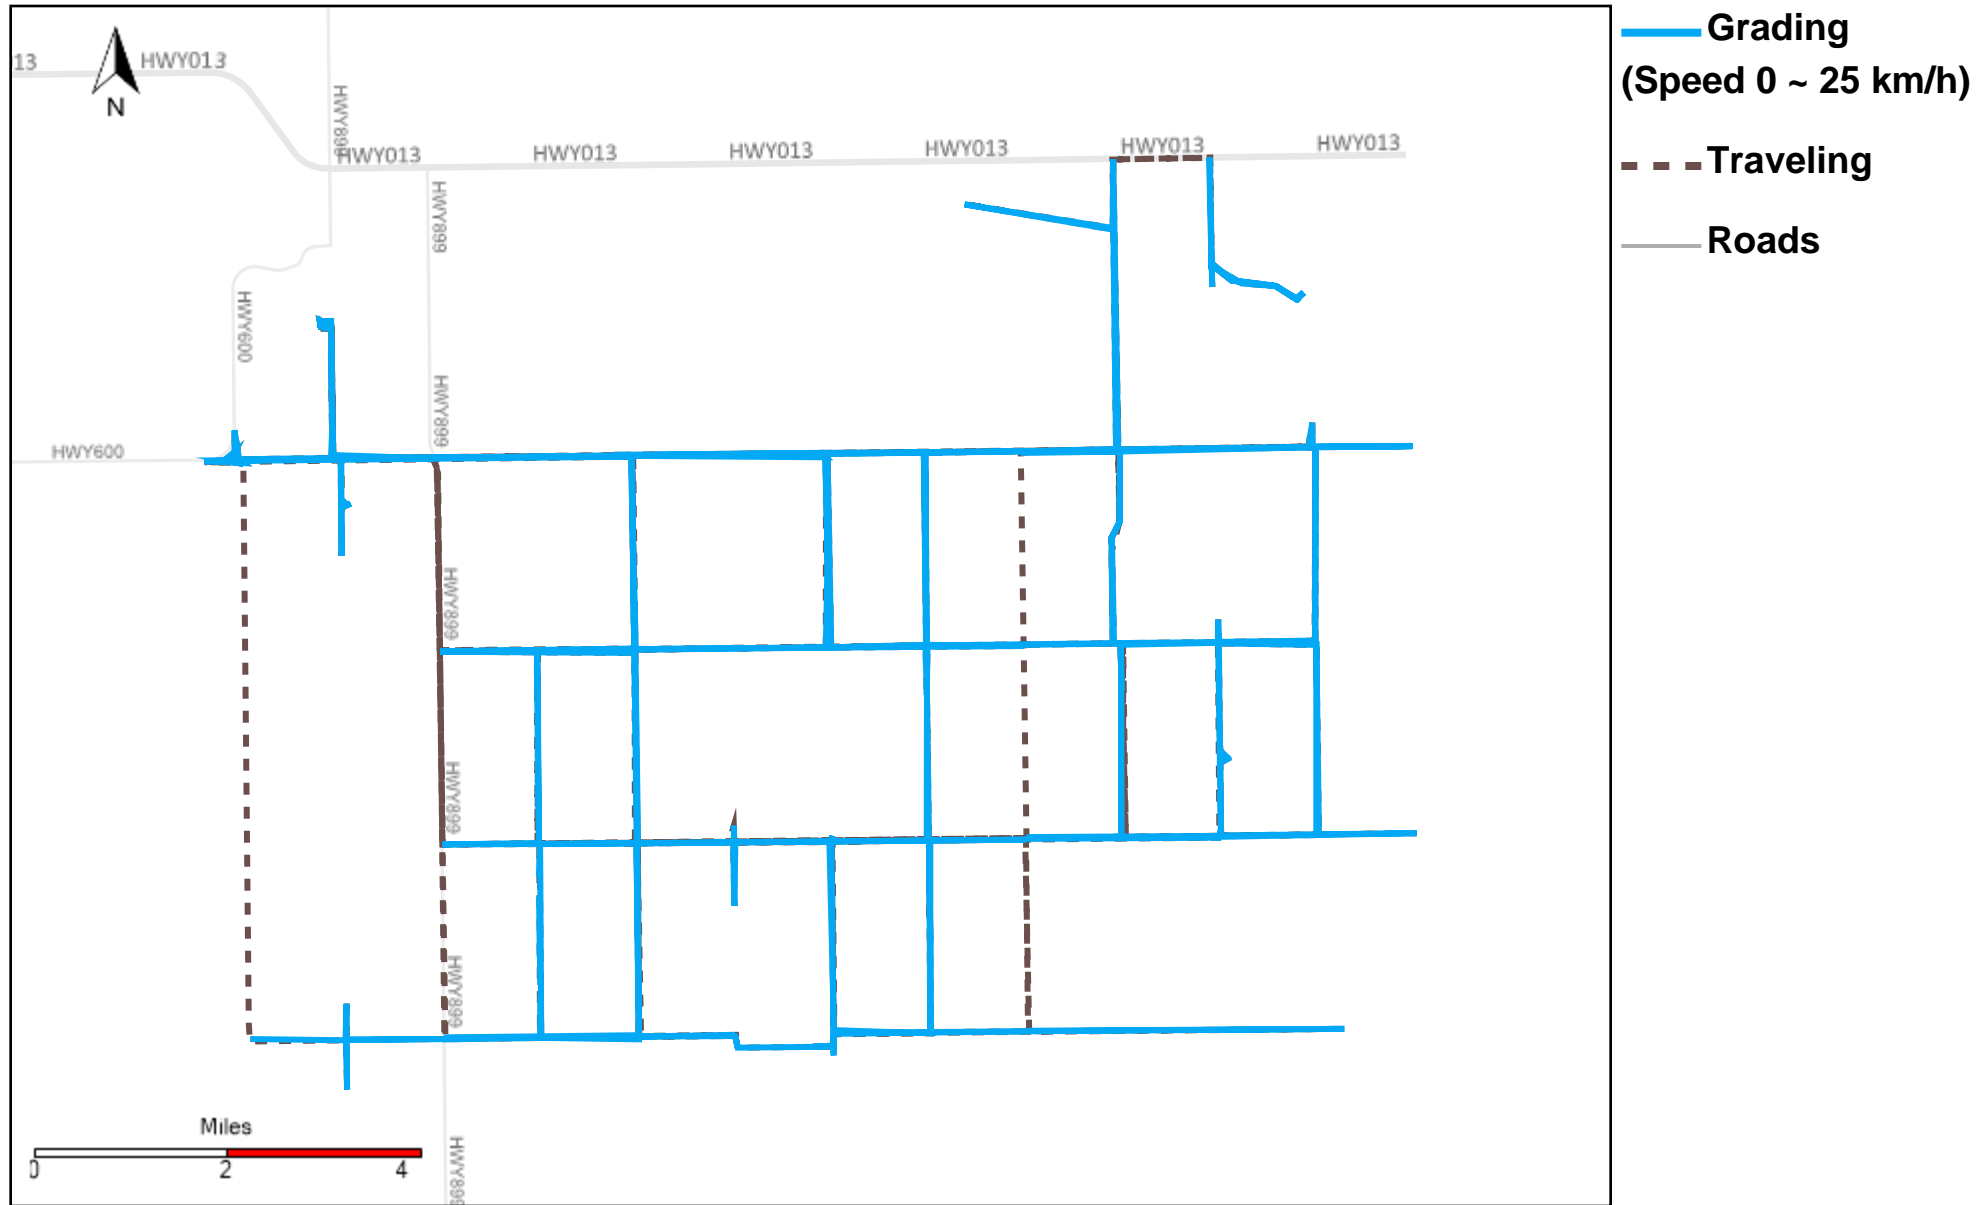

43-171_2024-03-03 ~ 2024-03-09 Tracking

Total Distance(km)	Total Hours	Work Distance(km)	Work Hours
568.55	28 hrs 33 min 27 sec	121.89	11 hrs 18 min 21 sec

43-173_2024-03-03 ~ 2024-03-09 Tracking

Total Distance(km)	Total Hours	Work Distance(km)	Work Hours
611.42	48 hrs 40 min 4 sec	249.22	32 hrs 1 min 28 sec

43-181_2024-03-03 ~ 2024-03-09 Tracking

Total Distance(km)	Total Hours	Work Distance(km)	Work Hours
717.38	51 hrs 58 min 27 sec	450.23	41 hrs 53 min 22 sec

43-182_2024-03-03 ~ 2024-03-09 Tracking

Total Distance(km)	Total Hours	Work Distance(km)	Work Hours
793.48	43 hrs 53 min 14 sec	273.76	26 hrs 28 min 28 sec