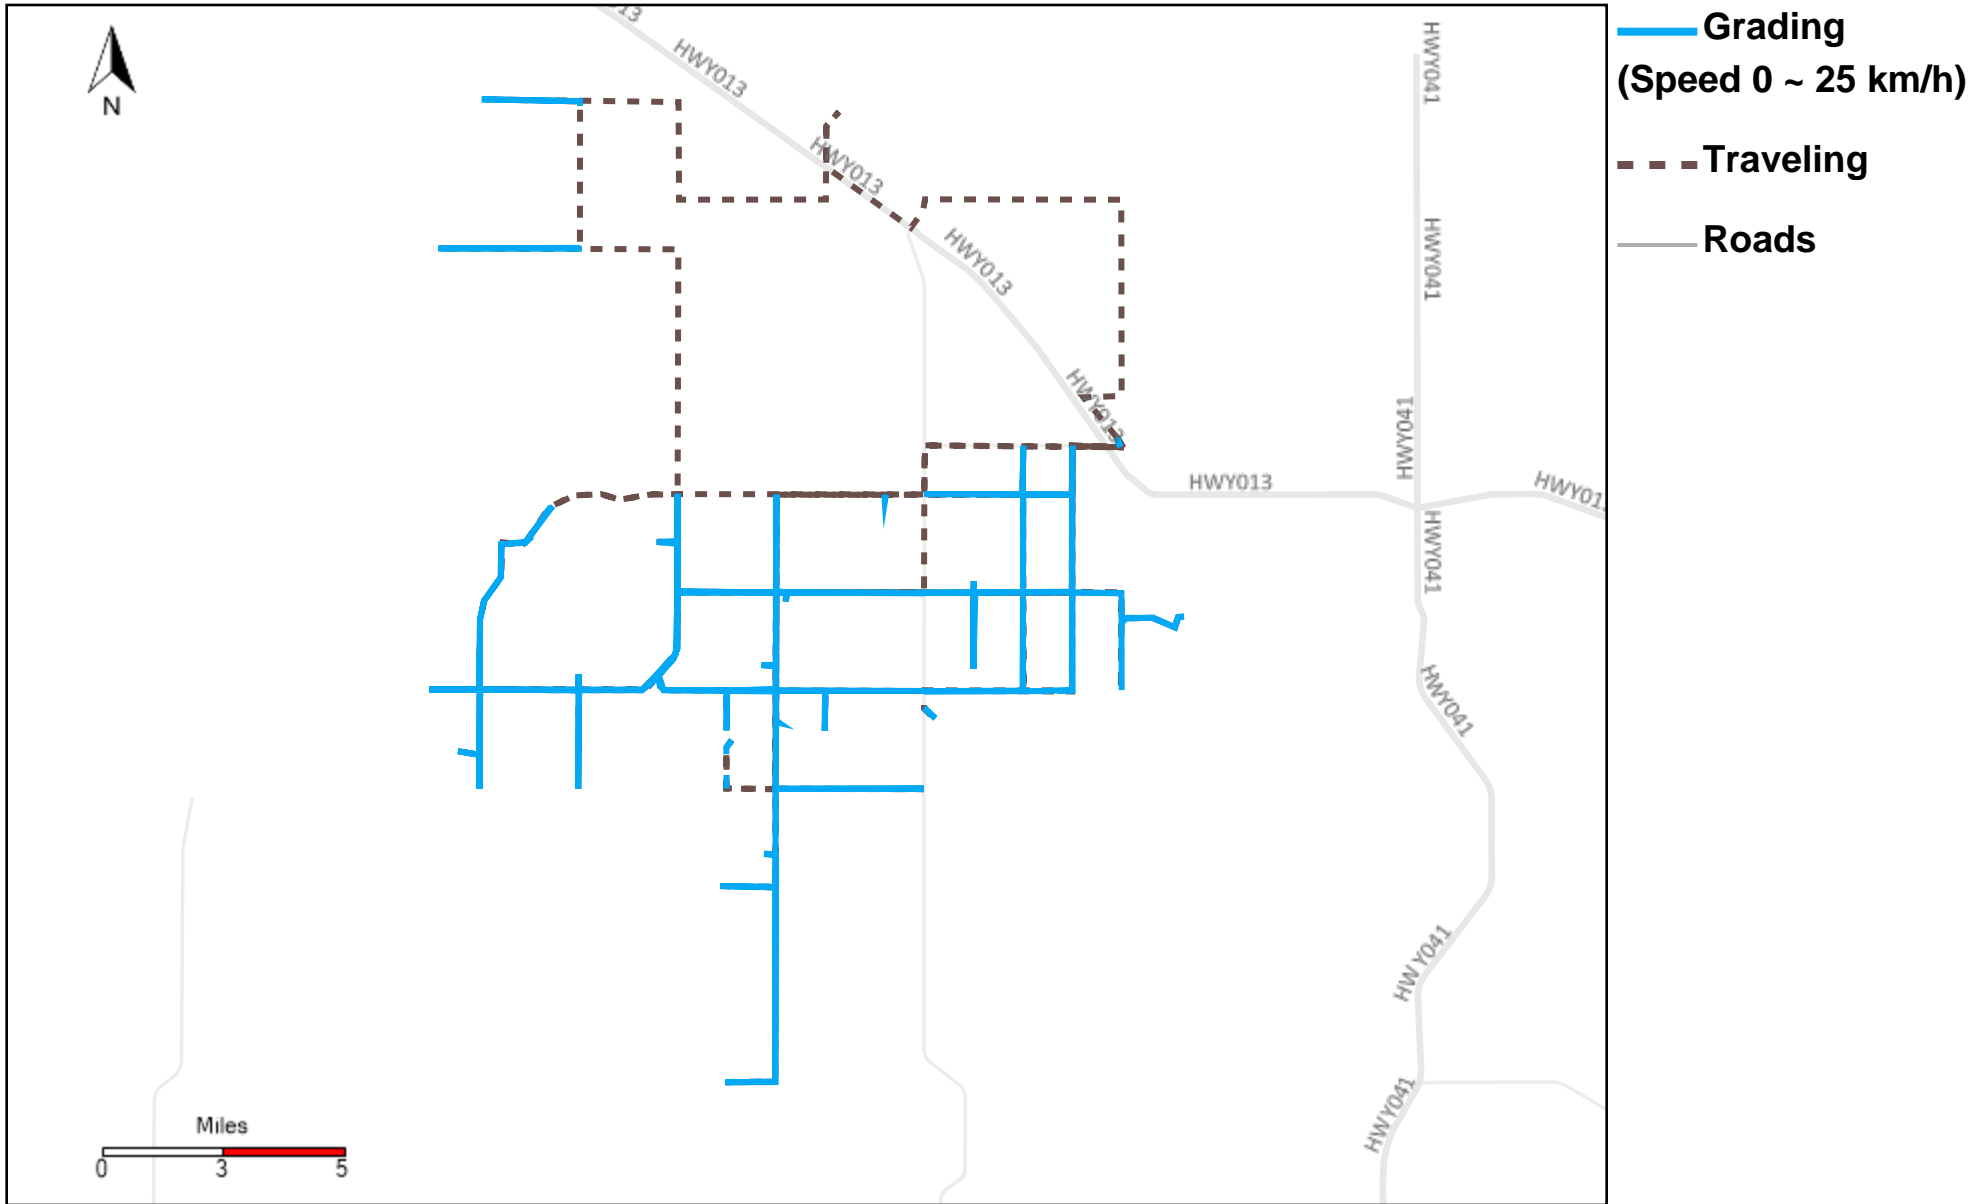

43-215_2024-03-03 ~ 2024-03-09 Tracking

Total Distance(km)	Total Hours	Work Distance(km)	Work Hours
559.14	44 hrs 19 min 41 sec	336.35	34 hrs 35 min 50 sec