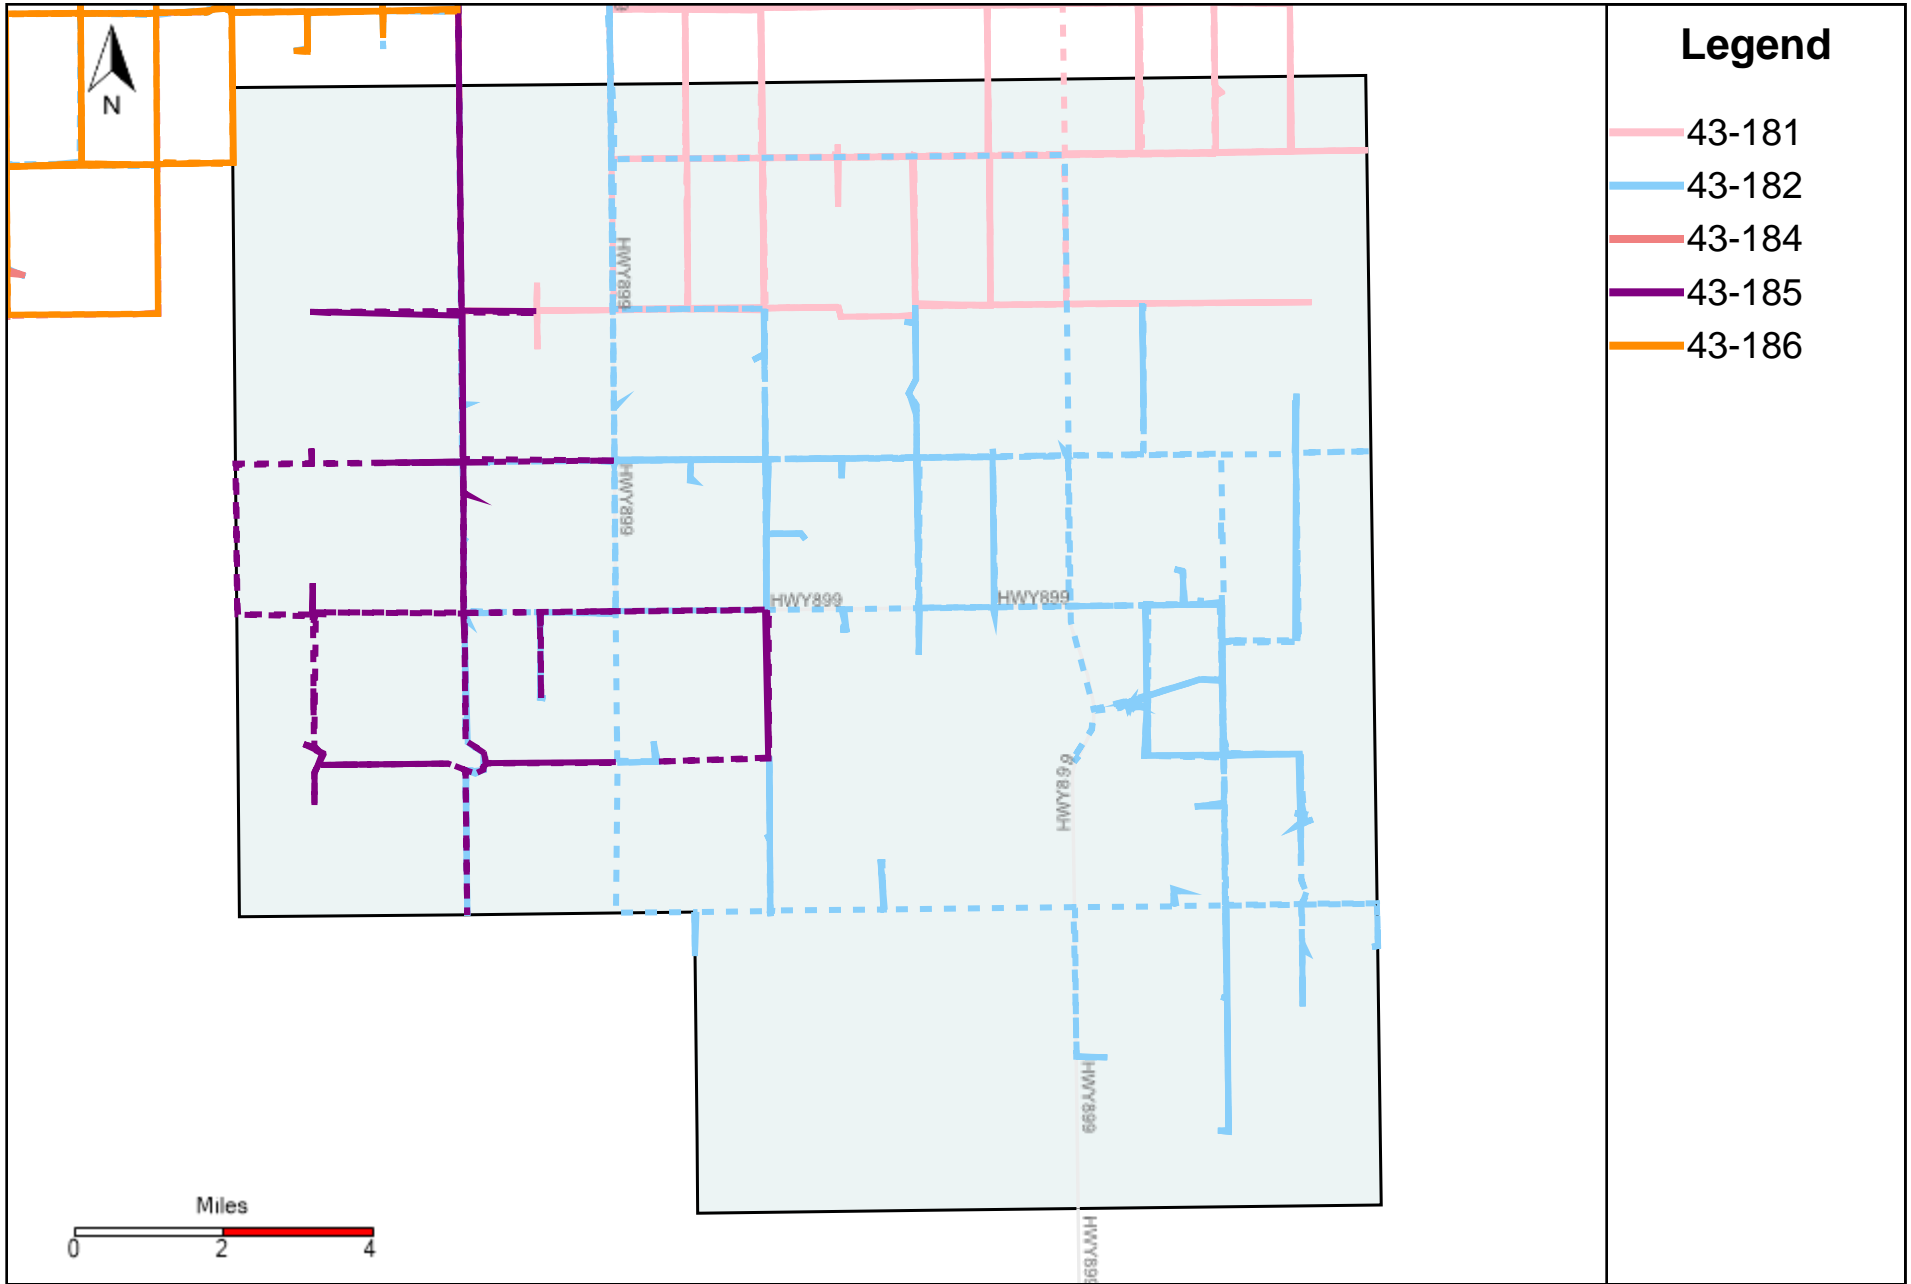

Provost Weekly Grader Report (2024-03-03 ~ 2024-03-09)

Division: 1 Grader Report(2024-03-03 ~ 2024-03-09)

Vehicle Name List	Total Distance(km)	Total Hours
43-181, 43-182, 43-184, 43-185, 43-186	3560.35	209 hrs 7 min 14 sec

Division: 2 Grader Report(2024-03-03 ~ 2024-03-09)

Vehicle Name List	Total Distance(km)	Total Hours
43-181, 43-183, 43-186	2245.28	133 hrs 16 min 3 sec

Division: 3 Grader Report(2024-03-03 ~ 2024-03-09)