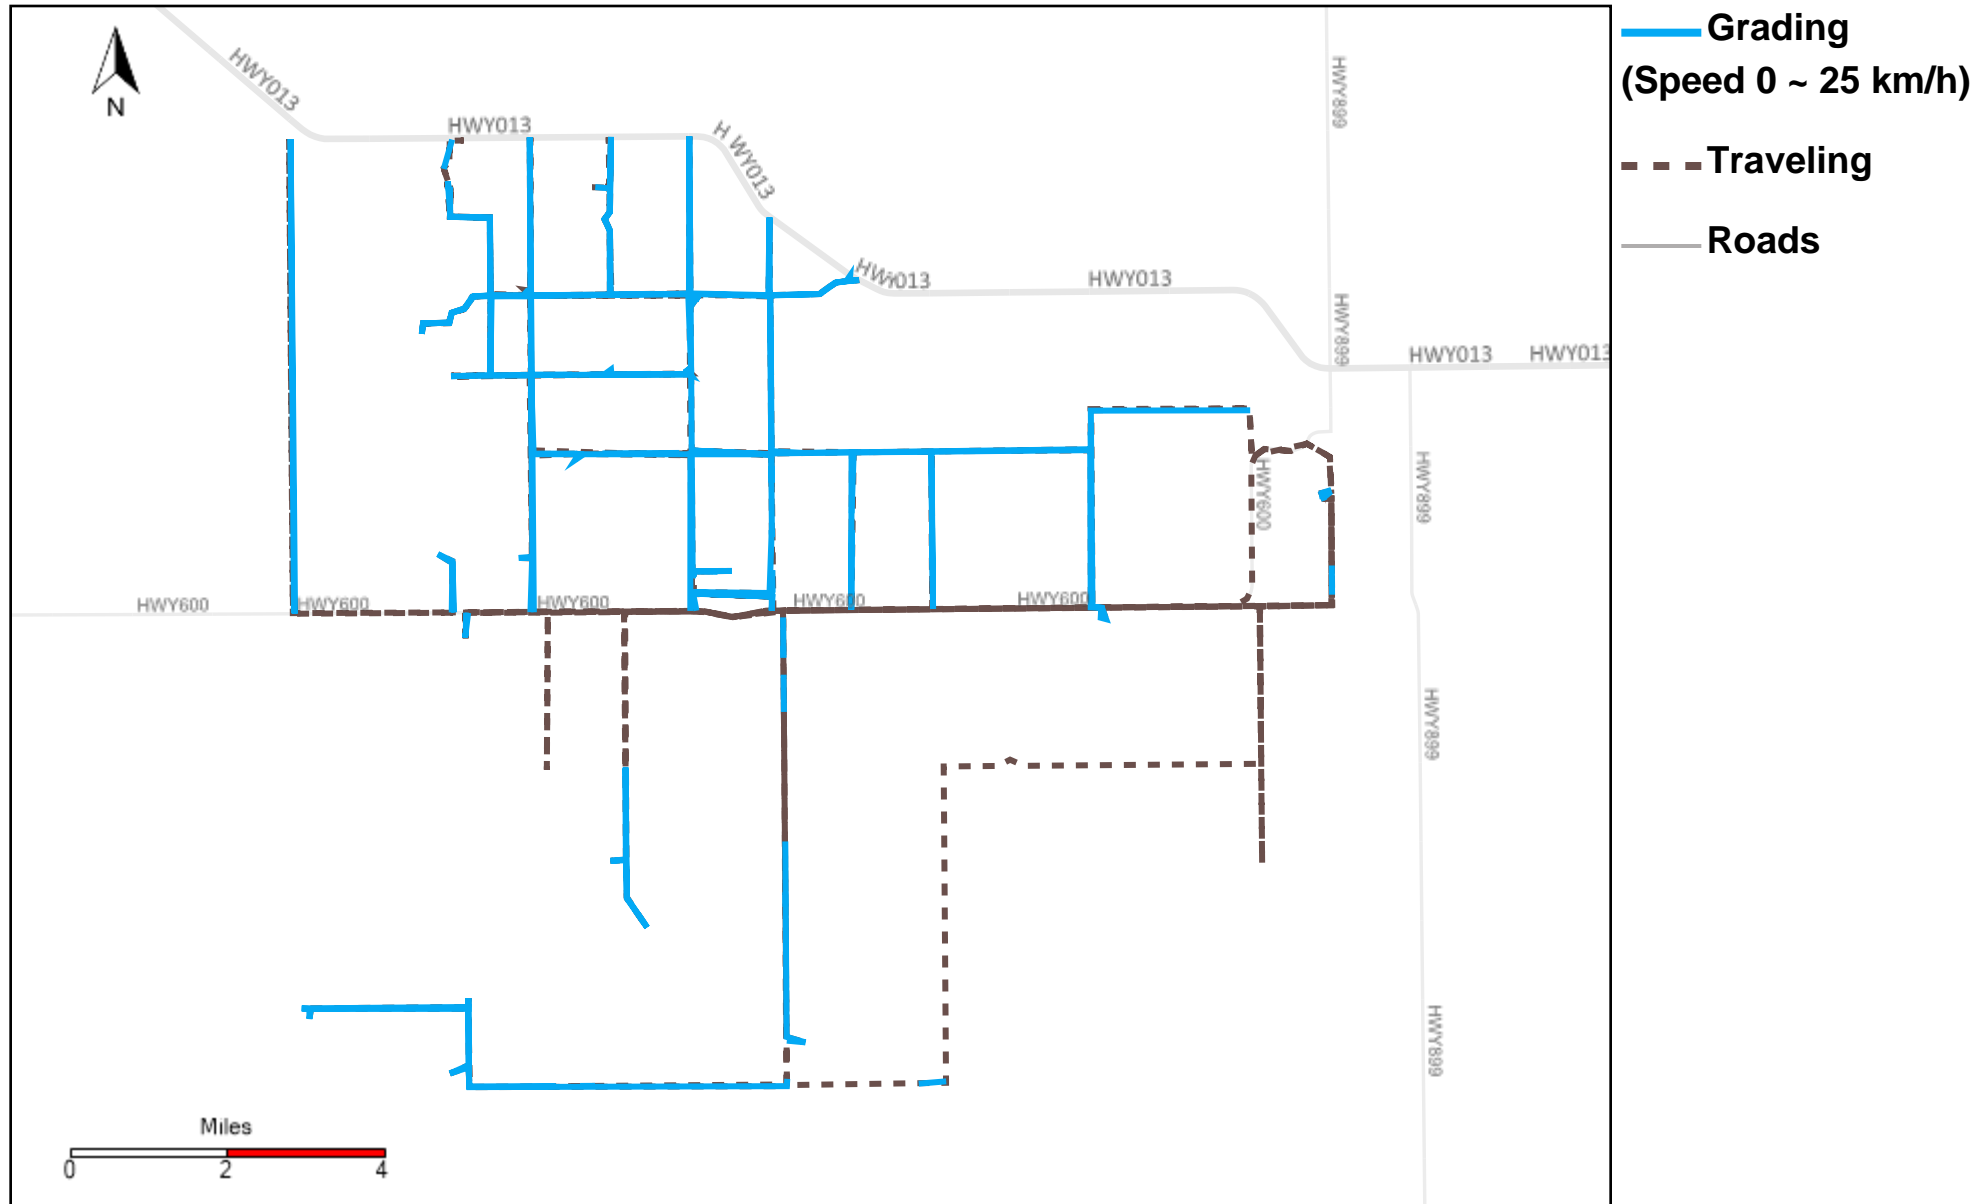

43-184_2024-03-03 ~ 2024-03-09 Tracking

Total Distance(km)	Total Hours	Work Distance(km)	Work Hours
529.37	32 hrs 45 min 59 sec	260.74	23 hrs 51 min 55 sec