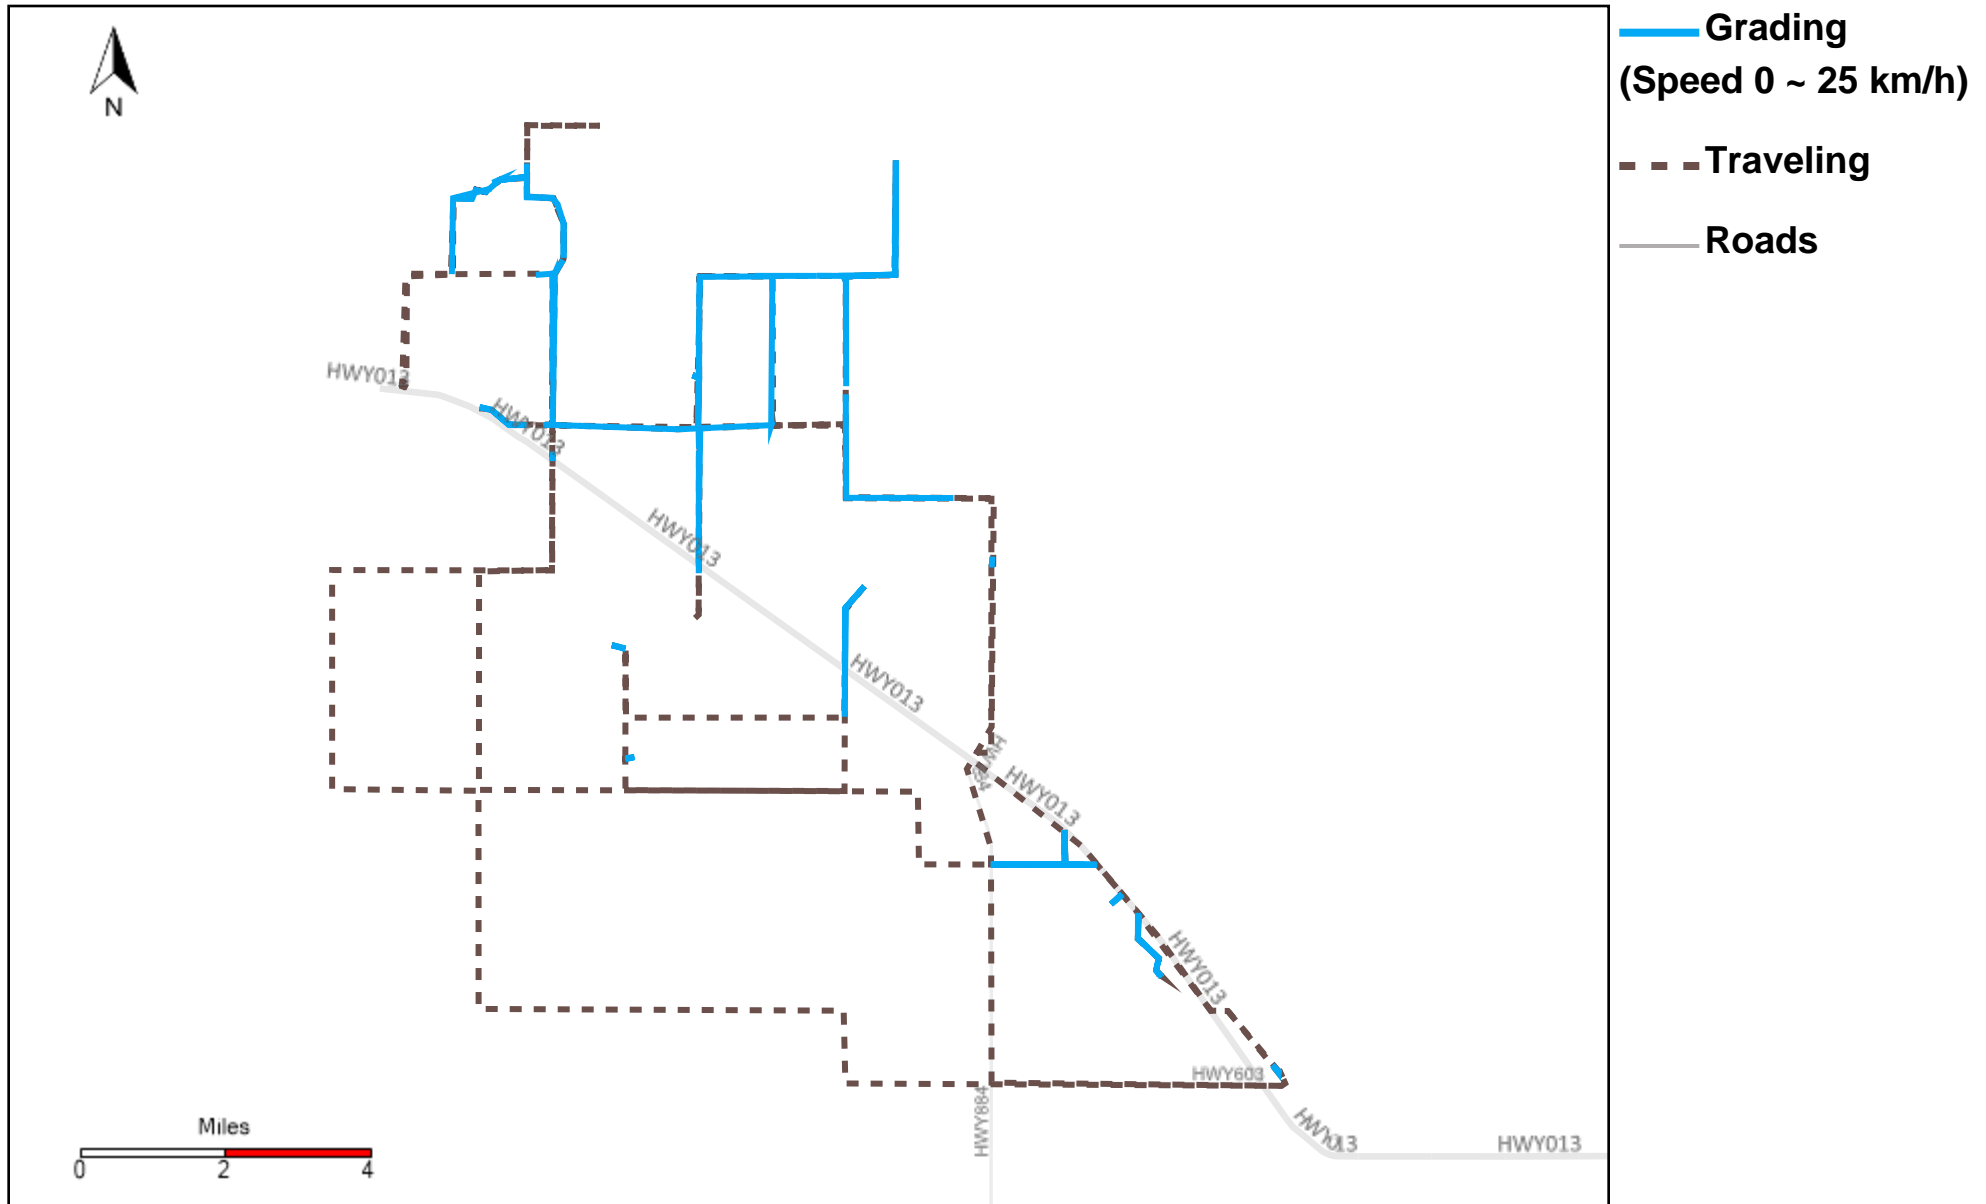

43-217_2024-03-03 ~ 2024-03-09 Tracking

Total Distance(km)	Total Hours	Work Distance(km)	Work Hours
281.07	17 hrs 29 min 37 sec	104.09	10 hrs 47 min 17 sec