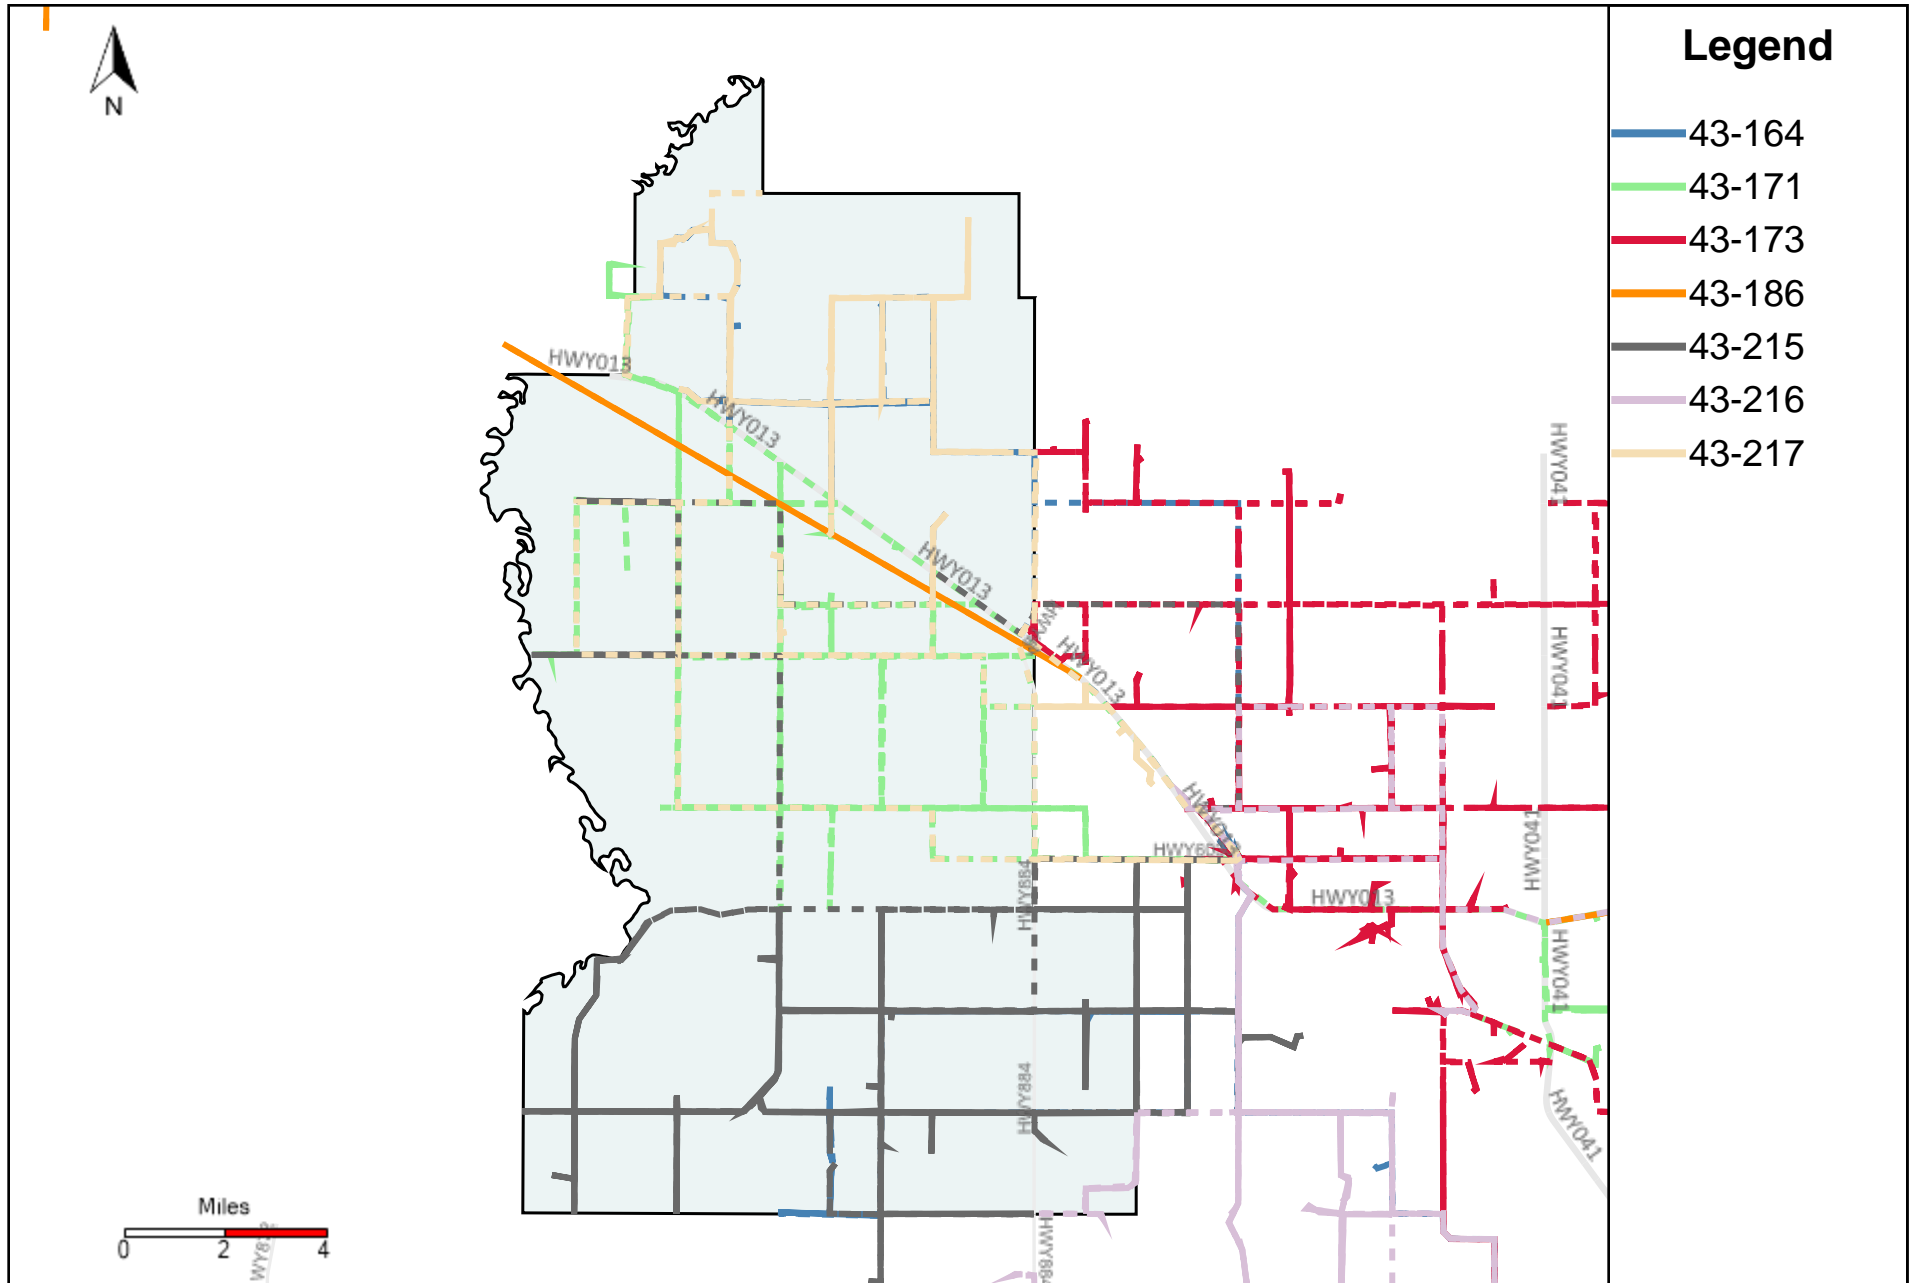

Division: 7 Grader Report(2024-03-03 ~ 2024-03-09)

Vehicle Name List	Total Distance(km)	Total Hours
43-164, 43-171, 43-173, 43-186, 43-215, 43-216, 43-217	3908.32	241 hrs 58 min 24 sec