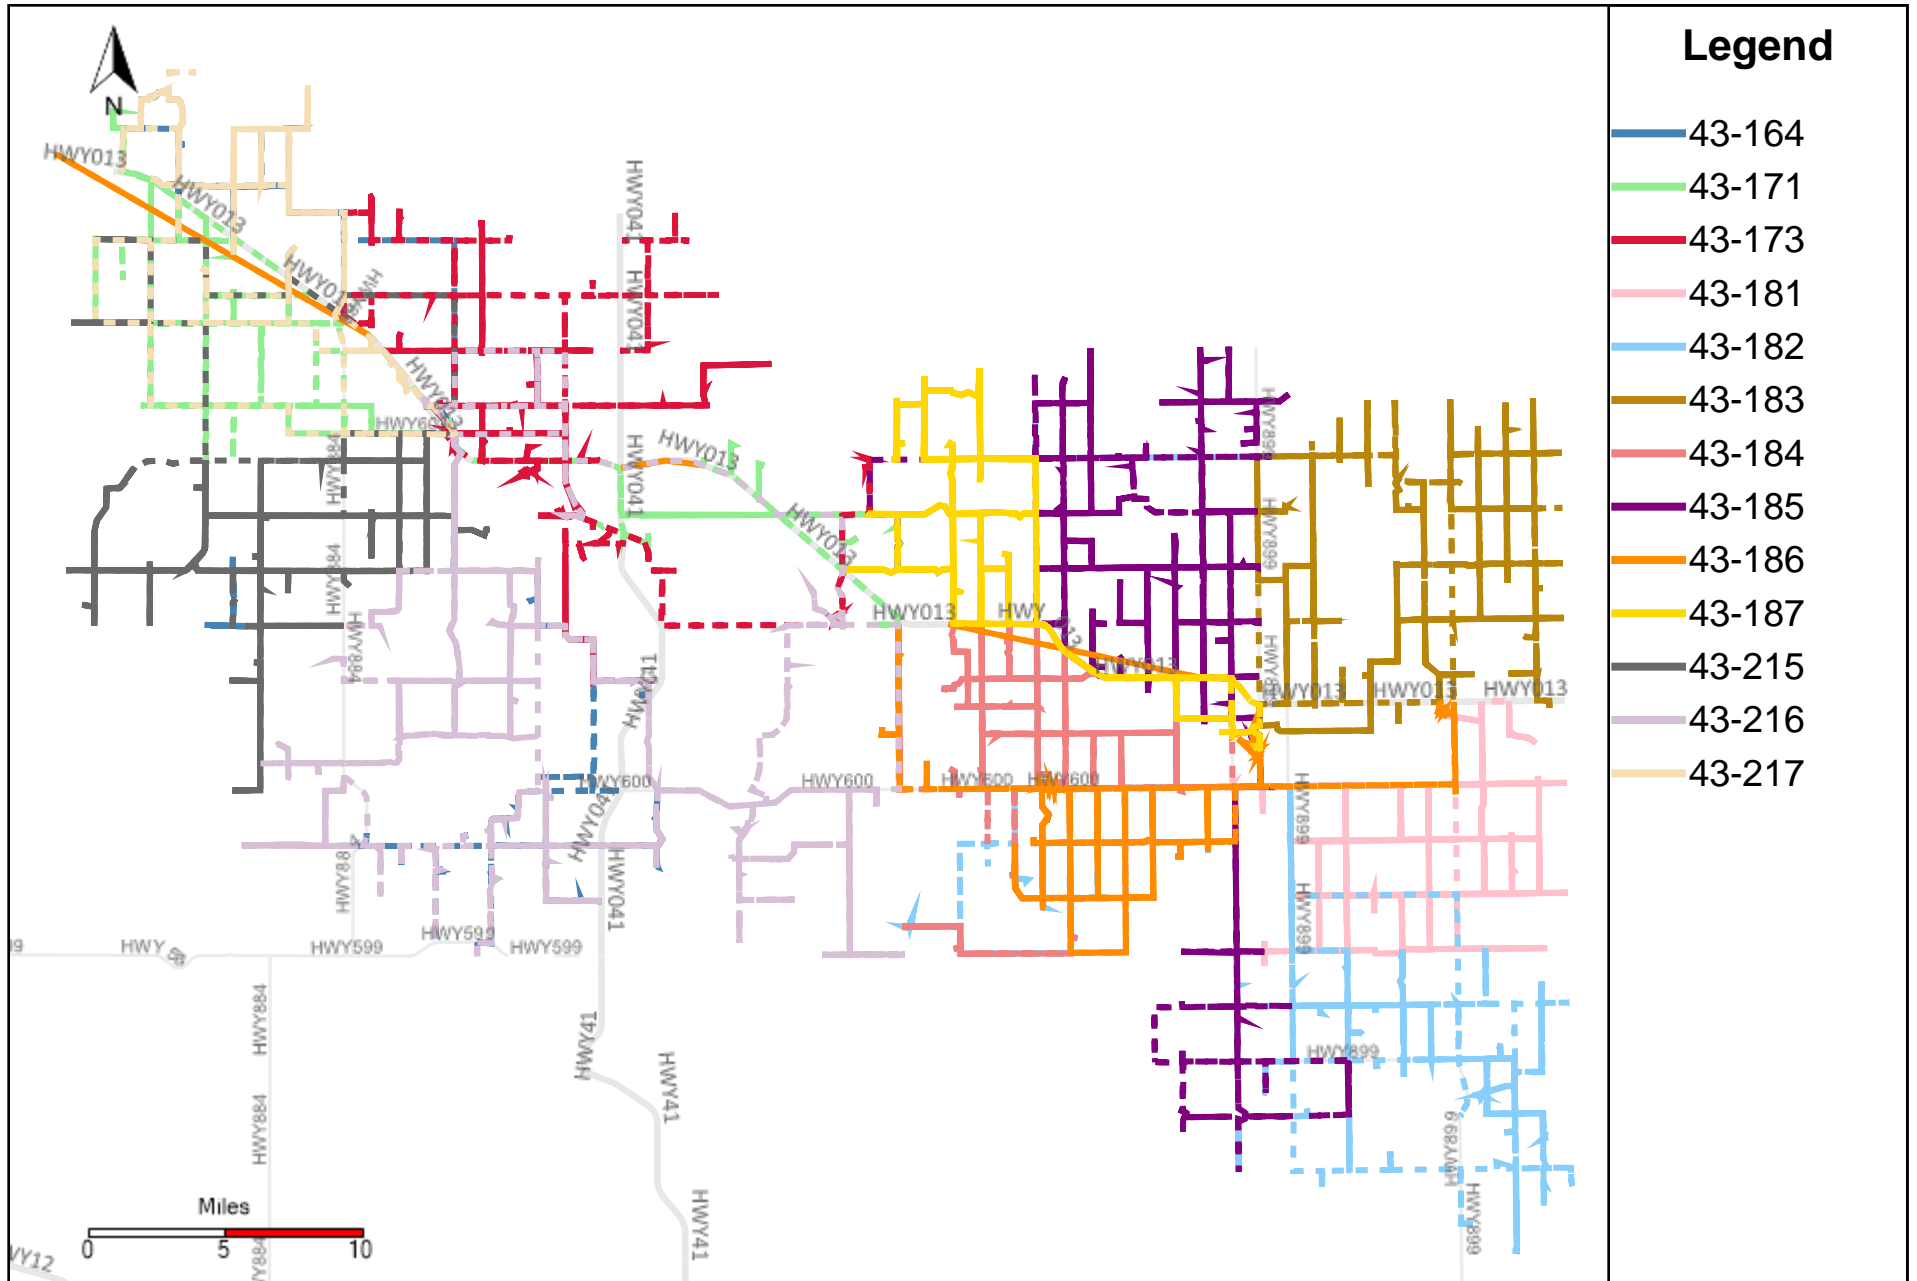

Provost Weekly Grader Report (2024-03-03 ~ 2024-03-09)

Division: 1 Grader Report(2024-03-03 ~ 2024-03-09)

Vehicle Name List	Total Distance(km)	Total Hours
43-181, 43-182, 43-184, 43-185, 43-186	3560.35	209 hrs 7 min 14 sec

Division: 2 Grader Report(2024-03-03 ~ 2024-03-09)

Vehicle Name List	Total Distance(km)	Total Hours
43-181, 43-183, 43-186	2245.28	133 hrs 16 min 3 sec

Division: 3 Grader Report(2024-03-03 ~ 2024-03-09)

Vehicle Name List	Total Distance(km)	Total Hours
43-171, 43-181, 43-182, 43-183, 43-184, 43-185, 43-186, 43-187, 43-216	6687.19	387 hrs 54 min 9 sec

Division: 4 Grader Report(2024-03-03 ~ 2024-03-09)

Vehicle Name List	Total Distance(km)	Total Hours
43-171, 43-173, 43-182, 43-183, 43-184, 43-185, 43-186, 43-187, 43-216	6581.23	384 hrs 35 min 46 sec

Division: 5 Grader Report(2024-03-03 ~ 2024-03-09)

Vehicle Name List	Total Distance(km)	Total Hours
43-164, 43-171, 43-173, 43-182, 43-184, 43-186, 43-215, 43-216	4950.09	301 hrs 8 min 0 sec

Division: 6 Grader Report(2024-03-03 ~ 2024-03-09)