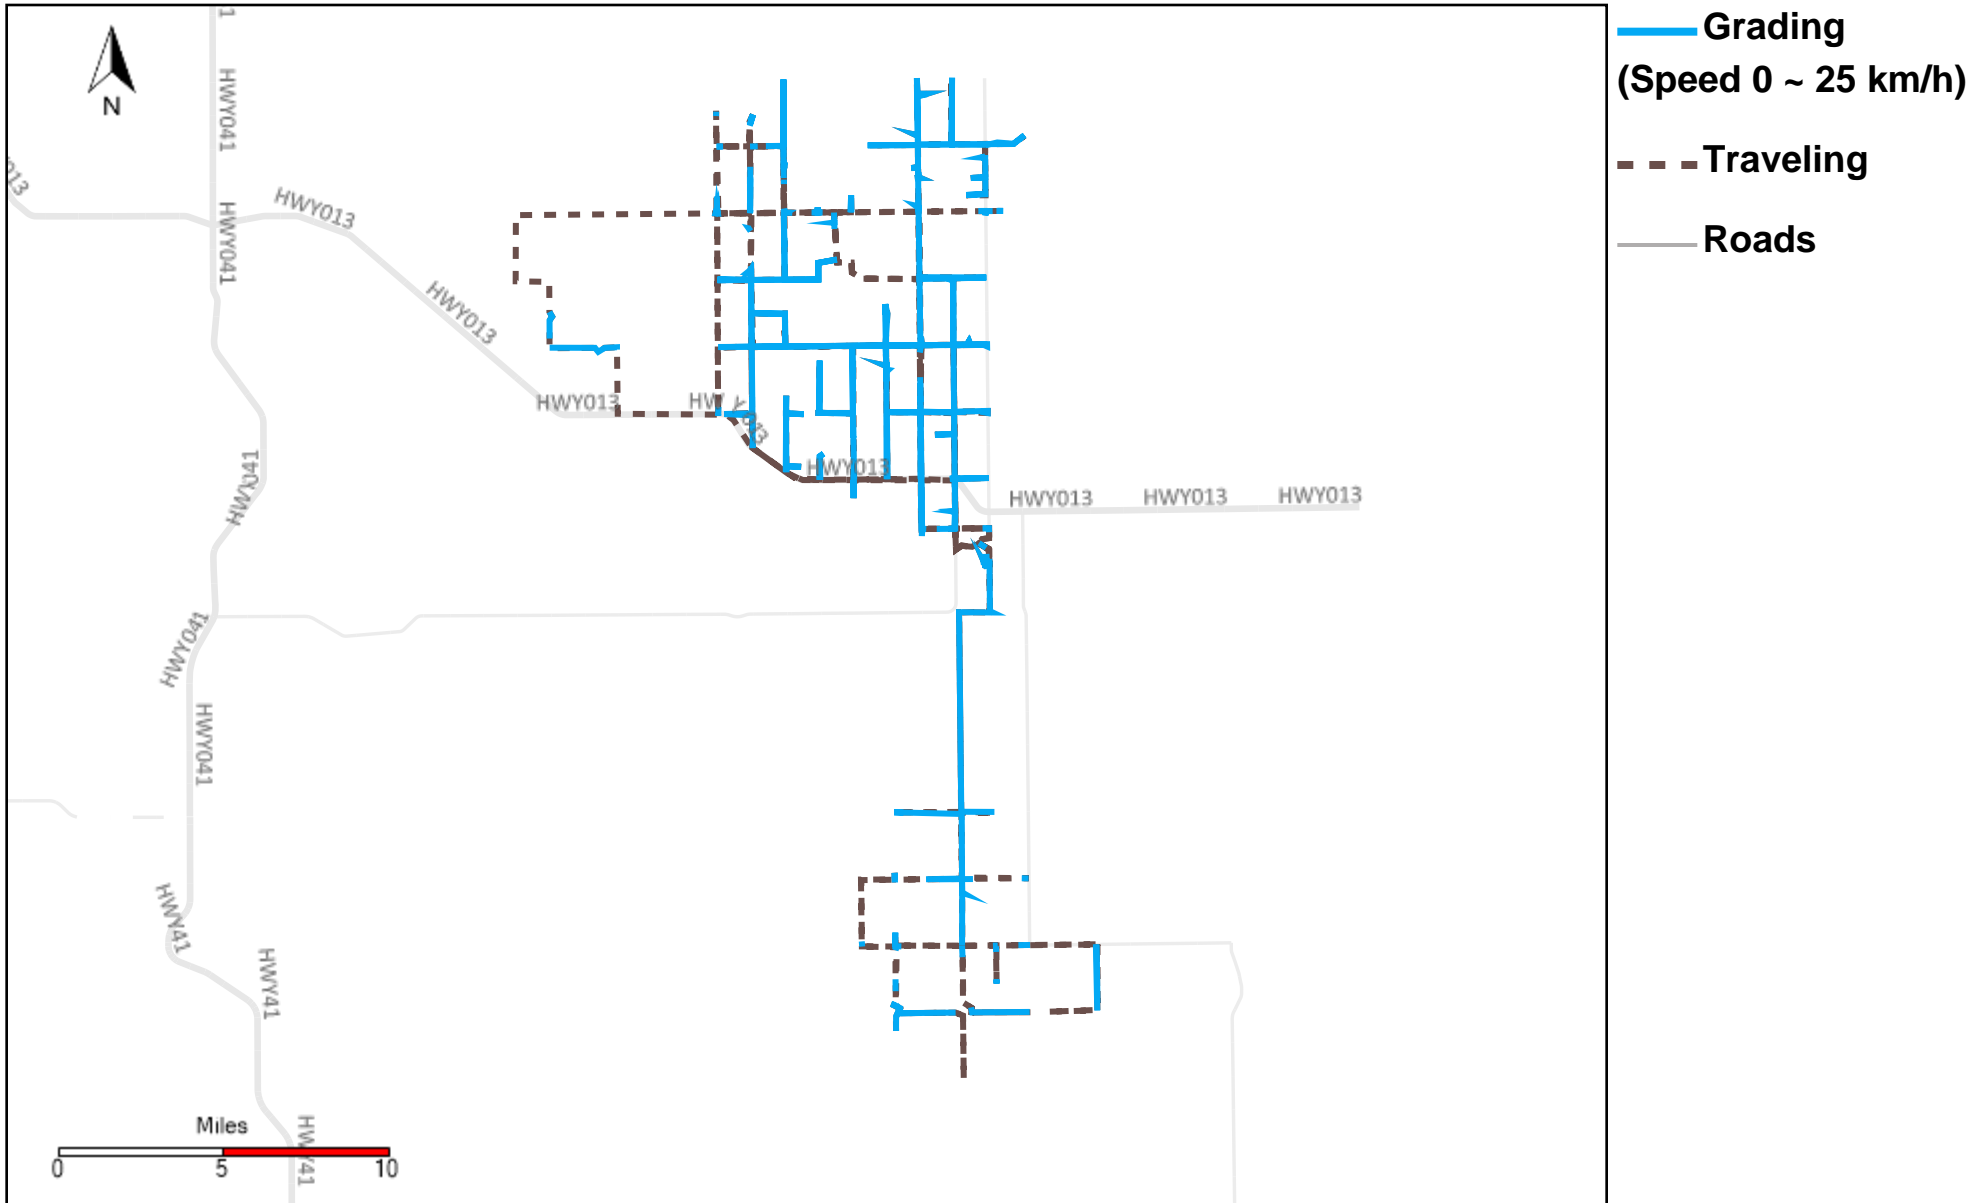

43-185_2024-03-03 ~ 2024-03-09 Tracking

Total Distance(km)	Total Hours	Work Distance(km)	Work Hours
878.42	52 hrs 7 min 14 sec	443.05	37 hrs 36 min 36 sec