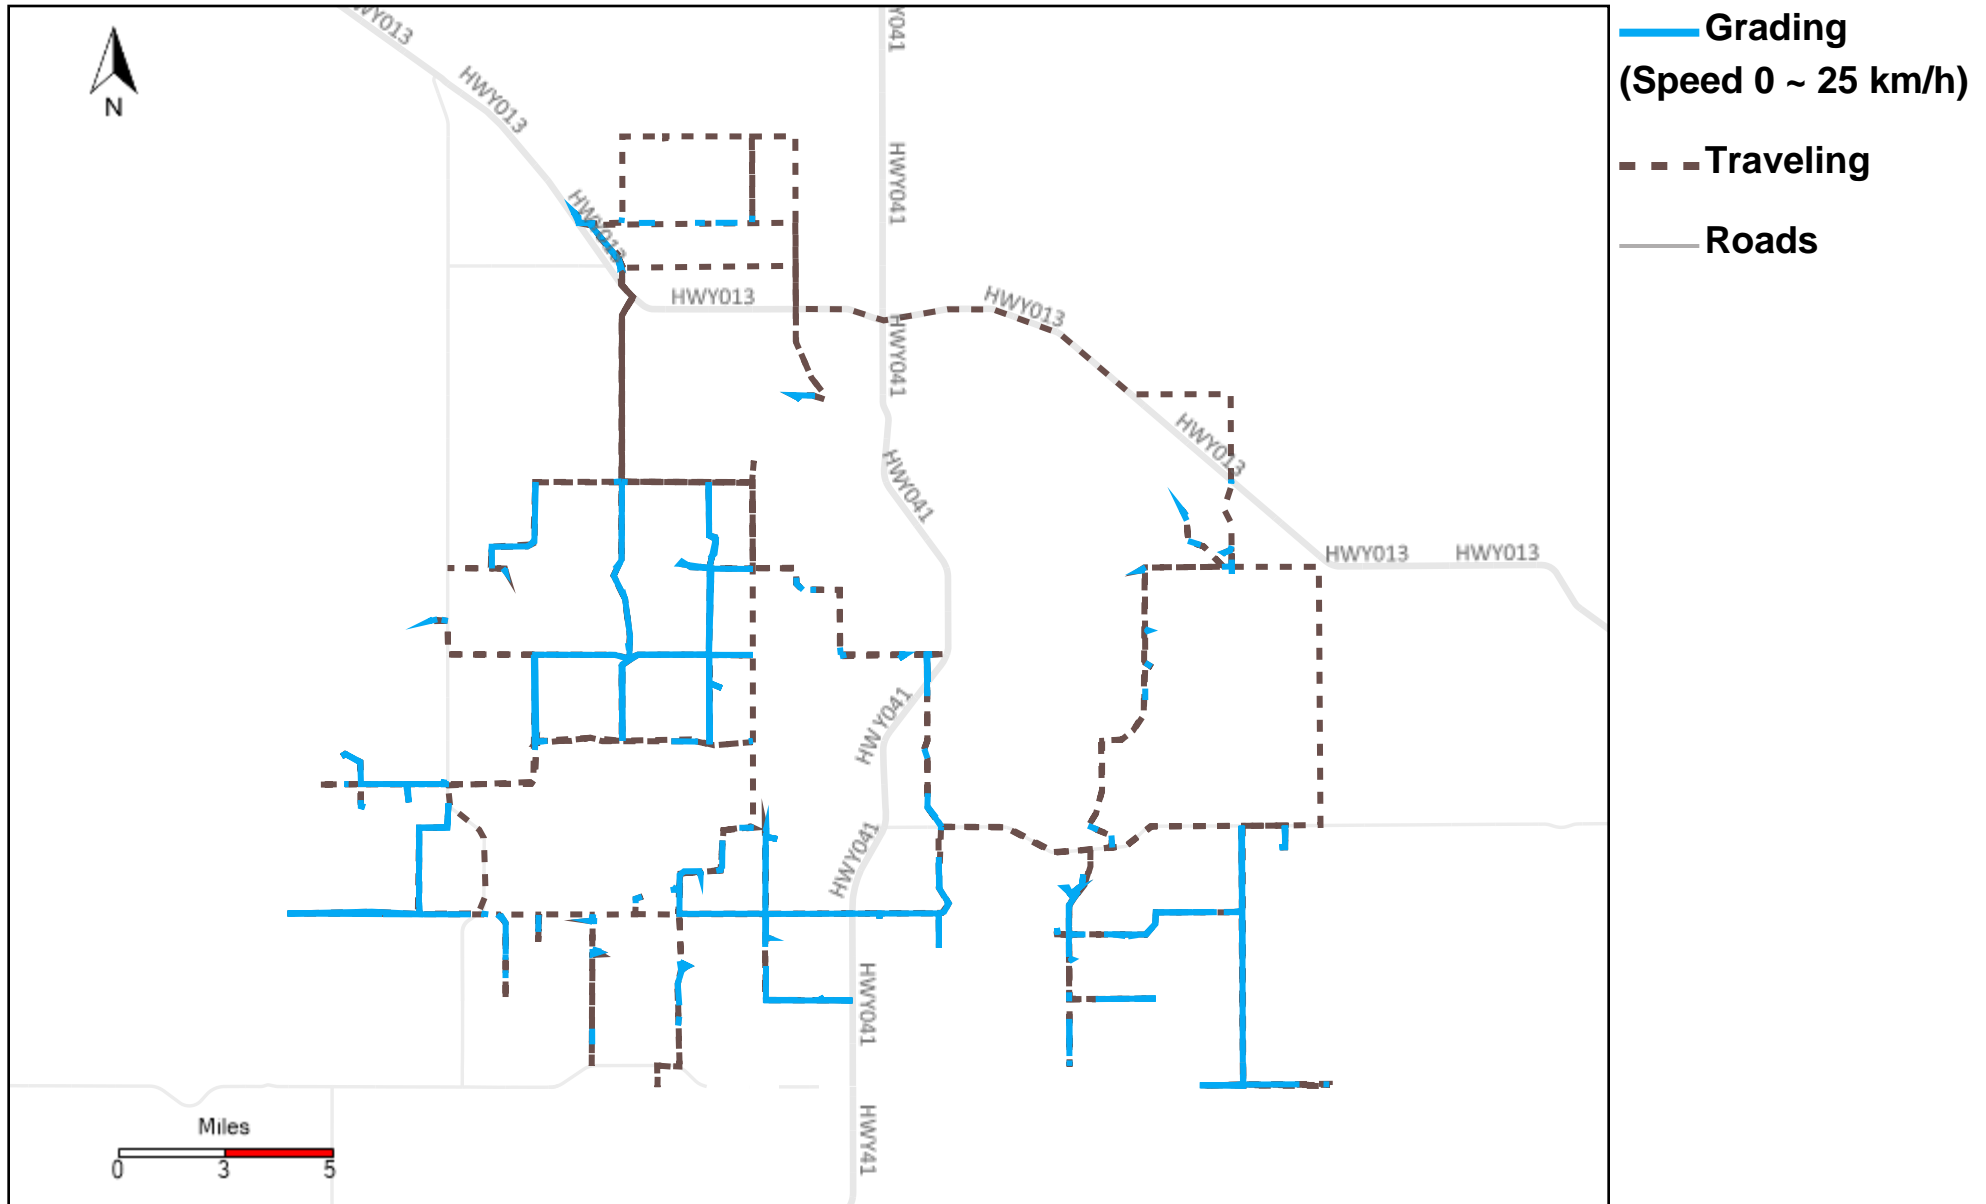

43-216_2024-03-03 ~ 2024-03-09 Tracking

Total Distance(km)	Total Hours	Work Distance(km)	Work Hours
829.62	46 hrs 42 min 48 sec	292.52	26 hrs 57 min 23 sec