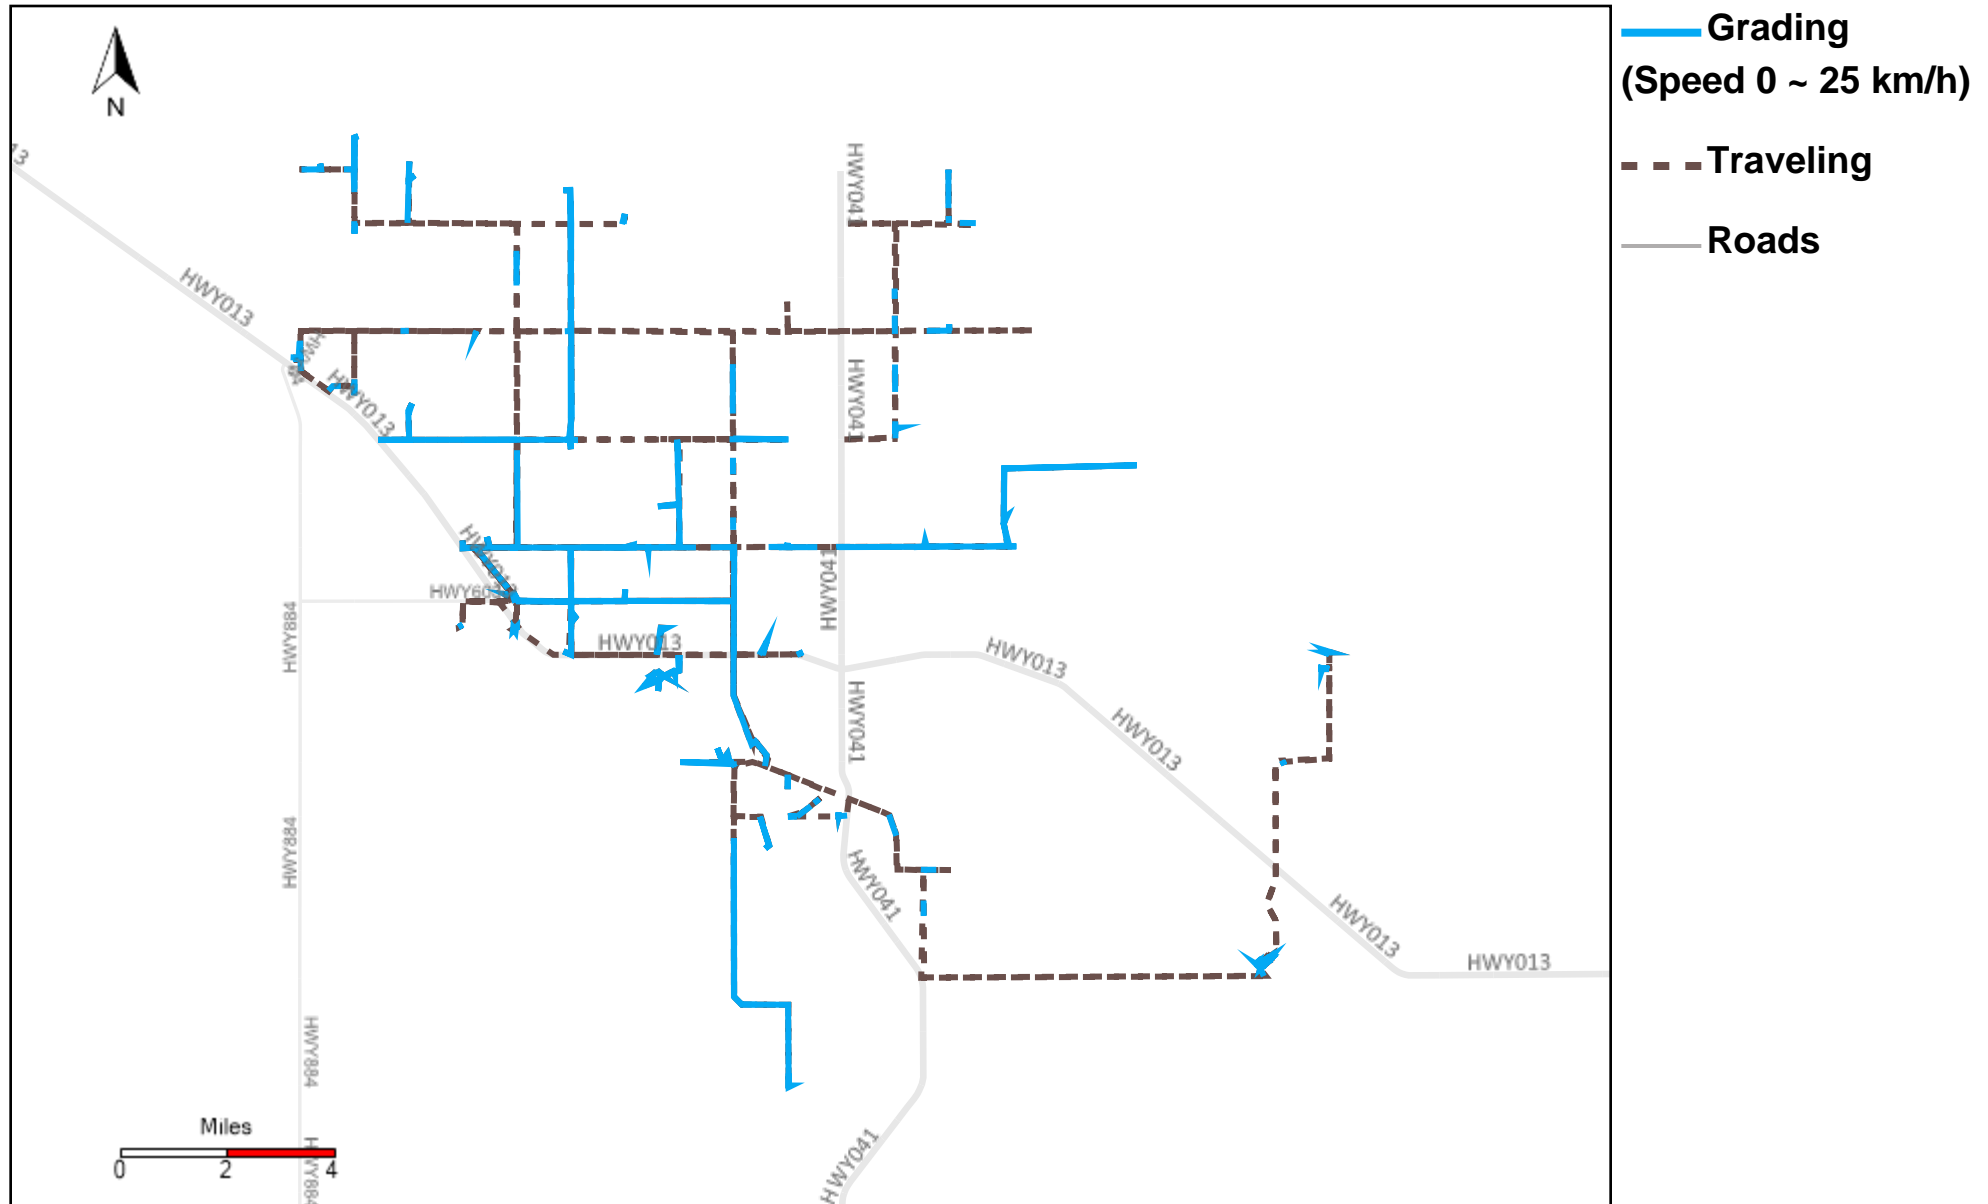

43-173_2024-03-03 ~ 2024-03-09 Tracking

Total Distance(km)	Total Hours	Work Distance(km)	Work Hours
611.42	48 hrs 40 min 4 sec	249.22	32 hrs 1 min 28 sec