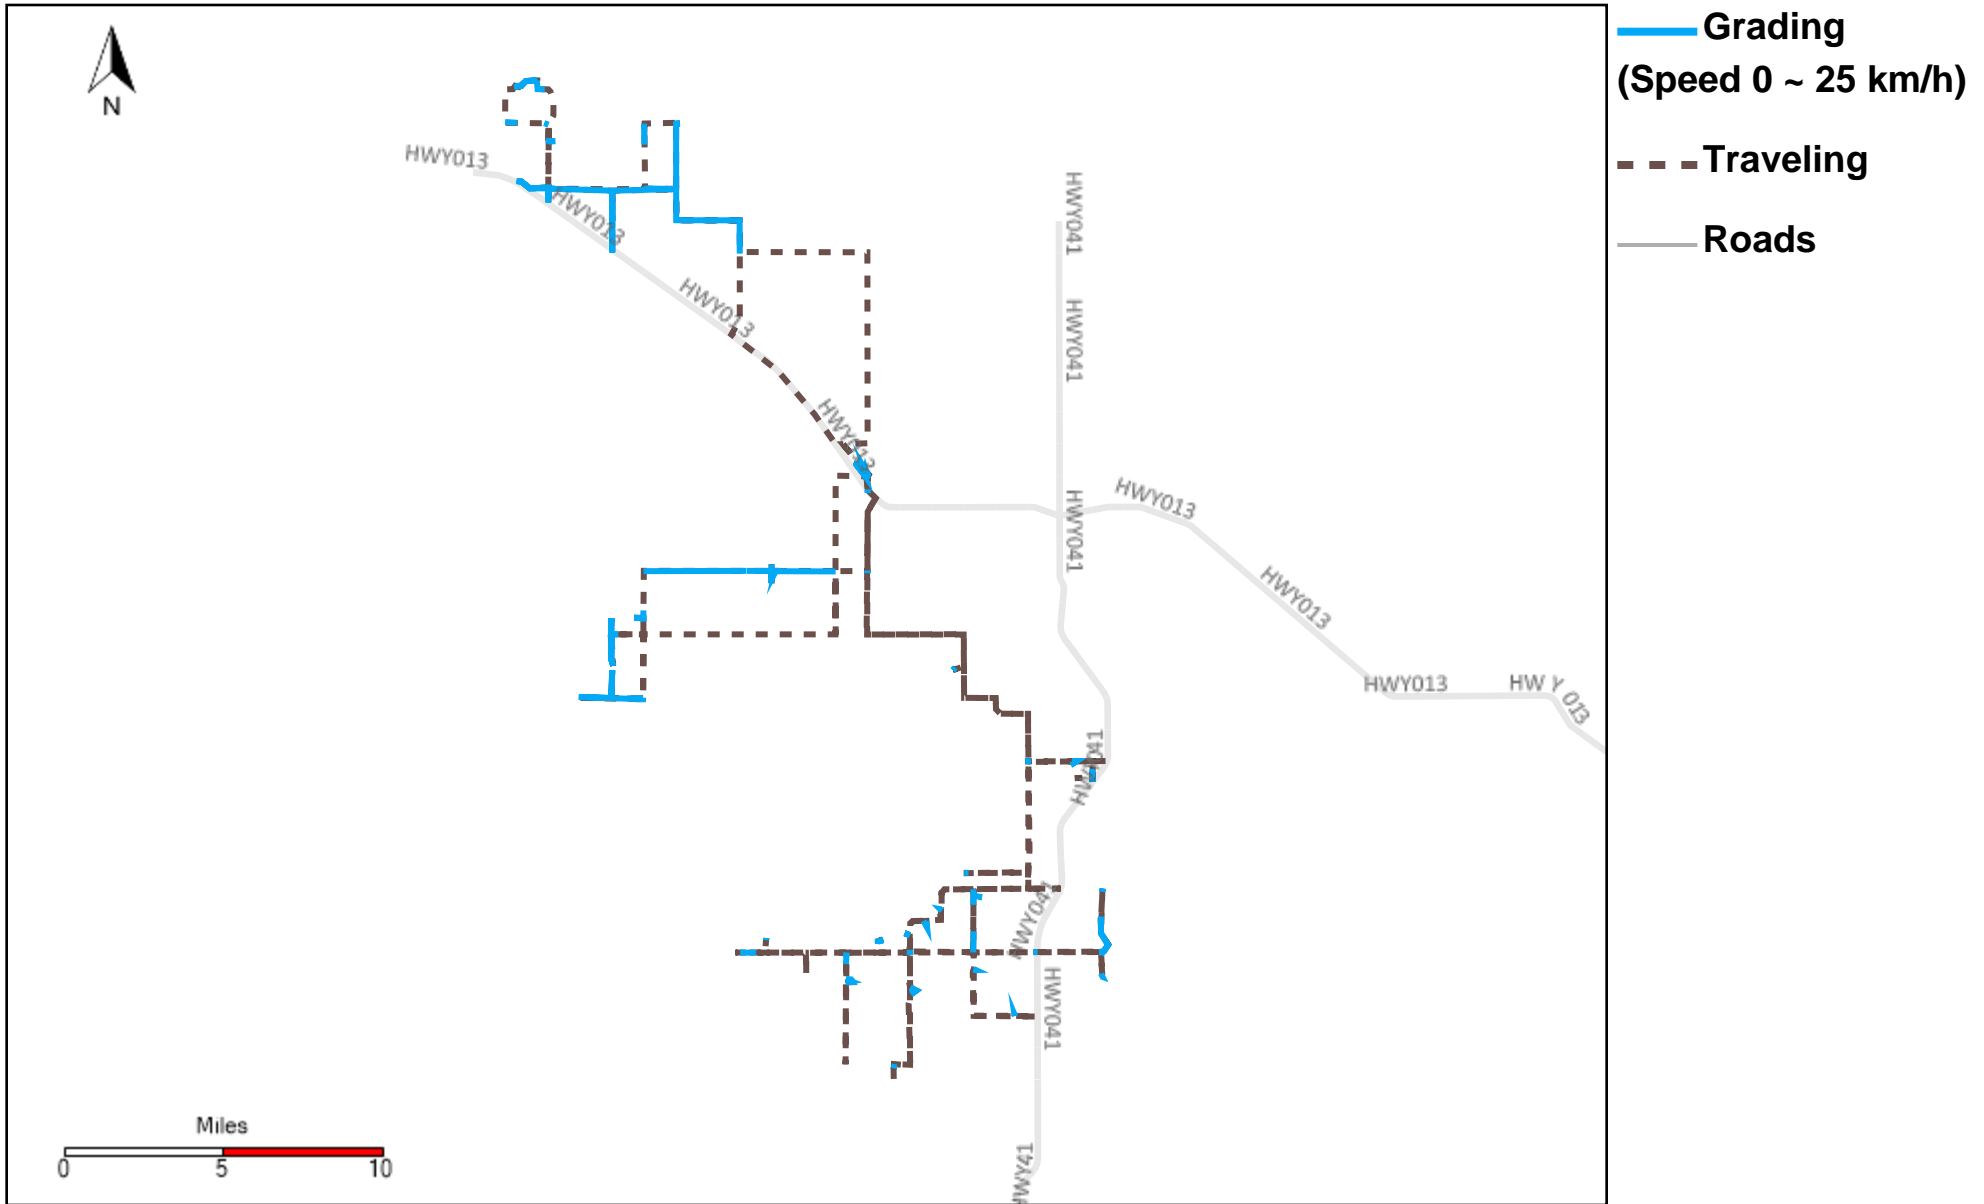

43-164_2024-03-03 ~ 2024-03-09 Tracking

Total Distance(km)	Total Hours	Work Distance(km)	Work Hours
416.82	27 hrs 50 min 27 sec	116.34	14 hrs 21 min 46 sec