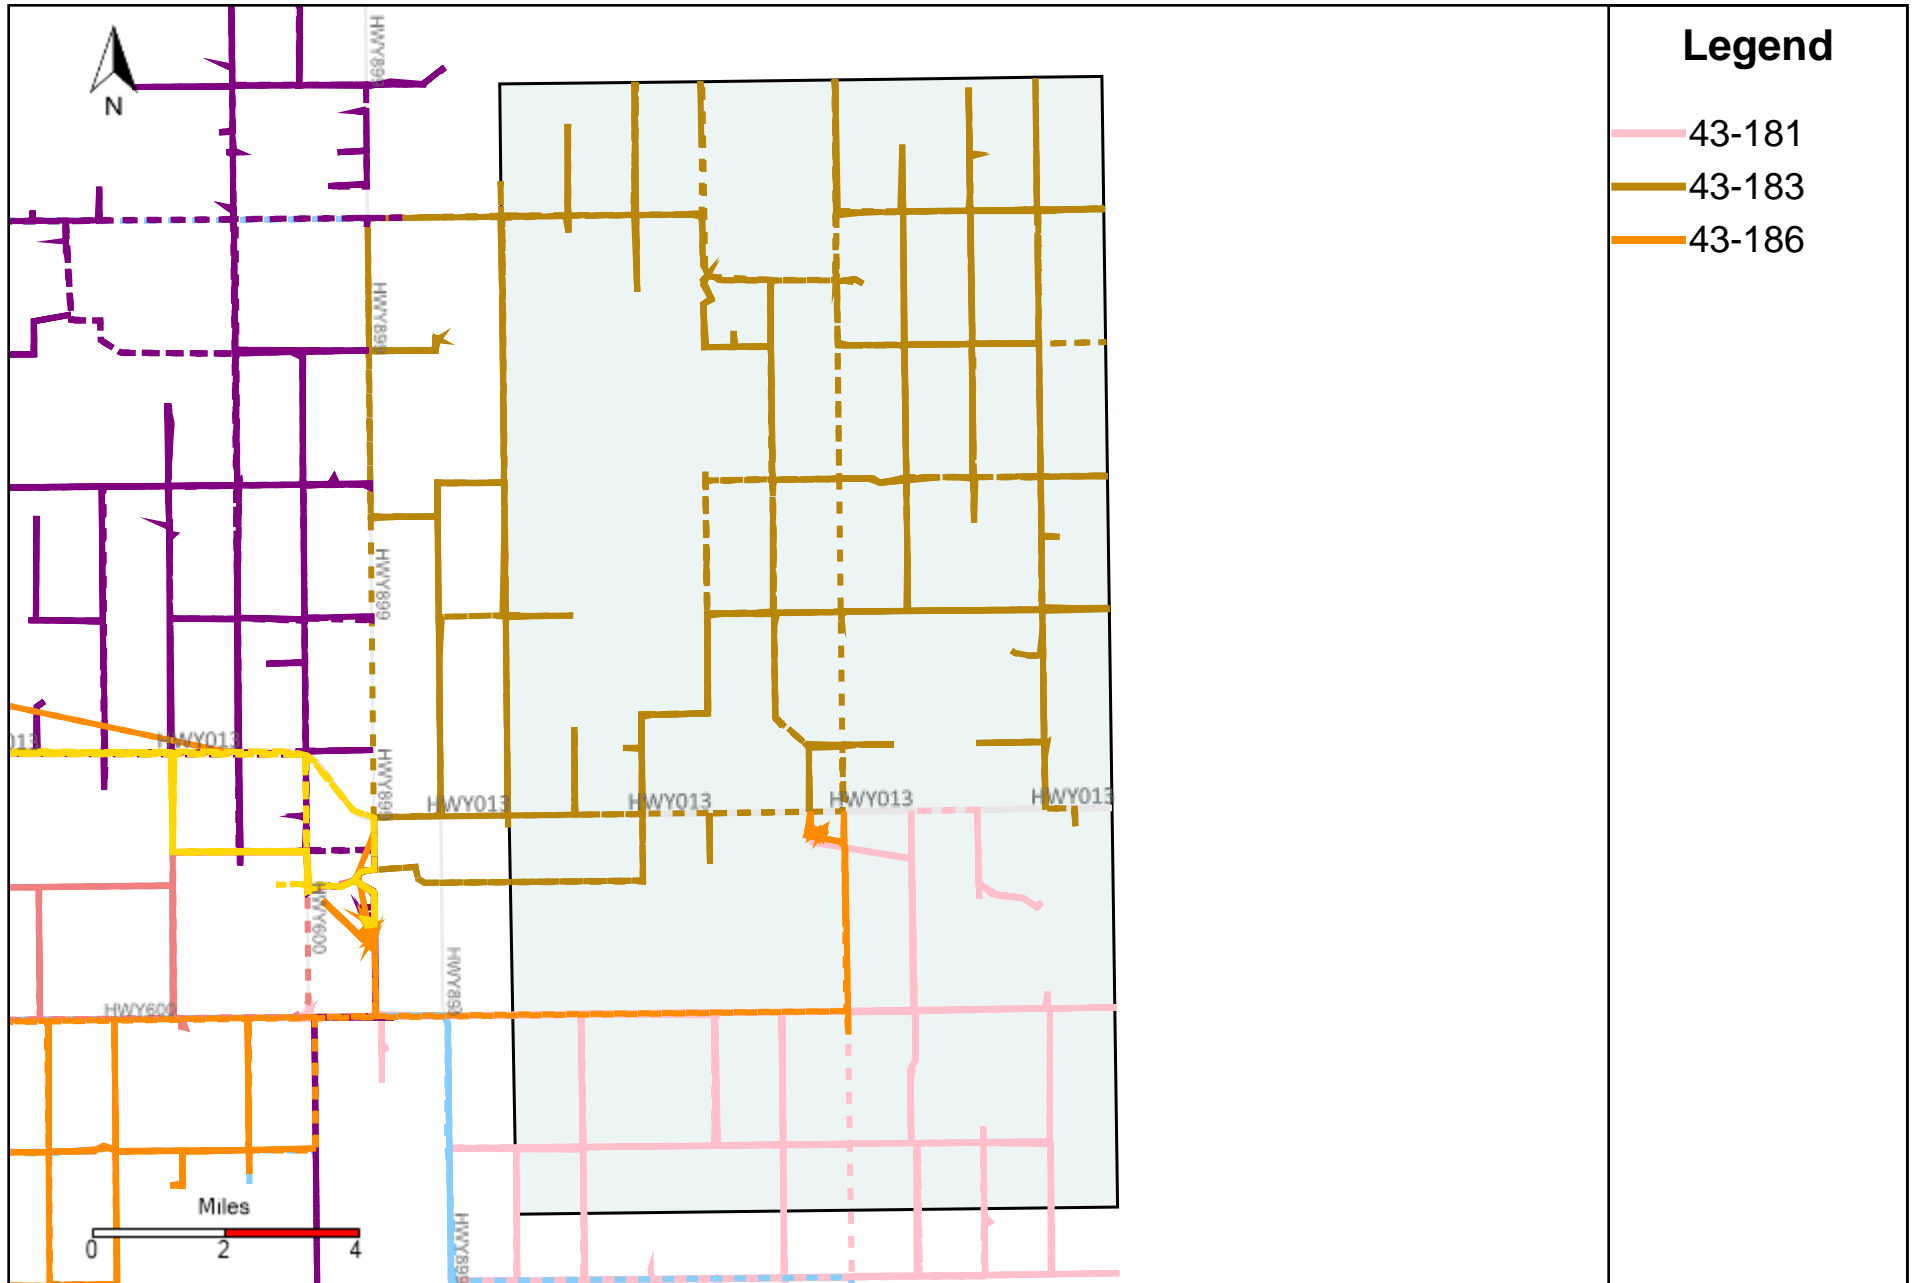

Provost Weekly Grader Report (2024-03-03 ~ 2024-03-09)

Division: 1 Grader Report(2024-03-03 ~ 2024-03-09)

Vehicle Name List	Total Distance(km)	Total Hours
43-181, 43-182, 43-184, 43-185, 43-186	3560.35	209 hrs 7 min 14 sec

Division: 2 Grader Report(2024-03-03 ~ 2024-03-09)

Vehicle Name List	Total Distance(km)	Total Hours
43-181, 43-183, 43-186	2245.28	133 hrs 16 min 3 sec

Division: 3 Grader Report(2024-03-03 ~ 2024-03-09)