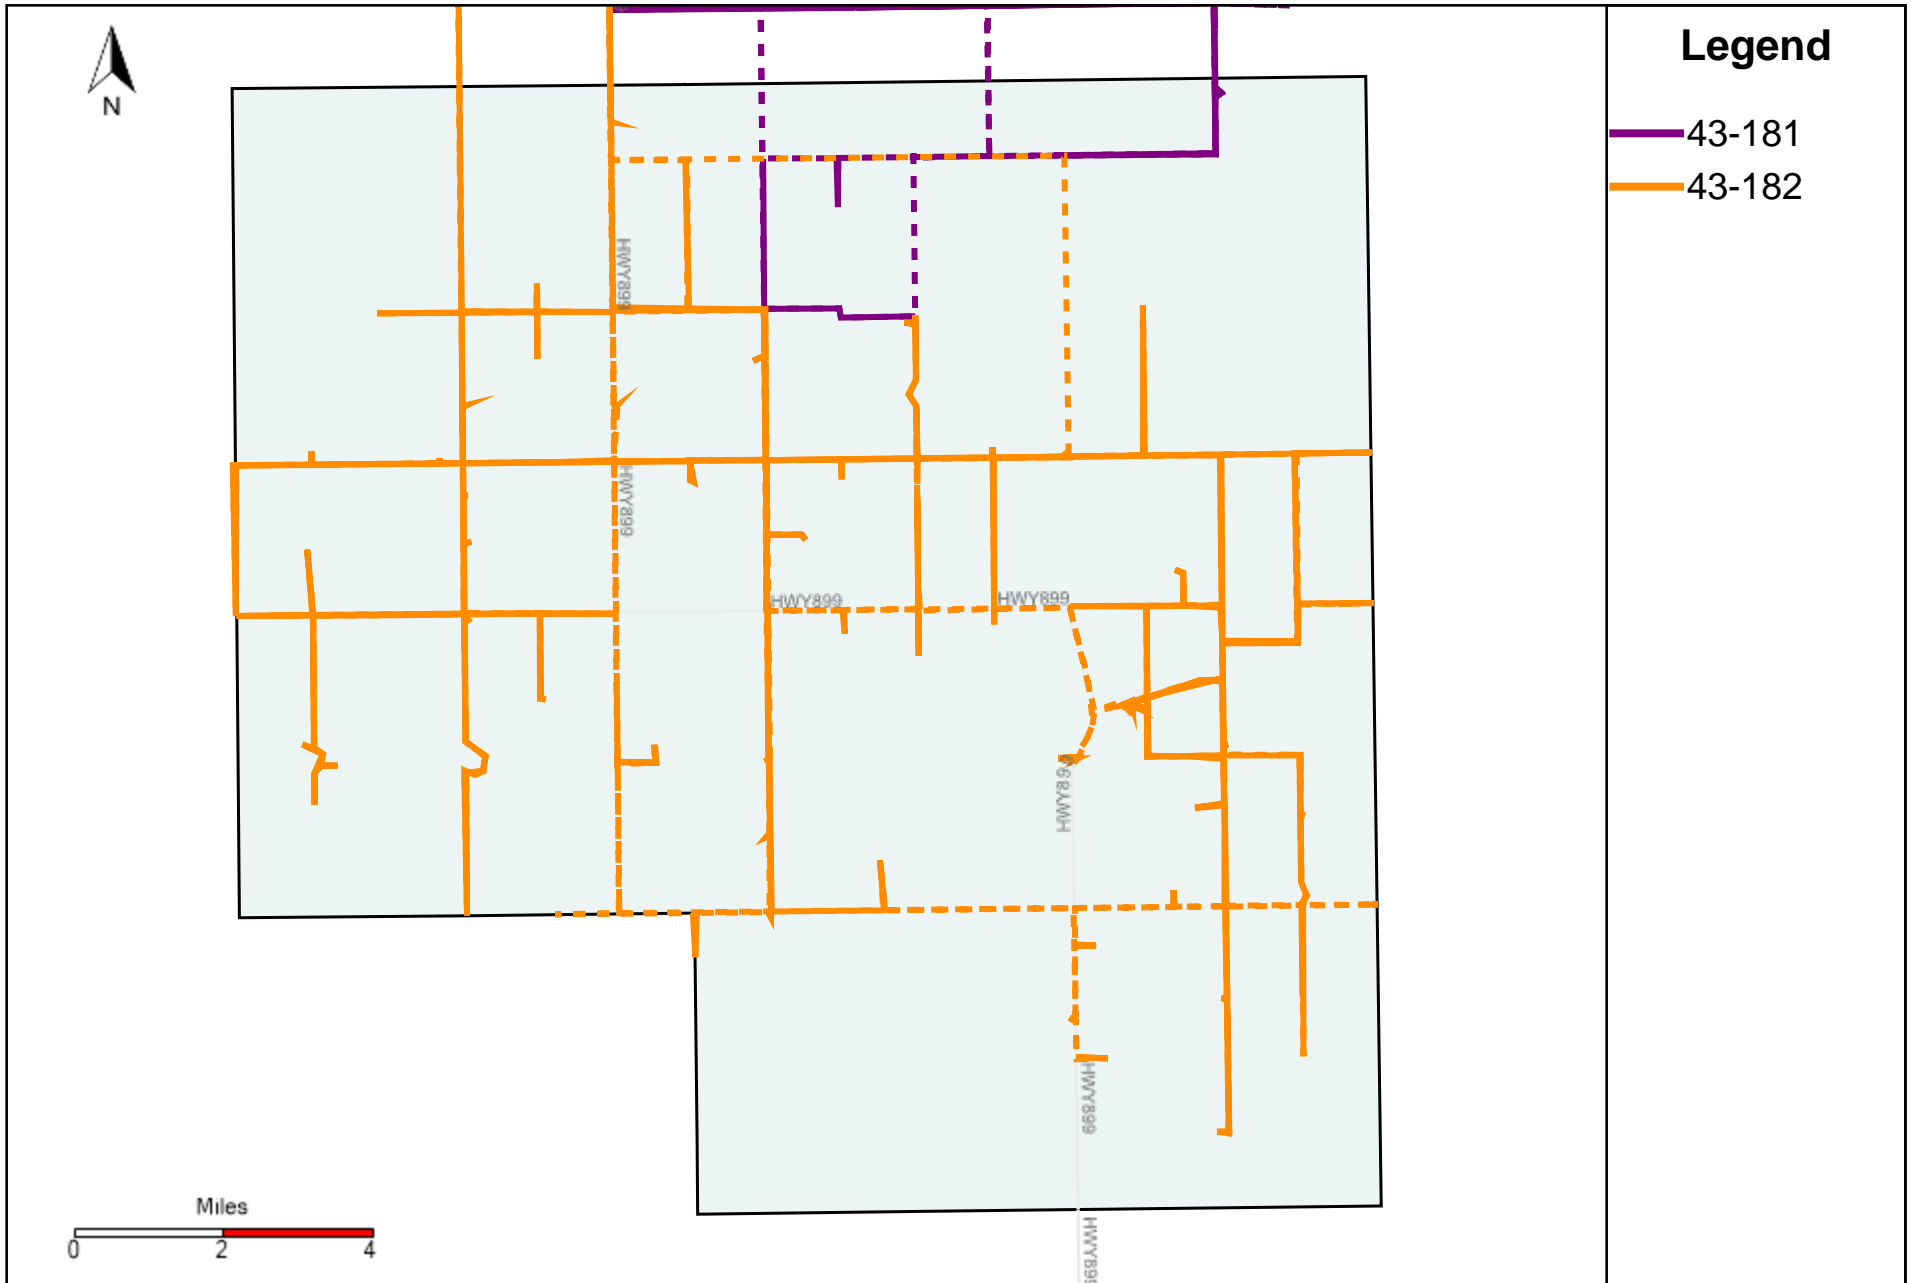

Division: 1 Grader Report(2024-02-04 ~ 2024-02-10)

Vehicle Name List	Total Distance(km)	Total Hours
43-181, 43-182	867.29	56 hrs 13 min 23 sec

Division: 2 Grader Report(2024-02-04 ~ 2024-02-10)

Vehicle Name List	Total Distance(km)	Total Hours
43-181, 43-186	358.23	24 hrs 49 min 21 sec

Division: 3 Grader Report(2024-02-04 ~ 2024-02-10)

Vehicle Name List	Total Distance(km)	Total Hours
43-171, 43-181, 43-182, 43-185, 43-186, 43-187	2723.86	175 hrs 7 min 6 sec

Division: 4 Grader Report(2024-02-04 ~ 2024-02-10)

Vehicle Name List	Total Distance(km)	Total Hours
43-171, 43-173, 43-185, 43-187	2263.39	155 hrs 18 min 35 sec

Division: 5 Grader Report(2024-02-04 ~ 2024-02-10)

Vehicle Name List	Total Distance(km)	Total Hours
43-169, 43-171, 43-173, 43-174	2205.51	151 hrs 36 min 11 sec

Division: 6 Grader Report(2024-02-04 ~ 2024-02-10)

Vehicle Name List	Total Distance(km)	Total Hours
43-164, 43-169, 43-170, 43-171, 43-172, 43-173, 43-174	3126.81	207 hrs 39 min 20 sec

Division: 7 Grader Report(2024-02-04 ~ 2024-02-10)