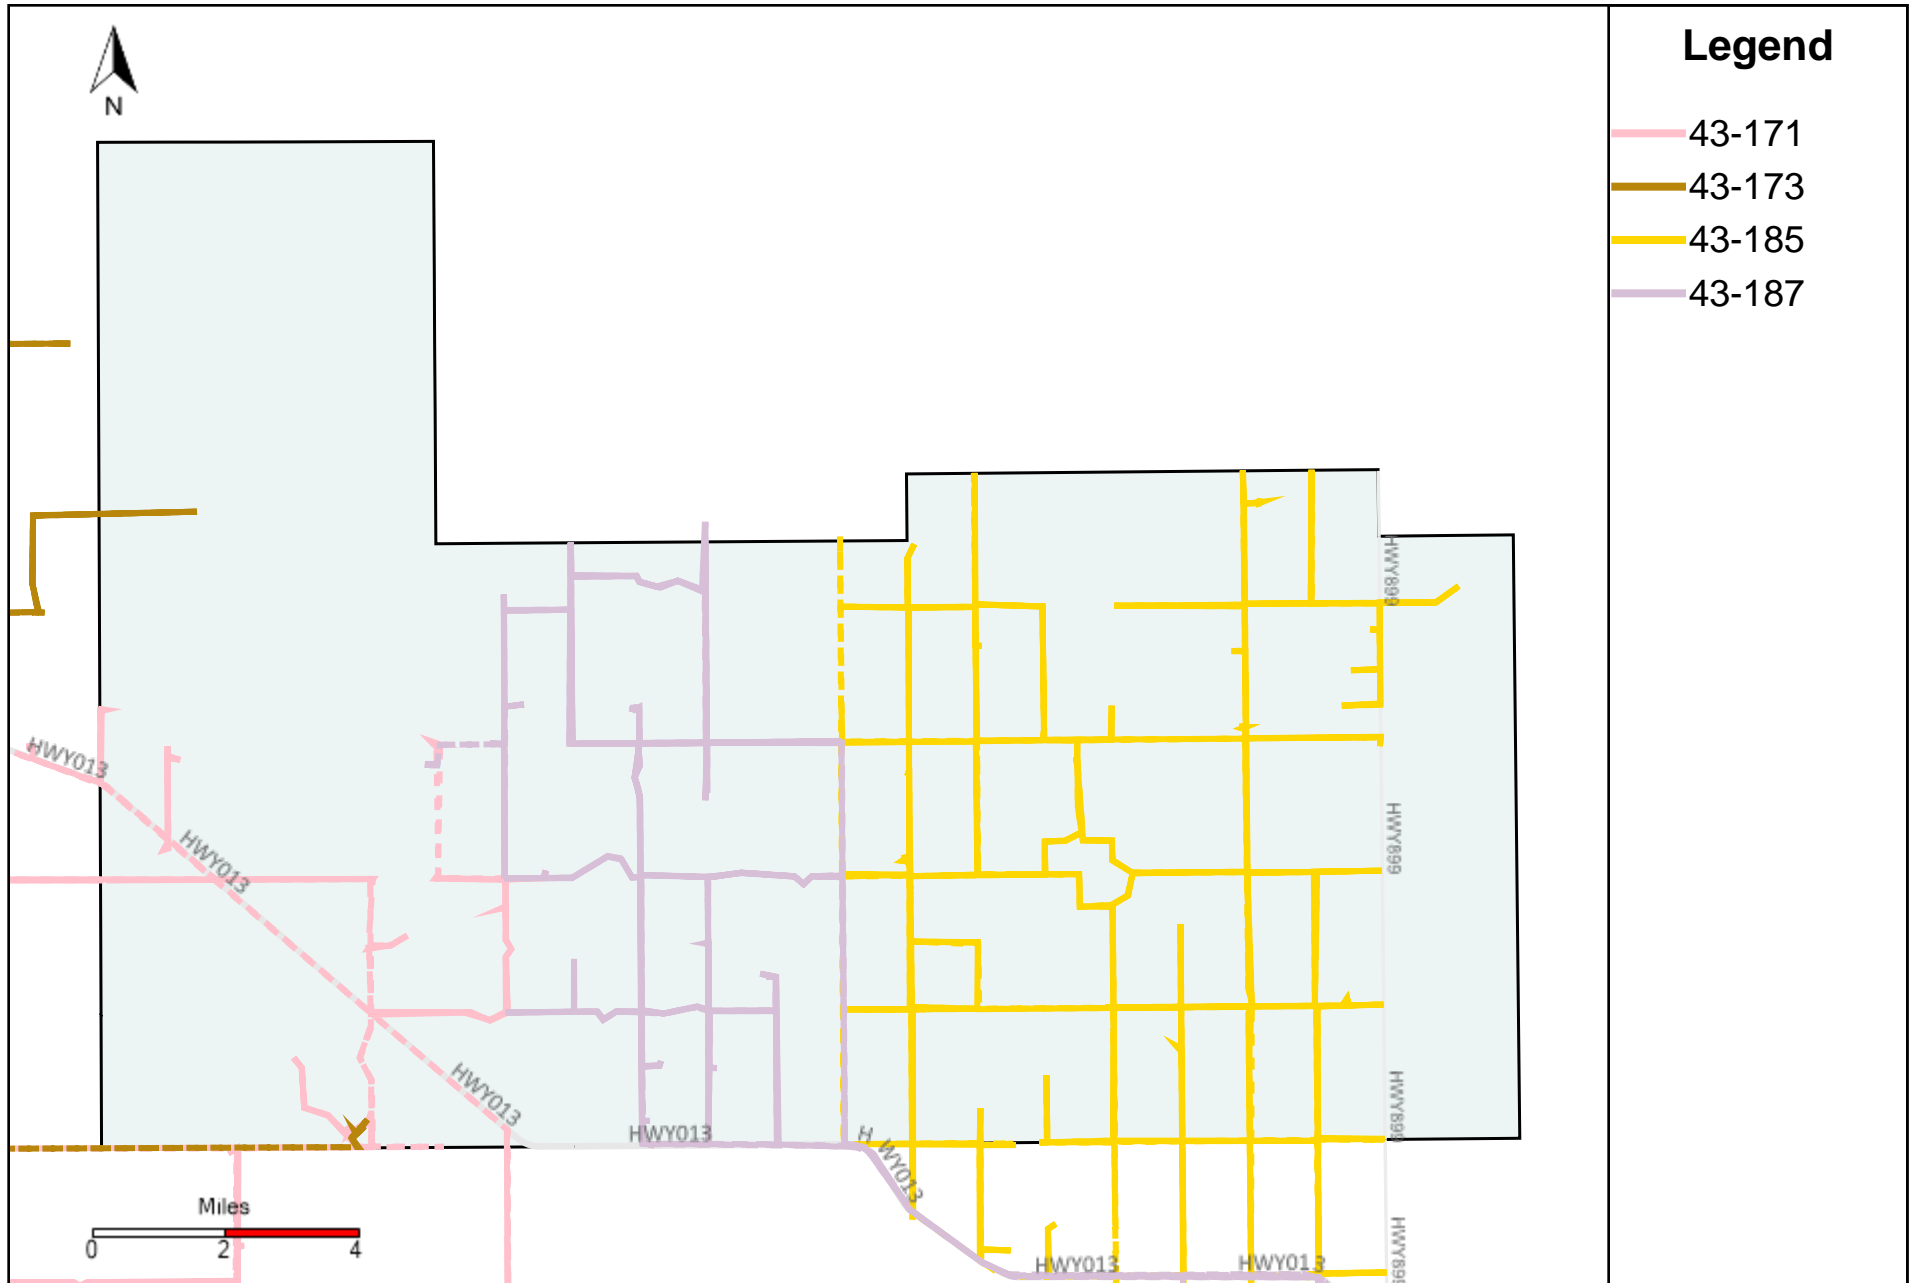

Division: 1 Grader Report(2024-02-04 ~ 2024-02-10)

Vehicle Name List	Total Distance(km)	Total Hours
43-181, 43-182	867.29	56 hrs 13 min 23 sec

Division: 2 Grader Report(2024-02-04 ~ 2024-02-10)

Vehicle Name List	Total Distance(km)	Total Hours
43-181, 43-186	358.23	24 hrs 49 min 21 sec

Division: 3 Grader Report(2024-02-04 ~ 2024-02-10)

Vehicle Name List	Total Distance(km)	Total Hours
43-171, 43-181, 43-182, 43-185, 43-186, 43-187	2723.86	175 hrs 7 min 6 sec

Division: 4 Grader Report(2024-02-04 ~ 2024-02-10)

Vehicle Name List	Total Distance(km)	Total Hours
43-171, 43-173, 43-185, 43-187	2263.39	155 hrs 18 min 35 sec

Division: 5 Grader Report(2024-02-04 ~ 2024-02-10)

Vehicle Name List	Total Distance(km)	Total Hours
43-169, 43-171, 43-173, 43-174	2205.51	151 hrs 36 min 11 sec