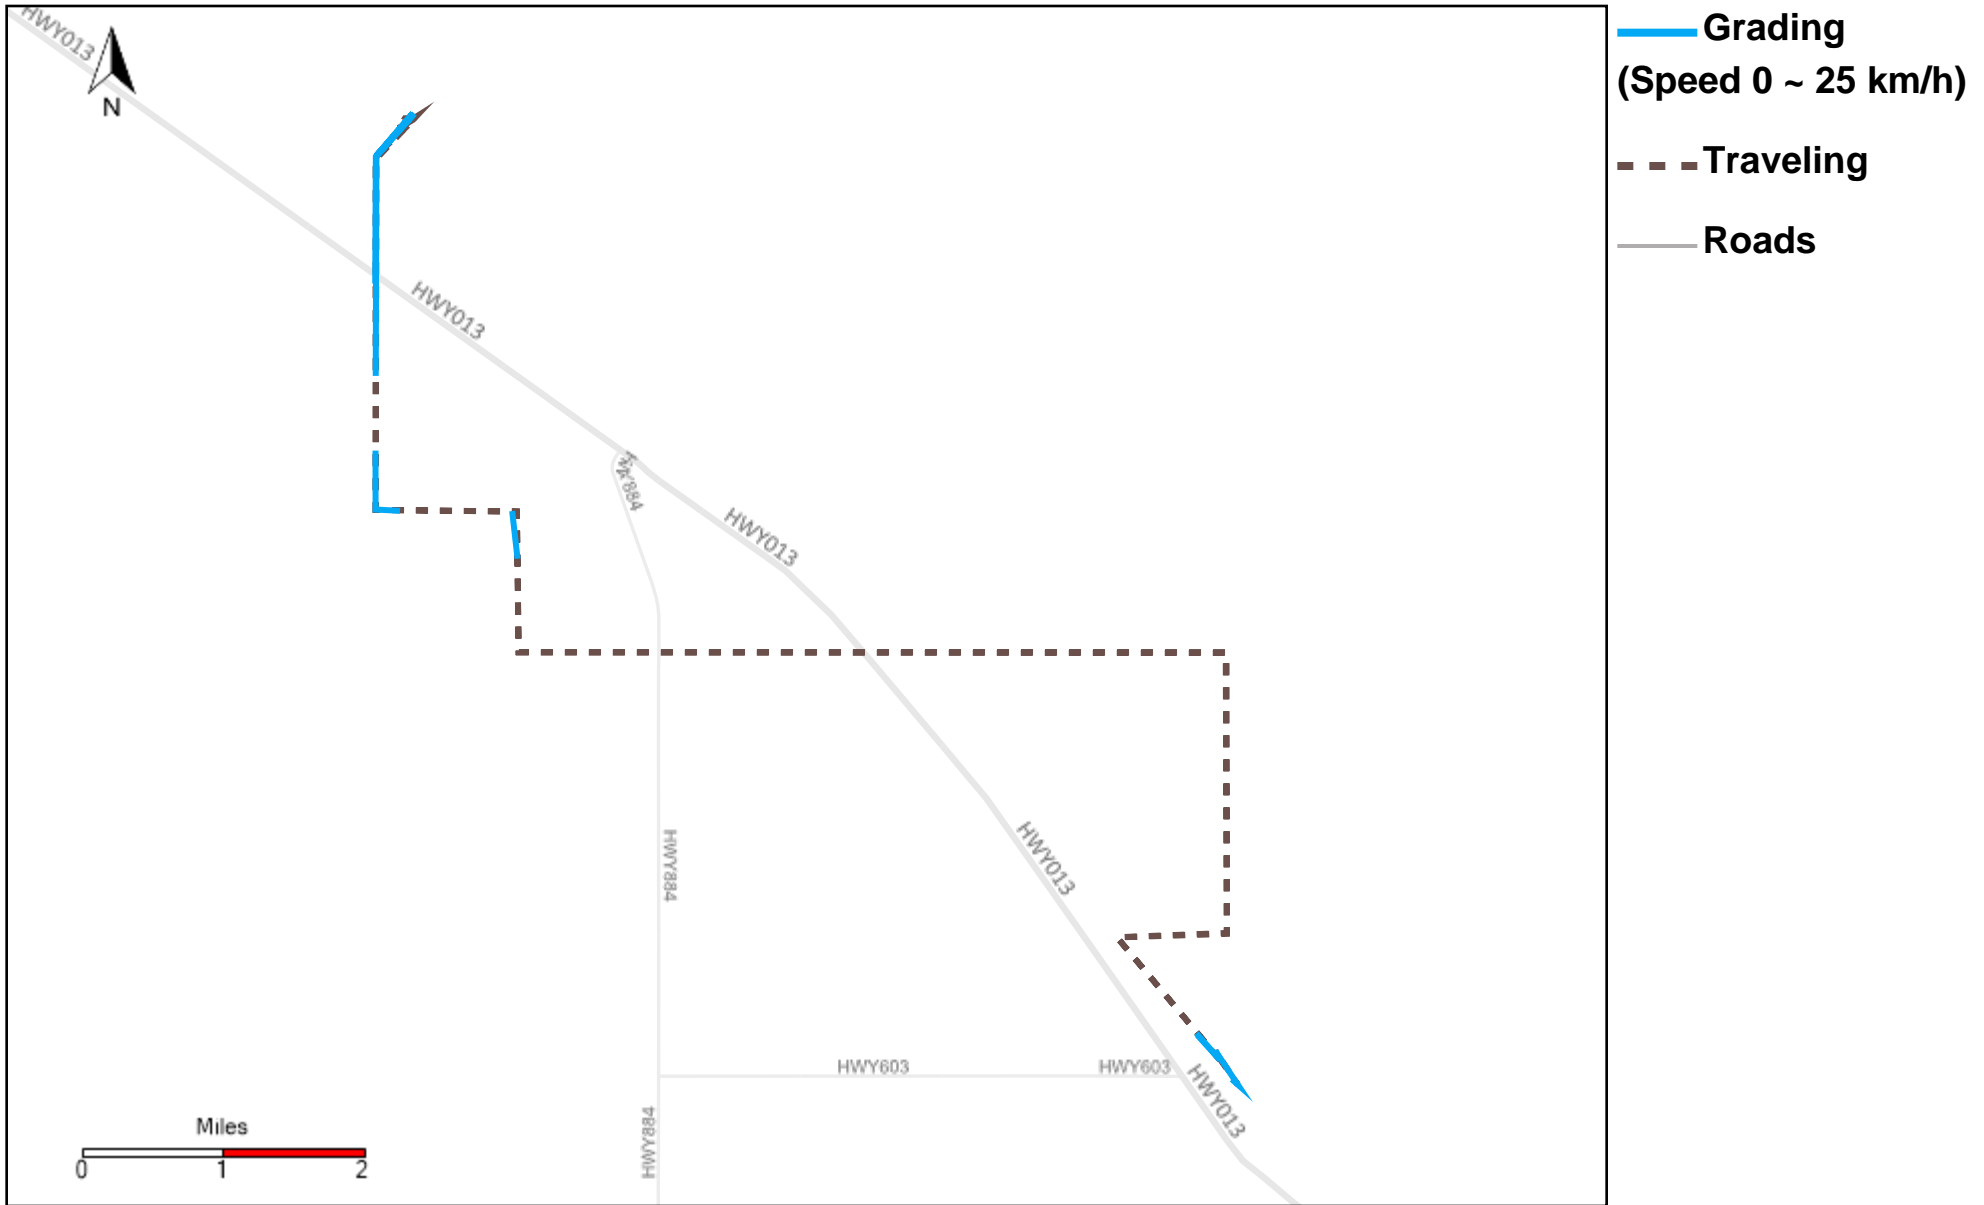

43-164_2024-02-04 ~ 2024-02-10 Tracking

Total Distance(km)	Total Hours	Work Distance(km)	Work Hours
53.41	5 hrs 51 min 16 sec	16.21	4 hrs 56 min 39 sec