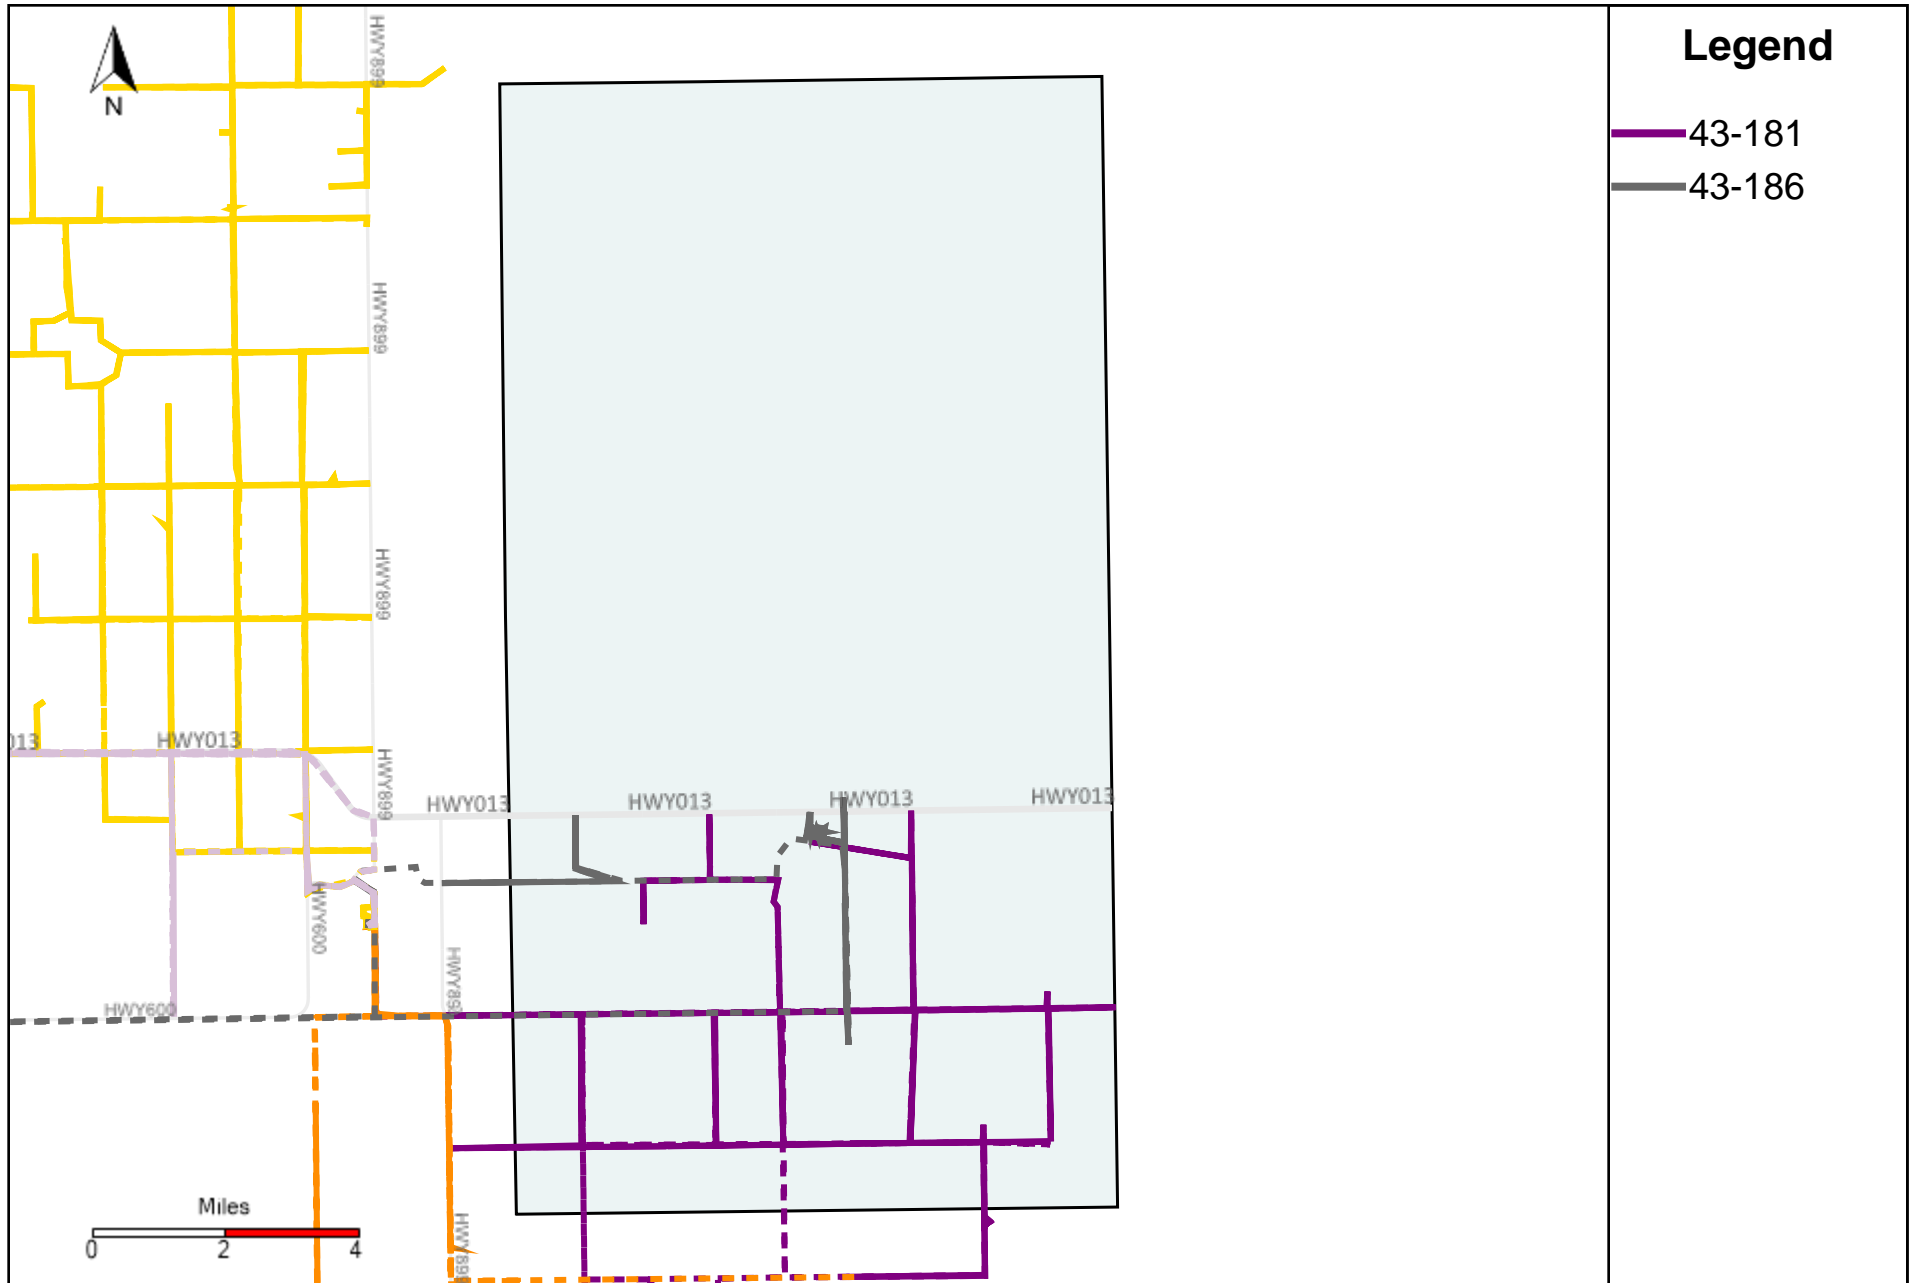

Division: 2 Grader Report(2024-02-04 ~ 2024-02-10)

Vehicle Name List	Total Distance(km)	Total Hours
43-181, 43-186	358.23	24 hrs 49 min 21 sec