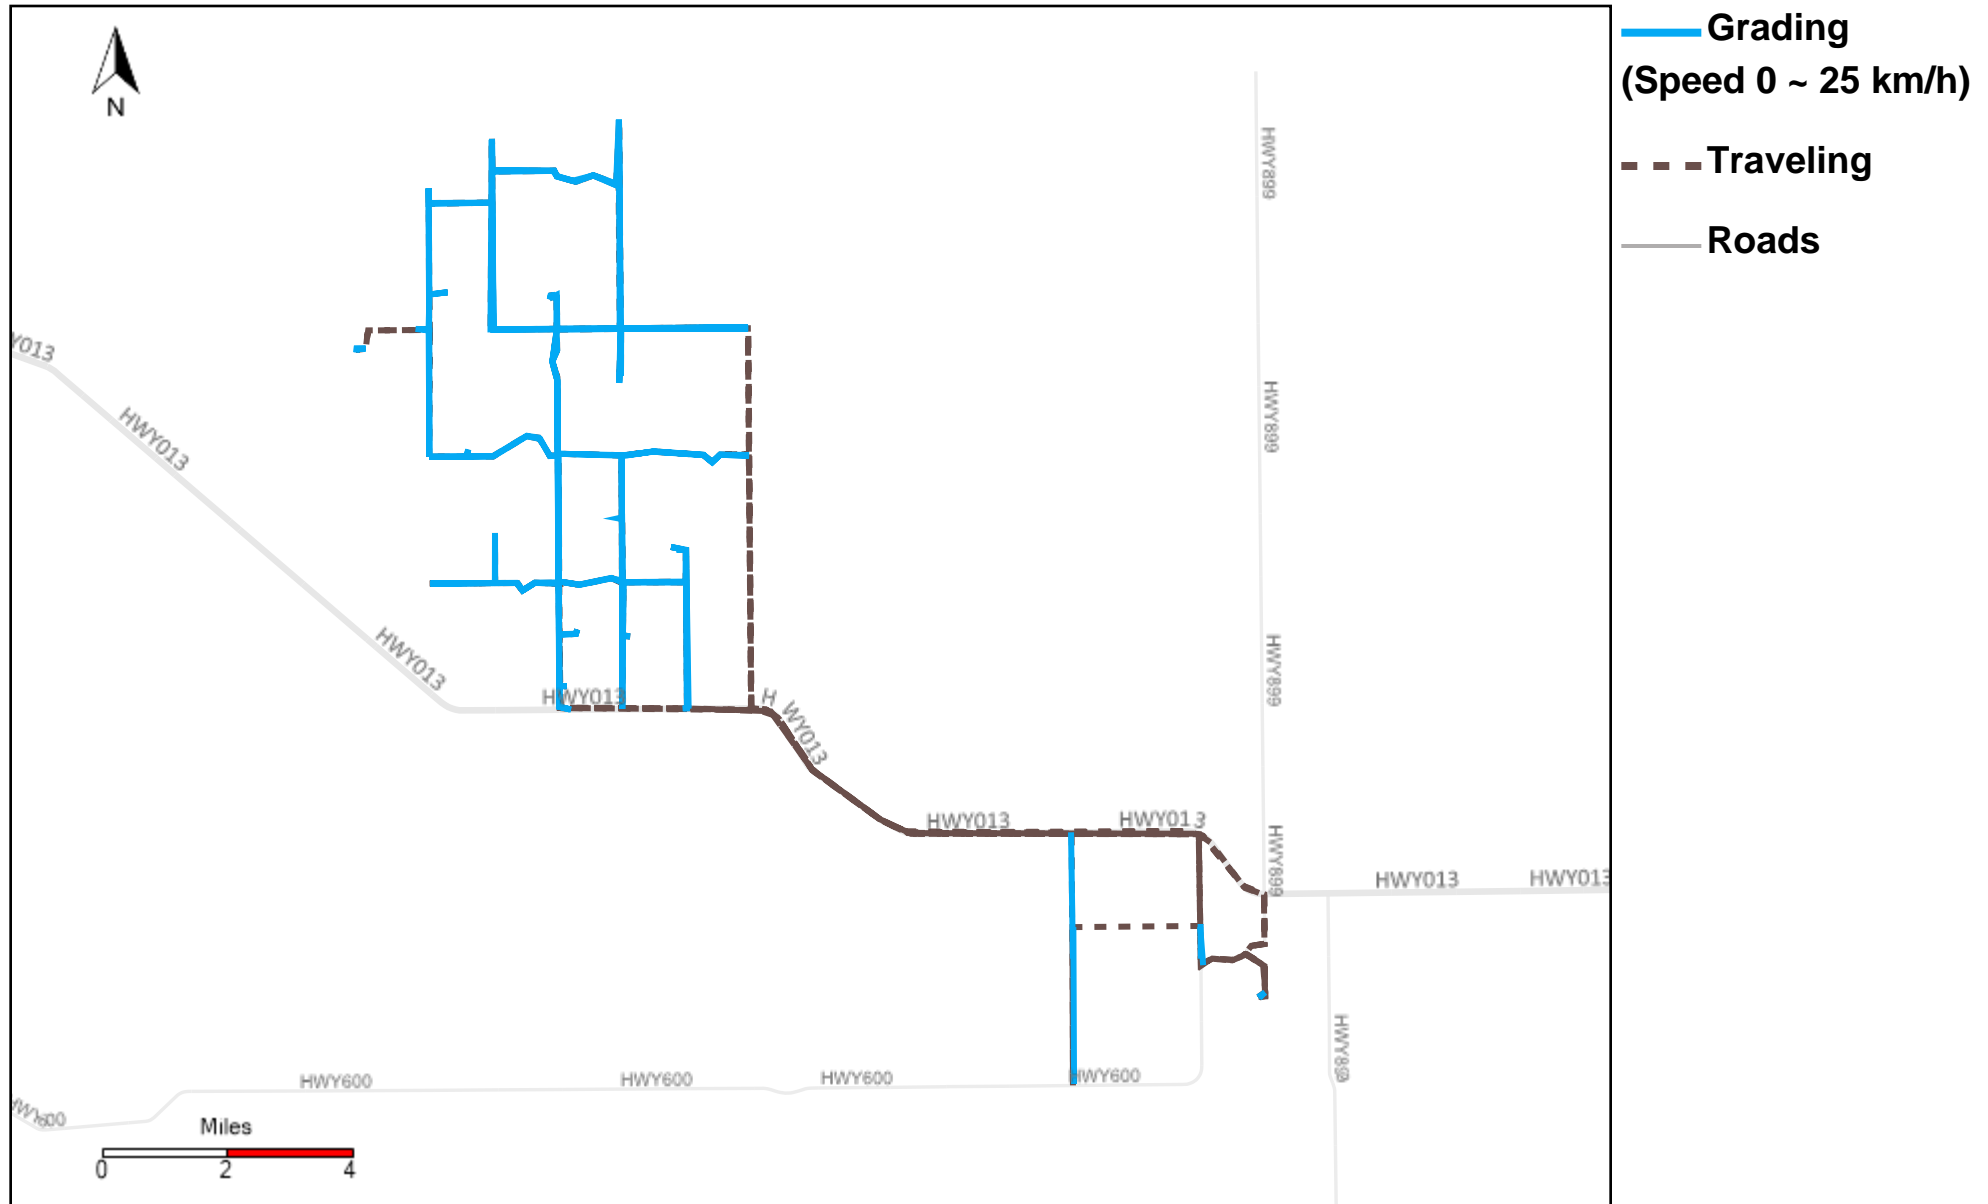

43-182_2024-02-04 ~ 2024-02-10 Tracking

Total Distance(km)	Total Hours	Work Distance(km)	Work Hours
627.28	39 hrs 36 min 14 sec	388.29	32 hrs 28 min 28 sec

43-185_2024-02-04 ~ 2024-02-10 Tracking

Total Distance(km)	Total Hours	Work Distance(km)	Work Hours
547.4	39 hrs 3 min 36 sec	398.81	34 hrs 17 min 13 sec

43-186_2024-02-04 ~ 2024-02-10 Tracking

Total Distance(km)	Total Hours	Work Distance(km)	Work Hours
118.22	8 hrs 12 min 12 sec	65.28	6 hrs 50 min 34 sec

43-187_2024-02-04 ~ 2024-02-10 Tracking

Total Distance(km)	Total Hours	Work Distance(km)	Work Hours
489.14	31 hrs 28 min 25 sec	258.61	24 hrs 29 min 44 sec