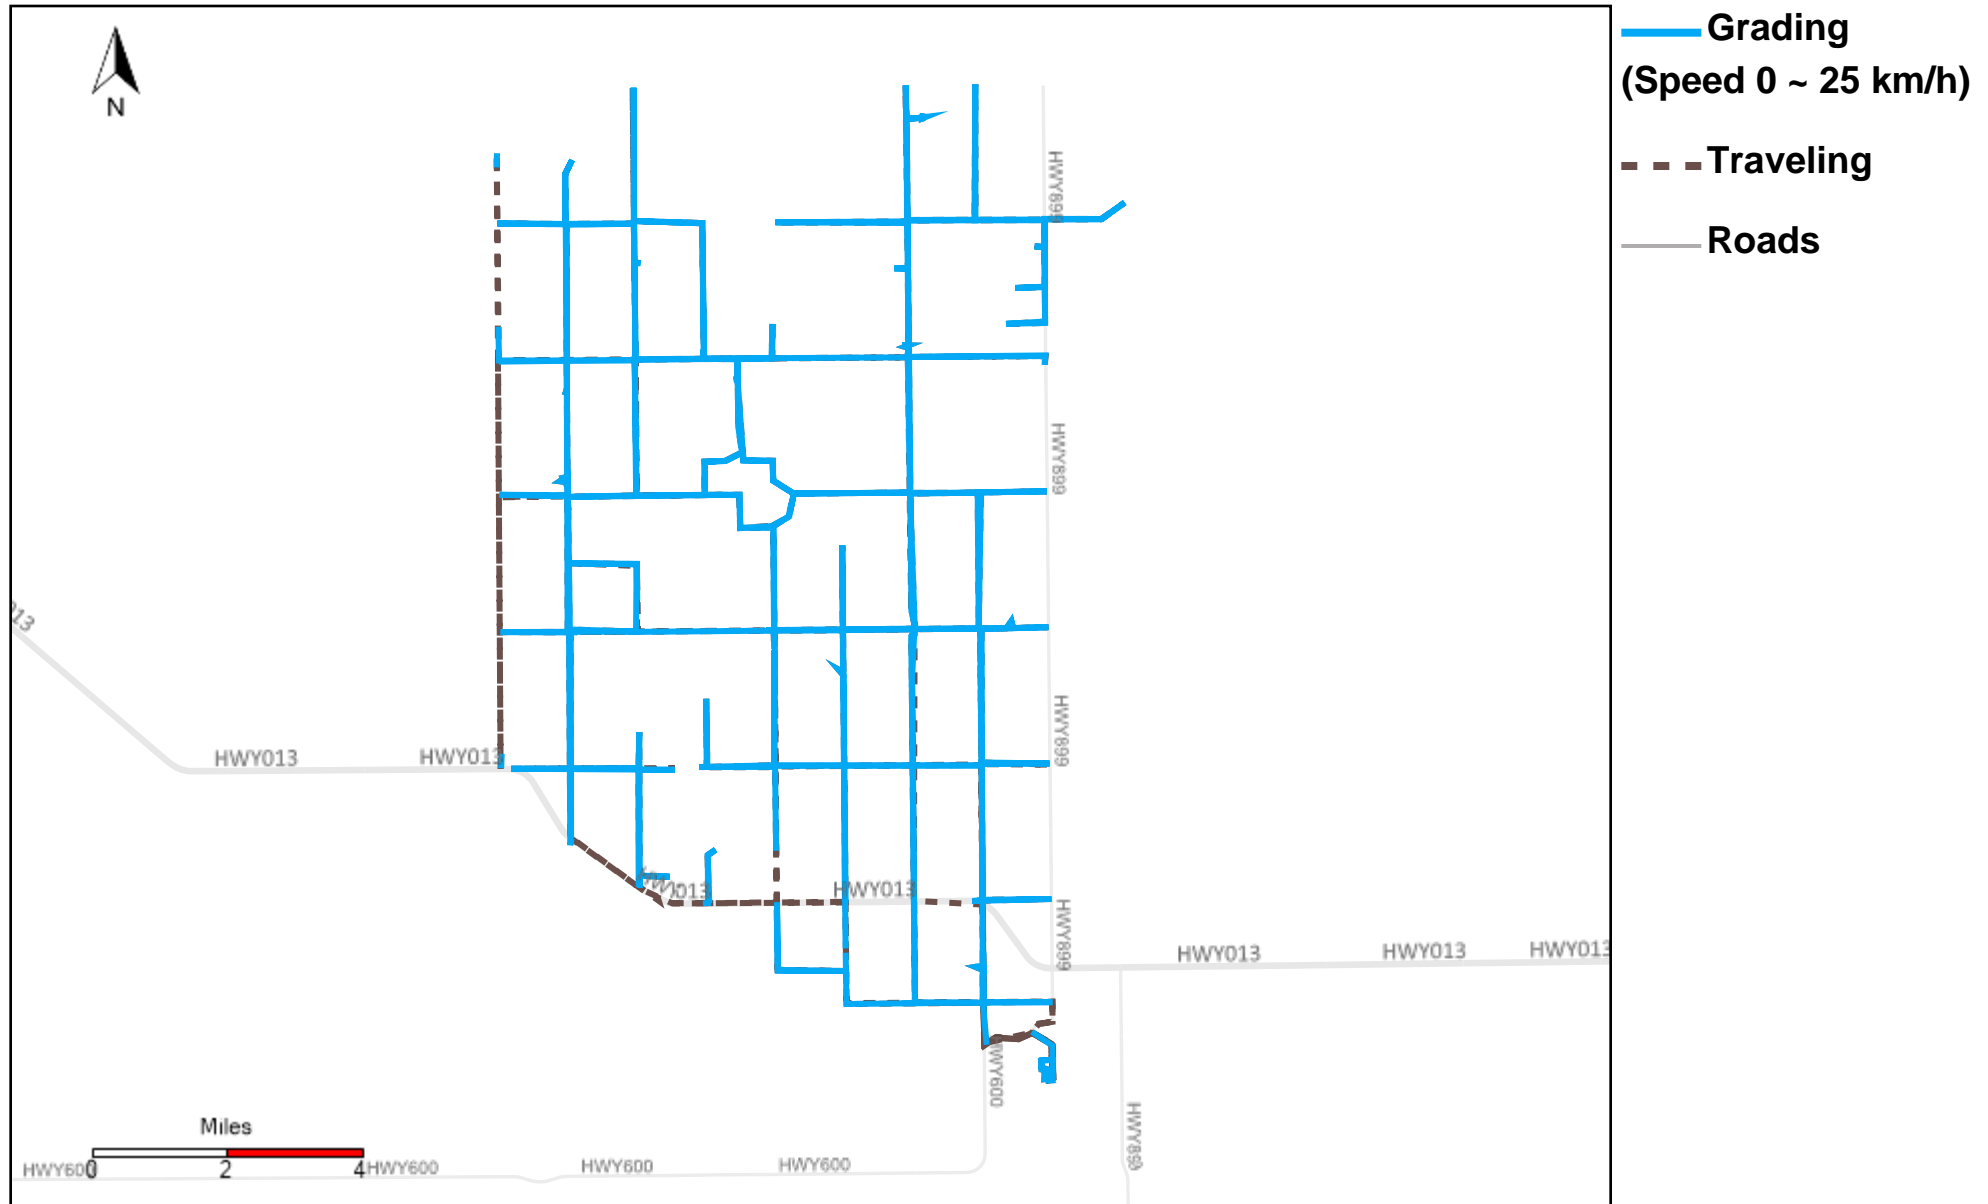

43-185_2024-02-04 ~ 2024-02-10 Tracking

Total Distance(km)	Total Hours	Work Distance(km)	Work Hours
547.4	39 hrs 3 min 36 sec	398.81	34 hrs 17 min 13 sec