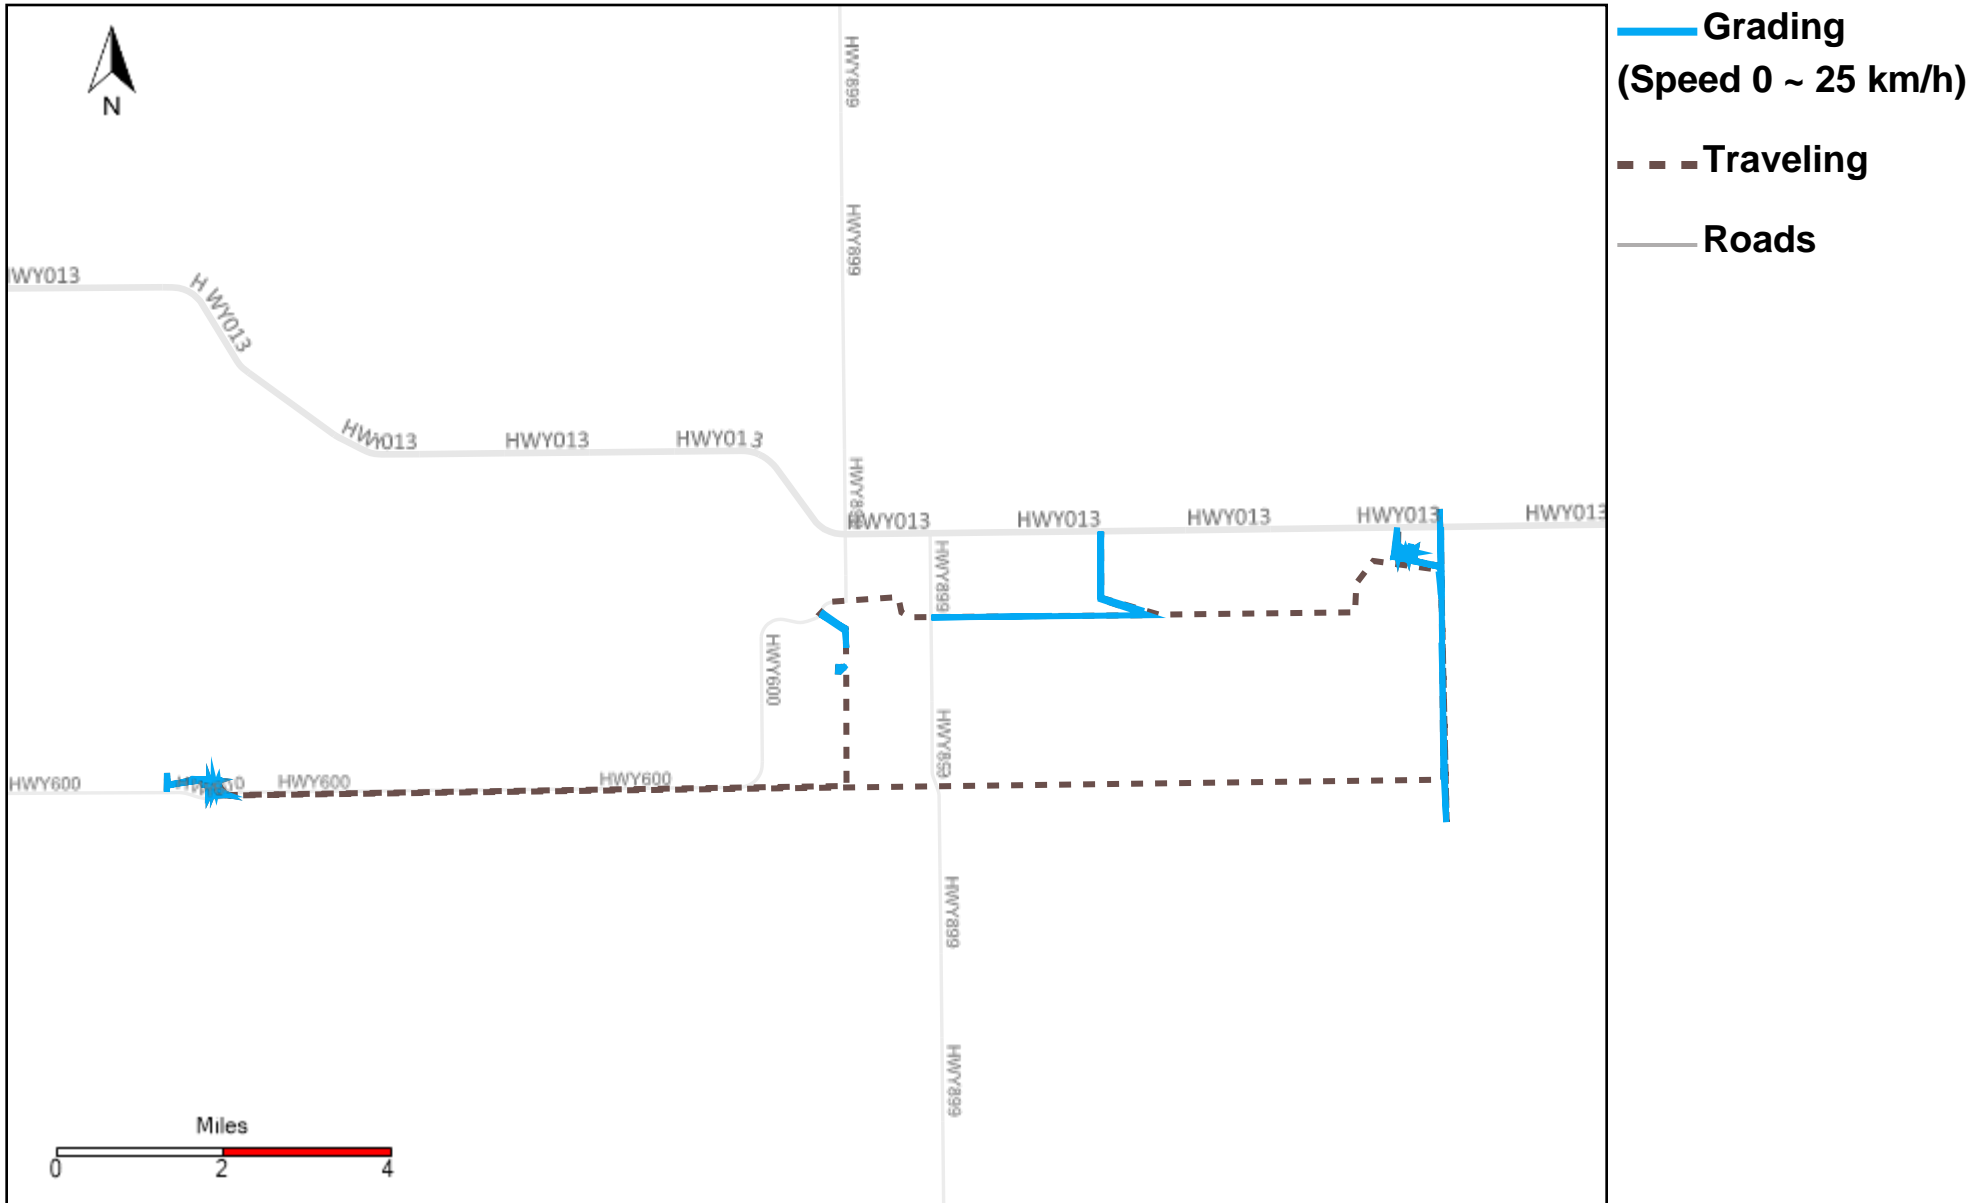

43-182_2024-02-04 ~ 2024-02-10 Tracking

Total Distance(km)	Total Hours	Work Distance(km)	Work Hours
627.28	39 hrs 36 min 14 sec	388.29	32 hrs 28 min 28 sec

43-185_2024-02-04 ~ 2024-02-10 Tracking

Total Distance(km)	Total Hours	Work Distance(km)	Work Hours
547.4	39 hrs 3 min 36 sec	398.81	34 hrs 17 min 13 sec

43-186_2024-02-04 ~ 2024-02-10 Tracking

Total Distance(km)	Total Hours	Work Distance(km)	Work Hours
118.22	8 hrs 12 min 12 sec	65.28	6 hrs 50 min 34 sec

43-187_2024-02-04 ~ 2024-02-10 Tracking

Total Distance(km)	Total Hours	Work Distance(km)	Work Hours
489.14	31 hrs 28 min 25 sec	258.61	24 hrs 29 min 44 sec