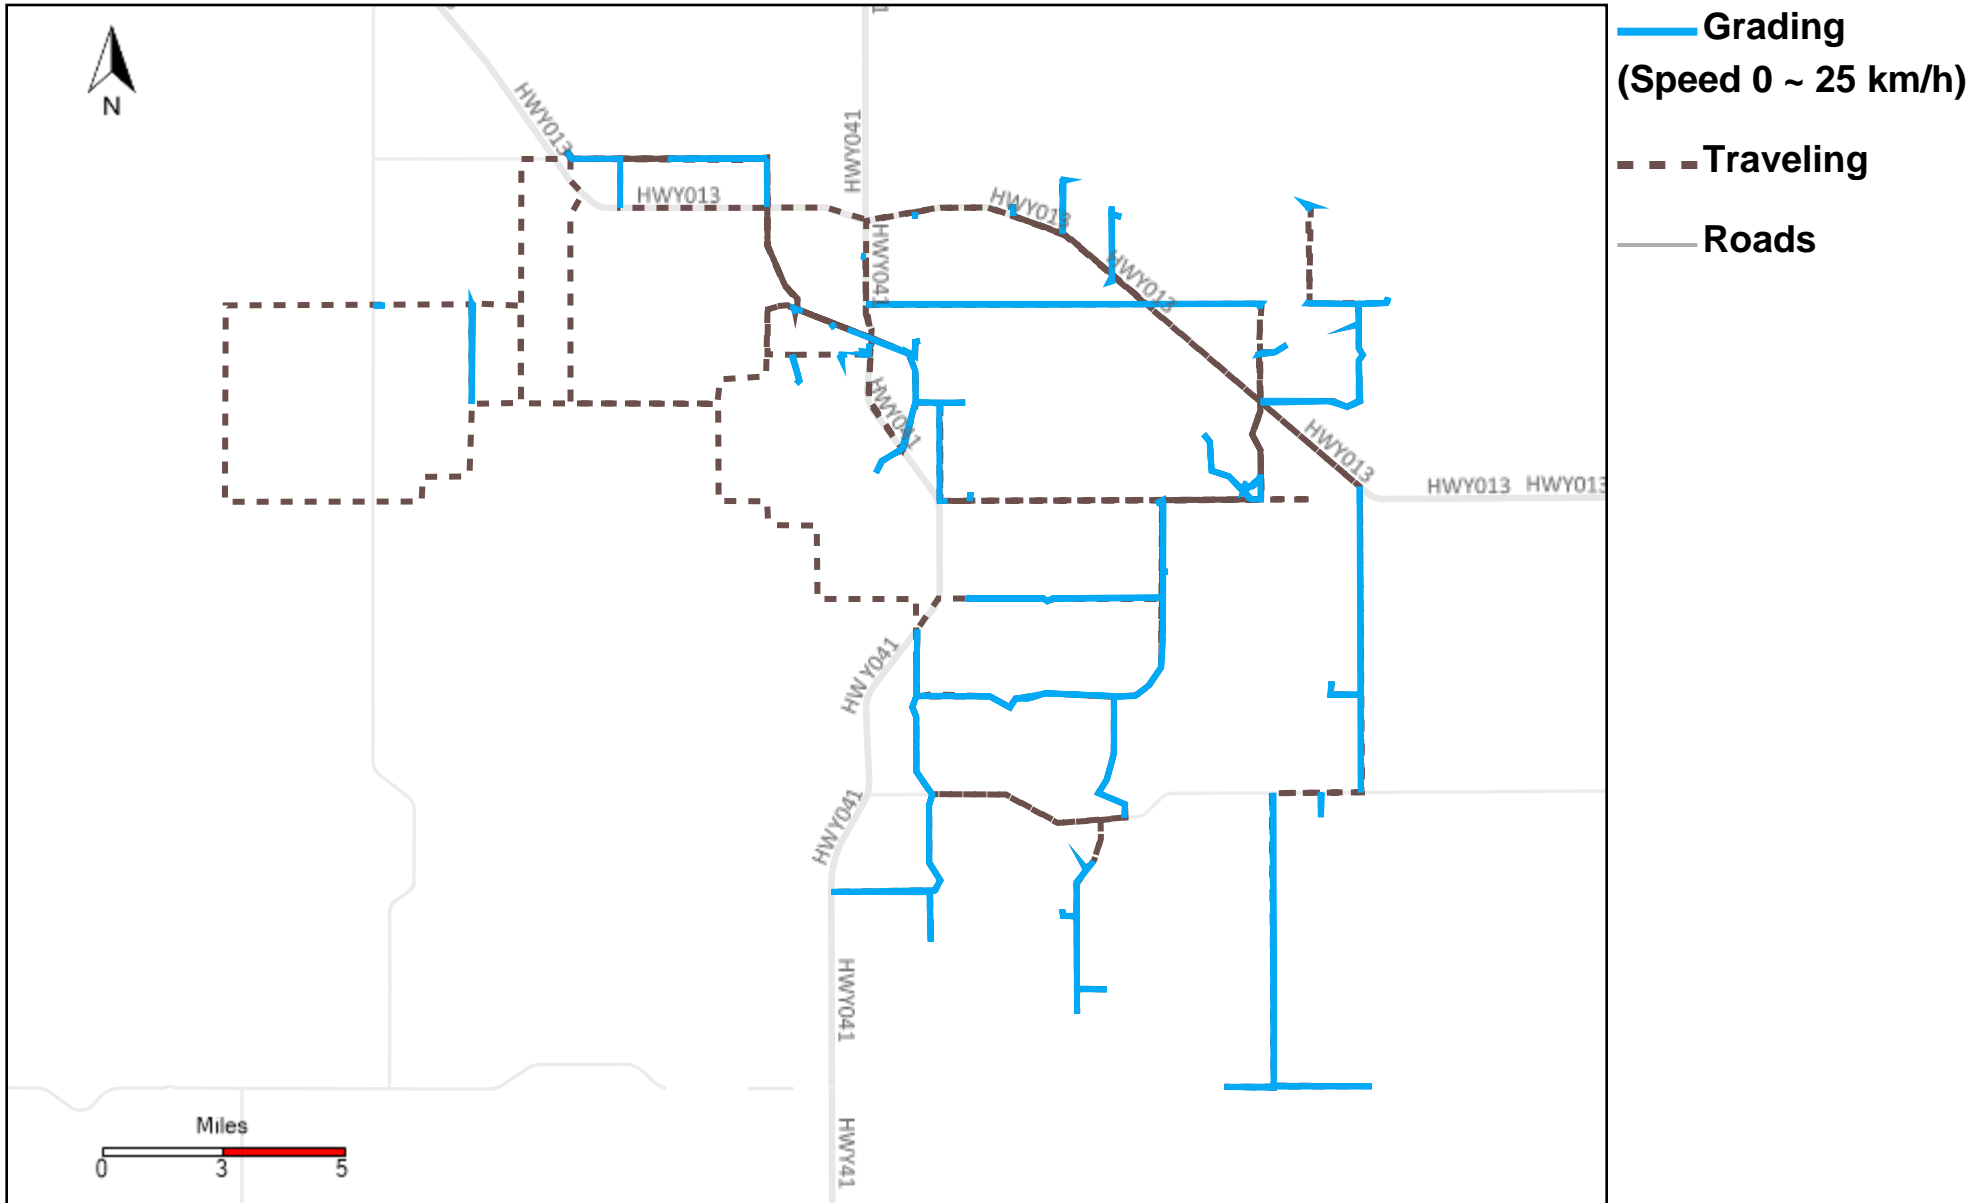

43-171_2024-02-04 ~ 2024-02-10 Tracking

Total Distance(km)	Total Hours	Work Distance(km)	Work Hours
701.82	40 hrs 9 min 30 sec	311.64	29 hrs 4 min 49 sec