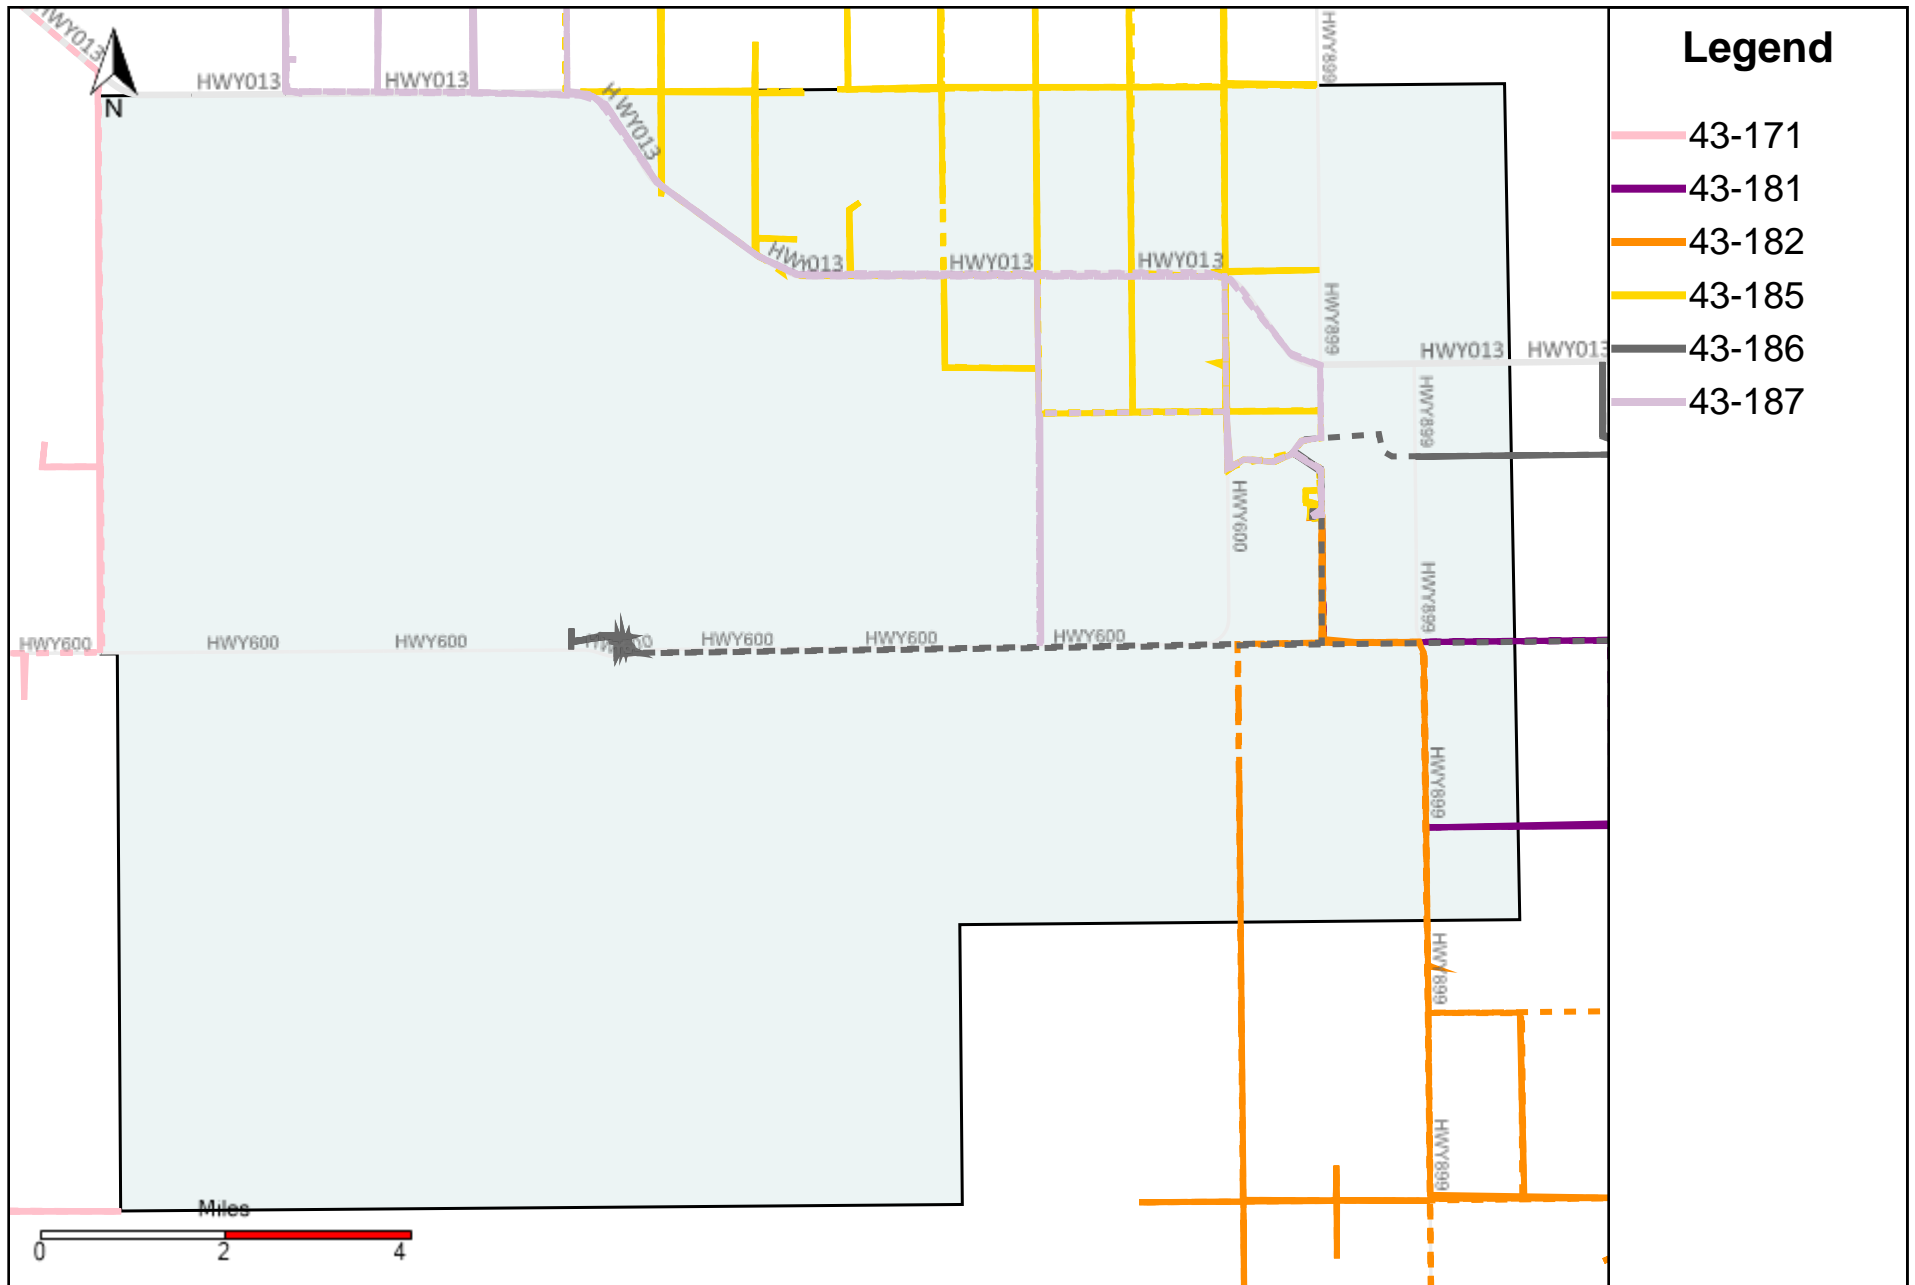

Division: 1 Grader Report(2024-02-04 ~ 2024-02-10)

Vehicle Name List	Total Distance(km)	Total Hours
43-181, 43-182	867.29	56 hrs 13 min 23 sec

Division: 2 Grader Report(2024-02-04 ~ 2024-02-10)

Vehicle Name List	Total Distance(km)	Total Hours
43-181, 43-186	358.23	24 hrs 49 min 21 sec

Division: 3 Grader Report(2024-02-04 ~ 2024-02-10)

Vehicle Name List	Total Distance(km)	Total Hours
43-171, 43-181, 43-182, 43-185, 43-186, 43-187	2723.86	175 hrs 7 min 6 sec

Division: 4 Grader Report(2024-02-04 ~ 2024-02-10)

Vehicle Name List	Total Distance(km)	Total Hours
43-171, 43-173, 43-185, 43-187	2263.39	155 hrs 18 min 35 sec

Division: 5 Grader Report(2024-02-04 ~ 2024-02-10)

Vehicle Name List	Total Distance(km)	Total Hours
43-169, 43-171, 43-173, 43-174	2205.51	151 hrs 36 min 11 sec