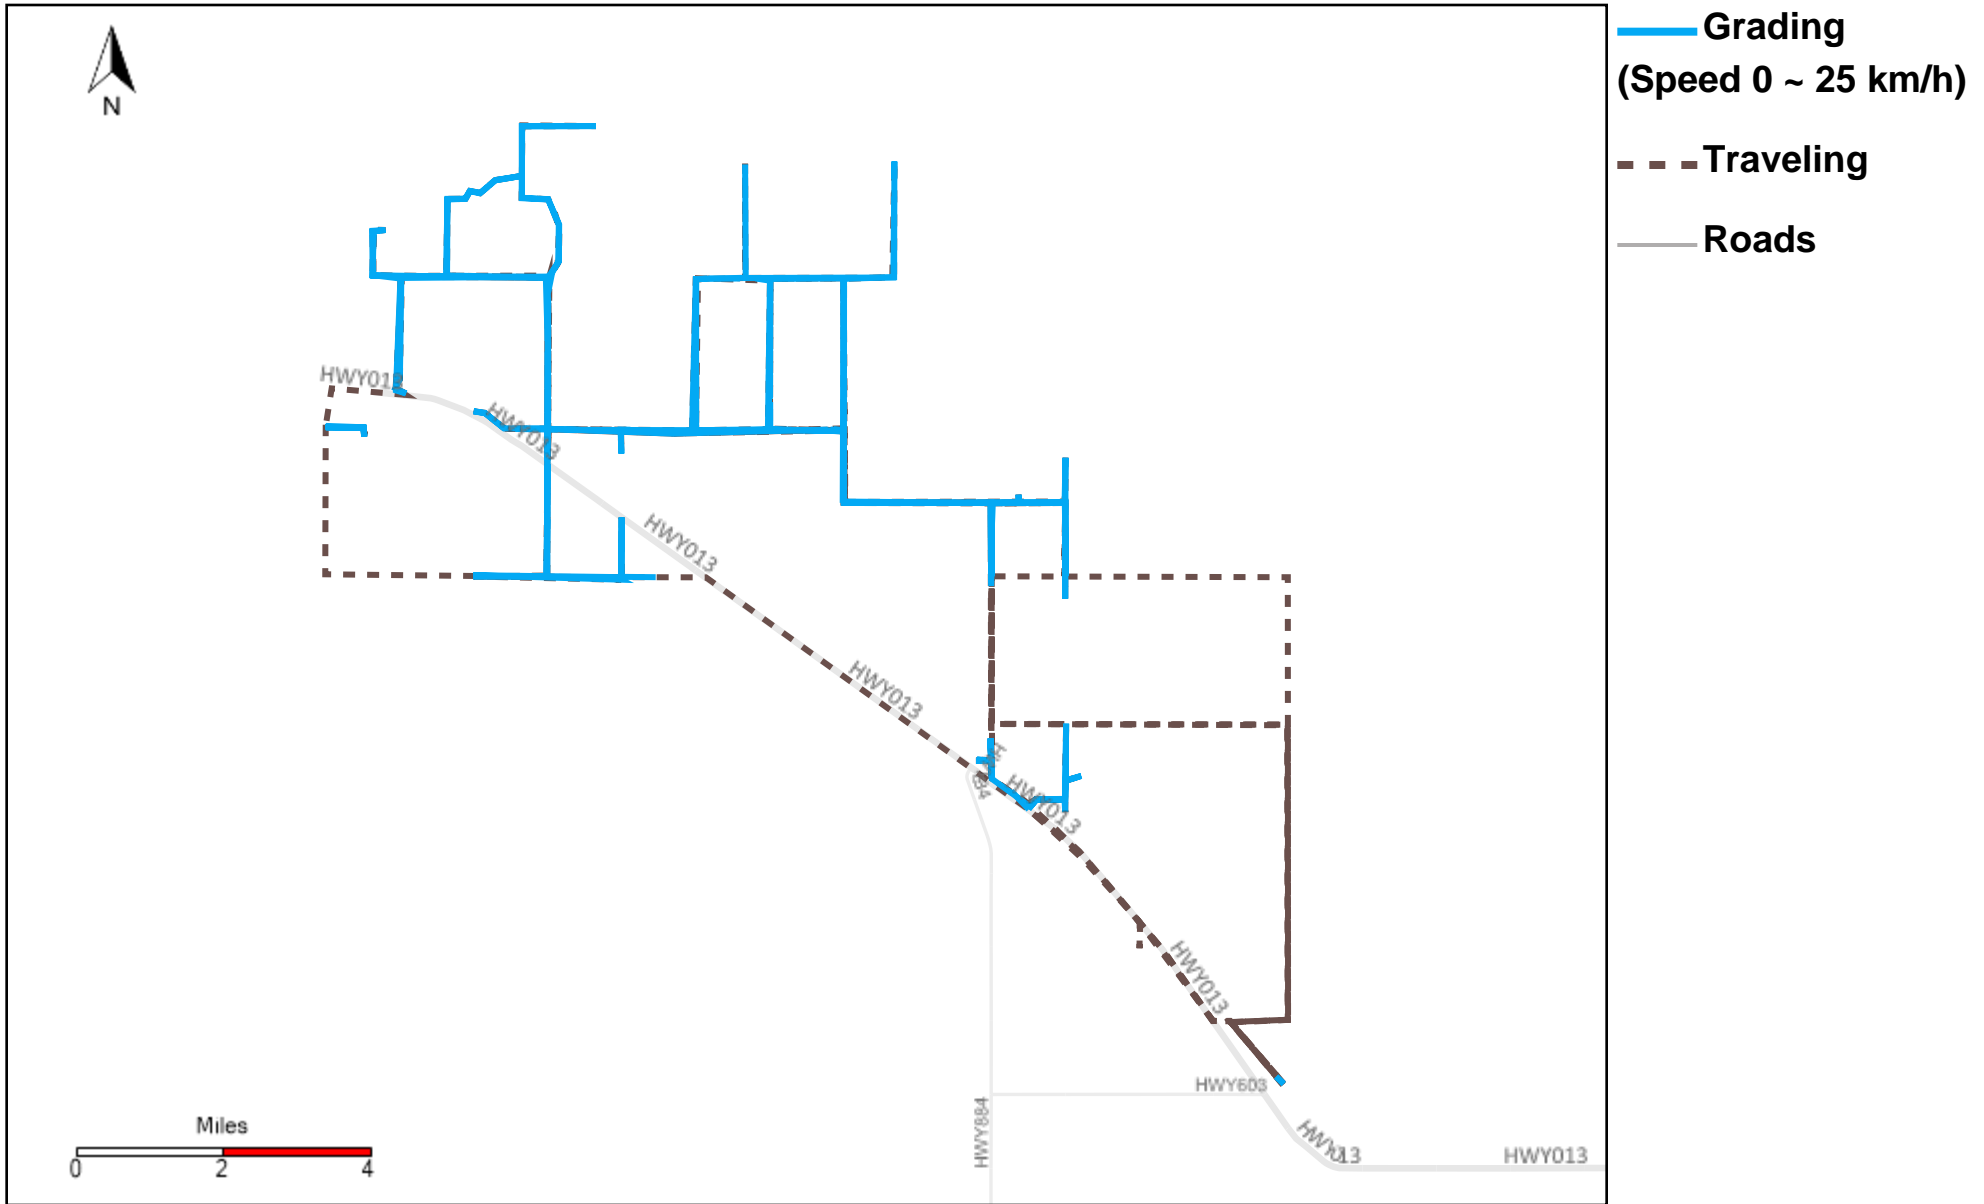

43-172_2024-02-04 ~ 2024-02-10 Tracking

Total Distance(km)	Total Hours	Work Distance(km)	Work Hours
445.02	22 hrs 28 min 23 sec	249.46	15 hrs 14 min 27 sec