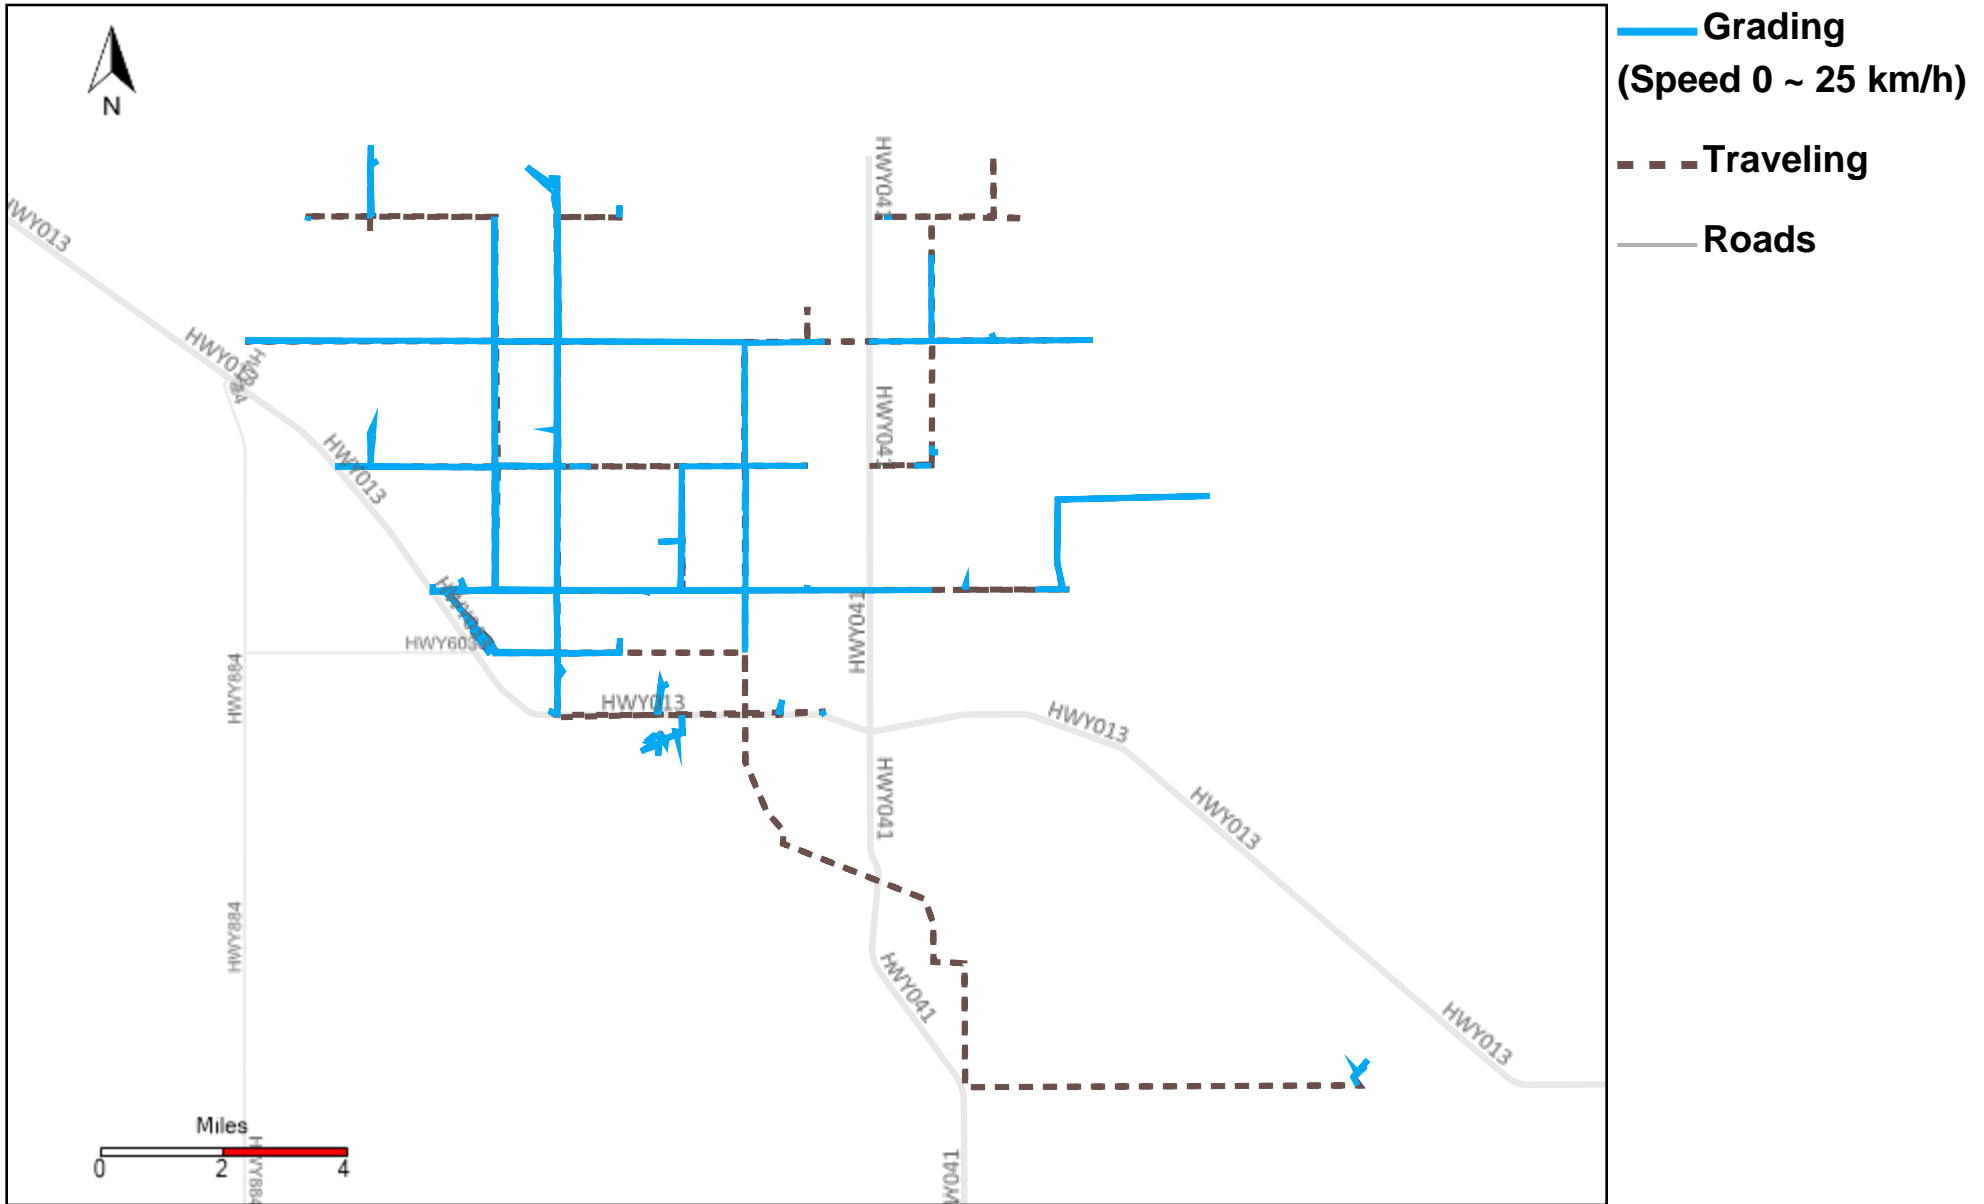

43-173_2024-02-04 ~ 2024-02-10 Tracking

Total Distance(km)	Total Hours	Work Distance(km)	Work Hours
525.04	44 hrs 37 min 4 sec	291.65	35 hrs 31 min 17 sec