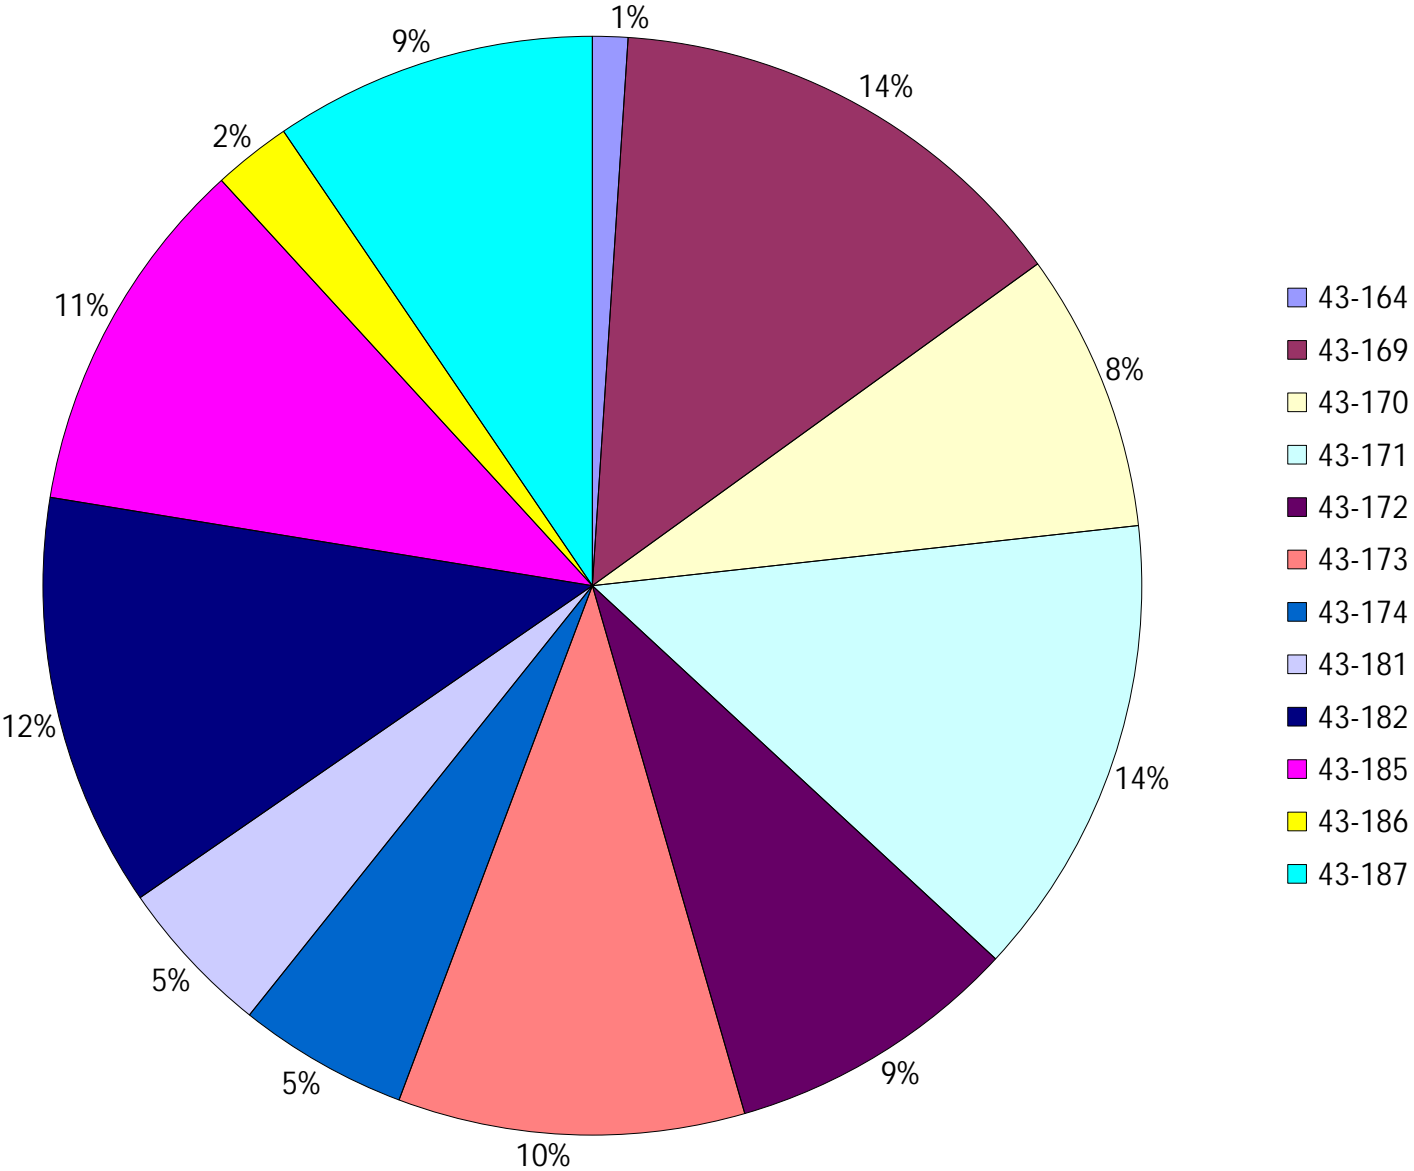

Provost Weekly Grader Report

From 2/4/2024 To 2/10/2024

2/10/2024

Vehicle	Total Distance(km)	Total Hours	Work Distance(km)	Work Hours
43-164	53.41	5 hrs 51 min 16 sec	16.21	4 hrs 56 min 39 sec
43-169	720.95	48 hrs 19 min 43 sec	452.24	38 hrs 16 min 7 sec
43-170	422.87	27 hrs 43 min 30 sec	179.49	15 hrs 27 min 13 sec
43-171	701.82	40 hrs 9 min 30 sec	311.64	29 hrs 4 min 49 sec
43-172	445.02	22 hrs 28 min 23 sec	249.46	15 hrs 14 min 27 sec
43-173	525.04	44 hrs 37 min 4 sec	291.65	35 hrs 31 min 17 sec
43-174	257.69	18 hrs 29 min 54 sec	216.28	17 hrs 1 min 50 sec
43-181	240.01	16 hrs 37 min 9 sec	154.37	12 hrs 43 min 20 sec
43-182	627.28	39 hrs 36 min 14 sec	388.29	32 hrs 28 min 28 sec
43-185	547.4	39 hrs 3 min 36 sec	398.81	34 hrs 17 min 13 sec
43-186	118.22	8 hrs 12 min 12 sec	65.28	6 hrs 50 min 34 sec
43-187	489.14	31 hrs 28 min 25 sec	258.61	24 hrs 29 min 44 sec
Total:	5148.85	342 hrs 36 min 56 sec	2982.33	266 hrs 21 min 41 sec

Vehicle Distance Vs Total Distance (%) From 2/4/2024 To 2/10/2024

Provost Weekly Grader Report