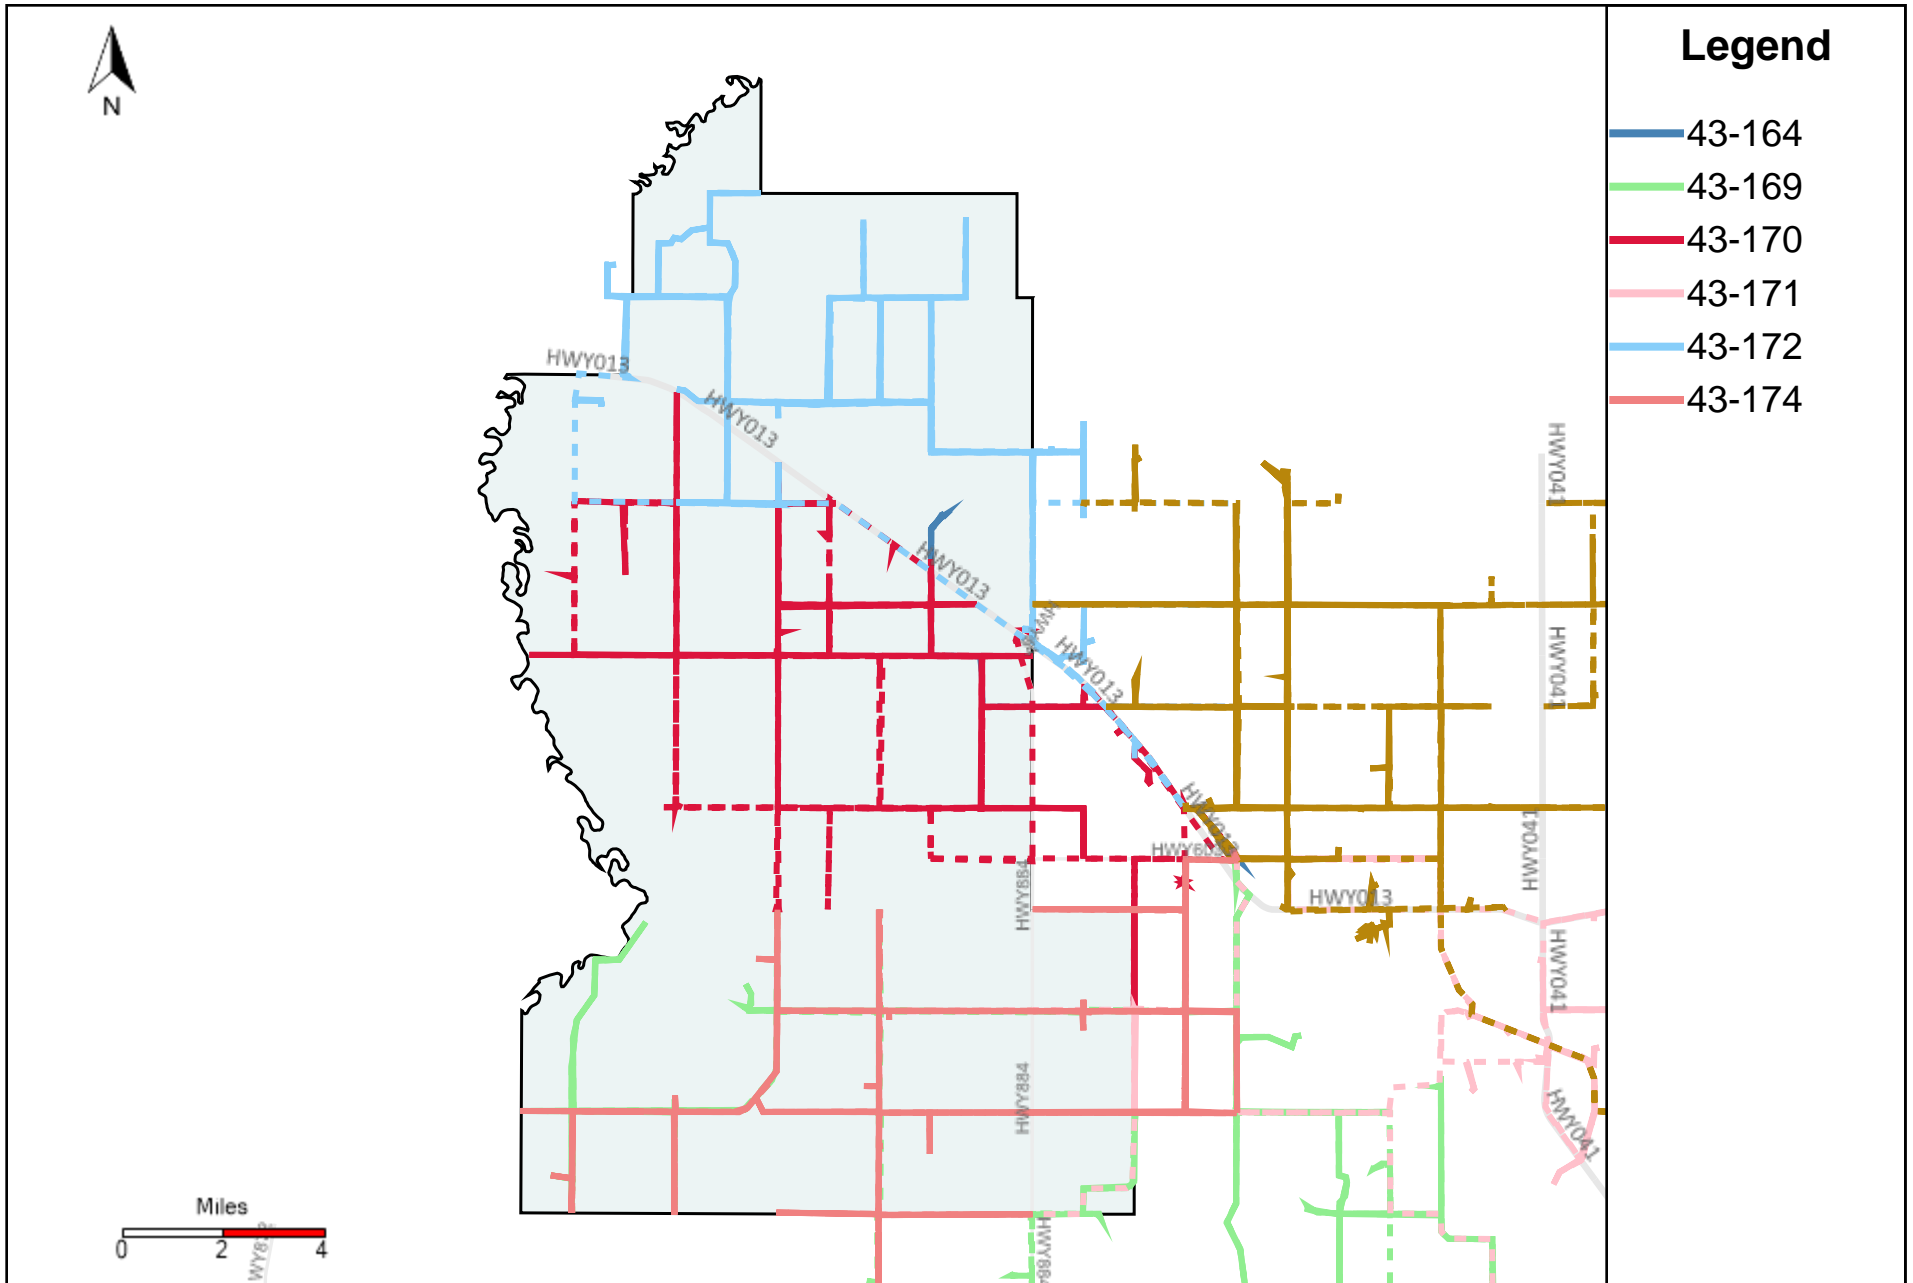

Division: 3 Grader Report(2024-02-04 ~ 2024-02-10)

Vehicle Name List	Total Distance(km)	Total Hours
43-171, 43-181, 43-182, 43-185, 43-186, 43-187	2723.86	175 hrs 7 min 6 sec

Division: 4 Grader Report(2024-02-04 ~ 2024-02-10)

Vehicle Name List	Total Distance(km)	Total Hours
43-171, 43-173, 43-185, 43-187	2263.39	155 hrs 18 min 35 sec

Division: 5 Grader Report(2024-02-04 ~ 2024-02-10)

Vehicle Name List	Total Distance(km)	Total Hours
43-169, 43-171, 43-173, 43-174	2205.51	151 hrs 36 min 11 sec

Division: 6 Grader Report(2024-02-04 ~ 2024-02-10)

Vehicle Name List	Total Distance(km)	Total Hours
43-164, 43-169, 43-170, 43-171, 43-172, 43-173, 43-174	3126.81	207 hrs 39 min 20 sec

Division: 7 Grader Report(2024-02-04 ~ 2024-02-10)

Vehicle Name List	Total Distance(km)	Total Hours
43-164, 43-169, 43-170, 43-171, 43-172, 43-174	2601.77	163 hrs 2 min 16 sec

Provost Weekly Grader Report

From 2/4/2024 To 2/10/2024

2/10/2024

Vehicle	Total Distance(km)	Total Hours	Work Distance(km)	Work Hours
43-164	53.41	5 hrs 51 min 16 sec	16.21	4 hrs 56 min 39 sec
43-169	720.95	48 hrs 19 min 43 sec	452.24	38 hrs 16 min 7 sec
43-170	422.87	27 hrs 43 min 30 sec	179.49	15 hrs 27 min 13 sec
43-171	701.82	40 hrs 9 min 30 sec	311.64	29 hrs 4 min 49 sec
43-172	445.02	22 hrs 28 min 23 sec	249.46	15 hrs 14 min 27 sec
43-173	525.04	44 hrs 37 min 4 sec	291.65	35 hrs 31 min 17 sec
43-174	257.69	18 hrs 29 min 54 sec	216.28	17 hrs 1 min 50 sec
43-181	240.01	16 hrs 37 min 9 sec	154.37	12 hrs 43 min 20 sec
43-182	627.28	39 hrs 36 min 14 sec	388.29	32 hrs 28 min 28 sec
43-185	547.4	39 hrs 3 min 36 sec	398.81	34 hrs 17 min 13 sec
43-186	118.22	8 hrs 12 min 12 sec	65.28	6 hrs 50 min 34 sec
43-187	489.14	31 hrs 28 min 25 sec	258.61	24 hrs 29 min 44 sec
Total:	5148.85	342 hrs 36 min 56 sec	2982.33	266 hrs 21 min 41 sec