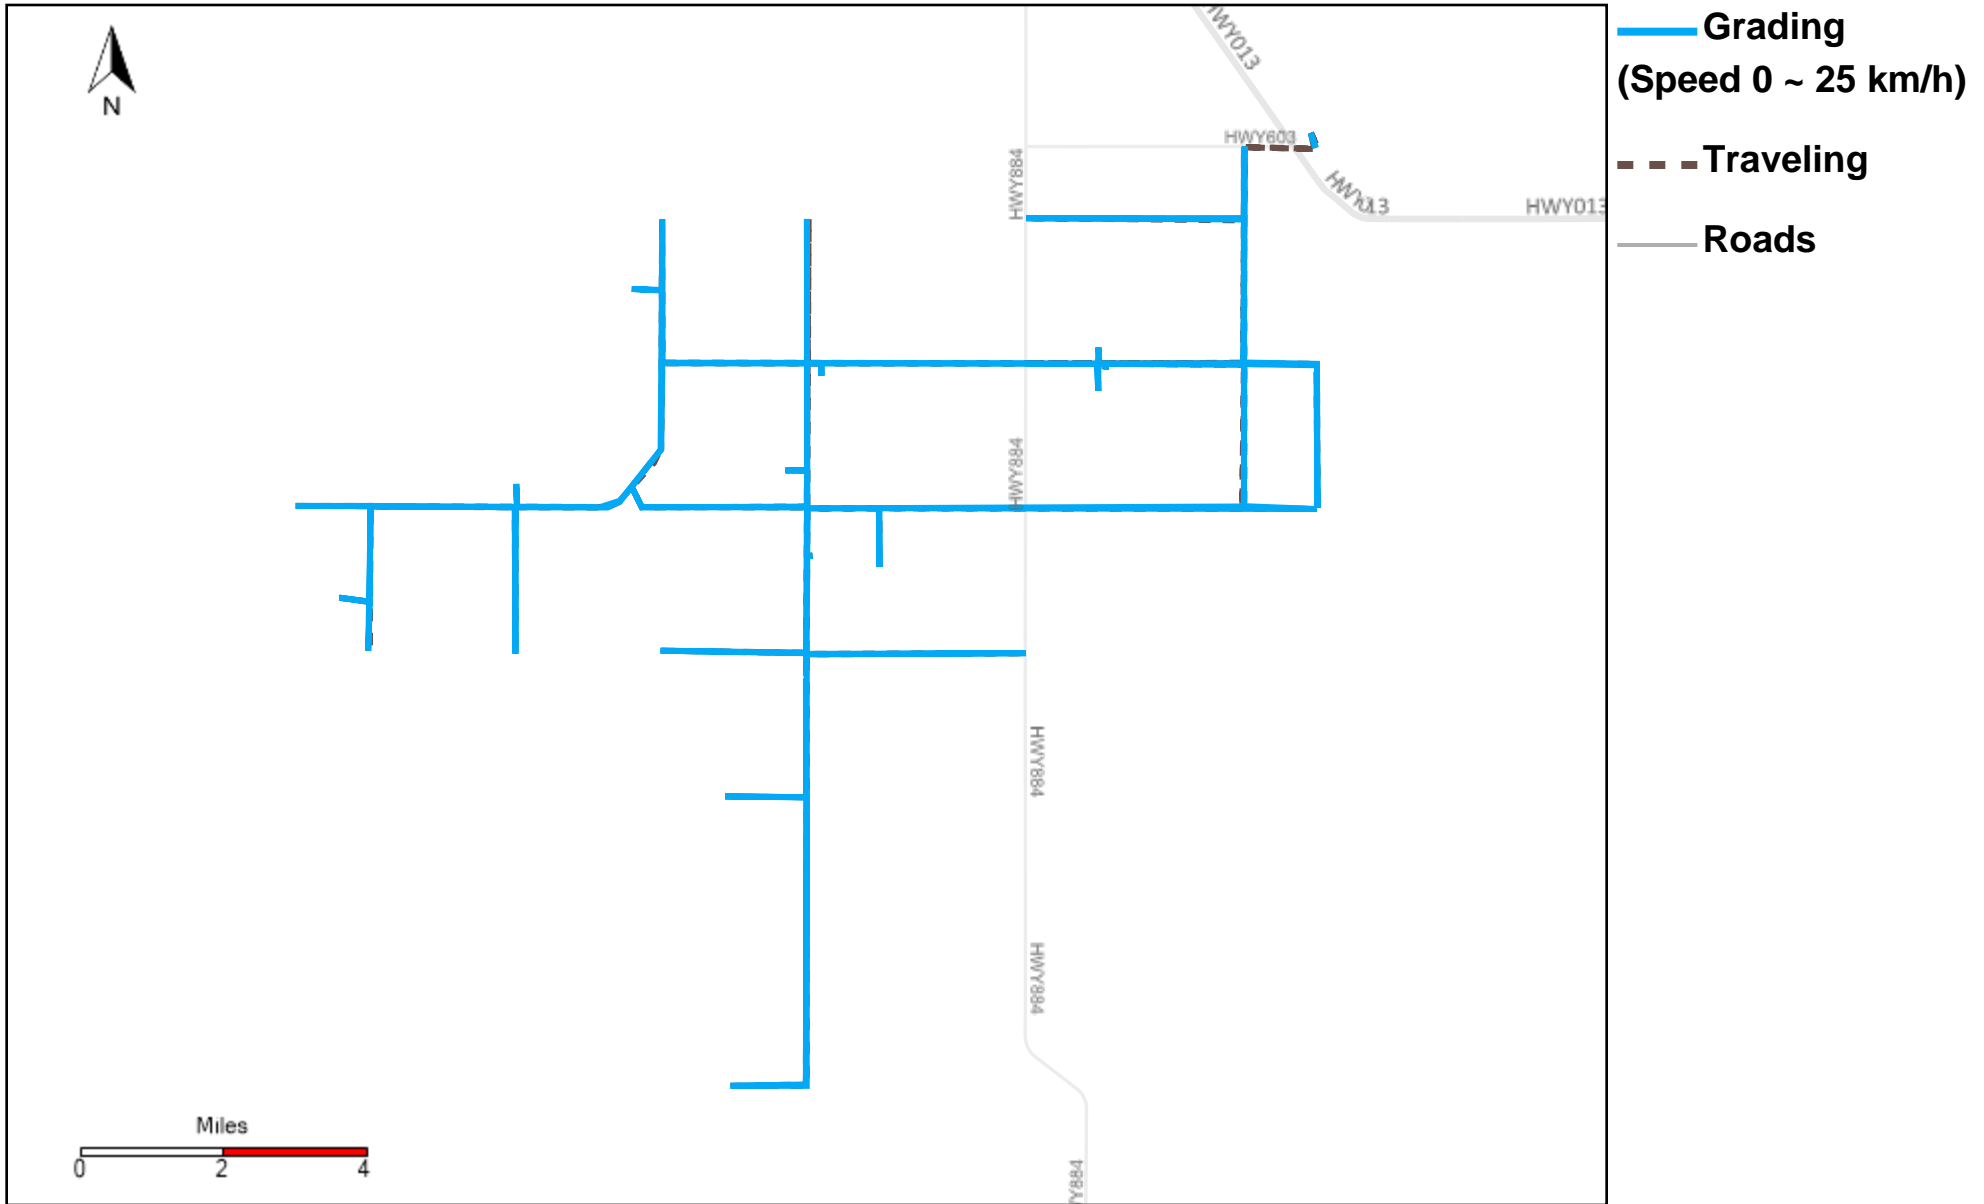

43-174_2024-02-04 ~ 2024-02-10 Tracking

Total Distance(km)	Total Hours	Work Distance(km)	Work Hours
257.69	18 hrs 29 min 54 sec	216.28	17 hrs 1 min 50 sec