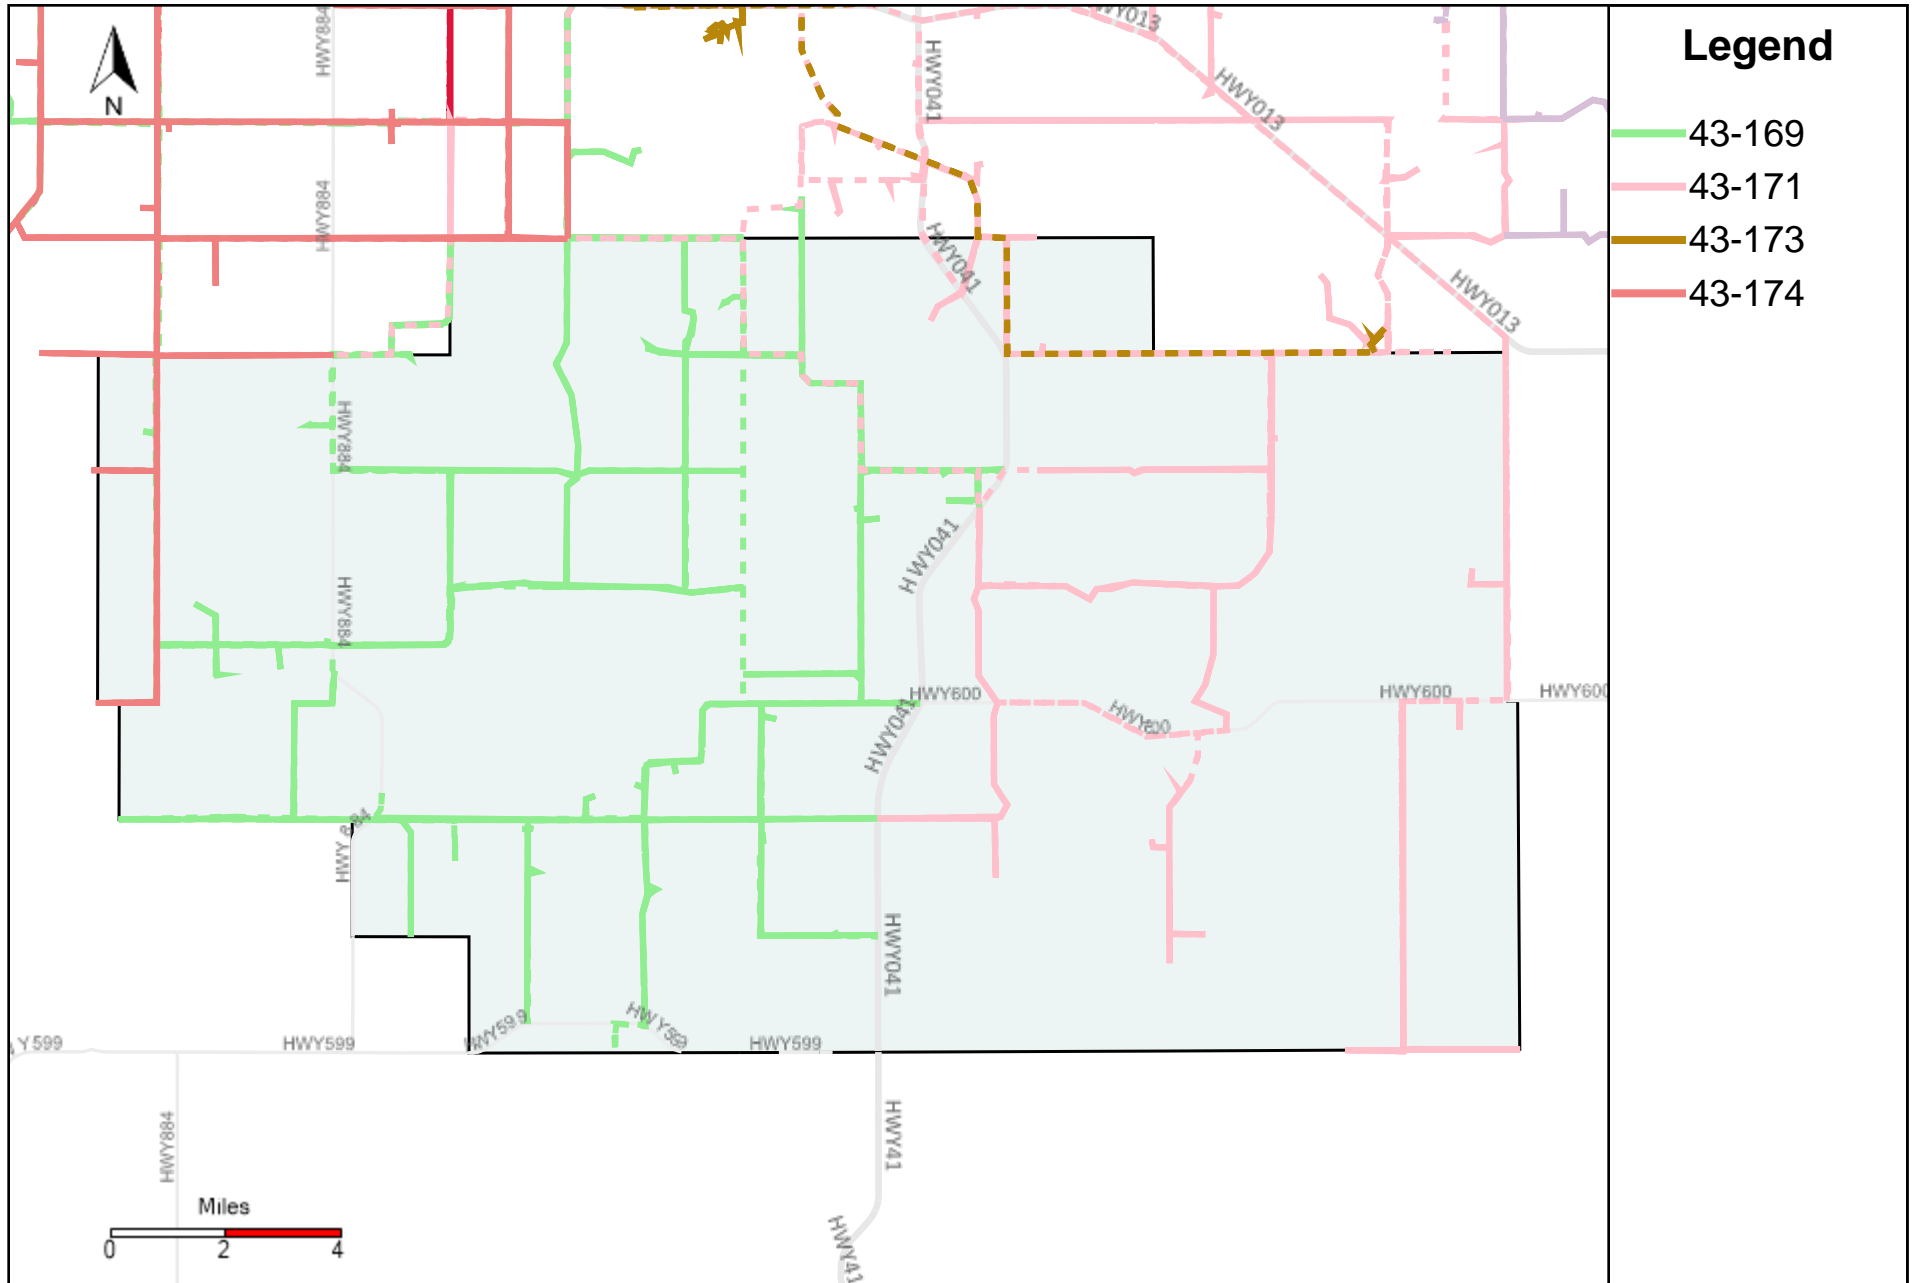

Division: 3 Grader Report(2024-02-04 ~ 2024-02-10)

Vehicle Name List	Total Distance(km)	Total Hours
43-171, 43-181, 43-182, 43-185, 43-186, 43-187	2723.86	175 hrs 7 min 6 sec

Division: 4 Grader Report(2024-02-04 ~ 2024-02-10)

Vehicle Name List	Total Distance(km)	Total Hours
43-171, 43-173, 43-185, 43-187	2263.39	155 hrs 18 min 35 sec

Division: 5 Grader Report(2024-02-04 ~ 2024-02-10)

Vehicle Name List	Total Distance(km)	Total Hours
43-169, 43-171, 43-173, 43-174	2205.51	151 hrs 36 min 11 sec