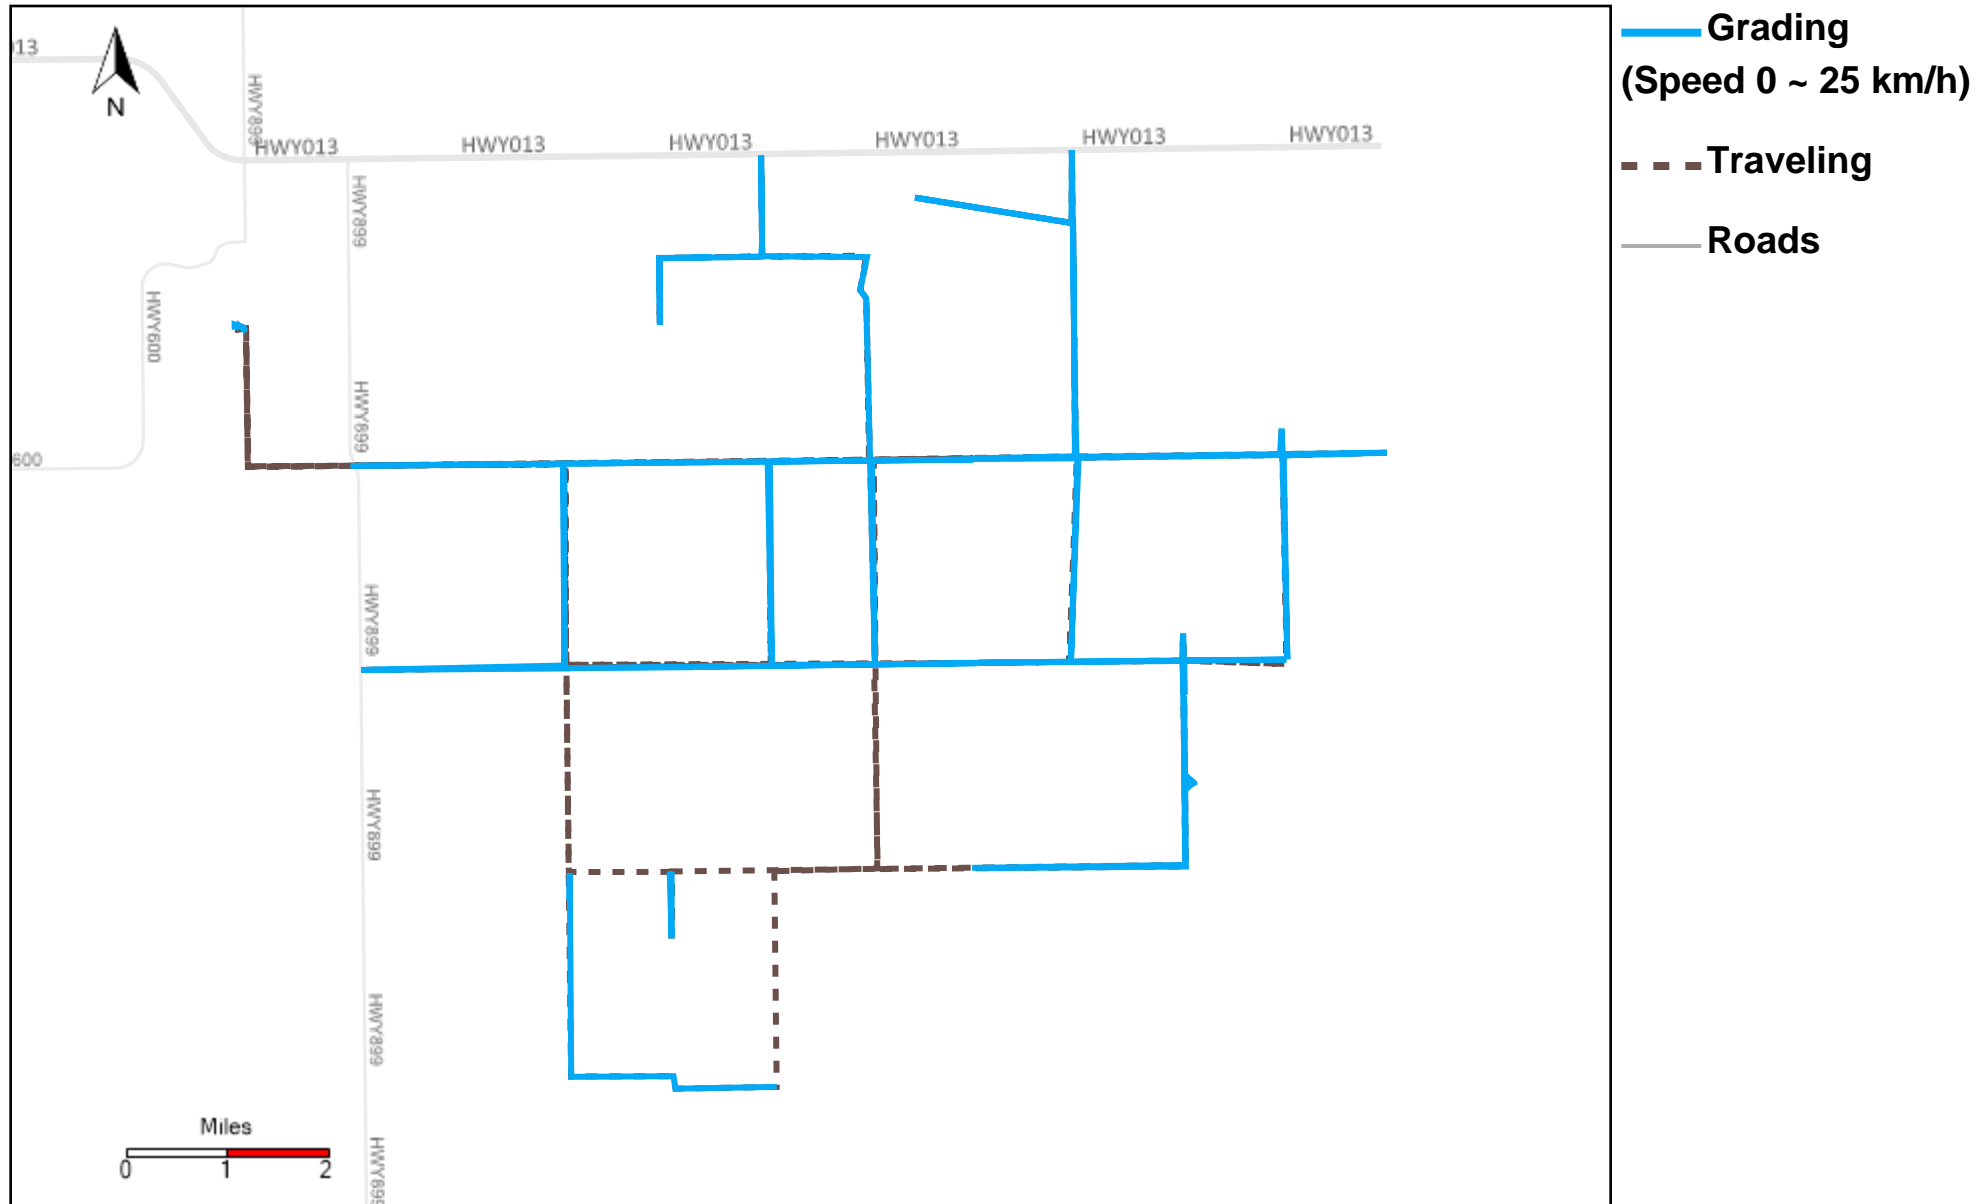

43-172_2024-02-04 ~ 2024-02-10 Tracking

Total Distance(km)	Total Hours	Work Distance(km)	Work Hours
445.02	22 hrs 28 min 23 sec	249.46	15 hrs 14 min 27 sec

43-173_2024-02-04 ~ 2024-02-10 Tracking

Total Distance(km)	Total Hours	Work Distance(km)	Work Hours
525.04	44 hrs 37 min 4 sec	291.65	35 hrs 31 min 17 sec

43-174_2024-02-04 ~ 2024-02-10 Tracking

Total Distance(km)	Total Hours	Work Distance(km)	Work Hours
257.69	18 hrs 29 min 54 sec	216.28	17 hrs 1 min 50 sec

43-181_2024-02-04 ~ 2024-02-10 Tracking

Total Distance(km)	Total Hours	Work Distance(km)	Work Hours
240.01	16 hrs 37 min 9 sec	154.37	12 hrs 43 min 20 sec