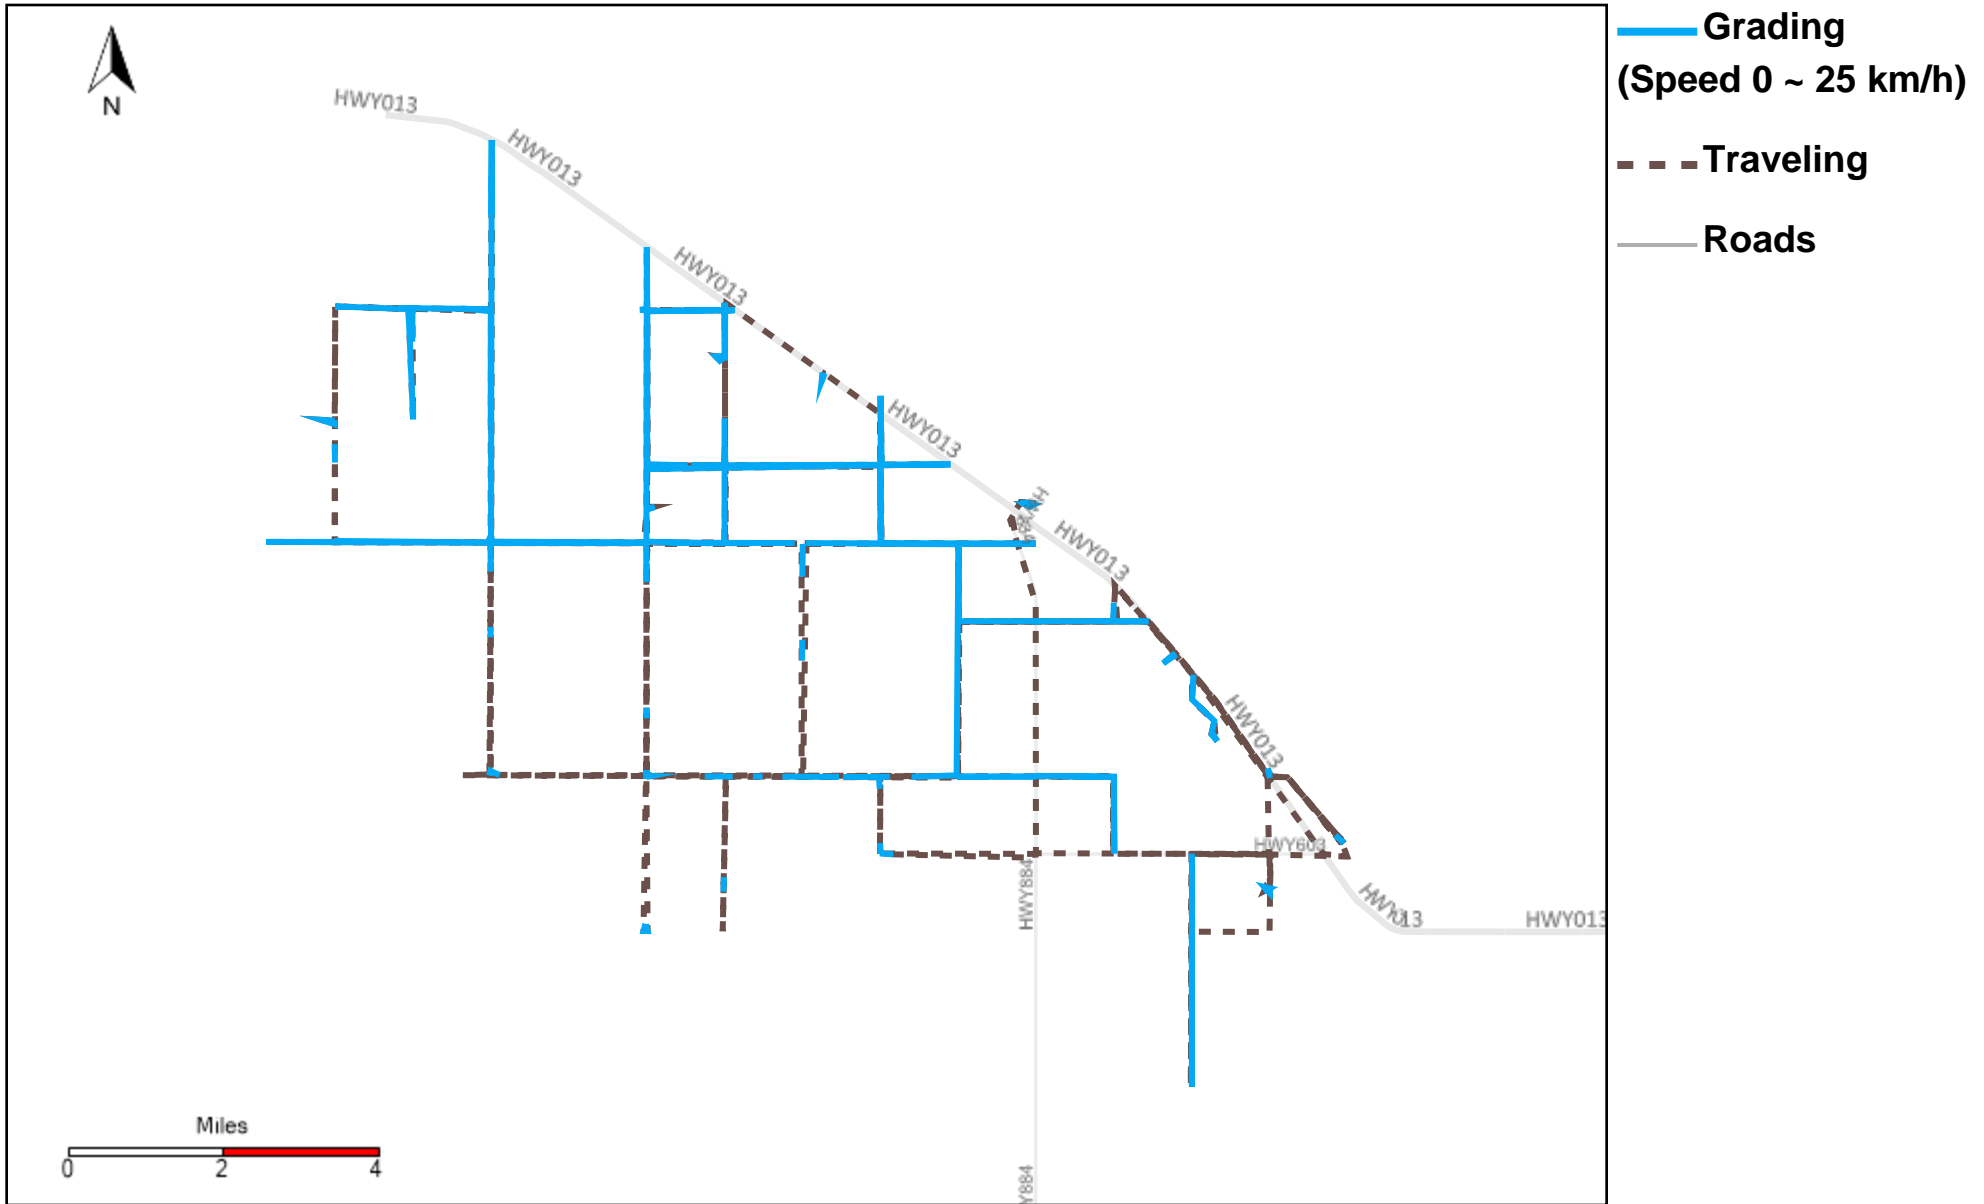

43-170_2024-02-04 ~ 2024-02-10 Tracking

Total Distance(km)	Total Hours	Work Distance(km)	Work Hours
422.87	27 hrs 43 min 30 sec	179.49	15 hrs 27 min 13 sec

43-171_2024-02-04 ~ 2024-02-10 Tracking

Total Distance(km)	Total Hours	Work Distance(km)	Work Hours
701.82	40 hrs 9 min 30 sec	311.64	29 hrs 4 min 49 sec