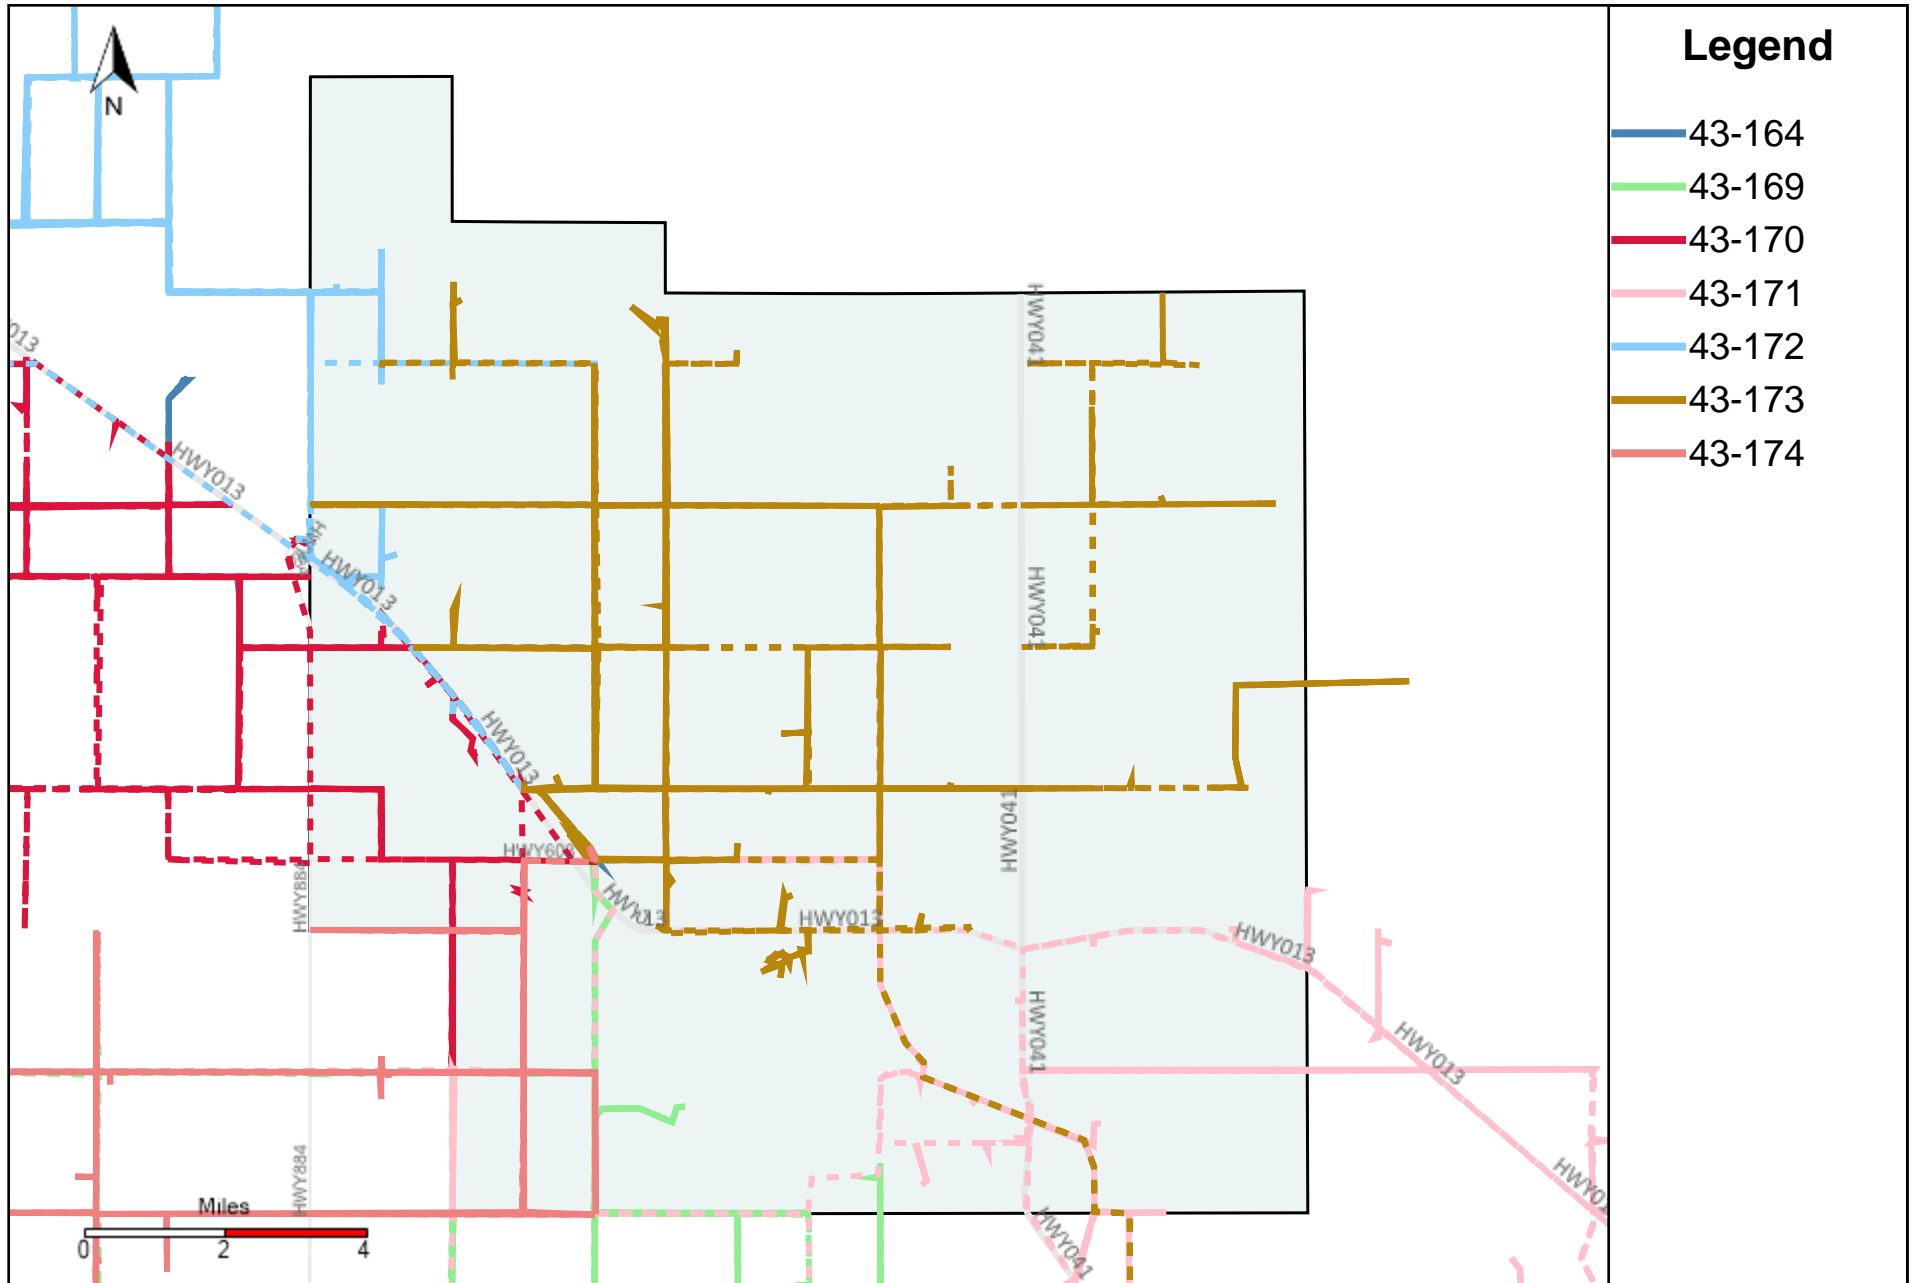

Division: 1 Grader Report(2024-02-04 ~ 2024-02-10)

Vehicle Name List	Total Distance(km)	Total Hours
43-181, 43-182	867.29	56 hrs 13 min 23 sec

Division: 2 Grader Report(2024-02-04 ~ 2024-02-10)

Vehicle Name List	Total Distance(km)	Total Hours
43-181, 43-186	358.23	24 hrs 49 min 21 sec

Division: 3 Grader Report(2024-02-04 ~ 2024-02-10)

Vehicle Name List	Total Distance(km)	Total Hours
43-171, 43-181, 43-182, 43-185, 43-186, 43-187	2723.86	175 hrs 7 min 6 sec

Division: 4 Grader Report(2024-02-04 ~ 2024-02-10)

Vehicle Name List	Total Distance(km)	Total Hours
43-171, 43-173, 43-185, 43-187	2263.39	155 hrs 18 min 35 sec

Division: 5 Grader Report(2024-02-04 ~ 2024-02-10)

Vehicle Name List	Total Distance(km)	Total Hours
43-169, 43-171, 43-173, 43-174	2205.51	151 hrs 36 min 11 sec

Division: 6 Grader Report(2024-02-04 ~ 2024-02-10)

Vehicle Name List	Total Distance(km)	Total Hours
43-164, 43-169, 43-170, 43-171, 43-172, 43-173, 43-174	3126.81	207 hrs 39 min 20 sec

Division: 7 Grader Report(2024-02-04 ~ 2024-02-10)