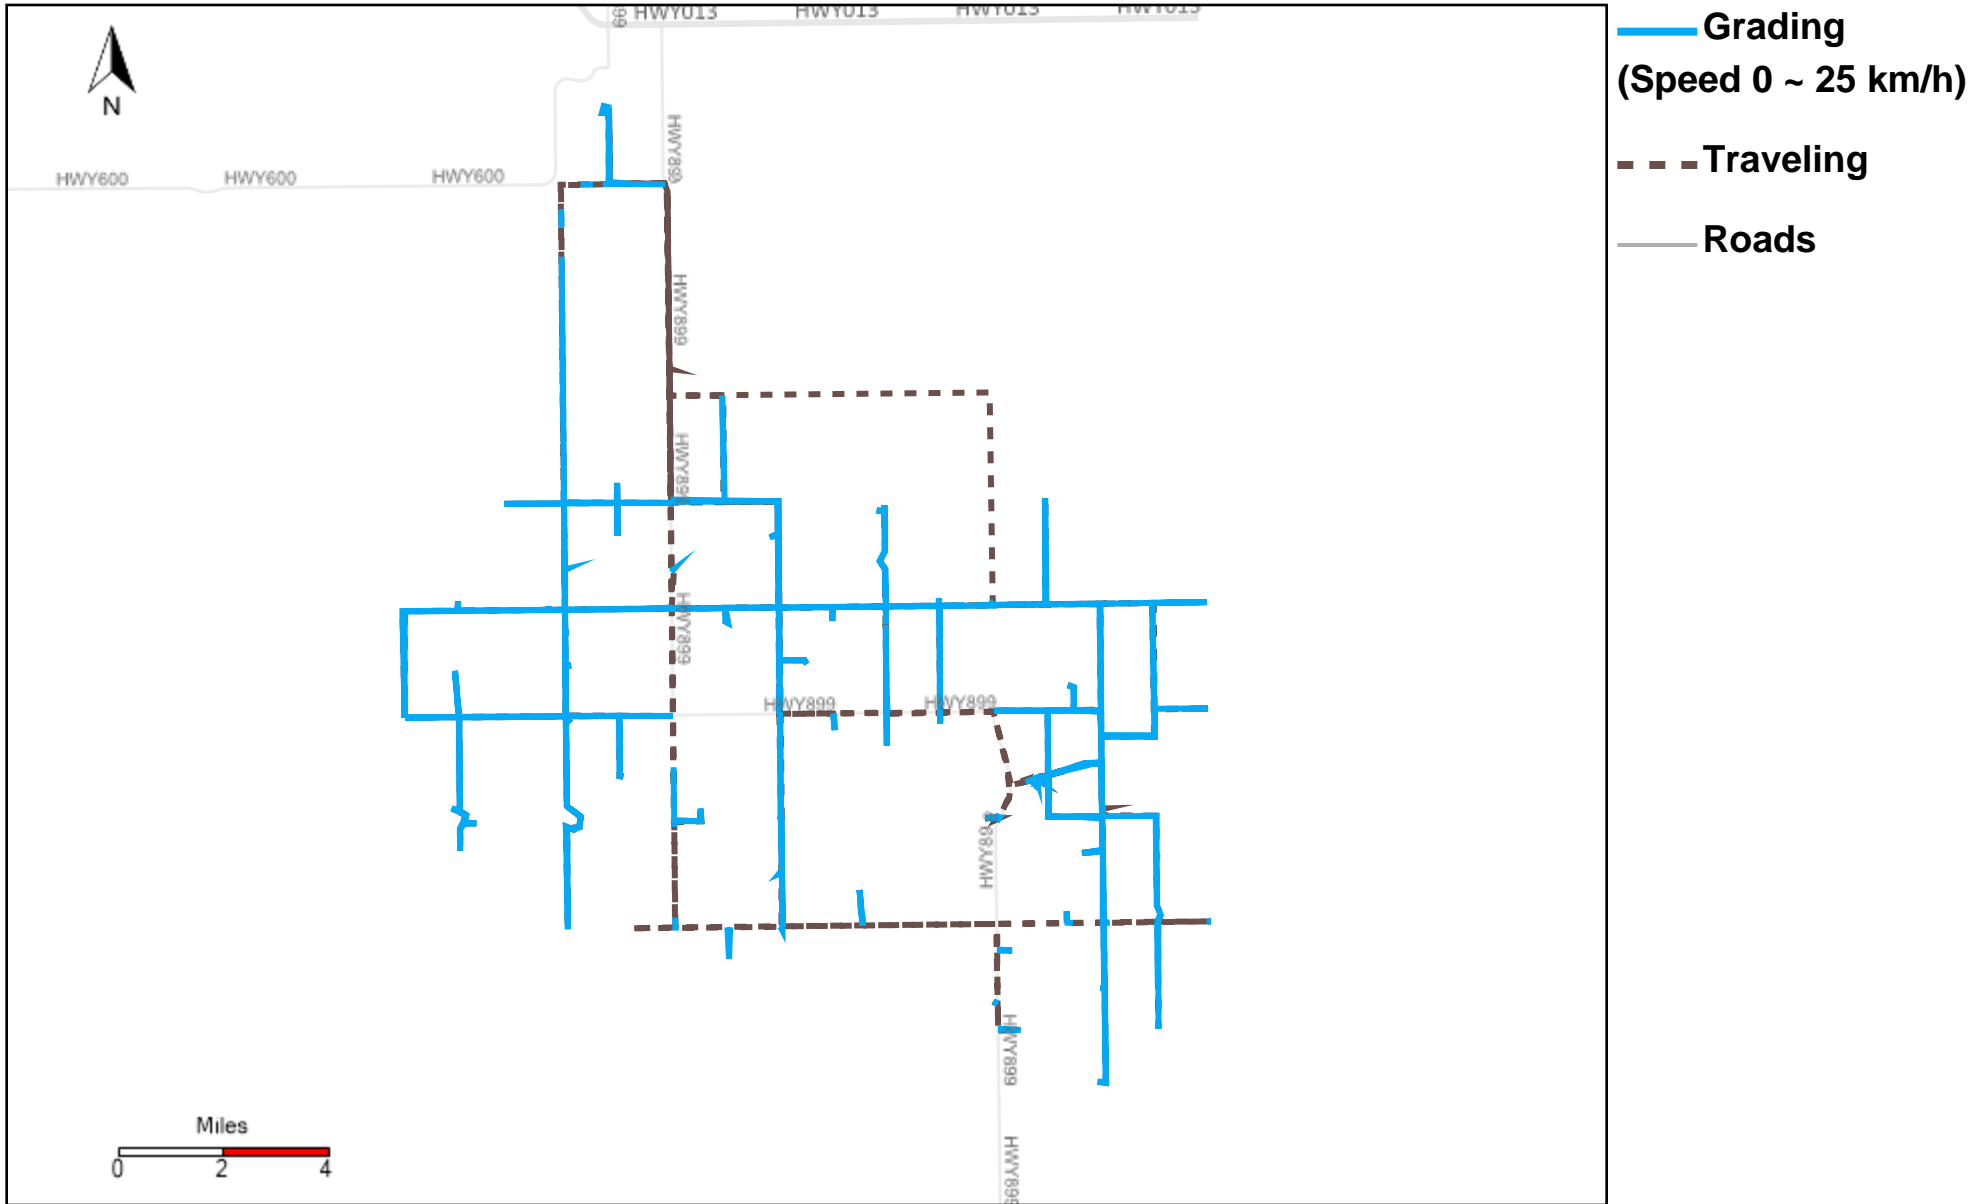

43-172_2024-02-04 ~ 2024-02-10 Tracking

Total Distance(km)	Total Hours	Work Distance(km)	Work Hours
445.02	22 hrs 28 min 23 sec	249.46	15 hrs 14 min 27 sec

43-173_2024-02-04 ~ 2024-02-10 Tracking

Total Distance(km)	Total Hours	Work Distance(km)	Work Hours
525.04	44 hrs 37 min 4 sec	291.65	35 hrs 31 min 17 sec

43-174_2024-02-04 ~ 2024-02-10 Tracking

Total Distance(km)	Total Hours	Work Distance(km)	Work Hours
257.69	18 hrs 29 min 54 sec	216.28	17 hrs 1 min 50 sec

43-181_2024-02-04 ~ 2024-02-10 Tracking

Total Distance(km)	Total Hours	Work Distance(km)	Work Hours
240.01	16 hrs 37 min 9 sec	154.37	12 hrs 43 min 20 sec

43-182_2024-02-04 ~ 2024-02-10 Tracking

Total Distance(km)	Total Hours	Work Distance(km)	Work Hours
627.28	39 hrs 36 min 14 sec	388.29	32 hrs 28 min 28 sec

43-185_2024-02-04 ~ 2024-02-10 Tracking

Total Distance(km)	Total Hours	Work Distance(km)	Work Hours
547.4	39 hrs 3 min 36 sec	398.81	34 hrs 17 min 13 sec

43-186_2024-02-04 ~ 2024-02-10 Tracking

Total Distance(km)	Total Hours	Work Distance(km)	Work Hours
118.22	8 hrs 12 min 12 sec	65.28	6 hrs 50 min 34 sec

43-187_2024-02-04 ~ 2024-02-10 Tracking

Total Distance(km)	Total Hours	Work Distance(km)	Work Hours
489.14	31 hrs 28 min 25 sec	258.61	24 hrs 29 min 44 sec