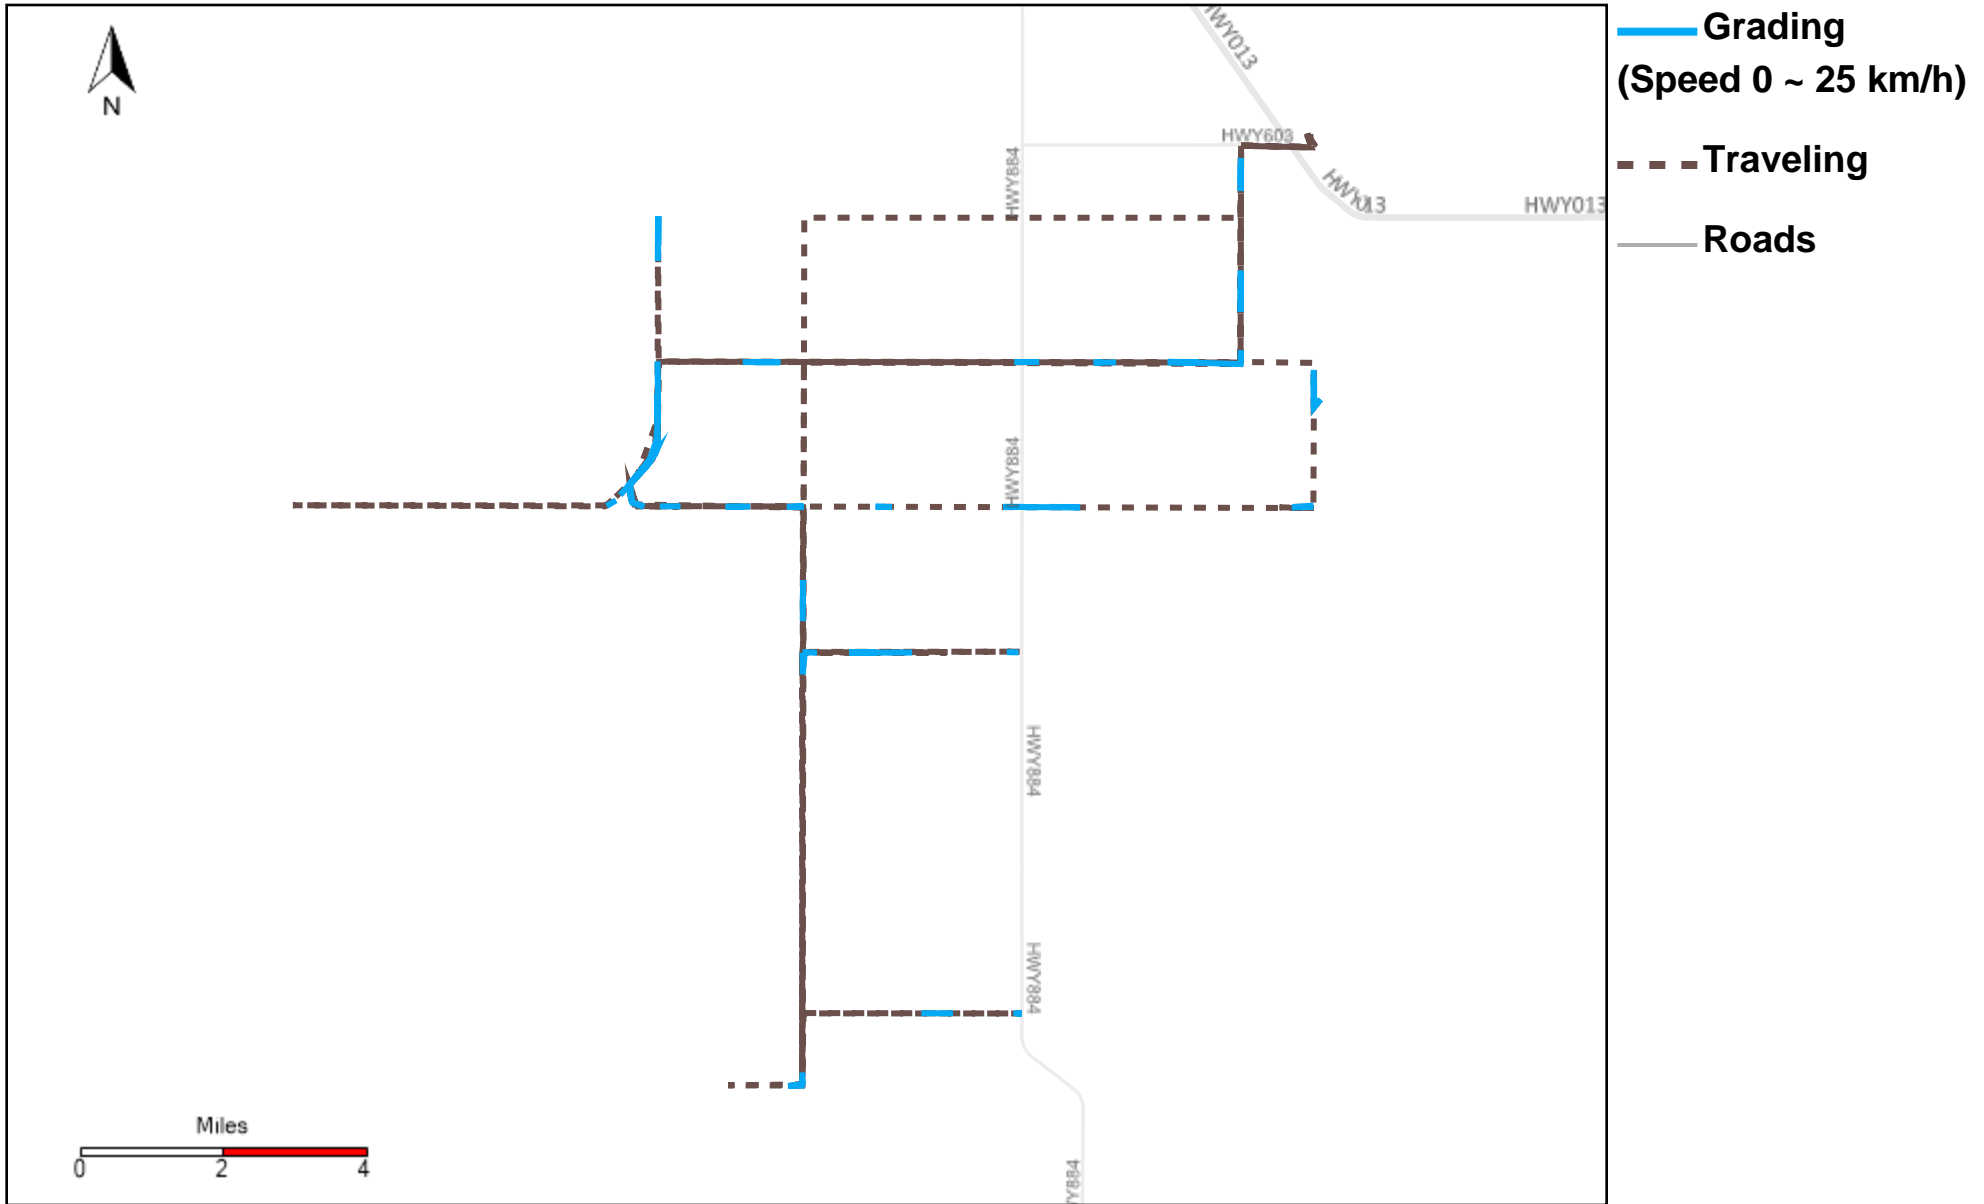

43-172_2024-01-28 ~ 2024-02-03 Tracking

Total Distance(km)	Total Hours	Work Distance(km)	Work Hours
336.49	24 hrs 52 min 11 sec	78.03	11 hrs 4 min 50 sec