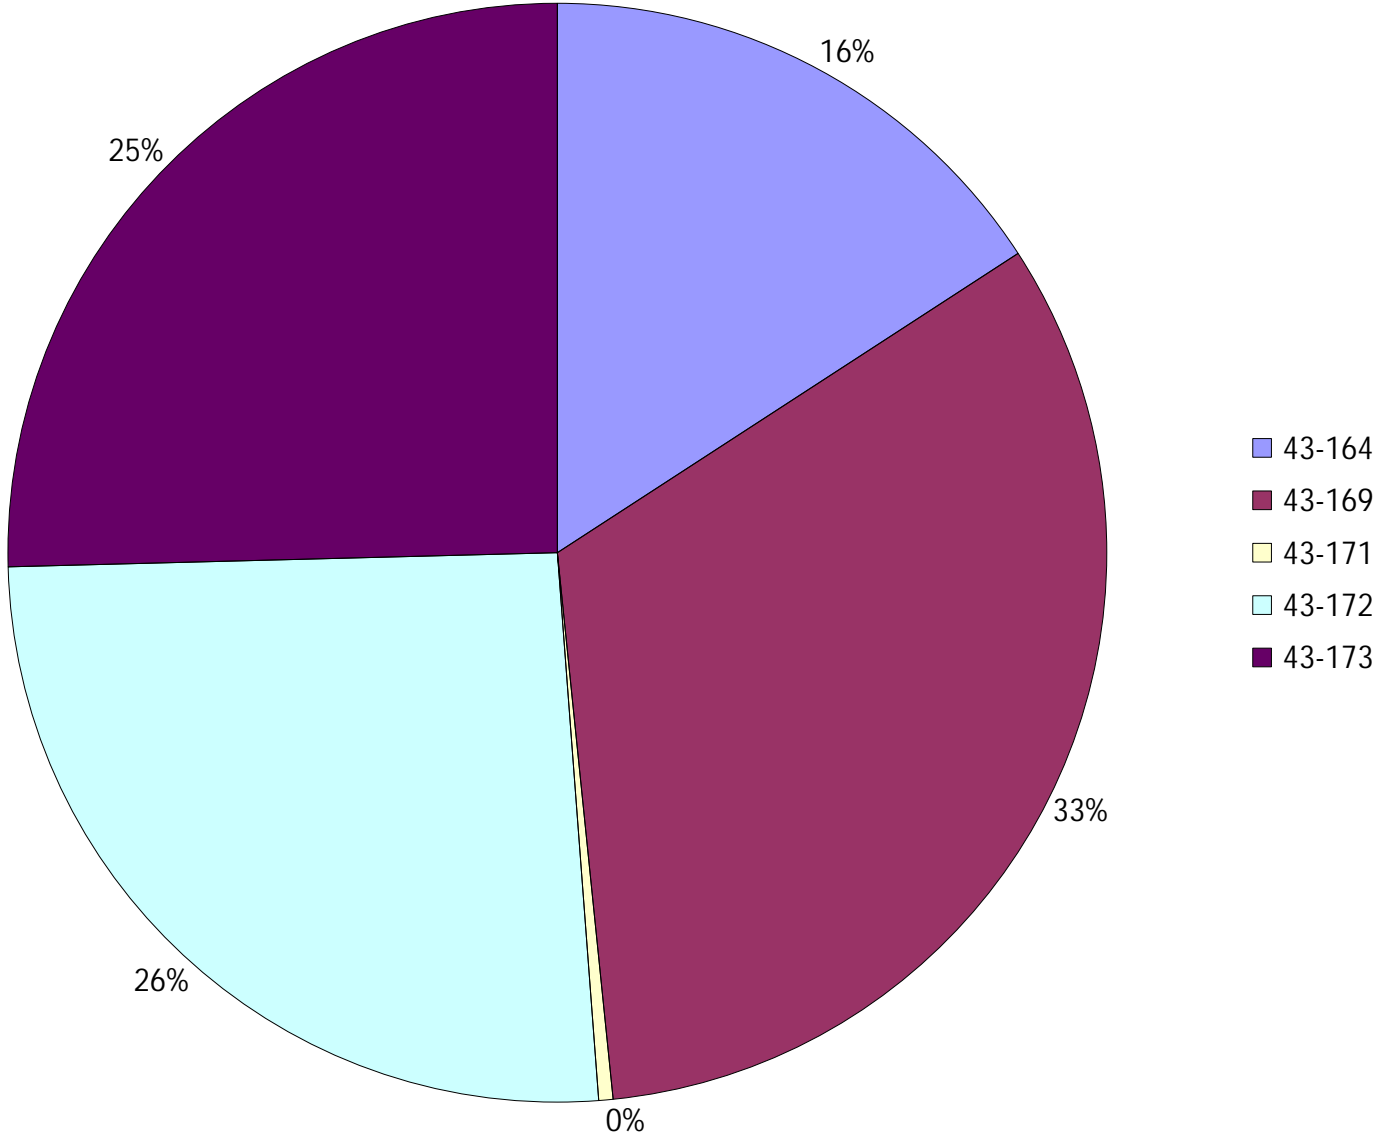

Provost Weekly Grader Report

From 1/28/2024 To 2/3/2024

2/3/2024

Vehicle	Total Distance(km)	Total Hours	Work Distance(km)	Work Hours
43-164	206.55	15 hrs 18 min 15 sec	39.58	6 hrs 56 min 41 sec
43-169	424.7	32 hrs 16 min 44 sec	179.7	23 hrs 12 min 37 sec
43-171	5.47	0 hrs 33 min 47 sec	0	0 hrs 0 min 0 sec
43-172	336.49	24 hrs 52 min 11 sec	78.03	11 hrs 4 min 50 sec
43-173	331.54	40 hrs 50 min 2 sec	86.77	32 hrs 50 min 37 sec
Total:	1304.75	113 hrs 50 min 59 sec	384.07	74 hrs 4 min 45 sec

Vehicle Distance Vs Total Distance (%) From 1/28/2024 To 2/3/2024

Provost Weekly Grader Report