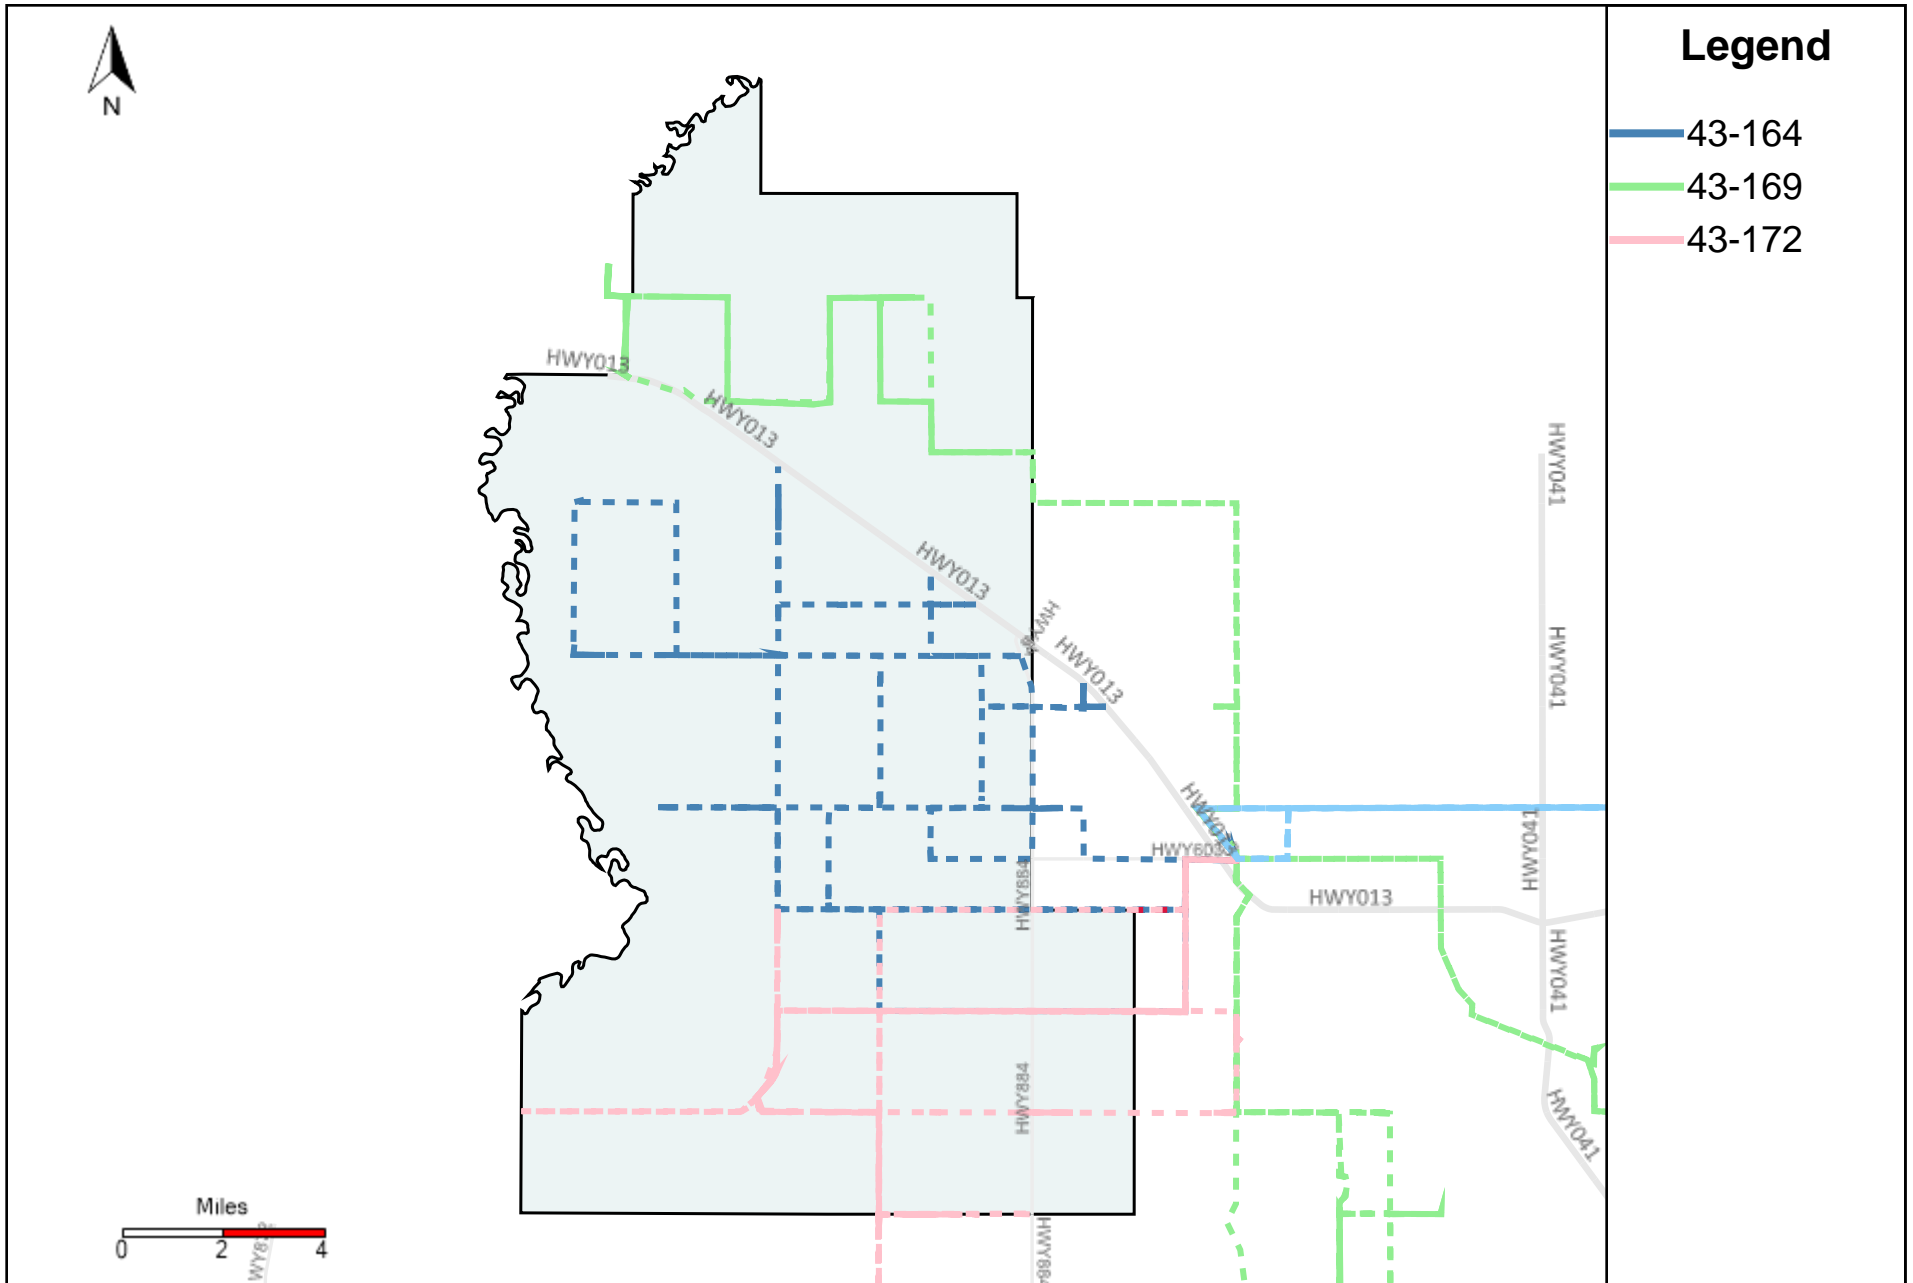

Division: 1 Grader Report(2024-01-28 ~ 2024-02-03)

Legend

Vehicle Name List	Total Distance(km)	Total Hours
	0	0 hrs 0 min 0 sec

Division: 2 Grader Report(2024-01-28 ~ 2024-02-03)

Vehicle Name List	Total Distance(km)	Total Hours
	0	0 hrs 0 min 0 sec

Division: 5 Grader Report(2024-01-28 ~ 2024-02-03)

Vehicle Name List	Total Distance(km)	Total Hours
43-169, 43-172	761.19	57 hrs 8 min 55 sec

Division: 7 Grader Report(2024-01-28 ~ 2024-02-03)

Vehicle Name List	Total Distance(km)	Total Hours
43-164, 43-169, 43-172	967.74	72 hrs 27 min 10 sec

Provost Weekly Grader Report

From 1/28/2024 To 2/3/2024

2/3/2024

Vehicle	Total Distance(km)	Total Hours	Work Distance(km)	Work Hours
43-164	206.55	15 hrs 18 min 15 sec	39.58	6 hrs 56 min 41 sec
43-169	424.7	32 hrs 16 min 44 sec	179.7	23 hrs 12 min 37 sec
43-171	5.47	0 hrs 33 min 47 sec	0	0 hrs 0 min 0 sec
43-172	336.49	24 hrs 52 min 11 sec	78.03	11 hrs 4 min 50 sec
43-173	331.54	40 hrs 50 min 2 sec	86.77	32 hrs 50 min 37 sec
Total:	1304.75	113 hrs 50 min 59 sec	384.07	74 hrs 4 min 45 sec

Vehicle Distance Vs Total Distance (%) From 1/28/2024 To 2/3/2024

Provost Weekly Grader Report

43-164_2024-01-28 ~ 2024-02-03 Tracking

Total Distance(km)	Total Hours	Work Distance(km)	Work Hours
206.55	15 hrs 18 min 15 sec	39.58	6 hrs 56 min 41 sec