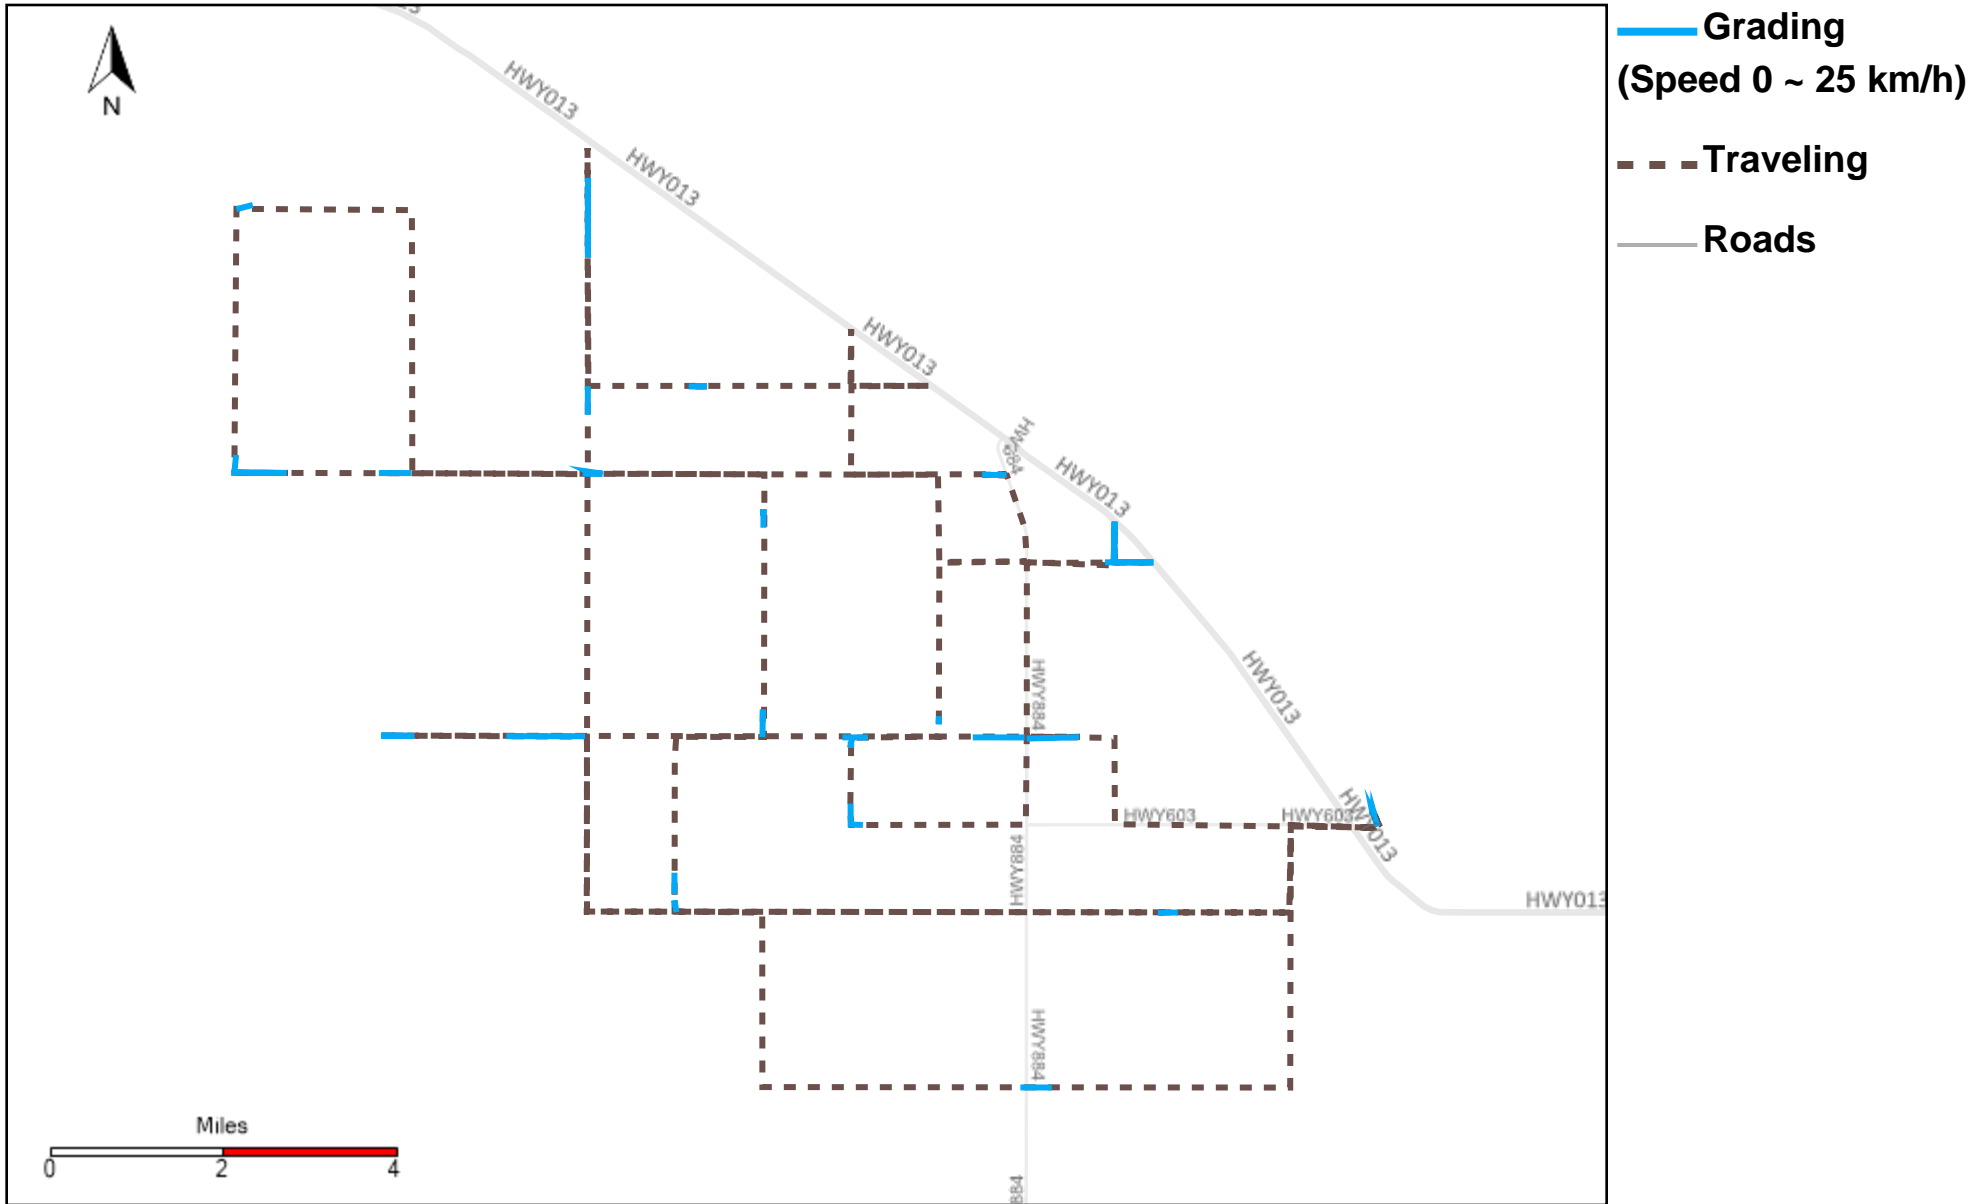

43-164_2024-01-28 ~ 2024-02-03 Tracking

Total Distance(km)	Total Hours	Work Distance(km)	Work Hours
206.55	15 hrs 18 min 15 sec	39.58	6 hrs 56 min 41 sec