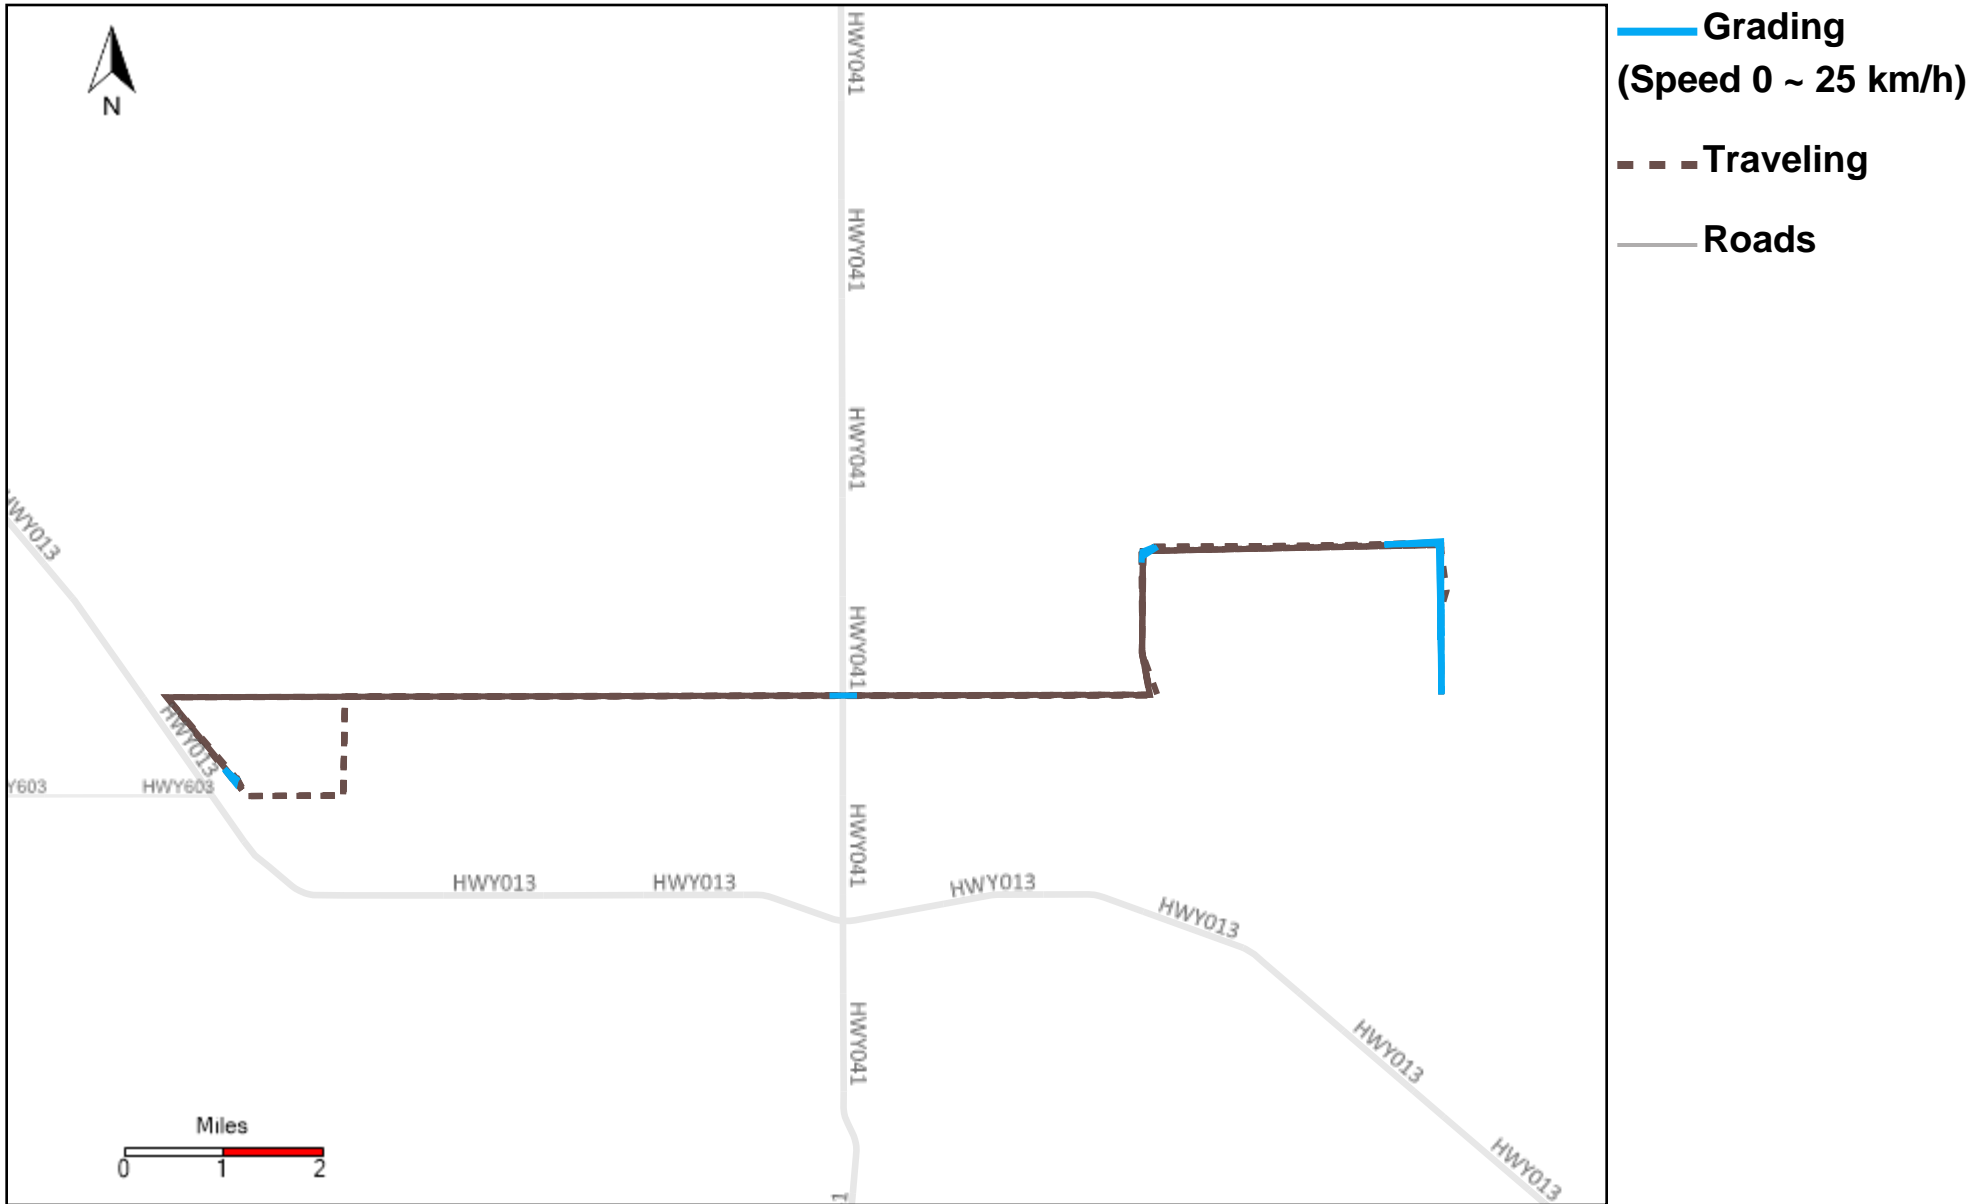

43-173_2024-01-28 ~ 2024-02-03 Tracking

Total Distance(km)	Total Hours	Work Distance(km)	Work Hours
331.54	40 hrs 50 min 2 sec	86.77	32 hrs 50 min 37 sec