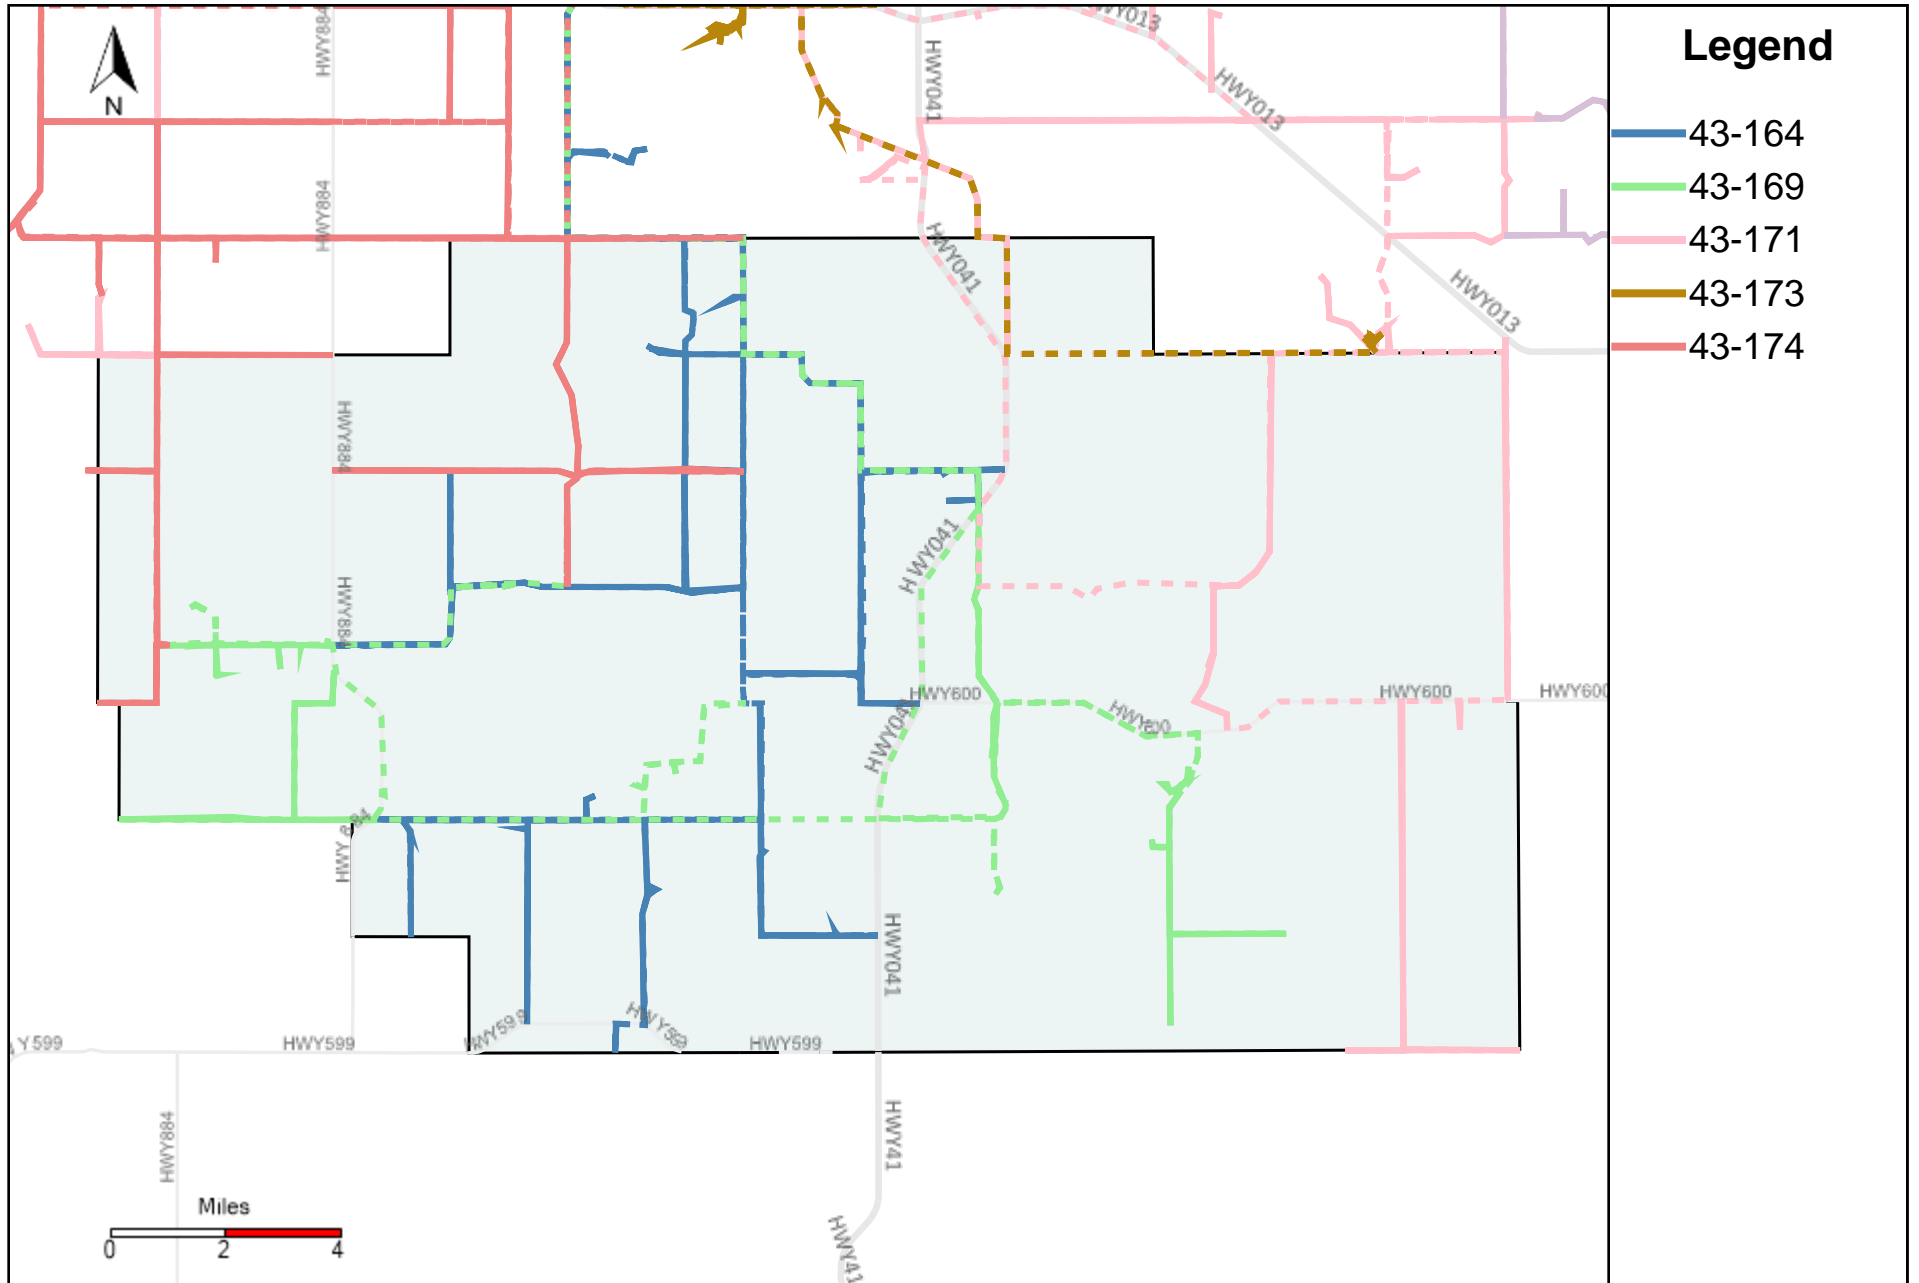

Division: 5 Grader Report(2024-01-21 ~ 2024-01-27)

Vehicle Name List	Total Distance(km)	Total Hours
43-164, 43-169, 43-171, 43-173, 43-174	2403.99	157 hrs 12 min 12 sec