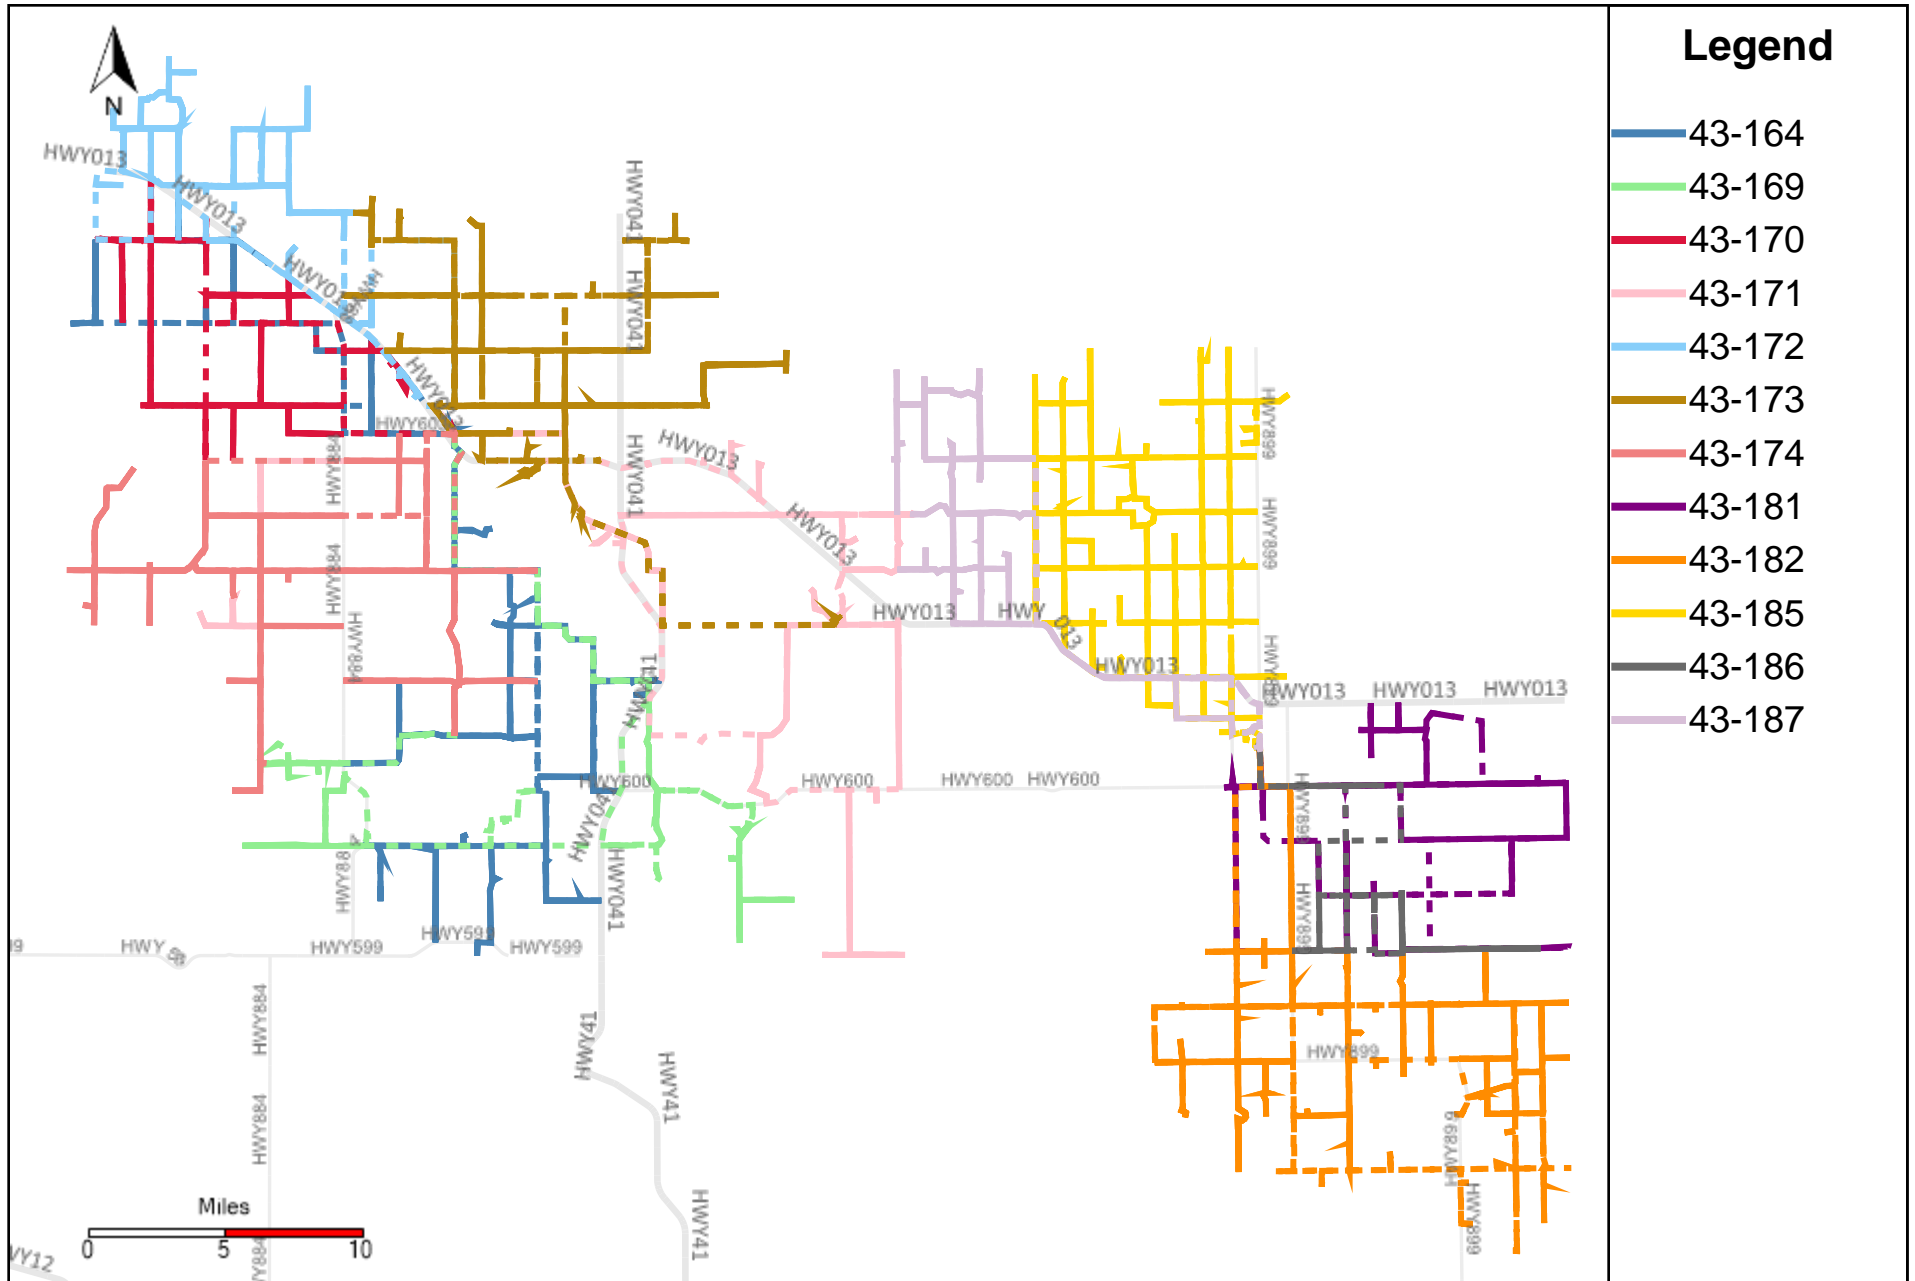

# Provost Weekly Grader Report (2024-01-21 ~ 2024-01-27)

# Division: 1 Grader Report(2024-01-21 ~ 2024-01-27)

Vehicle Name List	Total Distance(km)	Total Hours
43-181, 43-182, 43-186	1063.91	71 hrs 52 min 4 sec

# Division: 2 Grader Report(2024-01-21 ~ 2024-01-27)

Vehicle Name List	Total Distance(km)	Total Hours
43-181, 43-186	418.88	32 hrs 24 min 37 sec

# Division: 3 Grader Report(2024-01-21 ~ 2024-01-27)

Vehicle Name List	Total Distance(km)	Total Hours
43-171, 43-181, 43-182, 43-185, 43-186, 43-187	2559.34	168 hrs 16 min 33 sec