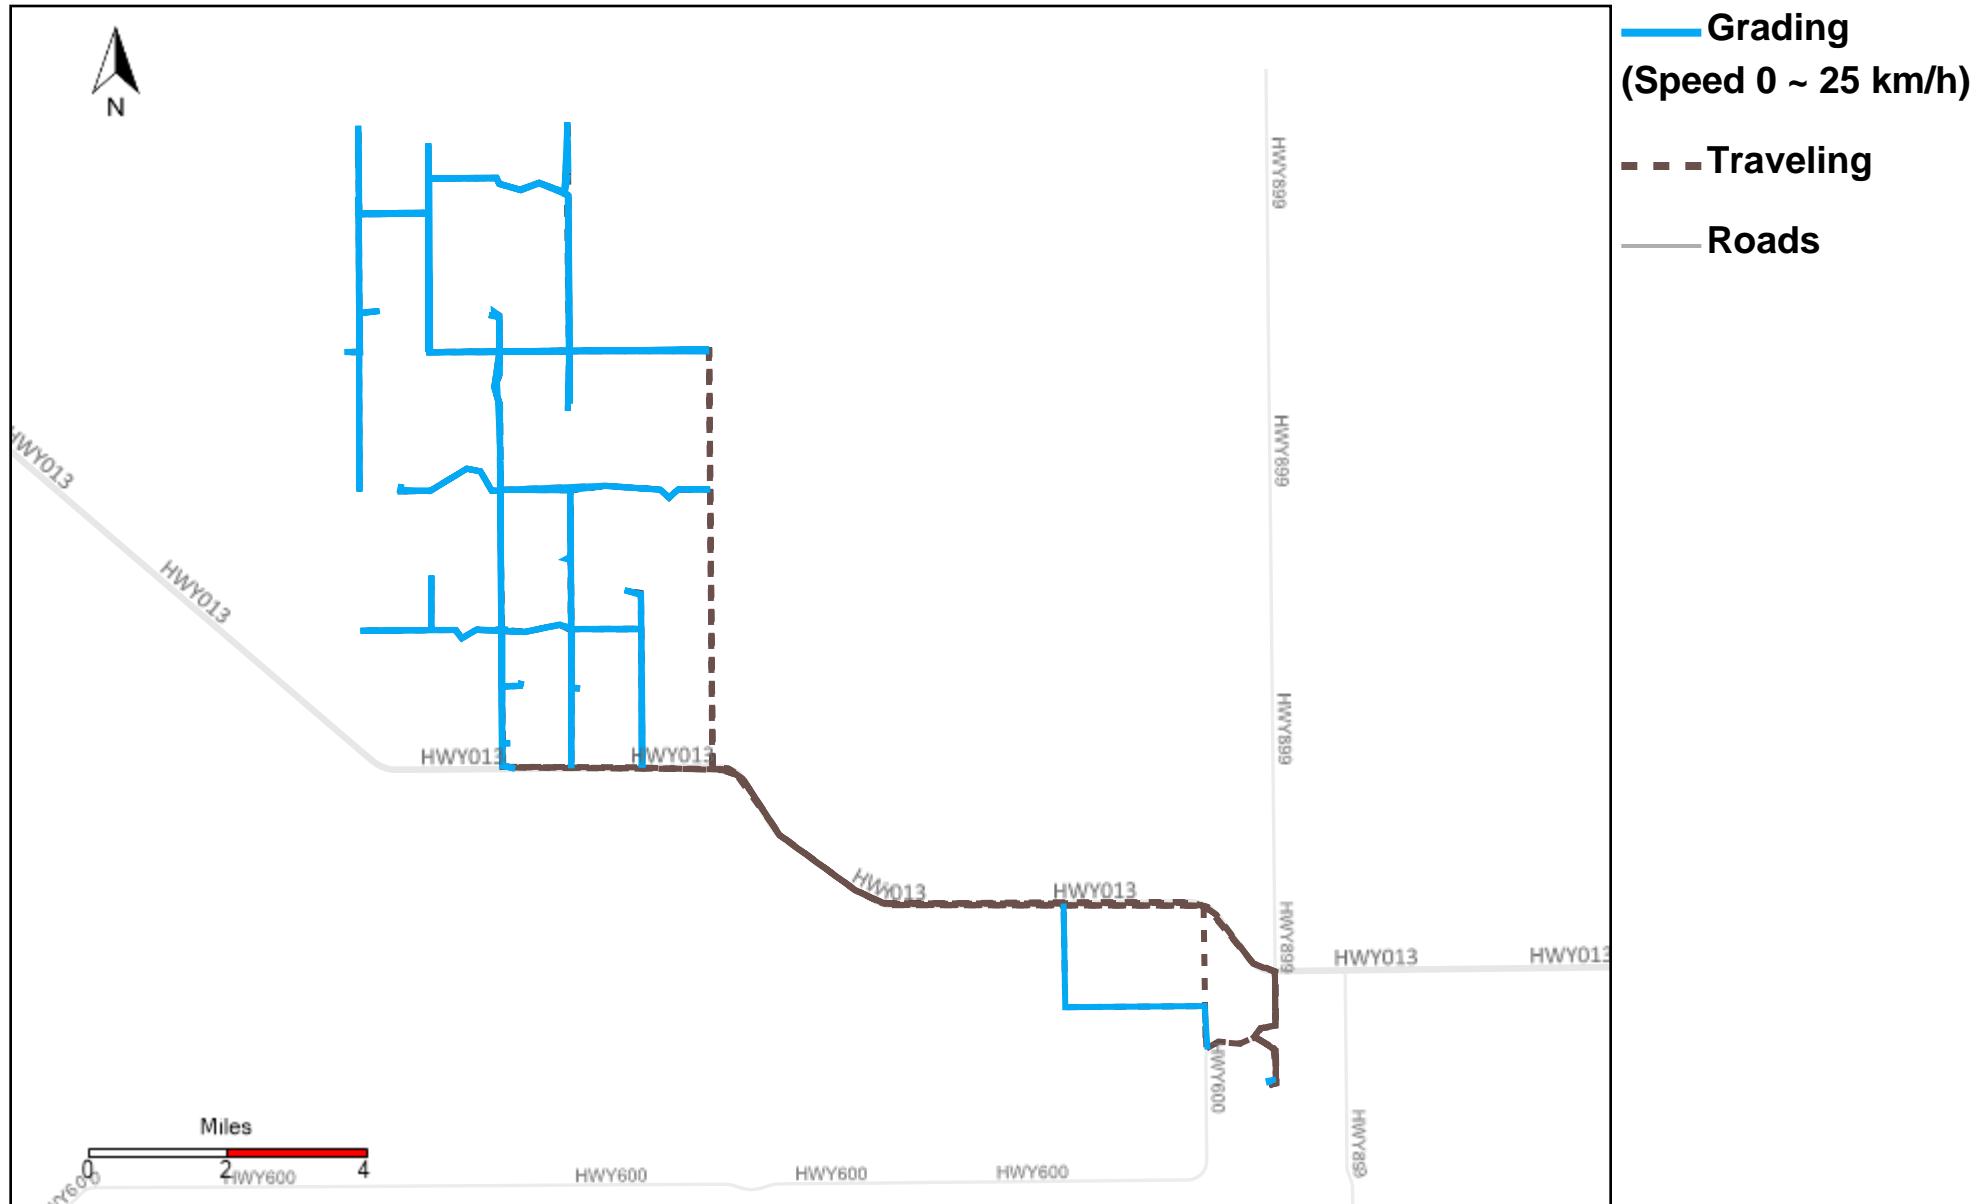

43-187_2024-01-21 ~ 2024-01-27 Tracking

Total Distance(km)	Total Hours	Work Distance(km)	Work Hours
469.73	31 hrs 17 min 29 sec	248.87	24 hrs 9 min 56 sec