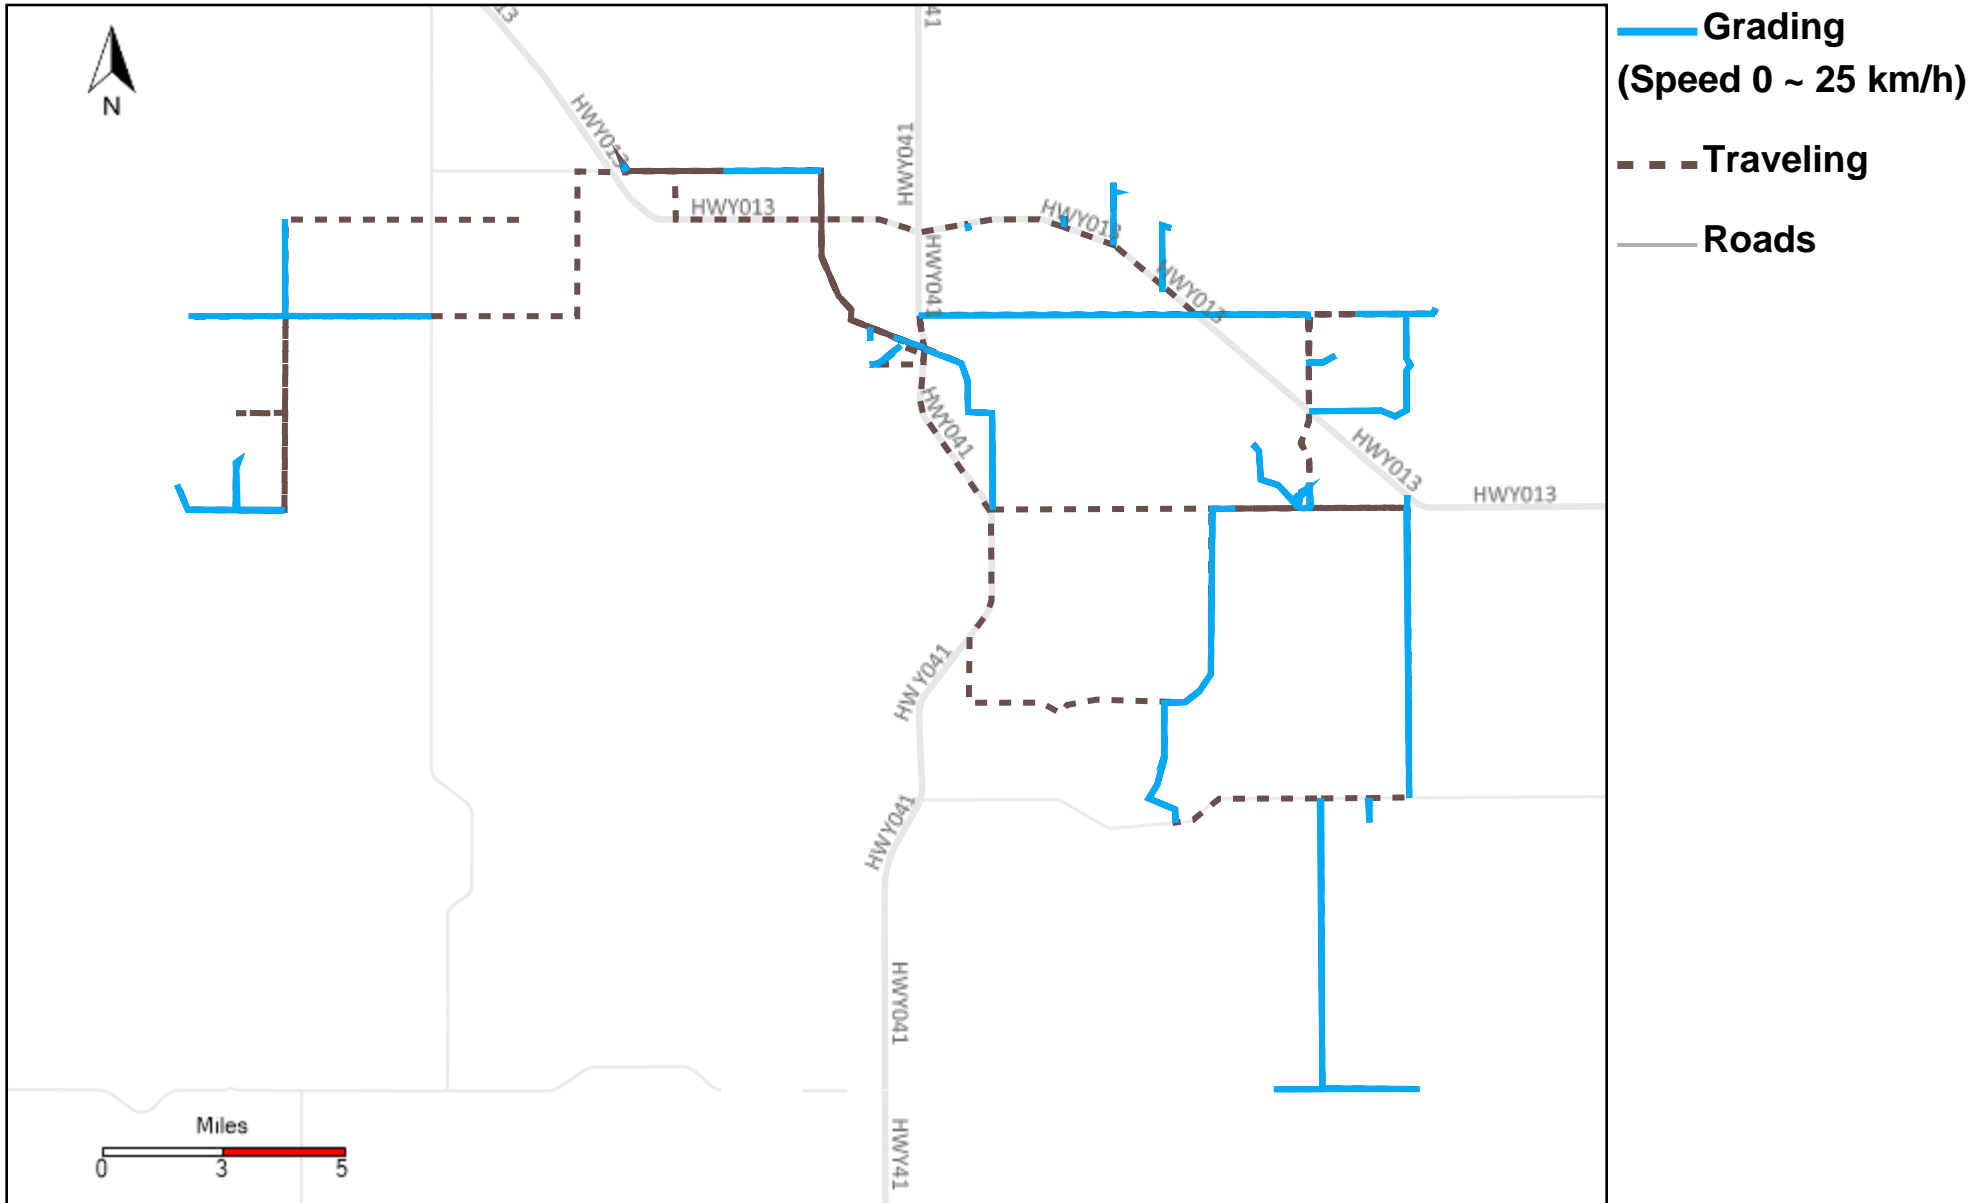

43-171_2024-01-21 ~ 2024-01-27 Tracking

Total Distance(km)	Total Hours	Work Distance(km)	Work Hours
538.56	33 hrs 54 min 55 sec	247.99	24 hrs 51 min 11 sec