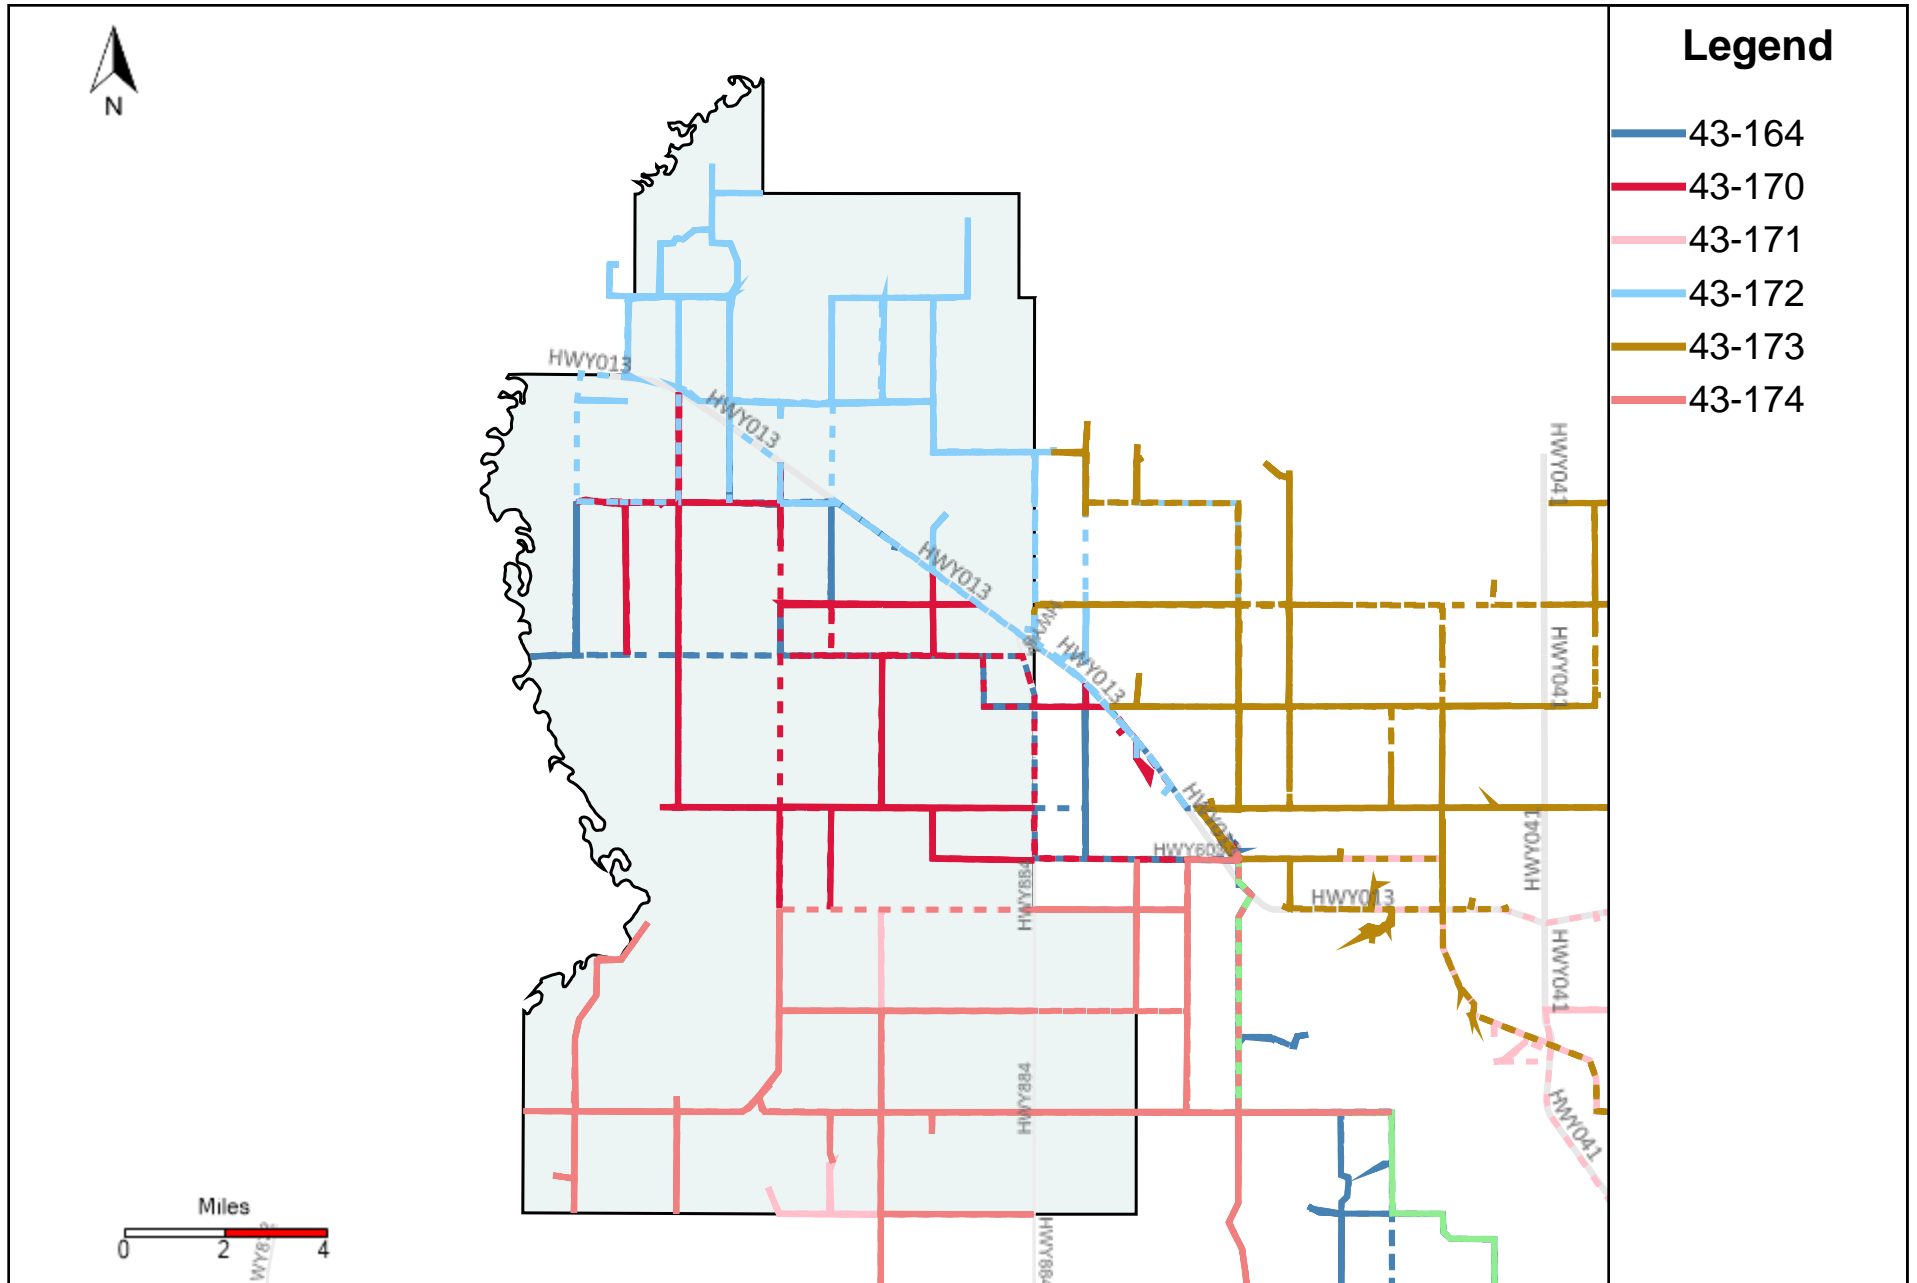

Division: 7 Grader Report(2024-01-21 ~ 2024-01-27)

Vehicle Name List	Total Distance(km)	Total Hours
43-164, 43-170, 43-171, 43-172, 43-173, 43-174	2730.89	182 hrs 34 min 2 sec