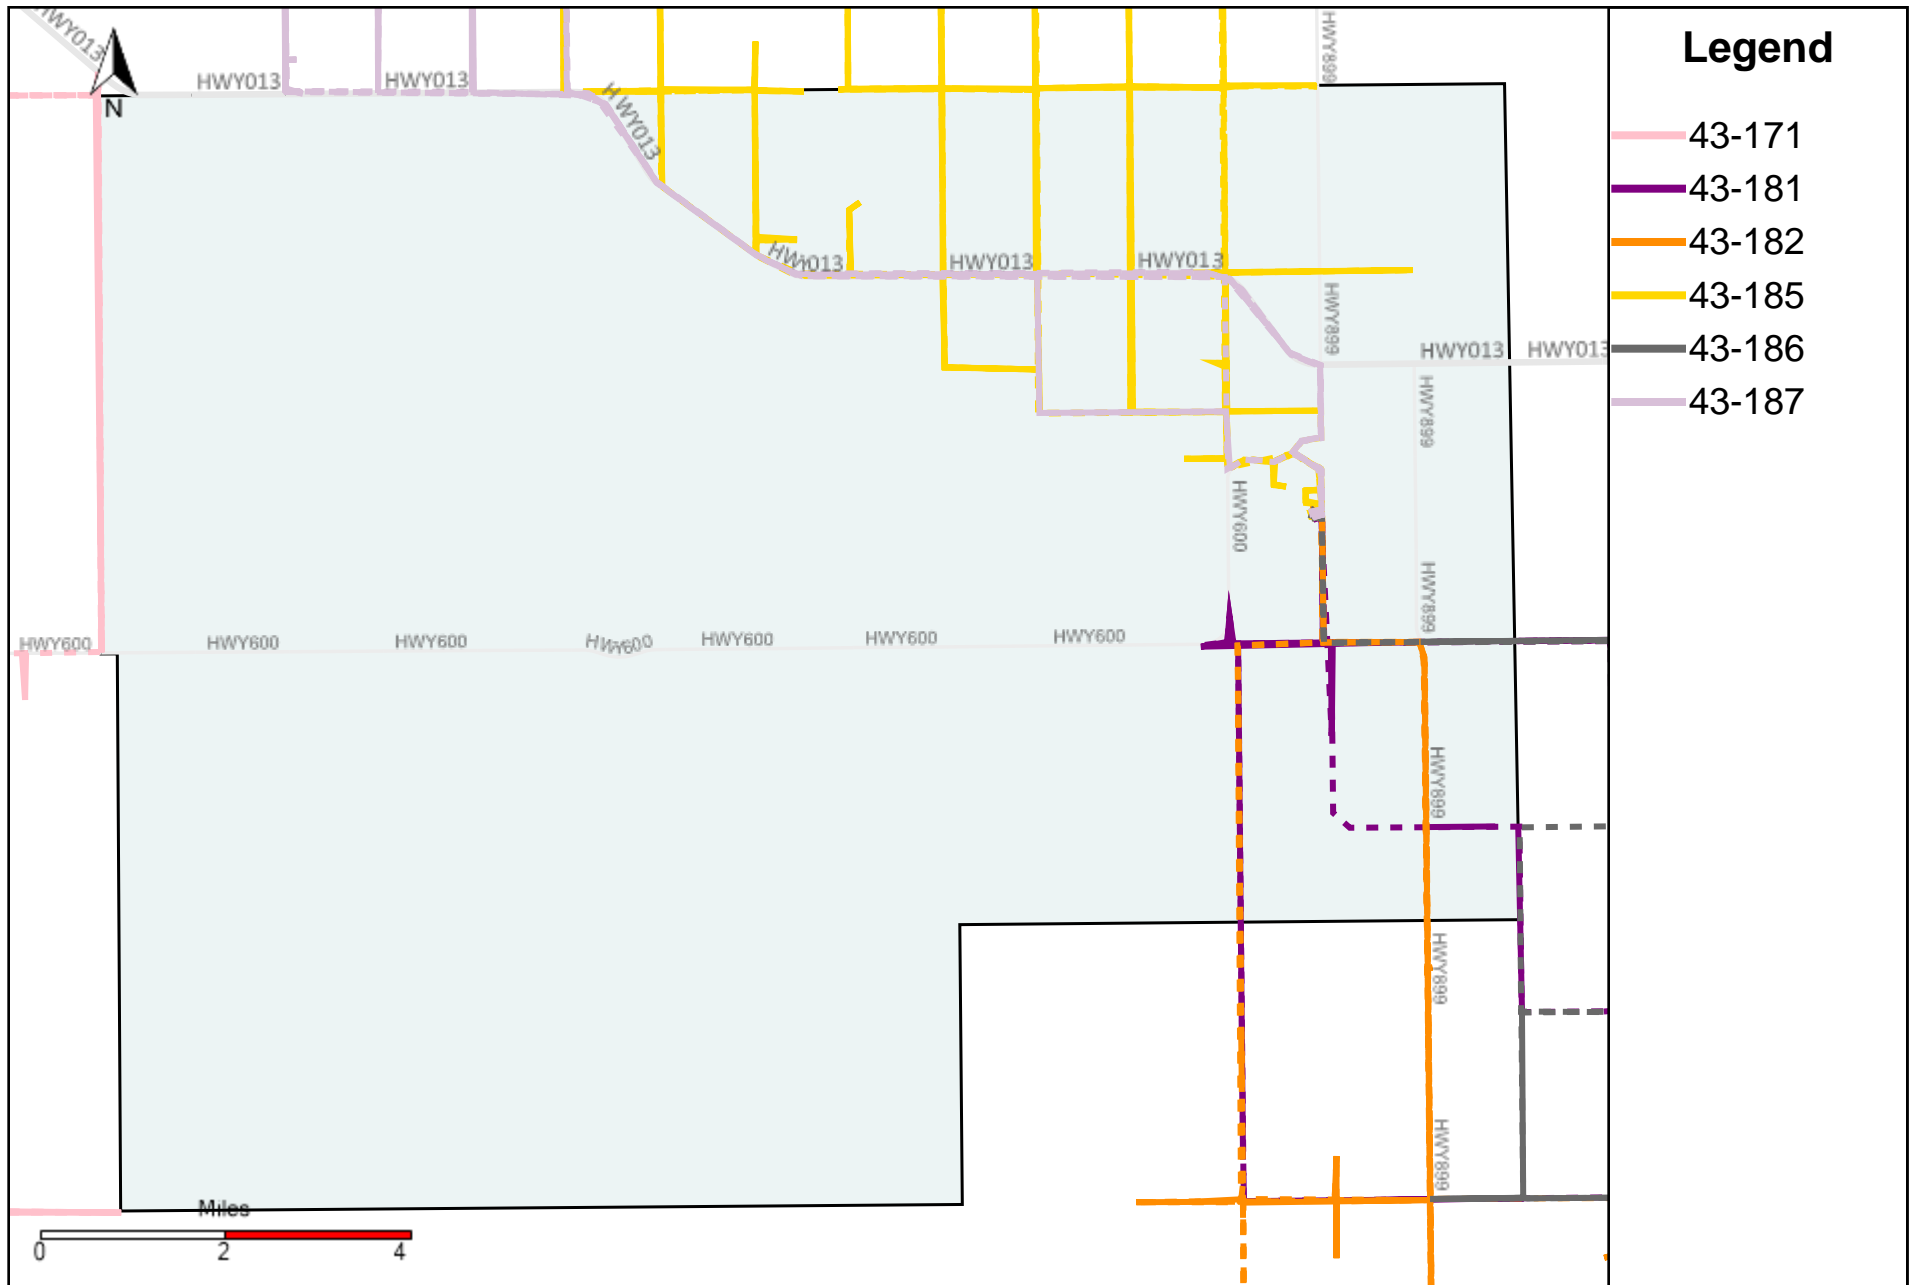

Division: 3 Grader Report(2024-01-21 ~ 2024-01-27)

Vehicle Name List	Total Distance(km)	Total Hours
43-171, 43-181, 43-182, 43-185, 43-186, 43-187	2559.34	168 hrs 16 min 33 sec