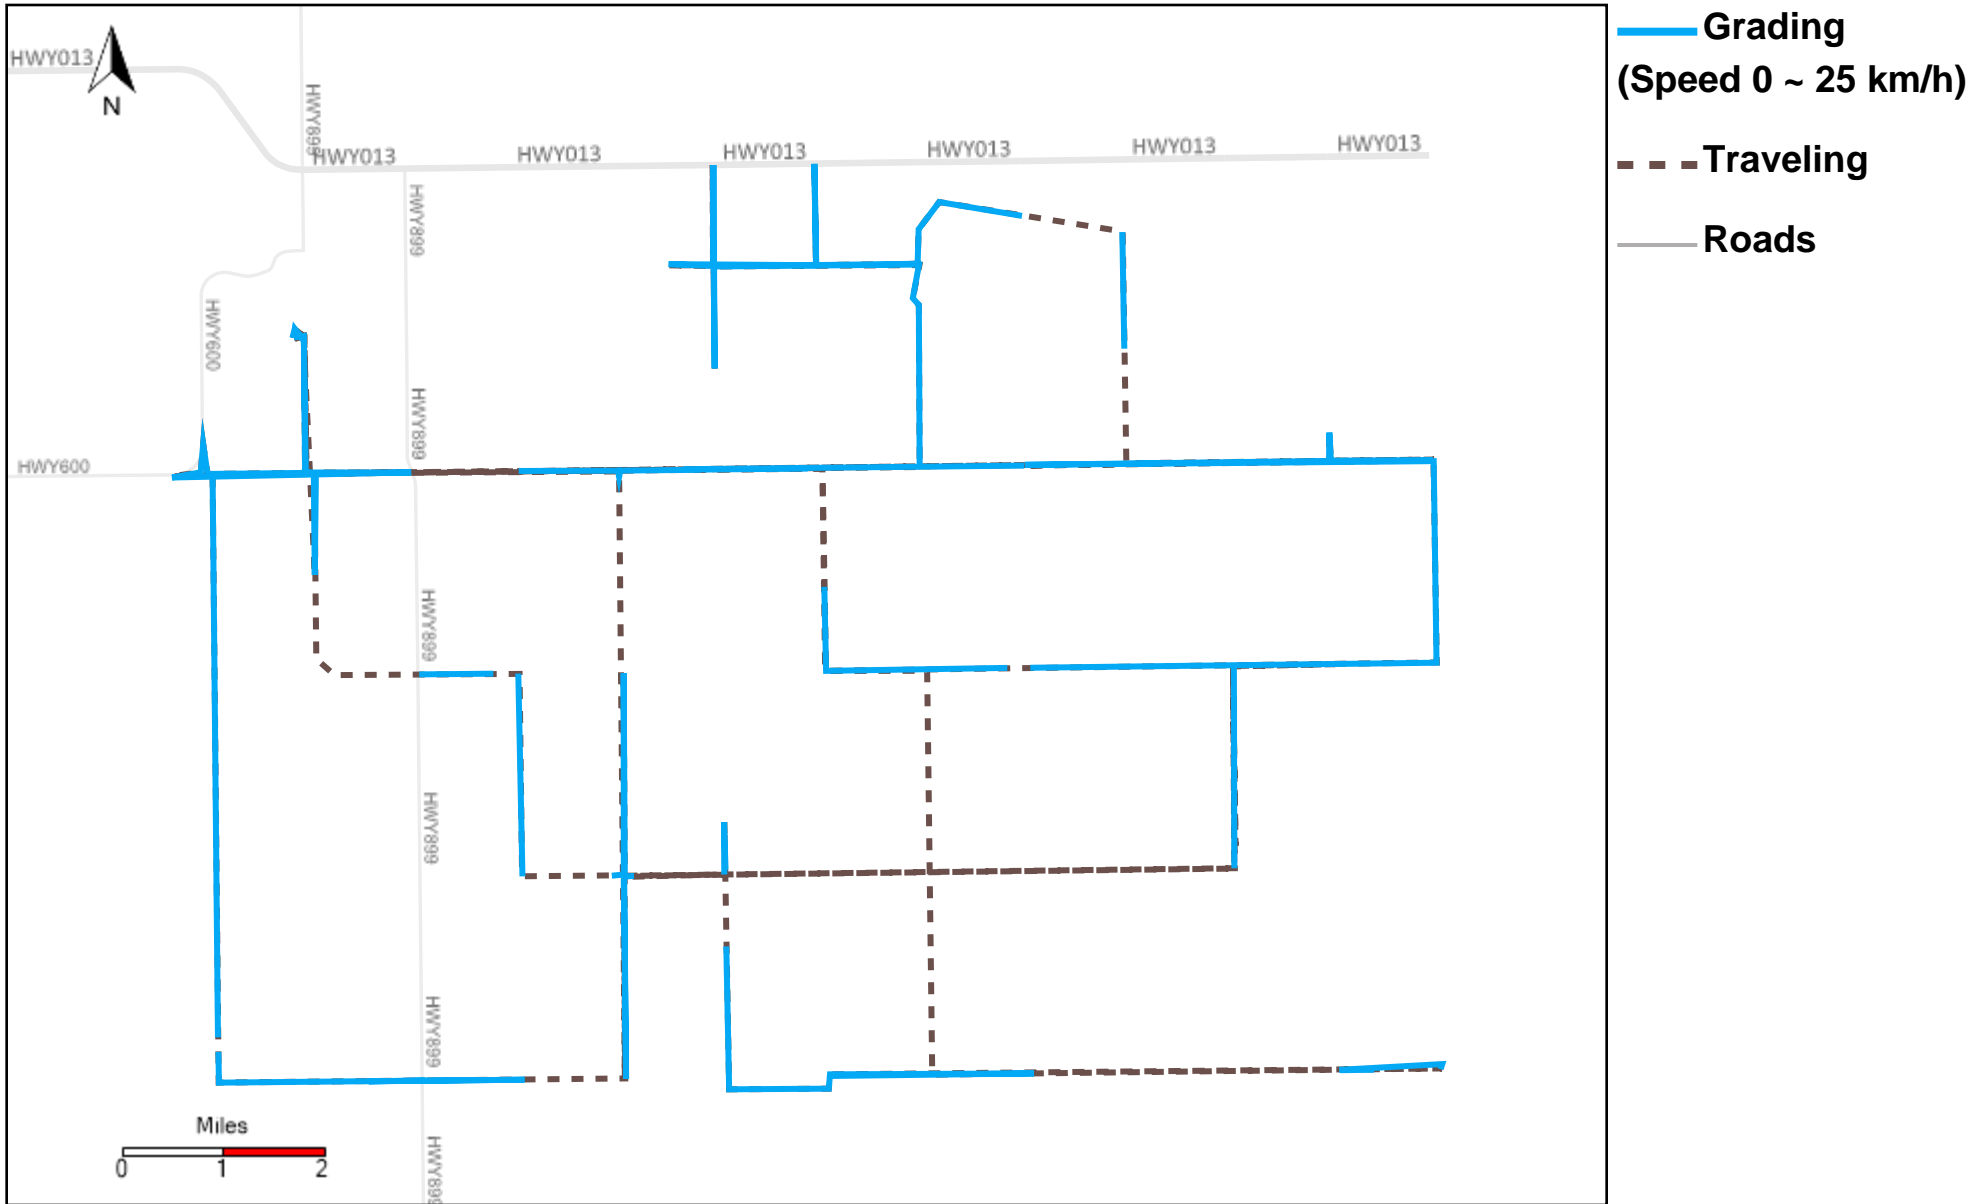

43-181_2024-01-21 ~ 2024-01-27 Tracking

Total Distance(km)	Total Hours	Work Distance(km)	Work Hours
301.06	24 hrs 0 min 8 sec	158.98	16 hrs 13 min 5 sec