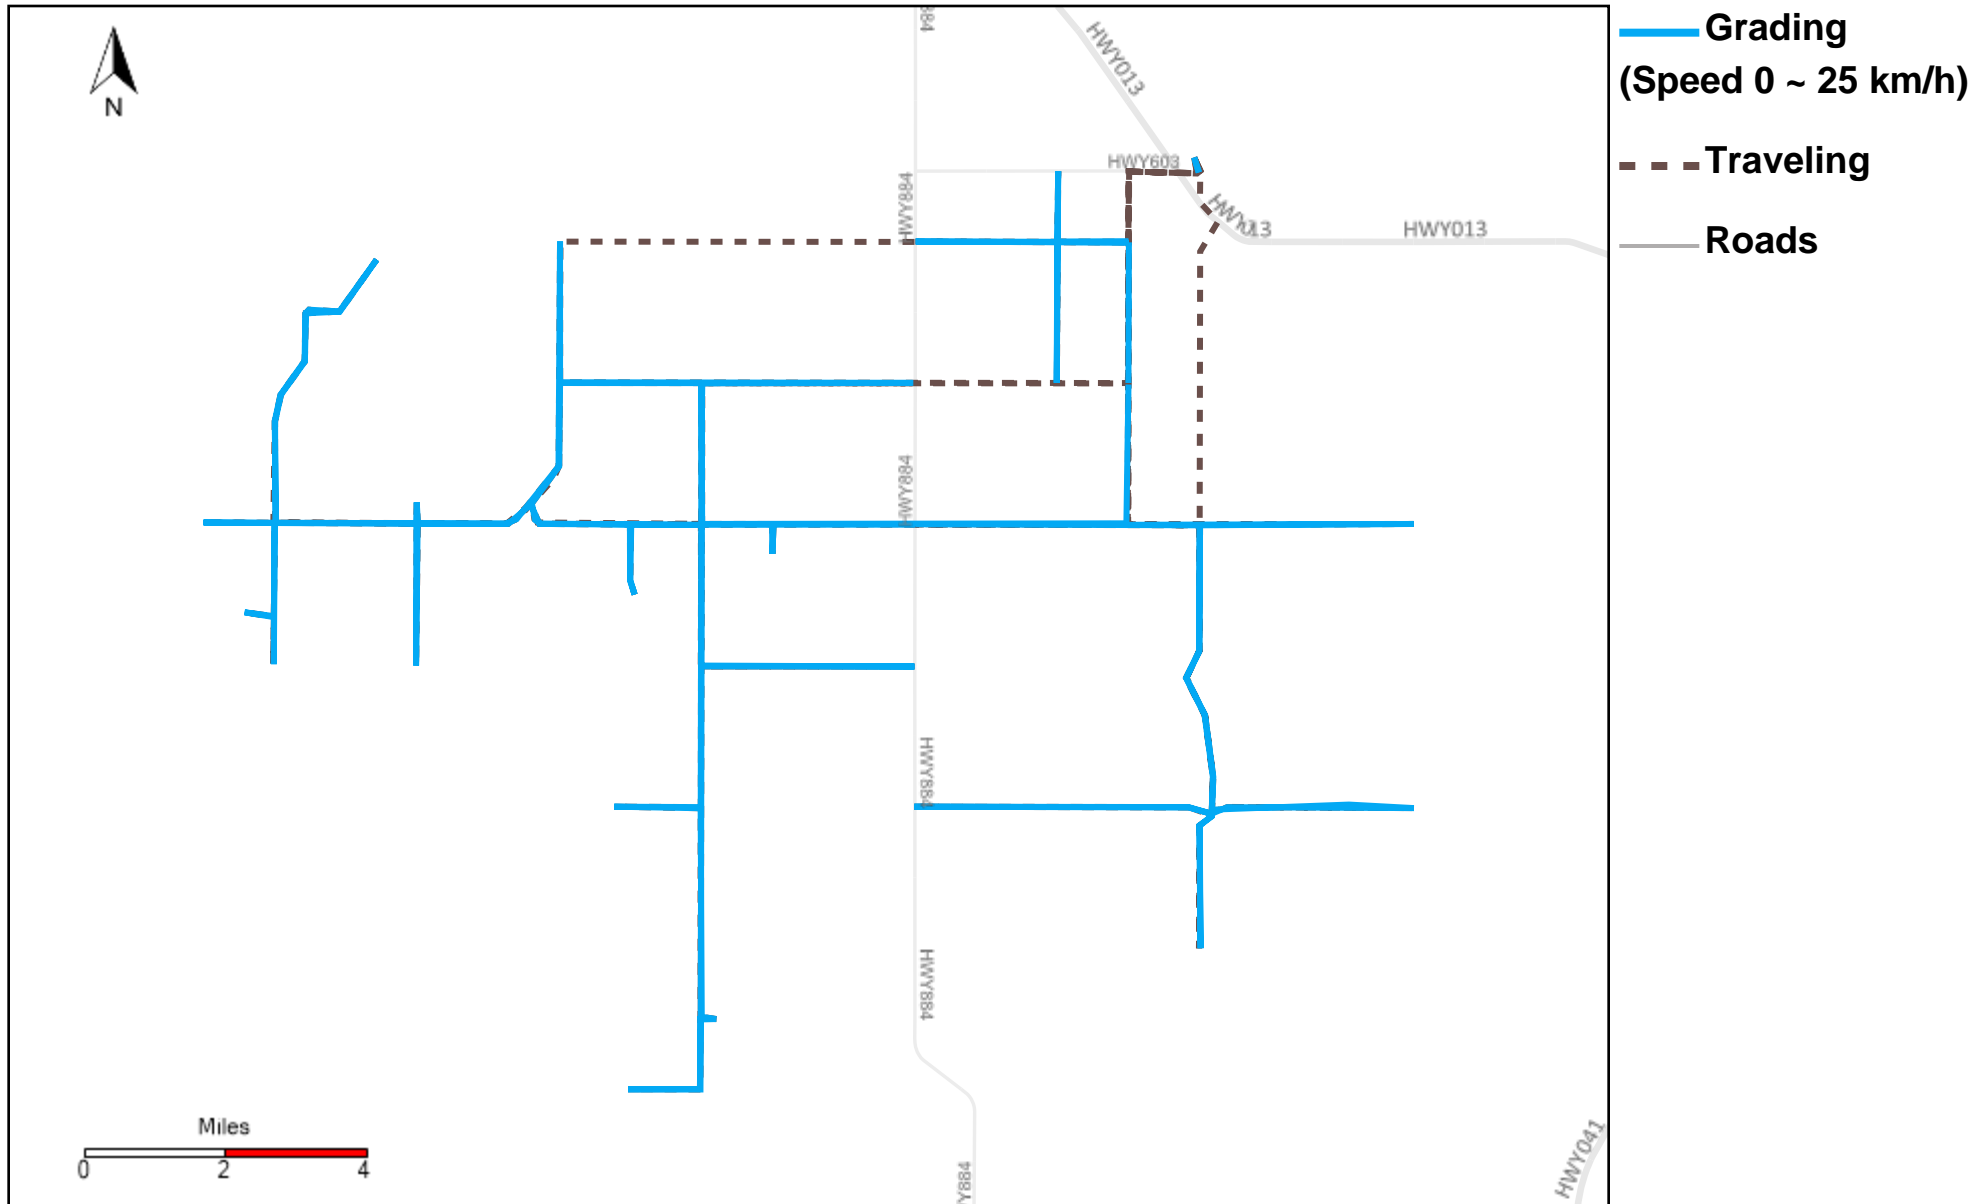

43-174_2024-01-21 ~ 2024-01-27 Tracking

Total Distance(km)	Total Hours	Work Distance(km)	Work Hours
412.6	31 hrs 47 min 46 sec	249.4	26 hrs 36 min 48 sec