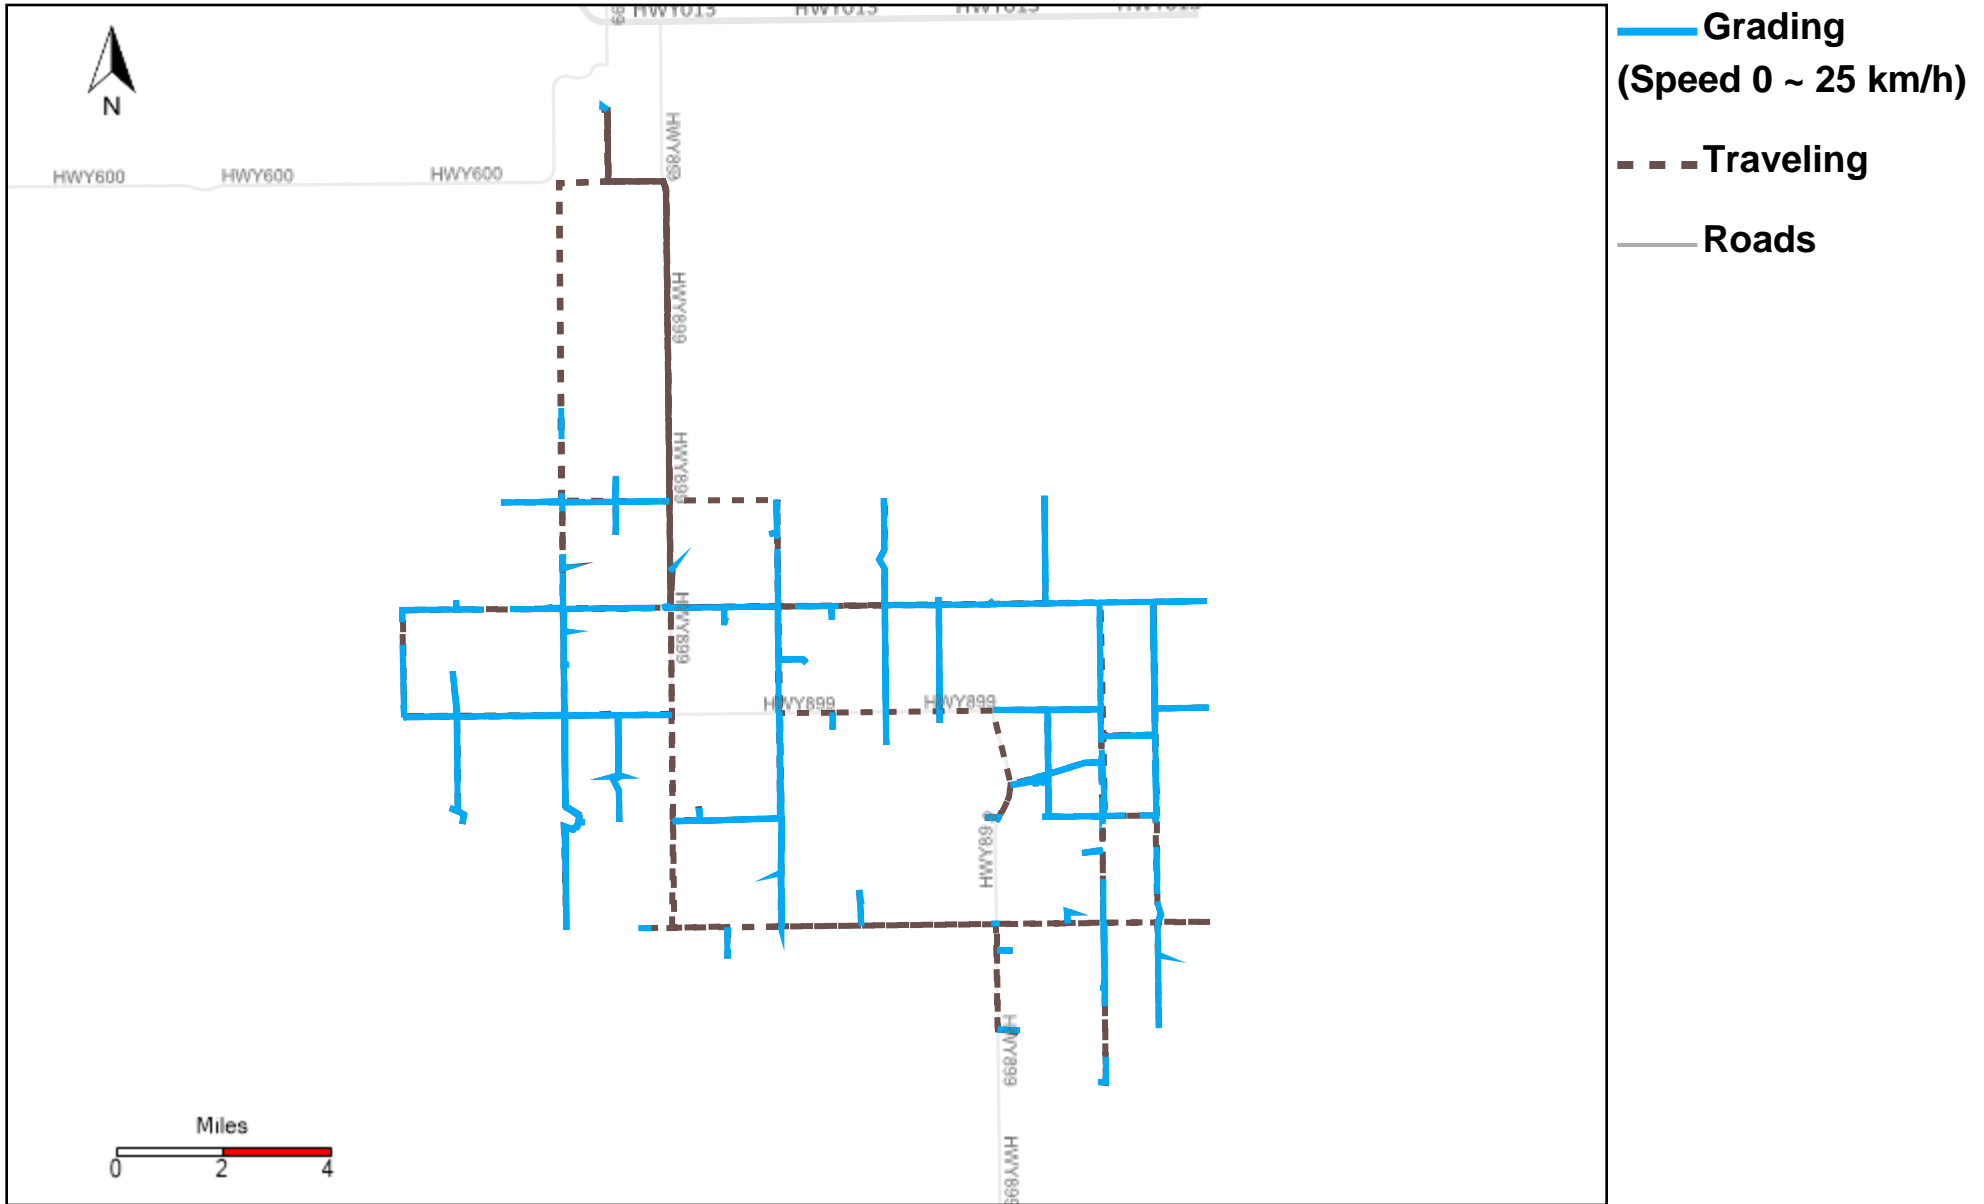

43-182_2024-01-21 ~ 2024-01-27 Tracking

Total Distance(km)	Total Hours	Work Distance(km)	Work Hours
645.03	39 hrs 27 min 27 sec	309.55	27 hrs 12 min 15 sec