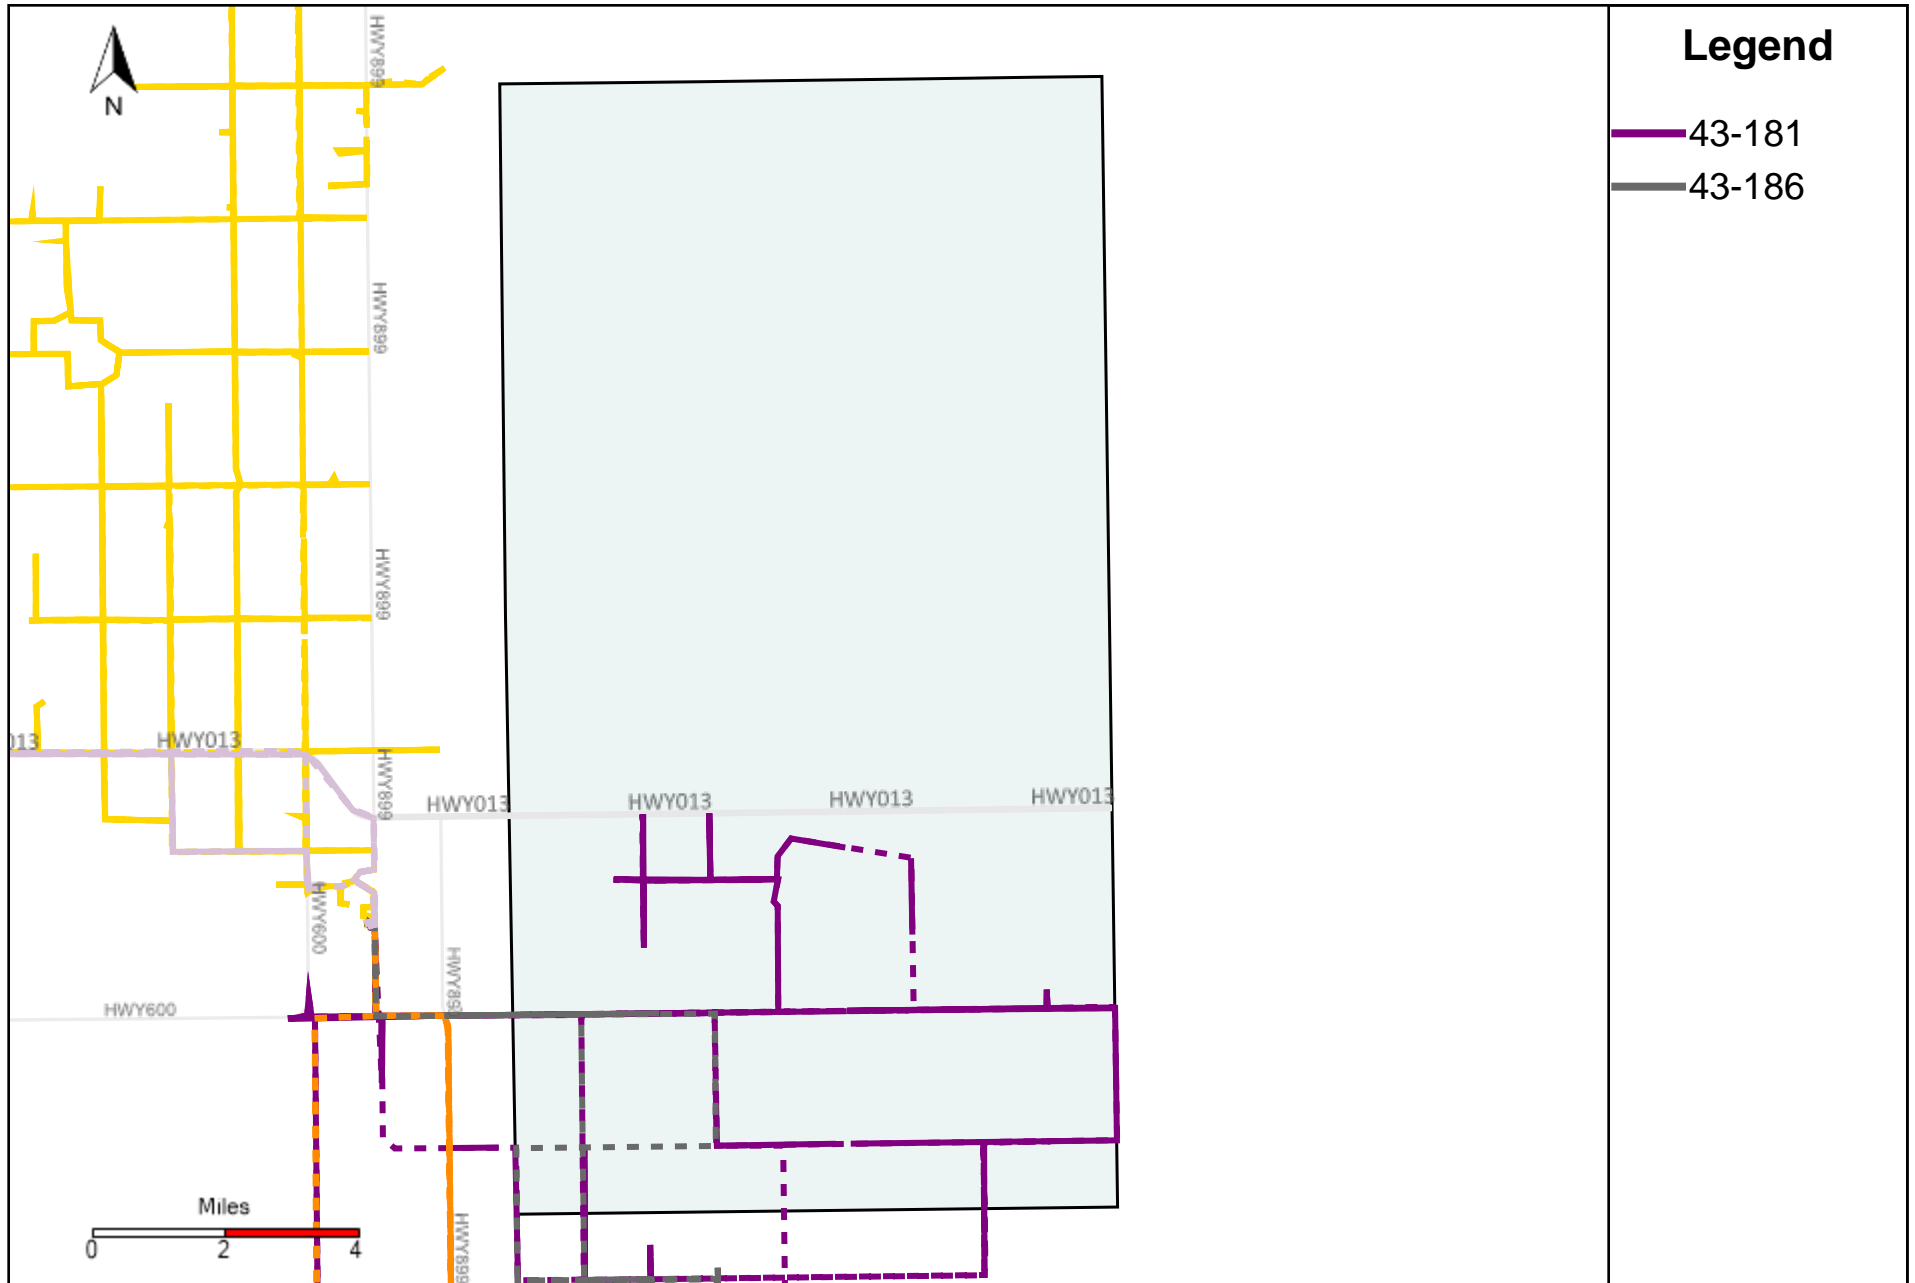

Division: 2 Grader Report(2024-01-21 ~ 2024-01-27)

Vehicle Name List	Total Distance(km)	Total Hours
43-181, 43-186	418.88	32 hrs 24 min 37 sec