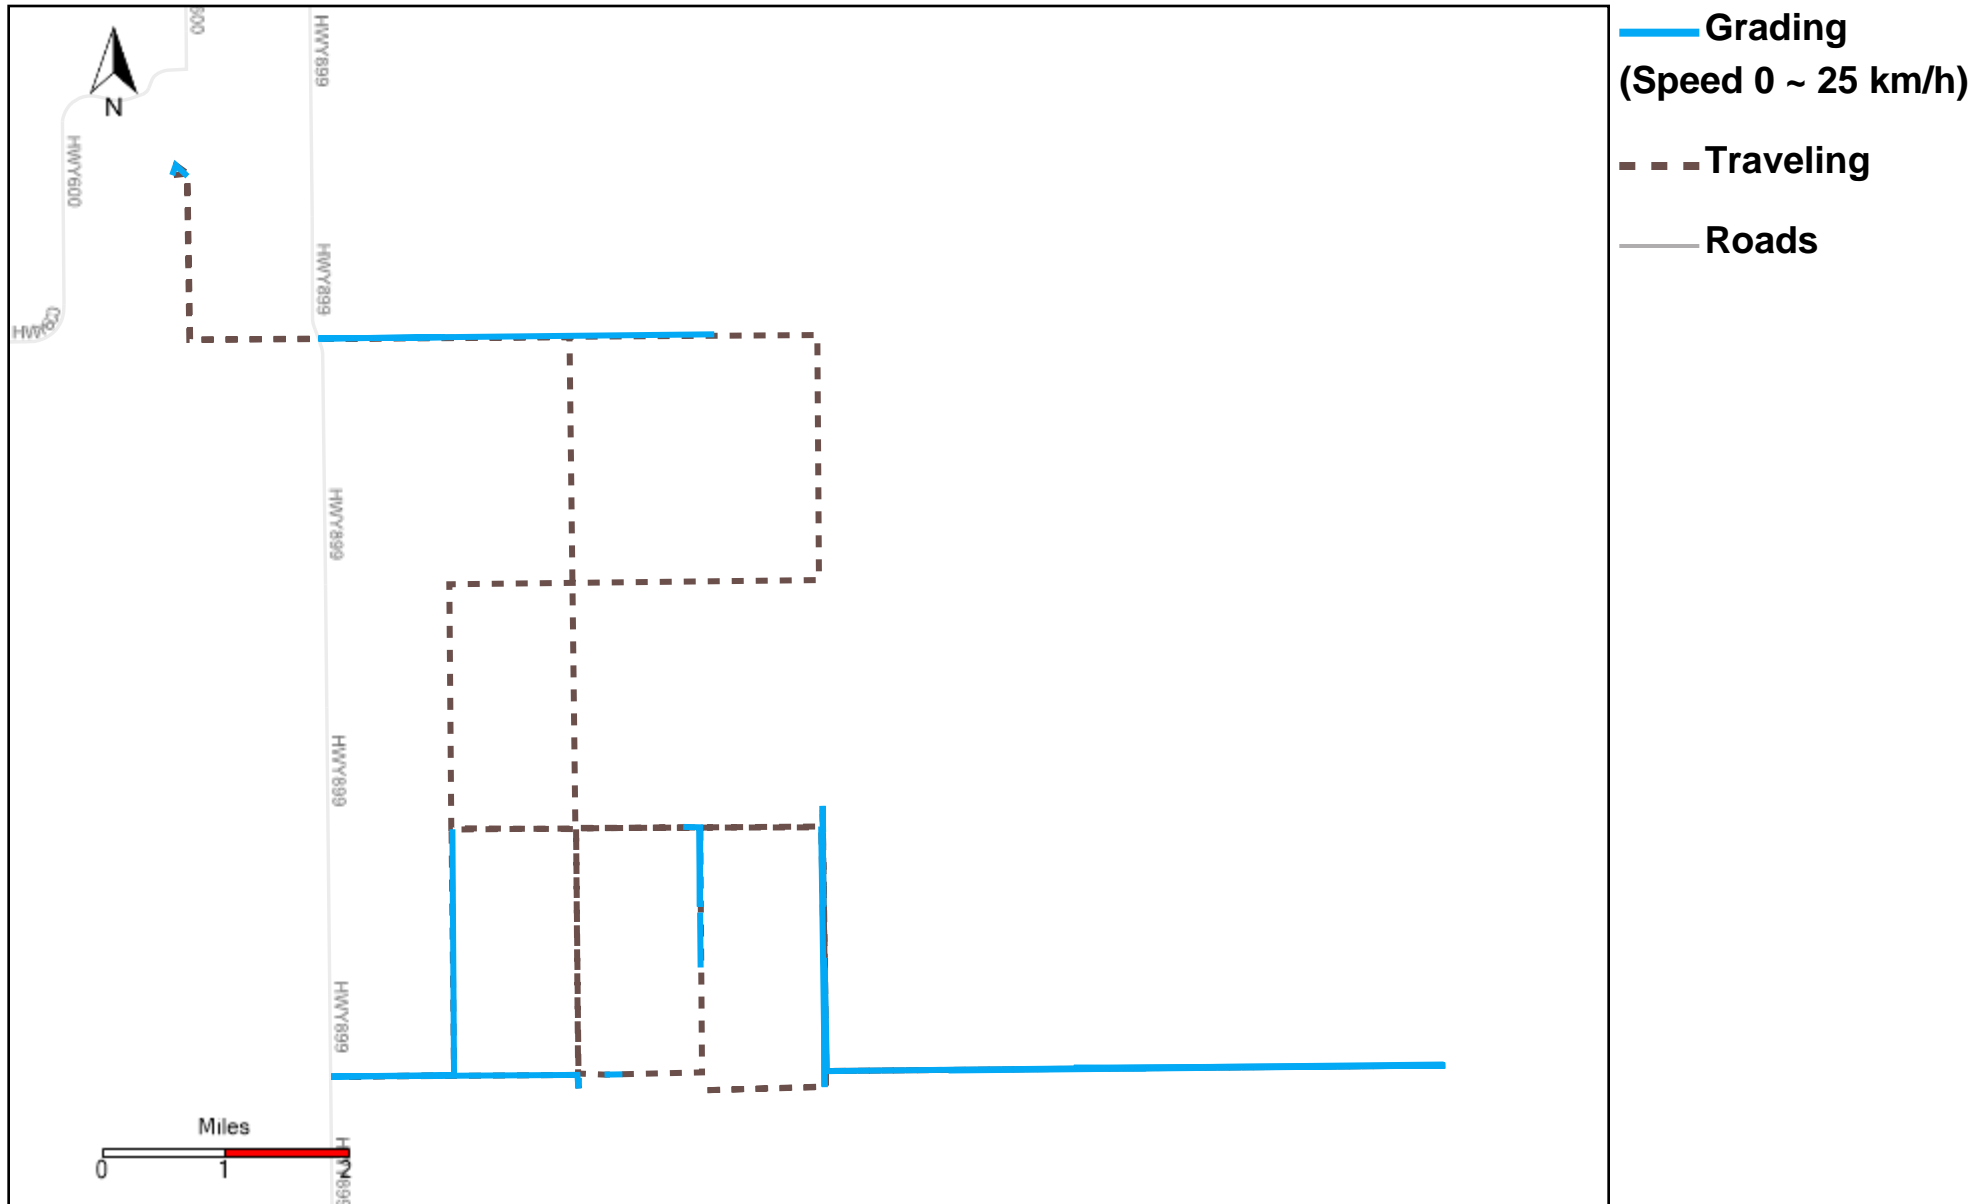

43-186_2024-01-21 ~ 2024-01-27 Tracking

Total Distance(km)	Total Hours	Work Distance(km)	Work Hours
117.82	8 hrs 24 min 29 sec	51.8	4 hrs 40 min 51 sec