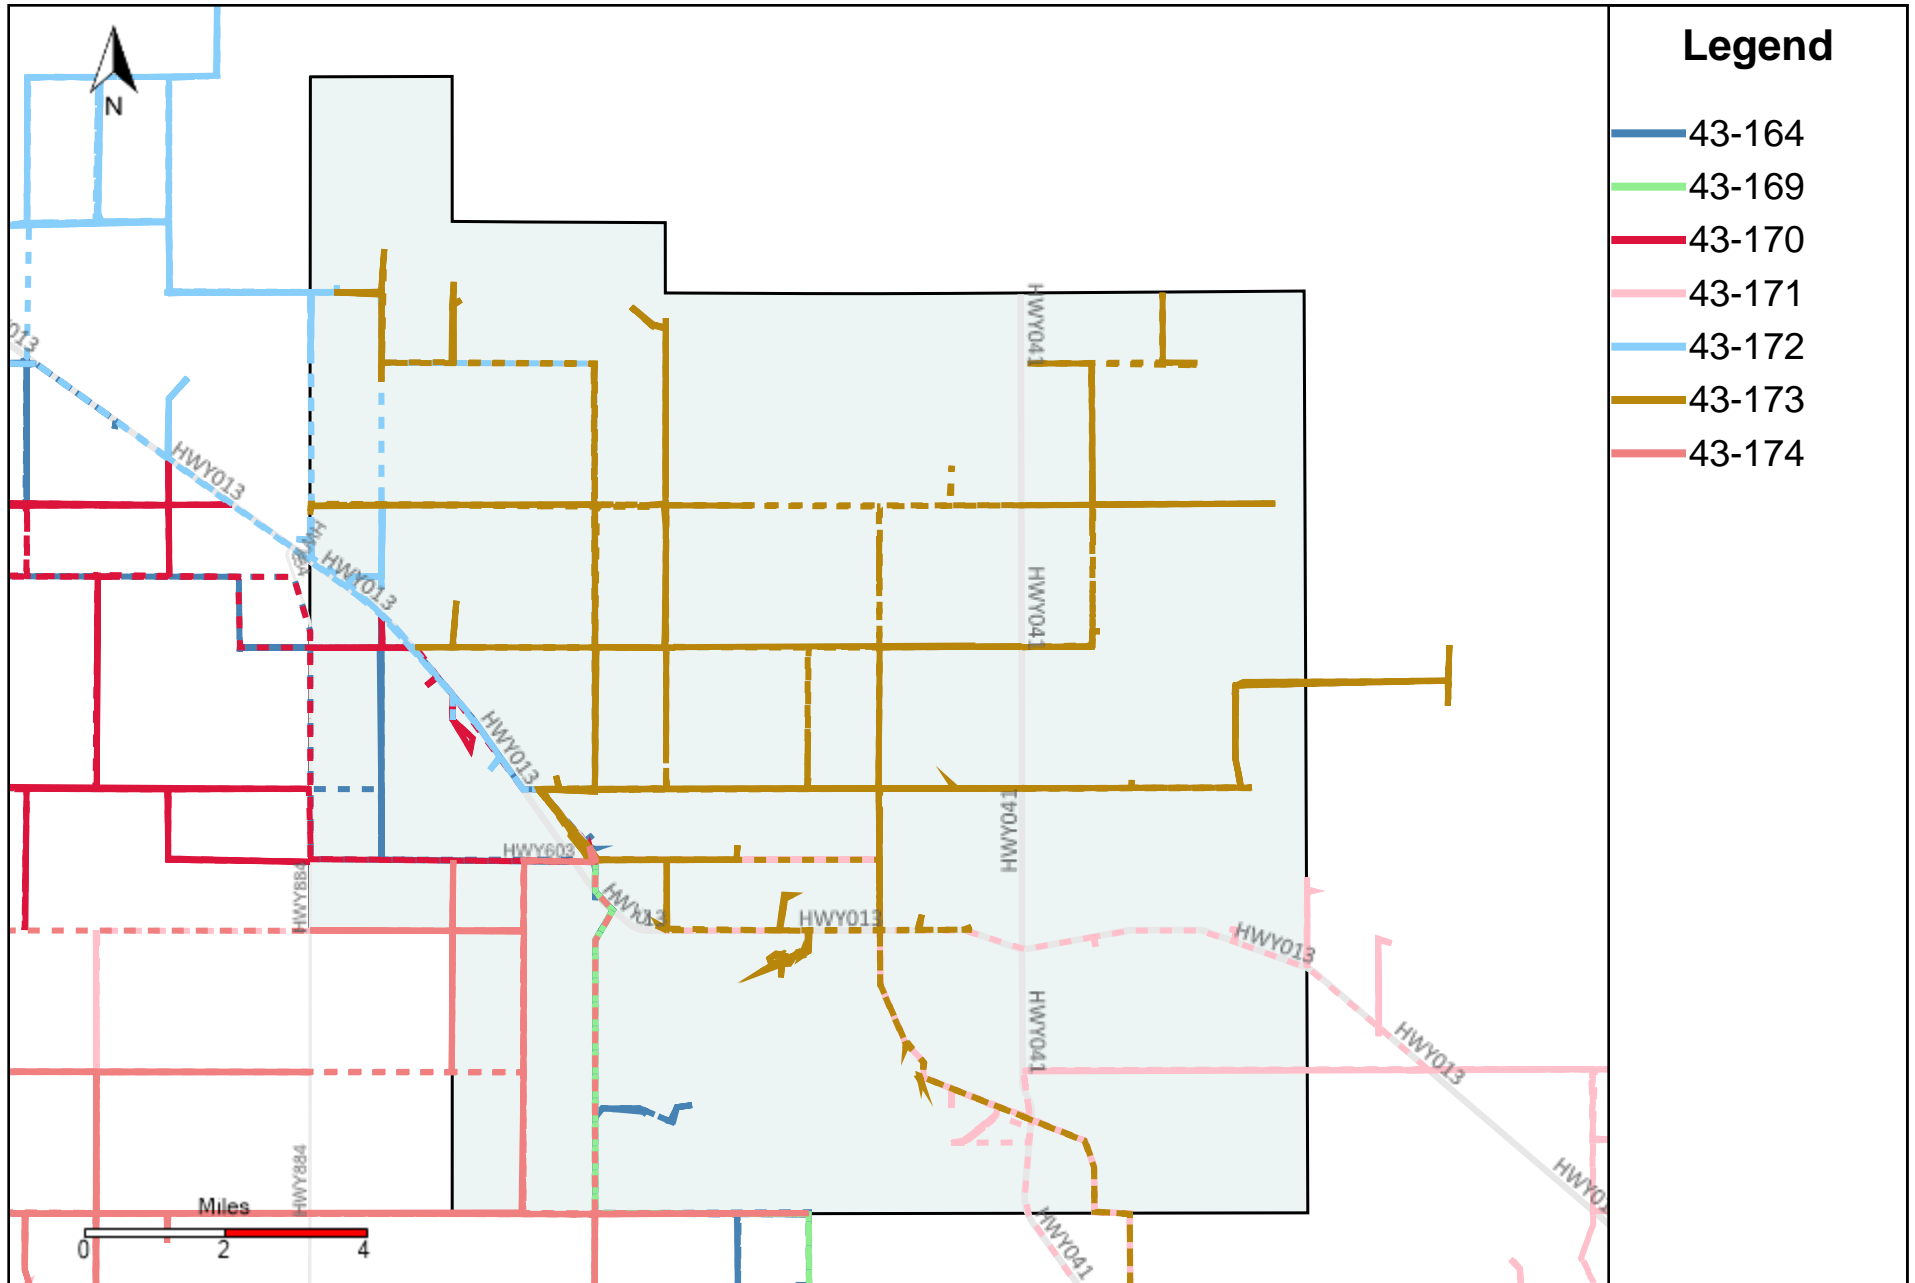

Division: 6 Grader Report(2024-01-21 ~ 2024-01-27)

Vehicle Name List	Total Distance(km)	Total Hours
43-164, 43-169, 43-170, 43-171, 43-172, 43-173, 43-174	3035.57	196 hrs 42 min 16 sec