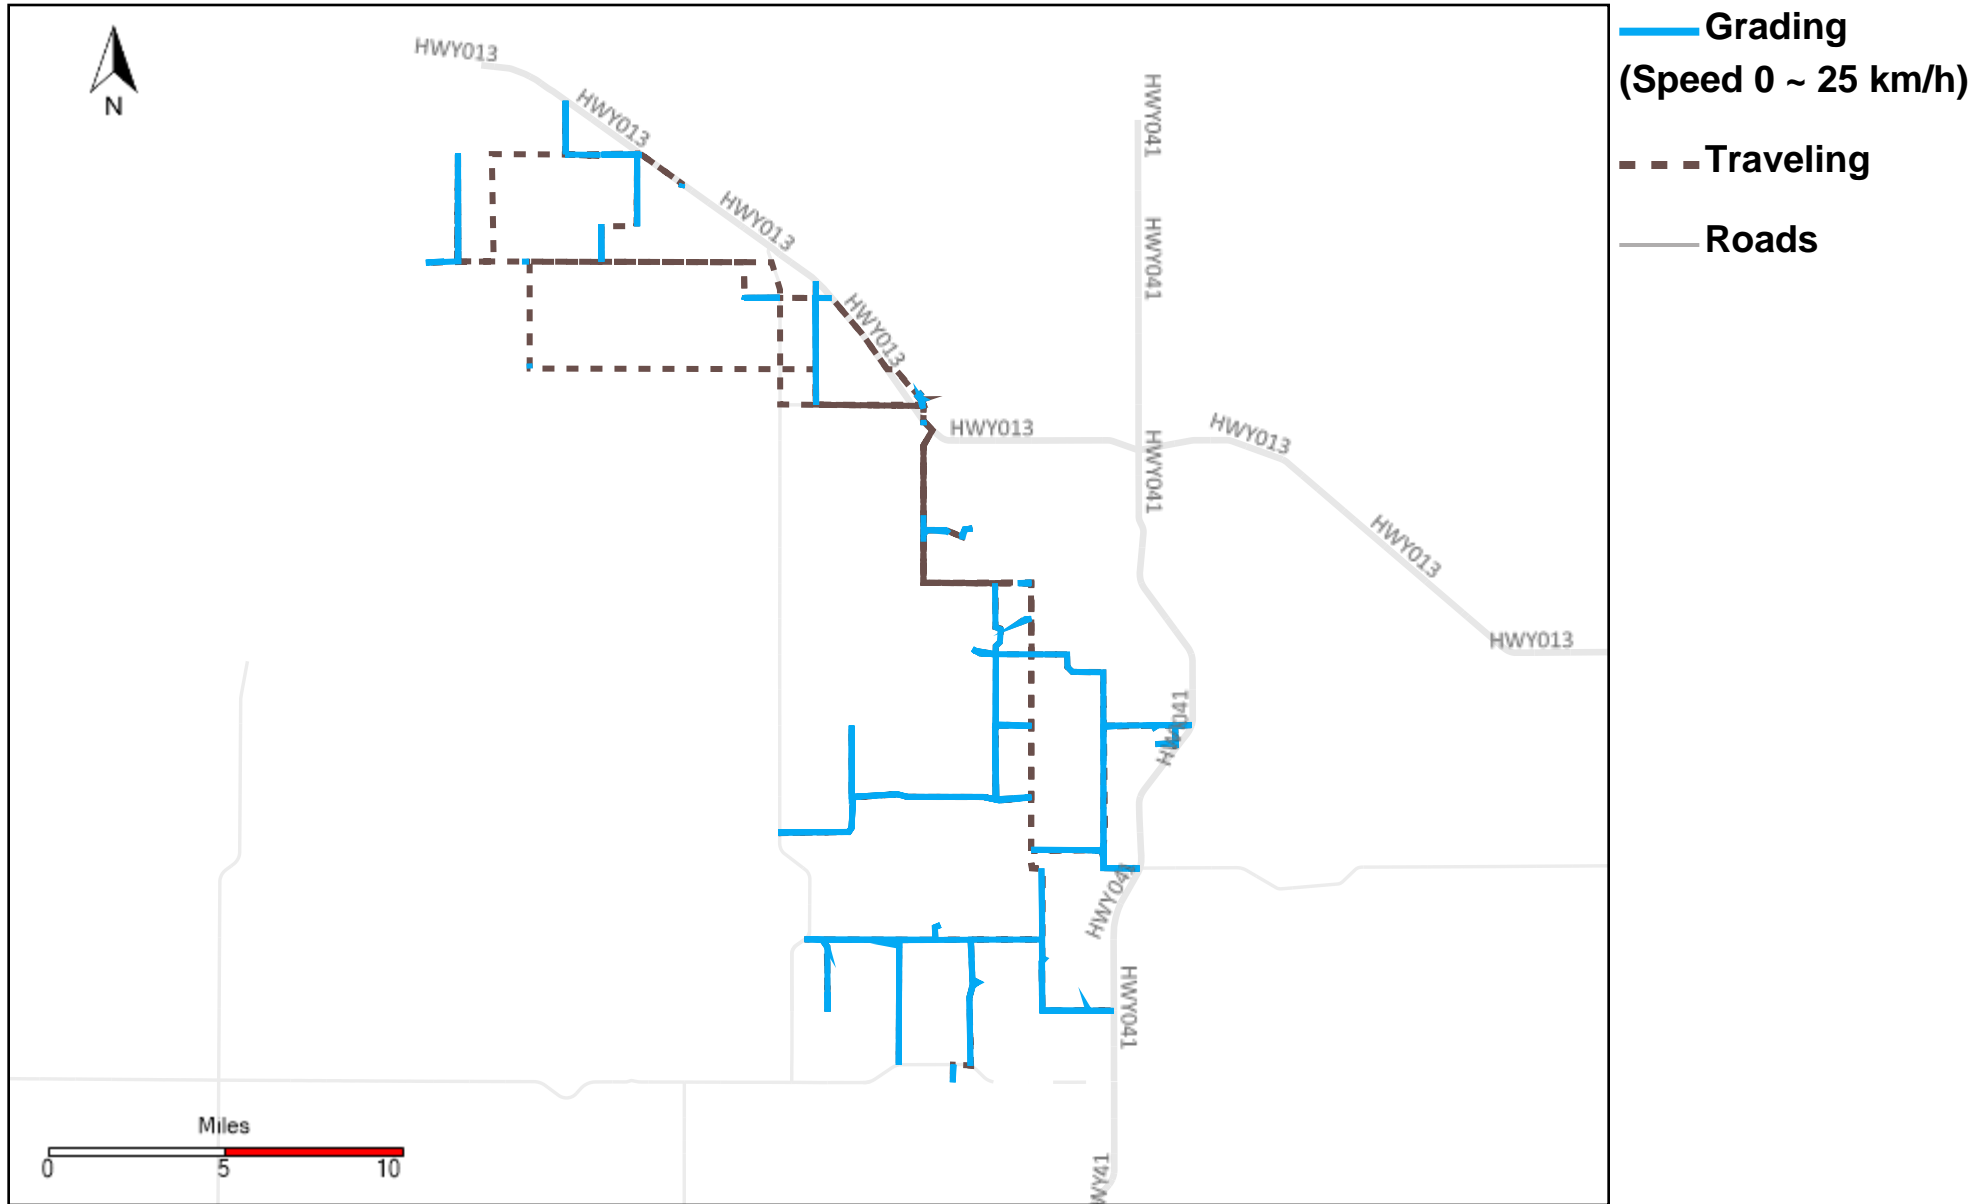

43-164_2024-01-21 ~ 2024-01-27 Tracking

Total Distance(km)	Total Hours	Work Distance(km)	Work Hours
565.67	37 hrs 1 min 20 sec	273.5	28 hrs 22 min 10 sec