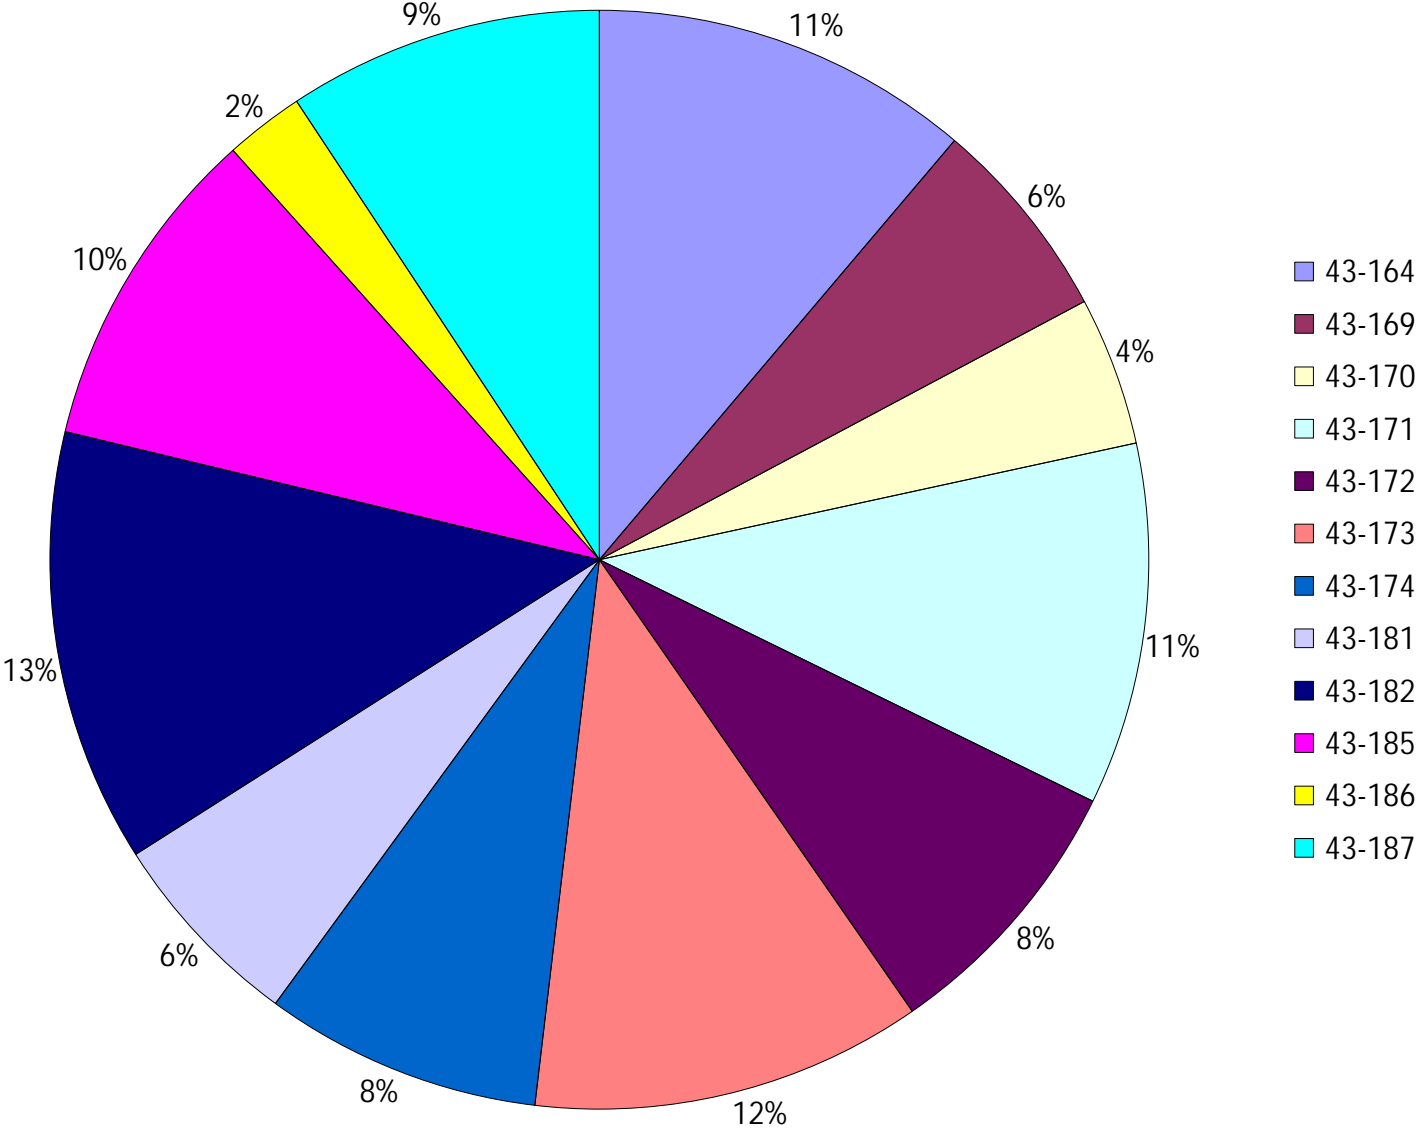

Provost Weekly Grader Report

From 1/21/2024 To 1/27/2024

1/27/2024

Vehicle	Total Distance(km)	Total Hours	Work Distance(km)	Work Hours
43-164	565.67	37 hrs 1 min 20 sec	273.5	28 hrs 22 min 10 sec
43-169	304.68	14 hrs 8 min 14 sec	100.29	7 hrs 38 min 44 sec
43-170	221.41	14 hrs 52 min 28 sec	142.26	8 hrs 46 min 35 sec
43-171	538.56	33 hrs 54 min 55 sec	247.99	24 hrs 51 min 11 sec
43-172	410.17	24 hrs 37 min 36 sec	209.68	15 hrs 54 min 36 sec
43-173	582.48	40 hrs 19 min 57 sec	256.27	29 hrs 33 min 22 sec
43-174	412.6	31 hrs 47 min 46 sec	249.4	26 hrs 36 min 48 sec
43-181	301.06	24 hrs 0 min 8 sec	158.98	16 hrs 13 min 5 sec
43-182	645.03	39 hrs 27 min 27 sec	309.55	27 hrs 12 min 15 sec
43-185	487.14	31 hrs 12 min 5 sec	394.24	28 hrs 6 min 37 sec
43-186	117.82	8 hrs 24 min 29 sec	51.8	4 hrs 40 min 51 sec
43-187	469.73	31 hrs 17 min 29 sec	248.87	24 hrs 9 min 56 sec
Total:	5056.35	331 hrs 3 min 54 sec	2642.82	242 hrs 6 min 10 sec

Vehicle Distance Vs Total Distance (%) From 1/21/2024 To 1/27/2024

Provost Weekly Grader Report