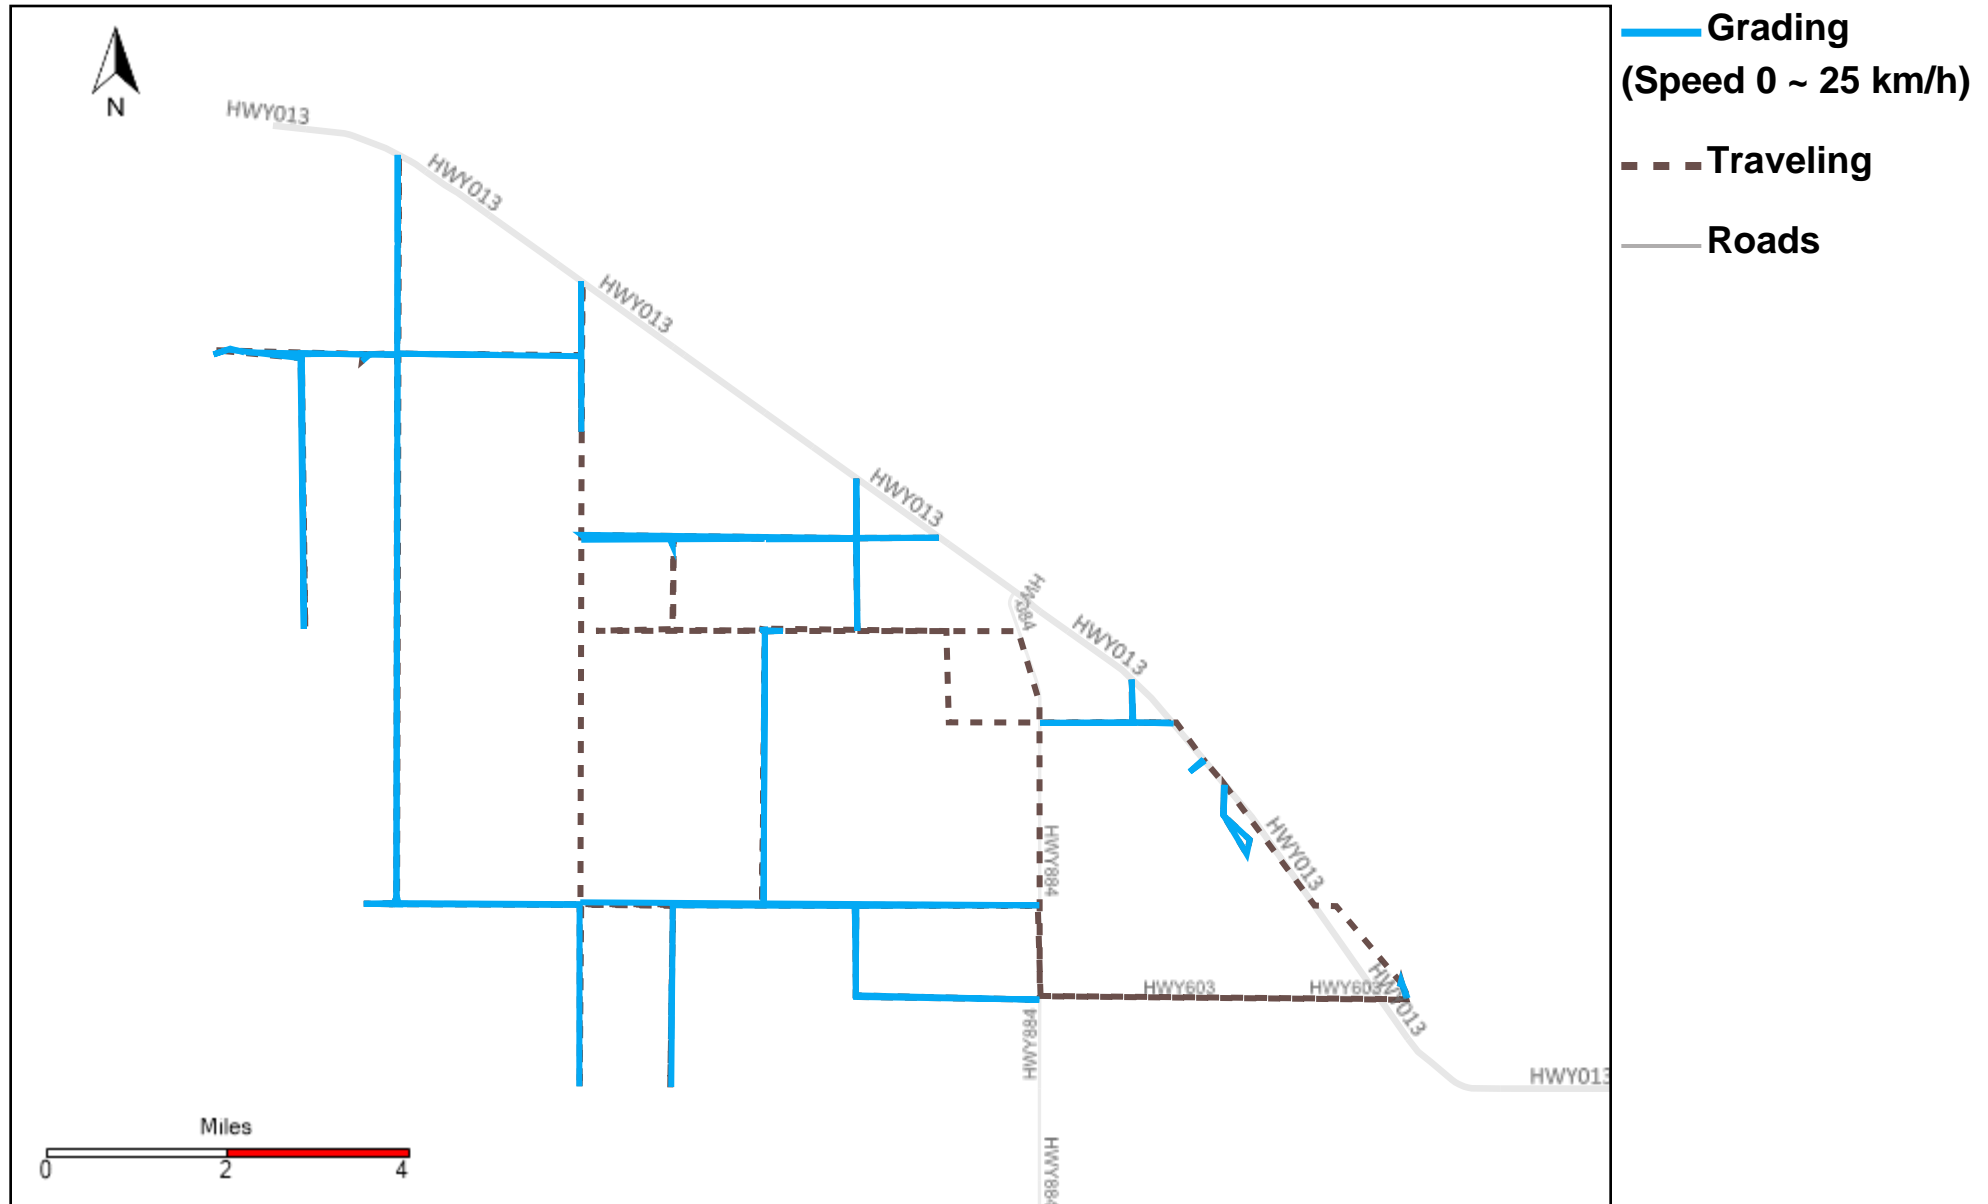

43-170_2024-01-21 ~ 2024-01-27 Tracking

Total Distance(km)	Total Hours	Work Distance(km)	Work Hours
221.41	14 hrs 52 min 28 sec	142.26	8 hrs 46 min 35 sec