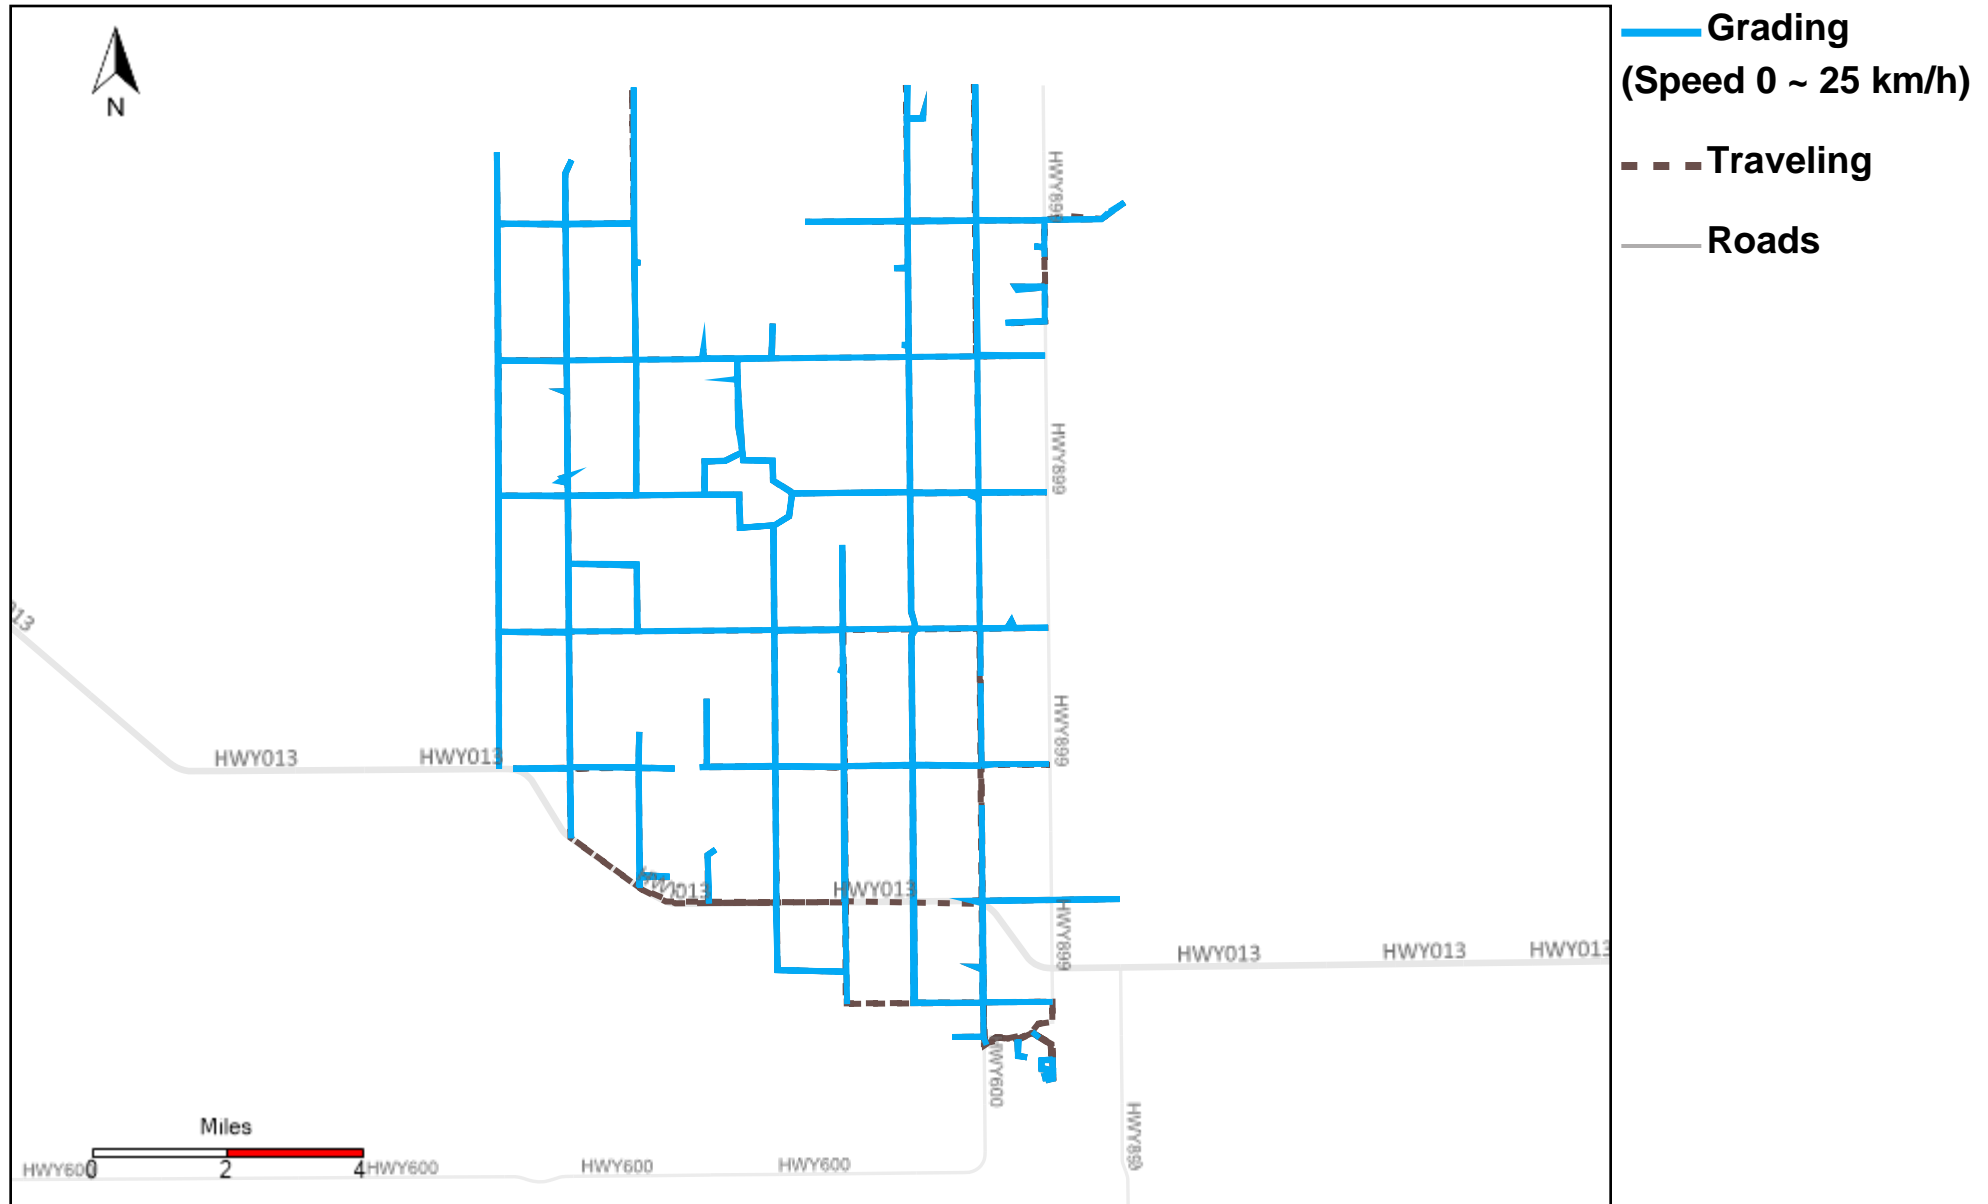

43-185_2024-01-21 ~ 2024-01-27 Tracking

Total Distance(km)	Total Hours	Work Distance(km)	Work Hours
487.14	31 hrs 12 min 5 sec	394.24	28 hrs 6 min 37 sec