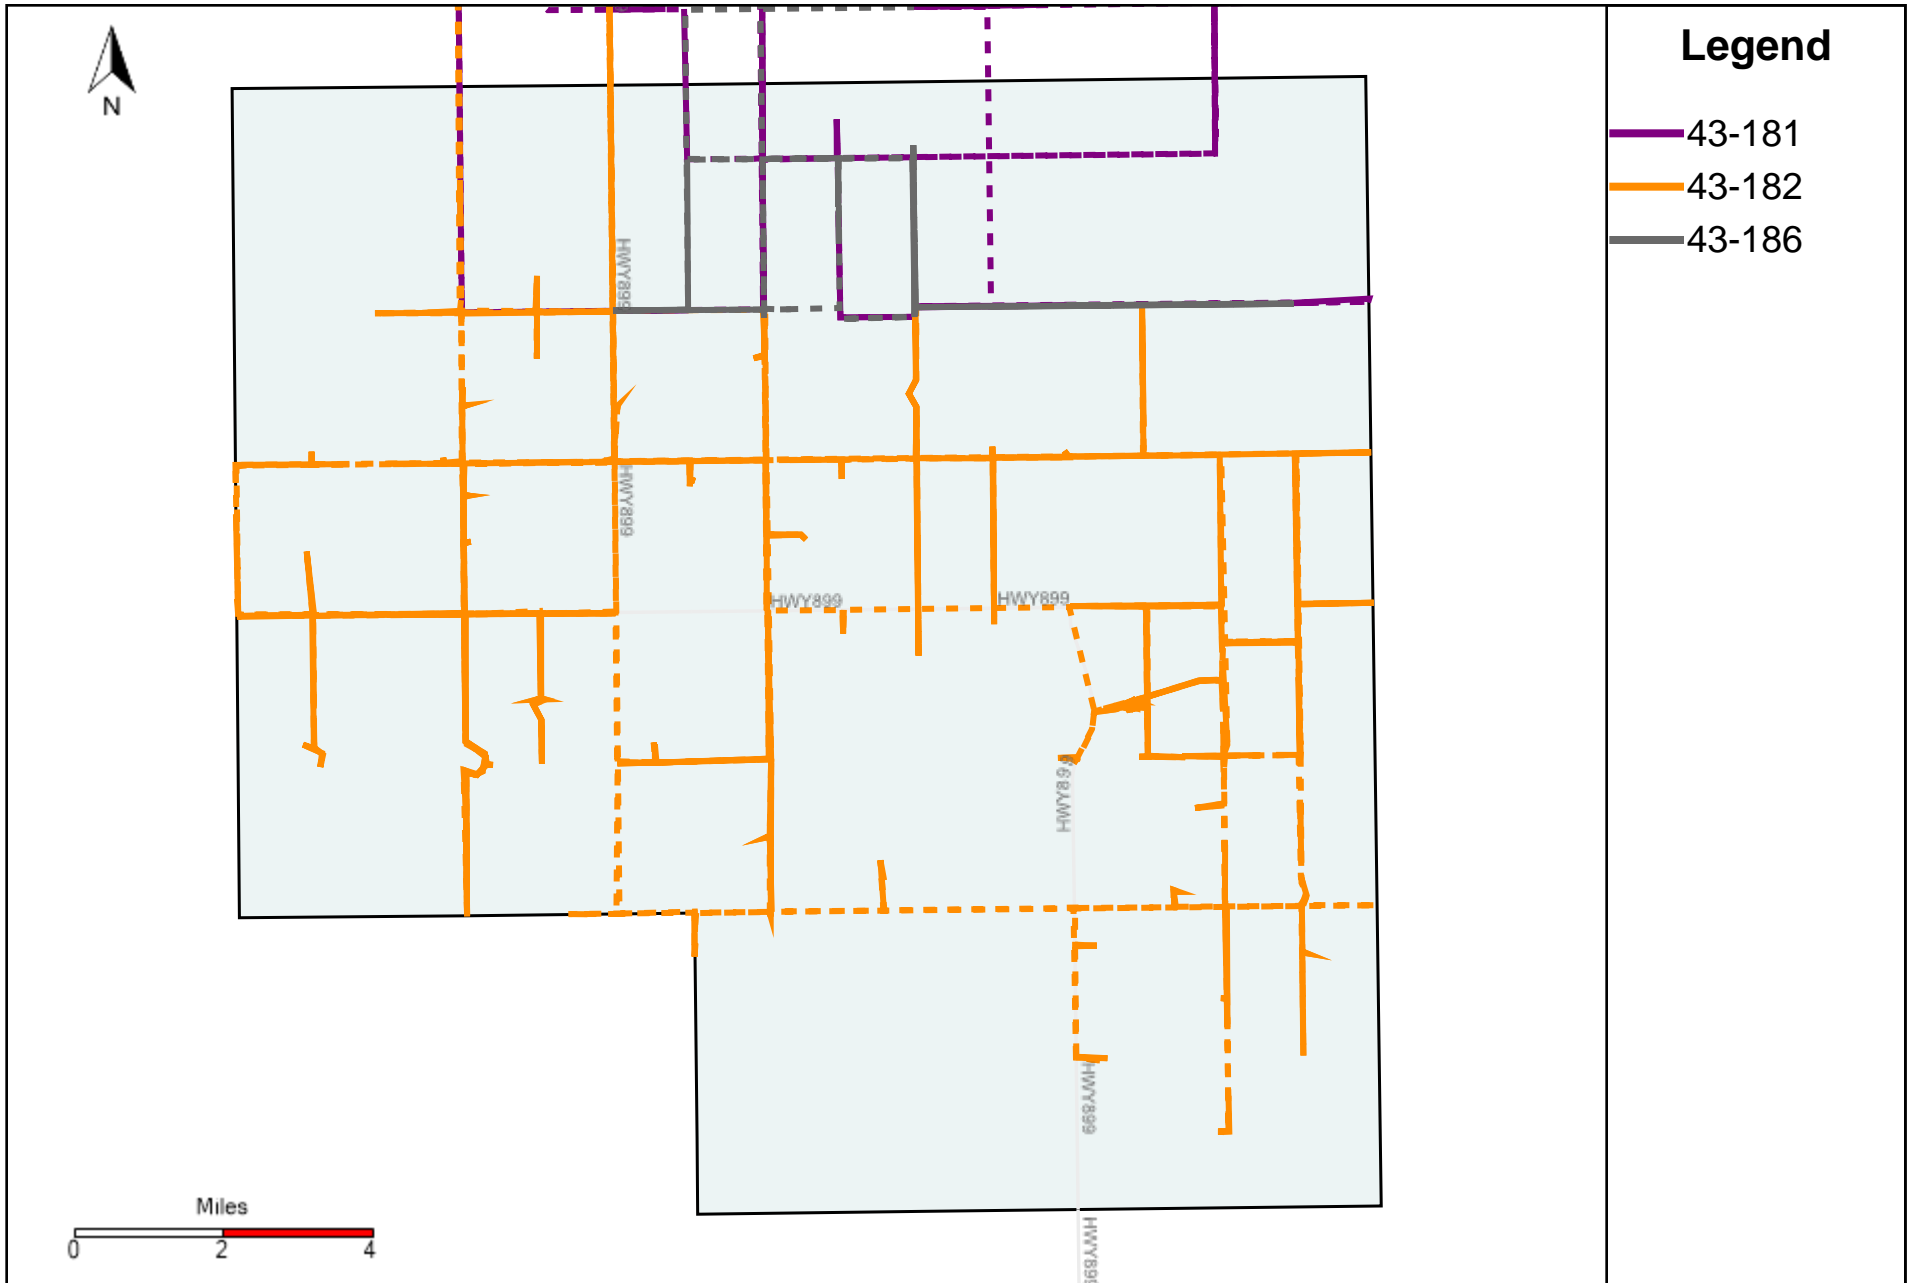

# Provost Weekly Grader Report (2024-01-21 ~ 2024-01-27)

# Division: 1 Grader Report(2024-01-21 ~ 2024-01-27)

Vehicle Name List	Total Distance(km)	Total Hours
43-181, 43-182, 43-186	1063.91	71 hrs 52 min 4 sec

# Division: 2 Grader Report(2024-01-21 ~ 2024-01-27)

Vehicle Name List	Total Distance(km)	Total Hours
43-181, 43-186	418.88	32 hrs 24 min 37 sec