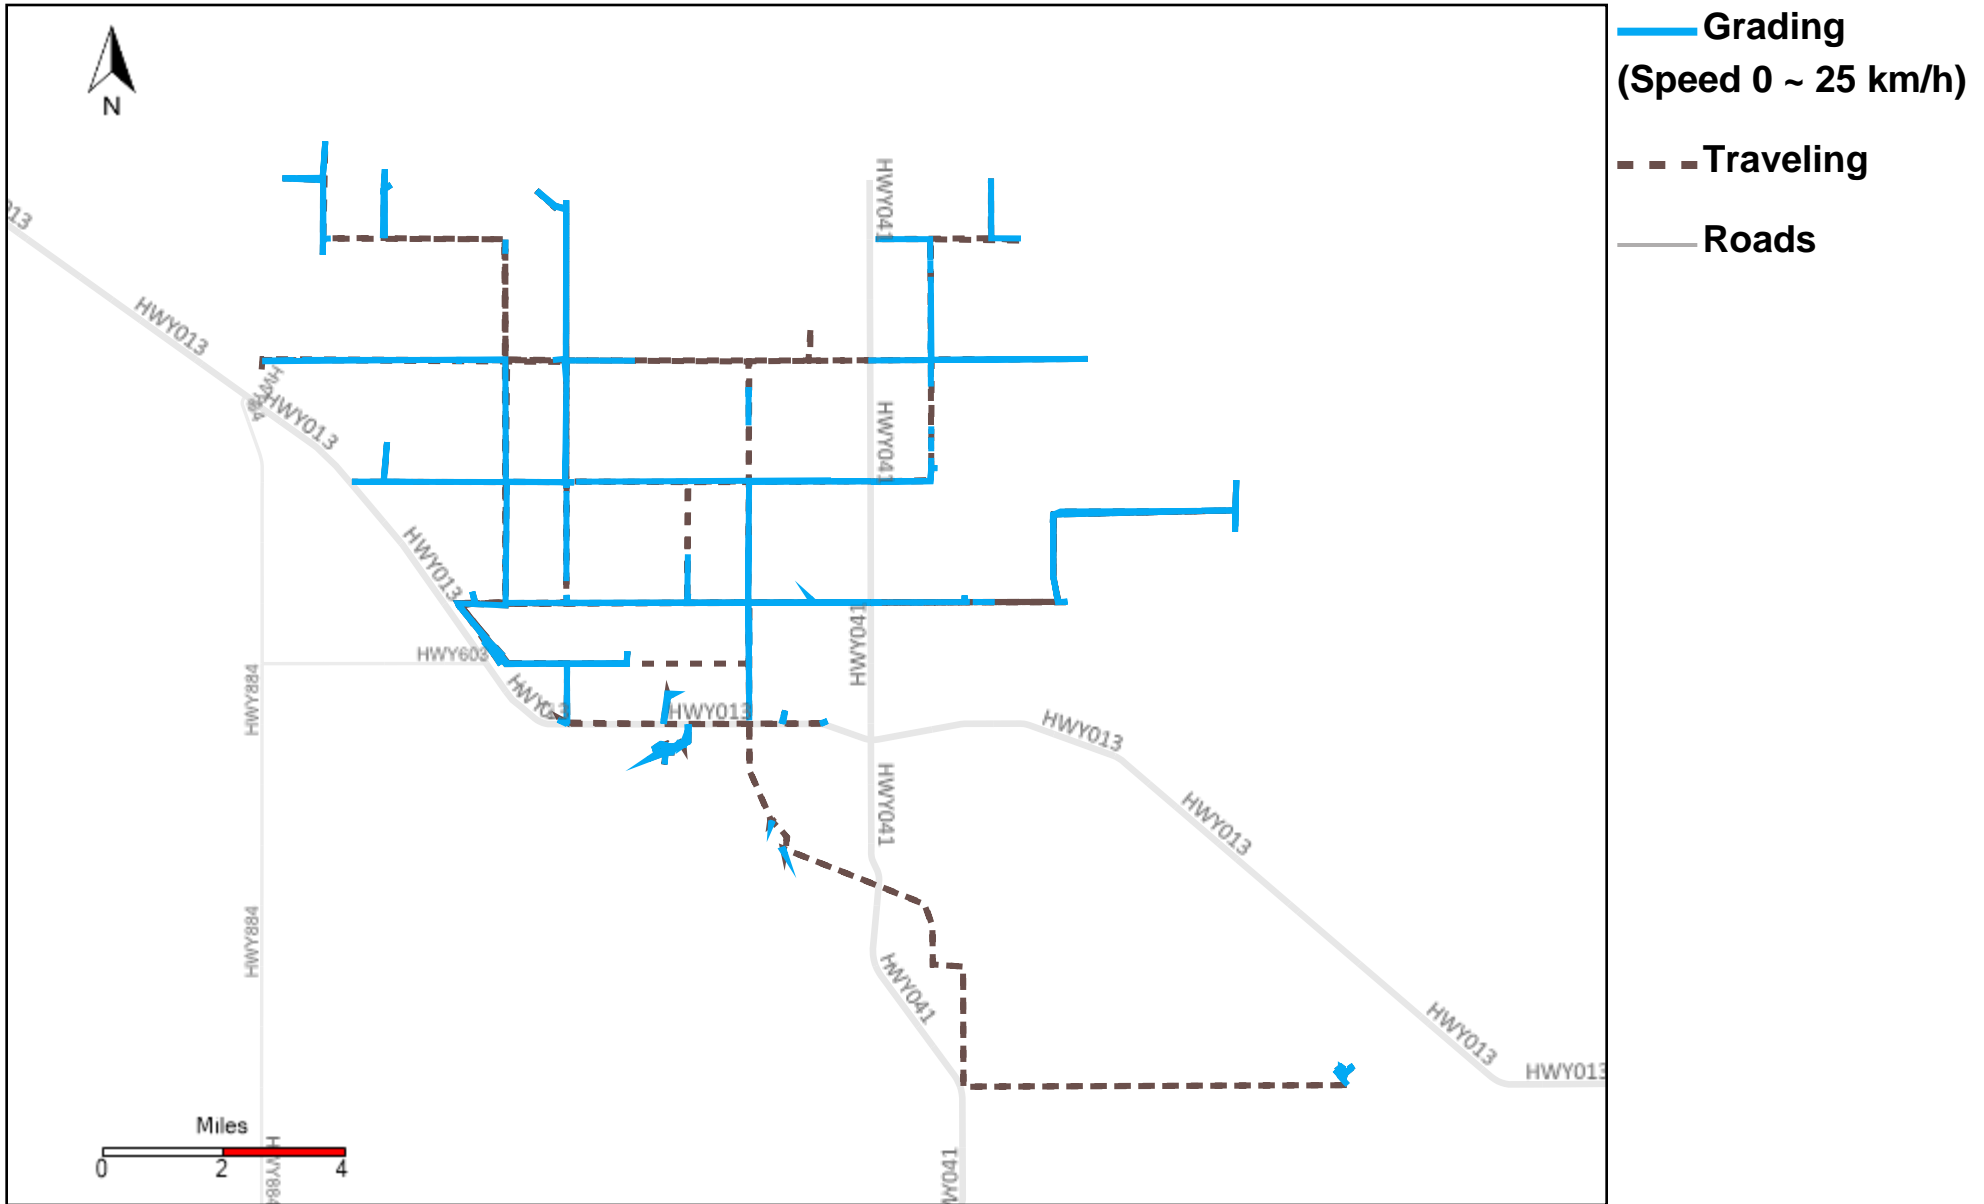

43-173_2024-01-21 ~ 2024-01-27 Tracking

Total Distance(km)	Total Hours	Work Distance(km)	Work Hours
582.48	40 hrs 19 min 57 sec	256.27	29 hrs 33 min 22 sec