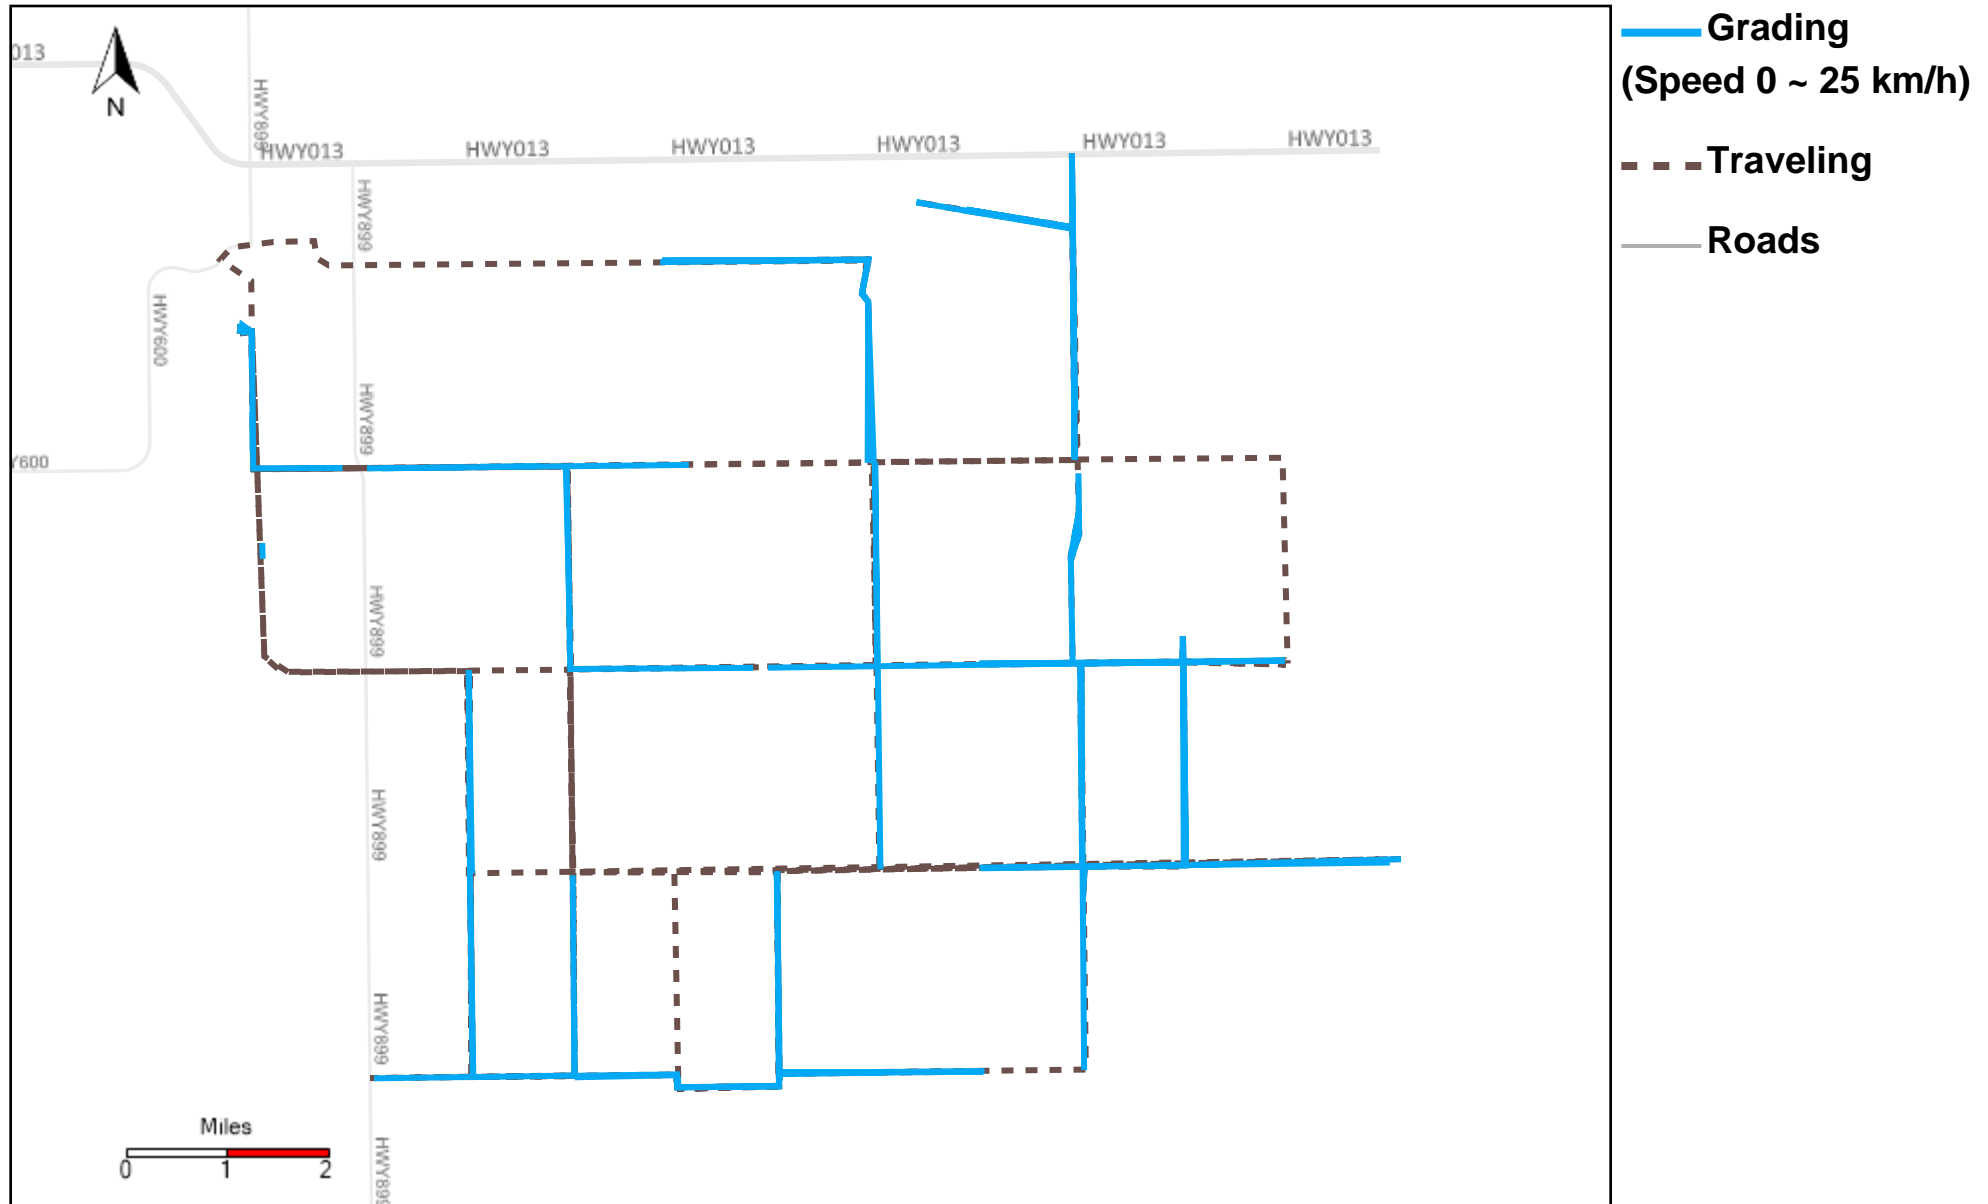

43-181_2024-01-14 ~ 2024-01-20 Tracking

Total Distance(km)	Total Hours	Work Distance(km)	Work Hours
406.93	32 hrs 16 min 33 sec	205.53	22 hrs 29 min 54 sec