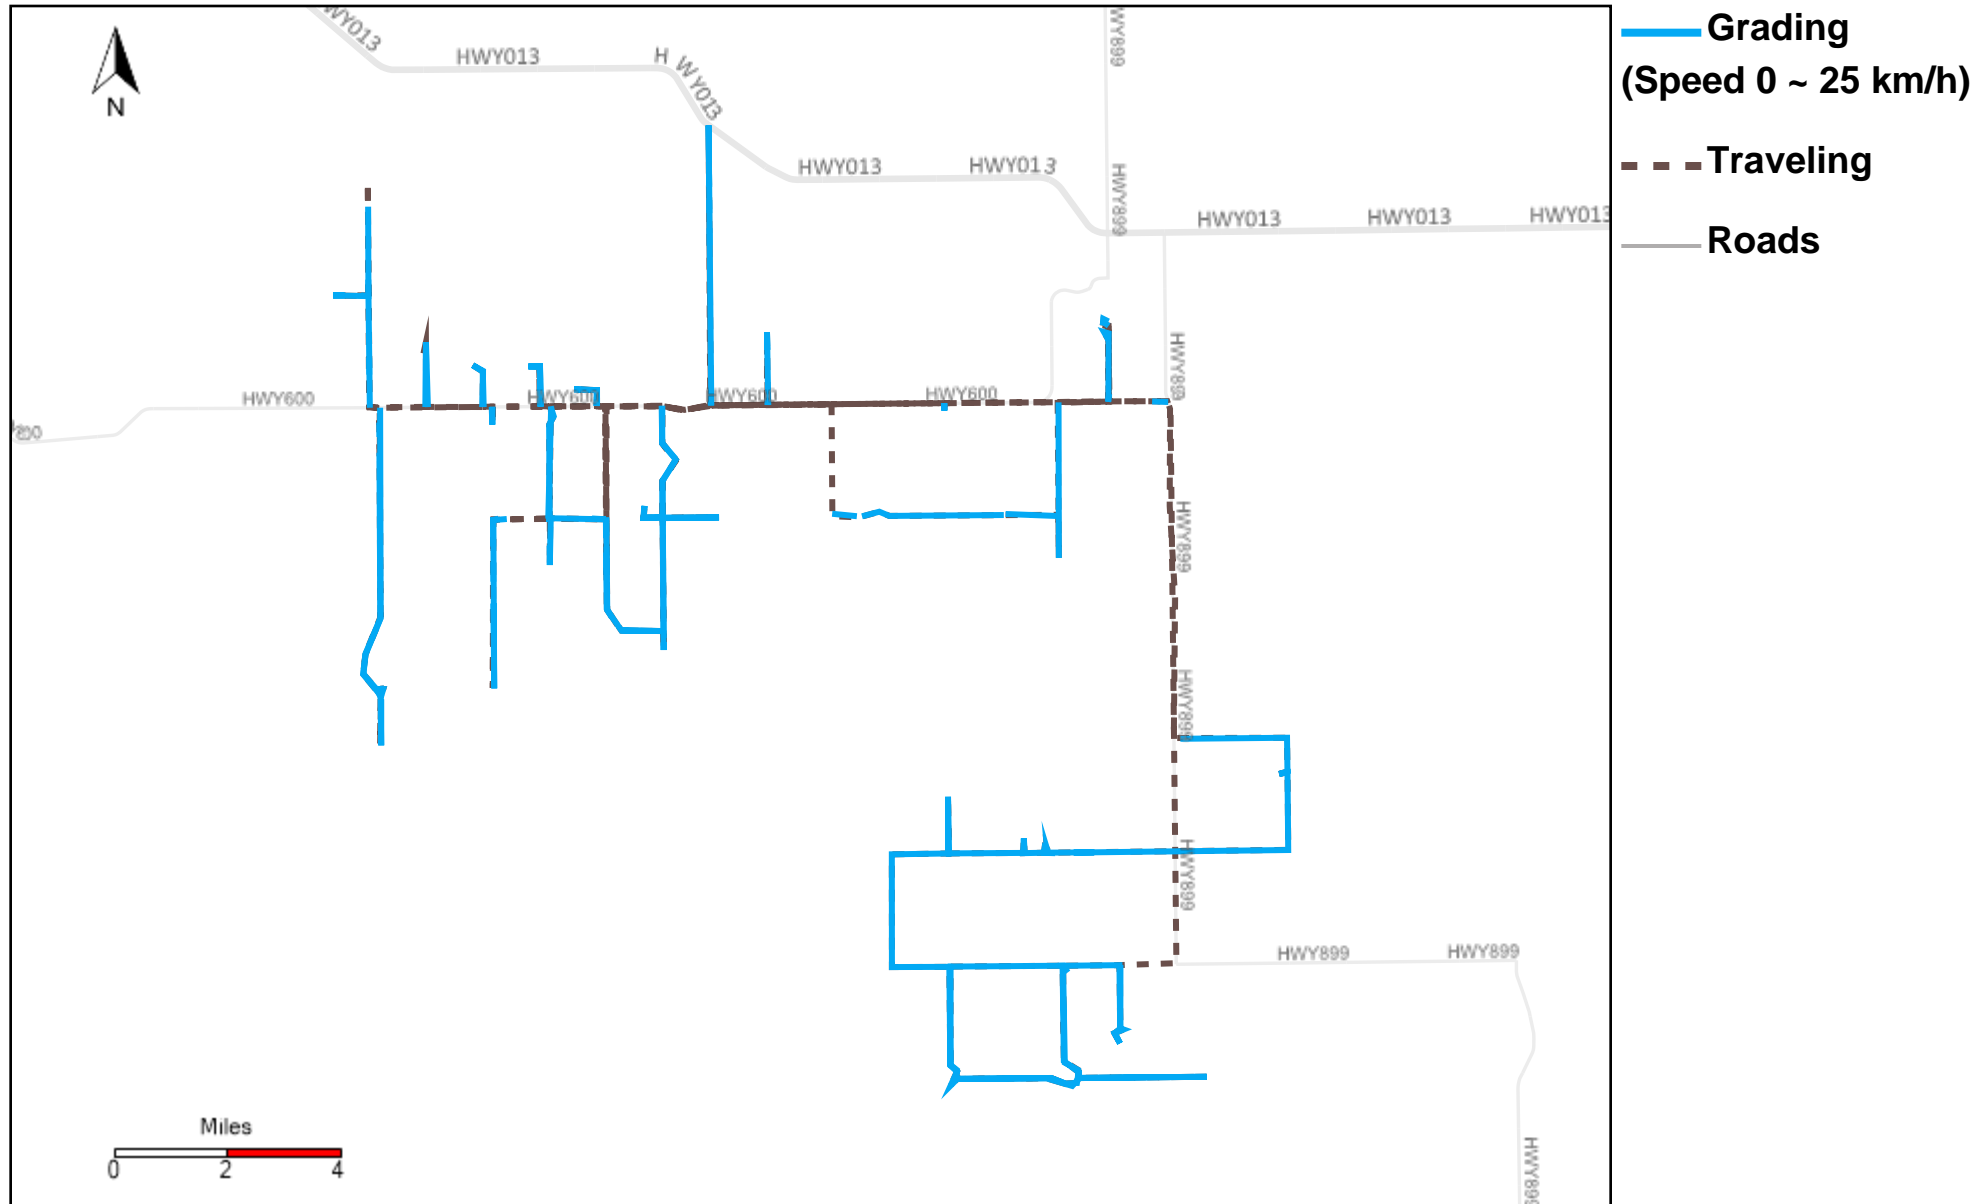

43-182_2024-01-14 ~ 2024-01-20 Tracking

Total Distance(km)	Total Hours	Work Distance(km)	Work Hours
354.34	22 hrs 54 min 37 sec	207.53	17 hrs 24 min 3 sec