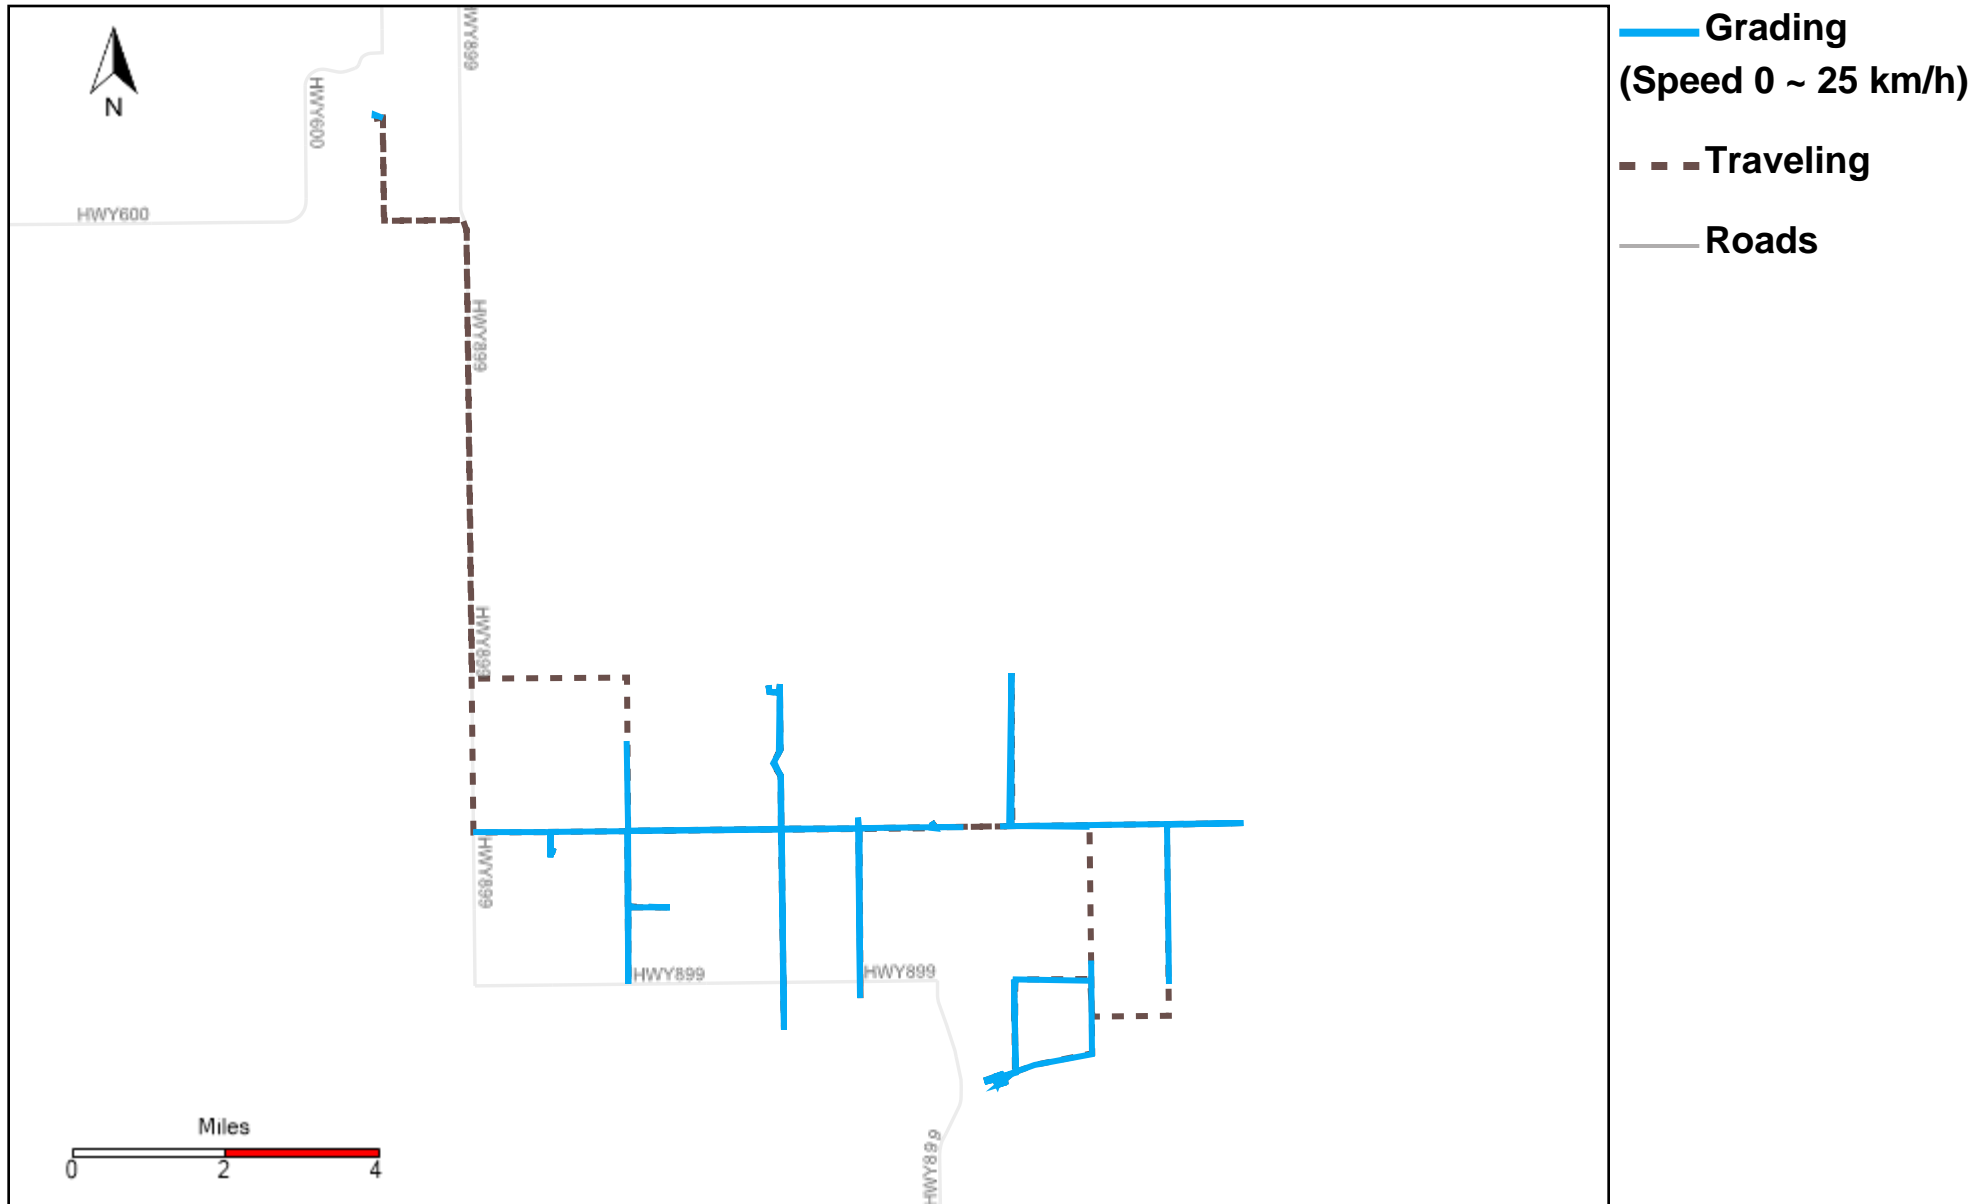

# 43-181\_2024-01-14 ~ 2024-01-20 Tracking

Total Distance(km)	Total Hours	Work Distance(km)	Work Hours
406.93	32 hrs 16 min 33 sec	205.53	22 hrs 29 min 54 sec

# 43-182\_2024-01-14 ~ 2024-01-20 Tracking

Total Distance(km)	Total Hours	Work Distance(km)	Work Hours
354.34	22 hrs 54 min 37 sec	207.53	17 hrs 24 min 3 sec

# 43-185\_2024-01-14 ~ 2024-01-20 Tracking

Total Distance(km)	Total Hours	Work Distance(km)	Work Hours
517.17	30 hrs 4 min 41 sec	320.85	23 hrs 18 min 8 sec

# 43-186\_2024-01-14 ~ 2024-01-20 Tracking

Total Distance(km)	Total Hours	Work Distance(km)	Work Hours
134.05	7 hrs 52 min 48 sec	88.94	6 hrs 31 min 36 sec