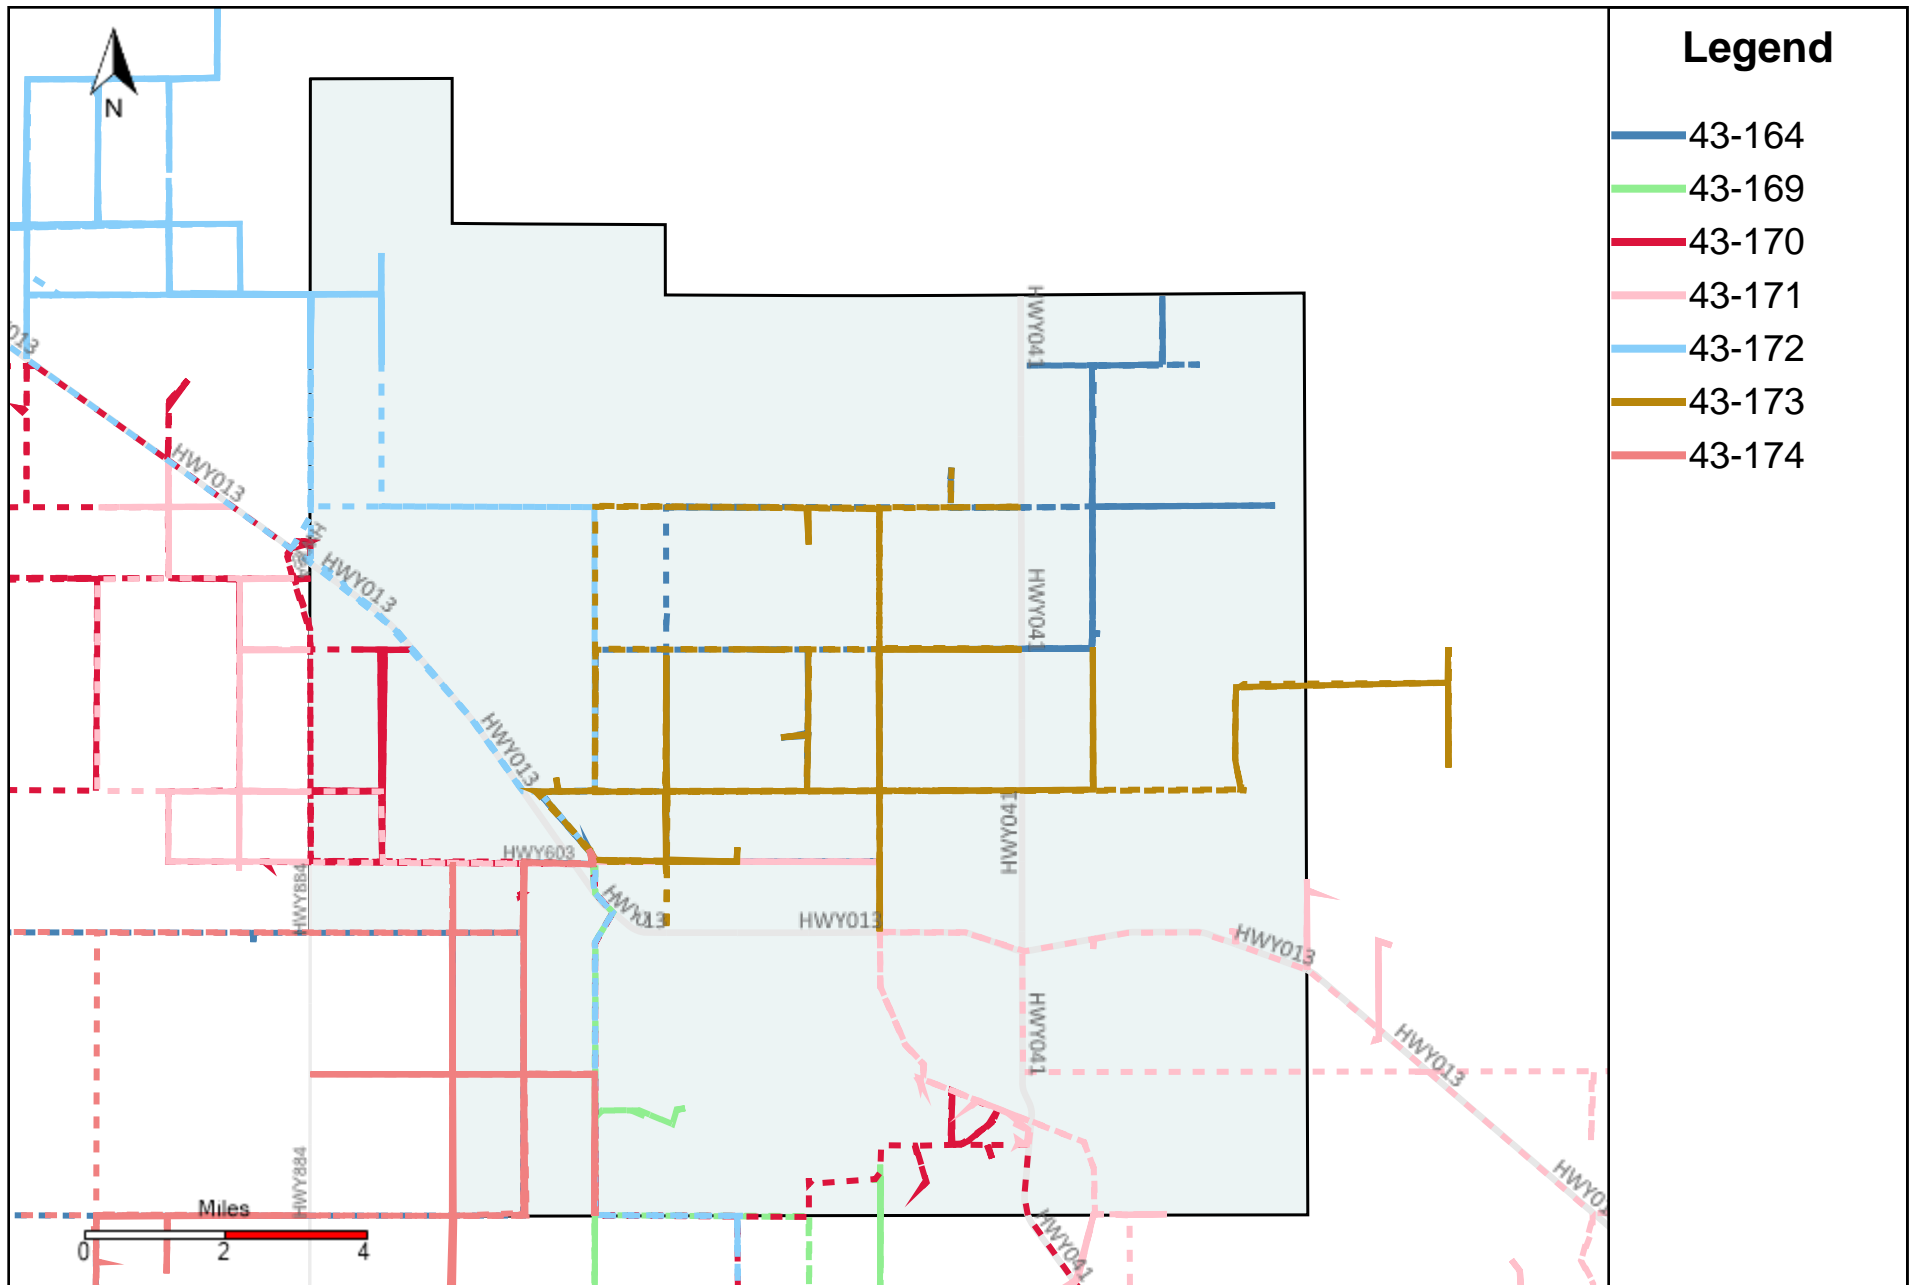

Division: 6 Grader Report(2024-01-14 ~ 2024-01-20)

Vehicle Name List	Total Distance(km)	Total Hours
43-164, 43-169, 43-170, 43-171, 43-172, 43-173, 43-174	2366.07	145 hrs 2 min 30 sec