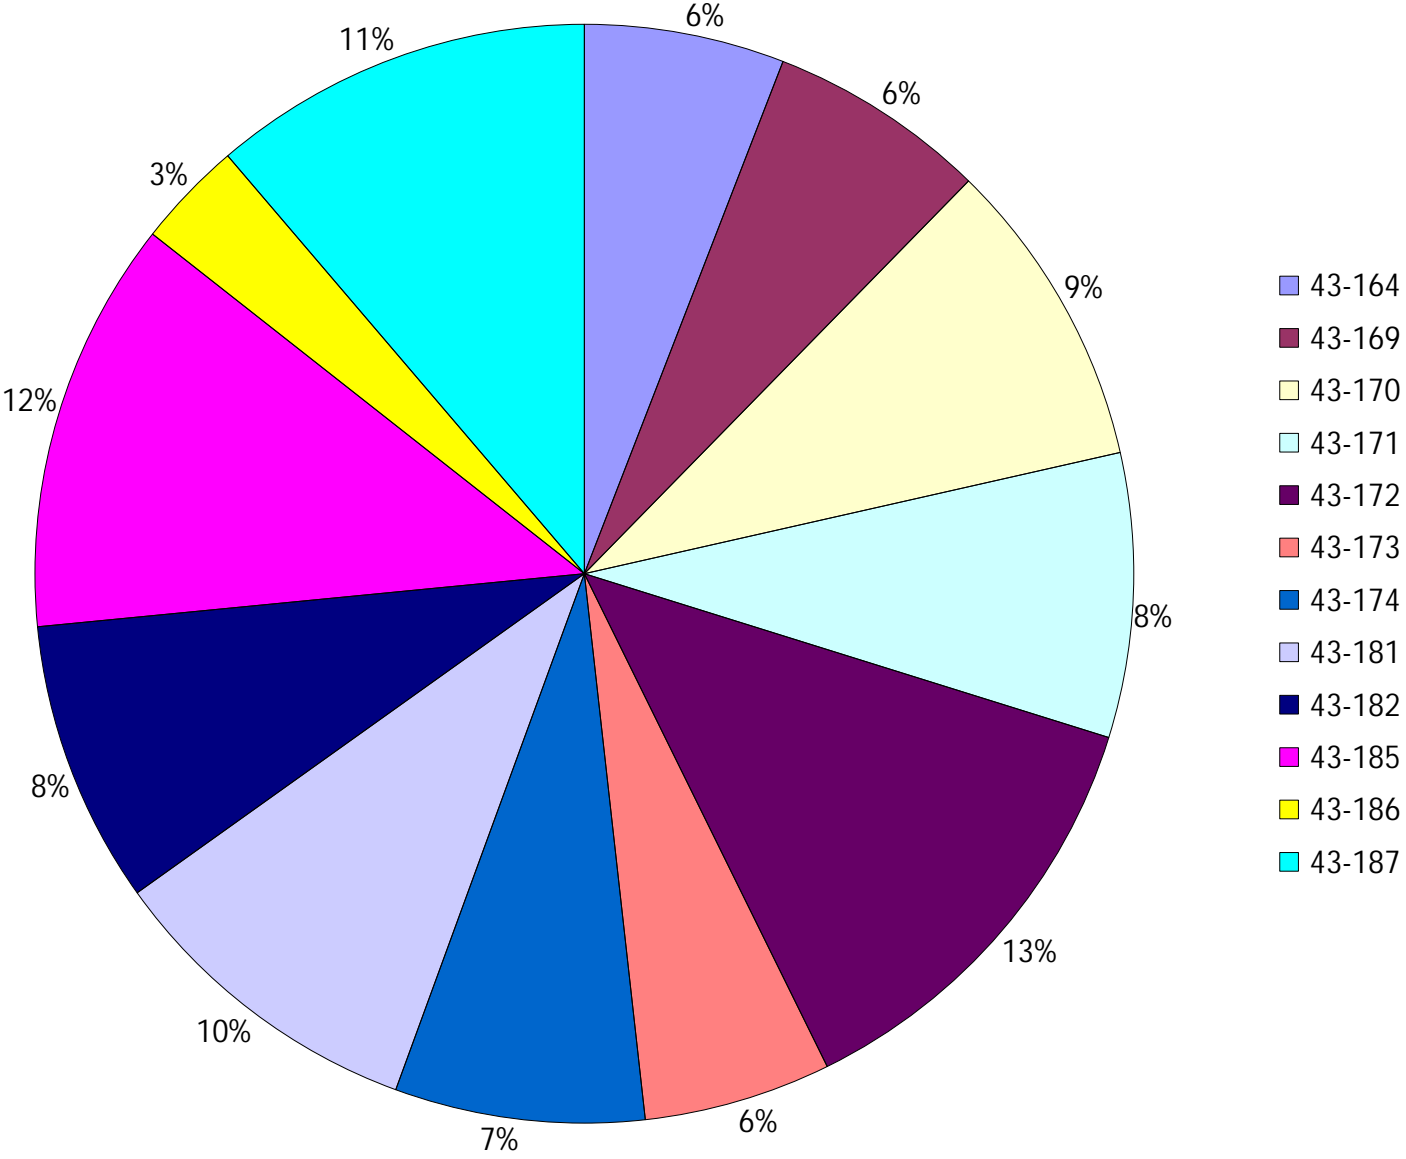

Provost Weekly Grader Report

From 1/14/2024 To 1/20/2024

1/20/2024

Vehicle	Total Distance(km)	Total Hours	Work Distance(km)	Work Hours
43-164	250.66	16 hrs 40 min 5 sec	88.5	11 hrs 9 min 18 sec
43-169	274.05	14 hrs 53 min 57 sec	80.96	11 hrs 47 min 44 sec
43-170	388.79	23 hrs 39 min 7 sec	137.71	14 hrs 37 min 40 sec
43-171	355.95	19 hrs 26 min 58 sec	110.96	10 hrs 57 min 59 sec
43-172	548.92	29 hrs 37 min 30 sec	258.99	20 hrs 4 min 39 sec
43-173	234.89	17 hrs 15 min 21 sec	91.94	9 hrs 47 min 18 sec
43-174	312.8	23 hrs 29 min 32 sec	177.63	19 hrs 0 min 38 sec
43-181	406.93	32 hrs 16 min 33 sec	205.53	22 hrs 29 min 54 sec
43-182	354.34	22 hrs 54 min 37 sec	207.53	17 hrs 24 min 3 sec
43-185	517.17	30 hrs 4 min 41 sec	320.85	23 hrs 18 min 8 sec
43-186	134.05	7 hrs 52 min 48 sec	88.94	6 hrs 31 min 36 sec
43-187	478.68	31 hrs 26 min 39 sec	317.08	26 hrs 40 min 9 sec
Total:	4257.24	269 hrs 37 min 48 sec	2086.62	193 hrs 49 min 6 sec

Vehicle Distance Vs Total Distance (%) From 1/14/2024 To 1/20/2024

Provost Weekly Grader Report