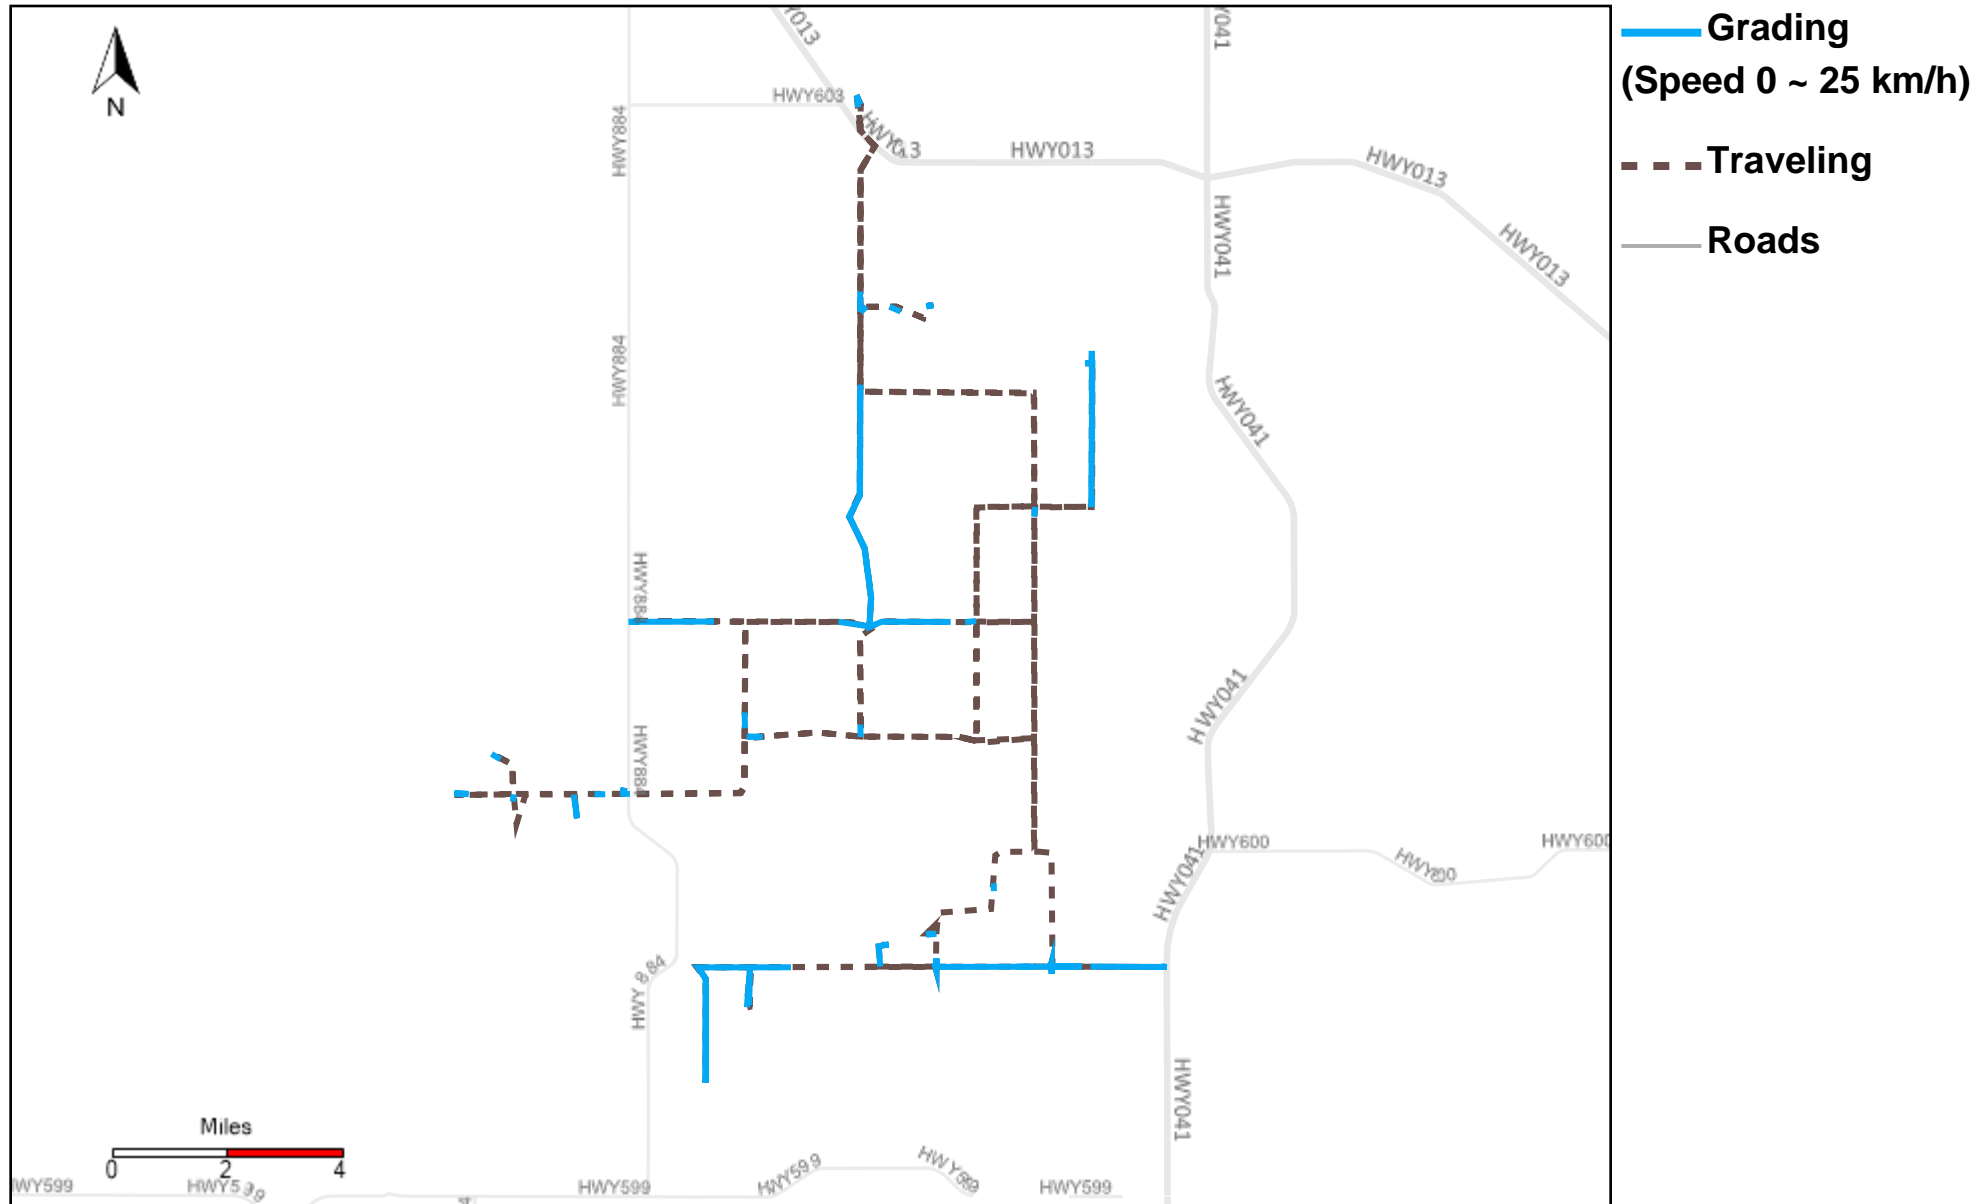

43-169_2024-01-14 ~ 2024-01-20 Tracking

Total Distance(km)	Total Hours	Work Distance(km)	Work Hours
274.05	14 hrs 53 min 57 sec	80.96	11 hrs 47 min 44 sec