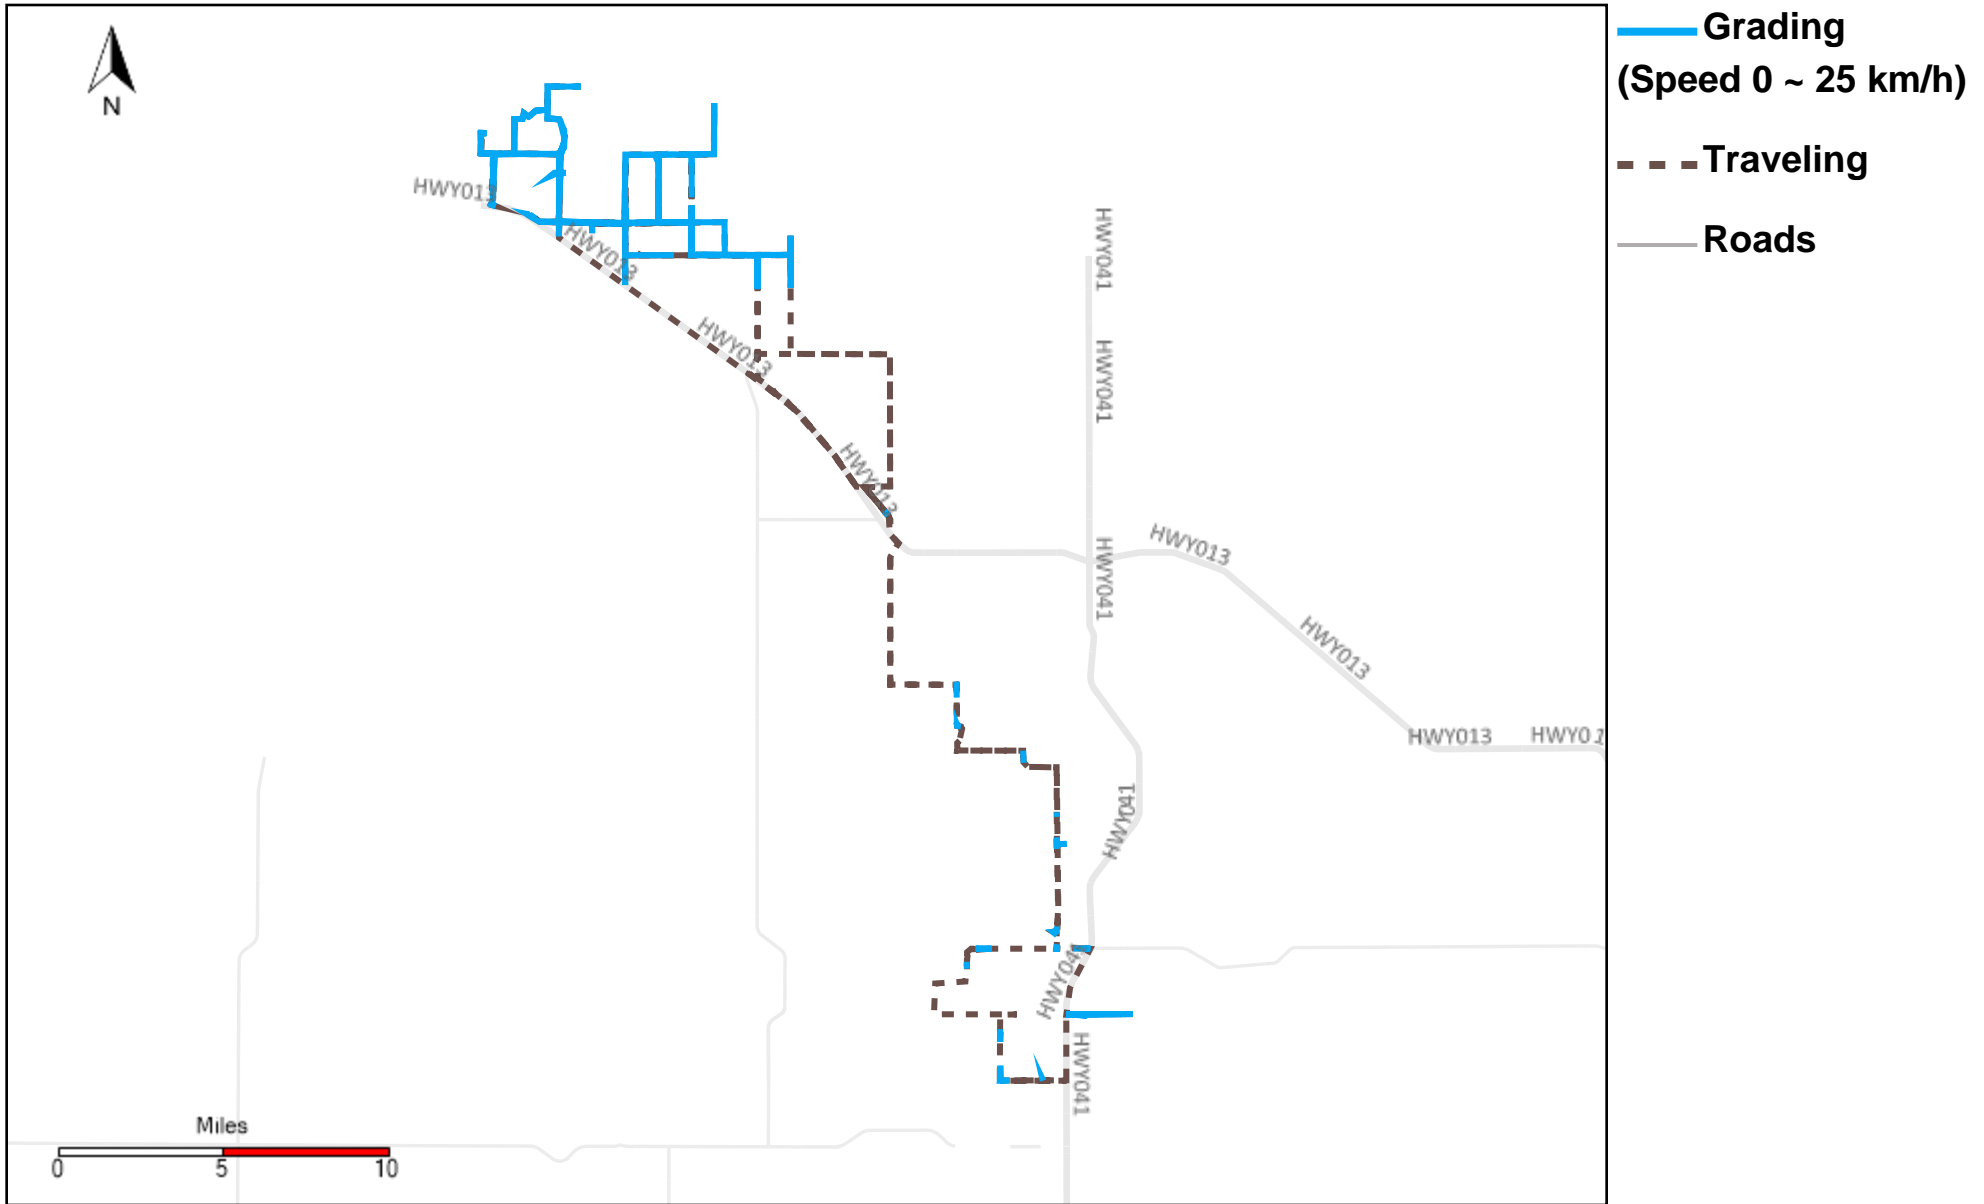

43-172_2024-01-14 ~ 2024-01-20 Tracking

Total Distance(km)	Total Hours	Work Distance(km)	Work Hours
548.92	29 hrs 37 min 30 sec	258.99	20 hrs 4 min 39 sec