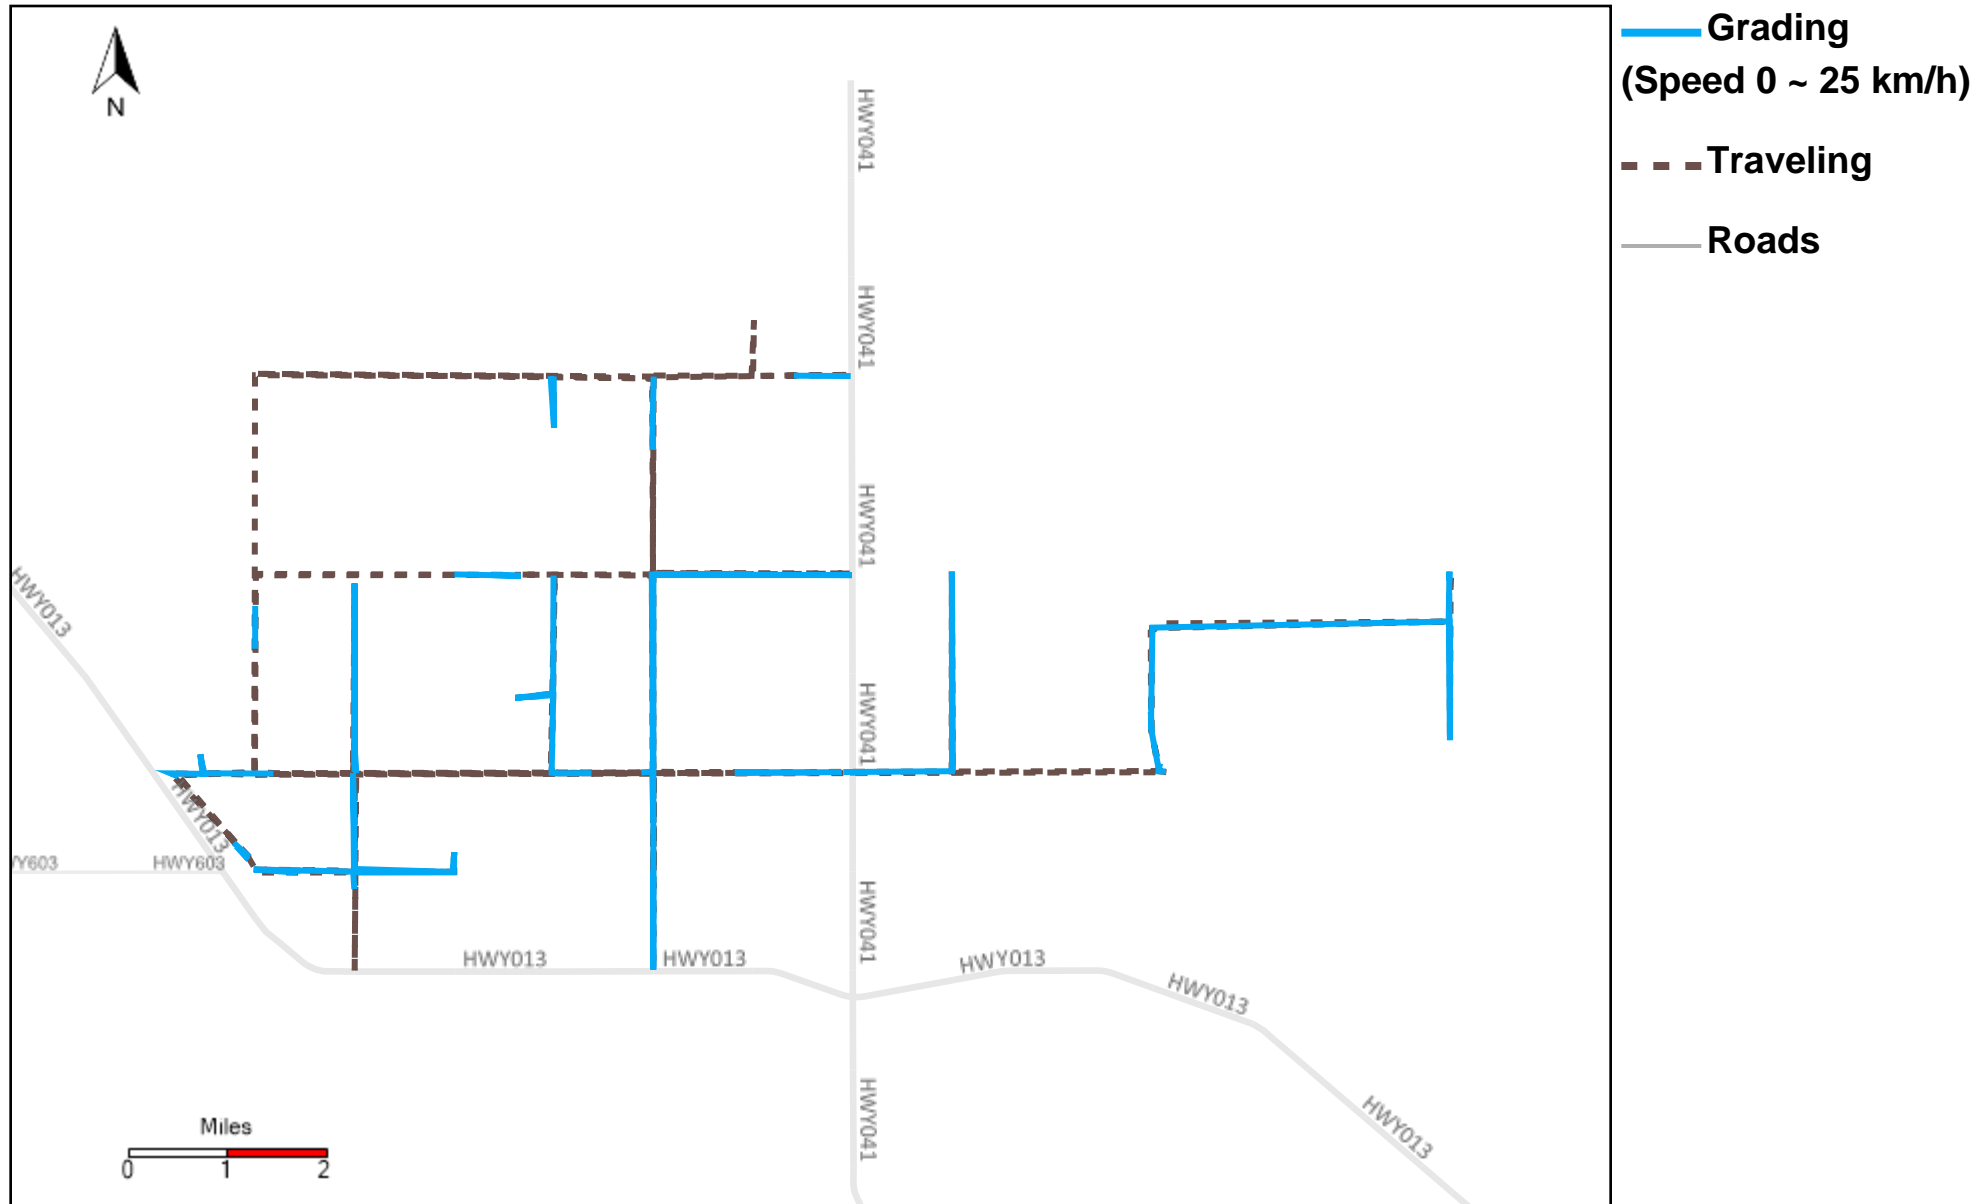

43-173_2024-01-14 ~ 2024-01-20 Tracking

Total Distance(km)	Total Hours	Work Distance(km)	Work Hours
234.89	17 hrs 15 min 21 sec	91.94	9 hrs 47 min 18 sec