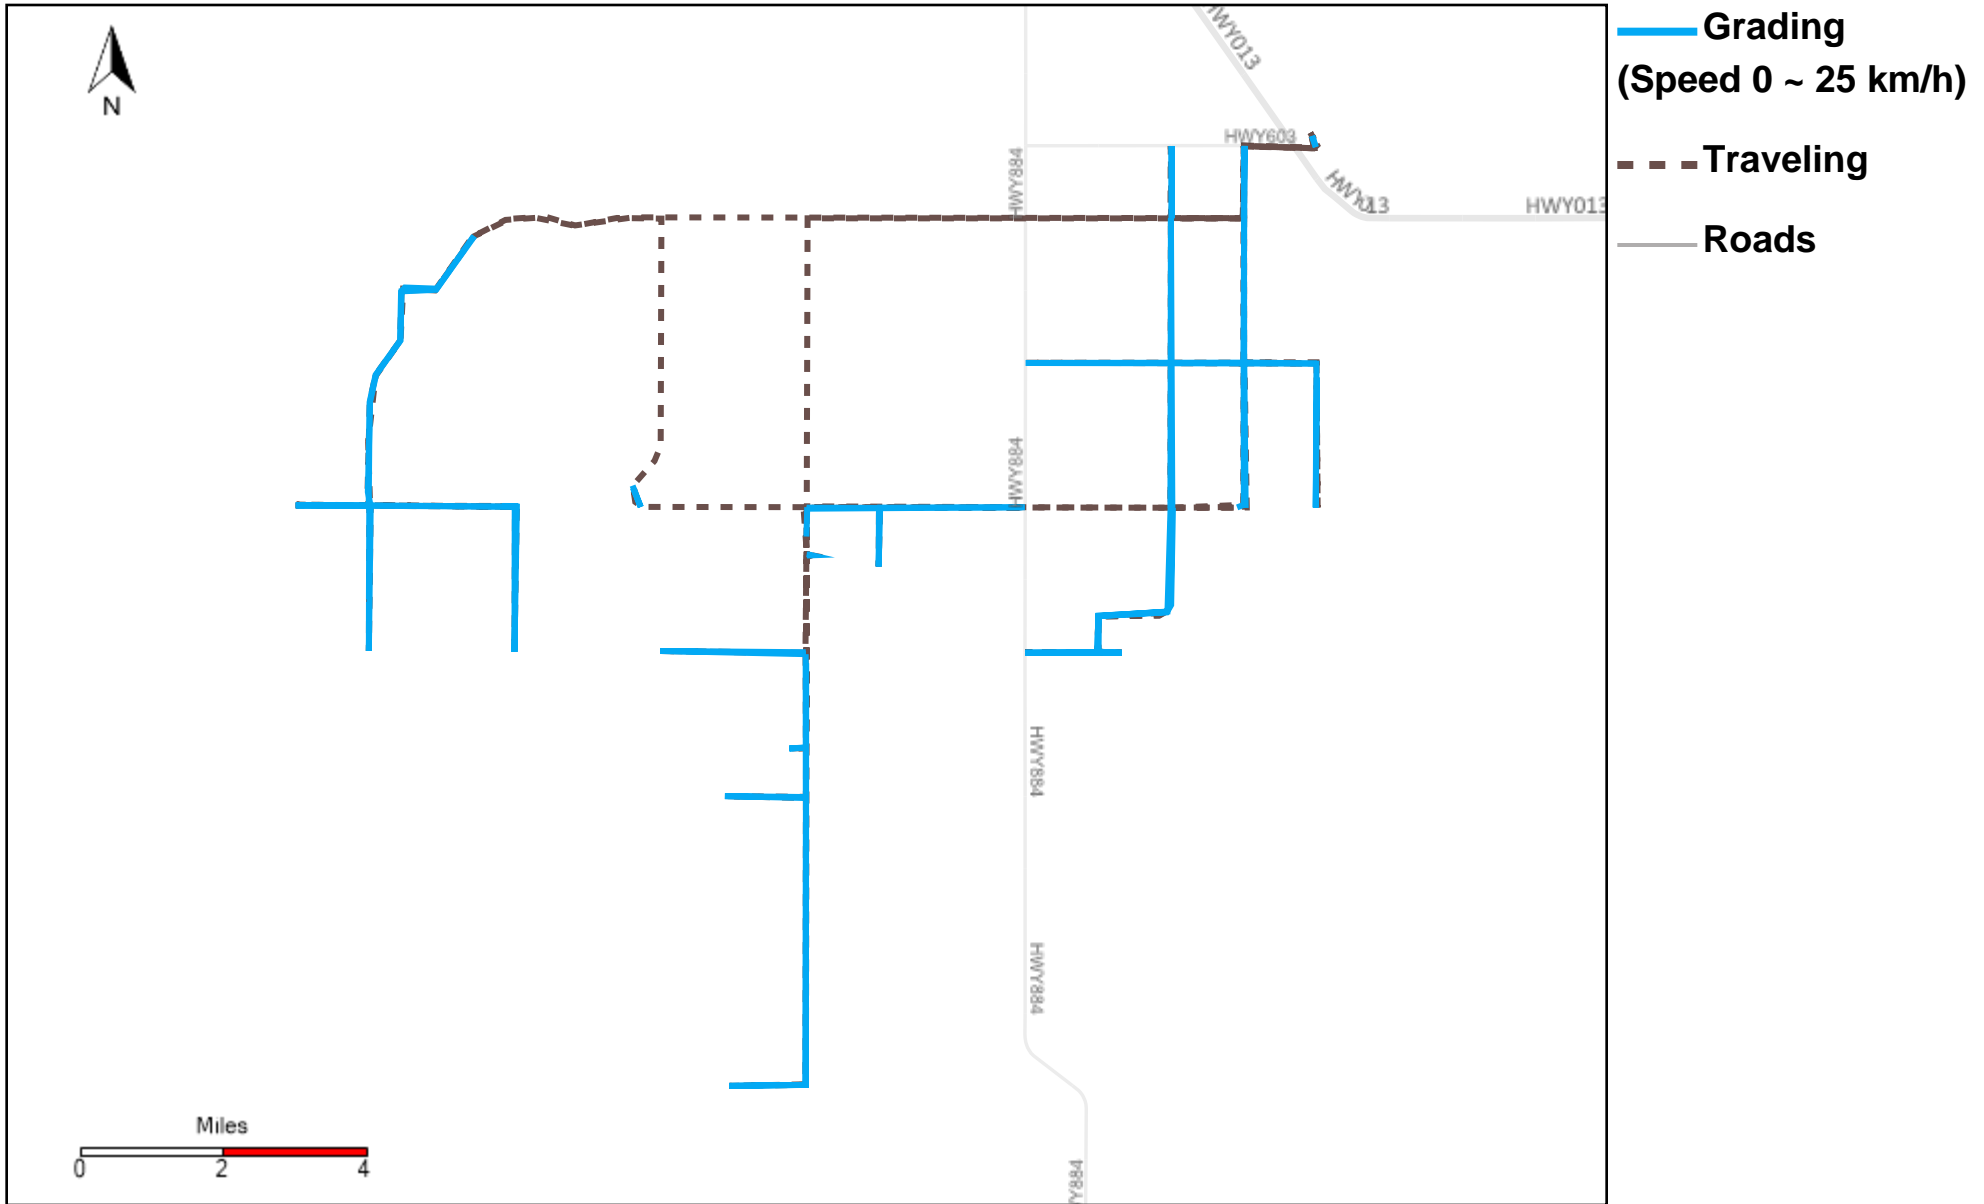

43-174_2024-01-14 ~ 2024-01-20 Tracking

Total Distance(km)	Total Hours	Work Distance(km)	Work Hours
312.8	23 hrs 29 min 32 sec	177.63	19 hrs 0 min 38 sec