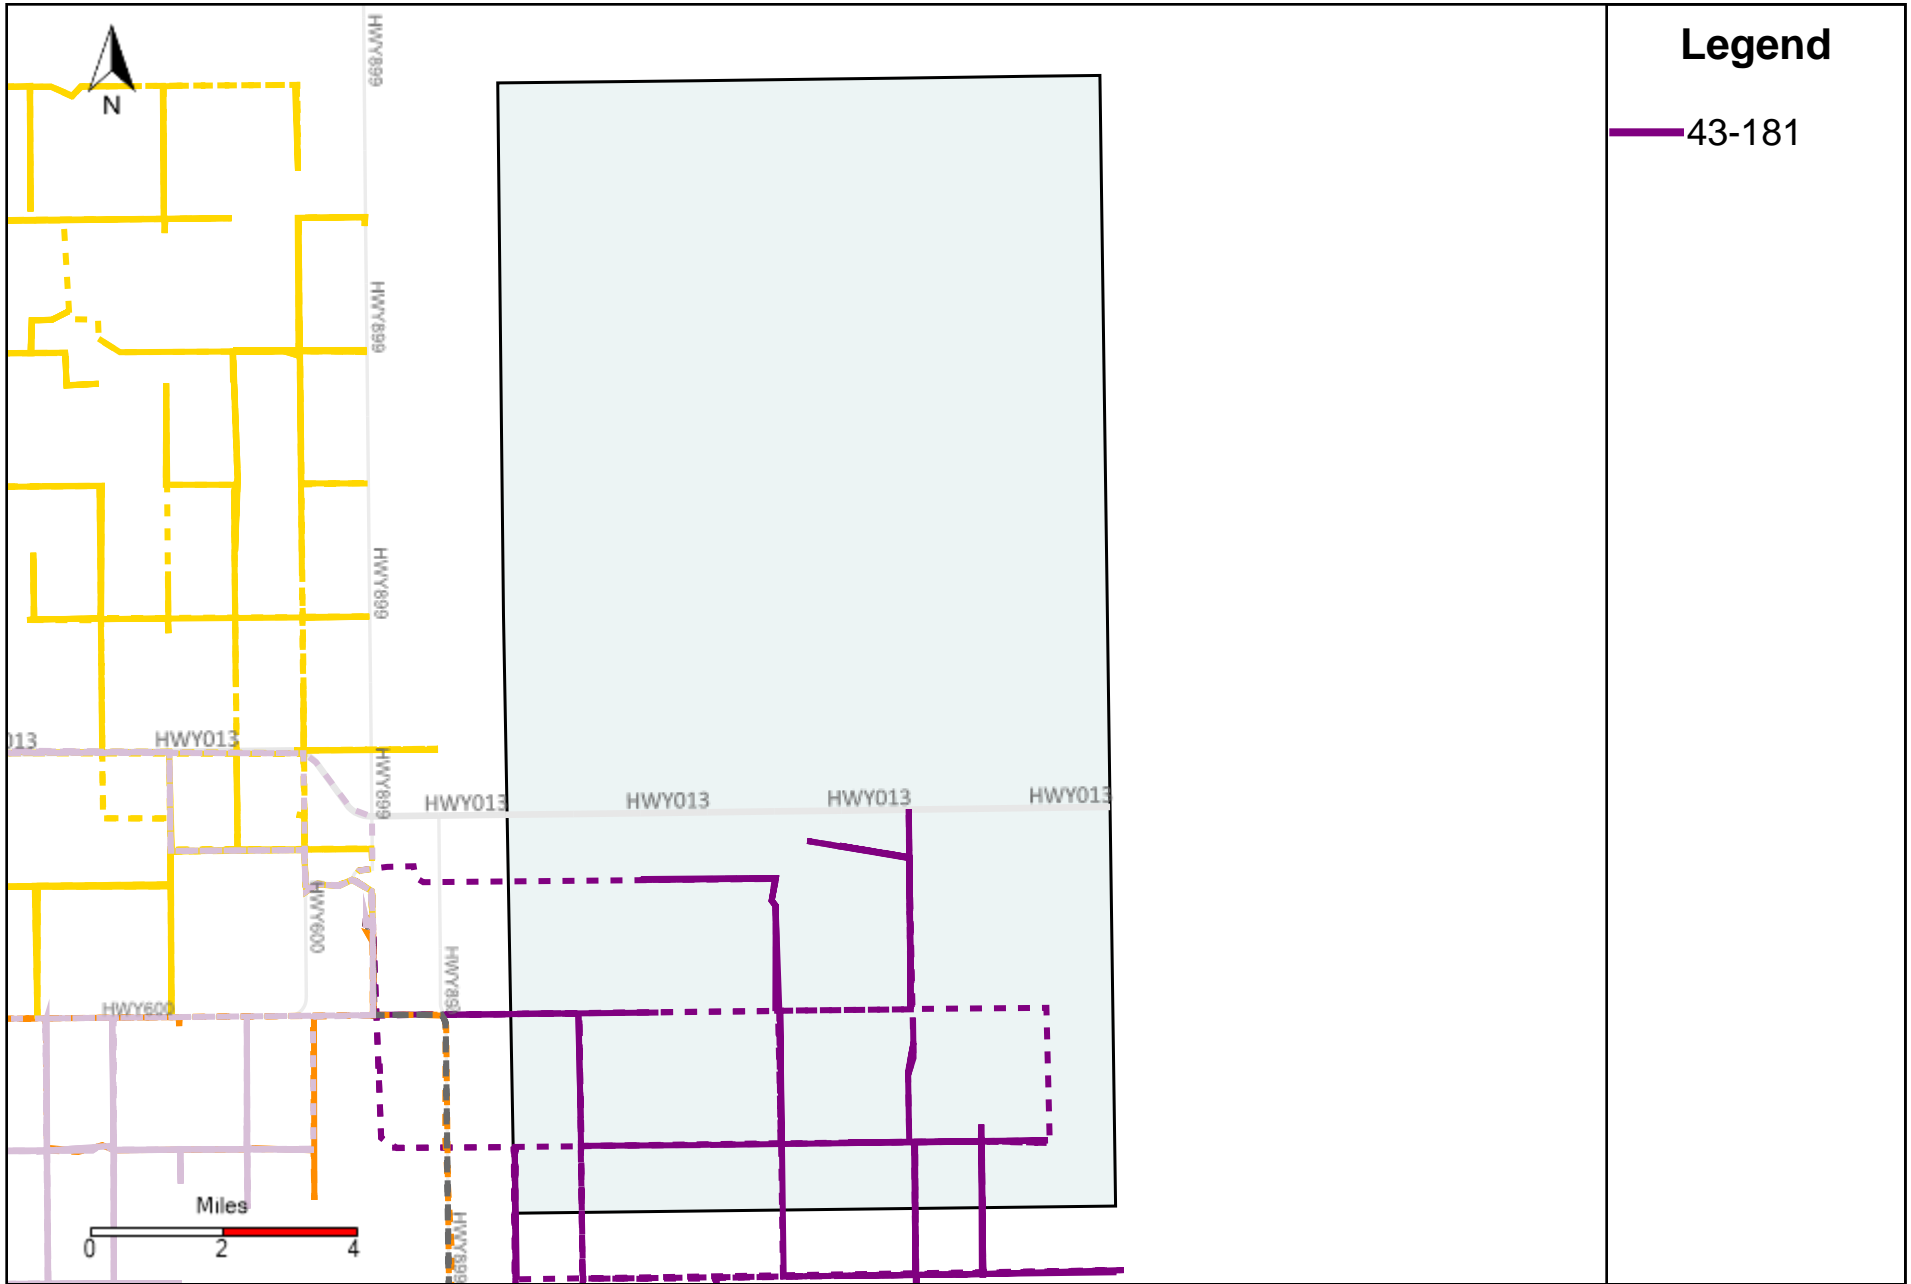

## Legend

— 43-181

Vehicle Name List	Total Distance(km)	Total Hours
43-181	406.93	32 hrs 16 min 33 sec