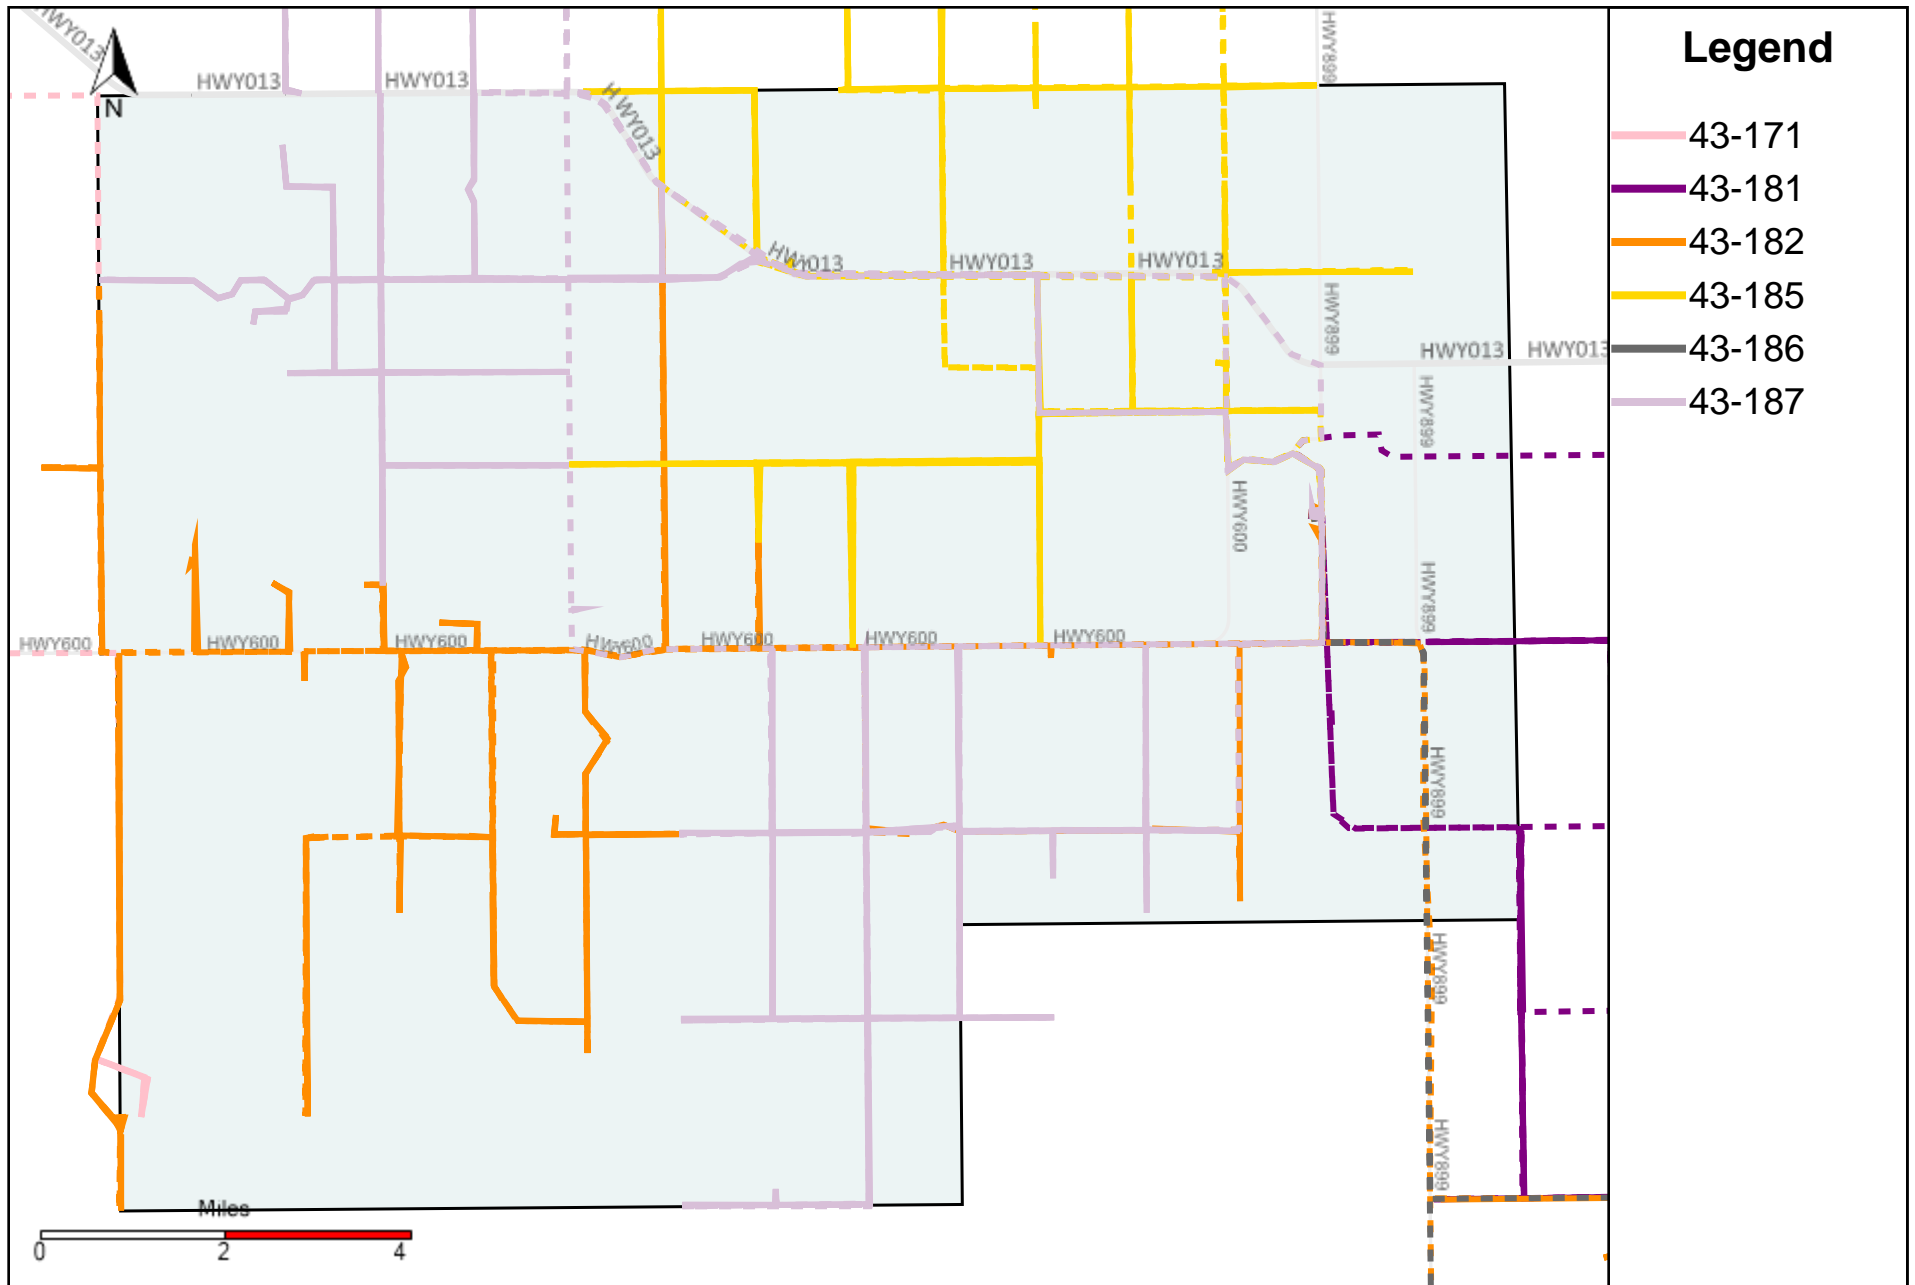

# Division: 1 Grader Report(2024-01-14 ~ 2024-01-20)

Vehicle Name List	Total Distance(km)	Total Hours
43-181, 43-182, 43-186, 43-187	1374.01	94 hrs 30 min 37 sec

# Division: 2 Grader Report(2024-01-14 ~ 2024-01-20)

## Legend

— 43-181

Vehicle Name List	Total Distance(km)	Total Hours
43-181	406.93	32 hrs 16 min 33 sec

# Division: 3 Grader Report(2024-01-14 ~ 2024-01-20)

Vehicle Name List	Total Distance(km)	Total Hours
43-171, 43-181, 43-182, 43-185, 43-186, 43-187	2247.13	144 hrs 2 min 16 sec