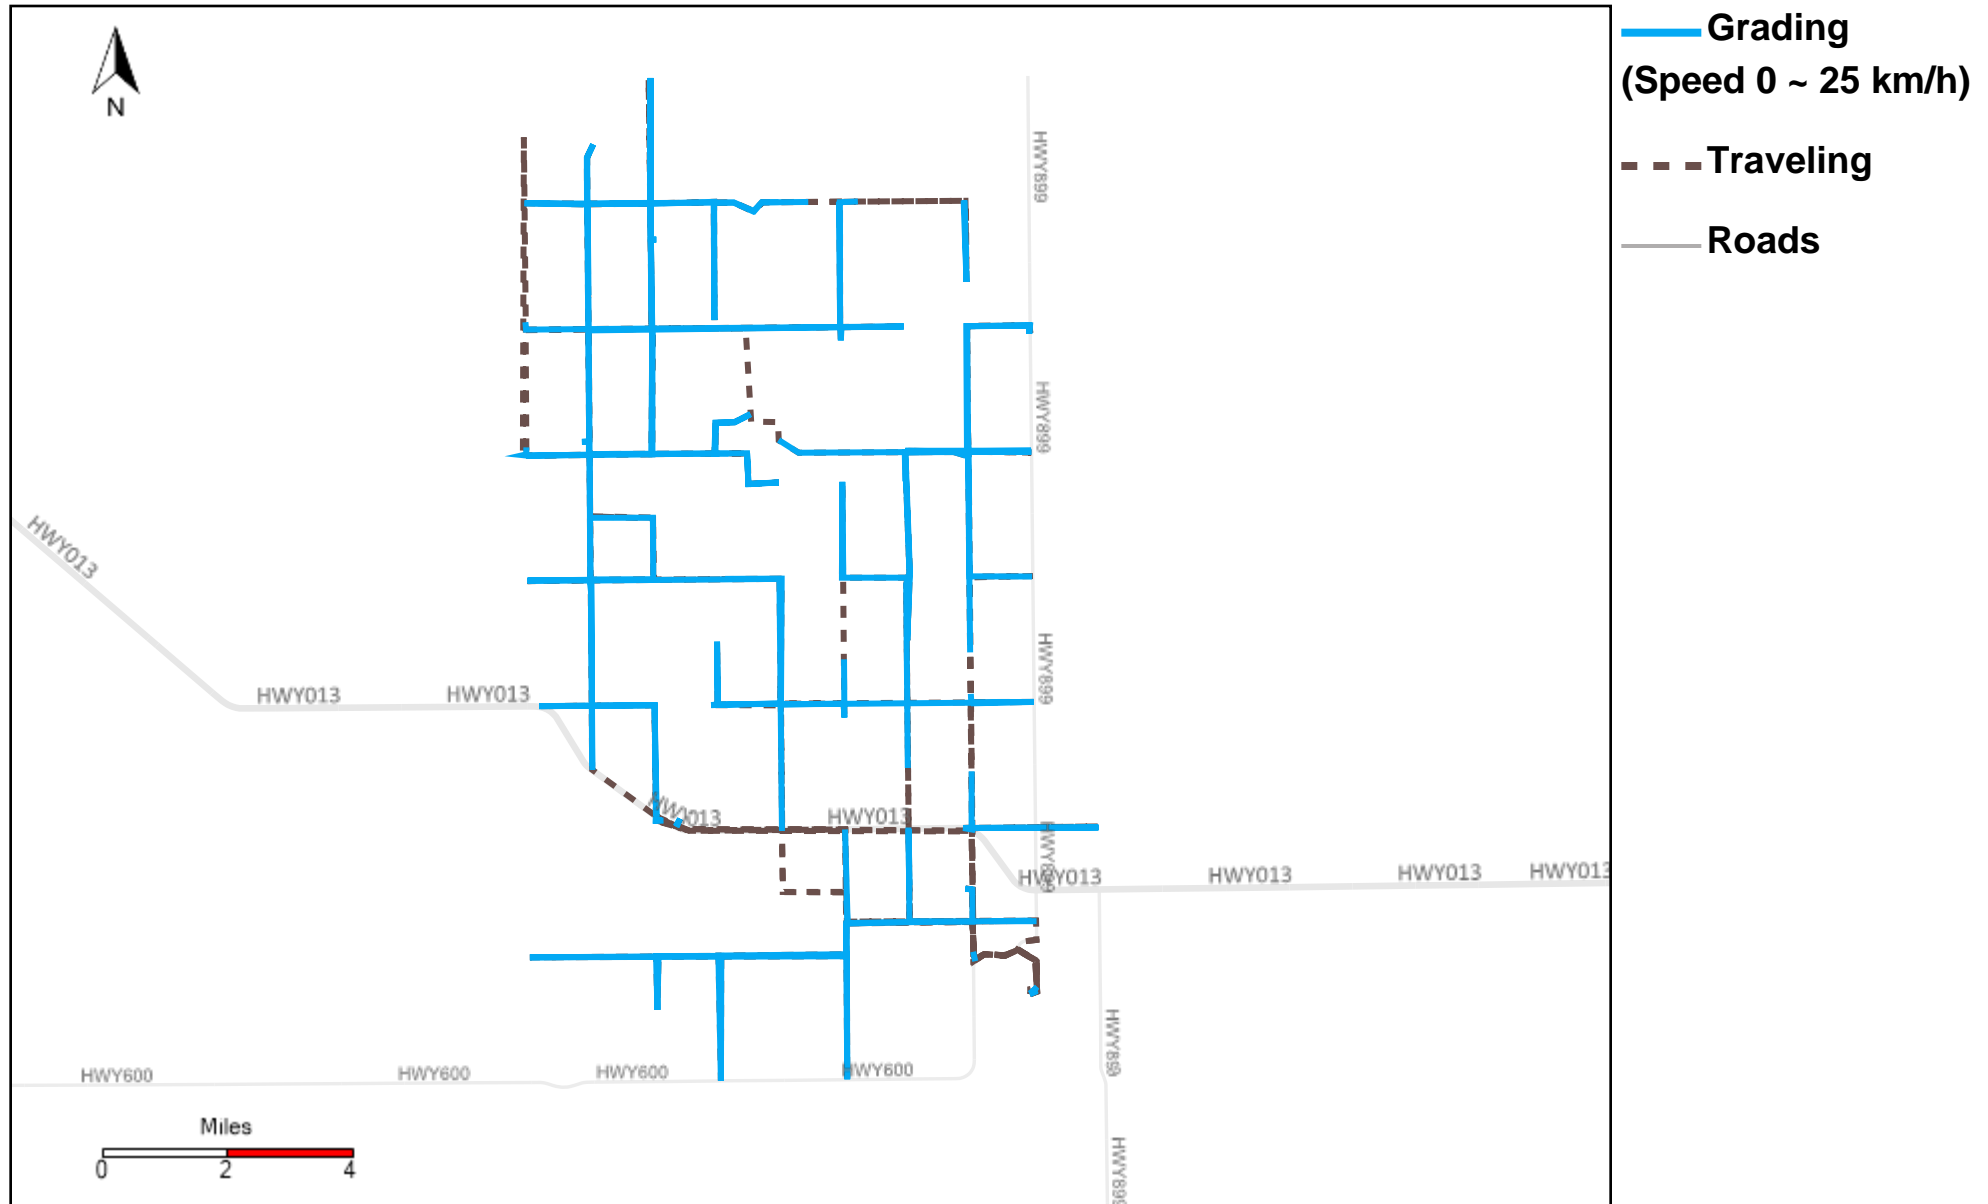

43-185_2024-01-14 ~ 2024-01-20 Tracking

Total Distance(km)	Total Hours	Work Distance(km)	Work Hours
517.17	30 hrs 4 min 41 sec	320.85	23 hrs 18 min 8 sec