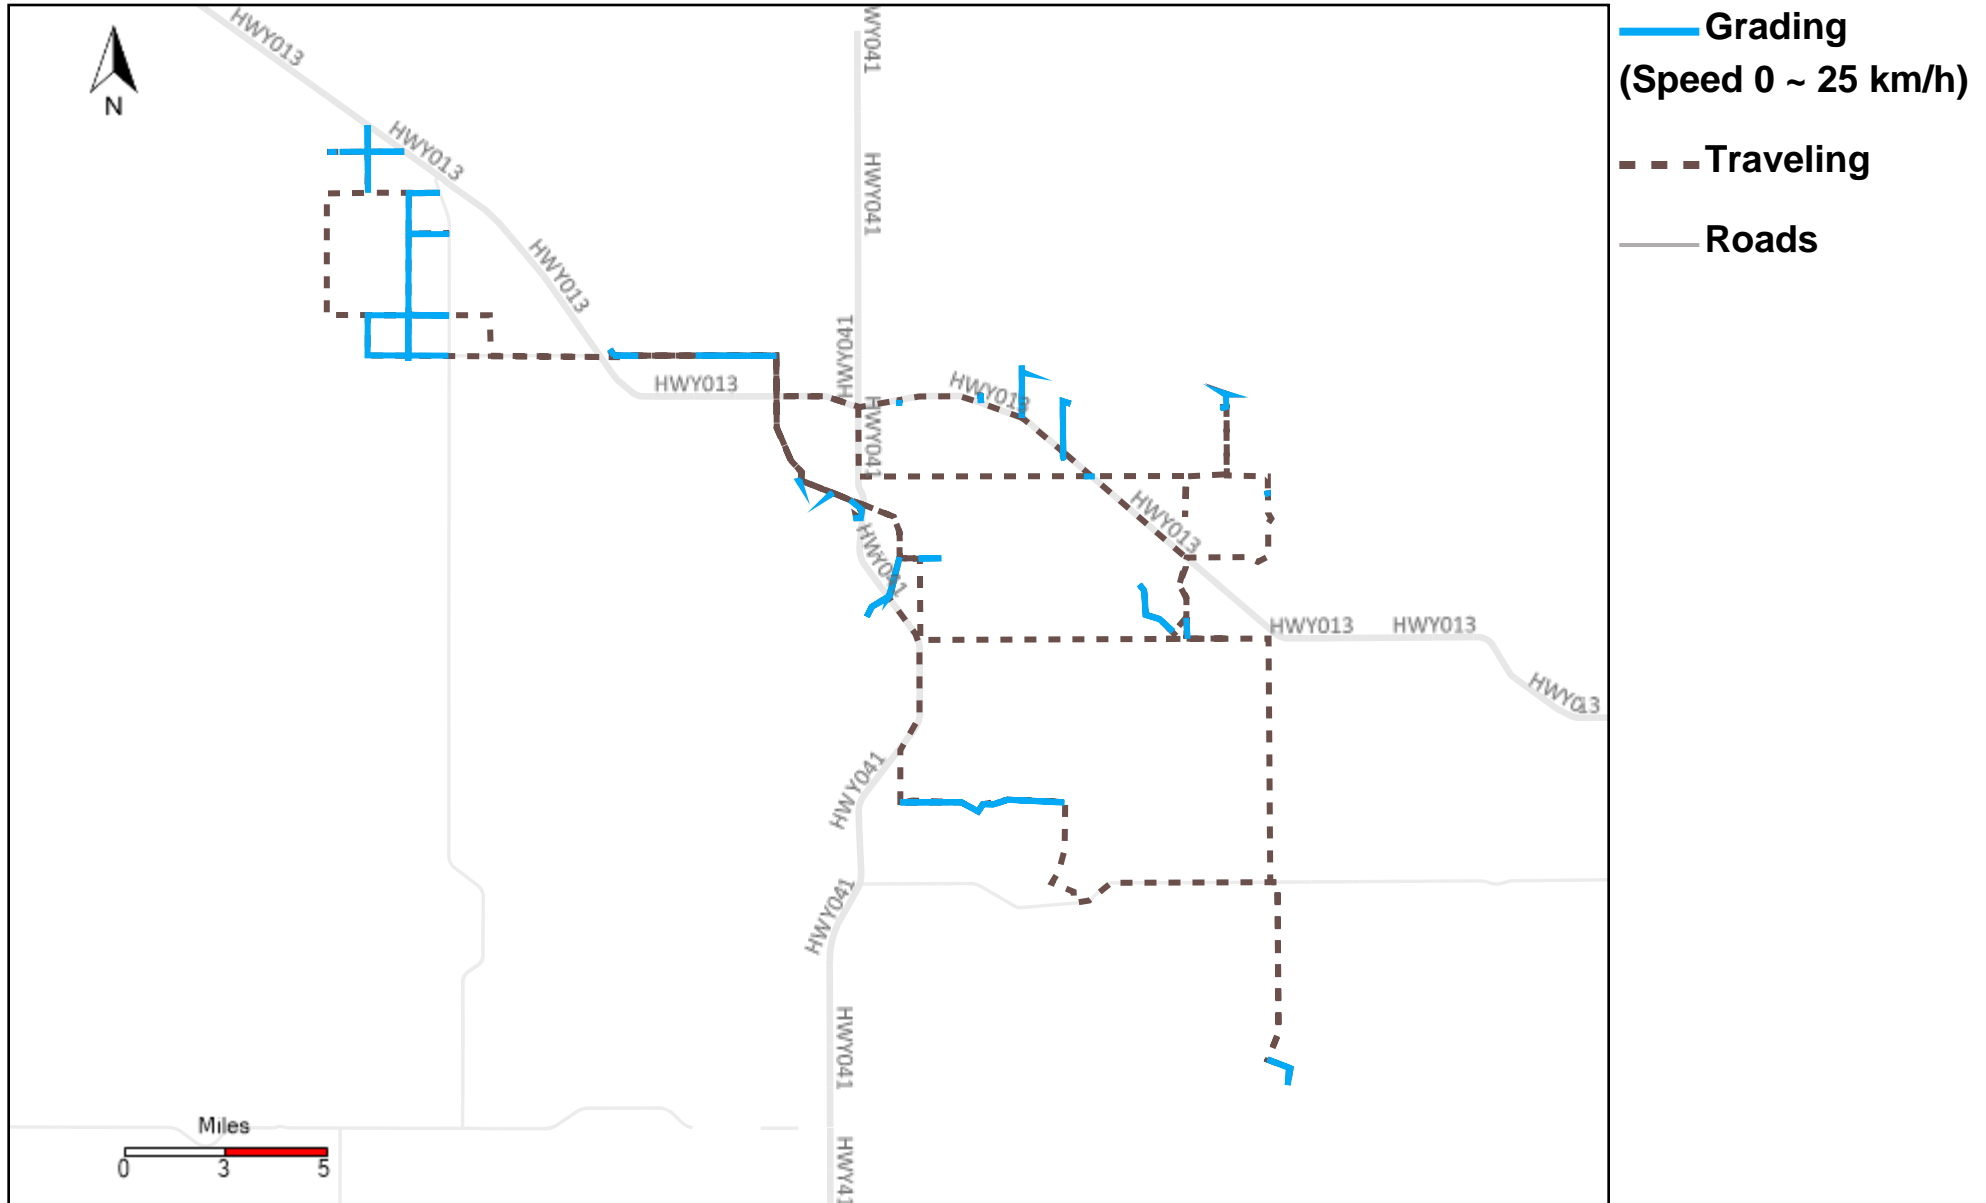

43-171_2024-01-14 ~ 2024-01-20 Tracking

Total Distance(km)	Total Hours	Work Distance(km)	Work Hours
355.95	19 hrs 26 min 58 sec	110.96	10 hrs 57 min 59 sec