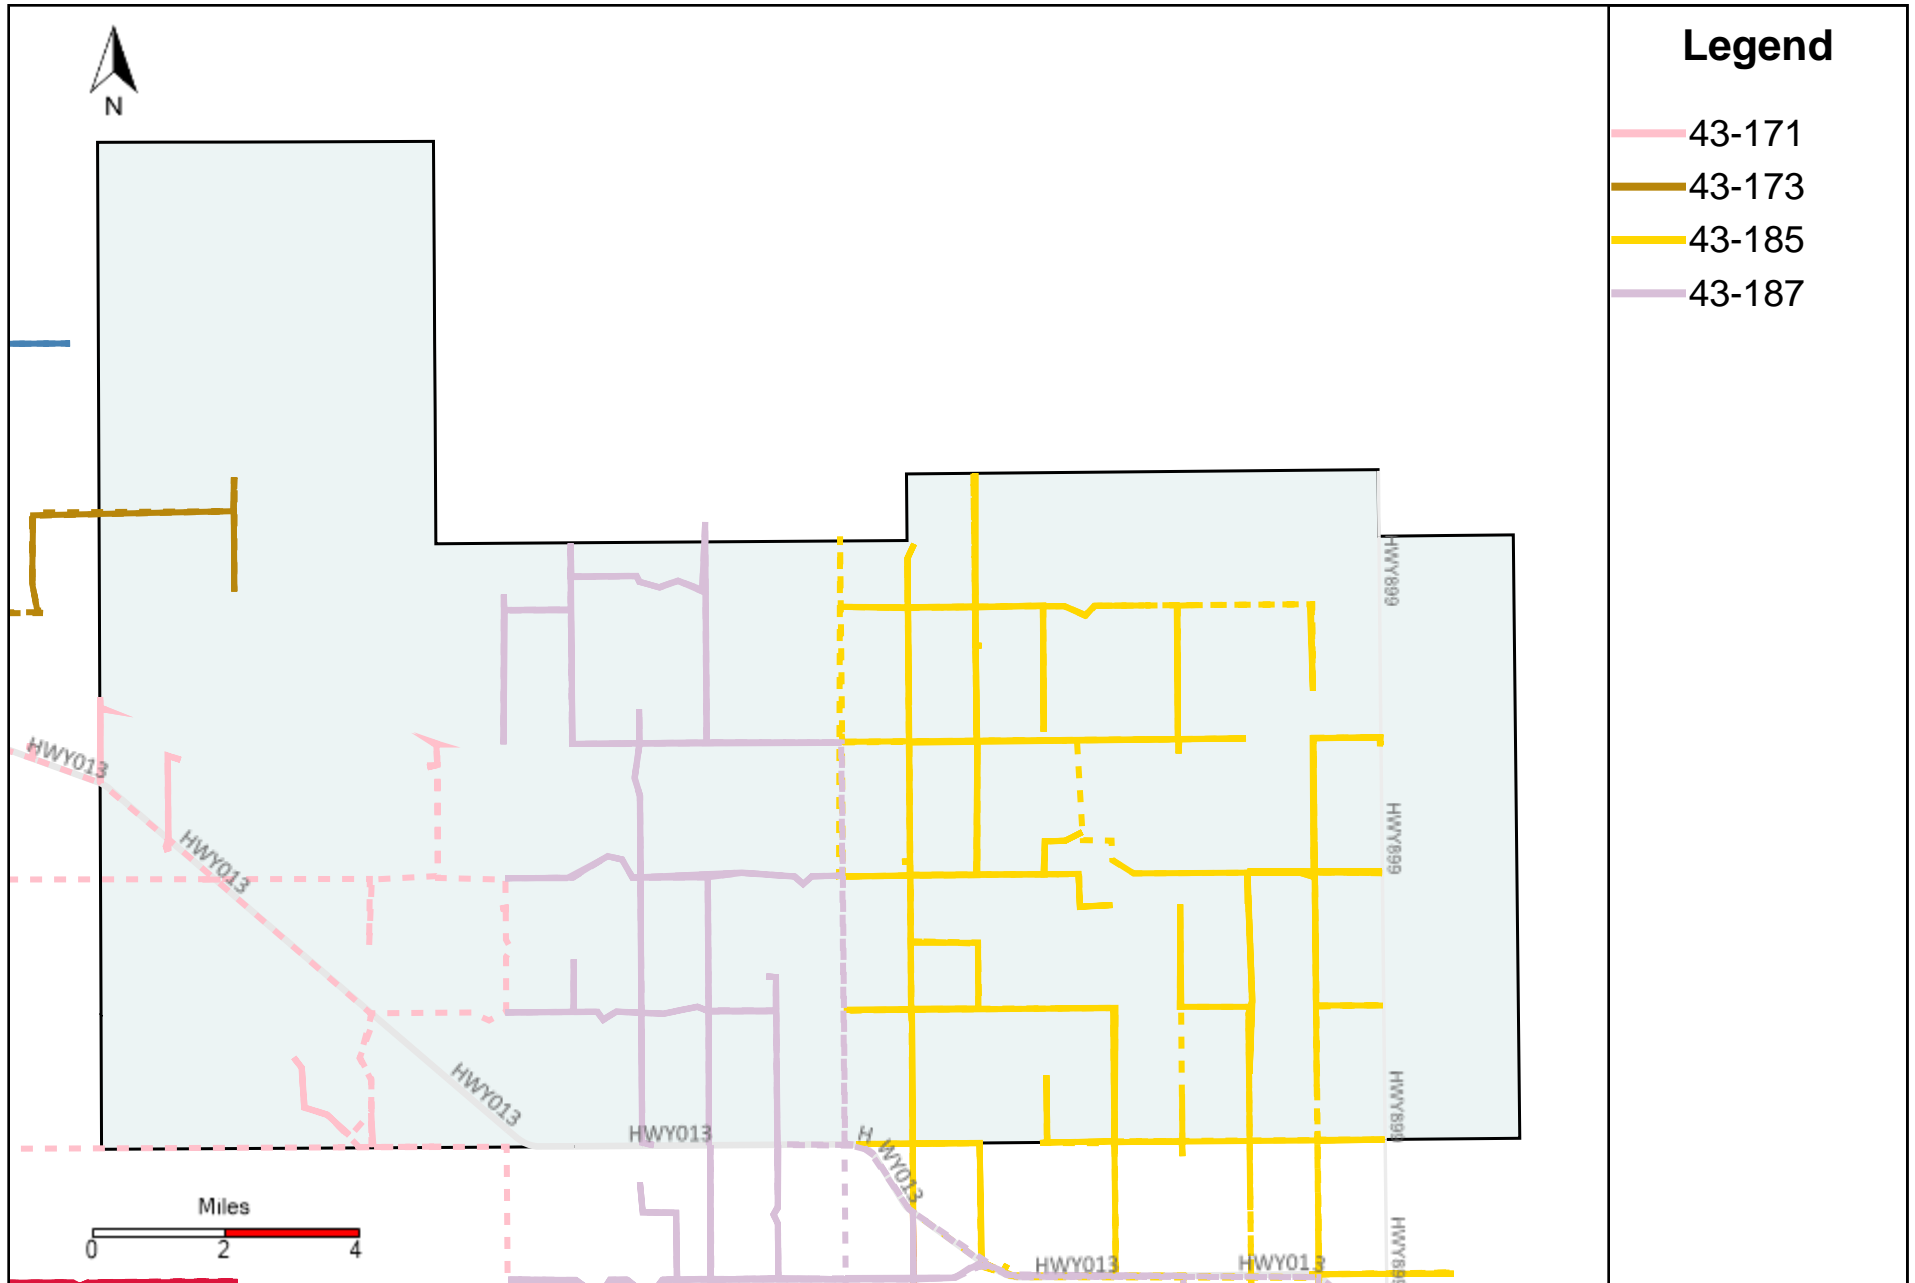

Division: 4 Grader Report(2024-01-14 ~ 2024-01-20)

Vehicle Name List	Total Distance(km)	Total Hours
43-171, 43-173, 43-185, 43-187	1586.7	98 hrs 13 min 39 sec