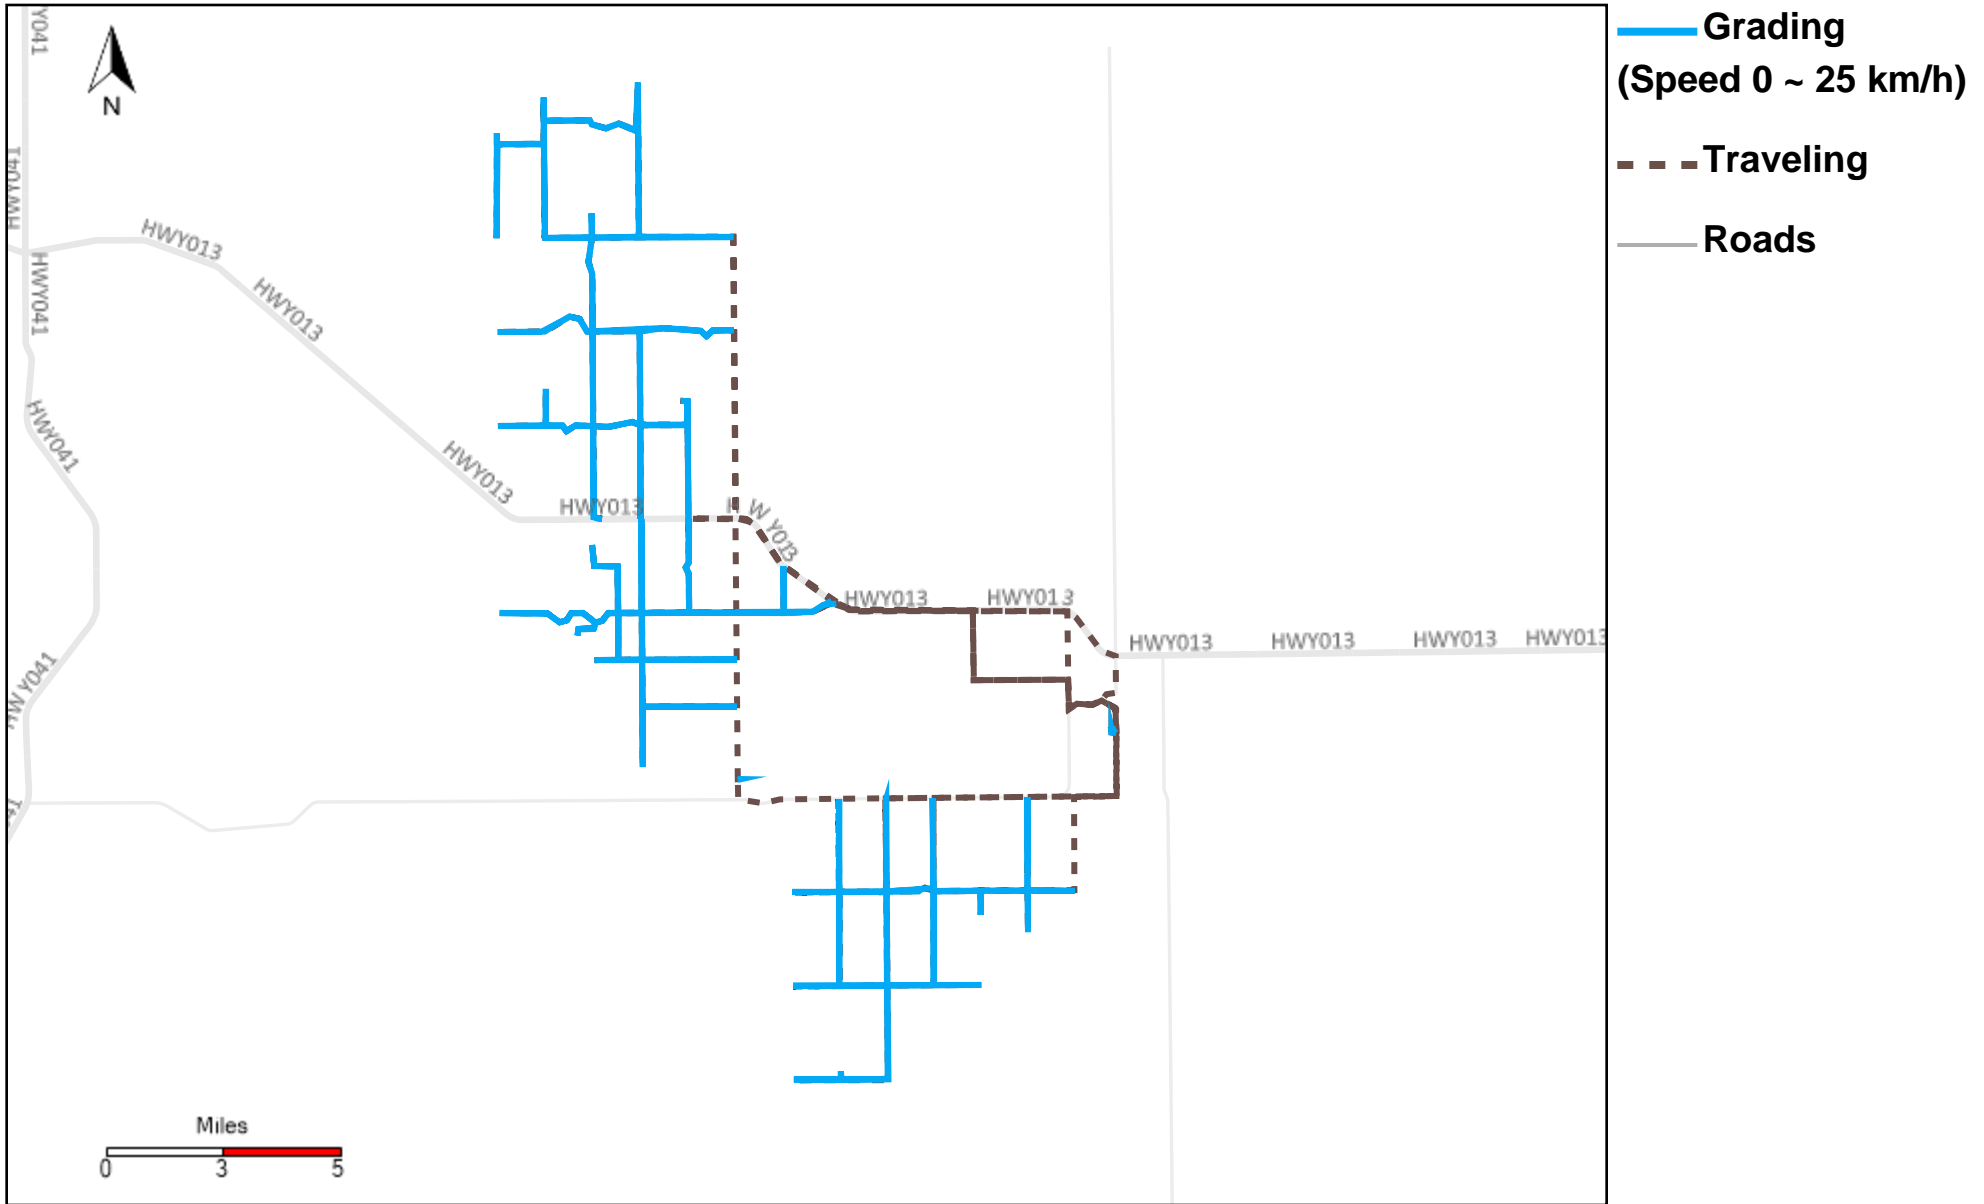

43-187_2024-01-14 ~ 2024-01-20 Tracking

Total Distance(km)	Total Hours	Work Distance(km)	Work Hours
478.68	31 hrs 26 min 39 sec	317.08	26 hrs 40 min 9 sec