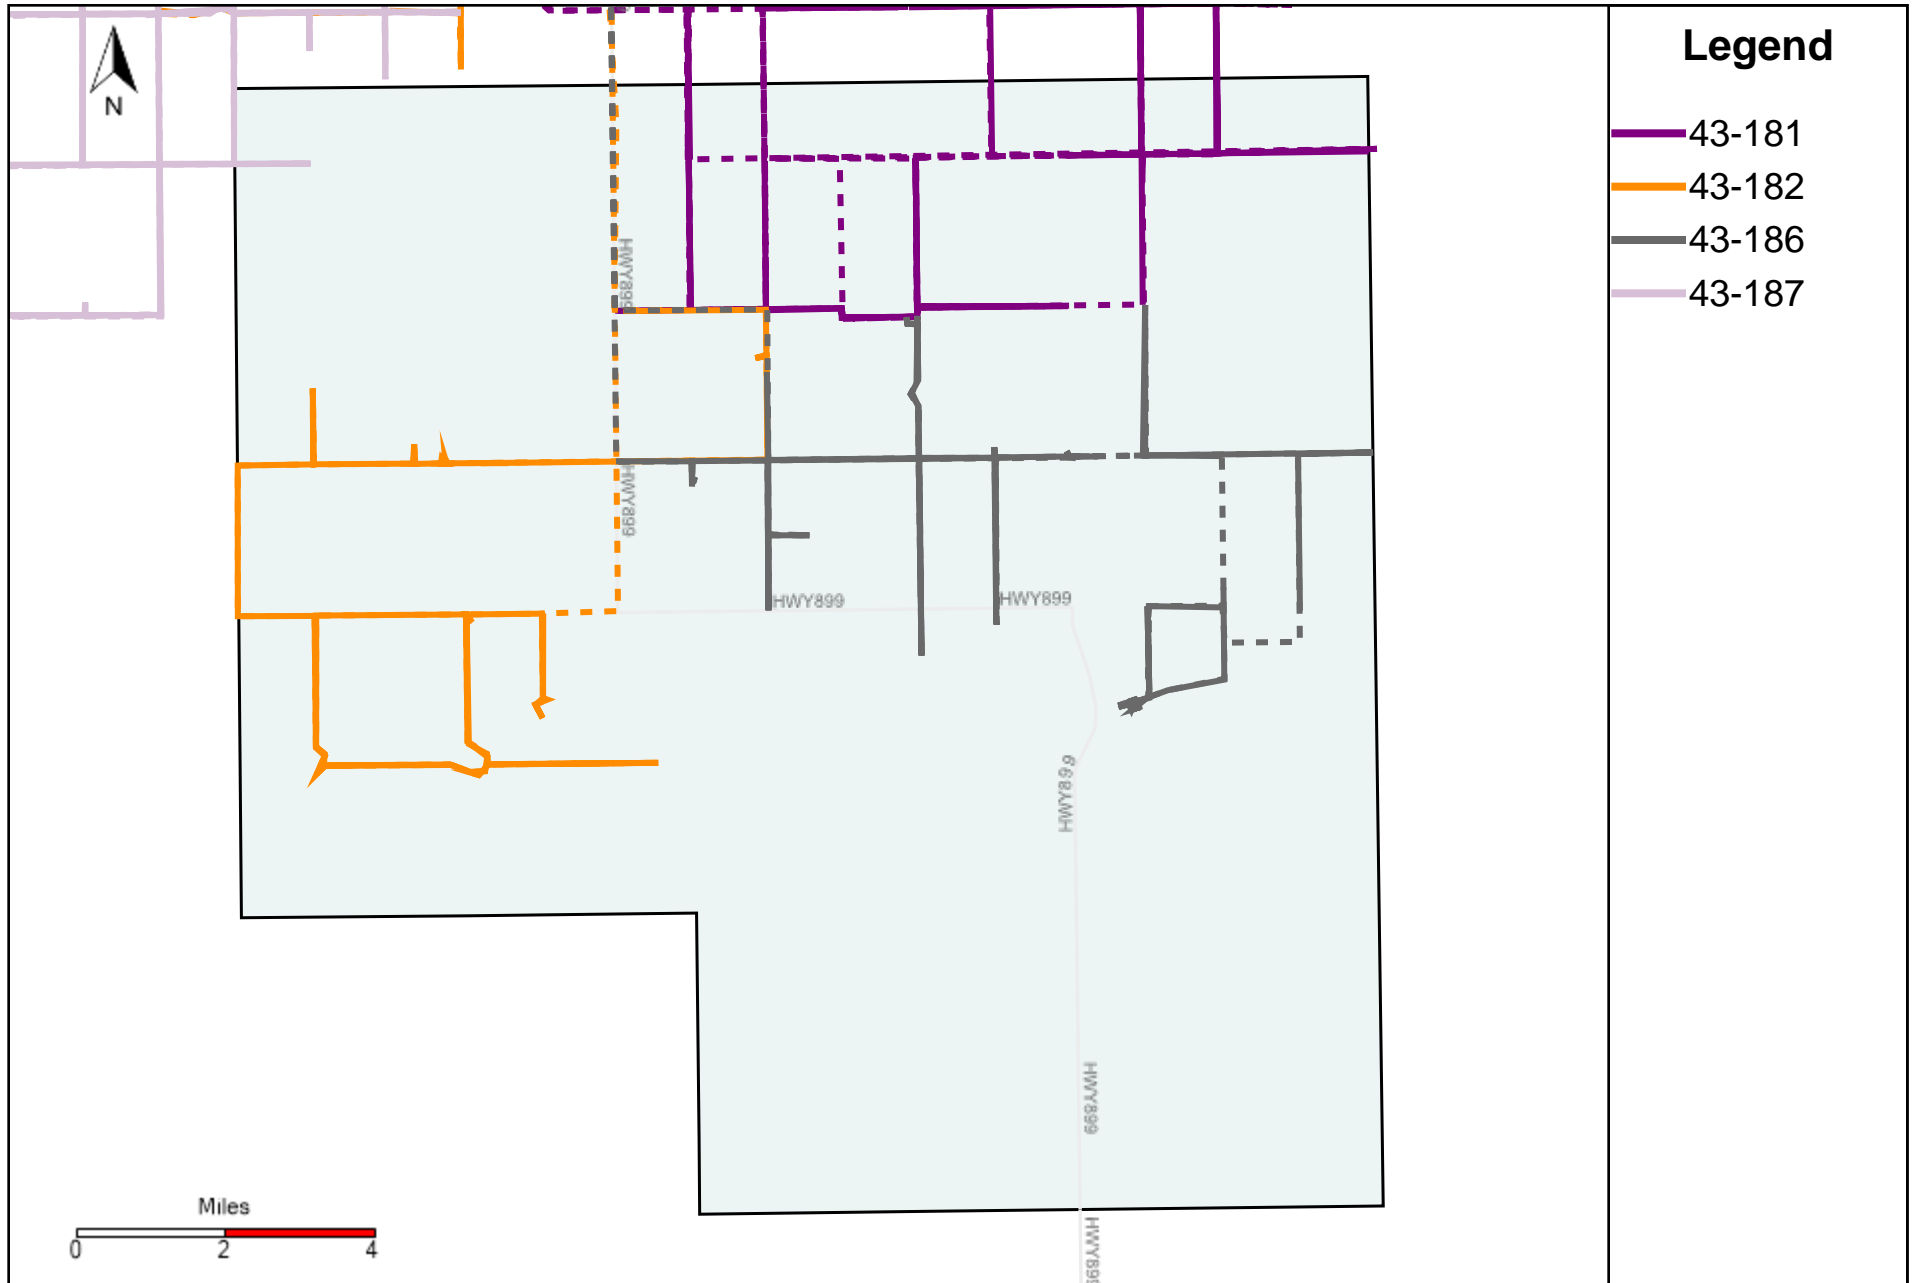

# Division: 1 Grader Report(2024-01-14 ~ 2024-01-20)

Vehicle Name List	Total Distance(km)	Total Hours
43-181, 43-182, 43-186, 43-187	1374.01	94 hrs 30 min 37 sec

## Legend

— 43-181

Vehicle Name List	Total Distance(km)	Total Hours
43-181	406.93	32 hrs 16 min 33 sec