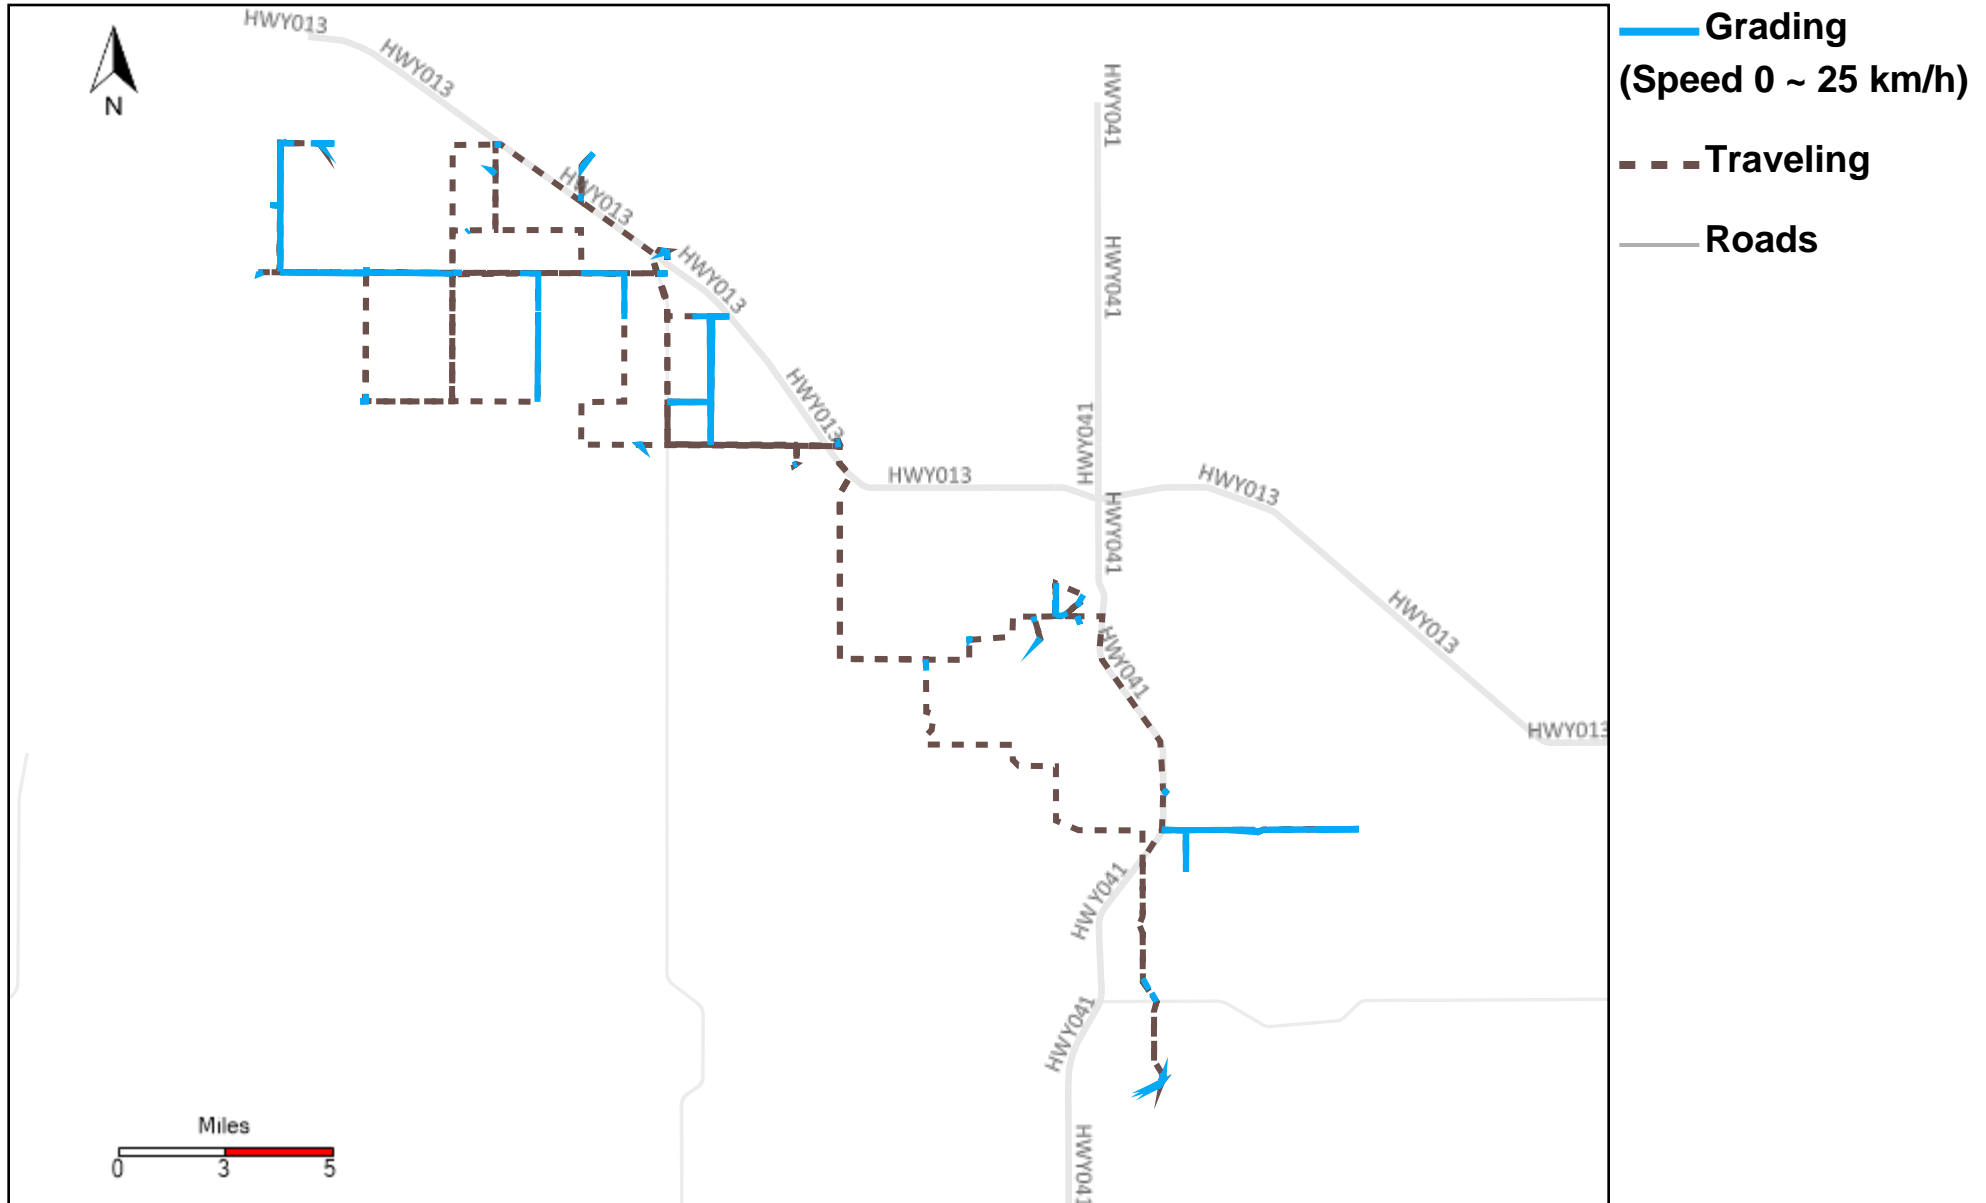

43-170_2024-01-14 ~ 2024-01-20 Tracking

Total Distance(km)	Total Hours	Work Distance(km)	Work Hours
388.79	23 hrs 39 min 7 sec	137.71	14 hrs 37 min 40 sec