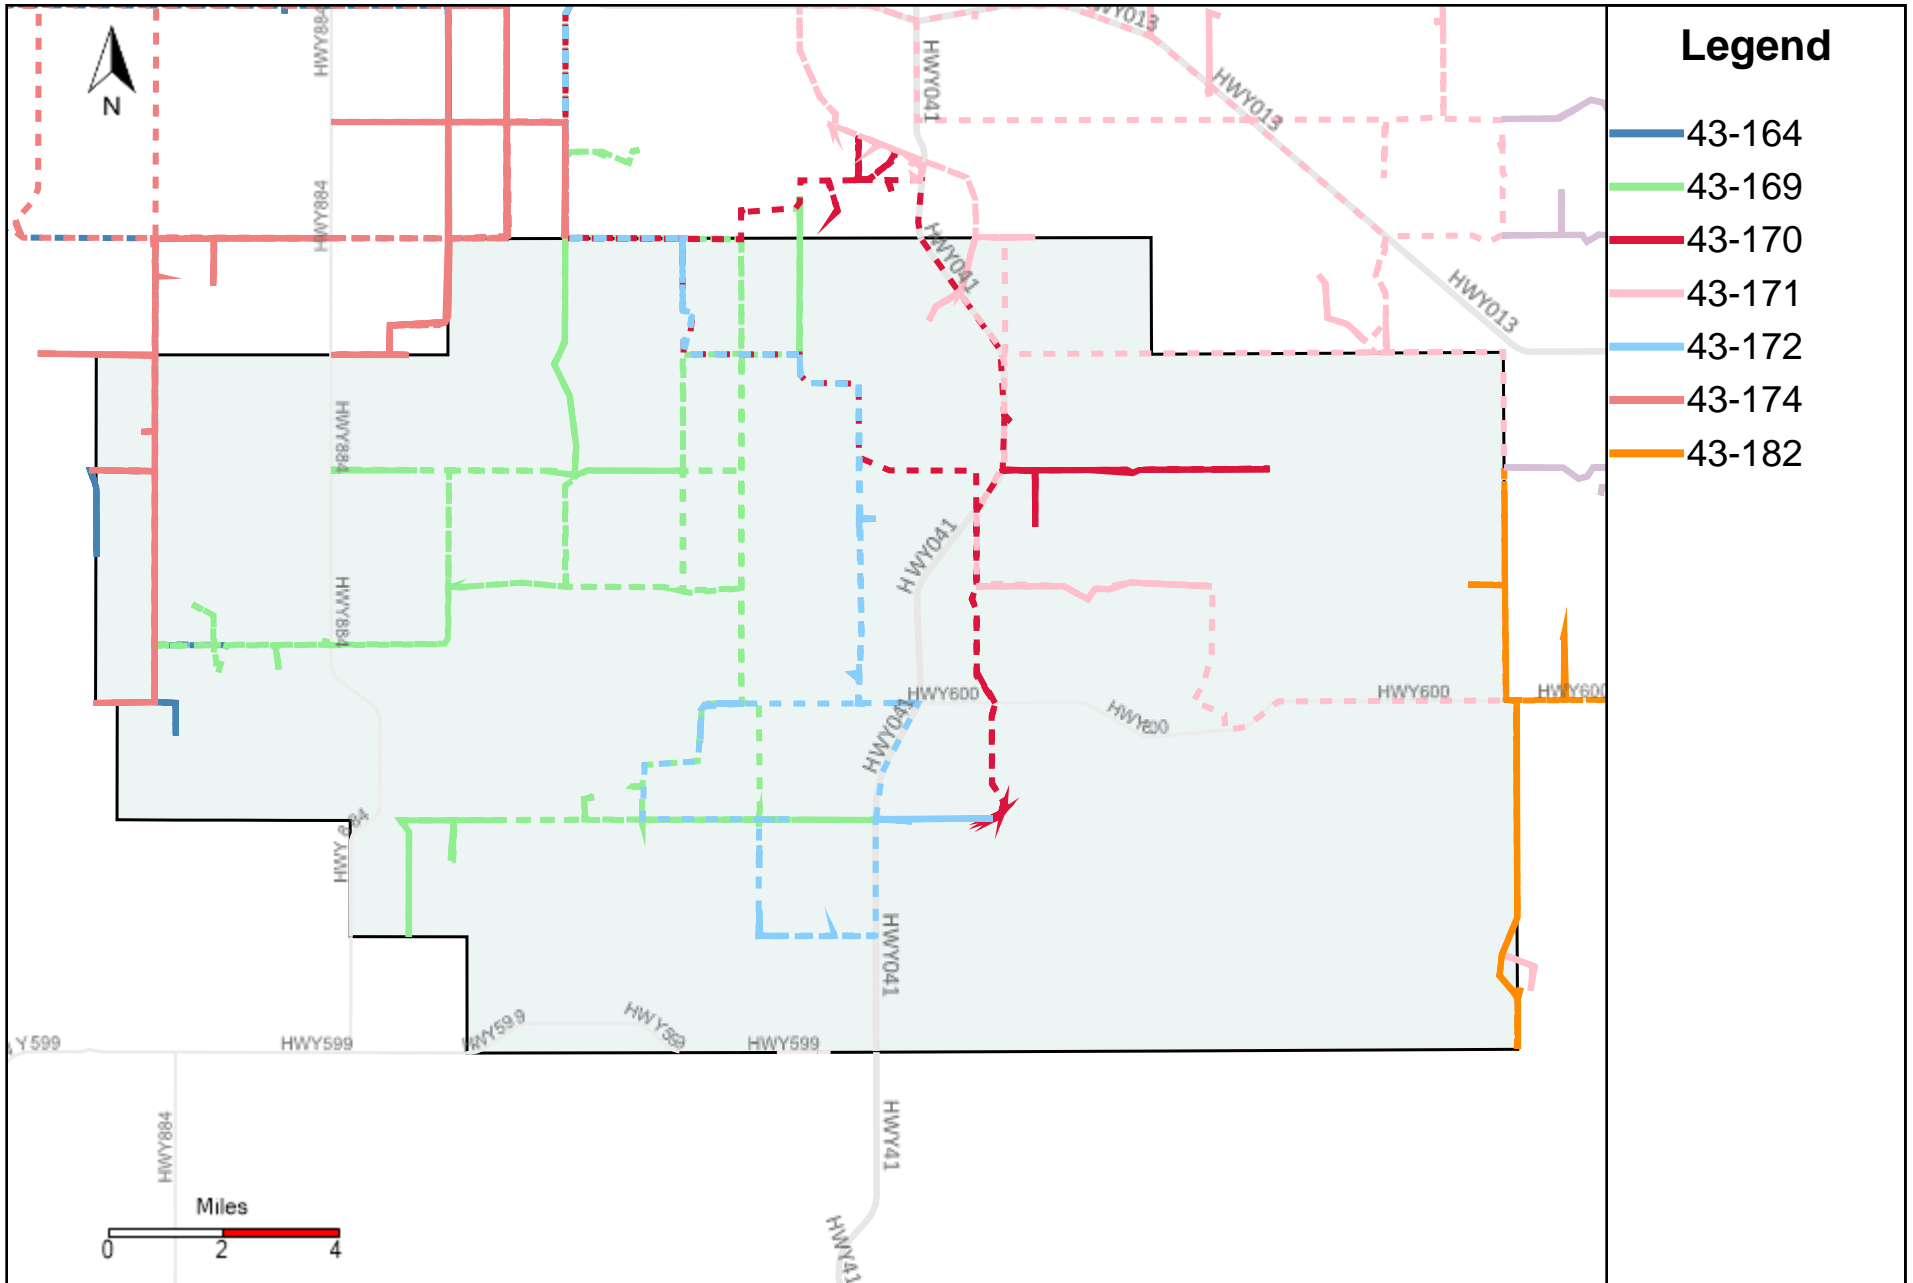

Division: 5 Grader Report(2024-01-14 ~ 2024-01-20)

Vehicle Name List	Total Distance(km)	Total Hours
43-164, 43-169, 43-170, 43-171, 43-172, 43-174, 43-182	2485.52	150 hrs 41 min 46 sec