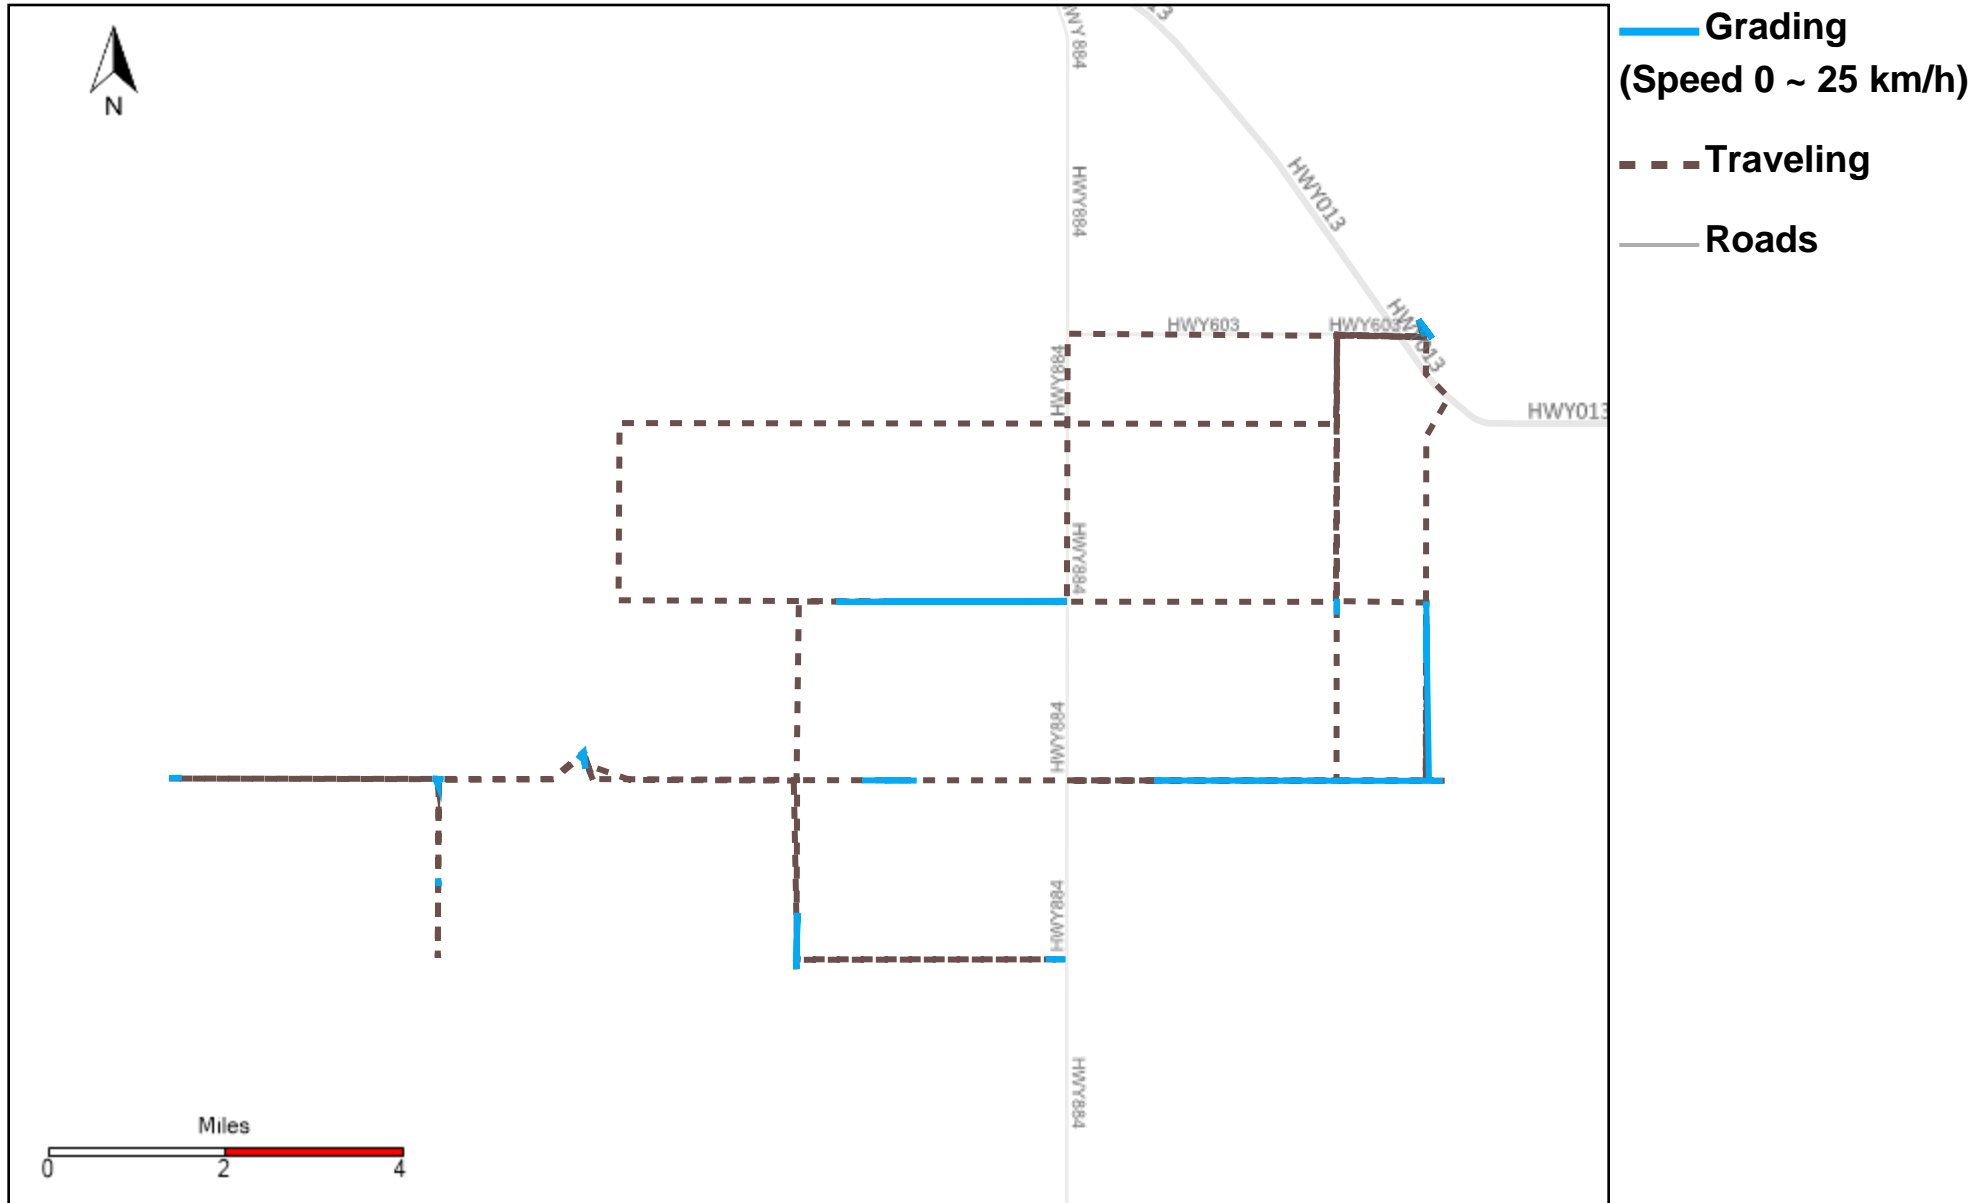

43-170_2023-12-31 ~ 2024-01-06 Tracking

Total Distance(km)	Total Hours	Work Distance(km)	Work Hours
229.31	25 hrs 45 min 40 sec	76.52	18 hrs 39 min 43 sec