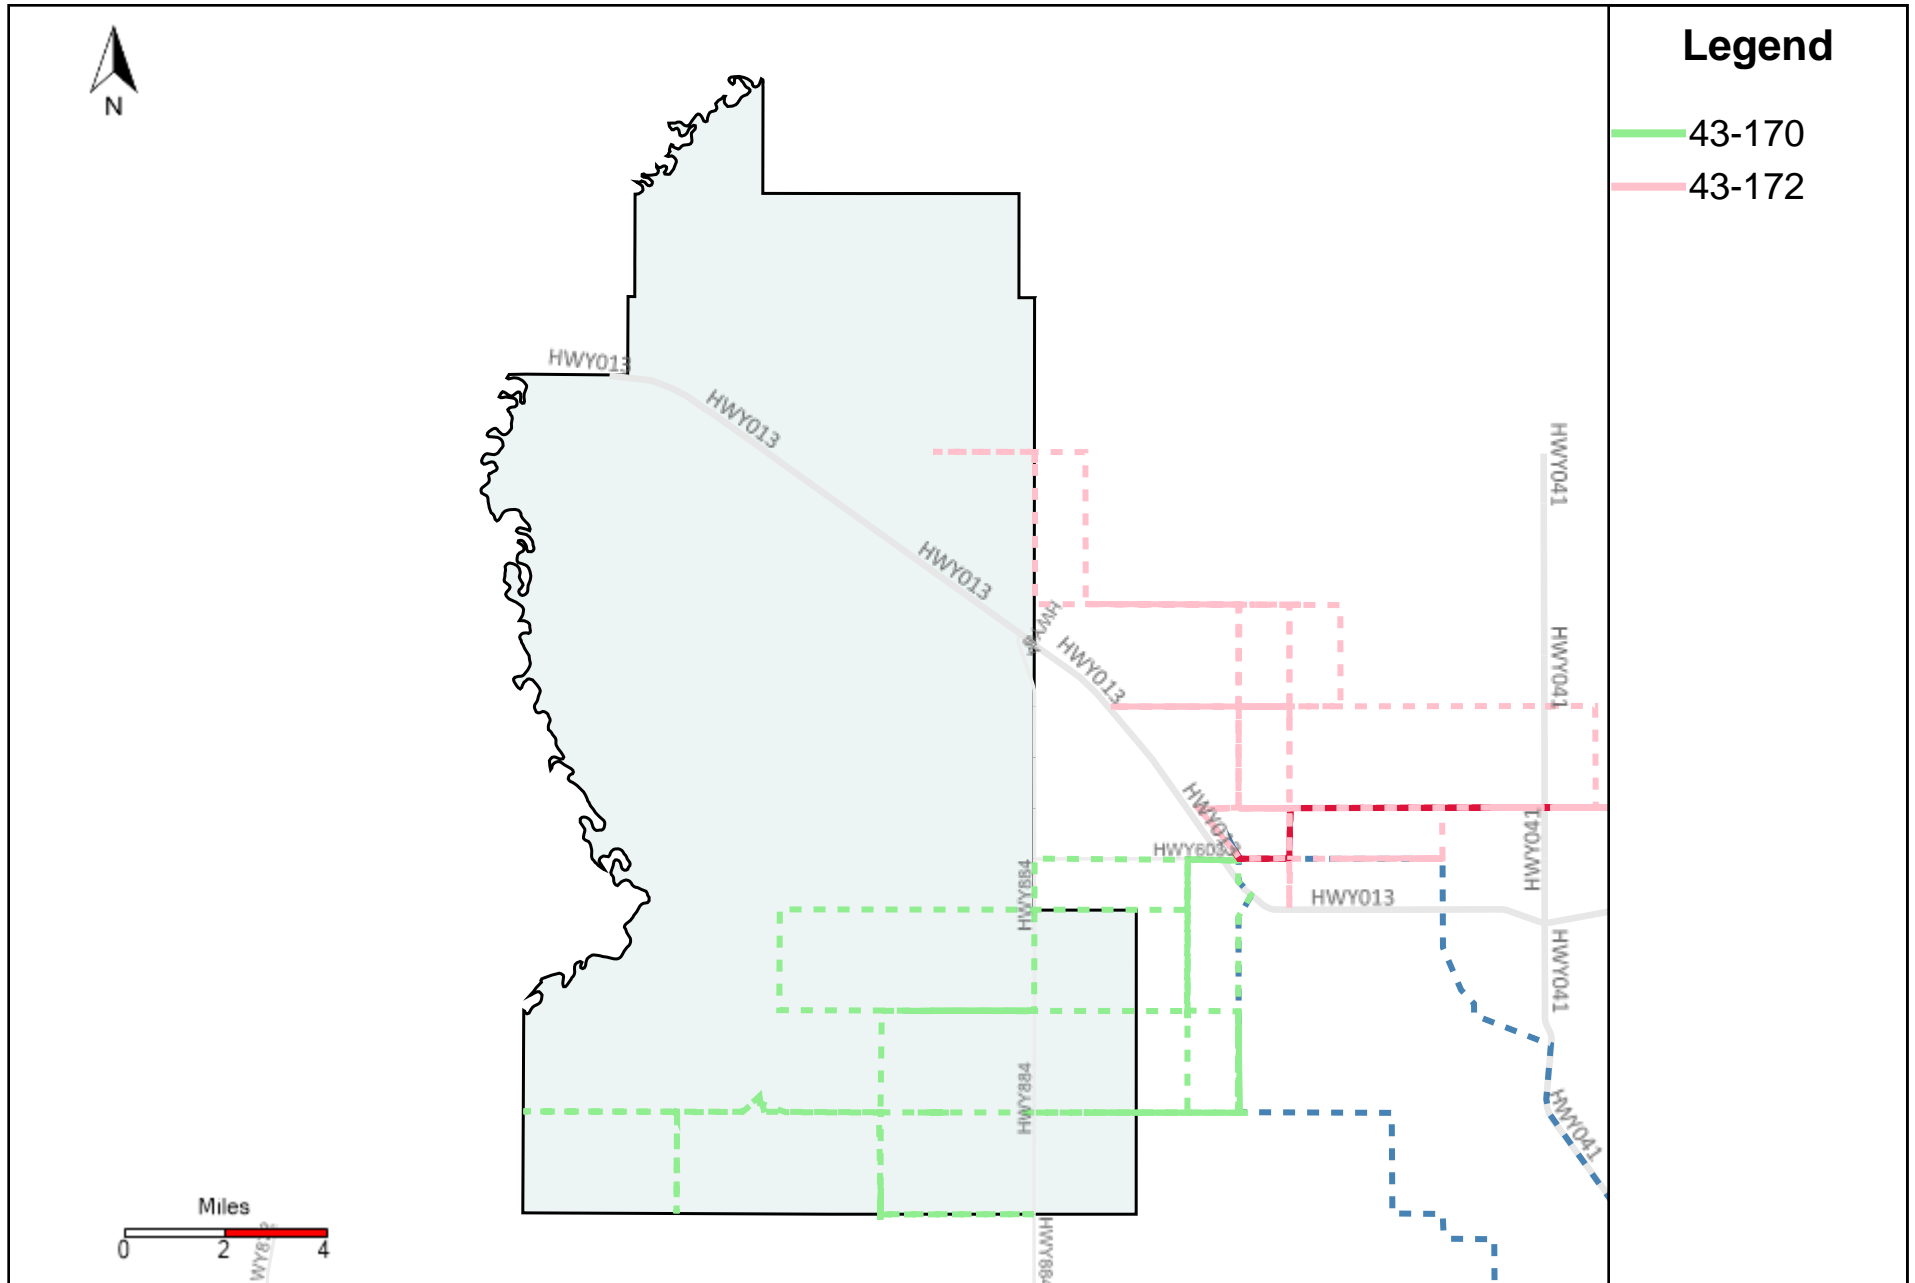

Provost Weekly Grader Report (2023-12-31 ~ 2024-01-06)

Division: 1 Grader Report(2023-12-31 ~ 2024-01-06)

Vehicle Name List	Total Distance(km)	Total Hours
43-181, 43-182	581.91	62 hrs 59 min 55 sec

Division: 2 Grader Report(2023-12-31 ~ 2024-01-06)

Legend

43-181

Vehicle Name List	Total Distance(km)	Total Hours
43-181	315.35	31 hrs 25 min 28 sec

Division: 3 Grader Report(2023-12-31 ~ 2024-01-06)

Vehicle Name List	Total Distance(km)	Total Hours
43-181, 43-182, 43-185, 43-187	957.54	100 hrs 12 min 50 sec

Division: 7 Grader Report(2023-12-31 ~ 2024-01-06)

Vehicle Name List	Total Distance(km)	Total Hours
43-170, 43-172	452.42	41 hrs 27 min 1 sec

Provost Weekly Grader Report

From 12/31/2023 To 1/6/2024

1/6/2024

43-187_2023-12-31 ~ 2024-01-06 Tracking

Total Distance(km)	Total Hours	Work Distance(km)	Work Hours
177.37	15 hrs 41 min 57 sec	71	12 hrs 30 min 43 sec