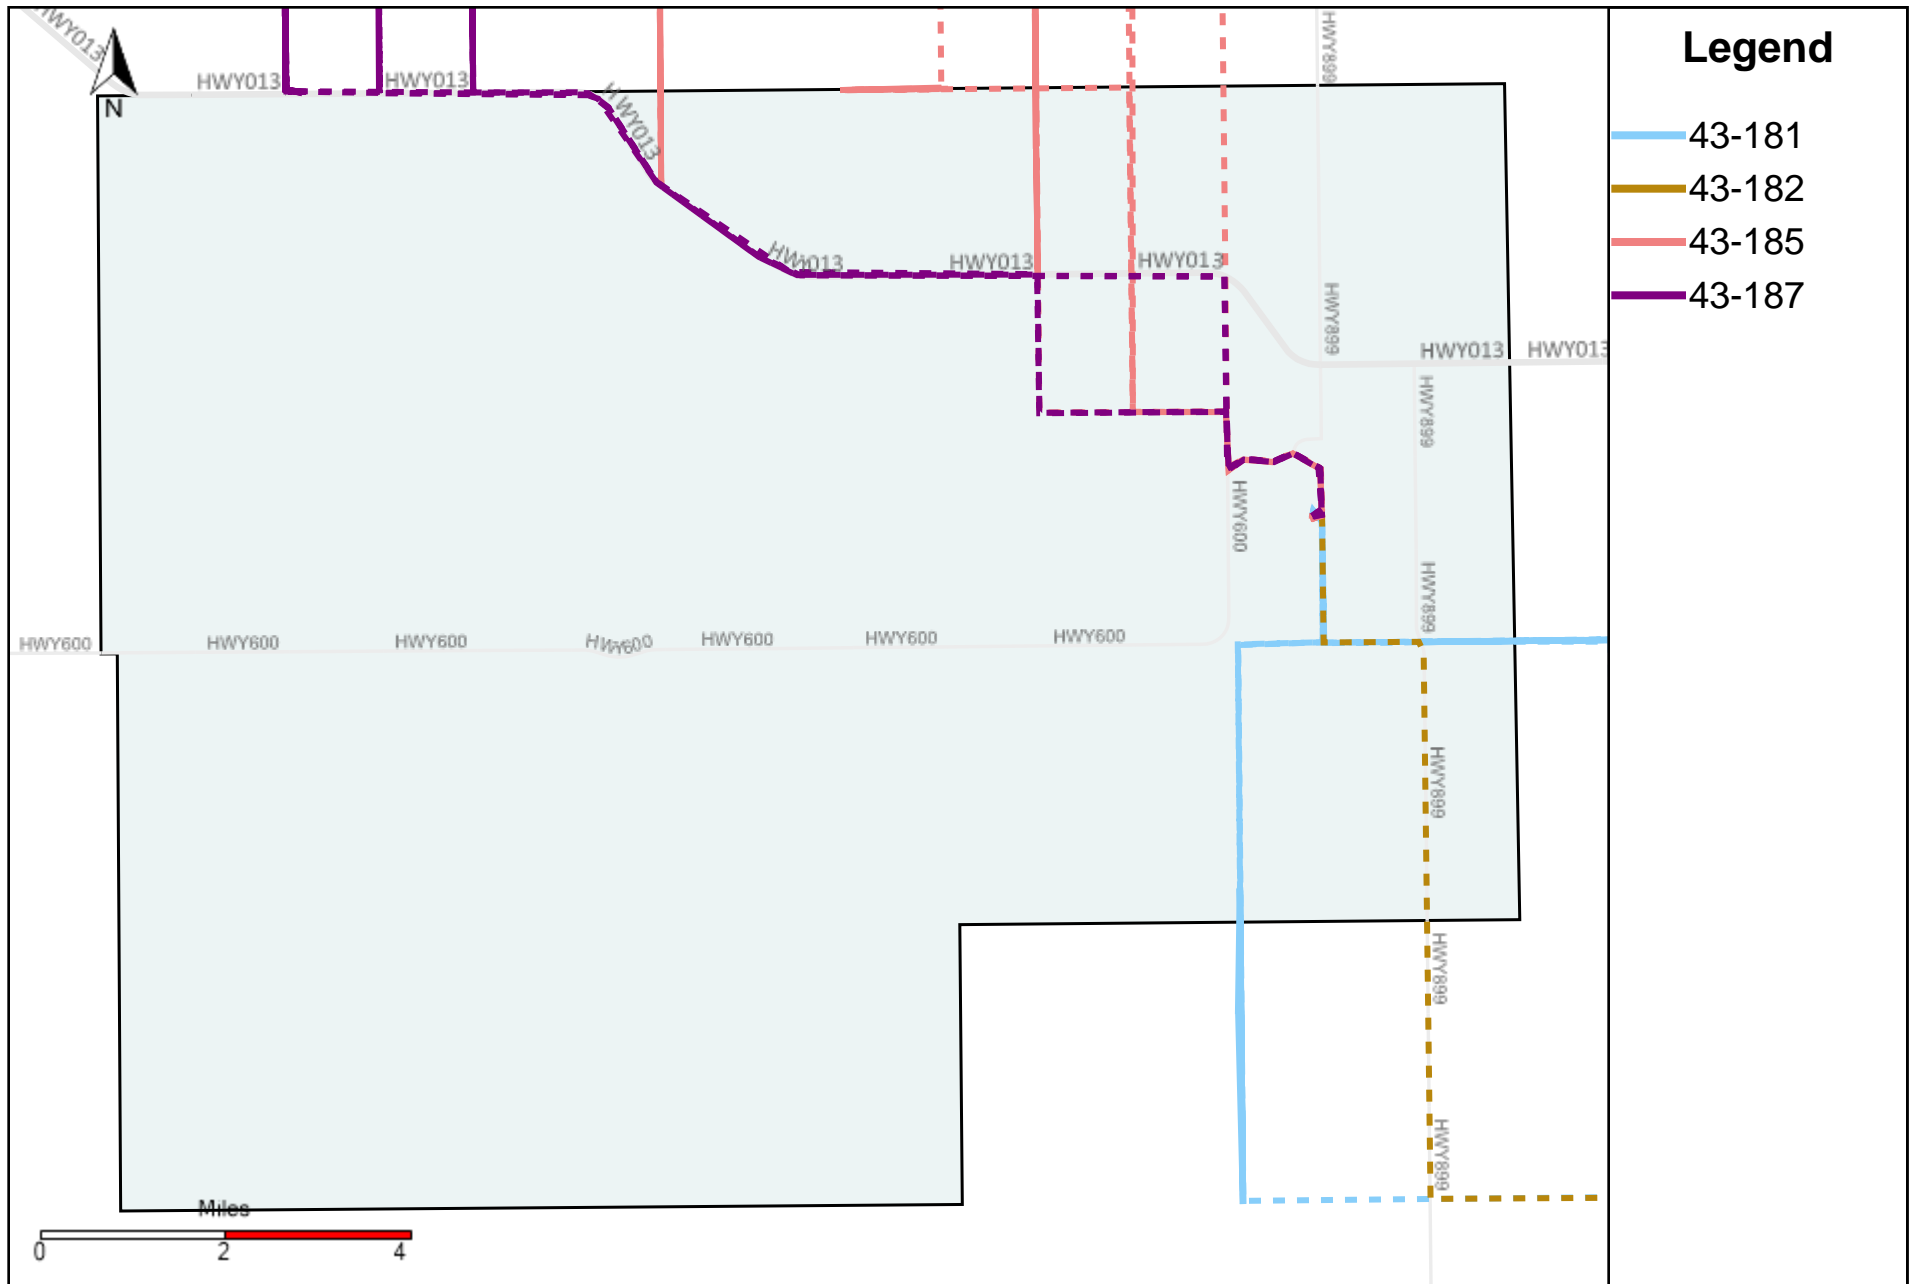

Provost Weekly Grader Report (2023-12-31 ~ 2024-01-06)

Division: 1 Grader Report(2023-12-31 ~ 2024-01-06)

Vehicle Name List	Total Distance(km)	Total Hours
43-181, 43-182	581.91	62 hrs 59 min 55 sec

Division: 2 Grader Report(2023-12-31 ~ 2024-01-06)

Legend

43-181

Vehicle Name List	Total Distance(km)	Total Hours
43-181	315.35	31 hrs 25 min 28 sec

Division: 3 Grader Report(2023-12-31 ~ 2024-01-06)

Vehicle Name List	Total Distance(km)	Total Hours
43-181, 43-182, 43-185, 43-187	957.54	100 hrs 12 min 50 sec

Division: 7 Grader Report(2023-12-31 ~ 2024-01-06)

Vehicle Name List	Total Distance(km)	Total Hours
43-170, 43-172	452.42	41 hrs 27 min 1 sec

Provost Weekly Grader Report

From 12/31/2023 To 1/6/2024

1/6/2024

43-187_2023-12-31 ~ 2024-01-06 Tracking

Total Distance(km)	Total Hours	Work Distance(km)	Work Hours
177.37	15 hrs 41 min 57 sec	71	12 hrs 30 min 43 sec