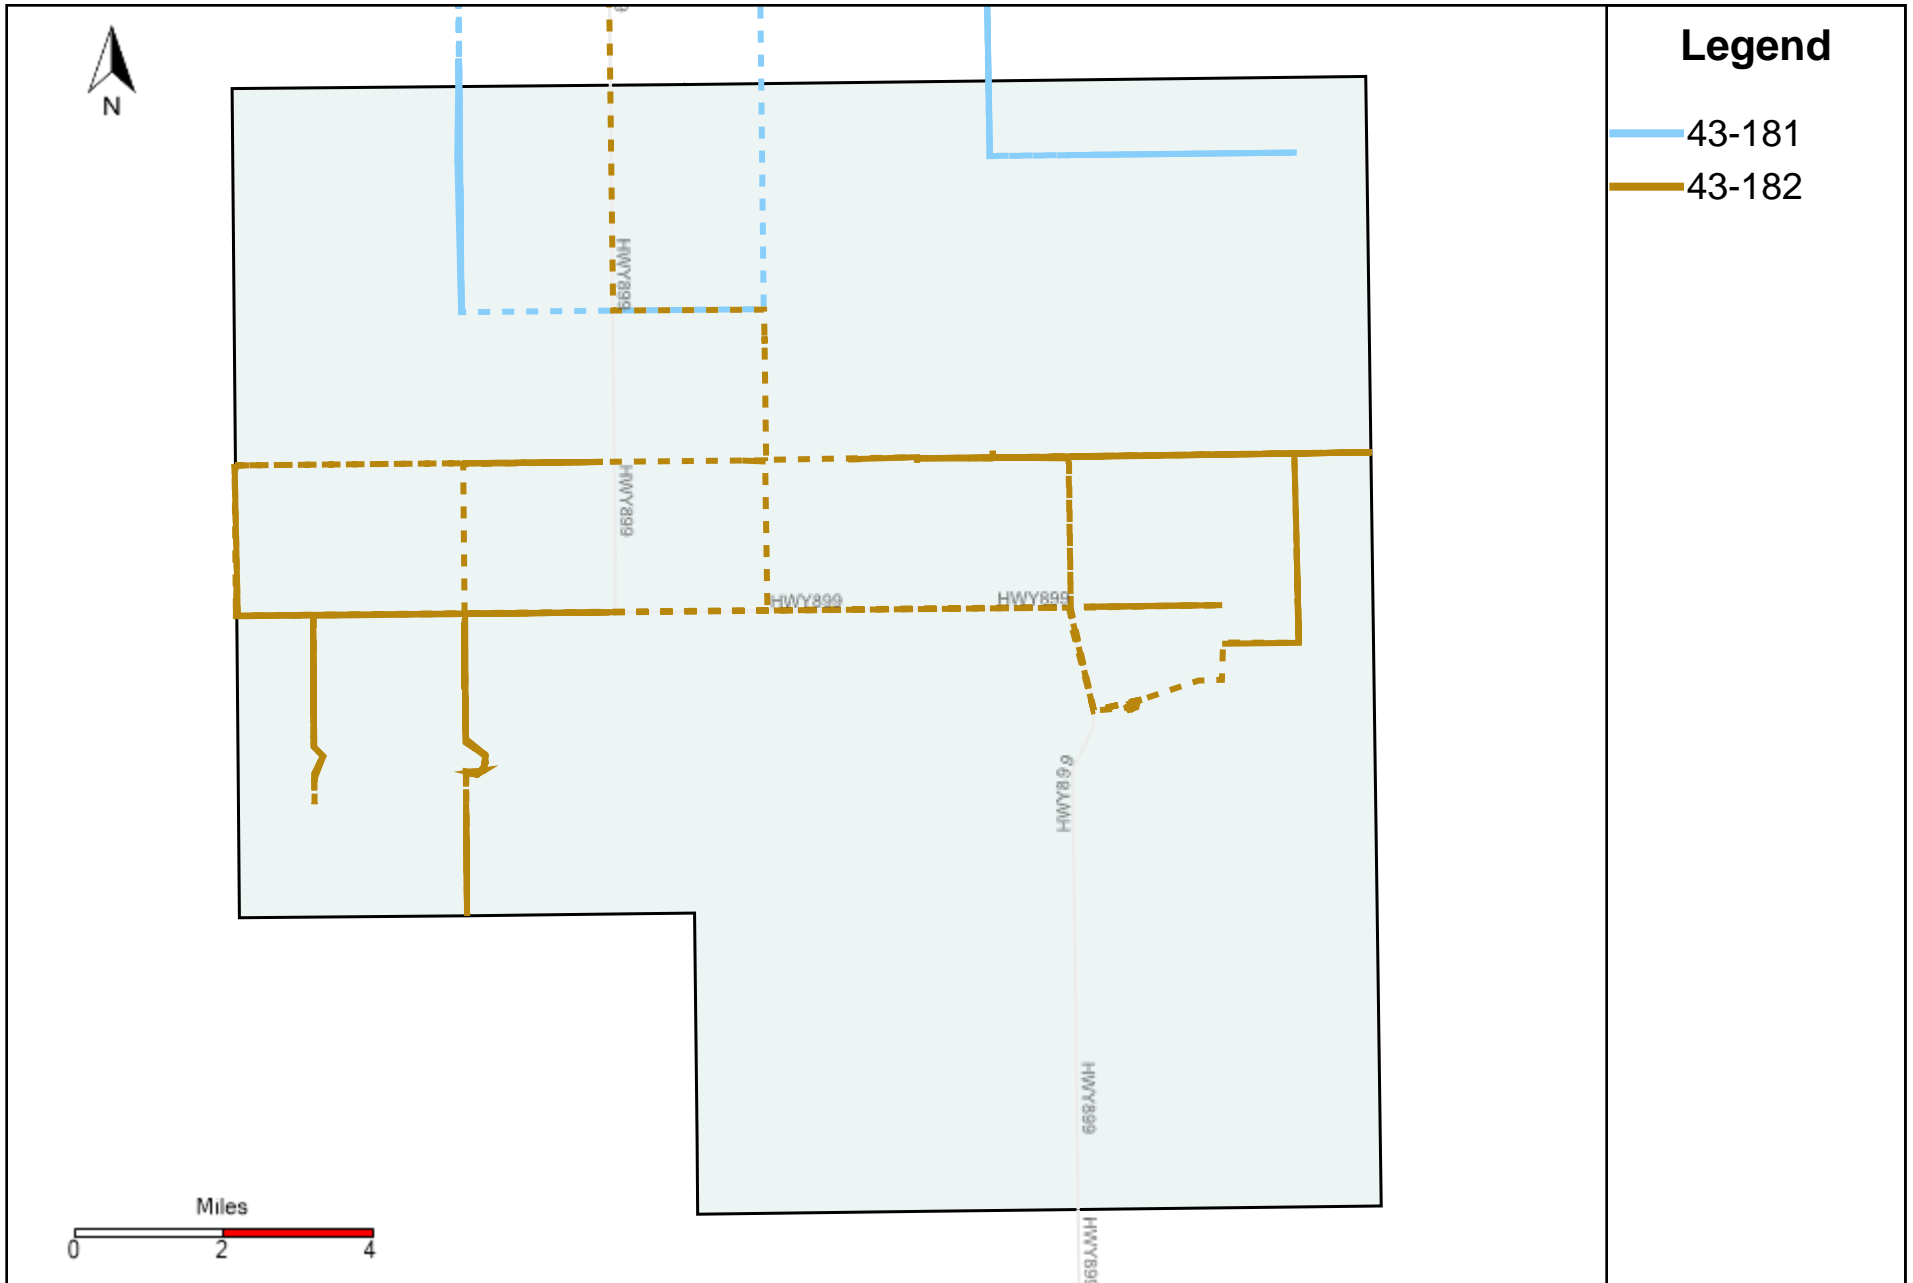

Provost Weekly Grader Report (2023-12-31 ~ 2024-01-06)

Division: 1 Grader Report(2023-12-31 ~ 2024-01-06)

Vehicle Name List	Total Distance(km)	Total Hours
43-181, 43-182	581.91	62 hrs 59 min 55 sec

Division: 2 Grader Report(2023-12-31 ~ 2024-01-06)

Legend

43-181

Vehicle Name List	Total Distance(km)	Total Hours
43-181	315.35	31 hrs 25 min 28 sec

Division: 3 Grader Report(2023-12-31 ~ 2024-01-06)

Vehicle Name List	Total Distance(km)	Total Hours
43-181, 43-182, 43-185, 43-187	957.54	100 hrs 12 min 50 sec

Division: 7 Grader Report(2023-12-31 ~ 2024-01-06)

Vehicle Name List	Total Distance(km)	Total Hours
43-170, 43-172	452.42	41 hrs 27 min 1 sec

Provost Weekly Grader Report

From 12/31/2023 To 1/6/2024

1/6/2024

43-187_2023-12-31 ~ 2024-01-06 Tracking

Total Distance(km)	Total Hours	Work Distance(km)	Work Hours
177.37	15 hrs 41 min 57 sec	71	12 hrs 30 min 43 sec