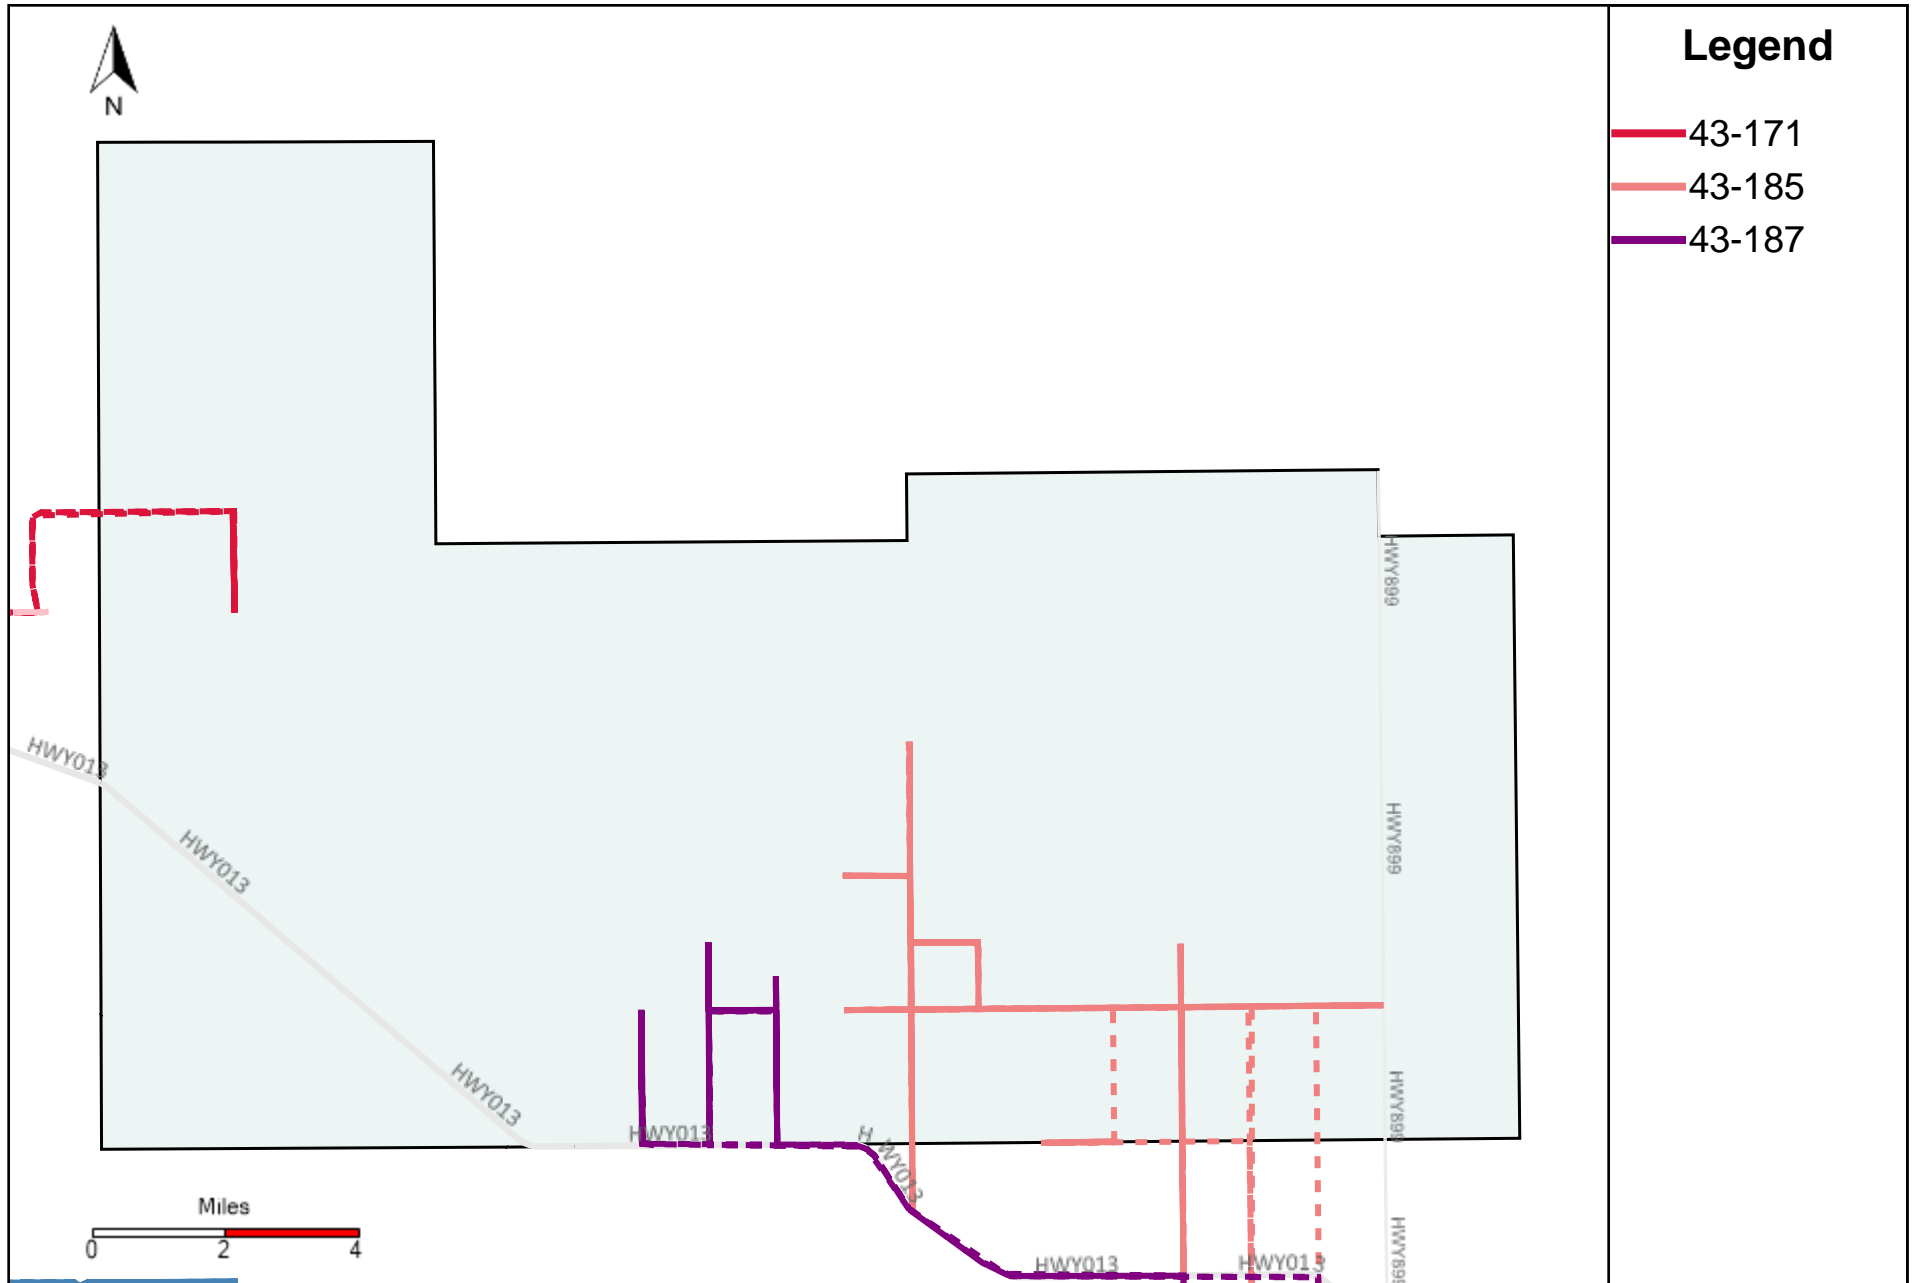

Division: 4 Grader Report(2023-12-31 ~ 2024-01-06)

Vehicle Name List	Total Distance(km)	Total Hours
43-171, 43-185, 43-187	503.06	50 hrs 35 min 54 sec