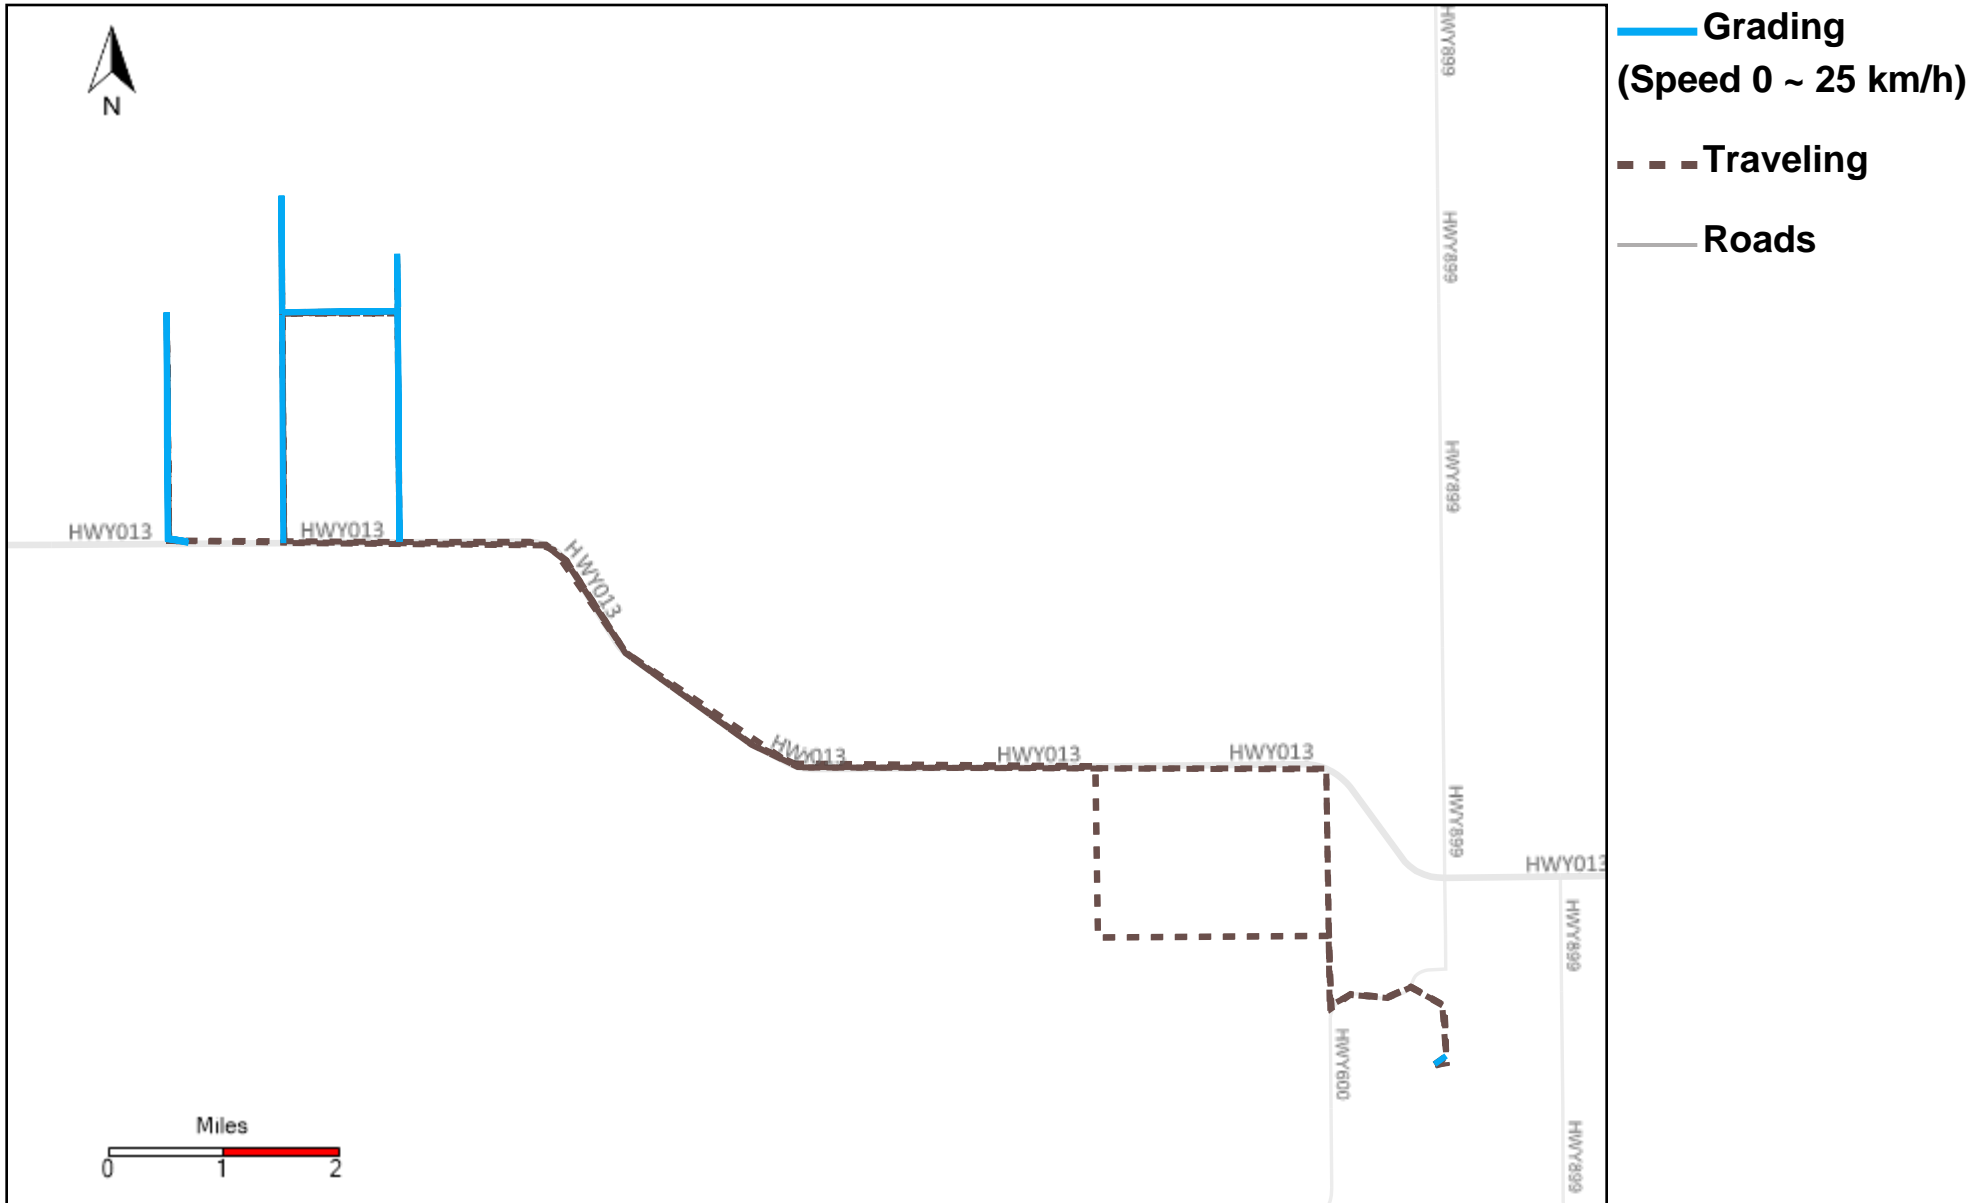

43-182_2023-12-31 ~ 2024-01-06 Tracking

Total Distance(km)	Total Hours	Work Distance(km)	Work Hours
266.56	31 hrs 34 min 27 sec	145.57	27 hrs 13 min 38 sec

43-185_2023-12-31 ~ 2024-01-06 Tracking

Total Distance(km)	Total Hours	Work Distance(km)	Work Hours
198.26	21 hrs 30 min 58 sec	94.59	18 hrs 10 min 19 sec

43-187_2023-12-31 ~ 2024-01-06 Tracking

Total Distance(km)	Total Hours	Work Distance(km)	Work Hours
177.37	15 hrs 41 min 57 sec	71	12 hrs 30 min 43 sec