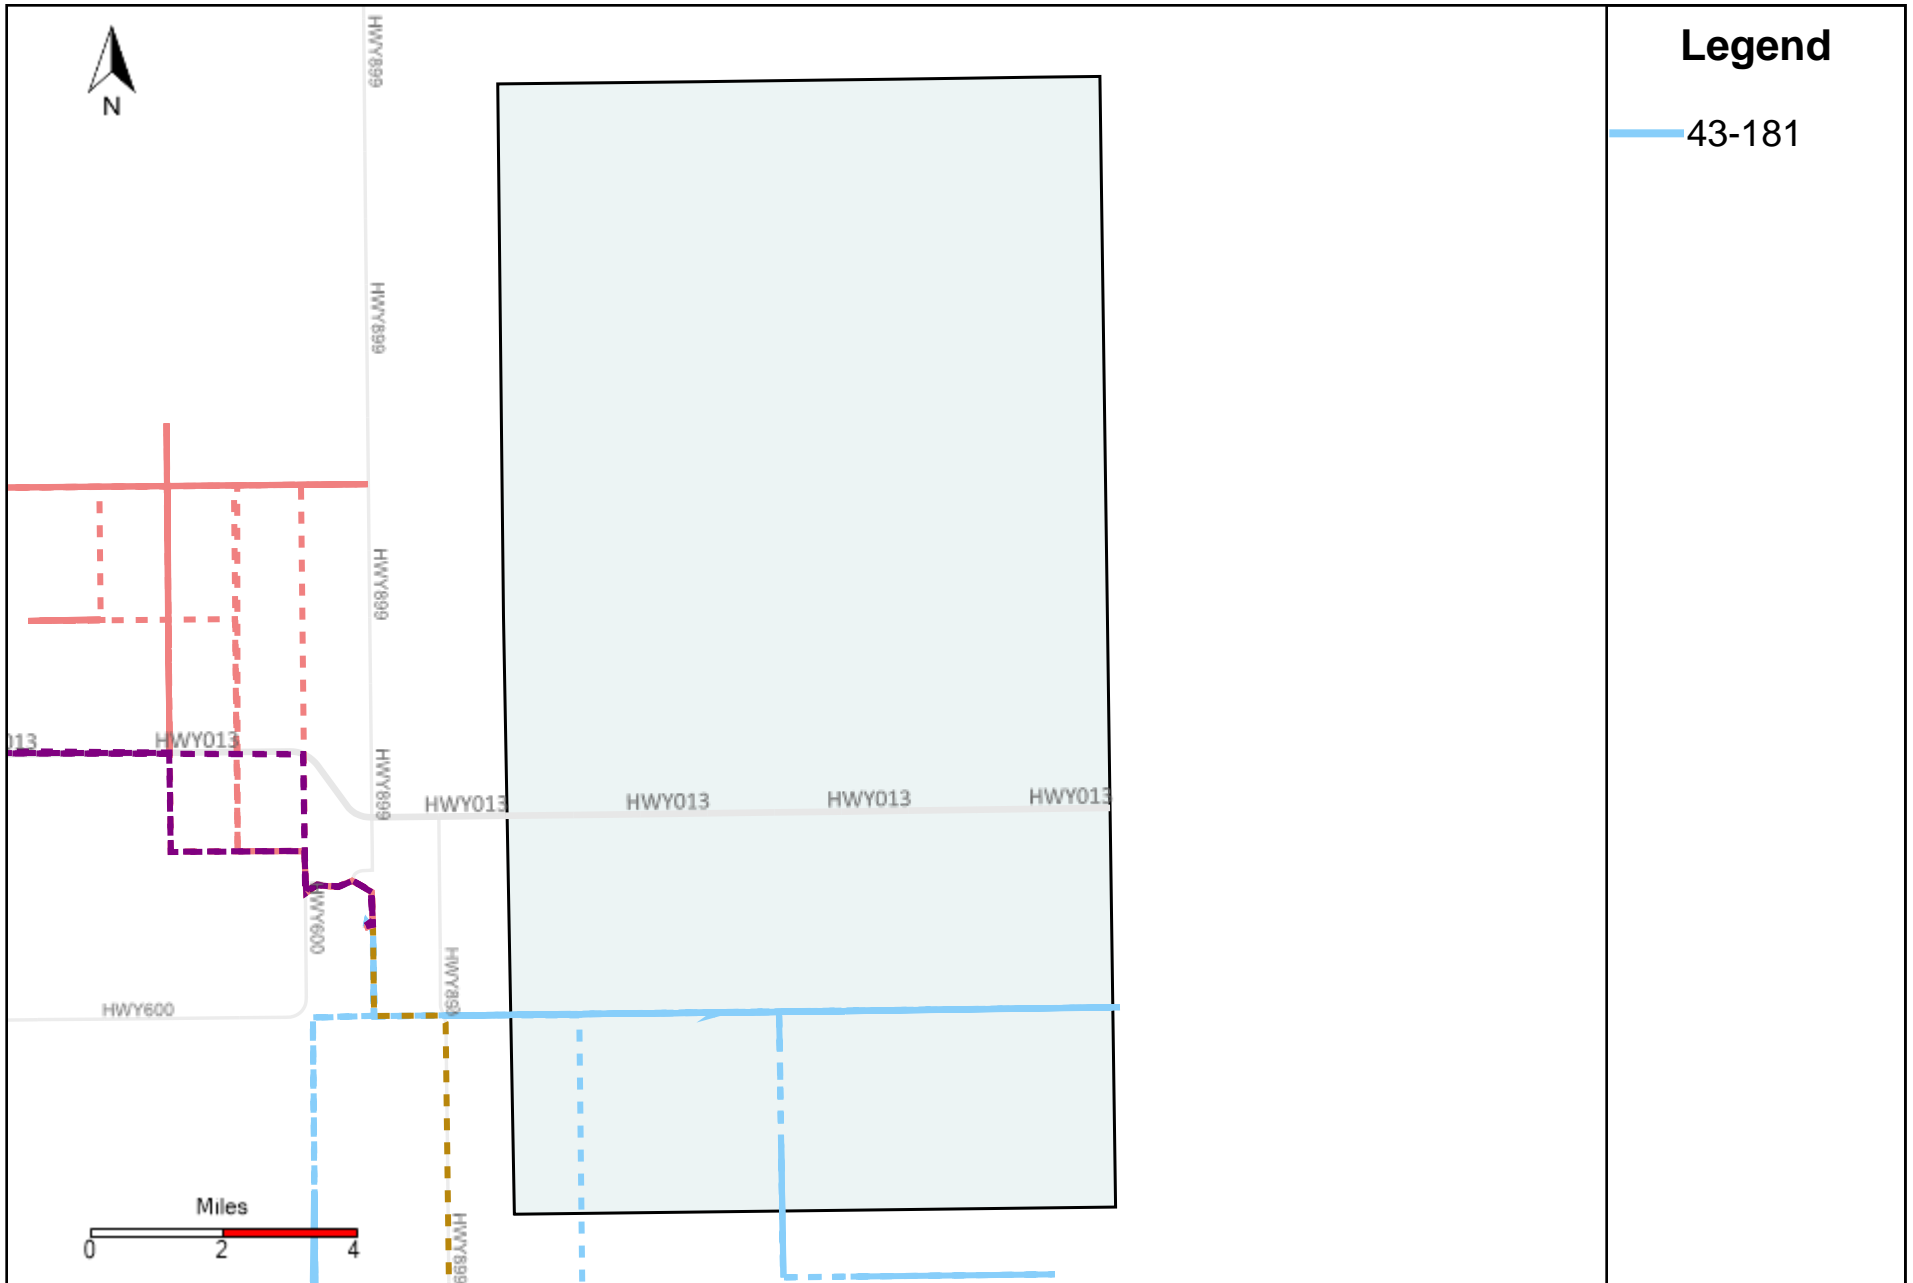

Provost Weekly Grader Report (2023-12-31 ~ 2024-01-06)

Division: 1 Grader Report(2023-12-31 ~ 2024-01-06)

Vehicle Name List	Total Distance(km)	Total Hours
43-181, 43-182	581.91	62 hrs 59 min 55 sec

Division: 2 Grader Report(2023-12-31 ~ 2024-01-06)

Legend

43-181

Vehicle Name List	Total Distance(km)	Total Hours
43-181	315.35	31 hrs 25 min 28 sec

Division: 3 Grader Report(2023-12-31 ~ 2024-01-06)

Vehicle Name List	Total Distance(km)	Total Hours
43-181, 43-182, 43-185, 43-187	957.54	100 hrs 12 min 50 sec

43-187_2023-12-31 ~ 2024-01-06 Tracking

Total Distance(km)	Total Hours	Work Distance(km)	Work Hours
177.37	15 hrs 41 min 57 sec	71	12 hrs 30 min 43 sec