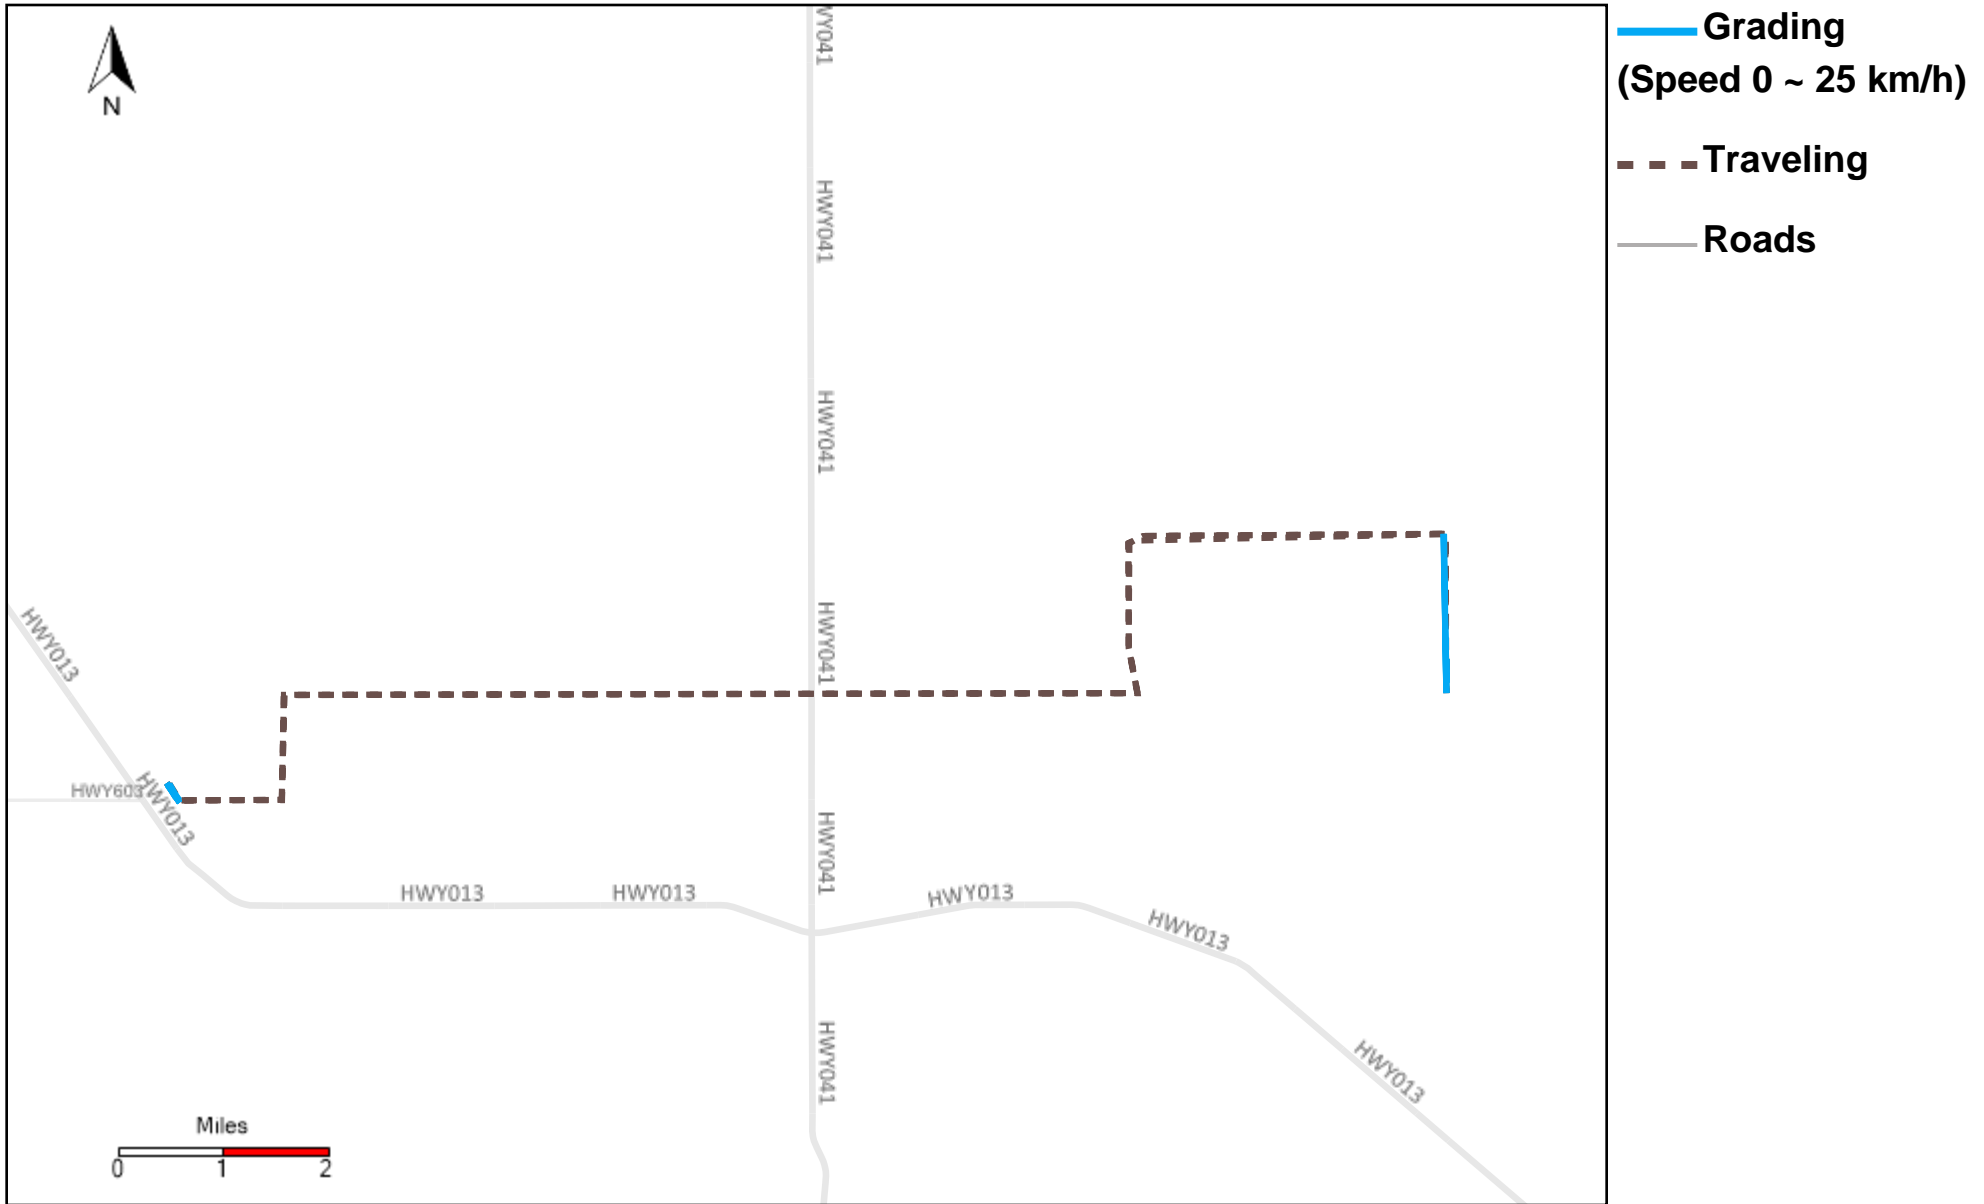

43-171_2023-12-31 ~ 2024-01-06 Tracking

Total Distance(km)	Total Hours	Work Distance(km)	Work Hours
127.42	13 hrs 22 min 59 sec	33.09	11 hrs 13 min 24 sec