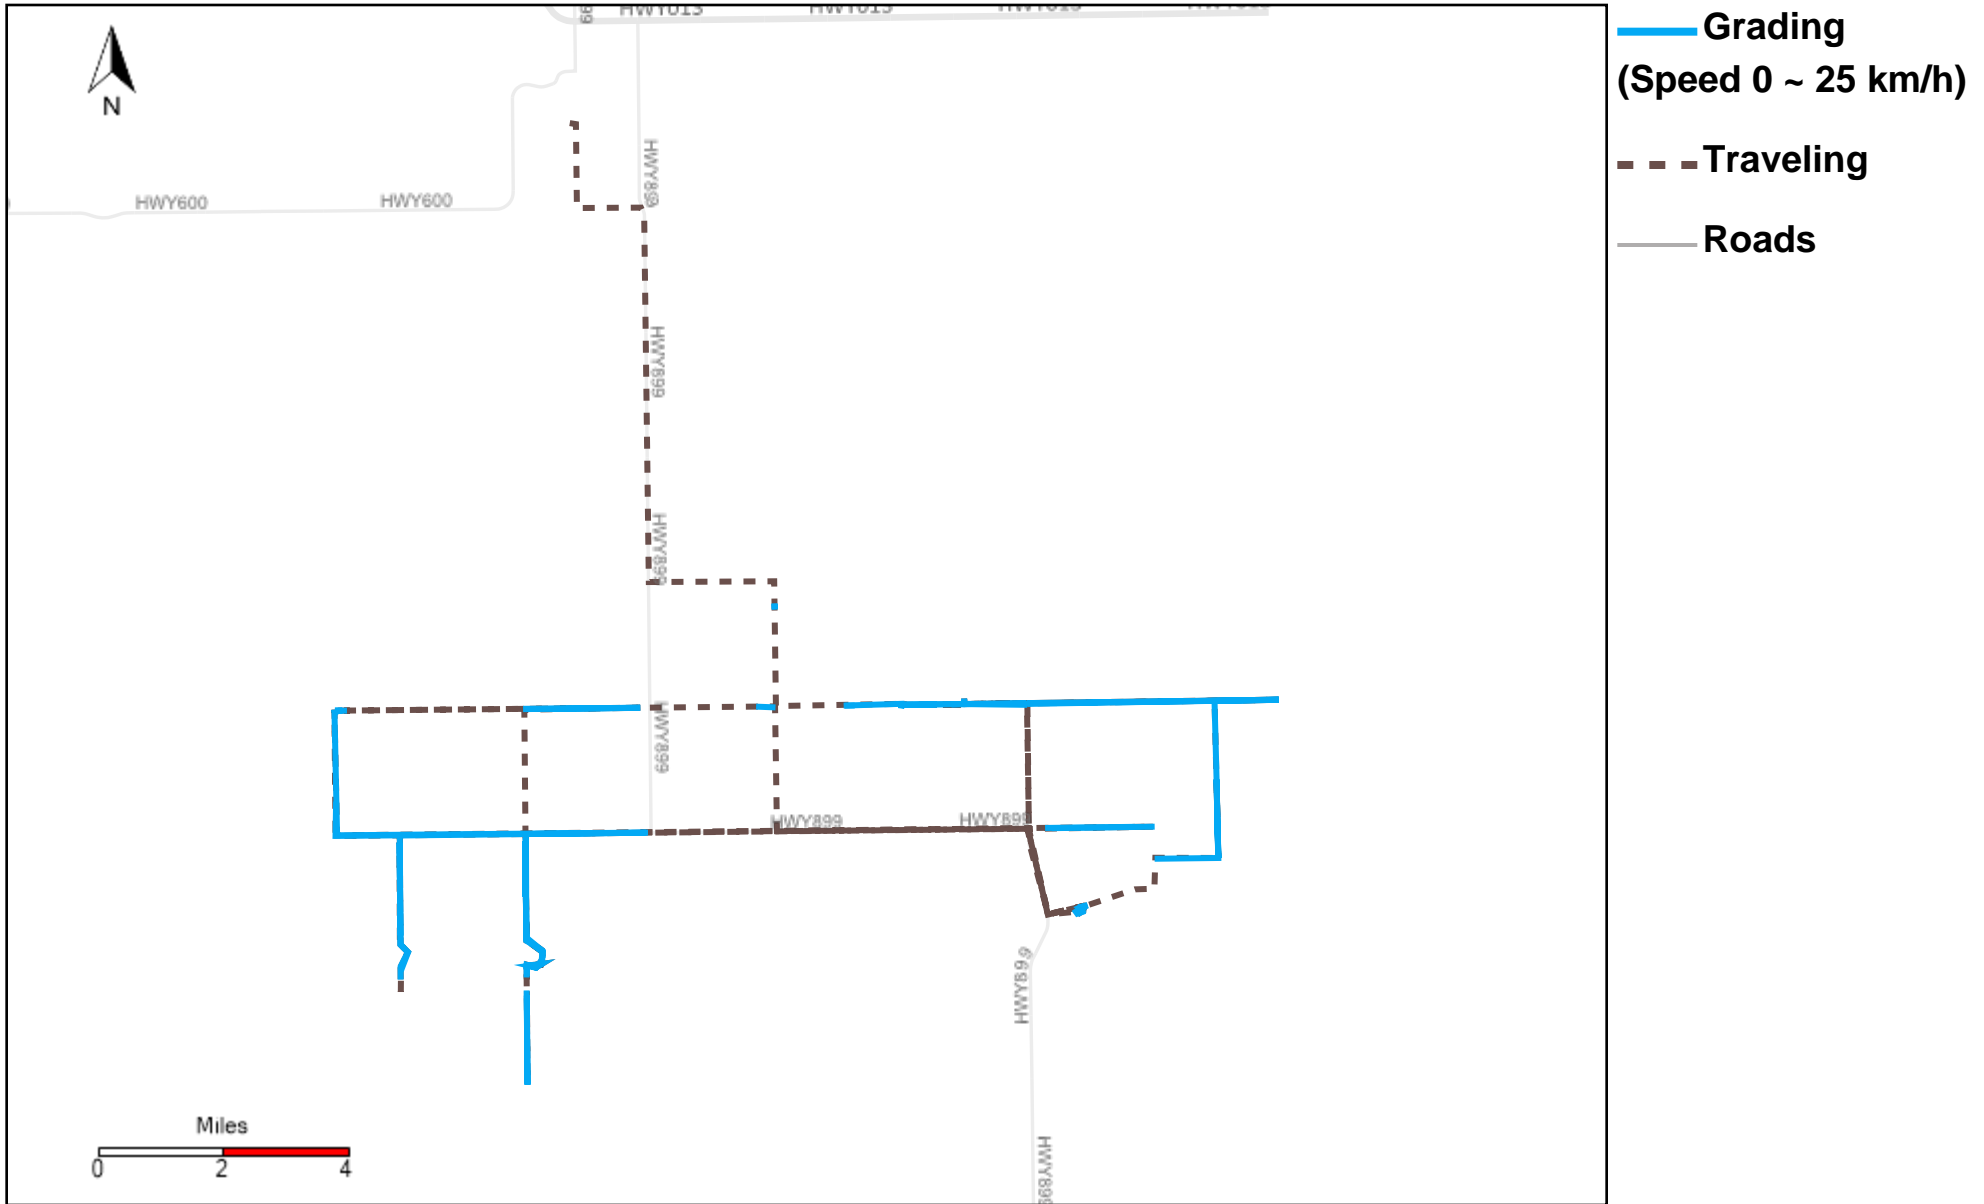

43-171_2023-12-31 ~ 2024-01-06 Tracking

Total Distance(km)	Total Hours	Work Distance(km)	Work Hours
127.42	13 hrs 22 min 59 sec	33.09	11 hrs 13 min 24 sec

43-181_2023-12-31 ~ 2024-01-06 Tracking

Total Distance(km)	Total Hours	Work Distance(km)	Work Hours
315.35	31 hrs 25 min 28 sec	166.62	25 hrs 26 min 28 sec

43-182_2023-12-31 ~ 2024-01-06 Tracking

Total Distance(km)	Total Hours	Work Distance(km)	Work Hours
266.56	31 hrs 34 min 27 sec	145.57	27 hrs 13 min 38 sec

43-185_2023-12-31 ~ 2024-01-06 Tracking

Total Distance(km)	Total Hours	Work Distance(km)	Work Hours
198.26	21 hrs 30 min 58 sec	94.59	18 hrs 10 min 19 sec

43-187_2023-12-31 ~ 2024-01-06 Tracking

Total Distance(km)	Total Hours	Work Distance(km)	Work Hours
177.37	15 hrs 41 min 57 sec	71	12 hrs 30 min 43 sec