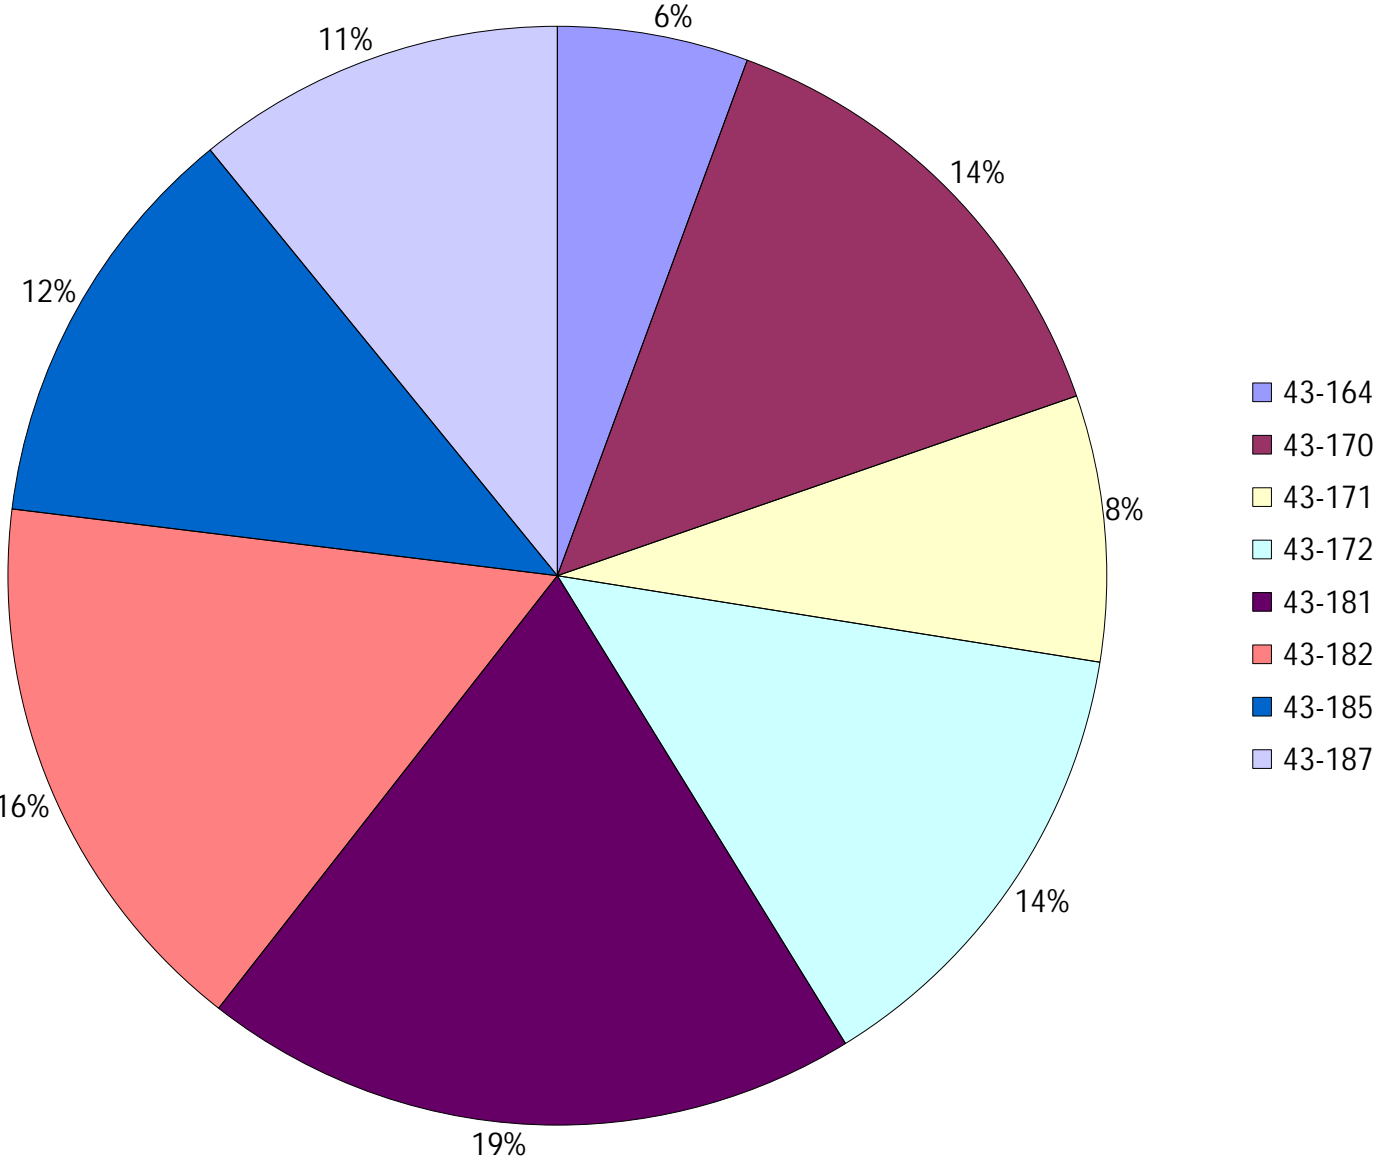

Provost Weekly Grader Report

From 12/31/2023 To 1/6/2024

1/6/2024

Vehicle	Total Distance(km)	Total Hours	Work Distance(km)	Work Hours
43-164	91.48	7 hrs 37 min 35 sec	34.01	5 hrs 40 min 8 sec
43-170	229.31	25 hrs 45 min 40 sec	76.52	18 hrs 39 min 43 sec
43-171	127.42	13 hrs 22 min 59 sec	33.09	11 hrs 13 min 24 sec
43-172	223.11	15 hrs 41 min 21 sec	84.95	10 hrs 3 min 39 sec
43-181	315.35	31 hrs 25 min 28 sec	166.62	25 hrs 26 min 28 sec
43-182	266.56	31 hrs 34 min 27 sec	145.57	27 hrs 13 min 38 sec
43-185	198.26	21 hrs 30 min 58 sec	94.59	18 hrs 10 min 19 sec
43-187	177.37	15 hrs 41 min 57 sec	71	12 hrs 30 min 43 sec
Total:	1628.87	162 hrs 40 min 25 sec	706.35	128 hrs 58 min 2 sec

Vehicle Distance Vs Total Distance (%) From 12/31/2023 To 1/6/2024

Provost Weekly Grader Report