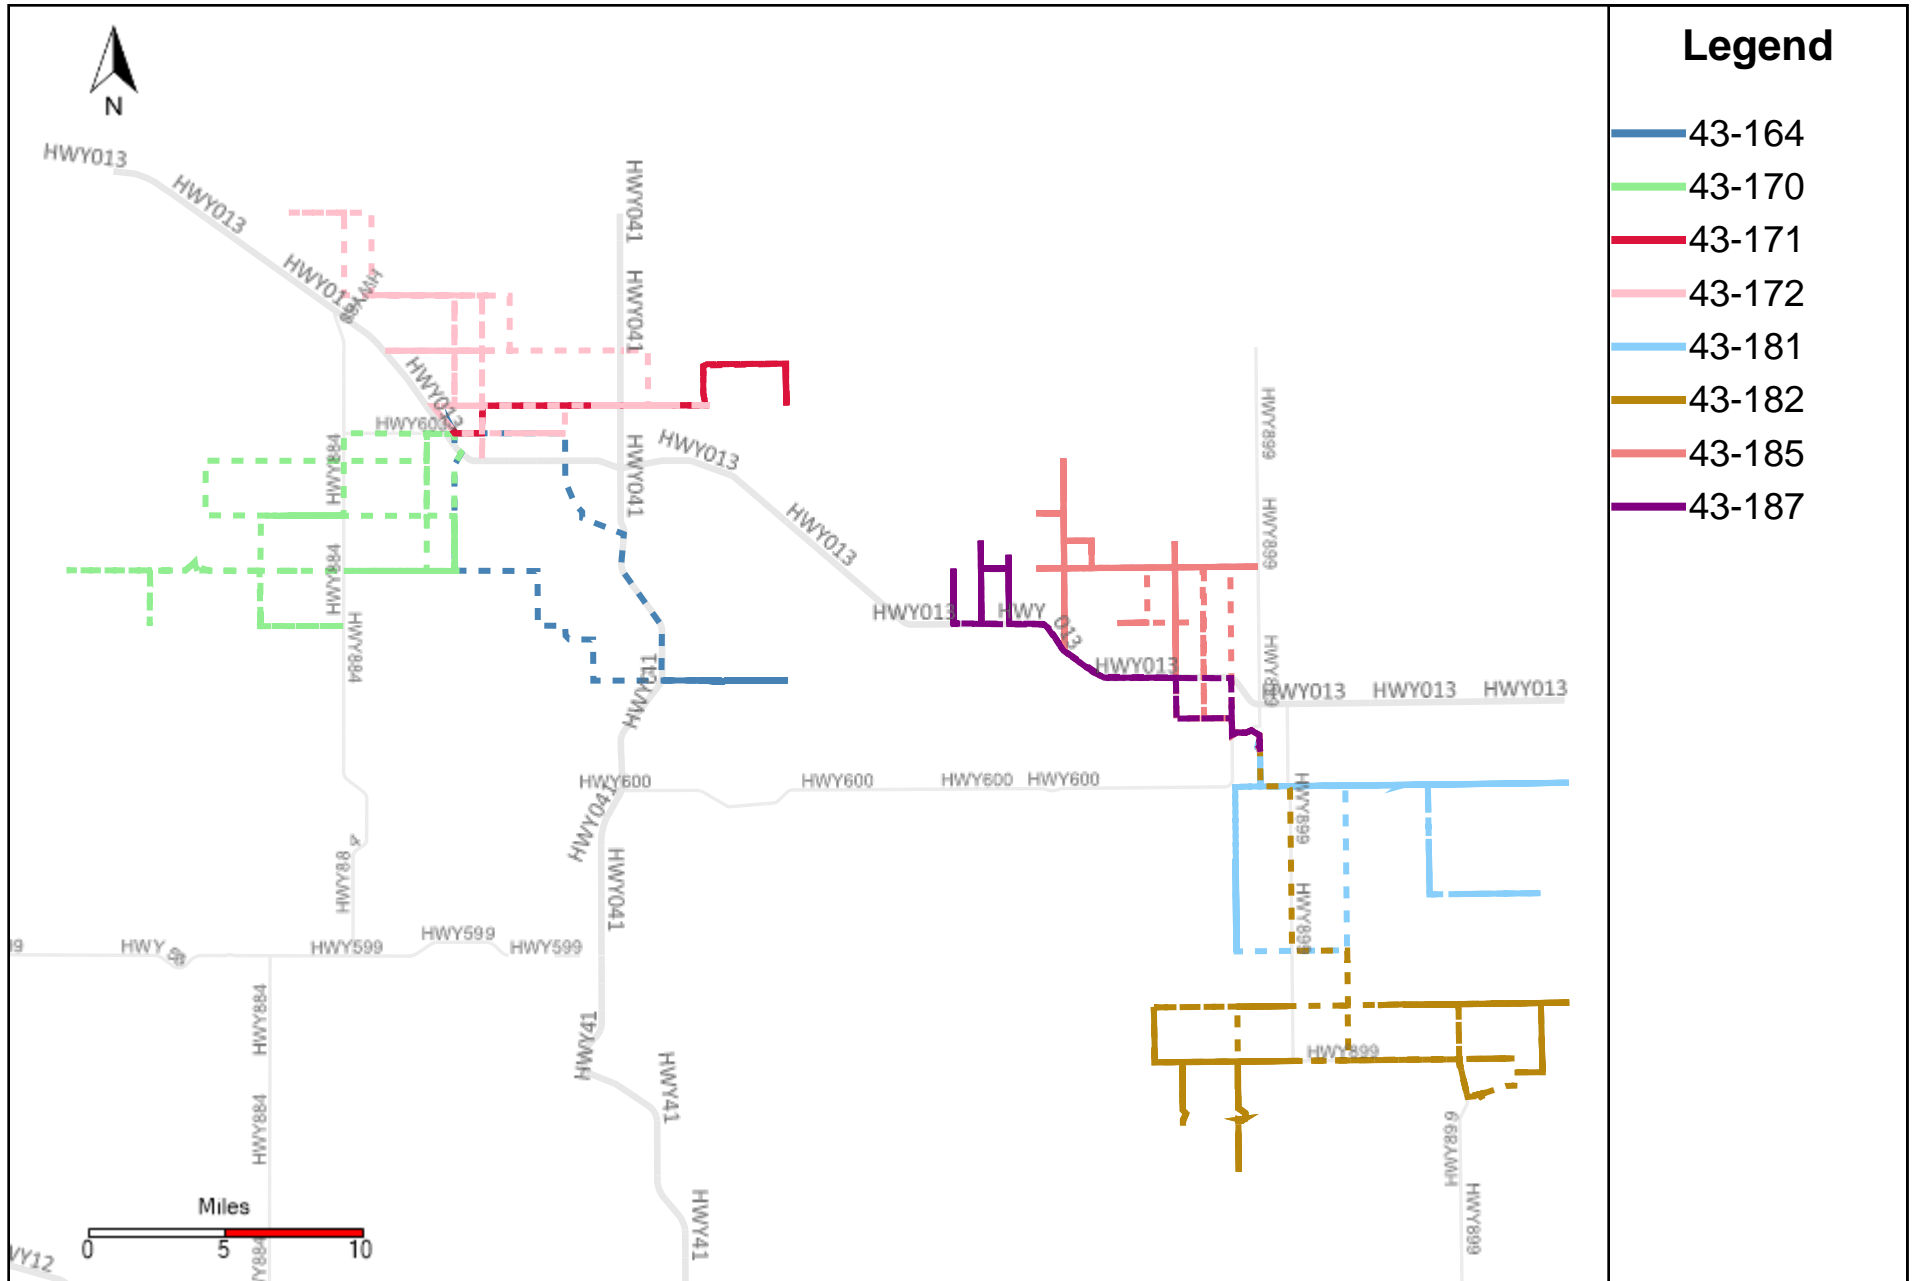

Provost Weekly Grader Report (2023-12-31 ~ 2024-01-06)

Division: 1 Grader Report(2023-12-31 ~ 2024-01-06)

Vehicle Name List	Total Distance(km)	Total Hours
43-181, 43-182	581.91	62 hrs 59 min 55 sec

Division: 2 Grader Report(2023-12-31 ~ 2024-01-06)

Legend

43-181

Vehicle Name List	Total Distance(km)	Total Hours
43-181	315.35	31 hrs 25 min 28 sec

Division: 3 Grader Report(2023-12-31 ~ 2024-01-06)

Vehicle Name List	Total Distance(km)	Total Hours
43-181, 43-182, 43-185, 43-187	957.54	100 hrs 12 min 50 sec

Division: 7 Grader Report(2023-12-31 ~ 2024-01-06)

Vehicle Name List	Total Distance(km)	Total Hours
43-170, 43-172	452.42	41 hrs 27 min 1 sec

Provost Weekly Grader Report

From 12/31/2023 To 1/6/2024

1/6/2024

43-187_2023-12-31 ~ 2024-01-06 Tracking

Total Distance(km)	Total Hours	Work Distance(km)	Work Hours
177.37	15 hrs 41 min 57 sec	71	12 hrs 30 min 43 sec