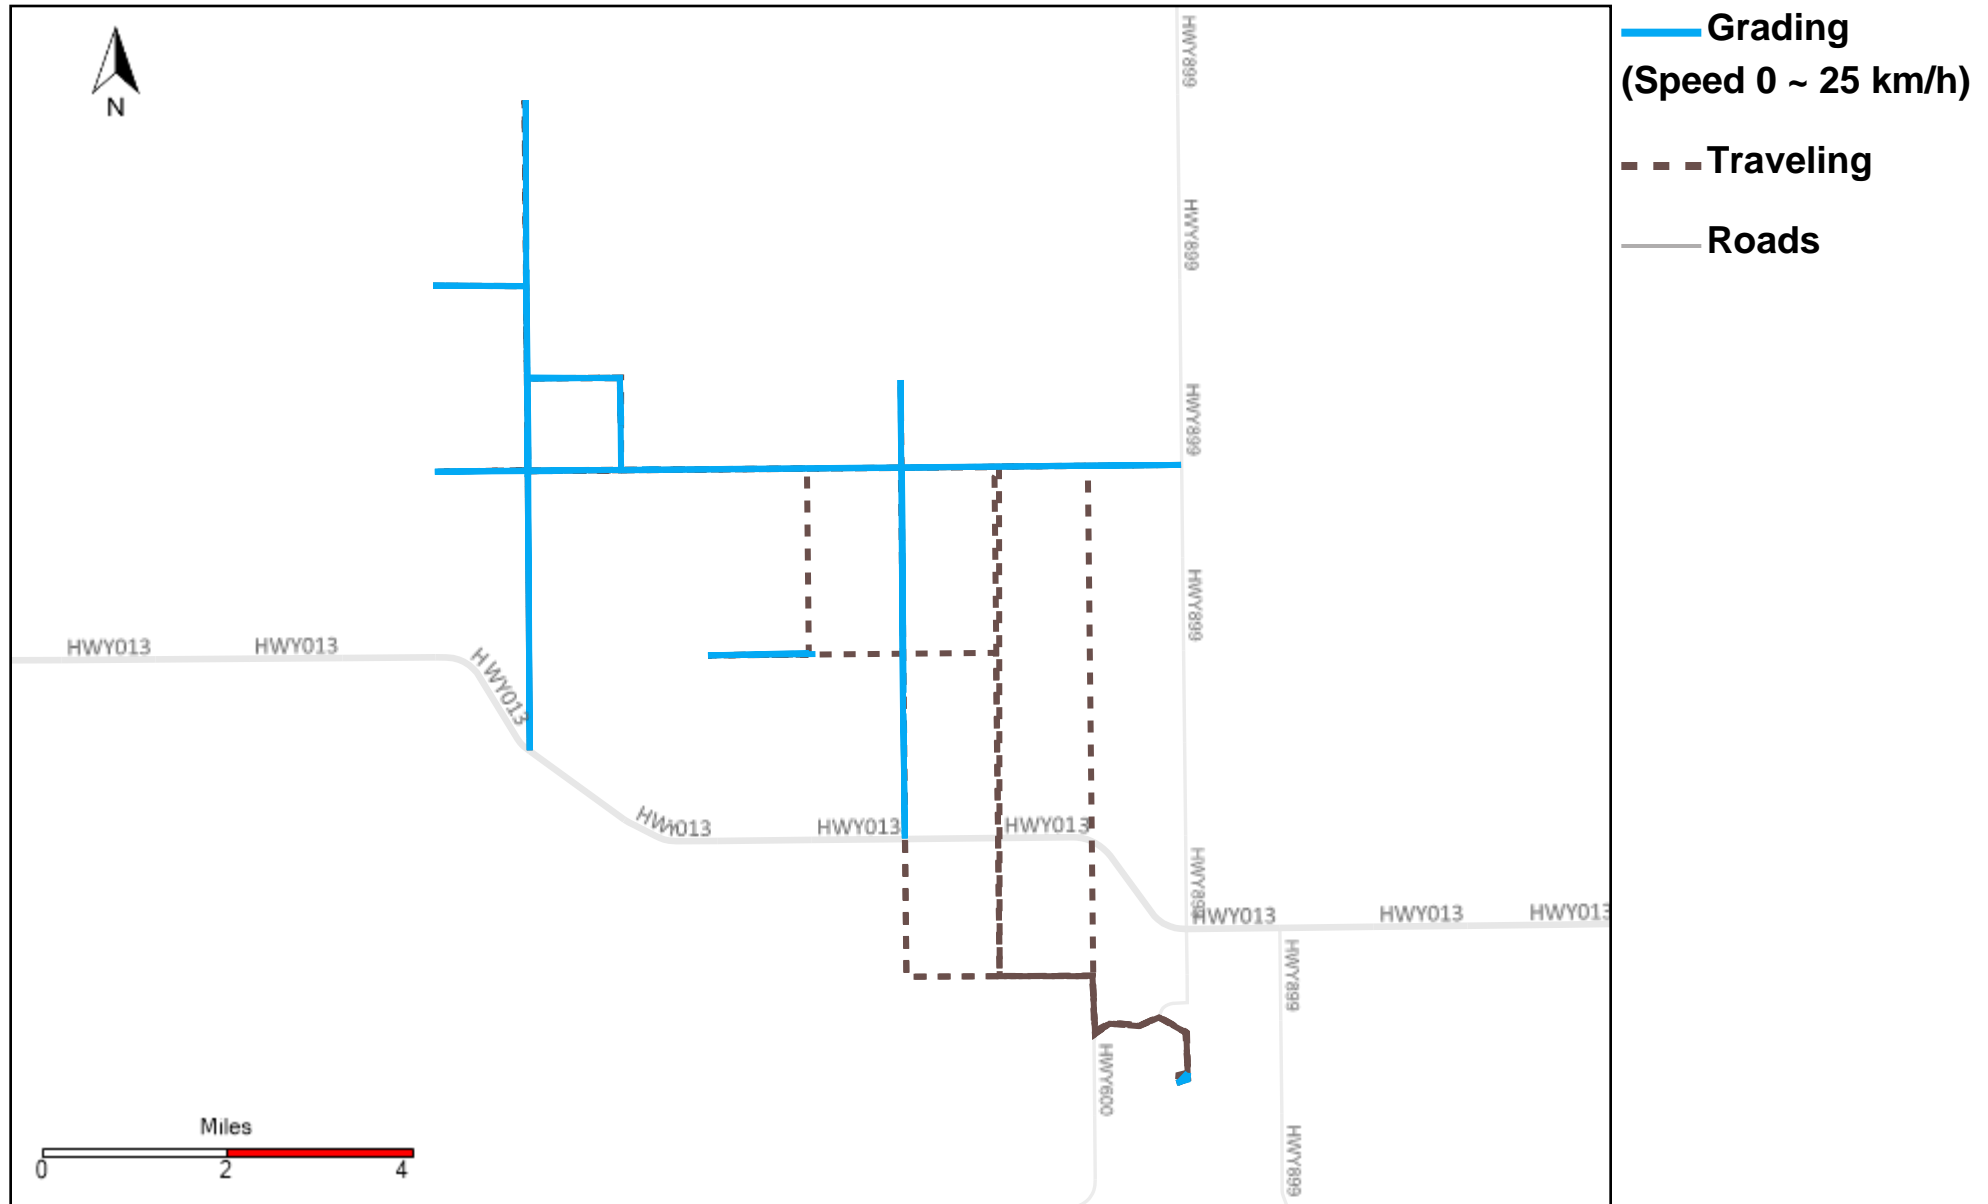

43-171_2023-12-31 ~ 2024-01-06 Tracking

Total Distance(km)	Total Hours	Work Distance(km)	Work Hours
127.42	13 hrs 22 min 59 sec	33.09	11 hrs 13 min 24 sec

43-181_2023-12-31 ~ 2024-01-06 Tracking

Total Distance(km)	Total Hours	Work Distance(km)	Work Hours
315.35	31 hrs 25 min 28 sec	166.62	25 hrs 26 min 28 sec

43-182_2023-12-31 ~ 2024-01-06 Tracking

Total Distance(km)	Total Hours	Work Distance(km)	Work Hours
266.56	31 hrs 34 min 27 sec	145.57	27 hrs 13 min 38 sec

43-185_2023-12-31 ~ 2024-01-06 Tracking

Total Distance(km)	Total Hours	Work Distance(km)	Work Hours
198.26	21 hrs 30 min 58 sec	94.59	18 hrs 10 min 19 sec

43-187_2023-12-31 ~ 2024-01-06 Tracking

Total Distance(km)	Total Hours	Work Distance(km)	Work Hours
177.37	15 hrs 41 min 57 sec	71	12 hrs 30 min 43 sec