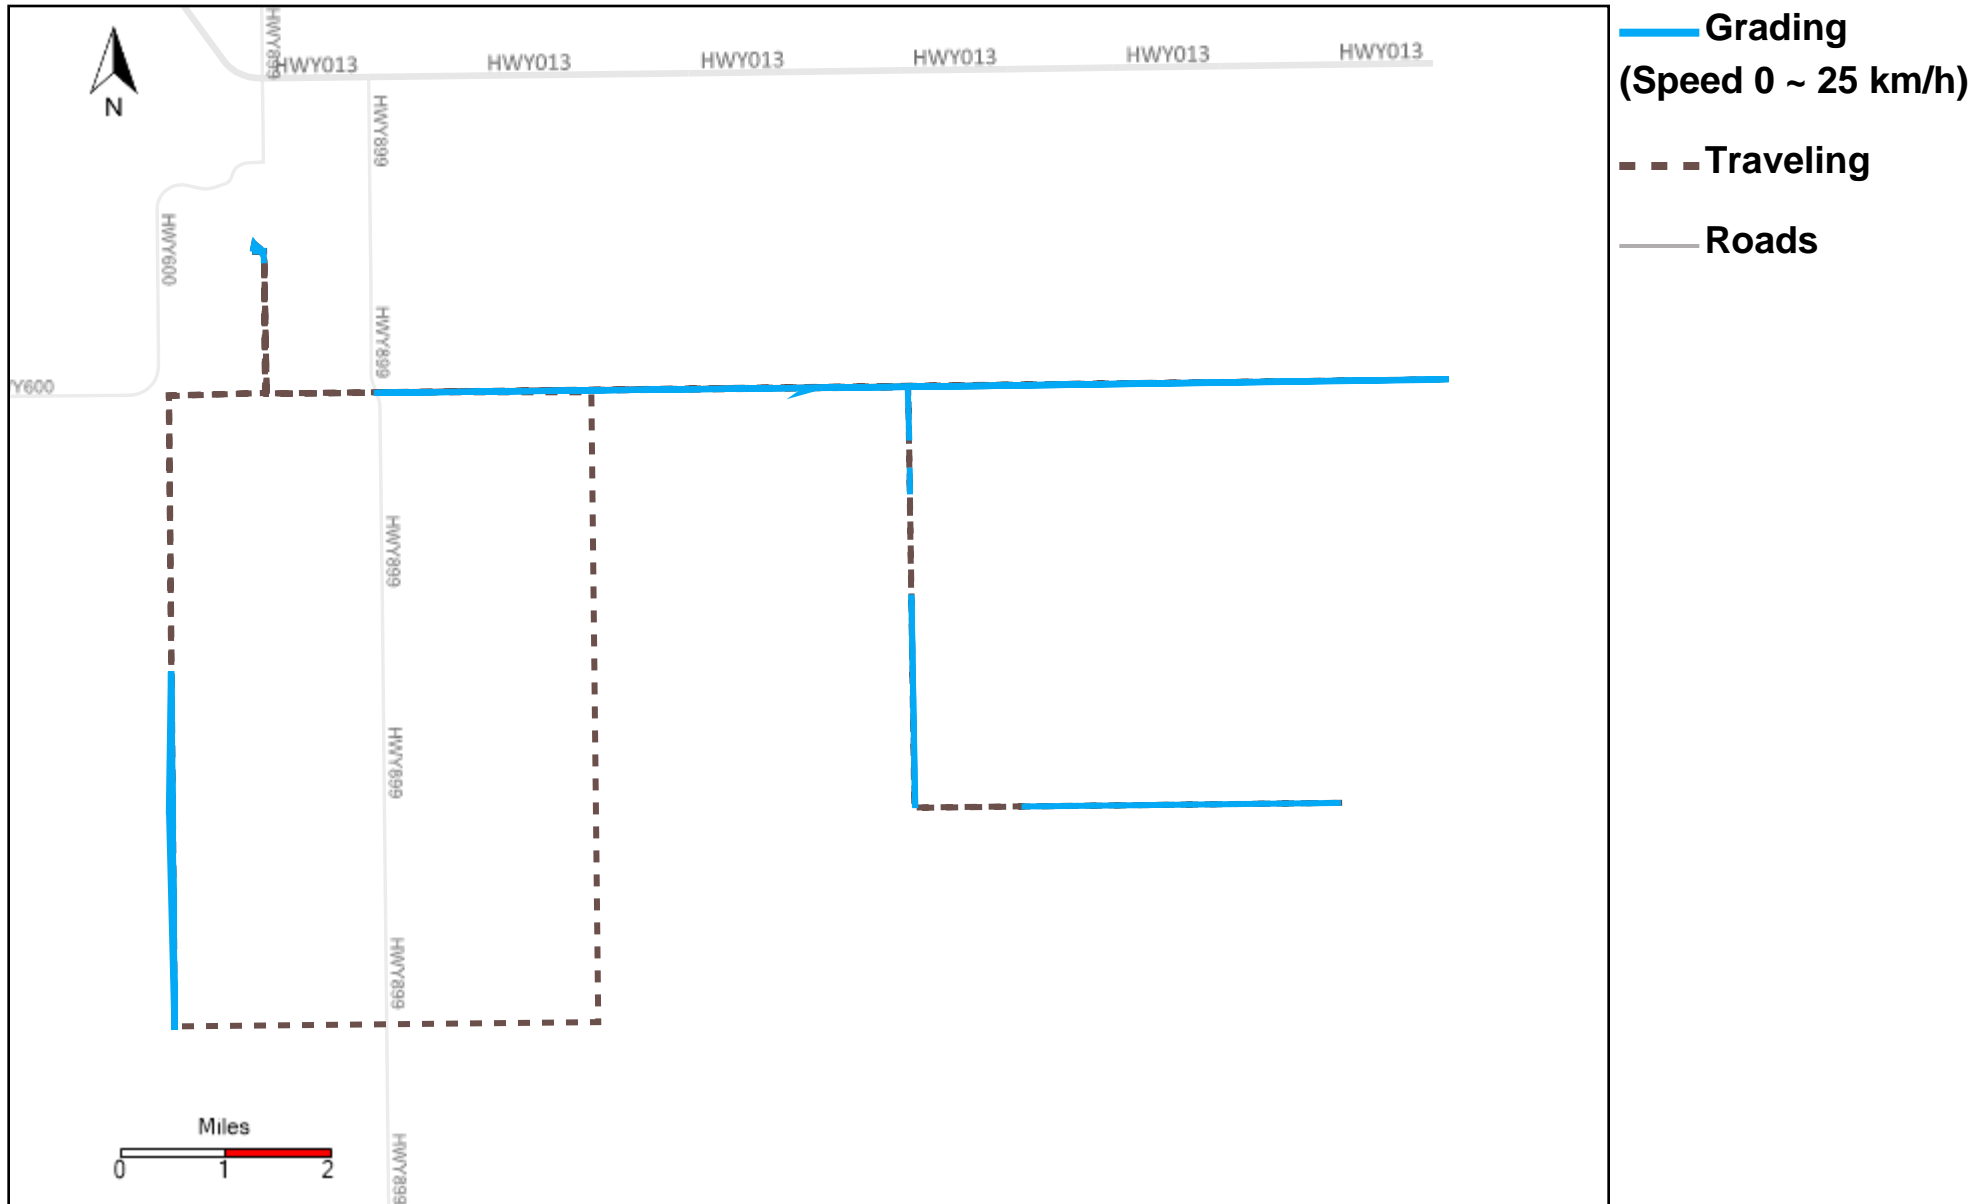

43-181_2023-12-31 ~ 2024-01-06 Tracking

Total Distance(km)	Total Hours	Work Distance(km)	Work Hours
315.35	31 hrs 25 min 28 sec	166.62	25 hrs 26 min 28 sec