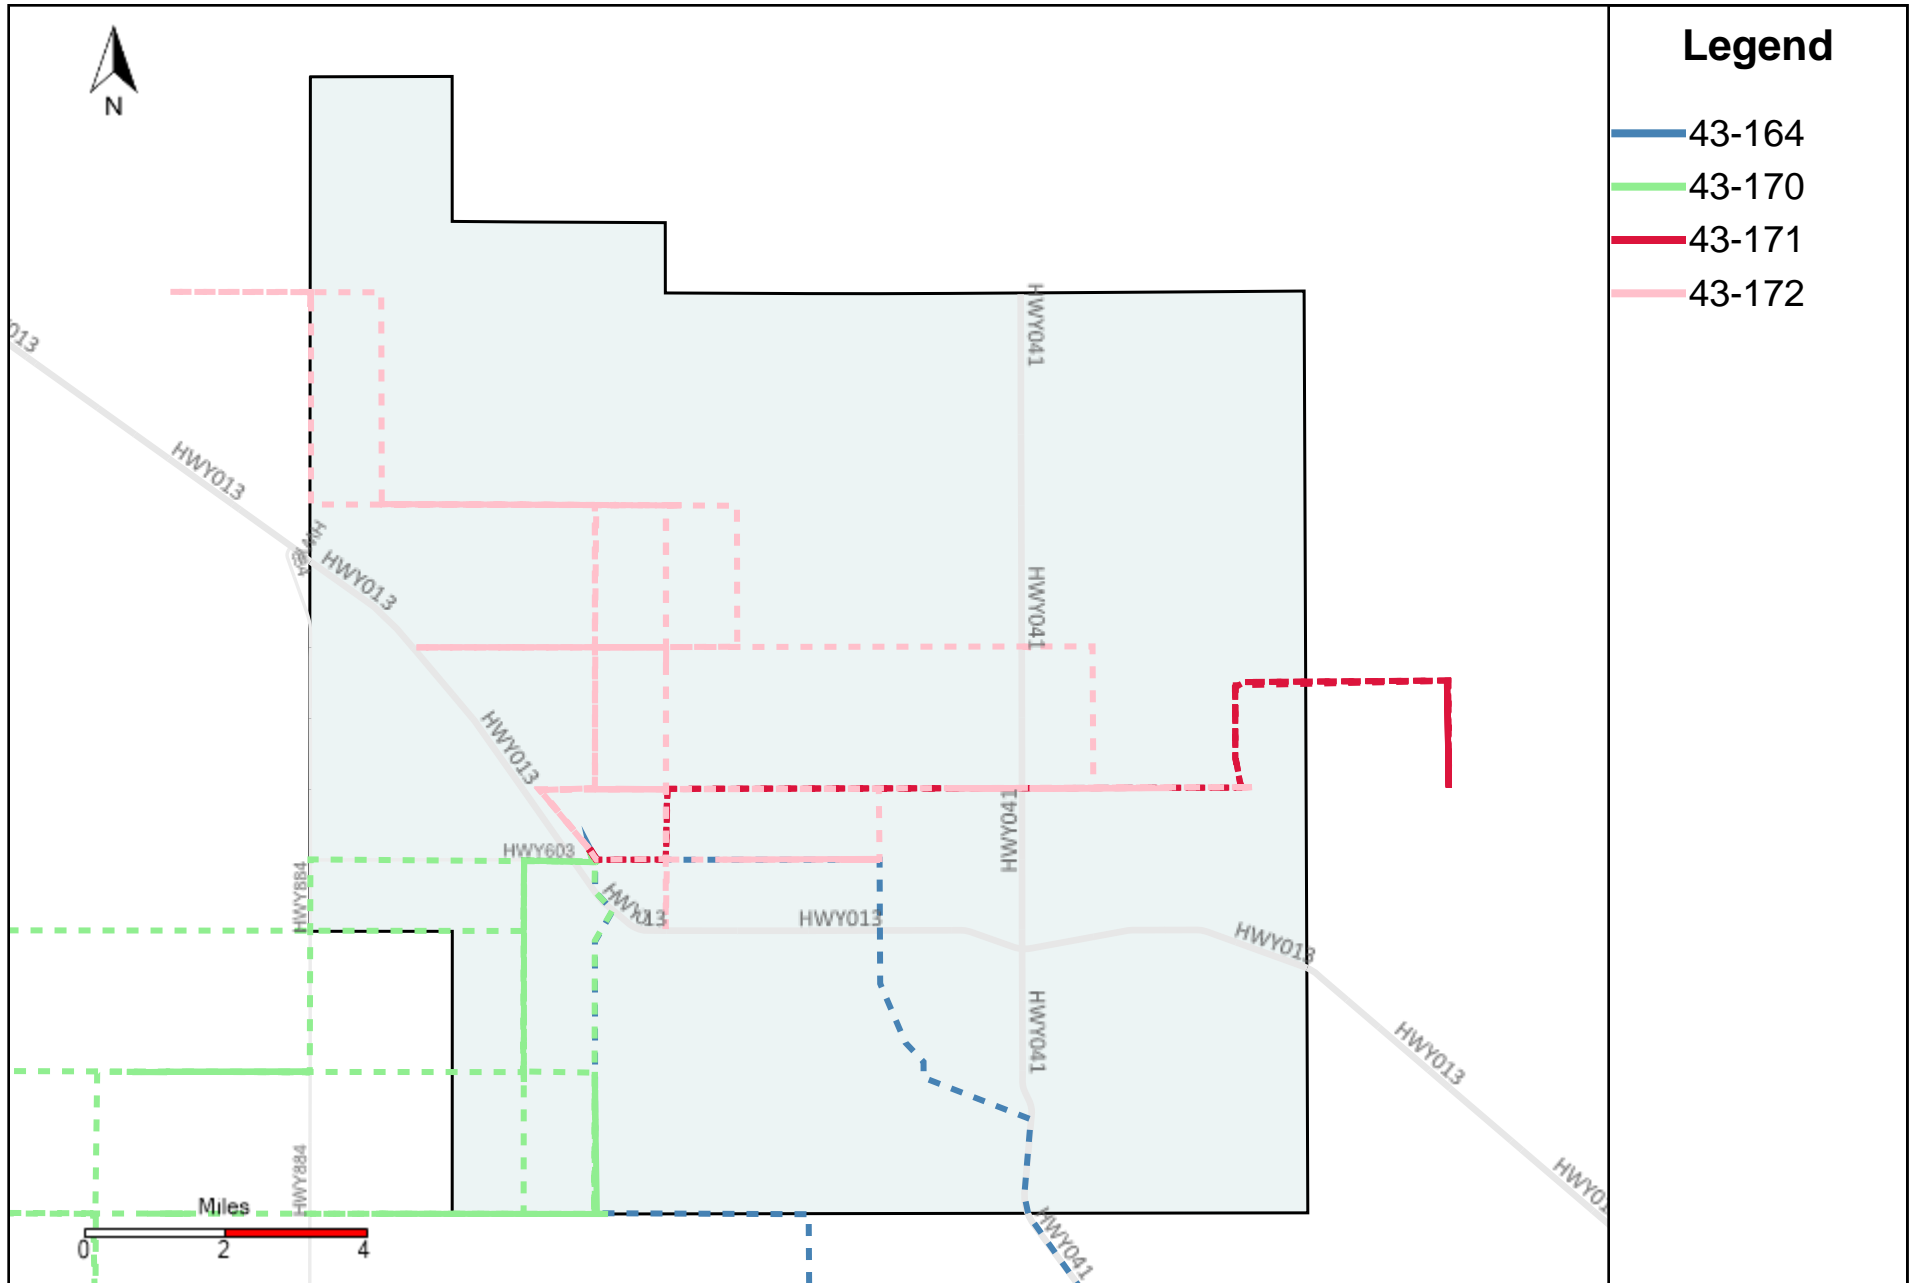

Division: 6 Grader Report(2023-12-31 ~ 2024-01-06)

Vehicle Name List	Total Distance(km)	Total Hours
43-164, 43-170, 43-171, 43-172	671.33	62 hrs 27 min 35 sec