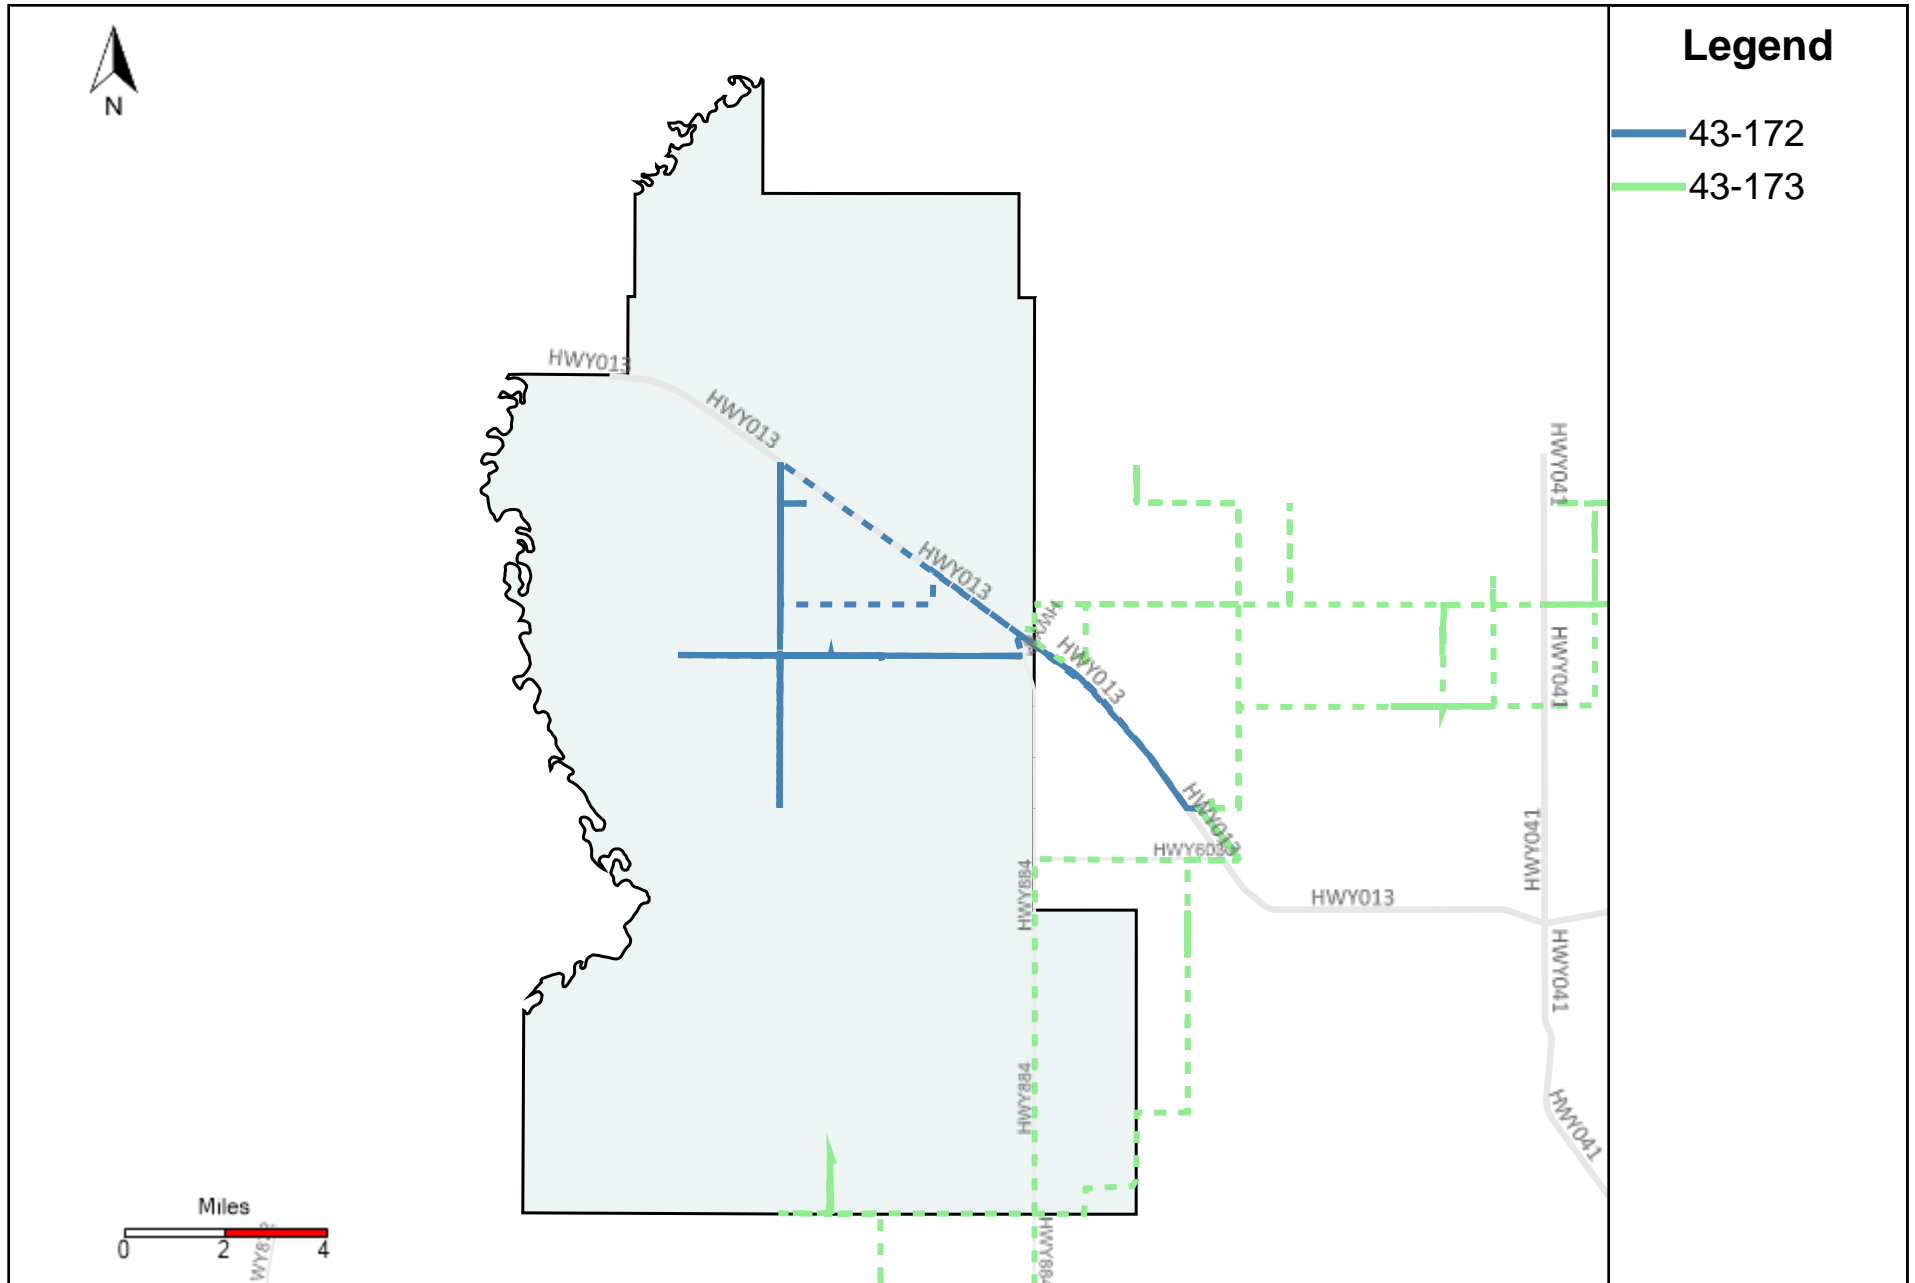

Division: 7 Grader Report(2023-12-24 ~ 2023-12-30)

Vehicle Name List	Total Distance(km)	Total Hours
43-172, 43-173	433.44	32 hrs 21 min 40 sec