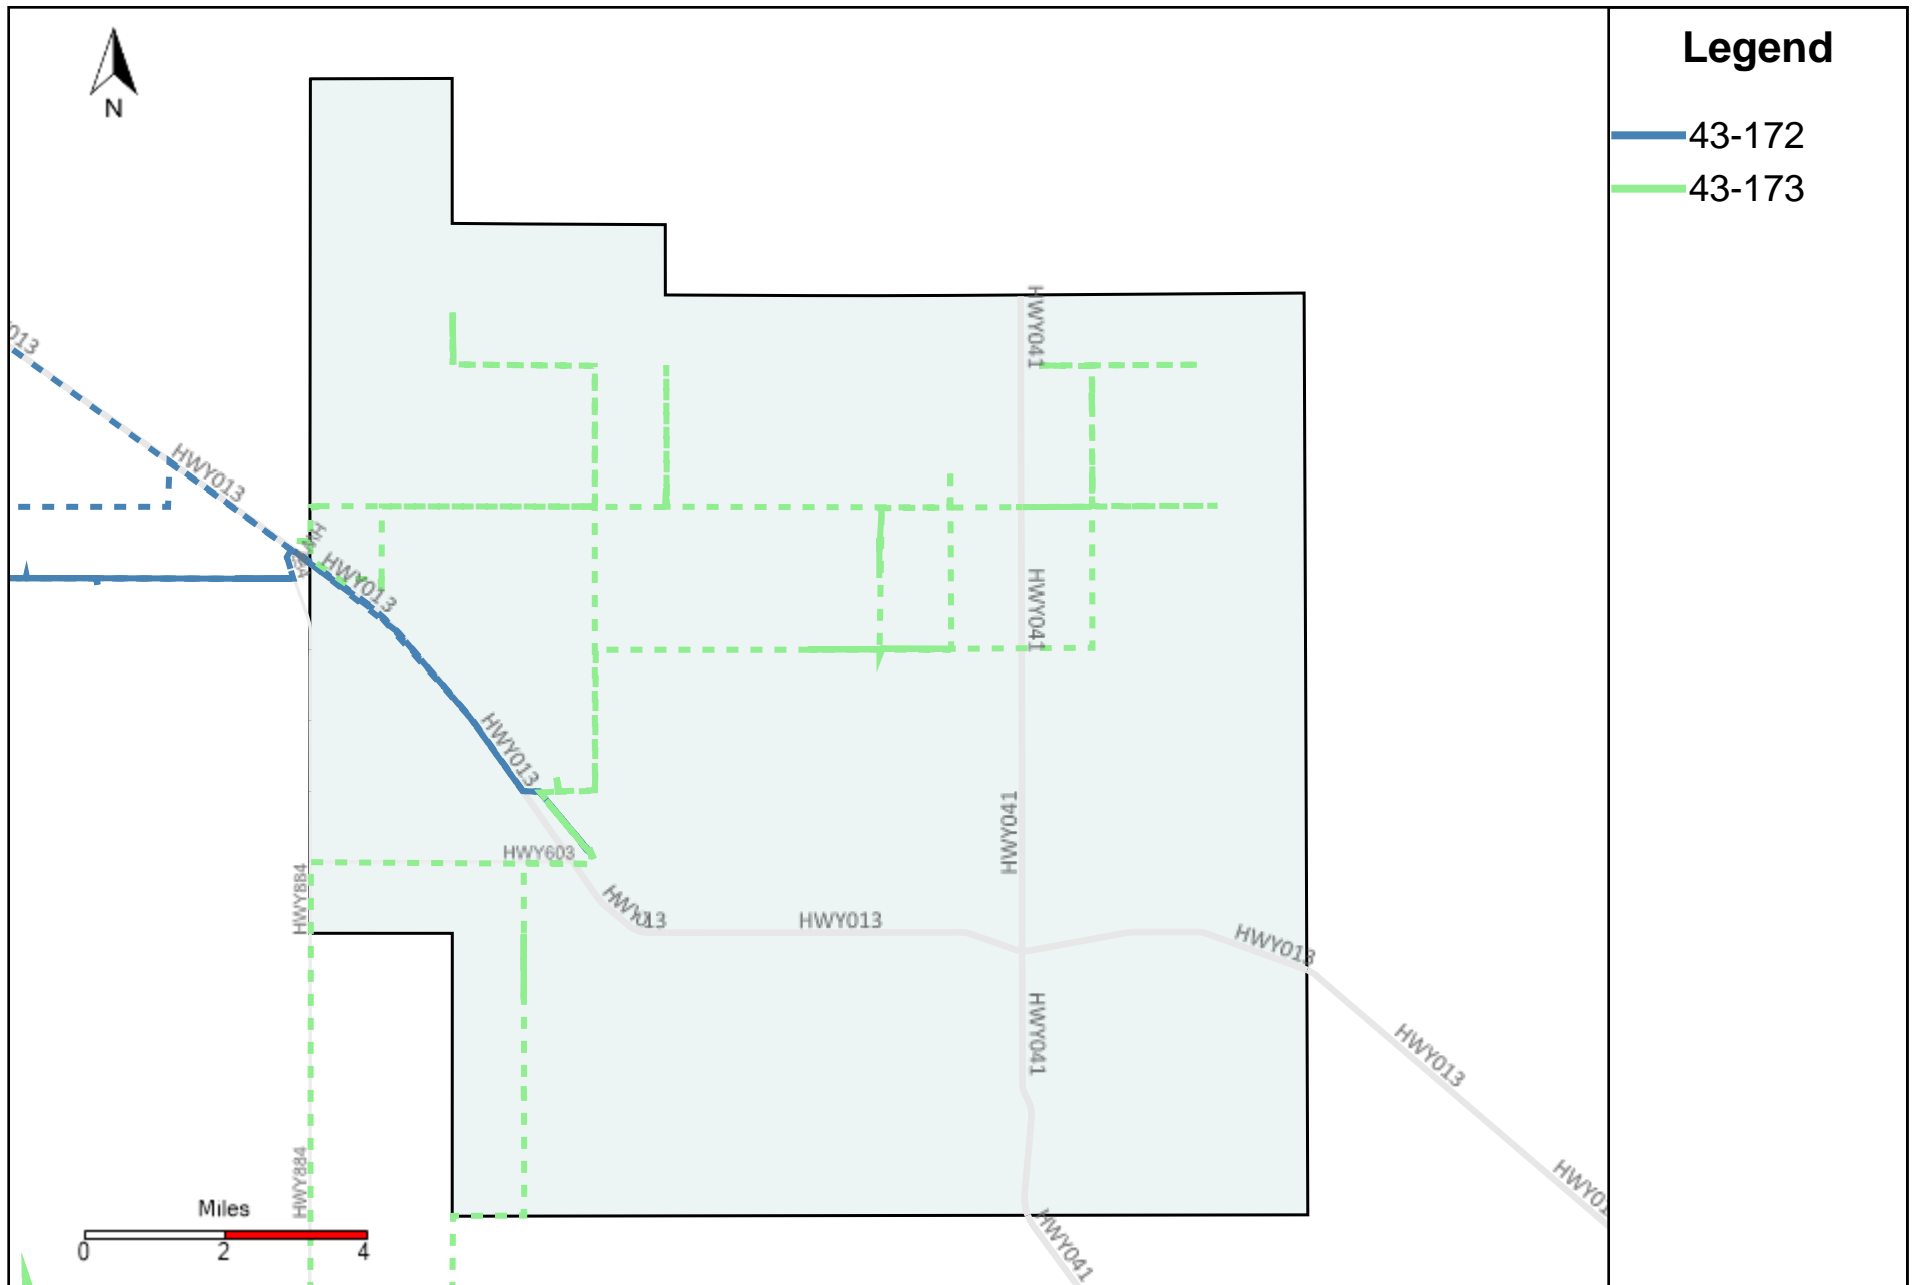

Division: 6 Grader Report(2023-12-24 ~ 2023-12-30)

Vehicle Name List	Total Distance(km)	Total Hours
43-172, 43-173	433.44	32 hrs 21 min 40 sec