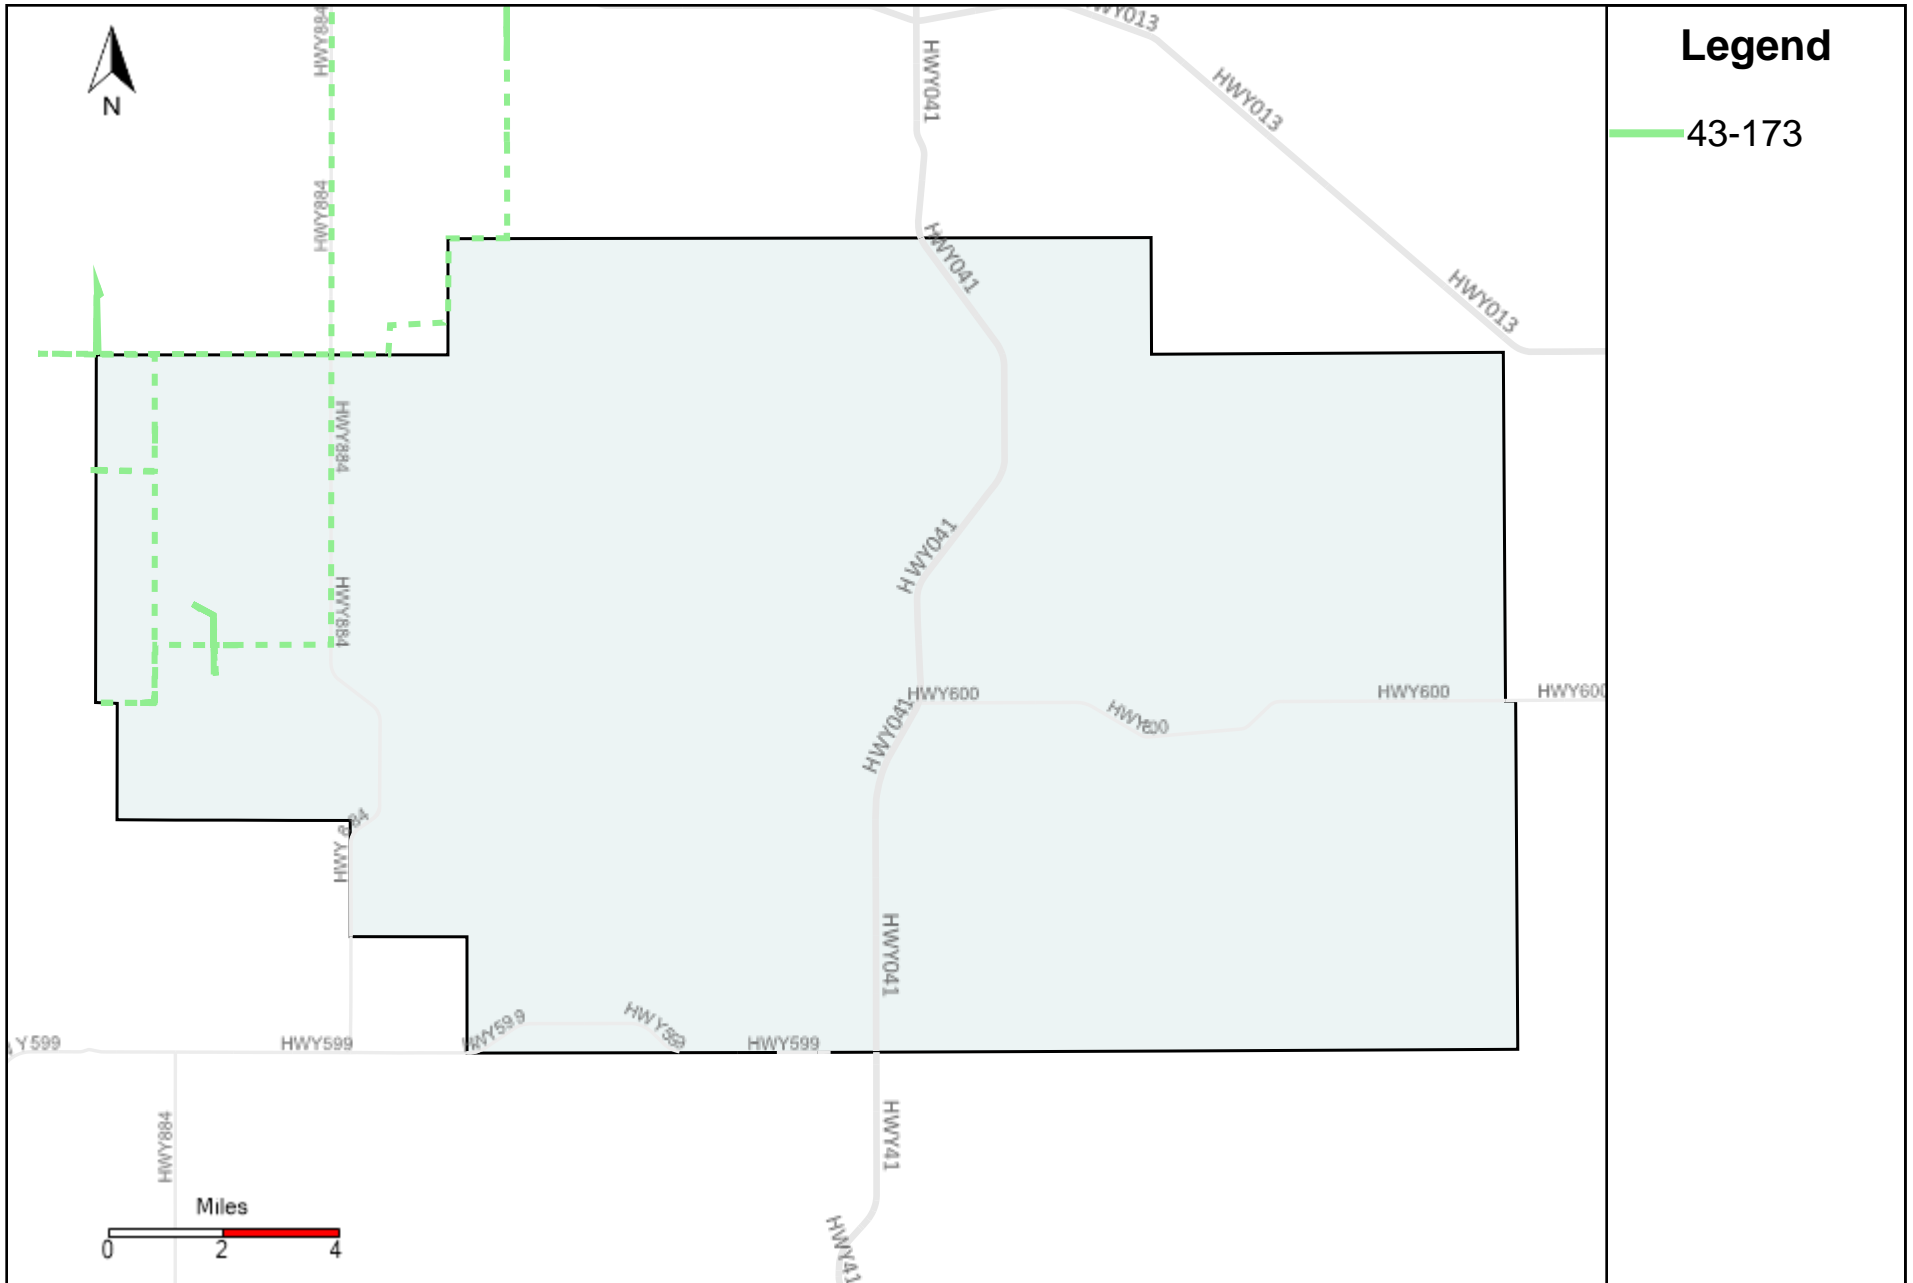

Division: 5 Grader Report(2023-12-24 ~ 2023-12-30)

Vehicle Name List	Total Distance(km)	Total Hours
43-173	248.45	16 hrs 26 min 28 sec