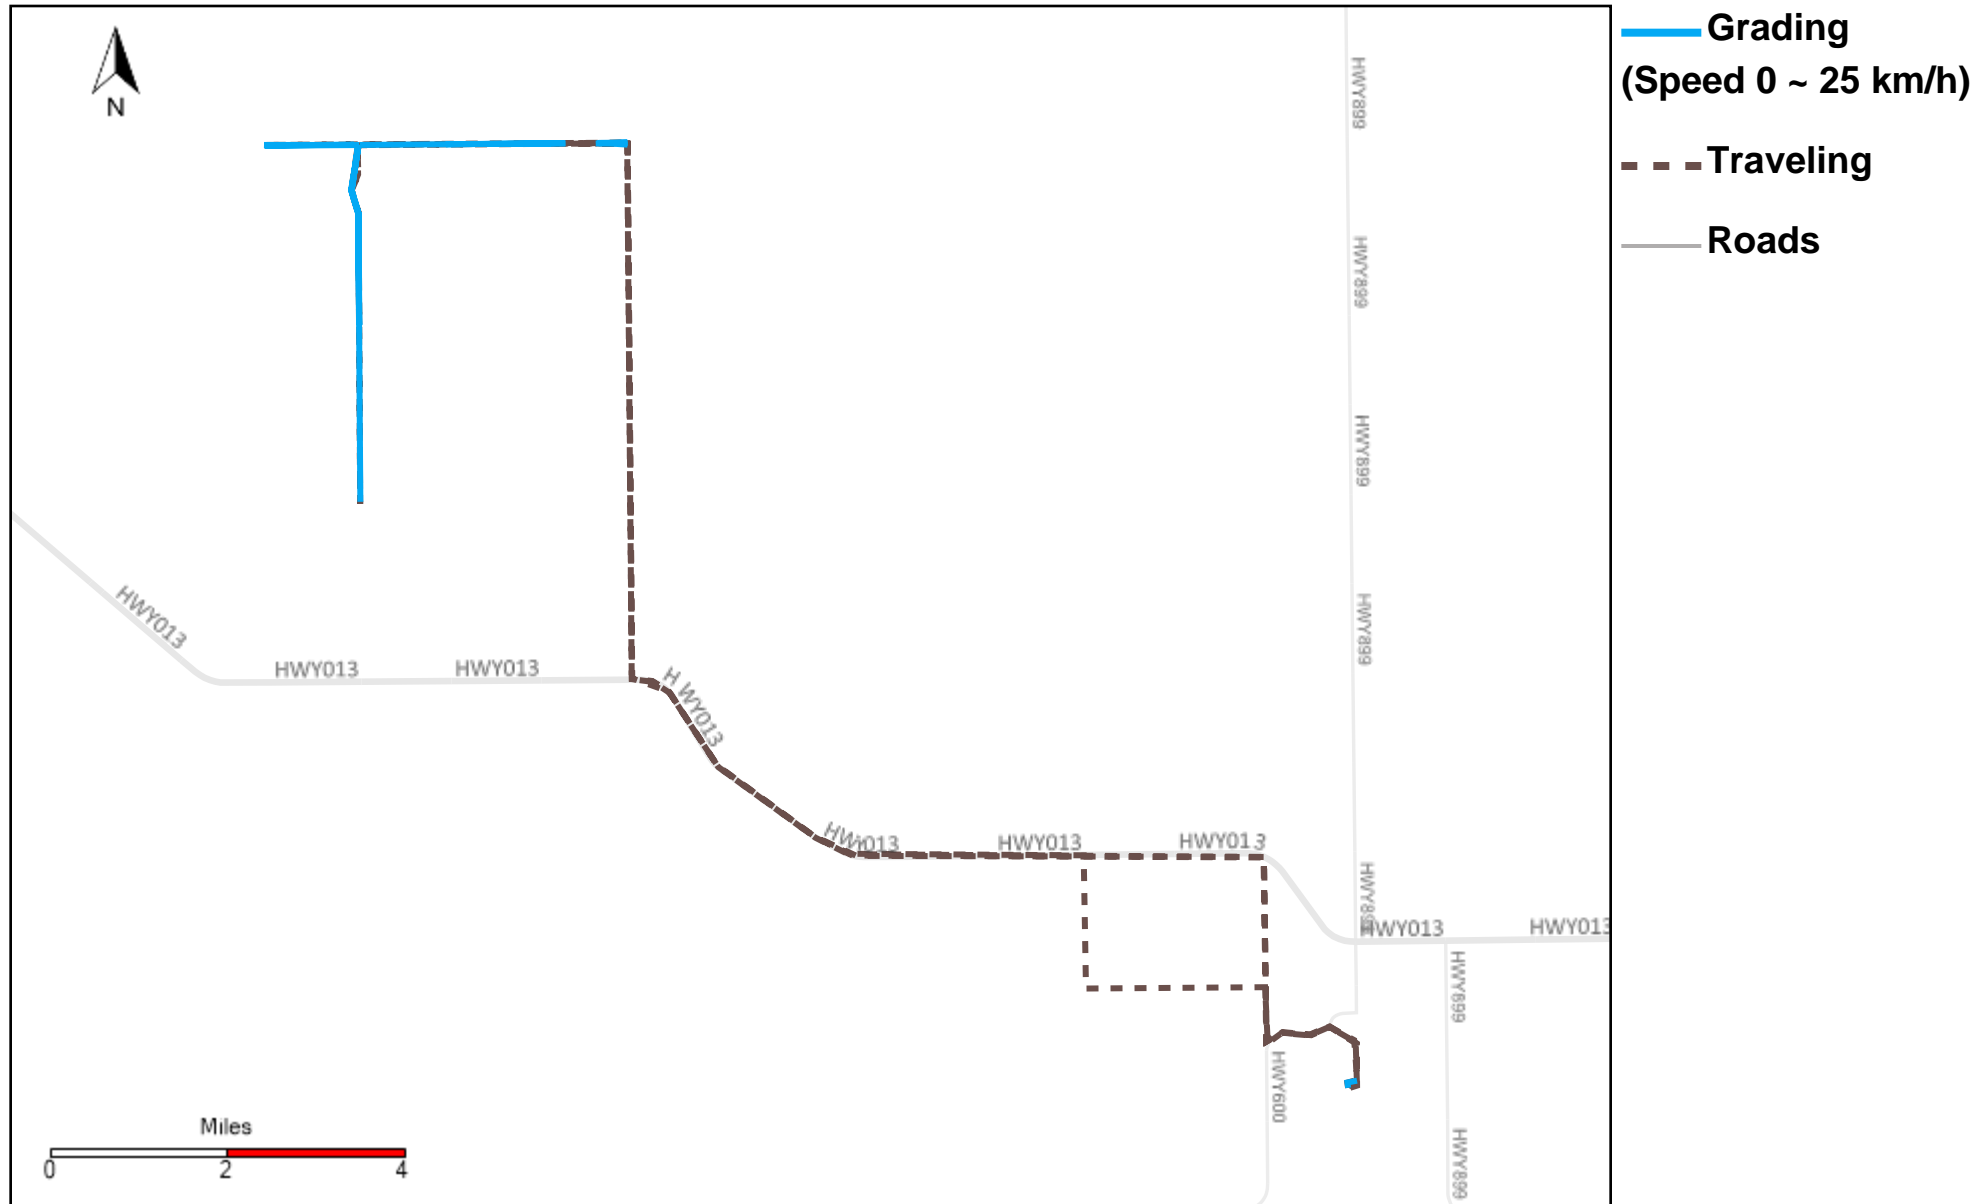

43-187_2023-12-24 ~ 2023-12-30 Tracking

Total Distance(km)	Total Hours	Work Distance(km)	Work Hours
206.78	16 hrs 18 min 28 sec	67.33	12 hrs 3 min 34 sec