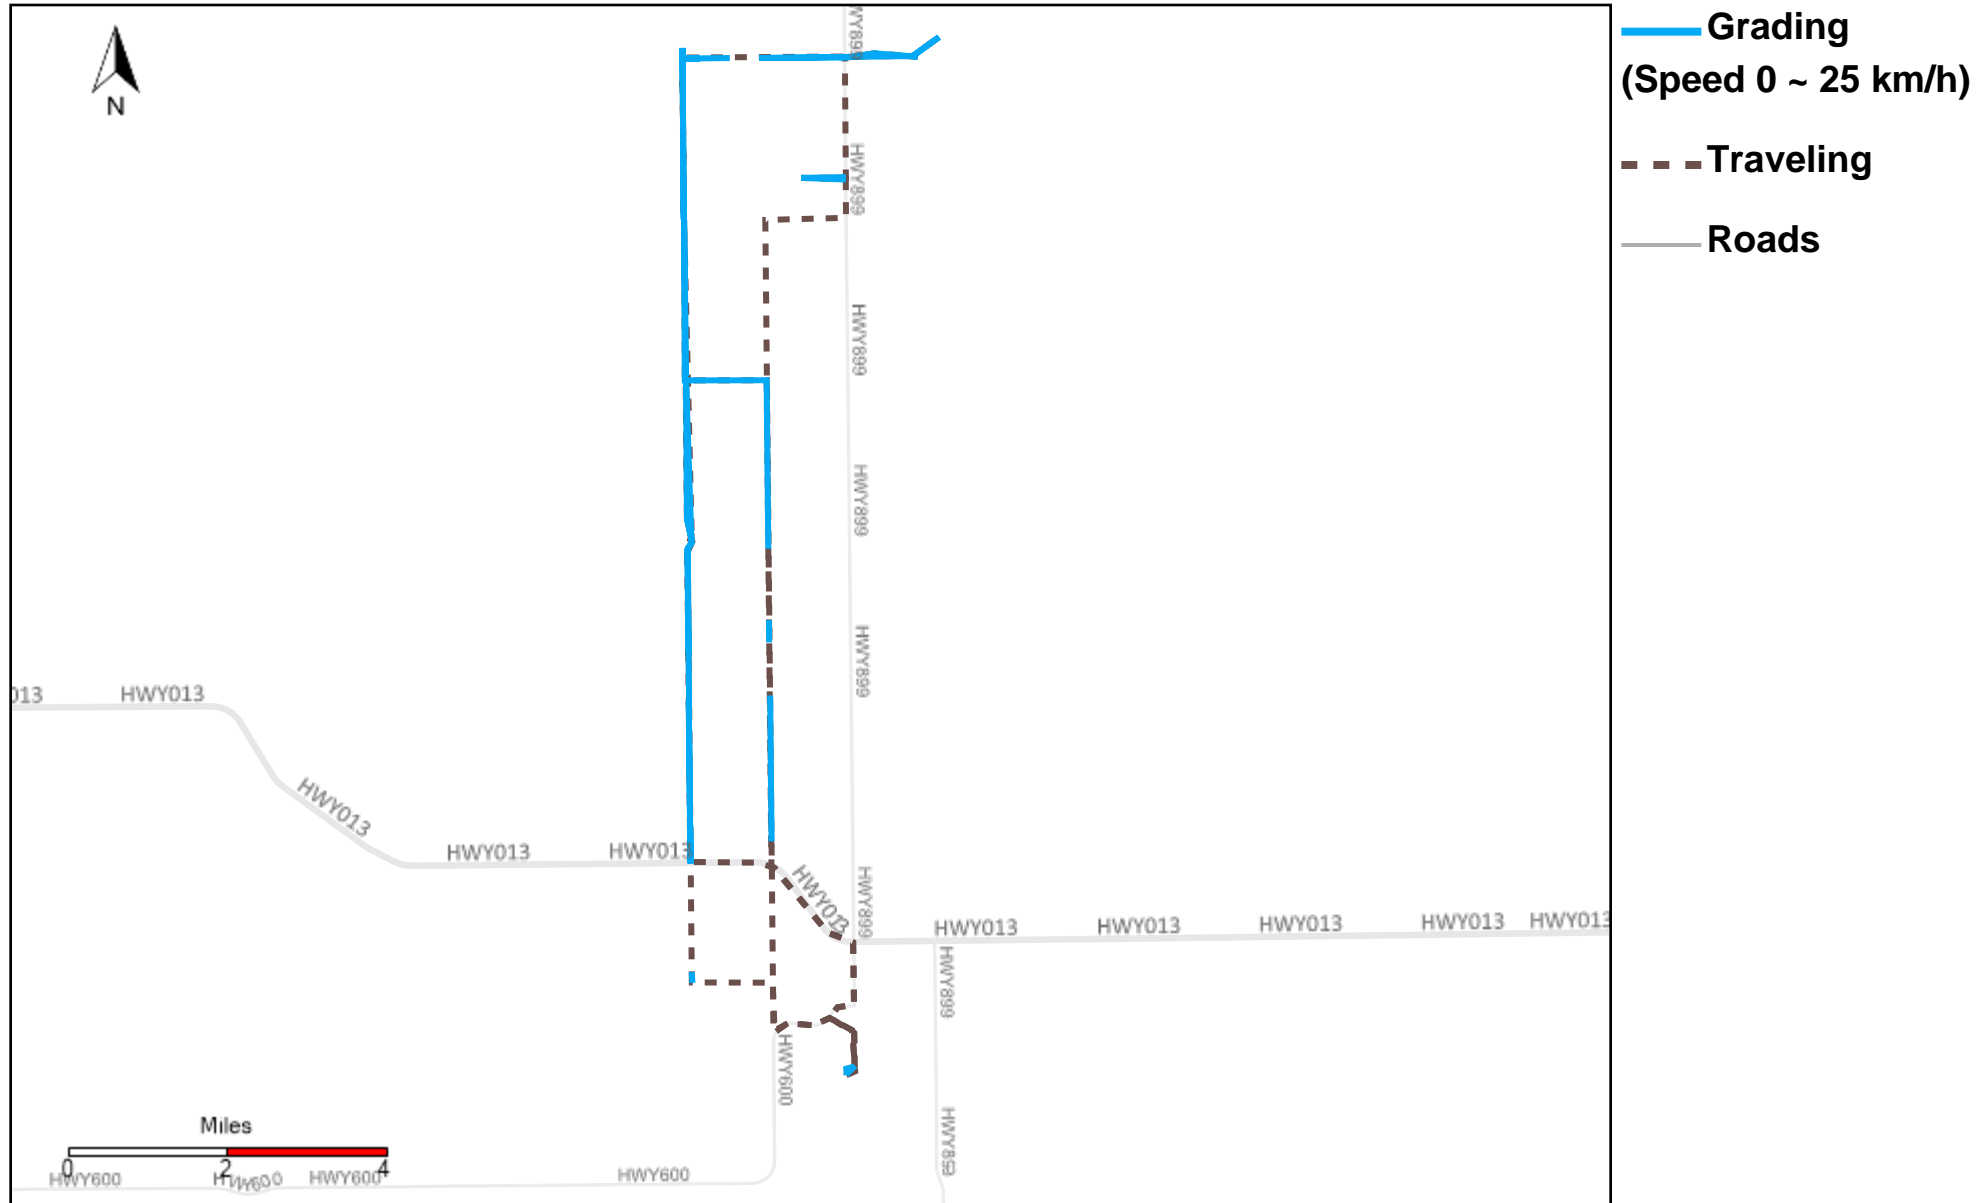

43-185_2023-12-24 ~ 2023-12-30 Tracking

Total Distance(km)	Total Hours	Work Distance(km)	Work Hours
132.09	15 hrs 27 min 52 sec	63.55	13 hrs 7 min 26 sec