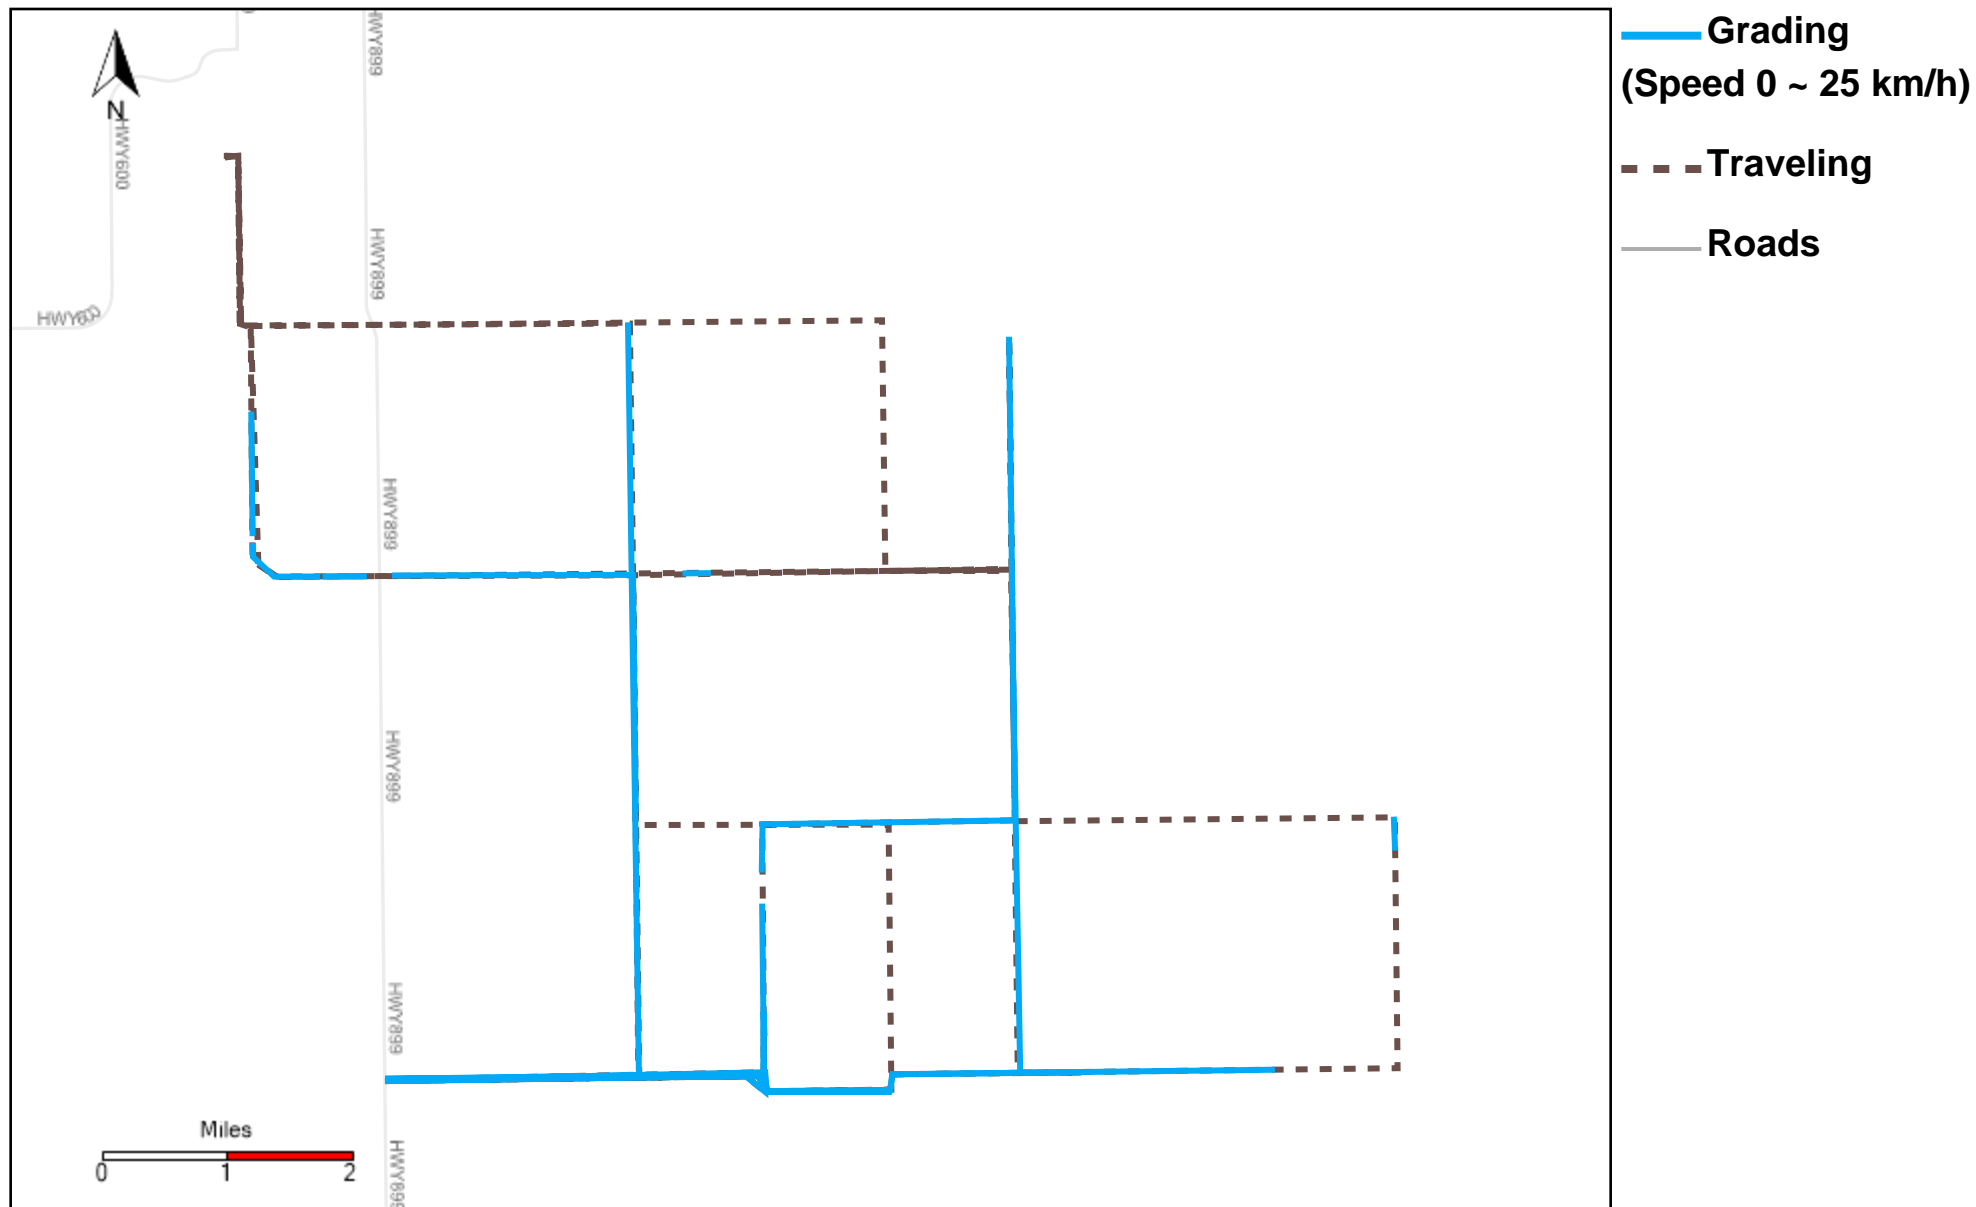

43-181_2023-12-24 ~ 2023-12-30 Tracking

Total Distance(km)	Total Hours	Work Distance(km)	Work Hours
192.94	15 hrs 59 min 1 sec	104.69	12 hrs 15 min 21 sec