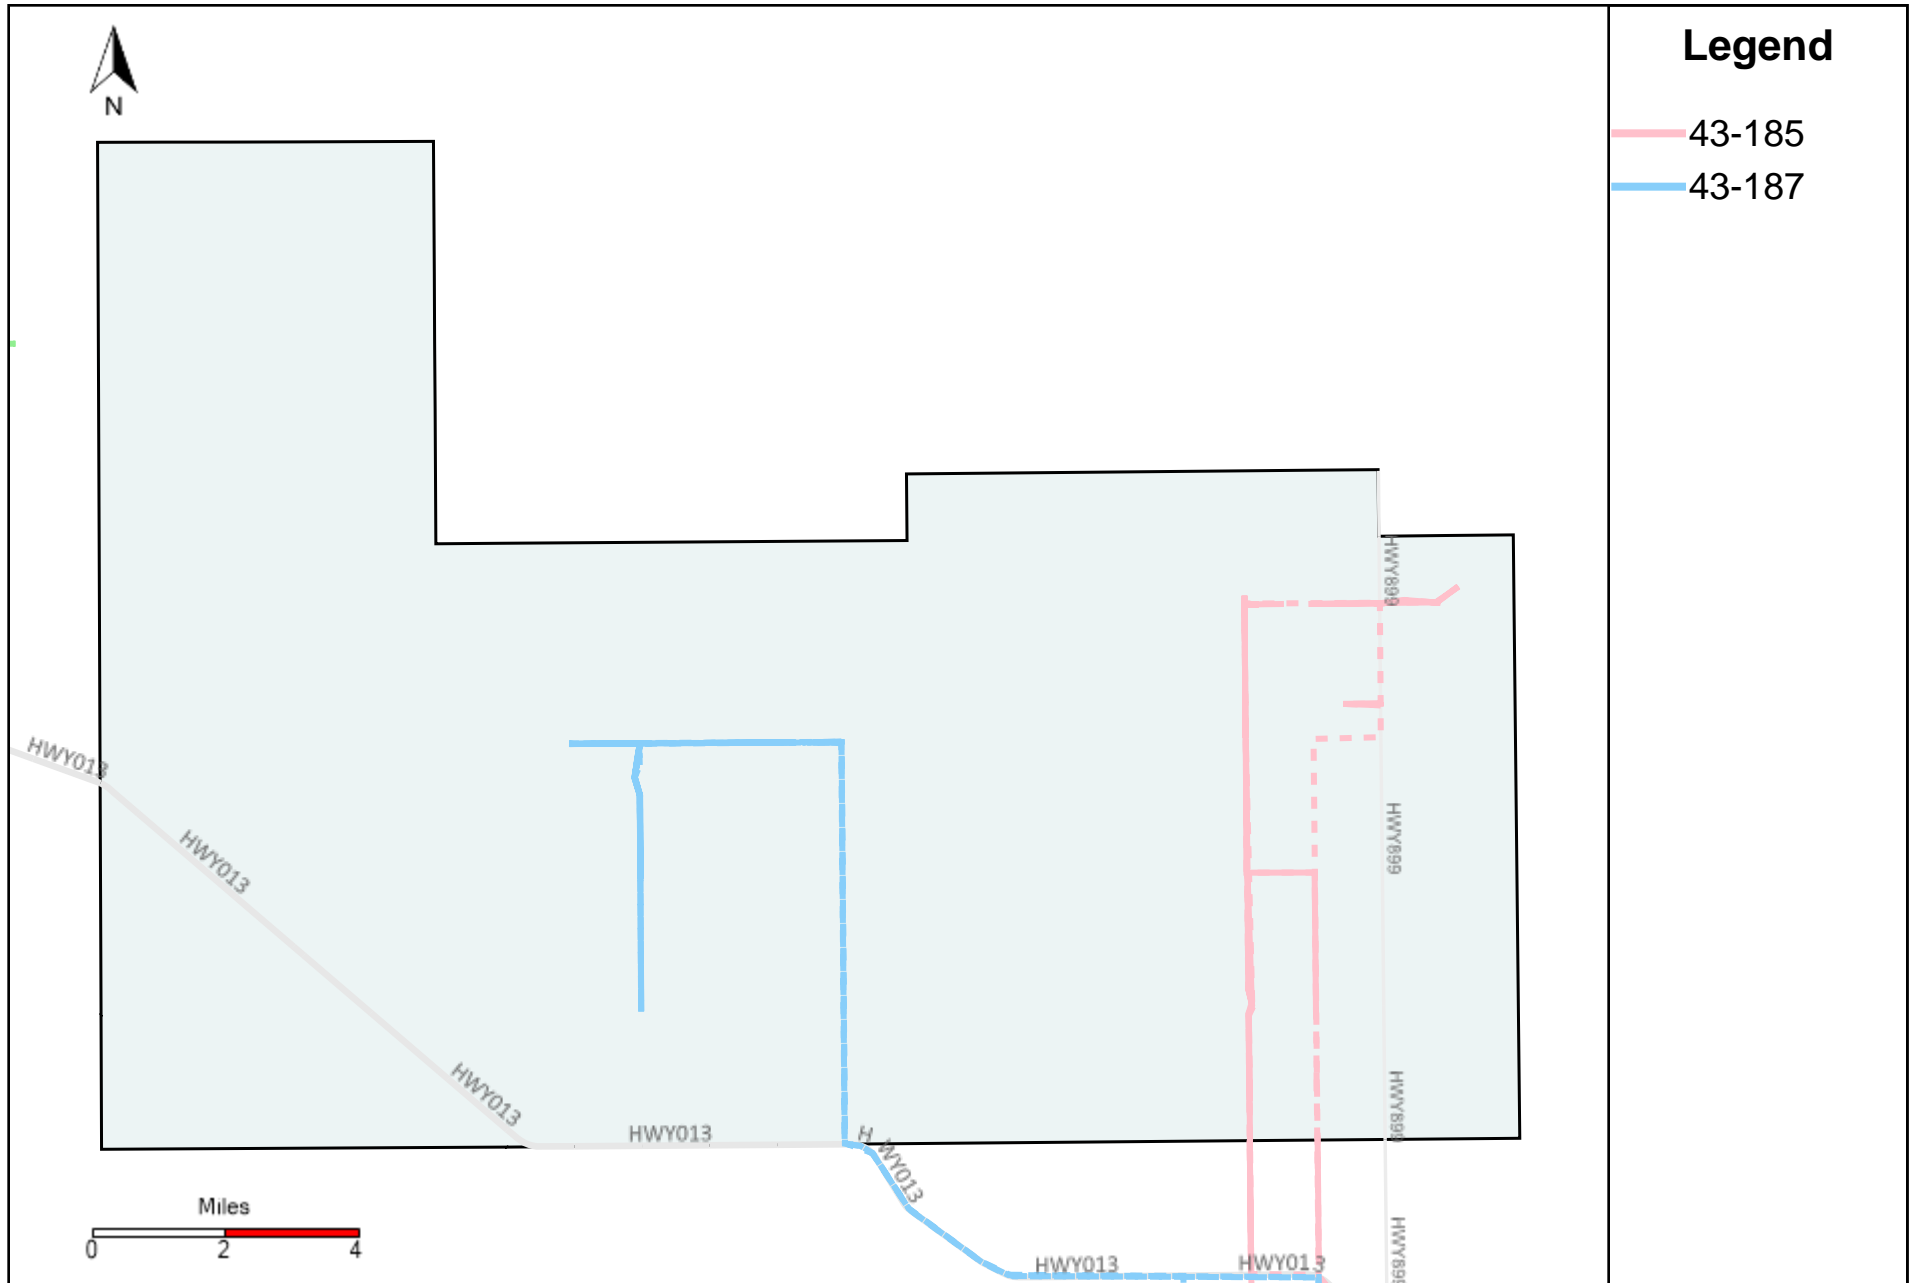

Division: 4 Grader Report(2023-12-24 ~ 2023-12-30)

Vehicle Name List	Total Distance(km)	Total Hours
43-185, 43-187	338.88	31 hrs 46 min 20 sec