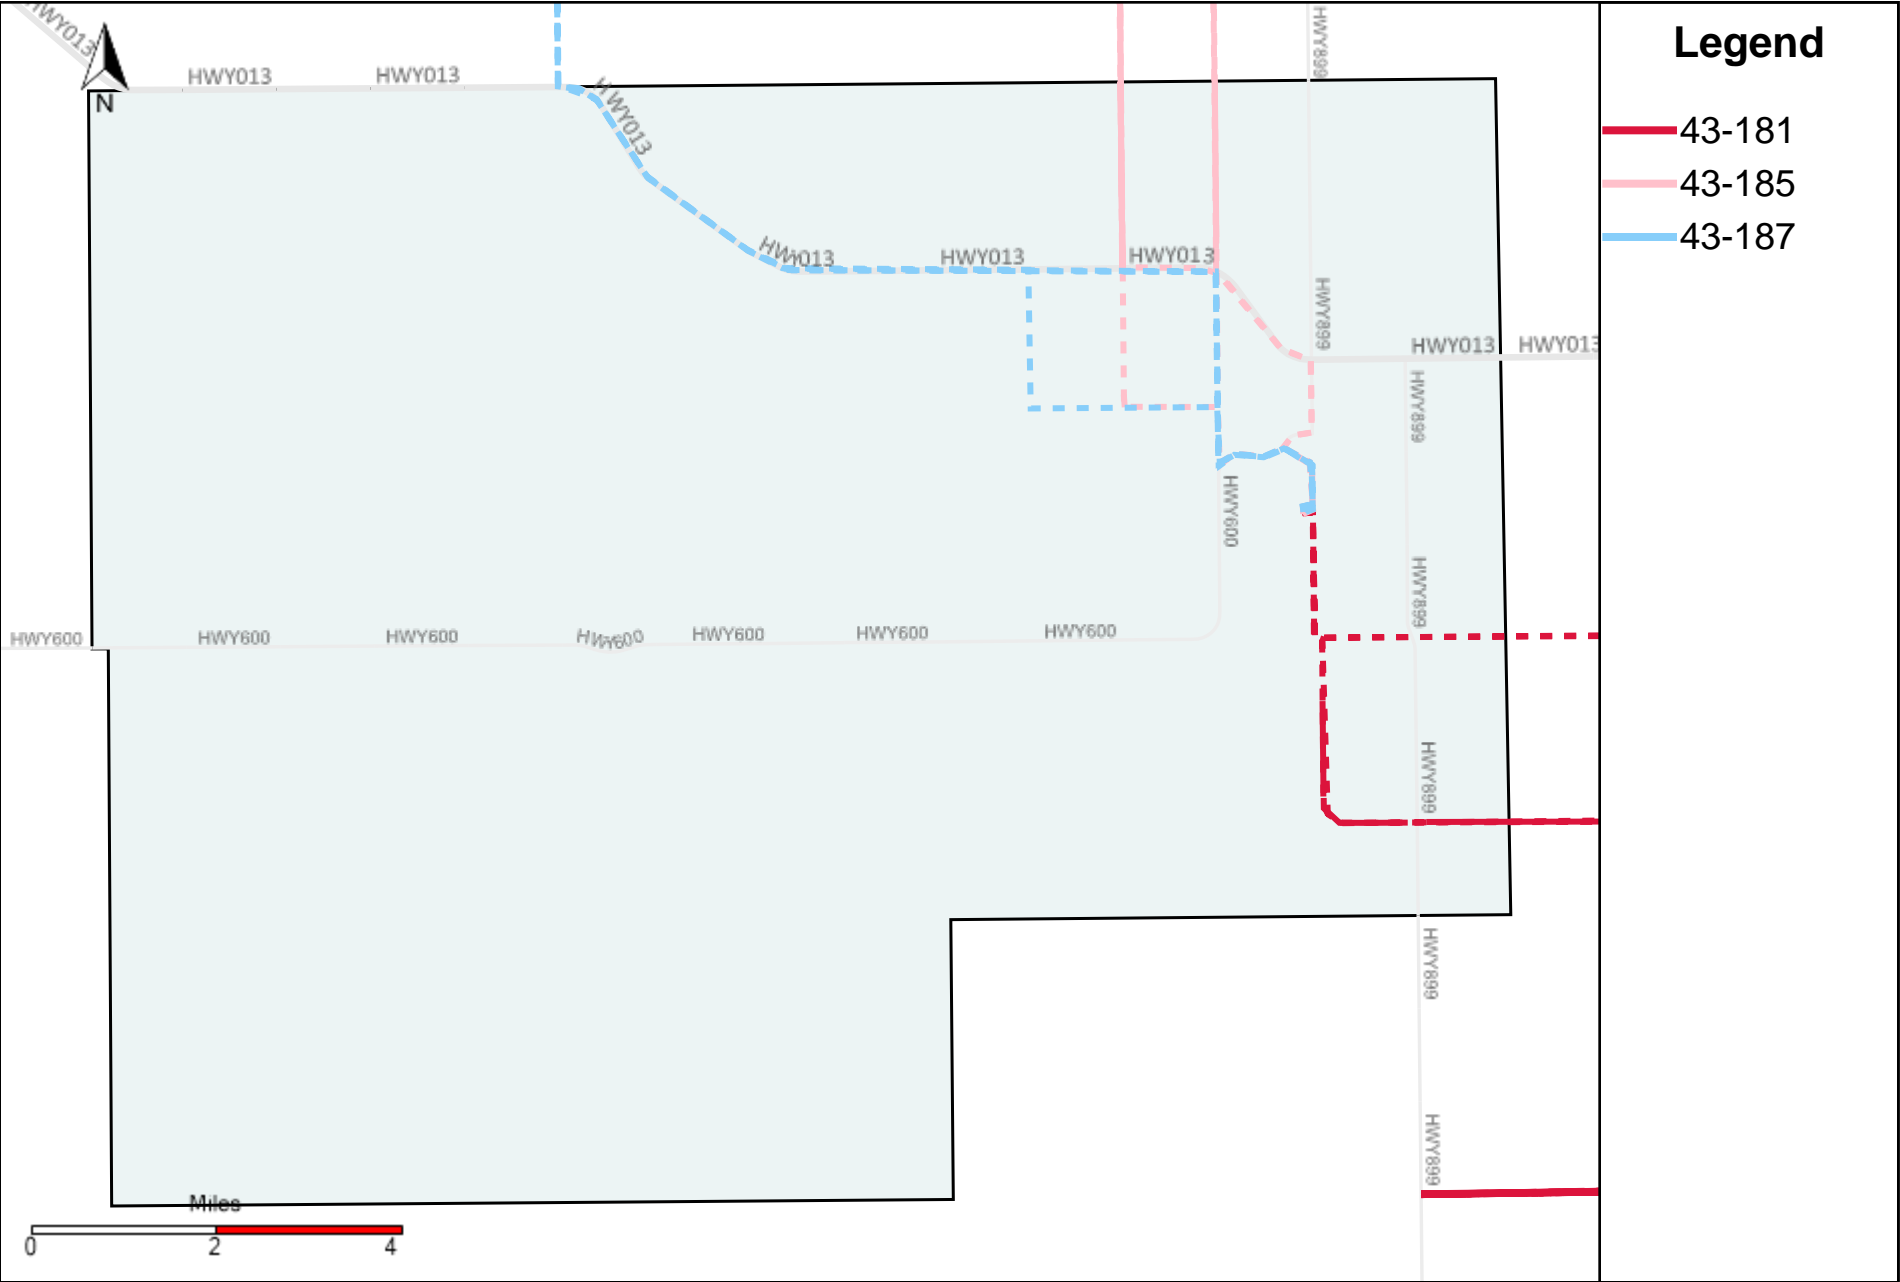

Division: 3 Grader Report(2023-12-24 ~ 2023-12-30)

Vehicle Name List	Total Distance(km)	Total Hours
43-181, 43-185, 43-187	531.82	47 hrs 45 min 21 sec