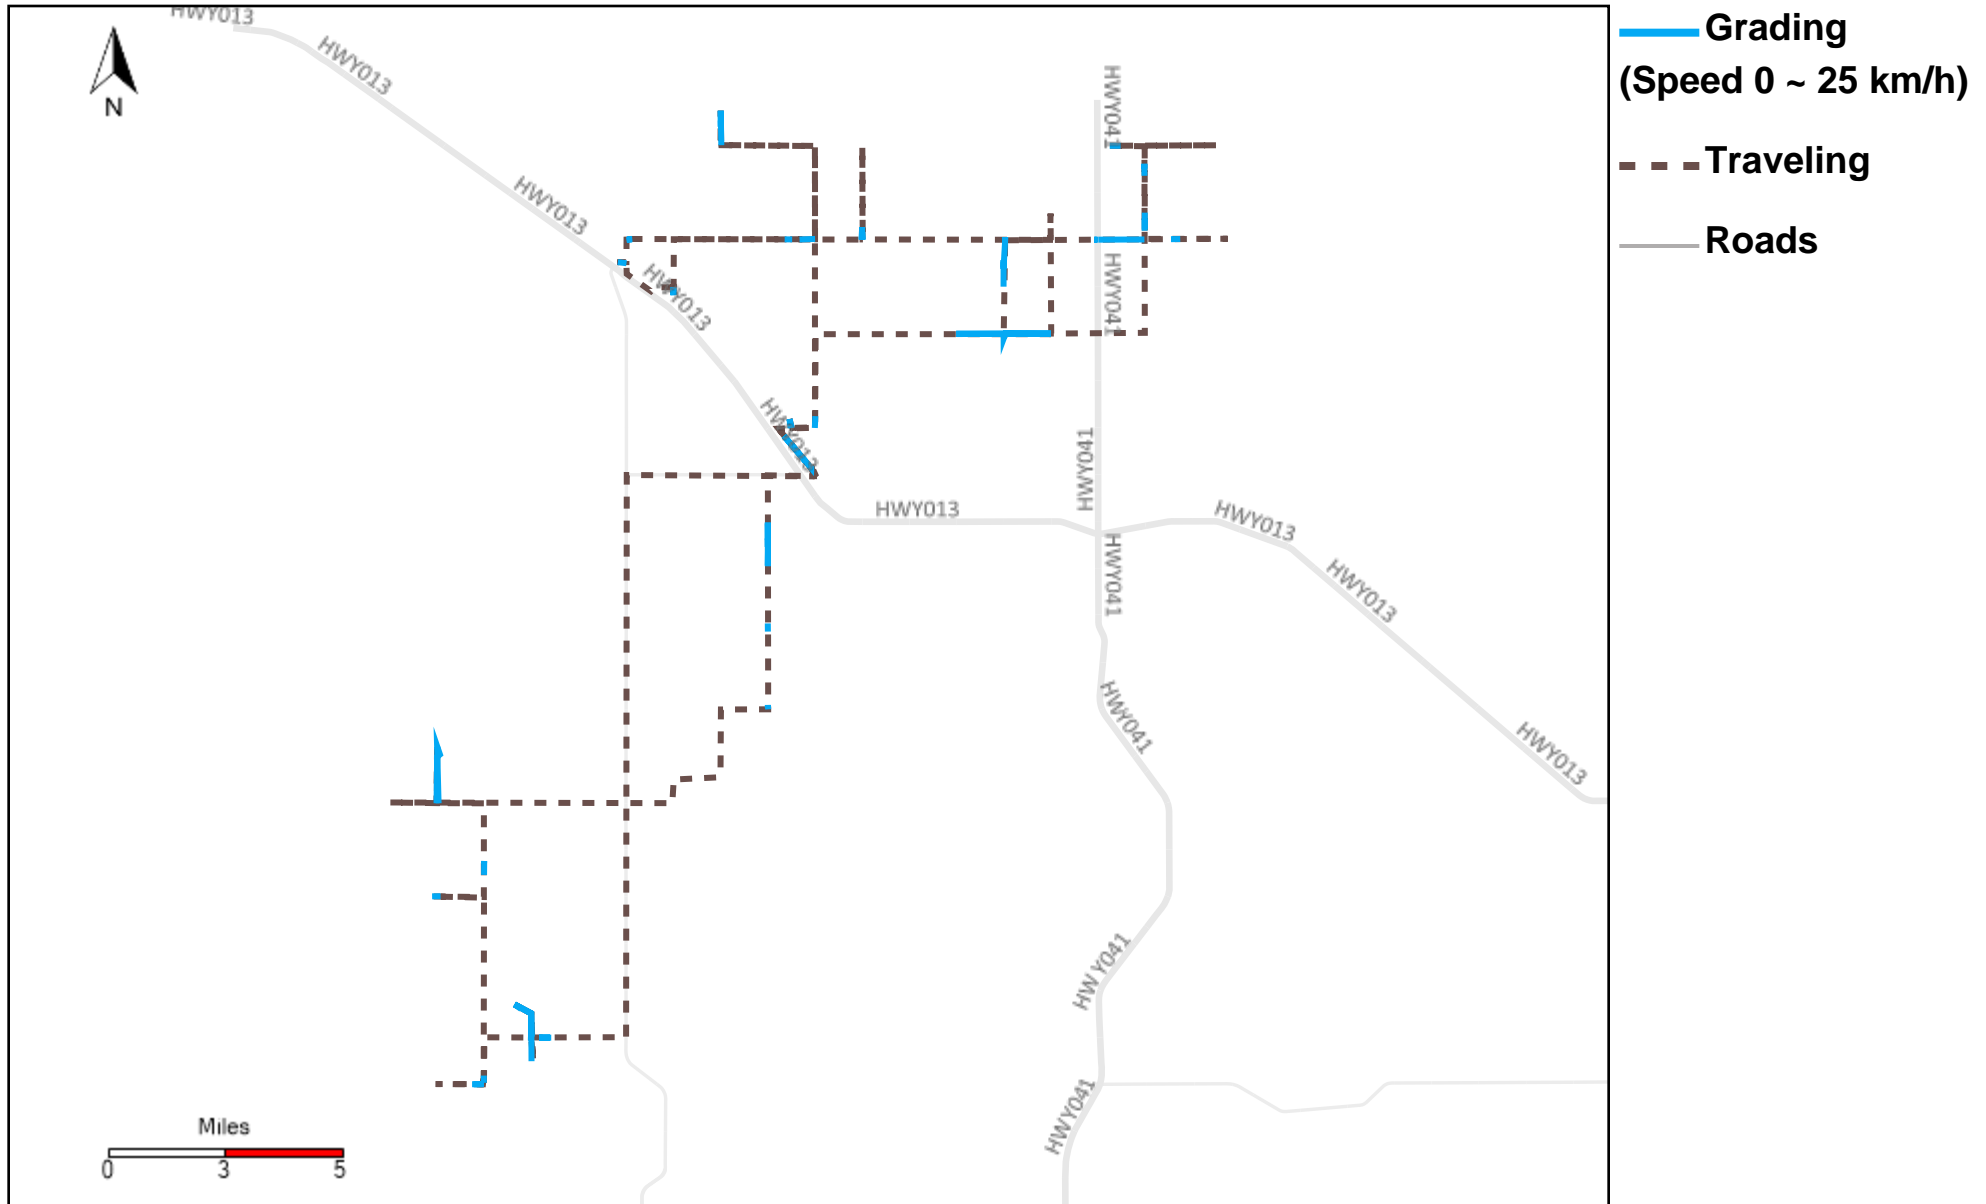

43-173_2023-12-24 ~ 2023-12-30 Tracking

Total Distance(km)	Total Hours	Work Distance(km)	Work Hours
248.45	16 hrs 26 min 28 sec	69.88	9 hrs 50 min 10 sec