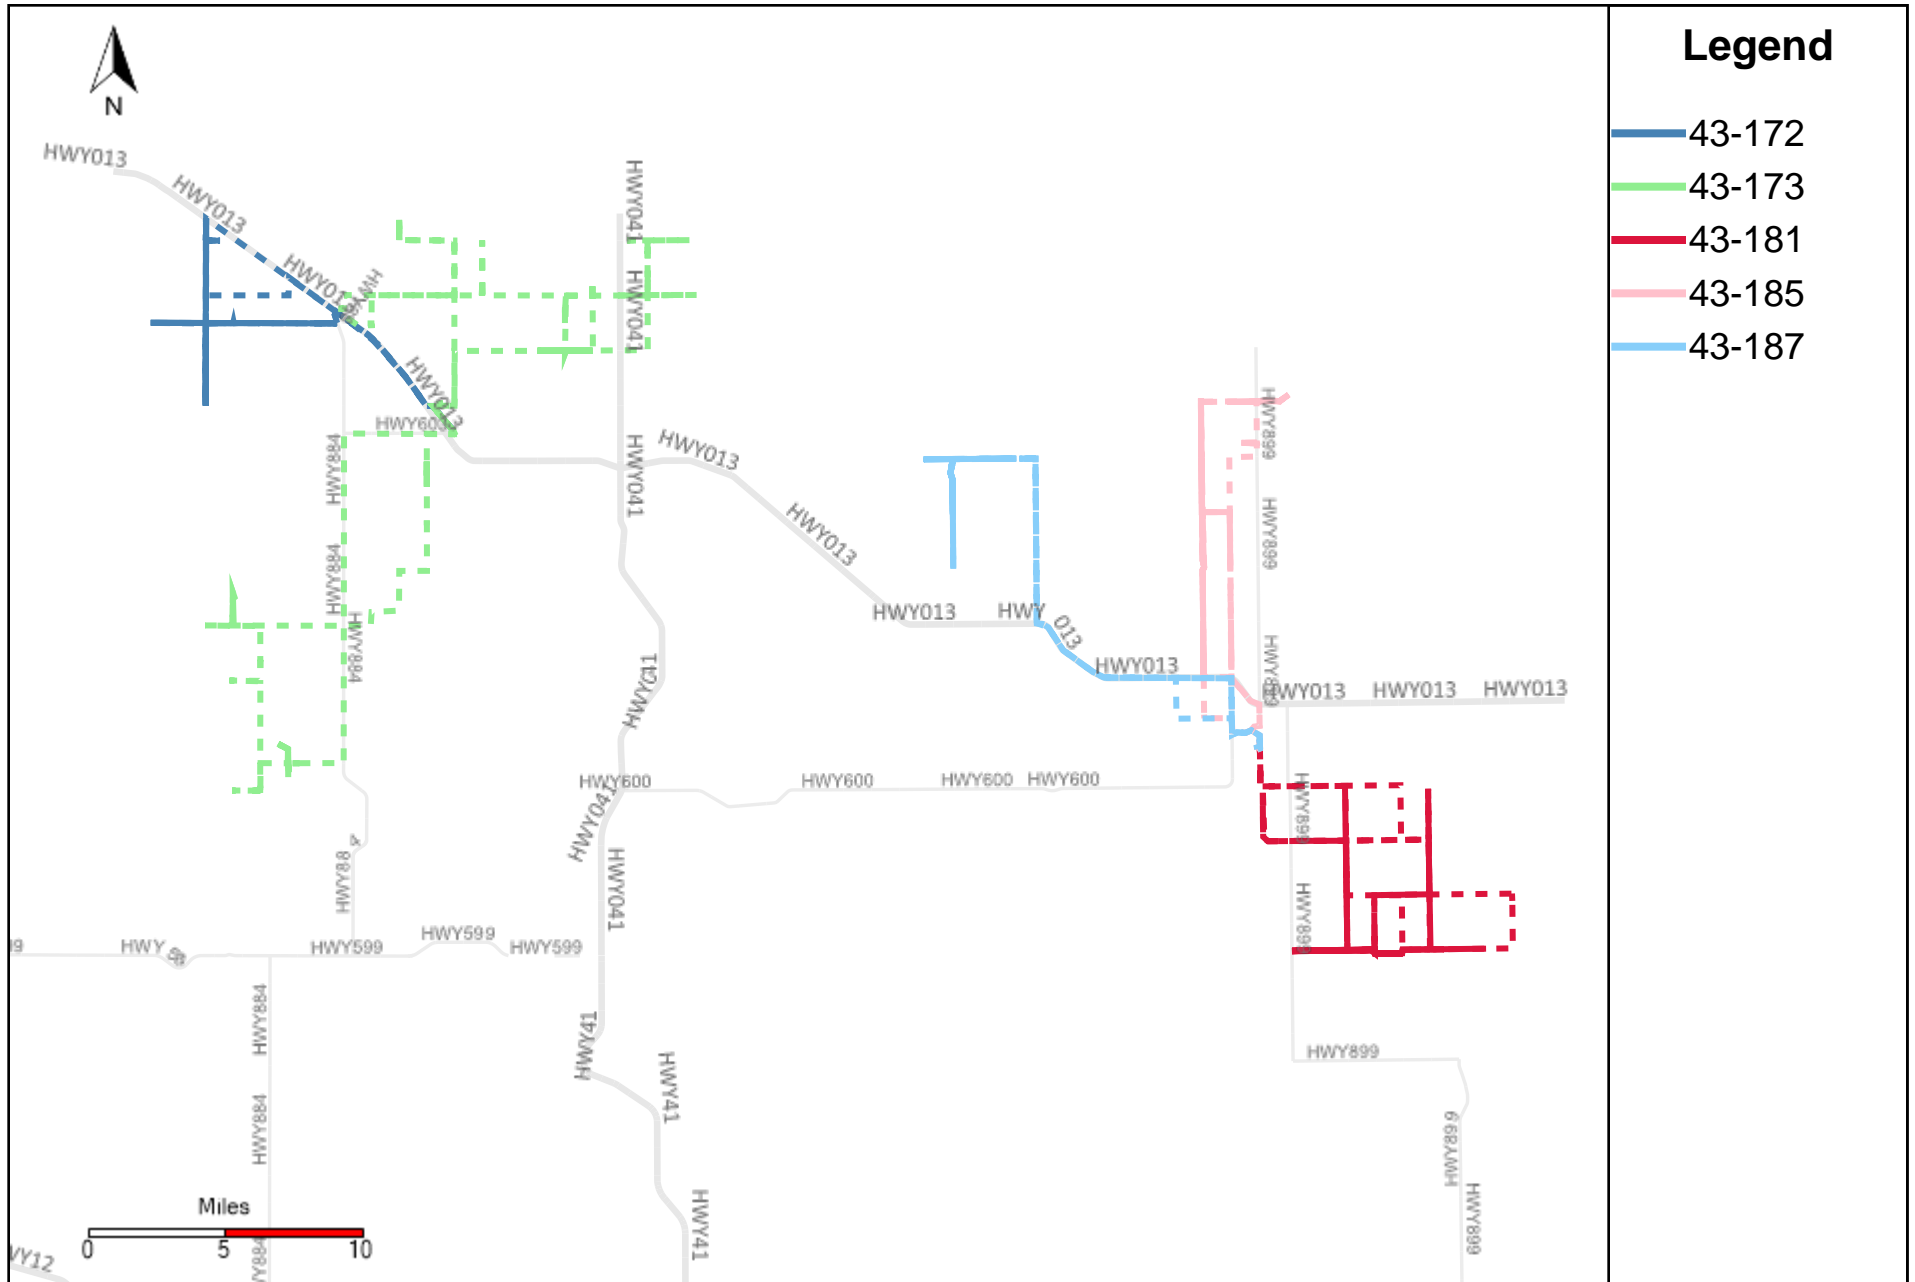

# Provost Weekly Grader Report (2023-12-24 ~ 2023-12-30)

# Division: 1 Grader Report(2023-12-24 ~ 2023-12-30)

| Vehicle Name List | Total Distance(km) | Total Hours         |
|-------------------|--------------------|---------------------|
| 43-181            | 192.94             | 15 hrs 59 min 1 sec |