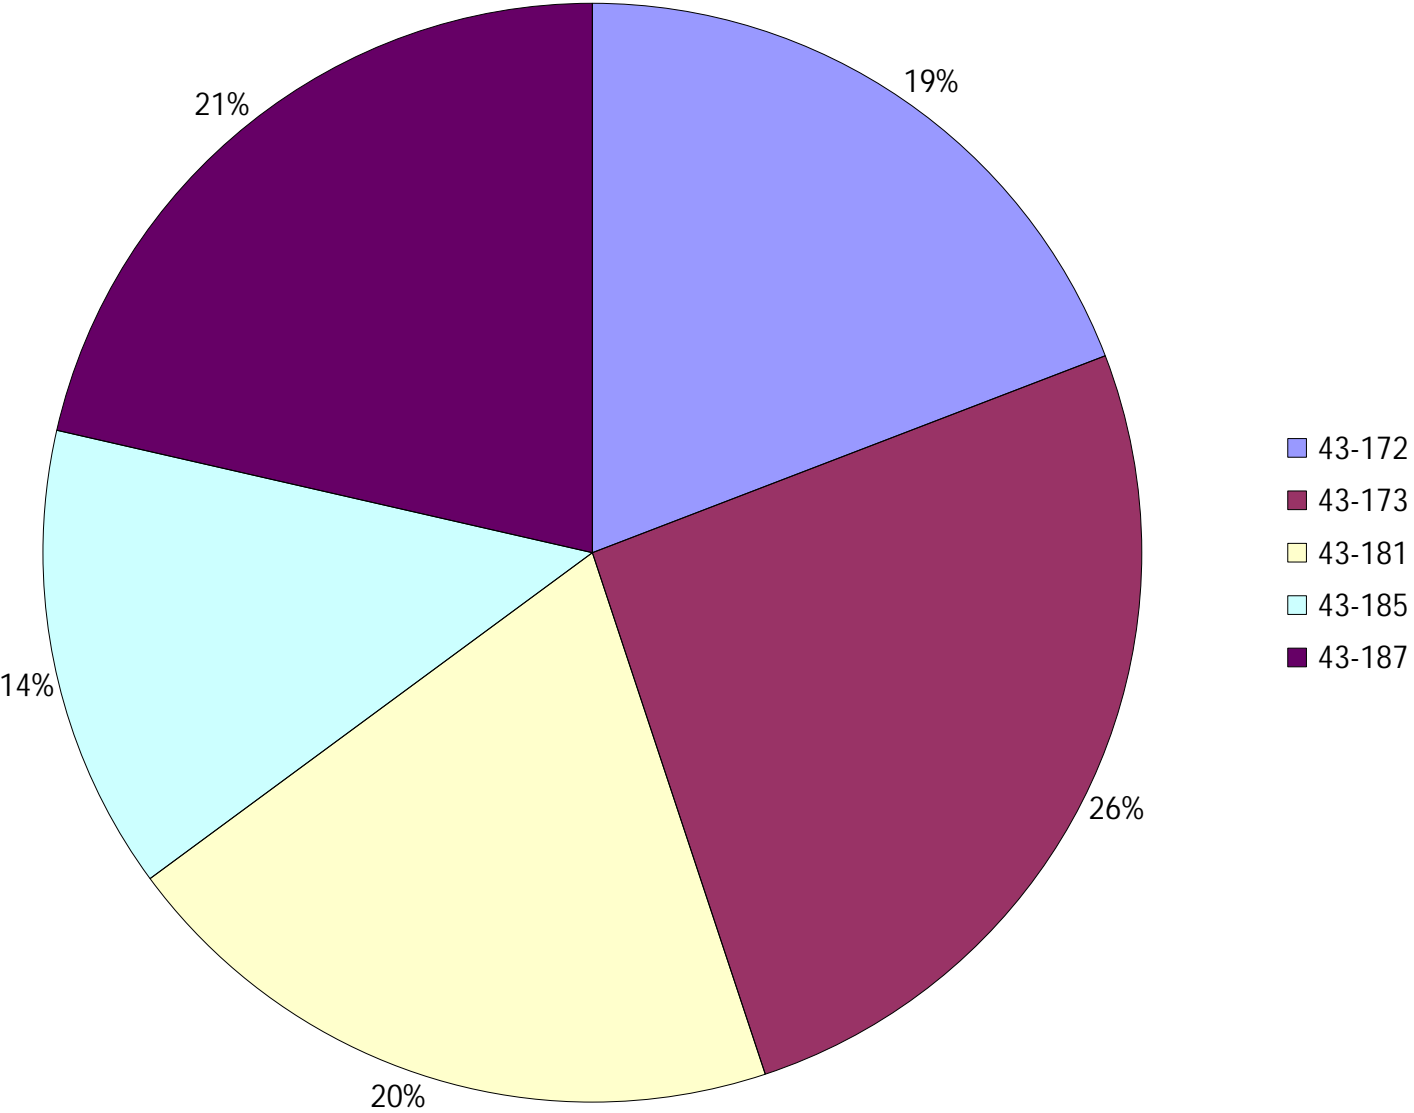

Provost Weekly Grader Report

From 12/24/2023 To 12/30/2023

12/30/2023

Vehicle	Total Distance(km)	Total Hours	Work Distance(km)	Work Hours
43-172	184.99	15 hrs 55 min 12 sec	103.73	12 hrs 36 min 34 sec
43-173	248.45	16 hrs 26 min 28 sec	69.88	9 hrs 50 min 10 sec
43-181	192.94	15 hrs 59 min 1 sec	104.69	12 hrs 15 min 21 sec
43-185	132.09	15 hrs 27 min 52 sec	63.55	13 hrs 7 min 26 sec
43-187	206.78	16 hrs 18 min 28 sec	67.33	12 hrs 3 min 34 sec
Total:	965.26	80 hrs 7 min 1 sec	409.17	59 hrs 53 min 5 sec

Vehicle Distance Vs Total Distance (%) From 12/24/2023 To 12/30/2023

Provost Weekly Grader Report