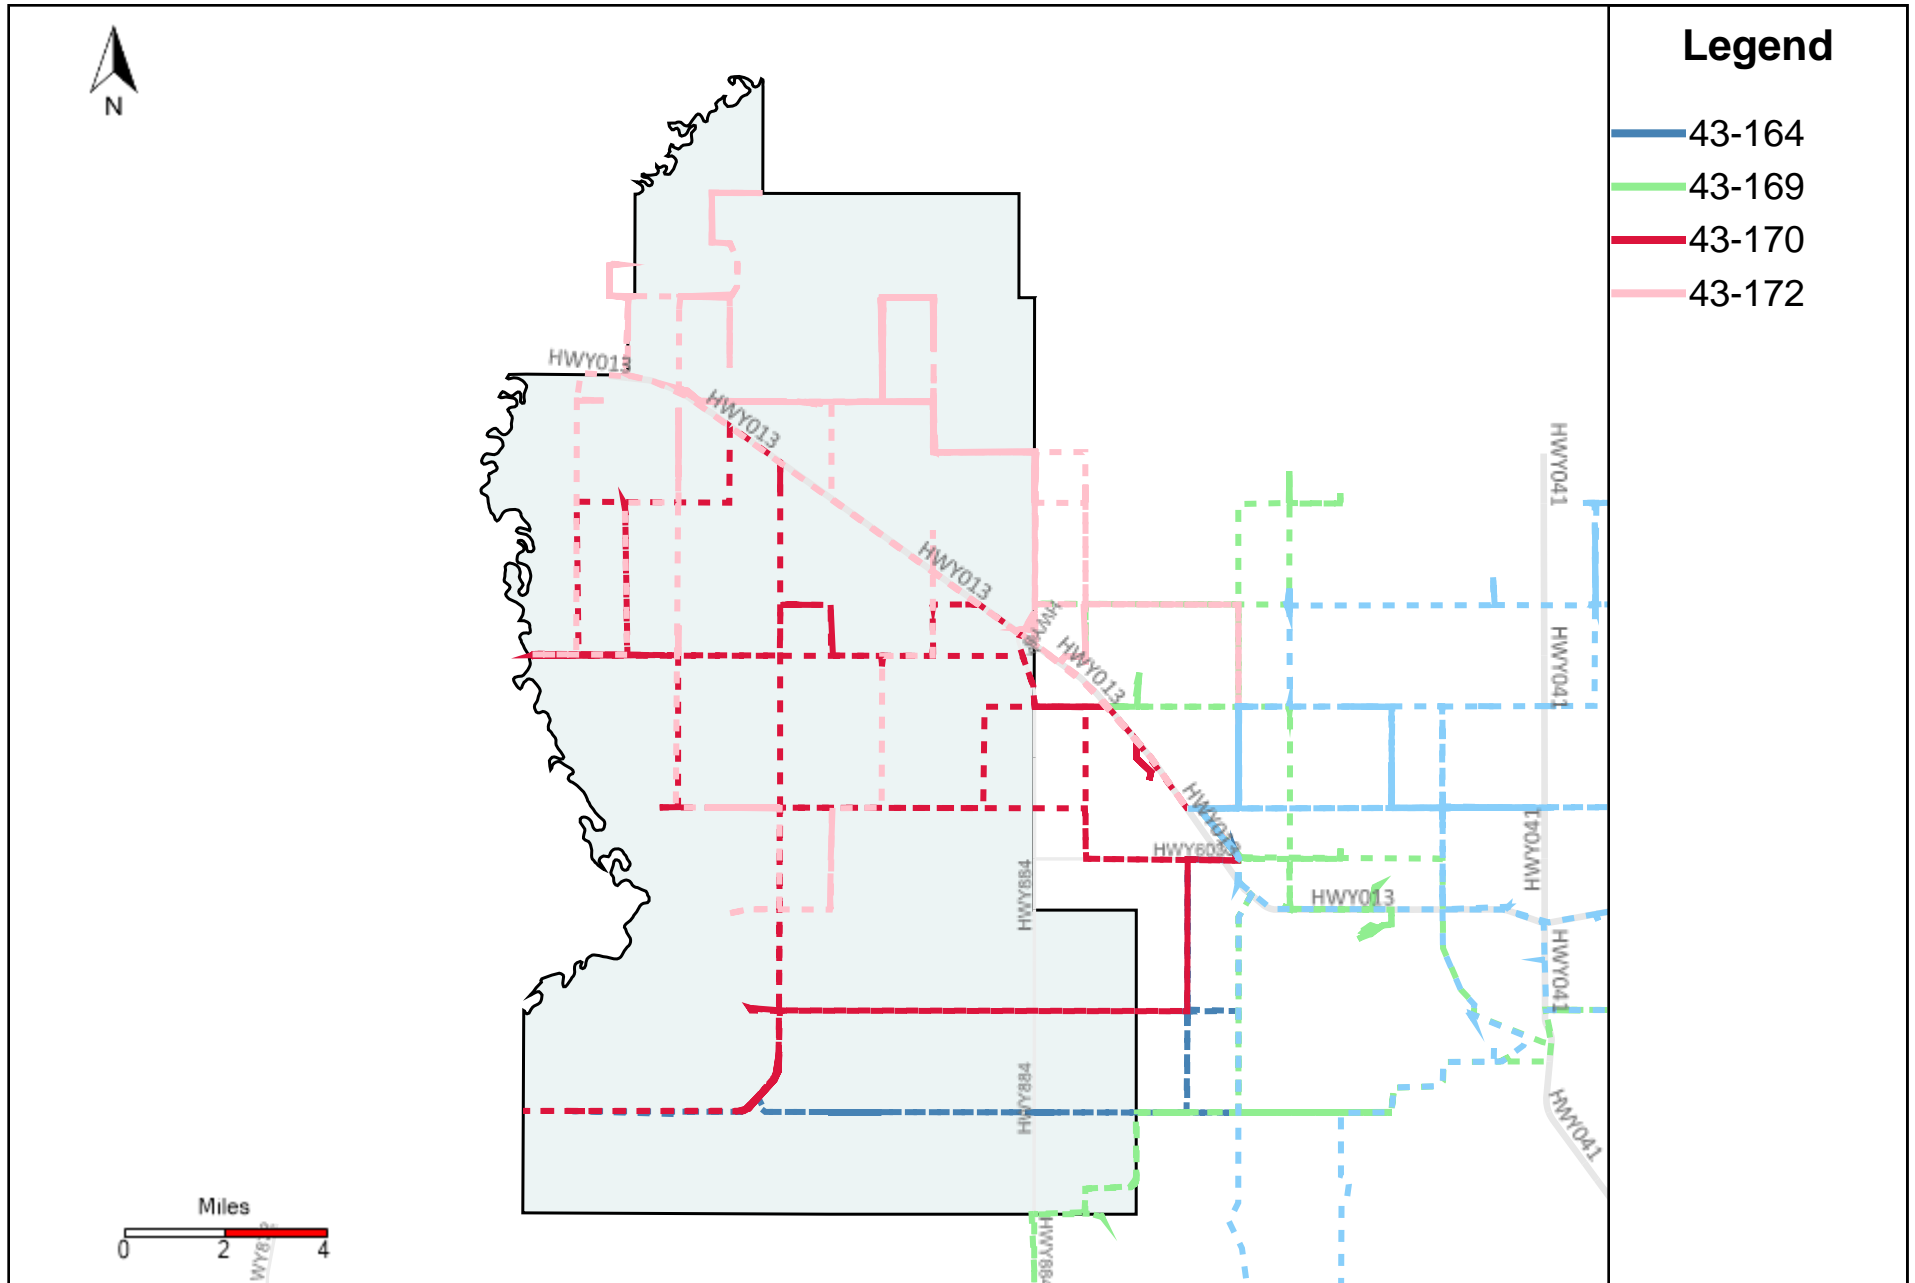

Division: 7 Grader Report(2023-12-10 ~ 2023-12-16)

Vehicle Name List	Total Distance(km)	Total Hours
43-164, 43-169, 43-170, 43-172	1244.03	94 hrs 0 min 58 sec