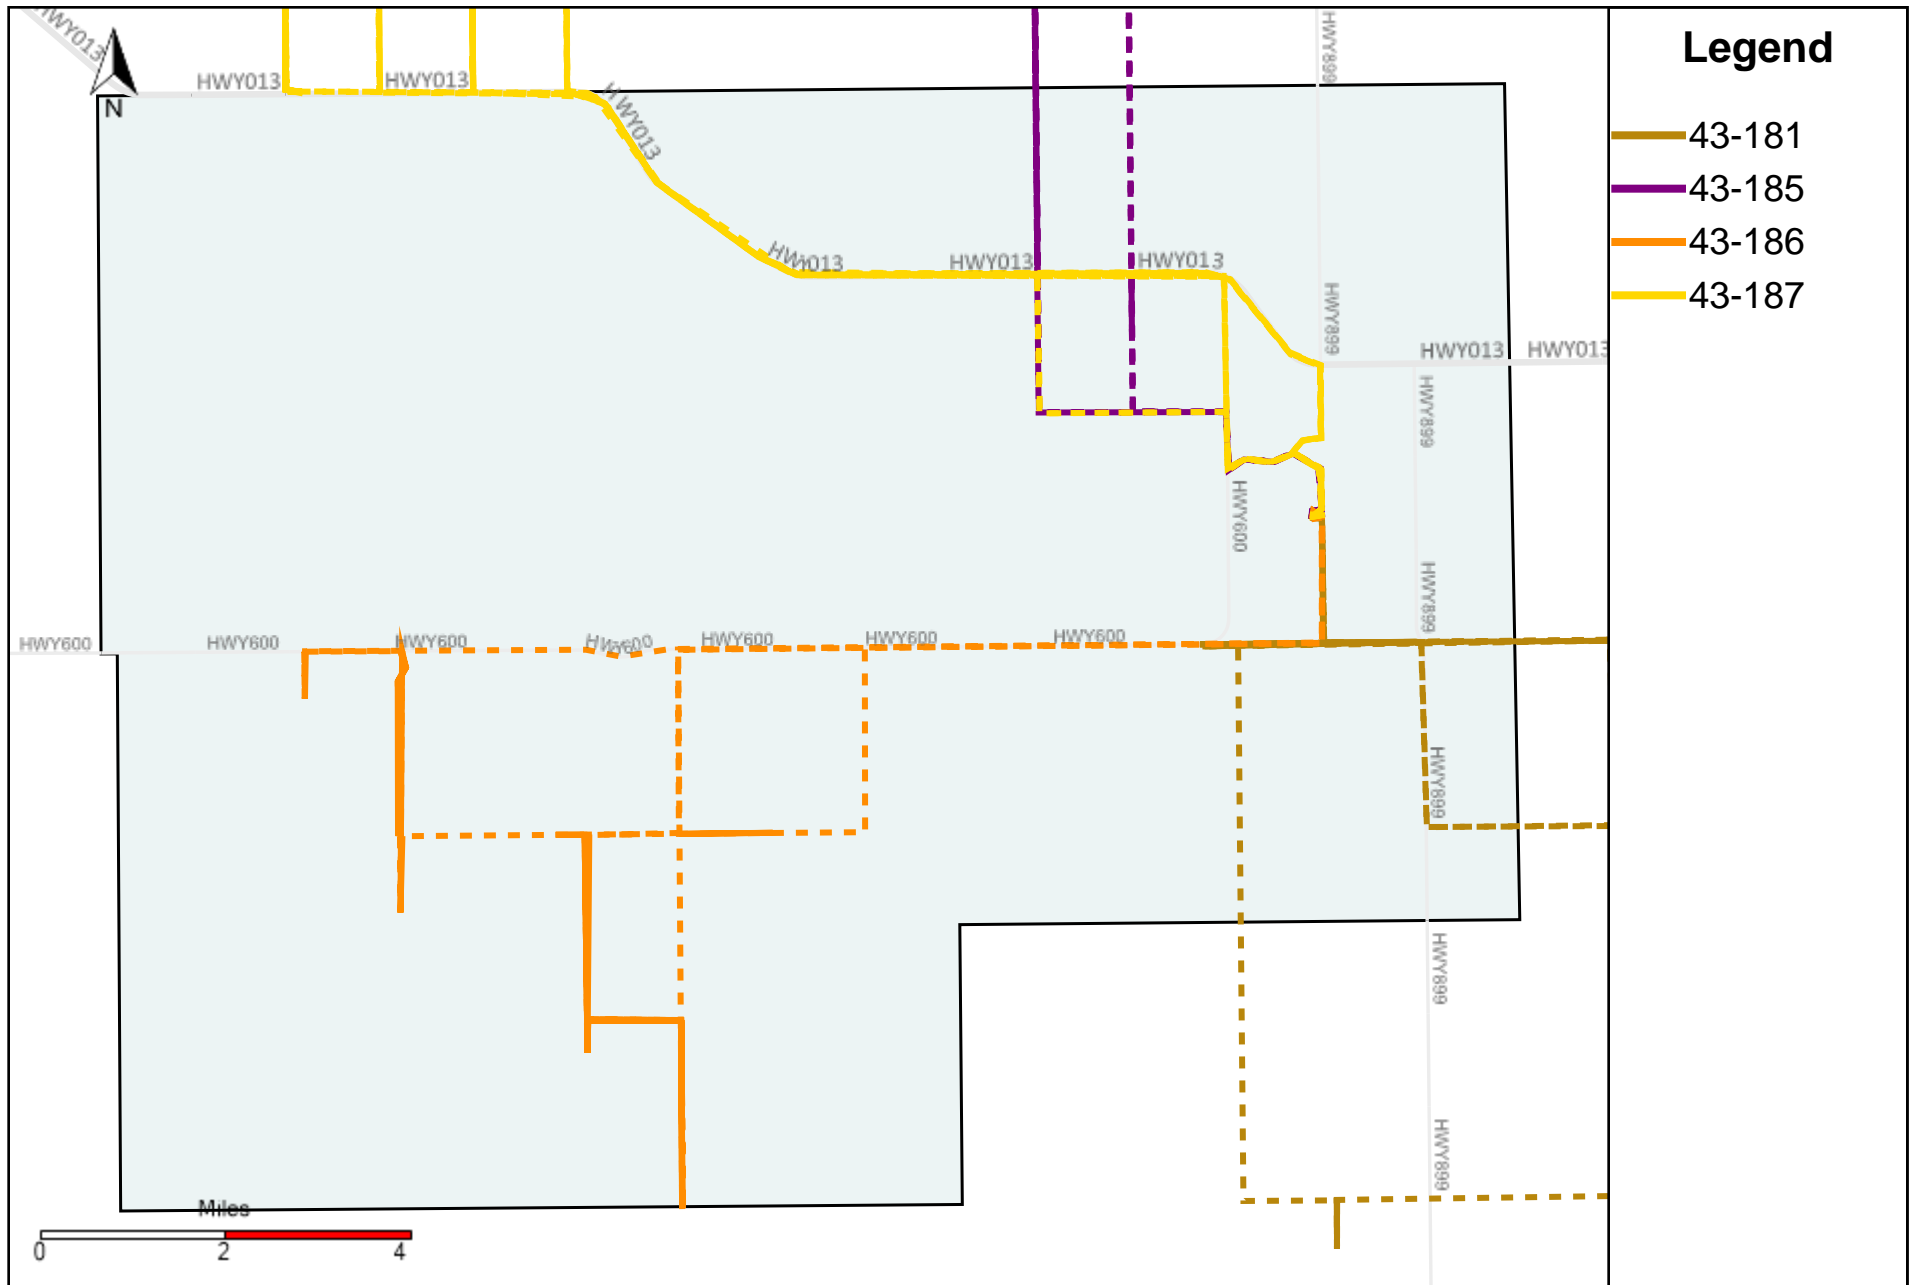

Division: 1 Grader Report(2023-12-10 ~ 2023-12-16)

Vehicle Name List	Total Distance(km)	Total Hours
43-181, 43-182	681.22	78 hrs 42 min 12 sec

Division: 2 Grader Report(2023-12-10 ~ 2023-12-16)

Vehicle Name List	Total Distance(km)	Total Hours
43-181	366.5	38 hrs 58 min 44 sec

Division: 3 Grader Report(2023-12-10 ~ 2023-12-16)

Vehicle Name List	Total Distance(km)	Total Hours
43-181, 43-185, 43-186, 43-187	1320.41	123 hrs 16 min 45 sec

Division: 6 Grader Report(2023-12-10 ~ 2023-12-16)

Vehicle Name List	Total Distance(km)	Total Hours
43-164, 43-169, 43-170, 43-172, 43-173	1622.08	128 hrs 1 min 5 sec

Division: 7 Grader Report(2023-12-10 ~ 2023-12-16)

Vehicle Name List	Total Distance(km)	Total Hours
43-164, 43-169, 43-170, 43-172	1244.03	94 hrs 0 min 58 sec

Provost Weekly Grader Report

From 12/10/2023 To 12/16/2023

12/16/2023

Vehicle	Total Distance(km)	Total Hours	Work Distance(km)	Work Hours
43-164	87.85	8 hrs 50 min 48 sec	16.91	3 hrs 7 min 35 sec
43-169	299.89	24 hrs 31 min 54 sec	79.74	17 hrs 10 min 4 sec
43-170	321.88	24 hrs 16 min 24 sec	104.83	15 hrs 50 min 34 sec
43-172	534.41	36 hrs 21 min 52 sec	215.62	22 hrs 25 min 22 sec
43-173	378.05	34 hrs 0 min 7 sec	131	21 hrs 23 min 51 sec
43-181	366.5	38 hrs 58 min 44 sec	177.55	30 hrs 27 min 22 sec
43-182	314.71	39 hrs 43 min 28 sec	166.93	32 hrs 35 min 47 sec
43-185	314.41	30 hrs 7 min 1 sec	126.51	24 hrs 16 min 4 sec
43-186	144.24	14 hrs 38 min 39 sec	63.64	12 hrs 19 min 5 sec
43-187	495.25	39 hrs 32 min 21 sec	165.51	29 hrs 52 min 49 sec
Total:	3257.2	291 hrs 1 min 18 sec	1248.24	209 hrs 28 min 33 sec