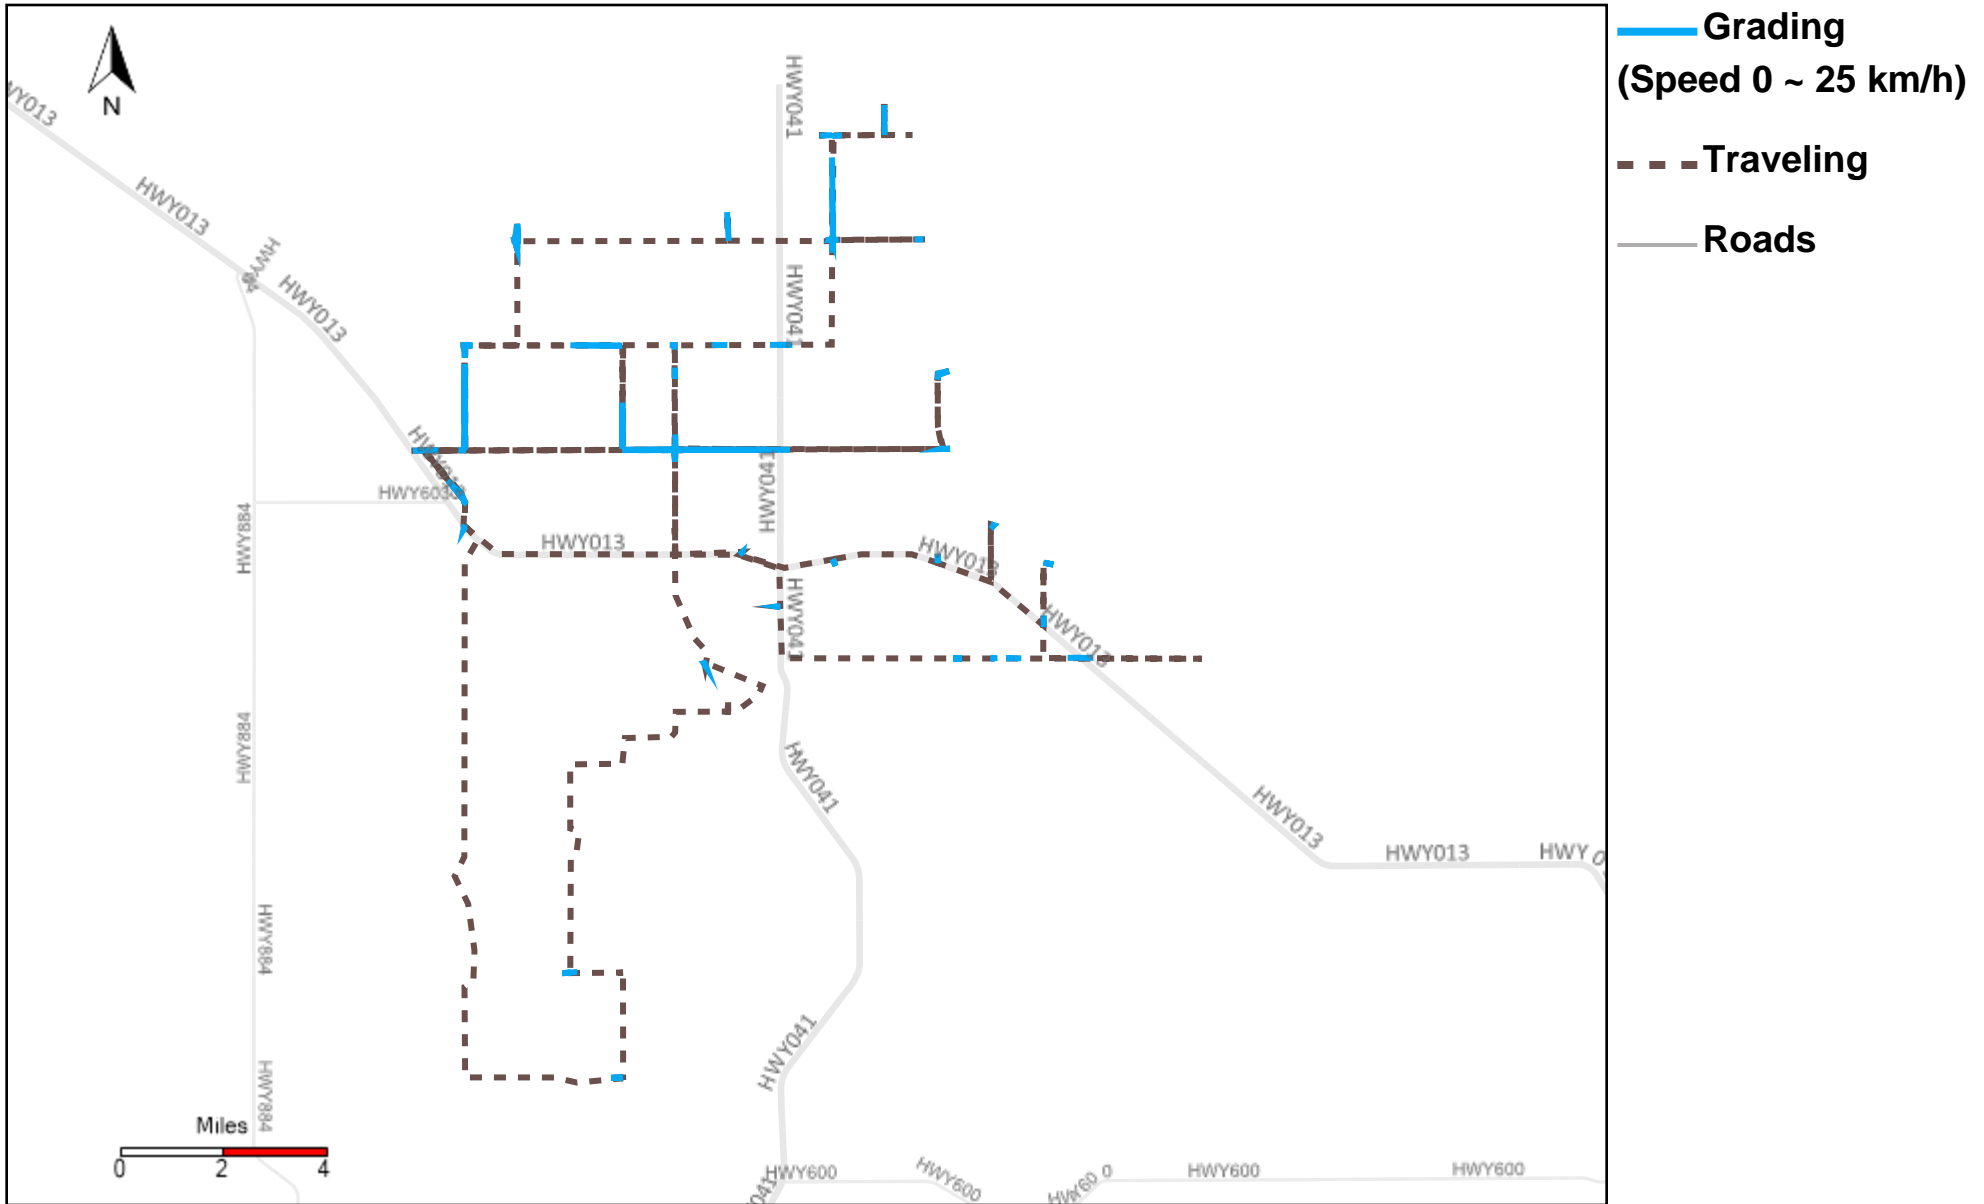

43-169_2023-12-10 ~ 2023-12-16 Tracking

Total Distance(km)	Total Hours	Work Distance(km)	Work Hours
299.89	24 hrs 31 min 54 sec	79.74	17 hrs 10 min 4 sec

43-170_2023-12-10 ~ 2023-12-16 Tracking

Total Distance(km)	Total Hours	Work Distance(km)	Work Hours
321.88	24 hrs 16 min 24 sec	104.83	15 hrs 50 min 34 sec

43-172_2023-12-10 ~ 2023-12-16 Tracking

Total Distance(km)	Total Hours	Work Distance(km)	Work Hours
534.41	36 hrs 21 min 52 sec	215.62	22 hrs 25 min 22 sec

43-173_2023-12-10 ~ 2023-12-16 Tracking

Total Distance(km)	Total Hours	Work Distance(km)	Work Hours
378.05	34 hrs 0 min 7 sec	131	21 hrs 23 min 51 sec

43-182_2023-12-10 ~ 2023-12-16 Tracking

Total Distance(km)	Total Hours	Work Distance(km)	Work Hours
314.71	39 hrs 43 min 28 sec	166.93	32 hrs 35 min 47 sec

43-185_2023-12-10 ~ 2023-12-16 Tracking

Total Distance(km)	Total Hours	Work Distance(km)	Work Hours
314.41	30 hrs 7 min 1 sec	126.51	24 hrs 16 min 4 sec

43-186_2023-12-10 ~ 2023-12-16 Tracking

Total Distance(km)	Total Hours	Work Distance(km)	Work Hours
144.24	14 hrs 38 min 39 sec	63.64	12 hrs 19 min 5 sec

43-187_2023-12-10 ~ 2023-12-16 Tracking

Total Distance(km)	Total Hours	Work Distance(km)	Work Hours
495.25	39 hrs 32 min 21 sec	165.51	29 hrs 52 min 49 sec