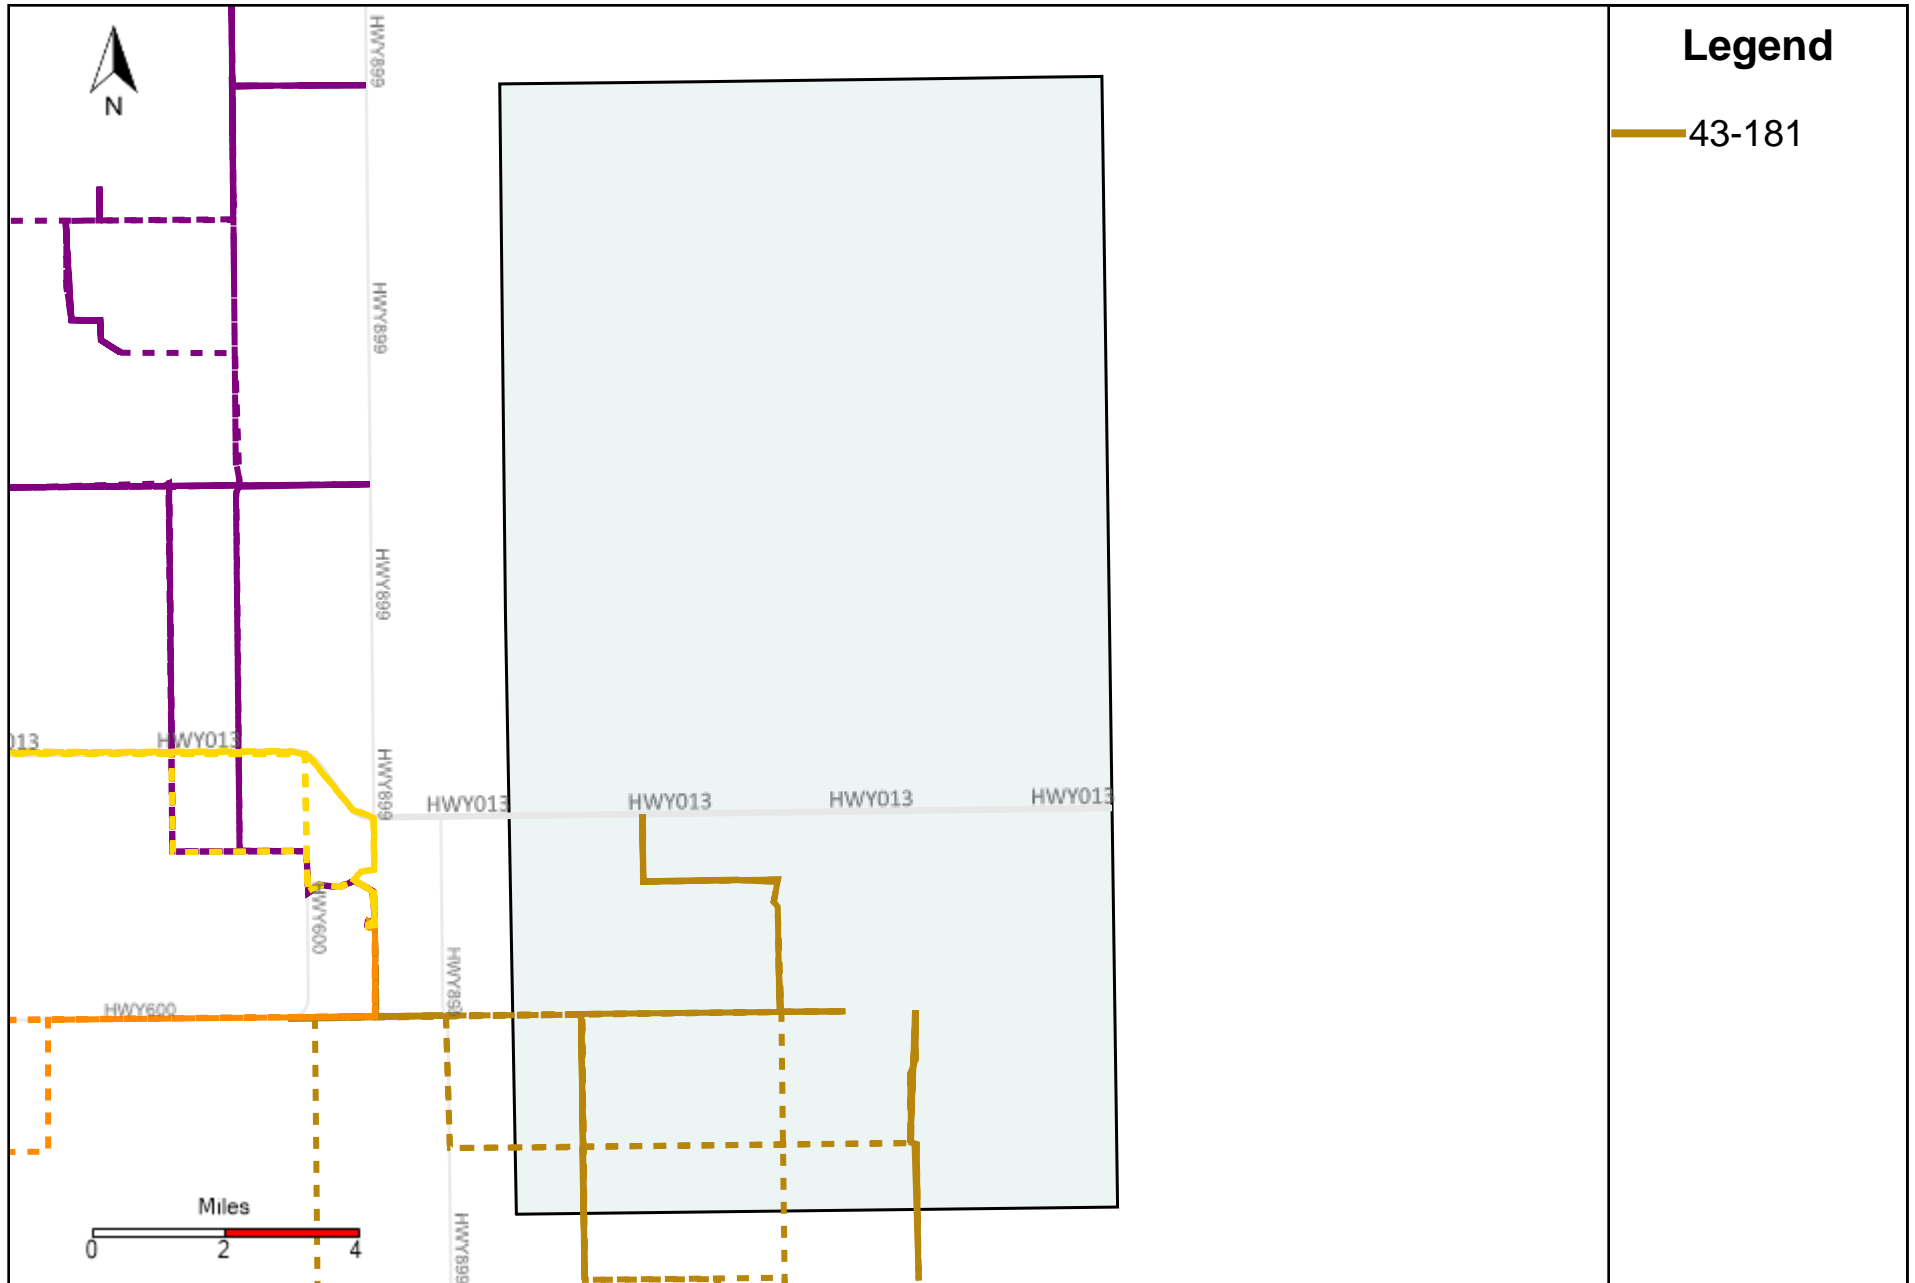

Division: 1 Grader Report(2023-12-10 ~ 2023-12-16)

Vehicle Name List	Total Distance(km)	Total Hours
43-181, 43-182	681.22	78 hrs 42 min 12 sec

Division: 2 Grader Report(2023-12-10 ~ 2023-12-16)

Vehicle Name List	Total Distance(km)	Total Hours
43-181	366.5	38 hrs 58 min 44 sec