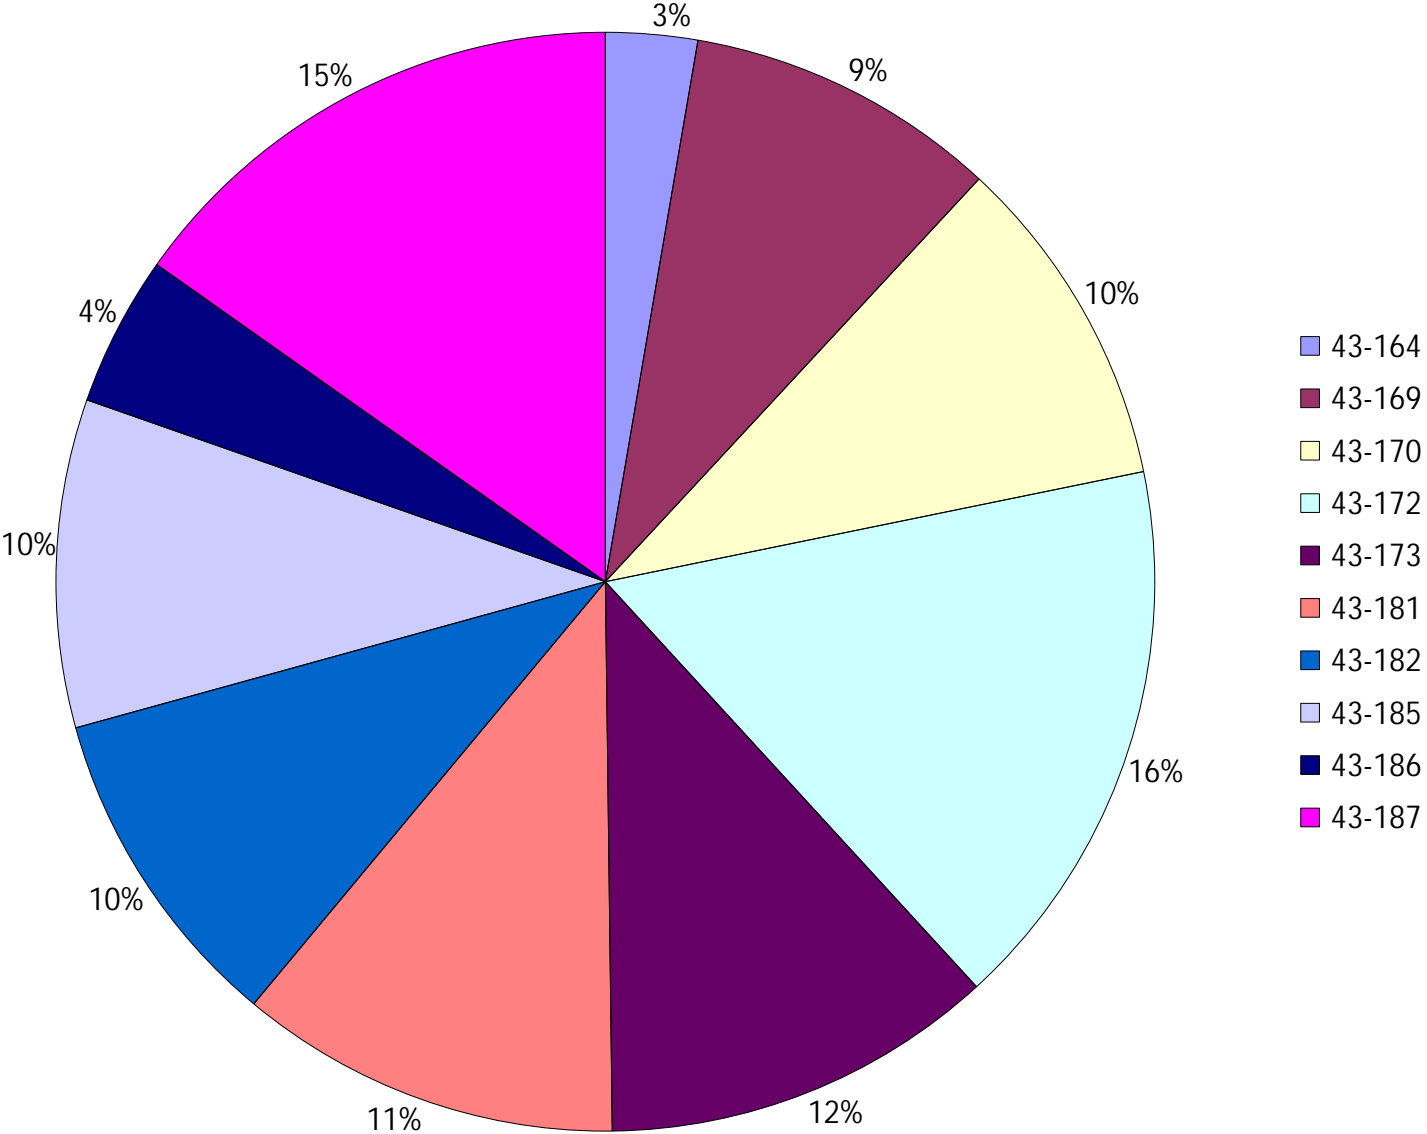

Provost Weekly Grader Report

From 12/10/2023 To 12/16/2023

12/16/2023

Vehicle	Total Distance(km)	Total Hours	Work Distance(km)	Work Hours
43-164	87.85	8 hrs 50 min 48 sec	16.91	3 hrs 7 min 35 sec
43-169	299.89	24 hrs 31 min 54 sec	79.74	17 hrs 10 min 4 sec
43-170	321.88	24 hrs 16 min 24 sec	104.83	15 hrs 50 min 34 sec
43-172	534.41	36 hrs 21 min 52 sec	215.62	22 hrs 25 min 22 sec
43-173	378.05	34 hrs 0 min 7 sec	131	21 hrs 23 min 51 sec
43-181	366.5	38 hrs 58 min 44 sec	177.55	30 hrs 27 min 22 sec
43-182	314.71	39 hrs 43 min 28 sec	166.93	32 hrs 35 min 47 sec
43-185	314.41	30 hrs 7 min 1 sec	126.51	24 hrs 16 min 4 sec
43-186	144.24	14 hrs 38 min 39 sec	63.64	12 hrs 19 min 5 sec
43-187	495.25	39 hrs 32 min 21 sec	165.51	29 hrs 52 min 49 sec
Total:	3257.2	291 hrs 1 min 18 sec	1248.24	209 hrs 28 min 33 sec

Vehicle Distance Vs Total Distance (%) From 12/10/2023 To 12/16/2023

Provost Weekly Grader Report