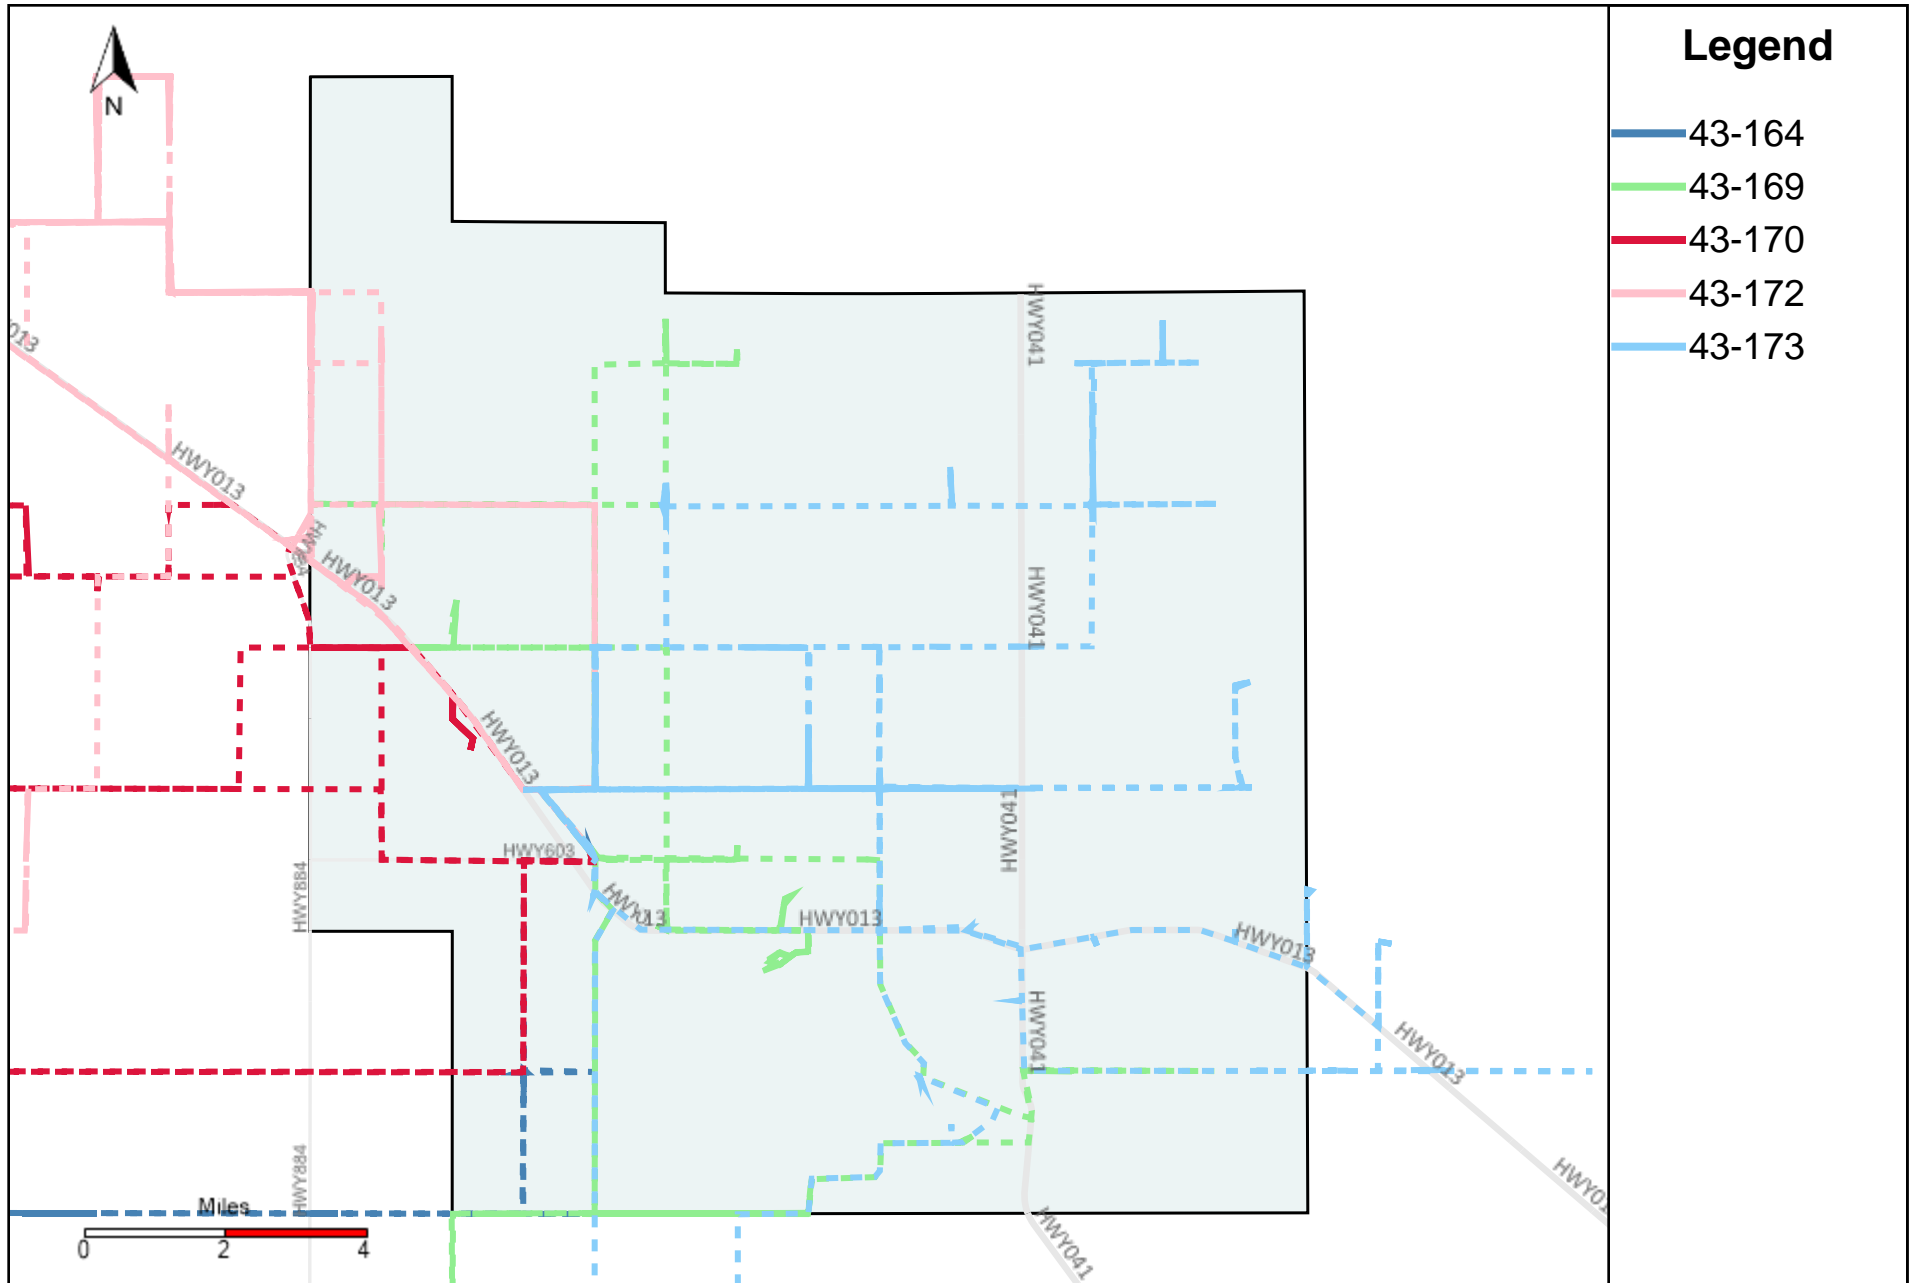

Division: 1 Grader Report(2023-12-10 ~ 2023-12-16)

Vehicle Name List	Total Distance(km)	Total Hours
43-181, 43-182	681.22	78 hrs 42 min 12 sec

Division: 2 Grader Report(2023-12-10 ~ 2023-12-16)

Vehicle Name List	Total Distance(km)	Total Hours
43-181	366.5	38 hrs 58 min 44 sec

Division: 3 Grader Report(2023-12-10 ~ 2023-12-16)

Vehicle Name List	Total Distance(km)	Total Hours
43-181, 43-185, 43-186, 43-187	1320.41	123 hrs 16 min 45 sec

Division: 6 Grader Report(2023-12-10 ~ 2023-12-16)