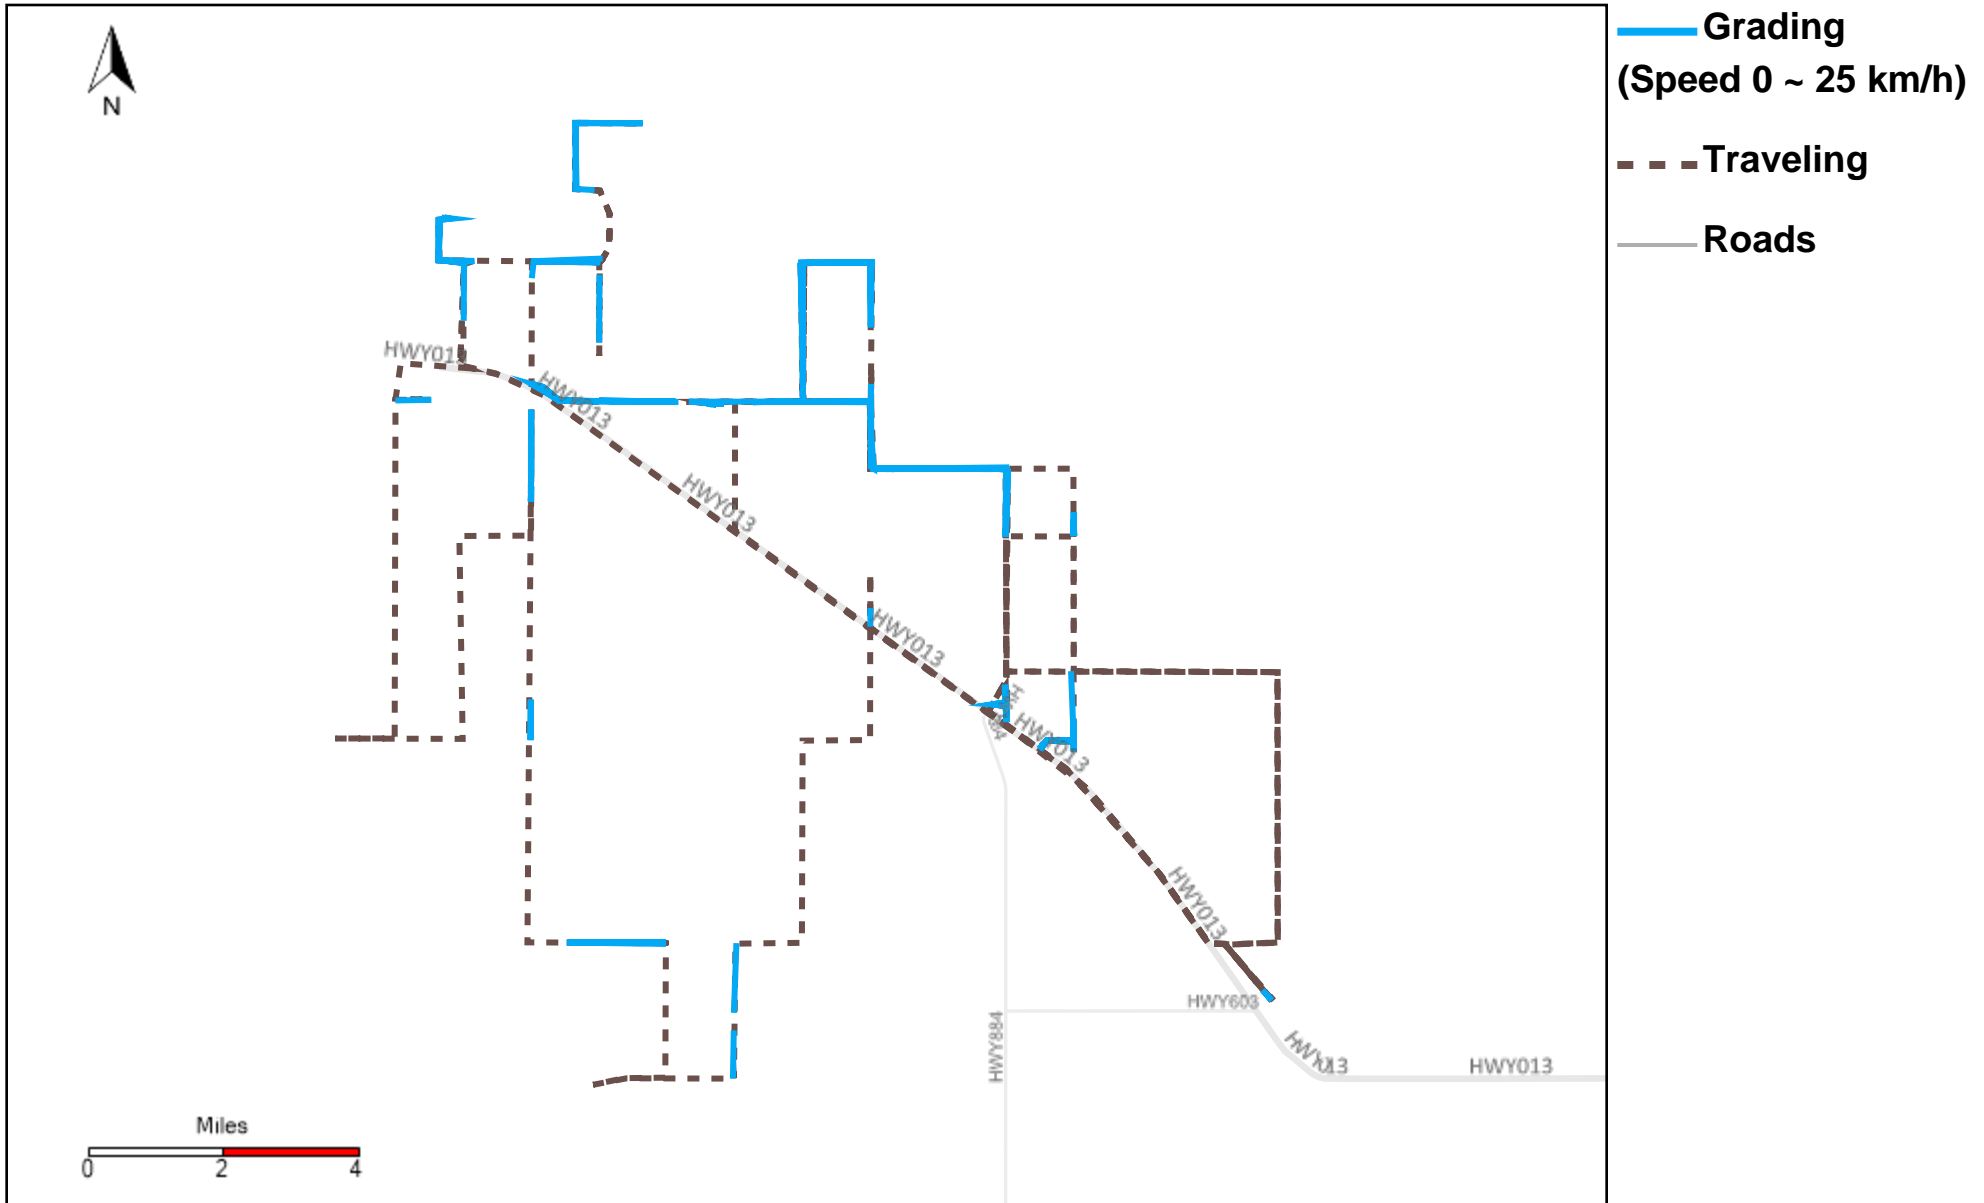

43-169_2023-12-10 ~ 2023-12-16 Tracking

Total Distance(km)	Total Hours	Work Distance(km)	Work Hours
299.89	24 hrs 31 min 54 sec	79.74	17 hrs 10 min 4 sec

43-170_2023-12-10 ~ 2023-12-16 Tracking

Total Distance(km)	Total Hours	Work Distance(km)	Work Hours
321.88	24 hrs 16 min 24 sec	104.83	15 hrs 50 min 34 sec

43-172_2023-12-10 ~ 2023-12-16 Tracking

Total Distance(km)	Total Hours	Work Distance(km)	Work Hours
534.41	36 hrs 21 min 52 sec	215.62	22 hrs 25 min 22 sec

43-173_2023-12-10 ~ 2023-12-16 Tracking

Total Distance(km)	Total Hours	Work Distance(km)	Work Hours
378.05	34 hrs 0 min 7 sec	131	21 hrs 23 min 51 sec

43-182_2023-12-10 ~ 2023-12-16 Tracking

Total Distance(km)	Total Hours	Work Distance(km)	Work Hours
314.71	39 hrs 43 min 28 sec	166.93	32 hrs 35 min 47 sec

43-185_2023-12-10 ~ 2023-12-16 Tracking

Total Distance(km)	Total Hours	Work Distance(km)	Work Hours
314.41	30 hrs 7 min 1 sec	126.51	24 hrs 16 min 4 sec