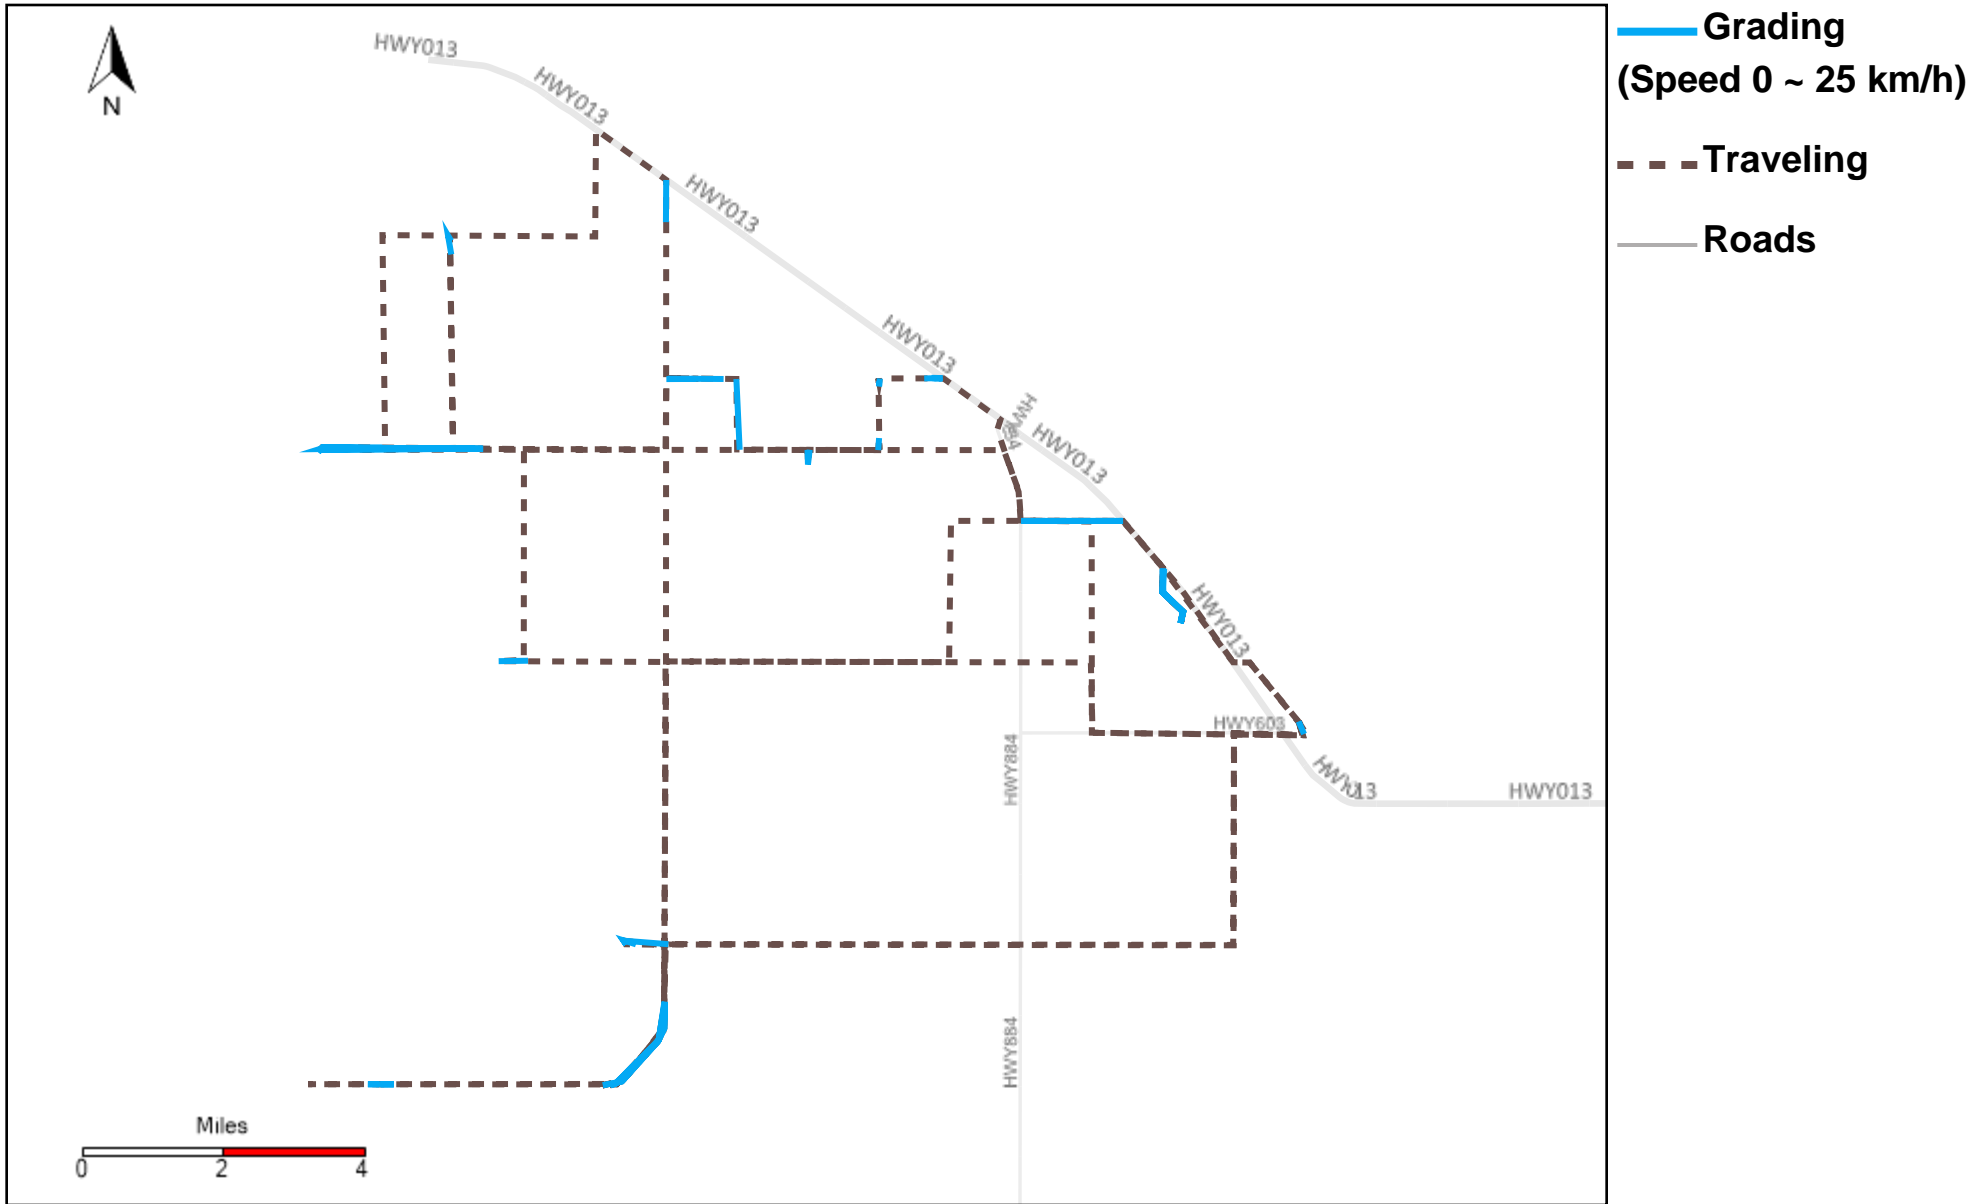

43-169_2023-12-10 ~ 2023-12-16 Tracking

Total Distance(km)	Total Hours	Work Distance(km)	Work Hours
299.89	24 hrs 31 min 54 sec	79.74	17 hrs 10 min 4 sec

43-170_2023-12-10 ~ 2023-12-16 Tracking

Total Distance(km)	Total Hours	Work Distance(km)	Work Hours
321.88	24 hrs 16 min 24 sec	104.83	15 hrs 50 min 34 sec