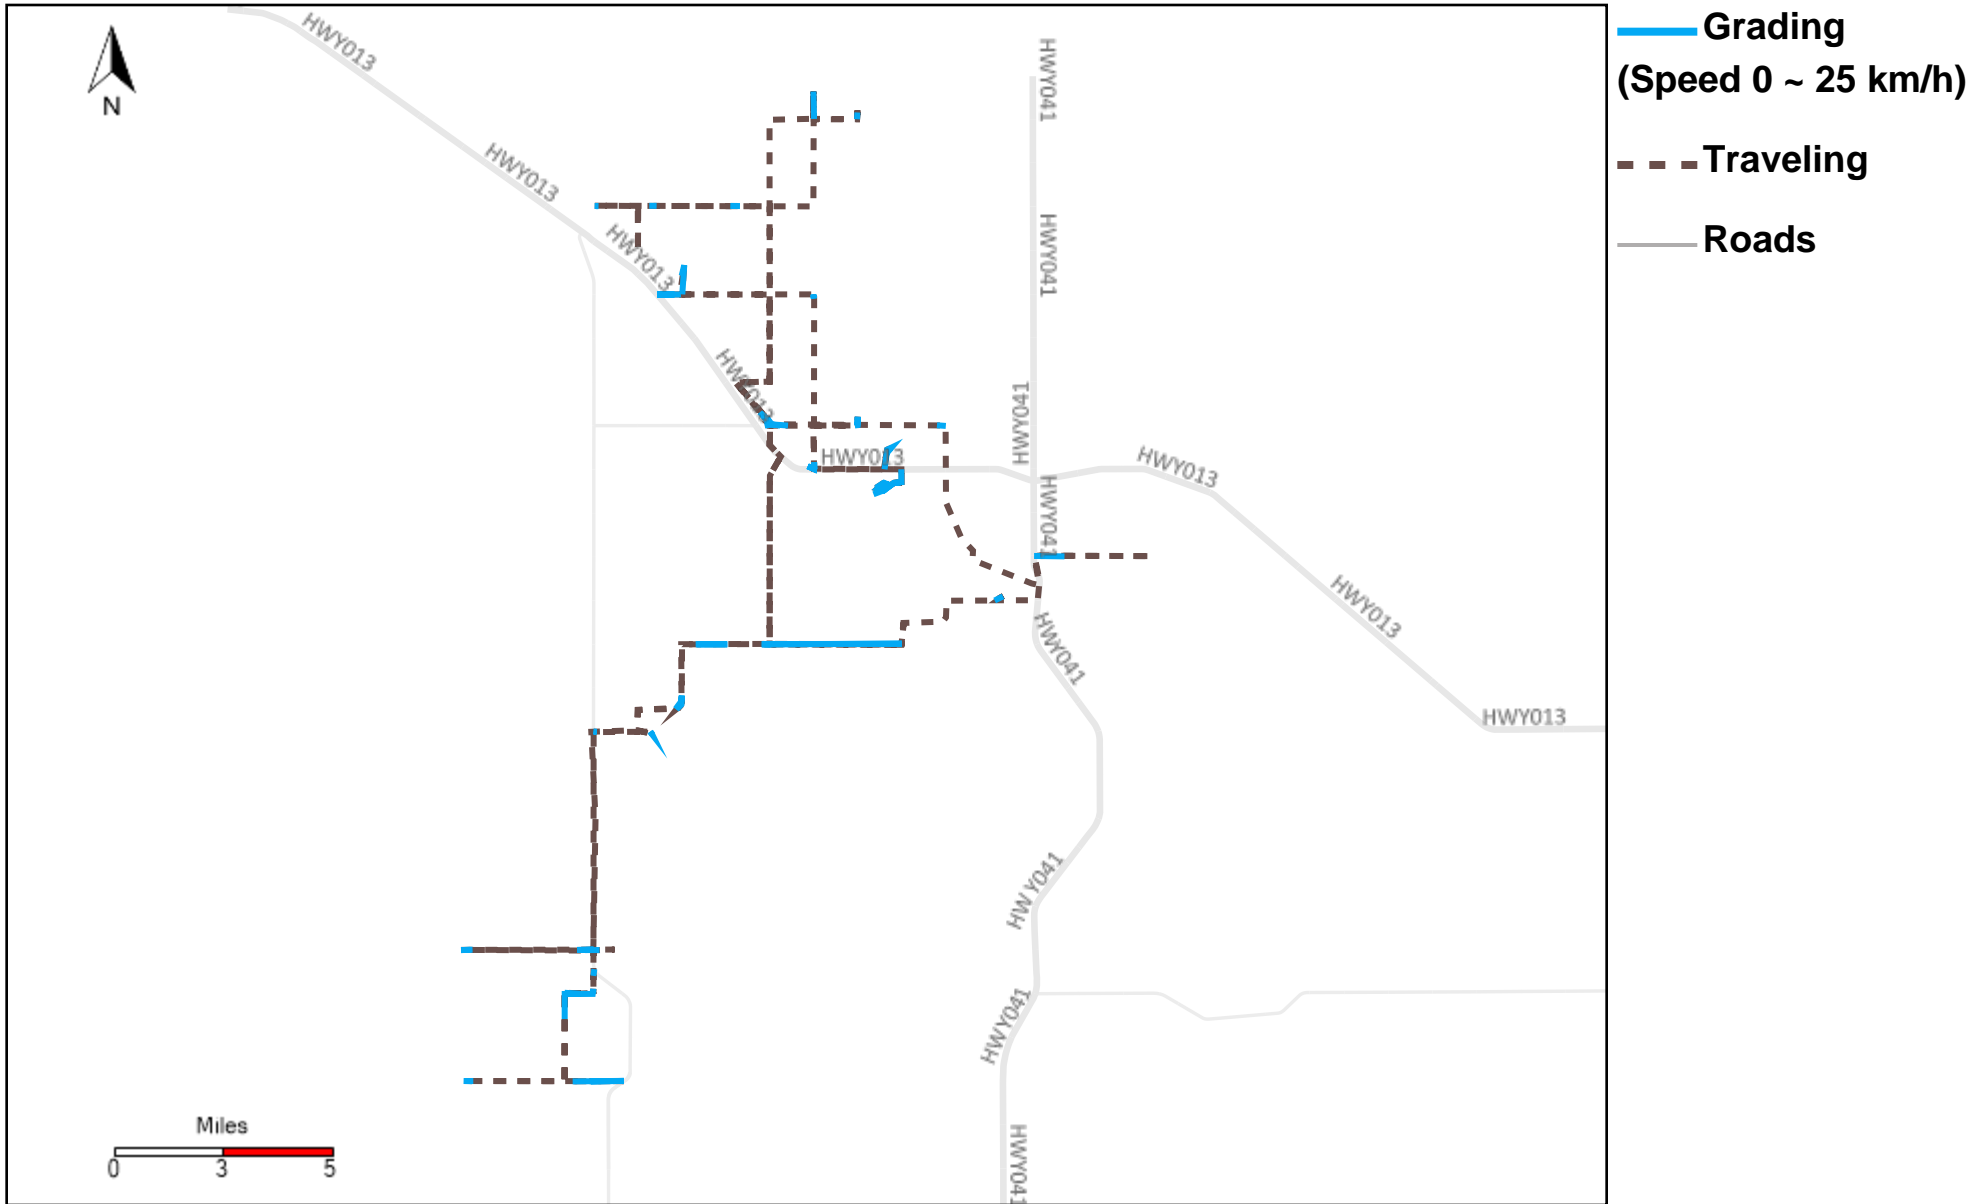

43-169_2023-12-10 ~ 2023-12-16 Tracking

Total Distance(km)	Total Hours	Work Distance(km)	Work Hours
299.89	24 hrs 31 min 54 sec	79.74	17 hrs 10 min 4 sec