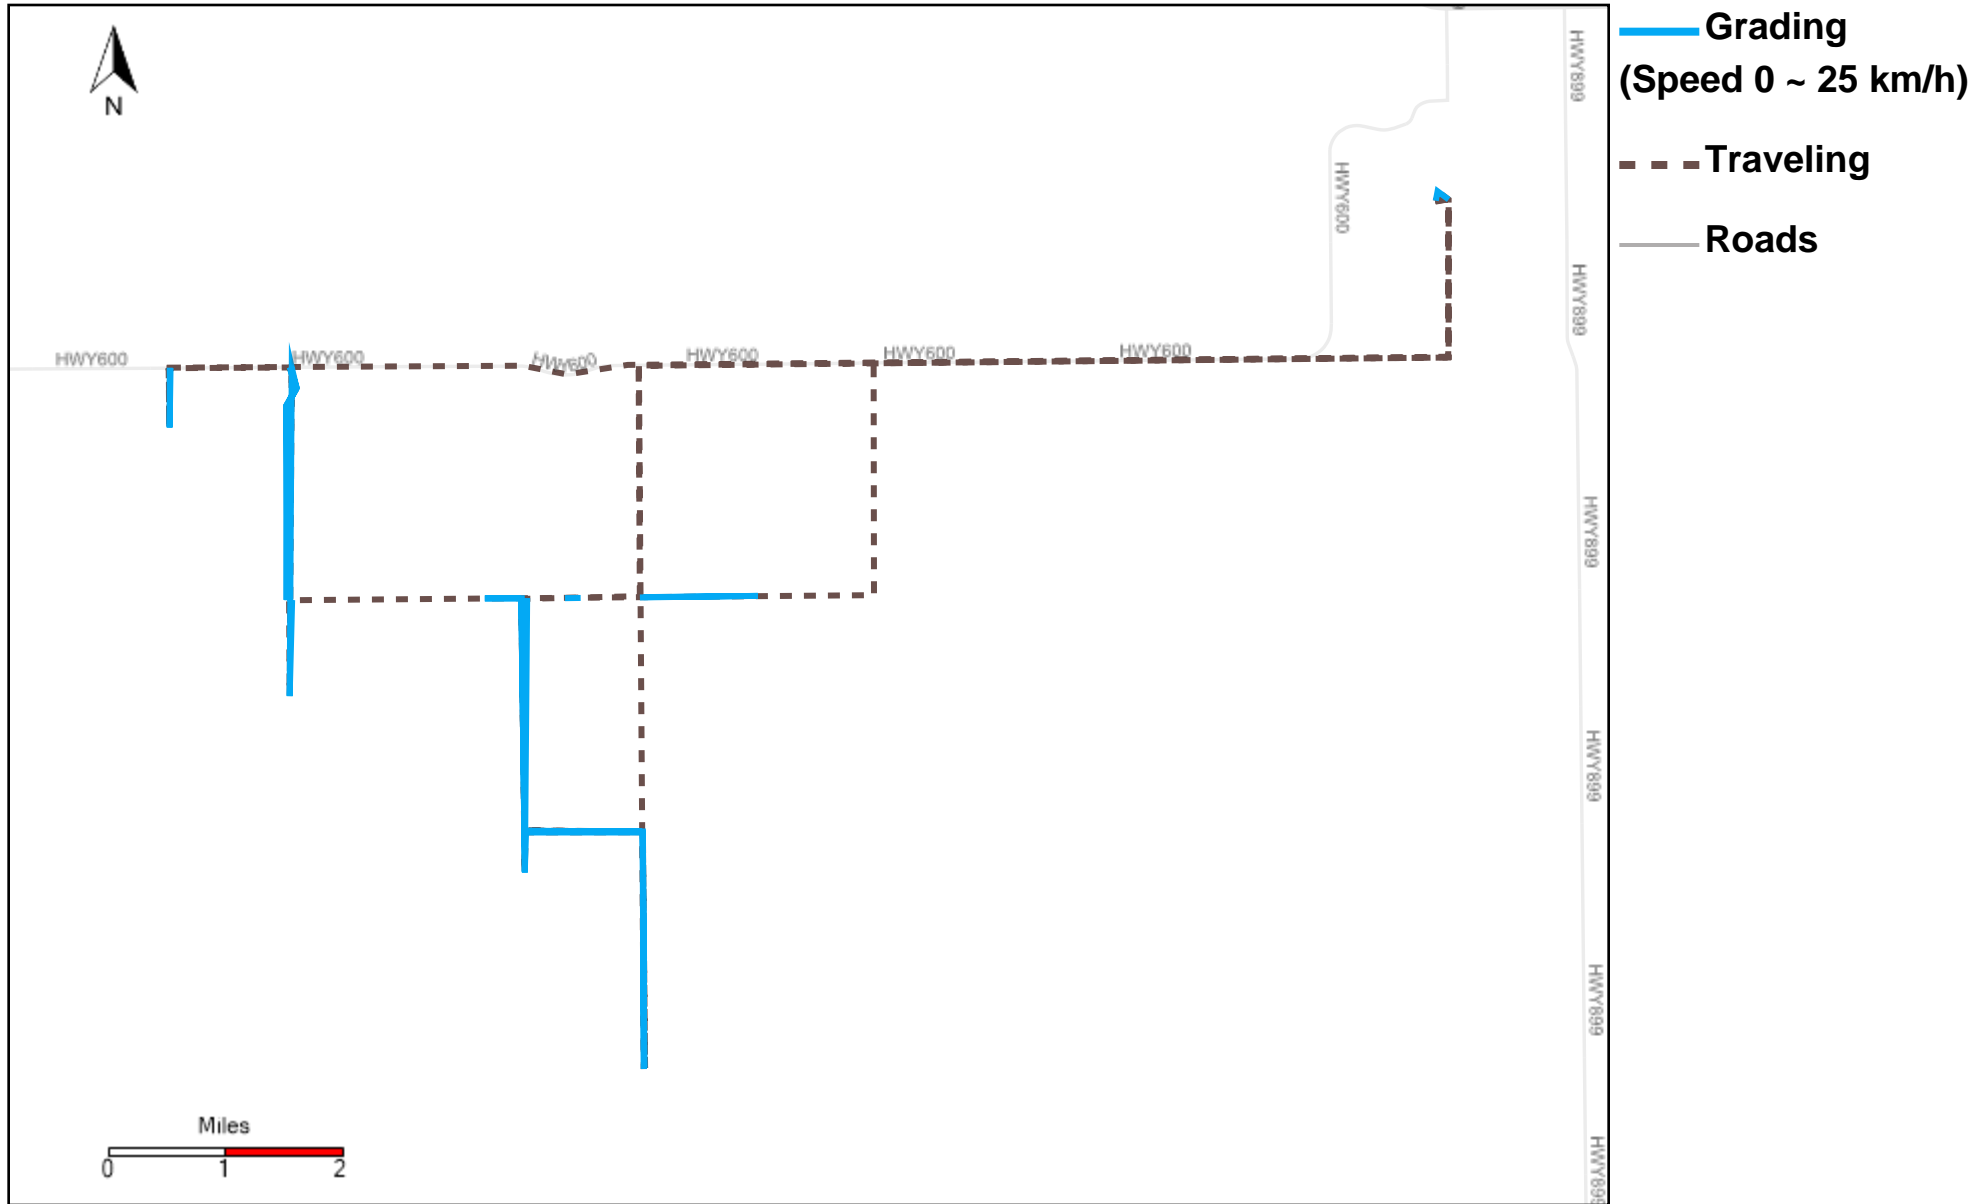

43-186_2023-12-10 ~ 2023-12-16 Tracking

Total Distance(km)	Total Hours	Work Distance(km)	Work Hours
144.24	14 hrs 38 min 39 sec	63.64	12 hrs 19 min 5 sec