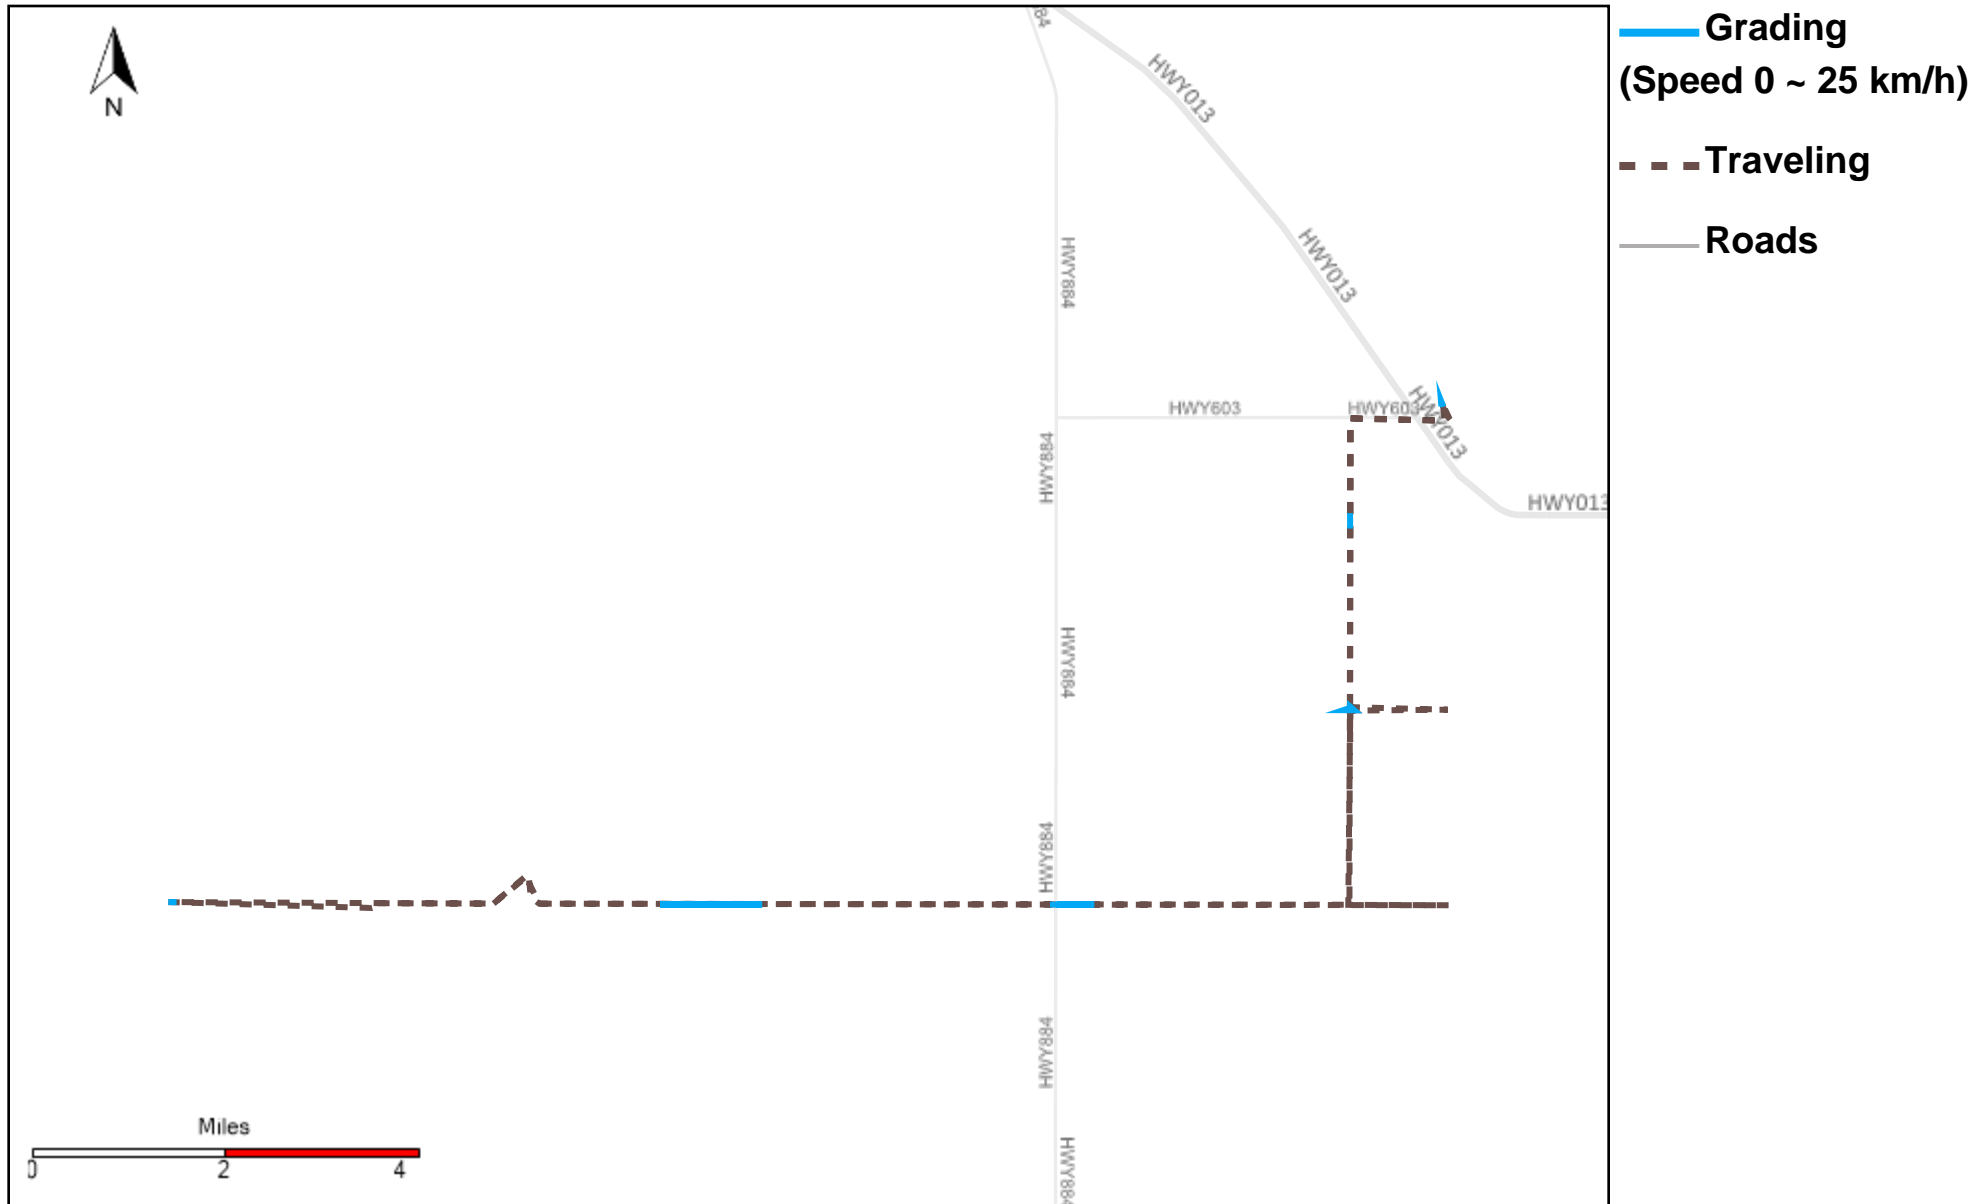

43-164_2023-12-10 ~ 2023-12-16 Tracking

Total Distance(km)	Total Hours	Work Distance(km)	Work Hours
87.85	8 hrs 50 min 48 sec	16.91	3 hrs 7 min 35 sec