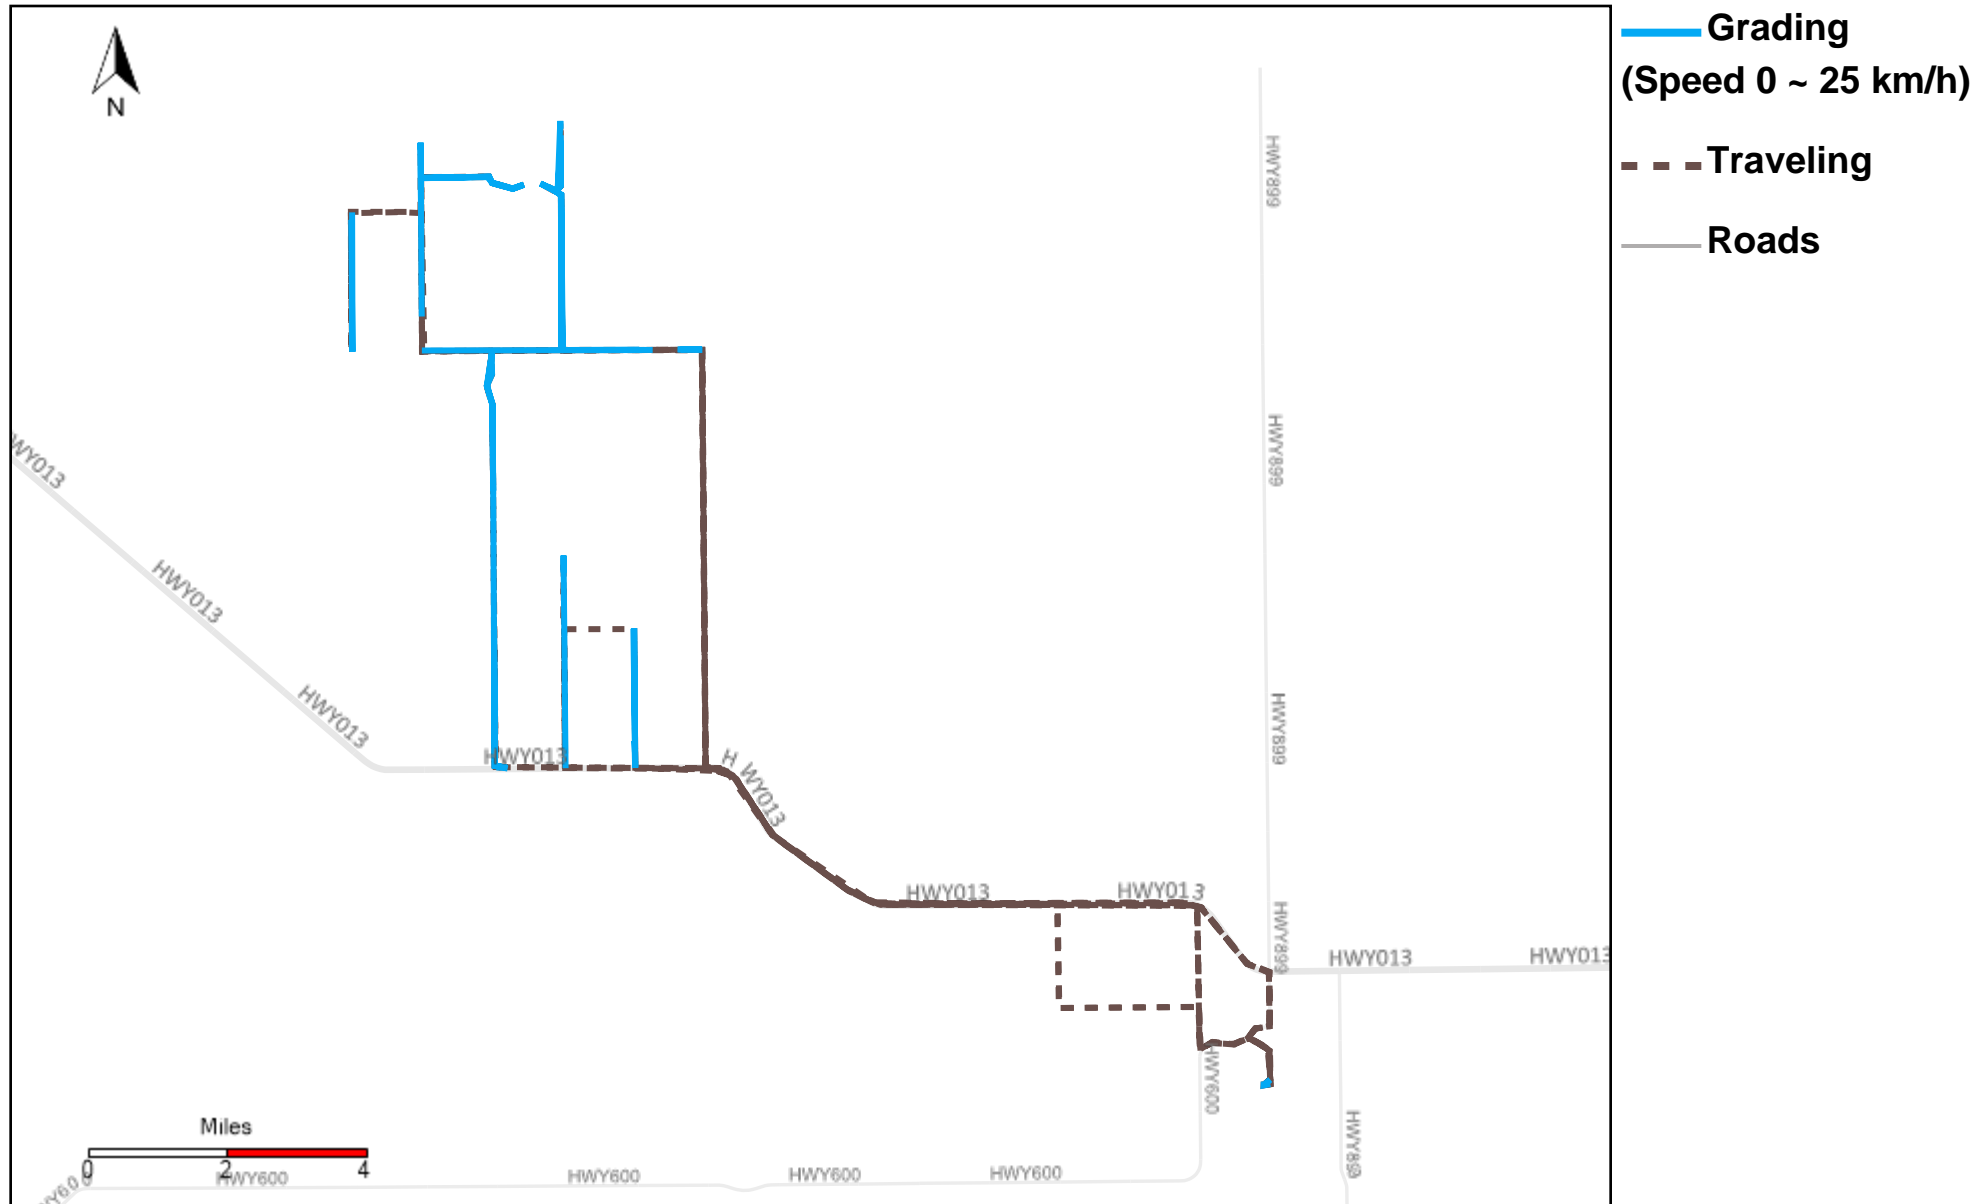

43-187_2023-12-10 ~ 2023-12-16 Tracking

Total Distance(km)	Total Hours	Work Distance(km)	Work Hours
495.25	39 hrs 32 min 21 sec	165.51	29 hrs 52 min 49 sec