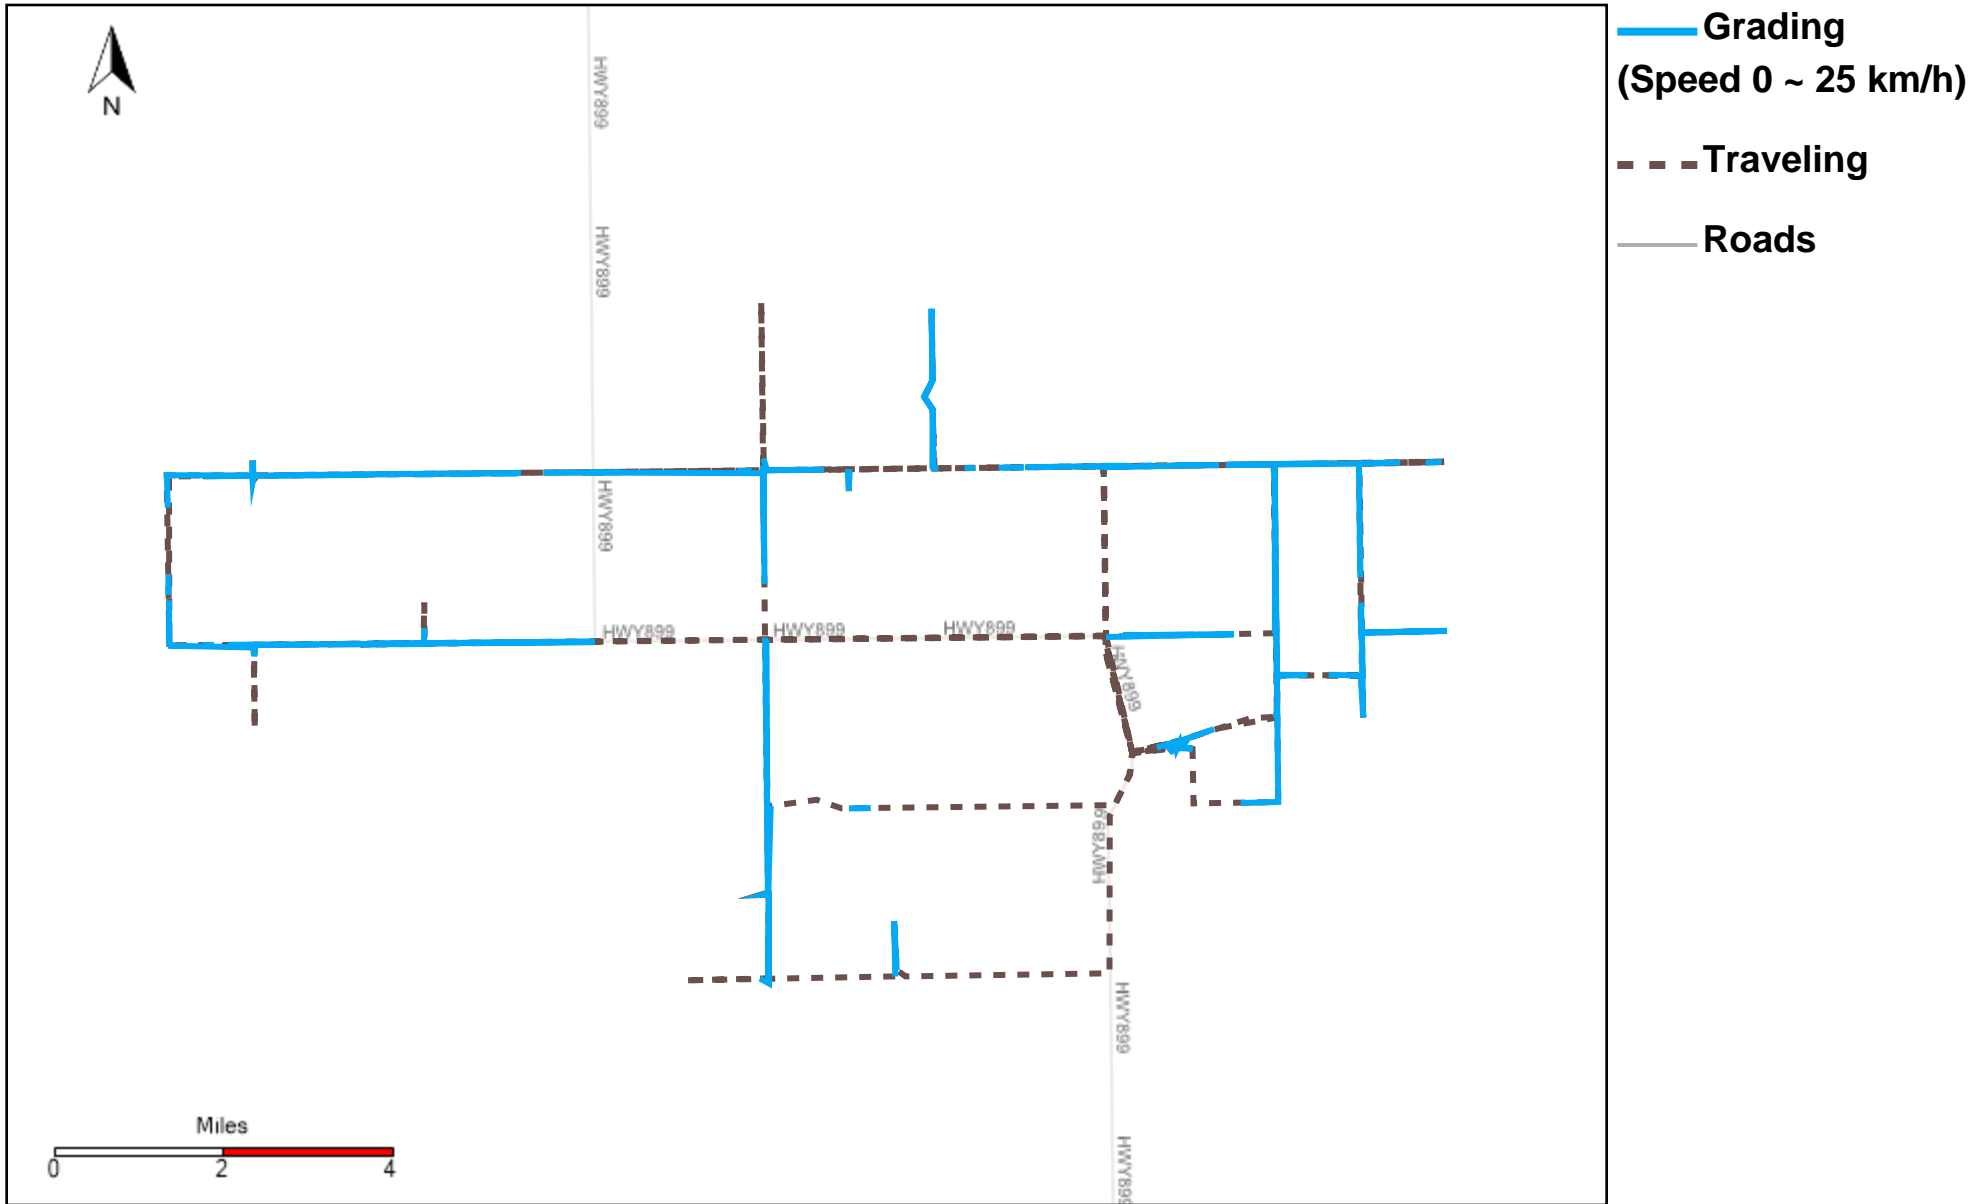

43-172_2023-12-10 ~ 2023-12-16 Tracking

Total Distance(km)	Total Hours	Work Distance(km)	Work Hours
534.41	36 hrs 21 min 52 sec	215.62	22 hrs 25 min 22 sec

43-173_2023-12-10 ~ 2023-12-16 Tracking

Total Distance(km)	Total Hours	Work Distance(km)	Work Hours
378.05	34 hrs 0 min 7 sec	131	21 hrs 23 min 51 sec

43-182_2023-12-10 ~ 2023-12-16 Tracking

Total Distance(km)	Total Hours	Work Distance(km)	Work Hours
314.71	39 hrs 43 min 28 sec	166.93	32 hrs 35 min 47 sec

43-185_2023-12-10 ~ 2023-12-16 Tracking

Total Distance(km)	Total Hours	Work Distance(km)	Work Hours
314.41	30 hrs 7 min 1 sec	126.51	24 hrs 16 min 4 sec

43-186_2023-12-10 ~ 2023-12-16 Tracking

Total Distance(km)	Total Hours	Work Distance(km)	Work Hours
144.24	14 hrs 38 min 39 sec	63.64	12 hrs 19 min 5 sec

43-187_2023-12-10 ~ 2023-12-16 Tracking

Total Distance(km)	Total Hours	Work Distance(km)	Work Hours
495.25	39 hrs 32 min 21 sec	165.51	29 hrs 52 min 49 sec