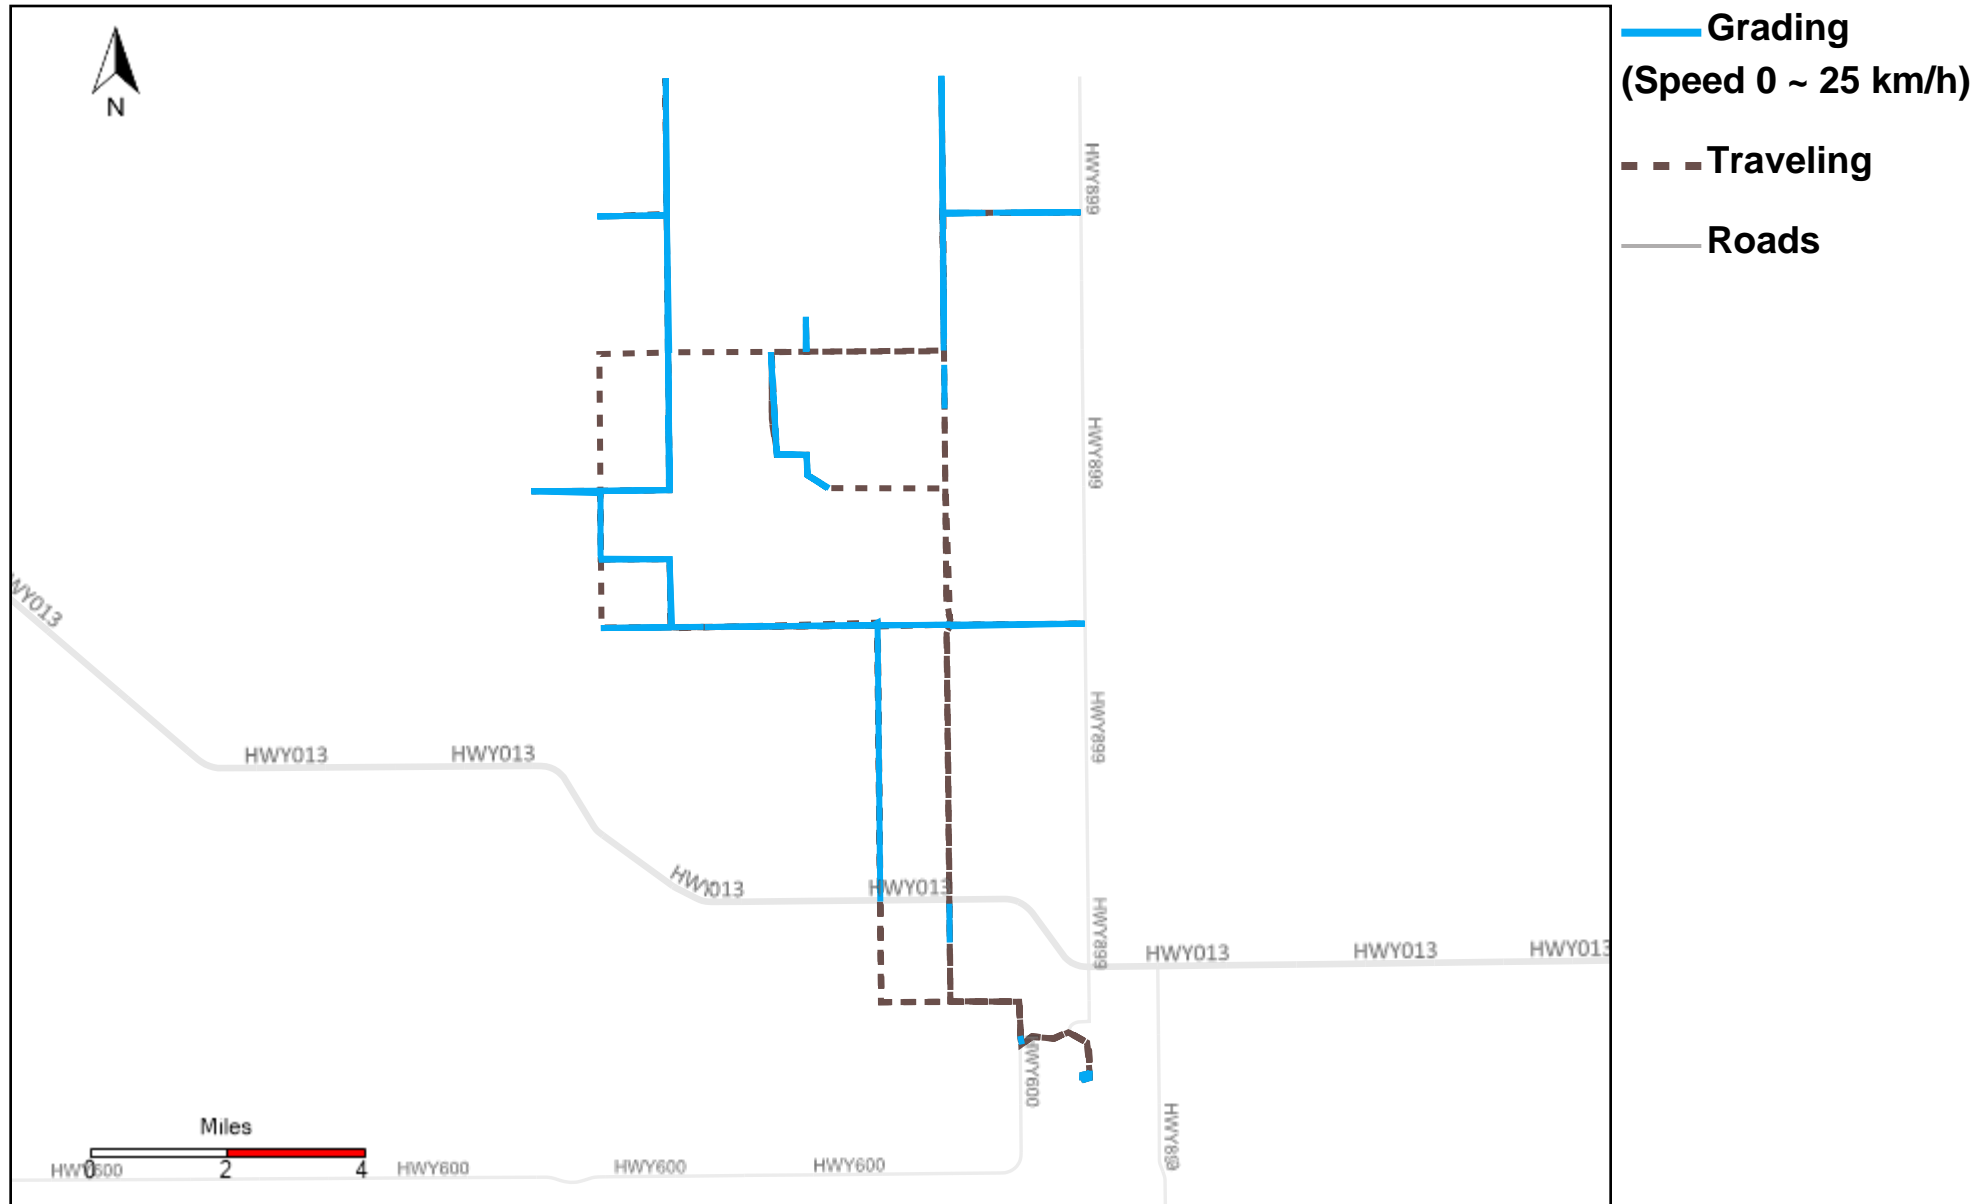

43-172_2023-12-10 ~ 2023-12-16 Tracking

Total Distance(km)	Total Hours	Work Distance(km)	Work Hours
534.41	36 hrs 21 min 52 sec	215.62	22 hrs 25 min 22 sec

43-173_2023-12-10 ~ 2023-12-16 Tracking

Total Distance(km)	Total Hours	Work Distance(km)	Work Hours
378.05	34 hrs 0 min 7 sec	131	21 hrs 23 min 51 sec

43-182_2023-12-10 ~ 2023-12-16 Tracking

Total Distance(km)	Total Hours	Work Distance(km)	Work Hours
314.71	39 hrs 43 min 28 sec	166.93	32 hrs 35 min 47 sec

43-185_2023-12-10 ~ 2023-12-16 Tracking

Total Distance(km)	Total Hours	Work Distance(km)	Work Hours
314.41	30 hrs 7 min 1 sec	126.51	24 hrs 16 min 4 sec