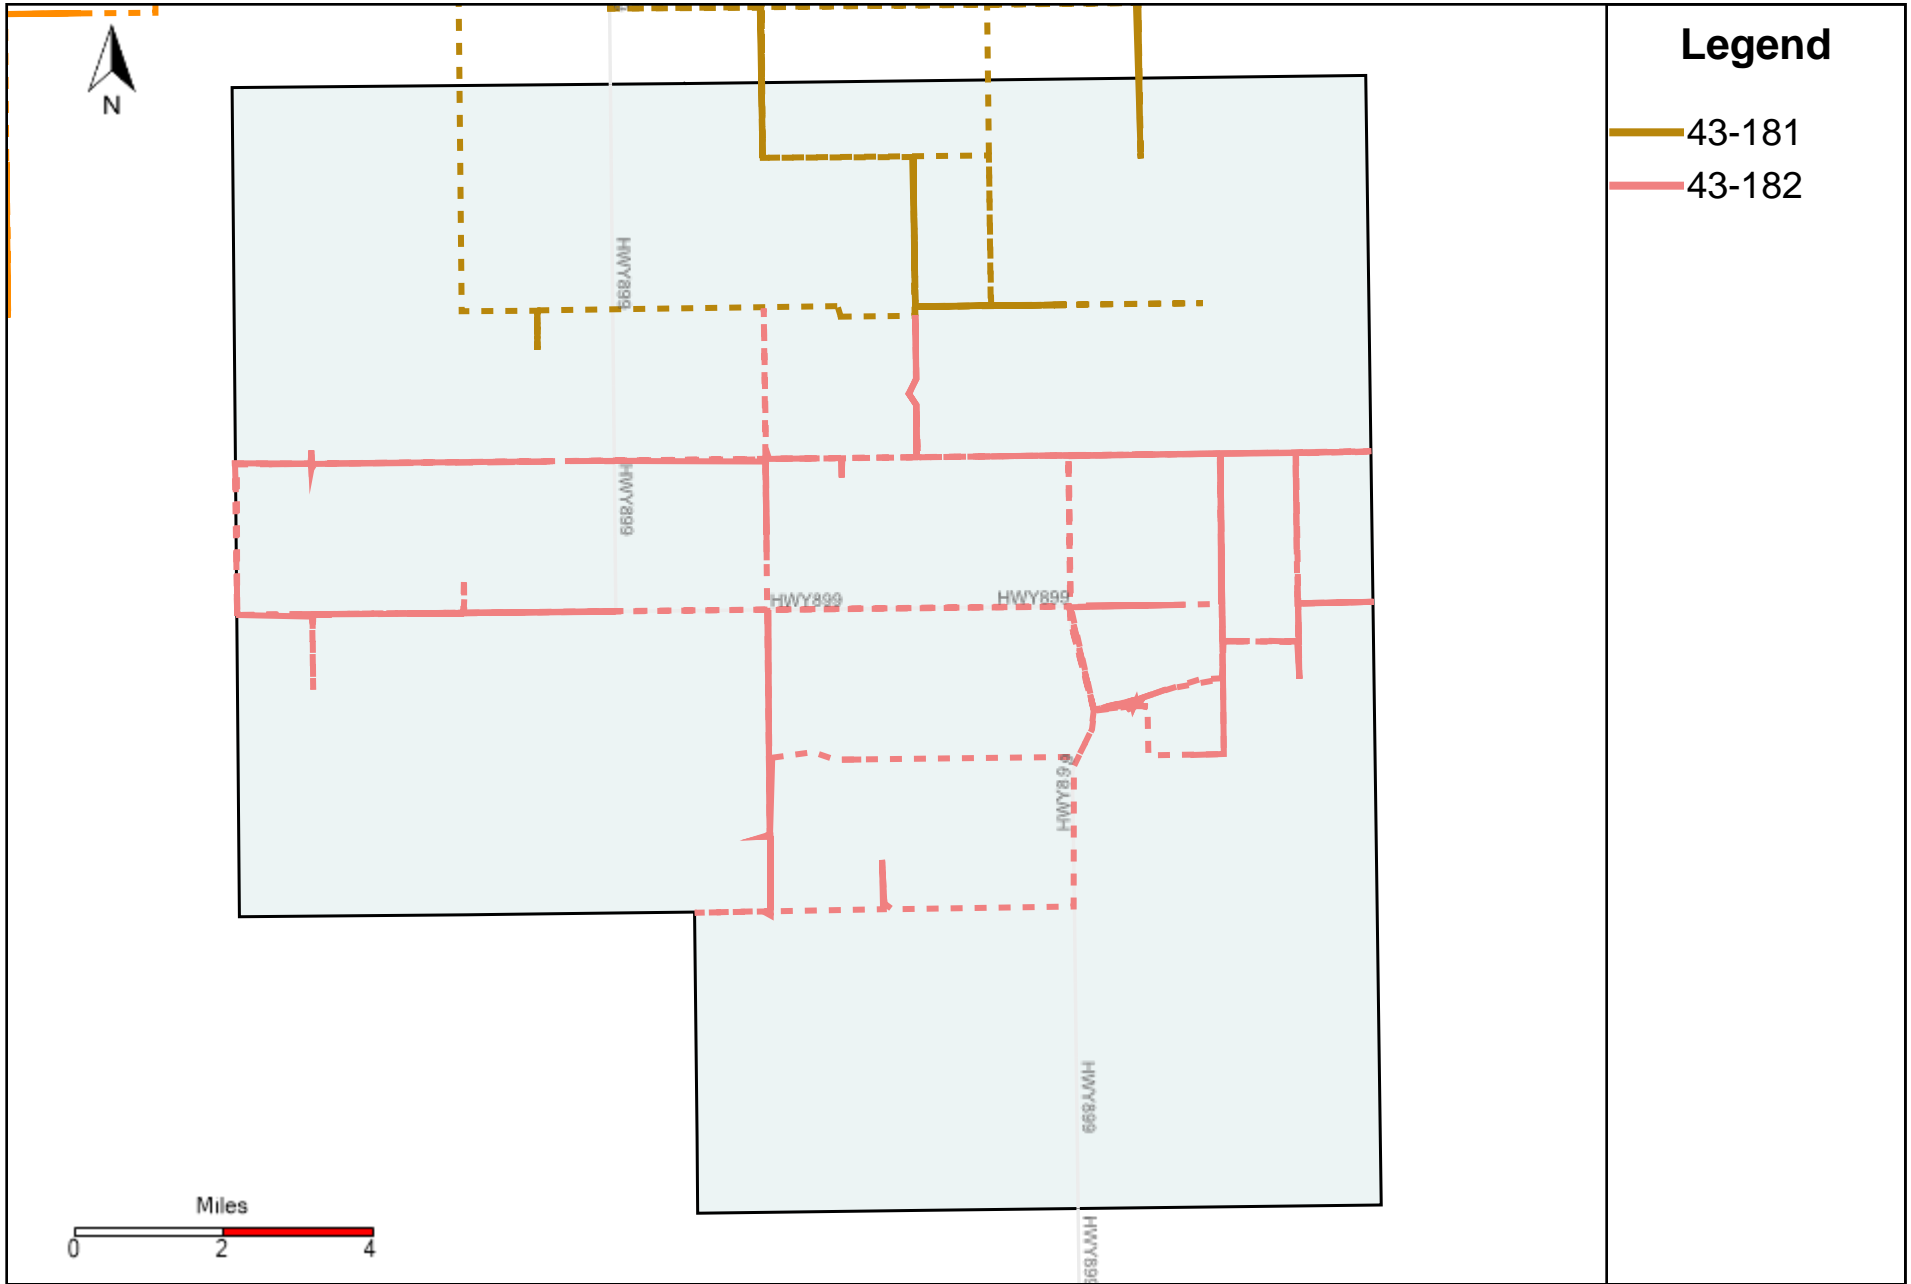

Division: 1 Grader Report(2023-12-10 ~ 2023-12-16)

Vehicle Name List	Total Distance(km)	Total Hours
43-181, 43-182	681.22	78 hrs 42 min 12 sec

Division: 2 Grader Report(2023-12-10 ~ 2023-12-16)

Vehicle Name List	Total Distance(km)	Total Hours
43-181	366.5	38 hrs 58 min 44 sec

Division: 3 Grader Report(2023-12-10 ~ 2023-12-16)

Vehicle Name List	Total Distance(km)	Total Hours
43-181, 43-185, 43-186, 43-187	1320.41	123 hrs 16 min 45 sec

Division: 6 Grader Report(2023-12-10 ~ 2023-12-16)