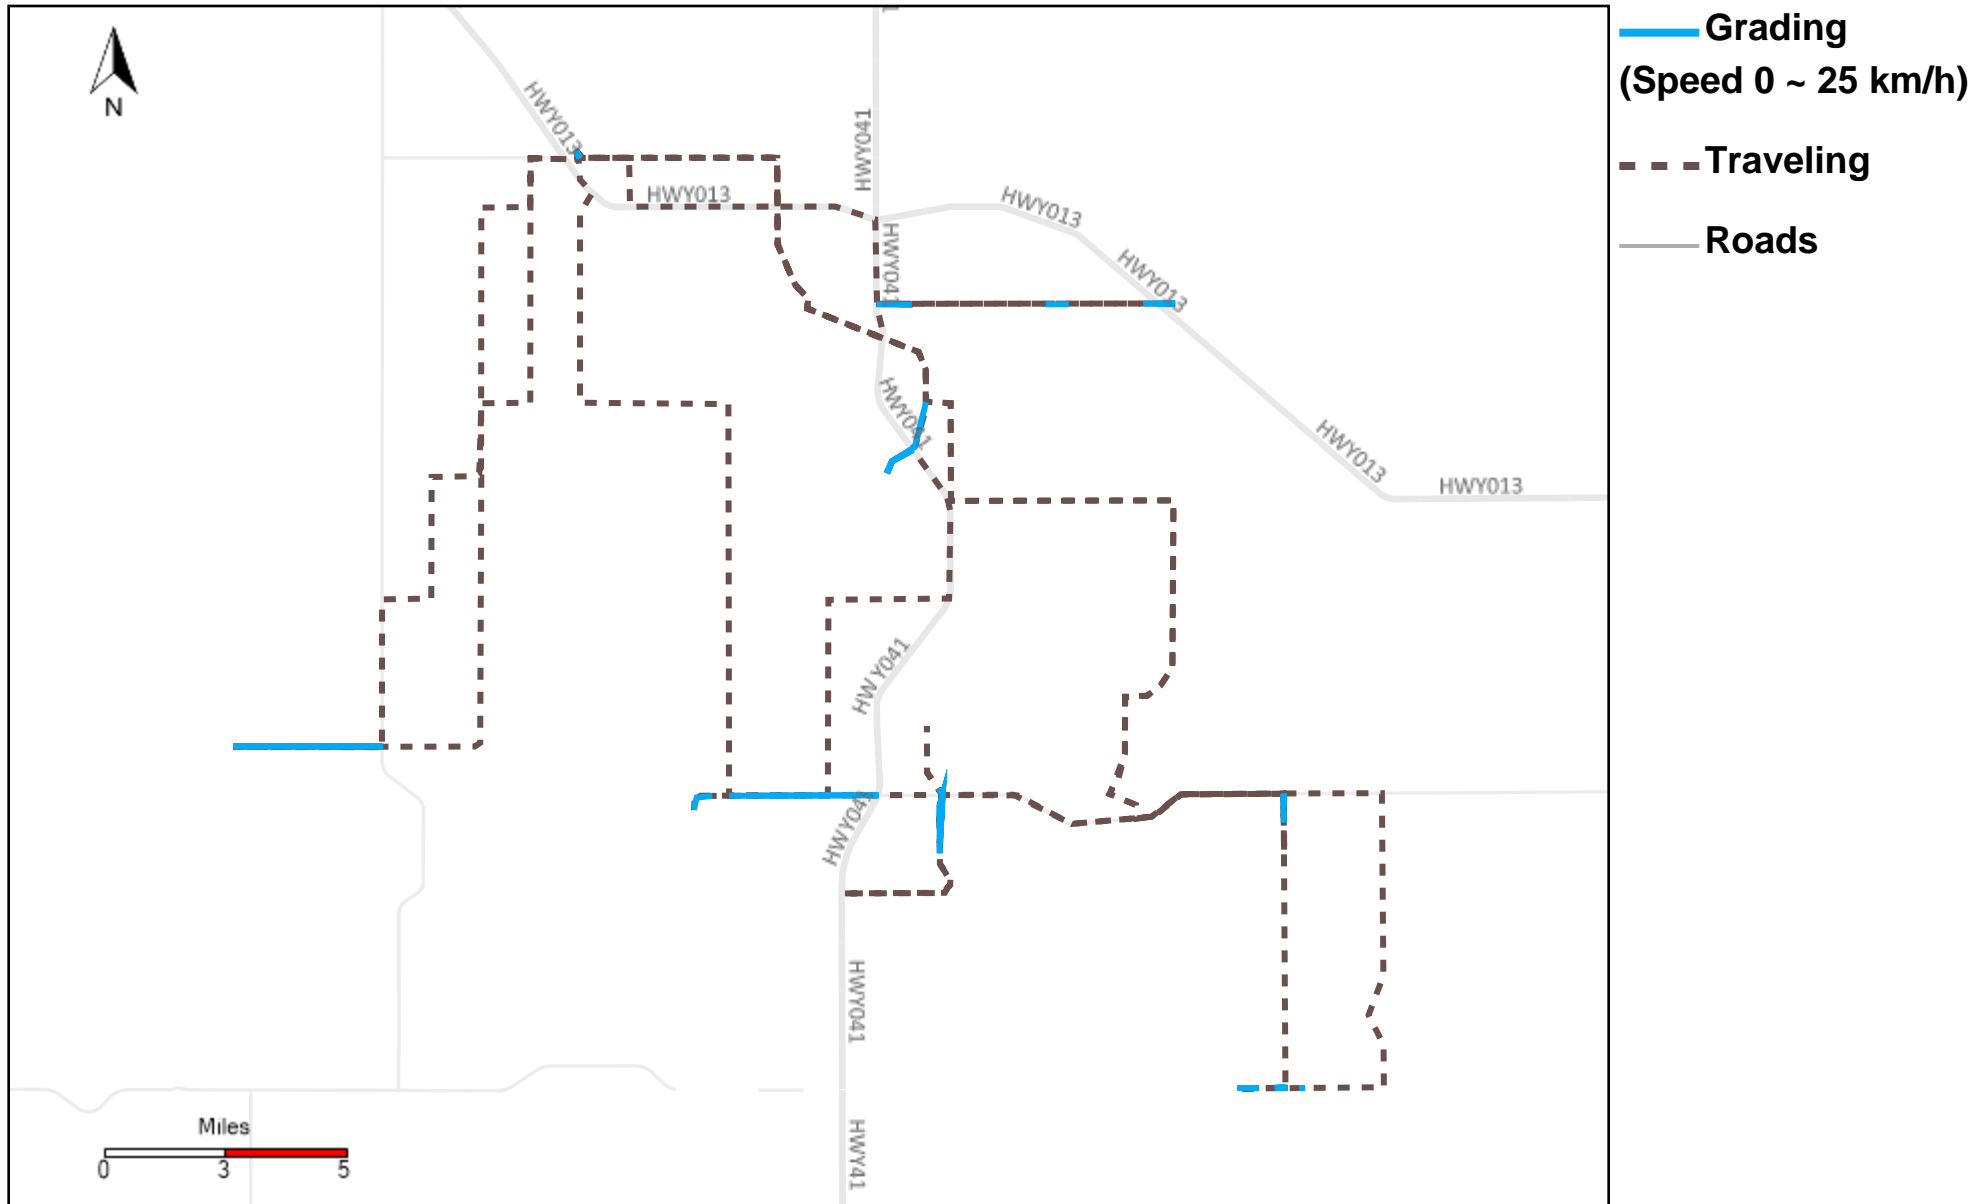

43-171_2023-12-03 ~ 2023-12-09 Tracking

Total Distance(km)	Total Hours	Work Distance(km)	Work Hours
492.61	29 hrs 11 min 39 sec	150.59	17 hrs 44 min 32 sec