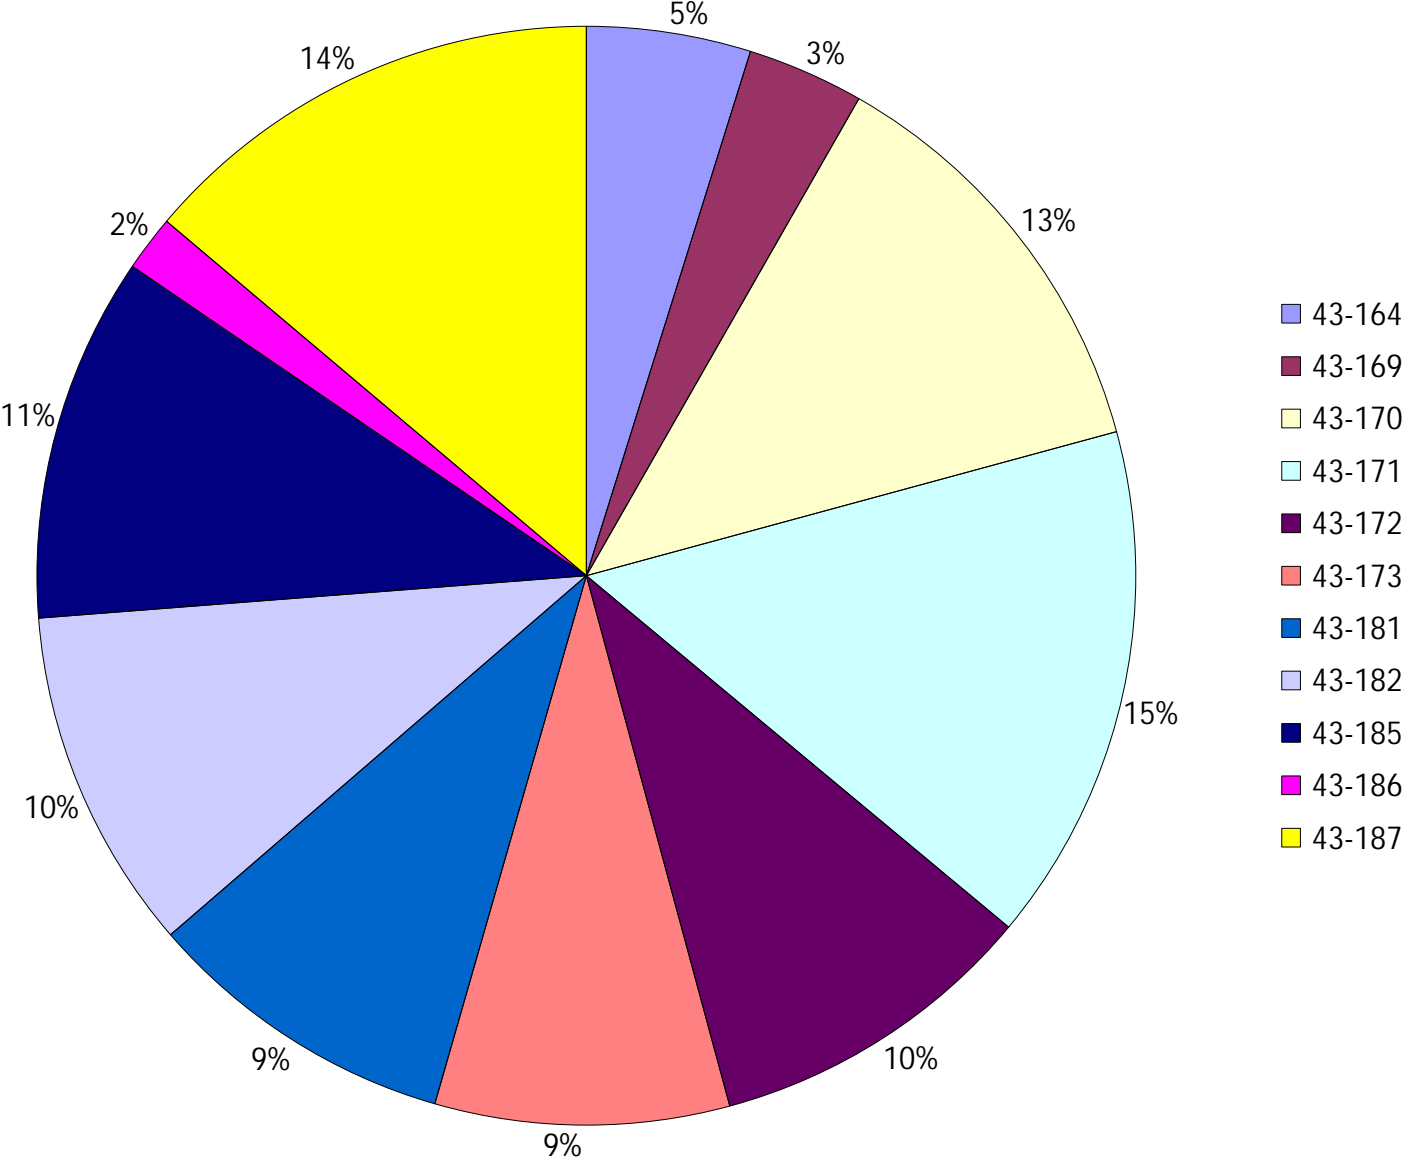

Provost Weekly Grader Report

From 12/3/2023 To 12/9/2023

12/9/2023

Vehicle	Total Distance(km)	Total Hours	Work Distance(km)	Work Hours
43-164	155.77	13 hrs 18 min 13 sec	38.91	8 hrs 4 min 2 sec
43-169	110.73	8 hrs 46 min 39 sec	36.22	5 hrs 19 min 10 sec
43-170	403.79	27 hrs 49 min 16 sec	178.19	18 hrs 29 min 14 sec
43-171	492.61	29 hrs 11 min 39 sec	150.59	17 hrs 44 min 32 sec
43-172	314.52	20 hrs 9 min 27 sec	126.97	14 hrs 3 min 48 sec
43-173	279.1	29 hrs 8 min 29 sec	152.06	25 hrs 2 min 11 sec
43-181	297.33	29 hrs 19 min 4 sec	169.34	23 hrs 48 min 12 sec
43-182	325.98	35 hrs 26 min 18 sec	199.77	30 hrs 12 min 28 sec
43-185	346.79	35 hrs 2 min 34 sec	180.05	29 hrs 56 min 36 sec
43-186	52.95	5 hrs 23 min 31 sec	36.05	4 hrs 55 min 58 sec
43-187	446.5	34 hrs 58 min 7 sec	146.99	25 hrs 54 min 44 sec
Total:	3226.08	268 hrs 33 min 17 sec	1415.13	203 hrs 30 min 55 sec

Vehicle Distance Vs Total Distance (%) From 12/3/2023 To 12/9/2023

Provost Weekly Grader Report