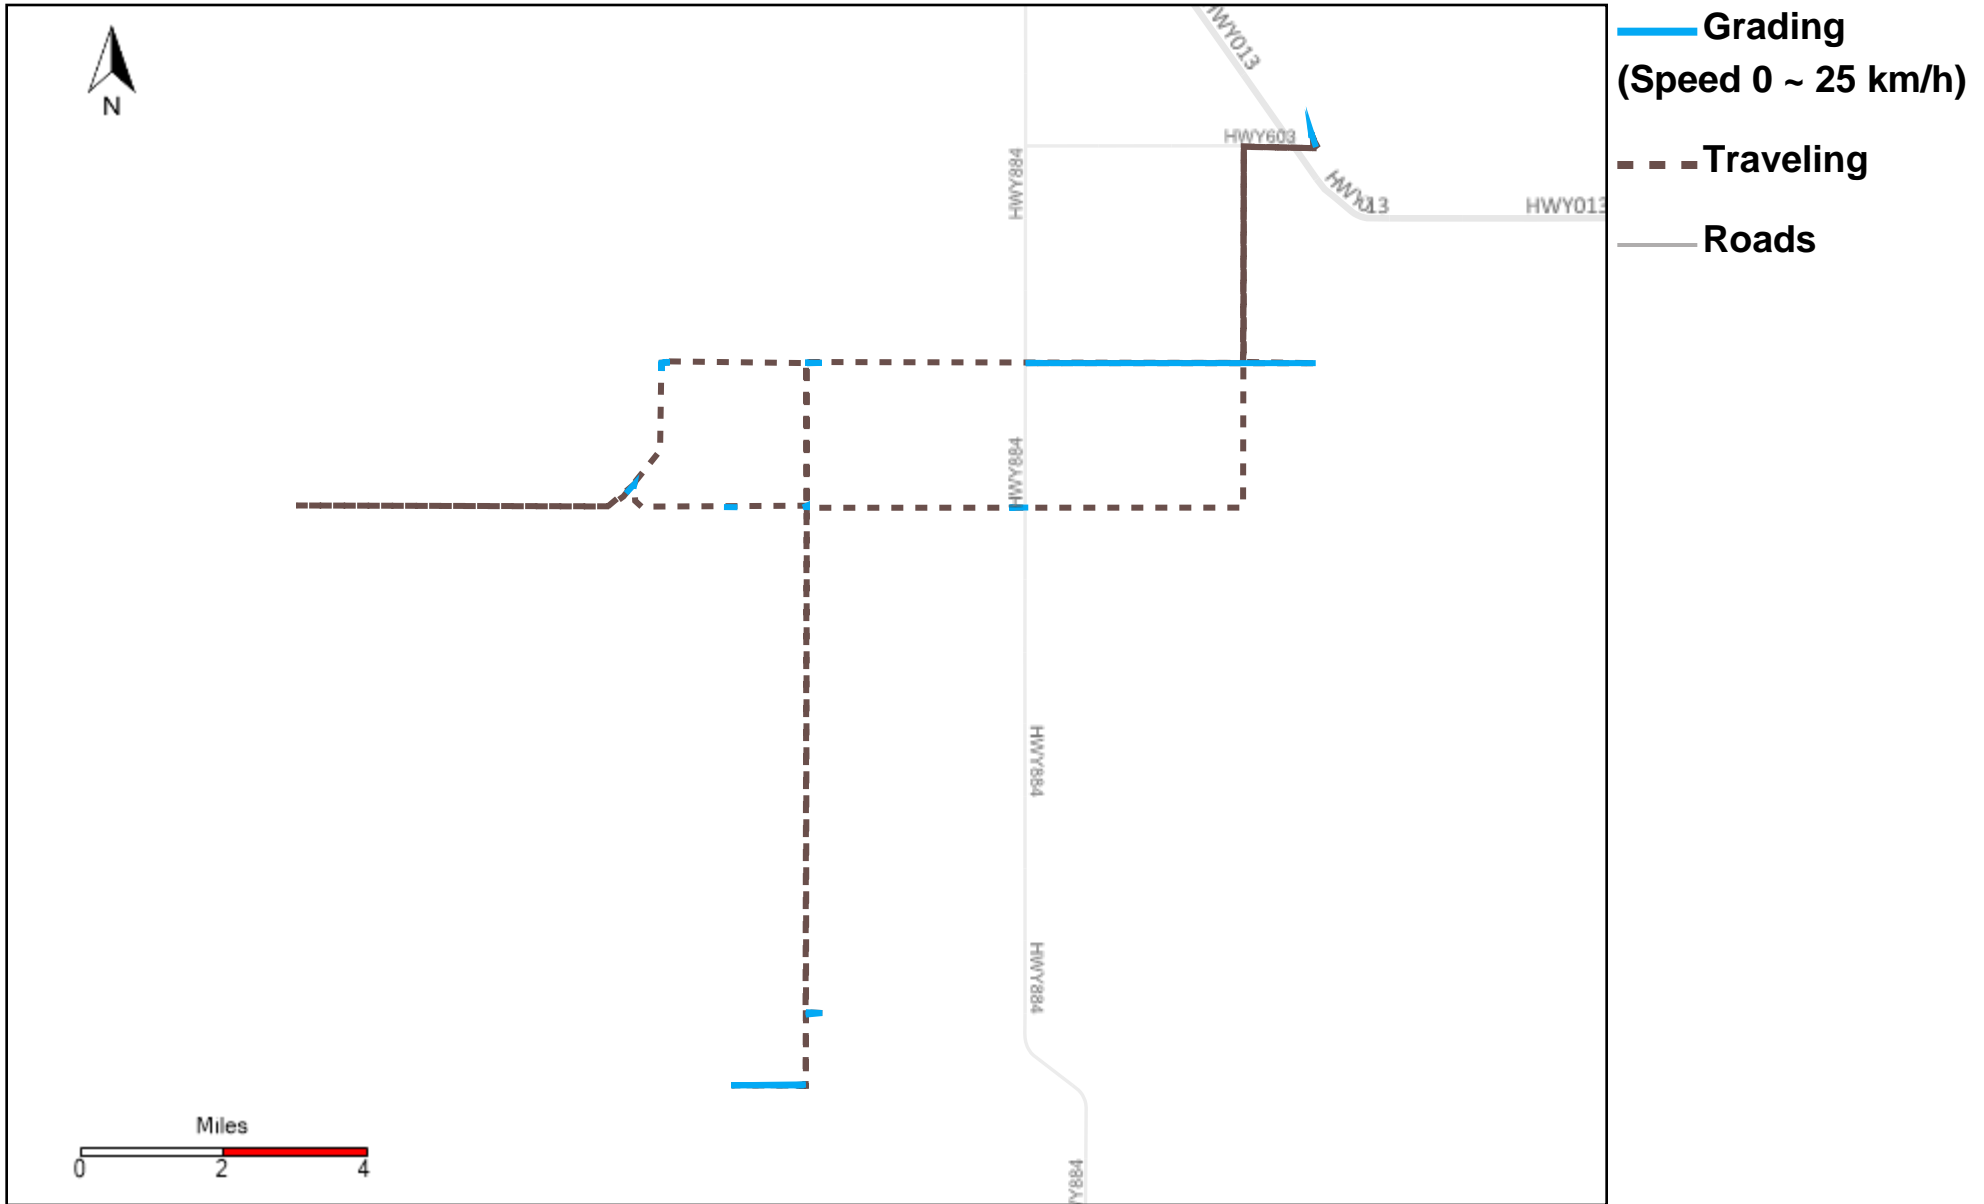

43-164_2023-12-03 ~ 2023-12-09 Tracking

Total Distance(km)	Total Hours	Work Distance(km)	Work Hours
155.77	13 hrs 18 min 13 sec	38.91	8 hrs 4 min 2 sec