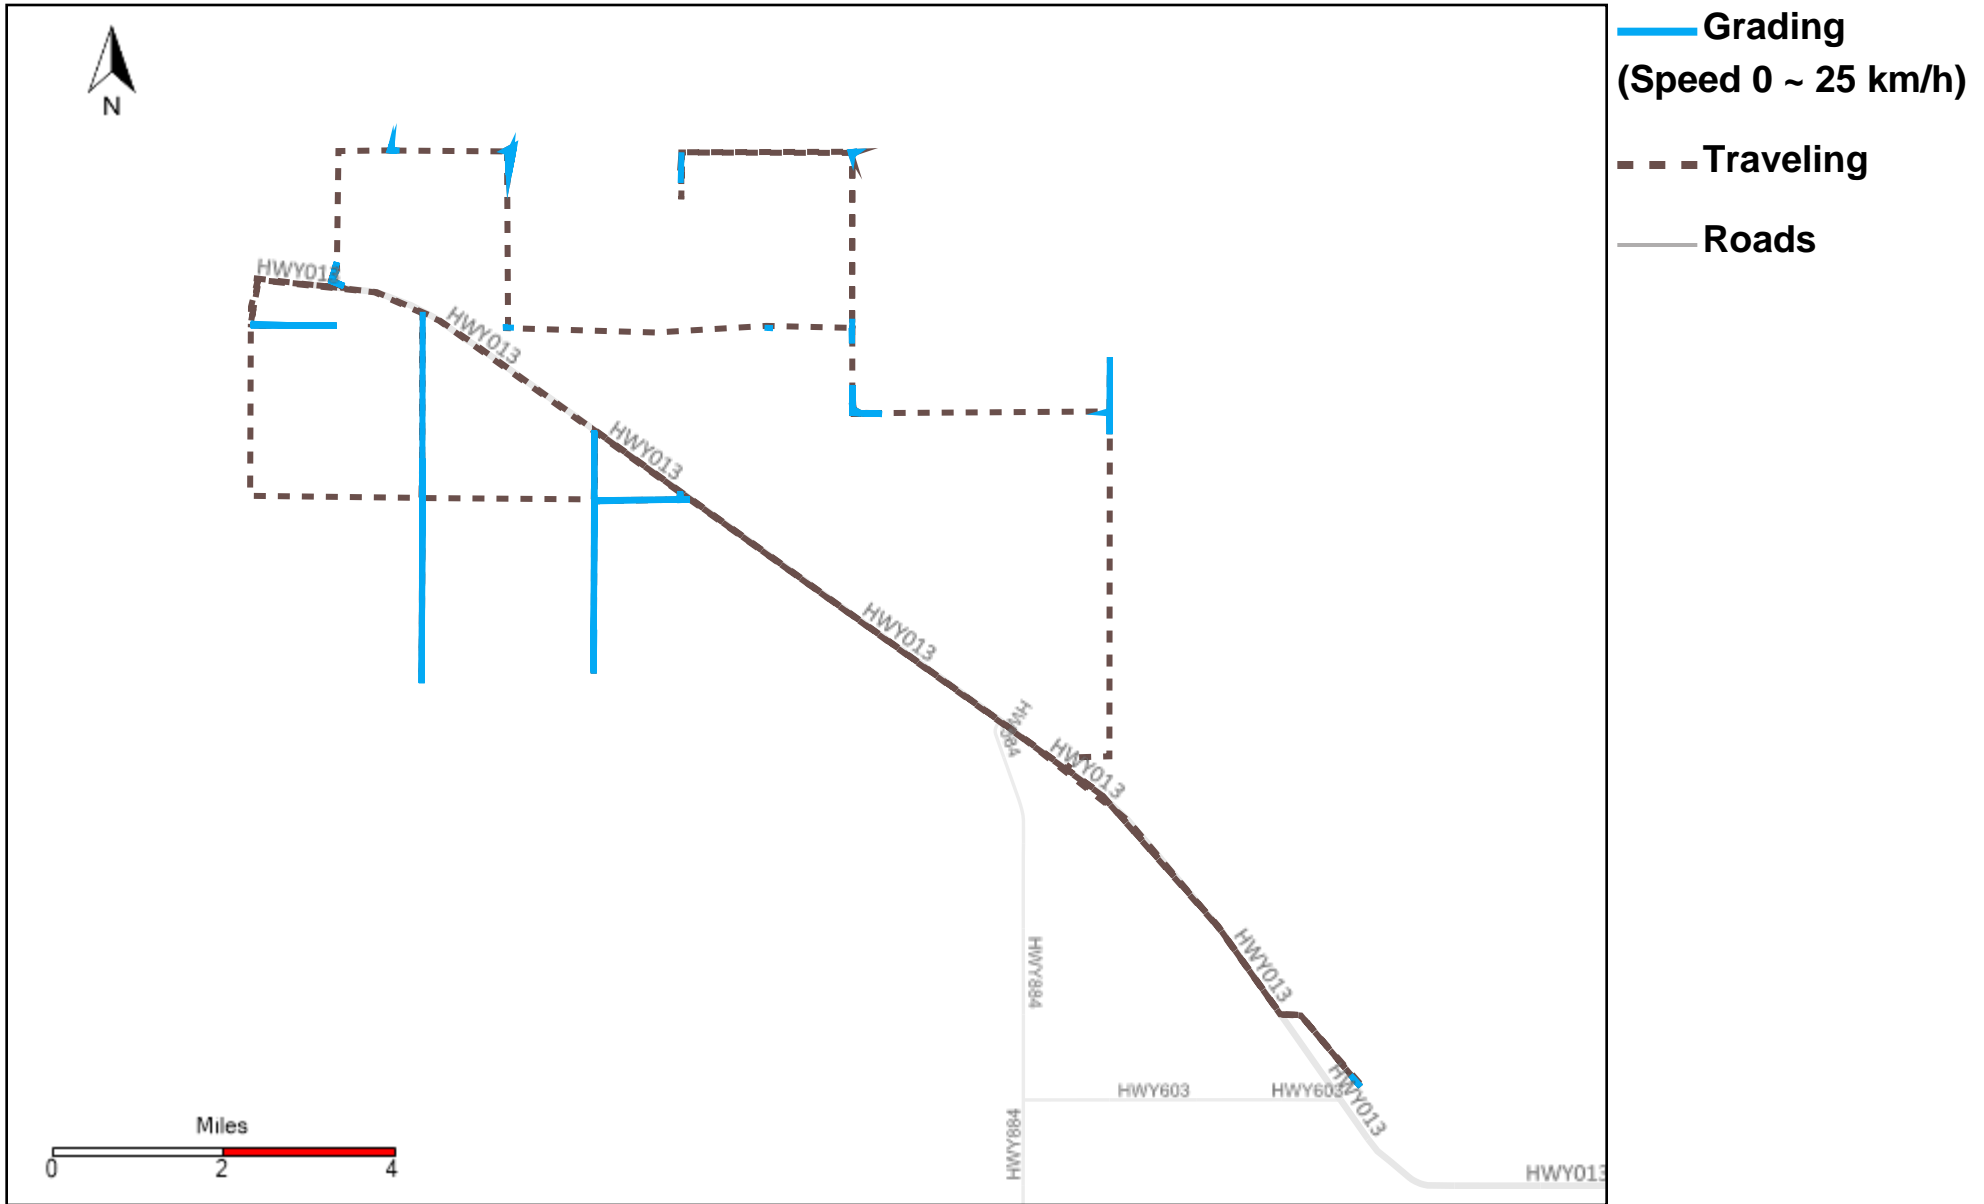

43-172_2023-12-03 ~ 2023-12-09 Tracking

Total Distance(km)	Total Hours	Work Distance(km)	Work Hours
314.52	20 hrs 9 min 27 sec	126.97	14 hrs 3 min 48 sec