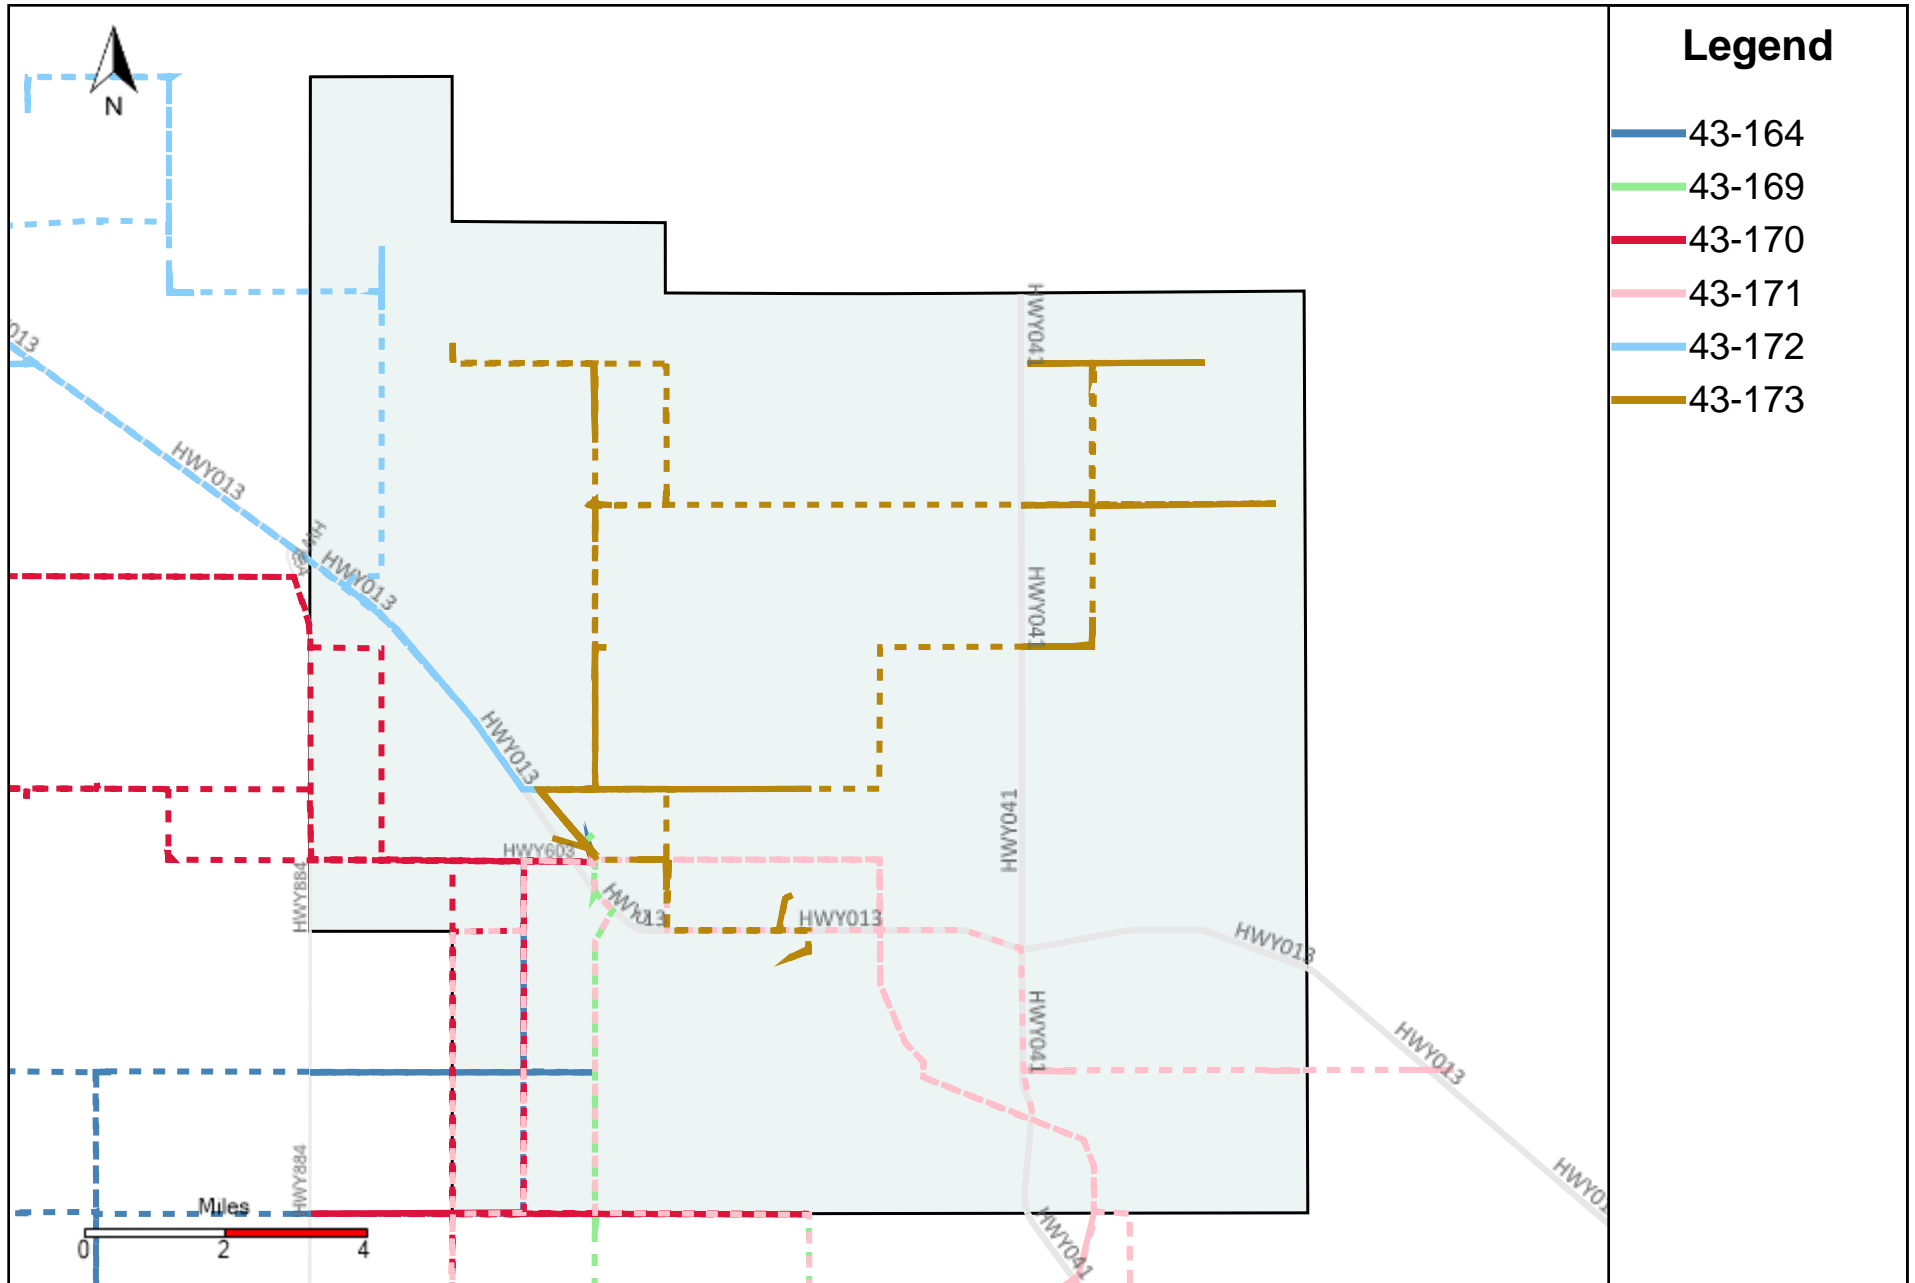

Division: 6 Grader Report(2023-12-03 ~ 2023-12-09)

Vehicle Name List	Total Distance(km)	Total Hours
43-164, 43-169, 43-170, 43-171, 43-172, 43-173	1756.53	128 hrs 23 min 43 sec