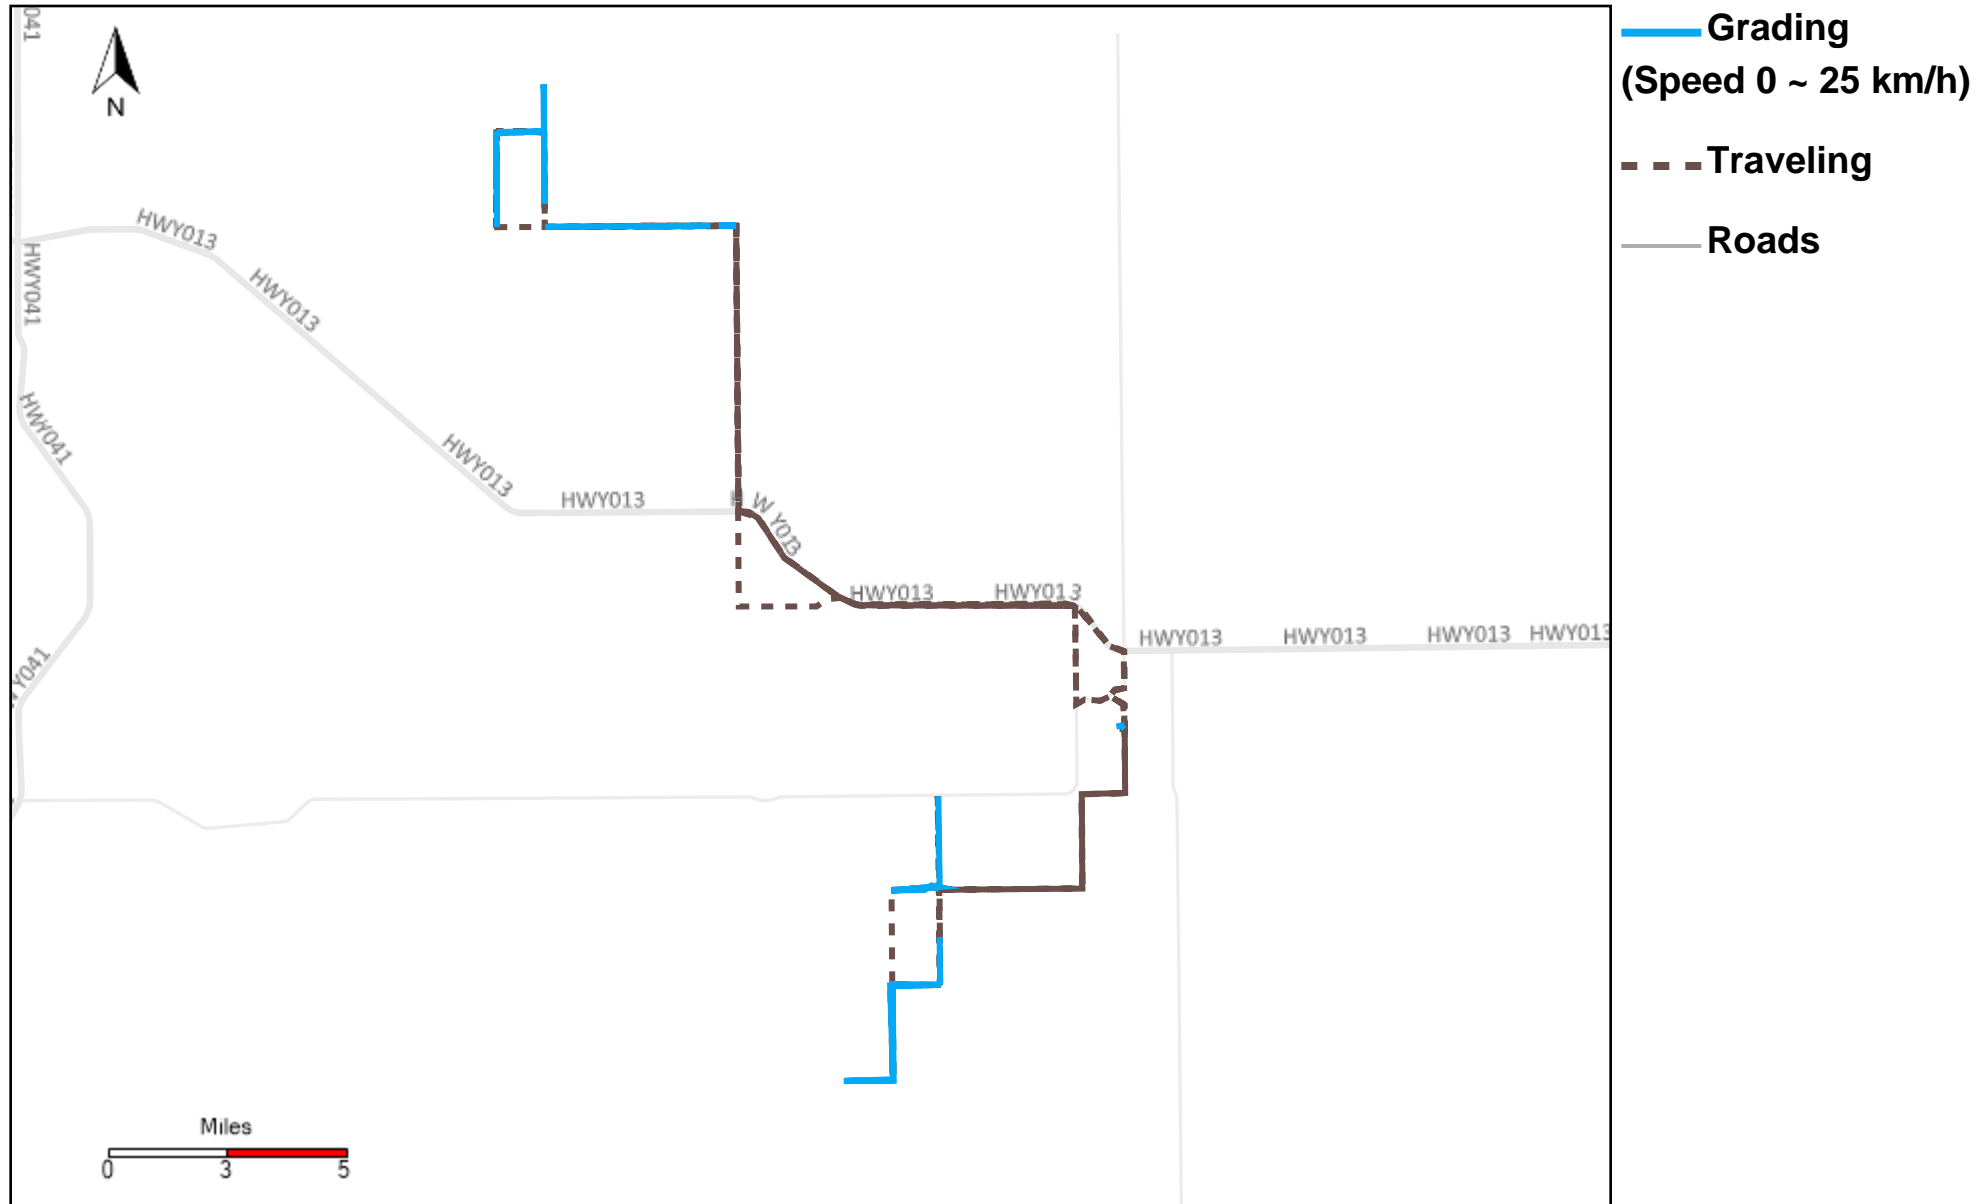

43-182_2023-12-03 ~ 2023-12-09 Tracking

Total Distance(km)	Total Hours	Work Distance(km)	Work Hours
325.98	35 hrs 26 min 18 sec	199.77	30 hrs 12 min 28 sec

43-185_2023-12-03 ~ 2023-12-09 Tracking

Total Distance(km)	Total Hours	Work Distance(km)	Work Hours
346.79	35 hrs 2 min 34 sec	180.05	29 hrs 56 min 36 sec

43-186_2023-12-03 ~ 2023-12-09 Tracking

Total Distance(km)	Total Hours	Work Distance(km)	Work Hours
52.95	5 hrs 23 min 31 sec	36.05	4 hrs 55 min 58 sec

43-187_2023-12-03 ~ 2023-12-09 Tracking

Total Distance(km)	Total Hours	Work Distance(km)	Work Hours
446.5	34 hrs 58 min 7 sec	146.99	25 hrs 54 min 44 sec