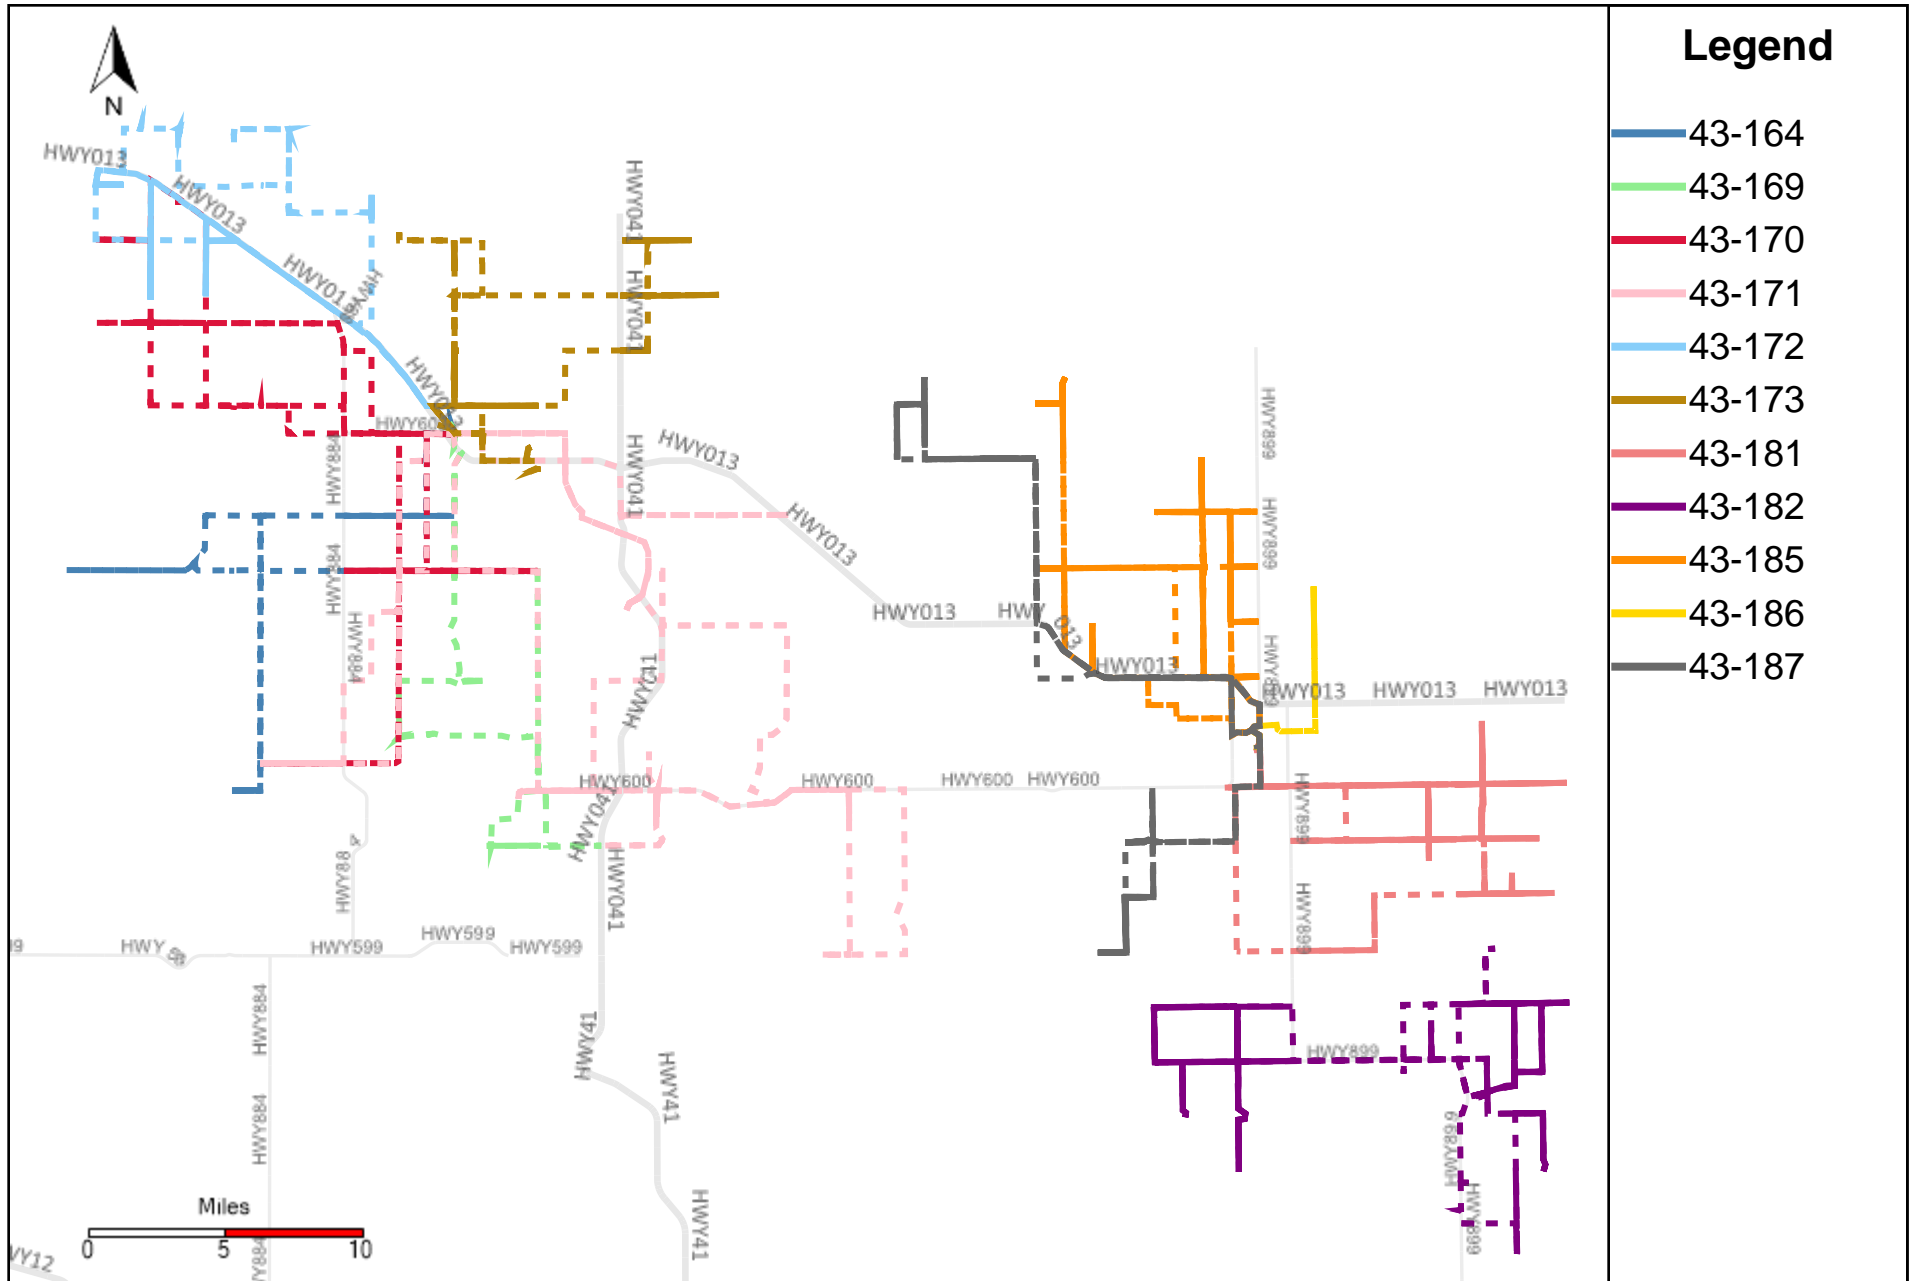

Provost Weekly Grader Report (2023-12-03 ~ 2023-12-09)

Division: 1 Grader Report(2023-12-03 ~ 2023-12-09)

Vehicle Name List	Total Distance(km)	Total Hours
43-181, 43-182, 43-187	1069.81	99 hrs 43 min 29 sec

Division: 2 Grader Report(2023-12-03 ~ 2023-12-09)

Vehicle Name List	Total Distance(km)	Total Hours
43-181, 43-186	350.27	34 hrs 42 min 35 sec

Division: 3 Grader Report(2023-12-03 ~ 2023-12-09)

Vehicle Name List	Total Distance(km)	Total Hours
43-171, 43-181, 43-185, 43-186, 43-187	1636.18	133 hrs 54 min 55 sec

Division: 4 Grader Report(2023-12-03 ~ 2023-12-09)

Vehicle Name List	Total Distance(km)	Total Hours
43-171, 43-185, 43-187	1285.91	99 hrs 12 min 20 sec

Division: 5 Grader Report(2023-12-03 ~ 2023-12-09)

Division: 7 Grader Report(2023-12-03 ~ 2023-12-09)

Vehicle Name List	Total Distance(km)	Total Hours
43-164, 43-170, 43-171, 43-172	1366.69	90 hrs 28 min 35 sec

Provost Weekly Grader Report

From 12/3/2023 To 12/9/2023