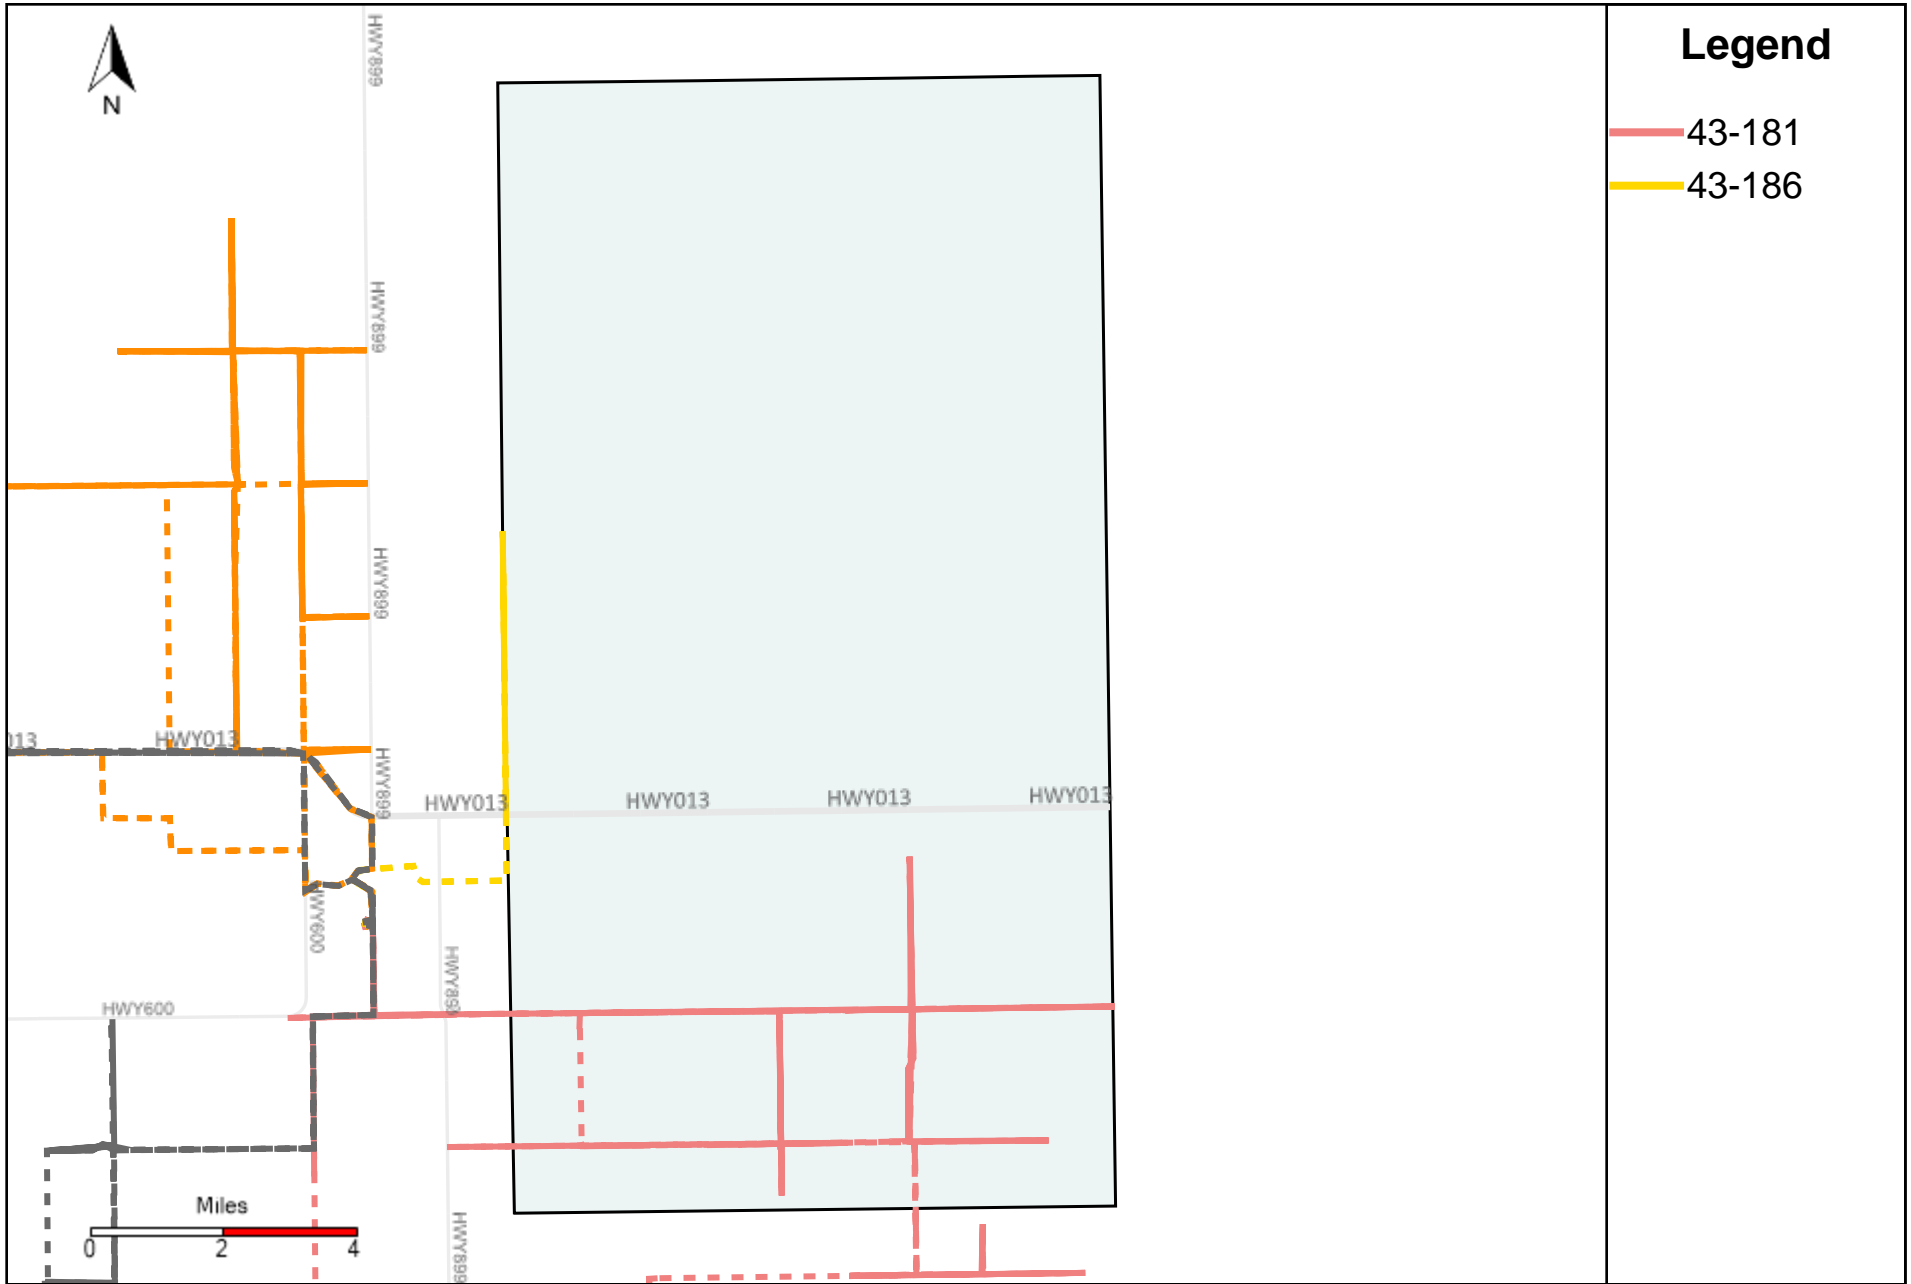

Division: 2 Grader Report(2023-12-03 ~ 2023-12-09)

Vehicle Name List	Total Distance(km)	Total Hours
43-181, 43-186	350.27	34 hrs 42 min 35 sec