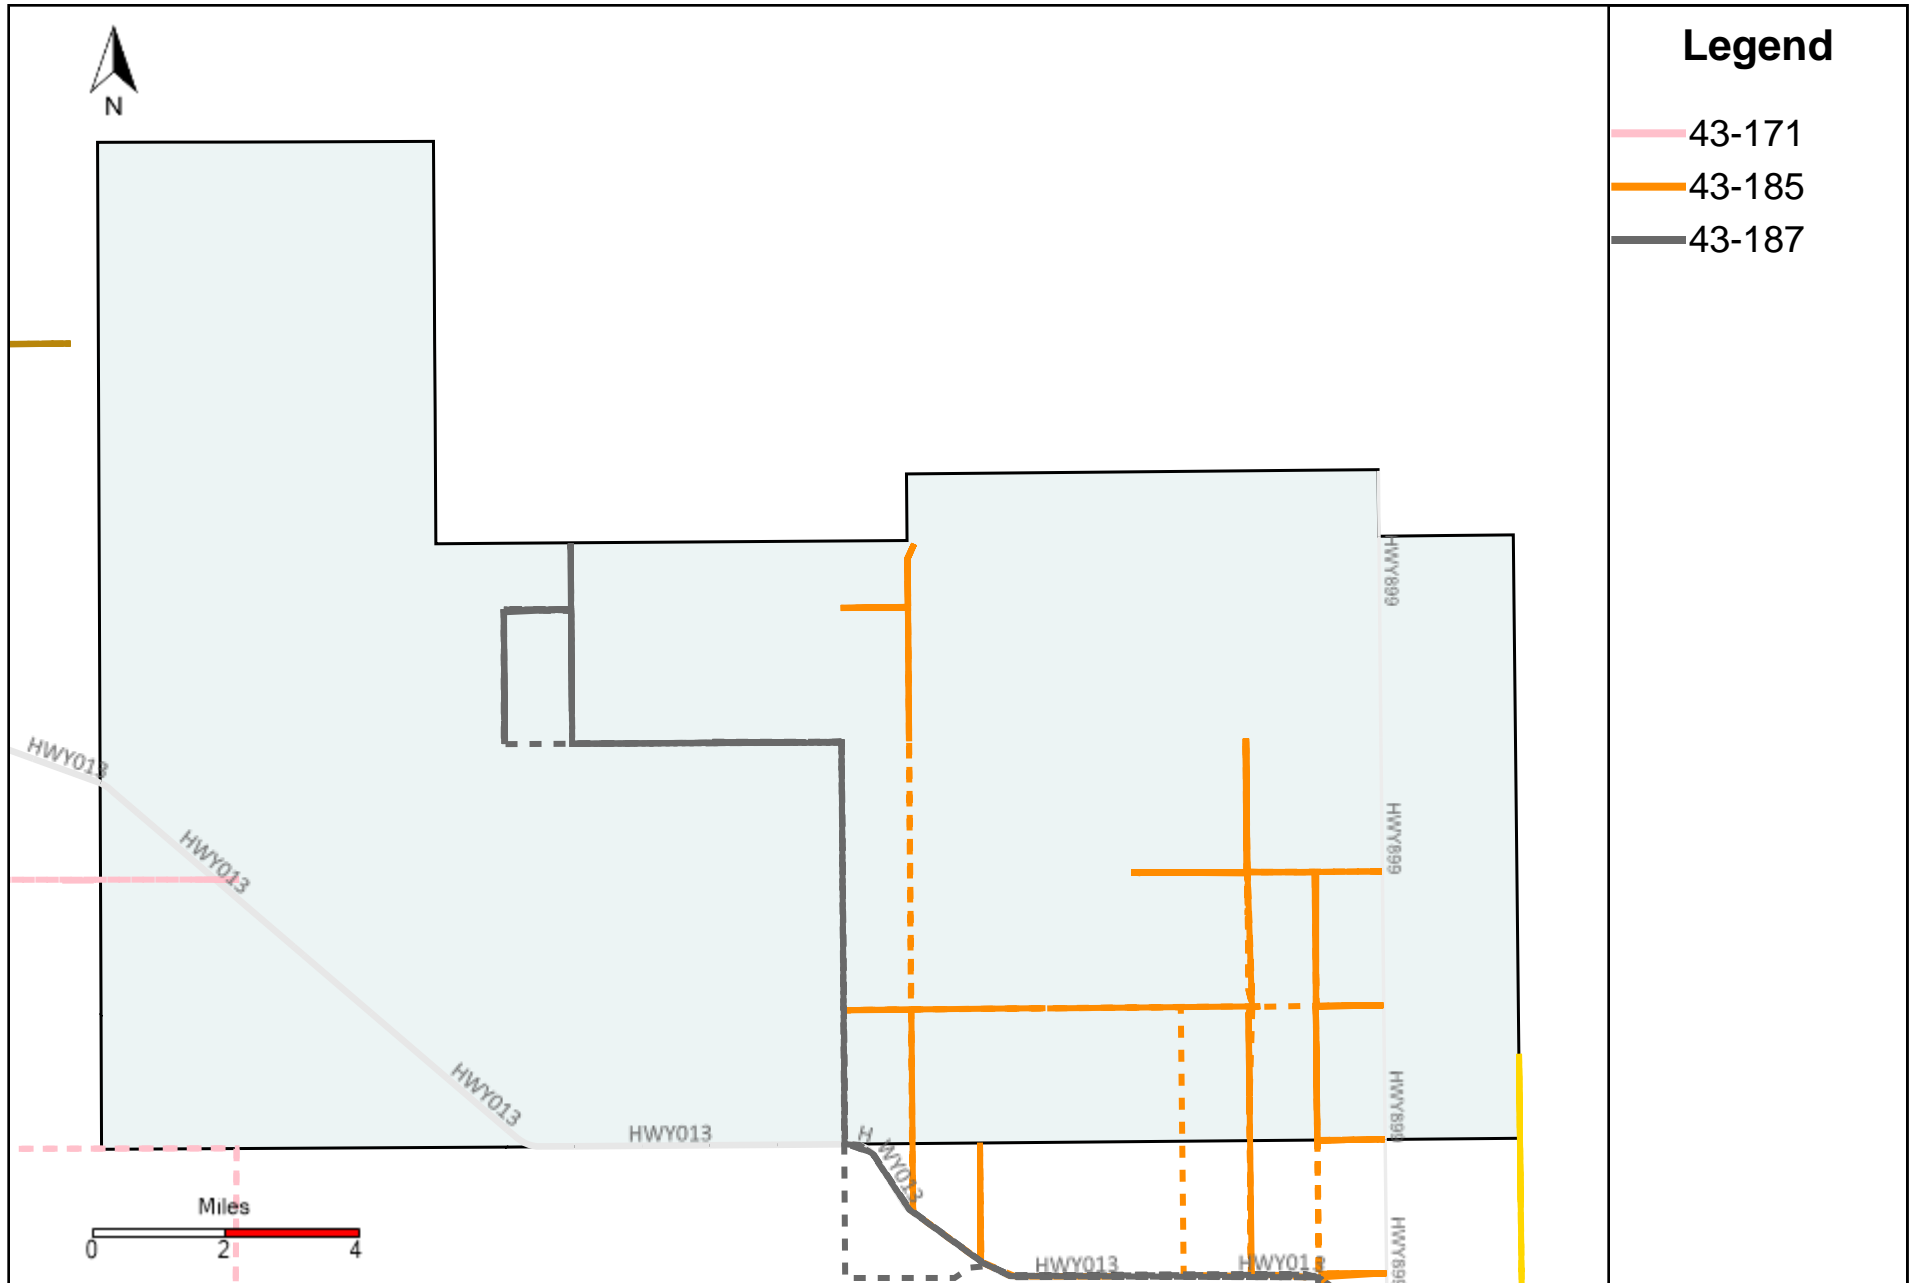

Division: 4 Grader Report(2023-12-03 ~ 2023-12-09)

Vehicle Name List	Total Distance(km)	Total Hours
43-171, 43-185, 43-187	1285.91	99 hrs 12 min 20 sec