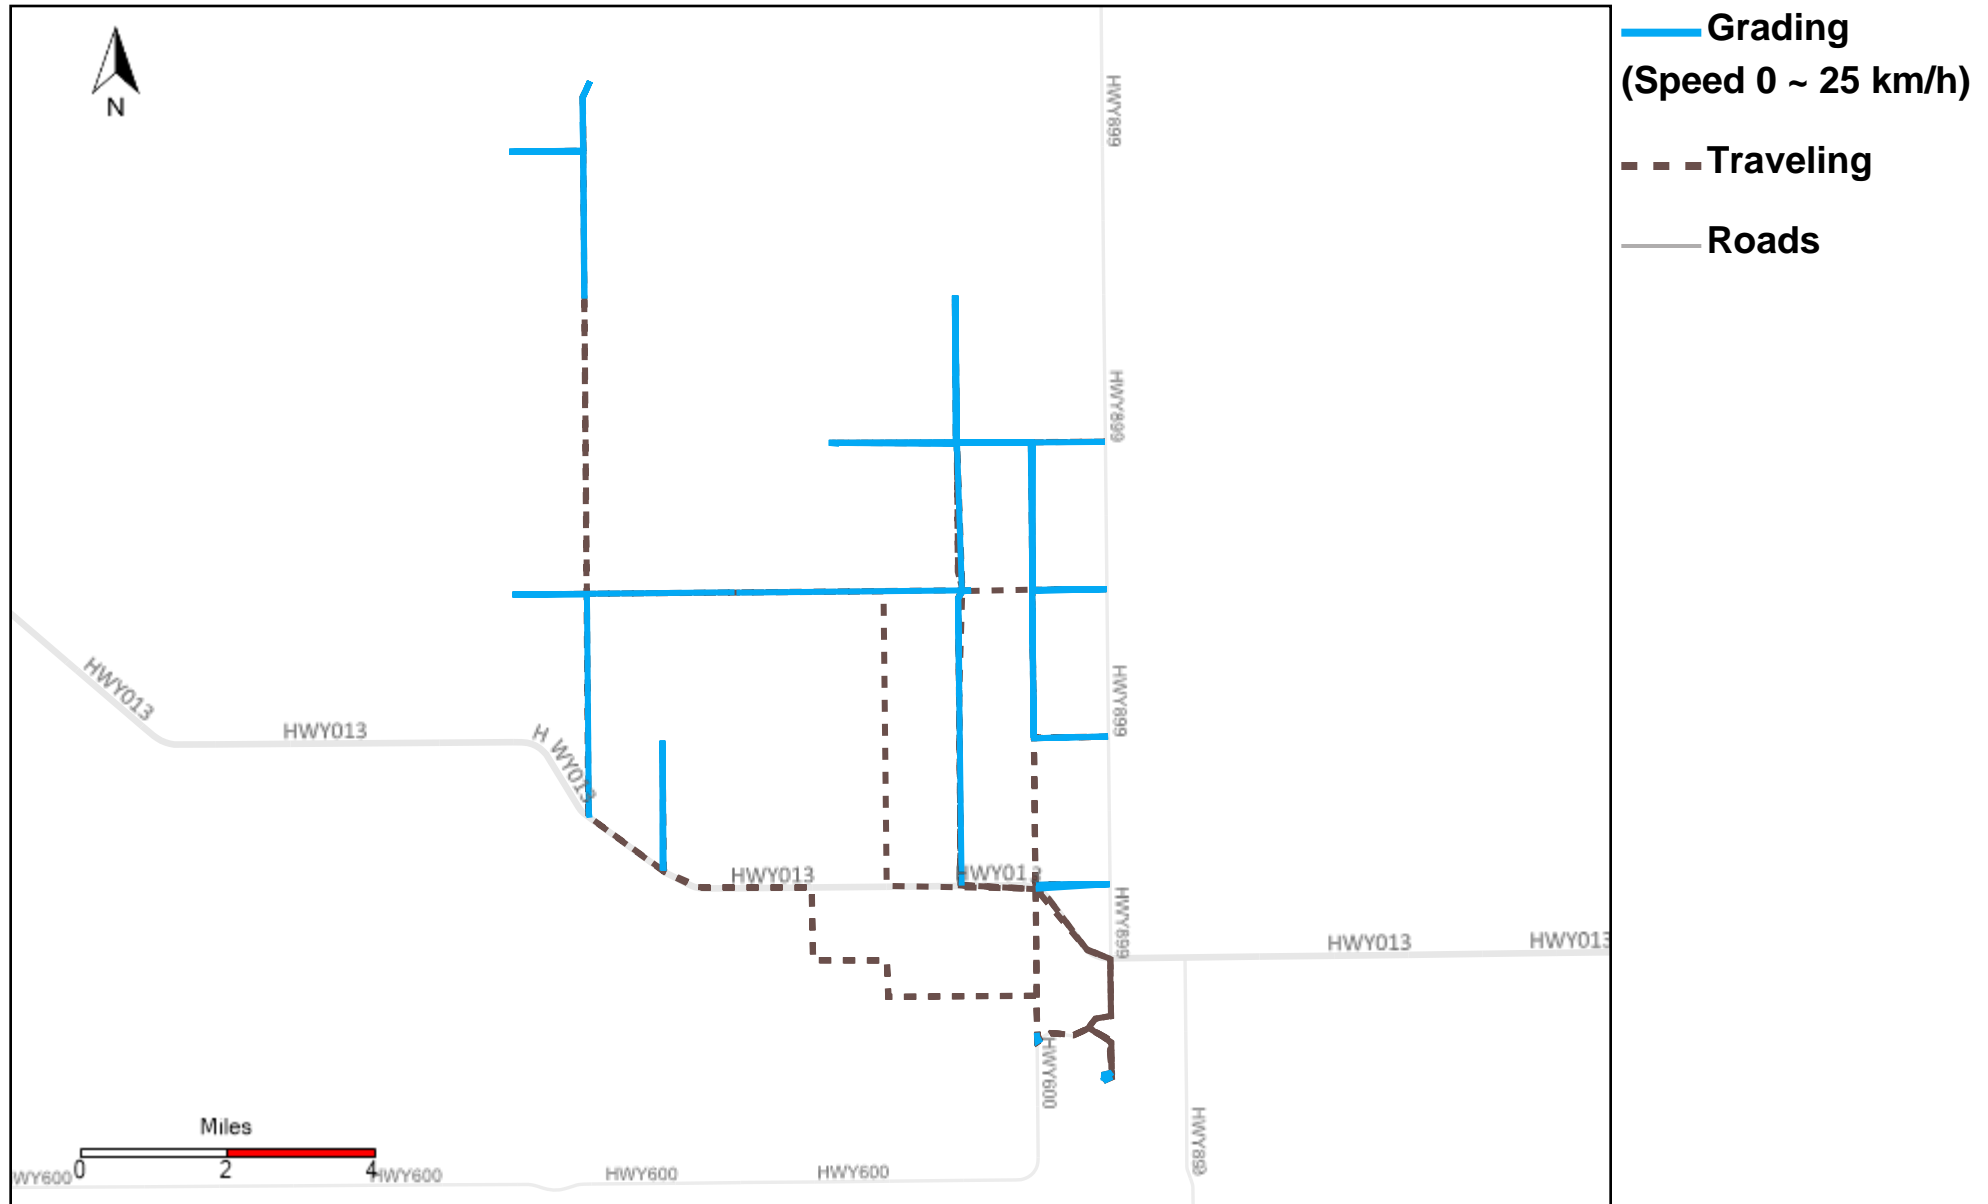

43-173_2023-12-03 ~ 2023-12-09 Tracking

Total Distance(km)	Total Hours	Work Distance(km)	Work Hours
279.1	29 hrs 8 min 29 sec	152.06	25 hrs 2 min 11 sec

43-181_2023-12-03 ~ 2023-12-09 Tracking

Total Distance(km)	Total Hours	Work Distance(km)	Work Hours
297.33	29 hrs 19 min 4 sec	169.34	23 hrs 48 min 12 sec

43-182_2023-12-03 ~ 2023-12-09 Tracking

Total Distance(km)	Total Hours	Work Distance(km)	Work Hours
325.98	35 hrs 26 min 18 sec	199.77	30 hrs 12 min 28 sec

43-185_2023-12-03 ~ 2023-12-09 Tracking

Total Distance(km)	Total Hours	Work Distance(km)	Work Hours
346.79	35 hrs 2 min 34 sec	180.05	29 hrs 56 min 36 sec