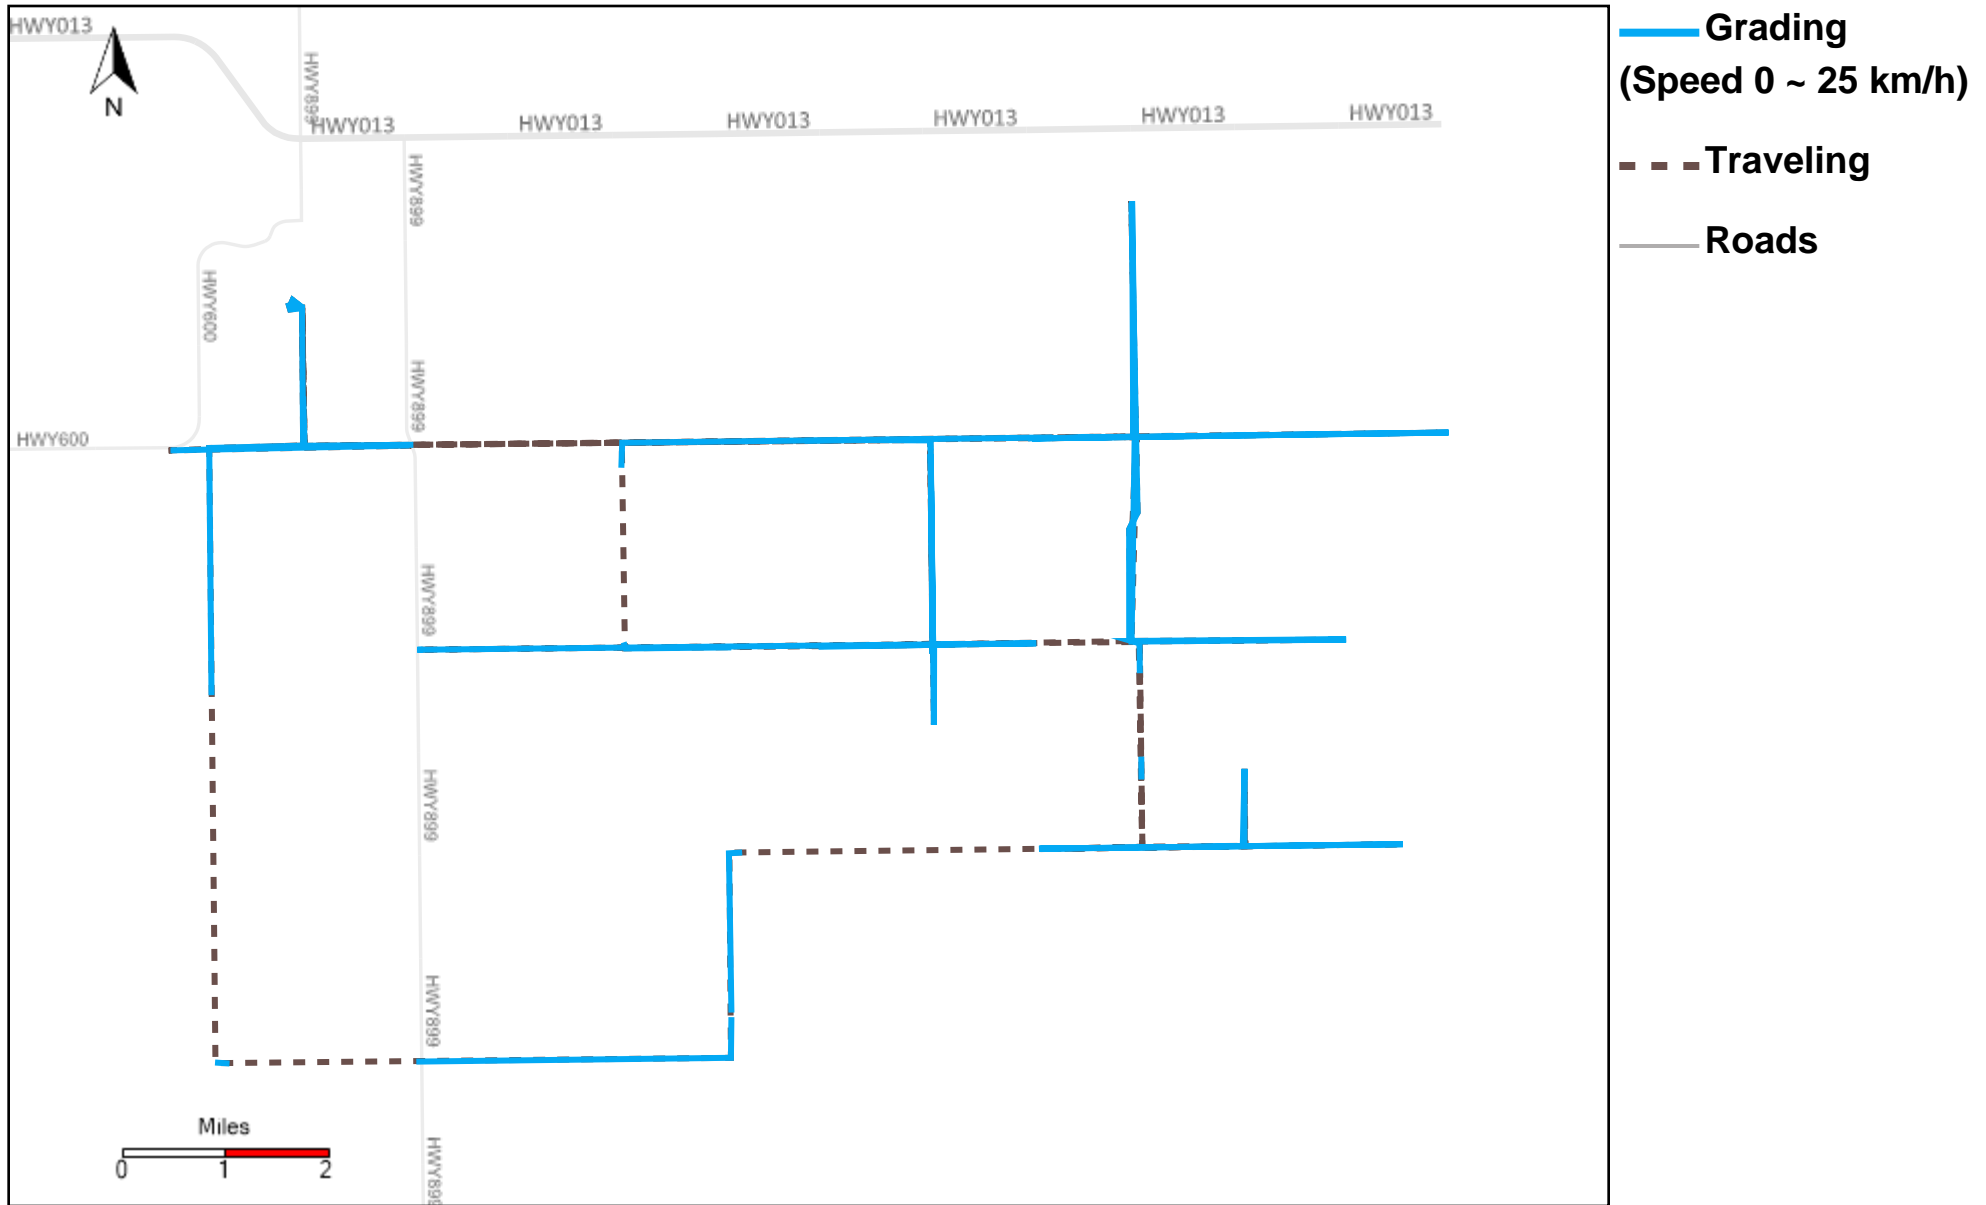

43-181_2023-12-03 ~ 2023-12-09 Tracking

Total Distance(km)	Total Hours	Work Distance(km)	Work Hours
297.33	29 hrs 19 min 4 sec	169.34	23 hrs 48 min 12 sec