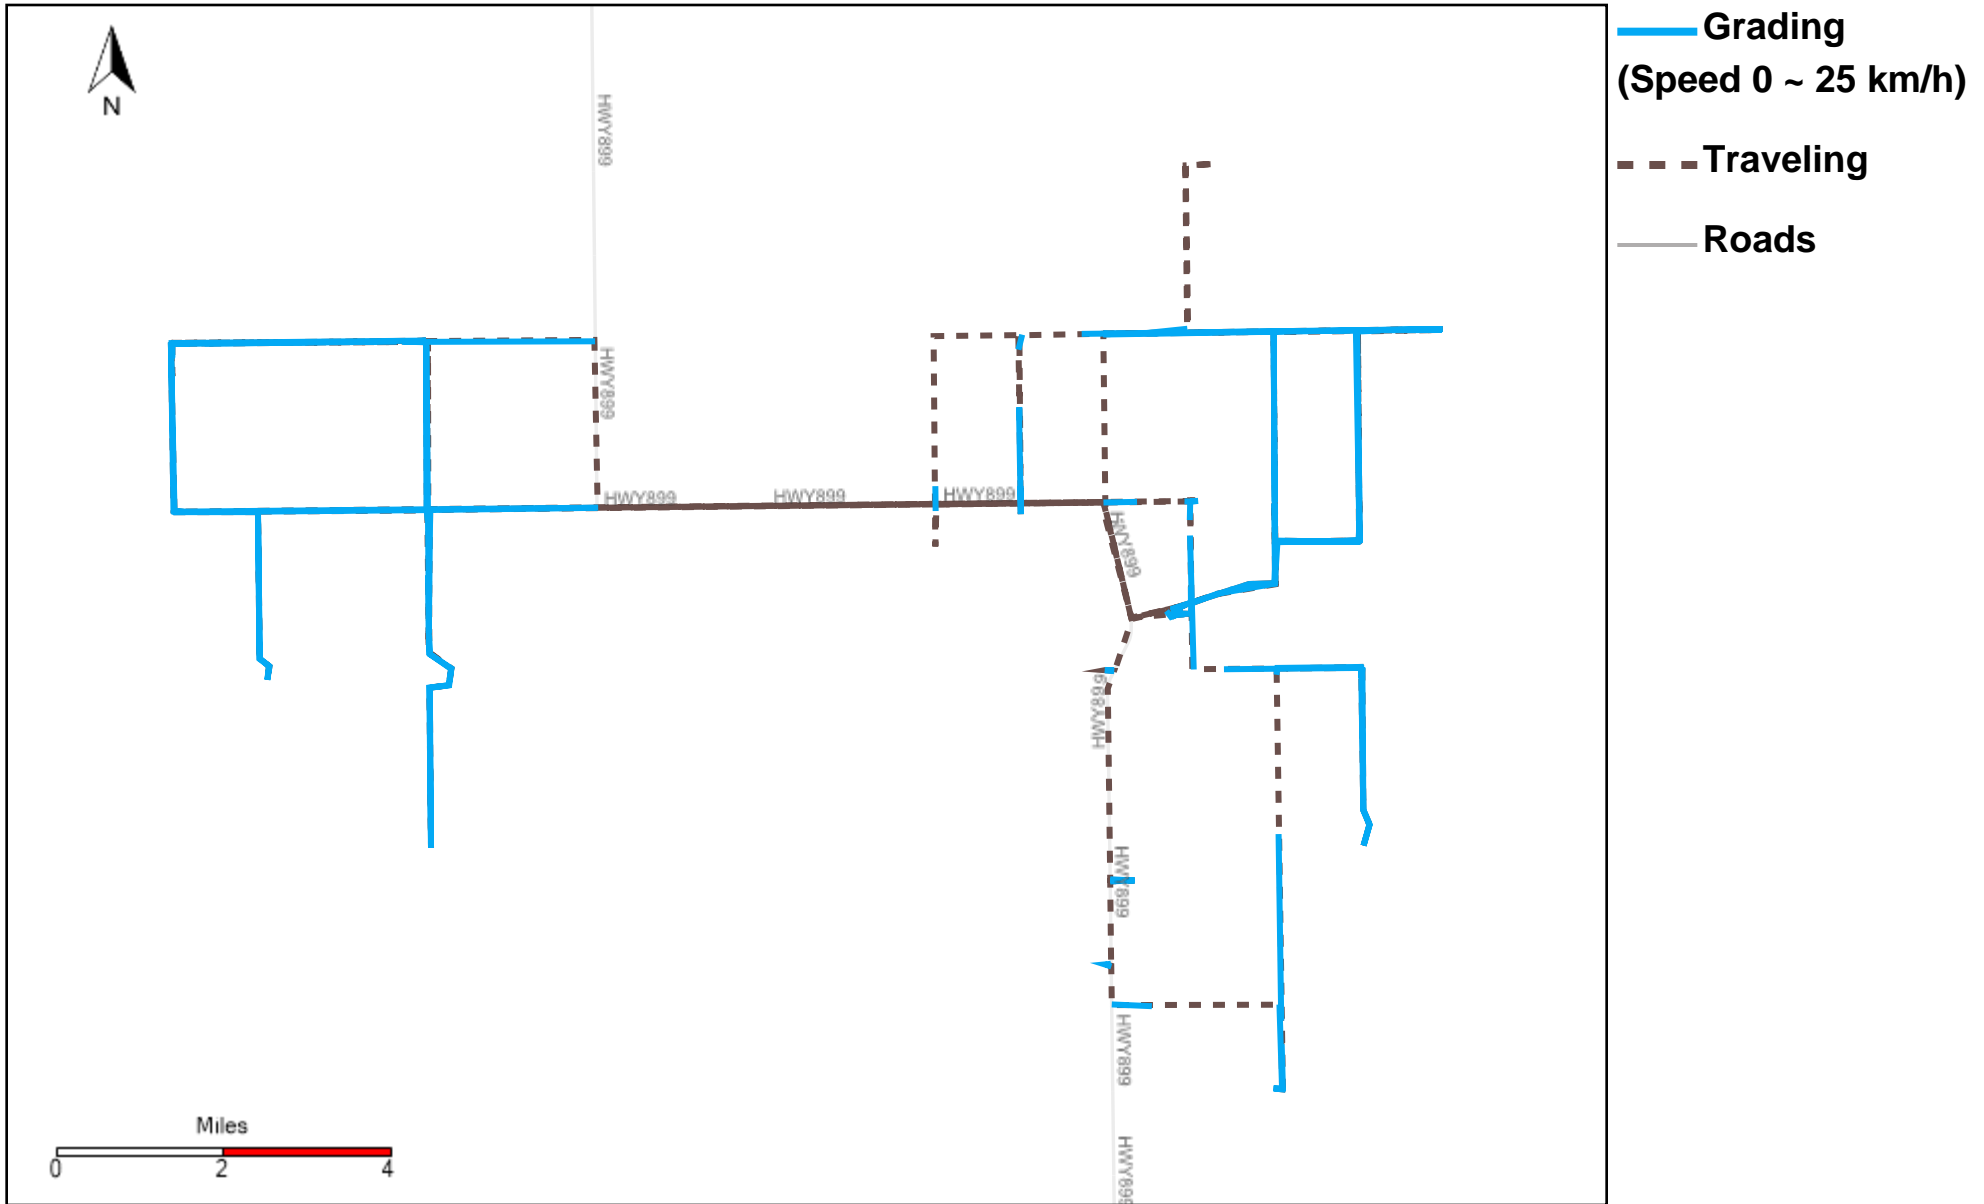

43-173_2023-12-03 ~ 2023-12-09 Tracking

Total Distance(km)	Total Hours	Work Distance(km)	Work Hours
279.1	29 hrs 8 min 29 sec	152.06	25 hrs 2 min 11 sec

43-181_2023-12-03 ~ 2023-12-09 Tracking

Total Distance(km)	Total Hours	Work Distance(km)	Work Hours
297.33	29 hrs 19 min 4 sec	169.34	23 hrs 48 min 12 sec

43-182_2023-12-03 ~ 2023-12-09 Tracking

Total Distance(km)	Total Hours	Work Distance(km)	Work Hours
325.98	35 hrs 26 min 18 sec	199.77	30 hrs 12 min 28 sec

43-185_2023-12-03 ~ 2023-12-09 Tracking

Total Distance(km)	Total Hours	Work Distance(km)	Work Hours
346.79	35 hrs 2 min 34 sec	180.05	29 hrs 56 min 36 sec

43-186_2023-12-03 ~ 2023-12-09 Tracking

Total Distance(km)	Total Hours	Work Distance(km)	Work Hours
52.95	5 hrs 23 min 31 sec	36.05	4 hrs 55 min 58 sec

43-187_2023-12-03 ~ 2023-12-09 Tracking

Total Distance(km)	Total Hours	Work Distance(km)	Work Hours
446.5	34 hrs 58 min 7 sec	146.99	25 hrs 54 min 44 sec