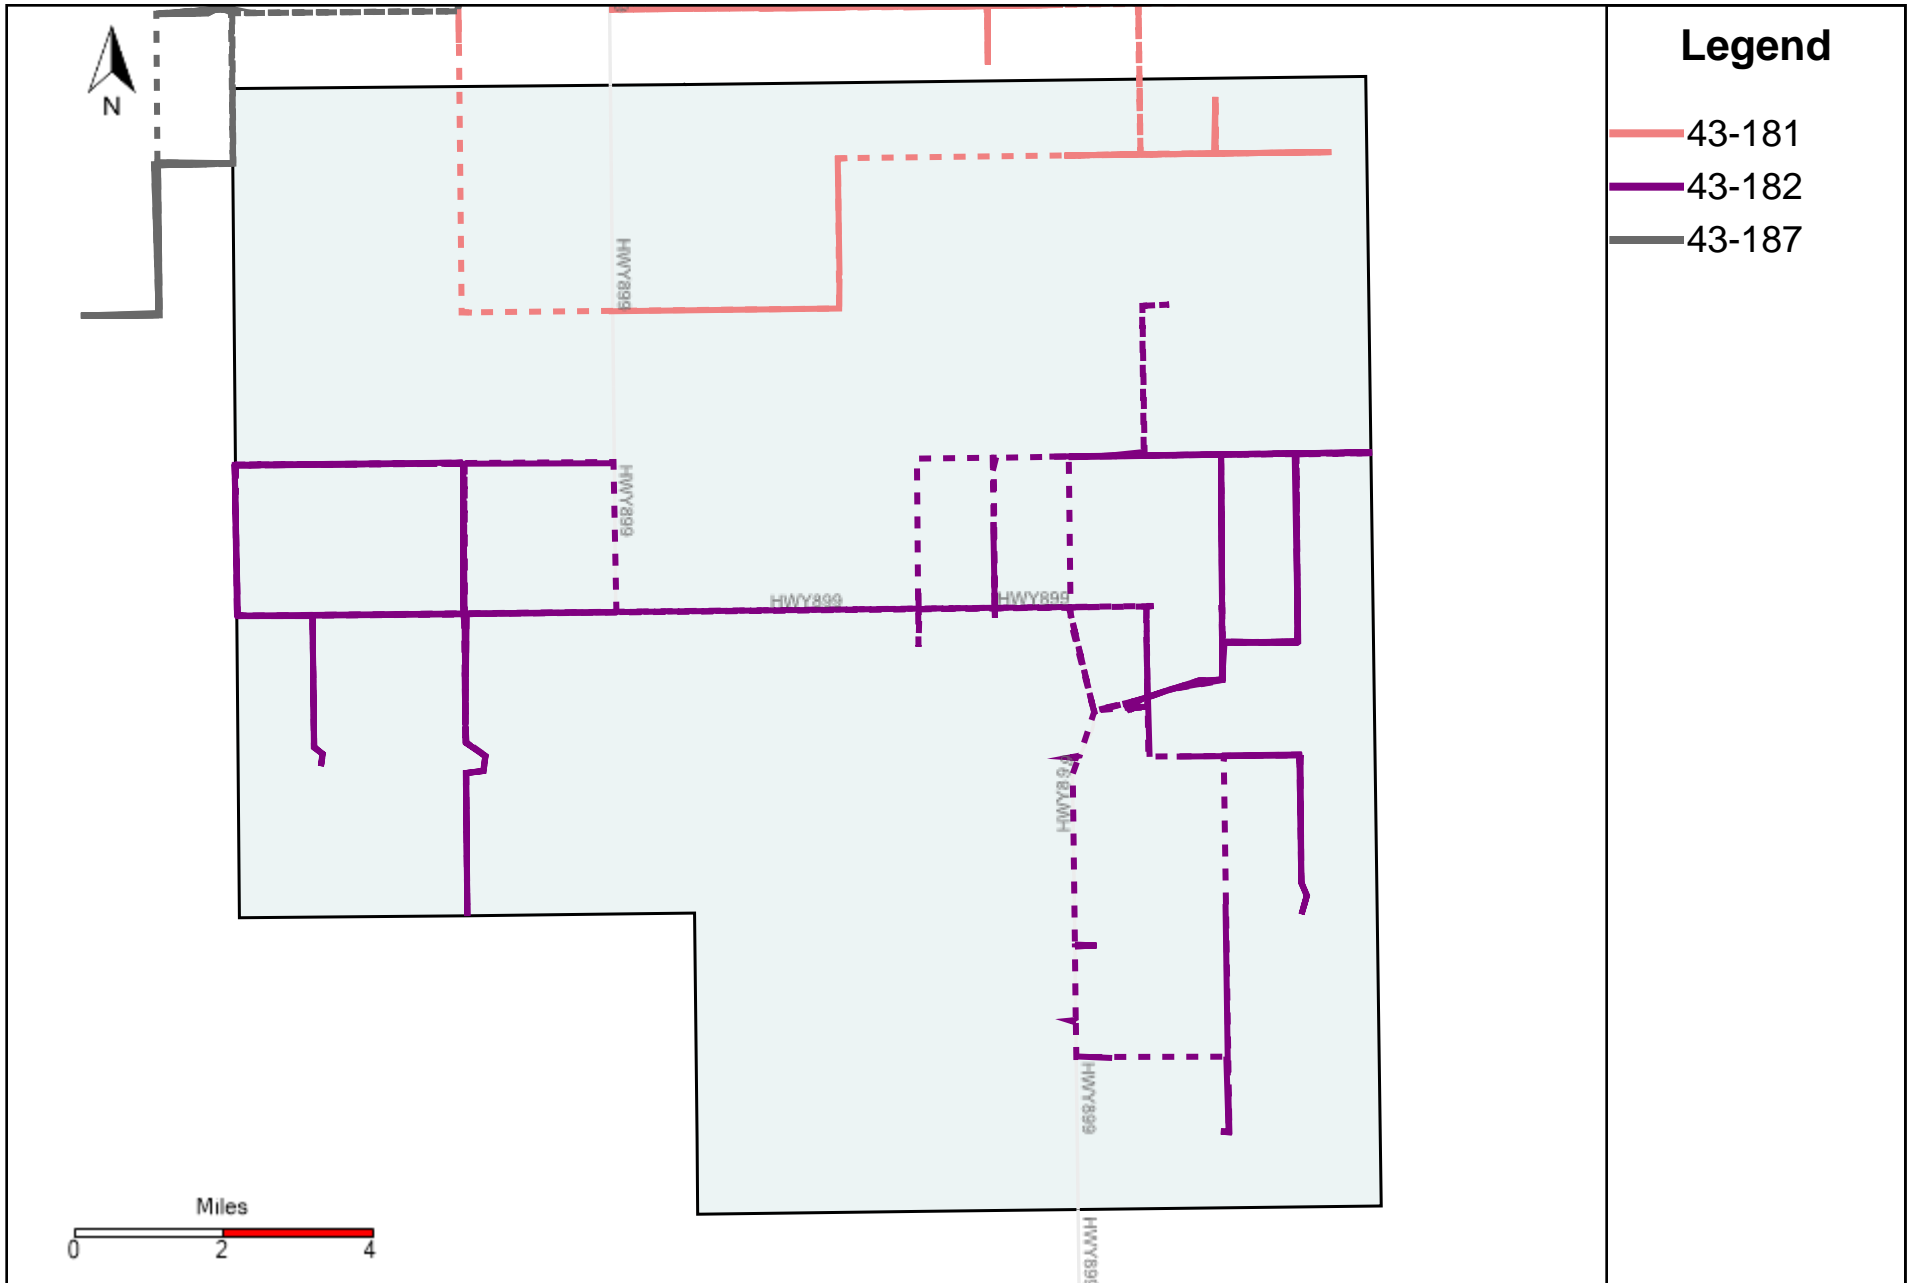

Provost Weekly Grader Report (2023-12-03 ~ 2023-12-09)

Division: 1 Grader Report(2023-12-03 ~ 2023-12-09)

Vehicle Name List	Total Distance(km)	Total Hours
43-181, 43-182, 43-187	1069.81	99 hrs 43 min 29 sec