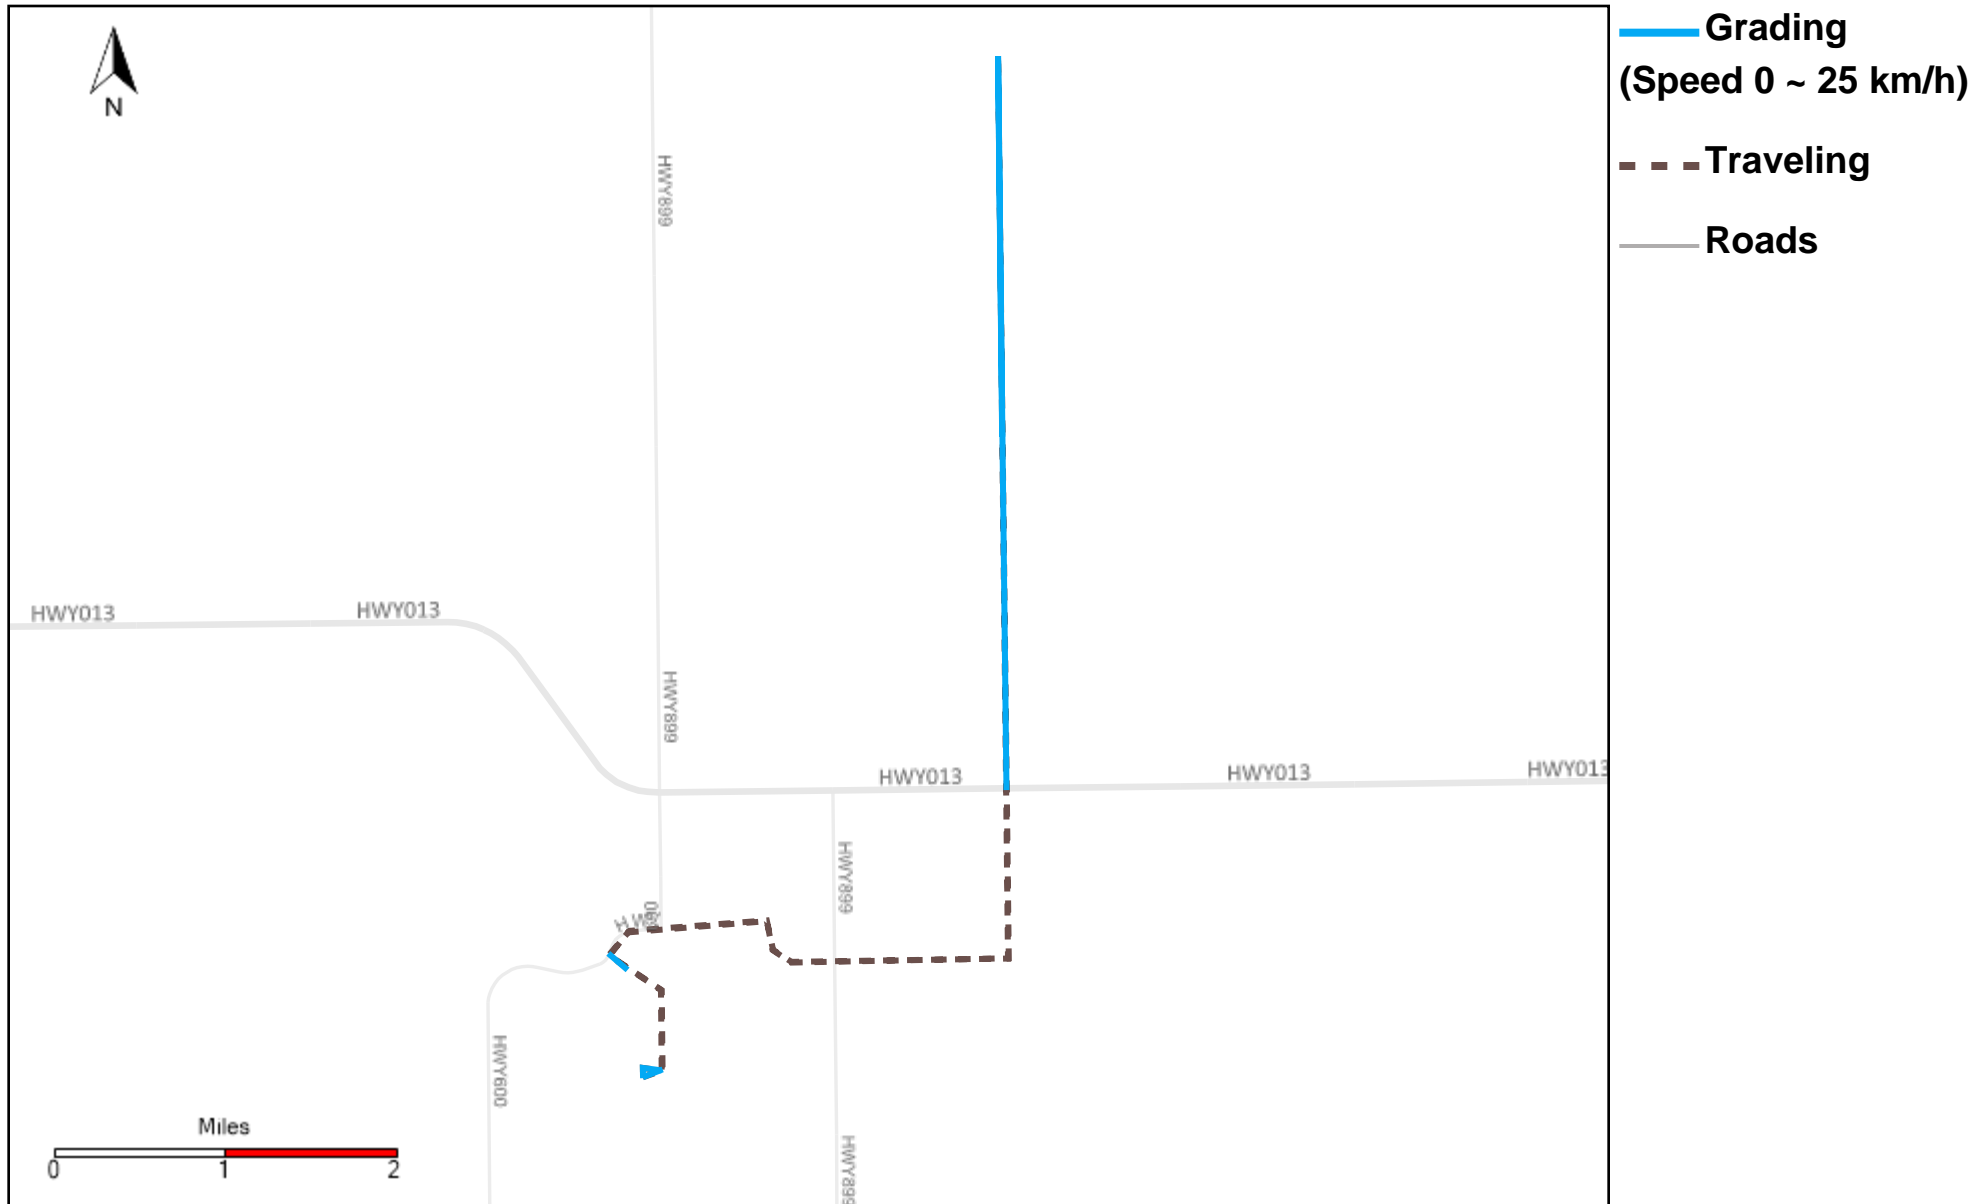

43-182_2023-12-03 ~ 2023-12-09 Tracking

Total Distance(km)	Total Hours	Work Distance(km)	Work Hours
325.98	35 hrs 26 min 18 sec	199.77	30 hrs 12 min 28 sec

43-185_2023-12-03 ~ 2023-12-09 Tracking

Total Distance(km)	Total Hours	Work Distance(km)	Work Hours
346.79	35 hrs 2 min 34 sec	180.05	29 hrs 56 min 36 sec

43-186_2023-12-03 ~ 2023-12-09 Tracking

Total Distance(km)	Total Hours	Work Distance(km)	Work Hours
52.95	5 hrs 23 min 31 sec	36.05	4 hrs 55 min 58 sec

43-187_2023-12-03 ~ 2023-12-09 Tracking

Total Distance(km)	Total Hours	Work Distance(km)	Work Hours
446.5	34 hrs 58 min 7 sec	146.99	25 hrs 54 min 44 sec