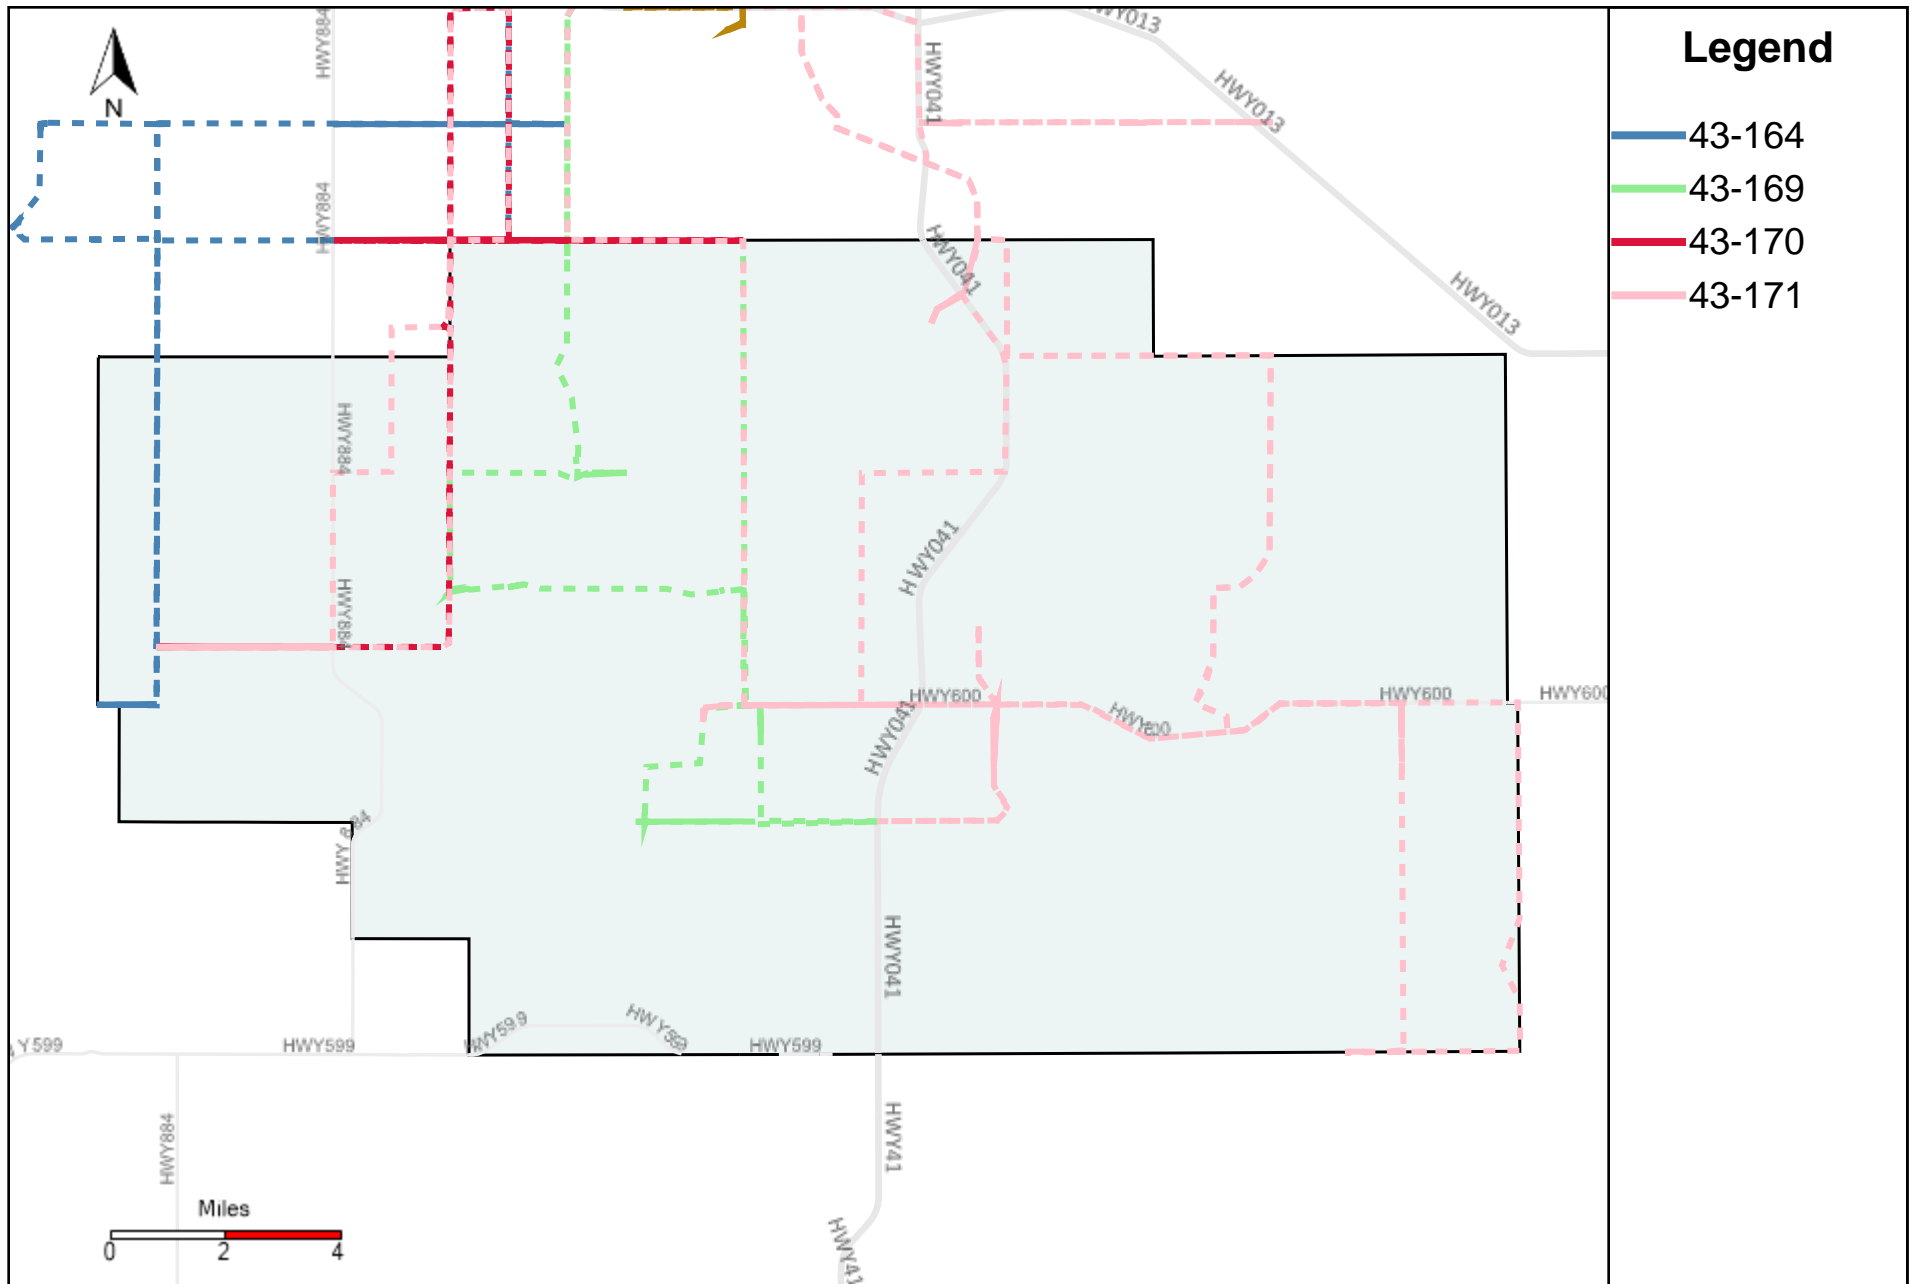

Provost Weekly Grader Report (2023-12-03 ~ 2023-12-09)

Division: 1 Grader Report(2023-12-03 ~ 2023-12-09)

Vehicle Name List	Total Distance(km)	Total Hours
43-181, 43-182, 43-187	1069.81	99 hrs 43 min 29 sec

Division: 2 Grader Report(2023-12-03 ~ 2023-12-09)

Vehicle Name List	Total Distance(km)	Total Hours
43-181, 43-186	350.27	34 hrs 42 min 35 sec

Division: 3 Grader Report(2023-12-03 ~ 2023-12-09)

Vehicle Name List	Total Distance(km)	Total Hours
43-171, 43-181, 43-185, 43-186, 43-187	1636.18	133 hrs 54 min 55 sec

Division: 4 Grader Report(2023-12-03 ~ 2023-12-09)

Vehicle Name List	Total Distance(km)	Total Hours
43-171, 43-185, 43-187	1285.91	99 hrs 12 min 20 sec

Division: 5 Grader Report(2023-12-03 ~ 2023-12-09)