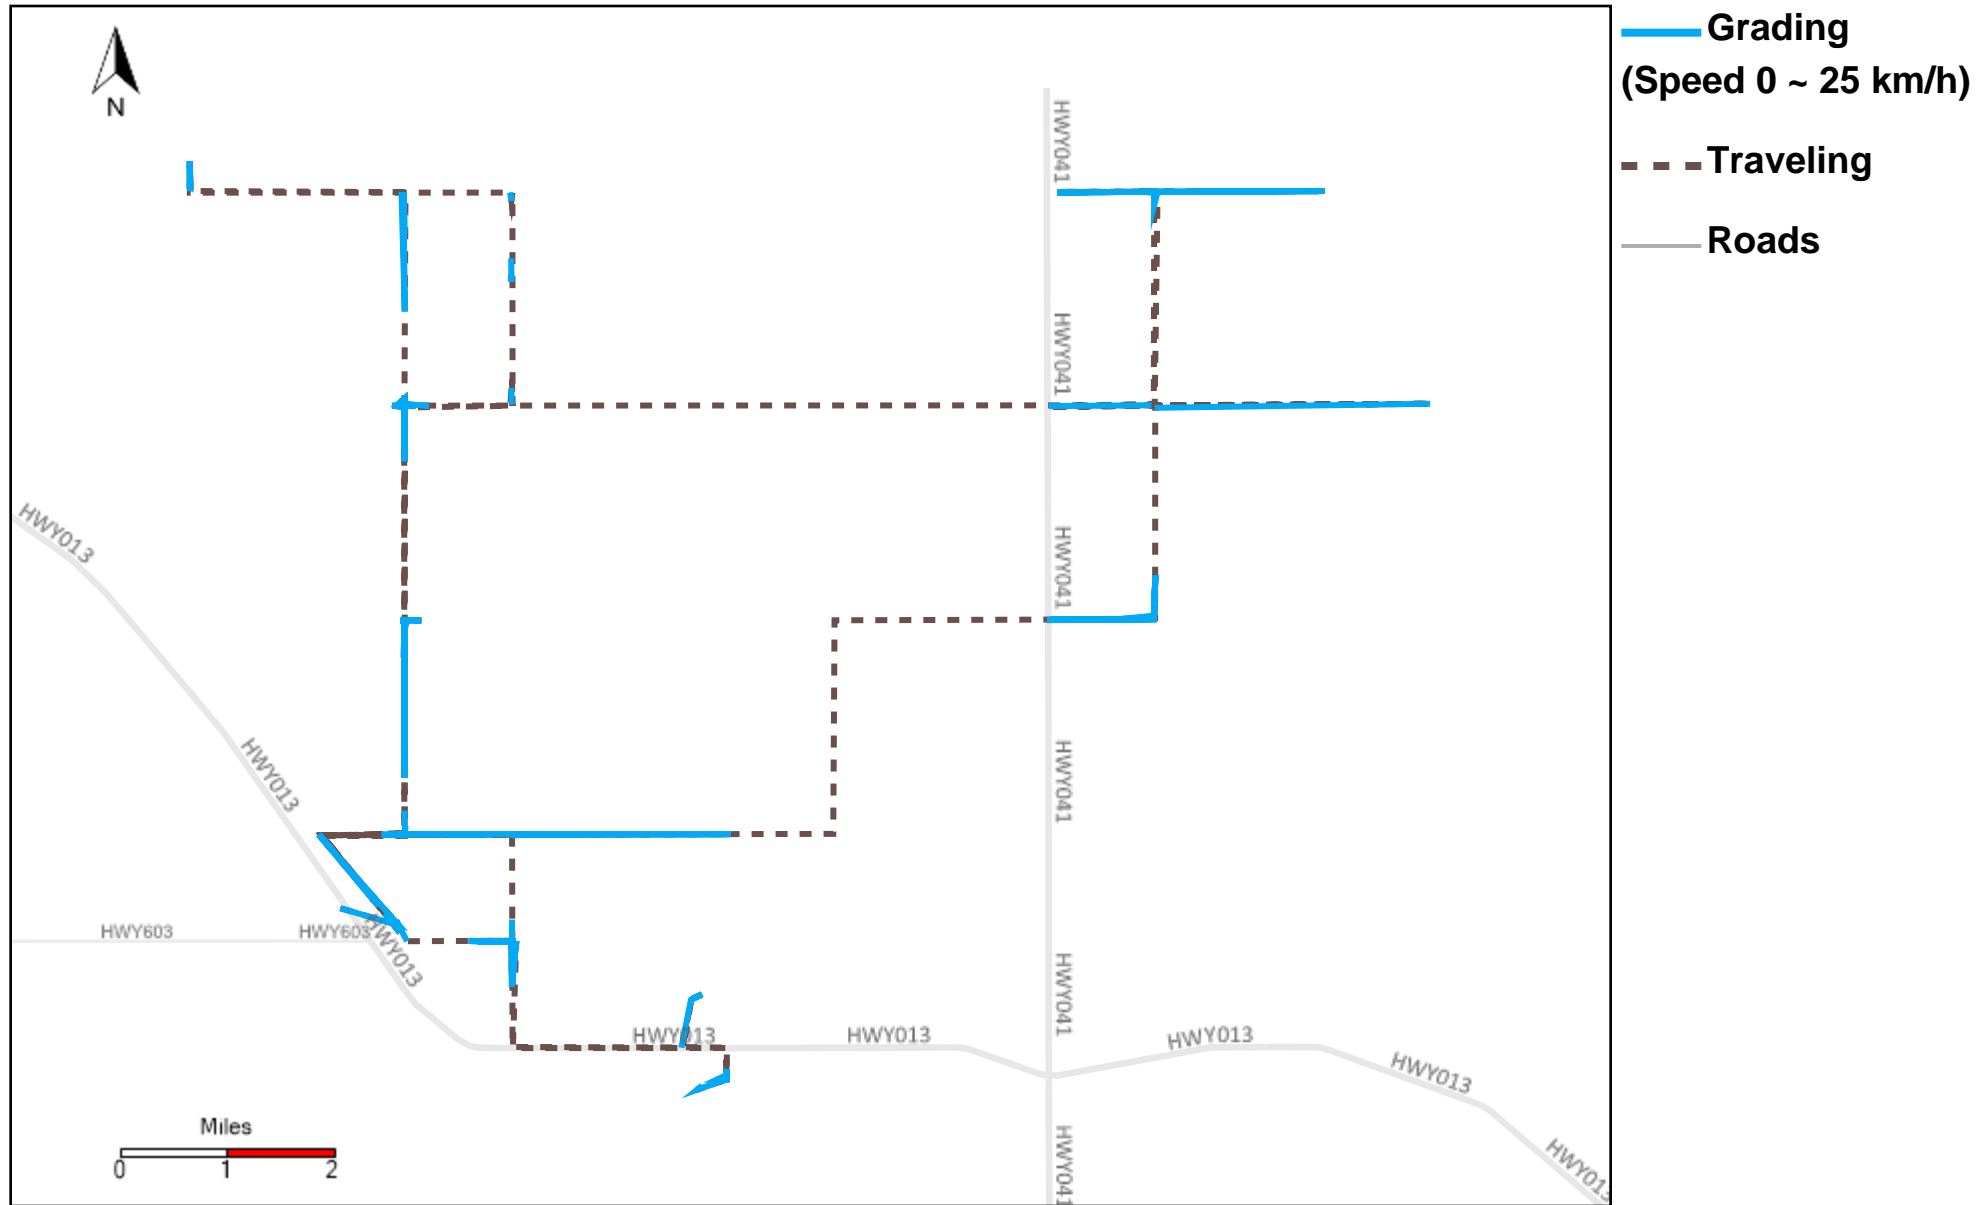

43-173_2023-12-03 ~ 2023-12-09 Tracking

Total Distance(km)	Total Hours	Work Distance(km)	Work Hours
279.1	29 hrs 8 min 29 sec	152.06	25 hrs 2 min 11 sec