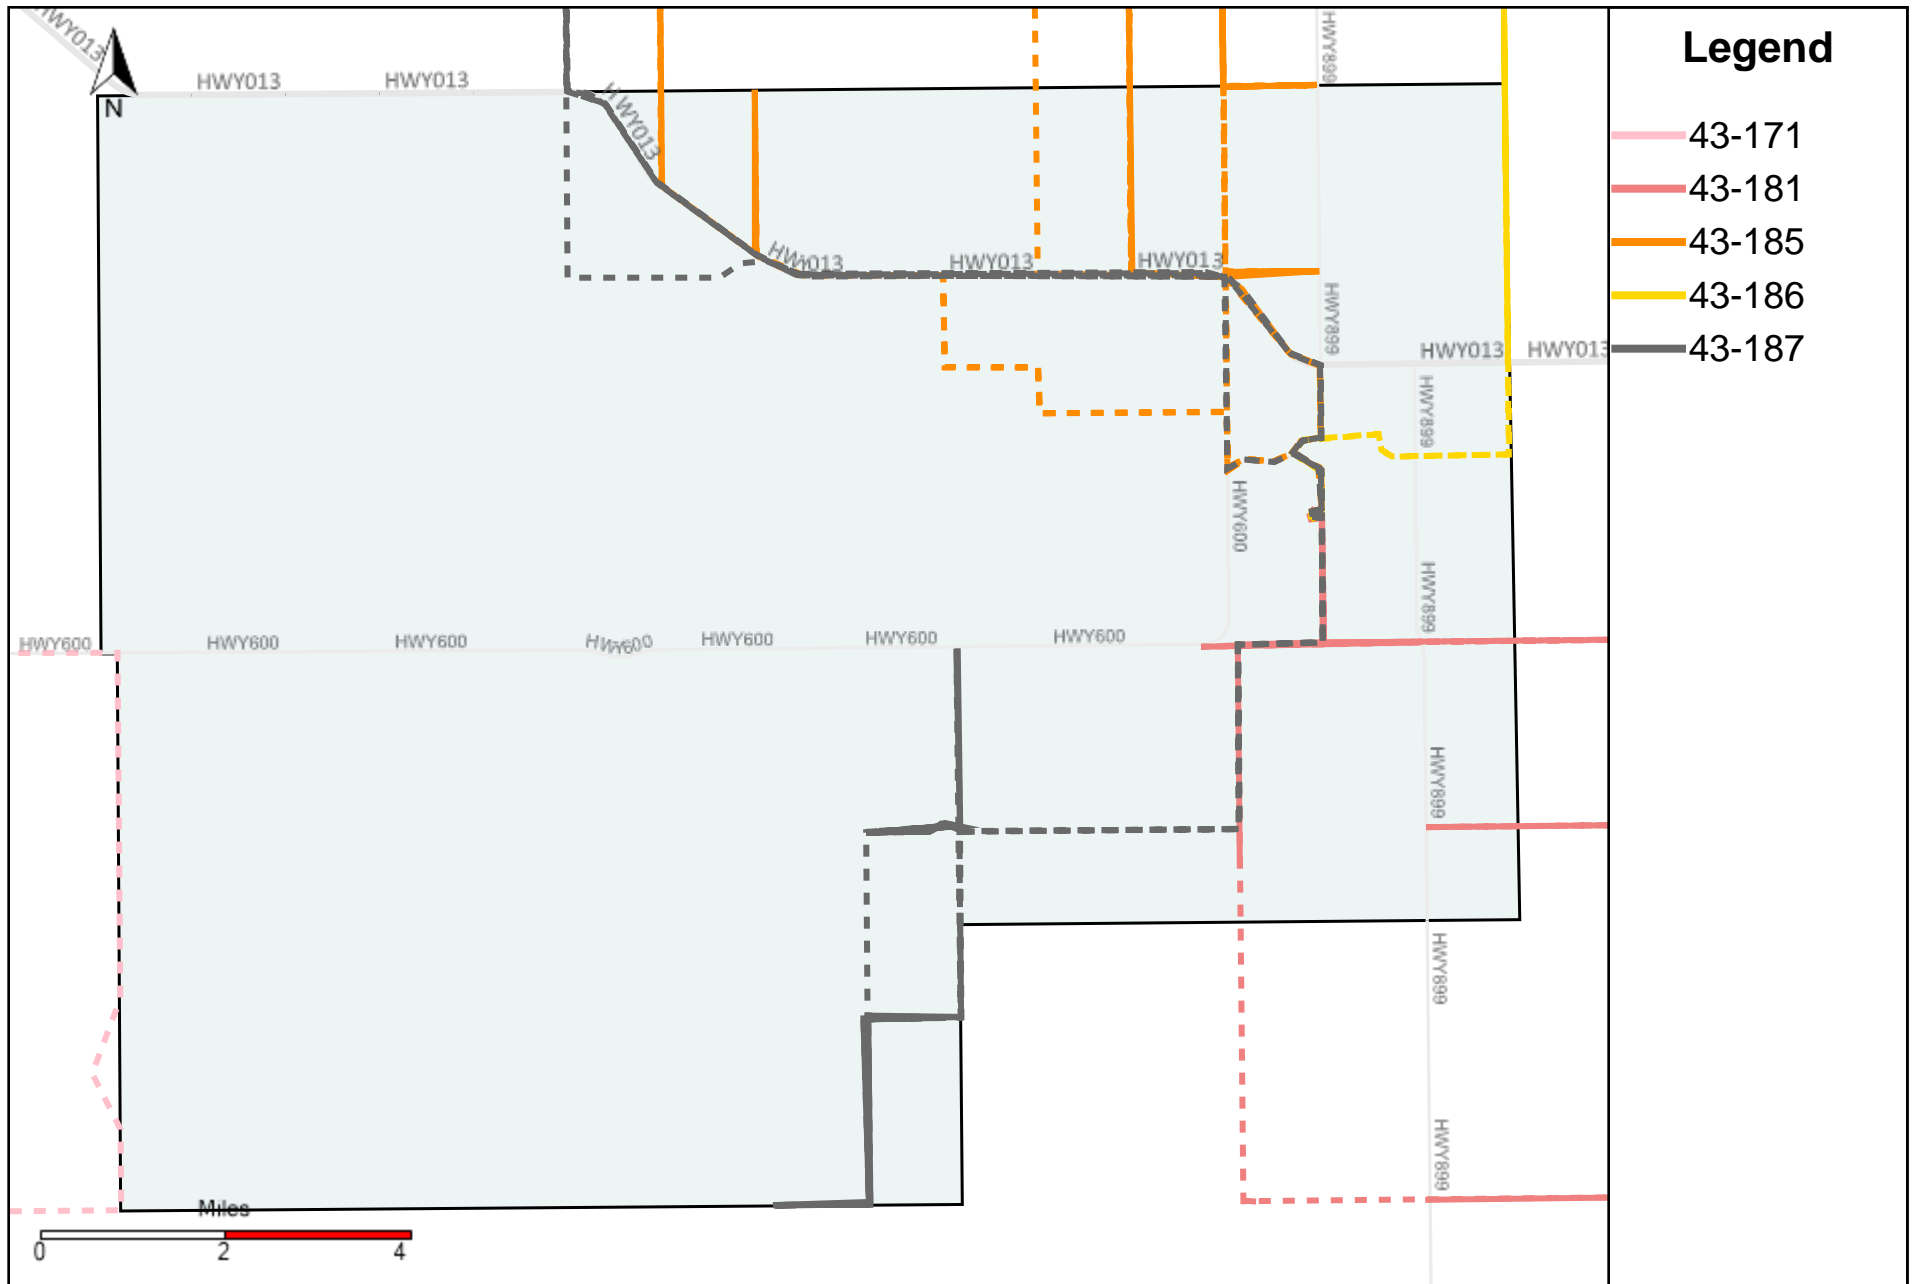

Division: 3 Grader Report(2023-12-03 ~ 2023-12-09)

Vehicle Name List	Total Distance(km)	Total Hours
43-171, 43-181, 43-185, 43-186, 43-187	1636.18	133 hrs 54 min 55 sec