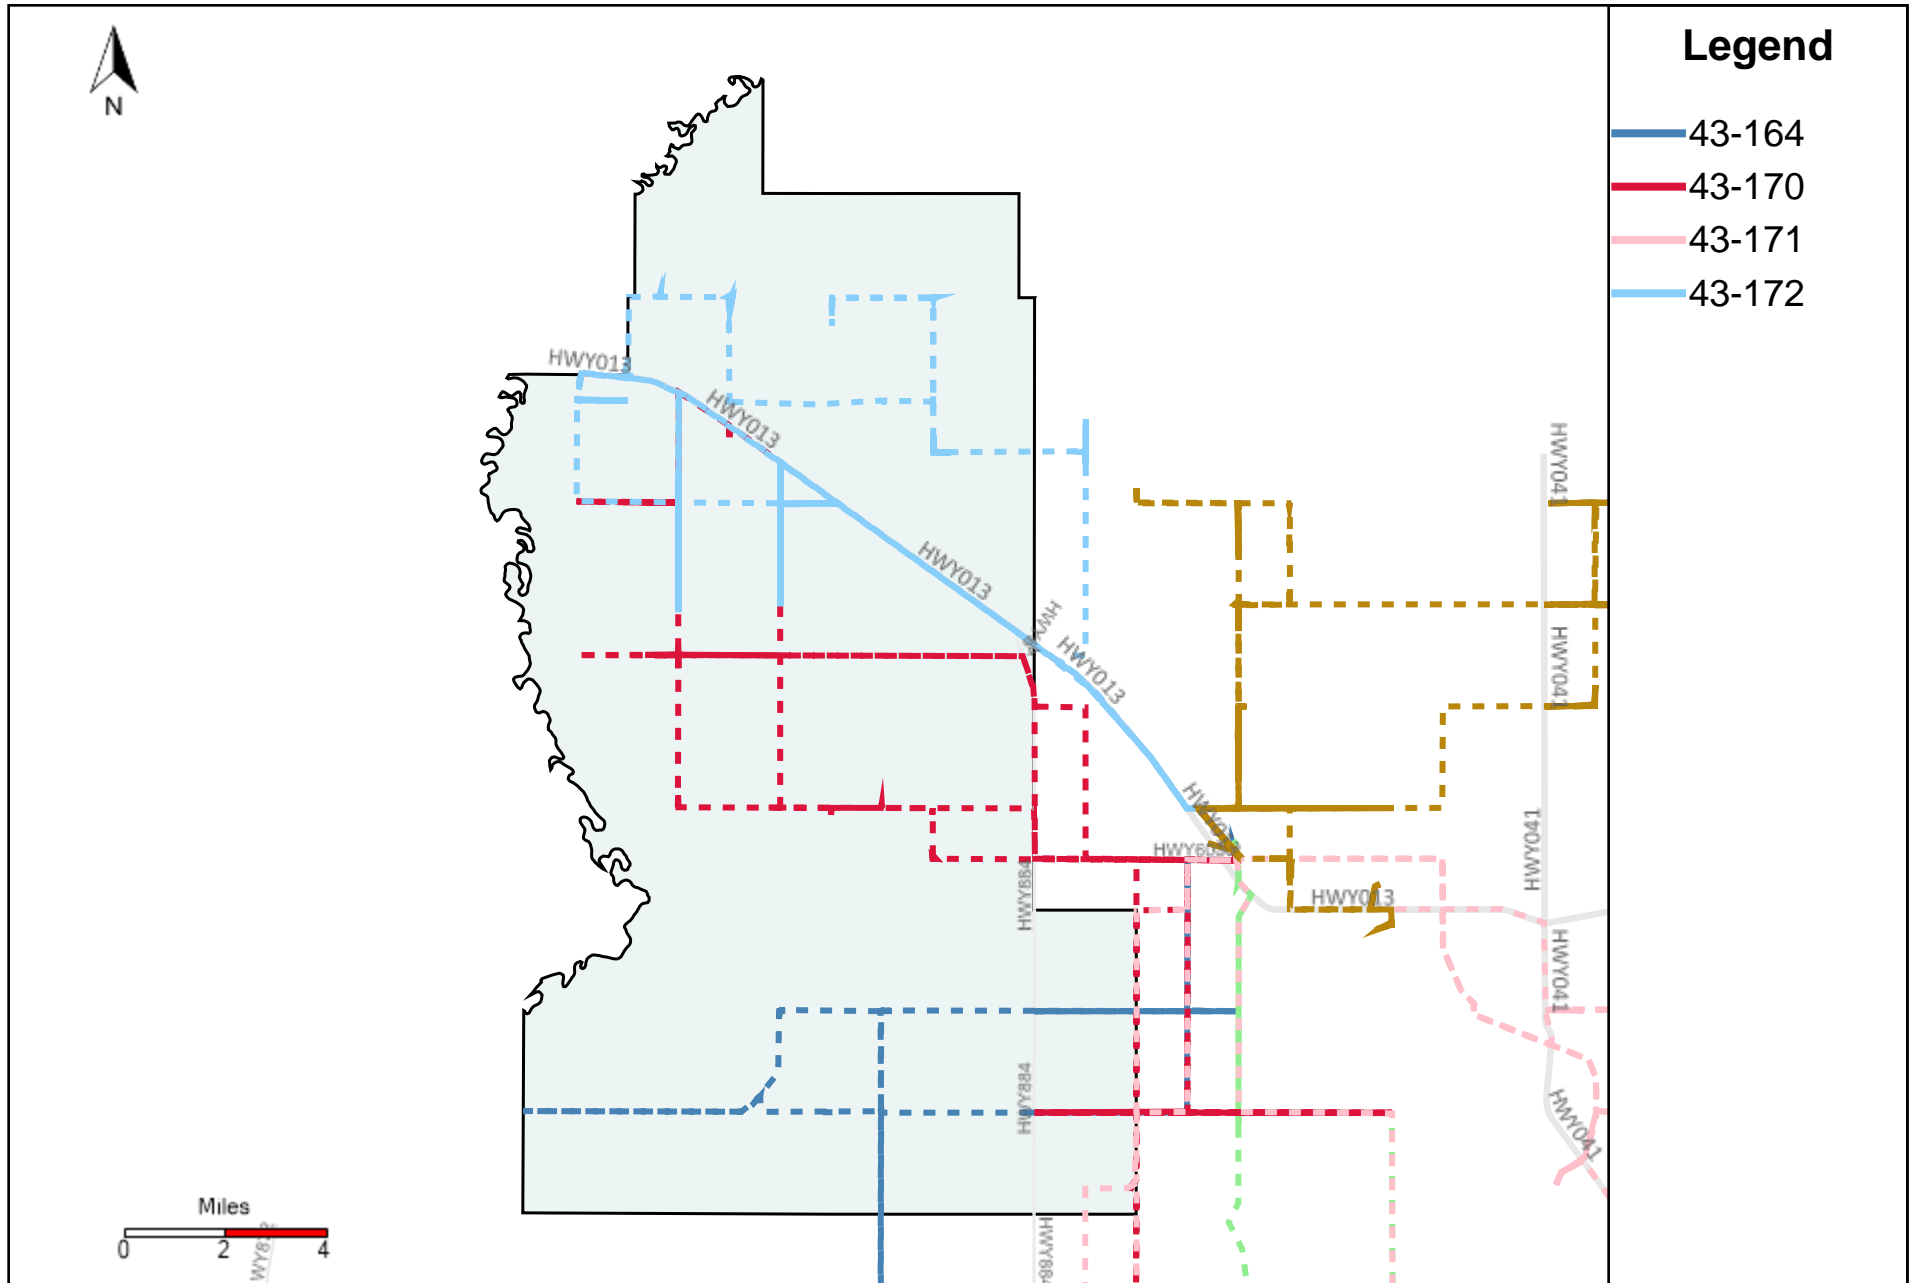

Division: 4 Grader Report(2023-12-03 ~ 2023-12-09)

Vehicle Name List	Total Distance(km)	Total Hours
43-171, 43-185, 43-187	1285.91	99 hrs 12 min 20 sec

Division: 5 Grader Report(2023-12-03 ~ 2023-12-09)

Division: 7 Grader Report(2023-12-03 ~ 2023-12-09)

Vehicle Name List	Total Distance(km)	Total Hours
43-164, 43-170, 43-171, 43-172	1366.69	90 hrs 28 min 35 sec

Provost Weekly Grader Report

From 12/3/2023 To 12/9/2023