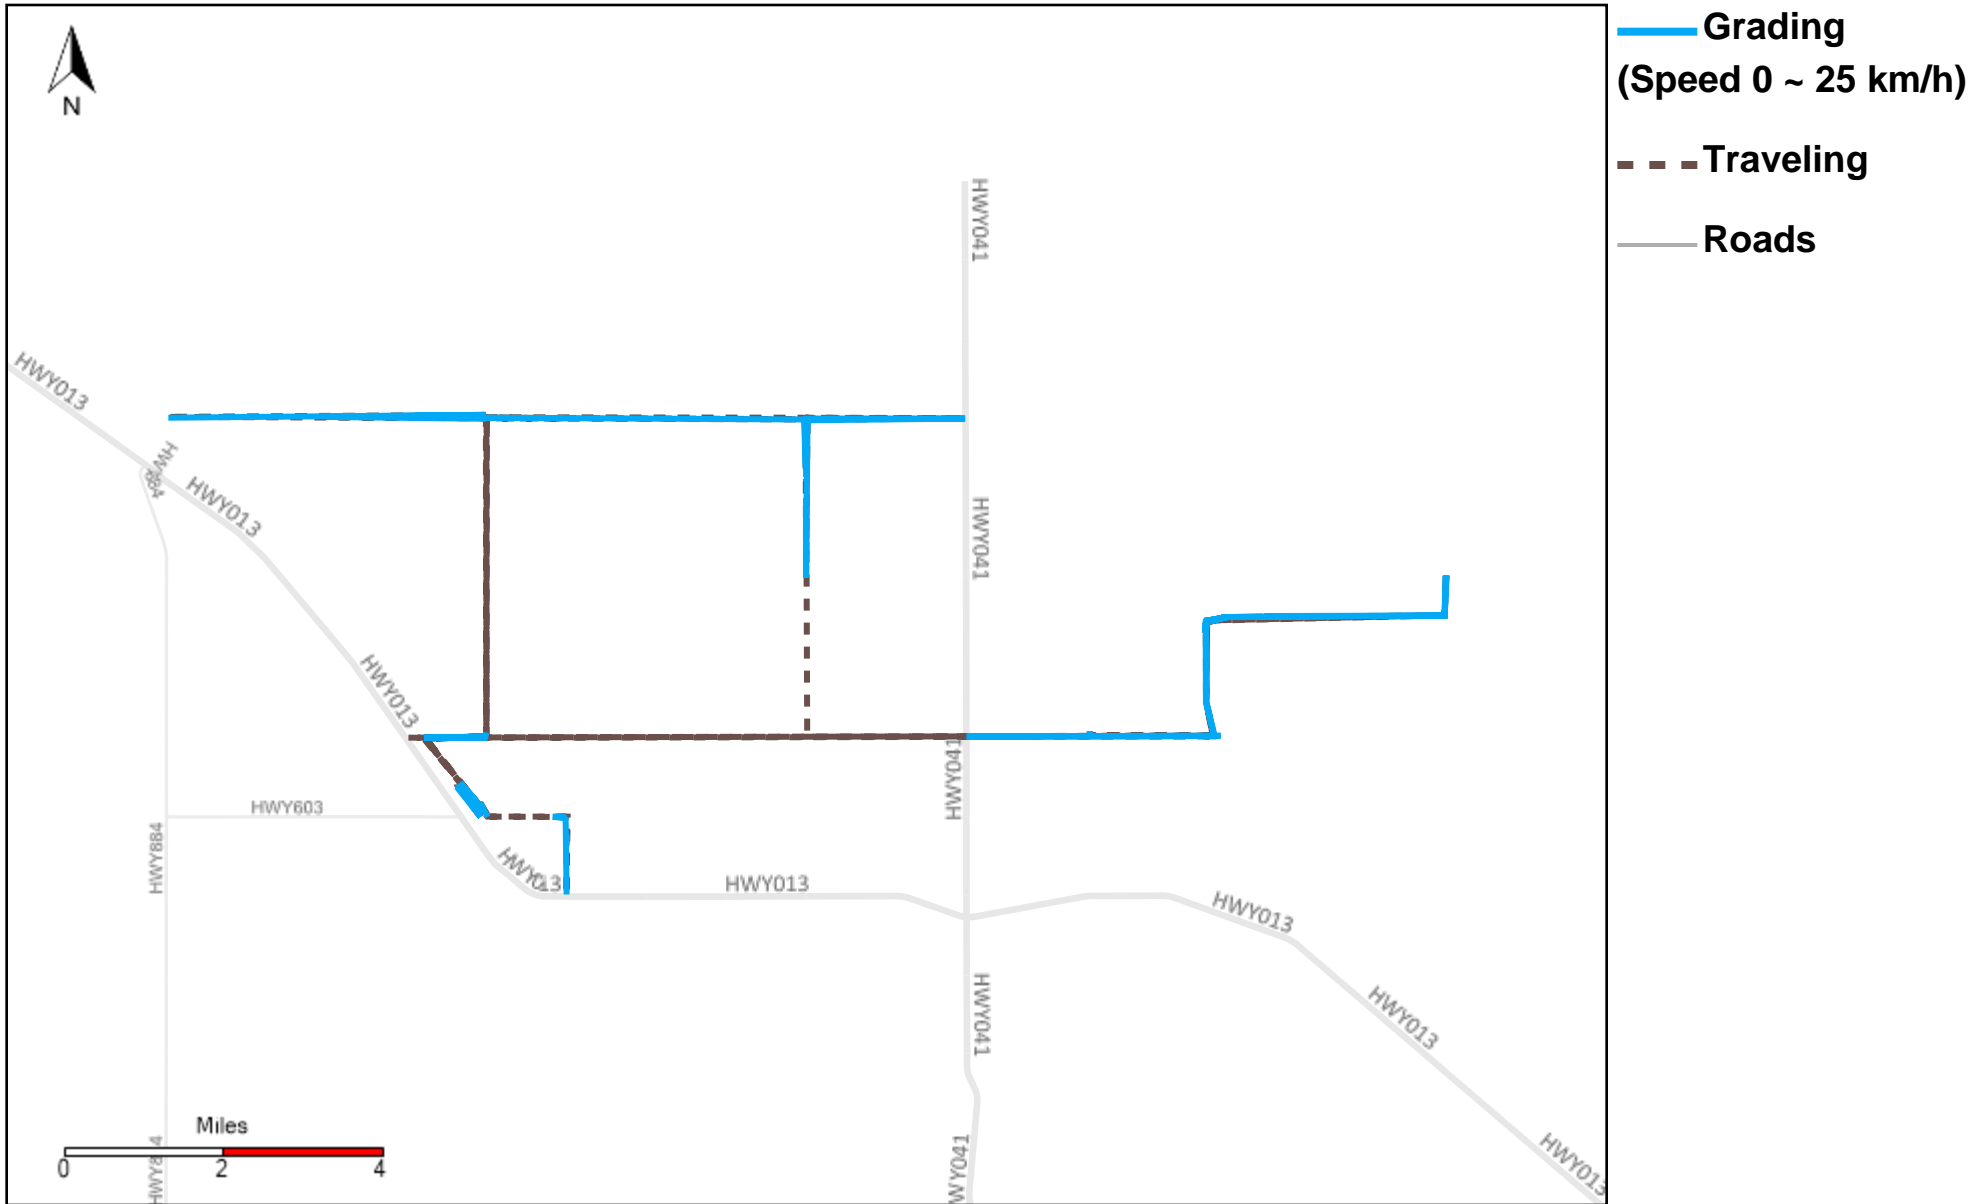

43-173_2023-11-19 ~ 2023-11-25 Tracking

Total Distance(km)	Total Hours	Work Distance(km)	Work Hours
333.93	31 hrs 12 min 43 sec	172.81	25 hrs 57 min 7 sec