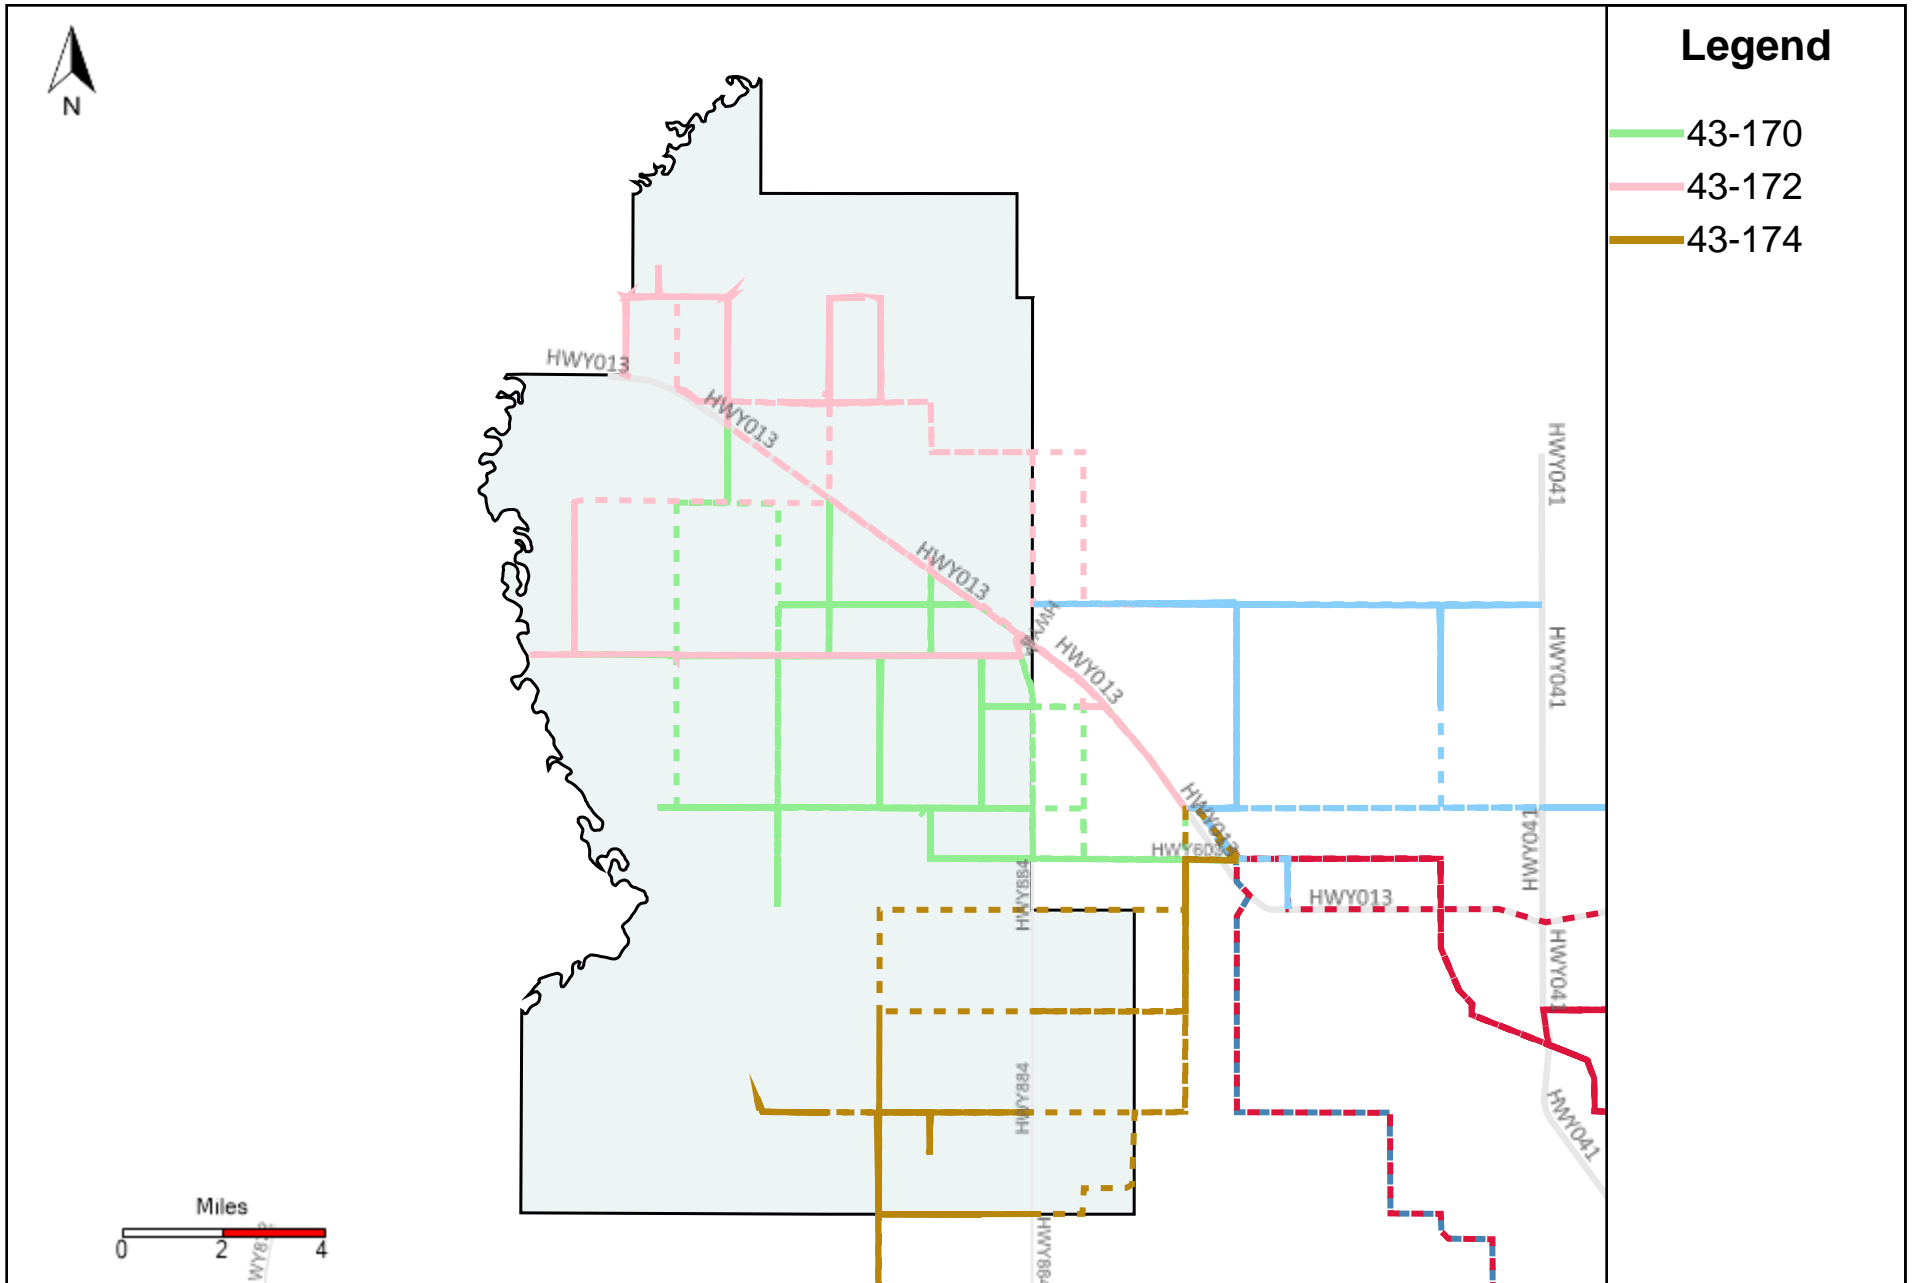

Division: 2 Grader Report(2023-11-19 ~ 2023-11-25)

Legend

— 43-181

Vehicle Name List	Total Distance(km)	Total Hours
43-181	382.43	40 hrs 14 min 27 sec

Division: 3 Grader Report(2023-11-19 ~ 2023-11-25)

Vehicle Name List	Total Distance(km)	Total Hours
43-181, 43-185, 43-186, 43-187	1414.85	130 hrs 52 min 12 sec

Division: 4 Grader Report(2023-11-19 ~ 2023-11-25)

Vehicle Name List	Total Distance(km)	Total Hours
43-171, 43-173, 43-185, 43-187	1676.53	137 hrs 16 min 51 sec

Division: 5 Grader Report(2023-11-19 ~ 2023-11-25)

Vehicle Name List	Total Distance(km)	Total Hours
43-169, 43-171, 43-174	815.56	60 hrs 4 min 18 sec

Division: 6 Grader Report(2023-11-19 ~ 2023-11-25)

Vehicle Name List	Total Distance(km)	Total Hours
43-169, 43-170, 43-171, 43-172, 43-173, 43-174	2178.73	174 hrs 24 min 59 sec

Division: 7 Grader Report(2023-11-19 ~ 2023-11-25)

Vehicle Name List	Total Distance(km)	Total Hours
43-170, 43-172, 43-174	1246.68	102 hrs 56 min 58 sec

Provost Weekly Grader Report

From 11/19/2023 To 11/25/2023