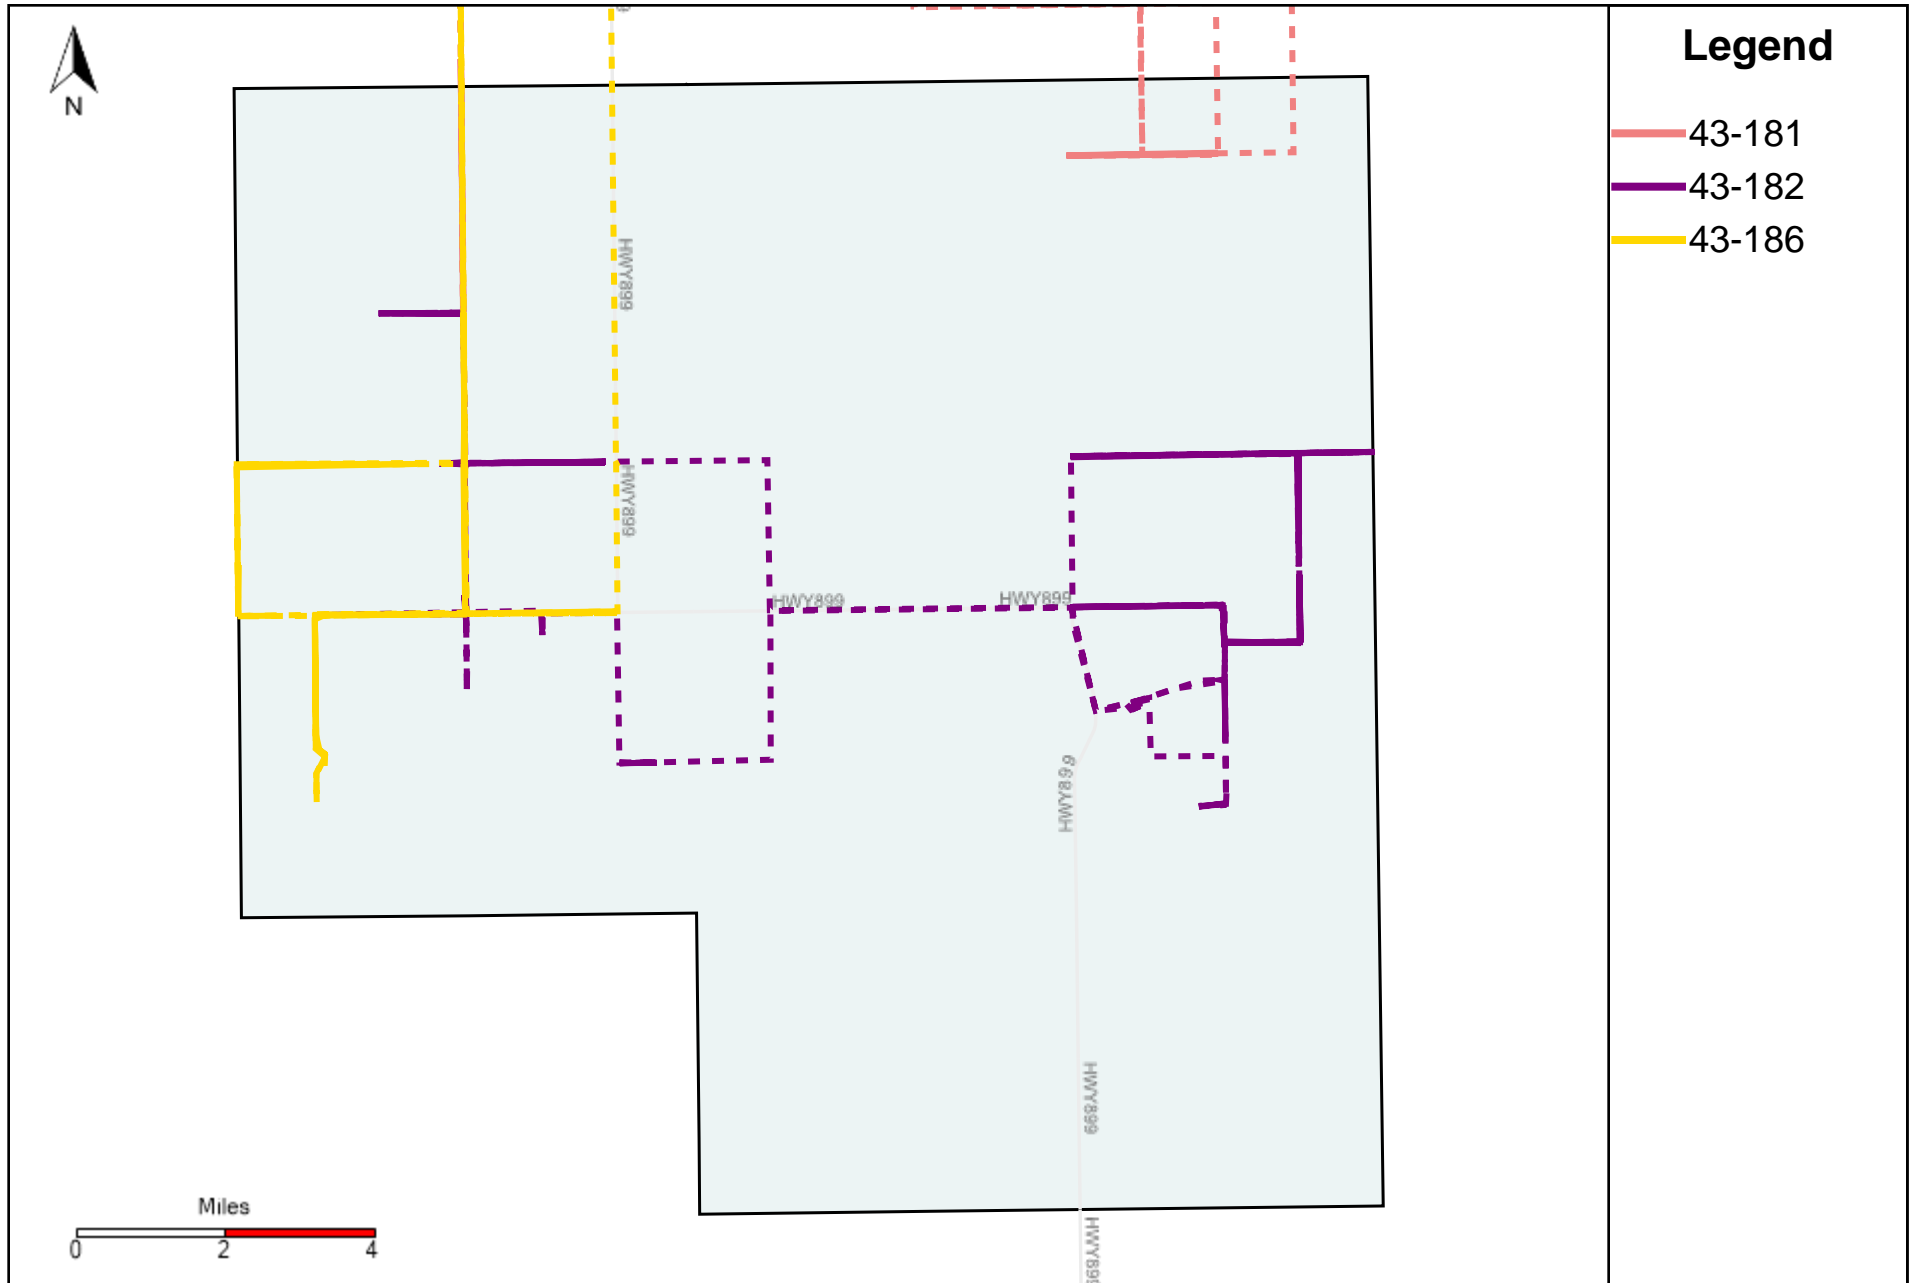

Provost Weekly Grader Report (2023-11-19 ~ 2023-11-25)

Division: 1 Grader Report(2023-11-19 ~ 2023-11-25)

Vehicle Name List	Total Distance(km)	Total Hours
43-181, 43-182, 43-186	764.92	80 hrs 11 min 7 sec

Division: 2 Grader Report(2023-11-19 ~ 2023-11-25)

Legend

— 43-181

Vehicle Name List	Total Distance(km)	Total Hours
43-181	382.43	40 hrs 14 min 27 sec

Division: 3 Grader Report(2023-11-19 ~ 2023-11-25)

Vehicle Name List	Total Distance(km)	Total Hours
43-181, 43-185, 43-186, 43-187	1414.85	130 hrs 52 min 12 sec