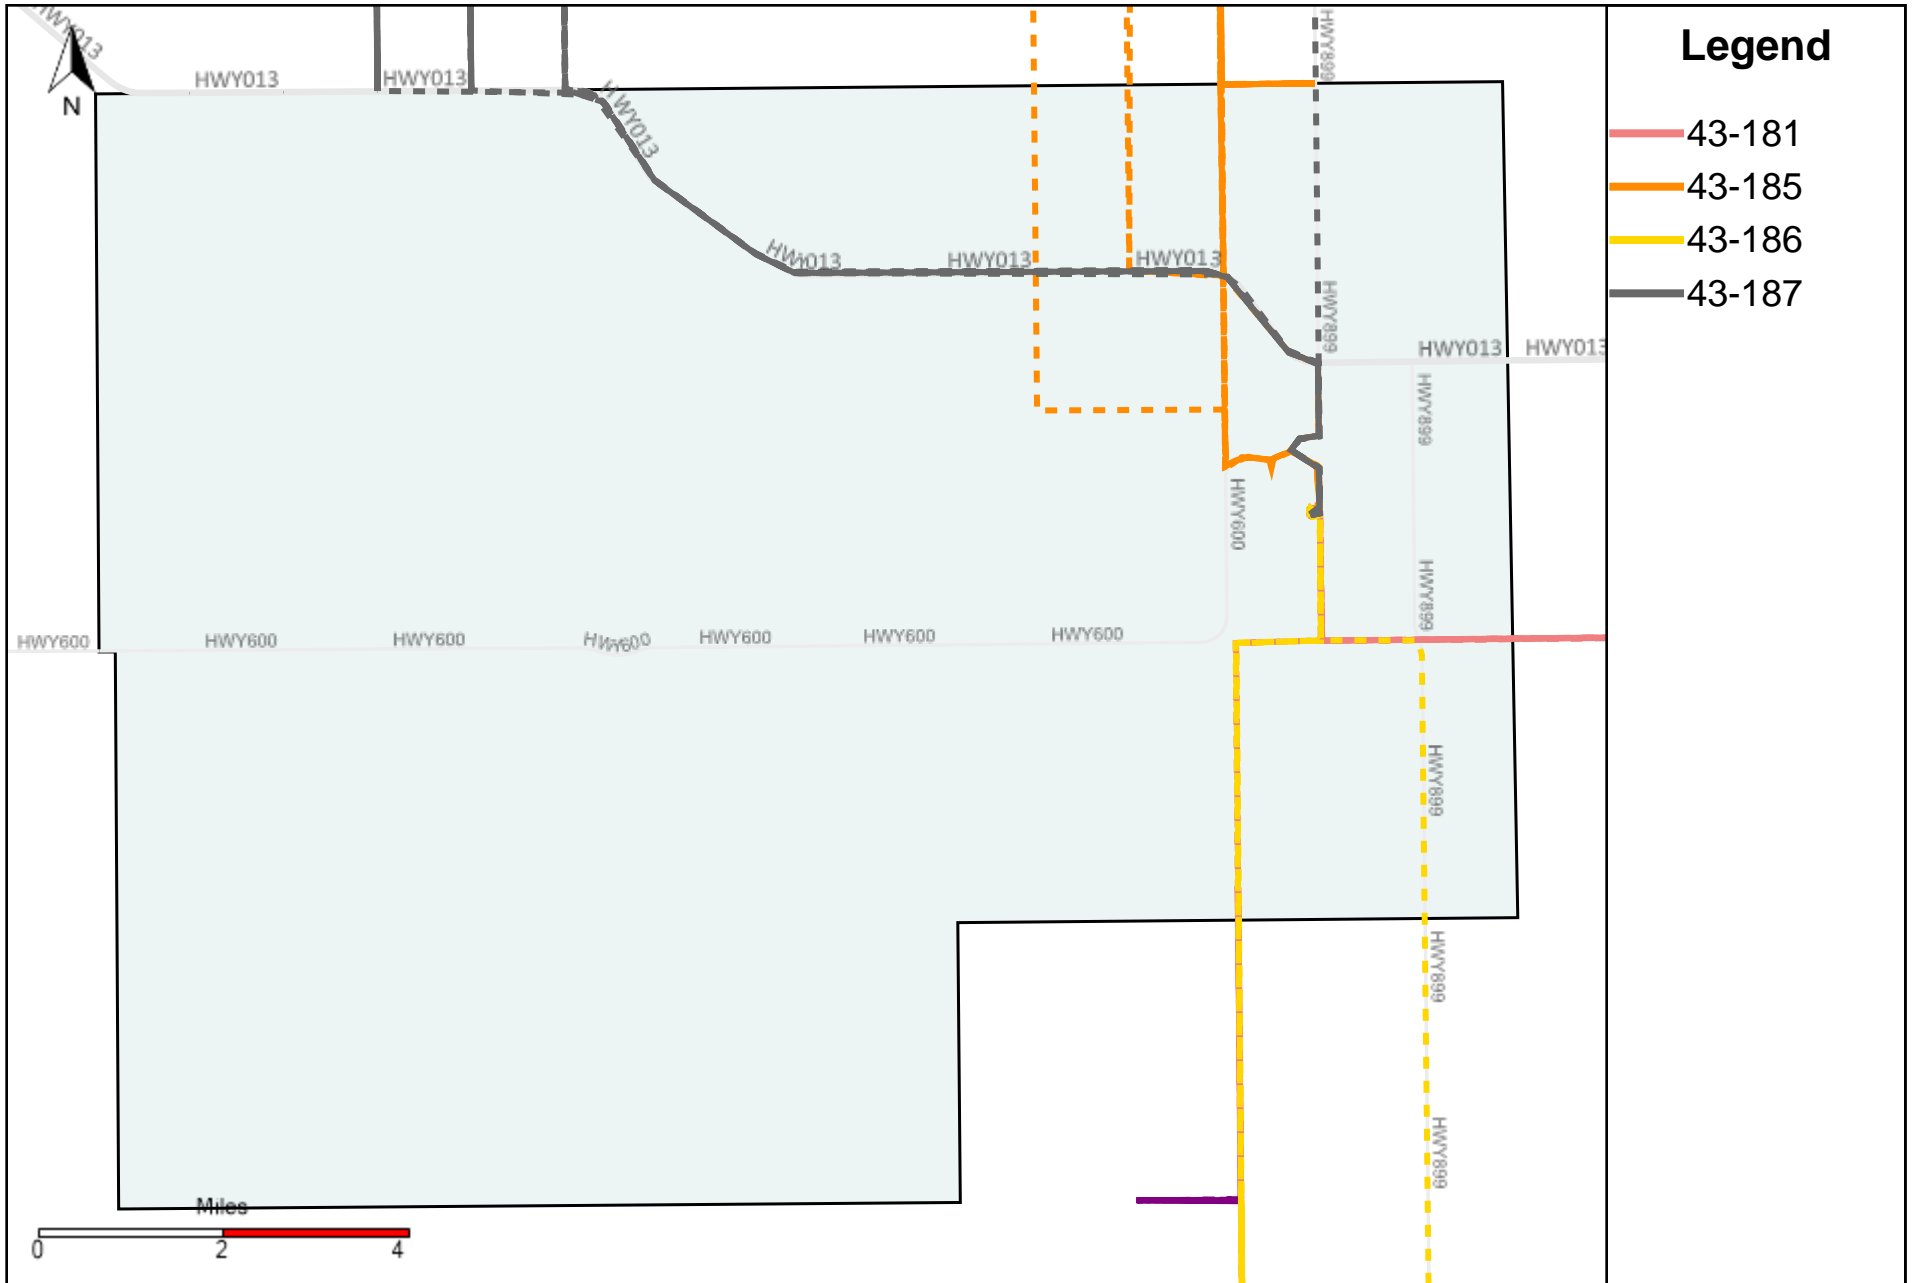

Division: 2 Grader Report(2023-11-19 ~ 2023-11-25)

Legend

— 43-181

Vehicle Name List	Total Distance(km)	Total Hours
43-181	382.43	40 hrs 14 min 27 sec

Division: 3 Grader Report(2023-11-19 ~ 2023-11-25)

Vehicle Name List	Total Distance(km)	Total Hours
43-181, 43-185, 43-186, 43-187	1414.85	130 hrs 52 min 12 sec