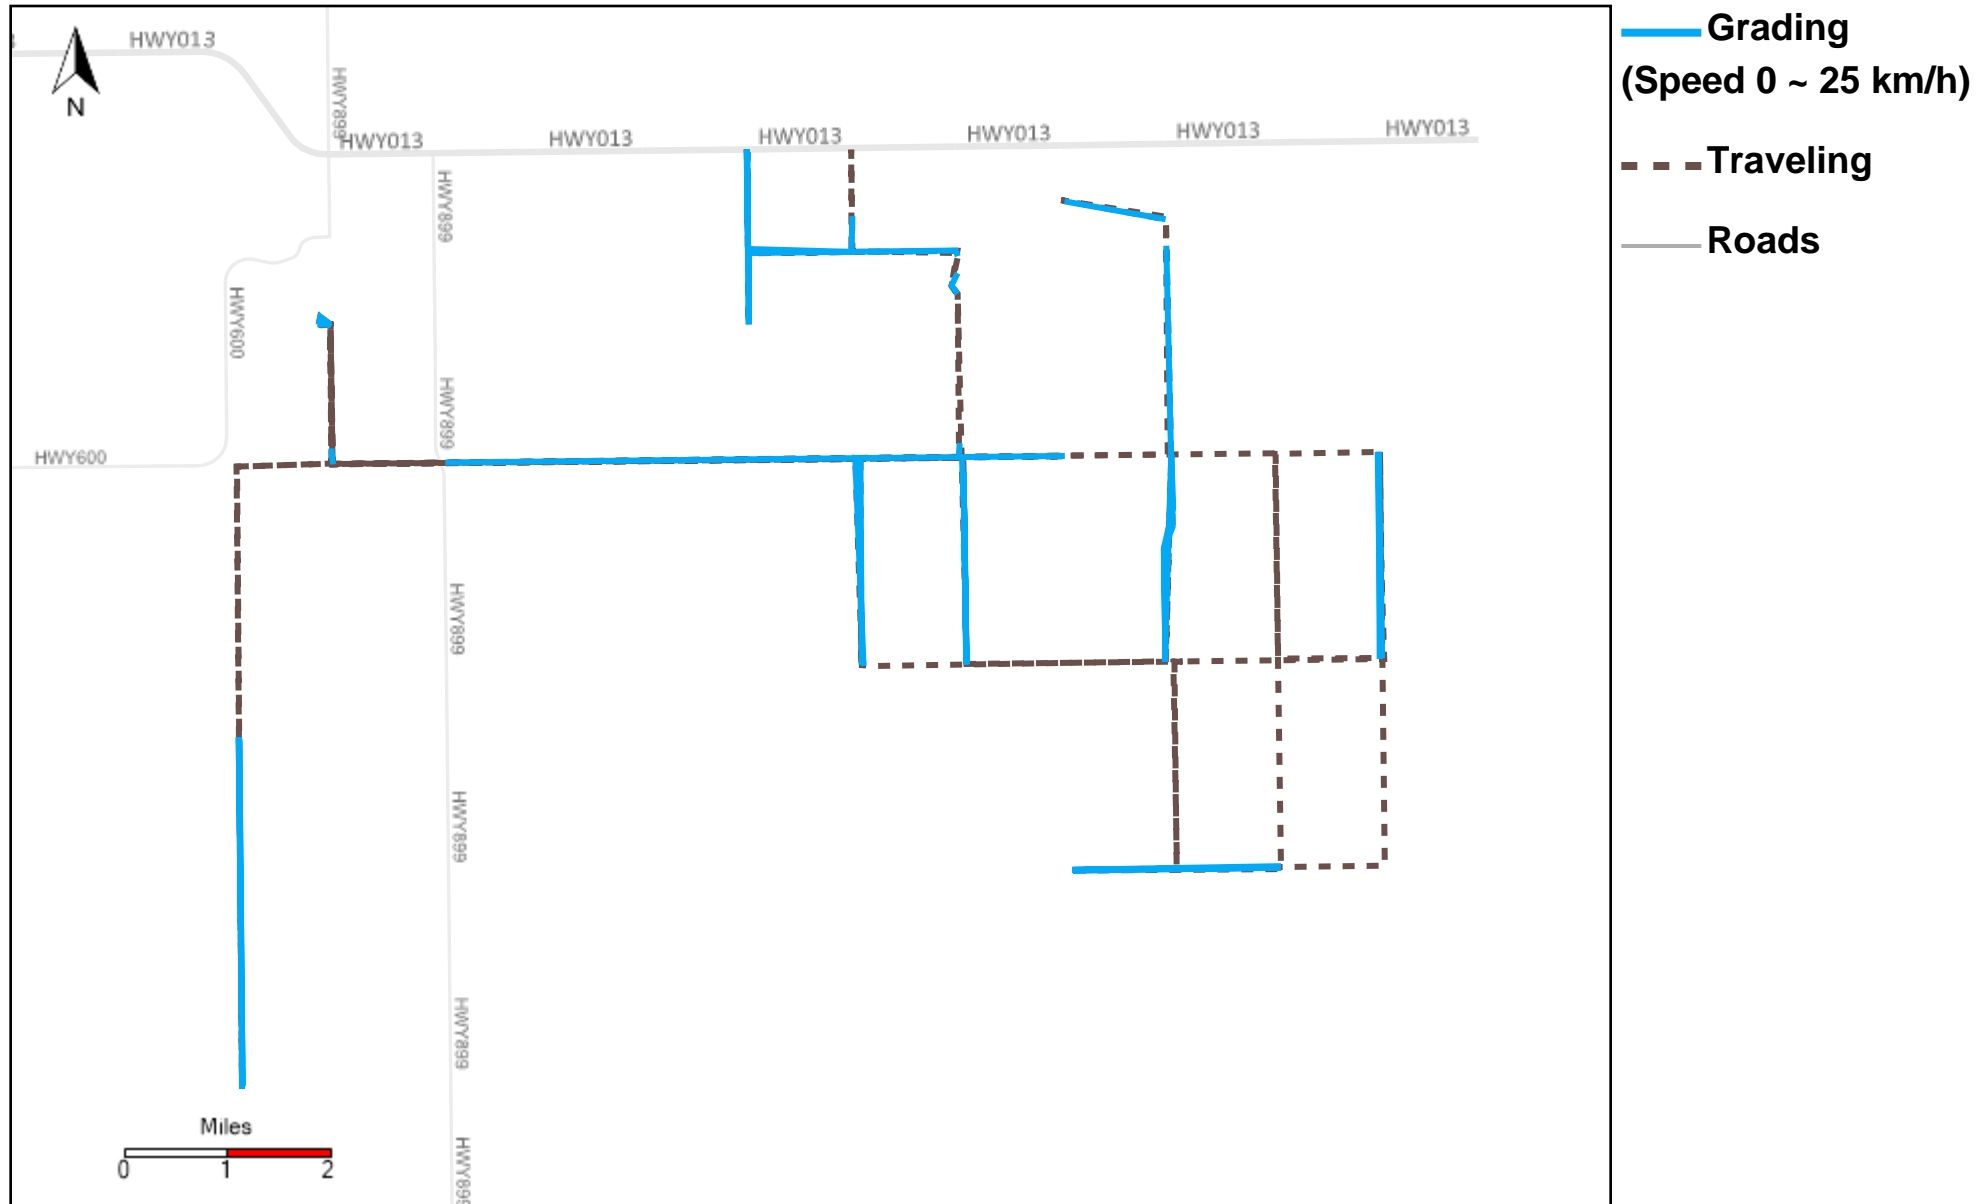

43-181_2023-11-19 ~ 2023-11-25 Tracking

Total Distance(km)	Total Hours	Work Distance(km)	Work Hours
382.43	40 hrs 14 min 27 sec	189.41	31 hrs 49 min 59 sec