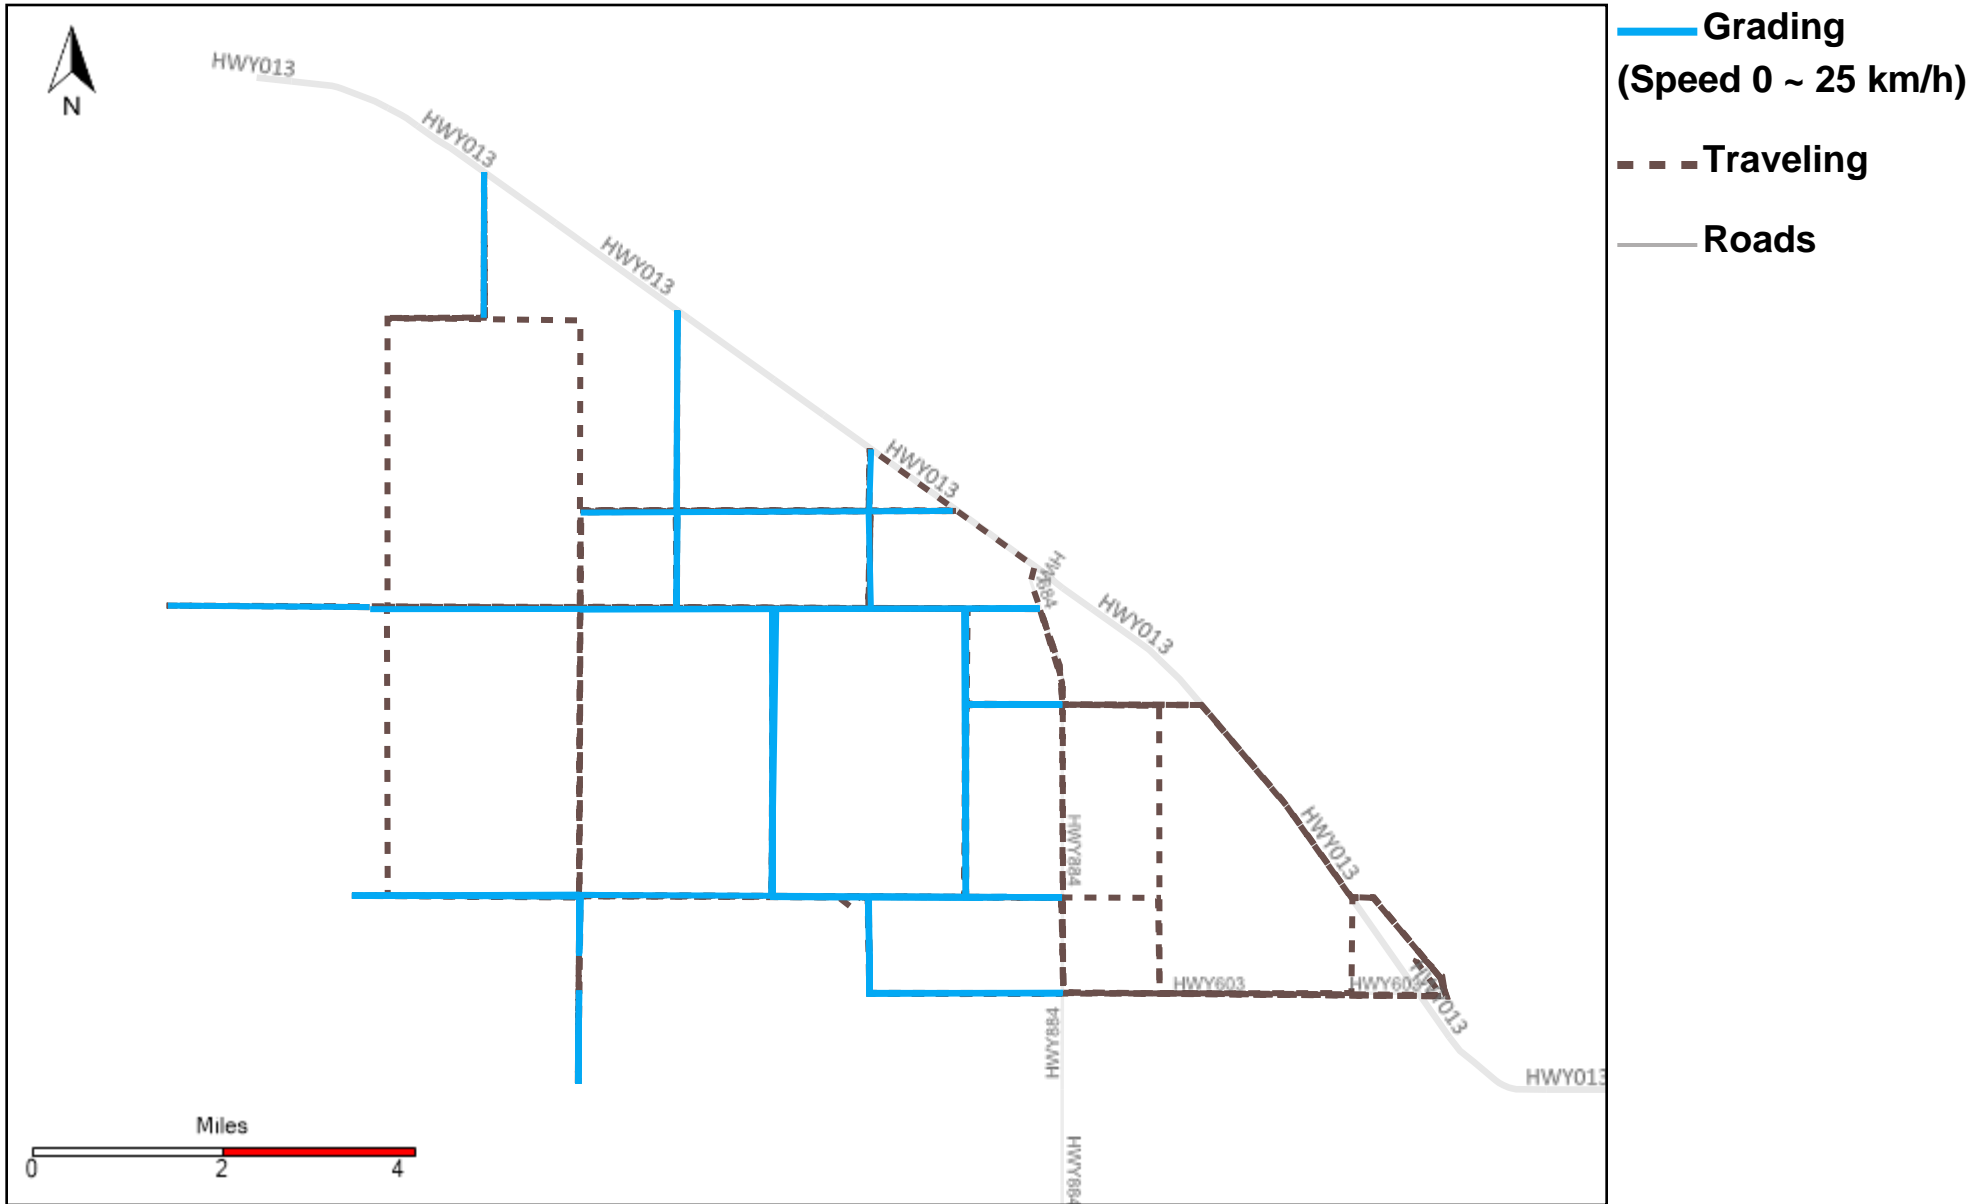

43-170_2023-11-19 ~ 2023-11-25 Tracking

Total Distance(km)	Total Hours	Work Distance(km)	Work Hours
543.33	41 hrs 48 min 27 sec	282.61	30 hrs 44 min 26 sec