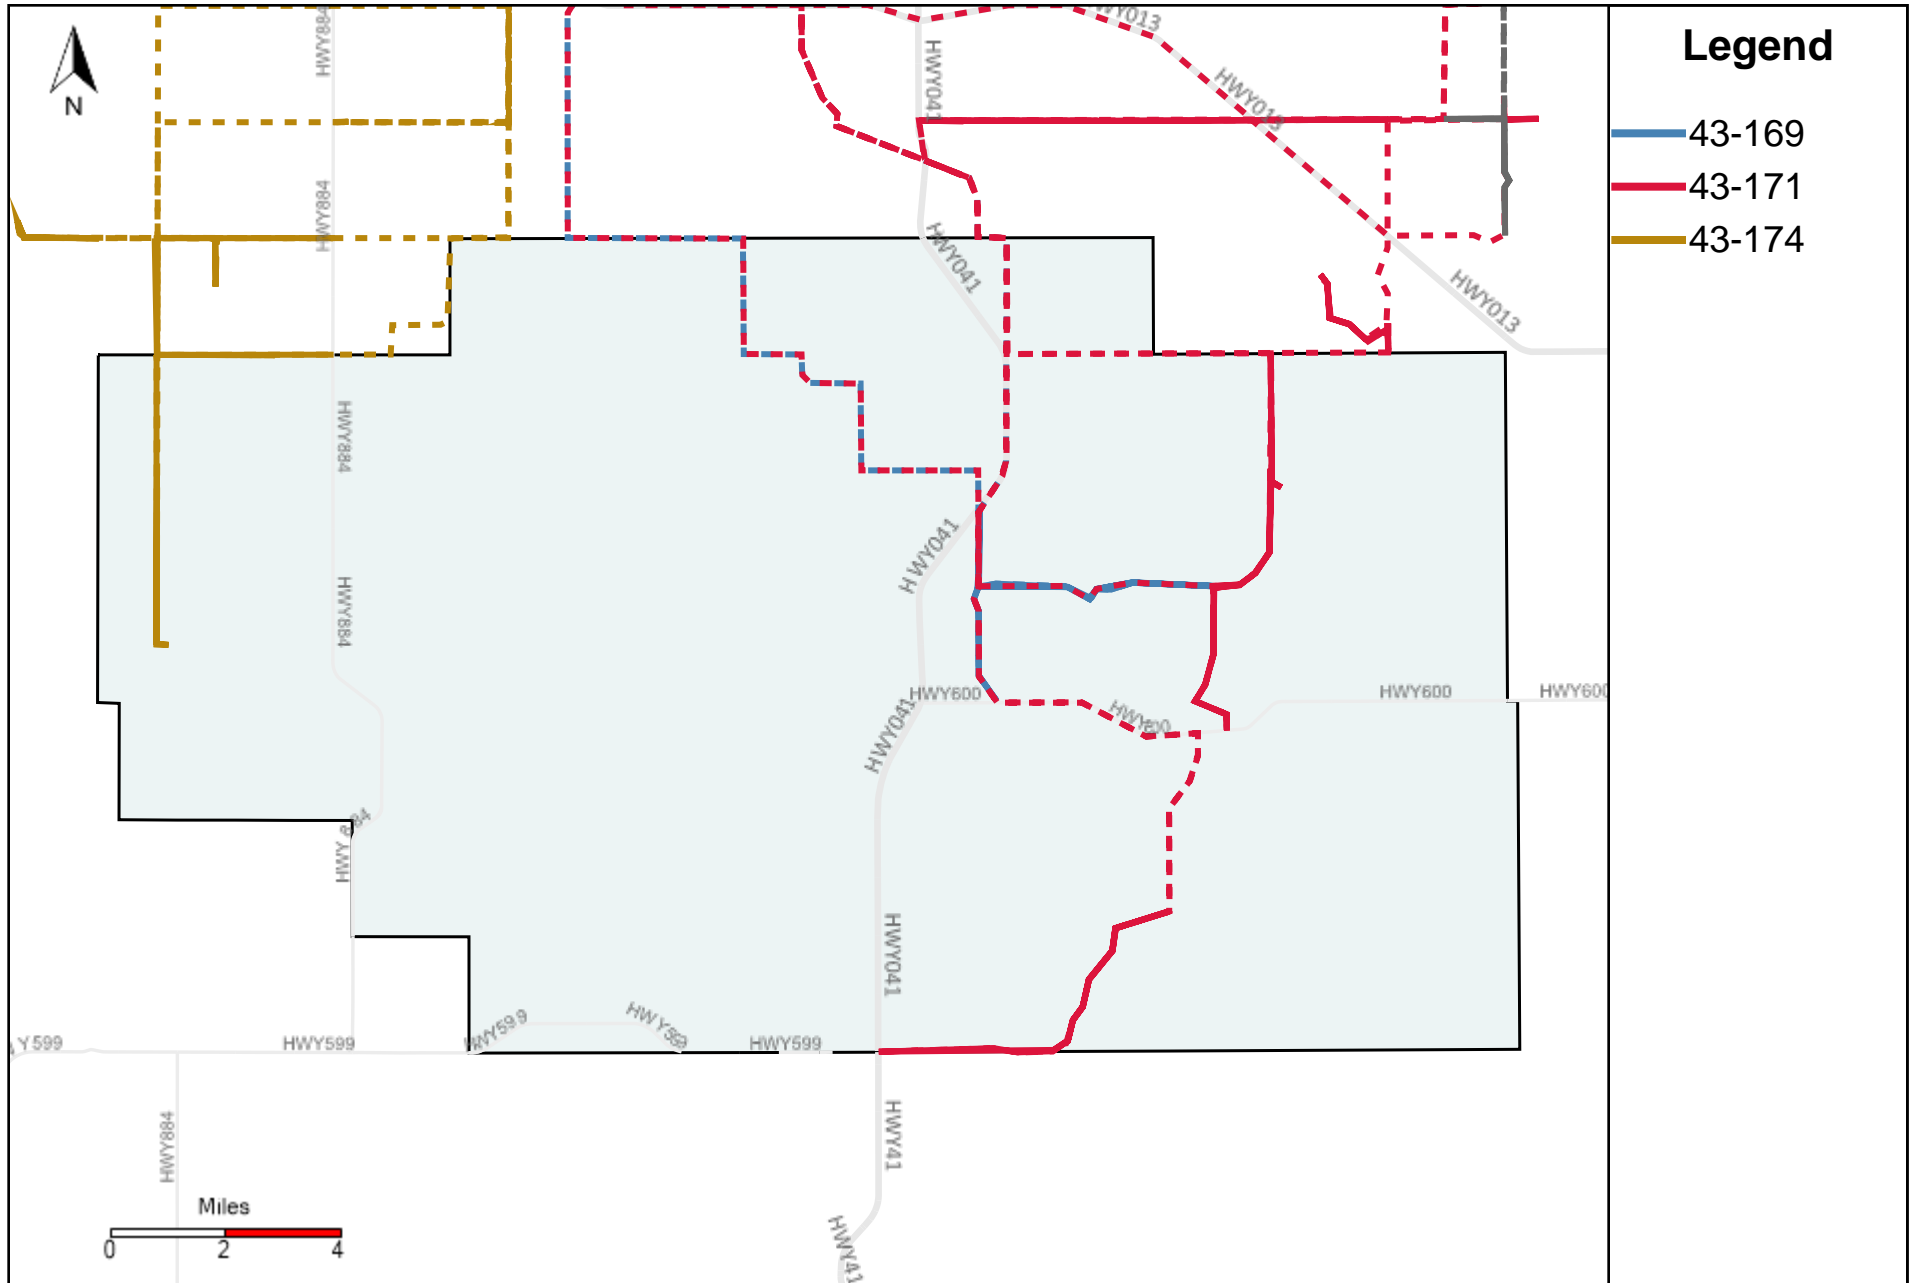

Division: 5 Grader Report(2023-11-19 ~ 2023-11-25)

Vehicle Name List	Total Distance(km)	Total Hours
43-169, 43-171, 43-174	815.56	60 hrs 4 min 18 sec