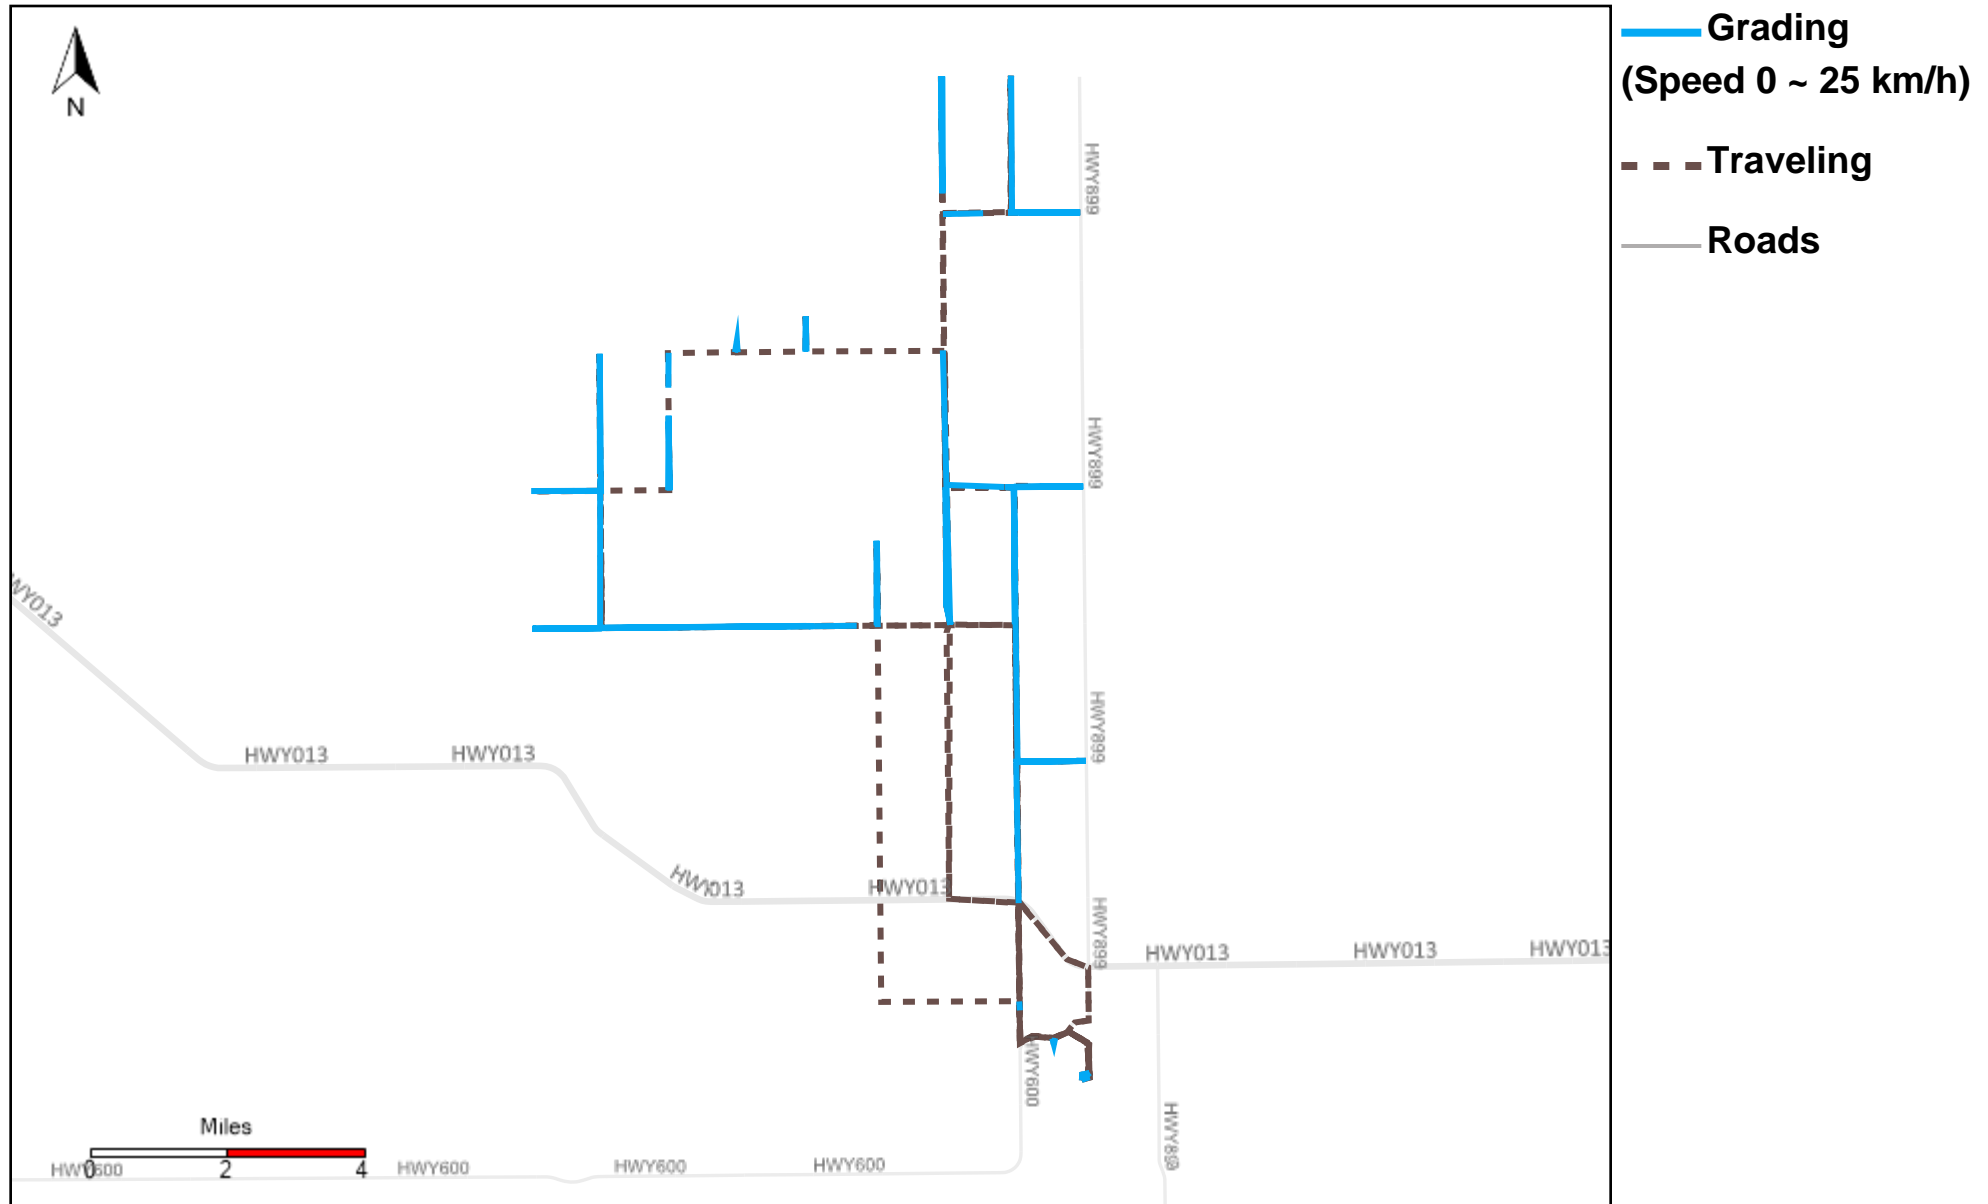

43-185_2023-11-19 ~ 2023-11-25 Tracking

Total Distance(km)	Total Hours	Work Distance(km)	Work Hours
339.84	33 hrs 52 min 50 sec	172.3	28 hrs 37 min 50 sec