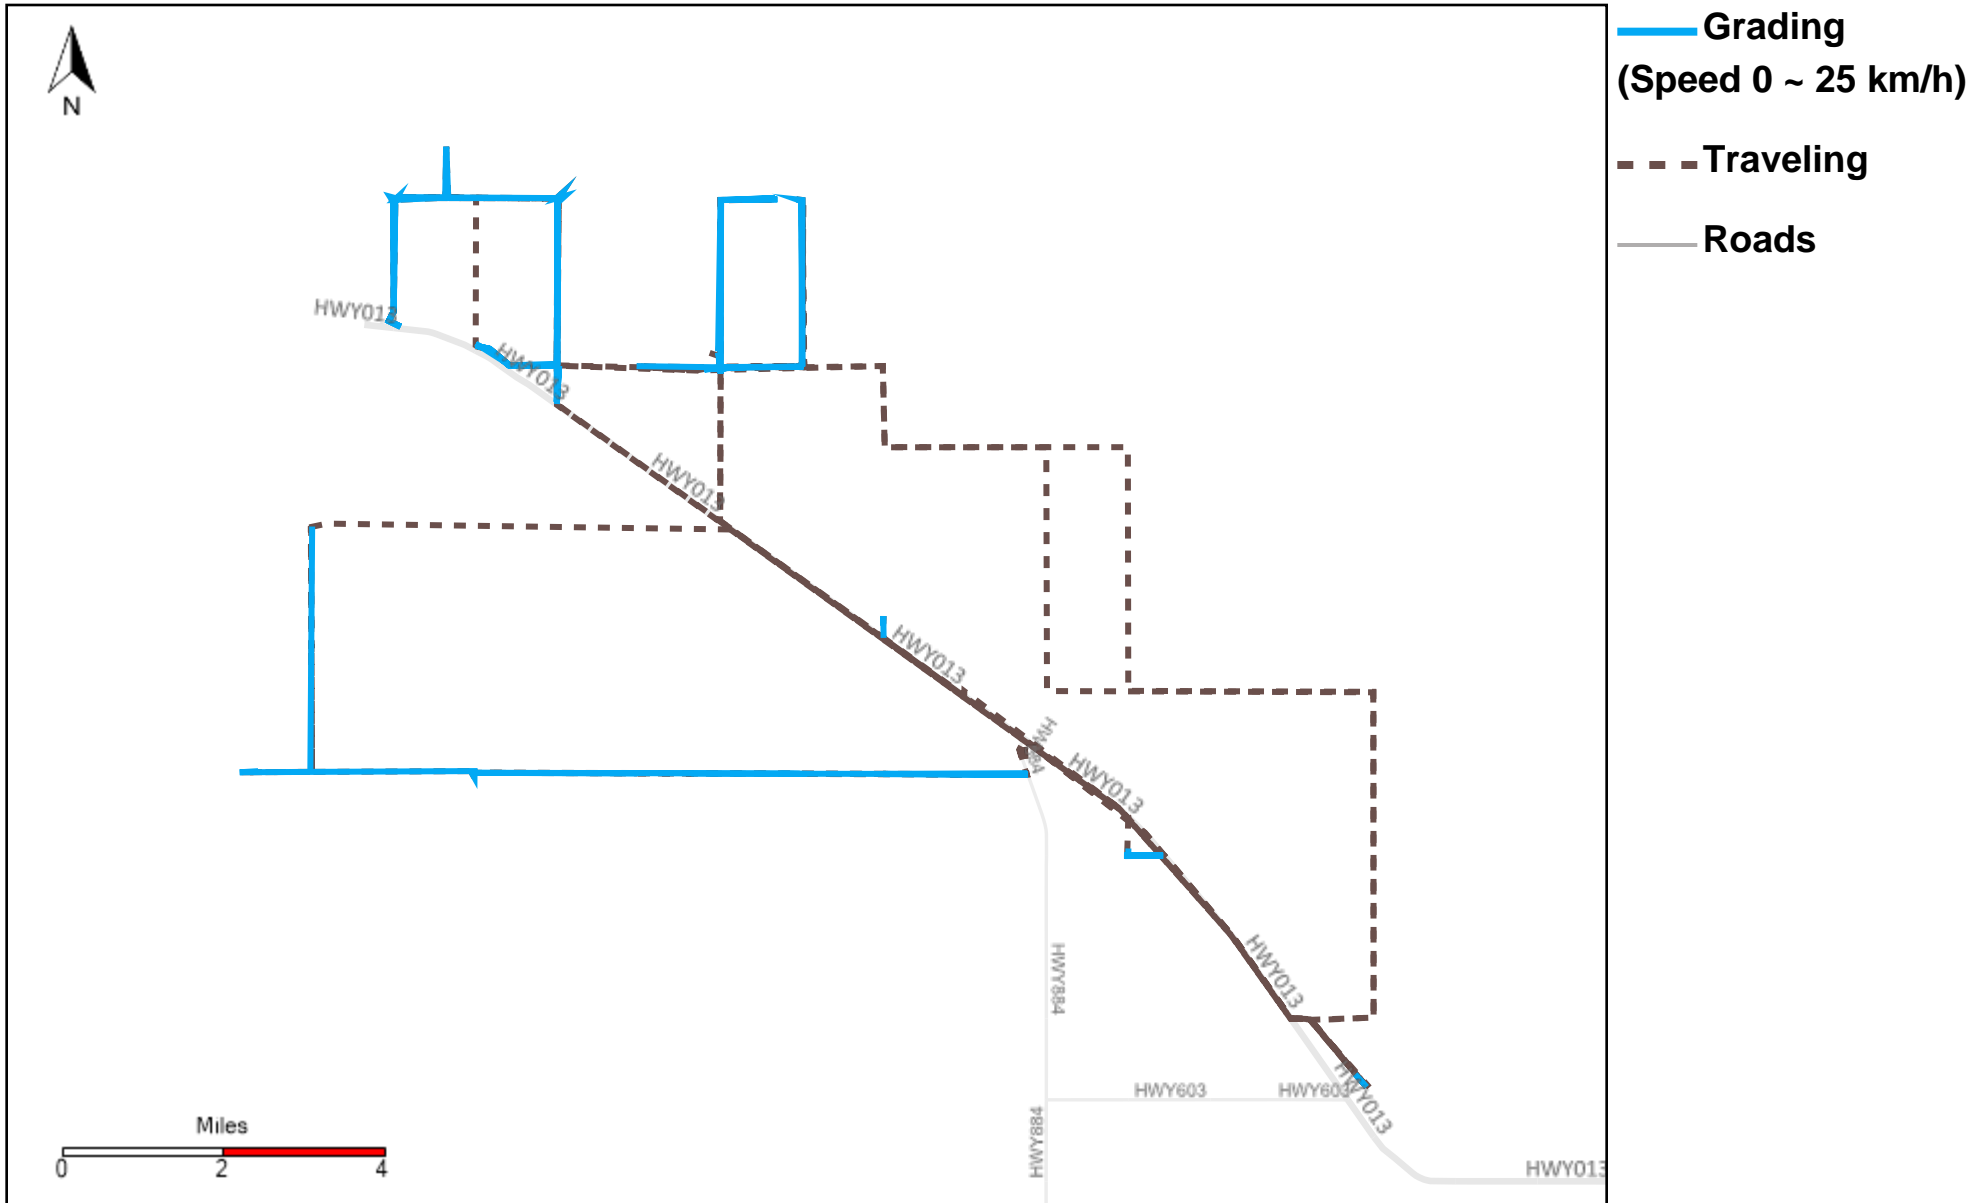

43-172_2023-11-19 ~ 2023-11-25 Tracking

Total Distance(km)	Total Hours	Work Distance(km)	Work Hours
485.92	41 hrs 19 min 31 sec	239.75	32 hrs 15 min 25 sec