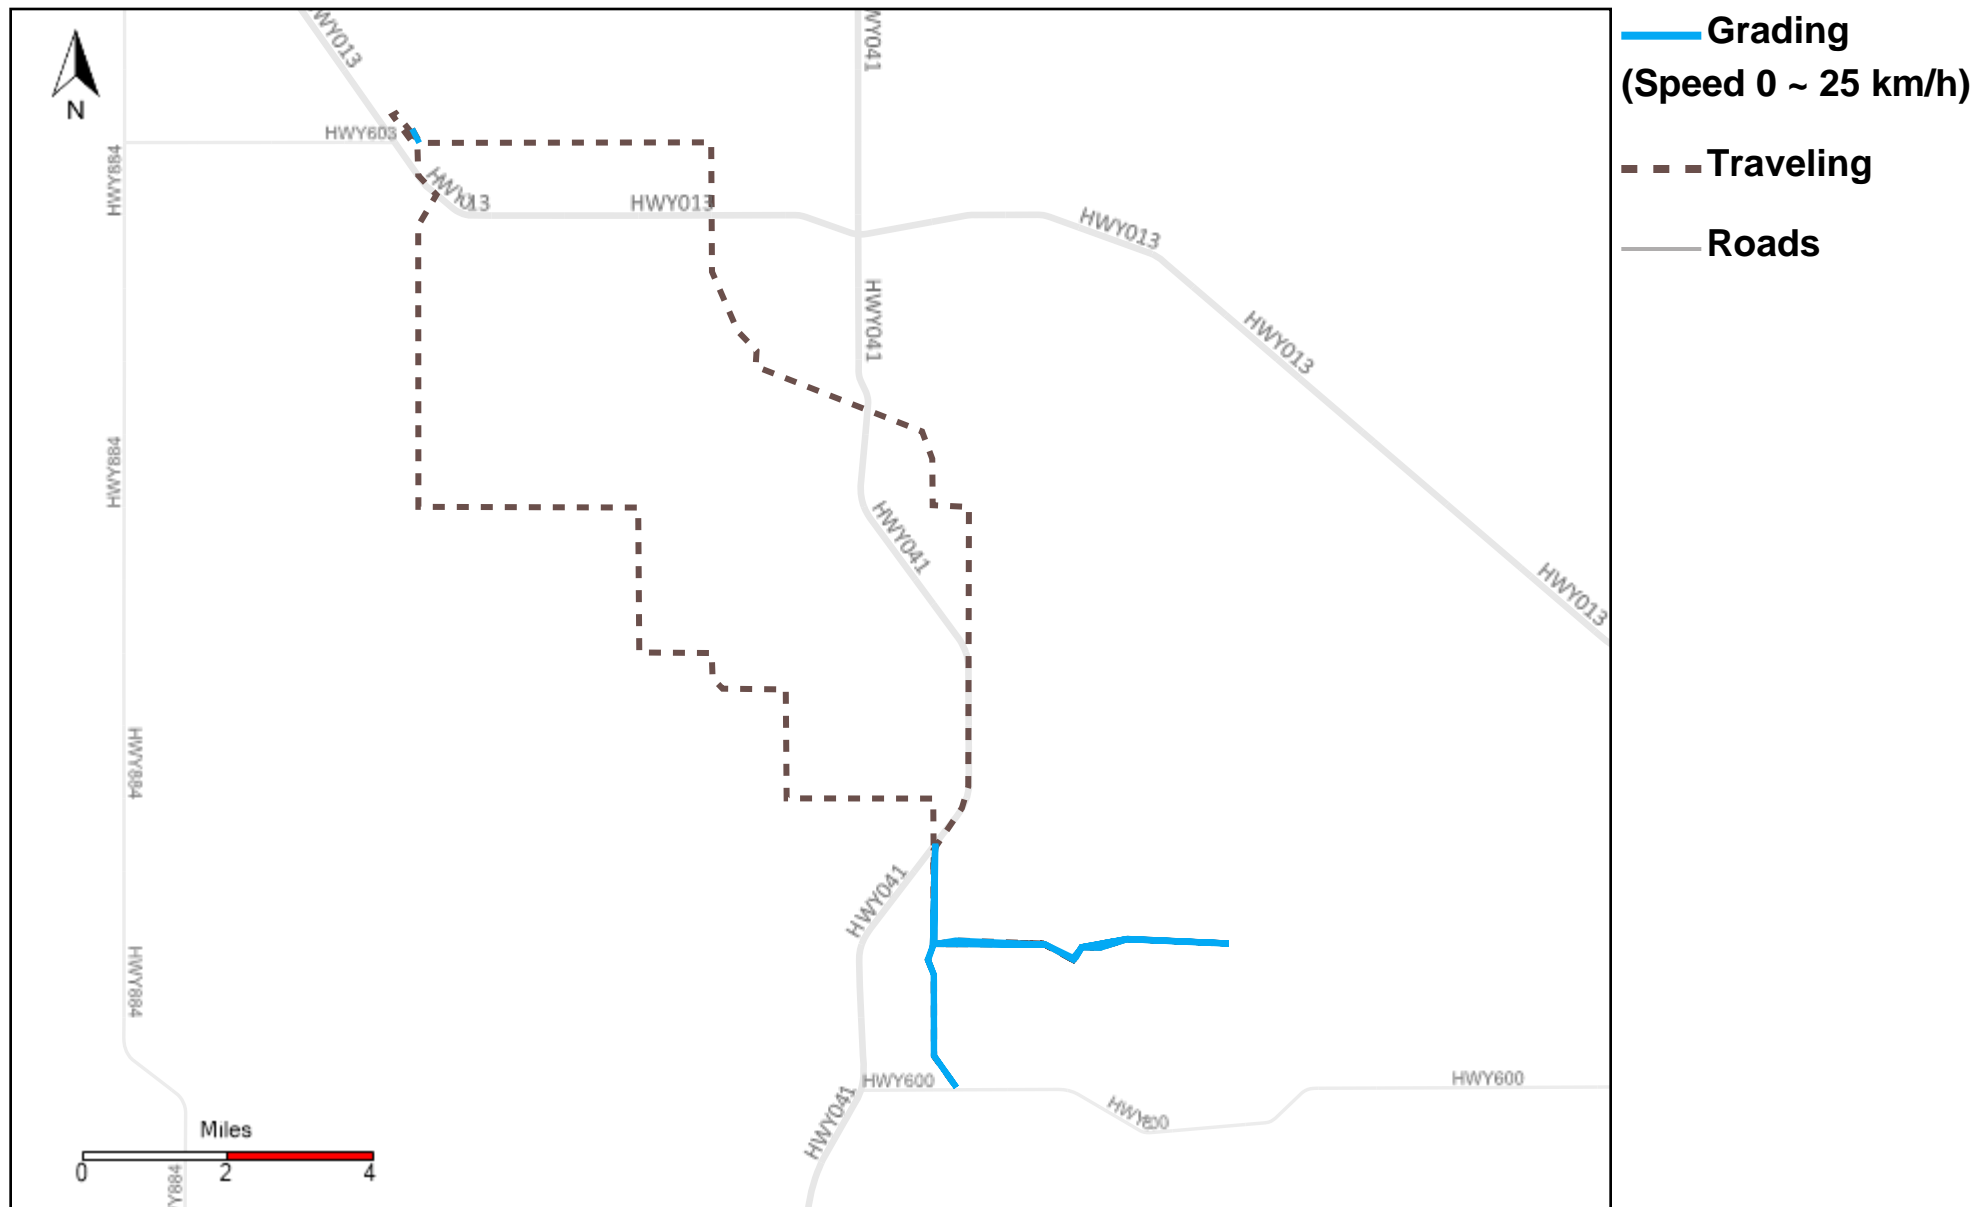

Vehicle Distance Vs Total Distance (%) From 11/19/2023 To 11/25/2023

Provost Weekly Grader Report

43-169_2023-11-19 ~ 2023-11-25 Tracking

Total Distance(km)	Total Hours	Work Distance(km)	Work Hours
116.34	8 hrs 38 min 28 sec	49.2	6 hrs 36 min 40 sec