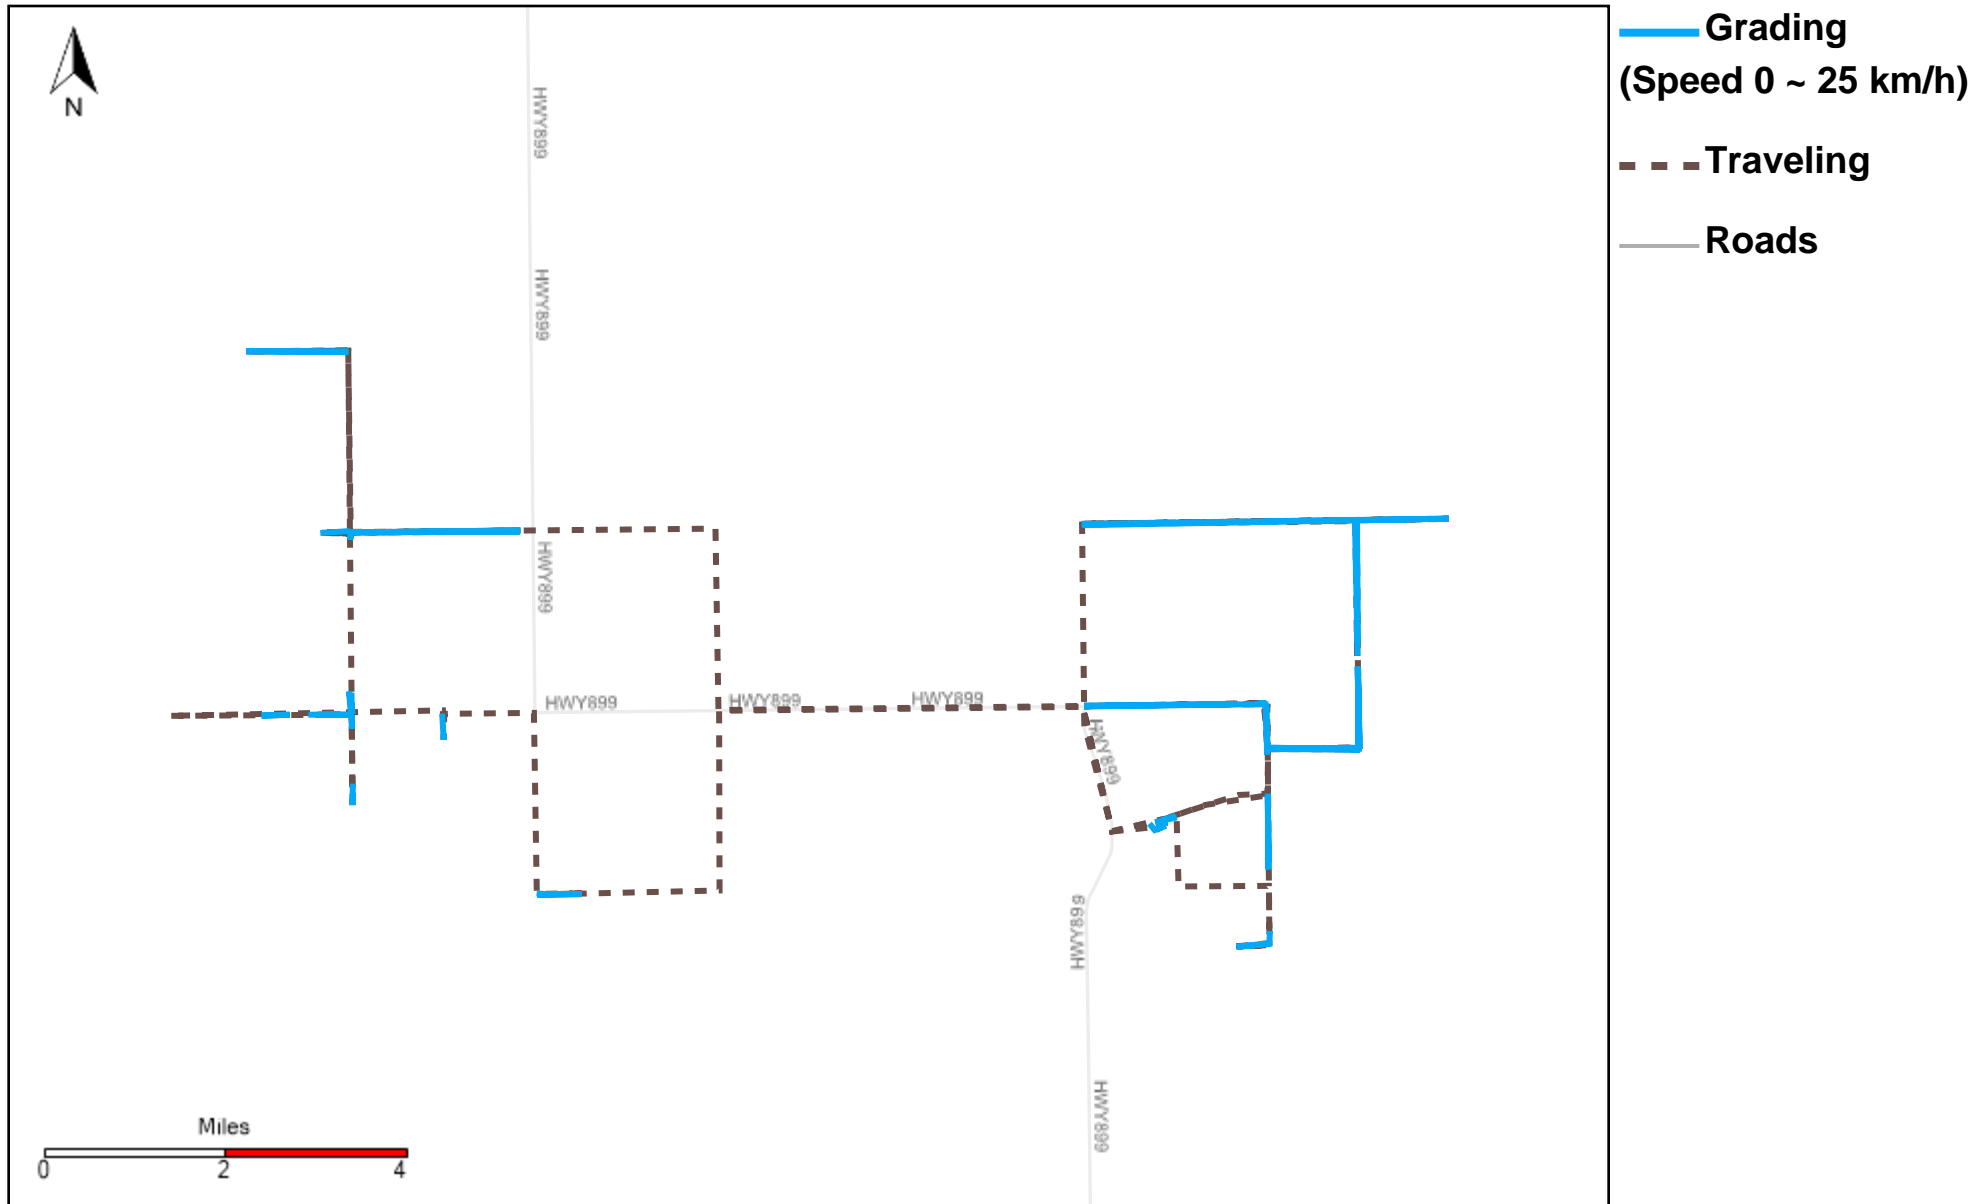

43-182_2023-11-19 ~ 2023-11-25 Tracking

Total Distance(km)	Total Hours	Work Distance(km)	Work Hours
210.89	23 hrs 46 min 13 sec	123.07	20 hrs 20 min 16 sec