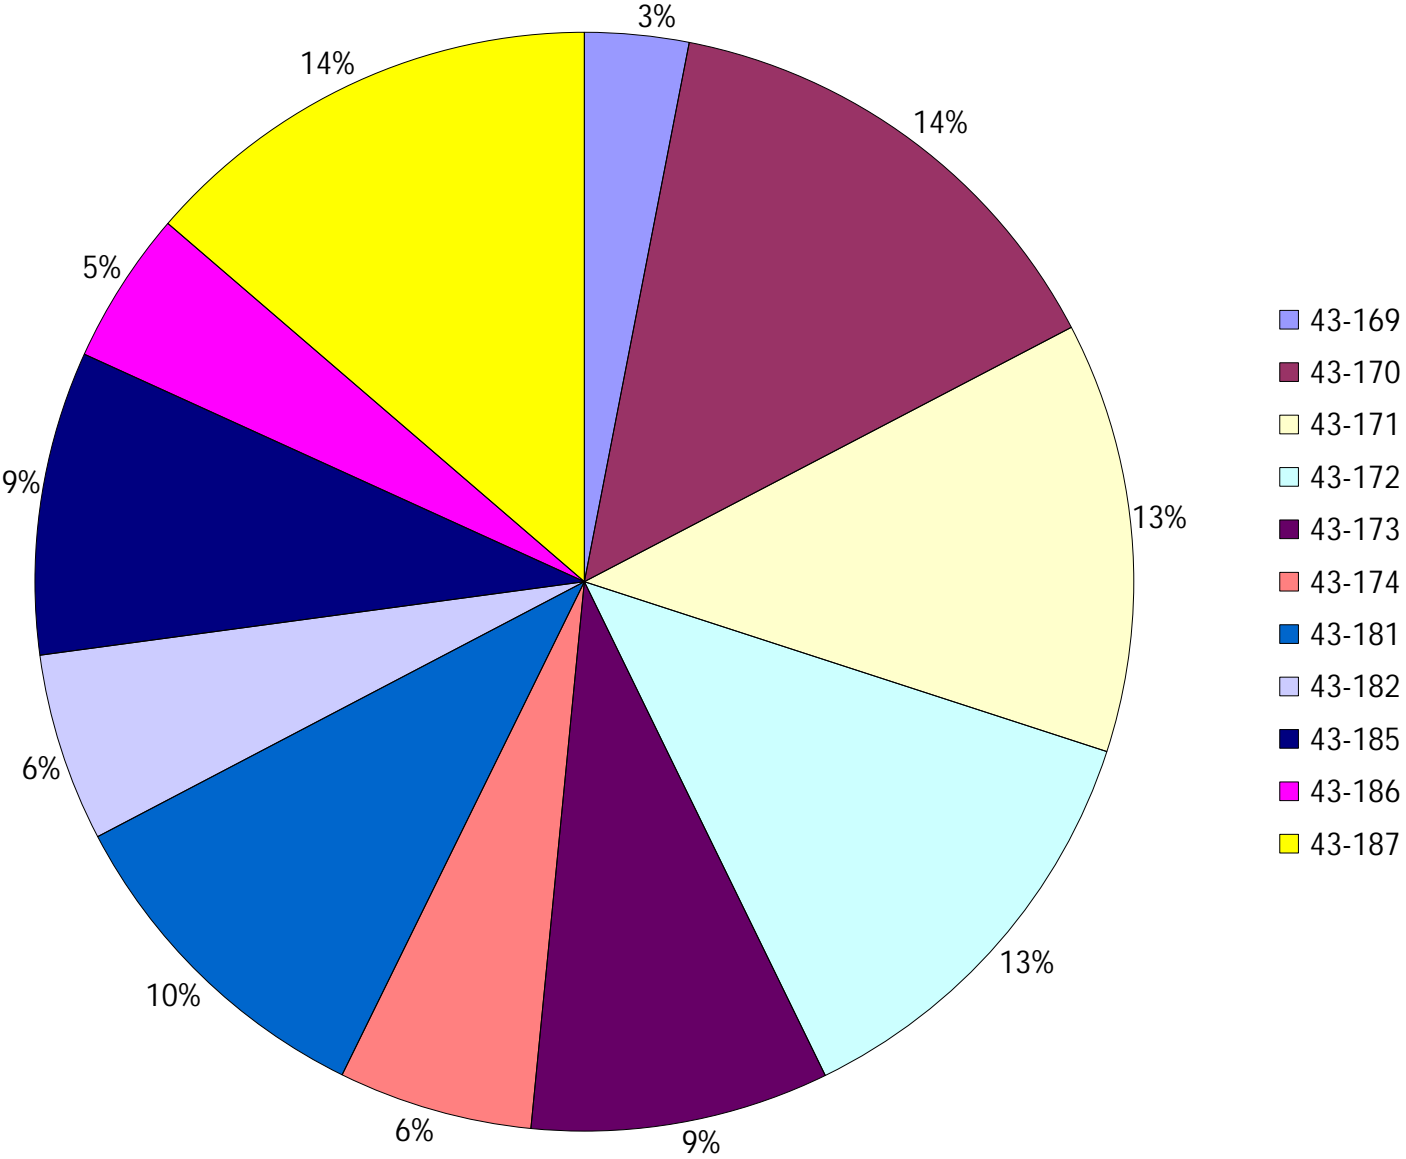

Provost Weekly Grader Report

From 11/19/2023 To 11/25/2023

11/25/2023

Vehicle	Total Distance(km)	Total Hours	Work Distance(km)	Work Hours
43-169	116.34	8 hrs 38 min 28 sec	49.2	6 hrs 36 min 40 sec
43-170	543.33	41 hrs 48 min 27 sec	282.61	30 hrs 44 min 26 sec
43-171	481.79	31 hrs 36 min 50 sec	163.81	20 hrs 49 min 57 sec
43-172	485.92	41 hrs 19 min 31 sec	239.75	32 hrs 15 min 25 sec
43-173	333.93	31 hrs 12 min 43 sec	172.81	25 hrs 57 min 7 sec
43-174	217.43	19 hrs 49 min 0 sec	92.2	14 hrs 34 min 38 sec
43-181	382.43	40 hrs 14 min 27 sec	189.41	31 hrs 49 min 59 sec
43-182	210.89	23 hrs 46 min 13 sec	123.07	20 hrs 20 min 16 sec
43-185	339.84	33 hrs 52 min 50 sec	172.3	28 hrs 37 min 50 sec
43-186	171.6	16 hrs 10 min 27 sec	82.3	13 hrs 39 min 34 sec
43-187	520.98	40 hrs 34 min 28 sec	168.34	29 hrs 40 min 50 sec
Total:	3804.47	329 hrs 3 min 24 sec	1735.79	255 hrs 6 min 42 sec

Vehicle Distance Vs Total Distance (%) From 11/19/2023 To 11/25/2023

Provost Weekly Grader Report