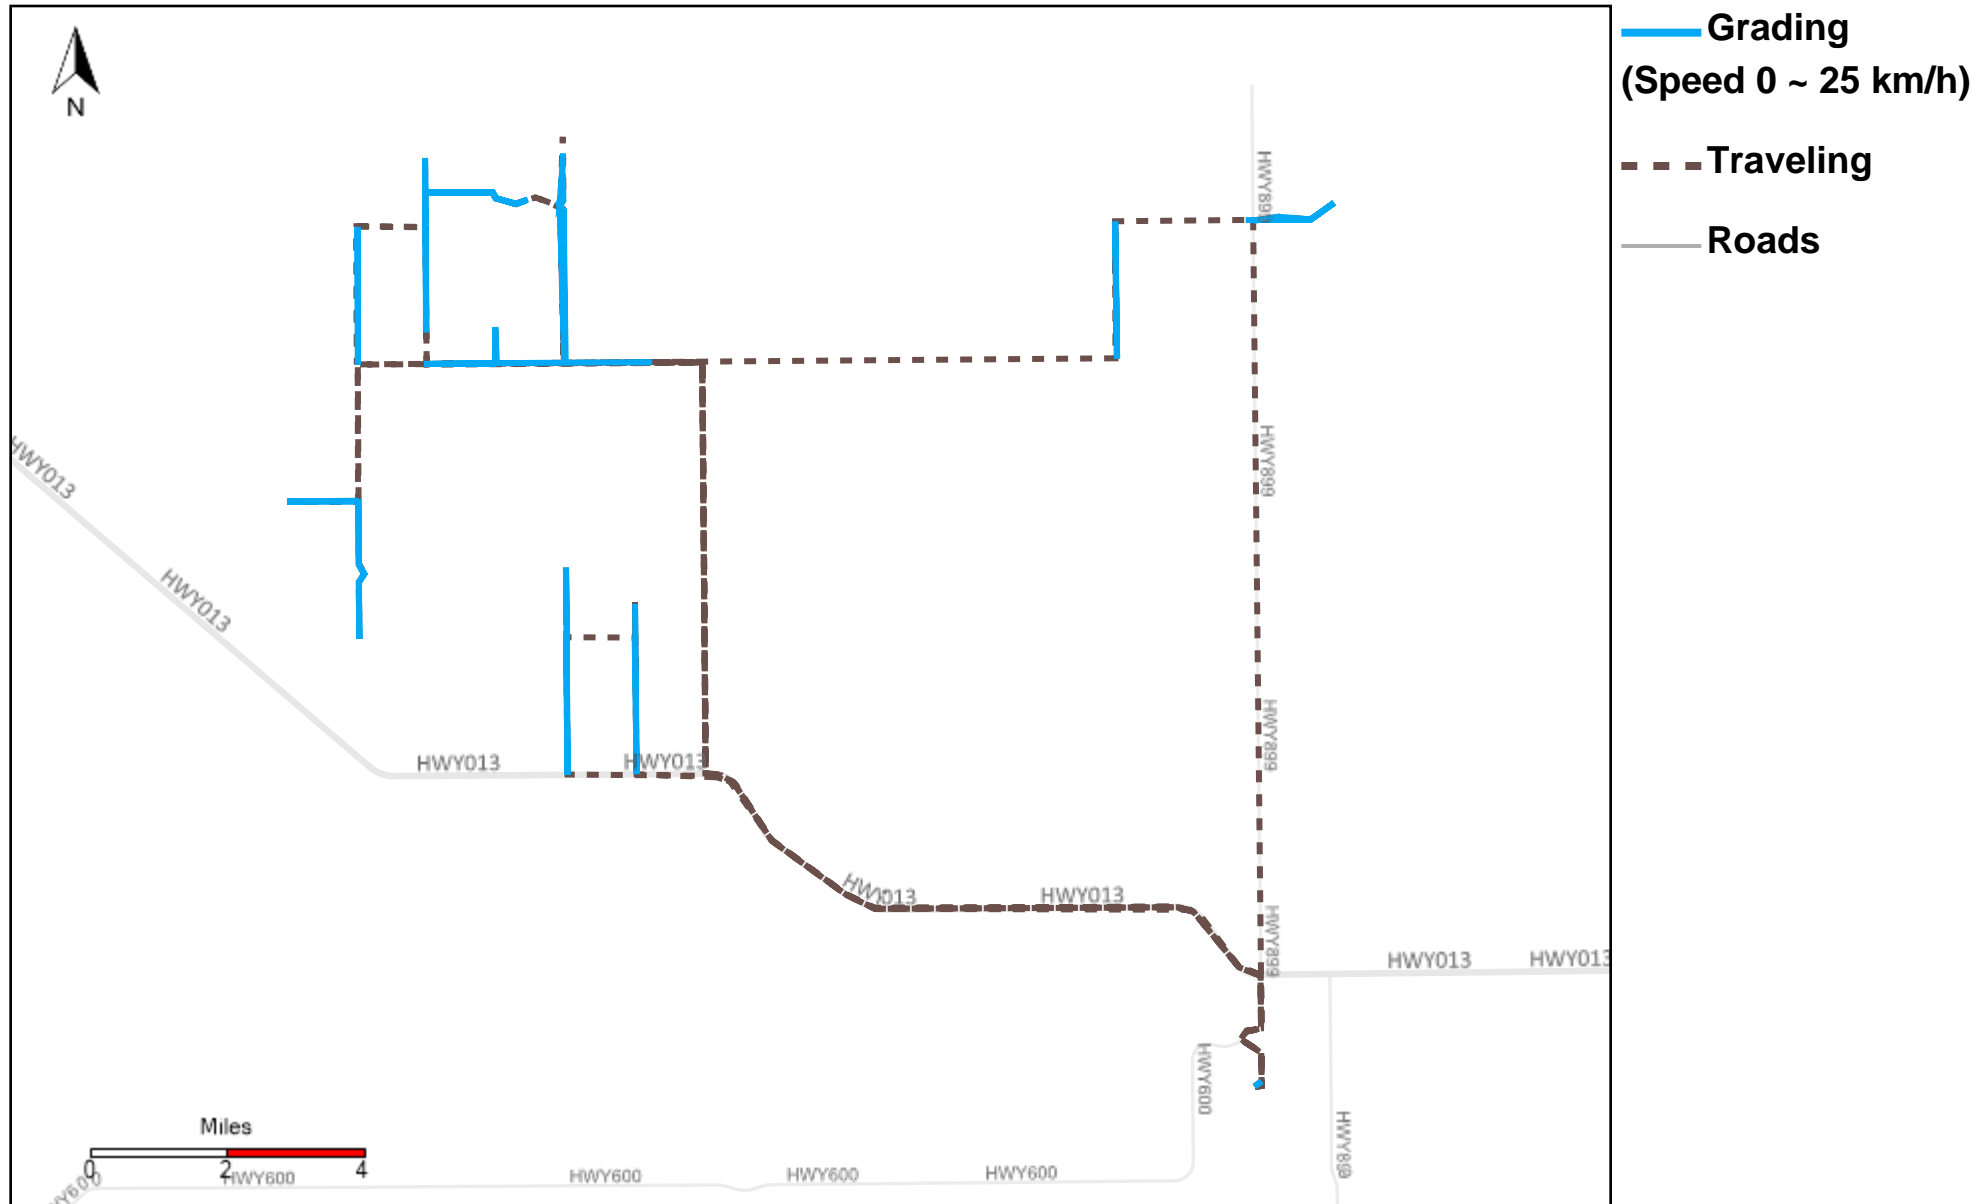

43-187_2023-11-19 ~ 2023-11-25 Tracking

Total Distance(km)	Total Hours	Work Distance(km)	Work Hours
520.98	40 hrs 34 min 28 sec	168.34	29 hrs 40 min 50 sec