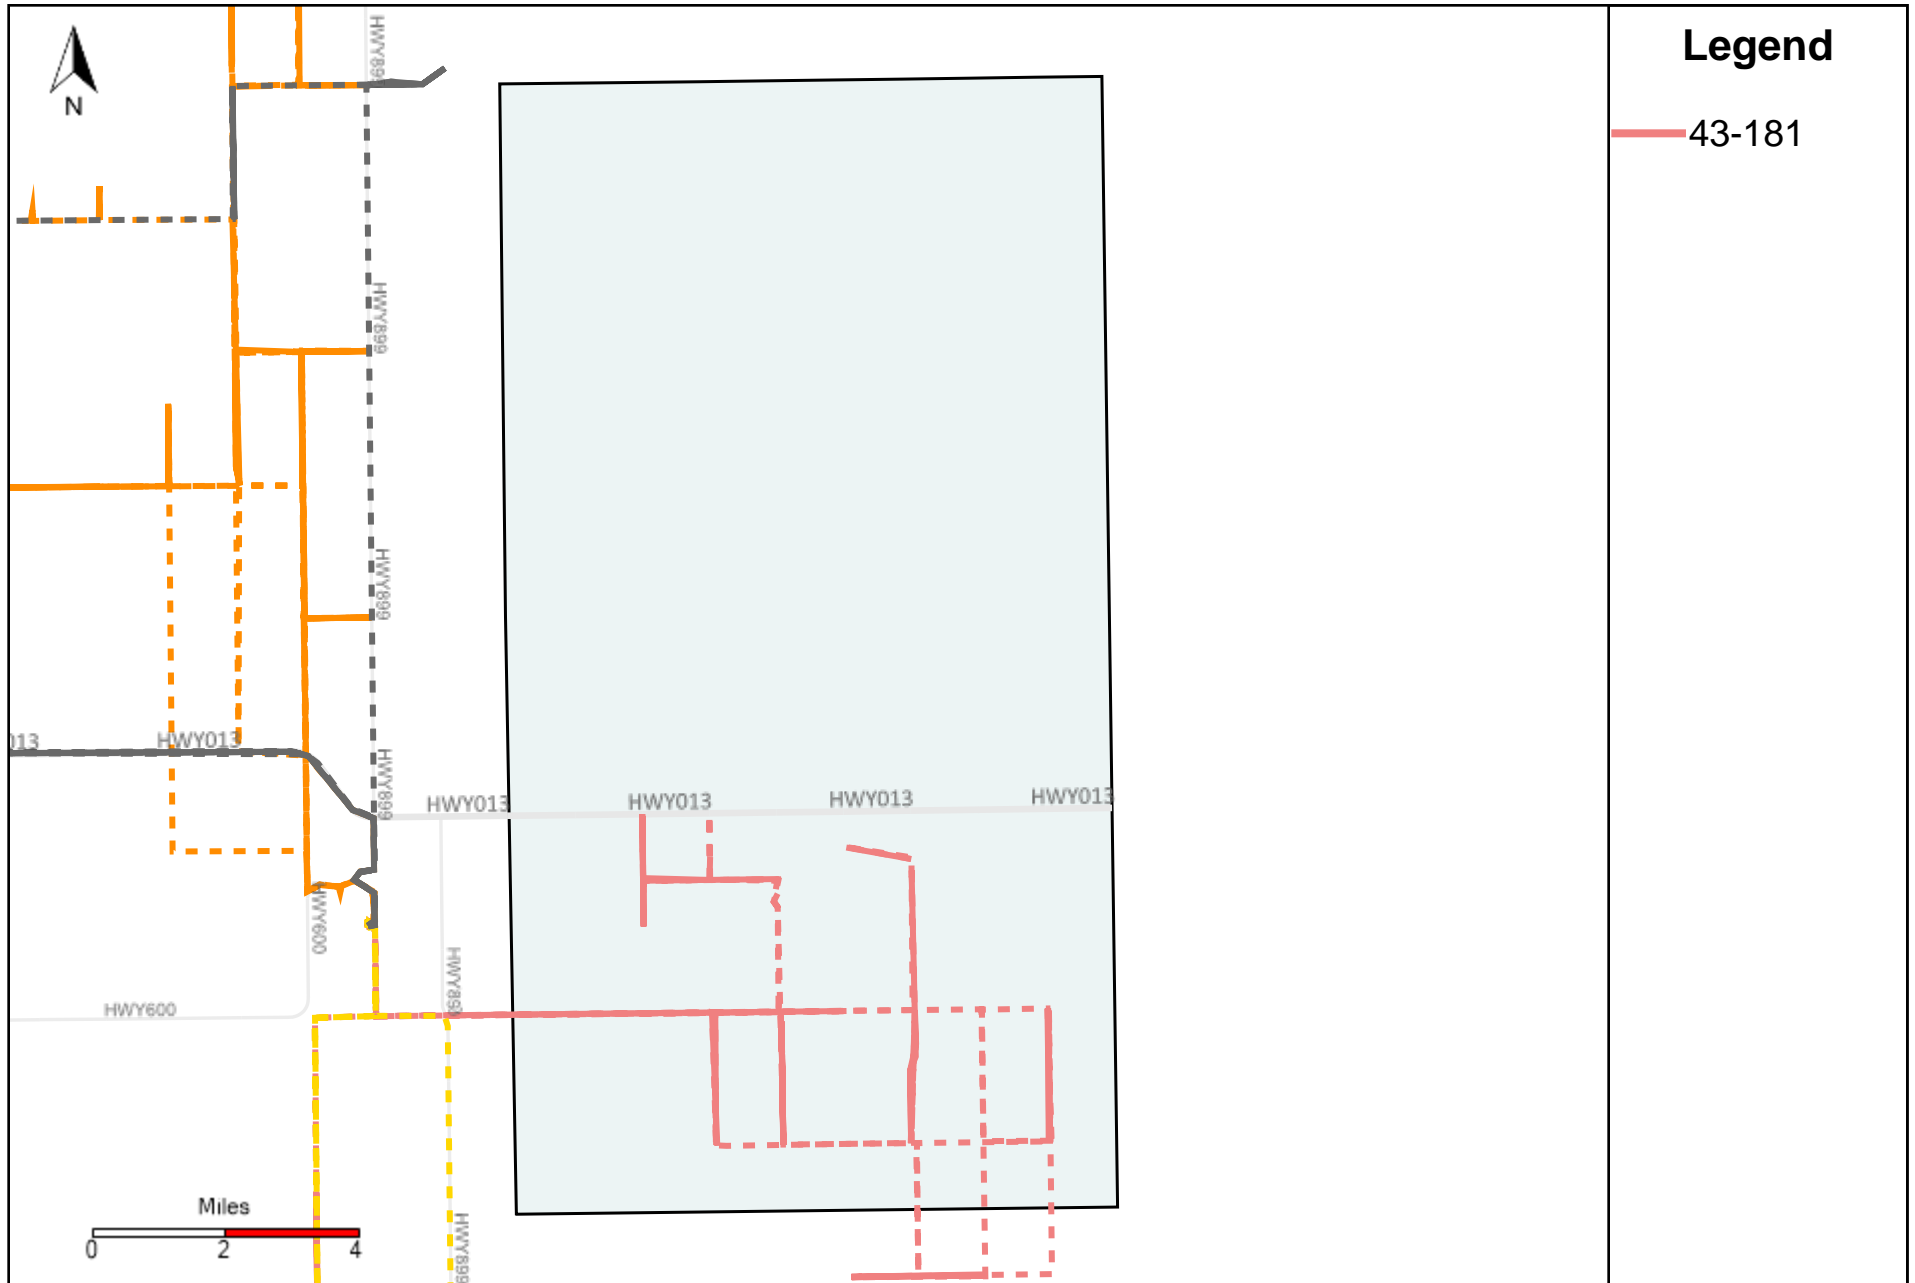

Provost Weekly Grader Report (2023-11-19 ~ 2023-11-25)

Division: 1 Grader Report(2023-11-19 ~ 2023-11-25)

Vehicle Name List	Total Distance(km)	Total Hours
43-181, 43-182, 43-186	764.92	80 hrs 11 min 7 sec

Division: 2 Grader Report(2023-11-19 ~ 2023-11-25)

Legend

— 43-181

Vehicle Name List	Total Distance(km)	Total Hours
43-181	382.43	40 hrs 14 min 27 sec

Division: 3 Grader Report(2023-11-19 ~ 2023-11-25)

Vehicle Name List	Total Distance(km)	Total Hours
43-181, 43-185, 43-186, 43-187	1414.85	130 hrs 52 min 12 sec