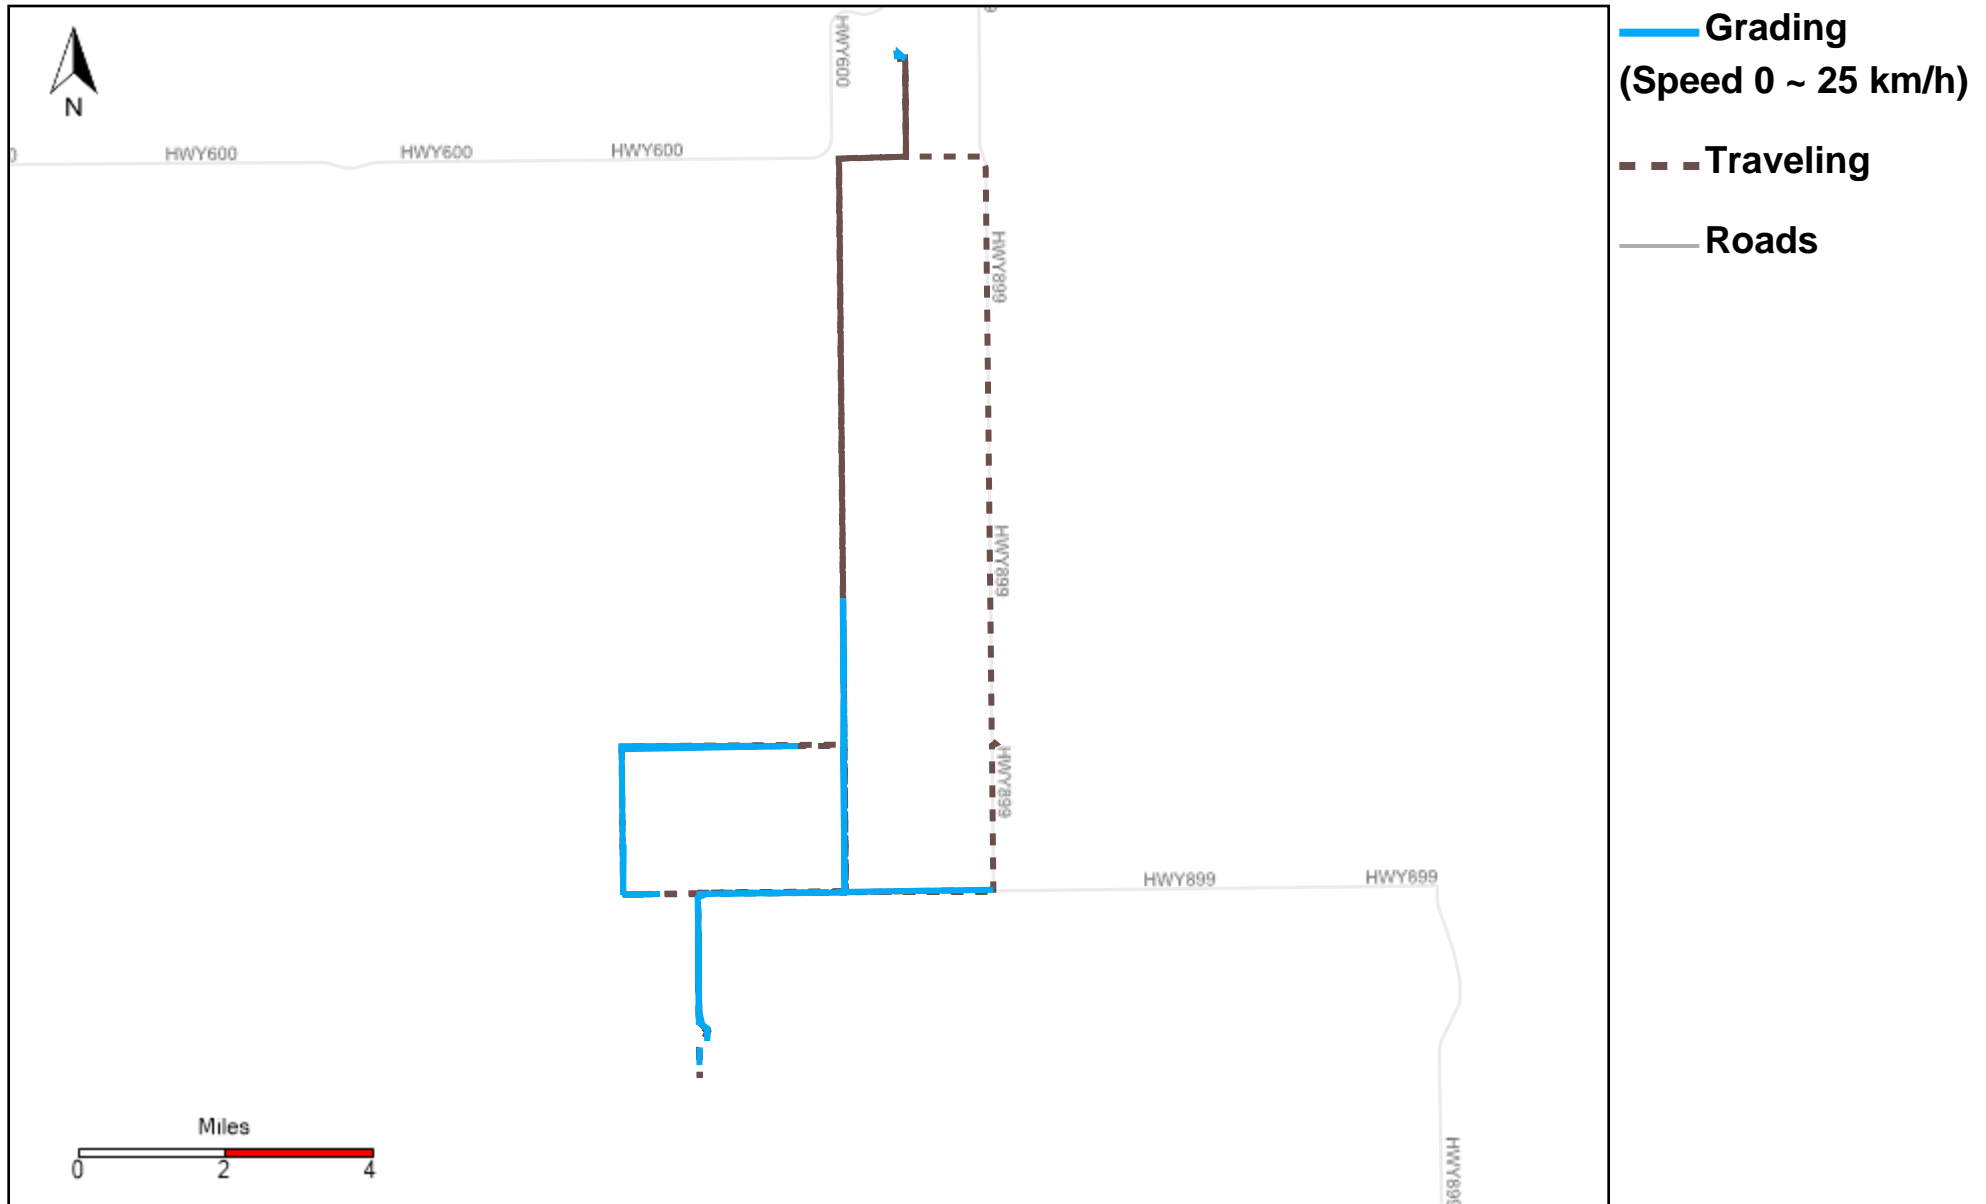

43-186_2023-11-19 ~ 2023-11-25 Tracking

Total Distance(km)	Total Hours	Work Distance(km)	Work Hours
171.6	16 hrs 10 min 27 sec	82.3	13 hrs 39 min 34 sec