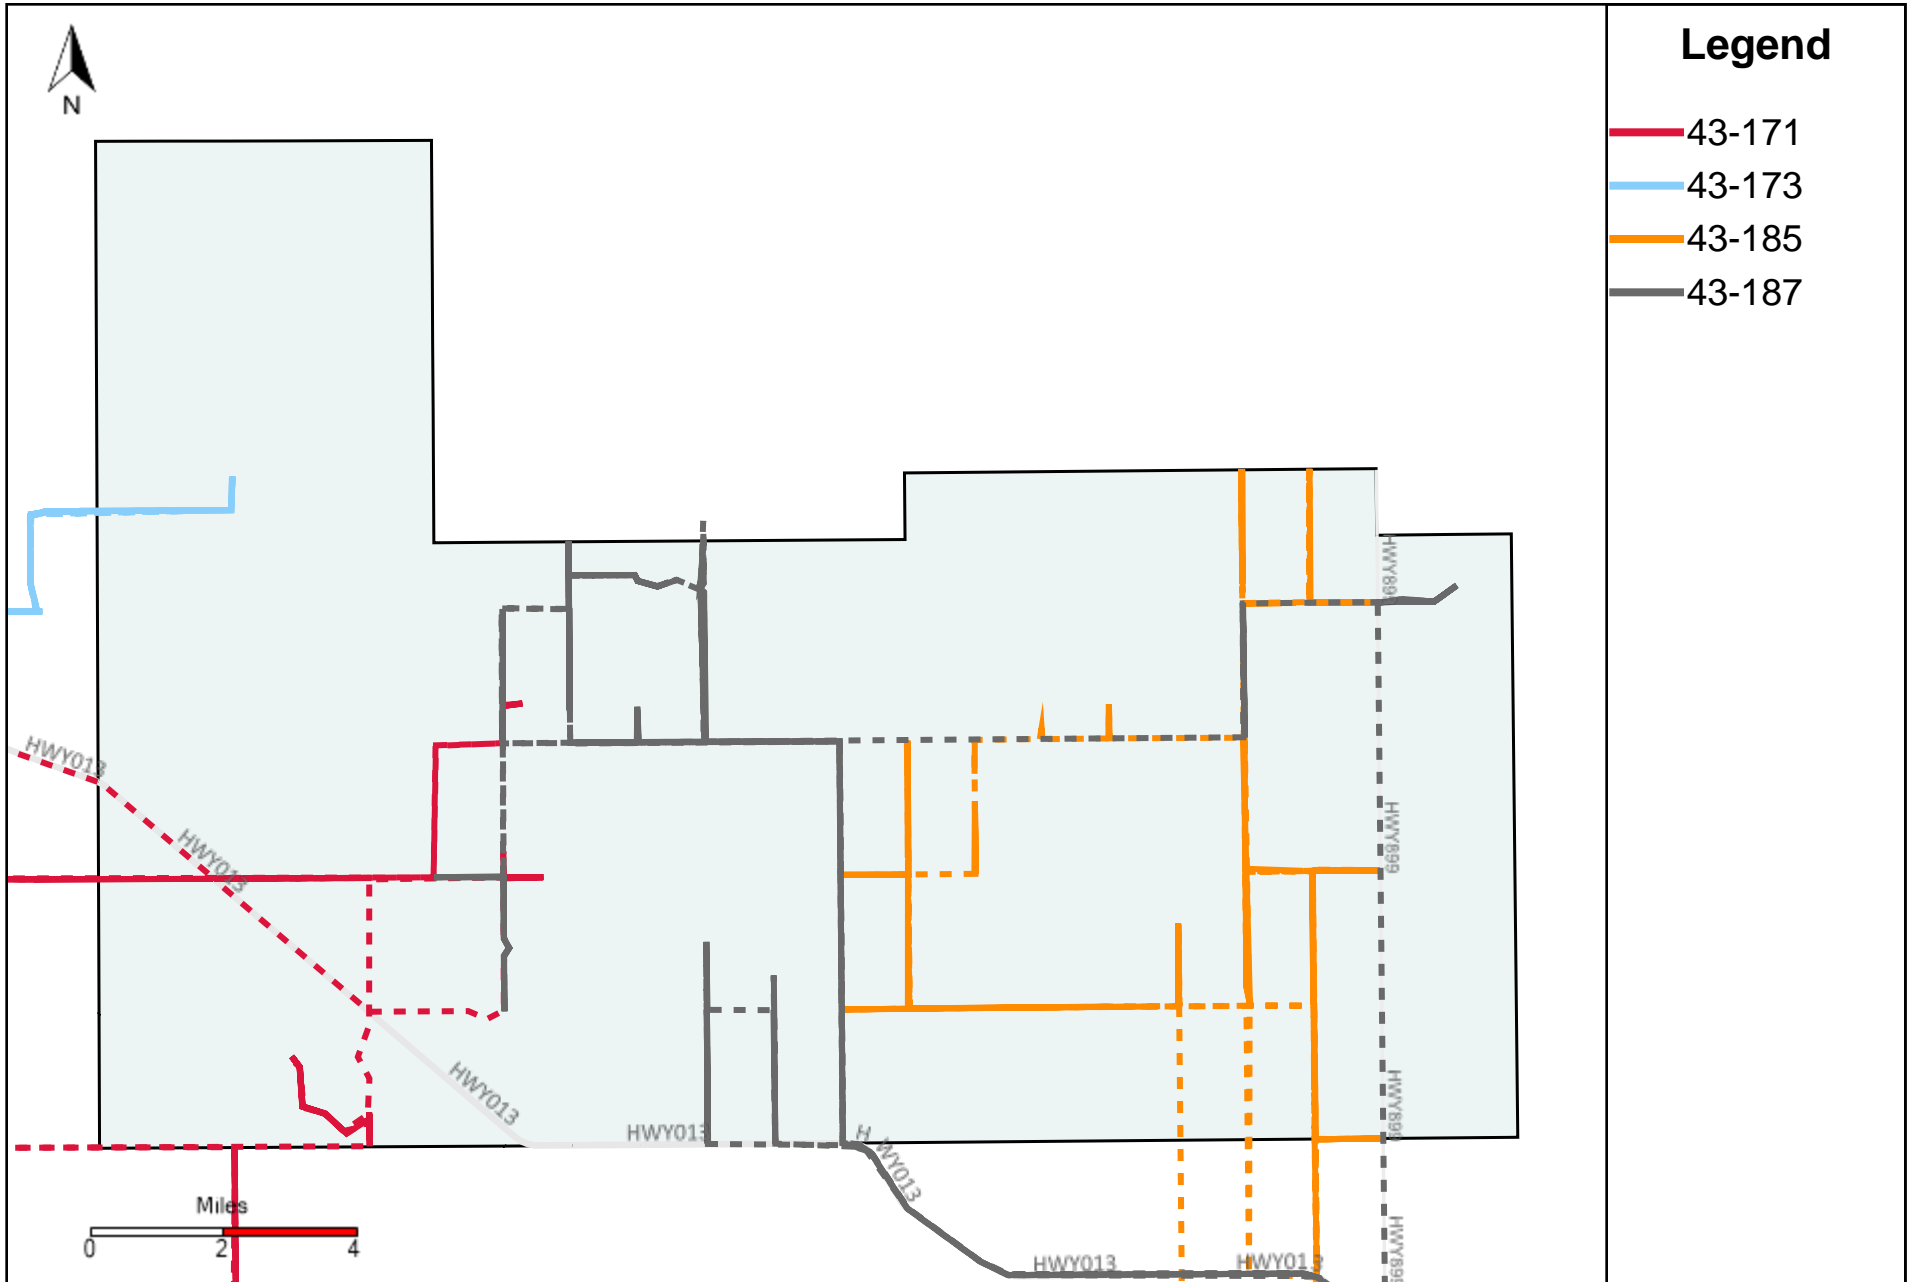

Division: 4 Grader Report(2023-11-19 ~ 2023-11-25)

Vehicle Name List	Total Distance(km)	Total Hours
43-171, 43-173, 43-185, 43-187	1676.53	137 hrs 16 min 51 sec