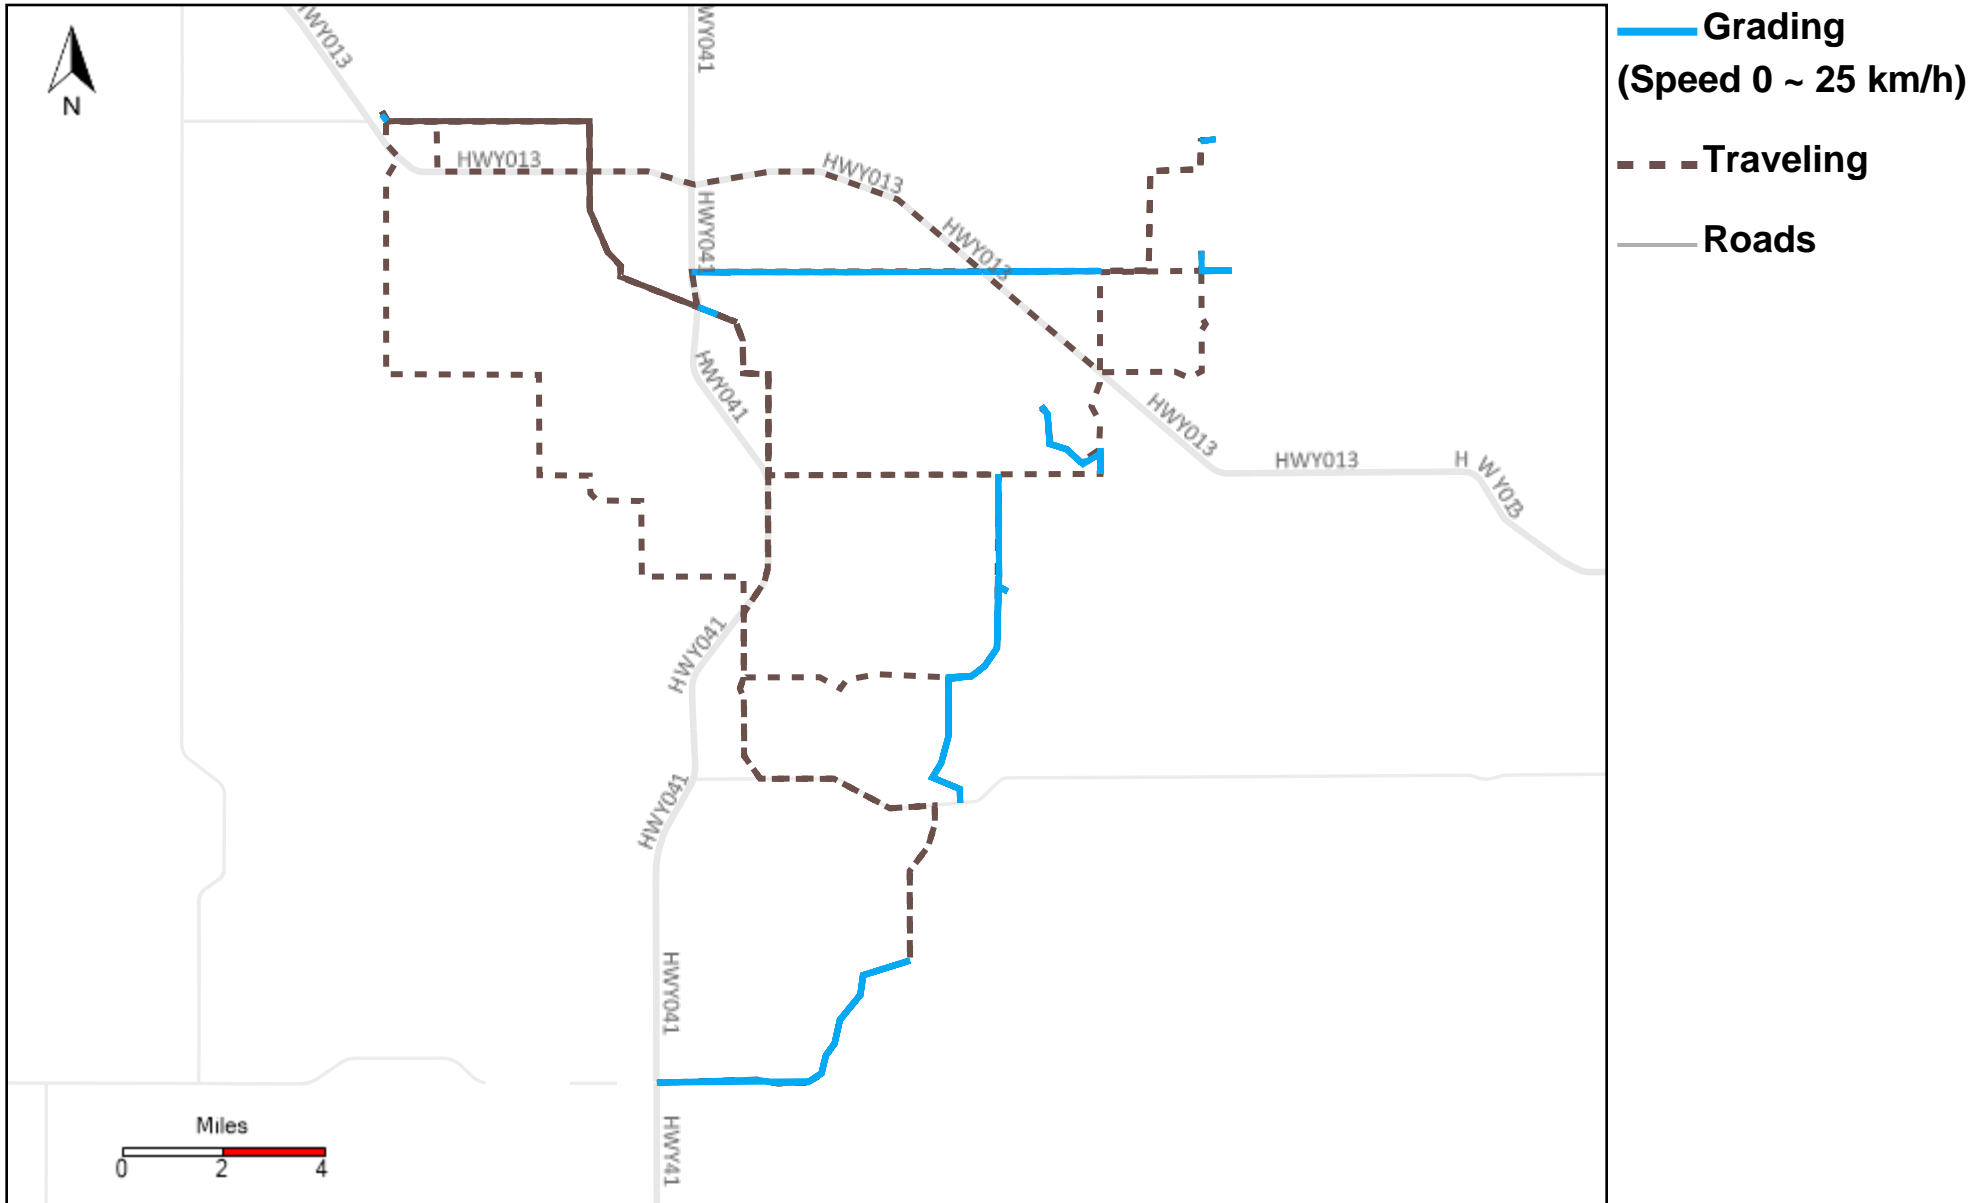

43-171_2023-11-19 ~ 2023-11-25 Tracking

Total Distance(km)	Total Hours	Work Distance(km)	Work Hours
481.79	31 hrs 36 min 50 sec	163.81	20 hrs 49 min 57 sec