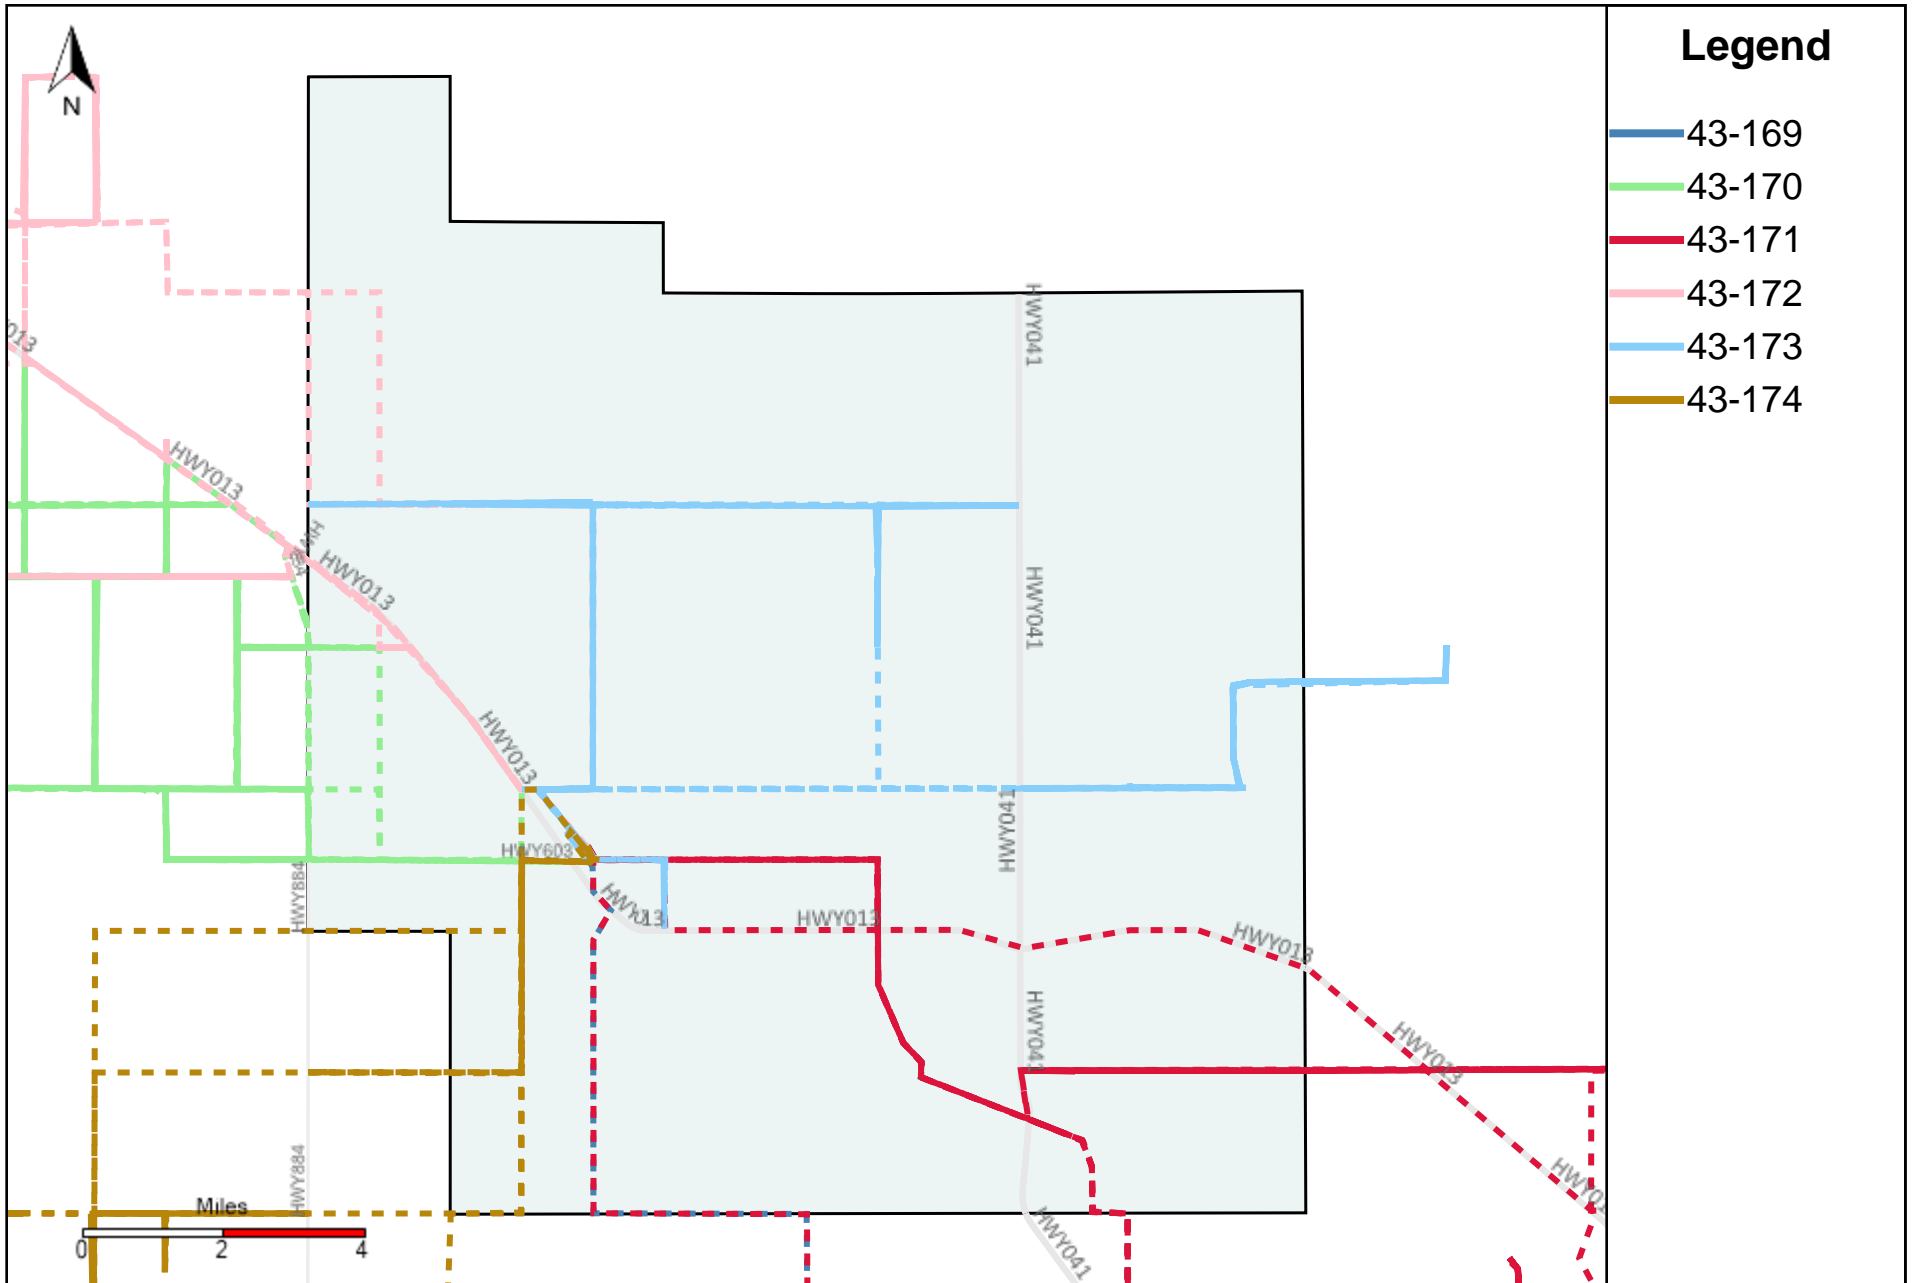

Division: 6 Grader Report(2023-11-19 ~ 2023-11-25)

Vehicle Name List	Total Distance(km)	Total Hours
43-169, 43-170, 43-171, 43-172, 43-173, 43-174	2178.73	174 hrs 24 min 59 sec