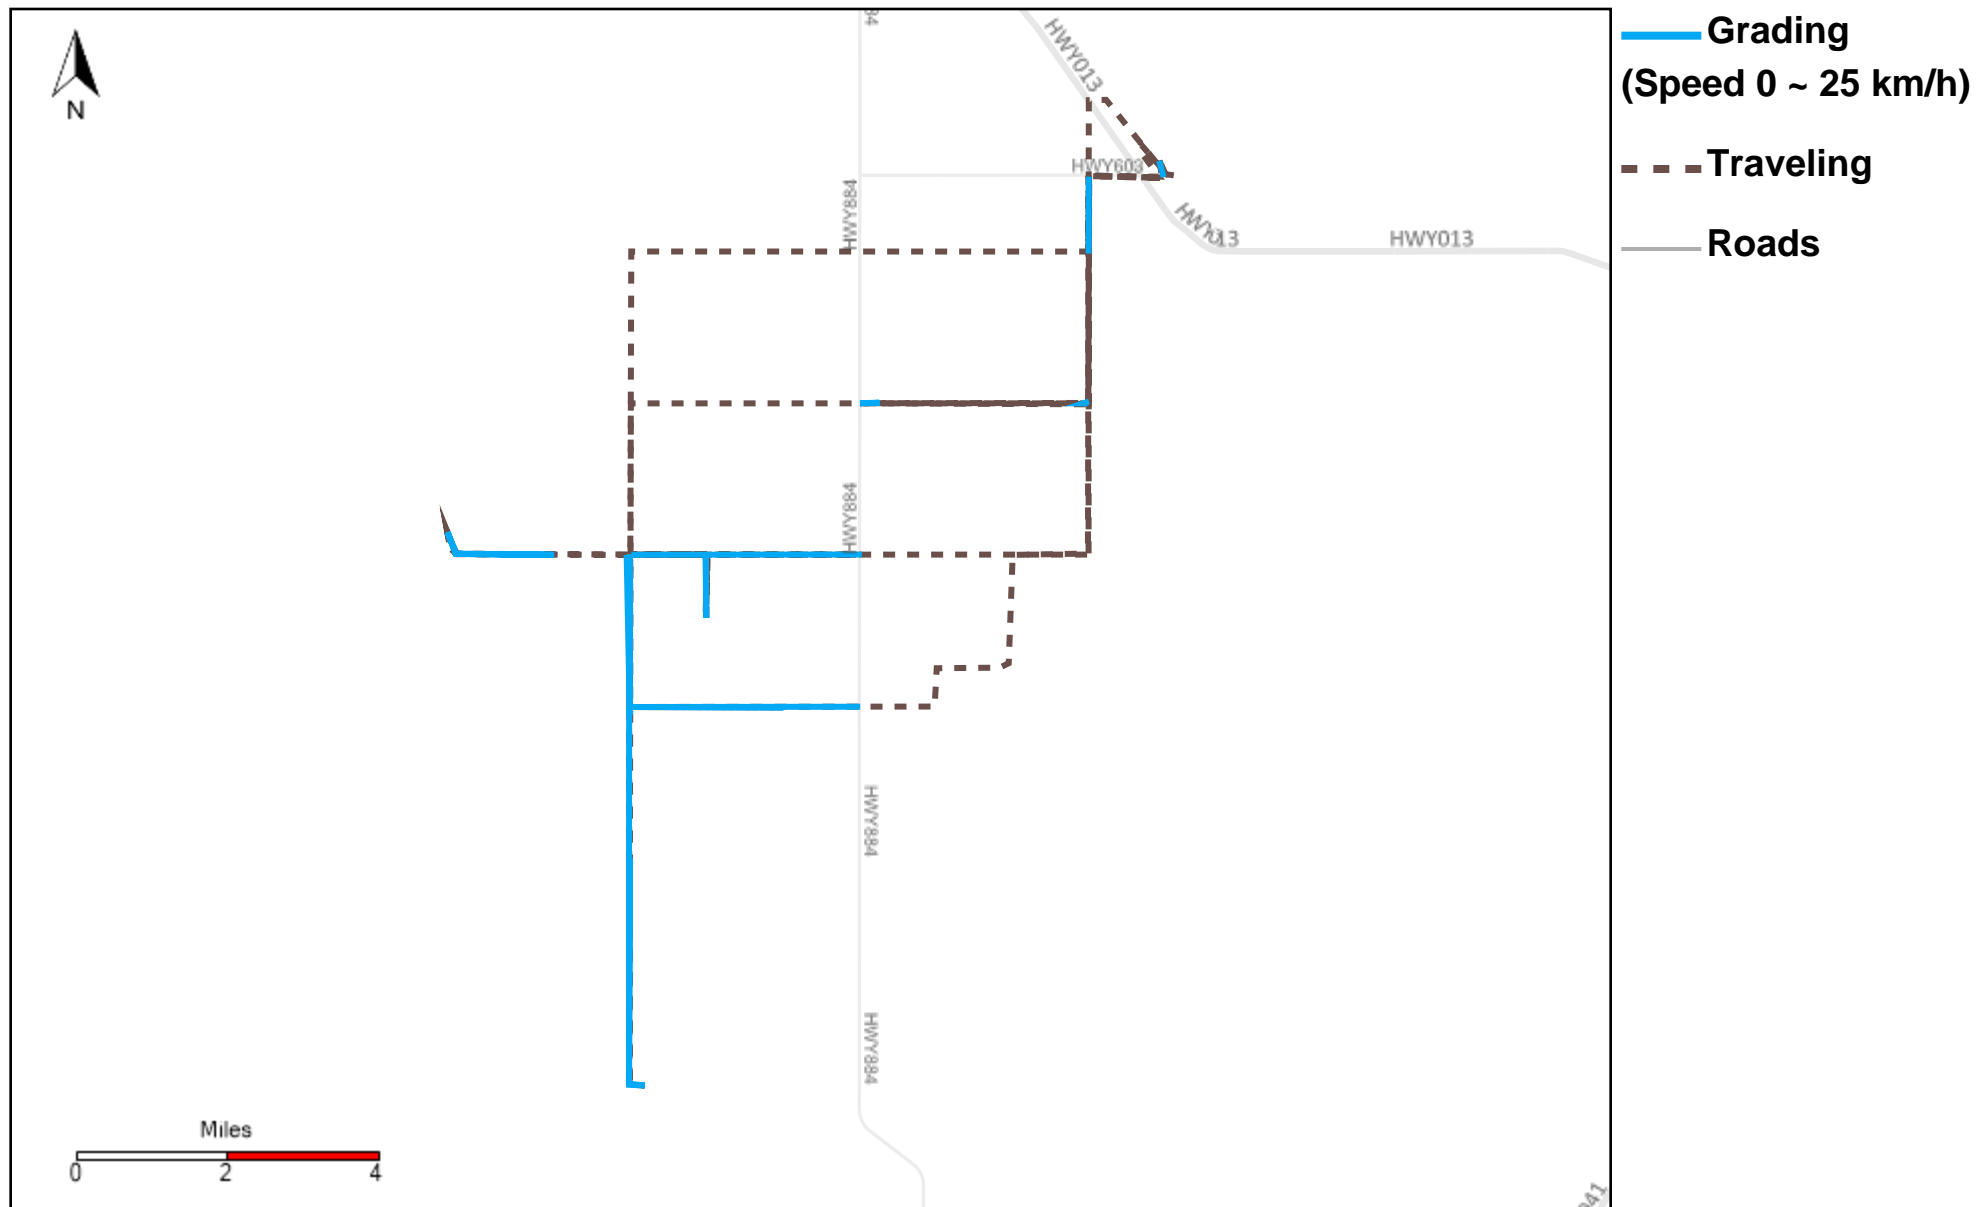

43-174_2023-11-19 ~ 2023-11-25 Tracking

Total Distance(km)	Total Hours	Work Distance(km)	Work Hours
217.43	19 hrs 49 min 0 sec	92.2	14 hrs 34 min 38 sec