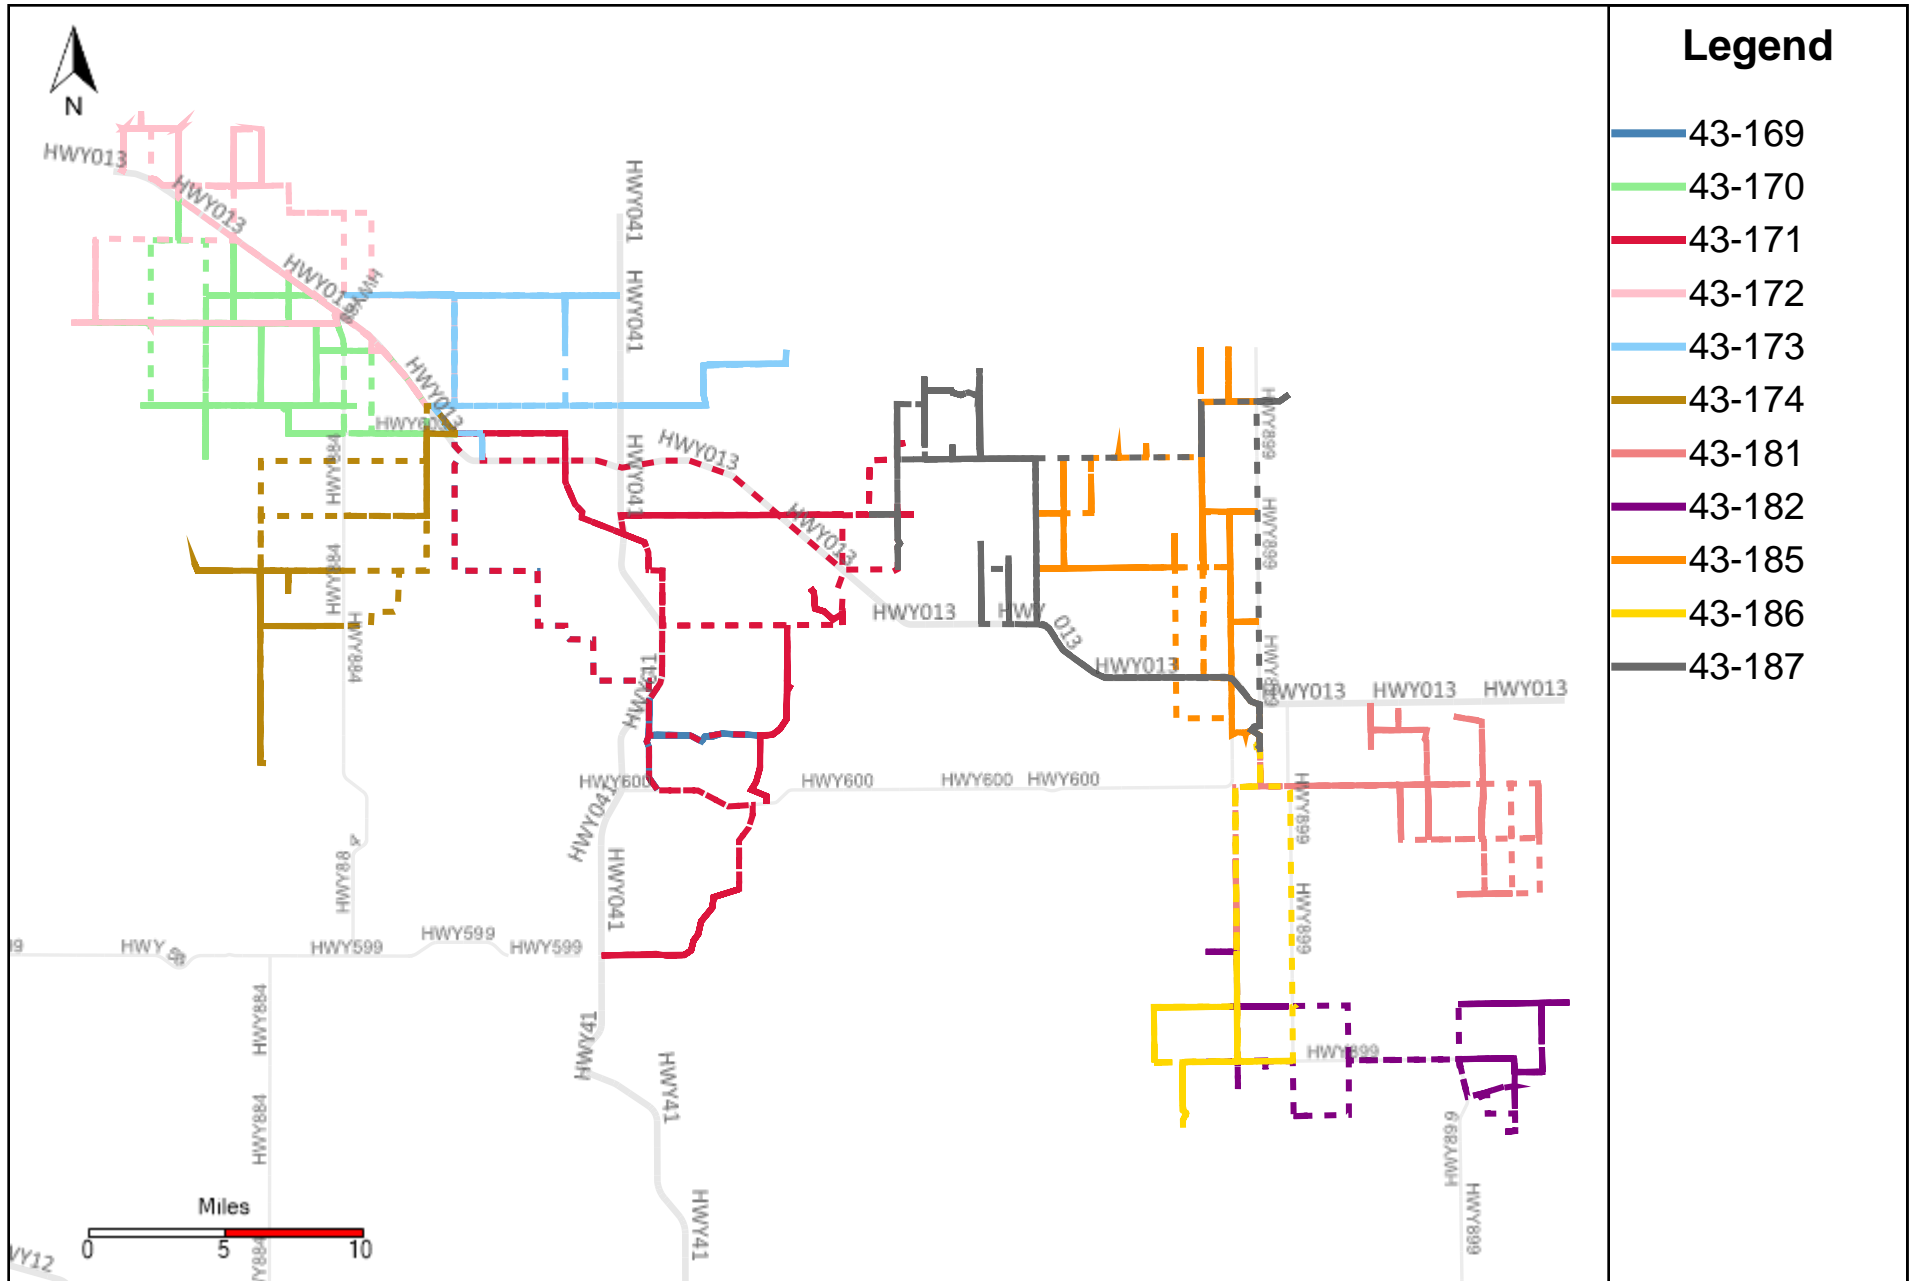

Provost Weekly Grader Report (2023-11-19 ~ 2023-11-25)

Division: 1 Grader Report(2023-11-19 ~ 2023-11-25)

Vehicle Name List	Total Distance(km)	Total Hours
43-181, 43-182, 43-186	764.92	80 hrs 11 min 7 sec

Division: 2 Grader Report(2023-11-19 ~ 2023-11-25)

Legend

— 43-181

Vehicle Name List	Total Distance(km)	Total Hours
43-181	382.43	40 hrs 14 min 27 sec

Division: 3 Grader Report(2023-11-19 ~ 2023-11-25)

Vehicle Name List	Total Distance(km)	Total Hours
43-181, 43-185, 43-186, 43-187	1414.85	130 hrs 52 min 12 sec

Division: 4 Grader Report(2023-11-19 ~ 2023-11-25)

Vehicle Name List	Total Distance(km)	Total Hours
43-171, 43-173, 43-185, 43-187	1676.53	137 hrs 16 min 51 sec

Division: 5 Grader Report(2023-11-19 ~ 2023-11-25)

Division: 7 Grader Report(2023-11-19 ~ 2023-11-25)

Vehicle Name List	Total Distance(km)	Total Hours
43-170, 43-172, 43-174	1246.68	102 hrs 56 min 58 sec

Provost Weekly Grader Report

From 11/19/2023 To 11/25/2023