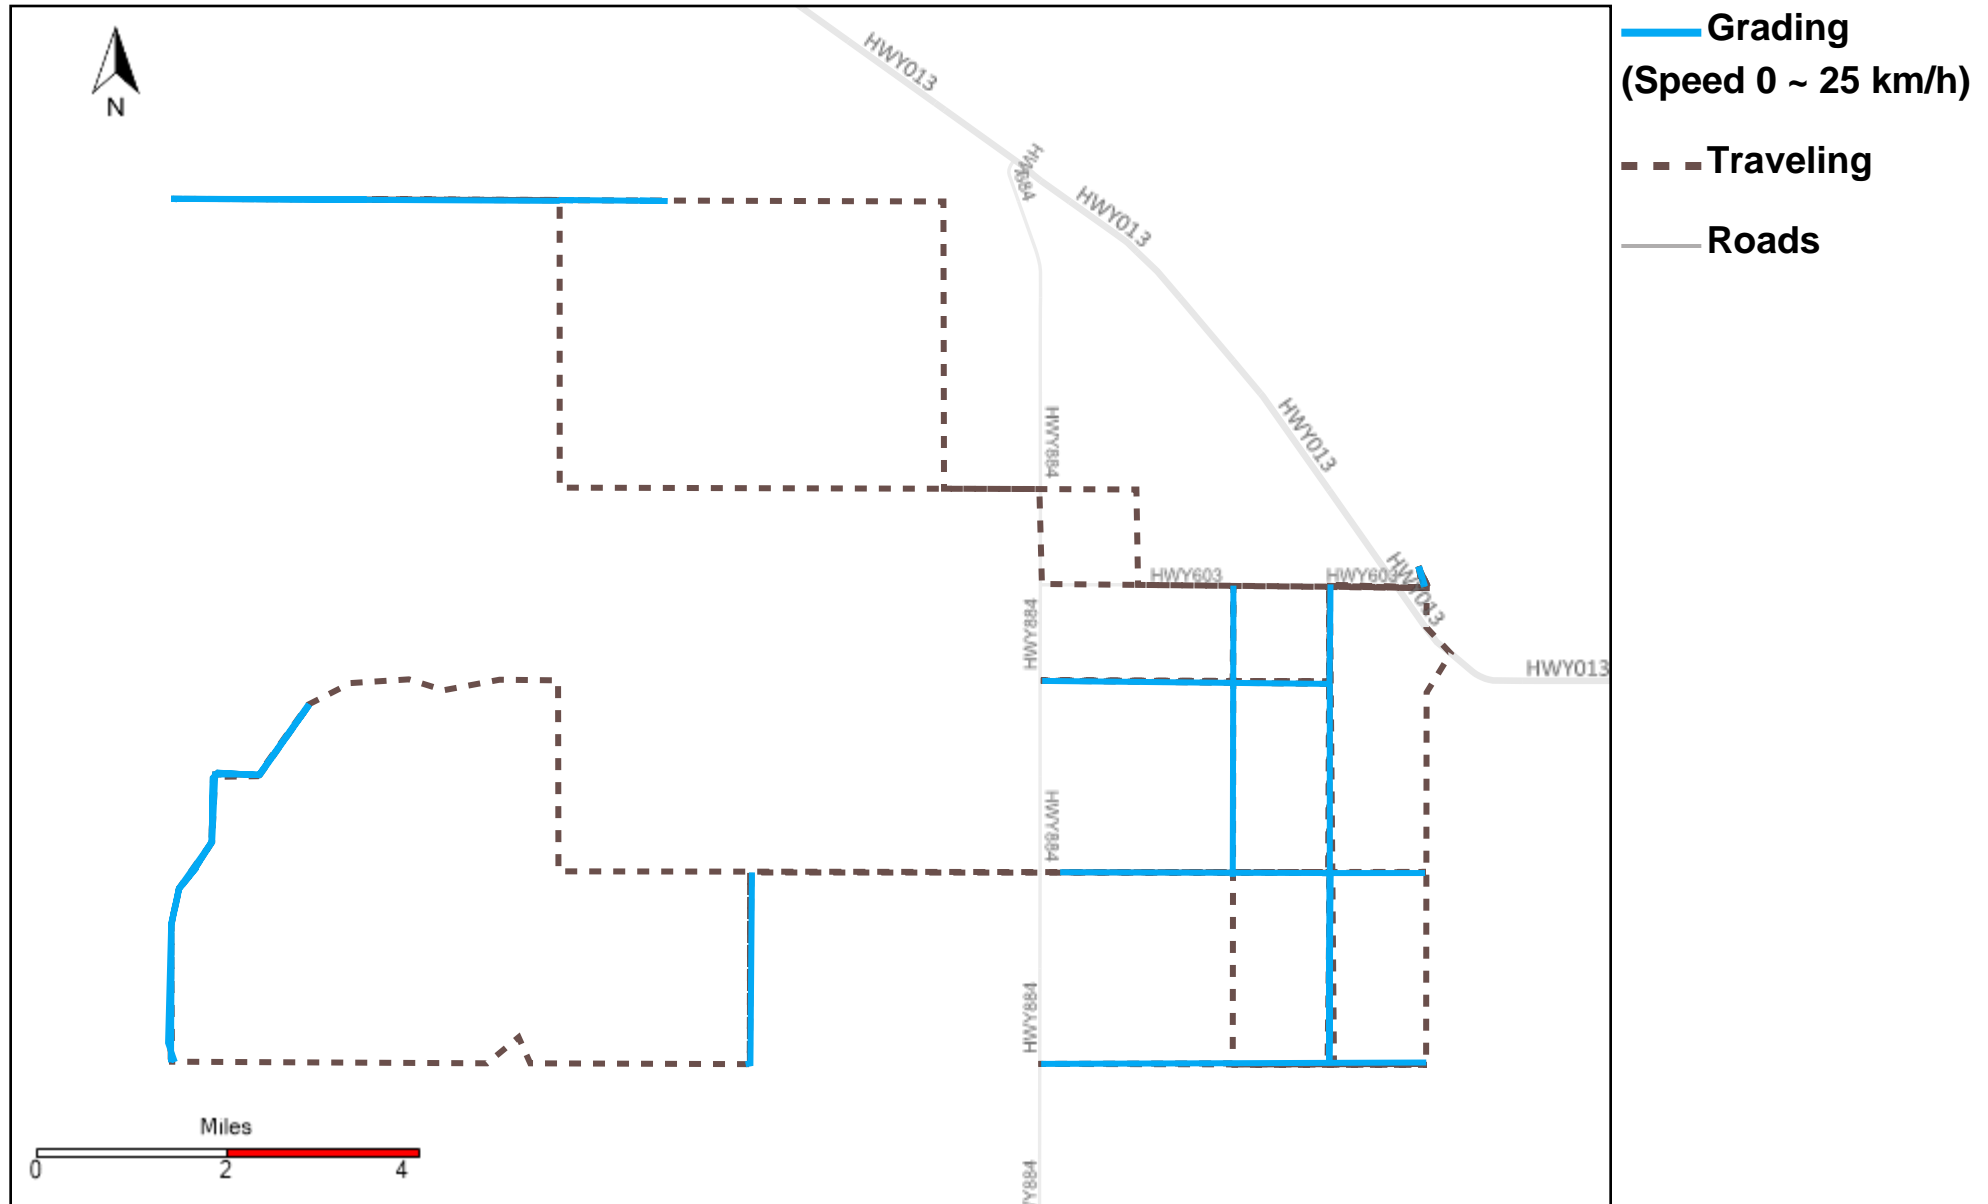

43-174_2023-11-12 ~ 2023-11-18 Tracking

Total Distance(km)	Total Hours	Work Distance(km)	Work Hours
315.81	31 hrs 0 min 25 sec	174.39	25 hrs 32 min 36 sec