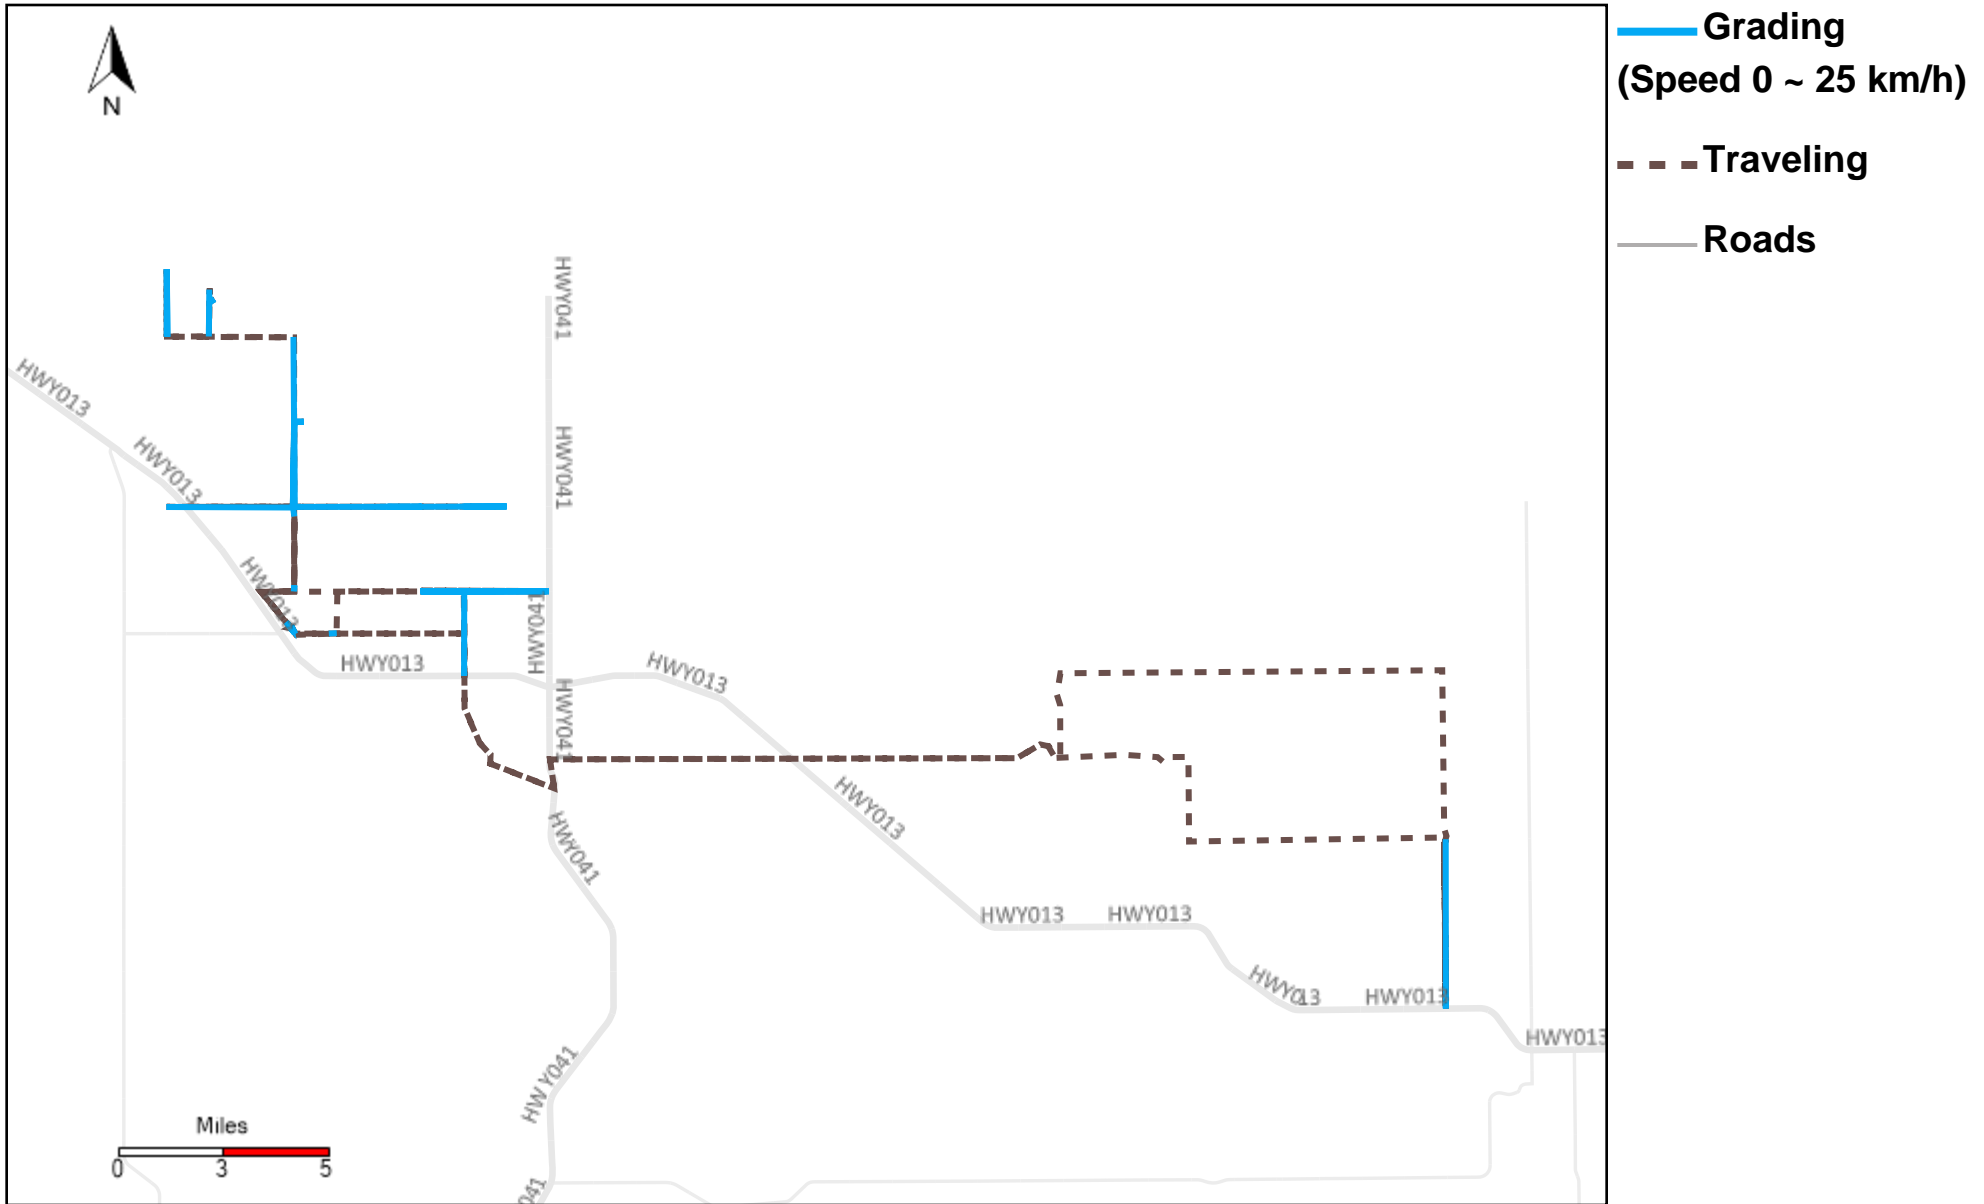

43-173_2023-11-12 ~ 2023-11-18 Tracking

Total Distance(km)	Total Hours	Work Distance(km)	Work Hours
394.62	35 hrs 43 min 59 sec	192.9	29 hrs 24 min 30 sec