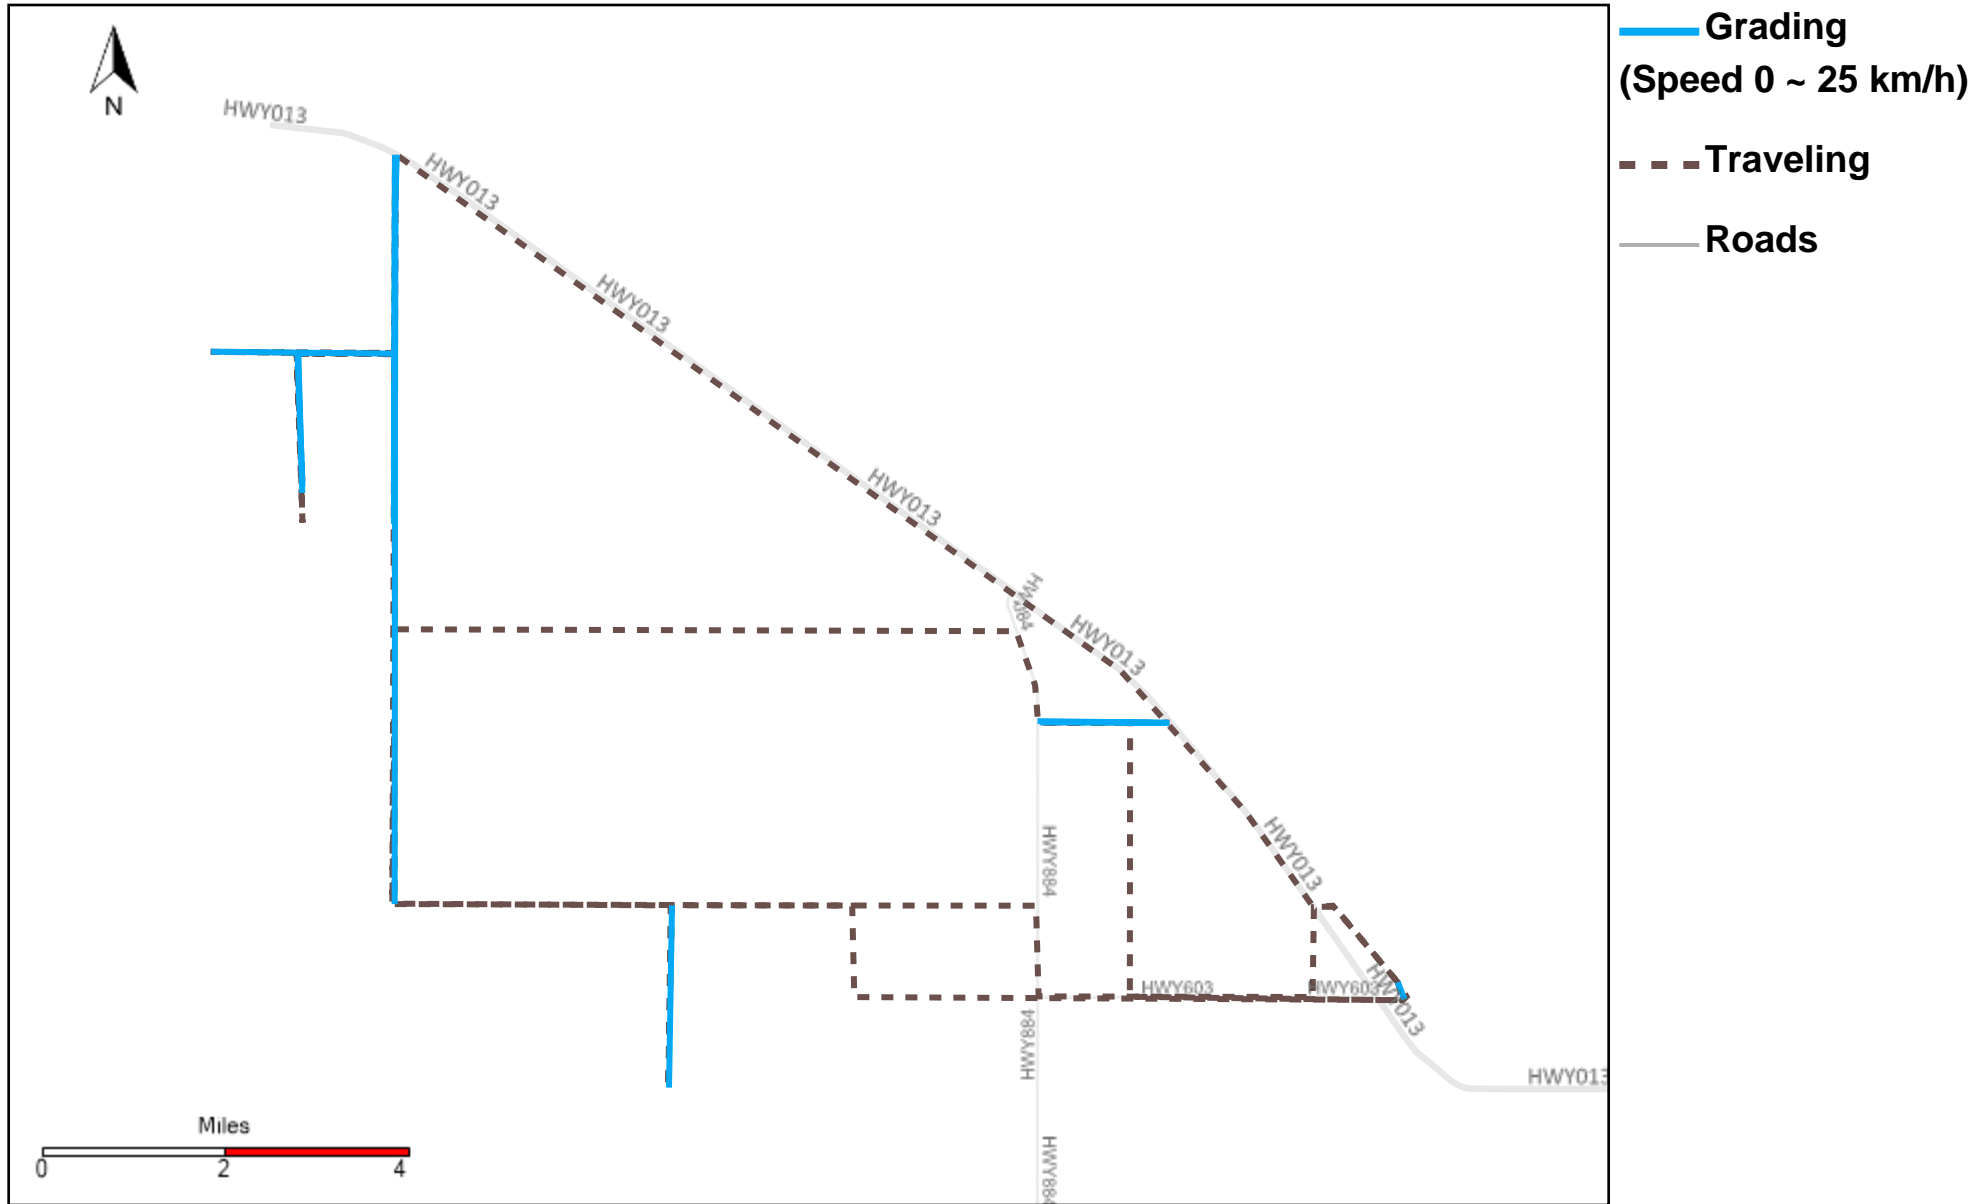

43-170_2023-11-12 ~ 2023-11-18 Tracking

Total Distance(km)	Total Hours	Work Distance(km)	Work Hours
235.83	17 hrs 19 min 16 sec	121.9	13 hrs 40 min 39 sec