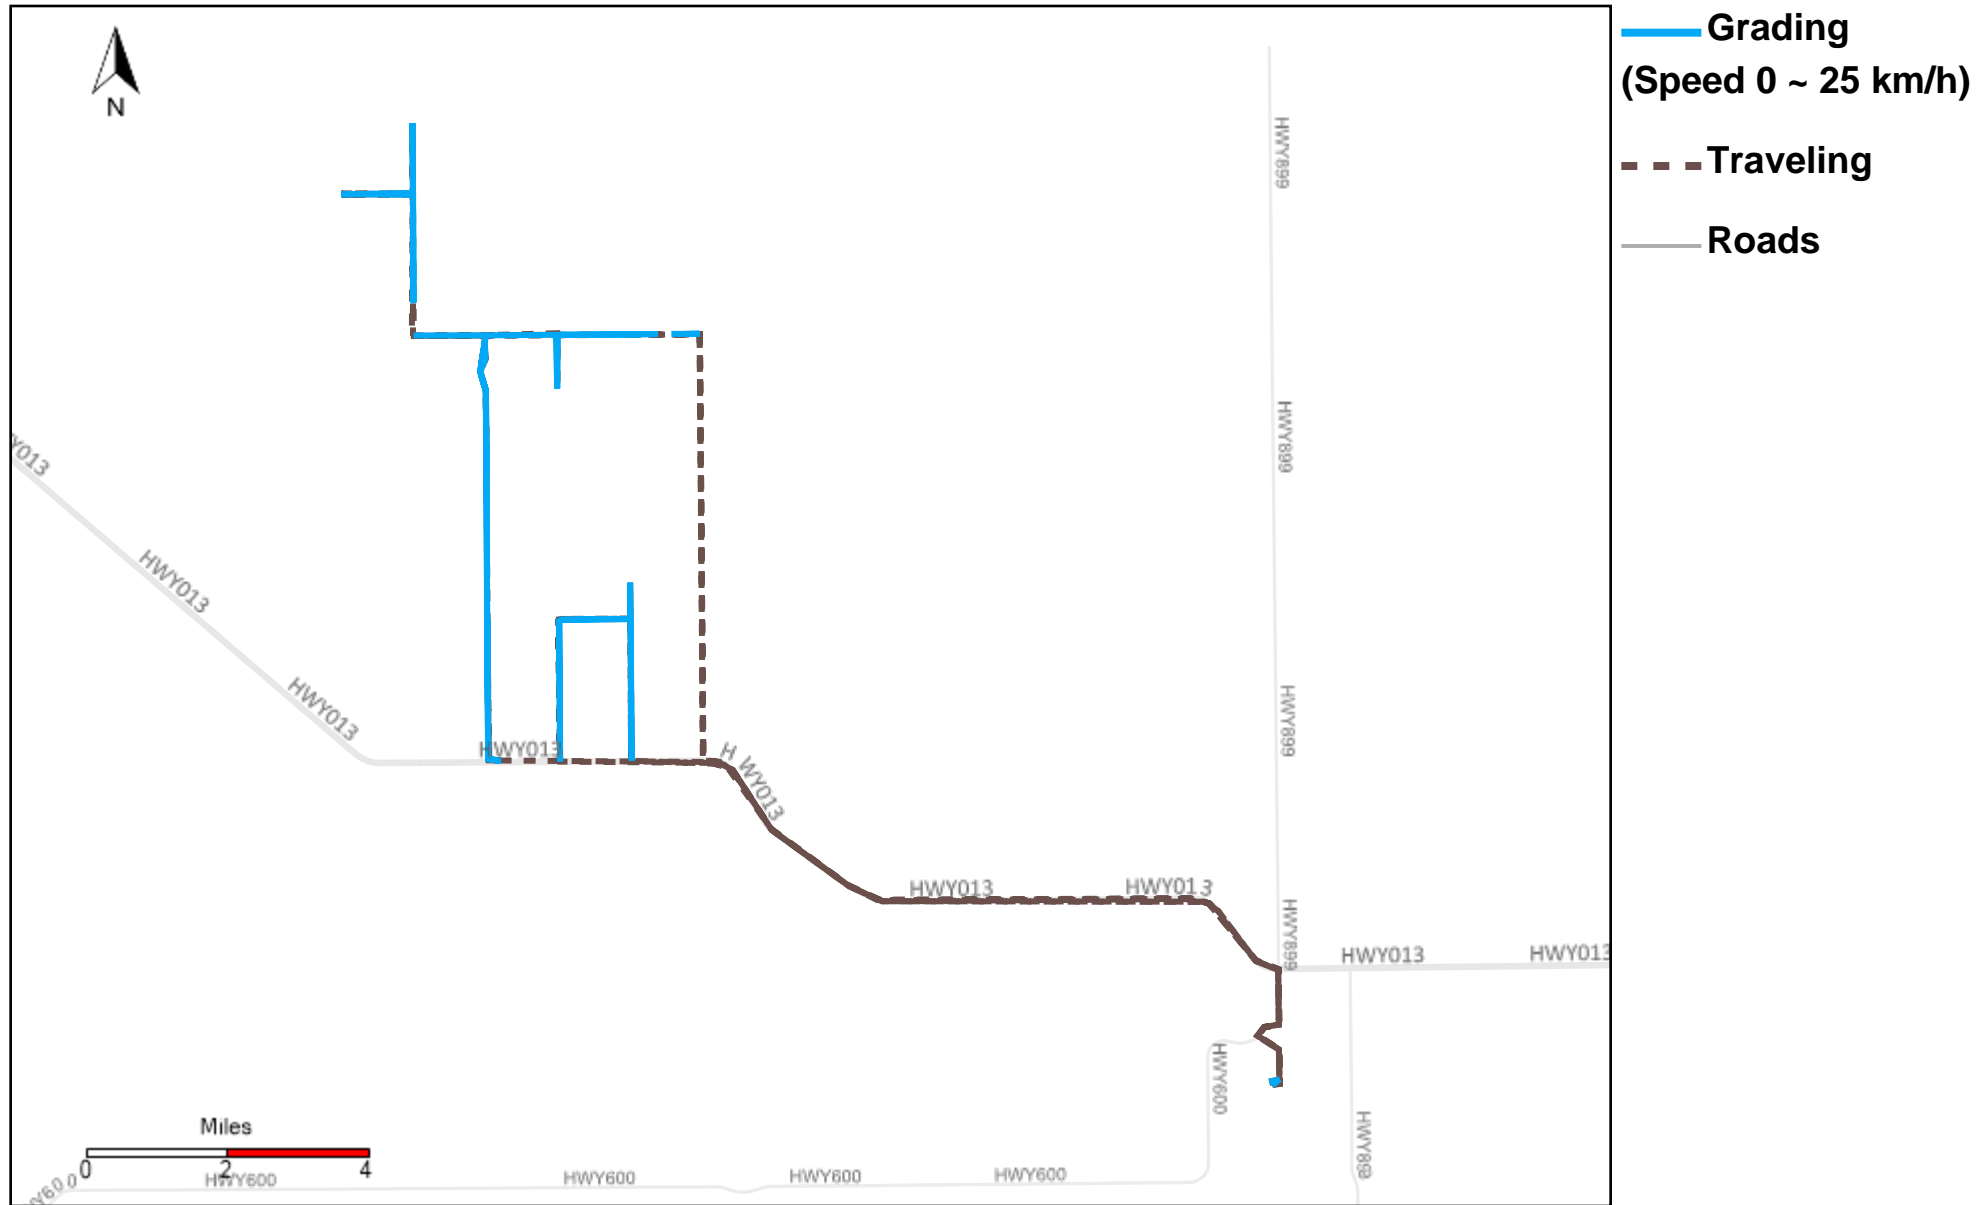

43-187_2023-11-12 ~ 2023-11-18 Tracking

Total Distance(km)	Total Hours	Work Distance(km)	Work Hours
397.8	31 hrs 28 min 20 sec	142.38	24 hrs 8 min 10 sec