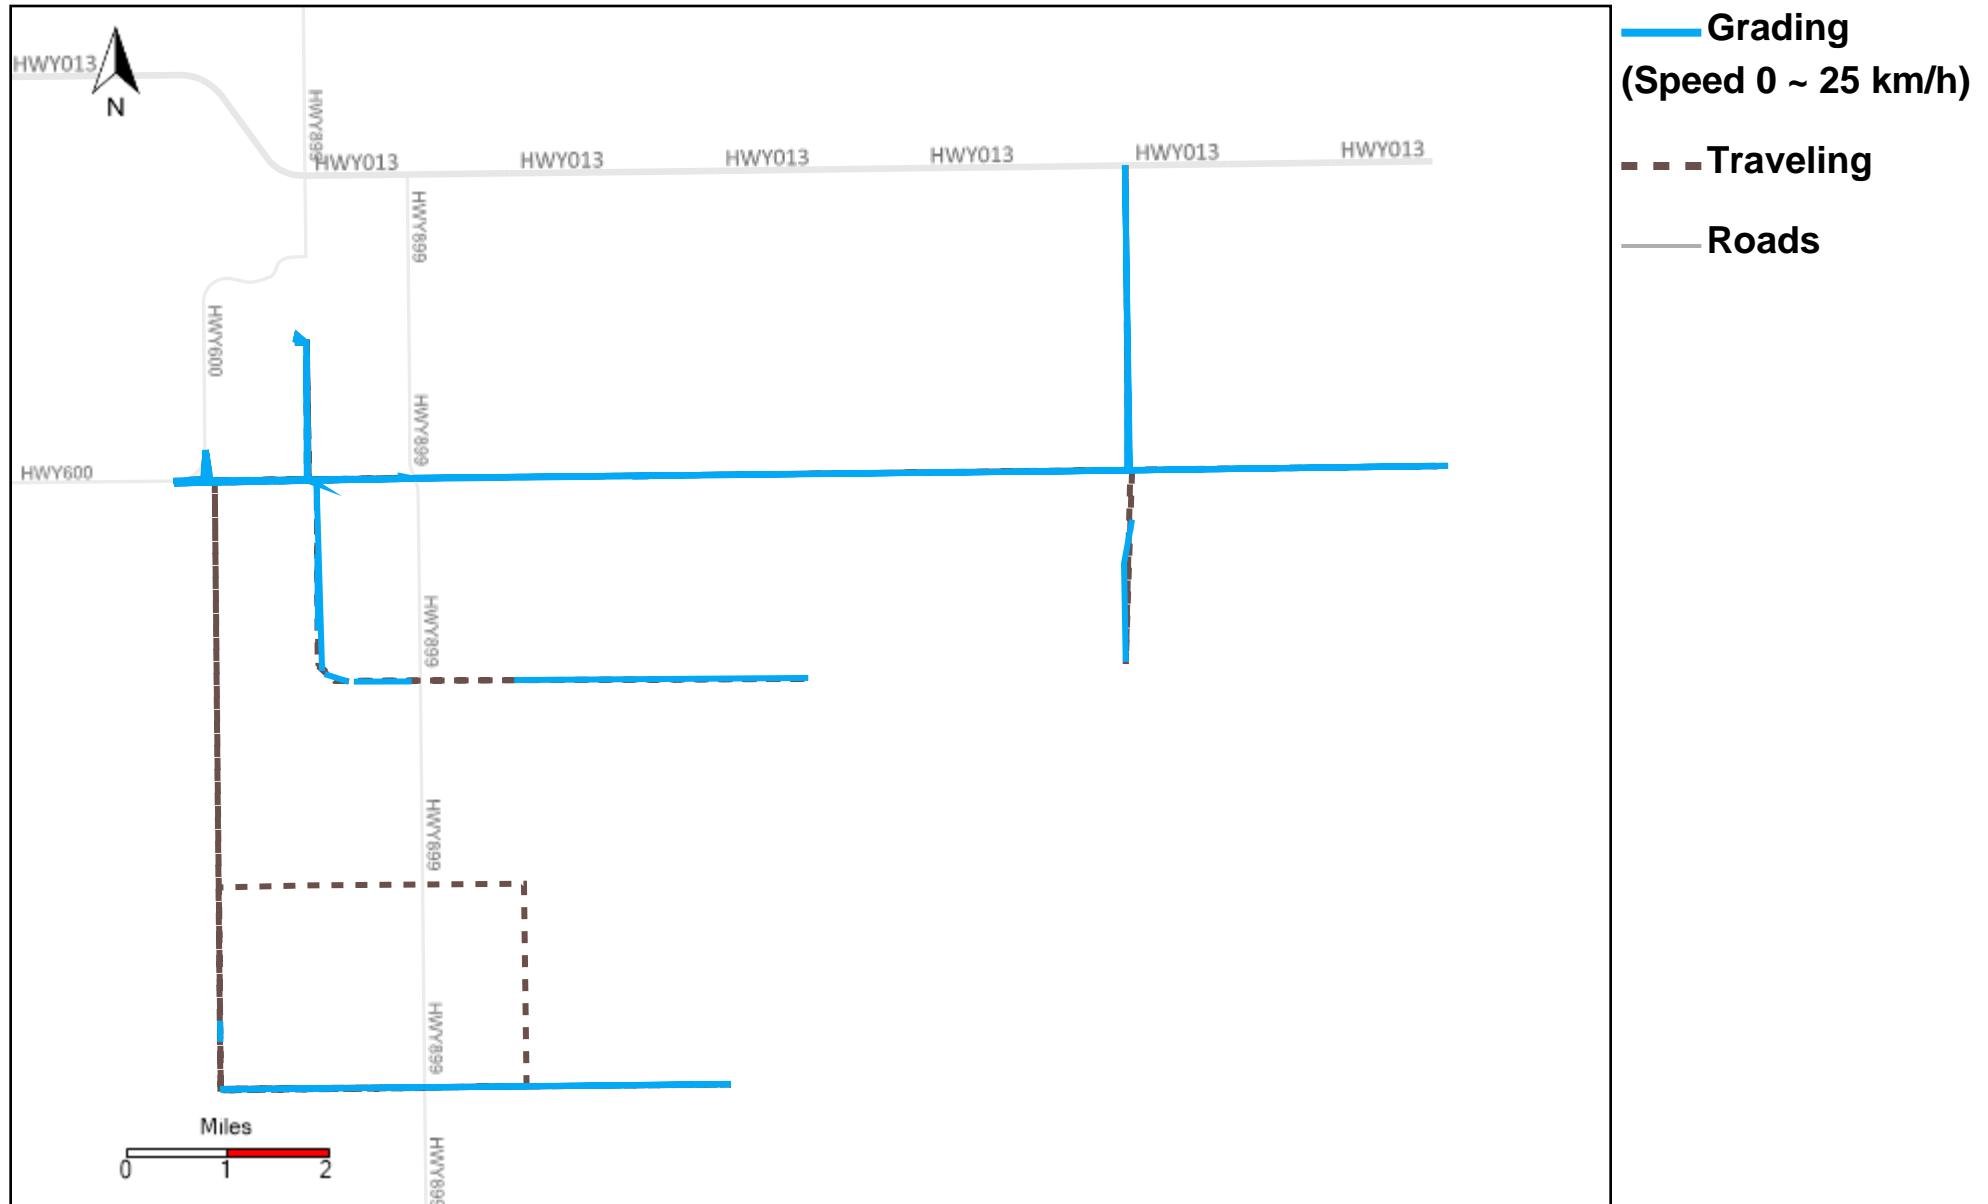

43-181_2023-11-12 ~ 2023-11-18 Tracking

Total Distance(km)	Total Hours	Work Distance(km)	Work Hours
316.57	32 hrs 48 min 37 sec	170.66	27 hrs 18 min 42 sec