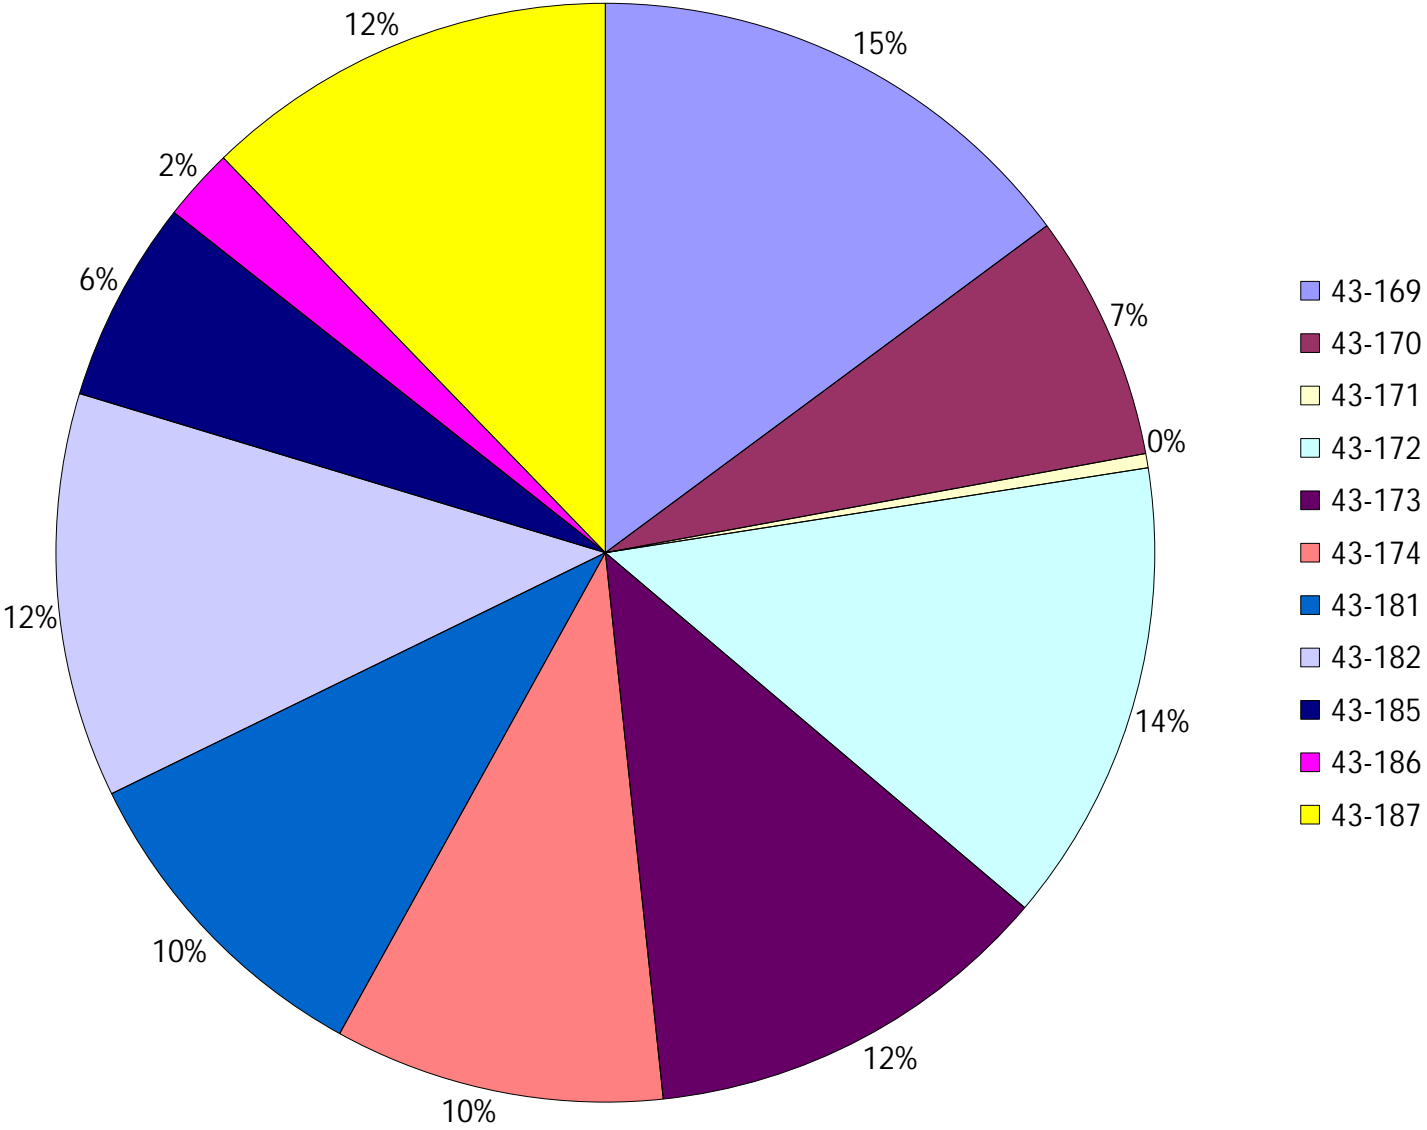

Provost Weekly Grader Report

From 11/12/2023 To 11/18/2023

11/18/2023

Vehicle	Total Distance(km)	Total Hours	Work Distance(km)	Work Hours
43-169	482.86	32 hrs 3 min 57 sec	198.13	23 hrs 45 min 50 sec
43-170	235.83	17 hrs 19 min 16 sec	121.9	13 hrs 40 min 39 sec
43-171	13.61	2 hrs 0 min 54 sec	0.66	1 hrs 28 min 59 sec
43-172	443.71	33 hrs 59 min 27 sec	258.25	27 hrs 52 min 1 sec
43-173	394.62	35 hrs 43 min 59 sec	192.9	29 hrs 24 min 30 sec
43-174	315.81	31 hrs 0 min 25 sec	174.39	25 hrs 32 min 36 sec
43-181	316.57	32 hrs 48 min 37 sec	170.66	27 hrs 18 min 42 sec
43-182	386.95	41 hrs 8 min 23 sec	213	34 hrs 15 min 4 sec
43-185	193.45	18 hrs 26 min 9 sec	92.82	14 hrs 16 min 16 sec
43-186	69.37	8 hrs 24 min 1 sec	43.68	7 hrs 40 min 39 sec
43-187	397.8	31 hrs 28 min 20 sec	142.38	24 hrs 8 min 10 sec
Total:	3250.58	284 hrs 23 min 28 sec	1608.8	229 hrs 23 min 26 sec

Vehicle Distance Vs Total Distance (%) From 11/12/2023 To 11/18/2023

Provost Weekly Grader Report