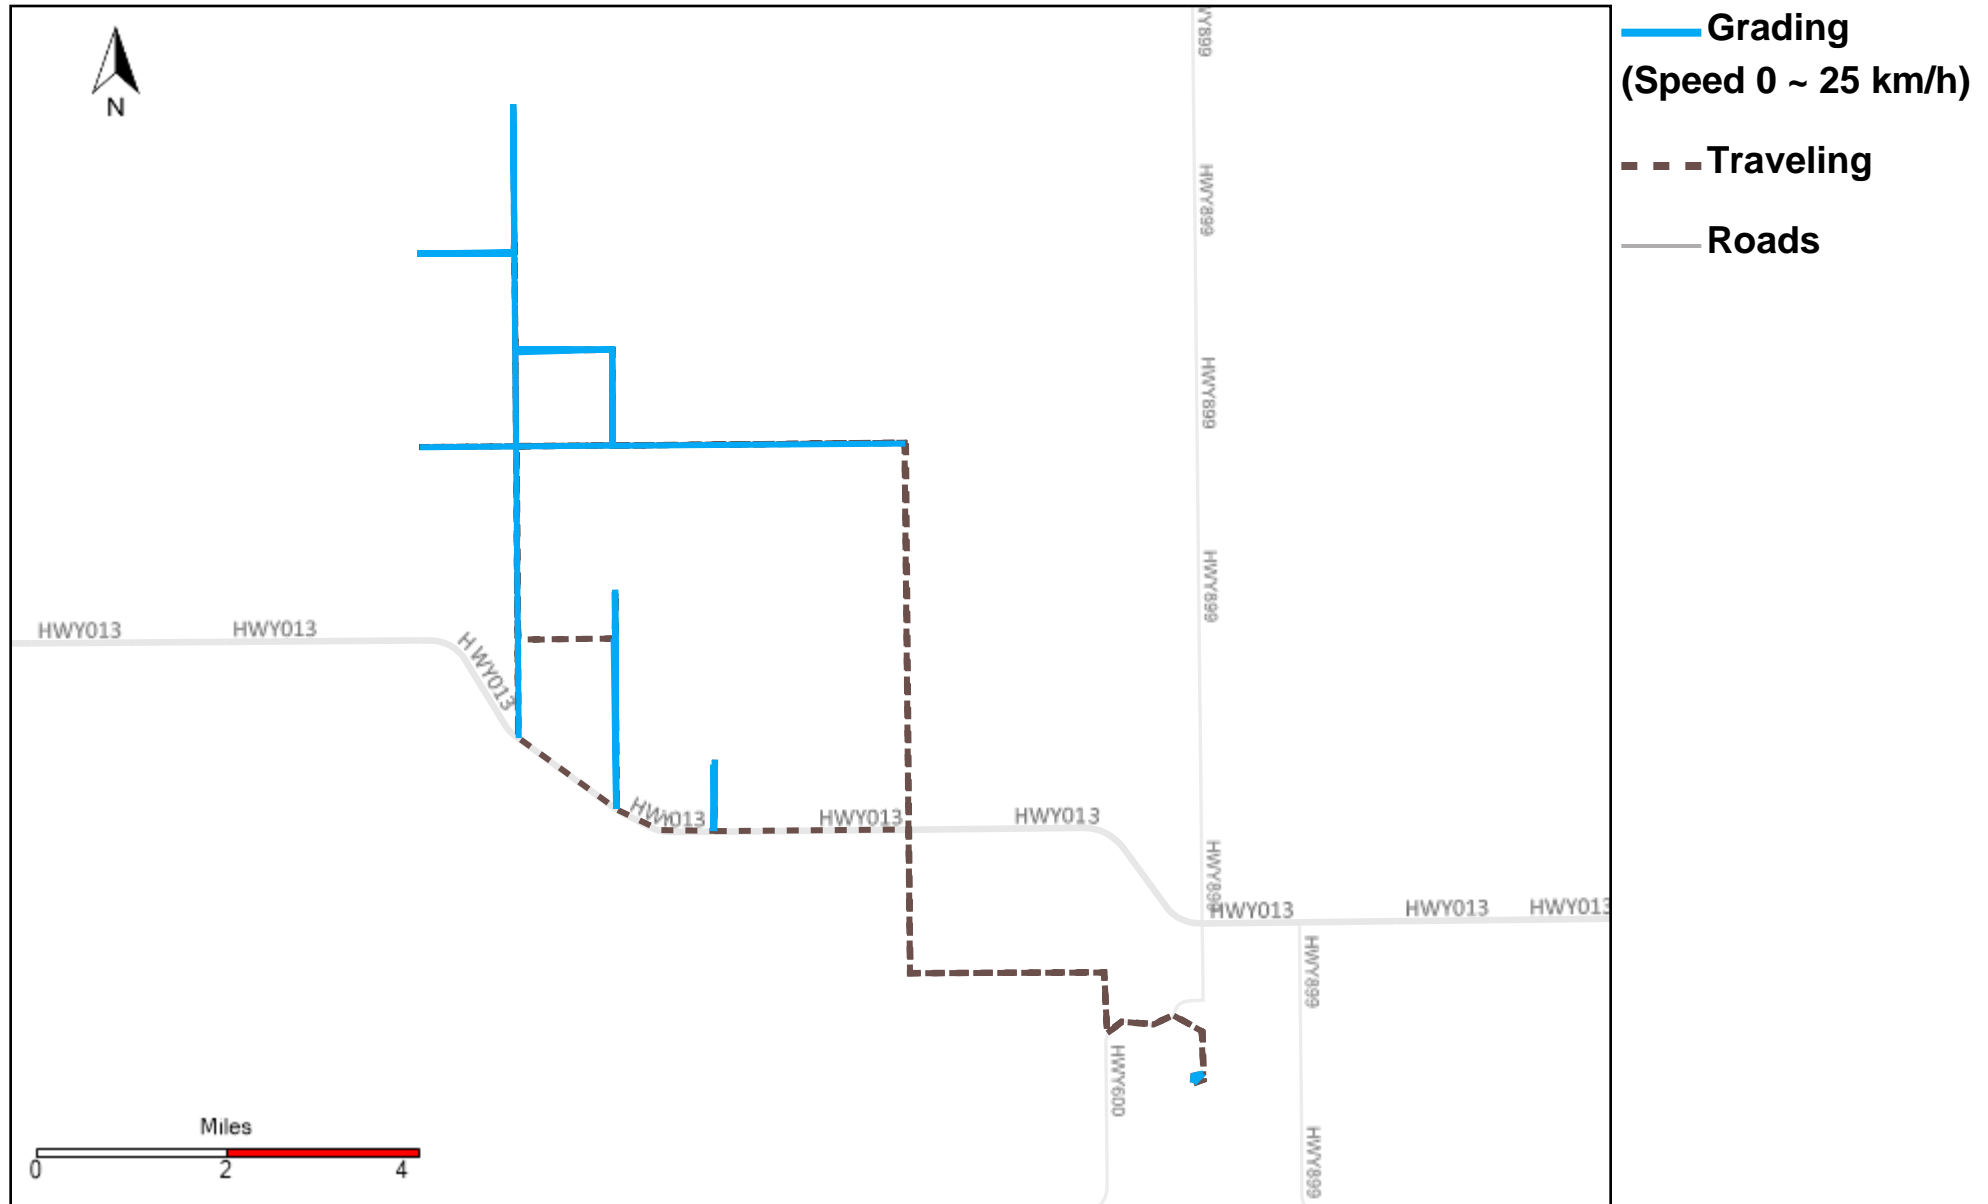

43-185_2023-11-12 ~ 2023-11-18 Tracking

Total Distance(km)	Total Hours	Work Distance(km)	Work Hours
193.45	18 hrs 26 min 9 sec	92.82	14 hrs 16 min 16 sec