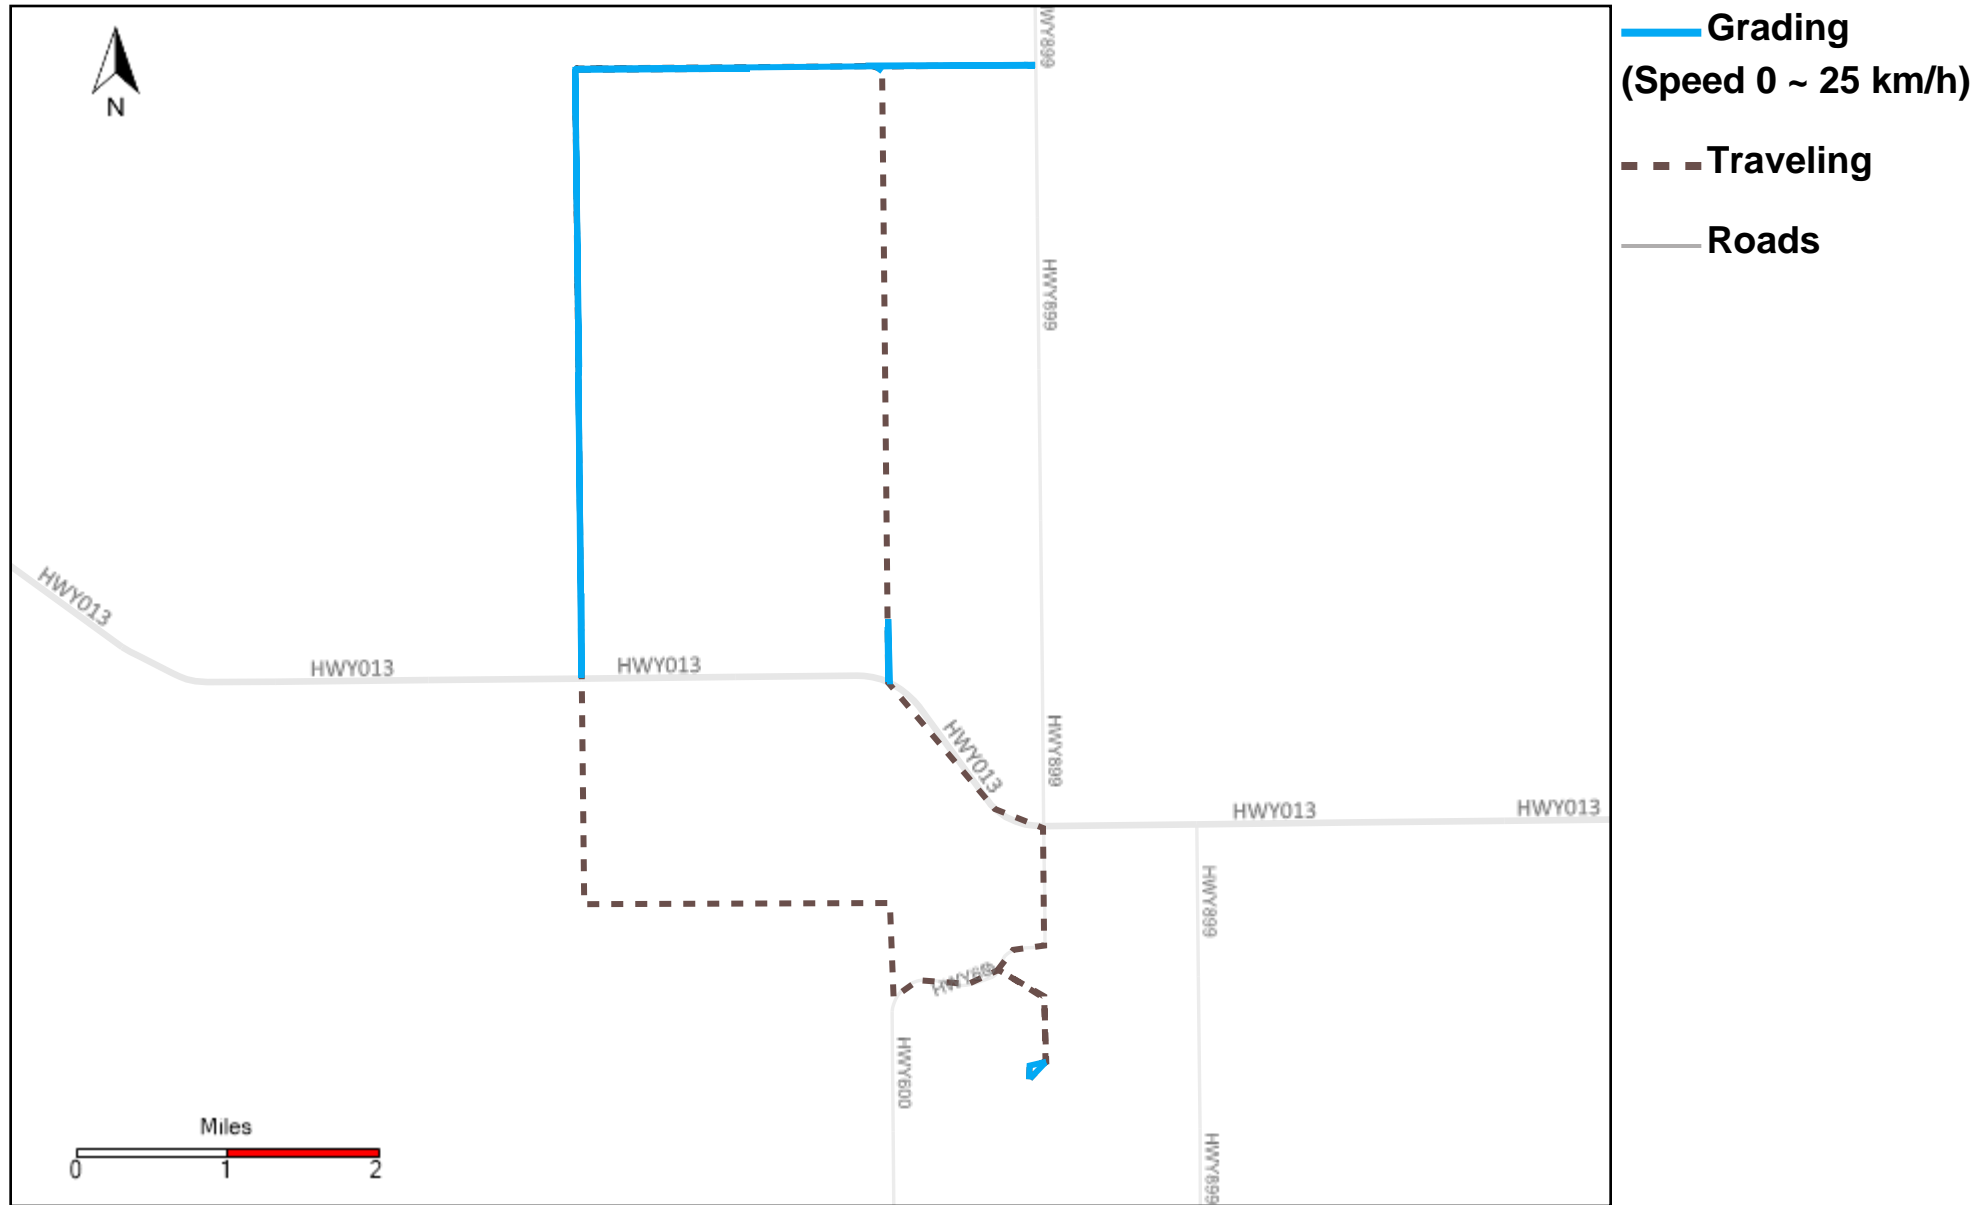

43-182_2023-11-12 ~ 2023-11-18 Tracking

Total Distance(km)	Total Hours	Work Distance(km)	Work Hours
386.95	41 hrs 8 min 23 sec	213	34 hrs 15 min 4 sec

43-185_2023-11-12 ~ 2023-11-18 Tracking

Total Distance(km)	Total Hours	Work Distance(km)	Work Hours
193.45	18 hrs 26 min 9 sec	92.82	14 hrs 16 min 16 sec

43-186_2023-11-12 ~ 2023-11-18 Tracking

Total Distance(km)	Total Hours	Work Distance(km)	Work Hours
69.37	8 hrs 24 min 1 sec	43.68	7 hrs 40 min 39 sec

43-187_2023-11-12 ~ 2023-11-18 Tracking

Total Distance(km)	Total Hours	Work Distance(km)	Work Hours
397.8	31 hrs 28 min 20 sec	142.38	24 hrs 8 min 10 sec