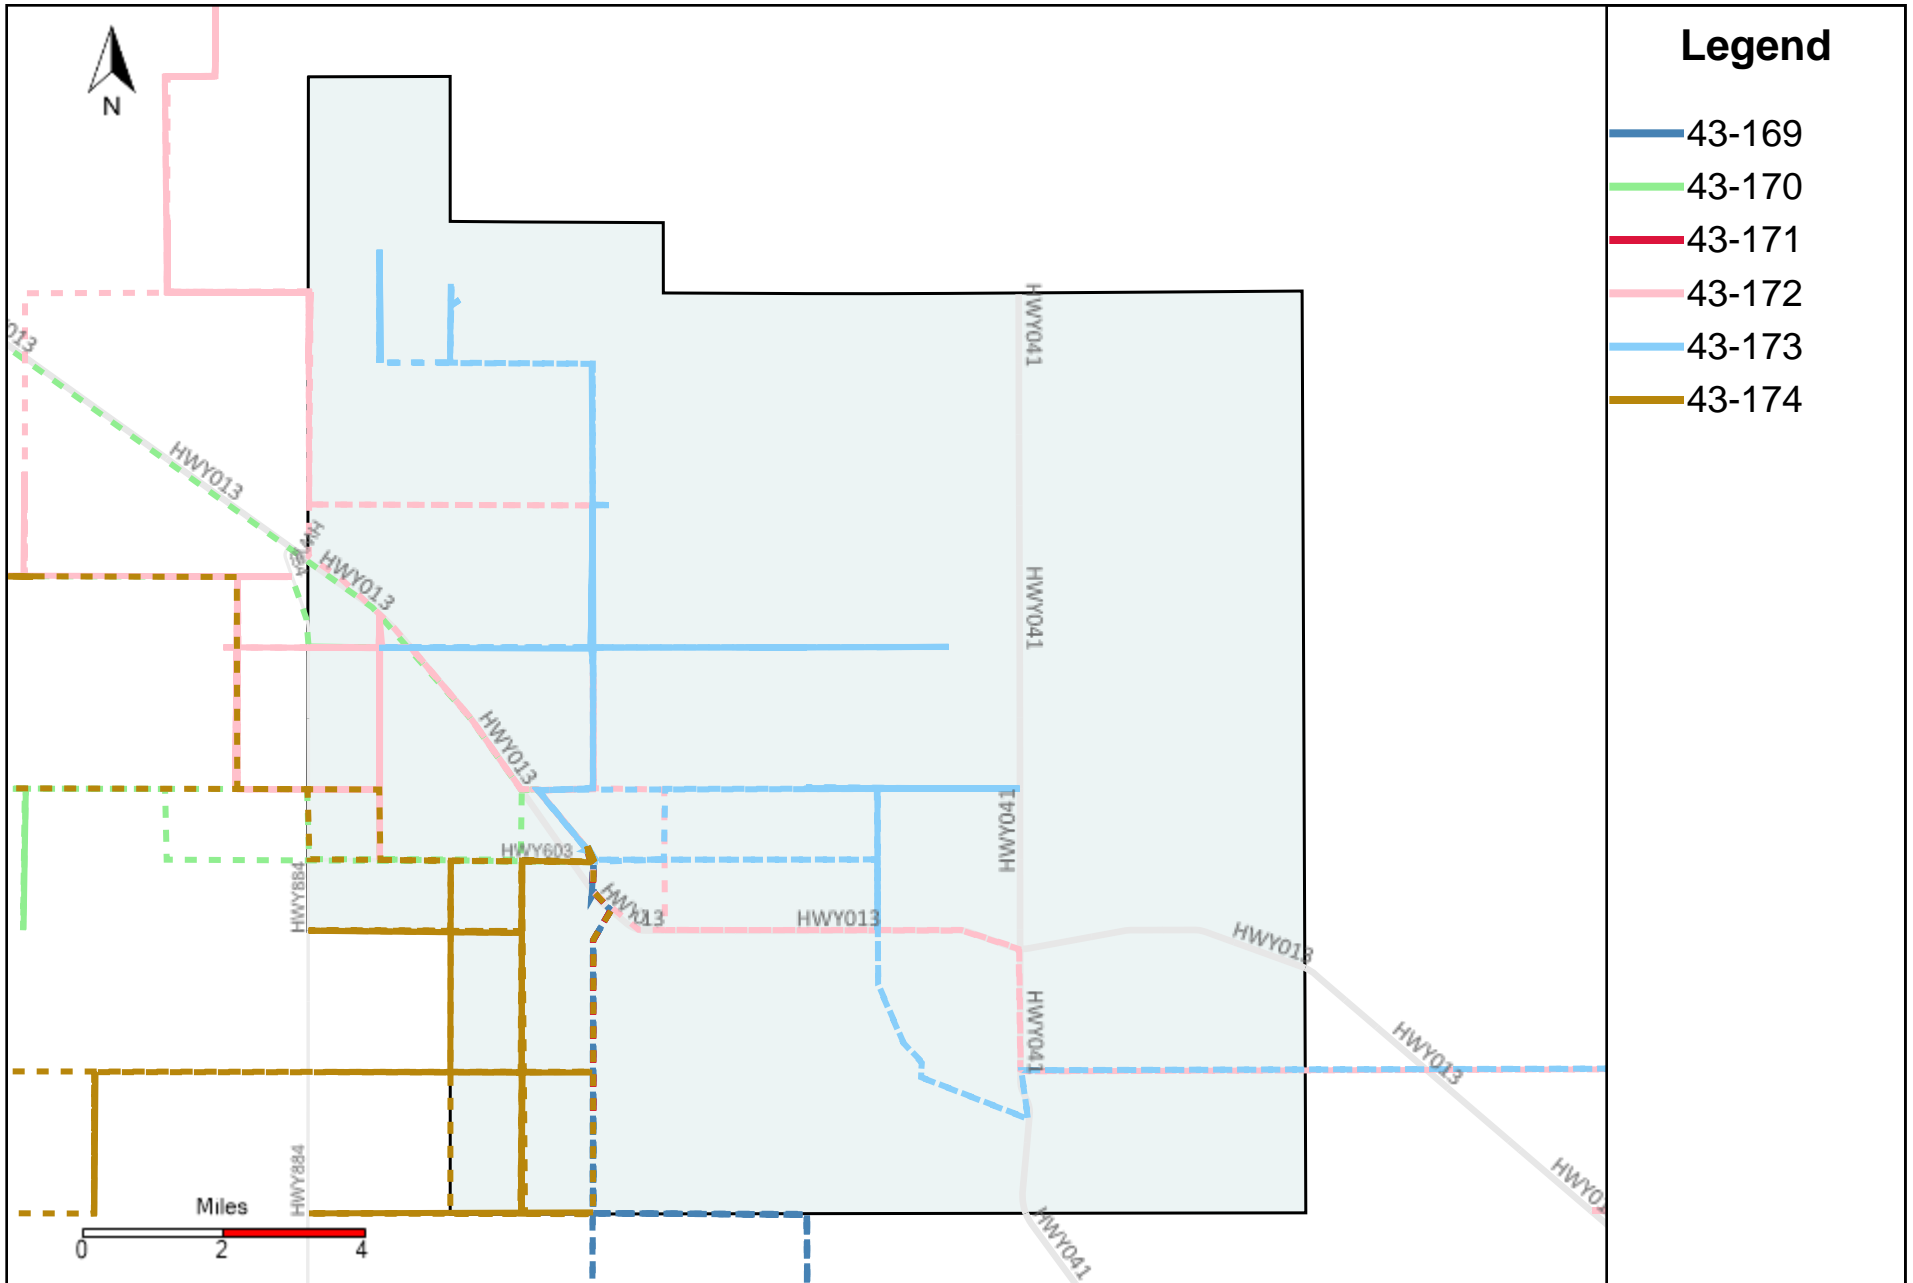

Division: 6 Grader Report(2023-11-12 ~ 2023-11-18)

Vehicle Name List	Total Distance(km)	Total Hours
43-169, 43-170, 43-171, 43-172, 43-173, 43-174	1886.45	152 hrs 7 min 58 sec