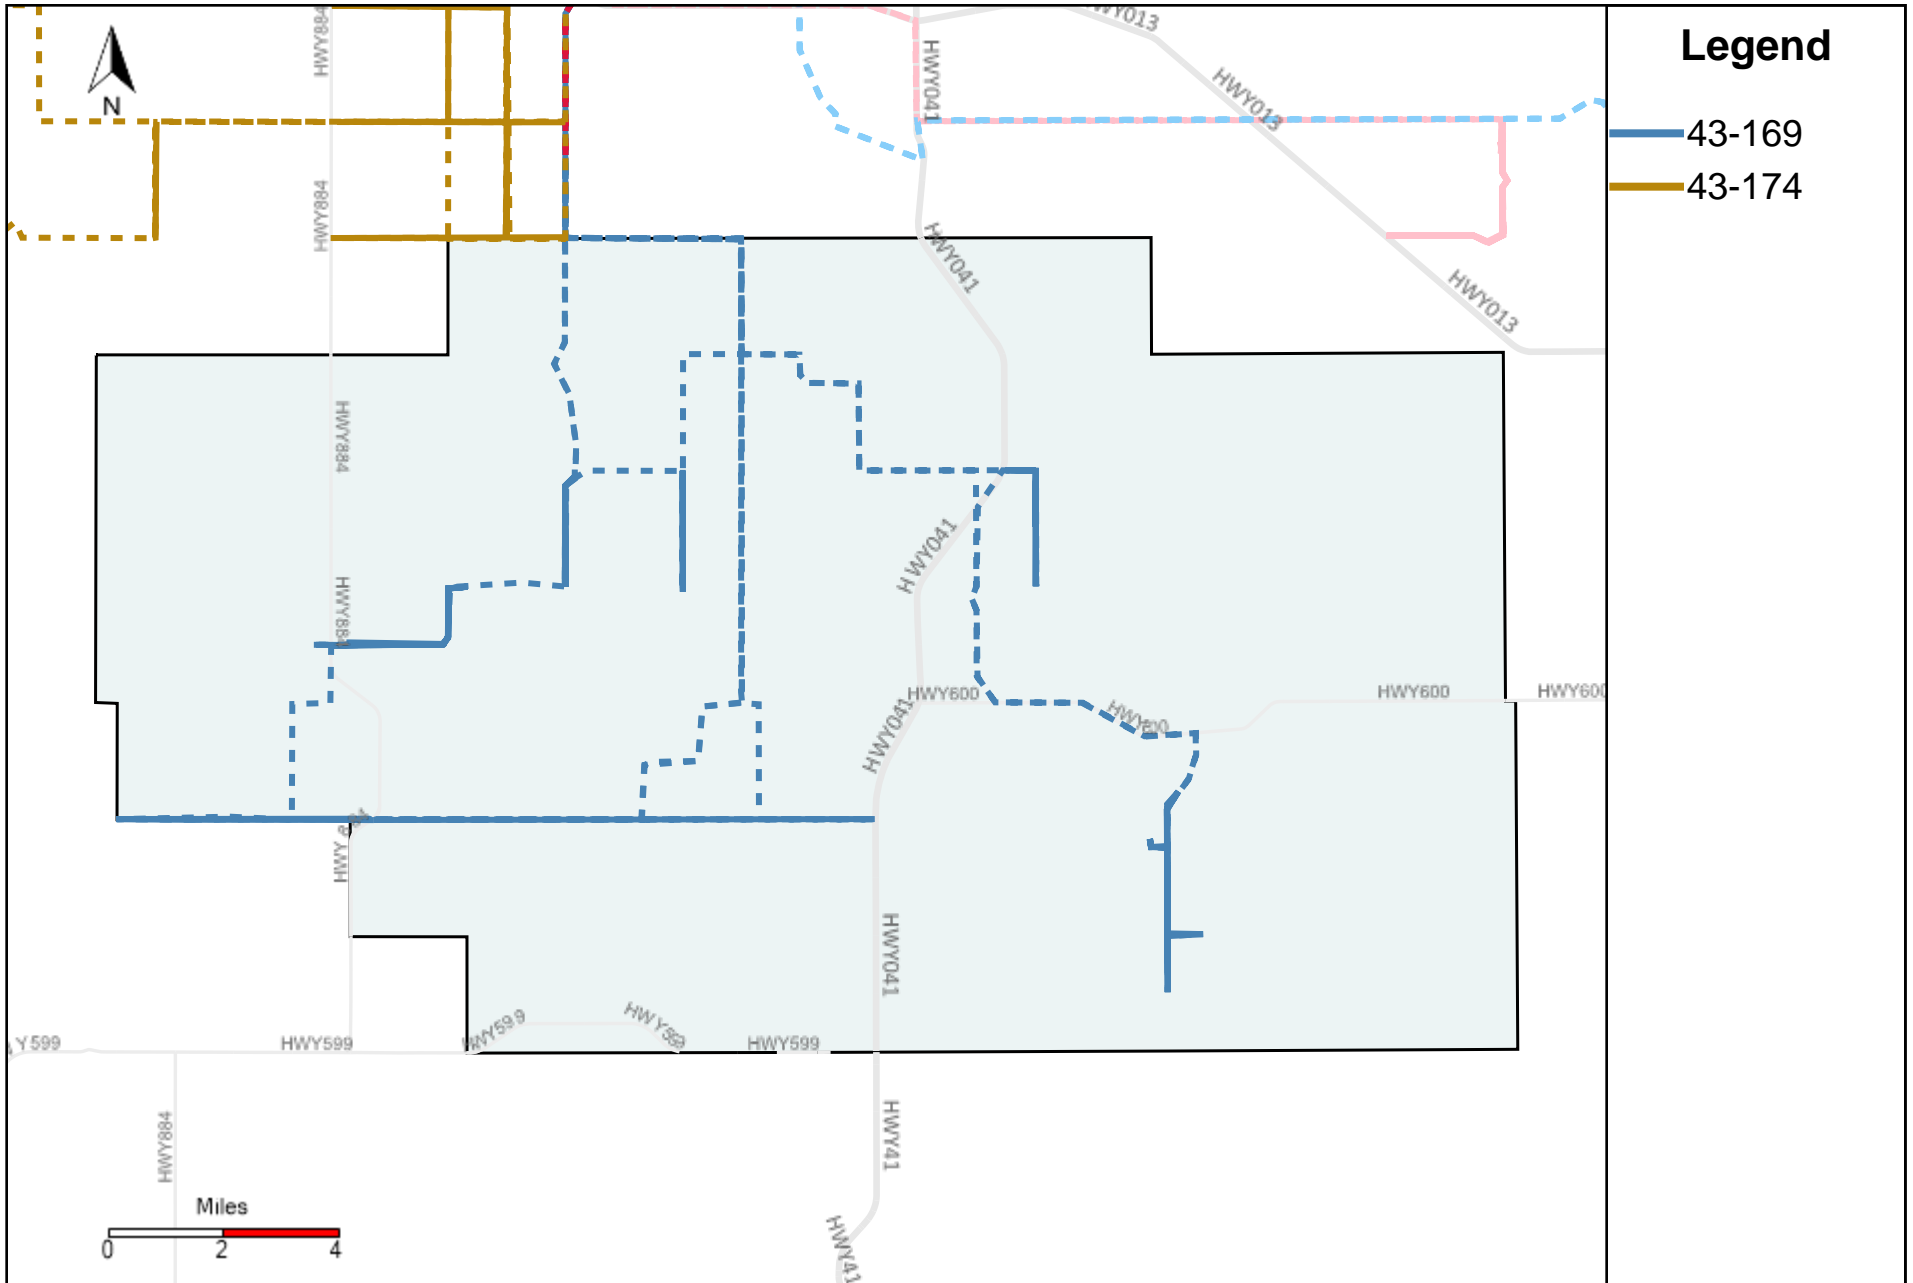

Division: 5 Grader Report(2023-11-12 ~ 2023-11-18)

Vehicle Name List	Total Distance(km)	Total Hours
43-169, 43-174	798.67	63 hrs 4 min 22 sec