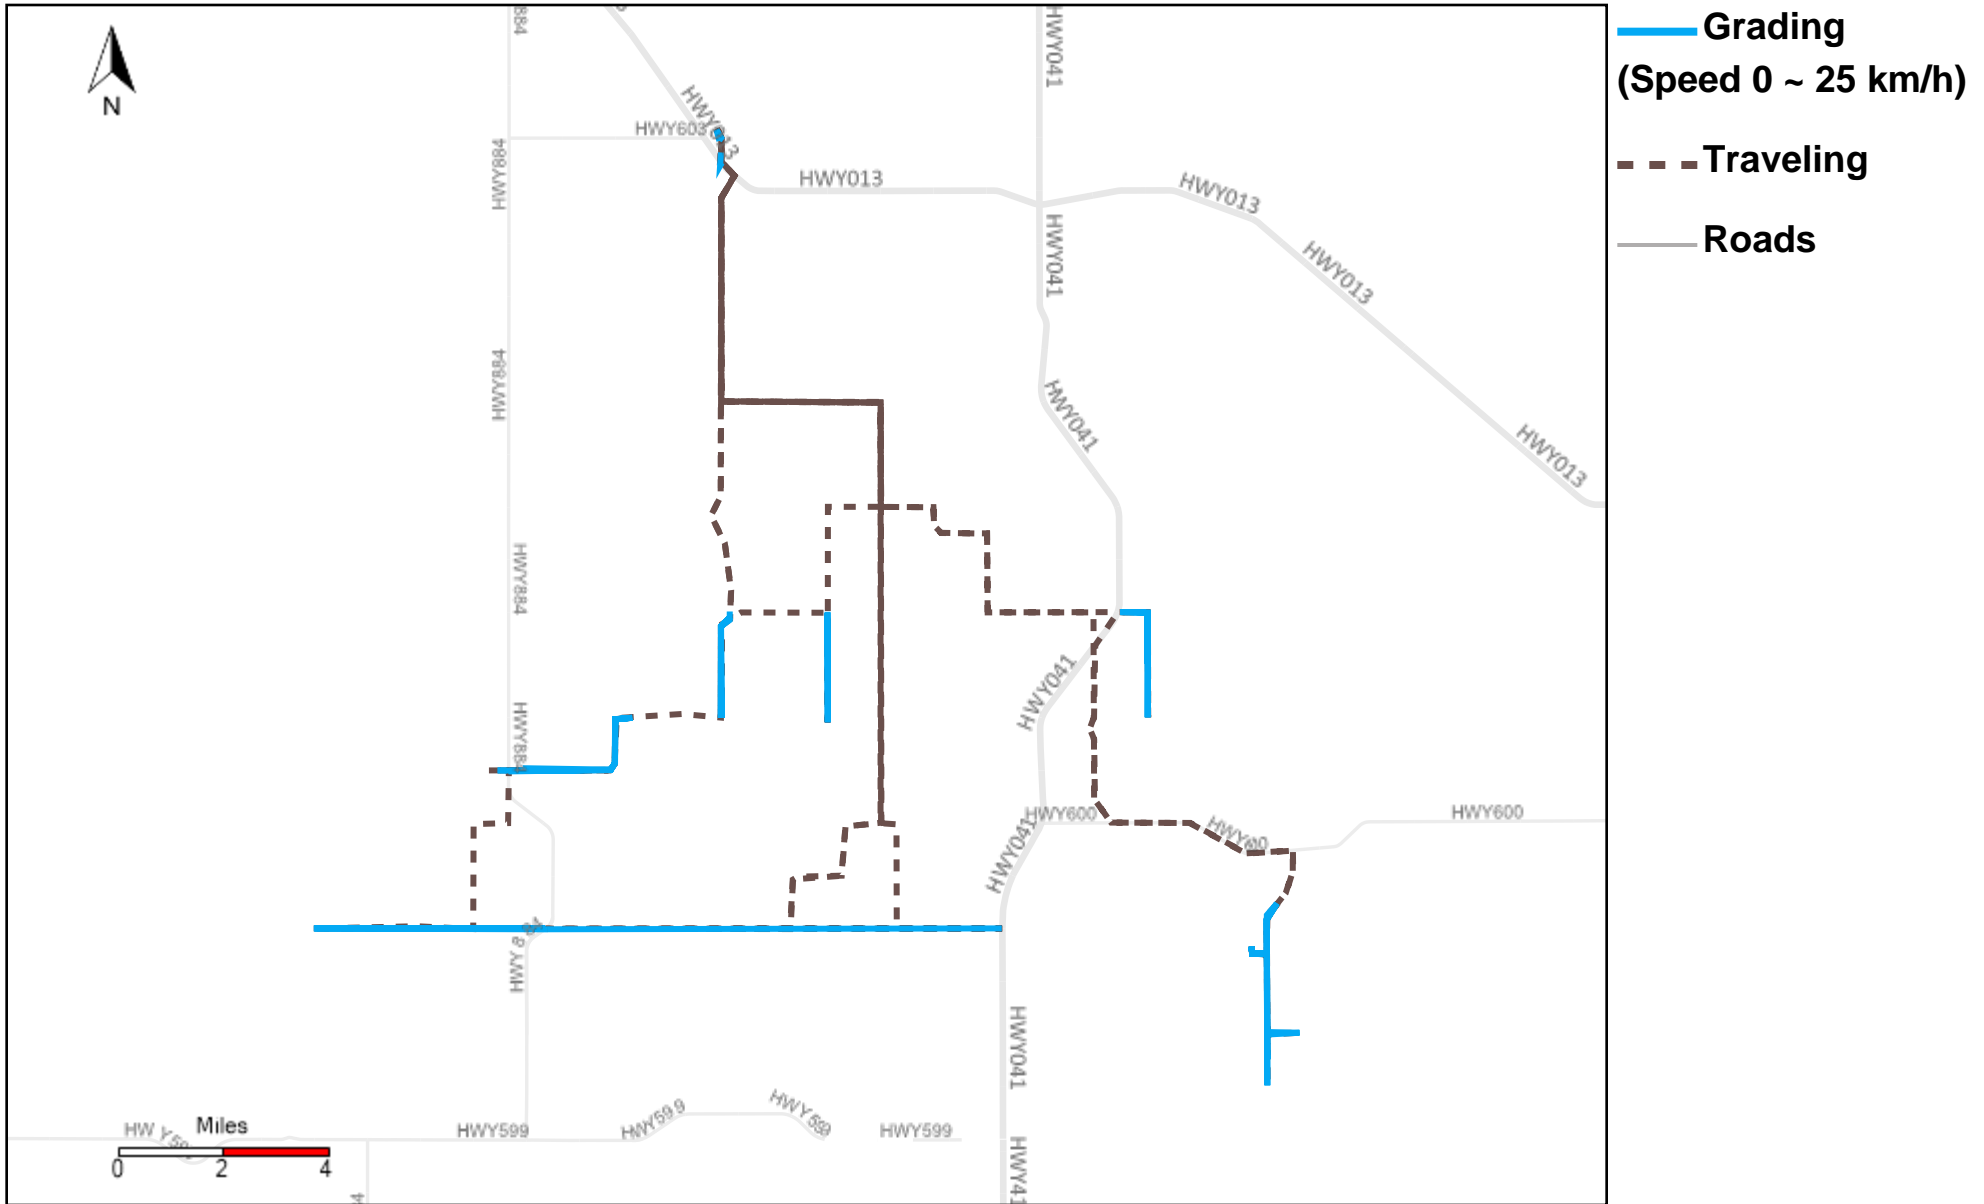

43-169_2023-11-12 ~ 2023-11-18 Tracking

Total Distance(km)	Total Hours	Work Distance(km)	Work Hours
482.86	32 hrs 3 min 57 sec	198.13	23 hrs 45 min 50 sec