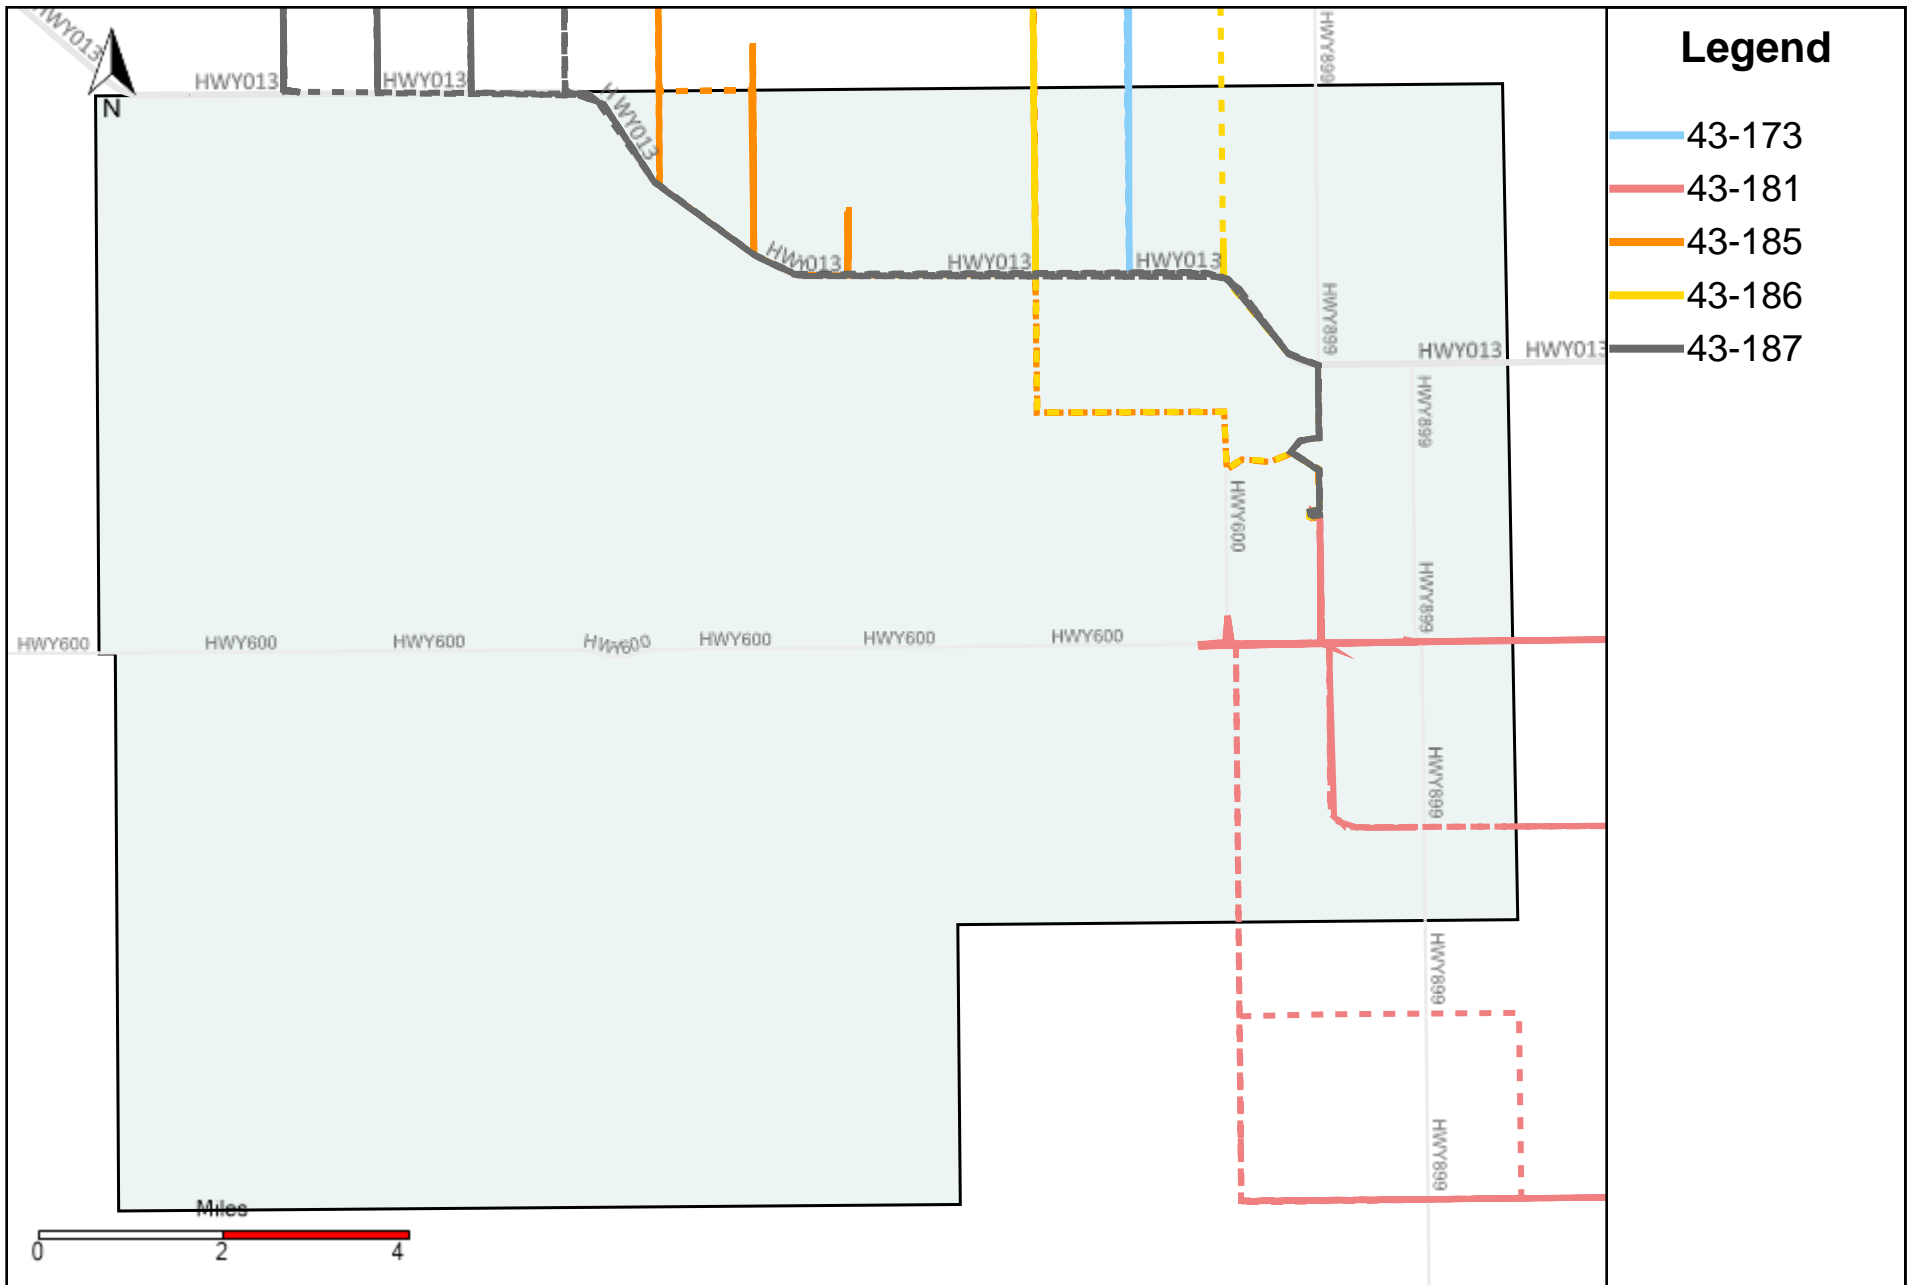

Division: 1 Grader Report(2023-11-12 ~ 2023-11-18)

Vehicle Name List	Total Distance(km)	Total Hours
43-181, 43-182	703.52	73 hrs 57 min 0 sec

Division: 2 Grader Report(2023-11-12 ~ 2023-11-18)

Legend

— 43-181

Vehicle Name List	Total Distance(km)	Total Hours
43-181	316.57	32 hrs 48 min 37 sec

Division: 3 Grader Report(2023-11-12 ~ 2023-11-18)

Vehicle Name List	Total Distance(km)	Total Hours
43-173, 43-181, 43-185, 43-186, 43-187	1371.81	126 hrs 51 min 6 sec

Vehicle Name List	Total Distance(km)	Total Hours
43-169, 43-174	798.67	63 hrs 4 min 22 sec

Division: 6 Grader Report(2023-11-12 ~ 2023-11-18)

Vehicle Name List	Total Distance(km)	Total Hours
43-169, 43-170, 43-171, 43-172, 43-173, 43-174	1886.45	152 hrs 7 min 58 sec

Division: 7 Grader Report(2023-11-12 ~ 2023-11-18)

Vehicle Name List	Total Distance(km)	Total Hours
43-170, 43-172, 43-174	995.35	82 hrs 19 min 8 sec

Provost Weekly Grader Report

From 11/12/2023 To 11/18/2023