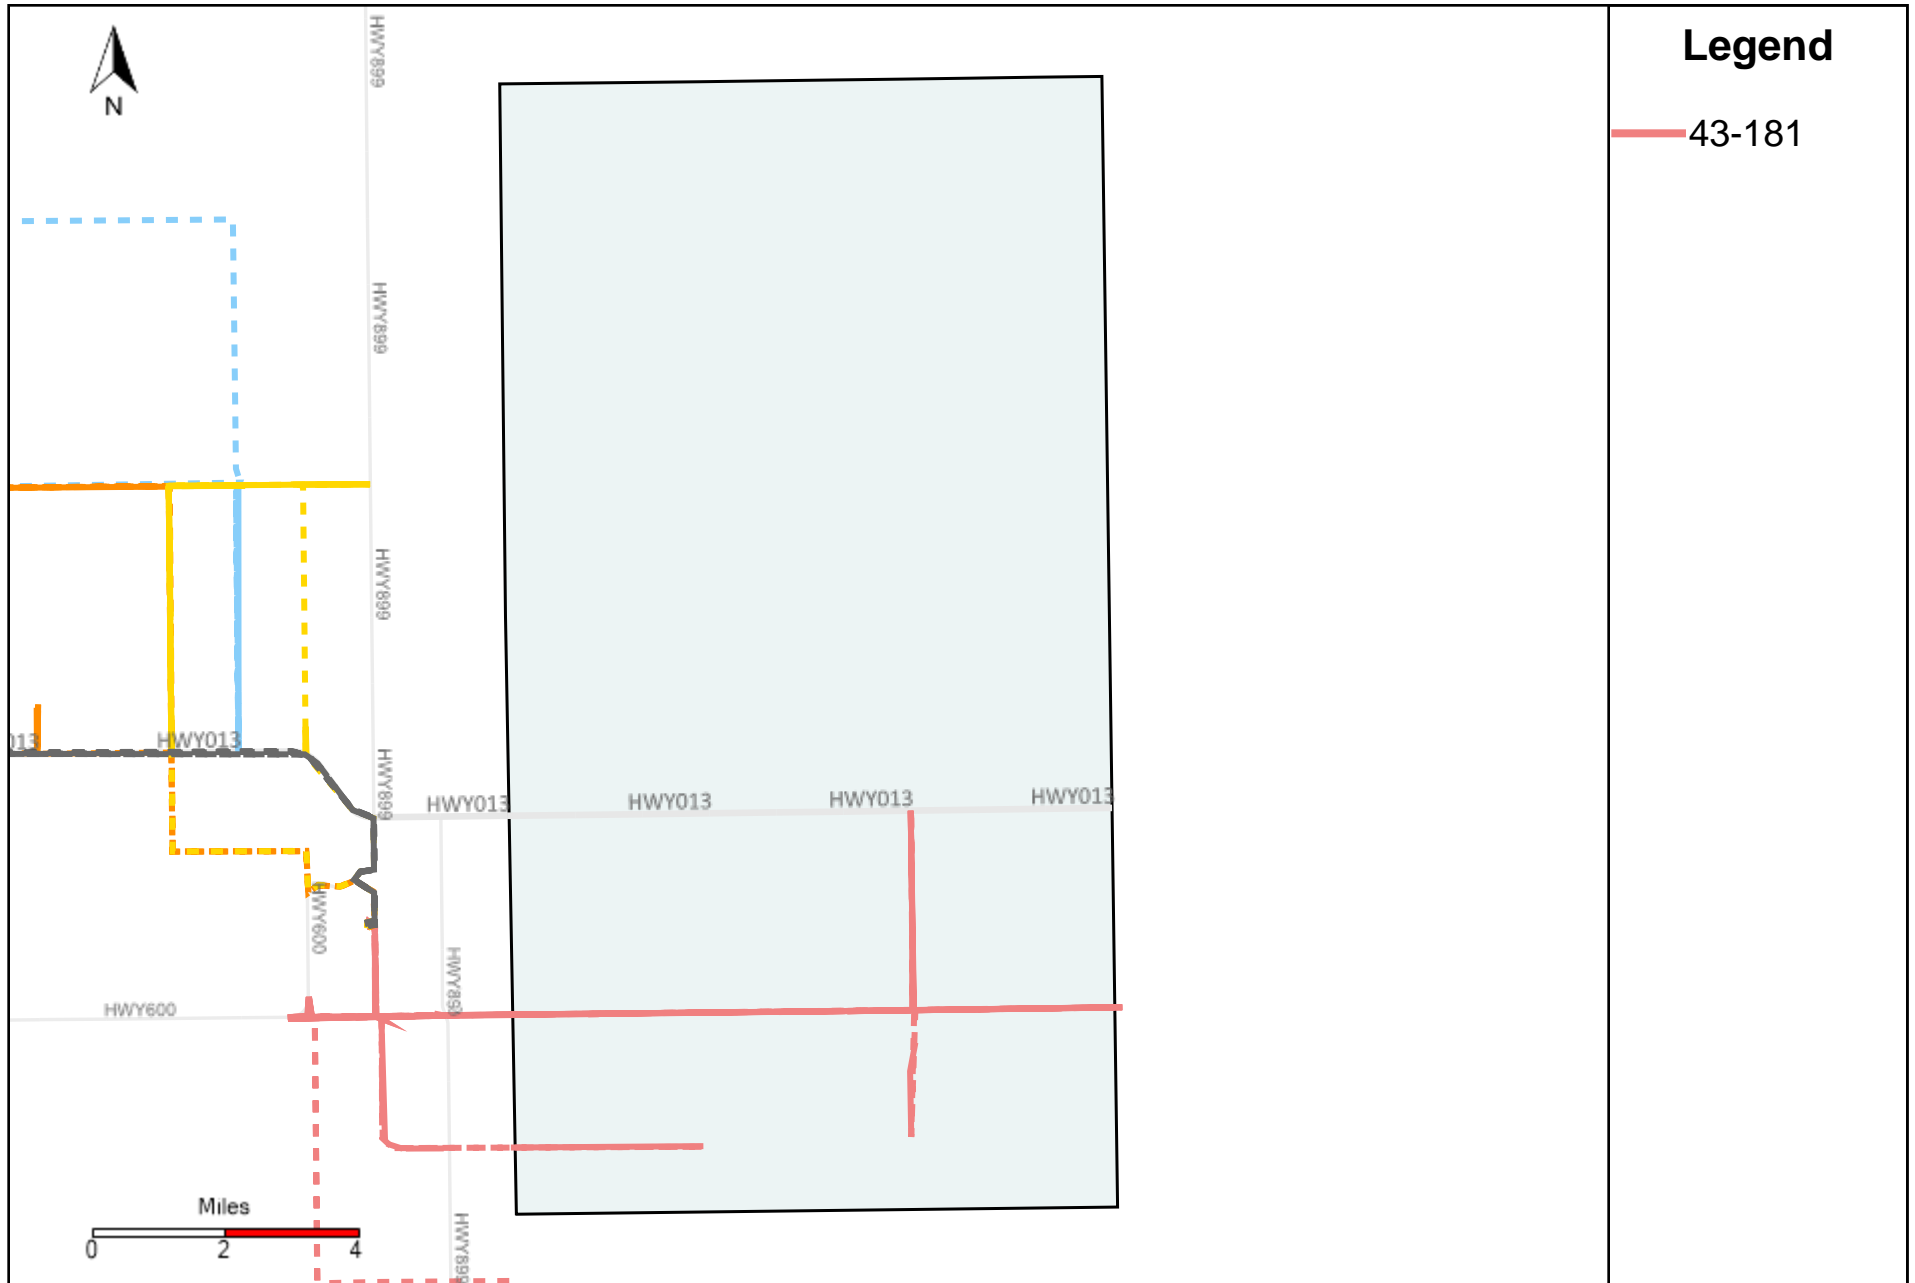

Division: 1 Grader Report(2023-11-12 ~ 2023-11-18)

Vehicle Name List	Total Distance(km)	Total Hours
43-181, 43-182	703.52	73 hrs 57 min 0 sec

Division: 2 Grader Report(2023-11-12 ~ 2023-11-18)

Legend

— 43-181