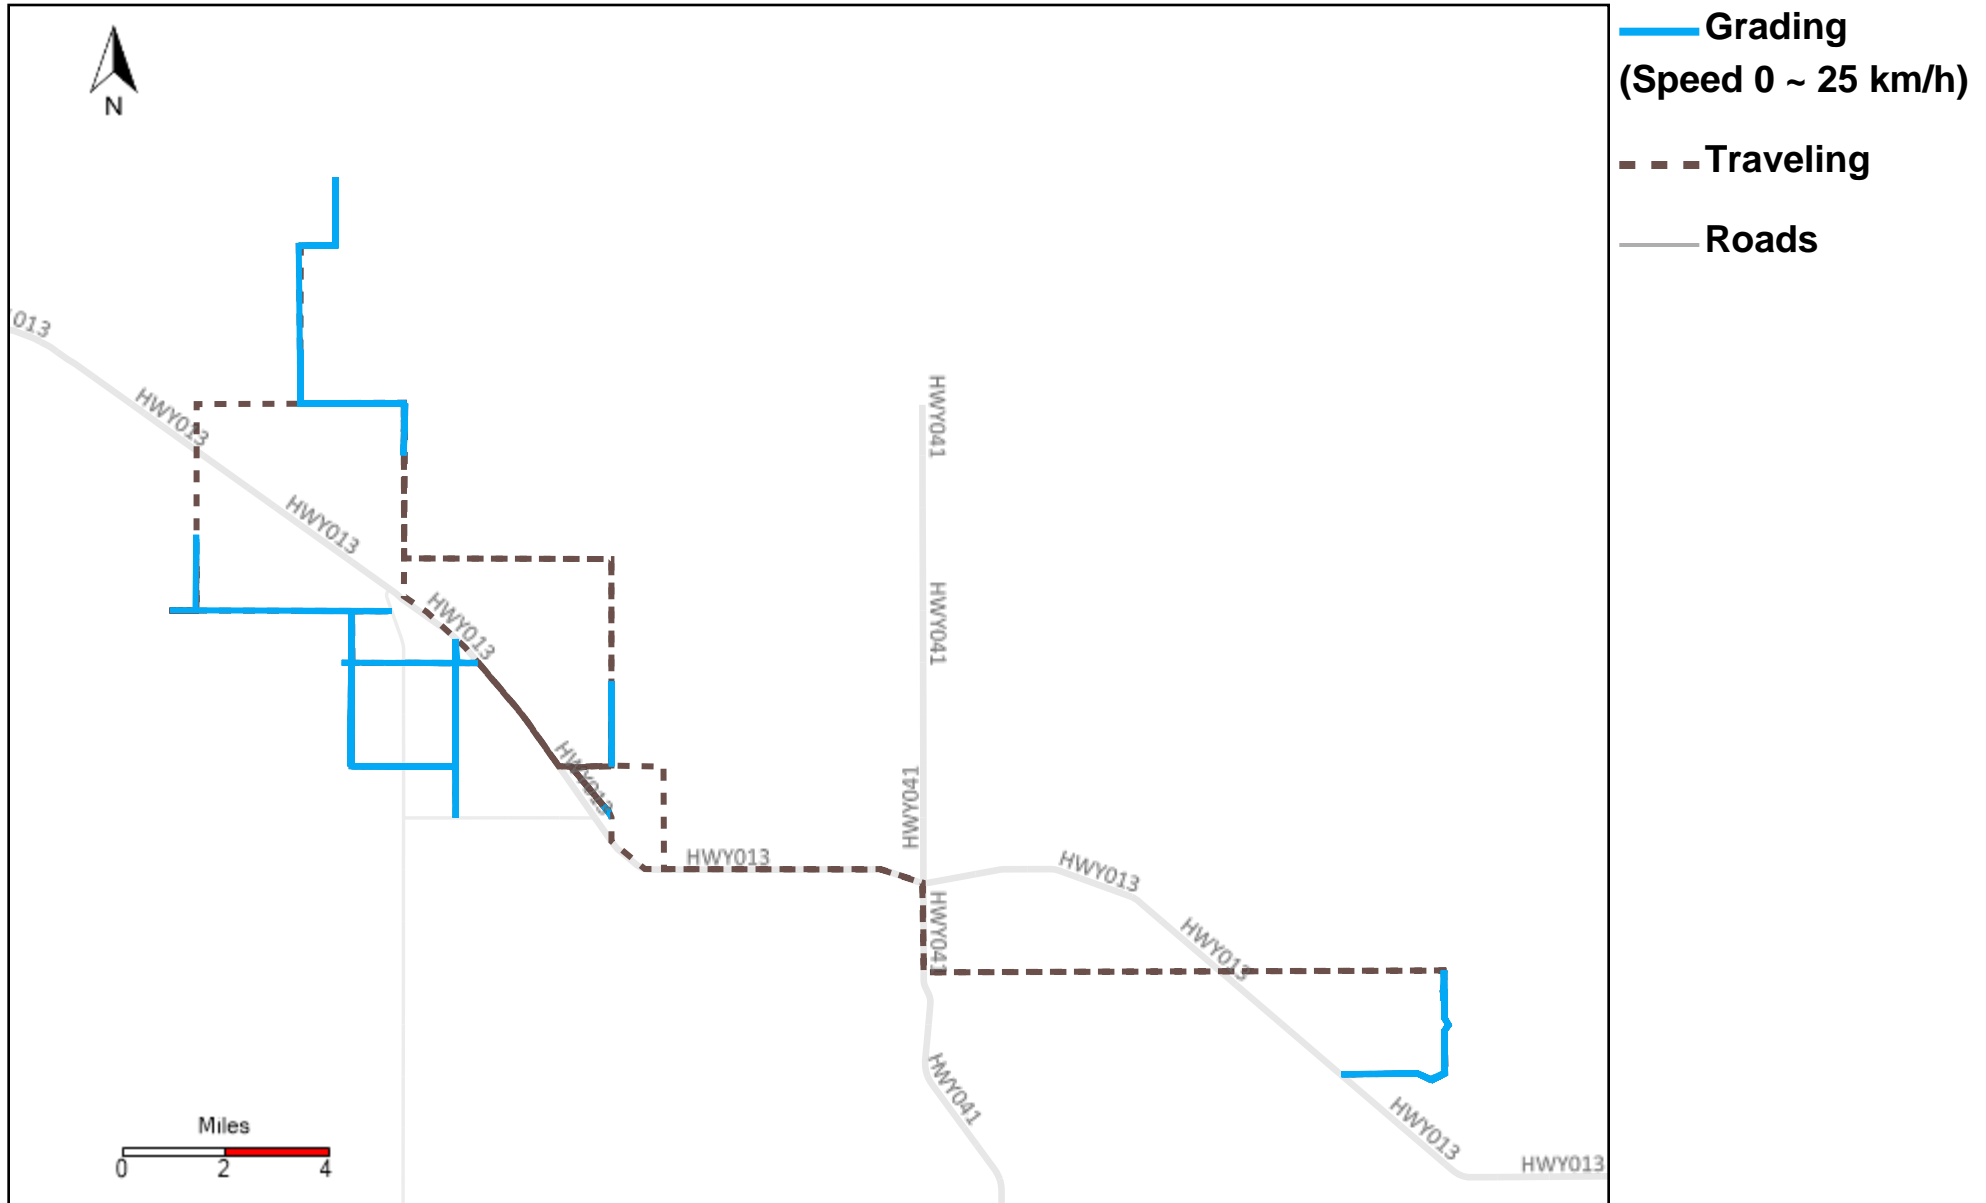

43-172_2023-11-12 ~ 2023-11-18 Tracking

Total Distance(km)	Total Hours	Work Distance(km)	Work Hours
443.71	33 hrs 59 min 27 sec	258.25	27 hrs 52 min 1 sec