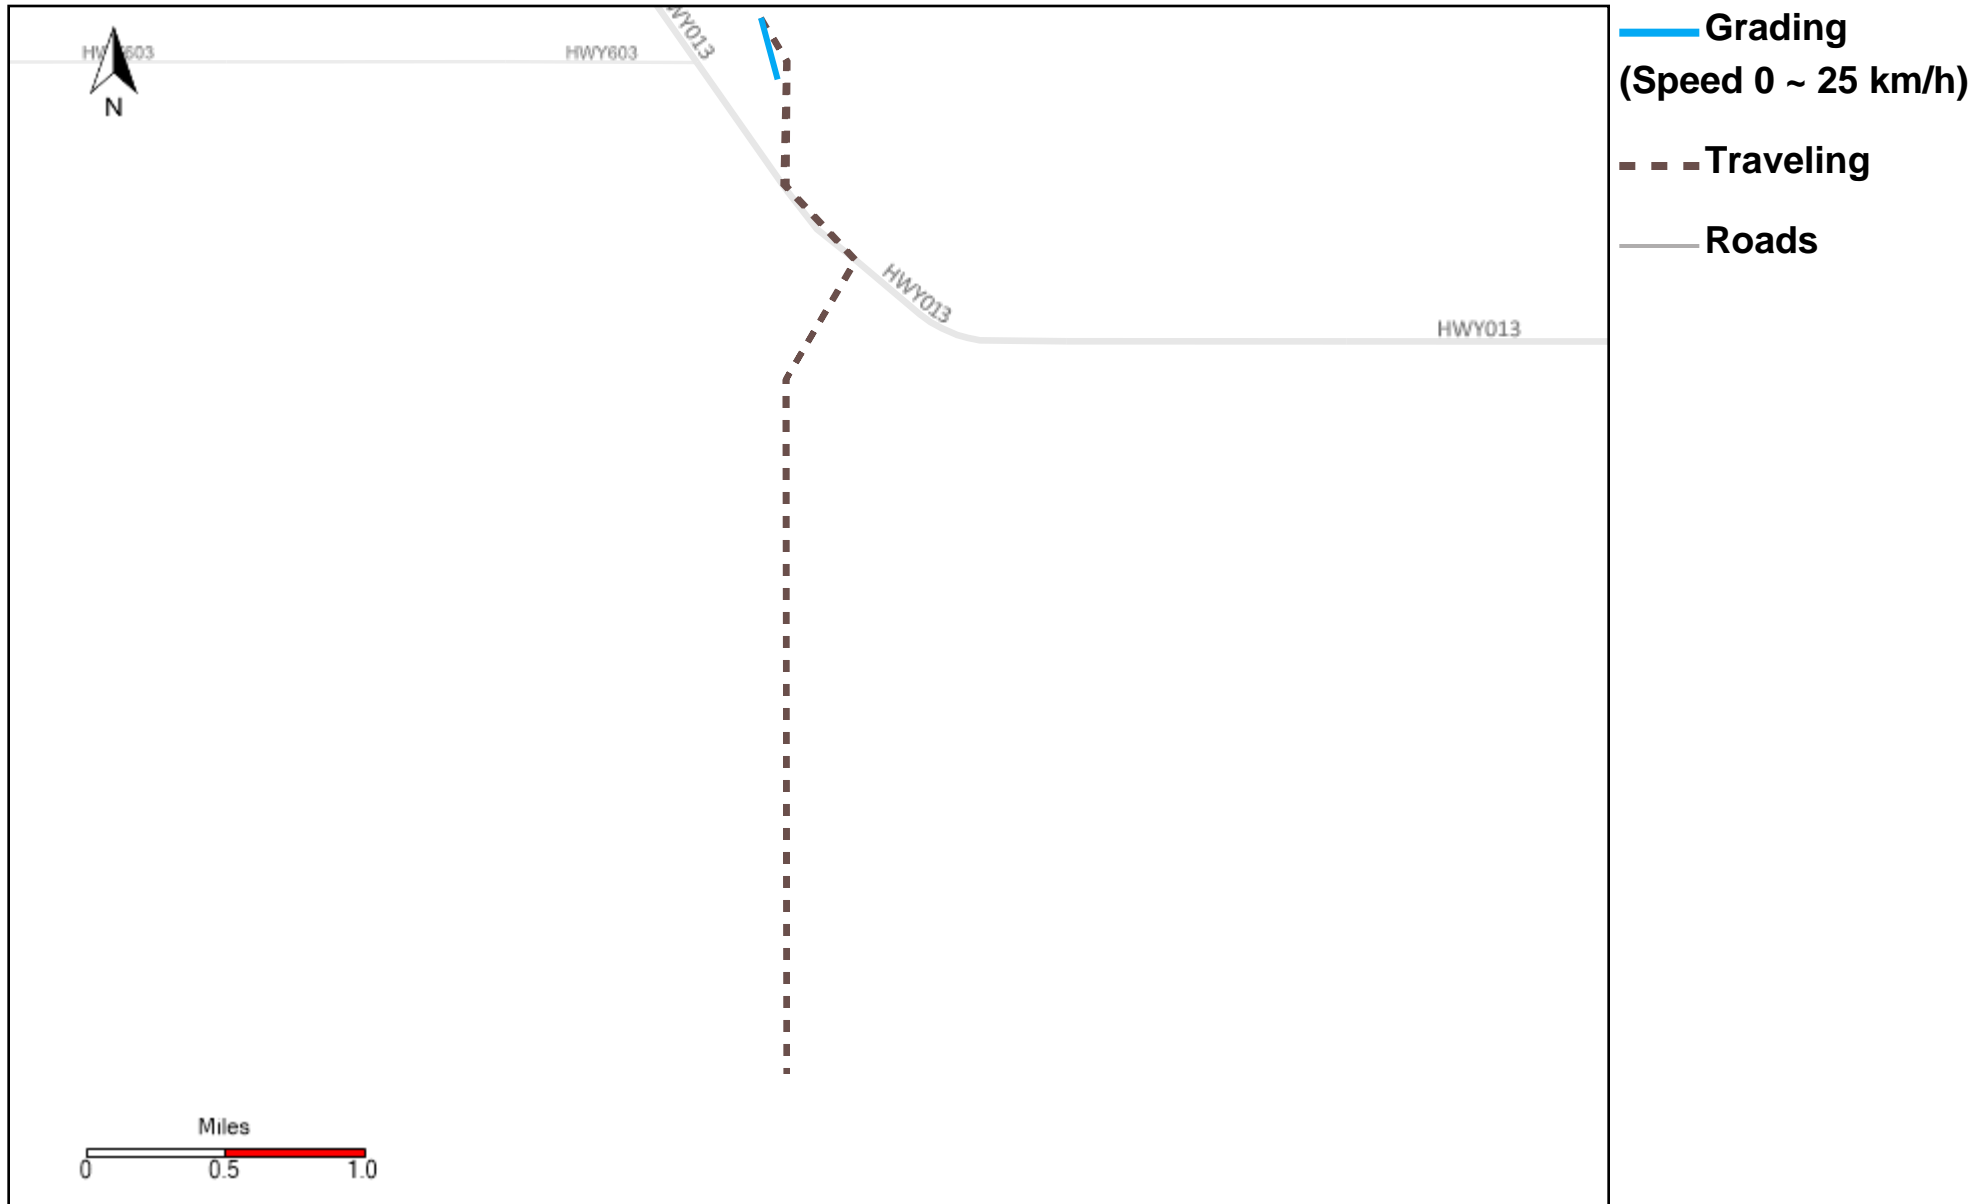

43-171_2023-11-12 ~ 2023-11-18 Tracking

Total Distance(km)	Total Hours	Work Distance(km)	Work Hours
13.61	2 hrs 0 min 54 sec	0.66	1 hrs 28 min 59 sec