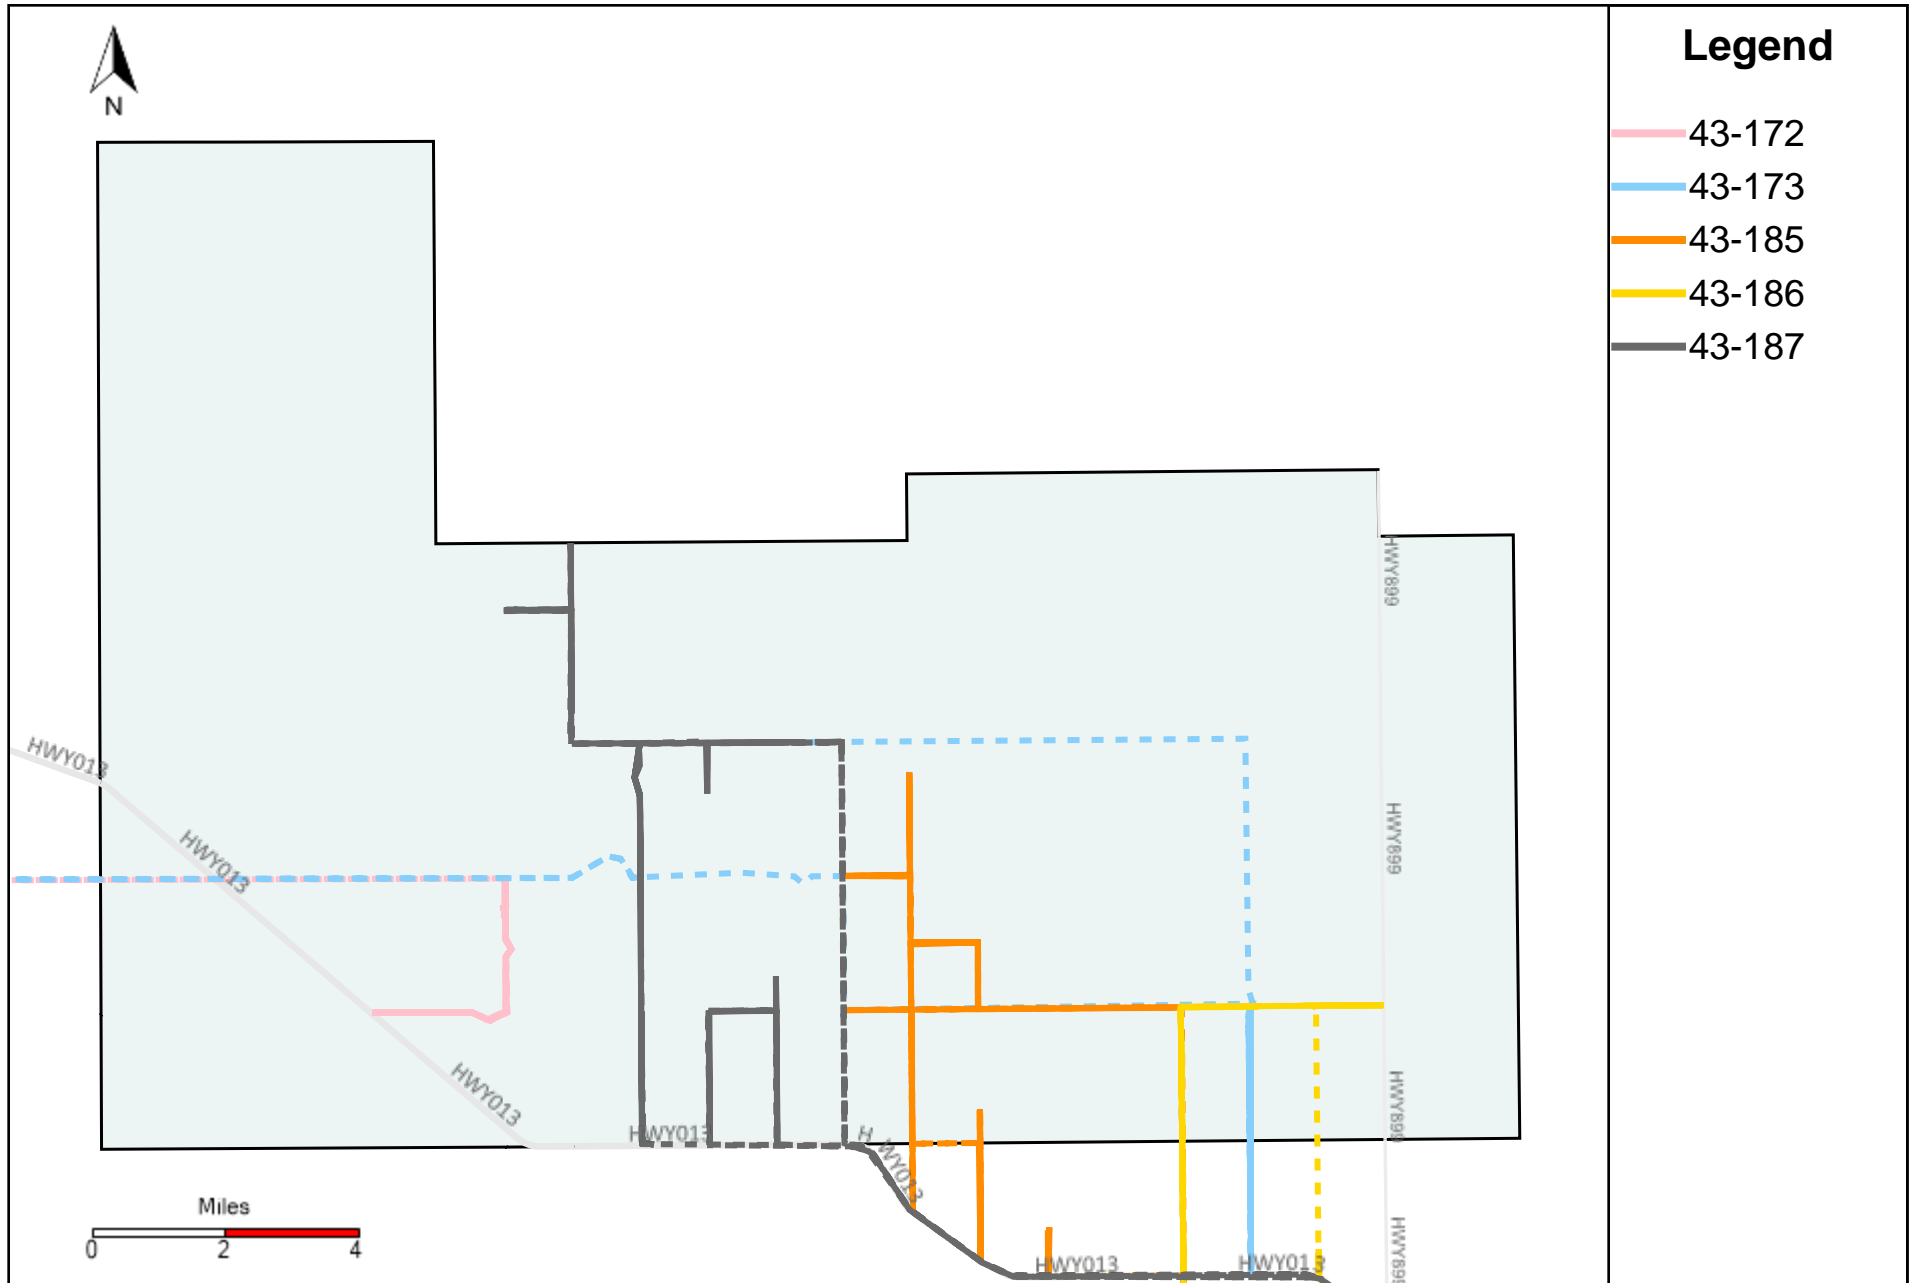

Division: 4 Grader Report(2023-11-12 ~ 2023-11-18)

Vehicle Name List	Total Distance(km)	Total Hours
43-172, 43-173, 43-185, 43-186, 43-187	1498.95	128 hrs 1 min 56 sec