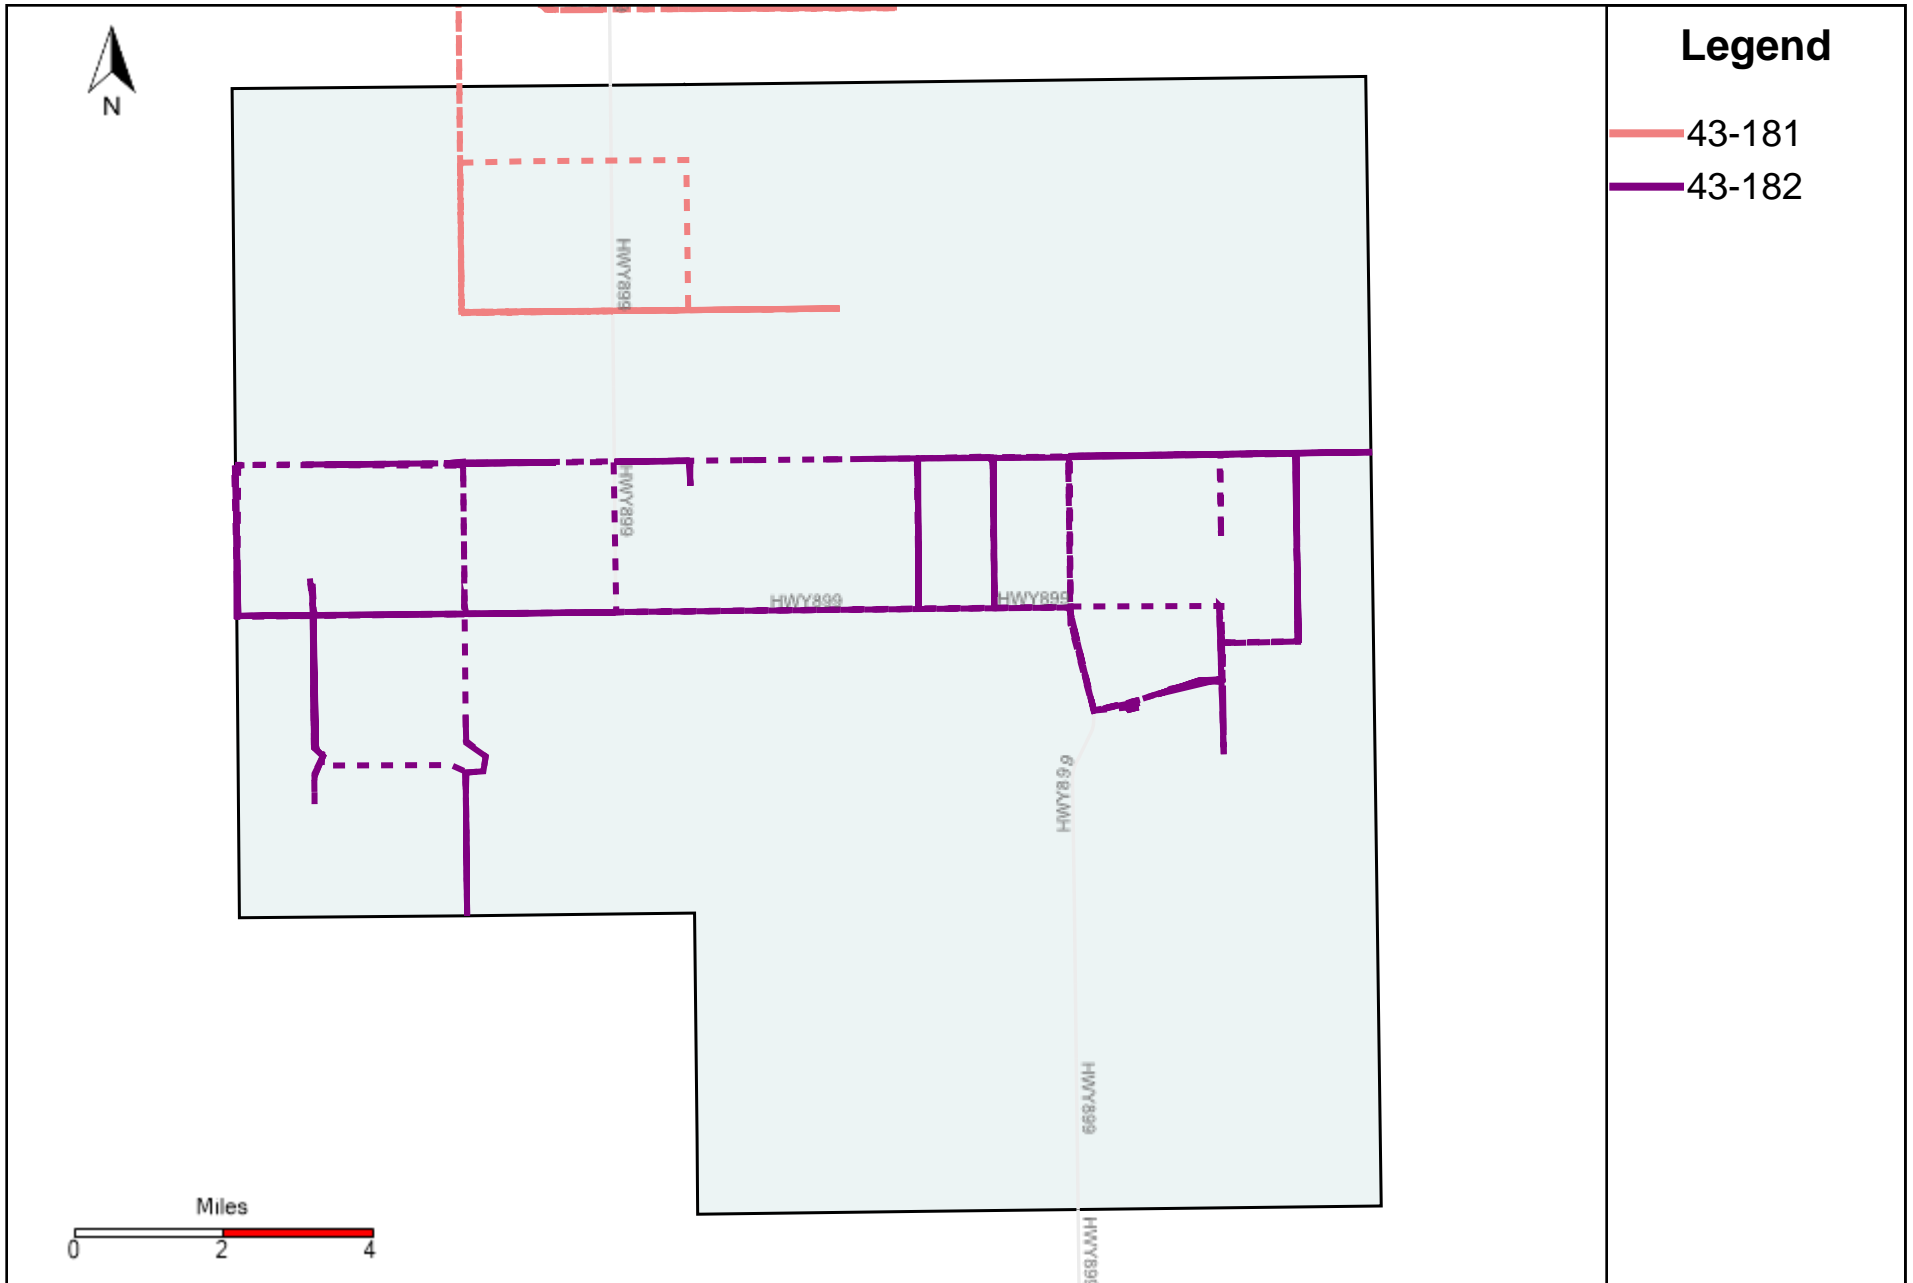

Division: 1 Grader Report(2023-11-12 ~ 2023-11-18)

Vehicle Name List	Total Distance(km)	Total Hours
43-181, 43-182	703.52	73 hrs 57 min 0 sec

Division: 2 Grader Report(2023-11-12 ~ 2023-11-18)

Legend

— 43-181