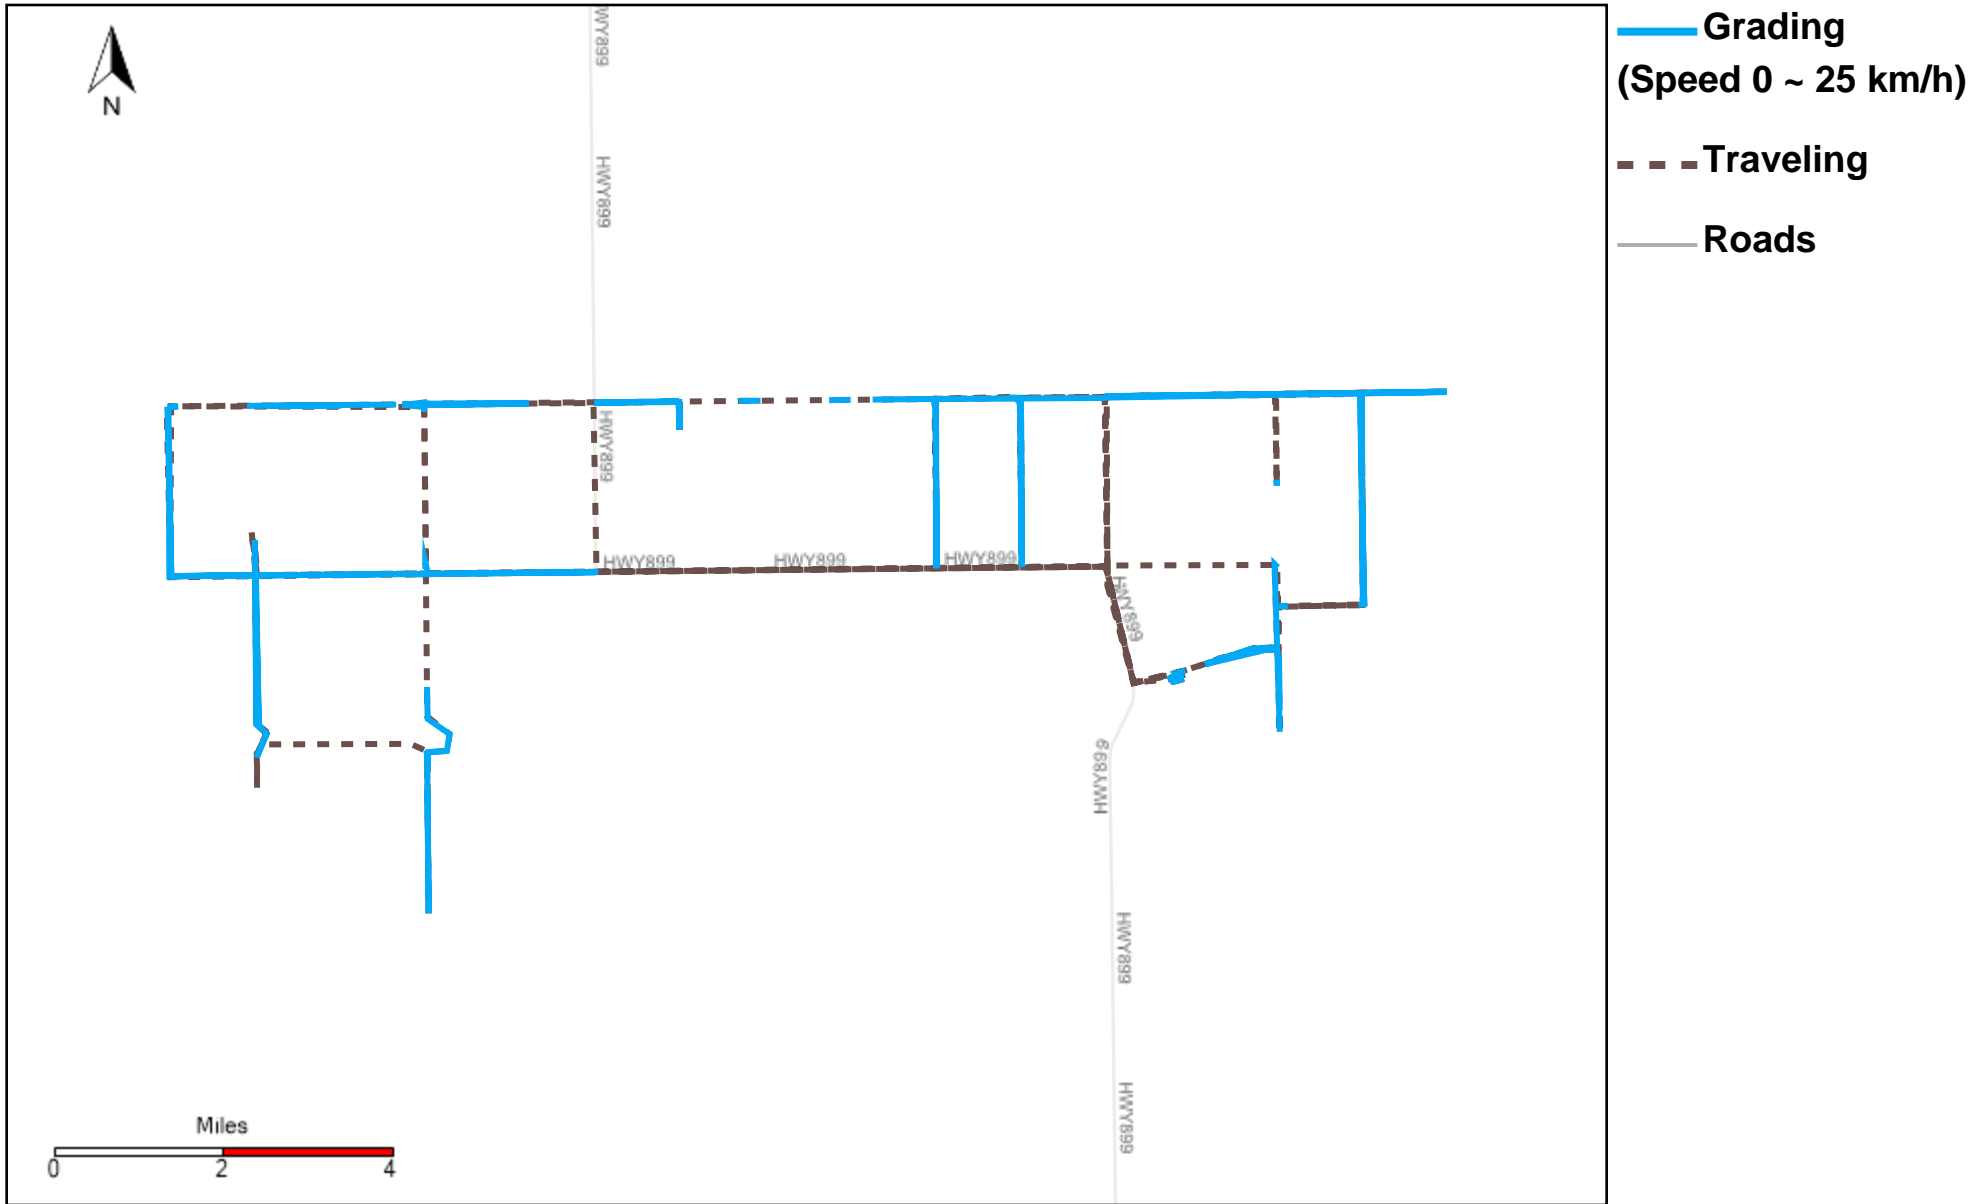

43-182_2023-11-12 ~ 2023-11-18 Tracking

Total Distance(km)	Total Hours	Work Distance(km)	Work Hours
386.95	41 hrs 8 min 23 sec	213	34 hrs 15 min 4 sec