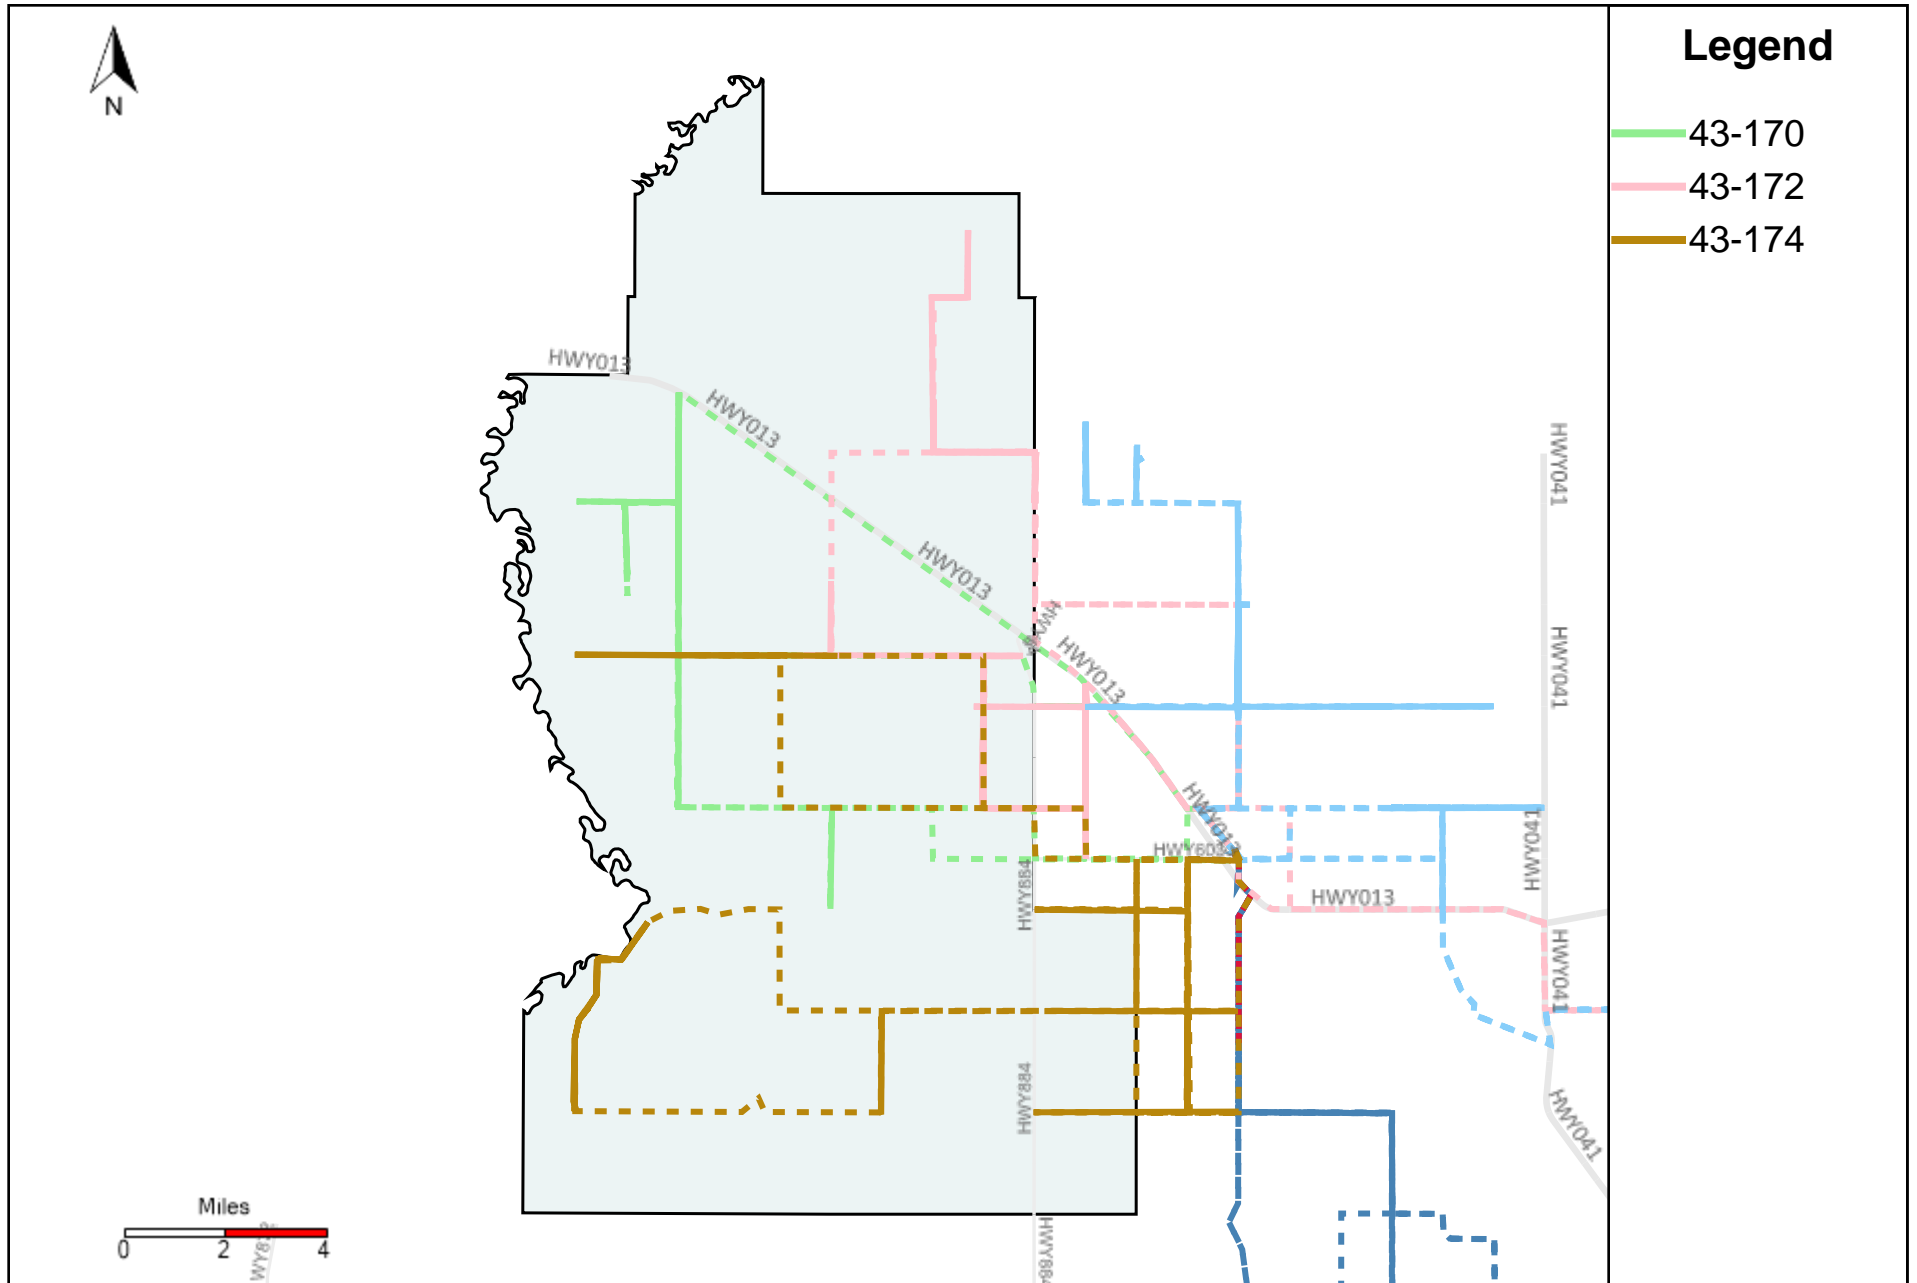

Vehicle Name List	Total Distance(km)	Total Hours
43-181	316.57	32 hrs 48 min 37 sec

Division: 3 Grader Report(2023-11-12 ~ 2023-11-18)

Vehicle Name List	Total Distance(km)	Total Hours
43-173, 43-181, 43-185, 43-186, 43-187	1371.81	126 hrs 51 min 6 sec

Division: 4 Grader Report(2023-11-12 ~ 2023-11-18)

Vehicle Name List	Total Distance(km)	Total Hours
43-172, 43-173, 43-185, 43-186, 43-187	1498.95	128 hrs 1 min 56 sec

Division: 5 Grader Report(2023-11-12 ~ 2023-11-18)

Vehicle Name List	Total Distance(km)	Total Hours
43-169, 43-174	798.67	63 hrs 4 min 22 sec

Division: 6 Grader Report(2023-11-12 ~ 2023-11-18)

Vehicle Name List	Total Distance(km)	Total Hours
43-169, 43-170, 43-171, 43-172, 43-173, 43-174	1886.45	152 hrs 7 min 58 sec

Division: 7 Grader Report(2023-11-12 ~ 2023-11-18)

Vehicle Name List	Total Distance(km)	Total Hours
43-170, 43-172, 43-174	995.35	82 hrs 19 min 8 sec

Provost Weekly Grader Report

From 11/12/2023 To 11/18/2023